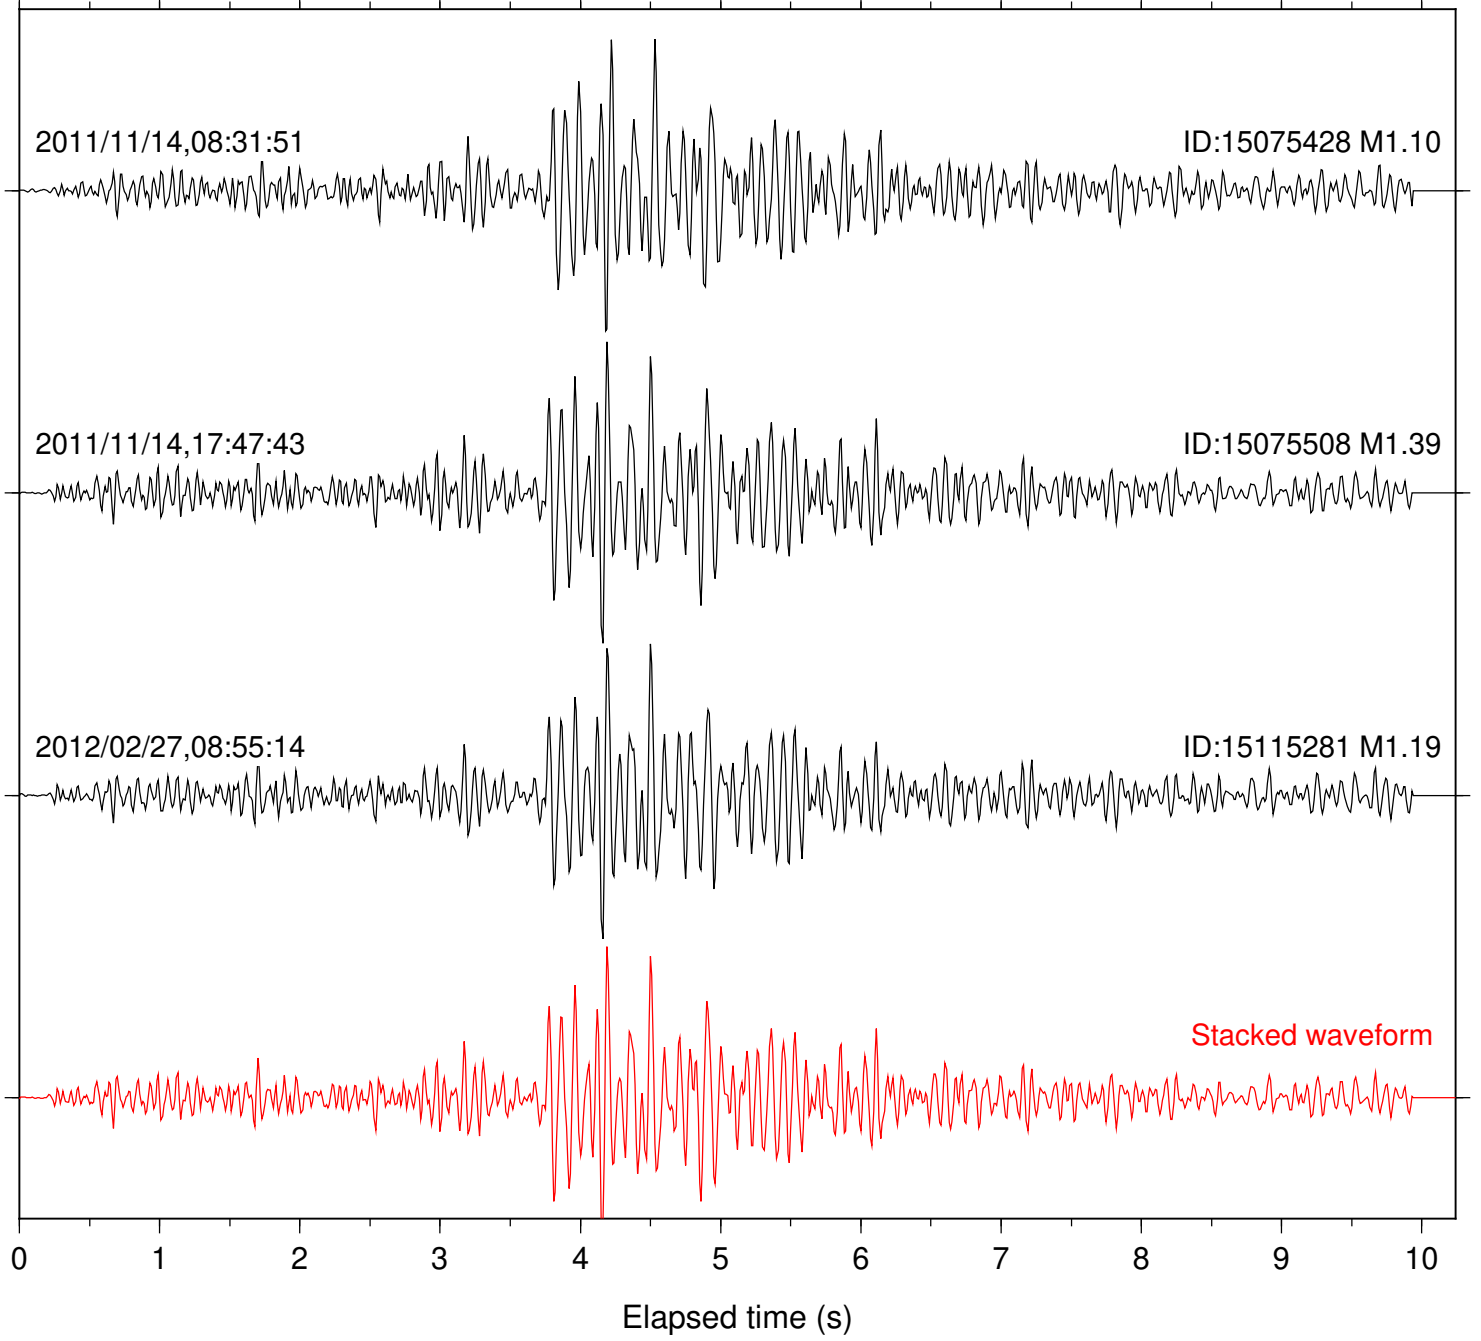

Station: JEM Com: HHZ

Focal depth: 8.72 km

Station: MONP2 Com: HHZ

Focal depth: 8.72 km