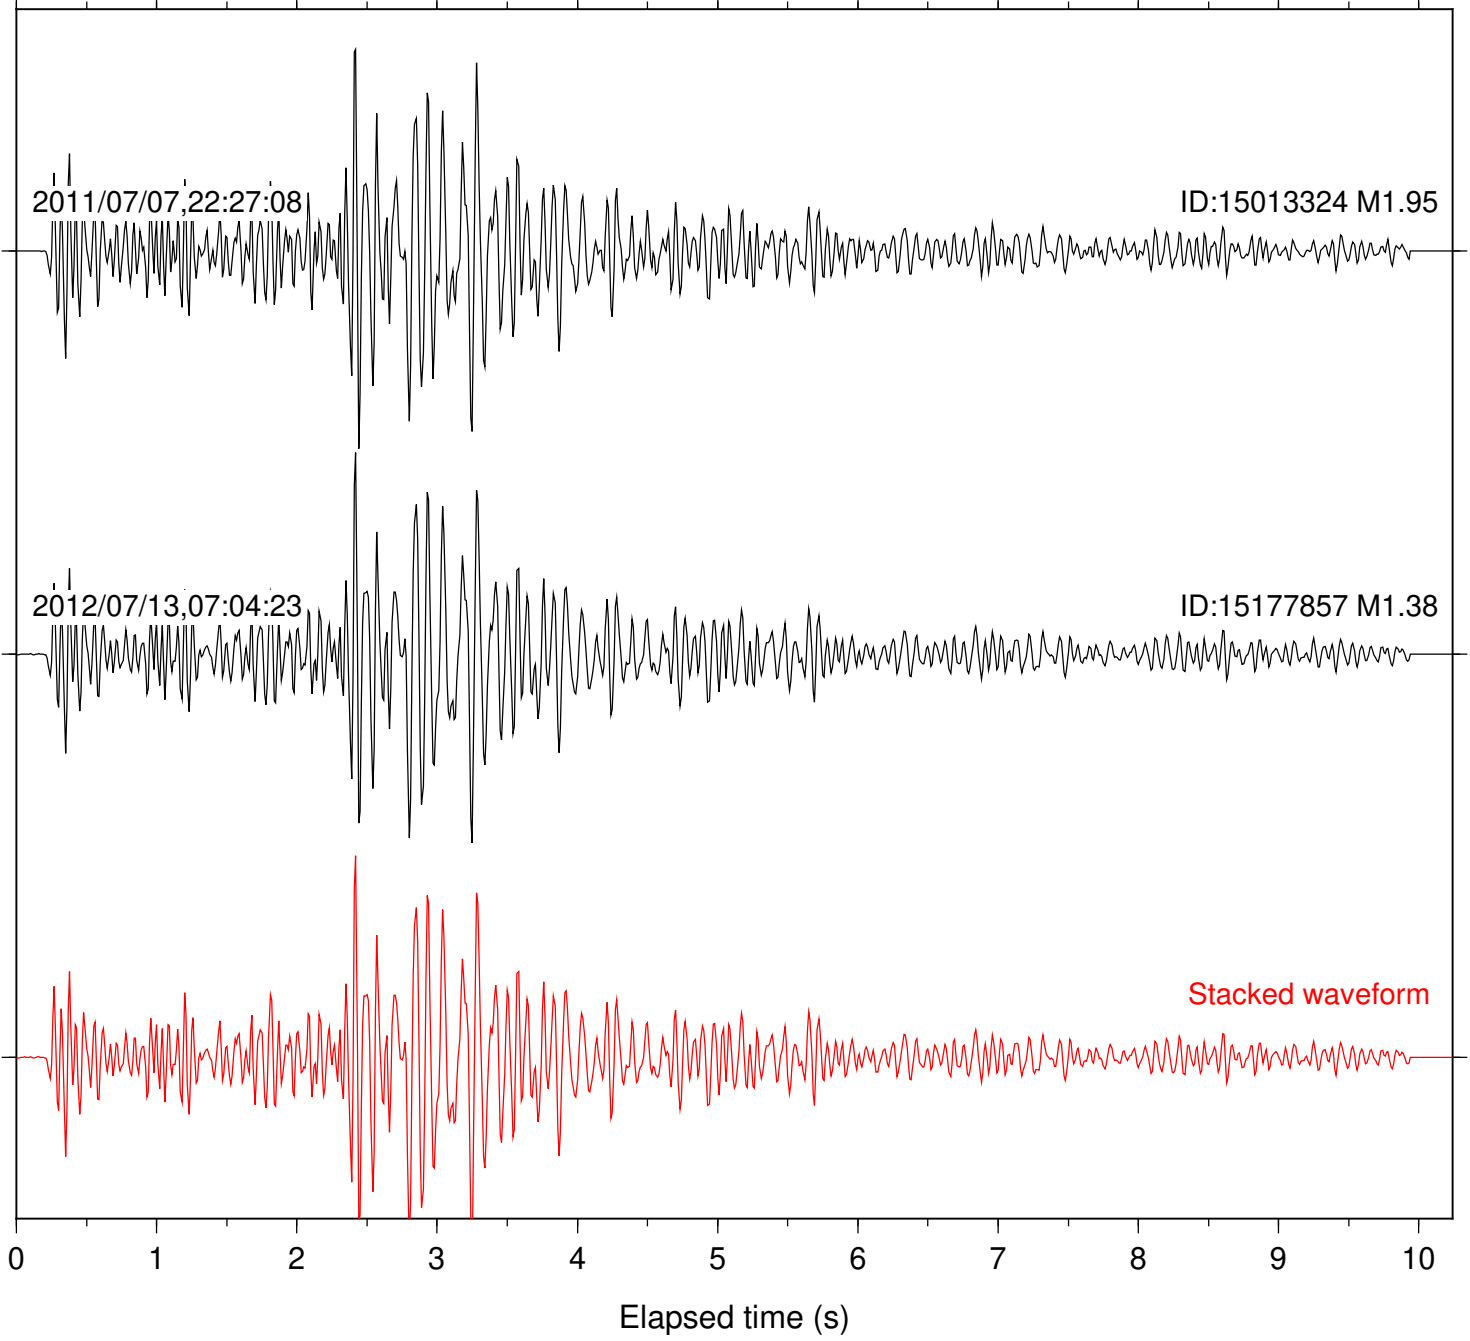

Station: B088 Com: EHZ

Focal depth: 7.08 km

Station: PFO Com: HHZ

Focal depth: 7.08 km

Station: TOR Com: HHZ

Focal depth: 7.08 km