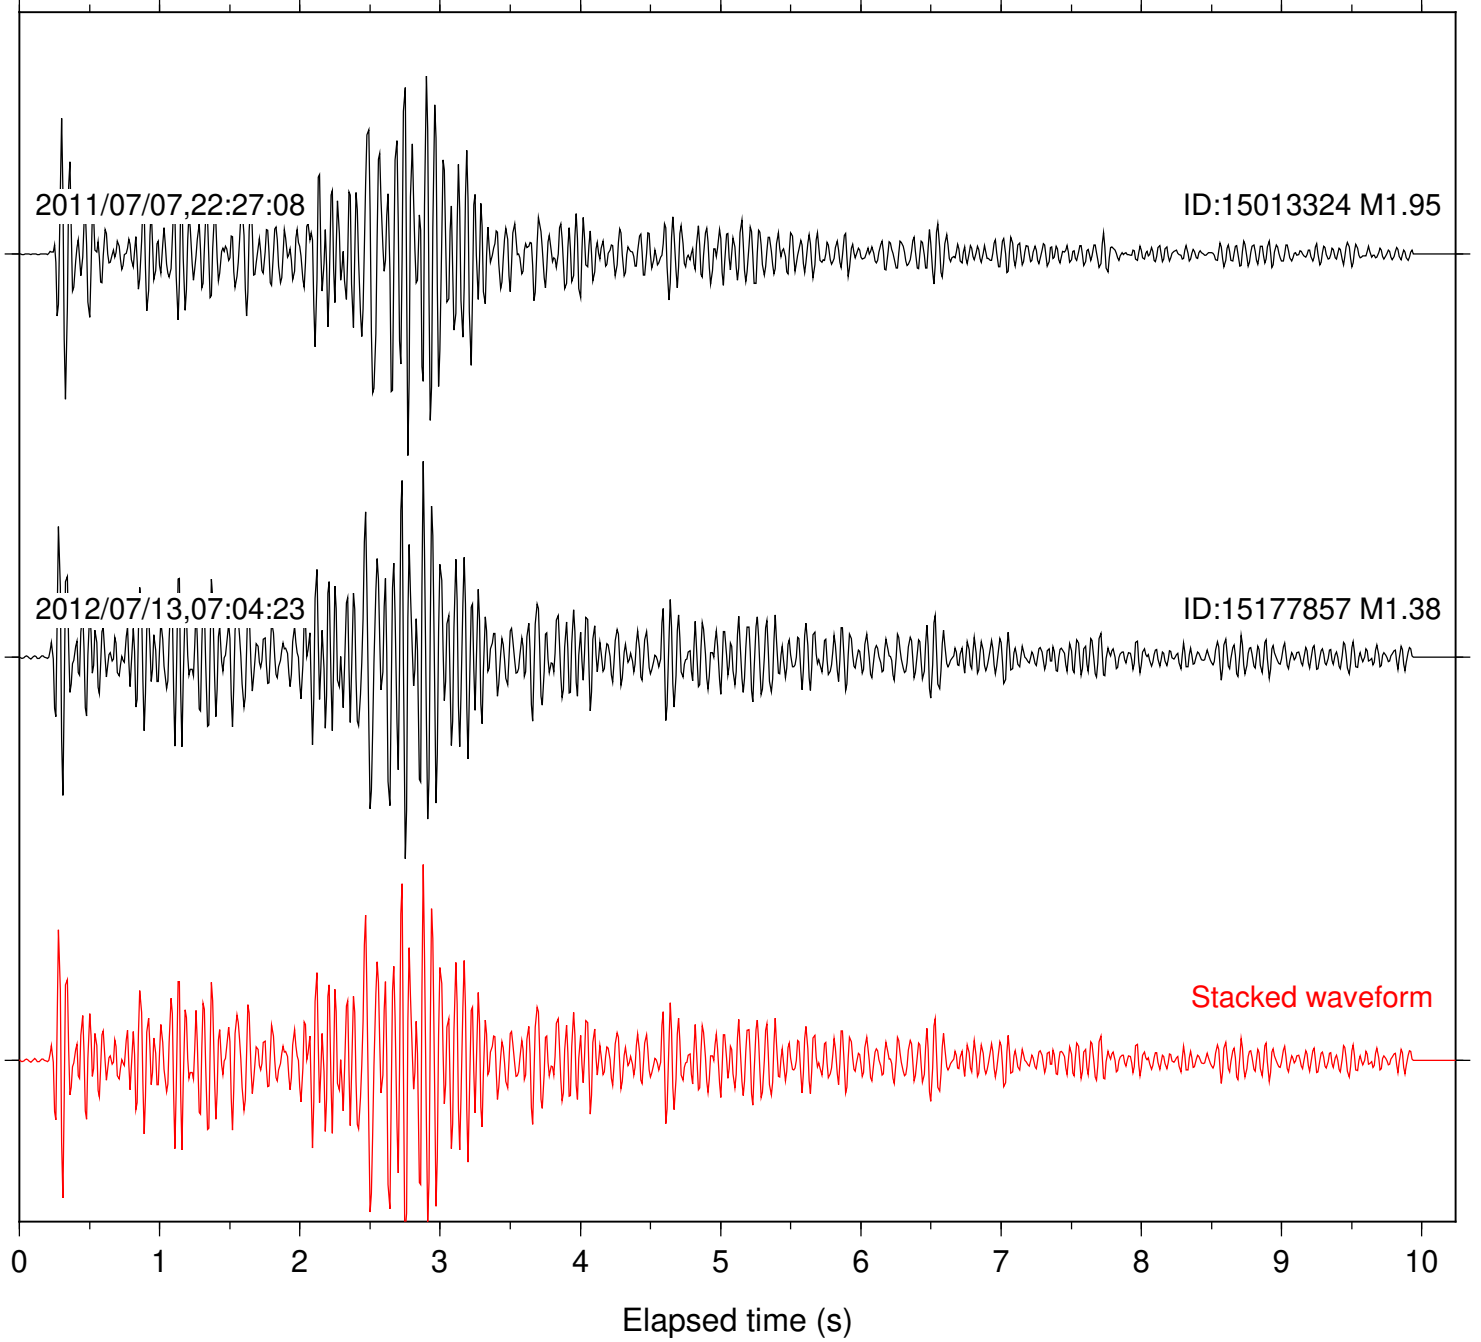

Station: B088 Com: EHZ

Focal depth: 7.08 km

Station: PFO Com: HHZ

Focal depth: 7.08 km

Station: TOR Com: HHZ

Focal depth: 7.08 km