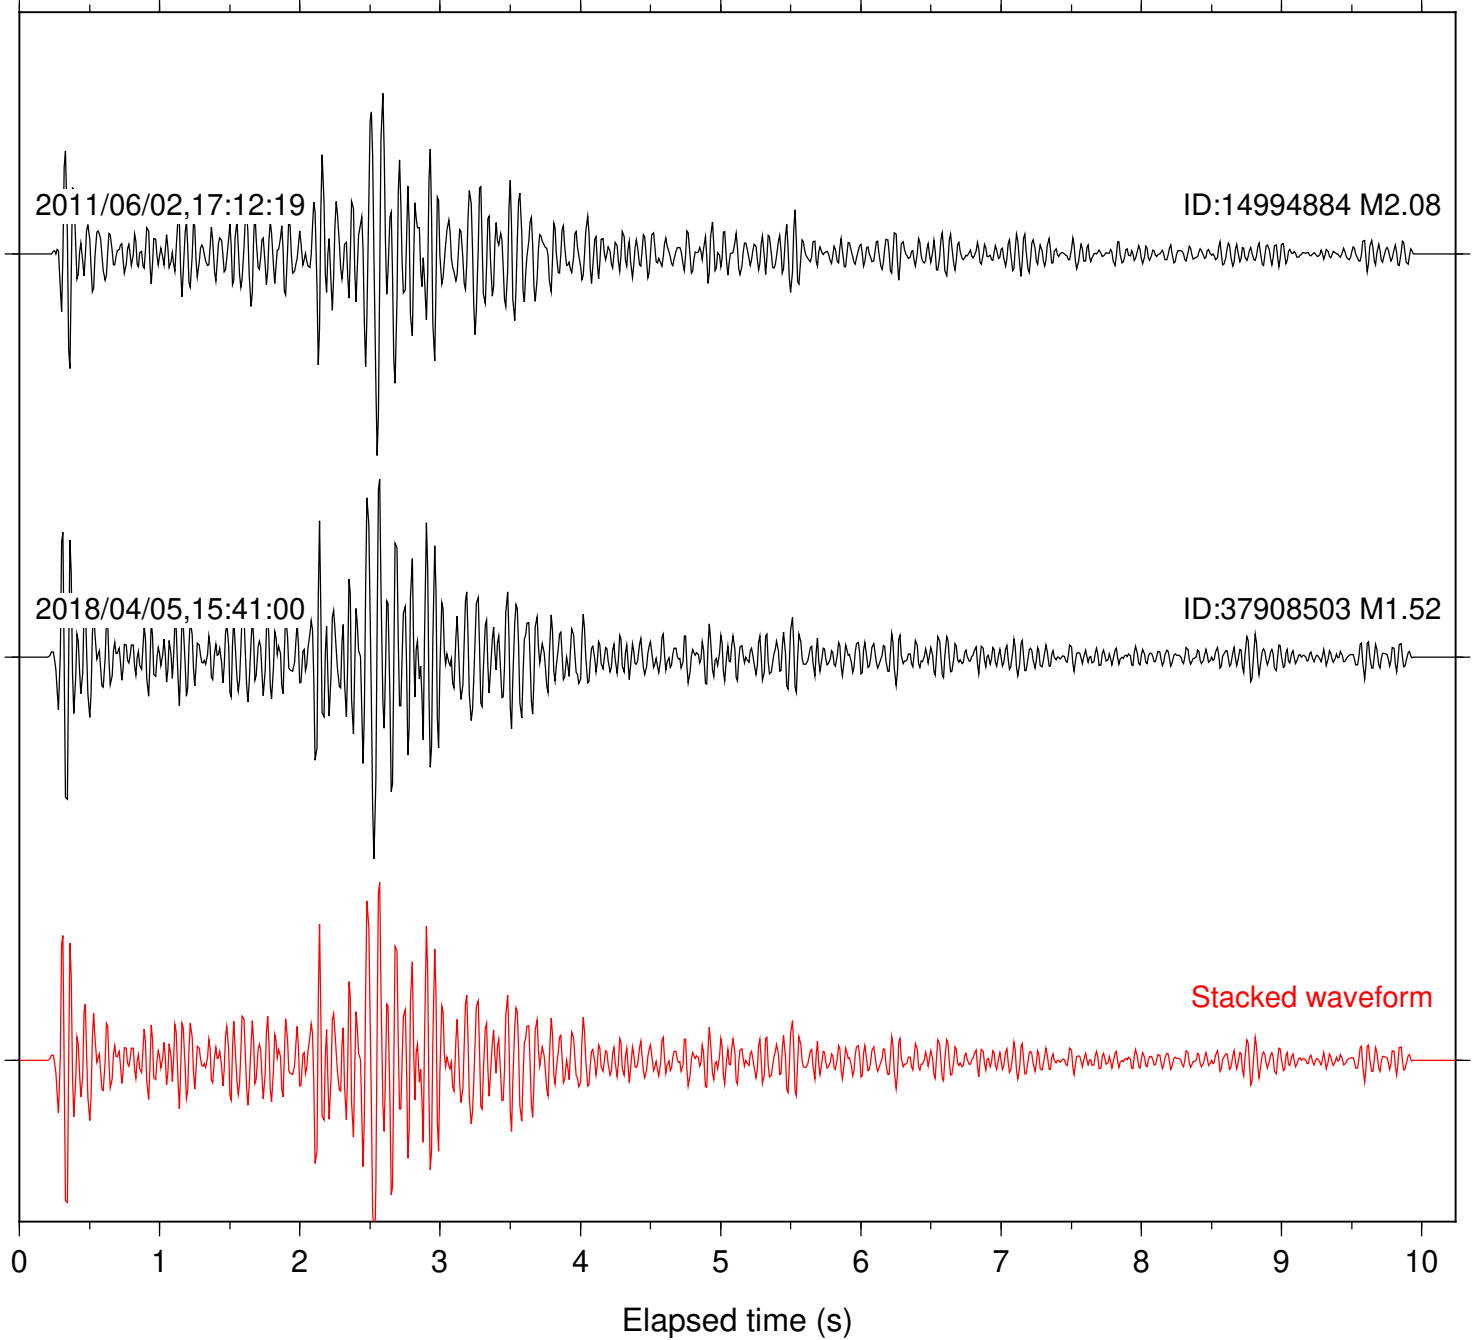

Station: B082 Com: EHZ

Focal depth: 6.97 km

Station: B087 Com: EHZ

Focal depth: 6.97 km

Station: B946 Com: EHZ

Focal depth: 6.97 km

Station: FRD Com: HHZ

Focal depth: 6.97 km

Station: PFO Com: HHZ

Focal depth: 6.97 km

Station: TOR Com: HHZ

Focal depth: 6.97 km