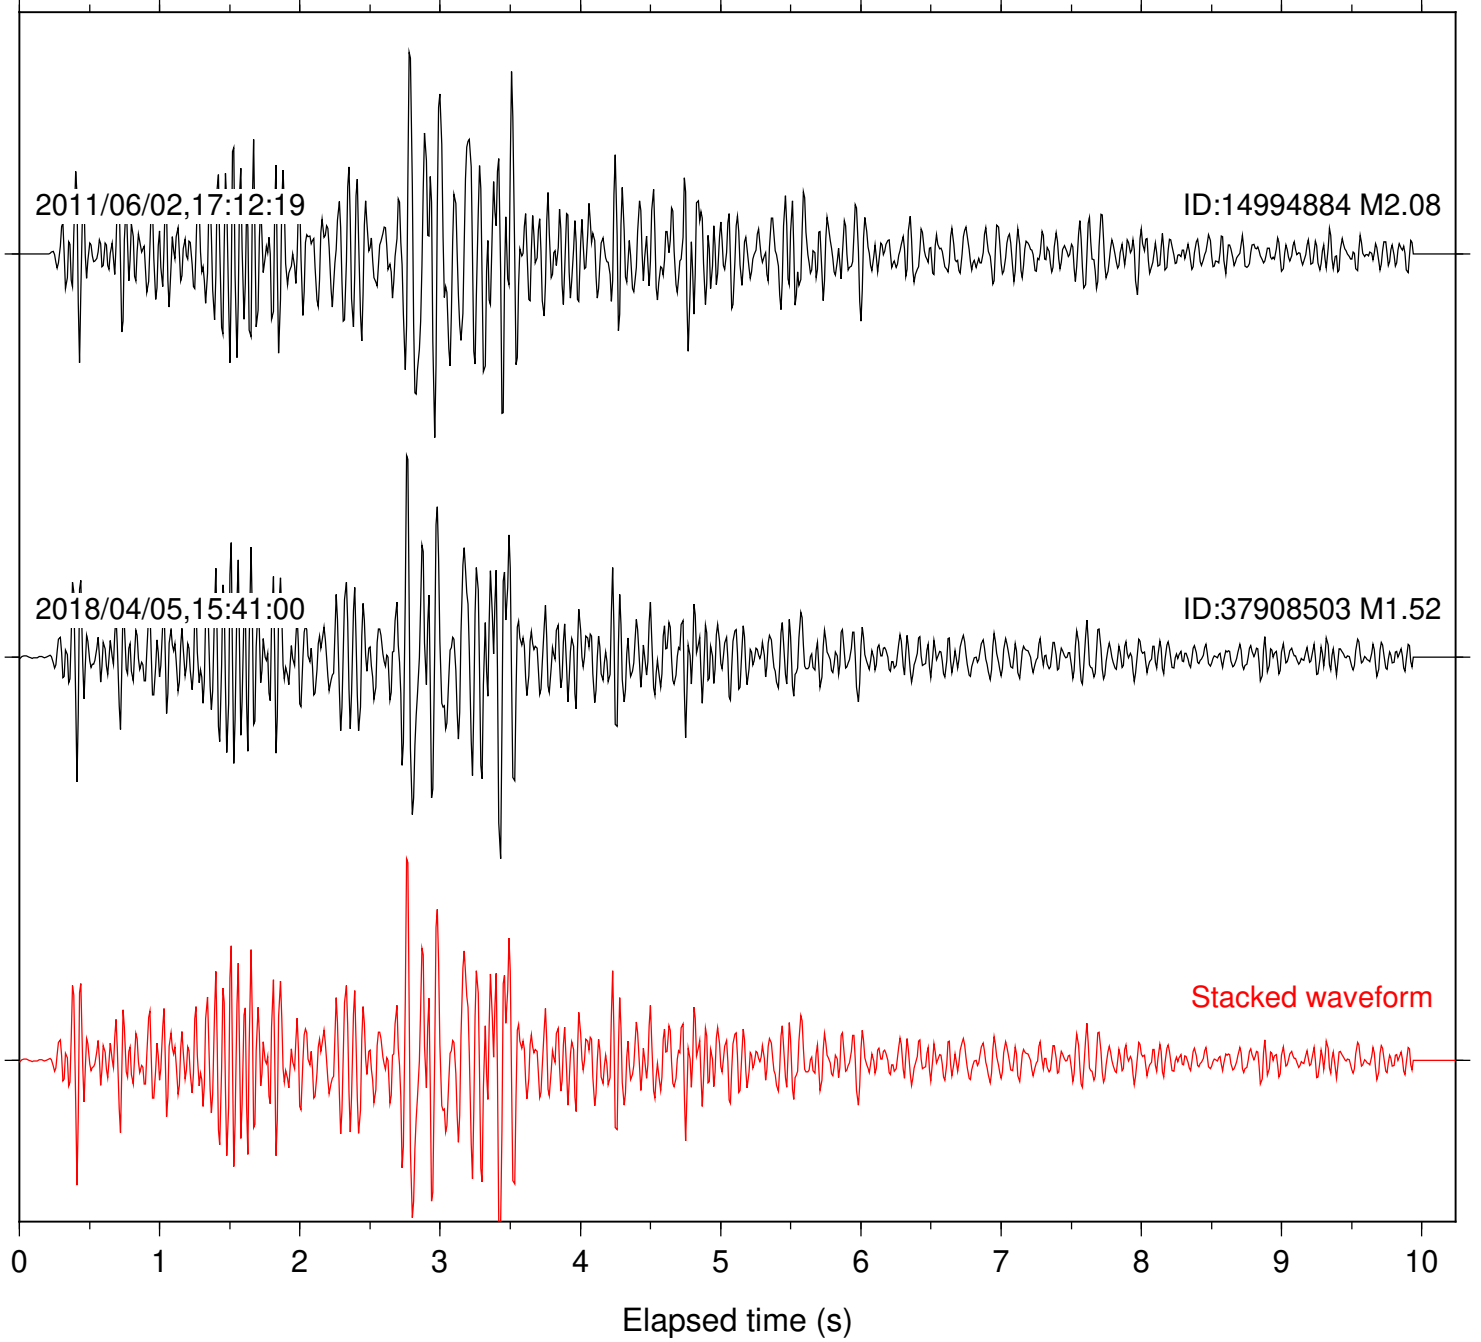

Station: B082 Com: EHZ

Focal depth: 6.97 km

Station: B087 Com: EHZ

Focal depth: 6.97 km

Station: B946 Com: EHZ

Focal depth: 6.97 km

Station: FRD Com: HHZ

Focal depth: 6.97 km

Station: PFO Com: HHZ

Focal depth: 6.97 km

Station: TOR Com: HHZ

Focal depth: 6.97 km