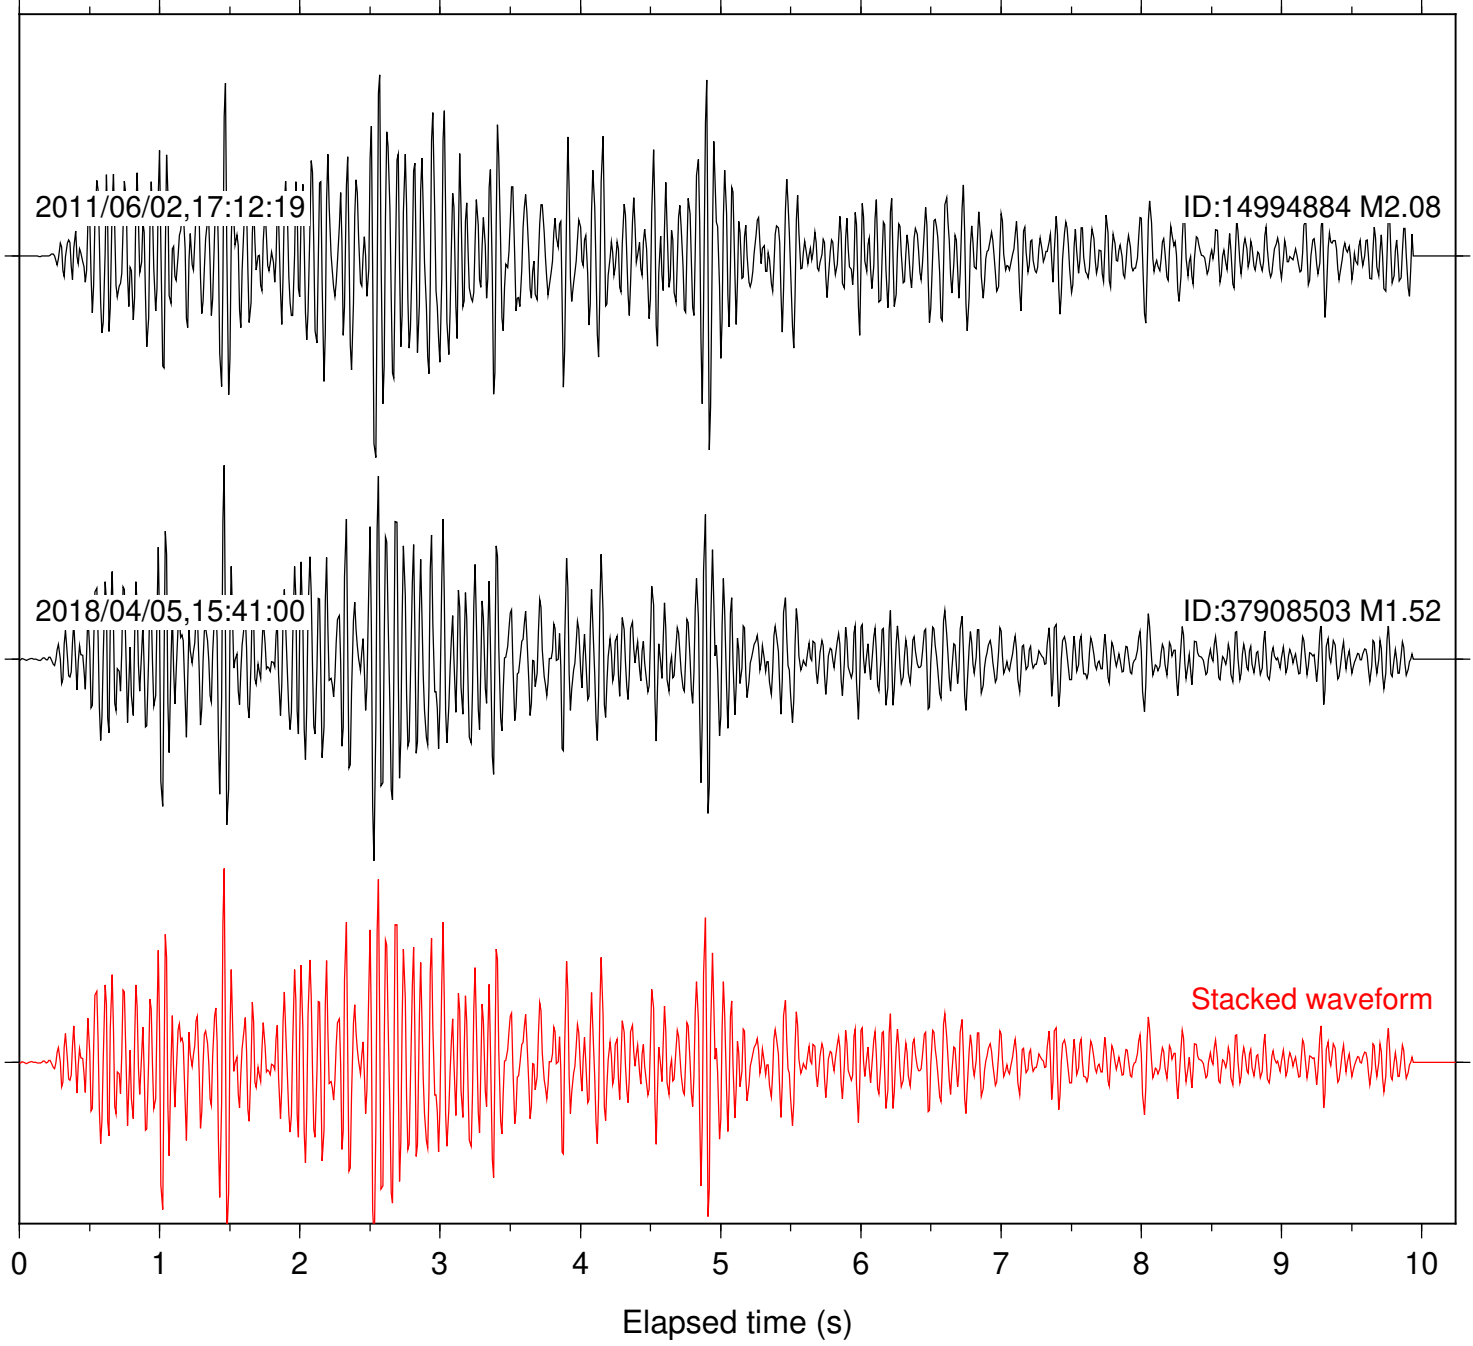

Station: B082 Com: EHZ

Focal depth: 6.97 km

Station: B087 Com: EHZ

Focal depth: 6.97 km

Station: B946 Com: EHZ

Focal depth: 6.97 km

Station: FRD Com: HHZ

Focal depth: 6.97 km

Station: PFO Com: HHZ

Focal depth: 6.97 km

Station: TOR Com: HHZ

Focal depth: 6.97 km