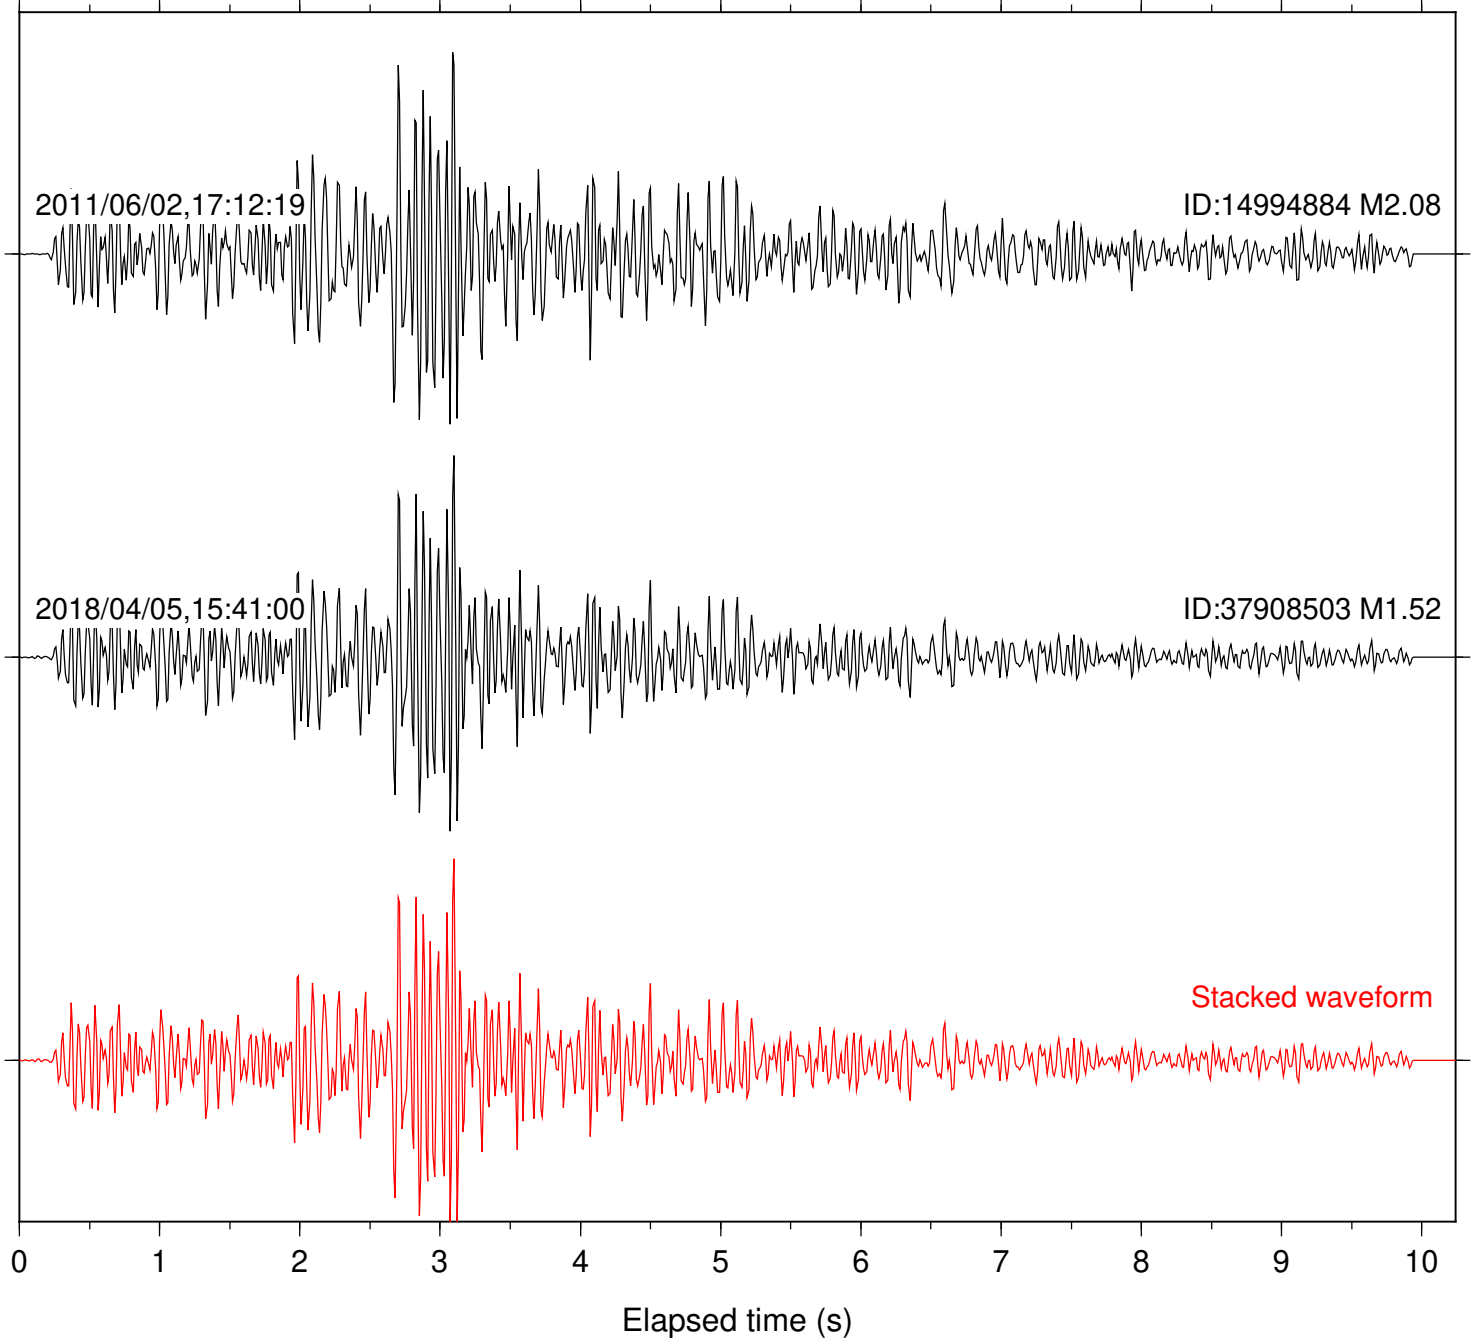

Station: B082 Com: EHZ

Focal depth: 6.97 km

Station: B087 Com: EHZ

Focal depth: 6.97 km

Station: B946 Com: EHZ

Focal depth: 6.97 km

Station: FRD Com: HHZ

Focal depth: 6.97 km

Station: PFO Com: HHZ

Focal depth: 6.97 km

Station: TOR Com: HHZ

Focal depth: 6.97 km