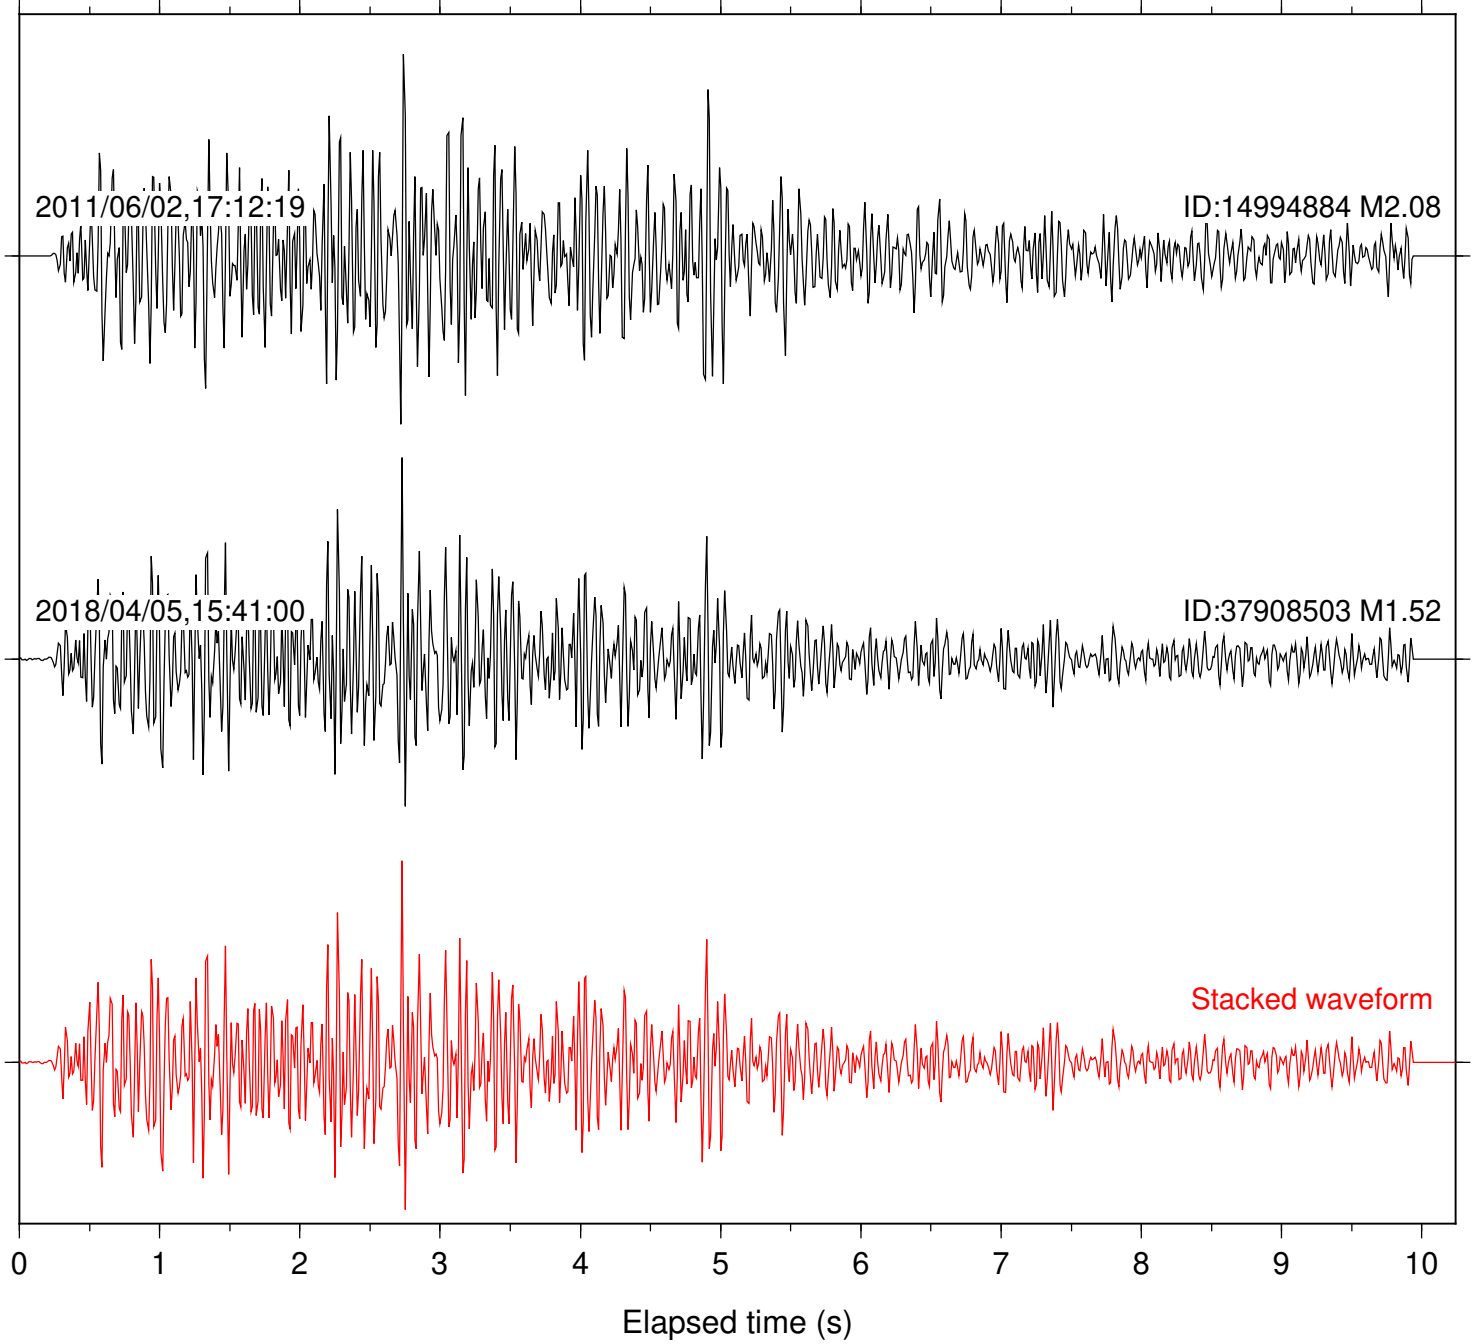

Station: B082 Com: EHZ

Focal depth: 6.97 km

Station: B087 Com: EHZ

Focal depth: 6.97 km

Station: B946 Com: EHZ

Focal depth: 6.97 km

Station: FRD Com: HHZ

Focal depth: 6.97 km

Station: PFO Com: HHZ

Focal depth: 6.97 km

Station: TOR Com: HHZ

Focal depth: 6.97 km