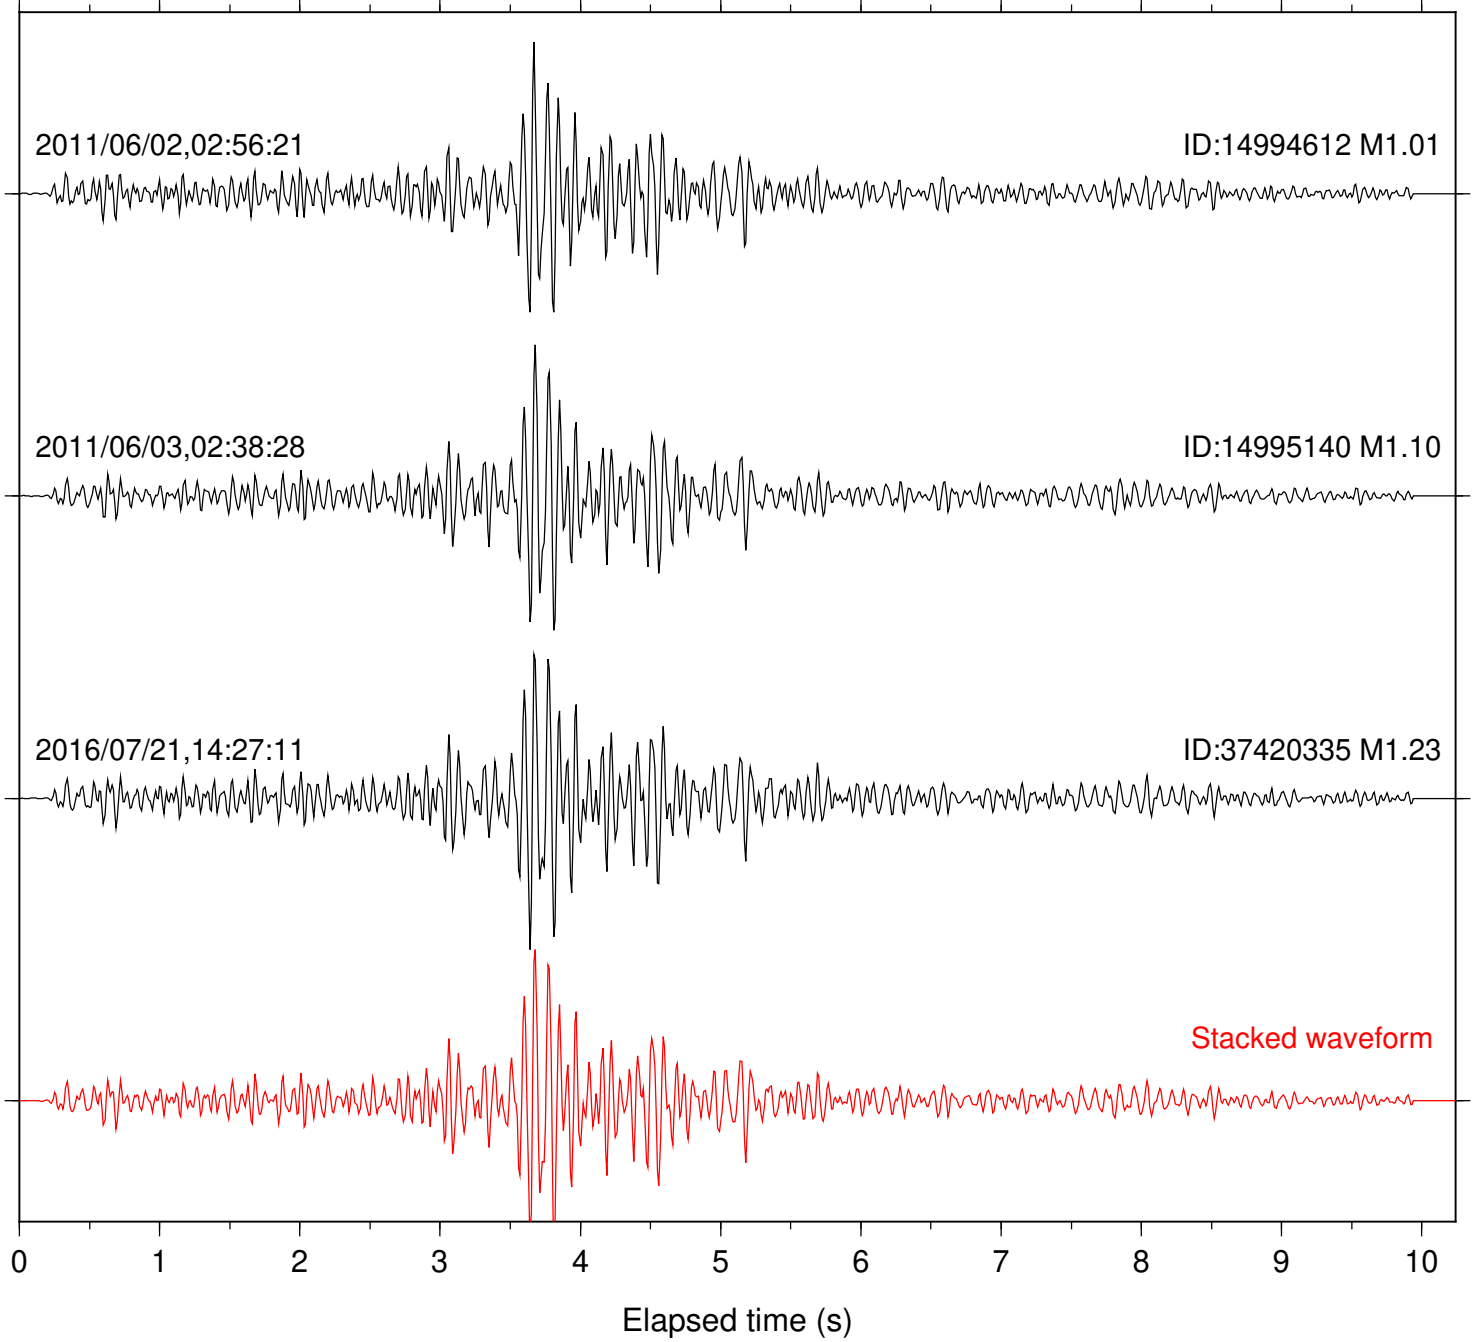

Station: B084 Com: EHZ

Focal depth: 12.69 km

Station: B088 Com: EHZ

Focal depth: 12.69 km

Station: PFO Com: HHZ

Focal depth: 12.78 km