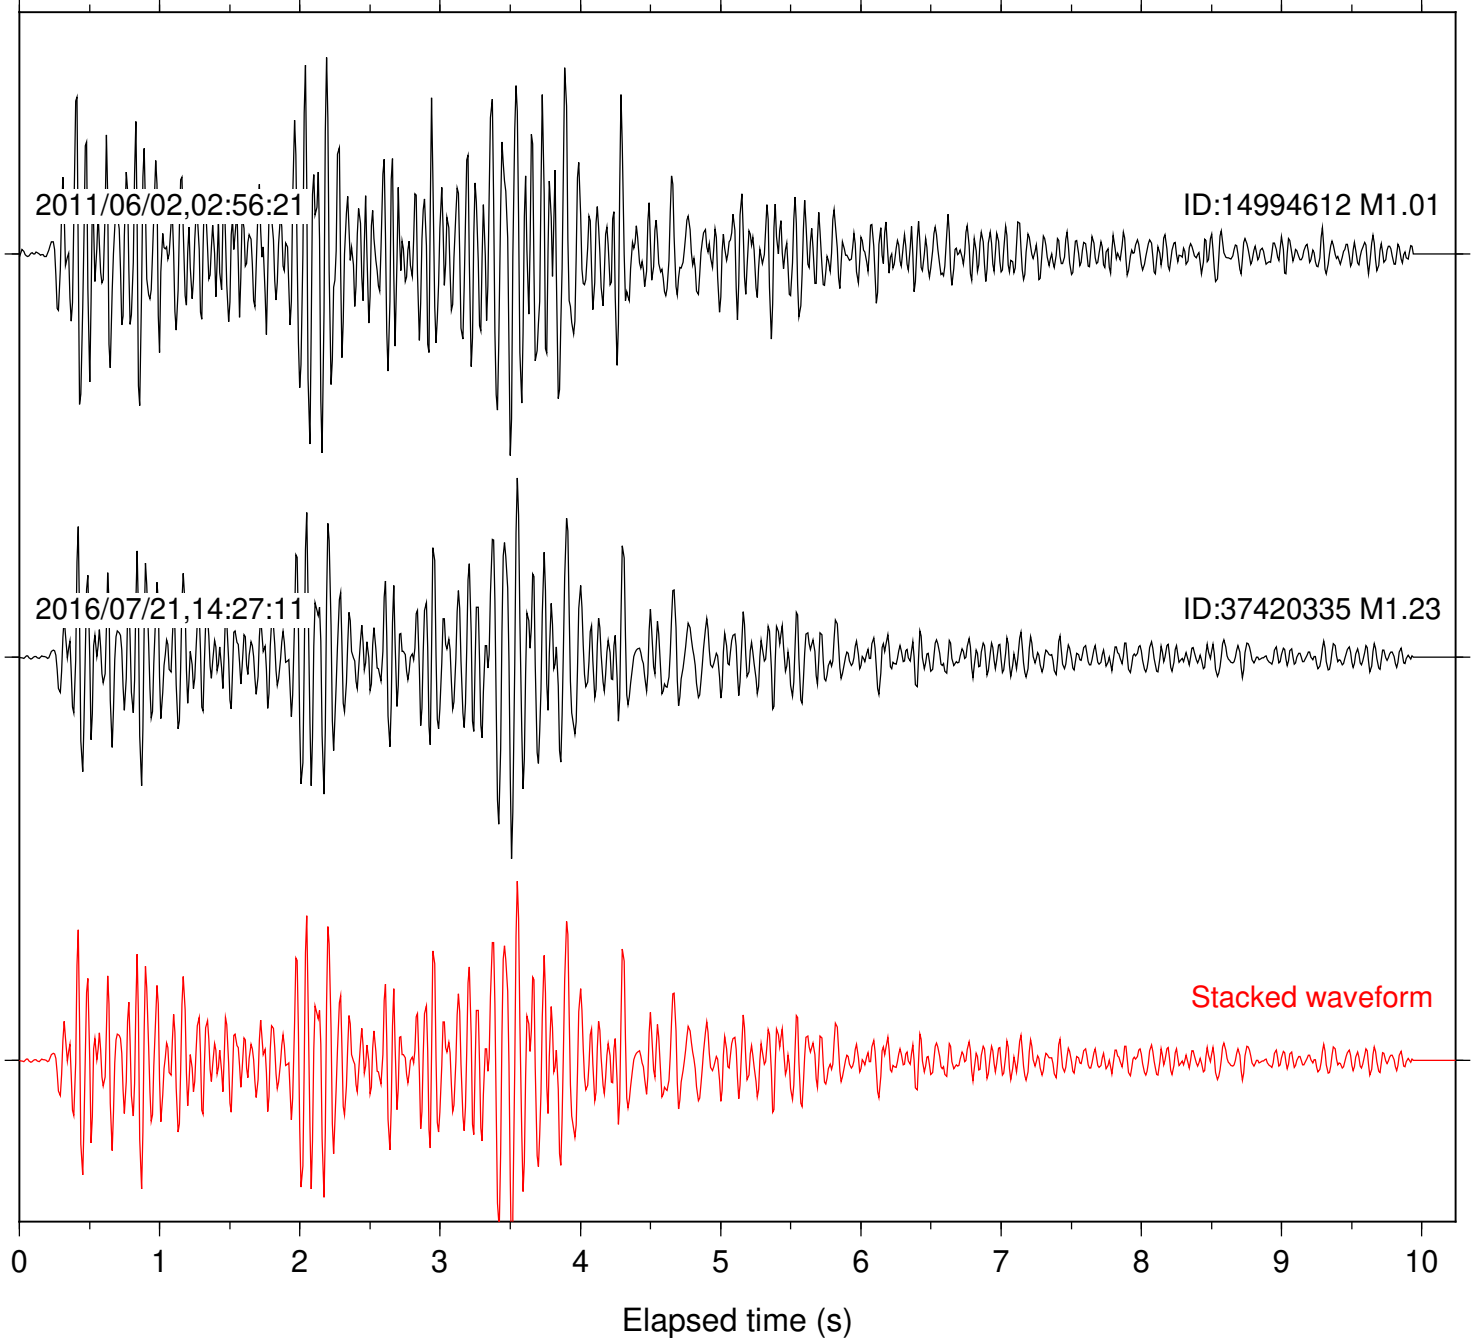

Station: B084 Com: EHZ

Focal depth: 12.69 km

Station: B088 Com: EHZ

Focal depth: 12.69 km

Station: PFO Com: HHZ

Focal depth: 12.78 km