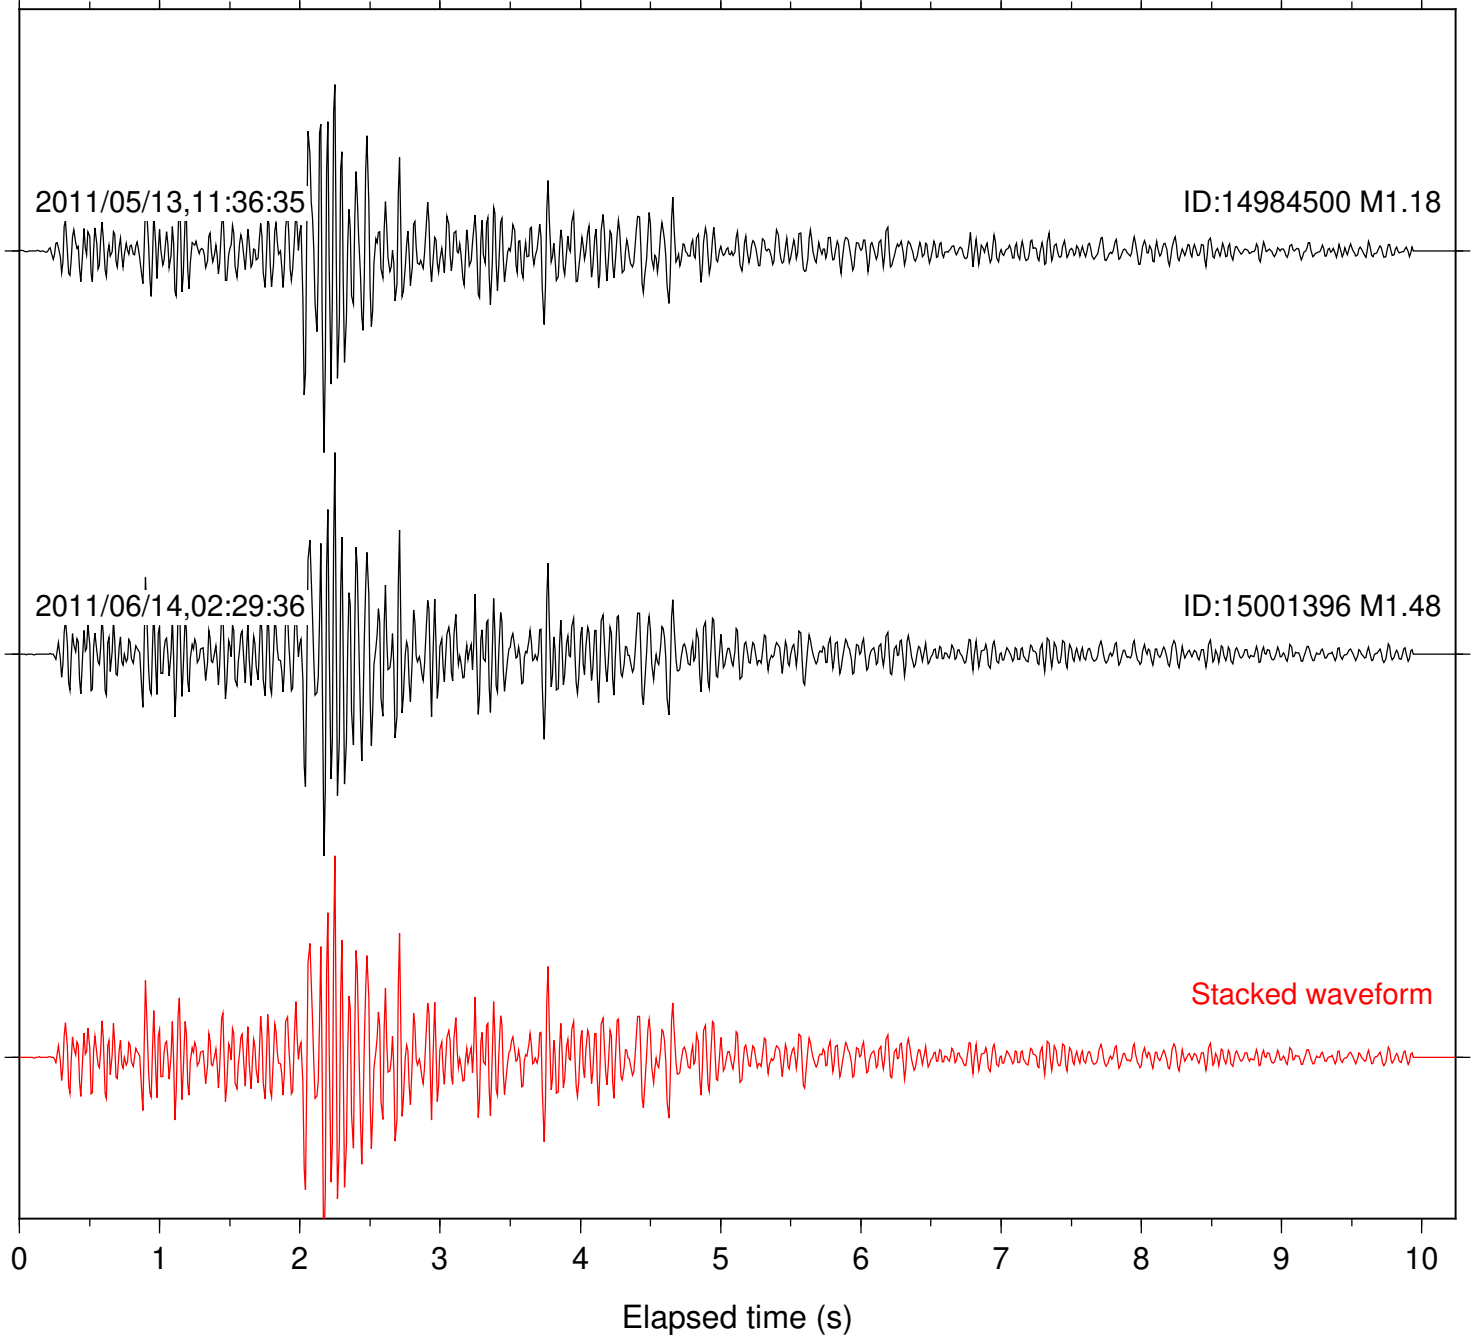

Station: B084 Com: EHZ

Focal depth: 6.92 km

2011/05/13,11:36:35

ID:14984500 M1.18

2011/06/14,02:29:36

ID:15001396 M1.48

2017/11/13,04:35:28

ID:37810447 M1.21

Stacked waveform

0 1 2 3 4 5 6 7 8 9 10  
Elapsed time (s)

Station: B086 Com: EHZ

Focal depth: 7.09 km

Station: PFO Com: HHZ

Focal depth: 6.92 km

2011/05/13,11:36:35

ID:14984500 M1.18

2011/06/14,02:29:36

ID:15001396 M1.48

2017/11/13,04:35:28

ID:37810447 M1.21

Stacked waveform

0 1 2 3 4 5 6 7 8 9 10  
Elapsed time (s)