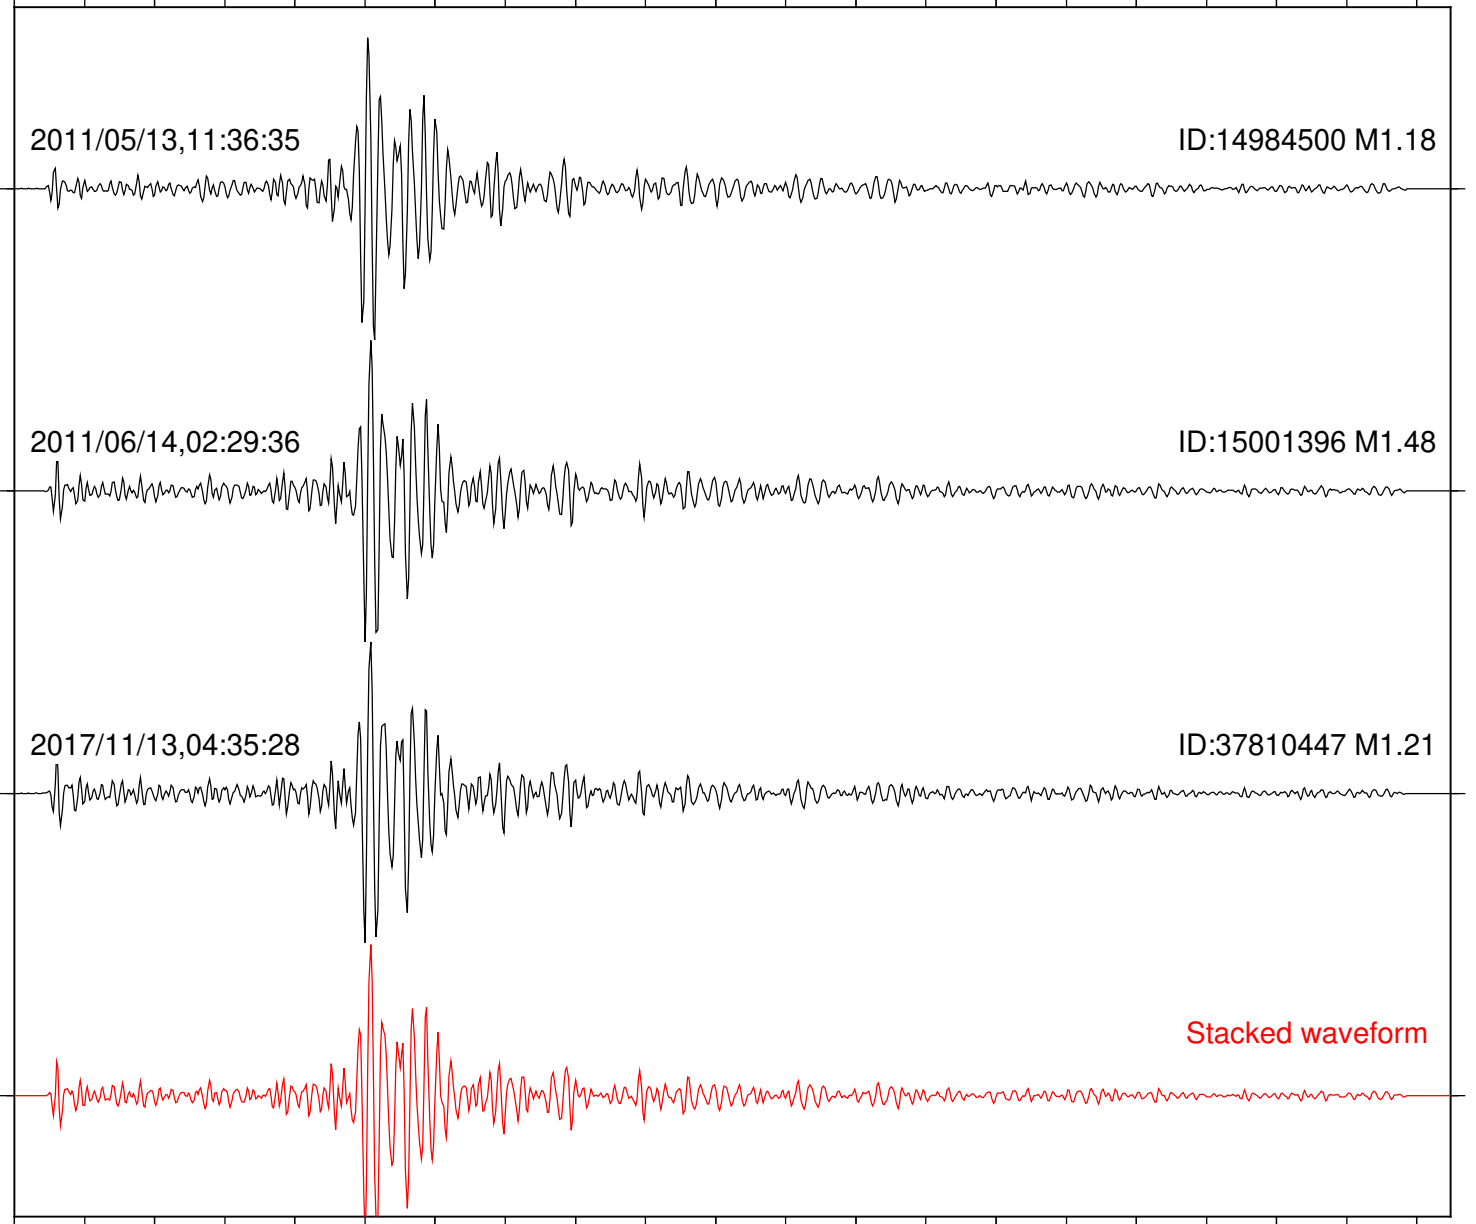

Station: B084 Com: EHZ

Focal depth: 6.92 km

2011/05/13,11:36:35

ID:14984500 M1.18

2011/06/14,02:29:36

ID:15001396 M1.48

2017/11/13,04:35:28

ID:37810447 M1.21

Stacked waveform

0 1 2 3 4 5 6 7 8 9 10  
Elapsed time (s)

Station: B086 Com: EHZ

Focal depth: 7.09 km

Station: PFO Com: HHZ

Focal depth: 6.92 km

2011/05/13,11:36:35

ID:14984500 M1.18

2011/06/14,02:29:36

ID:15001396 M1.48

2017/11/13,04:35:28

ID:37810447 M1.21

Stacked waveform

0 1 2 3 4 5 6 7 8 9 10  
Elapsed time (s)