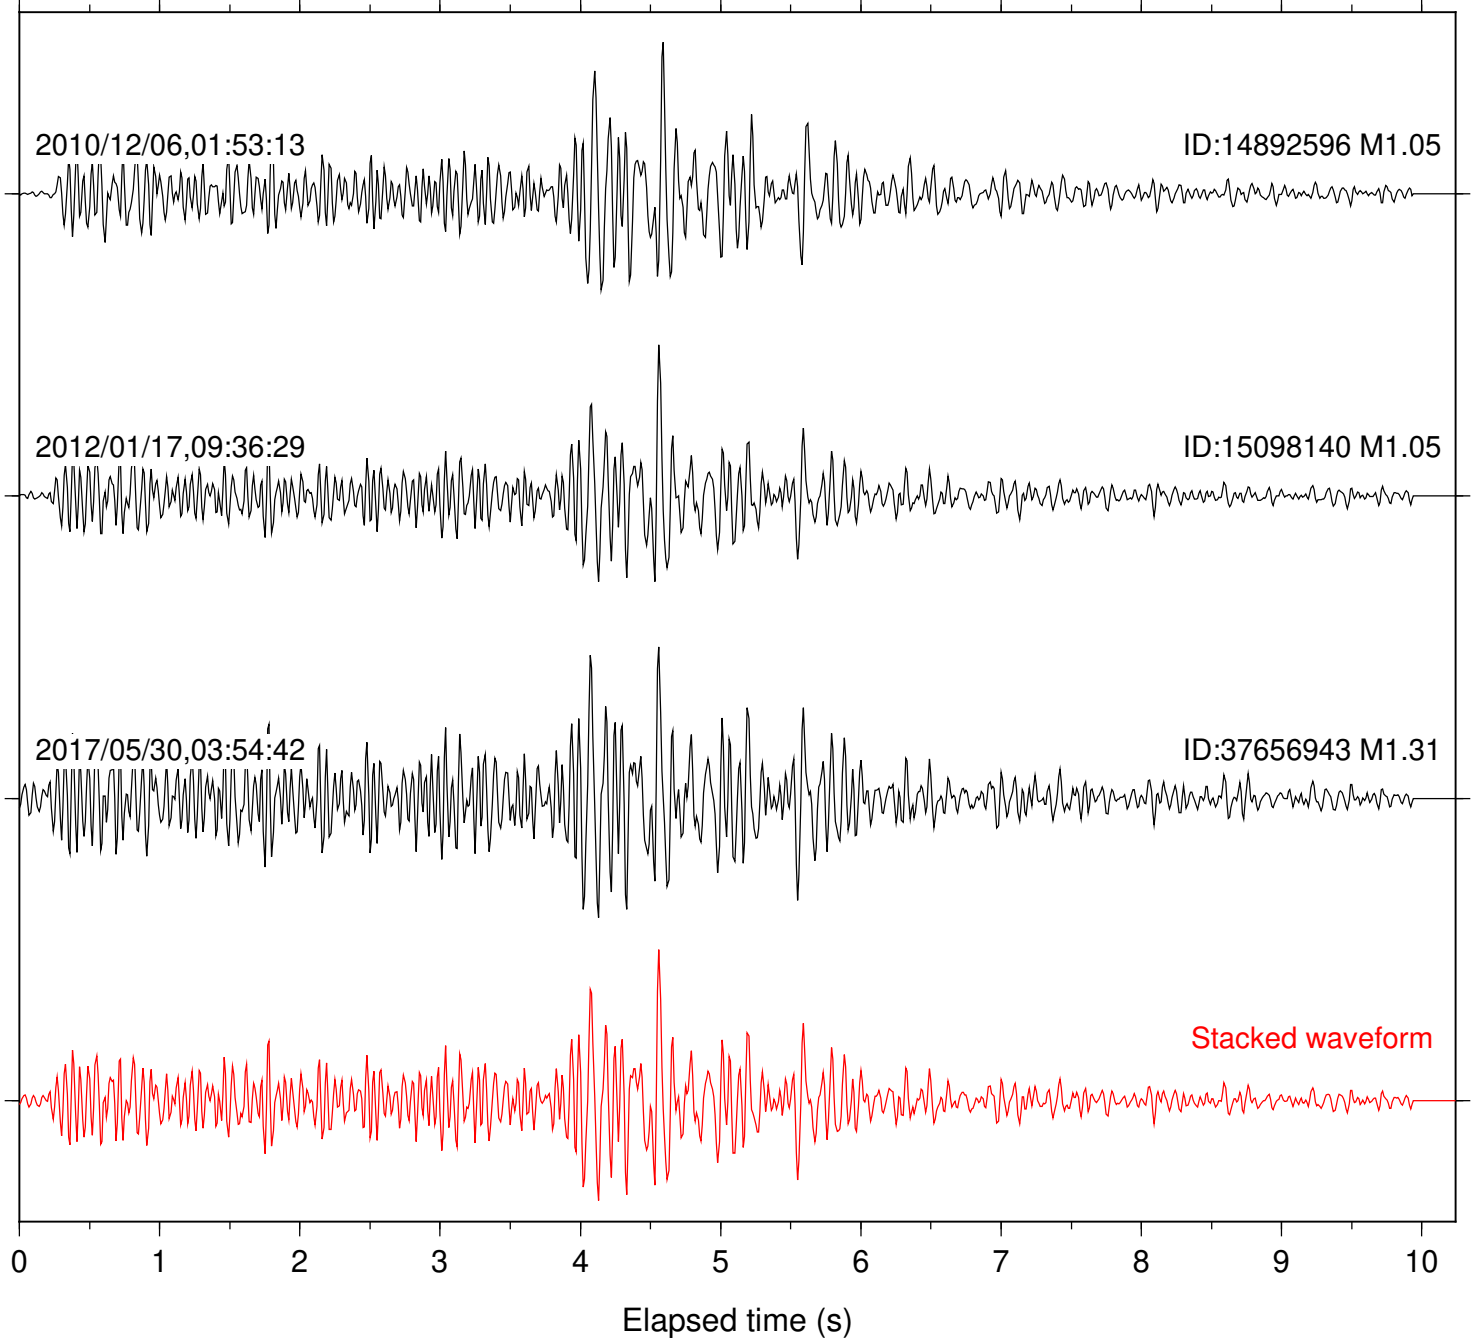

Station: B082 Com: EHZ

Focal depth: 11.71 km

Station: B084 Com: EHZ

Focal depth: 11.71 km

Station: B087 Com: EHZ

Focal depth: 11.62 km

Station: B088 Com: EHZ

Focal depth: 11.62 km

Station: B946 Com: EHZ

Focal depth: 11.62 km

Station: BZN Com: HHZ

Focal depth: 11.71 km

Station: CRY Com: HHZ

Focal depth: 11.71 km

Station: FRD Com: HHZ

Focal depth: 11.62 km

Station: PFO Com: HHZ

Focal depth: 11.71 km

Station: TOR Com: HHZ

Focal depth: 11.62 km