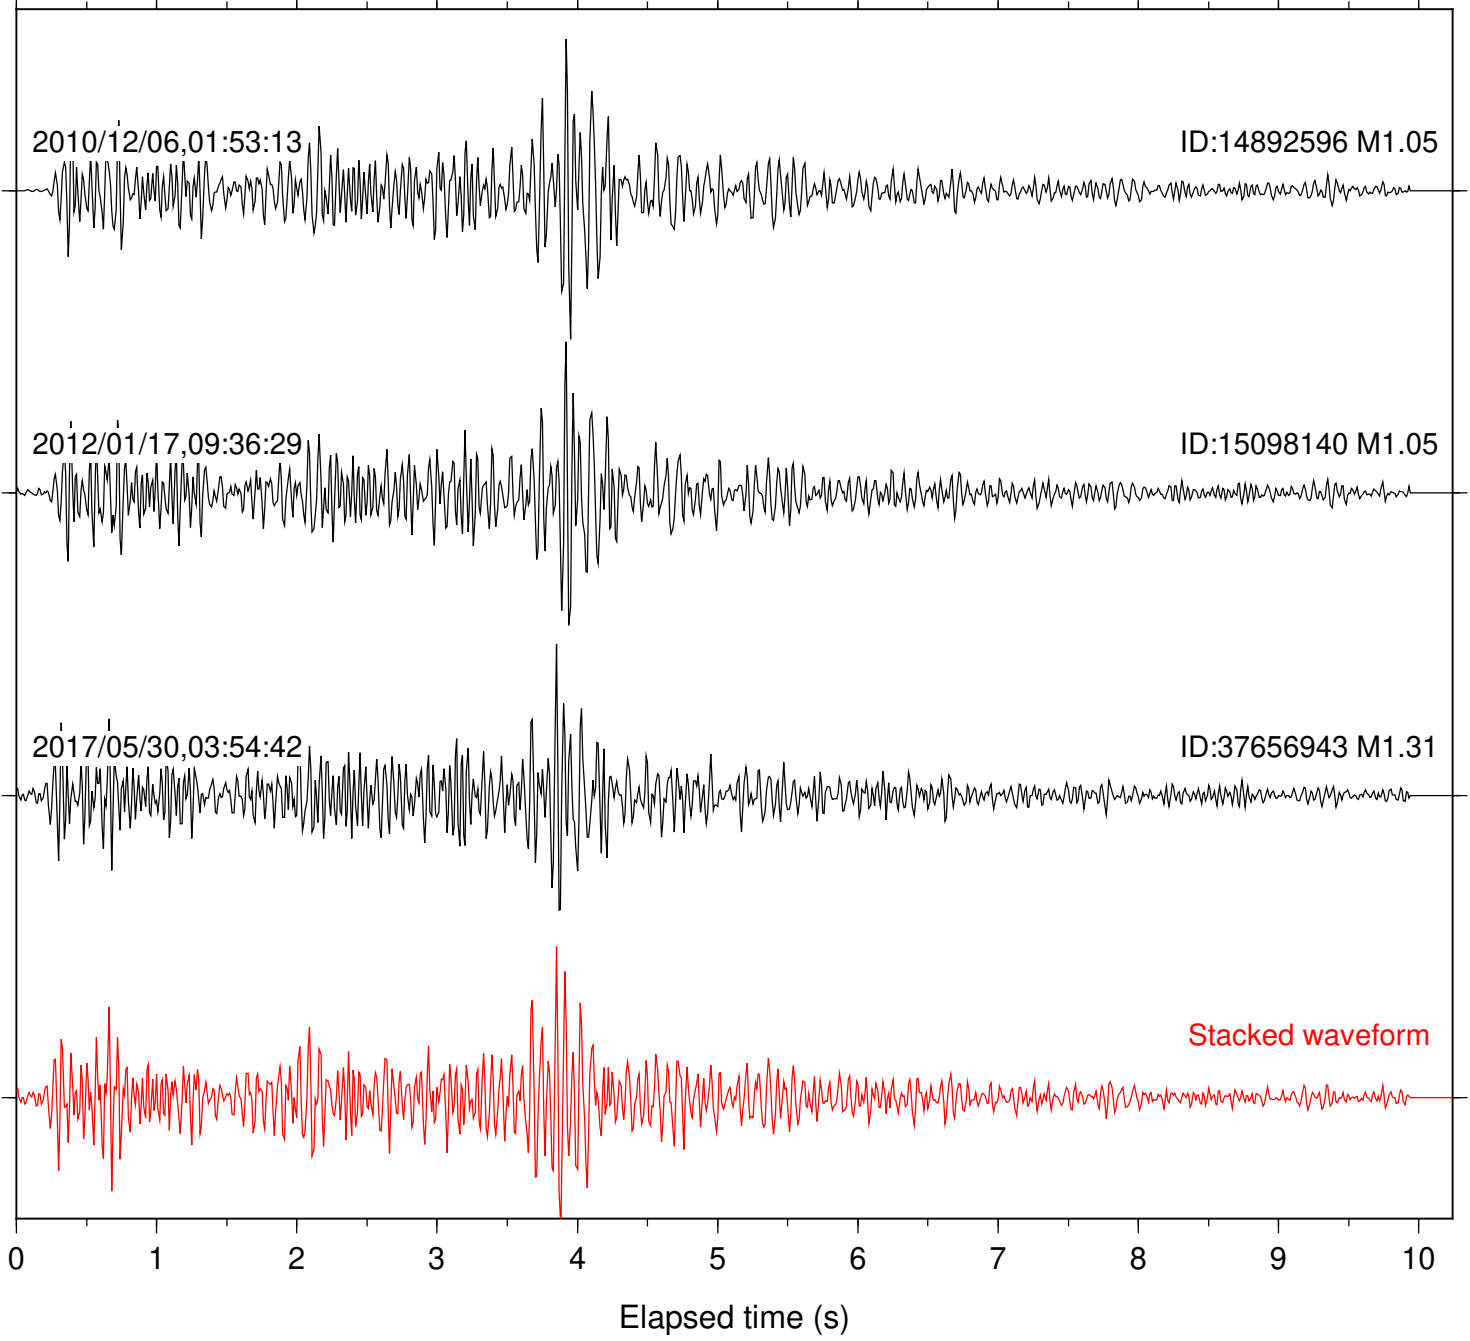

Station: B082 Com: EHZ

Focal depth: 11.71 km

Station: B084 Com: EHZ

Focal depth: 11.71 km

Station: B087 Com: EHZ

Focal depth: 11.62 km

Station: B088 Com: EHZ

Focal depth: 11.62 km

Station: B946 Com: EHZ

Focal depth: 11.62 km

Station: BZN Com: HHZ

Focal depth: 11.71 km

Station: CRY Com: HHZ

Focal depth: 11.71 km

Station: FRD Com: HHZ

Focal depth: 11.62 km

Station: PFO Com: HHZ

Focal depth: 11.71 km

Station: TOR Com: HHZ

Focal depth: 11.62 km