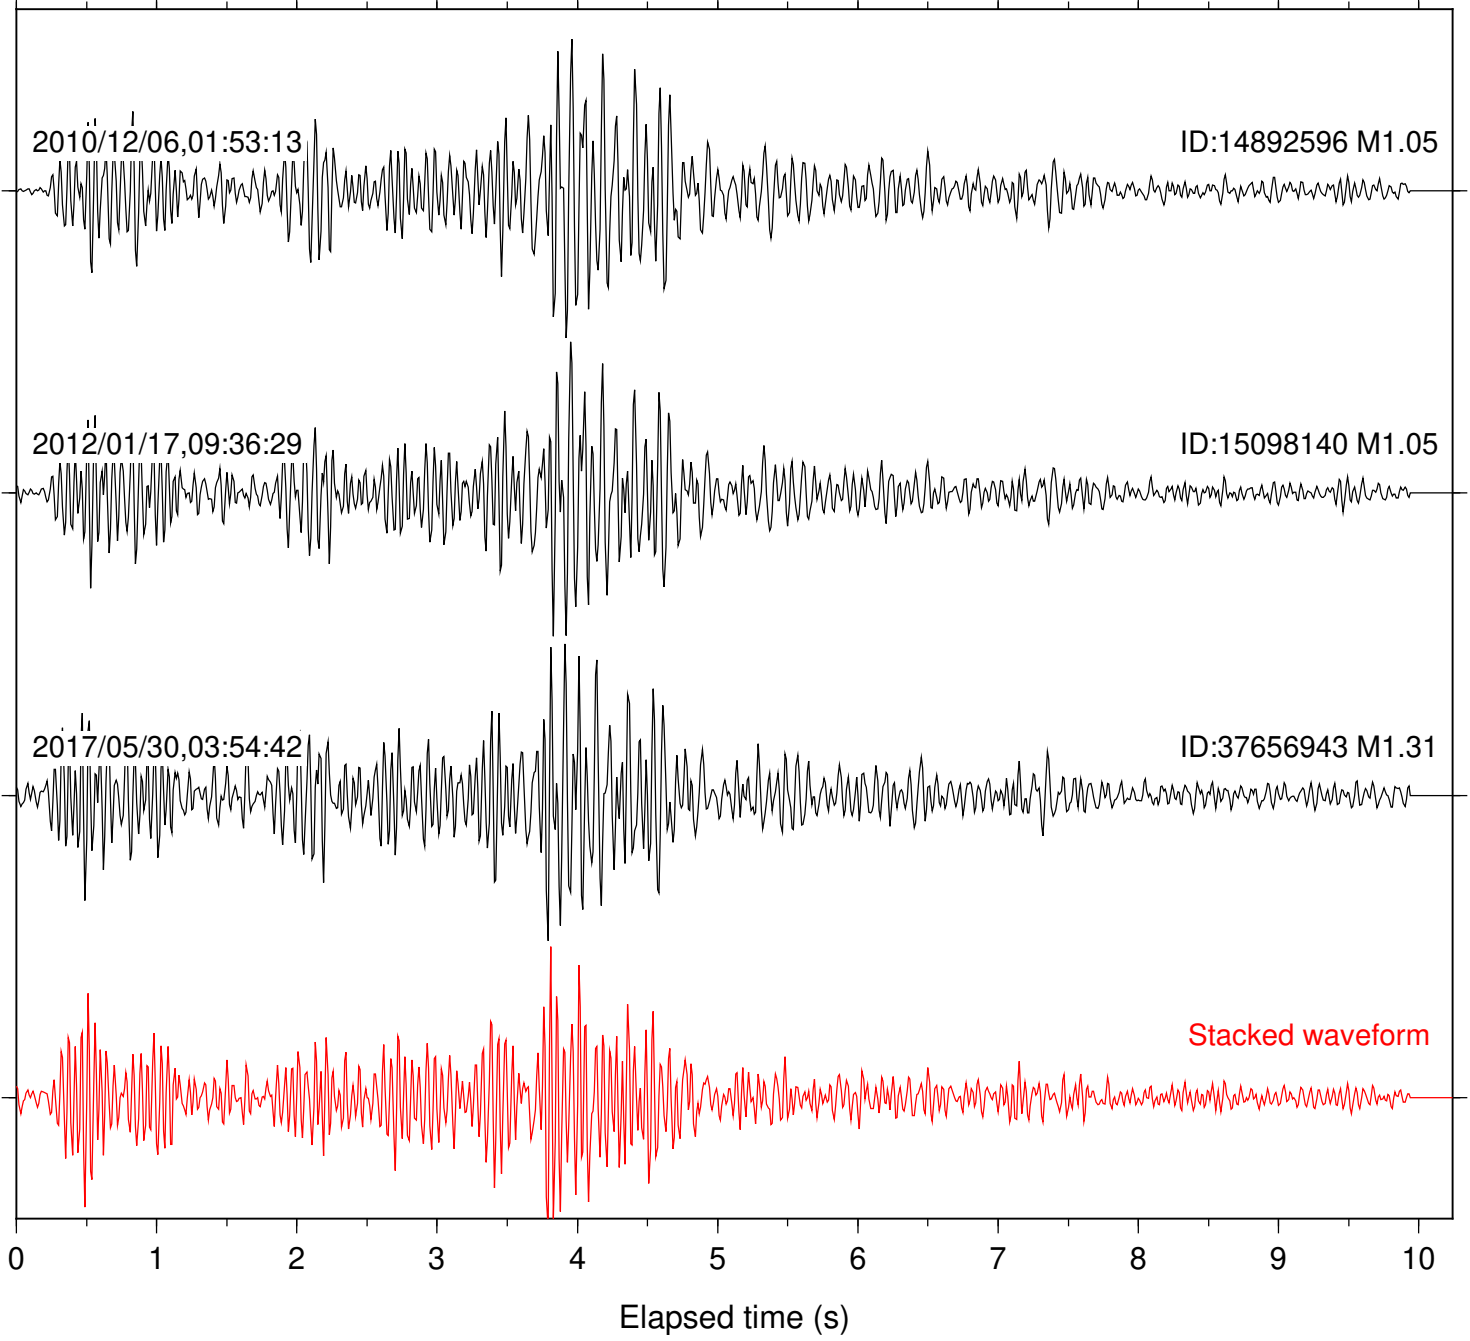

Station: B082 Com: EHZ

Focal depth: 11.71 km

Station: B084 Com: EHZ

Focal depth: 11.71 km

Station: B087 Com: EHZ

Focal depth: 11.62 km

Station: B088 Com: EHZ

Focal depth: 11.62 km

Station: B946 Com: EHZ

Focal depth: 11.62 km

Station: BZN Com: HHZ

Focal depth: 11.71 km

Station: CRY Com: HHZ

Focal depth: 11.71 km

Station: FRD Com: HHZ

Focal depth: 11.62 km

Station: PFO Com: HHZ

Focal depth: 11.71 km

Station: TOR Com: HHZ

Focal depth: 11.62 km