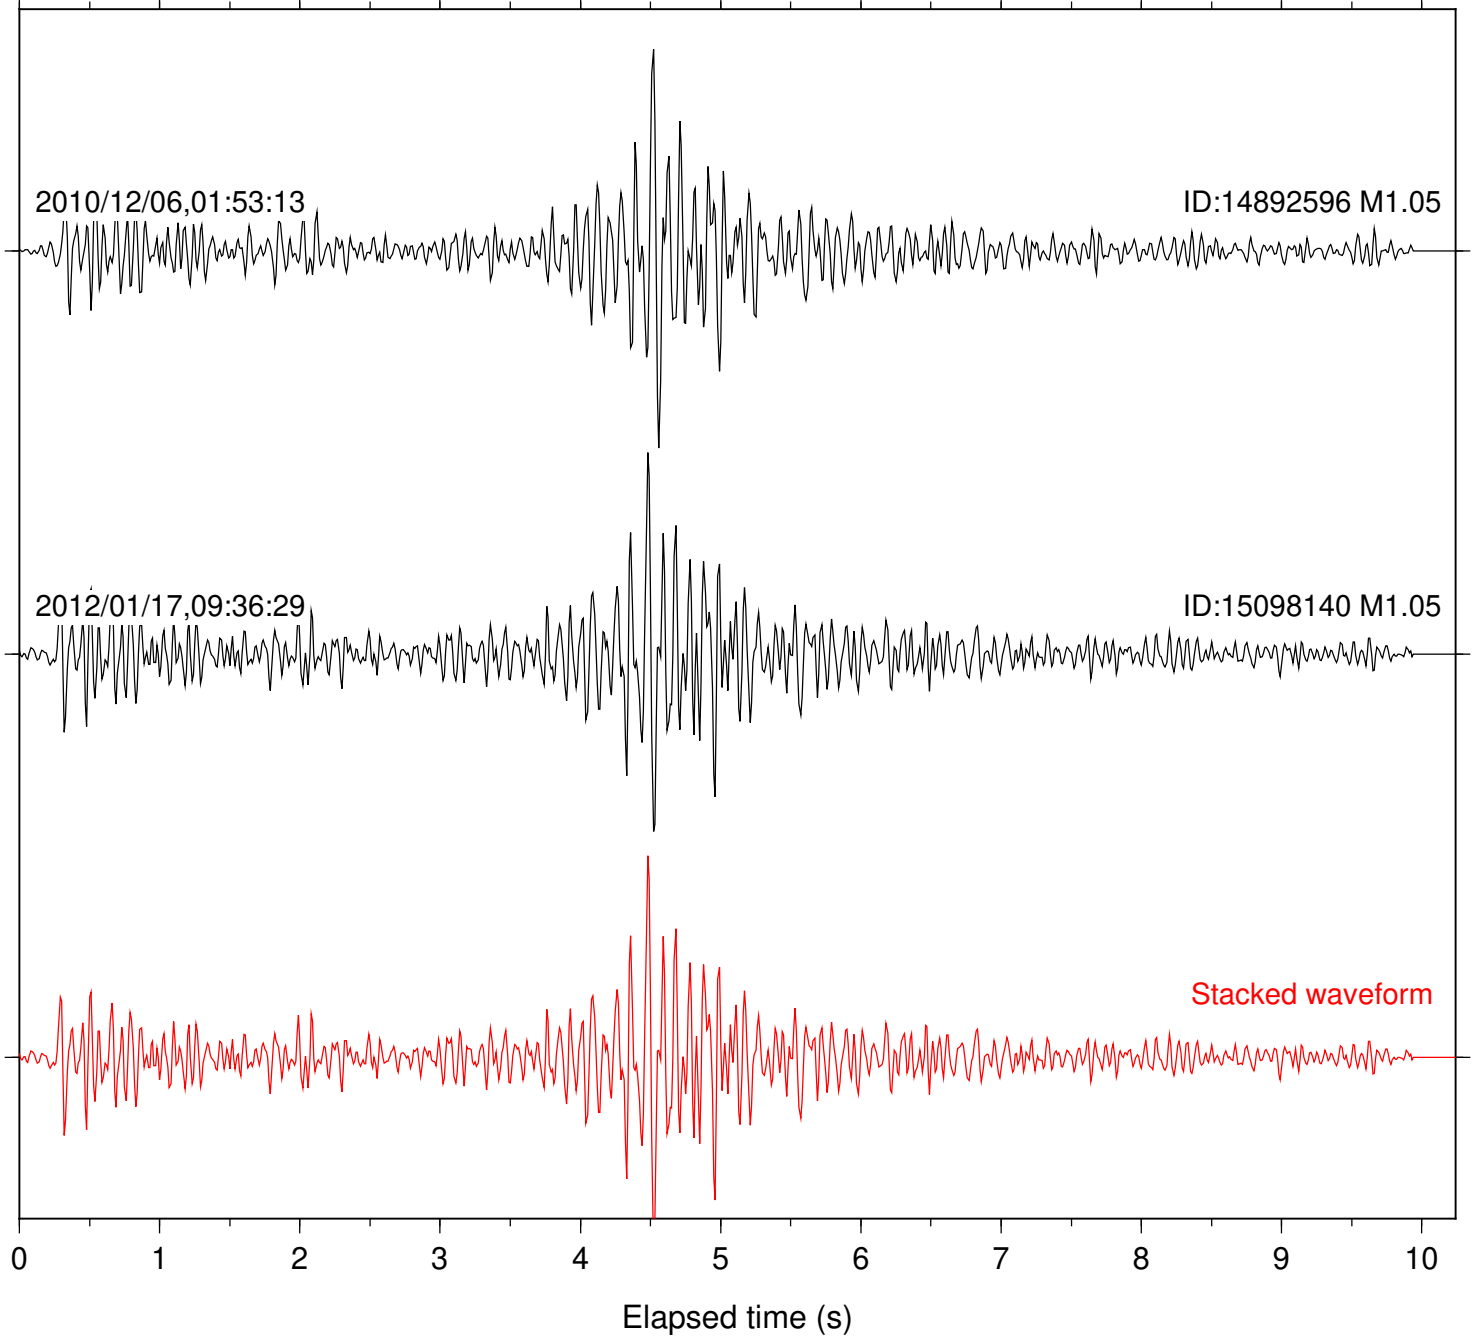

Station: B082 Com: EHZ

Focal depth: 11.71 km

Station: B084 Com: EHZ

Focal depth: 11.71 km

Station: B087 Com: EHZ

Focal depth: 11.62 km

Station: B088 Com: EHZ

Focal depth: 11.62 km

Station: B946 Com: EHZ

Focal depth: 11.62 km

Station: BZN Com: HHZ

Focal depth: 11.71 km

Station: CRY Com: HHZ

Focal depth: 11.71 km

Station: FRD Com: HHZ

Focal depth: 11.62 km

Station: PFO Com: HHZ

Focal depth: 11.71 km

Station: TOR Com: HHZ

Focal depth: 11.62 km