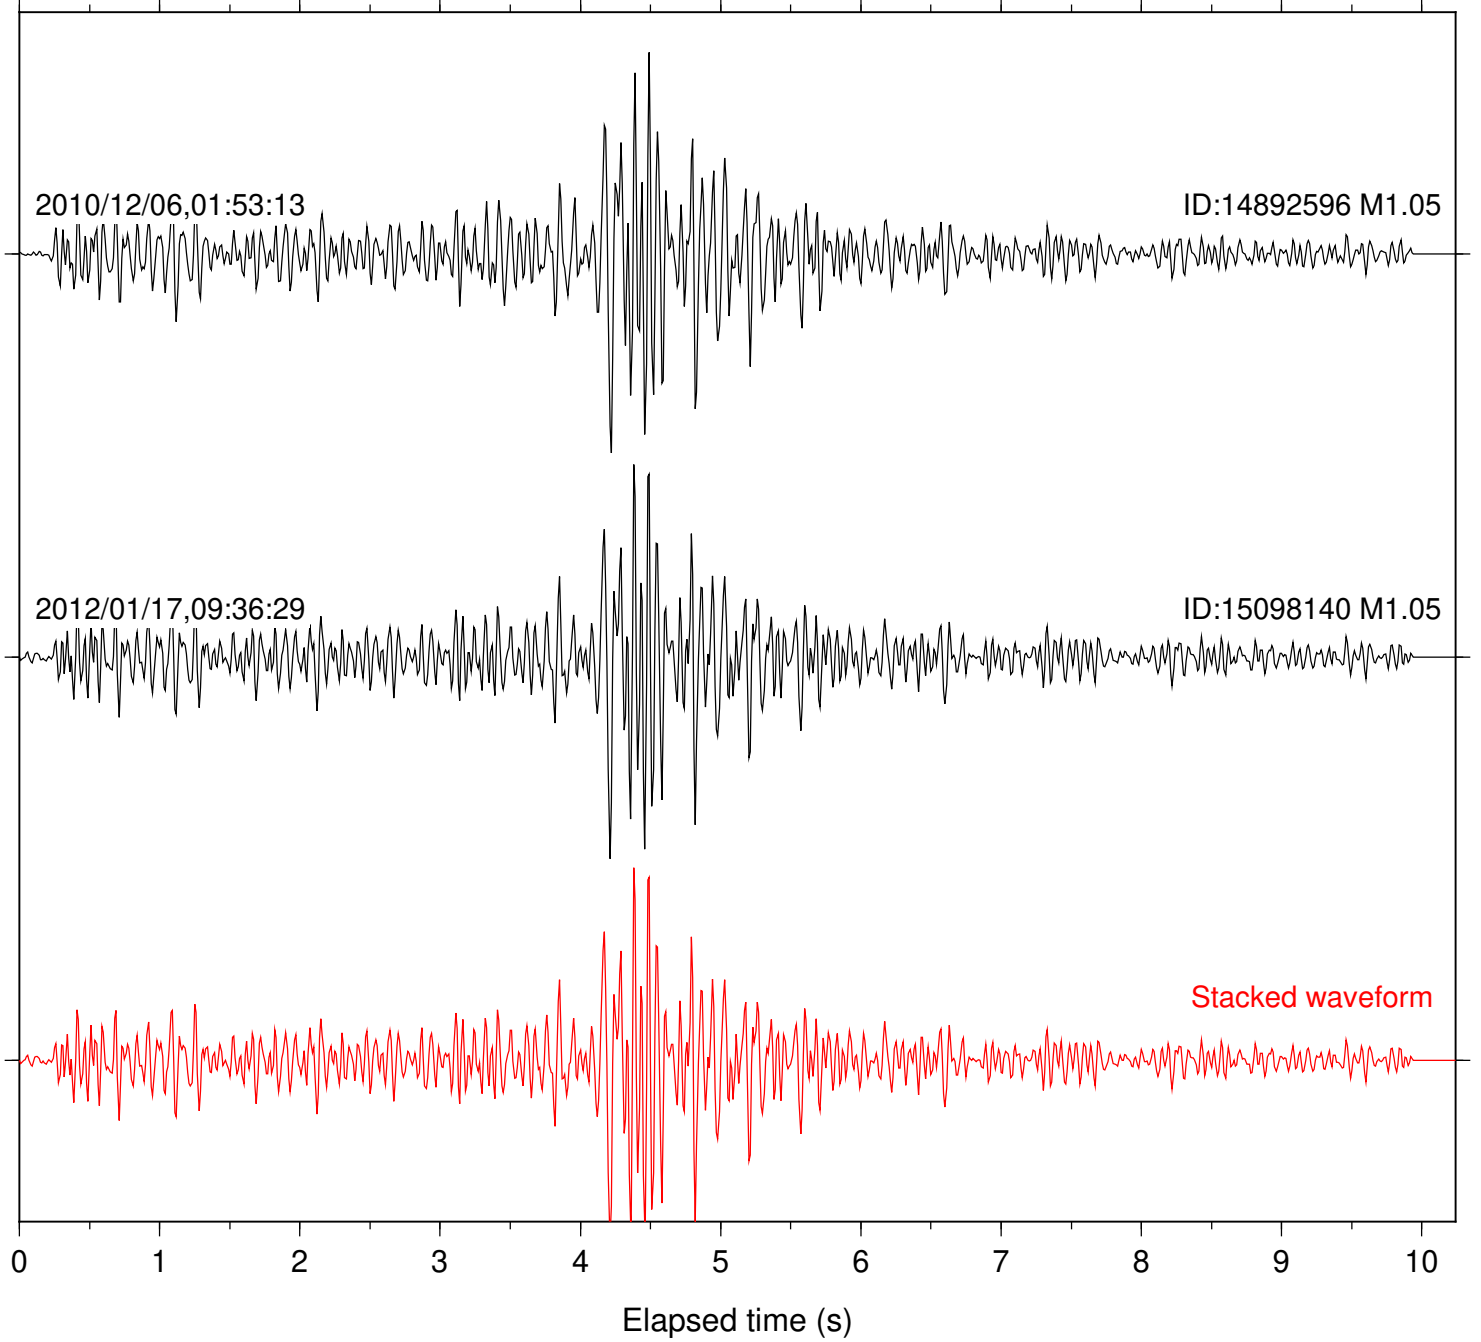

Station: B082 Com: EHZ

Focal depth: 11.71 km

Station: B084 Com: EHZ

Focal depth: 11.71 km

Station: B087 Com: EHZ

Focal depth: 11.62 km

Station: B088 Com: EHZ

Focal depth: 11.62 km

Station: B946 Com: EHZ

Focal depth: 11.62 km

Station: BZN Com: HHZ

Focal depth: 11.71 km

Station: CRY Com: HHZ

Focal depth: 11.71 km

Station: FRD Com: HHZ

Focal depth: 11.62 km

Station: PFO Com: HHZ

Focal depth: 11.71 km

Station: TOR Com: HHZ

Focal depth: 11.62 km