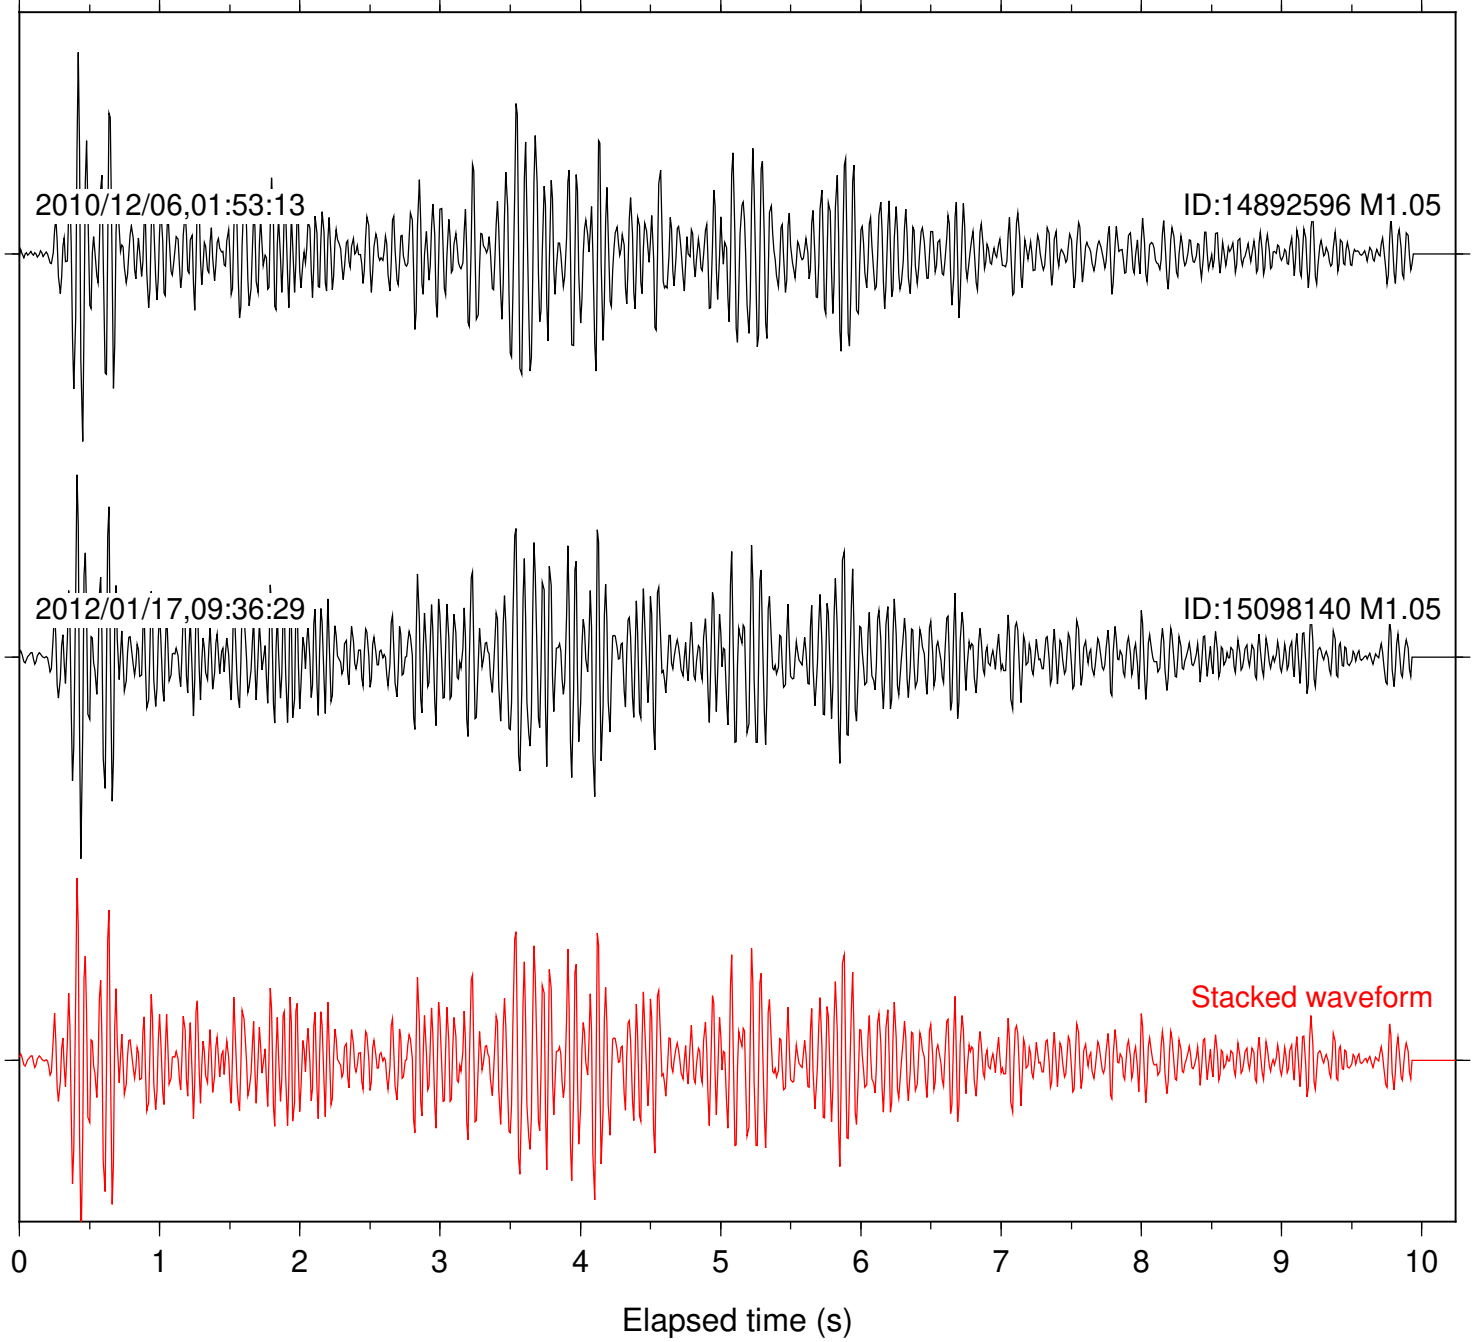

Station: B082 Com: EHZ

Focal depth: 11.71 km

Station: B084 Com: EHZ

Focal depth: 11.71 km

Station: B087 Com: EHZ

Focal depth: 11.62 km

Station: B088 Com: EHZ

Focal depth: 11.62 km

Station: B946 Com: EHZ

Focal depth: 11.62 km

Station: BZN Com: HHZ

Focal depth: 11.71 km

Station: CRY Com: HHZ

Focal depth: 11.71 km

Station: FRD Com: HHZ

Focal depth: 11.62 km

Station: PFO Com: HHZ

Focal depth: 11.71 km

Station: TOR Com: HHZ

Focal depth: 11.62 km