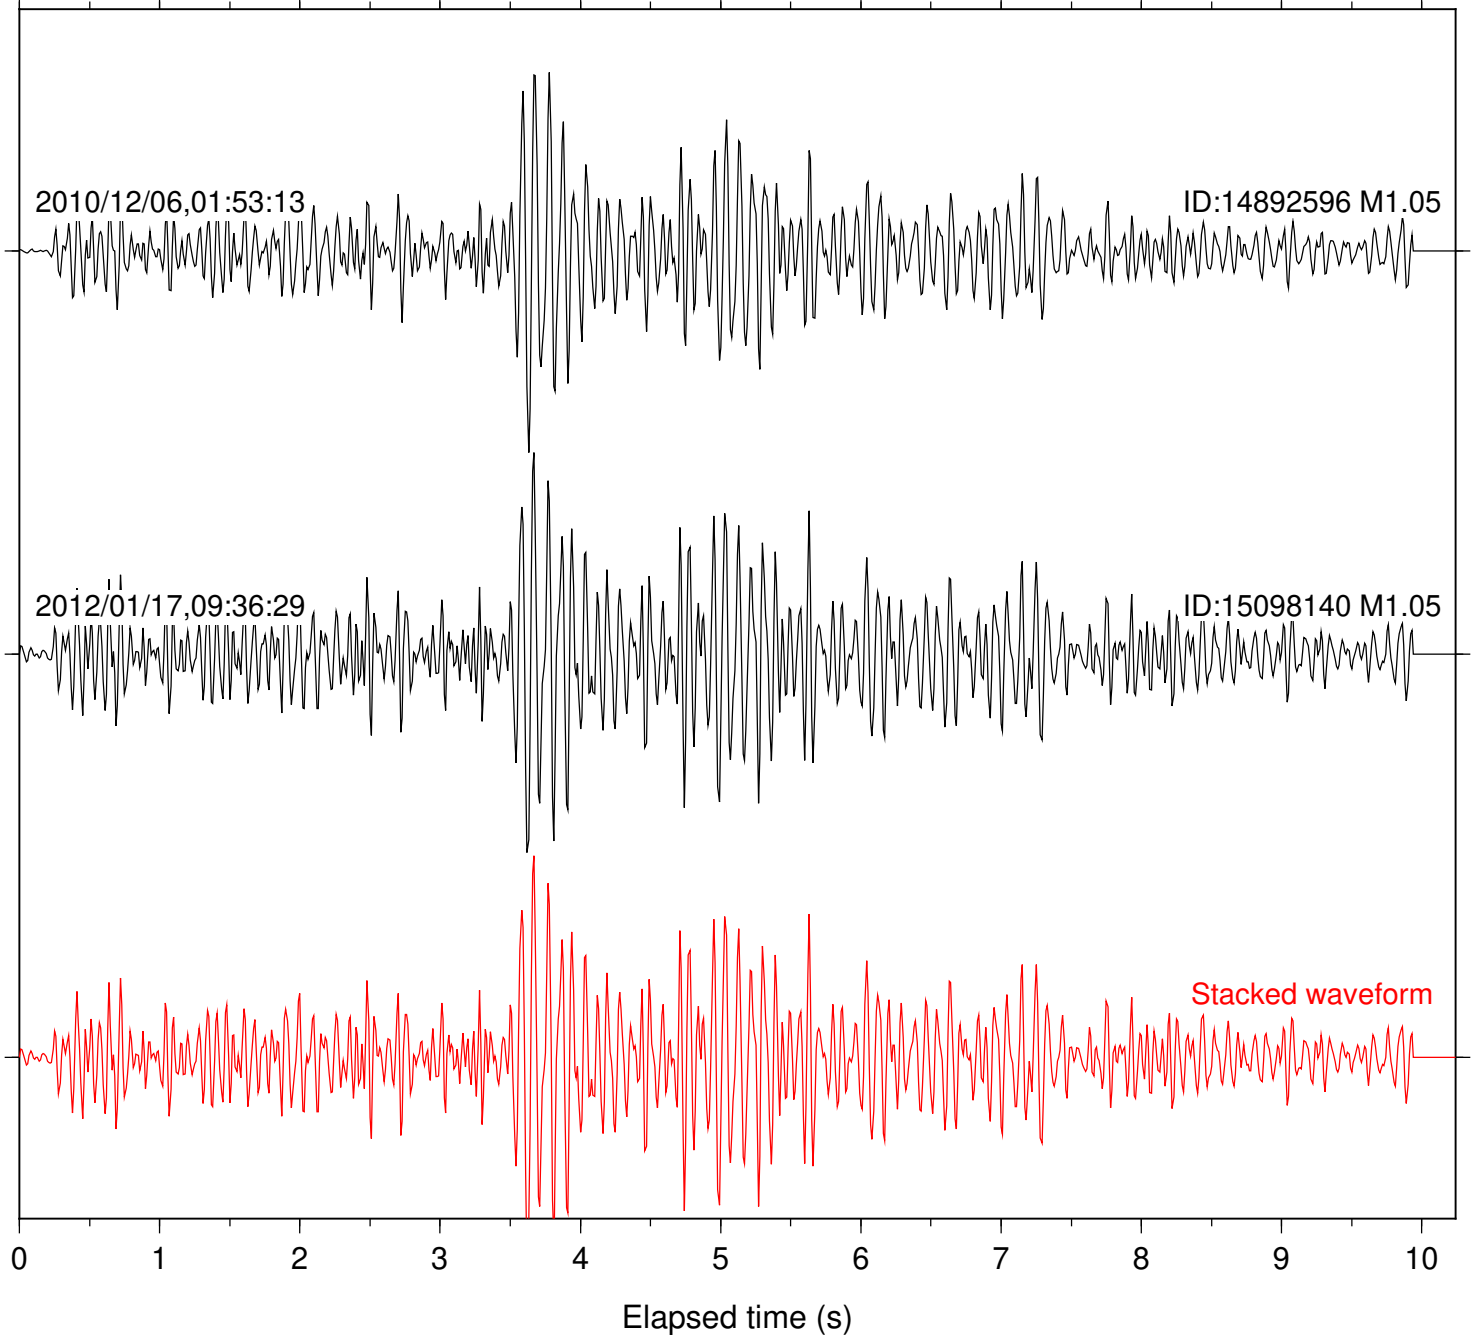

Station: B082 Com: EHZ

Focal depth: 11.71 km

Station: B084 Com: EHZ

Focal depth: 11.71 km

Station: B087 Com: EHZ

Focal depth: 11.62 km

Station: B088 Com: EHZ

Focal depth: 11.62 km

Station: B946 Com: EHZ

Focal depth: 11.62 km

Station: BZN Com: HHZ

Focal depth: 11.71 km

Station: CRY Com: HHZ

Focal depth: 11.71 km

Station: FRD Com: HHZ

Focal depth: 11.62 km

Station: PFO Com: HHZ

Focal depth: 11.71 km

Station: TOR Com: HHZ

Focal depth: 11.62 km