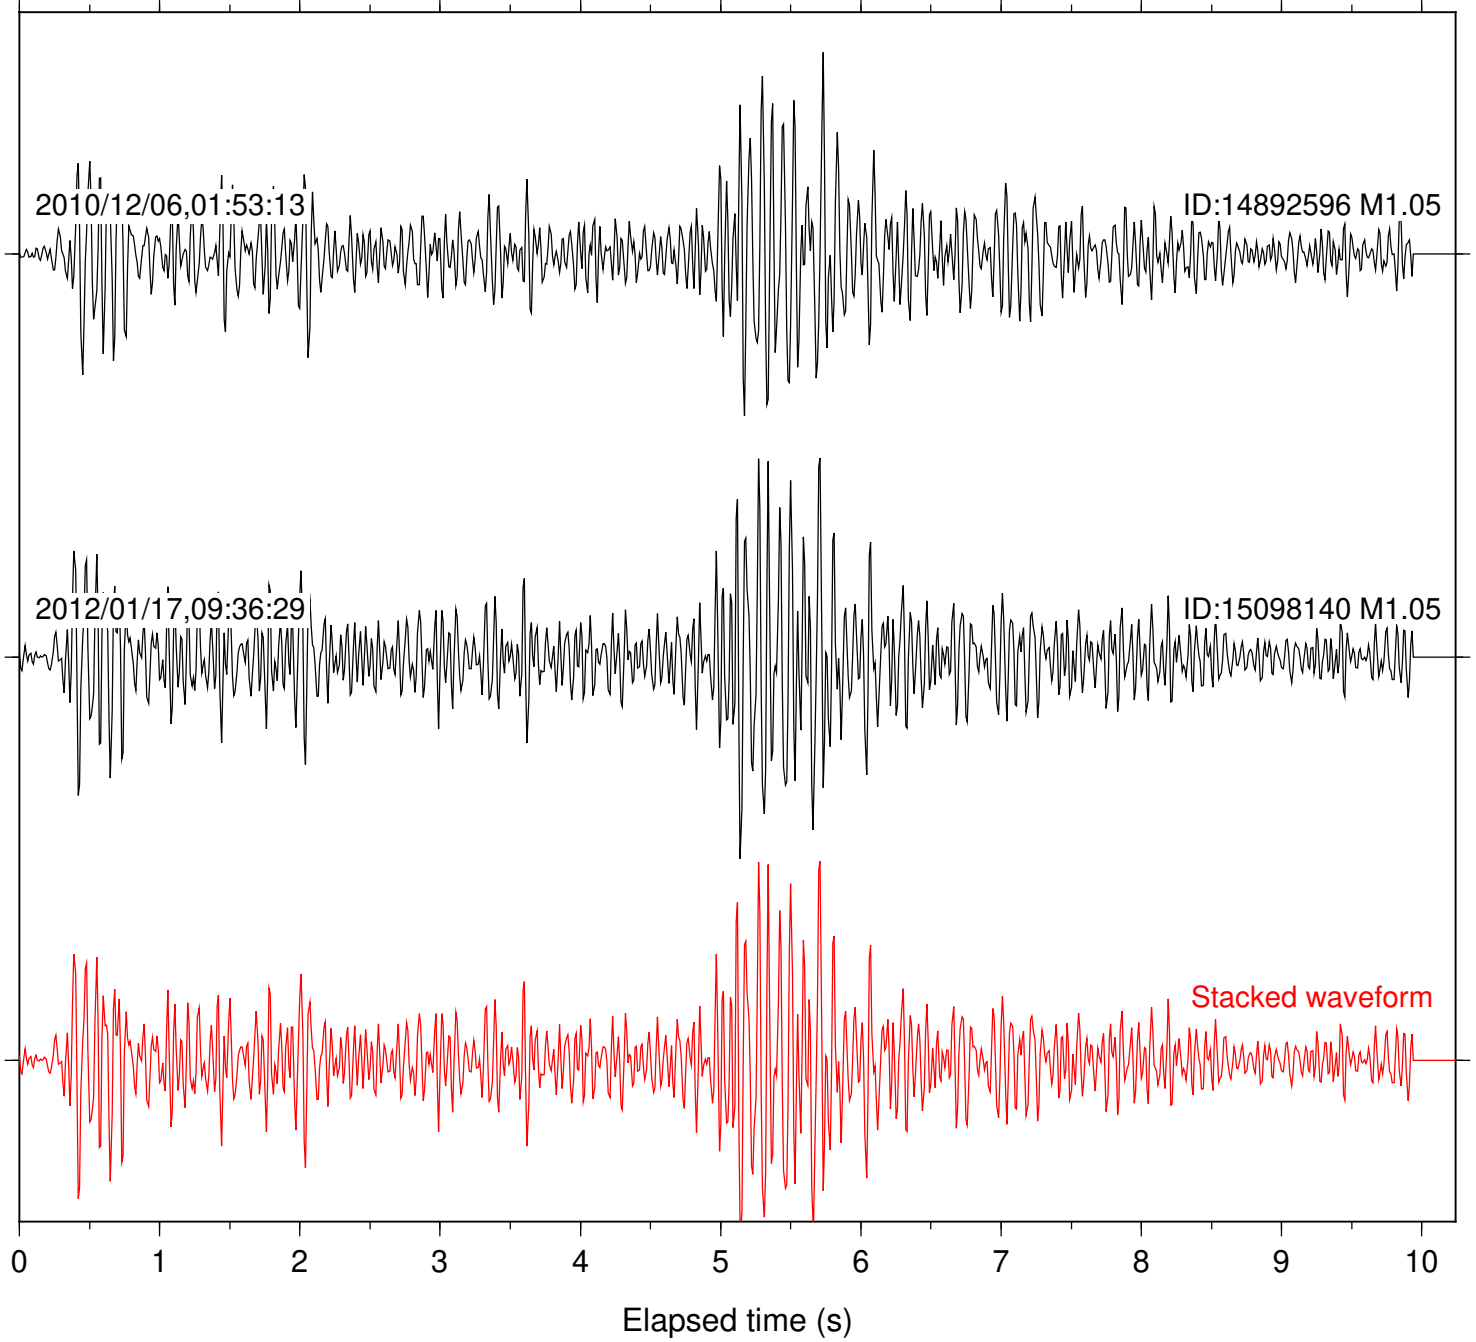

Station: B082 Com: EHZ

Focal depth: 11.71 km

Station: B084 Com: EHZ

Focal depth: 11.71 km

Station: B087 Com: EHZ

Focal depth: 11.62 km

Station: B088 Com: EHZ

Focal depth: 11.62 km

Station: B946 Com: EHZ

Focal depth: 11.62 km

Station: BZN Com: HHZ

Focal depth: 11.71 km

Station: CRY Com: HHZ

Focal depth: 11.71 km

Station: FRD Com: HHZ

Focal depth: 11.62 km

Station: PFO Com: HHZ

Focal depth: 11.71 km

Station: TOR Com: HHZ

Focal depth: 11.62 km