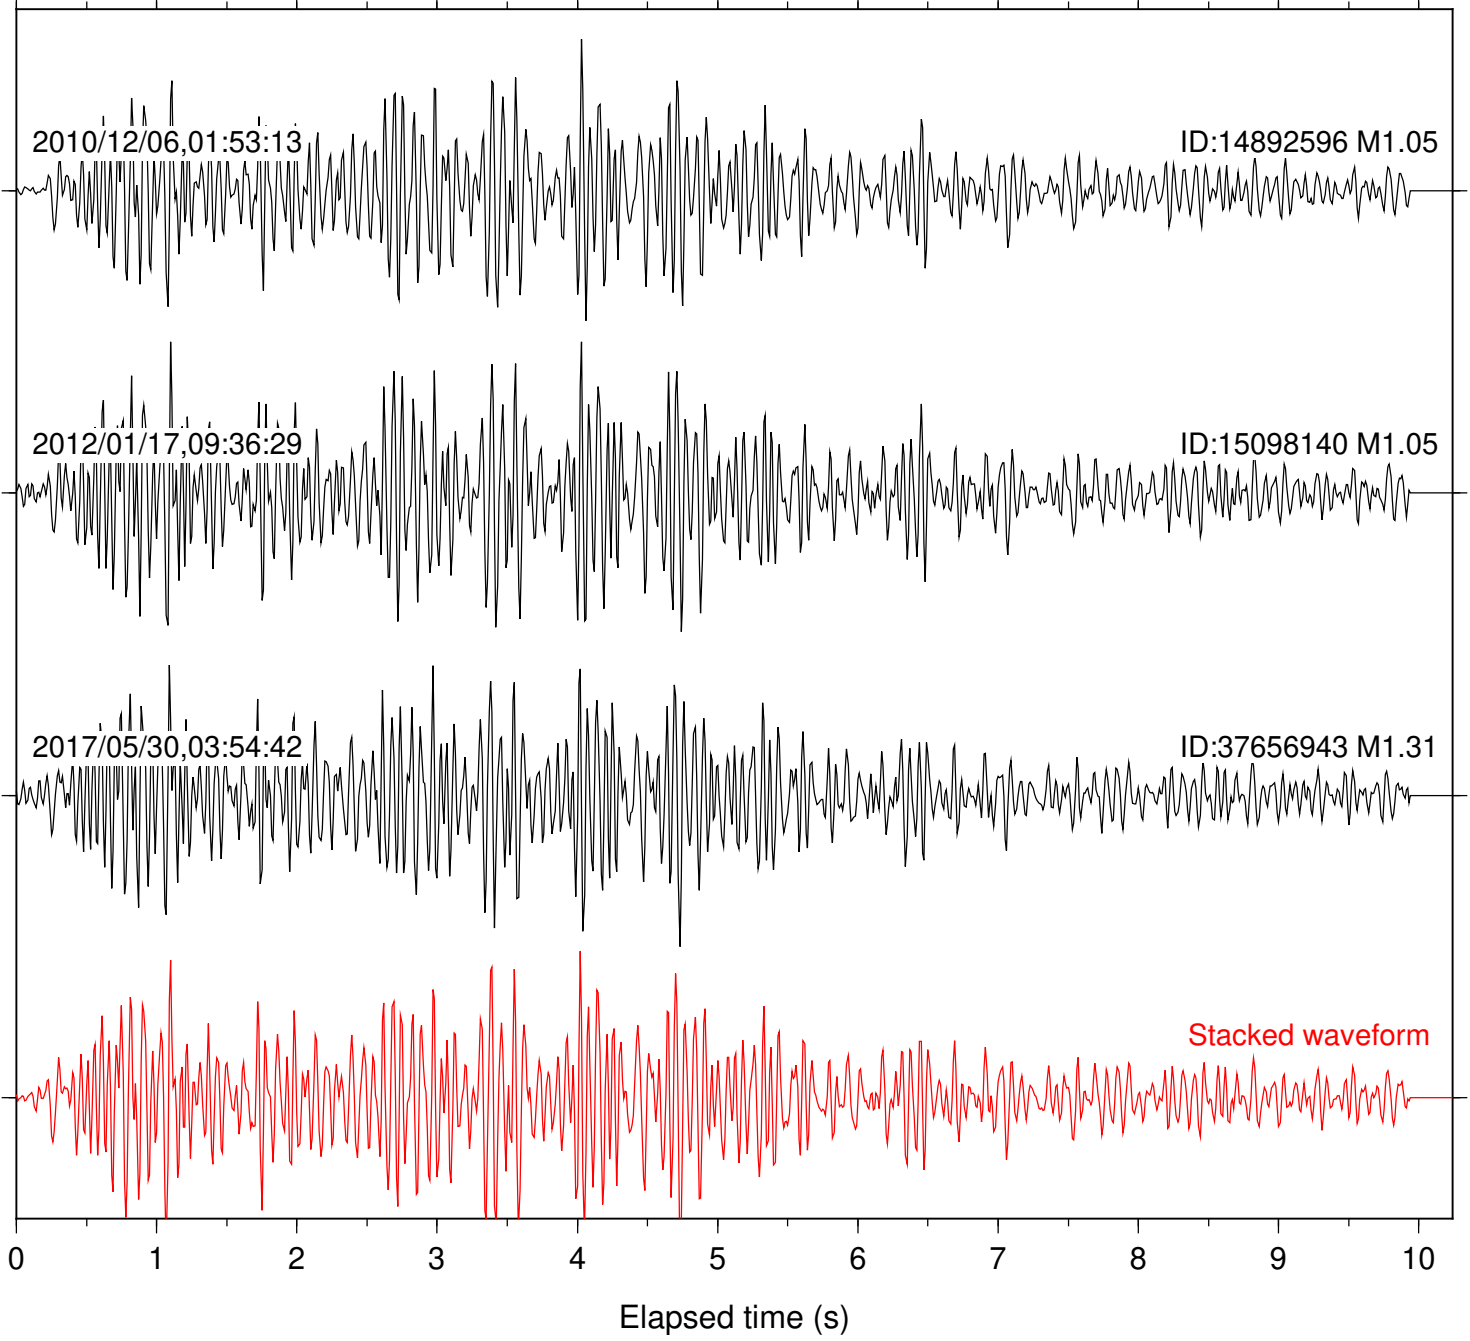

Station: B082 Com: EHZ

Focal depth: 11.71 km

Station: B084 Com: EHZ

Focal depth: 11.71 km

Station: B087 Com: EHZ

Focal depth: 11.62 km

Station: B088 Com: EHZ

Focal depth: 11.62 km

Station: B946 Com: EHZ

Focal depth: 11.62 km

Station: BZN Com: HHZ

Focal depth: 11.71 km

Station: CRY Com: HHZ

Focal depth: 11.71 km

Station: FRD Com: HHZ

Focal depth: 11.62 km

Station: PFO Com: HHZ

Focal depth: 11.71 km

Station: TOR Com: HHZ

Focal depth: 11.62 km