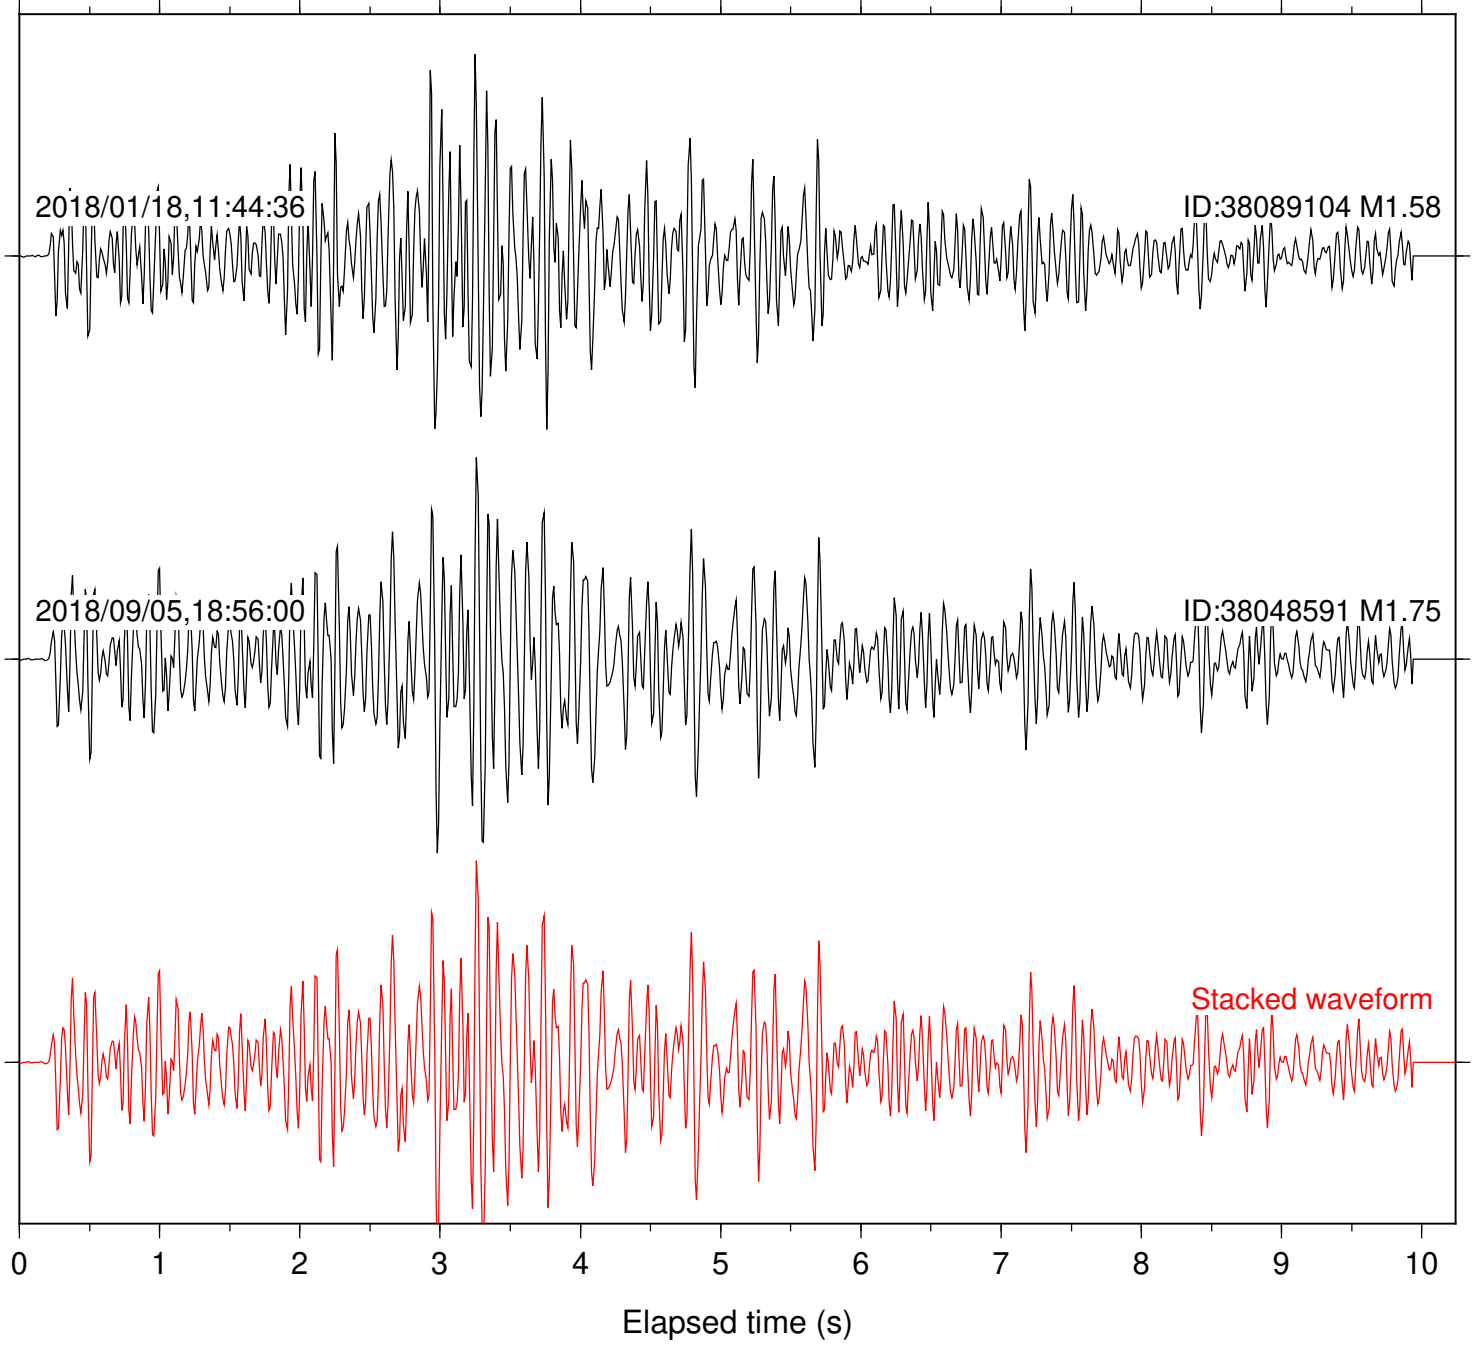

Station: B081 Com: EHZ

Focal depth: 4.98 km

Station: B082 Com: EHZ

Focal depth: 4.98 km

Station: B084 Com: EHZ

Focal depth: 4.98 km

Station: B087 Com: EHZ

Focal depth: 4.98 km

Station: B088 Com: EHZ

Focal depth: 4.98 km

Station: B093 Com: EHZ

Focal depth: 4.98 km

2018/01/18,11:44:36

ID:38089104 M1.58

2018/09/05,18:56:00

ID:38048591 M1.75

Station: DGR Com: HHZ

Focal depth: 4.98 km

2018/01/18,11:44:36

ID:38089104 M1.58

2018/09/05,18:56:00

ID:38048591 M1.75

Stacked waveform

0 1 2 3 4 5 6 7 8 9 10
Elapsed time (s)

Station: FRD Com: HHZ

Focal depth: 4.98 km

2018/01/18,11:44:36

ID:38089104 M1.58

2018/09/05,18:56:00

ID:38048591 M1.75

Stacked waveform

0 1 2 3 4 5 6 7 8 9 10
Elapsed time (s)