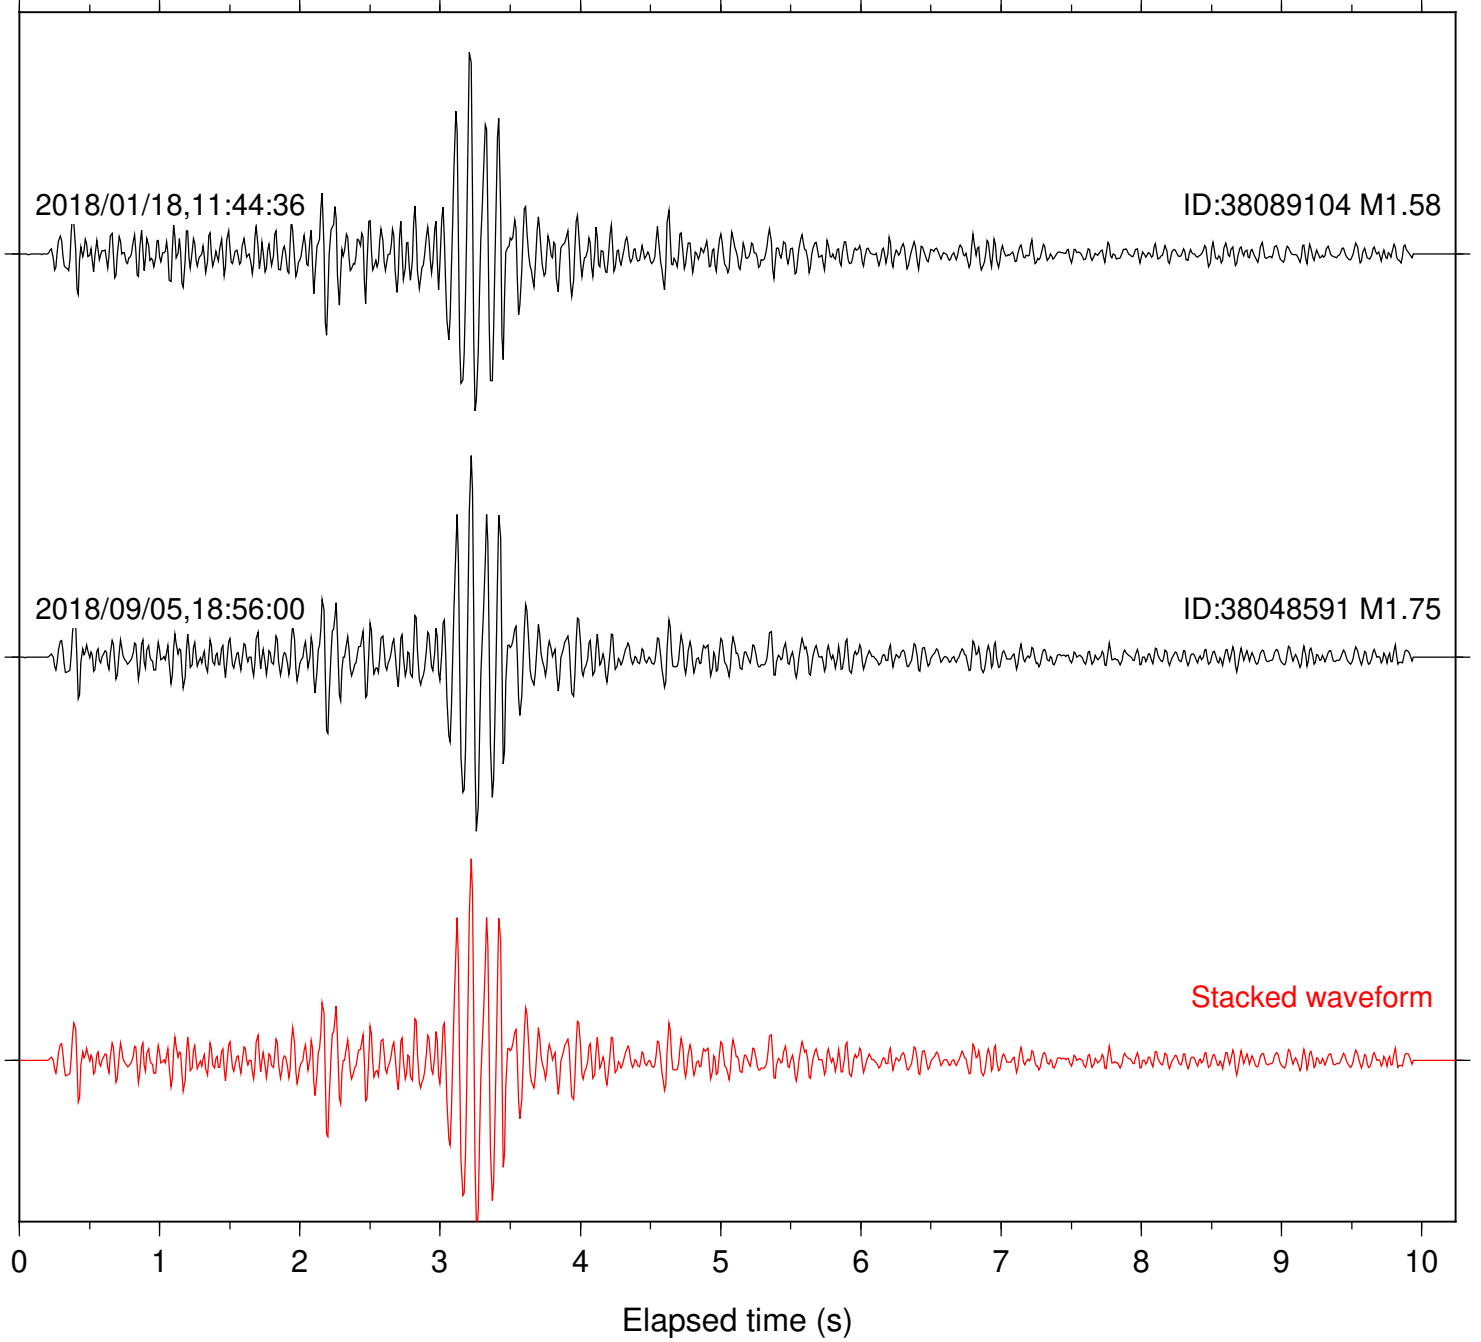

Station: B081 Com: EHZ

Focal depth: 4.98 km

Station: B082 Com: EHZ

Focal depth: 4.98 km

Station: B084 Com: EHZ

Focal depth: 4.98 km

Station: B087 Com: EHZ

Focal depth: 4.98 km

Station: B088 Com: EHZ

Focal depth: 4.98 km

Station: B093 Com: EHZ

Focal depth: 4.98 km

2018/01/18,11:44:36

ID:38089104 M1.58

2018/09/05,18:56:00

ID:38048591 M1.75

Station: DGR Com: HHZ

Focal depth: 4.98 km

2018/01/18,11:44:36

ID:38089104 M1.58

2018/09/05,18:56:00

ID:38048591 M1.75

Stacked waveform

0 1 2 3 4 5 6 7 8 9 10
Elapsed time (s)

Station: FRD Com: HHZ

Focal depth: 4.98 km

2018/01/18,11:44:36

ID:38089104 M1.58

2018/09/05,18:56:00

ID:38048591 M1.75

Stacked waveform

0 1 2 3 4 5 6 7 8 9 10
Elapsed time (s)