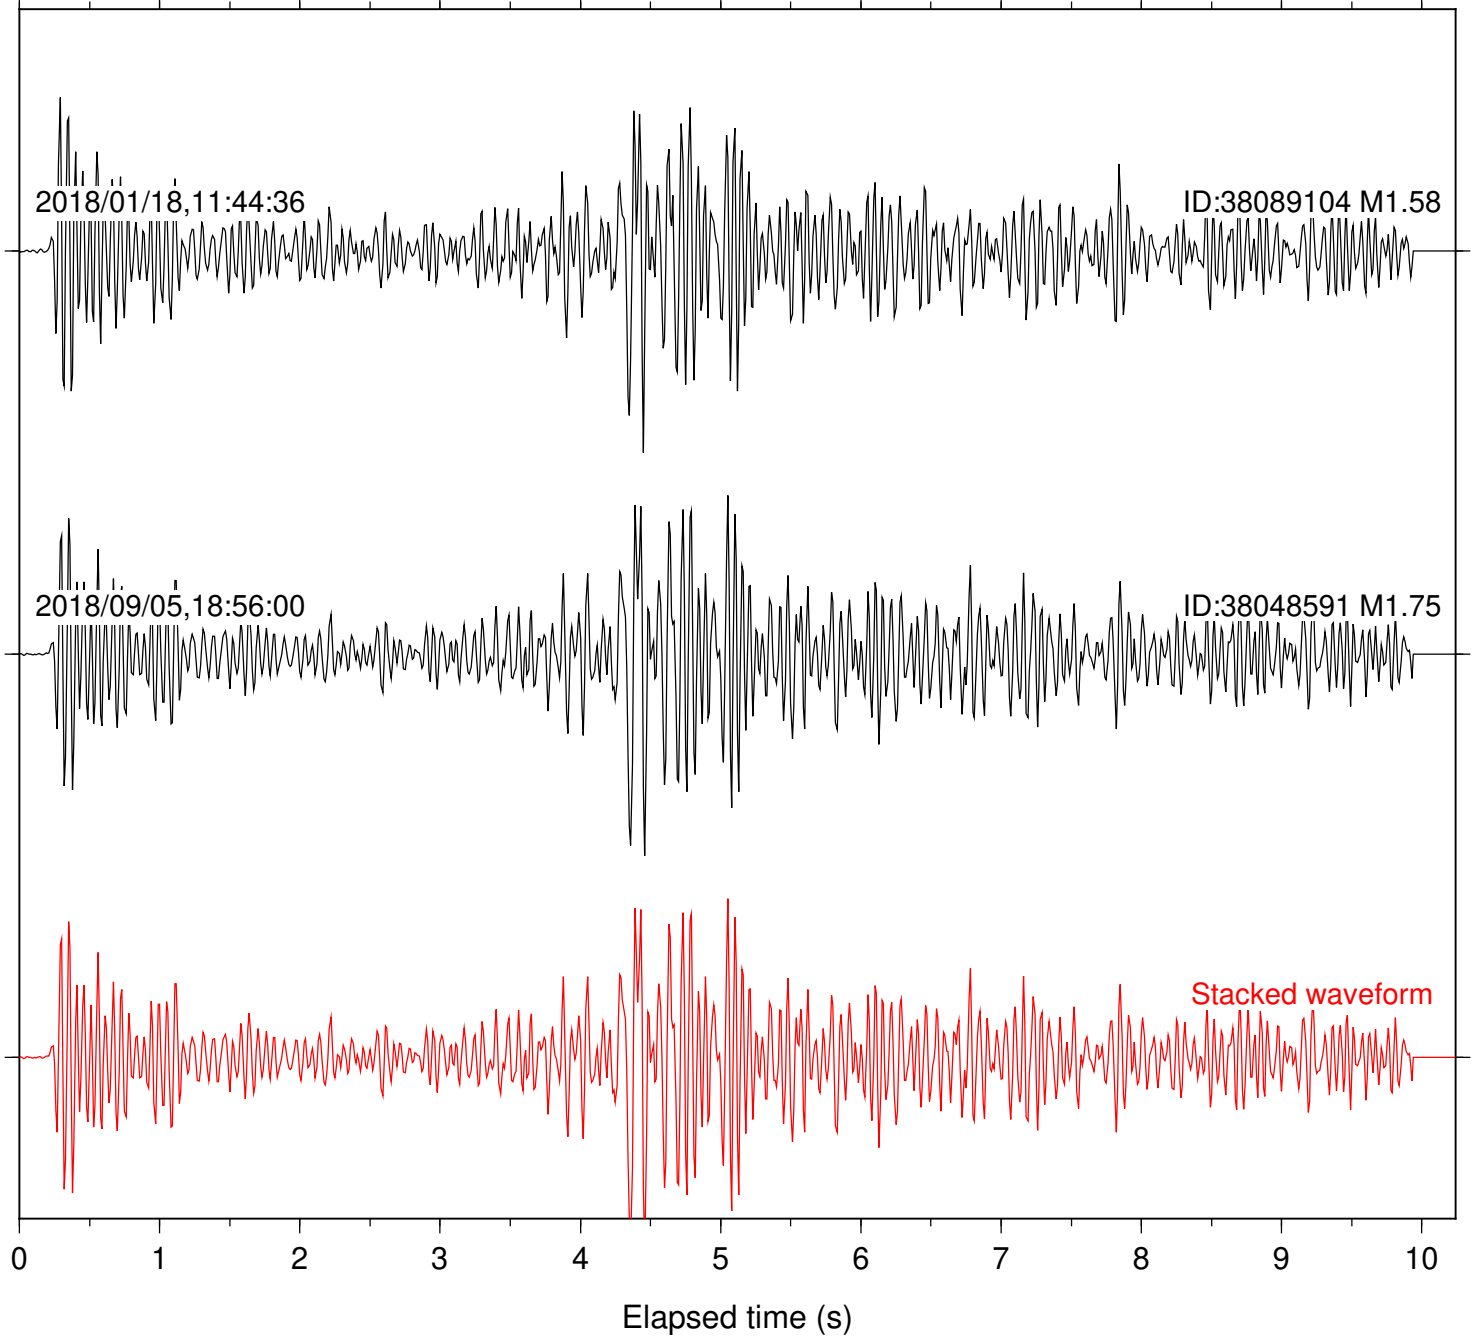

Stacked waveform

0 1 2 3 4 5 6 7 8 9 10
Elapsed time (s)

Station: B946 Com: EHZ

Focal depth: 4.98 km

Station: BAC Com: EHZ

Focal depth: 4.98 km

Station: CSH Com: HHZ

Focal depth: 4.98 km

Station: DGR Com: HHZ

Focal depth: 4.98 km

2018/01/18,11:44:36

ID:38089104 M1.58

2018/09/05,18:56:00

ID:38048591 M1.75

Stacked waveform

0 1 2 3 4 5 6 7 8 9 10
Elapsed time (s)

Station: FRD Com: HHZ

Focal depth: 4.98 km

2018/01/18,11:44:36

ID:38089104 M1.58

2018/09/05,18:56:00

ID:38048591 M1.75

Stacked waveform

0 1 2 3 4 5 6 7 8 9 10
Elapsed time (s)

Station: HMT2 Com: HHZ

Focal depth: 4.98 km

Station: PFO Com: HHZ

Focal depth: 4.98 km

Station: POB2 Com: HHZ

Focal depth: 4.98 km