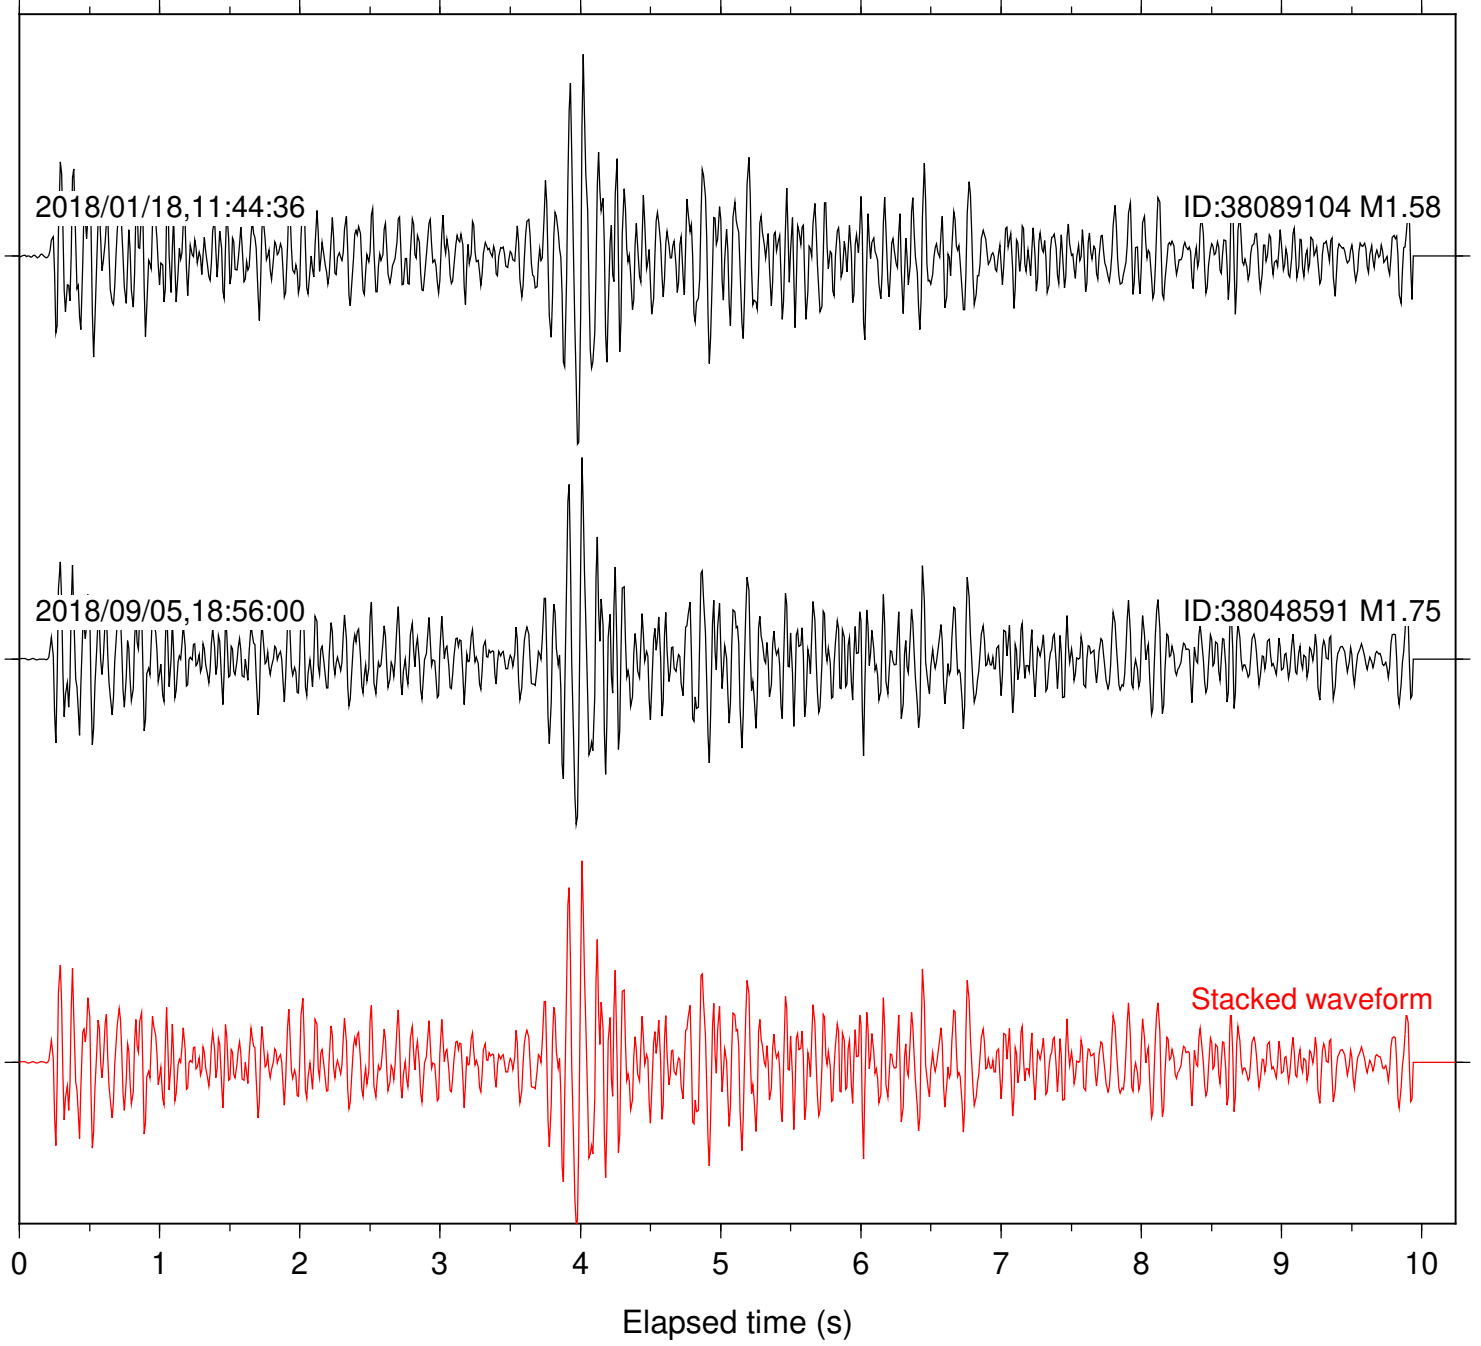

Station: B088 Com: EHZ

Focal depth: 4.98 km

Station: B093 Com: EHZ

Focal depth: 4.98 km

2018/01/18,11:44:36

ID:38089104 M1.58

2018/09/05,18:56:00

ID:38048591 M1.75

Stacked waveform

0 1 2 3 4 5 6 7 8 9 10
Elapsed time (s)

Station: B946 Com: EHZ

Focal depth: 4.98 km

Station: BAC Com: EHZ

Focal depth: 4.98 km

Station: CSH Com: HHZ

Focal depth: 4.98 km

Station: DGR Com: HHZ

Focal depth: 4.98 km

2018/01/18,11:44:36

ID:38089104 M1.58

2018/09/05,18:56:00

ID:38048591 M1.75

Stacked waveform

0 1 2 3 4 5 6 7 8 9 10
Elapsed time (s)

Station: FRD Com: HHZ

Focal depth: 4.98 km

2018/01/18,11:44:36

ID:38089104 M1.58

2018/09/05,18:56:00

ID:38048591 M1.75

Stacked waveform

0 1 2 3 4 5 6 7 8 9 10
Elapsed time (s)