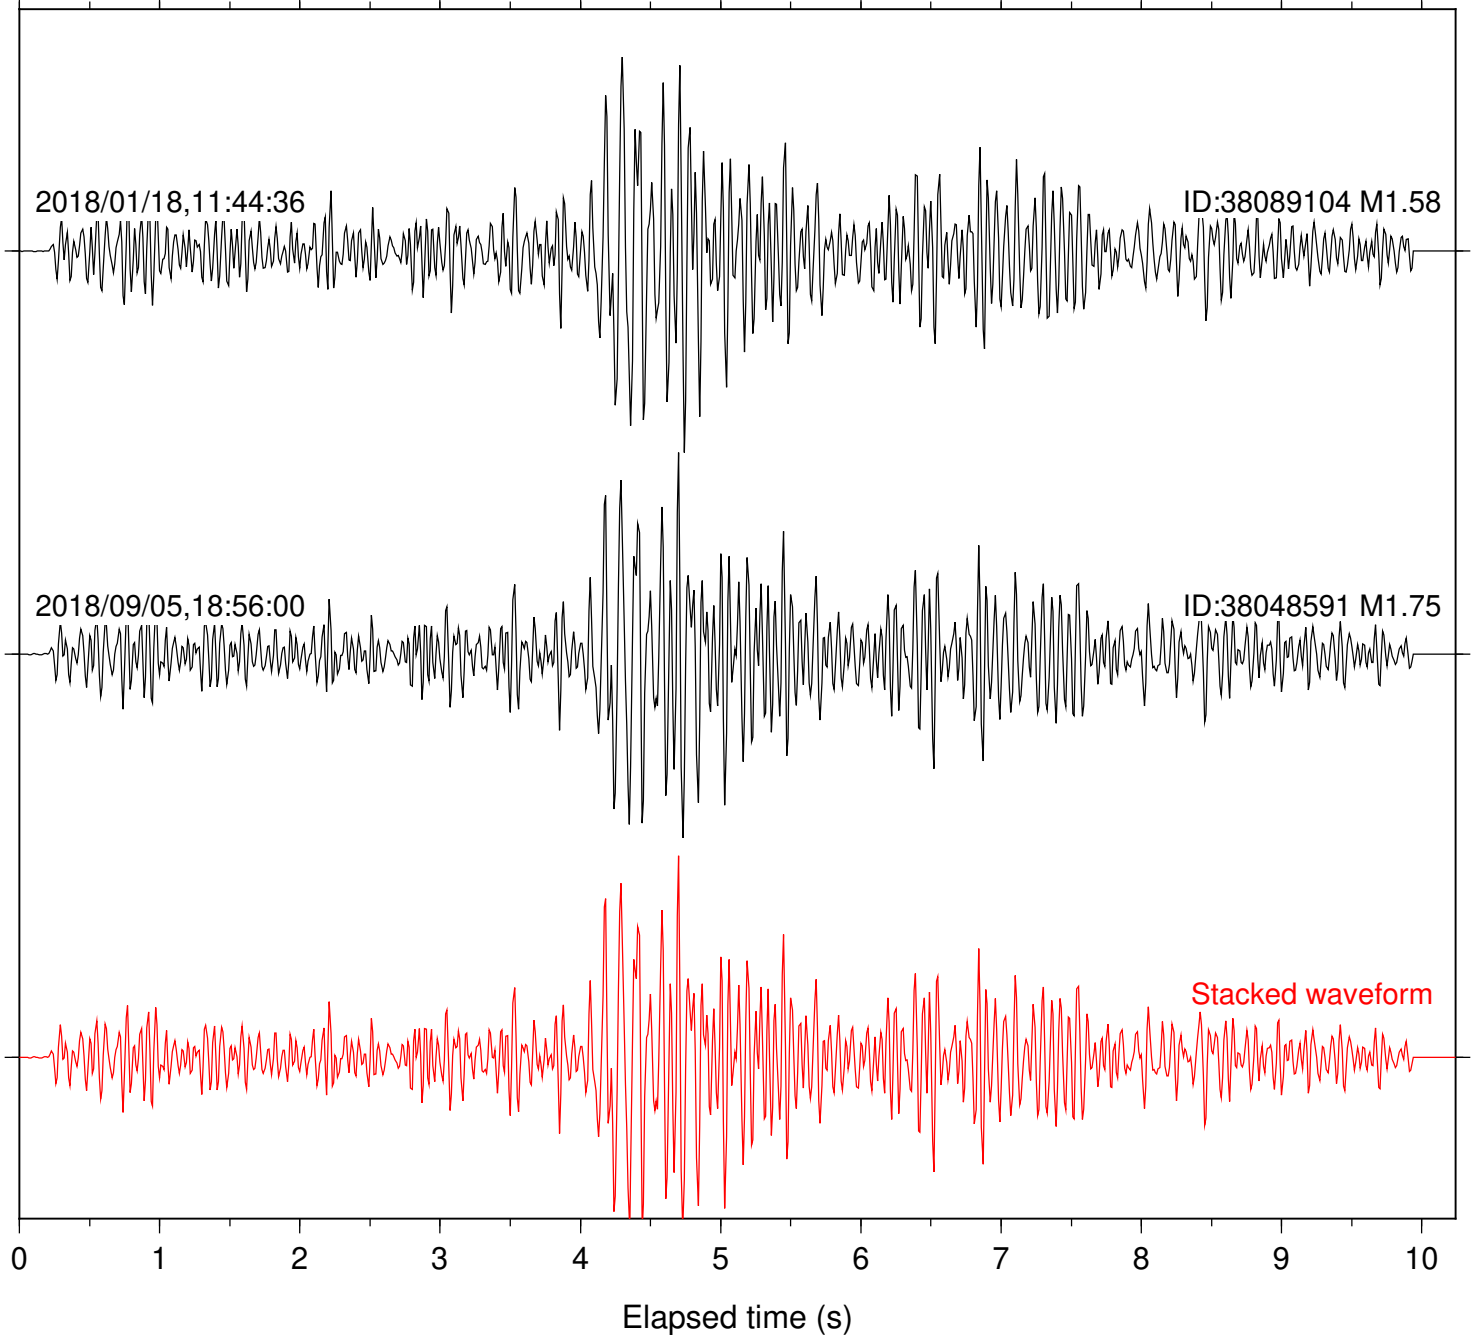

Station: B081 Com: EHZ

Focal depth: 4.98 km

Station: B082 Com: EHZ

Focal depth: 4.98 km

Station: B084 Com: EHZ

Focal depth: 4.98 km

Station: B087 Com: EHZ

Focal depth: 4.98 km

Station: DGR Com: HHZ

Focal depth: 4.98 km

2018/01/18,11:44:36

ID:38089104 M1.58

2018/09/05,18:56:00

ID:38048591 M1.75

Stacked waveform

0 1 2 3 4 5 6 7 8 9 10
Elapsed time (s)

Station: FRD Com: HHZ

Focal depth: 4.98 km

2018/01/18,11:44:36

ID:38089104 M1.58

2018/09/05,18:56:00

ID:38048591 M1.75

Stacked waveform

0 1 2 3 4 5 6 7 8 9 10
Elapsed time (s)

Station: HMT2 Com: HHZ

Focal depth: 4.98 km

Station: PFO Com: HHZ

Focal depth: 4.98 km

Station: POB2 Com: HHZ

Focal depth: 4.98 km