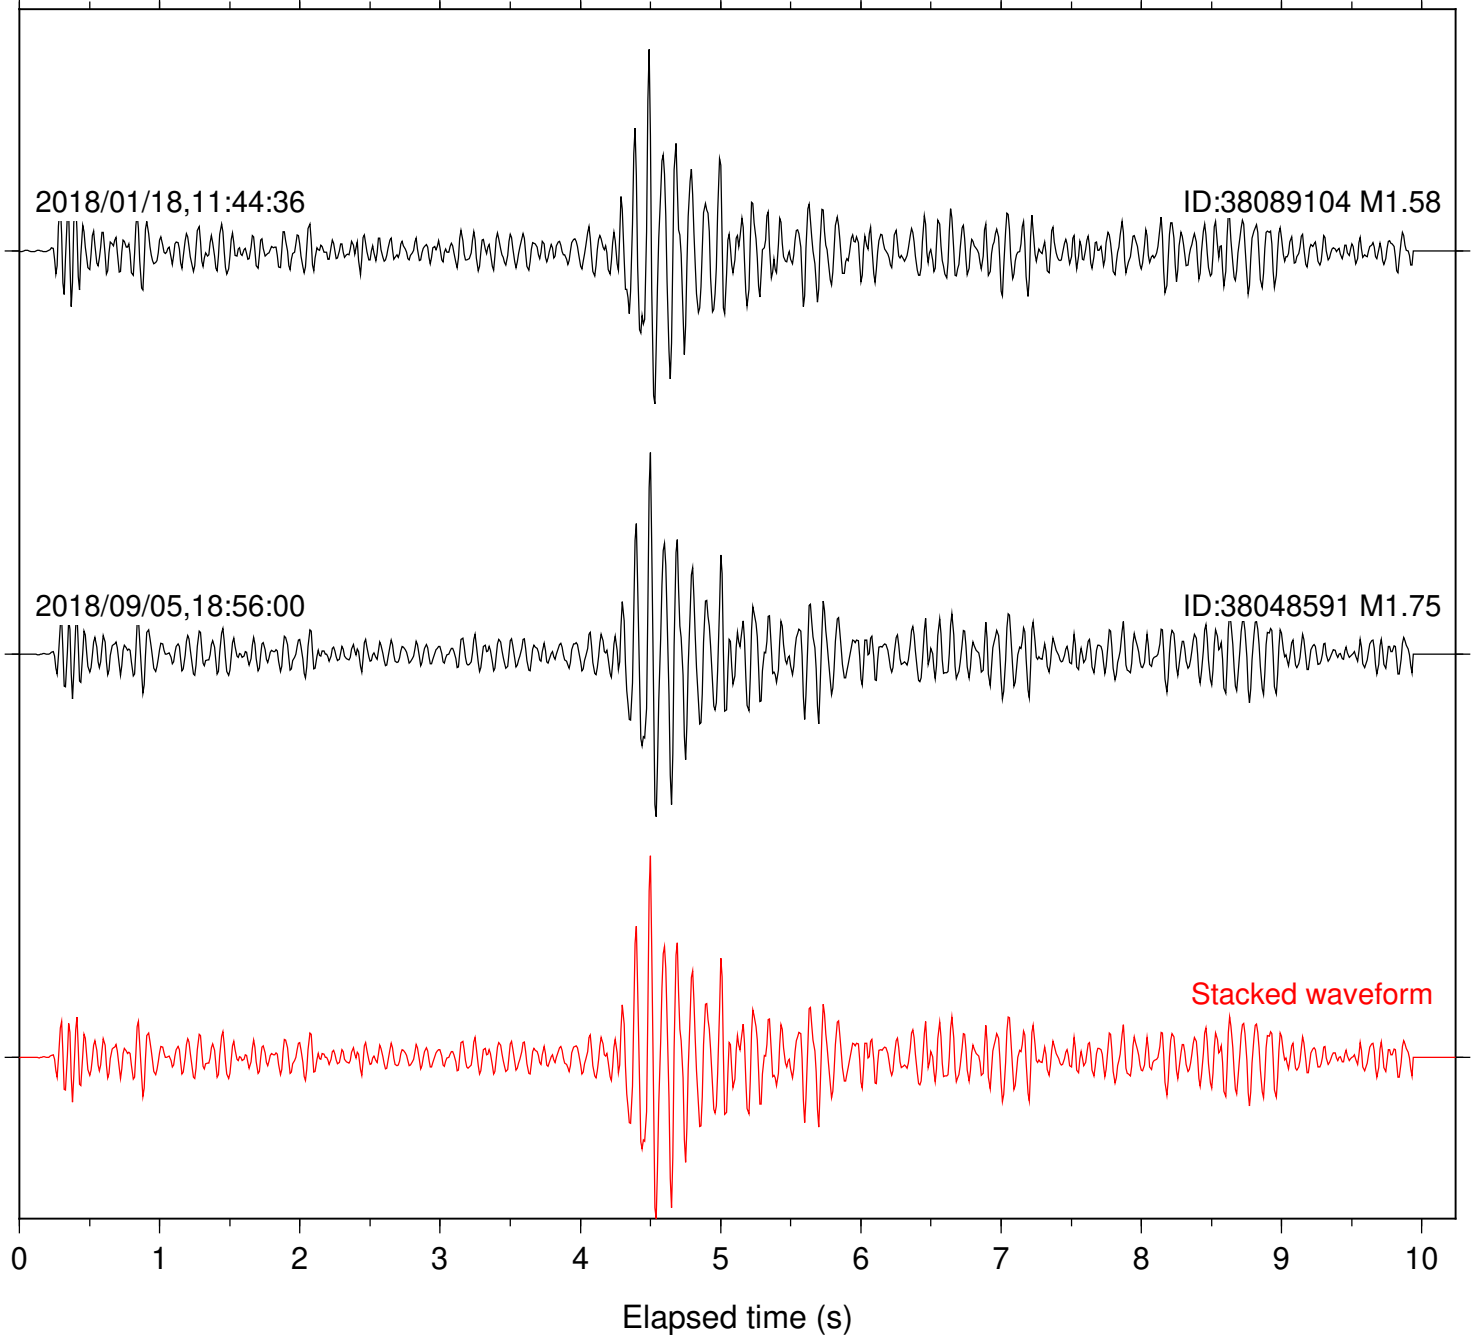

Station: B081 Com: EHZ

Focal depth: 4.98 km

Station: B082 Com: EHZ

Focal depth: 4.98 km

Station: B084 Com: EHZ

Focal depth: 4.98 km

Station: B087 Com: EHZ

Focal depth: 4.98 km

Station: B088 Com: EHZ

Focal depth: 4.98 km

Station: B093 Com: EHZ

Focal depth: 4.98 km

2018/01/18,11:44:36

ID:38089104 M1.58

2018/09/05,18:56:00

ID:38048591 M1.75

Station: DGR Com: HHZ

Focal depth: 4.98 km

2018/01/18,11:44:36

ID:38089104 M1.58

2018/09/05,18:56:00

ID:38048591 M1.75

Stacked waveform

0 1 2 3 4 5 6 7 8 9 10
Elapsed time (s)

Station: FRD Com: HHZ

Focal depth: 4.98 km

2018/01/18,11:44:36

ID:38089104 M1.58

2018/09/05,18:56:00

ID:38048591 M1.75

Stacked waveform

0 1 2 3 4 5 6 7 8 9 10
Elapsed time (s)