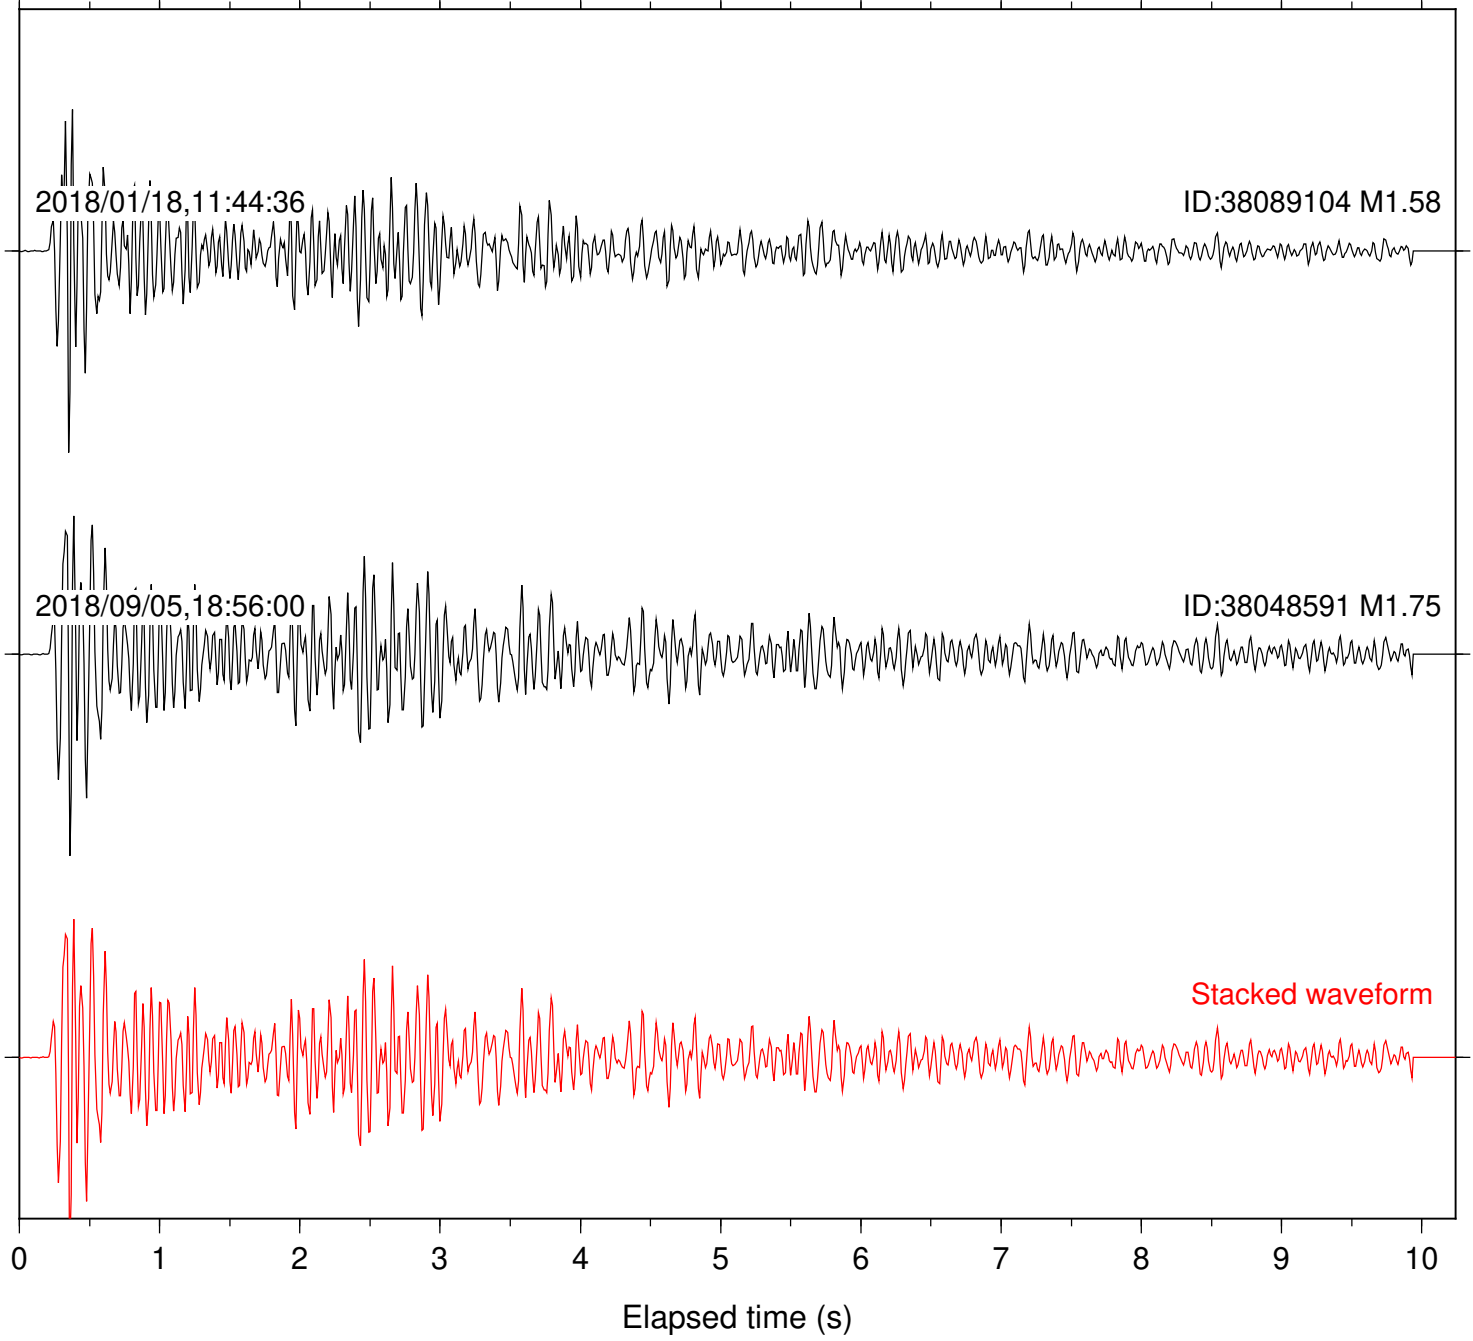

Station: B081 Com: EHZ

Focal depth: 4.98 km

Station: B082 Com: EHZ

Focal depth: 4.98 km

Station: B084 Com: EHZ

Focal depth: 4.98 km

Station: B087 Com: EHZ

Focal depth: 4.98 km

Station: B088 Com: EHZ

Focal depth: 4.98 km

Station: B093 Com: EHZ

Focal depth: 4.98 km

2018/01/18,11:44:36

ID:38089104 M1.58

2018/09/05,18:56:00

ID:38048591 M1.75

Station: DGR Com: HHZ

Focal depth: 4.98 km

2018/01/18,11:44:36

ID:38089104 M1.58

2018/09/05,18:56:00

ID:38048591 M1.75

Stacked waveform

0 1 2 3 4 5 6 7 8 9 10
Elapsed time (s)

Station: FRD Com: HHZ

Focal depth: 4.98 km

2018/01/18,11:44:36

ID:38089104 M1.58

2018/09/05,18:56:00

ID:38048591 M1.75

Stacked waveform

0 1 2 3 4 5 6 7 8 9 10
Elapsed time (s)