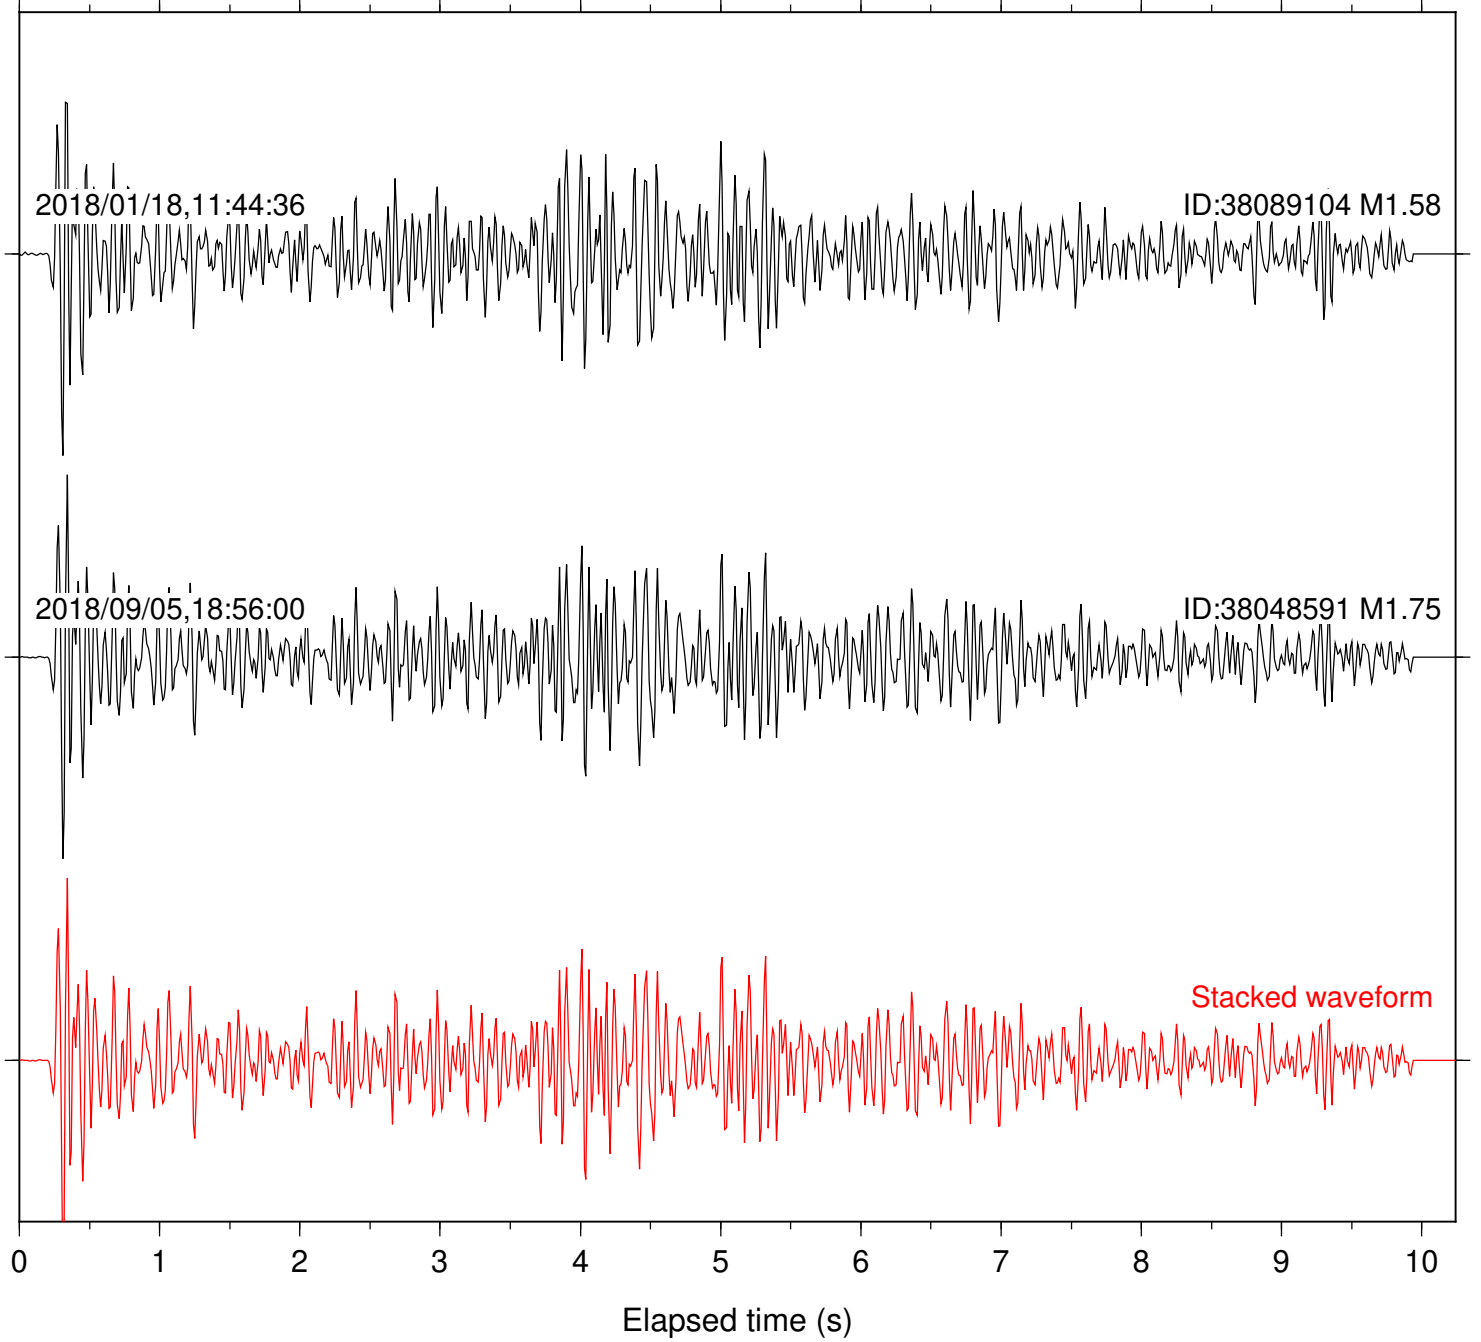

Station: B081 Com: EHZ

Focal depth: 4.98 km

Station: B082 Com: EHZ

Focal depth: 4.98 km

Station: B084 Com: EHZ

Focal depth: 4.98 km

Station: B087 Com: EHZ

Focal depth: 4.98 km

Station: B088 Com: EHZ

Focal depth: 4.98 km

Station: B093 Com: EHZ

Focal depth: 4.98 km

2018/01/18,11:44:36

ID:38089104 M1.58

2018/09/05,18:56:00

ID:38048591 M1.75

Station: DGR Com: HHZ

Focal depth: 4.98 km

2018/01/18,11:44:36

ID:38089104 M1.58

2018/09/05,18:56:00

ID:38048591 M1.75

Stacked waveform

0 1 2 3 4 5 6 7 8 9 10
Elapsed time (s)

Station: FRD Com: HHZ

Focal depth: 4.98 km

2018/01/18,11:44:36

ID:38089104 M1.58

2018/09/05,18:56:00

ID:38048591 M1.75

Stacked waveform

0 1 2 3 4 5 6 7 8 9 10
Elapsed time (s)