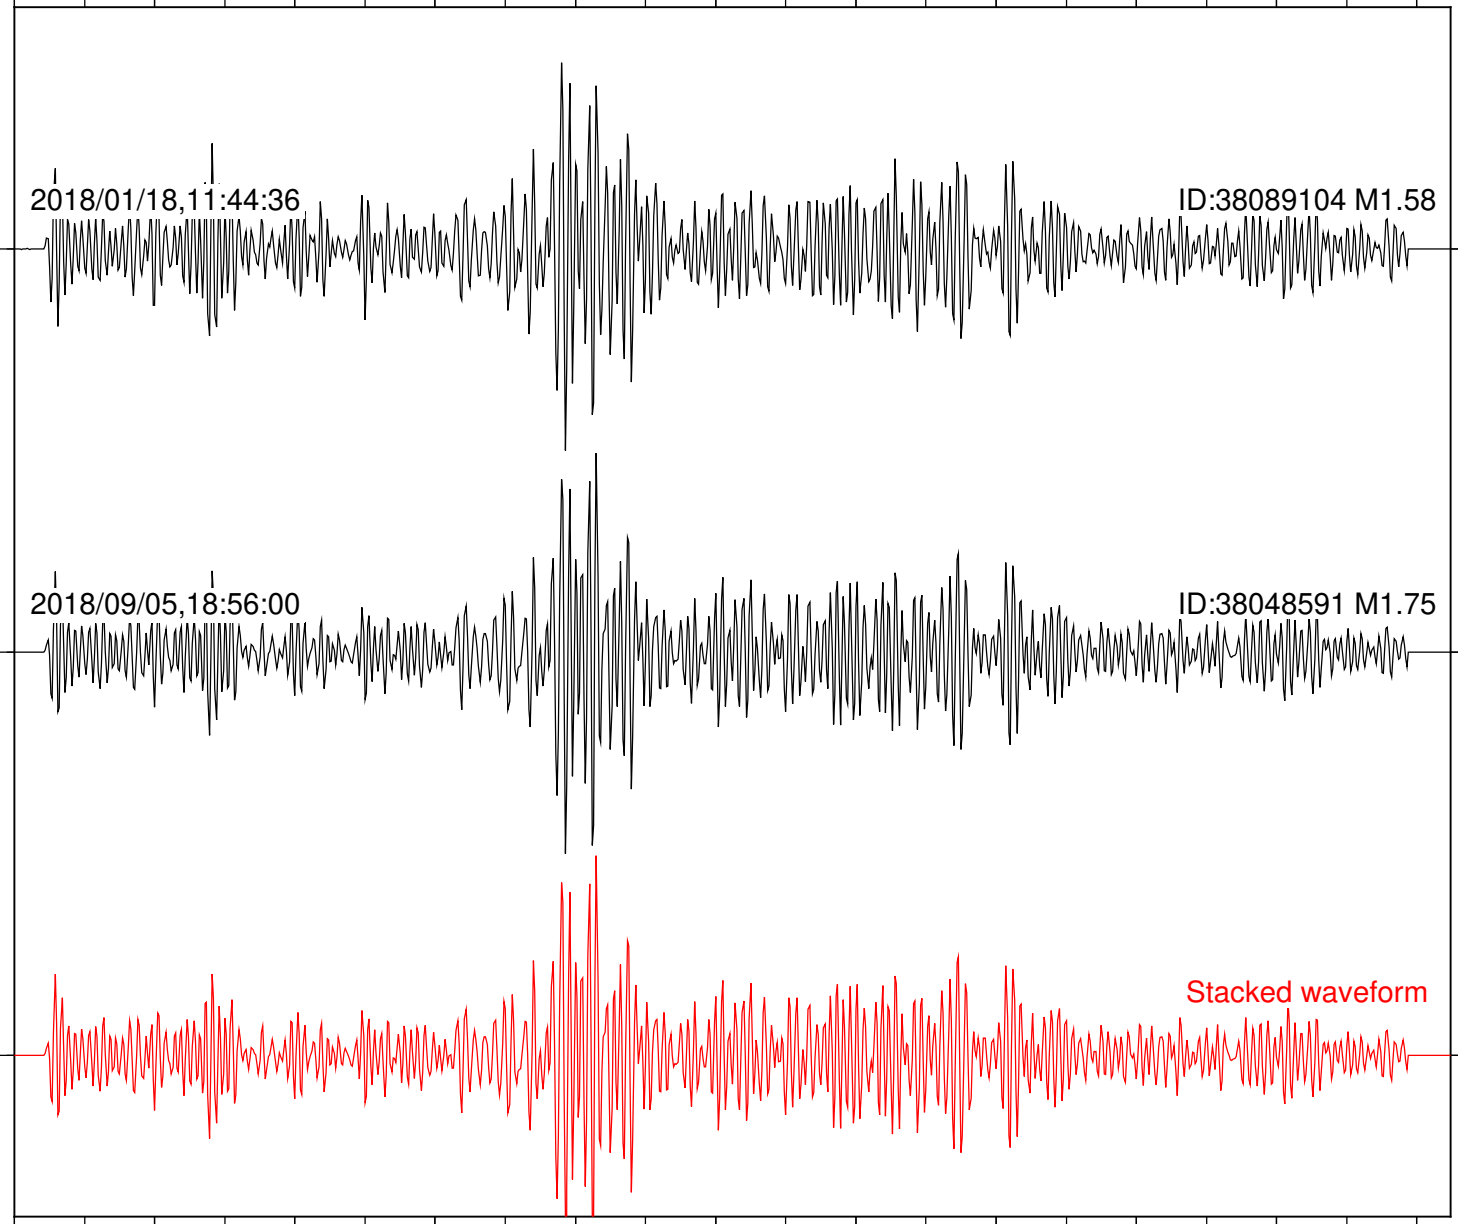

Station: DGR Com: HHZ

Focal depth: 4.98 km

2018/01/18,11:44:36

ID:38089104 M1.58

2018/09/05,18:56:00

ID:38048591 M1.75

Stacked waveform

0 1 2 3 4 5 6 7 8 9 10
Elapsed time (s)

Station: FRD Com: HHZ

Focal depth: 4.98 km

2018/01/18,11:44:36

ID:38089104 M1.58

2018/09/05,18:56:00

ID:38048591 M1.75

Stacked waveform

0 1 2 3 4 5 6 7 8 9 10
Elapsed time (s)