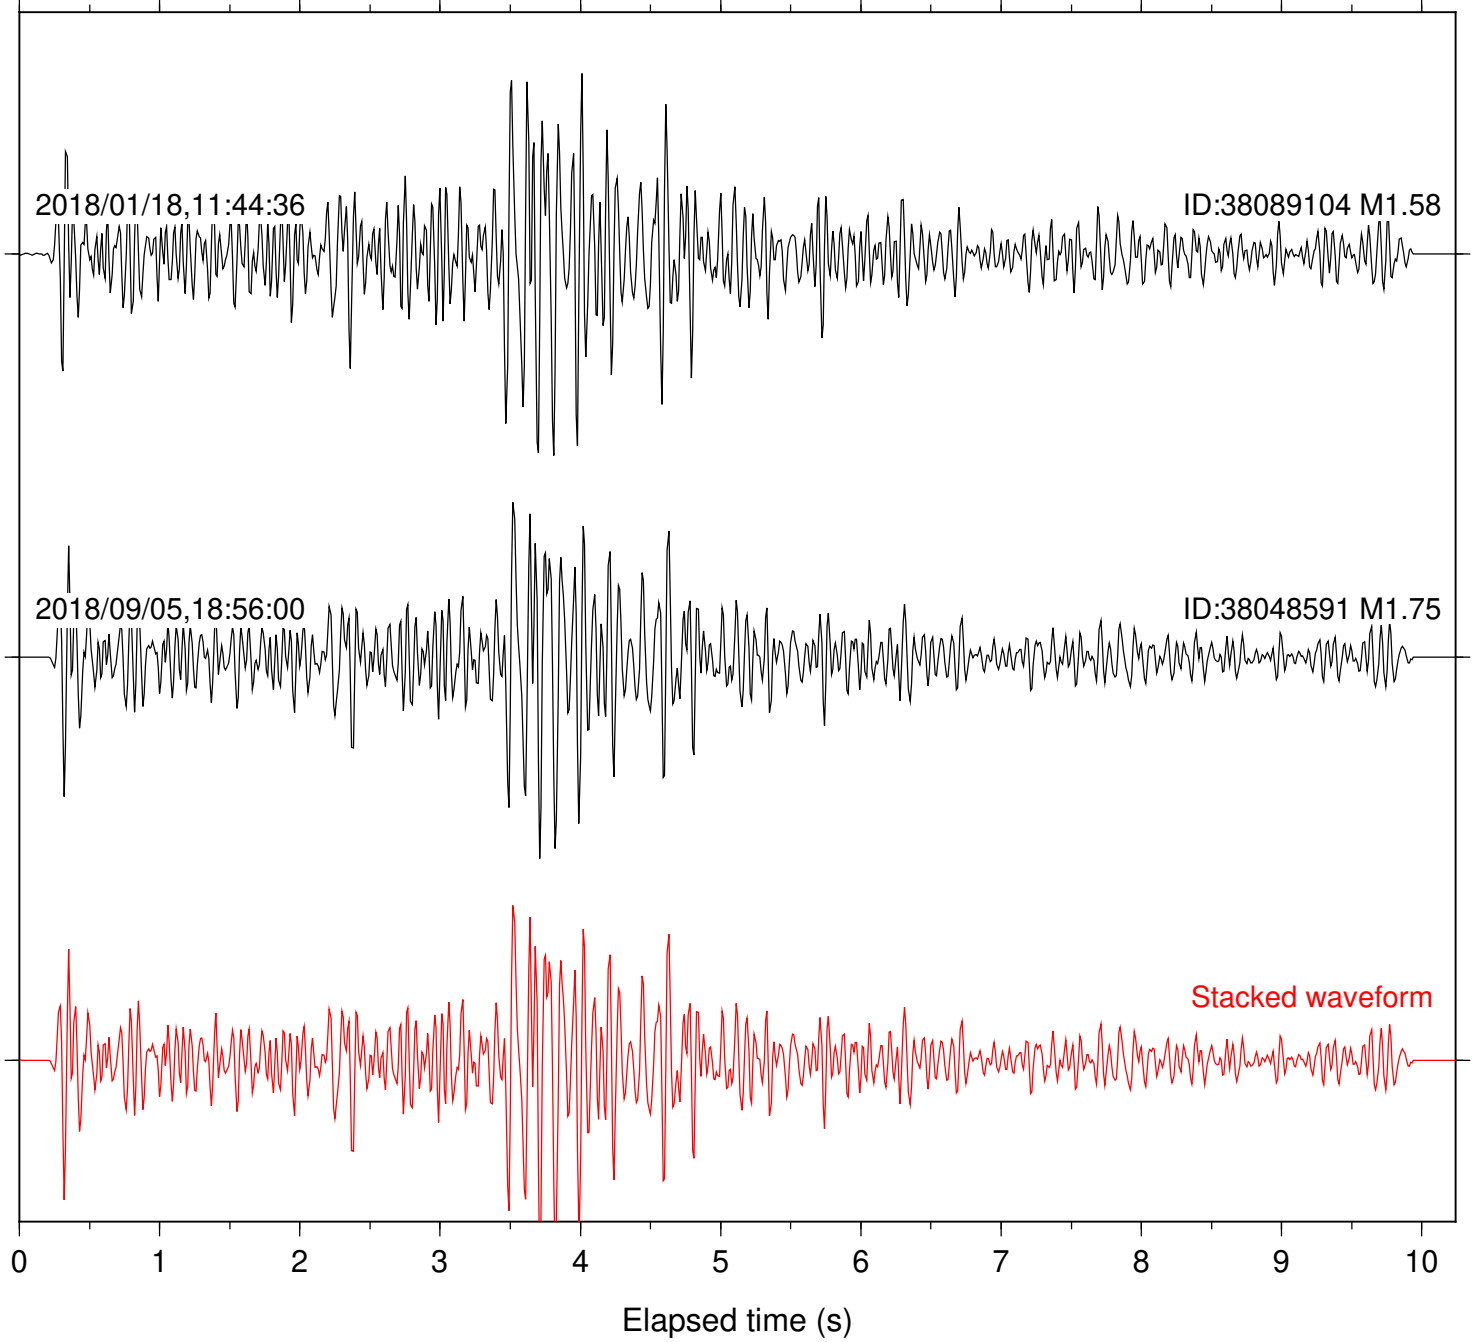

Station: B088 Com: EHZ

Focal depth: 4.98 km

Station: B093 Com: EHZ

Focal depth: 4.98 km

2018/01/18,11:44:36

ID:38089104 M1.58

2018/09/05,18:56:00

ID:38048591 M1.75

Stacked waveform

0 1 2 3 4 5 6 7 8 9 10
Elapsed time (s)

Station: B946 Com: EHZ

Focal depth: 4.98 km

Station: BAC Com: EHZ

Focal depth: 4.98 km

Station: CSH Com: HHZ

Focal depth: 4.98 km

Station: DGR Com: HHZ

Focal depth: 4.98 km

2018/01/18,11:44:36

ID:38089104 M1.58

2018/09/05,18:56:00

ID:38048591 M1.75

Stacked waveform

0 1 2 3 4 5 6 7 8 9 10
Elapsed time (s)

Station: FRD Com: HHZ

Focal depth: 4.98 km

2018/01/18,11:44:36

ID:38089104 M1.58

2018/09/05,18:56:00

ID:38048591 M1.75

Stacked waveform

0 1 2 3 4 5 6 7 8 9 10
Elapsed time (s)