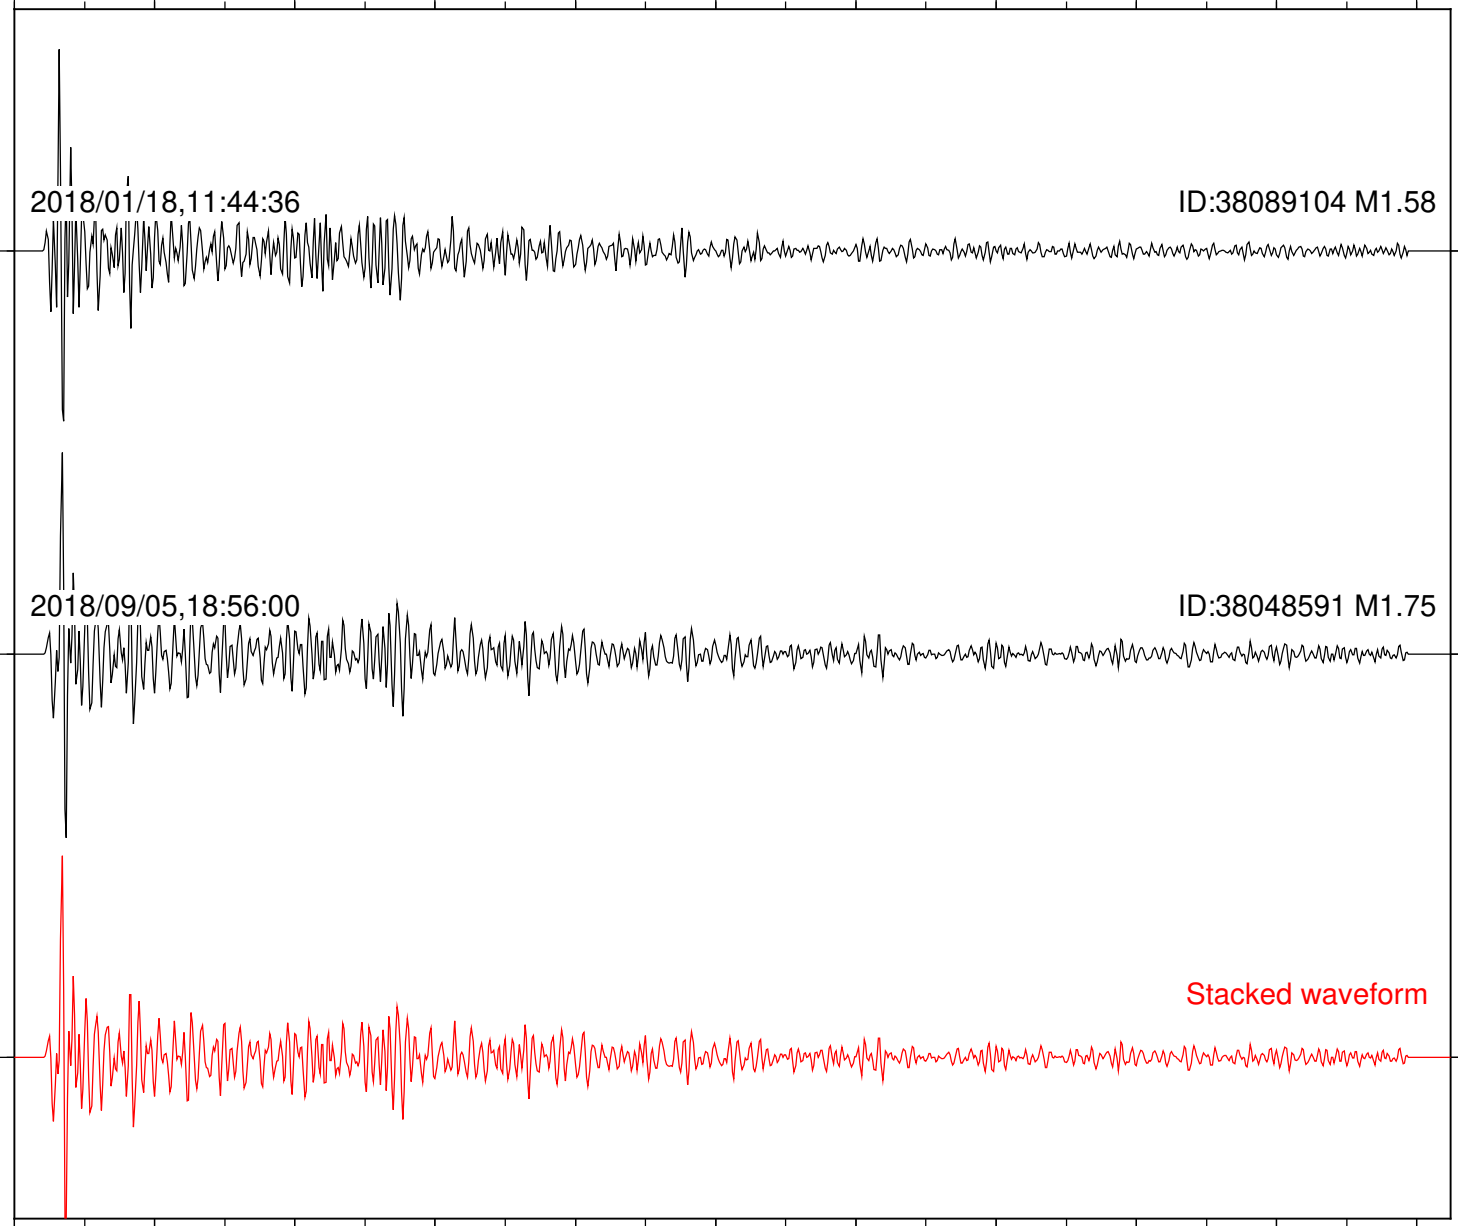

Station: B081 Com: EHZ

Focal depth: 4.98 km

Station: B082 Com: EHZ

Focal depth: 4.98 km

Station: B084 Com: EHZ

Focal depth: 4.98 km

Station: B087 Com: EHZ

Focal depth: 4.98 km

Station: DGR Com: HHZ

Focal depth: 4.98 km

2018/01/18,11:44:36

ID:38089104 M1.58

2018/09/05,18:56:00

ID:38048591 M1.75

Stacked waveform

0 1 2 3 4 5 6 7 8 9 10
Elapsed time (s)

Station: FRD Com: HHZ

Focal depth: 4.98 km

2018/01/18,11:44:36

ID:38089104 M1.58

2018/09/05,18:56:00

ID:38048591 M1.75

Stacked waveform

0 1 2 3 4 5 6 7 8 9 10
Elapsed time (s)

Station: HMT2 Com: HHZ

Focal depth: 4.98 km

Station: PFO Com: HHZ

Focal depth: 4.98 km

Station: POB2 Com: HHZ

Focal depth: 4.98 km