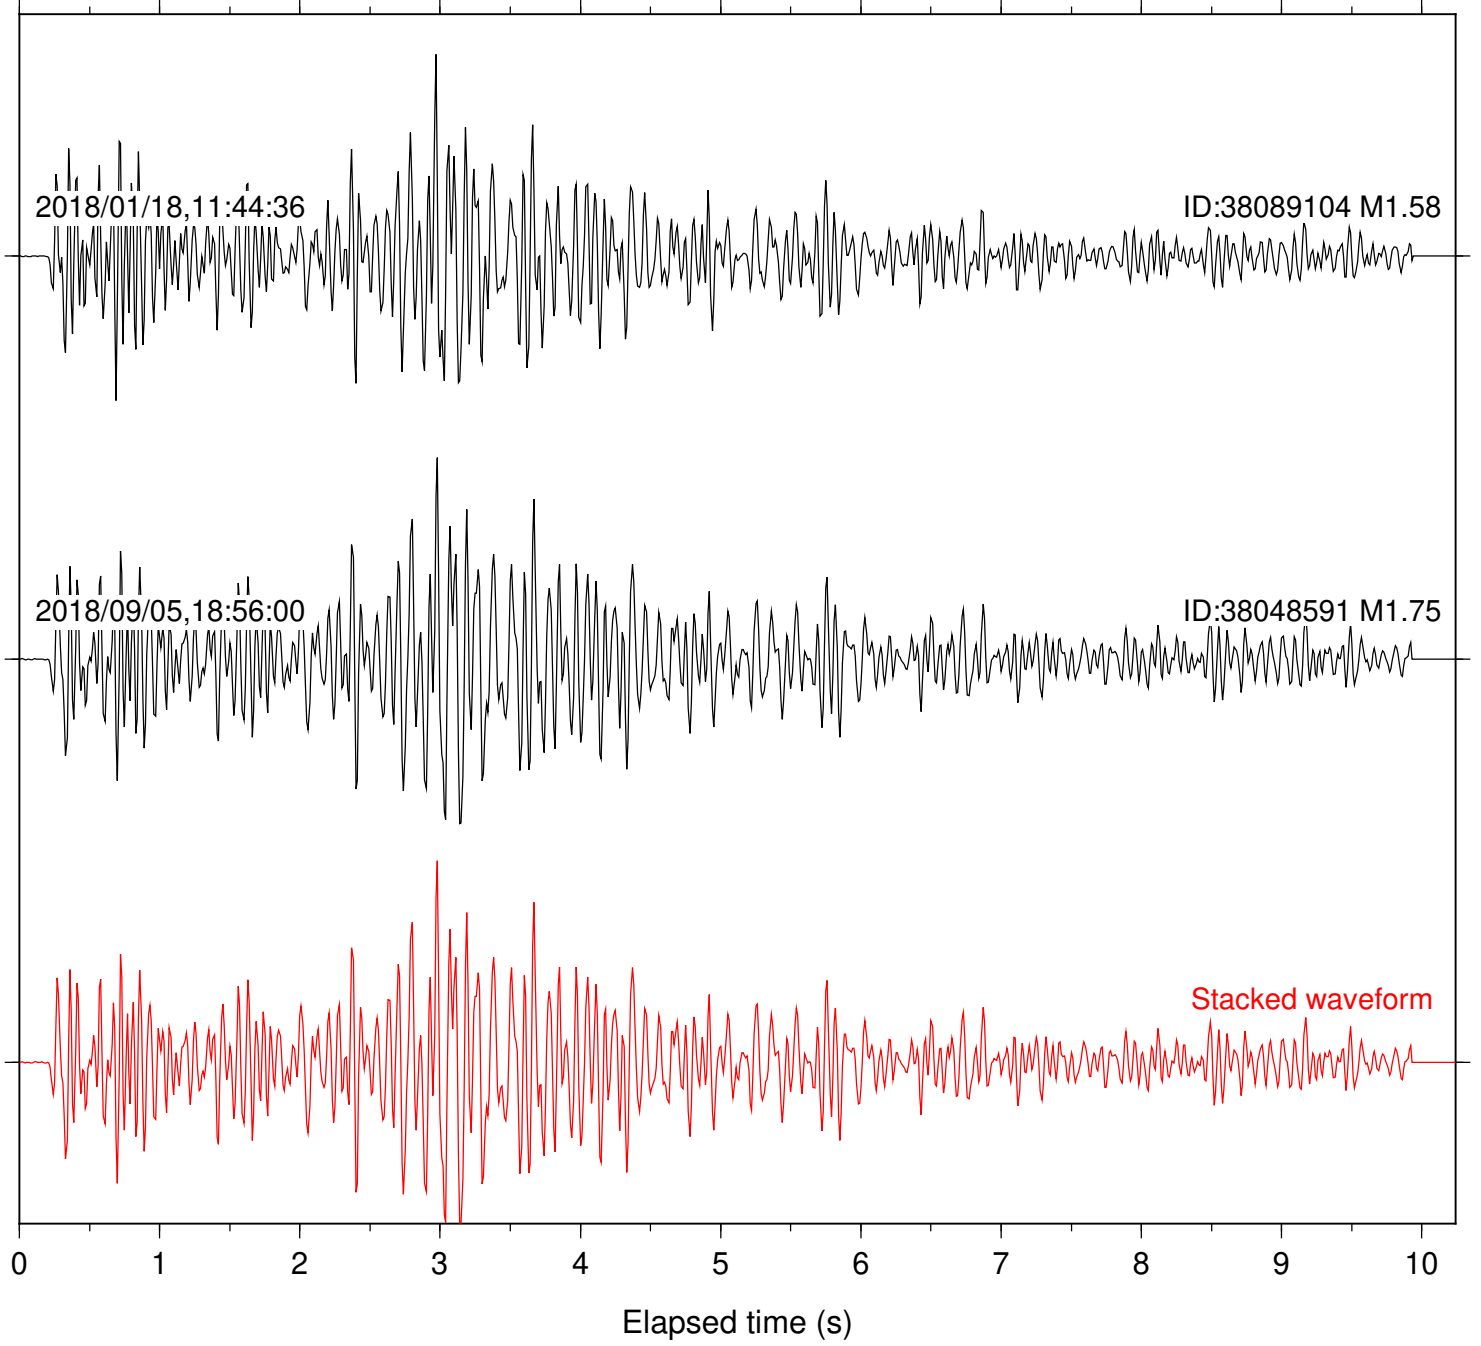

Station: B088 Com: EHZ

Focal depth: 4.98 km

Station: B093 Com: EHZ

Focal depth: 4.98 km

2018/01/18,11:44:36

ID:38089104 M1.58

2018/09/05,18:56:00

ID:38048591 M1.75

Stacked waveform

0 1 2 3 4 5 6 7 8 9 10
Elapsed time (s)

Station: B946 Com: EHZ

Focal depth: 4.98 km

Station: BAC Com: EHZ

Focal depth: 4.98 km

Station: CSH Com: HHZ

Focal depth: 4.98 km

Station: DGR Com: HHZ

Focal depth: 4.98 km

2018/01/18,11:44:36

ID:38089104 M1.58

2018/09/05,18:56:00

ID:38048591 M1.75

Stacked waveform

0 1 2 3 4 5 6 7 8 9 10
Elapsed time (s)

Station: FRD Com: HHZ

Focal depth: 4.98 km

2018/01/18,11:44:36

ID:38089104 M1.58

2018/09/05,18:56:00

ID:38048591 M1.75

Stacked waveform

0 1 2 3 4 5 6 7 8 9 10
Elapsed time (s)