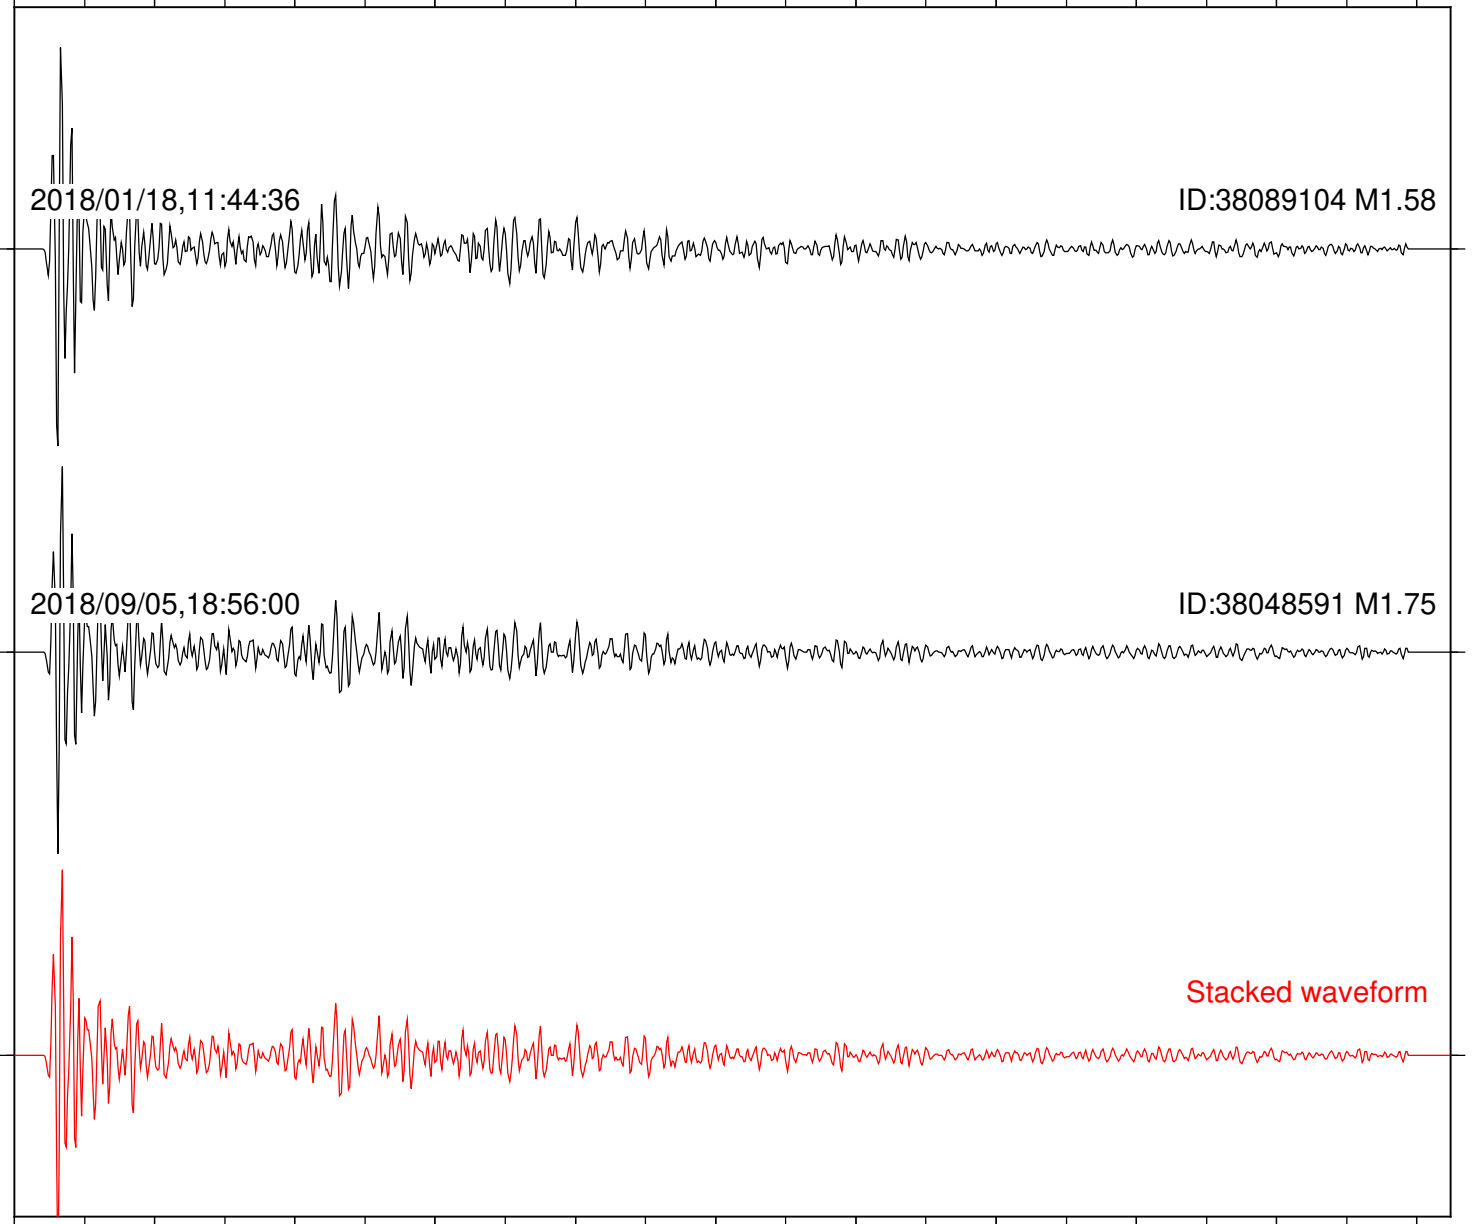

Station: B081 Com: EHZ

Focal depth: 4.98 km

Station: B082 Com: EHZ

Focal depth: 4.98 km

Station: B084 Com: EHZ

Focal depth: 4.98 km

Station: B087 Com: EHZ

Focal depth: 4.98 km

Station: B088 Com: EHZ

Focal depth: 4.98 km

Station: B093 Com: EHZ

Focal depth: 4.98 km

2018/01/18,11:44:36

ID:38089104 M1.58

2018/09/05,18:56:00

ID:38048591 M1.75

Stacked waveform

0 1 2 3 4 5 6 7 8 9 10
Elapsed time (s)

Station: B946 Com: EHZ

Focal depth: 4.98 km

Station: BAC Com: EHZ

Focal depth: 4.98 km

Station: CSH Com: HHZ

Focal depth: 4.98 km

Station: DGR Com: HHZ

Focal depth: 4.98 km

2018/01/18,11:44:36

ID:38089104 M1.58

2018/09/05,18:56:00

ID:38048591 M1.75

Stacked waveform

0 1 2 3 4 5 6 7 8 9 10
Elapsed time (s)