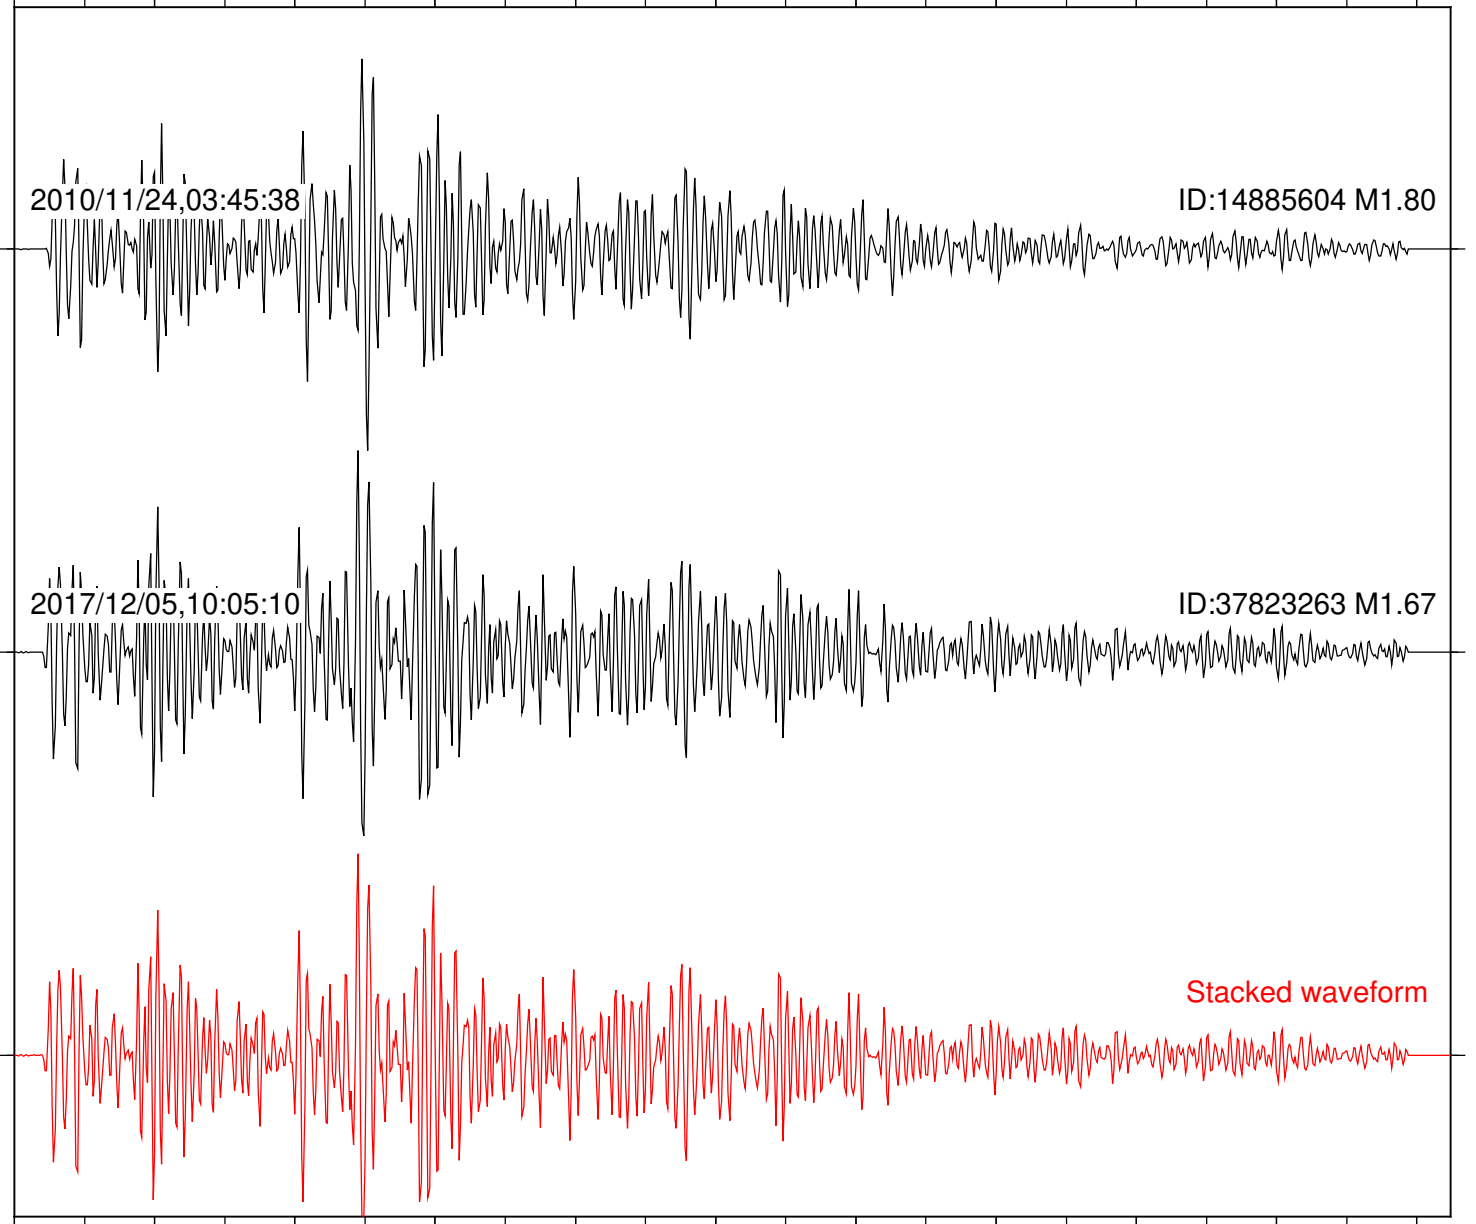

Station: B088 Com: EHZ

Focal depth: 7.06 km

Station: B093 Com: EHZ

Focal depth: 7.06 km

Station: B946 Com: EHZ

Focal depth: 7.06 km

Station: CRY Com: HHZ

Focal depth: 7.06 km

Station: FRD Com: HHZ

Focal depth: 7.06 km

Station: LVA2 Com: HHZ

Focal depth: 7.06 km

Station: PFO Com: HHZ

Focal depth: 7.06 km

2010/11/24,03:45:38

ID:14885604 M1.80

2017/12/05,10:05:10

ID:37823263 M1.67

Stacked waveform

0 1 2 3 4 5 6 7 8 9 10
Elapsed time (s)

Station: SND Com: HHZ

Focal depth: 7.06 km

Station: TOR Com: HHZ

Focal depth: 7.06 km