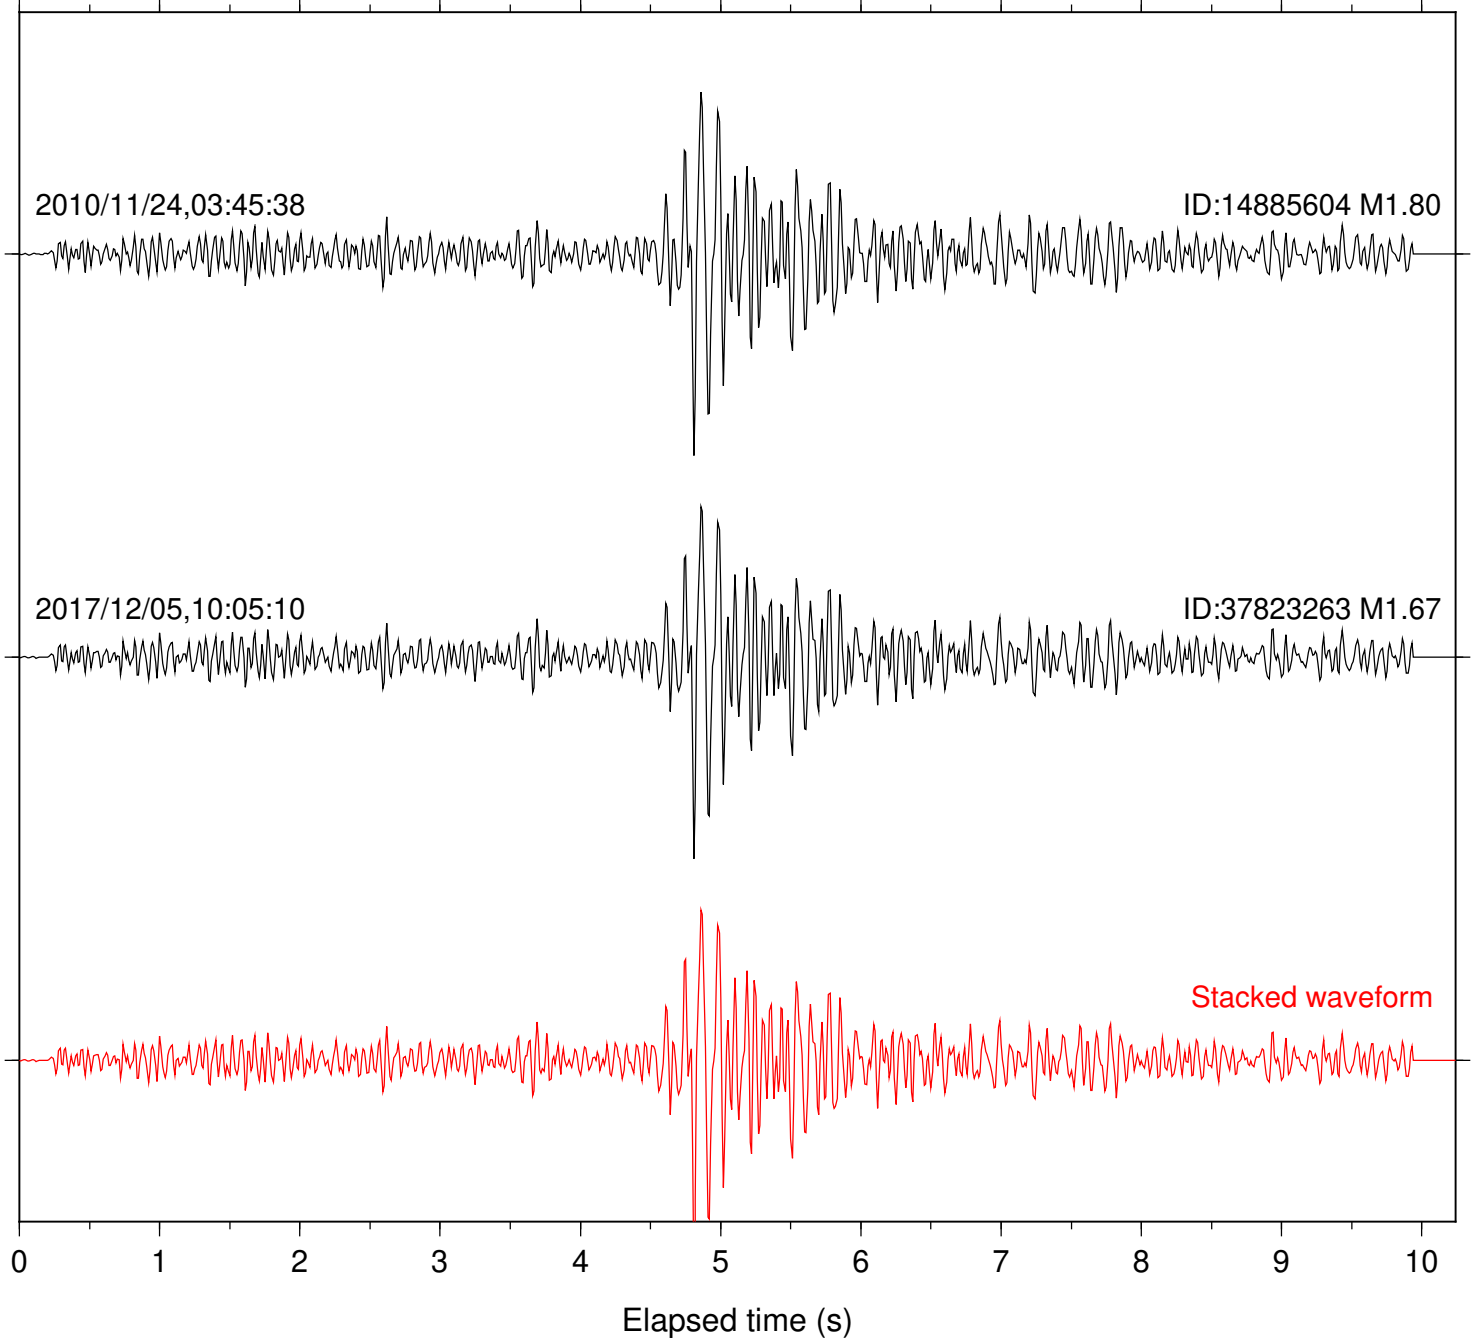

Station: B081 Com: EHZ

Focal depth: 7.06 km

Station: B082 Com: EHZ

Focal depth: 7.06 km

Station: B084 Com: EHZ

Focal depth: 7.06 km

2010/11/24,03:45:38

ID:14885604 M1.80

2017/12/05,10:05:10

ID:37823263 M1.67

Stacked waveform

0 1 2 3 4 5 6 7 8 9 10
Elapsed time (s)

Station: B086 Com: EHZ

Focal depth: 7.06 km

Station: B087 Com: EHZ

Focal depth: 7.06 km

Station: B088 Com: EHZ

Focal depth: 7.06 km

Station: B093 Com: EHZ

Focal depth: 7.06 km

Station: B946 Com: EHZ

Focal depth: 7.06 km

Station: CRY Com: HHZ

Focal depth: 7.06 km

Station: FRD Com: HHZ

Focal depth: 7.06 km

Station: LVA2 Com: HHZ

Focal depth: 7.06 km

Station: PFO Com: HHZ

Focal depth: 7.06 km

2010/11/24,03:45:38

ID:14885604 M1.80