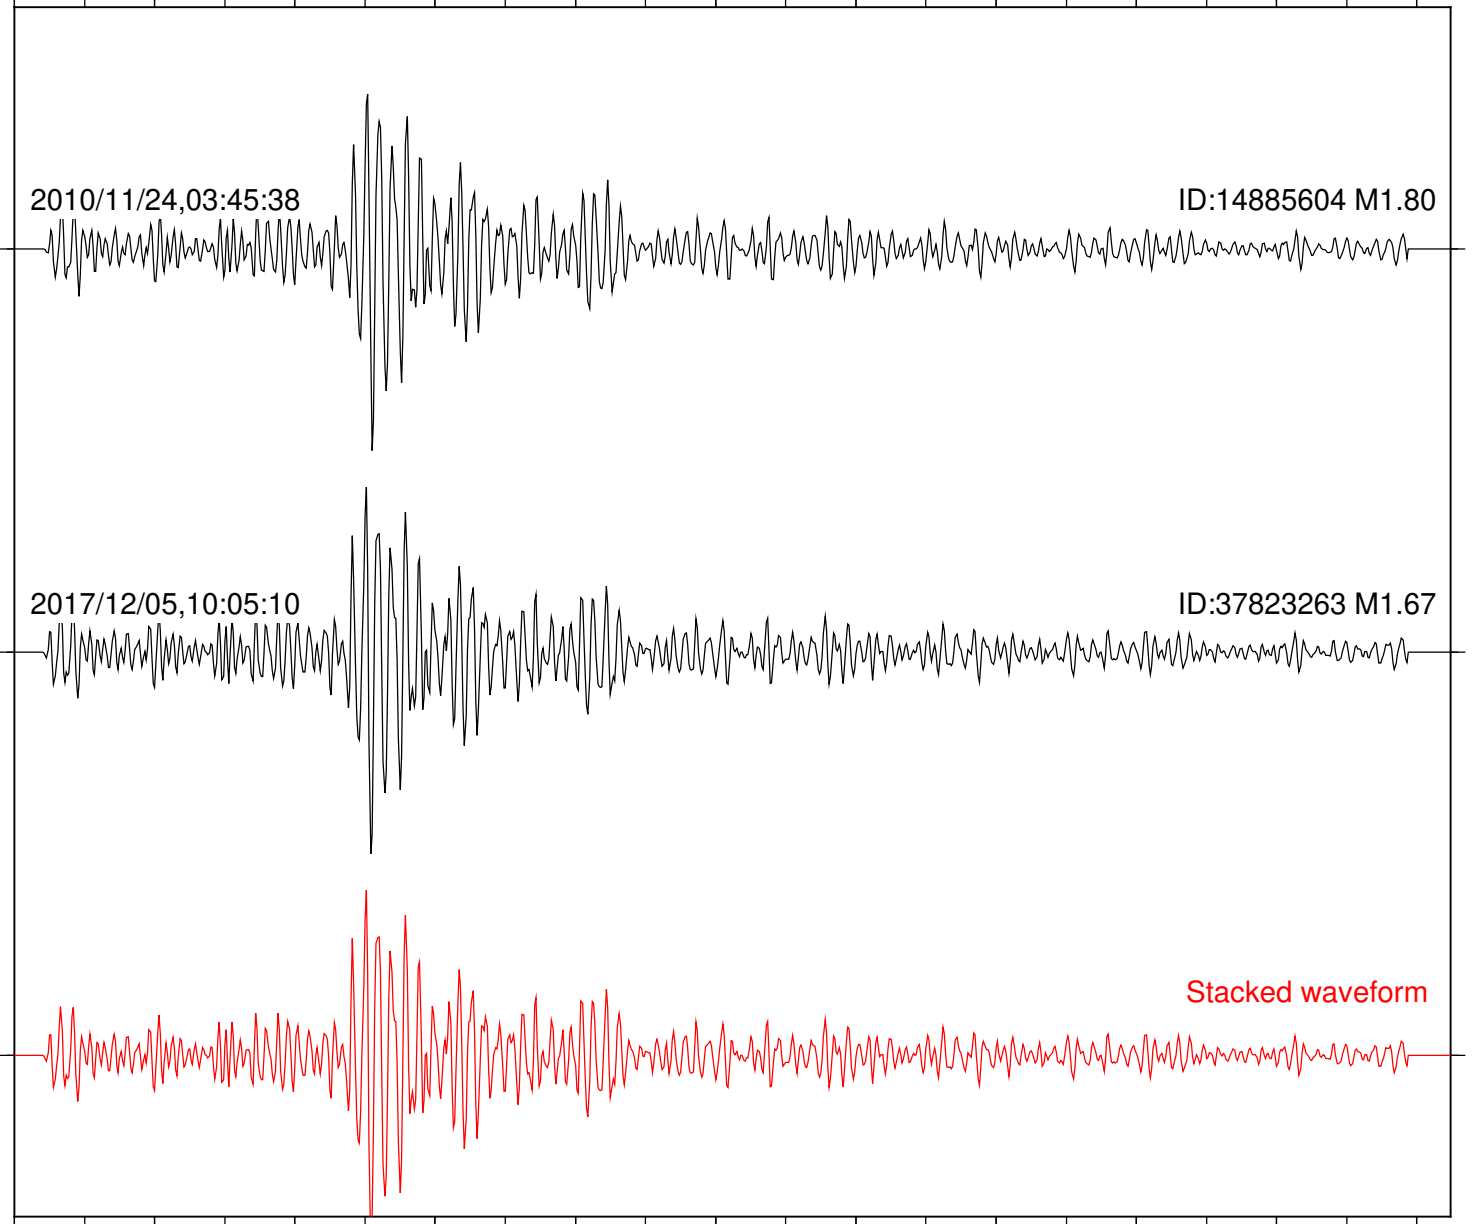

Station: B081 Com: EHZ

Focal depth: 7.06 km

Station: B082 Com: EHZ

Focal depth: 7.06 km

Station: B084 Com: EHZ

Focal depth: 7.06 km

2010/11/24,03:45:38

ID:14885604 M1.80

2017/12/05,10:05:10

ID:37823263 M1.67

Stacked waveform

0 1 2 3 4 5 6 7 8 9 10
Elapsed time (s)

Station: B086 Com: EHZ

Focal depth: 7.06 km

Station: B087 Com: EHZ

Focal depth: 7.06 km

Station: B088 Com: EHZ

Focal depth: 7.06 km

Station: B093 Com: EHZ

Focal depth: 7.06 km

Station: B946 Com: EHZ

Focal depth: 7.06 km

Station: CRY Com: HHZ

Focal depth: 7.06 km

Station: FRD Com: HHZ

Focal depth: 7.06 km

Station: LVA2 Com: HHZ

Focal depth: 7.06 km

Station: PFO Com: HHZ

Focal depth: 7.06 km

2010/11/24,03:45:38

ID:14885604 M1.80