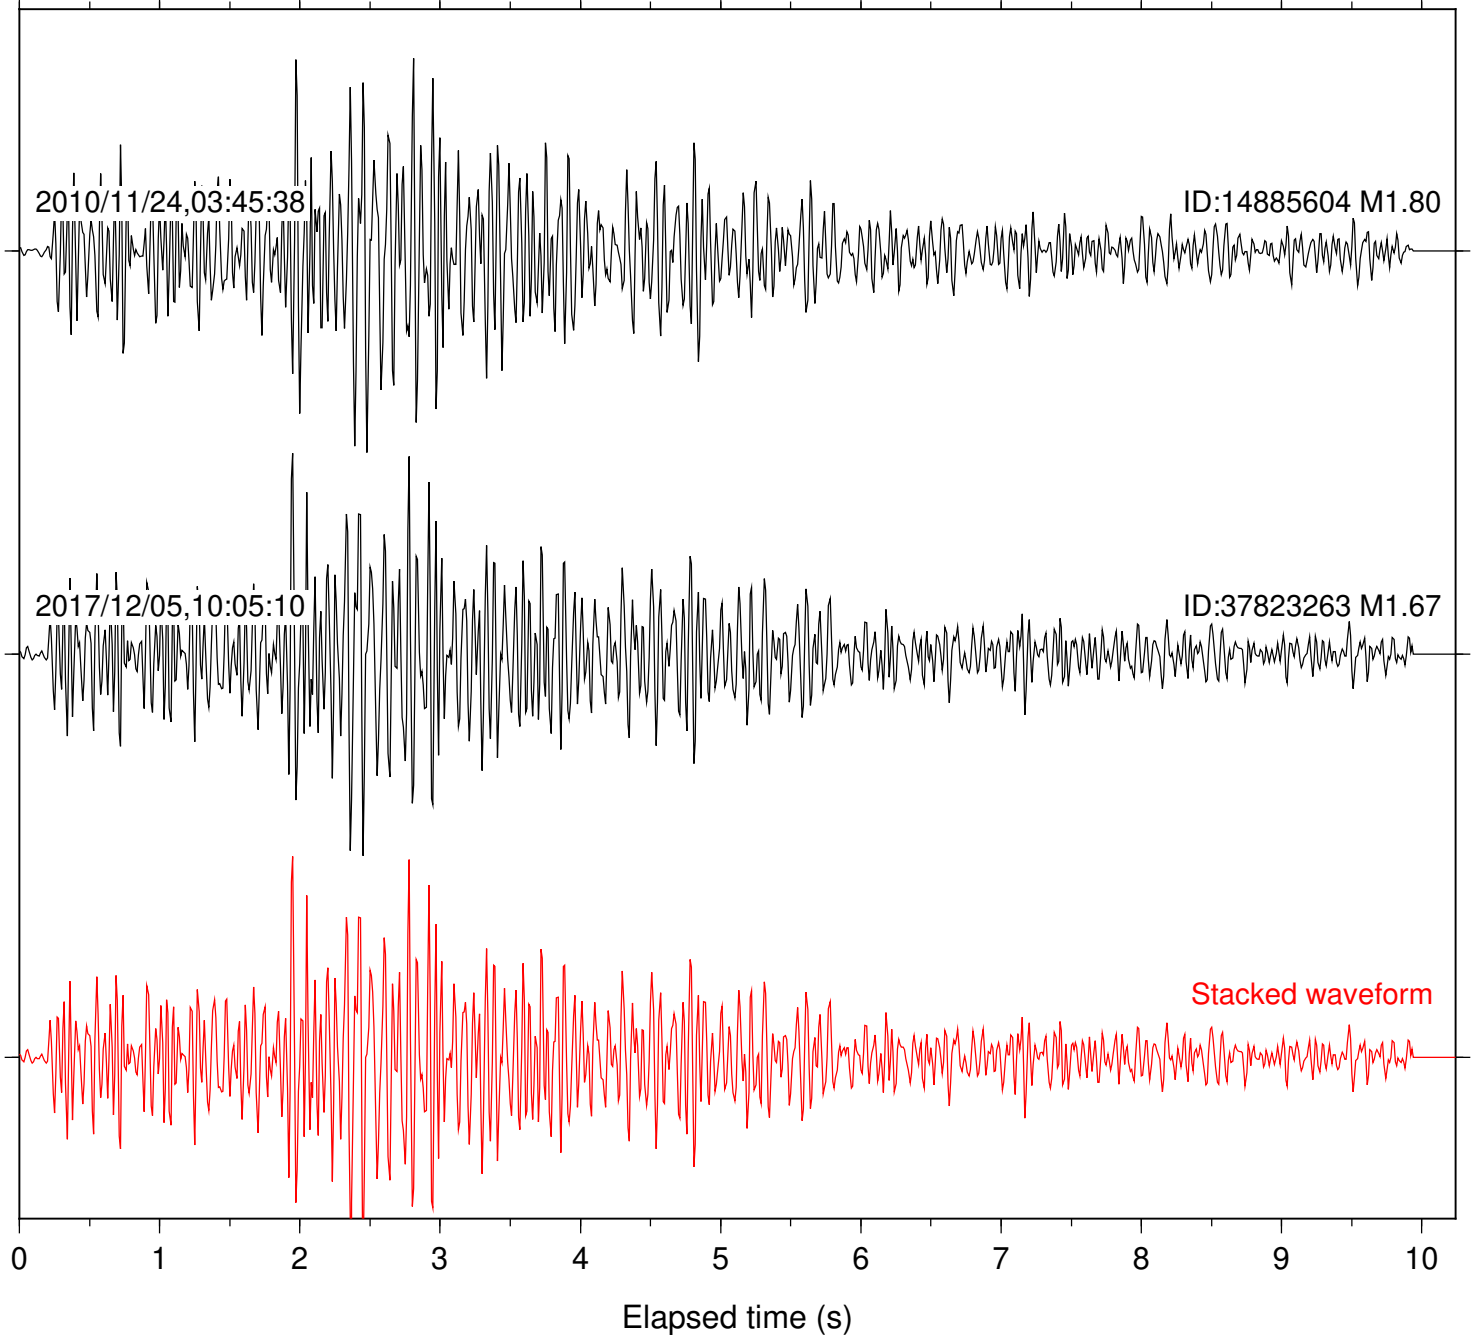

Station: B081 Com: EHZ

Focal depth: 7.06 km

Station: B082 Com: EHZ

Focal depth: 7.06 km

Station: B084 Com: EHZ

Focal depth: 7.06 km

2010/11/24,03:45:38

ID:14885604 M1.80

2017/12/05,10:05:10

ID:37823263 M1.67

Stacked waveform

0 1 2 3 4 5 6 7 8 9 10
Elapsed time (s)

Station: B086 Com: EHZ

Focal depth: 7.06 km

Station: B087 Com: EHZ

Focal depth: 7.06 km

Station: B088 Com: EHZ

Focal depth: 7.06 km

Station: B093 Com: EHZ

Focal depth: 7.06 km

Station: B946 Com: EHZ

Focal depth: 7.06 km

Station: CRY Com: HHZ

Focal depth: 7.06 km

Station: FRD Com: HHZ

Focal depth: 7.06 km

Station: LVA2 Com: HHZ

Focal depth: 7.06 km

Station: PFO Com: HHZ

Focal depth: 7.06 km

2010/11/24,03:45:38

ID:14885604 M1.80