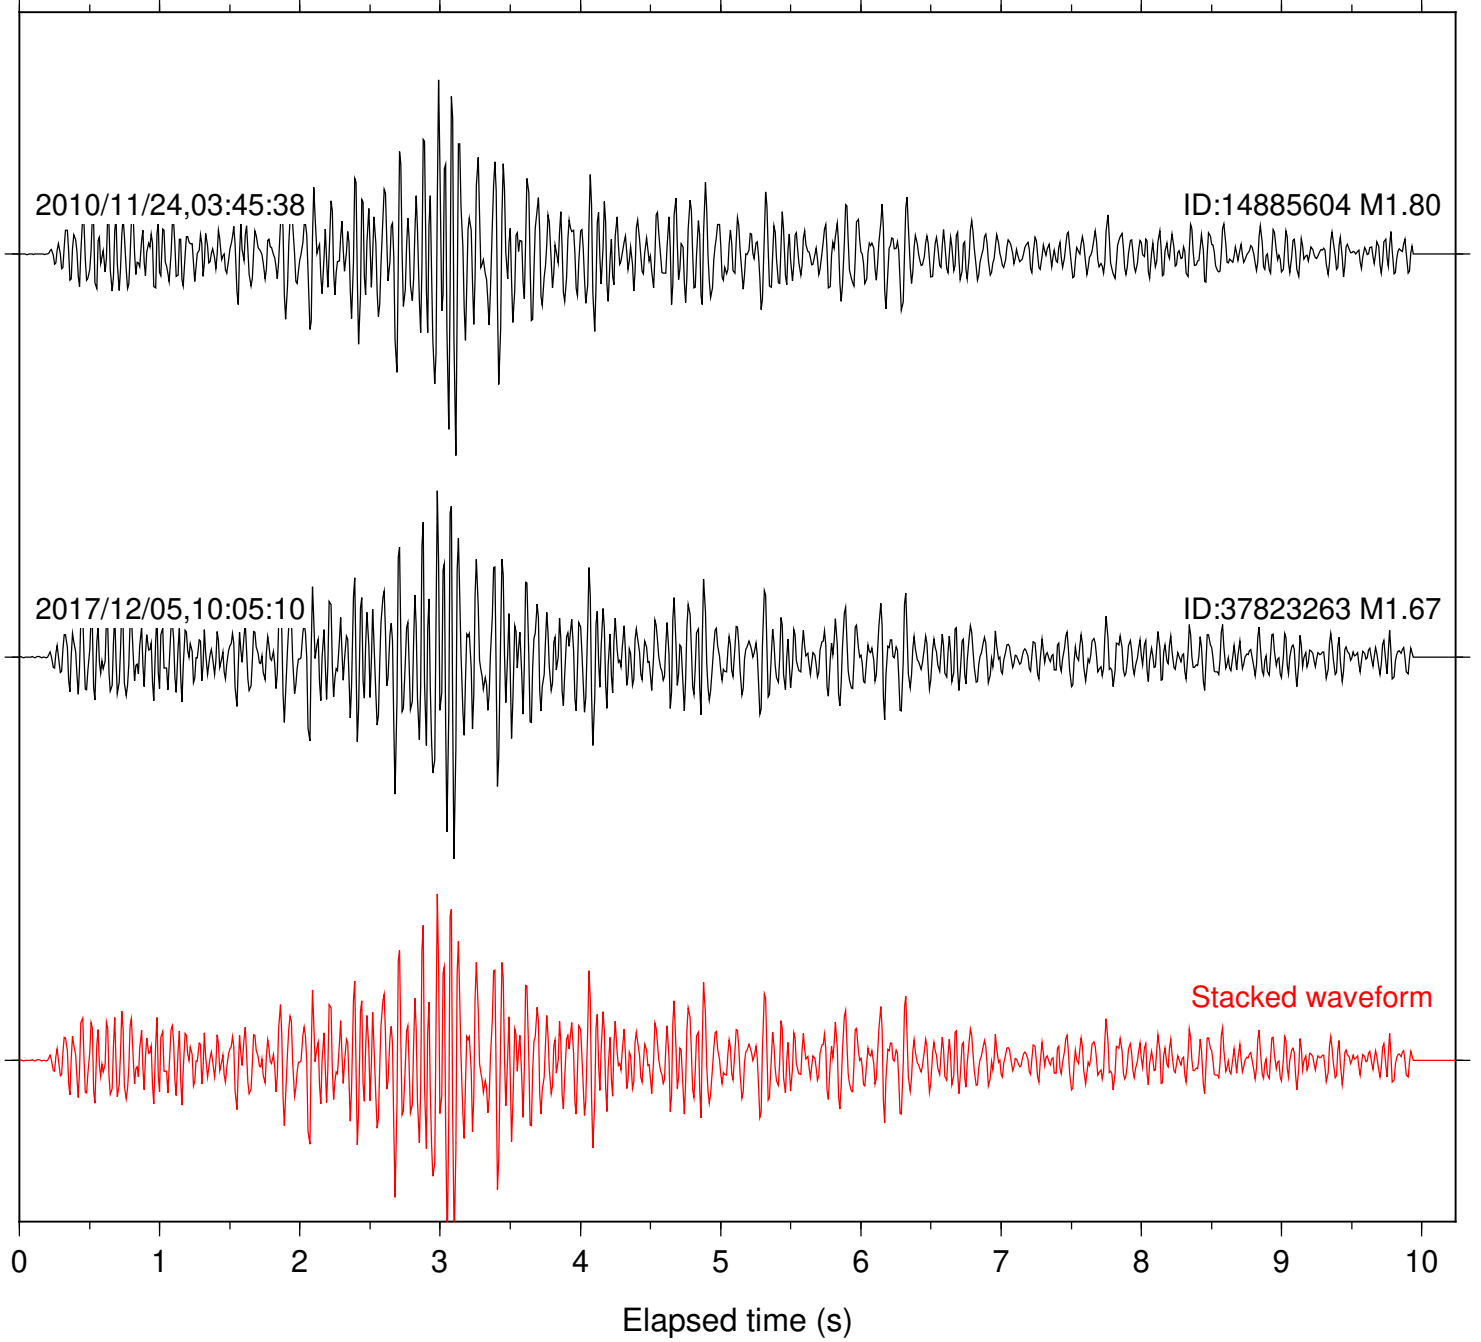

Station: B081 Com: EHZ

Focal depth: 7.06 km

Station: B082 Com: EHZ

Focal depth: 7.06 km

Station: B084 Com: EHZ

Focal depth: 7.06 km

2010/11/24,03:45:38

ID:14885604 M1.80

2017/12/05,10:05:10

ID:37823263 M1.67

Stacked waveform

0 1 2 3 4 5 6 7 8 9 10
Elapsed time (s)

Station: B086 Com: EHZ

Focal depth: 7.06 km

Station: B087 Com: EHZ

Focal depth: 7.06 km

Station: B088 Com: EHZ

Focal depth: 7.06 km

Station: B093 Com: EHZ

Focal depth: 7.06 km

Station: B946 Com: EHZ

Focal depth: 7.06 km

Station: CRY Com: HHZ

Focal depth: 7.06 km

Station: FRD Com: HHZ

Focal depth: 7.06 km

Station: LVA2 Com: HHZ

Focal depth: 7.06 km

Station: PFO Com: HHZ

Focal depth: 7.06 km

2010/11/24,03:45:38

ID:14885604 M1.80