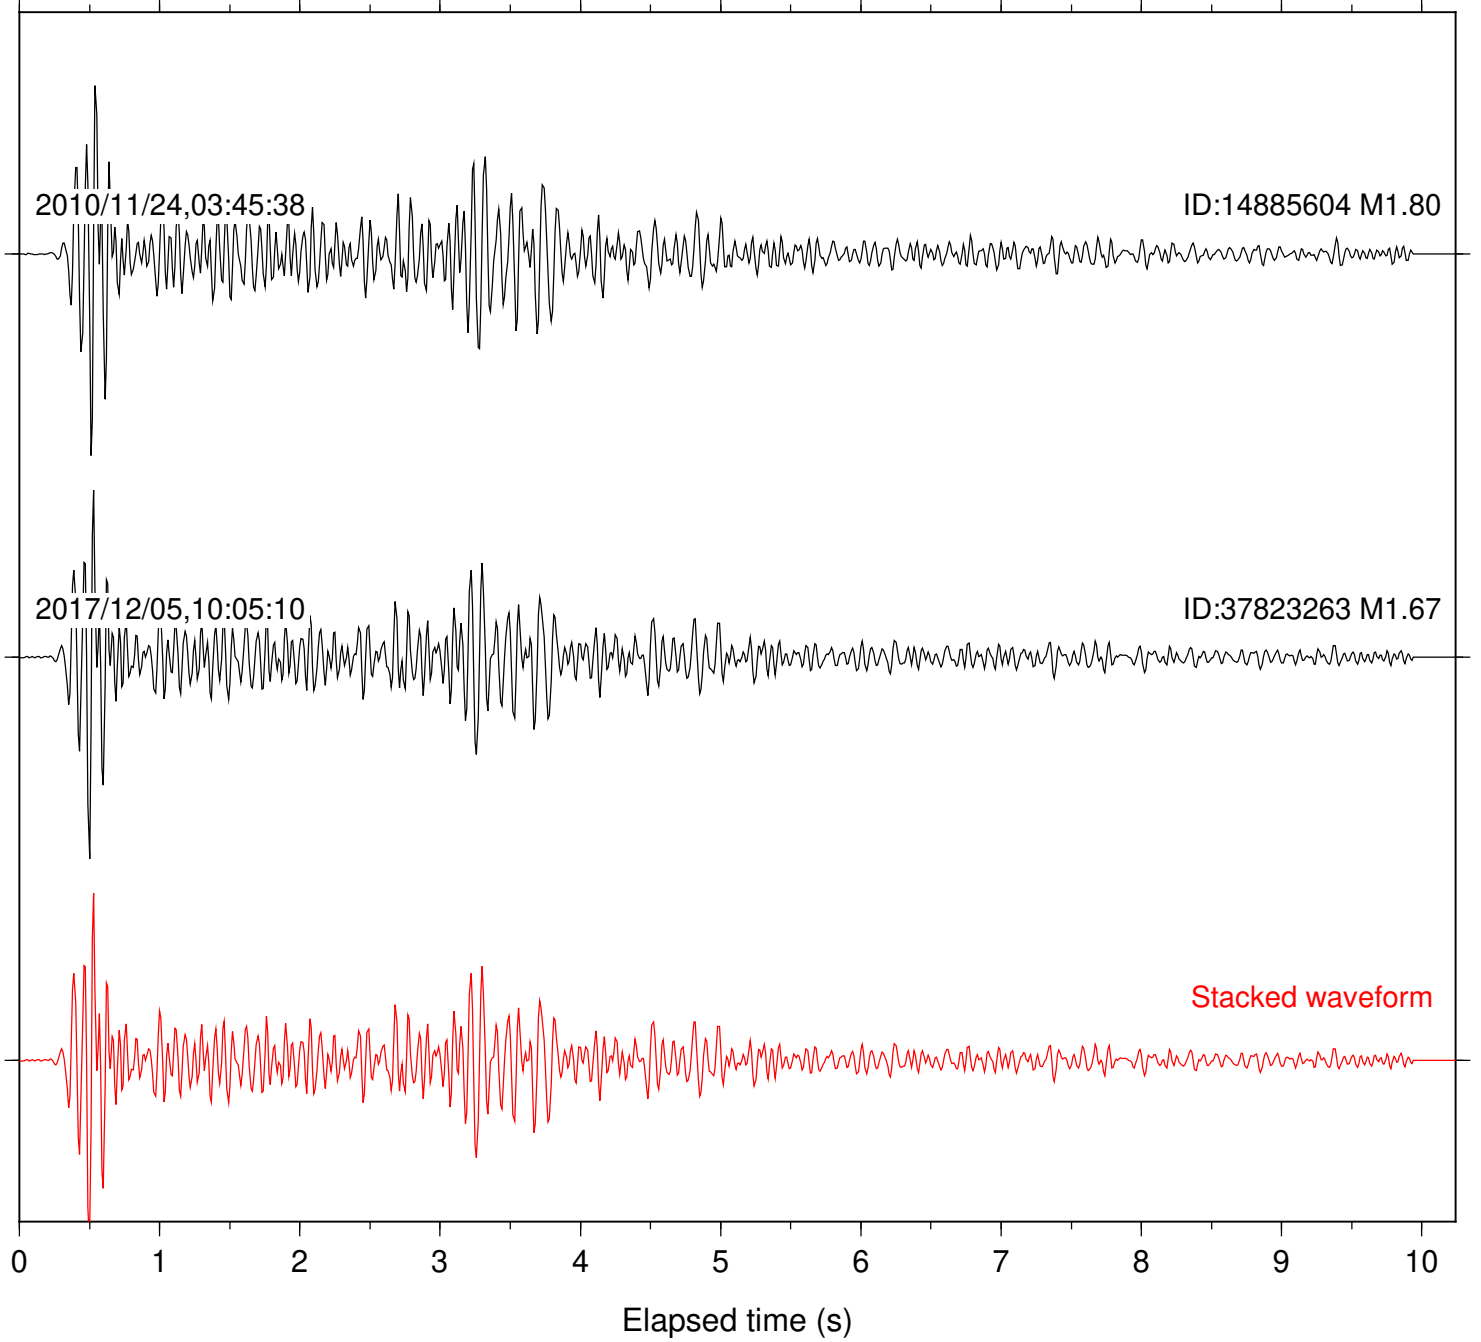

Station: B081 Com: EHZ

Focal depth: 7.06 km

Station: B082 Com: EHZ

Focal depth: 7.06 km

Station: B084 Com: EHZ

Focal depth: 7.06 km

2010/11/24,03:45:38

ID:14885604 M1.80

Station: B088 Com: EHZ

Focal depth: 7.06 km

Station: B093 Com: EHZ

Focal depth: 7.06 km

Station: B946 Com: EHZ

Focal depth: 7.06 km

Station: CRY Com: HHZ

Focal depth: 7.06 km

Station: FRD Com: HHZ

Focal depth: 7.06 km

Station: LVA2 Com: HHZ

Focal depth: 7.06 km

Station: PFO Com: HHZ

Focal depth: 7.06 km

2010/11/24,03:45:38

ID:14885604 M1.80

2017/12/05,10:05:10

ID:37823263 M1.67

Stacked waveform

0 1 2 3 4 5 6 7 8 9 10
Elapsed time (s)

Station: SND Com: HHZ

Focal depth: 7.06 km

Station: TOR Com: HHZ

Focal depth: 7.06 km