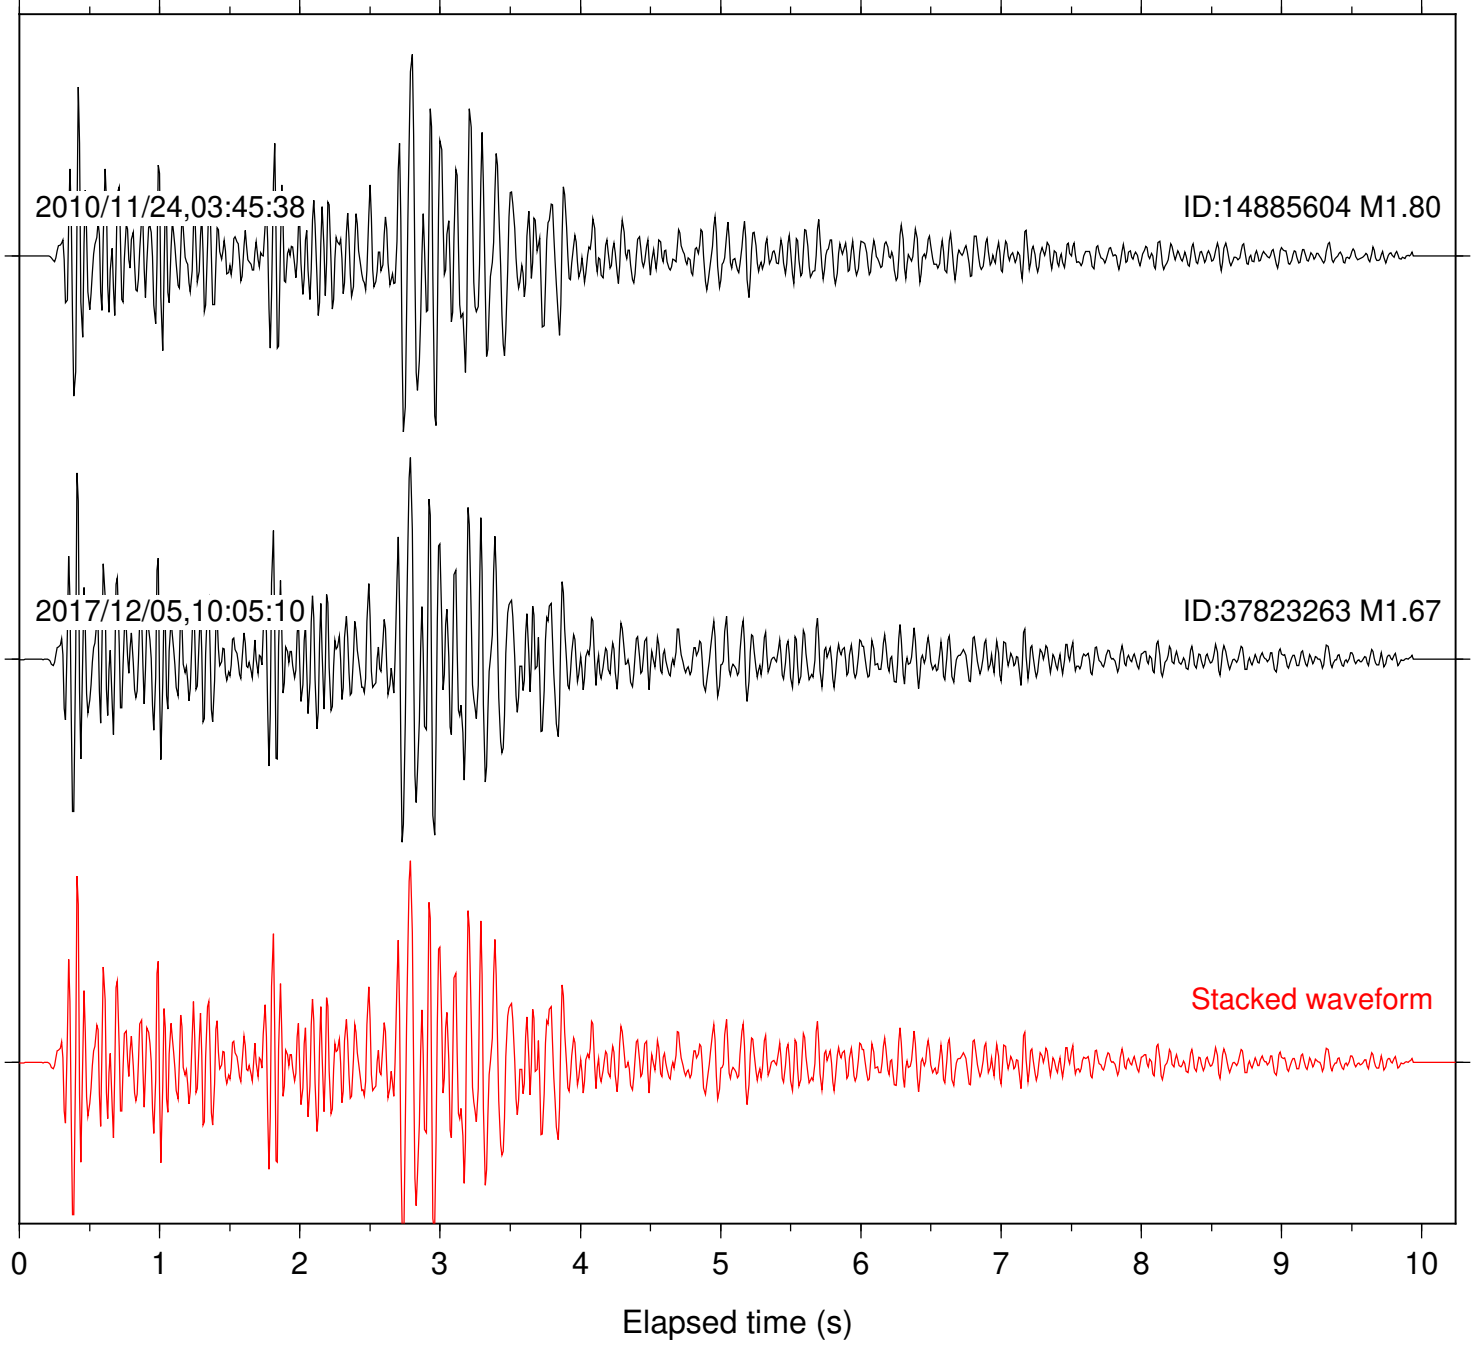

Station: B088 Com: EHZ

Focal depth: 7.06 km

Station: B093 Com: EHZ

Focal depth: 7.06 km

Station: B946 Com: EHZ

Focal depth: 7.06 km

Station: CRY Com: HHZ

Focal depth: 7.06 km

Station: FRD Com: HHZ

Focal depth: 7.06 km

Station: LVA2 Com: HHZ

Focal depth: 7.06 km

Station: PFO Com: HHZ

Focal depth: 7.06 km

2010/11/24,03:45:38

ID:14885604 M1.80

2017/12/05,10:05:10

ID:37823263 M1.67

Stacked waveform

0 1 2 3 4 5 6 7 8 9 10
Elapsed time (s)

Station: SND Com: HHZ

Focal depth: 7.06 km

Station: TOR Com: HHZ

Focal depth: 7.06 km