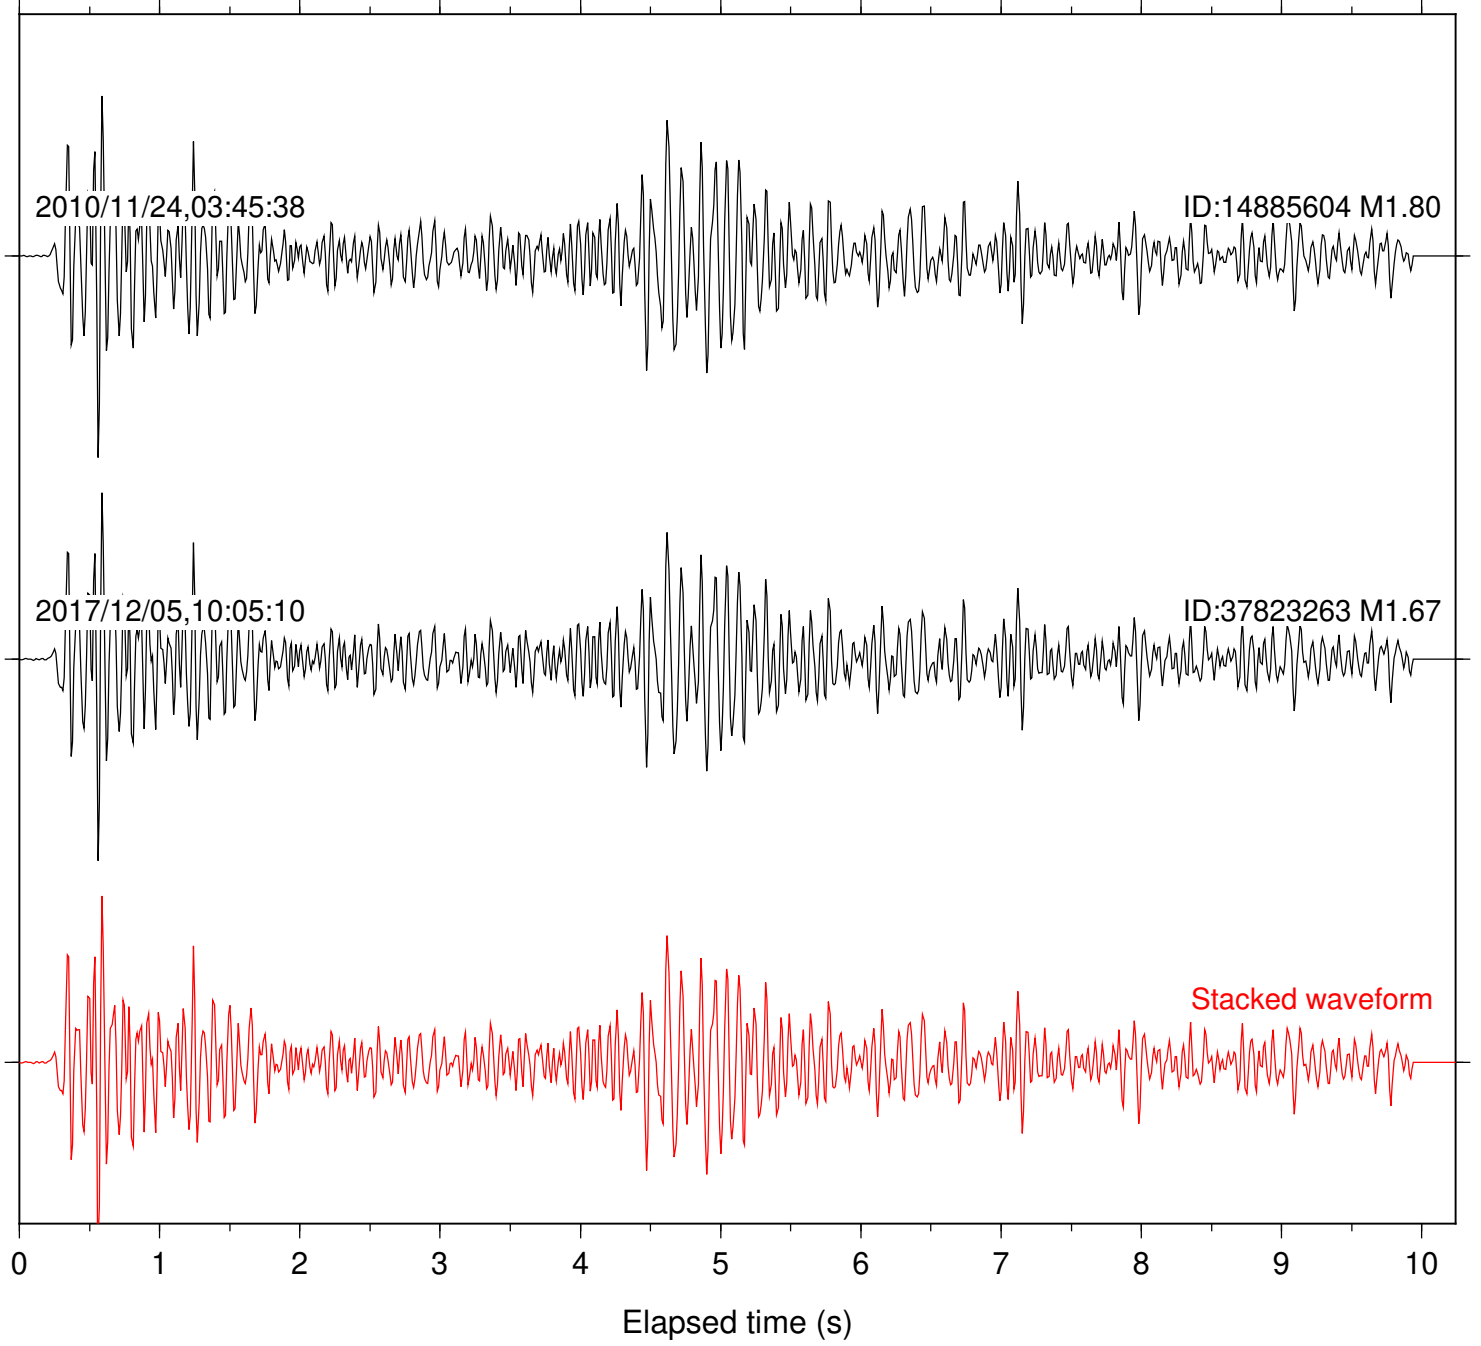

Station: B081 Com: EHZ

Focal depth: 7.06 km

Station: B082 Com: EHZ

Focal depth: 7.06 km

Station: B084 Com: EHZ

Focal depth: 7.06 km

2010/11/24,03:45:38

ID:14885604 M1.80

2017/12/05,10:05:10

ID:37823263 M1.67

Stacked waveform

0 1 2 3 4 5 6 7 8 9 10
Elapsed time (s)

Station: B086 Com: EHZ

Focal depth: 7.06 km

Station: B087 Com: EHZ

Focal depth: 7.06 km

Station: B088 Com: EHZ

Focal depth: 7.06 km

Station: B093 Com: EHZ

Focal depth: 7.06 km

Station: B946 Com: EHZ

Focal depth: 7.06 km

Station: CRY Com: HHZ

Focal depth: 7.06 km

Station: FRD Com: HHZ

Focal depth: 7.06 km

Station: LVA2 Com: HHZ

Focal depth: 7.06 km

Station: PFO Com: HHZ

Focal depth: 7.06 km

2010/11/24,03:45:38

ID:14885604 M1.80