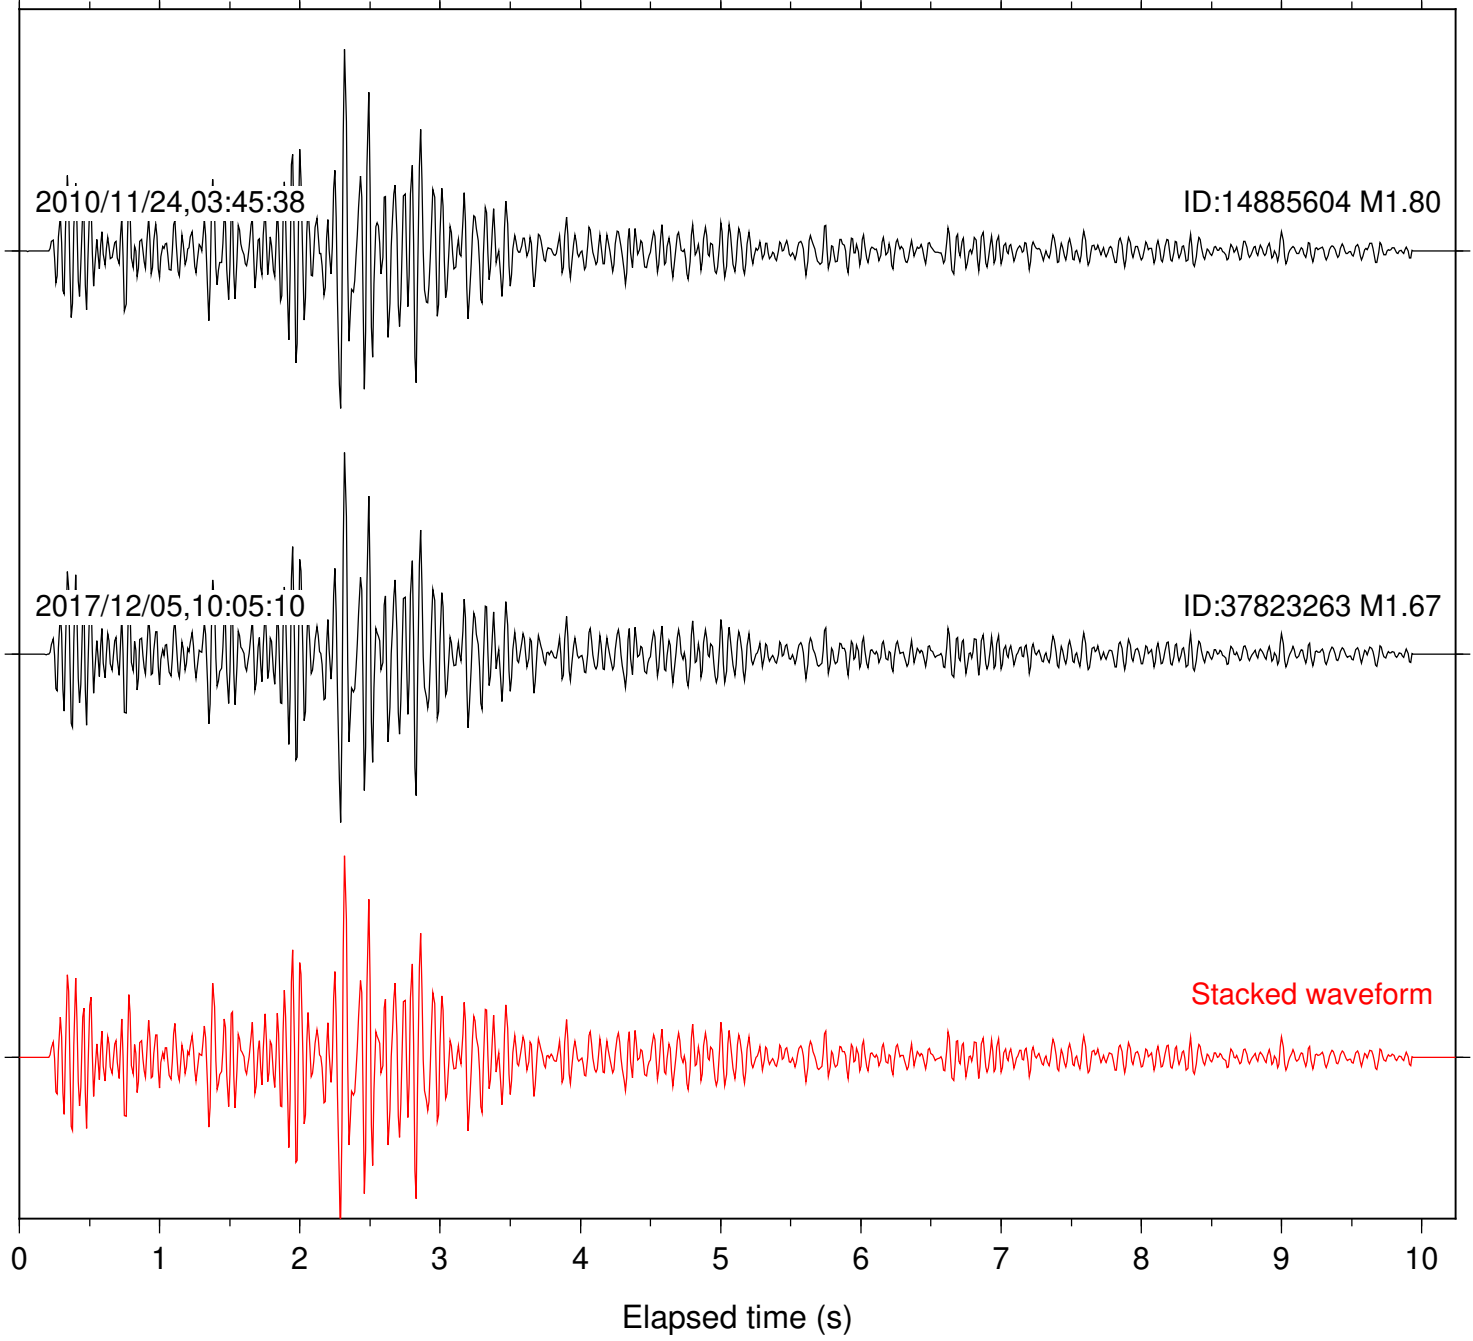

Station: B081 Com: EHZ

Focal depth: 7.06 km

Station: B082 Com: EHZ

Focal depth: 7.06 km

Station: B084 Com: EHZ

Focal depth: 7.06 km

2010/11/24,03:45:38

ID:14885604 M1.80

2017/12/05,10:05:10

ID:37823263 M1.67

Stacked waveform

0 1 2 3 4 5 6 7 8 9 10
Elapsed time (s)

Station: B086 Com: EHZ

Focal depth: 7.06 km

Station: B087 Com: EHZ

Focal depth: 7.06 km

Station: B088 Com: EHZ

Focal depth: 7.06 km

Station: B093 Com: EHZ

Focal depth: 7.06 km

Station: B946 Com: EHZ

Focal depth: 7.06 km

Station: CRY Com: HHZ

Focal depth: 7.06 km

Station: FRD Com: HHZ

Focal depth: 7.06 km

Station: LVA2 Com: HHZ

Focal depth: 7.06 km

Station: PFO Com: HHZ

Focal depth: 7.06 km

2010/11/24,03:45:38

ID:14885604 M1.80