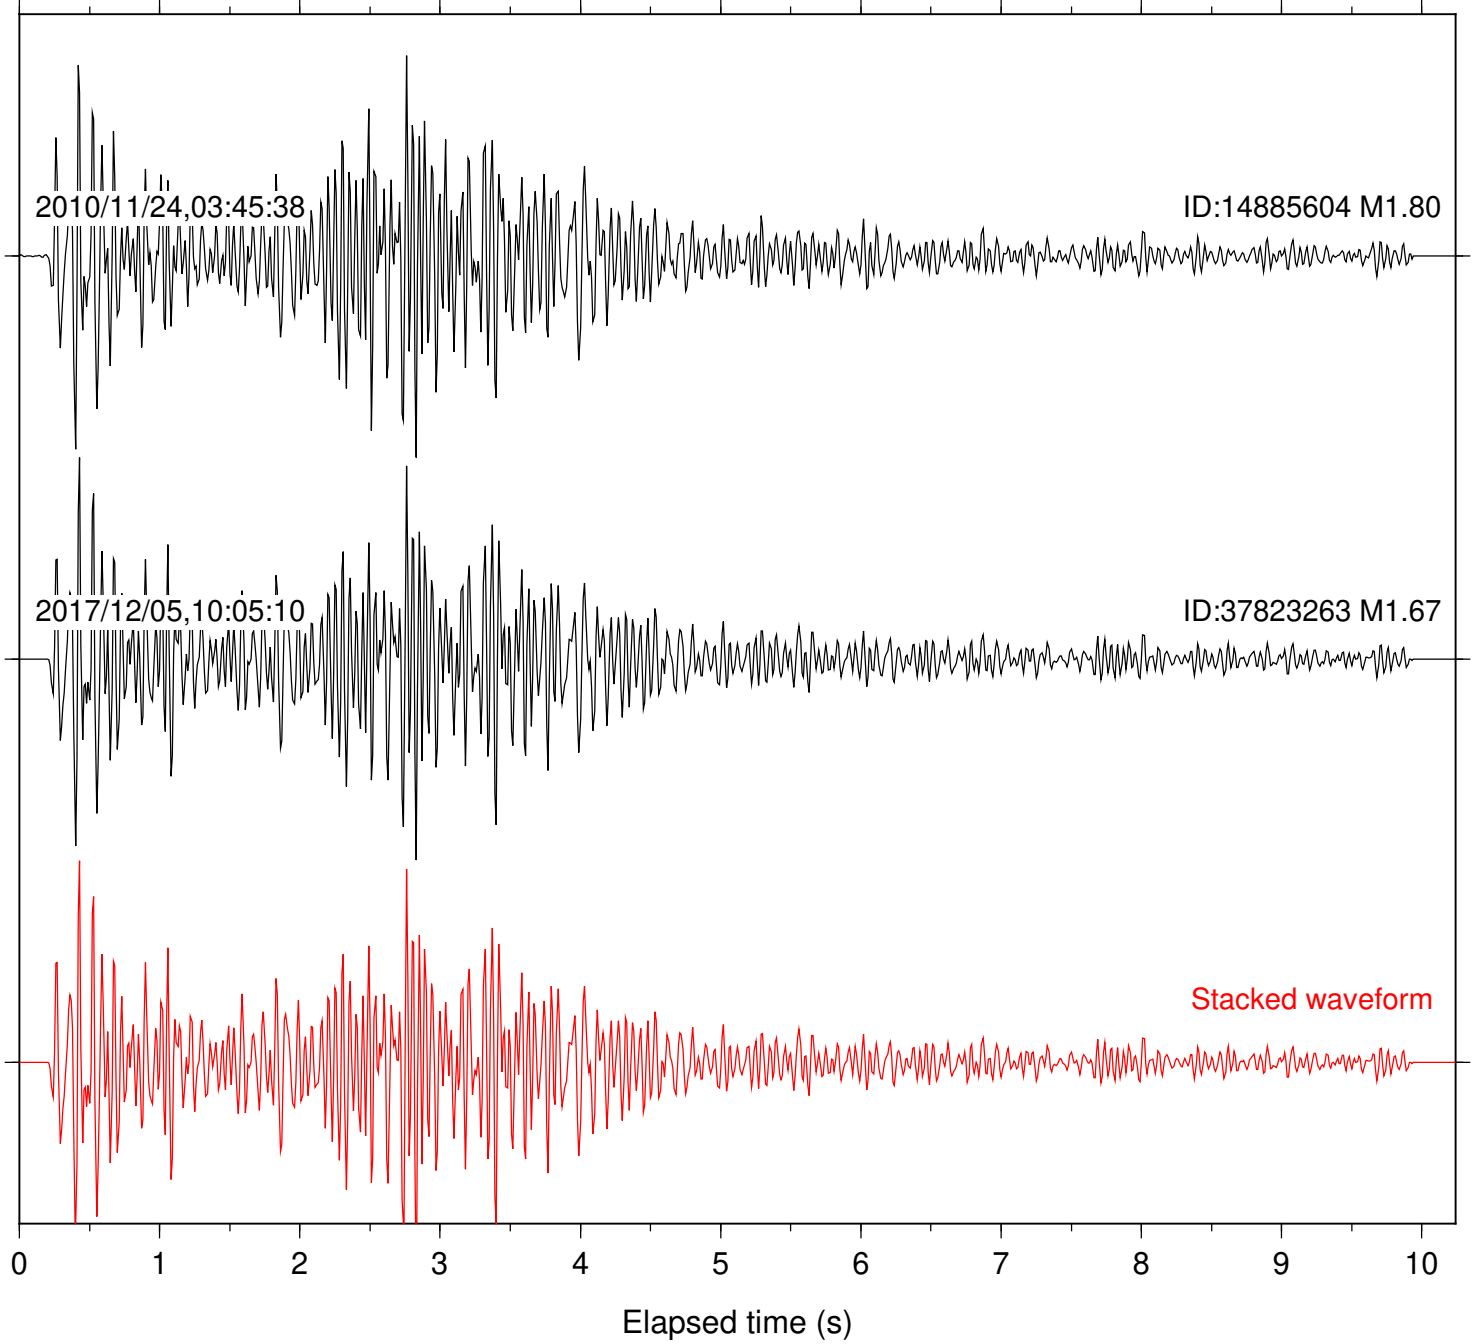

Station: B088 Com: EHZ

Focal depth: 7.06 km

Station: B093 Com: EHZ

Focal depth: 7.06 km

Station: B946 Com: EHZ

Focal depth: 7.06 km

Station: CRY Com: HHZ

Focal depth: 7.06 km

Station: FRD Com: HHZ

Focal depth: 7.06 km

Station: LVA2 Com: HHZ

Focal depth: 7.06 km

Station: PFO Com: HHZ

Focal depth: 7.06 km

2010/11/24,03:45:38

ID:14885604 M1.80

2017/12/05,10:05:10

ID:37823263 M1.67

Stacked waveform

0 1 2 3 4 5 6 7 8 9 10
Elapsed time (s)

Station: SND Com: HHZ

Focal depth: 7.06 km

Station: TOR Com: HHZ

Focal depth: 7.06 km