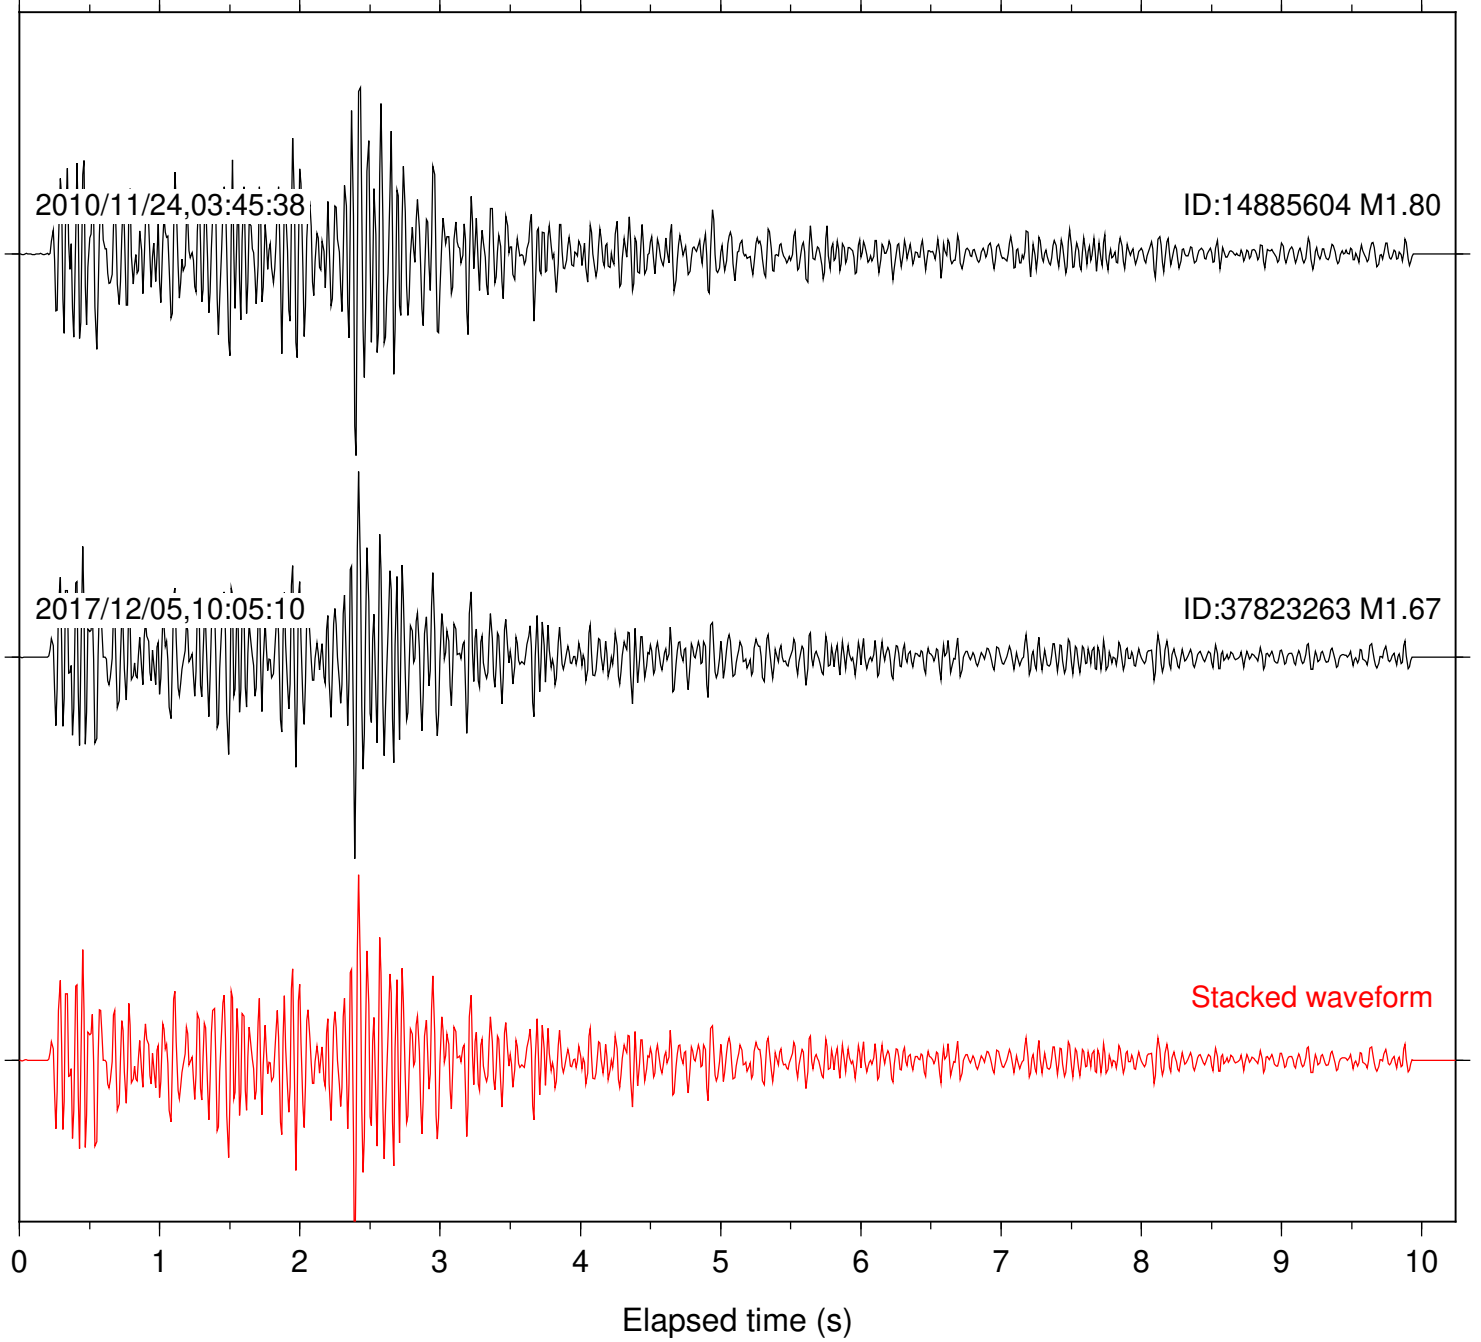

Station: B088 Com: EHZ

Focal depth: 7.06 km

Station: B093 Com: EHZ

Focal depth: 7.06 km

Station: B946 Com: EHZ

Focal depth: 7.06 km

Station: CRY Com: HHZ

Focal depth: 7.06 km

Station: FRD Com: HHZ

Focal depth: 7.06 km

Station: LVA2 Com: HHZ

Focal depth: 7.06 km

Station: PFO Com: HHZ

Focal depth: 7.06 km

2010/11/24,03:45:38

ID:14885604 M1.80

2017/12/05,10:05:10

ID:37823263 M1.67

Stacked waveform

0 1 2 3 4 5 6 7 8 9 10
Elapsed time (s)

Station: SND Com: HHZ

Focal depth: 7.06 km

Station: TOR Com: HHZ

Focal depth: 7.06 km