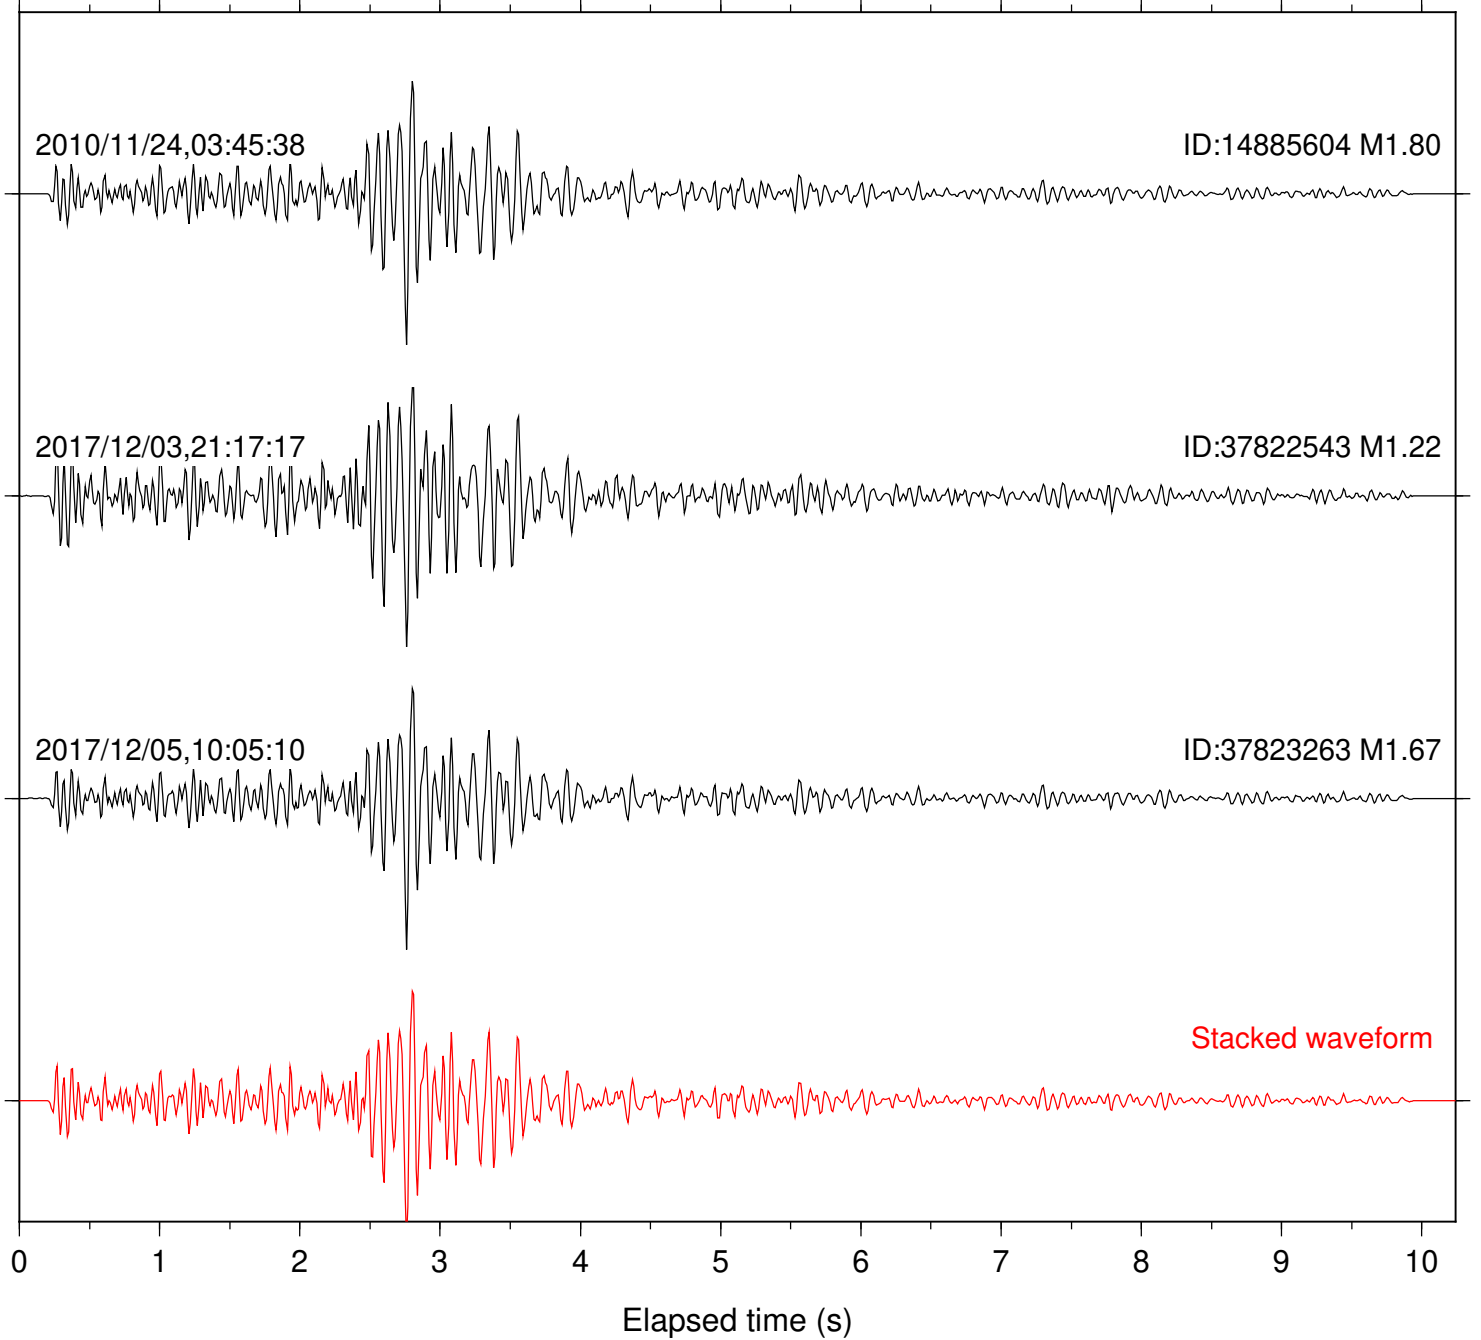

Station: B081 Com: EHZ

Focal depth: 7.06 km

Station: B082 Com: EHZ

Focal depth: 7.06 km

Station: B084 Com: EHZ

Focal depth: 7.06 km

2010/11/24,03:45:38

ID:14885604 M1.80

2017/12/05,10:05:10

ID:37823263 M1.67

Stacked waveform

0 1 2 3 4 5 6 7 8 9 10
Elapsed time (s)

Station: B086 Com: EHZ

Focal depth: 7.06 km

Station: B087 Com: EHZ

Focal depth: 7.06 km

Station: B088 Com: EHZ

Focal depth: 7.06 km

Station: B093 Com: EHZ

Focal depth: 7.06 km

Station: B946 Com: EHZ

Focal depth: 7.06 km

Station: CRY Com: HHZ

Focal depth: 7.06 km

Station: FRD Com: HHZ

Focal depth: 7.06 km

Station: LVA2 Com: HHZ

Focal depth: 7.06 km

Station: PFO Com: HHZ

Focal depth: 7.06 km

2010/11/24,03:45:38

ID:14885604 M1.80