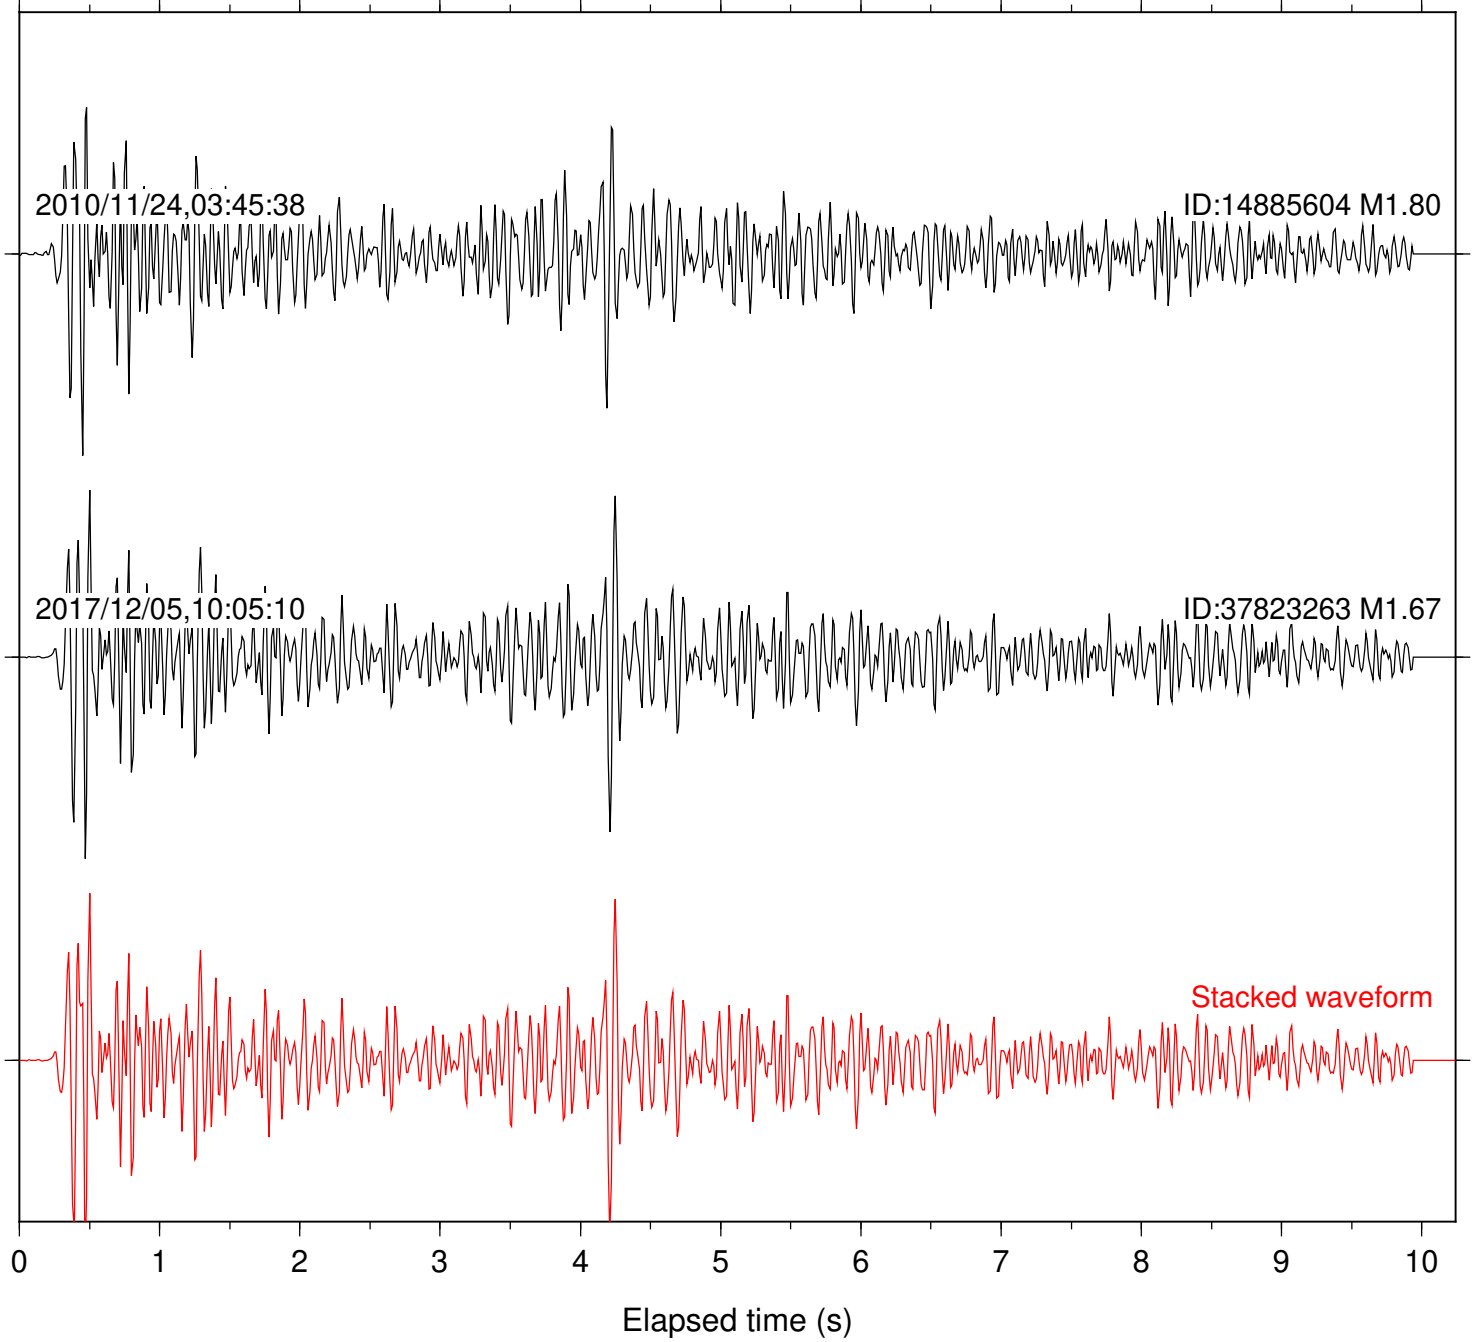

Station: B088 Com: EHZ

Focal depth: 7.06 km

Station: B093 Com: EHZ

Focal depth: 7.06 km

Station: B946 Com: EHZ

Focal depth: 7.06 km

Station: CRY Com: HHZ

Focal depth: 7.06 km

Station: FRD Com: HHZ

Focal depth: 7.06 km

Station: LVA2 Com: HHZ

Focal depth: 7.06 km

Station: PFO Com: HHZ

Focal depth: 7.06 km

2010/11/24,03:45:38

ID:14885604 M1.80

2017/12/05,10:05:10

ID:37823263 M1.67

Stacked waveform

0 1 2 3 4 5 6 7 8 9 10
Elapsed time (s)

Station: SND Com: HHZ

Focal depth: 7.06 km

Station: TOR Com: HHZ

Focal depth: 7.06 km