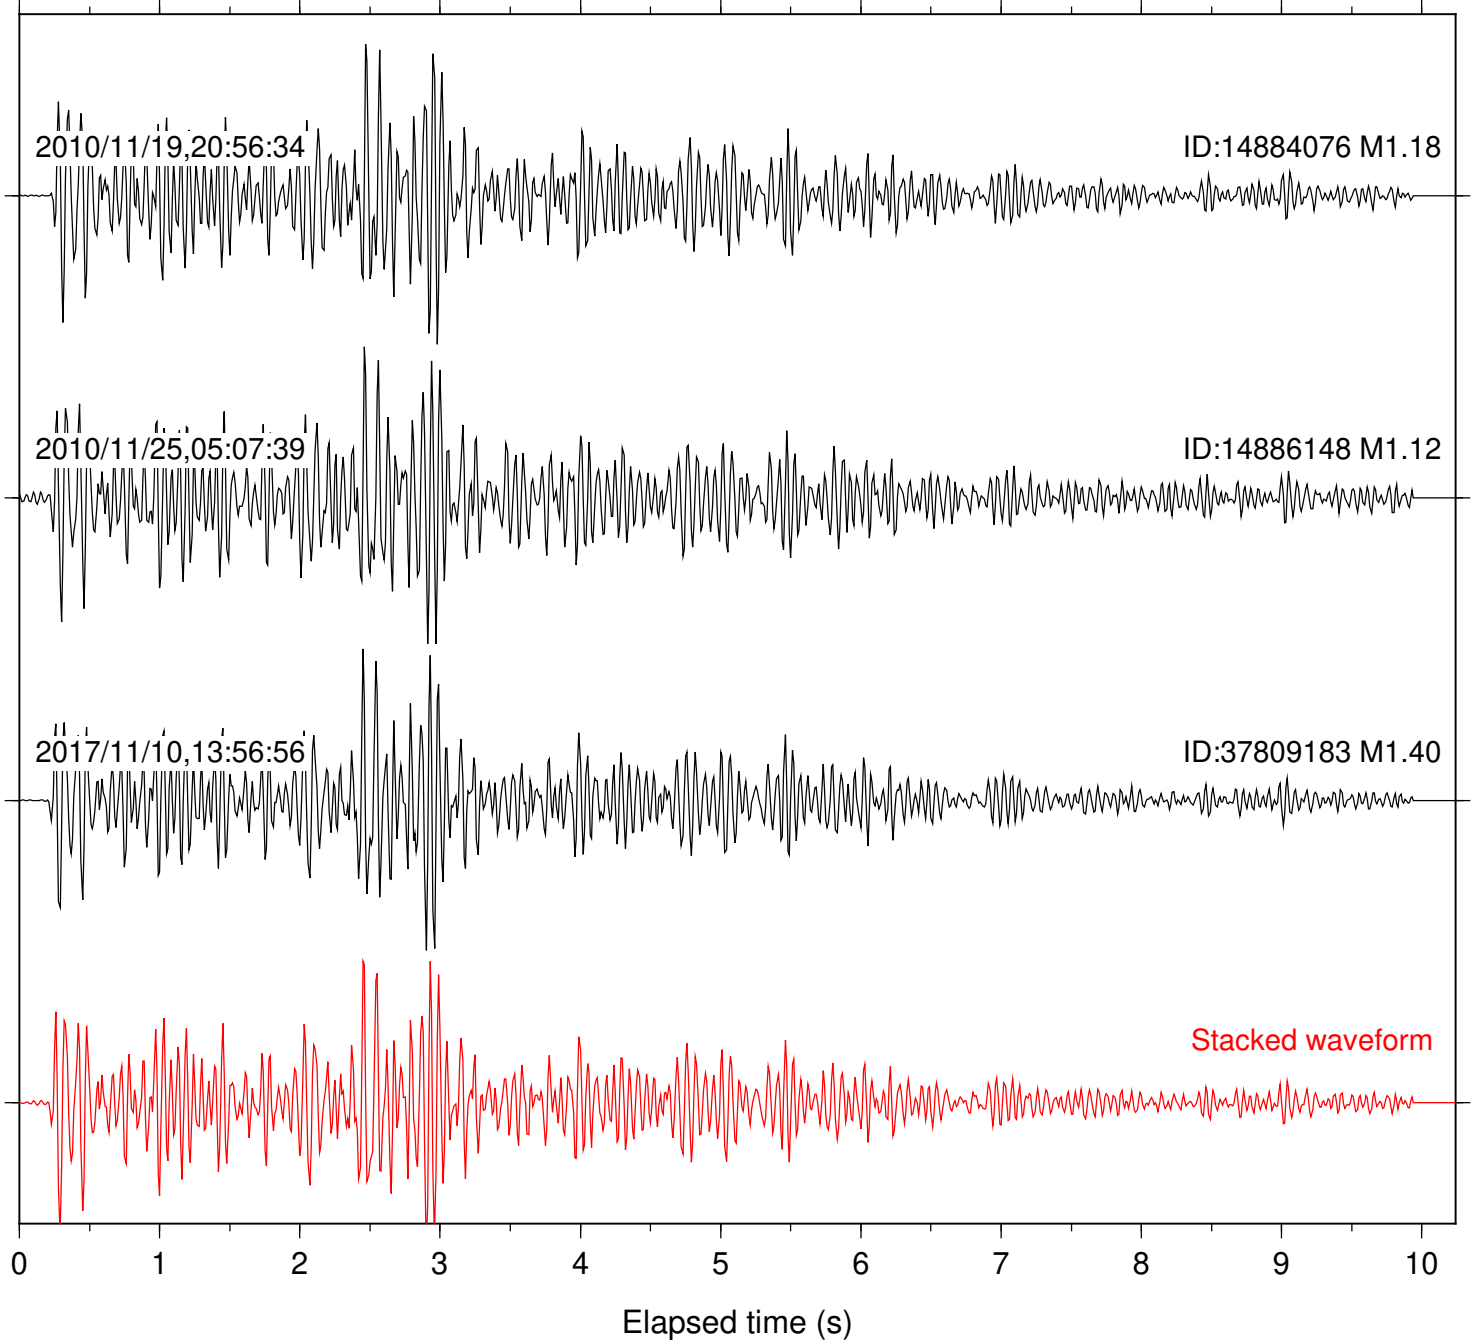

Station: B081 Com: EHZ

Focal depth: 7.08 km

Station: B082 Com: EHZ

Focal depth: 7.08 km

Station: B084 Com: EHZ

Focal depth: 7.08 km

2010/11/19,20:56:34

ID:14884076 M1.18

Station: B088 Com: EHZ

Focal depth: 7.08 km

Station: B093 Com: EHZ

Focal depth: 7.08 km

Station: B946 Com: EHZ

Focal depth: 7.08 km

Station: FRD Com: HHZ

Focal depth: 7.08 km

Station: LVA2 Com: HHZ

Focal depth: 7.23 km

Station: PFO Com: HHZ

Focal depth: 7.08 km

Station: PMD Com: HHZ

Focal depth: 7.23 km

Station: SND Com: HHZ

Focal depth: 7.08 km

Station: TOR Com: HHZ

Focal depth: 7.08 km