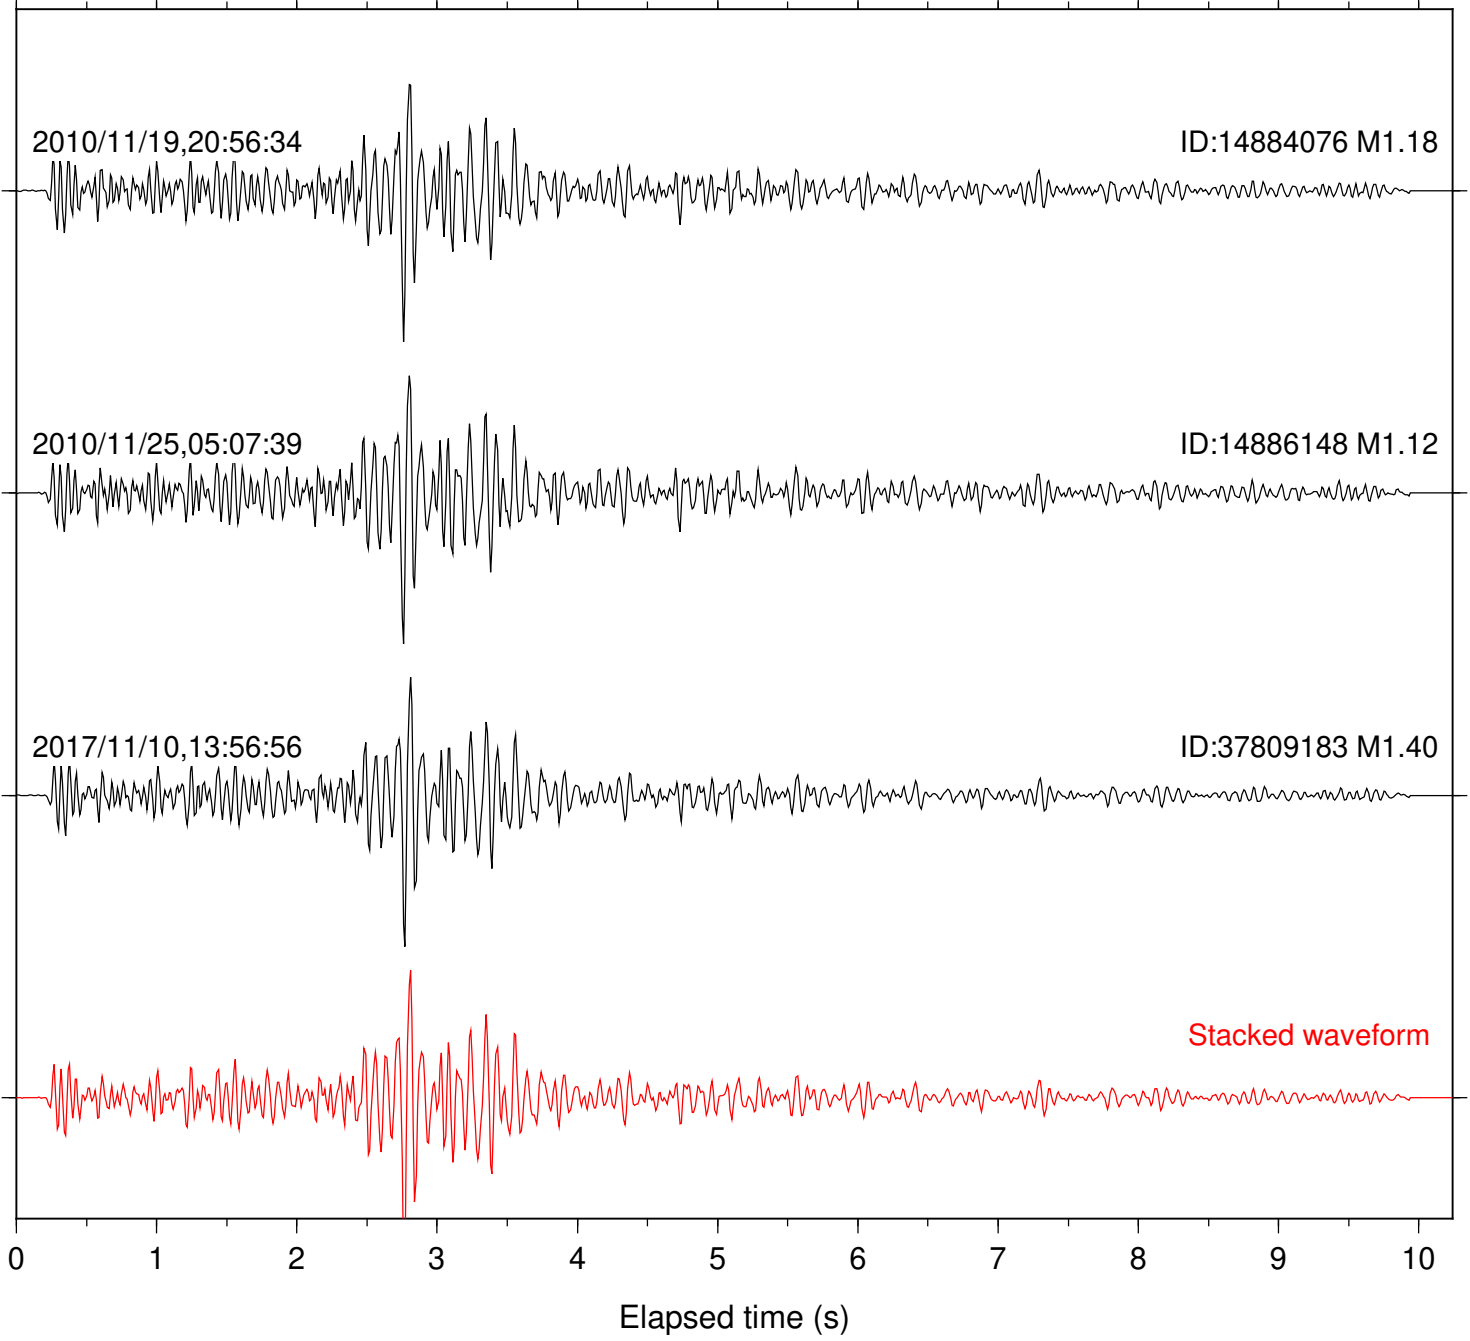

Station: B081 Com: EHZ

Focal depth: 7.08 km

Station: B082 Com: EHZ

Focal depth: 7.08 km

Station: B084 Com: EHZ

Focal depth: 7.08 km

2010/11/19,20:56:34

ID:14884076 M1.18

Station: B088 Com: EHZ

Focal depth: 7.08 km

Station: B093 Com: EHZ

Focal depth: 7.08 km

Station: B946 Com: EHZ

Focal depth: 7.08 km

Station: FRD Com: HHZ

Focal depth: 7.08 km

Station: LVA2 Com: HHZ

Focal depth: 7.23 km

Station: PFO Com: HHZ

Focal depth: 7.08 km

Station: PMD Com: HHZ

Focal depth: 7.23 km

Station: SND Com: HHZ

Focal depth: 7.08 km

Station: TOR Com: HHZ

Focal depth: 7.08 km