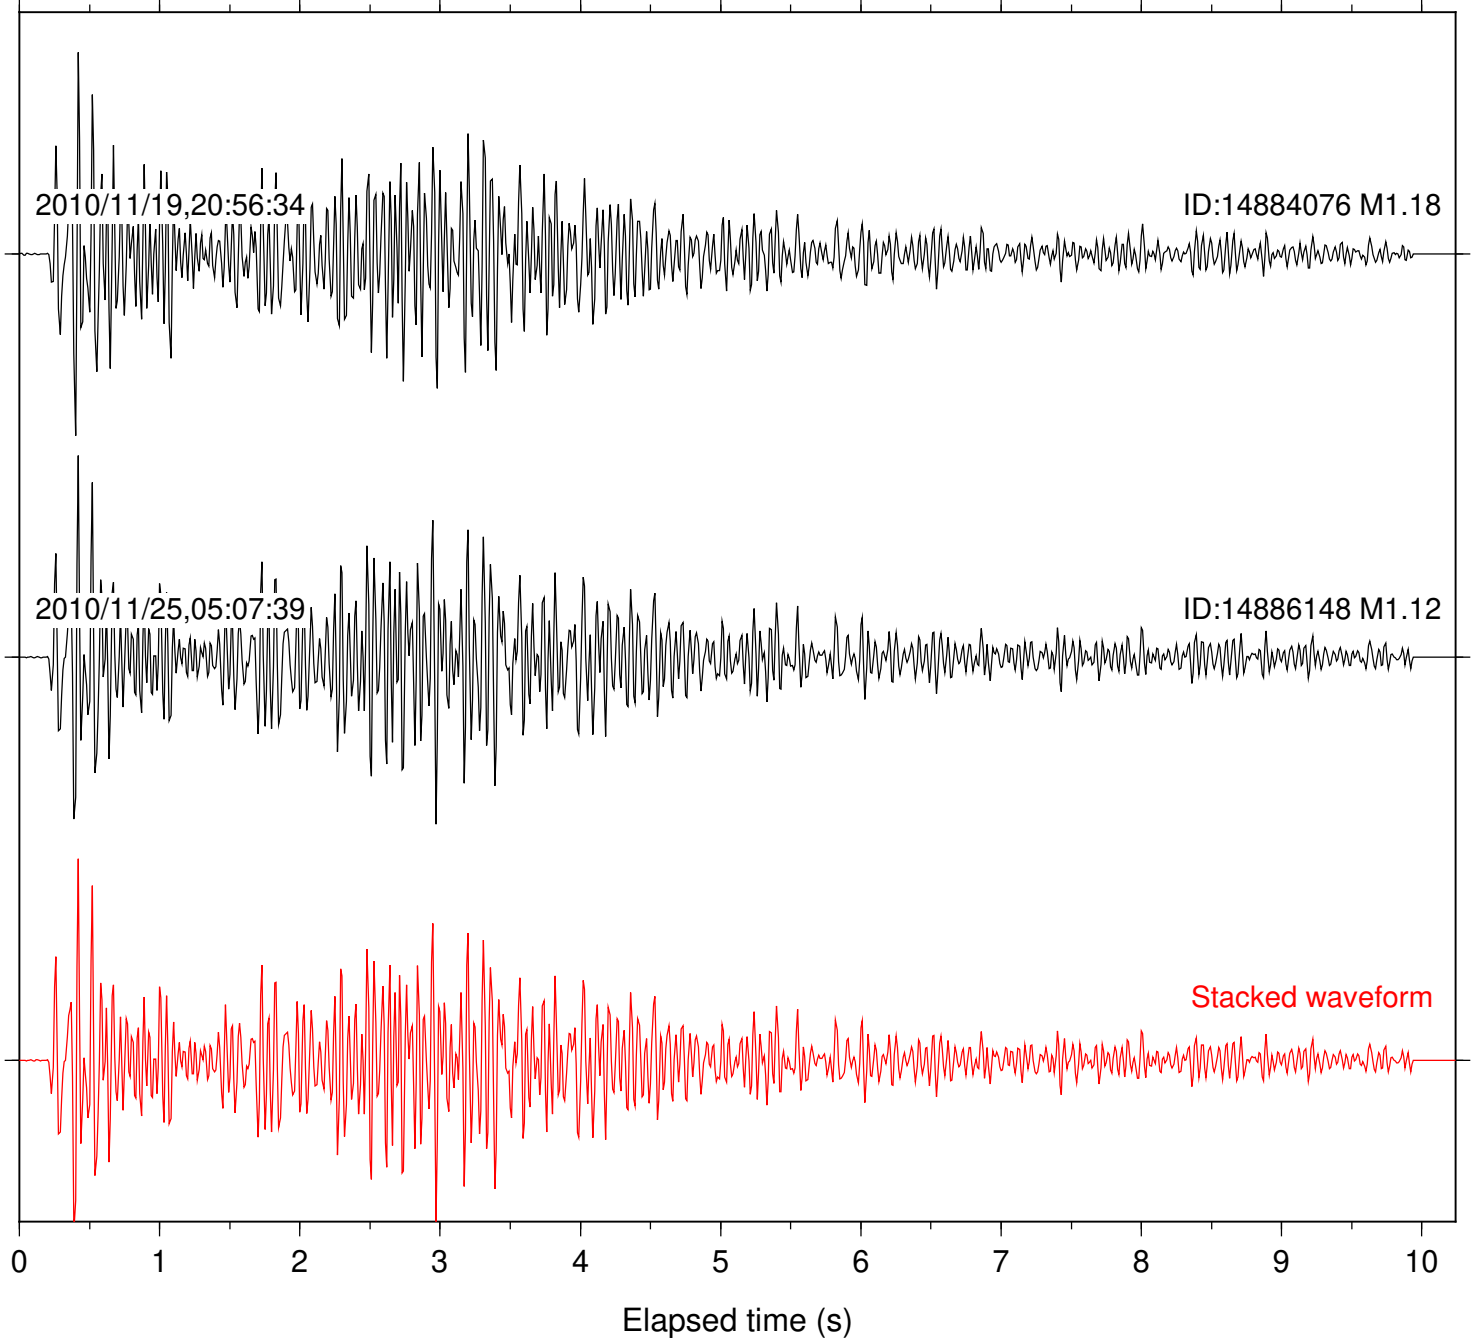

Station: B081 Com: EHZ

Focal depth: 7.08 km

Station: B082 Com: EHZ

Focal depth: 7.08 km

Station: B084 Com: EHZ

Focal depth: 7.08 km

2010/11/19,20:56:34

ID:14884076 M1.18

Station: B088 Com: EHZ

Focal depth: 7.08 km

Station: B093 Com: EHZ

Focal depth: 7.08 km

Station: B946 Com: EHZ

Focal depth: 7.08 km

Station: FRD Com: HHZ

Focal depth: 7.08 km

Station: LVA2 Com: HHZ

Focal depth: 7.23 km

Station: PFO Com: HHZ

Focal depth: 7.08 km

Station: PMD Com: HHZ

Focal depth: 7.23 km

Station: SND Com: HHZ

Focal depth: 7.08 km

Station: TOR Com: HHZ

Focal depth: 7.08 km