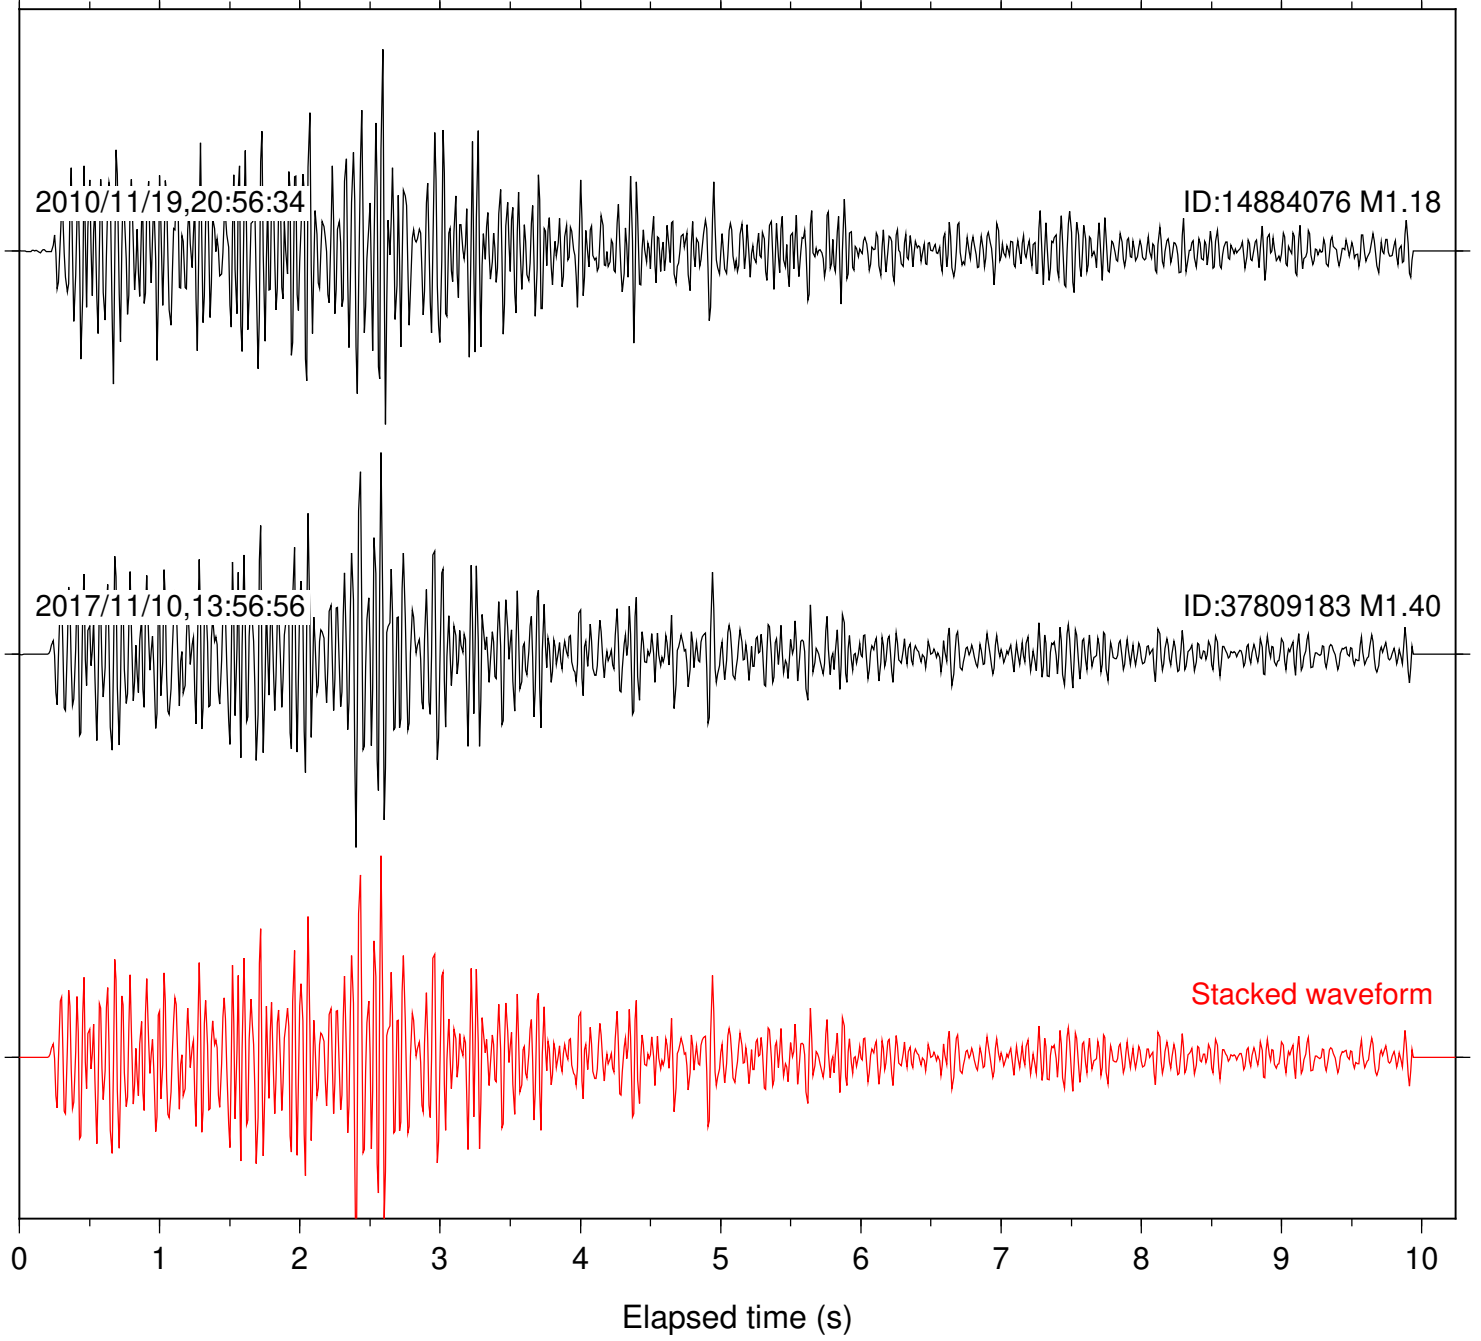

Station: B081 Com: EHZ

Focal depth: 7.08 km

Station: B082 Com: EHZ

Focal depth: 7.08 km

Station: B084 Com: EHZ

Focal depth: 7.08 km

2010/11/19,20:56:34

ID:14884076 M1.18

Station: B088 Com: EHZ

Focal depth: 7.08 km

Station: B093 Com: EHZ

Focal depth: 7.08 km

Station: B946 Com: EHZ

Focal depth: 7.08 km

Station: FRD Com: HHZ

Focal depth: 7.08 km

Station: LVA2 Com: HHZ

Focal depth: 7.23 km

Station: PFO Com: HHZ

Focal depth: 7.08 km

Station: PMD Com: HHZ

Focal depth: 7.23 km

Station: SND Com: HHZ

Focal depth: 7.08 km

Station: TOR Com: HHZ

Focal depth: 7.08 km