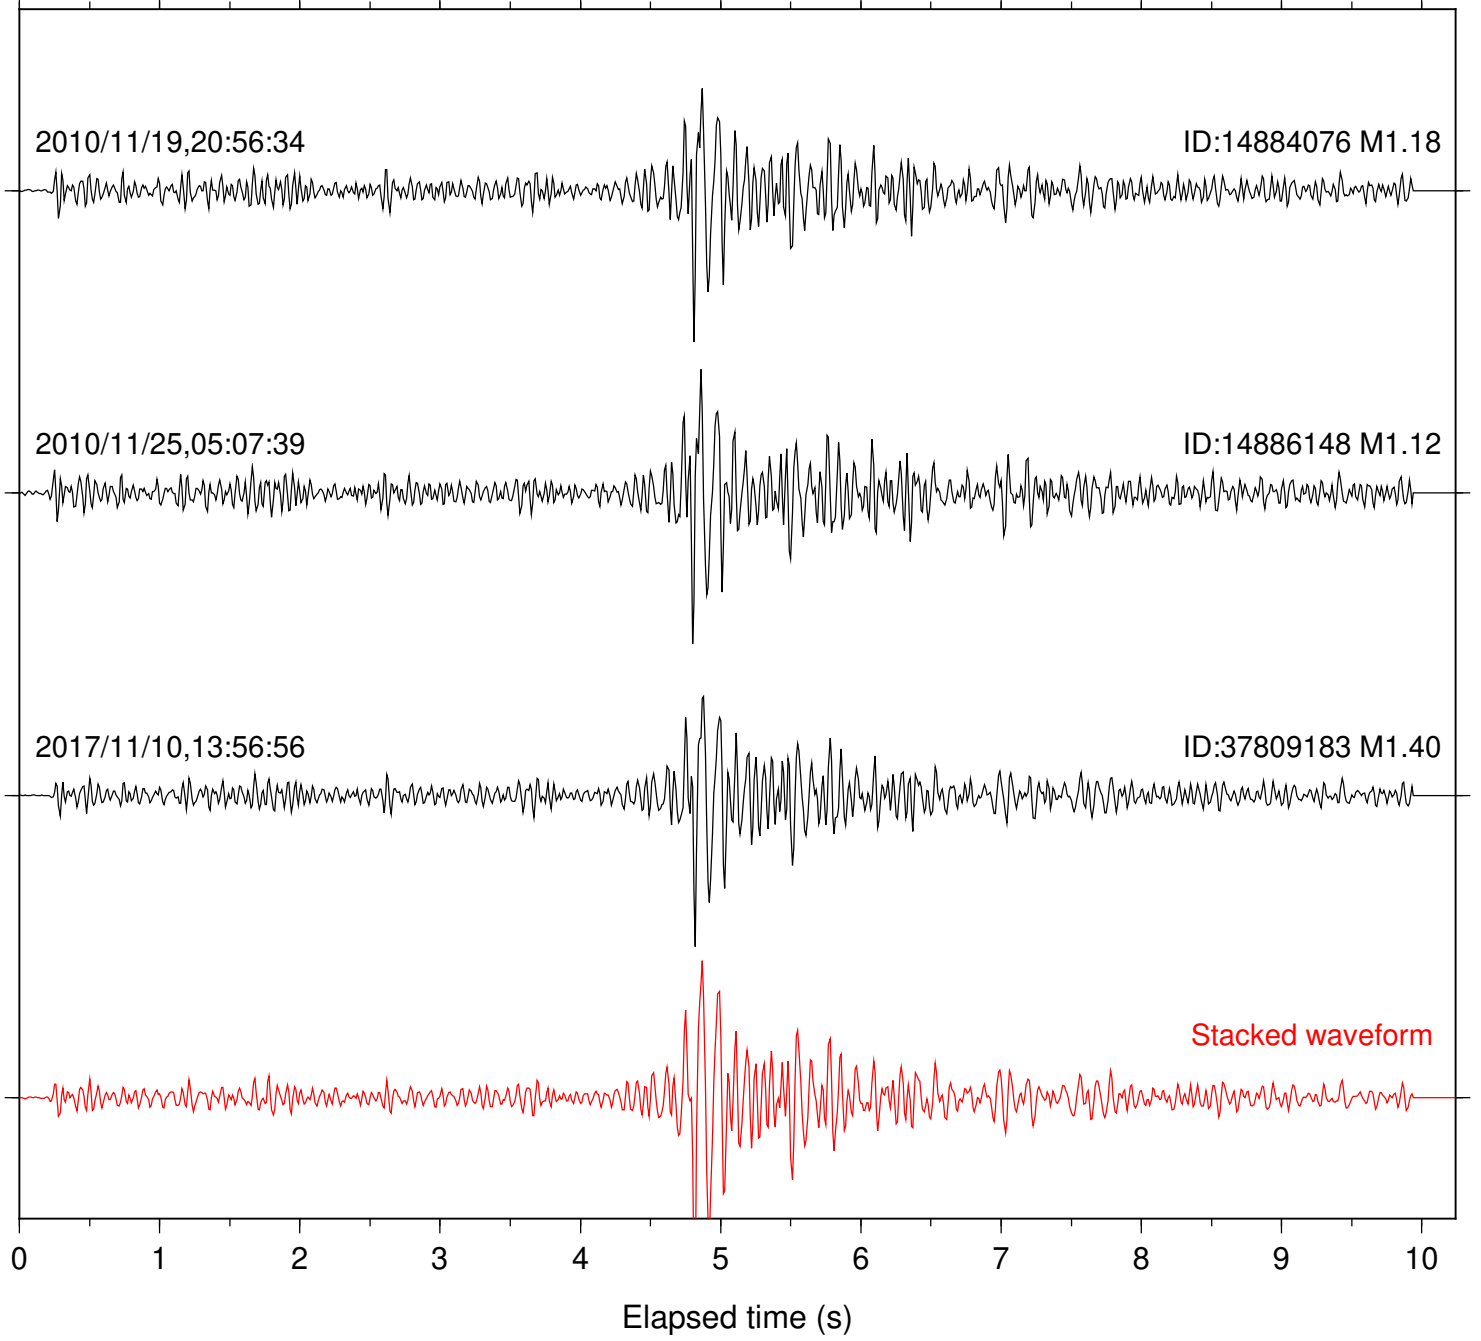

Station: B081 Com: EHZ

Focal depth: 7.08 km

Station: B082 Com: EHZ

Focal depth: 7.08 km

Station: B084 Com: EHZ

Focal depth: 7.08 km

2010/11/19,20:56:34

ID:14884076 M1.18

Station: B088 Com: EHZ

Focal depth: 7.08 km

Station: B093 Com: EHZ

Focal depth: 7.08 km

Station: B946 Com: EHZ

Focal depth: 7.08 km

Station: FRD Com: HHZ

Focal depth: 7.08 km

Station: LVA2 Com: HHZ

Focal depth: 7.23 km

Station: PFO Com: HHZ

Focal depth: 7.08 km

Station: PMD Com: HHZ

Focal depth: 7.23 km

Station: SND Com: HHZ

Focal depth: 7.08 km

Station: TOR Com: HHZ

Focal depth: 7.08 km