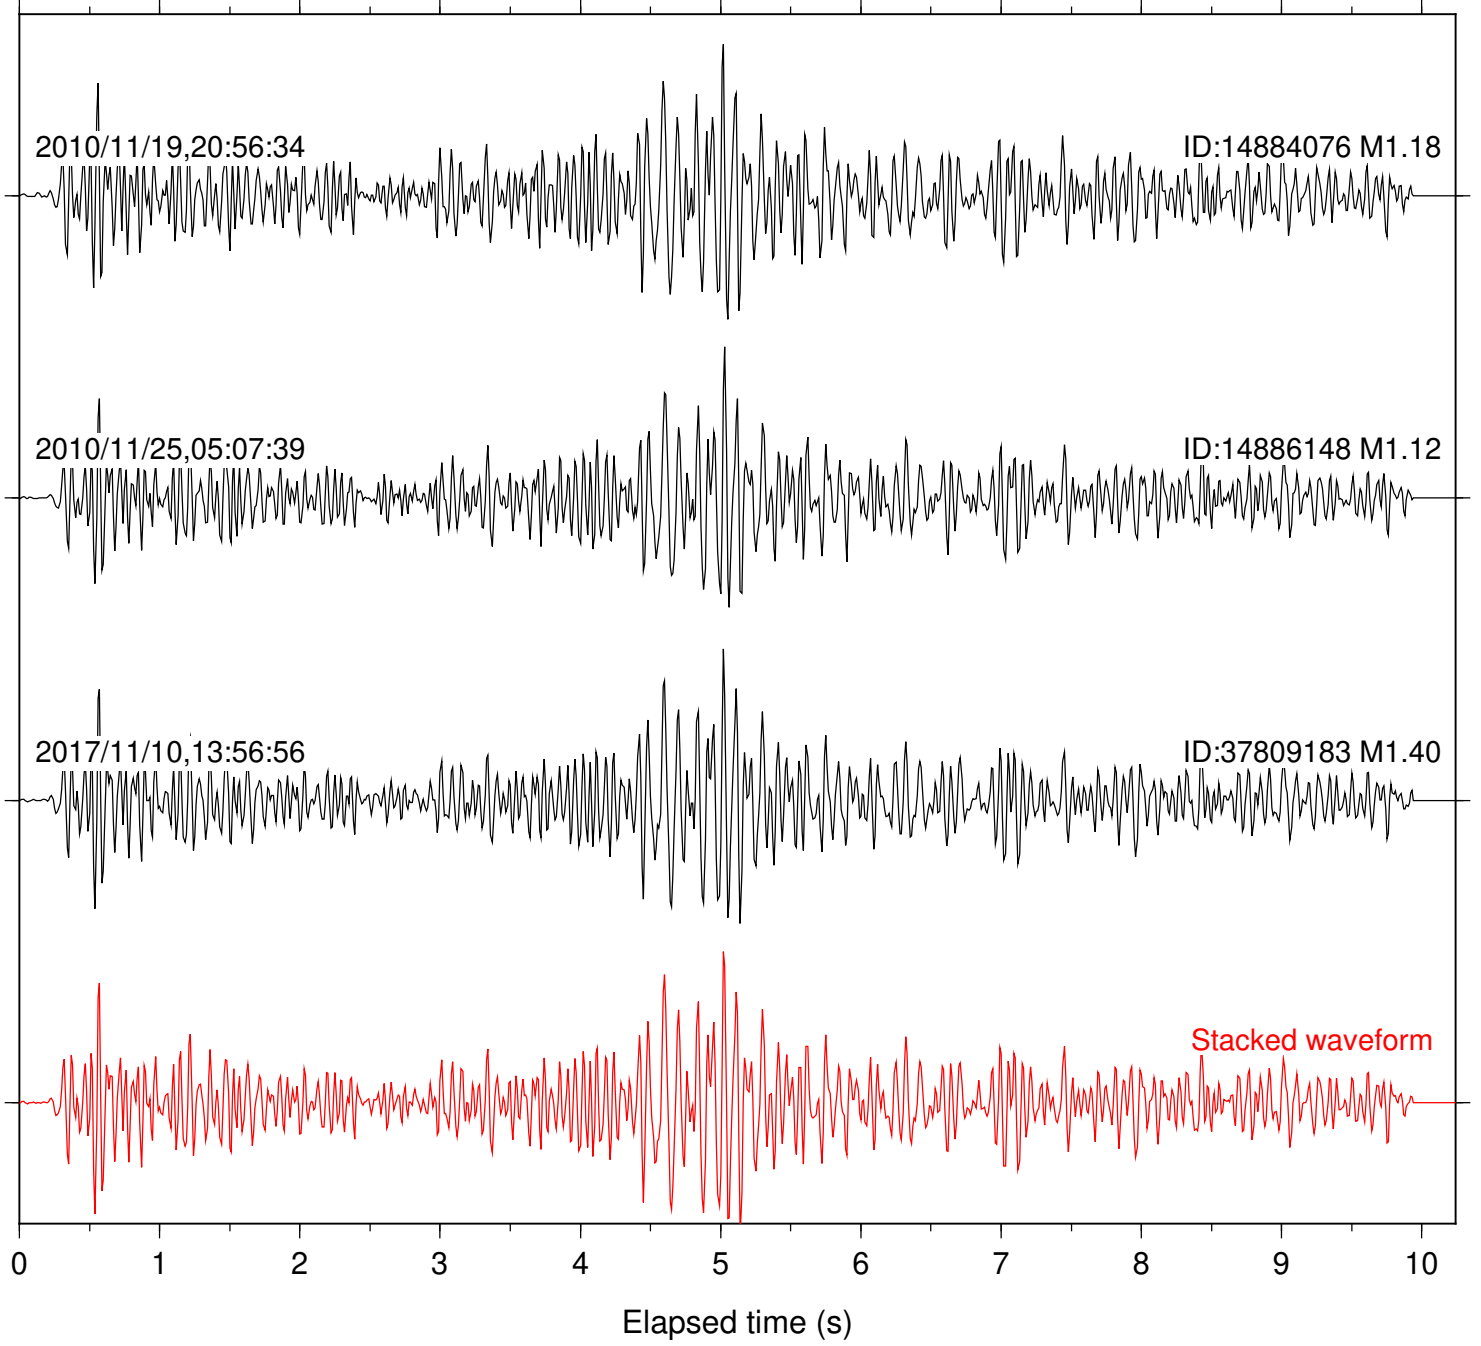

Station: B081 Com: EHZ

Focal depth: 7.08 km

Station: B082 Com: EHZ

Focal depth: 7.08 km

Station: B084 Com: EHZ

Focal depth: 7.08 km

2010/11/19,20:56:34

ID:14884076 M1.18

Station: B088 Com: EHZ

Focal depth: 7.08 km

Station: B093 Com: EHZ

Focal depth: 7.08 km

Station: B946 Com: EHZ

Focal depth: 7.08 km

Station: FRD Com: HHZ

Focal depth: 7.08 km

Station: LVA2 Com: HHZ

Focal depth: 7.23 km

Station: PFO Com: HHZ

Focal depth: 7.08 km

Station: PMD Com: HHZ

Focal depth: 7.23 km

Station: SND Com: HHZ

Focal depth: 7.08 km

Station: TOR Com: HHZ

Focal depth: 7.08 km