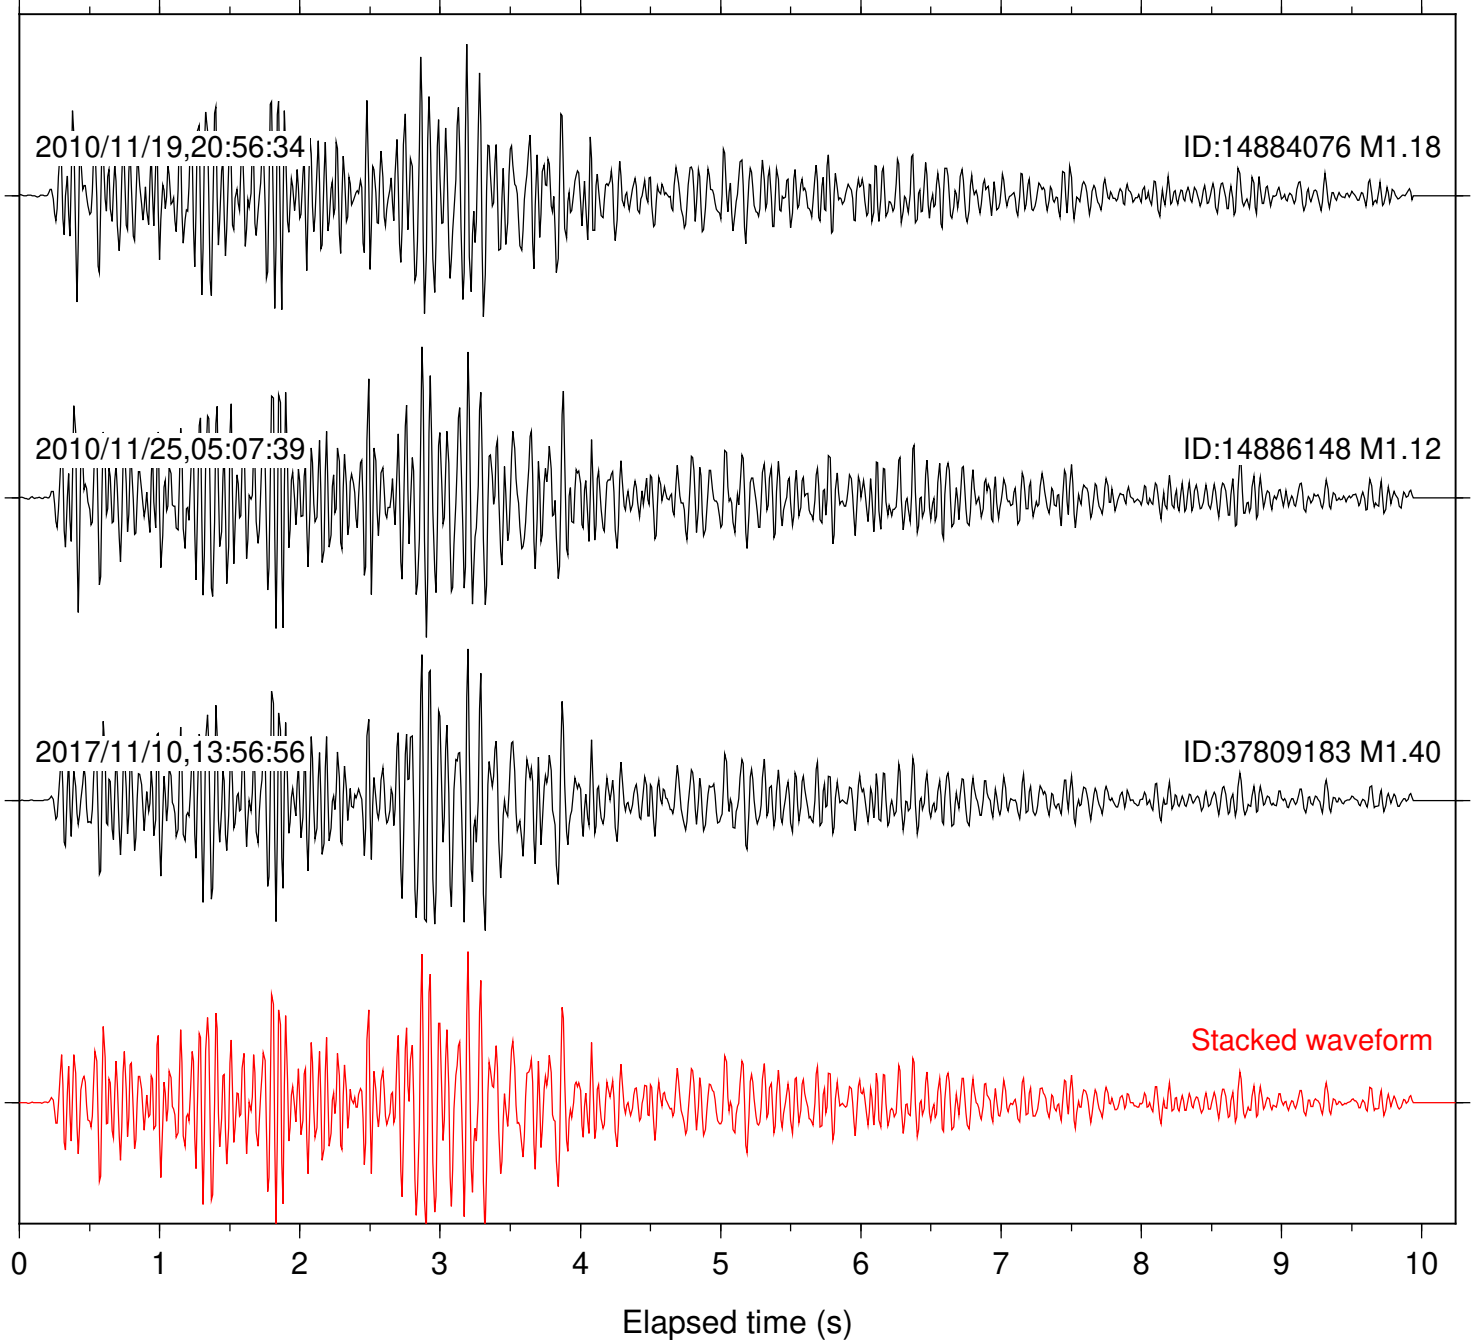

Station: B081 Com: EHZ

Focal depth: 7.08 km

Station: B082 Com: EHZ

Focal depth: 7.08 km

Station: B084 Com: EHZ

Focal depth: 7.08 km

2010/11/19,20:56:34

ID:14884076 M1.18

Station: B088 Com: EHZ

Focal depth: 7.08 km

Station: B093 Com: EHZ

Focal depth: 7.08 km

Station: B946 Com: EHZ

Focal depth: 7.08 km

Station: FRD Com: HHZ

Focal depth: 7.08 km

Station: LVA2 Com: HHZ

Focal depth: 7.23 km

Station: PFO Com: HHZ

Focal depth: 7.08 km

Station: PMD Com: HHZ

Focal depth: 7.23 km

Station: SND Com: HHZ

Focal depth: 7.08 km

Station: TOR Com: HHZ

Focal depth: 7.08 km