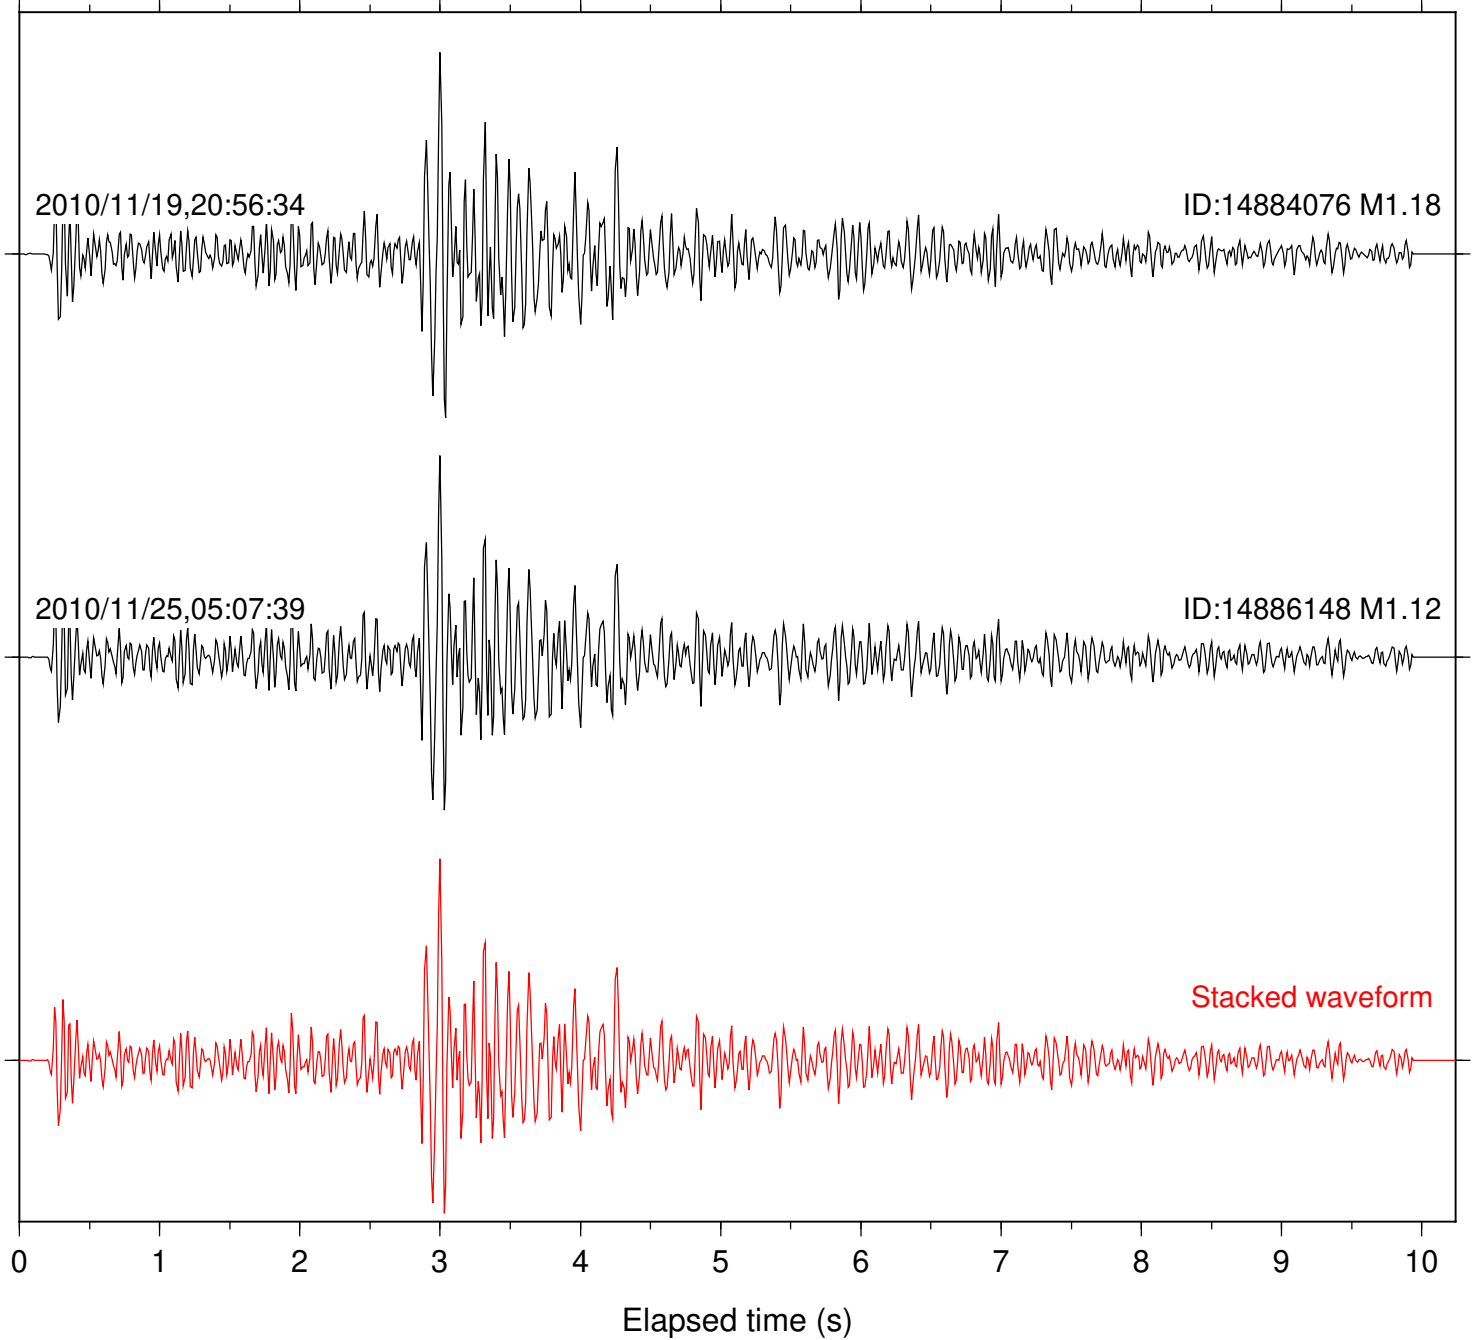

Station: B088 Com: EHZ

Focal depth: 7.08 km

Station: B093 Com: EHZ

Focal depth: 7.08 km

Station: B946 Com: EHZ

Focal depth: 7.08 km

Station: FRD Com: HHZ

Focal depth: 7.08 km

Station: LVA2 Com: HHZ

Focal depth: 7.23 km

Station: PFO Com: HHZ

Focal depth: 7.08 km

Station: PMD Com: HHZ

Focal depth: 7.23 km

Station: SND Com: HHZ

Focal depth: 7.08 km

Station: TOR Com: HHZ

Focal depth: 7.08 km