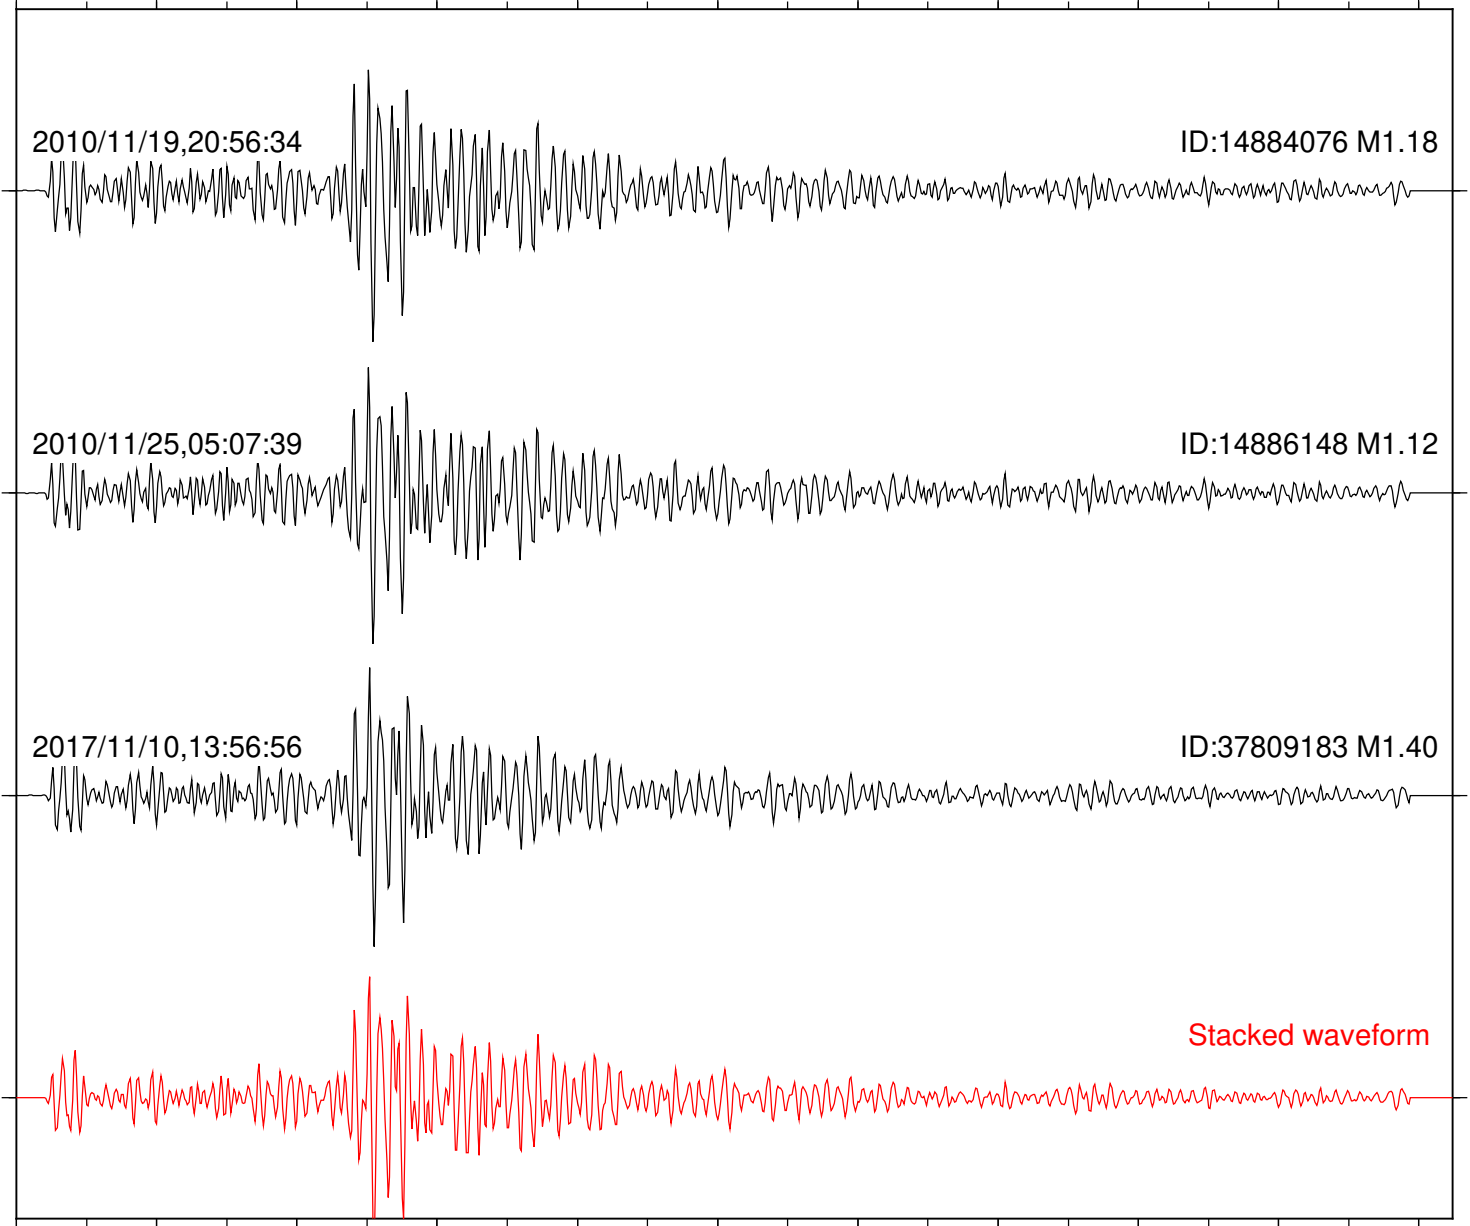

Station: B084 Com: EHZ

Focal depth: 7.08 km

2010/11/19,20:56:34

ID:14884076 M1.18

2010/11/25,05:07:39

ID:14886148 M1.12

2017/11/10,13:56:56

ID:37809183 M1.40

Stacked waveform

0 1 2 3 4 5 6 7 8 9 10
Elapsed time (s)