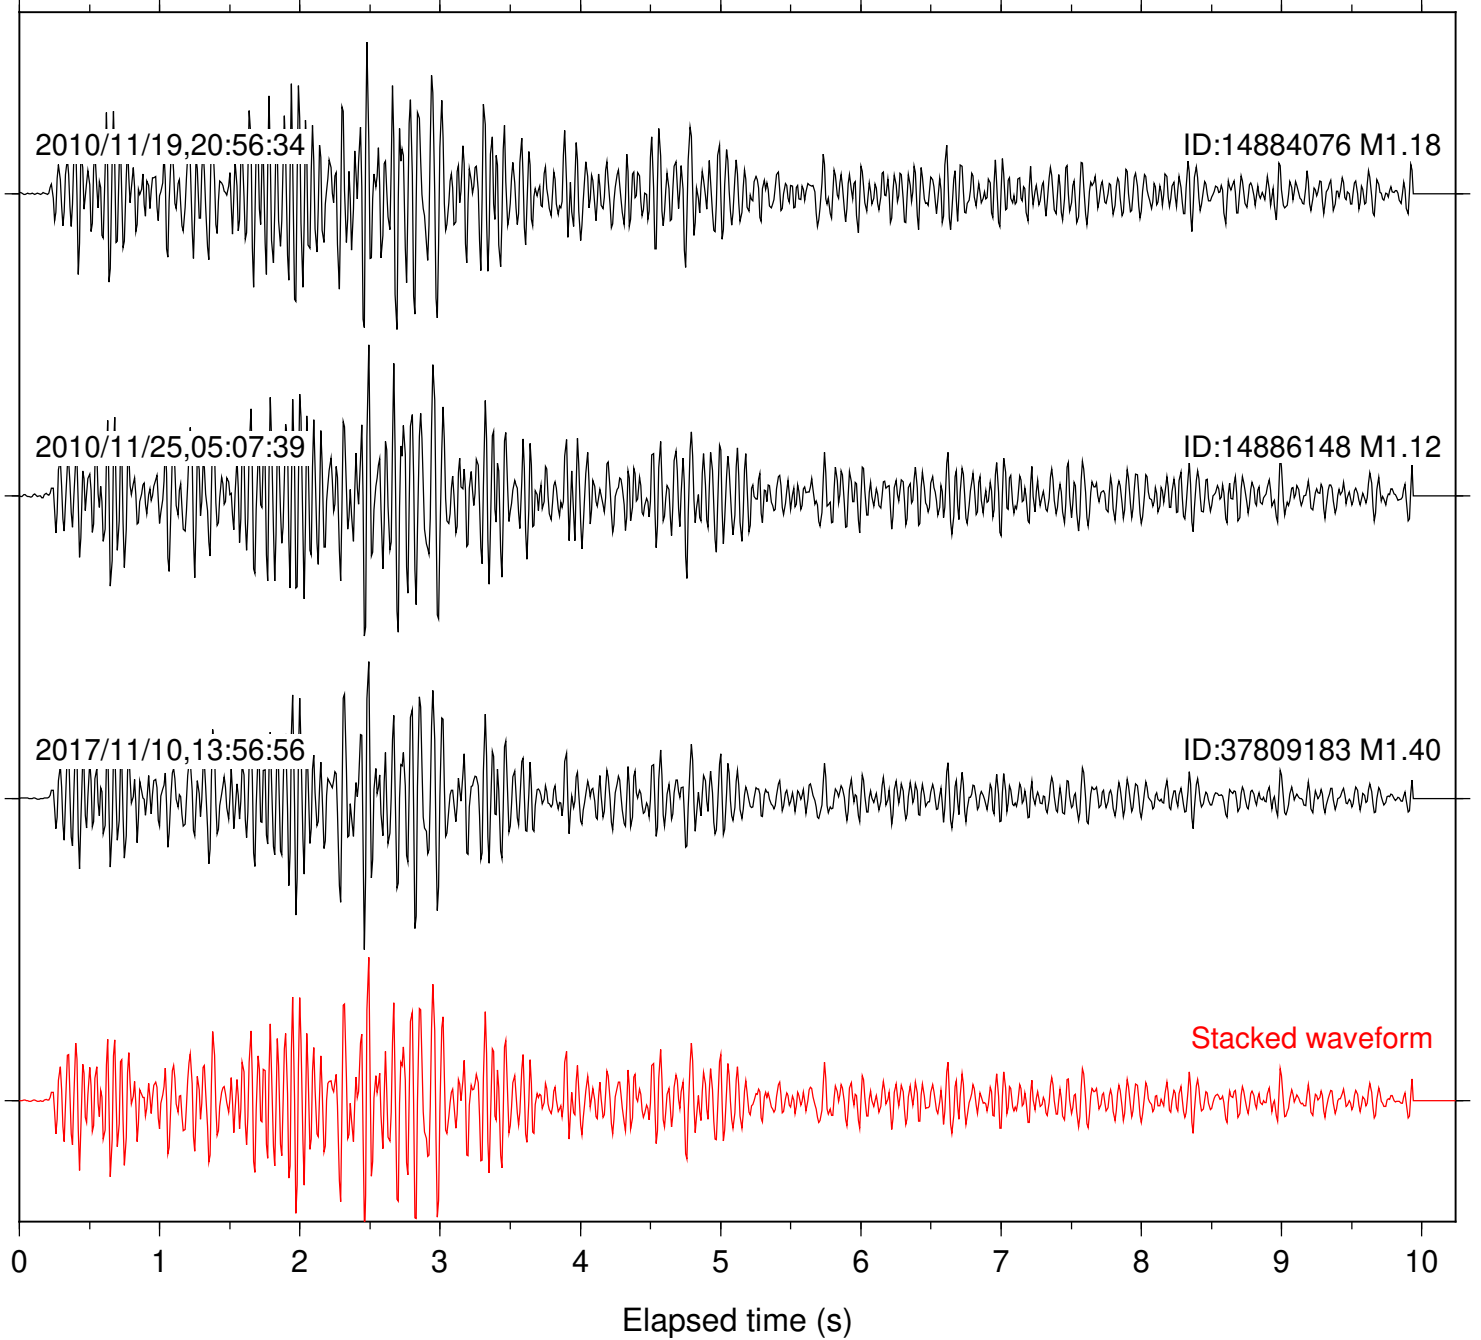

Station: B081 Com: EHZ

Focal depth: 7.08 km

Station: B082 Com: EHZ

Focal depth: 7.08 km

Station: B084 Com: EHZ

Focal depth: 7.08 km

2010/11/19,20:56:34

ID:14884076 M1.18

Station: B088 Com: EHZ

Focal depth: 7.08 km

Station: B093 Com: EHZ

Focal depth: 7.08 km

Station: B946 Com: EHZ

Focal depth: 7.08 km

Station: FRD Com: HHZ

Focal depth: 7.08 km

Station: LVA2 Com: HHZ

Focal depth: 7.23 km

Station: PFO Com: HHZ

Focal depth: 7.08 km

Station: PMD Com: HHZ

Focal depth: 7.23 km

Station: SND Com: HHZ

Focal depth: 7.08 km

Station: TOR Com: HHZ

Focal depth: 7.08 km