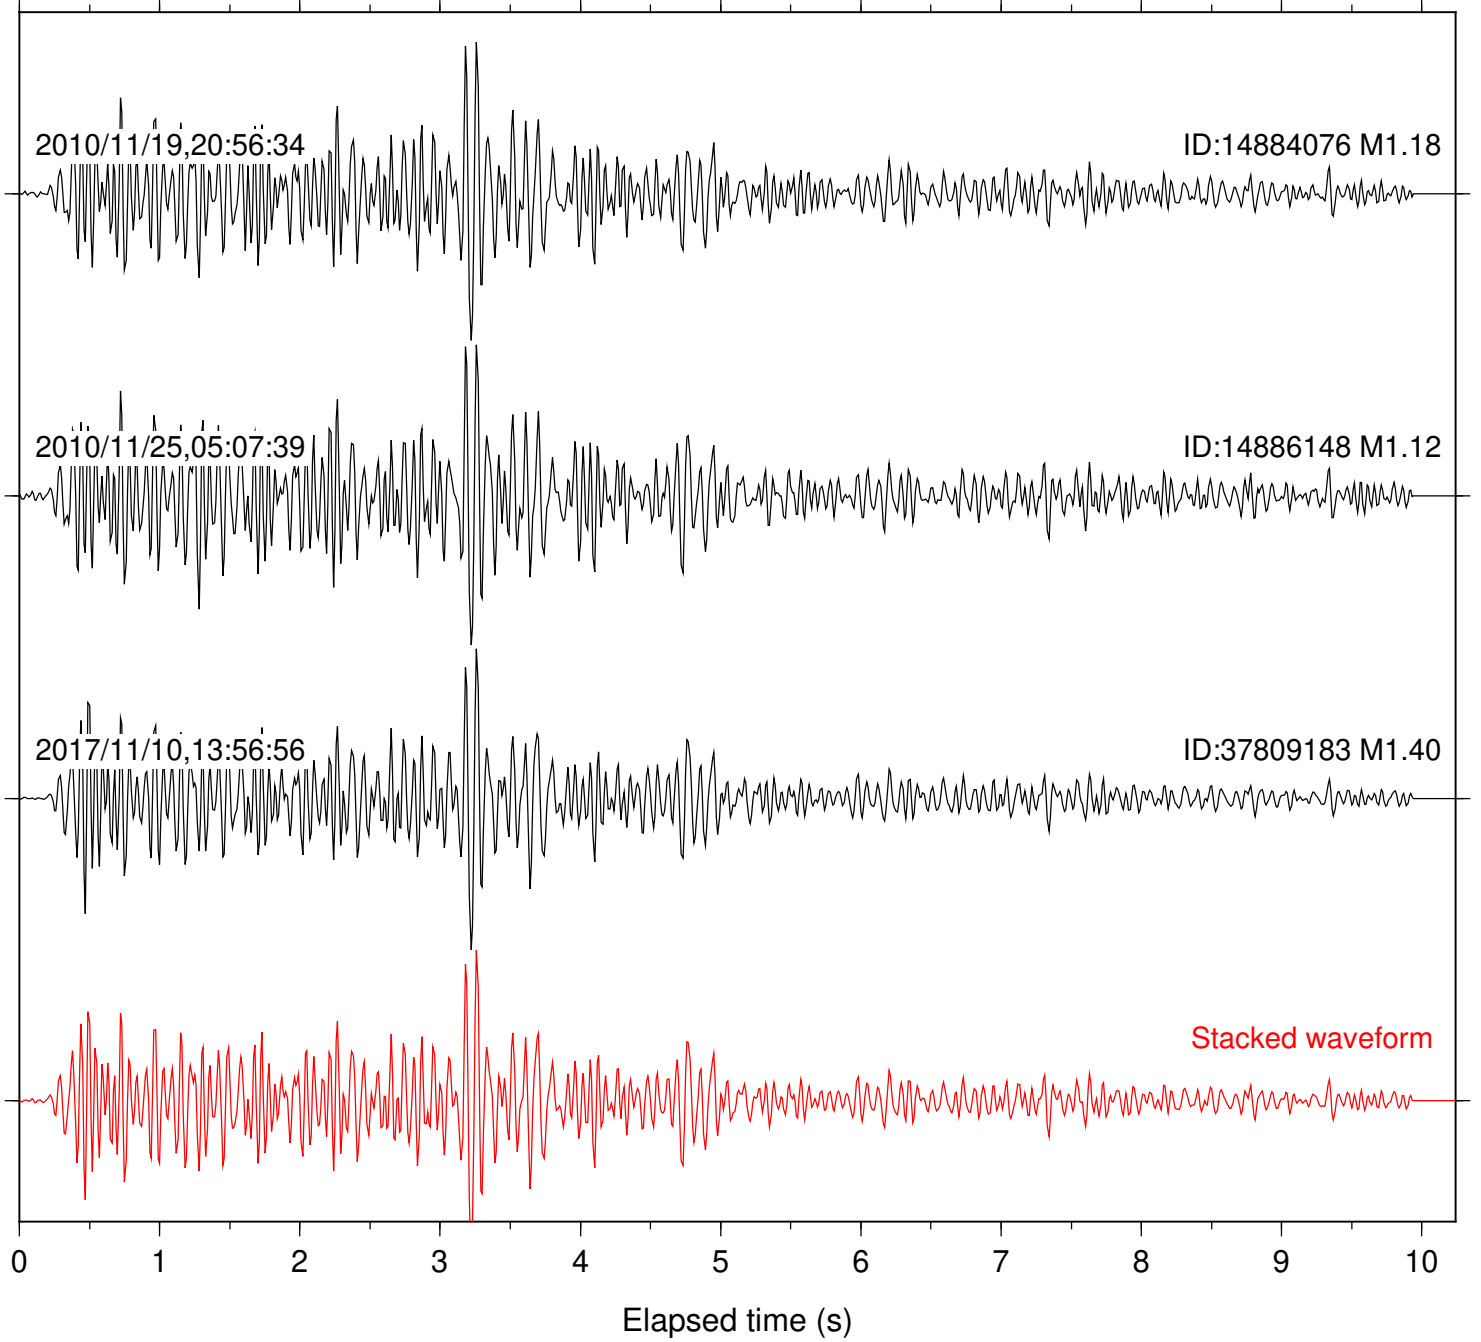

Station: B081 Com: EHZ

Focal depth: 7.08 km

Station: B082 Com: EHZ

Focal depth: 7.08 km

Station: B084 Com: EHZ

Focal depth: 7.08 km

2010/11/19,20:56:34

ID:14884076 M1.18

Station: B088 Com: EHZ

Focal depth: 7.08 km

Station: B093 Com: EHZ

Focal depth: 7.08 km

Station: B946 Com: EHZ

Focal depth: 7.08 km

Station: FRD Com: HHZ

Focal depth: 7.08 km

Station: LVA2 Com: HHZ

Focal depth: 7.23 km

Station: PFO Com: HHZ

Focal depth: 7.08 km

Station: PMD Com: HHZ

Focal depth: 7.23 km

Station: SND Com: HHZ

Focal depth: 7.08 km

Station: TOR Com: HHZ

Focal depth: 7.08 km