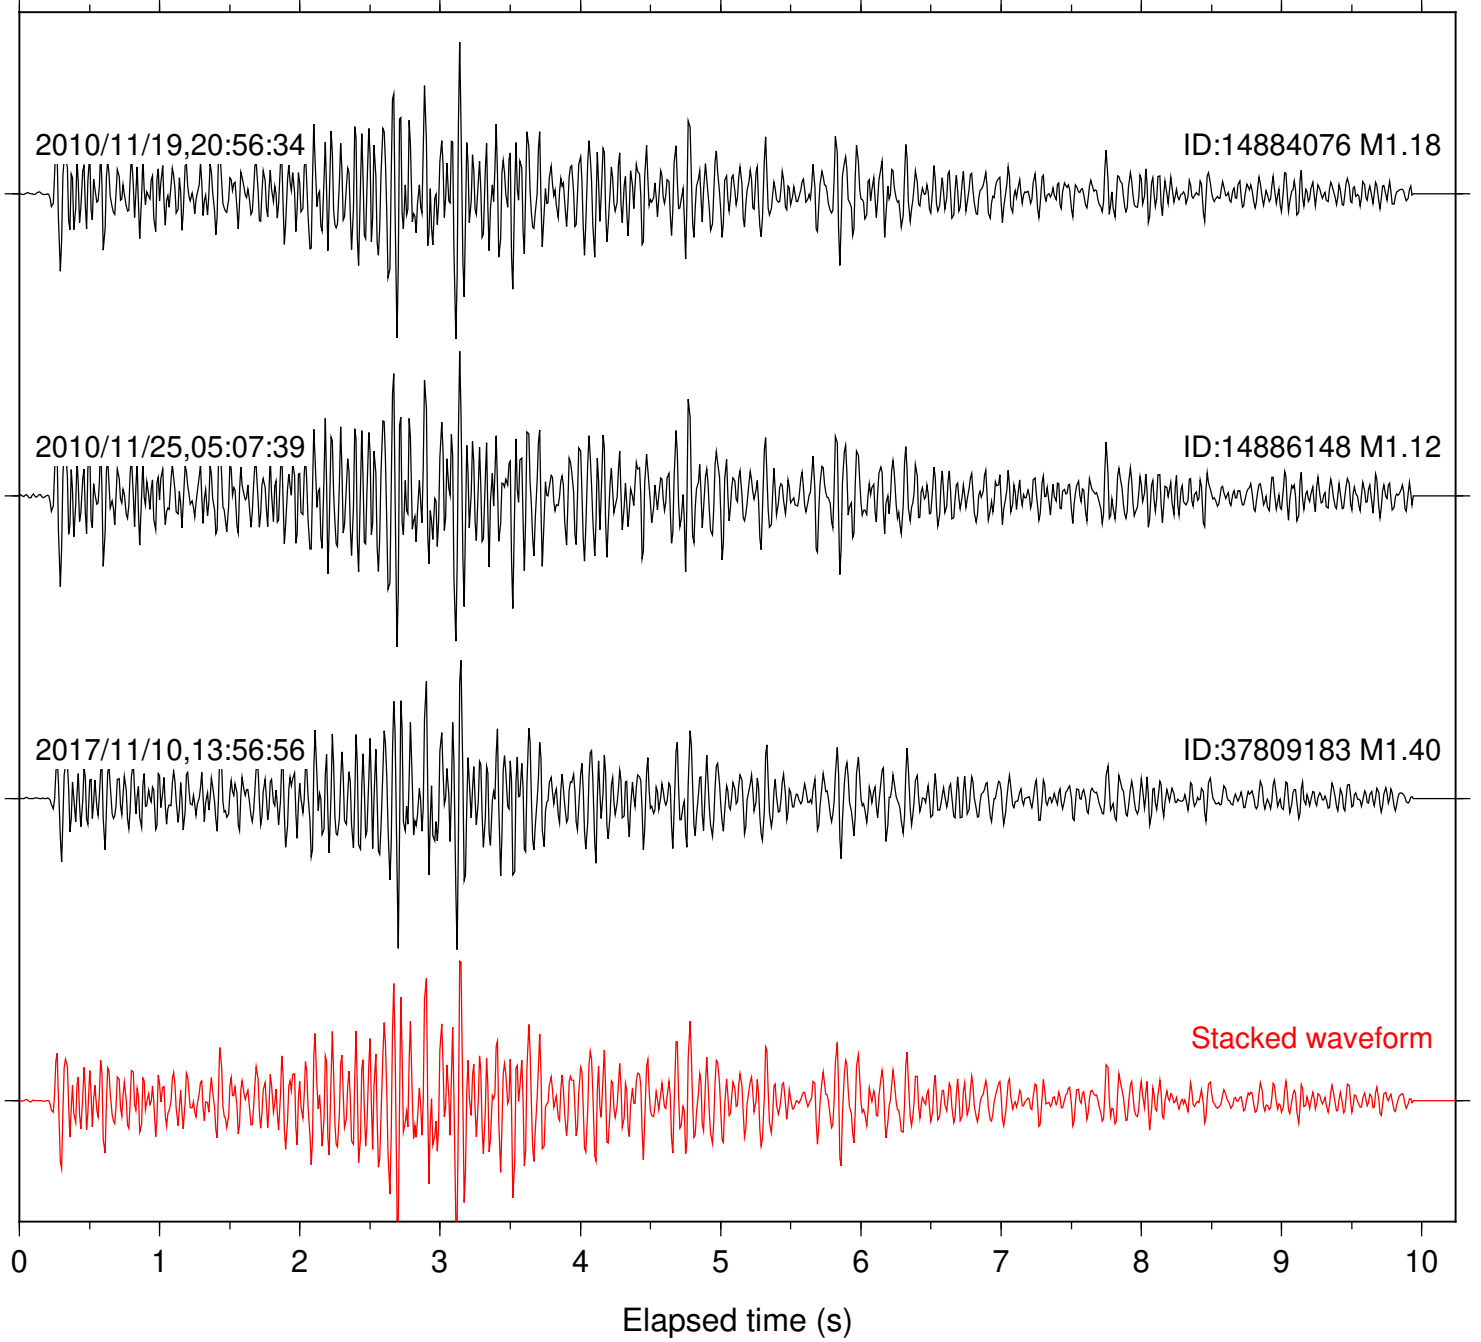

Station: B081 Com: EHZ

Focal depth: 7.08 km

Station: B082 Com: EHZ

Focal depth: 7.08 km

Station: B084 Com: EHZ

Focal depth: 7.08 km

2010/11/19,20:56:34

ID:14884076 M1.18

Station: B088 Com: EHZ

Focal depth: 7.08 km

Station: B093 Com: EHZ

Focal depth: 7.08 km

Station: B946 Com: EHZ

Focal depth: 7.08 km

Station: FRD Com: HHZ

Focal depth: 7.08 km

Station: LVA2 Com: HHZ

Focal depth: 7.23 km

Station: PFO Com: HHZ

Focal depth: 7.08 km

Station: PMD Com: HHZ

Focal depth: 7.23 km

Station: SND Com: HHZ

Focal depth: 7.08 km

Station: TOR Com: HHZ

Focal depth: 7.08 km