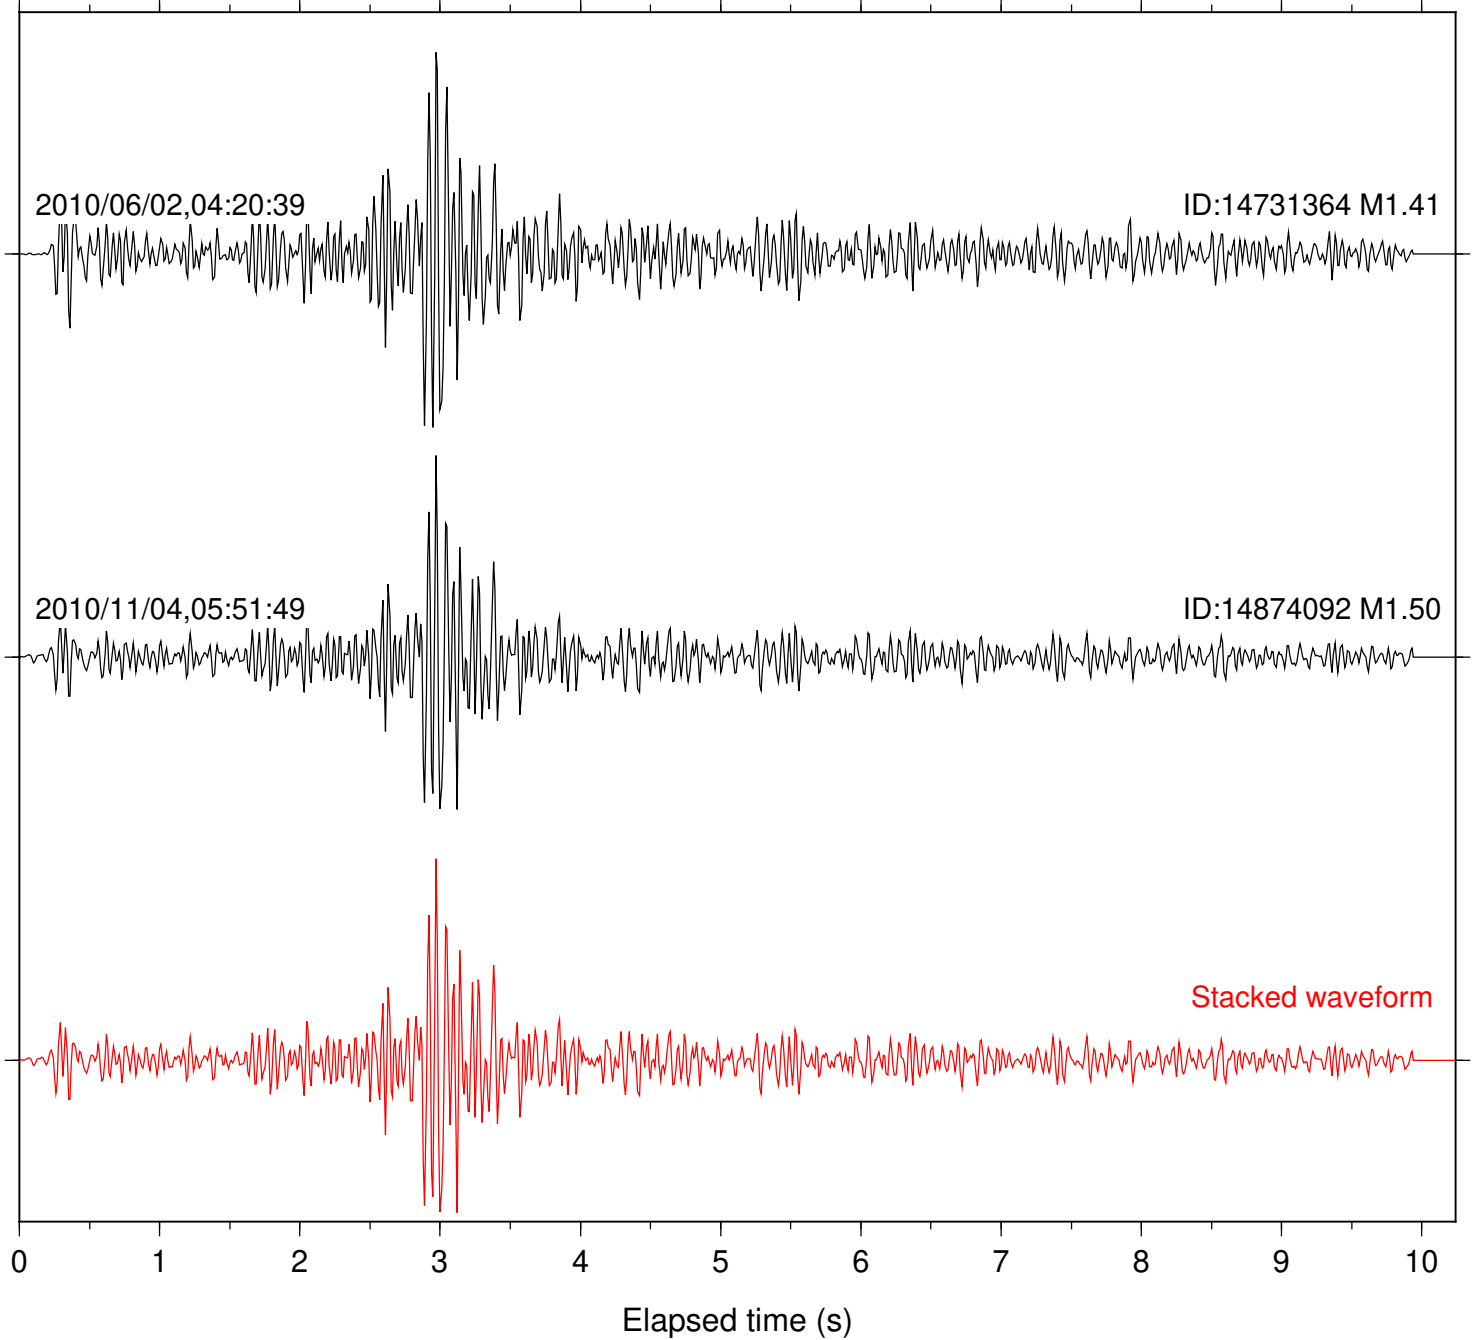

Station: B081 Com: EHZ

Focal depth: 13.06 km

2010/06/02,04:20:39

ID:14731364 M1.41

2010/11/04,05:51:49

ID:14874092 M1.50

Stacked waveform

0 1 2 3 4 5 6 7 8 9 10
Elapsed time (s)

Station: B082 Com: EHZ

Focal depth: 13.06 km

Station: B084 Com: EHZ

Focal depth: 13.06 km

Station: B086 Com: EHZ

Focal depth: 13.06 km

Station: BAC Com: EHZ

Focal depth: 13.06 km

2010/06/02,04:20:39

ID:14731364 M1.41

2010/11/04,05:51:49

ID:14874092 M1.50

Stacked waveform

0 1 2 3 4 5 6 7 8 9 10
Elapsed time (s)

Station: HMT2 Com: HHZ

Focal depth: 13.06 km

Station: PFO Com: HHZ

Focal depth: 13.06 km