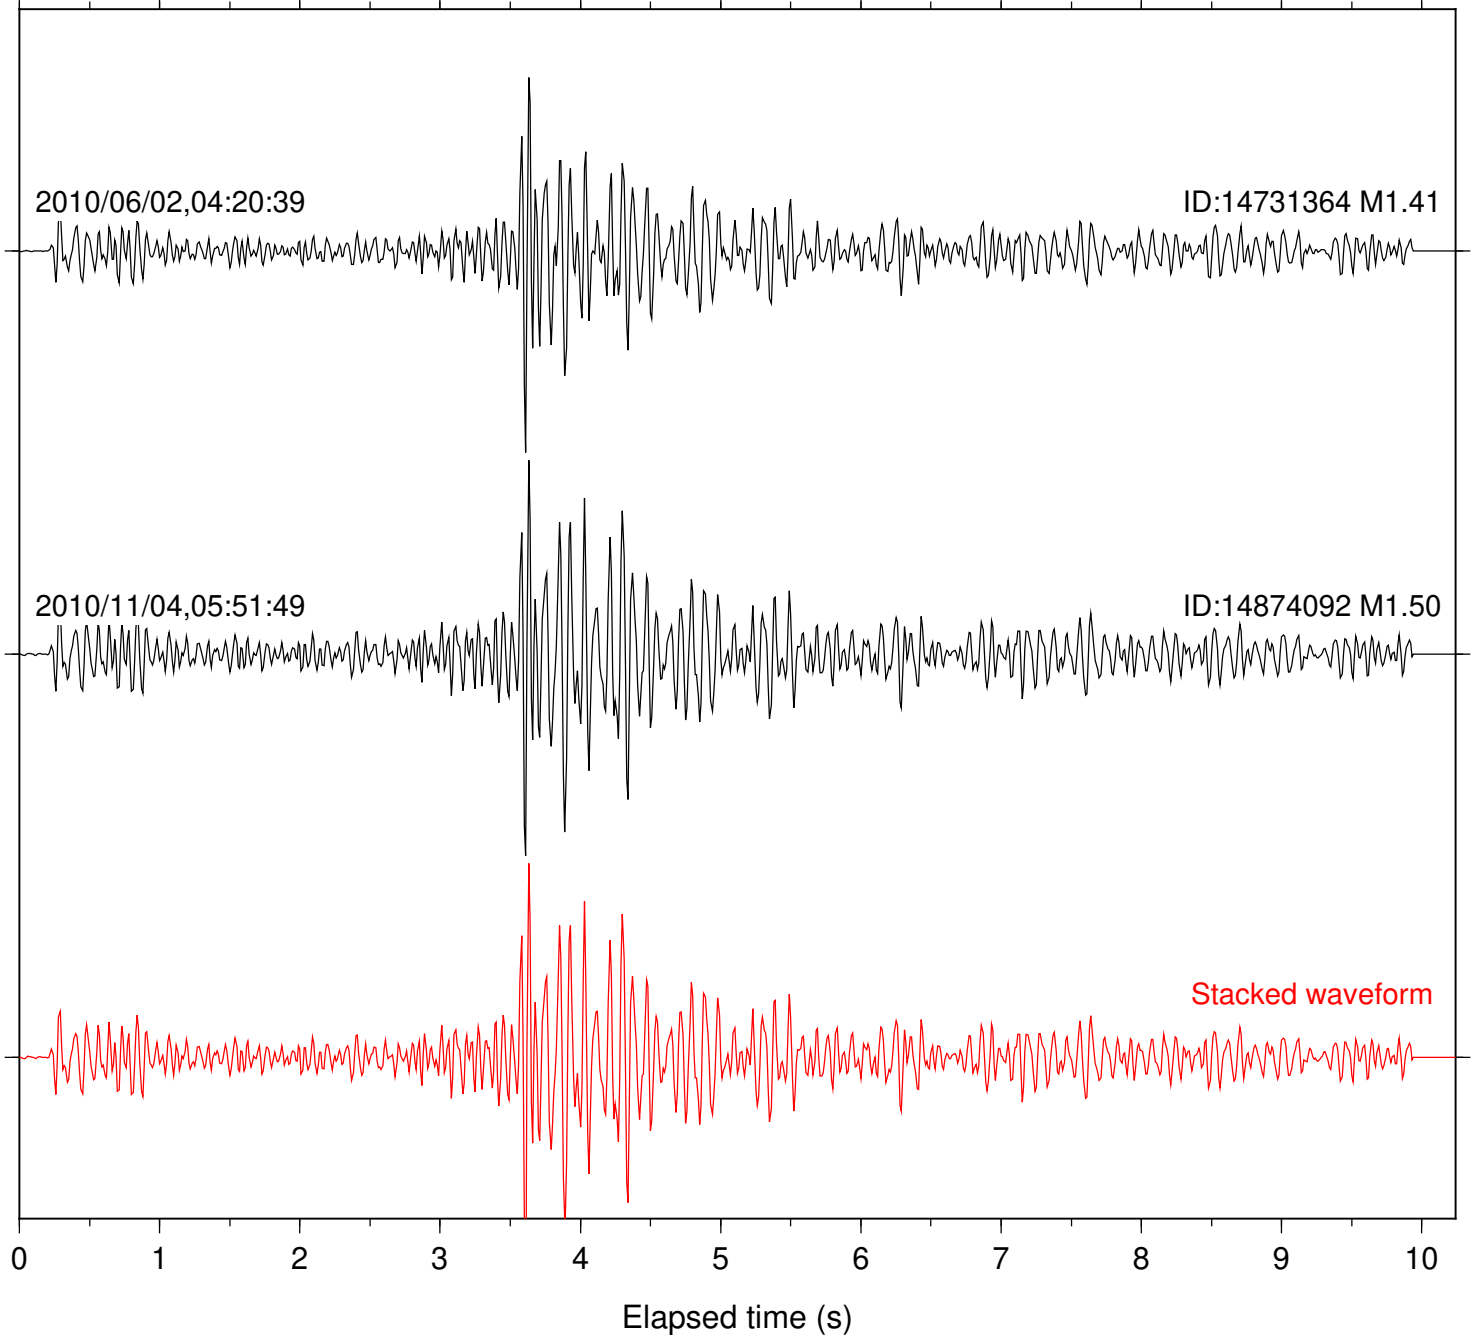

Station: B081 Com: EHZ

Focal depth: 13.06 km

2010/06/02,04:20:39

ID:14731364 M1.41

2010/11/04,05:51:49

ID:14874092 M1.50

Stacked waveform

0 1 2 3 4 5 6 7 8 9 10
Elapsed time (s)

Station: B082 Com: EHZ

Focal depth: 13.06 km

Station: B084 Com: EHZ

Focal depth: 13.06 km

Station: B086 Com: EHZ

Focal depth: 13.06 km

Station: BAC Com: EHZ

Focal depth: 13.06 km

2010/06/02,04:20:39

ID:14731364 M1.41

2010/11/04,05:51:49

ID:14874092 M1.50

Stacked waveform

0 1 2 3 4 5 6 7 8 9 10
Elapsed time (s)

Station: HMT2 Com: HHZ

Focal depth: 13.06 km

Station: PFO Com: HHZ

Focal depth: 13.06 km