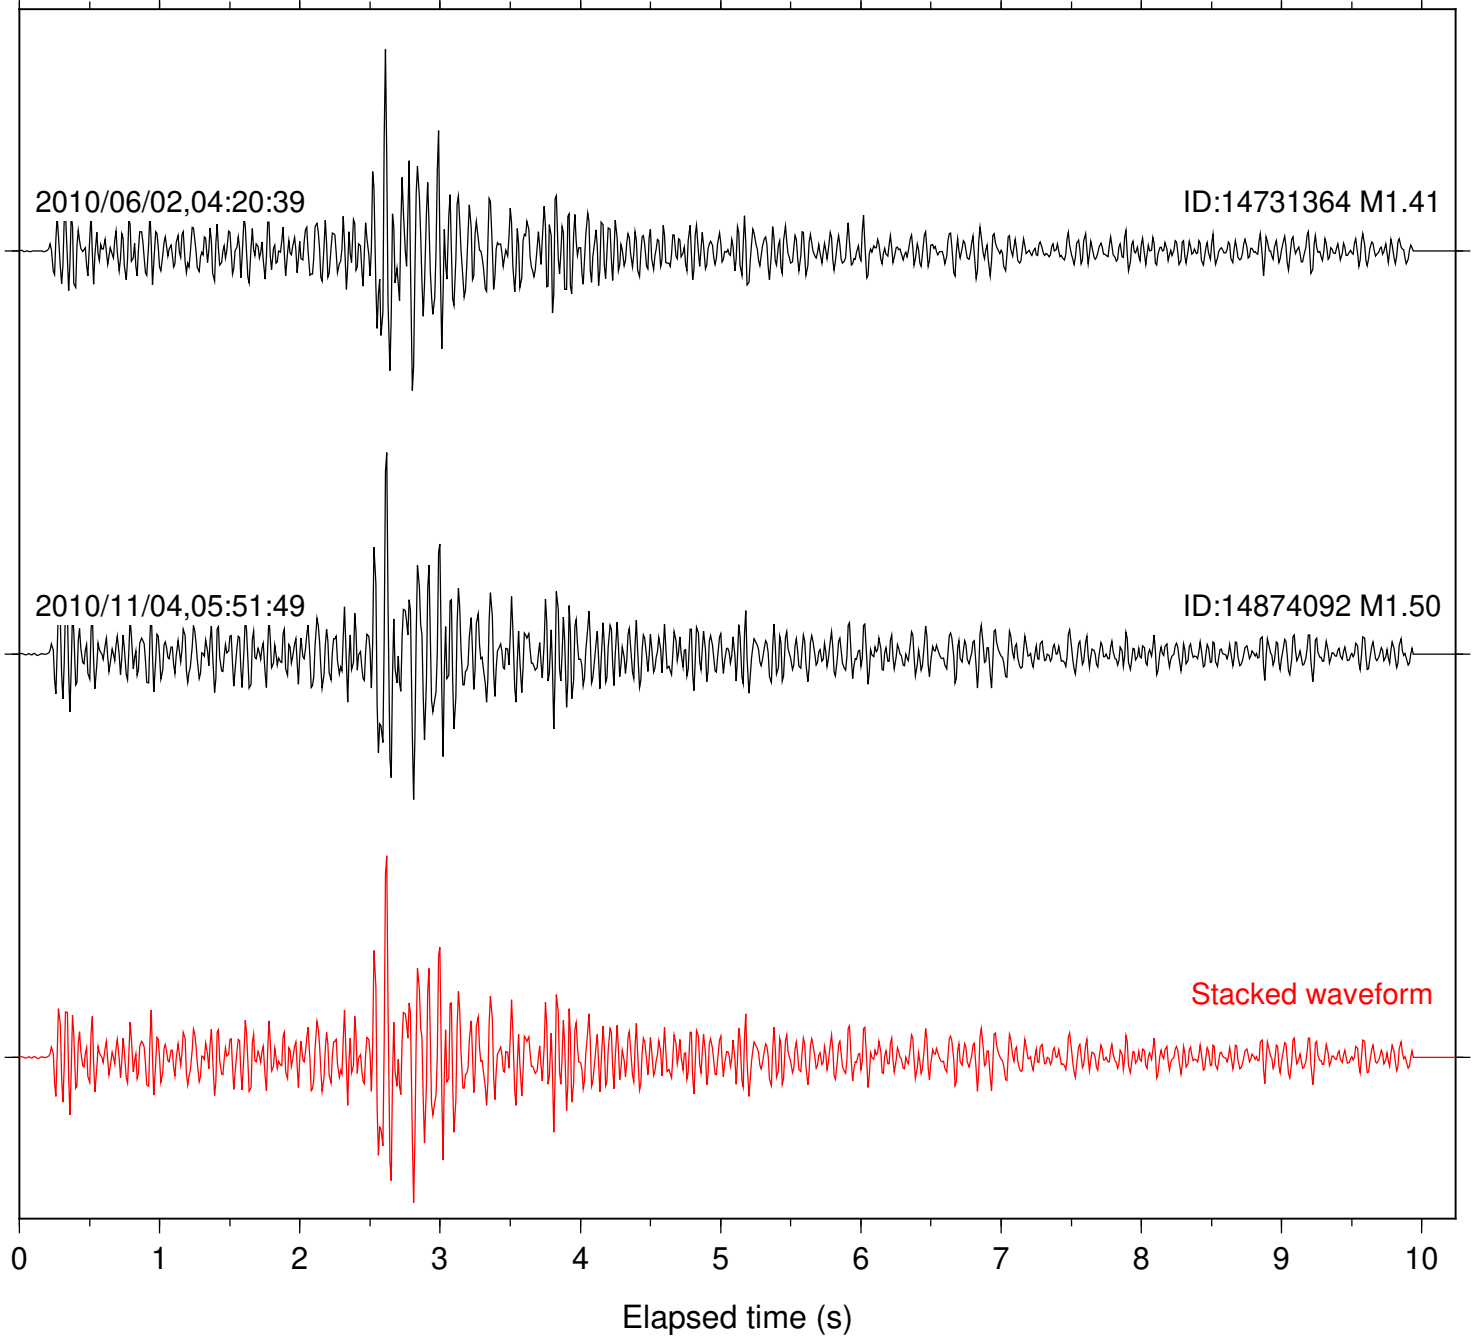

Station: B081 Com: EHZ

Focal depth: 13.06 km

2010/06/02,04:20:39

ID:14731364 M1.41

2010/11/04,05:51:49

ID:14874092 M1.50

Stacked waveform

0 1 2 3 4 5 6 7 8 9 10
Elapsed time (s)

Station: B082 Com: EHZ

Focal depth: 13.06 km

Station: B084 Com: EHZ

Focal depth: 13.06 km

Station: B086 Com: EHZ

Focal depth: 13.06 km

Station: BAC Com: EHZ

Focal depth: 13.06 km

2010/06/02,04:20:39

ID:14731364 M1.41

2010/11/04,05:51:49

ID:14874092 M1.50

Stacked waveform

0 1 2 3 4 5 6 7 8 9 10
Elapsed time (s)

Station: HMT2 Com: HHZ

Focal depth: 13.06 km

Station: PFO Com: HHZ

Focal depth: 13.06 km