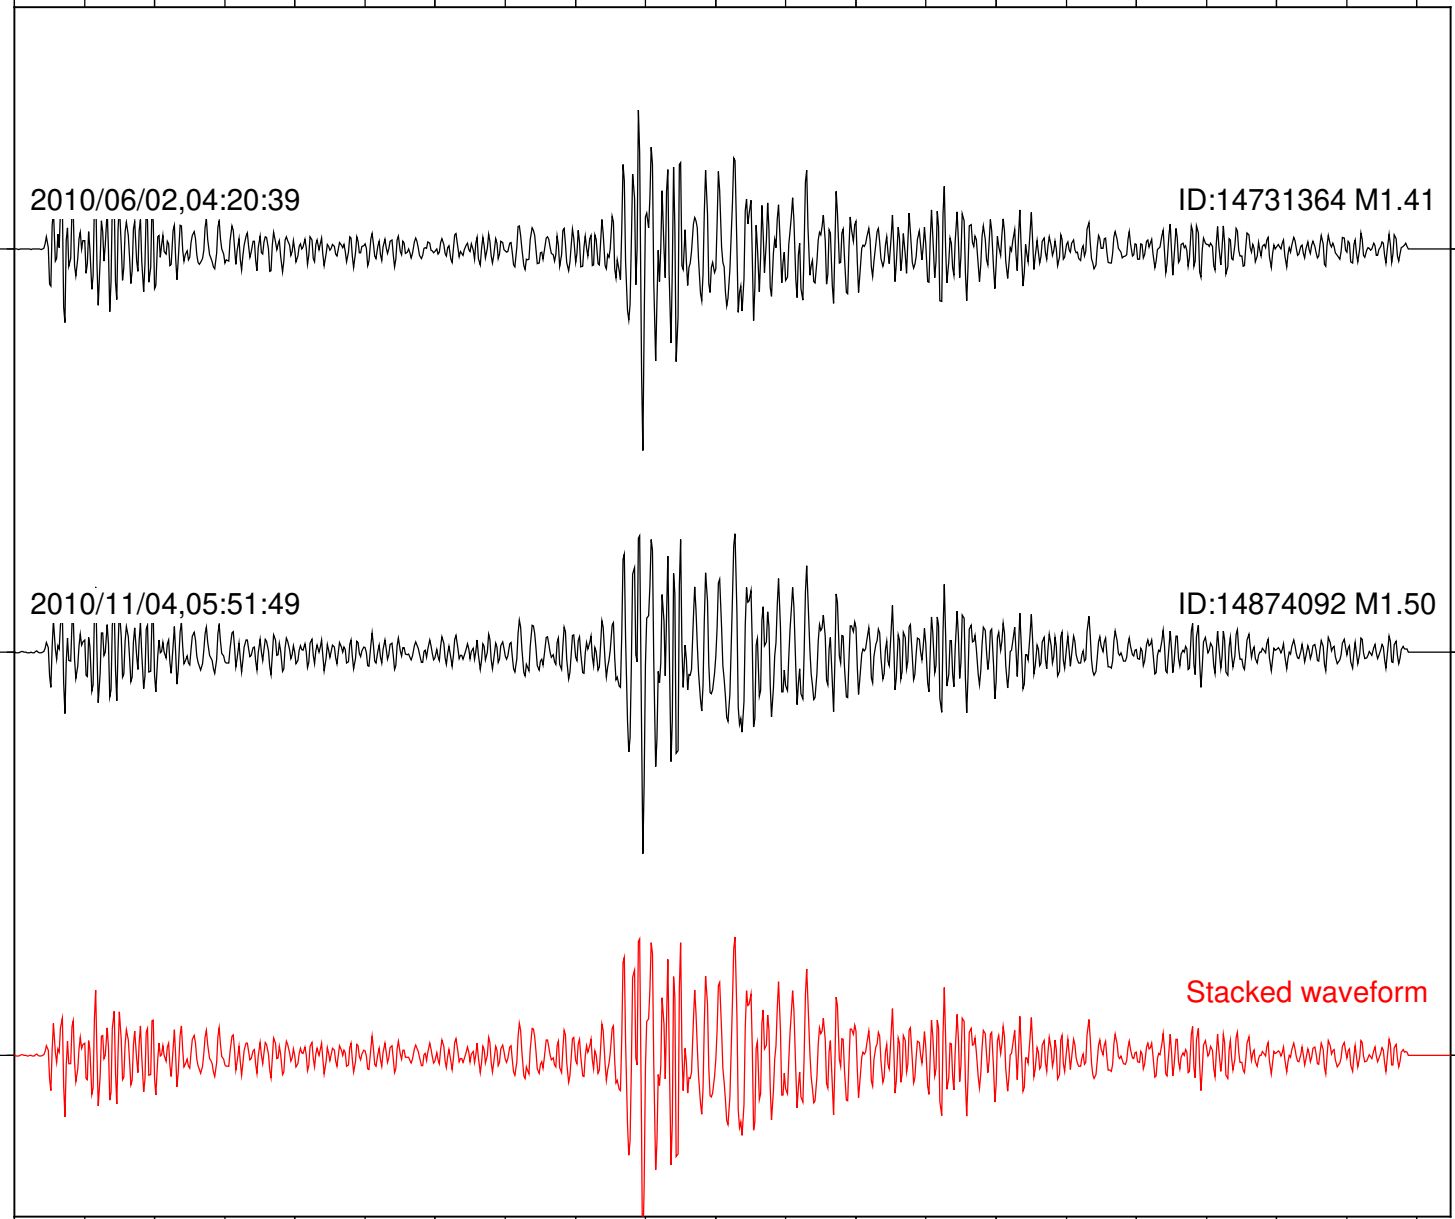

Station: B082 Com: EHZ

Focal depth: 13.06 km

Station: B084 Com: EHZ

Focal depth: 13.06 km

Station: B086 Com: EHZ

Focal depth: 13.06 km

Station: BAC Com: EHZ

Focal depth: 13.06 km

2010/06/02,04:20:39

ID:14731364 M1.41

2010/11/04,05:51:49

ID:14874092 M1.50

Stacked waveform

0 1 2 3 4 5 6 7 8 9 10
Elapsed time (s)

Station: HMT2 Com: HHZ

Focal depth: 13.06 km

Station: PFO Com: HHZ

Focal depth: 13.06 km