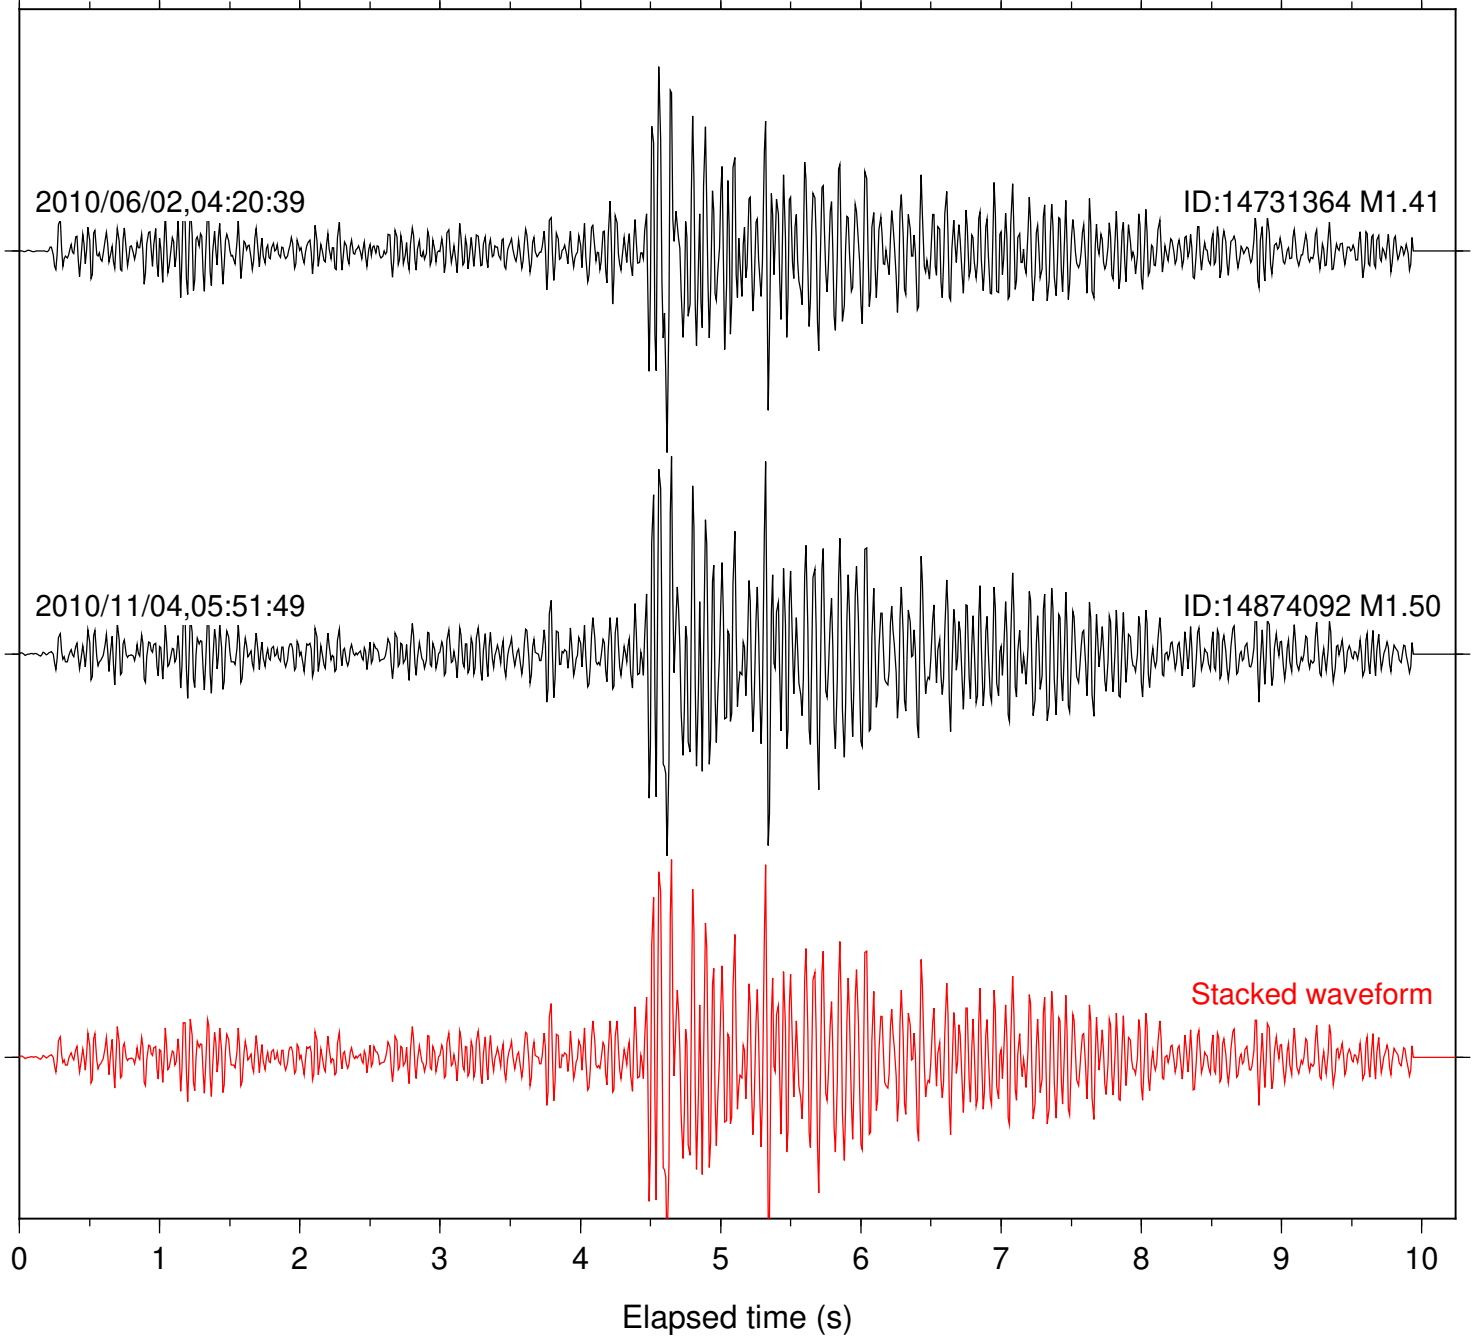

Station: B082 Com: EHZ

Focal depth: 13.06 km

Station: B084 Com: EHZ

Focal depth: 13.06 km

Station: B086 Com: EHZ

Focal depth: 13.06 km

Station: BAC Com: EHZ

Focal depth: 13.06 km

2010/06/02,04:20:39

ID:14731364 M1.41

2010/11/04,05:51:49

ID:14874092 M1.50

Stacked waveform

0 1 2 3 4 5 6 7 8 9 10
Elapsed time (s)

Station: HMT2 Com: HHZ

Focal depth: 13.06 km

Station: PFO Com: HHZ

Focal depth: 13.06 km