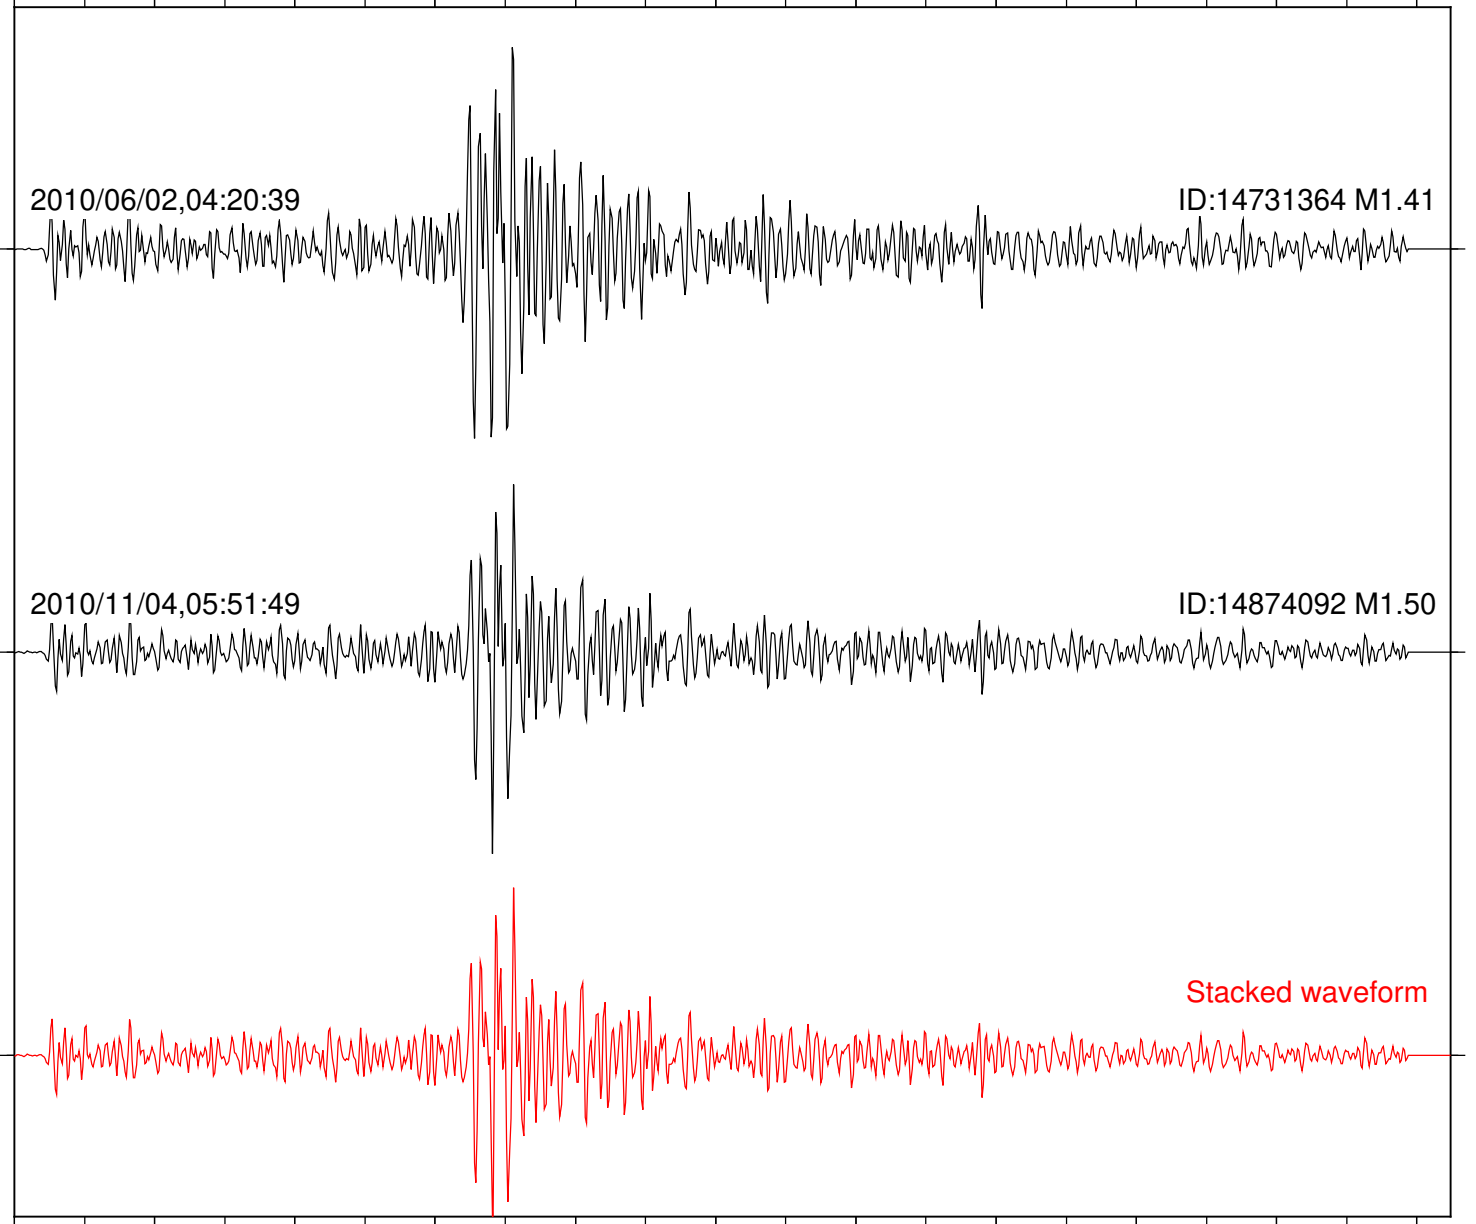

Station: B081 Com: EHZ

Focal depth: 13.06 km

2010/06/02,04:20:39

ID:14731364 M1.41

2010/11/04,05:51:49

ID:14874092 M1.50

Stacked waveform

0 1 2 3 4 5 6 7 8 9 10
Elapsed time (s)

Station: B082 Com: EHZ

Focal depth: 13.06 km

Station: B084 Com: EHZ

Focal depth: 13.06 km

Station: B086 Com: EHZ

Focal depth: 13.06 km

Station: BAC Com: EHZ

Focal depth: 13.06 km

2010/06/02,04:20:39

ID:14731364 M1.41

2010/11/04,05:51:49

ID:14874092 M1.50

Stacked waveform

0 1 2 3 4 5 6 7 8 9 10
Elapsed time (s)

Station: HMT2 Com: HHZ

Focal depth: 13.06 km

Station: PFO Com: HHZ

Focal depth: 13.06 km