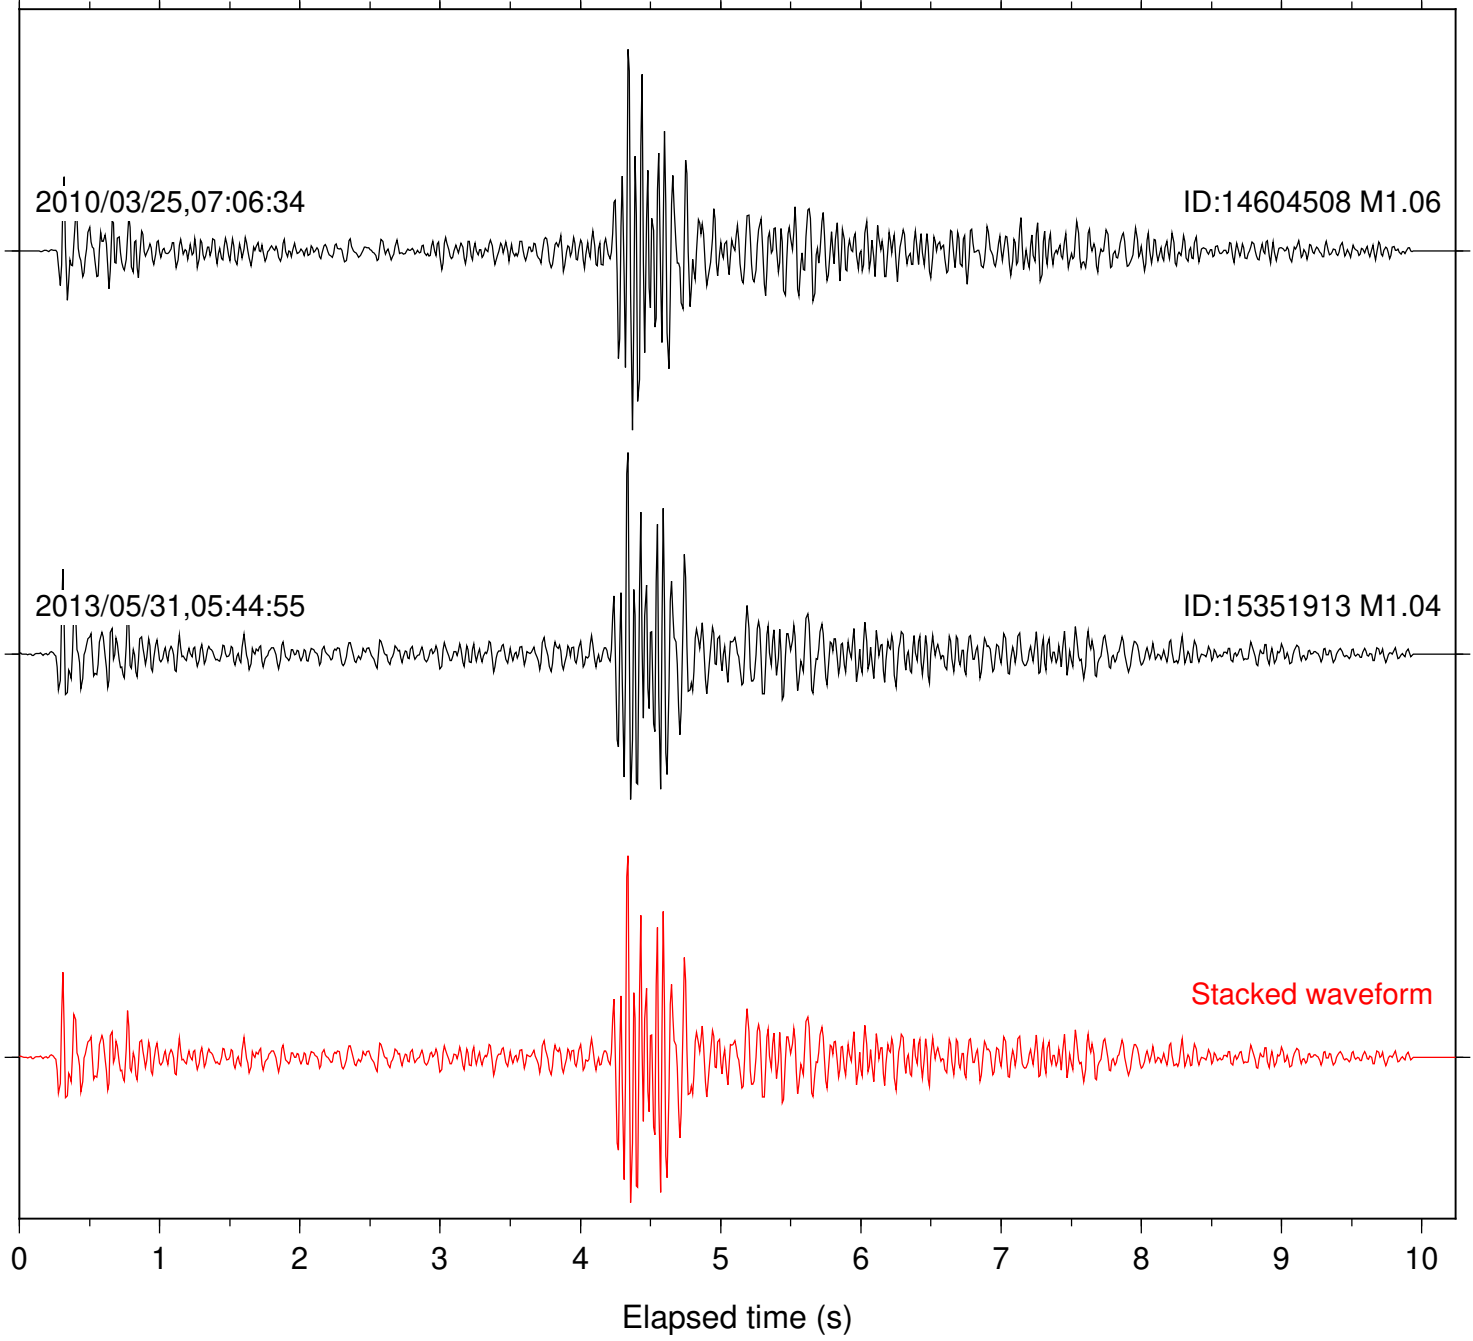

Station: BAC Com: EHZ

Focal depth: 17.42 km

Station: DGR Com: HHZ

Focal depth: 17.42 km