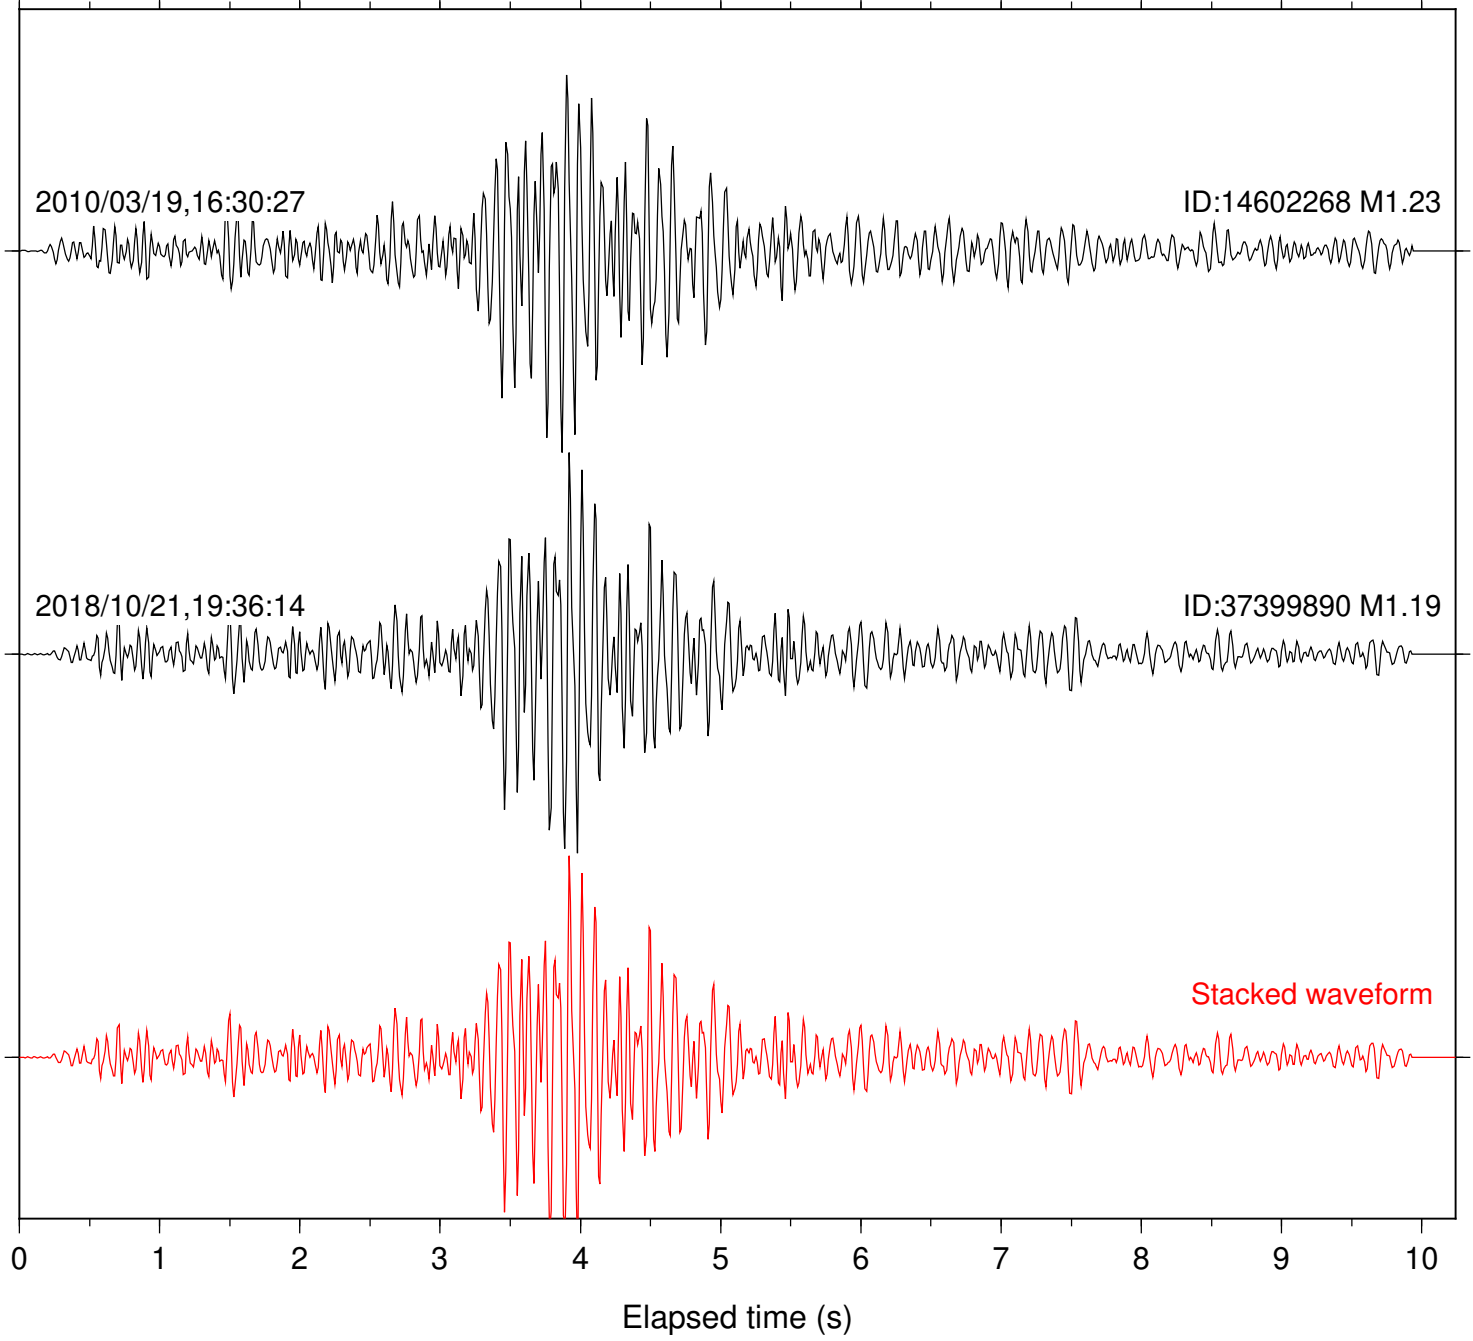

Station: B082 Com: EHZ

Focal depth: 12.33 km

Station: B084 Com: EHZ

Focal depth: 12.33 km

Station: B088 Com: EHZ

Focal depth: 12.33 km