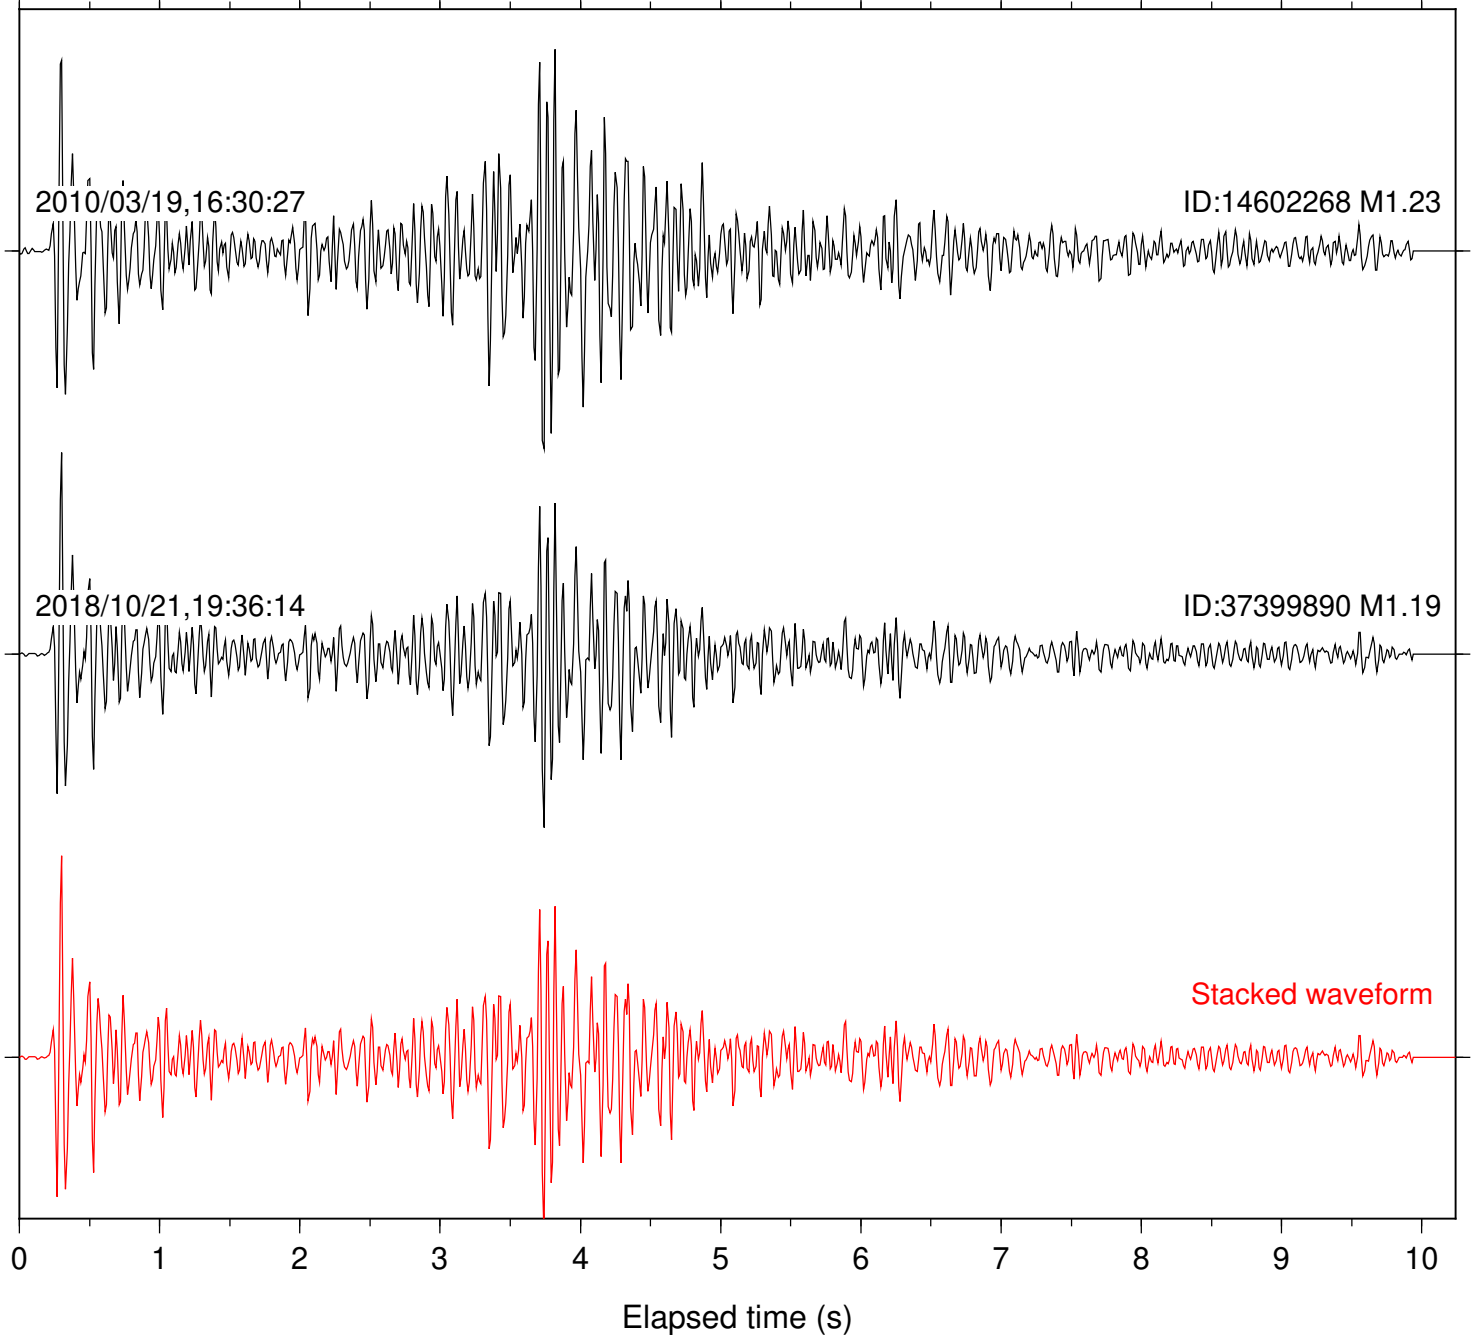

Station: B082 Com: EHZ

Focal depth: 12.33 km

Station: B084 Com: EHZ

Focal depth: 12.33 km

Station: B088 Com: EHZ

Focal depth: 12.33 km