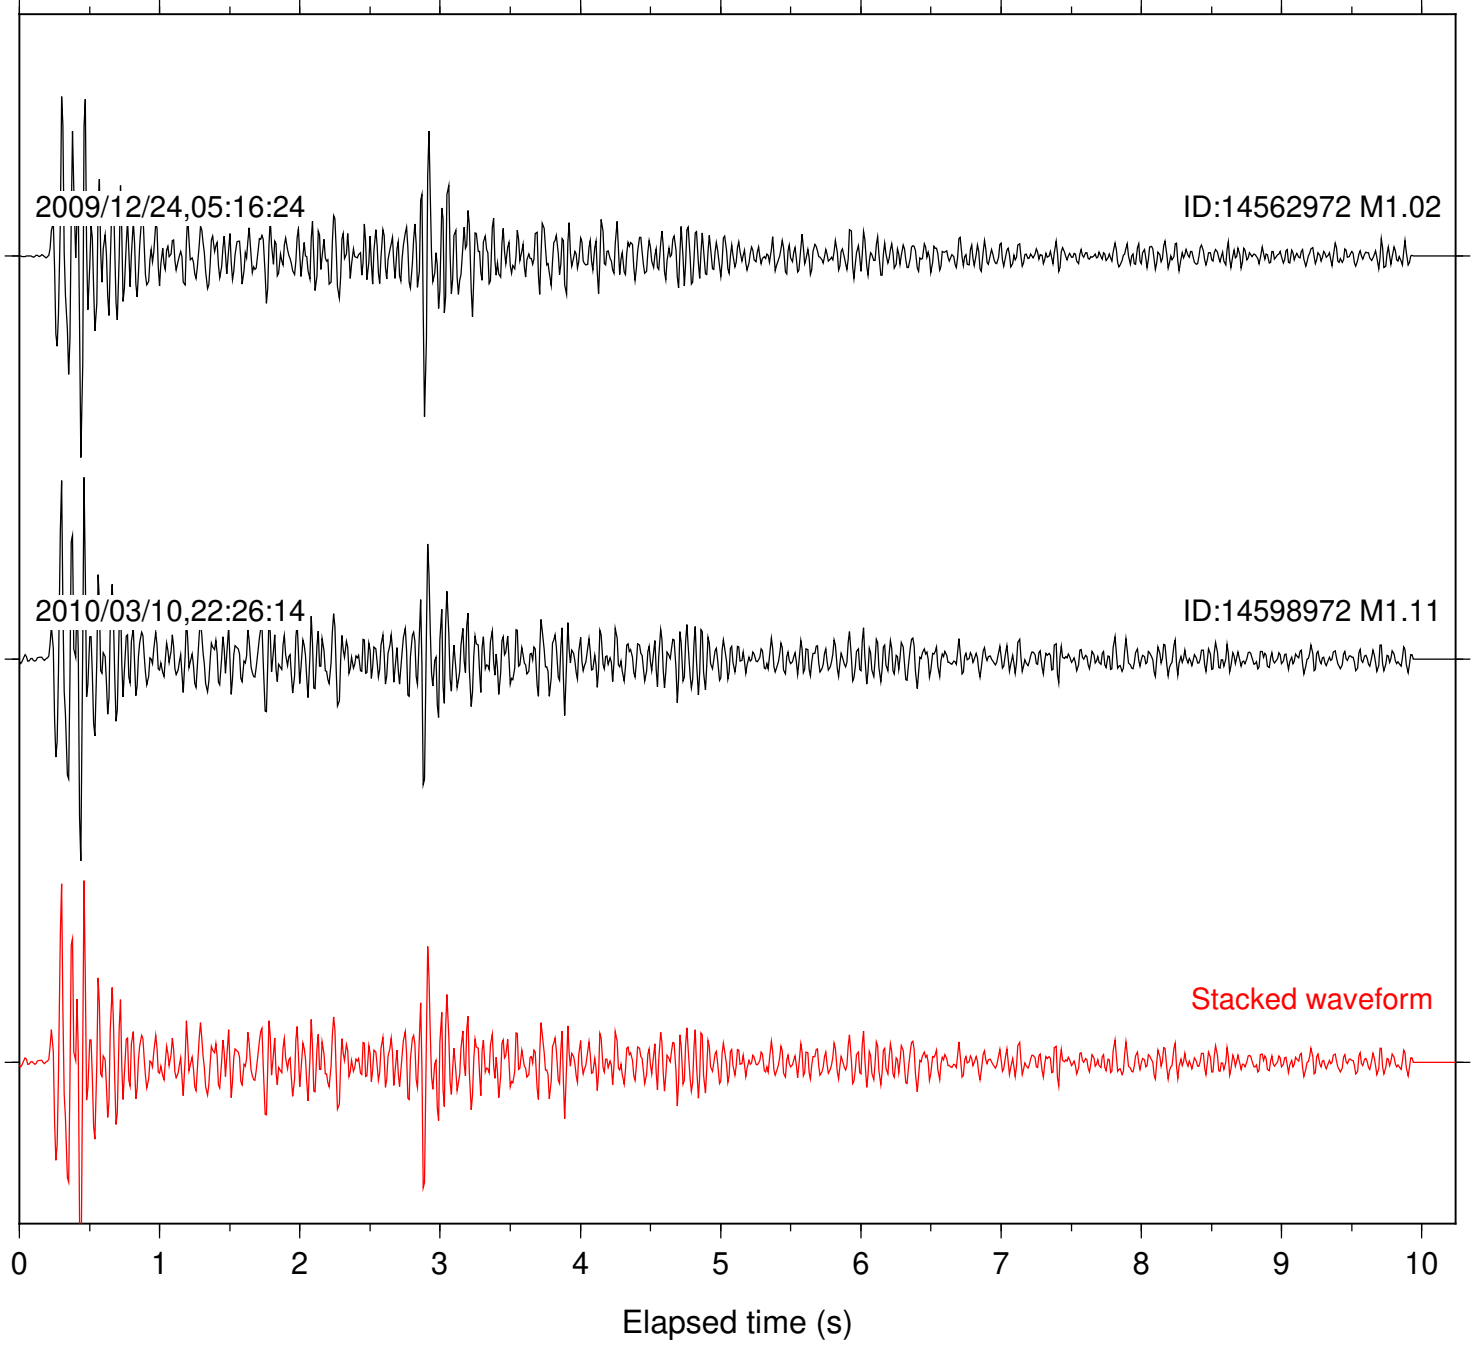

Station: B082 Com: EHZ

Focal depth: 10.06 km

Station: B086 Com: EHZ

Focal depth: 10.06 km

Station: B093 Com: EHZ

Focal depth: 9.93 km

2009/12/24,05:16:24

ID:14562972 M1.02

2010/03/10,22:26:14

ID:14598972 M1.11

2014/05/12,00:29:20

ID:15500617 M1.27

Stacked waveform

0 1 2 3 4 5 6 7 8 9 10
Elapsed time (s)

Station: BAC Com: EHZ

Focal depth: 9.93 km

2009/12/24,05:16:24

ID:14562972 M1.02

2010/03/10,22:26:14

ID:14598972 M1.11

2014/05/12,00:29:20

ID:15500617 M1.27

Stacked waveform

0 1 2 3 4 5 6 7 8 9 10
Elapsed time (s)

Station: FRD Com: HHZ

Focal depth: 10.06 km

2009/12/24,05:16:24

ID:14562972 M1.02

2010/03/10,22:26:14

ID:14598972 M1.11

Stacked waveform

0 1 2 3 4 5 6 7 8 9 10
Elapsed time (s)