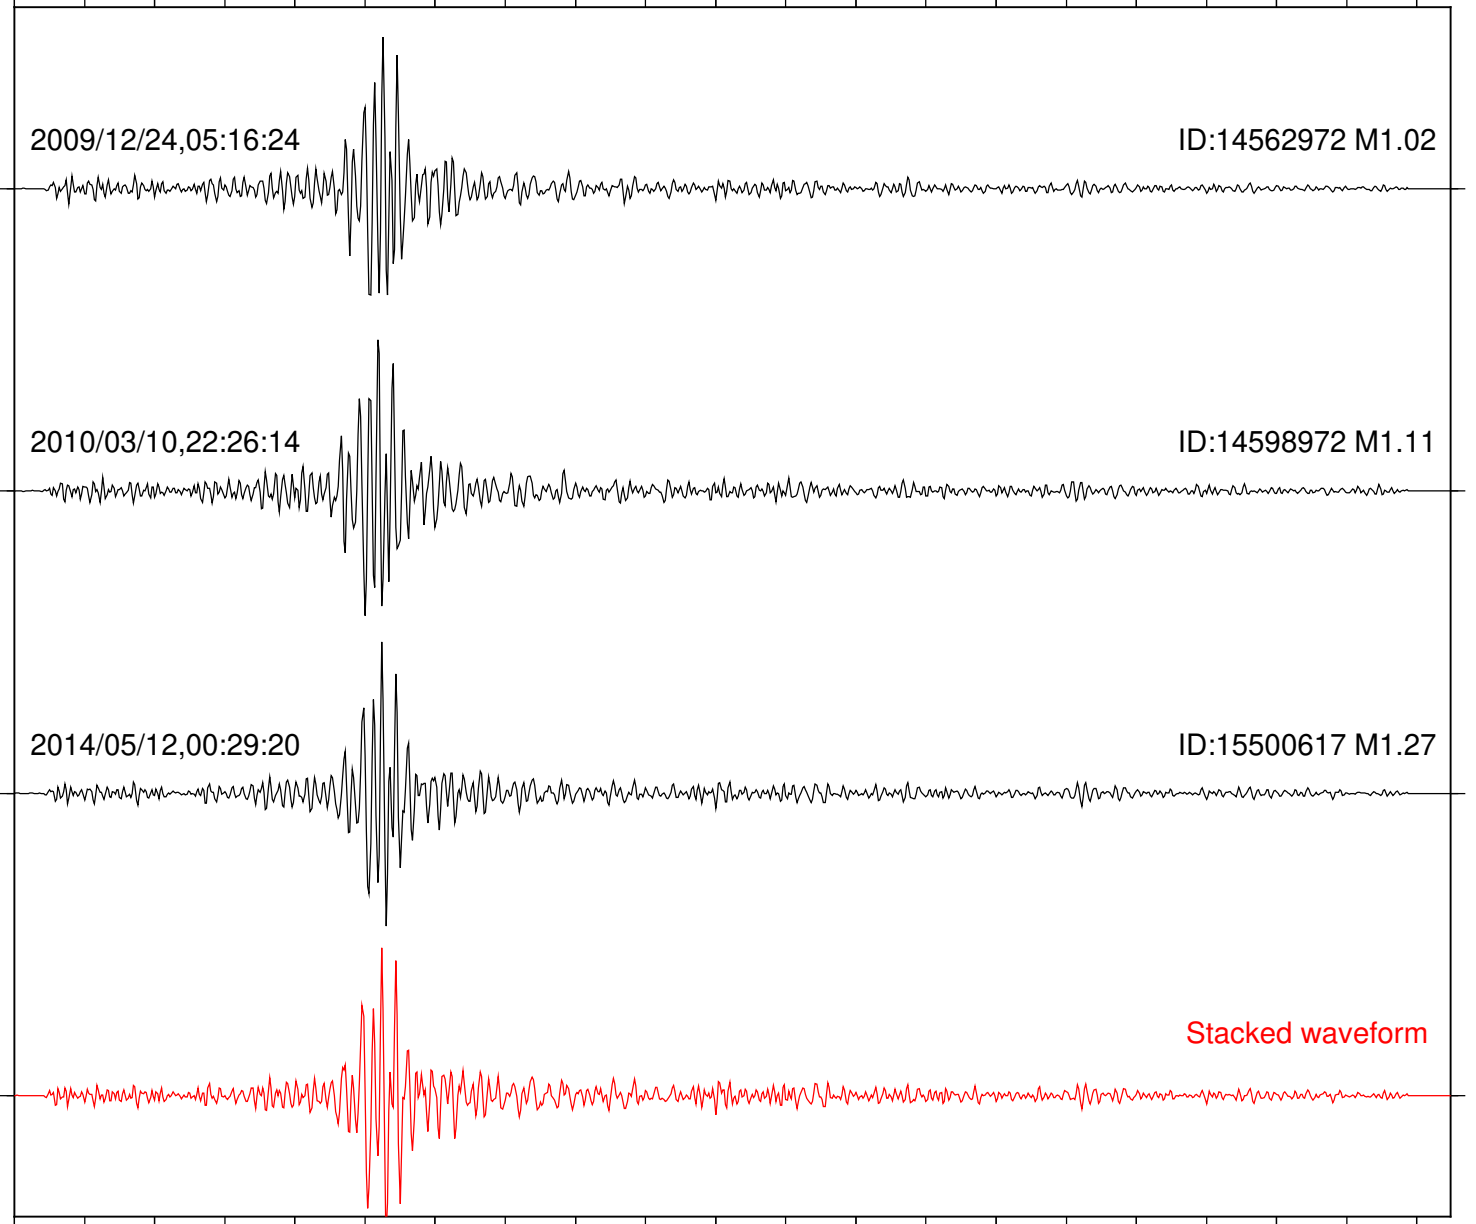

Station: B082 Com: EHZ

Focal depth: 10.06 km

Station: B086 Com: EHZ

Focal depth: 10.06 km

Station: B093 Com: EHZ

Focal depth: 9.93 km

2009/12/24,05:16:24

ID:14562972 M1.02

2010/03/10,22:26:14

ID:14598972 M1.11

2014/05/12,00:29:20

ID:15500617 M1.27

Stacked waveform

0 1 2 3 4 5 6 7 8 9 10
Elapsed time (s)

Station: BAC Com: EHZ

Focal depth: 9.93 km

2009/12/24,05:16:24

ID:14562972 M1.02

2010/03/10,22:26:14

ID:14598972 M1.11

2014/05/12,00:29:20

ID:15500617 M1.27

Stacked waveform

0 1 2 3 4 5 6 7 8 9 10
Elapsed time (s)

Station: FRD Com: HHZ

Focal depth: 10.06 km

2009/12/24,05:16:24

ID:14562972 M1.02

2010/03/10,22:26:14

ID:14598972 M1.11

Stacked waveform

0 1 2 3 4 5 6 7 8 9 10
Elapsed time (s)