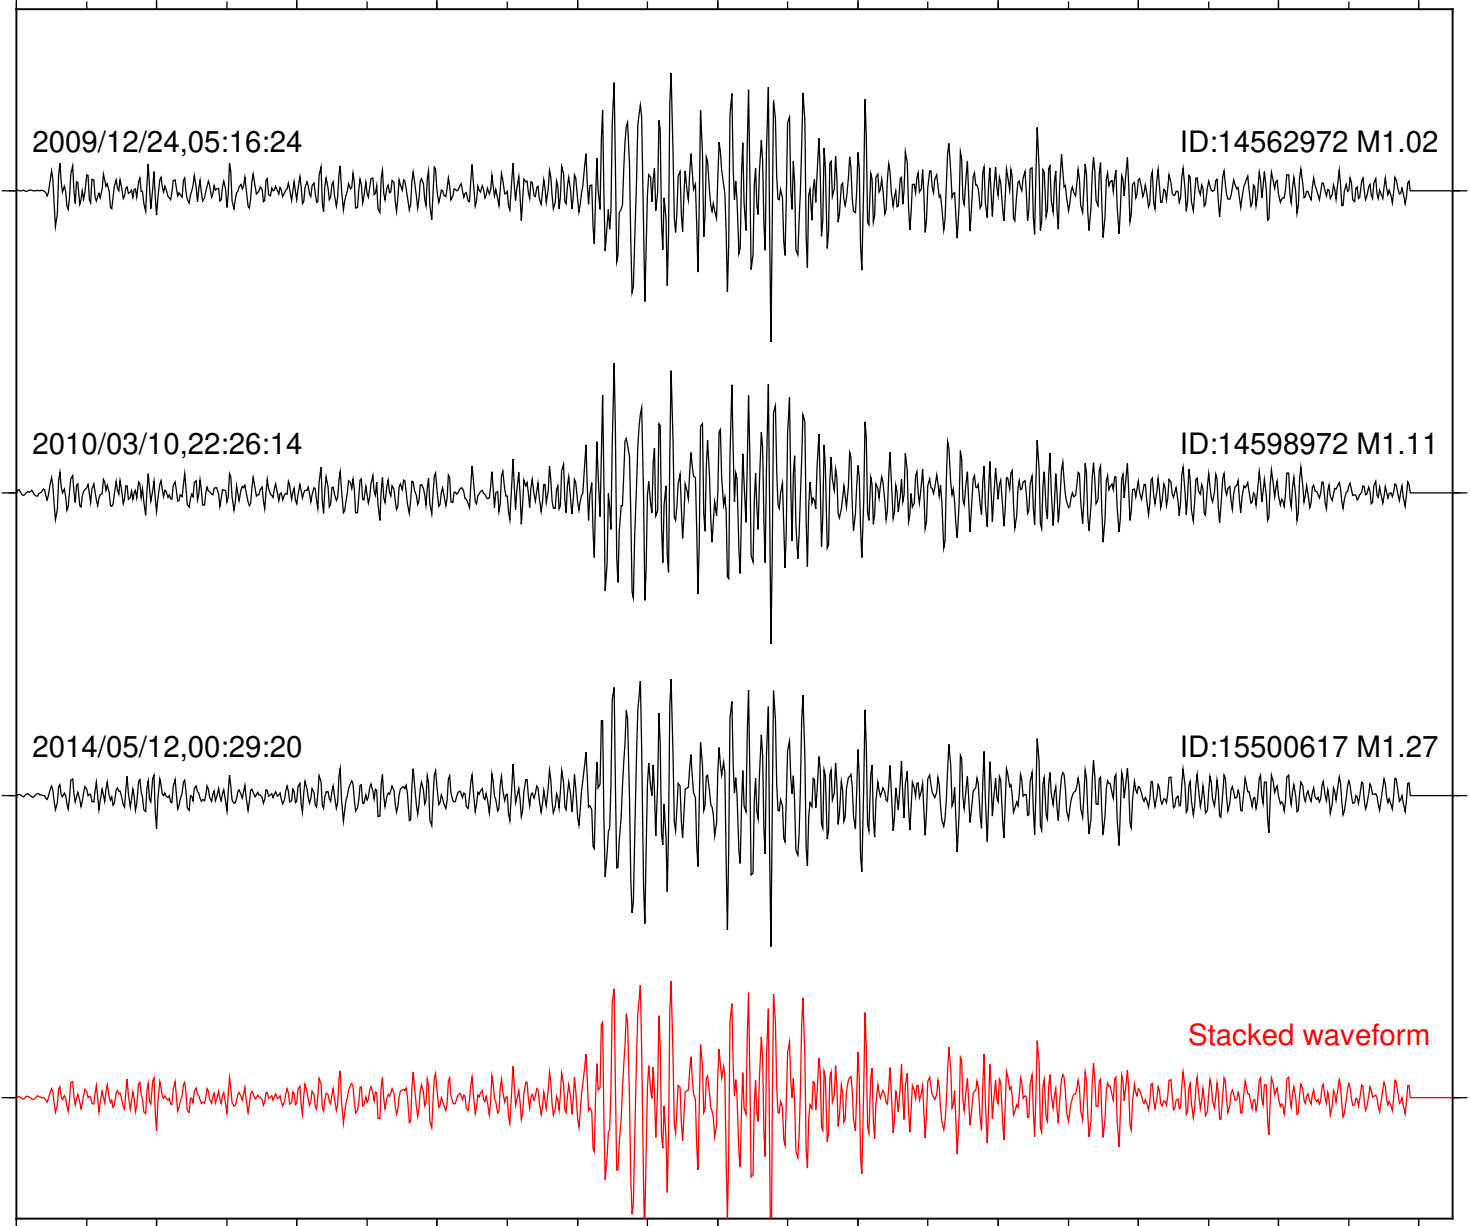

Station: B082 Com: EHZ

Focal depth: 10.06 km

Station: B086 Com: EHZ

Focal depth: 10.06 km

Station: B093 Com: EHZ

Focal depth: 9.93 km

2009/12/24,05:16:24

ID:14562972 M1.02

2009/12/24,05:16:24

ID:14562972 M1.02

2010/03/10,22:26:14

ID:14598972 M1.11

2014/05/12,00:29:20

ID:15500617 M1.27

Stacked waveform

0 1 2 3 4 5 6 7 8 9 10
Elapsed time (s)

Station: FRD Com: HHZ

Focal depth: 10.06 km

2009/12/24,05:16:24

ID:14562972 M1.02

2010/03/10,22:26:14

ID:14598972 M1.11

Stacked waveform

0 1 2 3 4 5 6 7 8 9 10
Elapsed time (s)