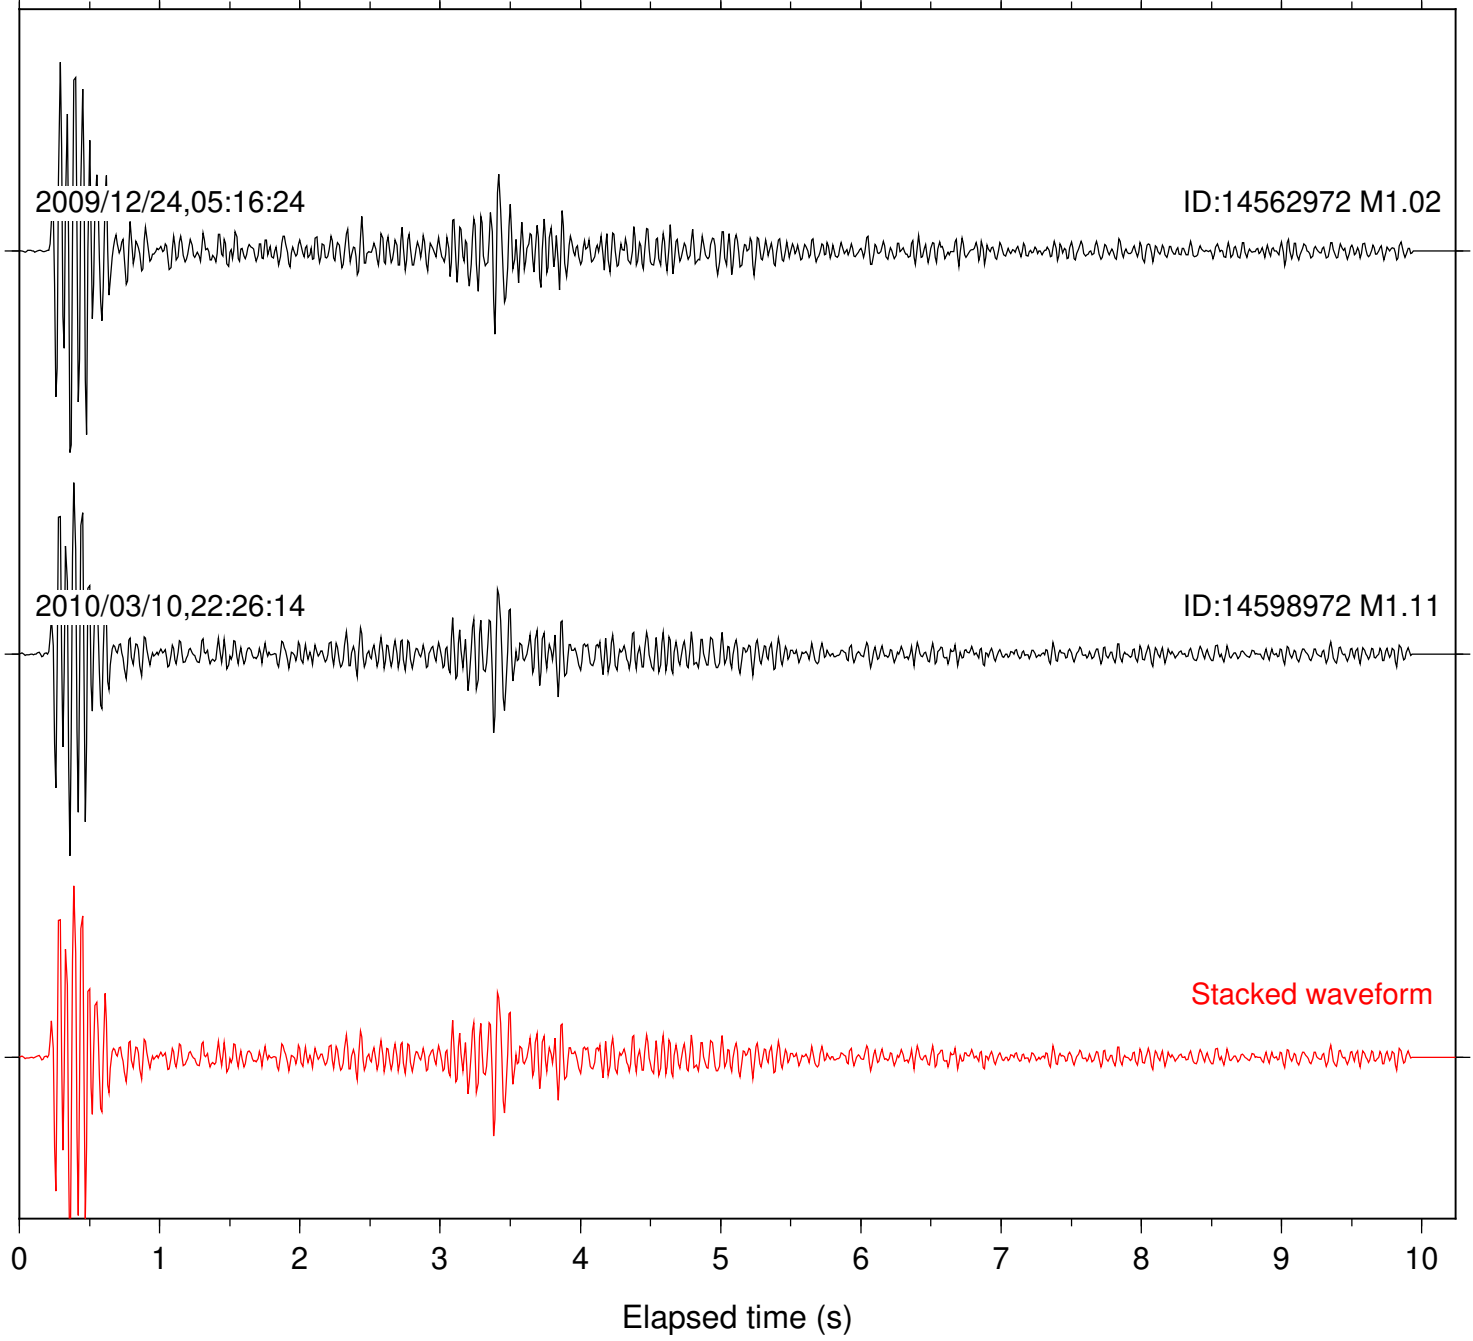

Station: B082 Com: EHZ

Focal depth: 10.06 km

Station: B086 Com: EHZ

Focal depth: 10.06 km

Station: B093 Com: EHZ

Focal depth: 9.93 km

2009/12/24,05:16:24

ID:14562972 M1.02

2010/03/10,22:26:14

ID:14598972 M1.11

2014/05/12,00:29:20

ID:15500617 M1.27

Stacked waveform

0 1 2 3 4 5 6 7 8 9 10
Elapsed time (s)

Station: BAC Com: EHZ

Focal depth: 9.93 km

2009/12/24,05:16:24

ID:14562972 M1.02

2010/03/10,22:26:14

ID:14598972 M1.11

2014/05/12,00:29:20

ID:15500617 M1.27

Stacked waveform

0 1 2 3 4 5 6 7 8 9 10
Elapsed time (s)

Station: FRD Com: HHZ

Focal depth: 10.06 km

2009/12/24,05:16:24

ID:14562972 M1.02

2010/03/10,22:26:14

ID:14598972 M1.11

Stacked waveform

0 1 2 3 4 5 6 7 8 9 10
Elapsed time (s)