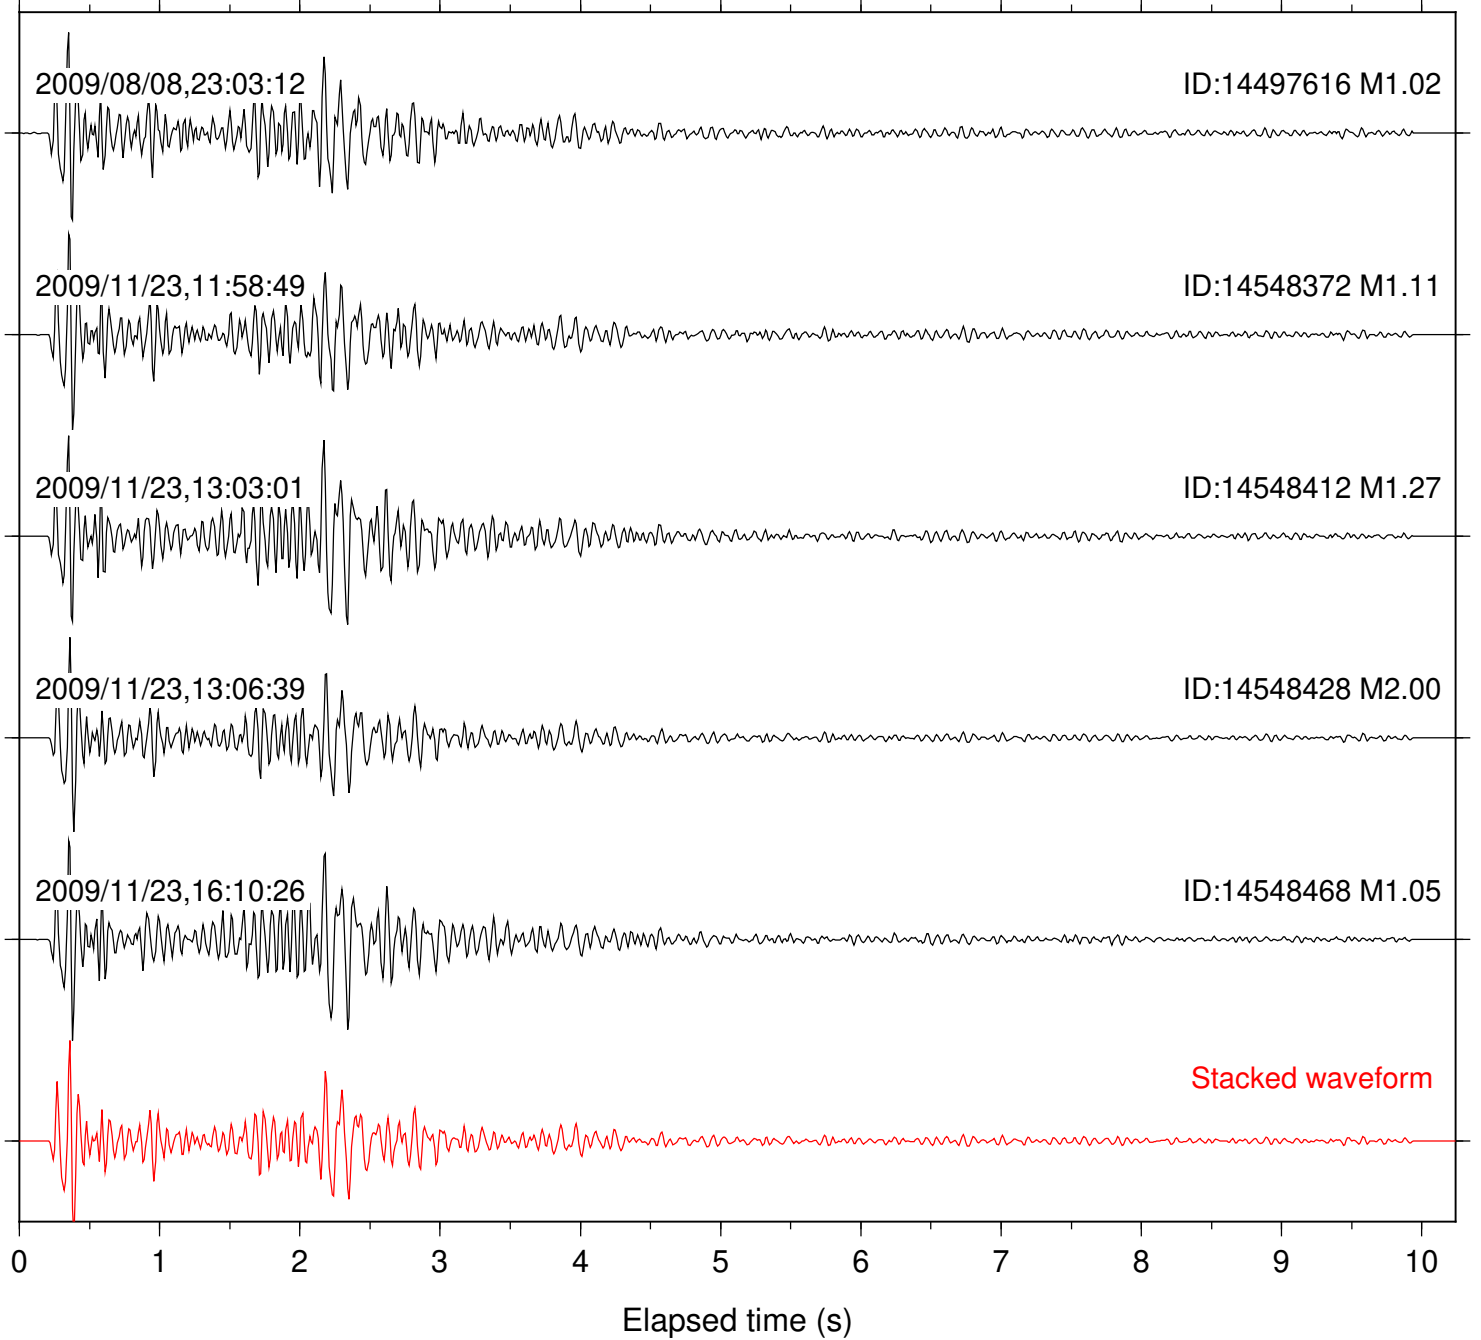

Station: B081 Com: EHZ

Focal depth: 9.33 km

Station: B082 Com: EHZ

Focal depth: 9.33 km

Station: B084 Com: EHZ

Focal depth: 9.33 km

Station: B086 Com: EHZ

Focal depth: 9.33 km

Station: B087 Com: EHZ

Focal depth: 9.33 km

Station: B088 Com: EHZ

Focal depth: 9.33 km

Station: B093 Com: EHZ

Focal depth: 9.33 km

Station: BOR Com: HHZ

Focal depth: 9.33 km

Station: BZN Com: HHZ

Focal depth: 9.33 km

Station: DNR Com: HHZ

Focal depth: 9.33 km

Station: FRD Com: HHZ

Focal depth: 9.33 km

Station: KNW Com: HHZ

Focal depth: 9.33 km

Station: RDM Com: HHZ

Focal depth: 9.33 km

Station: SND Com: HHZ

Focal depth: 9.33 km

Station: WMC Com: HHZ

Focal depth: 9.33 km