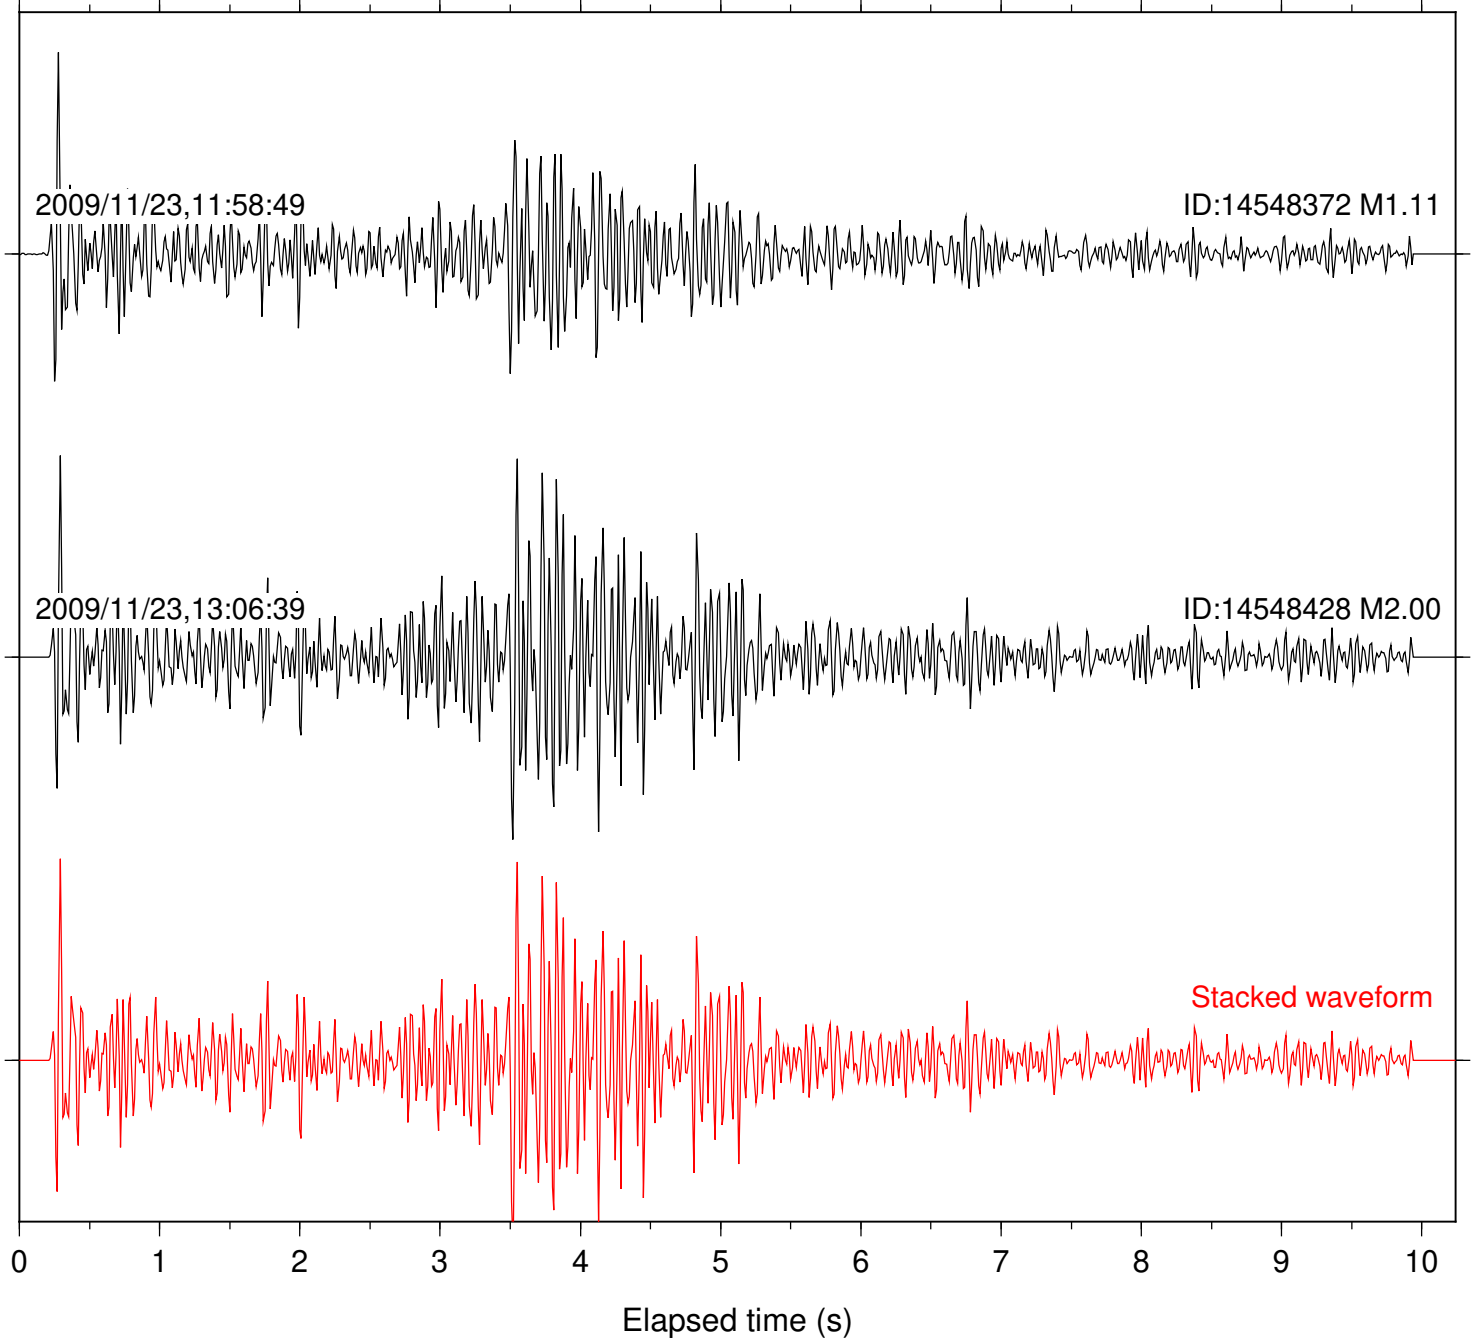

Station: B087 Com: EHZ

Focal depth: 9.33 km

Station: B088 Com: EHZ

Focal depth: 9.33 km

Station: B093 Com: EHZ

Focal depth: 9.33 km

Station: BOR Com: HHZ

Focal depth: 9.33 km

Station: BZN Com: HHZ

Focal depth: 9.33 km

Station: DNR Com: HHZ

Focal depth: 9.33 km

Station: FRD Com: HHZ

Focal depth: 9.33 km

Station: KNW Com: HHZ

Focal depth: 9.33 km

Station: LVA2 Com: HHZ

Focal depth: 9.33 km

Station: PFO Com: HHZ

Focal depth: 9.33 km

Station: PLM Com: HHZ

Focal depth: 9.33 km

Station: PMD Com: HHZ

Focal depth: 9.33 km

Station: RDM Com: HHZ

Focal depth: 9.33 km

Station: SND Com: HHZ

Focal depth: 9.33 km

Station: WMC Com: HHZ

Focal depth: 9.33 km