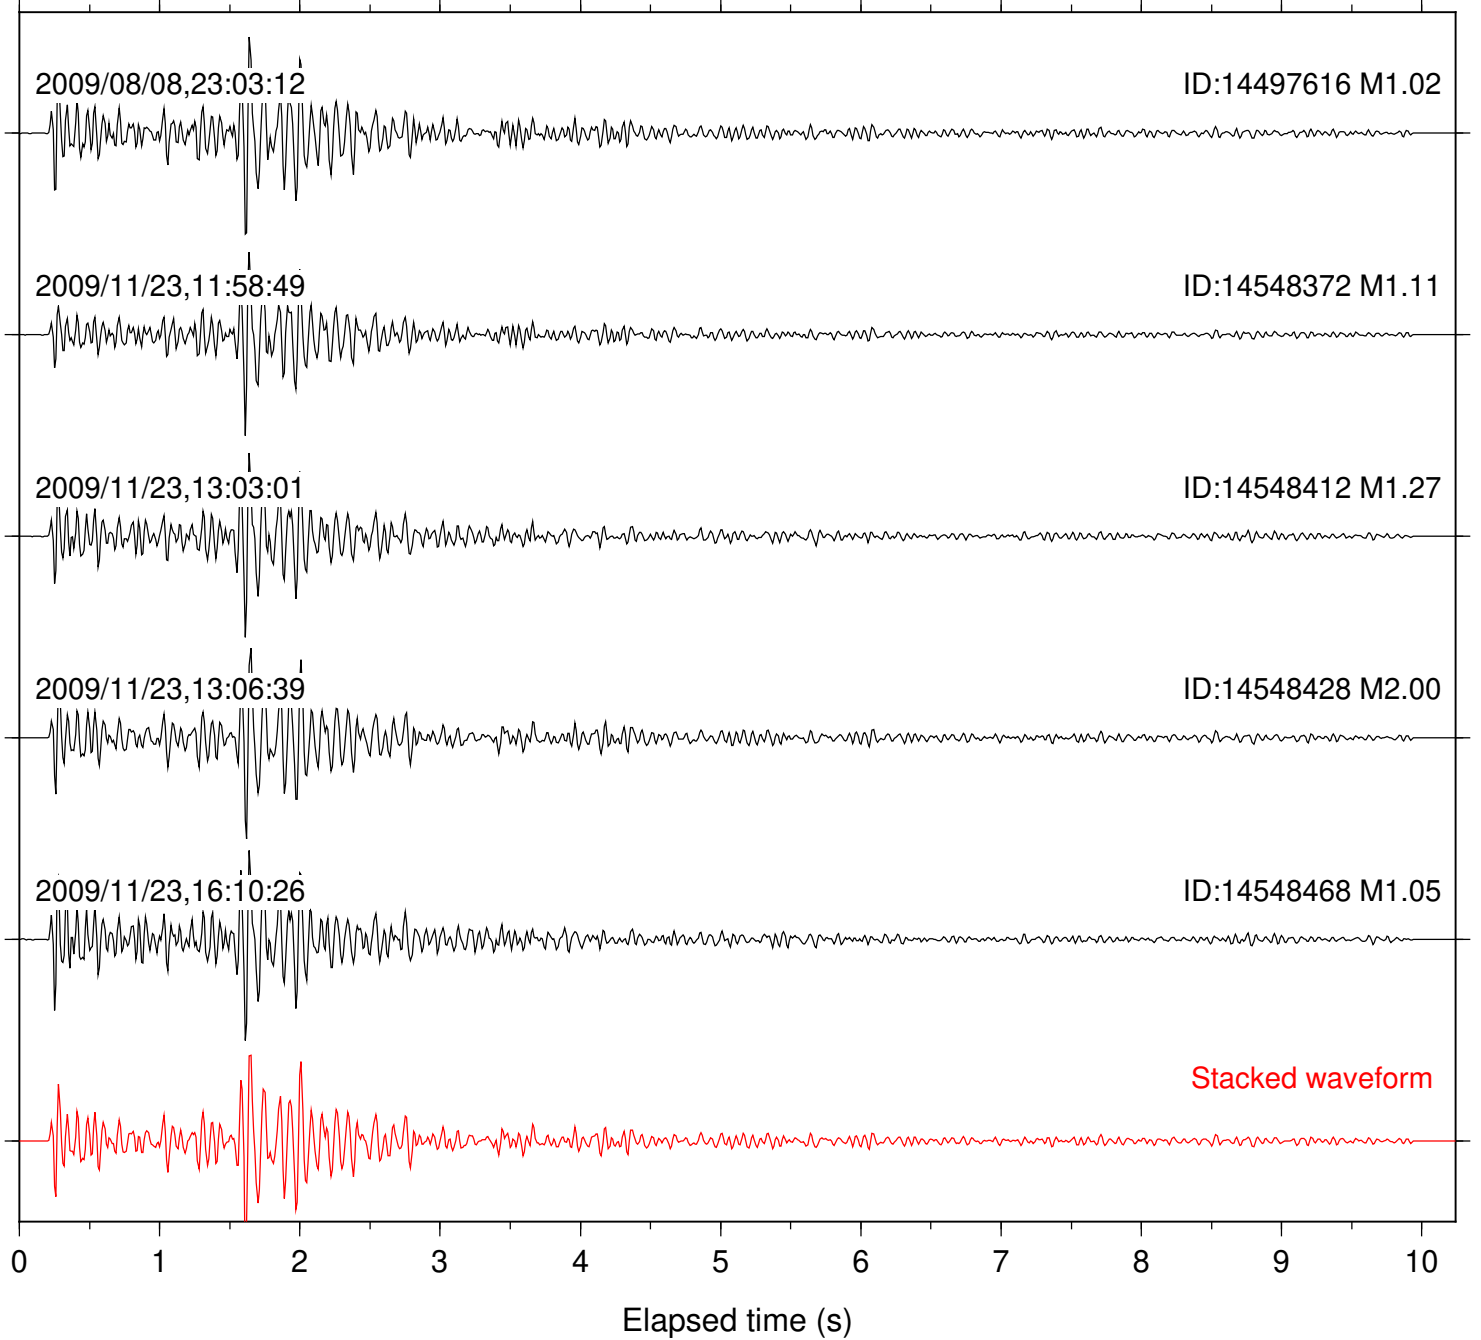

Station: B081 Com: EHZ

Focal depth: 9.33 km

Station: B082 Com: EHZ

Focal depth: 9.33 km

Station: B084 Com: EHZ

Focal depth: 9.33 km

Station: B086 Com: EHZ

Focal depth: 9.33 km

Station: B087 Com: EHZ

Focal depth: 9.33 km

Station: B088 Com: EHZ

Focal depth: 9.33 km

Station: B093 Com: EHZ

Focal depth: 9.33 km

Station: BOR Com: HHZ

Focal depth: 9.33 km

Station: BZN Com: HHZ

Focal depth: 9.33 km

Station: DNR Com: HHZ

Focal depth: 9.33 km

Station: FRD Com: HHZ

Focal depth: 9.33 km

Station: KNW Com: HHZ

Focal depth: 9.33 km

Station: RDM Com: HHZ

Focal depth: 9.33 km

Station: SND Com: HHZ

Focal depth: 9.33 km

Station: WMC Com: HHZ

Focal depth: 9.33 km