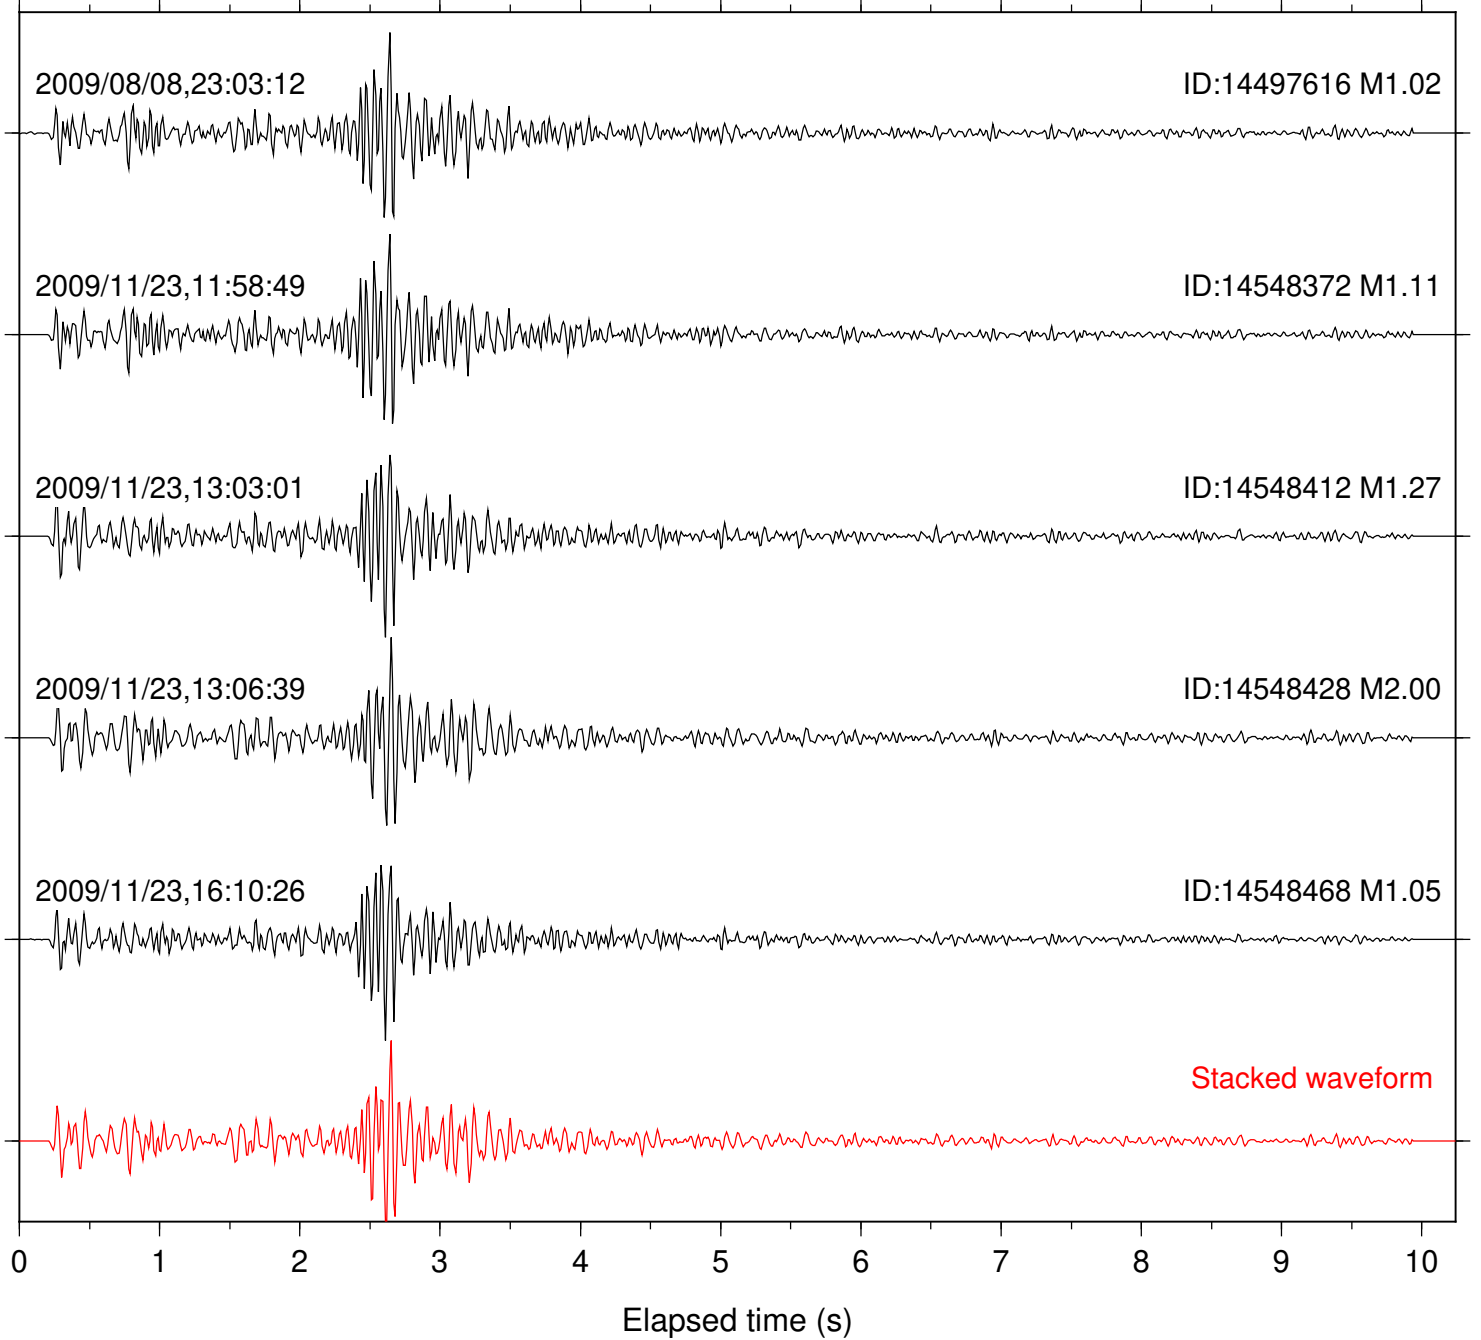

Station: B081 Com: EHZ

Focal depth: 9.33 km

Station: B082 Com: EHZ

Focal depth: 9.33 km

Station: B084 Com: EHZ

Focal depth: 9.33 km

Station: B086 Com: EHZ

Focal depth: 9.33 km

Station: B087 Com: EHZ

Focal depth: 9.33 km

Station: B088 Com: EHZ

Focal depth: 9.33 km

Station: B093 Com: EHZ

Focal depth: 9.33 km

Station: BOR Com: HHZ

Focal depth: 9.33 km

Station: BZN Com: HHZ

Focal depth: 9.33 km

Station: DNR Com: HHZ

Focal depth: 9.33 km

Station: FRD Com: HHZ

Focal depth: 9.33 km

Station: KNW Com: HHZ

Focal depth: 9.33 km

Station: RDM Com: HHZ

Focal depth: 9.33 km

Station: SND Com: HHZ

Focal depth: 9.33 km

Station: WMC Com: HHZ

Focal depth: 9.33 km