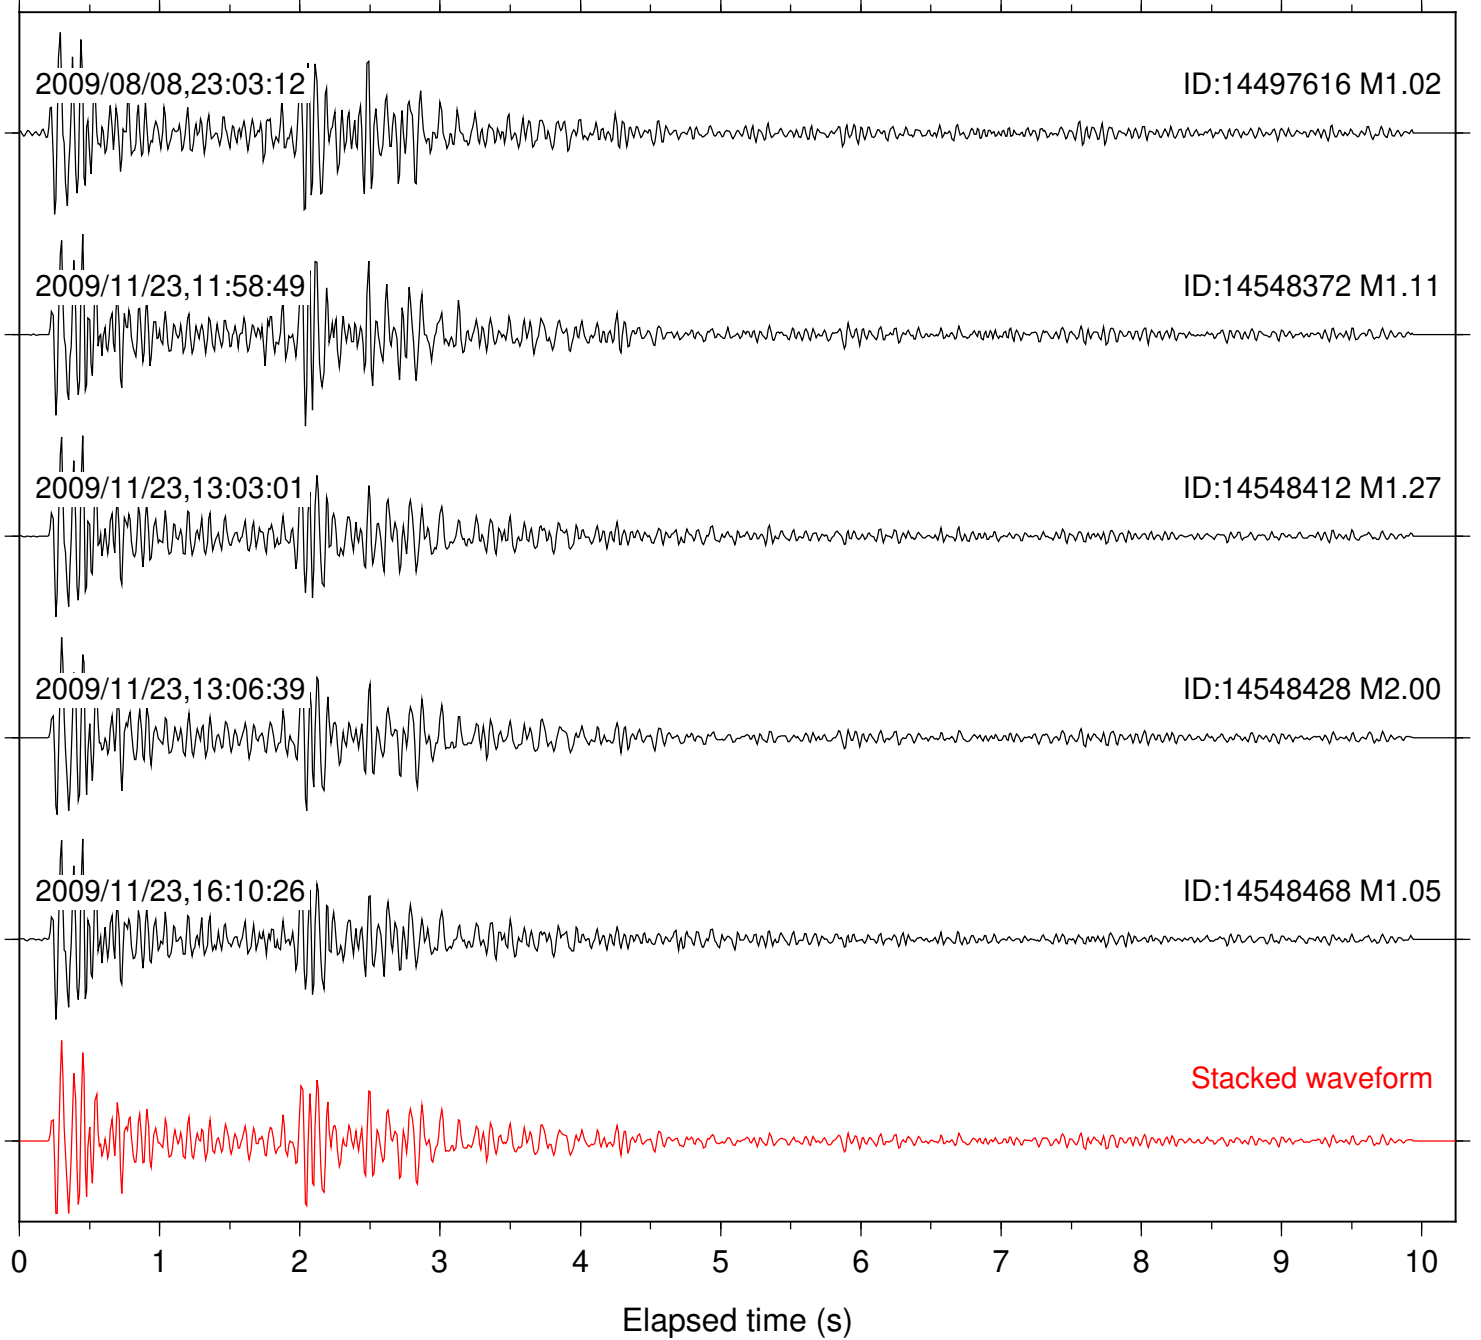

Station: B087 Com: EHZ

Focal depth: 9.33 km

Station: B088 Com: EHZ

Focal depth: 9.33 km

Station: B093 Com: EHZ

Focal depth: 9.33 km

Station: BOR Com: HHZ

Focal depth: 9.33 km

Station: BZN Com: HHZ

Focal depth: 9.33 km

Station: DNR Com: HHZ

Focal depth: 9.33 km

Station: FRD Com: HHZ

Focal depth: 9.33 km

Station: KNW Com: HHZ

Focal depth: 9.33 km

Station: LVA2 Com: HHZ

Focal depth: 9.33 km

Station: PFO Com: HHZ

Focal depth: 9.33 km

Station: PLM Com: HHZ

Focal depth: 9.33 km

Station: PMD Com: HHZ

Focal depth: 9.33 km

Station: RDM Com: HHZ

Focal depth: 9.33 km

Station: SND Com: HHZ

Focal depth: 9.33 km

Station: WMC Com: HHZ

Focal depth: 9.33 km