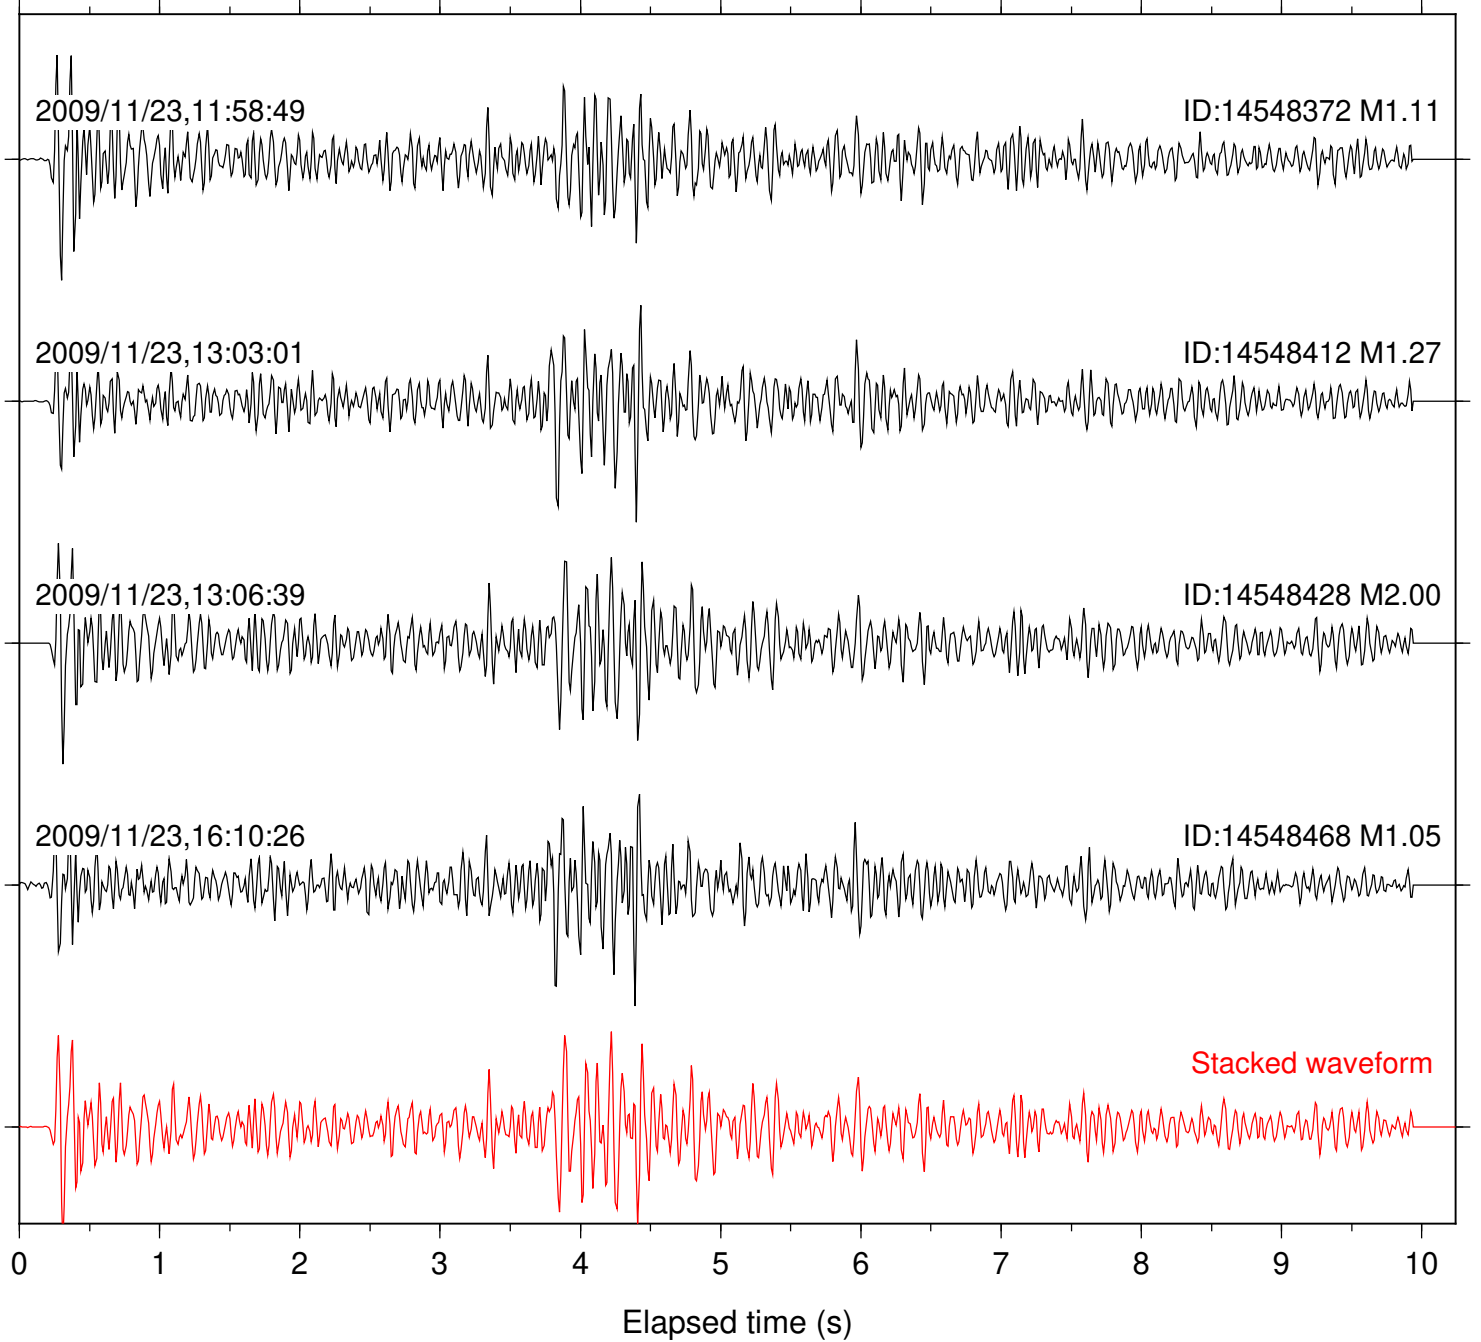

Station: B087 Com: EHZ

Focal depth: 9.33 km

Station: B088 Com: EHZ

Focal depth: 9.33 km

Station: B093 Com: EHZ

Focal depth: 9.33 km

Station: BOR Com: HHZ

Focal depth: 9.33 km

Station: BZN Com: HHZ

Focal depth: 9.33 km

Station: DNR Com: HHZ

Focal depth: 9.33 km

Station: FRD Com: HHZ

Focal depth: 9.33 km

Station: KNW Com: HHZ

Focal depth: 9.33 km

Station: LVA2 Com: HHZ

Focal depth: 9.33 km

Station: PFO Com: HHZ

Focal depth: 9.33 km

Station: PLM Com: HHZ

Focal depth: 9.33 km

Station: PMD Com: HHZ

Focal depth: 9.33 km

Station: RDM Com: HHZ

Focal depth: 9.33 km

Station: SND Com: HHZ

Focal depth: 9.33 km

Station: WMC Com: HHZ

Focal depth: 9.33 km