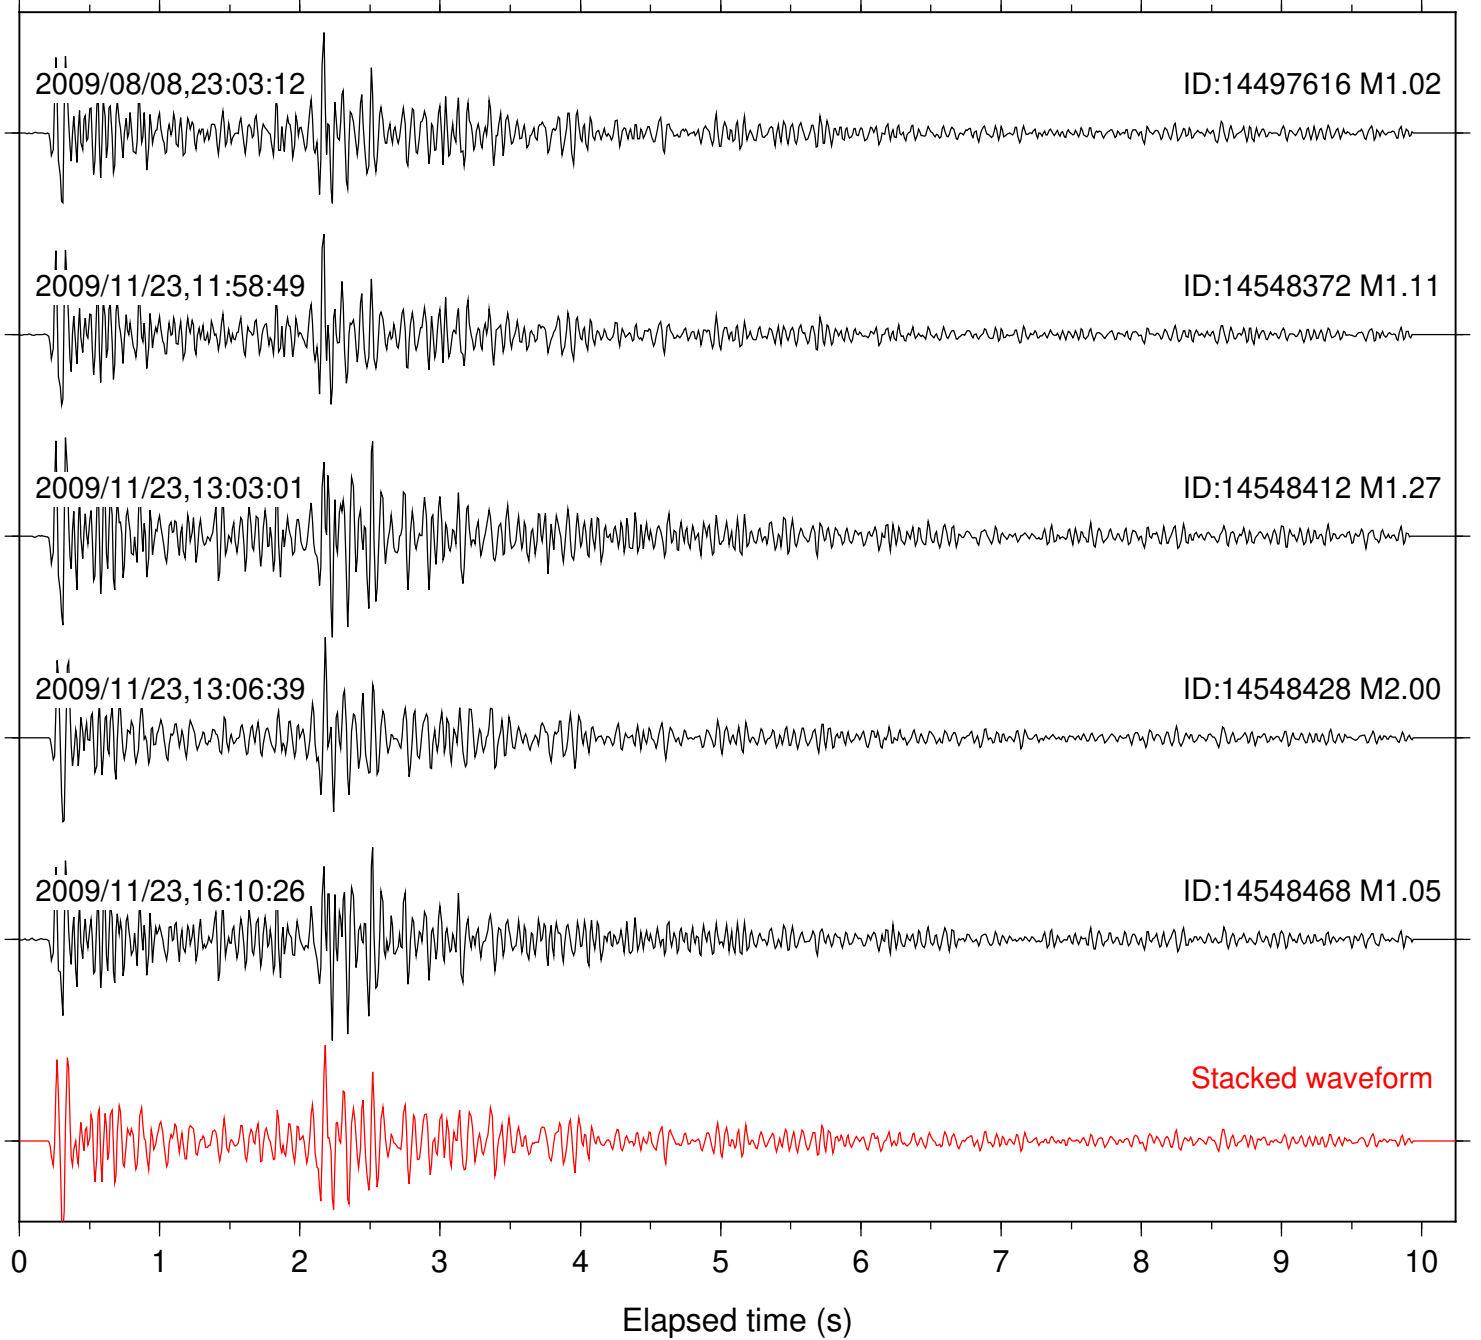

Station: B081 Com: EHZ

Focal depth: 9.33 km

Station: B082 Com: EHZ

Focal depth: 9.33 km

Station: B084 Com: EHZ

Focal depth: 9.33 km

Station: B086 Com: EHZ

Focal depth: 9.33 km

Station: B087 Com: EHZ

Focal depth: 9.33 km

Station: B088 Com: EHZ

Focal depth: 9.33 km

Station: B093 Com: EHZ

Focal depth: 9.33 km

Station: BOR Com: HHZ

Focal depth: 9.33 km

Station: BZN Com: HHZ

Focal depth: 9.33 km

Station: DNR Com: HHZ

Focal depth: 9.33 km

Station: FRD Com: HHZ

Focal depth: 9.33 km

Station: KNW Com: HHZ

Focal depth: 9.33 km

Station: RDM Com: HHZ

Focal depth: 9.33 km

Station: SND Com: HHZ

Focal depth: 9.33 km

Station: WMC Com: HHZ

Focal depth: 9.33 km