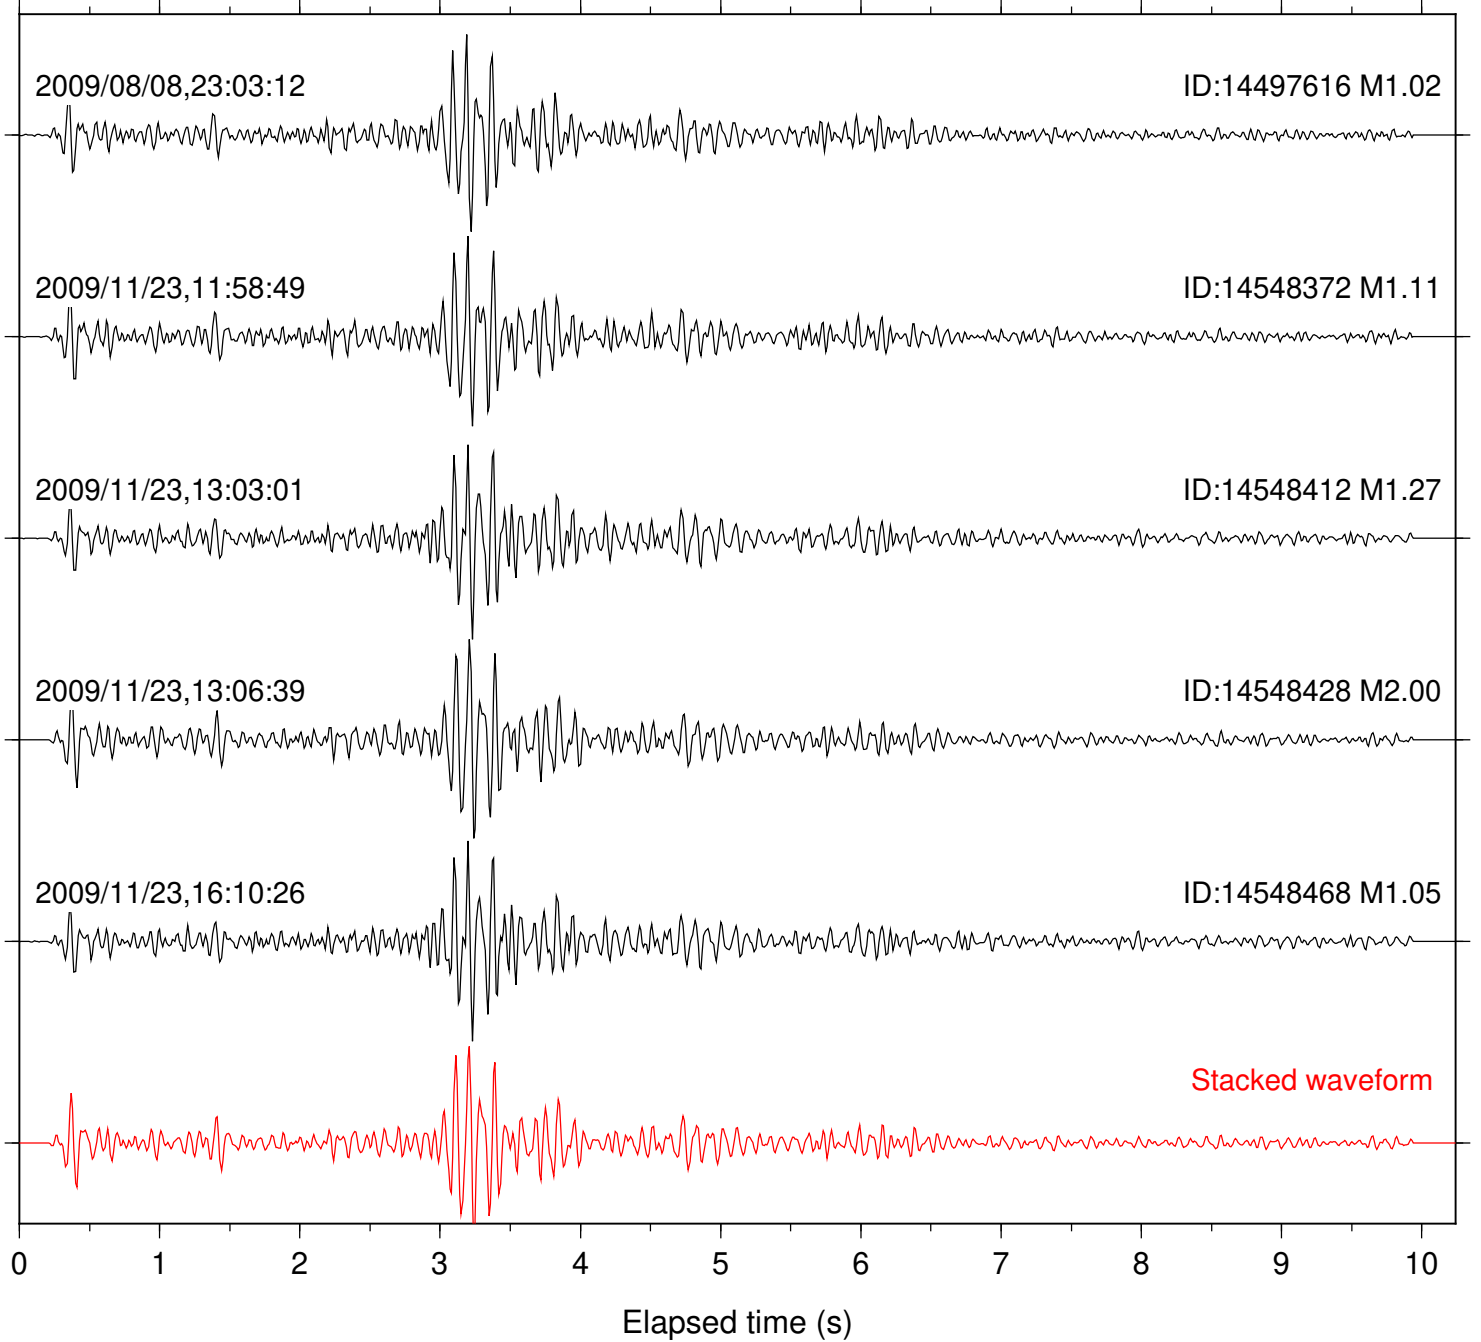

Station: B081 Com: EHZ

Focal depth: 9.33 km

Station: B082 Com: EHZ

Focal depth: 9.33 km

Station: B084 Com: EHZ

Focal depth: 9.33 km

Station: B086 Com: EHZ

Focal depth: 9.33 km

Station: B087 Com: EHZ

Focal depth: 9.33 km

Station: B088 Com: EHZ

Focal depth: 9.33 km

Station: B093 Com: EHZ

Focal depth: 9.33 km

Station: BOR Com: HHZ

Focal depth: 9.33 km

Station: BZN Com: HHZ

Focal depth: 9.33 km

Station: DNR Com: HHZ

Focal depth: 9.33 km

Station: FRD Com: HHZ

Focal depth: 9.33 km

Station: KNW Com: HHZ

Focal depth: 9.33 km

Station: RDM Com: HHZ

Focal depth: 9.33 km

Station: SND Com: HHZ

Focal depth: 9.33 km

Station: WMC Com: HHZ

Focal depth: 9.33 km