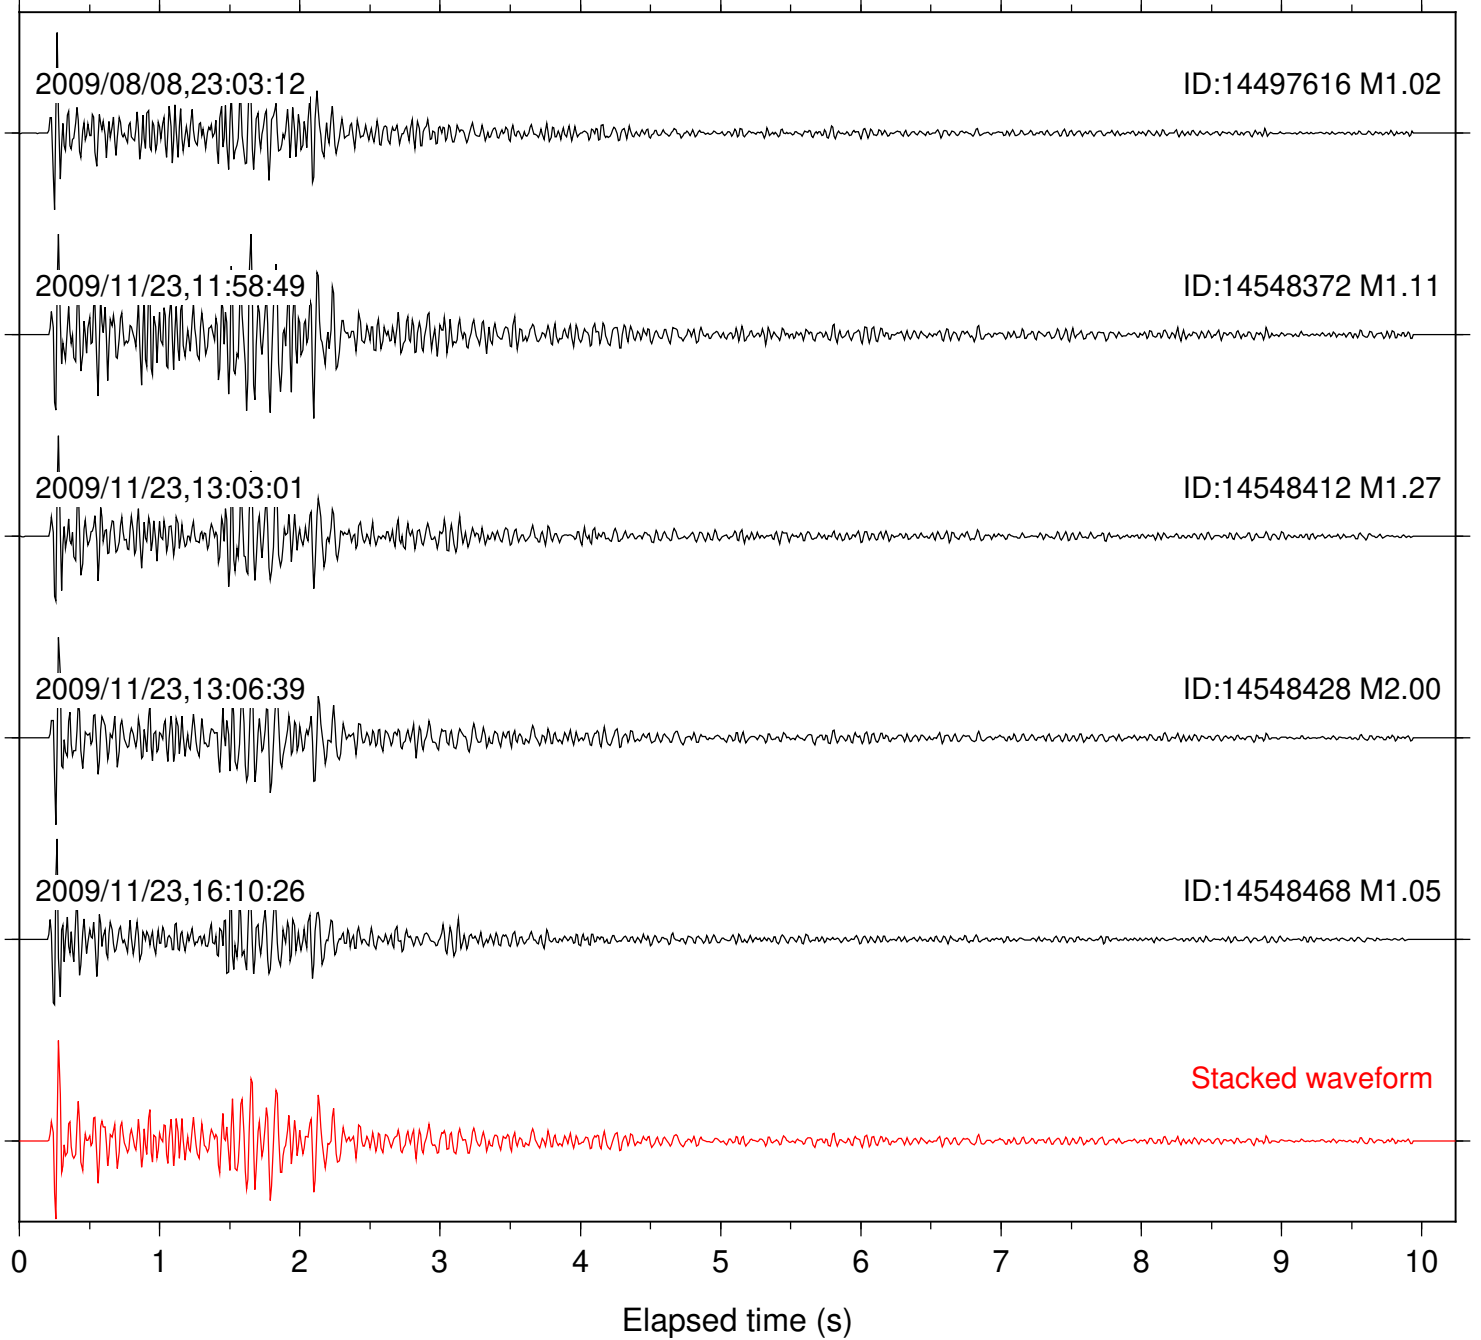

Station: B087 Com: EHZ

Focal depth: 9.33 km

Station: B088 Com: EHZ

Focal depth: 9.33 km

Station: B093 Com: EHZ

Focal depth: 9.33 km

Station: BOR Com: HHZ

Focal depth: 9.33 km

Station: BZN Com: HHZ

Focal depth: 9.33 km

Station: DNR Com: HHZ

Focal depth: 9.33 km

Station: FRD Com: HHZ

Focal depth: 9.33 km

Station: KNW Com: HHZ

Focal depth: 9.33 km

Station: LVA2 Com: HHZ

Focal depth: 9.33 km

Station: PFO Com: HHZ

Focal depth: 9.33 km

Station: PLM Com: HHZ

Focal depth: 9.33 km

Station: PMD Com: HHZ

Focal depth: 9.33 km

Station: RDM Com: HHZ

Focal depth: 9.33 km

Station: SND Com: HHZ

Focal depth: 9.33 km

Station: WMC Com: HHZ

Focal depth: 9.33 km