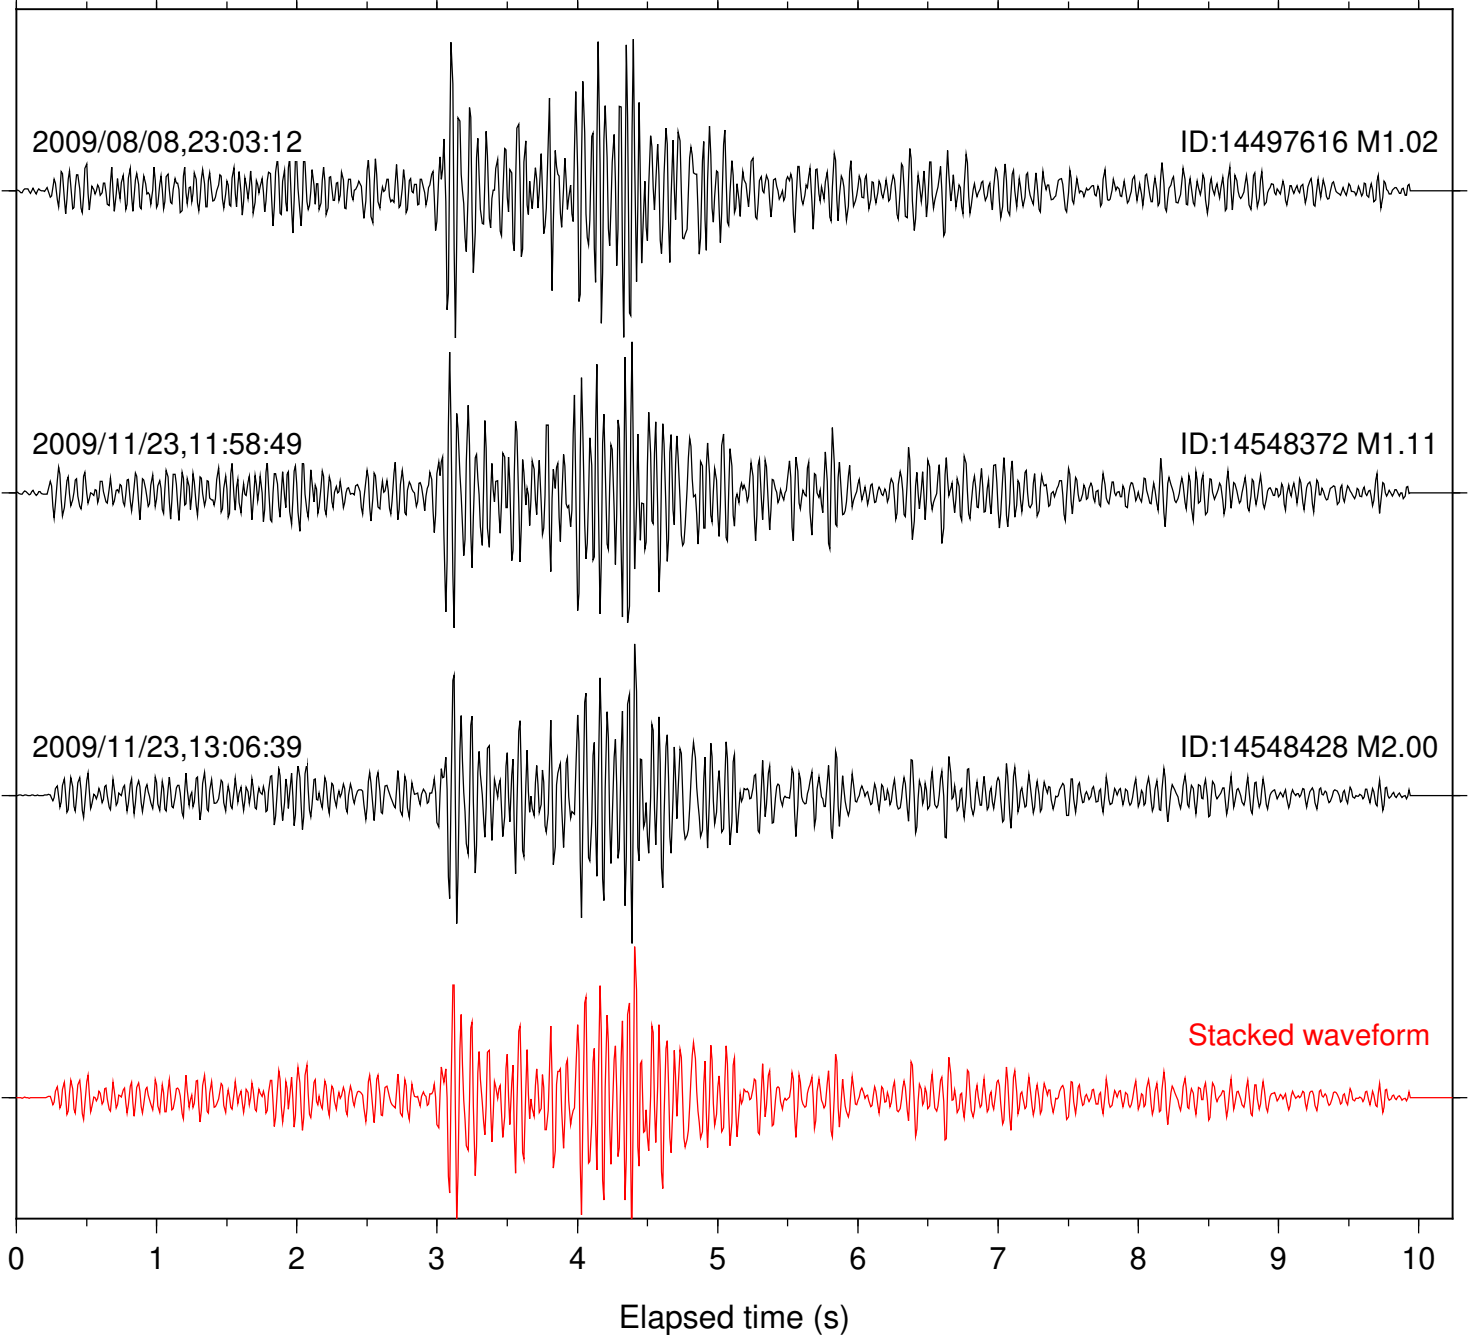

Station: B087 Com: EHZ

Focal depth: 9.33 km

Station: B088 Com: EHZ

Focal depth: 9.33 km

Station: B093 Com: EHZ

Focal depth: 9.33 km

Station: BOR Com: HHZ

Focal depth: 9.33 km

Station: BZN Com: HHZ

Focal depth: 9.33 km

Station: DNR Com: HHZ

Focal depth: 9.33 km

Station: FRD Com: HHZ

Focal depth: 9.33 km

Station: KNW Com: HHZ

Focal depth: 9.33 km

Station: LVA2 Com: HHZ

Focal depth: 9.33 km

Station: PFO Com: HHZ

Focal depth: 9.33 km

Station: PLM Com: HHZ

Focal depth: 9.33 km

Station: PMD Com: HHZ

Focal depth: 9.33 km

Station: RDM Com: HHZ

Focal depth: 9.33 km

Station: SND Com: HHZ

Focal depth: 9.33 km

Station: WMC Com: HHZ

Focal depth: 9.33 km