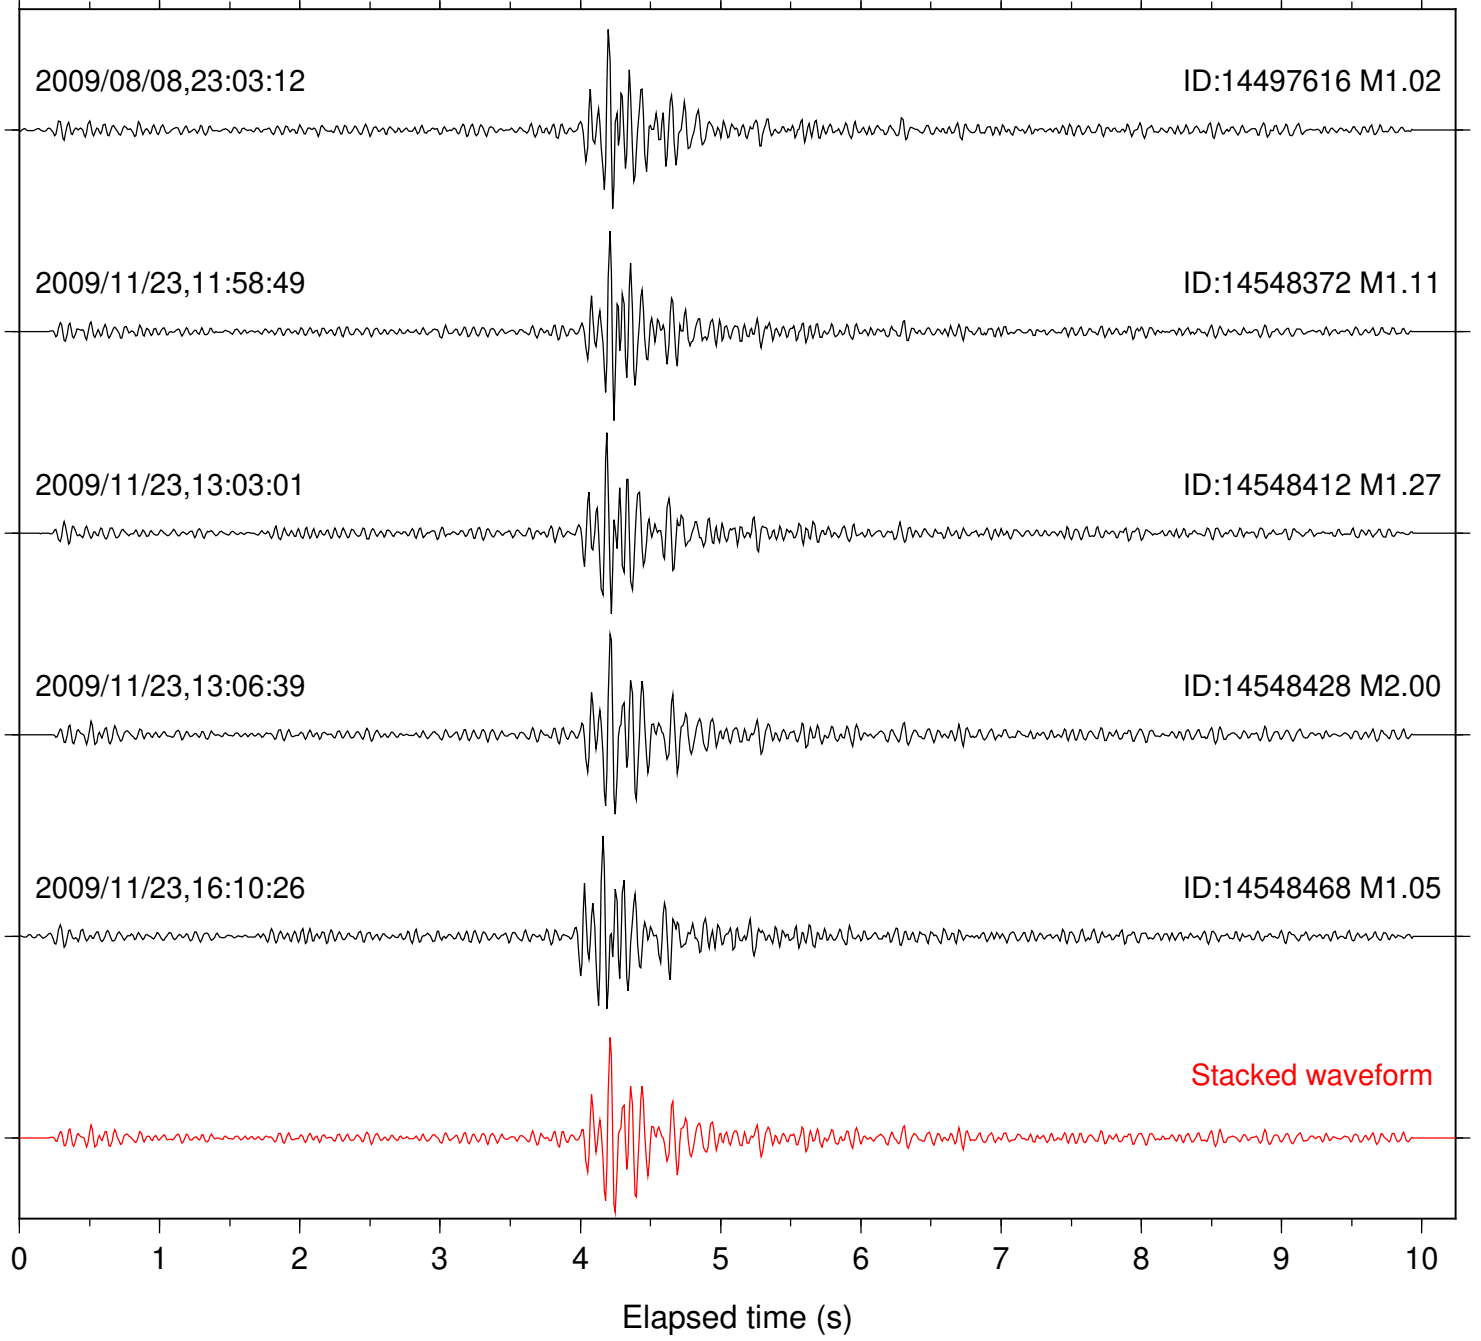

Station: B087 Com: EHZ

Focal depth: 9.33 km

Station: B088 Com: EHZ

Focal depth: 9.33 km

Station: B093 Com: EHZ

Focal depth: 9.33 km

Station: BOR Com: HHZ

Focal depth: 9.33 km

Station: BZN Com: HHZ

Focal depth: 9.33 km

Station: DNR Com: HHZ

Focal depth: 9.33 km

Station: FRD Com: HHZ

Focal depth: 9.33 km

Station: KNW Com: HHZ

Focal depth: 9.33 km

Station: LVA2 Com: HHZ

Focal depth: 9.33 km

Station: PFO Com: HHZ

Focal depth: 9.33 km

Station: PLM Com: HHZ

Focal depth: 9.33 km

Station: PMD Com: HHZ

Focal depth: 9.33 km

Station: RDM Com: HHZ

Focal depth: 9.33 km

Station: SND Com: HHZ

Focal depth: 9.33 km

Station: WMC Com: HHZ

Focal depth: 9.33 km