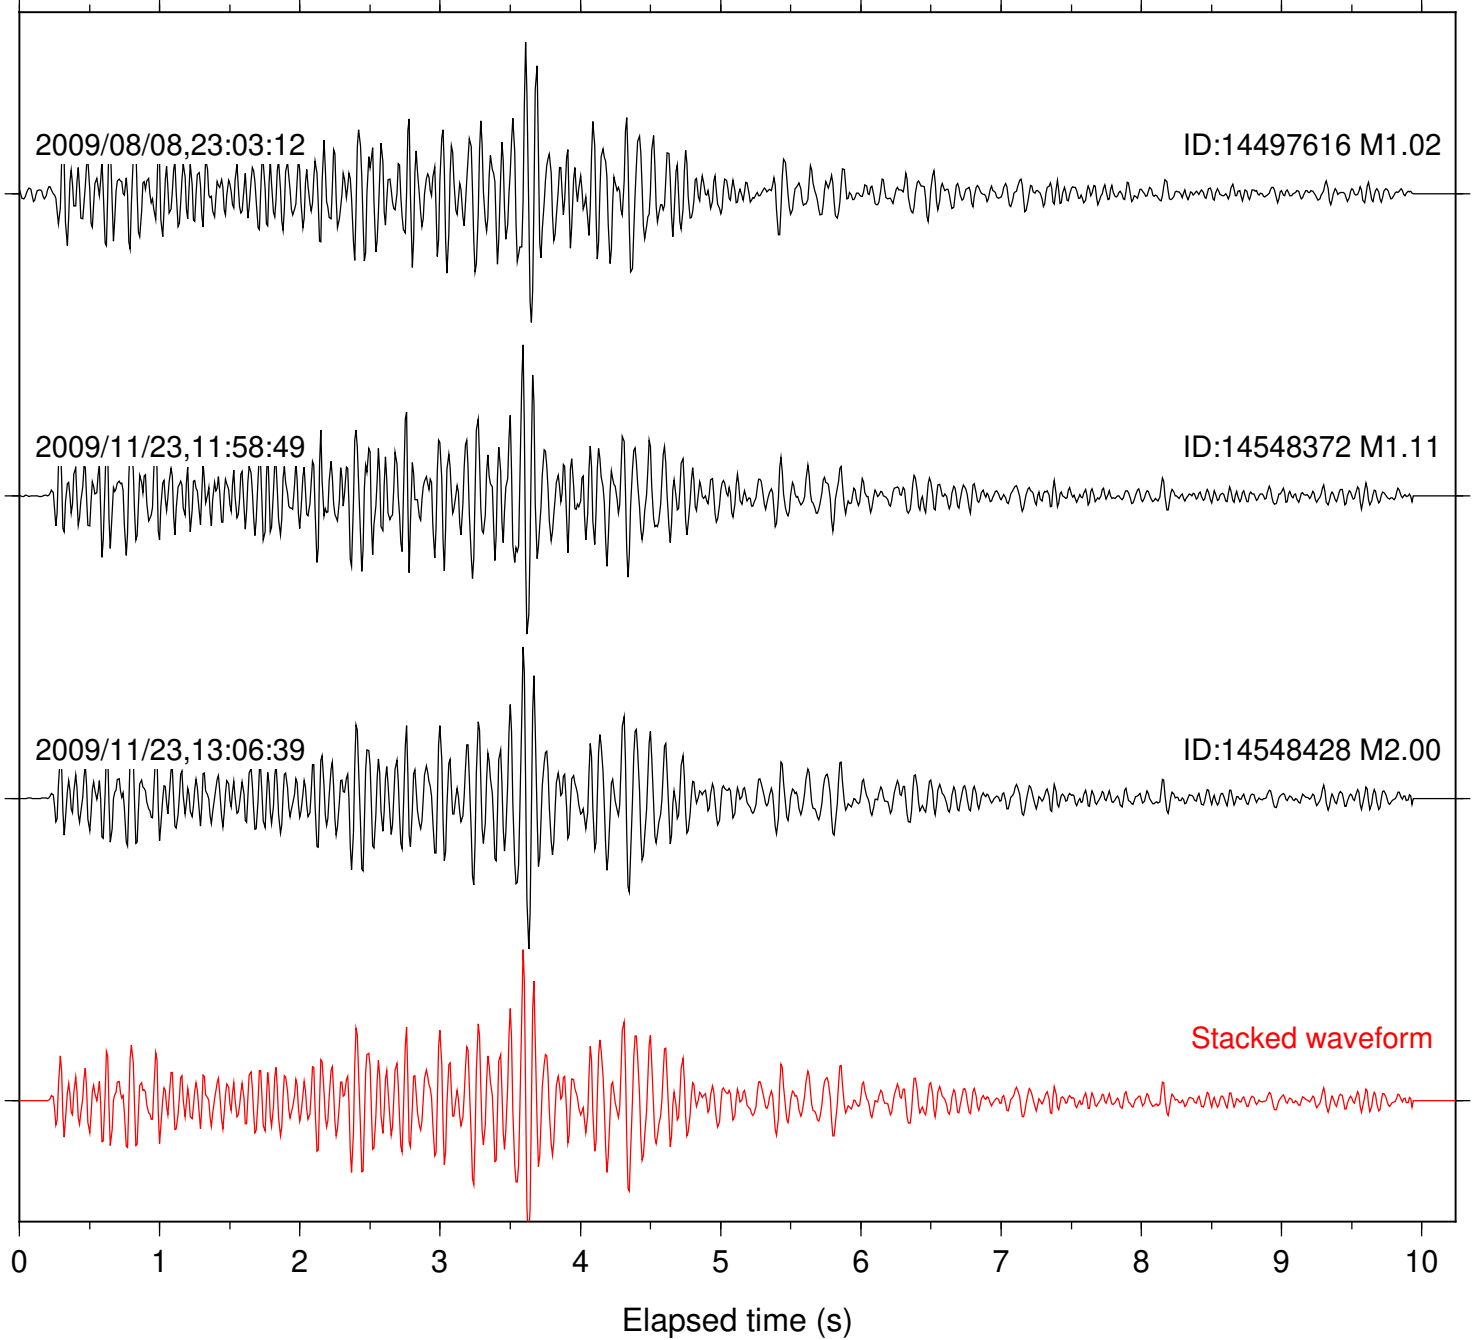

Station: B087 Com: EHZ

Focal depth: 9.33 km

Station: B088 Com: EHZ

Focal depth: 9.33 km

Station: B093 Com: EHZ

Focal depth: 9.33 km

Station: BOR Com: HHZ

Focal depth: 9.33 km

Station: BZN Com: HHZ

Focal depth: 9.33 km

Station: DNR Com: HHZ

Focal depth: 9.33 km

Station: FRD Com: HHZ

Focal depth: 9.33 km

Station: KNW Com: HHZ

Focal depth: 9.33 km

Station: LVA2 Com: HHZ

Focal depth: 9.33 km

Station: PFO Com: HHZ

Focal depth: 9.33 km

Station: PLM Com: HHZ

Focal depth: 9.33 km

Station: PMD Com: HHZ

Focal depth: 9.33 km

Station: RDM Com: HHZ

Focal depth: 9.33 km

Station: SND Com: HHZ

Focal depth: 9.33 km

Station: WMC Com: HHZ

Focal depth: 9.33 km