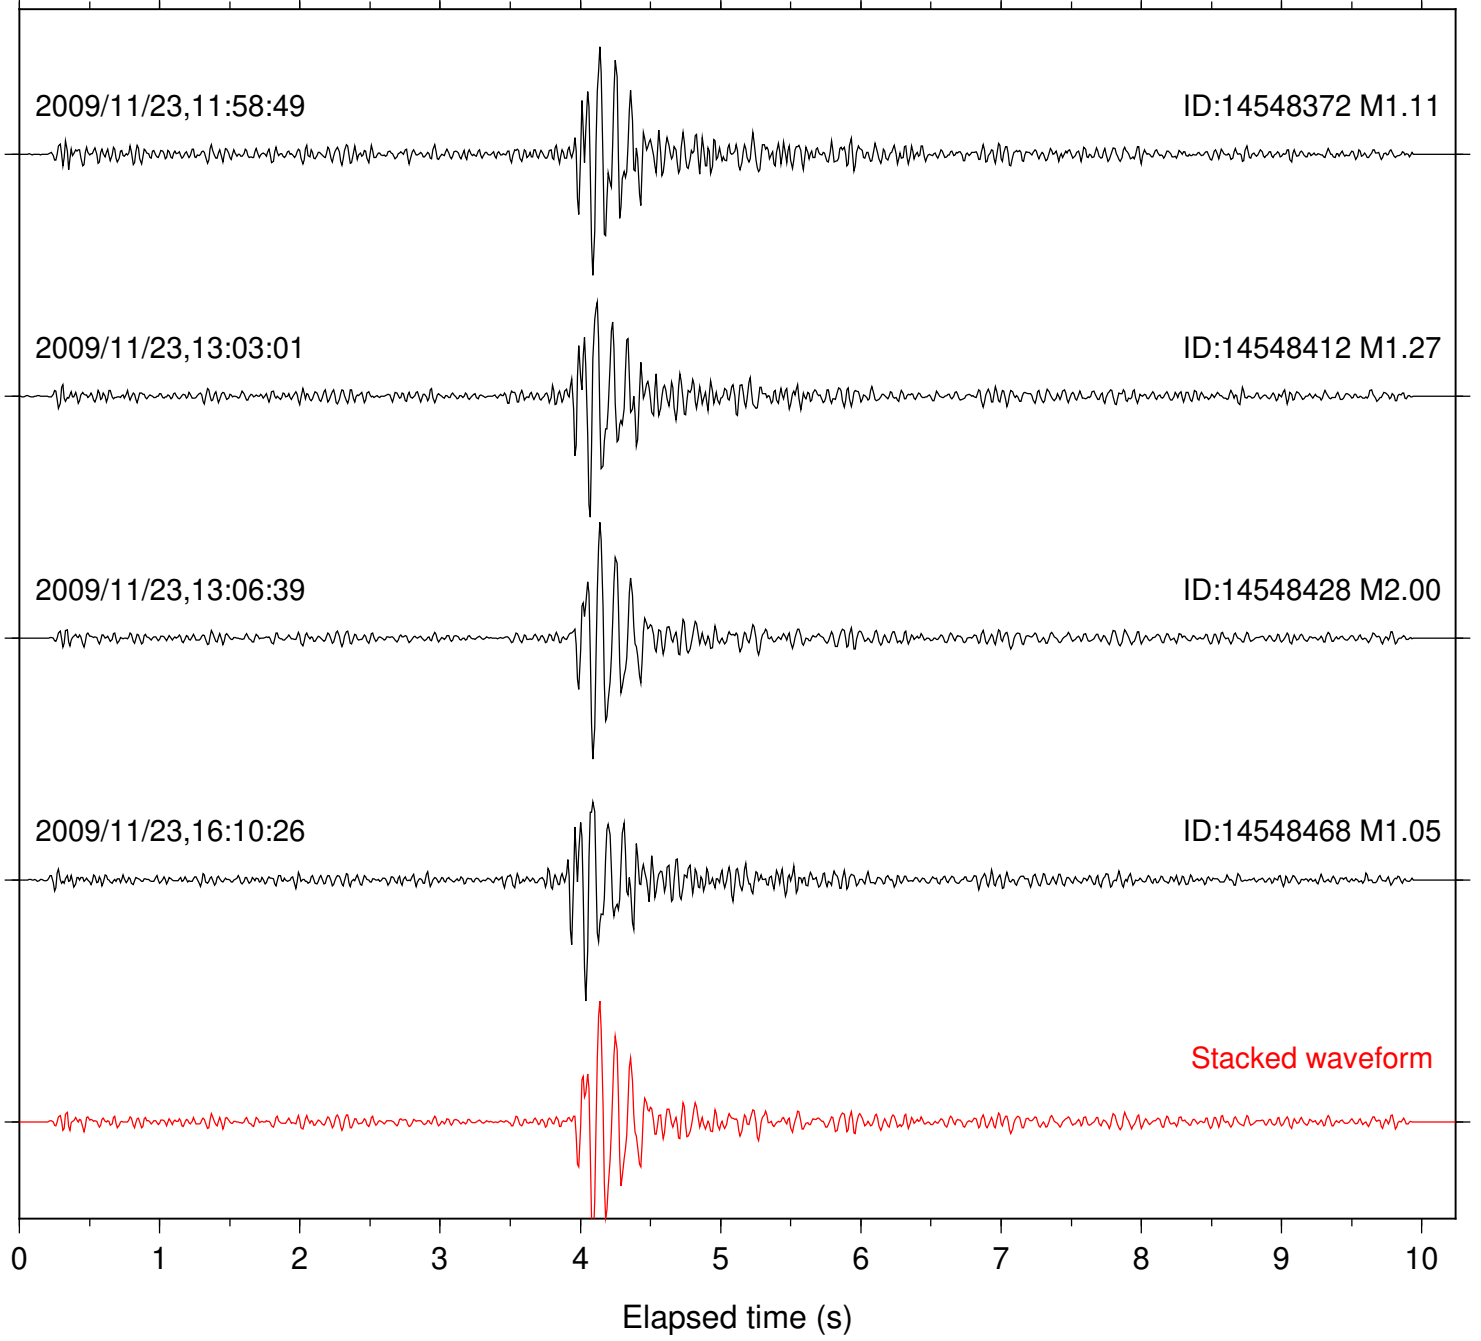

Station: B081 Com: EHZ

Focal depth: 9.33 km

Station: B082 Com: EHZ

Focal depth: 9.33 km

Station: B084 Com: EHZ

Focal depth: 9.33 km

Station: B086 Com: EHZ

Focal depth: 9.33 km

Station: B087 Com: EHZ

Focal depth: 9.33 km

Station: B088 Com: EHZ

Focal depth: 9.33 km

Station: B093 Com: EHZ

Focal depth: 9.33 km

Station: BOR Com: HHZ

Focal depth: 9.33 km

Station: BZN Com: HHZ

Focal depth: 9.33 km

Station: DNR Com: HHZ

Focal depth: 9.33 km

Station: FRD Com: HHZ

Focal depth: 9.33 km

Station: KNW Com: HHZ

Focal depth: 9.33 km

Station: RDM Com: HHZ

Focal depth: 9.33 km

Station: SND Com: HHZ

Focal depth: 9.33 km

Station: WMC Com: HHZ

Focal depth: 9.33 km