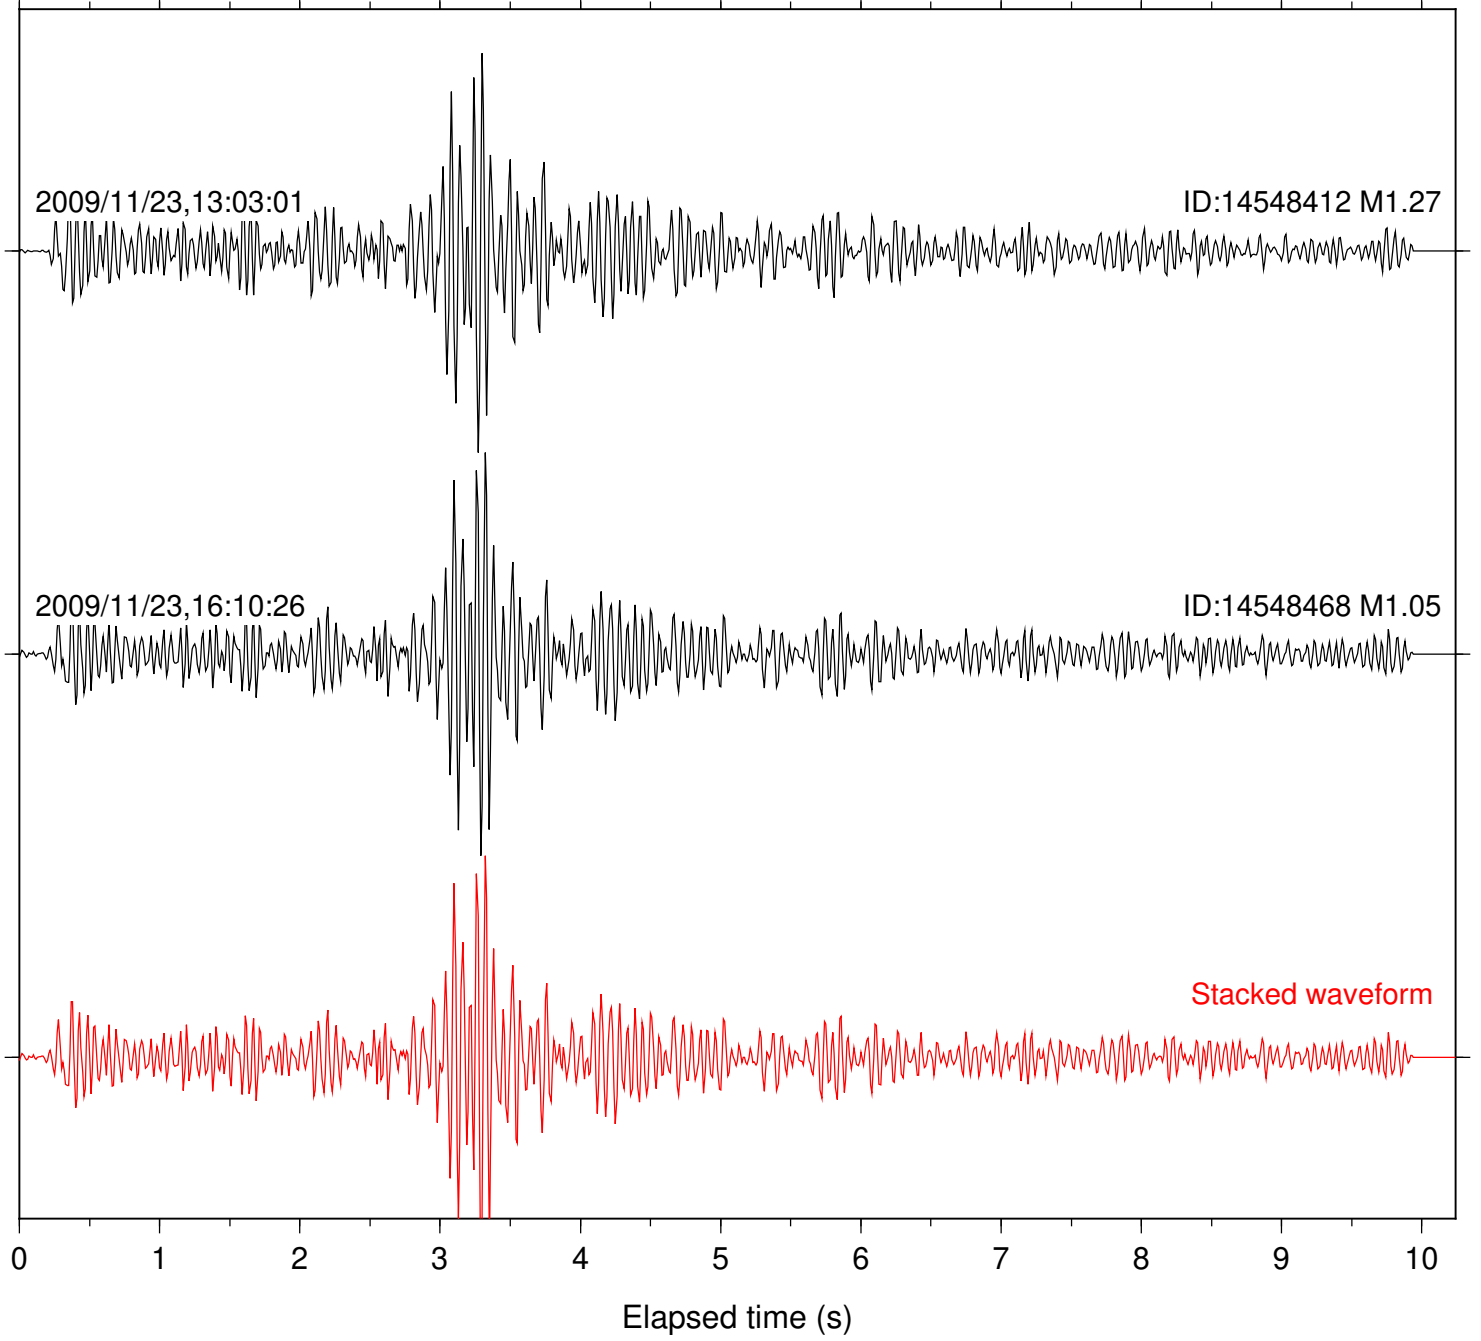

Station: B087 Com: EHZ

Focal depth: 9.33 km

Station: B088 Com: EHZ

Focal depth: 9.33 km

Station: B093 Com: EHZ

Focal depth: 9.33 km

Station: BOR Com: HHZ

Focal depth: 9.33 km

Station: BZN Com: HHZ

Focal depth: 9.33 km

Station: DNR Com: HHZ

Focal depth: 9.33 km

Station: FRD Com: HHZ

Focal depth: 9.33 km

Station: KNW Com: HHZ

Focal depth: 9.33 km

Station: LVA2 Com: HHZ

Focal depth: 9.33 km

Station: PFO Com: HHZ

Focal depth: 9.33 km

Station: PLM Com: HHZ

Focal depth: 9.33 km

Station: PMD Com: HHZ

Focal depth: 9.33 km

Station: RDM Com: HHZ

Focal depth: 9.33 km

Station: SND Com: HHZ

Focal depth: 9.33 km

Station: WMC Com: HHZ

Focal depth: 9.33 km