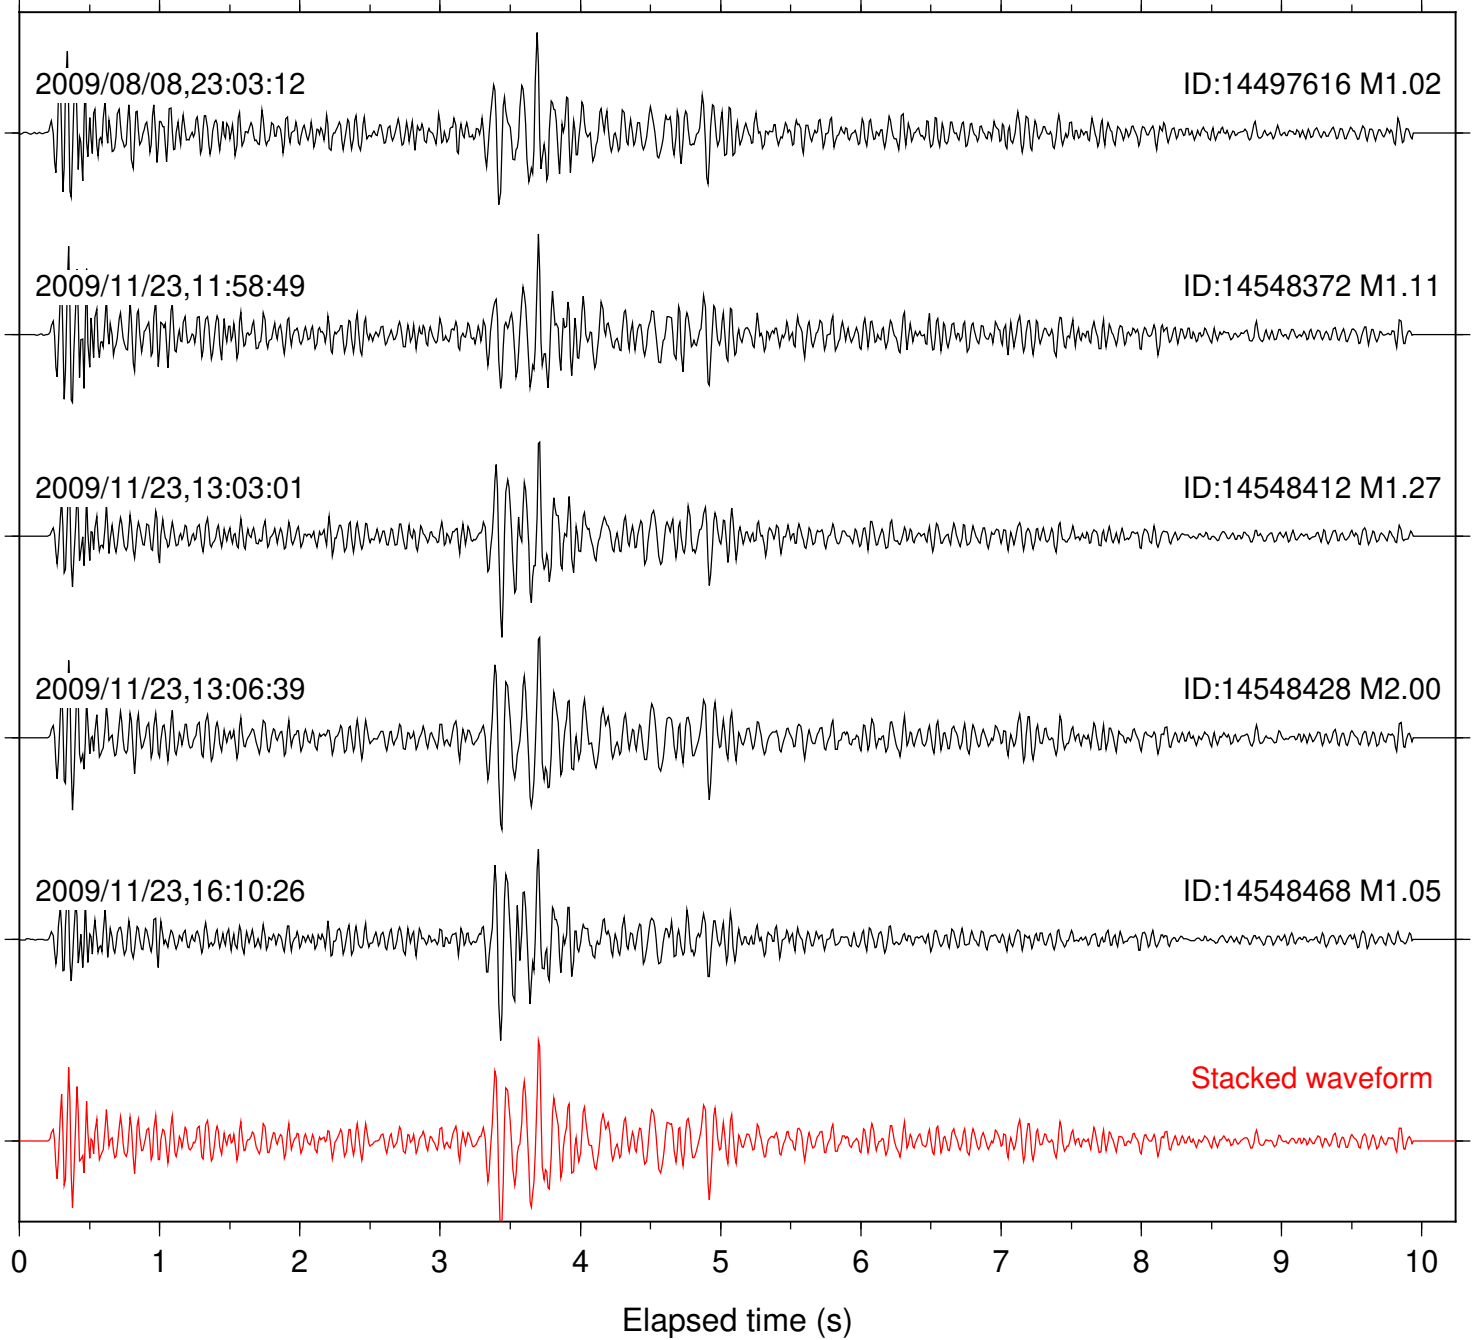

Station: B087 Com: EHZ

Focal depth: 9.33 km

Station: B088 Com: EHZ

Focal depth: 9.33 km

Station: B093 Com: EHZ

Focal depth: 9.33 km

Station: BOR Com: HHZ

Focal depth: 9.33 km

Station: BZN Com: HHZ

Focal depth: 9.33 km

Station: DNR Com: HHZ

Focal depth: 9.33 km

Station: FRD Com: HHZ

Focal depth: 9.33 km

Station: KNW Com: HHZ

Focal depth: 9.33 km

Station: LVA2 Com: HHZ

Focal depth: 9.33 km

Station: PFO Com: HHZ

Focal depth: 9.33 km

Station: PLM Com: HHZ

Focal depth: 9.33 km

Station: PMD Com: HHZ

Focal depth: 9.33 km

Station: RDM Com: HHZ

Focal depth: 9.33 km

Station: SND Com: HHZ

Focal depth: 9.33 km

Station: WMC Com: HHZ

Focal depth: 9.33 km