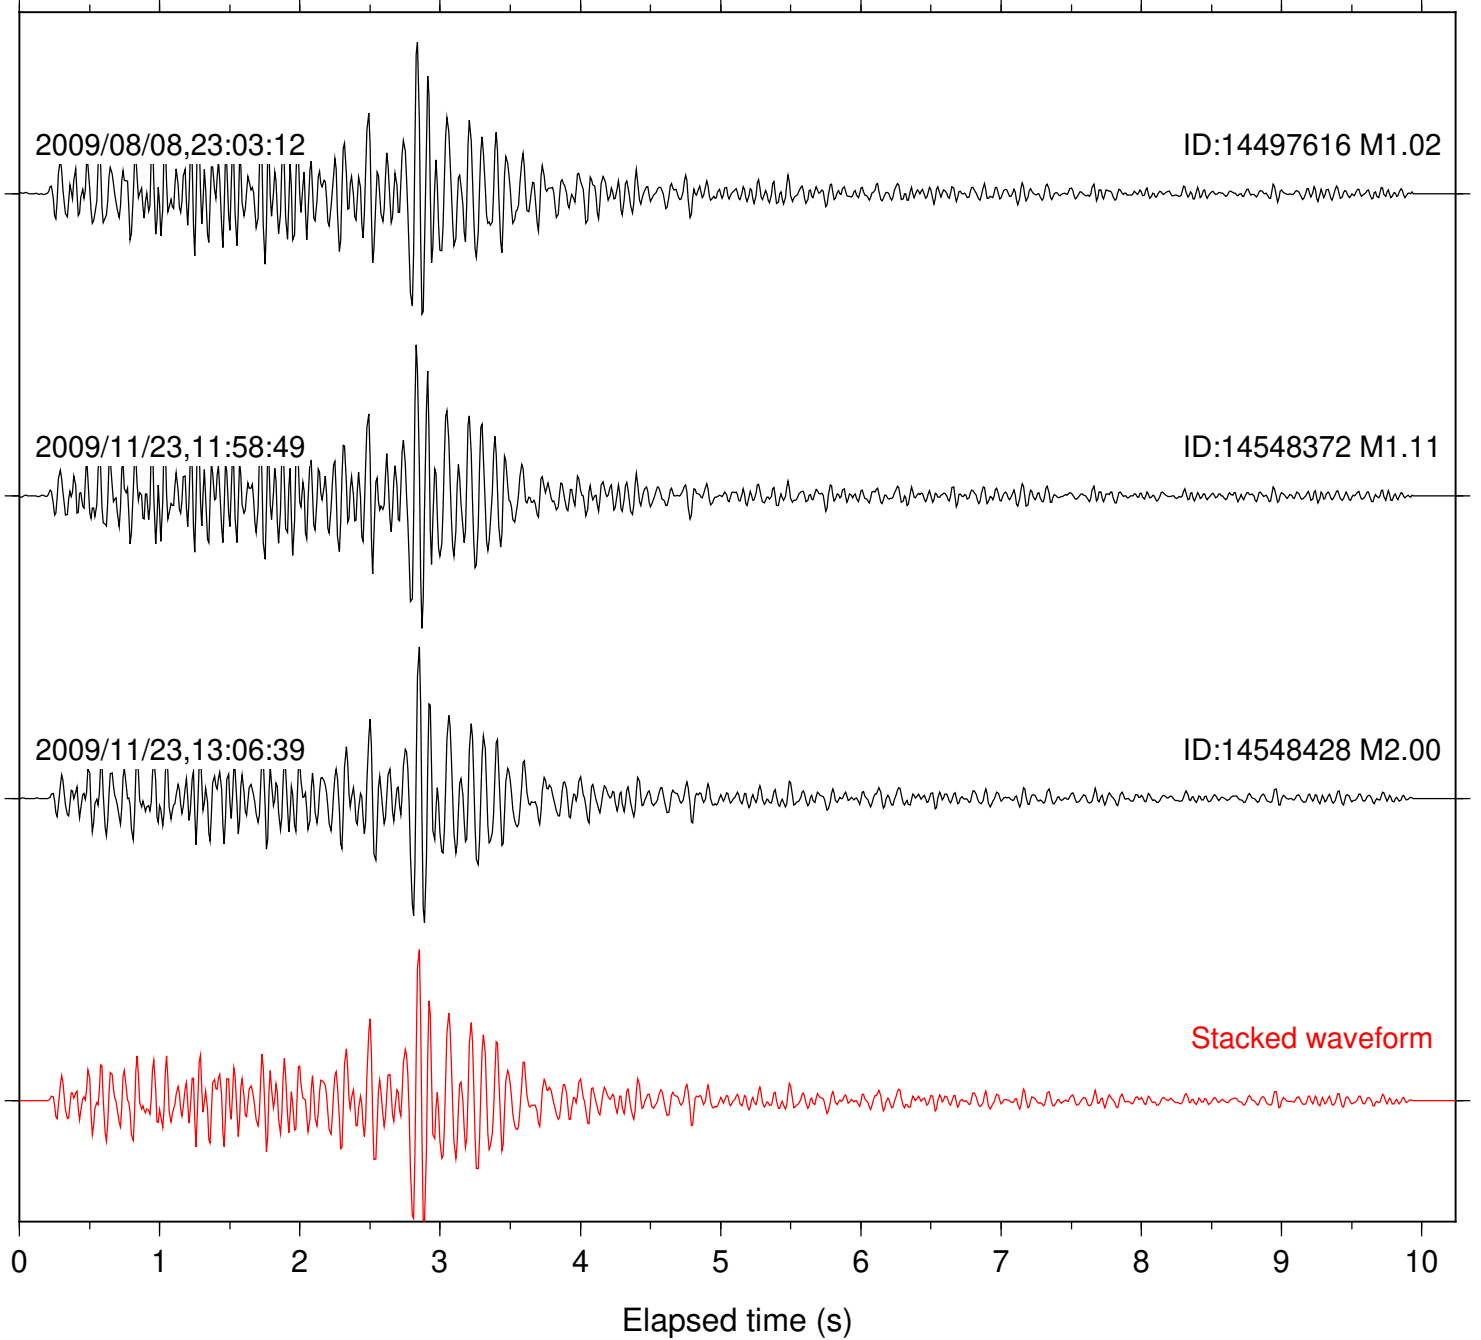

Station: B087 Com: EHZ

Focal depth: 9.33 km

Station: B088 Com: EHZ

Focal depth: 9.33 km

Station: B093 Com: EHZ

Focal depth: 9.33 km

Station: BOR Com: HHZ

Focal depth: 9.33 km

Station: BZN Com: HHZ

Focal depth: 9.33 km

Station: DNR Com: HHZ

Focal depth: 9.33 km

Station: FRD Com: HHZ

Focal depth: 9.33 km

Station: KNW Com: HHZ

Focal depth: 9.33 km

Station: LVA2 Com: HHZ

Focal depth: 9.33 km

Station: PFO Com: HHZ

Focal depth: 9.33 km

Station: PLM Com: HHZ

Focal depth: 9.33 km

Station: PMD Com: HHZ

Focal depth: 9.33 km

Station: RDM Com: HHZ

Focal depth: 9.33 km

Station: SND Com: HHZ

Focal depth: 9.33 km

Station: WMC Com: HHZ

Focal depth: 9.33 km