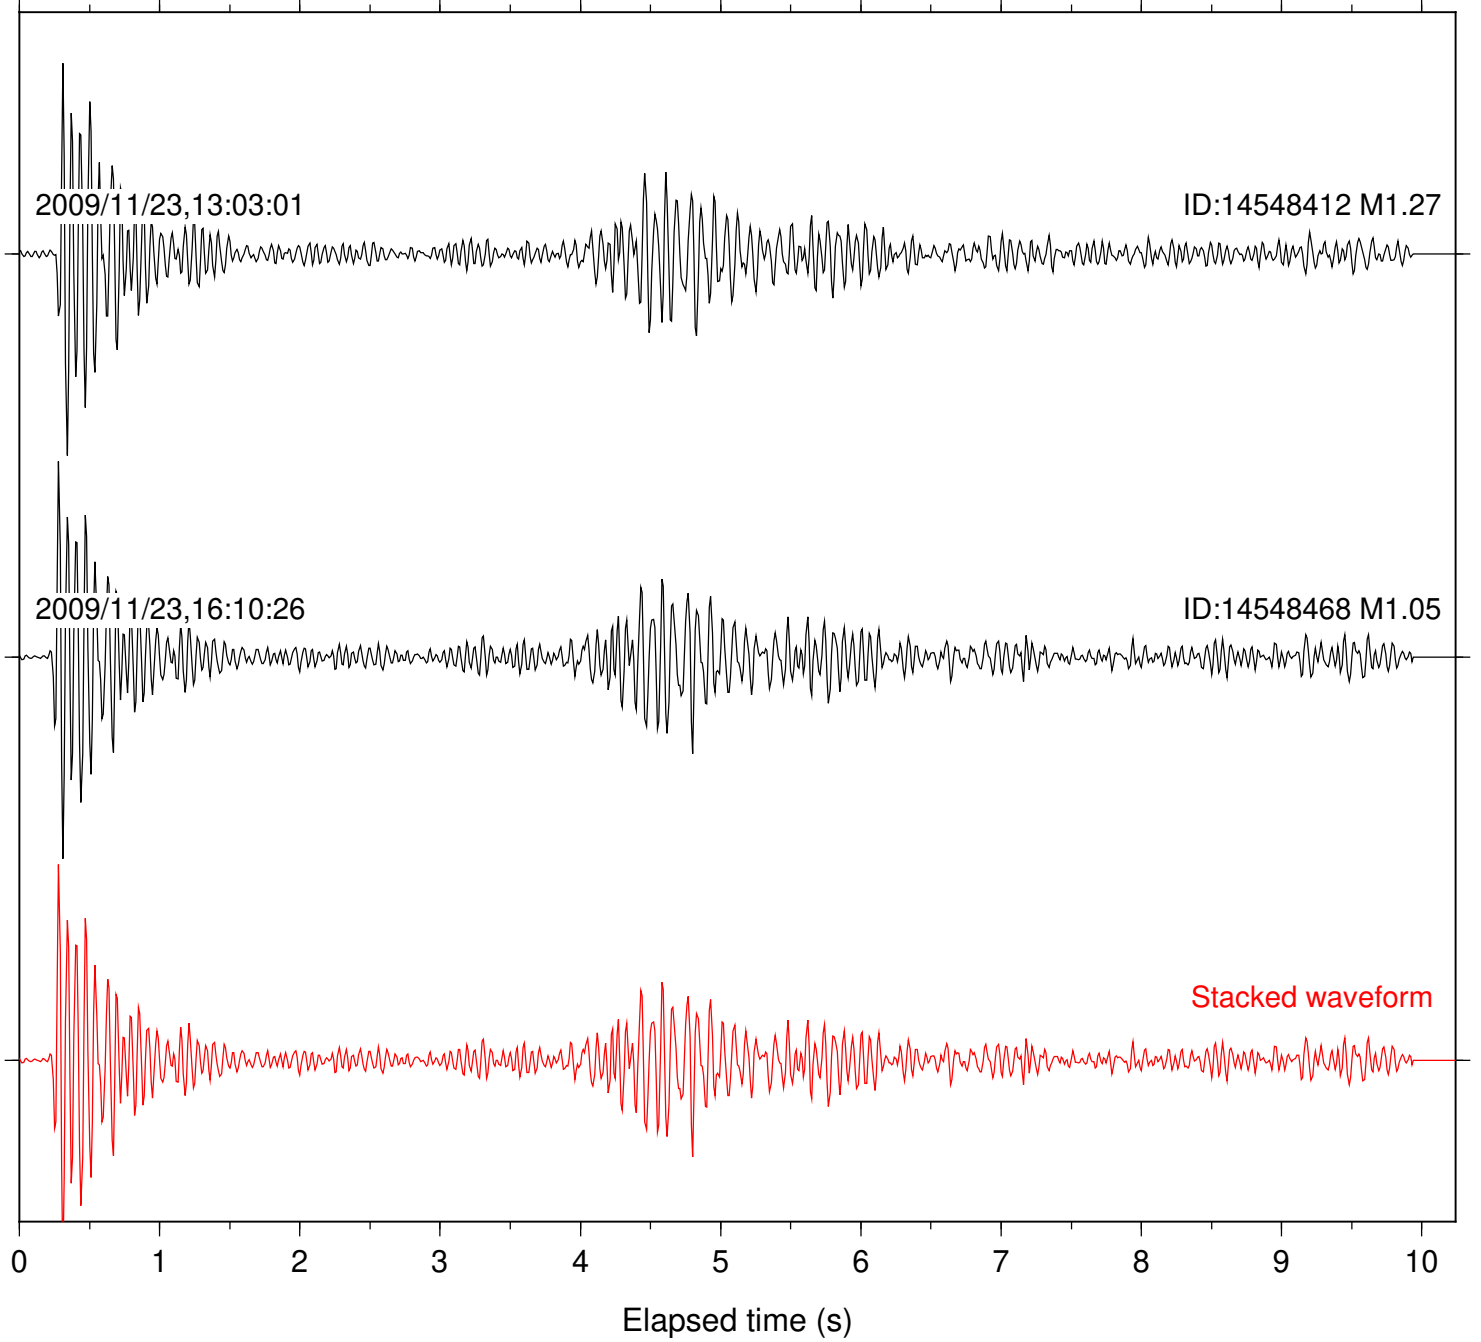

Station: B087 Com: EHZ

Focal depth: 9.33 km

Station: B088 Com: EHZ

Focal depth: 9.33 km

Station: B093 Com: EHZ

Focal depth: 9.33 km

Station: BOR Com: HHZ

Focal depth: 9.33 km

Station: BZN Com: HHZ

Focal depth: 9.33 km

Station: DNR Com: HHZ

Focal depth: 9.33 km

Station: FRD Com: HHZ

Focal depth: 9.33 km

Station: KNW Com: HHZ

Focal depth: 9.33 km

Station: LVA2 Com: HHZ

Focal depth: 9.33 km

Station: PFO Com: HHZ

Focal depth: 9.33 km

Station: PLM Com: HHZ

Focal depth: 9.33 km

Station: PMD Com: HHZ

Focal depth: 9.33 km

Station: RDM Com: HHZ

Focal depth: 9.33 km

Station: SND Com: HHZ

Focal depth: 9.33 km

Station: WMC Com: HHZ

Focal depth: 9.33 km