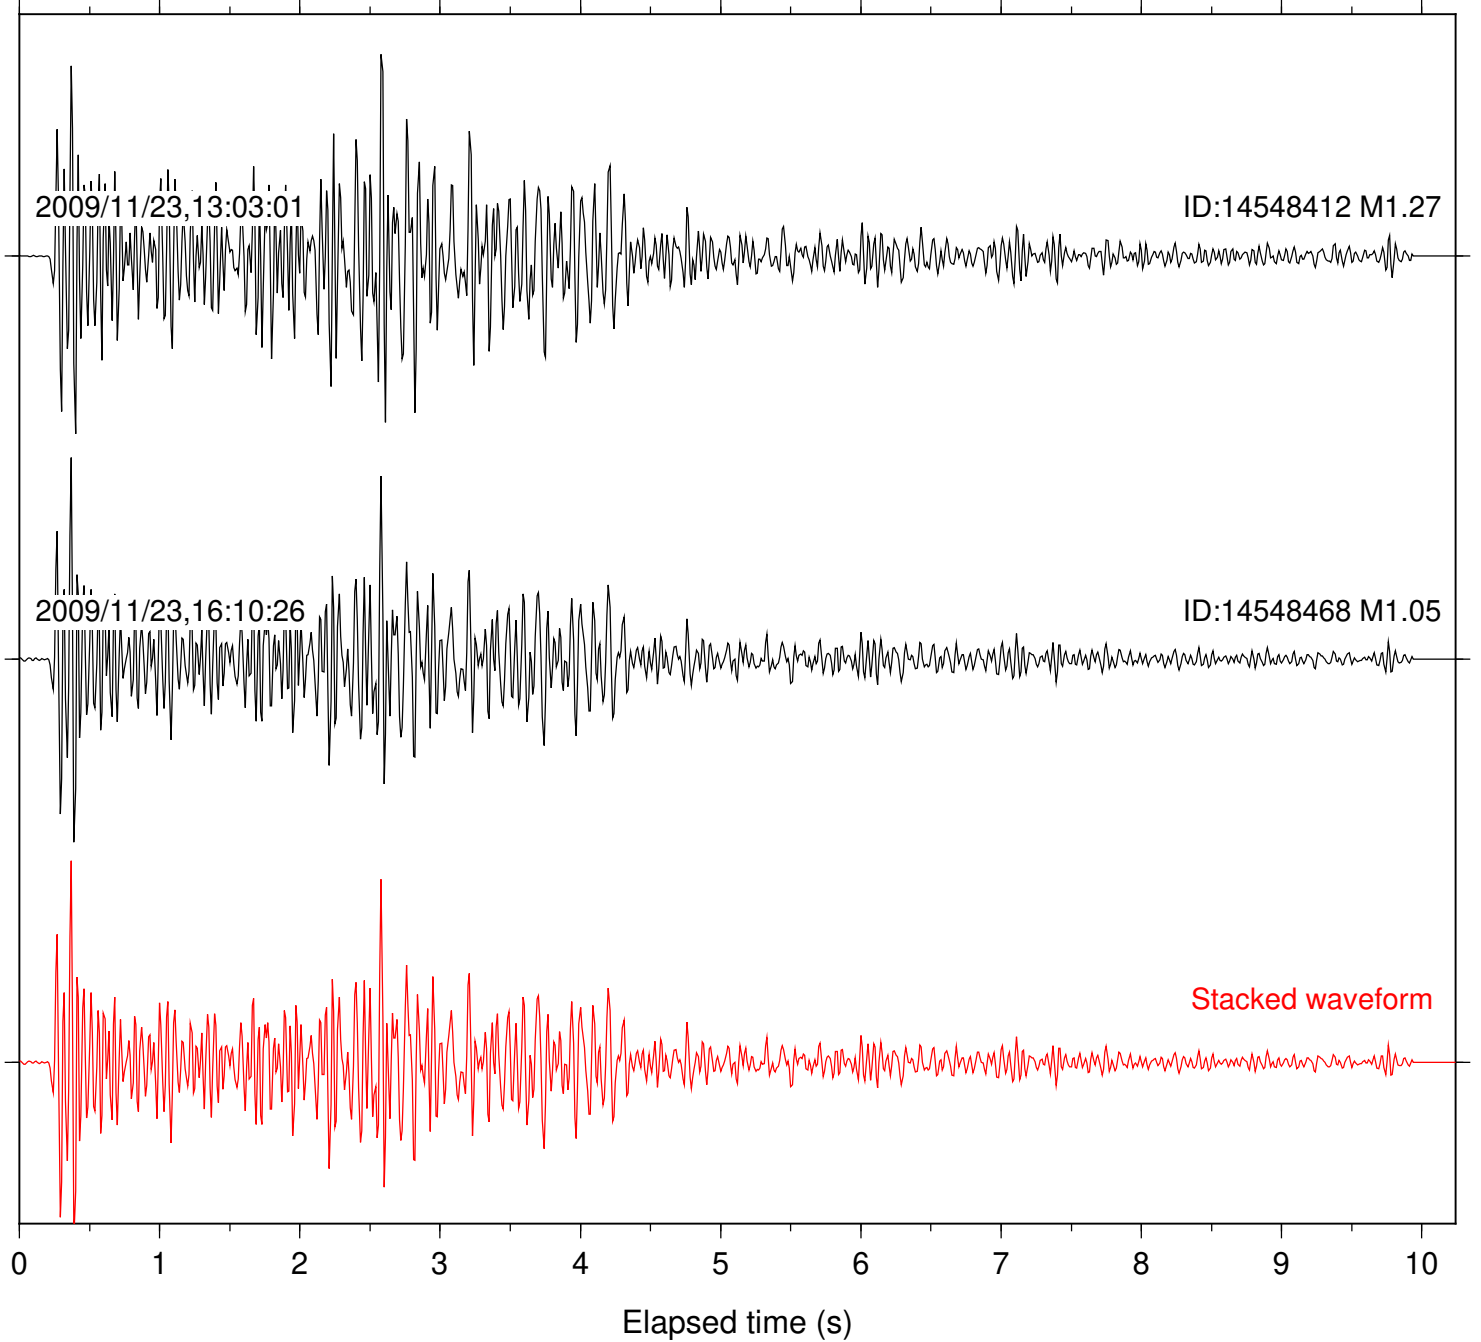

Station: B087 Com: EHZ

Focal depth: 9.33 km

Station: B088 Com: EHZ

Focal depth: 9.33 km

Station: B093 Com: EHZ

Focal depth: 9.33 km

Station: BOR Com: HHZ

Focal depth: 9.33 km

Station: BZN Com: HHZ

Focal depth: 9.33 km

Station: DNR Com: HHZ

Focal depth: 9.33 km

Station: FRD Com: HHZ

Focal depth: 9.33 km

Station: KNW Com: HHZ

Focal depth: 9.33 km

Station: LVA2 Com: HHZ

Focal depth: 9.33 km

Station: PFO Com: HHZ

Focal depth: 9.33 km

Station: PLM Com: HHZ

Focal depth: 9.33 km

Station: PMD Com: HHZ

Focal depth: 9.33 km

Station: RDM Com: HHZ

Focal depth: 9.33 km

Station: SND Com: HHZ

Focal depth: 9.33 km

Station: WMC Com: HHZ

Focal depth: 9.33 km