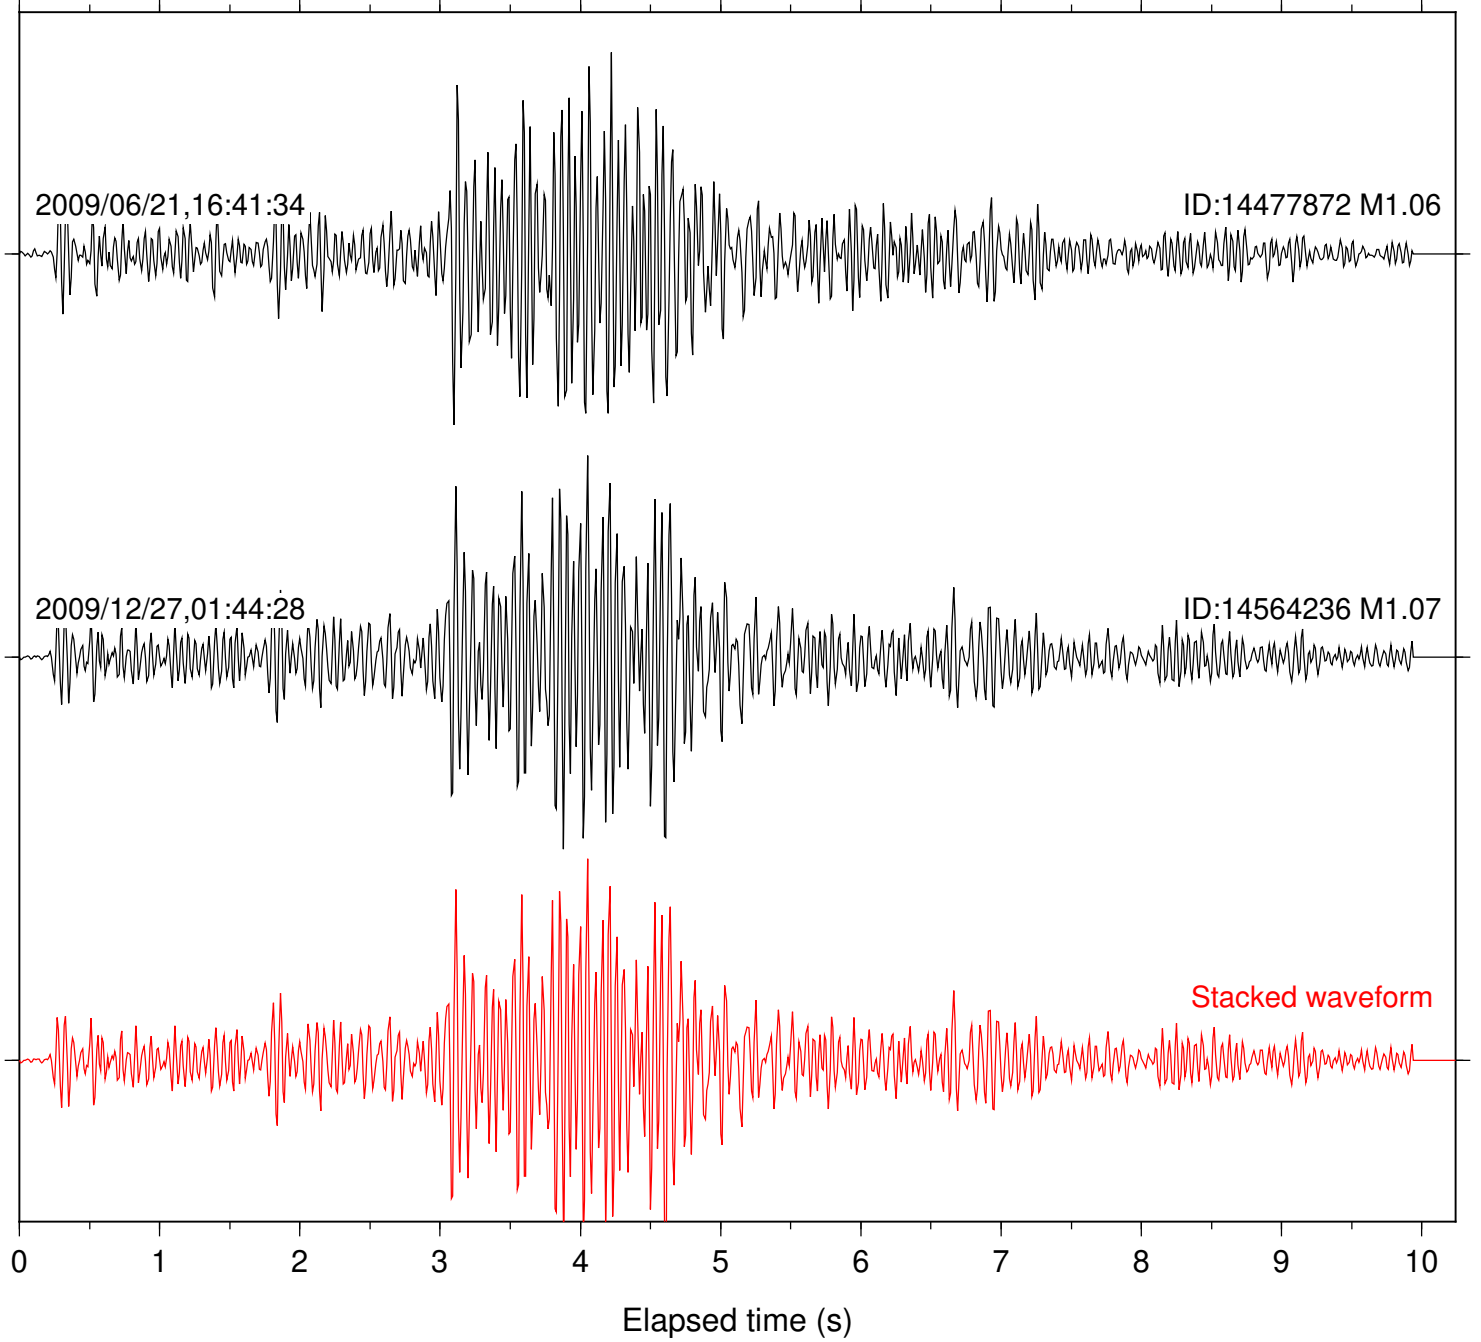

Stacked waveform

0 1 2 3 4 5 6 7 8 9 10
Elapsed time (s)

Station: B086 Com: EHZ

Focal depth: 9.52 km

Station: B088 Com: EHZ

Focal depth: 9.52 km

Station: B093 Com: EHZ

Focal depth: 9.52 km

Station: BZN Com: HHZ

Focal depth: 9.52 km

Station: PFO Com: HHZ

Focal depth: 9.52 km

Station: PLM Com: HHZ

Focal depth: 9.52 km

Station: RDM Com: HHZ

Focal depth: 9.52 km

Station: SND Com: HHZ

Focal depth: 9.52 km

2009/06/21,16:41:34

ID:14477872 M1.06

2009/12/27,01:44:28

ID:14564236 M1.07

Stacked waveform

0 1 2 3 4 5 6 7 8 9 10

Elapsed time (s)

Station: TOR Com: HHZ

Focal depth: 9.52 km