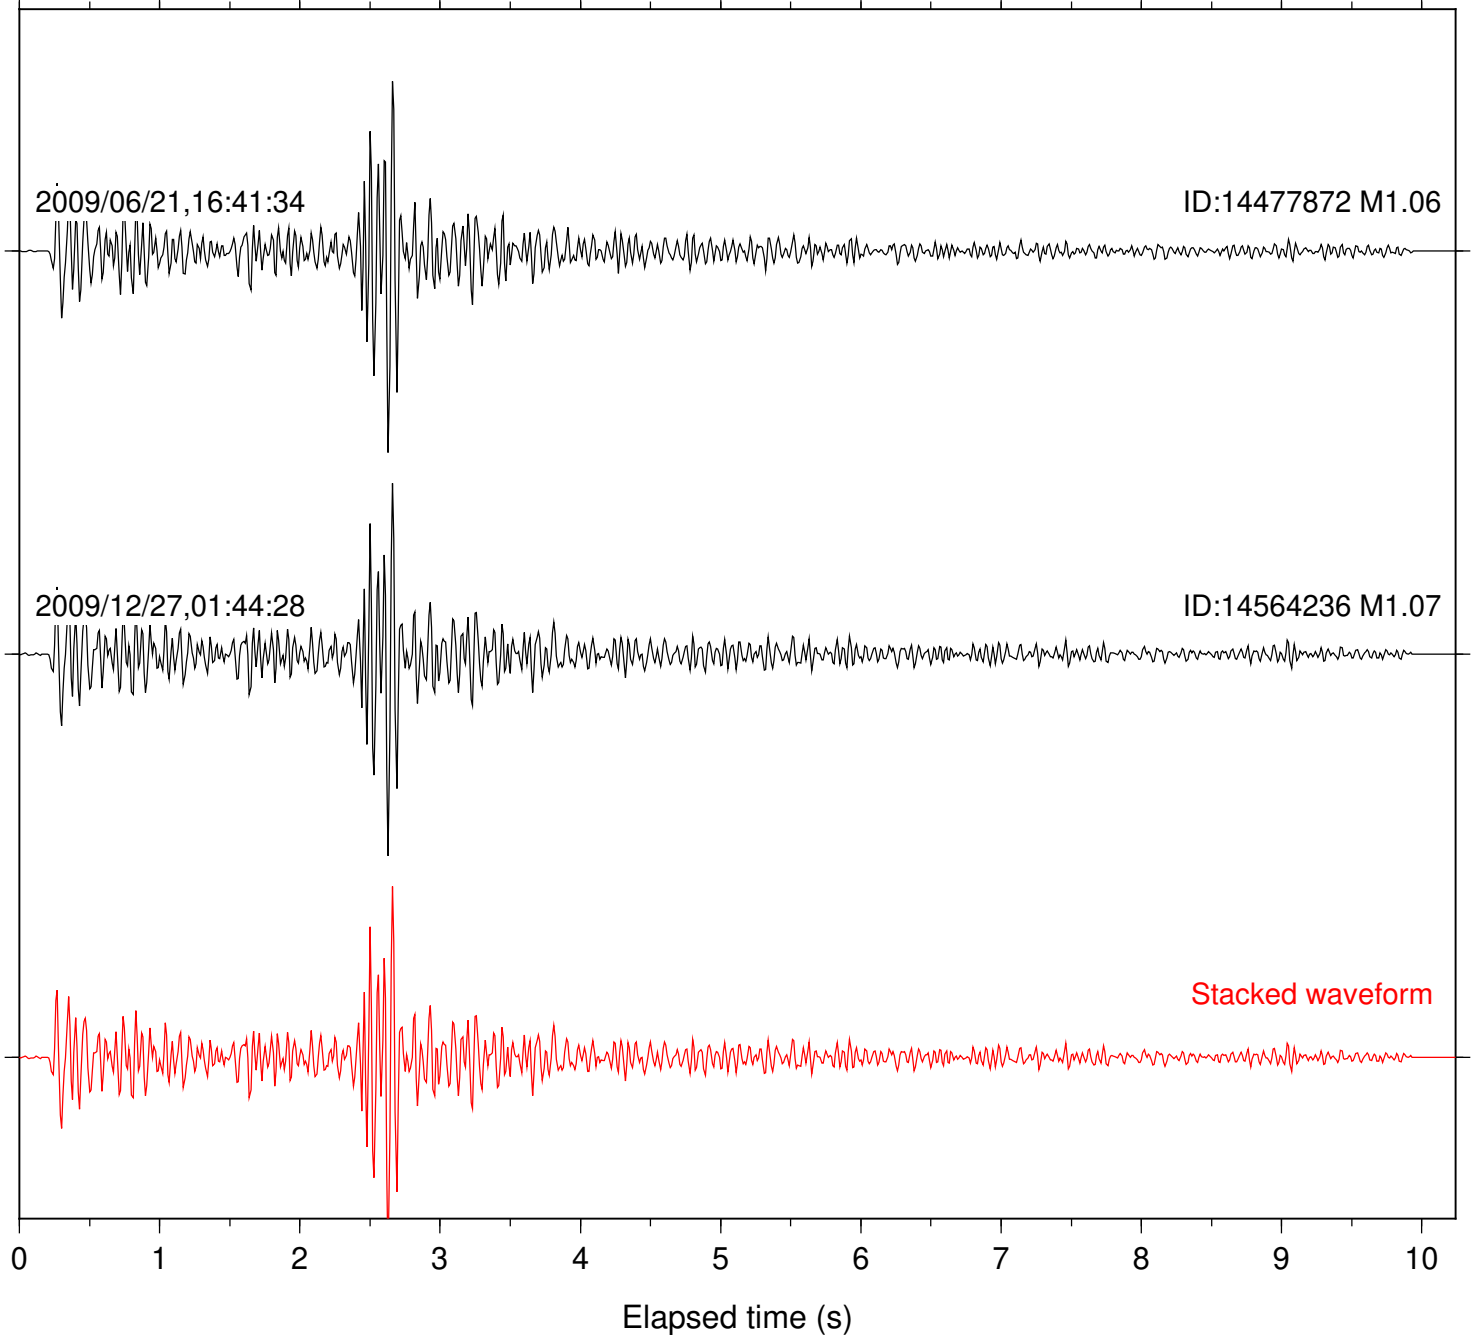

Station: B082 Com: EHZ

Focal depth: 9.52 km

Station: B084 Com: EHZ

Focal depth: 9.52 km

2009/06/21,16:41:34

ID:14477872 M1.06

2009/12/27,01:44:28

ID:14564236 M1.07

Stacked waveform

0 1 2 3 4 5 6 7 8 9 10
Elapsed time (s)

Station: B086 Com: EHZ

Focal depth: 9.52 km

Station: B088 Com: EHZ

Focal depth: 9.52 km

Station: B093 Com: EHZ

Focal depth: 9.52 km

Station: SND Com: HHZ

Focal depth: 9.52 km

2009/06/21,16:41:34

ID:14477872 M1.06

2009/12/27,01:44:28

ID:14564236 M1.07

Stacked waveform

0 1 2 3 4 5 6 7 8 9 10

Elapsed time (s)

Station: TOR Com: HHZ

Focal depth: 9.52 km