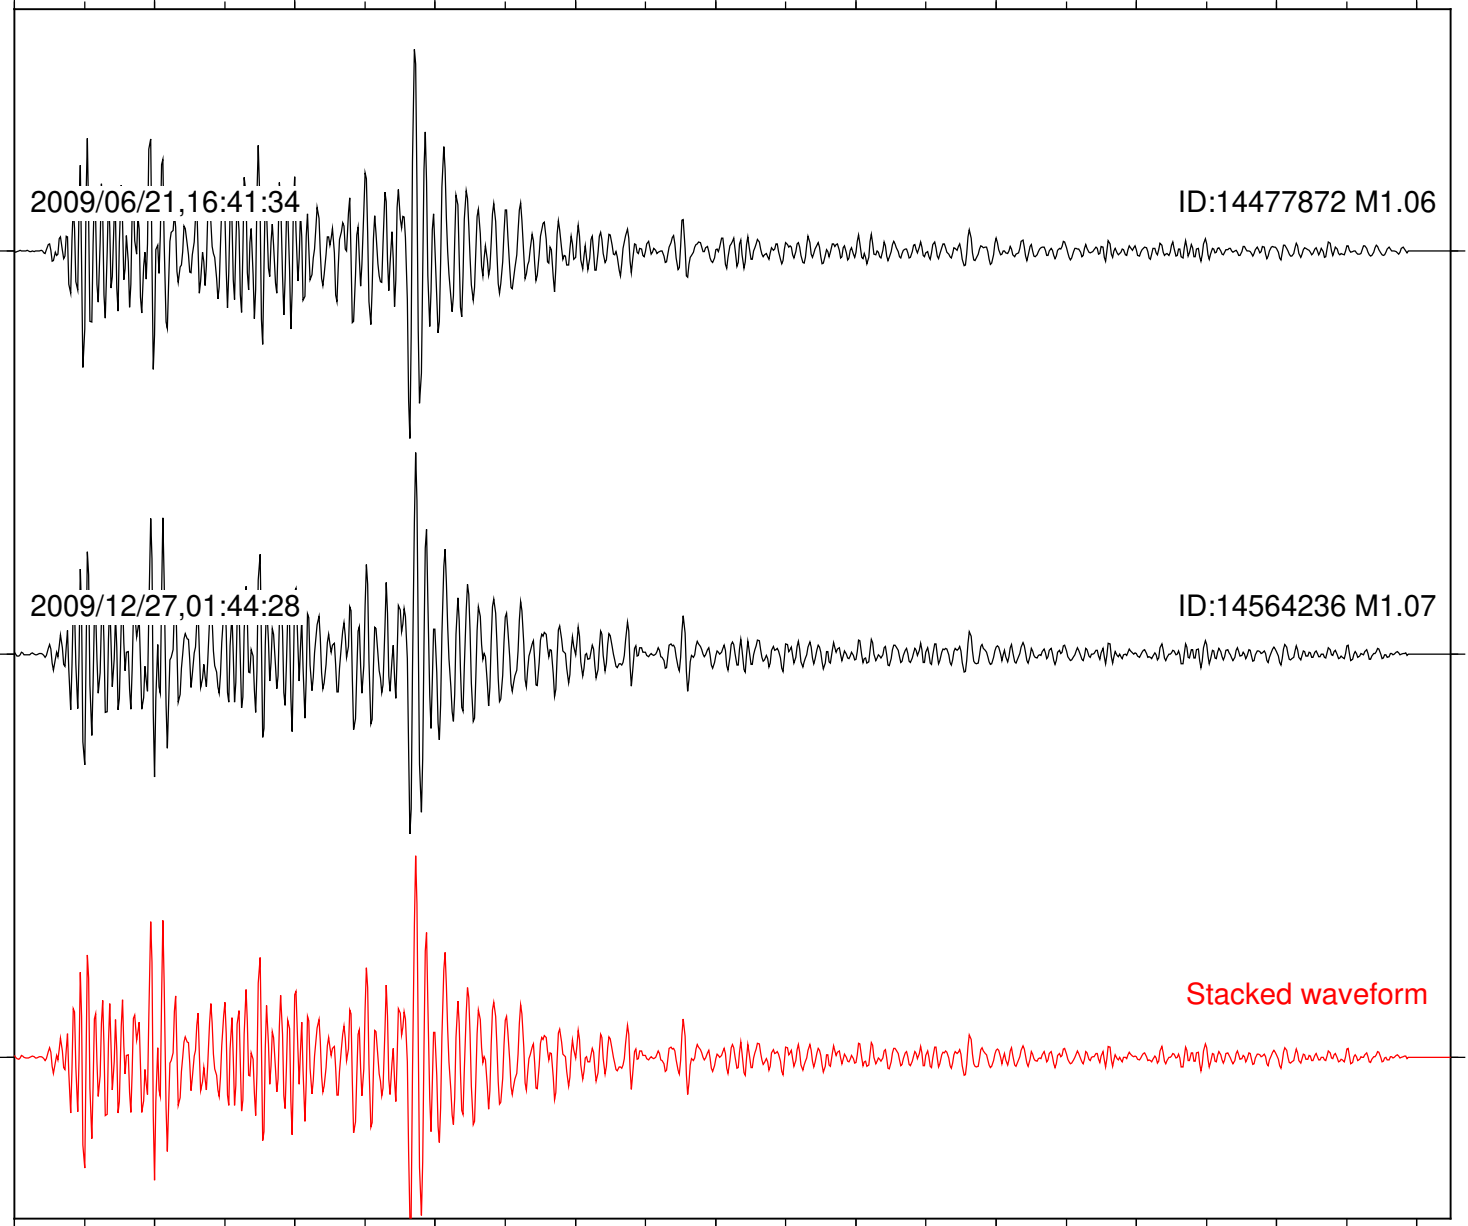

Station: B082 Com: EHZ

Focal depth: 9.52 km

Station: B084 Com: EHZ

Focal depth: 9.52 km

2009/06/21,16:41:34

ID:14477872 M1.06

2009/12/27,01:44:28

ID:14564236 M1.07

Station: BZN Com: HHZ

Focal depth: 9.52 km

Station: PFO Com: HHZ

Focal depth: 9.52 km

Station: PLM Com: HHZ

Focal depth: 9.52 km

Station: RDM Com: HHZ

Focal depth: 9.52 km

Station: SND Com: HHZ

Focal depth: 9.52 km

2009/06/21,16:41:34

ID:14477872 M1.06

2009/12/27,01:44:28

ID:14564236 M1.07

Stacked waveform

0 1 2 3 4 5 6 7 8 9 10

Elapsed time (s)

Station: TOR Com: HHZ

Focal depth: 9.52 km