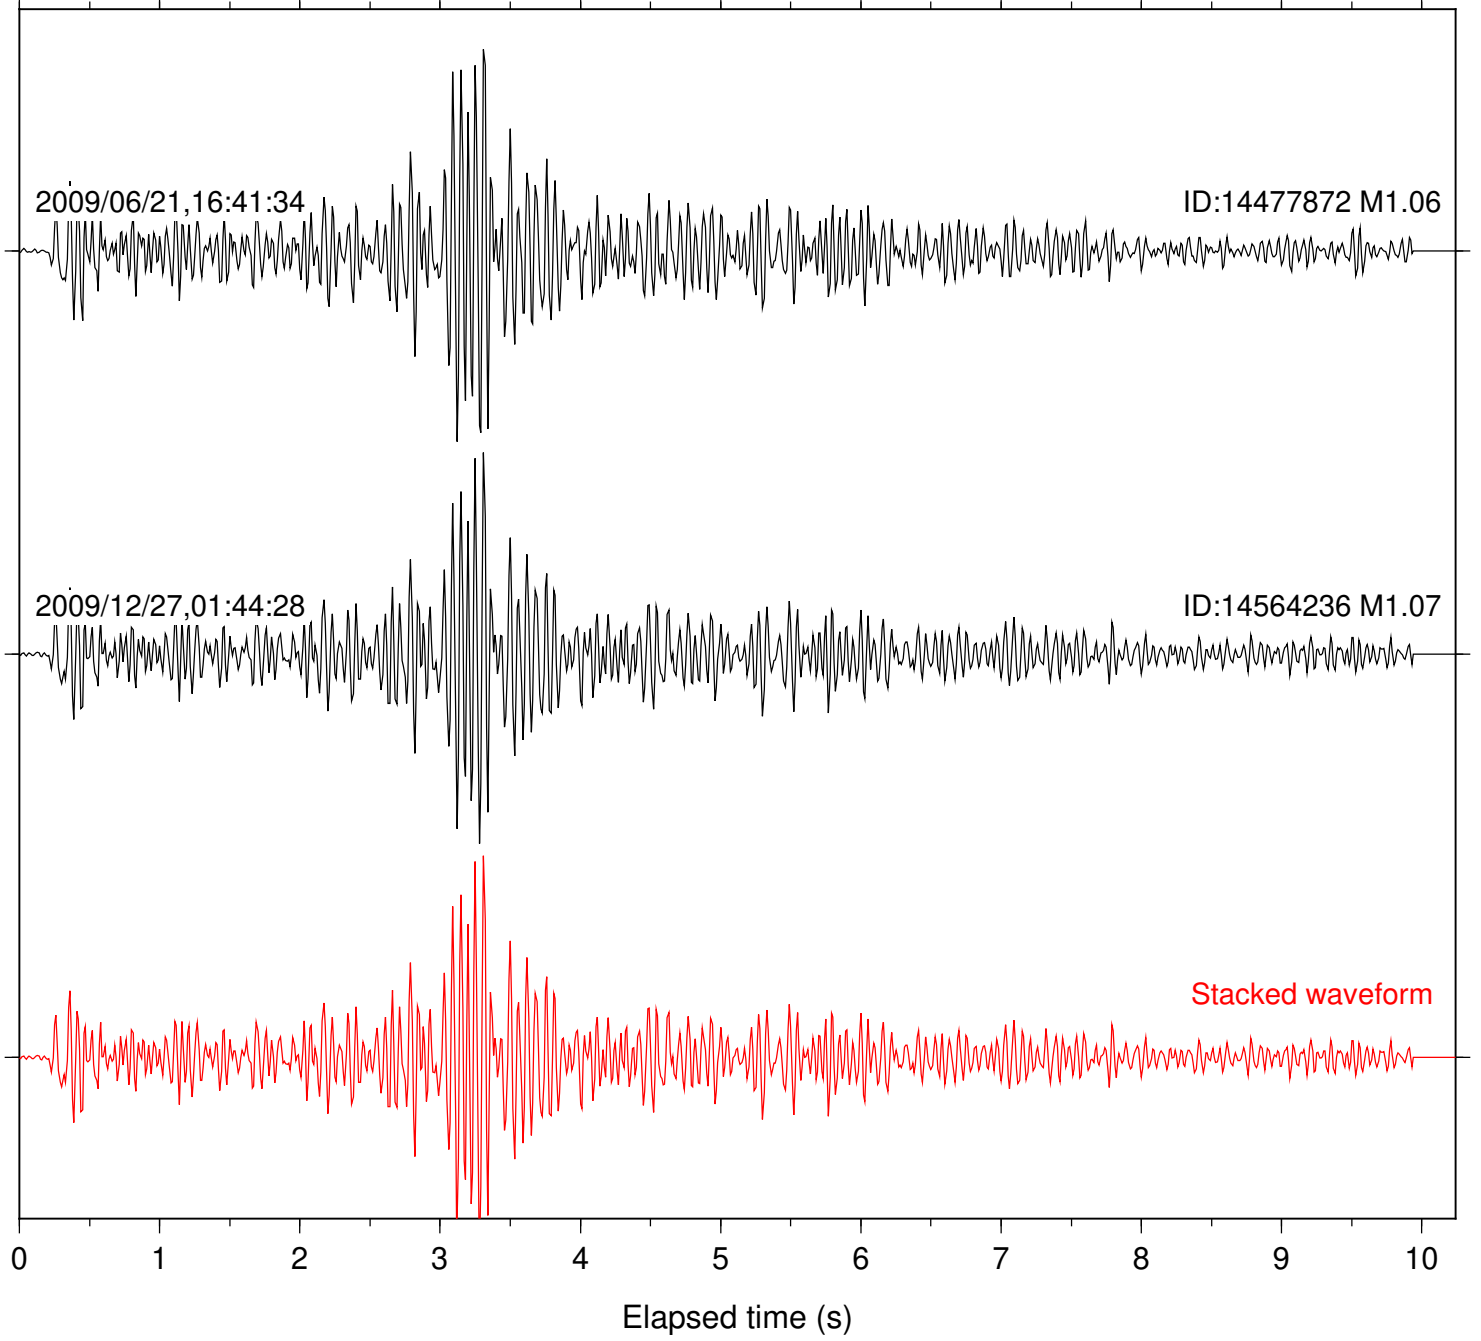

Station: PFO Com: HHZ

Focal depth: 9.52 km