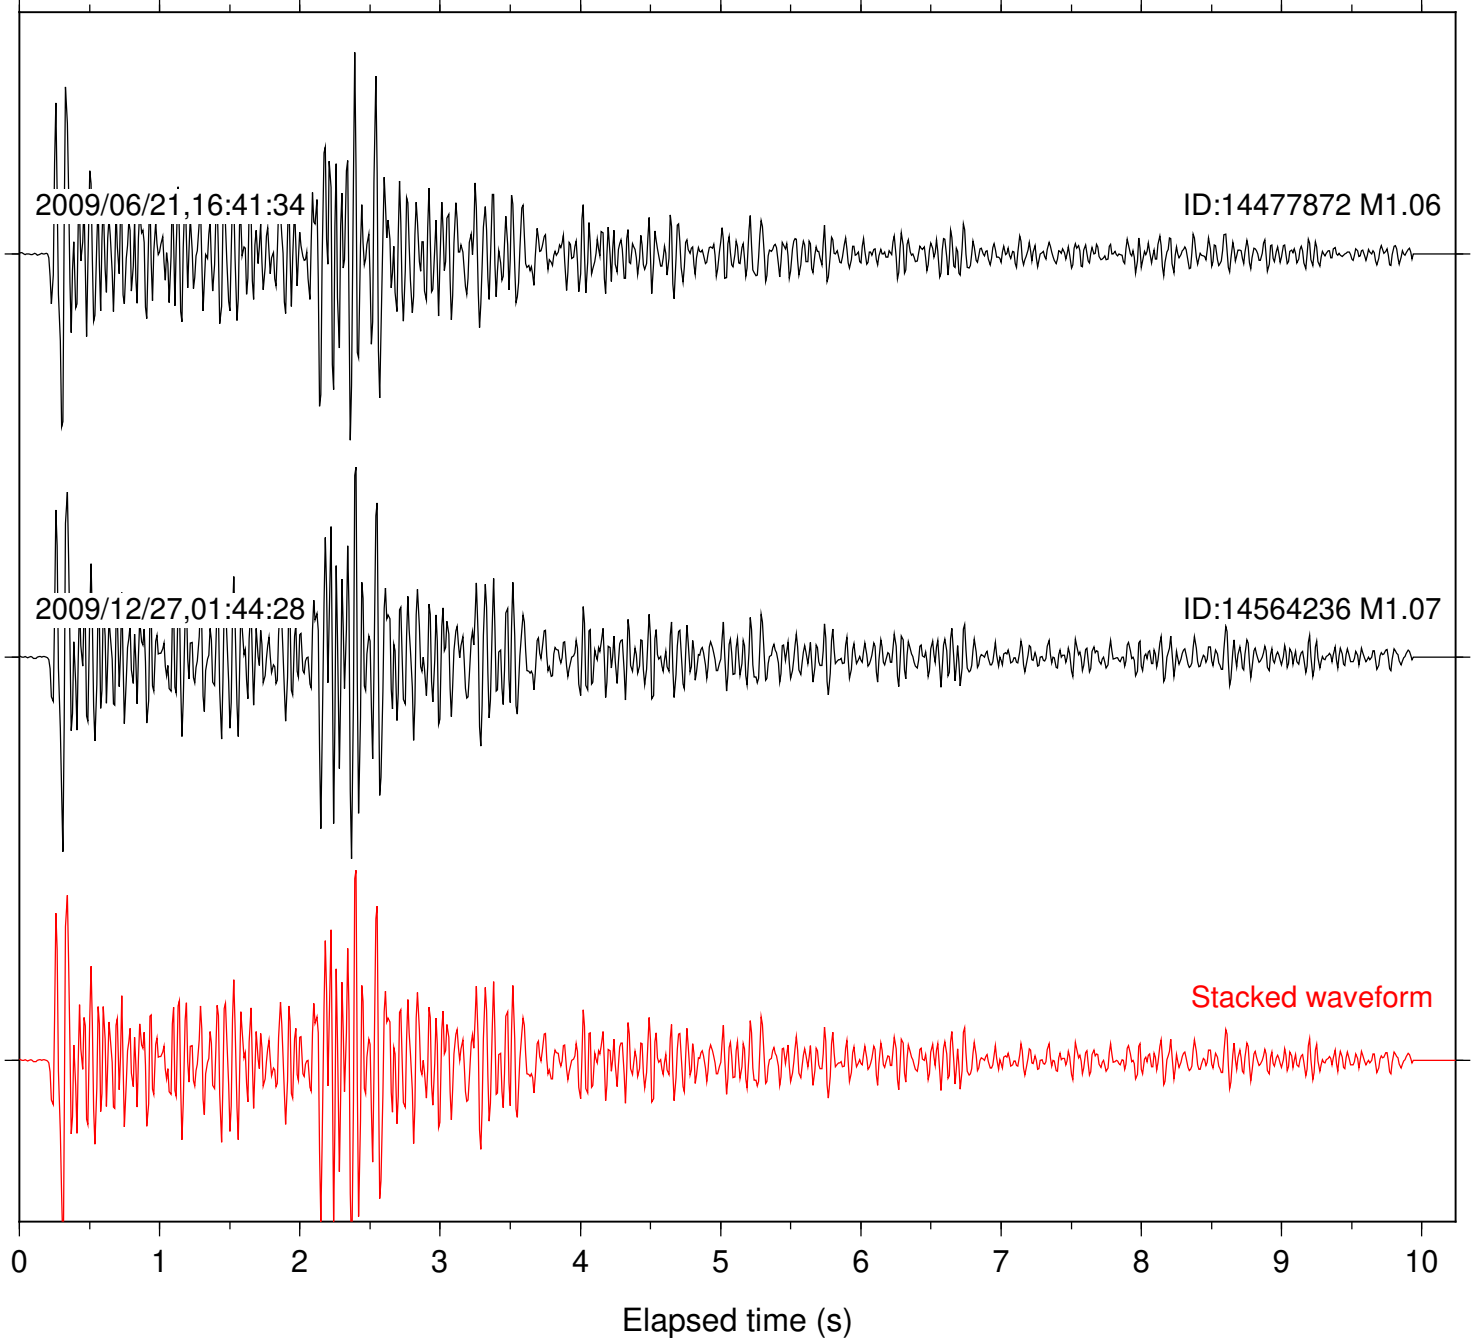

Station: B082 Com: EHZ

Focal depth: 9.52 km

Station: B084 Com: EHZ

Focal depth: 9.52 km

2009/06/21,16:41:34

ID:14477872 M1.06

2009/12/27,01:44:28

ID:14564236 M1.07

Stacked waveform

0 1 2 3 4 5 6 7 8 9 10
Elapsed time (s)

Station: B086 Com: EHZ

Focal depth: 9.52 km

Station: B088 Com: EHZ

Focal depth: 9.52 km

Station: B093 Com: EHZ

Focal depth: 9.52 km

Station: SND Com: HHZ

Focal depth: 9.52 km

2009/06/21,16:41:34

ID:14477872 M1.06

2009/12/27,01:44:28

ID:14564236 M1.07

Stacked waveform

0 1 2 3 4 5 6 7 8 9 10

Elapsed time (s)

Station: TOR Com: HHZ

Focal depth: 9.52 km