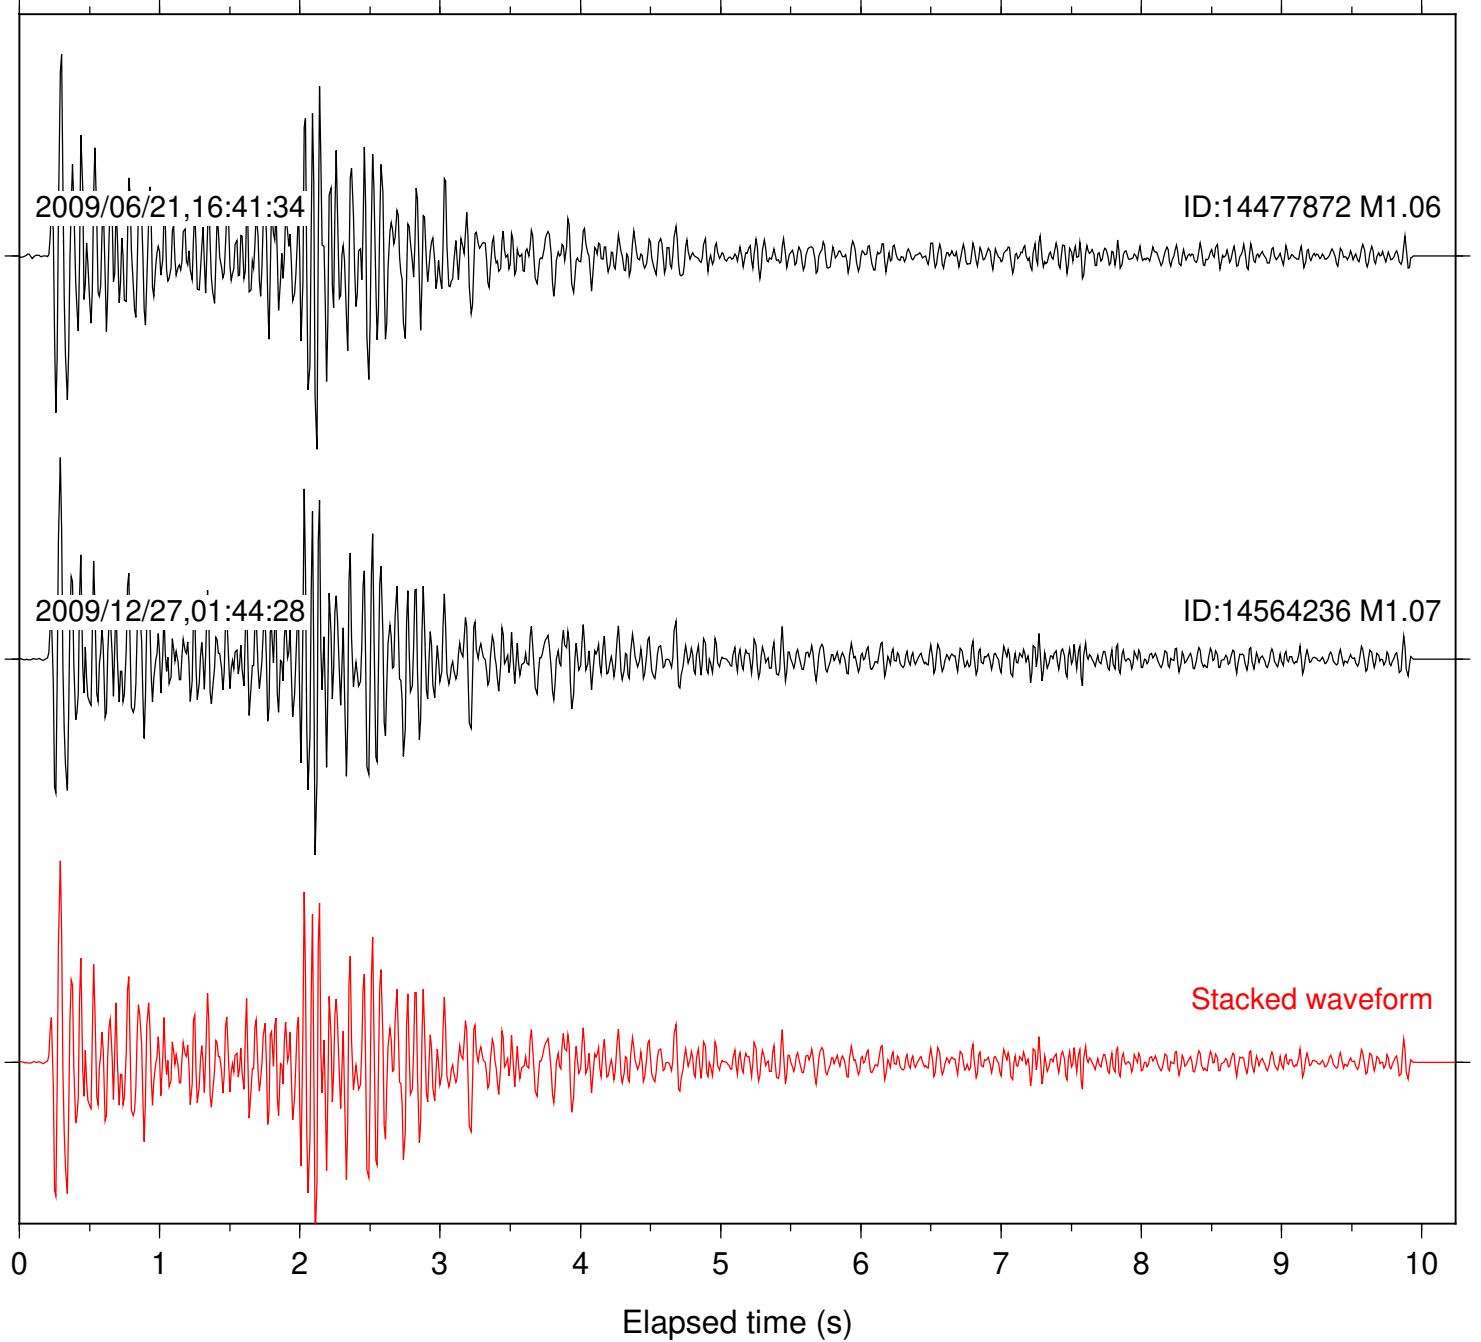

Station: BZN Com: HHZ

Focal depth: 9.52 km