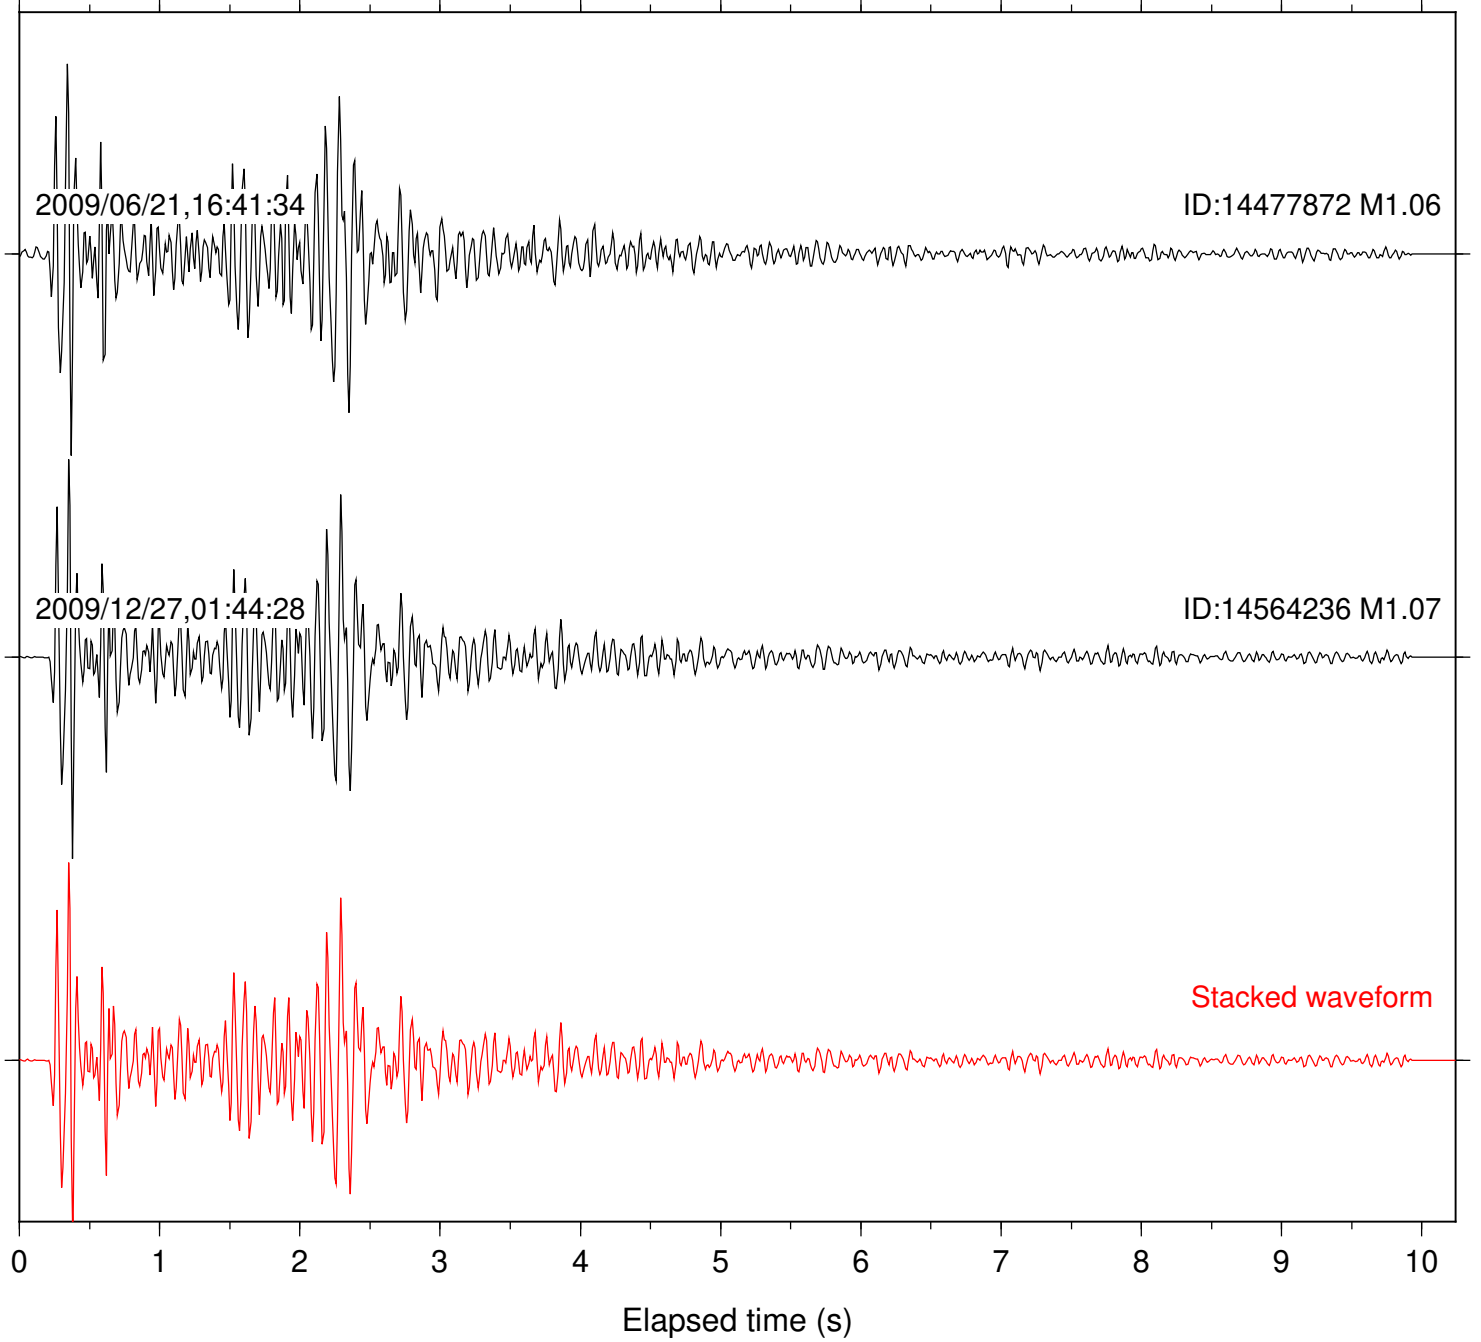

Stacked waveform

0 1 2 3 4 5 6 7 8 9 10
Elapsed time (s)

Station: B086 Com: EHZ

Focal depth: 9.52 km

Station: B088 Com: EHZ

Focal depth: 9.52 km

Station: B093 Com: EHZ

Focal depth: 9.52 km

Station: BZN Com: HHZ

Focal depth: 9.52 km

Station: PFO Com: HHZ

Focal depth: 9.52 km

Station: PLM Com: HHZ

Focal depth: 9.52 km

Station: RDM Com: HHZ

Focal depth: 9.52 km

Station: SND Com: HHZ

Focal depth: 9.52 km

2009/06/21,16:41:34

ID:14477872 M1.06

2009/12/27,01:44:28

ID:14564236 M1.07

Stacked waveform

0 1 2 3 4 5 6 7 8 9 10

Elapsed time (s)

Station: TOR Com: HHZ

Focal depth: 9.52 km