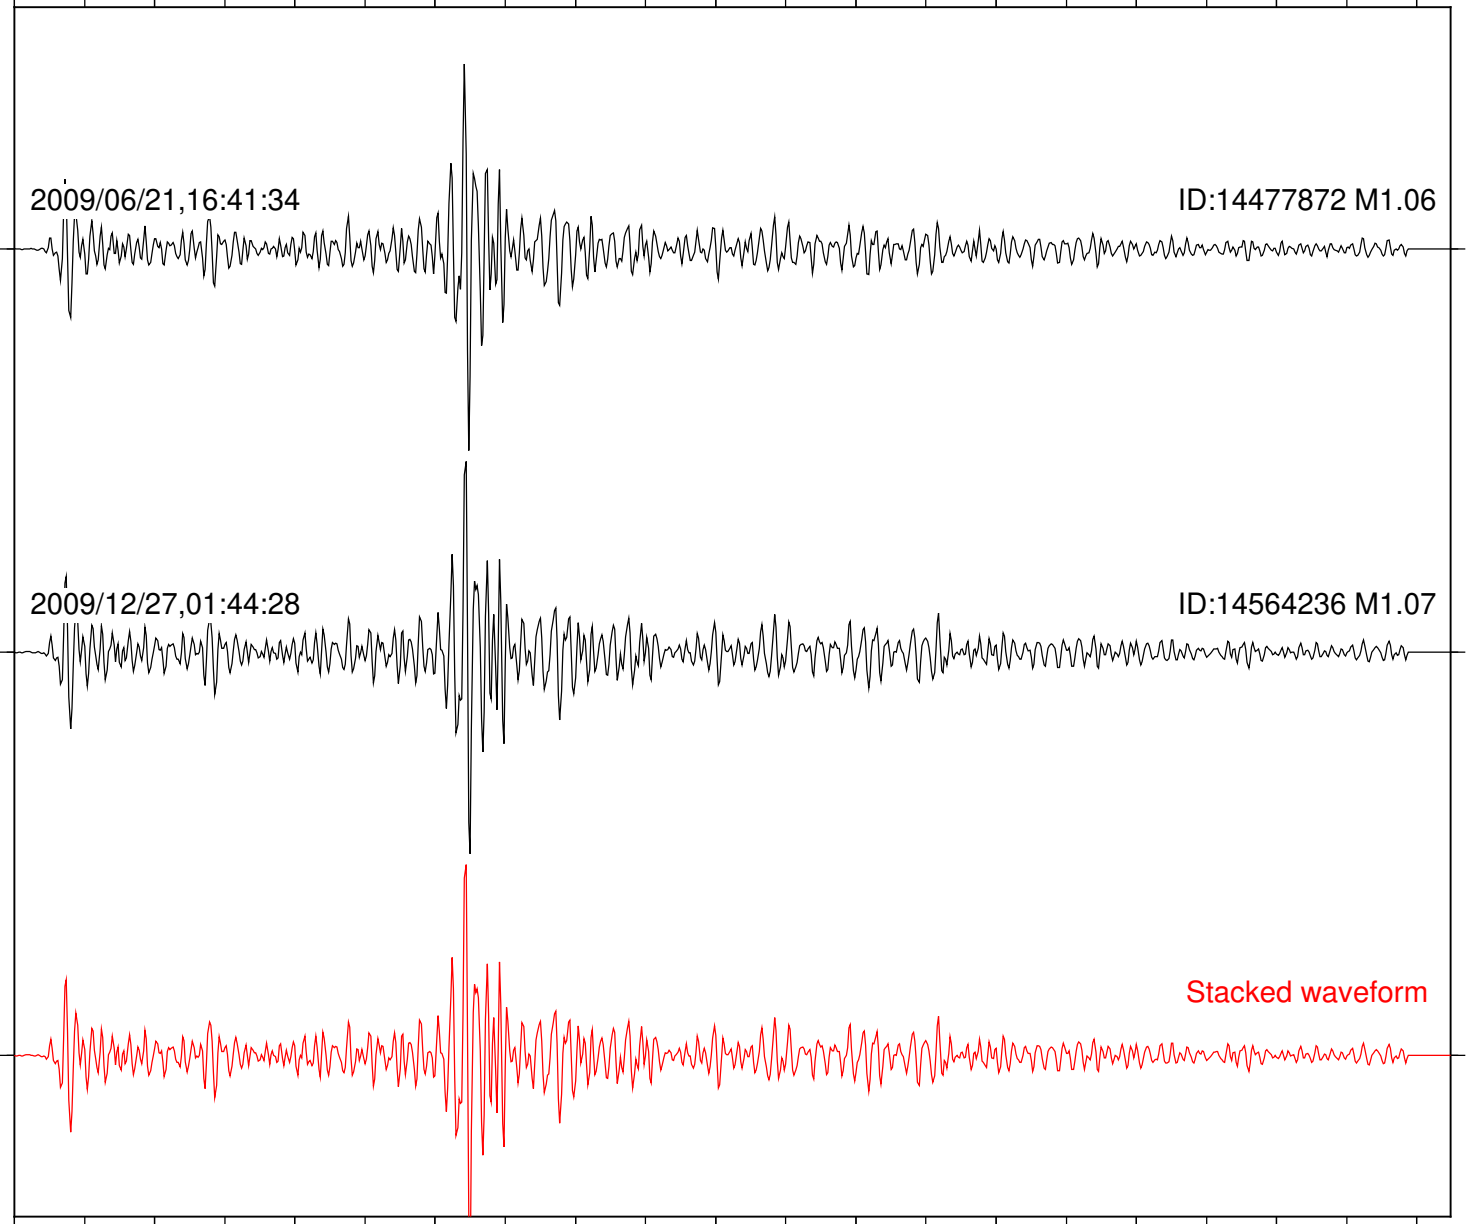

Station: B082 Com: EHZ

Focal depth: 9.52 km

Station: B084 Com: EHZ

Focal depth: 9.52 km

2009/06/21,16:41:34

ID:14477872 M1.06

2009/12/27,01:44:28

ID:14564236 M1.07

Stacked waveform

0 1 2 3 4 5 6 7 8 9 10
Elapsed time (s)

Station: B086 Com: EHZ

Focal depth: 9.52 km

Station: B088 Com: EHZ

Focal depth: 9.52 km

Station: B093 Com: EHZ

Focal depth: 9.52 km

Station: SND Com: HHZ

Focal depth: 9.52 km

2009/06/21,16:41:34

ID:14477872 M1.06

2009/12/27,01:44:28

ID:14564236 M1.07

Stacked waveform

0 1 2 3 4 5 6 7 8 9 10

Elapsed time (s)

Station: TOR Com: HHZ

Focal depth: 9.52 km