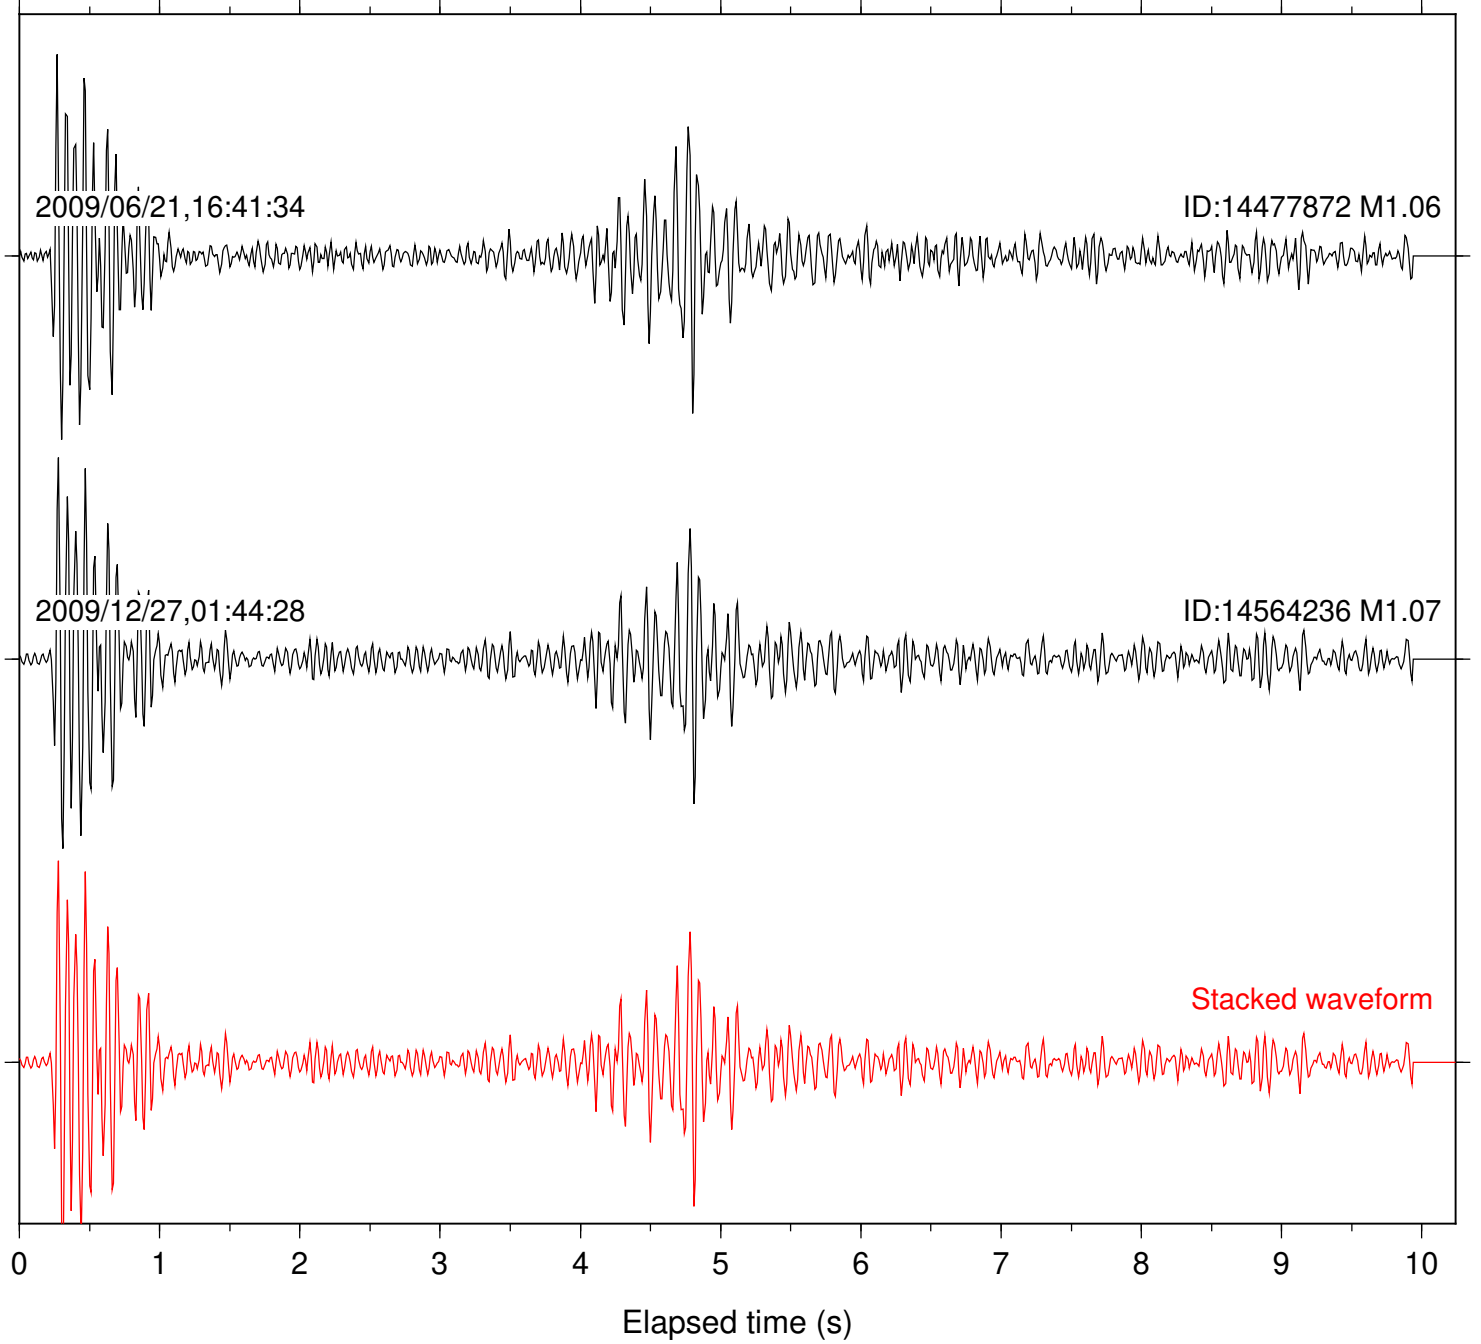

Stacked waveform

0 1 2 3 4 5 6 7 8 9 10
Elapsed time (s)

Station: B086 Com: EHZ

Focal depth: 9.52 km

Station: B088 Com: EHZ

Focal depth: 9.52 km

Station: B093 Com: EHZ

Focal depth: 9.52 km

Station: BZN Com: HHZ

Focal depth: 9.52 km

Station: PFO Com: HHZ

Focal depth: 9.52 km

Station: PLM Com: HHZ

Focal depth: 9.52 km

Station: RDM Com: HHZ

Focal depth: 9.52 km

Station: SND Com: HHZ

Focal depth: 9.52 km

2009/06/21,16:41:34

ID:14477872 M1.06

2009/12/27,01:44:28

ID:14564236 M1.07

Stacked waveform

0 1 2 3 4 5 6 7 8 9 10

Elapsed time (s)

Station: TOR Com: HHZ

Focal depth: 9.52 km