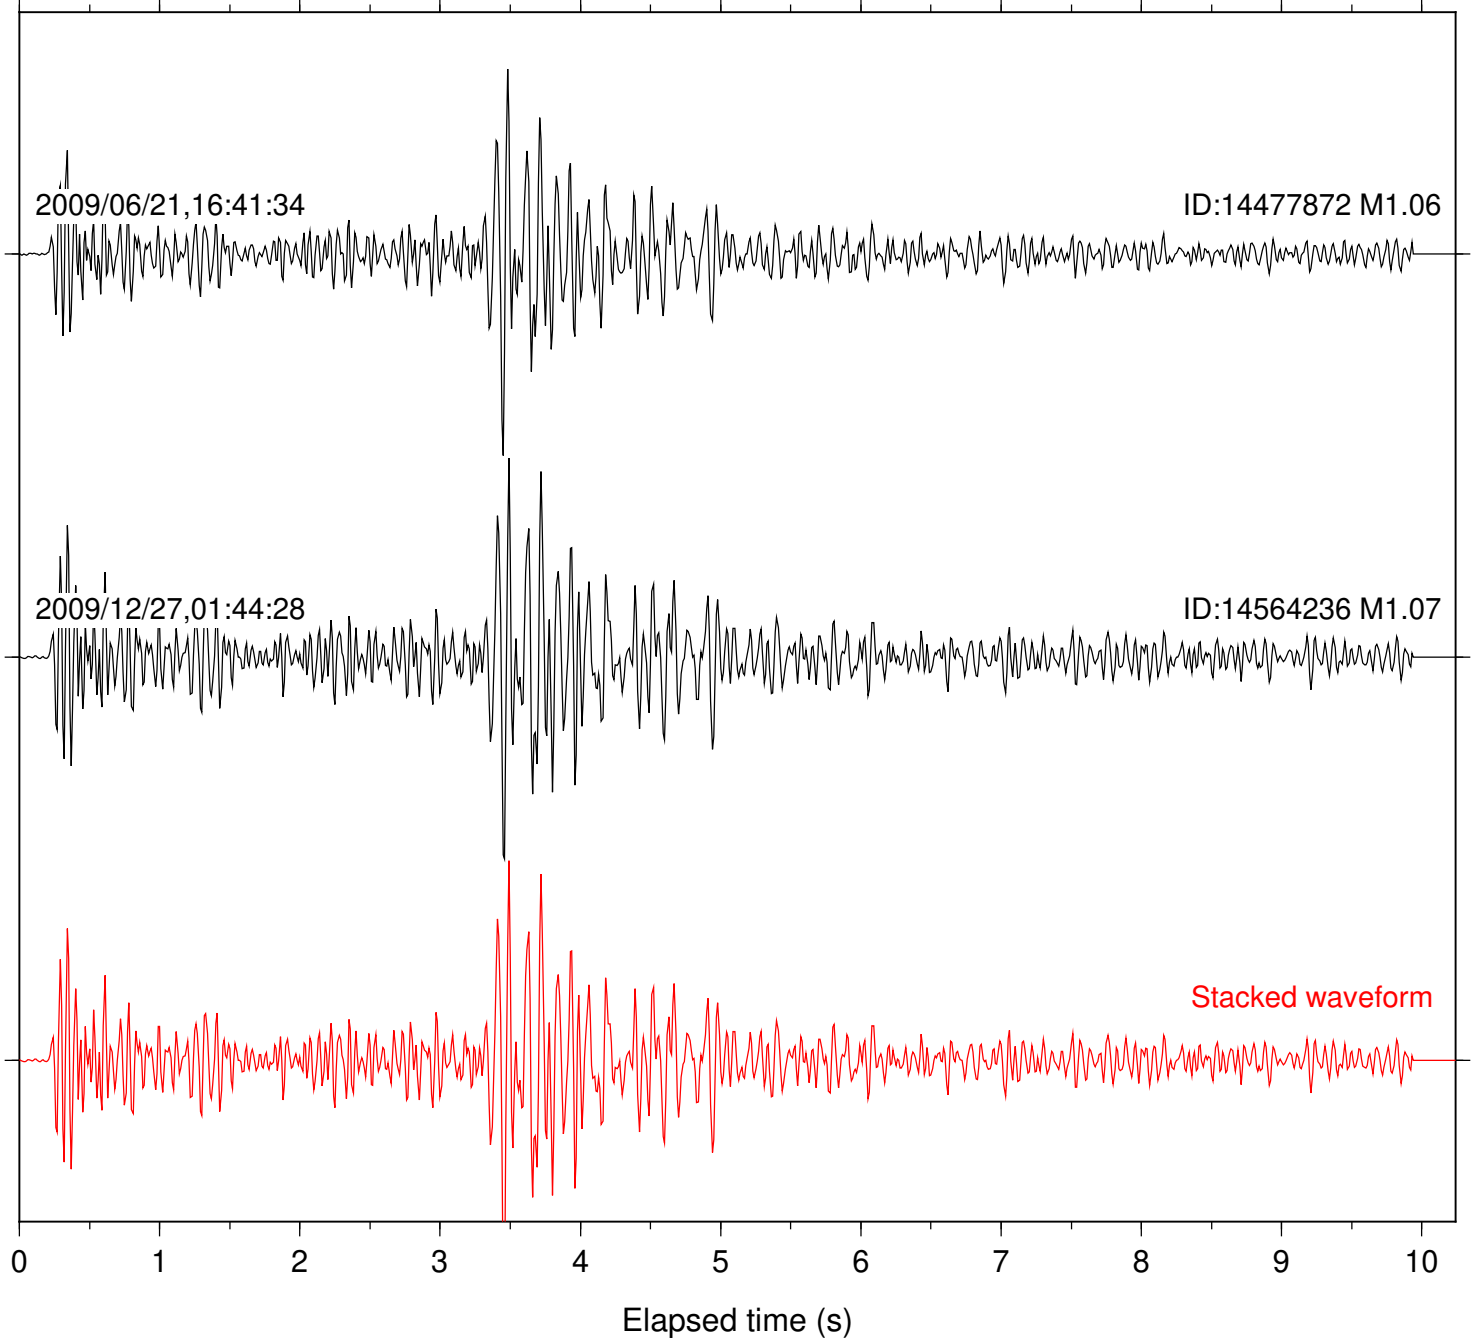

Station: B082 Com: EHZ

Focal depth: 9.52 km

Station: B084 Com: EHZ

Focal depth: 9.52 km

2009/06/21,16:41:34

ID:14477872 M1.06

2009/12/27,01:44:28

ID:14564236 M1.07

Stacked waveform

0 1 2 3 4 5 6 7 8 9 10
Elapsed time (s)

Station: B086 Com: EHZ

Focal depth: 9.52 km

Station: B088 Com: EHZ

Focal depth: 9.52 km

Station: B093 Com: EHZ

Focal depth: 9.52 km

Station: SND Com: HHZ

Focal depth: 9.52 km

2009/06/21,16:41:34

ID:14477872 M1.06

2009/12/27,01:44:28

ID:14564236 M1.07

Stacked waveform

0 1 2 3 4 5 6 7 8 9 10

Elapsed time (s)

Station: TOR Com: HHZ

Focal depth: 9.52 km