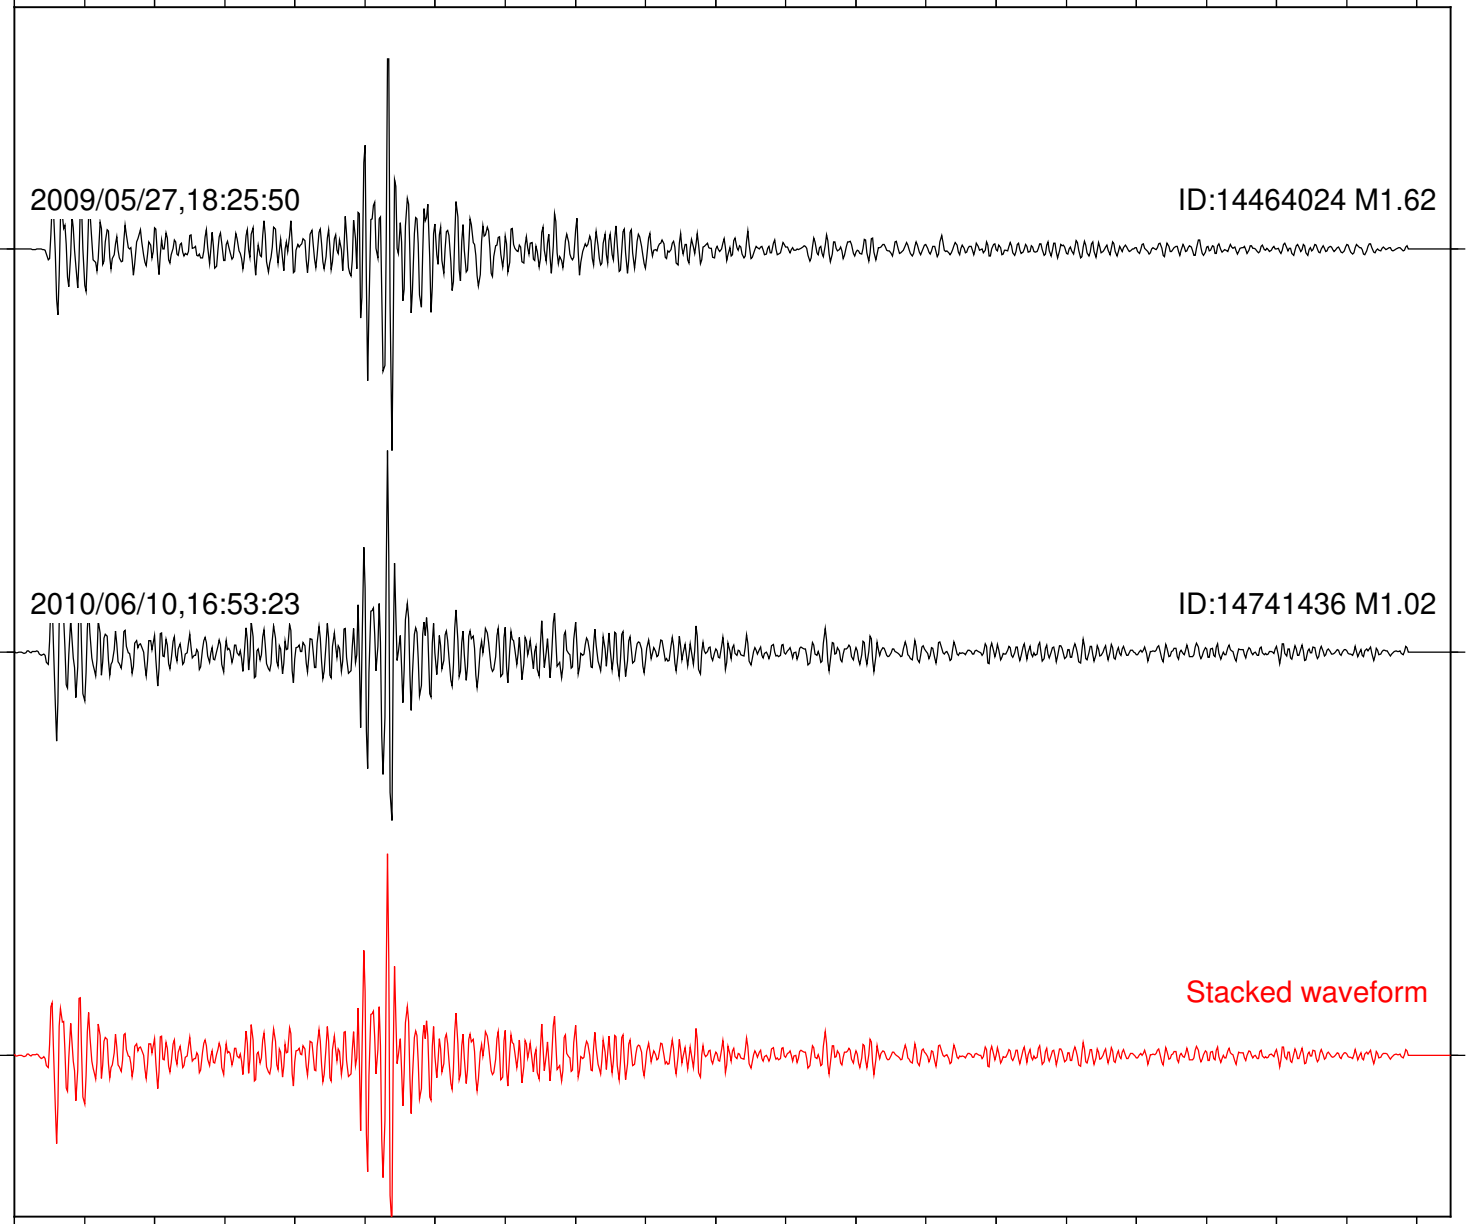

Station: B082 Com: EHZ

Focal depth: 9.97 km

2009/05/27,18:25:50

ID:14464024 M1.62

2010/06/10,16:53:23

ID:14741436 M1.02

Stacked waveform

0 1 2 3 4 5 6 7 8 9 10  
Elapsed time (s)

Station: B084 Com: EHZ

Focal depth: 9.97 km

Station: KNW Com: HHZ

Focal depth: 9.97 km

2009/05/27,18:25:50

ID:14464024 M1.62

2010/06/10,16:53:23

ID:14741436 M1.02