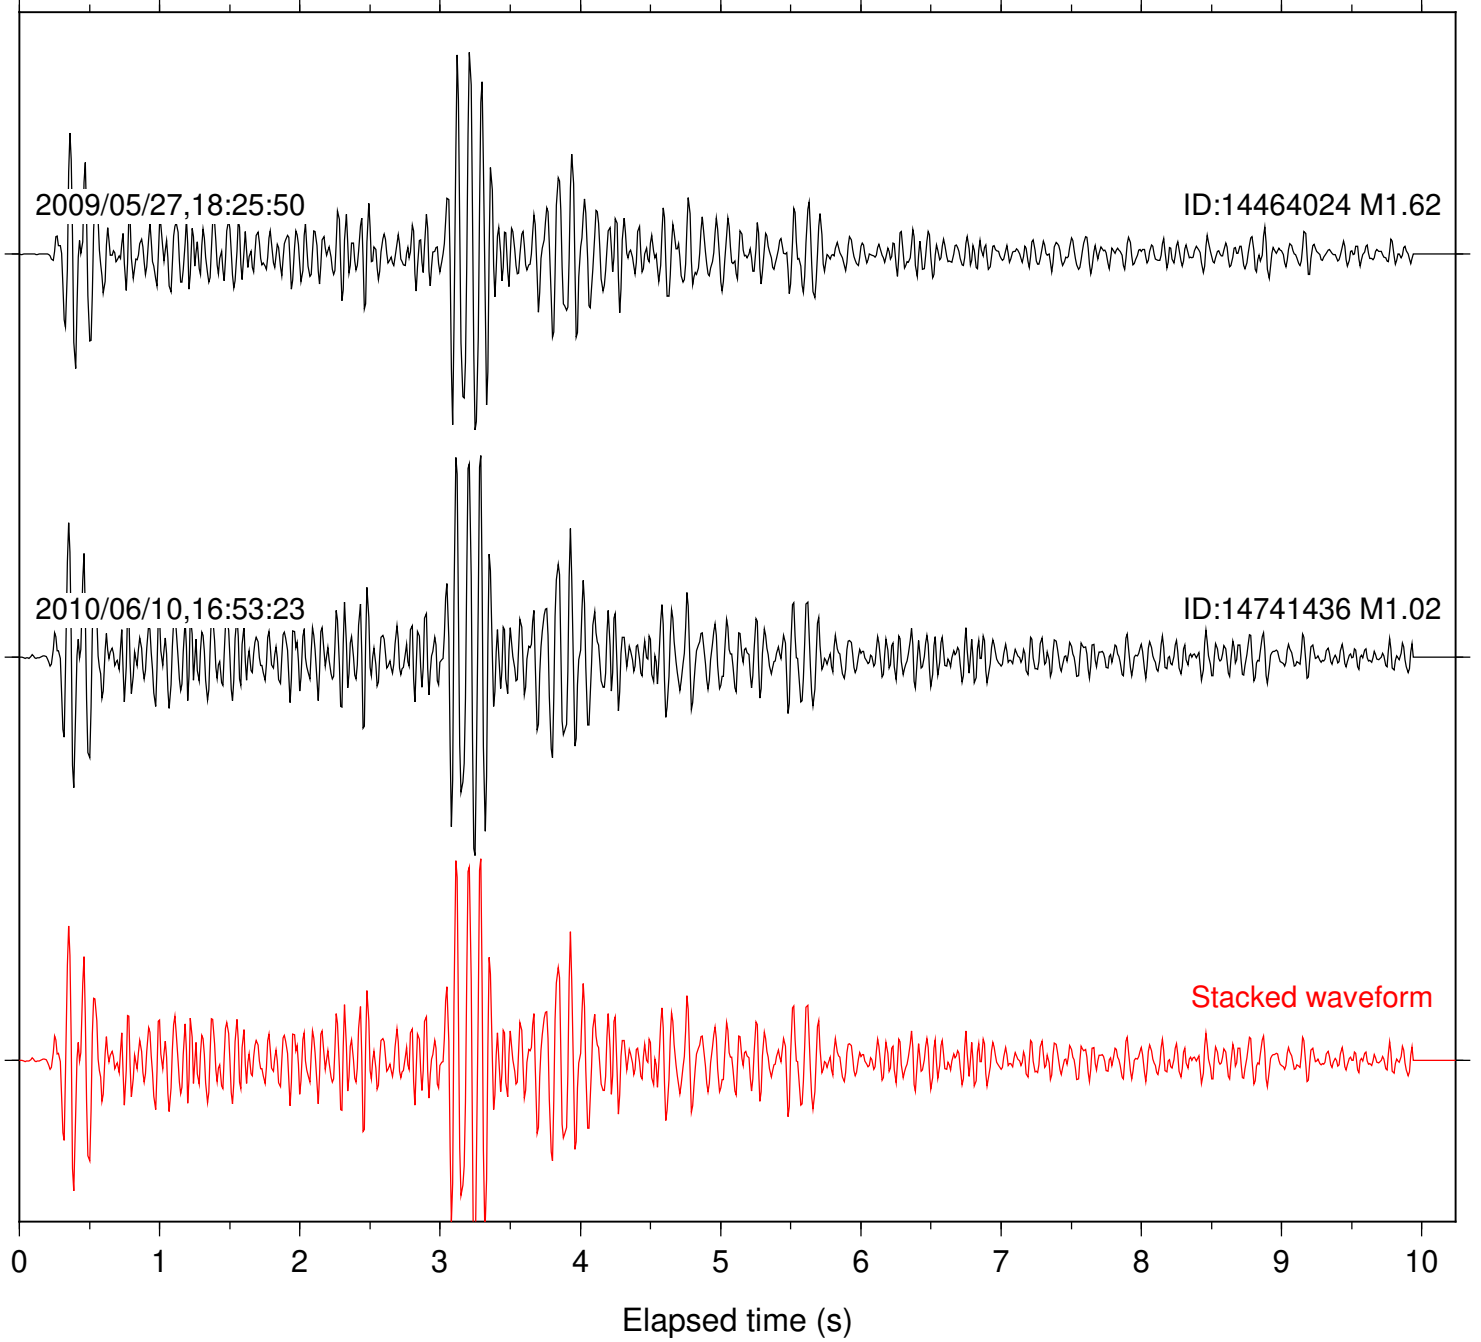

Station: B082 Com: EHZ

Focal depth: 9.97 km

2009/05/27,18:25:50

ID:14464024 M1.62

2010/06/10,16:53:23

ID:14741436 M1.02

Stacked waveform

0 1 2 3 4 5 6 7 8 9 10  
Elapsed time (s)

Station: B084 Com: EHZ

Focal depth: 9.97 km

Station: KNW Com: HHZ

Focal depth: 9.97 km

2009/05/27,18:25:50

ID:14464024 M1.62

2010/06/10,16:53:23

ID:14741436 M1.02