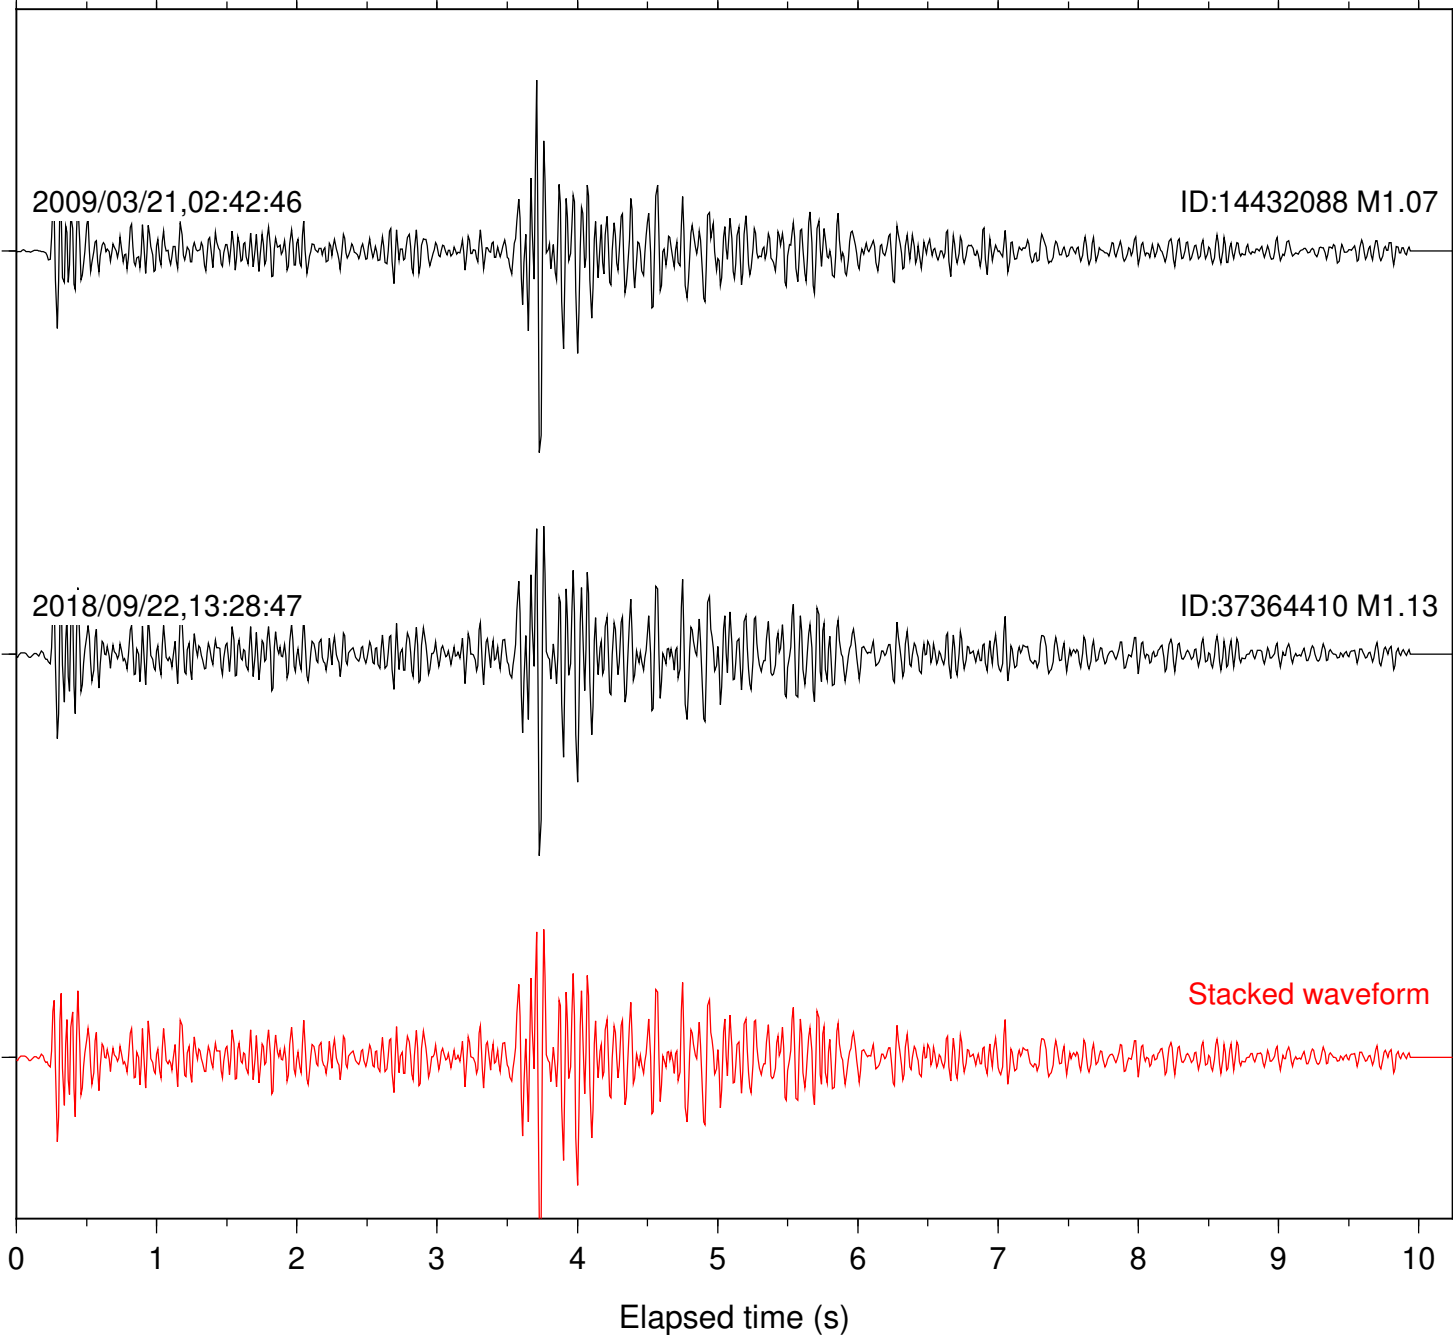

Station: B086 Com: EHZ

Focal depth: 11.91 km

2009/03/21,02:42:46

ID:14432088 M1.07

2018/09/22,13:28:47

ID:37364410 M1.13

Stacked waveform

Station: B087 Com: EHZ

Focal depth: 11.91 km