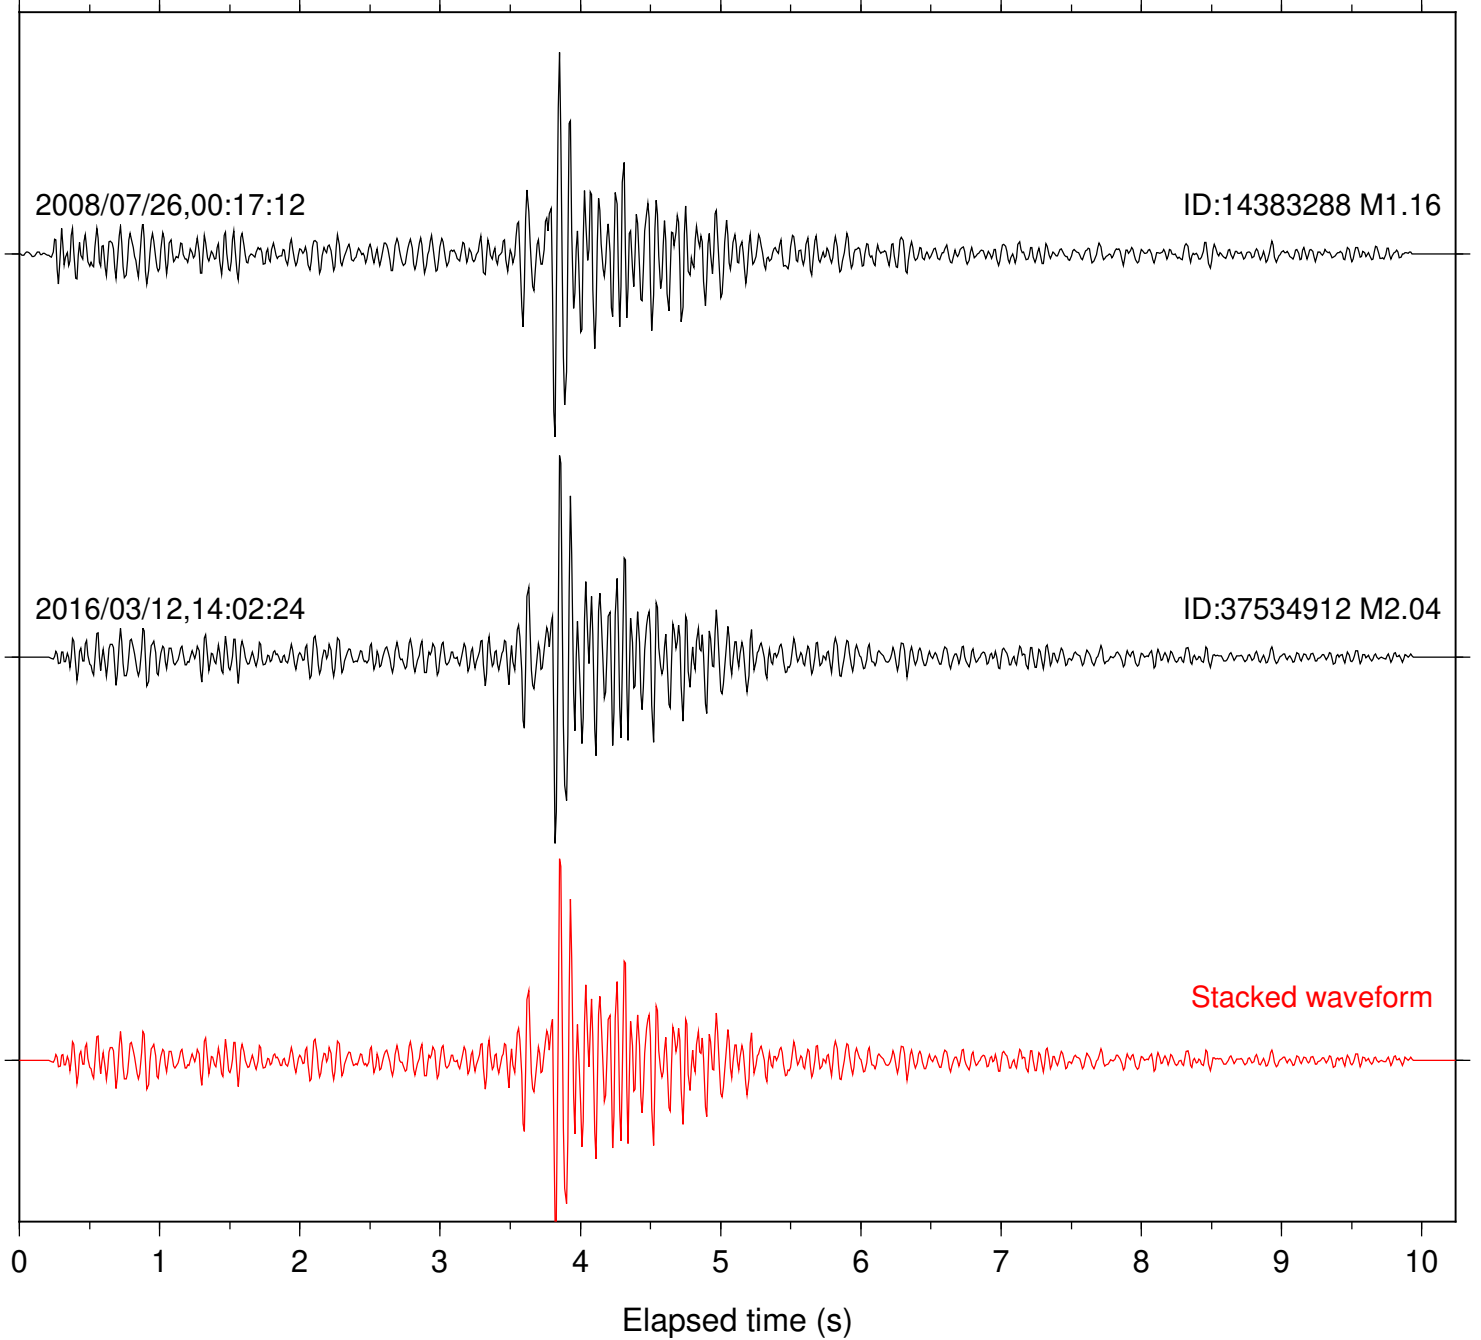

Station: B082 Com: EHZ

Focal depth: 10.46 km

Station: B086 Com: EHZ

Focal depth: 10.46 km

2008/07/26,00:17:12

ID:14383288 M1.16

2016/03/12,14:02:24

ID:37534912 M2.04

Stacked waveform

0 1 2 3 4 5 6 7 8 9 10
Elapsed time (s)

Station: B088 Com: EHZ

Focal depth: 10.46 km