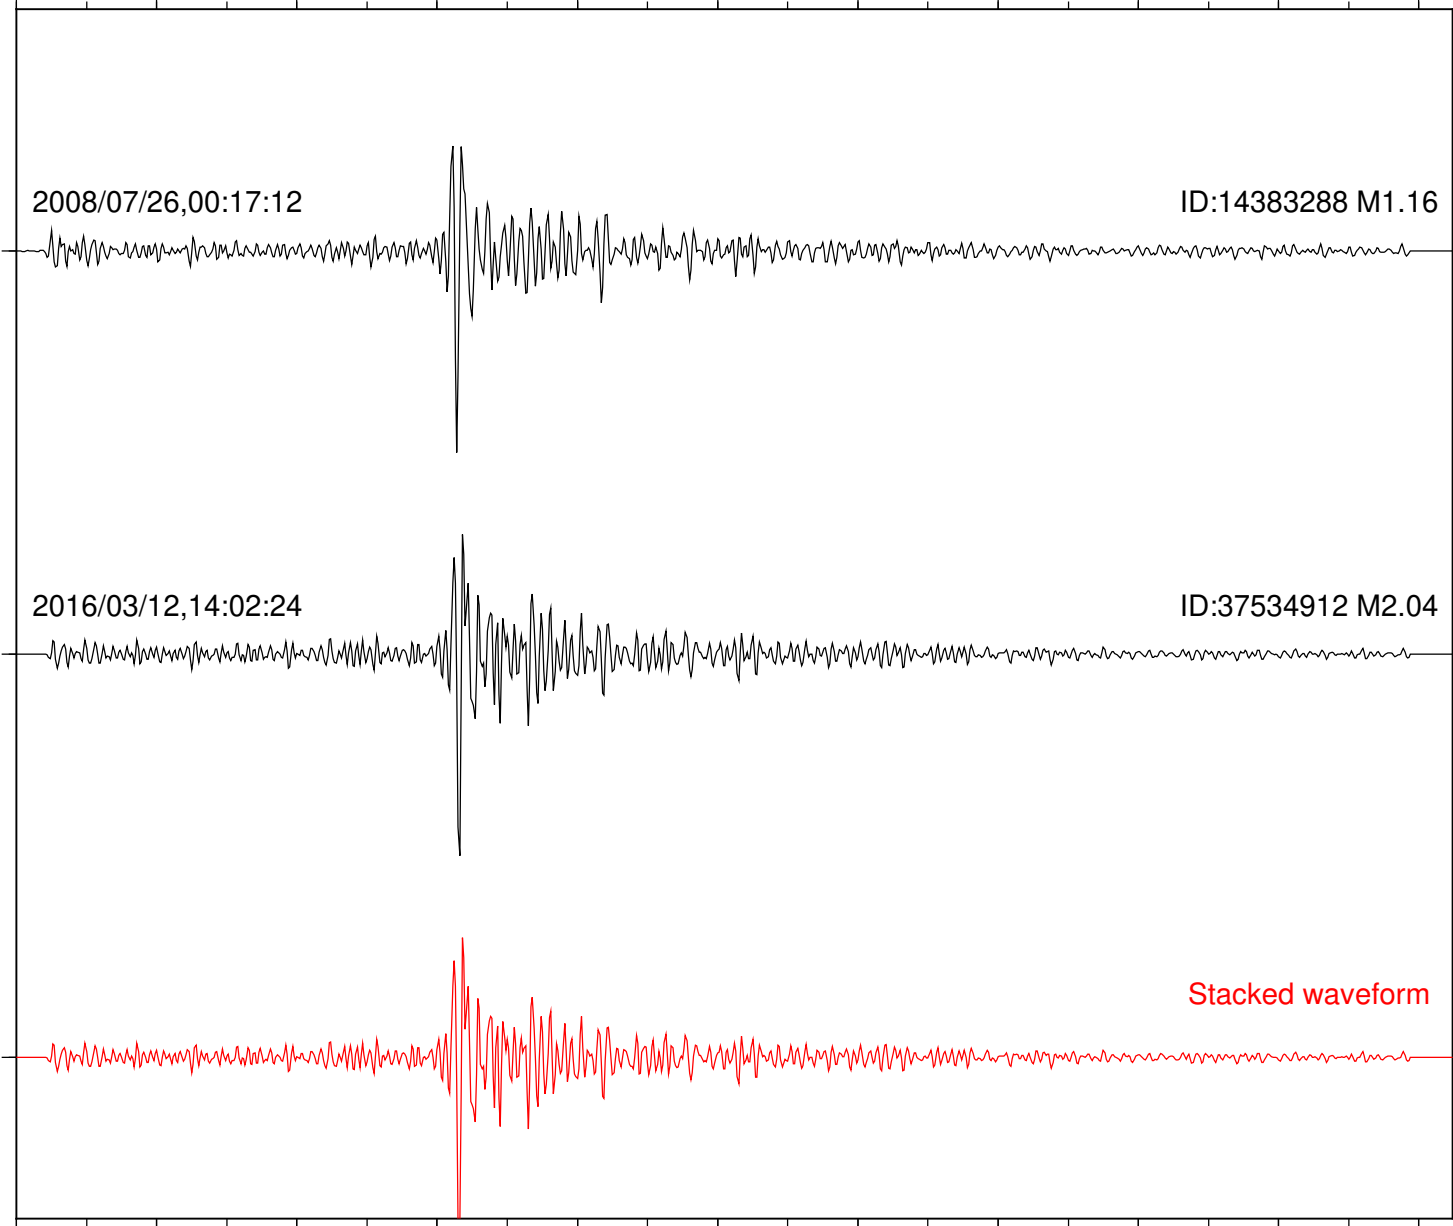

Station: B082 Com: EHZ

Focal depth: 10.46 km

Station: B086 Com: EHZ

Focal depth: 10.46 km

2008/07/26,00:17:12

ID:14383288 M1.16

2016/03/12,14:02:24

ID:37534912 M2.04

Stacked waveform

0 1 2 3 4 5 6 7 8 9 10
Elapsed time (s)

Station: B088 Com: EHZ

Focal depth: 10.46 km