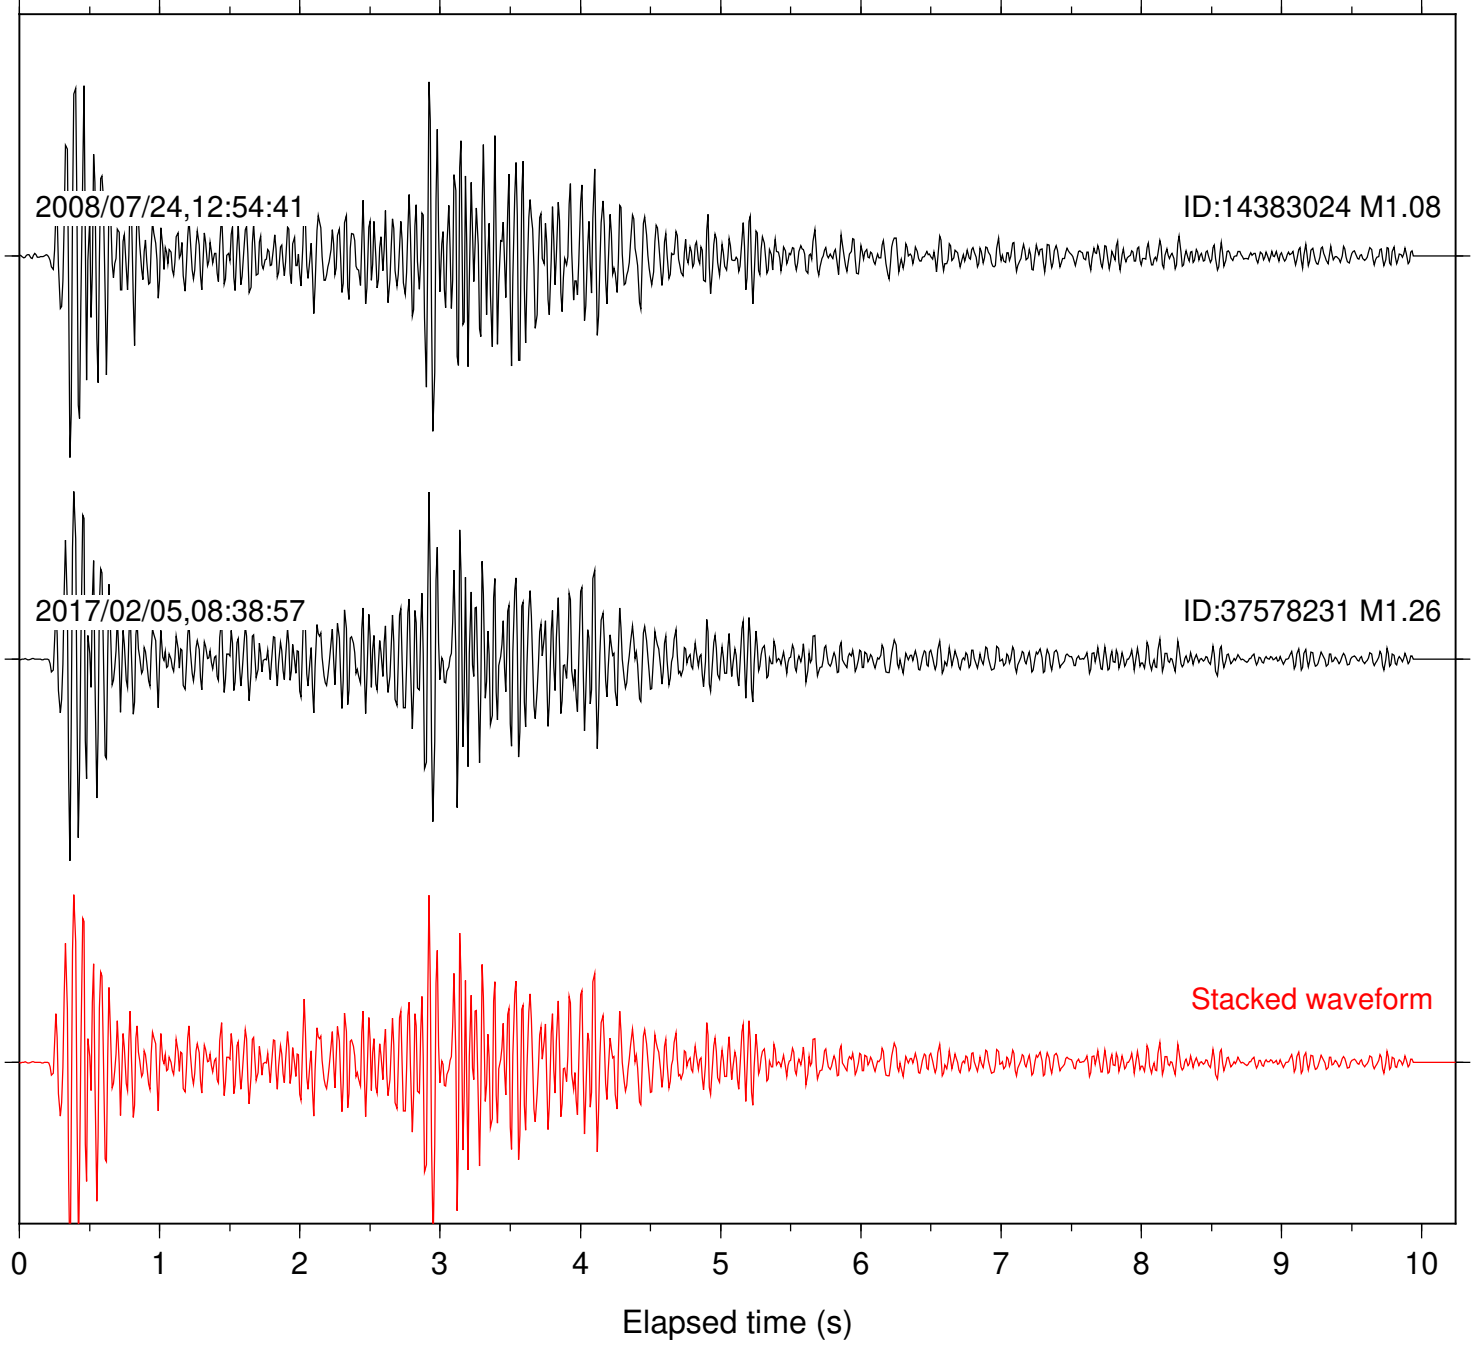

Station: B082 Com: EHZ

Focal depth: 14.27 km

Station: B084 Com: EHZ

Focal depth: 14.27 km

2008/07/24,12:54:41

ID:14383024 M1.08

2017/02/05,08:38:57

ID:37578231 M1.26

Stacked waveform

Station: B087 Com: EHZ

Focal depth: 14.27 km

Station: FRD Com: HHZ

Focal depth: 14.27 km

2008/07/24,12:54:41

ID:14383024 M1.08

2017/02/05,08:38:57

ID:37578231 M1.26

Stacked waveform

0 1 2 3 4 5 6 7 8 9 10  
Elapsed time (s)

Station: SND Com: HHZ

Focal depth: 14.27 km