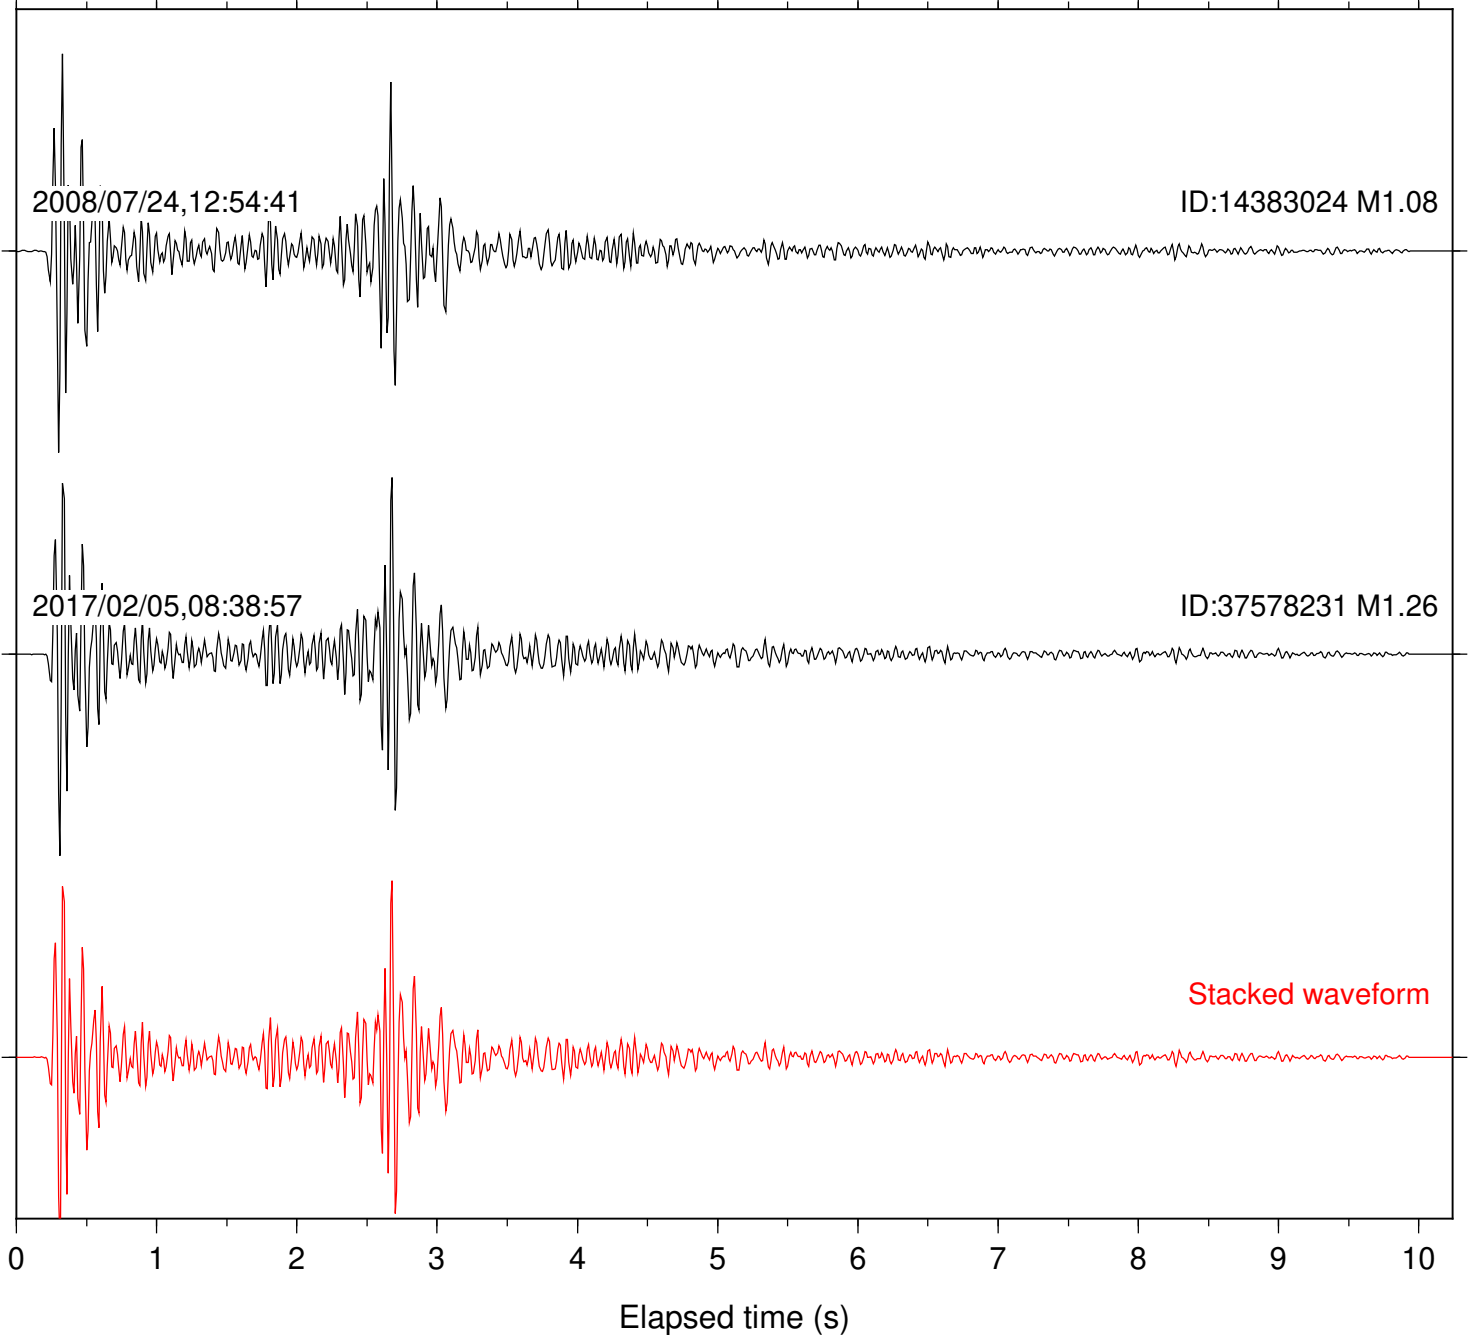

Station: B082 Com: EHZ

Focal depth: 14.27 km

Station: B084 Com: EHZ

Focal depth: 14.27 km

2008/07/24,12:54:41

ID:14383024 M1.08

2017/02/05,08:38:57

ID:37578231 M1.26

Stacked waveform

Station: B087 Com: EHZ

Focal depth: 14.27 km

Station: FRD Com: HHZ

Focal depth: 14.27 km

2008/07/24,12:54:41

ID:14383024 M1.08

2017/02/05,08:38:57

ID:37578231 M1.26

Stacked waveform

0 1 2 3 4 5 6 7 8 9 10  
Elapsed time (s)

Station: SND Com: HHZ

Focal depth: 14.27 km