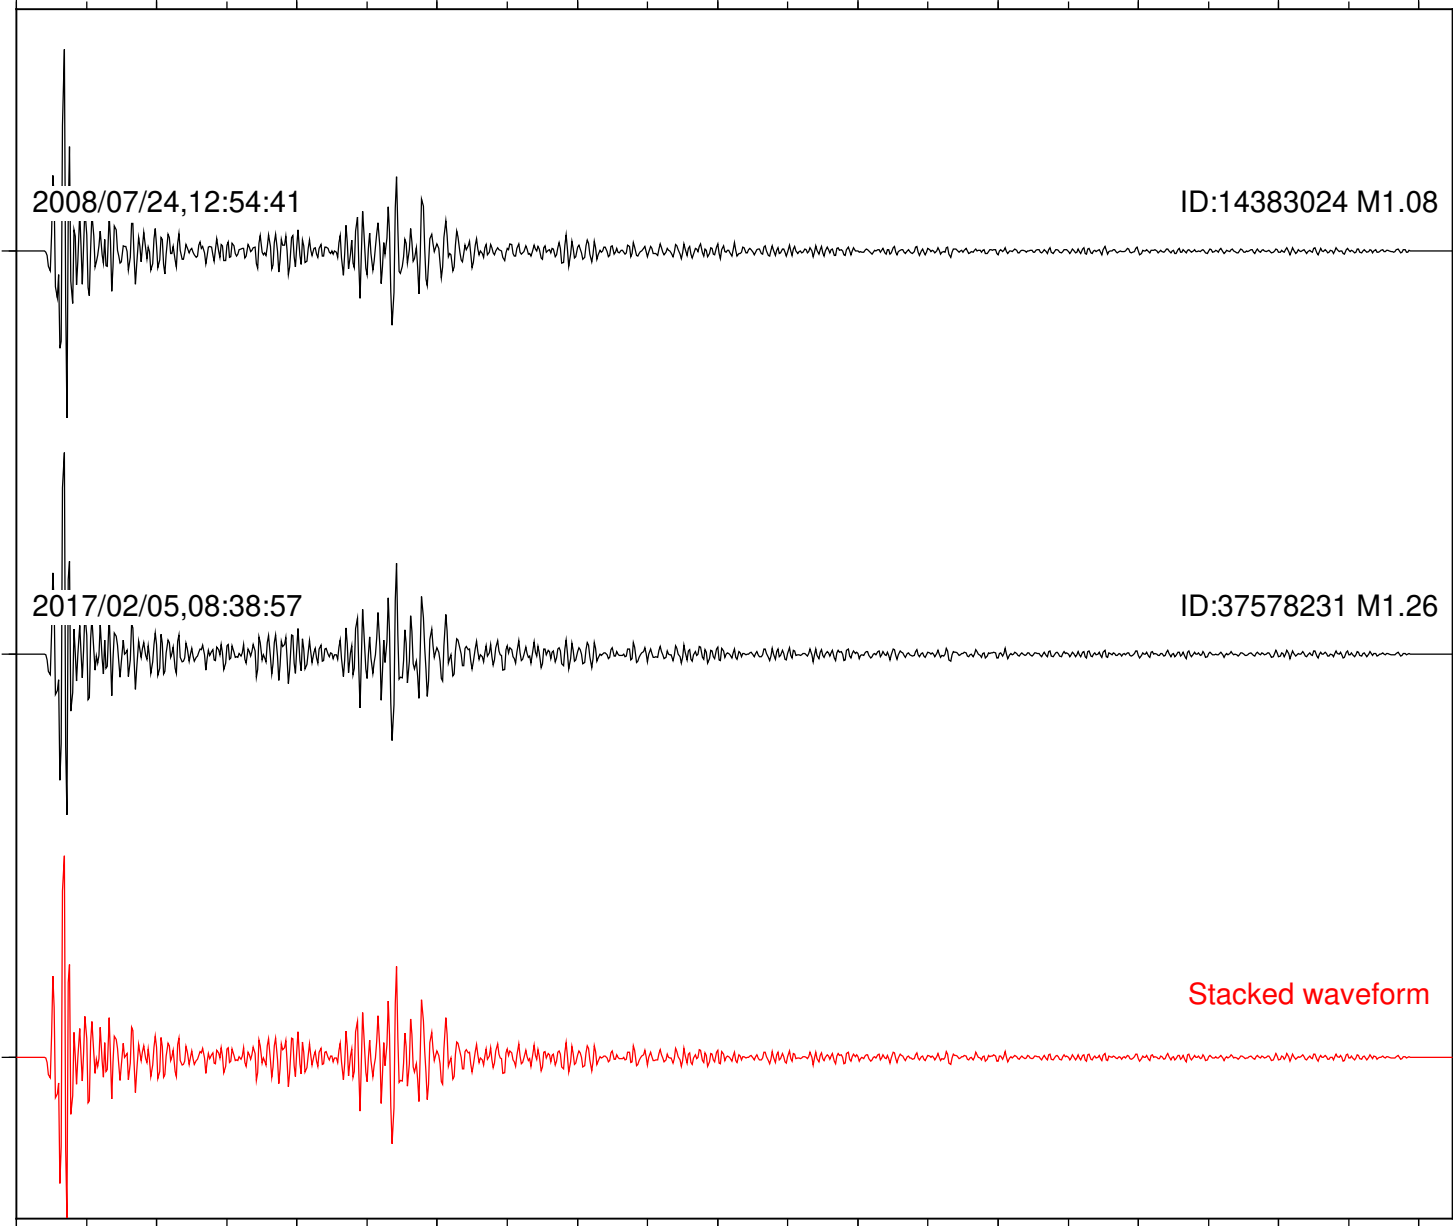

Station: B082 Com: EHZ

Focal depth: 14.27 km

Station: B084 Com: EHZ

Focal depth: 14.27 km

2008/07/24,12:54:41

ID:14383024 M1.08

2017/02/05,08:38:57

ID:37578231 M1.26

Stacked waveform

Station: B087 Com: EHZ

Focal depth: 14.27 km

Station: FRD Com: HHZ

Focal depth: 14.27 km

2008/07/24,12:54:41

ID:14383024 M1.08

2017/02/05,08:38:57

ID:37578231 M1.26

Stacked waveform

0 1 2 3 4 5 6 7 8 9 10  
Elapsed time (s)

Station: SND Com: HHZ

Focal depth: 14.27 km