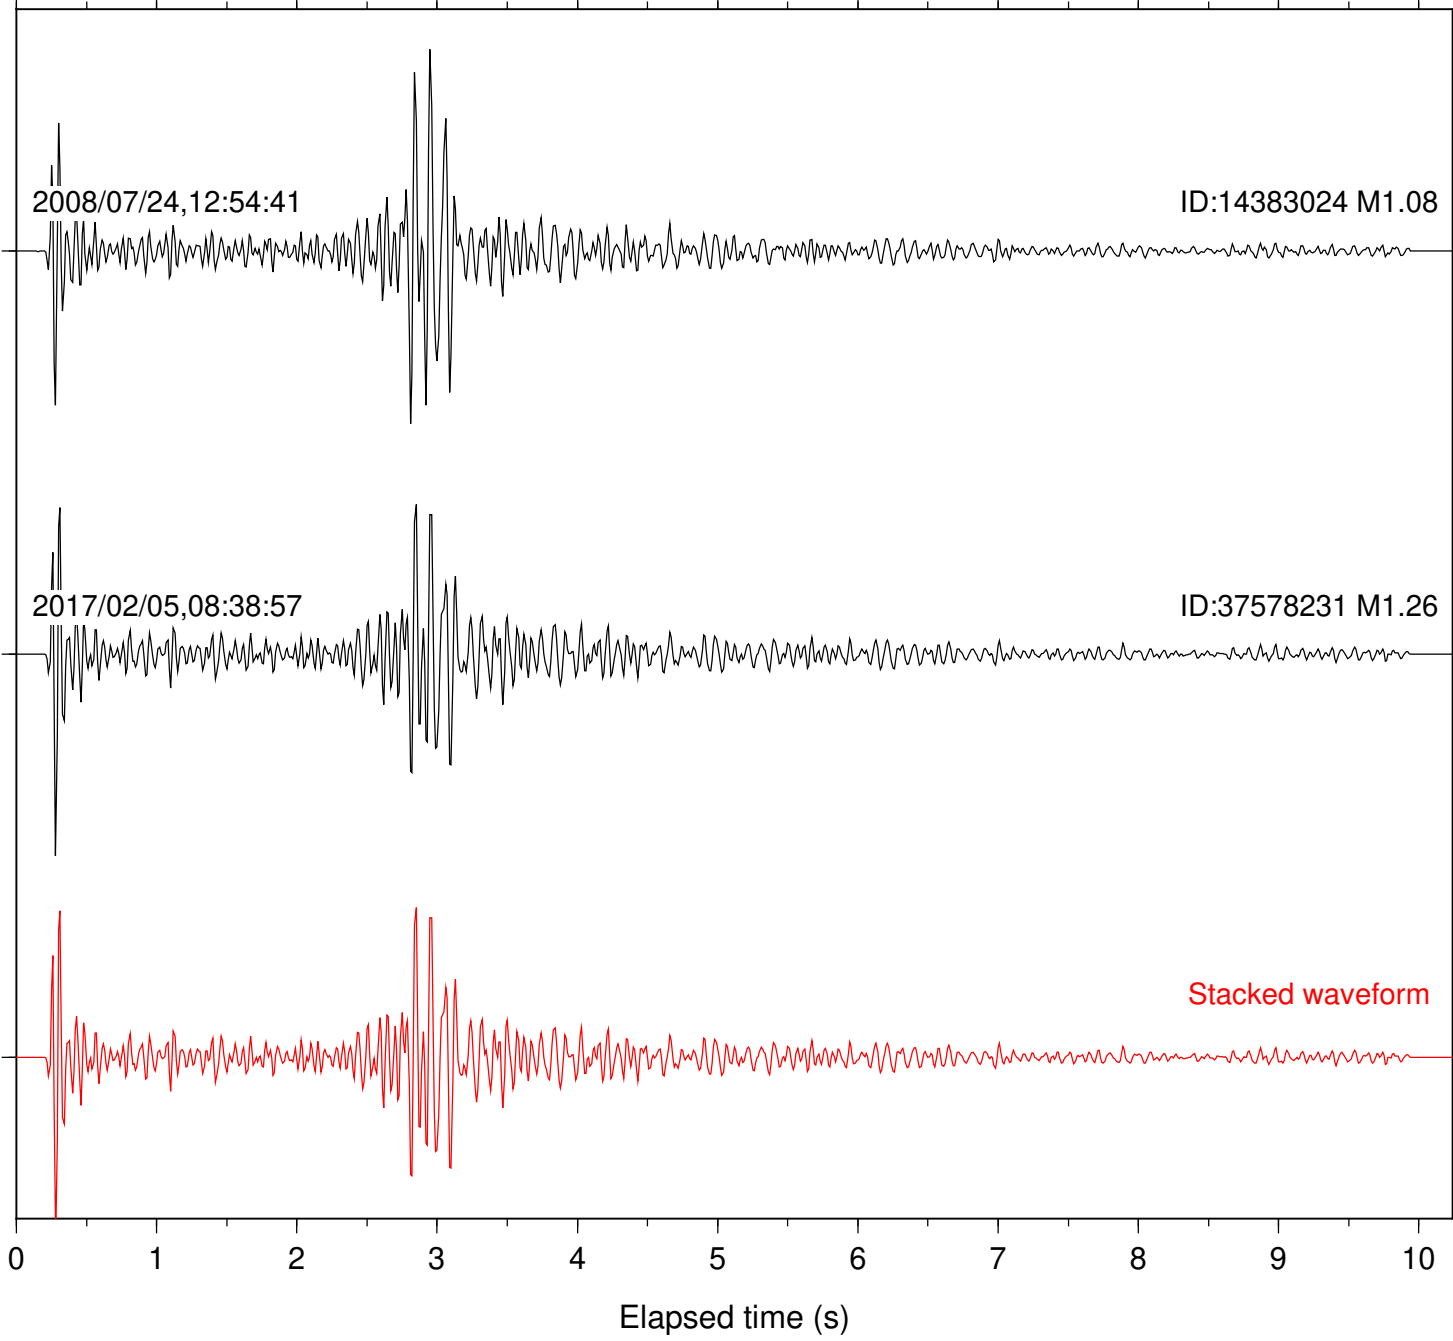

Station: B082 Com: EHZ

Focal depth: 14.27 km

Station: B084 Com: EHZ

Focal depth: 14.27 km

2008/07/24,12:54:41

ID:14383024 M1.08

2017/02/05,08:38:57

ID:37578231 M1.26

Stacked waveform

Station: B087 Com: EHZ

Focal depth: 14.27 km

Station: FRD Com: HHZ

Focal depth: 14.27 km

2008/07/24,12:54:41

ID:14383024 M1.08

2017/02/05,08:38:57

ID:37578231 M1.26

Stacked waveform

0 1 2 3 4 5 6 7 8 9 10  
Elapsed time (s)

Station: SND Com: HHZ

Focal depth: 14.27 km