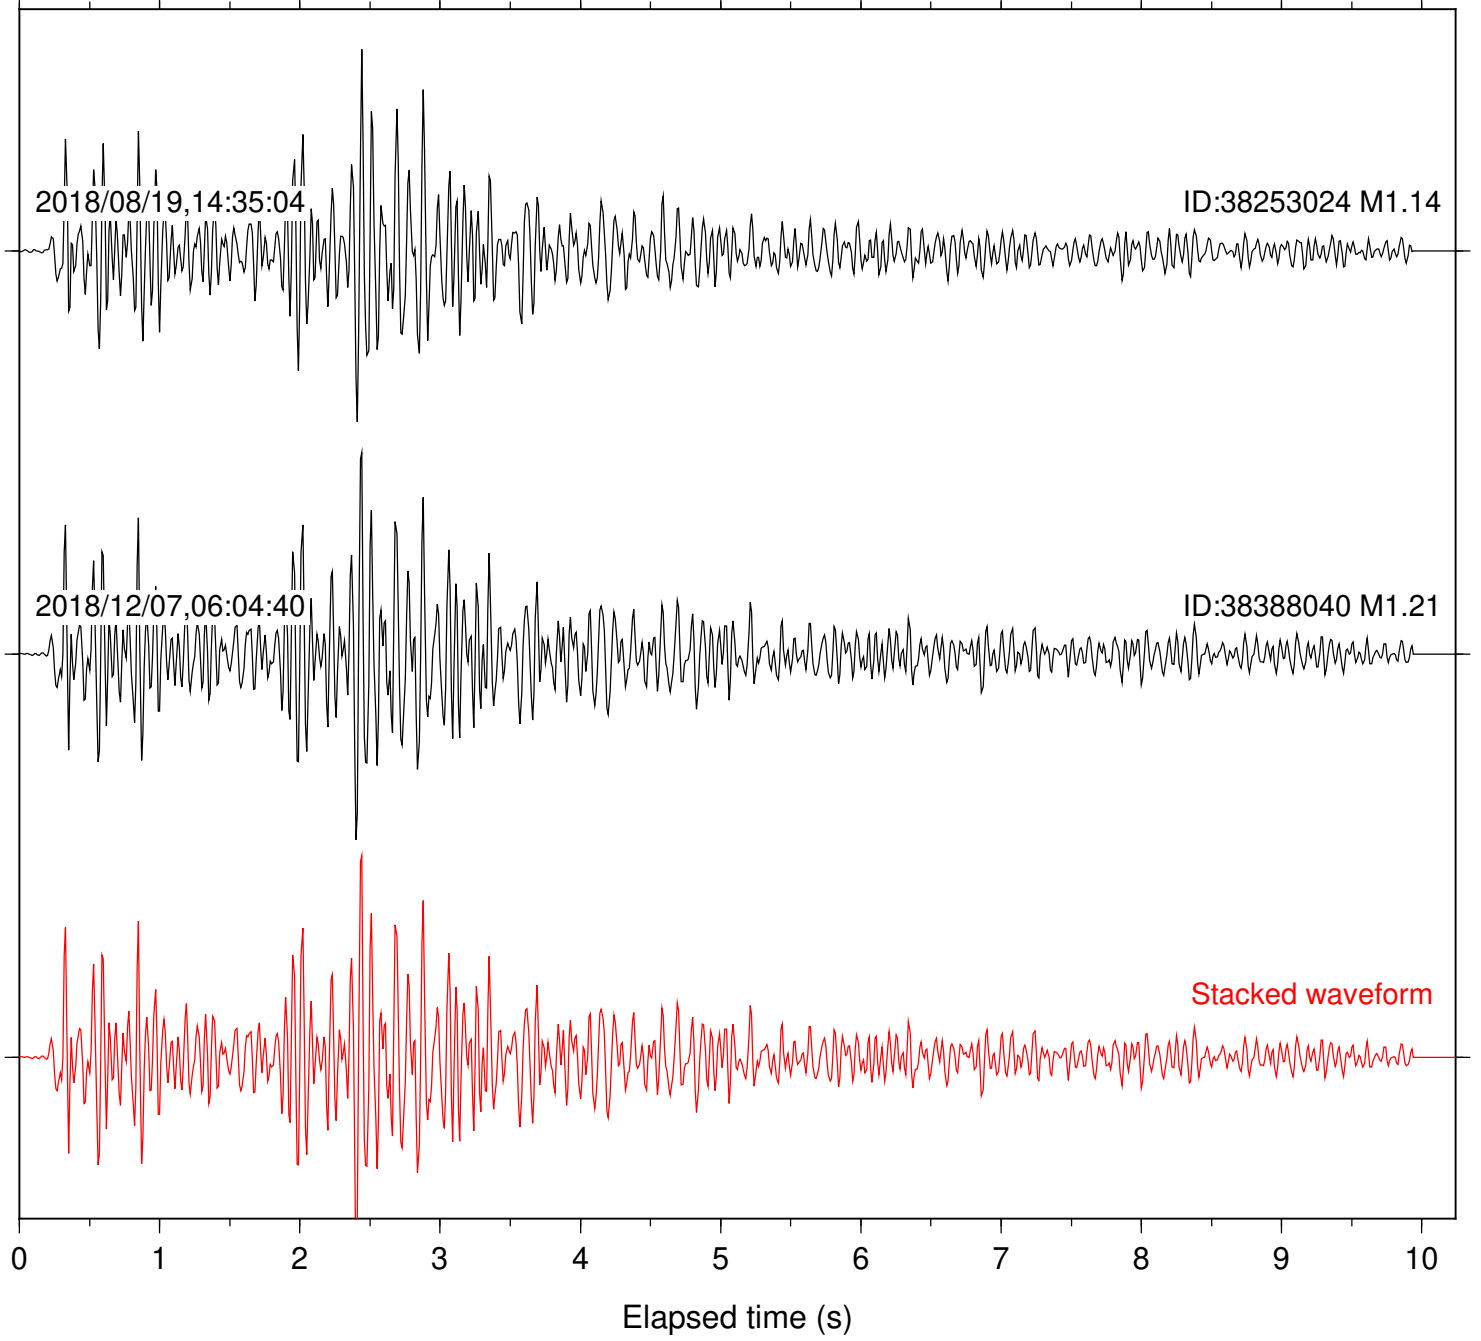

Station: B087 Com: EHZ

Focal depth: 4.04 km

Station: B088 Com: EHZ

Focal depth: 4.04 km

Station: B946 Com: EHZ

Focal depth: 4.04 km

2018/08/19,14:35:04

ID:38253024 M1.14

2018/12/07,06:04:40

ID:38388040 M1.21

Stacked waveform

0 1 2 3 4 5 6 7 8 9 10

Elapsed time (s)