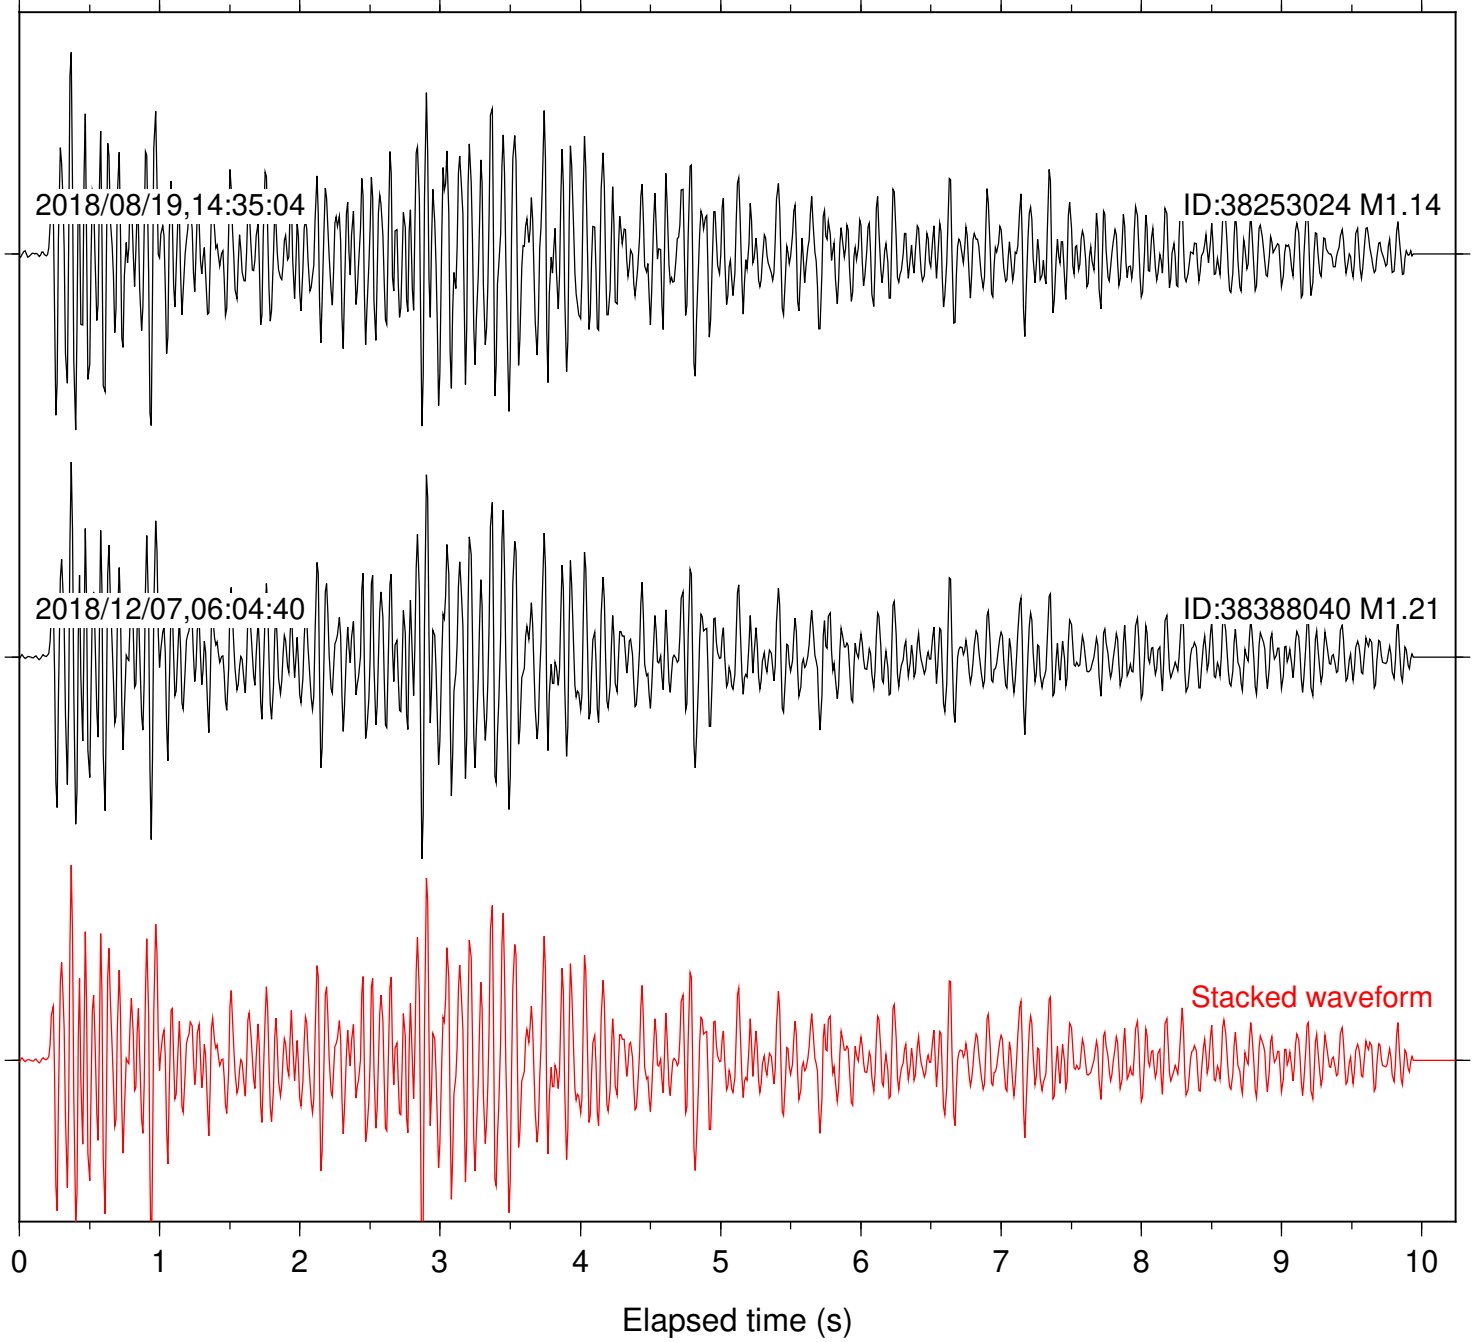

Station: B087 Com: EHZ

Focal depth: 4.04 km

Station: B088 Com: EHZ

Focal depth: 4.04 km

Station: B946 Com: EHZ

Focal depth: 4.04 km

2018/08/19,14:35:04

ID:38253024 M1.14

2018/12/07,06:04:40

ID:38388040 M1.21

Stacked waveform

0 1 2 3 4 5 6 7 8 9 10

Elapsed time (s)