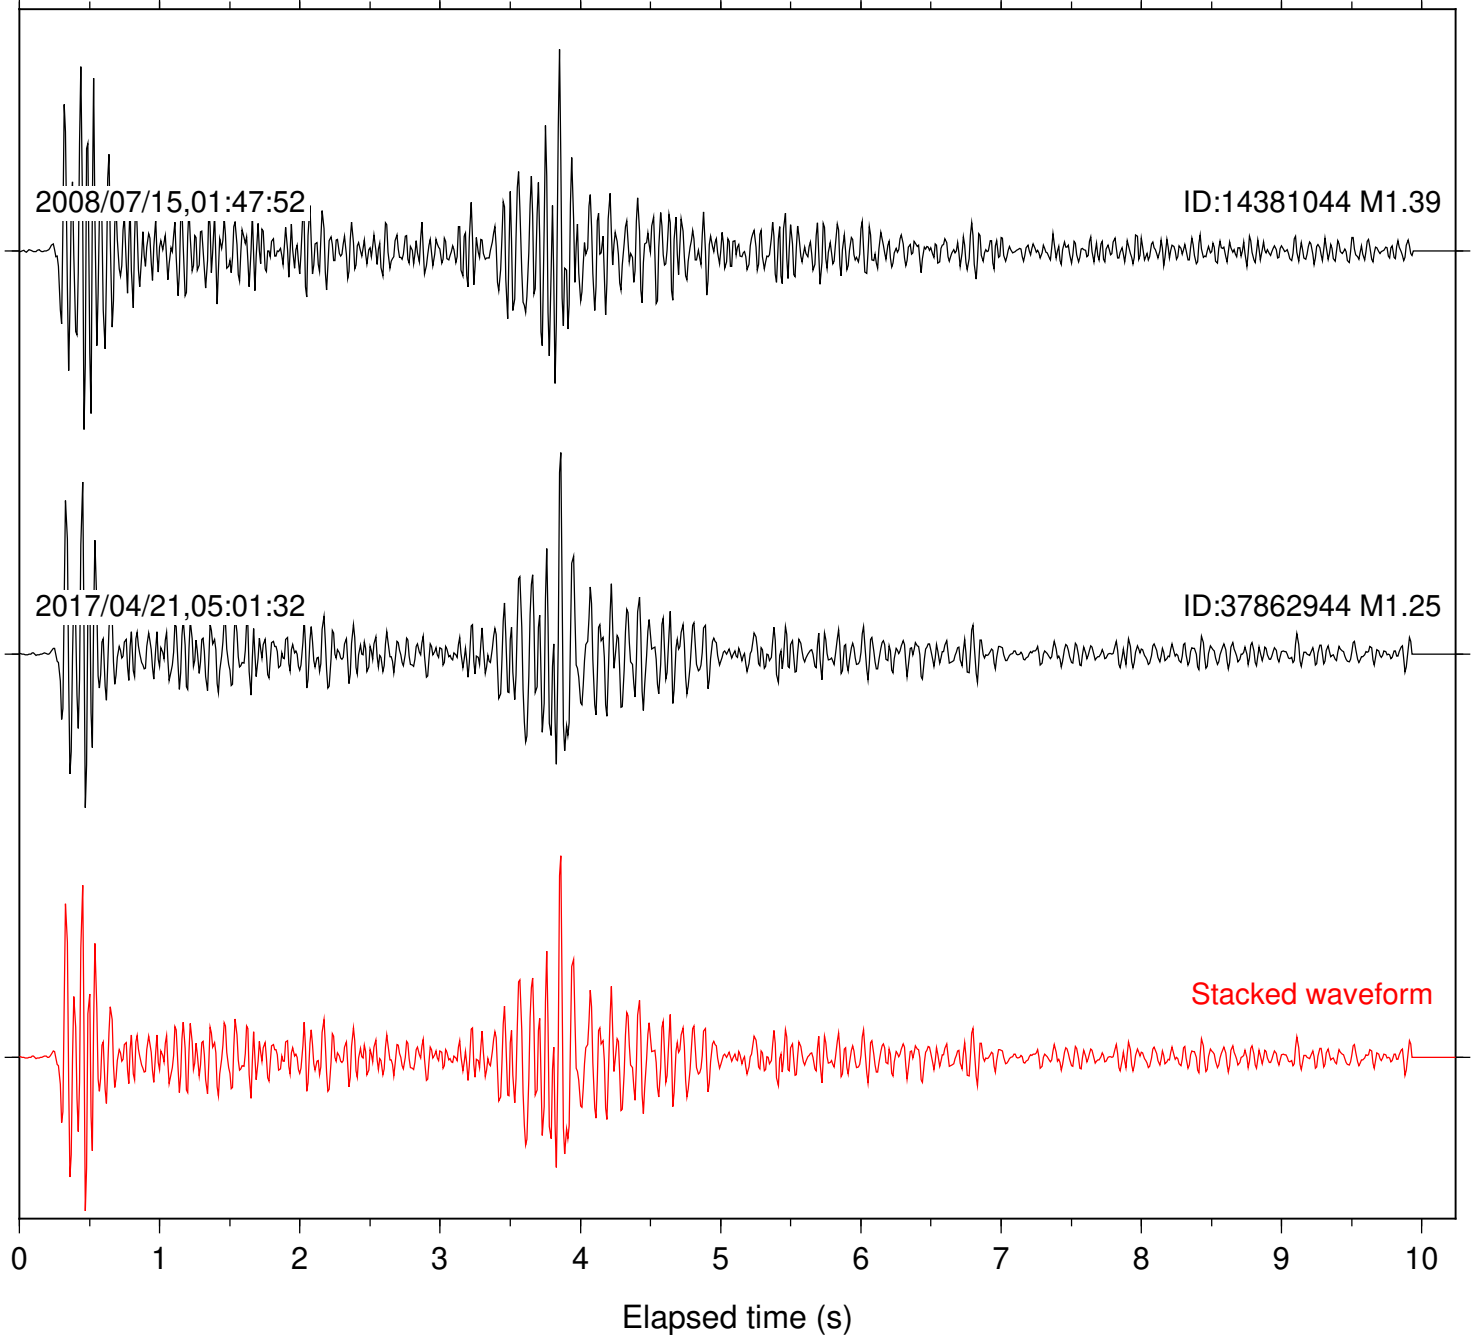

Station: B081 Com: EHZ

Focal depth: 15.84 km

Station: B082 Com: EHZ

Focal depth: 15.84 km

Station: B084 Com: EHZ

Focal depth: 15.84 km

Station: BAC Com: EHZ

Focal depth: 15.84 km

Station: SND Com: HHZ

Focal depth: 15.84 km