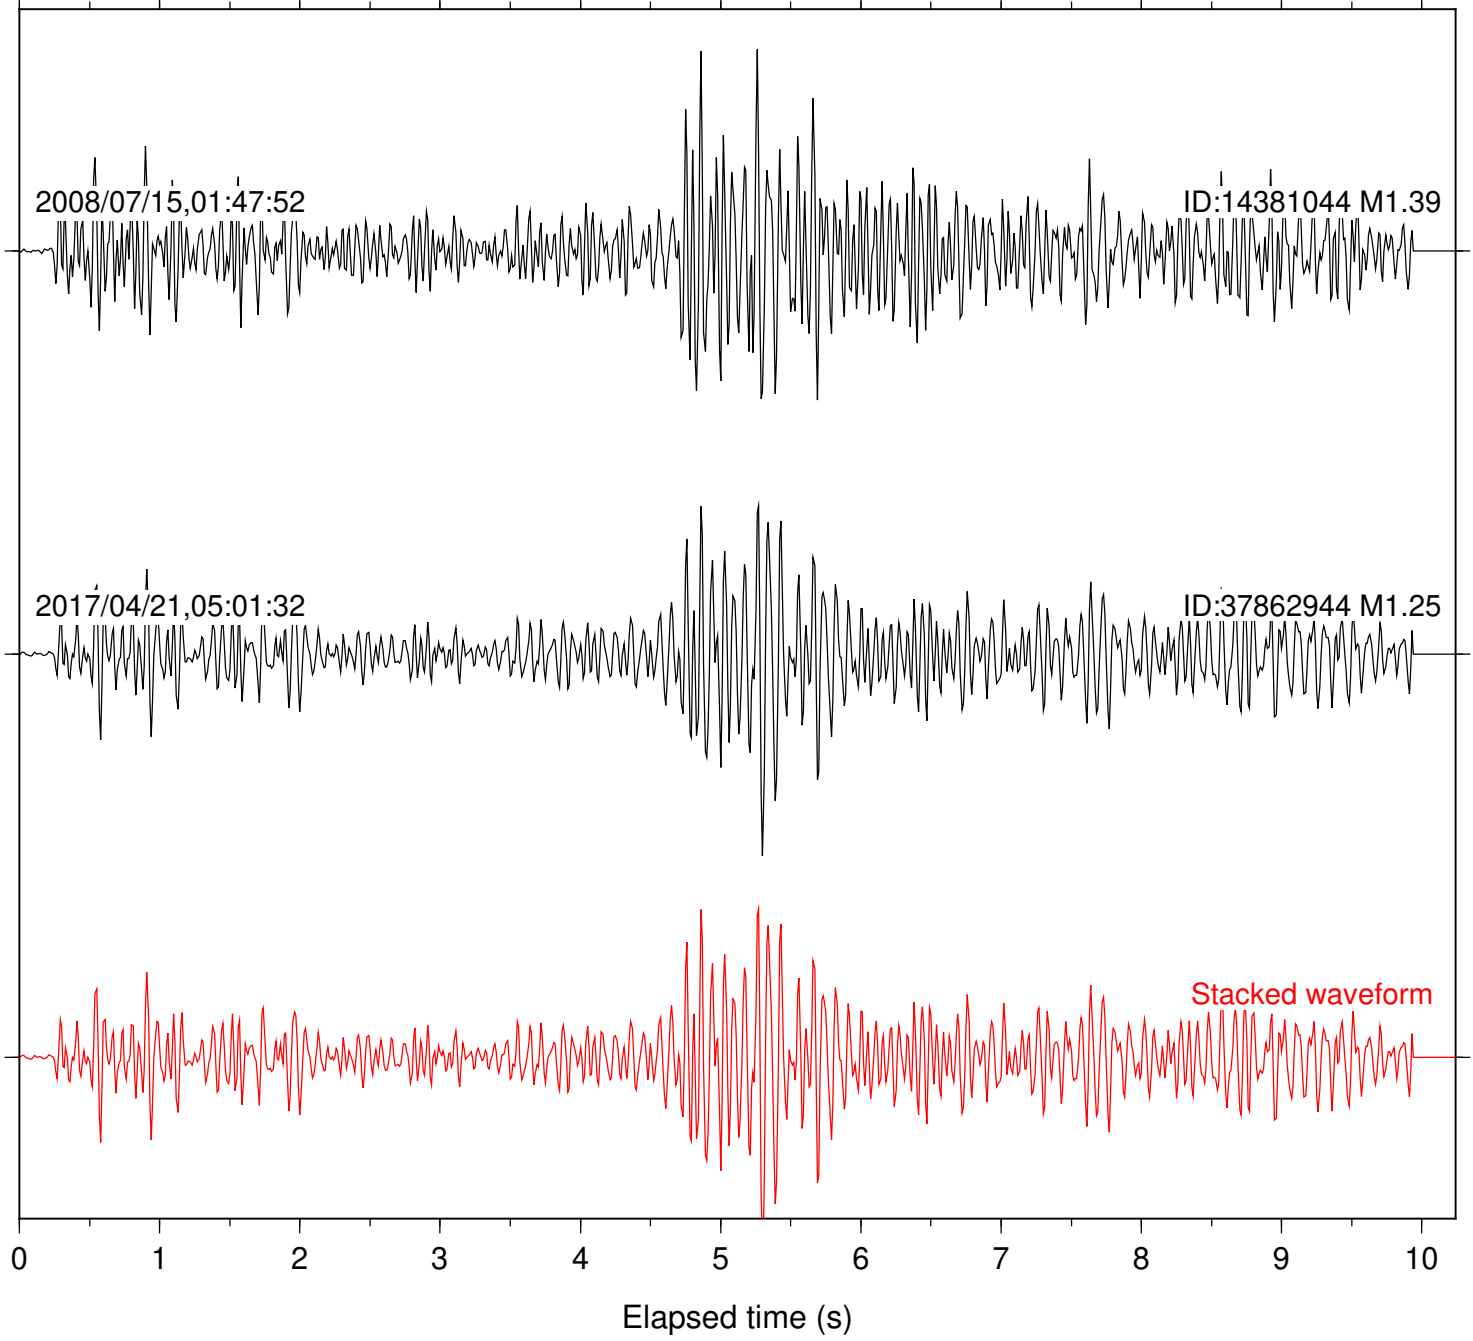

Station: B081 Com: EHZ

Focal depth: 15.84 km

Station: B082 Com: EHZ

Focal depth: 15.84 km

Station: B084 Com: EHZ

Focal depth: 15.84 km

Station: BAC Com: EHZ

Focal depth: 15.84 km

Station: SND Com: HHZ

Focal depth: 15.84 km