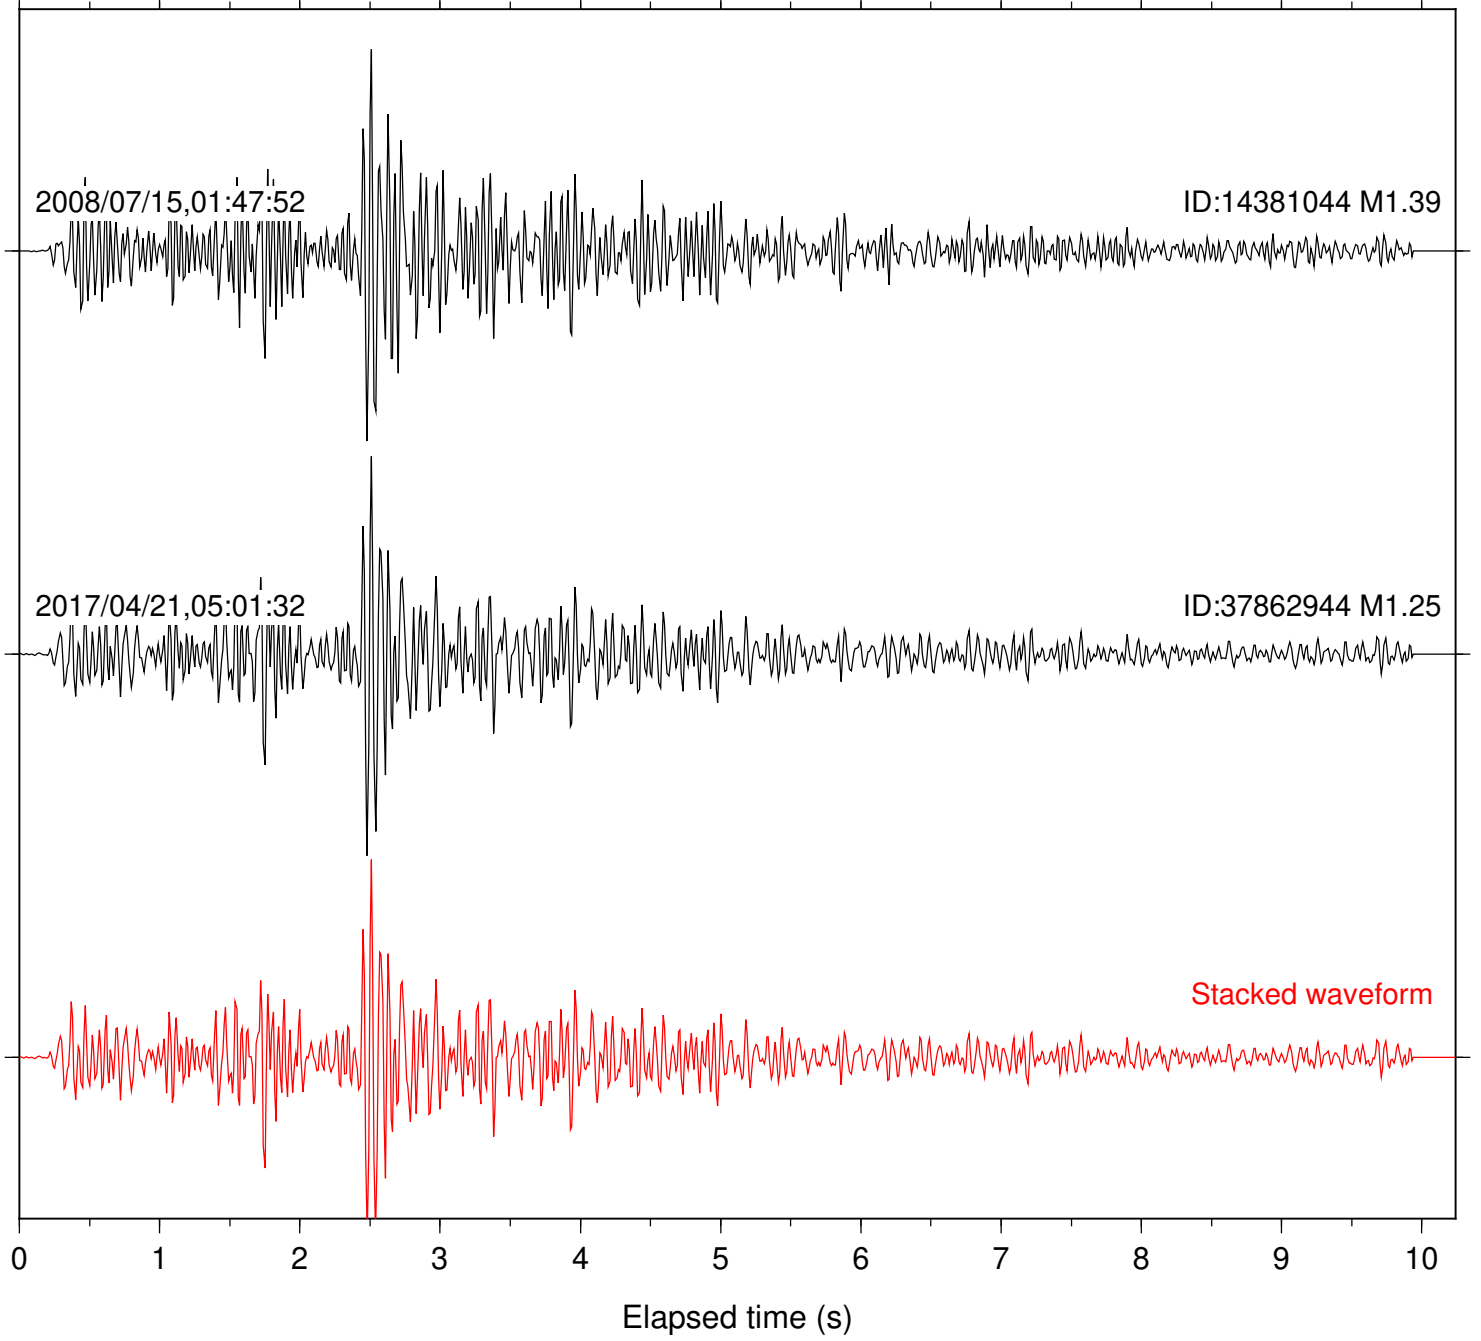

Station: B081 Com: EHZ

Focal depth: 15.84 km

Station: B082 Com: EHZ

Focal depth: 15.84 km

Station: B084 Com: EHZ

Focal depth: 15.84 km

Station: BAC Com: EHZ

Focal depth: 15.84 km

Station: SND Com: HHZ

Focal depth: 15.84 km