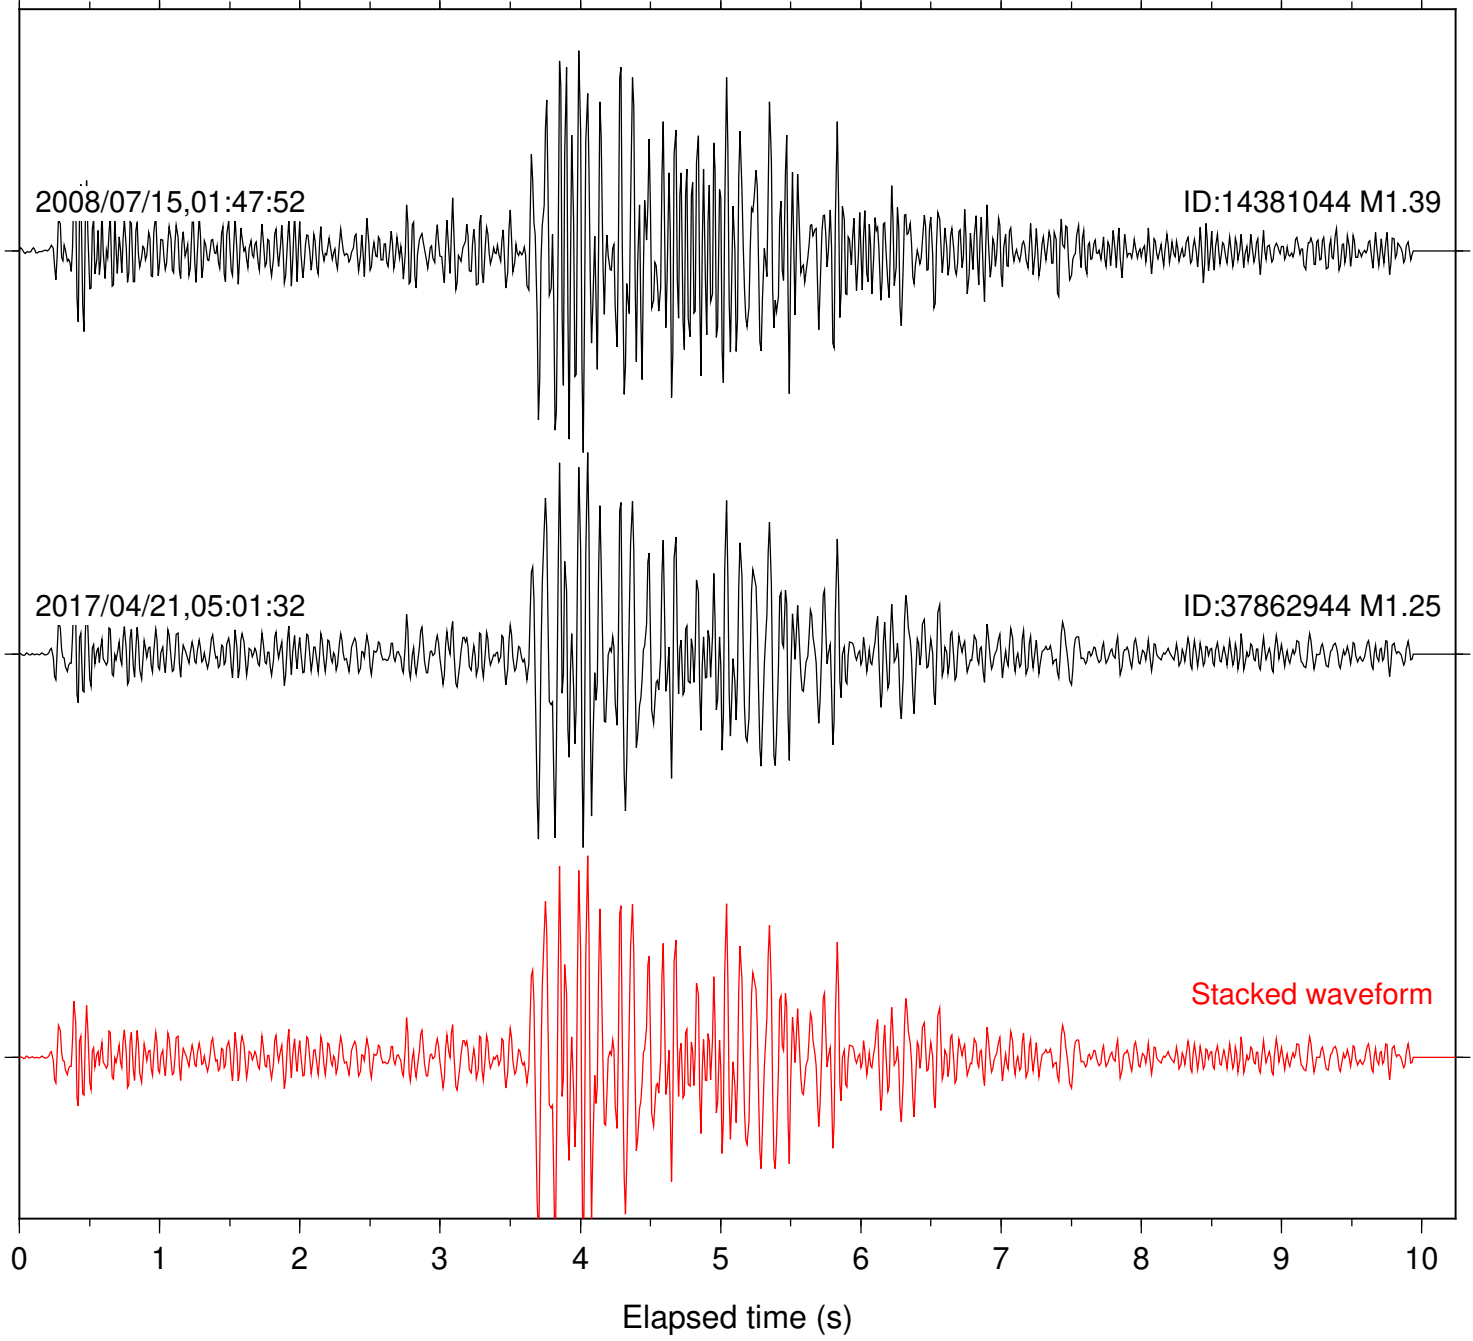

Station: B081 Com: EHZ

Focal depth: 15.84 km

Station: B082 Com: EHZ

Focal depth: 15.84 km

Station: B084 Com: EHZ

Focal depth: 15.84 km

Station: BAC Com: EHZ

Focal depth: 15.84 km

Station: SND Com: HHZ

Focal depth: 15.84 km