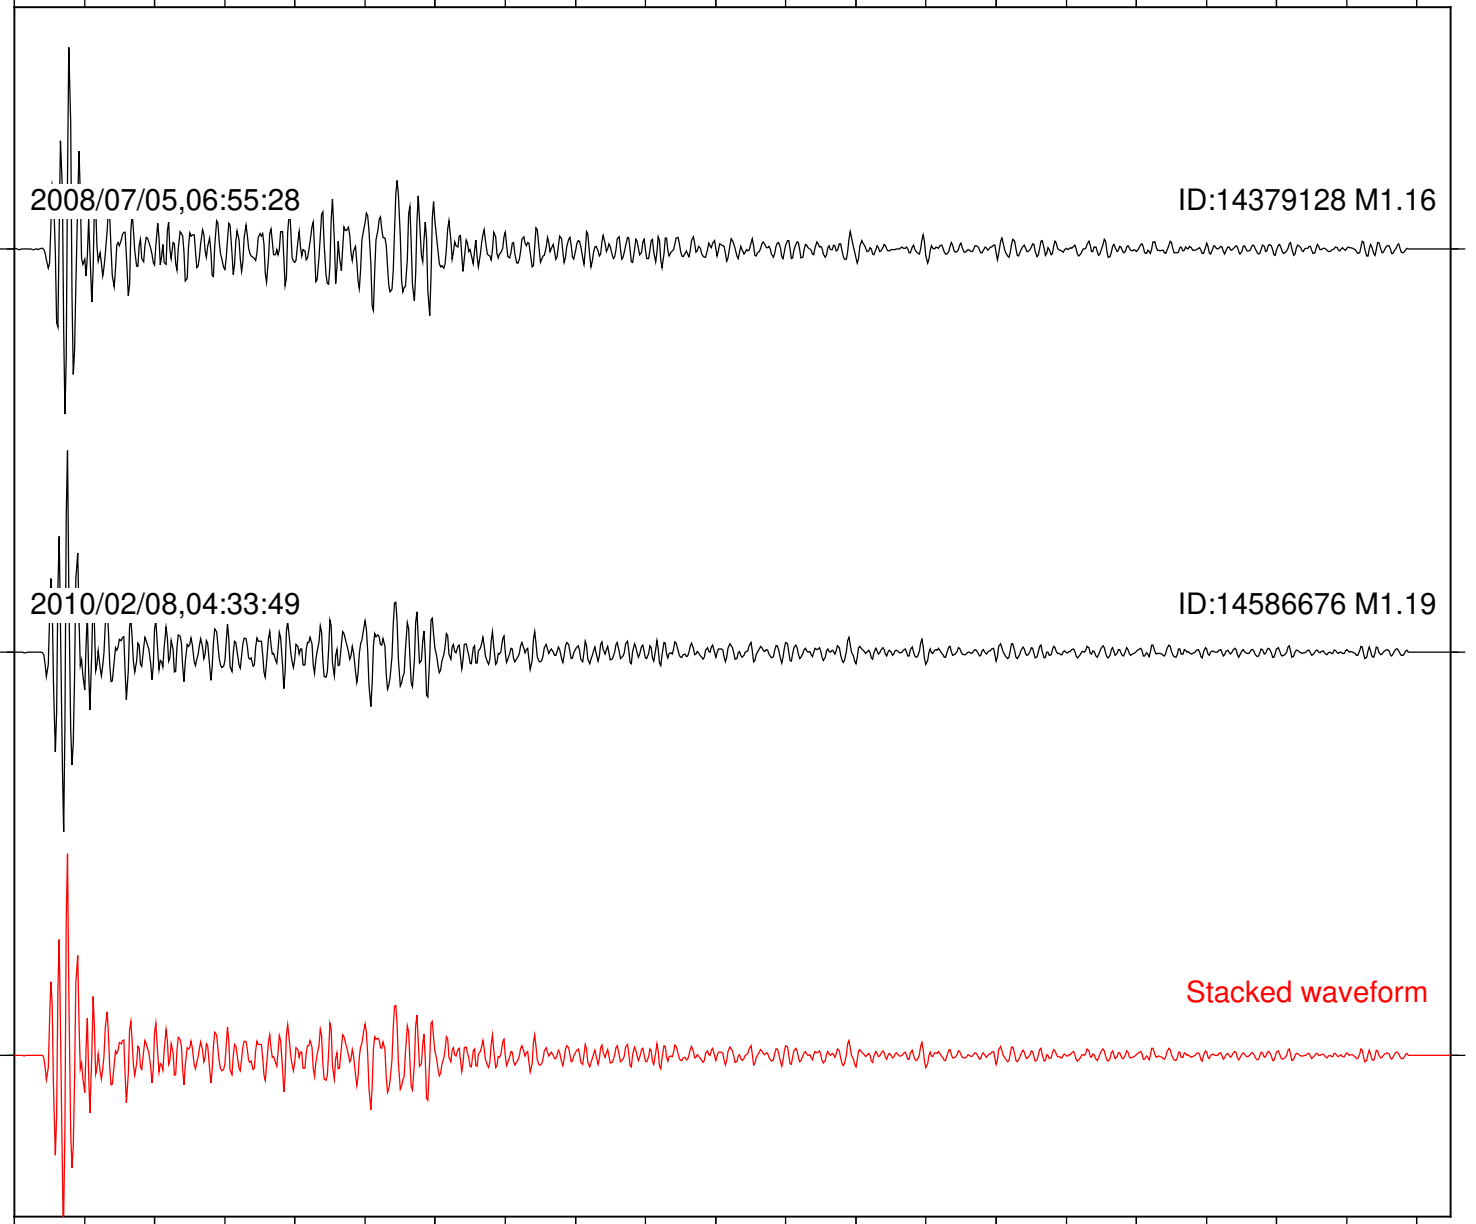

Station: B084 Com: EHZ

Focal depth: 8.53 km

Station: B086 Com: EHZ

Focal depth: 8.53 km

2008/07/05,06:55:28

ID:14379128 M1.16

2010/02/08,04:33:49

ID:14586676 M1.19

Stacked waveform

0 1 2 3 4 5 6 7 8 9 10  
Elapsed time (s)

Station: B087 Com: EHZ

Focal depth: 8.53 km

Station: B088 Com: EHZ

Focal depth: 8.53 km

2008/07/05,06:55:28

ID:14379128 M1.16

2010/02/08,04:33:49

ID:14586676 M1.19

Stacked waveform

0 1 2 3 4 5 6 7 8 9 10  
Elapsed time (s)

Station: FRD Com: HHZ

Focal depth: 8.53 km

Station: PFO Com: HHZ

Focal depth: 8.53 km

Station: TOR Com: HHZ

Focal depth: 8.53 km