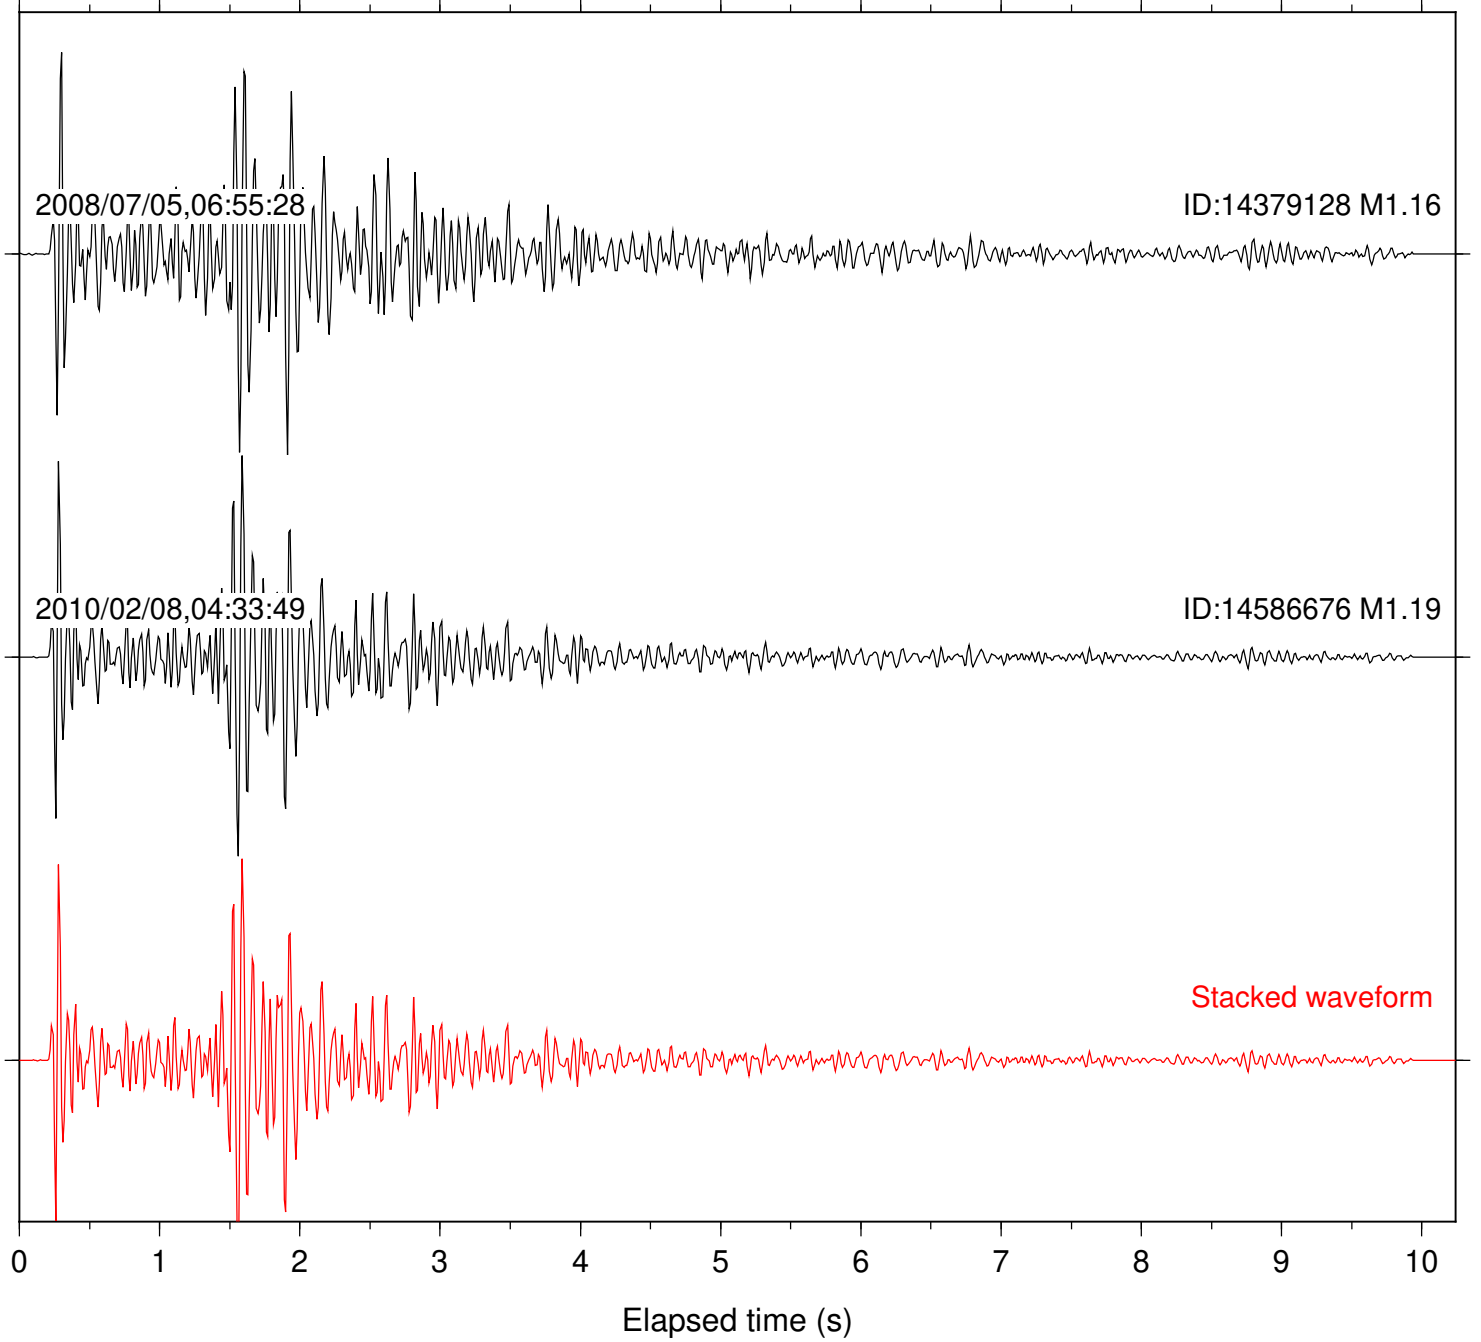

Station: B084 Com: EHZ

Focal depth: 8.53 km

Station: B086 Com: EHZ

Focal depth: 8.53 km

2008/07/05,06:55:28

ID:14379128 M1.16

2010/02/08,04:33:49

ID:14586676 M1.19

Stacked waveform

0 1 2 3 4 5 6 7 8 9 10  
Elapsed time (s)

Station: B087 Com: EHZ

Focal depth: 8.53 km

Station: B088 Com: EHZ

Focal depth: 8.53 km

2008/07/05,06:55:28

ID:14379128 M1.16

2010/02/08,04:33:49

ID:14586676 M1.19

Stacked waveform

0 1 2 3 4 5 6 7 8 9 10  
Elapsed time (s)

Station: FRD Com: HHZ

Focal depth: 8.53 km

Station: PFO Com: HHZ

Focal depth: 8.53 km

Station: TOR Com: HHZ

Focal depth: 8.53 km