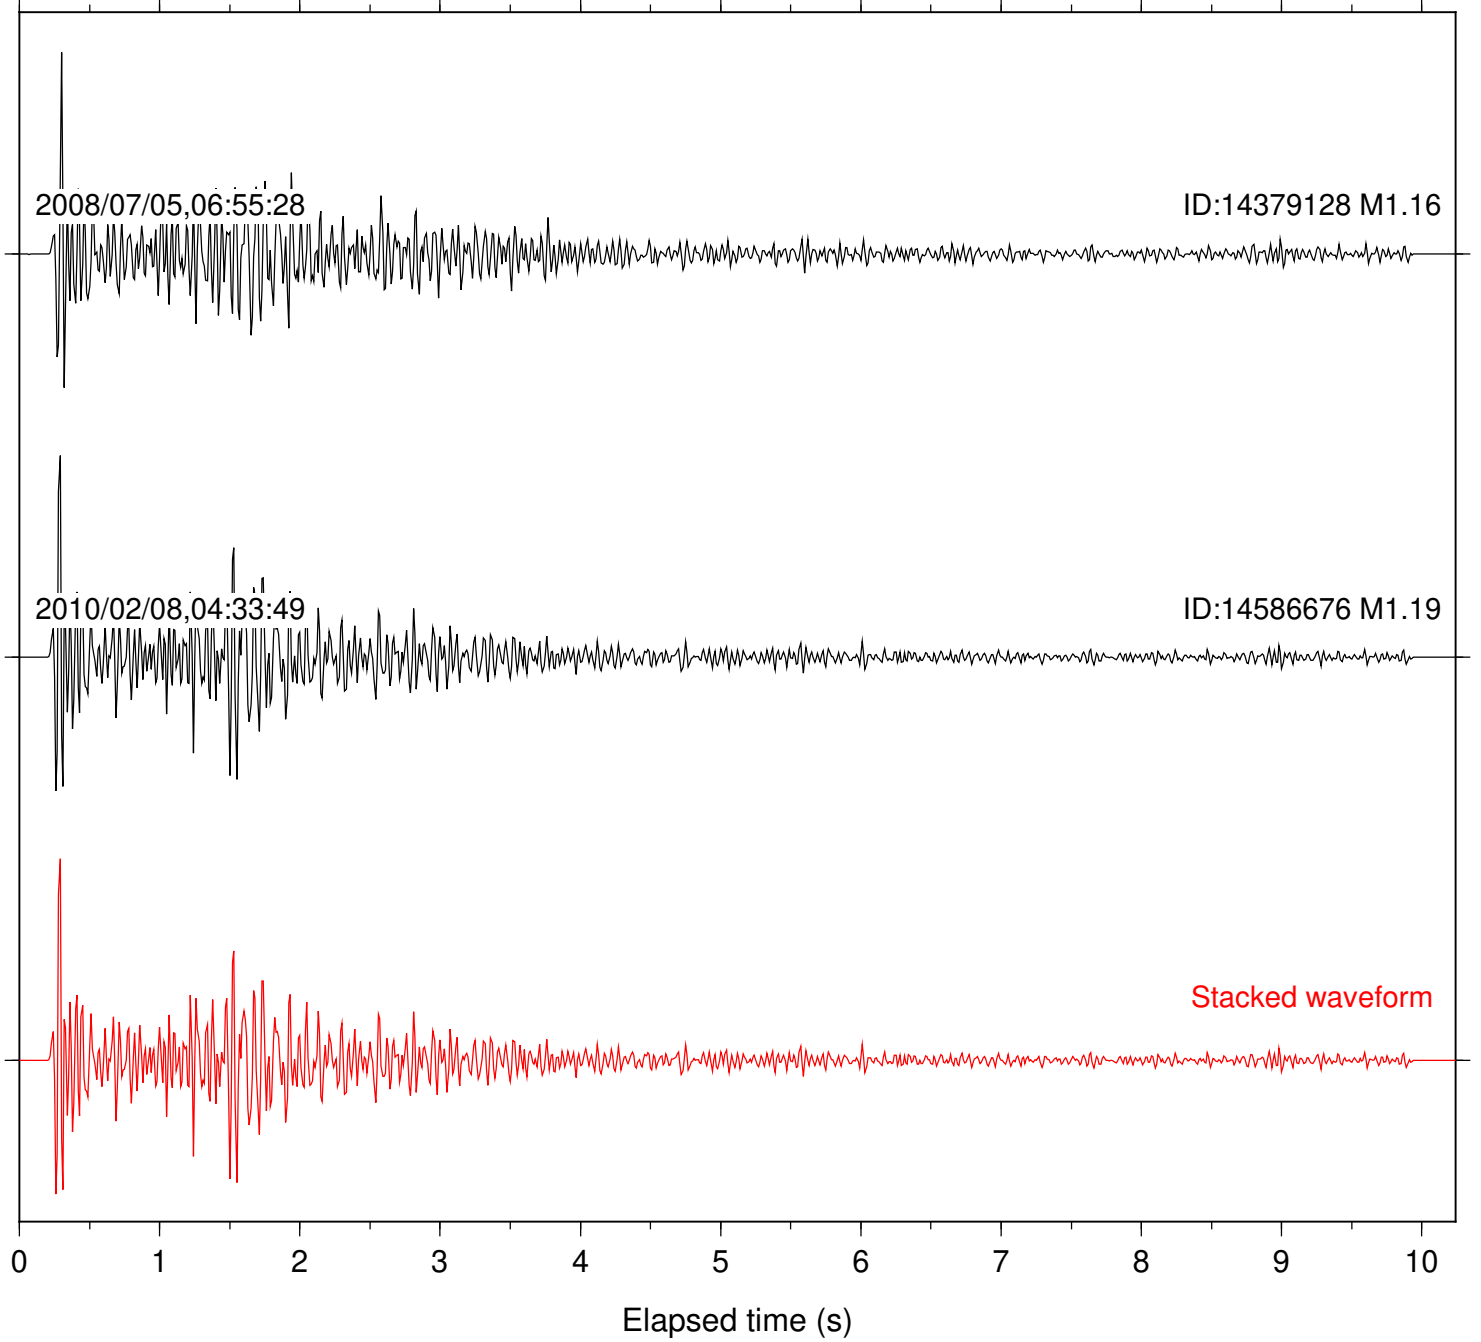

Station: B084 Com: EHZ

Focal depth: 8.53 km

Station: B086 Com: EHZ

Focal depth: 8.53 km

2008/07/05,06:55:28

ID:14379128 M1.16

2010/02/08,04:33:49

ID:14586676 M1.19

Stacked waveform

0 1 2 3 4 5 6 7 8 9 10  
Elapsed time (s)

Station: B087 Com: EHZ

Focal depth: 8.53 km

Station: B088 Com: EHZ

Focal depth: 8.53 km

2008/07/05,06:55:28

ID:14379128 M1.16

2010/02/08,04:33:49

ID:14586676 M1.19

Stacked waveform

0 1 2 3 4 5 6 7 8 9 10  
Elapsed time (s)

Station: FRD Com: HHZ

Focal depth: 8.53 km

Station: PFO Com: HHZ

Focal depth: 8.53 km

Station: TOR Com: HHZ

Focal depth: 8.53 km