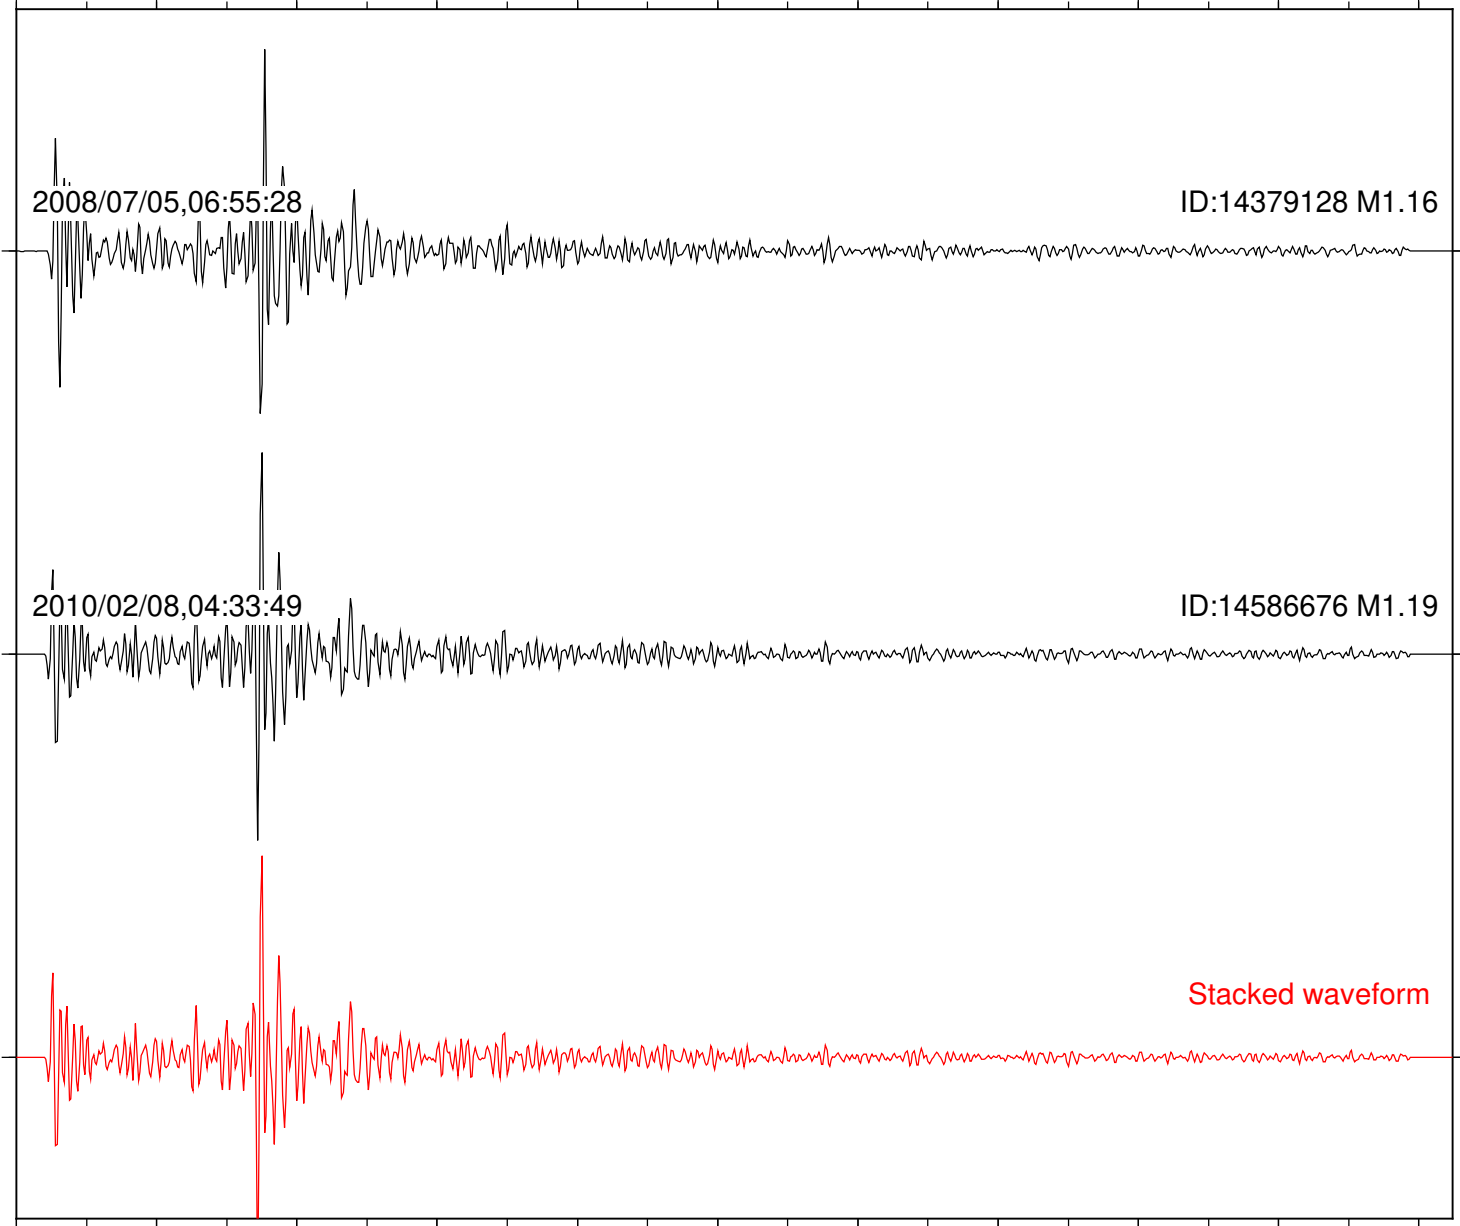

Station: B084 Com: EHZ

Focal depth: 8.53 km

Station: B086 Com: EHZ

Focal depth: 8.53 km

2008/07/05,06:55:28

ID:14379128 M1.16

2010/02/08,04:33:49

ID:14586676 M1.19

Stacked waveform

0 1 2 3 4 5 6 7 8 9 10  
Elapsed time (s)

Station: B087 Com: EHZ

Focal depth: 8.53 km

Station: B088 Com: EHZ

Focal depth: 8.53 km

2008/07/05,06:55:28

ID:14379128 M1.16

2010/02/08,04:33:49

ID:14586676 M1.19

Stacked waveform

0 1 2 3 4 5 6 7 8 9 10  
Elapsed time (s)

Station: FRD Com: HHZ

Focal depth: 8.53 km

Station: PFO Com: HHZ

Focal depth: 8.53 km

Station: TOR Com: HHZ

Focal depth: 8.53 km