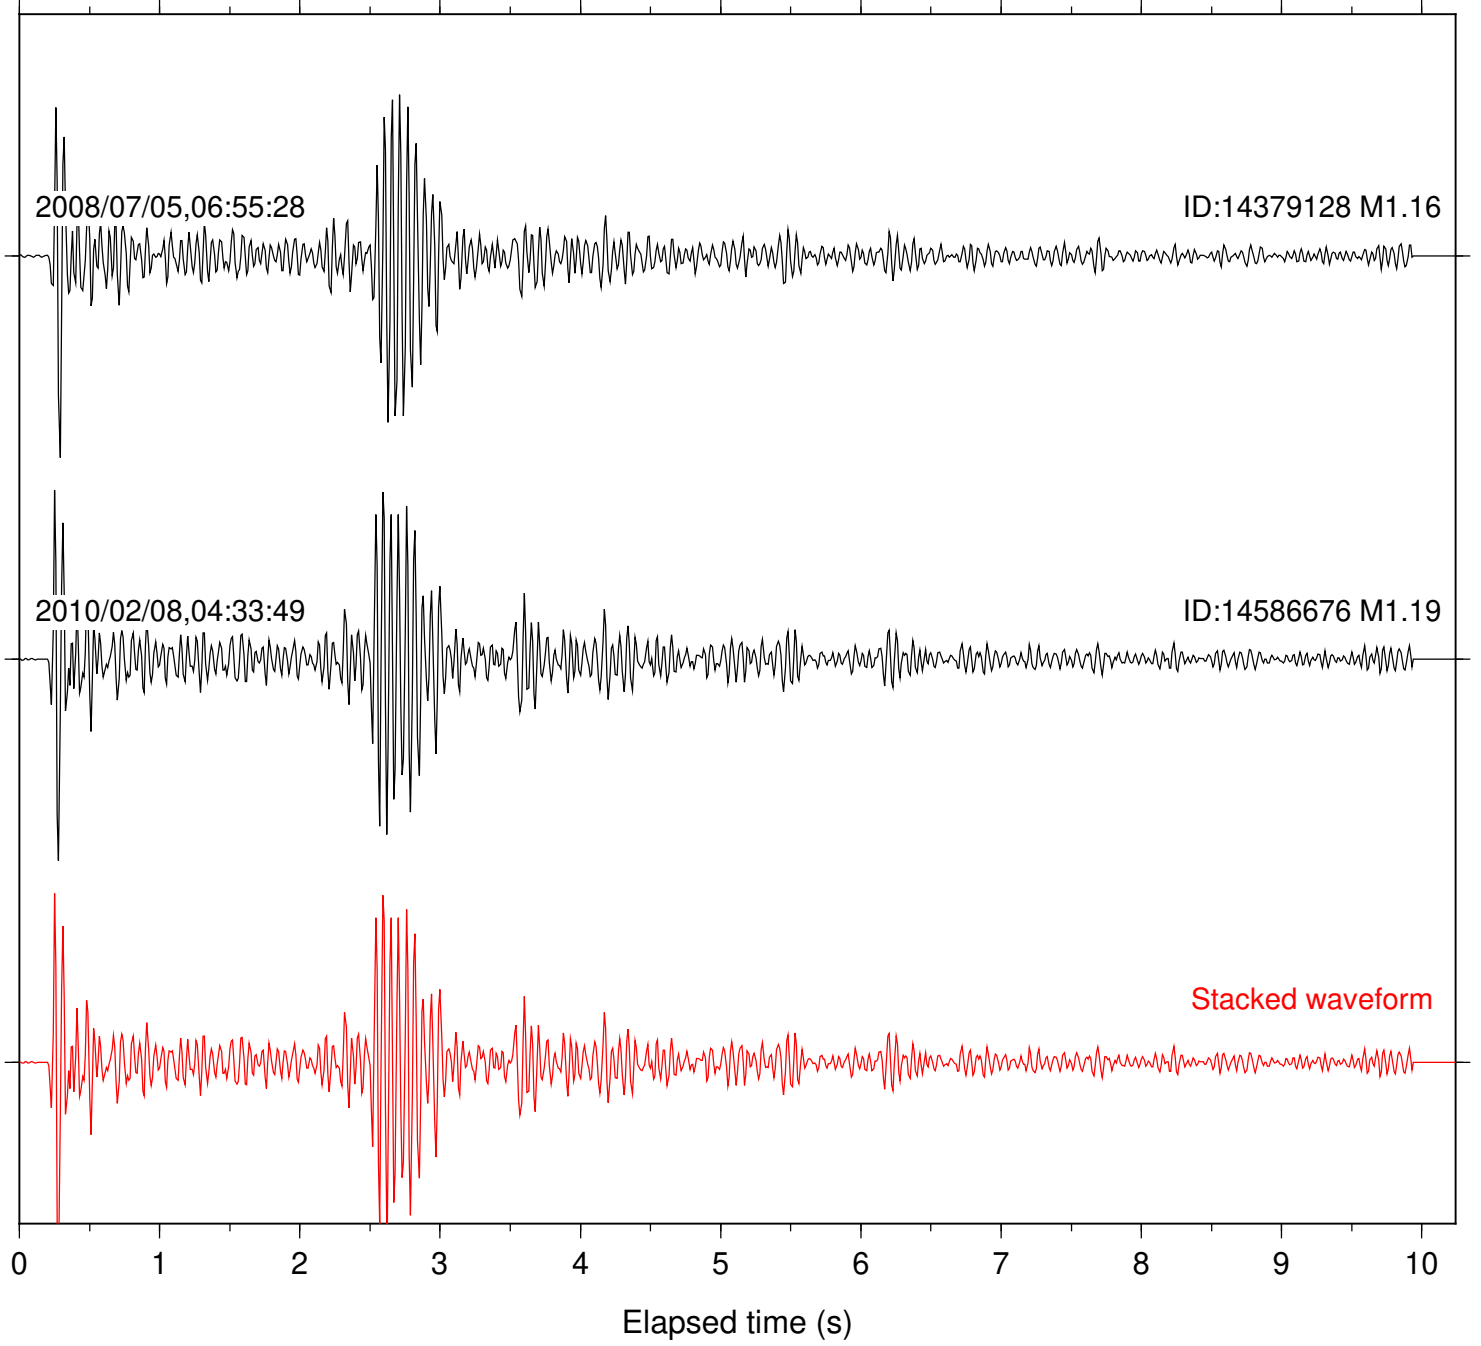

Station: B084 Com: EHZ

Focal depth: 8.53 km

Station: B086 Com: EHZ

Focal depth: 8.53 km

2008/07/05,06:55:28

ID:14379128 M1.16

2010/02/08,04:33:49

ID:14586676 M1.19

Stacked waveform

0 1 2 3 4 5 6 7 8 9 10  
Elapsed time (s)

Station: B087 Com: EHZ

Focal depth: 8.53 km

Station: B088 Com: EHZ

Focal depth: 8.53 km

2008/07/05,06:55:28

ID:14379128 M1.16

2010/02/08,04:33:49

ID:14586676 M1.19

Stacked waveform

0 1 2 3 4 5 6 7 8 9 10  
Elapsed time (s)

Station: FRD Com: HHZ

Focal depth: 8.53 km

Station: PFO Com: HHZ

Focal depth: 8.53 km

Station: TOR Com: HHZ

Focal depth: 8.53 km