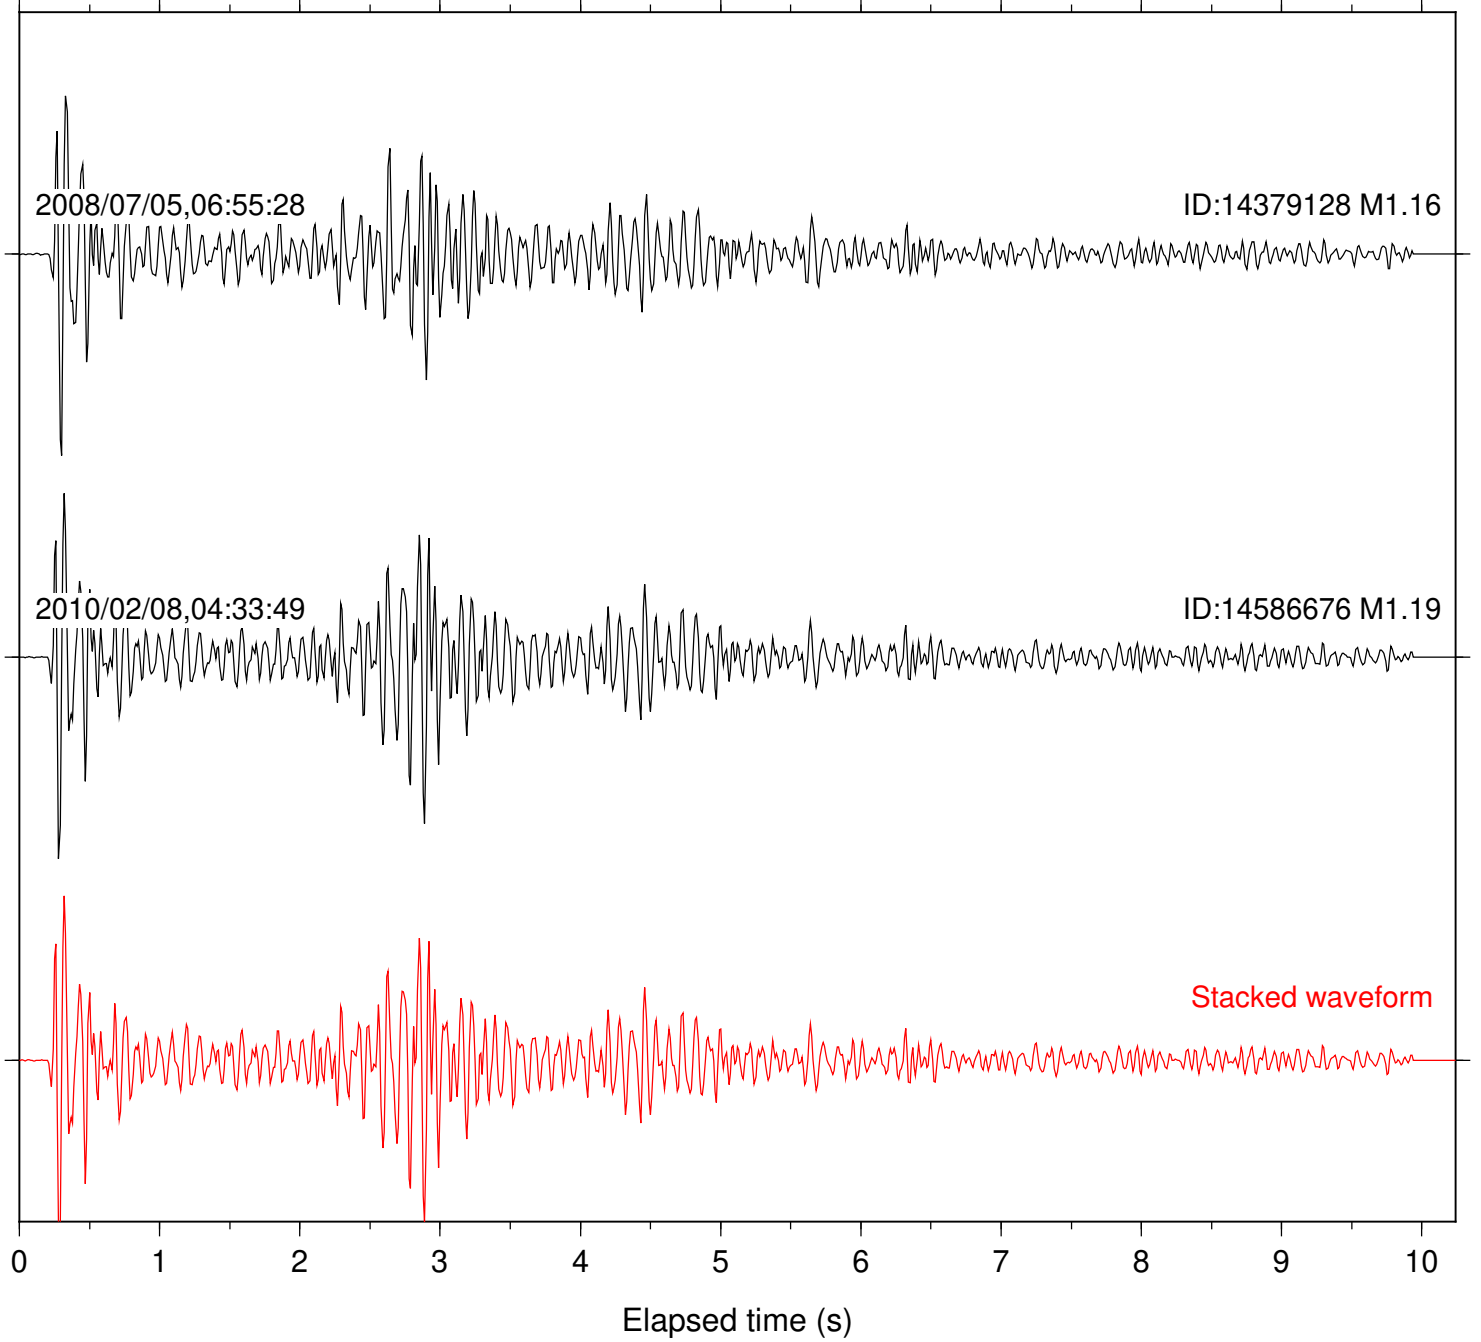

Station: B084 Com: EHZ

Focal depth: 8.53 km

Station: B086 Com: EHZ

Focal depth: 8.53 km

2008/07/05,06:55:28

ID:14379128 M1.16

2010/02/08,04:33:49

ID:14586676 M1.19

Stacked waveform

0 1 2 3 4 5 6 7 8 9 10  
Elapsed time (s)

Station: B087 Com: EHZ

Focal depth: 8.53 km

Station: B088 Com: EHZ

Focal depth: 8.53 km

2008/07/05,06:55:28

ID:14379128 M1.16

2010/02/08,04:33:49

ID:14586676 M1.19

Stacked waveform

0 1 2 3 4 5 6 7 8 9 10  
Elapsed time (s)

Station: FRD Com: HHZ

Focal depth: 8.53 km

Station: PFO Com: HHZ

Focal depth: 8.53 km

Station: TOR Com: HHZ

Focal depth: 8.53 km