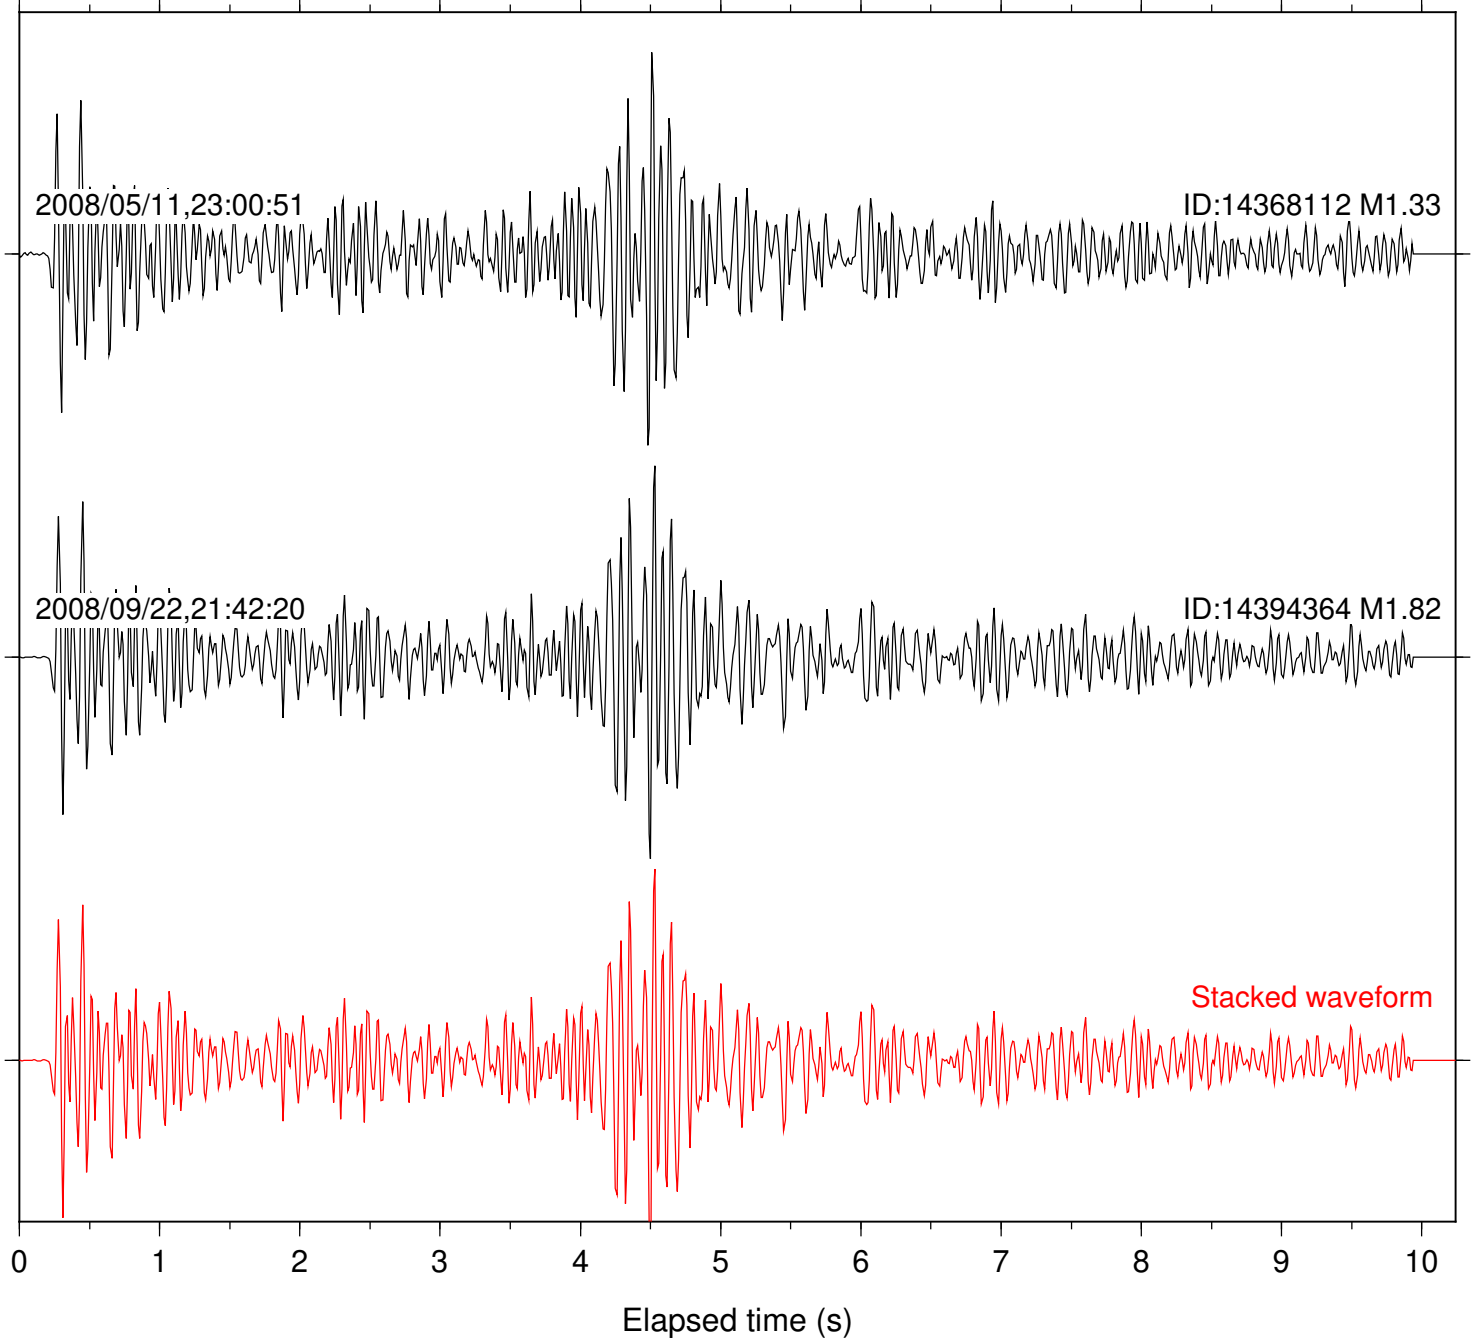

Station: B087 Com: EHZ

Focal depth: 9.07 km

Station: B088 Com: EHZ

Focal depth: 9.07 km

Station: SND Com: HHZ

Focal depth: 9.07 km