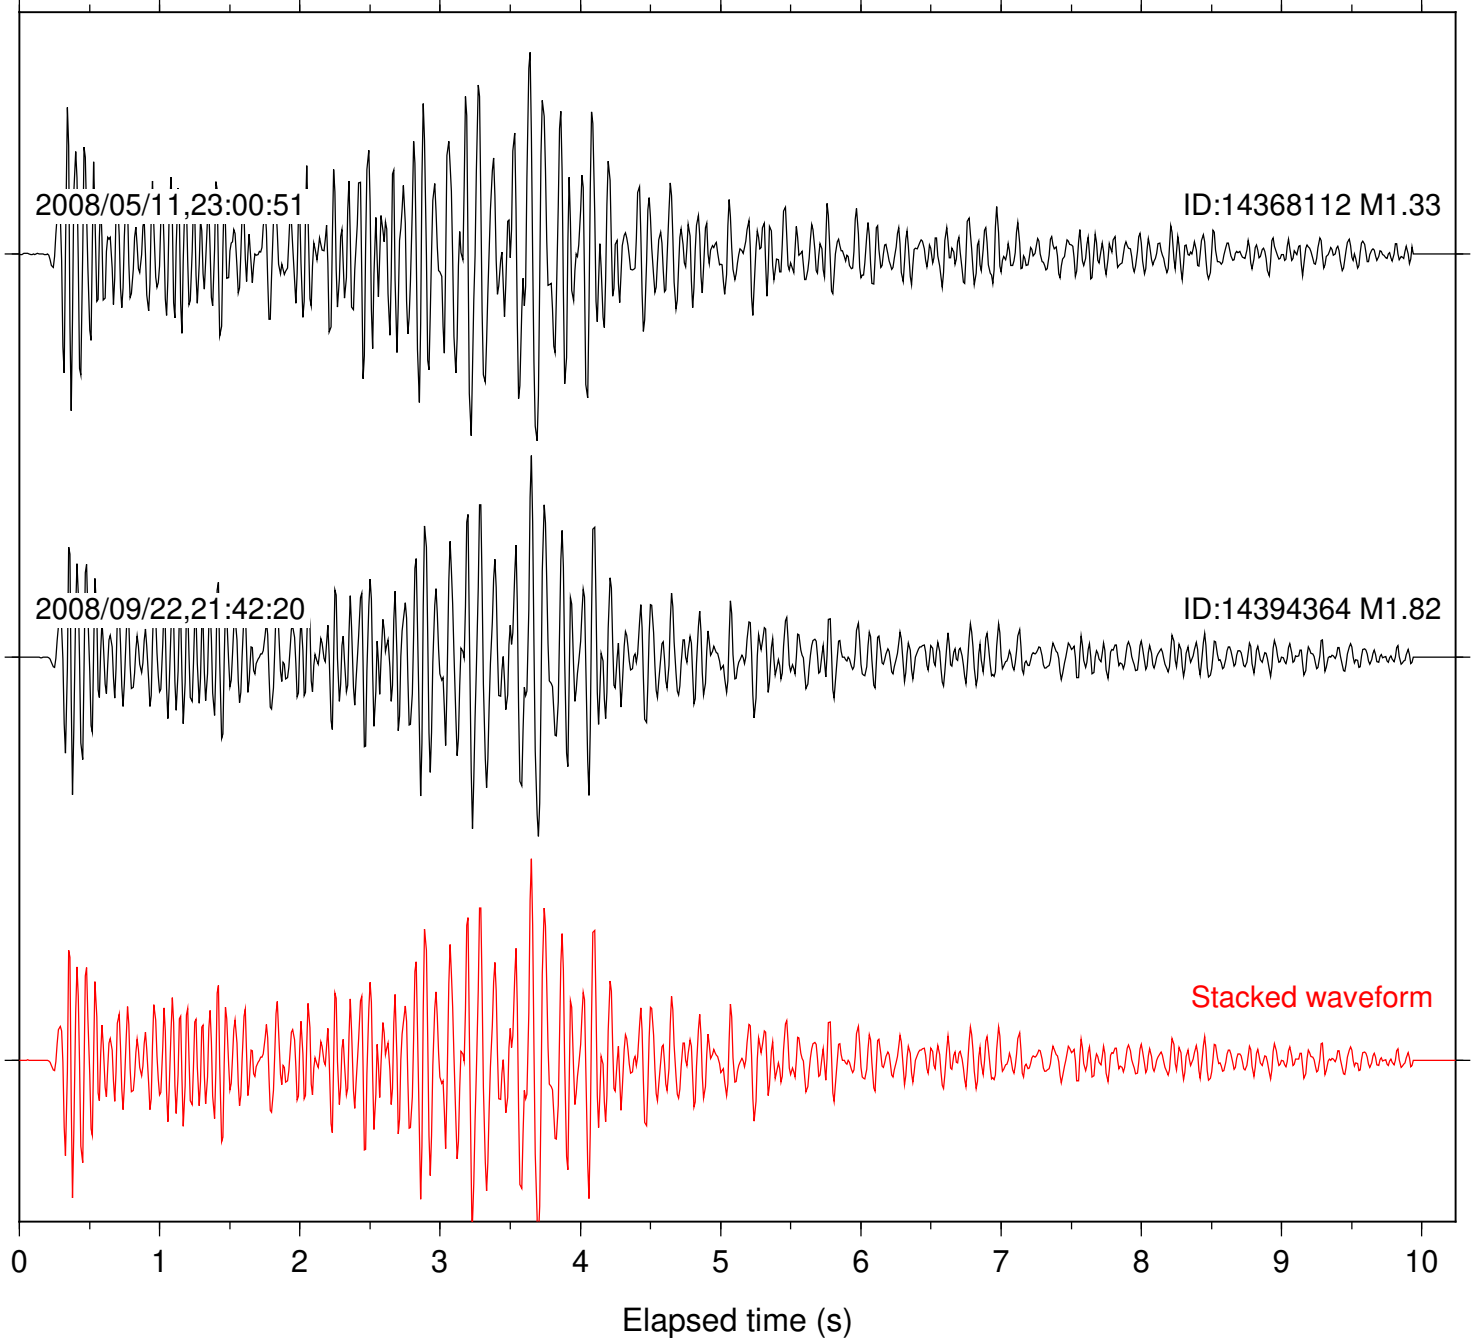

Station: B087 Com: EHZ

Focal depth: 9.07 km

Station: B088 Com: EHZ

Focal depth: 9.07 km

Station: SND Com: HHZ

Focal depth: 9.07 km