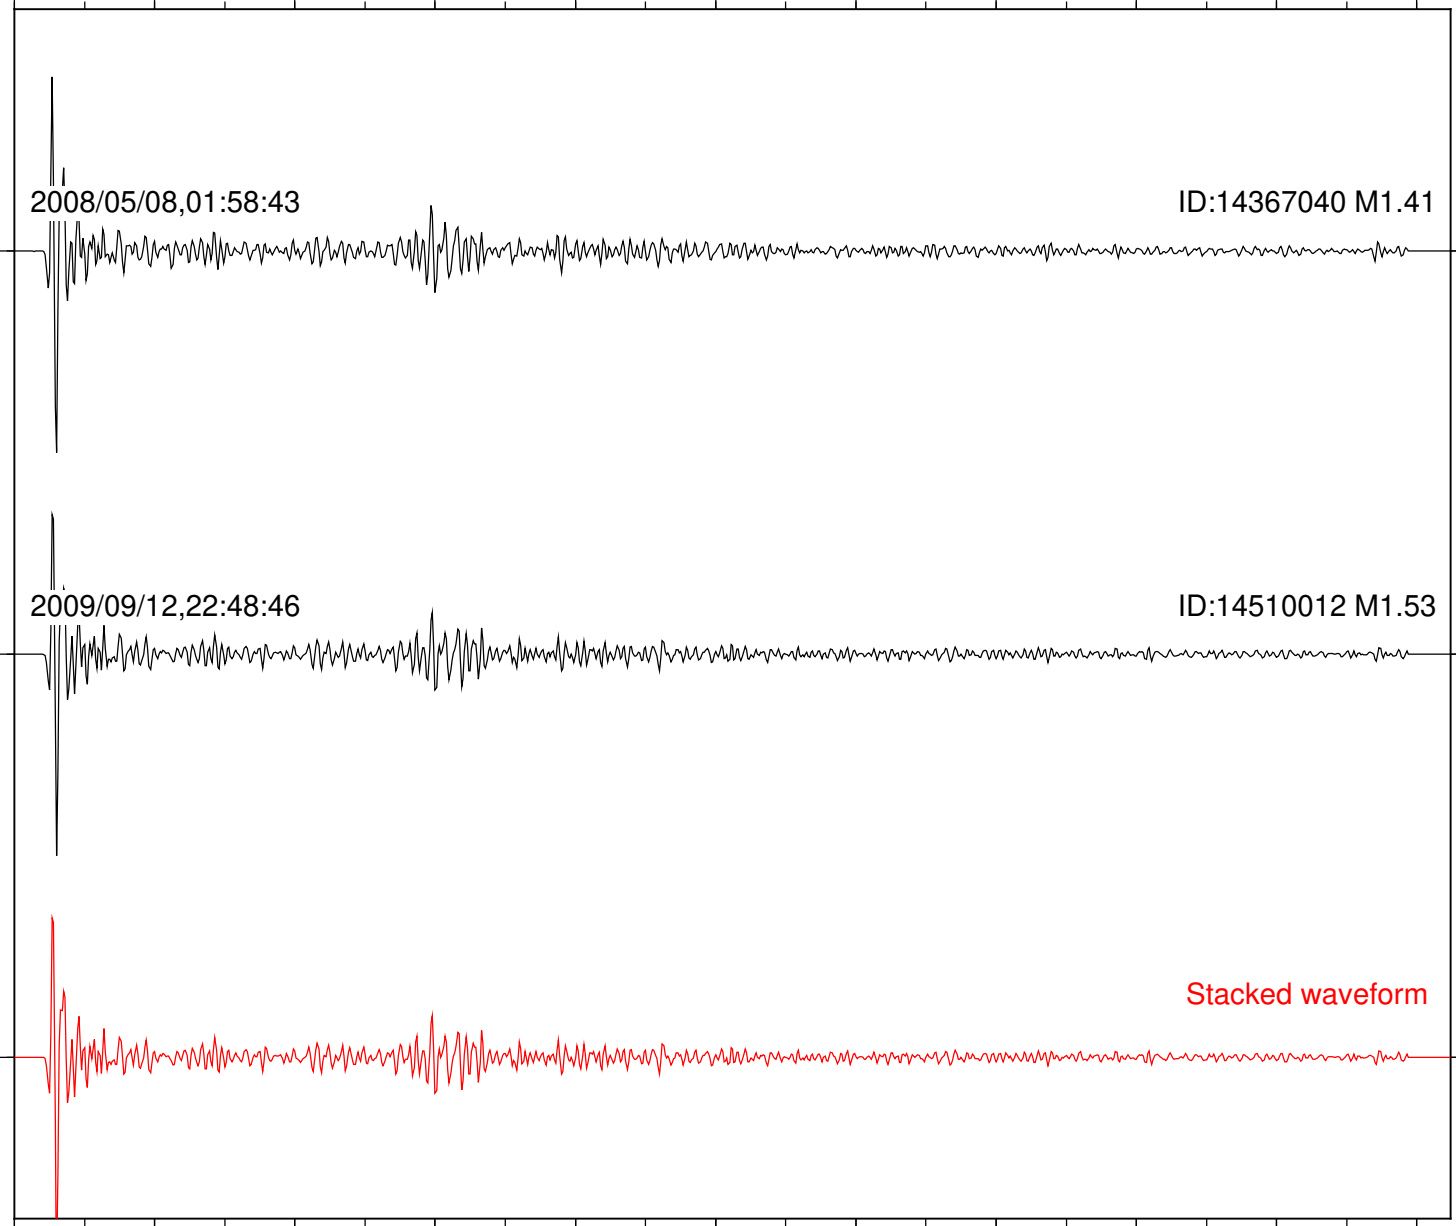

Station: B082 Com: EHZ

Focal depth: 9.65 km

2008/05/08,01:58:43

ID:14367040 M1.41

2009/09/12,22:48:46

ID:14510012 M1.53

Stacked waveform

0 1 2 3 4 5 6 7 8 9 10
Elapsed time (s)

Station: B084 Com: EHZ

Focal depth: 9.65 km

2008/05/08,01:58:43

ID:14367040 M1.41

2009/09/12,22:48:46

ID:14510012 M1.53

Stacked waveform

0 1 2 3 4 5 6 7 8 9 10
Elapsed time (s)

Station: B086 Com: EHZ

Focal depth: 9.65 km

2008/05/08,01:58:43

ID:14367040 M1.41

2009/09/12,22:48:46

ID:14510012 M1.53

Stacked waveform

0 1 2 3 4 5 6 7 8 9 10
Elapsed time (s)

Station: PFO Com: HHZ

Focal depth: 9.65 km