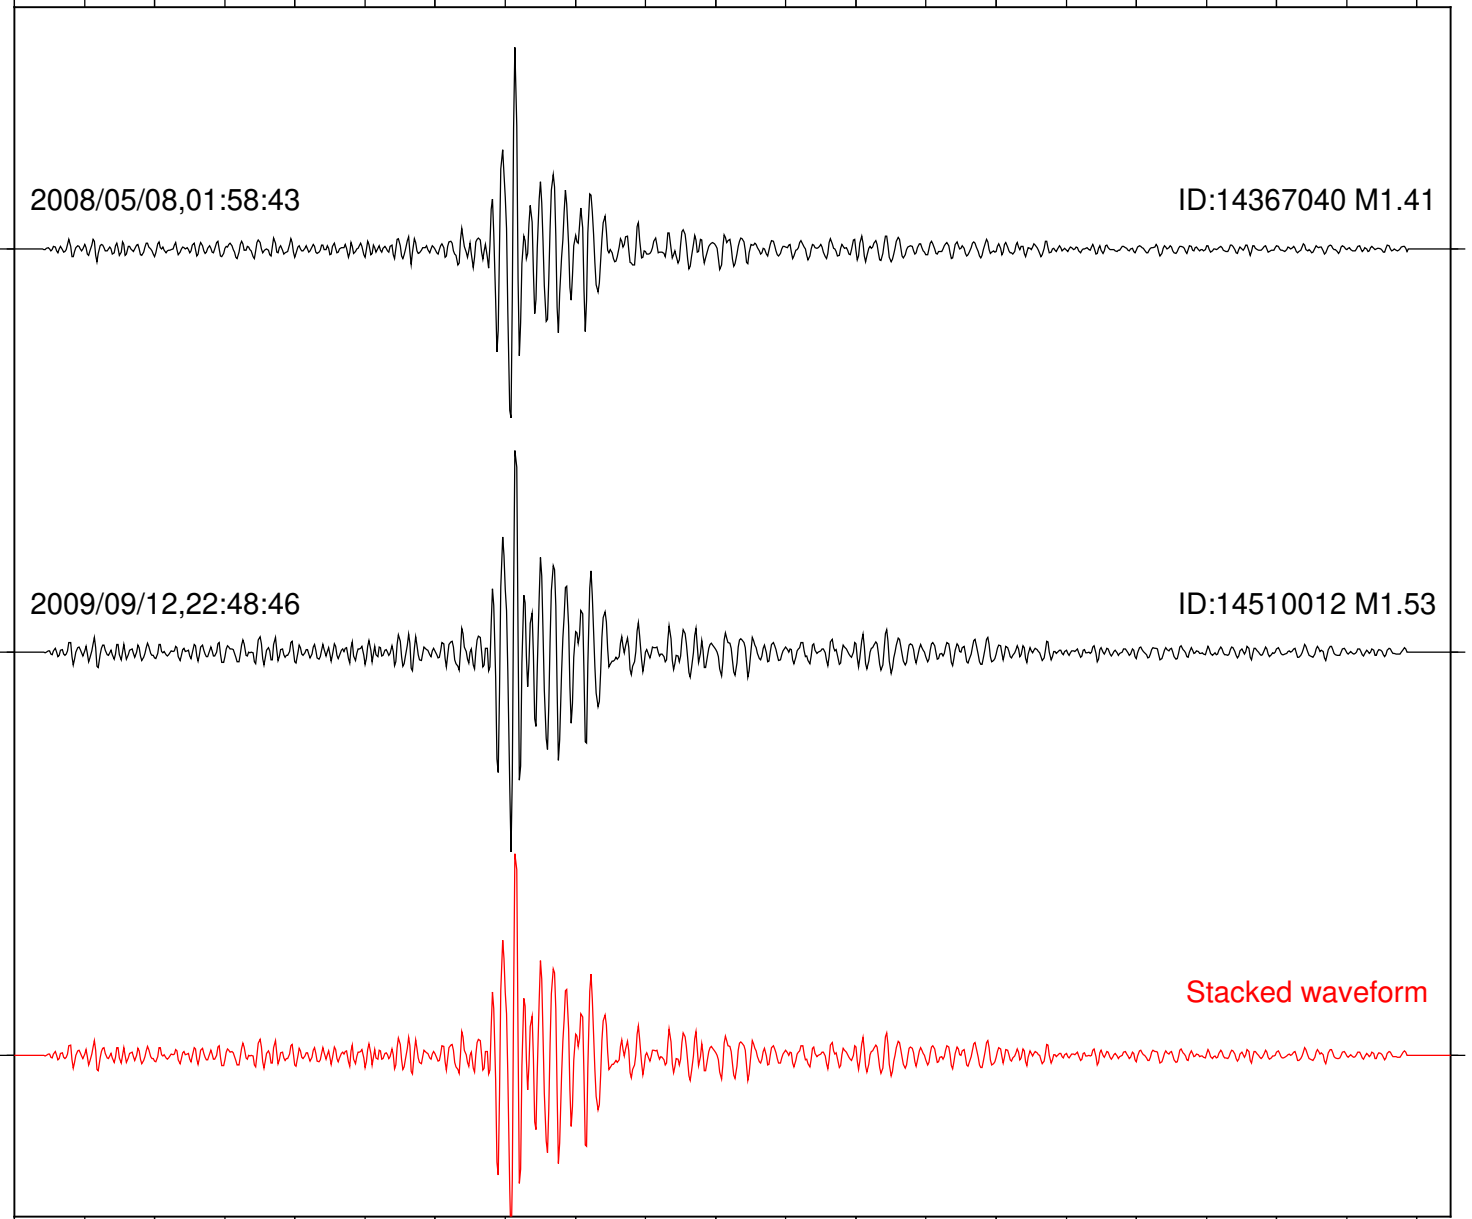

Station: B082 Com: EHZ

Focal depth: 9.65 km

2008/05/08,01:58:43

ID:14367040 M1.41

2009/09/12,22:48:46

ID:14510012 M1.53

Stacked waveform

0 1 2 3 4 5 6 7 8 9 10
Elapsed time (s)

Station: B084 Com: EHZ

Focal depth: 9.65 km

2008/05/08,01:58:43

ID:14367040 M1.41

2009/09/12,22:48:46

ID:14510012 M1.53

Stacked waveform

0 1 2 3 4 5 6 7 8 9 10
Elapsed time (s)

Station: B086 Com: EHZ

Focal depth: 9.65 km

2008/05/08,01:58:43

ID:14367040 M1.41

2009/09/12,22:48:46

ID:14510012 M1.53

Stacked waveform

0 1 2 3 4 5 6 7 8 9 10
Elapsed time (s)

Station: PFO Com: HHZ

Focal depth: 9.65 km