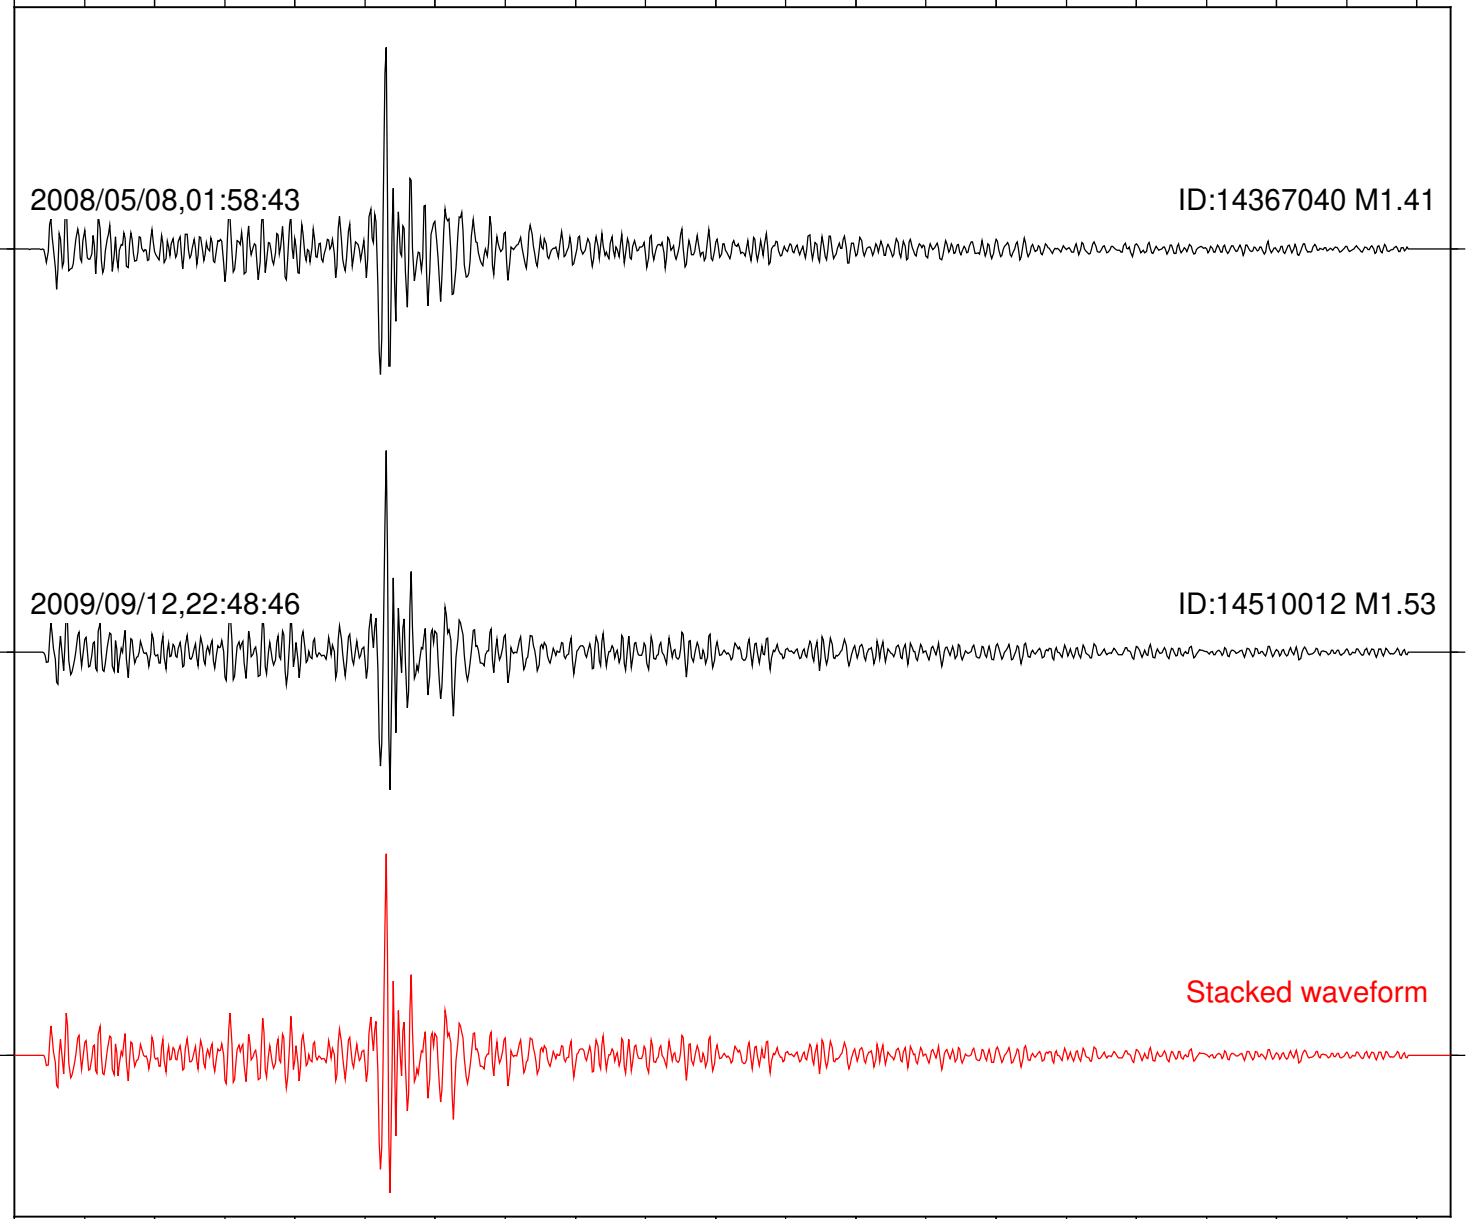

Station: B082 Com: EHZ

Focal depth: 9.65 km

2008/05/08,01:58:43

ID:14367040 M1.41

2009/09/12,22:48:46

ID:14510012 M1.53

Stacked waveform

0 1 2 3 4 5 6 7 8 9 10
Elapsed time (s)

Station: B084 Com: EHZ

Focal depth: 9.65 km

2008/05/08,01:58:43

ID:14367040 M1.41

2009/09/12,22:48:46

ID:14510012 M1.53

Stacked waveform

0 1 2 3 4 5 6 7 8 9 10
Elapsed time (s)

Station: B086 Com: EHZ

Focal depth: 9.65 km

2008/05/08,01:58:43

ID:14367040 M1.41

2009/09/12,22:48:46

ID:14510012 M1.53

Stacked waveform

0 1 2 3 4 5 6 7 8 9 10
Elapsed time (s)

Station: PFO Com: HHZ

Focal depth: 9.65 km