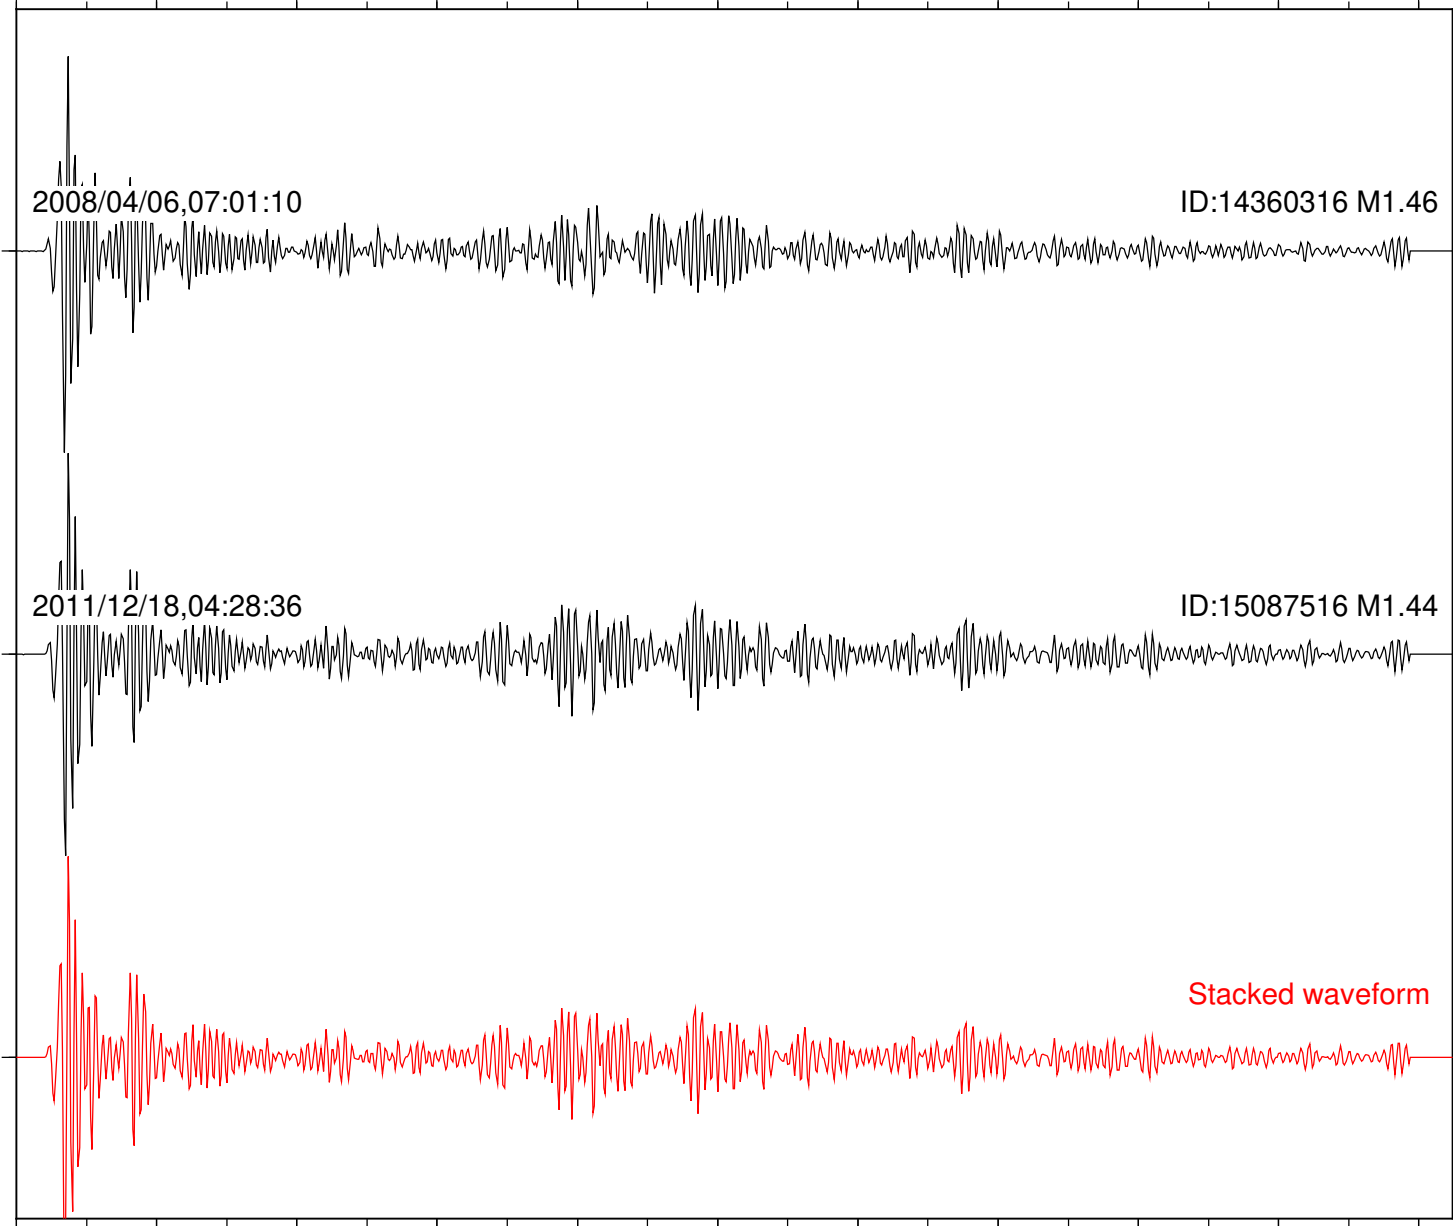

Station: B093 Com: EHZ

Focal depth: 17.32 km

Station: DGR Com: HHZ

Focal depth: 17.32 km

2008/04/06,07:01:10

ID:14360316 M1.46

2011/12/18,04:28:36

ID:15087516 M1.44

Stacked waveform

0 1 2 3 4 5 6 7 8 9 10
Elapsed time (s)