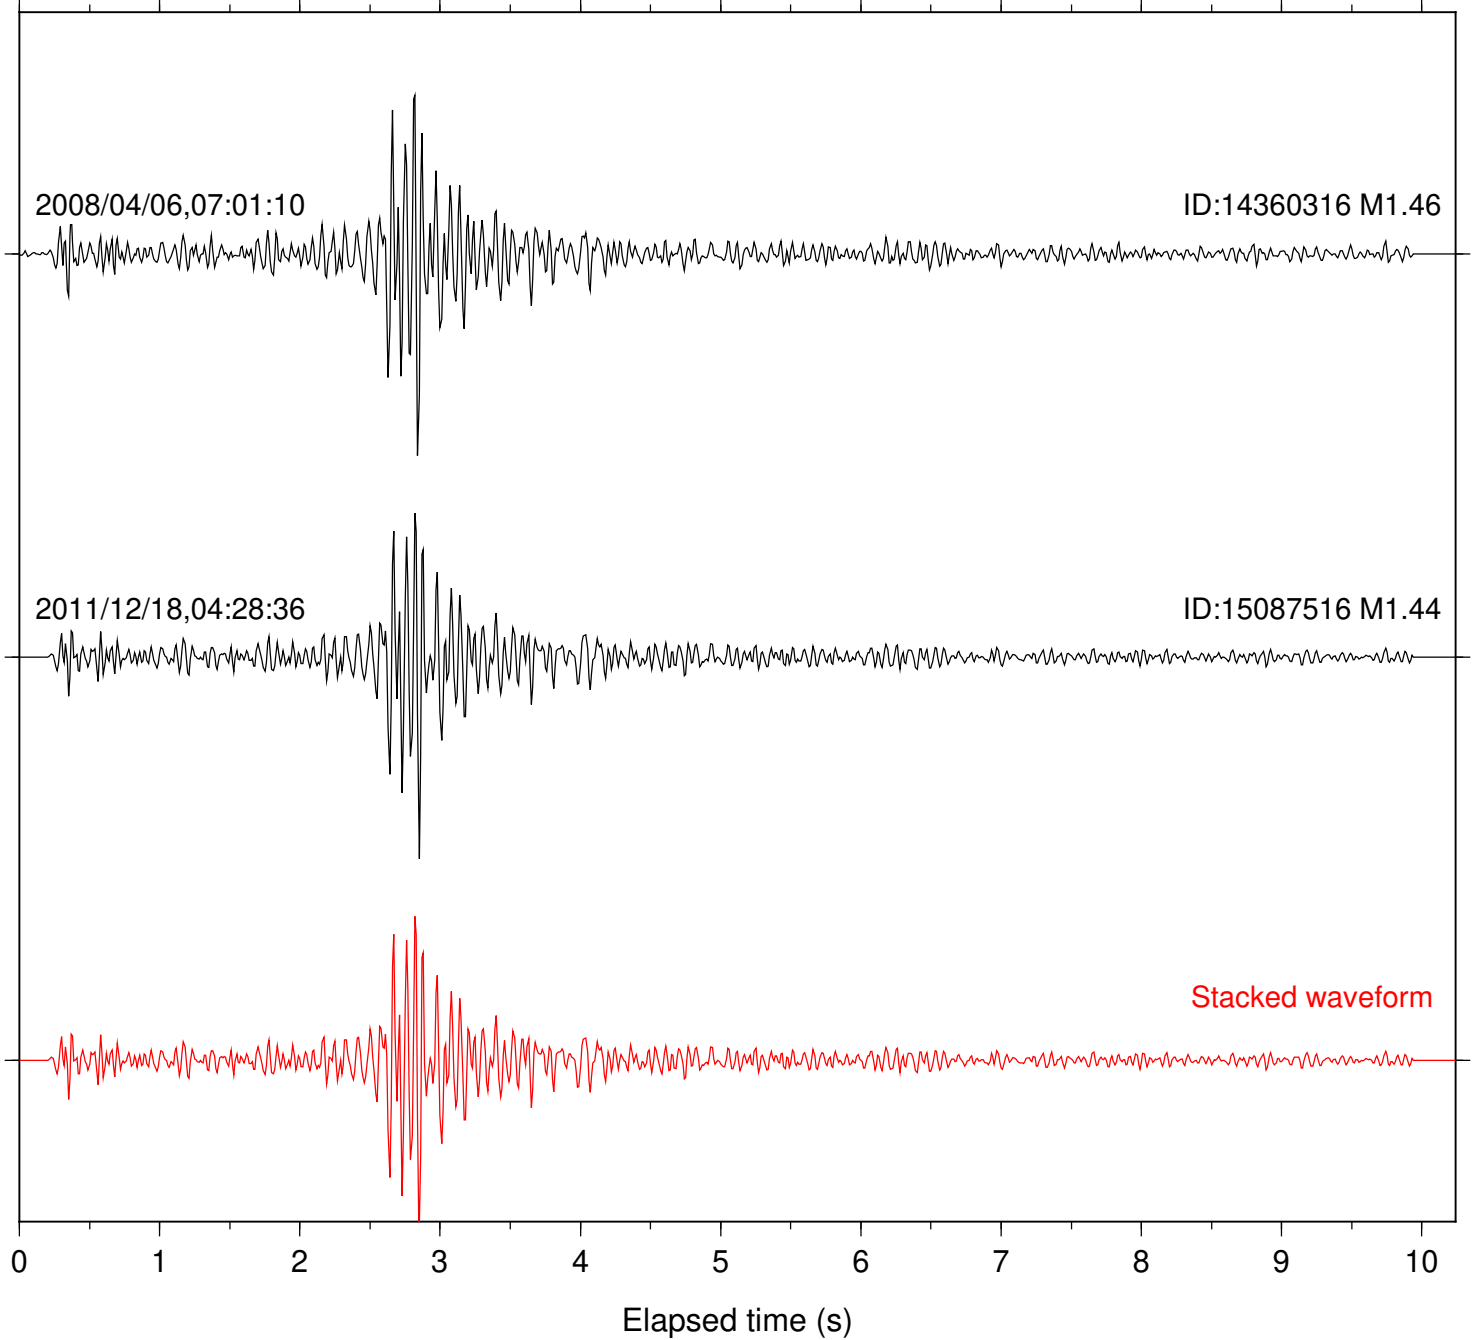

Station: B093 Com: EHZ

Focal depth: 17.32 km

Station: DGR Com: HHZ

Focal depth: 17.32 km

2008/04/06,07:01:10

ID:14360316 M1.46

2011/12/18,04:28:36

ID:15087516 M1.44

Stacked waveform

0 1 2 3 4 5 6 7 8 9 10
Elapsed time (s)