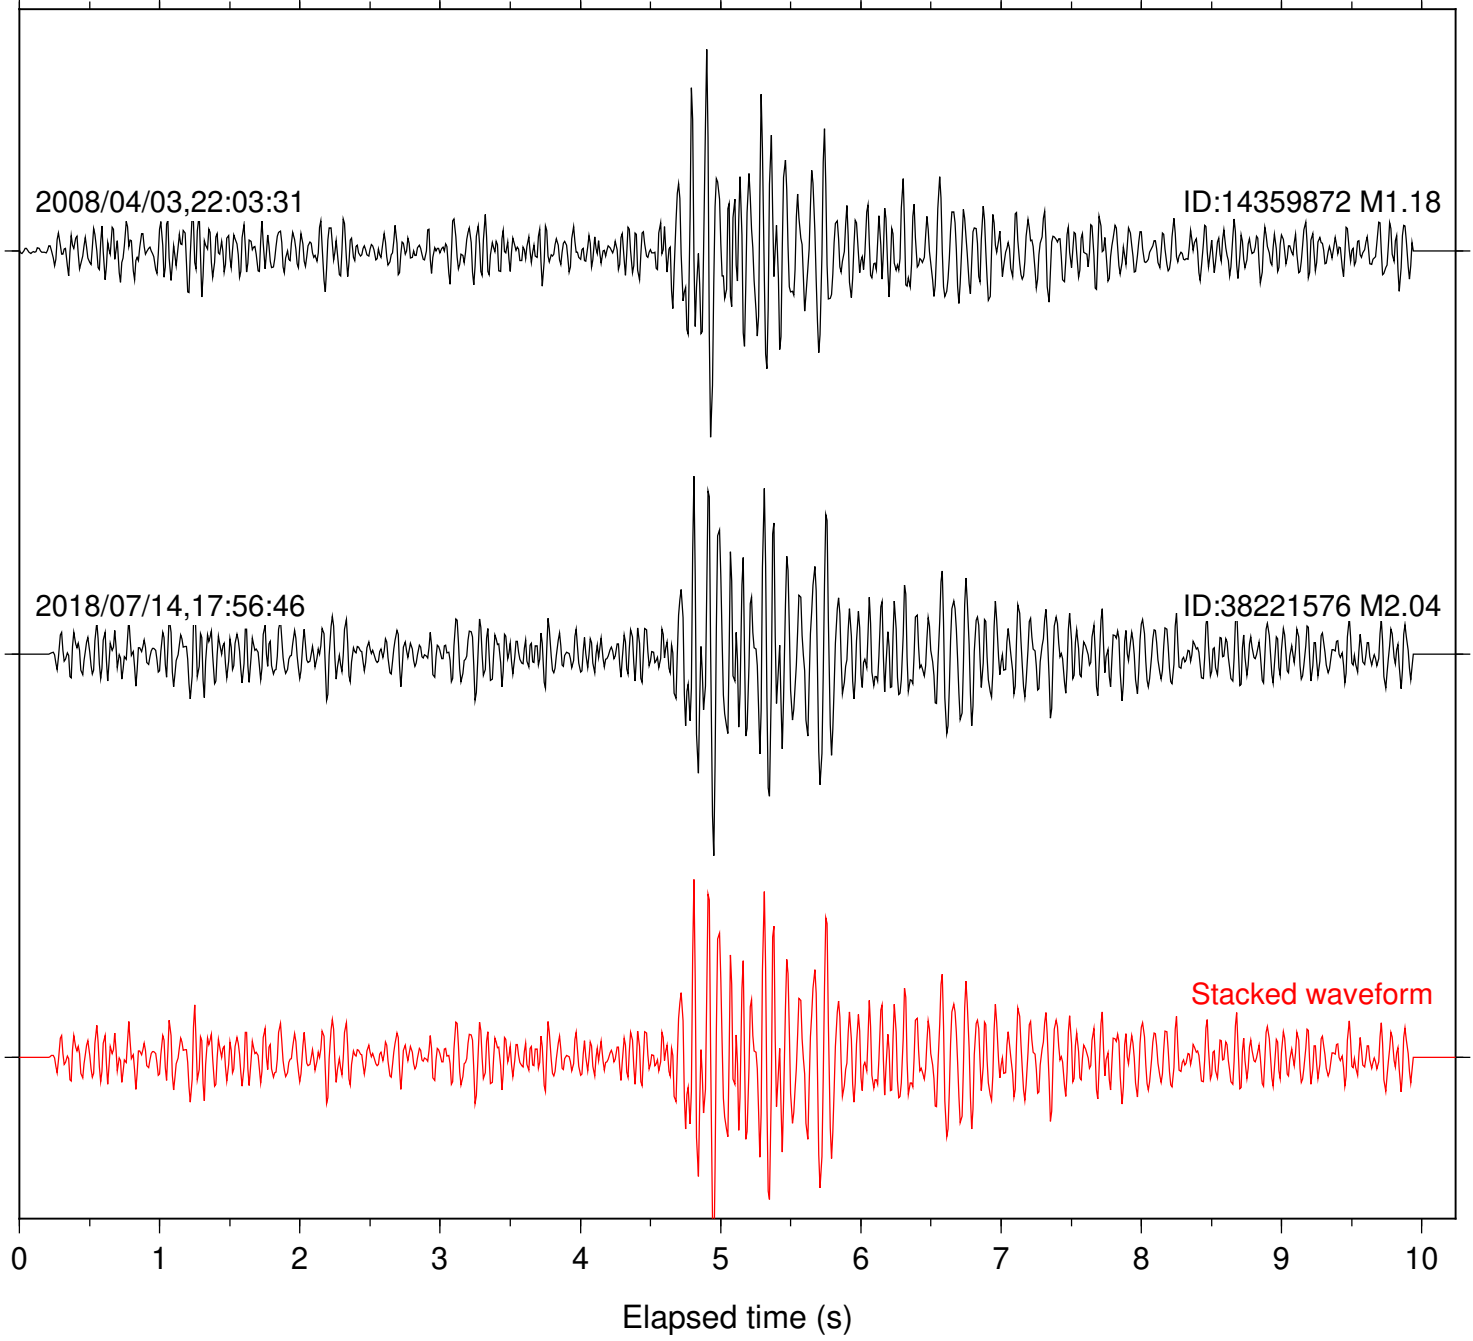

Station: B084 Com: EHZ

Focal depth: 15.31 km

Station: B086 Com: EHZ

Focal depth: 15.31 km

Station: DGR Com: HHZ

Focal depth: 15.31 km