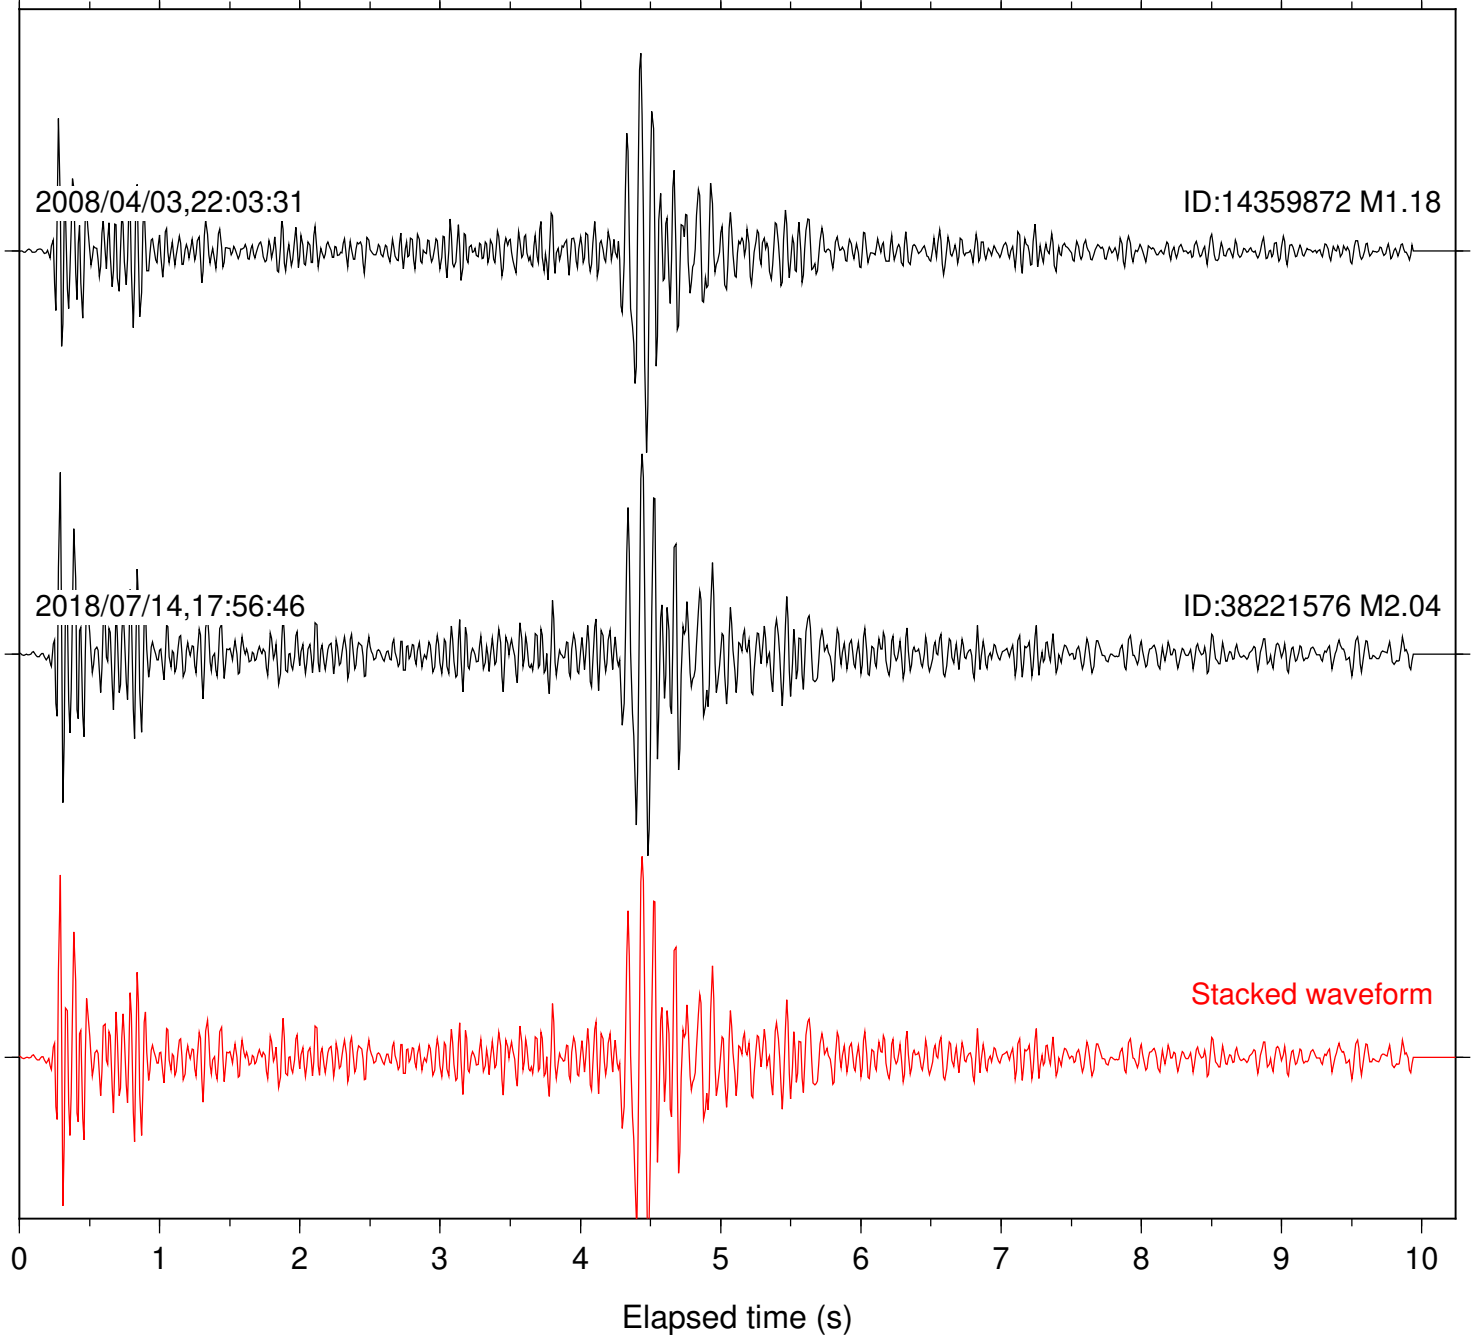

Station: B084 Com: EHZ

Focal depth: 15.31 km

Station: B086 Com: EHZ

Focal depth: 15.31 km

Station: DGR Com: HHZ

Focal depth: 15.31 km