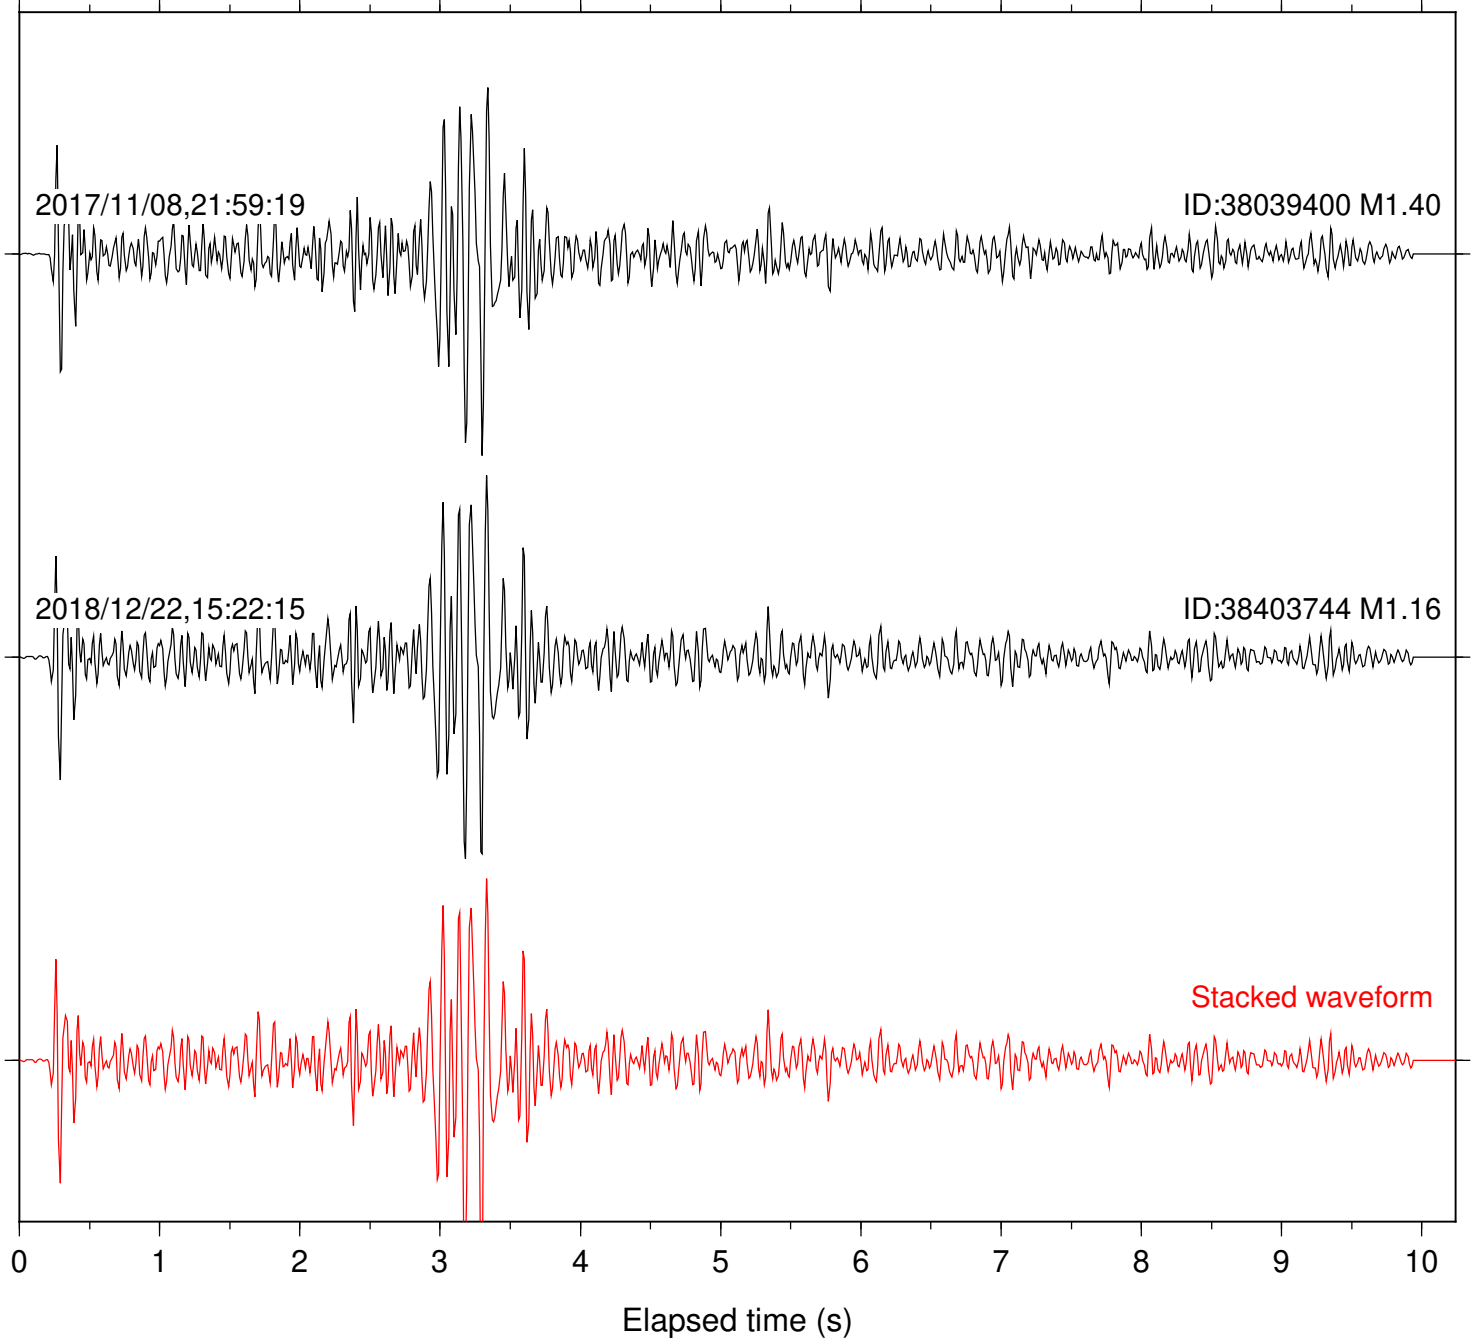

Station: B081 Com: EHZ

Focal depth: 5.79 km

Station: B082 Com: EHZ

Focal depth: 5.79 km

Station: B084 Com: EHZ

Focal depth: 5.79 km

Station: B087 Com: EHZ

Focal depth: 5.79 km

Station: B088 Com: EHZ

Focal depth: 5.79 km

Station: B093 Com: EHZ

Focal depth: 5.79 km

2017/11/08,21:59:19

ID:38039400 M1.40

2018/12/22,15:22:15

ID:38403744 M1.16

Stacked waveform

0 1 2 3 4 5 6 7 8 9 10
Elapsed time (s)

Station: B946 Com: EHZ

Focal depth: 5.79 km

Station: BAC Com: EHZ

Focal depth: 5.79 km

Station: CRY Com: HHZ

Focal depth: 5.79 km

Station: DGR Com: HHZ

Focal depth: 5.79 km

Station: FRD Com: HHZ

Focal depth: 5.79 km

Station: HMT2 Com: HHZ

Focal depth: 5.79 km

Station: LKH Com: HHZ

Focal depth: 5.79 km