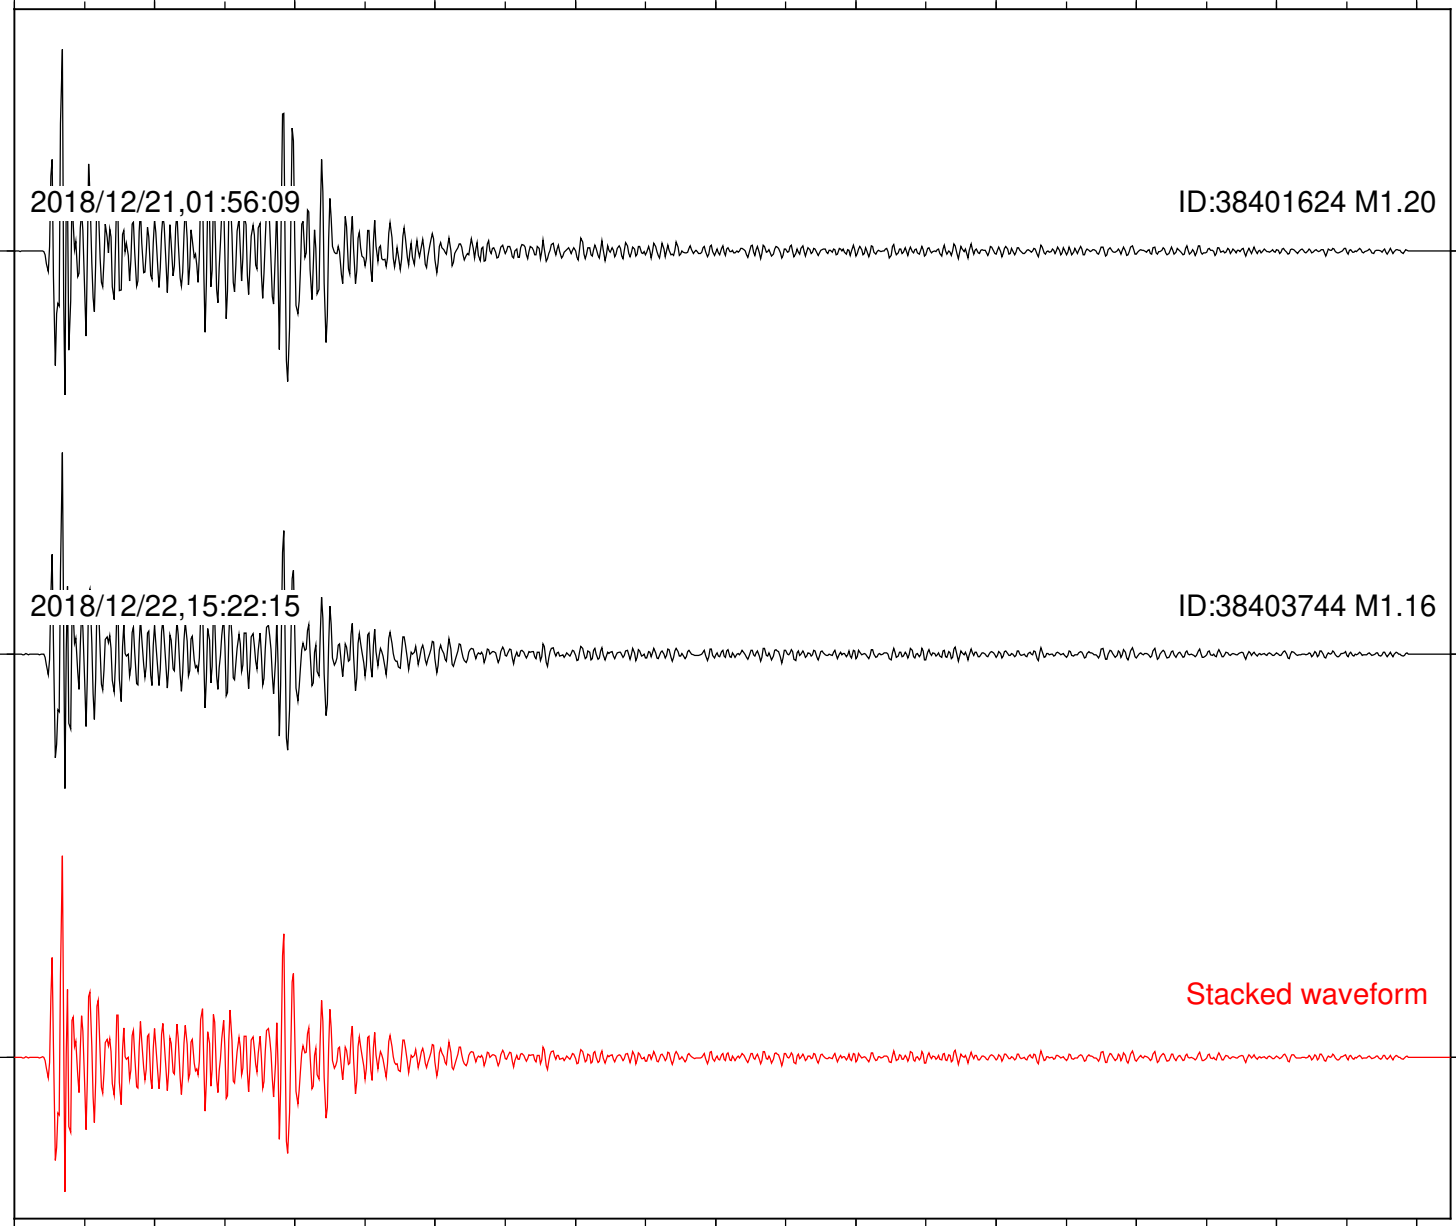

Stacked waveform

0 1 2 3 4 5 6 7 8 9 10
Elapsed time (s)

Station: B946 Com: EHZ

Focal depth: 5.79 km

Station: BAC Com: EHZ

Focal depth: 5.79 km

Station: CRY Com: HHZ

Focal depth: 5.79 km

2018/12/21,01:56:09

ID:38401624 M1.20

2018/12/22,15:22:15

ID:38403744 M1.16

Stacked waveform

0 1 2 3 4 5 6 7 8 9 10
Elapsed time (s)

Station: CSH Com: HHZ

Focal depth: 5.79 km

Station: DGR Com: HHZ

Focal depth: 5.79 km

Station: FRD Com: HHZ

Focal depth: 5.79 km

Station: HMT2 Com: HHZ

Focal depth: 5.79 km

Station: LKH Com: HHZ

Focal depth: 5.79 km

Station: PFO Com: HHZ

Focal depth: 5.79 km

Station: PLM Com: HHZ

Focal depth: 5.79 km

Station: RDM Com: HHZ

Focal depth: 5.79 km

Station: RRSP Com: HHZ

Focal depth: 5.79 km