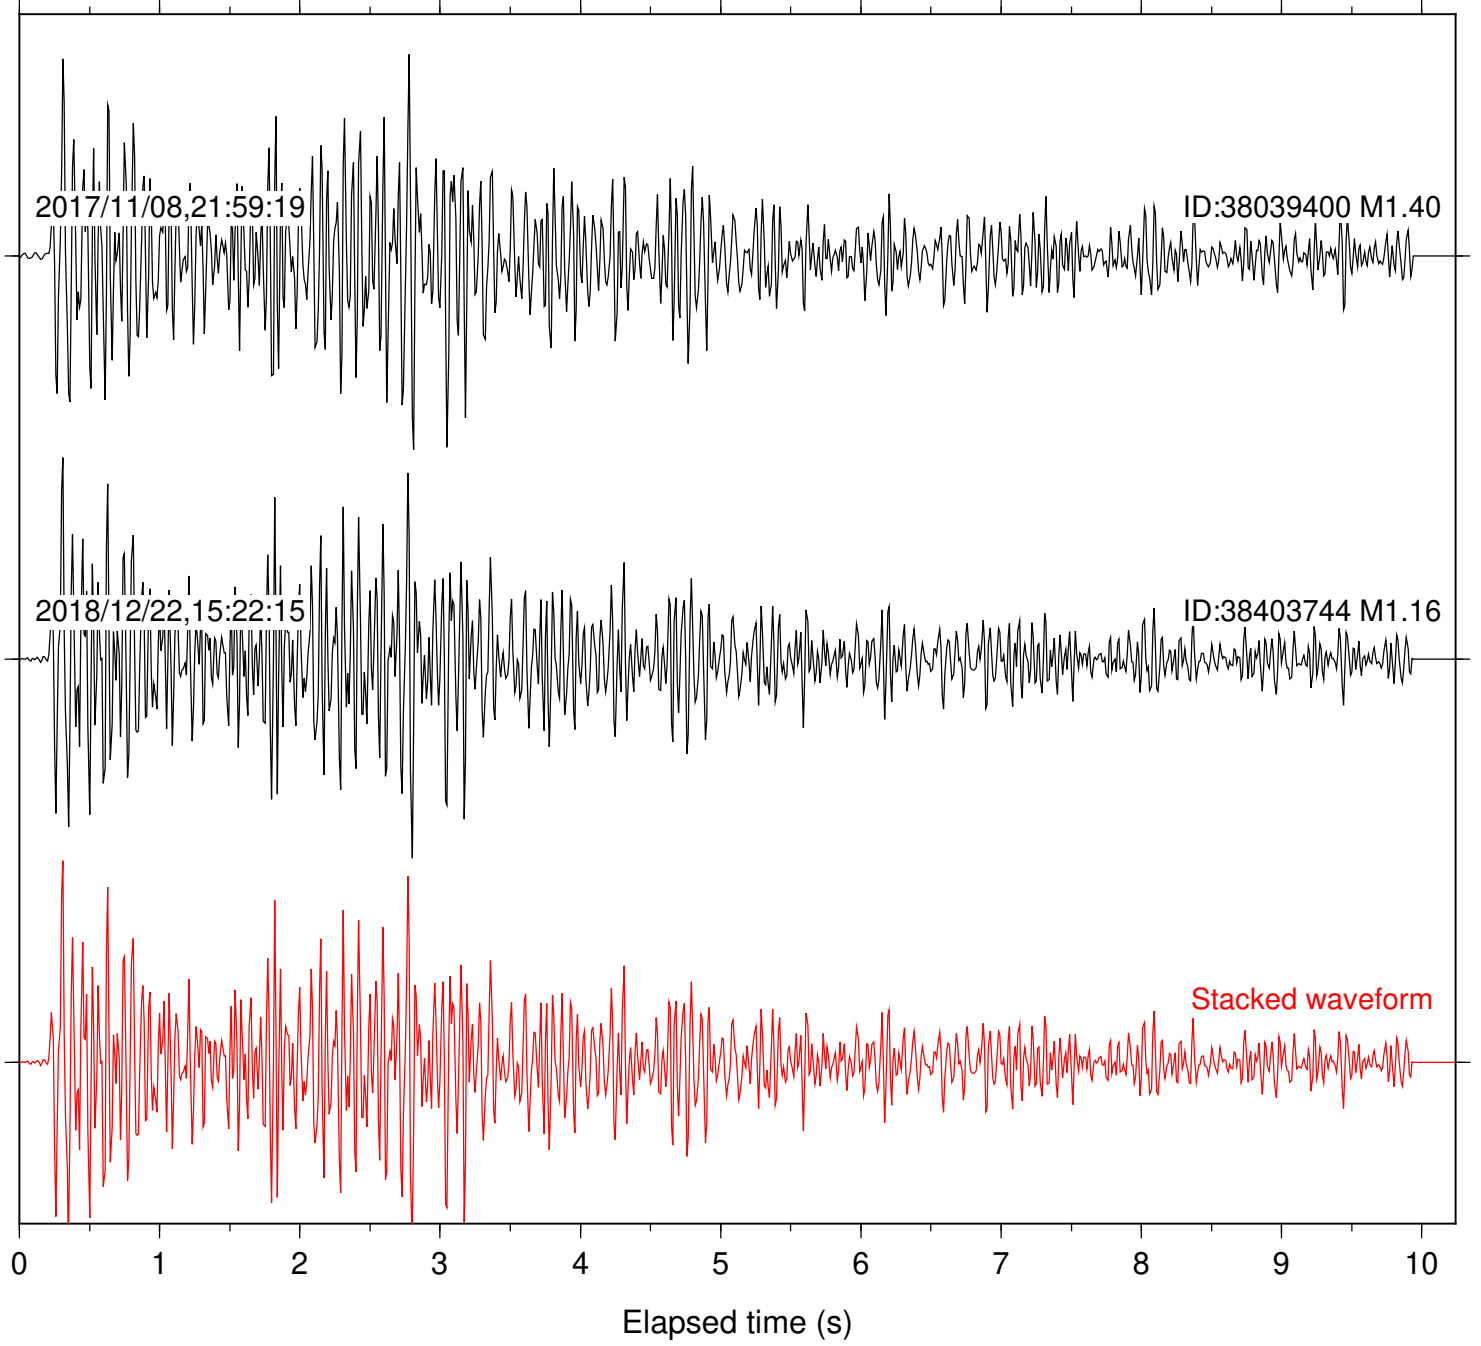

Stacked waveform

0 1 2 3 4 5 6 7 8 9 10
Elapsed time (s)

Station: B946 Com: EHZ

Focal depth: 5.79 km

Station: BAC Com: EHZ

Focal depth: 5.79 km

Station: CRY Com: HHZ

Focal depth: 5.79 km

2018/12/21,01:56:09

ID:38401624 M1.20

2018/12/22,15:22:15

ID:38403744 M1.16

Stacked waveform

0 1 2 3 4 5 6 7 8 9 10
Elapsed time (s)

Station: CSH Com: HHZ

Focal depth: 5.79 km

Station: DGR Com: HHZ

Focal depth: 5.79 km

Station: FRD Com: HHZ

Focal depth: 5.79 km

Station: HMT2 Com: HHZ

Focal depth: 5.79 km

Station: LKH Com: HHZ

Focal depth: 5.79 km

Station: PFO Com: HHZ

Focal depth: 5.79 km

Station: PLM Com: HHZ

Focal depth: 5.79 km

Station: RDM Com: HHZ

Focal depth: 5.79 km

Station: RRSP Com: HHZ

Focal depth: 5.79 km