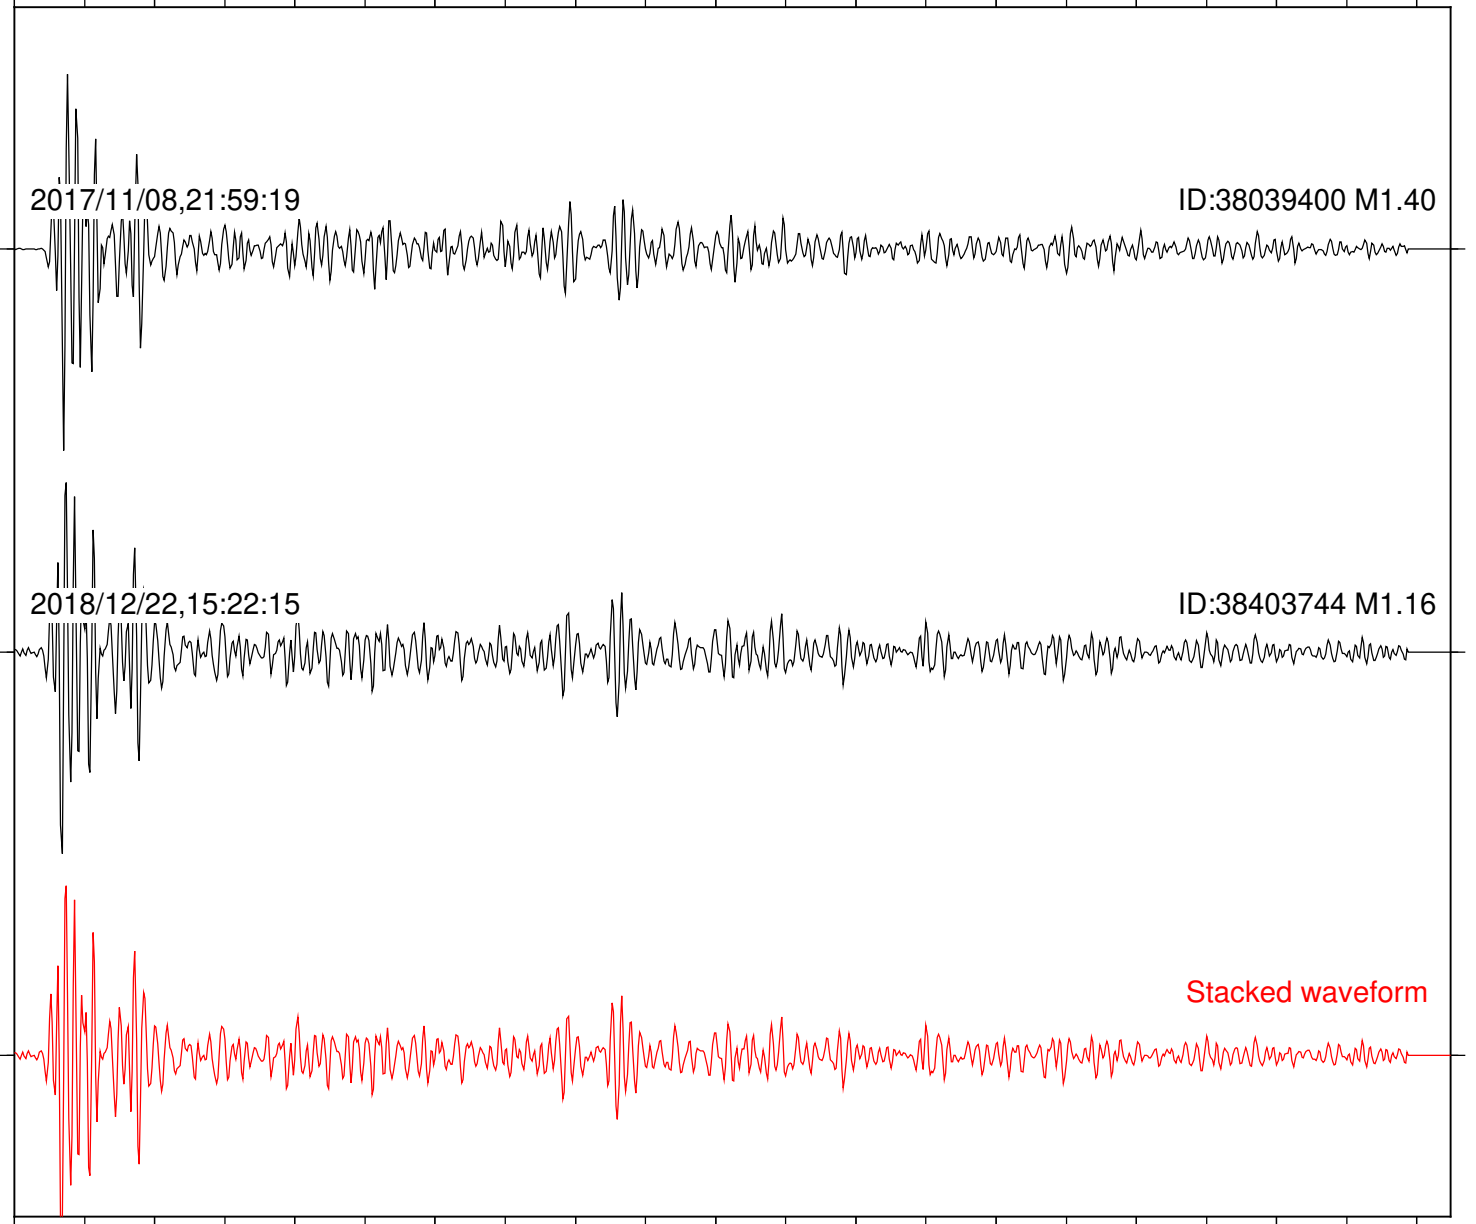

Station: B081 Com: EHZ

Focal depth: 5.79 km

Station: B082 Com: EHZ

Focal depth: 5.79 km

Station: B084 Com: EHZ

Focal depth: 5.79 km

Station: B087 Com: EHZ

Focal depth: 5.79 km

Station: DGR Com: HHZ

Focal depth: 5.79 km

Station: FRD Com: HHZ

Focal depth: 5.79 km

Station: HMT2 Com: HHZ

Focal depth: 5.79 km

Station: LKH Com: HHZ

Focal depth: 5.79 km

Station: PFO Com: HHZ

Focal depth: 5.79 km

Station: PLM Com: HHZ

Focal depth: 5.79 km

Station: RDM Com: HHZ

Focal depth: 5.79 km

Station: RRSP Com: HHZ

Focal depth: 5.79 km

2017/11/08,21:59:19

ID:38039400 M1.40

2018/12/22,15:22:15

ID:38403744 M1.16

Stacked waveform

0 1 2 3 4 5 6 7 8 9 10
Elapsed time (s)

Station: SND Com: HHZ

Focal depth: 5.88 km