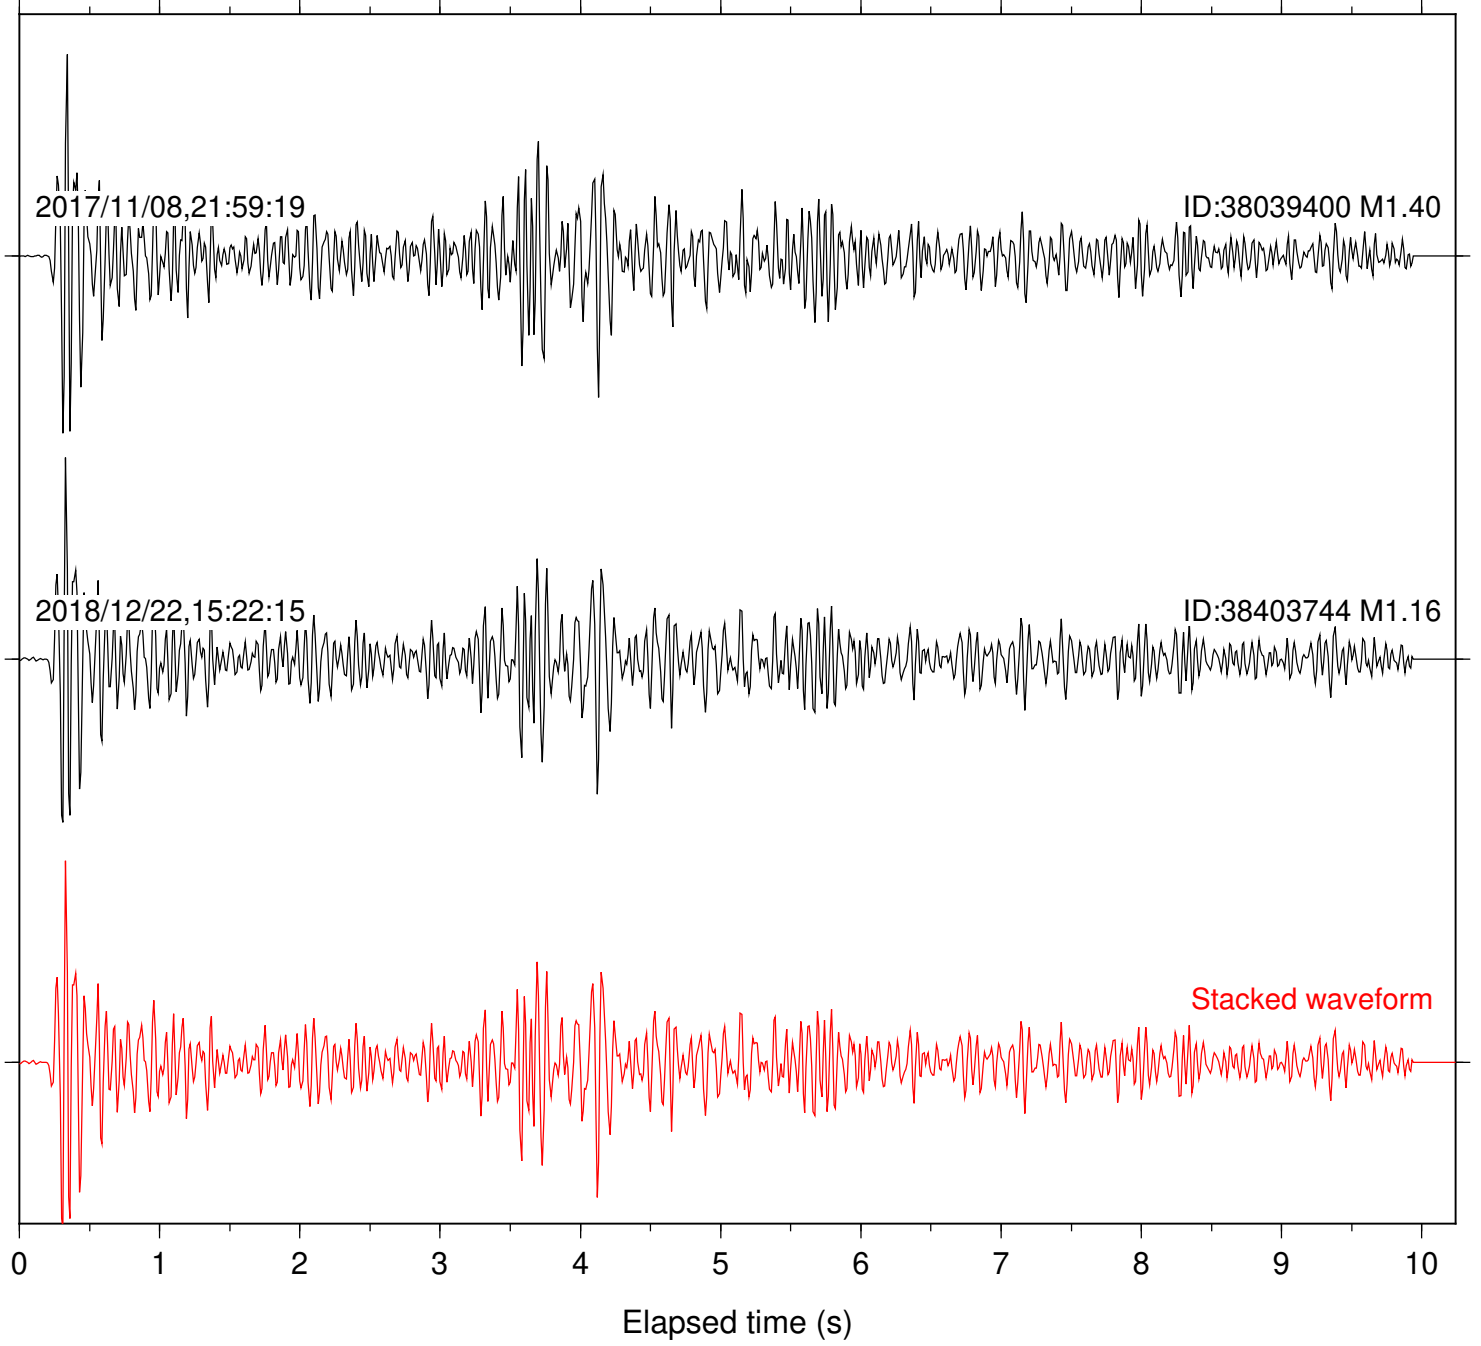

Station: B081 Com: EHZ

Focal depth: 5.79 km

Station: B082 Com: EHZ

Focal depth: 5.79 km

Station: B084 Com: EHZ

Focal depth: 5.79 km

Station: B087 Com: EHZ

Focal depth: 5.79 km

Station: B088 Com: EHZ

Focal depth: 5.79 km

Station: B093 Com: EHZ

Focal depth: 5.79 km

2017/11/08,21:59:19

ID:38039400 M1.40

2018/12/22,15:22:15

ID:38403744 M1.16

Stacked waveform

0 1 2 3 4 5 6 7 8 9 10
Elapsed time (s)

Station: B946 Com: EHZ

Focal depth: 5.79 km

Station: BAC Com: EHZ

Focal depth: 5.79 km

Station: CRY Com: HHZ

Focal depth: 5.79 km

Station: DGR Com: HHZ

Focal depth: 5.79 km

Station: FRD Com: HHZ

Focal depth: 5.79 km

Station: HMT2 Com: HHZ

Focal depth: 5.79 km

Station: LKH Com: HHZ

Focal depth: 5.79 km