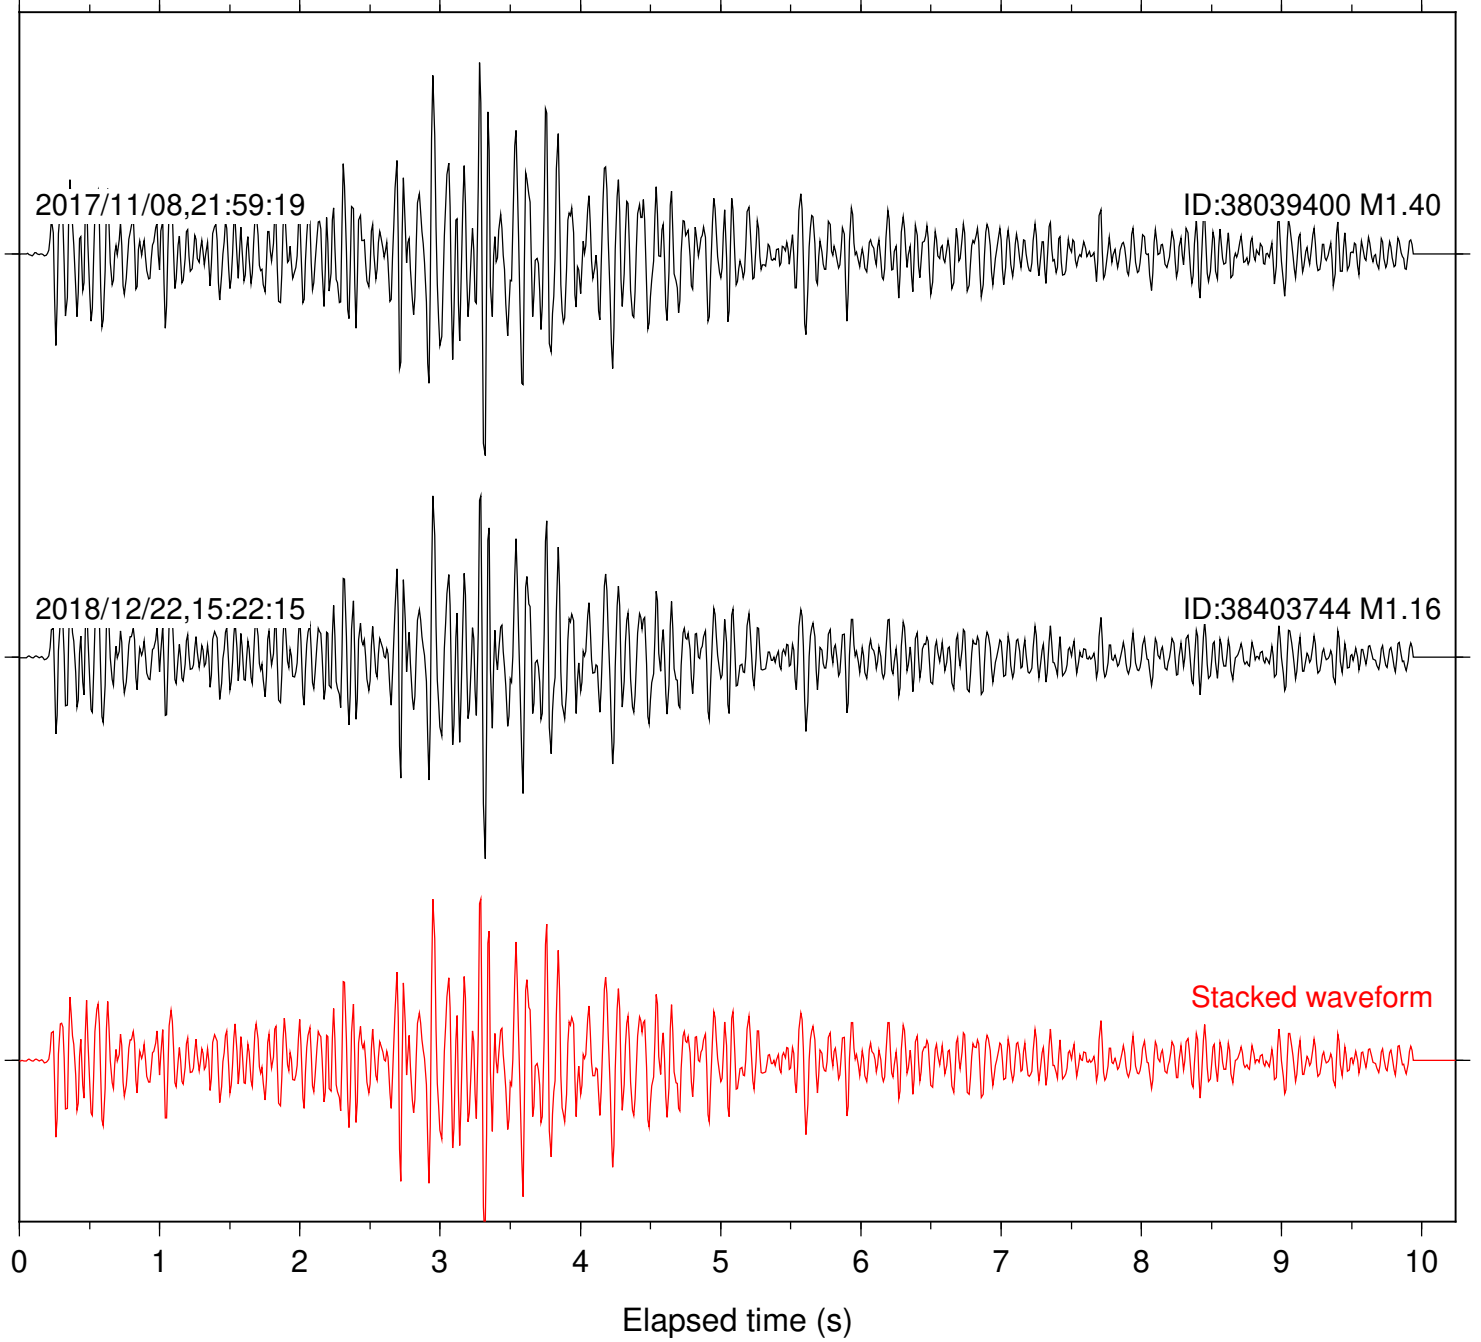

Station: B081 Com: EHZ

Focal depth: 5.79 km

Station: B082 Com: EHZ

Focal depth: 5.79 km

Station: B084 Com: EHZ

Focal depth: 5.79 km

Station: B087 Com: EHZ

Focal depth: 5.79 km

Station: B088 Com: EHZ

Focal depth: 5.79 km

Station: B093 Com: EHZ

Focal depth: 5.79 km

2017/11/08,21:59:19

ID:38039400 M1.40

2018/12/22,15:22:15

ID:38403744 M1.16

Stacked waveform

0 1 2 3 4 5 6 7 8 9 10
Elapsed time (s)

Station: B946 Com: EHZ

Focal depth: 5.79 km

Station: BAC Com: EHZ

Focal depth: 5.79 km

Station: CRY Com: HHZ

Focal depth: 5.79 km

Station: DGR Com: HHZ

Focal depth: 5.79 km

Station: FRD Com: HHZ

Focal depth: 5.79 km

Station: HMT2 Com: HHZ

Focal depth: 5.79 km

Station: LKH Com: HHZ

Focal depth: 5.79 km