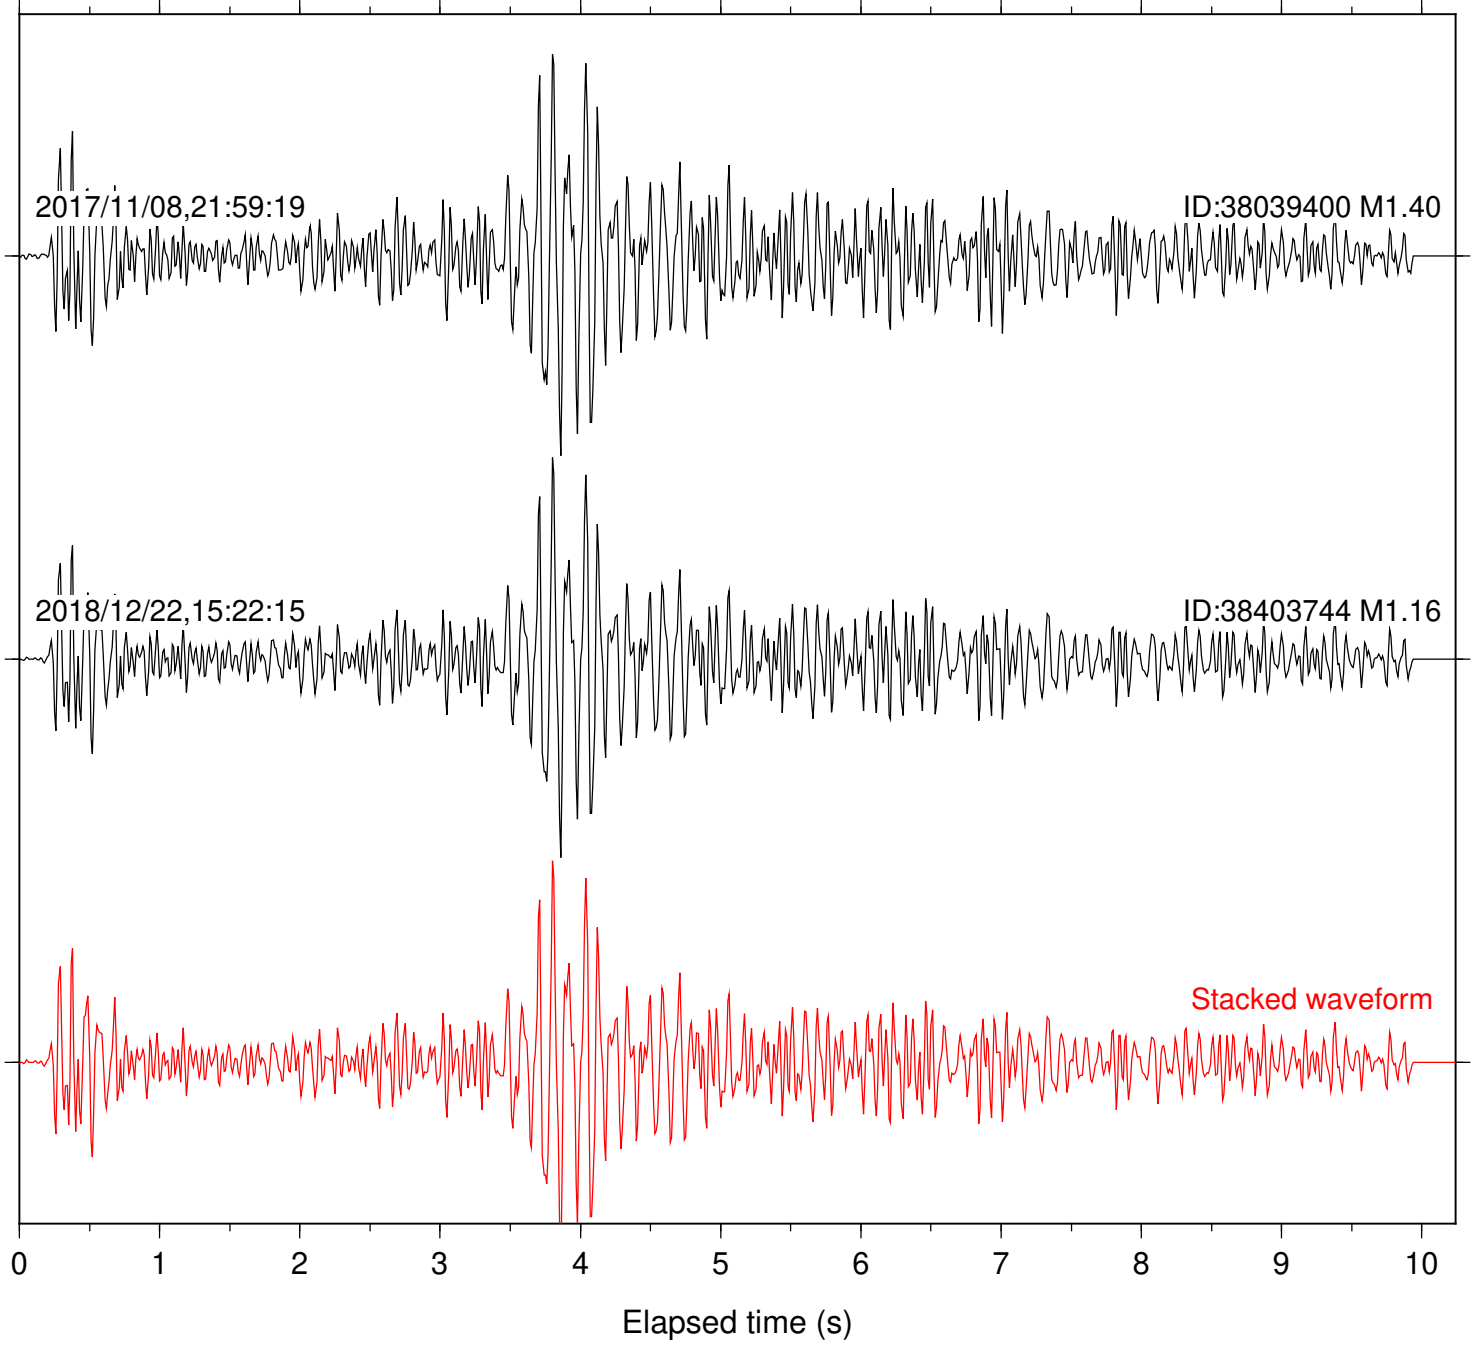

Stacked waveform

0 1 2 3 4 5 6 7 8 9 10
Elapsed time (s)

Station: B946 Com: EHZ

Focal depth: 5.79 km

Station: BAC Com: EHZ

Focal depth: 5.79 km

Station: CRY Com: HHZ

Focal depth: 5.79 km

2018/12/21,01:56:09

ID:38401624 M1.20

2018/12/22,15:22:15

ID:38403744 M1.16

Stacked waveform

0 1 2 3 4 5 6 7 8 9 10
Elapsed time (s)

Station: CSH Com: HHZ

Focal depth: 5.79 km

Station: DGR Com: HHZ

Focal depth: 5.79 km

Station: FRD Com: HHZ

Focal depth: 5.79 km

Station: HMT2 Com: HHZ

Focal depth: 5.79 km

Station: LKH Com: HHZ

Focal depth: 5.79 km