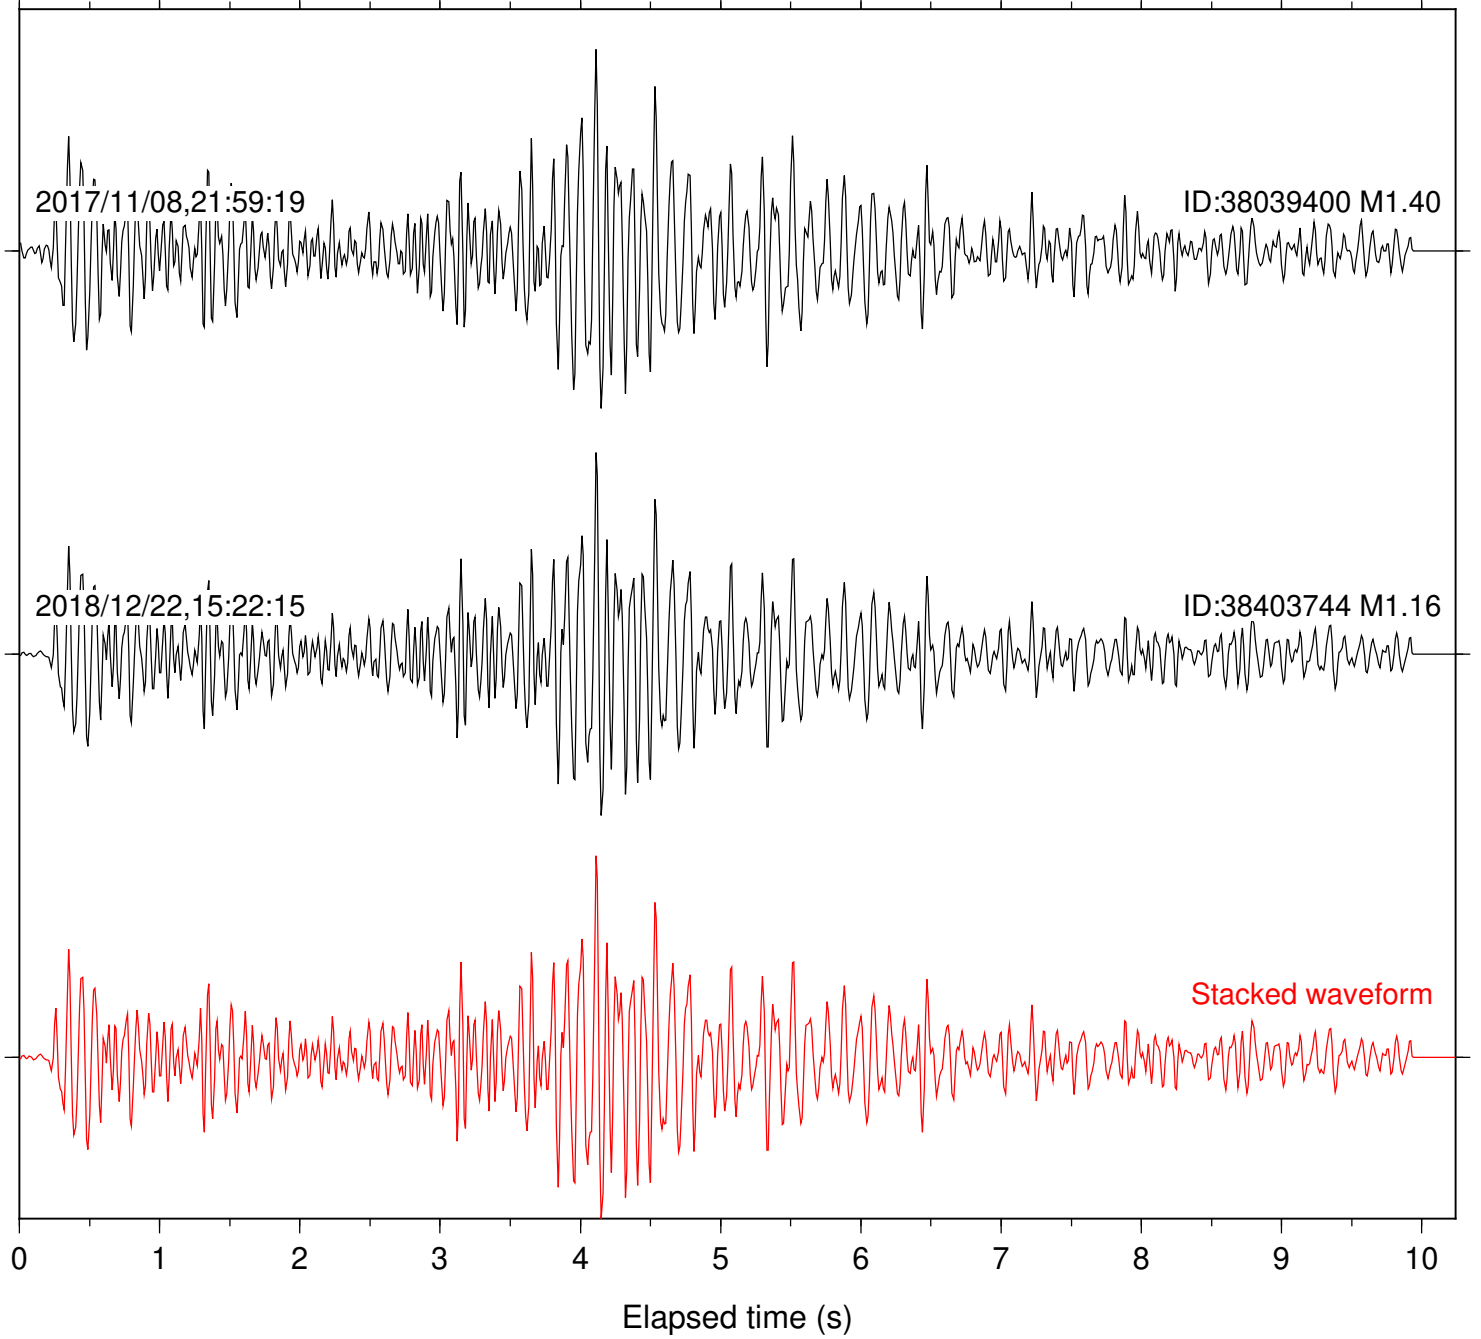

Station: DGR Com: HHZ

Focal depth: 5.79 km

Station: FRD Com: HHZ

Focal depth: 5.79 km

Station: HMT2 Com: HHZ

Focal depth: 5.79 km

Station: LKH Com: HHZ

Focal depth: 5.79 km

Station: PFO Com: HHZ

Focal depth: 5.79 km

Station: PLM Com: HHZ

Focal depth: 5.79 km

Station: RDM Com: HHZ

Focal depth: 5.79 km

Station: RRSP Com: HHZ

Focal depth: 5.79 km