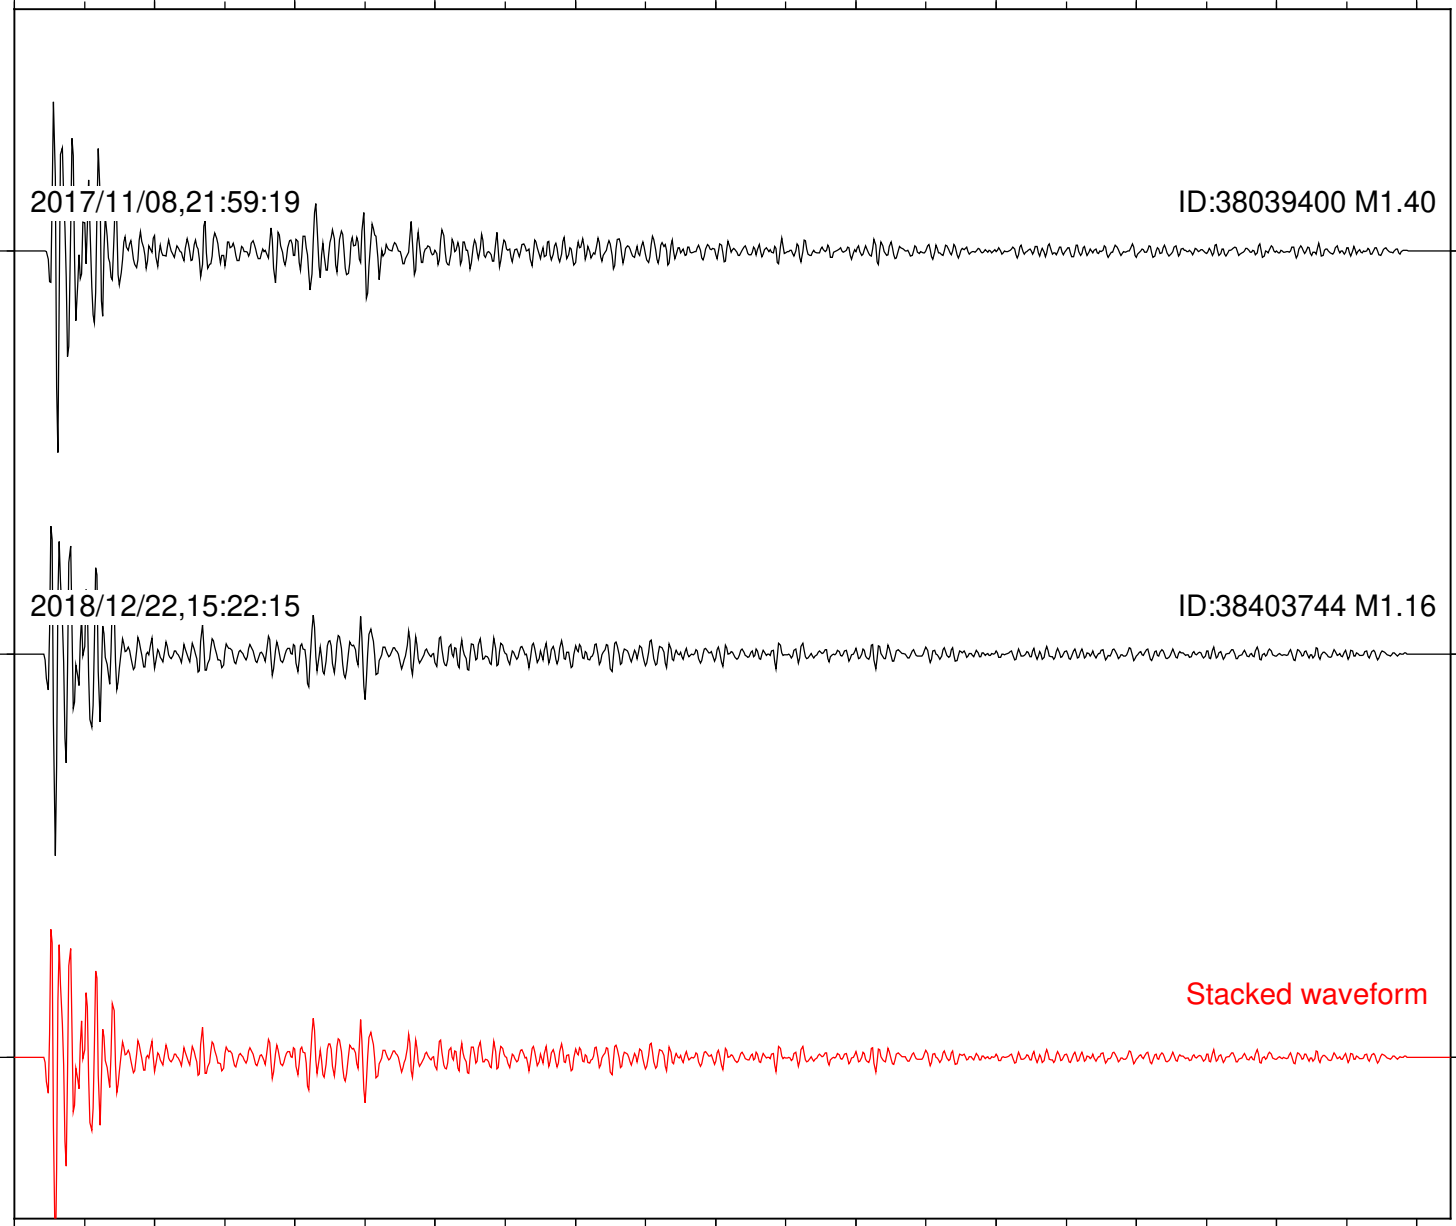

Station: B081 Com: EHZ

Focal depth: 5.79 km

Station: B082 Com: EHZ

Focal depth: 5.79 km

Station: B084 Com: EHZ

Focal depth: 5.79 km

Station: B087 Com: EHZ

Focal depth: 5.79 km

Station: B088 Com: EHZ

Focal depth: 5.79 km

Station: B093 Com: EHZ

Focal depth: 5.79 km

2017/11/08,21:59:19

ID:38039400 M1.40

2018/12/22,15:22:15

ID:38403744 M1.16

Stacked waveform

0 1 2 3 4 5 6 7 8 9 10
Elapsed time (s)

Station: B946 Com: EHZ

Focal depth: 5.79 km

Station: BAC Com: EHZ

Focal depth: 5.79 km

Station: CRY Com: HHZ

Focal depth: 5.79 km

Station: DGR Com: HHZ

Focal depth: 5.79 km

Station: FRD Com: HHZ

Focal depth: 5.79 km

Station: HMT2 Com: HHZ

Focal depth: 5.79 km

Station: LKH Com: HHZ

Focal depth: 5.79 km