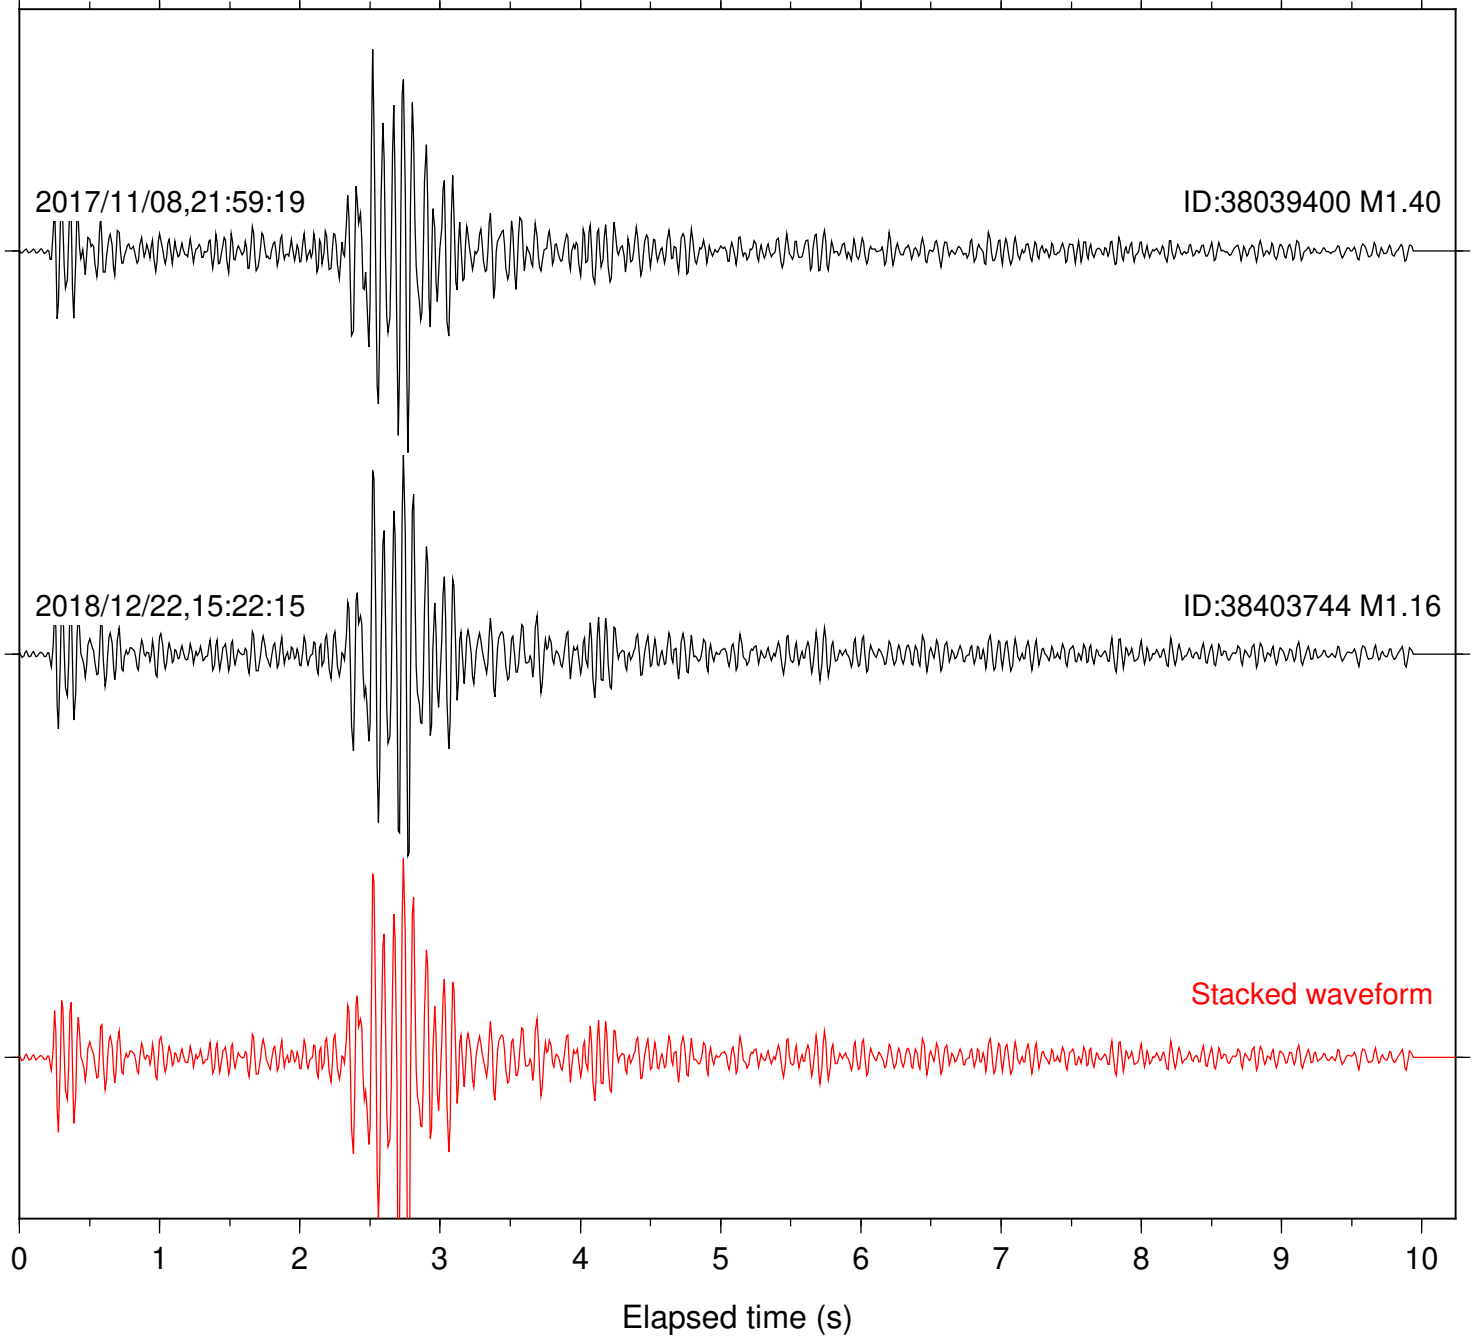

Station: DGR Com: HHZ

Focal depth: 5.79 km

Station: FRD Com: HHZ

Focal depth: 5.79 km

Station: HMT2 Com: HHZ

Focal depth: 5.79 km

Station: LKH Com: HHZ

Focal depth: 5.79 km

Station: PFO Com: HHZ

Focal depth: 5.79 km

Station: PLM Com: HHZ

Focal depth: 5.79 km

Station: RDM Com: HHZ

Focal depth: 5.79 km

Station: RRSP Com: HHZ

Focal depth: 5.79 km

2017/11/08,21:59:19

ID:38039400 M1.40

2018/12/22,15:22:15

ID:38403744 M1.16

Stacked waveform

0 1 2 3 4 5 6 7 8 9 10
Elapsed time (s)

Station: SND Com: HHZ

Focal depth: 5.88 km