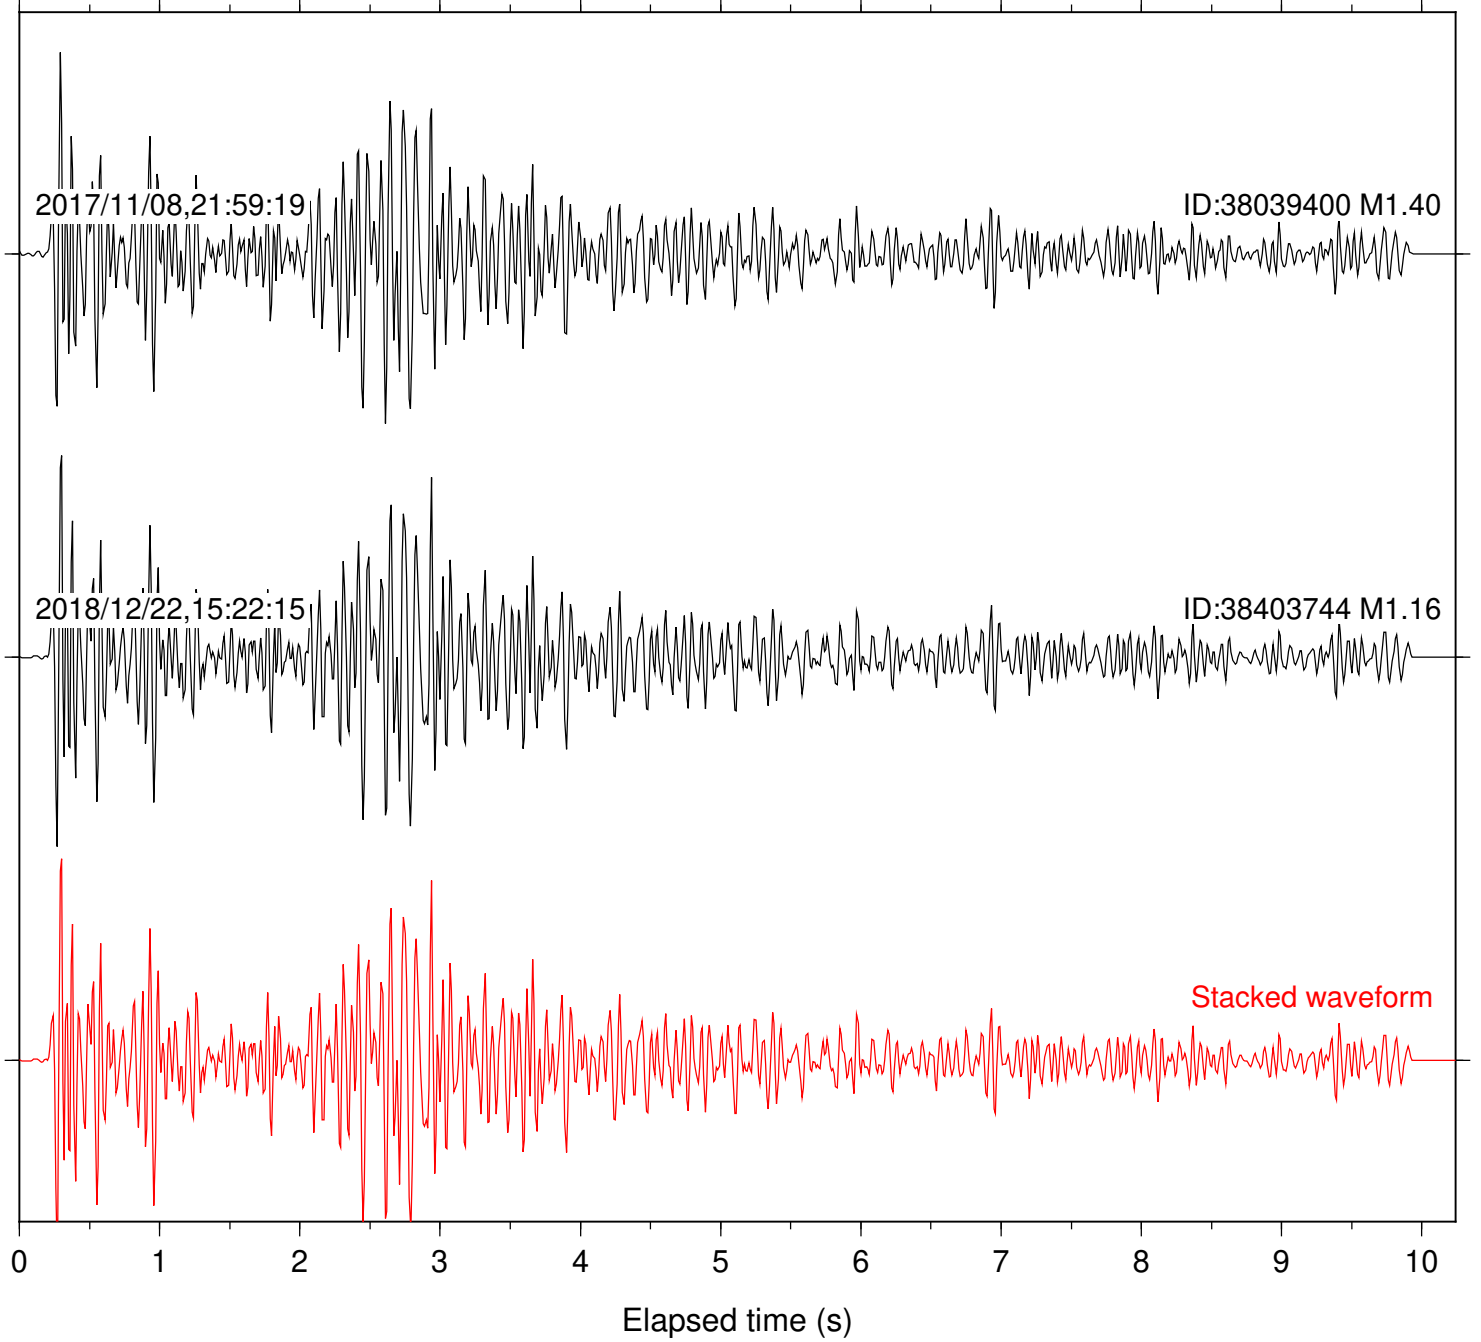

Station: B081 Com: EHZ

Focal depth: 5.79 km

Station: B082 Com: EHZ

Focal depth: 5.79 km

Station: B084 Com: EHZ

Focal depth: 5.79 km

Station: B087 Com: EHZ

Focal depth: 5.79 km

Station: B088 Com: EHZ

Focal depth: 5.79 km

Station: B093 Com: EHZ

Focal depth: 5.79 km

2017/11/08,21:59:19

ID:38039400 M1.40

2018/12/22,15:22:15

ID:38403744 M1.16

Stacked waveform

0 1 2 3 4 5 6 7 8 9 10
Elapsed time (s)

Station: B946 Com: EHZ

Focal depth: 5.79 km

Station: BAC Com: EHZ

Focal depth: 5.79 km

Station: CRY Com: HHZ

Focal depth: 5.79 km

Station: DGR Com: HHZ

Focal depth: 5.79 km

Station: FRD Com: HHZ

Focal depth: 5.79 km

Station: HMT2 Com: HHZ

Focal depth: 5.79 km

Station: LKH Com: HHZ

Focal depth: 5.79 km