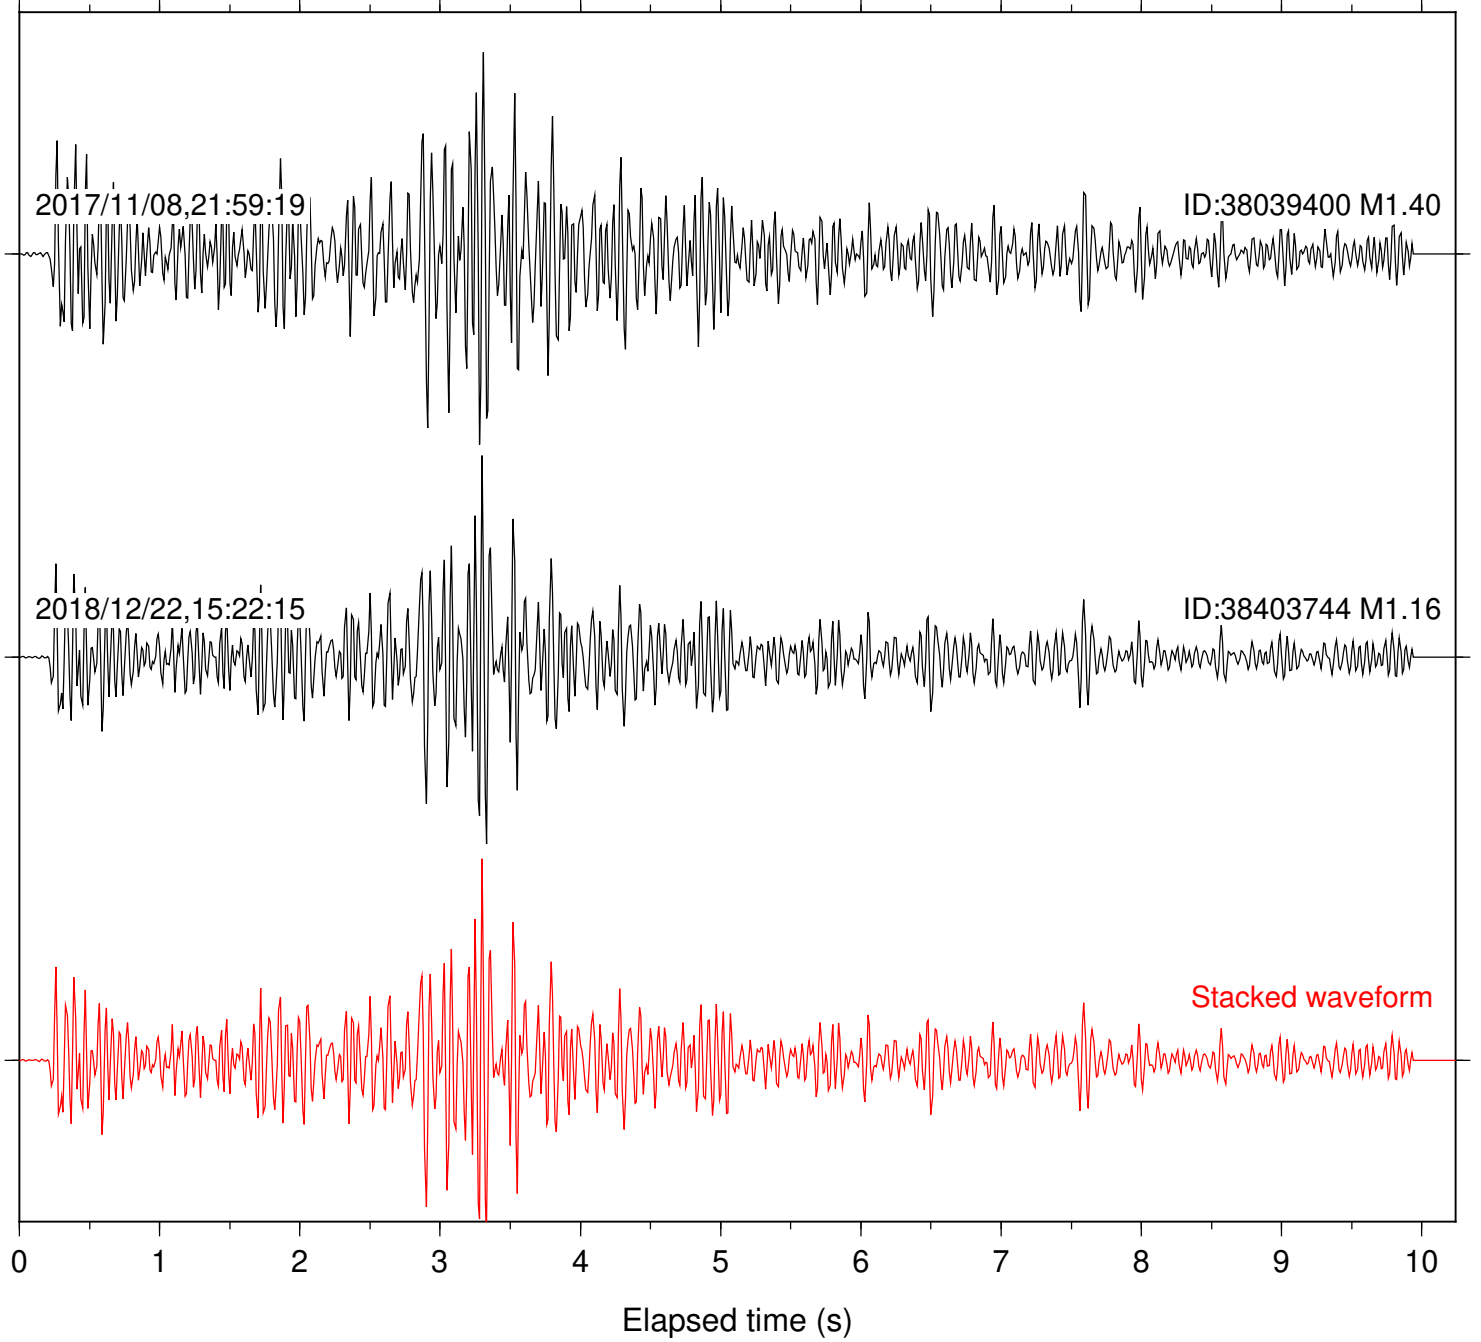

Station: DGR Com: HHZ

Focal depth: 5.79 km

Station: FRD Com: HHZ

Focal depth: 5.79 km

Station: HMT2 Com: HHZ

Focal depth: 5.79 km

Station: LKH Com: HHZ

Focal depth: 5.79 km

Station: PFO Com: HHZ

Focal depth: 5.79 km

Station: PLM Com: HHZ

Focal depth: 5.79 km

Station: RDM Com: HHZ

Focal depth: 5.79 km

Station: RRSP Com: HHZ

Focal depth: 5.79 km