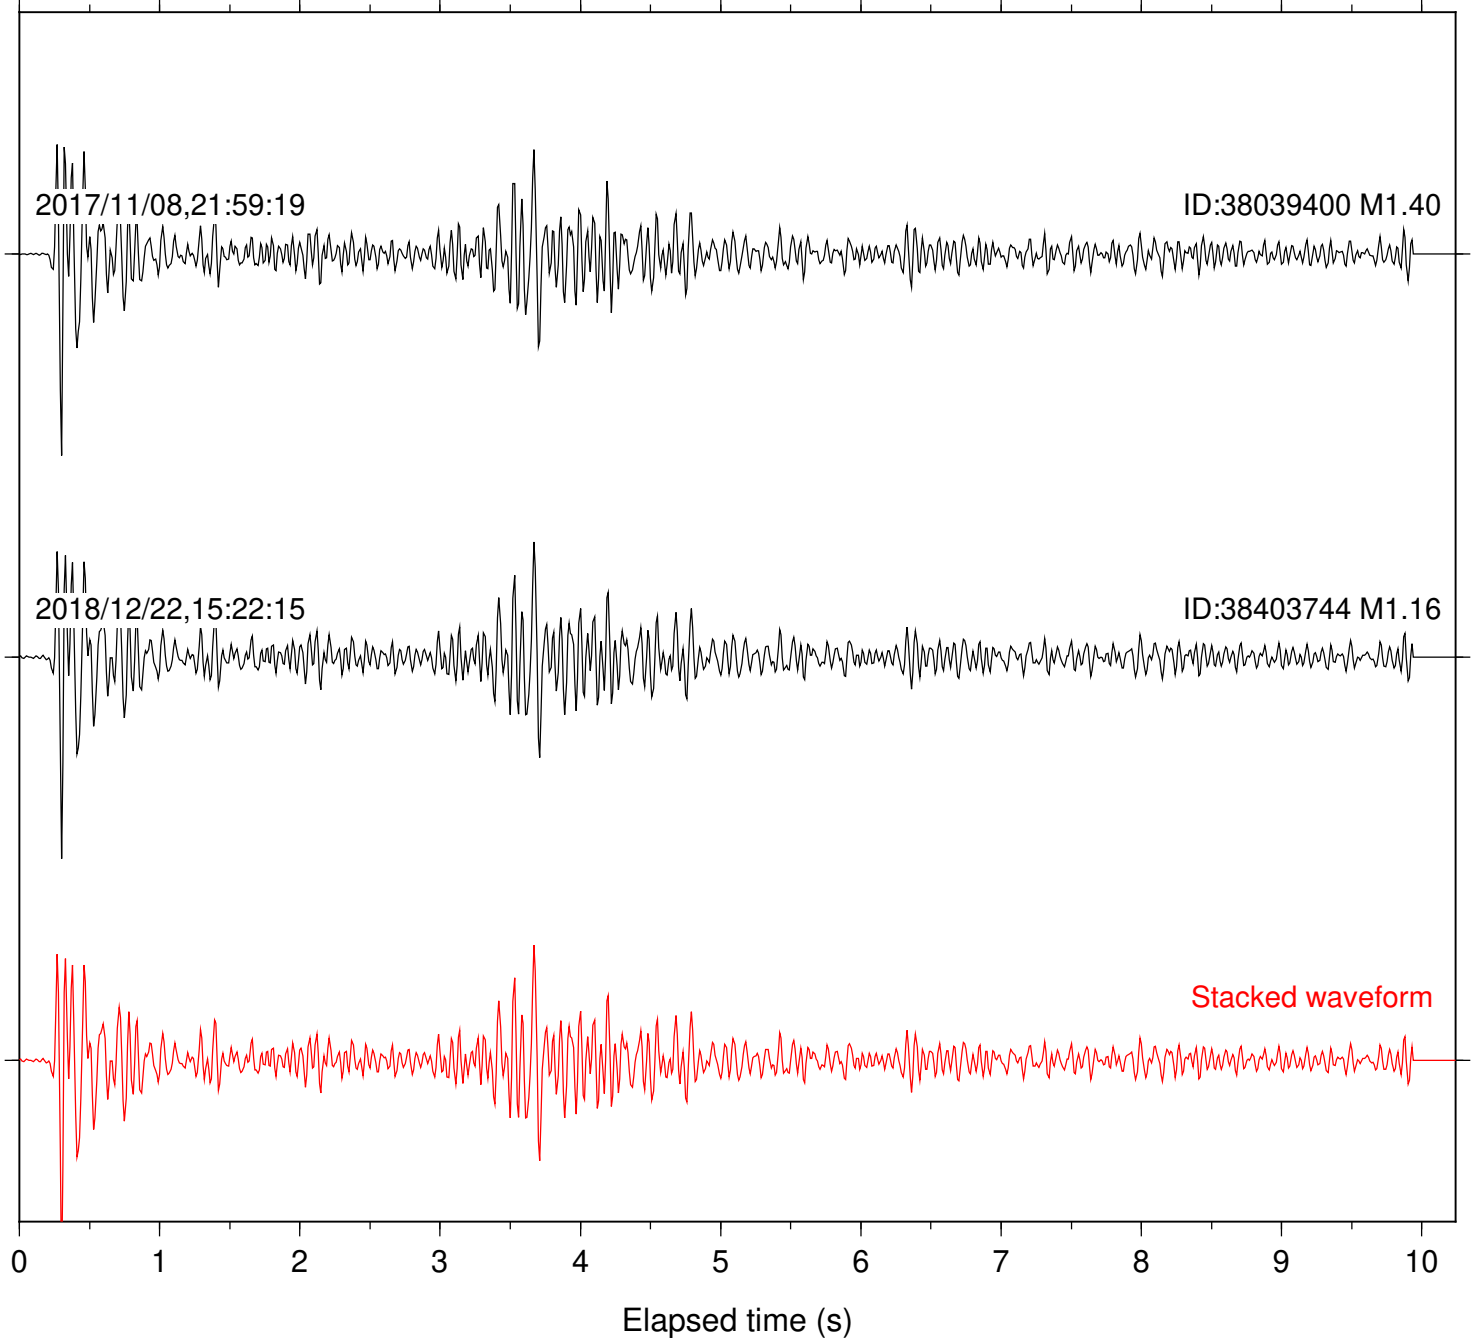

Stacked waveform

0 1 2 3 4 5 6 7 8 9 10
Elapsed time (s)

Station: B946 Com: EHZ

Focal depth: 5.79 km

Station: BAC Com: EHZ

Focal depth: 5.79 km

Station: CRY Com: HHZ

Focal depth: 5.79 km

2018/12/21,01:56:09

ID:38401624 M1.20

2018/12/22,15:22:15

ID:38403744 M1.16

Stacked waveform

0 1 2 3 4 5 6 7 8 9 10
Elapsed time (s)

Station: CSH Com: HHZ

Focal depth: 5.79 km

Station: DGR Com: HHZ

Focal depth: 5.79 km

Station: FRD Com: HHZ

Focal depth: 5.79 km

Station: HMT2 Com: HHZ

Focal depth: 5.79 km

Station: LKH Com: HHZ

Focal depth: 5.79 km

Station: PFO Com: HHZ

Focal depth: 5.79 km

Station: PLM Com: HHZ

Focal depth: 5.79 km

Station: RDM Com: HHZ

Focal depth: 5.79 km

Station: RRSP Com: HHZ

Focal depth: 5.79 km