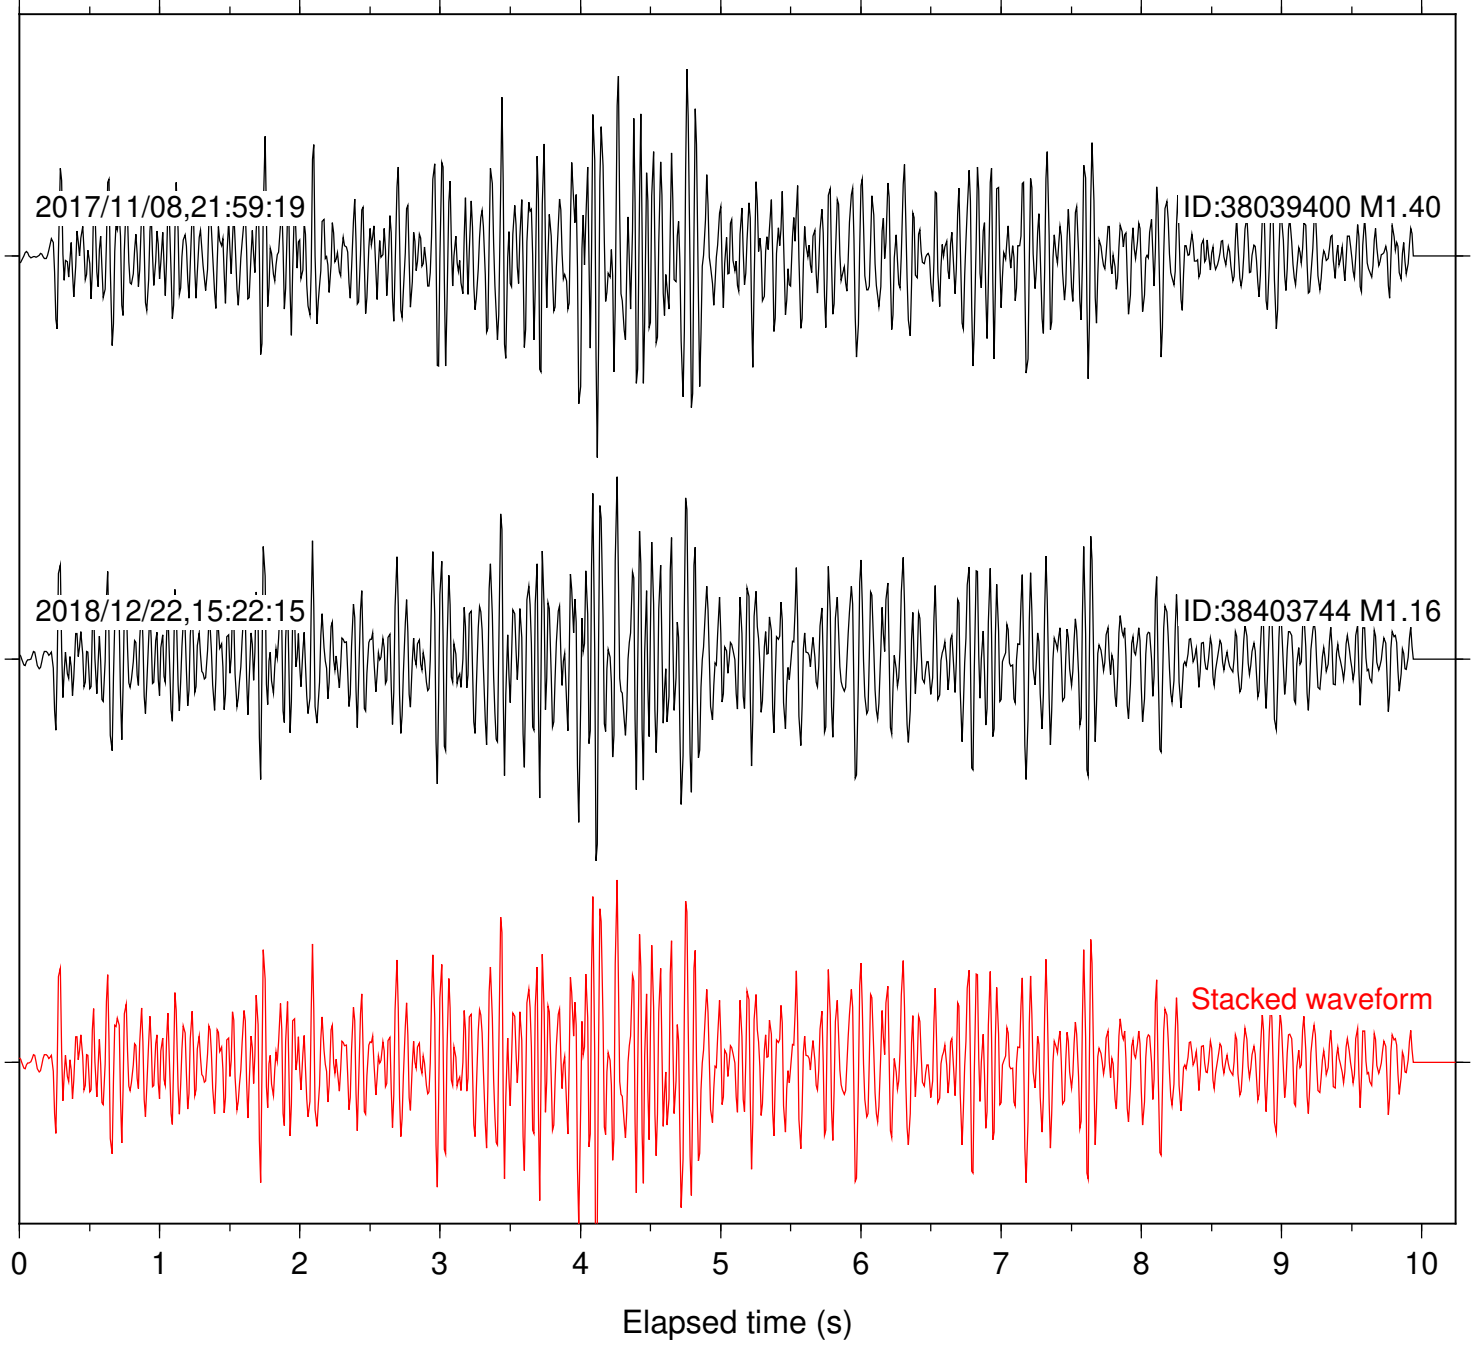

Station: DGR Com: HHZ

Focal depth: 5.79 km

Station: FRD Com: HHZ

Focal depth: 5.79 km

Station: HMT2 Com: HHZ

Focal depth: 5.79 km

Station: LKH Com: HHZ

Focal depth: 5.79 km

Station: PFO Com: HHZ

Focal depth: 5.79 km

Station: PLM Com: HHZ

Focal depth: 5.79 km

Station: RDM Com: HHZ

Focal depth: 5.79 km

Station: RRSP Com: HHZ

Focal depth: 5.79 km