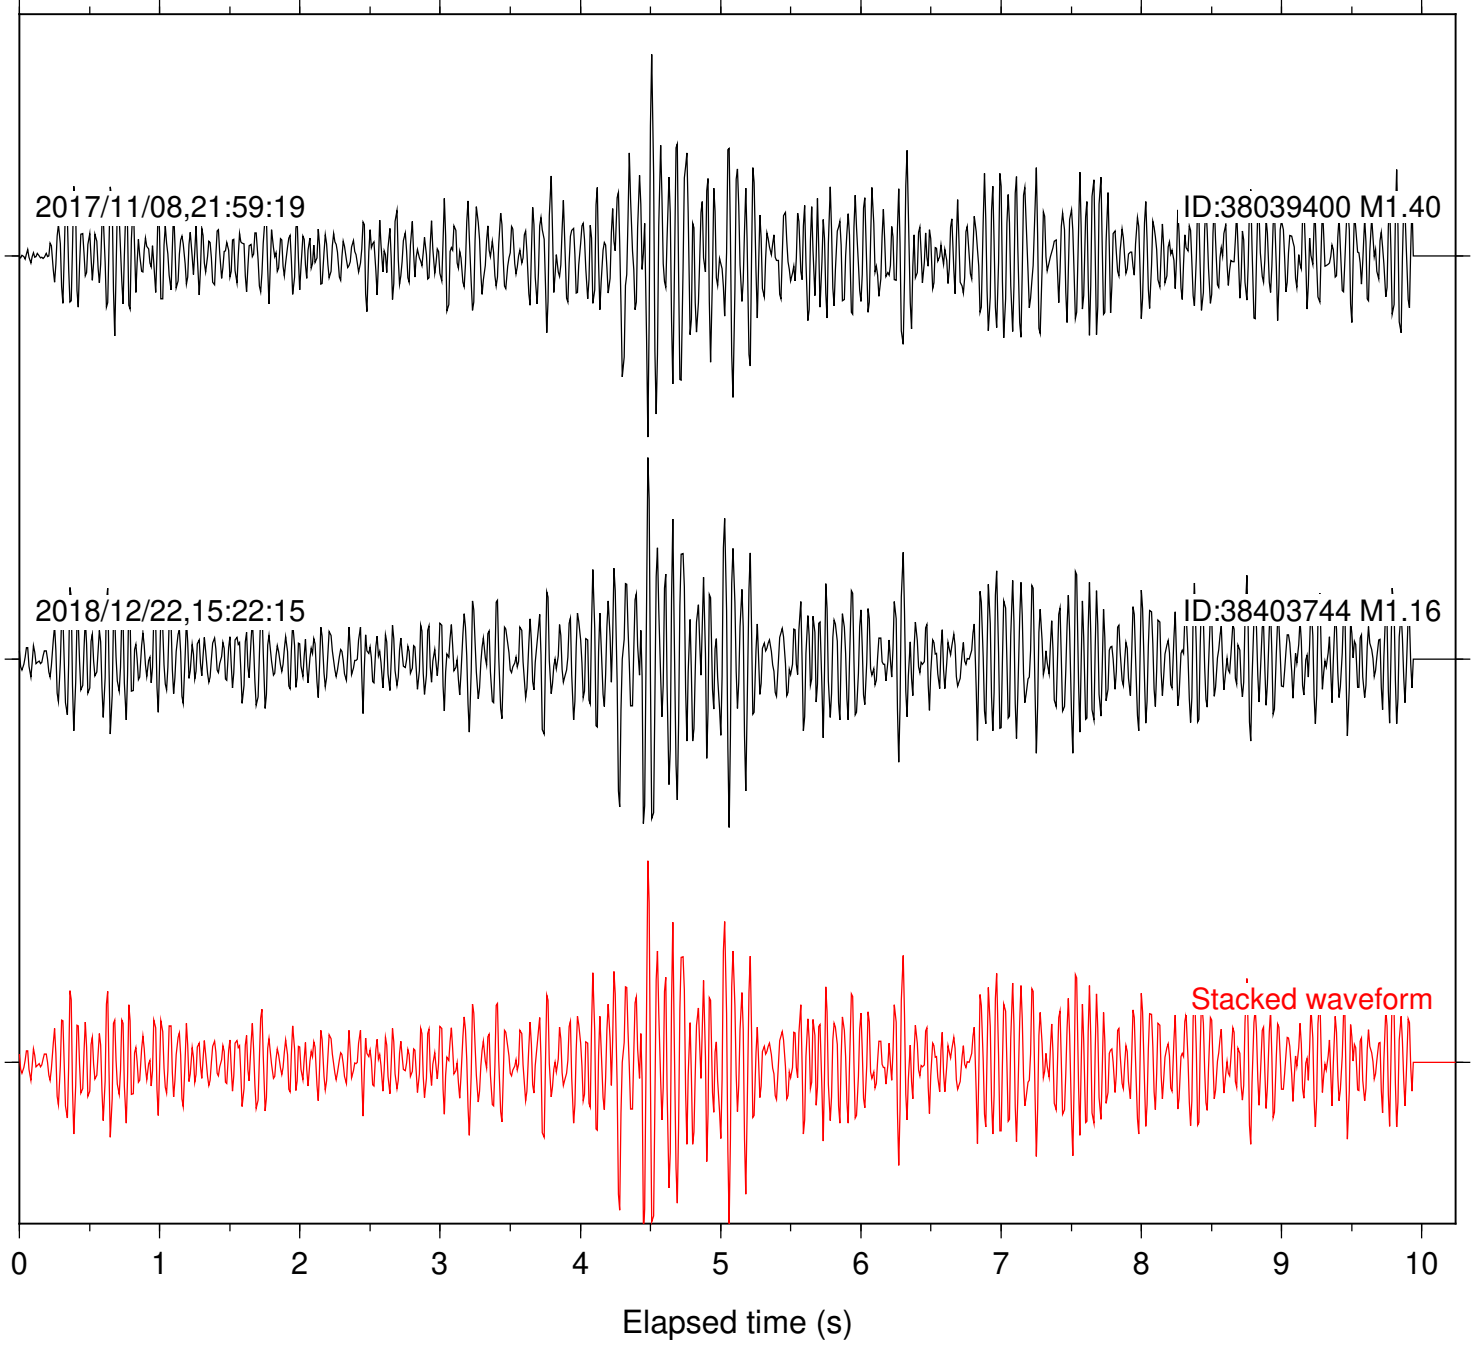

Station: DGR Com: HHZ

Focal depth: 5.79 km

Station: FRD Com: HHZ

Focal depth: 5.79 km

Station: HMT2 Com: HHZ

Focal depth: 5.79 km

Station: LKH Com: HHZ

Focal depth: 5.79 km

Station: PFO Com: HHZ

Focal depth: 5.79 km

Station: PLM Com: HHZ

Focal depth: 5.79 km

Station: RDM Com: HHZ

Focal depth: 5.79 km

Station: RRSP Com: HHZ

Focal depth: 5.79 km