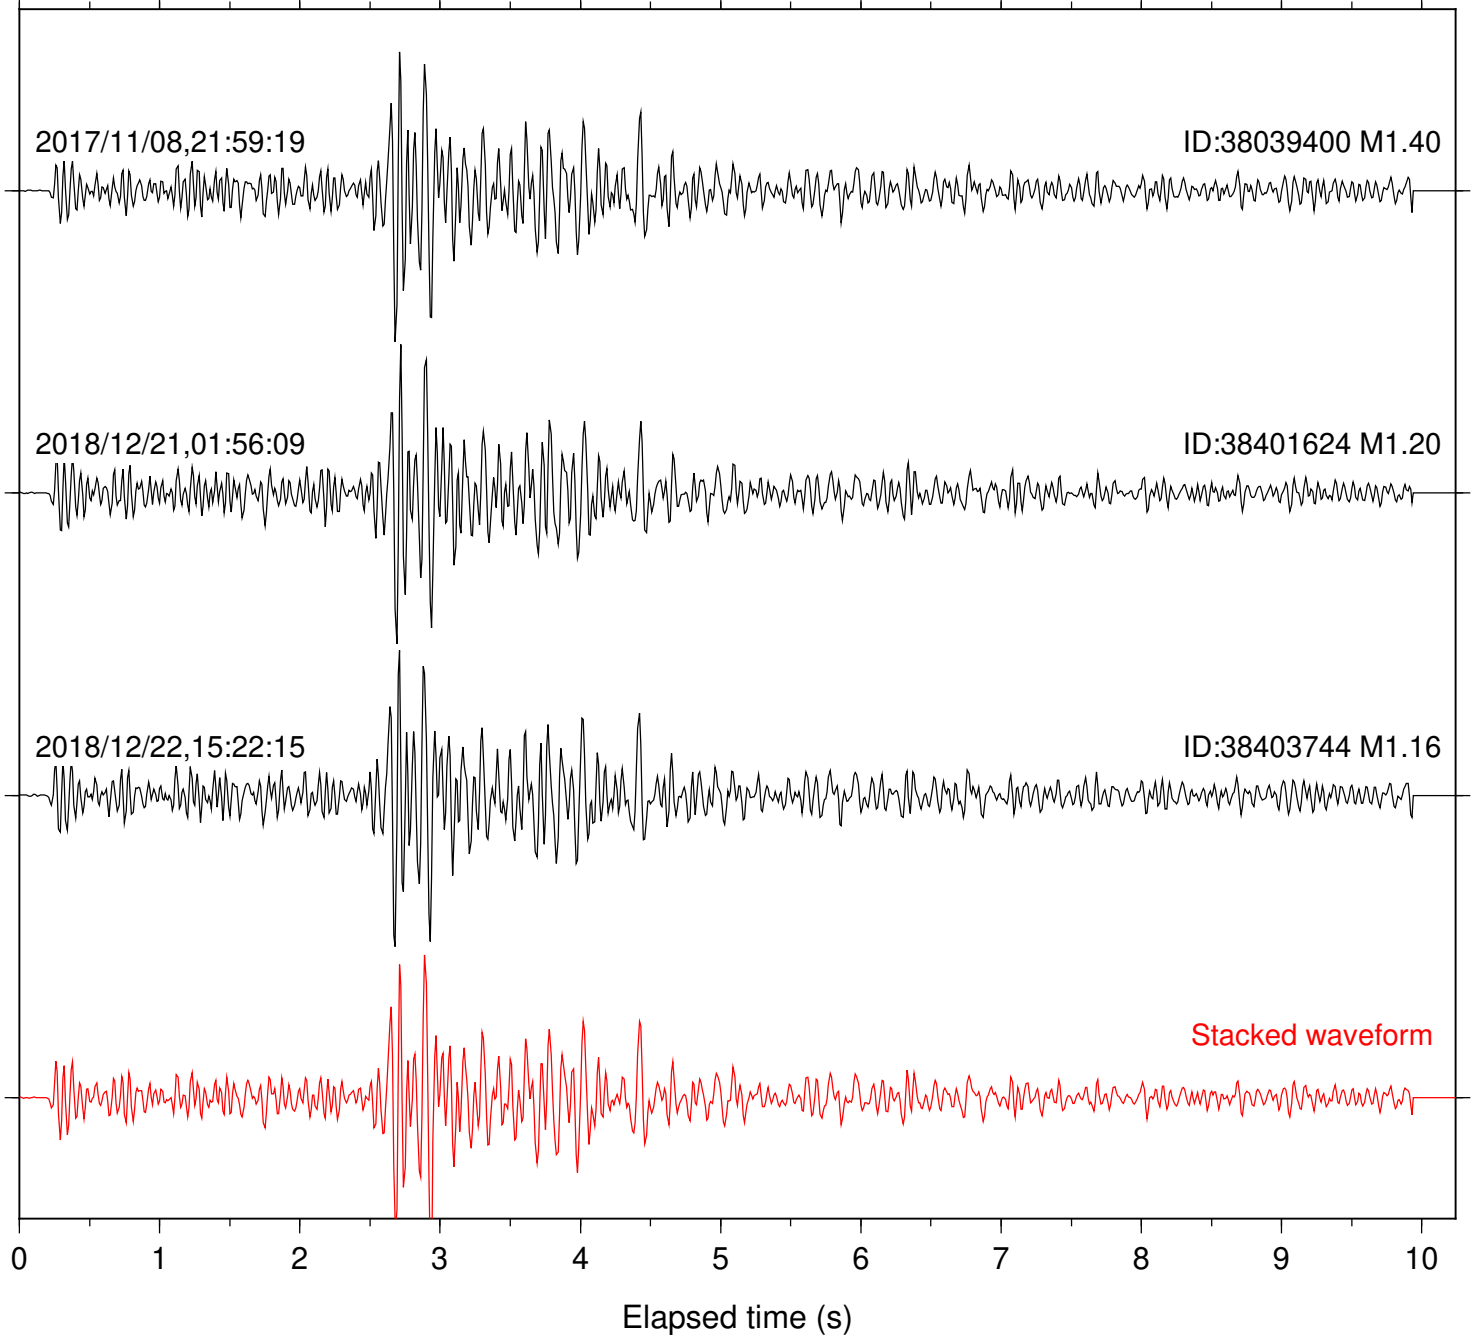

Station: B081 Com: EHZ

Focal depth: 5.79 km

Station: B082 Com: EHZ

Focal depth: 5.79 km

Station: B084 Com: EHZ

Focal depth: 5.79 km

Station: B087 Com: EHZ

Focal depth: 5.79 km

Station: B088 Com: EHZ

Focal depth: 5.79 km

Station: B093 Com: EHZ

Focal depth: 5.79 km

2017/11/08,21:59:19

ID:38039400 M1.40

2018/12/22,15:22:15

ID:38403744 M1.16

Stacked waveform

0 1 2 3 4 5 6 7 8 9 10
Elapsed time (s)

Station: B946 Com: EHZ

Focal depth: 5.79 km

Station: BAC Com: EHZ

Focal depth: 5.79 km

Station: CRY Com: HHZ

Focal depth: 5.79 km

Station: DGR Com: HHZ

Focal depth: 5.79 km

Station: FRD Com: HHZ

Focal depth: 5.79 km

Station: HMT2 Com: HHZ

Focal depth: 5.79 km

Station: LKH Com: HHZ

Focal depth: 5.79 km