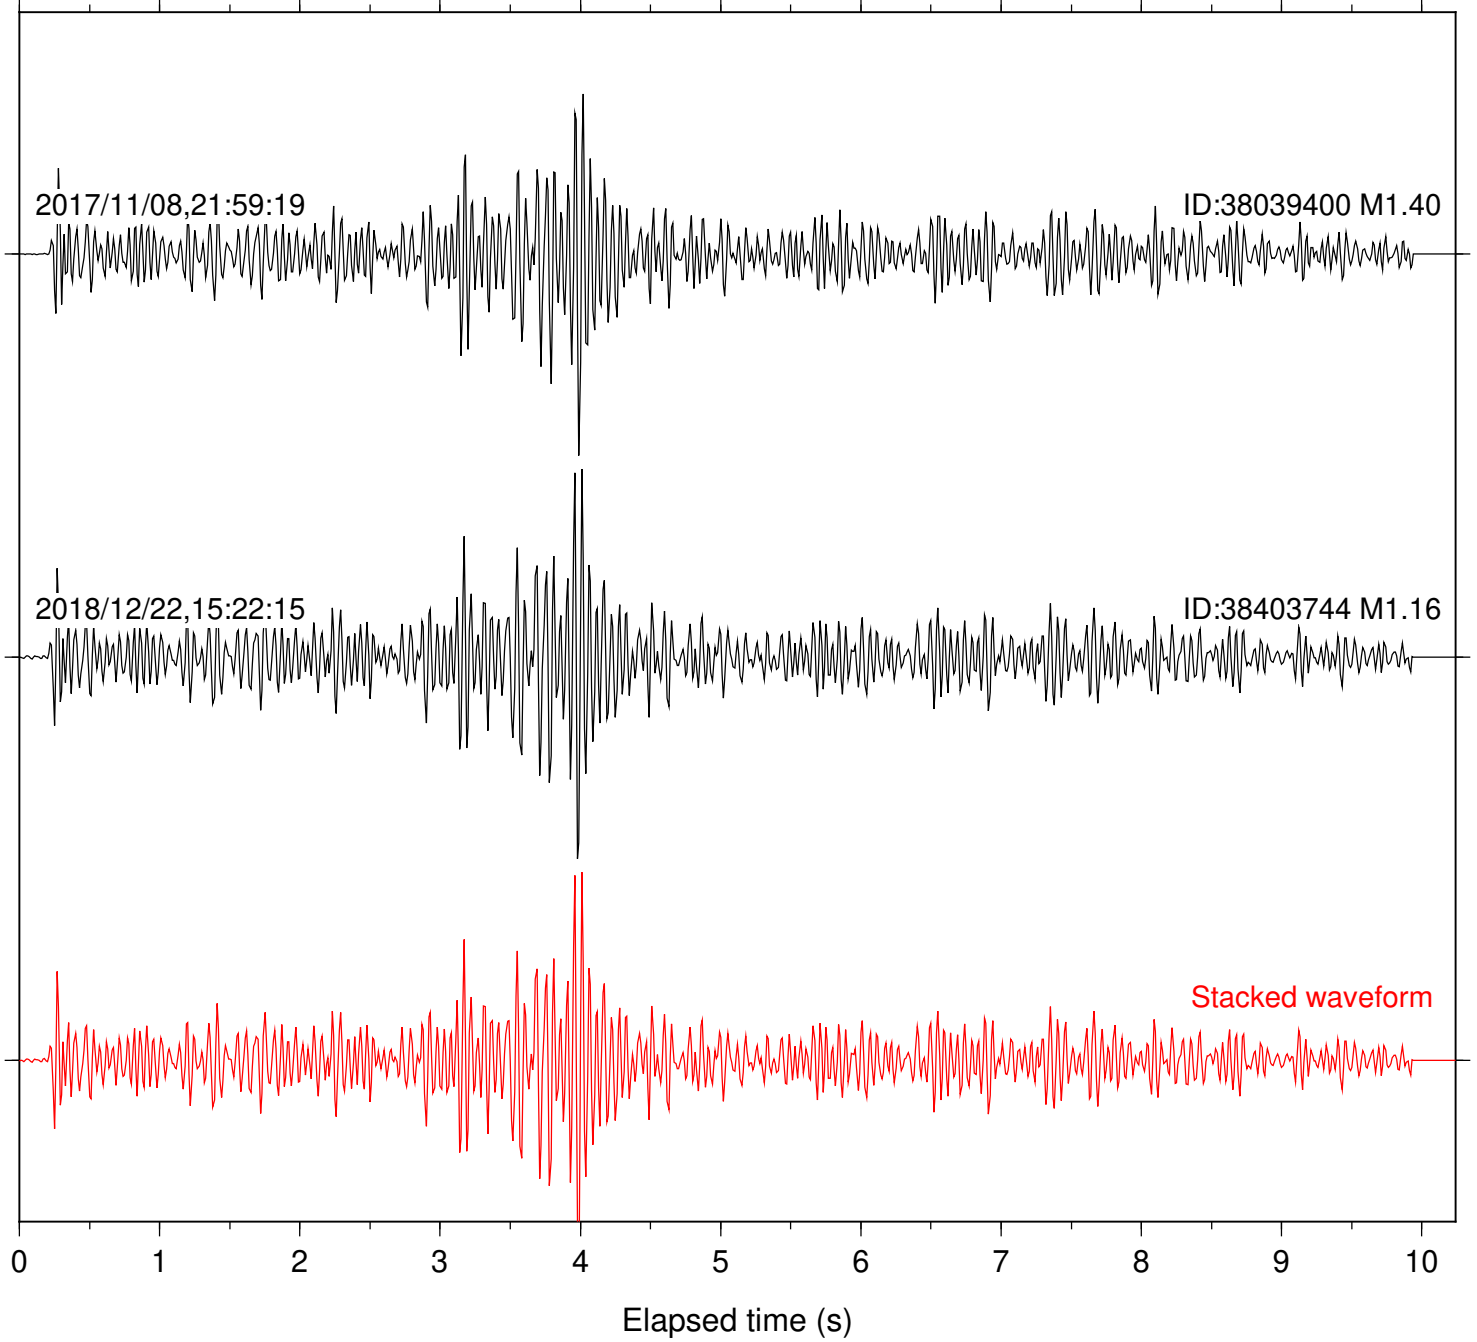

Stacked waveform

0 1 2 3 4 5 6 7 8 9 10
Elapsed time (s)

Station: B946 Com: EHZ

Focal depth: 5.79 km

Station: BAC Com: EHZ

Focal depth: 5.79 km

Station: CRY Com: HHZ

Focal depth: 5.79 km

2018/12/21,01:56:09

ID:38401624 M1.20

2018/12/22,15:22:15

ID:38403744 M1.16

Stacked waveform

0 1 2 3 4 5 6 7 8 9 10
Elapsed time (s)

Station: CSH Com: HHZ

Focal depth: 5.79 km

Station: DGR Com: HHZ

Focal depth: 5.79 km

Station: FRD Com: HHZ

Focal depth: 5.79 km

Station: HMT2 Com: HHZ

Focal depth: 5.79 km

Station: LKH Com: HHZ

Focal depth: 5.79 km

Station: PFO Com: HHZ

Focal depth: 5.79 km

Station: PLM Com: HHZ

Focal depth: 5.79 km

Station: RDM Com: HHZ

Focal depth: 5.79 km

Station: RRSP Com: HHZ

Focal depth: 5.79 km