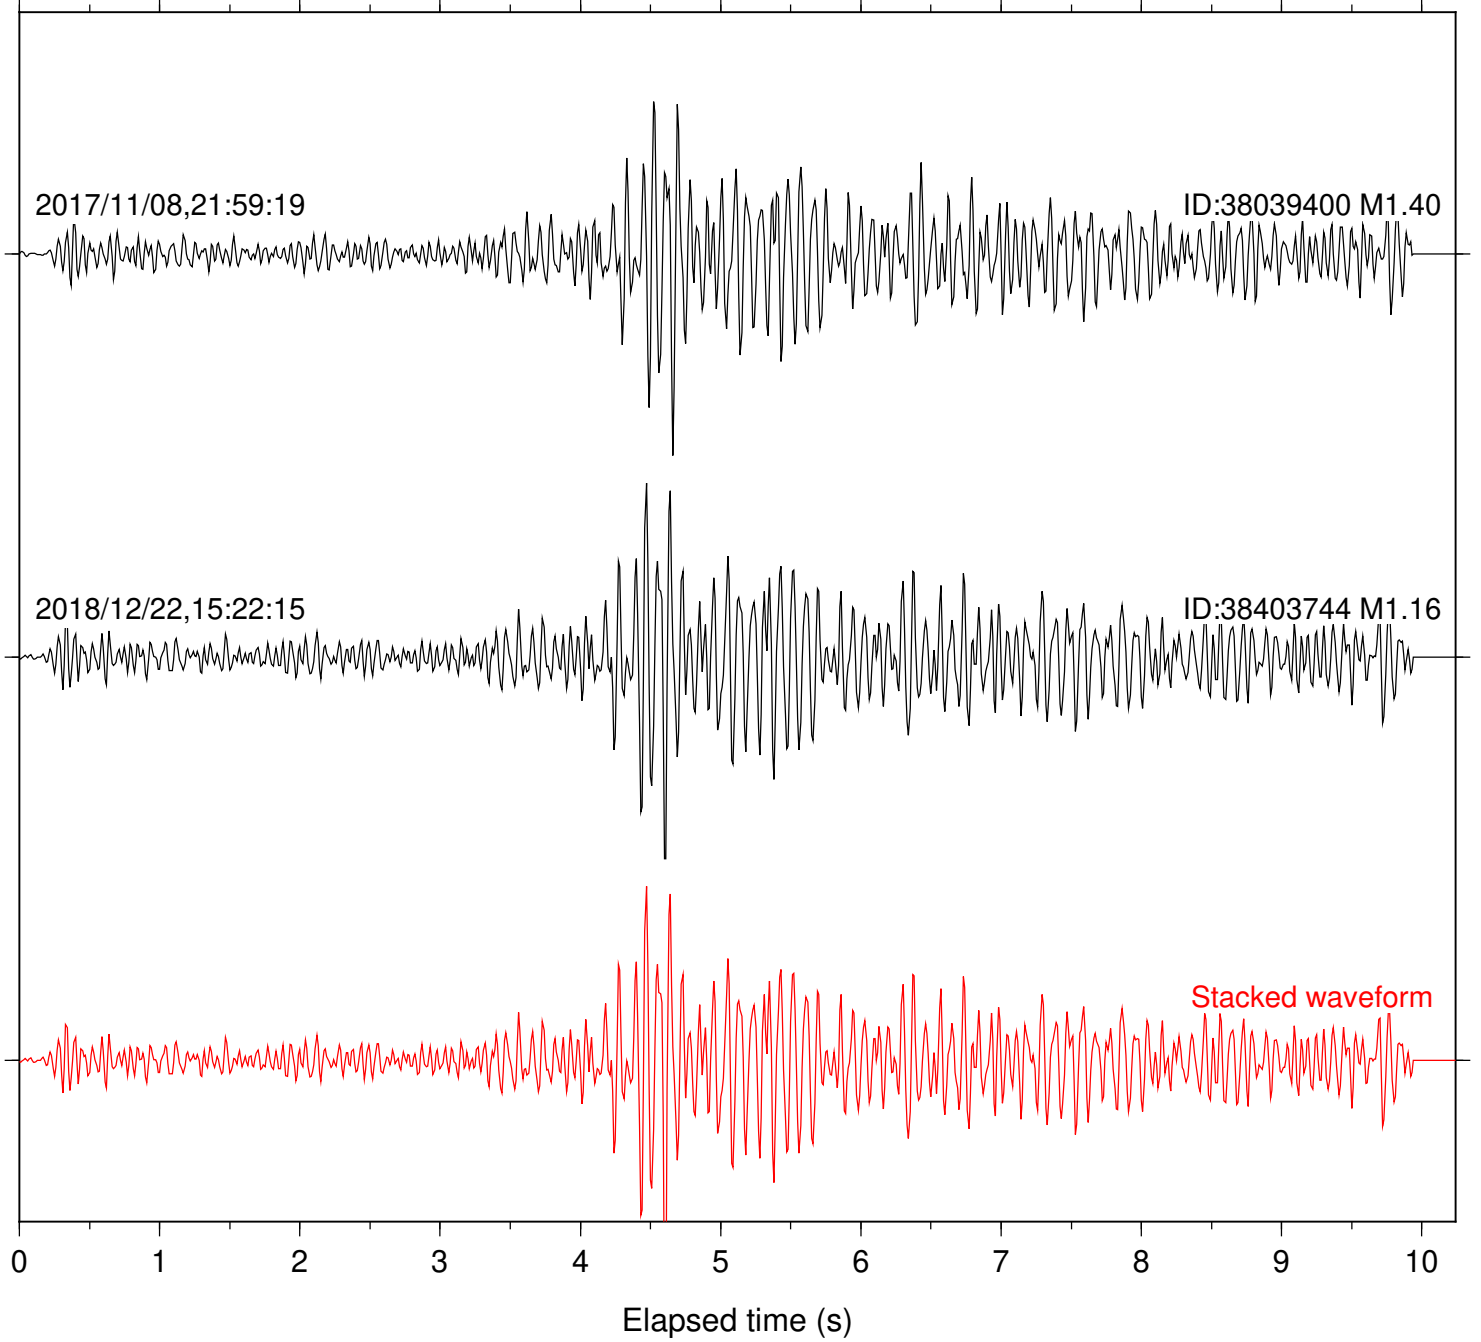

Station: B081 Com: EHZ

Focal depth: 5.79 km

Station: B082 Com: EHZ

Focal depth: 5.79 km

Station: B084 Com: EHZ

Focal depth: 5.79 km

Station: B087 Com: EHZ

Focal depth: 5.79 km

Station: B088 Com: EHZ

Focal depth: 5.79 km

Station: B093 Com: EHZ

Focal depth: 5.79 km

2017/11/08,21:59:19

ID:38039400 M1.40

2018/12/22,15:22:15

ID:38403744 M1.16

Stacked waveform

0 1 2 3 4 5 6 7 8 9 10
Elapsed time (s)

Station: B946 Com: EHZ

Focal depth: 5.79 km

Station: BAC Com: EHZ

Focal depth: 5.79 km

Station: CRY Com: HHZ

Focal depth: 5.79 km

Station: DGR Com: HHZ

Focal depth: 5.79 km

Station: FRD Com: HHZ

Focal depth: 5.79 km

Station: HMT2 Com: HHZ

Focal depth: 5.79 km

Station: LKH Com: HHZ

Focal depth: 5.79 km