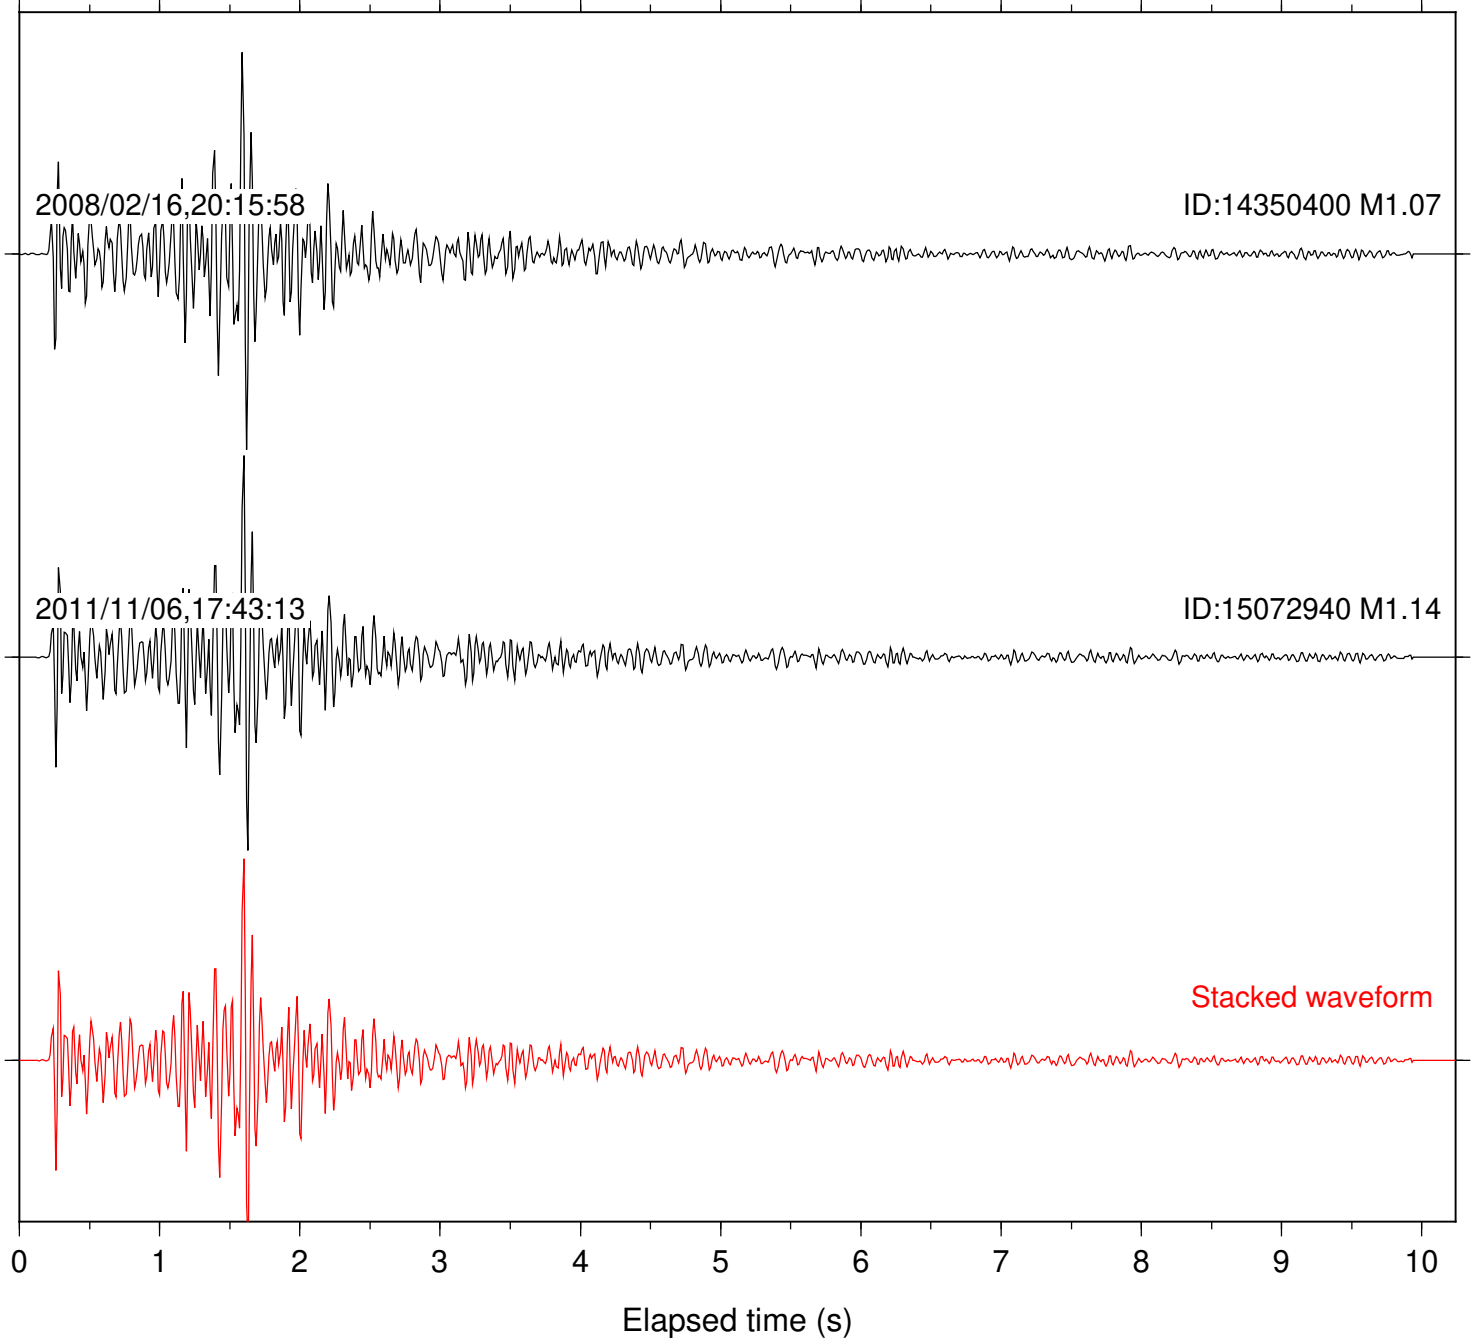

Station: B082 Com: EHZ

Focal depth: 8.01 km

Station: B084 Com: EHZ

Focal depth: 8.01 km

Station: B086 Com: EHZ

Focal depth: 8.01 km

Station: B087 Com: EHZ

Focal depth: 8.01 km

Station: FRD Com: HHZ

Focal depth: 8.01 km

2008/02/16,20:15:58

ID:14350400 M1.07

2011/11/06,17:43:13

ID:15072940 M1.14

Stacked waveform

0 1 2 3 4 5 6 7 8 9 10
Elapsed time (s)

Station: PFO Com: HHZ

Focal depth: 8.01 km

Station: SND Com: HHZ

Focal depth: 8.01 km

Station: TOR Com: HHZ

Focal depth: 8.01 km