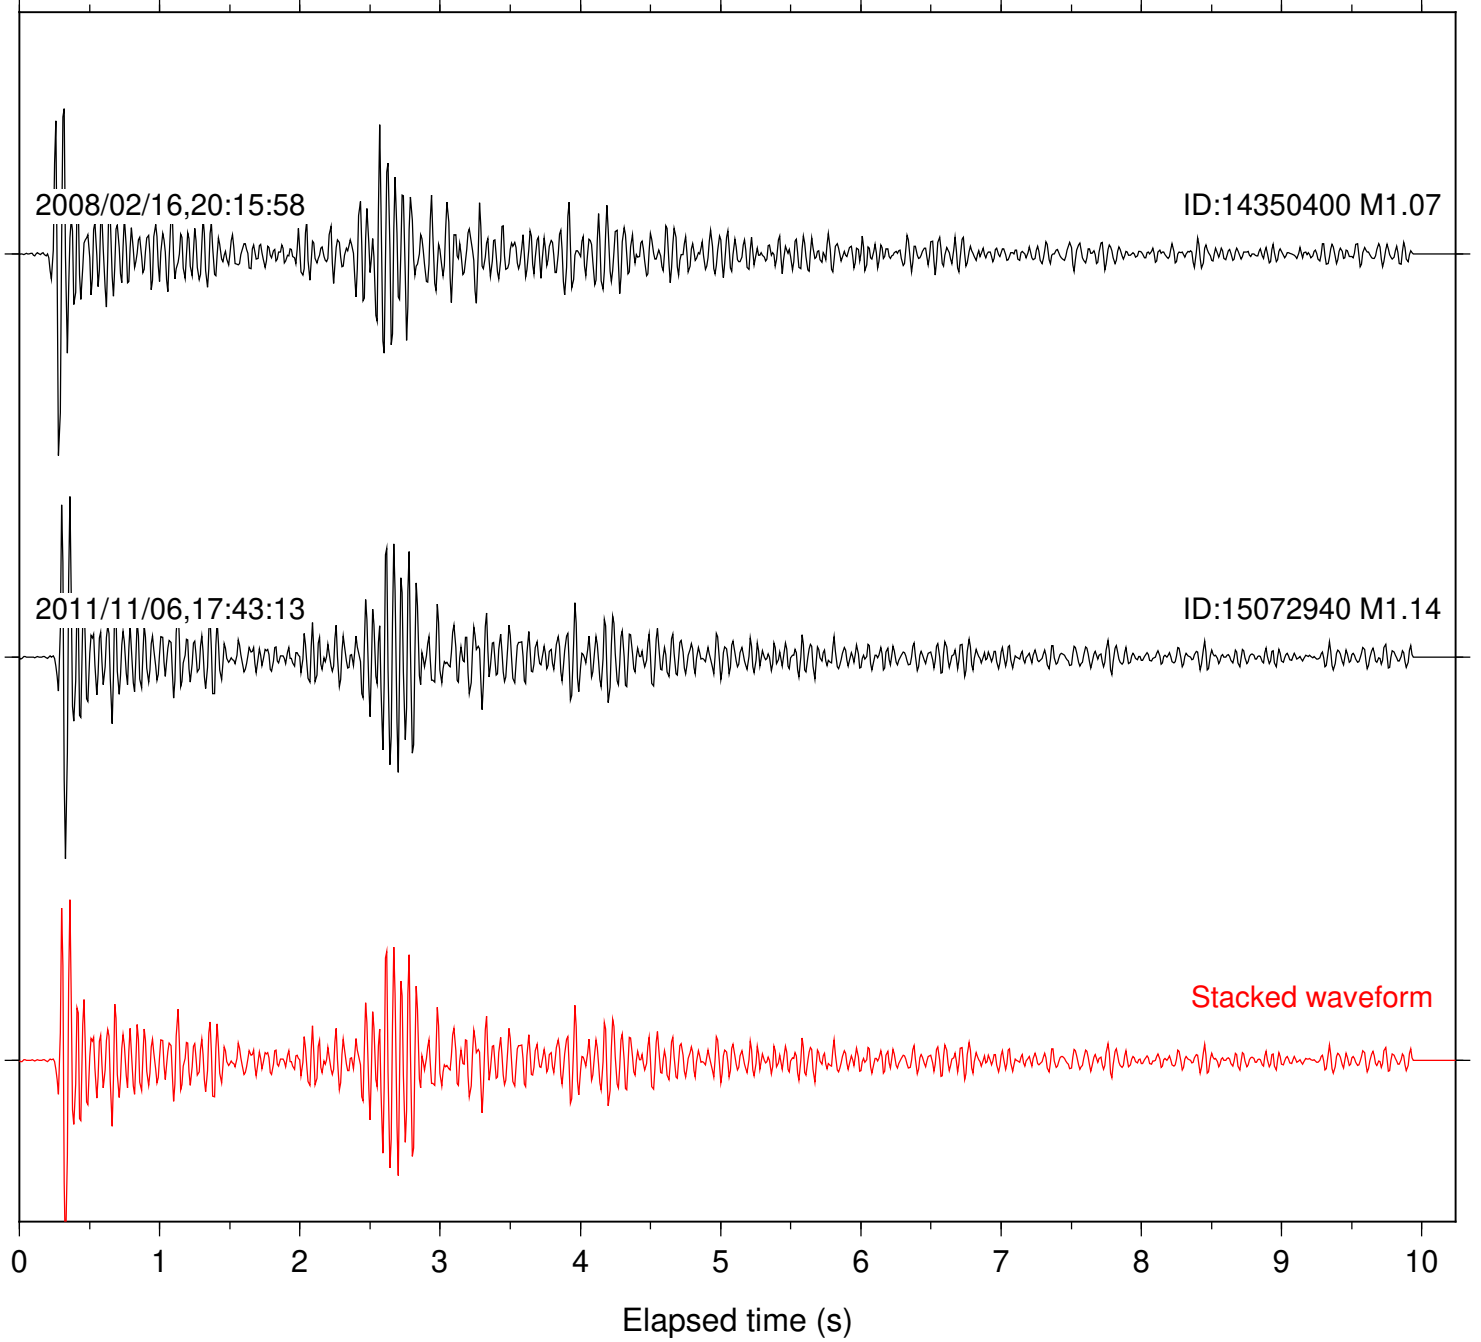

Station: B082 Com: EHZ

Focal depth: 8.01 km

Station: B084 Com: EHZ

Focal depth: 8.01 km

Station: B086 Com: EHZ

Focal depth: 8.01 km

Station: B087 Com: EHZ

Focal depth: 8.01 km

Station: FRD Com: HHZ

Focal depth: 8.01 km

2008/02/16,20:15:58

ID:14350400 M1.07

2011/11/06,17:43:13

ID:15072940 M1.14

Stacked waveform

0 1 2 3 4 5 6 7 8 9 10
Elapsed time (s)

Station: PFO Com: HHZ

Focal depth: 8.01 km

Station: SND Com: HHZ

Focal depth: 8.01 km

Station: TOR Com: HHZ

Focal depth: 8.01 km