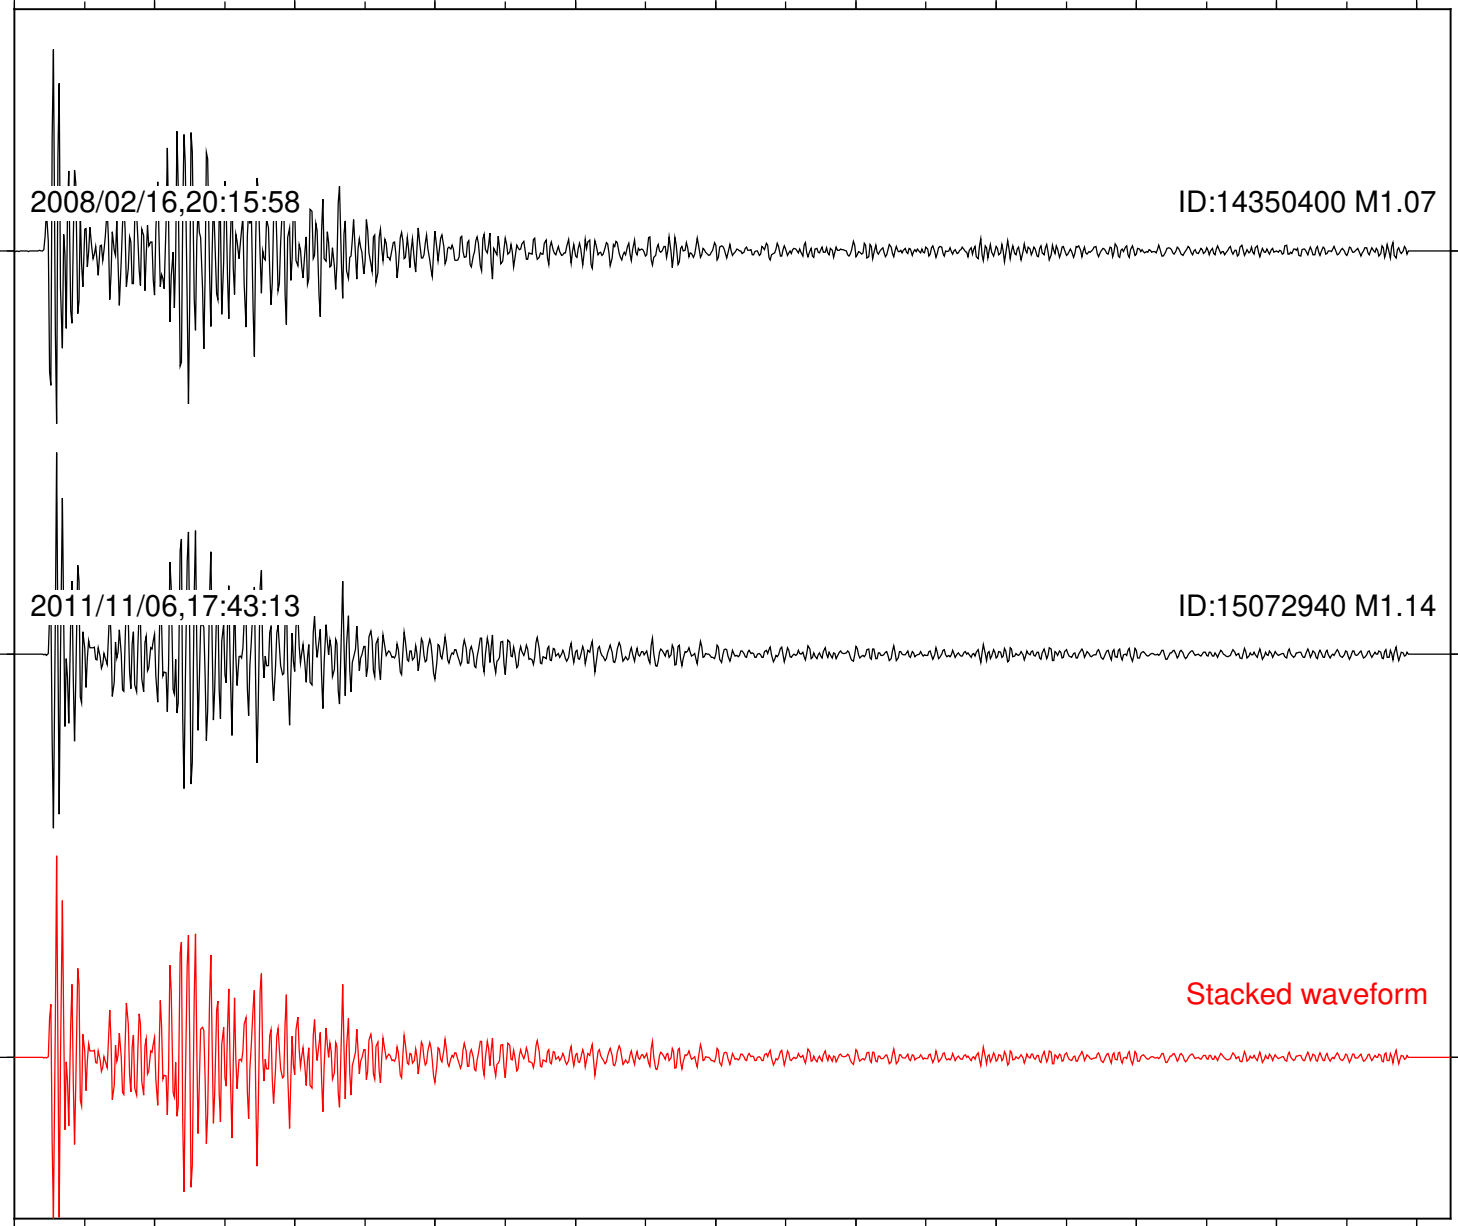

Station: B082 Com: EHZ

Focal depth: 8.01 km

Station: B084 Com: EHZ

Focal depth: 8.01 km

Station: B086 Com: EHZ

Focal depth: 8.01 km

Station: B087 Com: EHZ

Focal depth: 8.01 km

Station: FRD Com: HHZ

Focal depth: 8.01 km

2008/02/16,20:15:58

ID:14350400 M1.07

2011/11/06,17:43:13

ID:15072940 M1.14

Stacked waveform

0 1 2 3 4 5 6 7 8 9 10
Elapsed time (s)

Station: PFO Com: HHZ

Focal depth: 8.01 km

Station: SND Com: HHZ

Focal depth: 8.01 km

Station: TOR Com: HHZ

Focal depth: 8.01 km