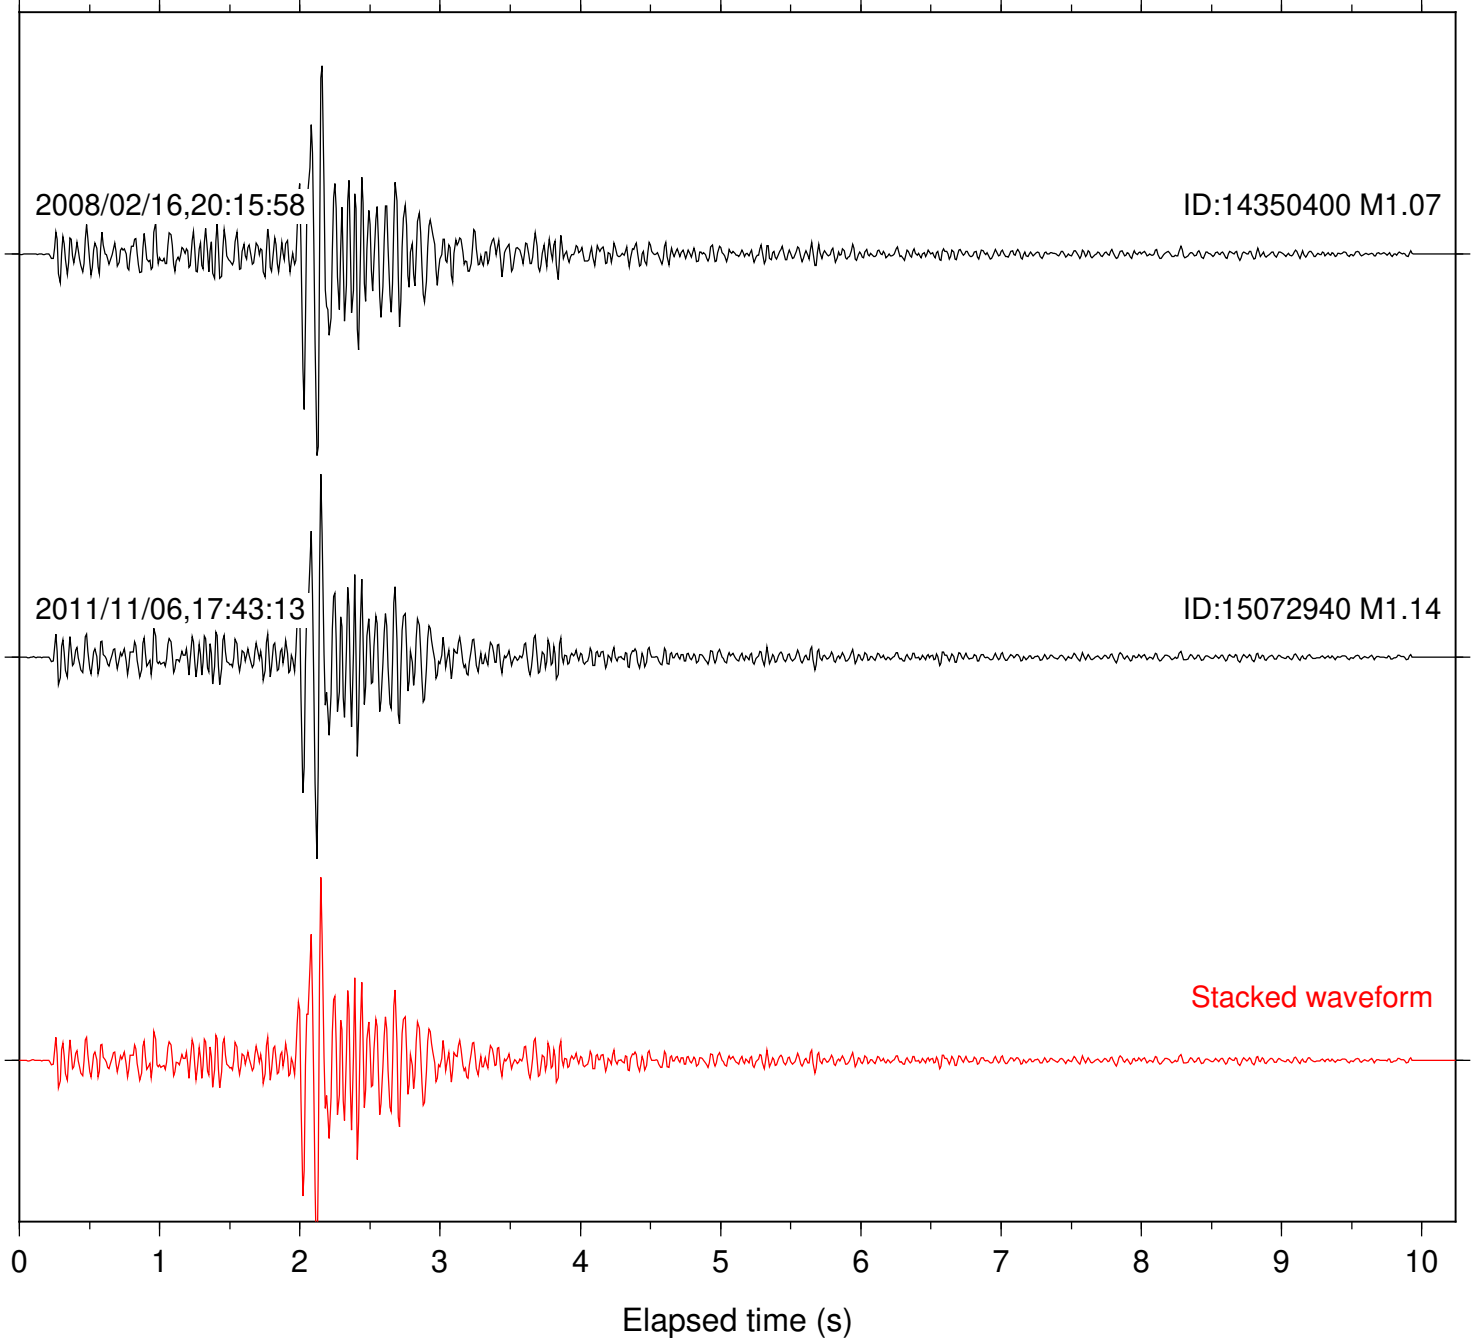

Station: B082 Com: EHZ

Focal depth: 8.01 km

Station: B084 Com: EHZ

Focal depth: 8.01 km

Station: B086 Com: EHZ

Focal depth: 8.01 km

Station: B087 Com: EHZ

Focal depth: 8.01 km

Station: FRD Com: HHZ

Focal depth: 8.01 km

2008/02/16,20:15:58

ID:14350400 M1.07

2011/11/06,17:43:13

ID:15072940 M1.14

Stacked waveform

0 1 2 3 4 5 6 7 8 9 10
Elapsed time (s)

Station: PFO Com: HHZ

Focal depth: 8.01 km

Station: SND Com: HHZ

Focal depth: 8.01 km

Station: TOR Com: HHZ

Focal depth: 8.01 km