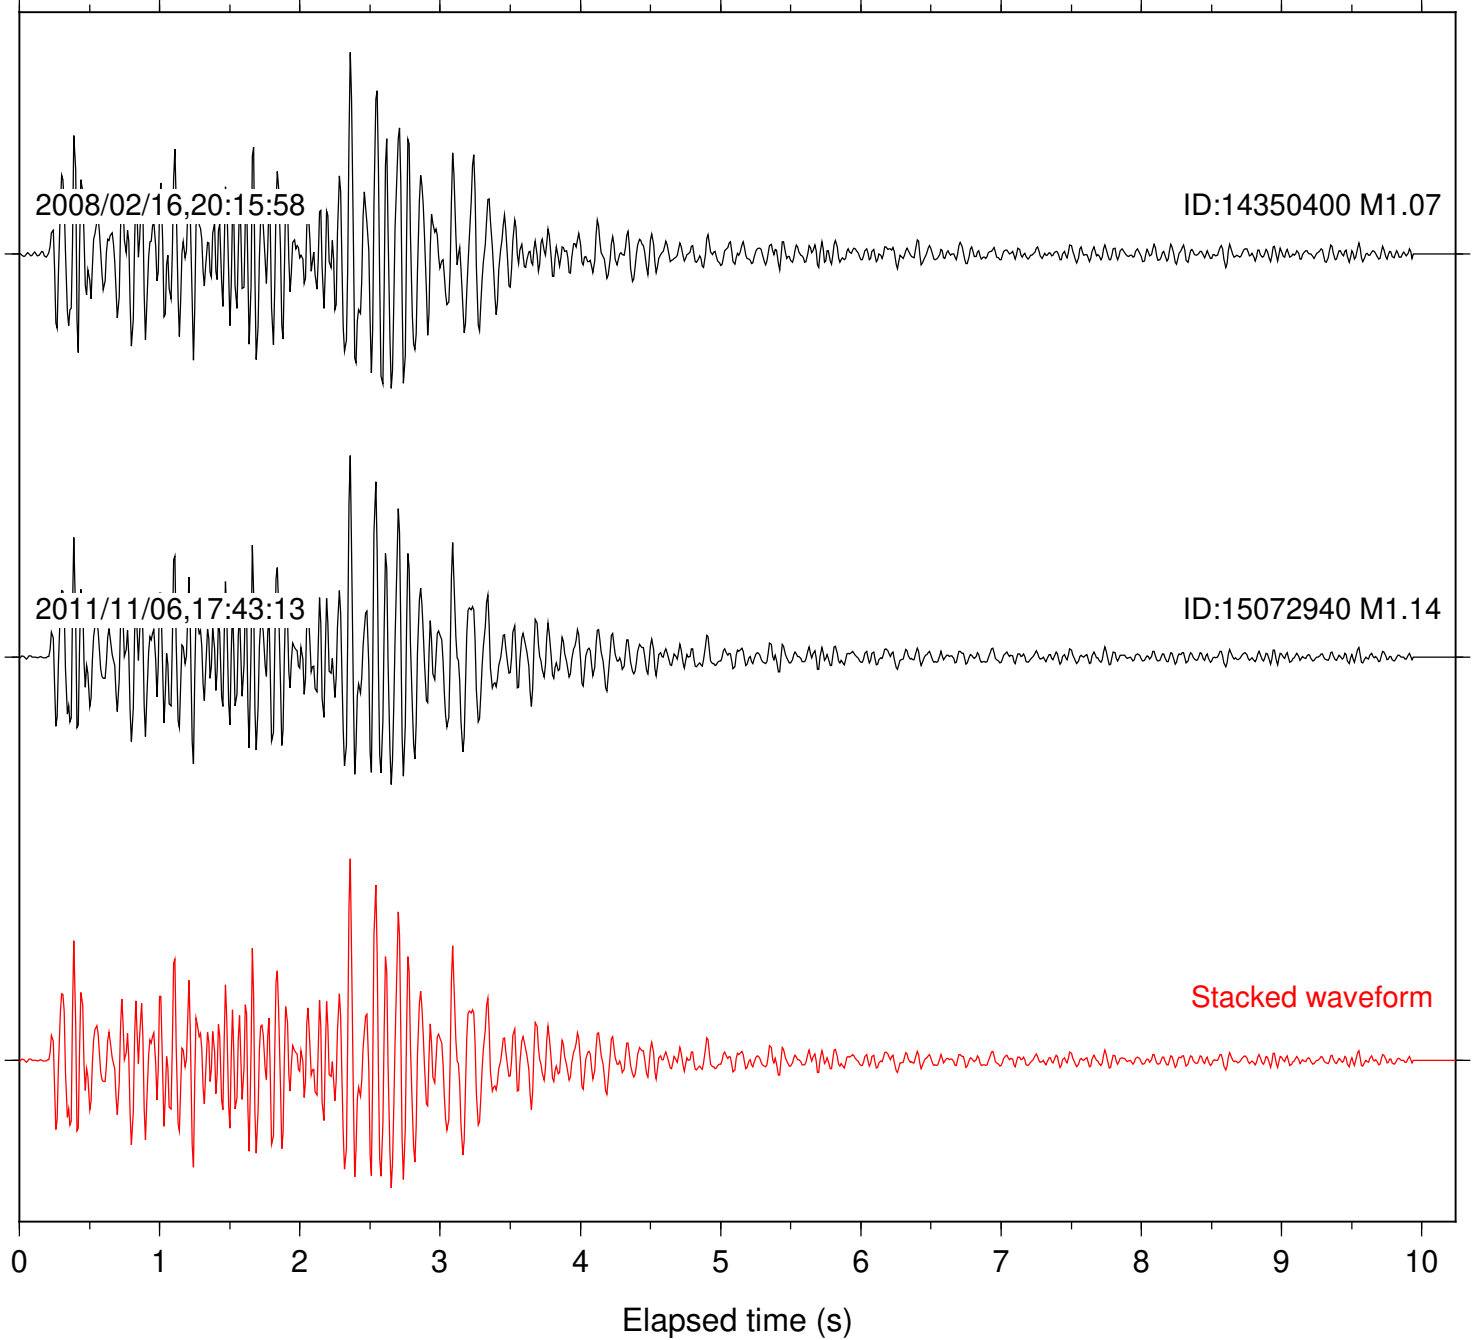

Station: B082 Com: EHZ

Focal depth: 8.01 km

Station: B084 Com: EHZ

Focal depth: 8.01 km

Station: B086 Com: EHZ

Focal depth: 8.01 km

Station: B087 Com: EHZ

Focal depth: 8.01 km

Station: FRD Com: HHZ

Focal depth: 8.01 km

2008/02/16,20:15:58

ID:14350400 M1.07

2011/11/06,17:43:13

ID:15072940 M1.14

Stacked waveform

0 1 2 3 4 5 6 7 8 9 10
Elapsed time (s)

Station: PFO Com: HHZ

Focal depth: 8.01 km

Station: SND Com: HHZ

Focal depth: 8.01 km

Station: TOR Com: HHZ

Focal depth: 8.01 km