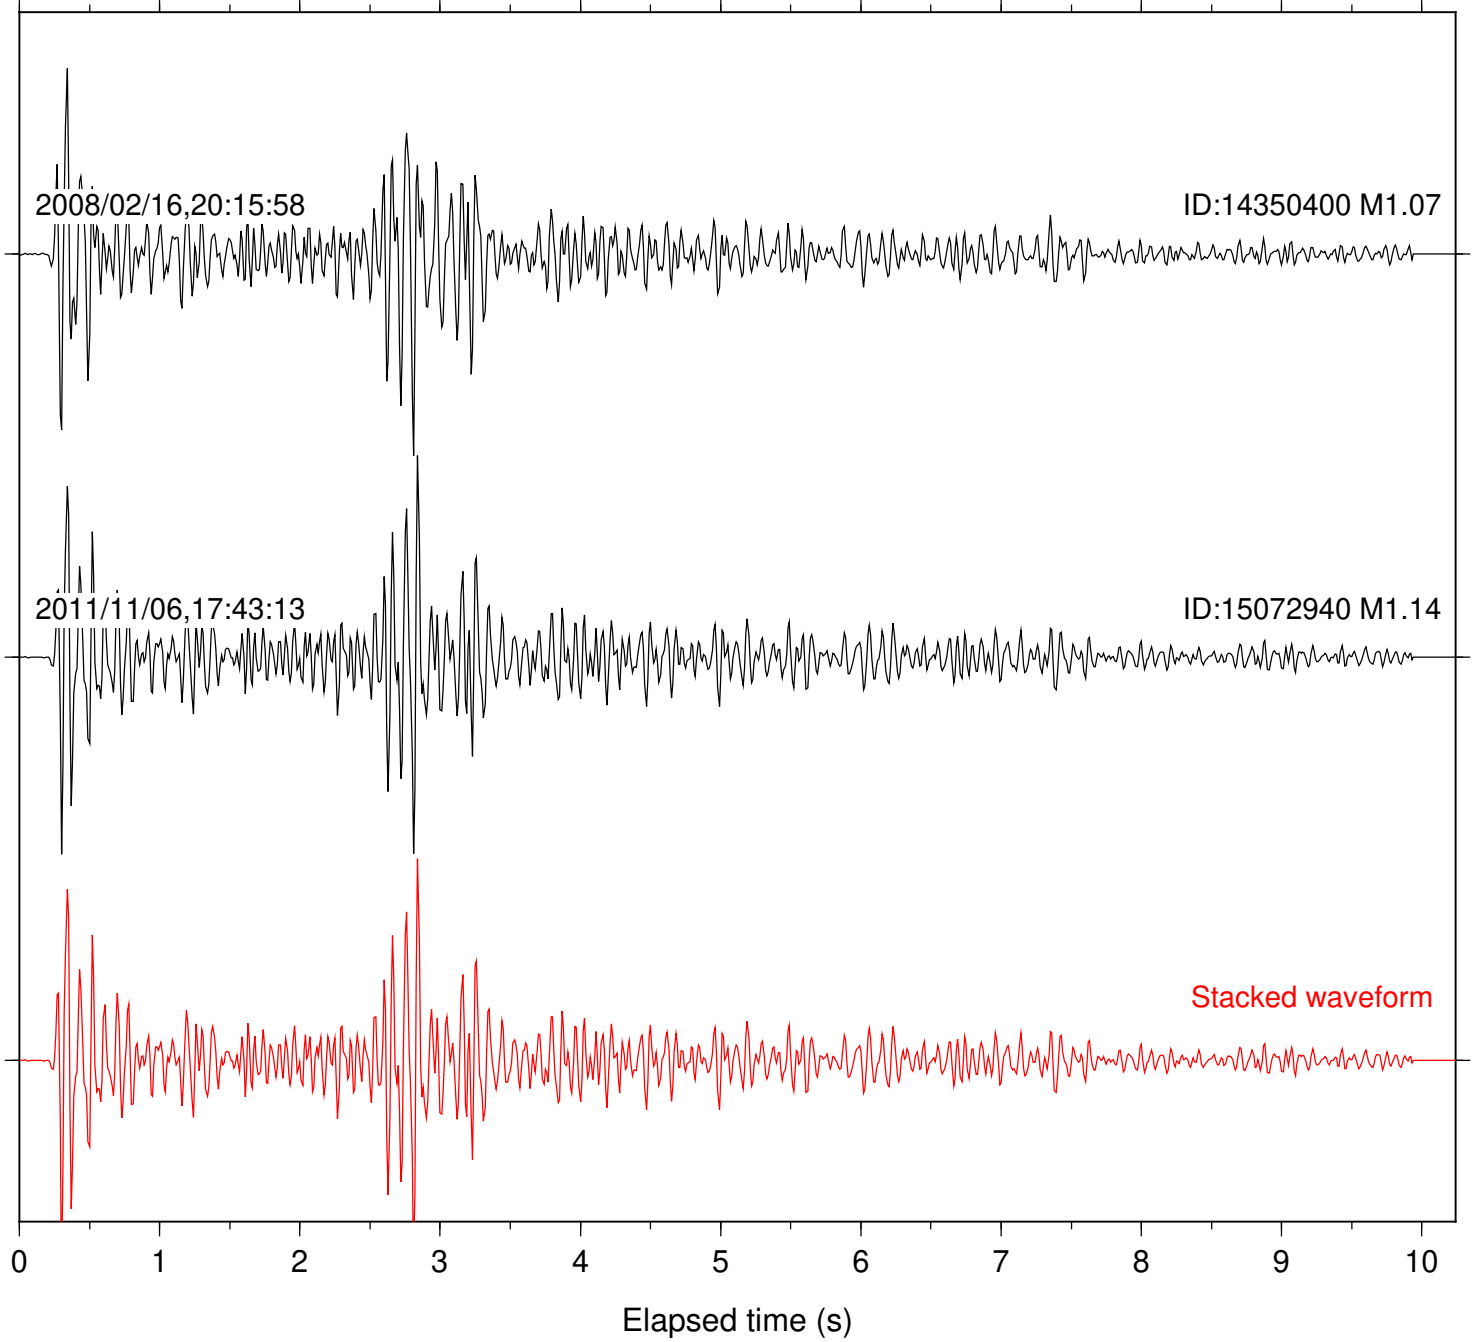

Station: B082 Com: EHZ

Focal depth: 8.01 km

Station: B084 Com: EHZ

Focal depth: 8.01 km

Station: B086 Com: EHZ

Focal depth: 8.01 km

Station: B087 Com: EHZ

Focal depth: 8.01 km

Station: FRD Com: HHZ

Focal depth: 8.01 km

2008/02/16,20:15:58

ID:14350400 M1.07

2011/11/06,17:43:13

ID:15072940 M1.14

Stacked waveform

0 1 2 3 4 5 6 7 8 9 10
Elapsed time (s)

Station: PFO Com: HHZ

Focal depth: 8.01 km

Station: SND Com: HHZ

Focal depth: 8.01 km

Station: TOR Com: HHZ

Focal depth: 8.01 km