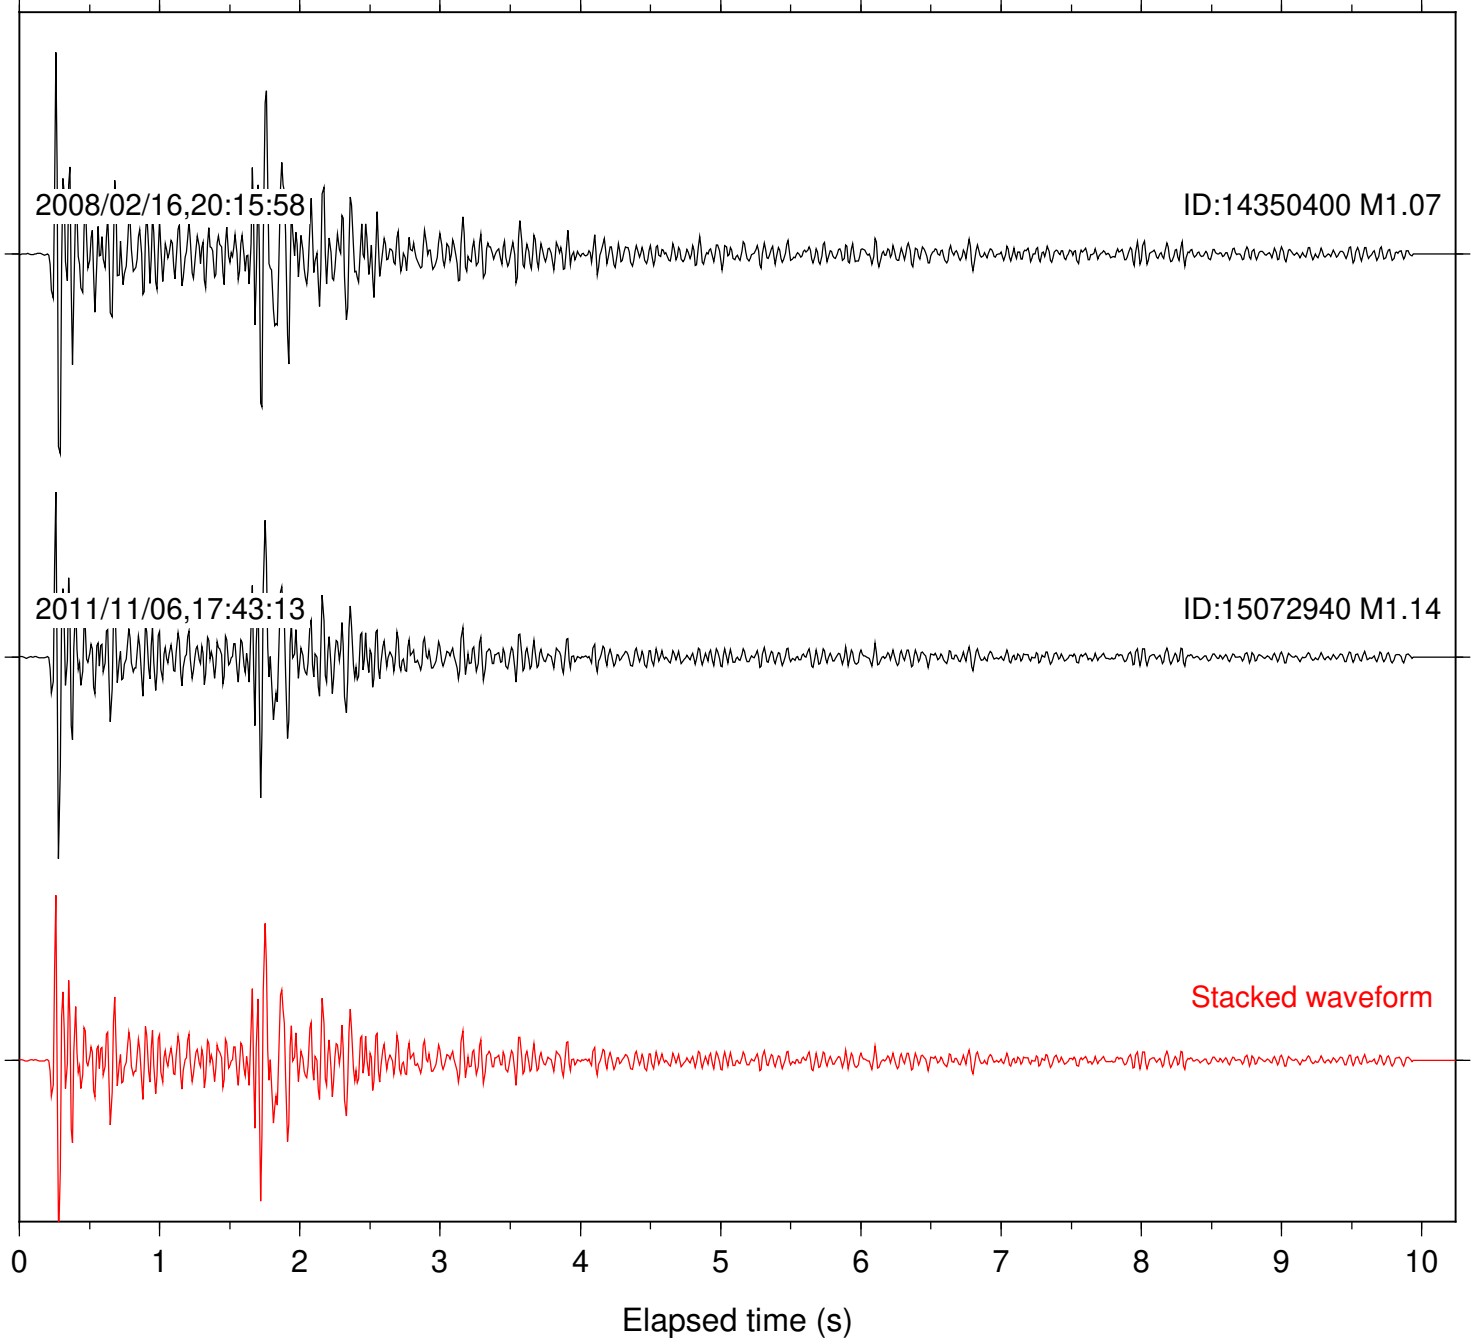

Station: B082 Com: EHZ

Focal depth: 8.01 km

Station: B084 Com: EHZ

Focal depth: 8.01 km

Station: B086 Com: EHZ

Focal depth: 8.01 km

Station: B087 Com: EHZ

Focal depth: 8.01 km

Station: FRD Com: HHZ

Focal depth: 8.01 km

2008/02/16,20:15:58

ID:14350400 M1.07

2011/11/06,17:43:13

ID:15072940 M1.14

Stacked waveform

0 1 2 3 4 5 6 7 8 9 10
Elapsed time (s)

Station: PFO Com: HHZ

Focal depth: 8.01 km

Station: SND Com: HHZ

Focal depth: 8.01 km

Station: TOR Com: HHZ

Focal depth: 8.01 km