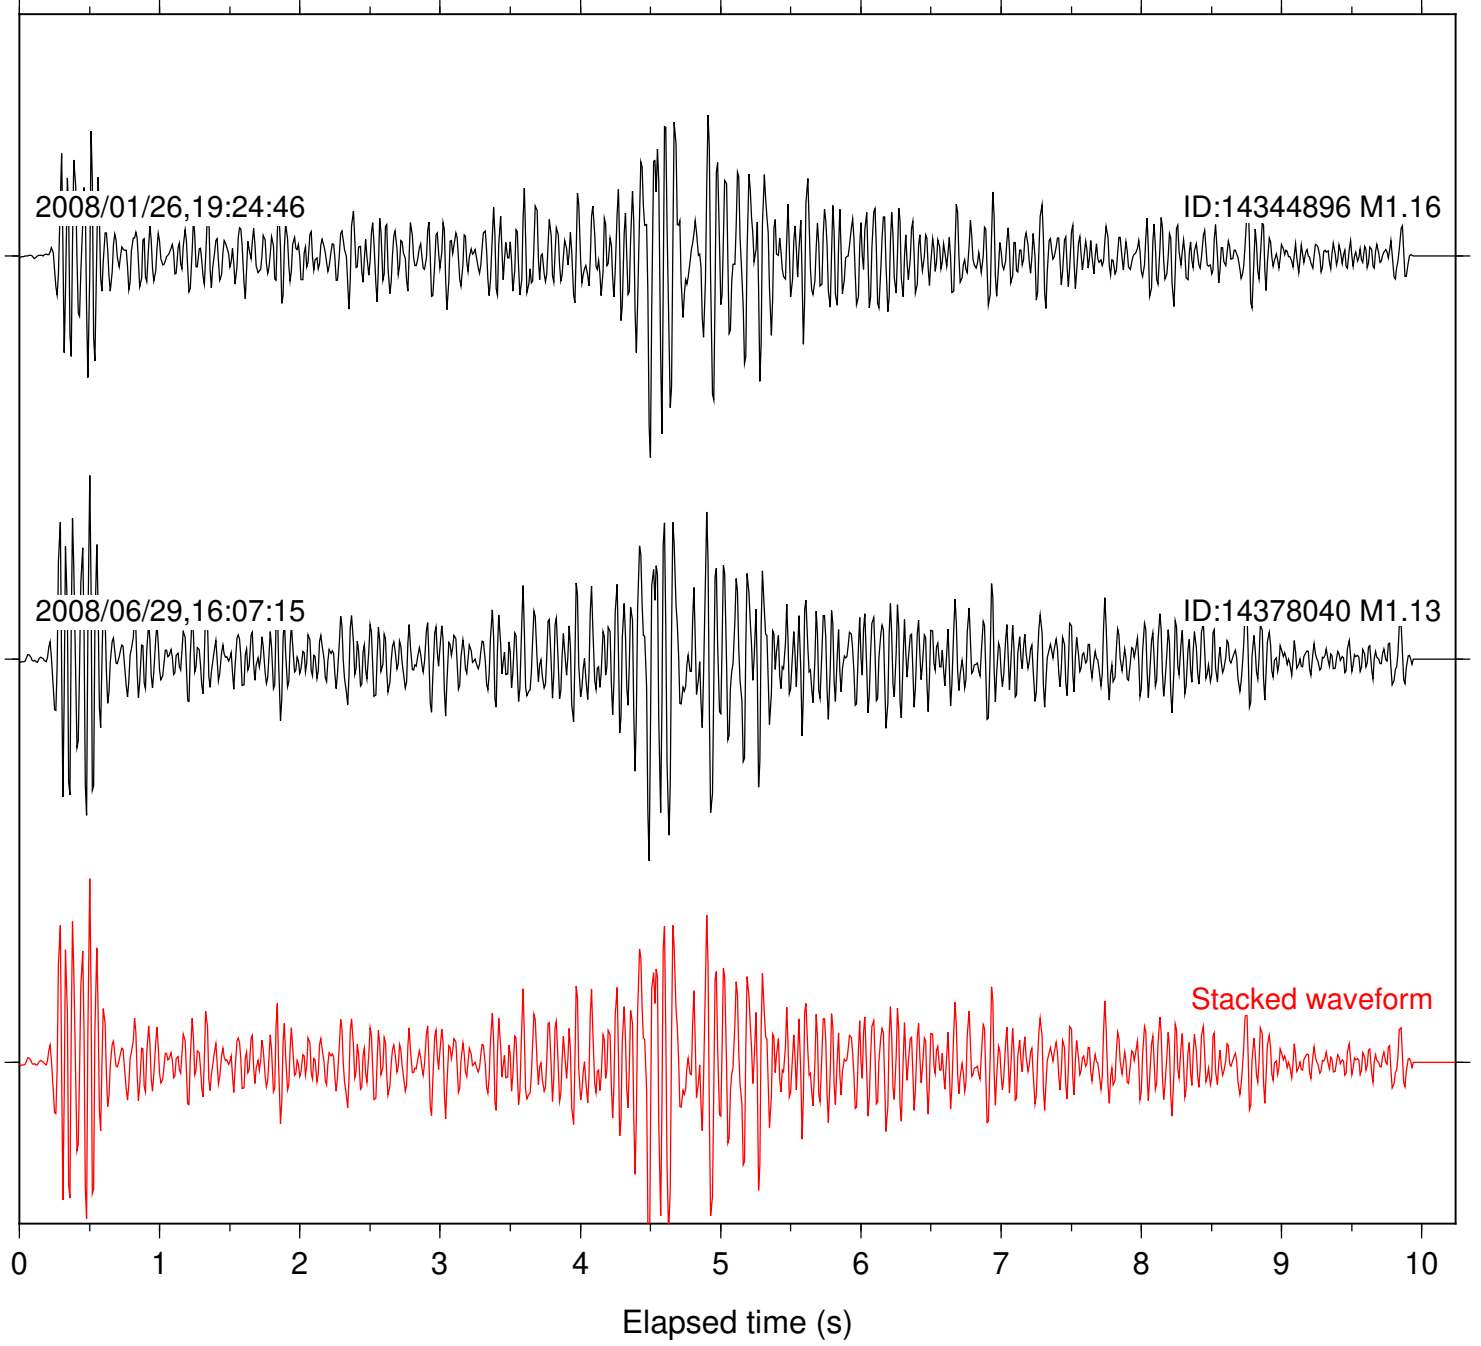

Station: B086 Com: EHZ

Focal depth: 5.39 km

Station: B087 Com: EHZ

Focal depth: 5.39 km

Station: BAC Com: EHZ

Focal depth: 5.39 km