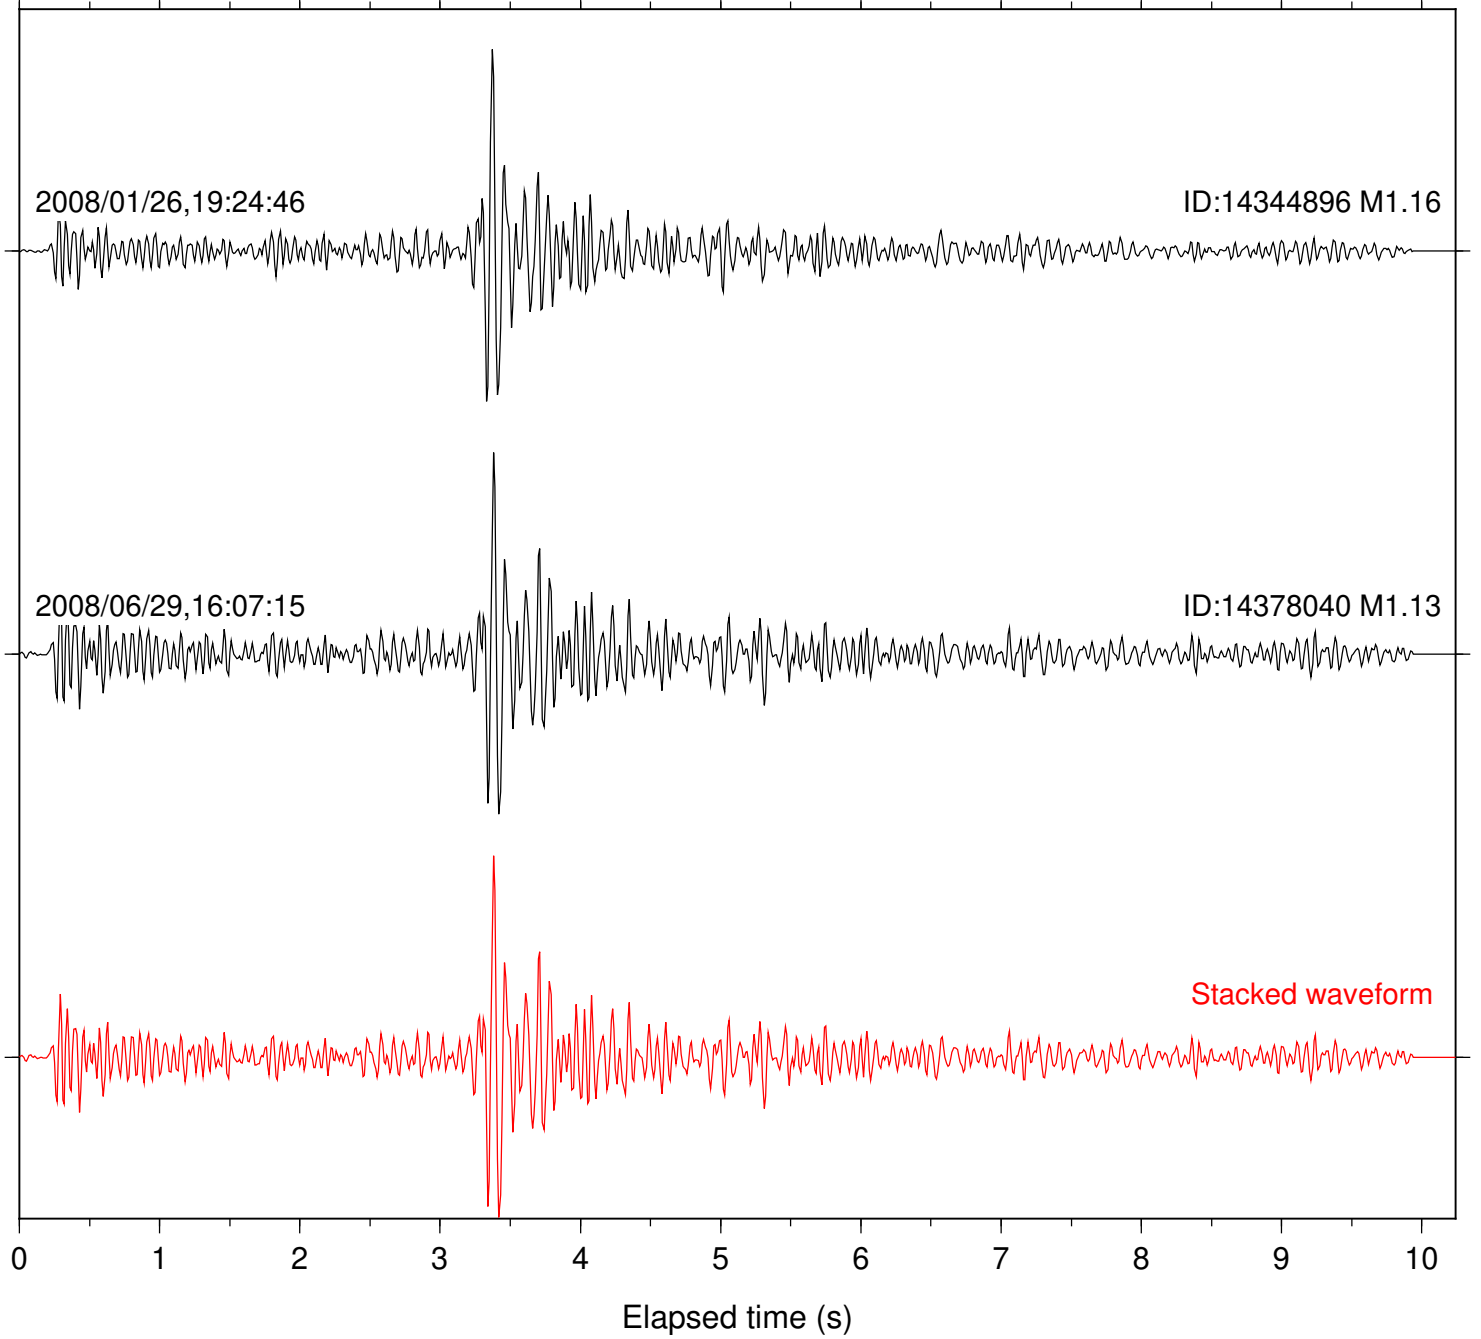

Station: B086 Com: EHZ

Focal depth: 5.39 km

Station: B087 Com: EHZ

Focal depth: 5.39 km

Station: BAC Com: EHZ

Focal depth: 5.39 km