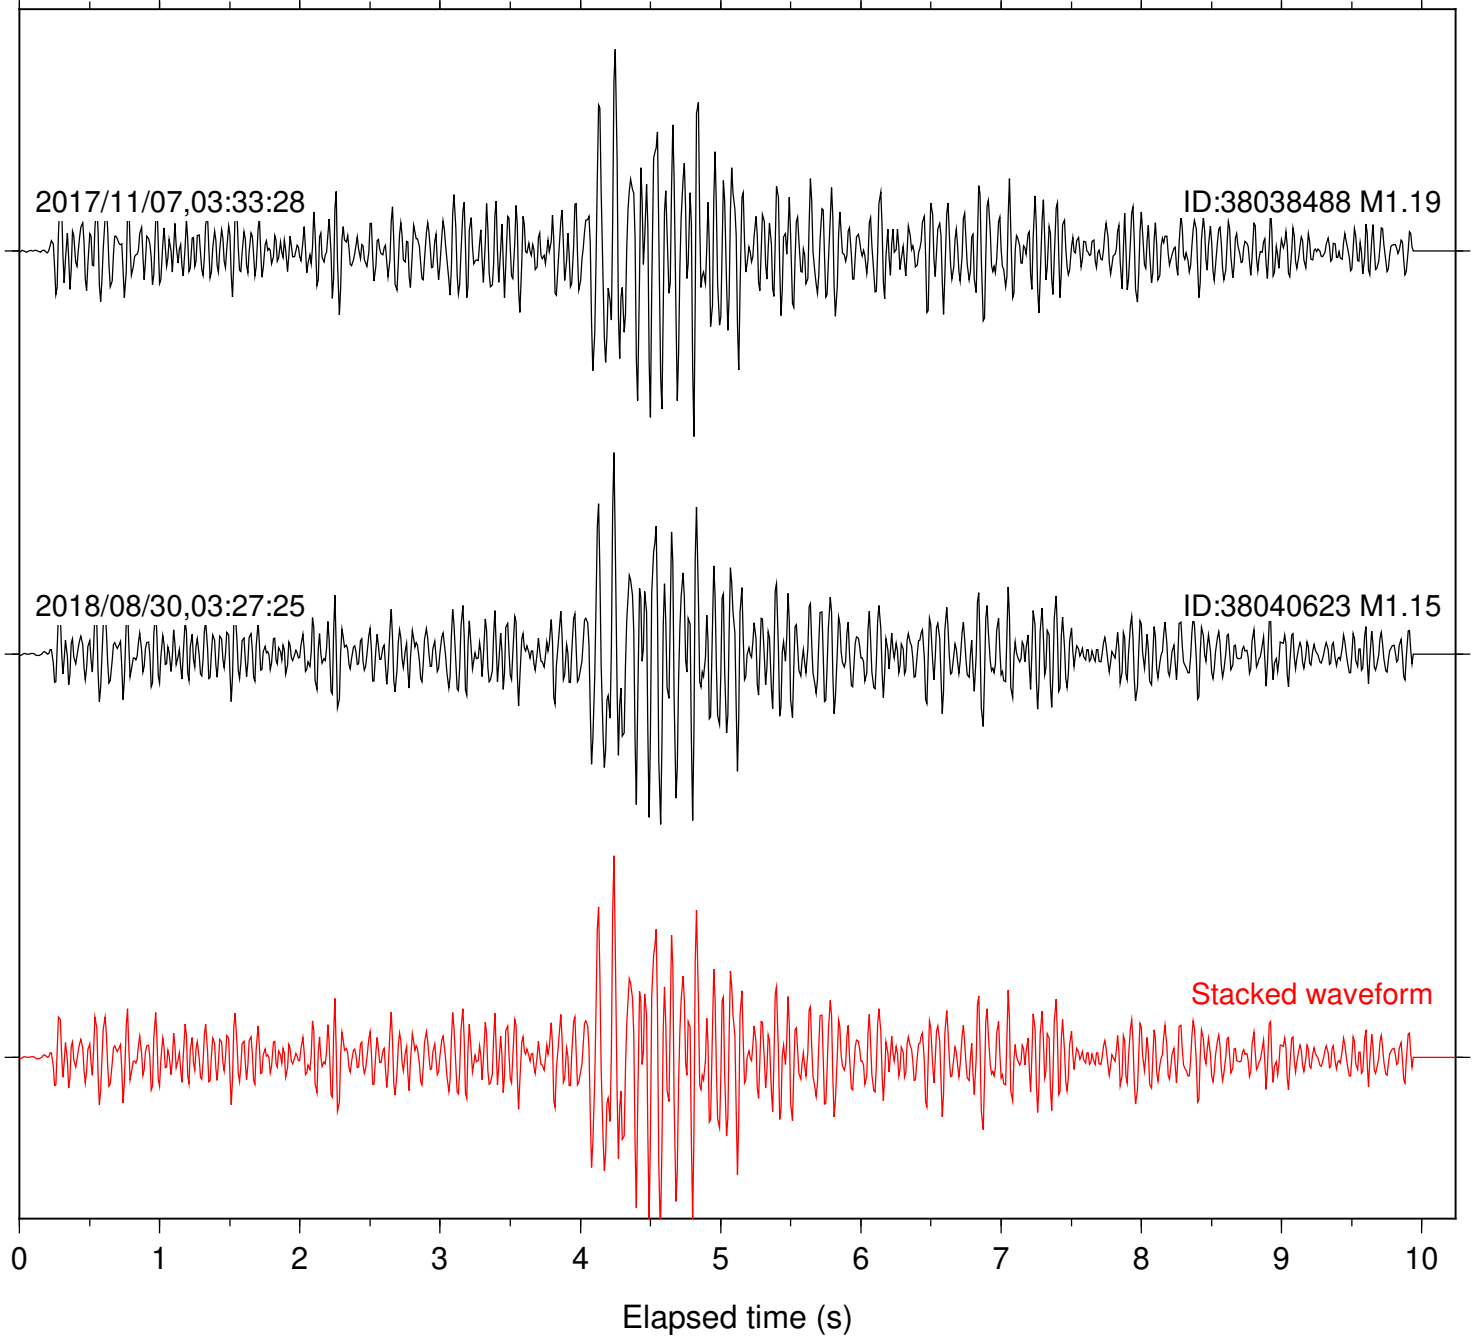

Station: B081 Com: EHZ

Focal depth: 5.16 km

Station: B082 Com: EHZ

Focal depth: 5.16 km

Station: B084 Com: EHZ

Focal depth: 5.16 km

Station: B088 Com: EHZ

Focal depth: 5.16 km

Station: B946 Com: EHZ

Focal depth: 5.16 km

Station: CSH Com: HHZ

Focal depth: 5.16 km

Station: DGR Com: HHZ

Focal depth: 5.16 km

Station: FRD Com: HHZ

Focal depth: 5.16 km

Station: HMT2 Com: HHZ

Focal depth: 5.16 km

Station: LVA2 Com: HHZ

Focal depth: 5.16 km

Station: PLM Com: HHZ

Focal depth: 5.16 km

Station: POB2 Com: HHZ

Focal depth: 5.16 km

Station: SND Com: HHZ

Focal depth: 5.16 km