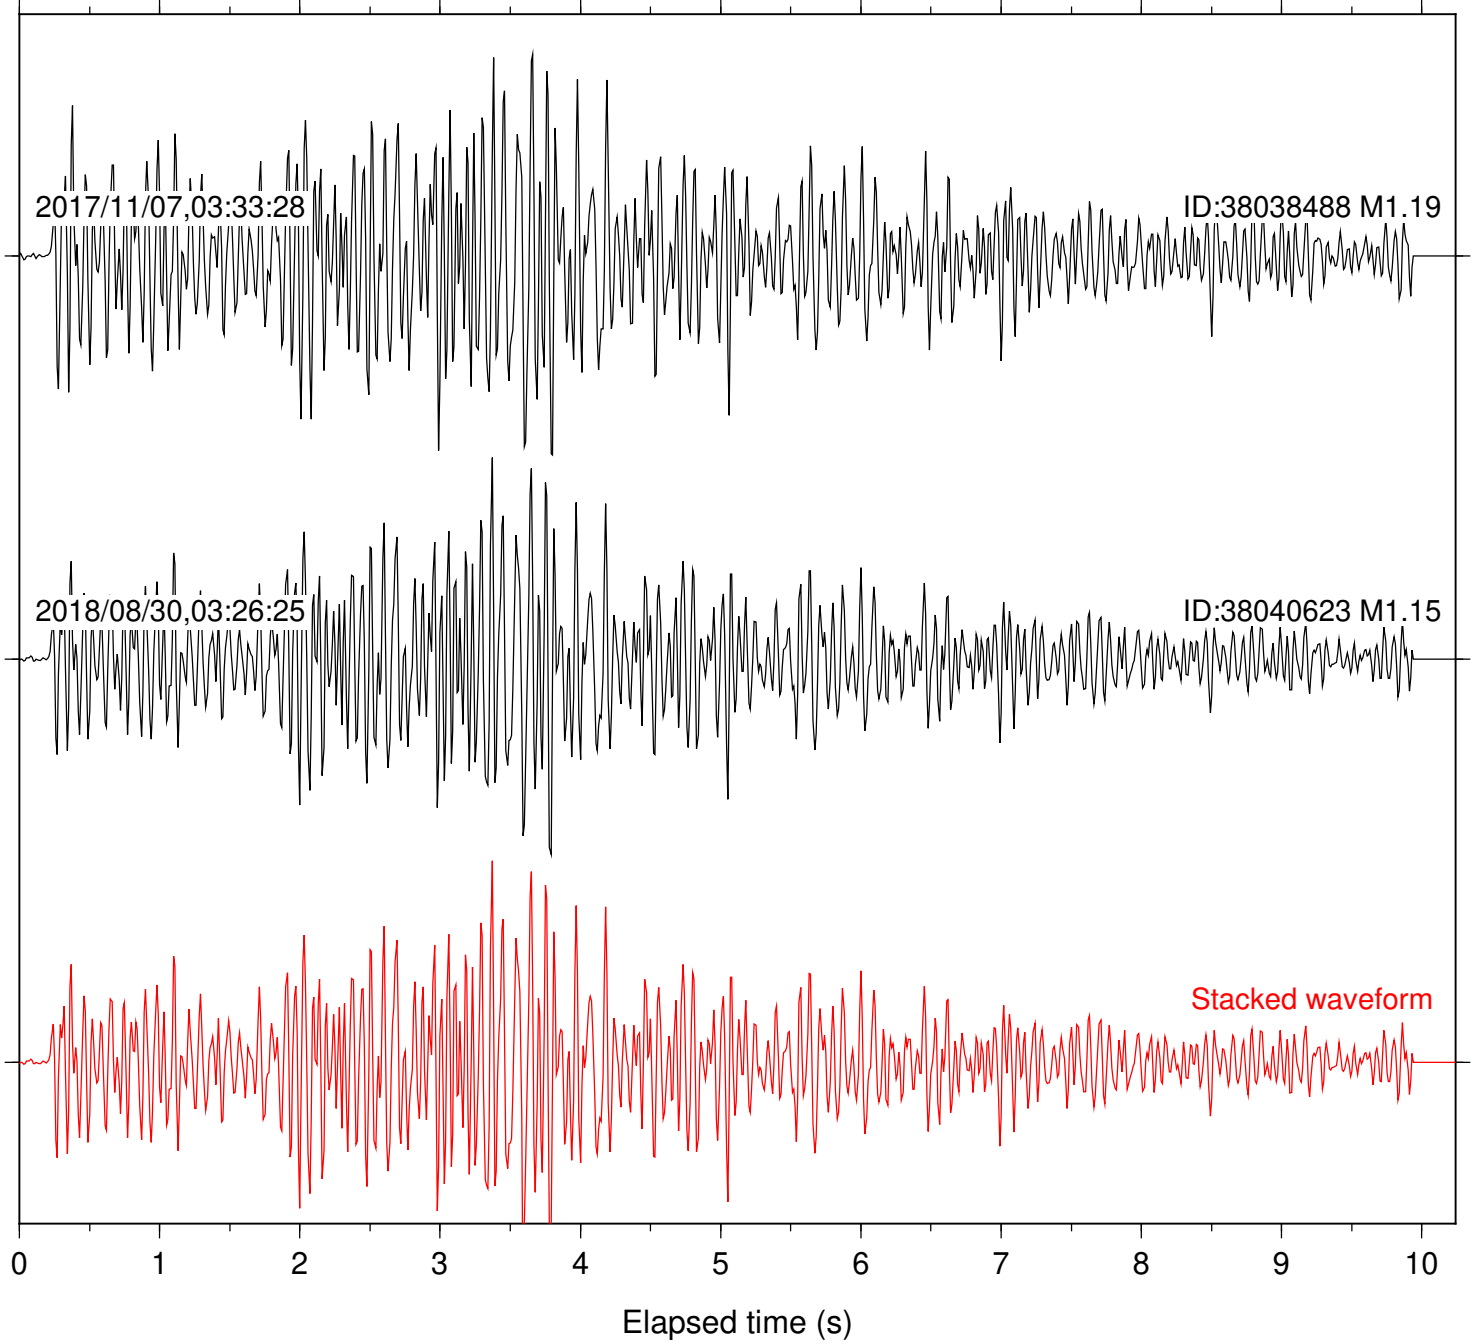

Station: B081 Com: EHZ

Focal depth: 5.16 km

Station: B082 Com: EHZ

Focal depth: 5.16 km

Station: B084 Com: EHZ

Focal depth: 5.16 km

Station: B088 Com: EHZ

Focal depth: 5.16 km

Station: B946 Com: EHZ

Focal depth: 5.16 km

Station: CSH Com: HHZ

Focal depth: 5.16 km

Station: DGR Com: HHZ

Focal depth: 5.16 km

Station: FRD Com: HHZ

Focal depth: 5.16 km

Station: HMT2 Com: HHZ

Focal depth: 5.16 km

Station: LVA2 Com: HHZ

Focal depth: 5.16 km

Station: PLM Com: HHZ

Focal depth: 5.16 km

Station: POB2 Com: HHZ

Focal depth: 5.16 km

Station: SND Com: HHZ

Focal depth: 5.16 km