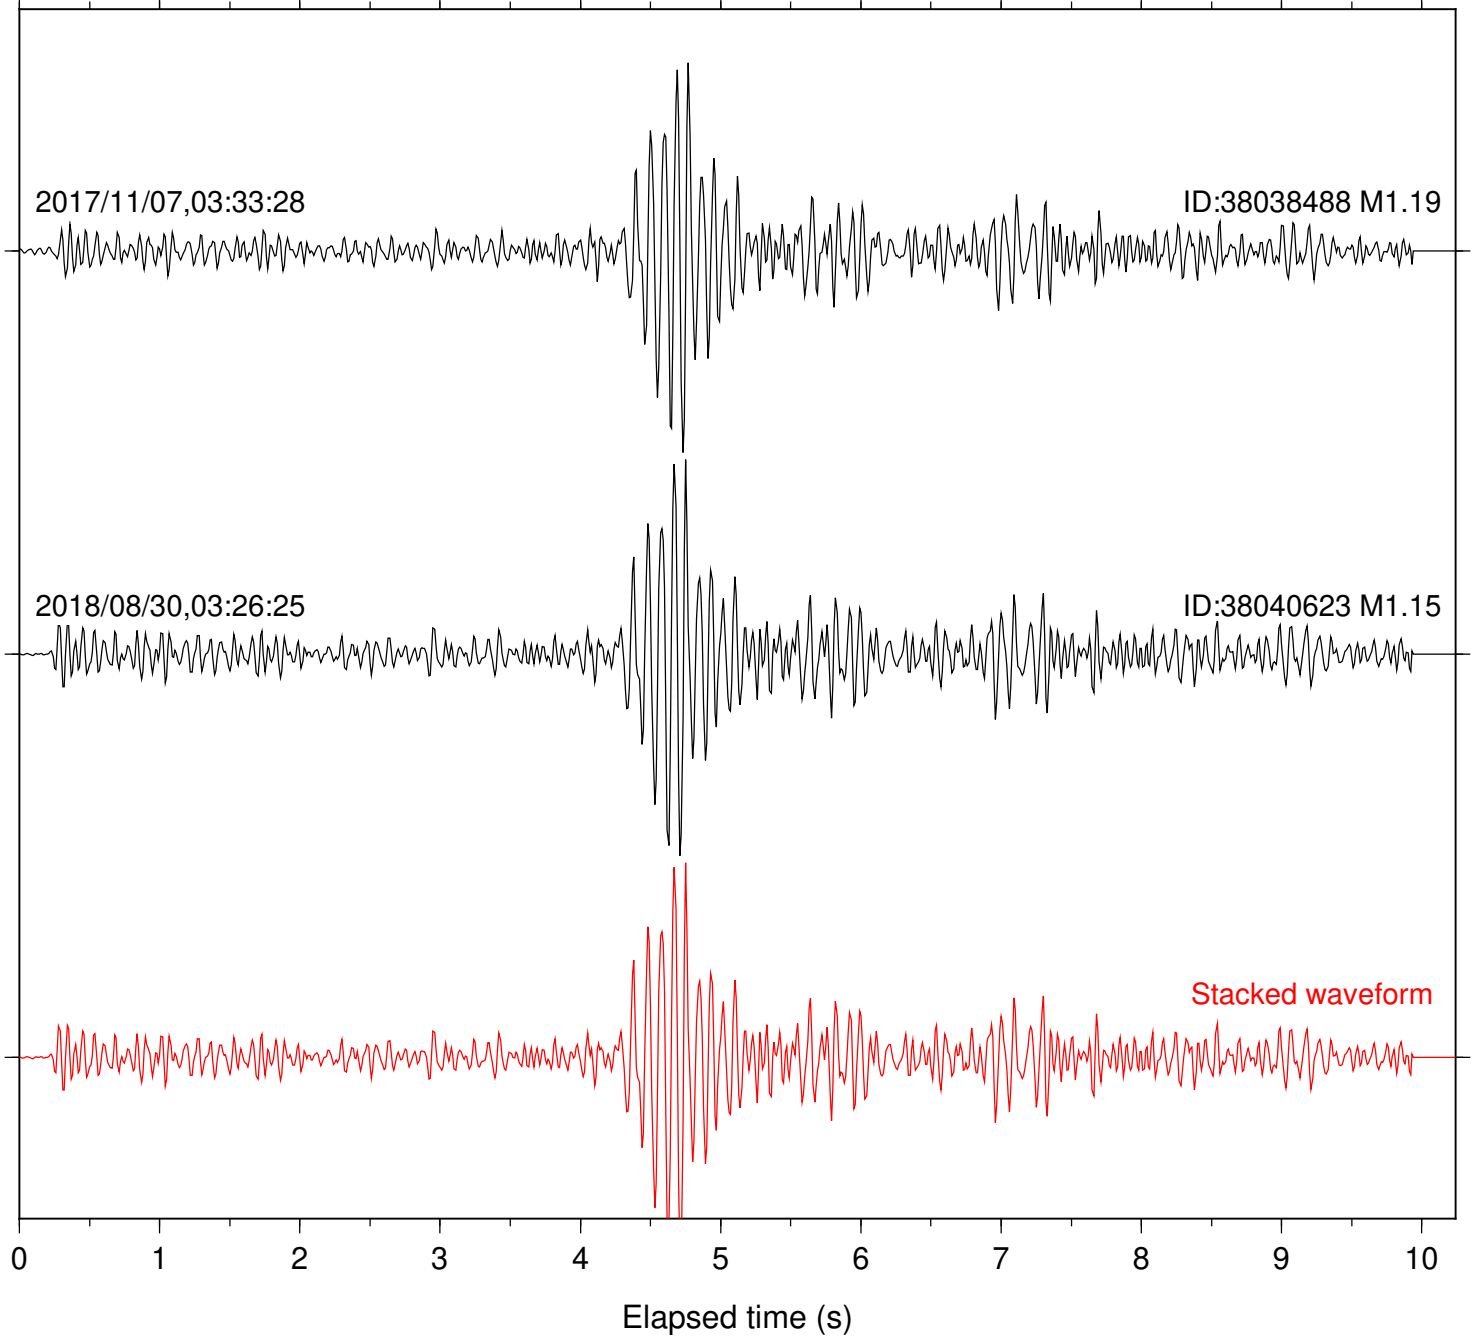

Station: B081 Com: EHZ

Focal depth: 5.16 km

Station: B082 Com: EHZ

Focal depth: 5.16 km

Station: B084 Com: EHZ

Focal depth: 5.16 km

Station: B088 Com: EHZ

Focal depth: 5.16 km

Station: B946 Com: EHZ

Focal depth: 5.16 km

Station: CSH Com: HHZ

Focal depth: 5.16 km

Station: DGR Com: HHZ

Focal depth: 5.16 km

Station: FRD Com: HHZ

Focal depth: 5.16 km

Station: HMT2 Com: HHZ

Focal depth: 5.16 km

Station: LVA2 Com: HHZ

Focal depth: 5.16 km

Station: PLM Com: HHZ

Focal depth: 5.16 km

Station: POB2 Com: HHZ

Focal depth: 5.16 km

Station: SND Com: HHZ

Focal depth: 5.16 km