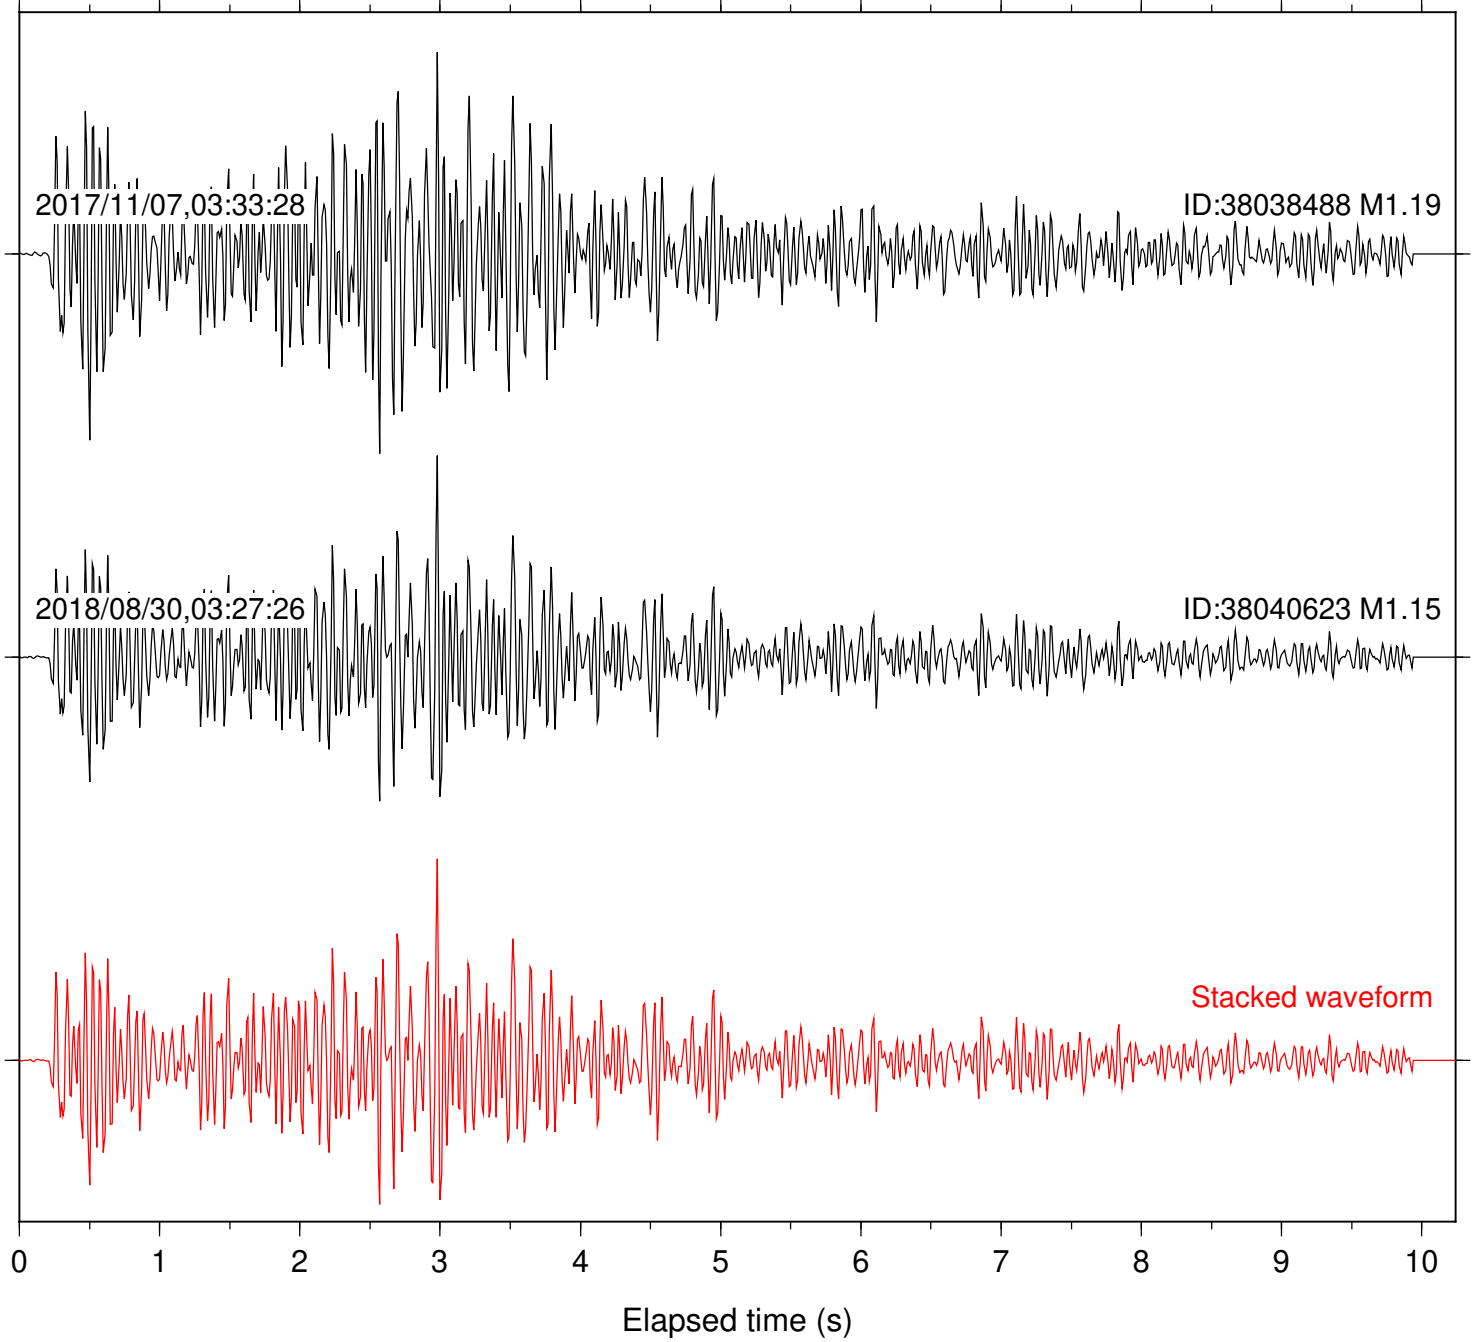

Station: B946 Com: EHZ

Focal depth: 5.16 km

Station: CSH Com: HHZ

Focal depth: 5.16 km

Station: DGR Com: HHZ

Focal depth: 5.16 km

Station: FRD Com: HHZ

Focal depth: 5.16 km

Station: HMT2 Com: HHZ

Focal depth: 5.16 km

Station: LVA2 Com: HHZ

Focal depth: 5.16 km

Station: PLM Com: HHZ

Focal depth: 5.16 km

Station: POB2 Com: HHZ

Focal depth: 5.16 km

2017/11/07,03:33:28

ID:38038488 M1.19

2018/08/30,03:27:28

ID:38040623 M1.15

Stacked waveform

0 1 2 3 4 5 6 7 8 9 10
Elapsed time (s)

Station: RRSP Com: HHZ

Focal depth: 5.16 km

Station: SND Com: HHZ

Focal depth: 5.16 km