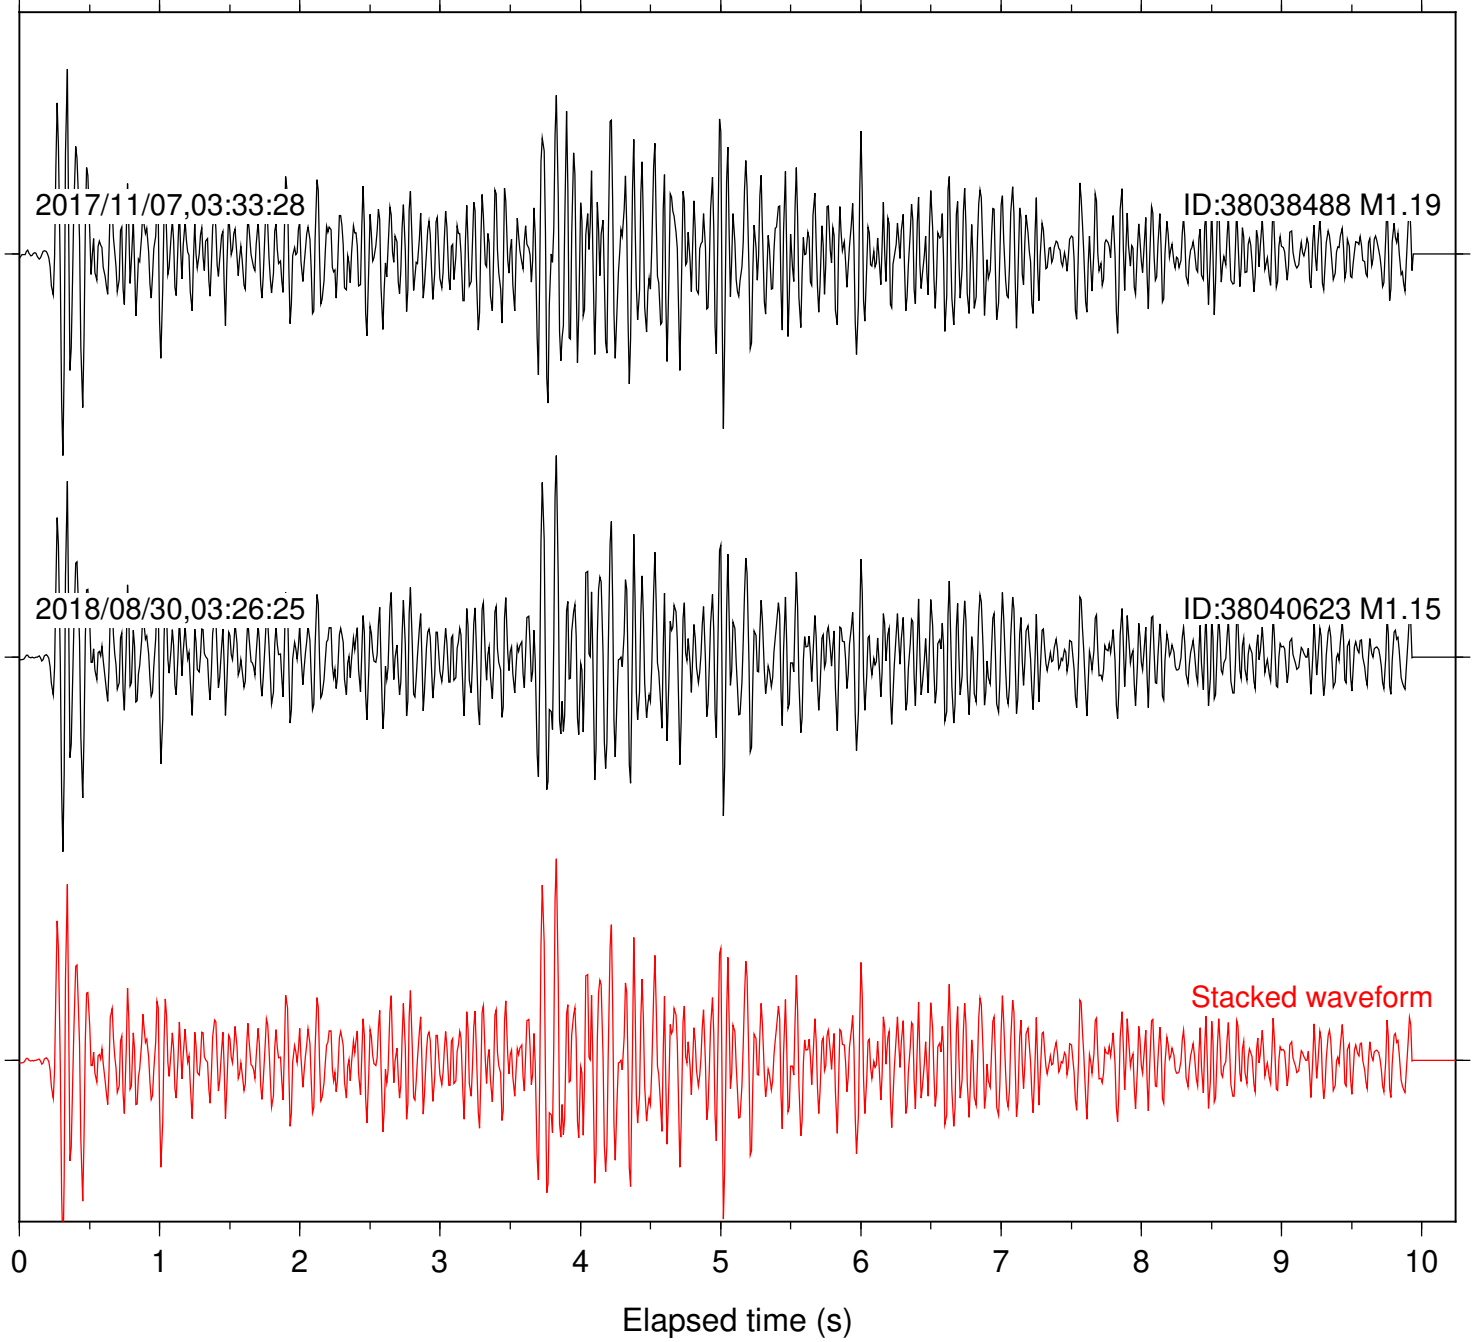

Station: B081 Com: EHZ

Focal depth: 5.16 km

Station: B082 Com: EHZ

Focal depth: 5.16 km

Station: B084 Com: EHZ

Focal depth: 5.16 km

Station: B088 Com: EHZ

Focal depth: 5.16 km

Station: B946 Com: EHZ

Focal depth: 5.16 km

Station: CSH Com: HHZ

Focal depth: 5.16 km

Station: DGR Com: HHZ

Focal depth: 5.16 km

Station: FRD Com: HHZ

Focal depth: 5.16 km

2017/11/07,03:33:28

ID:38038488 M1.19

2018/08/30,03:27:28

ID:38040623 M1.15

Stacked waveform

0 1 2 3 4 5 6 7 8 9 10
Elapsed time (s)

Station: RRSP Com: HHZ

Focal depth: 5.16 km

Station: SND Com: HHZ

Focal depth: 5.16 km