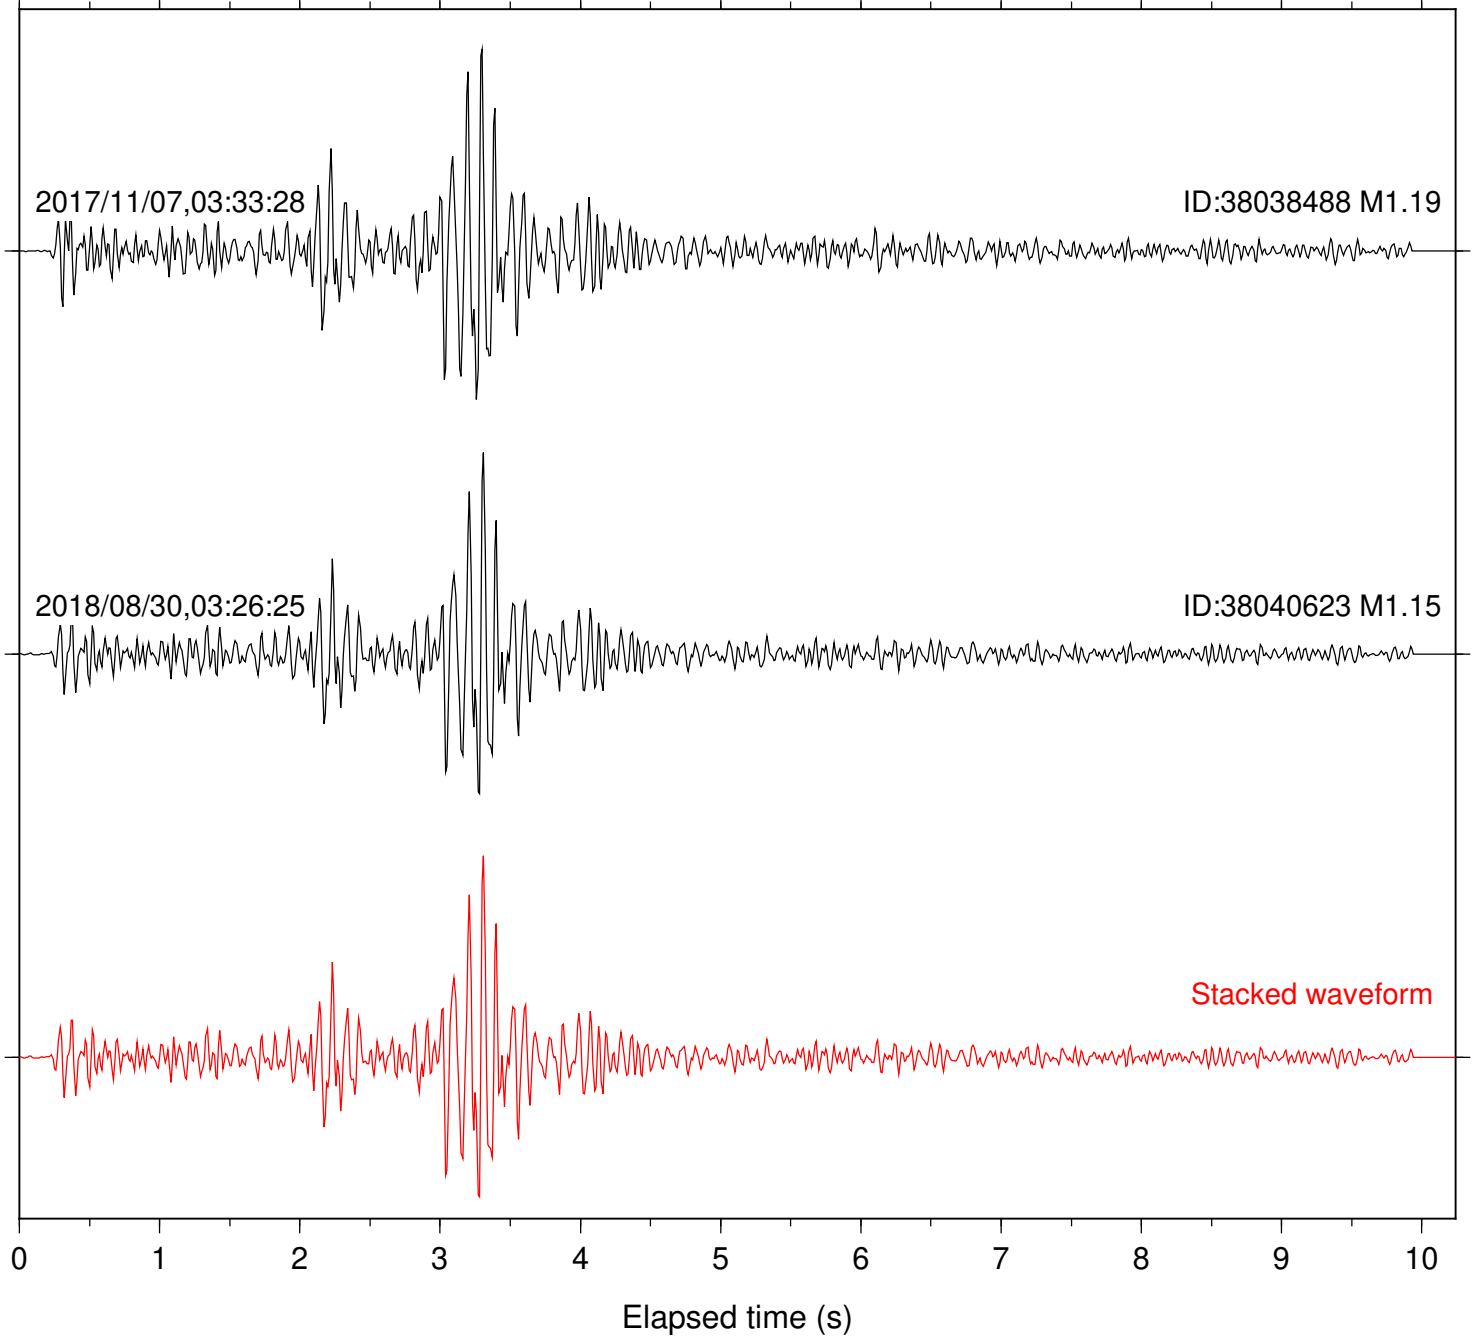

Station: B081 Com: EHZ

Focal depth: 5.16 km

Station: B082 Com: EHZ

Focal depth: 5.16 km

Station: B084 Com: EHZ

Focal depth: 5.16 km

Station: B088 Com: EHZ

Focal depth: 5.16 km

Station: B946 Com: EHZ

Focal depth: 5.16 km

Station: CSH Com: HHZ

Focal depth: 5.16 km

Station: DGR Com: HHZ

Focal depth: 5.16 km

Station: FRD Com: HHZ

Focal depth: 5.16 km

Station: HMT2 Com: HHZ

Focal depth: 5.16 km

Station: LVA2 Com: HHZ

Focal depth: 5.16 km

Station: PLM Com: HHZ

Focal depth: 5.16 km

Station: POB2 Com: HHZ

Focal depth: 5.16 km

Station: SND Com: HHZ

Focal depth: 5.16 km