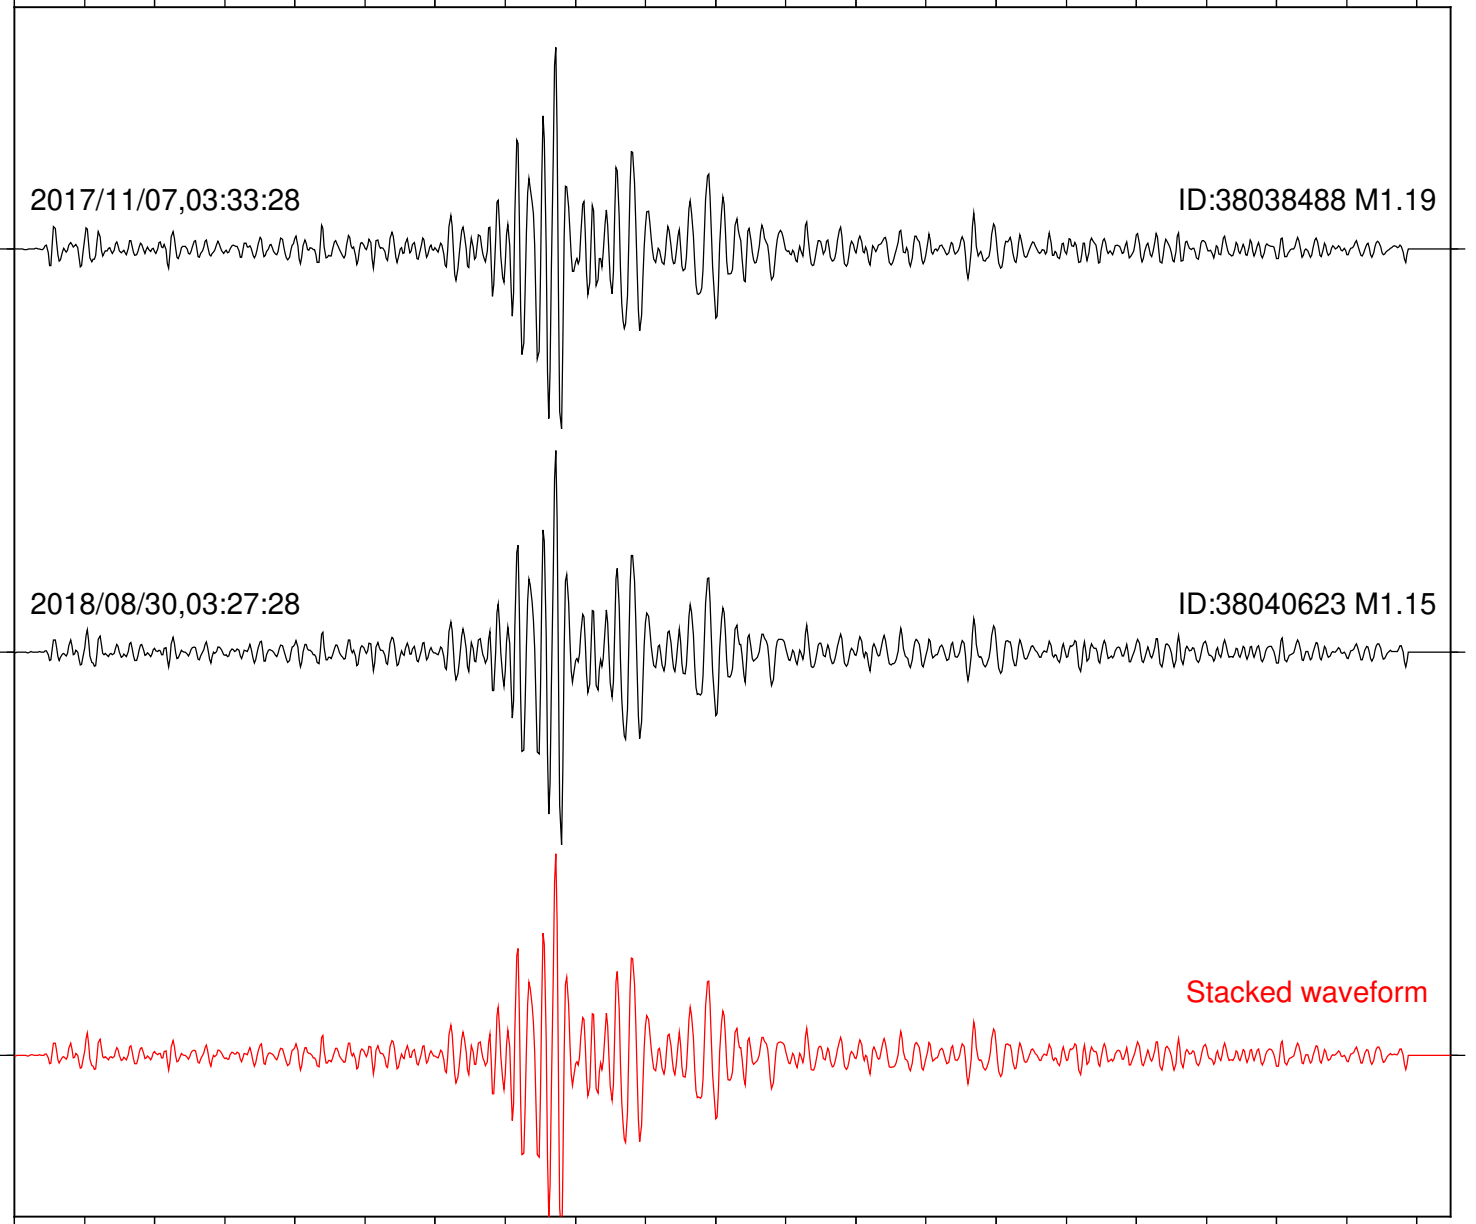

Station: B946 Com: EHZ

Focal depth: 5.16 km

Station: CSH Com: HHZ

Focal depth: 5.16 km

Station: DGR Com: HHZ

Focal depth: 5.16 km

Station: FRD Com: HHZ

Focal depth: 5.16 km

Station: HMT2 Com: HHZ

Focal depth: 5.16 km

Station: LVA2 Com: HHZ

Focal depth: 5.16 km

Station: PLM Com: HHZ

Focal depth: 5.16 km

Station: POB2 Com: HHZ

Focal depth: 5.16 km

2017/11/07,03:33:28

ID:38038488 M1.19

2018/08/30,03:27:28

ID:38040623 M1.15

Stacked waveform

0 1 2 3 4 5 6 7 8 9 10
Elapsed time (s)

Station: RRSP Com: HHZ

Focal depth: 5.16 km

Station: SND Com: HHZ

Focal depth: 5.16 km