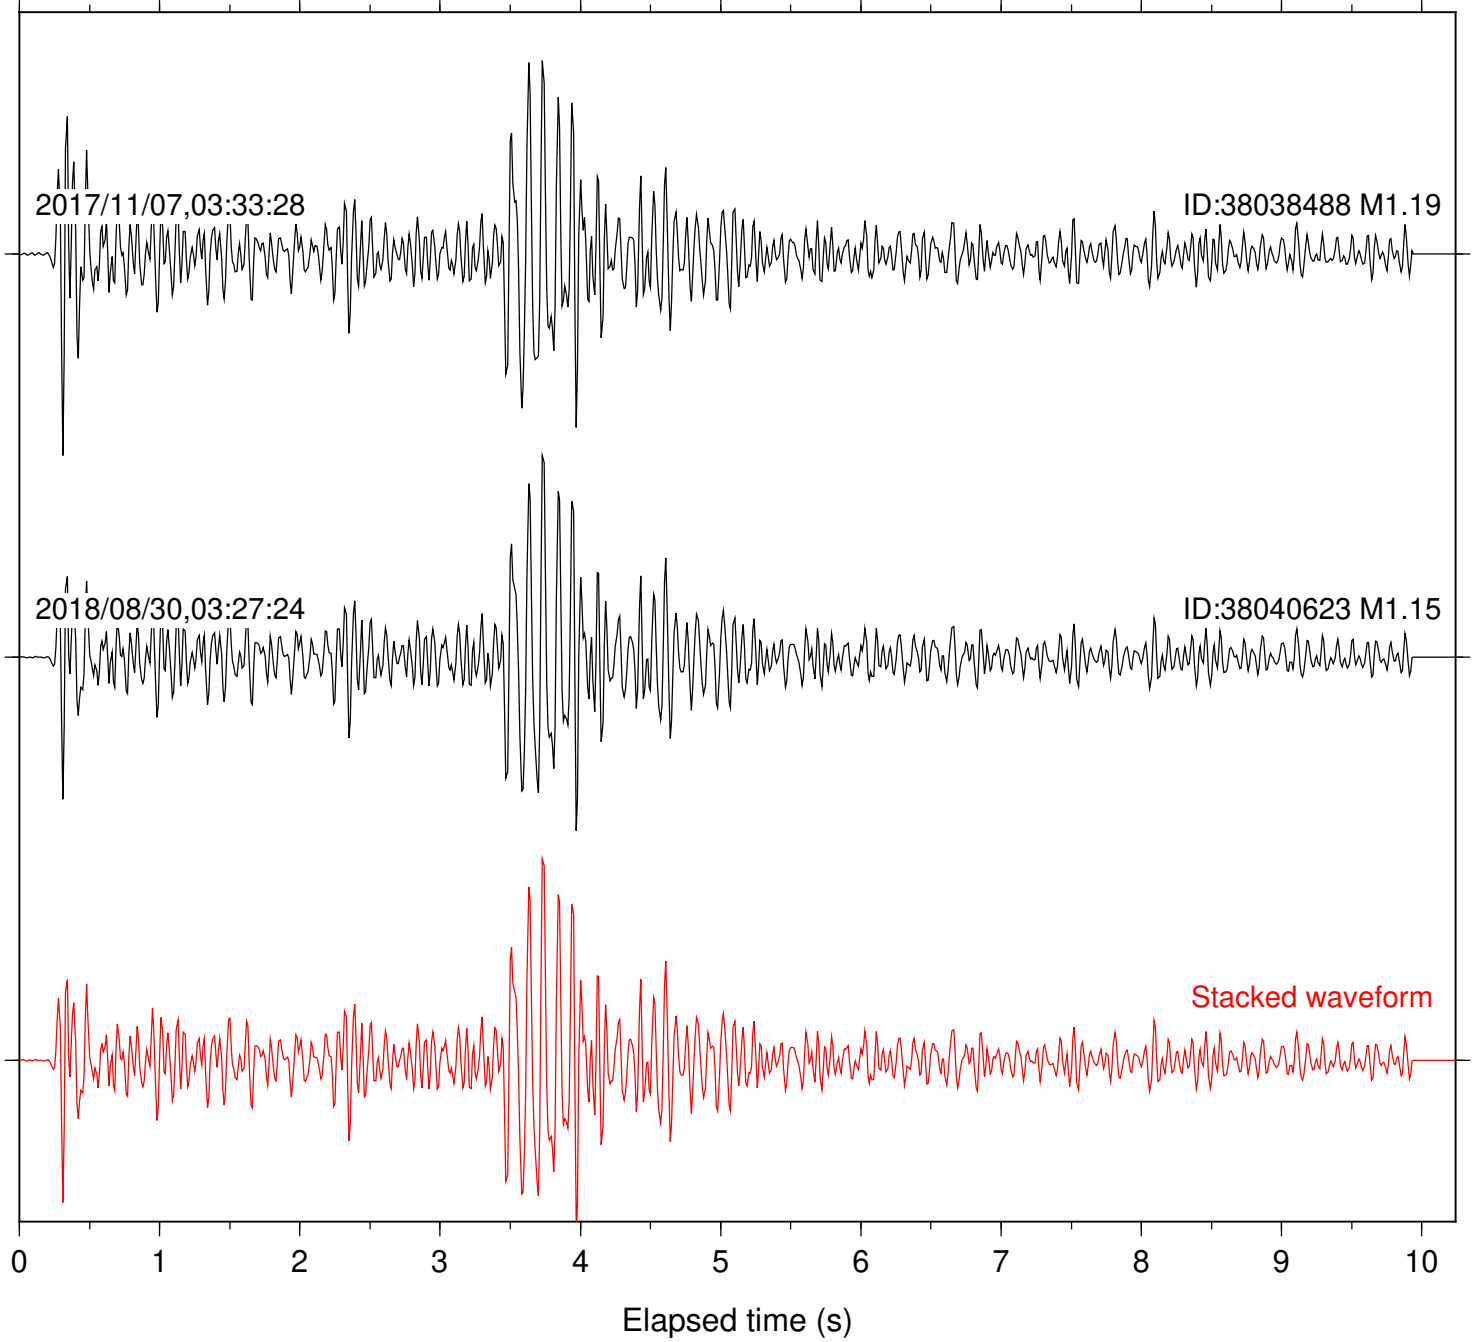

Station: B081 Com: EHZ

Focal depth: 5.16 km

Station: B082 Com: EHZ

Focal depth: 5.16 km

Station: B084 Com: EHZ

Focal depth: 5.16 km

Station: B088 Com: EHZ

Focal depth: 5.16 km

Station: B946 Com: EHZ

Focal depth: 5.16 km

Station: CSH Com: HHZ

Focal depth: 5.16 km

Station: DGR Com: HHZ

Focal depth: 5.16 km

Station: FRD Com: HHZ

Focal depth: 5.16 km

Station: HMT2 Com: HHZ

Focal depth: 5.16 km

Station: LVA2 Com: HHZ

Focal depth: 5.16 km

Station: PLM Com: HHZ

Focal depth: 5.16 km

Station: POB2 Com: HHZ

Focal depth: 5.16 km

Station: SND Com: HHZ

Focal depth: 5.16 km