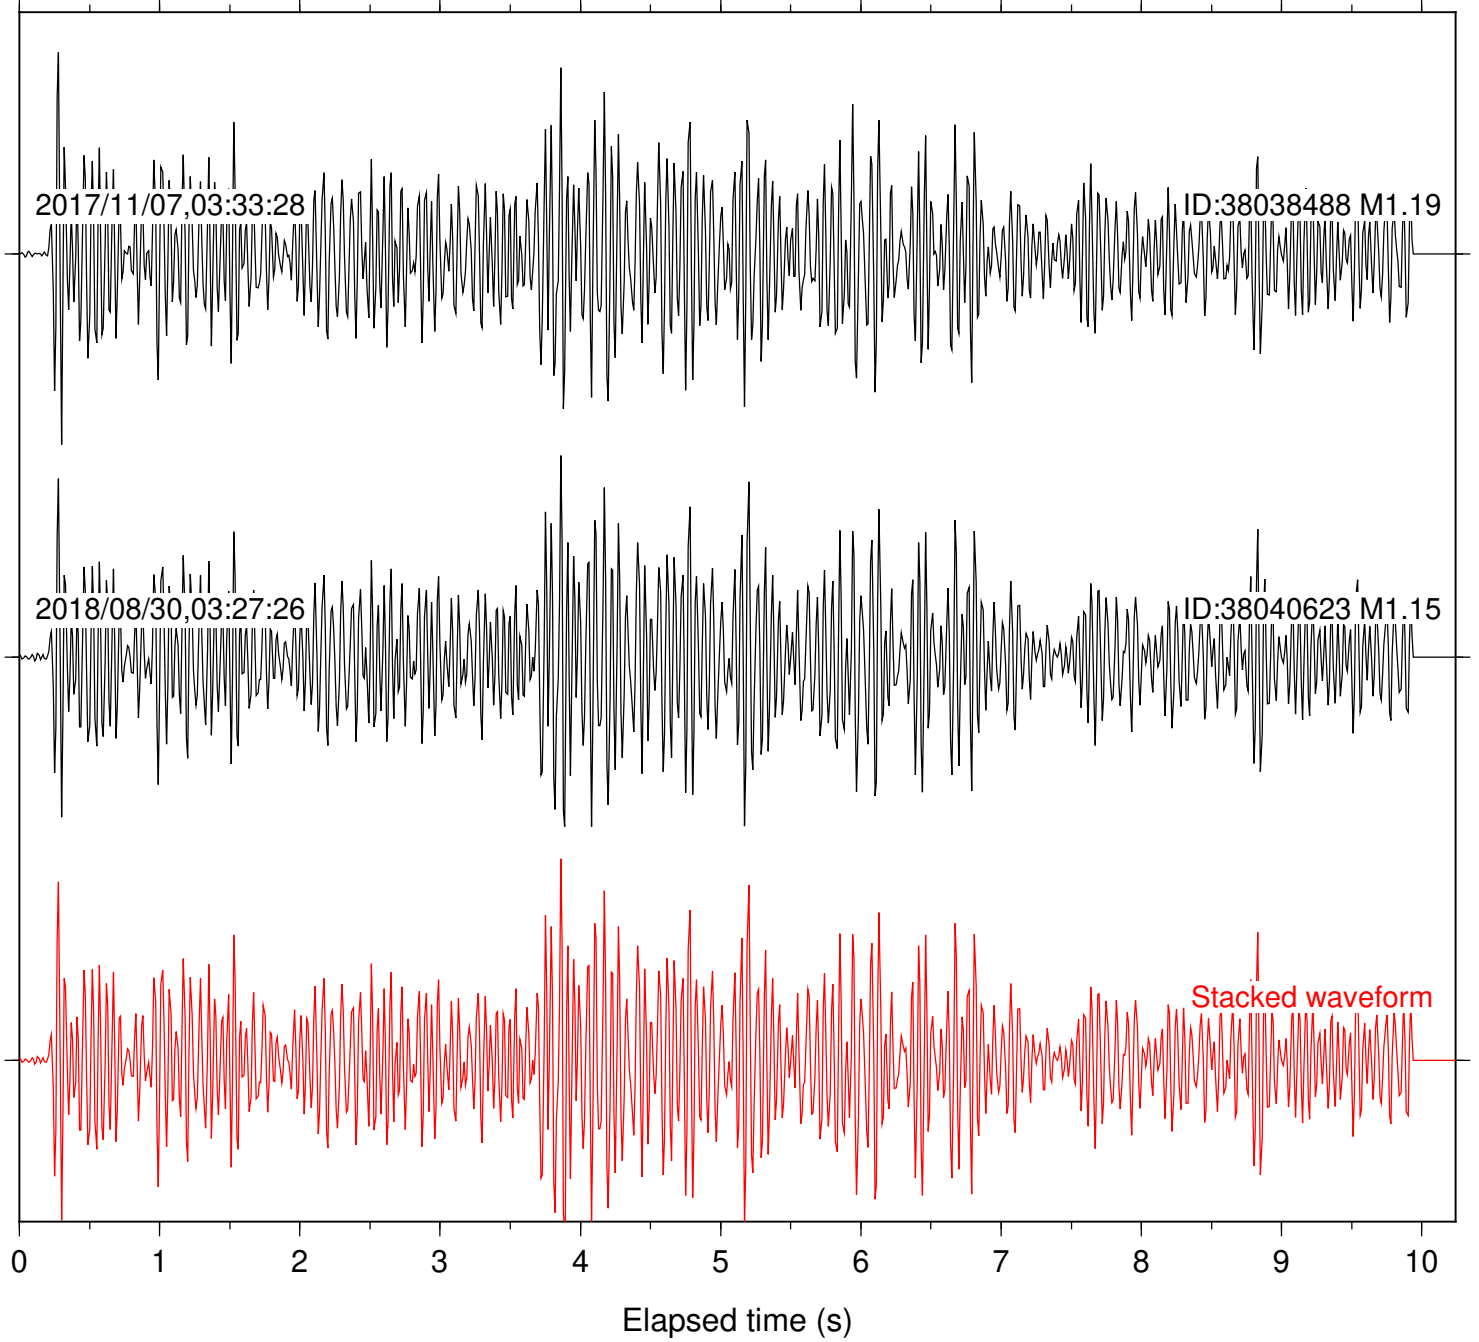

Station: B081 Com: EHZ

Focal depth: 5.16 km

Station: B082 Com: EHZ

Focal depth: 5.16 km

Station: B084 Com: EHZ

Focal depth: 5.16 km

Station: B088 Com: EHZ

Focal depth: 5.16 km

Station: B946 Com: EHZ

Focal depth: 5.16 km

Station: CSH Com: HHZ

Focal depth: 5.16 km

Station: DGR Com: HHZ

Focal depth: 5.16 km

Station: FRD Com: HHZ

Focal depth: 5.16 km

Station: HMT2 Com: HHZ

Focal depth: 5.16 km

Station: LVA2 Com: HHZ

Focal depth: 5.16 km

Station: PLM Com: HHZ

Focal depth: 5.16 km

Station: POB2 Com: HHZ

Focal depth: 5.16 km

Station: SND Com: HHZ

Focal depth: 5.16 km