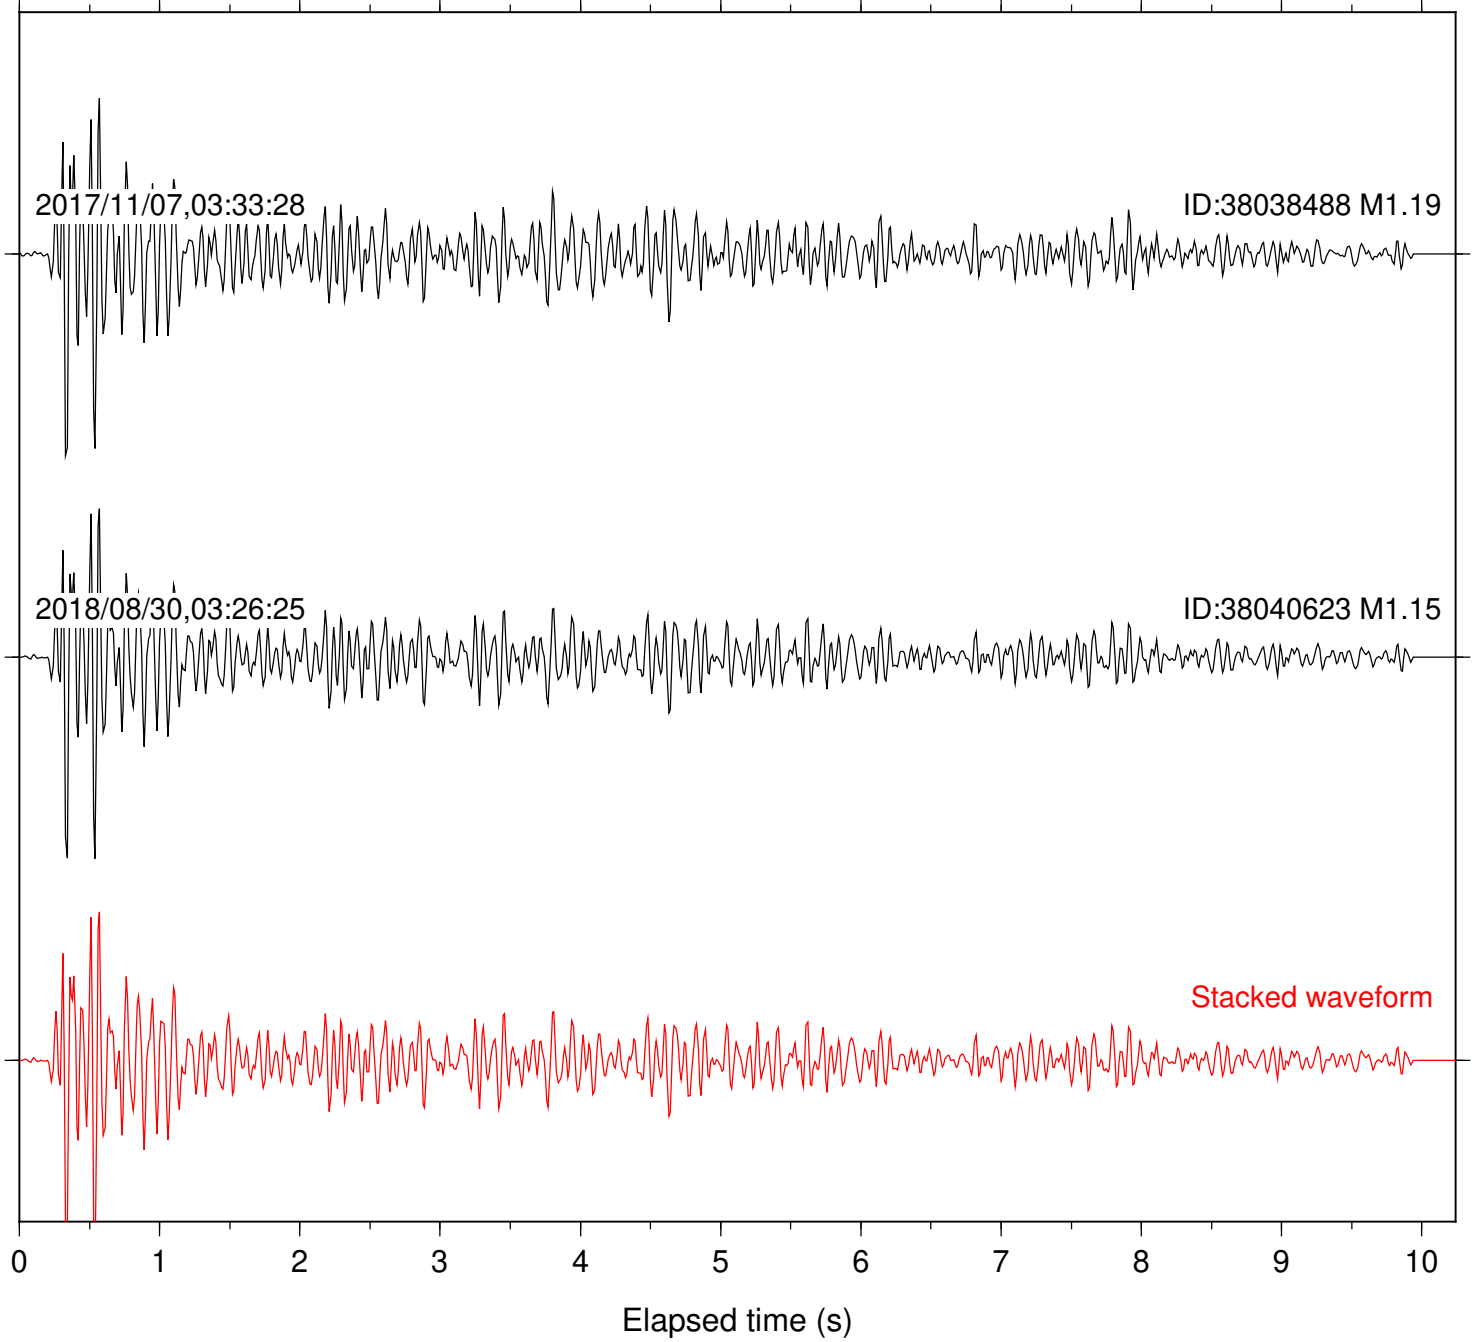

Station: B946 Com: EHZ

Focal depth: 5.16 km

Station: CSH Com: HHZ

Focal depth: 5.16 km

Station: DGR Com: HHZ

Focal depth: 5.16 km

Station: FRD Com: HHZ

Focal depth: 5.16 km

Station: HMT2 Com: HHZ

Focal depth: 5.16 km

Station: LVA2 Com: HHZ

Focal depth: 5.16 km

Station: PLM Com: HHZ

Focal depth: 5.16 km

Station: POB2 Com: HHZ

Focal depth: 5.16 km

2017/11/07,03:33:28

ID:38038488 M1.19

2018/08/30,03:27:28

ID:38040623 M1.15

Stacked waveform

0 1 2 3 4 5 6 7 8 9 10
Elapsed time (s)

Station: RRSP Com: HHZ

Focal depth: 5.16 km

Station: SND Com: HHZ

Focal depth: 5.16 km