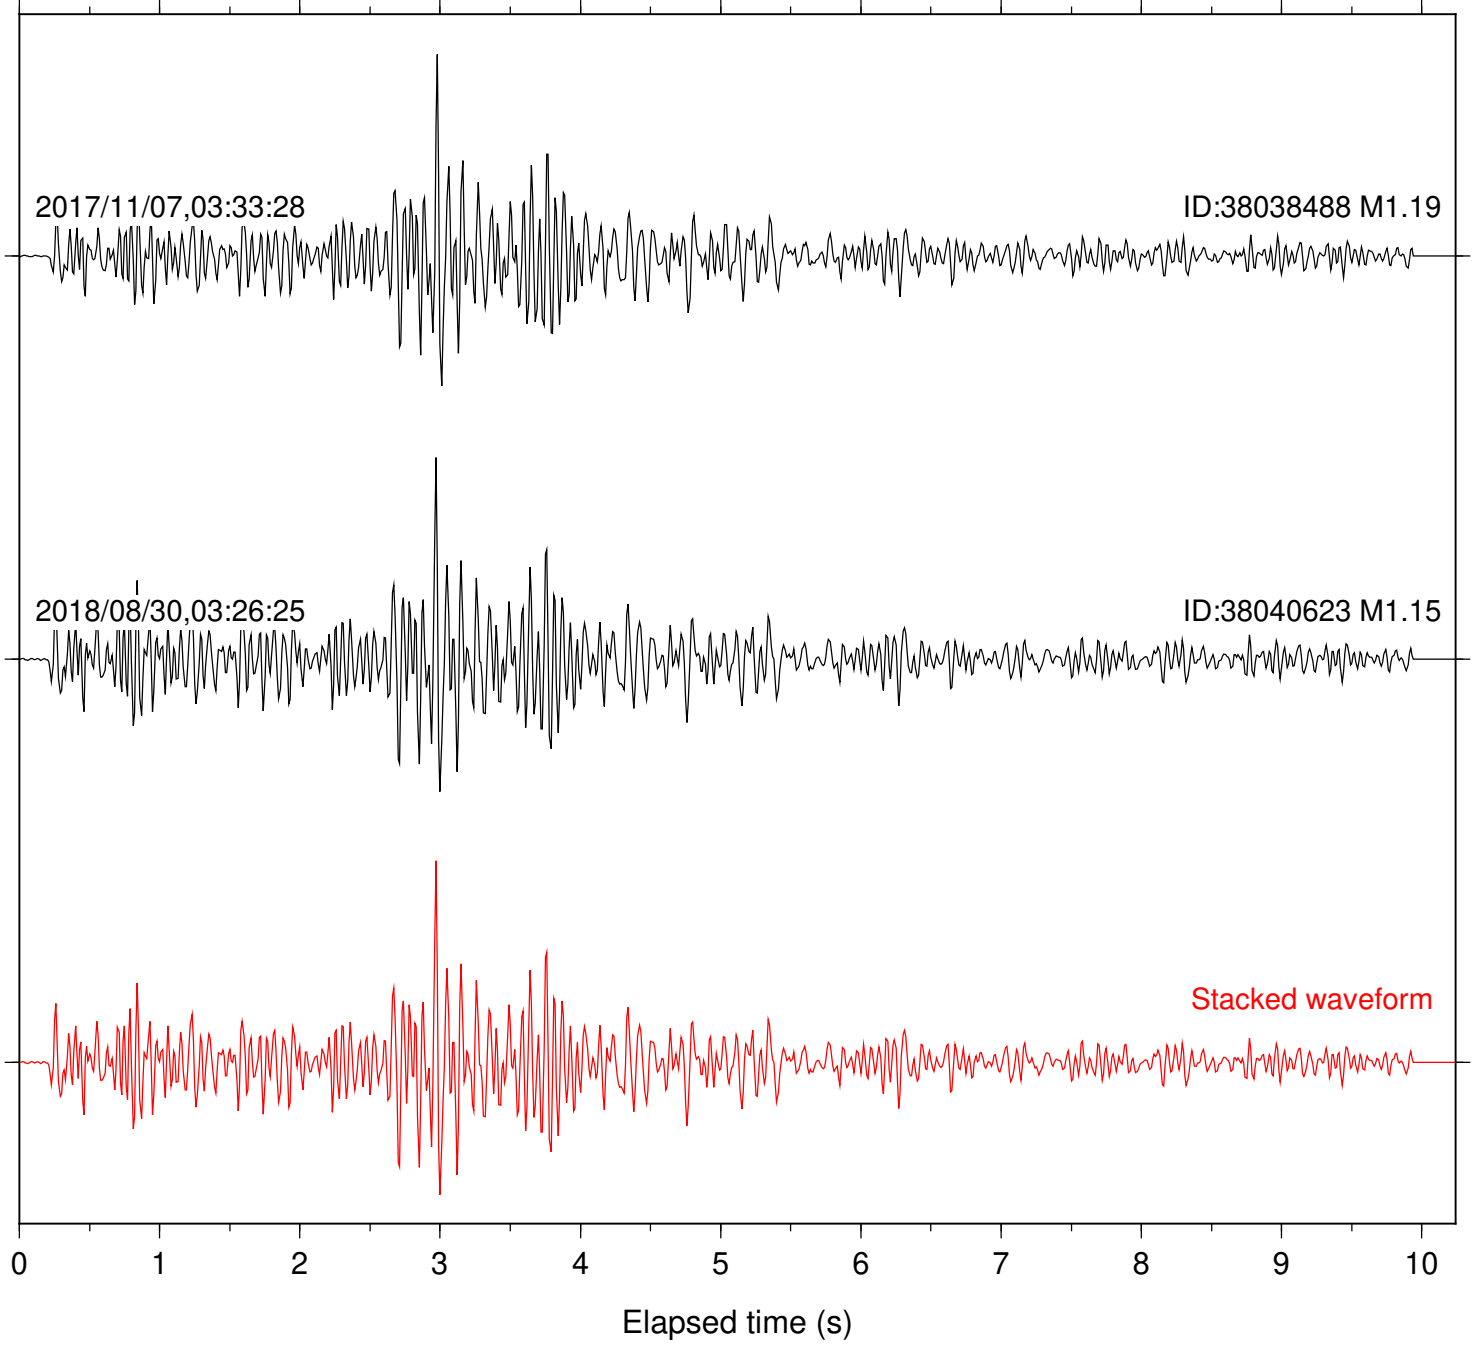

Station: B081 Com: EHZ

Focal depth: 5.16 km

Station: B082 Com: EHZ

Focal depth: 5.16 km

Station: B084 Com: EHZ

Focal depth: 5.16 km

Station: B088 Com: EHZ

Focal depth: 5.16 km

Station: B946 Com: EHZ

Focal depth: 5.16 km

Station: CSH Com: HHZ

Focal depth: 5.16 km

Station: DGR Com: HHZ

Focal depth: 5.16 km

Station: FRD Com: HHZ

Focal depth: 5.16 km

Station: HMT2 Com: HHZ

Focal depth: 5.16 km

Station: LVA2 Com: HHZ

Focal depth: 5.16 km

Station: PLM Com: HHZ

Focal depth: 5.16 km

Station: POB2 Com: HHZ

Focal depth: 5.16 km

Station: SND Com: HHZ

Focal depth: 5.16 km