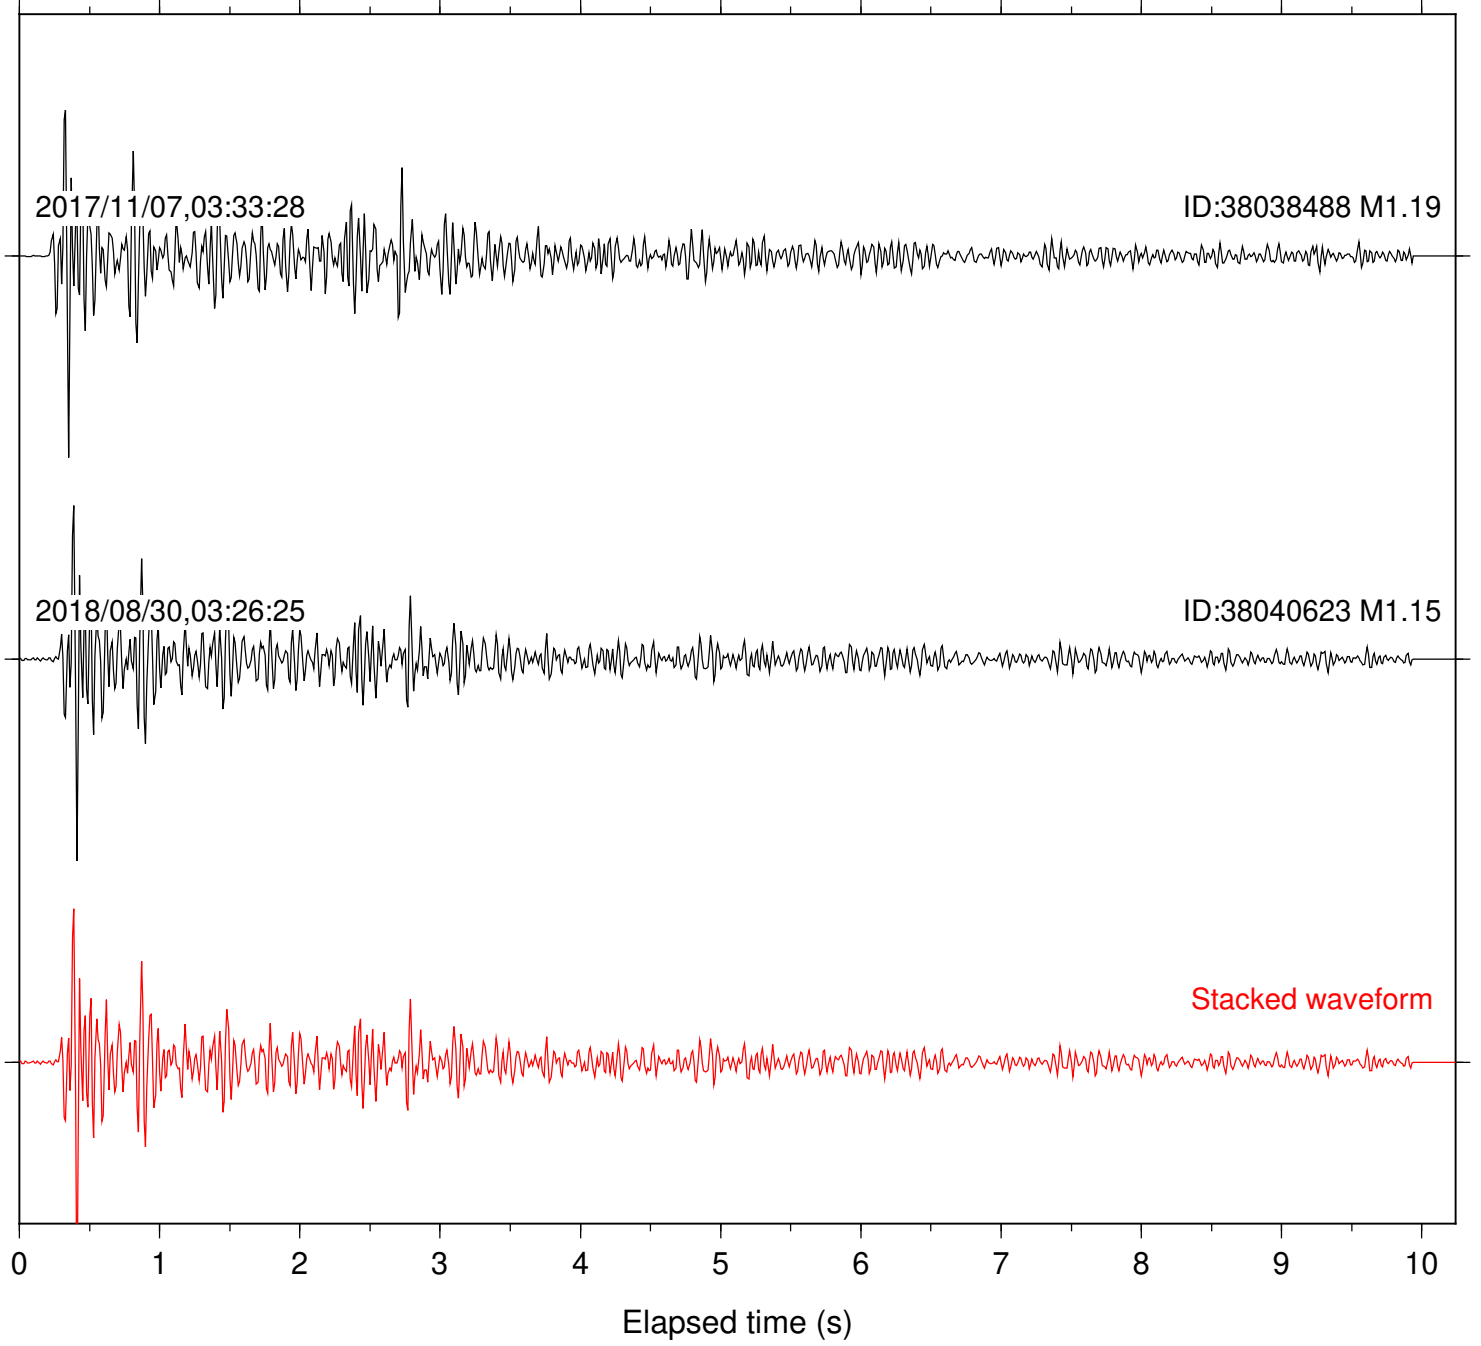

Station: B081 Com: EHZ

Focal depth: 5.16 km

Station: B082 Com: EHZ

Focal depth: 5.16 km

Station: B084 Com: EHZ

Focal depth: 5.16 km

Station: B088 Com: EHZ

Focal depth: 5.16 km

Station: B946 Com: EHZ

Focal depth: 5.16 km

Station: CSH Com: HHZ

Focal depth: 5.16 km

Station: DGR Com: HHZ

Focal depth: 5.16 km

Station: FRD Com: HHZ

Focal depth: 5.16 km

Station: HMT2 Com: HHZ

Focal depth: 5.16 km

Station: LVA2 Com: HHZ

Focal depth: 5.16 km

Station: PLM Com: HHZ

Focal depth: 5.16 km

Station: POB2 Com: HHZ

Focal depth: 5.16 km

Station: SND Com: HHZ

Focal depth: 5.16 km