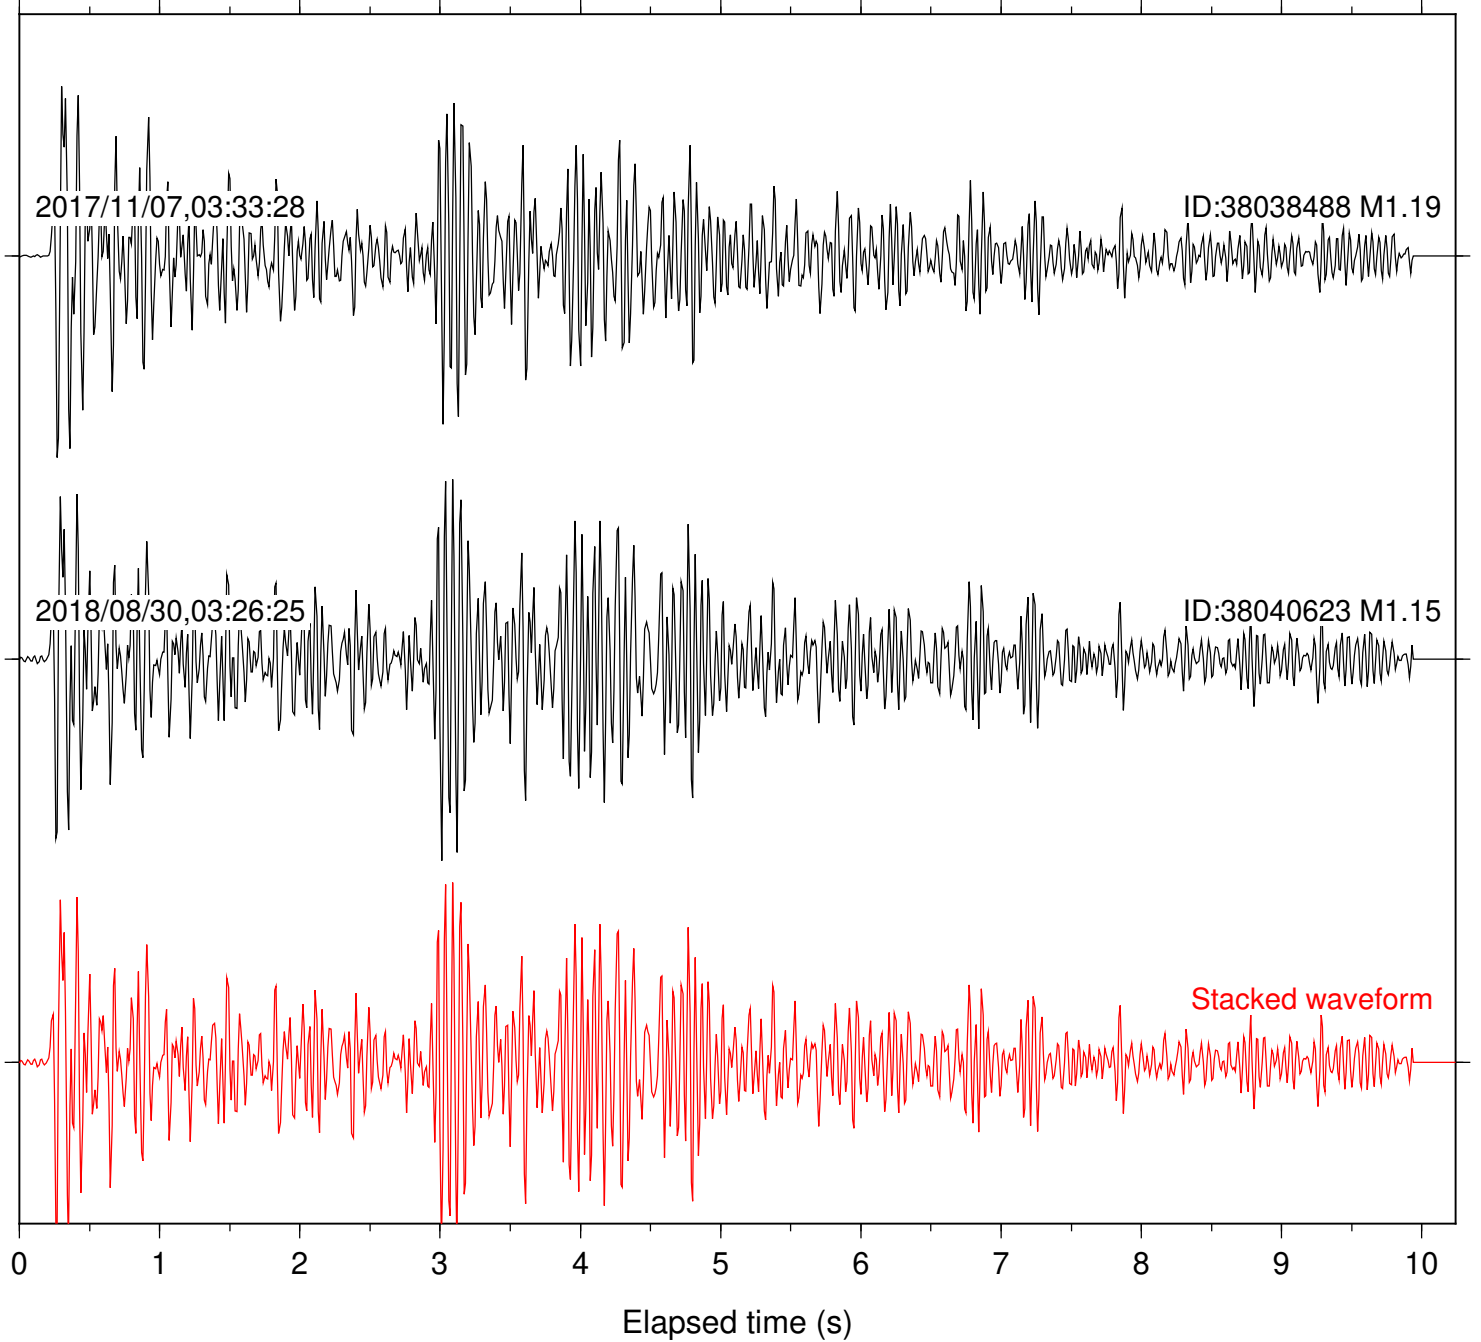

Station: B946 Com: EHZ

Focal depth: 5.16 km

Station: CSH Com: HHZ

Focal depth: 5.16 km

Station: DGR Com: HHZ

Focal depth: 5.16 km

Station: FRD Com: HHZ

Focal depth: 5.16 km

Station: HMT2 Com: HHZ

Focal depth: 5.16 km

Station: LVA2 Com: HHZ

Focal depth: 5.16 km

Station: PLM Com: HHZ

Focal depth: 5.16 km

Station: POB2 Com: HHZ

Focal depth: 5.16 km

2017/11/07,03:33:28

ID:38038488 M1.19

2018/08/30,03:27:28

ID:38040623 M1.15

Stacked waveform

0 1 2 3 4 5 6 7 8 9 10
Elapsed time (s)

Station: RRSP Com: HHZ

Focal depth: 5.16 km

Station: SND Com: HHZ

Focal depth: 5.16 km