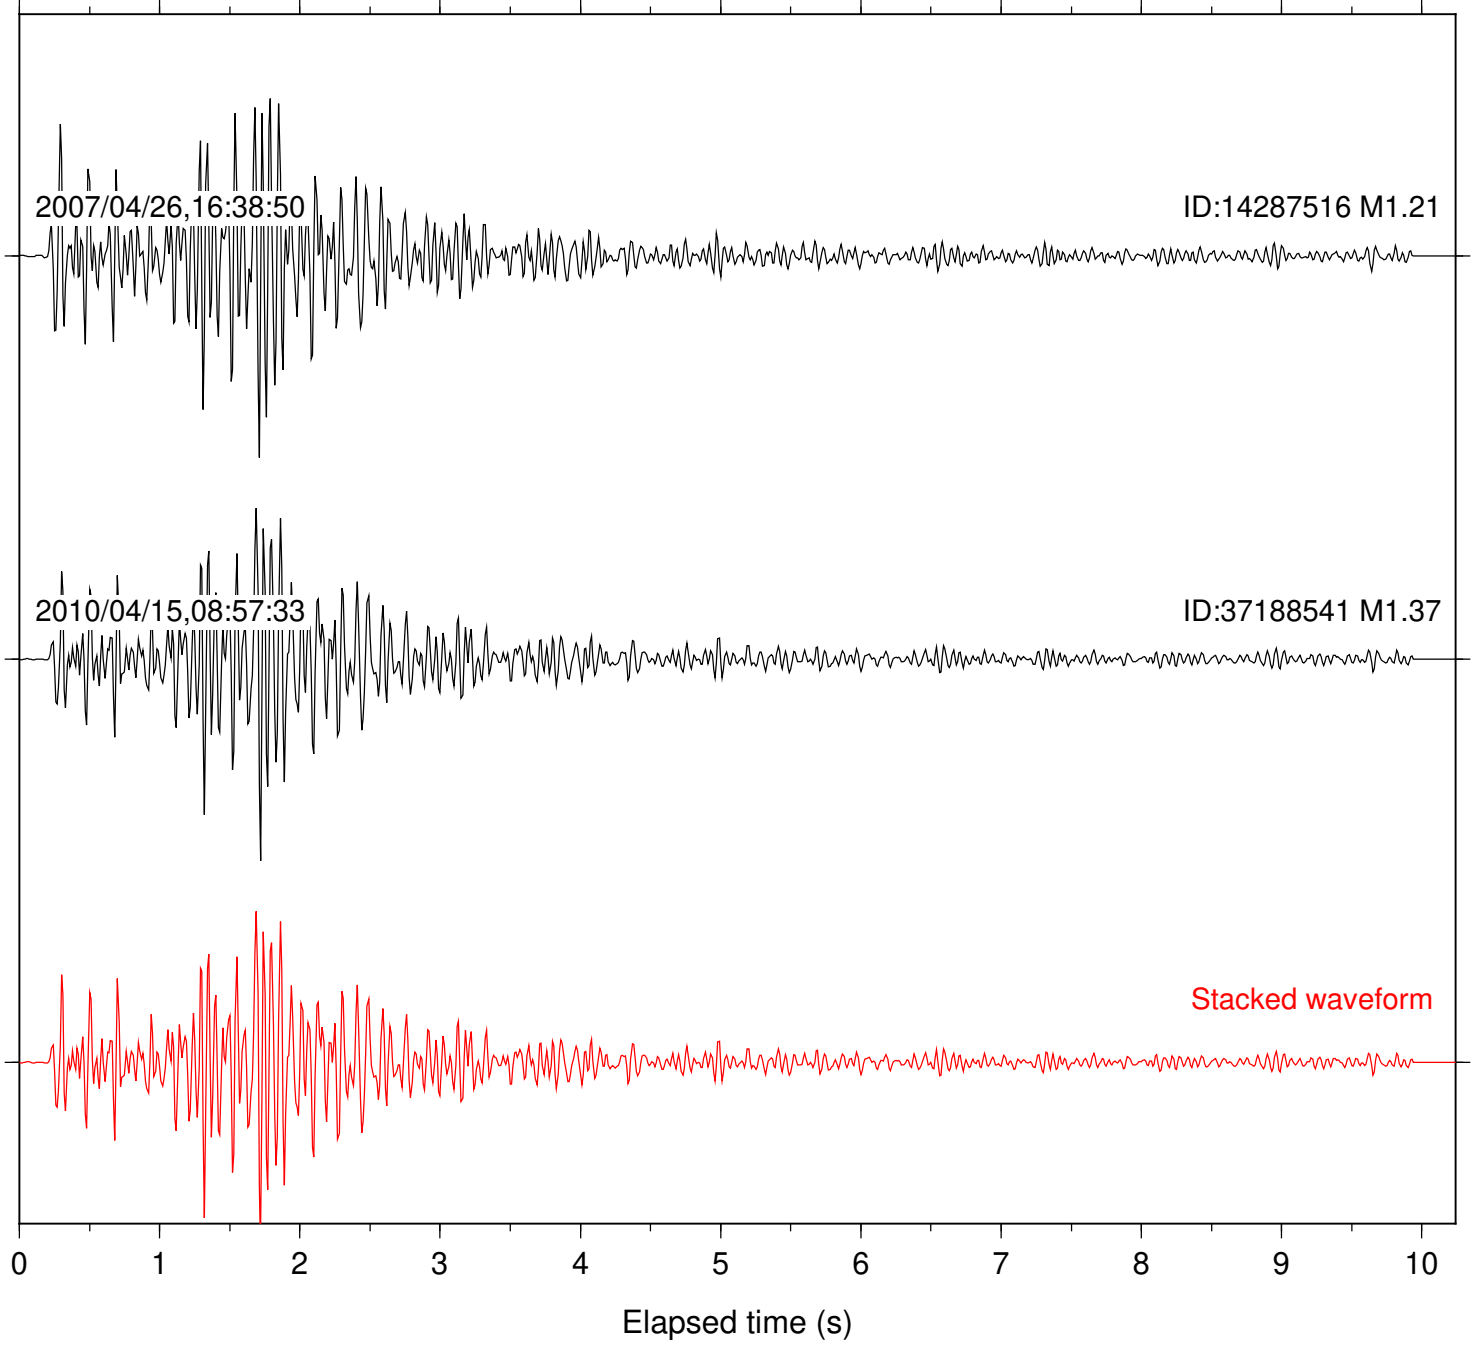

Station: B081 Com: EHZ

Focal depth: 8.86 km

Station: B082 Com: EHZ

Focal depth: 8.86 km

Station: B084 Com: EHZ

Focal depth: 8.86 km

Station: B086 Com: EHZ

Focal depth: 8.86 km

Station: B087 Com: EHZ

Focal depth: 8.86 km

Station: B088 Com: EHZ

Focal depth: 8.86 km

Station: PFO Com: HHZ

Focal depth: 8.86 km