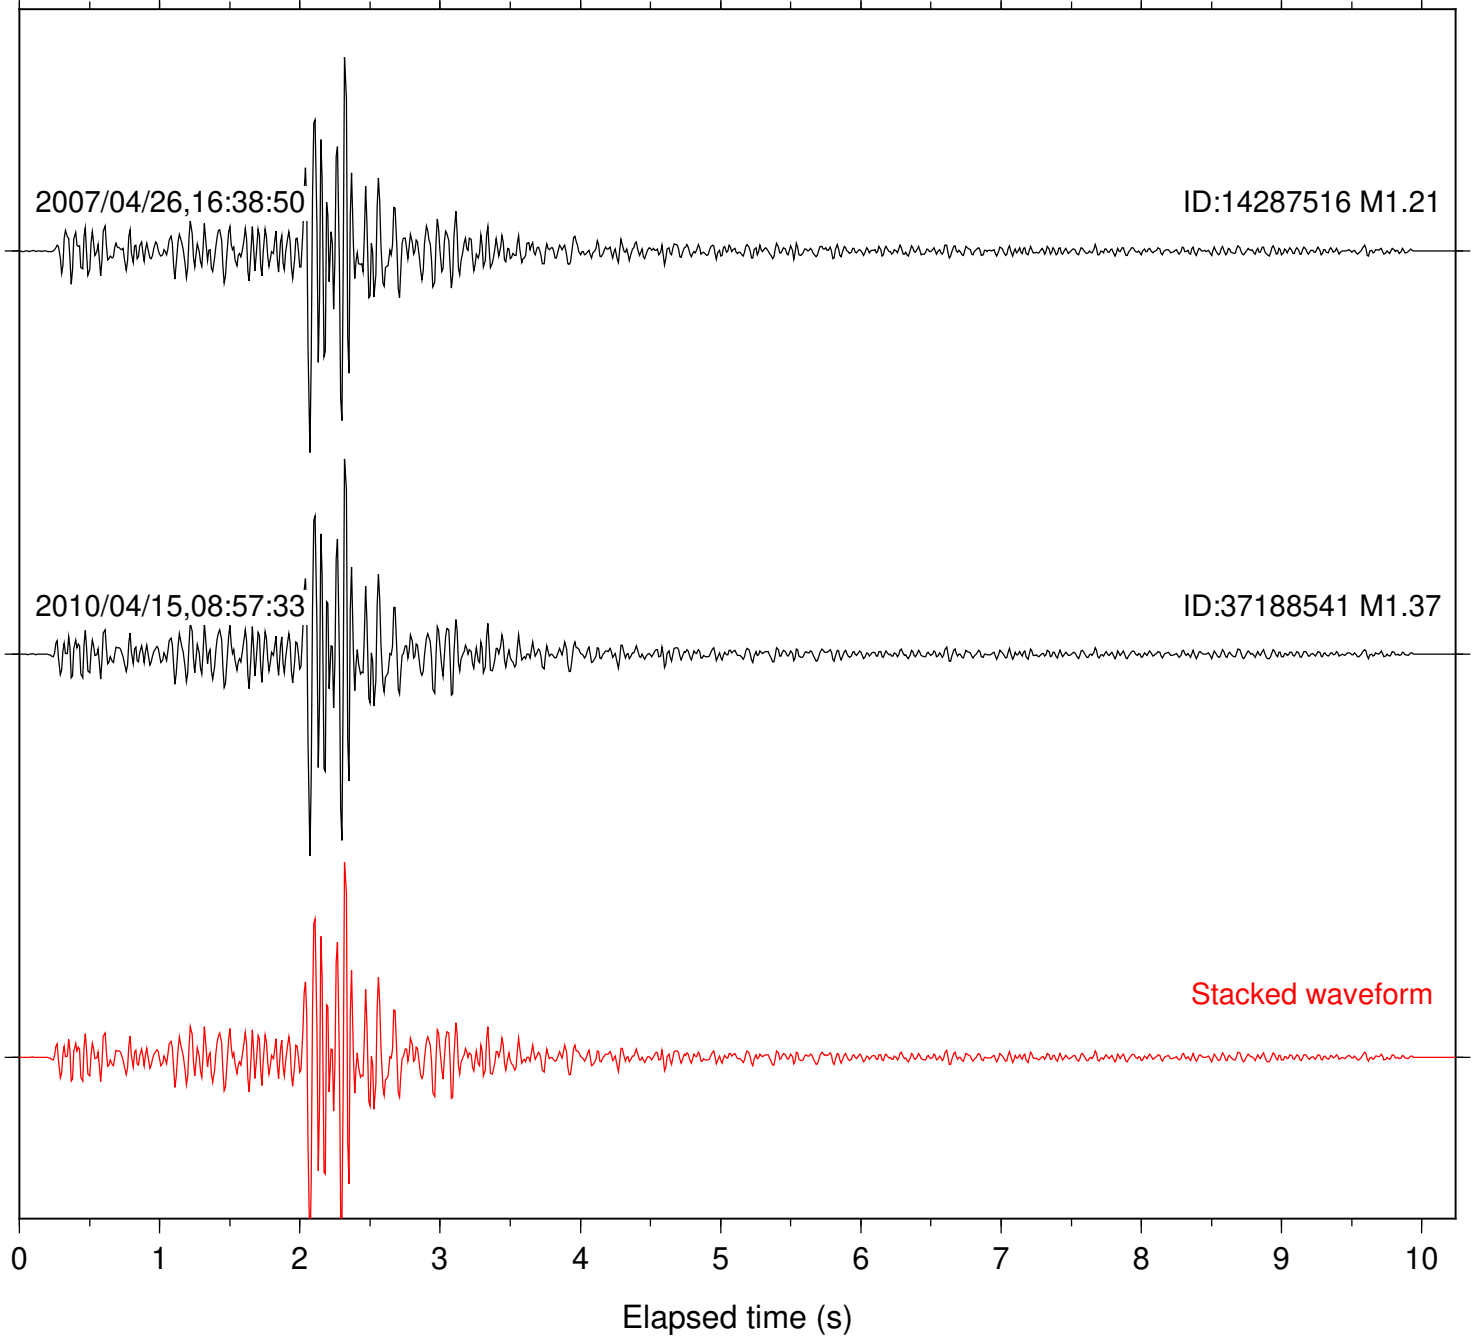

Station: B081 Com: EHZ

Focal depth: 8.86 km

Station: B082 Com: EHZ

Focal depth: 8.86 km

Station: B084 Com: EHZ

Focal depth: 8.86 km

Station: B086 Com: EHZ

Focal depth: 8.86 km

Station: B087 Com: EHZ

Focal depth: 8.86 km

Station: B088 Com: EHZ

Focal depth: 8.86 km

Station: PFO Com: HHZ

Focal depth: 8.86 km