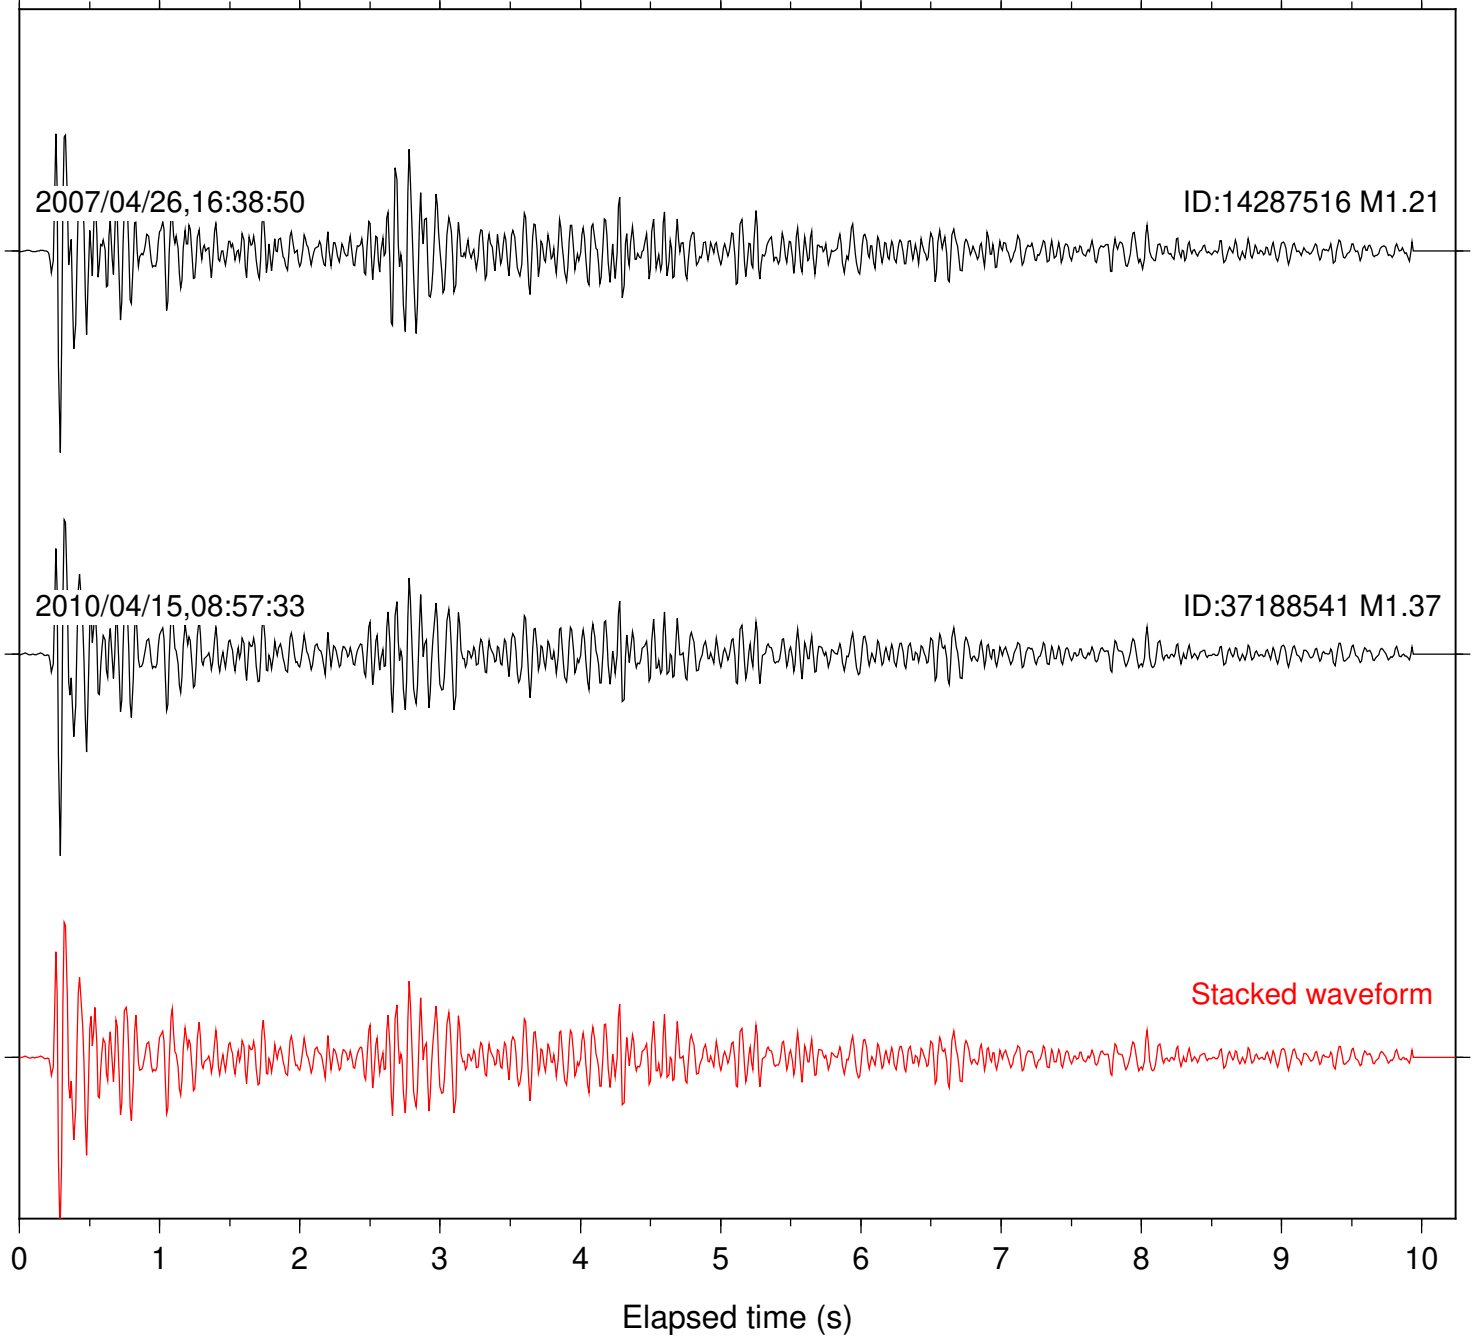

Station: B081 Com: EHZ

Focal depth: 8.86 km

Station: B082 Com: EHZ

Focal depth: 8.86 km

Station: B084 Com: EHZ

Focal depth: 8.86 km

Station: B086 Com: EHZ

Focal depth: 8.86 km

Station: B087 Com: EHZ

Focal depth: 8.86 km

Station: B088 Com: EHZ

Focal depth: 8.86 km

Station: PFO Com: HHZ

Focal depth: 8.86 km