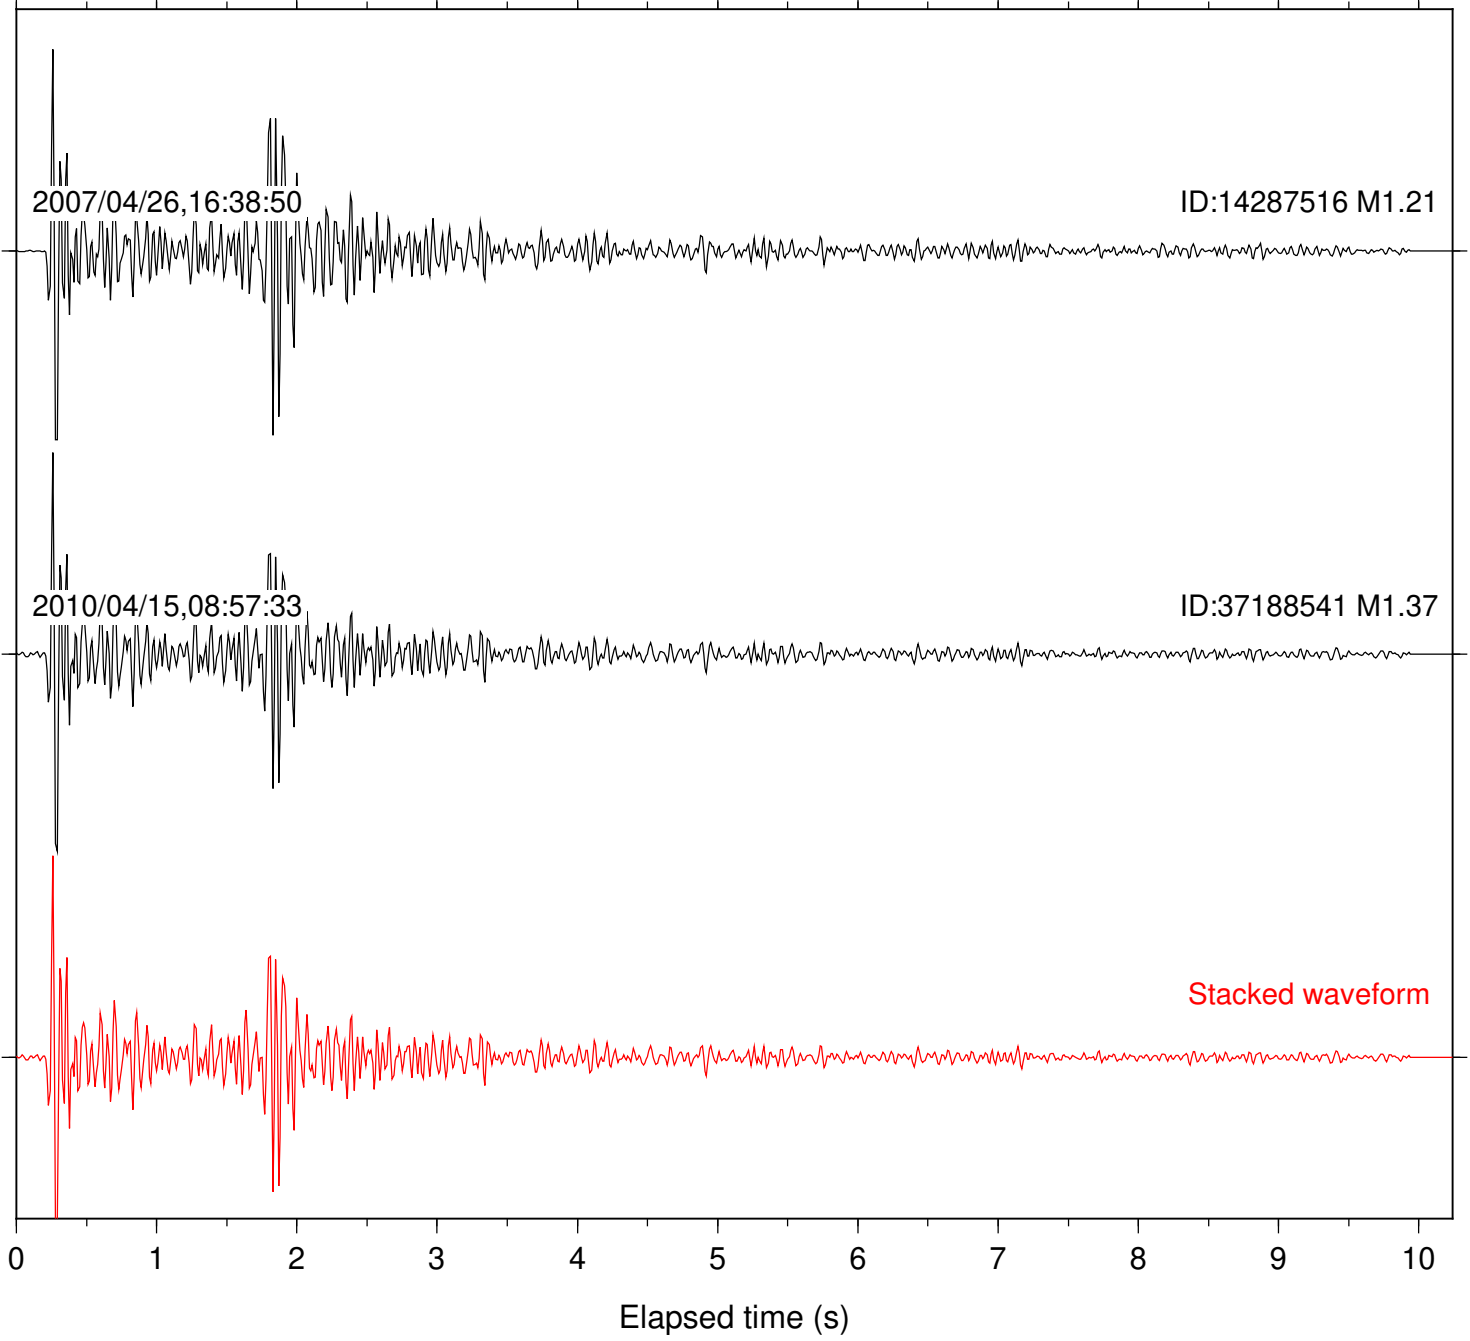

Station: B081 Com: EHZ

Focal depth: 8.86 km

Station: B082 Com: EHZ

Focal depth: 8.86 km

Station: B084 Com: EHZ

Focal depth: 8.86 km

Station: B086 Com: EHZ

Focal depth: 8.86 km

Station: B087 Com: EHZ

Focal depth: 8.86 km

Station: B088 Com: EHZ

Focal depth: 8.86 km

Station: PFO Com: HHZ

Focal depth: 8.86 km