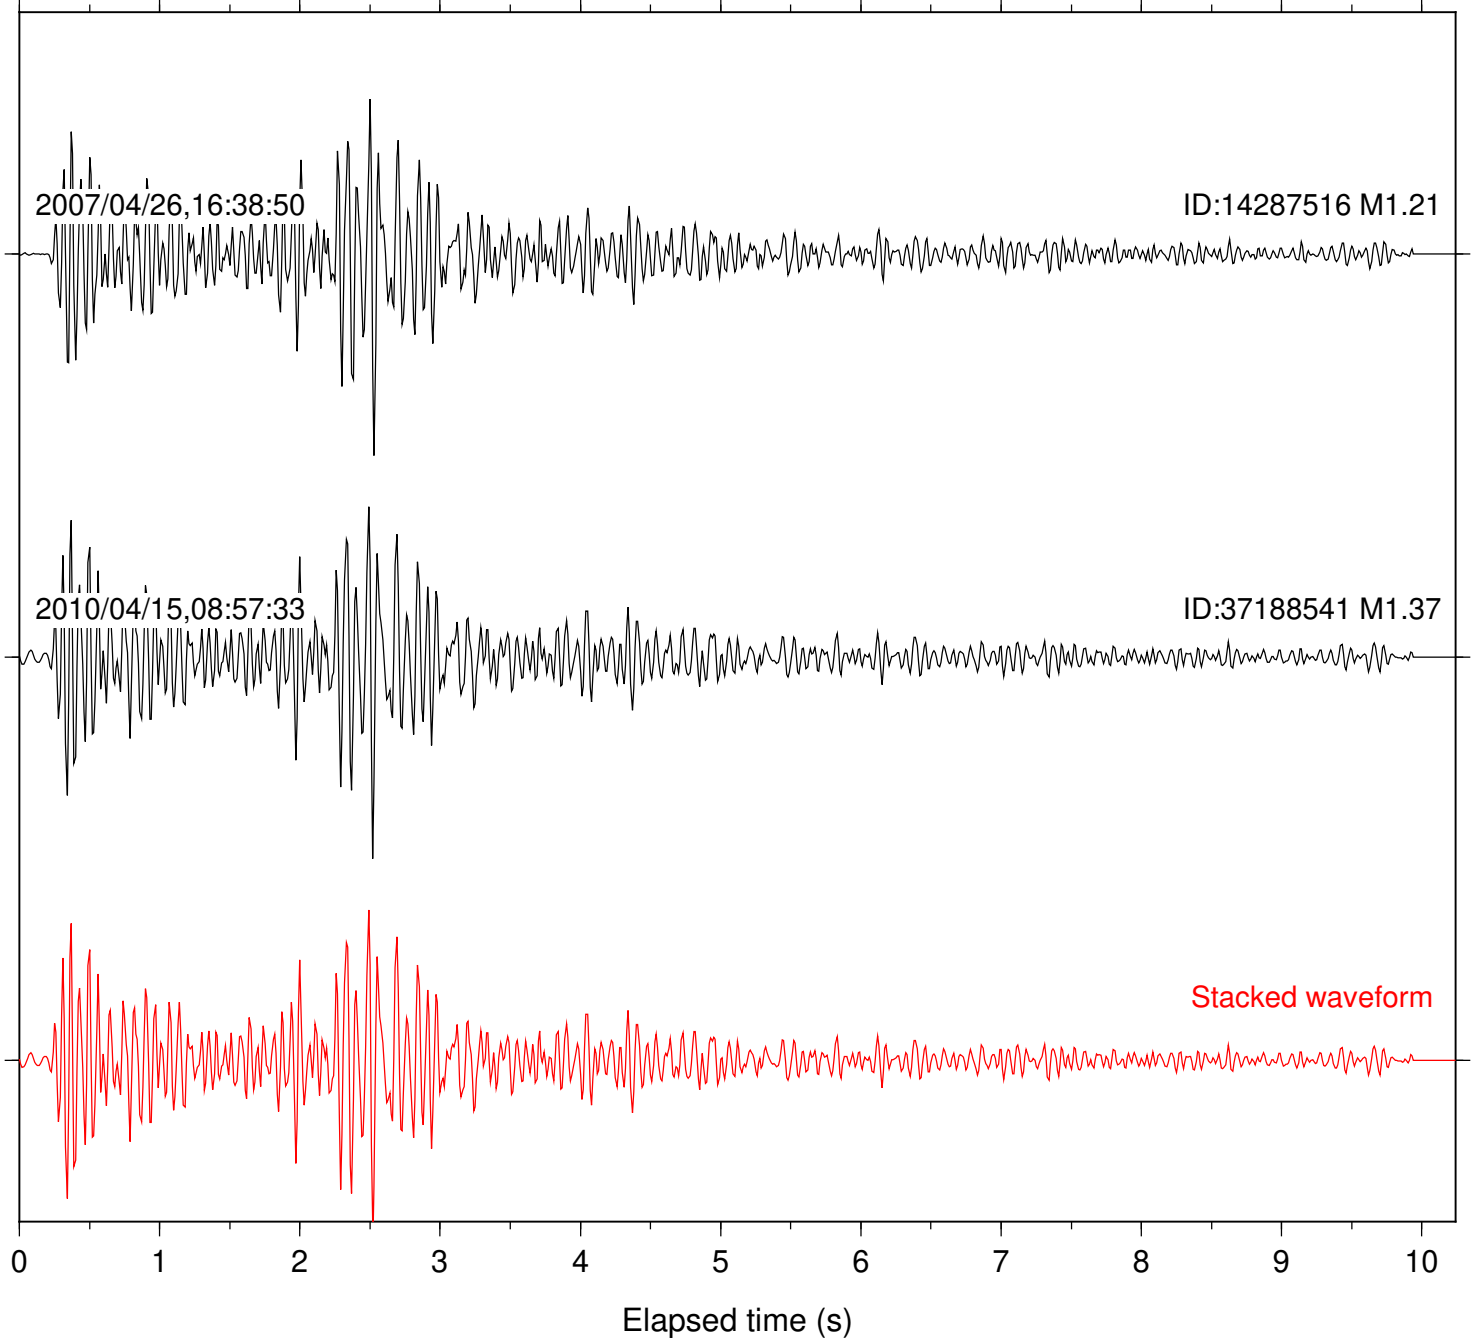

Station: B081 Com: EHZ

Focal depth: 8.86 km

Station: B082 Com: EHZ

Focal depth: 8.86 km

Station: B084 Com: EHZ

Focal depth: 8.86 km

Station: B086 Com: EHZ

Focal depth: 8.86 km

Station: B087 Com: EHZ

Focal depth: 8.86 km

Station: B088 Com: EHZ

Focal depth: 8.86 km

Station: PFO Com: HHZ

Focal depth: 8.86 km