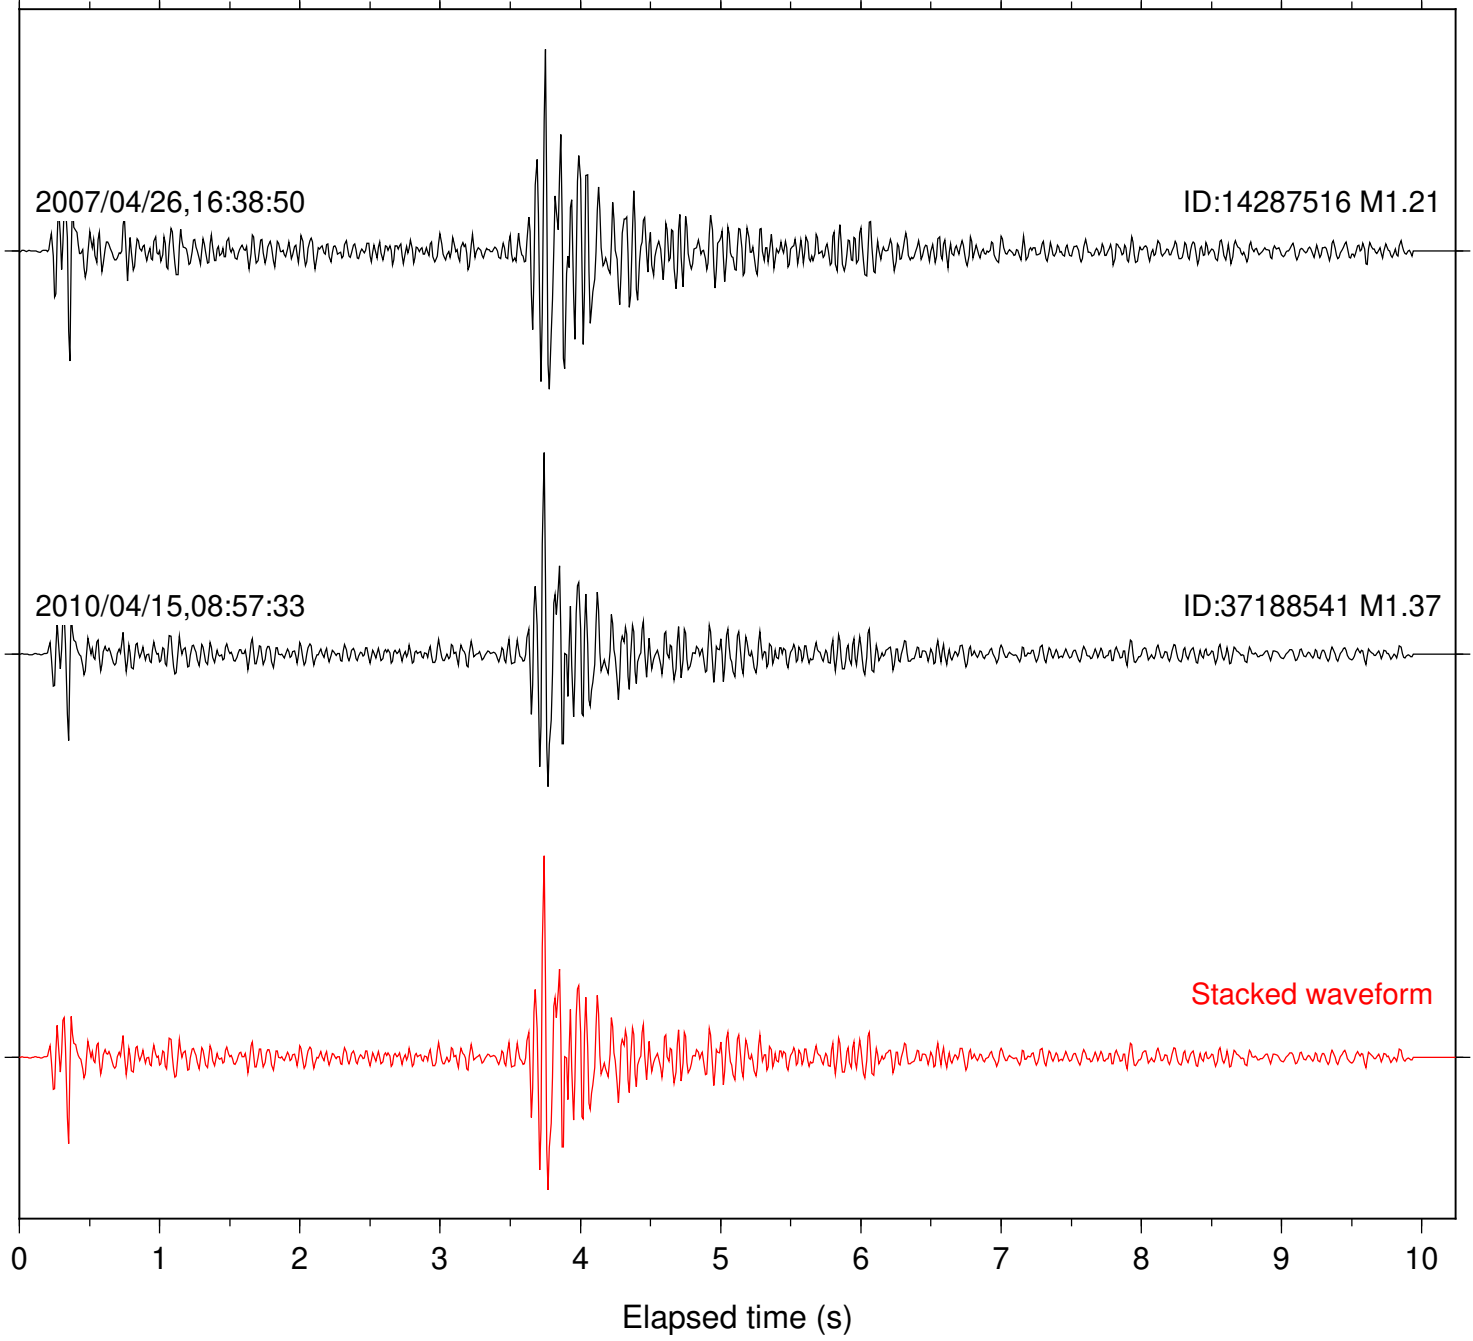

Station: B081 Com: EHZ

Focal depth: 8.86 km

Station: B082 Com: EHZ

Focal depth: 8.86 km

Station: B084 Com: EHZ

Focal depth: 8.86 km

Station: B086 Com: EHZ

Focal depth: 8.86 km

Station: B087 Com: EHZ

Focal depth: 8.86 km

Station: B088 Com: EHZ

Focal depth: 8.86 km

Station: PFO Com: HHZ

Focal depth: 8.86 km