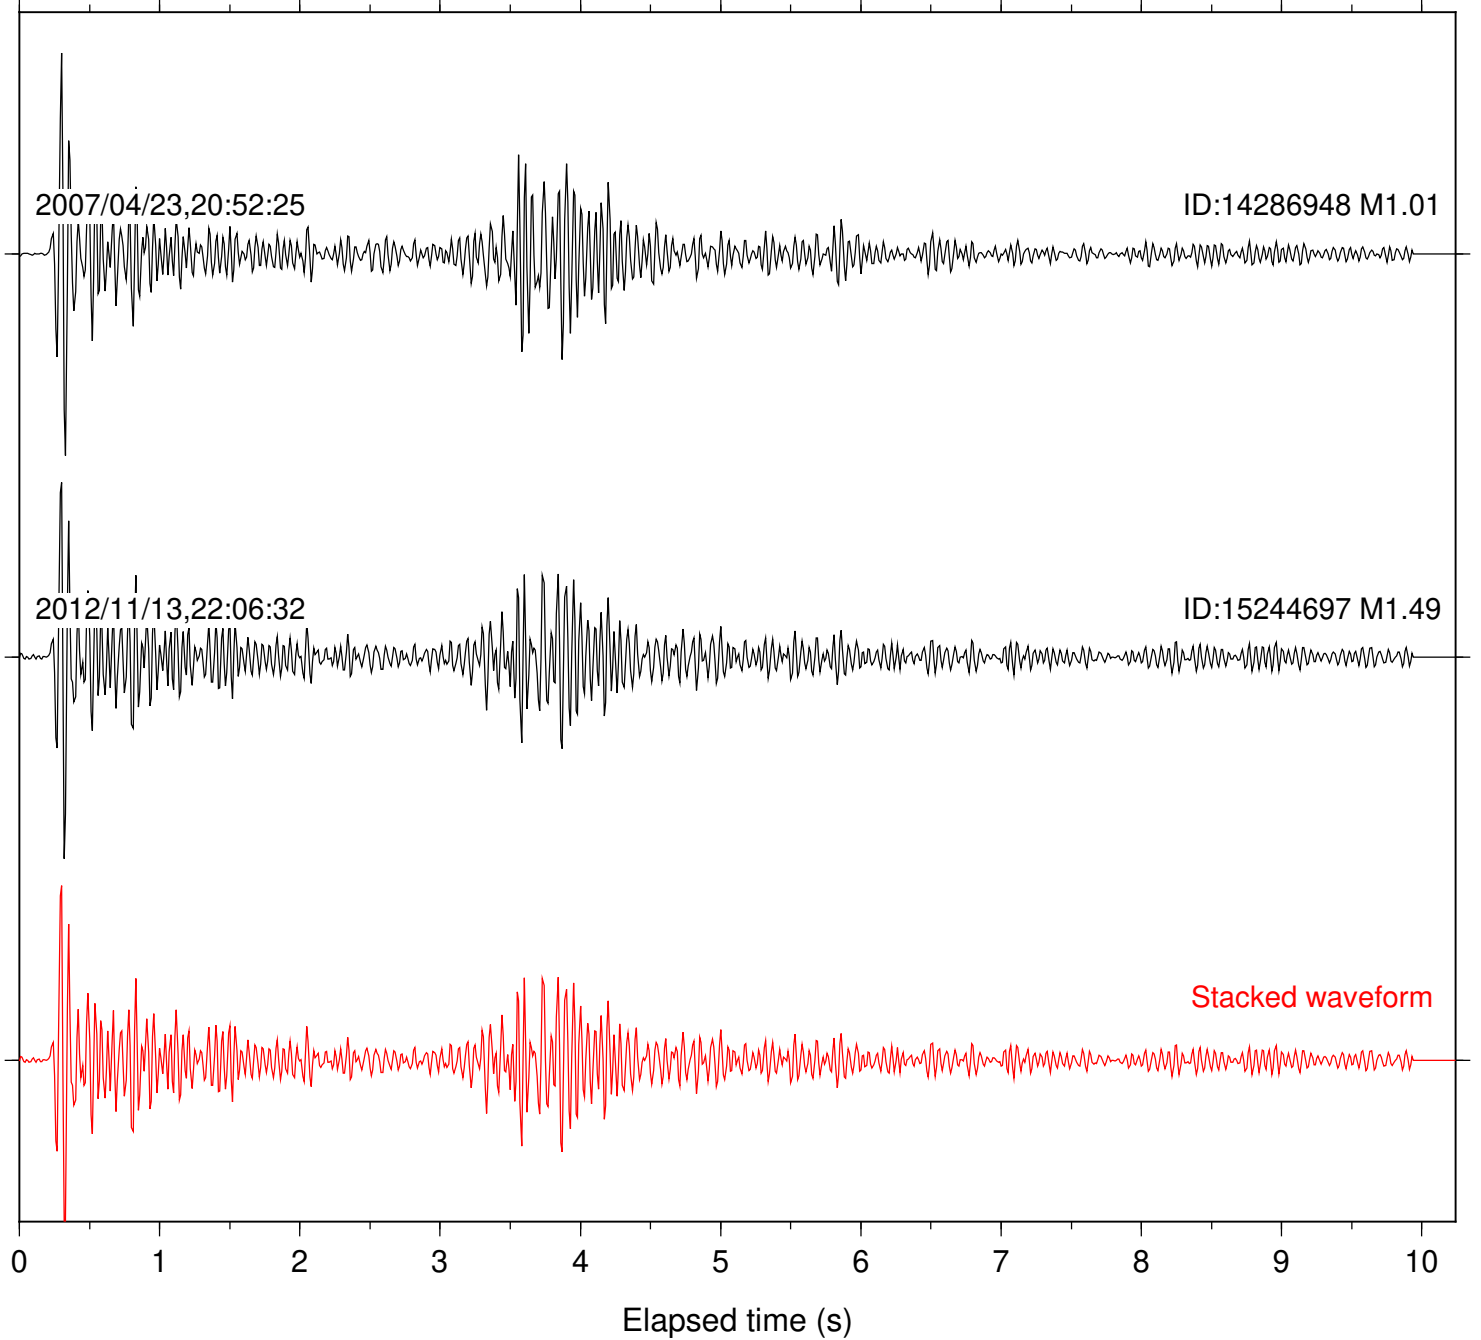

Station: DGR Com: HHZ

Focal depth: 16.37 km

Station: KNW Com: HHZ

Focal depth: 16.37 km