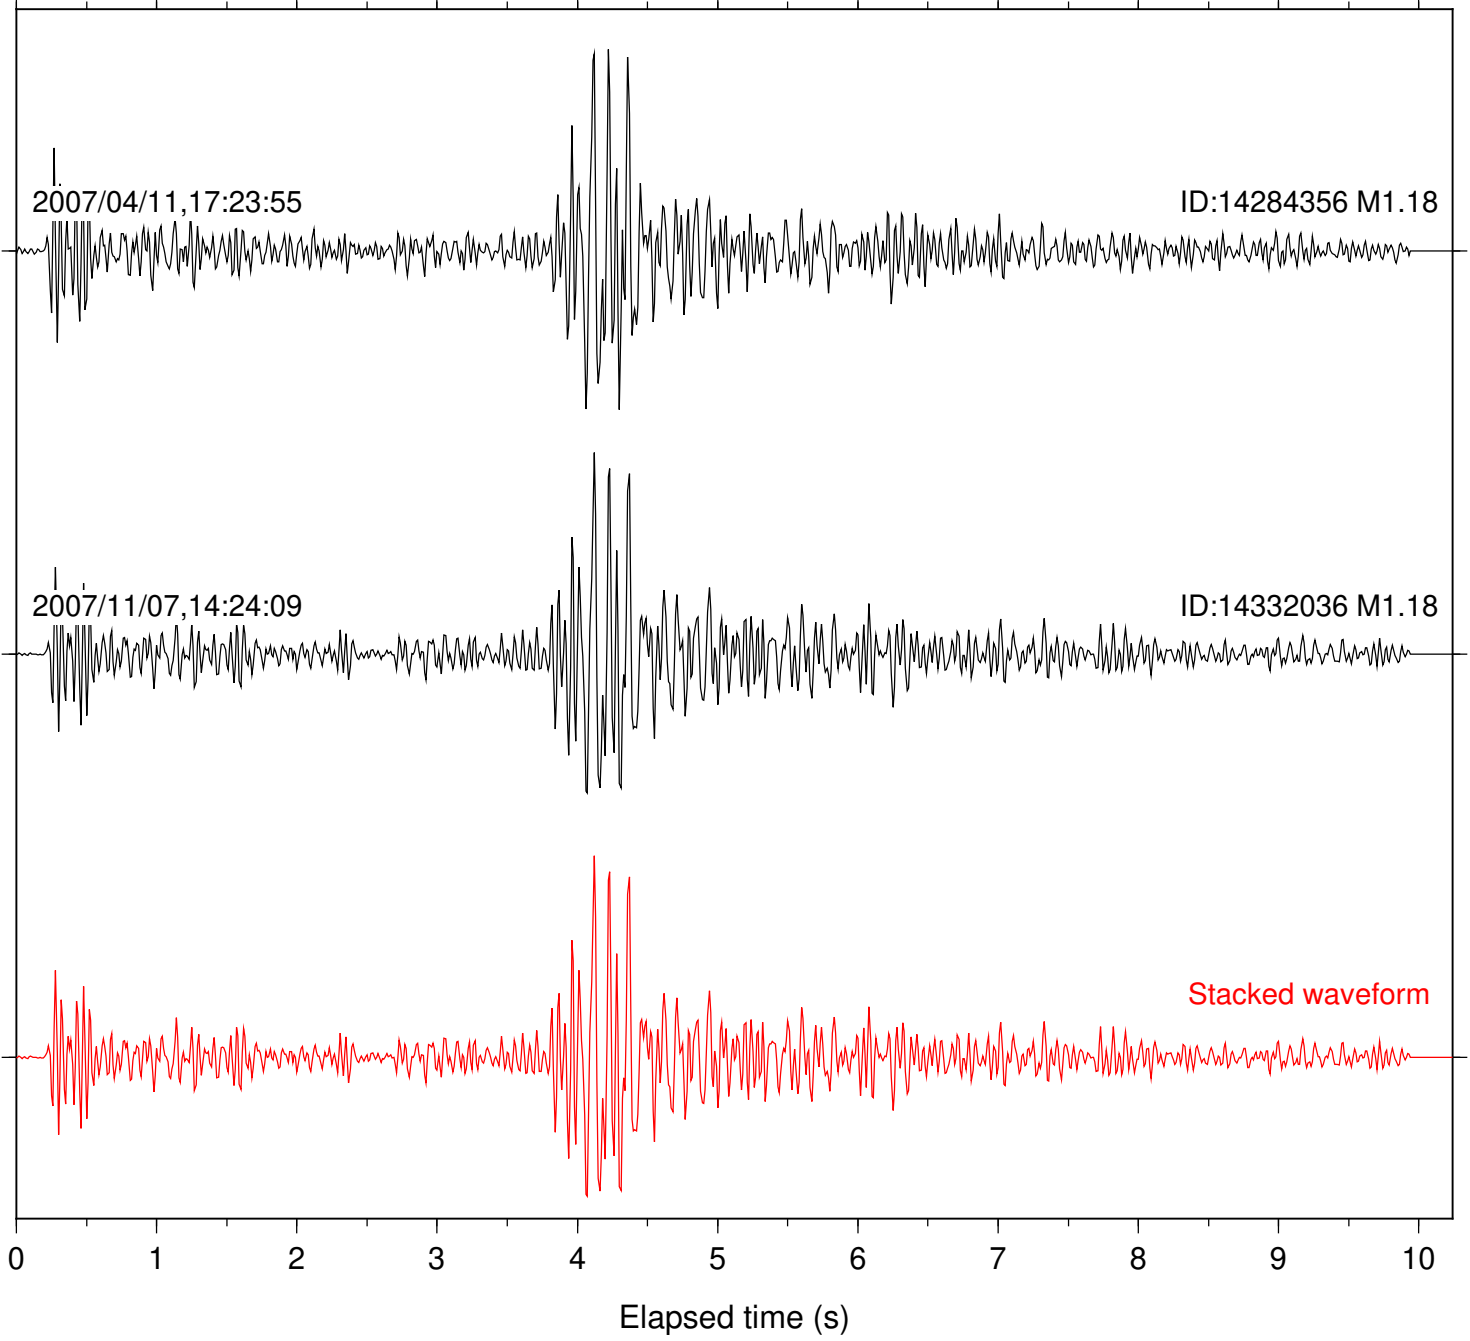

Station: B086 Com: EHZ

Focal depth: 17.06 km

Station: BAC Com: EHZ

Focal depth: 17.06 km

Station: DGR Com: HHZ

Focal depth: 17.06 km