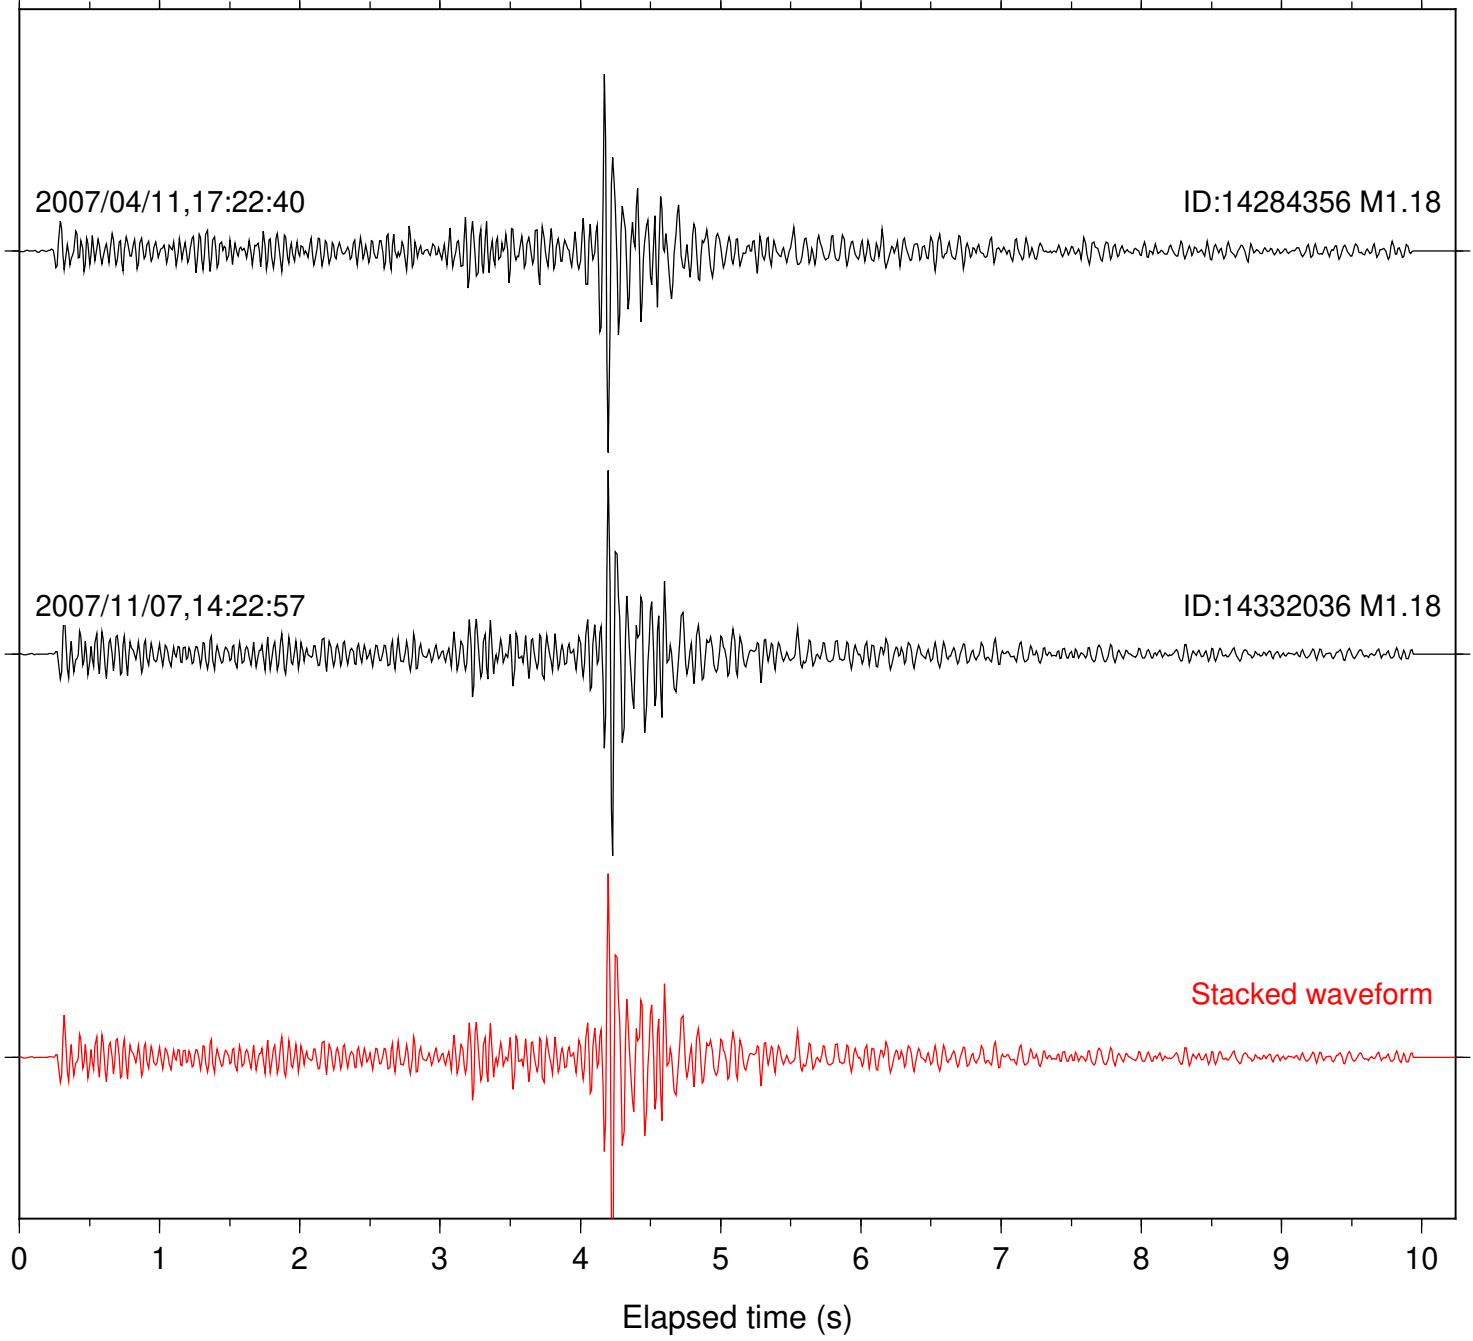

Station: B086 Com: EHZ

Focal depth: 17.06 km

Station: BAC Com: EHZ

Focal depth: 17.06 km

Station: DGR Com: HHZ

Focal depth: 17.06 km