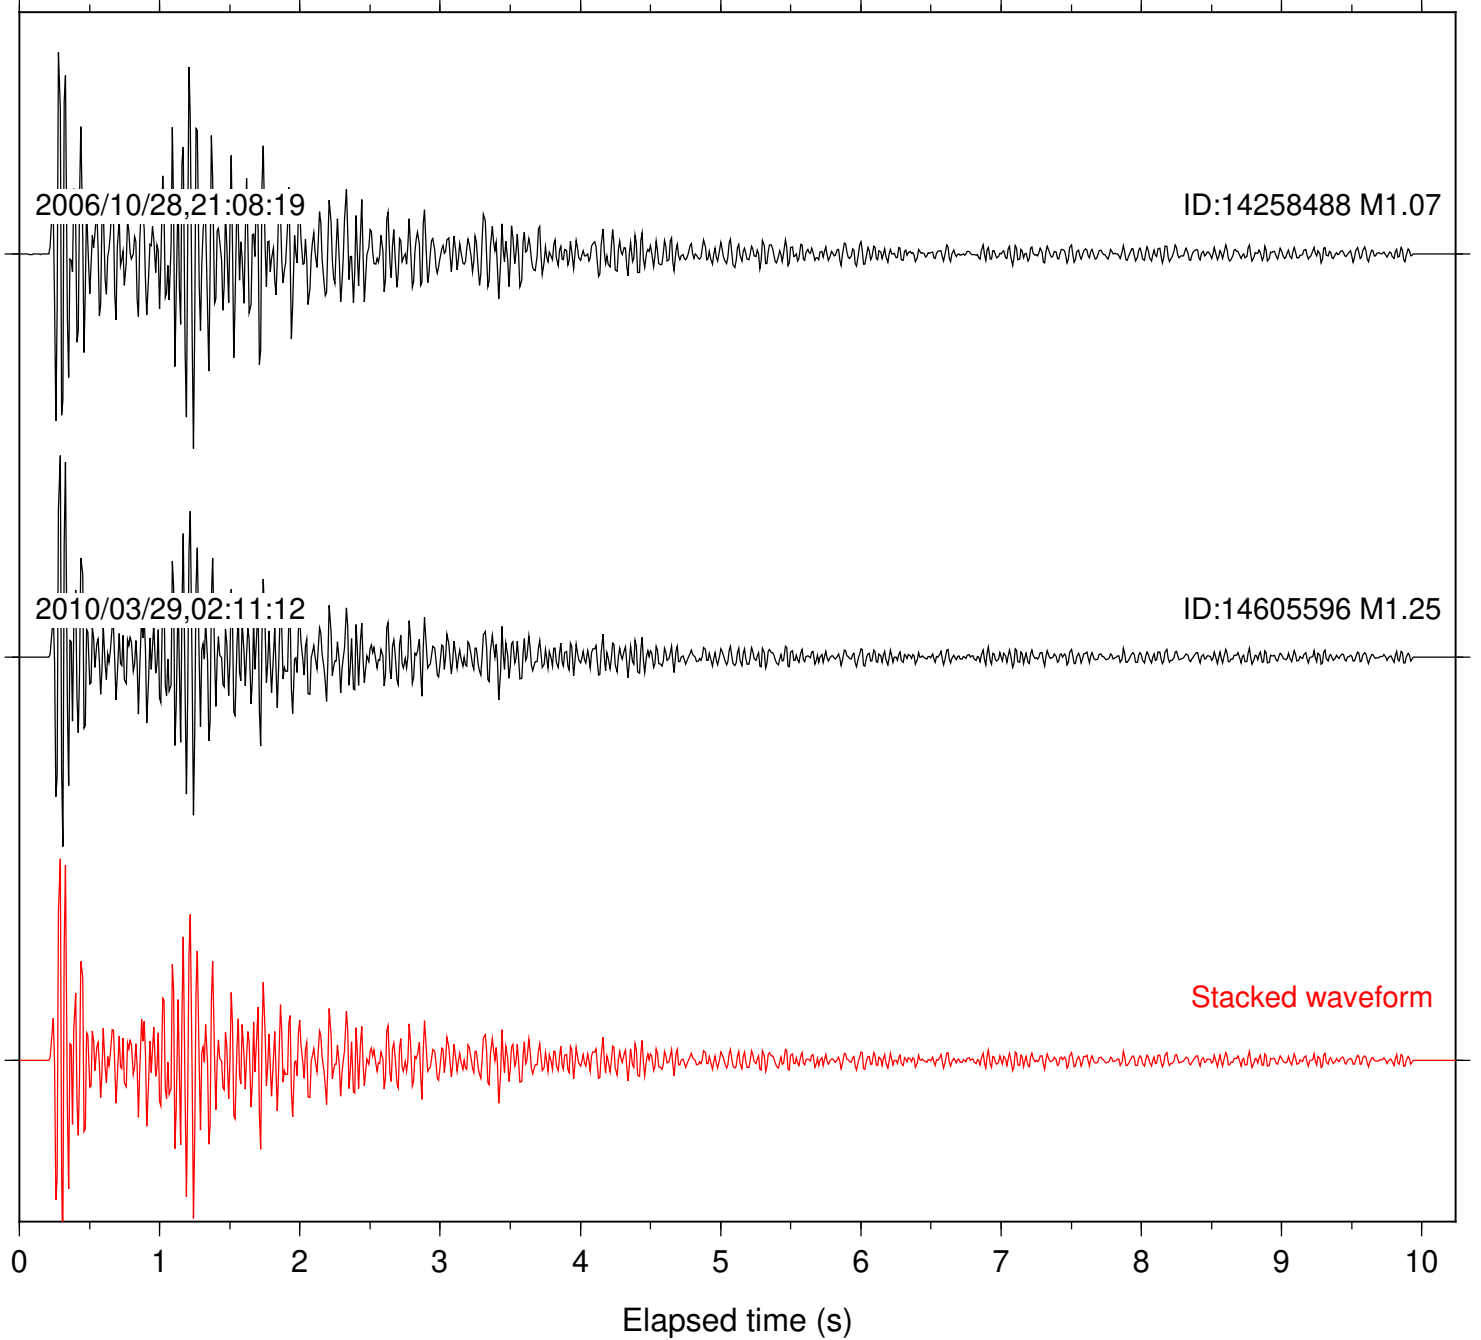

Station: FRD Com: HHZ

Focal depth: 7.82 km

Station: PFO Com: HHZ

Focal depth: 7.82 km