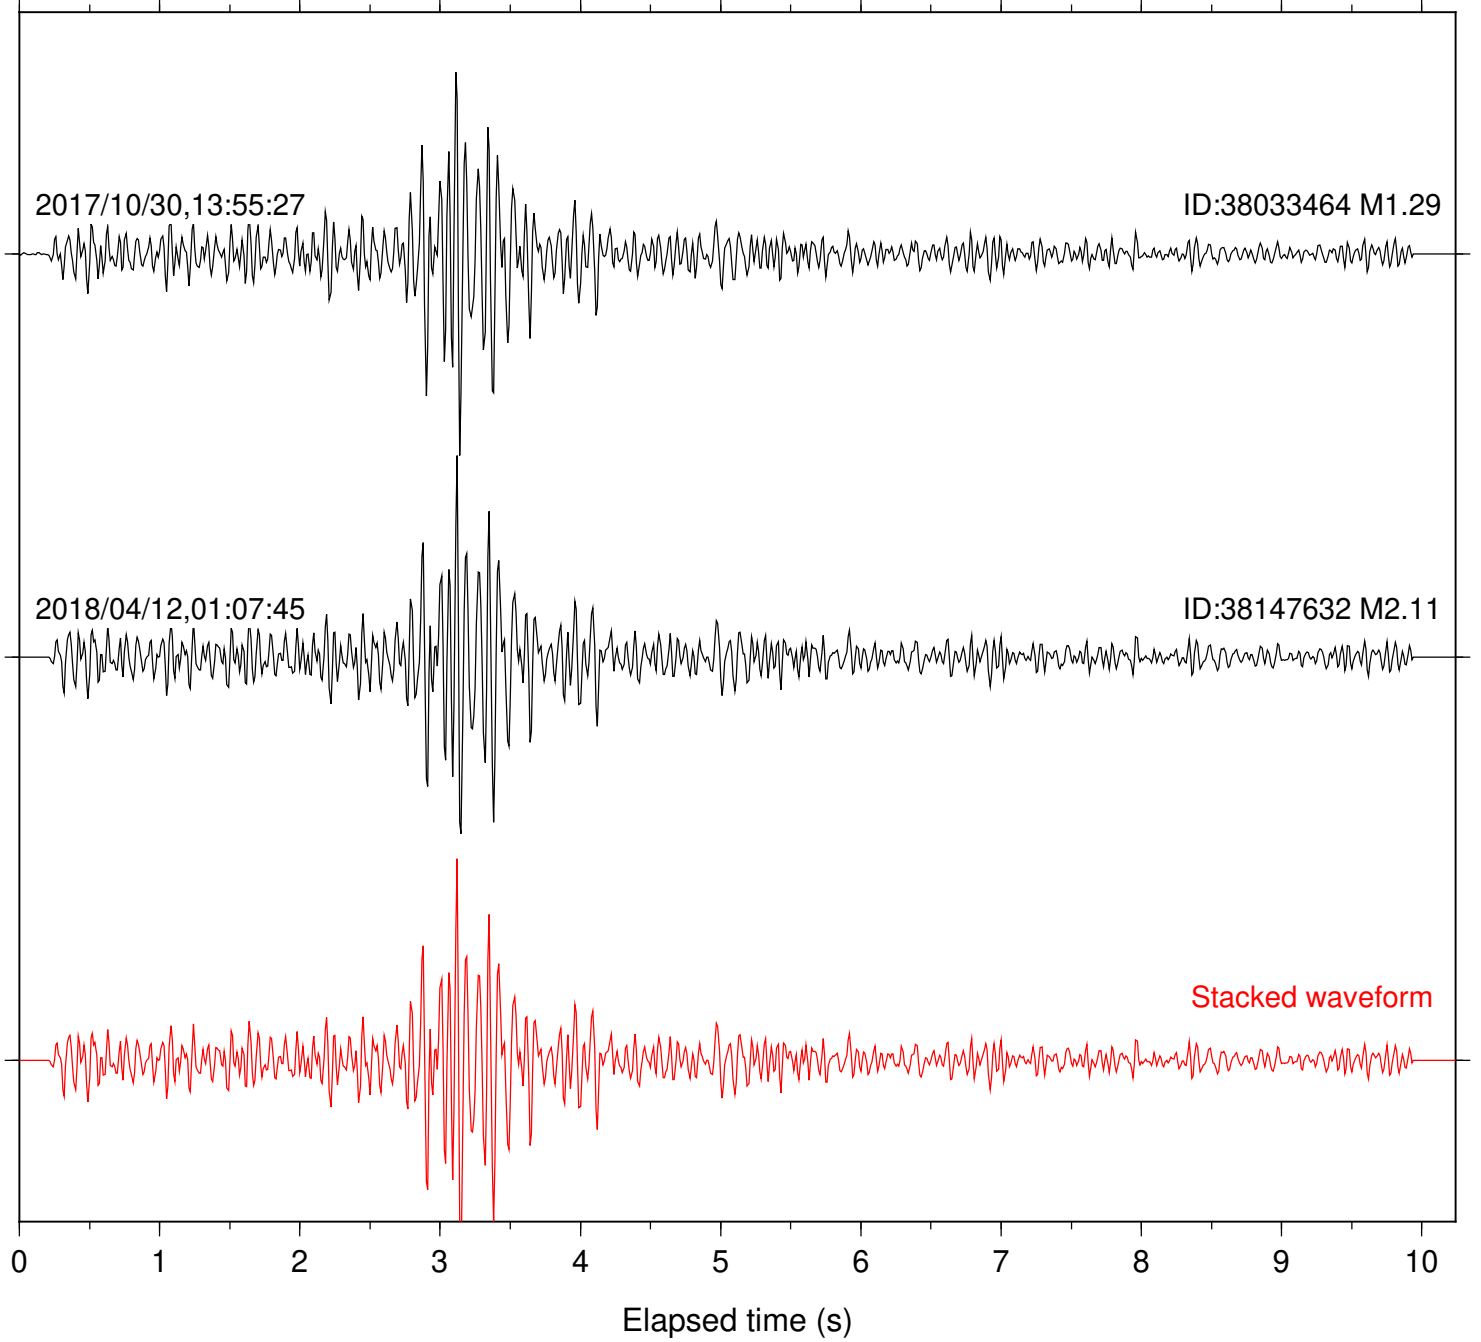

Station: B081 Com: EHZ

Focal depth: 6.26 km

Station: B082 Com: EHZ

Focal depth: 6.26 km

Station: B084 Com: EHZ

Focal depth: 6.26 km

Station: B087 Com: EHZ

Focal depth: 6.26 km

Station: B088 Com: EHZ

Focal depth: 6.26 km

Station: B093 Com: EHZ

Focal depth: 6.26 km

Station: B946 Com: EHZ

Focal depth: 6.26 km

Station: BAC Com: EHZ

Focal depth: 6.26 km

Station: CSH Com: HHZ

Focal depth: 6.26 km

Station: DGR Com: HHZ

Focal depth: 6.26 km

Station: FRD Com: HHZ

Focal depth: 6.26 km

Station: HMT2 Com: HHZ

Focal depth: 6.26 km

Station: RRSP Com: HHZ

Focal depth: 6.26 km

Station: SND Com: HHZ

Focal depth: 6.26 km