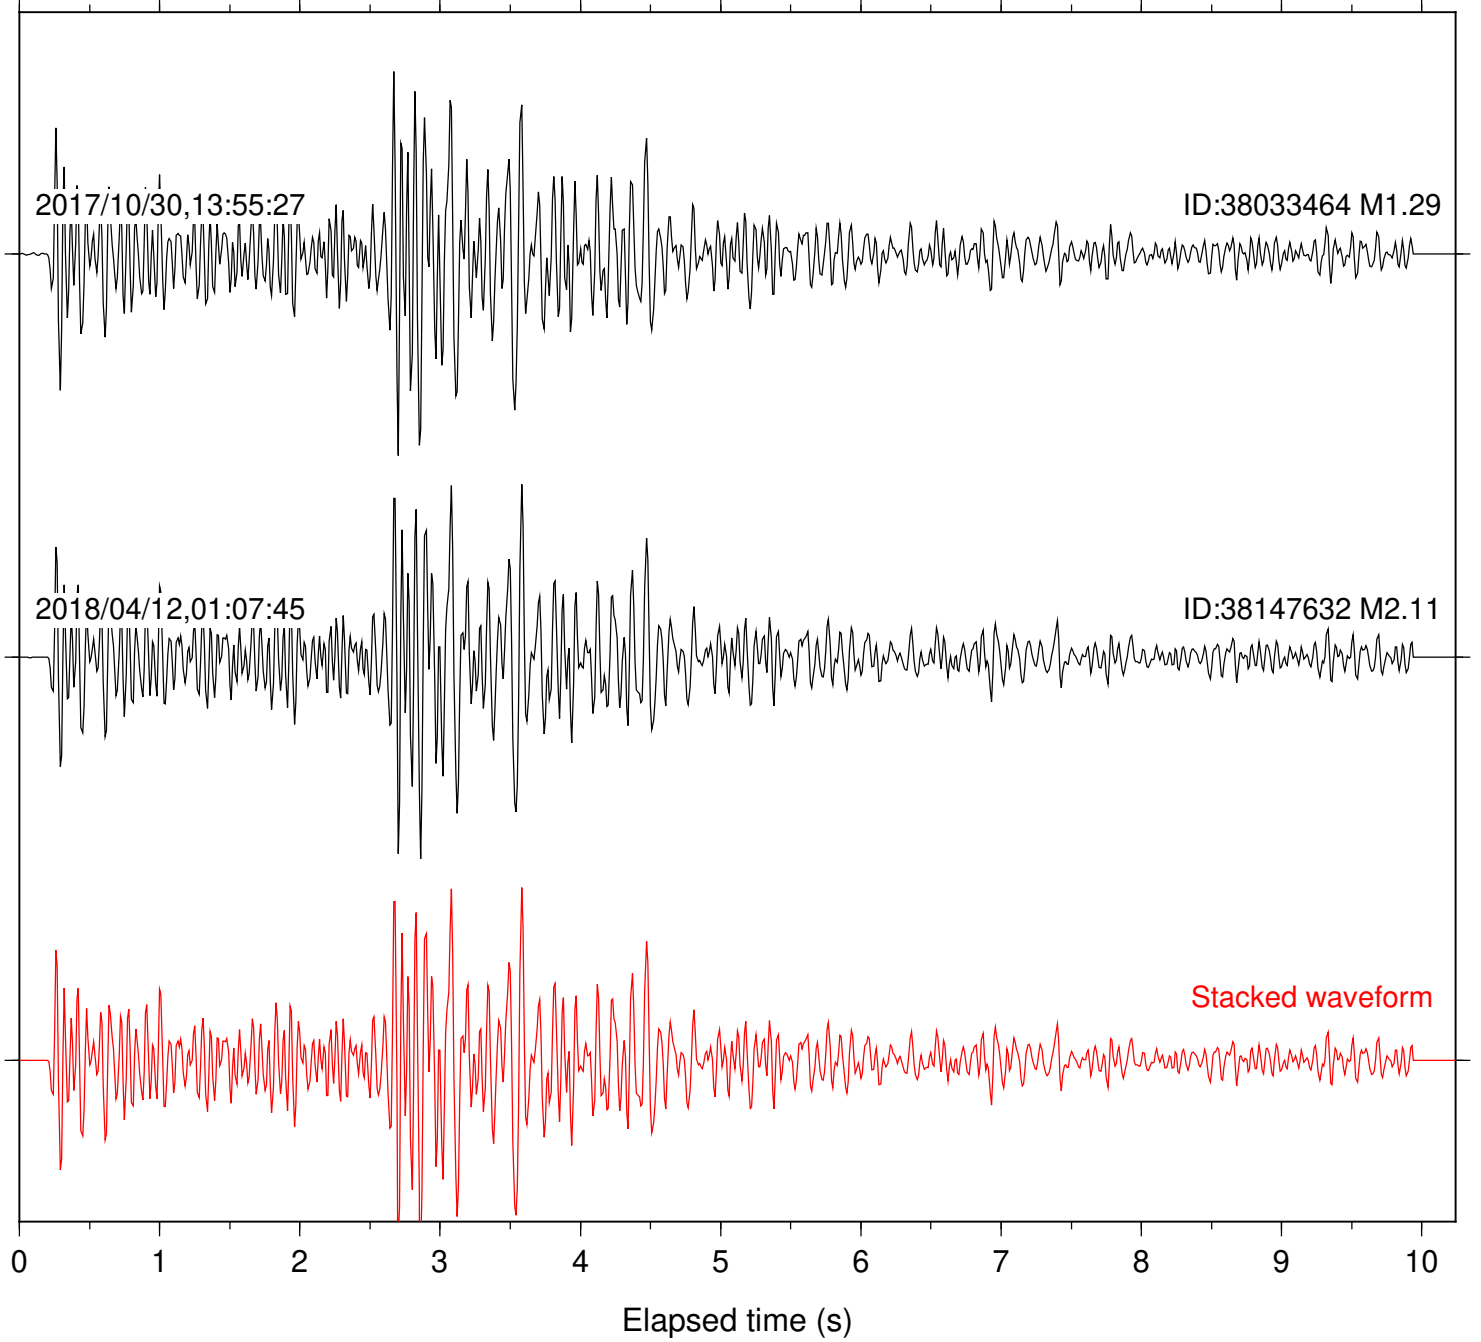

Station: B088 Com: EHZ

Focal depth: 6.26 km

Station: B093 Com: EHZ

Focal depth: 6.26 km

Station: B946 Com: EHZ

Focal depth: 6.26 km

Station: BAC Com: EHZ

Focal depth: 6.26 km

Station: CSH Com: HHZ

Focal depth: 6.26 km

Station: DGR Com: HHZ

Focal depth: 6.26 km

Station: FRD Com: HHZ

Focal depth: 6.26 km

Station: HMT2 Com: HHZ

Focal depth: 6.26 km

Station: LKH Com: HHZ

Focal depth: 6.26 km

Station: LVA2 Com: HHZ

Focal depth: 6.26 km

Station: MTG Com: HHZ

Focal depth: 6.26 km

Station: POB2 Com: HHZ

Focal depth: 6.26 km

Station: RRSP Com: HHZ

Focal depth: 6.26 km

Station: SND Com: HHZ

Focal depth: 6.26 km