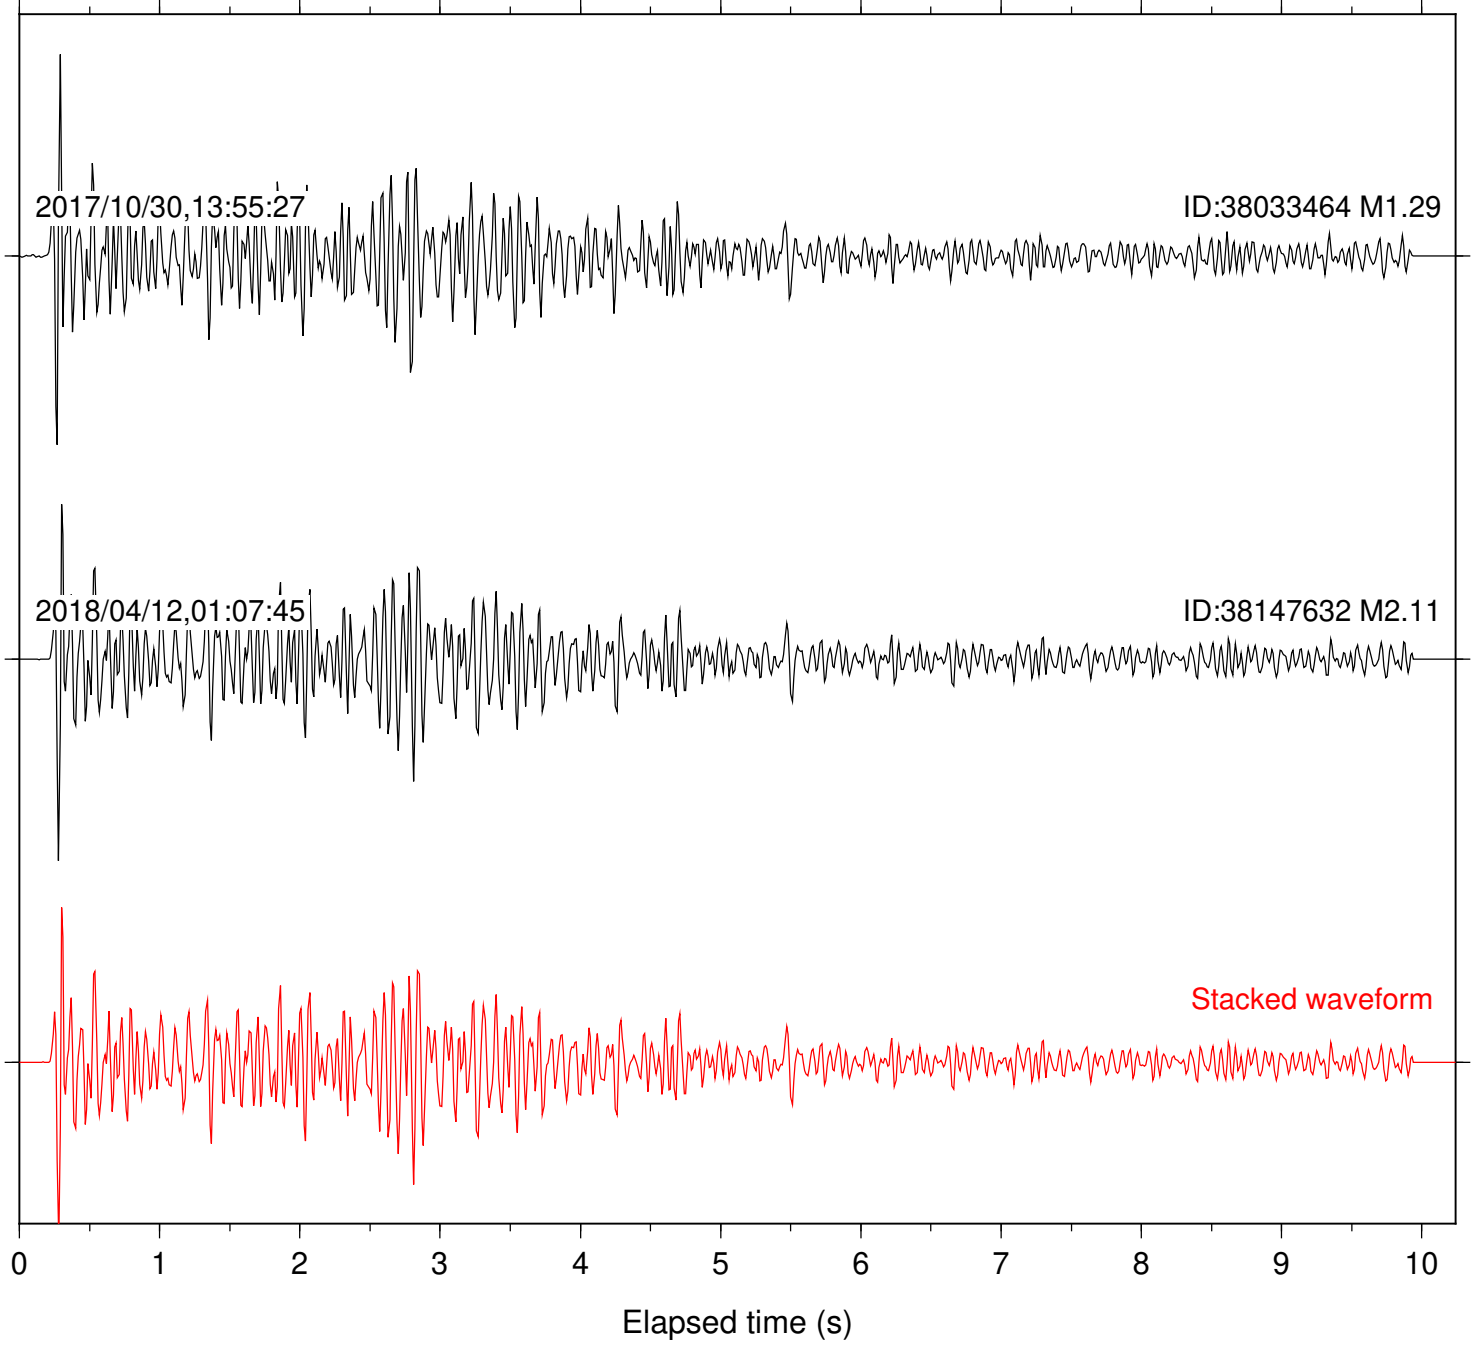

Station: B081 Com: EHZ

Focal depth: 6.26 km

Station: B082 Com: EHZ

Focal depth: 6.26 km

Station: B084 Com: EHZ

Focal depth: 6.26 km

Station: B087 Com: EHZ

Focal depth: 6.26 km

Station: B088 Com: EHZ

Focal depth: 6.26 km

Station: B093 Com: EHZ

Focal depth: 6.26 km

Station: B946 Com: EHZ

Focal depth: 6.26 km

Station: BAC Com: EHZ

Focal depth: 6.26 km

Station: CSH Com: HHZ

Focal depth: 6.26 km

Station: DGR Com: HHZ

Focal depth: 6.26 km

Station: FRD Com: HHZ

Focal depth: 6.26 km

Station: HMT2 Com: HHZ

Focal depth: 6.26 km

Station: RRSP Com: HHZ

Focal depth: 6.26 km

Station: SND Com: HHZ

Focal depth: 6.26 km