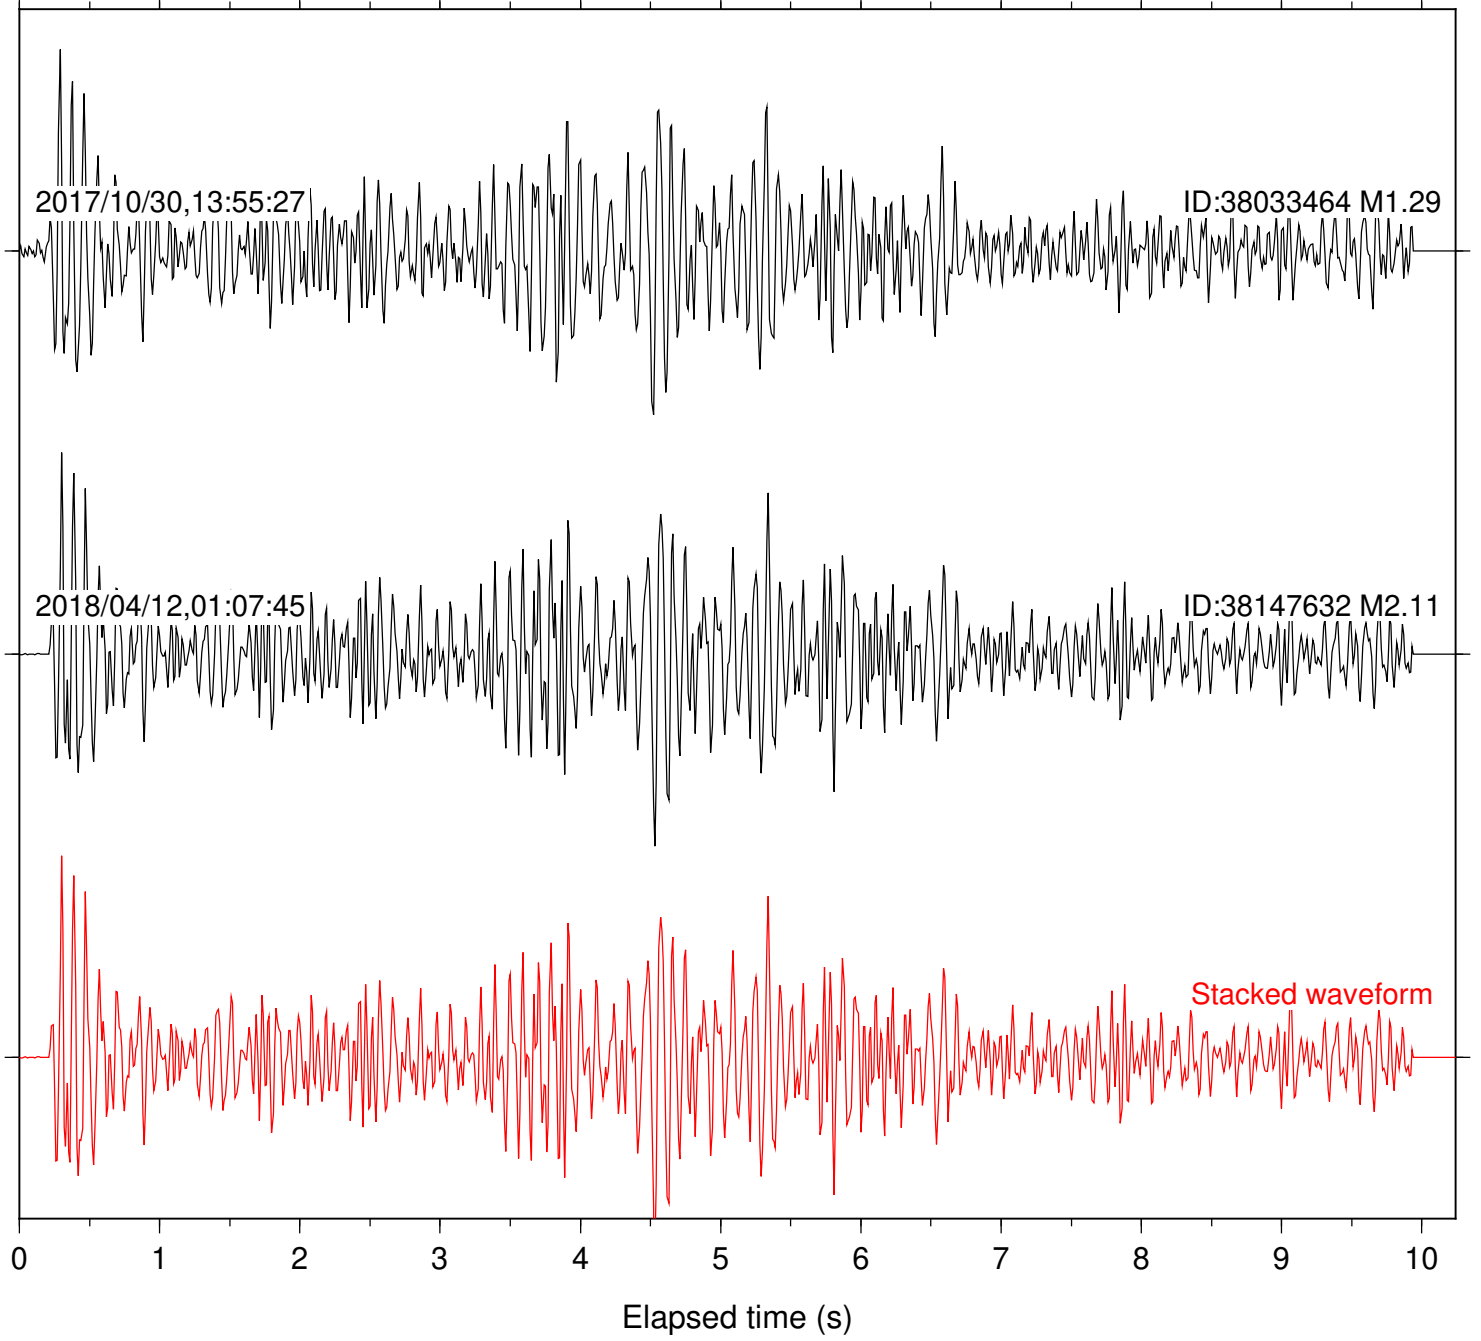

Station: B088 Com: EHZ

Focal depth: 6.26 km

Station: B093 Com: EHZ

Focal depth: 6.26 km

Station: B946 Com: EHZ

Focal depth: 6.26 km

Station: BAC Com: EHZ

Focal depth: 6.26 km

Station: CSH Com: HHZ

Focal depth: 6.26 km

Station: DGR Com: HHZ

Focal depth: 6.26 km

Station: FRD Com: HHZ

Focal depth: 6.26 km

Station: HMT2 Com: HHZ

Focal depth: 6.26 km

Station: LKH Com: HHZ

Focal depth: 6.26 km

Station: LVA2 Com: HHZ

Focal depth: 6.26 km

Station: MTG Com: HHZ

Focal depth: 6.26 km

Station: POB2 Com: HHZ

Focal depth: 6.26 km

Station: RRSP Com: HHZ

Focal depth: 6.26 km

Station: SND Com: HHZ

Focal depth: 6.26 km