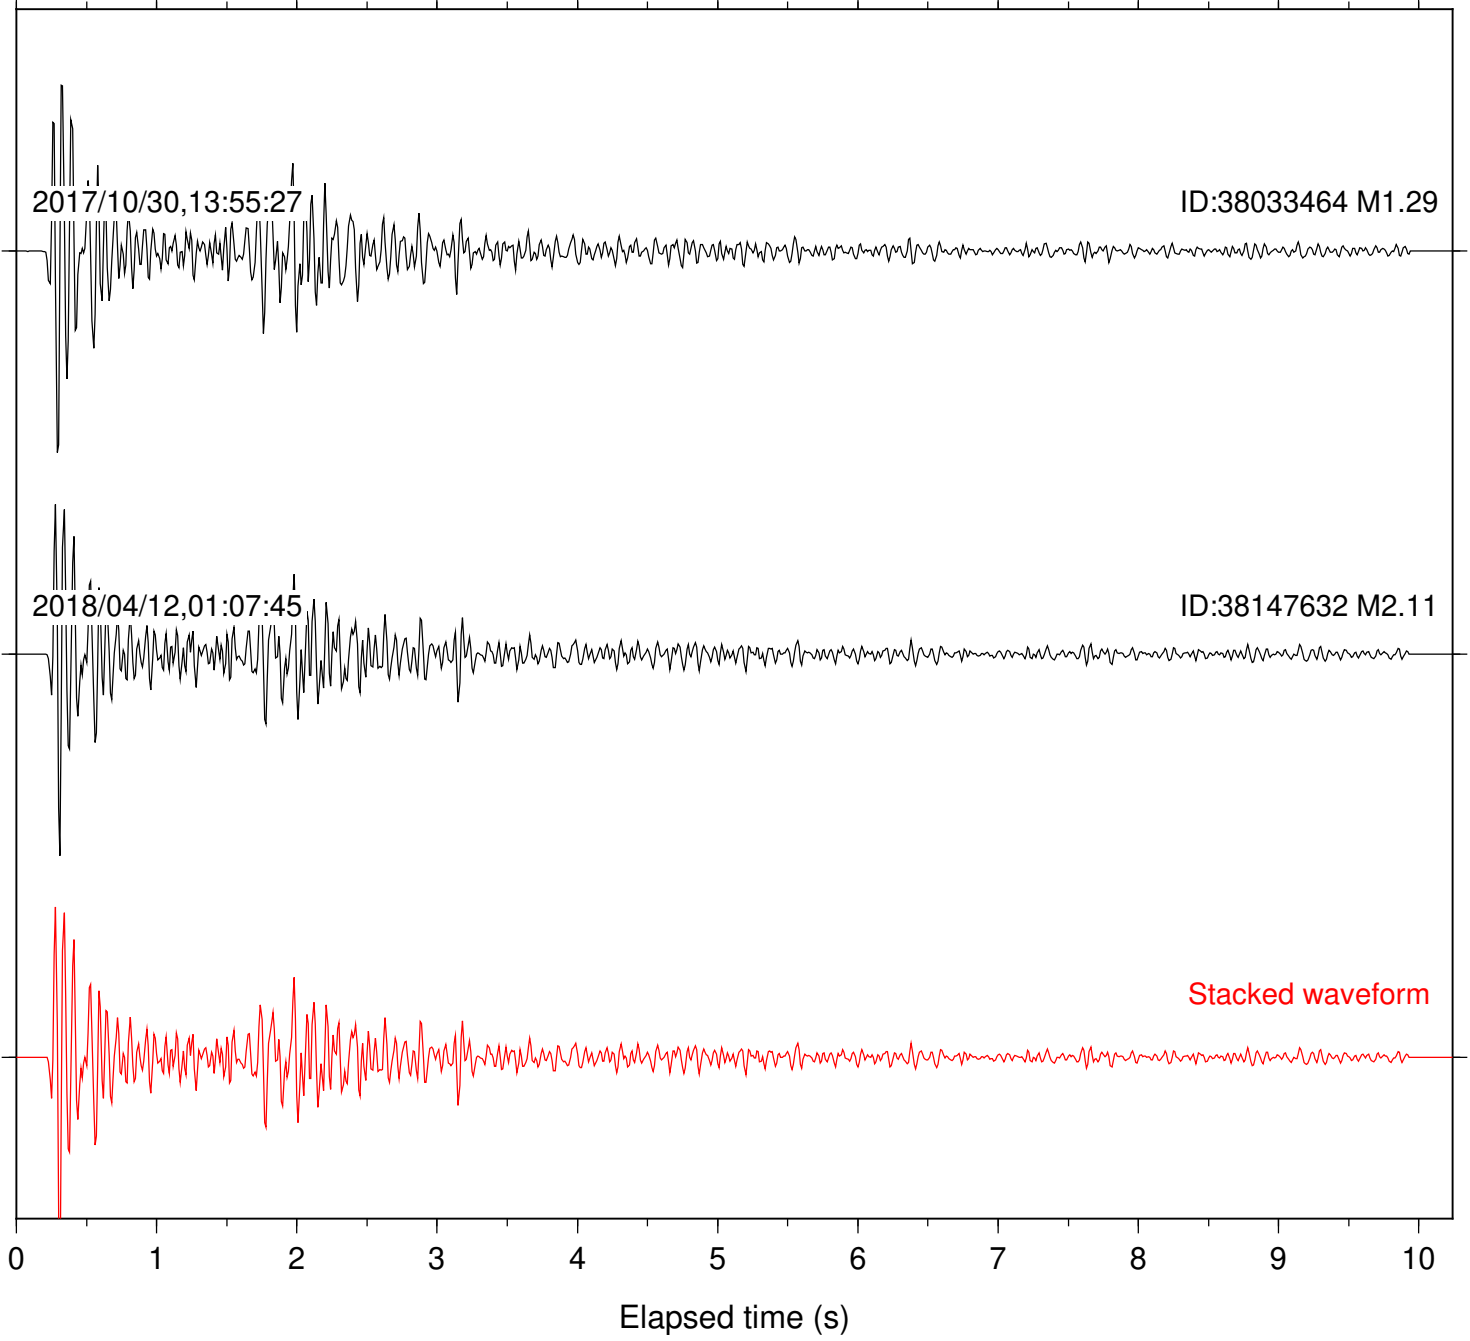

Station: B081 Com: EHZ

Focal depth: 6.26 km

Station: B082 Com: EHZ

Focal depth: 6.26 km

Station: B084 Com: EHZ

Focal depth: 6.26 km

Station: B087 Com: EHZ

Focal depth: 6.26 km

Station: B088 Com: EHZ

Focal depth: 6.26 km

Station: B093 Com: EHZ

Focal depth: 6.26 km

Station: B946 Com: EHZ

Focal depth: 6.26 km

Station: BAC Com: EHZ

Focal depth: 6.26 km

Station: CSH Com: HHZ

Focal depth: 6.26 km

Station: DGR Com: HHZ

Focal depth: 6.26 km

Station: FRD Com: HHZ

Focal depth: 6.26 km

Station: HMT2 Com: HHZ

Focal depth: 6.26 km

Station: RRSP Com: HHZ

Focal depth: 6.26 km

Station: SND Com: HHZ

Focal depth: 6.26 km