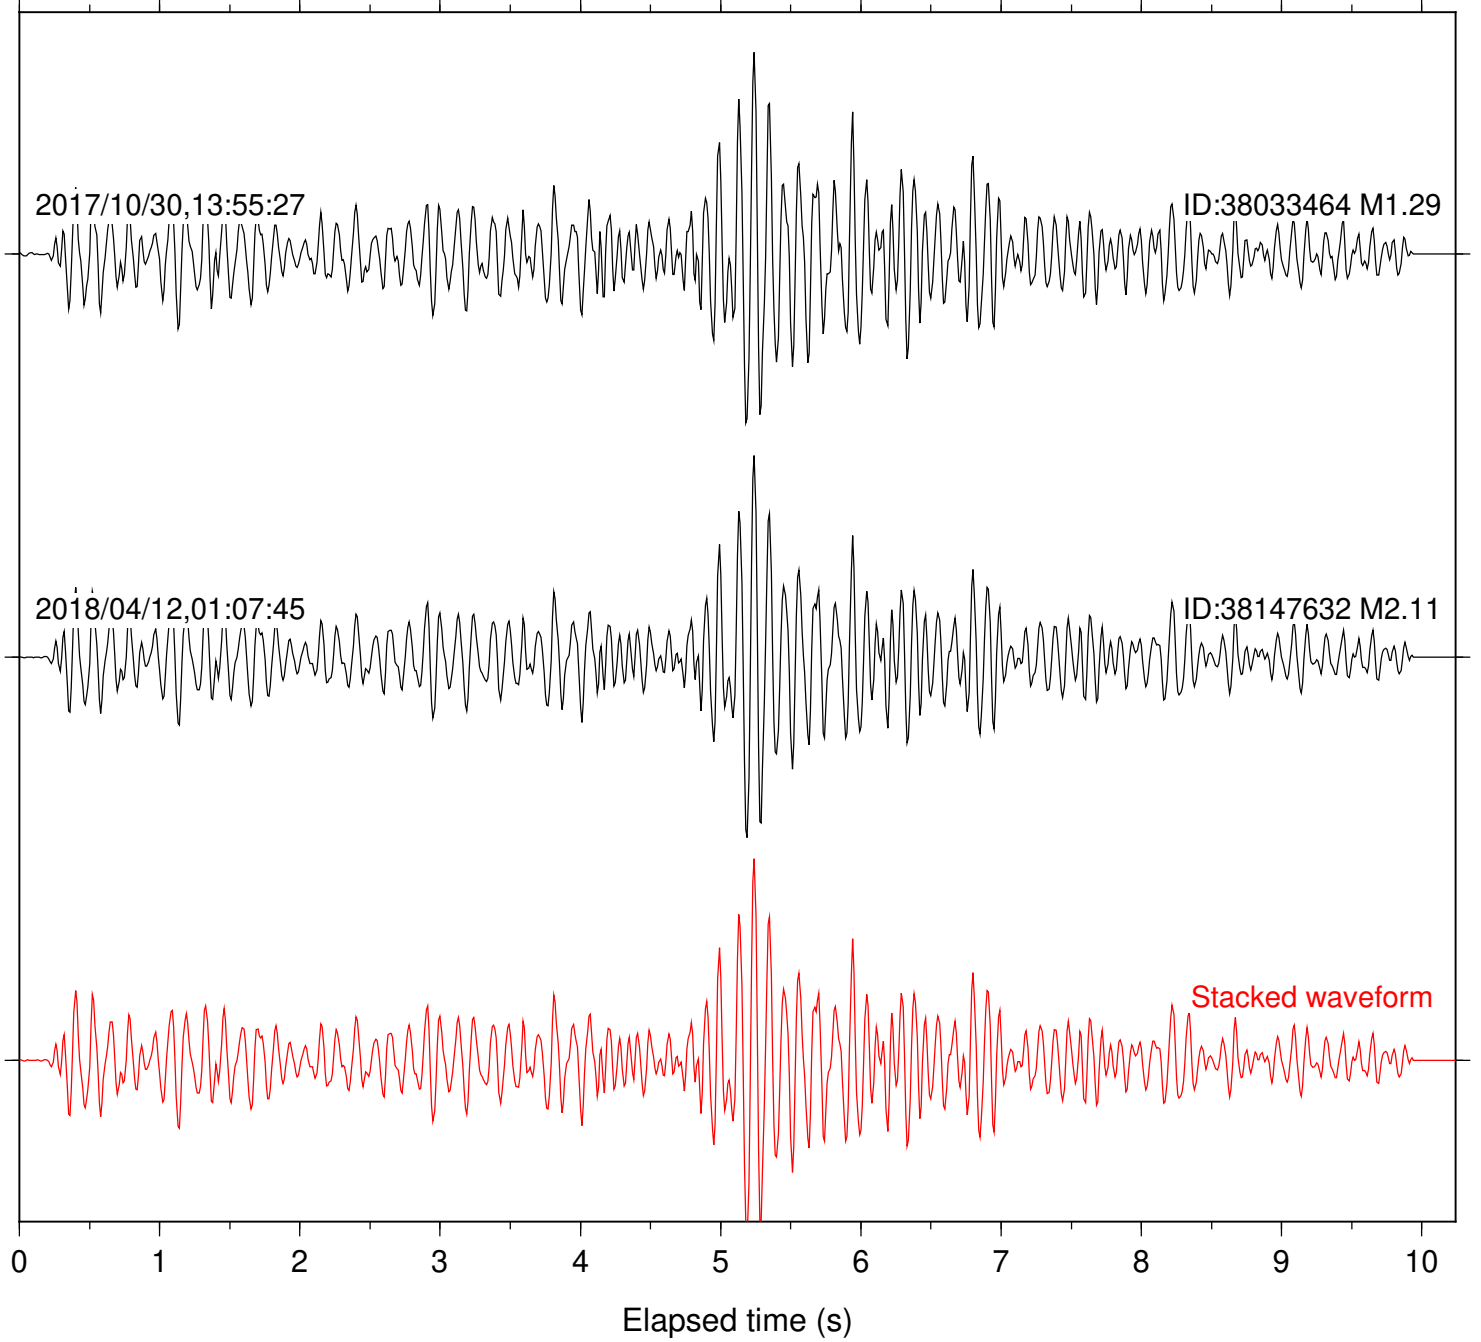

Station: B088 Com: EHZ

Focal depth: 6.26 km

Station: B093 Com: EHZ

Focal depth: 6.26 km

Station: B946 Com: EHZ

Focal depth: 6.26 km

Station: BAC Com: EHZ

Focal depth: 6.26 km

Station: CSH Com: HHZ

Focal depth: 6.26 km

Station: DGR Com: HHZ

Focal depth: 6.26 km

Station: FRD Com: HHZ

Focal depth: 6.26 km

Station: HMT2 Com: HHZ

Focal depth: 6.26 km

Station: LKH Com: HHZ

Focal depth: 6.26 km

Station: LVA2 Com: HHZ

Focal depth: 6.26 km

Station: MTG Com: HHZ

Focal depth: 6.26 km

Station: POB2 Com: HHZ

Focal depth: 6.26 km

Station: RRSP Com: HHZ

Focal depth: 6.26 km

Station: SND Com: HHZ

Focal depth: 6.26 km