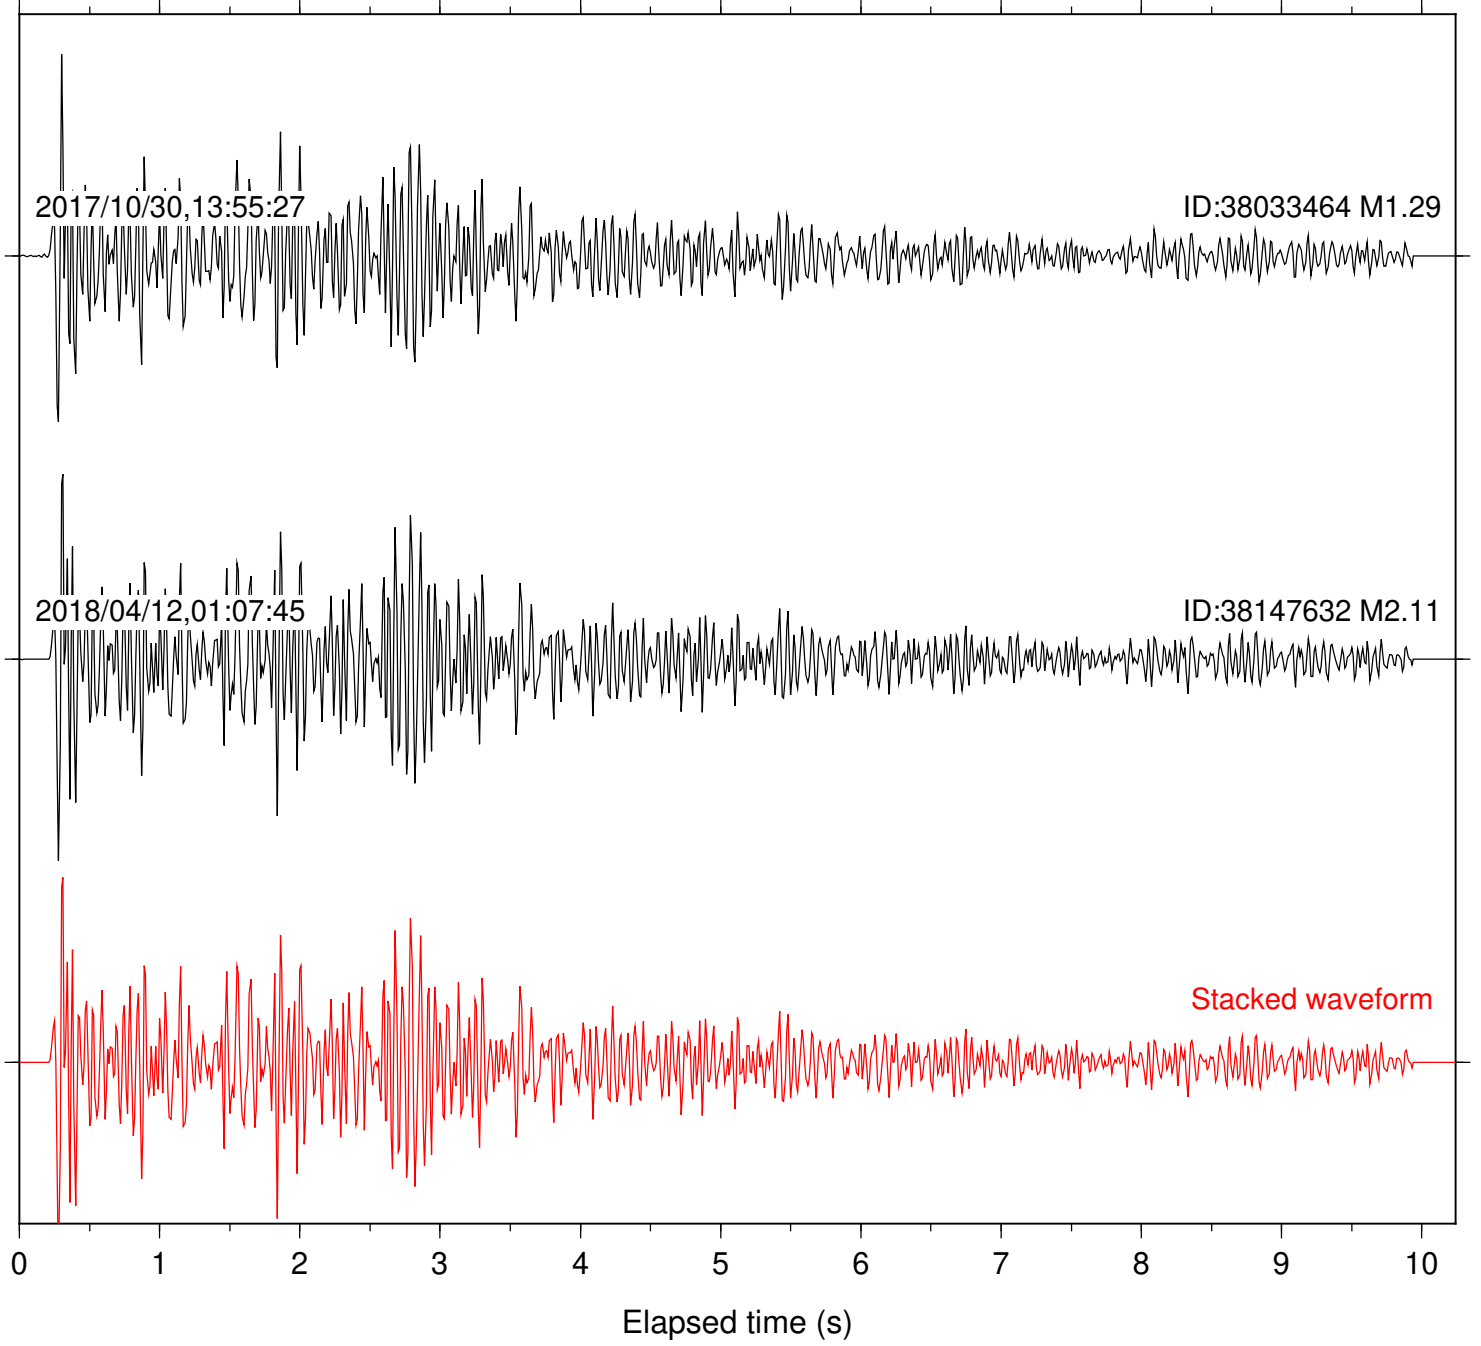

Station: B088 Com: EHZ

Focal depth: 6.26 km

Station: B093 Com: EHZ

Focal depth: 6.26 km

Station: B946 Com: EHZ

Focal depth: 6.26 km

Station: BAC Com: EHZ

Focal depth: 6.26 km

Station: CSH Com: HHZ

Focal depth: 6.26 km

Station: DGR Com: HHZ

Focal depth: 6.26 km

Station: FRD Com: HHZ

Focal depth: 6.26 km

Station: HMT2 Com: HHZ

Focal depth: 6.26 km

Station: LKH Com: HHZ

Focal depth: 6.26 km

Station: LVA2 Com: HHZ

Focal depth: 6.26 km

Station: MTG Com: HHZ

Focal depth: 6.26 km

Station: POB2 Com: HHZ

Focal depth: 6.26 km

Station: RRSP Com: HHZ

Focal depth: 6.26 km

Station: SND Com: HHZ

Focal depth: 6.26 km