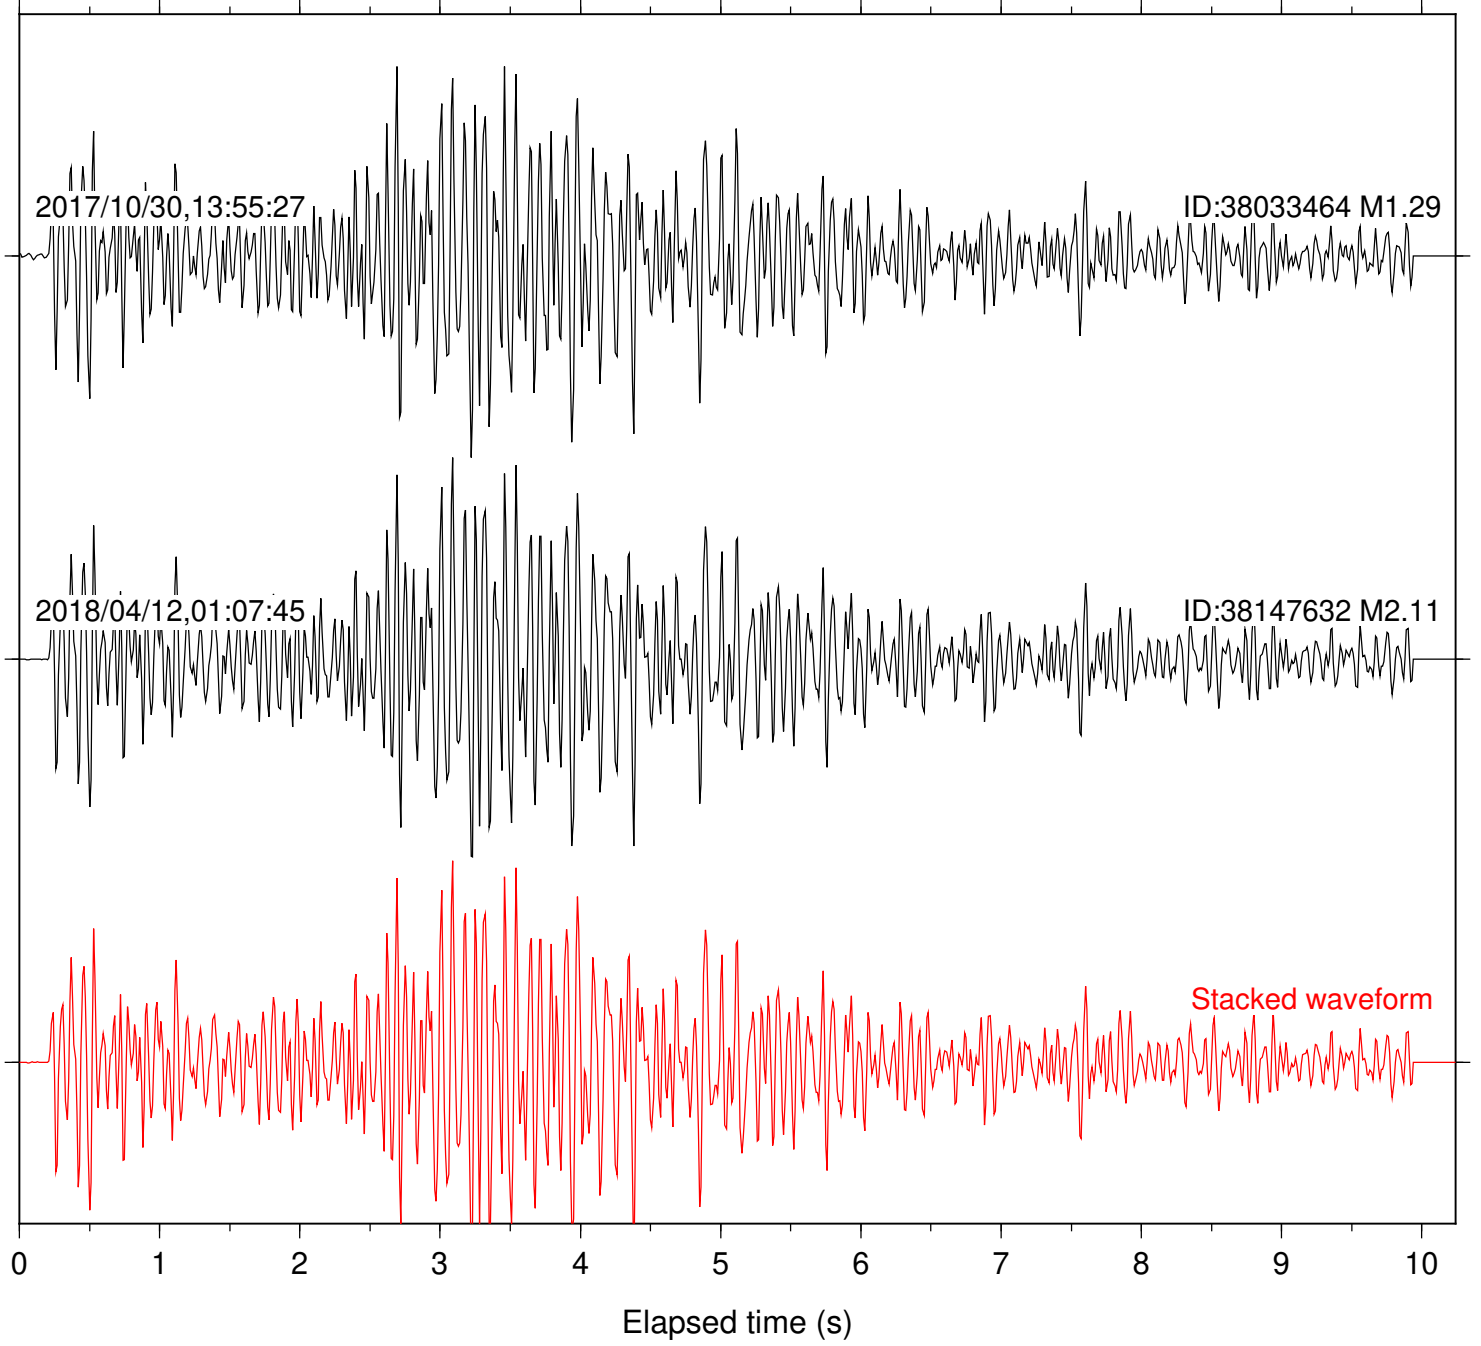

Station: B081 Com: EHZ

Focal depth: 6.26 km

Station: B082 Com: EHZ

Focal depth: 6.26 km

Station: B084 Com: EHZ

Focal depth: 6.26 km

Station: B087 Com: EHZ

Focal depth: 6.26 km

Station: B088 Com: EHZ

Focal depth: 6.26 km

Station: B093 Com: EHZ

Focal depth: 6.26 km

Station: B946 Com: EHZ

Focal depth: 6.26 km

Station: BAC Com: EHZ

Focal depth: 6.26 km

Station: CSH Com: HHZ

Focal depth: 6.26 km

Station: DGR Com: HHZ

Focal depth: 6.26 km

Station: FRD Com: HHZ

Focal depth: 6.26 km

Station: HMT2 Com: HHZ

Focal depth: 6.26 km

Station: RRSP Com: HHZ

Focal depth: 6.26 km

Station: SND Com: HHZ

Focal depth: 6.26 km