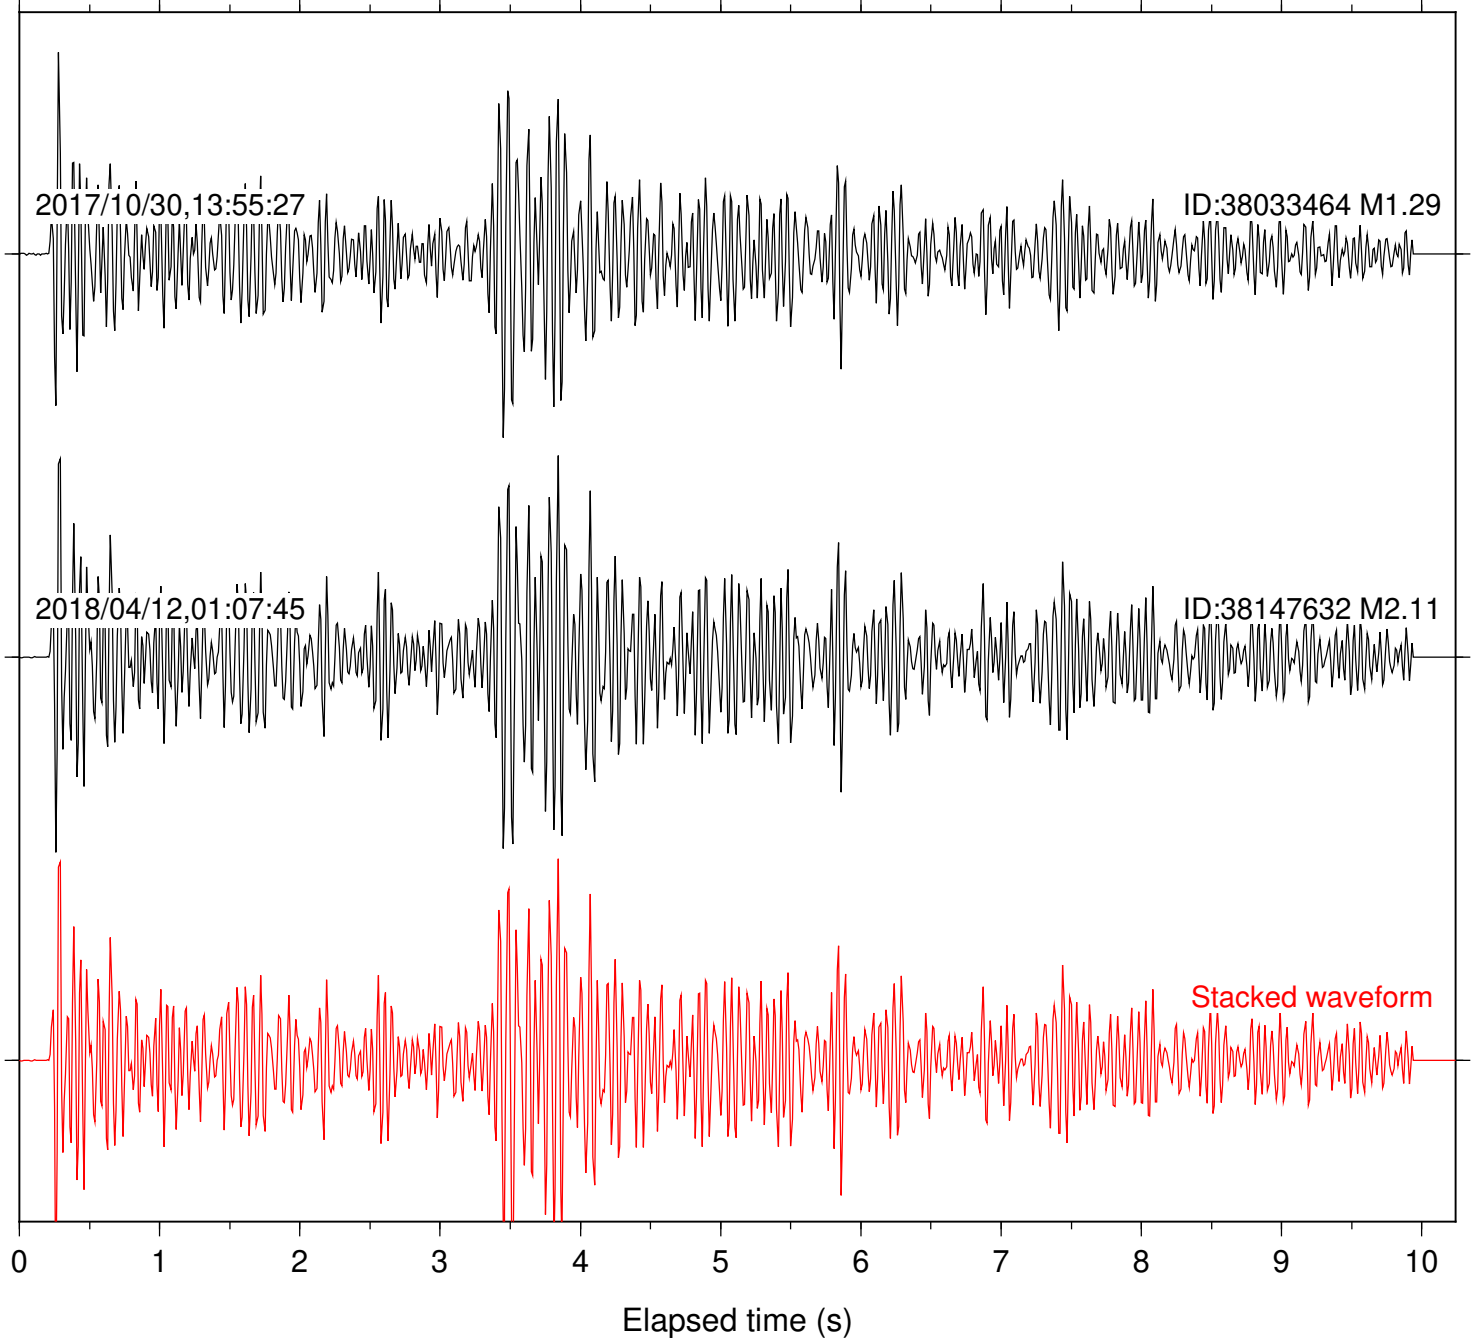

Station: B088 Com: EHZ

Focal depth: 6.26 km

Station: B093 Com: EHZ

Focal depth: 6.26 km

Station: B946 Com: EHZ

Focal depth: 6.26 km

Station: BAC Com: EHZ

Focal depth: 6.26 km

Station: CSH Com: HHZ

Focal depth: 6.26 km

Station: DGR Com: HHZ

Focal depth: 6.26 km

Station: FRD Com: HHZ

Focal depth: 6.26 km

Station: HMT2 Com: HHZ

Focal depth: 6.26 km

Station: LKH Com: HHZ

Focal depth: 6.26 km

Station: LVA2 Com: HHZ

Focal depth: 6.26 km

Station: MTG Com: HHZ

Focal depth: 6.26 km

Station: POB2 Com: HHZ

Focal depth: 6.26 km

Station: RRSP Com: HHZ

Focal depth: 6.26 km

Station: SND Com: HHZ

Focal depth: 6.26 km