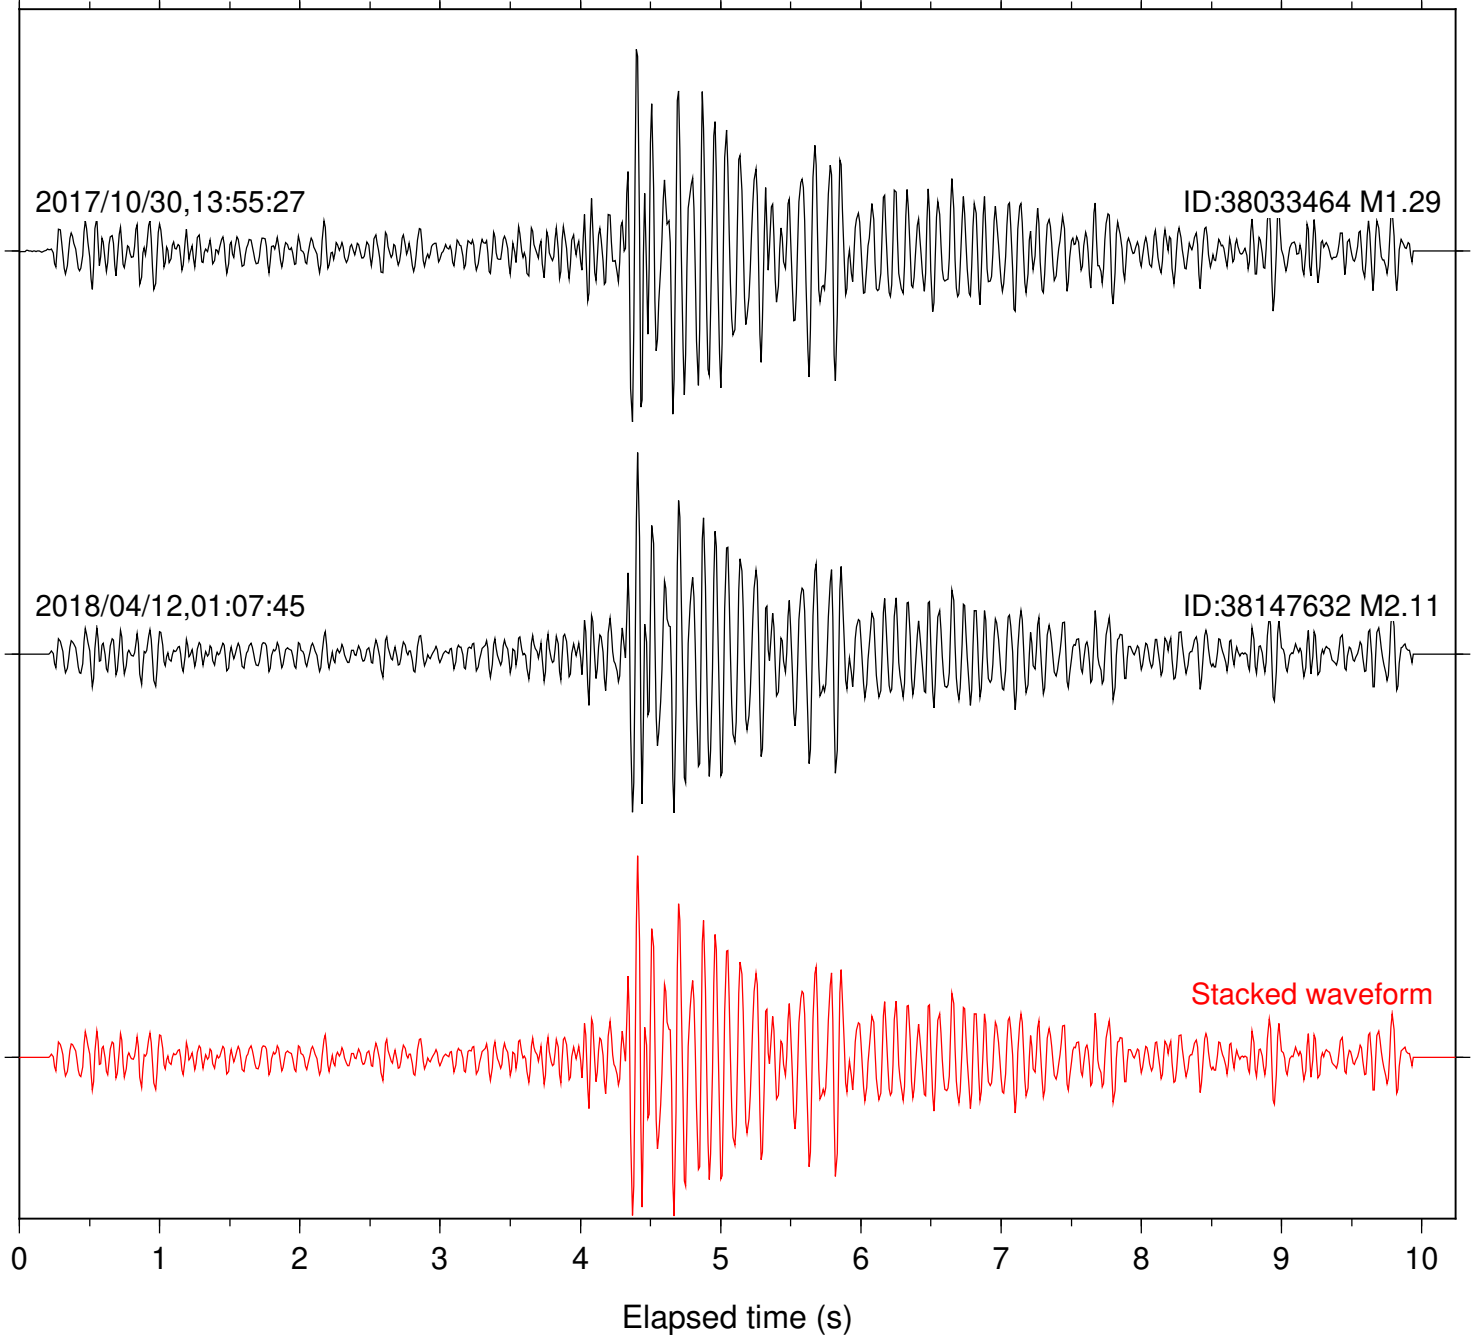

Station: B081 Com: EHZ

Focal depth: 6.26 km

Station: B082 Com: EHZ

Focal depth: 6.26 km

Station: B084 Com: EHZ

Focal depth: 6.26 km

Station: B087 Com: EHZ

Focal depth: 6.26 km

Station: B088 Com: EHZ

Focal depth: 6.26 km

Station: B093 Com: EHZ

Focal depth: 6.26 km

Station: B946 Com: EHZ

Focal depth: 6.26 km

Station: BAC Com: EHZ

Focal depth: 6.26 km

Station: CSH Com: HHZ

Focal depth: 6.26 km

Station: DGR Com: HHZ

Focal depth: 6.26 km

Station: FRD Com: HHZ

Focal depth: 6.26 km

Station: HMT2 Com: HHZ

Focal depth: 6.26 km

Station: RRSP Com: HHZ

Focal depth: 6.26 km

Station: SND Com: HHZ

Focal depth: 6.26 km