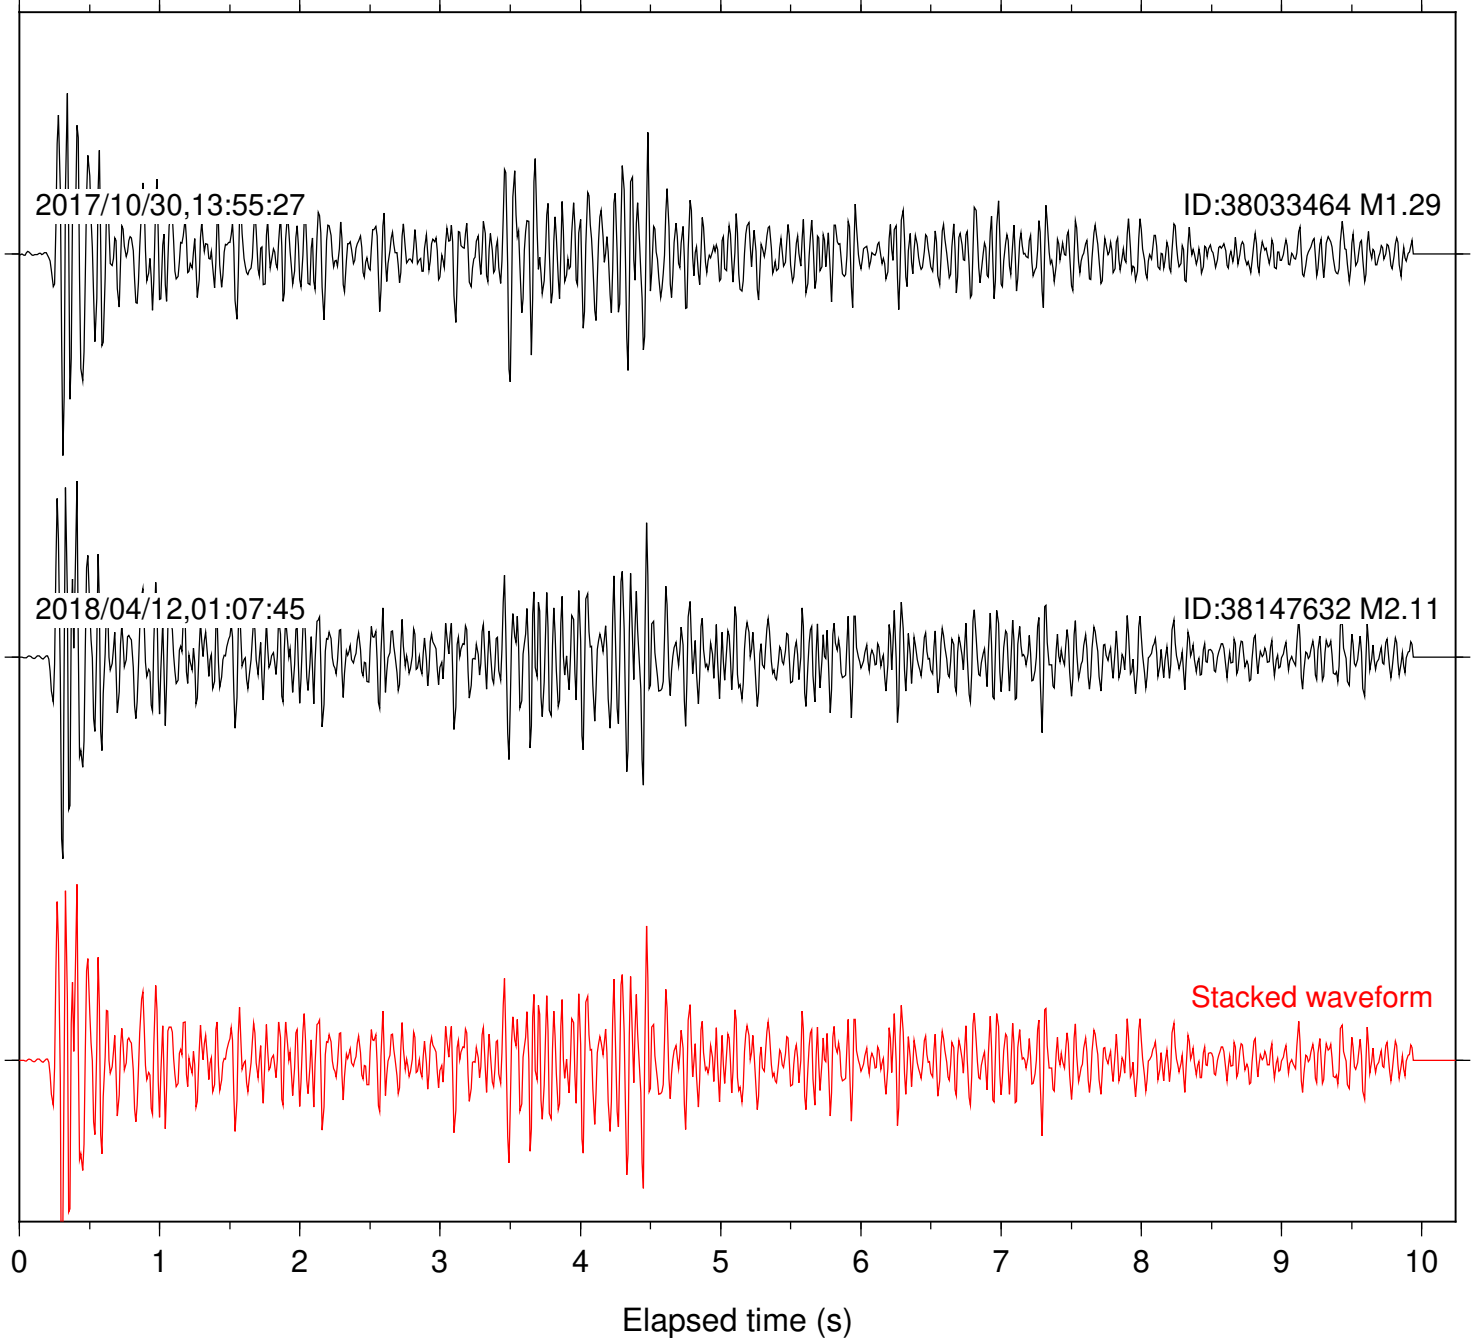

Station: B081 Com: EHZ

Focal depth: 6.26 km

Station: B082 Com: EHZ

Focal depth: 6.26 km

Station: B084 Com: EHZ

Focal depth: 6.26 km

Station: B087 Com: EHZ

Focal depth: 6.26 km

Station: B088 Com: EHZ

Focal depth: 6.26 km

Station: B093 Com: EHZ

Focal depth: 6.26 km

Station: B946 Com: EHZ

Focal depth: 6.26 km

Station: BAC Com: EHZ

Focal depth: 6.26 km

Station: CSH Com: HHZ

Focal depth: 6.26 km

Station: DGR Com: HHZ

Focal depth: 6.26 km

Station: FRD Com: HHZ

Focal depth: 6.26 km

Station: HMT2 Com: HHZ

Focal depth: 6.26 km

Station: RRSP Com: HHZ

Focal depth: 6.26 km

Station: SND Com: HHZ

Focal depth: 6.26 km