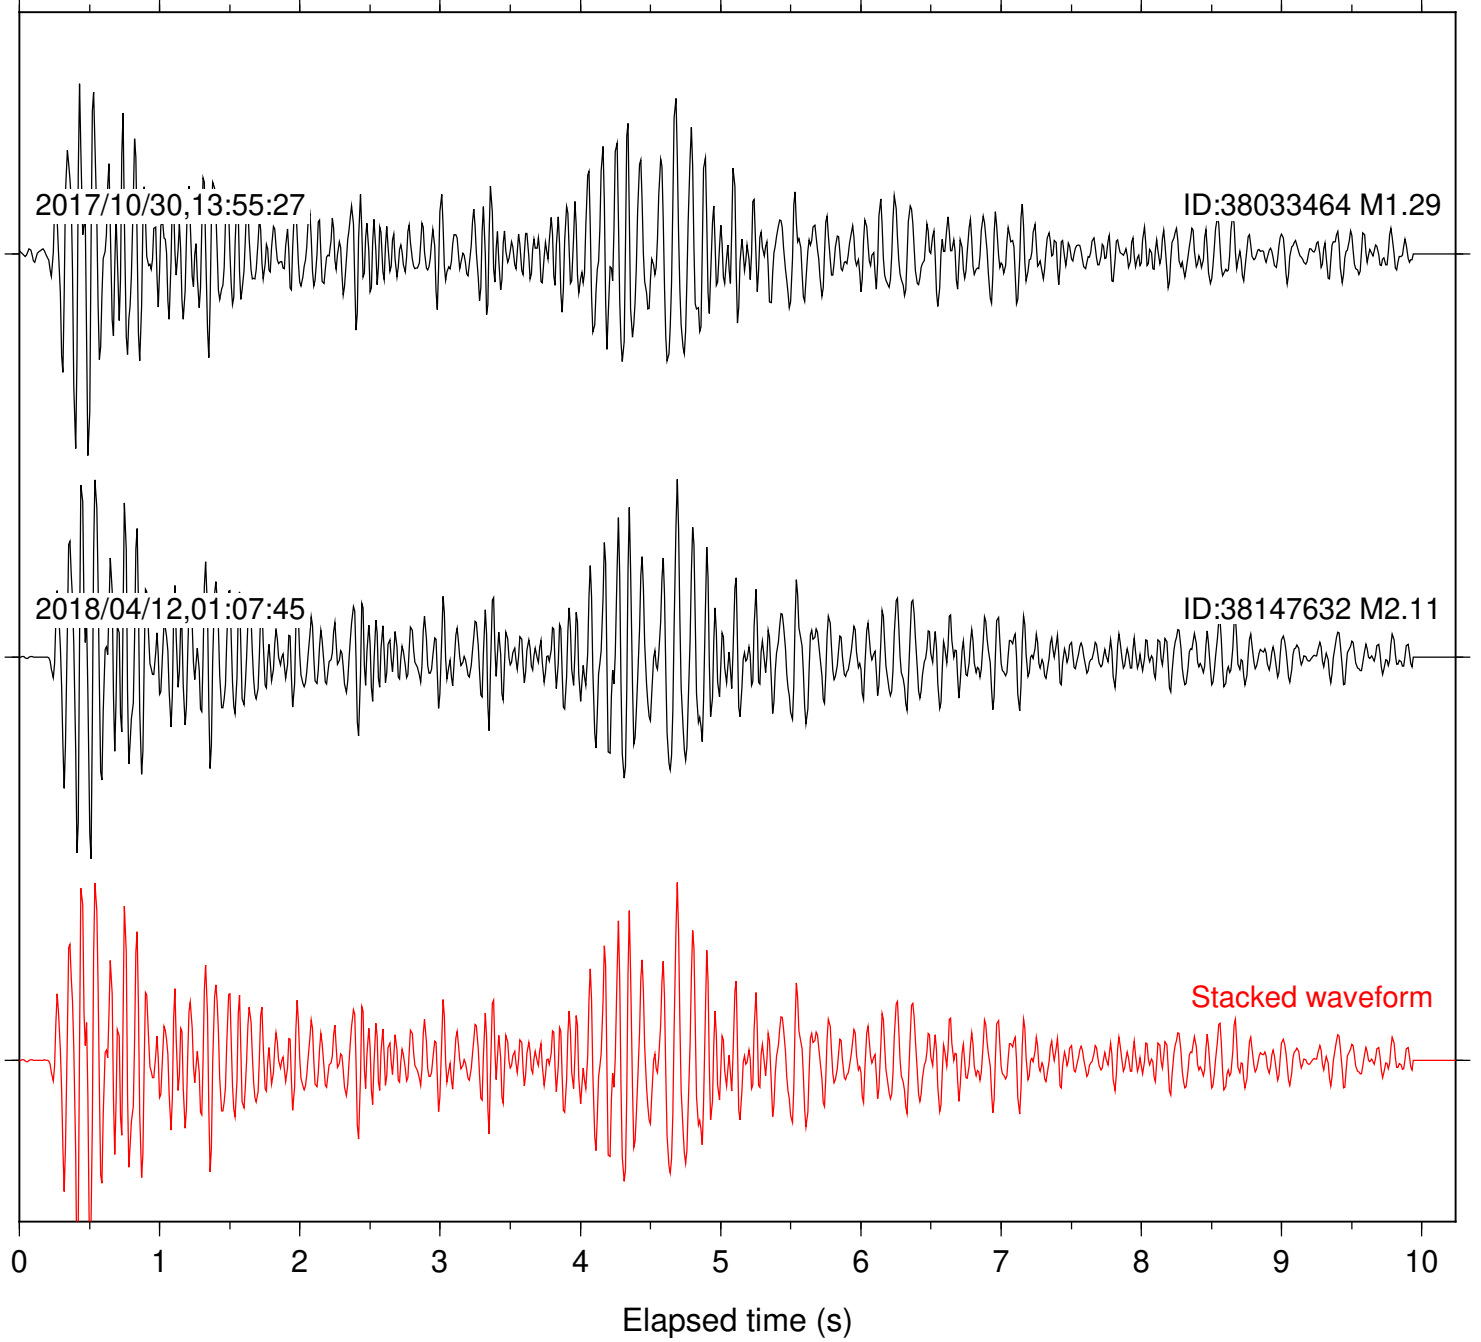

Station: B088 Com: EHZ

Focal depth: 6.26 km

Station: B093 Com: EHZ

Focal depth: 6.26 km

Station: B946 Com: EHZ

Focal depth: 6.26 km

Station: BAC Com: EHZ

Focal depth: 6.26 km

Station: CSH Com: HHZ

Focal depth: 6.26 km

Station: DGR Com: HHZ

Focal depth: 6.26 km

Station: FRD Com: HHZ

Focal depth: 6.26 km

Station: HMT2 Com: HHZ

Focal depth: 6.26 km

Station: LKH Com: HHZ

Focal depth: 6.26 km

Station: LVA2 Com: HHZ

Focal depth: 6.26 km

Station: MTG Com: HHZ

Focal depth: 6.26 km

Station: POB2 Com: HHZ

Focal depth: 6.26 km

Station: RRSP Com: HHZ

Focal depth: 6.26 km

Station: SND Com: HHZ

Focal depth: 6.26 km