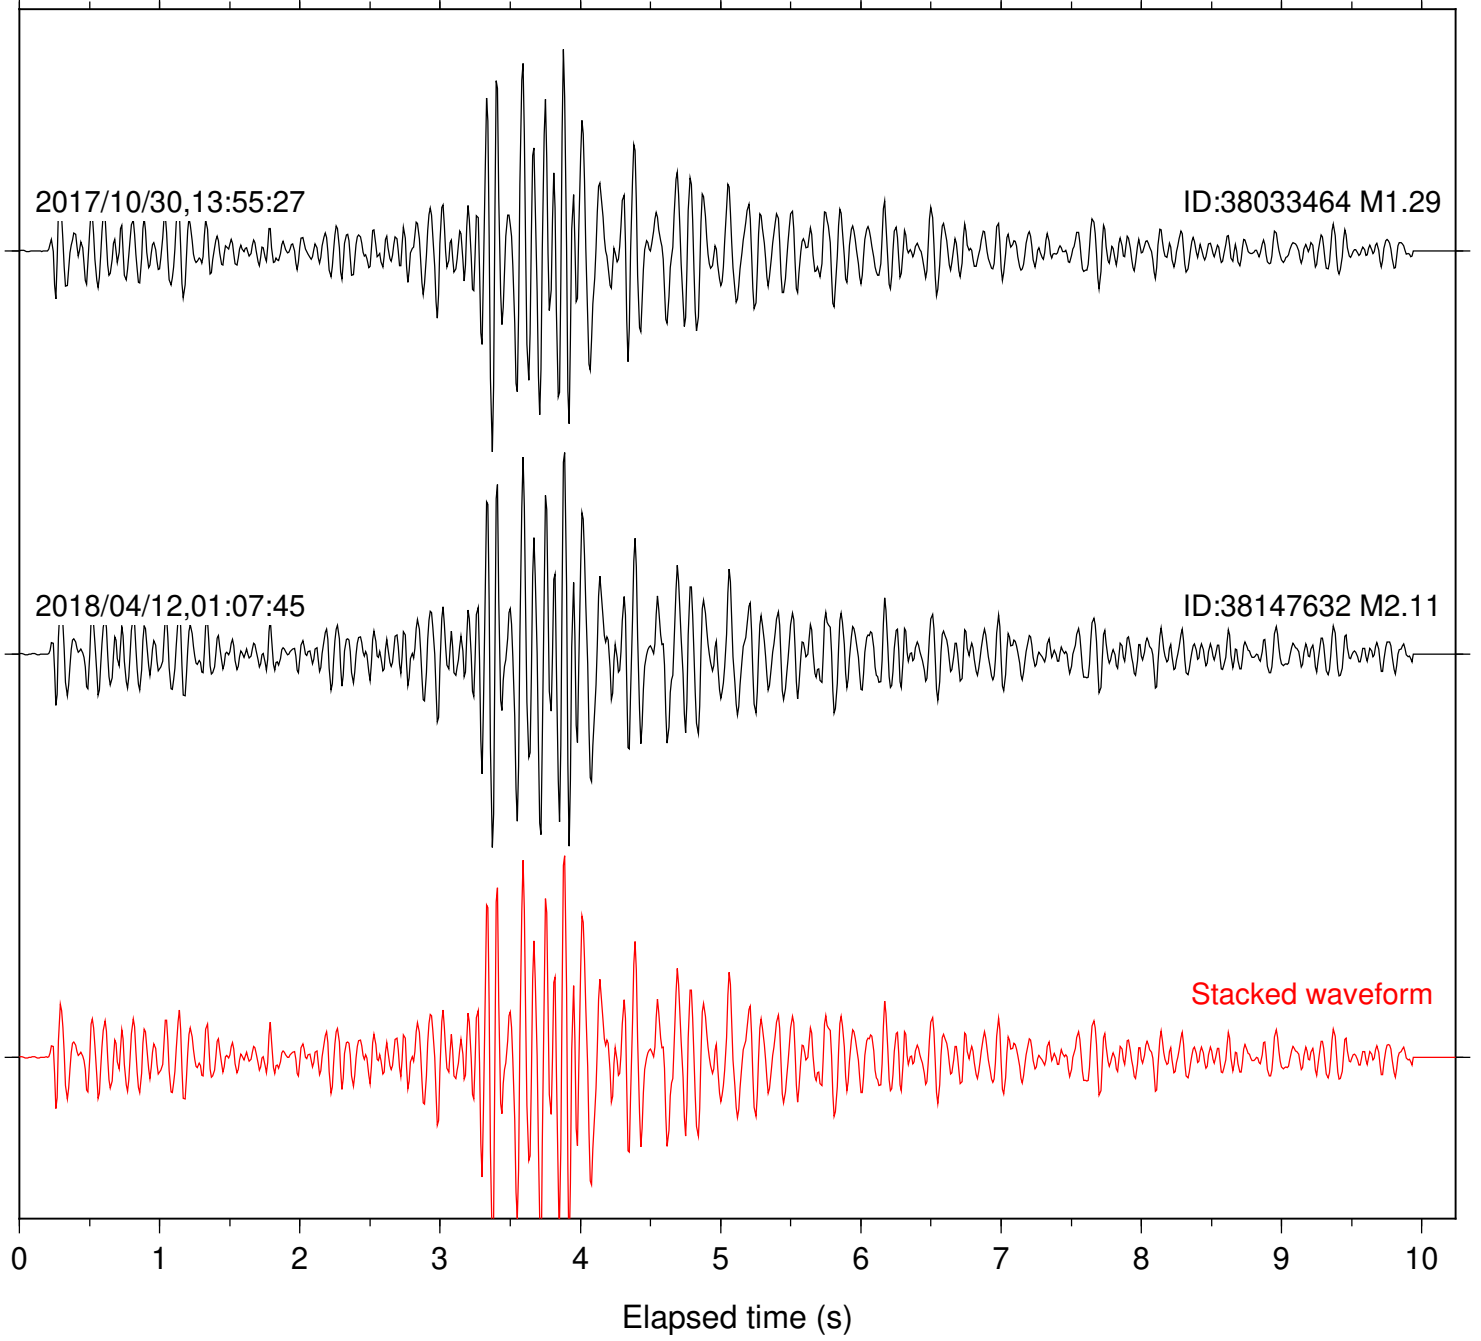

Station: B088 Com: EHZ

Focal depth: 6.26 km

Station: B093 Com: EHZ

Focal depth: 6.26 km

Station: B946 Com: EHZ

Focal depth: 6.26 km

Station: BAC Com: EHZ

Focal depth: 6.26 km

Station: CSH Com: HHZ

Focal depth: 6.26 km

Station: DGR Com: HHZ

Focal depth: 6.26 km

Station: FRD Com: HHZ

Focal depth: 6.26 km

Station: HMT2 Com: HHZ

Focal depth: 6.26 km

Station: LKH Com: HHZ

Focal depth: 6.26 km

Station: LVA2 Com: HHZ

Focal depth: 6.26 km

Station: MTG Com: HHZ

Focal depth: 6.26 km

Station: POB2 Com: HHZ

Focal depth: 6.26 km

Station: RRSP Com: HHZ

Focal depth: 6.26 km

Station: SND Com: HHZ

Focal depth: 6.26 km