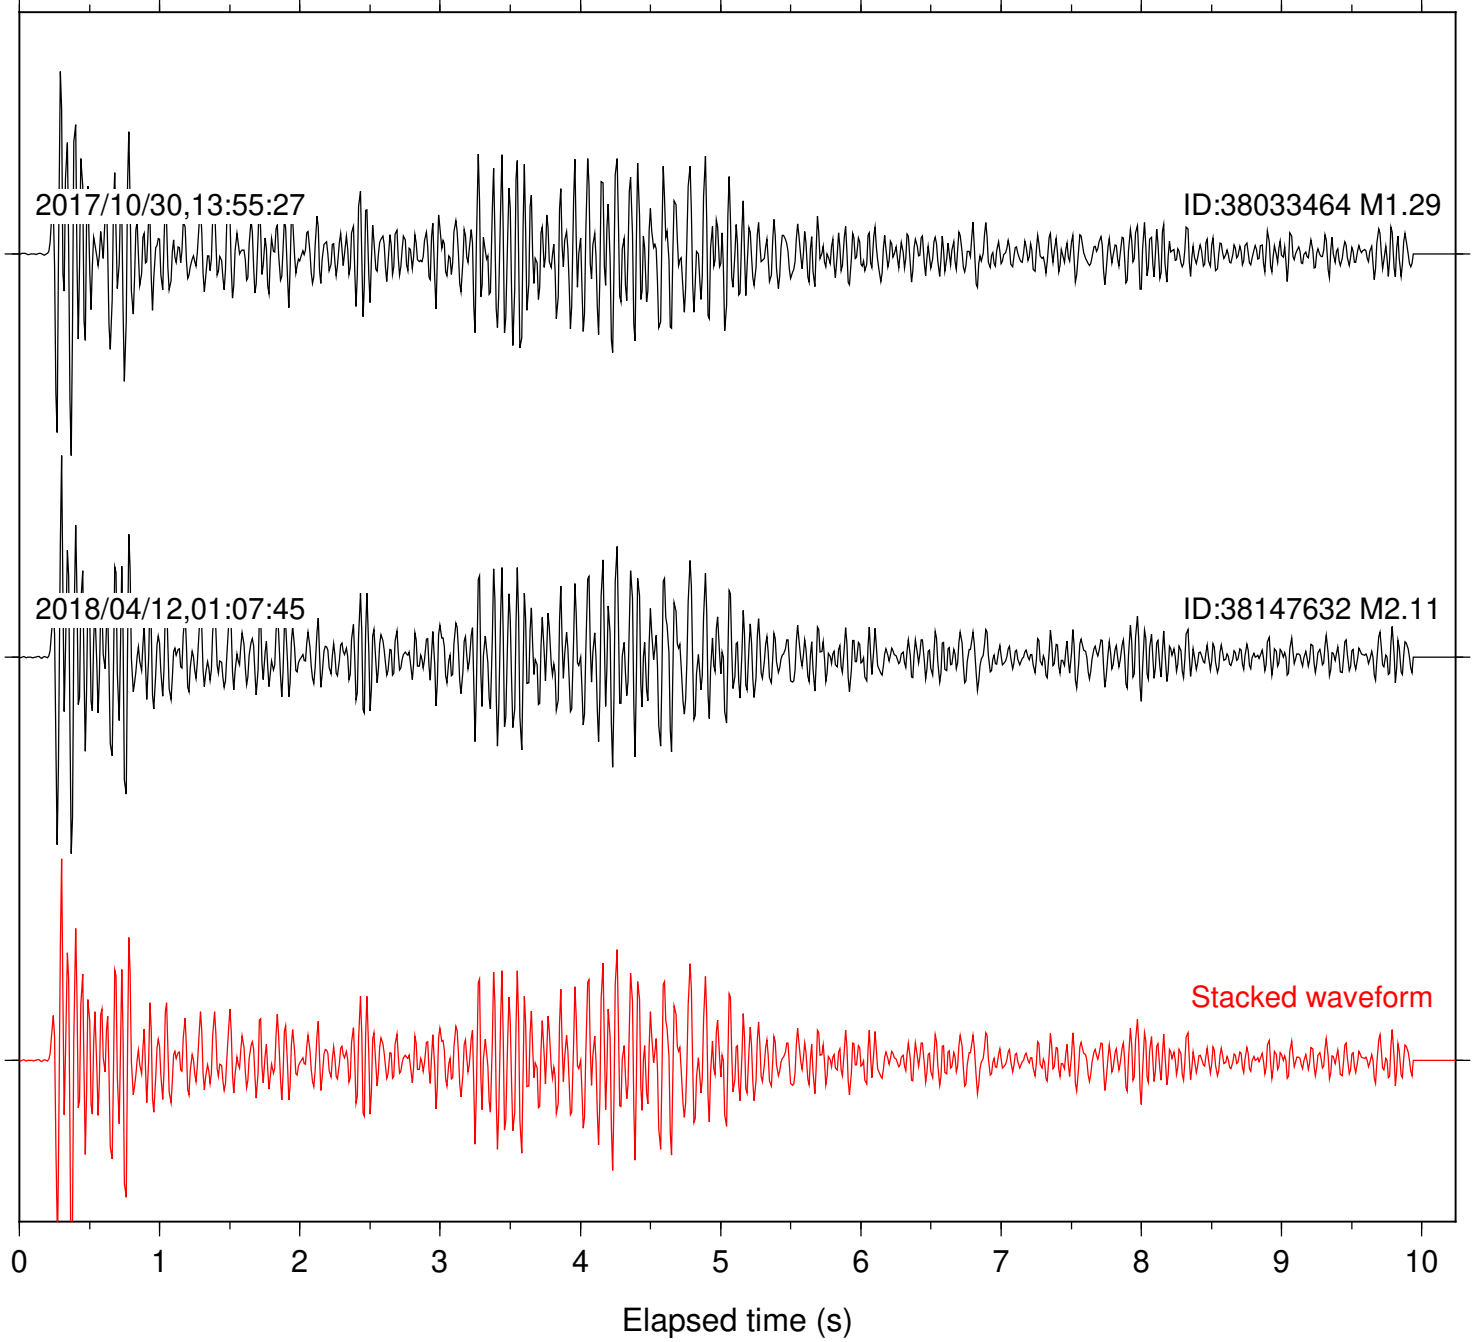

Station: B088 Com: EHZ

Focal depth: 6.26 km

Station: B093 Com: EHZ

Focal depth: 6.26 km

Station: B946 Com: EHZ

Focal depth: 6.26 km

Station: BAC Com: EHZ

Focal depth: 6.26 km

Station: CSH Com: HHZ

Focal depth: 6.26 km

Station: DGR Com: HHZ

Focal depth: 6.26 km

Station: FRD Com: HHZ

Focal depth: 6.26 km

Station: HMT2 Com: HHZ

Focal depth: 6.26 km

Station: LKH Com: HHZ

Focal depth: 6.26 km

Station: LVA2 Com: HHZ

Focal depth: 6.26 km

Station: MTG Com: HHZ

Focal depth: 6.26 km

Station: POB2 Com: HHZ

Focal depth: 6.26 km

Station: RRSP Com: HHZ

Focal depth: 6.26 km

Station: SND Com: HHZ

Focal depth: 6.26 km