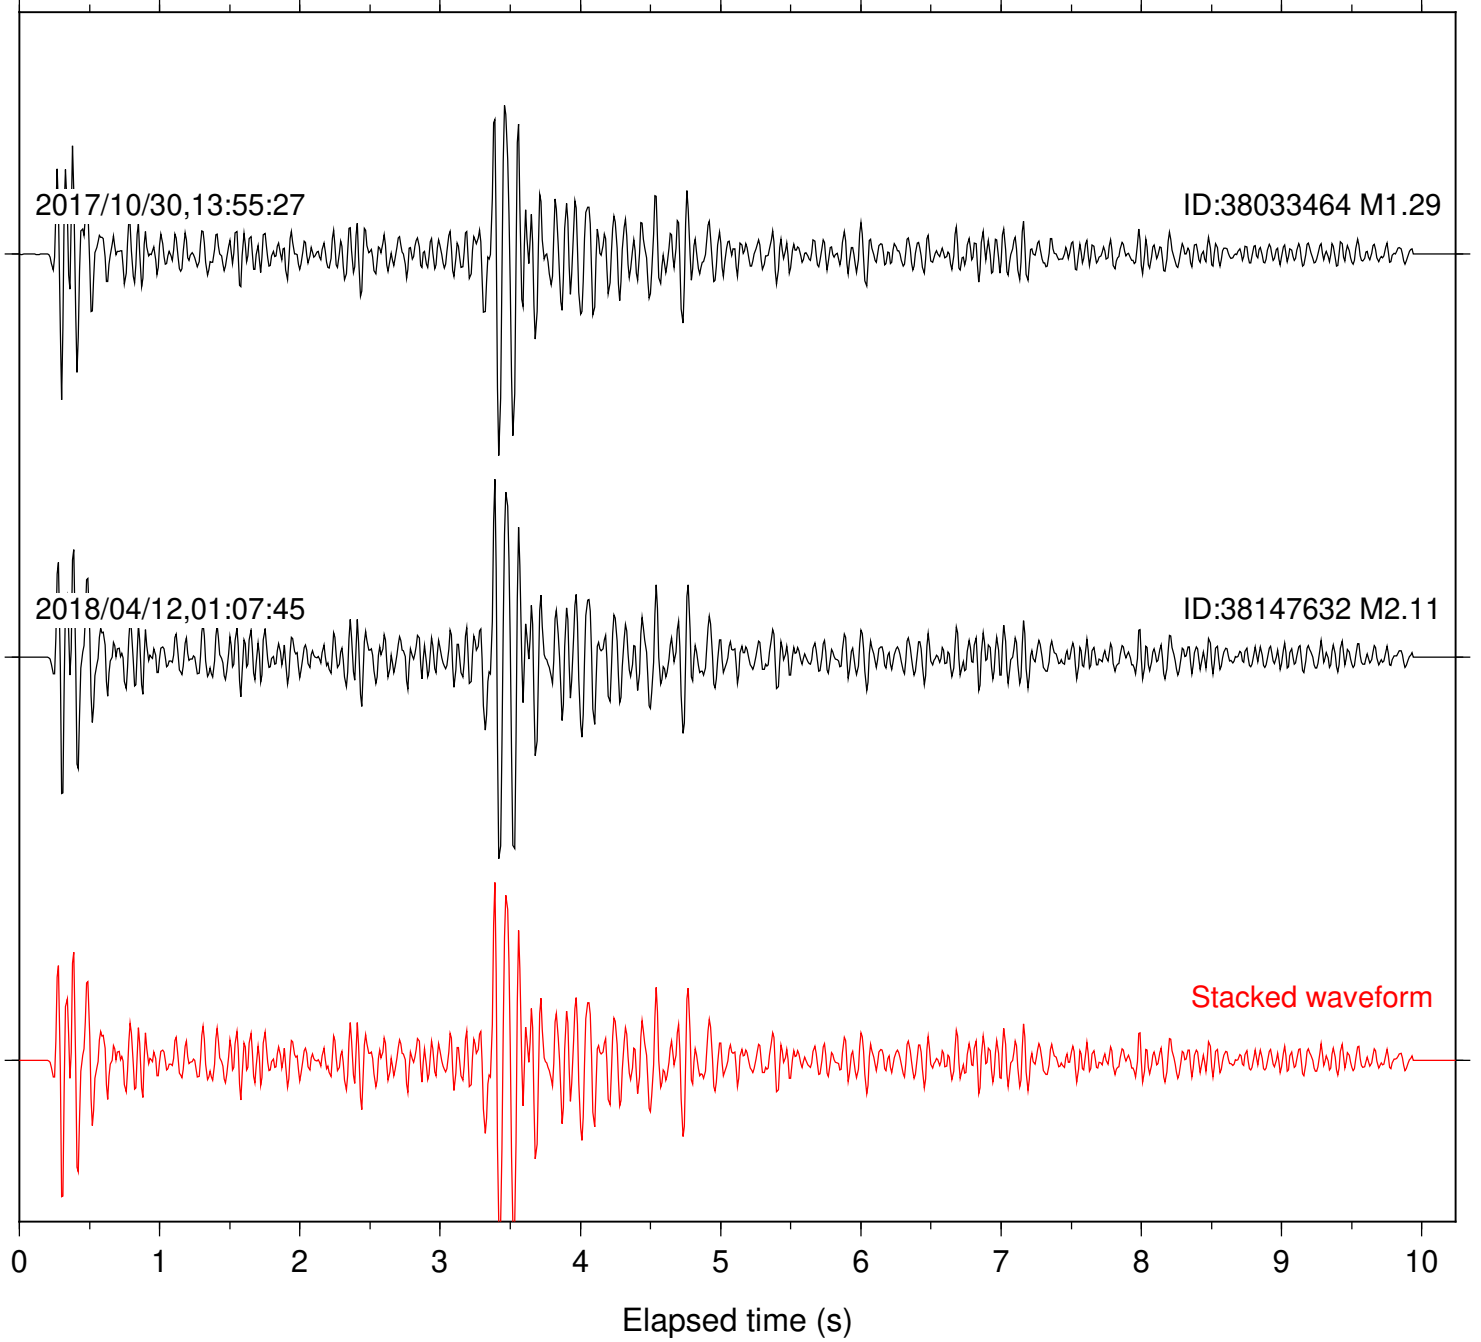

Station: B088 Com: EHZ

Focal depth: 6.26 km

Station: B093 Com: EHZ

Focal depth: 6.26 km

Station: B946 Com: EHZ

Focal depth: 6.26 km

Station: BAC Com: EHZ

Focal depth: 6.26 km

Station: CSH Com: HHZ

Focal depth: 6.26 km

Station: DGR Com: HHZ

Focal depth: 6.26 km

Station: FRD Com: HHZ

Focal depth: 6.26 km

Station: HMT2 Com: HHZ

Focal depth: 6.26 km

Station: LKH Com: HHZ

Focal depth: 6.26 km

Station: LVA2 Com: HHZ

Focal depth: 6.26 km

Station: MTG Com: HHZ

Focal depth: 6.26 km

Station: POB2 Com: HHZ

Focal depth: 6.26 km

Station: RRSP Com: HHZ

Focal depth: 6.26 km

Station: SND Com: HHZ

Focal depth: 6.26 km