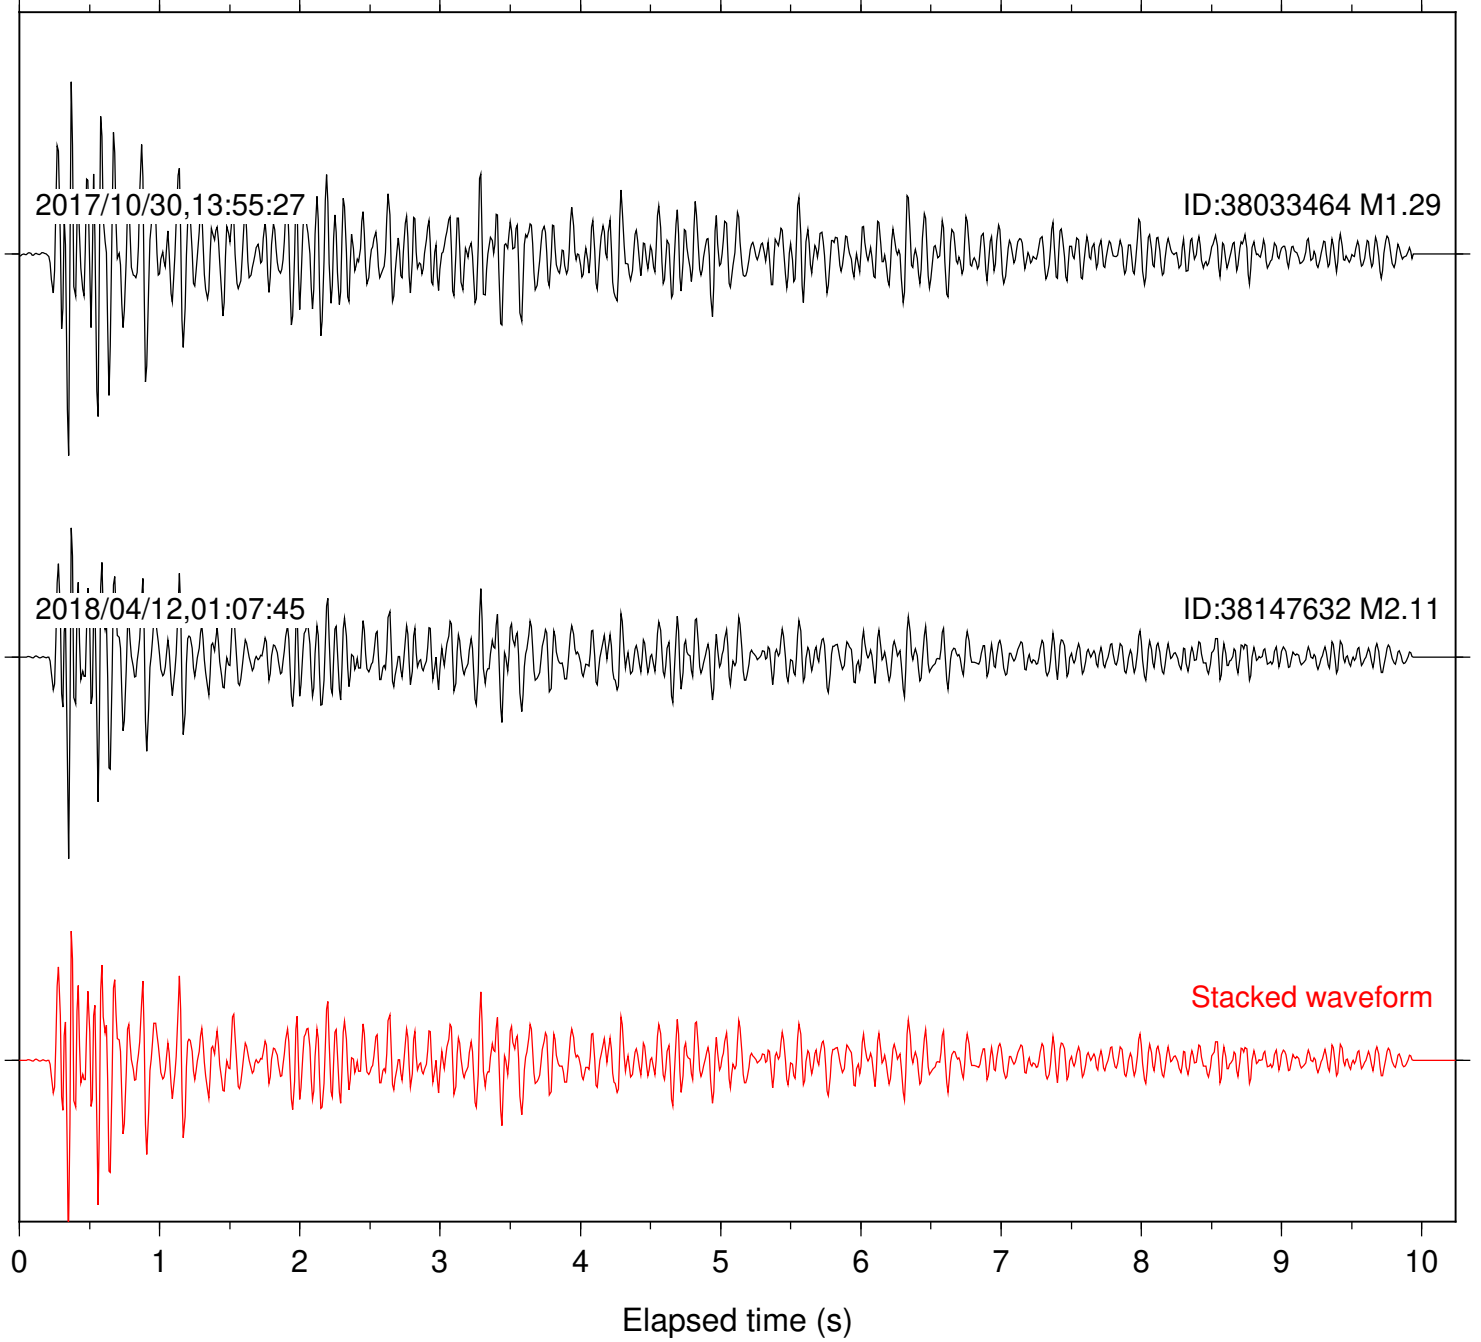

Station: CSH Com: HHZ

Focal depth: 6.26 km

Station: DGR Com: HHZ

Focal depth: 6.26 km

Station: FRD Com: HHZ

Focal depth: 6.26 km

Station: HMT2 Com: HHZ

Focal depth: 6.26 km

Station: LKH Com: HHZ

Focal depth: 6.26 km

Station: LVA2 Com: HHZ

Focal depth: 6.26 km

Station: MTG Com: HHZ

Focal depth: 6.26 km

Station: POB2 Com: HHZ

Focal depth: 6.26 km

Station: RRSP Com: HHZ

Focal depth: 6.26 km

Station: SND Com: HHZ

Focal depth: 6.26 km