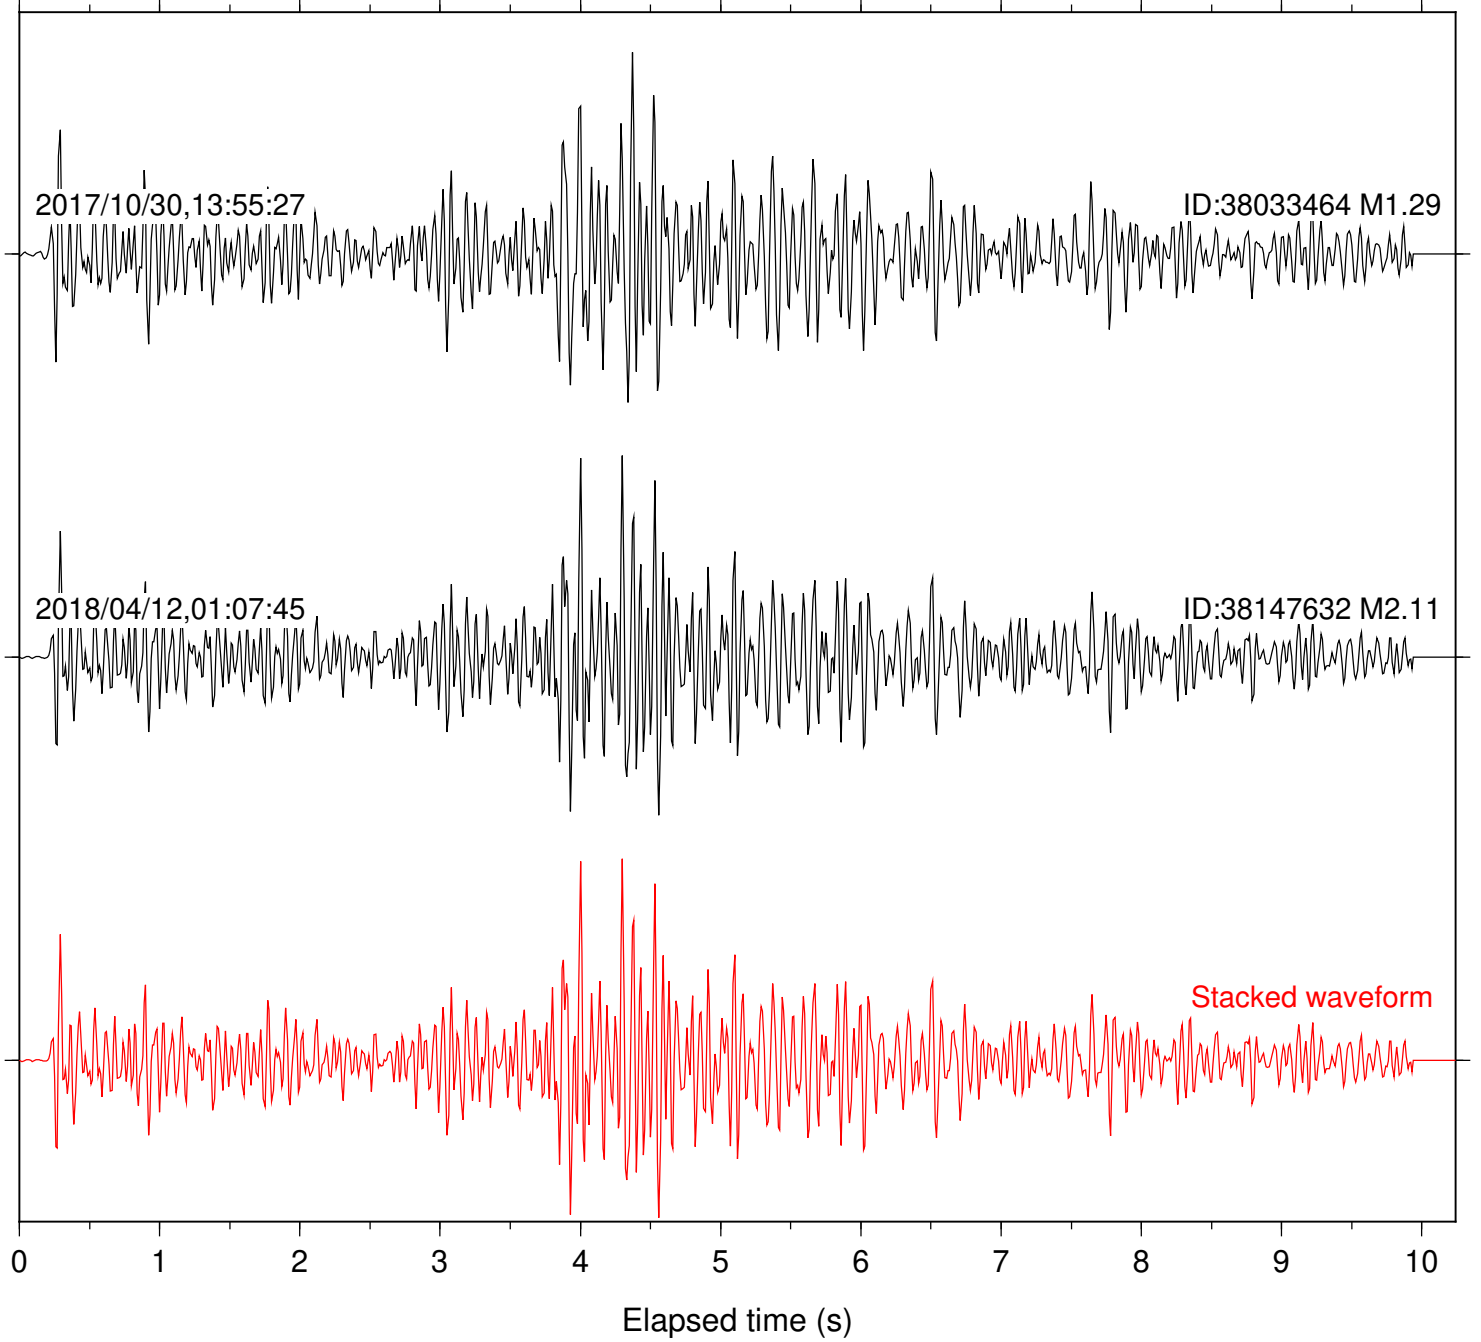

Station: B088 Com: EHZ

Focal depth: 6.26 km

Station: B093 Com: EHZ

Focal depth: 6.26 km

Station: B946 Com: EHZ

Focal depth: 6.26 km

Station: BAC Com: EHZ

Focal depth: 6.26 km

Station: CSH Com: HHZ

Focal depth: 6.26 km

Station: DGR Com: HHZ

Focal depth: 6.26 km

Station: FRD Com: HHZ

Focal depth: 6.26 km

Station: HMT2 Com: HHZ

Focal depth: 6.26 km

Station: LKH Com: HHZ

Focal depth: 6.26 km

Station: LVA2 Com: HHZ

Focal depth: 6.26 km

Station: MTG Com: HHZ

Focal depth: 6.26 km

Station: POB2 Com: HHZ

Focal depth: 6.26 km

Station: RRSP Com: HHZ

Focal depth: 6.26 km

Station: SND Com: HHZ

Focal depth: 6.26 km