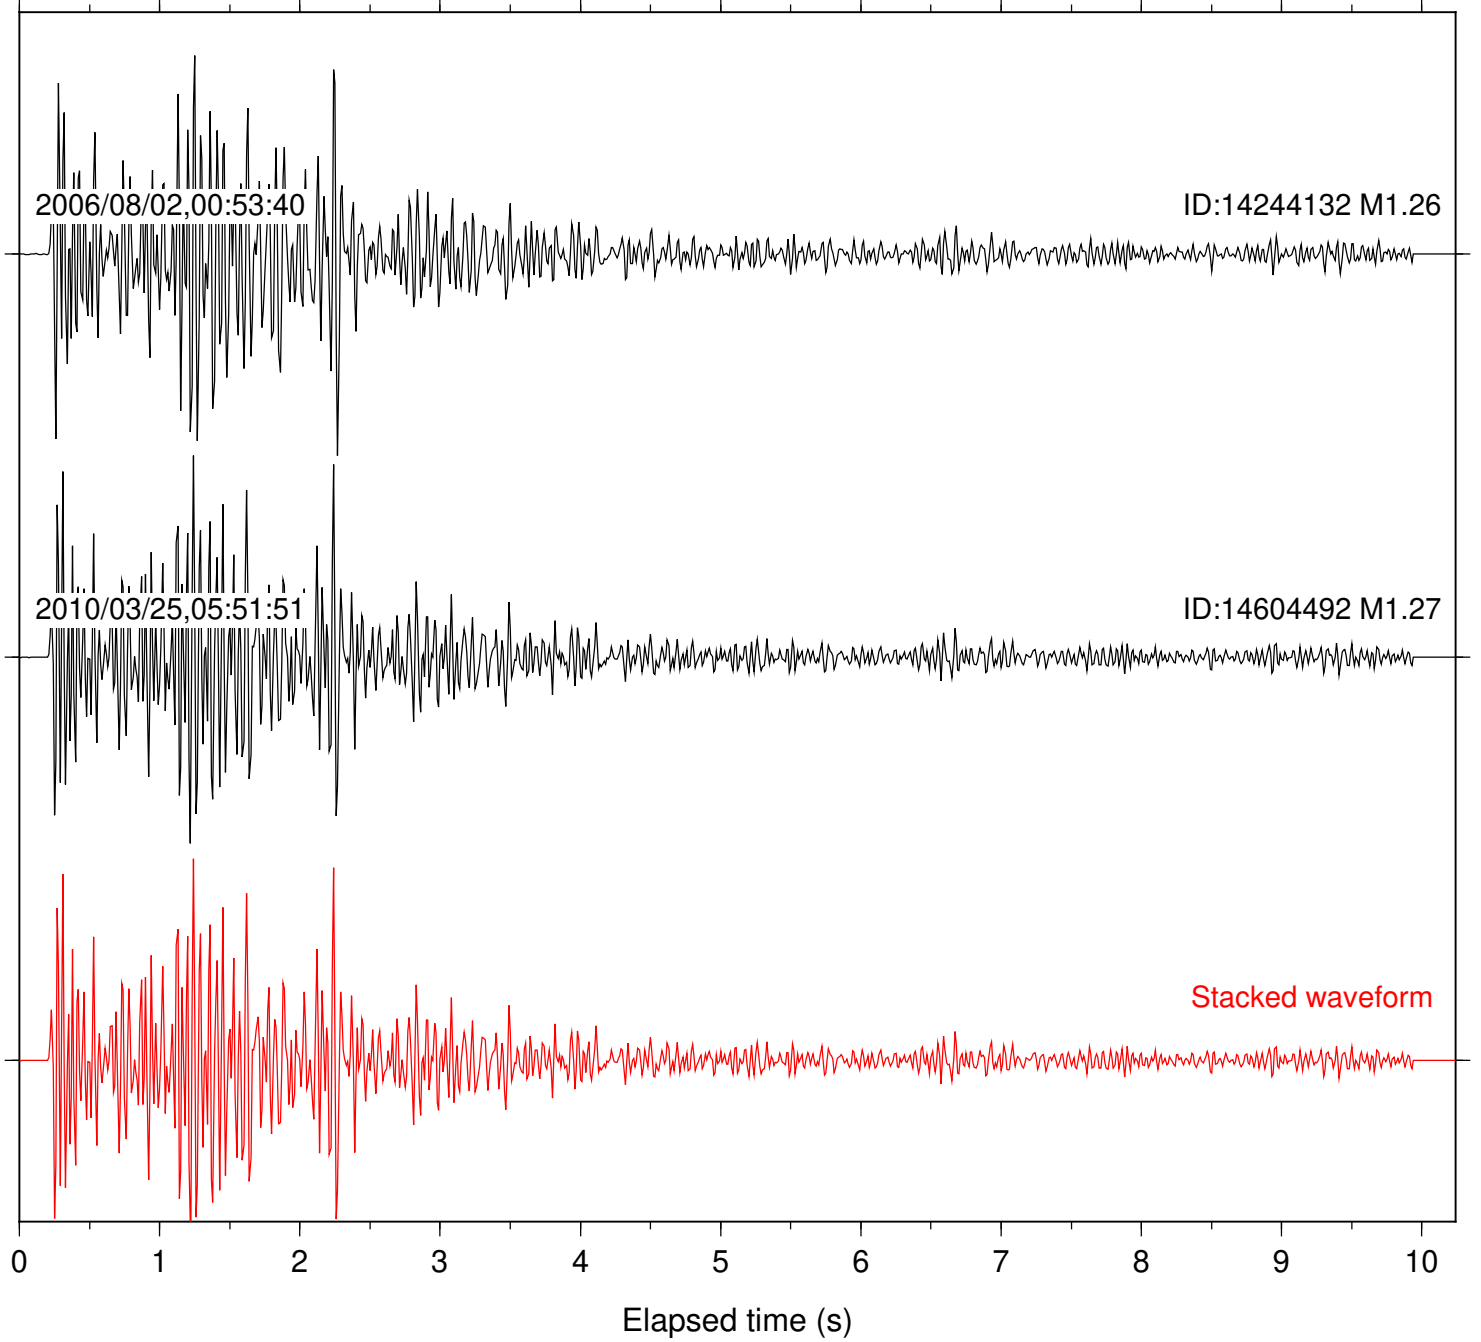

Station: FRD Com: HHZ

Focal depth: 8.29 km

Station: PFO Com: HHZ

Focal depth: 8.29 km