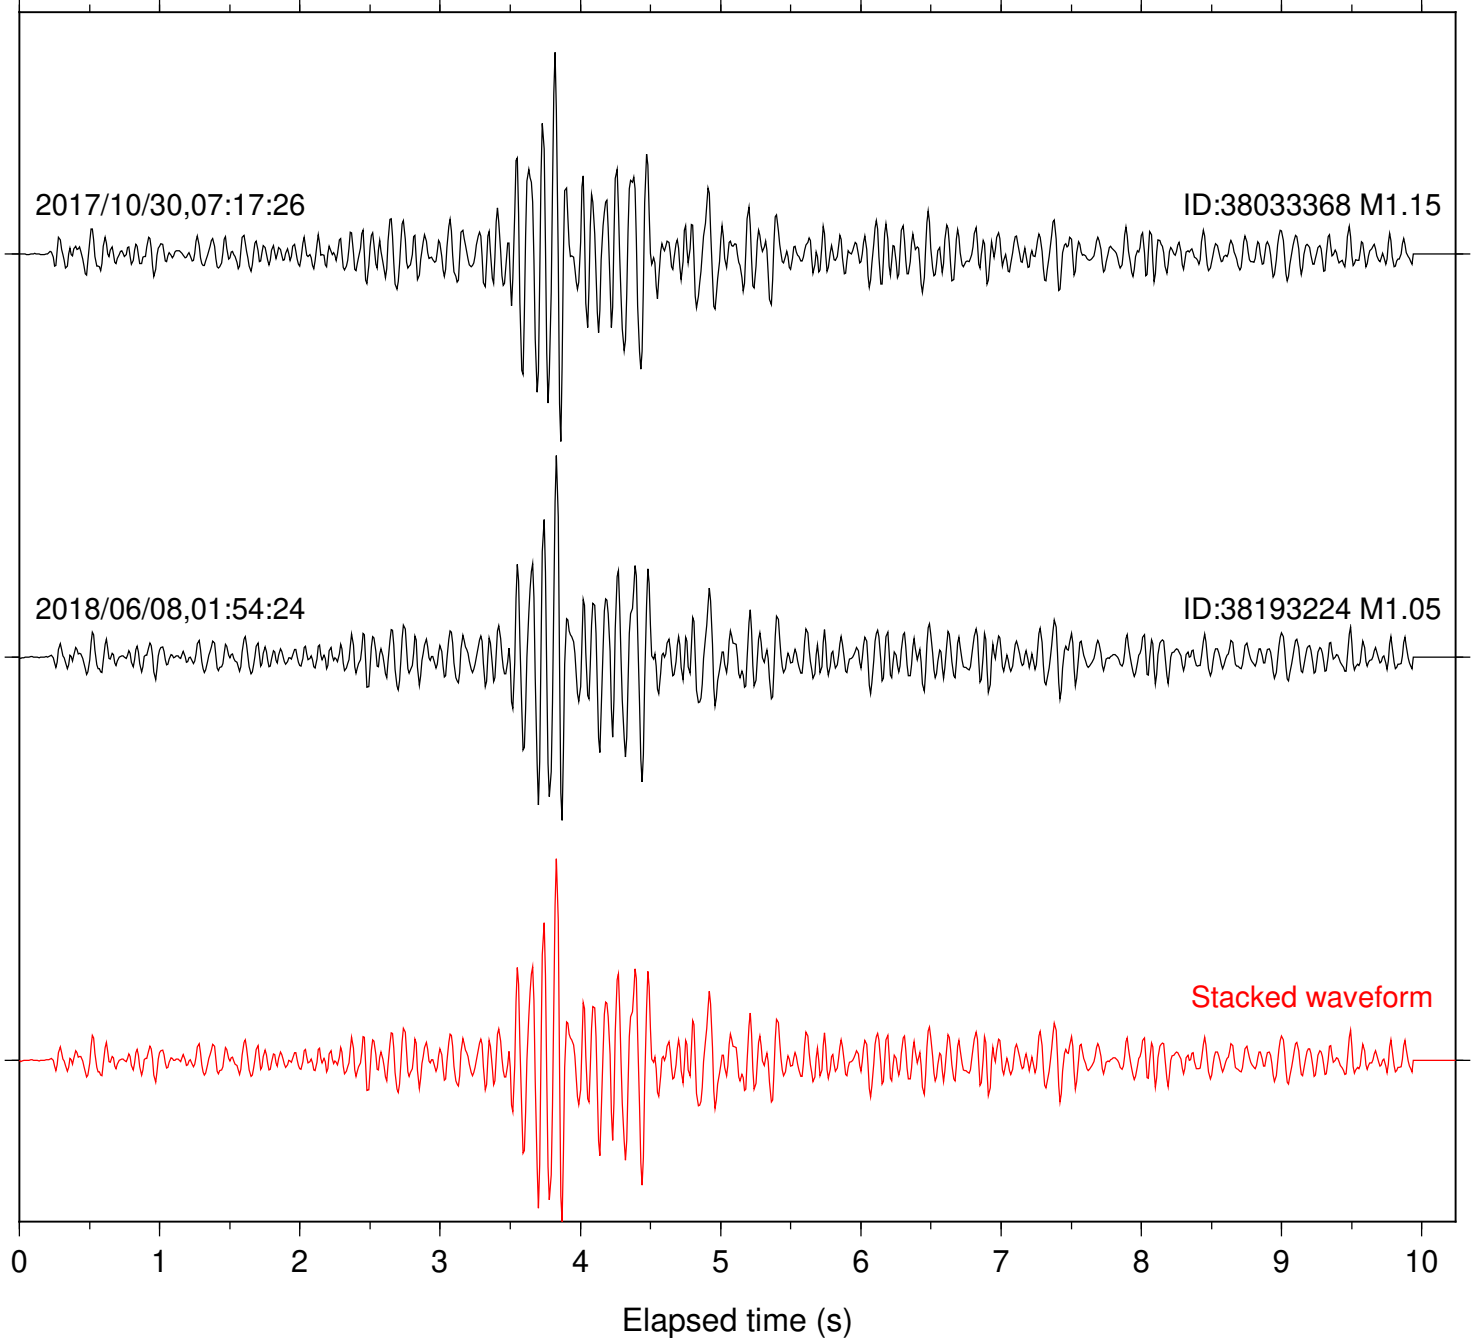

Station: B088 Com: EHZ

Focal depth: 4.81 km

Station: B093 Com: EHZ

Focal depth: 4.81 km

Station: B946 Com: EHZ

Focal depth: 4.81 km

Station: BZN Com: HHZ

Focal depth: 4.81 km

Station: CSH Com: HHZ

Focal depth: 4.81 km

Station: DGR Com: HHZ

Focal depth: 4.81 km

Station: DNR Com: HHZ

Focal depth: 4.81 km

Station: HMT2 Com: HHZ

Focal depth: 4.81 km

Station: PFO Com: HHZ

Focal depth: 4.81 km

Station: POB2 Com: HHZ

Focal depth: 4.81 km

Station: RDM Com: HHZ

Focal depth: 4.81 km

Station: RRSP Com: HHZ

Focal depth: 4.81 km

Station: SND Com: HHZ

Focal depth: 4.81 km