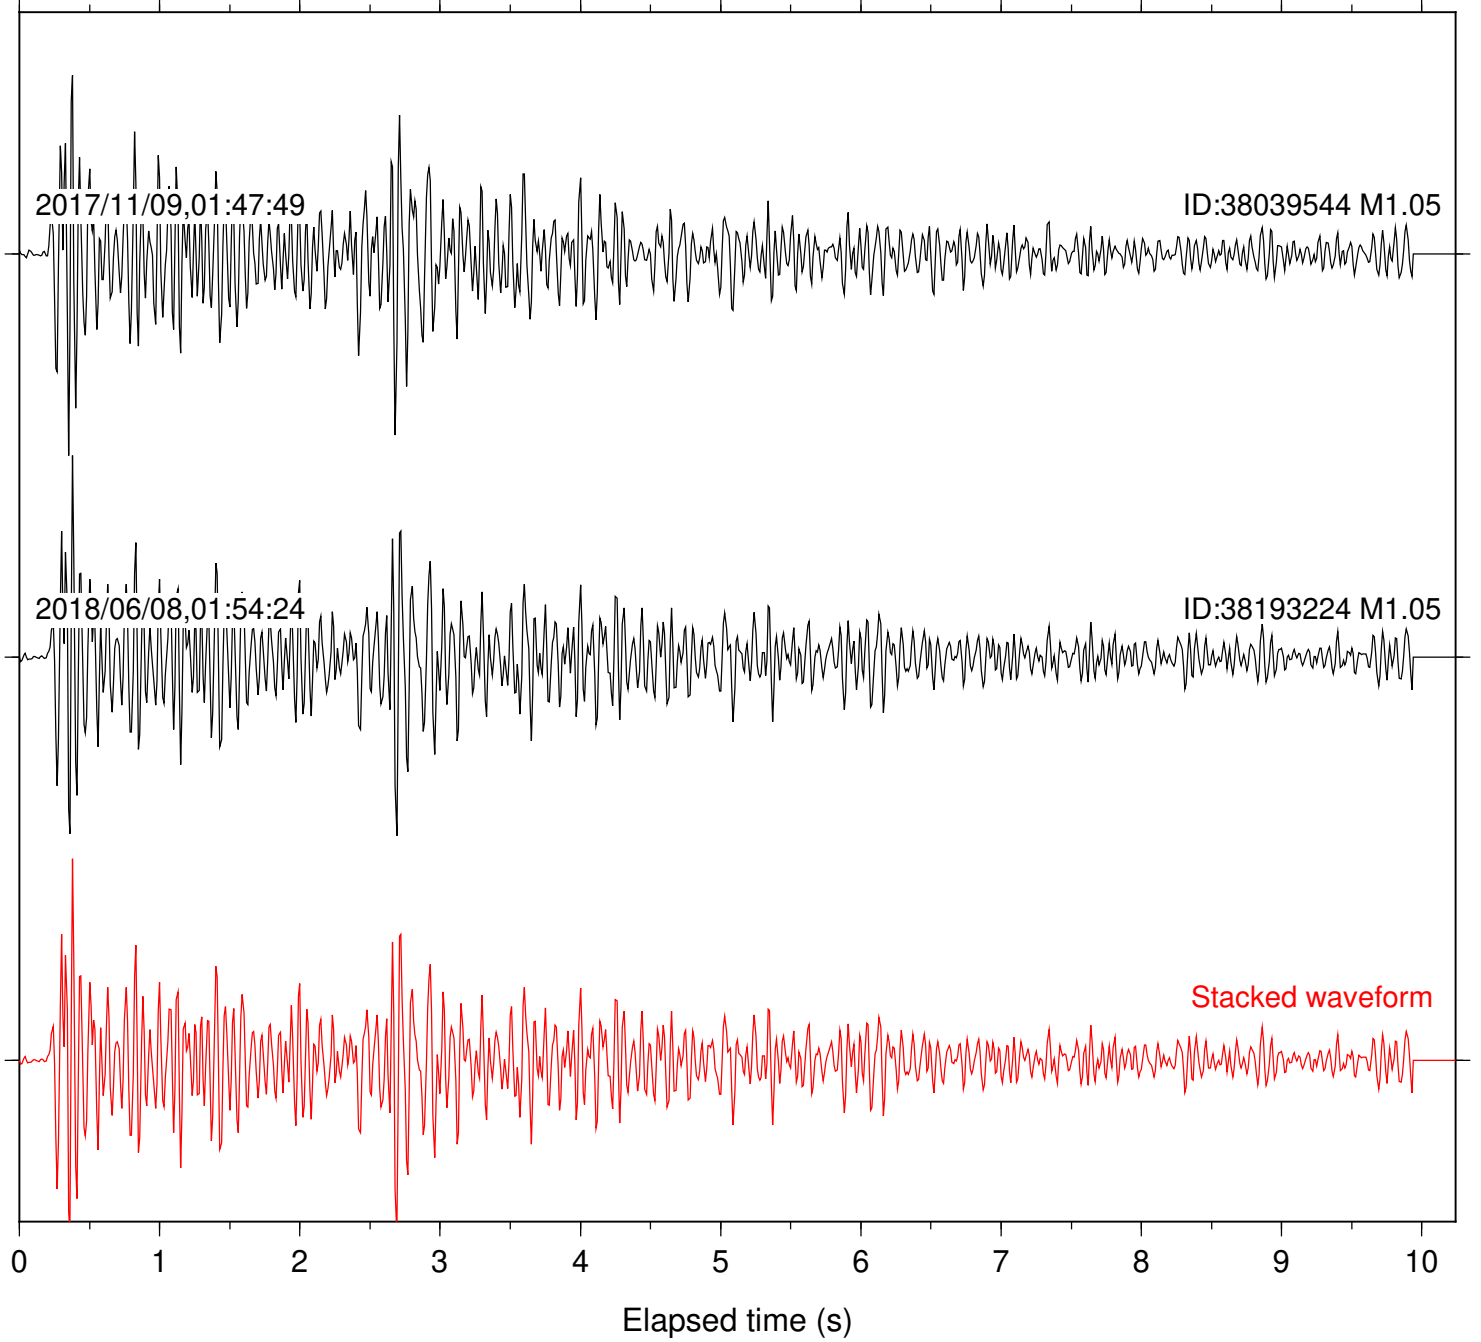

Station: B081 Com: EHZ

Focal depth: 4.81 km

Station: B082 Com: EHZ

Focal depth: 4.81 km

Station: B084 Com: EHZ

Focal depth: 4.81 km

Station: B087 Com: EHZ

Focal depth: 4.81 km

Station: B088 Com: EHZ

Focal depth: 4.81 km

Station: B093 Com: EHZ

Focal depth: 4.81 km

Station: B946 Com: EHZ

Focal depth: 4.81 km

Station: BZN Com: HHZ

Focal depth: 4.81 km

Station: CSH Com: HHZ

Focal depth: 4.81 km

Station: DGR Com: HHZ

Focal depth: 4.81 km

Station: DNR Com: HHZ

Focal depth: 4.81 km

Station: HMT2 Com: HHZ

Focal depth: 4.81 km

Station: SND Com: HHZ

Focal depth: 4.81 km