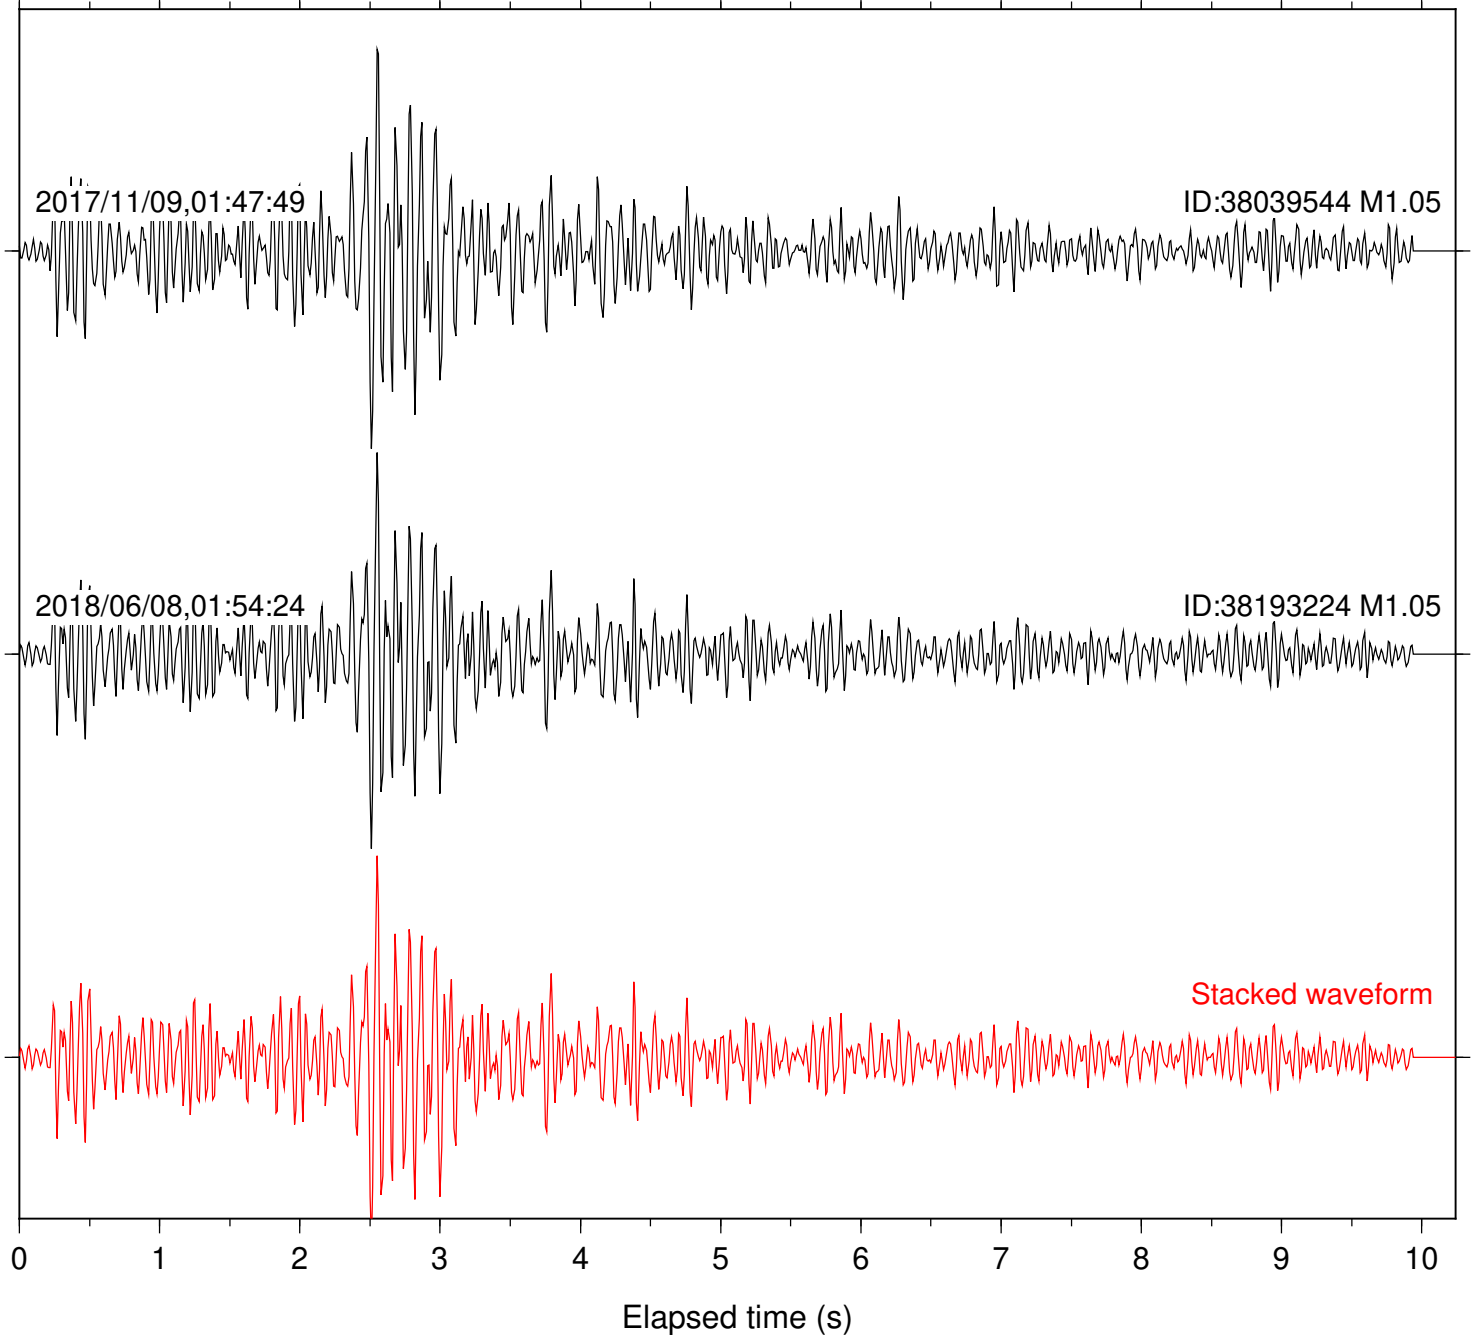

Station: B088 Com: EHZ

Focal depth: 4.81 km

Station: B093 Com: EHZ

Focal depth: 4.81 km

Station: B946 Com: EHZ

Focal depth: 4.81 km

Station: BZN Com: HHZ

Focal depth: 4.81 km

Station: CSH Com: HHZ

Focal depth: 4.81 km

Station: DGR Com: HHZ

Focal depth: 4.81 km

Station: DNR Com: HHZ

Focal depth: 4.81 km

Station: HMT2 Com: HHZ

Focal depth: 4.81 km

Station: PFO Com: HHZ

Focal depth: 4.81 km

Station: POB2 Com: HHZ

Focal depth: 4.81 km

Station: RDM Com: HHZ

Focal depth: 4.81 km

Station: RRSP Com: HHZ

Focal depth: 4.81 km

Station: SND Com: HHZ

Focal depth: 4.81 km