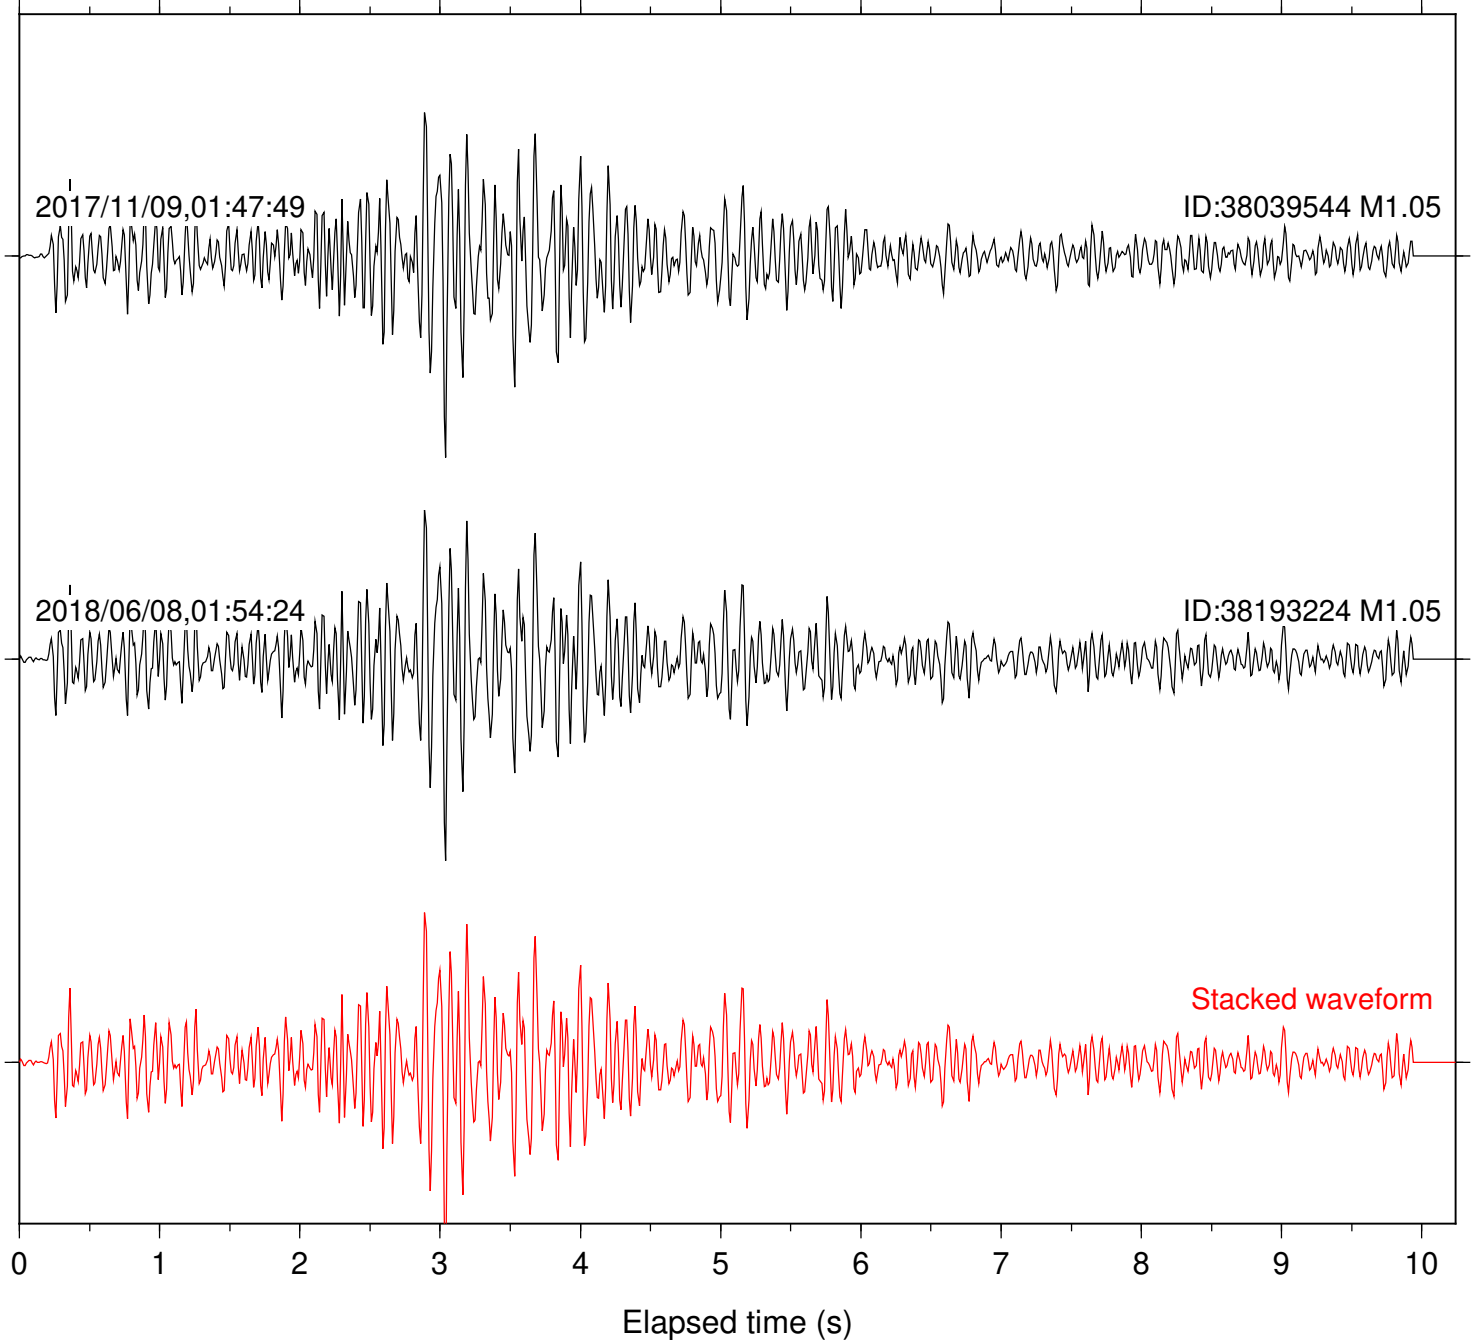

Station: B081 Com: EHZ

Focal depth: 4.81 km

Station: B082 Com: EHZ

Focal depth: 4.81 km

Station: B084 Com: EHZ

Focal depth: 4.81 km

Station: B087 Com: EHZ

Focal depth: 4.81 km

Station: B088 Com: EHZ

Focal depth: 4.81 km

Station: B093 Com: EHZ

Focal depth: 4.81 km

Station: B946 Com: EHZ

Focal depth: 4.81 km

Station: BZN Com: HHZ

Focal depth: 4.81 km

Station: CSH Com: HHZ

Focal depth: 4.81 km

Station: DGR Com: HHZ

Focal depth: 4.81 km

Station: DNR Com: HHZ

Focal depth: 4.81 km

Station: HMT2 Com: HHZ

Focal depth: 4.81 km

Station: SND Com: HHZ

Focal depth: 4.81 km