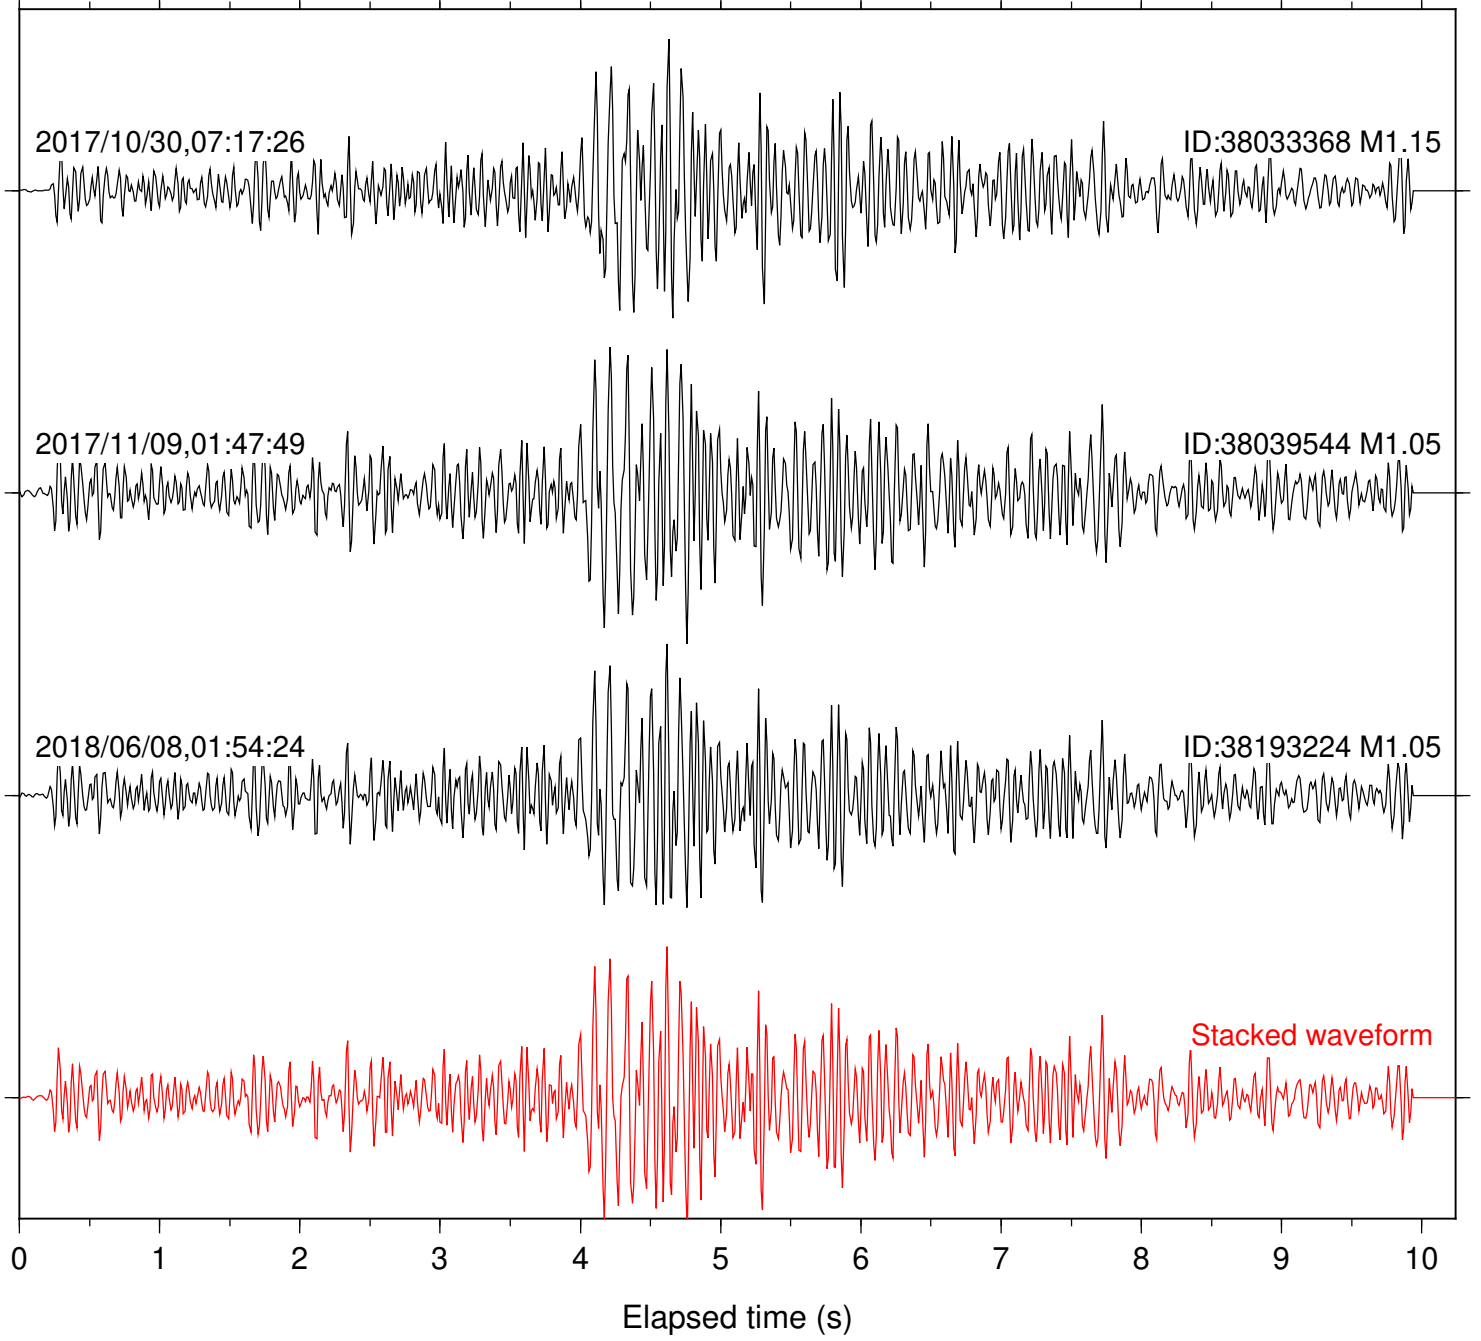

Station: B088 Com: EHZ

Focal depth: 4.81 km

Station: B093 Com: EHZ

Focal depth: 4.81 km

Station: B946 Com: EHZ

Focal depth: 4.81 km

Station: BZN Com: HHZ

Focal depth: 4.81 km

Station: CSH Com: HHZ

Focal depth: 4.81 km

Station: DGR Com: HHZ

Focal depth: 4.81 km

Station: DNR Com: HHZ

Focal depth: 4.81 km

Station: HMT2 Com: HHZ

Focal depth: 4.81 km

Station: PFO Com: HHZ

Focal depth: 4.81 km

Station: POB2 Com: HHZ

Focal depth: 4.81 km

Station: RDM Com: HHZ

Focal depth: 4.81 km

Station: RRSP Com: HHZ

Focal depth: 4.81 km

Station: SND Com: HHZ

Focal depth: 4.81 km