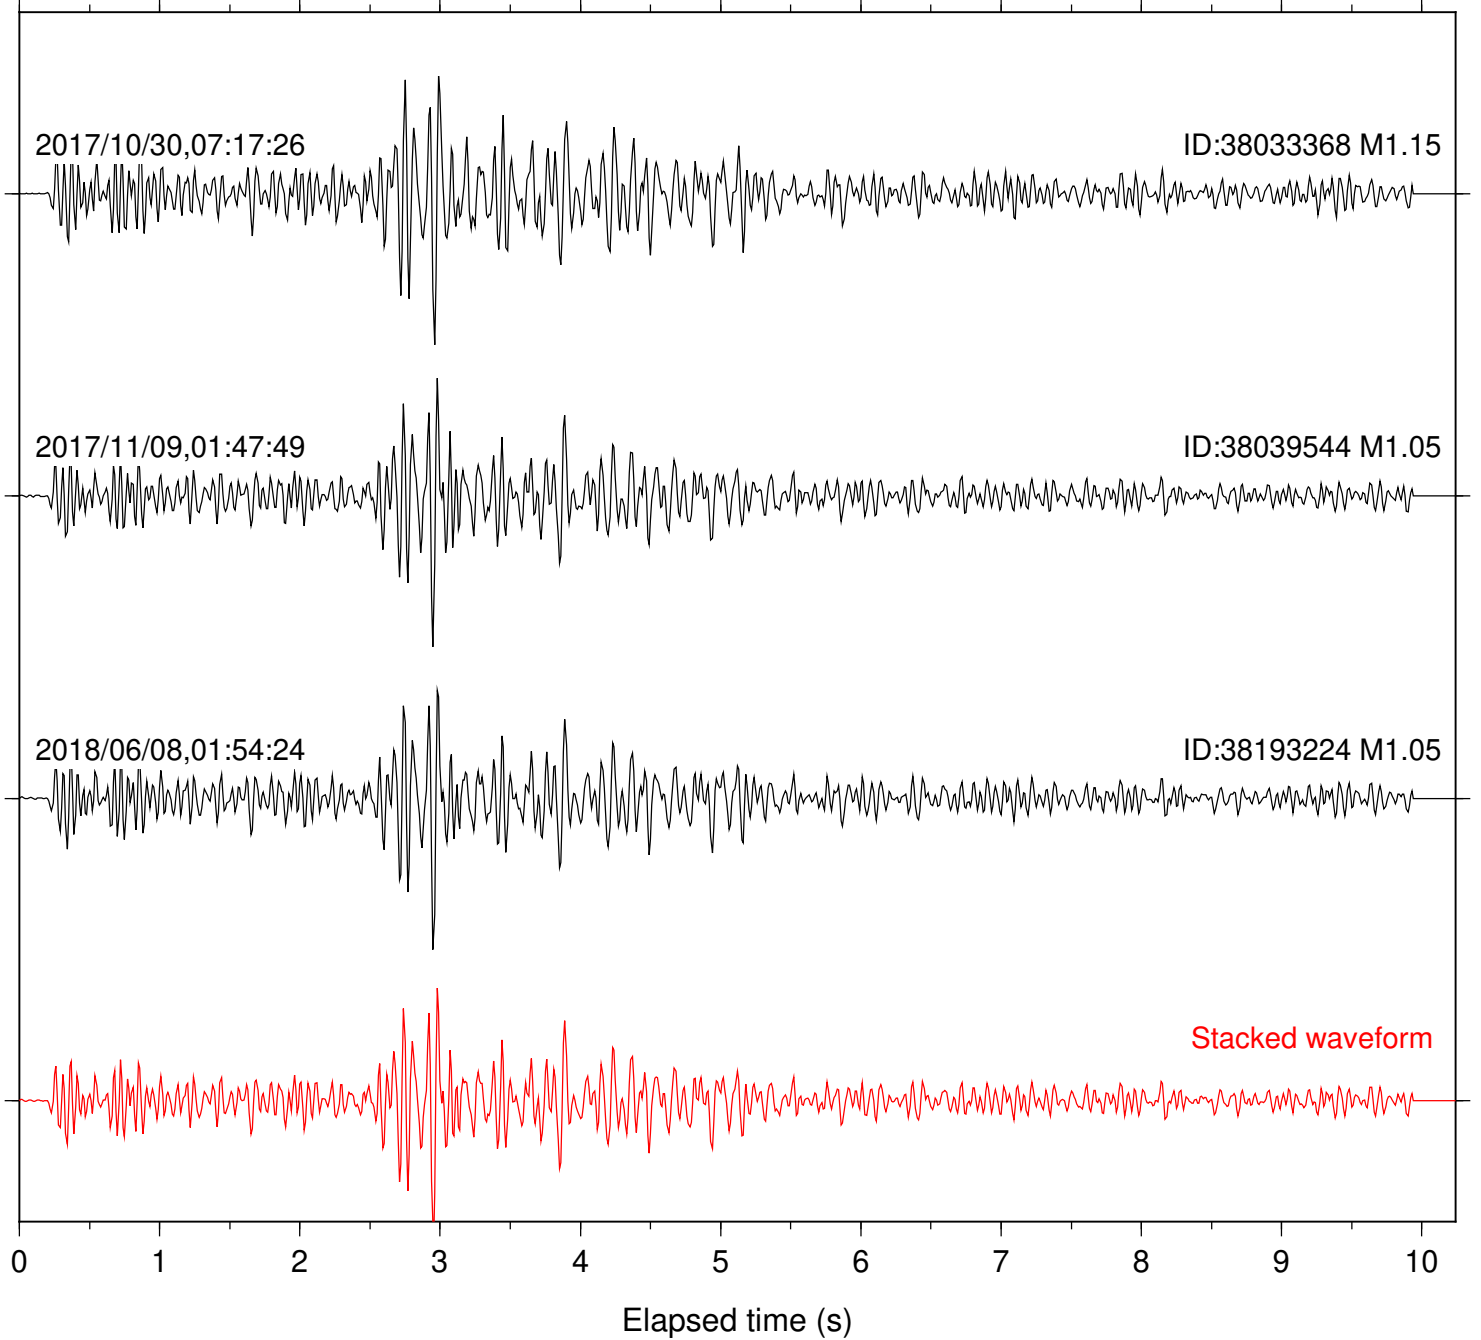

Station: B088 Com: EHZ

Focal depth: 4.81 km

Station: B093 Com: EHZ

Focal depth: 4.81 km

Station: B946 Com: EHZ

Focal depth: 4.81 km

Station: BZN Com: HHZ

Focal depth: 4.81 km

Station: CSH Com: HHZ

Focal depth: 4.81 km

Station: DGR Com: HHZ

Focal depth: 4.81 km

Station: DNR Com: HHZ

Focal depth: 4.81 km

Station: HMT2 Com: HHZ

Focal depth: 4.81 km

Station: PFO Com: HHZ

Focal depth: 4.81 km

Station: POB2 Com: HHZ

Focal depth: 4.81 km

Station: RDM Com: HHZ

Focal depth: 4.81 km

Station: RRSP Com: HHZ

Focal depth: 4.81 km

Station: SND Com: HHZ

Focal depth: 4.81 km