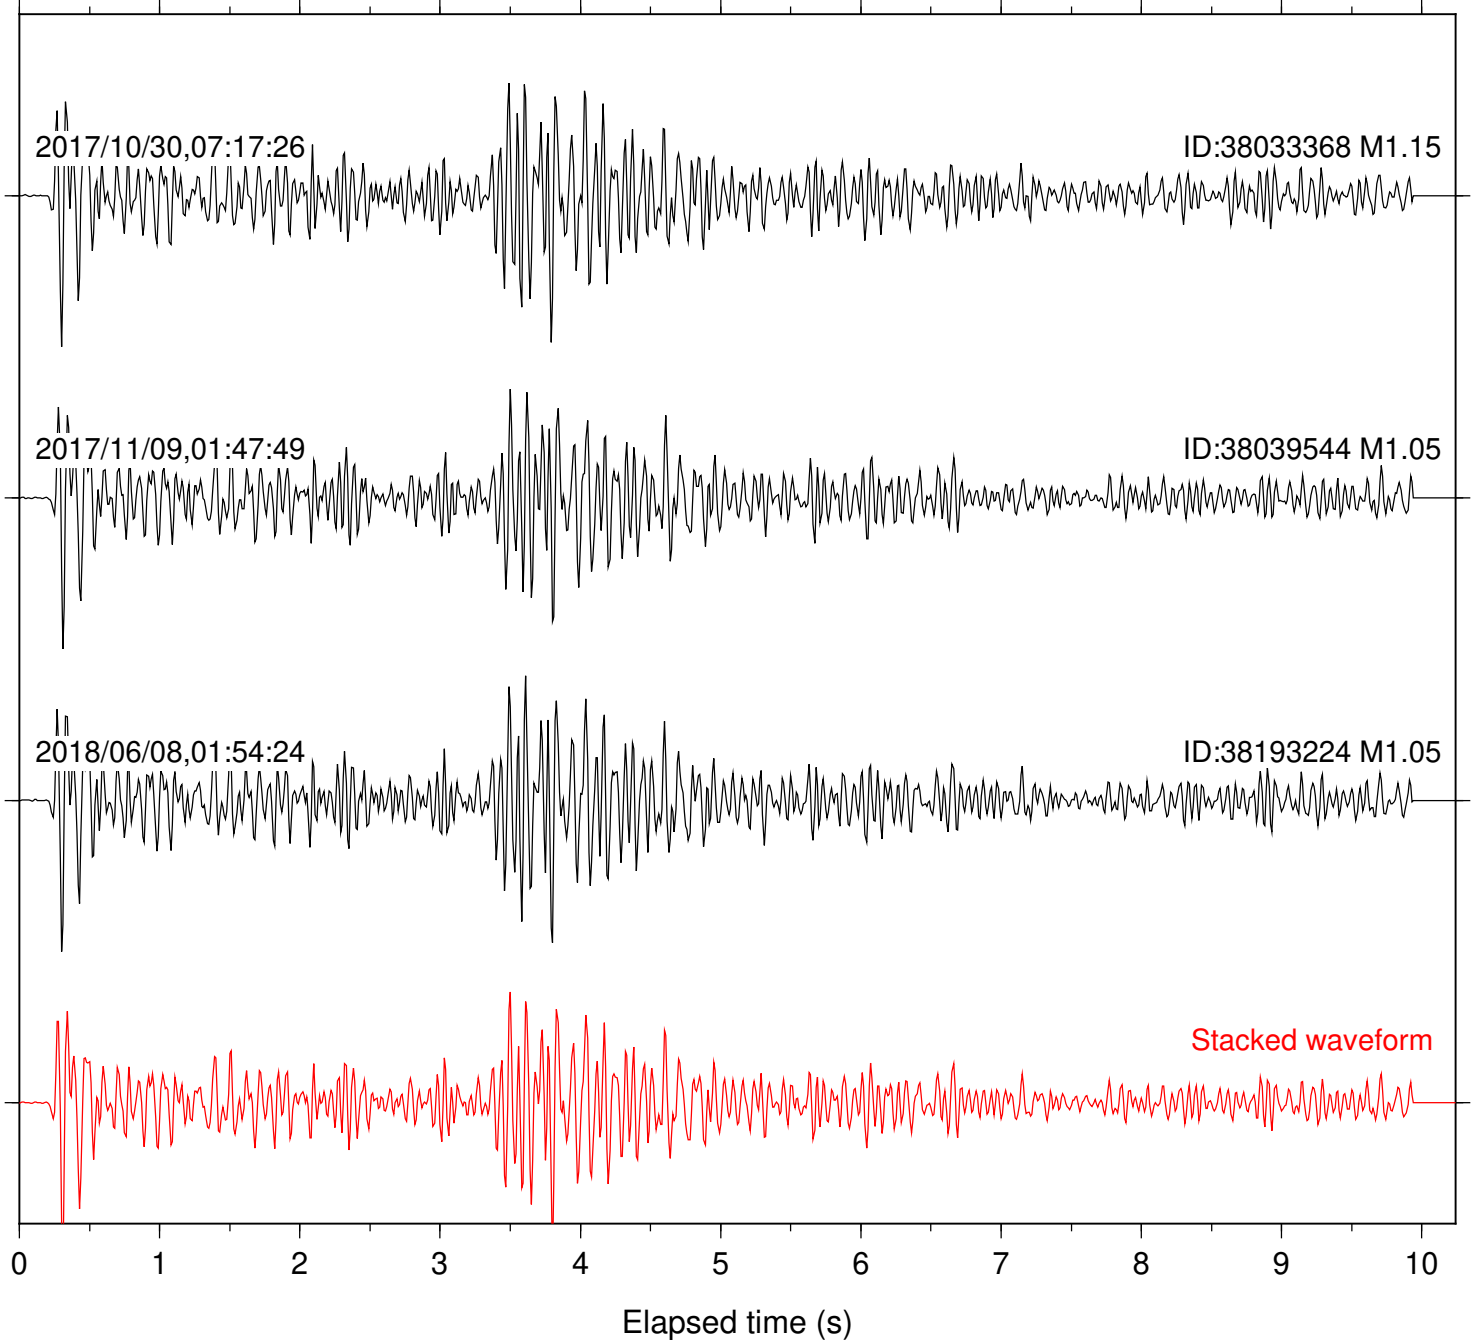

Station: B088 Com: EHZ

Focal depth: 4.81 km

Station: B093 Com: EHZ

Focal depth: 4.81 km

Station: B946 Com: EHZ

Focal depth: 4.81 km

Station: BZN Com: HHZ

Focal depth: 4.81 km

Station: CSH Com: HHZ

Focal depth: 4.81 km

Station: DGR Com: HHZ

Focal depth: 4.81 km

Station: DNR Com: HHZ

Focal depth: 4.81 km

Station: HMT2 Com: HHZ

Focal depth: 4.81 km

Station: PFO Com: HHZ

Focal depth: 4.81 km

Station: POB2 Com: HHZ

Focal depth: 4.81 km

Station: RDM Com: HHZ

Focal depth: 4.81 km

Station: RRSP Com: HHZ

Focal depth: 4.81 km

Station: SND Com: HHZ

Focal depth: 4.81 km