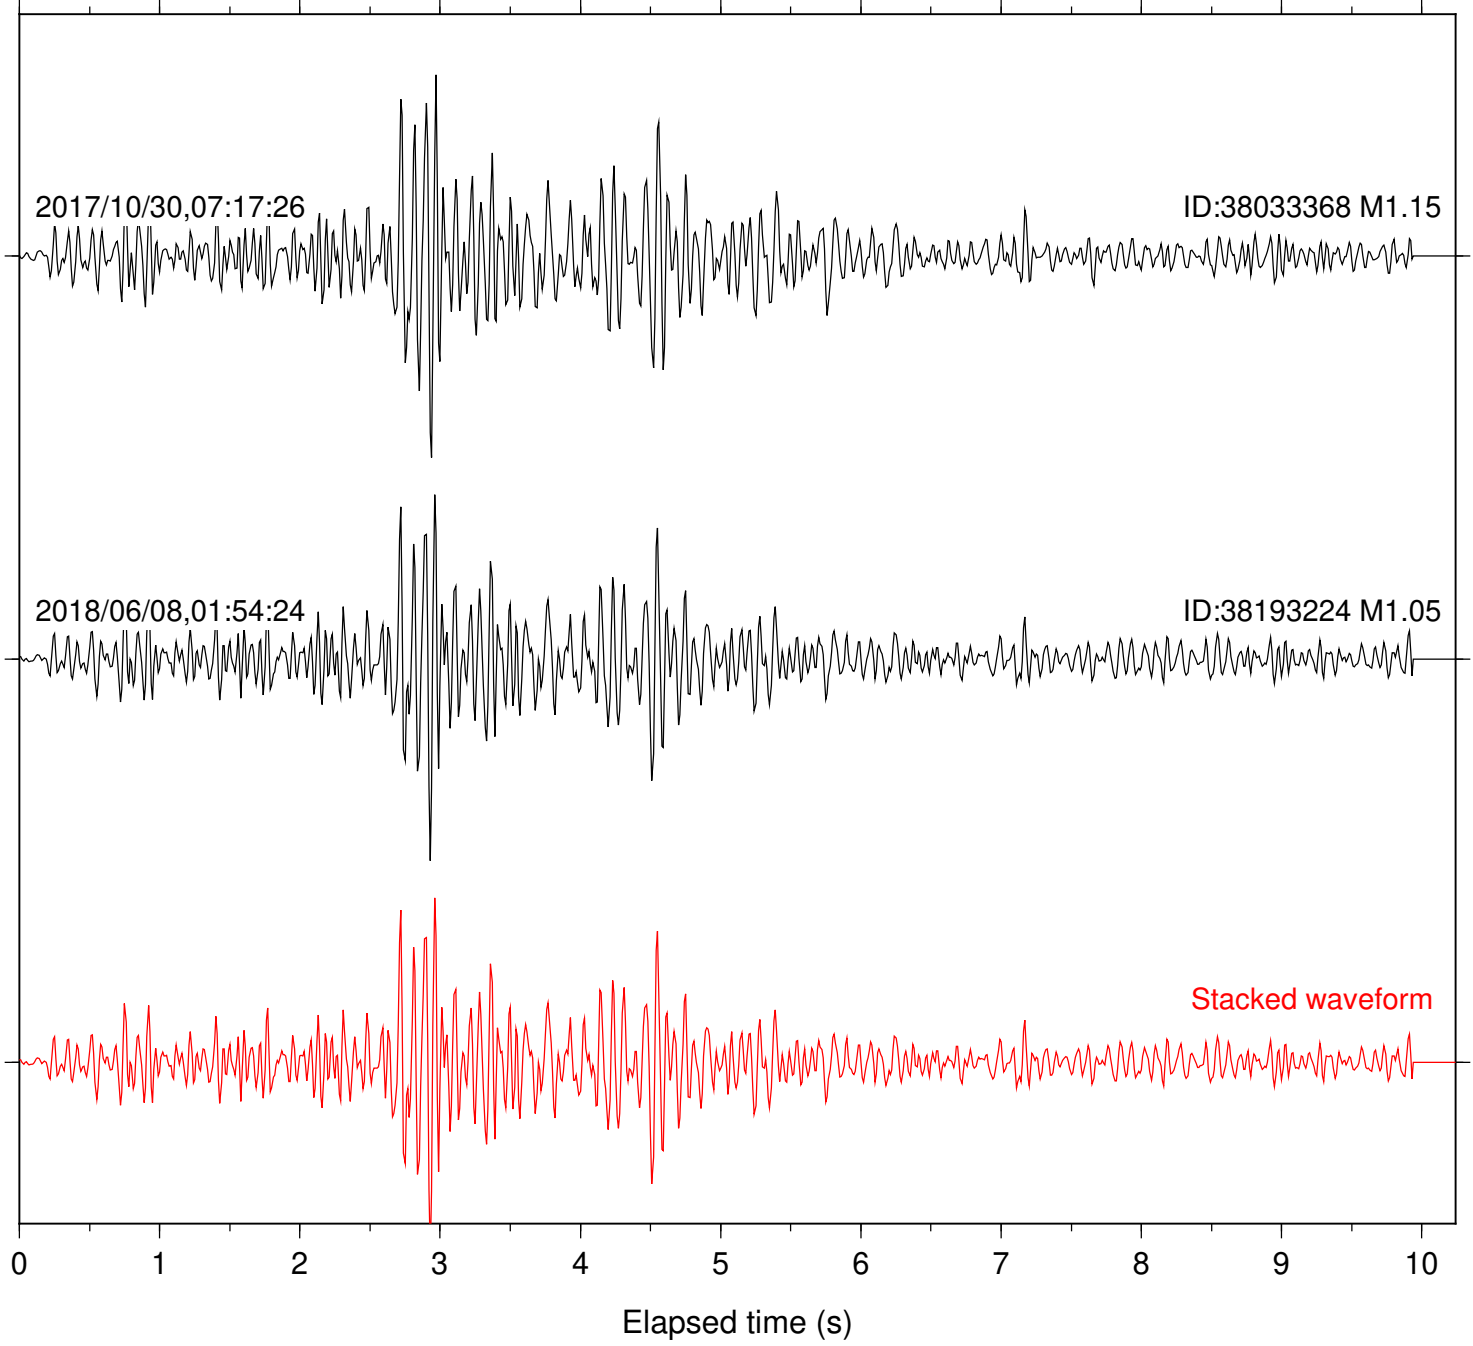

Station: B088 Com: EHZ

Focal depth: 4.81 km

Station: B093 Com: EHZ

Focal depth: 4.81 km

Station: B946 Com: EHZ

Focal depth: 4.81 km

Station: BZN Com: HHZ

Focal depth: 4.81 km

Station: CSH Com: HHZ

Focal depth: 4.81 km

Station: DGR Com: HHZ

Focal depth: 4.81 km

Station: DNR Com: HHZ

Focal depth: 4.81 km

Station: HMT2 Com: HHZ

Focal depth: 4.81 km

Station: PFO Com: HHZ

Focal depth: 4.81 km

Station: POB2 Com: HHZ

Focal depth: 4.81 km

Station: RDM Com: HHZ

Focal depth: 4.81 km

Station: RRSP Com: HHZ

Focal depth: 4.81 km

Station: SND Com: HHZ

Focal depth: 4.81 km