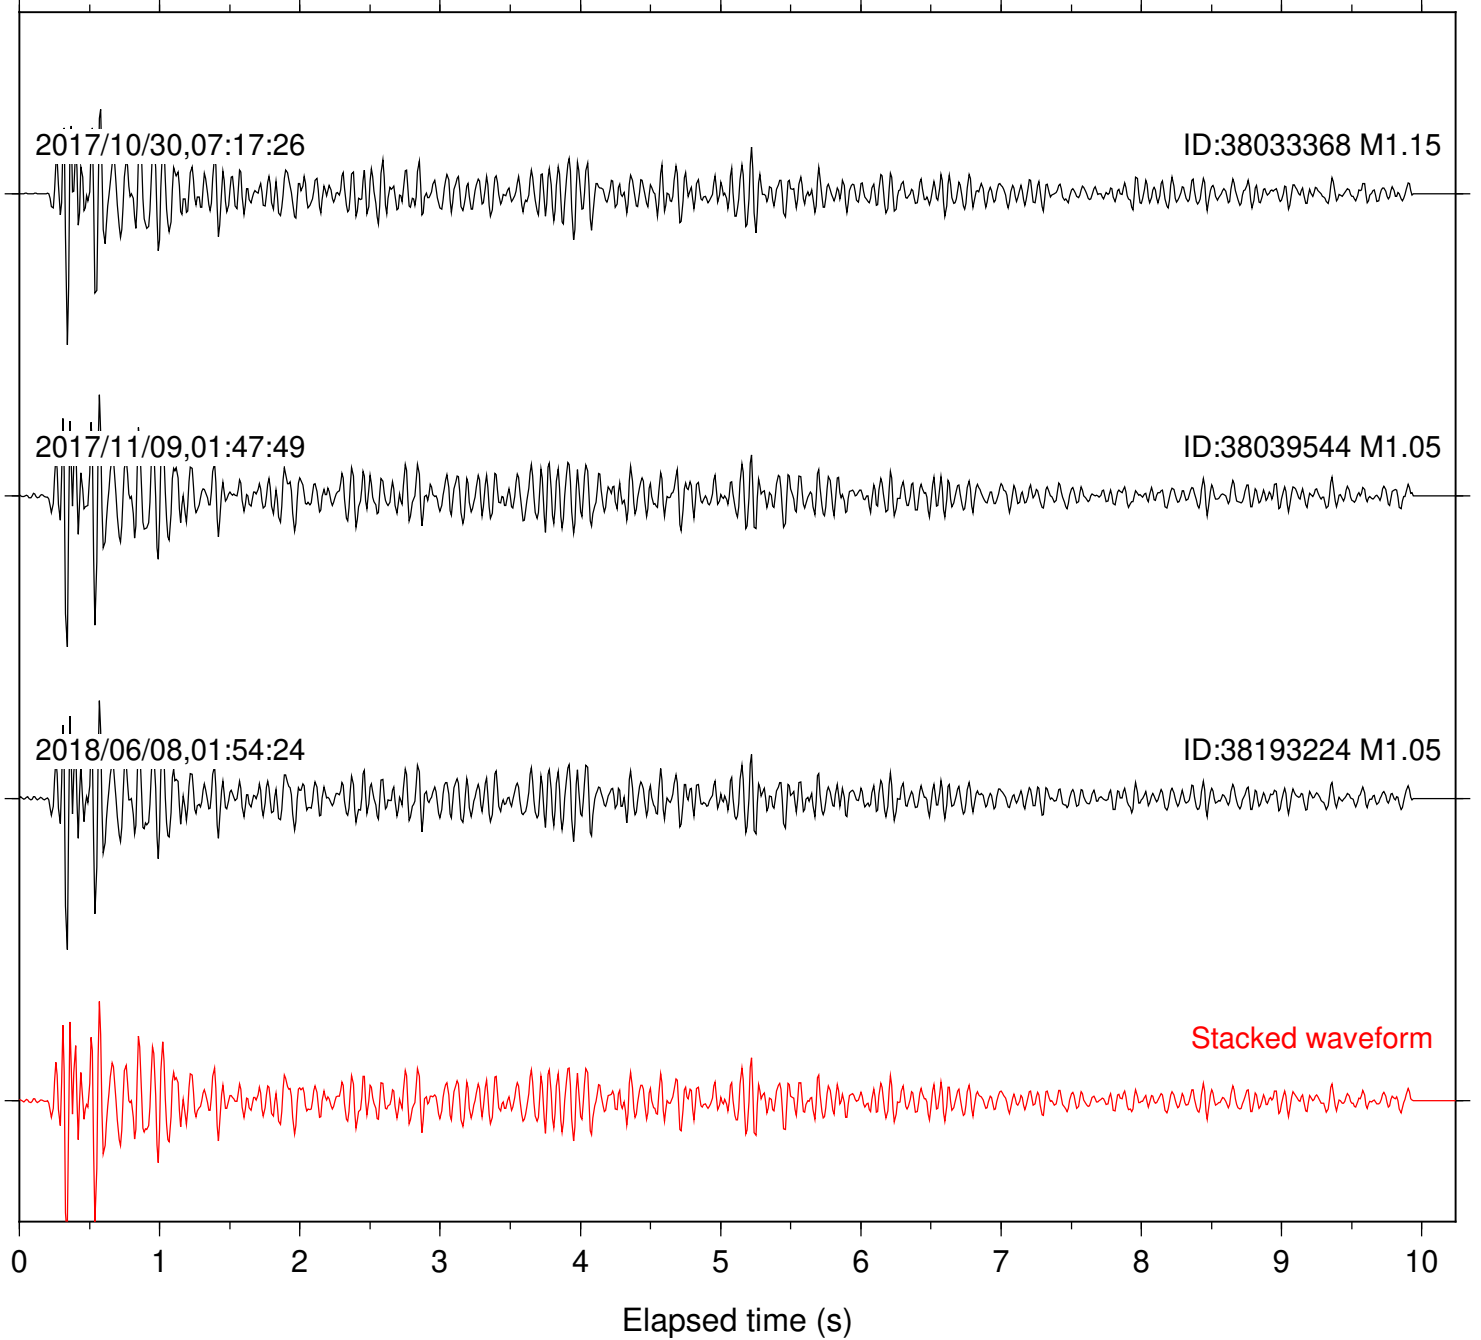

Station: B088 Com: EHZ

Focal depth: 4.81 km

Station: B093 Com: EHZ

Focal depth: 4.81 km

Station: B946 Com: EHZ

Focal depth: 4.81 km

Station: BZN Com: HHZ

Focal depth: 4.81 km

Station: CSH Com: HHZ

Focal depth: 4.81 km

Station: DGR Com: HHZ

Focal depth: 4.81 km

Station: DNR Com: HHZ

Focal depth: 4.81 km

Station: HMT2 Com: HHZ

Focal depth: 4.81 km

Station: PFO Com: HHZ

Focal depth: 4.81 km

Station: POB2 Com: HHZ

Focal depth: 4.81 km

Station: RDM Com: HHZ

Focal depth: 4.81 km

Station: RRSP Com: HHZ

Focal depth: 4.81 km

Station: SND Com: HHZ

Focal depth: 4.81 km