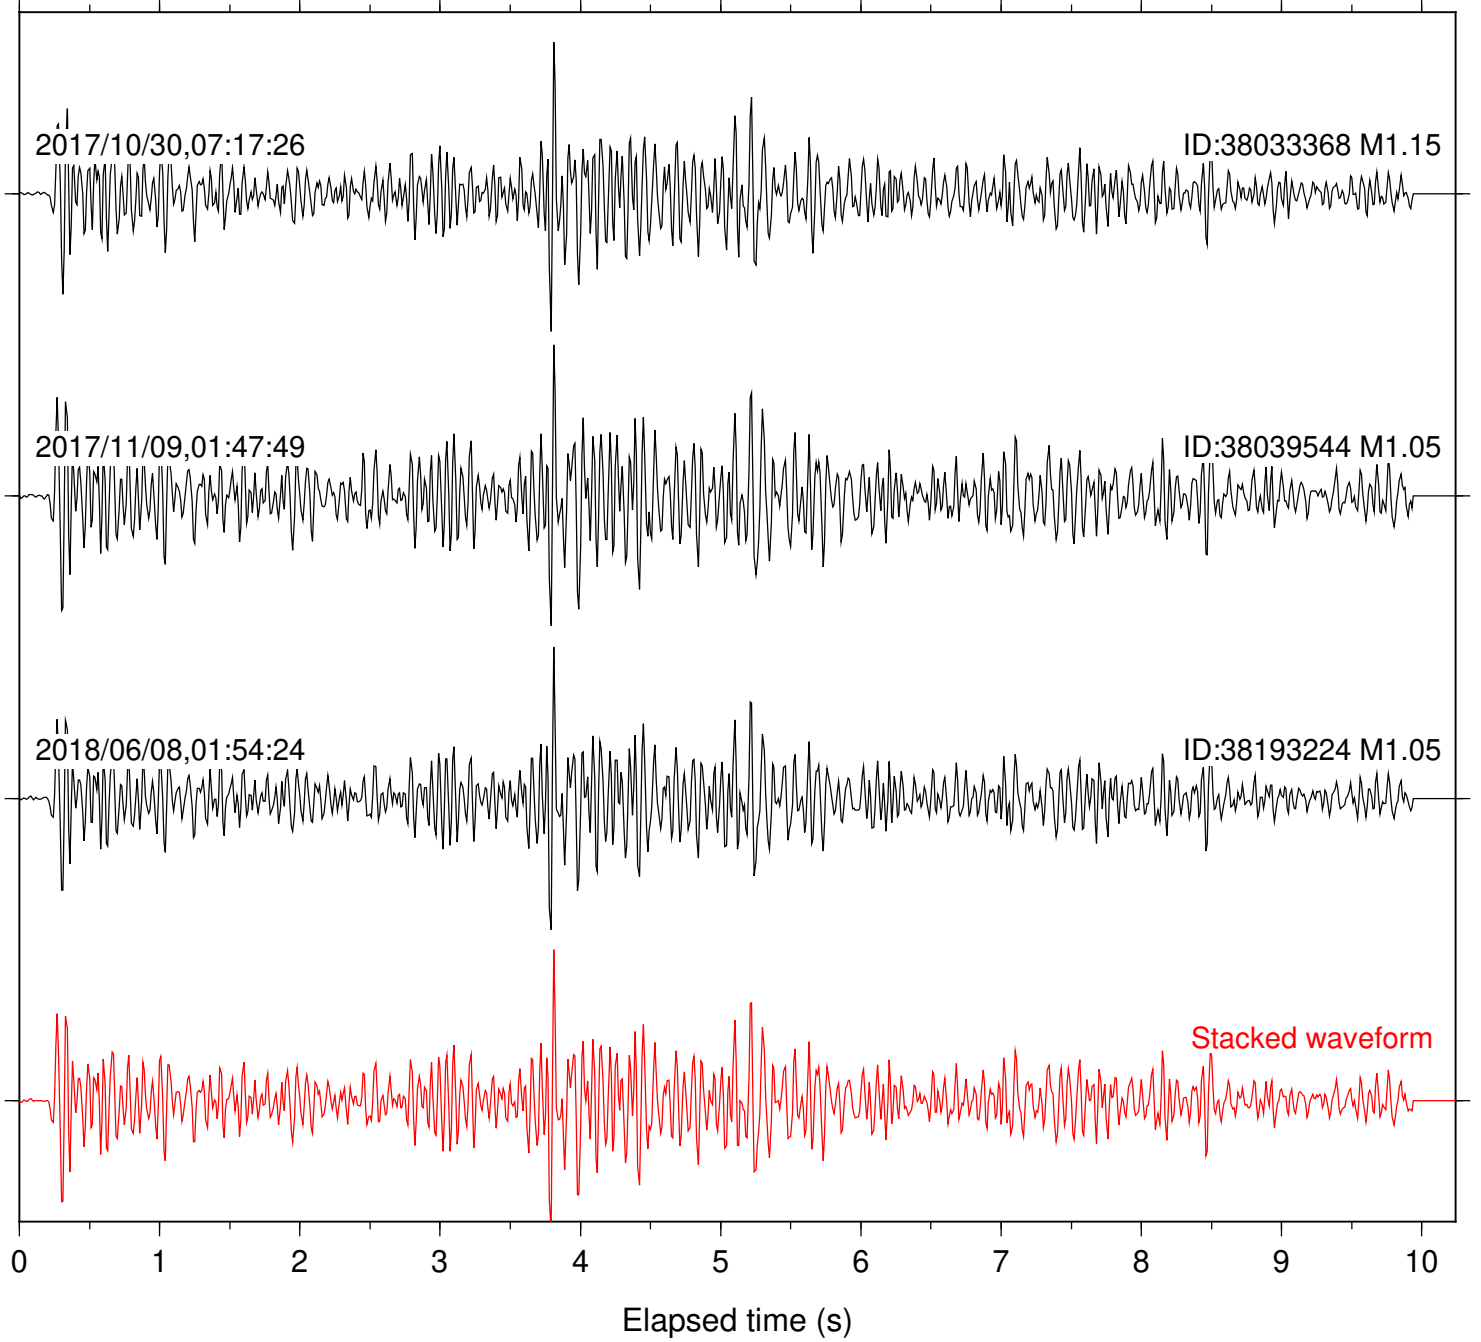

Station: B081 Com: EHZ

Focal depth: 4.81 km

Station: B082 Com: EHZ

Focal depth: 4.81 km

Station: B084 Com: EHZ

Focal depth: 4.81 km

Station: B087 Com: EHZ

Focal depth: 4.81 km

Station: B088 Com: EHZ

Focal depth: 4.81 km

Station: B093 Com: EHZ

Focal depth: 4.81 km

Station: B946 Com: EHZ

Focal depth: 4.81 km

Station: BZN Com: HHZ

Focal depth: 4.81 km

Station: CSH Com: HHZ

Focal depth: 4.81 km

Station: DGR Com: HHZ

Focal depth: 4.81 km

Station: DNR Com: HHZ

Focal depth: 4.81 km

Station: HMT2 Com: HHZ

Focal depth: 4.81 km

Station: SND Com: HHZ

Focal depth: 4.81 km