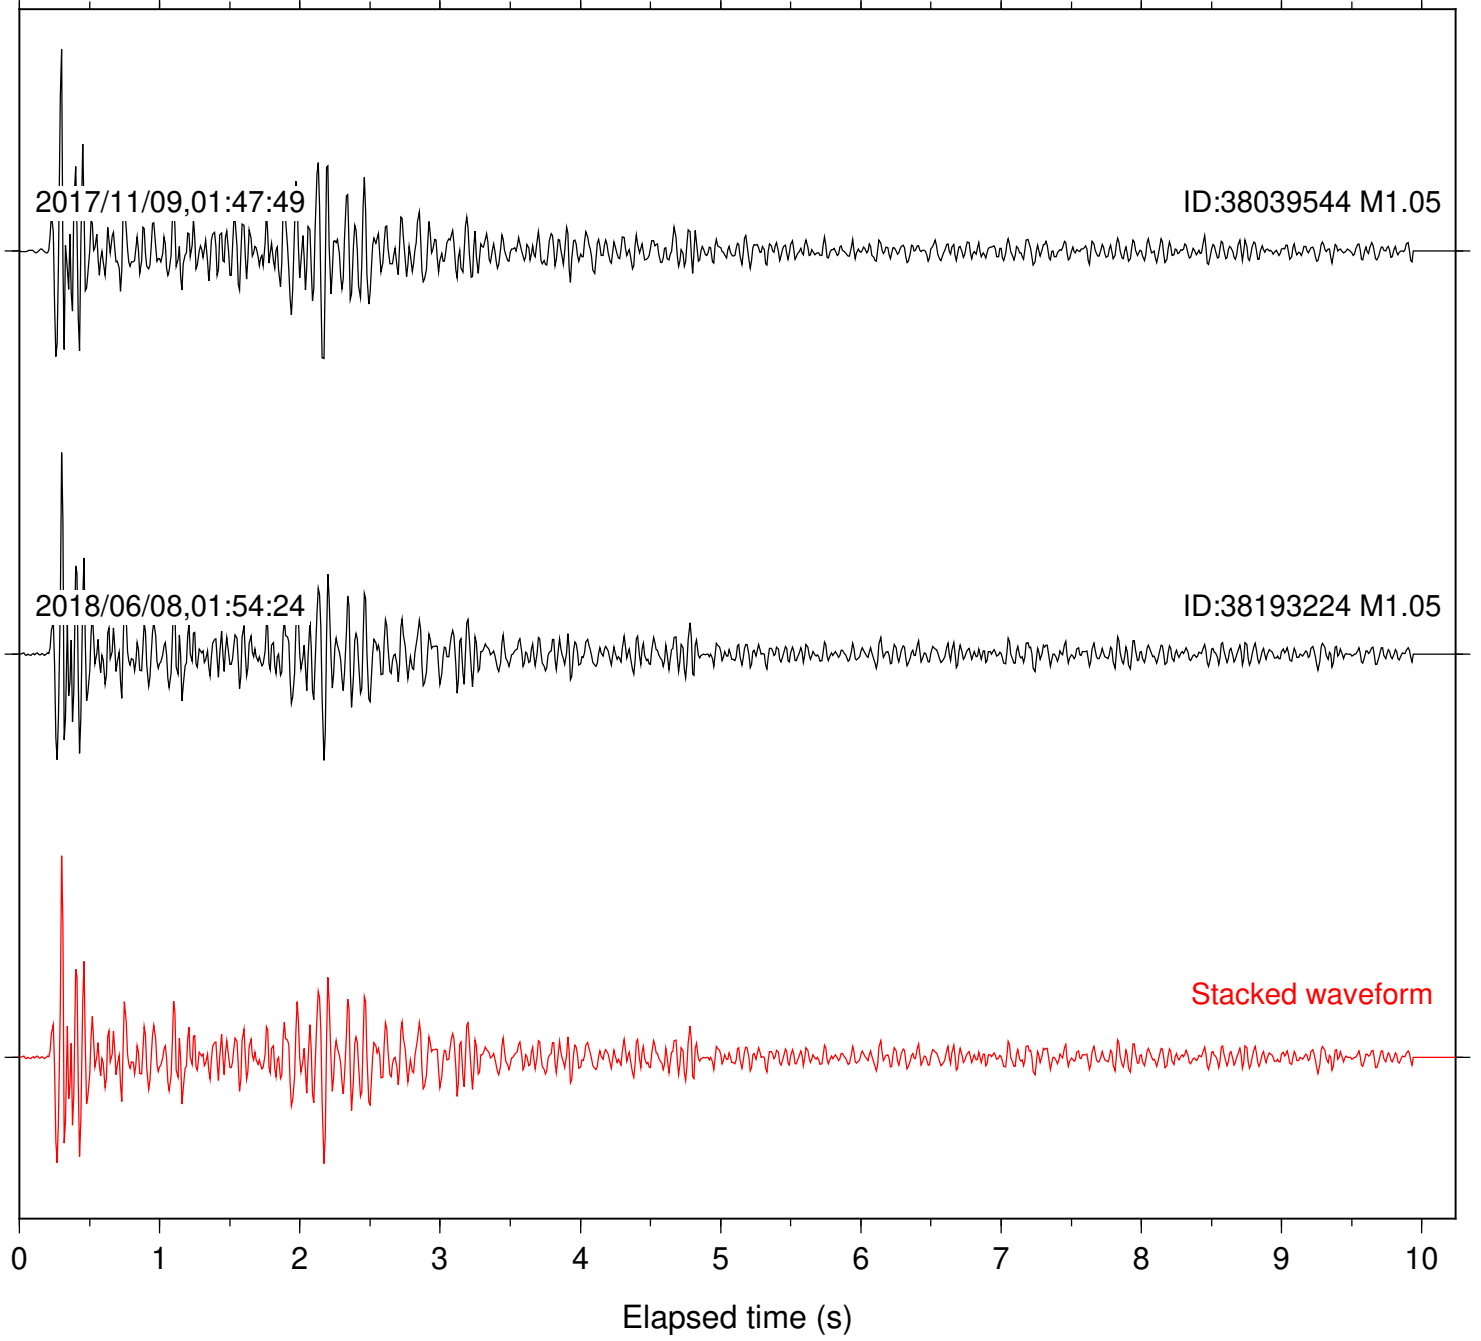

Station: B088 Com: EHZ

Focal depth: 4.81 km

Station: B093 Com: EHZ

Focal depth: 4.81 km

Station: B946 Com: EHZ

Focal depth: 4.81 km

Station: BZN Com: HHZ

Focal depth: 4.81 km

Station: CSH Com: HHZ

Focal depth: 4.81 km

Station: DGR Com: HHZ

Focal depth: 4.81 km

Station: DNR Com: HHZ

Focal depth: 4.81 km

Station: HMT2 Com: HHZ

Focal depth: 4.81 km

Station: PFO Com: HHZ

Focal depth: 4.81 km

Station: POB2 Com: HHZ

Focal depth: 4.81 km

Station: RDM Com: HHZ

Focal depth: 4.81 km

Station: RRSP Com: HHZ

Focal depth: 4.81 km

Station: SND Com: HHZ

Focal depth: 4.81 km