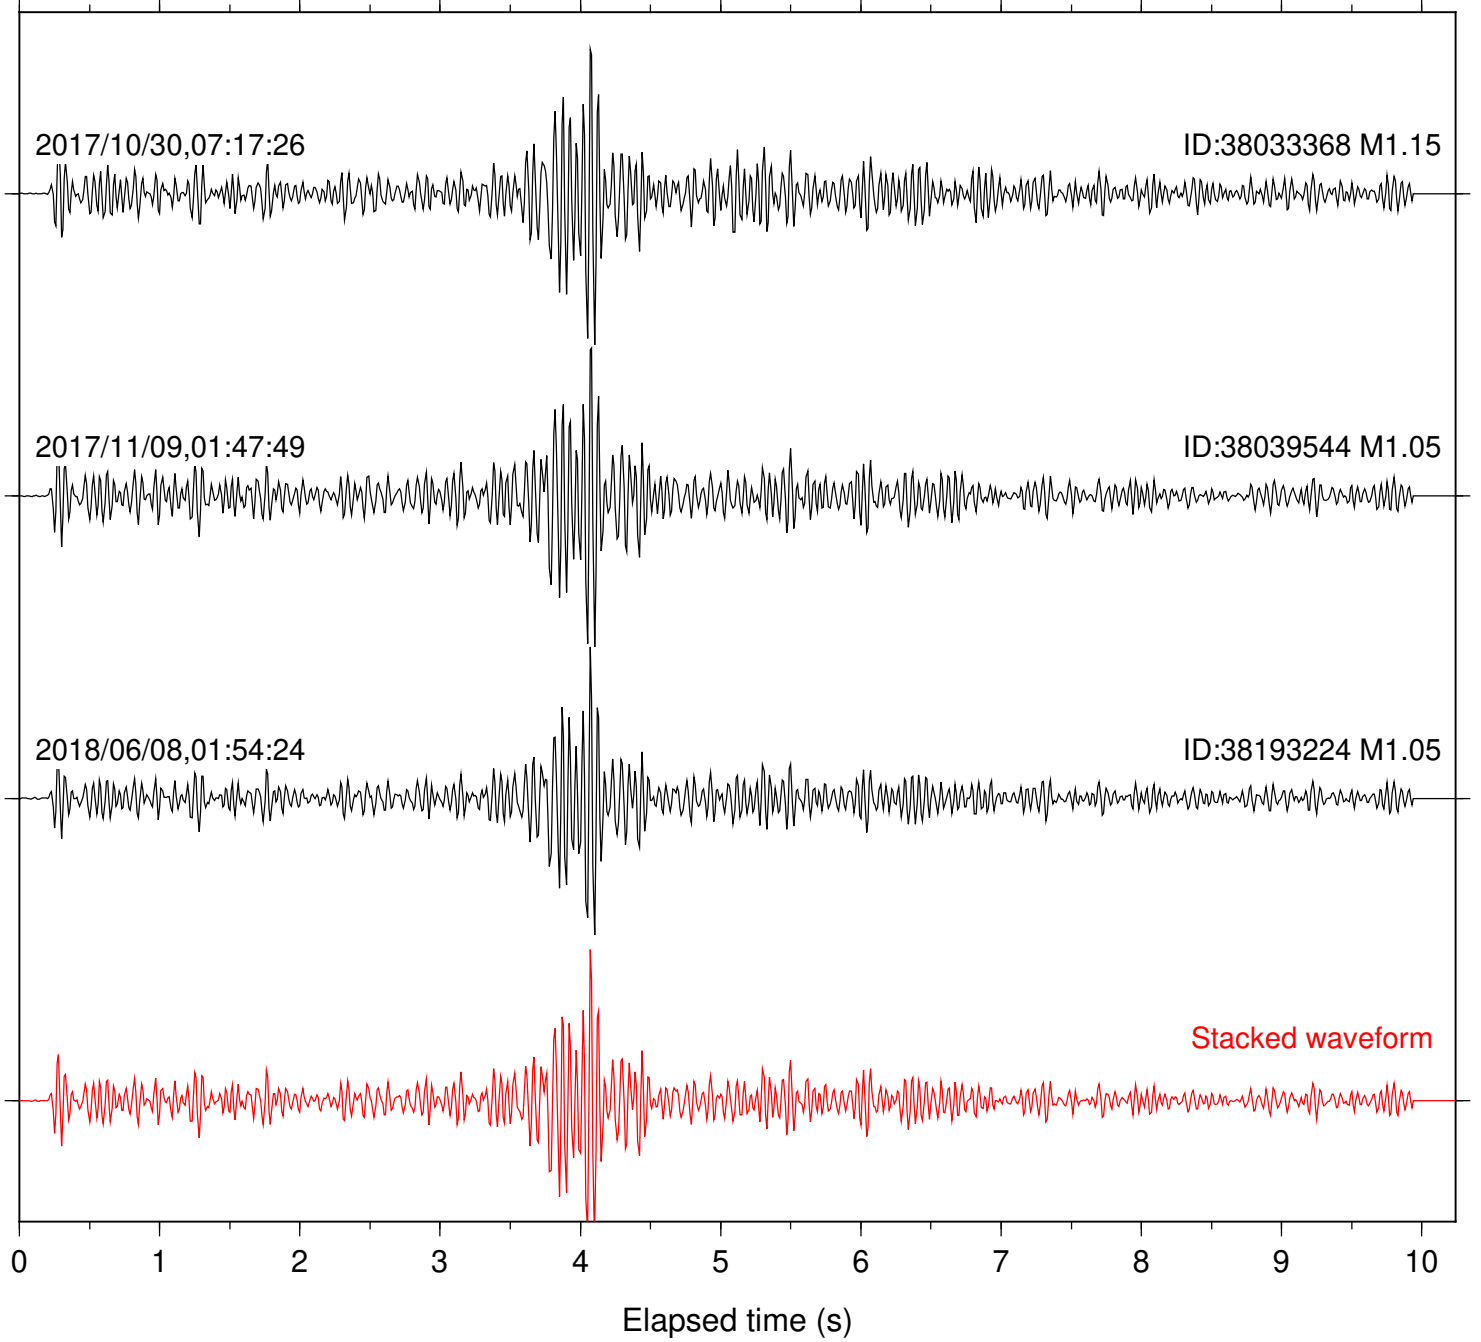

Station: B088 Com: EHZ

Focal depth: 4.81 km

Station: B093 Com: EHZ

Focal depth: 4.81 km

Station: B946 Com: EHZ

Focal depth: 4.81 km

Station: BZN Com: HHZ

Focal depth: 4.81 km

Station: CSH Com: HHZ

Focal depth: 4.81 km

Station: DGR Com: HHZ

Focal depth: 4.81 km

Station: DNR Com: HHZ

Focal depth: 4.81 km

Station: HMT2 Com: HHZ

Focal depth: 4.81 km

Station: PFO Com: HHZ

Focal depth: 4.81 km

Station: POB2 Com: HHZ

Focal depth: 4.81 km

Station: RDM Com: HHZ

Focal depth: 4.81 km

Station: RRSP Com: HHZ

Focal depth: 4.81 km

Station: SND Com: HHZ

Focal depth: 4.81 km