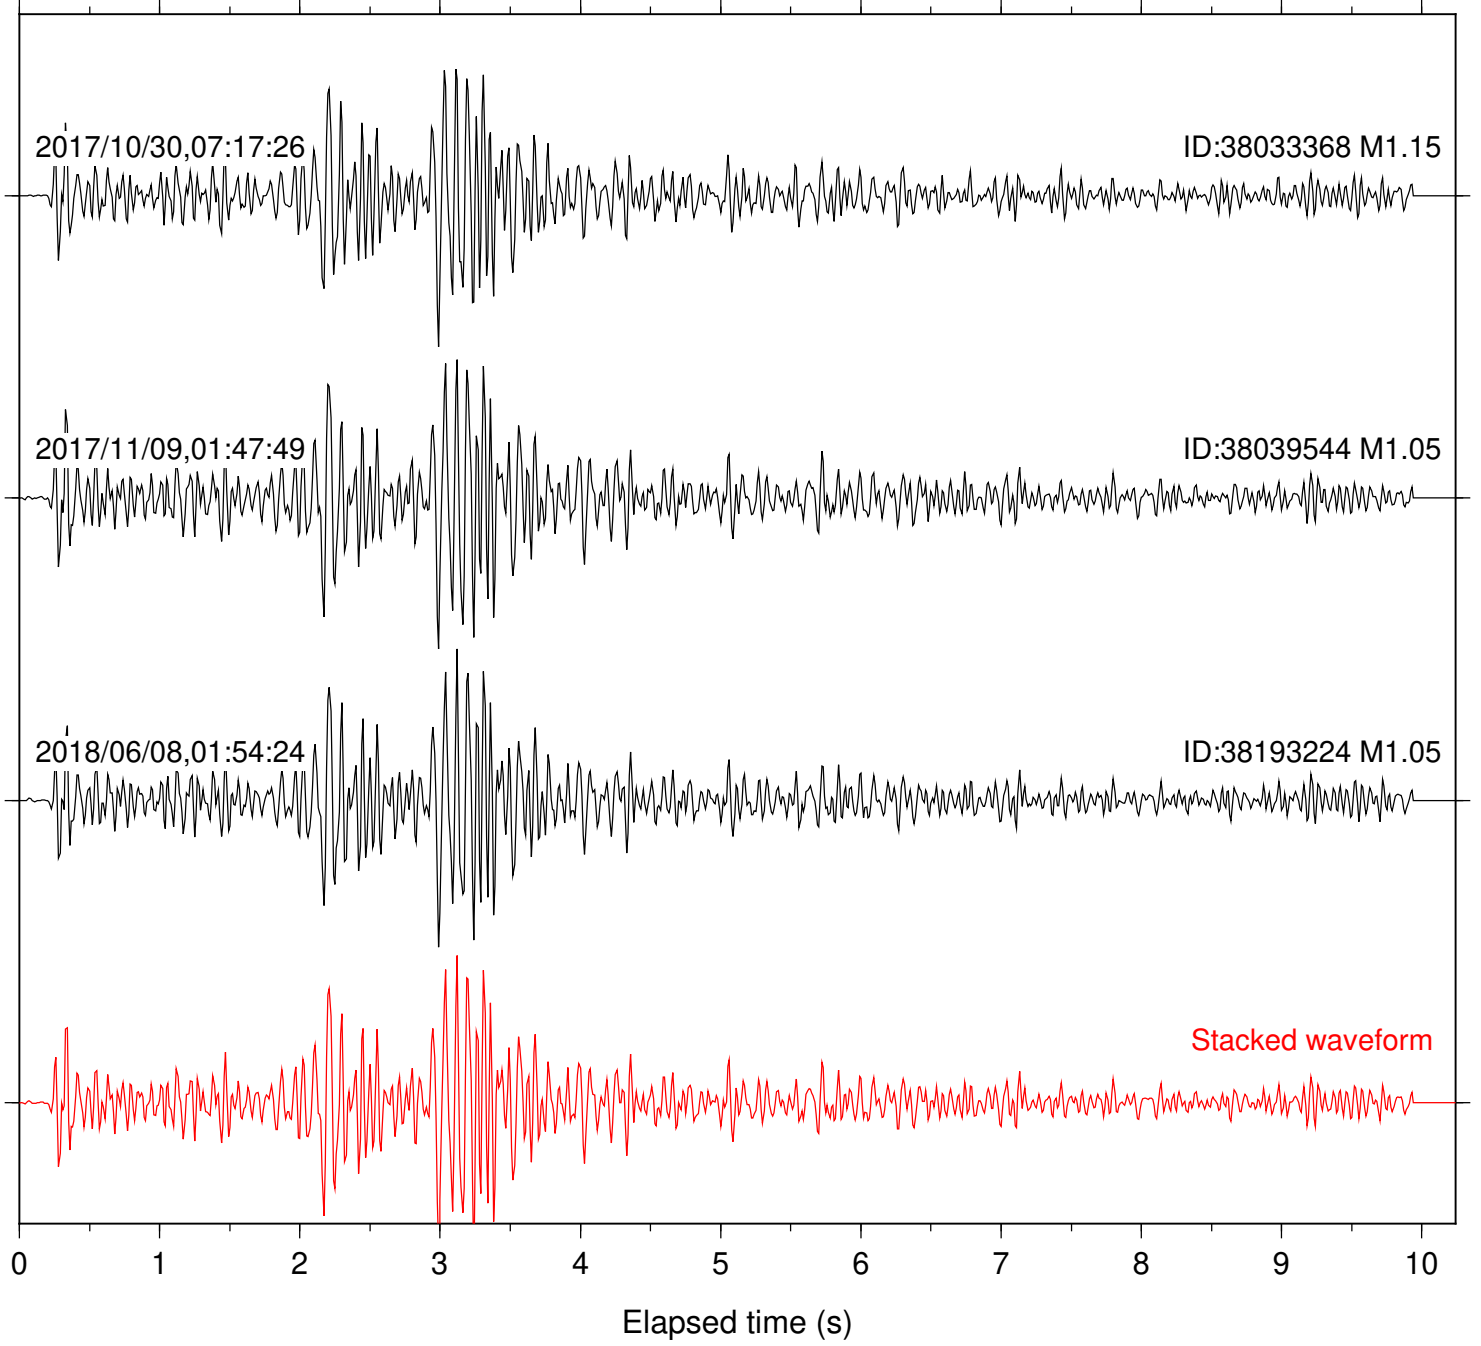

Station: B081 Com: EHZ

Focal depth: 4.81 km

Station: B082 Com: EHZ

Focal depth: 4.81 km

Station: B084 Com: EHZ

Focal depth: 4.81 km

Station: B087 Com: EHZ

Focal depth: 4.81 km

Station: B088 Com: EHZ

Focal depth: 4.81 km

Station: B093 Com: EHZ

Focal depth: 4.81 km

Station: B946 Com: EHZ

Focal depth: 4.81 km

Station: BZN Com: HHZ

Focal depth: 4.81 km

Station: CSH Com: HHZ

Focal depth: 4.81 km

Station: DGR Com: HHZ

Focal depth: 4.81 km

Station: DNR Com: HHZ

Focal depth: 4.81 km

Station: HMT2 Com: HHZ

Focal depth: 4.81 km

Station: SND Com: HHZ

Focal depth: 4.81 km