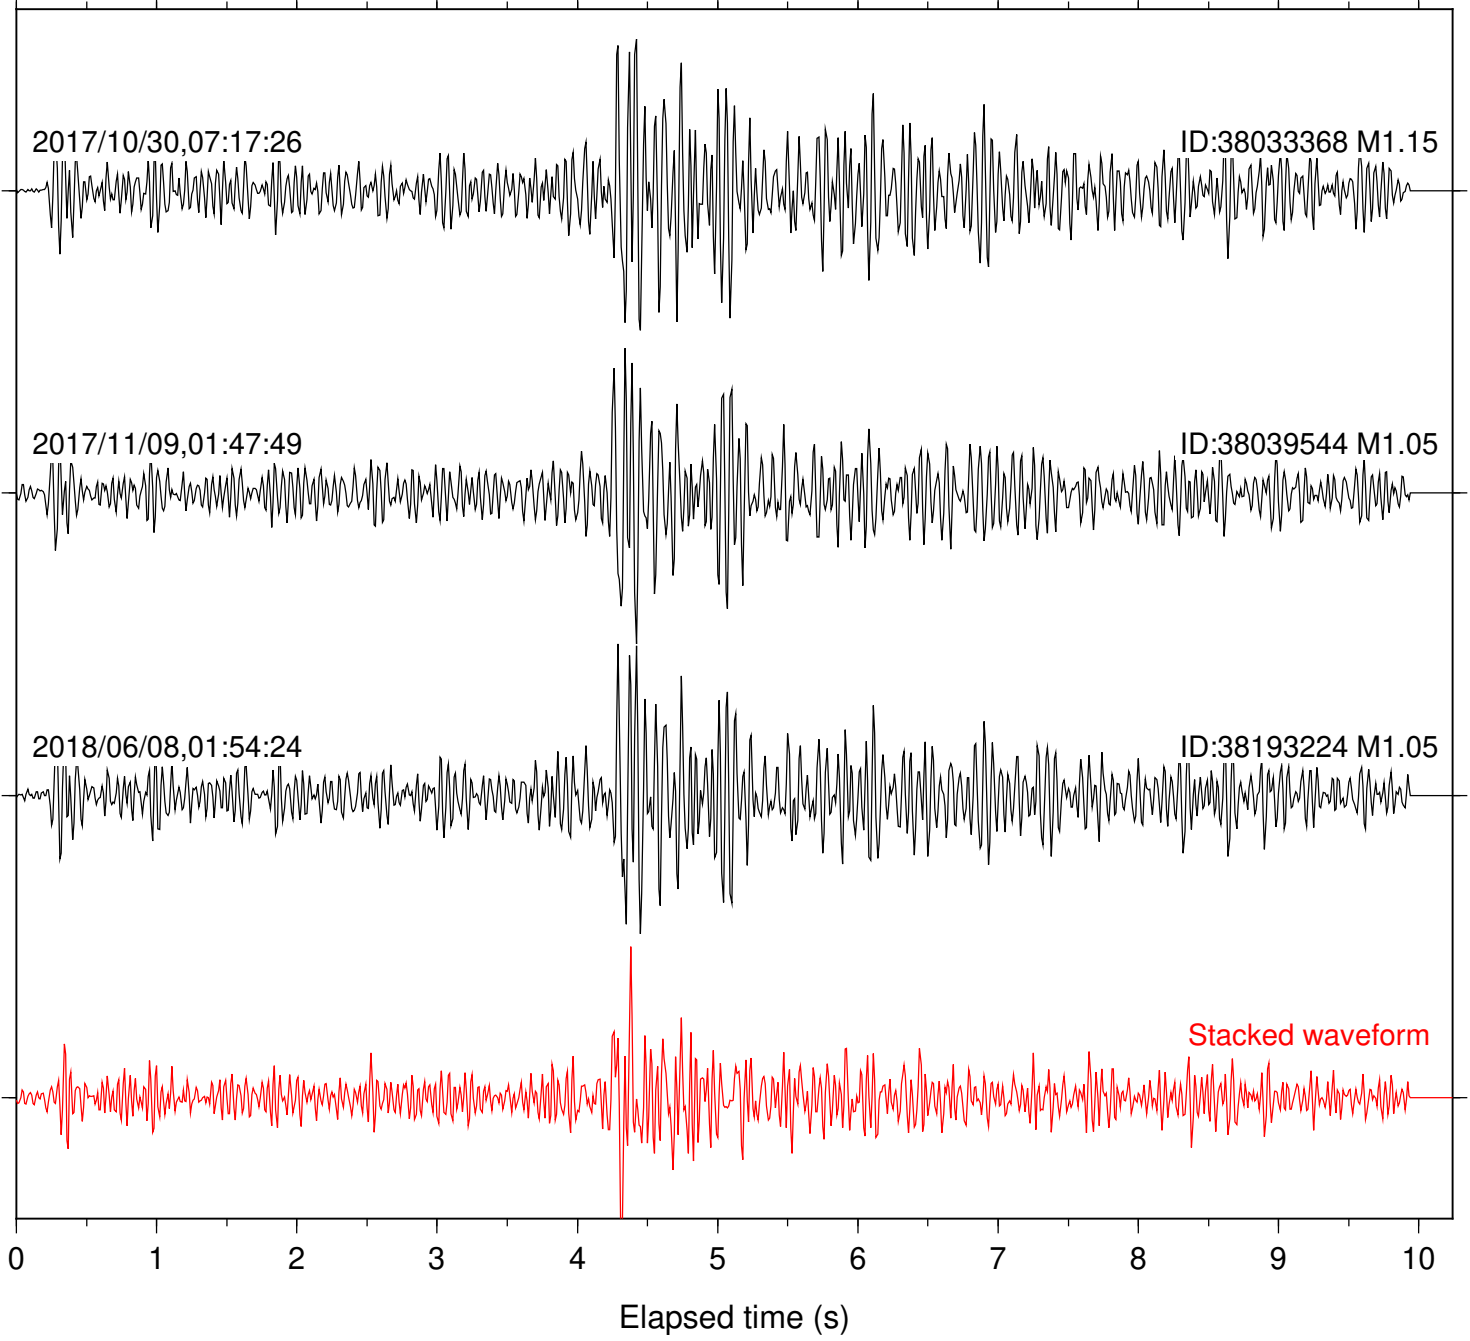

Station: B088 Com: EHZ

Focal depth: 4.81 km

Station: B093 Com: EHZ

Focal depth: 4.81 km

Station: B946 Com: EHZ

Focal depth: 4.81 km

Station: BZN Com: HHZ

Focal depth: 4.81 km

Station: CSH Com: HHZ

Focal depth: 4.81 km

Station: DGR Com: HHZ

Focal depth: 4.81 km

Station: DNR Com: HHZ

Focal depth: 4.81 km

Station: HMT2 Com: HHZ

Focal depth: 4.81 km

Station: PFO Com: HHZ

Focal depth: 4.81 km

Station: POB2 Com: HHZ

Focal depth: 4.81 km

Station: RDM Com: HHZ

Focal depth: 4.81 km

Station: RRSP Com: HHZ

Focal depth: 4.81 km

Station: SND Com: HHZ

Focal depth: 4.81 km