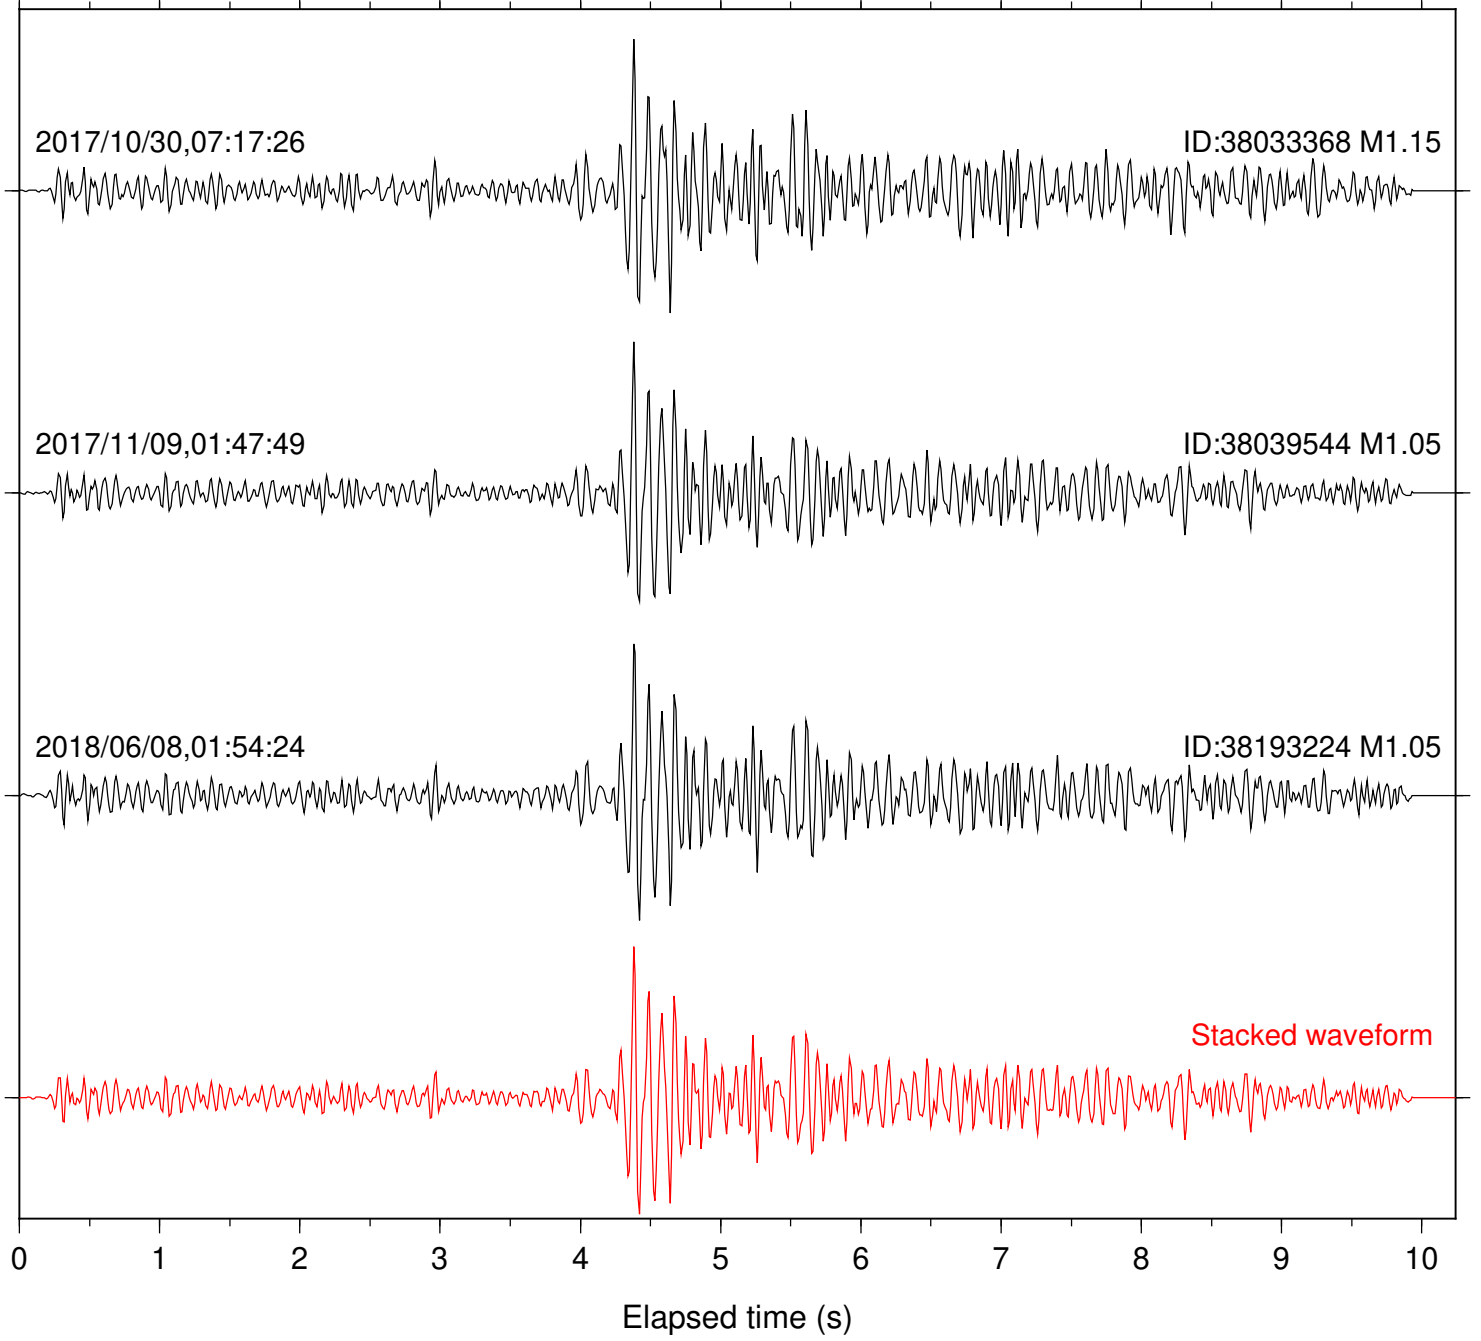

Station: B081 Com: EHZ

Focal depth: 4.81 km

Station: B082 Com: EHZ

Focal depth: 4.81 km

Station: B084 Com: EHZ

Focal depth: 4.81 km

Station: B087 Com: EHZ

Focal depth: 4.81 km

Station: B088 Com: EHZ

Focal depth: 4.81 km

Station: B093 Com: EHZ

Focal depth: 4.81 km

Station: B946 Com: EHZ

Focal depth: 4.81 km

Station: BZN Com: HHZ

Focal depth: 4.81 km

Station: CSH Com: HHZ

Focal depth: 4.81 km

Station: DGR Com: HHZ

Focal depth: 4.81 km

Station: DNR Com: HHZ

Focal depth: 4.81 km

Station: HMT2 Com: HHZ

Focal depth: 4.81 km

Station: SND Com: HHZ

Focal depth: 4.81 km