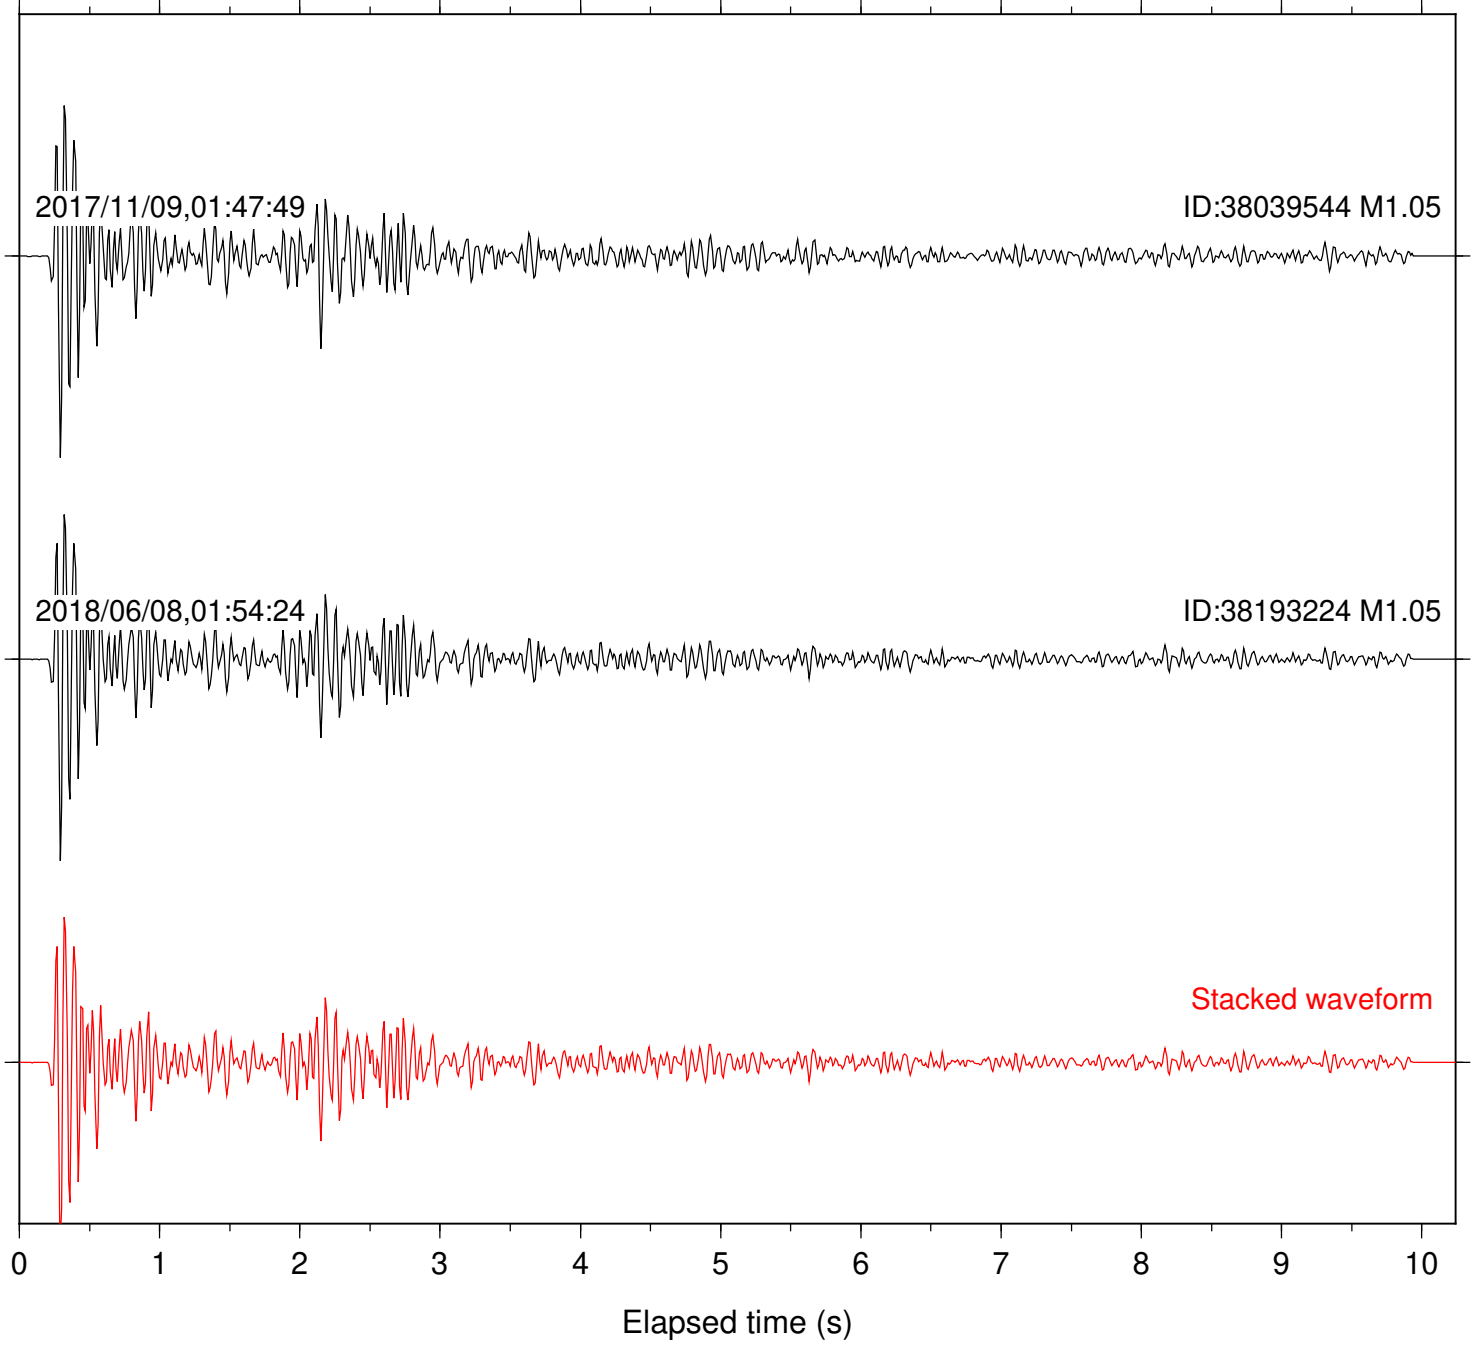

Station: B081 Com: EHZ

Focal depth: 4.81 km

Station: B082 Com: EHZ

Focal depth: 4.81 km

Station: B084 Com: EHZ

Focal depth: 4.81 km

Station: B087 Com: EHZ

Focal depth: 4.81 km

Station: B088 Com: EHZ

Focal depth: 4.81 km

Station: B093 Com: EHZ

Focal depth: 4.81 km

Station: B946 Com: EHZ

Focal depth: 4.81 km

Station: BZN Com: HHZ

Focal depth: 4.81 km

Station: CSH Com: HHZ

Focal depth: 4.81 km

Station: DGR Com: HHZ

Focal depth: 4.81 km

Station: DNR Com: HHZ

Focal depth: 4.81 km

Station: HMT2 Com: HHZ

Focal depth: 4.81 km

Station: SND Com: HHZ

Focal depth: 4.81 km