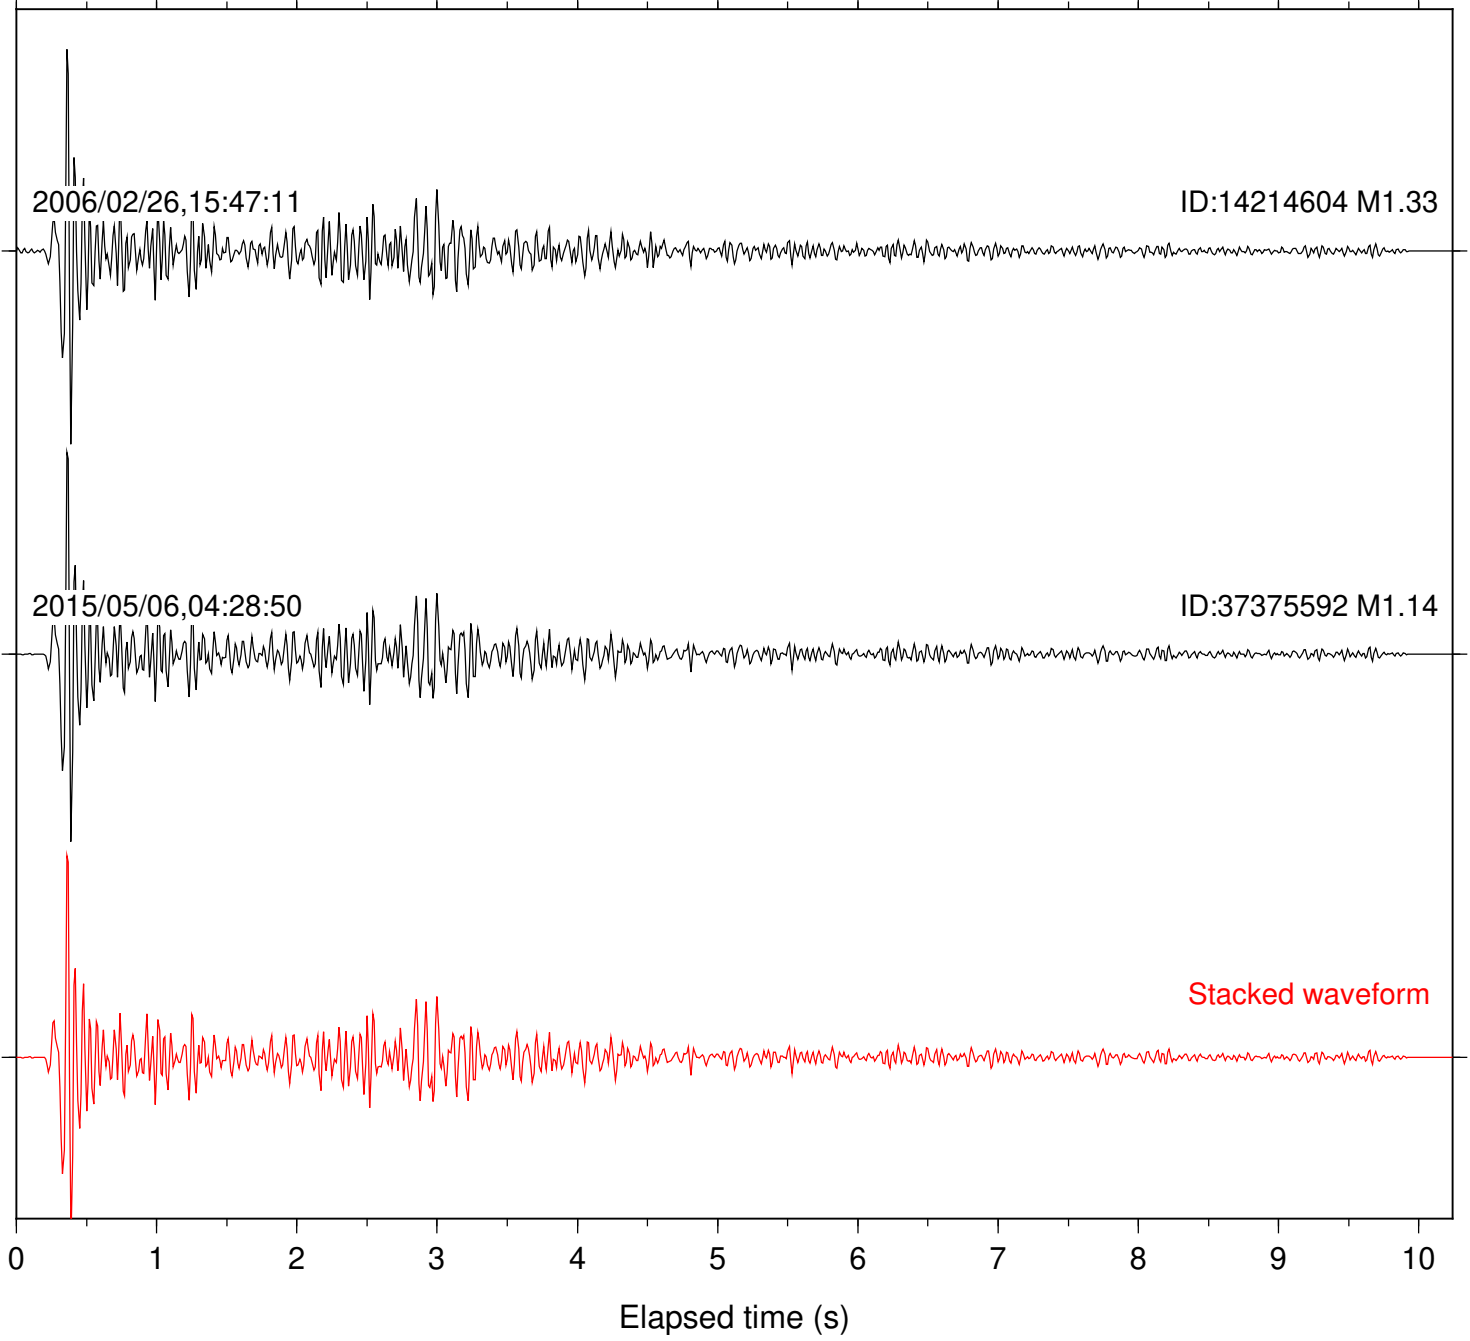

Station: FRD Com: HHZ

Focal depth: 14.61 km

Station: KNW Com: HHZ

Focal depth: 14.61 km