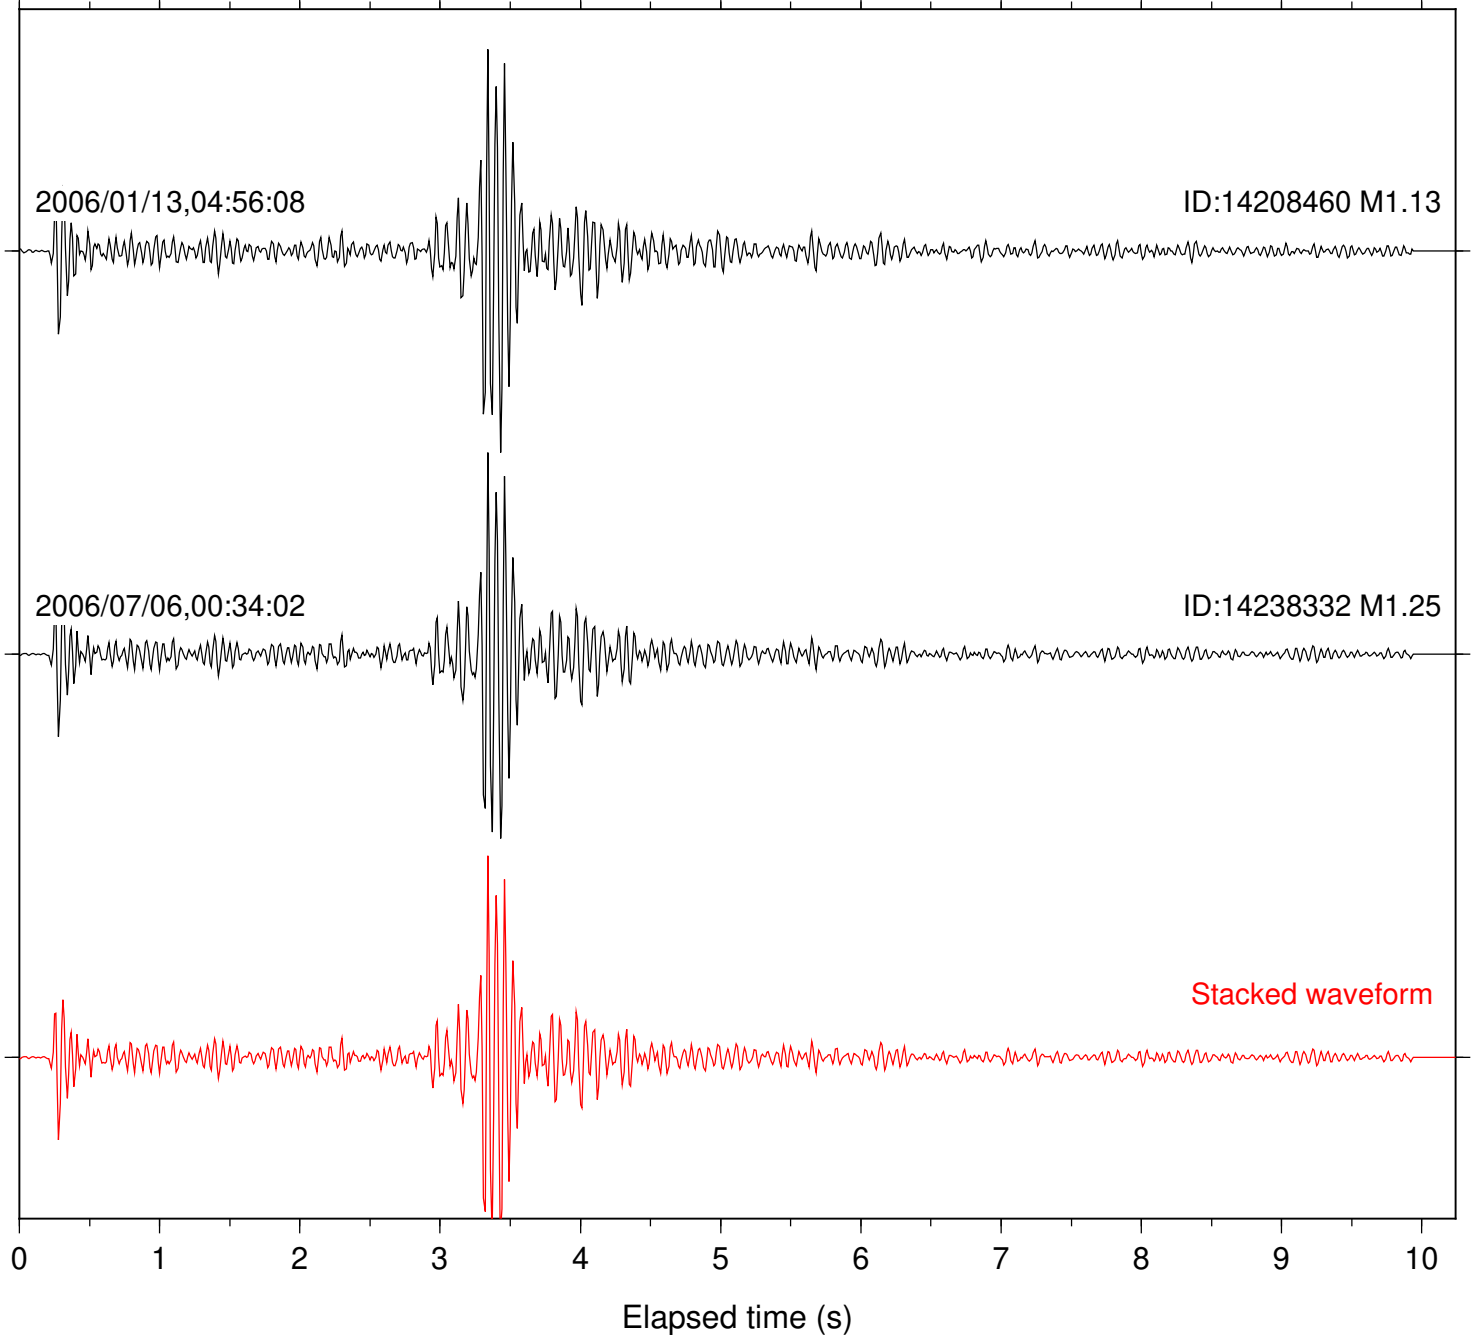

Station: BZN Com: HHZ

Focal depth: 8.20 km

Station: PFO Com: HHZ

Focal depth: 8.20 km

Station: SND Com: HHZ

Focal depth: 8.20 km