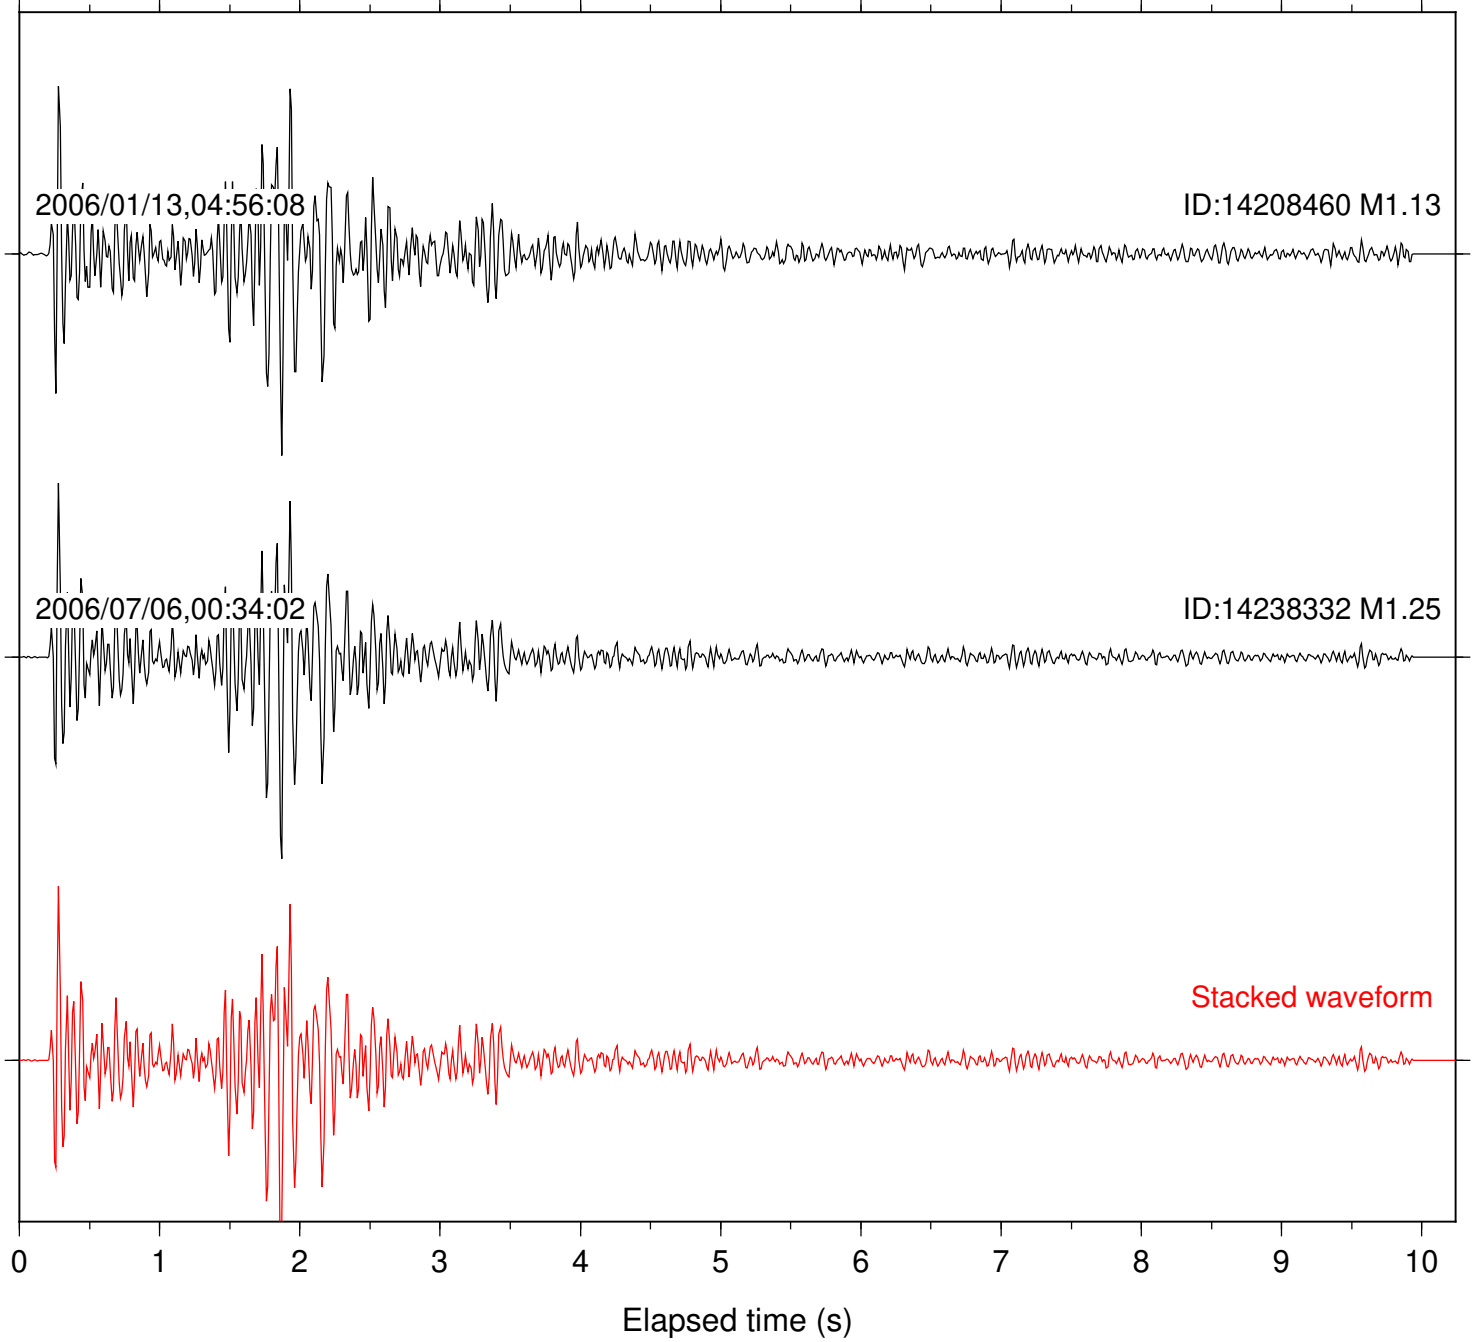

Station: BZN Com: HHZ

Focal depth: 8.20 km

Station: PFO Com: HHZ

Focal depth: 8.20 km

Station: SND Com: HHZ

Focal depth: 8.20 km