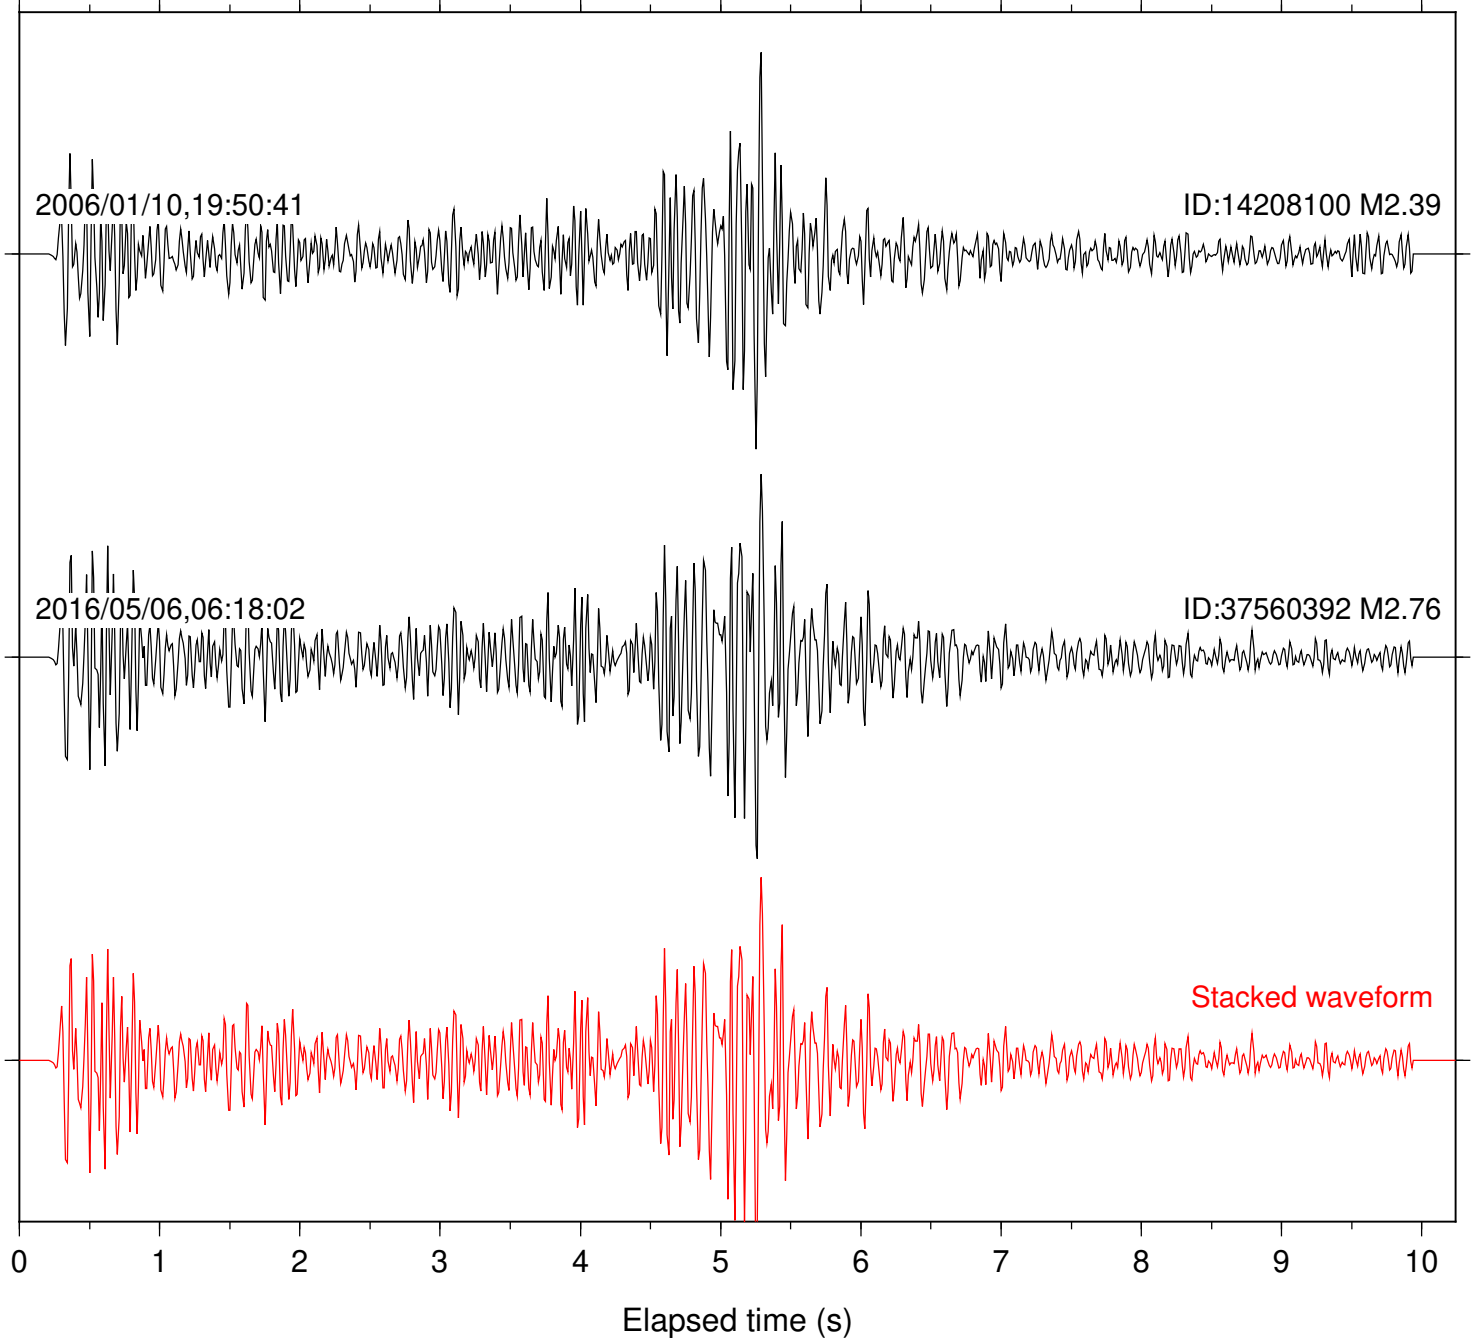

Station: FRD Com: HHZ

Focal depth: 15.50 km

Station: PFO Com: HHZ

Focal depth: 15.50 km