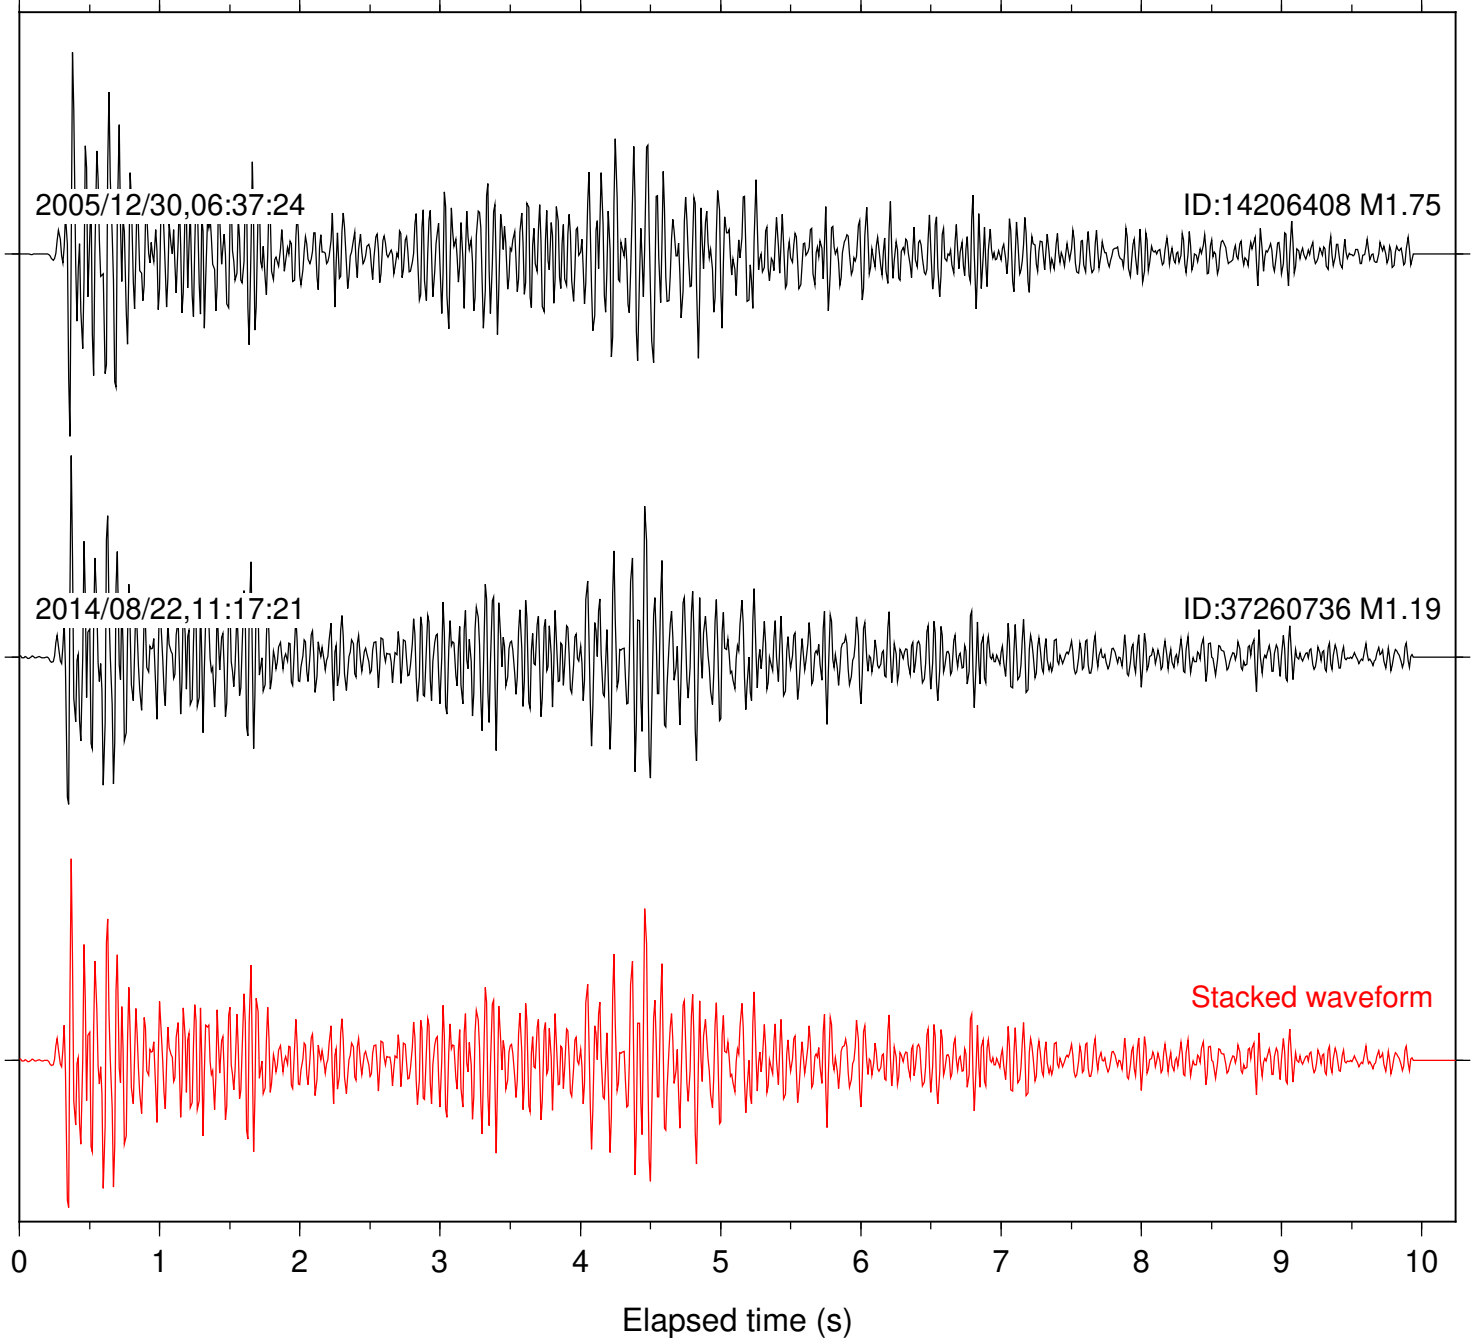

Station: BAC Com: EHZ

Focal depth: 17.76 km

Station: FRD Com: HHZ

Focal depth: 17.76 km

Station: PFO Com: HHZ

Focal depth: 17.76 km

Station: SND Com: HHZ

Focal depth: 17.76 km