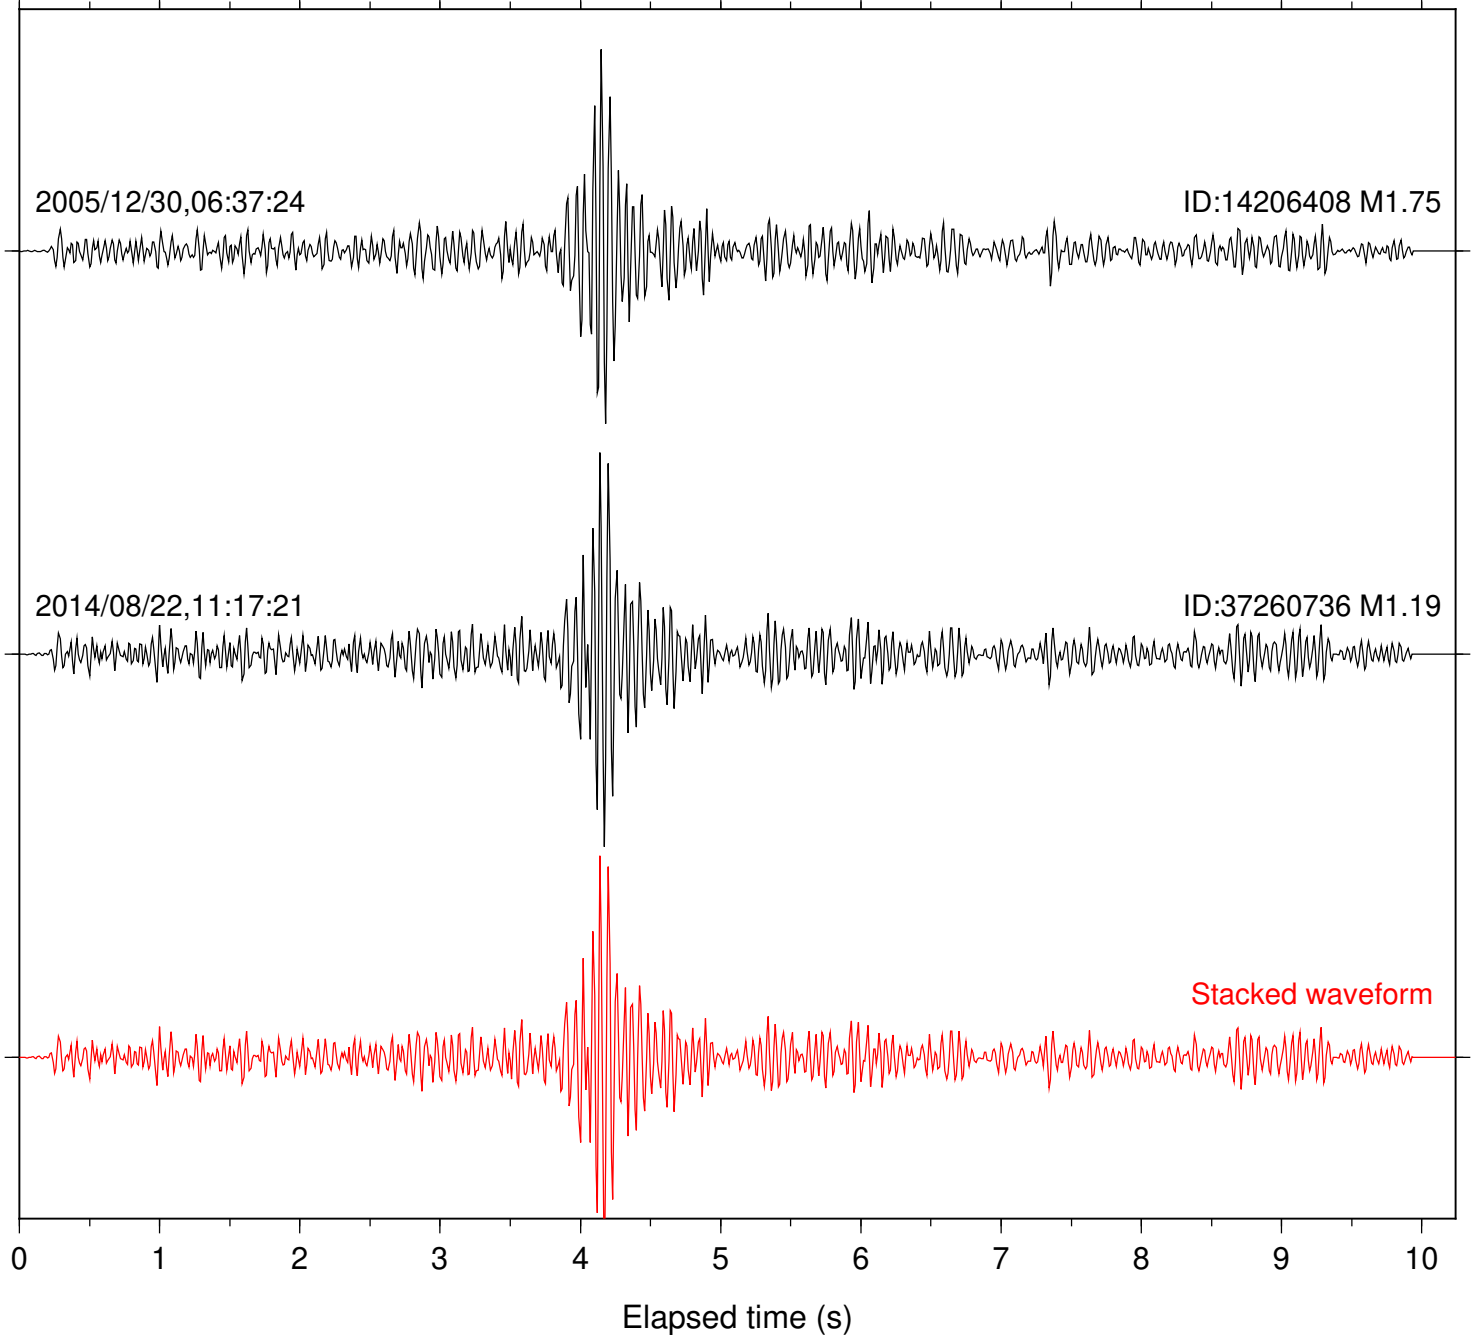

Station: BAC Com: EHZ

Focal depth: 17.76 km

Station: FRD Com: HHZ

Focal depth: 17.76 km

Station: PFO Com: HHZ

Focal depth: 17.76 km

Station: SND Com: HHZ

Focal depth: 17.76 km