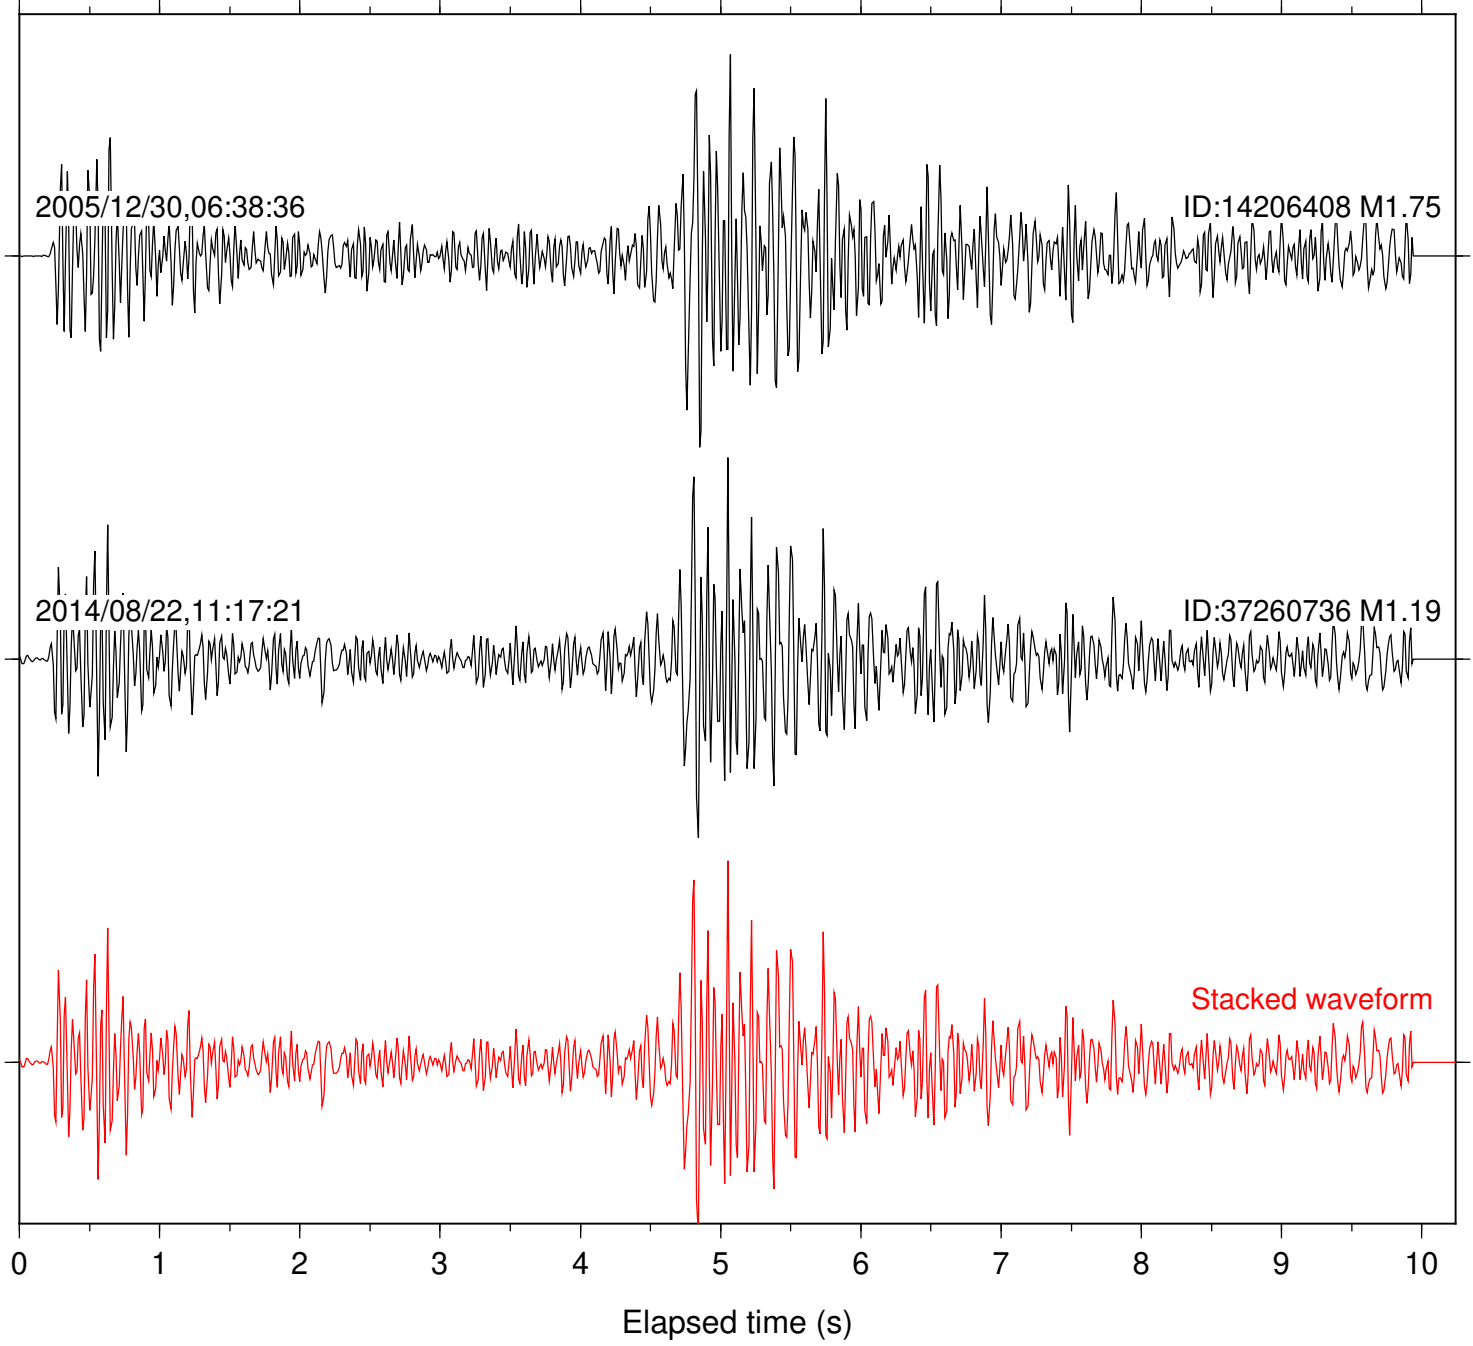

Station: BAC Com: EHZ

Focal depth: 17.76 km

Station: FRD Com: HHZ

Focal depth: 17.76 km

Station: PFO Com: HHZ

Focal depth: 17.76 km

Station: SND Com: HHZ

Focal depth: 17.76 km