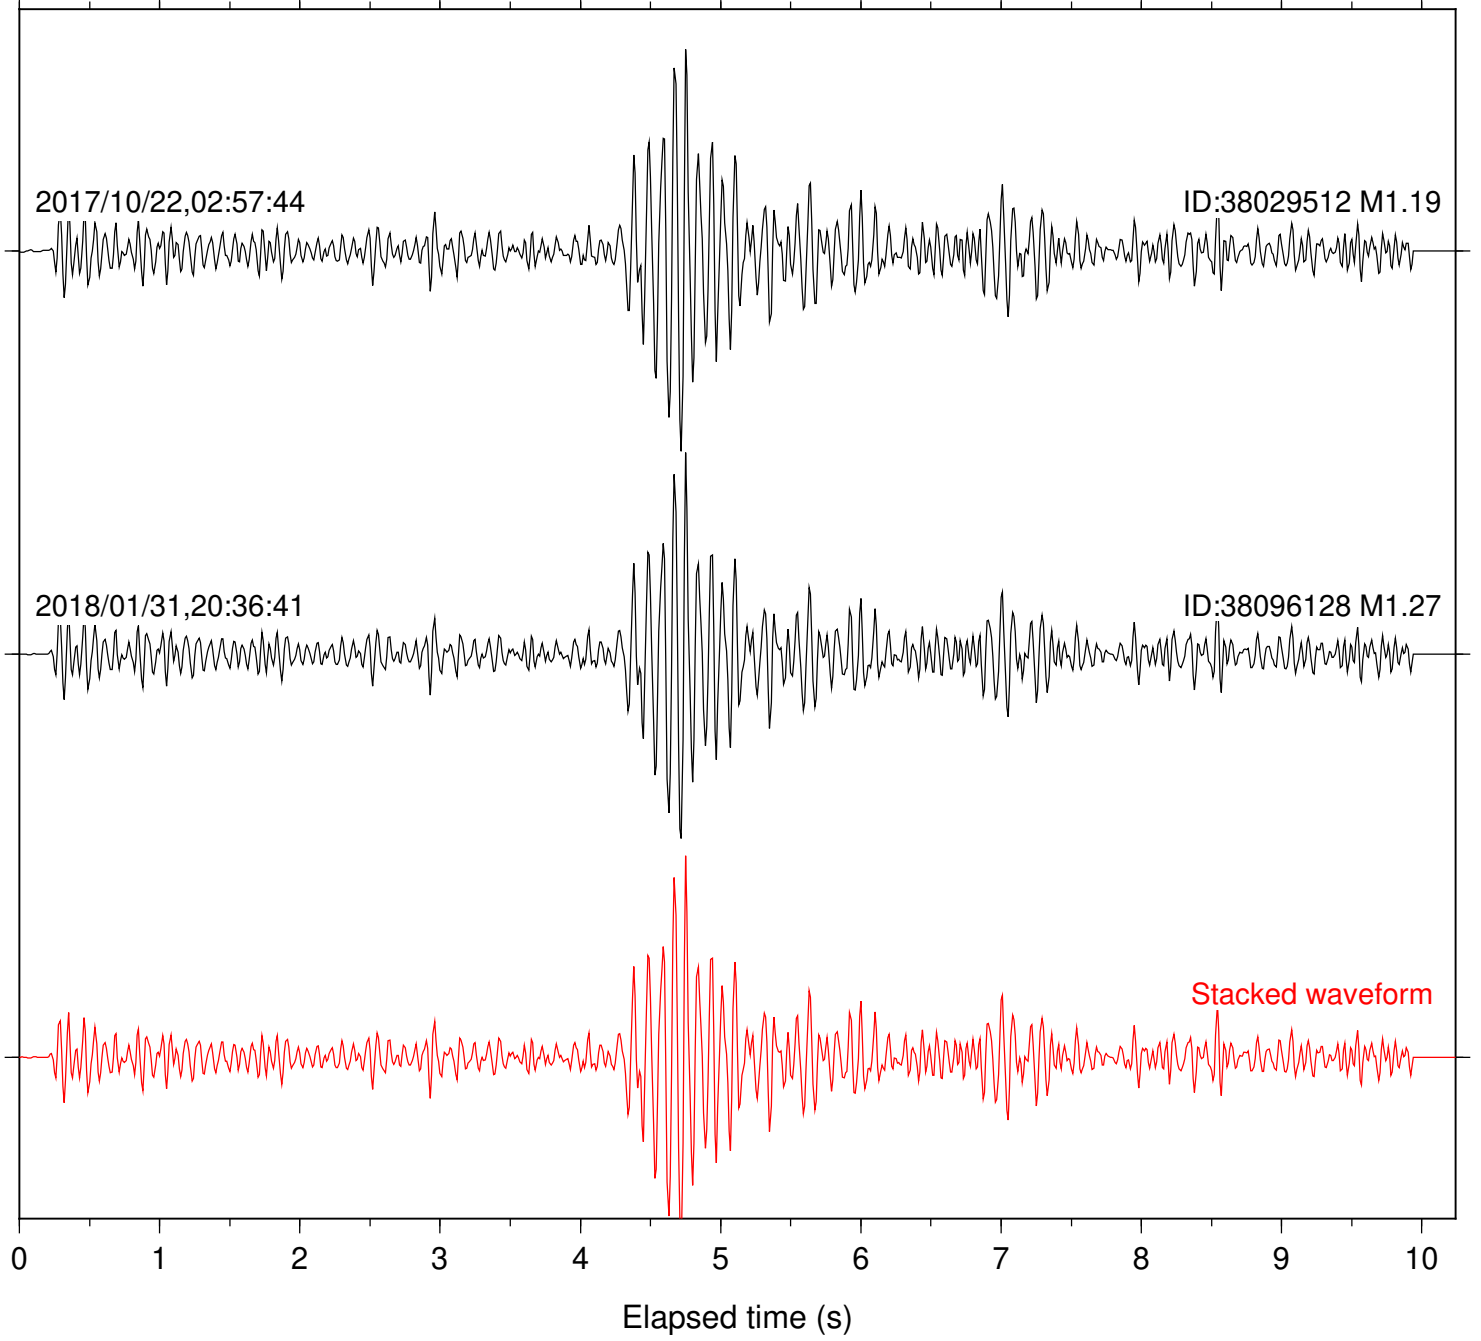

Station: B081 Com: EHZ

Focal depth: 5.13 km

Station: B082 Com: EHZ

Focal depth: 5.13 km

Station: B084 Com: EHZ

Focal depth: 5.13 km

Station: B087 Com: EHZ

Focal depth: 5.13 km

Station: B088 Com: EHZ

Focal depth: 5.13 km

Station: B093 Com: EHZ

Focal depth: 5.13 km

2017/10/22,02:57:44

ID:38029512 M1.19

2018/01/31,20:36:41

ID:38096128 M1.27

Stacked waveform

0 1 2 3 4 5 6 7 8 9 10
Elapsed time (s)

Station: B946 Com: EHZ

Focal depth: 5.13 km

Station: BAC Com: EHZ

Focal depth: 5.13 km

Station: CRY Com: HHZ

Focal depth: 5.13 km

Station: FRD Com: HHZ

Focal depth: 5.13 km

Station: HMT2 Com: HHZ

Focal depth: 5.13 km

Station: KNW Com: HHZ

Focal depth: 5.13 km

Station: LKH Com: HHZ

Focal depth: 5.13 km