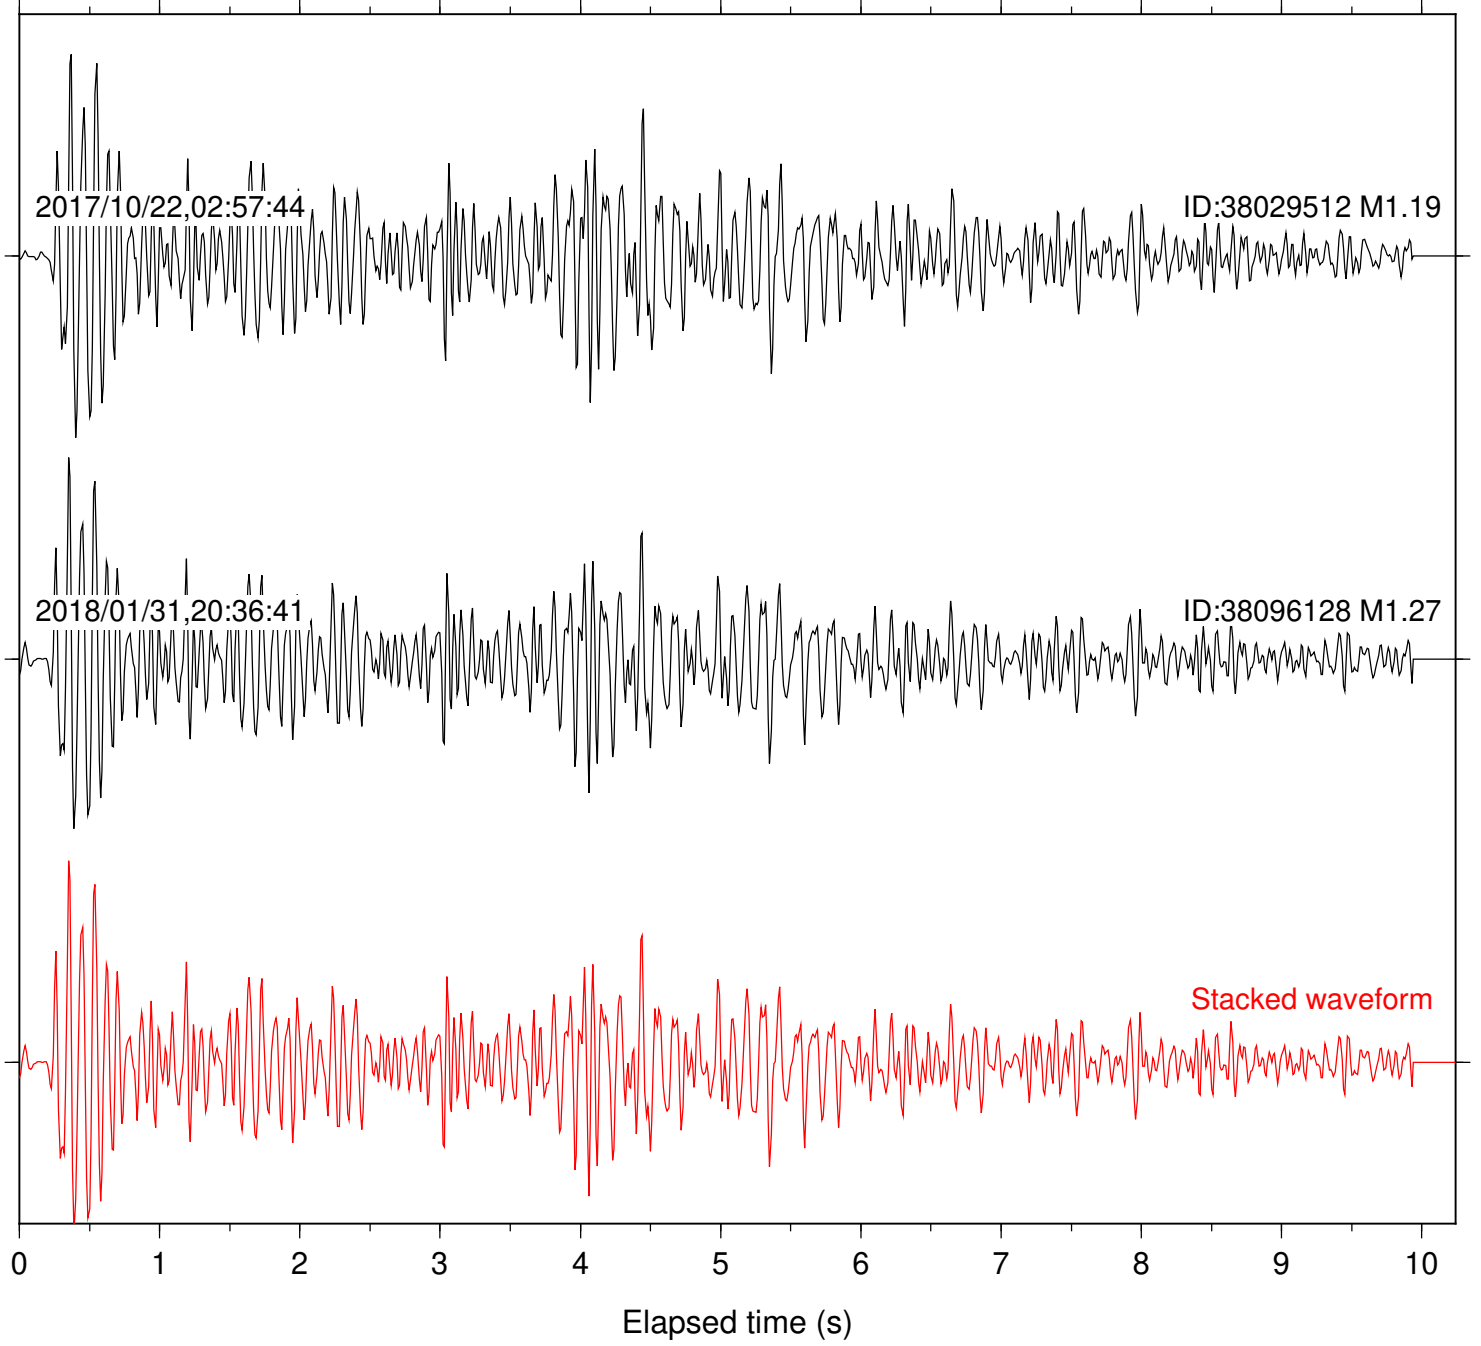

Station: FRD Com: HHZ

Focal depth: 5.13 km

Station: HMT2 Com: HHZ

Focal depth: 5.13 km

Station: KNW Com: HHZ

Focal depth: 5.13 km

Station: LKH Com: HHZ

Focal depth: 5.13 km

Station: LVA2 Com: HHZ

Focal depth: 5.13 km

Station: MTG Com: HHZ

Focal depth: 5.13 km

Station: PFO Com: HHZ

Focal depth: 5.13 km

Station: PLM Com: HHZ

Focal depth: 5.13 km

Station: POB2 Com: HHZ

Focal depth: 5.13 km

Station: RDM Com: HHZ

Focal depth: 5.13 km

Station: RRSP Com: HHZ

Focal depth: 5.13 km

Station: SND Com: HHZ

Focal depth: 5.13 km