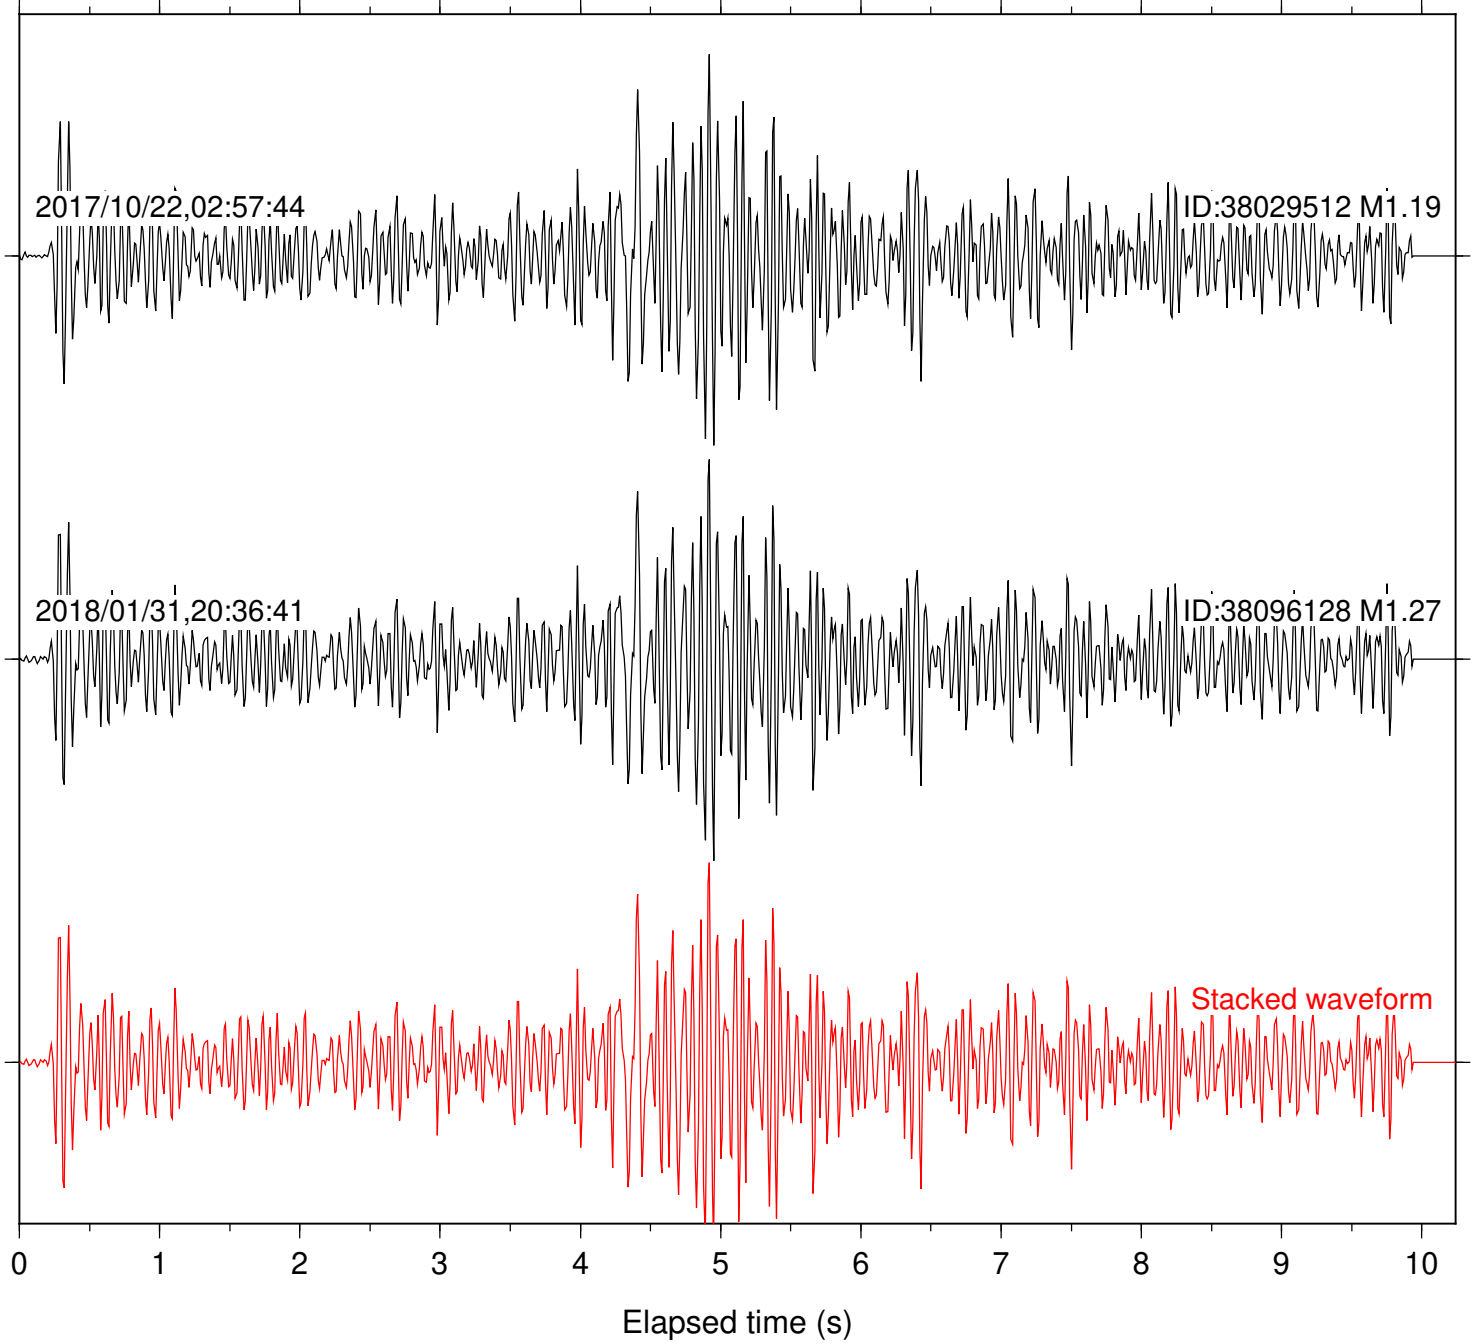

Station: FRD Com: HHZ

Focal depth: 5.13 km

Station: HMT2 Com: HHZ

Focal depth: 5.13 km

Station: KNW Com: HHZ

Focal depth: 5.13 km

Station: LKH Com: HHZ

Focal depth: 5.13 km

Station: LVA2 Com: HHZ

Focal depth: 5.13 km

Station: MTG Com: HHZ

Focal depth: 5.13 km

Station: PFO Com: HHZ

Focal depth: 5.13 km

Station: PLM Com: HHZ

Focal depth: 5.13 km

Station: POB2 Com: HHZ

Focal depth: 5.13 km

Station: RDM Com: HHZ

Focal depth: 5.13 km

Station: RRSP Com: HHZ

Focal depth: 5.13 km

Station: SND Com: HHZ

Focal depth: 5.13 km