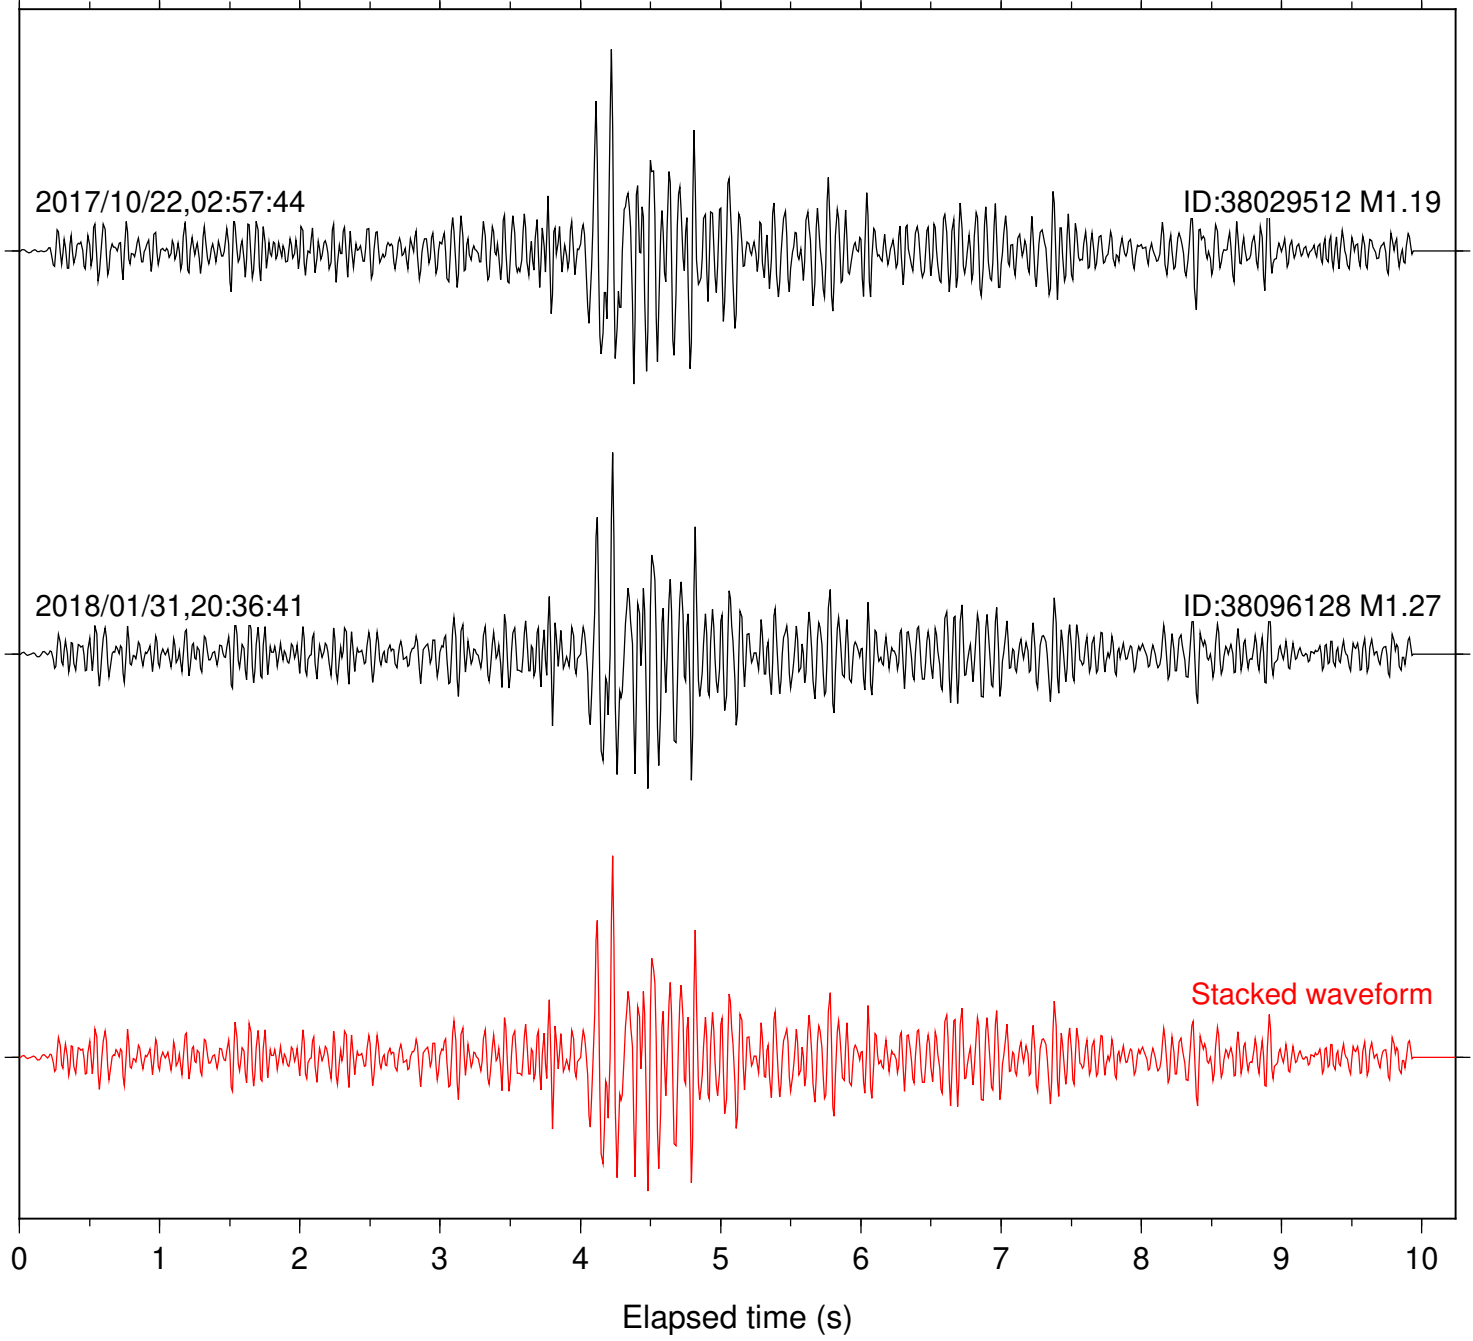

2017/10/22,02:57:44

ID:38029512 M1.19

2018/01/31,20:36:41

ID:38096128 M1.27

Stacked waveform

0 1 2 3 4 5 6 7 8 9 10
Elapsed time (s)

Station: CSH Com: HHZ

Focal depth: 5.13 km

Station: FRD Com: HHZ

Focal depth: 5.13 km

Station: HMT2 Com: HHZ

Focal depth: 5.13 km

Station: KNW Com: HHZ

Focal depth: 5.13 km

Station: LKH Com: HHZ

Focal depth: 5.13 km

Station: LVA2 Com: HHZ

Focal depth: 5.13 km

Station: MTG Com: HHZ

Focal depth: 5.13 km

Station: PFO Com: HHZ

Focal depth: 5.13 km

Station: PLM Com: HHZ

Focal depth: 5.13 km

Station: POB2 Com: HHZ

Focal depth: 5.13 km

Station: RDM Com: HHZ

Focal depth: 5.13 km

Station: RRSP Com: HHZ

Focal depth: 5.13 km

Station: SND Com: HHZ

Focal depth: 5.13 km