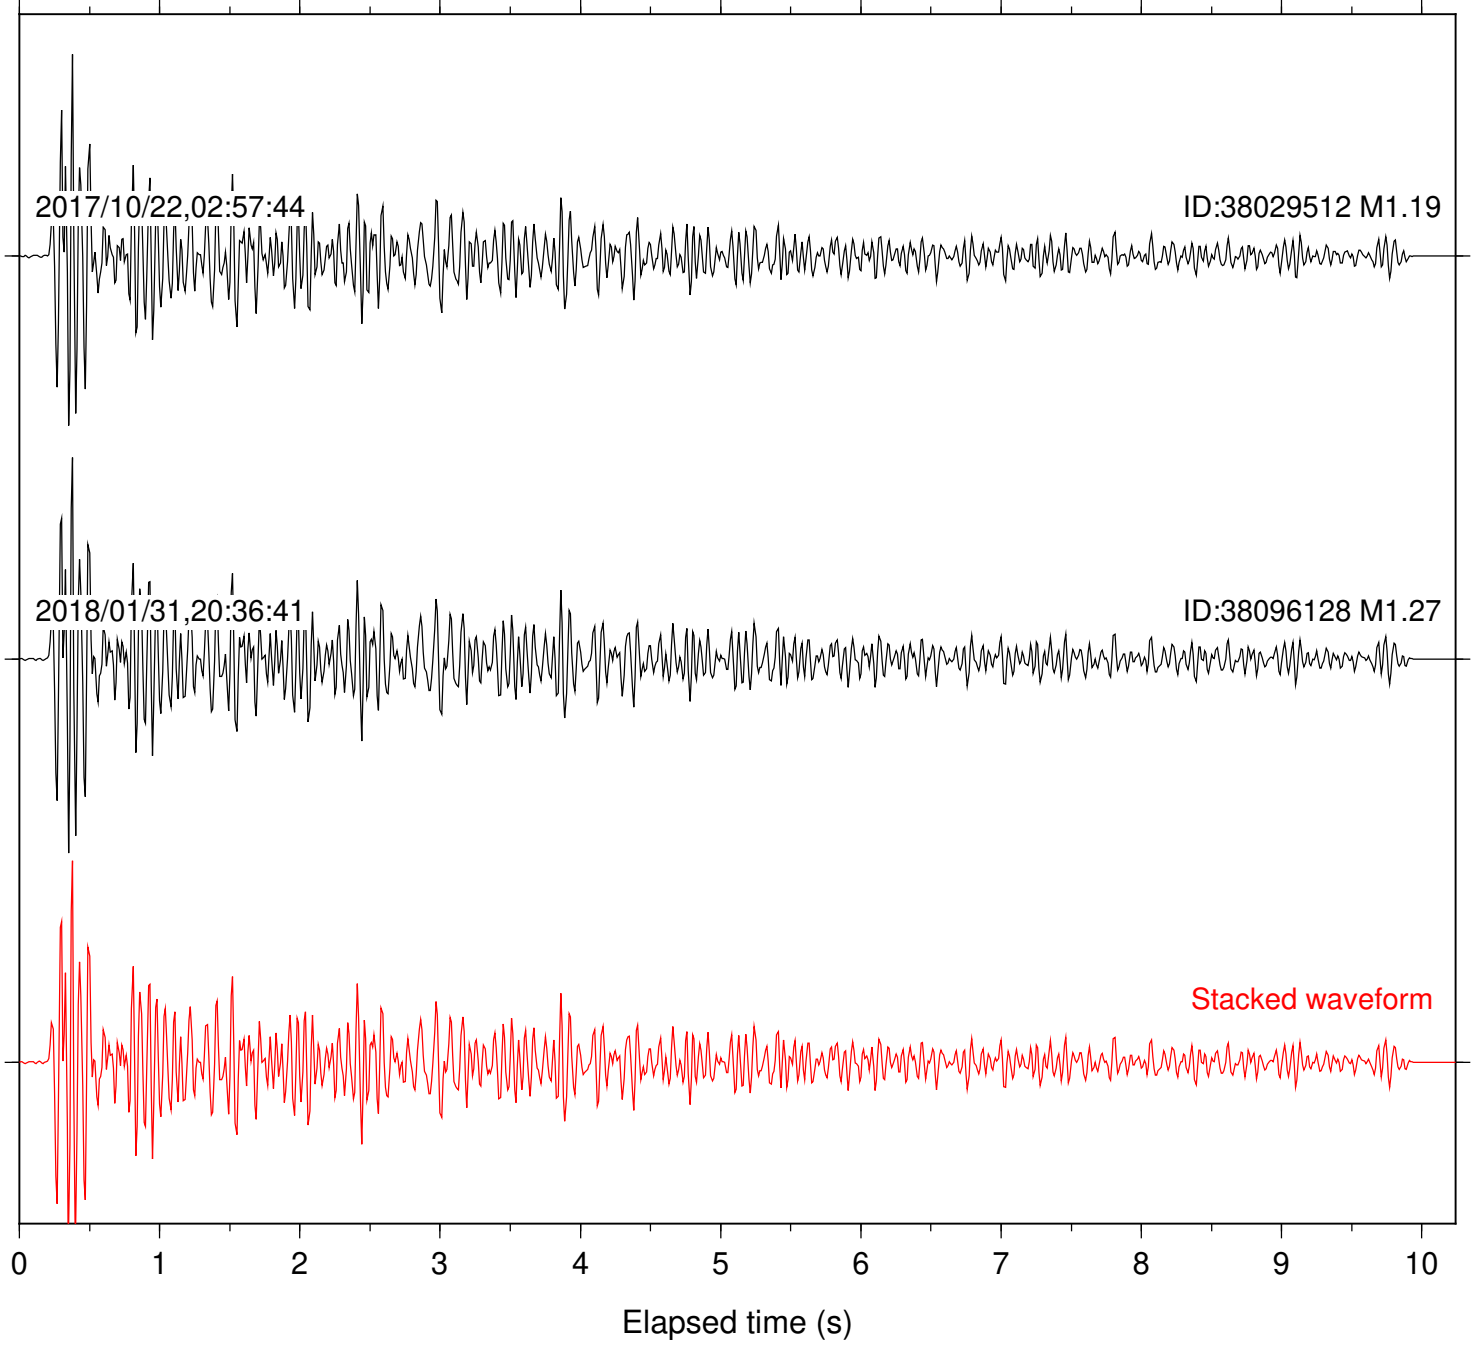

Station: B081 Com: EHZ

Focal depth: 5.13 km

Station: B082 Com: EHZ

Focal depth: 5.13 km

Station: B084 Com: EHZ

Focal depth: 5.13 km

Station: B087 Com: EHZ

Focal depth: 5.13 km

Station: B088 Com: EHZ

Focal depth: 5.13 km

Station: B093 Com: EHZ

Focal depth: 5.13 km

2017/10/22,02:57:44

ID:38029512 M1.19

2018/01/31,20:36:41

ID:38096128 M1.27

Stacked waveform

0 1 2 3 4 5 6 7 8 9 10
Elapsed time (s)

Station: B946 Com: EHZ

Focal depth: 5.13 km

Station: BAC Com: EHZ

Focal depth: 5.13 km

Station: CRY Com: HHZ

Focal depth: 5.13 km

Station: FRD Com: HHZ

Focal depth: 5.13 km

Station: HMT2 Com: HHZ

Focal depth: 5.13 km

Station: KNW Com: HHZ

Focal depth: 5.13 km

Station: LKH Com: HHZ

Focal depth: 5.13 km