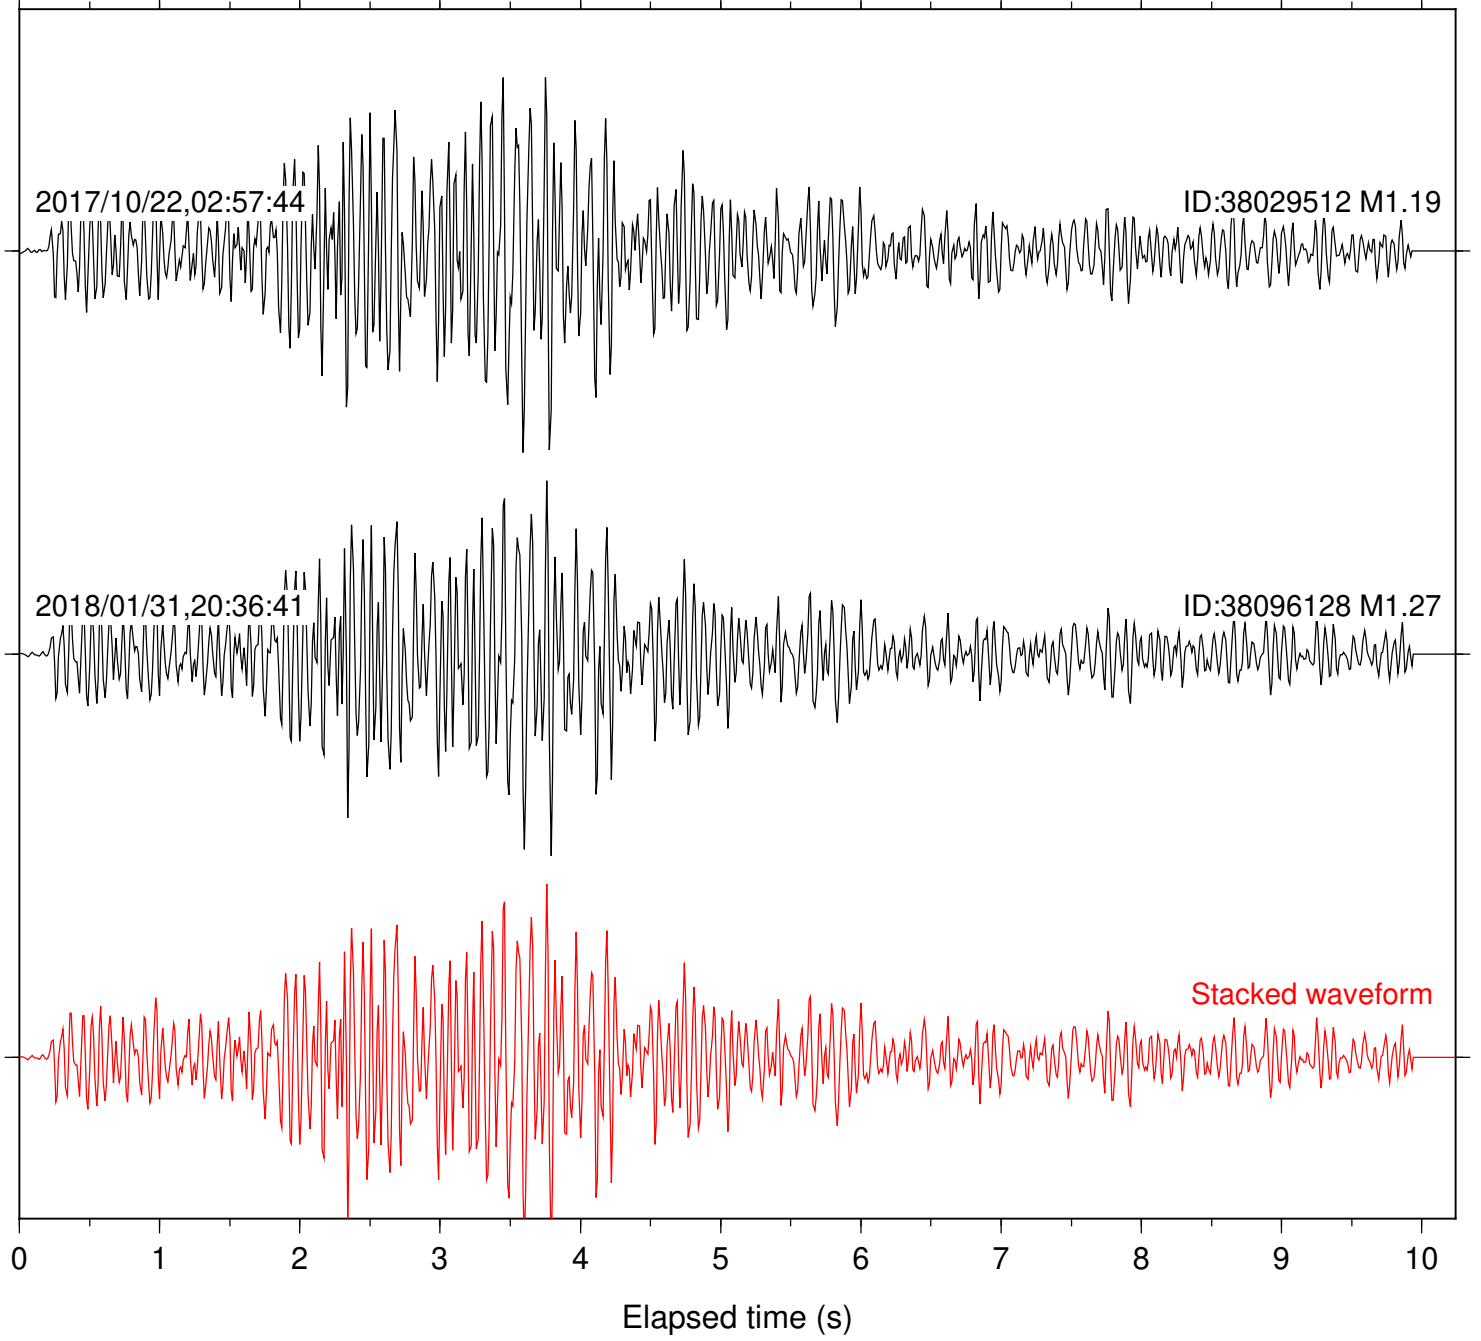

Station: B081 Com: EHZ

Focal depth: 5.13 km

Station: B082 Com: EHZ

Focal depth: 5.13 km

Station: B084 Com: EHZ

Focal depth: 5.13 km

Station: B087 Com: EHZ

Focal depth: 5.13 km

Station: B088 Com: EHZ

Focal depth: 5.13 km

Station: B093 Com: EHZ

Focal depth: 5.13 km

2017/10/22,02:57:44

ID:38029512 M1.19

2018/01/31,20:36:41

ID:38096128 M1.27

Stacked waveform

0 1 2 3 4 5 6 7 8 9 10
Elapsed time (s)

Station: B946 Com: EHZ

Focal depth: 5.13 km

Station: BAC Com: EHZ

Focal depth: 5.13 km

Station: CRY Com: HHZ

Focal depth: 5.13 km

Station: FRD Com: HHZ

Focal depth: 5.13 km

Station: HMT2 Com: HHZ

Focal depth: 5.13 km

Station: KNW Com: HHZ

Focal depth: 5.13 km

Station: LKH Com: HHZ

Focal depth: 5.13 km