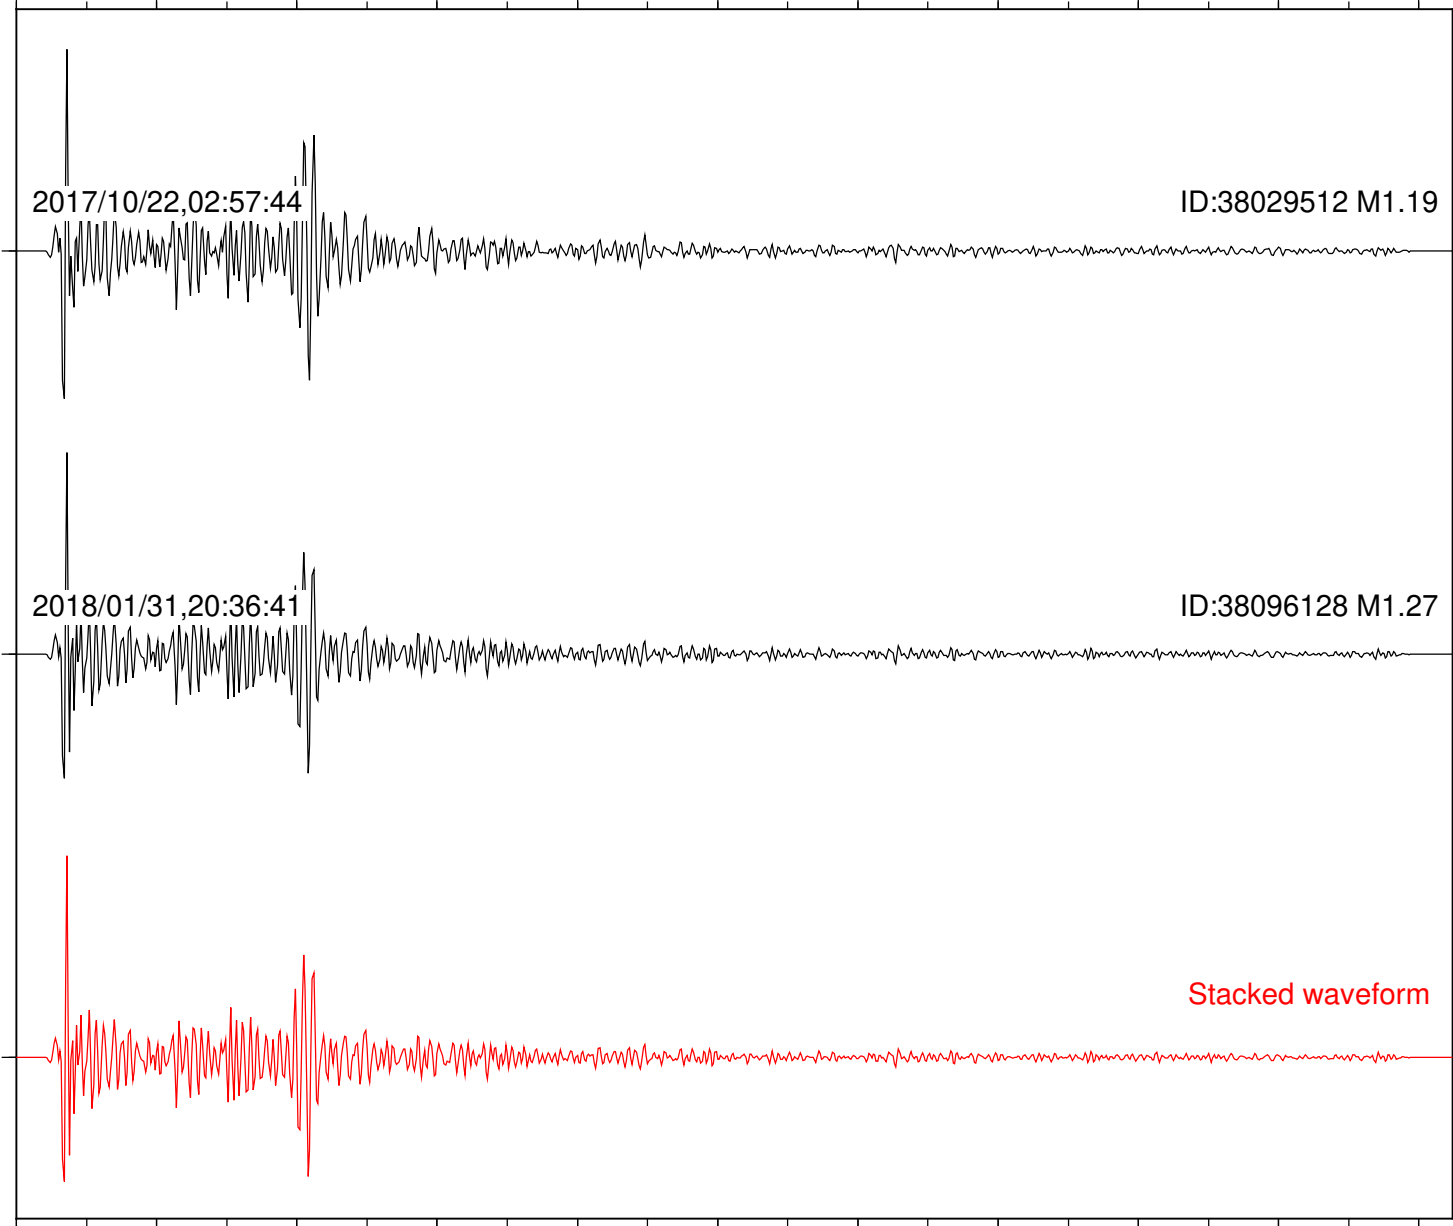

2017/10/22,02:57:44

ID:38029512 M1.19

2018/01/31,20:36:41

ID:38096128 M1.27

Stacked waveform

0 1 2 3 4 5 6 7 8 9 10
Elapsed time (s)

Station: CSH Com: HHZ

Focal depth: 5.13 km

Station: FRD Com: HHZ

Focal depth: 5.13 km

Station: HMT2 Com: HHZ

Focal depth: 5.13 km

Station: KNW Com: HHZ

Focal depth: 5.13 km

Station: LKH Com: HHZ

Focal depth: 5.13 km