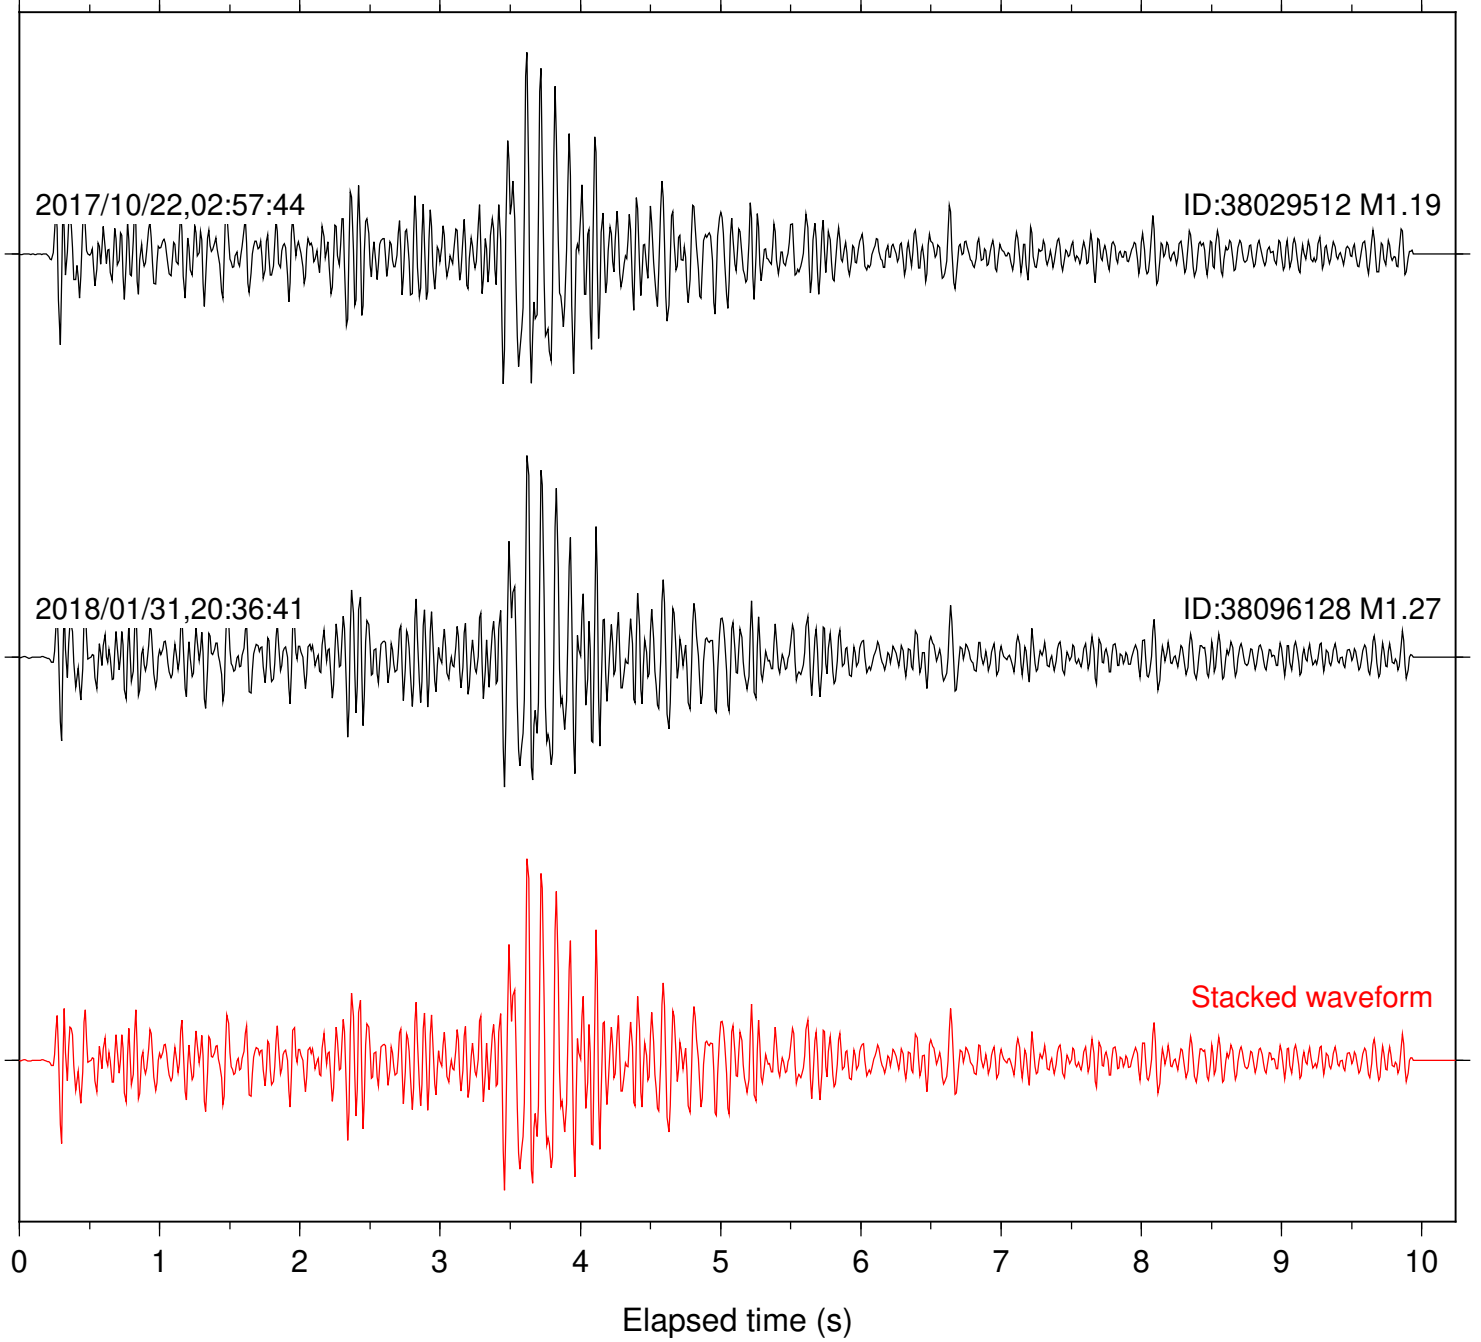

2017/10/22,02:57:44

ID:38029512 M1.19

2018/01/31,20:36:41

ID:38096128 M1.27

Stacked waveform

0 1 2 3 4 5 6 7 8 9 10
Elapsed time (s)

Station: CSH Com: HHZ

Focal depth: 5.13 km

Station: FRD Com: HHZ

Focal depth: 5.13 km

Station: HMT2 Com: HHZ

Focal depth: 5.13 km

Station: KNW Com: HHZ

Focal depth: 5.13 km

Station: LKH Com: HHZ

Focal depth: 5.13 km

Station: POB2 Com: HHZ

Focal depth: 5.13 km

Station: RDM Com: HHZ

Focal depth: 5.13 km

Station: RRSP Com: HHZ

Focal depth: 5.13 km

Station: SND Com: HHZ

Focal depth: 5.13 km