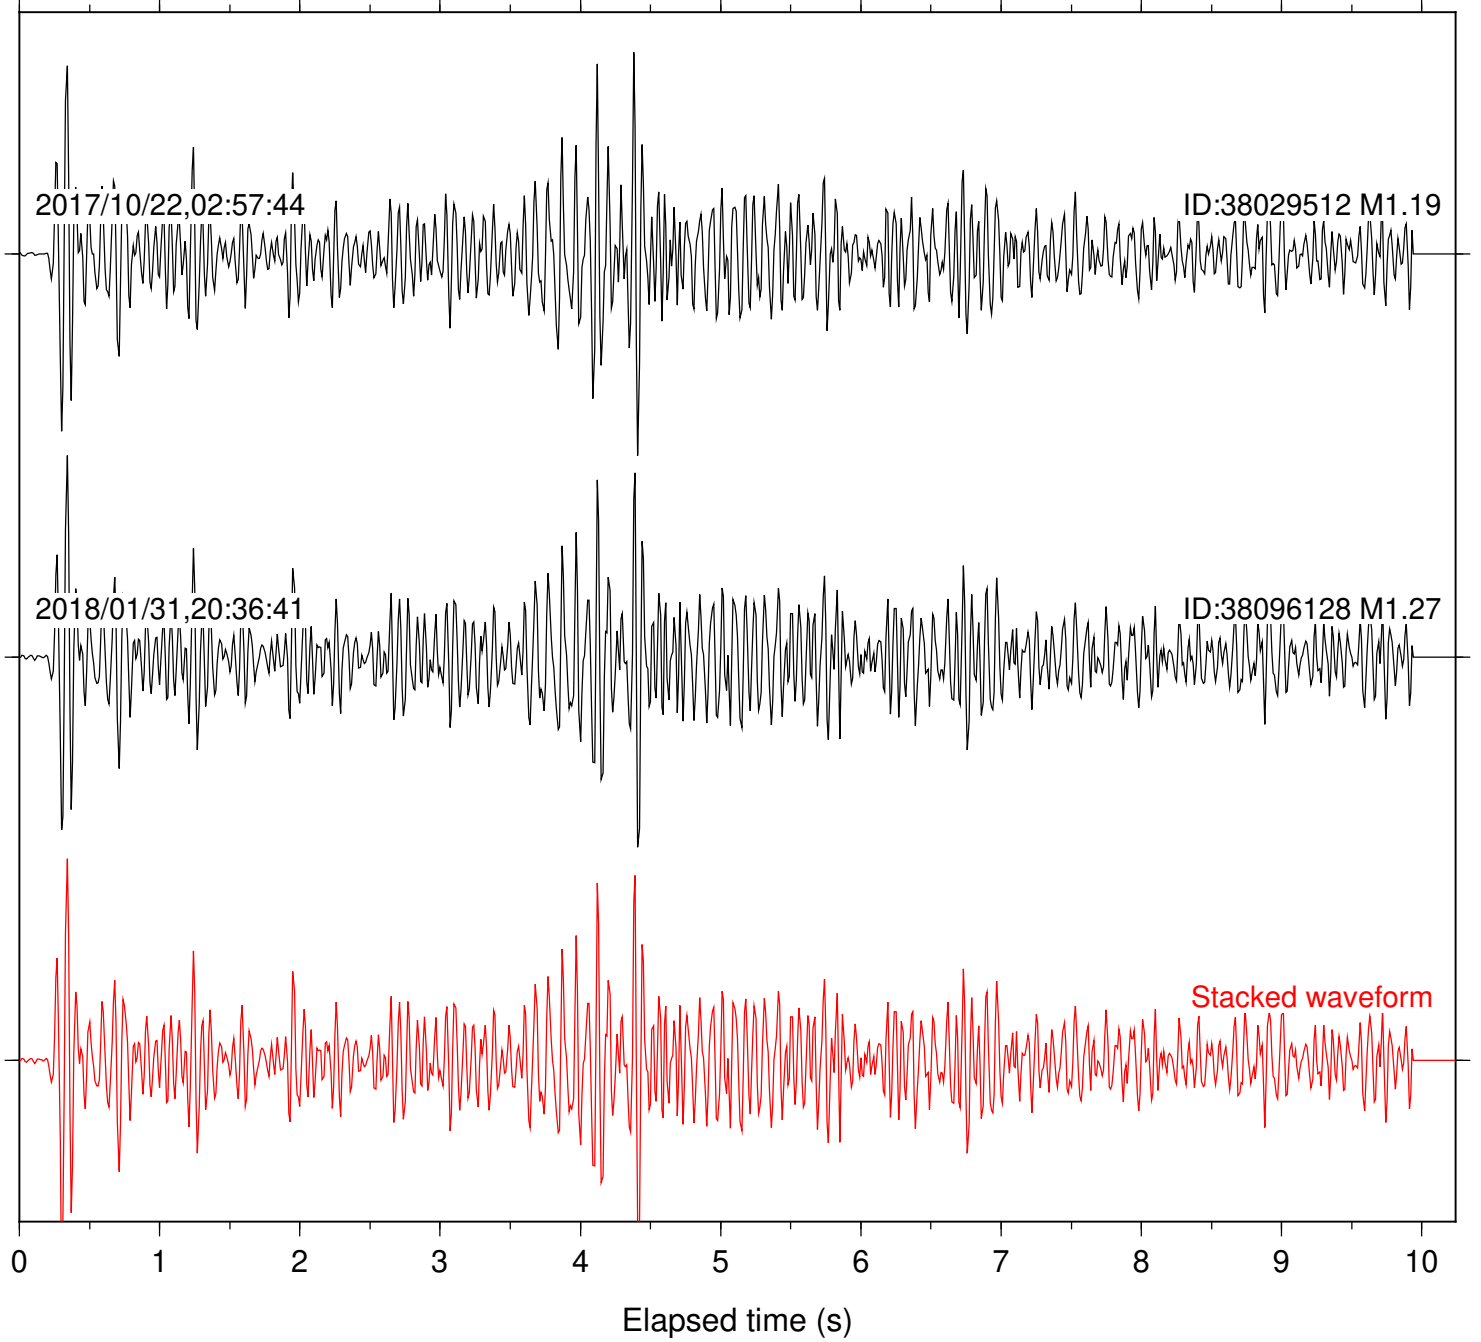

Station: FRD Com: HHZ

Focal depth: 5.13 km

Station: HMT2 Com: HHZ

Focal depth: 5.13 km

Station: KNW Com: HHZ

Focal depth: 5.13 km

Station: LKH Com: HHZ

Focal depth: 5.13 km

Station: LVA2 Com: HHZ

Focal depth: 5.13 km

Station: MTG Com: HHZ

Focal depth: 5.13 km

Station: PFO Com: HHZ

Focal depth: 5.13 km

Station: PLM Com: HHZ

Focal depth: 5.13 km

Station: POB2 Com: HHZ

Focal depth: 5.13 km

Station: RDM Com: HHZ

Focal depth: 5.13 km

Station: RRSP Com: HHZ

Focal depth: 5.13 km

Station: SND Com: HHZ

Focal depth: 5.13 km