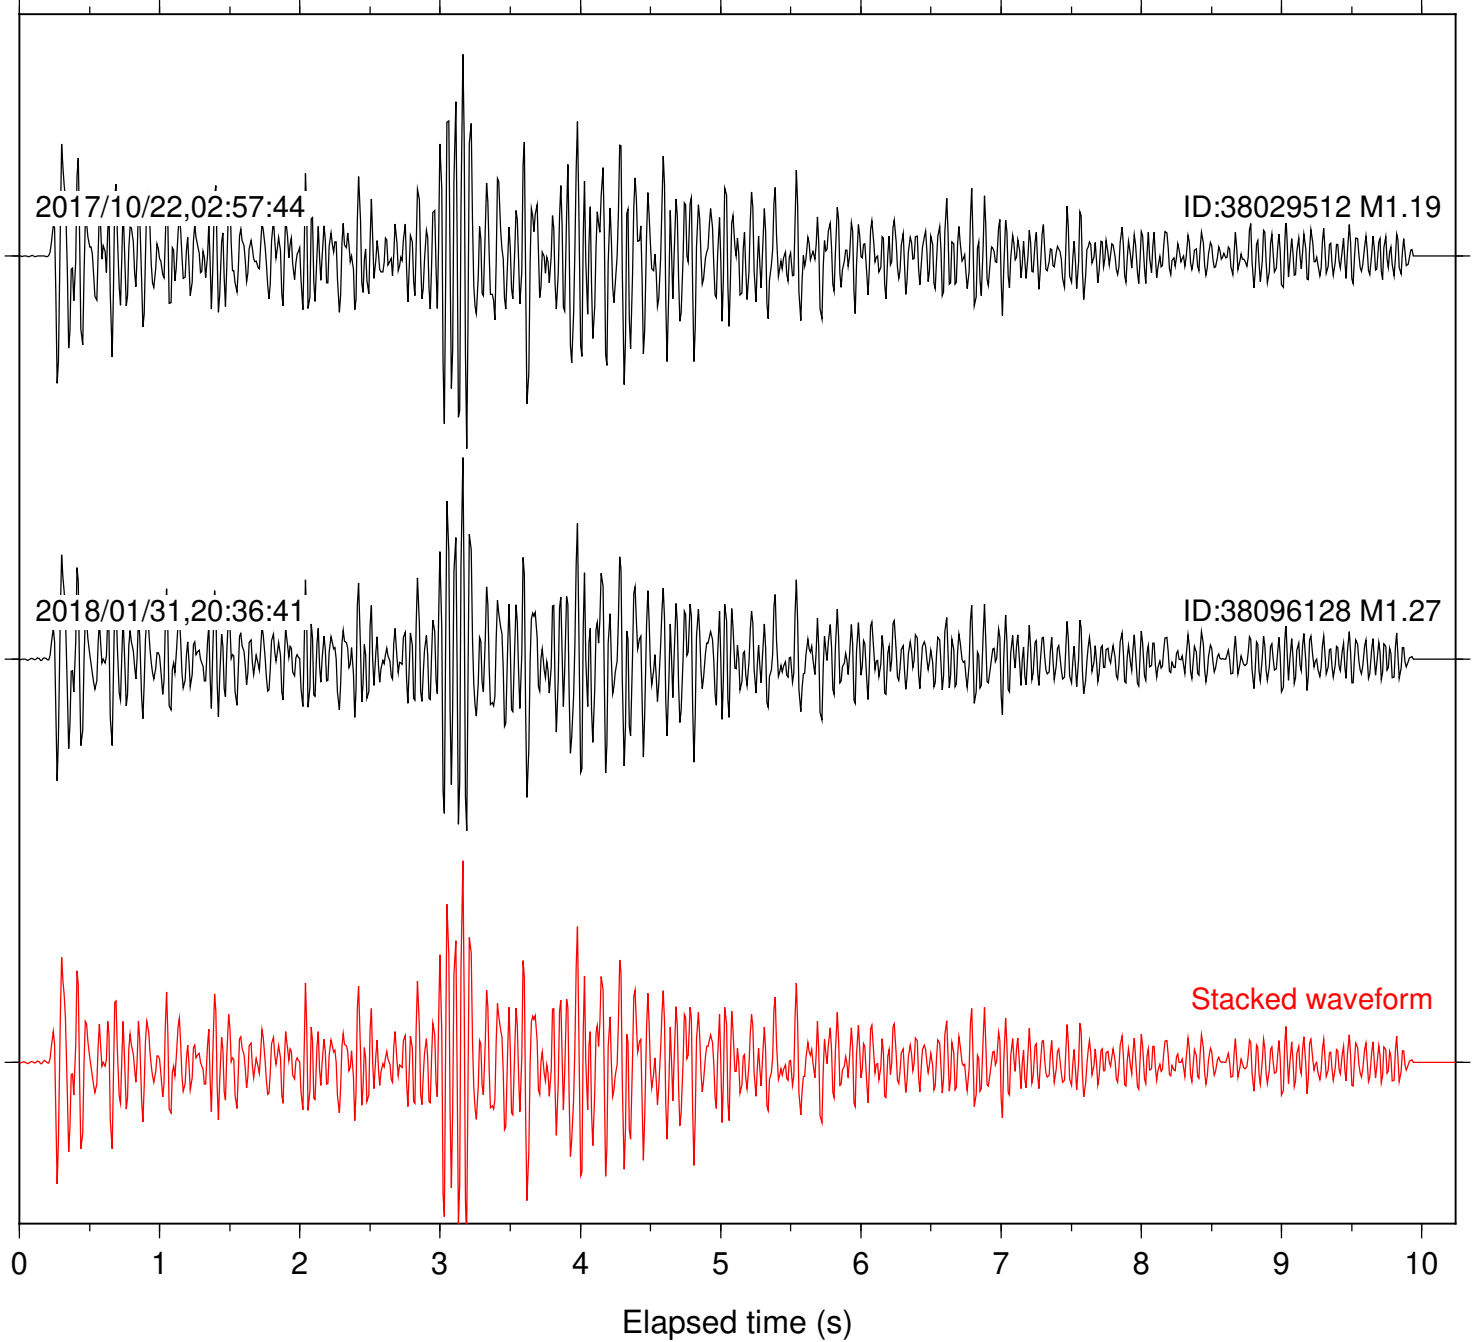

Station: FRD Com: HHZ

Focal depth: 5.13 km

Station: HMT2 Com: HHZ

Focal depth: 5.13 km

Station: KNW Com: HHZ

Focal depth: 5.13 km

Station: LKH Com: HHZ

Focal depth: 5.13 km

Station: LVA2 Com: HHZ

Focal depth: 5.13 km

Station: MTG Com: HHZ

Focal depth: 5.13 km

Station: PFO Com: HHZ

Focal depth: 5.13 km

Station: PLM Com: HHZ

Focal depth: 5.13 km

Station: POB2 Com: HHZ

Focal depth: 5.13 km

Station: RDM Com: HHZ

Focal depth: 5.13 km

Station: RRSP Com: HHZ

Focal depth: 5.13 km

Station: SND Com: HHZ

Focal depth: 5.13 km