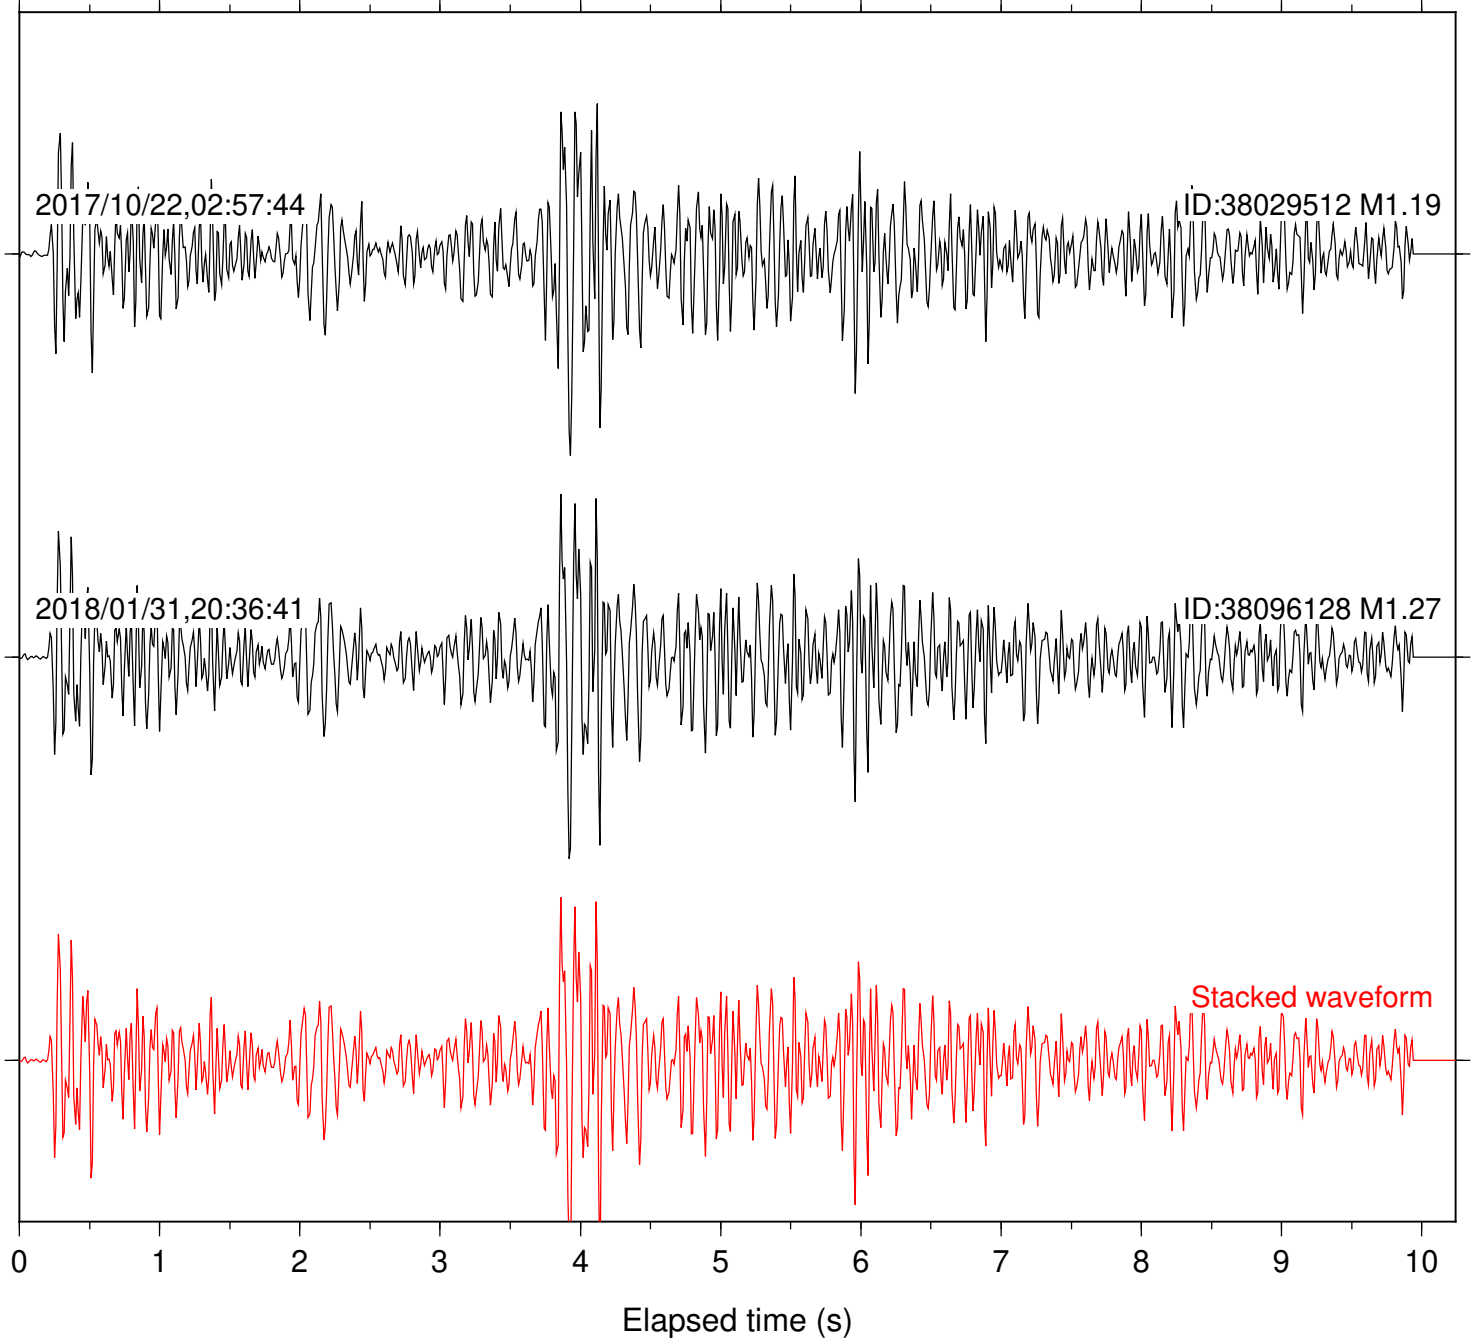

Station: B088 Com: EHZ

Focal depth: 5.13 km

Station: B093 Com: EHZ

Focal depth: 5.13 km

2017/10/22,02:57:44

ID:38029512 M1.19

2018/01/31,20:36:41

ID:38096128 M1.27

Stacked waveform

0 1 2 3 4 5 6 7 8 9 10
Elapsed time (s)

Station: B946 Com: EHZ

Focal depth: 5.13 km

Station: BAC Com: EHZ

Focal depth: 5.13 km

Station: CRY Com: HHZ

Focal depth: 5.13 km

2017/10/22,02:57:44

ID:38029512 M1.19

2018/01/31,20:36:41

ID:38096128 M1.27

Stacked waveform

0 1 2 3 4 5 6 7 8 9 10
Elapsed time (s)

Station: CSH Com: HHZ

Focal depth: 5.13 km

Station: FRD Com: HHZ

Focal depth: 5.13 km

Station: HMT2 Com: HHZ

Focal depth: 5.13 km

Station: KNW Com: HHZ

Focal depth: 5.13 km

Station: LKH Com: HHZ

Focal depth: 5.13 km