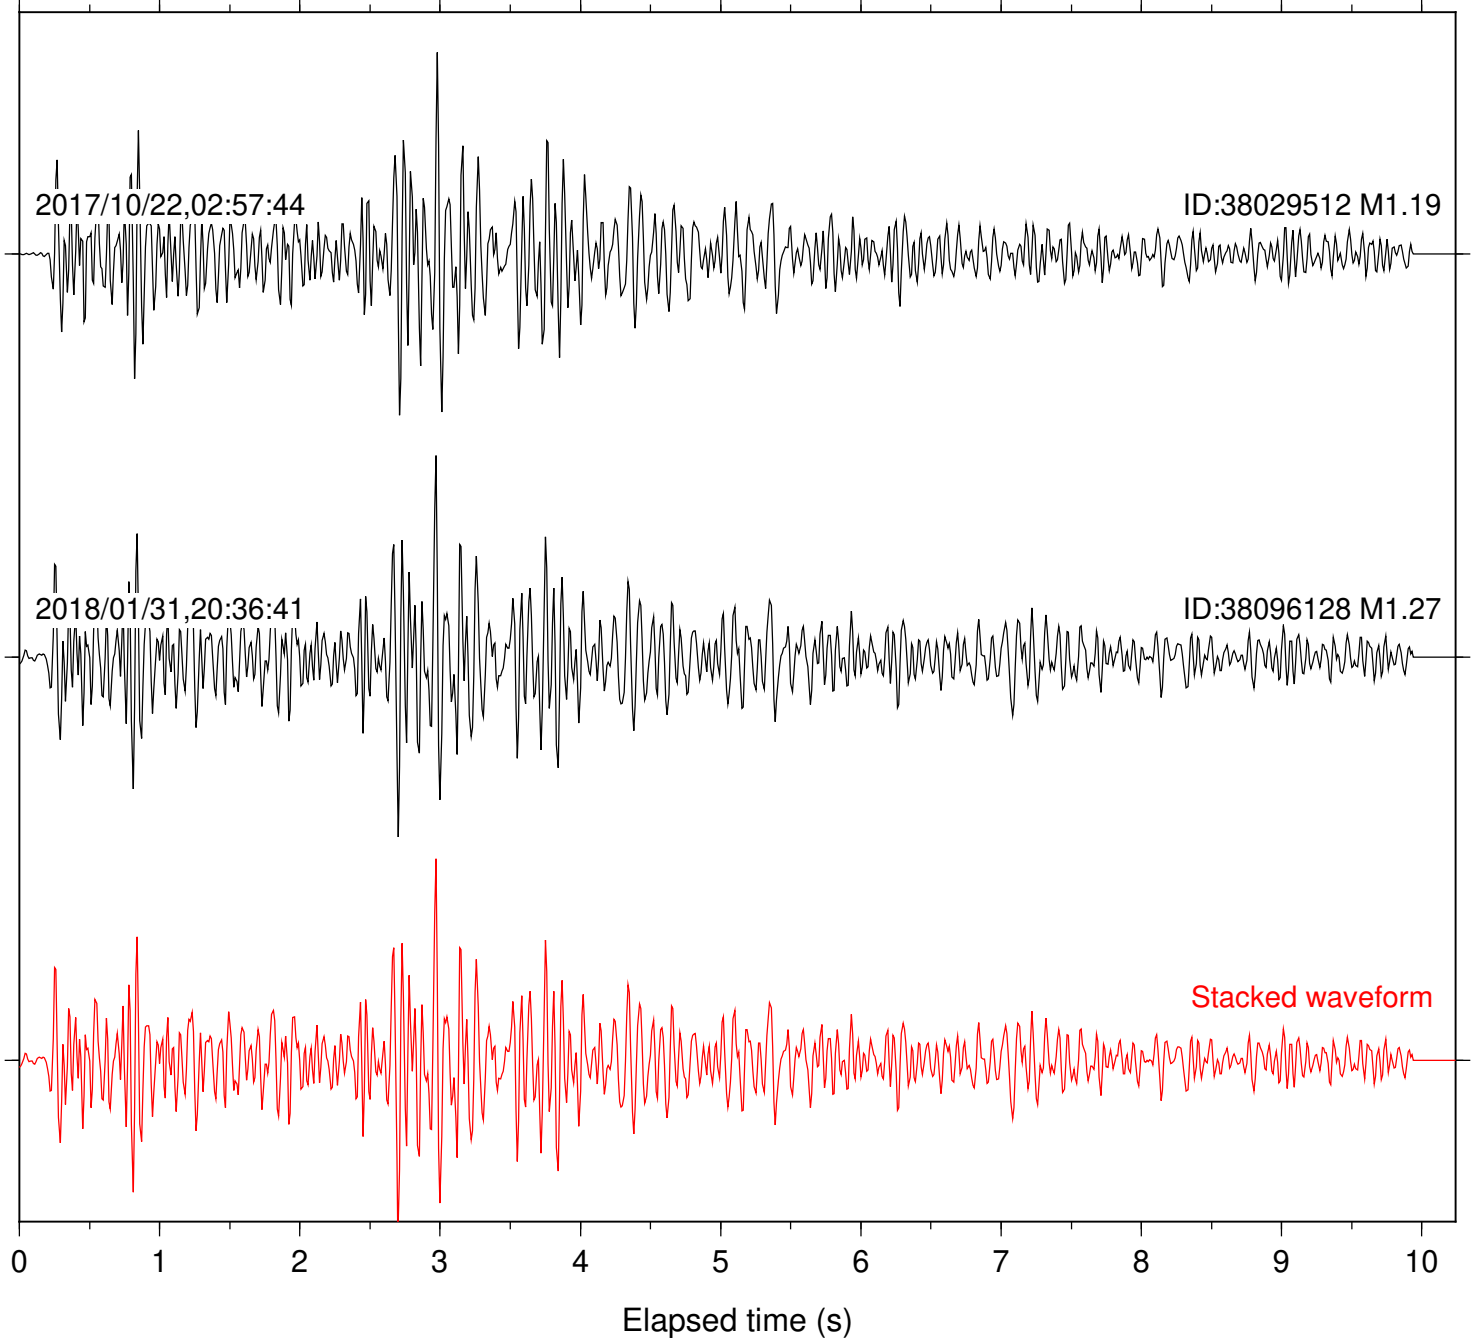

Station: B081 Com: EHZ

Focal depth: 5.13 km

Station: B082 Com: EHZ

Focal depth: 5.13 km

Station: B084 Com: EHZ

Focal depth: 5.13 km

Station: B087 Com: EHZ

Focal depth: 5.13 km

Station: B088 Com: EHZ

Focal depth: 5.13 km

Station: B093 Com: EHZ

Focal depth: 5.13 km

2017/10/22,02:57:44

ID:38029512 M1.19

2018/01/31,20:36:41

ID:38096128 M1.27

Stacked waveform

0 1 2 3 4 5 6 7 8 9 10
Elapsed time (s)

Station: B946 Com: EHZ

Focal depth: 5.13 km

Station: BAC Com: EHZ

Focal depth: 5.13 km

Station: CRY Com: HHZ

Focal depth: 5.13 km

Station: FRD Com: HHZ

Focal depth: 5.13 km

Station: HMT2 Com: HHZ

Focal depth: 5.13 km

Station: KNW Com: HHZ

Focal depth: 5.13 km

Station: LKH Com: HHZ

Focal depth: 5.13 km