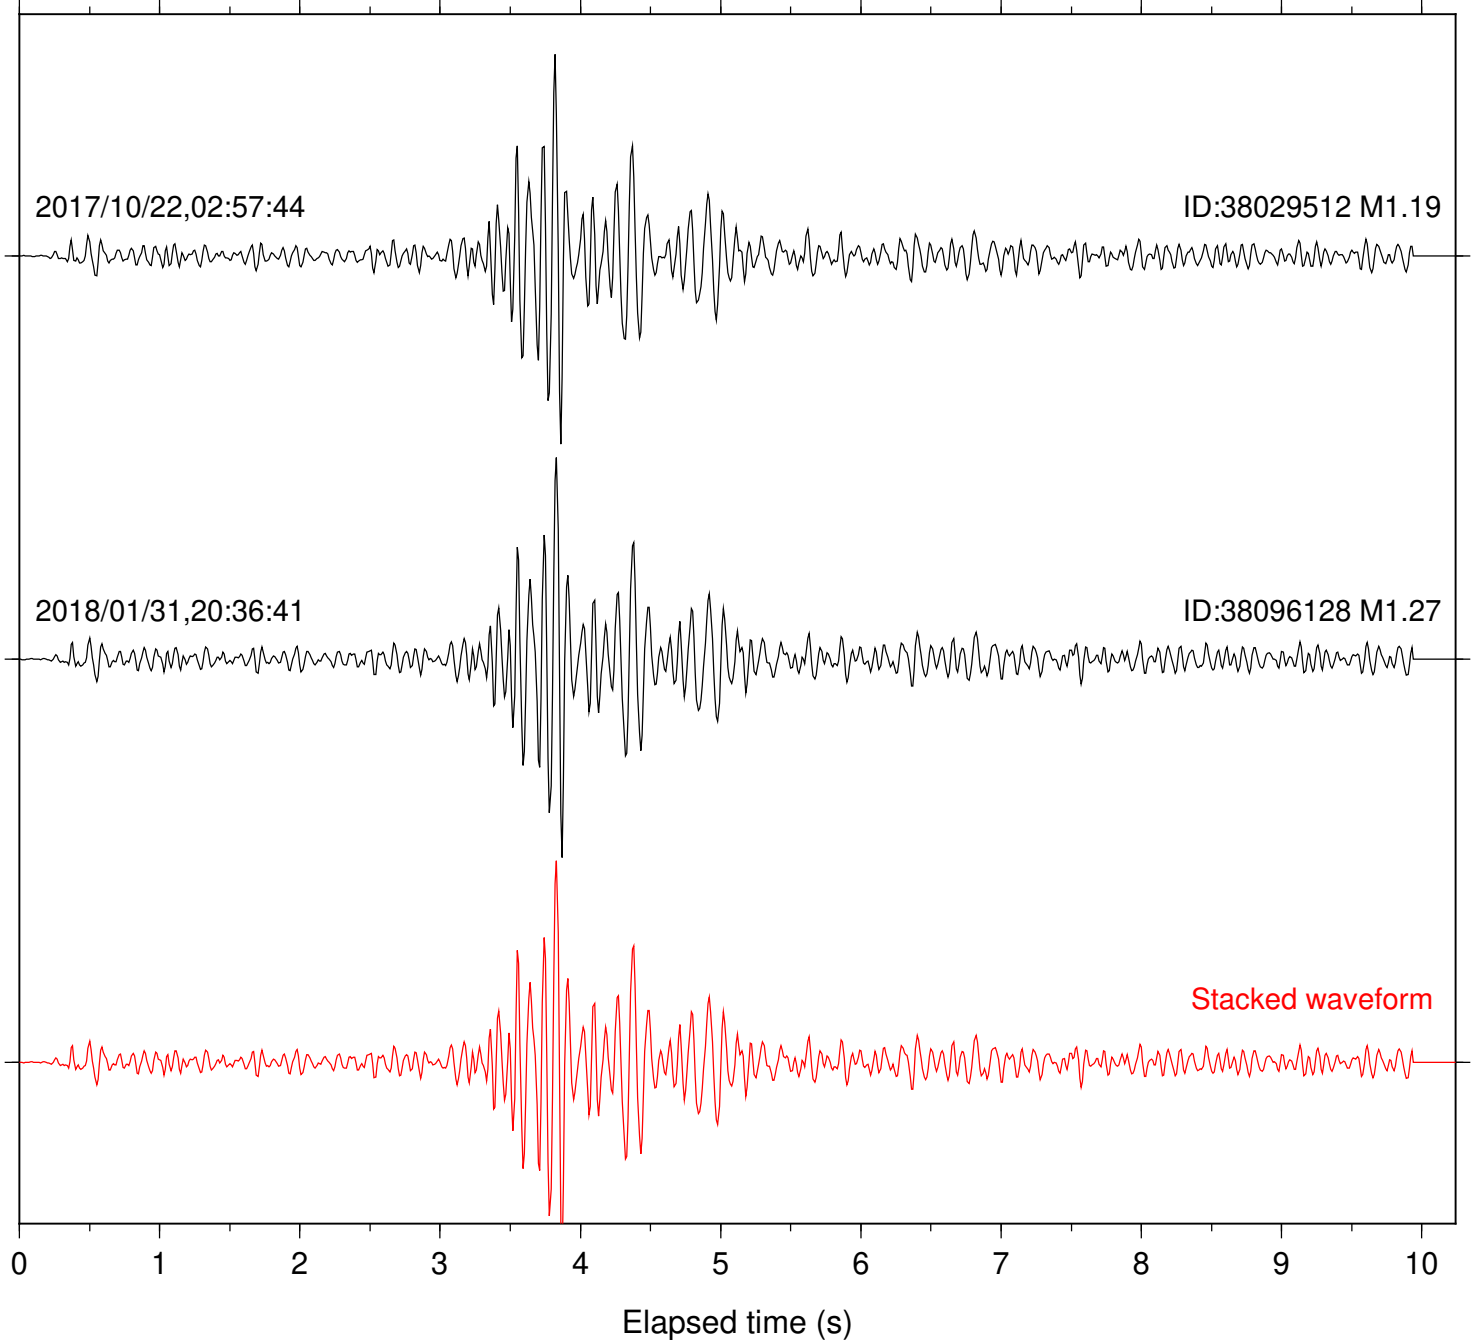

Station: FRD Com: HHZ

Focal depth: 5.13 km

Station: HMT2 Com: HHZ

Focal depth: 5.13 km

Station: KNW Com: HHZ

Focal depth: 5.13 km

Station: LKH Com: HHZ

Focal depth: 5.13 km

Station: LVA2 Com: HHZ

Focal depth: 5.13 km

Station: MTG Com: HHZ

Focal depth: 5.13 km

Station: PFO Com: HHZ

Focal depth: 5.13 km

Station: PLM Com: HHZ

Focal depth: 5.13 km

Station: POB2 Com: HHZ

Focal depth: 5.13 km

Station: RDM Com: HHZ

Focal depth: 5.13 km

Station: RRSP Com: HHZ

Focal depth: 5.13 km

Station: SND Com: HHZ

Focal depth: 5.13 km