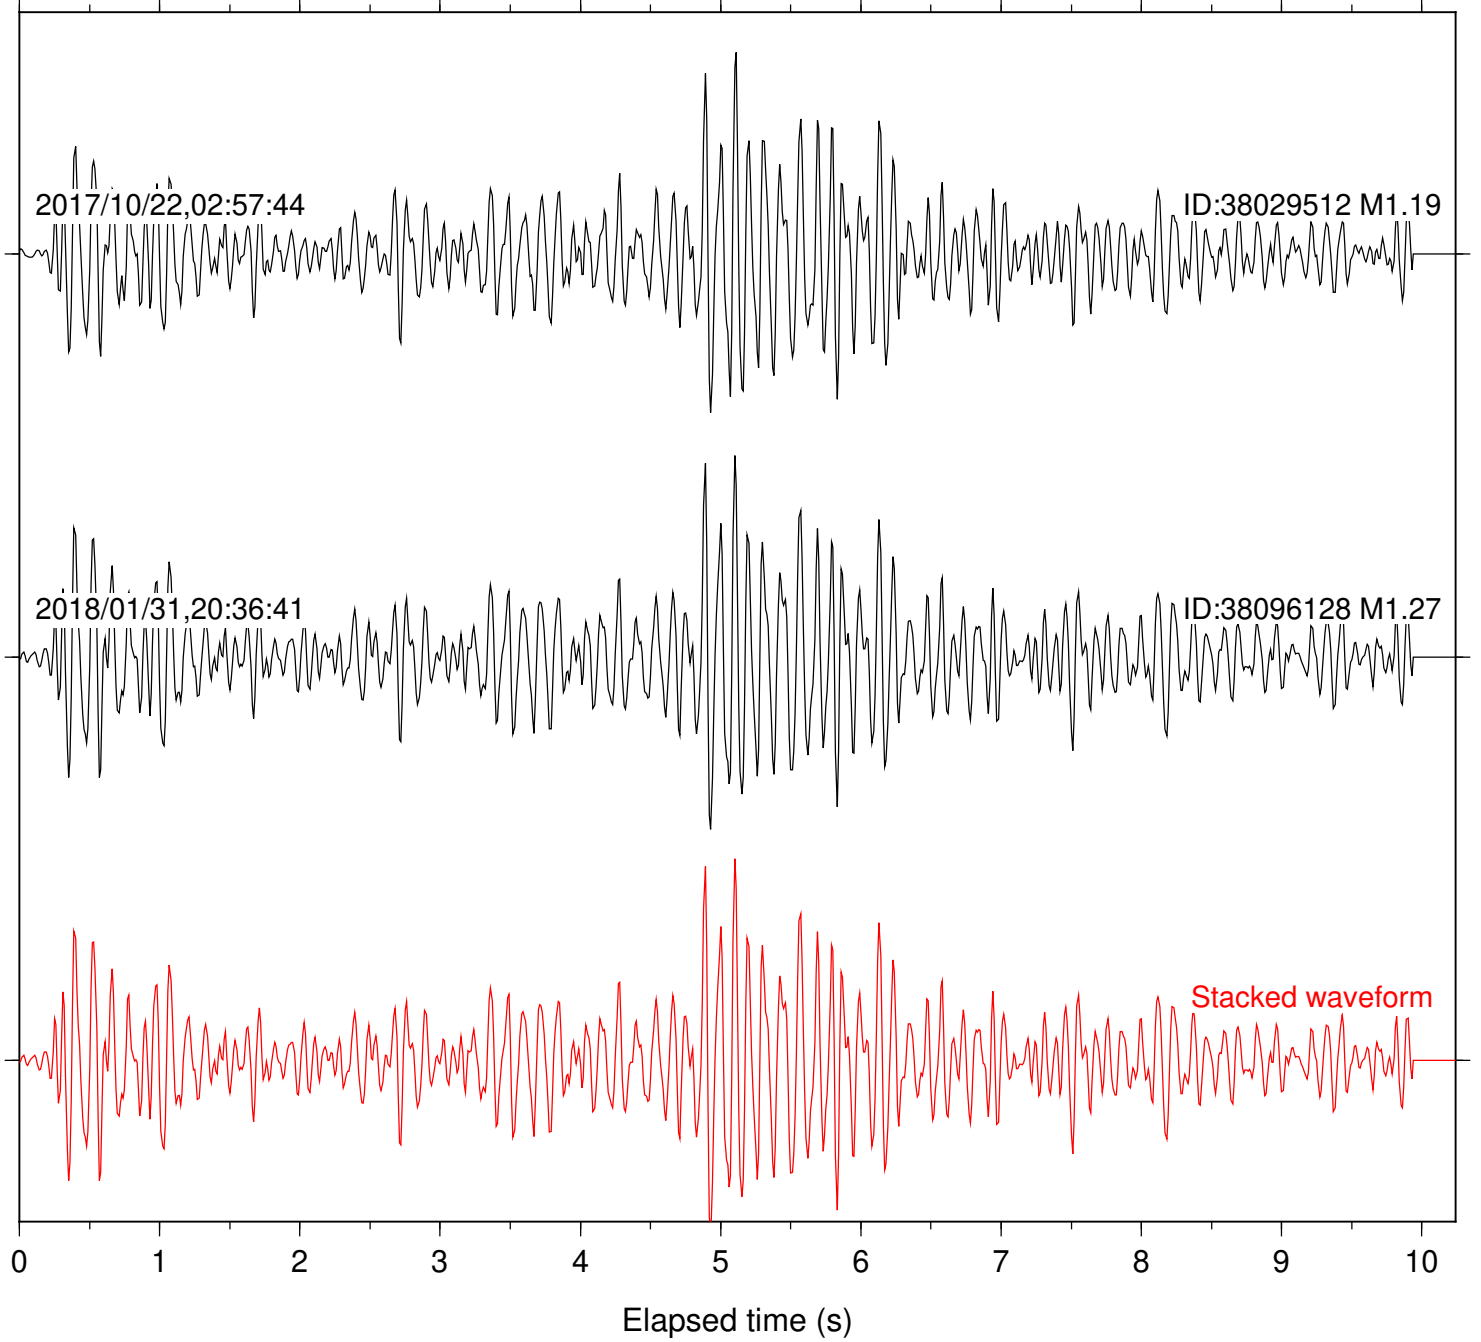

Station: FRD Com: HHZ

Focal depth: 5.13 km

Station: HMT2 Com: HHZ

Focal depth: 5.13 km

Station: KNW Com: HHZ

Focal depth: 5.13 km

Station: LKH Com: HHZ

Focal depth: 5.13 km

Station: LVA2 Com: HHZ

Focal depth: 5.13 km

Station: MTG Com: HHZ

Focal depth: 5.13 km

Station: PFO Com: HHZ

Focal depth: 5.13 km

Station: PLM Com: HHZ

Focal depth: 5.13 km

Station: POB2 Com: HHZ

Focal depth: 5.13 km

Station: RDM Com: HHZ

Focal depth: 5.13 km

Station: RRSP Com: HHZ

Focal depth: 5.13 km

Station: SND Com: HHZ

Focal depth: 5.13 km