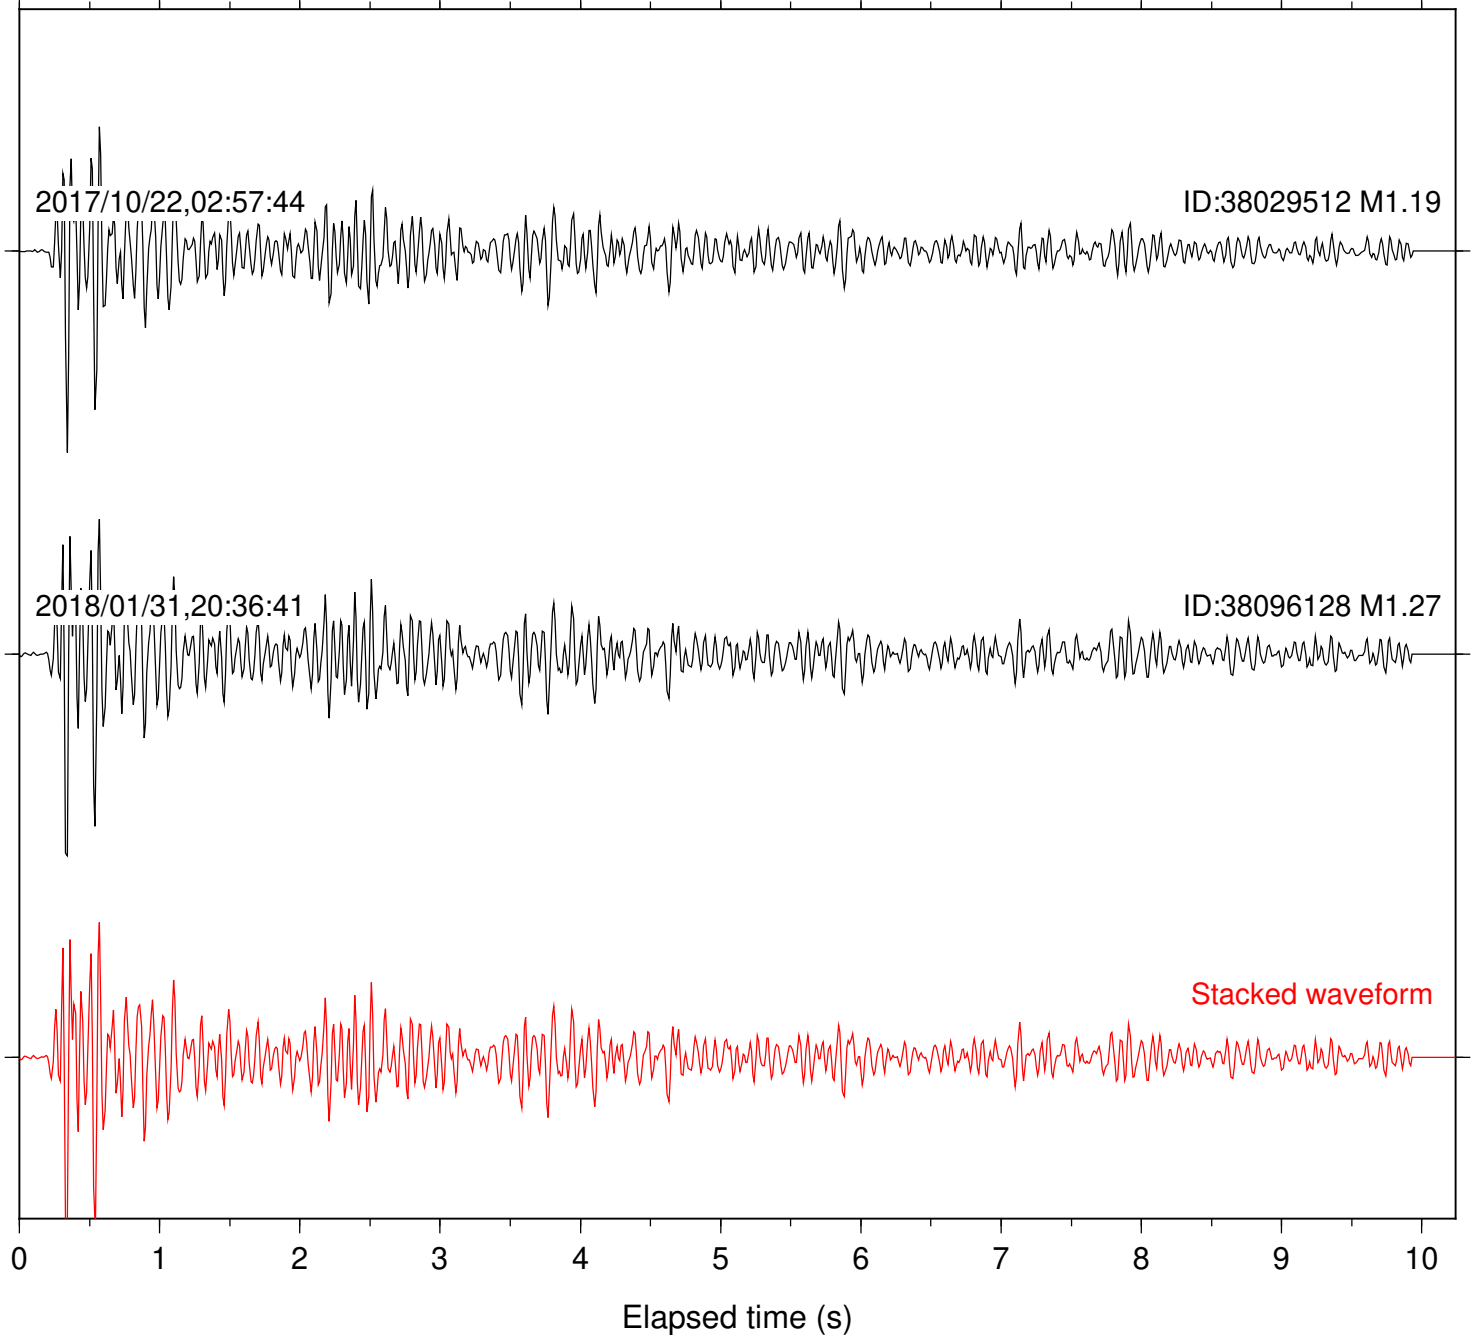

Station: B081 Com: EHZ

Focal depth: 5.13 km

Station: B082 Com: EHZ

Focal depth: 5.13 km

Station: B084 Com: EHZ

Focal depth: 5.13 km

Station: B087 Com: EHZ

Focal depth: 5.13 km

Station: FRD Com: HHZ

Focal depth: 5.13 km

Station: HMT2 Com: HHZ

Focal depth: 5.13 km

Station: KNW Com: HHZ

Focal depth: 5.13 km

Station: LKH Com: HHZ

Focal depth: 5.13 km

Station: LVA2 Com: HHZ

Focal depth: 5.13 km

Station: MTG Com: HHZ

Focal depth: 5.13 km

Station: PFO Com: HHZ

Focal depth: 5.13 km

Station: PLM Com: HHZ

Focal depth: 5.13 km

Station: POB2 Com: HHZ

Focal depth: 5.13 km

Station: RDM Com: HHZ

Focal depth: 5.13 km

Station: RRSP Com: HHZ

Focal depth: 5.13 km

Station: SND Com: HHZ

Focal depth: 5.13 km