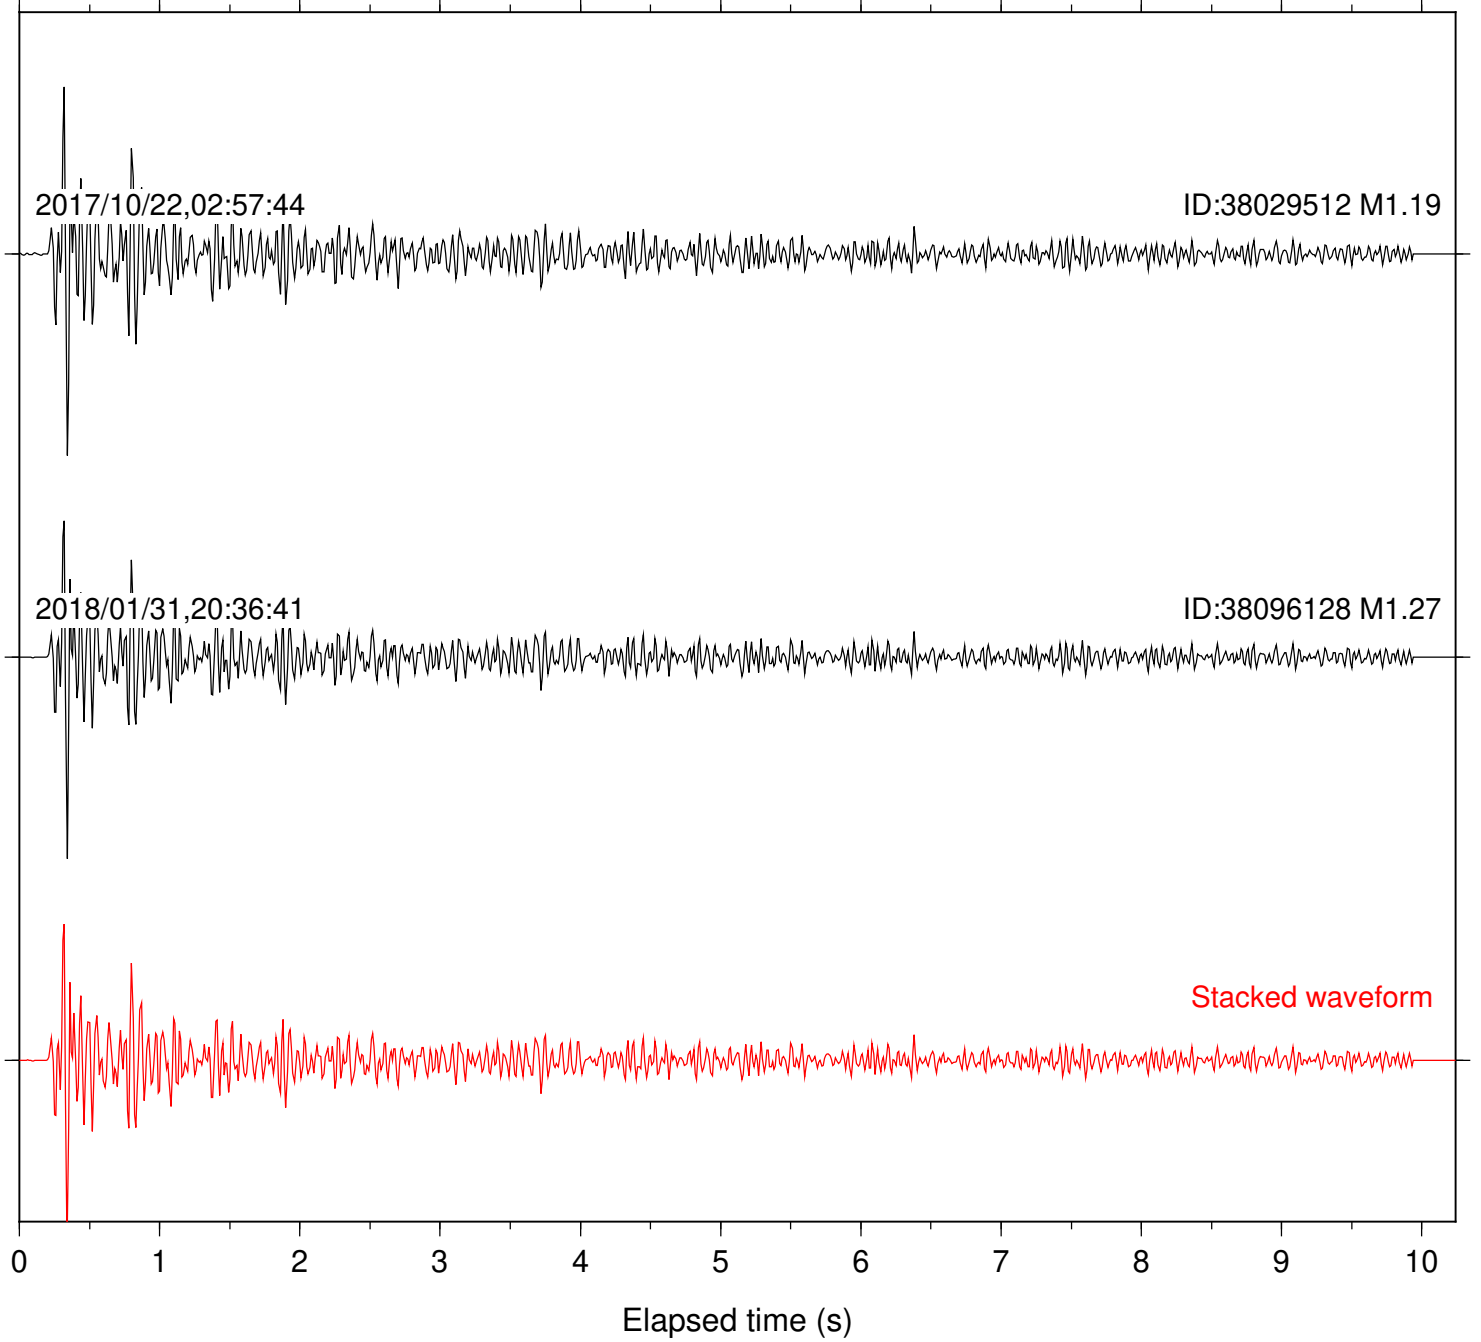

2017/10/22,02:57:44

ID:38029512 M1.19

2018/01/31,20:36:41

ID:38096128 M1.27

Stacked waveform

0 1 2 3 4 5 6 7 8 9 10
Elapsed time (s)

Station: CSH Com: HHZ

Focal depth: 5.13 km

Station: FRD Com: HHZ

Focal depth: 5.13 km

Station: HMT2 Com: HHZ

Focal depth: 5.13 km

Station: KNW Com: HHZ

Focal depth: 5.13 km

Station: LKH Com: HHZ

Focal depth: 5.13 km

Station: LVA2 Com: HHZ

Focal depth: 5.13 km

Station: MTG Com: HHZ

Focal depth: 5.13 km

Station: PFO Com: HHZ

Focal depth: 5.13 km

Station: PLM Com: HHZ

Focal depth: 5.13 km

Station: POB2 Com: HHZ

Focal depth: 5.13 km

Station: RDM Com: HHZ

Focal depth: 5.13 km

Station: RRSP Com: HHZ

Focal depth: 5.13 km

Station: SND Com: HHZ

Focal depth: 5.13 km