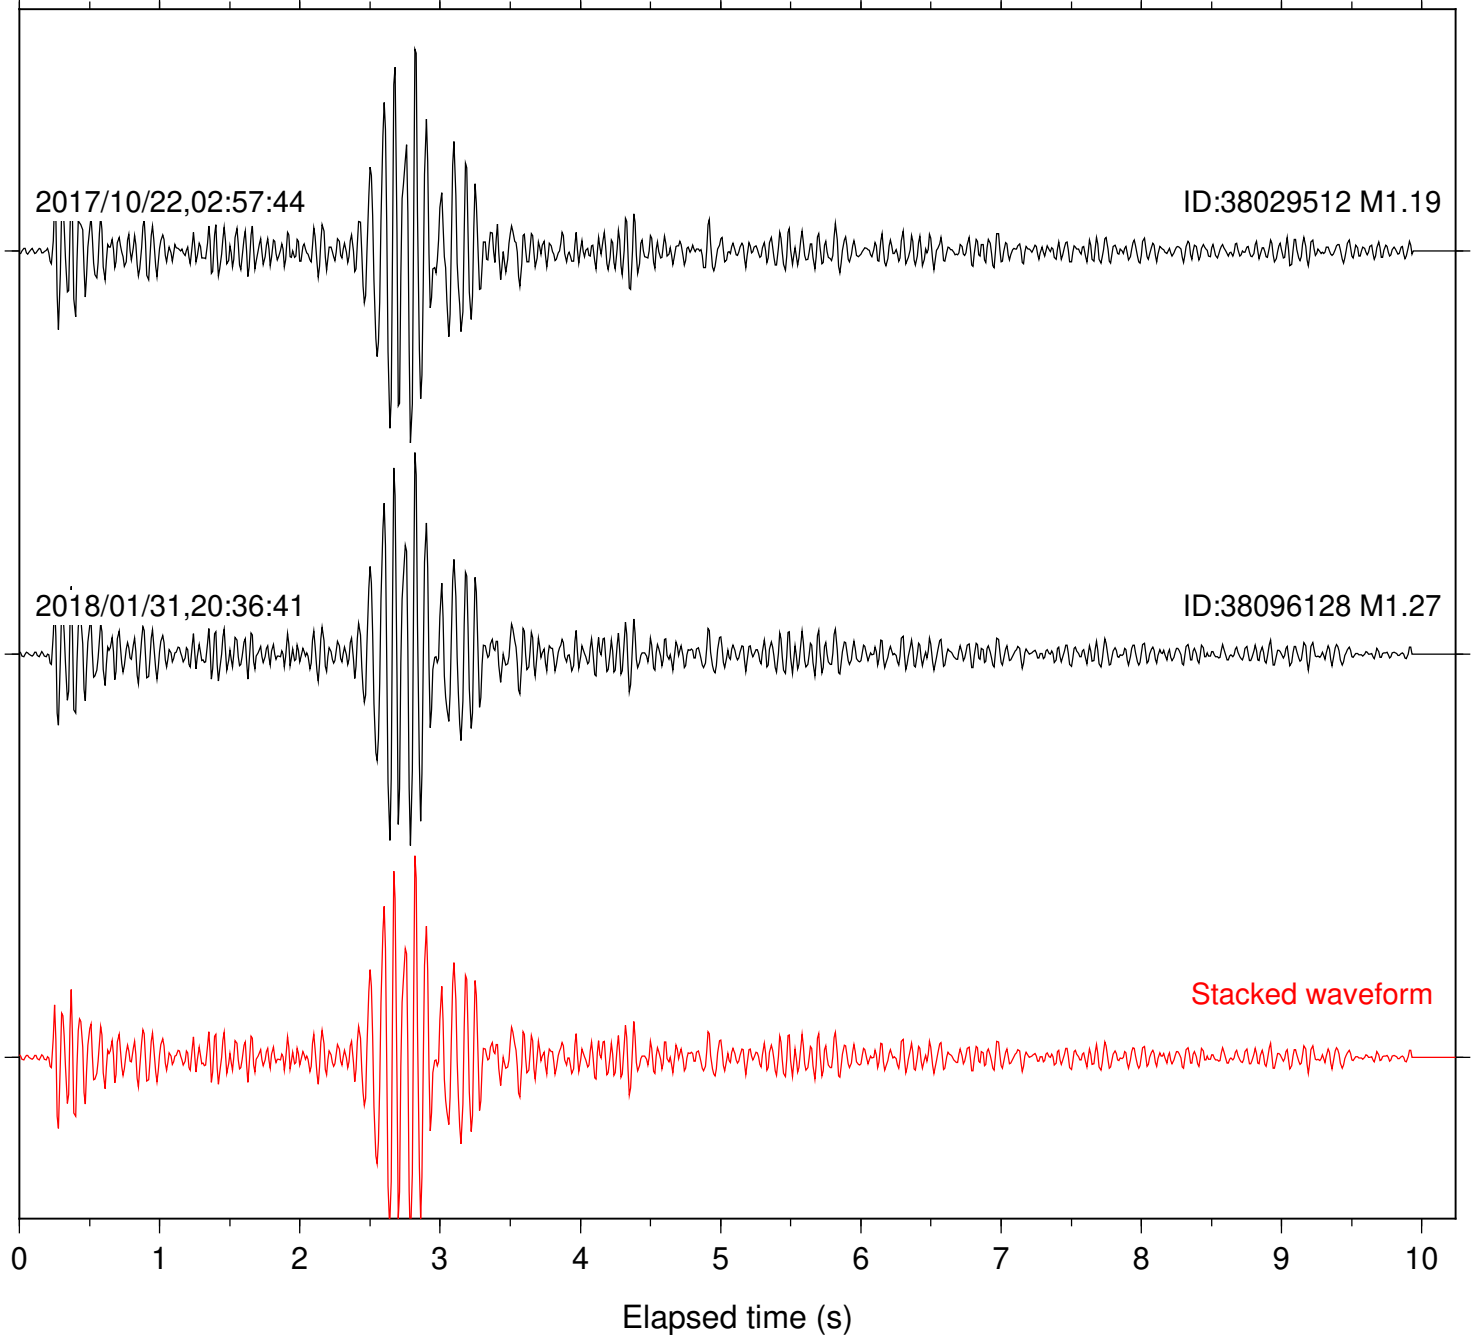

Station: FRD Com: HHZ

Focal depth: 5.13 km

Station: HMT2 Com: HHZ

Focal depth: 5.13 km

Station: KNW Com: HHZ

Focal depth: 5.13 km

Station: LKH Com: HHZ

Focal depth: 5.13 km

Station: LVA2 Com: HHZ

Focal depth: 5.13 km

Station: MTG Com: HHZ

Focal depth: 5.13 km

Station: PFO Com: HHZ

Focal depth: 5.13 km

Station: PLM Com: HHZ

Focal depth: 5.13 km

Station: POB2 Com: HHZ

Focal depth: 5.13 km

Station: RDM Com: HHZ

Focal depth: 5.13 km

Station: RRSP Com: HHZ

Focal depth: 5.13 km

Station: SND Com: HHZ

Focal depth: 5.13 km