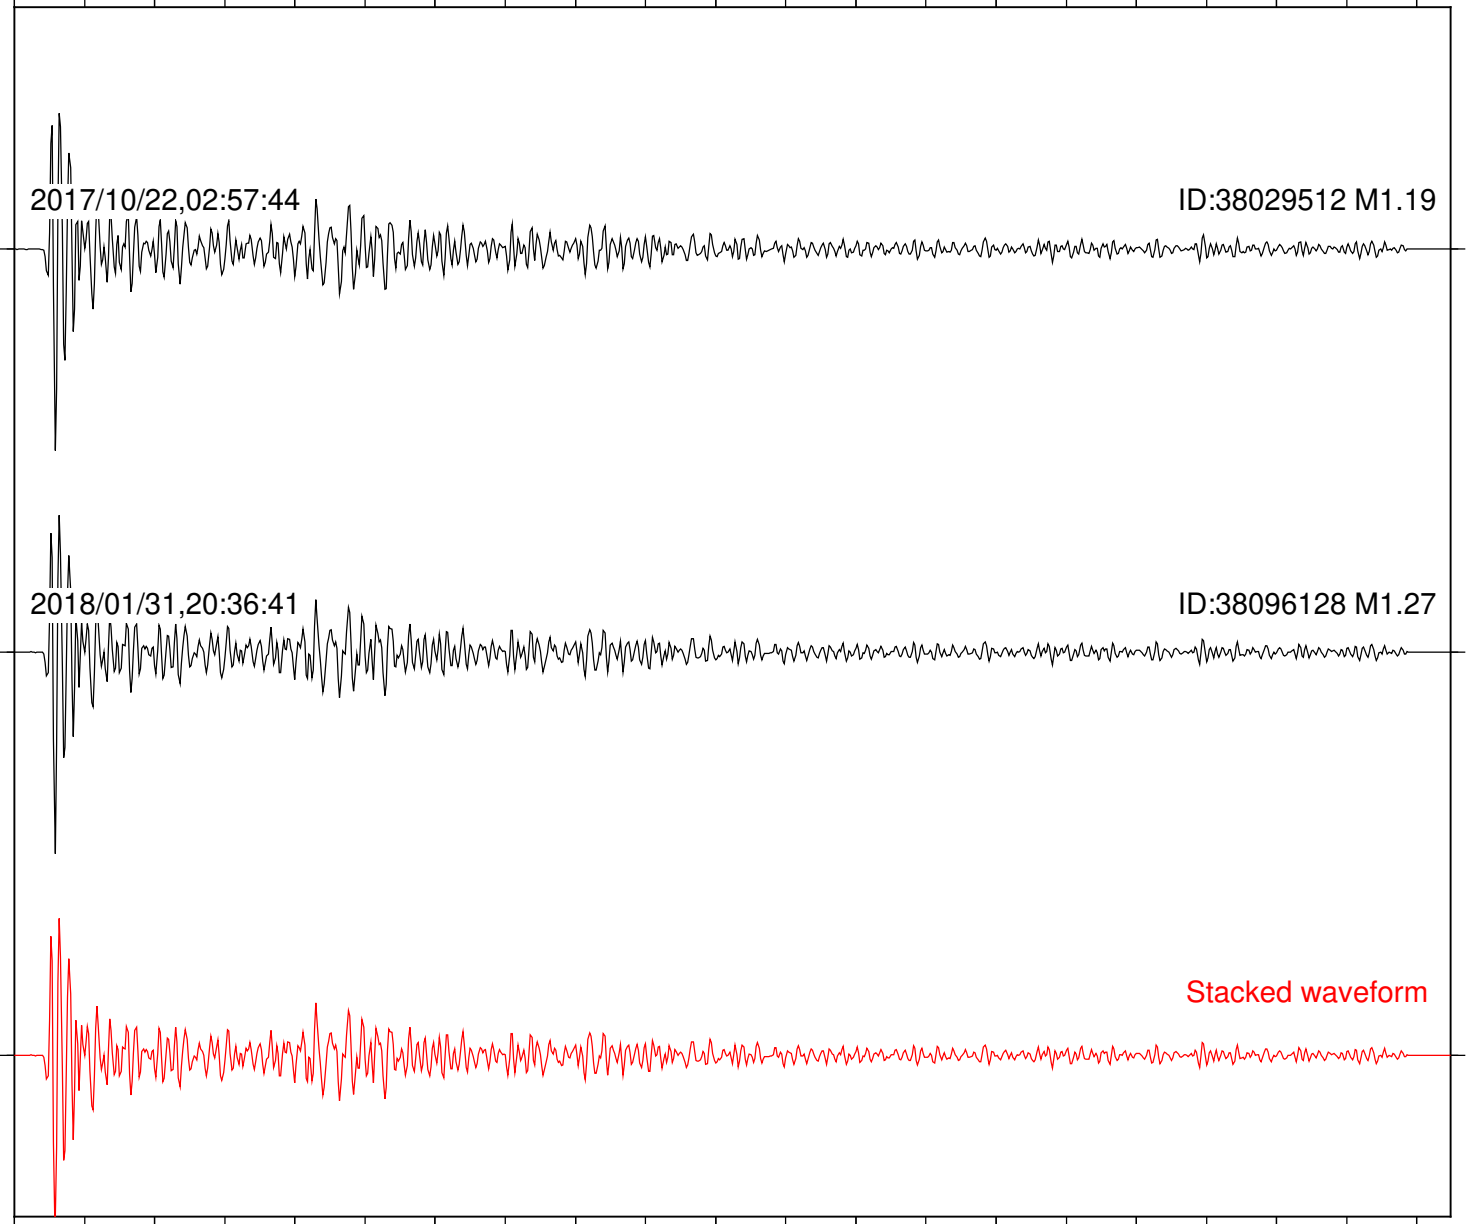

Station: B081 Com: EHZ

Focal depth: 5.13 km

Station: B082 Com: EHZ

Focal depth: 5.13 km

Station: B084 Com: EHZ

Focal depth: 5.13 km

Station: B087 Com: EHZ

Focal depth: 5.13 km

Station: B088 Com: EHZ

Focal depth: 5.13 km

Station: B093 Com: EHZ

Focal depth: 5.13 km

2017/10/22,02:57:44

ID:38029512 M1.19

2018/01/31,20:36:41

ID:38096128 M1.27

Stacked waveform

0 1 2 3 4 5 6 7 8 9 10
Elapsed time (s)

Station: B946 Com: EHZ

Focal depth: 5.13 km

Station: BAC Com: EHZ

Focal depth: 5.13 km

Station: CRY Com: HHZ

Focal depth: 5.13 km