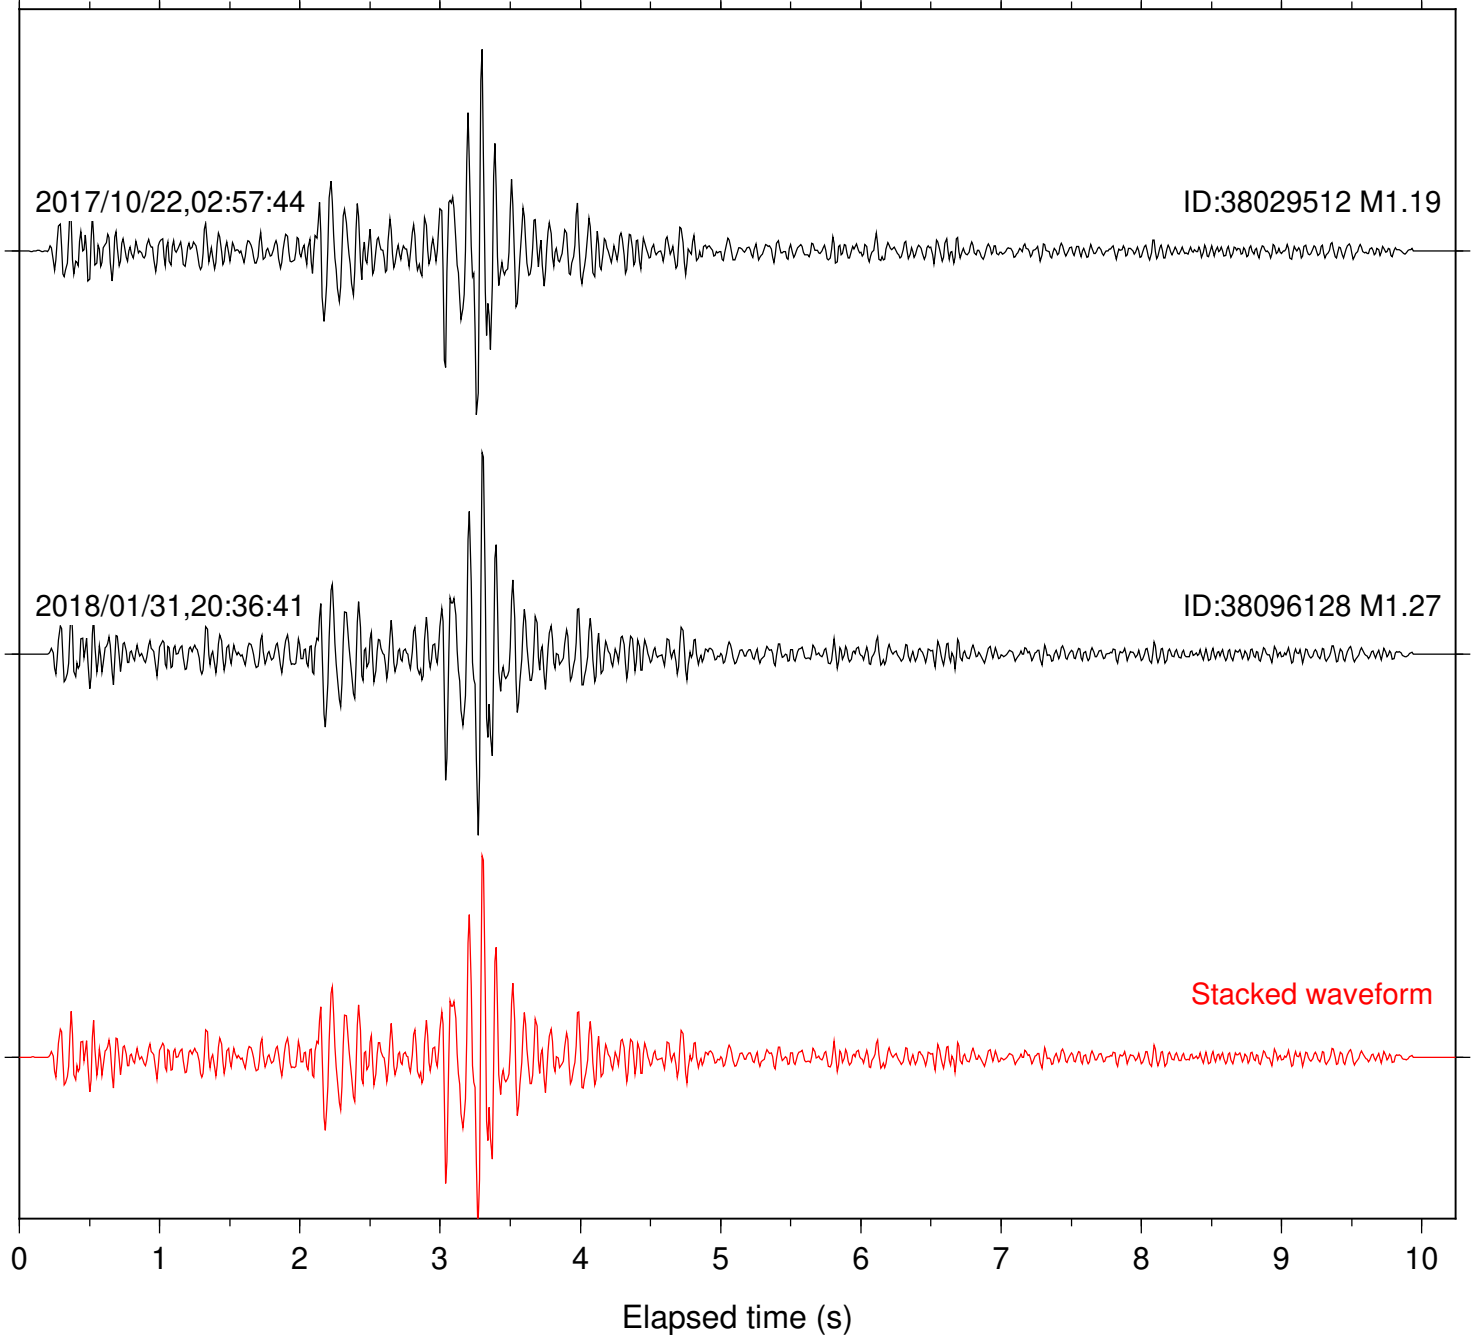

Station: B081 Com: EHZ

Focal depth: 5.13 km

Station: B082 Com: EHZ

Focal depth: 5.13 km

Station: B084 Com: EHZ

Focal depth: 5.13 km

Station: B087 Com: EHZ

Focal depth: 5.13 km

Station: B088 Com: EHZ

Focal depth: 5.13 km

Station: B093 Com: EHZ

Focal depth: 5.13 km

2017/10/22,02:57:44

ID:38029512 M1.19

2018/01/31,20:36:41

ID:38096128 M1.27

Stacked waveform

0 1 2 3 4 5 6 7 8 9 10
Elapsed time (s)

Station: B946 Com: EHZ

Focal depth: 5.13 km

Station: BAC Com: EHZ

Focal depth: 5.13 km

Station: CRY Com: HHZ

Focal depth: 5.13 km

Station: FRD Com: HHZ

Focal depth: 5.13 km

Station: HMT2 Com: HHZ

Focal depth: 5.13 km

Station: KNW Com: HHZ

Focal depth: 5.13 km

Station: LKH Com: HHZ

Focal depth: 5.13 km