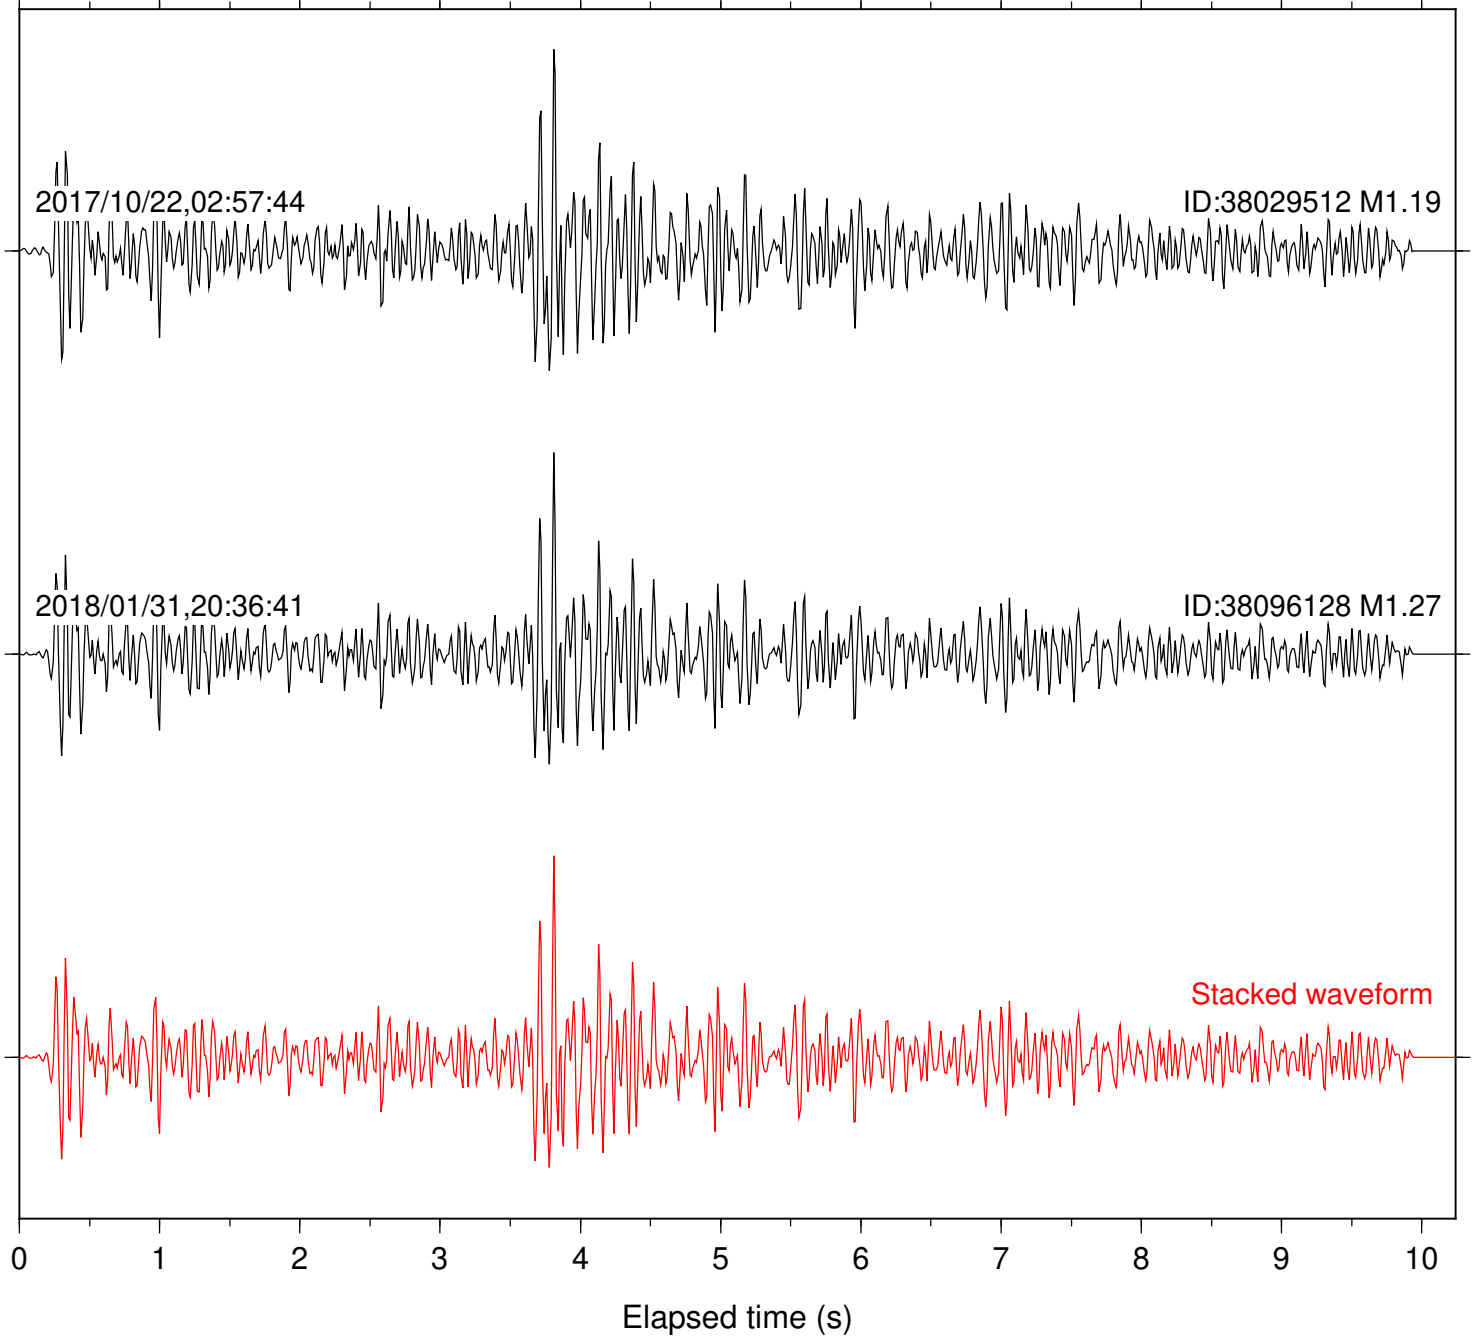

Station: B081 Com: EHZ

Focal depth: 5.13 km

Station: B082 Com: EHZ

Focal depth: 5.13 km

Station: B084 Com: EHZ

Focal depth: 5.13 km

Station: B087 Com: EHZ

Focal depth: 5.13 km

Station: B088 Com: EHZ

Focal depth: 5.13 km

Station: B093 Com: EHZ

Focal depth: 5.13 km

2017/10/22,02:57:44

ID:38029512 M1.19

2018/01/31,20:36:41

ID:38096128 M1.27

Stacked waveform

0 1 2 3 4 5 6 7 8 9 10
Elapsed time (s)

Station: B946 Com: EHZ

Focal depth: 5.13 km

Station: BAC Com: EHZ

Focal depth: 5.13 km

Station: CRY Com: HHZ

Focal depth: 5.13 km

Station: FRD Com: HHZ

Focal depth: 5.13 km

Station: HMT2 Com: HHZ

Focal depth: 5.13 km

Station: KNW Com: HHZ

Focal depth: 5.13 km

Station: LKH Com: HHZ

Focal depth: 5.13 km