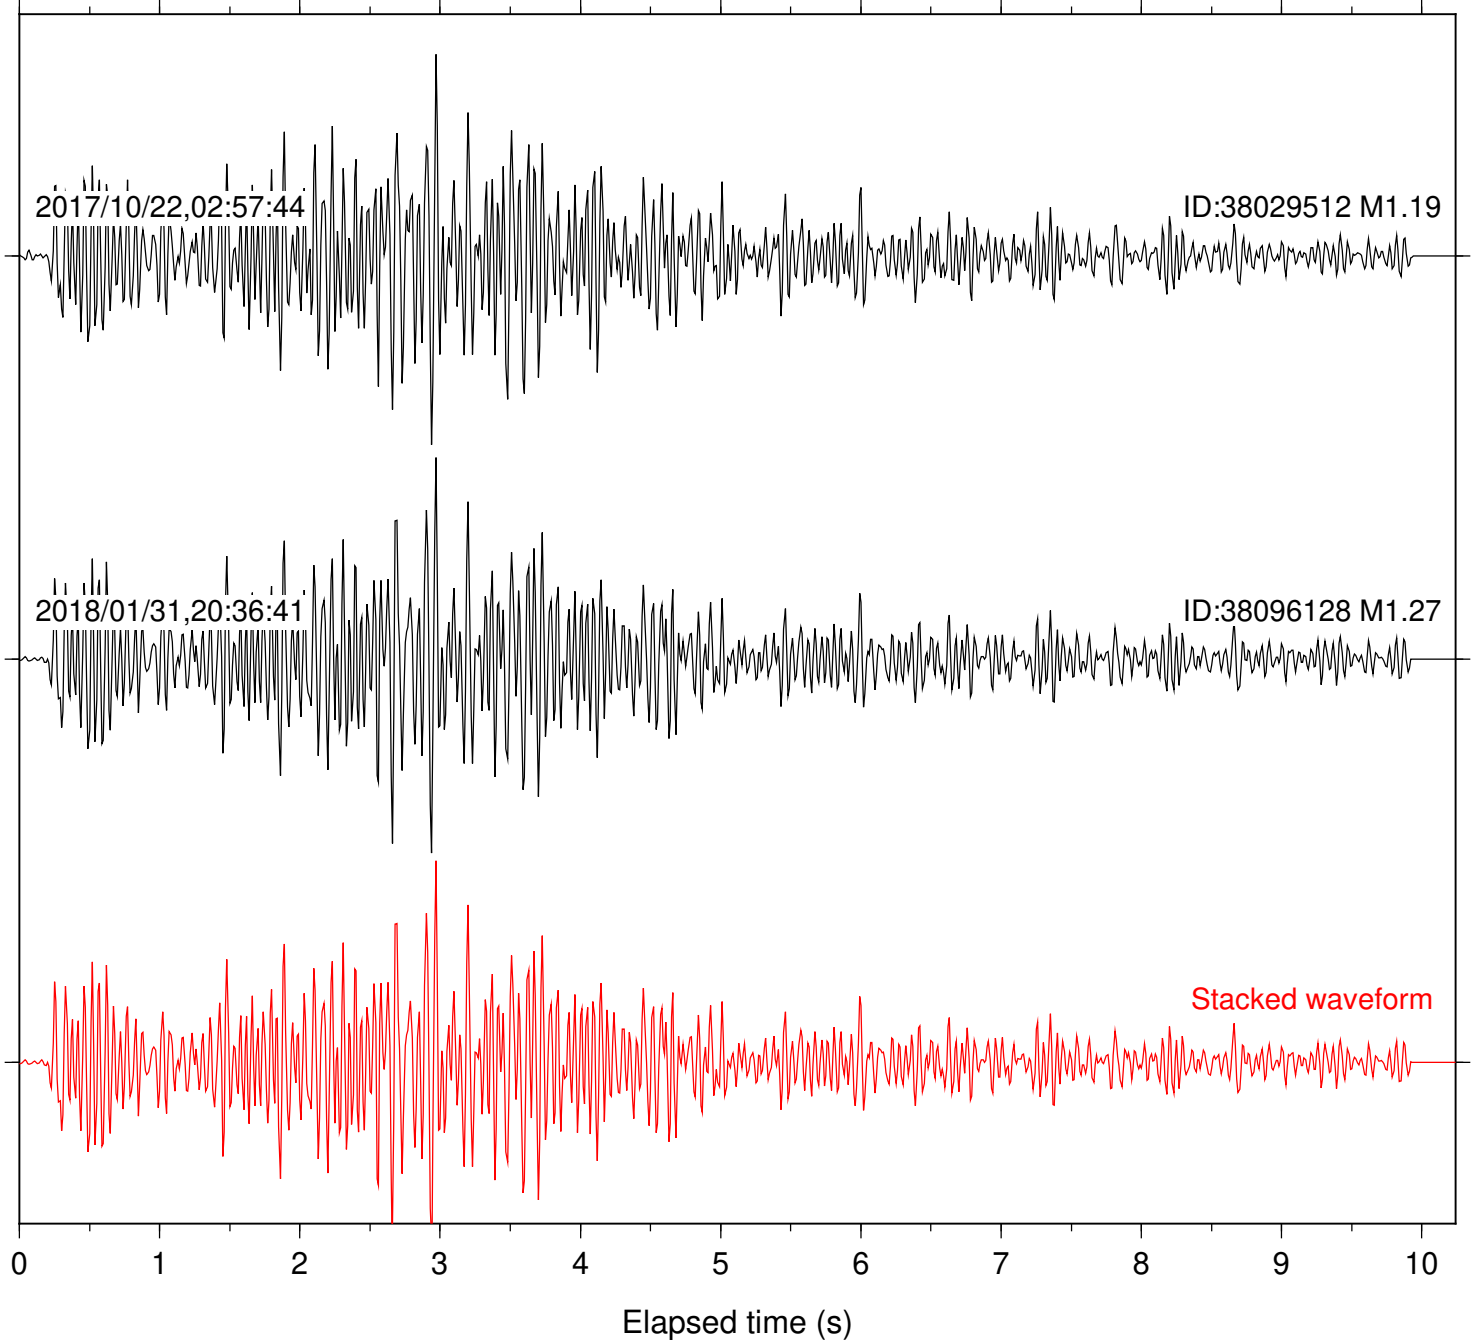

Station: FRD Com: HHZ

Focal depth: 5.13 km

Station: HMT2 Com: HHZ

Focal depth: 5.13 km

Station: KNW Com: HHZ

Focal depth: 5.13 km

Station: LKH Com: HHZ

Focal depth: 5.13 km

Station: LVA2 Com: HHZ

Focal depth: 5.13 km

Station: MTG Com: HHZ

Focal depth: 5.13 km

Station: PFO Com: HHZ

Focal depth: 5.13 km

Station: PLM Com: HHZ

Focal depth: 5.13 km

Station: POB2 Com: HHZ

Focal depth: 5.13 km

Station: RDM Com: HHZ

Focal depth: 5.13 km

Station: RRSP Com: HHZ

Focal depth: 5.13 km

Station: SND Com: HHZ

Focal depth: 5.13 km