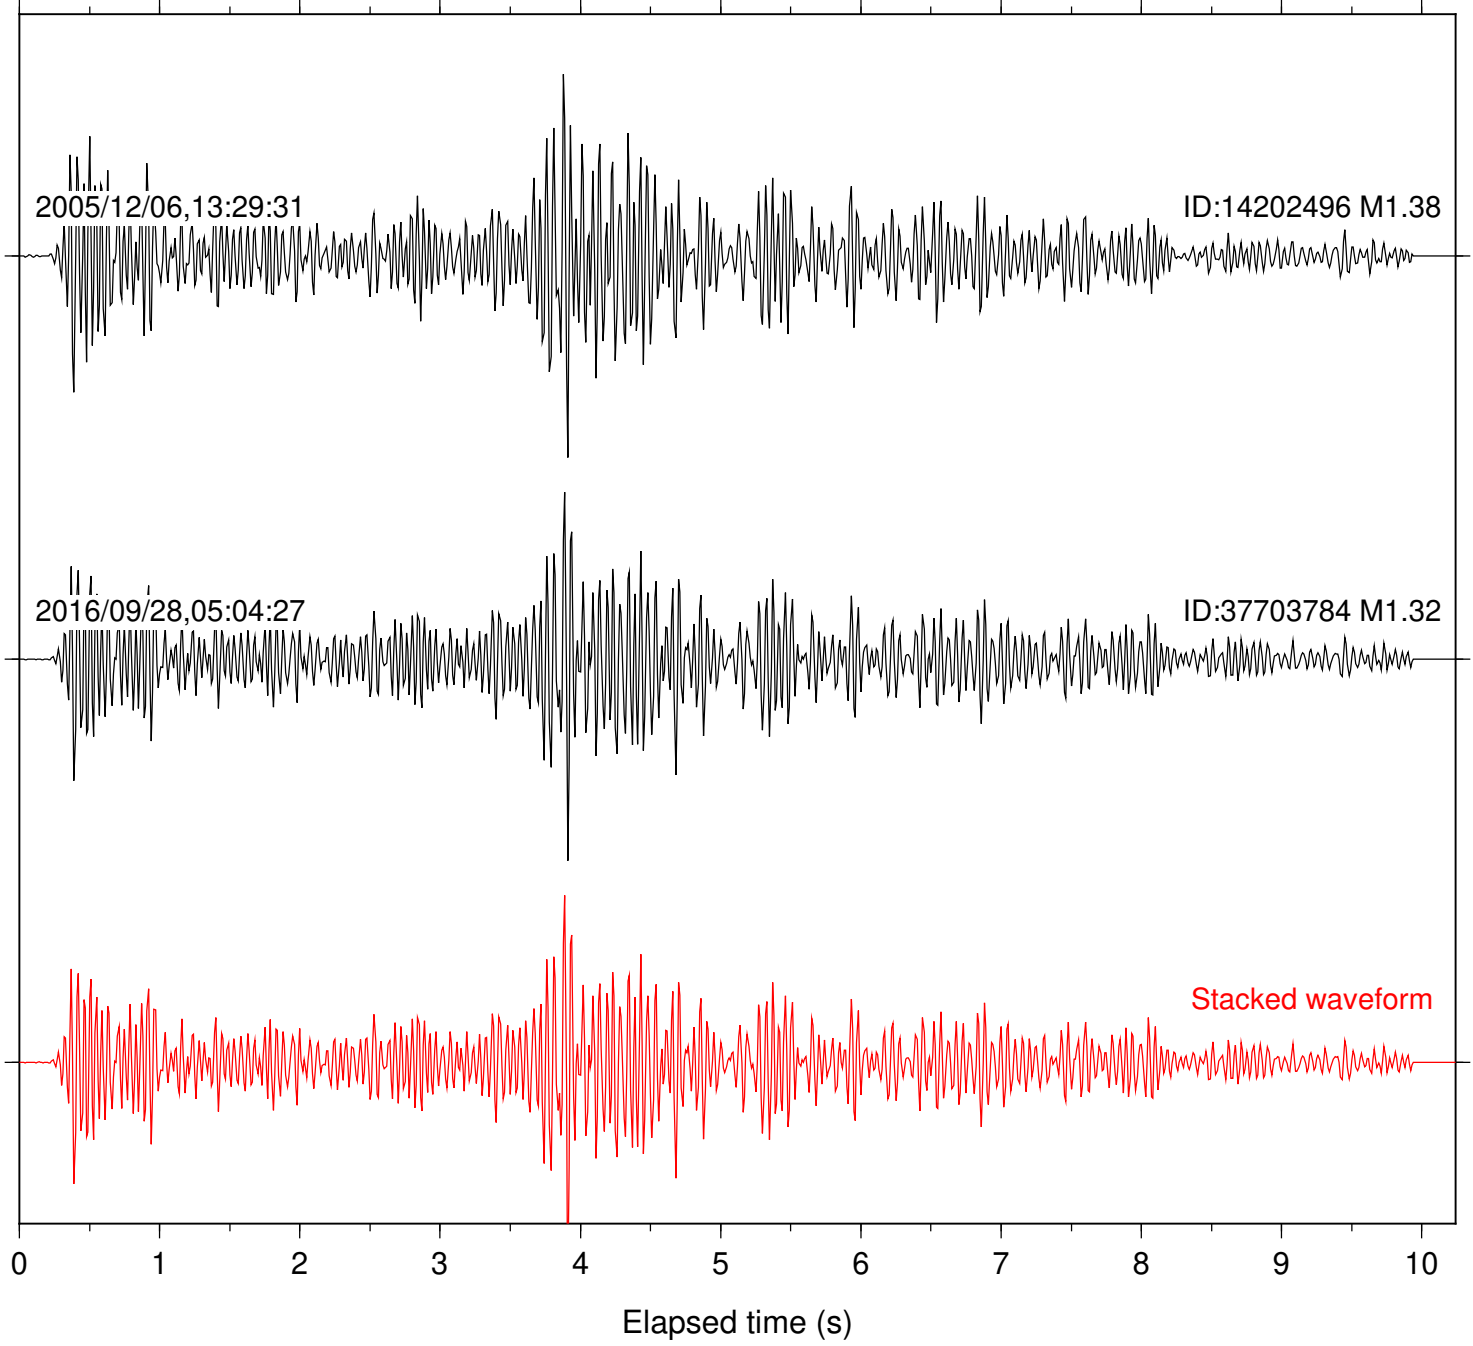

Station: DGR Com: HHZ

Focal depth: 16.21 km

Station: FRD Com: HHZ

Focal depth: 16.21 km