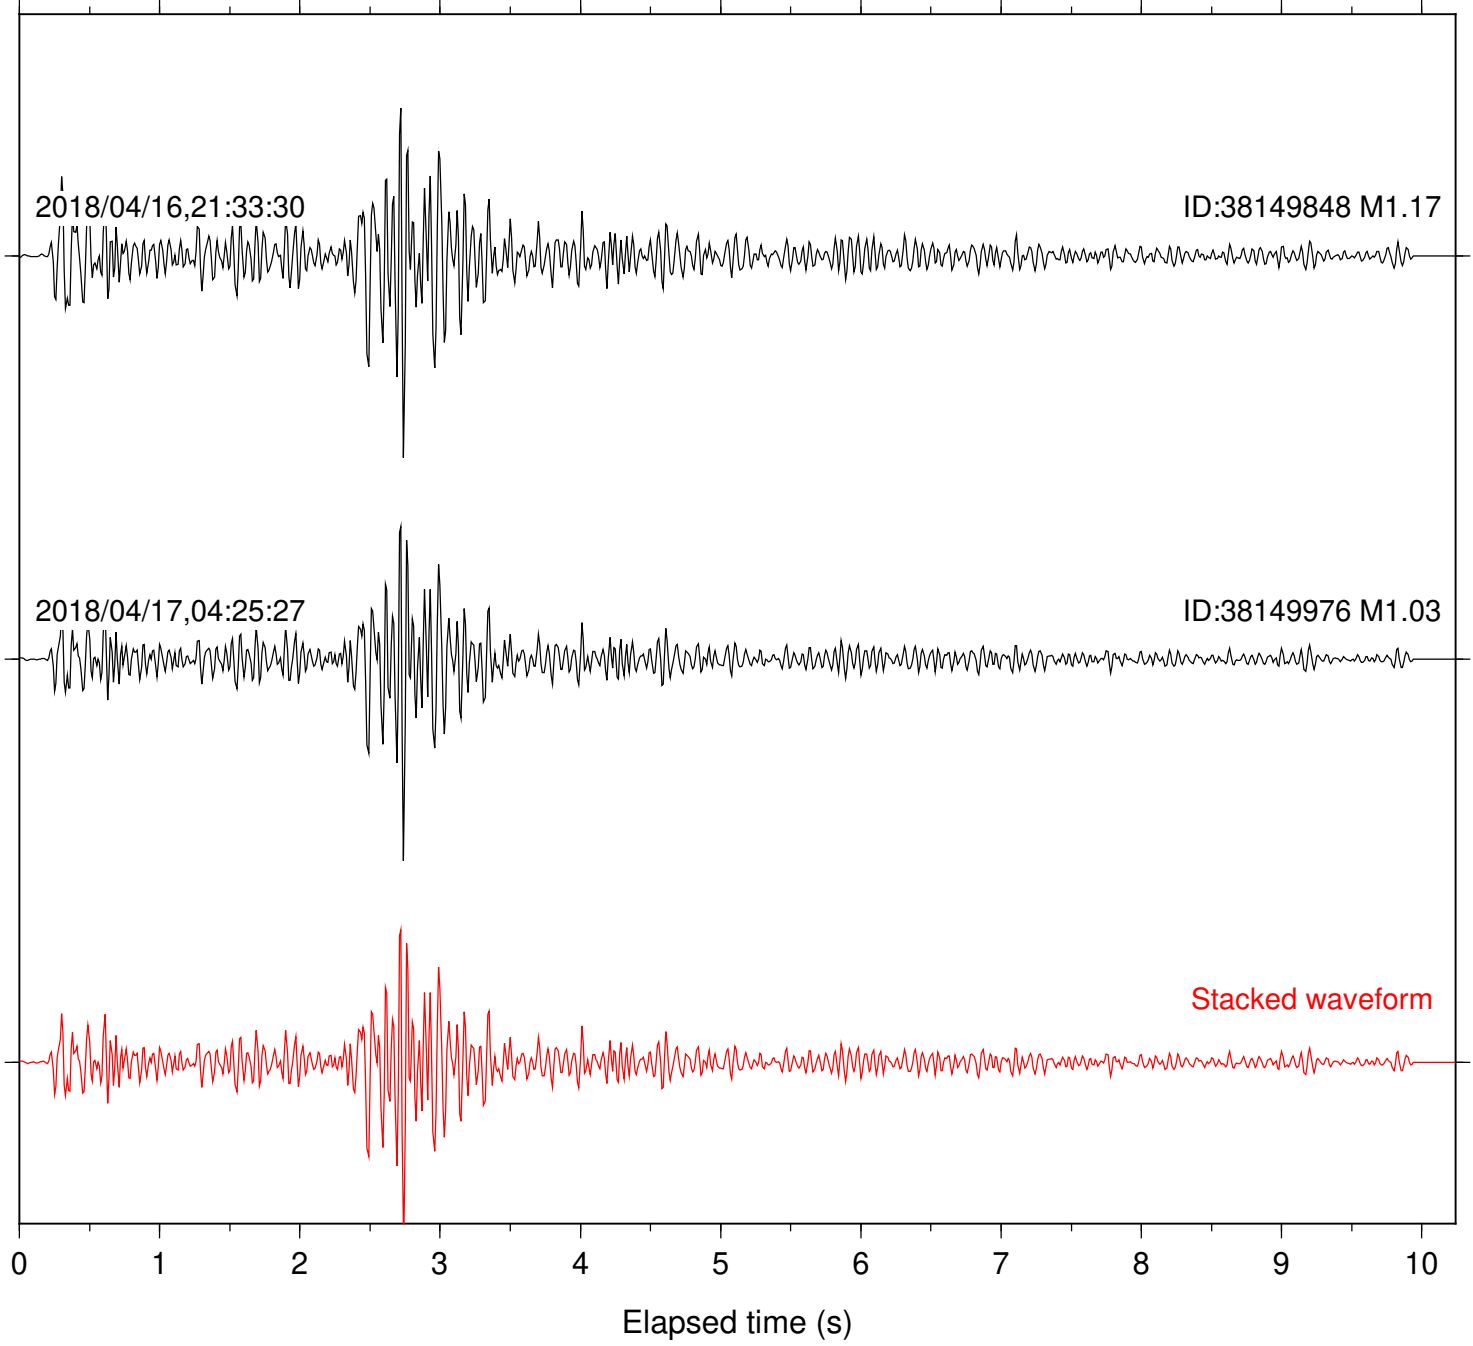

Station: B081 Com: EHZ

Focal depth: 13.35 km

Station: B082 Com: EHZ

Focal depth: 13.35 km

Station: B093 Com: EHZ

Focal depth: 13.35 km

Station: BAC Com: EHZ

Focal depth: 13.35 km

Station: DGR Com: HHZ

Focal depth: 13.35 km

Station: HMT2 Com: HHZ

Focal depth: 13.35 km

Station: KNW Com: HHZ

Focal depth: 13.35 km

Station: POB2 Com: HHZ

Focal depth: 13.35 km