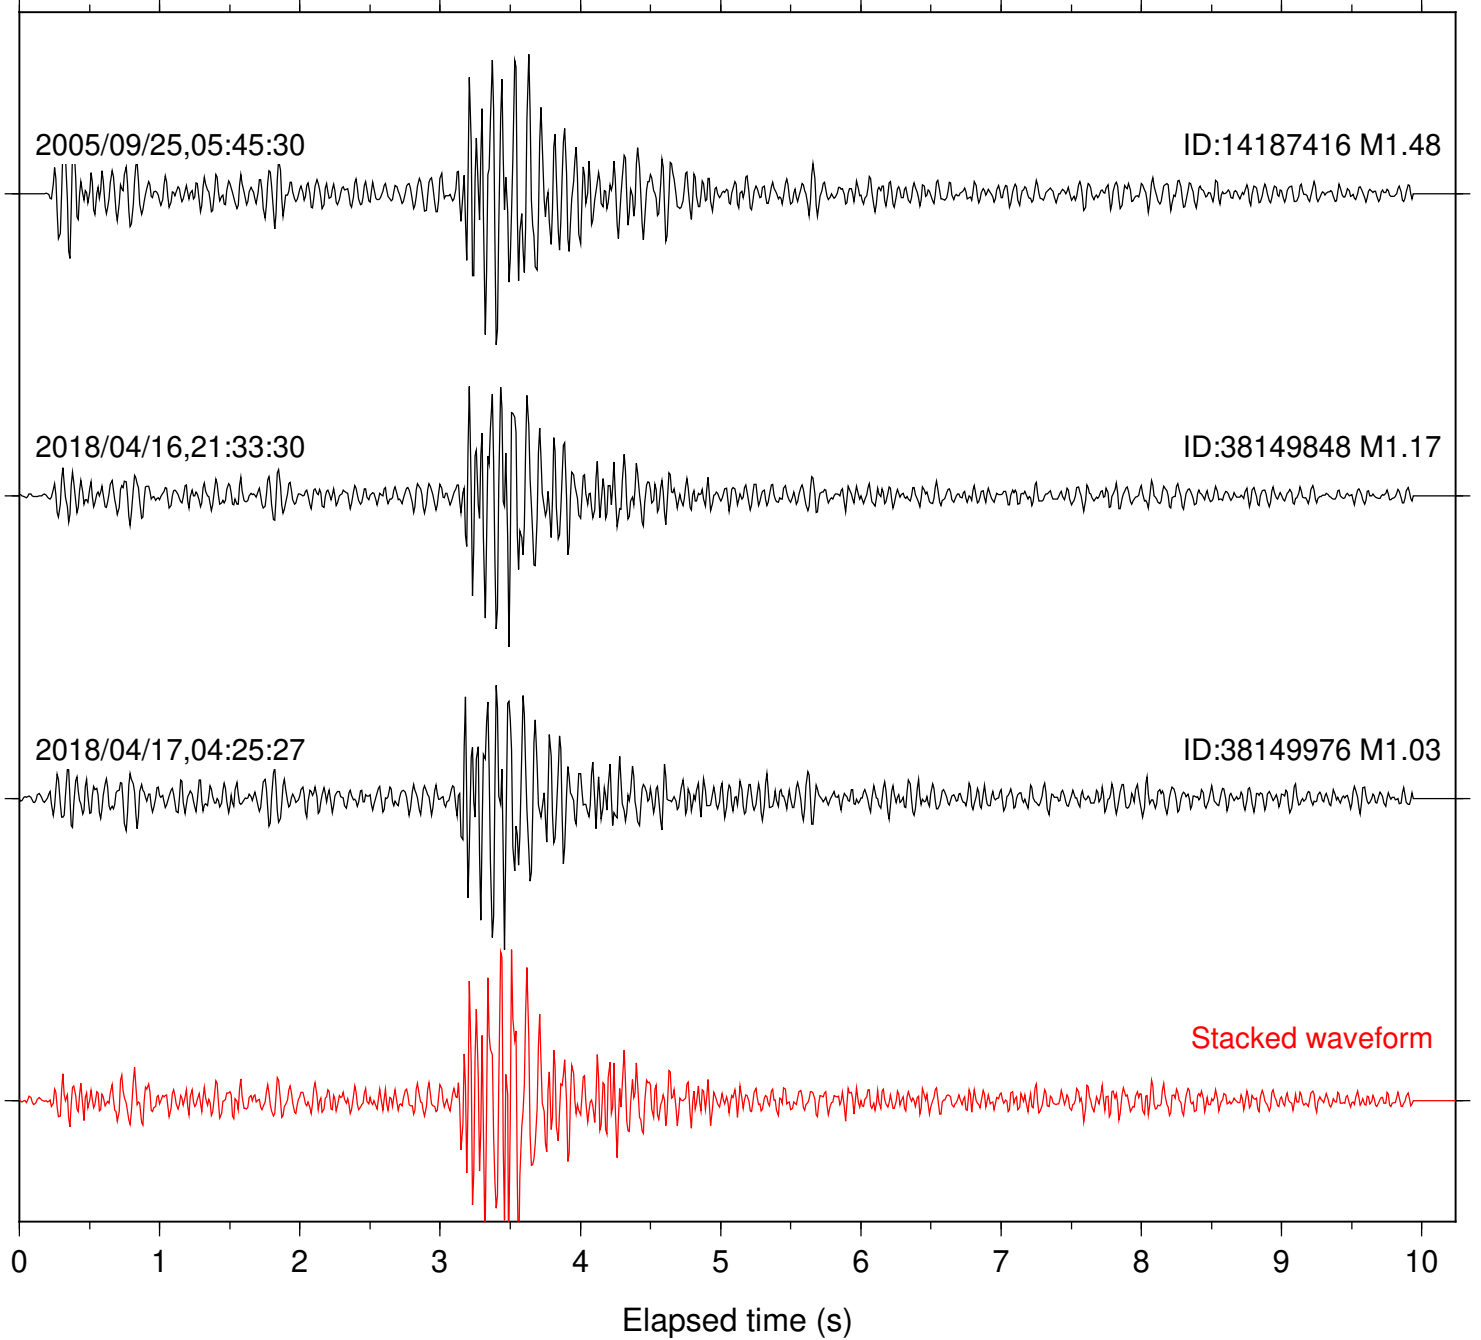

Station: B081 Com: EHZ

Focal depth: 13.35 km

Station: B082 Com: EHZ

Focal depth: 13.35 km

Station: B093 Com: EHZ

Focal depth: 13.35 km

Station: BAC Com: EHZ

Focal depth: 13.35 km

Station: DGR Com: HHZ

Focal depth: 13.35 km

Station: HMT2 Com: HHZ

Focal depth: 13.35 km

Station: KNW Com: HHZ

Focal depth: 13.35 km

Station: POB2 Com: HHZ

Focal depth: 13.35 km