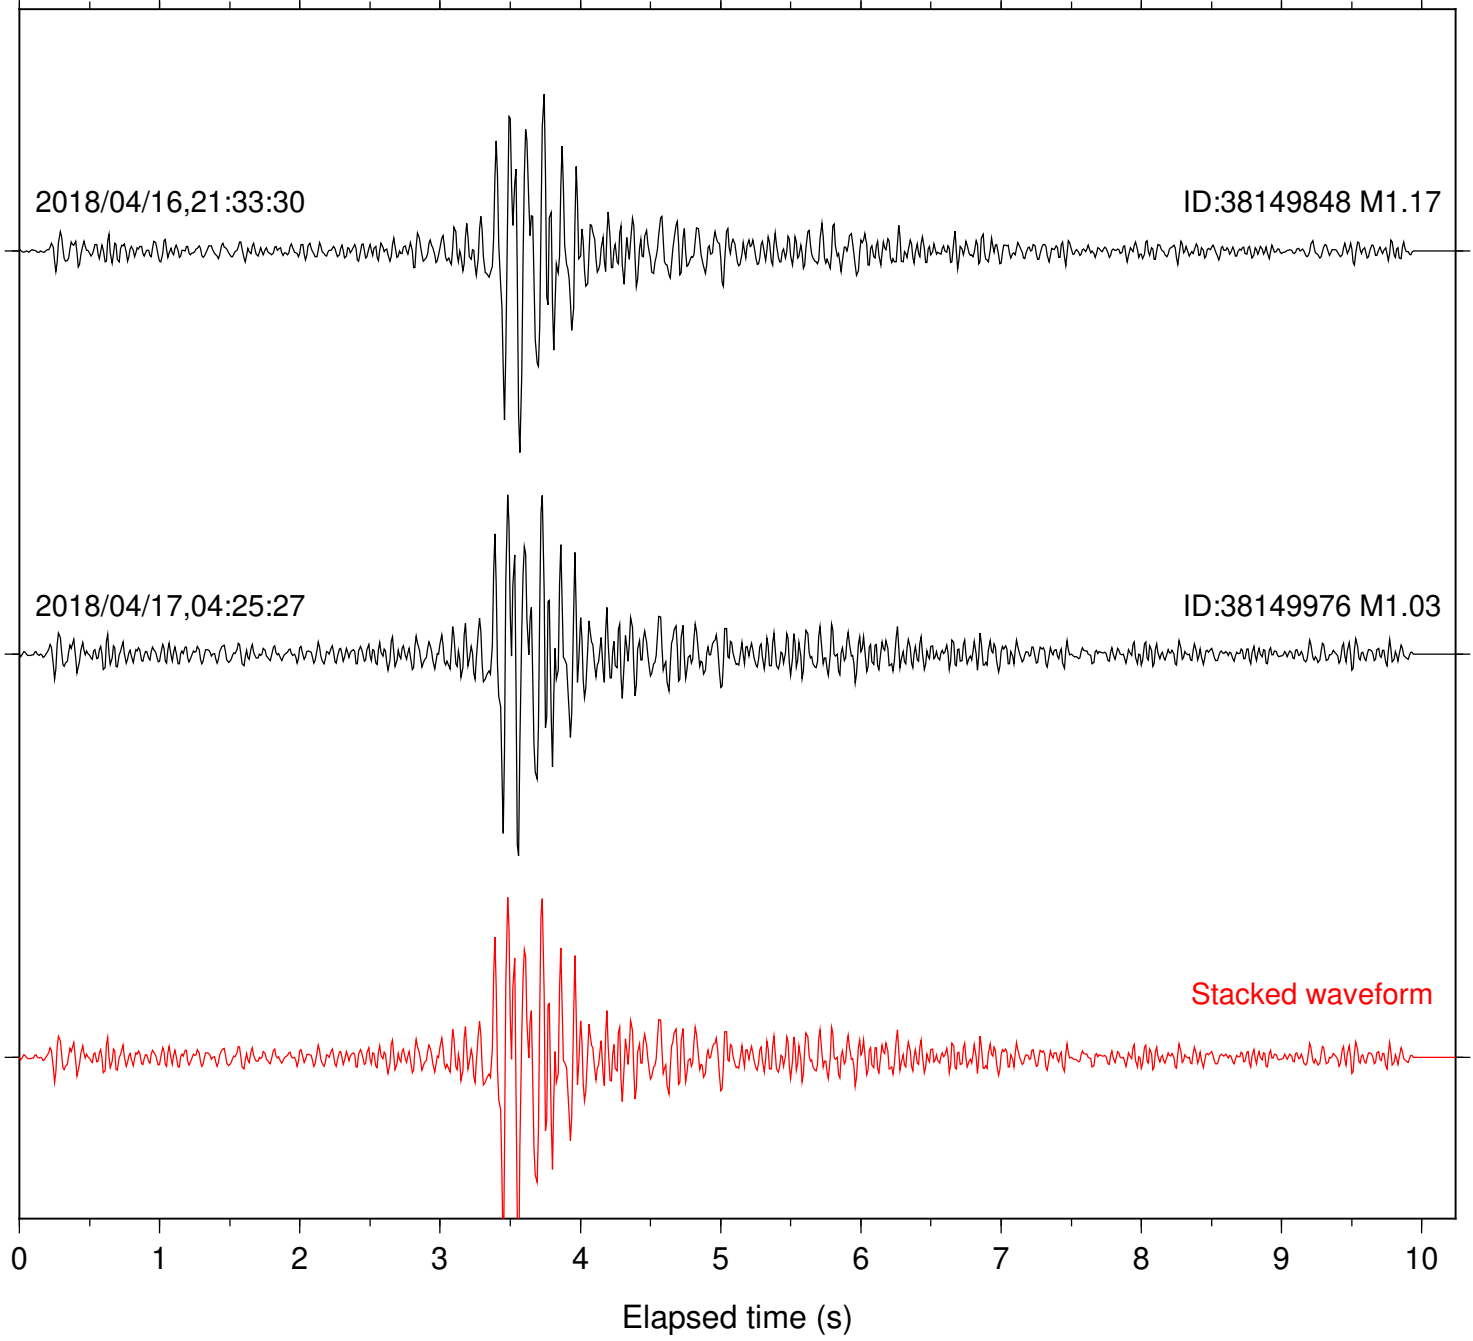

Station: B081 Com: EHZ

Focal depth: 13.35 km

Station: B082 Com: EHZ

Focal depth: 13.35 km

Station: B093 Com: EHZ

Focal depth: 13.35 km

Station: BAC Com: EHZ

Focal depth: 13.35 km

Station: DGR Com: HHZ

Focal depth: 13.35 km

Station: HMT2 Com: HHZ

Focal depth: 13.35 km

Station: KNW Com: HHZ

Focal depth: 13.35 km

Station: POB2 Com: HHZ

Focal depth: 13.35 km