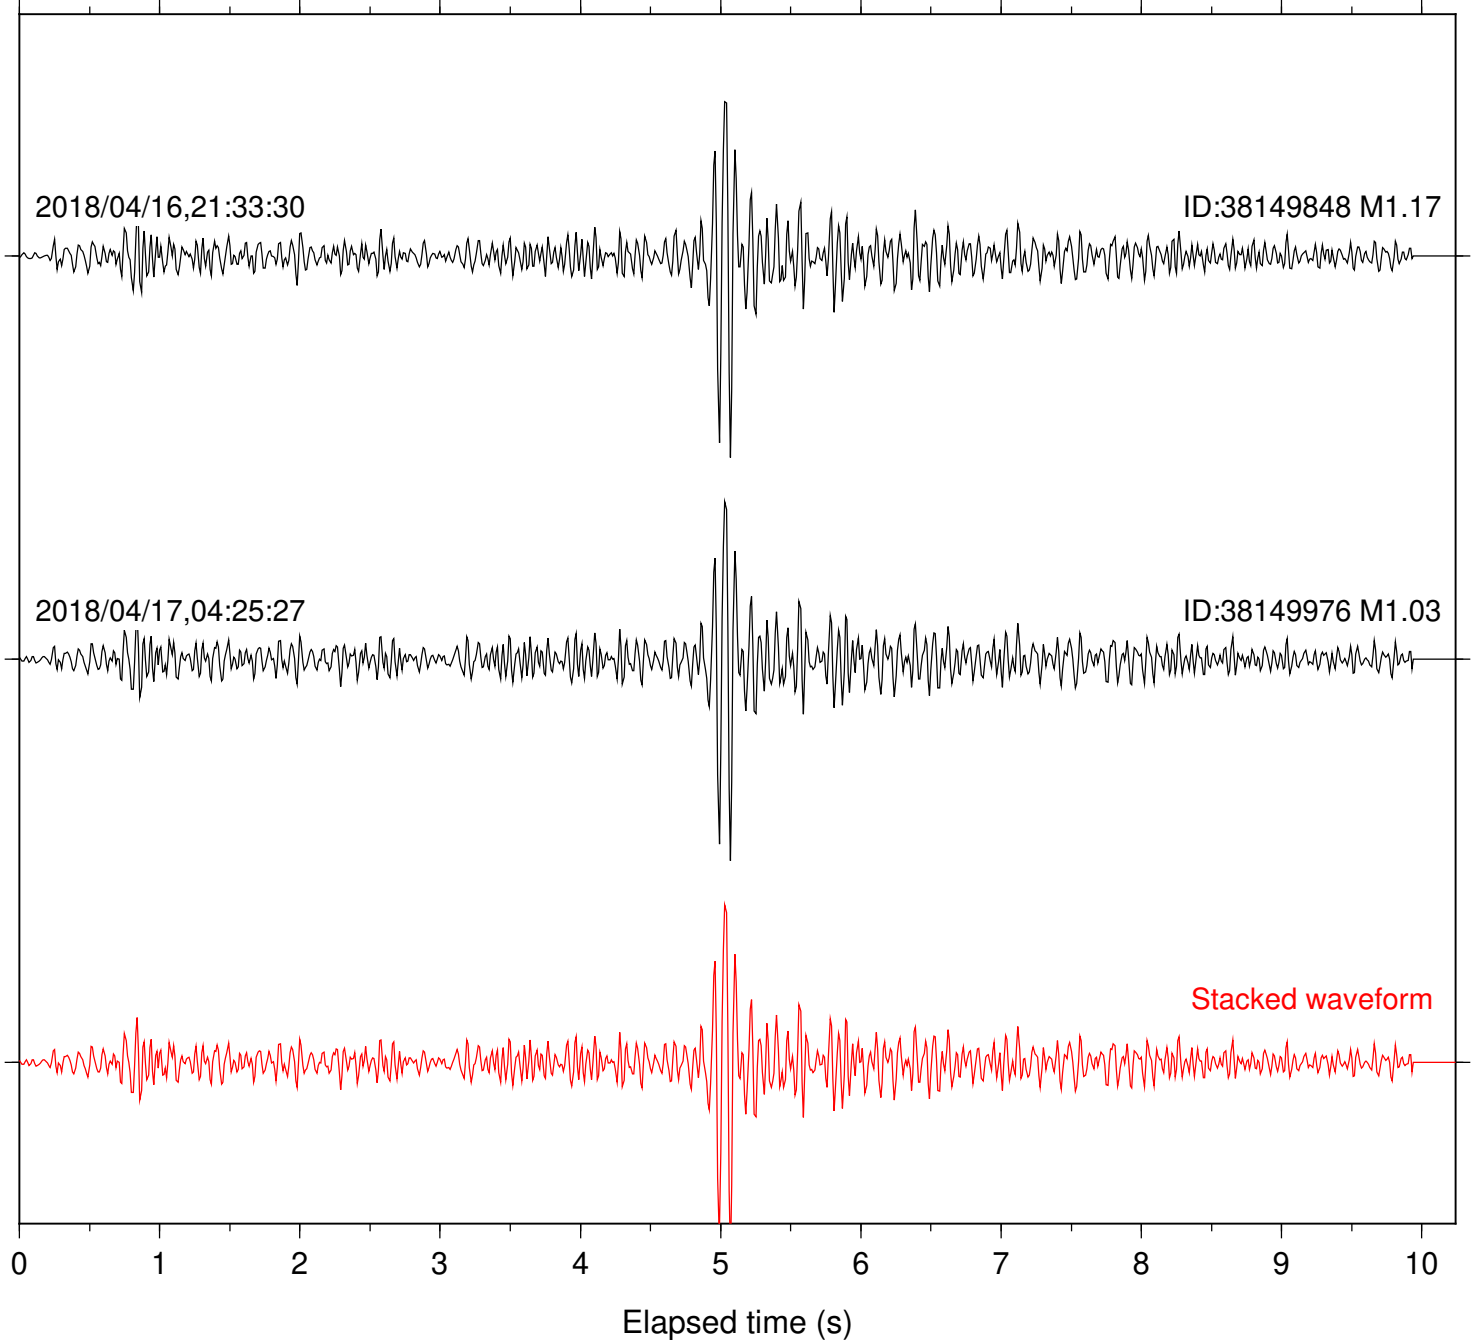

Station: B081 Com: EHZ

Focal depth: 13.35 km

Station: B082 Com: EHZ

Focal depth: 13.35 km

Station: B093 Com: EHZ

Focal depth: 13.35 km

Station: BAC Com: EHZ

Focal depth: 13.35 km

Station: DGR Com: HHZ

Focal depth: 13.35 km

Station: HMT2 Com: HHZ

Focal depth: 13.35 km

Station: KNW Com: HHZ

Focal depth: 13.35 km

Station: POB2 Com: HHZ

Focal depth: 13.35 km