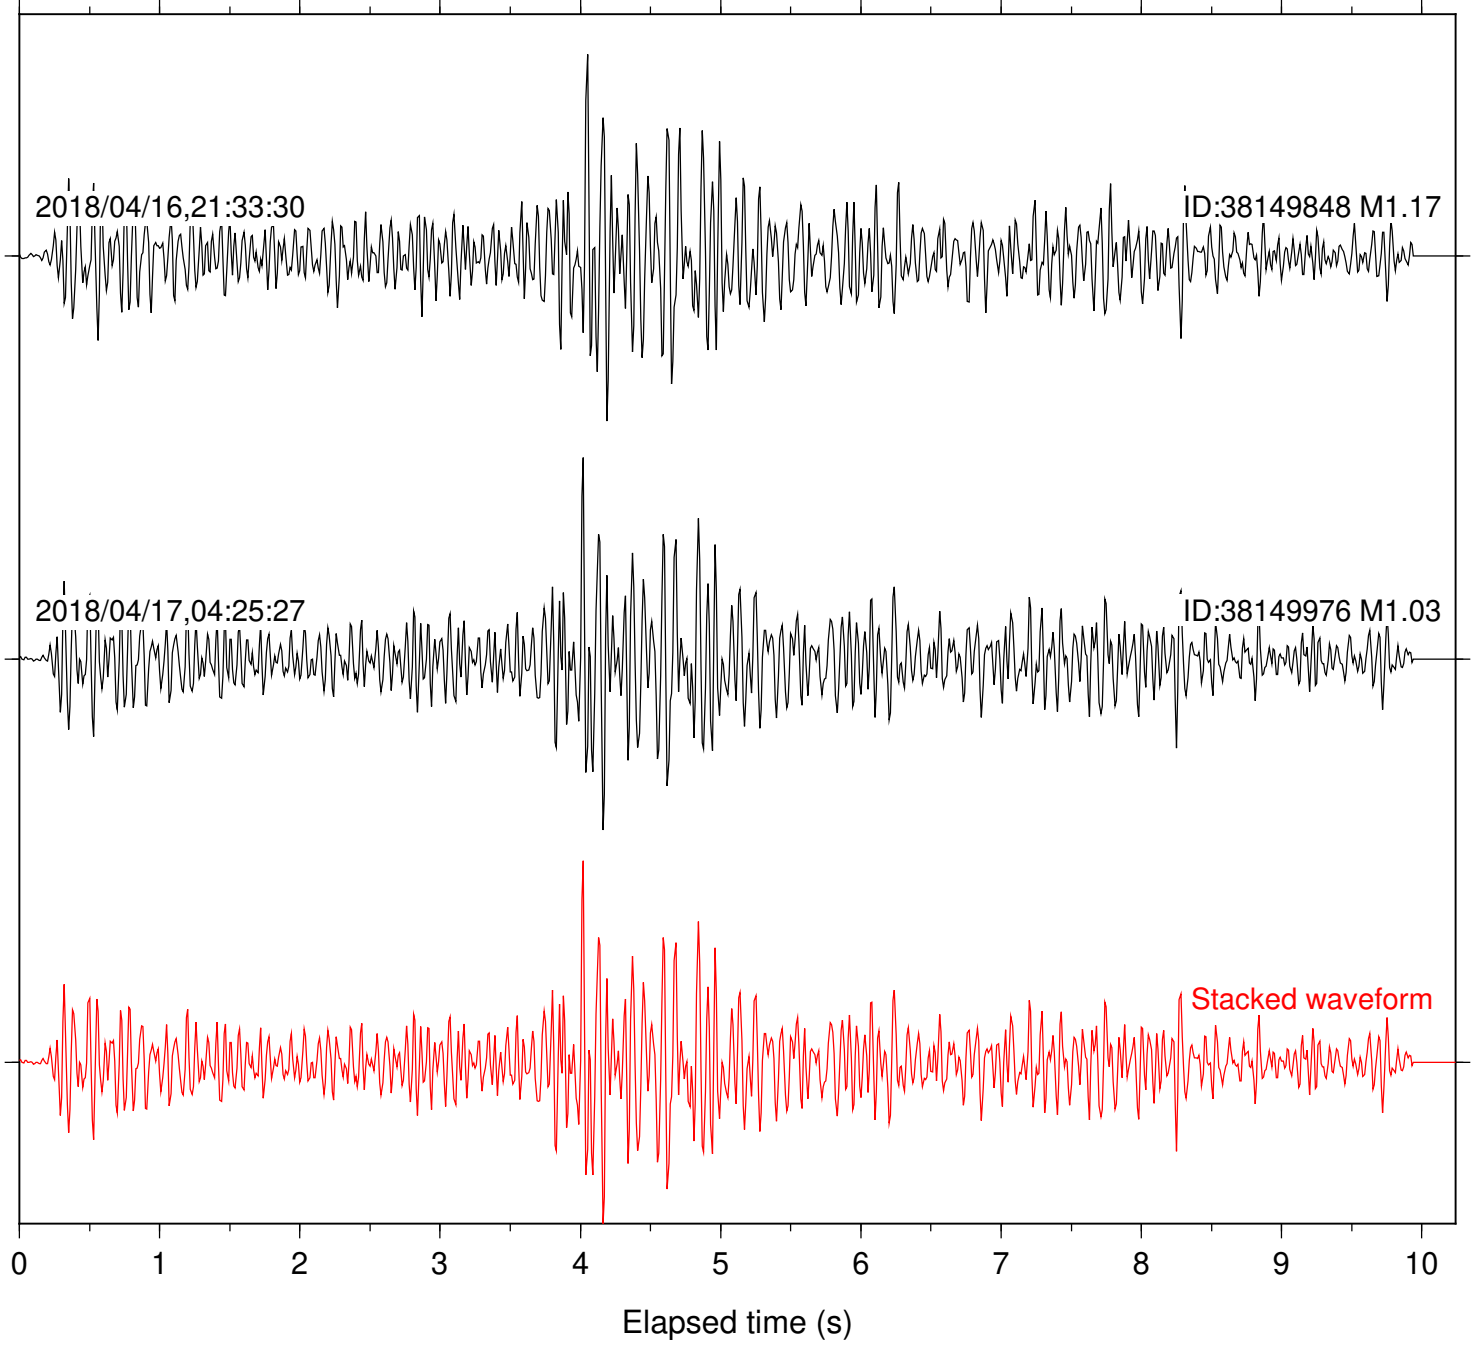

Station: B081 Com: EHZ

Focal depth: 13.35 km

Station: B082 Com: EHZ

Focal depth: 13.35 km

Station: B093 Com: EHZ

Focal depth: 13.35 km

Station: BAC Com: EHZ

Focal depth: 13.35 km

Station: DGR Com: HHZ

Focal depth: 13.35 km

Station: HMT2 Com: HHZ

Focal depth: 13.35 km

Station: KNW Com: HHZ

Focal depth: 13.35 km

Station: POB2 Com: HHZ

Focal depth: 13.35 km