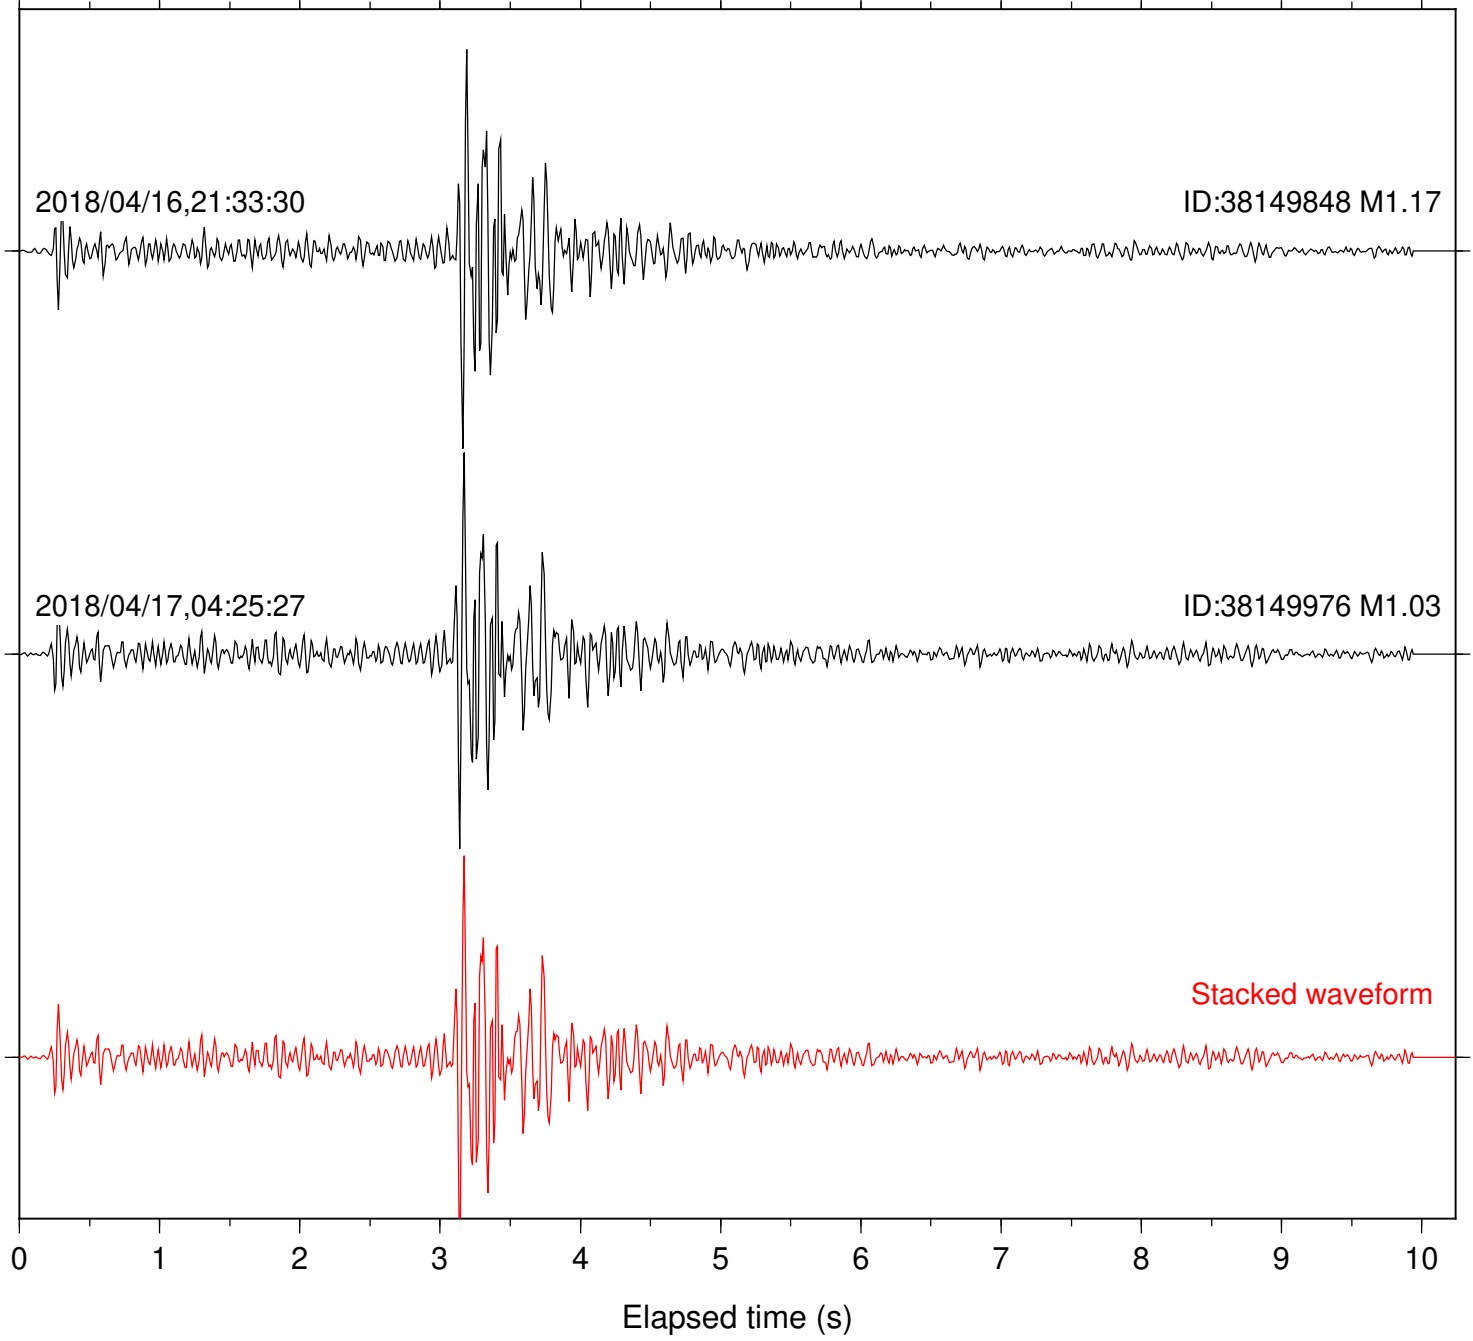

Station: B081 Com: EHZ

Focal depth: 13.35 km

Station: B082 Com: EHZ

Focal depth: 13.35 km

Station: B093 Com: EHZ

Focal depth: 13.35 km

Station: BAC Com: EHZ

Focal depth: 13.35 km

Station: DGR Com: HHZ

Focal depth: 13.35 km

Station: HMT2 Com: HHZ

Focal depth: 13.35 km

Station: KNW Com: HHZ

Focal depth: 13.35 km

Station: POB2 Com: HHZ

Focal depth: 13.35 km