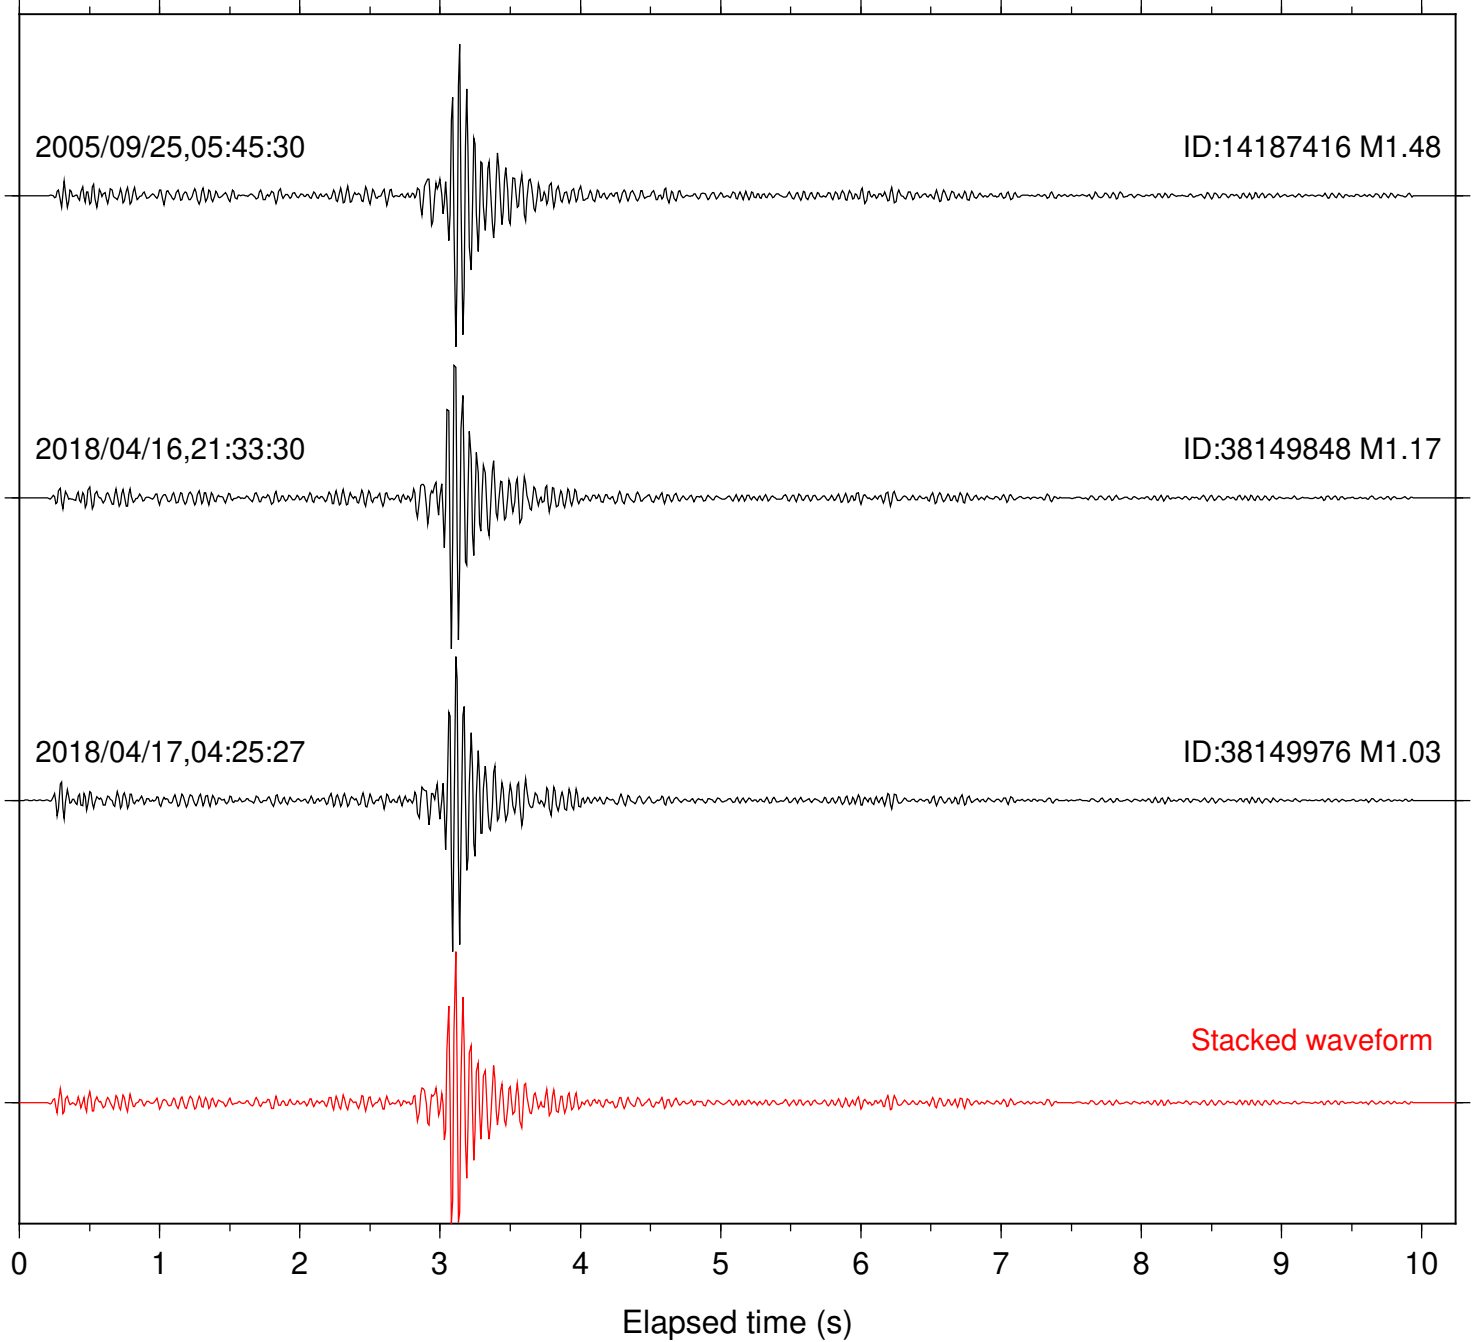

Station: B081 Com: EHZ

Focal depth: 13.35 km

Station: B082 Com: EHZ

Focal depth: 13.35 km

Station: B093 Com: EHZ

Focal depth: 13.35 km

Station: BAC Com: EHZ

Focal depth: 13.35 km

Station: DGR Com: HHZ

Focal depth: 13.35 km

Station: HMT2 Com: HHZ

Focal depth: 13.35 km

Station: KNW Com: HHZ

Focal depth: 13.35 km

Station: POB2 Com: HHZ

Focal depth: 13.35 km