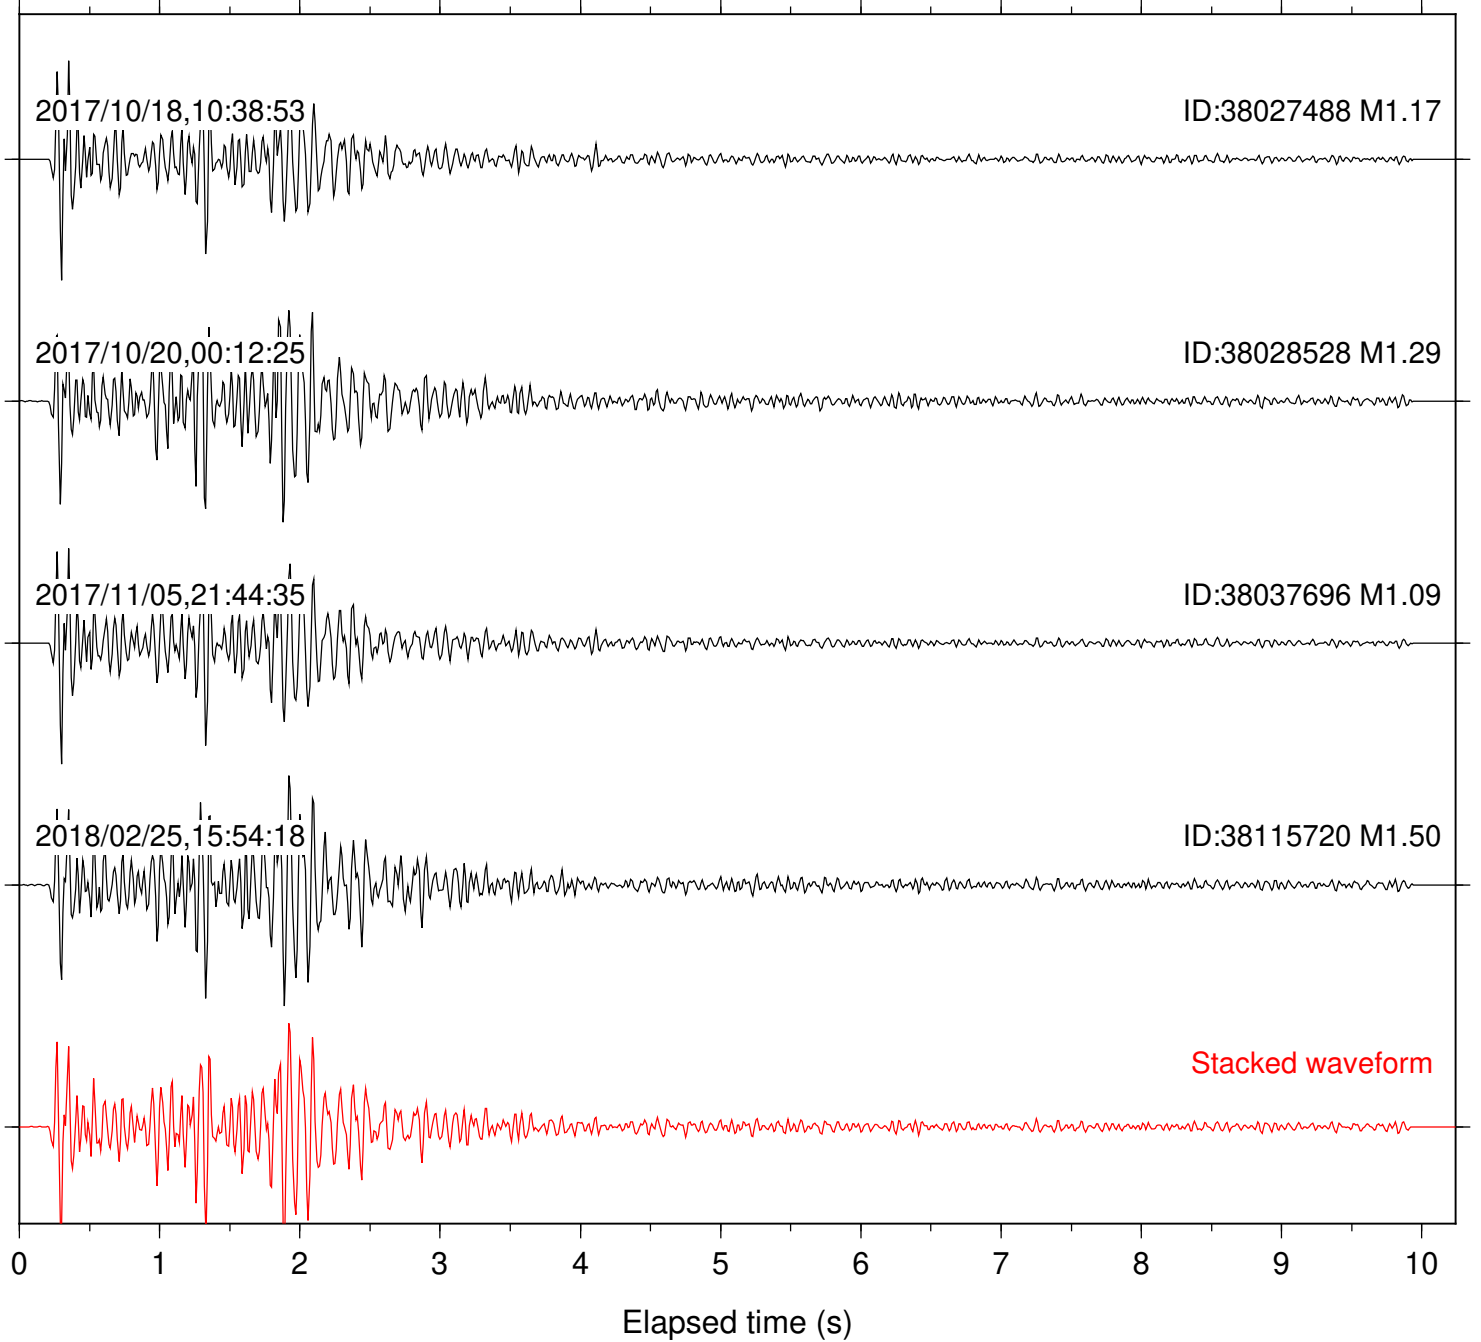

Station: B088 Com: EHZ

Focal depth: 5.43 km

Station: B093 Com: EHZ

Focal depth: 5.43 km

Station: B946 Com: EHZ

Focal depth: 5.43 km

Station: CRY Com: HHZ

Focal depth: 5.43 km

Station: CSH Com: HHZ

Focal depth: 5.43 km

Station: DGR Com: HHZ

Focal depth: 5.43 km

Station: FRD Com: HHZ

Focal depth: 5.43 km

Station: HMT2 Com: HHZ

Focal depth: 5.43 km

Station: LKH Com: HHZ

Focal depth: 5.43 km

Station: LVA2 Com: HHZ

Focal depth: 5.43 km

Station: PFO Com: HHZ

Focal depth: 5.43 km

Station: PLM Com: HHZ

Focal depth: 5.43 km

Station: POB2 Com: HHZ

Focal depth: 5.43 km

Station: RDM Com: HHZ

Focal depth: 5.43 km

Station: SMER Com: HHZ

Focal depth: 5.43 km

Station: SND Com: HHZ

Focal depth: 5.43 km