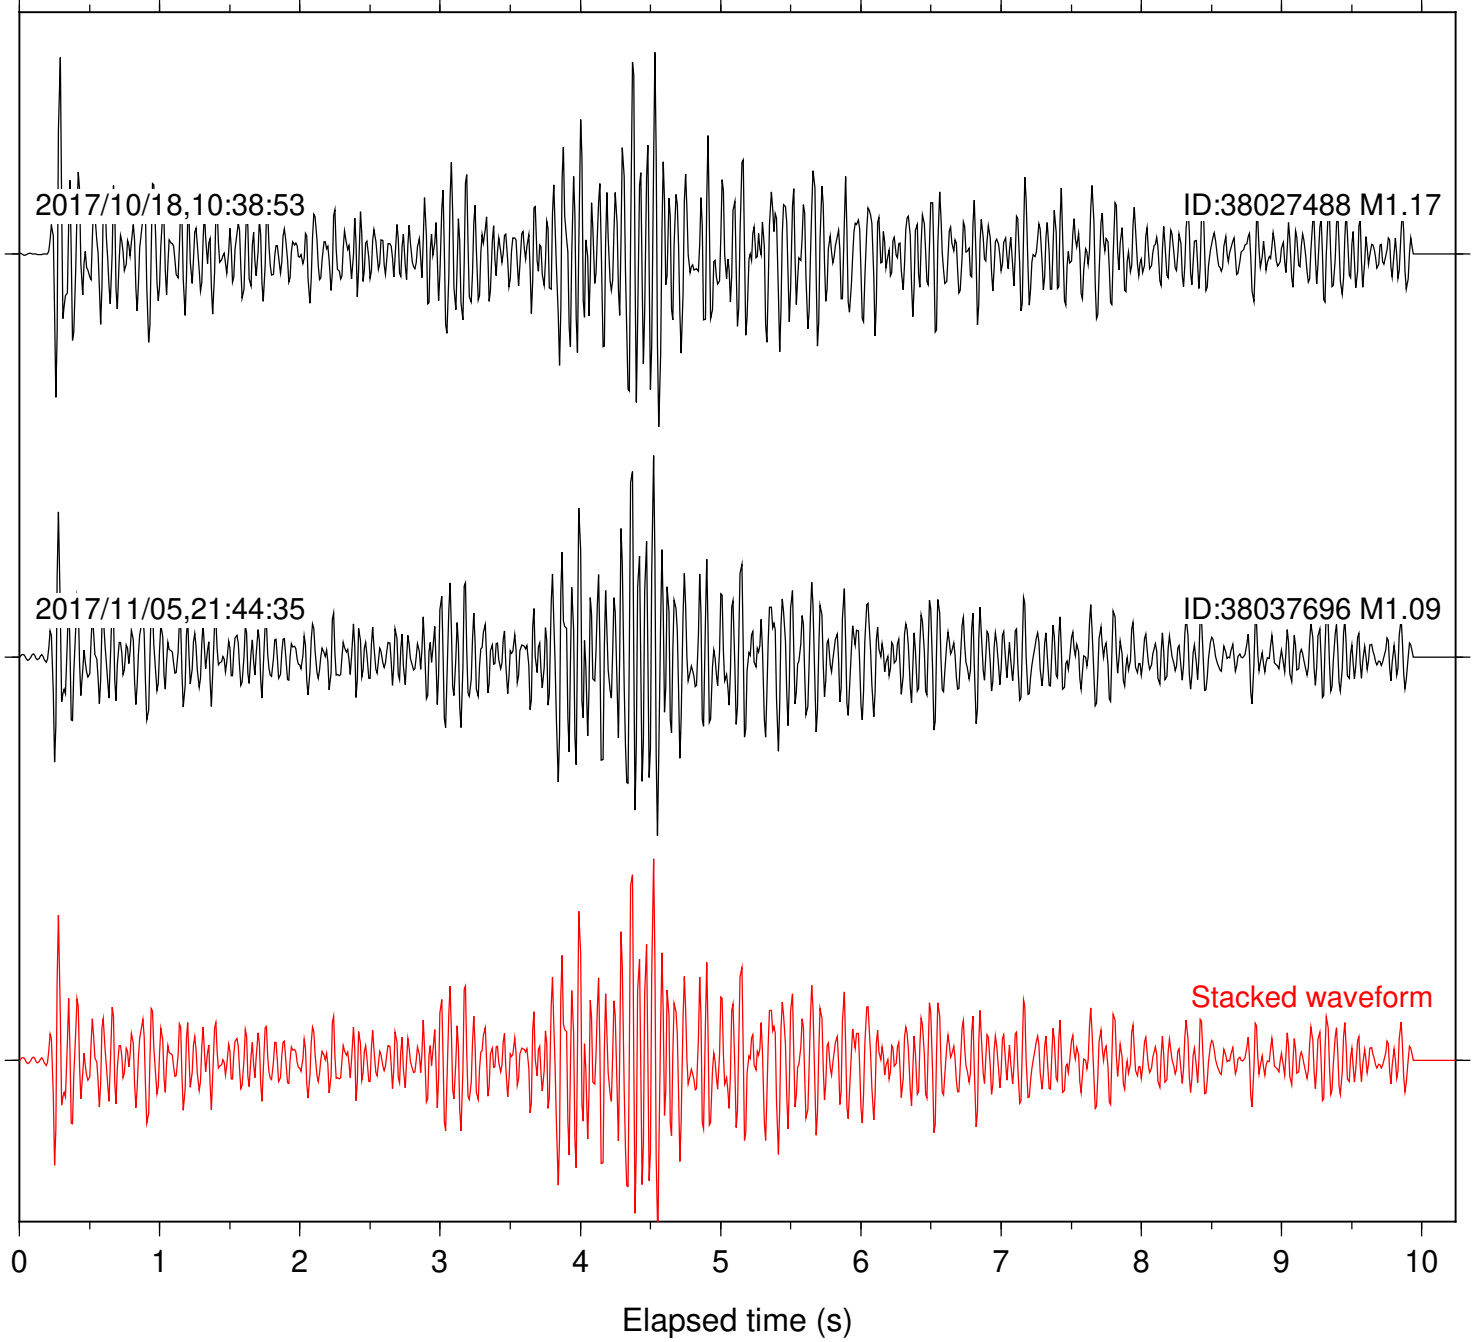

Station: B088 Com: EHZ

Focal depth: 5.43 km

Station: B093 Com: EHZ

Focal depth: 5.43 km

Station: B946 Com: EHZ

Focal depth: 5.43 km

Station: CRY Com: HHZ

Focal depth: 5.43 km

Station: CSH Com: HHZ

Focal depth: 5.43 km

Station: DGR Com: HHZ

Focal depth: 5.43 km

Station: FRD Com: HHZ

Focal depth: 5.43 km

Station: HMT2 Com: HHZ

Focal depth: 5.43 km

Station: LKH Com: HHZ

Focal depth: 5.43 km

Station: LVA2 Com: HHZ

Focal depth: 5.43 km

Station: PFO Com: HHZ

Focal depth: 5.43 km

Station: PLM Com: HHZ

Focal depth: 5.43 km

Station: POB2 Com: HHZ

Focal depth: 5.43 km

Station: RDM Com: HHZ

Focal depth: 5.43 km

Station: SMER Com: HHZ

Focal depth: 5.43 km

Station: SND Com: HHZ

Focal depth: 5.43 km