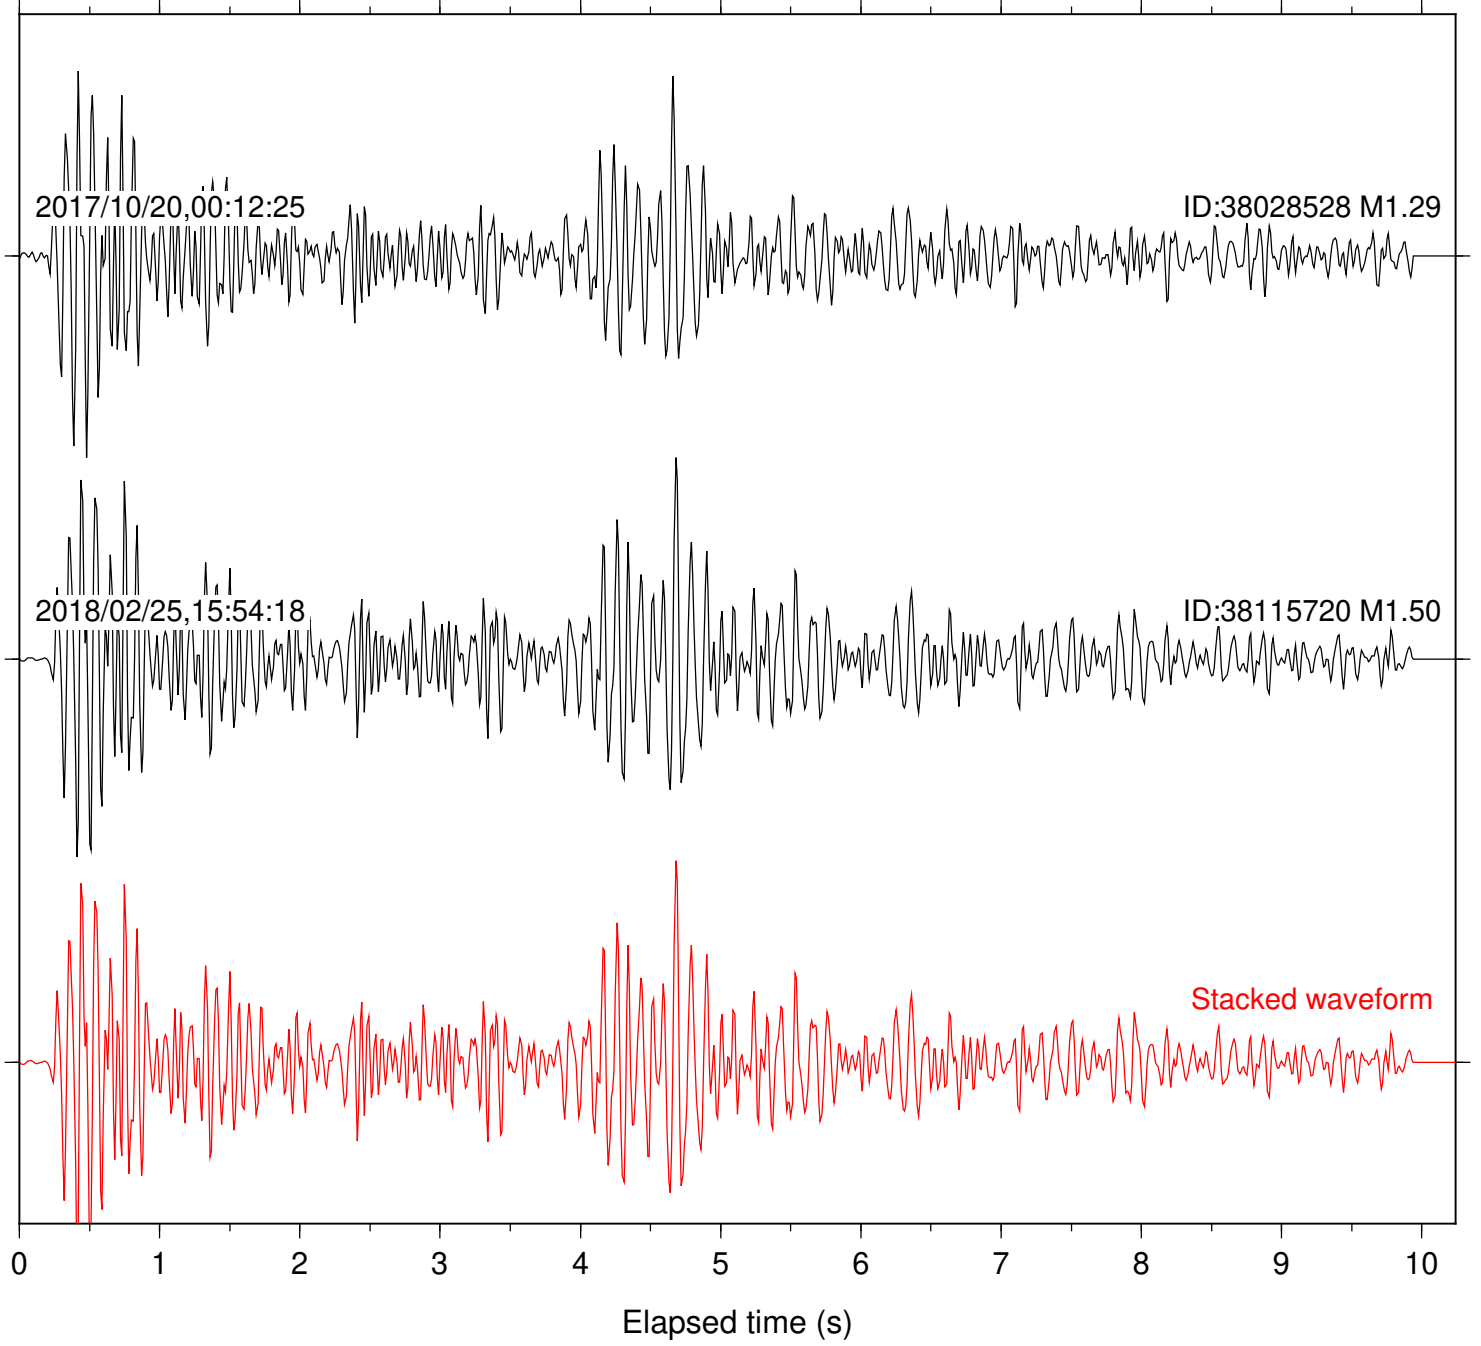

Station: B088 Com: EHZ

Focal depth: 5.43 km

Station: B093 Com: EHZ

Focal depth: 5.43 km

Station: B946 Com: EHZ

Focal depth: 5.43 km

Station: CRY Com: HHZ

Focal depth: 5.43 km

Station: CSH Com: HHZ

Focal depth: 5.43 km

Station: DGR Com: HHZ

Focal depth: 5.43 km

Station: FRD Com: HHZ

Focal depth: 5.43 km

Station: HMT2 Com: HHZ

Focal depth: 5.43 km

Station: LKH Com: HHZ

Focal depth: 5.43 km

Station: LVA2 Com: HHZ

Focal depth: 5.43 km

Station: PFO Com: HHZ

Focal depth: 5.43 km

Station: PLM Com: HHZ

Focal depth: 5.43 km

Station: POB2 Com: HHZ

Focal depth: 5.43 km

Station: RDM Com: HHZ

Focal depth: 5.43 km

Station: SMER Com: HHZ

Focal depth: 5.43 km

Station: SND Com: HHZ

Focal depth: 5.43 km