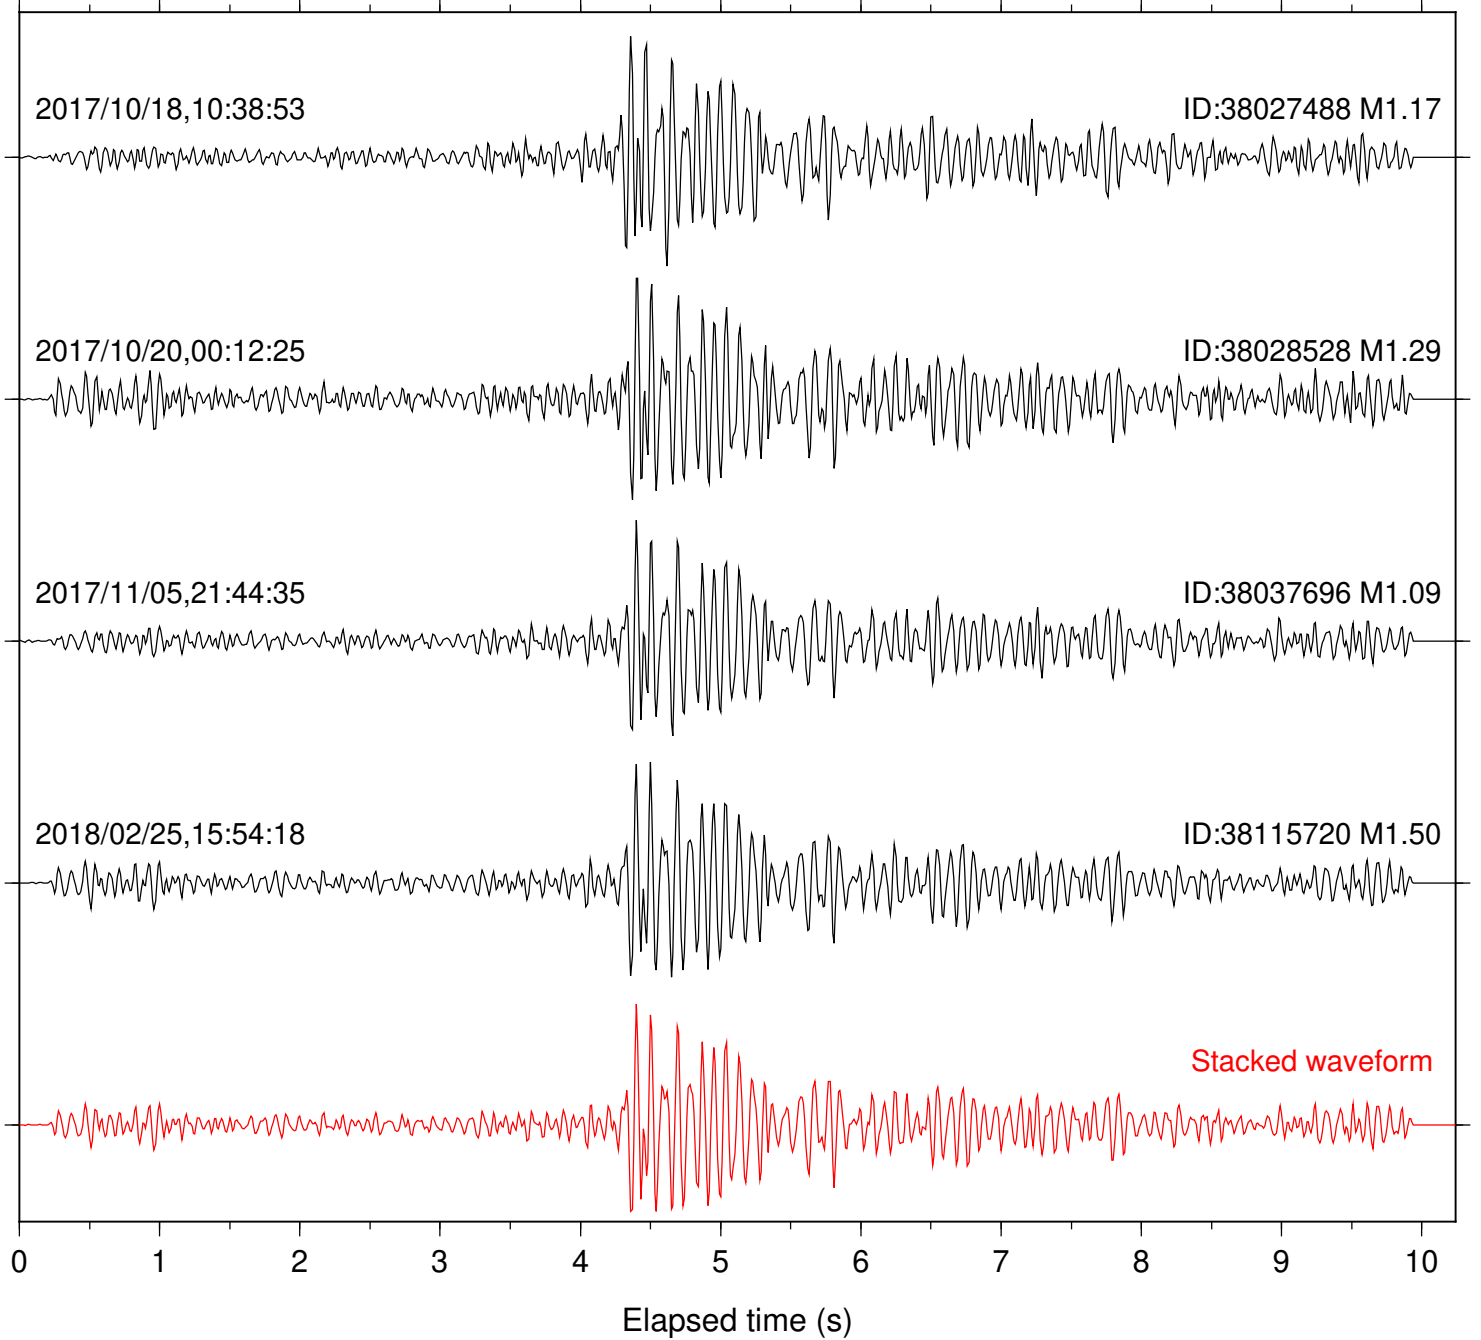

Station: B081 Com: EHZ

Focal depth: 5.43 km

Station: B082 Com: EHZ

Focal depth: 5.43 km

Station: B084 Com: EHZ

Focal depth: 5.43 km

Station: B087 Com: EHZ

Focal depth: 5.43 km

Station: B088 Com: EHZ

Focal depth: 5.43 km

Station: B093 Com: EHZ

Focal depth: 5.43 km

Station: B946 Com: EHZ

Focal depth: 5.43 km

Station: CRY Com: HHZ

Focal depth: 5.43 km

Station: CSH Com: HHZ

Focal depth: 5.43 km

Station: DGR Com: HHZ

Focal depth: 5.43 km

Station: FRD Com: HHZ

Focal depth: 5.43 km

Station: HMT2 Com: HHZ

Focal depth: 5.43 km

Station: POB2 Com: HHZ

Focal depth: 5.43 km

Station: RDM Com: HHZ

Focal depth: 5.43 km

Station: SMER Com: HHZ

Focal depth: 5.43 km

Station: SND Com: HHZ

Focal depth: 5.43 km