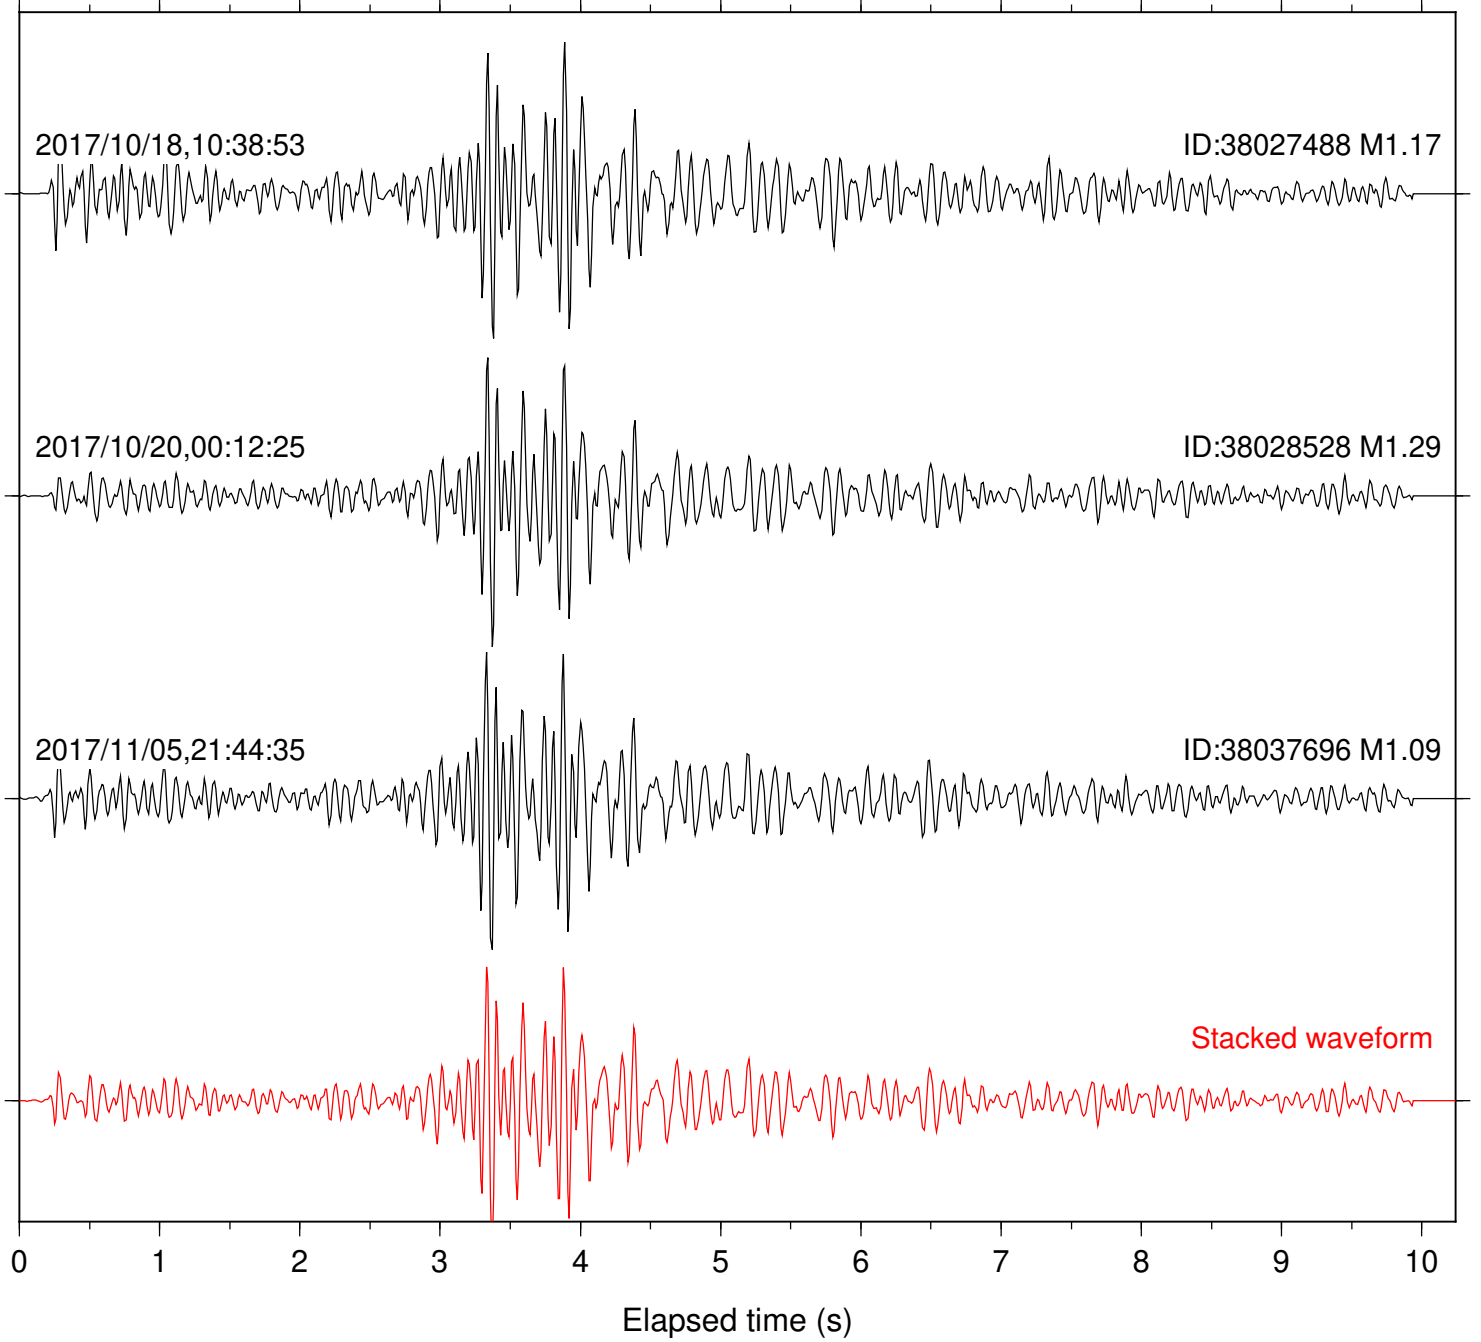

Station: B081 Com: EHZ

Focal depth: 5.43 km

Station: B082 Com: EHZ

Focal depth: 5.43 km

Station: B084 Com: EHZ

Focal depth: 5.43 km

Station: B087 Com: EHZ

Focal depth: 5.43 km

Station: CSH Com: HHZ

Focal depth: 5.43 km

Station: DGR Com: HHZ

Focal depth: 5.43 km

Station: FRD Com: HHZ

Focal depth: 5.43 km

Station: HMT2 Com: HHZ

Focal depth: 5.43 km

Station: LKH Com: HHZ

Focal depth: 5.43 km

Station: LVA2 Com: HHZ

Focal depth: 5.43 km

Station: PFO Com: HHZ

Focal depth: 5.43 km

Station: PLM Com: HHZ

Focal depth: 5.43 km

Station: POB2 Com: HHZ

Focal depth: 5.43 km

Station: RDM Com: HHZ

Focal depth: 5.43 km

Station: SMER Com: HHZ

Focal depth: 5.43 km

Station: SND Com: HHZ

Focal depth: 5.43 km