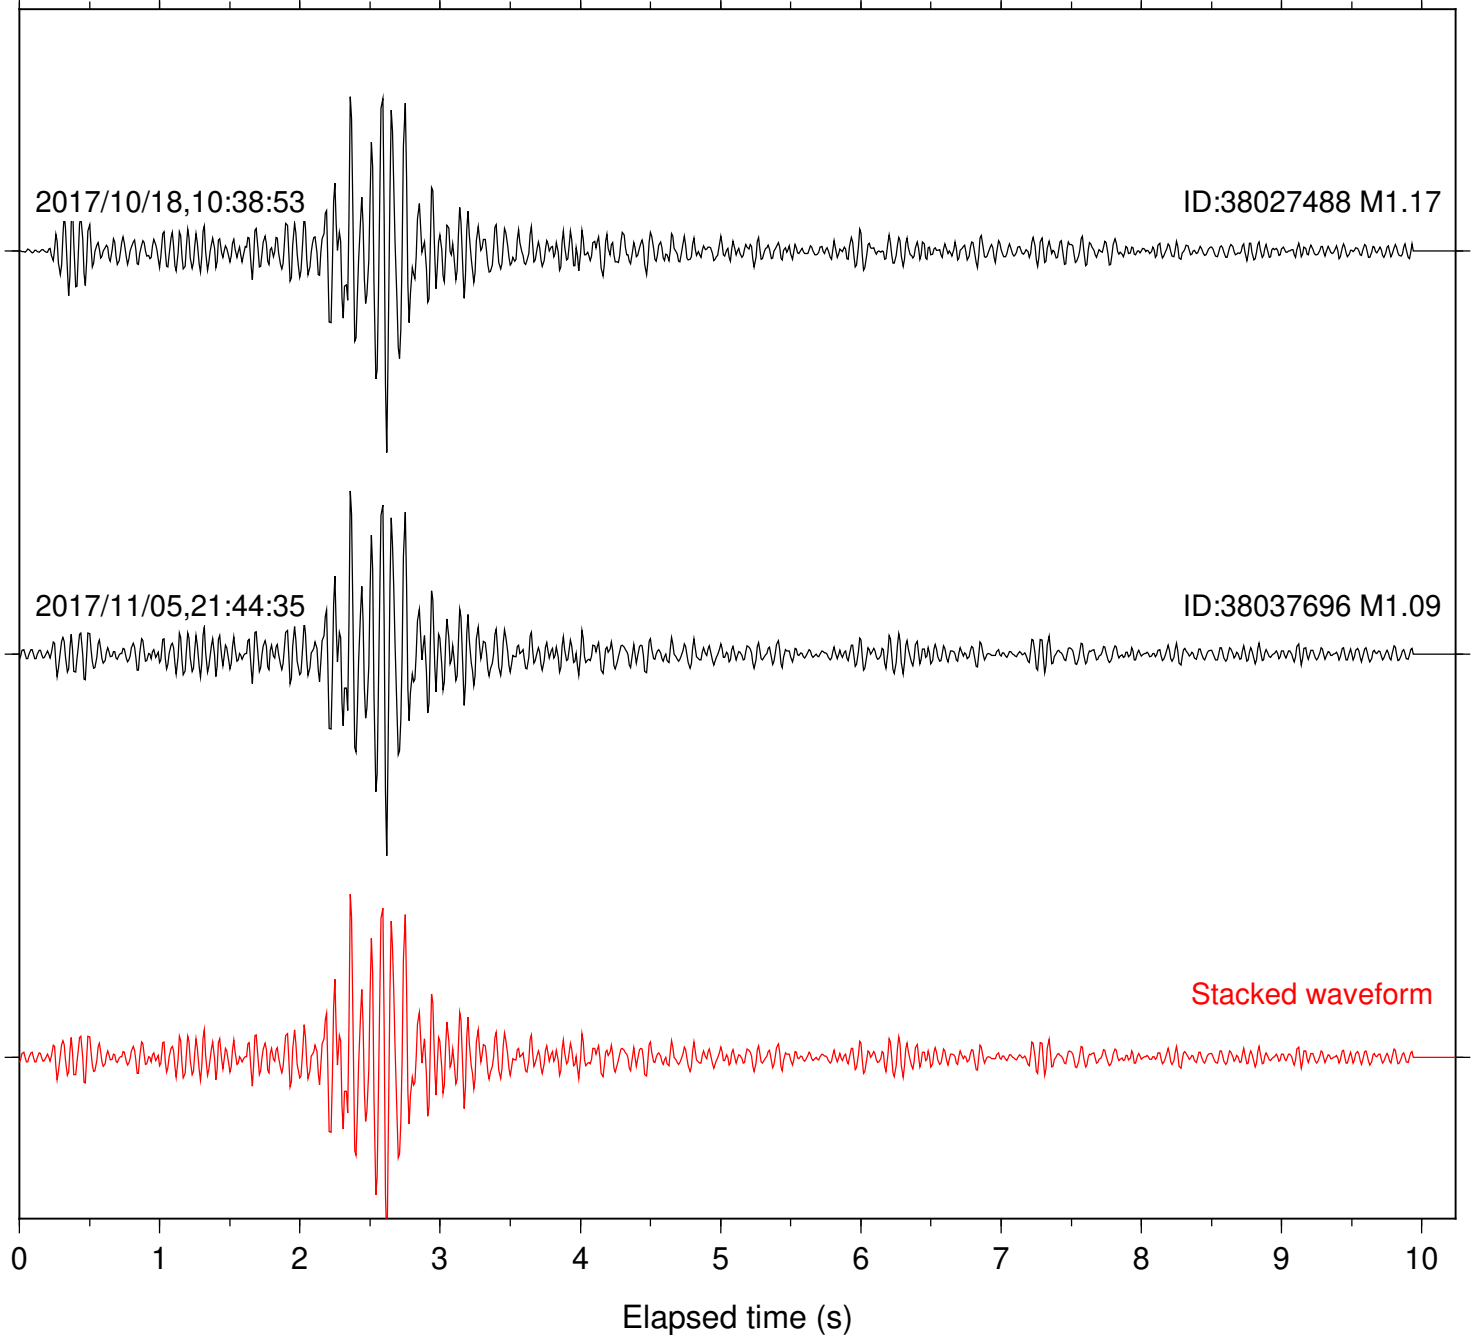

Station: B088 Com: EHZ

Focal depth: 5.43 km

Station: B093 Com: EHZ

Focal depth: 5.43 km

Station: B946 Com: EHZ

Focal depth: 5.43 km

Station: CRY Com: HHZ

Focal depth: 5.43 km

Station: CSH Com: HHZ

Focal depth: 5.43 km

Station: DGR Com: HHZ

Focal depth: 5.43 km

Station: FRD Com: HHZ

Focal depth: 5.43 km

Station: HMT2 Com: HHZ

Focal depth: 5.43 km

Station: LKH Com: HHZ

Focal depth: 5.43 km

Station: LVA2 Com: HHZ

Focal depth: 5.43 km

Station: PFO Com: HHZ

Focal depth: 5.43 km

Station: PLM Com: HHZ

Focal depth: 5.43 km

Station: POB2 Com: HHZ

Focal depth: 5.43 km

Station: RDM Com: HHZ

Focal depth: 5.43 km

Station: SMER Com: HHZ

Focal depth: 5.43 km

Station: SND Com: HHZ

Focal depth: 5.43 km