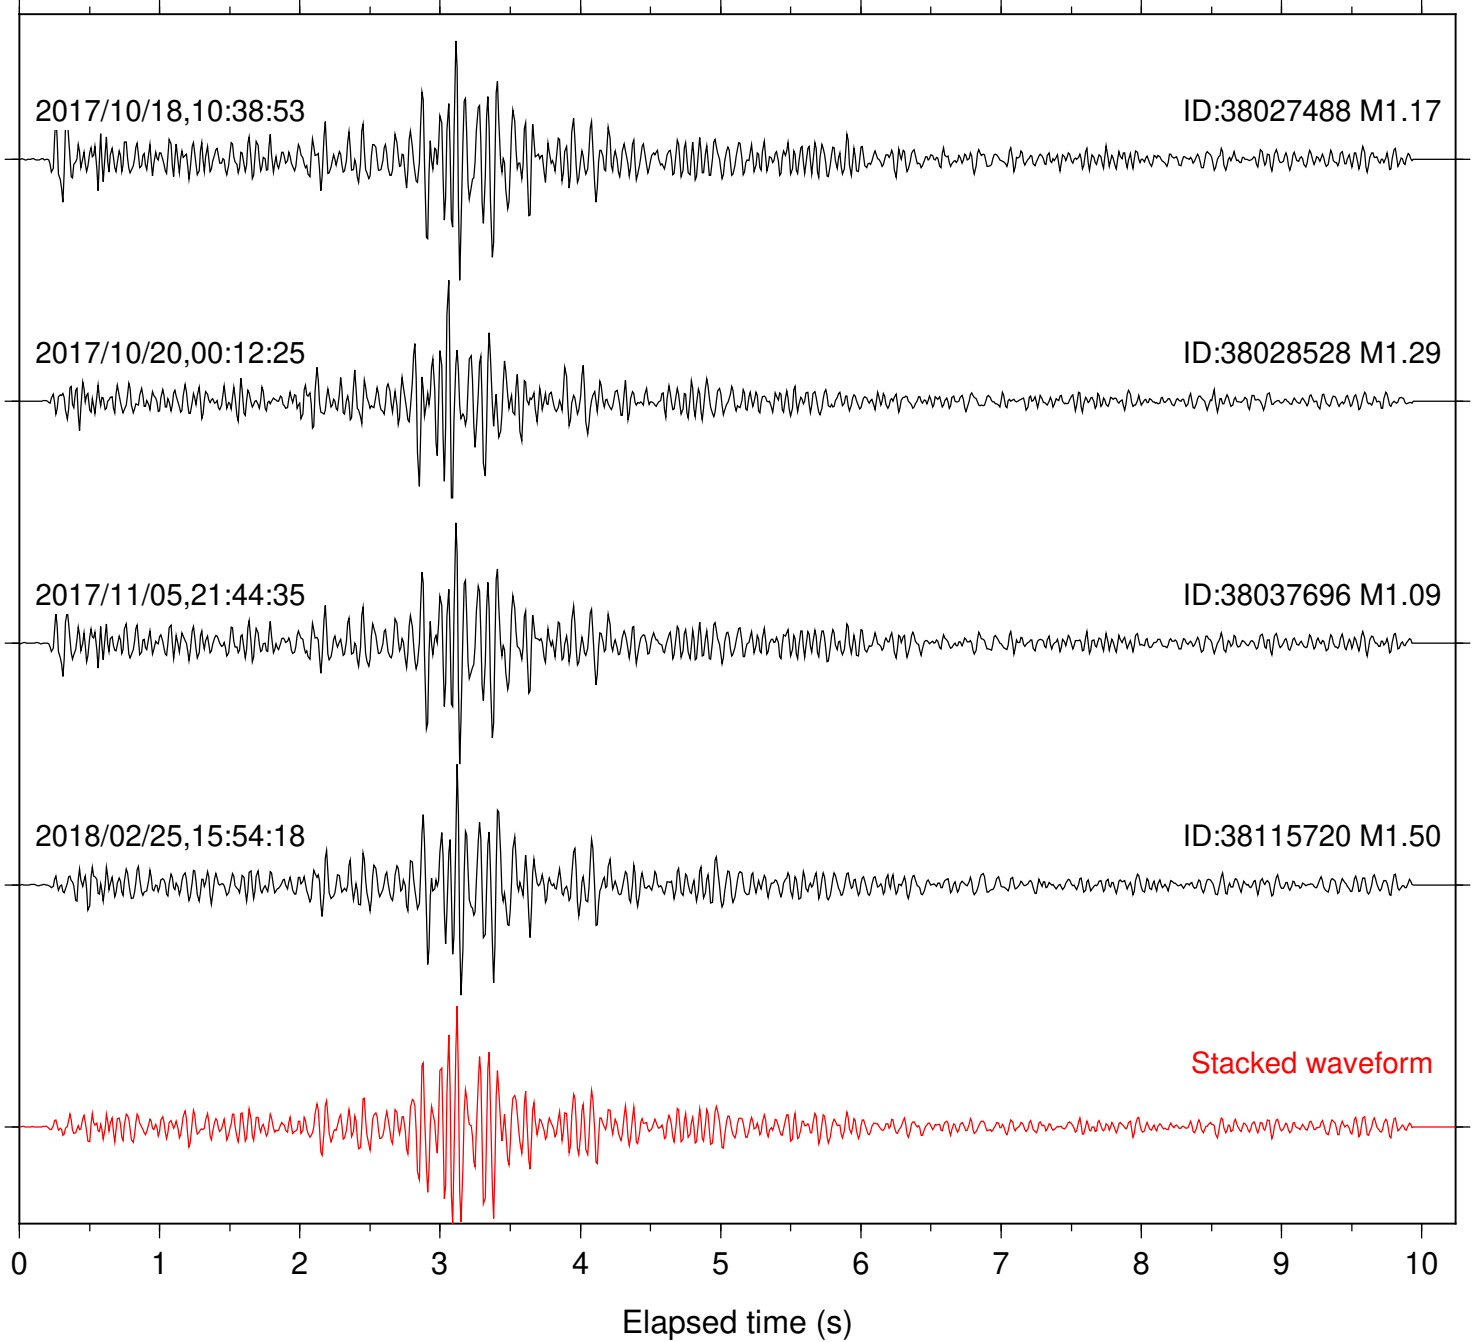

Station: B081 Com: EHZ

Focal depth: 5.43 km

Station: B082 Com: EHZ

Focal depth: 5.43 km

Station: B084 Com: EHZ

Focal depth: 5.43 km

Station: B087 Com: EHZ

Focal depth: 5.43 km

Station: B088 Com: EHZ

Focal depth: 5.43 km

Station: B093 Com: EHZ

Focal depth: 5.43 km

Station: B946 Com: EHZ

Focal depth: 5.43 km

Station: CRY Com: HHZ

Focal depth: 5.43 km

Station: CSH Com: HHZ

Focal depth: 5.43 km

Station: DGR Com: HHZ

Focal depth: 5.43 km

Station: FRD Com: HHZ

Focal depth: 5.43 km

Station: HMT2 Com: HHZ

Focal depth: 5.43 km

Station: POB2 Com: HHZ

Focal depth: 5.43 km

Station: RDM Com: HHZ

Focal depth: 5.43 km

Station: SMER Com: HHZ

Focal depth: 5.43 km

Station: SND Com: HHZ

Focal depth: 5.43 km