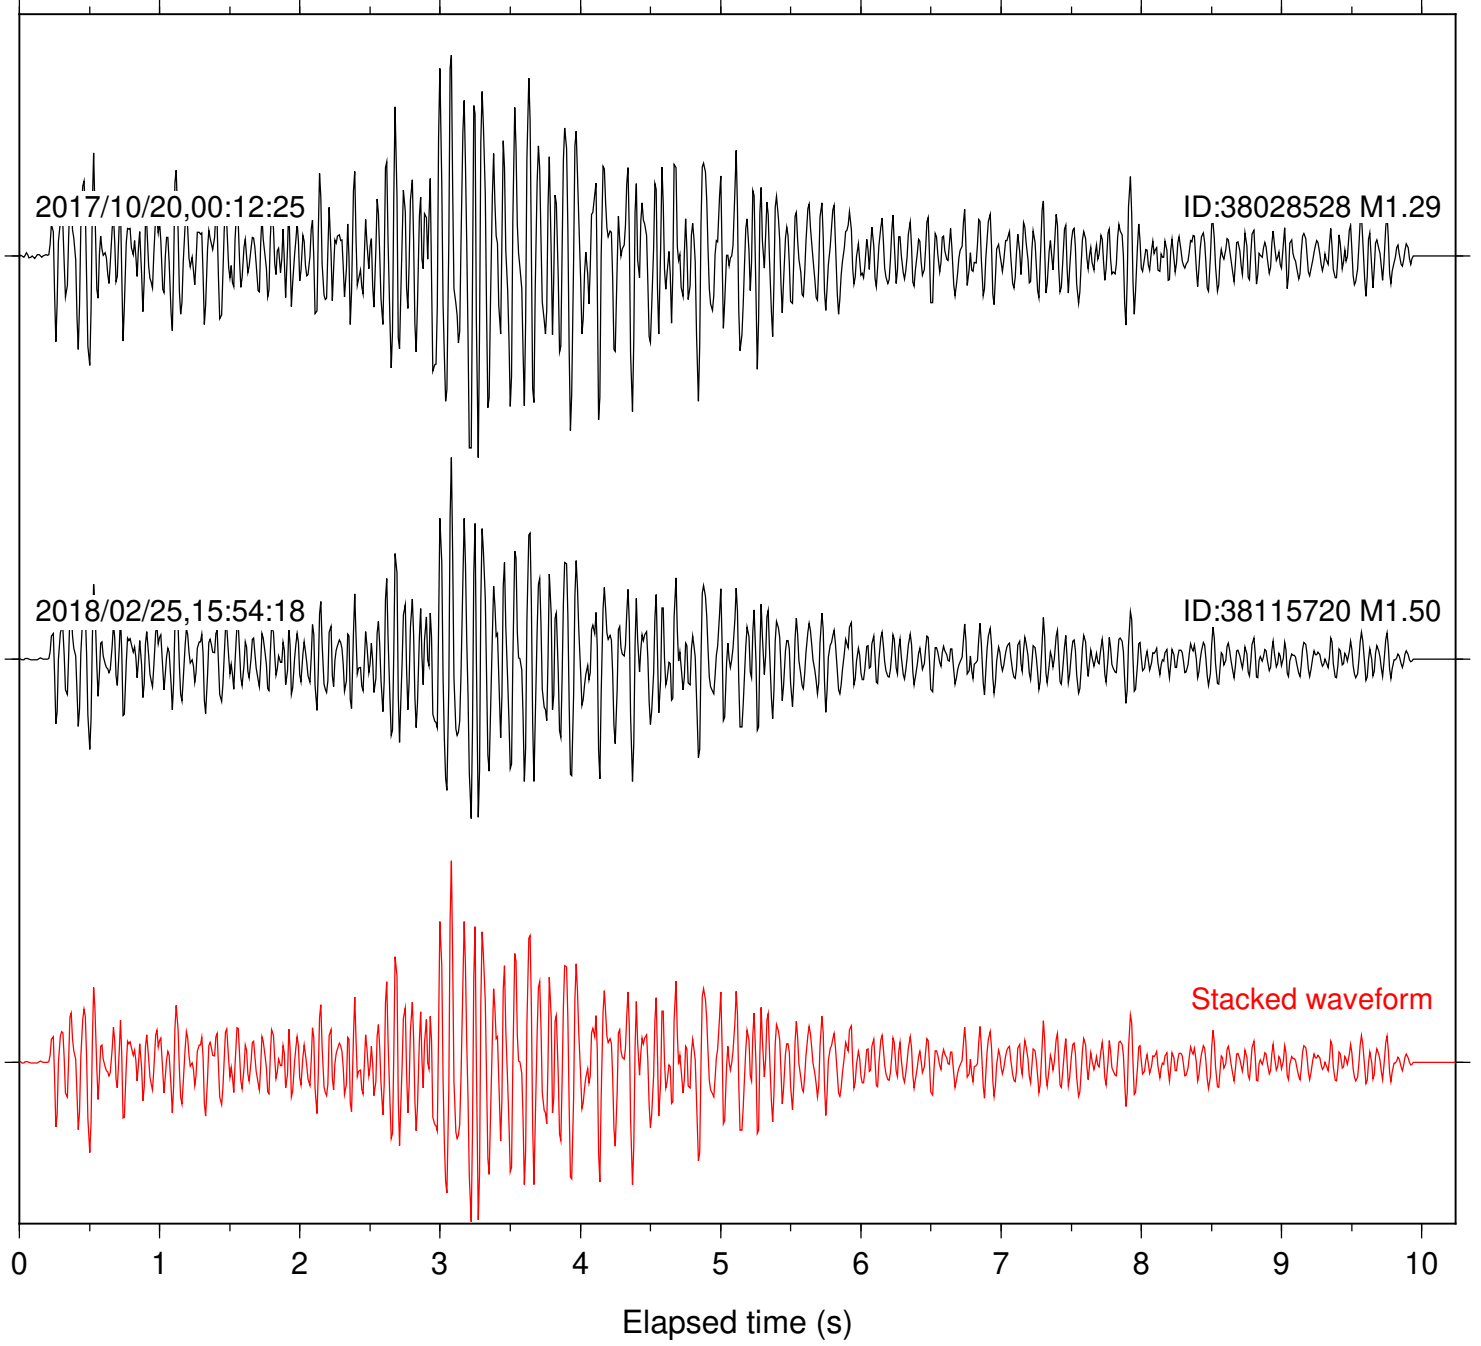

Station: B081 Com: EHZ

Focal depth: 5.43 km

Station: B082 Com: EHZ

Focal depth: 5.43 km

Station: B084 Com: EHZ

Focal depth: 5.43 km

Station: B087 Com: EHZ

Focal depth: 5.43 km

Station: B088 Com: EHZ

Focal depth: 5.43 km

Station: B093 Com: EHZ

Focal depth: 5.43 km

Station: B946 Com: EHZ

Focal depth: 5.43 km

Station: CRY Com: HHZ

Focal depth: 5.43 km

Station: CSH Com: HHZ

Focal depth: 5.43 km

Station: DGR Com: HHZ

Focal depth: 5.43 km

Station: FRD Com: HHZ

Focal depth: 5.43 km

Station: HMT2 Com: HHZ

Focal depth: 5.43 km

Station: POB2 Com: HHZ

Focal depth: 5.43 km

Station: RDM Com: HHZ

Focal depth: 5.43 km

Station: SMER Com: HHZ

Focal depth: 5.43 km

Station: SND Com: HHZ

Focal depth: 5.43 km