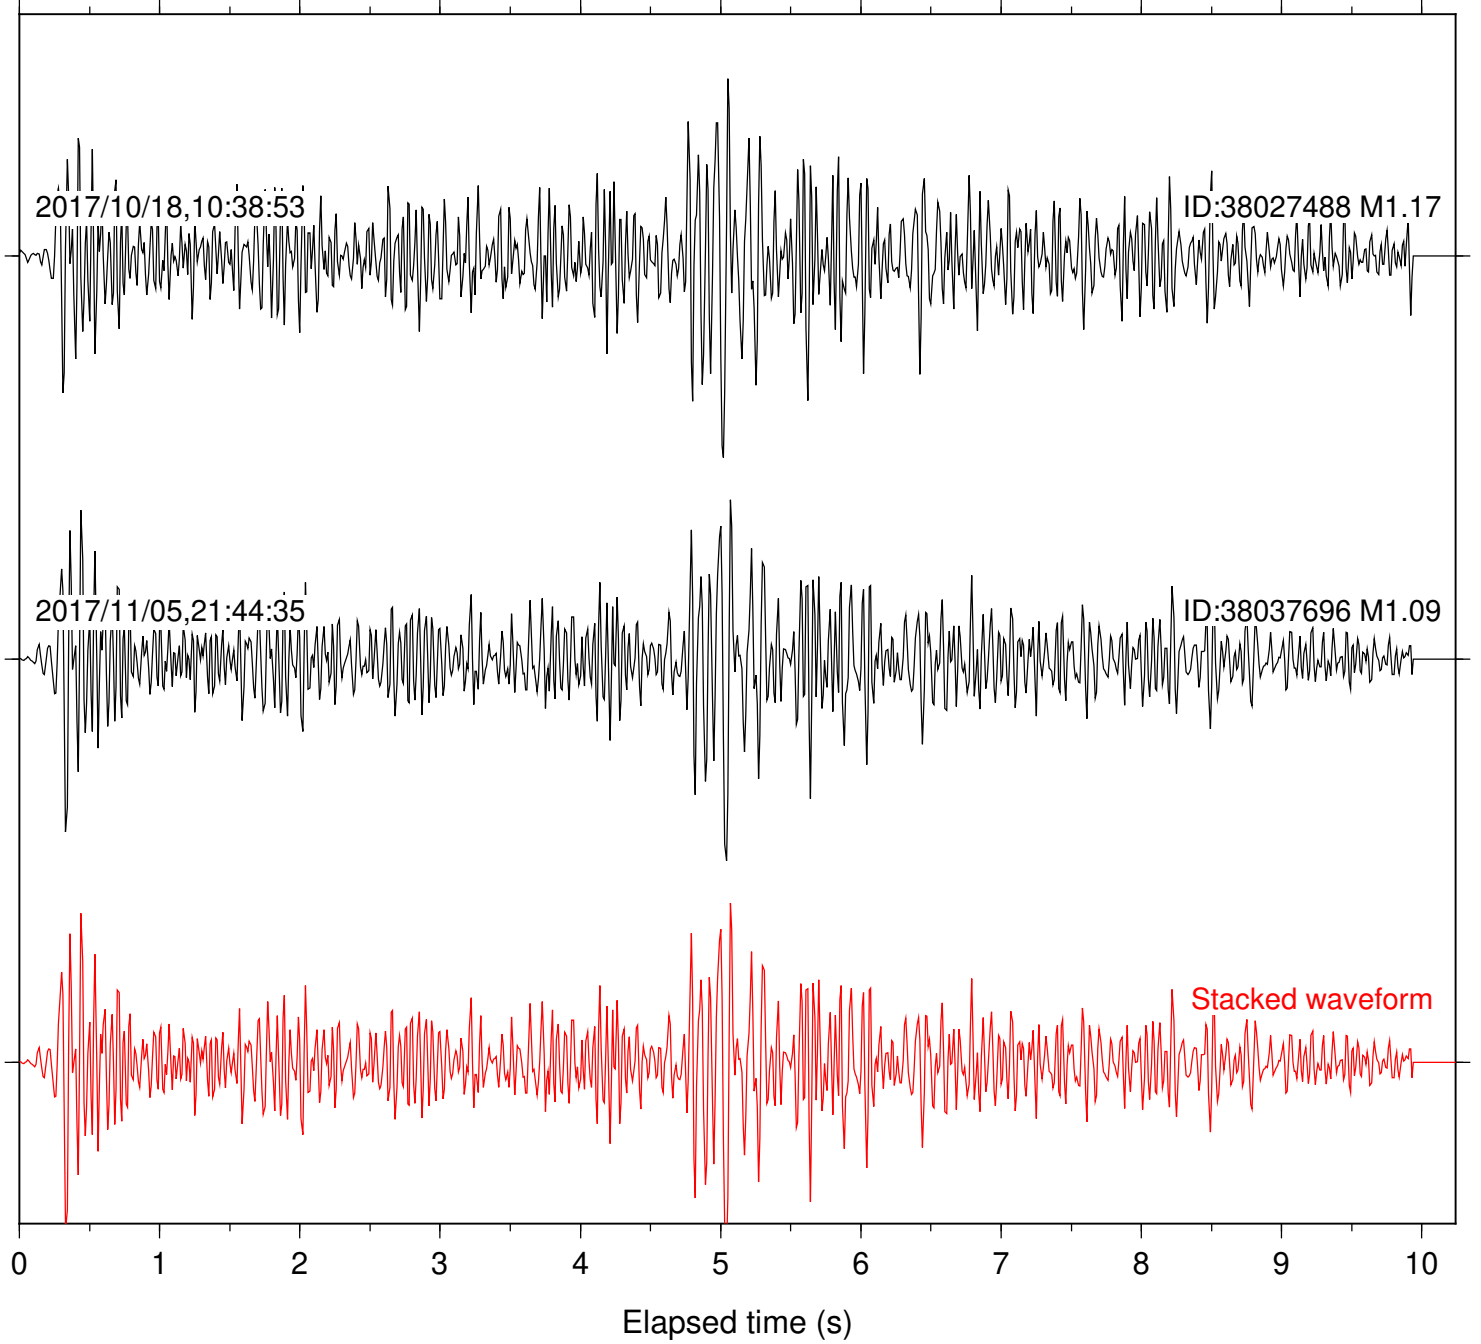

Station: B081 Com: EHZ

Focal depth: 5.43 km

Station: B082 Com: EHZ

Focal depth: 5.43 km

Station: B084 Com: EHZ

Focal depth: 5.43 km

Station: B087 Com: EHZ

Focal depth: 5.43 km

Station: CSH Com: HHZ

Focal depth: 5.43 km

Station: DGR Com: HHZ

Focal depth: 5.43 km

Station: FRD Com: HHZ

Focal depth: 5.43 km

Station: HMT2 Com: HHZ

Focal depth: 5.43 km

Station: LKH Com: HHZ

Focal depth: 5.43 km

Station: LVA2 Com: HHZ

Focal depth: 5.43 km

Station: PFO Com: HHZ

Focal depth: 5.43 km

Station: PLM Com: HHZ

Focal depth: 5.43 km

Station: POB2 Com: HHZ

Focal depth: 5.43 km

Station: RDM Com: HHZ

Focal depth: 5.43 km

Station: SMER Com: HHZ

Focal depth: 5.43 km

Station: SND Com: HHZ

Focal depth: 5.43 km