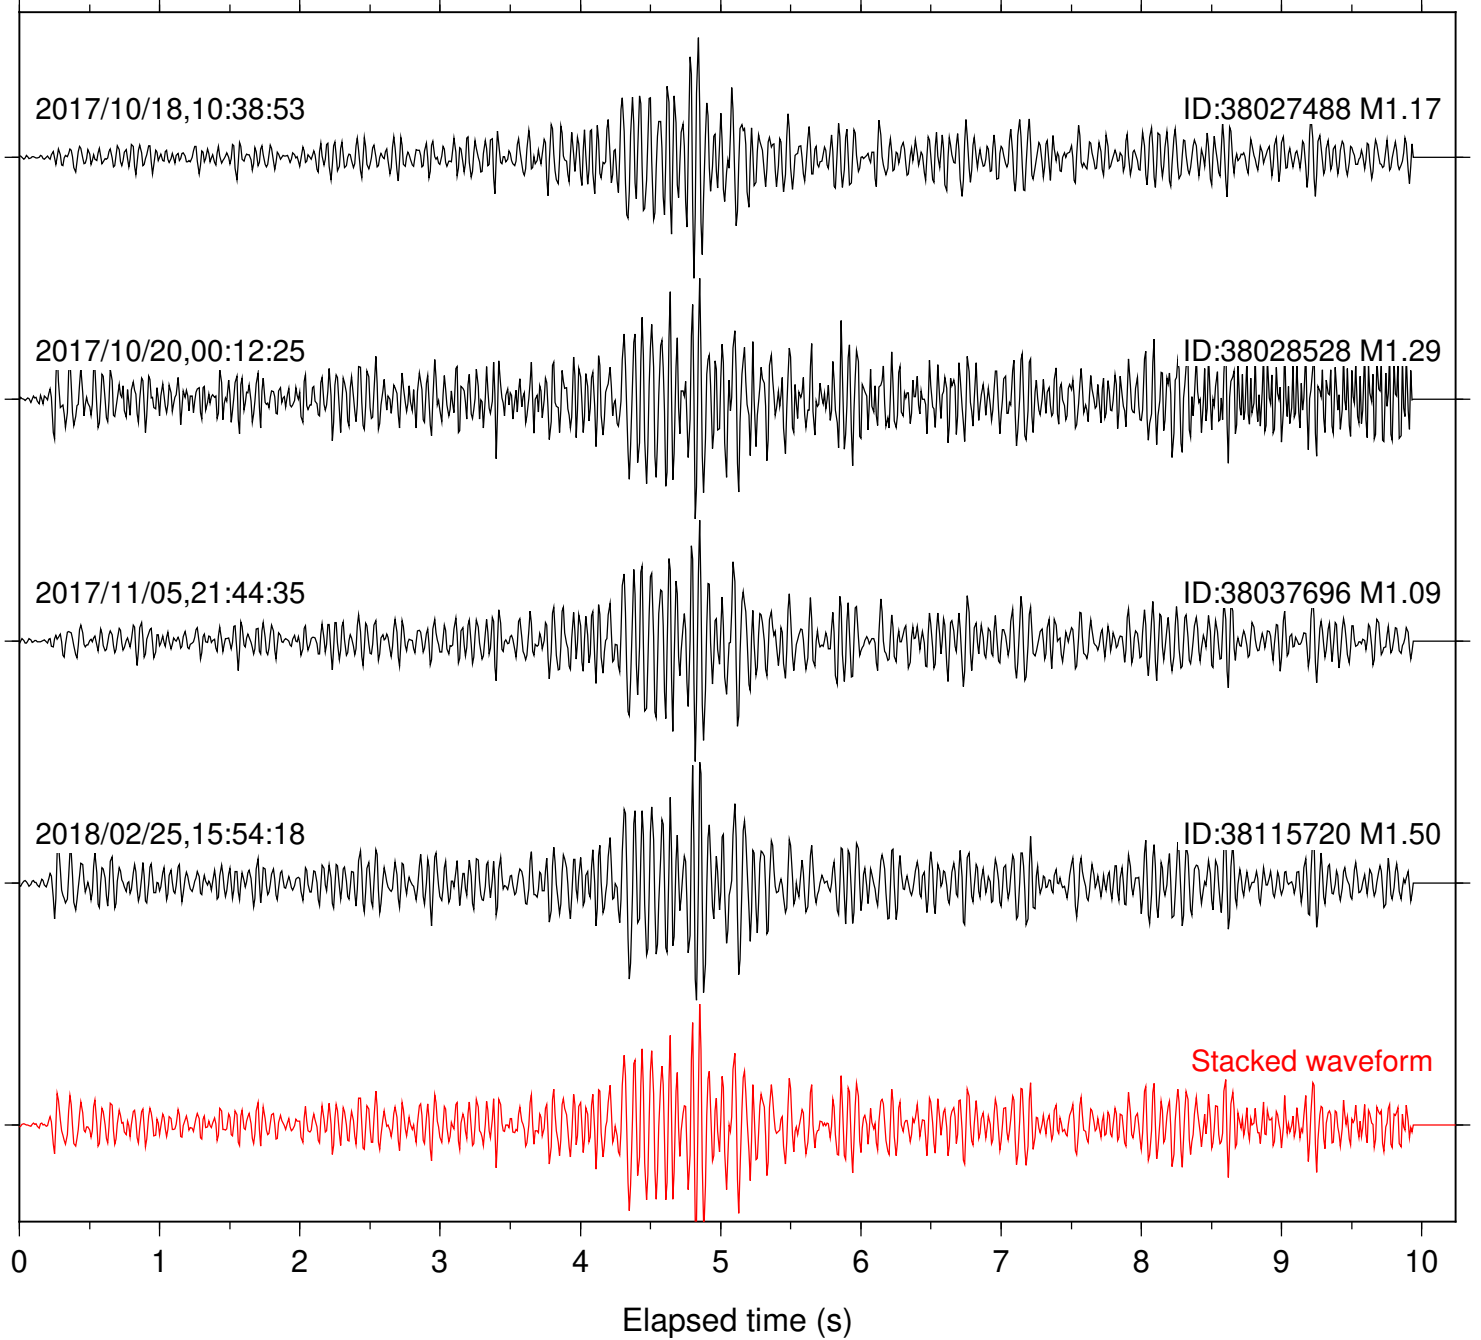

Station: B081 Com: EHZ

Focal depth: 5.43 km

Station: B082 Com: EHZ

Focal depth: 5.43 km

Station: B084 Com: EHZ

Focal depth: 5.43 km

Station: B087 Com: EHZ

Focal depth: 5.43 km

Station: CSH Com: HHZ

Focal depth: 5.43 km

Station: DGR Com: HHZ

Focal depth: 5.43 km

Station: FRD Com: HHZ

Focal depth: 5.43 km

Station: HMT2 Com: HHZ

Focal depth: 5.43 km

Station: LKH Com: HHZ

Focal depth: 5.43 km

Station: LVA2 Com: HHZ

Focal depth: 5.43 km

Station: PFO Com: HHZ

Focal depth: 5.43 km

Station: PLM Com: HHZ

Focal depth: 5.43 km

Station: POB2 Com: HHZ

Focal depth: 5.43 km

Station: RDM Com: HHZ

Focal depth: 5.43 km

Station: SMER Com: HHZ

Focal depth: 5.43 km

Station: SND Com: HHZ

Focal depth: 5.43 km