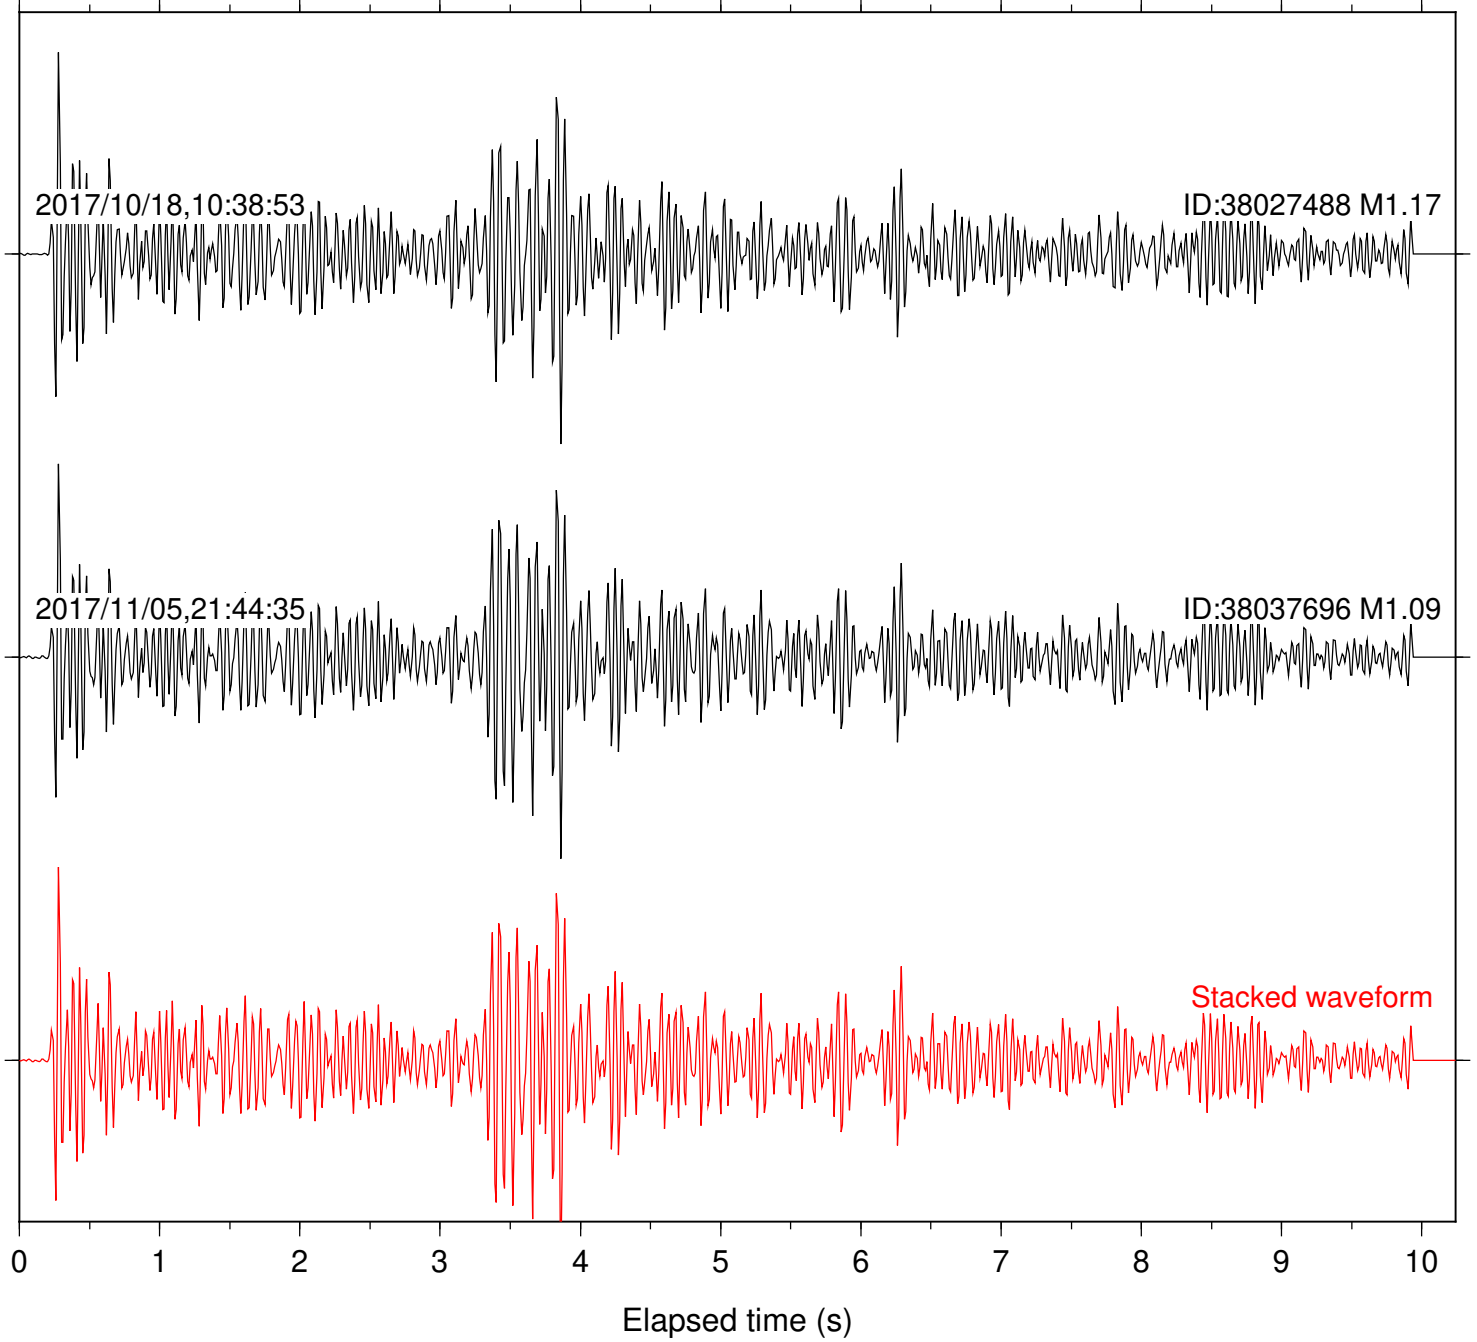

Station: B088 Com: EHZ

Focal depth: 5.43 km

Station: B093 Com: EHZ

Focal depth: 5.43 km

Station: B946 Com: EHZ

Focal depth: 5.43 km

Station: CRY Com: HHZ

Focal depth: 5.43 km

Station: CSH Com: HHZ

Focal depth: 5.43 km

Station: DGR Com: HHZ

Focal depth: 5.43 km

Station: FRD Com: HHZ

Focal depth: 5.43 km

Station: HMT2 Com: HHZ

Focal depth: 5.43 km

Station: LKH Com: HHZ

Focal depth: 5.43 km

Station: LVA2 Com: HHZ

Focal depth: 5.43 km

Station: PFO Com: HHZ

Focal depth: 5.43 km

Station: PLM Com: HHZ

Focal depth: 5.43 km

Station: POB2 Com: HHZ

Focal depth: 5.43 km

Station: RDM Com: HHZ

Focal depth: 5.43 km

Station: SMER Com: HHZ

Focal depth: 5.43 km

Station: SND Com: HHZ

Focal depth: 5.43 km