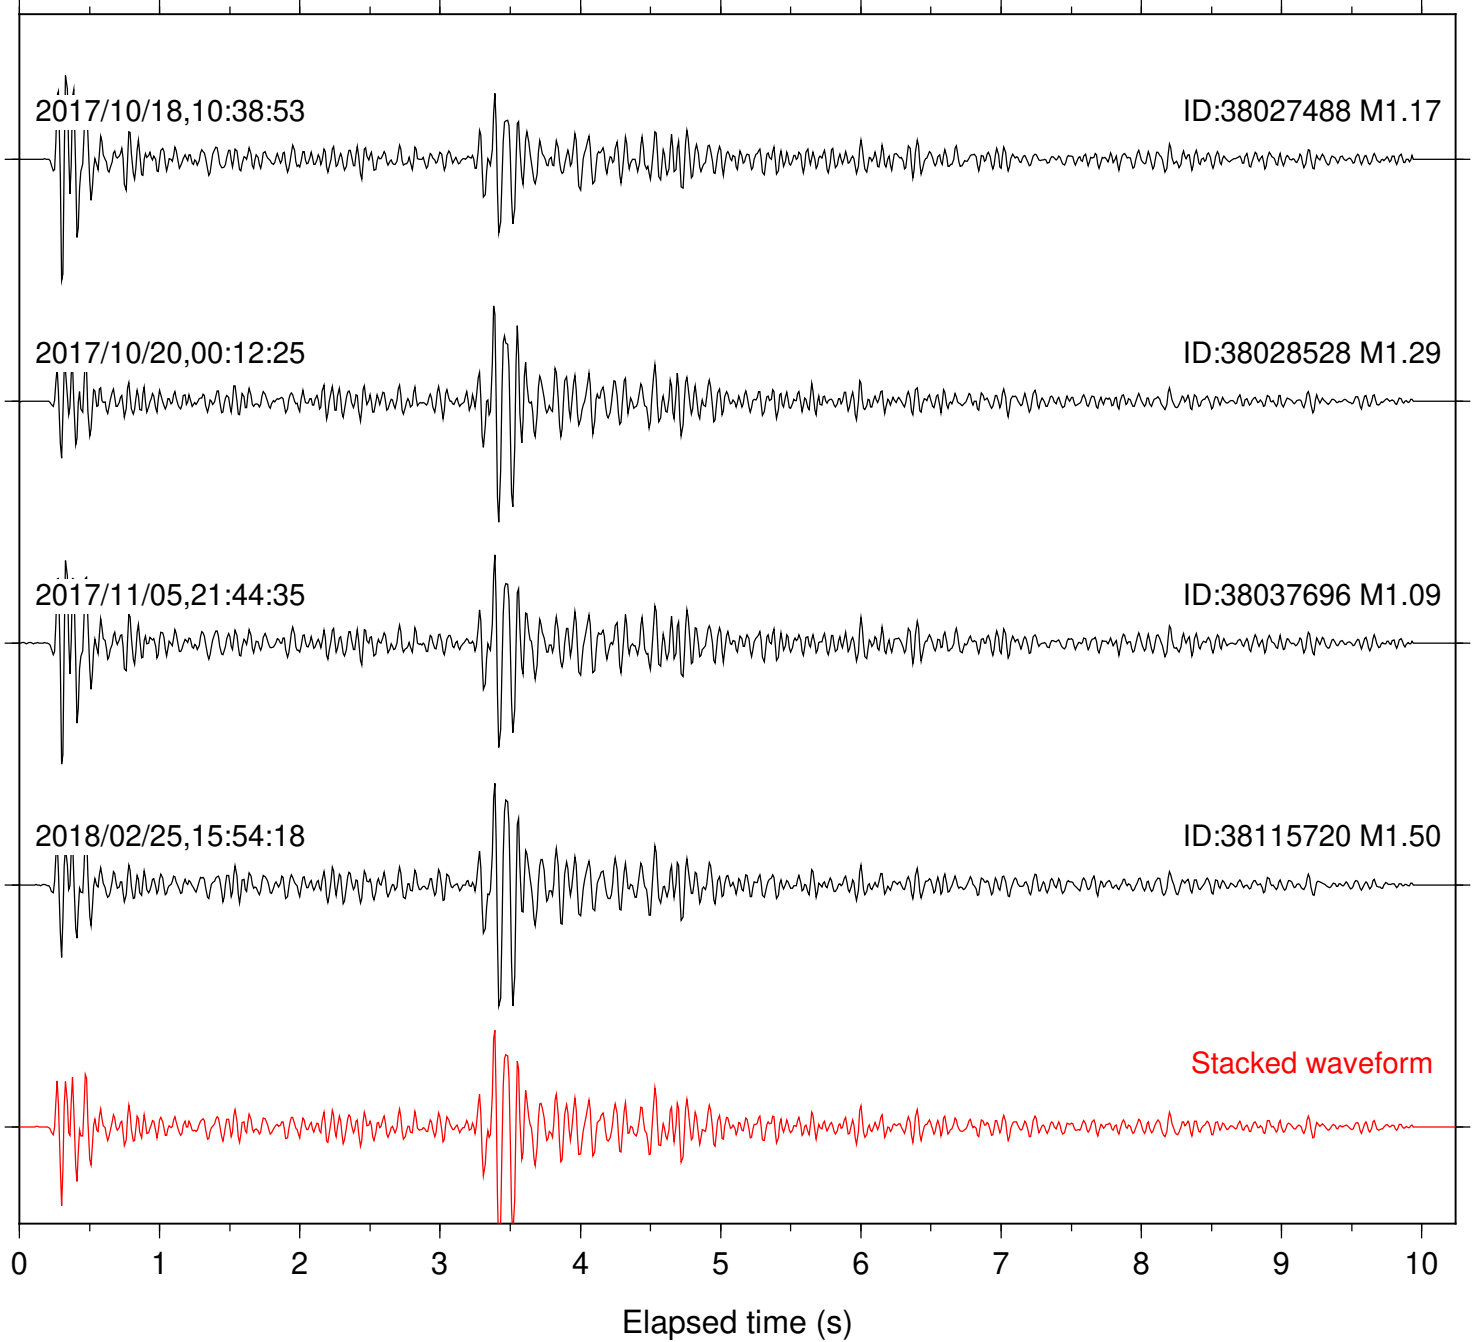

Station: B088 Com: EHZ

Focal depth: 5.43 km

Station: B093 Com: EHZ

Focal depth: 5.43 km

Station: B946 Com: EHZ

Focal depth: 5.43 km

Station: CRY Com: HHZ

Focal depth: 5.43 km

Station: CSH Com: HHZ

Focal depth: 5.43 km

Station: DGR Com: HHZ

Focal depth: 5.43 km

Station: FRD Com: HHZ

Focal depth: 5.43 km

Station: HMT2 Com: HHZ

Focal depth: 5.43 km

Station: LKH Com: HHZ

Focal depth: 5.43 km

Station: LVA2 Com: HHZ

Focal depth: 5.43 km

Station: PFO Com: HHZ

Focal depth: 5.43 km

Station: PLM Com: HHZ

Focal depth: 5.43 km

Station: POB2 Com: HHZ

Focal depth: 5.43 km

Station: RDM Com: HHZ

Focal depth: 5.43 km

Station: SMER Com: HHZ

Focal depth: 5.43 km

Station: SND Com: HHZ

Focal depth: 5.43 km