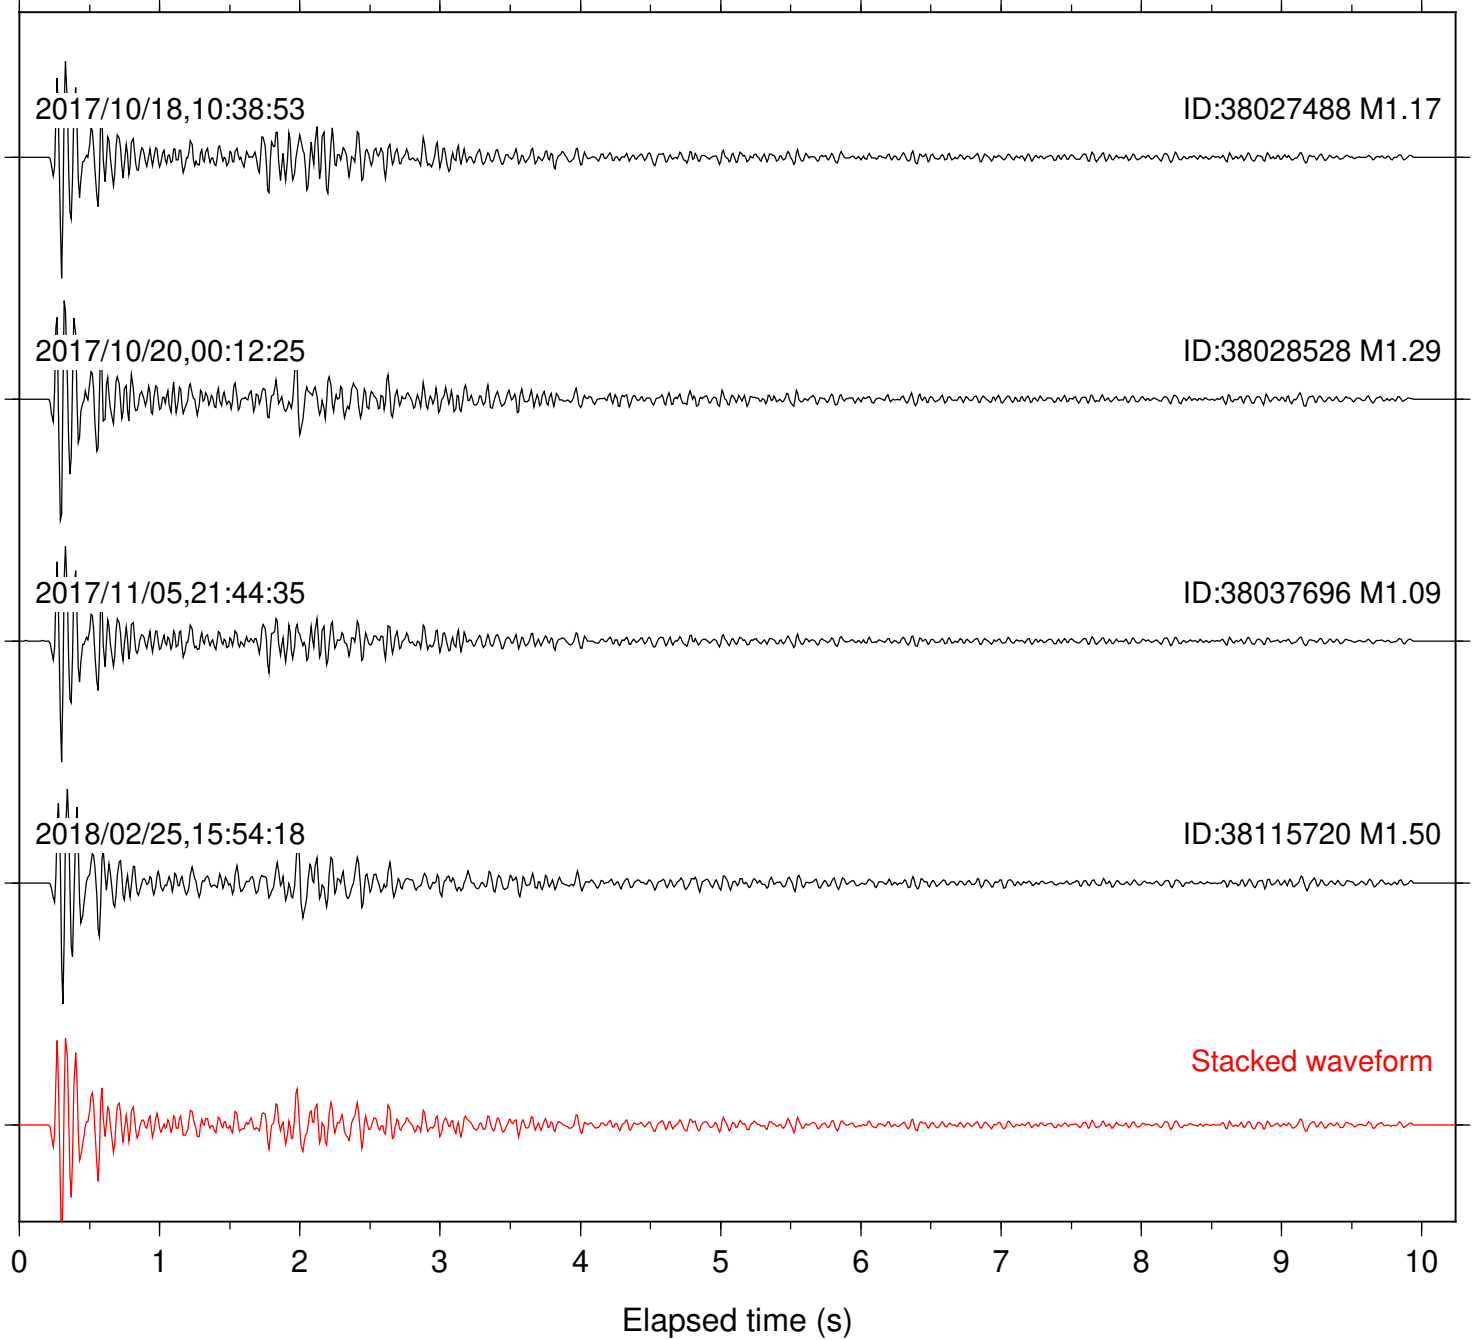

Station: B081 Com: EHZ

Focal depth: 5.43 km

Station: B082 Com: EHZ

Focal depth: 5.43 km

Station: B084 Com: EHZ

Focal depth: 5.43 km

Station: B087 Com: EHZ

Focal depth: 5.43 km

Station: B088 Com: EHZ

Focal depth: 5.43 km

Station: B093 Com: EHZ

Focal depth: 5.43 km

Station: B946 Com: EHZ

Focal depth: 5.43 km

Station: CRY Com: HHZ

Focal depth: 5.43 km

Station: CSH Com: HHZ

Focal depth: 5.43 km

Station: DGR Com: HHZ

Focal depth: 5.43 km

Station: FRD Com: HHZ

Focal depth: 5.43 km

Station: HMT2 Com: HHZ

Focal depth: 5.43 km

Station: POB2 Com: HHZ

Focal depth: 5.43 km

Station: RDM Com: HHZ

Focal depth: 5.43 km

Station: SMER Com: HHZ

Focal depth: 5.43 km

Station: SND Com: HHZ

Focal depth: 5.43 km