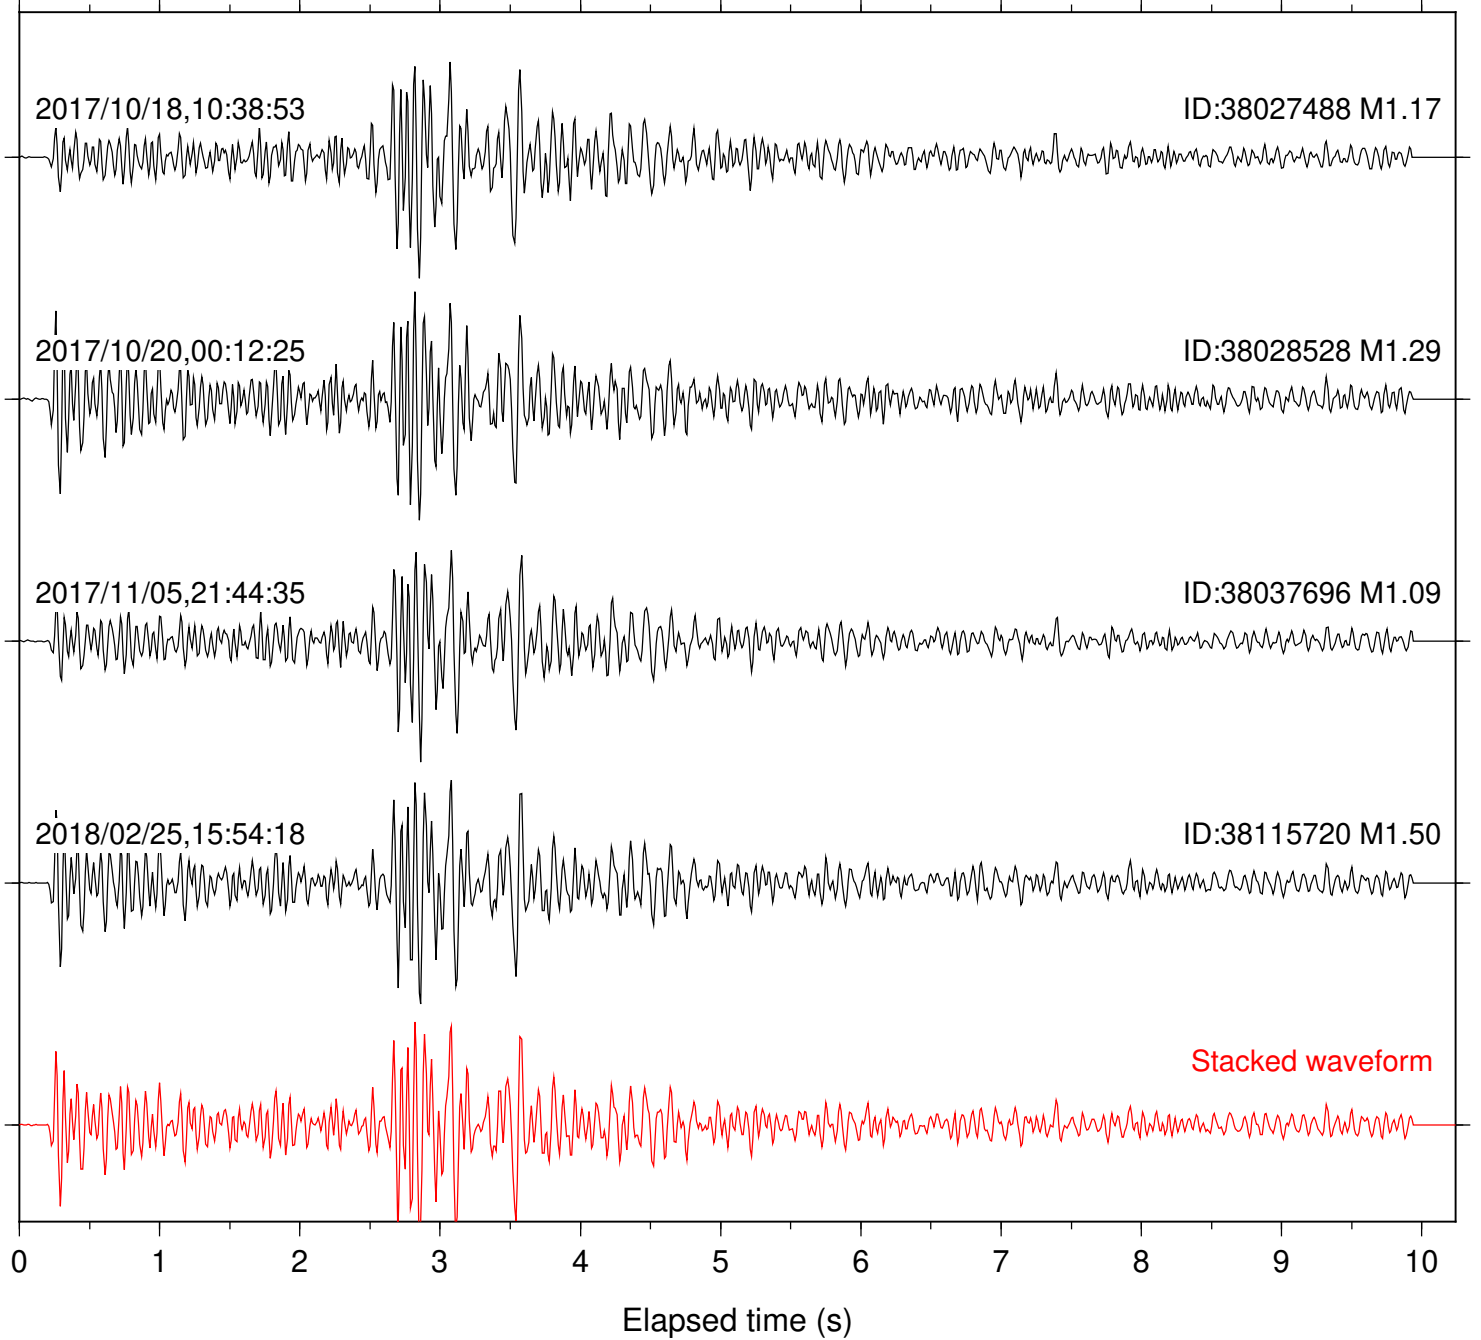

Station: B088 Com: EHZ

Focal depth: 5.43 km

Station: B093 Com: EHZ

Focal depth: 5.43 km

Station: B946 Com: EHZ

Focal depth: 5.43 km

Station: CRY Com: HHZ

Focal depth: 5.43 km

Station: CSH Com: HHZ

Focal depth: 5.43 km

Station: DGR Com: HHZ

Focal depth: 5.43 km

Station: FRD Com: HHZ

Focal depth: 5.43 km

Station: HMT2 Com: HHZ

Focal depth: 5.43 km

Station: LKH Com: HHZ

Focal depth: 5.43 km

Station: LVA2 Com: HHZ

Focal depth: 5.43 km

Station: PFO Com: HHZ

Focal depth: 5.43 km

Station: PLM Com: HHZ

Focal depth: 5.43 km

Station: POB2 Com: HHZ

Focal depth: 5.43 km

Station: RDM Com: HHZ

Focal depth: 5.43 km

Station: SMER Com: HHZ

Focal depth: 5.43 km

Station: SND Com: HHZ

Focal depth: 5.43 km