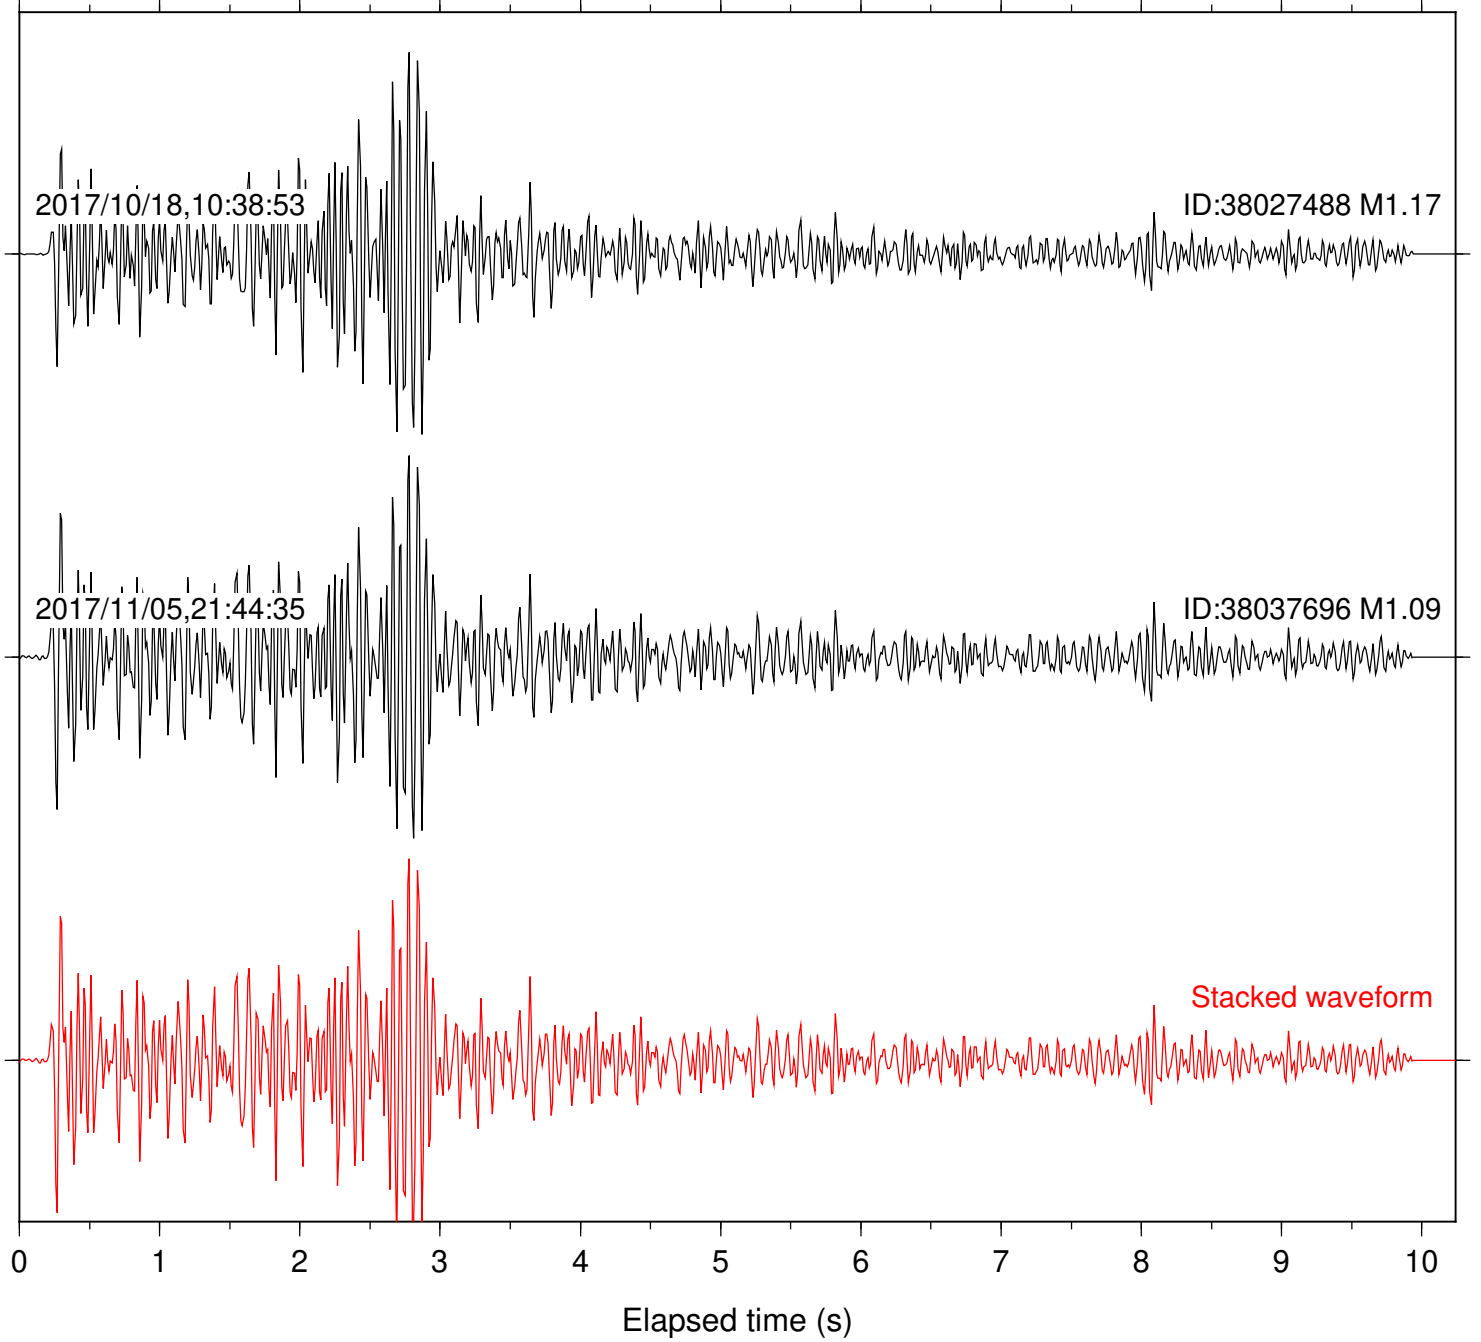

Station: B088 Com: EHZ

Focal depth: 5.43 km

Station: B093 Com: EHZ

Focal depth: 5.43 km

Station: B946 Com: EHZ

Focal depth: 5.43 km

Station: CRY Com: HHZ

Focal depth: 5.43 km

Station: CSH Com: HHZ

Focal depth: 5.43 km

Station: DGR Com: HHZ

Focal depth: 5.43 km

Station: FRD Com: HHZ

Focal depth: 5.43 km

Station: HMT2 Com: HHZ

Focal depth: 5.43 km

Station: LKH Com: HHZ

Focal depth: 5.43 km

Station: LVA2 Com: HHZ

Focal depth: 5.43 km

Station: PFO Com: HHZ

Focal depth: 5.43 km

Station: PLM Com: HHZ

Focal depth: 5.43 km

Station: POB2 Com: HHZ

Focal depth: 5.43 km

Station: RDM Com: HHZ

Focal depth: 5.43 km

Station: SMER Com: HHZ

Focal depth: 5.43 km

Station: SND Com: HHZ

Focal depth: 5.43 km