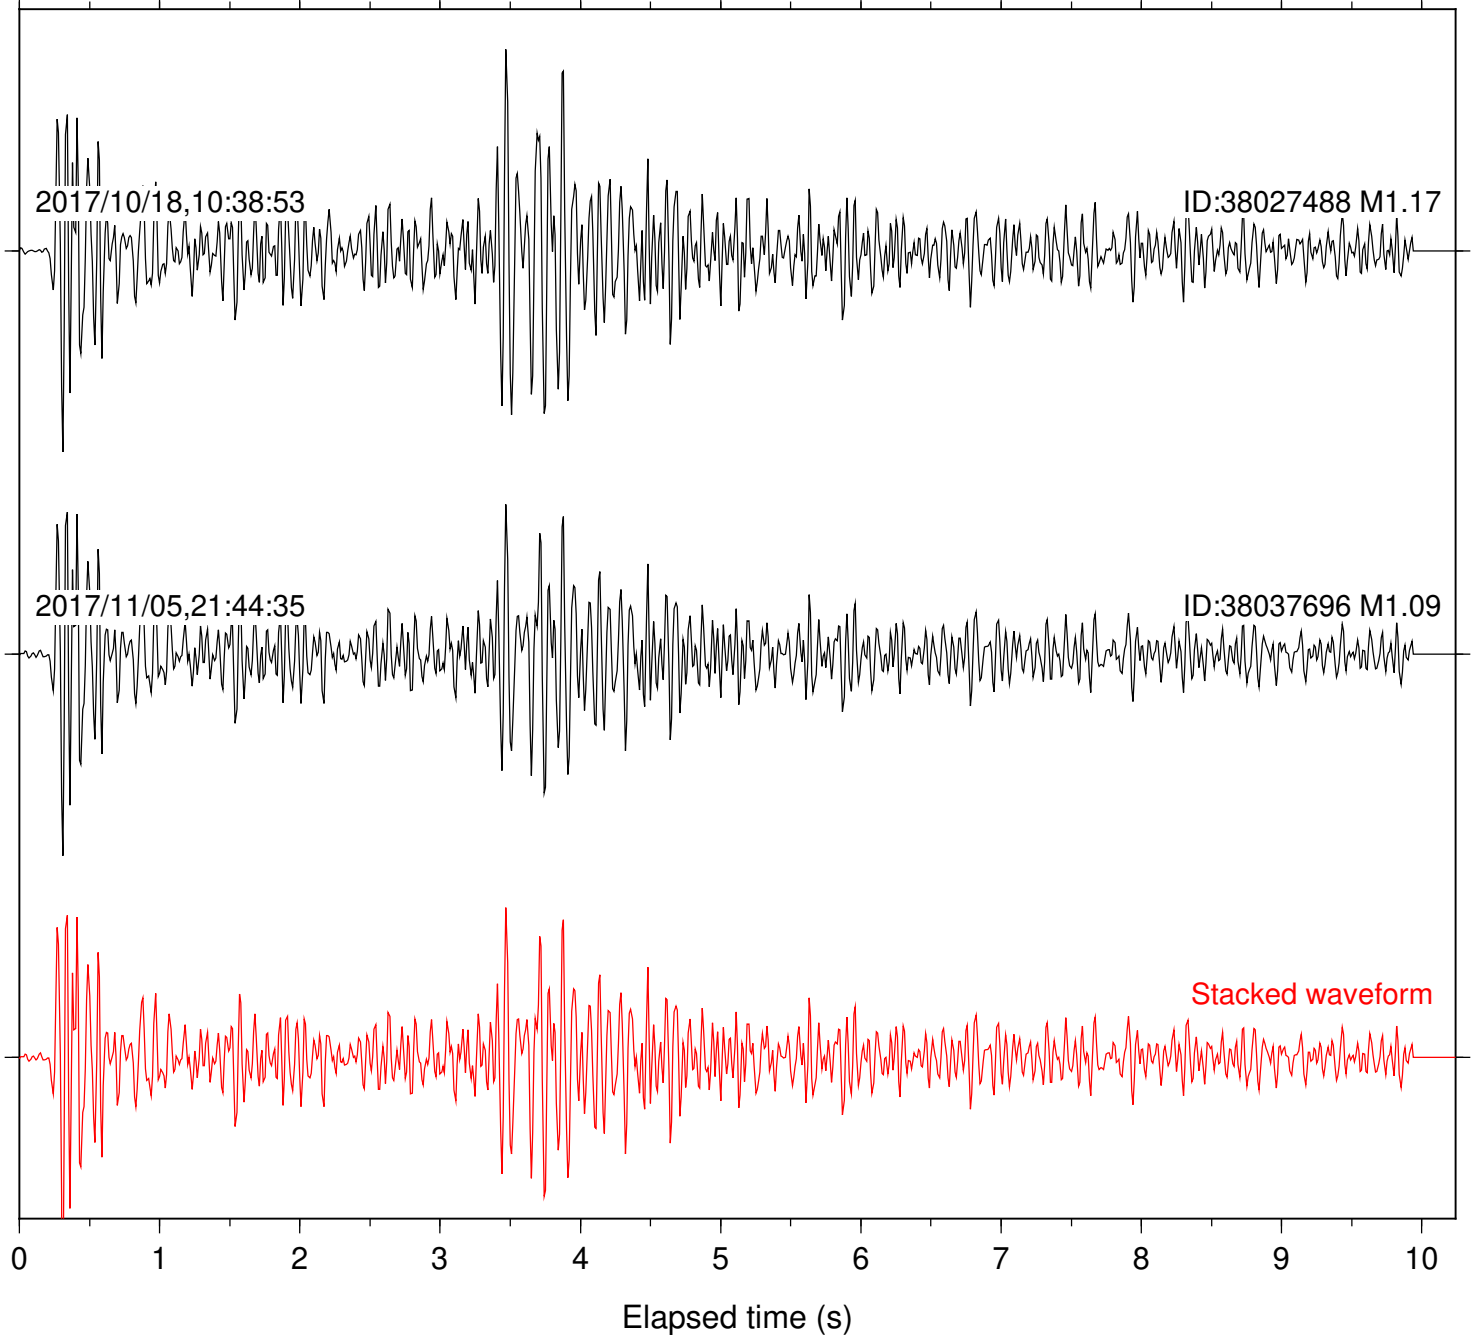

Station: B081 Com: EHZ

Focal depth: 5.43 km

Station: B082 Com: EHZ

Focal depth: 5.43 km

Station: B084 Com: EHZ

Focal depth: 5.43 km

Station: B087 Com: EHZ

Focal depth: 5.43 km

Station: B088 Com: EHZ

Focal depth: 5.43 km

Station: B093 Com: EHZ

Focal depth: 5.43 km

Station: B946 Com: EHZ

Focal depth: 5.43 km

Station: CRY Com: HHZ

Focal depth: 5.43 km

Station: CSH Com: HHZ

Focal depth: 5.43 km

Station: DGR Com: HHZ

Focal depth: 5.43 km

Station: FRD Com: HHZ

Focal depth: 5.43 km

Station: HMT2 Com: HHZ

Focal depth: 5.43 km

Station: POB2 Com: HHZ

Focal depth: 5.43 km

Station: RDM Com: HHZ

Focal depth: 5.43 km

Station: SMER Com: HHZ

Focal depth: 5.43 km

Station: SND Com: HHZ

Focal depth: 5.43 km