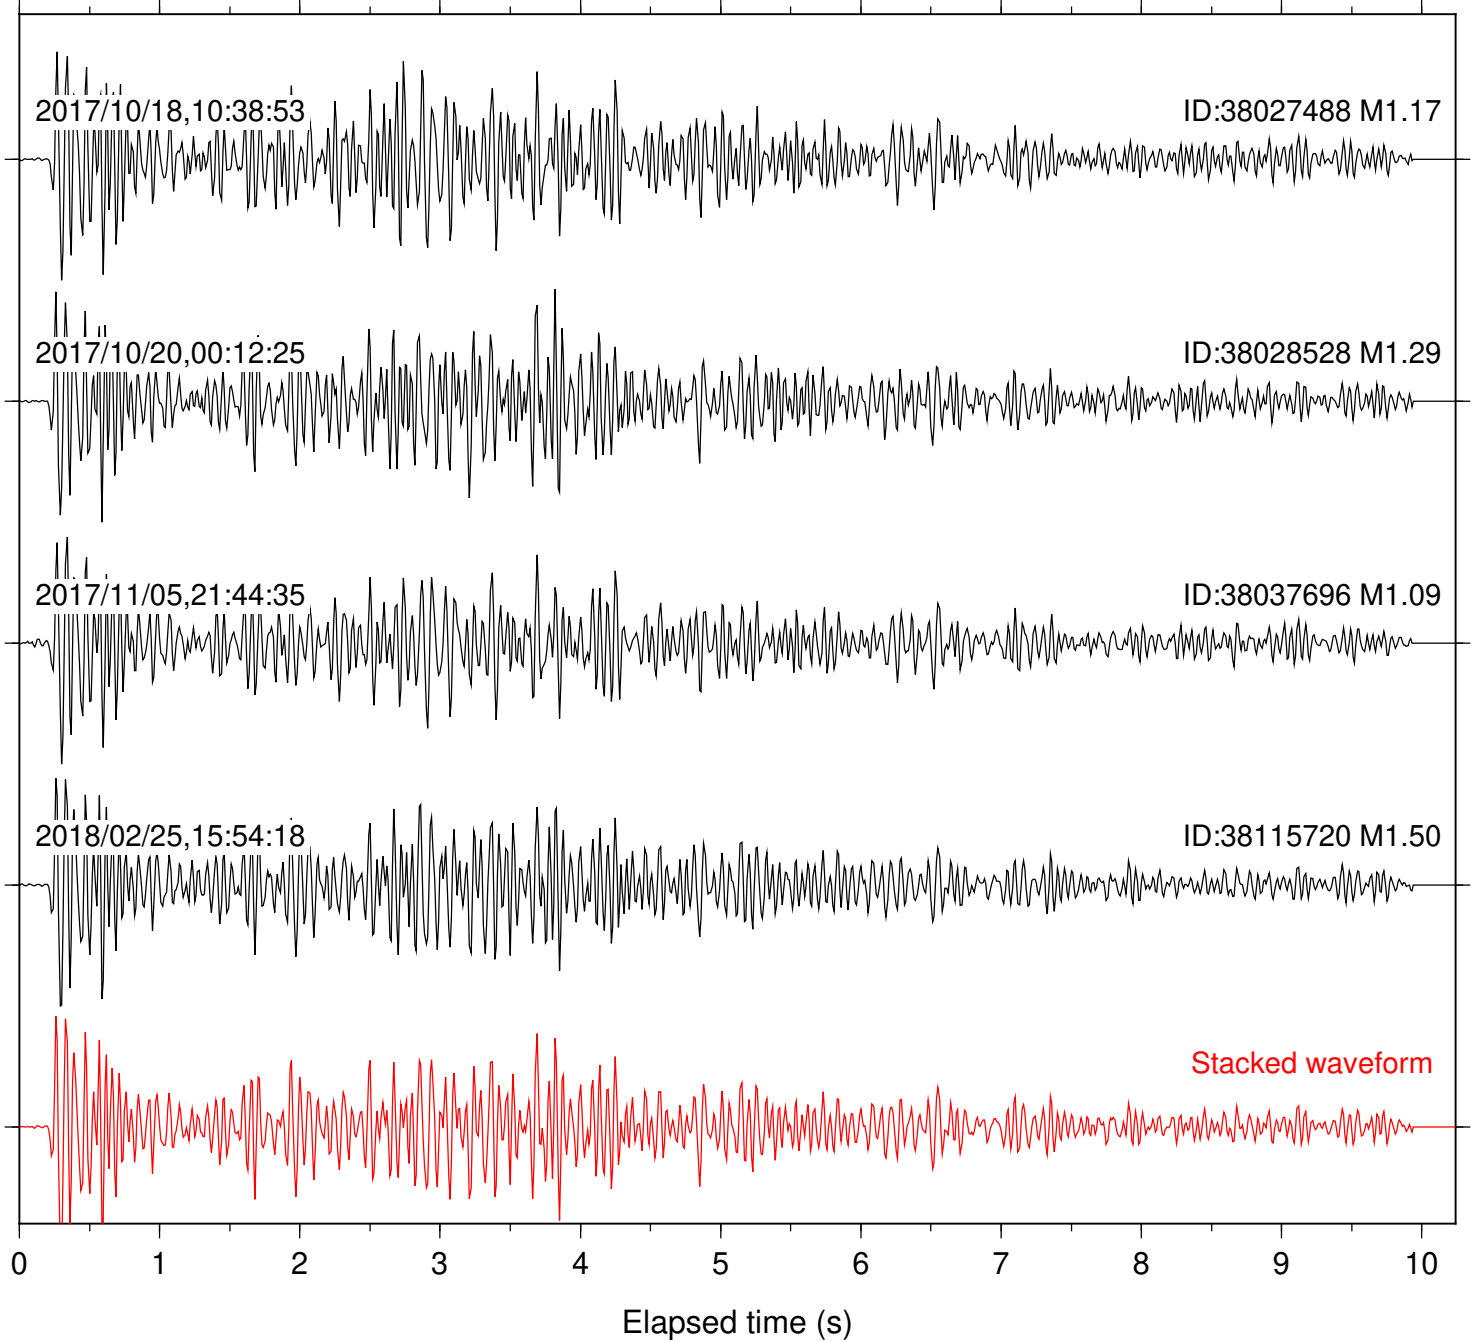

Station: B081 Com: EHZ

Focal depth: 5.43 km

Station: B082 Com: EHZ

Focal depth: 5.43 km

Station: B084 Com: EHZ

Focal depth: 5.43 km

Station: B087 Com: EHZ

Focal depth: 5.43 km

Station: CSH Com: HHZ

Focal depth: 5.43 km

Station: DGR Com: HHZ

Focal depth: 5.43 km

Station: FRD Com: HHZ

Focal depth: 5.43 km

Station: HMT2 Com: HHZ

Focal depth: 5.43 km

Station: LKH Com: HHZ

Focal depth: 5.43 km

Station: LVA2 Com: HHZ

Focal depth: 5.43 km

Station: PFO Com: HHZ

Focal depth: 5.43 km

Station: PLM Com: HHZ

Focal depth: 5.43 km

Station: POB2 Com: HHZ

Focal depth: 5.43 km

Station: RDM Com: HHZ

Focal depth: 5.43 km

Station: SMER Com: HHZ

Focal depth: 5.43 km

Station: SND Com: HHZ

Focal depth: 5.43 km