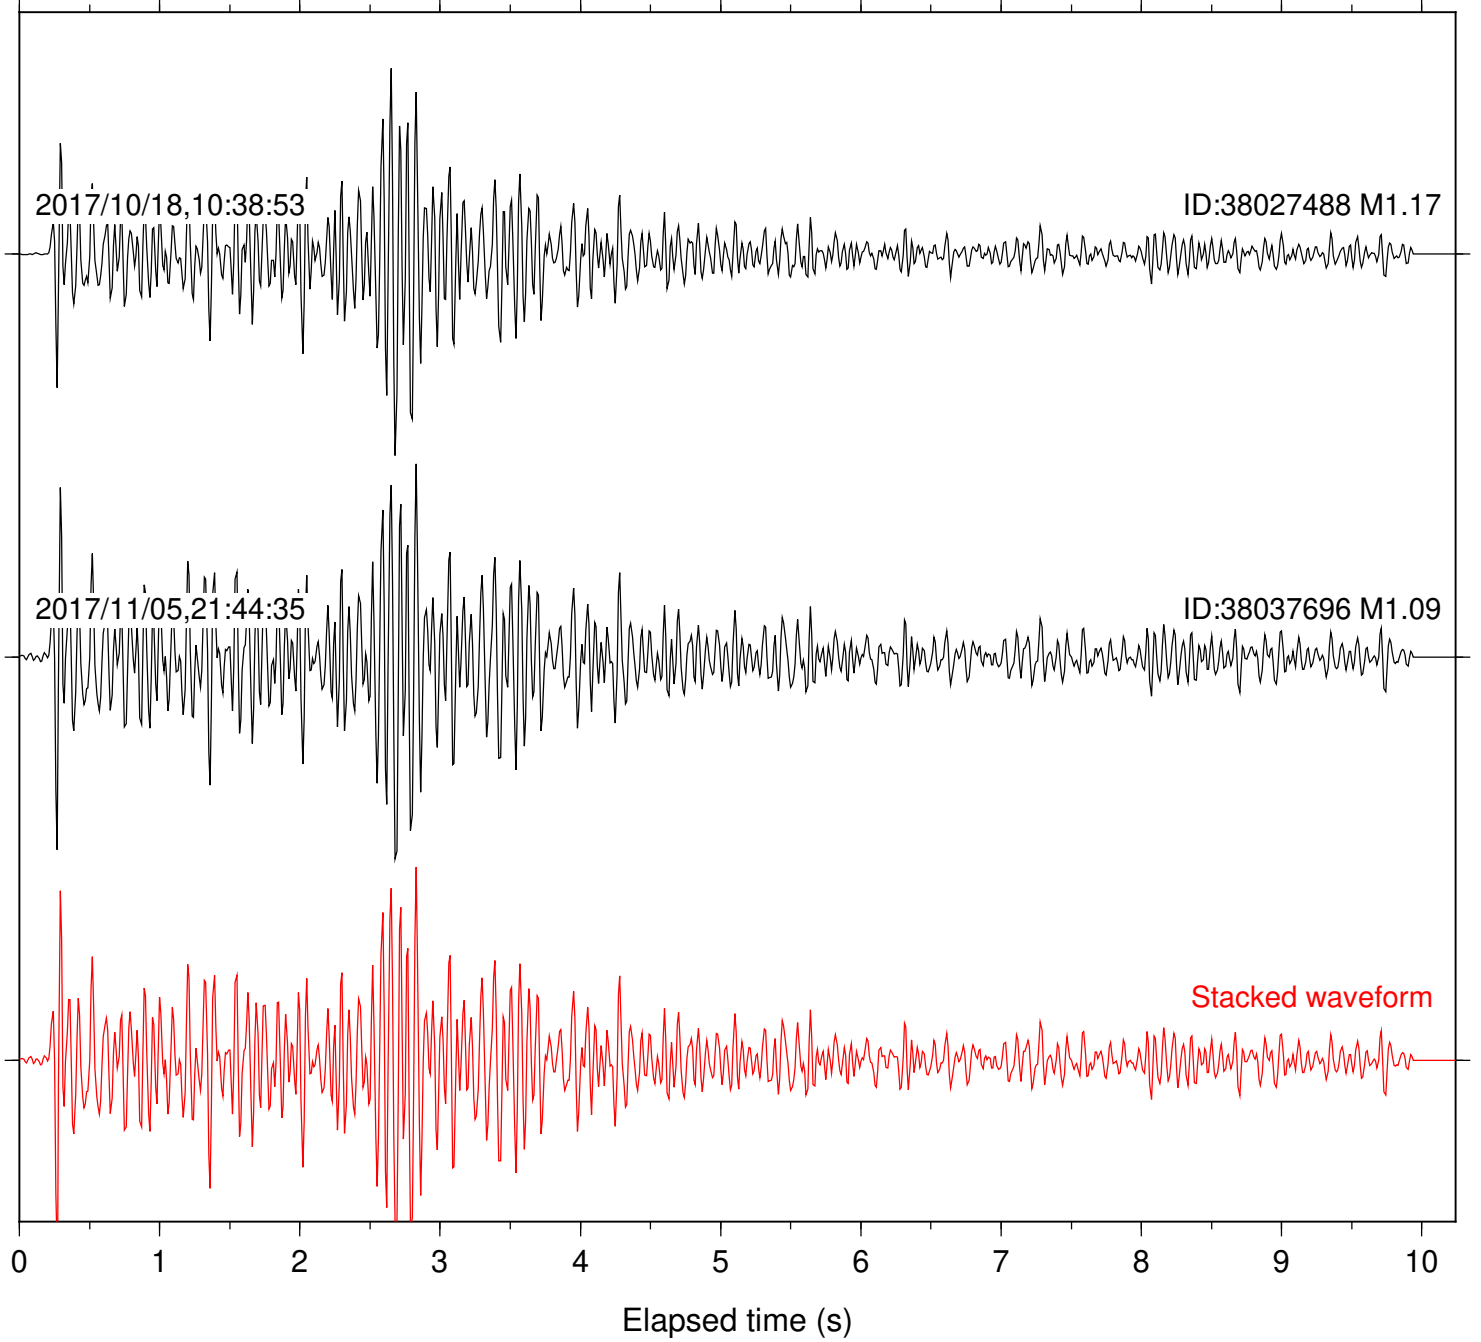

Station: B081 Com: EHZ

Focal depth: 5.43 km

Station: B082 Com: EHZ

Focal depth: 5.43 km

Station: B084 Com: EHZ

Focal depth: 5.43 km

Station: B087 Com: EHZ

Focal depth: 5.43 km

Station: B088 Com: EHZ

Focal depth: 5.43 km

Station: B093 Com: EHZ

Focal depth: 5.43 km

Station: B946 Com: EHZ

Focal depth: 5.43 km

Station: CRY Com: HHZ

Focal depth: 5.43 km

Station: CSH Com: HHZ

Focal depth: 5.43 km

Station: DGR Com: HHZ

Focal depth: 5.43 km

Station: FRD Com: HHZ

Focal depth: 5.43 km

Station: HMT2 Com: HHZ

Focal depth: 5.43 km

Station: POB2 Com: HHZ

Focal depth: 5.43 km

Station: RDM Com: HHZ

Focal depth: 5.43 km

Station: SMER Com: HHZ

Focal depth: 5.43 km

Station: SND Com: HHZ

Focal depth: 5.43 km