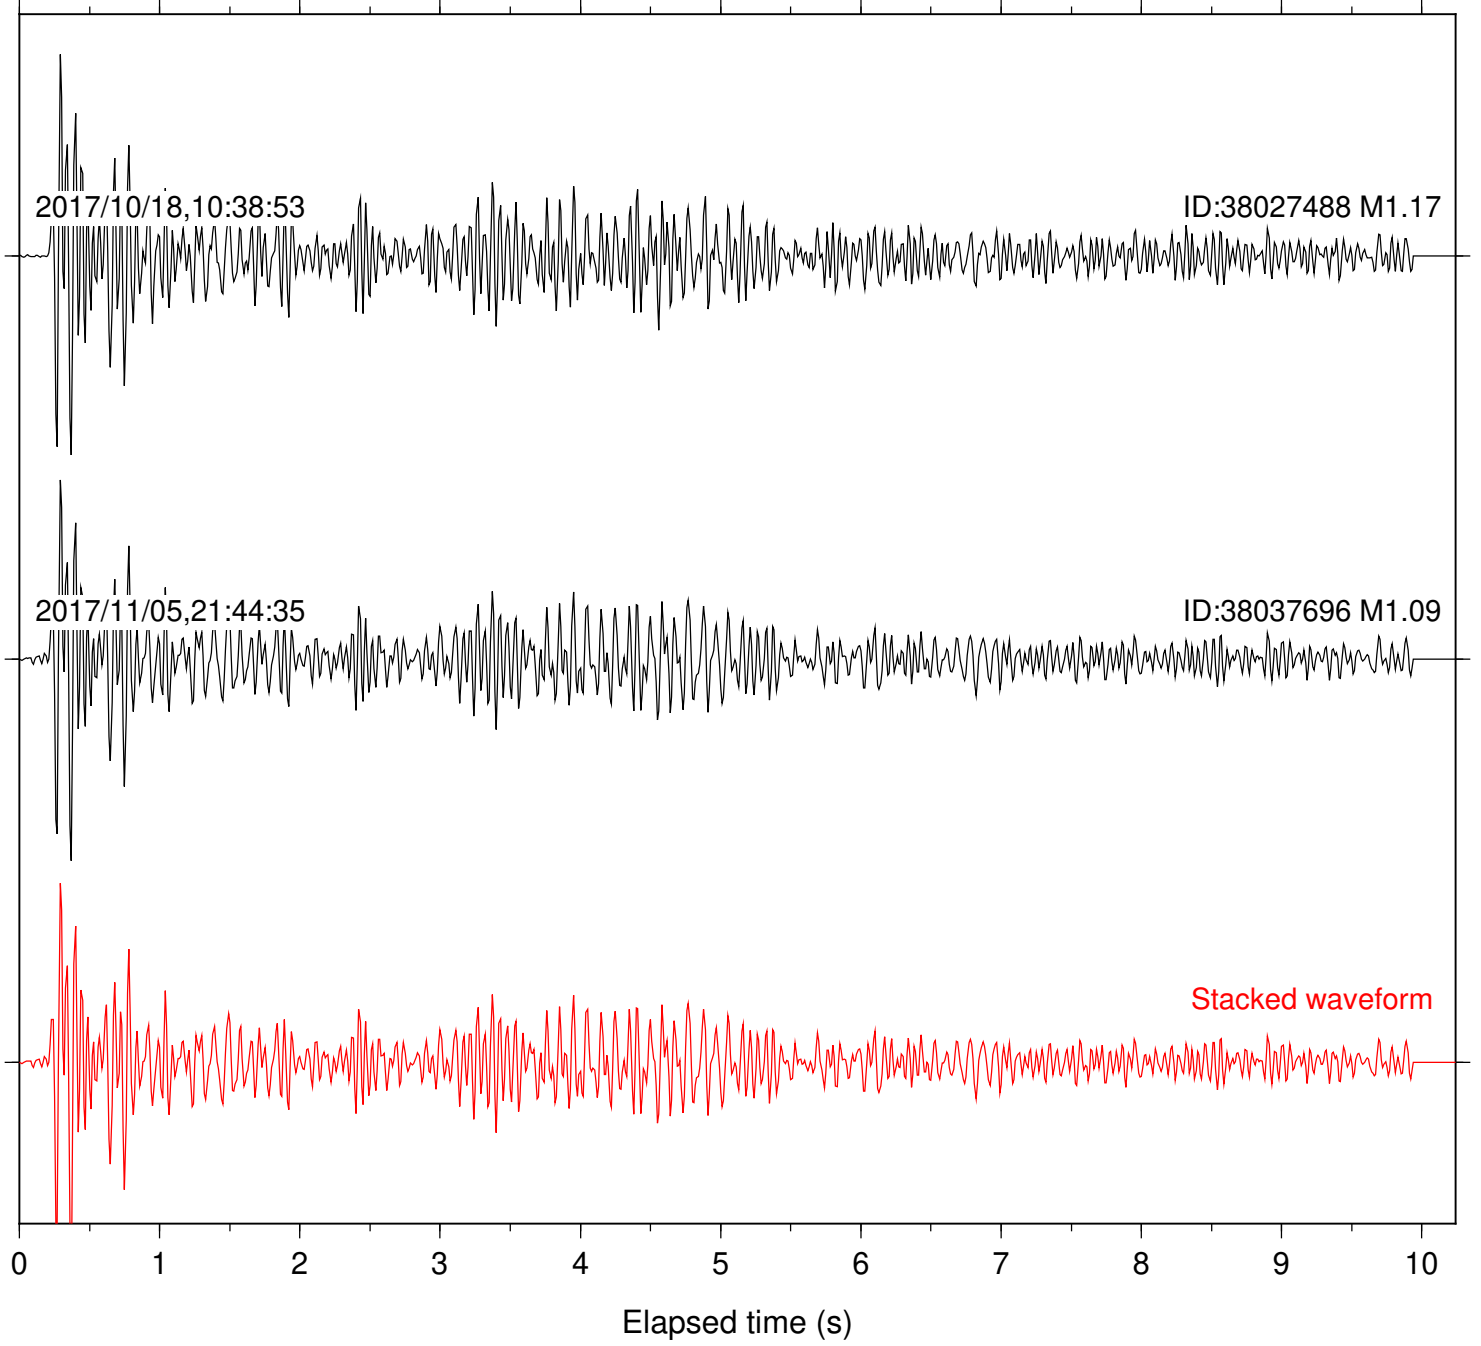

Station: B088 Com: EHZ

Focal depth: 5.43 km

Station: B093 Com: EHZ

Focal depth: 5.43 km

Station: B946 Com: EHZ

Focal depth: 5.43 km

Station: CRY Com: HHZ

Focal depth: 5.43 km

Station: CSH Com: HHZ

Focal depth: 5.43 km

Station: DGR Com: HHZ

Focal depth: 5.43 km

Station: FRD Com: HHZ

Focal depth: 5.43 km

Station: HMT2 Com: HHZ

Focal depth: 5.43 km

Station: LKH Com: HHZ

Focal depth: 5.43 km

Station: LVA2 Com: HHZ

Focal depth: 5.43 km

Station: PFO Com: HHZ

Focal depth: 5.43 km

Station: PLM Com: HHZ

Focal depth: 5.43 km

Station: POB2 Com: HHZ

Focal depth: 5.43 km

Station: RDM Com: HHZ

Focal depth: 5.43 km

Station: SMER Com: HHZ

Focal depth: 5.43 km

Station: SND Com: HHZ

Focal depth: 5.43 km