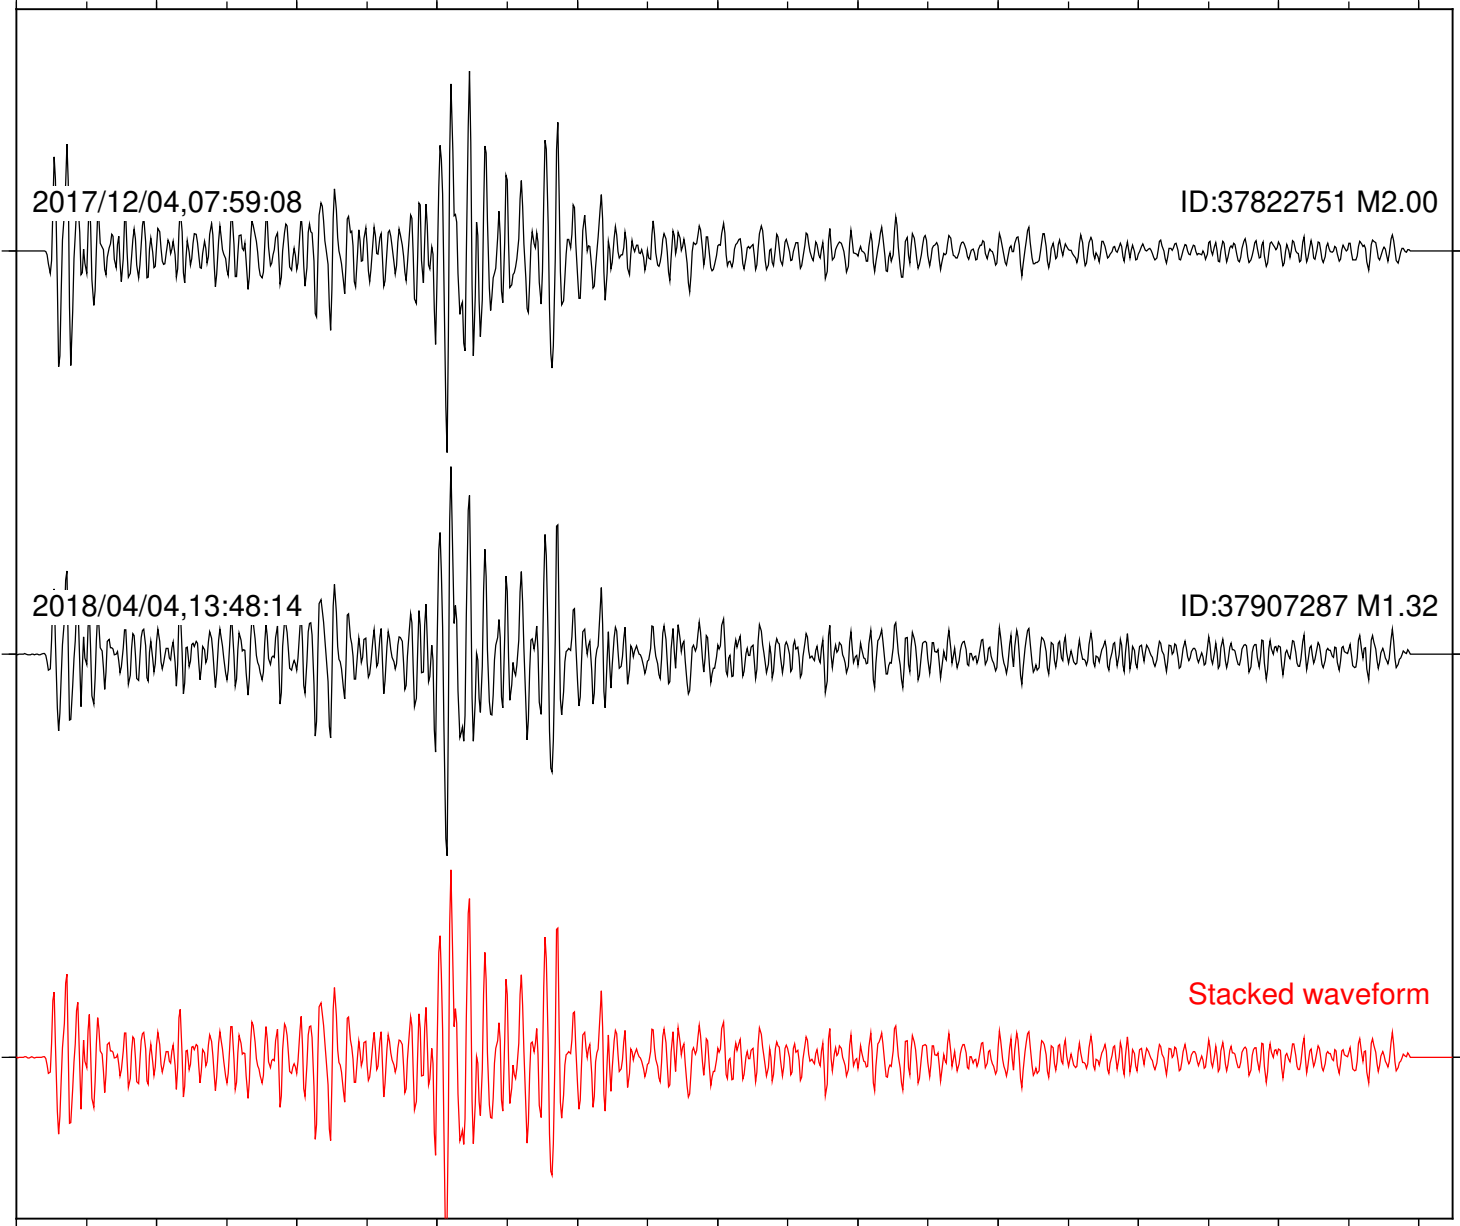

Station: B087 Com: EHZ

Focal depth: 7.05 km

Station: CSH Com: HHZ

Focal depth: 7.05 km

Station: PFO Com: HHZ

Focal depth: 7.05 km

Station: SND Com: HHZ

Focal depth: 7.05 km