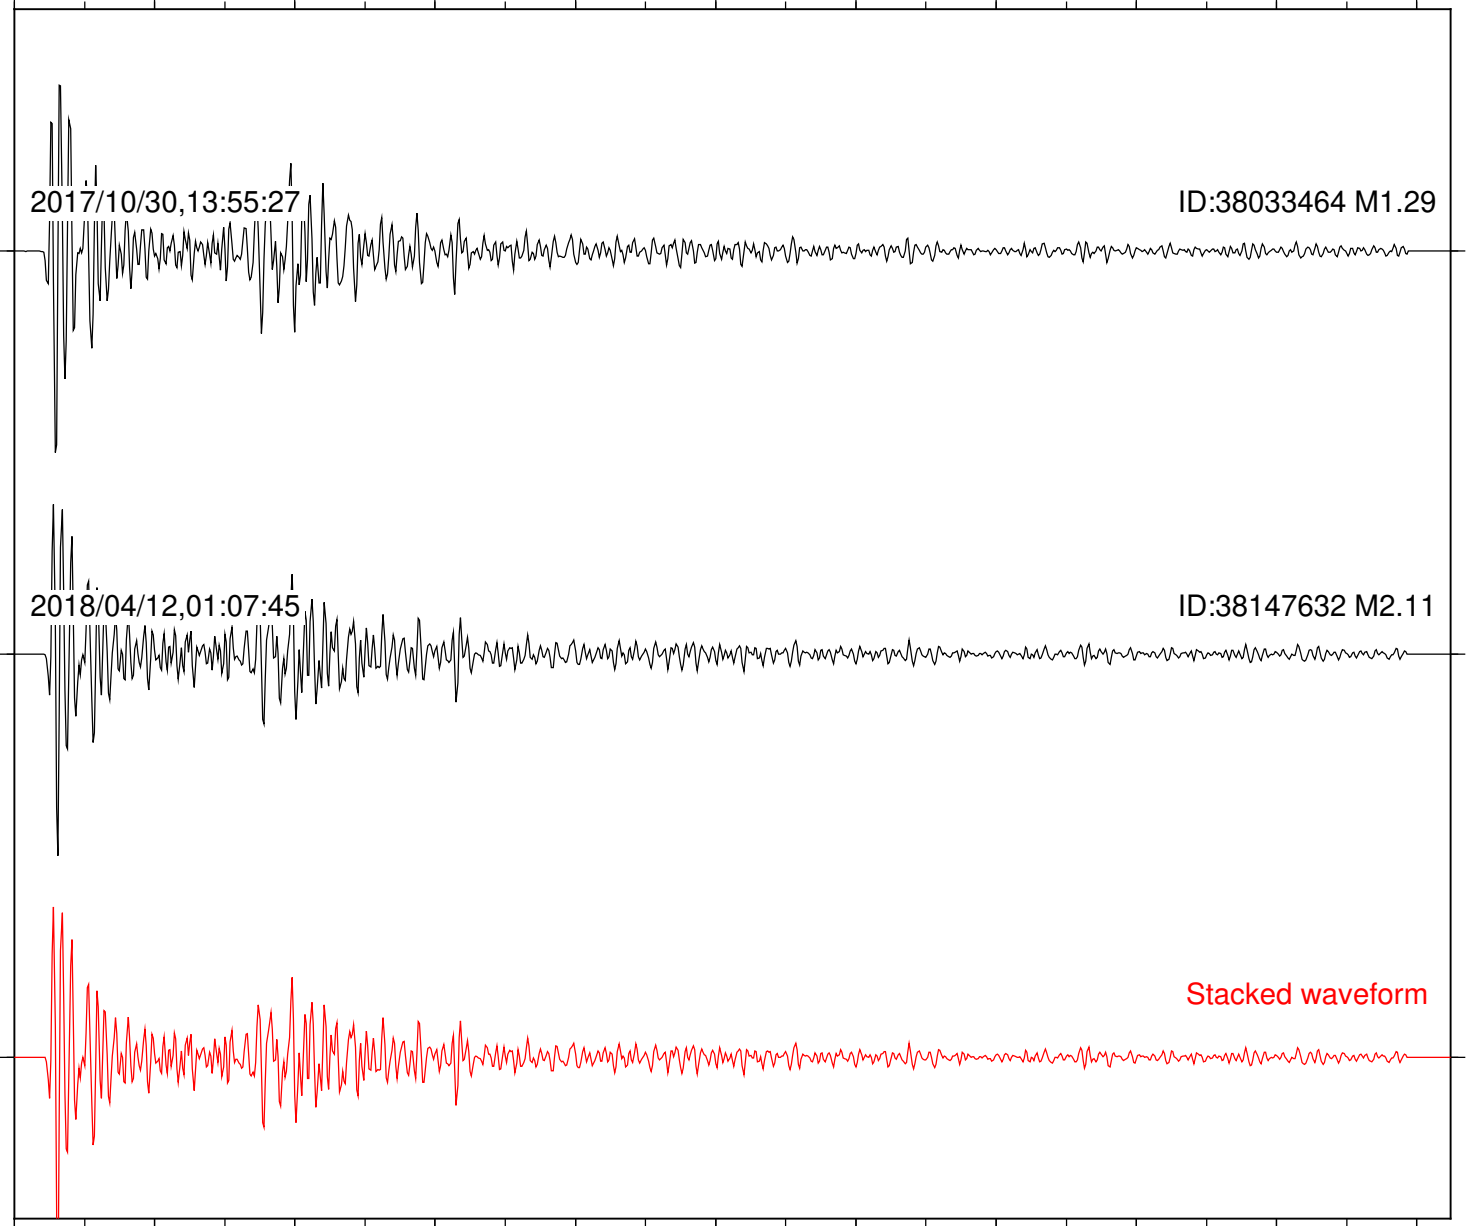

Station: B093 Com: EHZ

Focal depth: 6.26 km

2017/10/30,13:55:27

ID:38033464 M1.29

2018/04/12,01:07:45

ID:38147632 M2.11

Stacked waveform

0 1 2 3 4 5 6 7 8 9 10

Elapsed time (s)