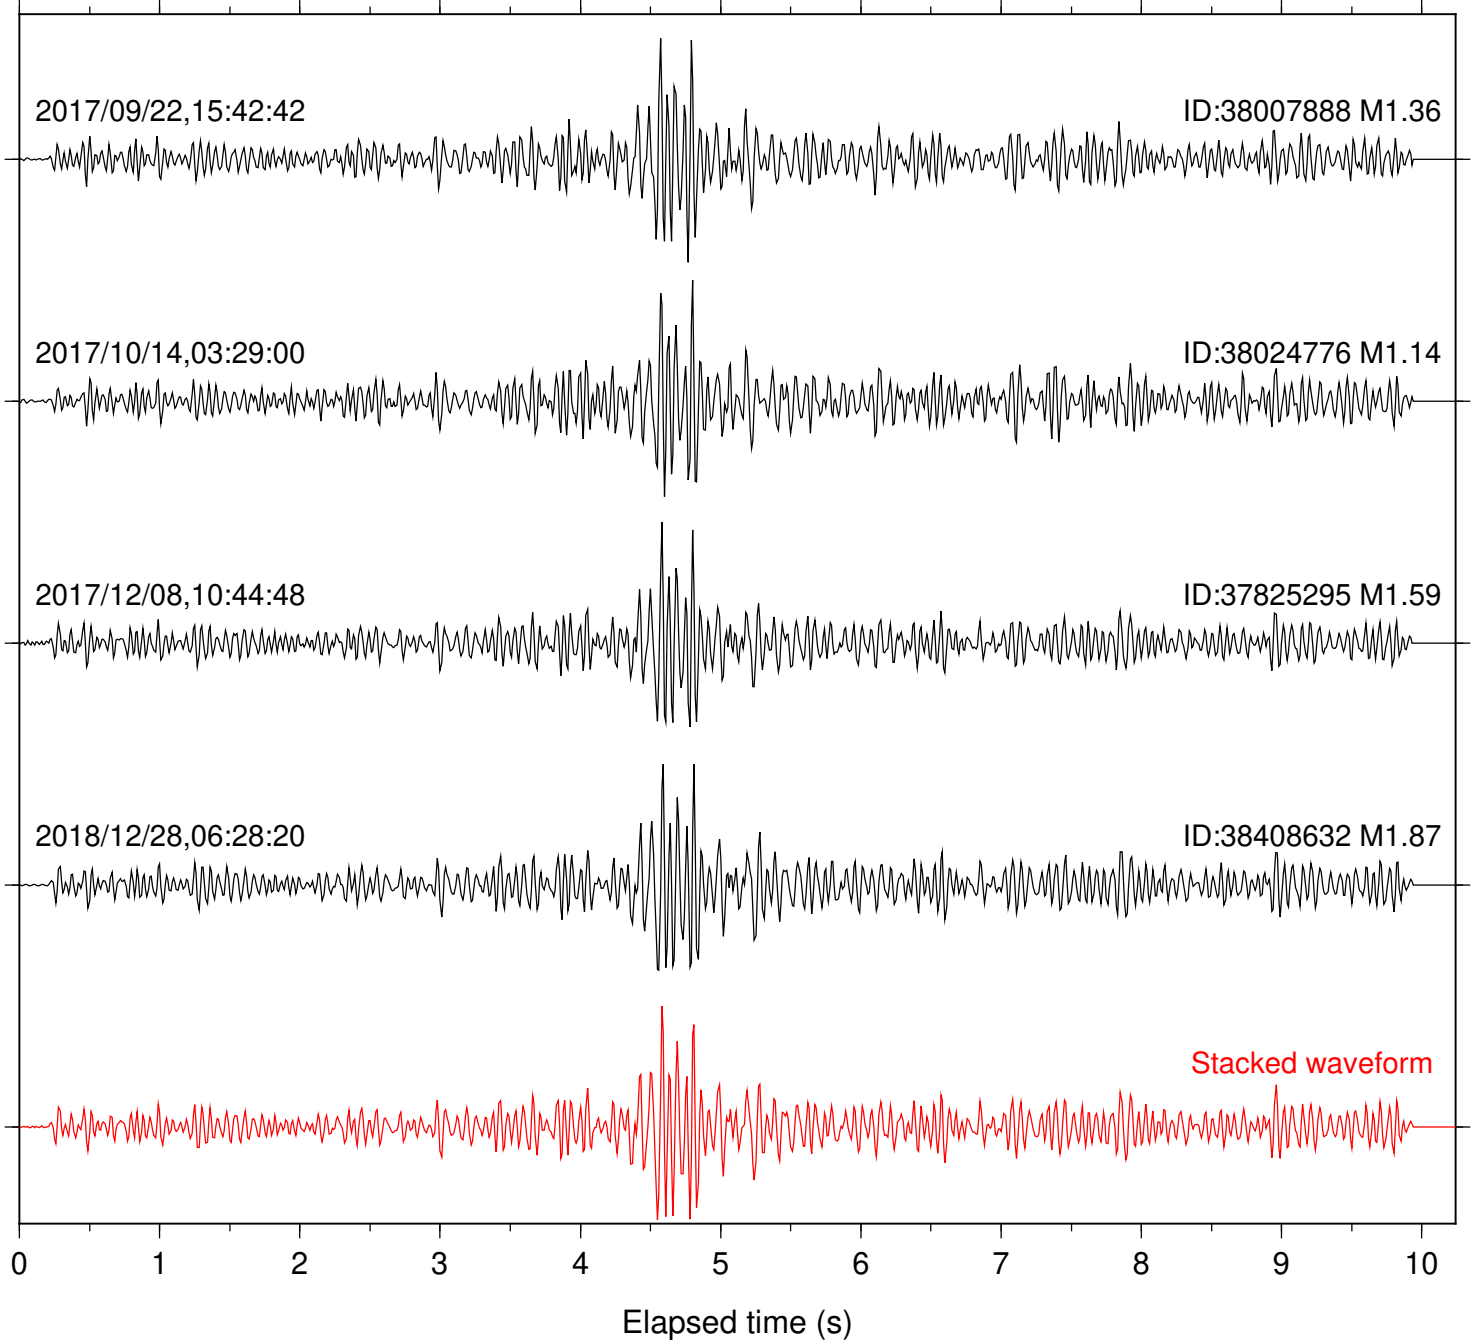

Station: PFO Com: HHZ

Focal depth: 6.18 km