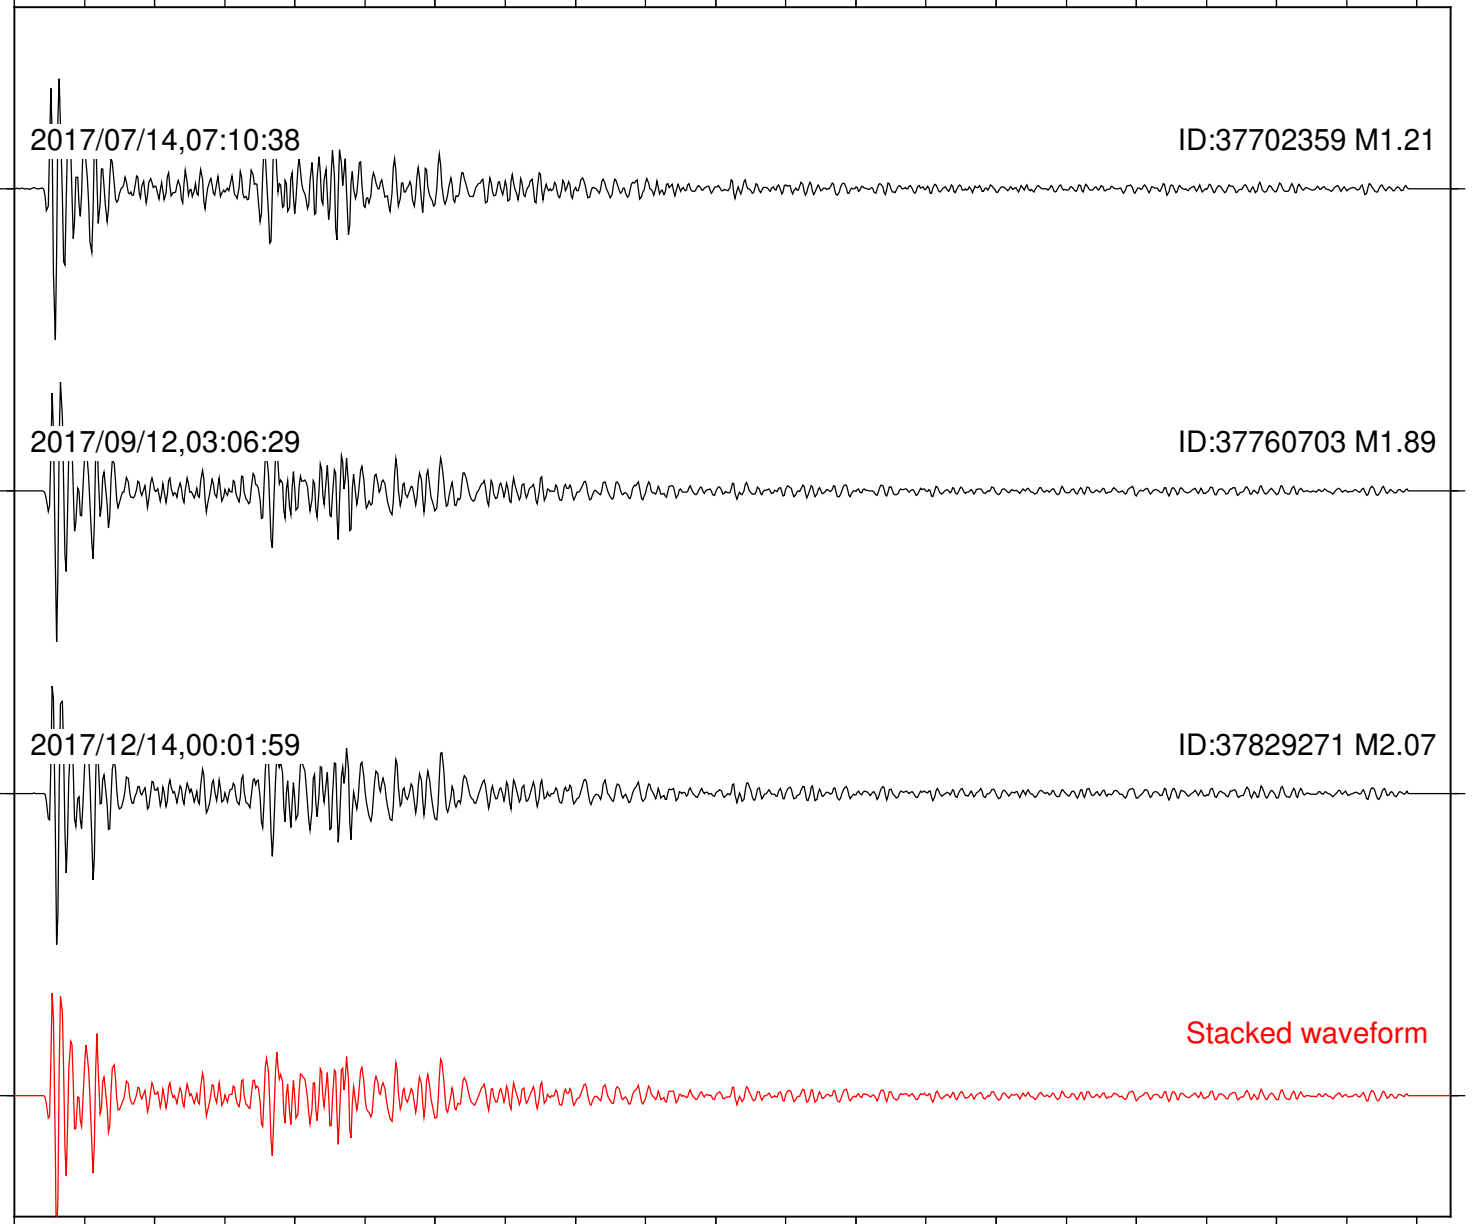

Station: B093 Com: EHZ

Focal depth: 5.87 km

2017/07/14,07:10:38

ID:37702359 M1.21

2017/09/12,03:06:29

ID:37760703 M1.89

2017/12/14,00:01:59

ID:37829271 M2.07

Stacked waveform

0 1 2 3 4 5 6 7 8 9 10
Elapsed time (s)