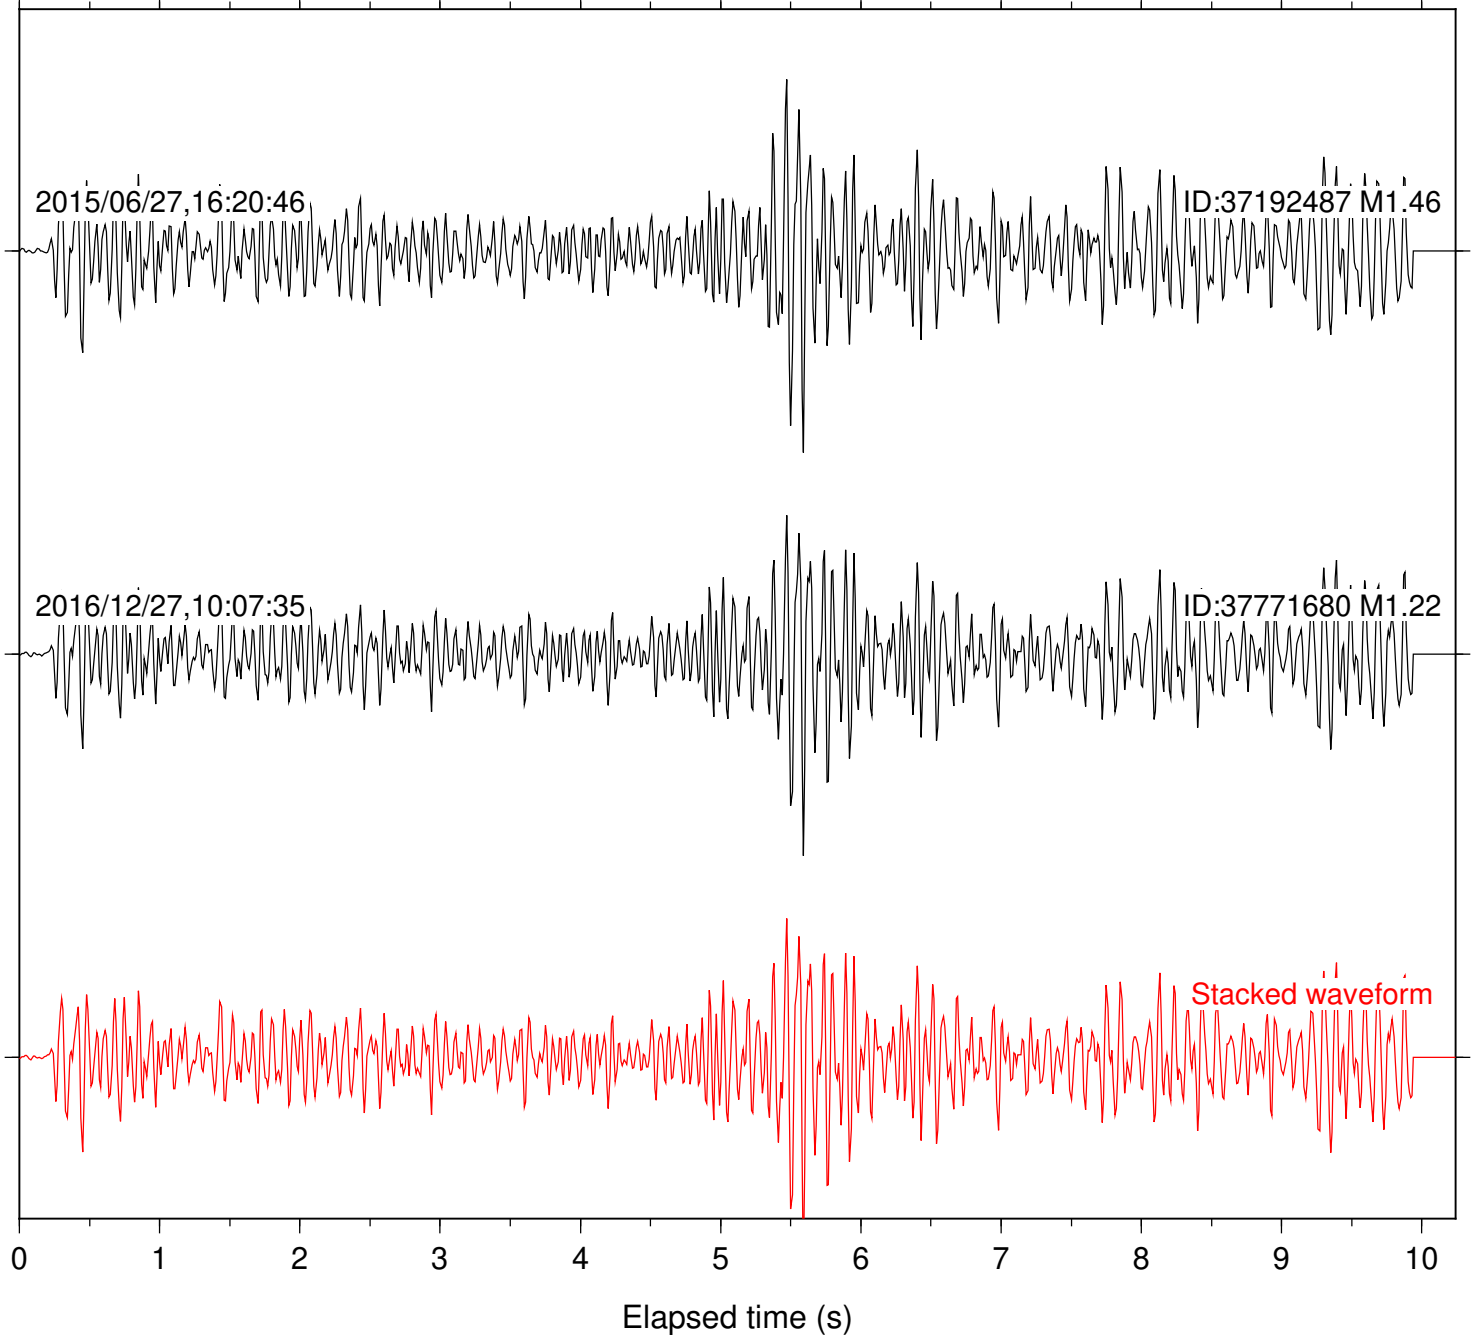

Station: B084 Com: EHZ

Focal depth: 16.54 km