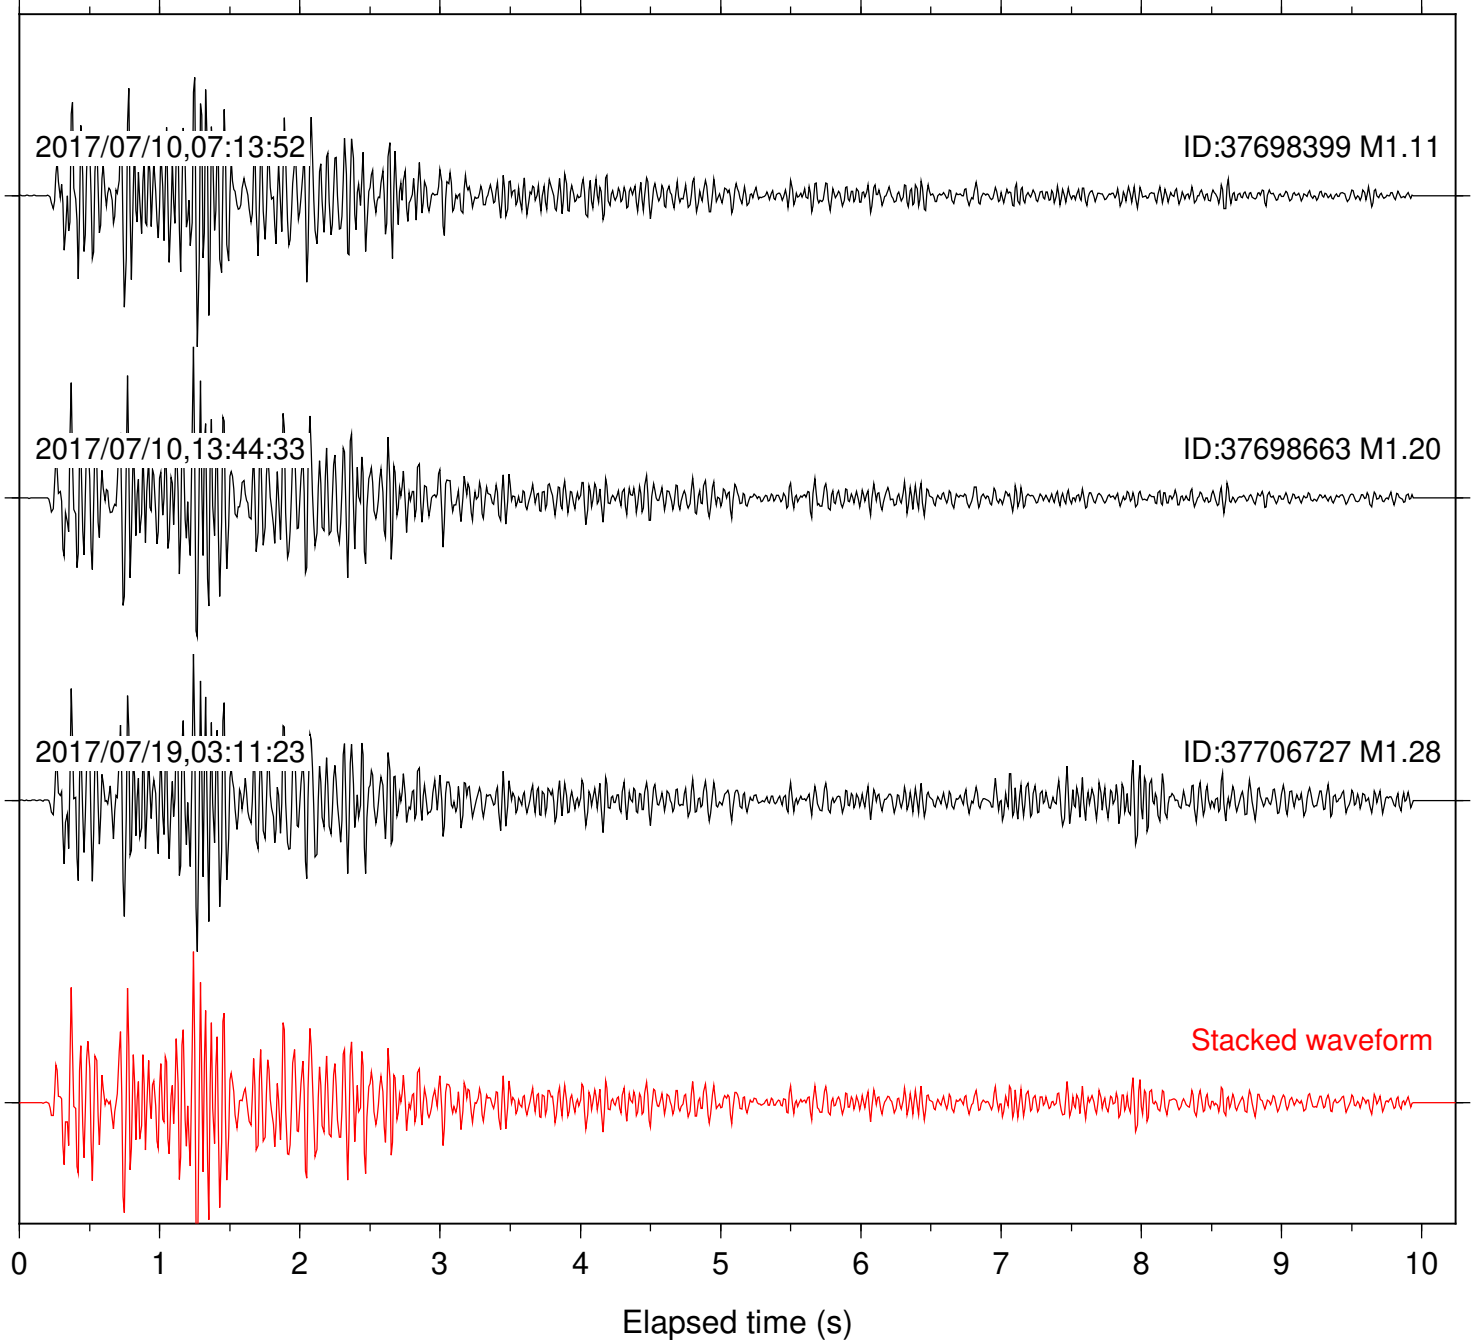

Station: CSH Com: HHZ

Focal depth: 6.53 km

Station: DGR Com: HHZ

Focal depth: 7.44 km

Station: DNR Com: HHZ

Focal depth: 6.53 km

Station: FRD Com: HHZ

Focal depth: 7.44 km