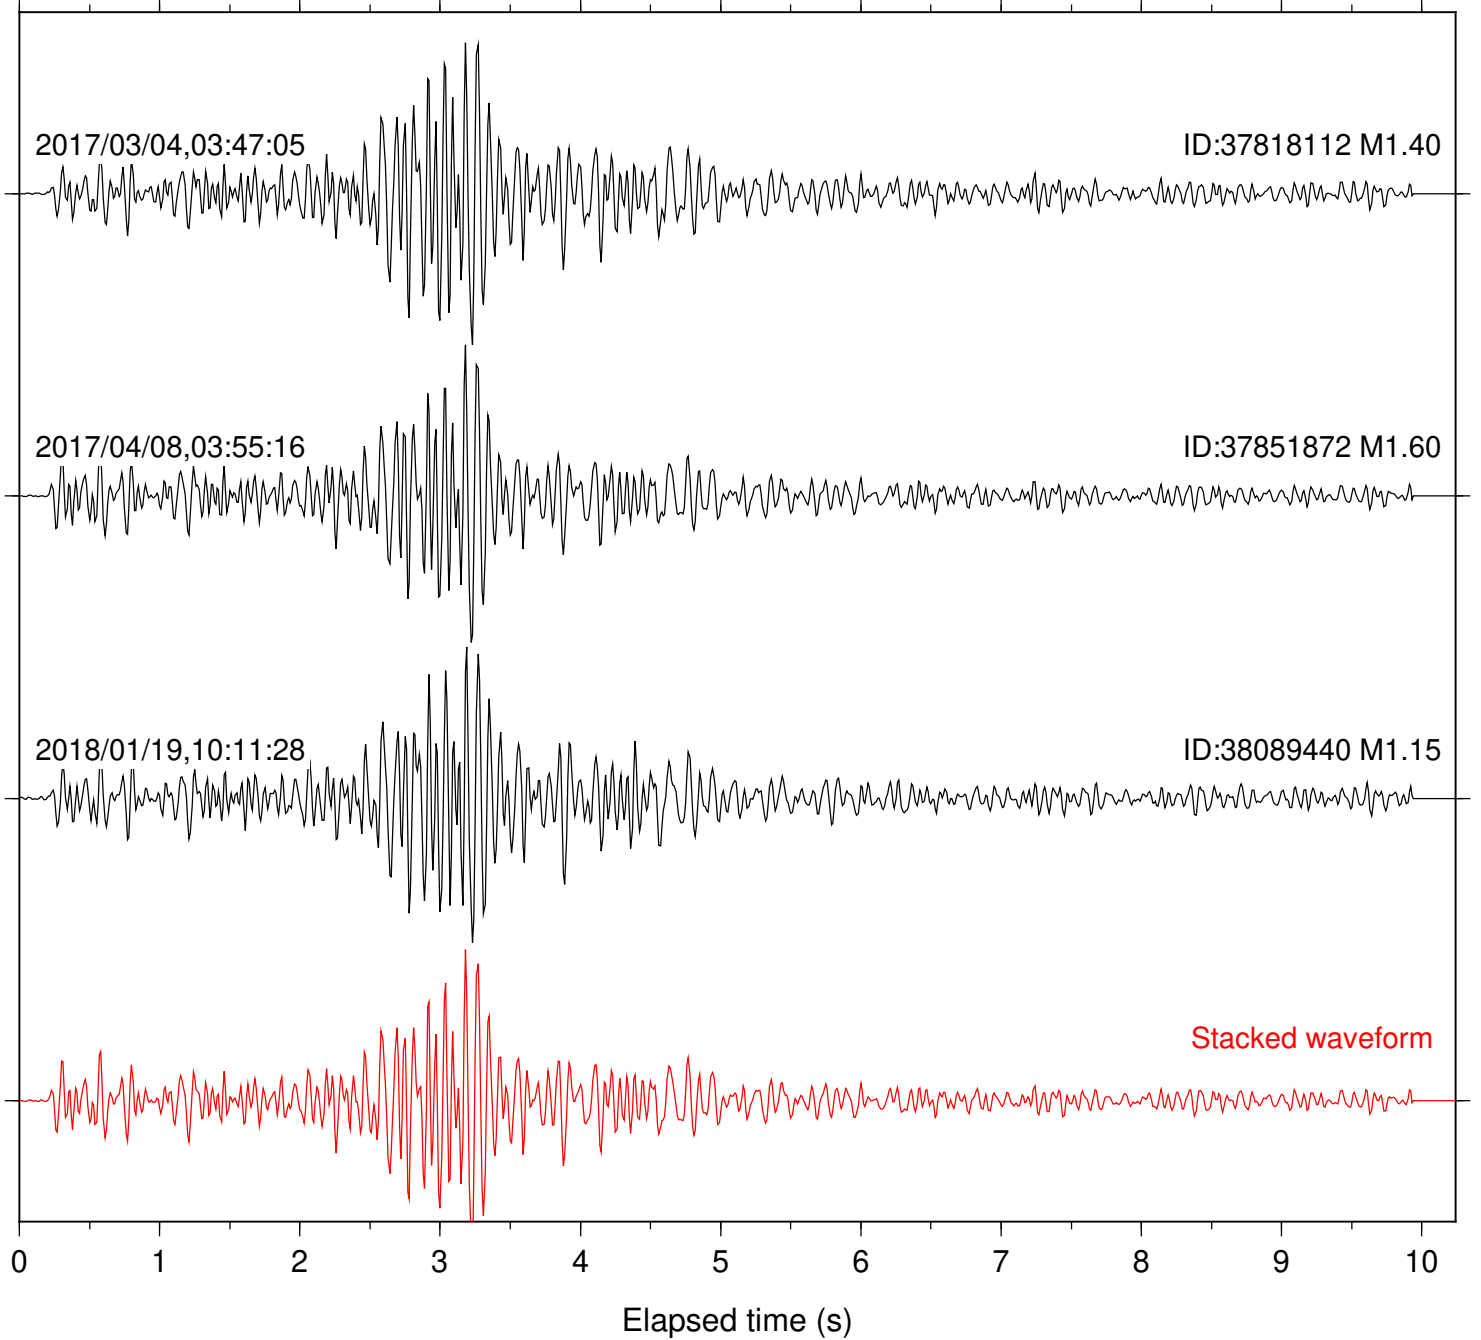

Station: SND Com: HHZ

Focal depth: 5.78 km