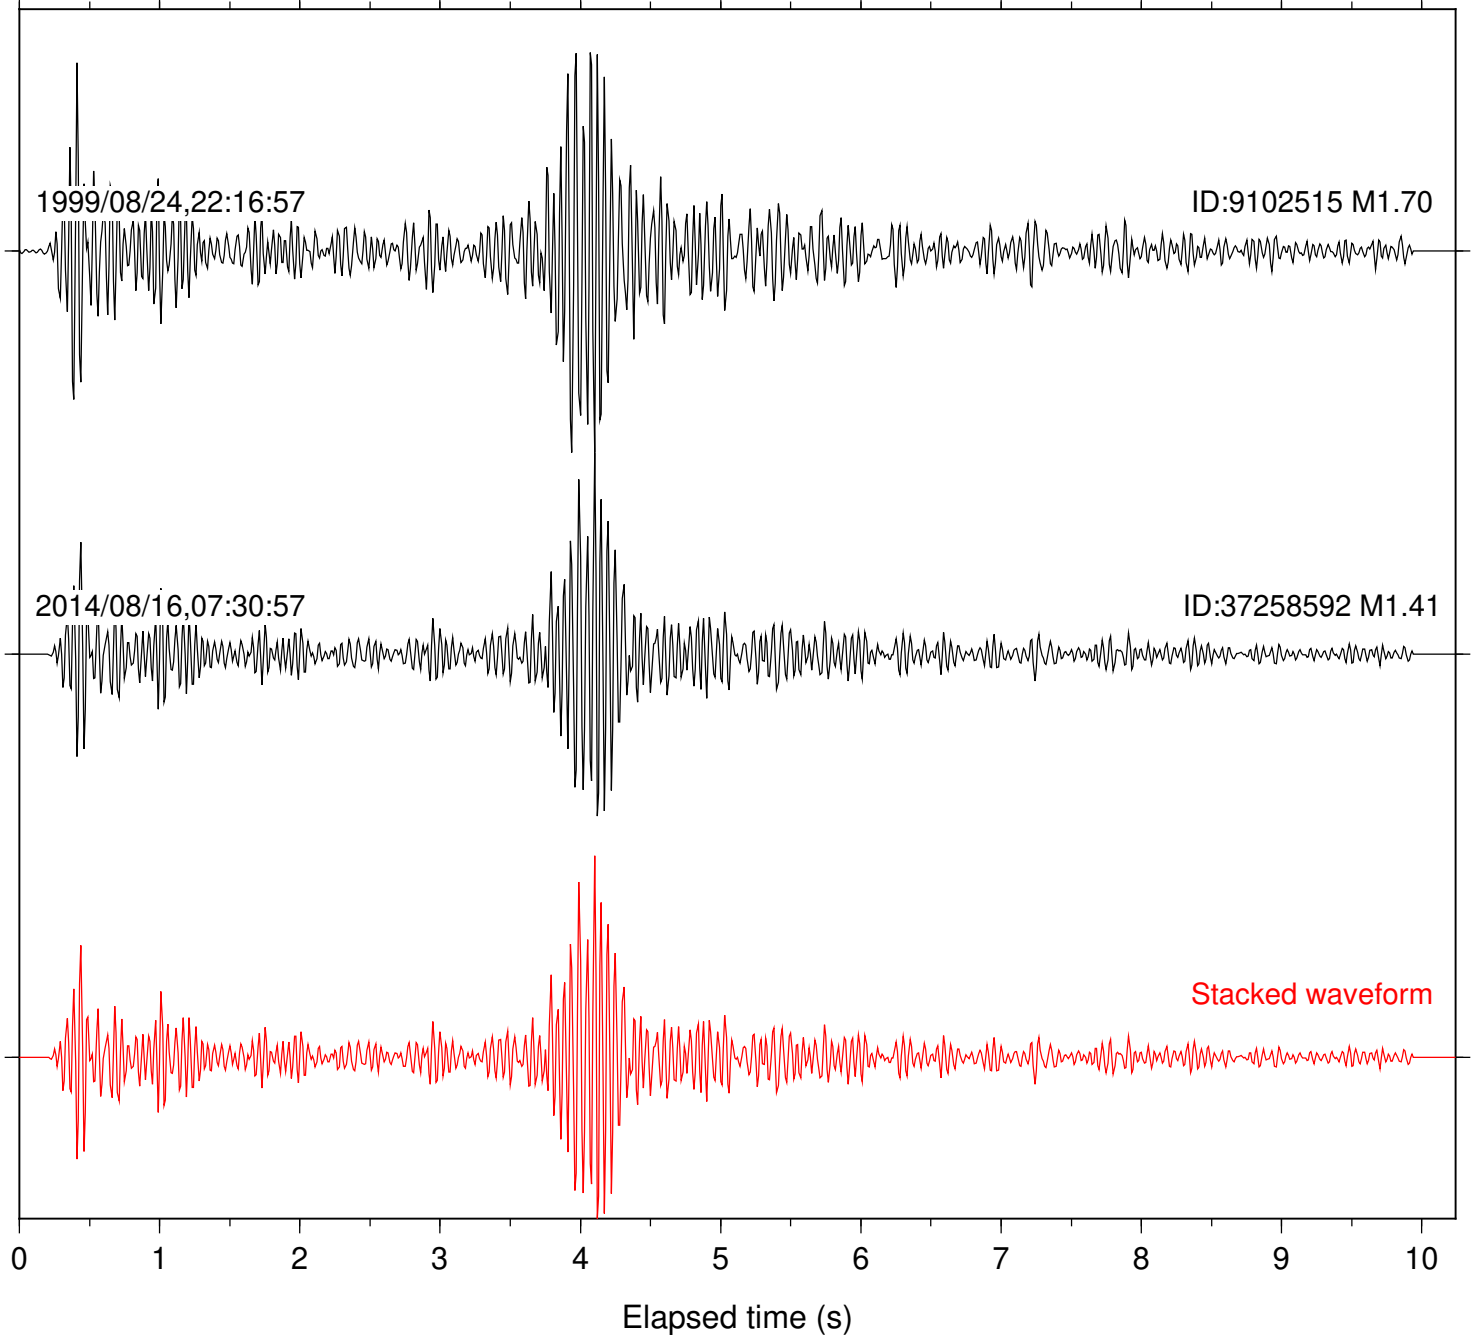

Station: SND Com: HHZ

Focal depth: 17.62 km

Station: BAC Com: EHZ

Focal depth: 16.77 km

Station: DGR Com: HHZ

Focal depth: 16.77 km

Station: FRD Com: HHZ

Focal depth: 16.77 km