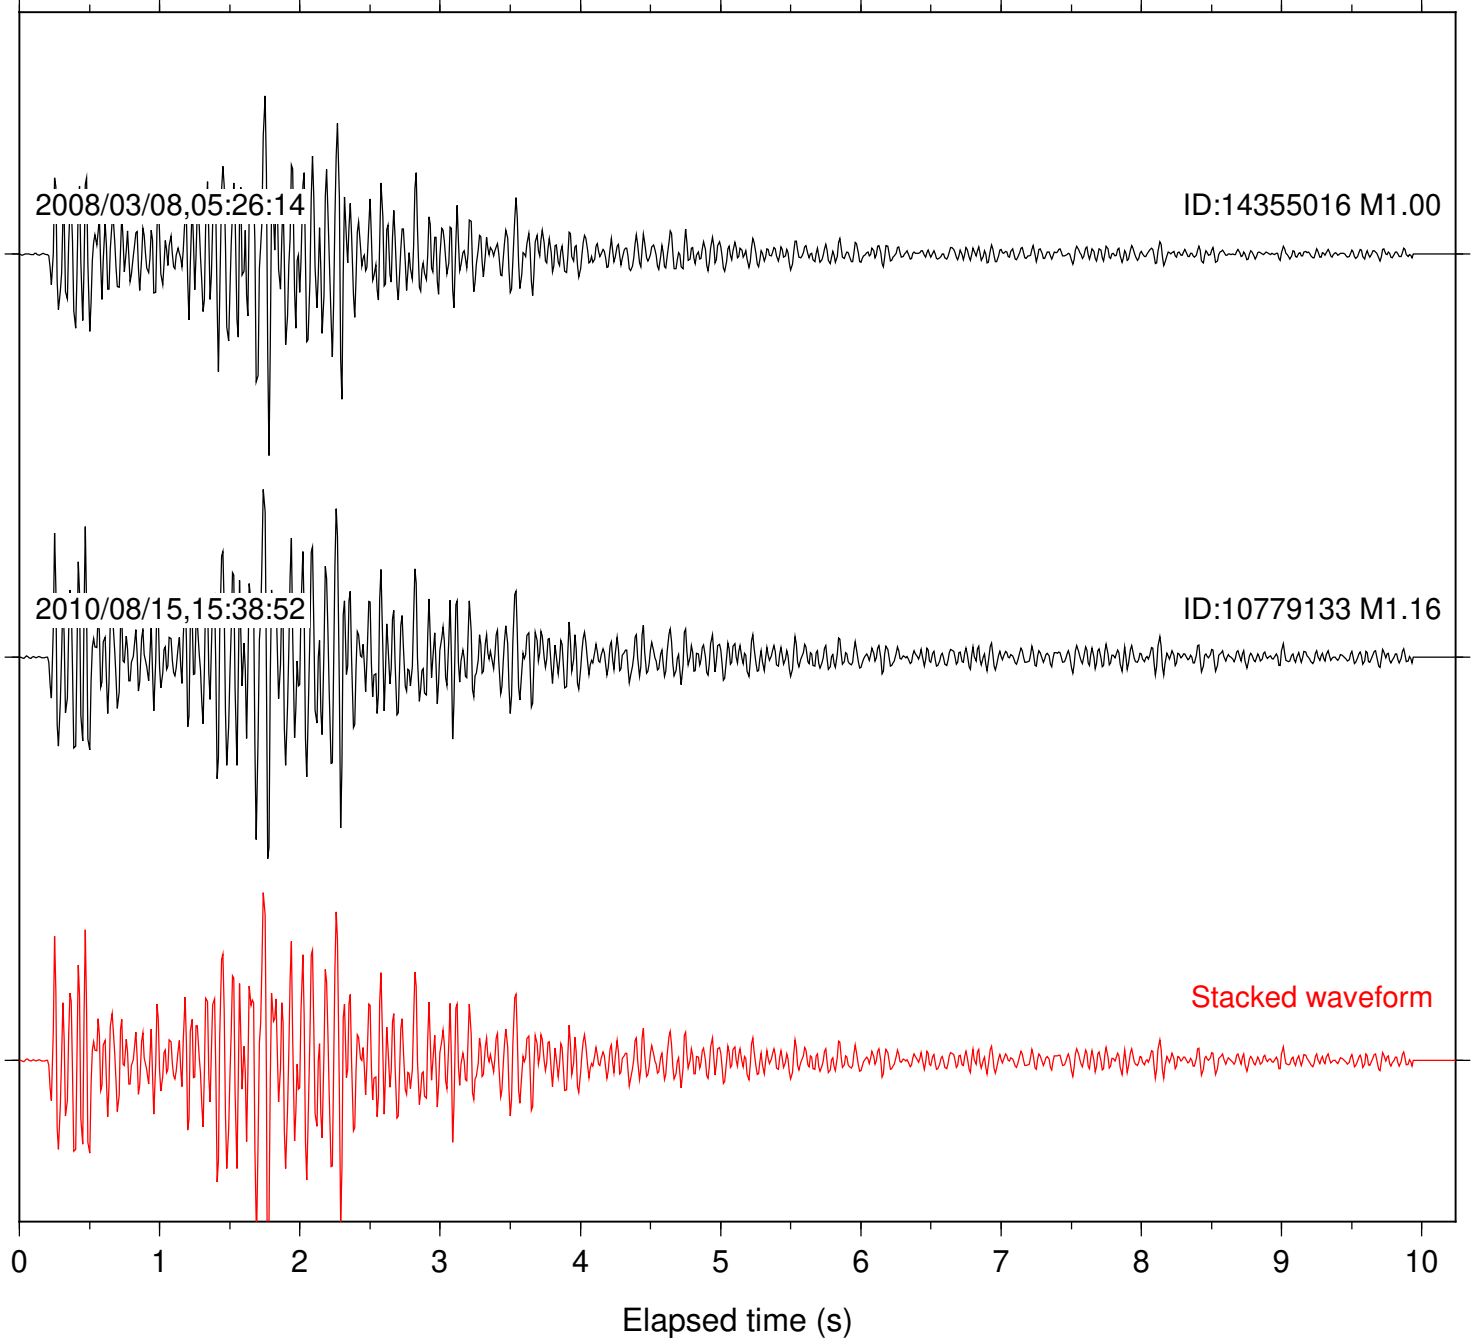

Station: B087 Com: EHZ

Focal depth: 10.33 km