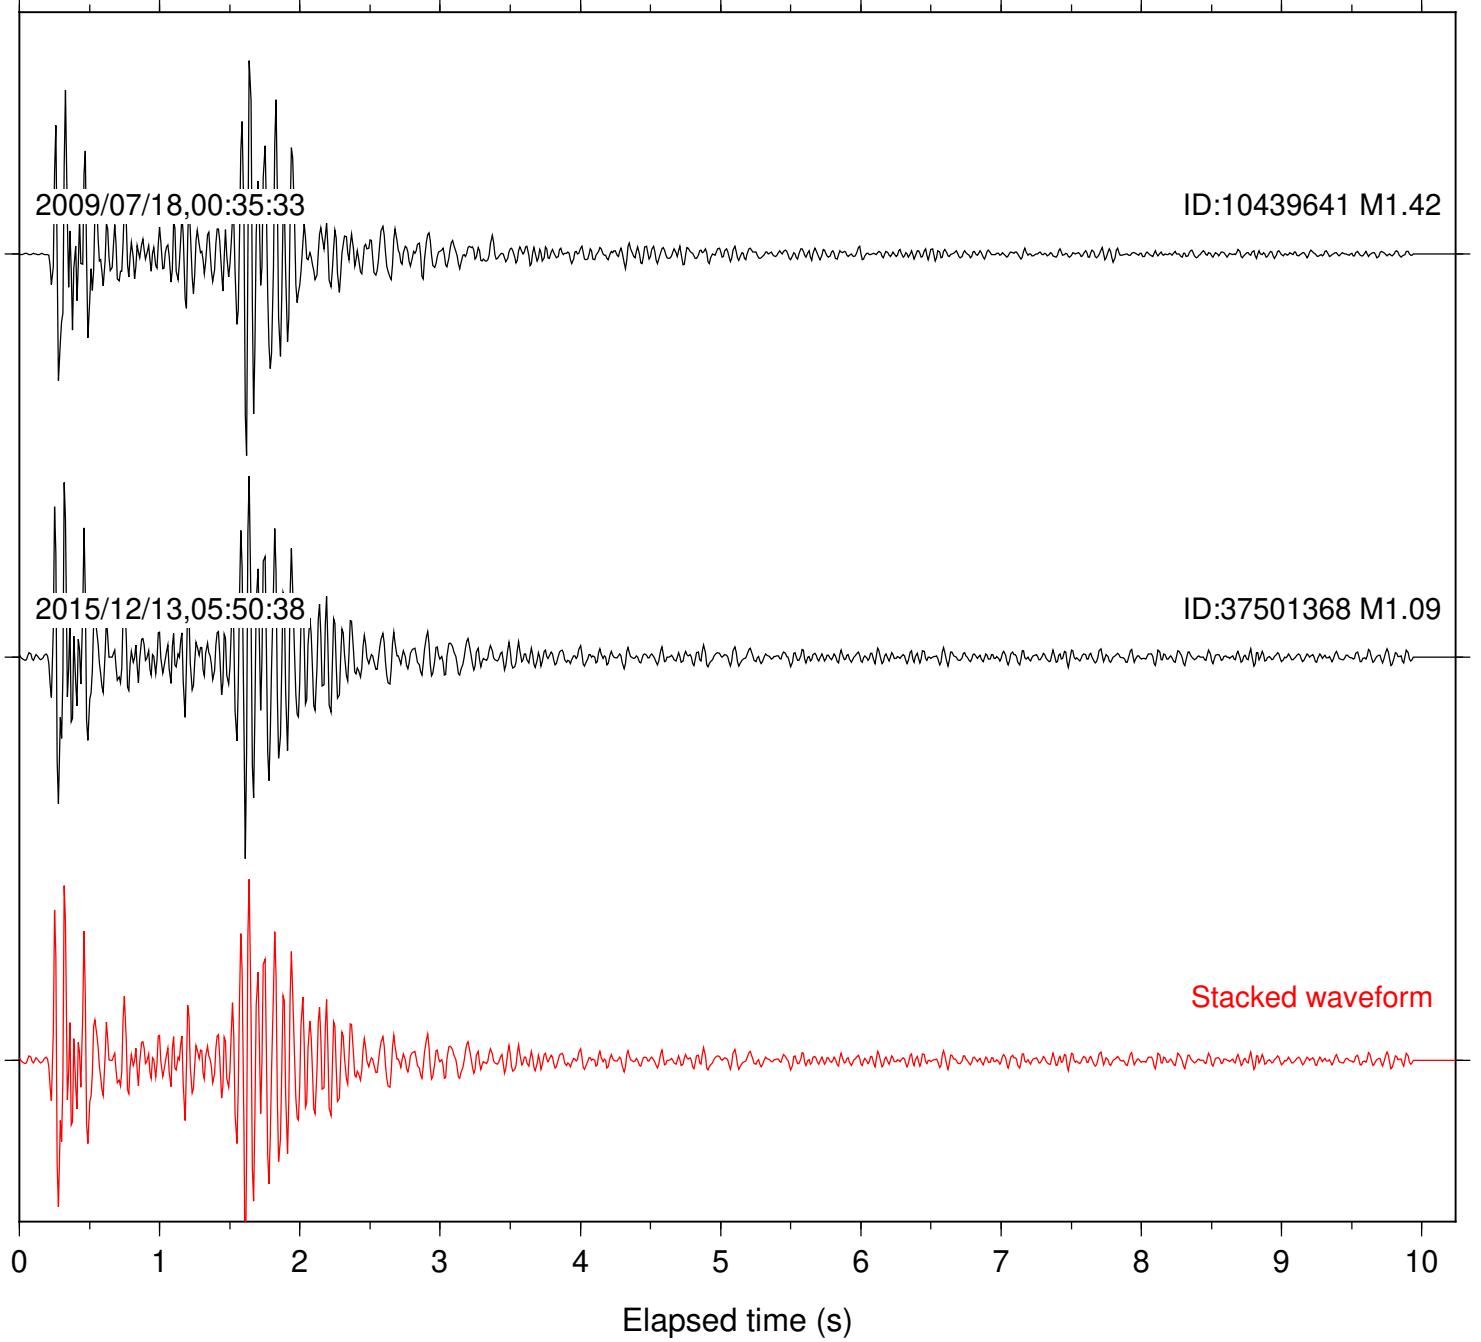

Station: TRO Com: HHZ

Focal depth: 8.50 km