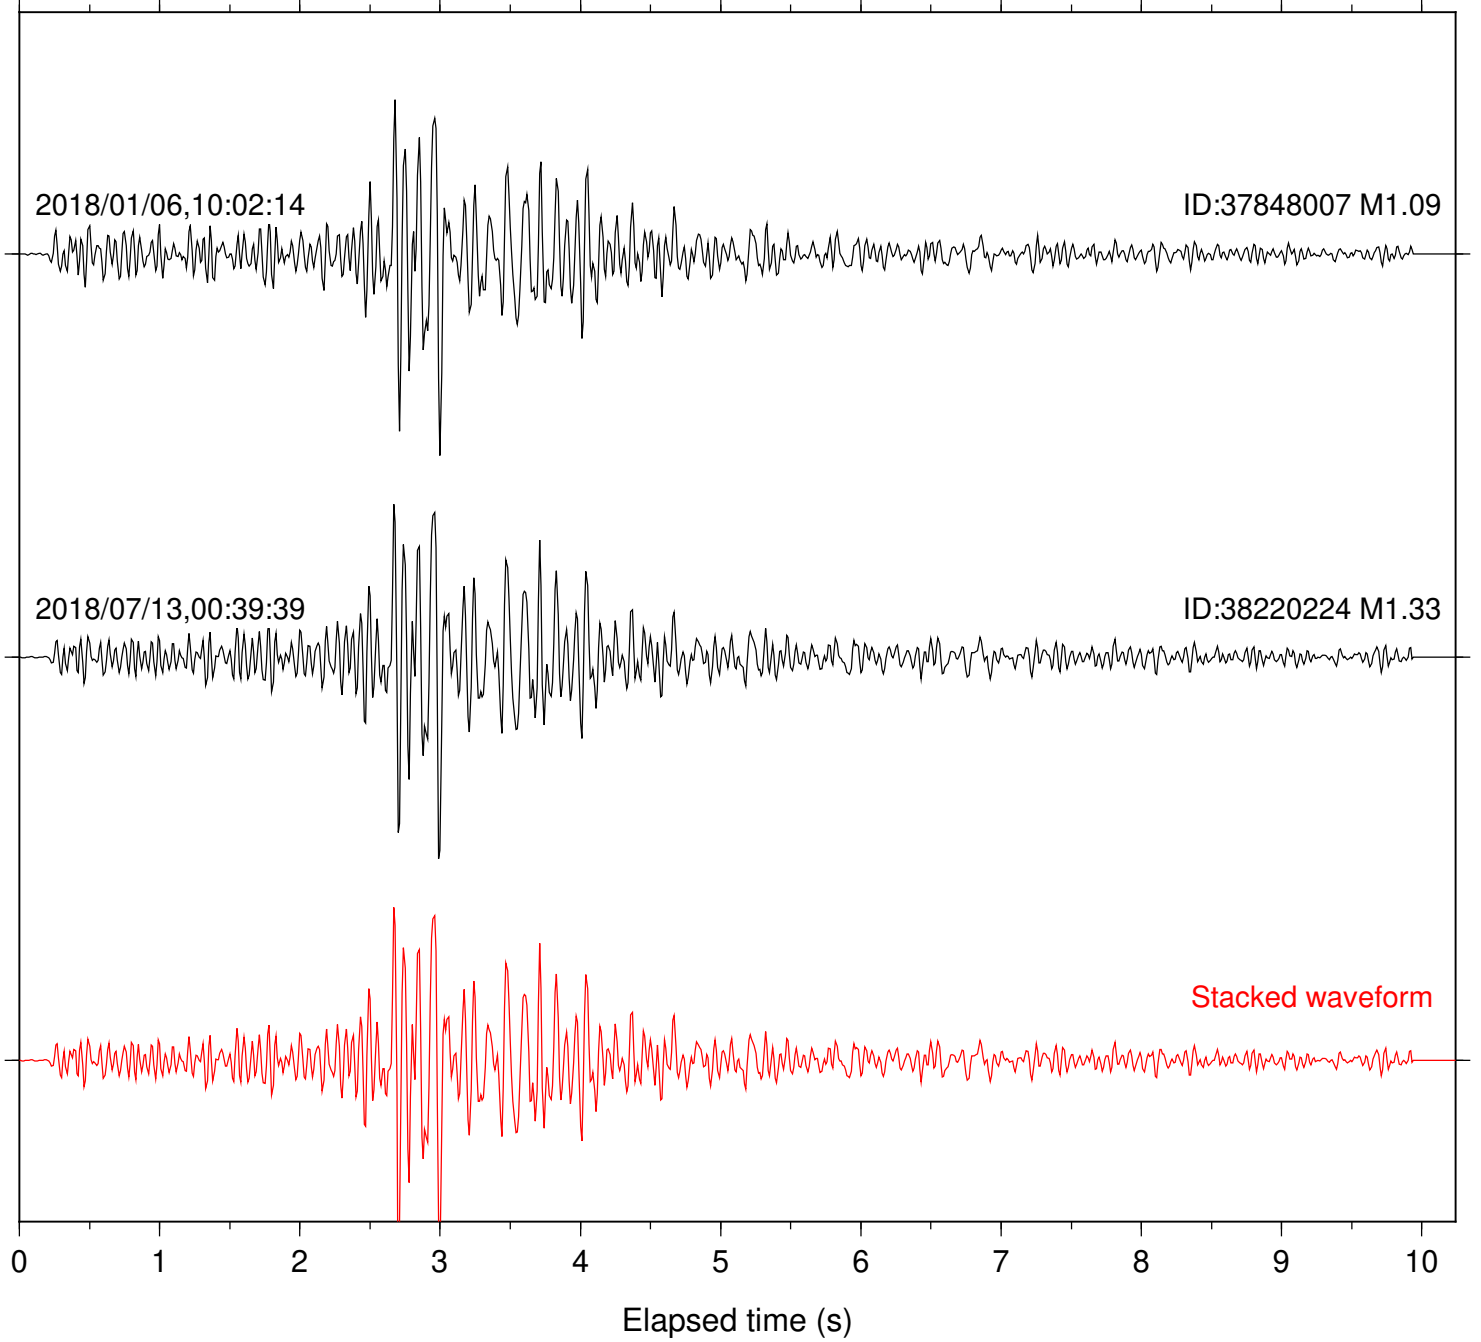

Station: B946 Com: EHZ

Focal depth: 6.39 km