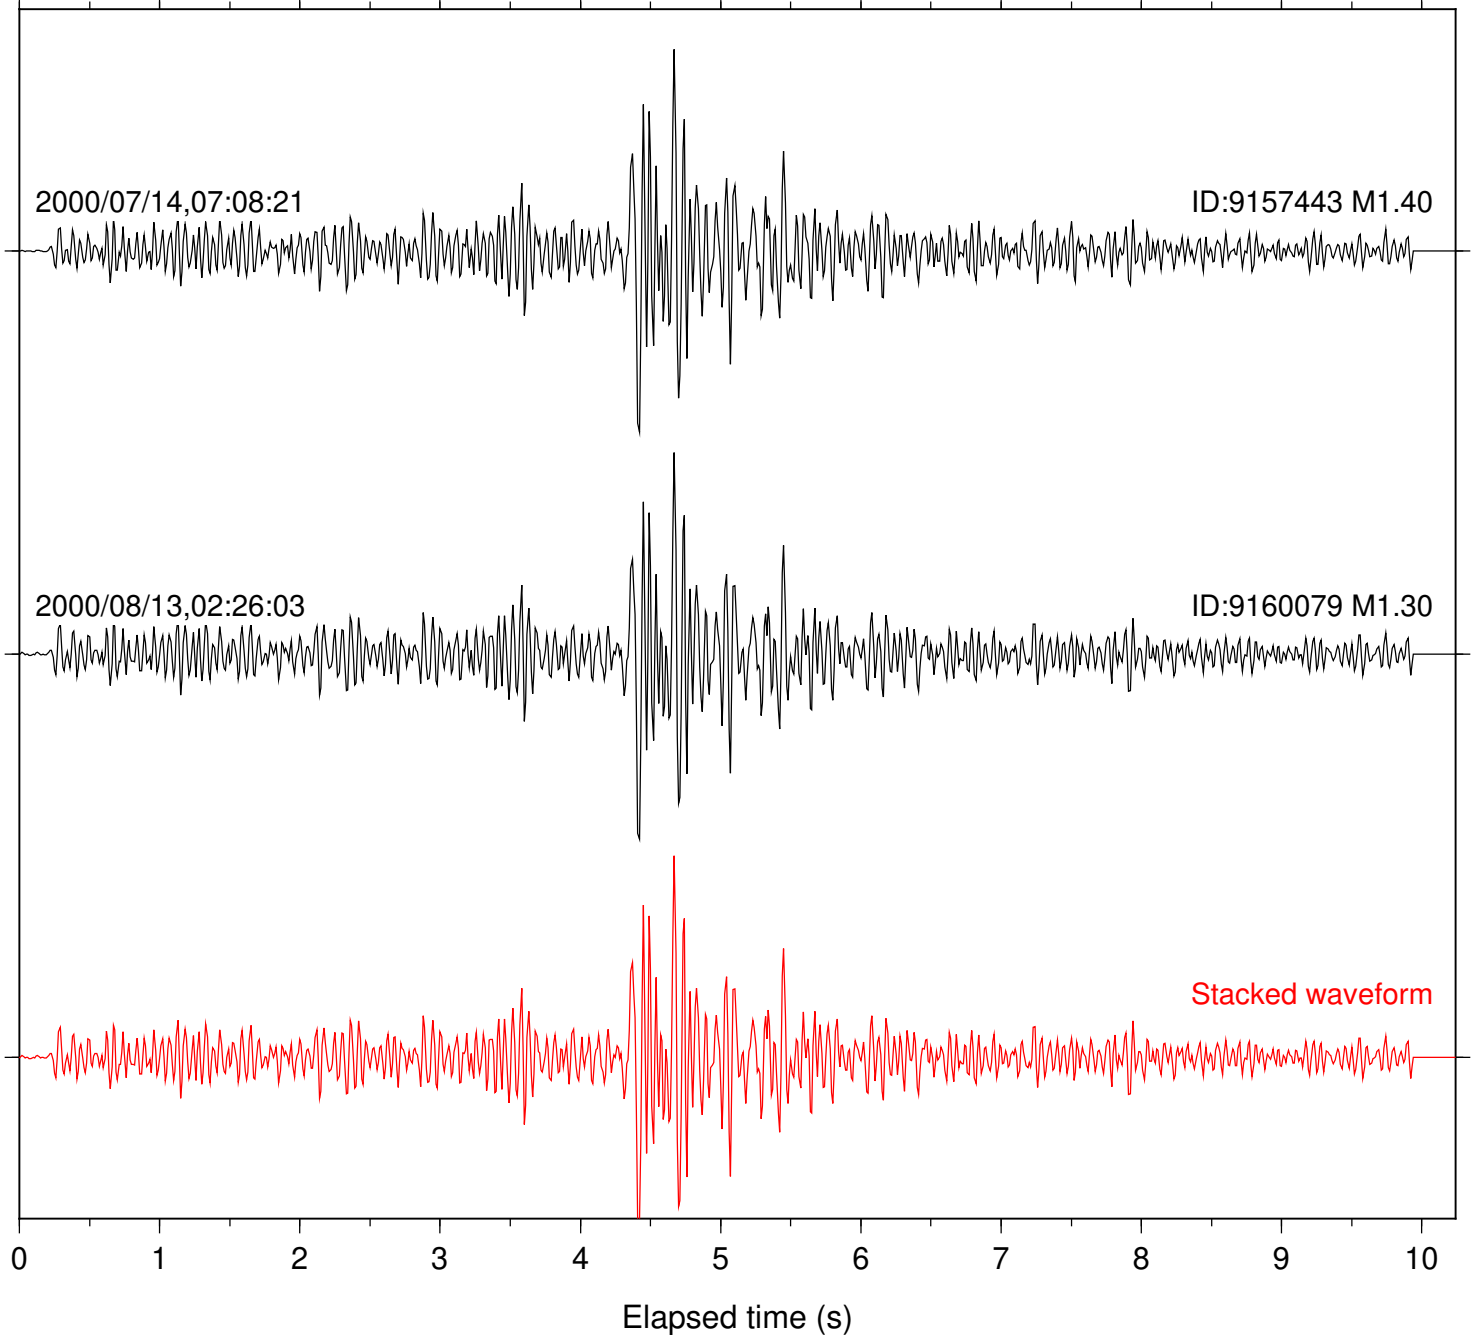

Station: AGA Com: HHZ

Focal depth: 12.88 km