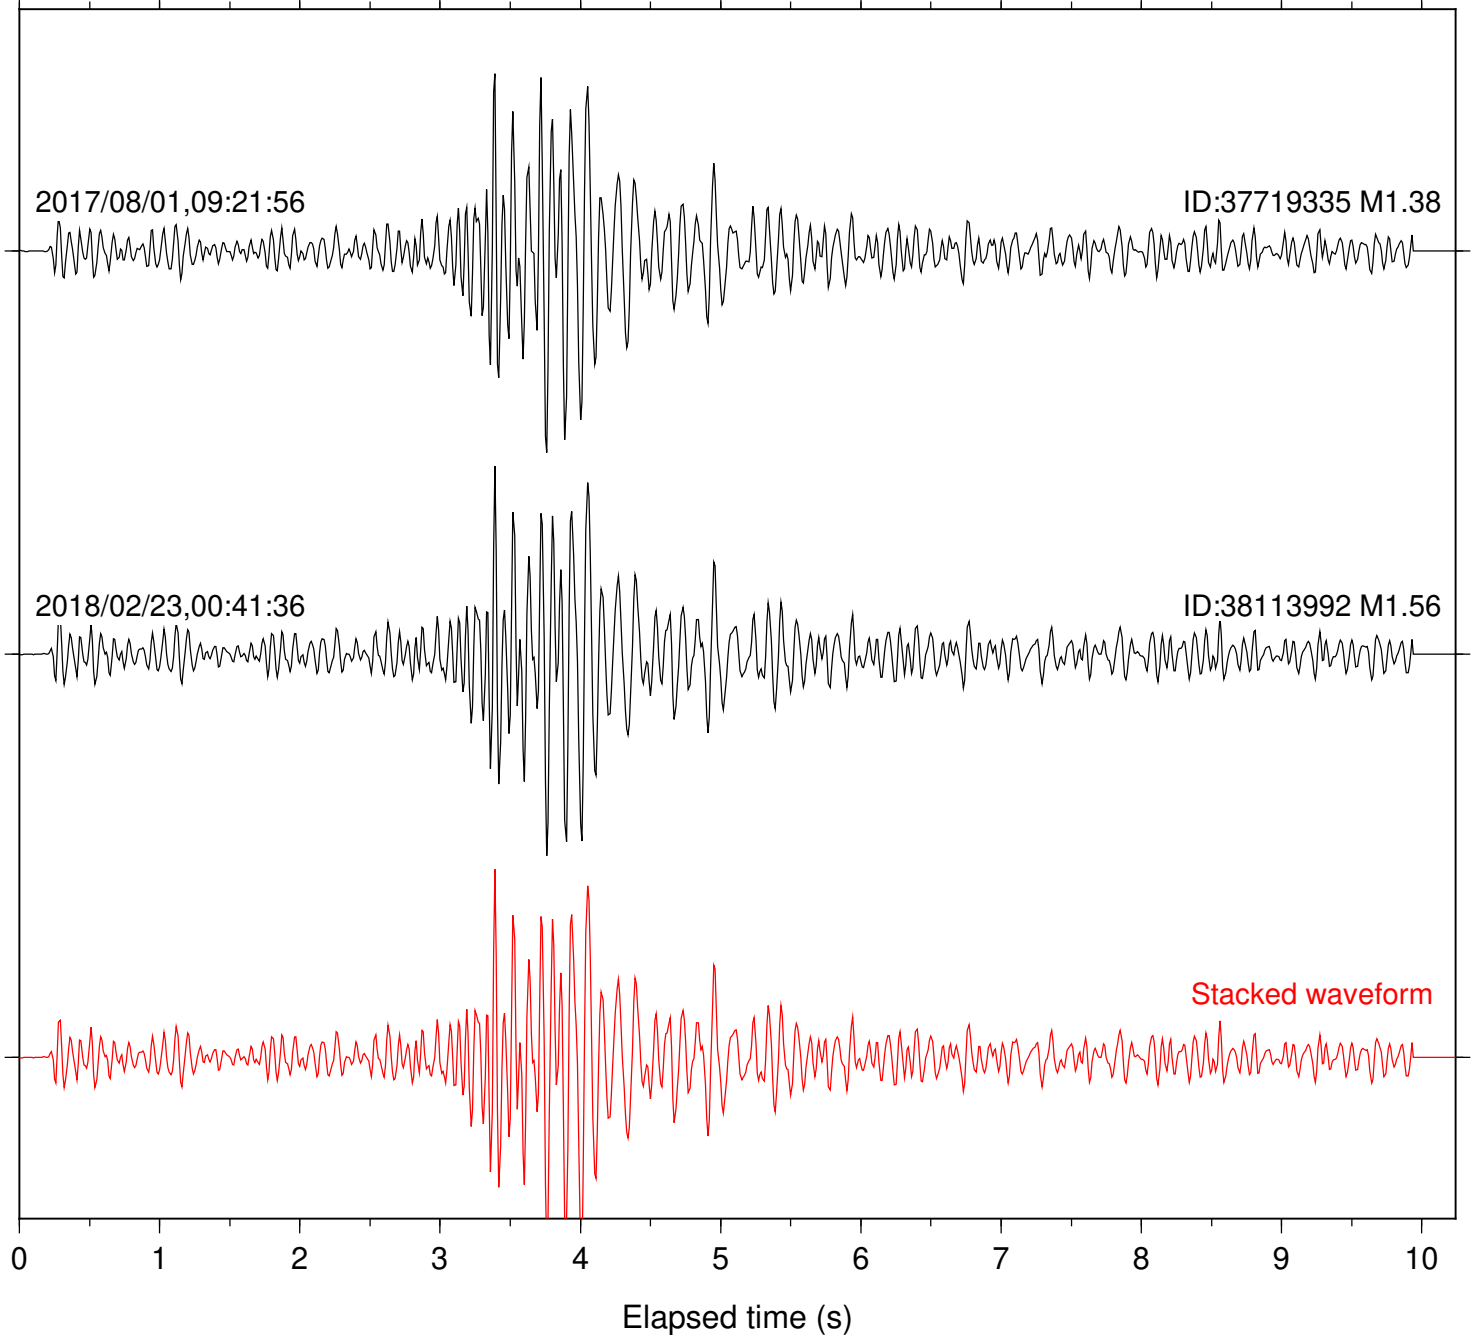

Station: POB2 Com: HHZ

Focal depth: 7.89 km