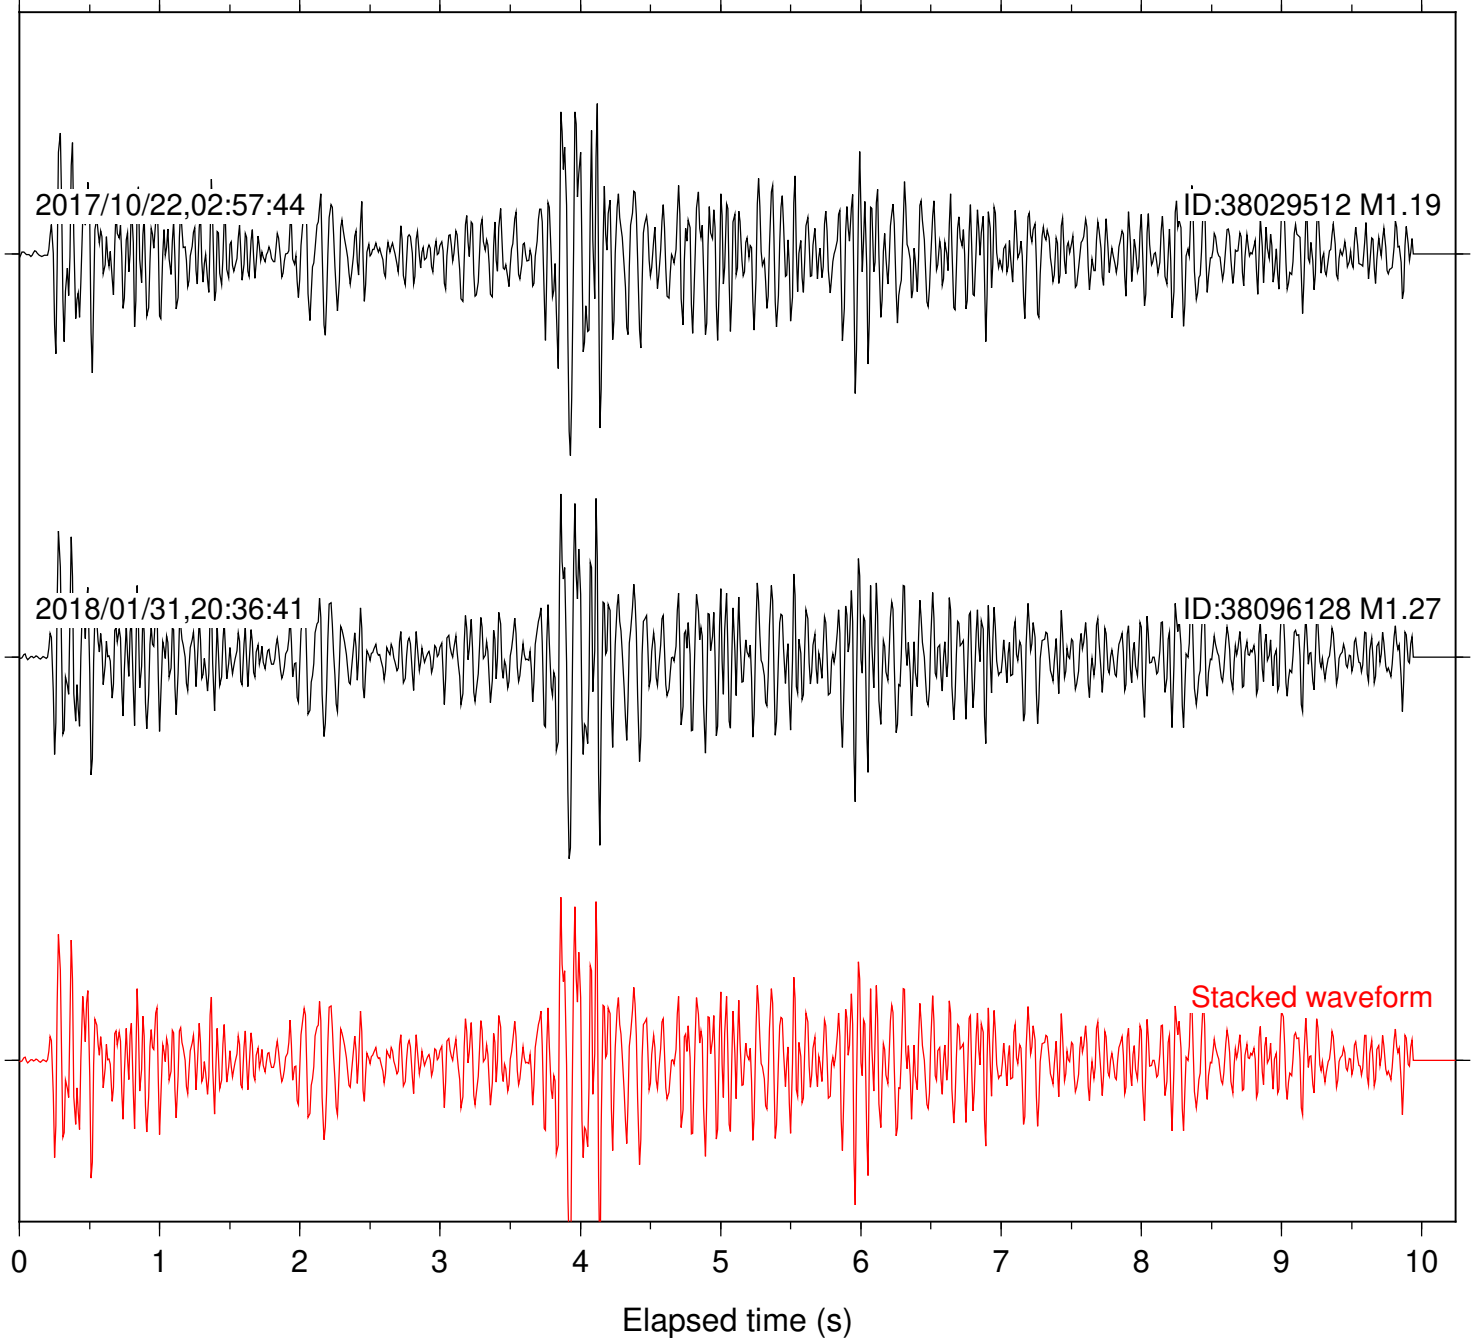

Station: BAC Com: EHZ

Focal depth: 5.13 km