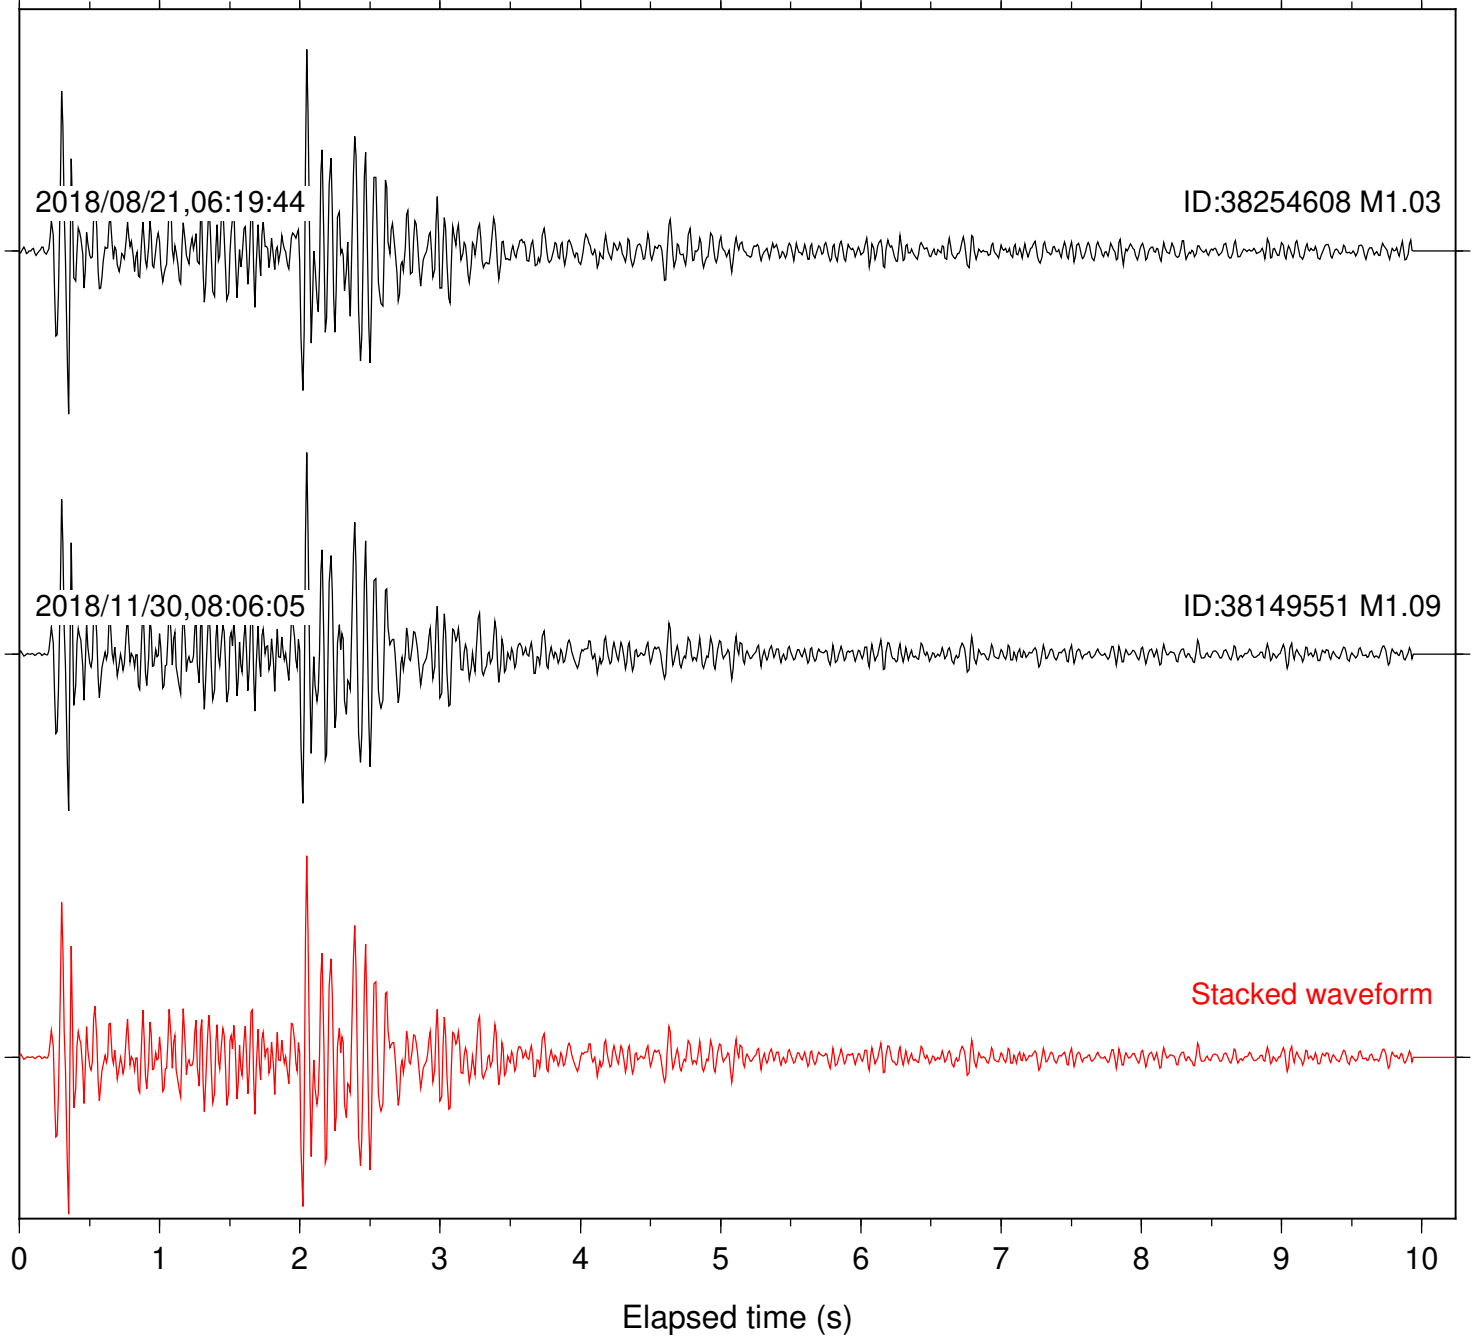

Station: BZN Com: HHZ

Focal depth: 4.50 km