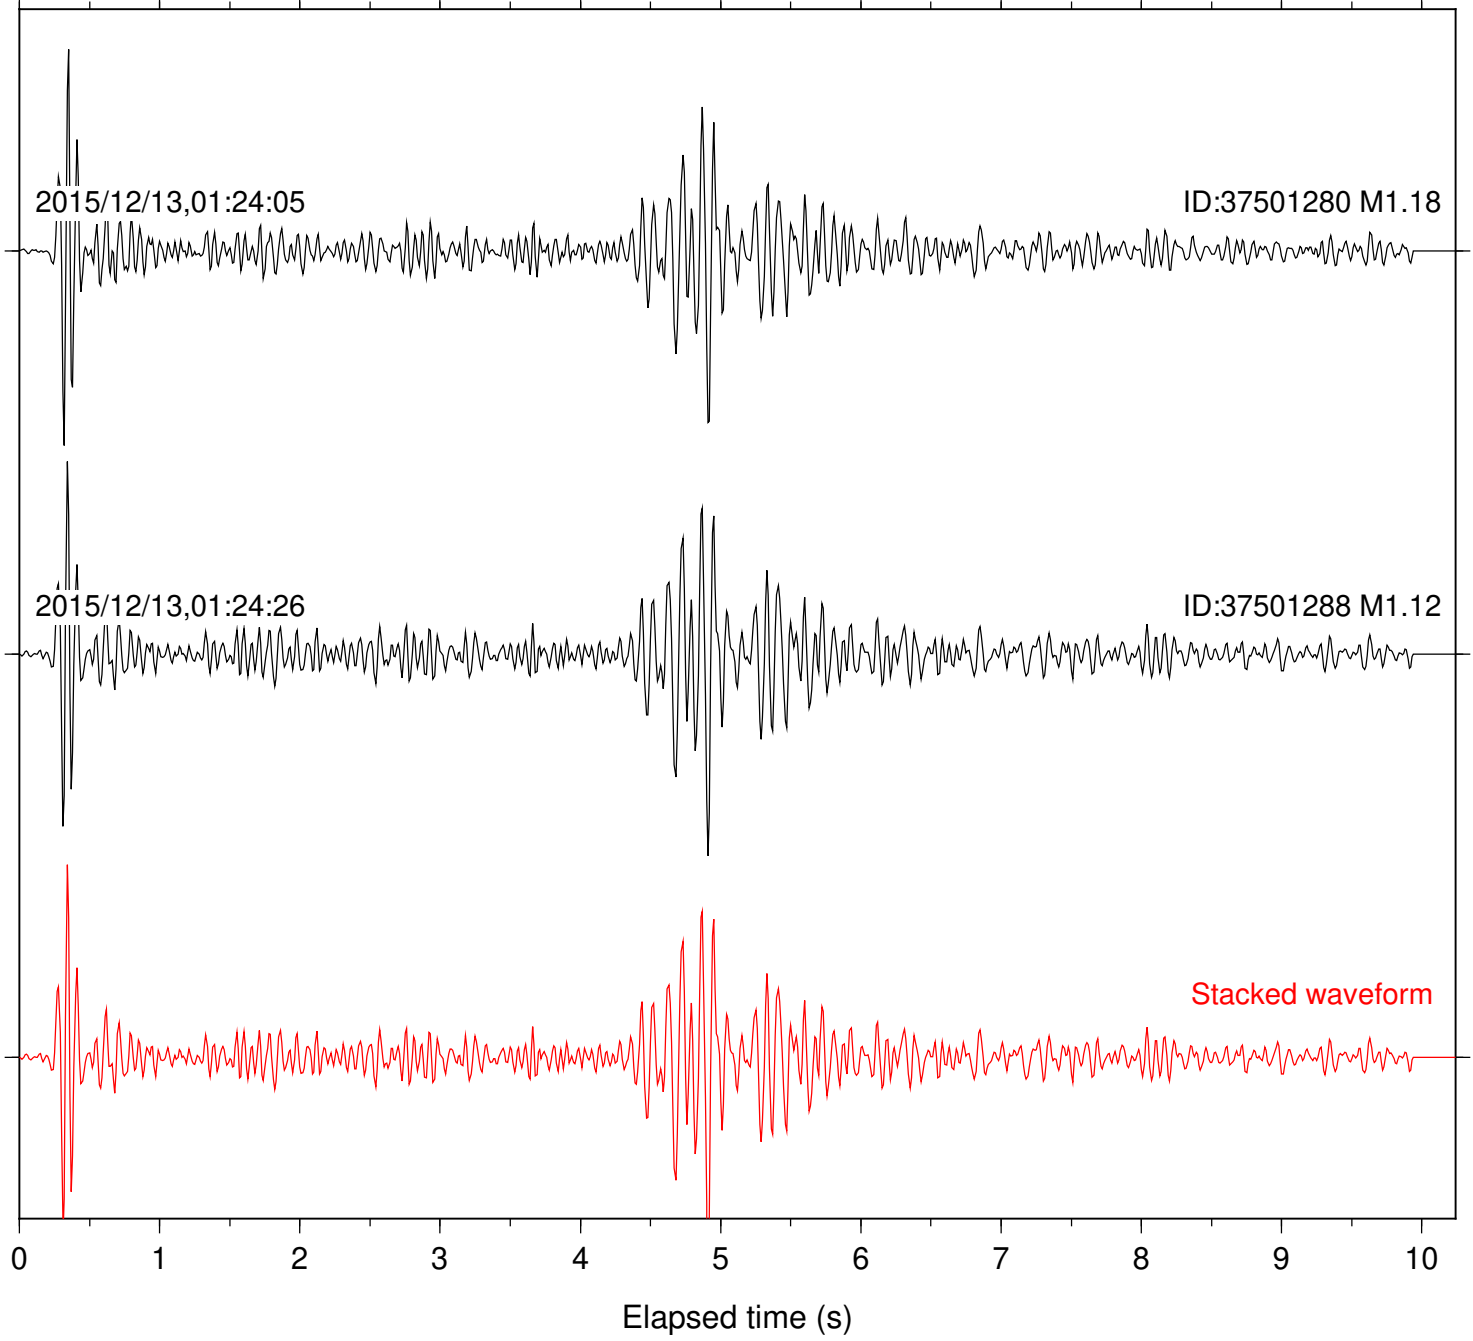

Station: B088 Com: EHZ

Focal depth: 14.99 km