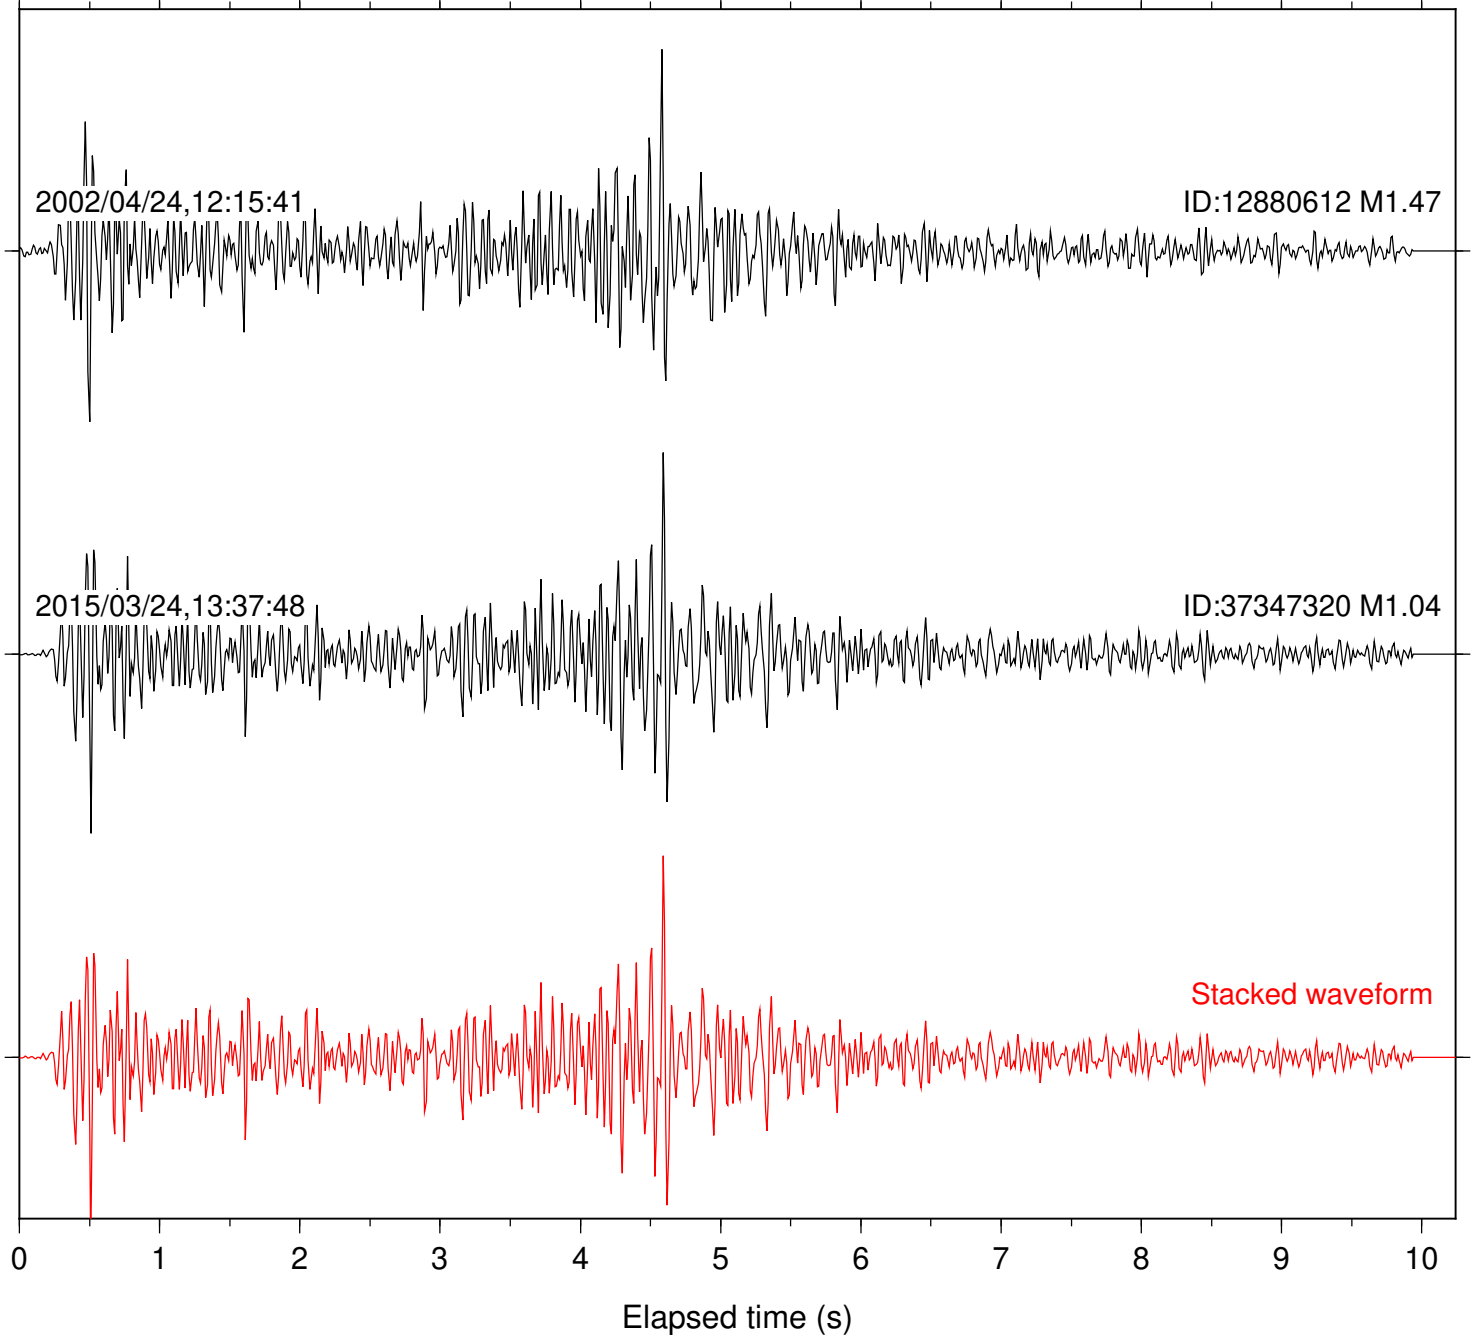

Focal depth: 17.82 km

Station: DGR Com: HHZ

Focal depth: 17.82 km

Station: FRD Com: HHZ

Focal depth: 17.82 km

Station: KNW Com: HHZ

Focal depth: 17.82 km

Station: B081 Com: EHZ