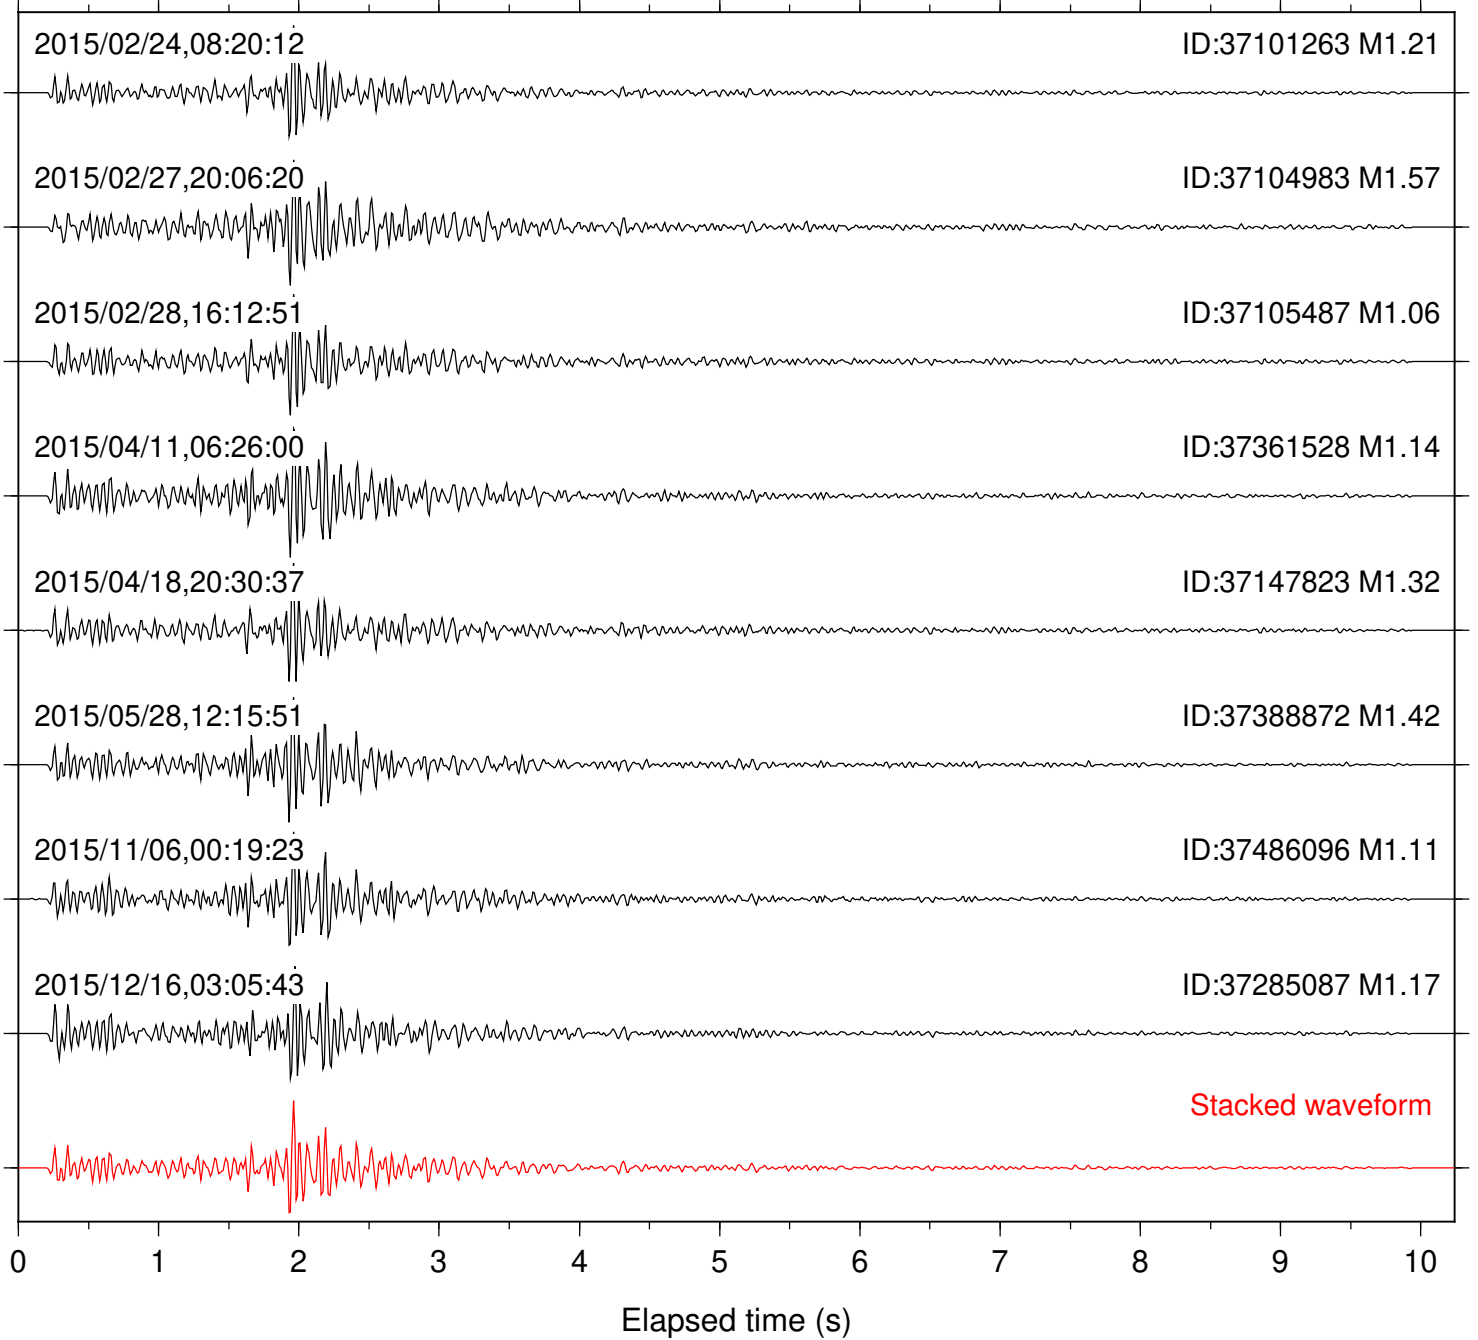

Station: B086 Com: EHZ

Focal depth: 8.11 km