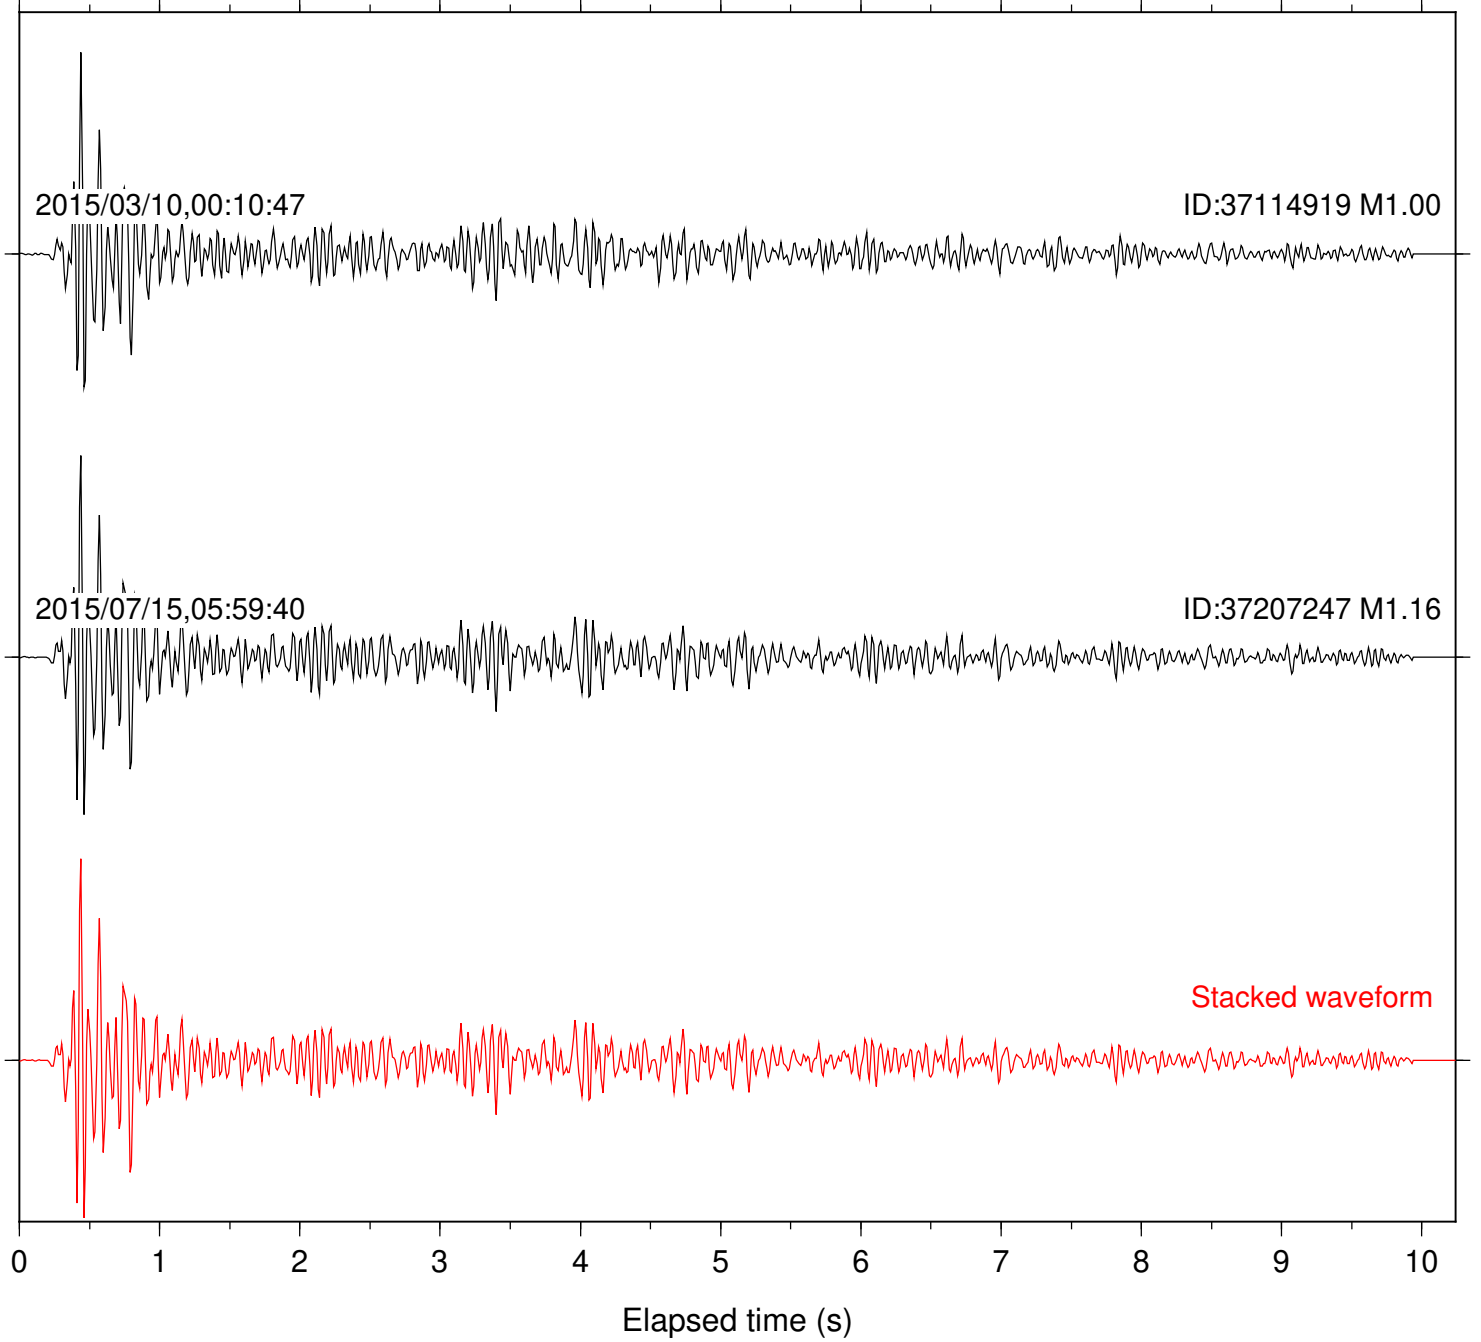

Station: DGR Com: HHZ

Focal depth: 8.29 km

Station: HMT2 Com: HHZ

Focal depth: 8.29 km

Station: KNW Com: HHZ

Focal depth: 8.29 km

Station: B081 Com: EHZ

Focal depth: 7.85 km