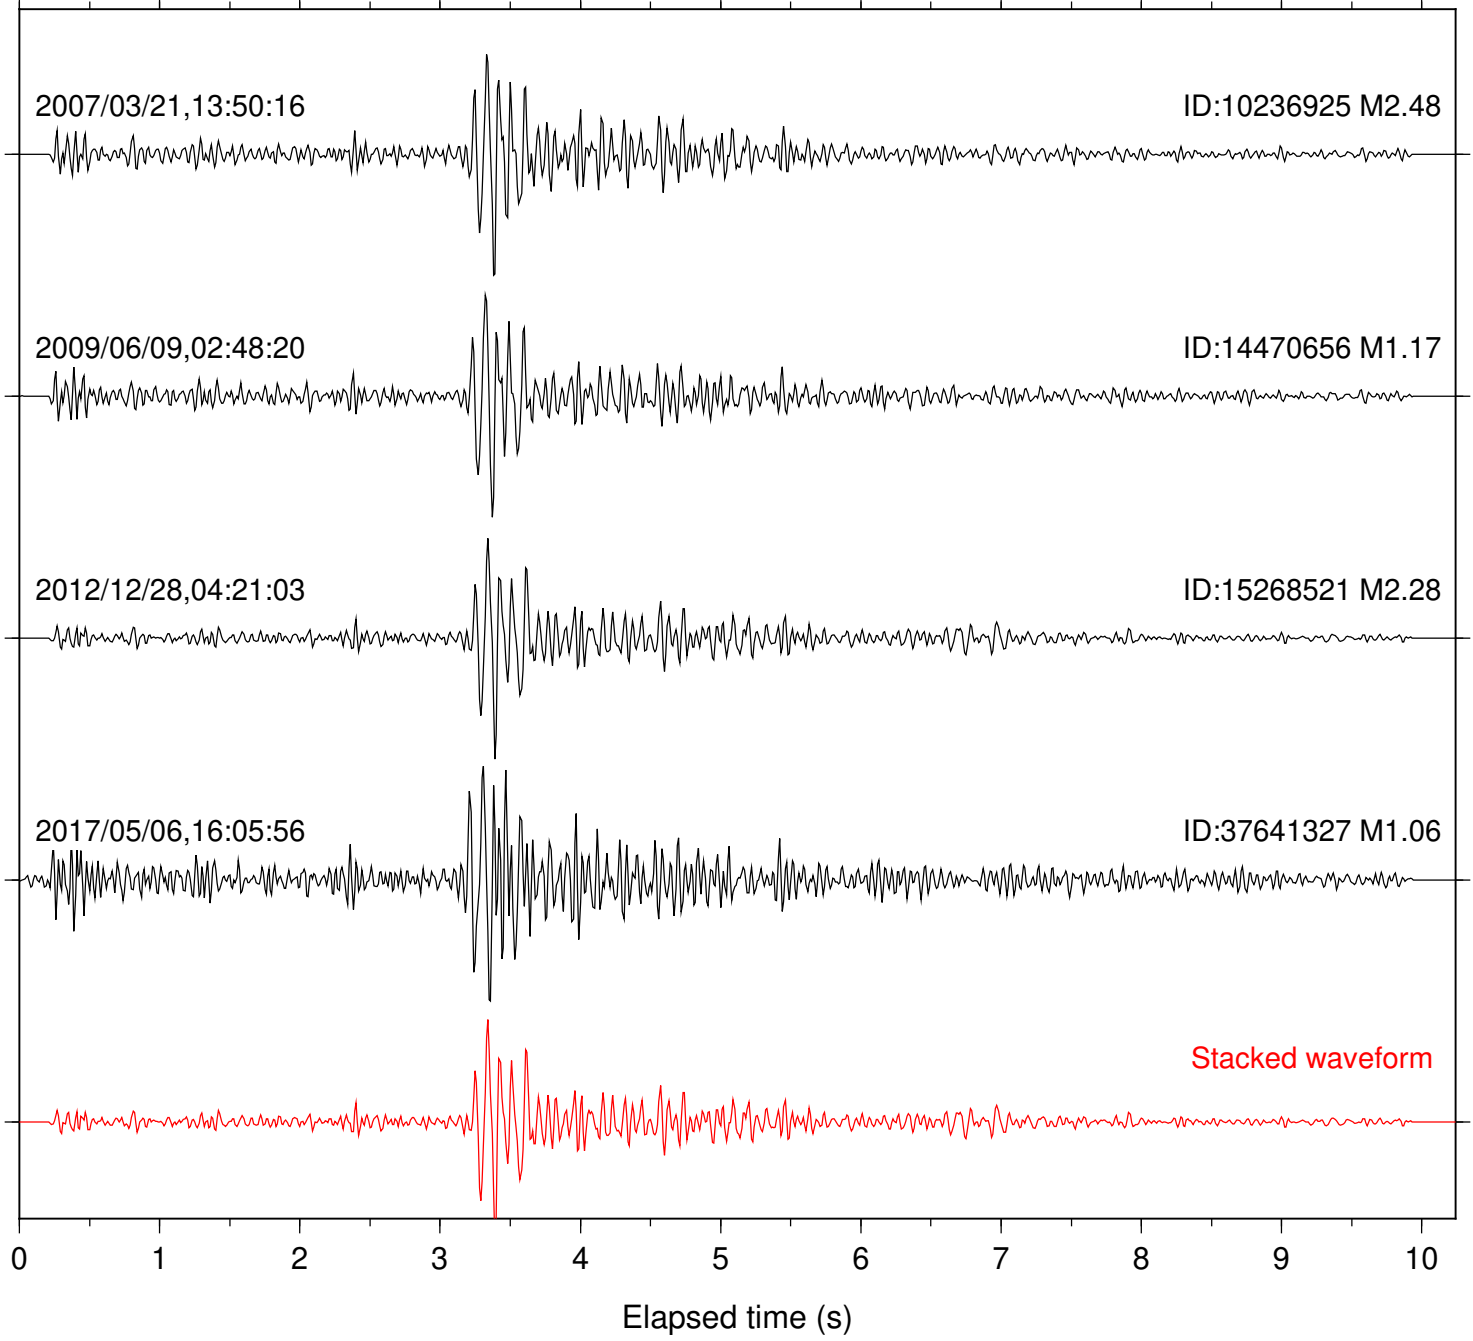

Station: B086 Com: EHZ

Focal depth: 10.68 km