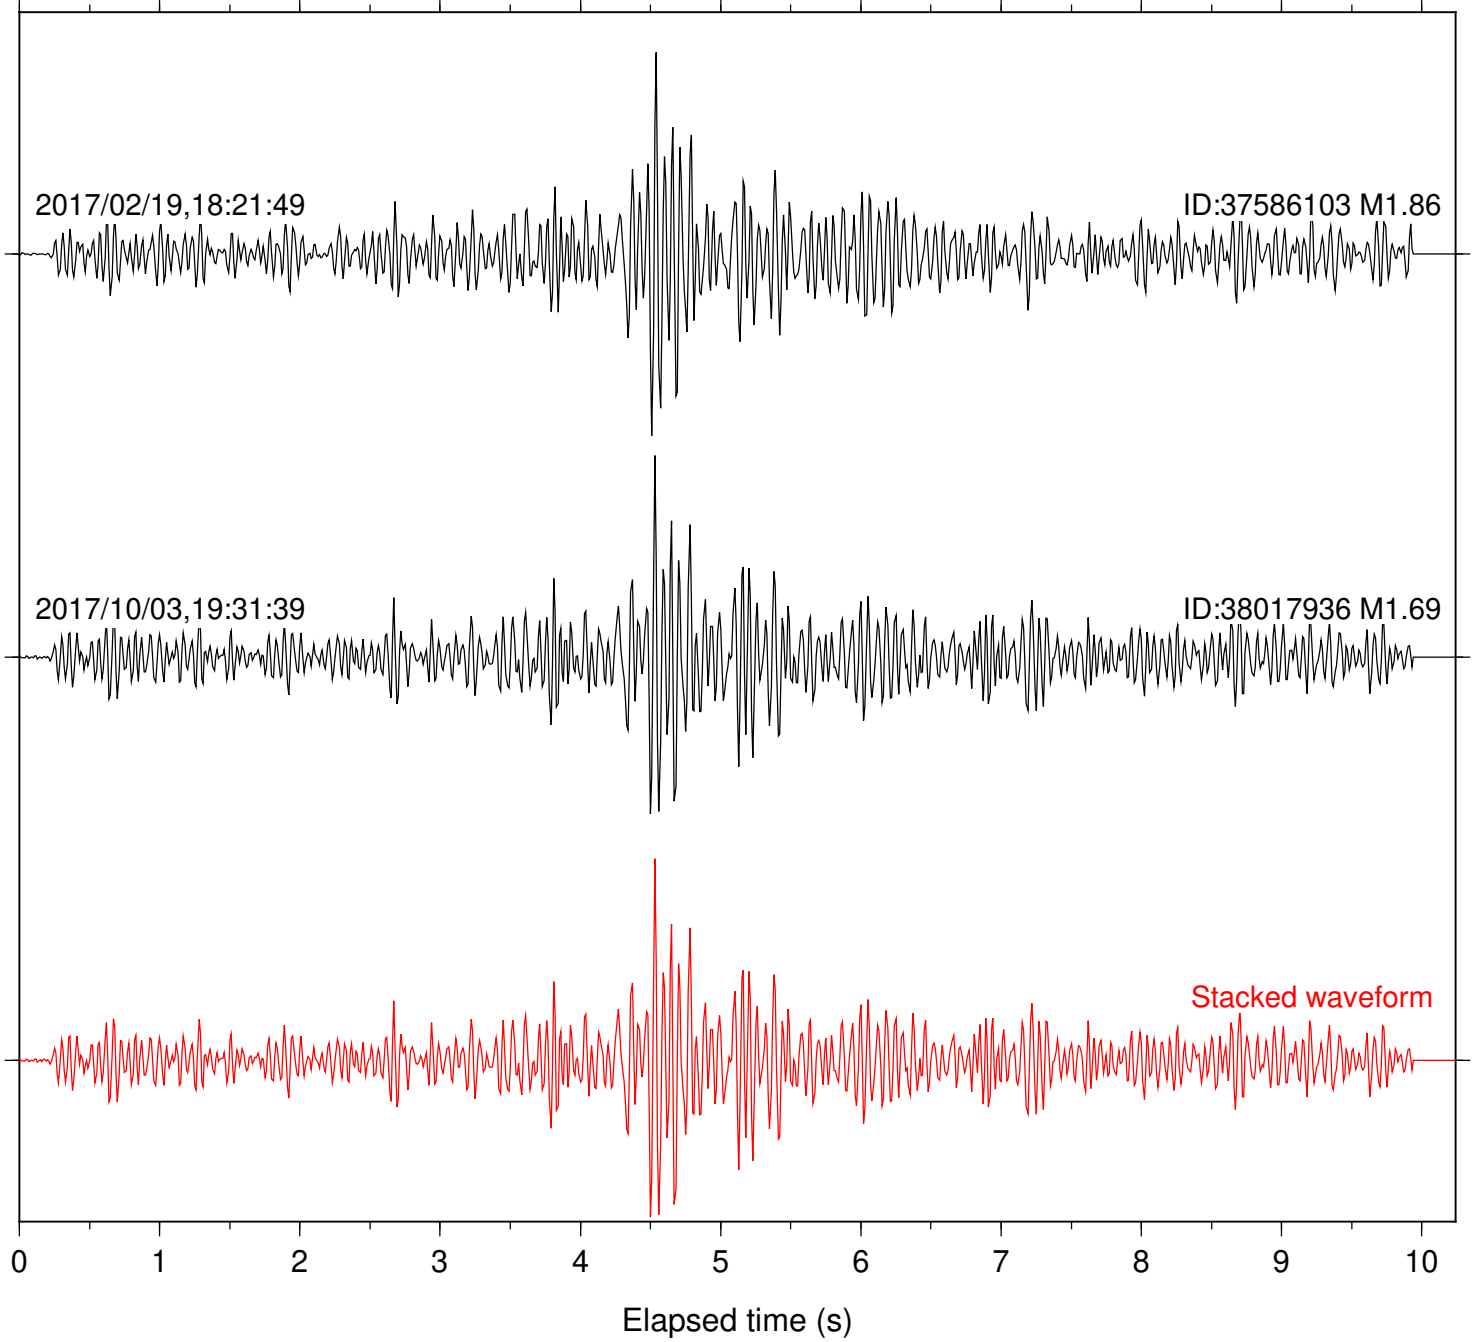

Focal depth: 5.65 km

Station: FRD Com: HHZ

Focal depth: 5.65 km

Station: PFO Com: HHZ

Focal depth: 5.65 km

Station: B081 Com: EHZ

Focal depth: 7.21 km

Station: B082 Com: EHZ