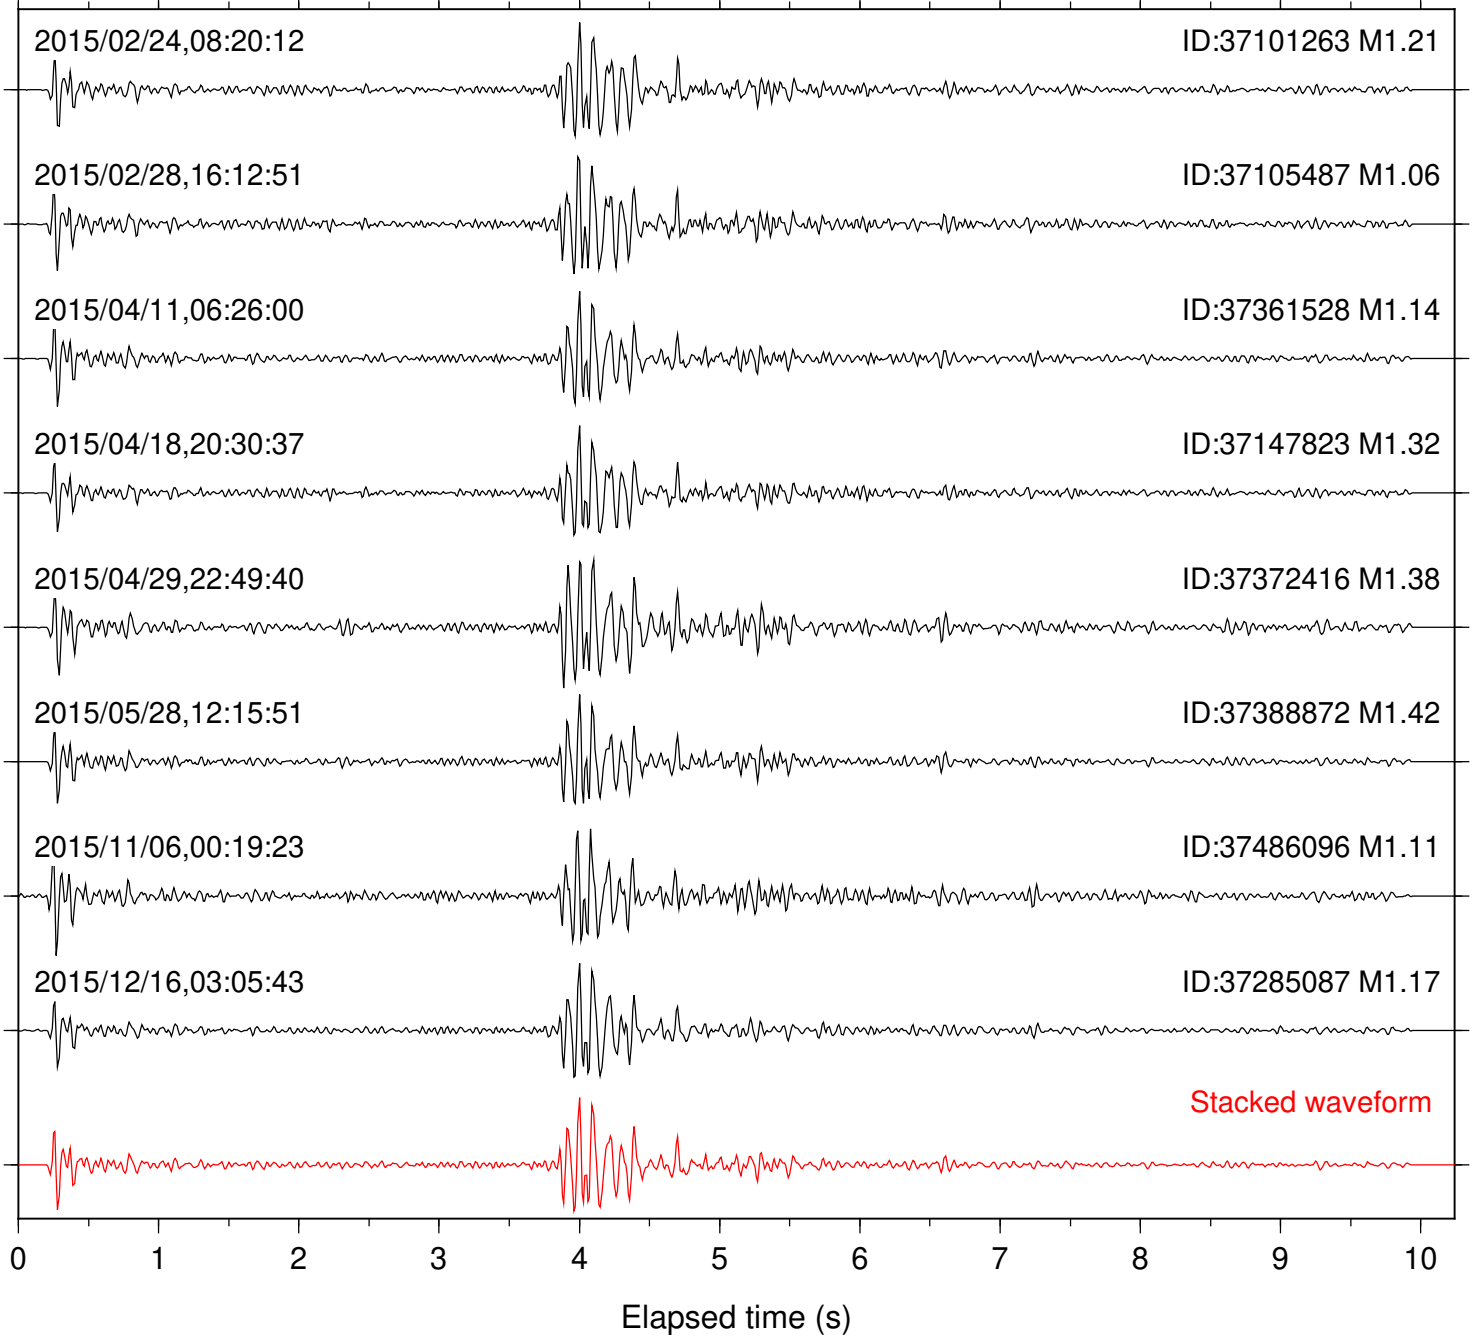

Station: B081 Com: EHZ

Focal depth: 8.11 km