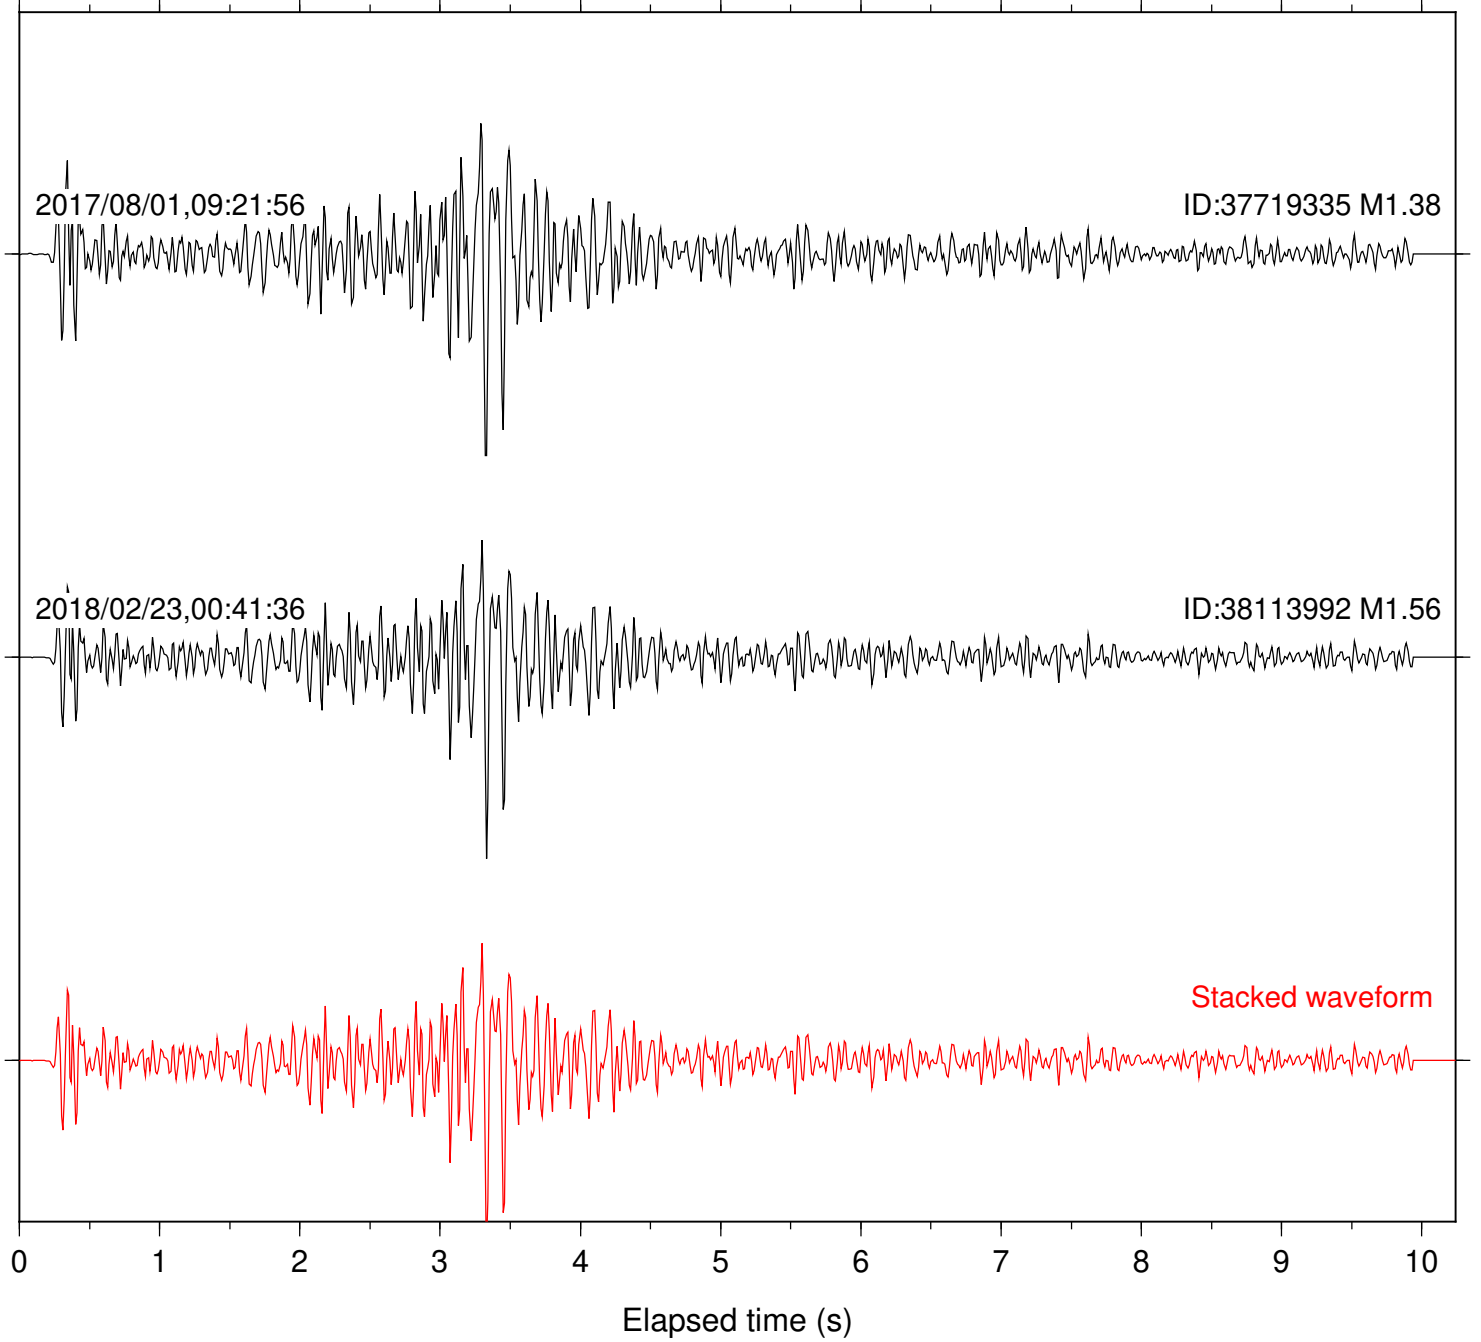

Station: B082 Com: EHZ

Focal depth: 7.89 km