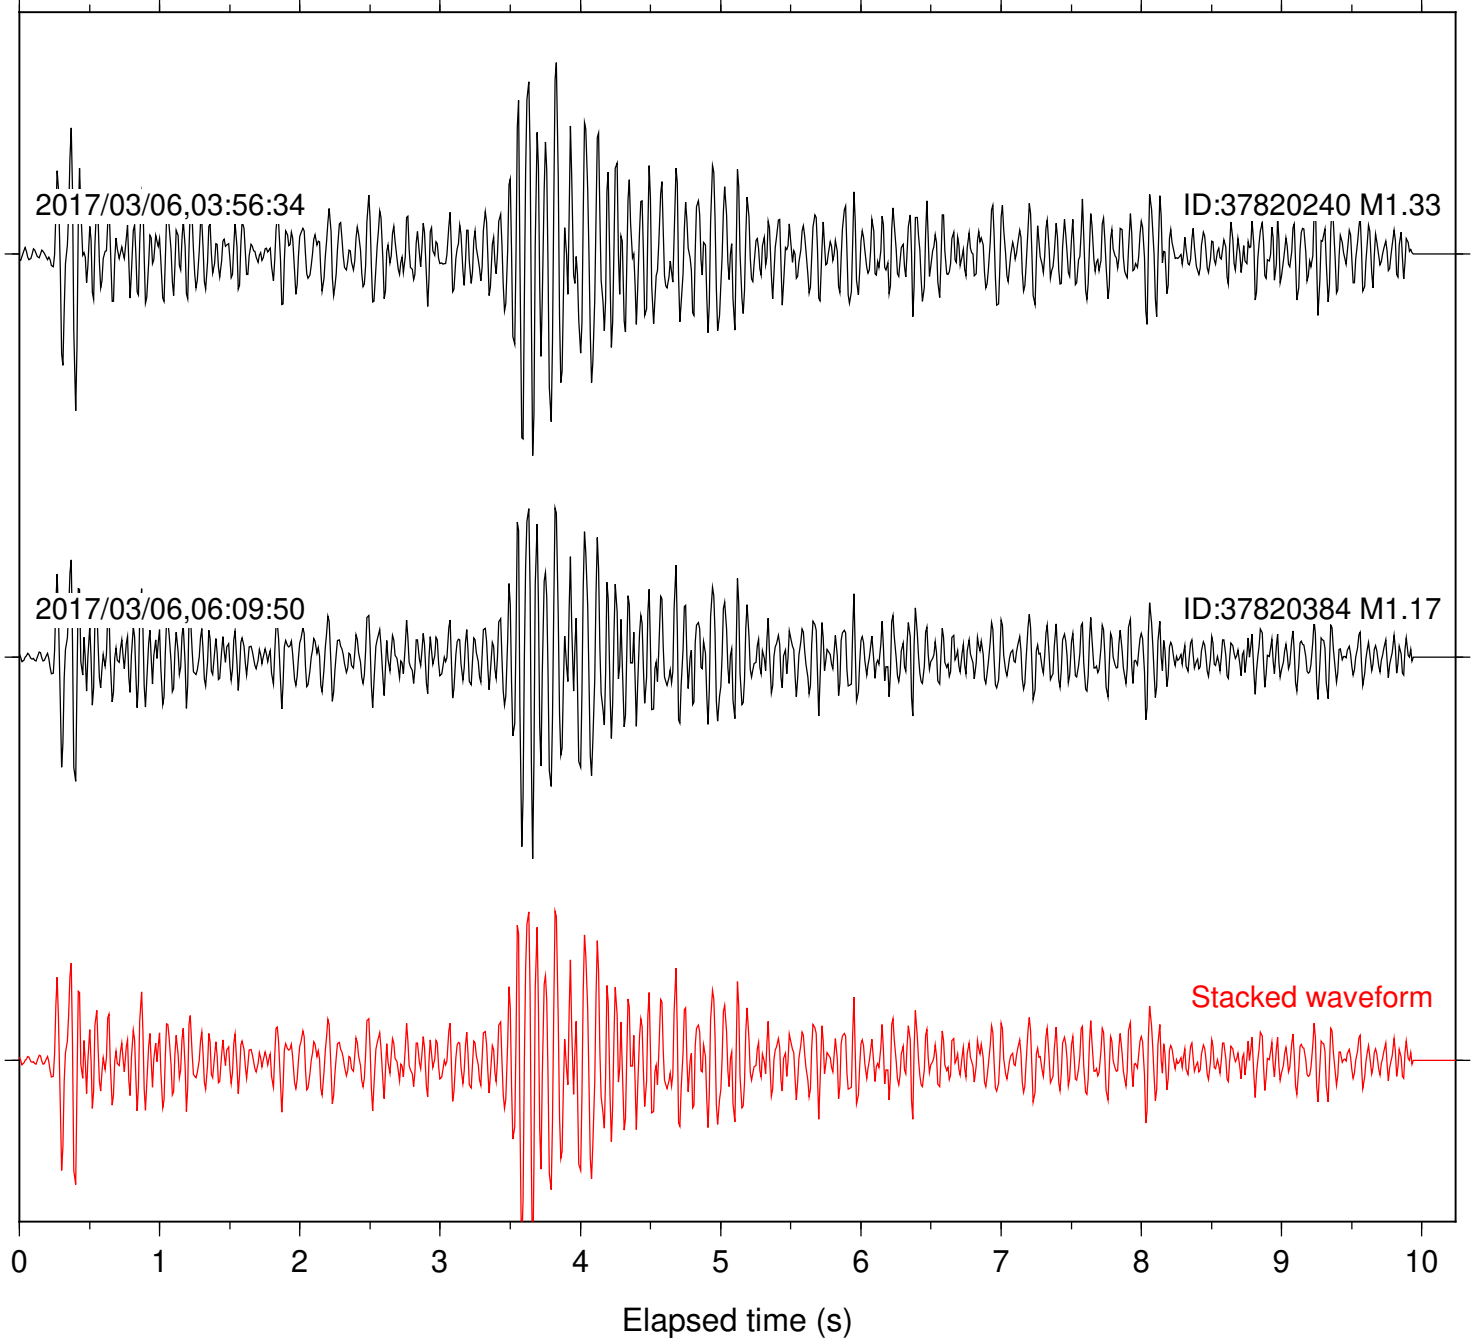

Station: DGR Com: HHZ

Focal depth: 7.15 km

Station: FRD Com: HHZ

Focal depth: 7.15 km

Station: HMT2 Com: HHZ

Focal depth: 7.15 km

Station: KNW Com: HHZ

Focal depth: 7.15 km