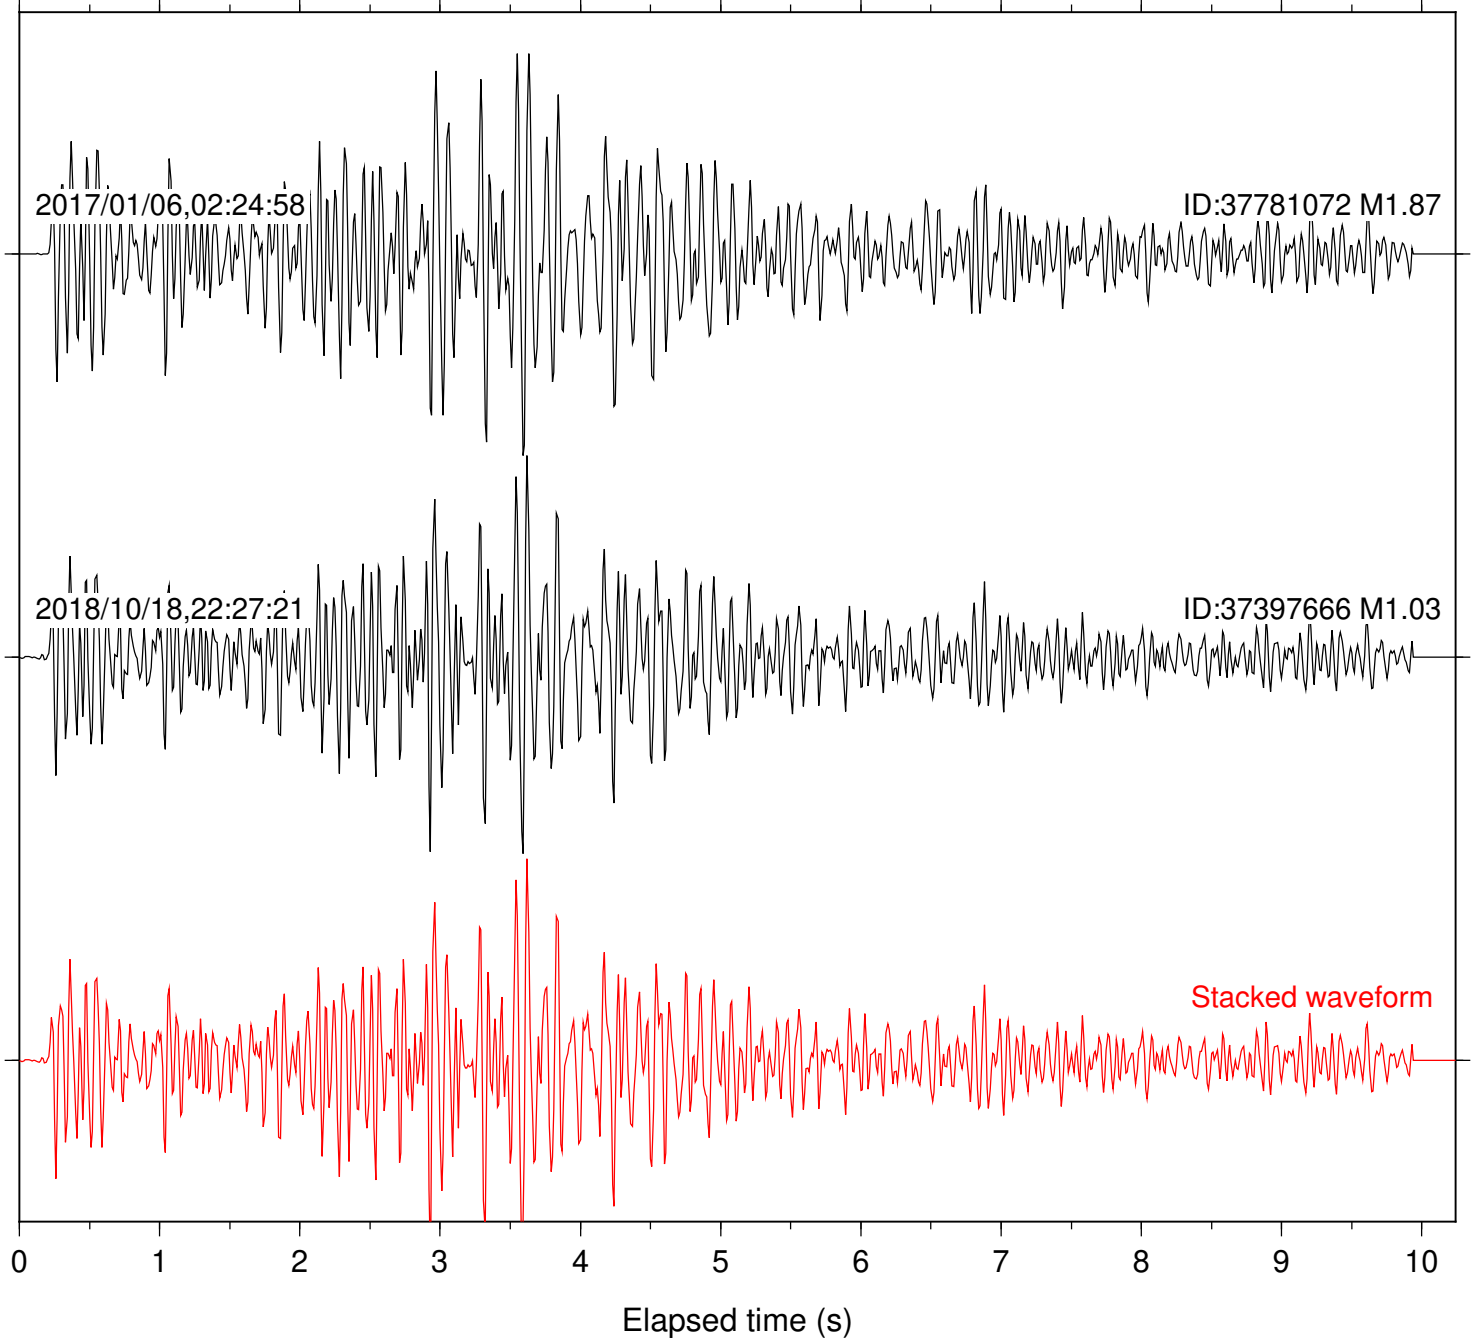

Focal depth: 6.15 km

Station: B084 Com: EHZ

Focal depth: 6.15 km

Station: B087 Com: EHZ

Focal depth: 6.15 km

Station: B088 Com: EHZ

Focal depth: 6.15 km

Station: B093 Com: EHZ