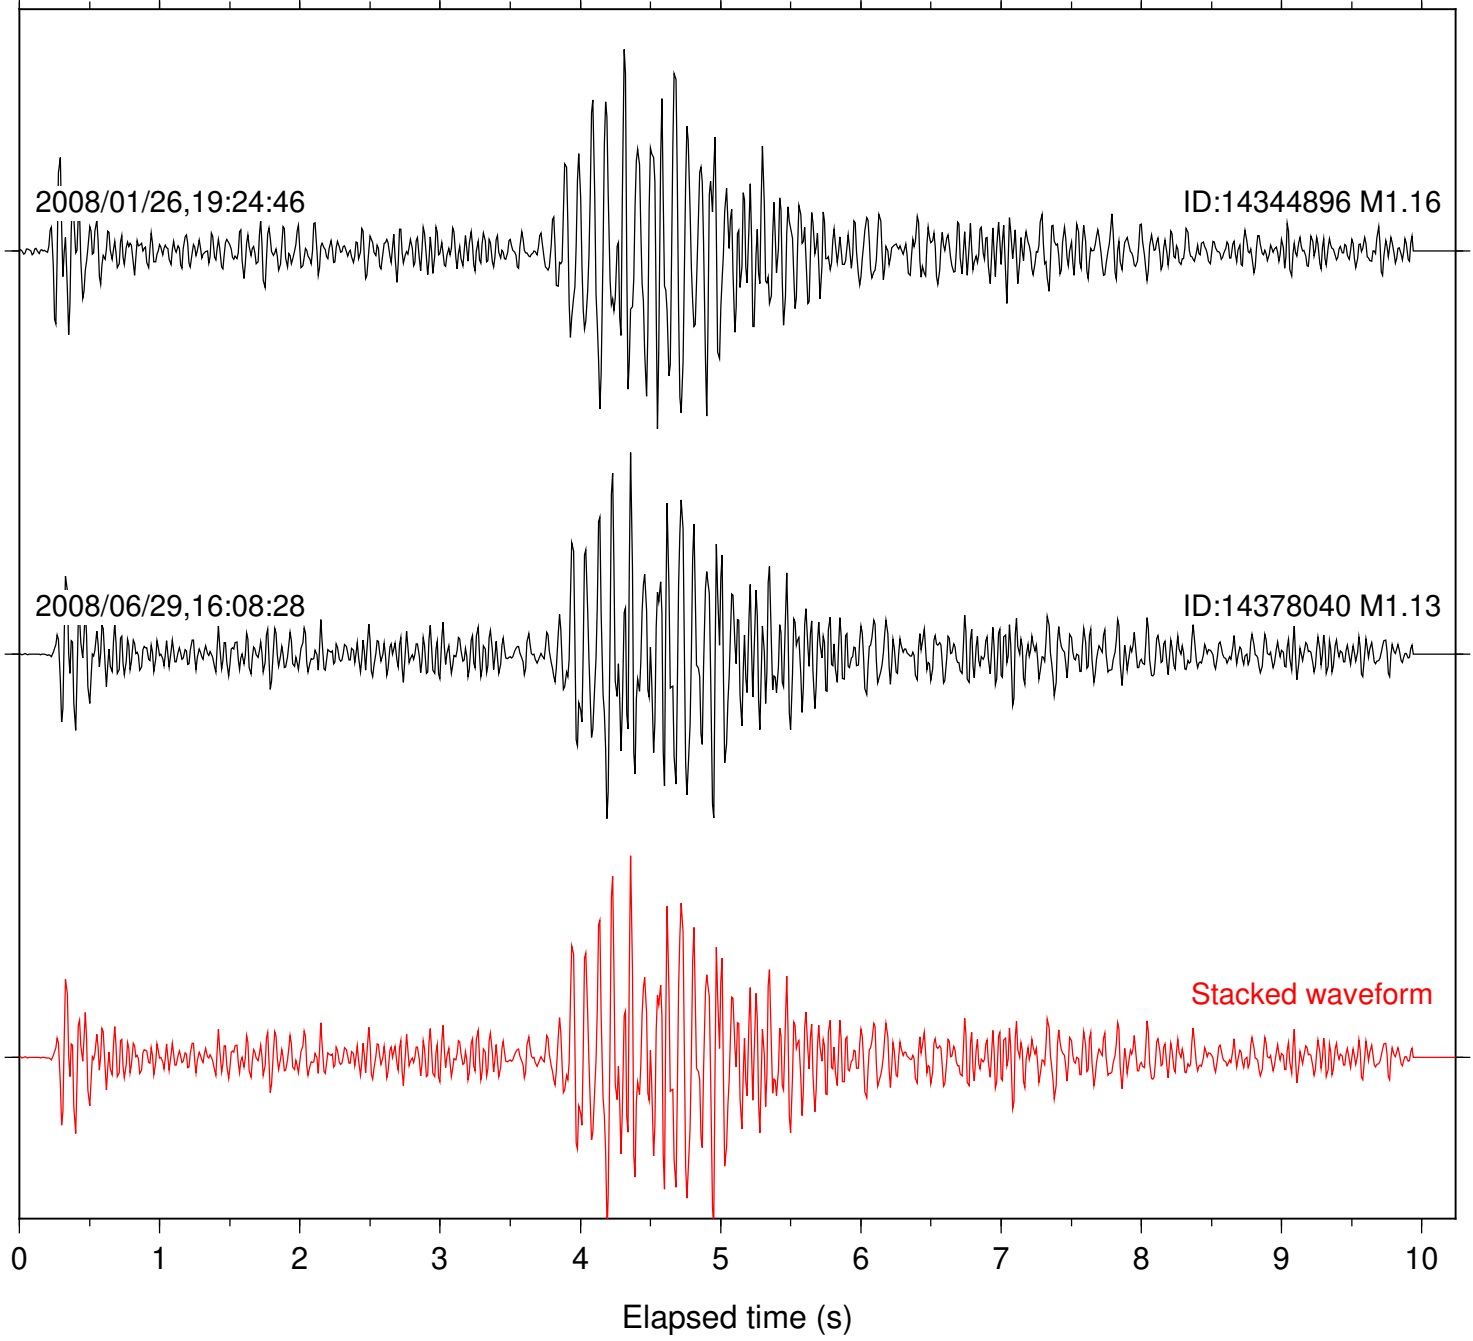

Station: BAC Com: EHZ

Focal depth: 5.39 km