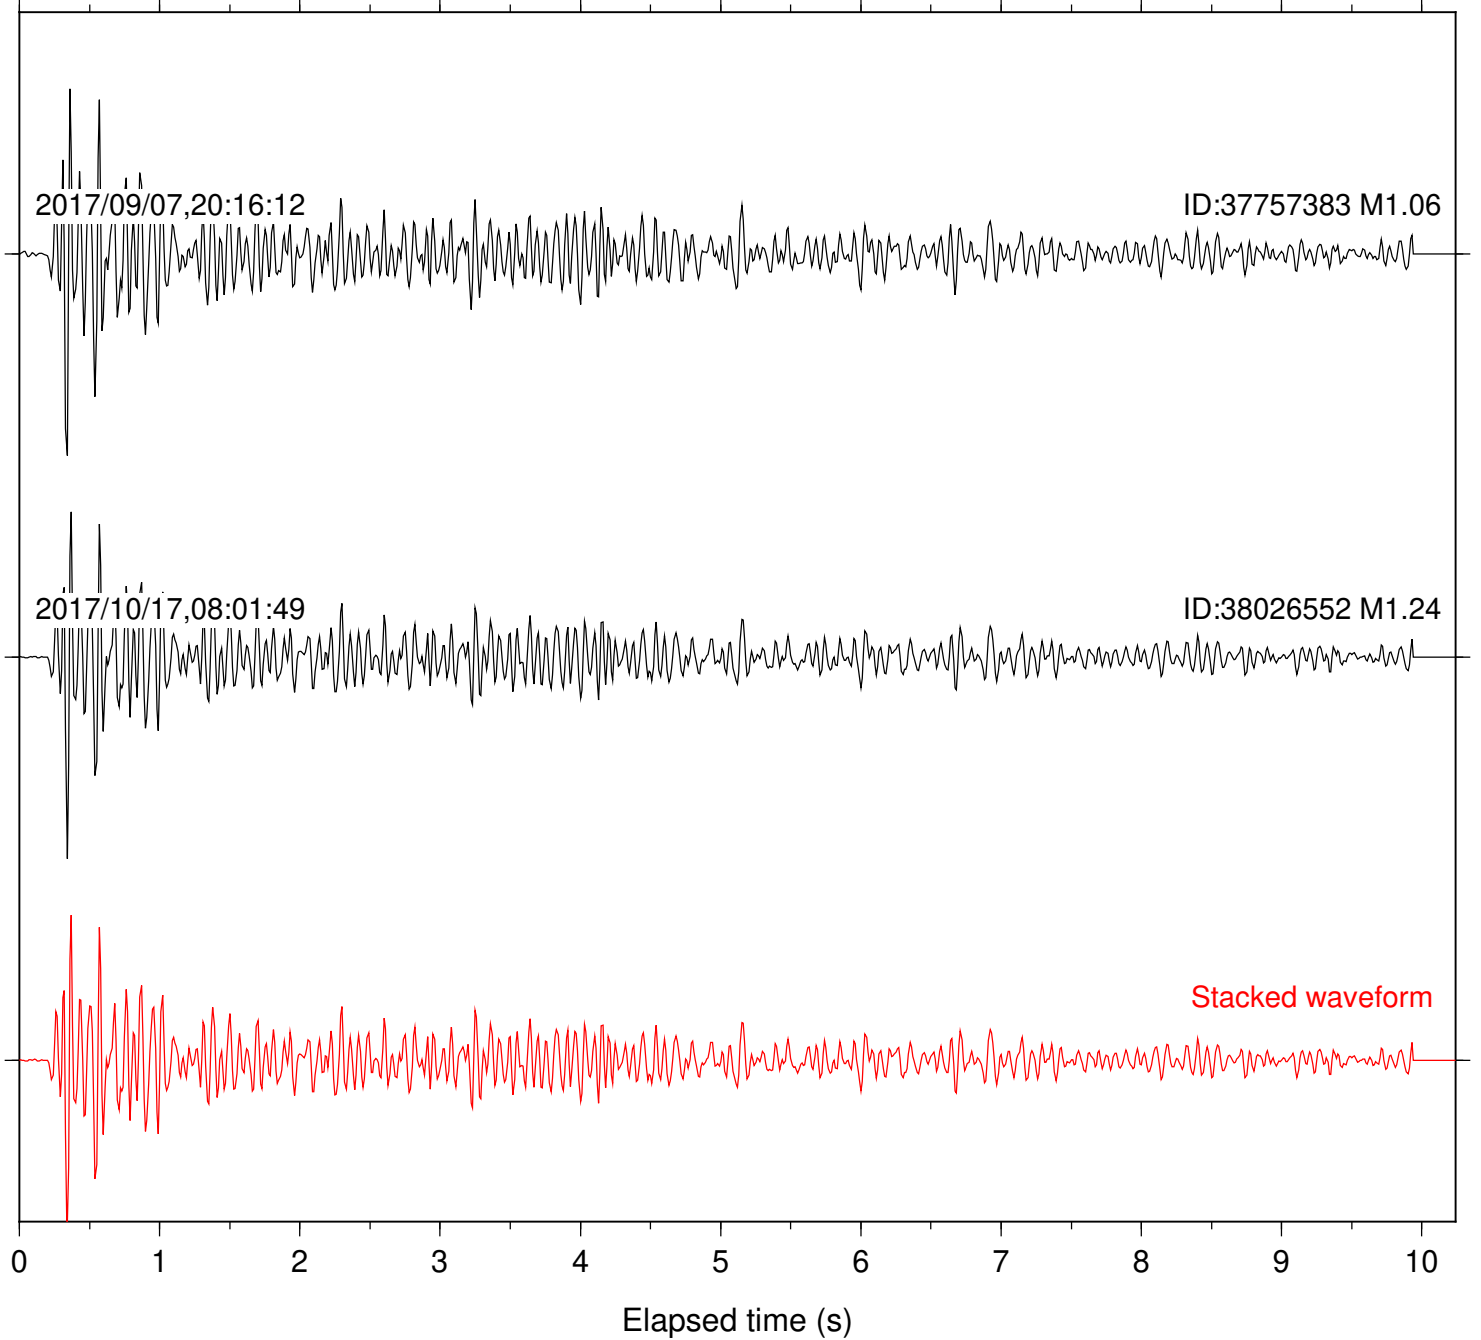

Focal depth: 5.09 km

Station: RDM Com: HHZ

Focal depth: 5.07 km

Station: RRSP Com: HHZ

Focal depth: 5.07 km

Station: SMER Com: HHZ

Focal depth: 5.09 km

Station: SND Com: HHZ