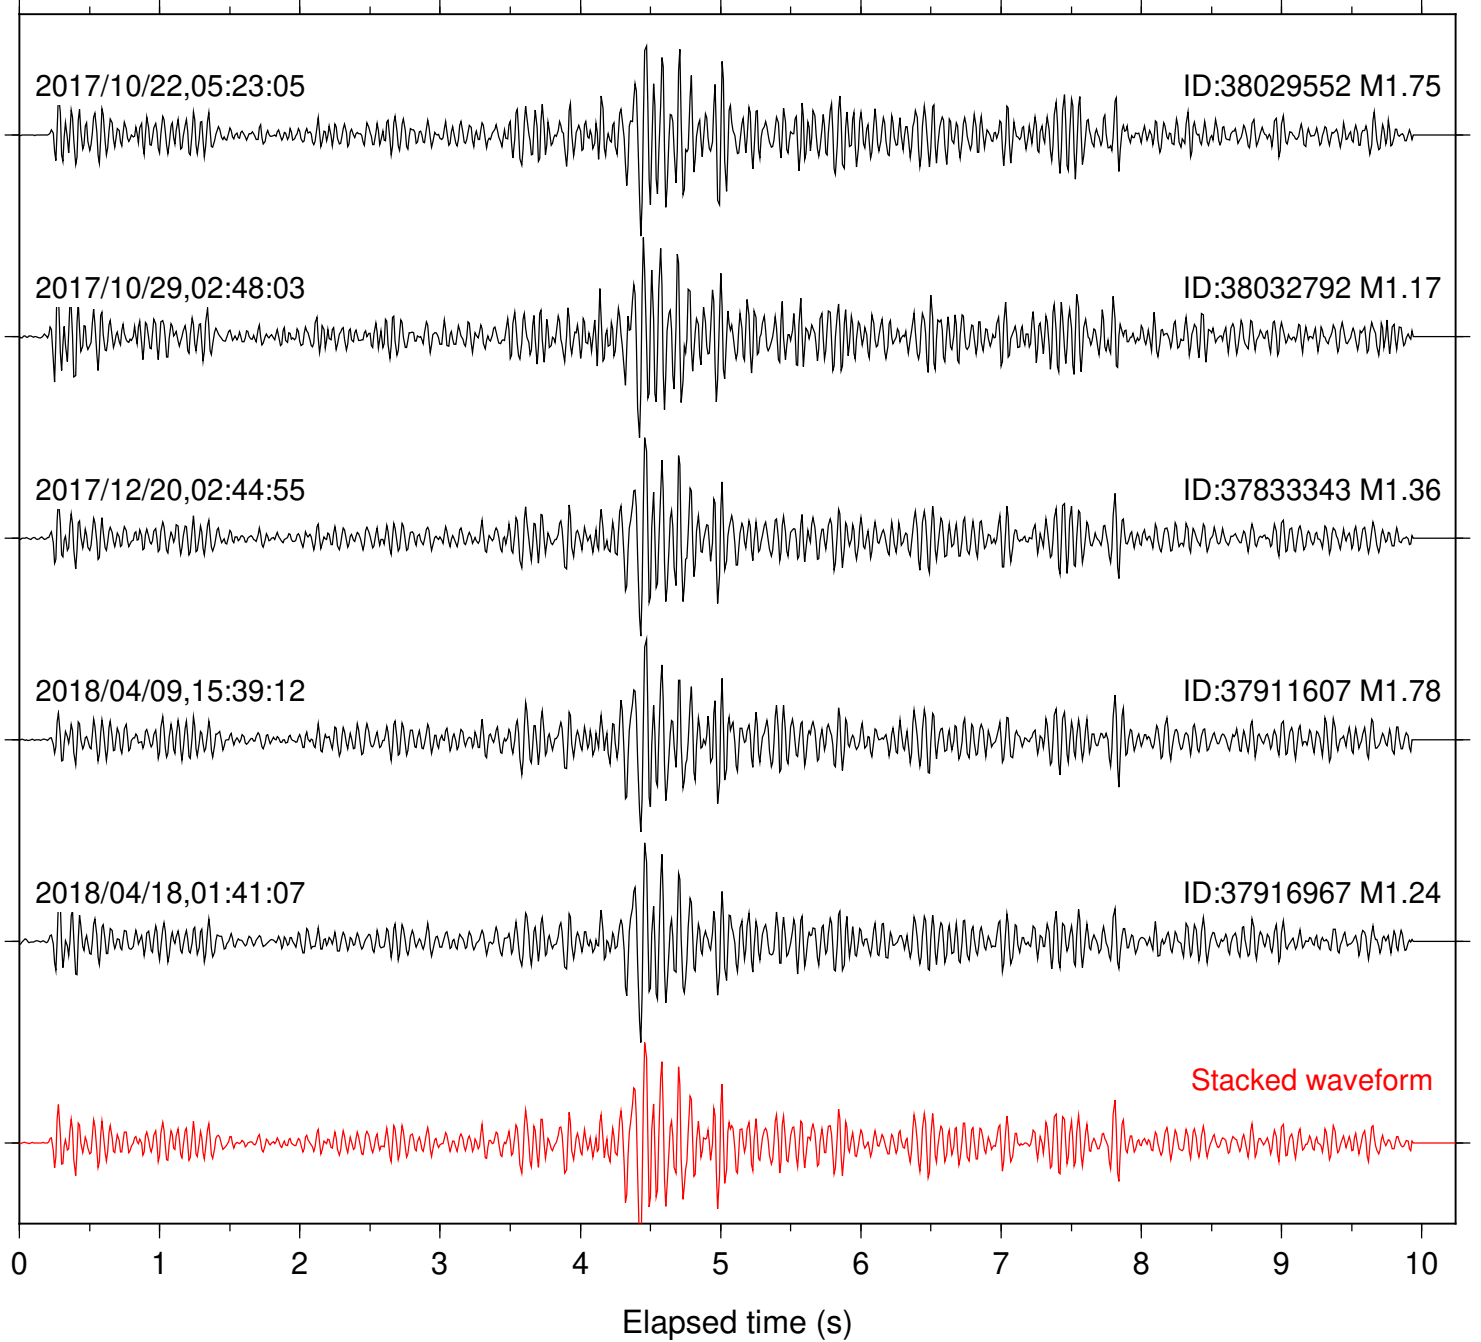

Station: FRD Com: HHZ

Focal depth: 6.51 km

Station: LVA2 Com: HHZ

Focal depth: 6.81 km

Station: PFO Com: HHZ

Focal depth: 6.51 km

Station: PLM Com: HHZ

Focal depth: 6.81 km