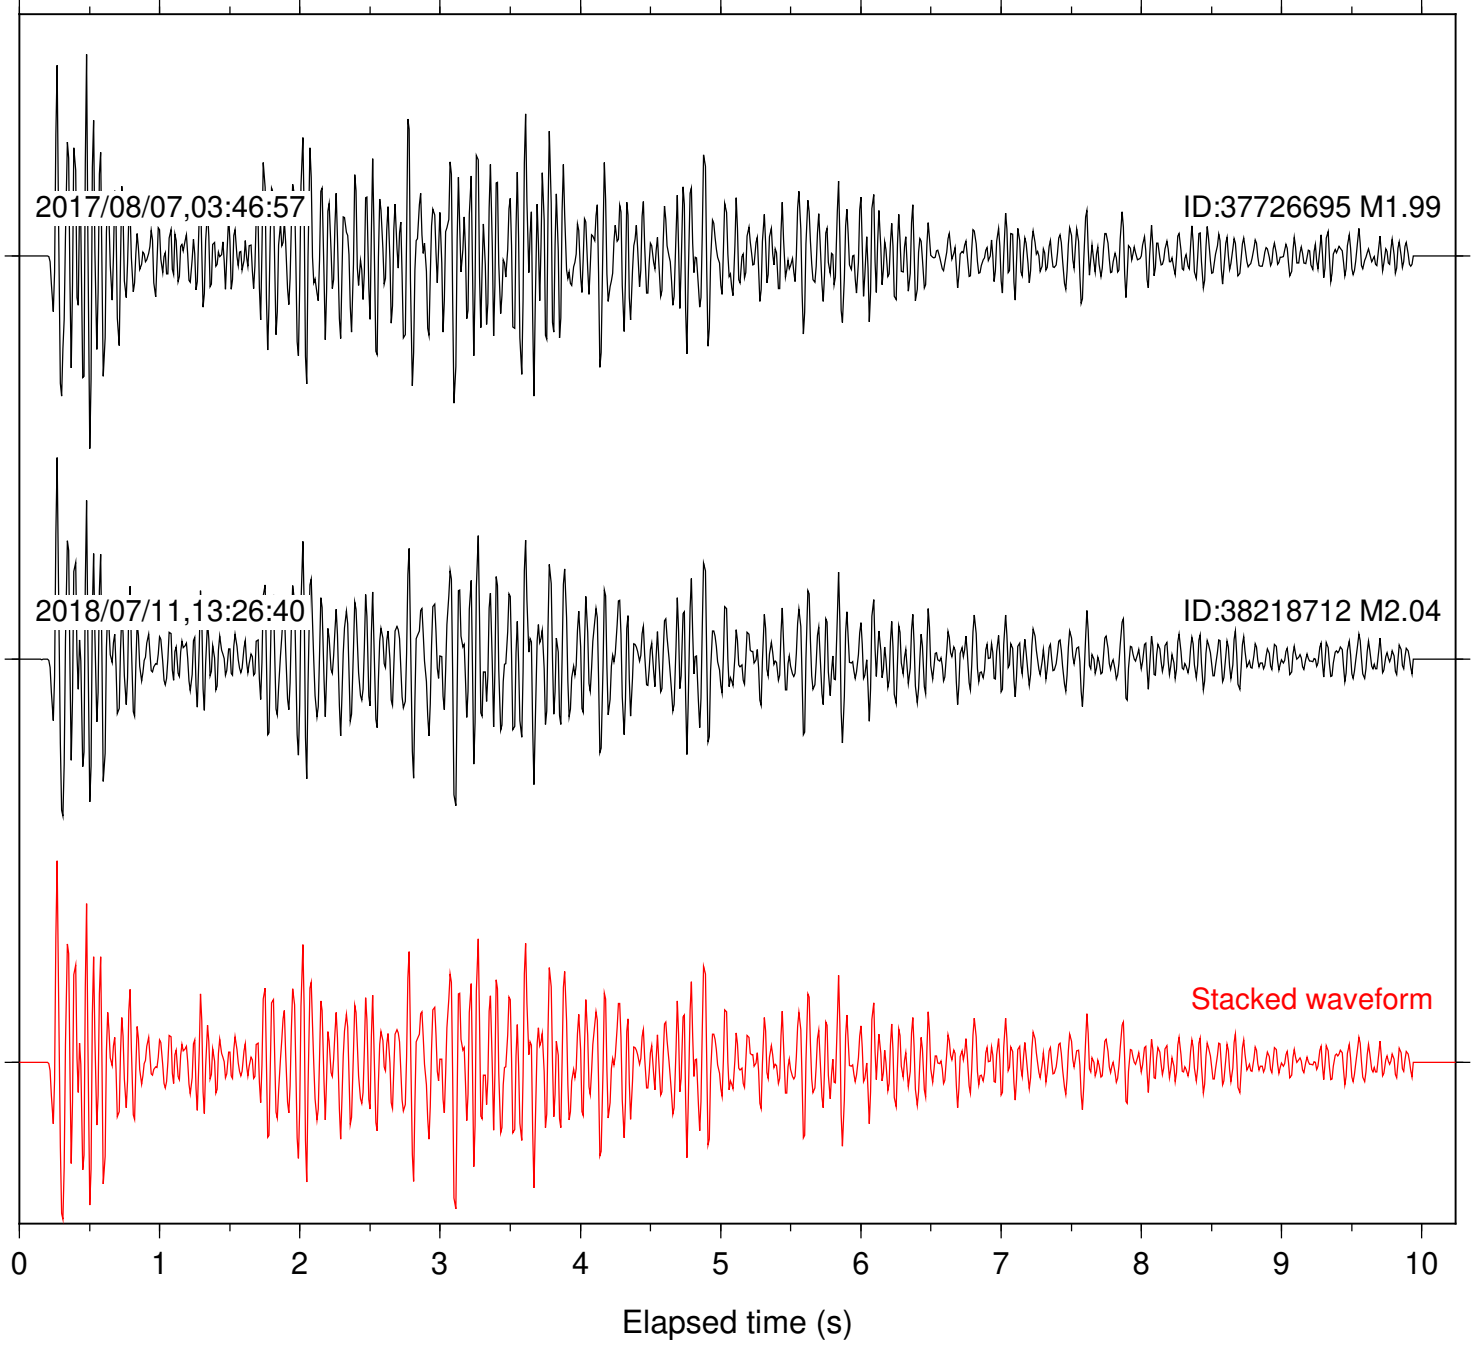

Station: PLM Com: HHZ

Focal depth: 5.13 km