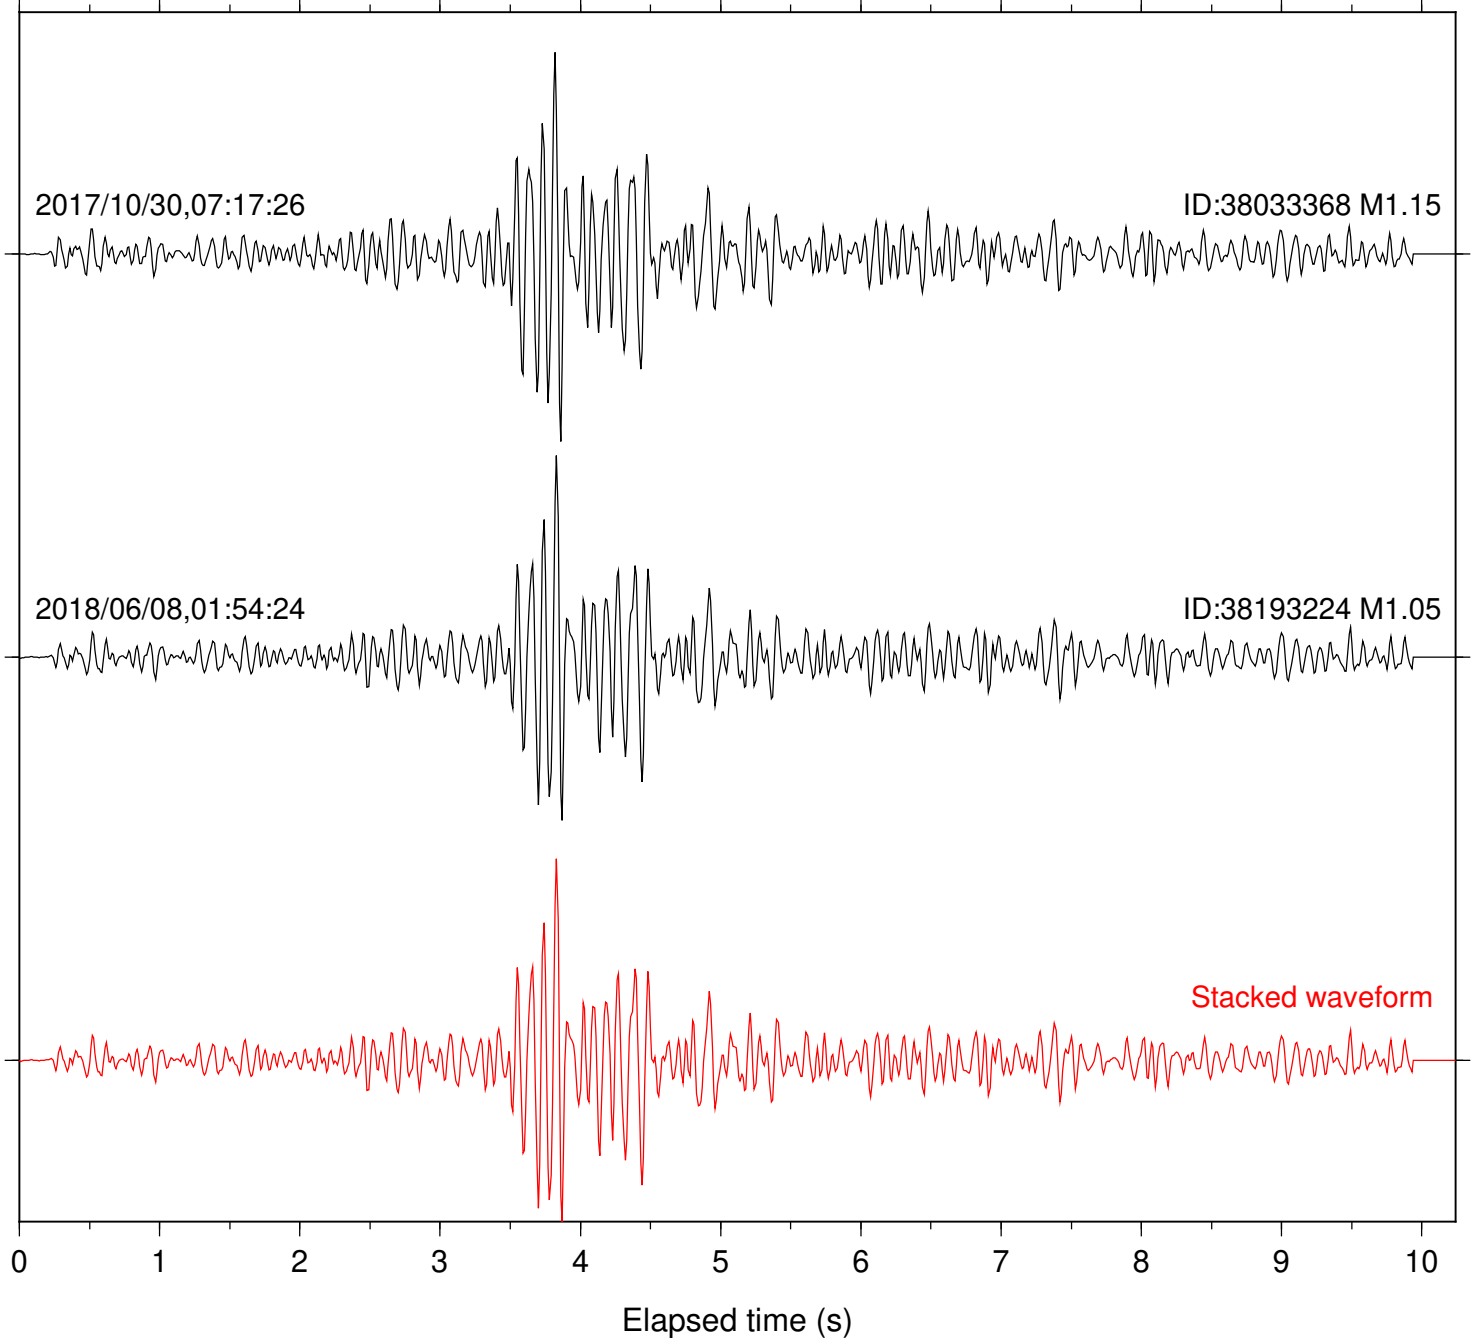

Station: POB2 Com: HHZ

Focal depth: 4.81 km