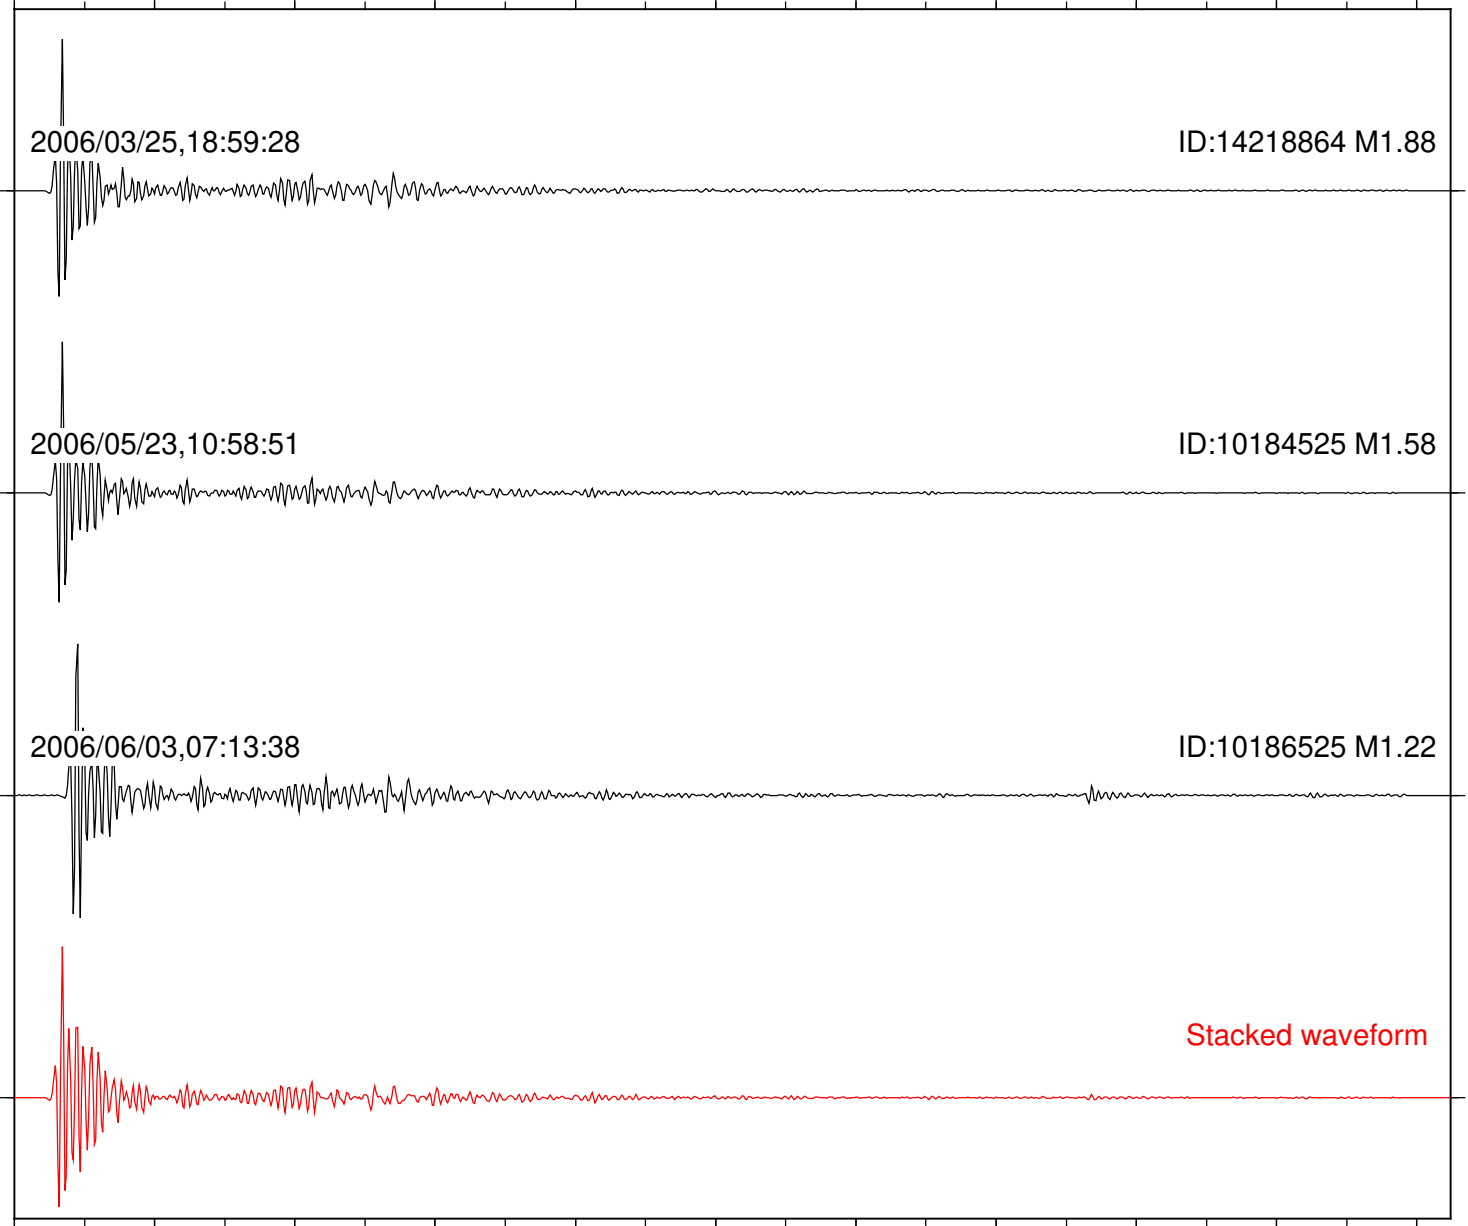

Station: SND Com: HHZ

Focal depth: 10.85 km

Station: B081 Com: EHZ

Focal depth: 5.38 km

Station: B086 Com: EHZ

Focal depth: 5.33 km

Station: B087 Com: EHZ

Focal depth: 5.33 km