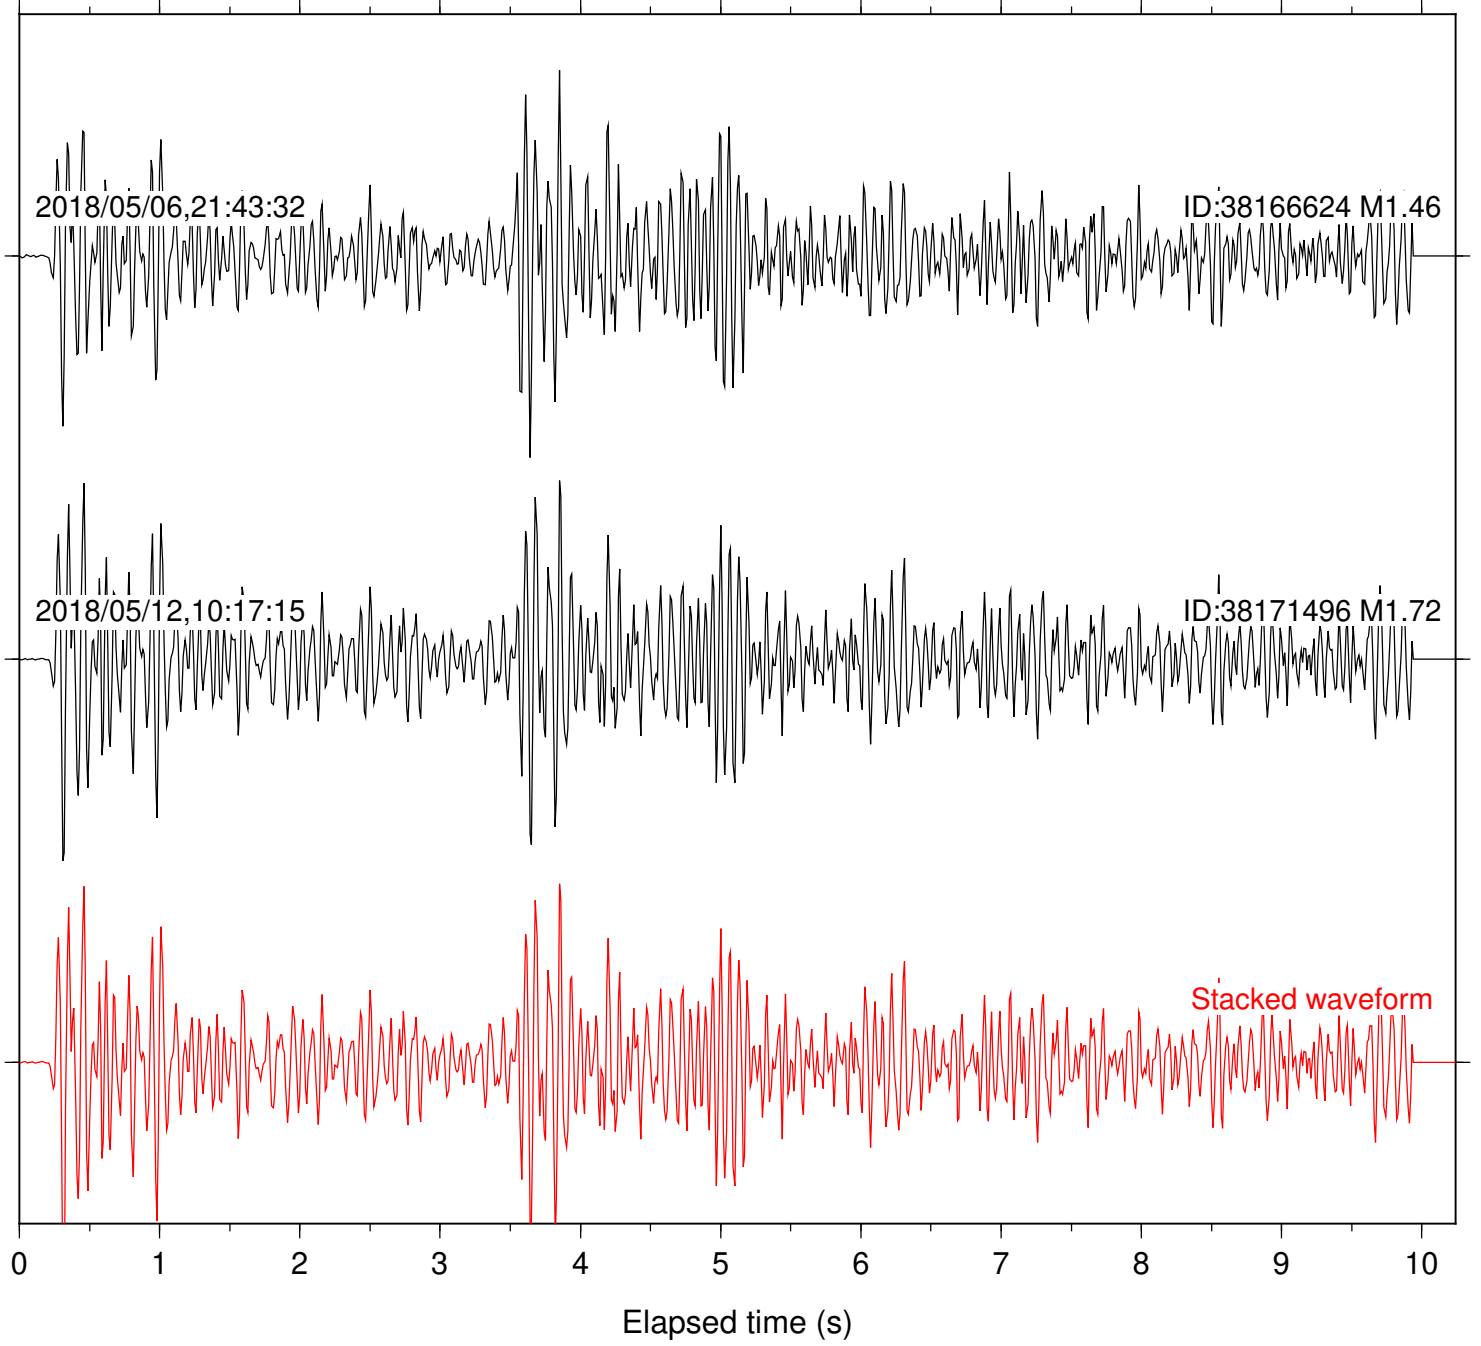

Station: DNR Com: HHZ

Focal depth: 6.70 km

Station: FRD Com: HHZ

Focal depth: 6.67 km

Station: HMT2 Com: HHZ

Focal depth: 6.70 km

Station: KNW Com: HHZ

Focal depth: 6.70 km