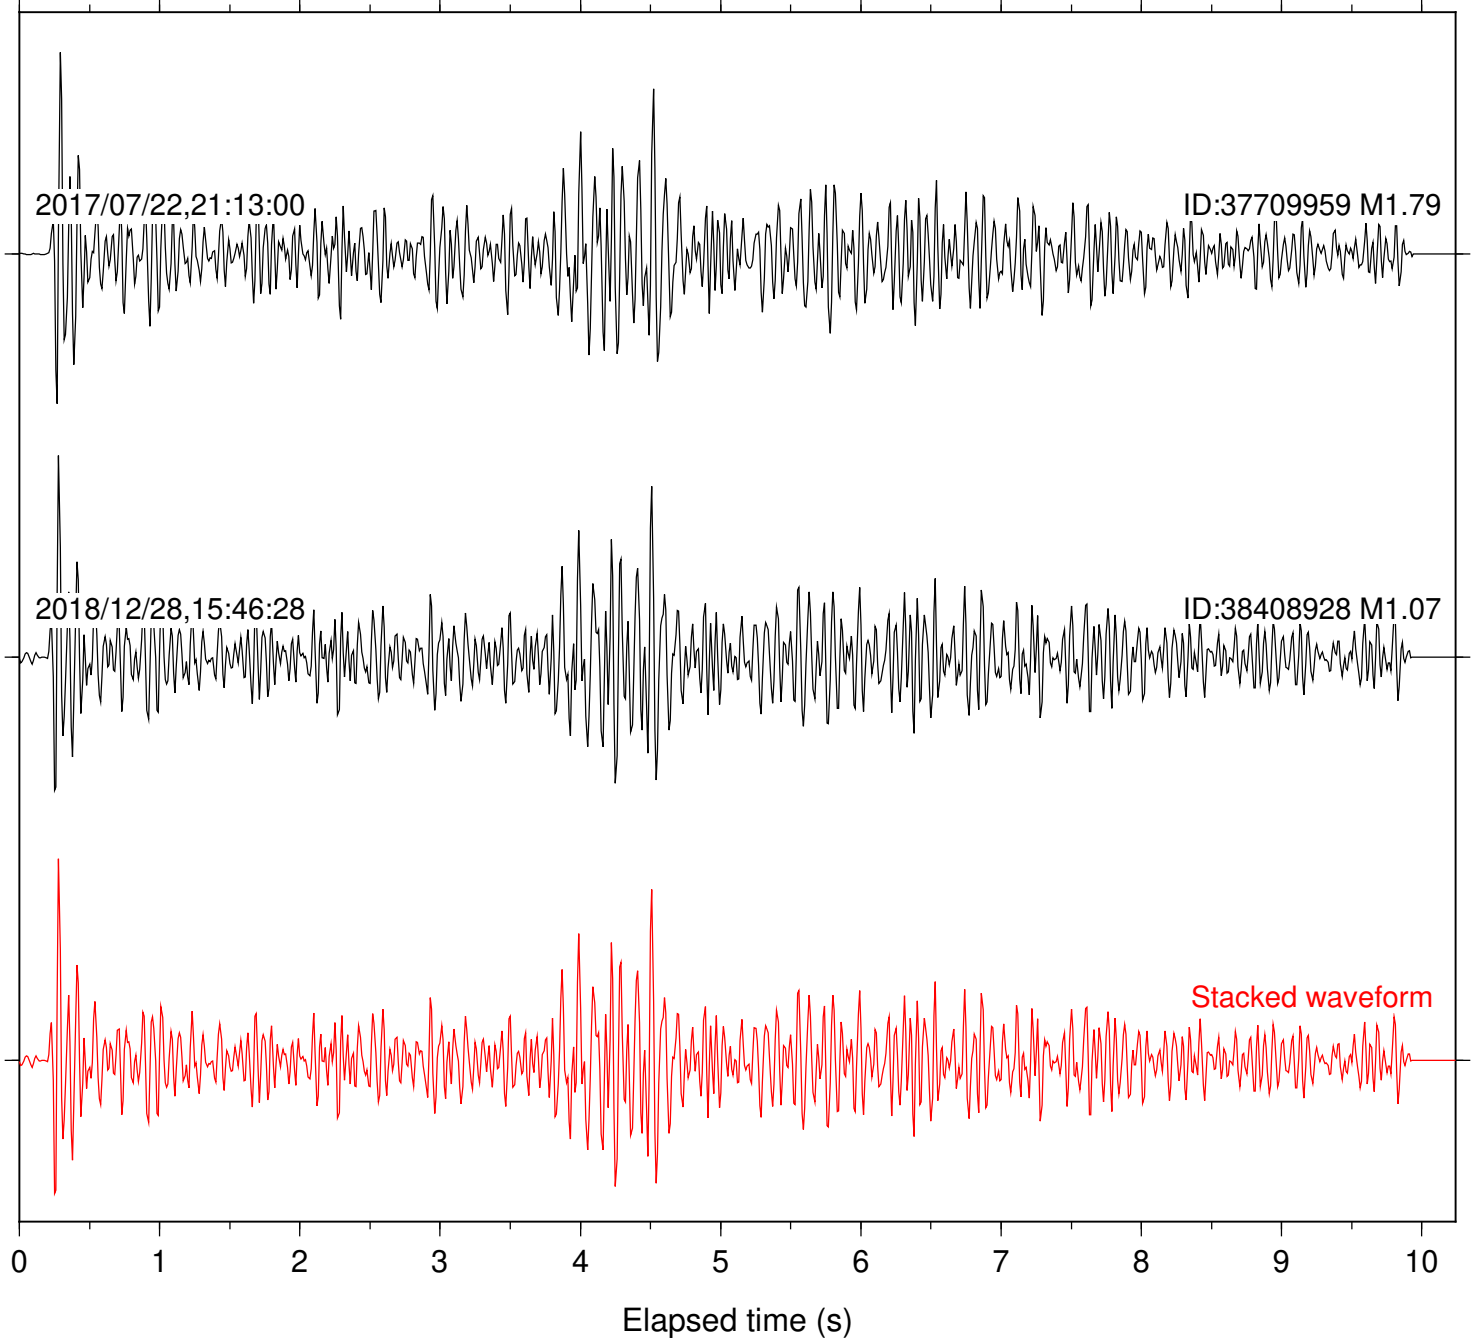

Focal depth: 6.01 km

Station: DGR Com: HHZ

Focal depth: 6.01 km

Station: FRD Com: HHZ

Focal depth: 6.01 km

Station: HMT2 Com: HHZ

Focal depth: 6.01 km

Station: PLM Com: HHZ