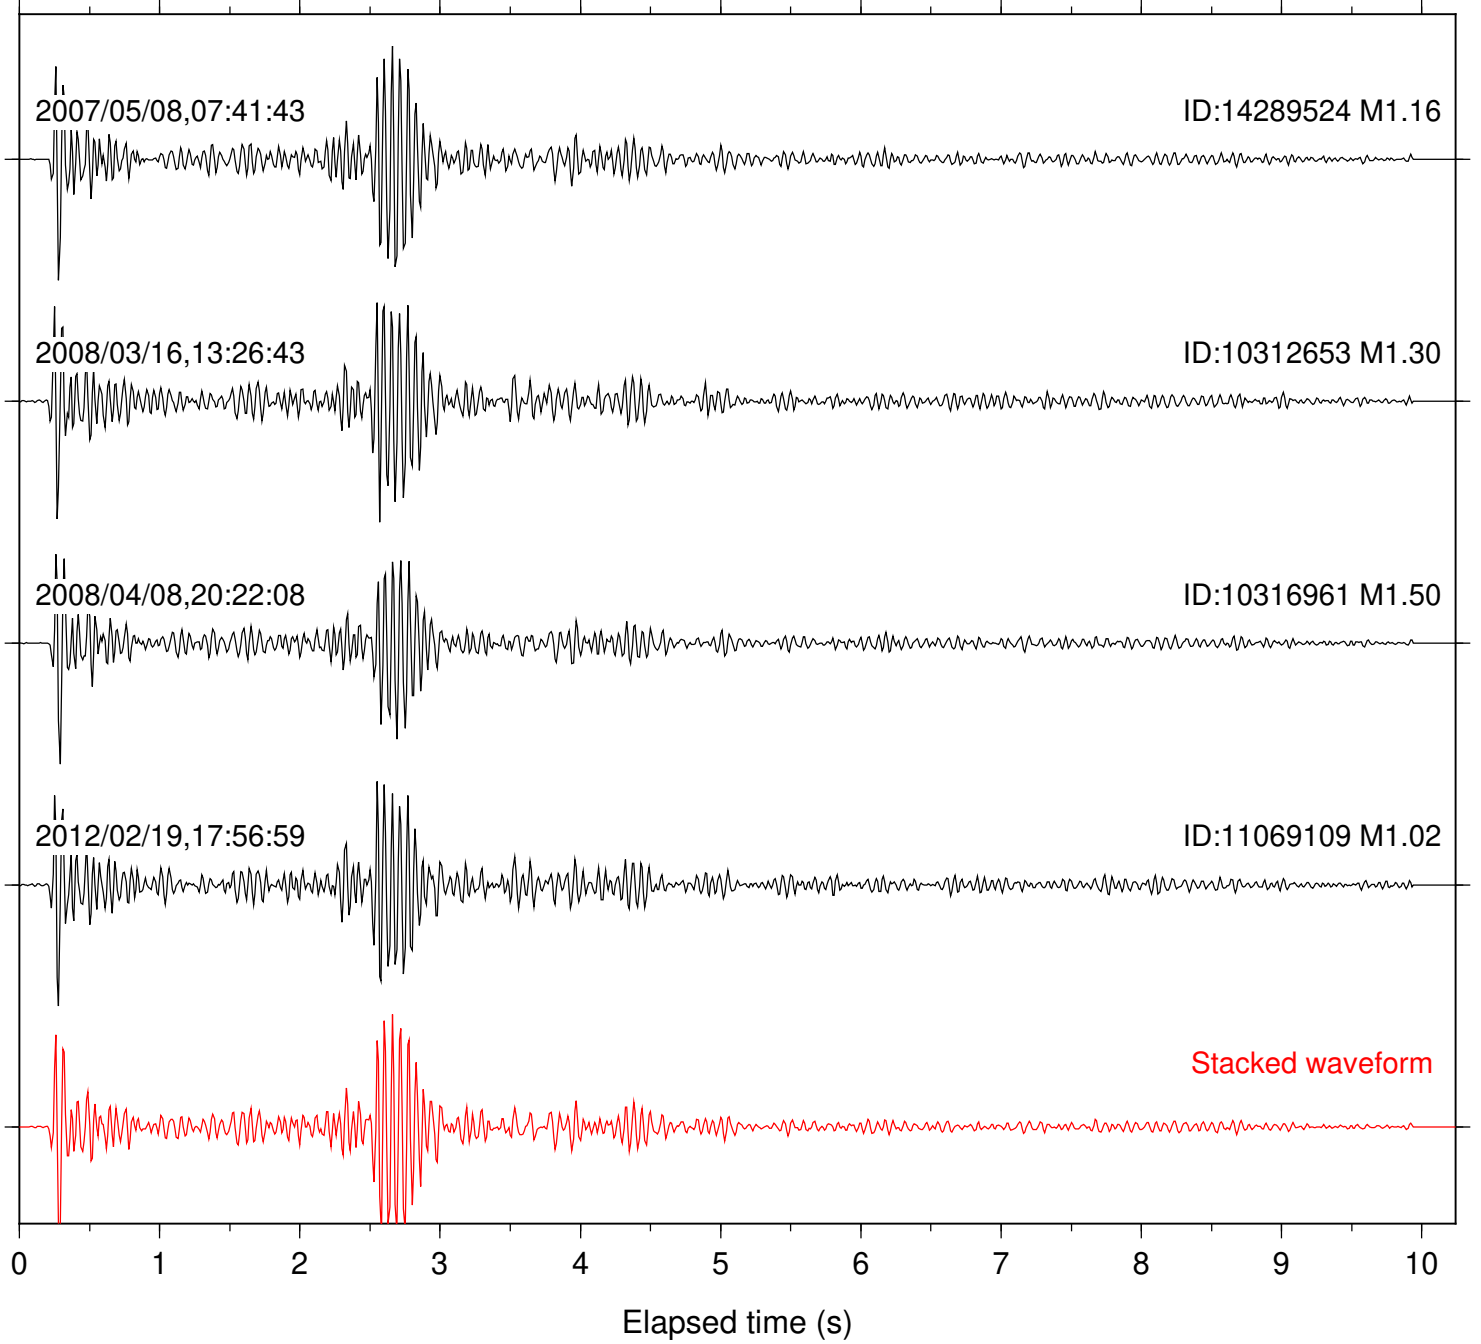

Station: PFO Com: HHZ

Focal depth: 8.43 km