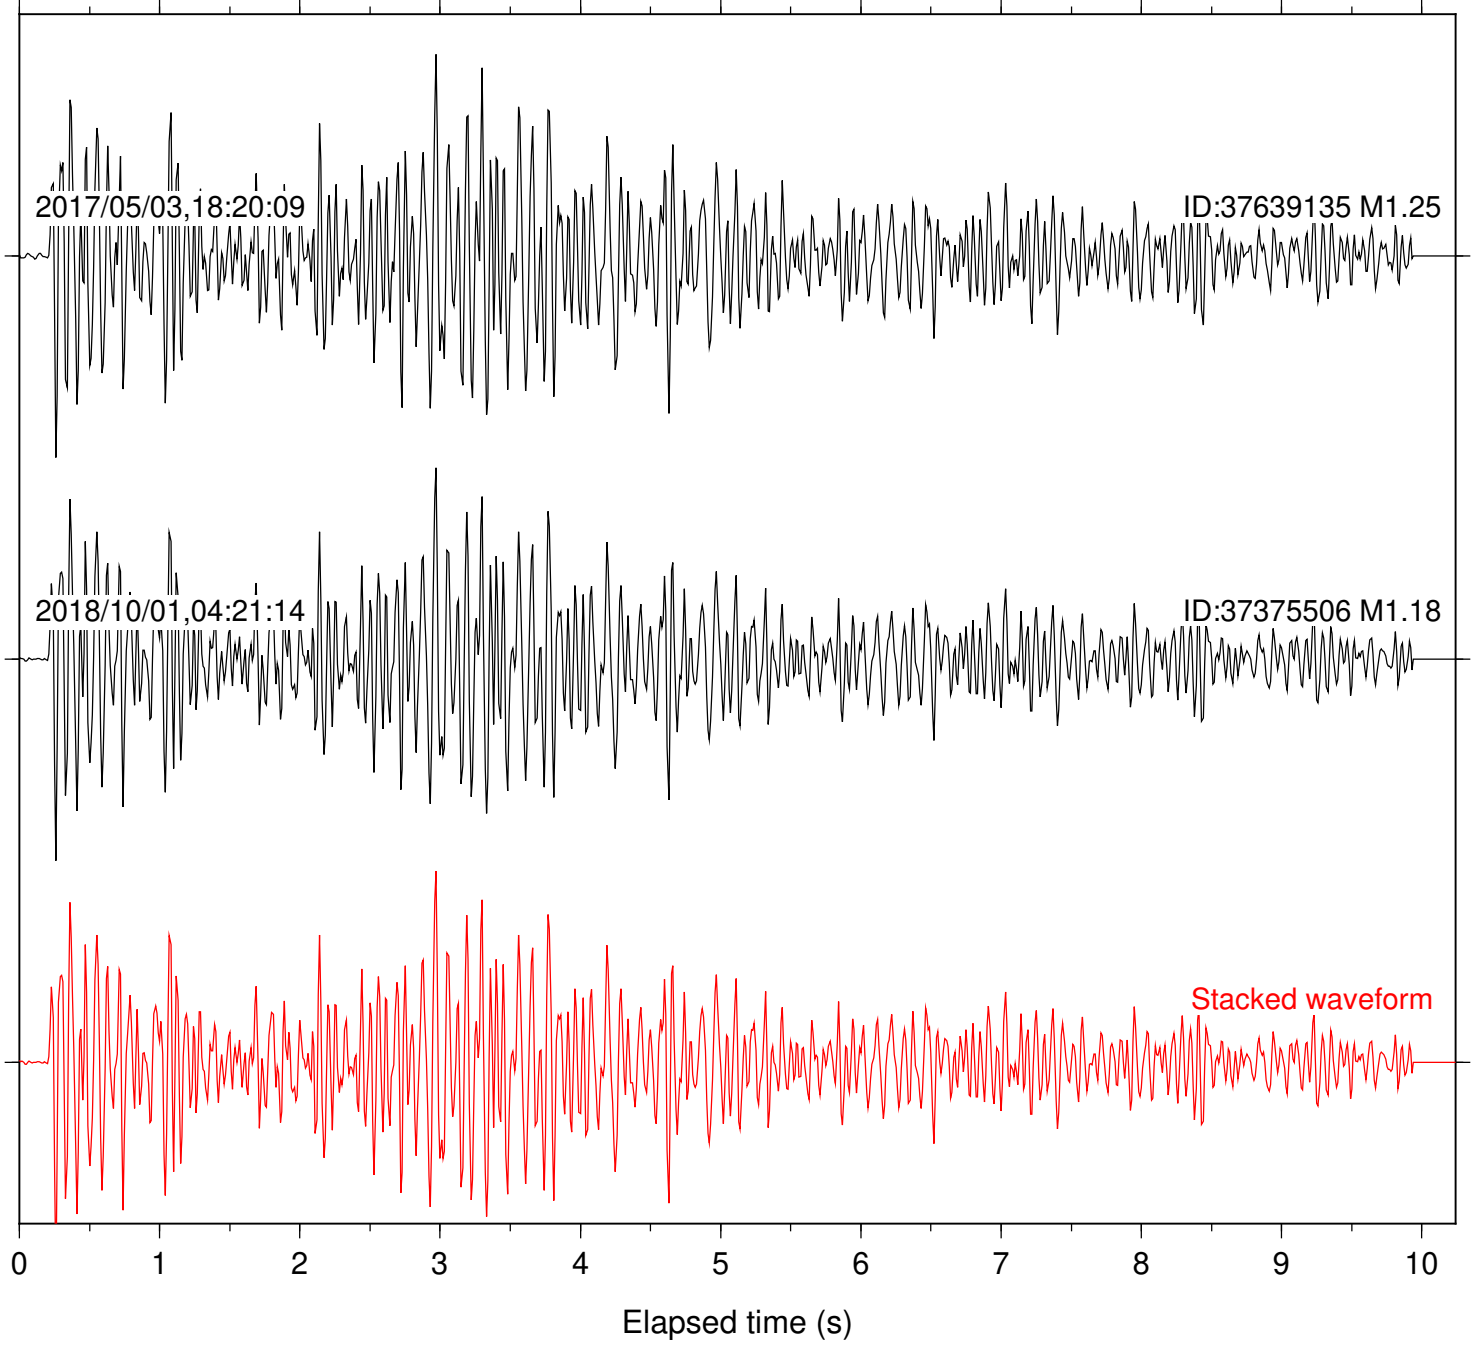

Station: B084 Com: EHZ

Focal depth: 5.83 km

Station: B087 Com: EHZ

Focal depth: 5.83 km

Station: B088 Com: EHZ

Focal depth: 5.83 km

Station: B093 Com: EHZ

Focal depth: 5.83 km