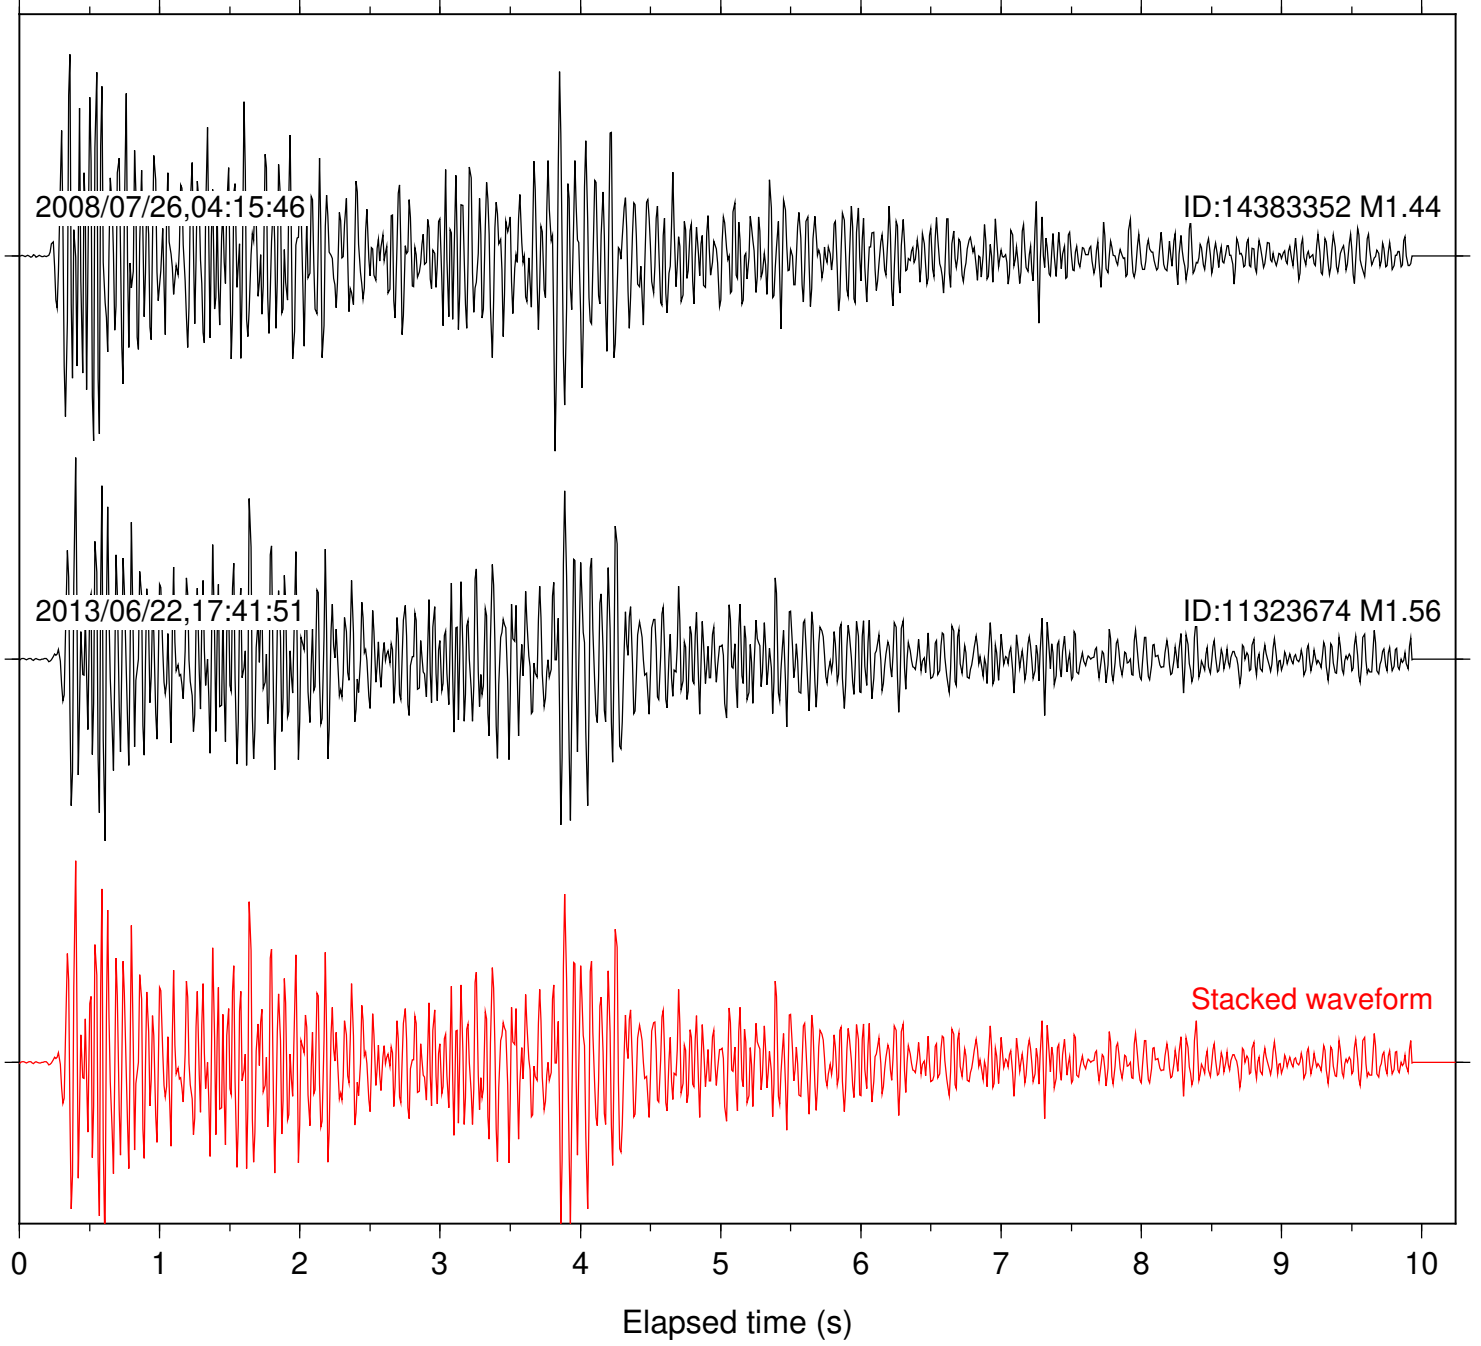

Stacked waveform

Station: B087 Com: EHZ

Focal depth: 10.43 km

Station: FRD Com: HHZ

Focal depth: 10.43 km

Station: PFO Com: HHZ

Focal depth: 10.43 km

Station: B084 Com: EHZ