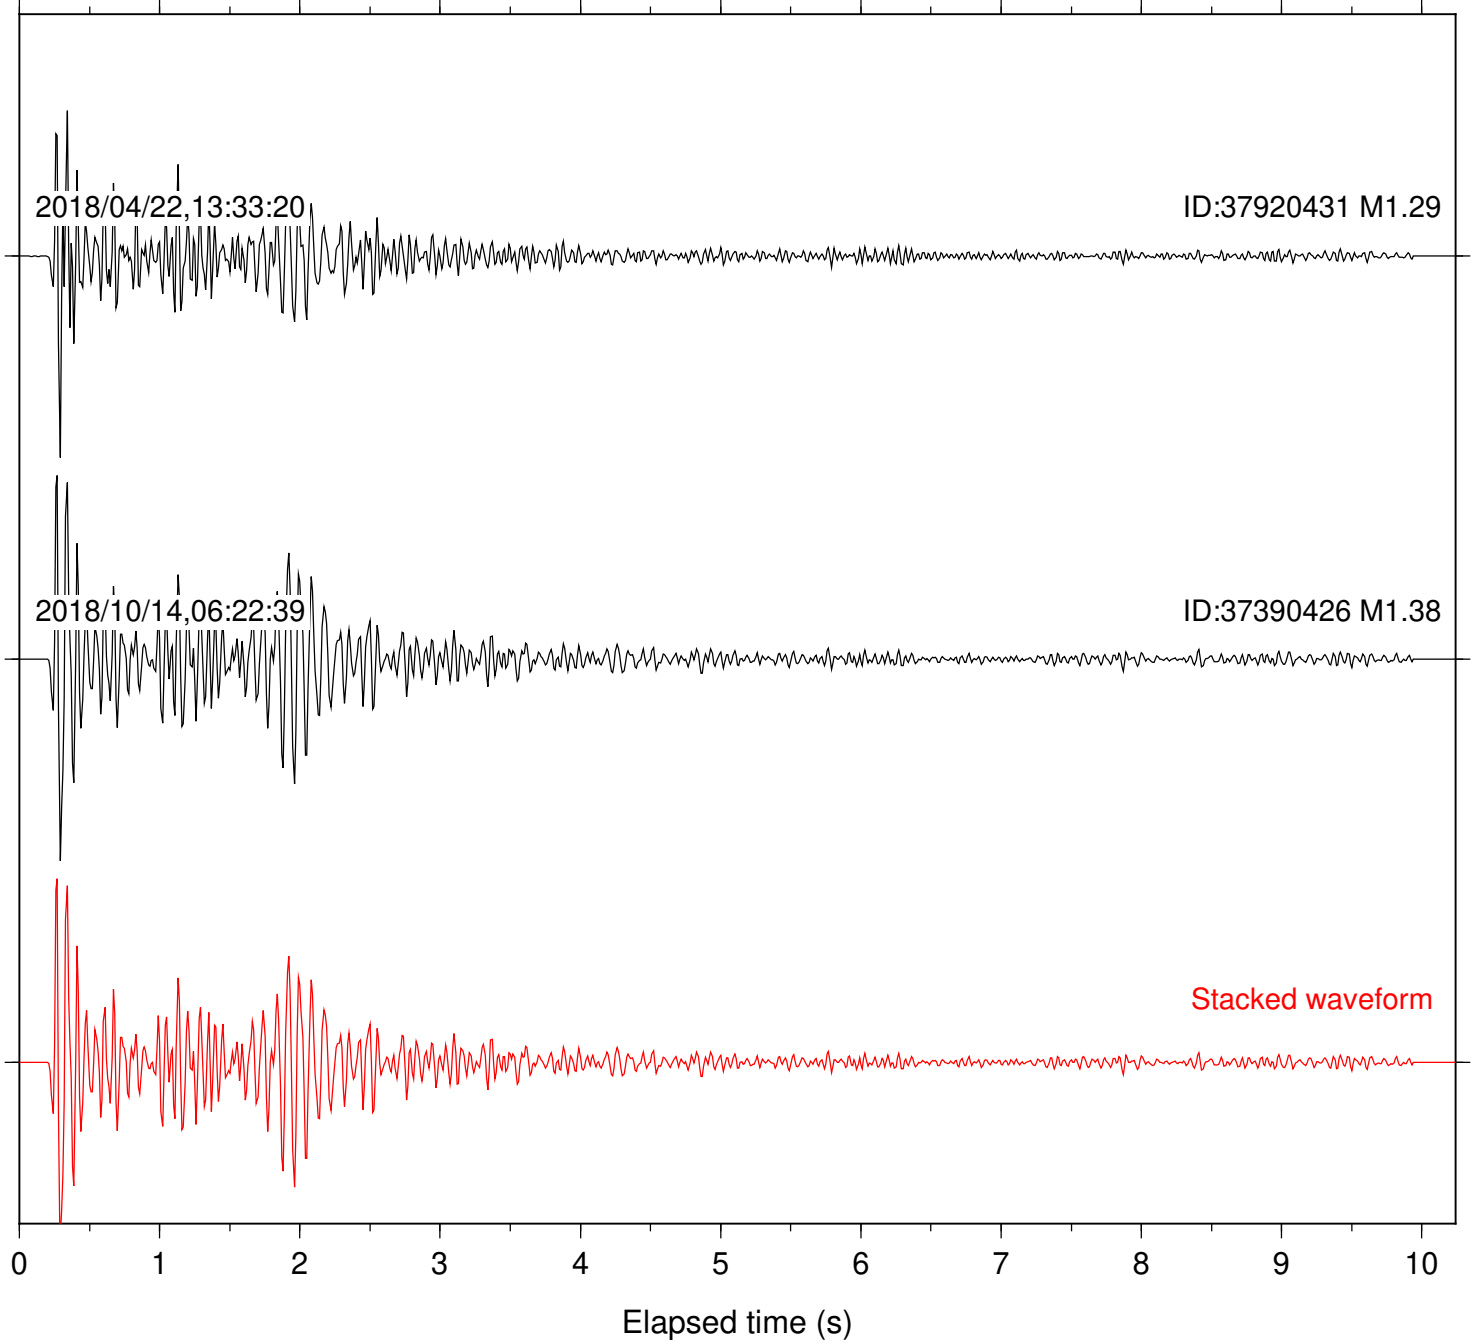

Focal depth: 5.11 km

Station: CRY Com: HHZ

Focal depth: 5.11 km

Station: CSH Com: HHZ

Focal depth: 5.11 km

Station: DGR Com: HHZ

Focal depth: 5.11 km

Station: FRD Com: HHZ