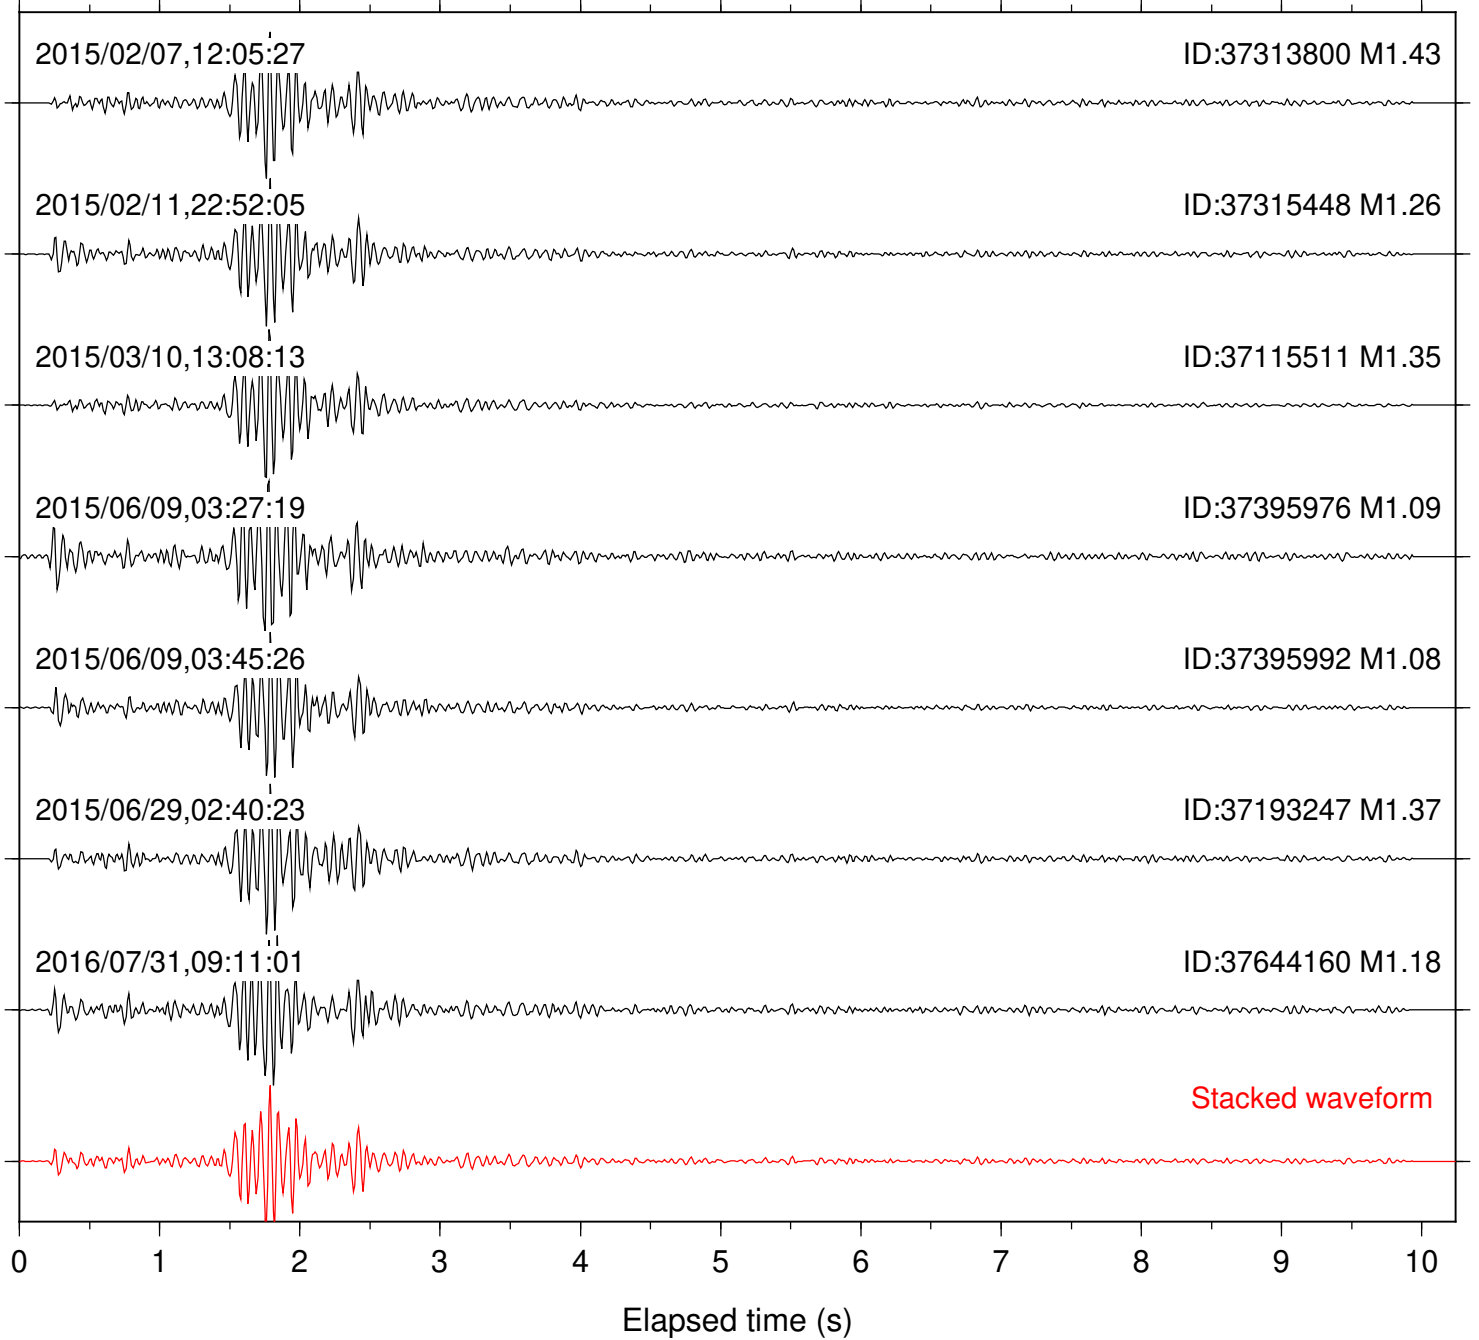

Station: PLM Com: HHZ

Focal depth: 8.24 km

Station: POB2 Com: HHZ

Focal depth: 8.24 km

Station: RDM Com: HHZ

Focal depth: 8.24 km

Station: RRSP Com: HHZ

Focal depth: 8.24 km