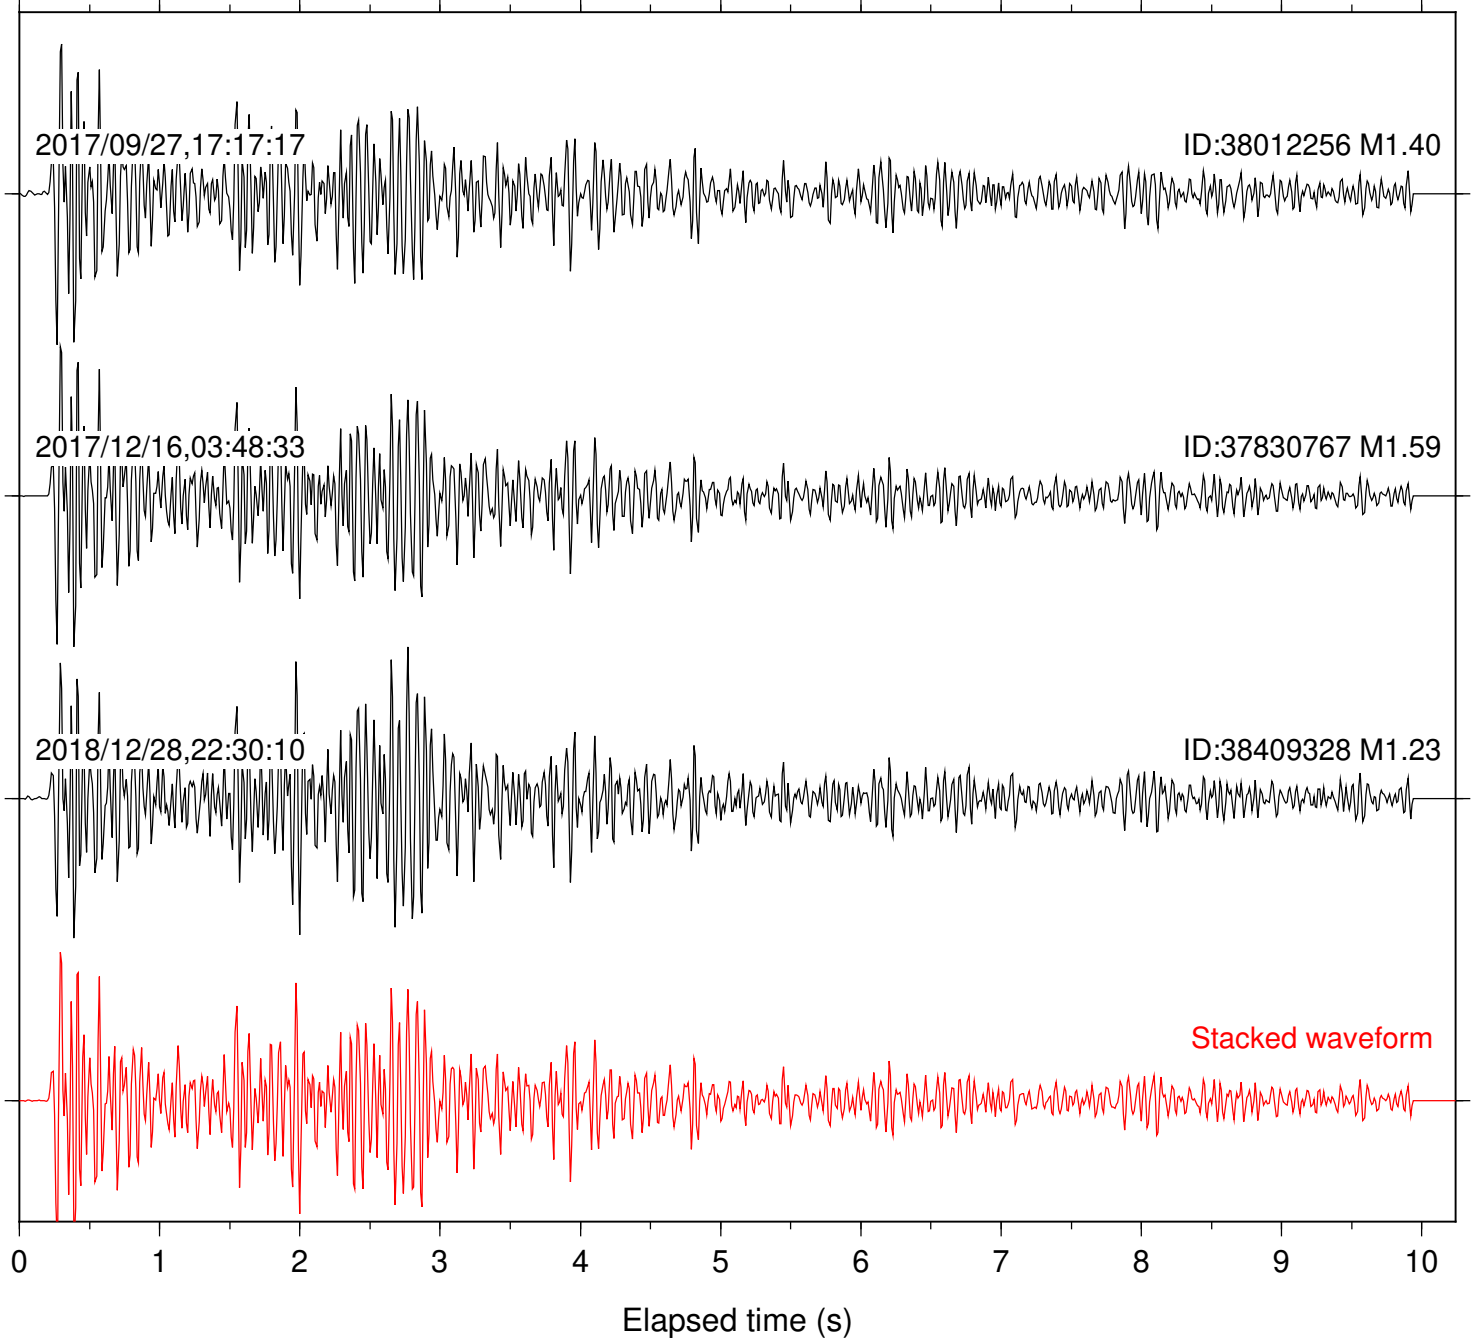

Focal depth: 6.65 km

Station: DNR Com: HHZ

Focal depth: 6.65 km

Station: FRD Com: HHZ

Focal depth: 5.72 km

Station: KNW Com: HHZ

Focal depth: 6.65 km

Station: LKH Com: HHZ