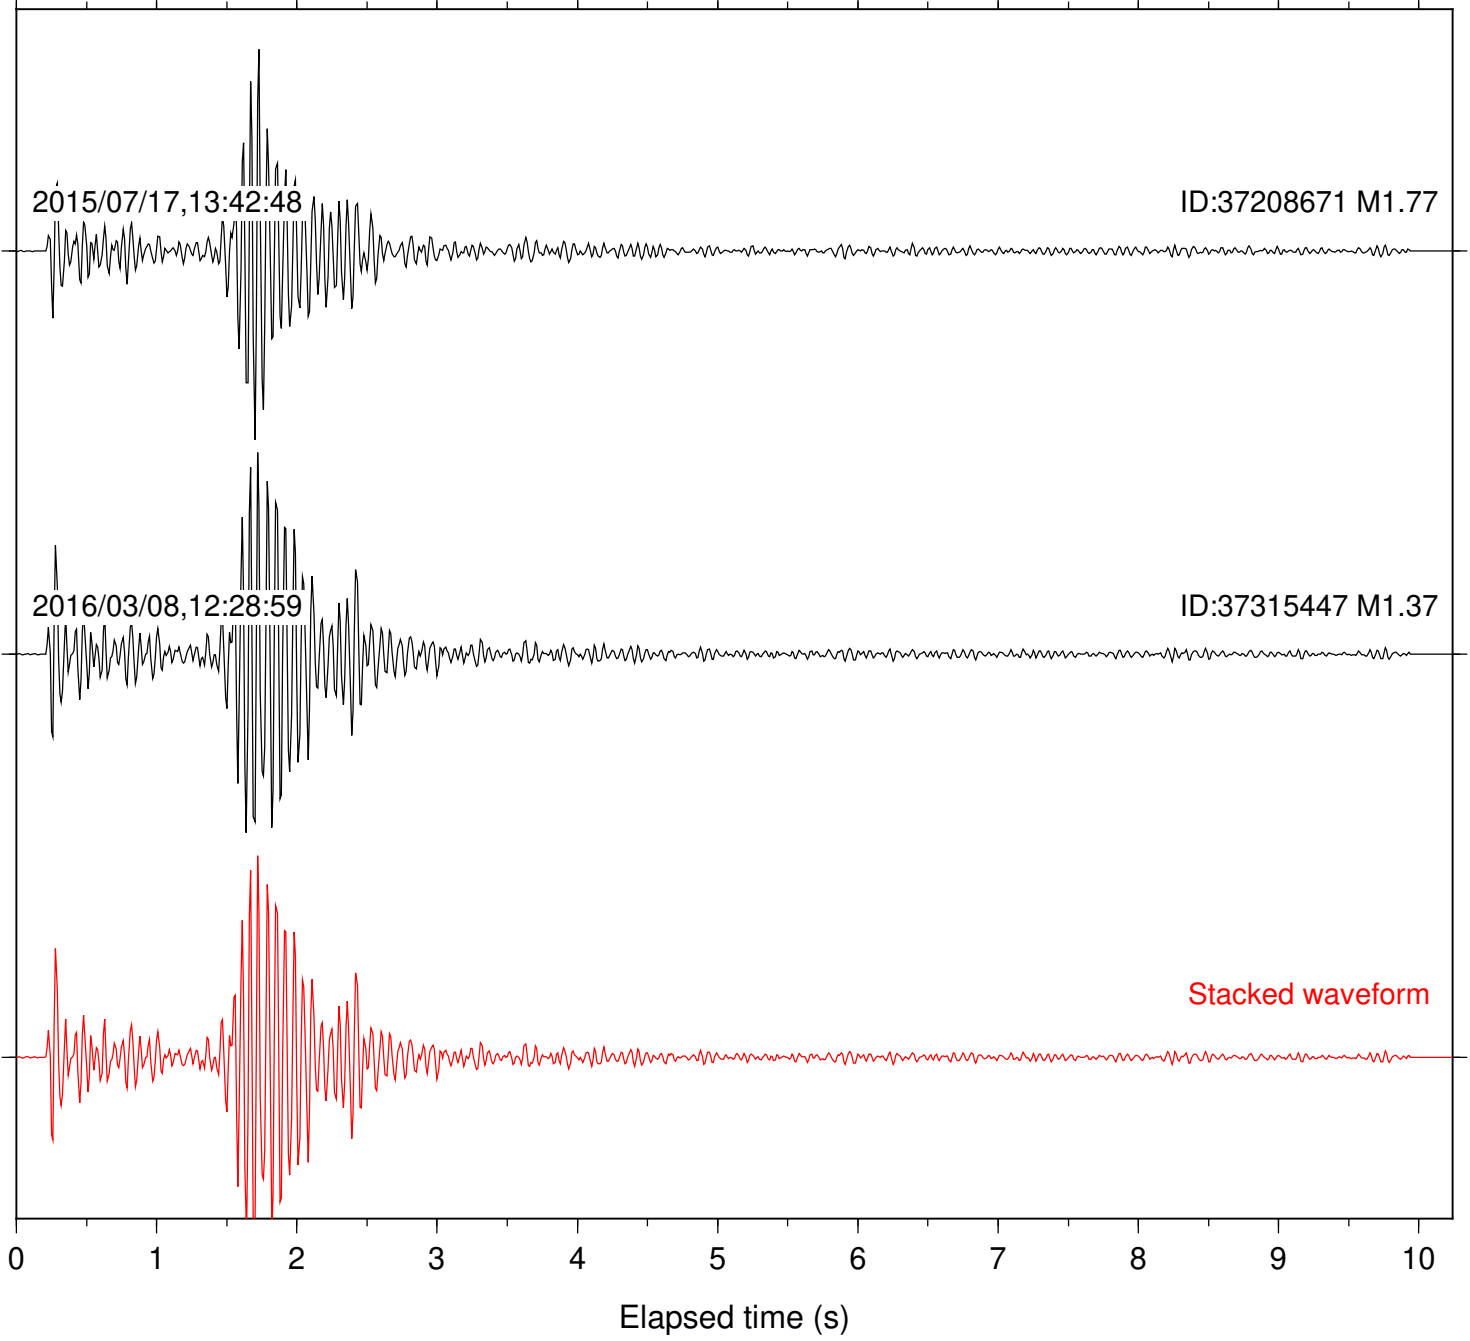

Focal depth: 8.09 km

Station: RDM Com: HHZ

Focal depth: 8.09 km

2015/07/17,13:42:48

ID:37208671 M1.77

2016/03/08,12:28:59

ID:37315447 M1.37

Stacked waveform