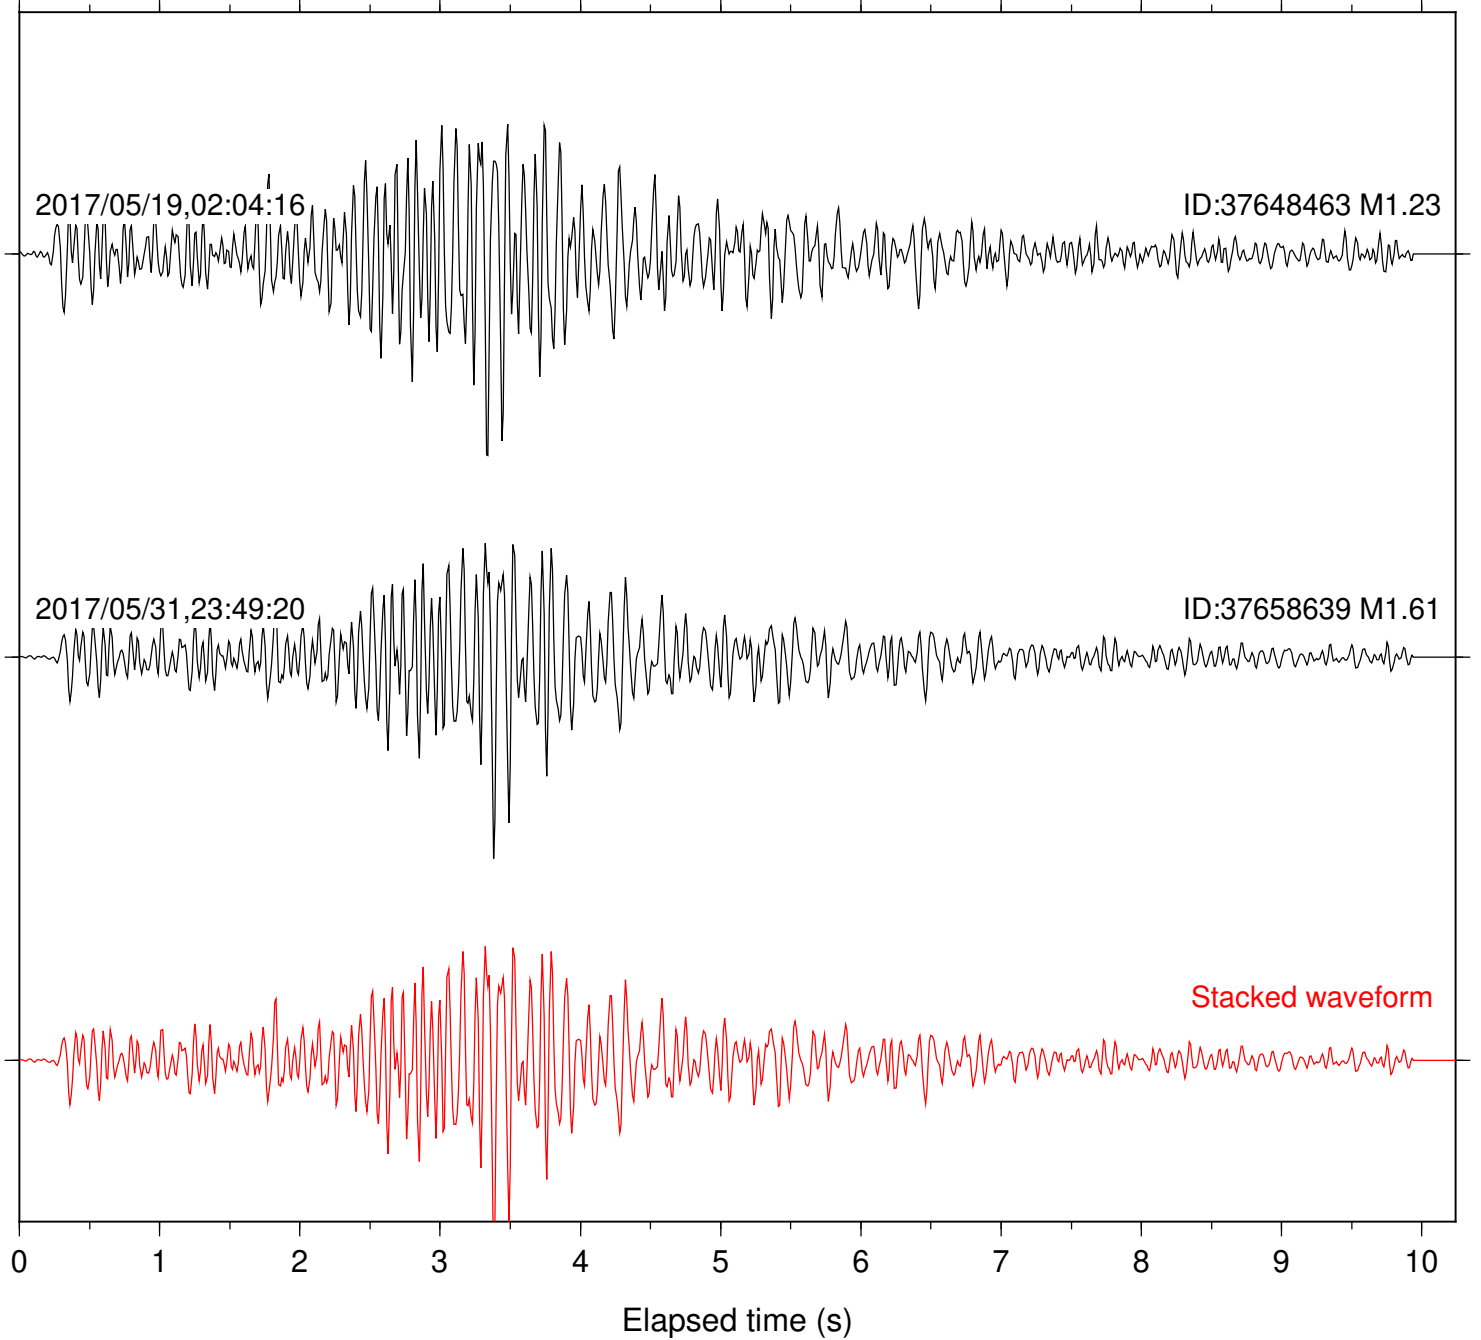

Station: RRSP Com: HHZ

Focal depth: 9.88 km