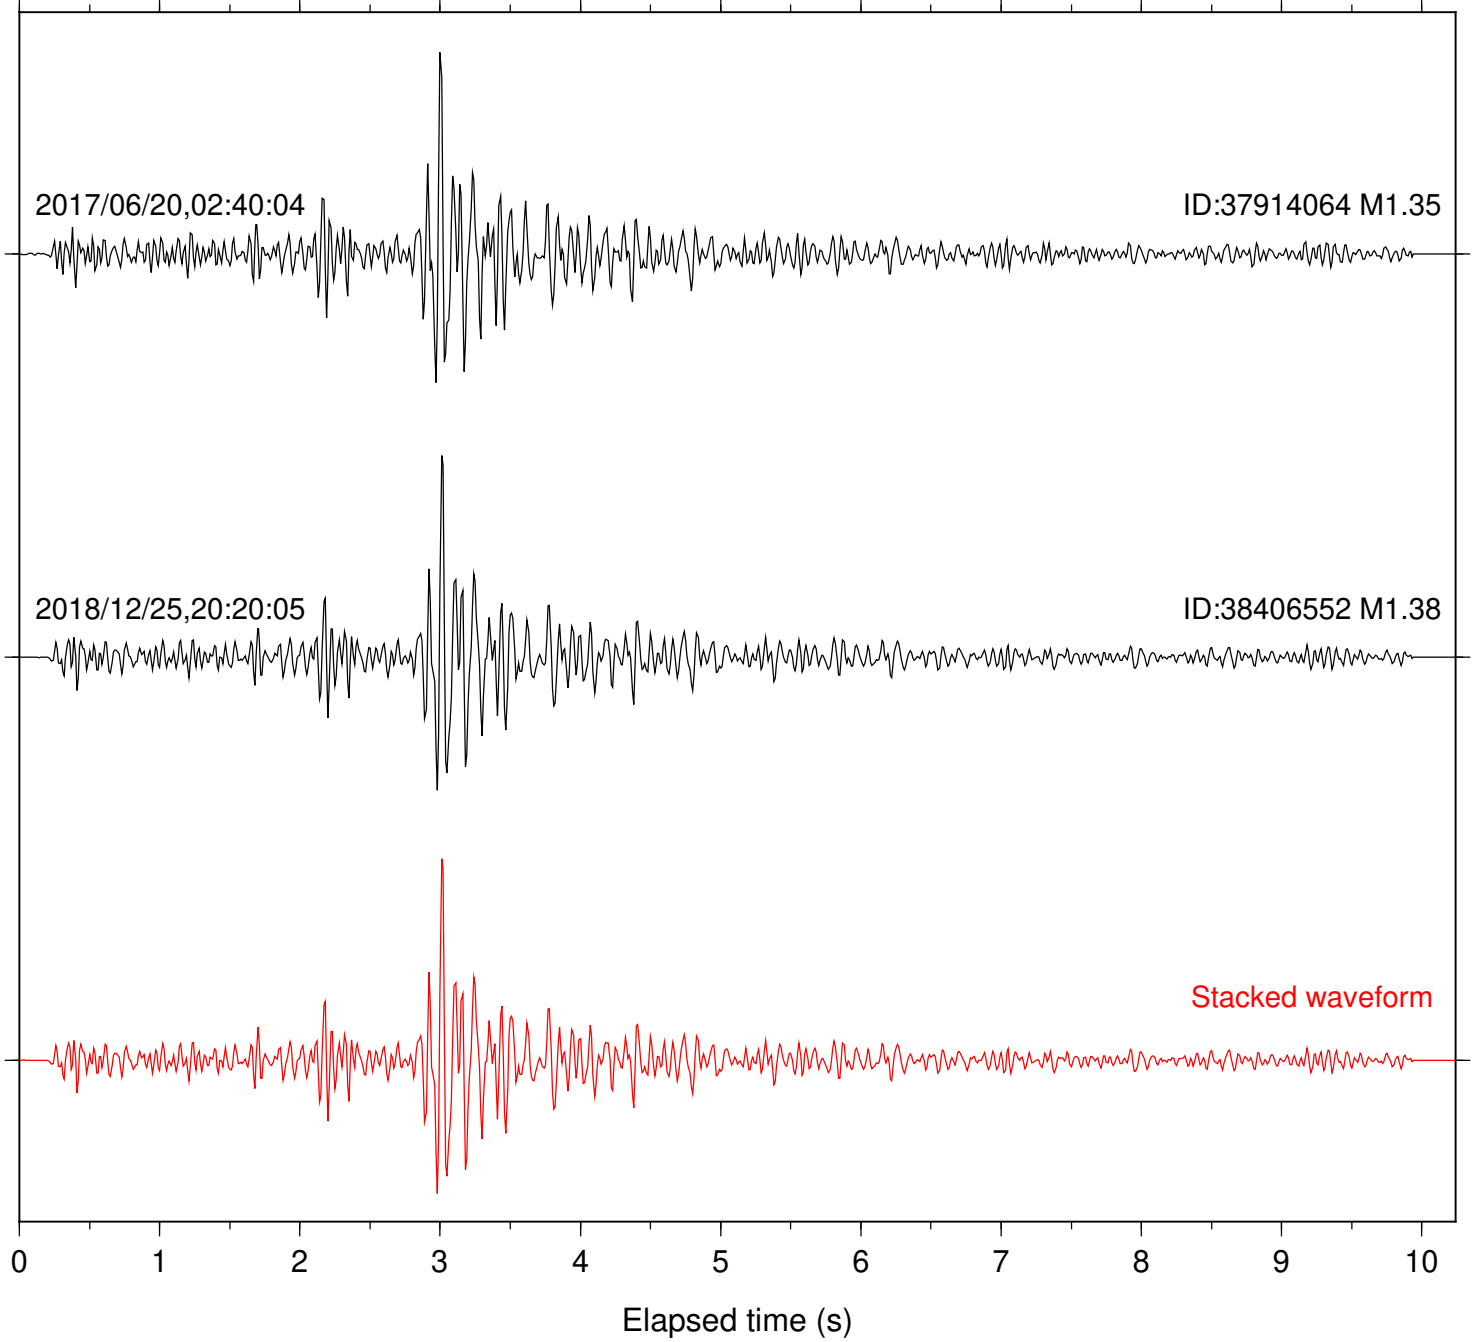

Station: PLM Com: HHZ

Focal depth: 9.98 km

Station: TOR Com: HHZ

Focal depth: 9.98 km

Station: B081 Com: EHZ

Focal depth: 7.13 km

Station: B082 Com: EHZ

Focal depth: 7.13 km