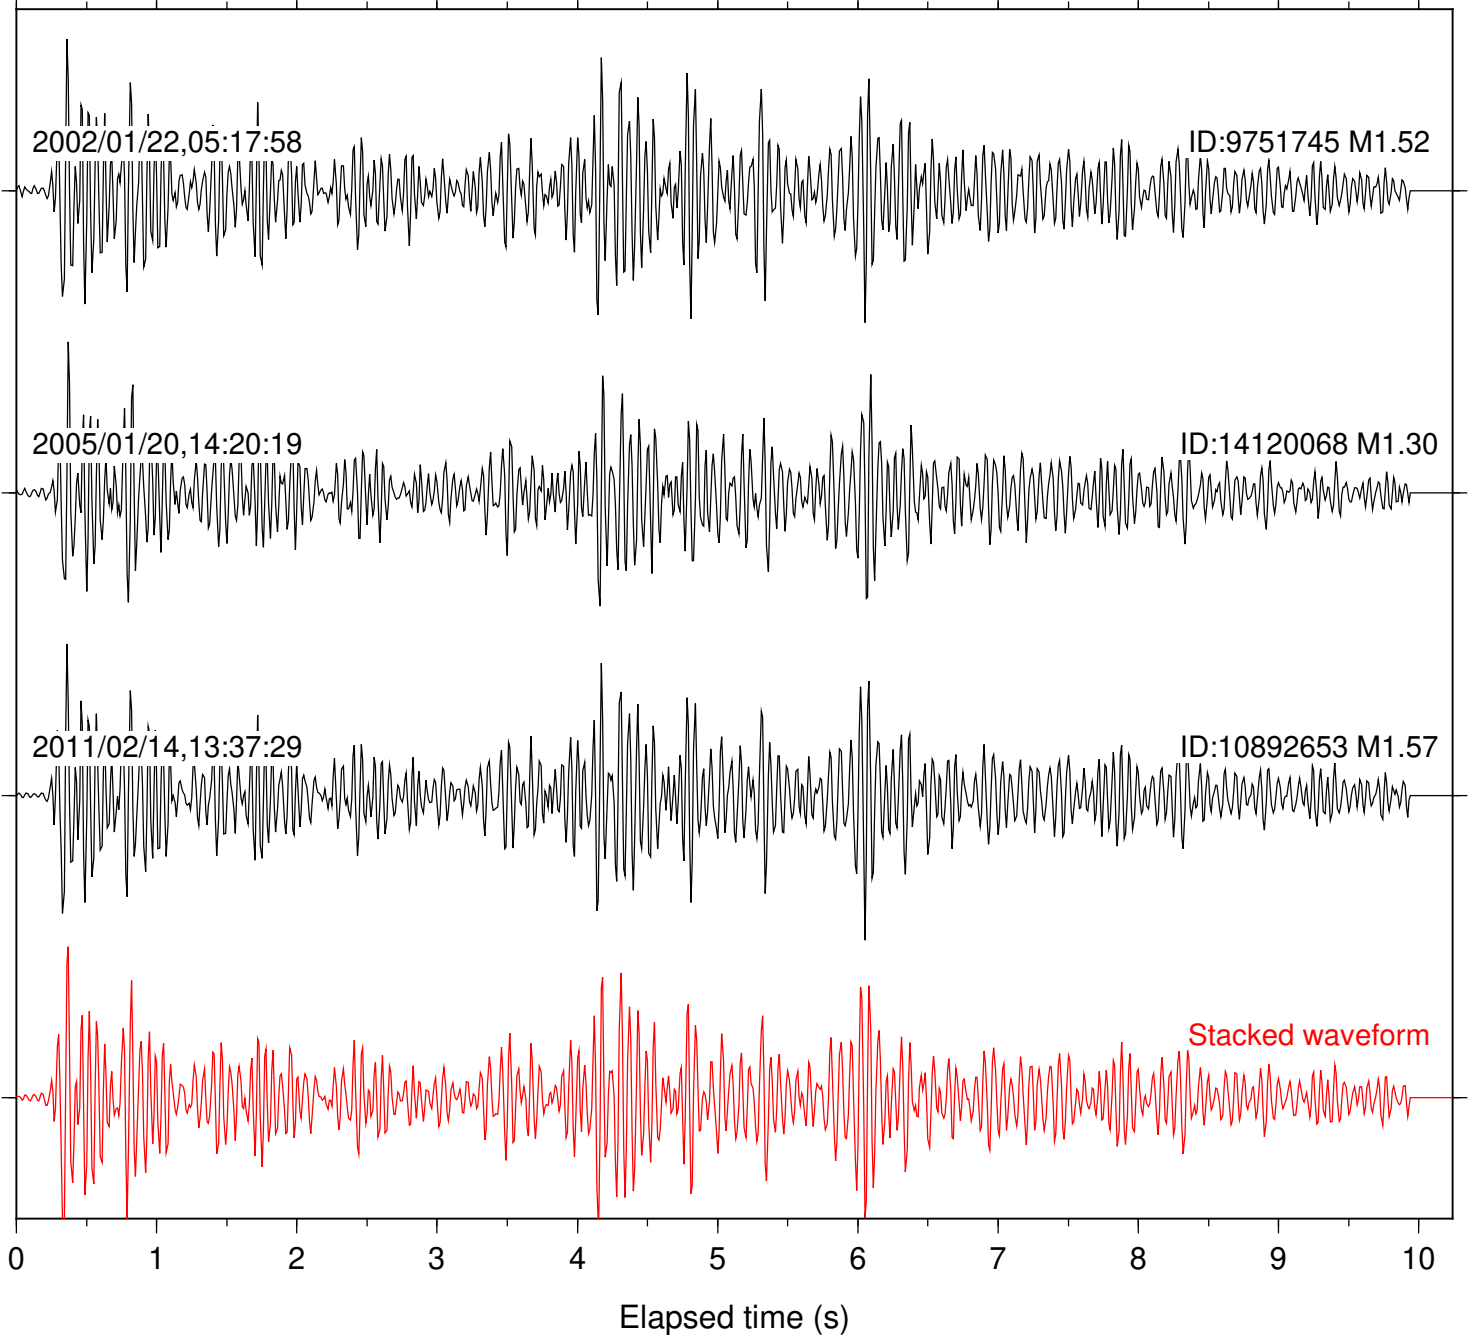

Station: PFO Com: HHZ

Focal depth: 11.27 km