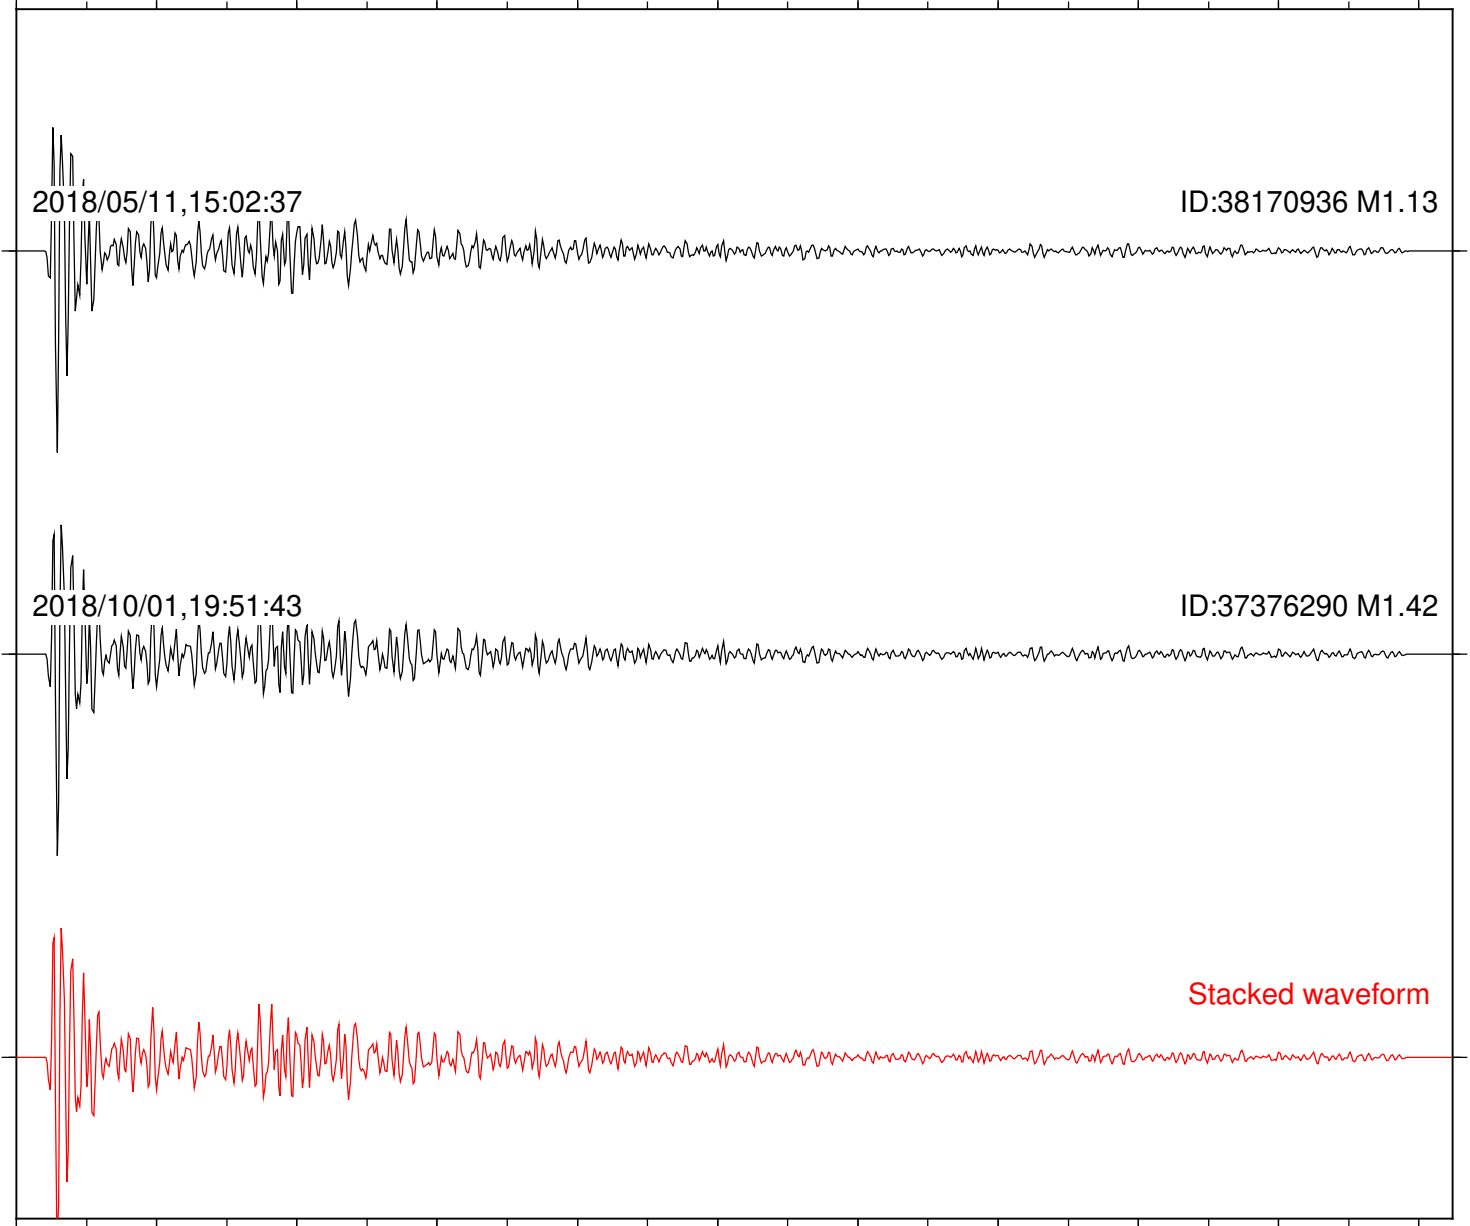

Station: B093 Com: EHZ

Focal depth: 4.96 km

2018/05/11,15:02:37

ID:38170936 M1.13

2018/10/01,19:51:43

ID:37376290 M1.42

Stacked waveform

0 1 2 3 4 5 6 7 8 9 10
Elapsed time (s)