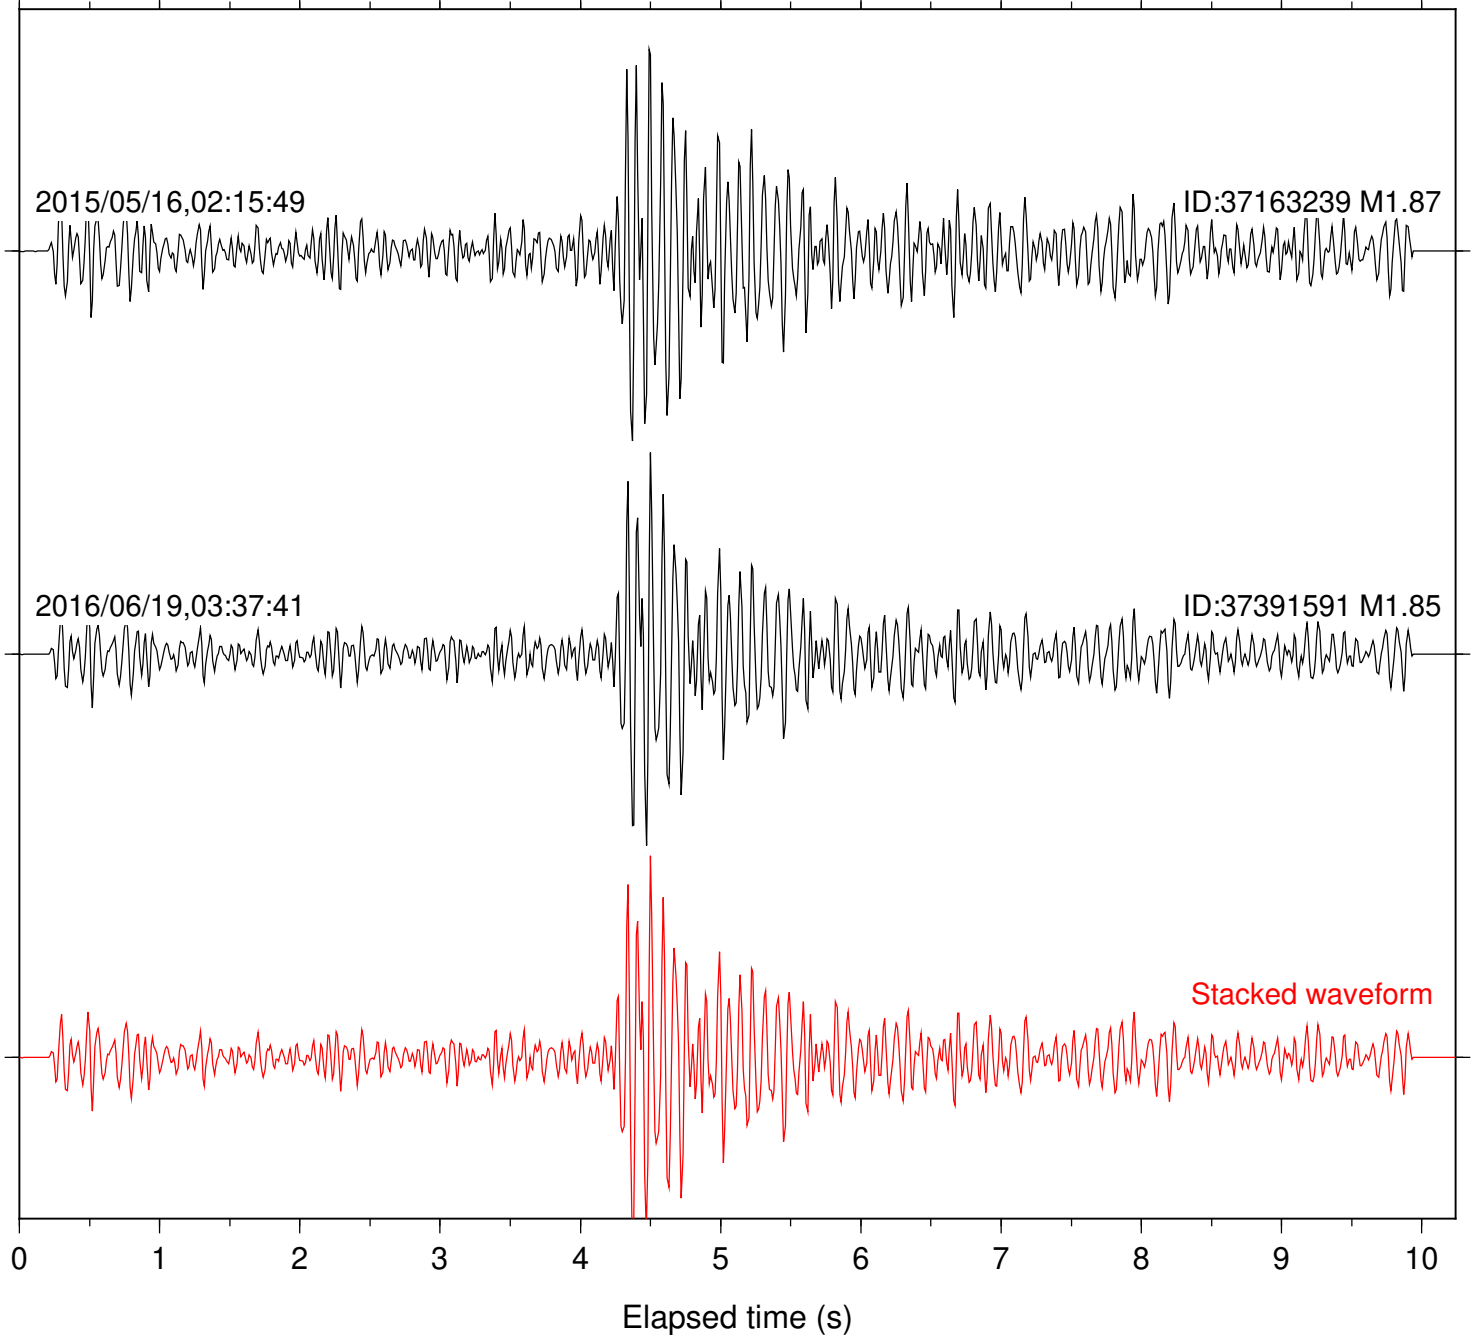

2016/06/19,03:37:41

ID:37391591 M1.85

Stacked waveform

0 1 2 3 4 5 6 7 8 9 10  
Elapsed time (s)

Station: B084 Com: EHZ

Focal depth: 8.43 km

Station: B086 Com: EHZ

Focal depth: 8.43 km