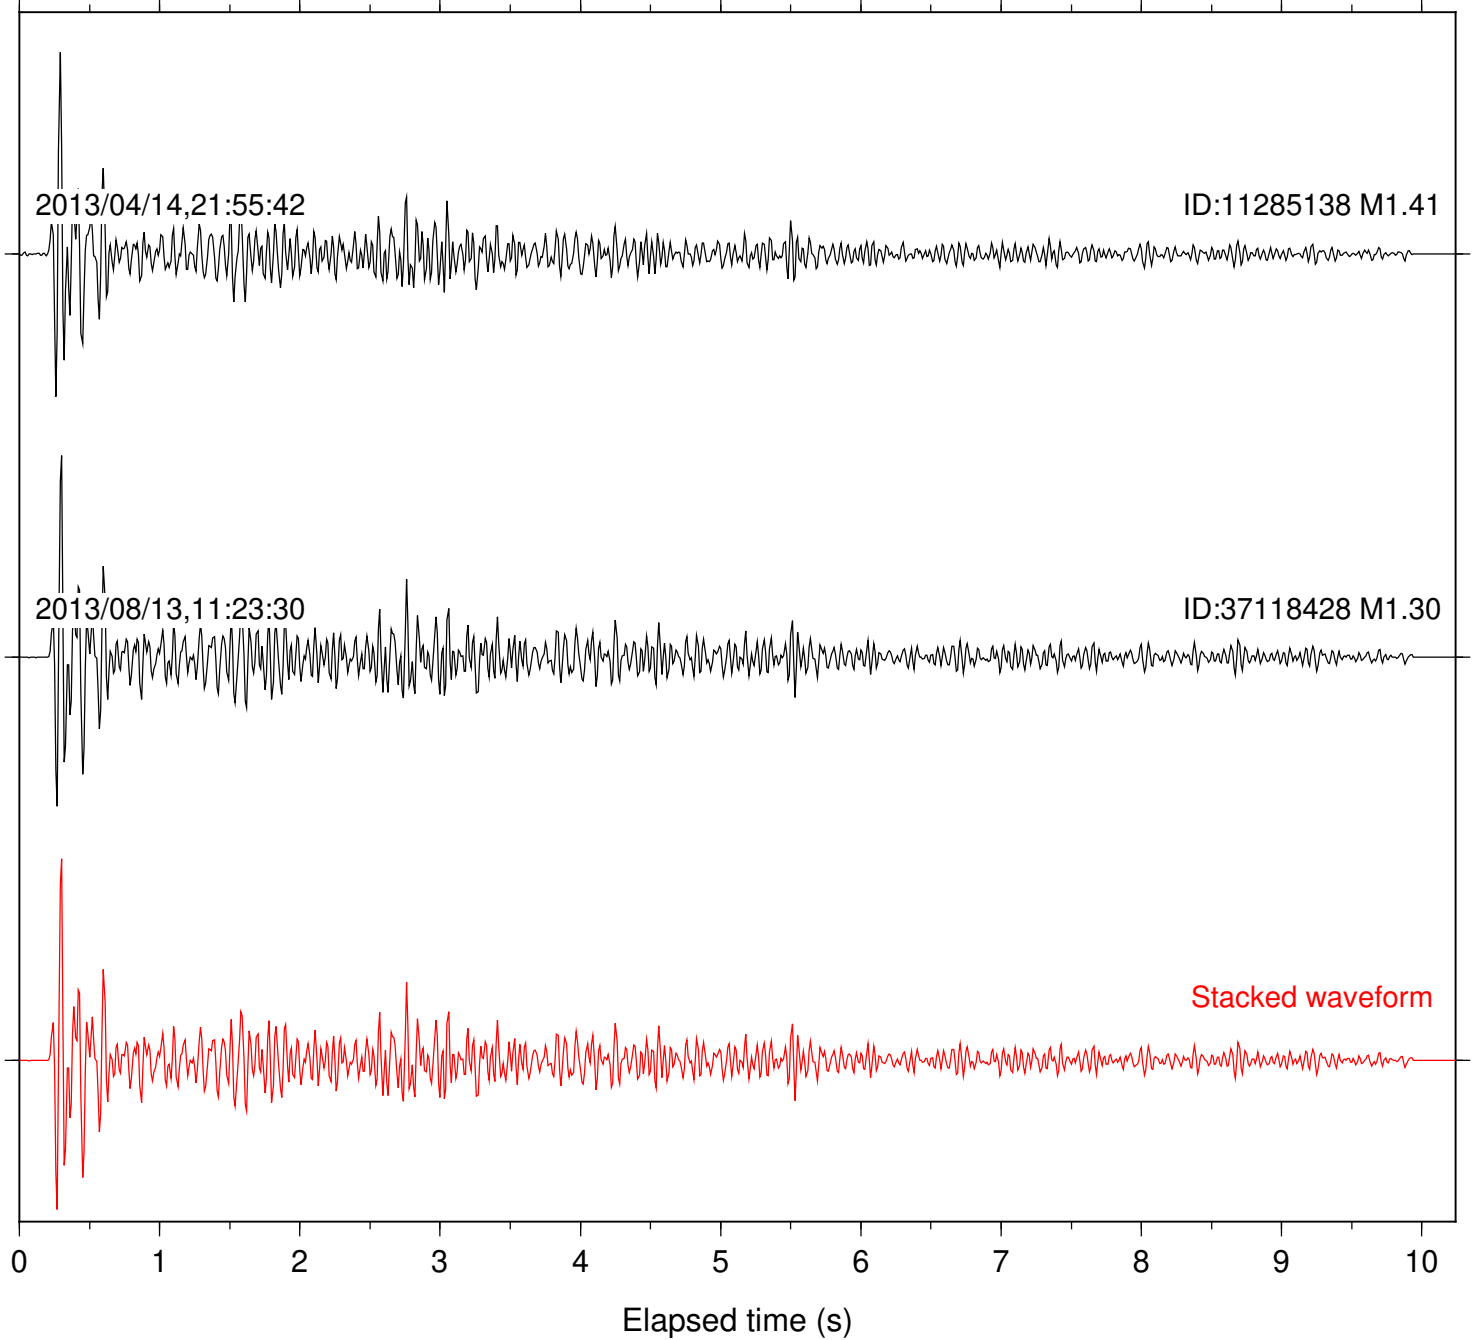

Station: SND Com: HHZ

Focal depth: 9.76 km

Station: TOR Com: HHZ

Focal depth: 9.77 km

Station: CRR Com: EHZ

Focal depth: 5.52 km

Station: MONP2 Com: HHZ

Focal depth: 5.52 km