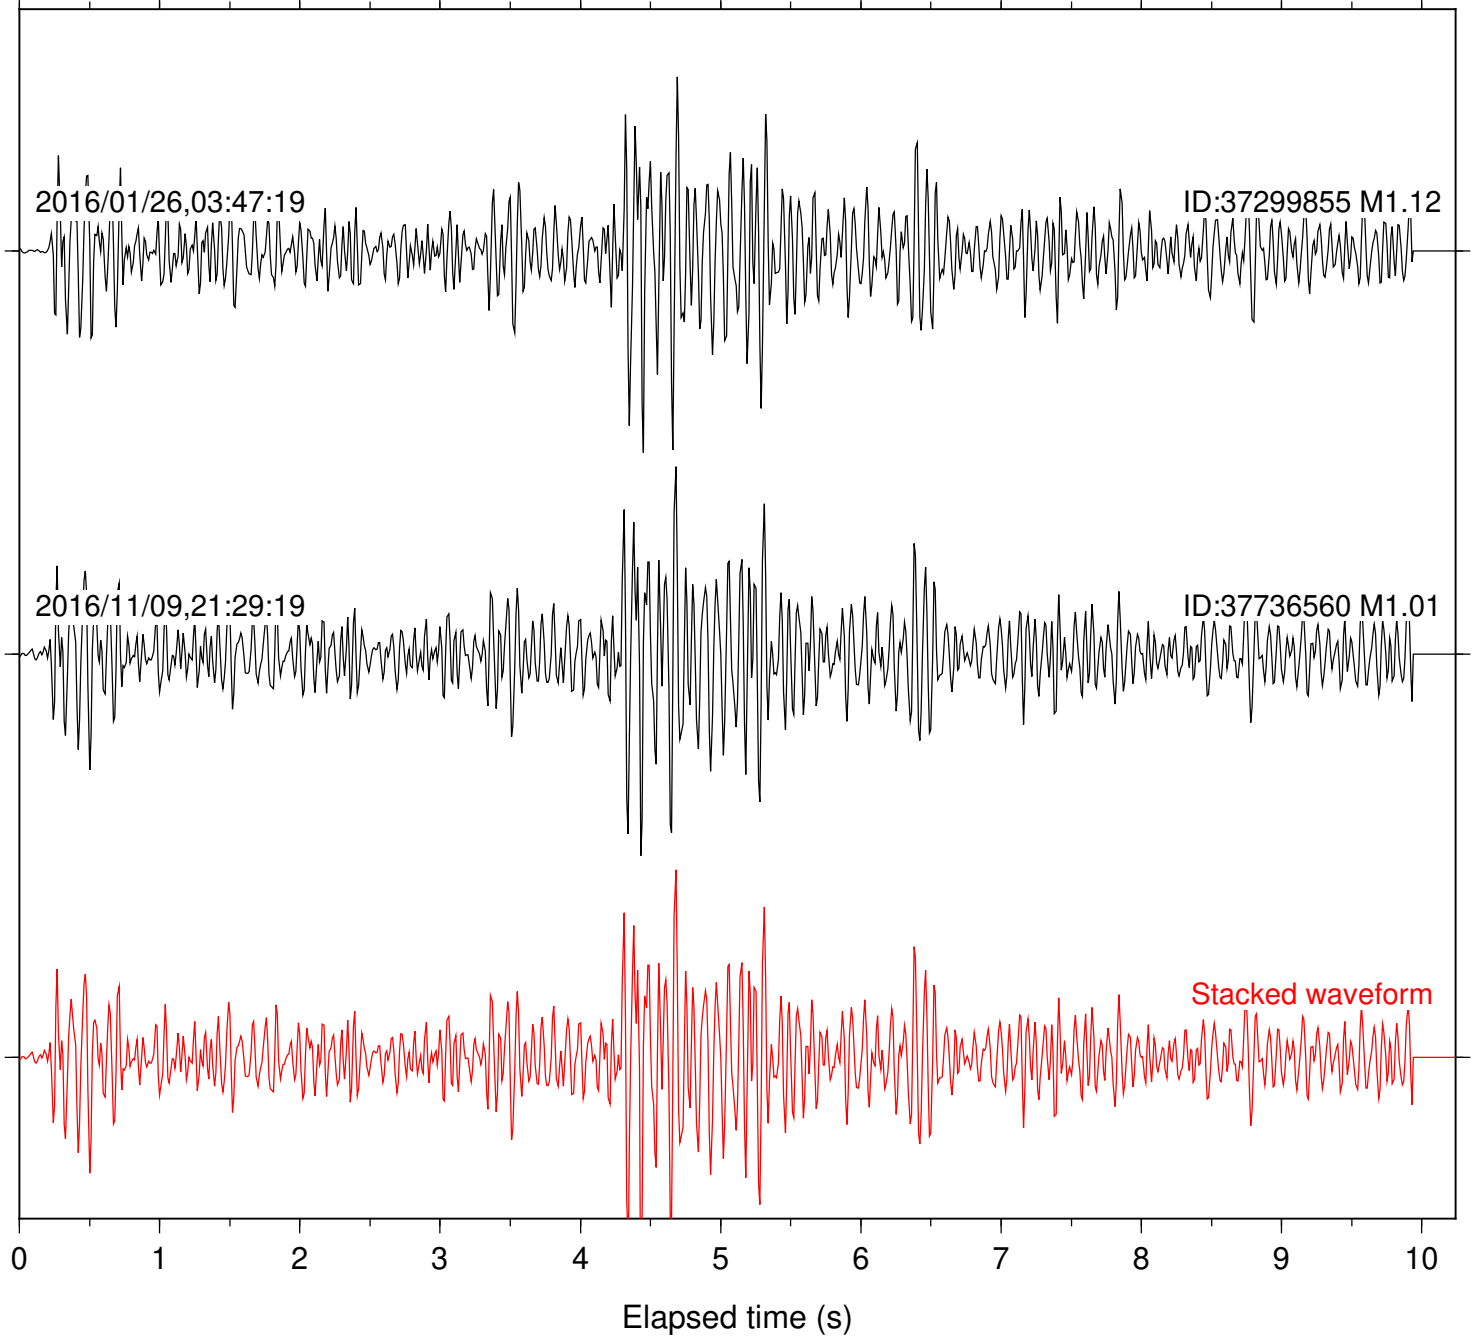

Station: B084 Com: EHZ

Focal depth: 13.09 km