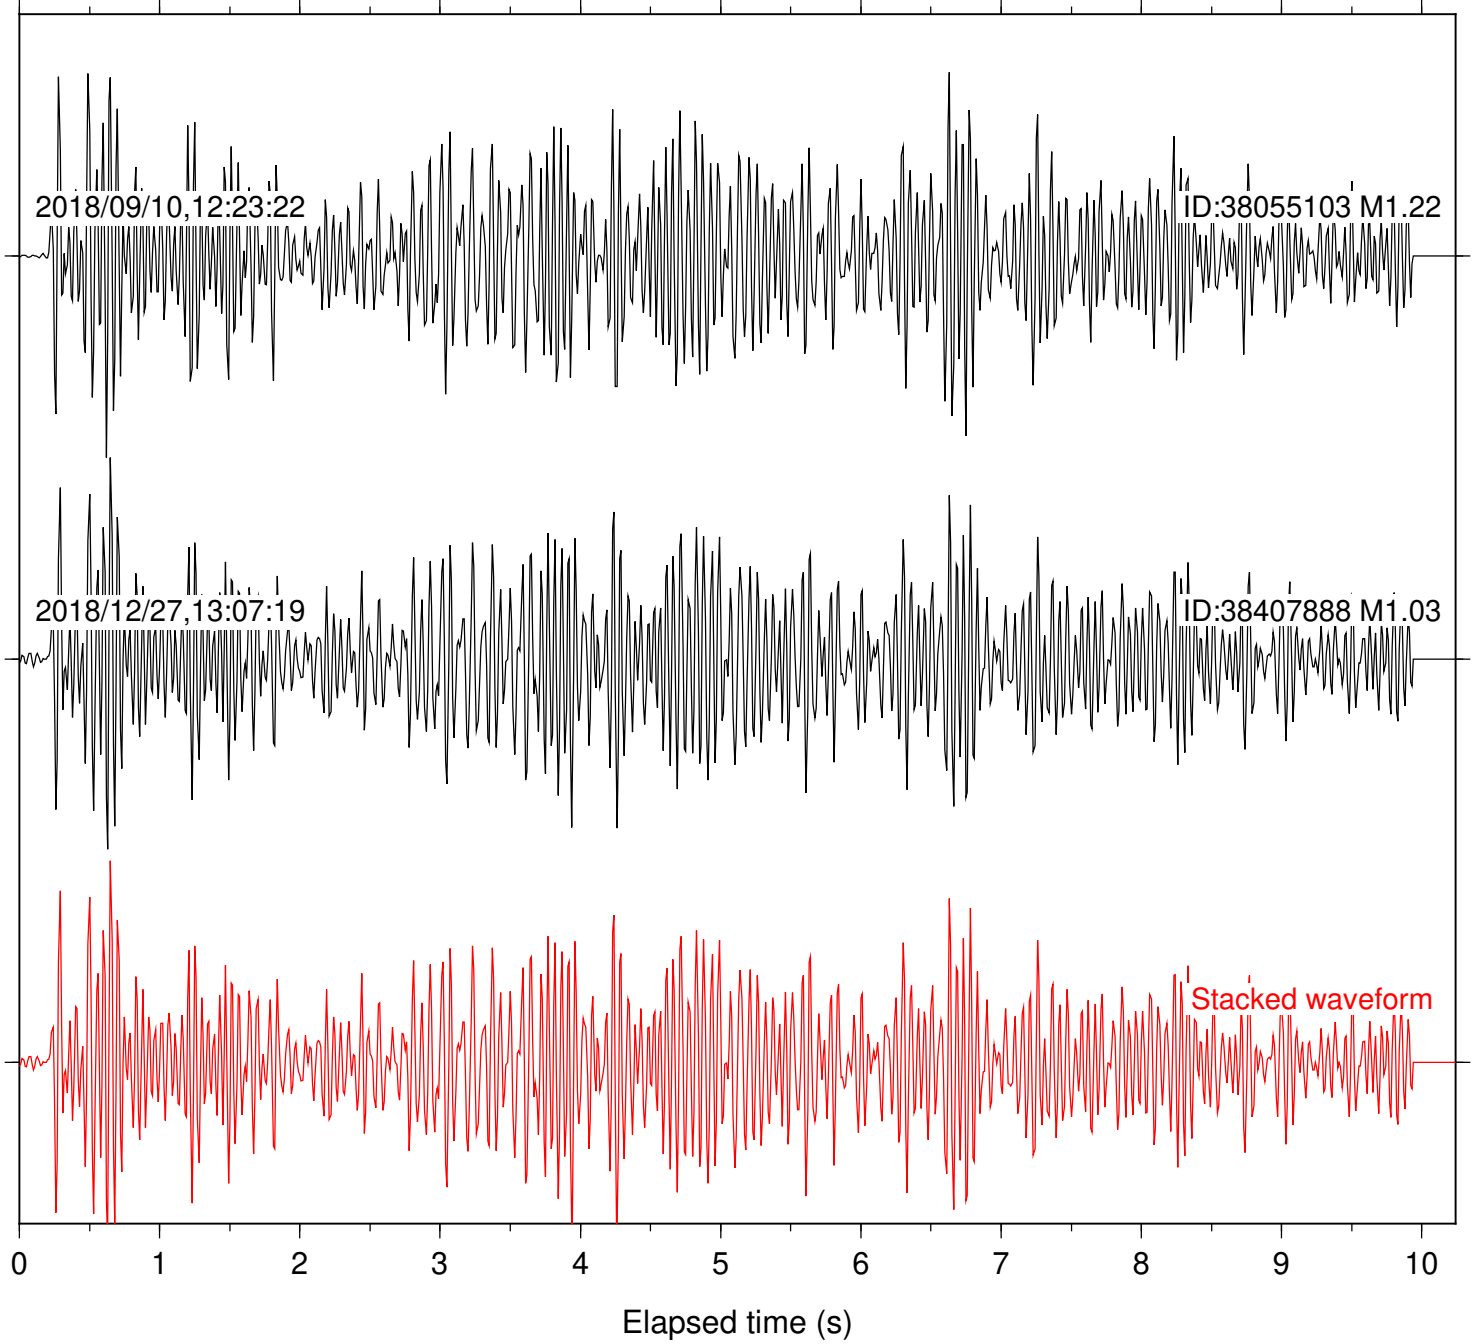

Station: DGR Com: HHZ

Focal depth: 4.29 km

Station: FRD Com: HHZ

Focal depth: 4.29 km

Station: HMT2 Com: HHZ

Focal depth: 4.29 km

Station: LKH Com: HHZ

Focal depth: 4.29 km