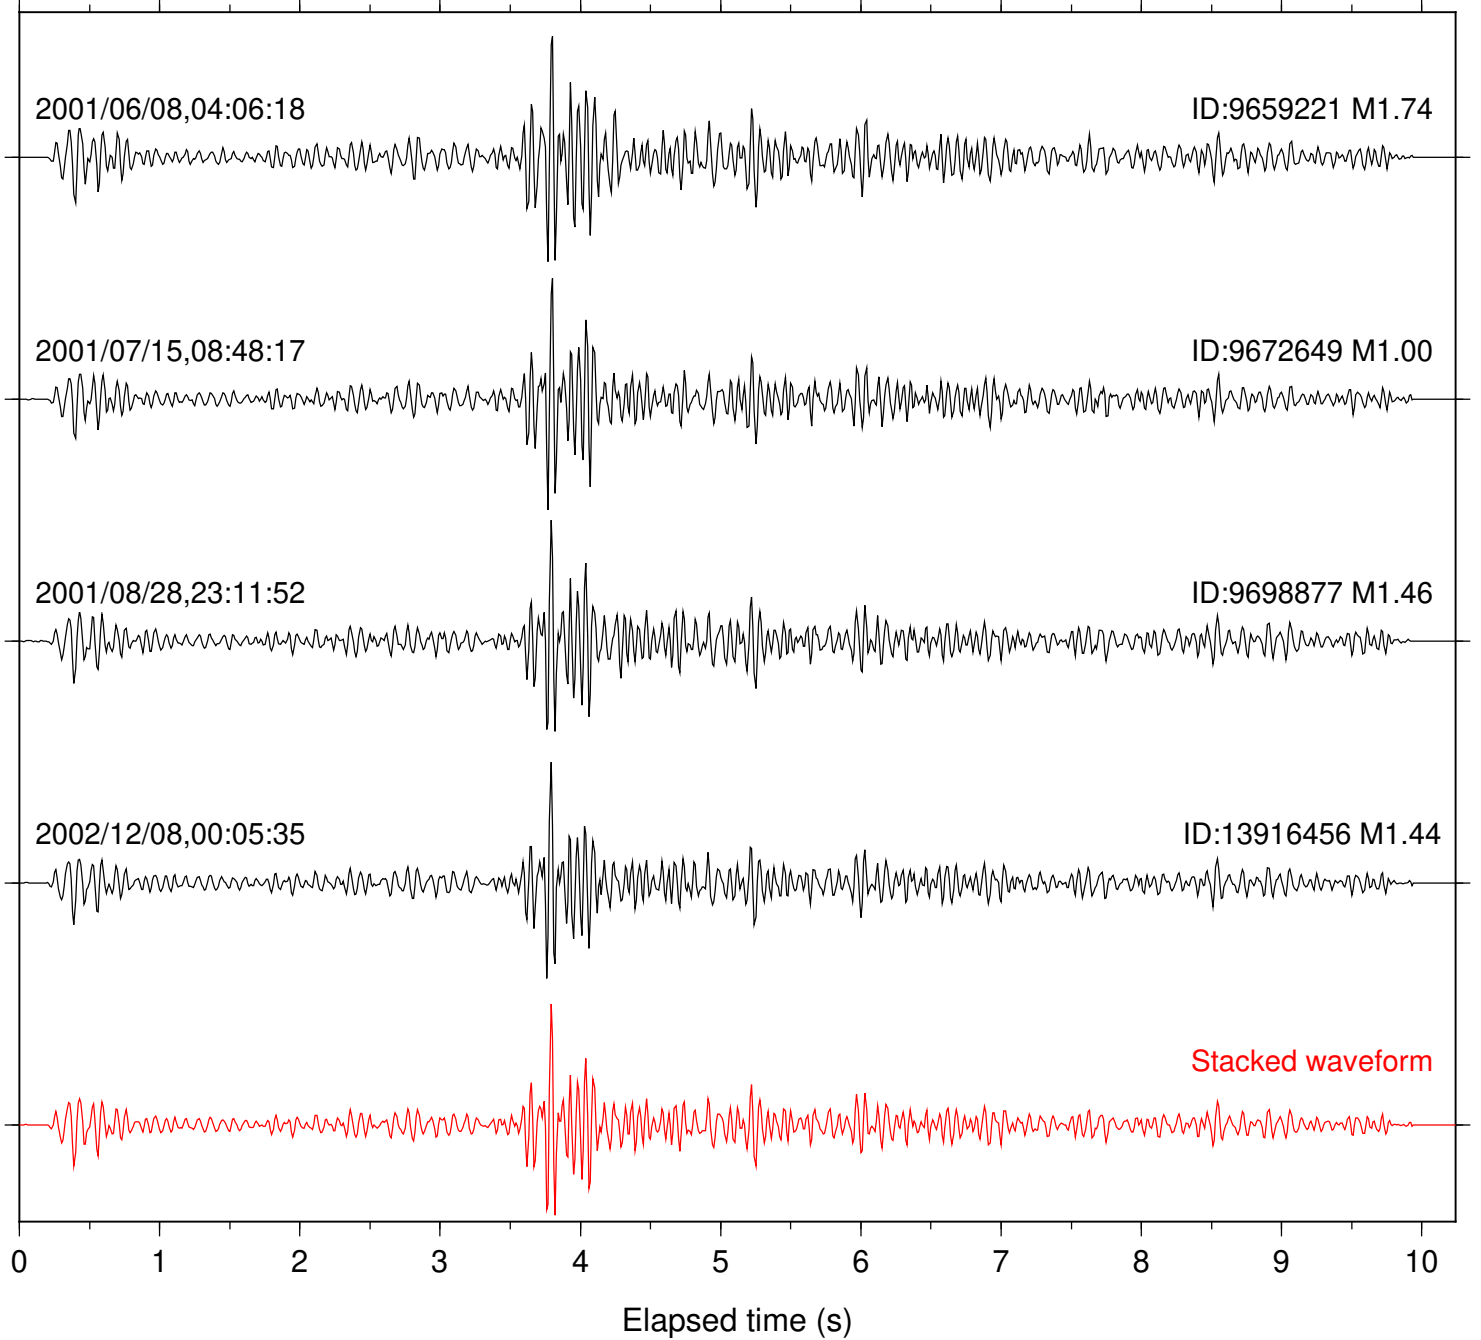

Focal depth: 11.67 km

Station: HMT2 Com: HHZ

Focal depth: 11.67 km

Station: KNW Com: HHZ

Focal depth: 11.67 km

Station: LVA2 Com: HHZ

Focal depth: 11.90 km

Station: PFO Com: HHZ