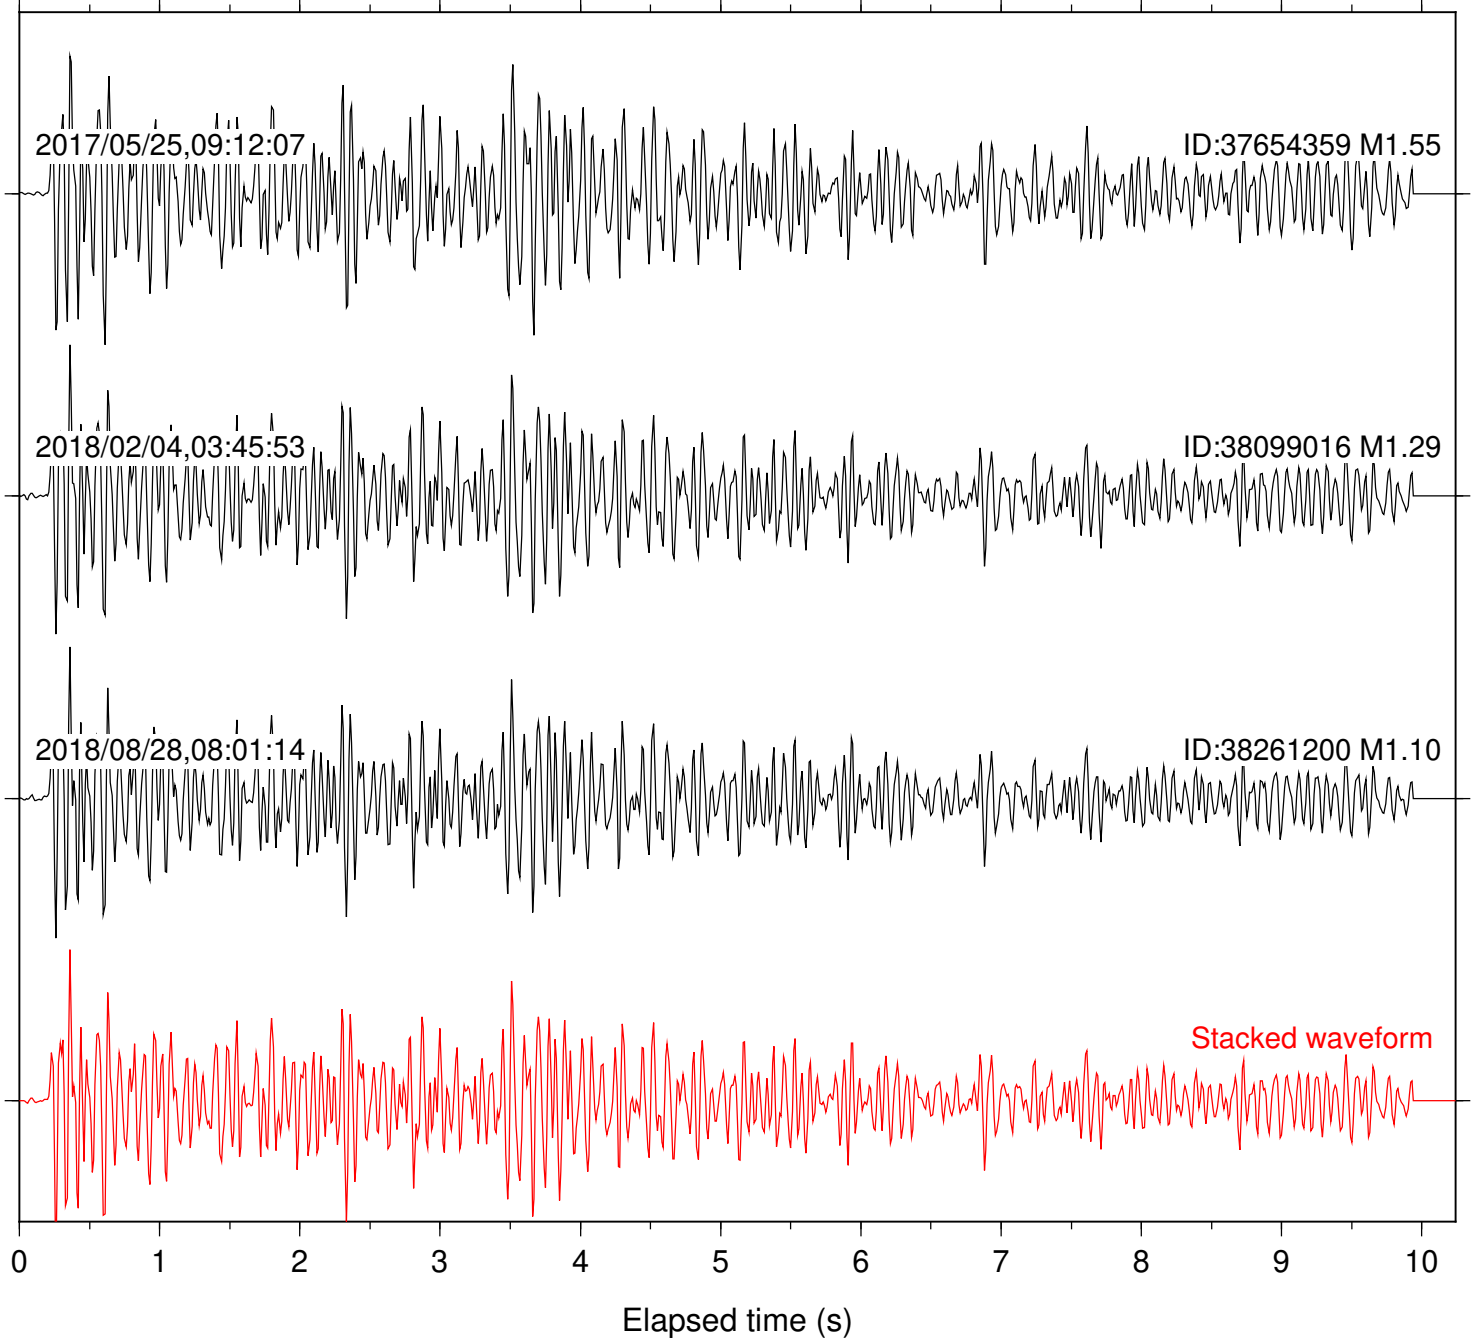

Station: B088 Com: EHZ

Focal depth: 5.24 km