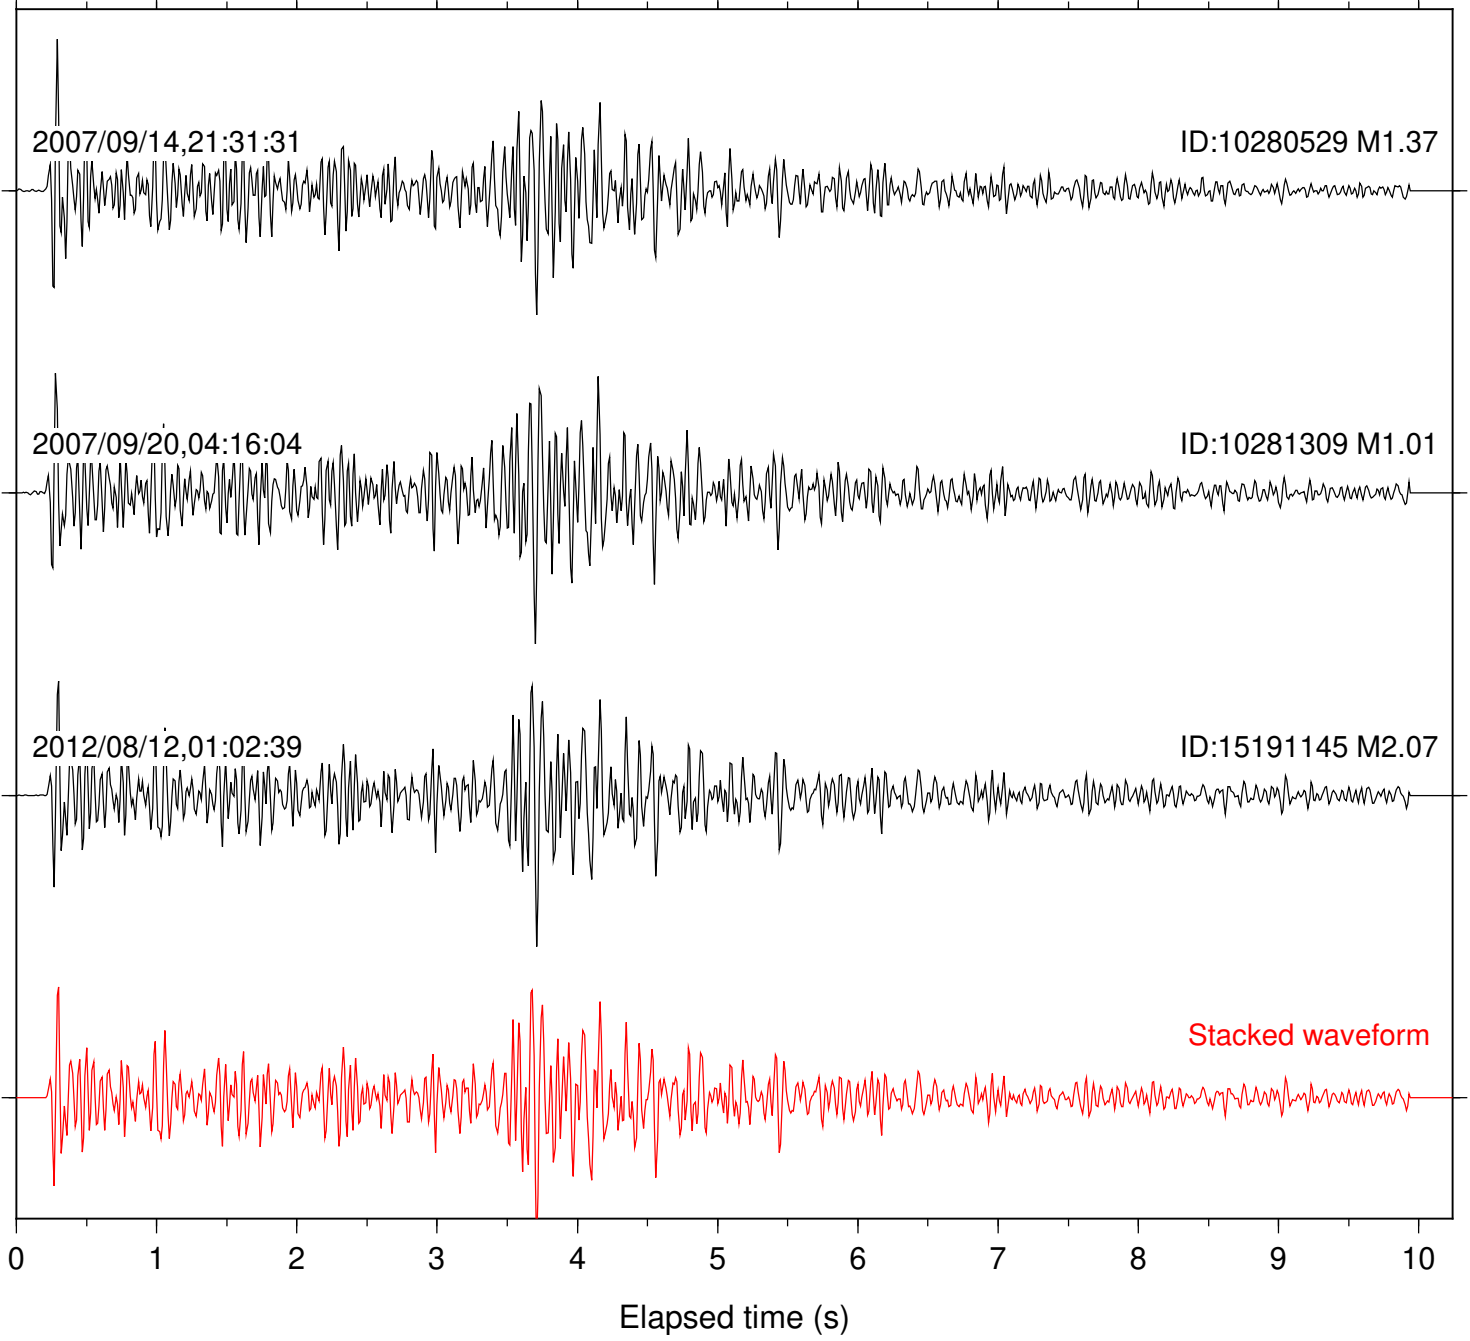

Station: B082 Com: EHZ

Focal depth: 16.51 km