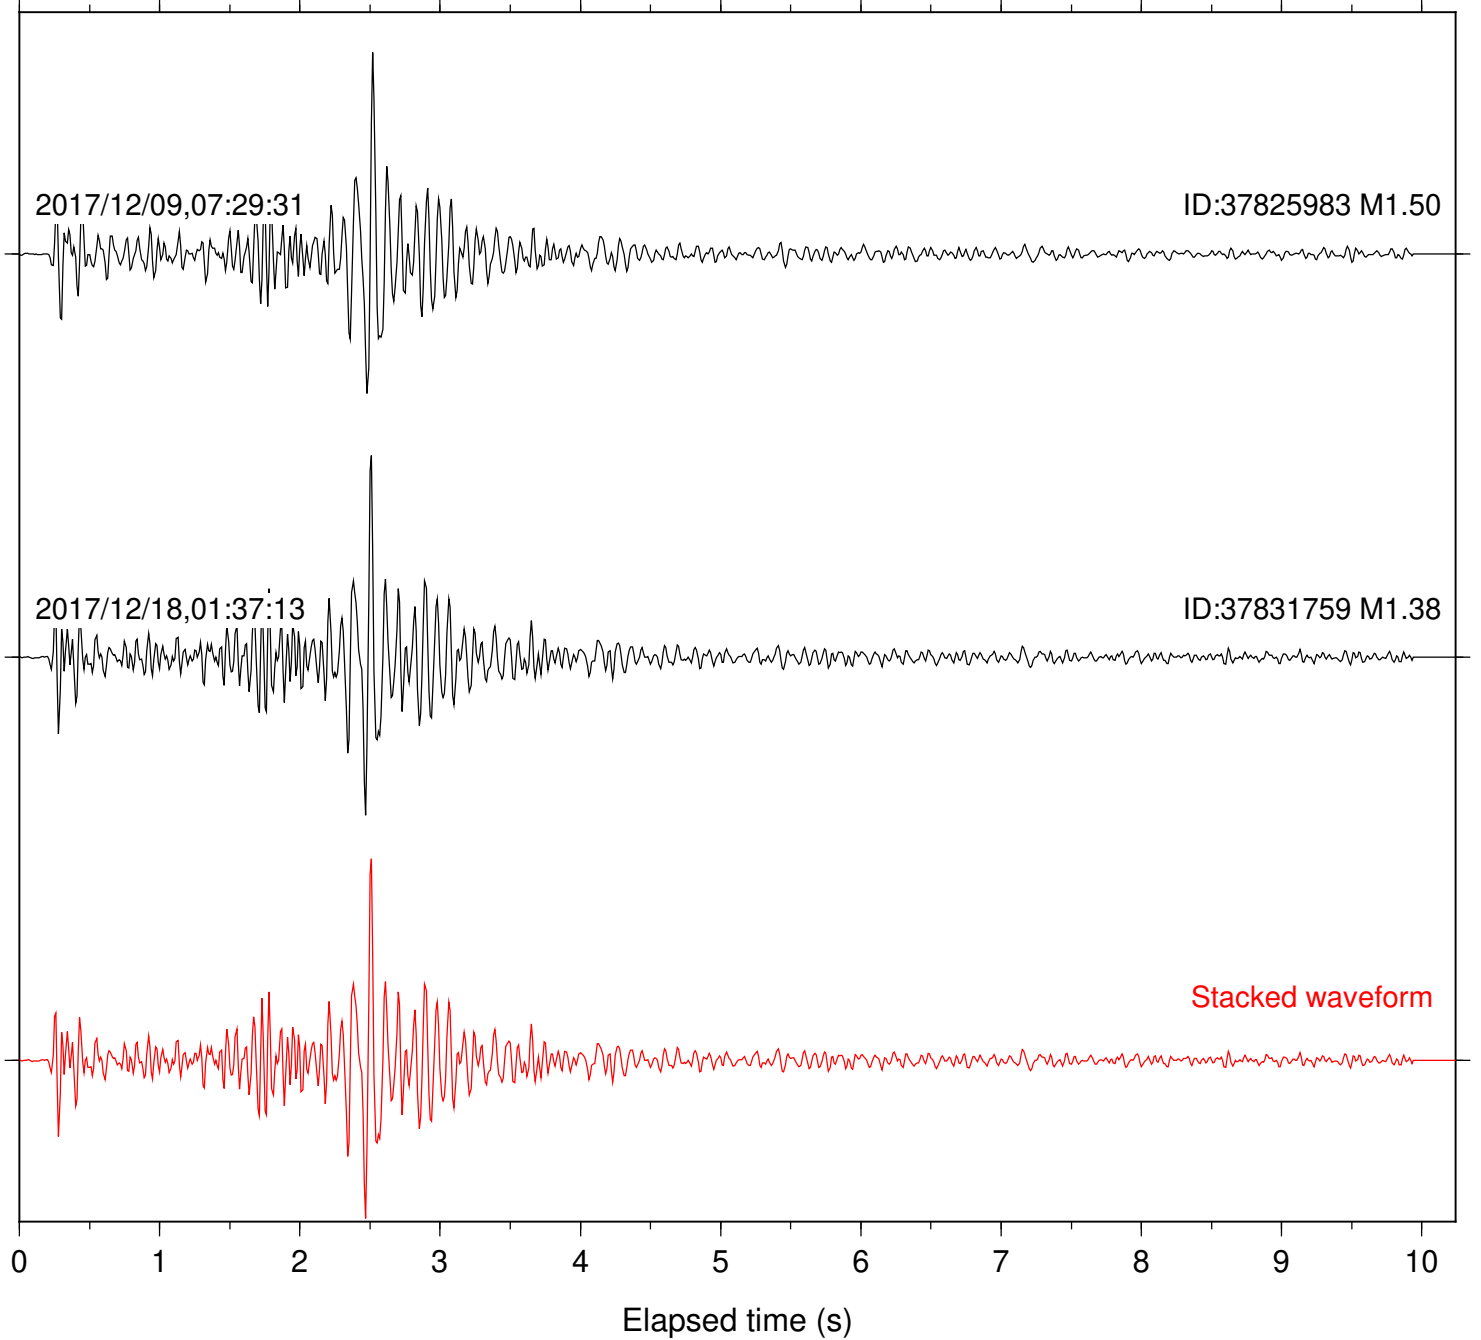

Station: SND Com: HHZ

Focal depth: 6.83 km

Station: WMC Com: HHZ

Focal depth: 6.78 km

Station: BAC Com: EHZ

Focal depth: 16.61 km

Station: FRD Com: HHZ

Focal depth: 16.61 km