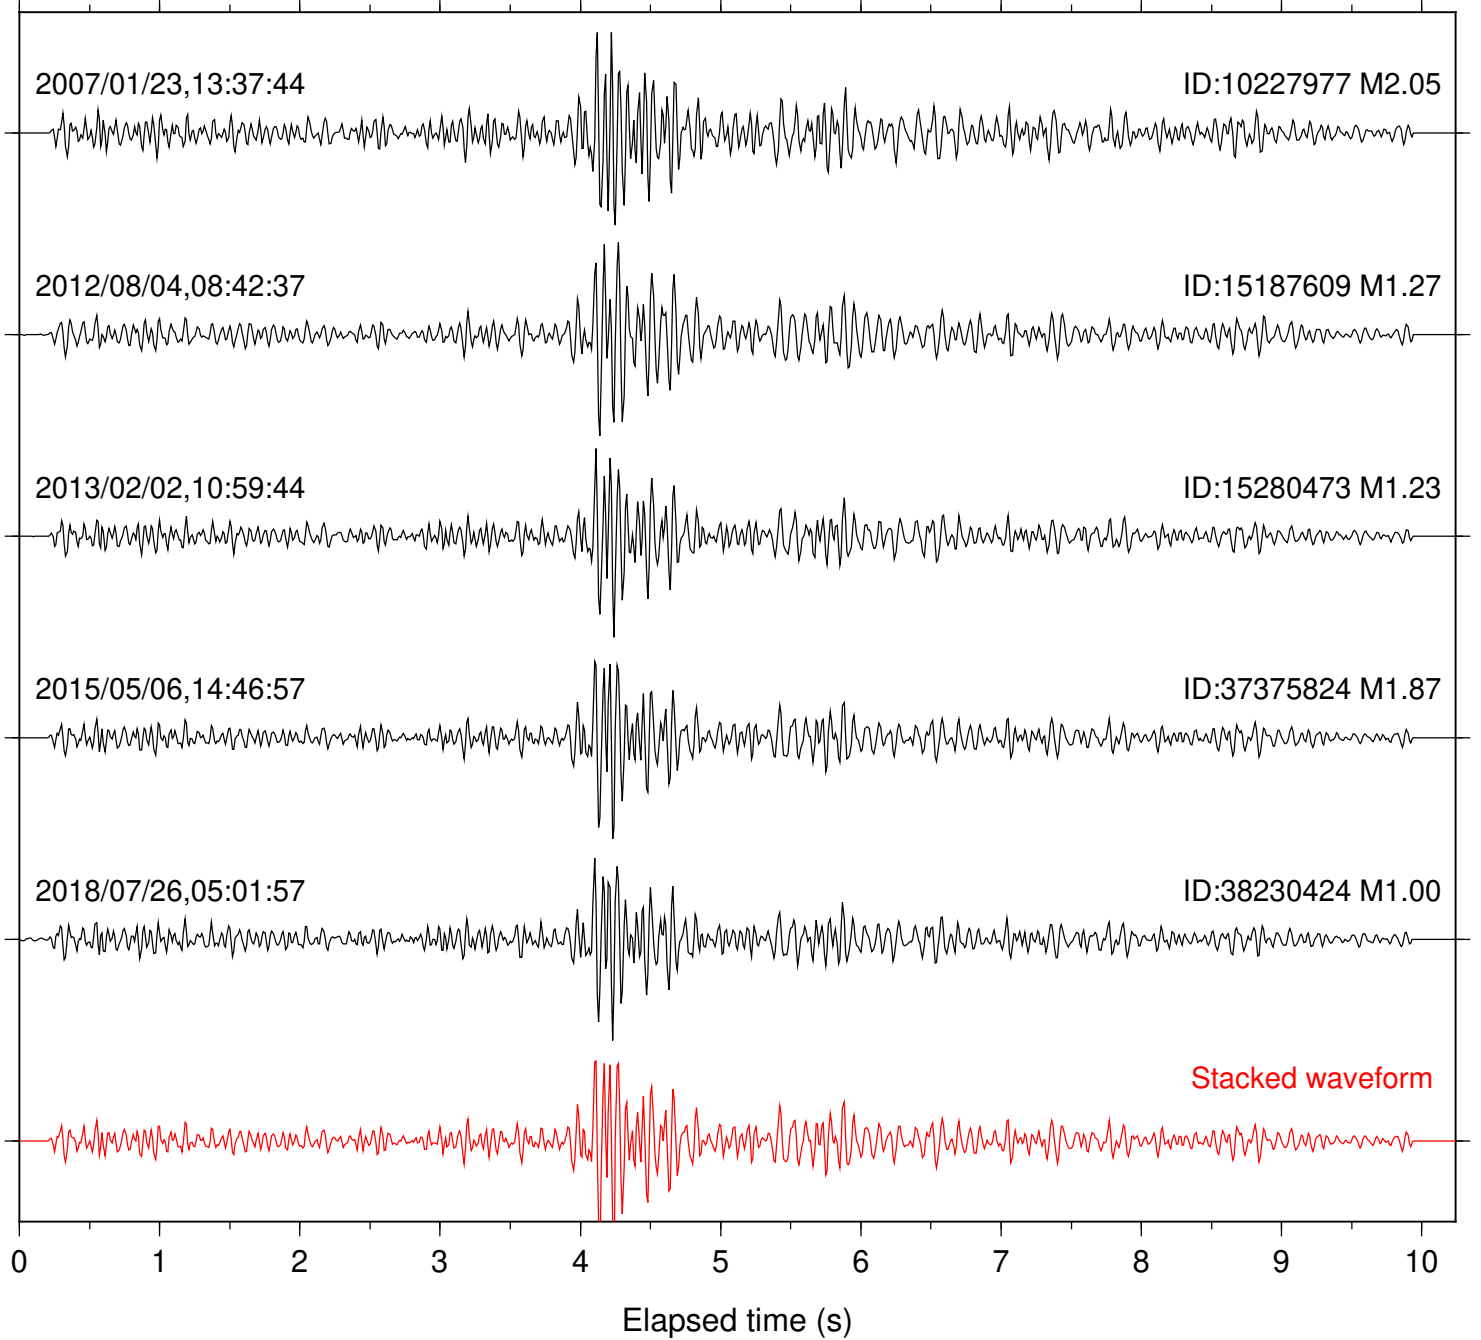

Station: B084 Com: EHZ

Focal depth: 17.56 km