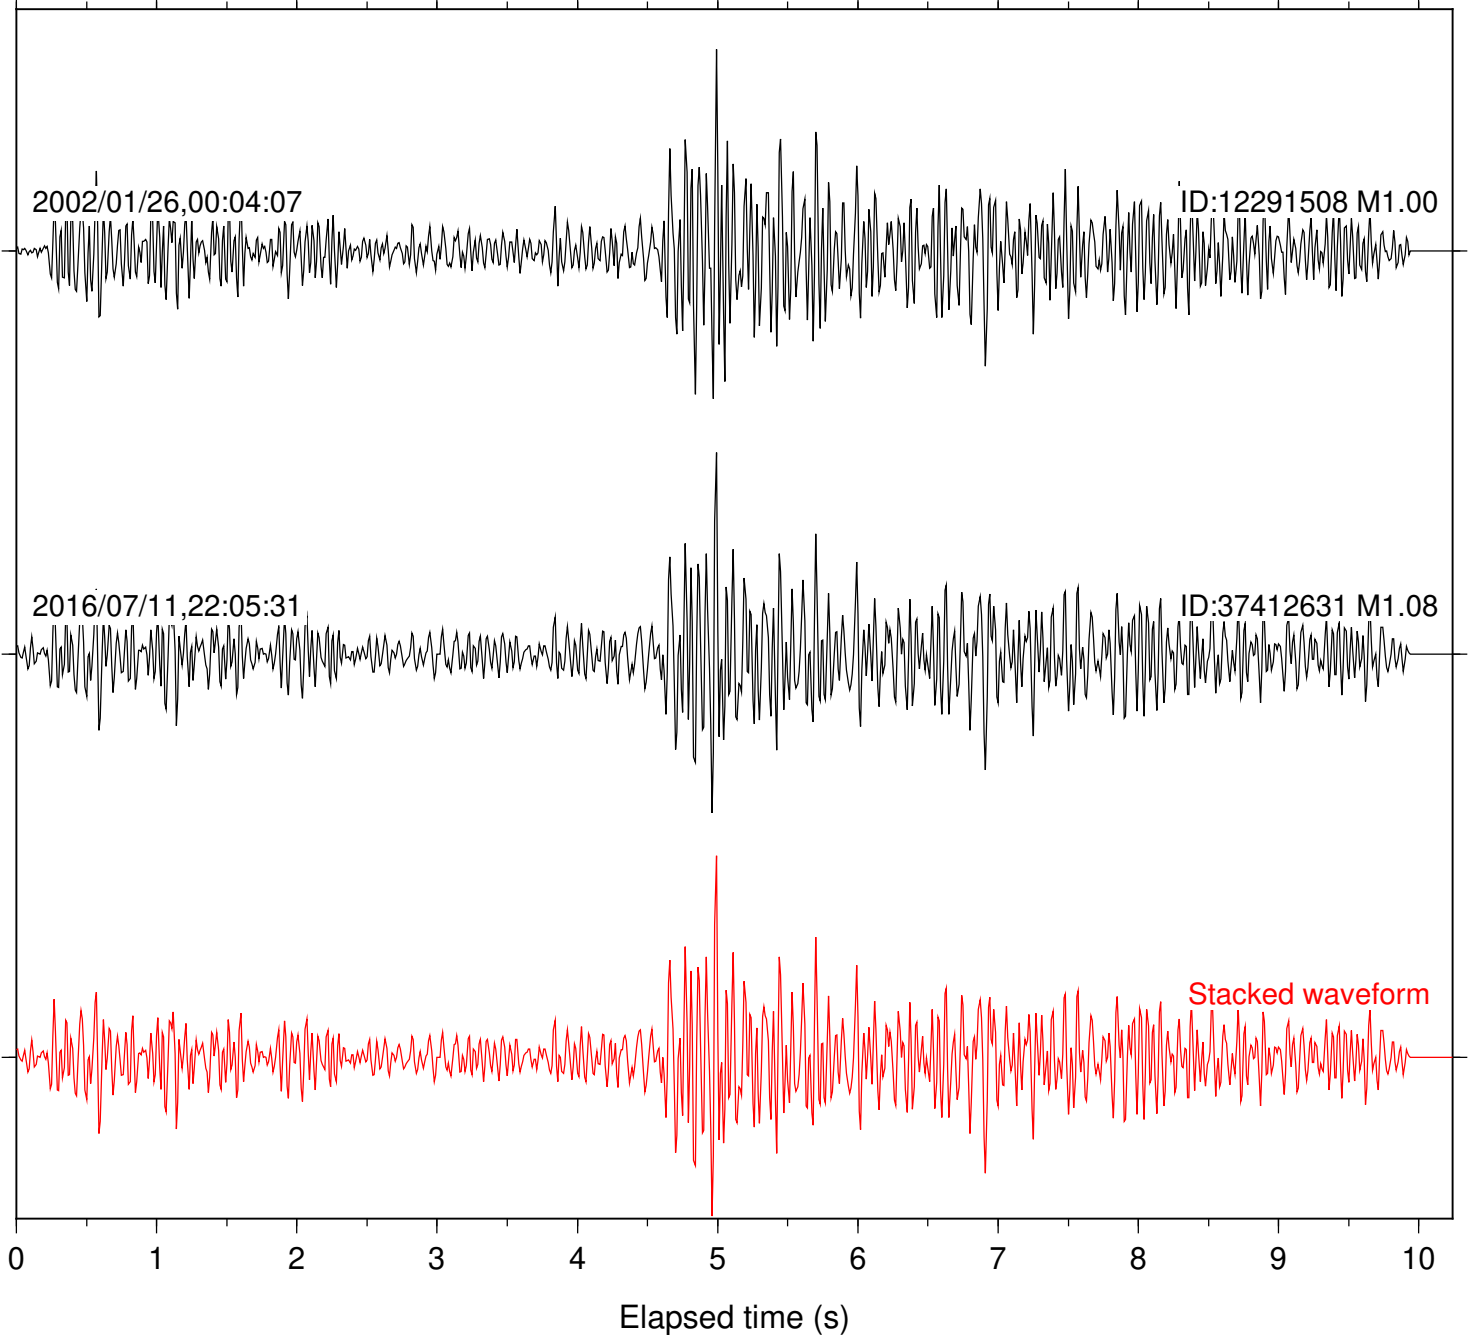

Station: BAC Com: EHZ

Focal depth: 16.65 km