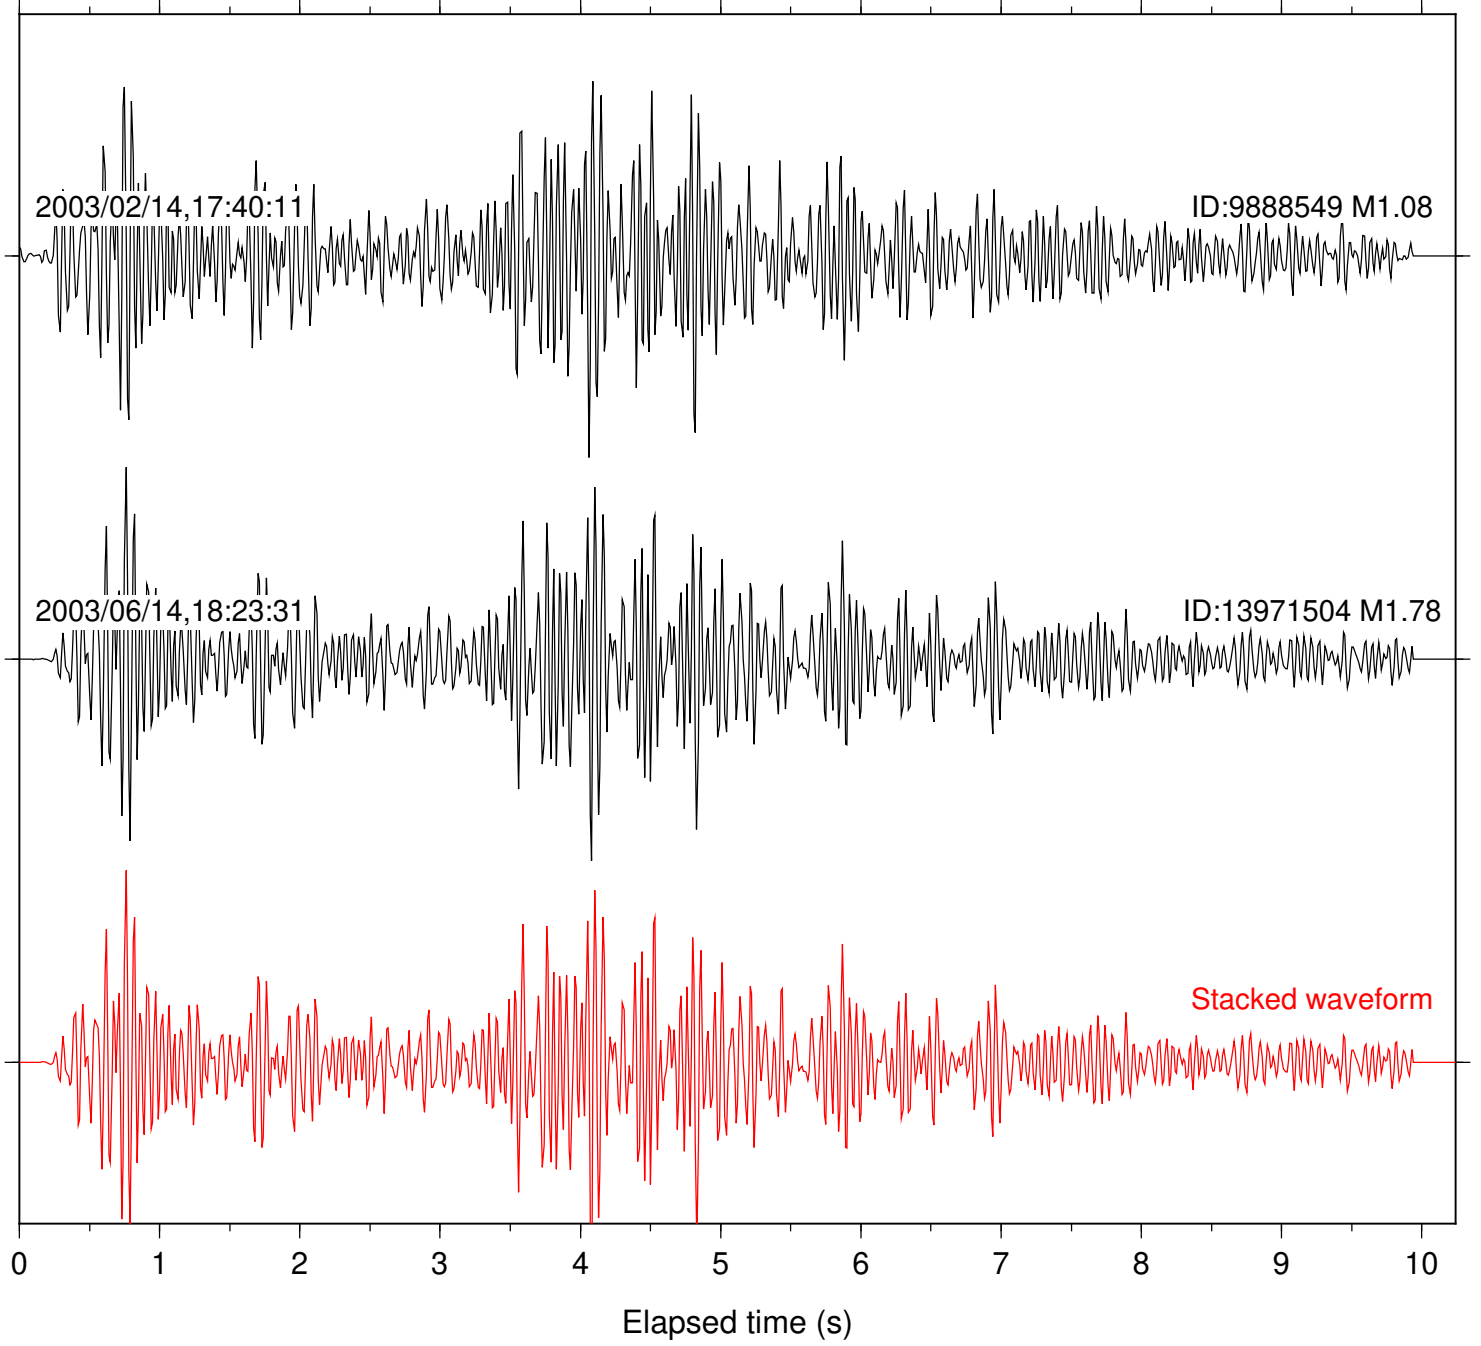

Focal depth: 8.72 km

Station: FRD Com: HHZ

Focal depth: 8.72 km

Station: BAC Com: EHZ

Focal depth: 10.37 km

Station: DGR Com: HHZ

Focal depth: 10.37 km

Station: FRD Com: HHZ