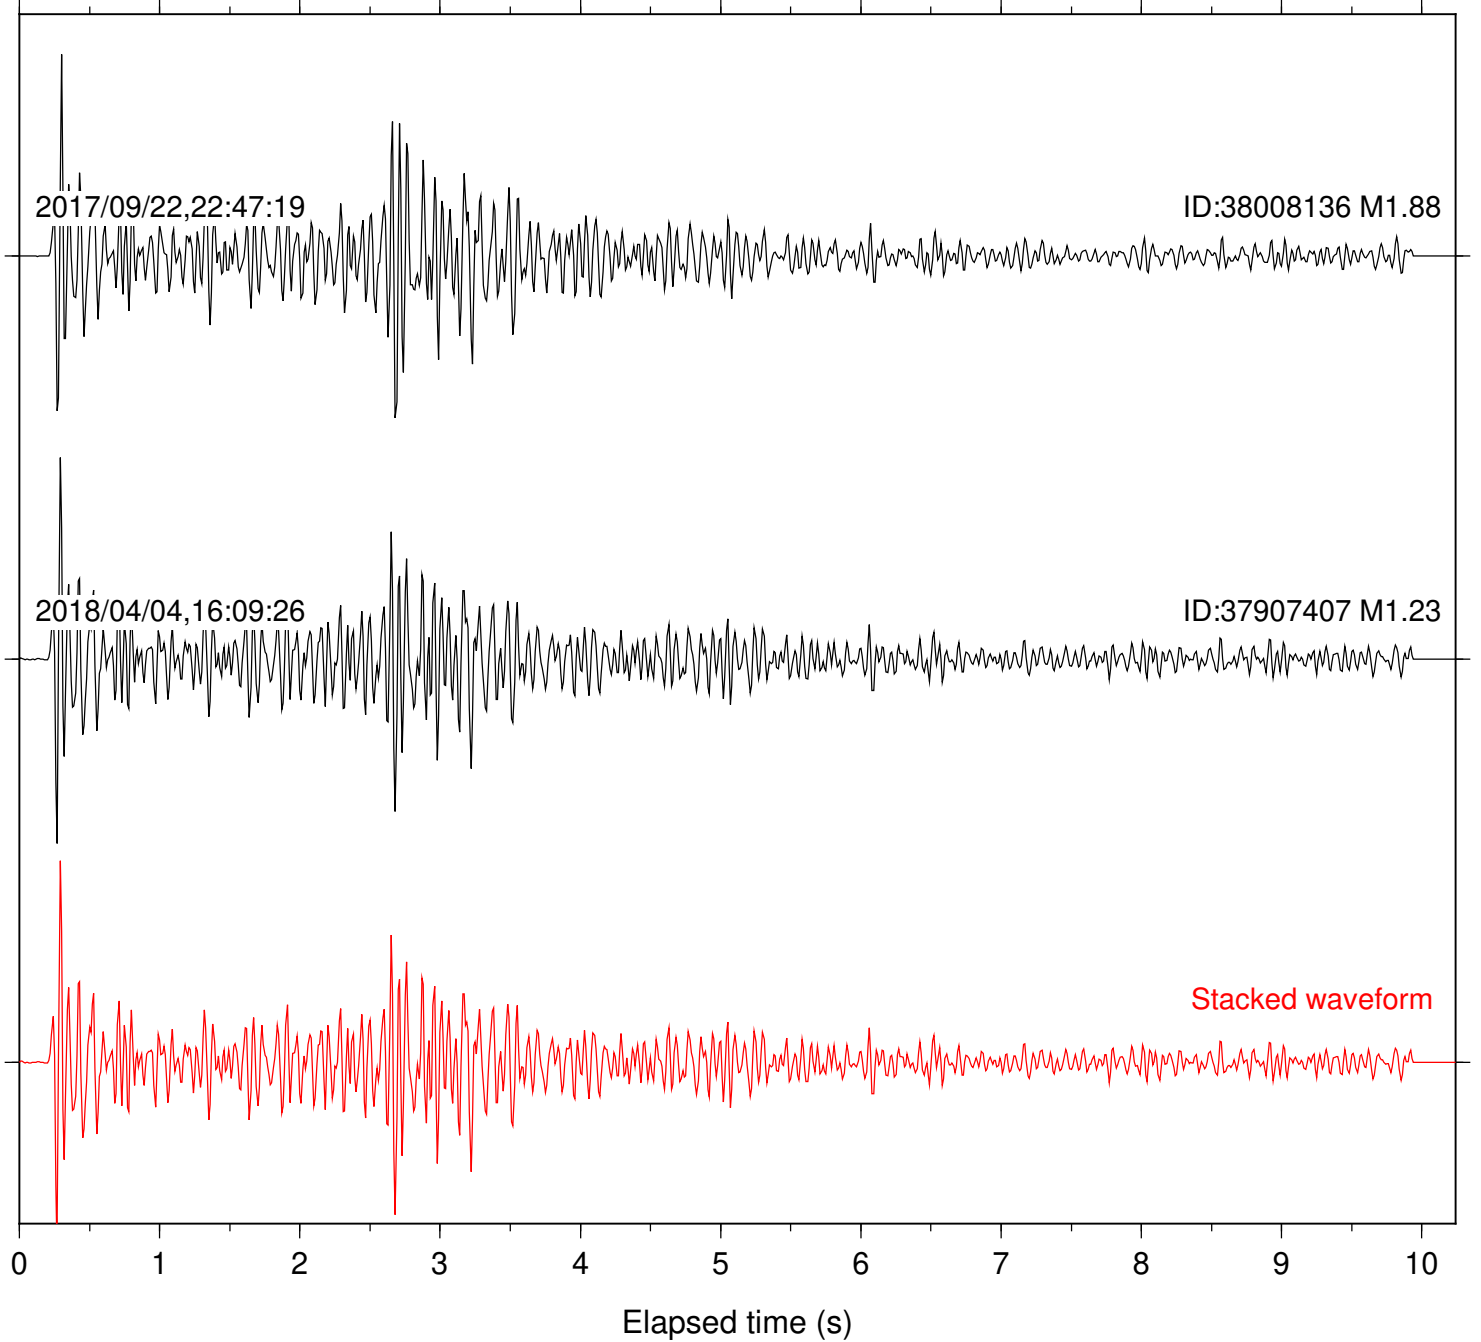

Station: B087 Com: EHZ

Focal depth: 5.96 km