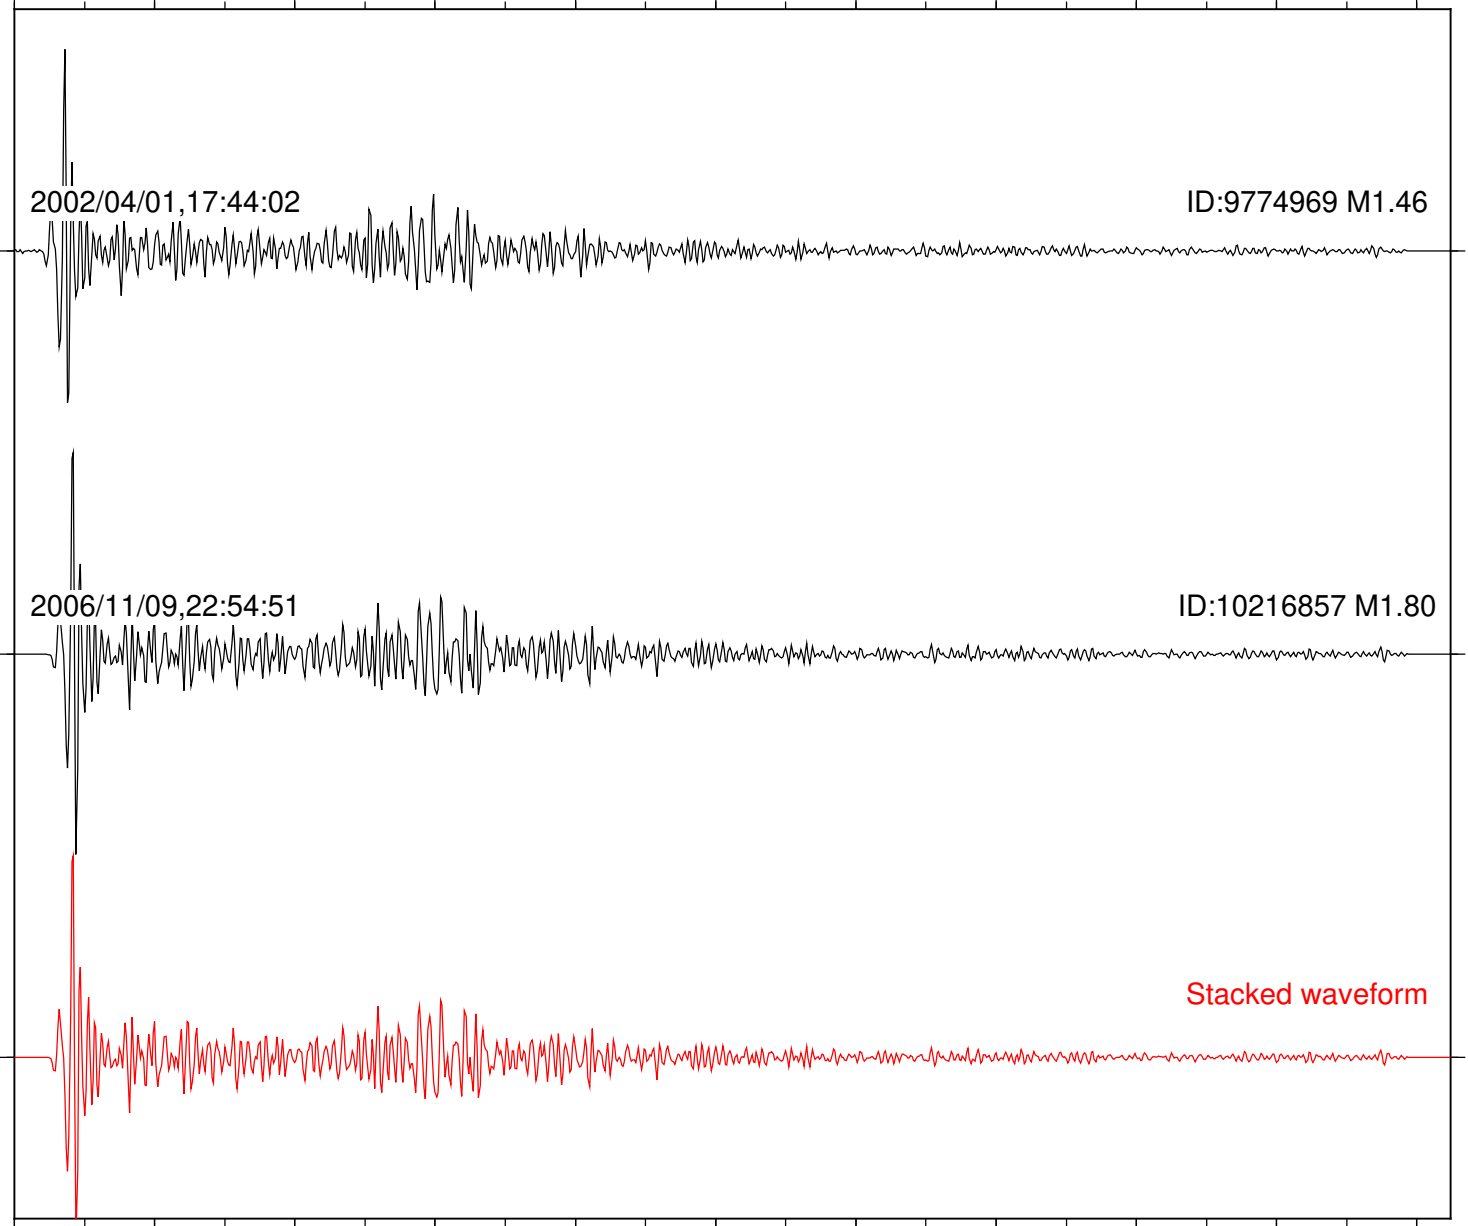

Station: FRD Com: HHZ

Focal depth: 14.55 km

2002/04/01,17:44:02

ID:9774969 M1.46

2006/11/09,22:54:51

ID:10216857 M1.80

Stacked waveform

0 1 2 3 4 5 6 7 8 9 10

Elapsed time (s)