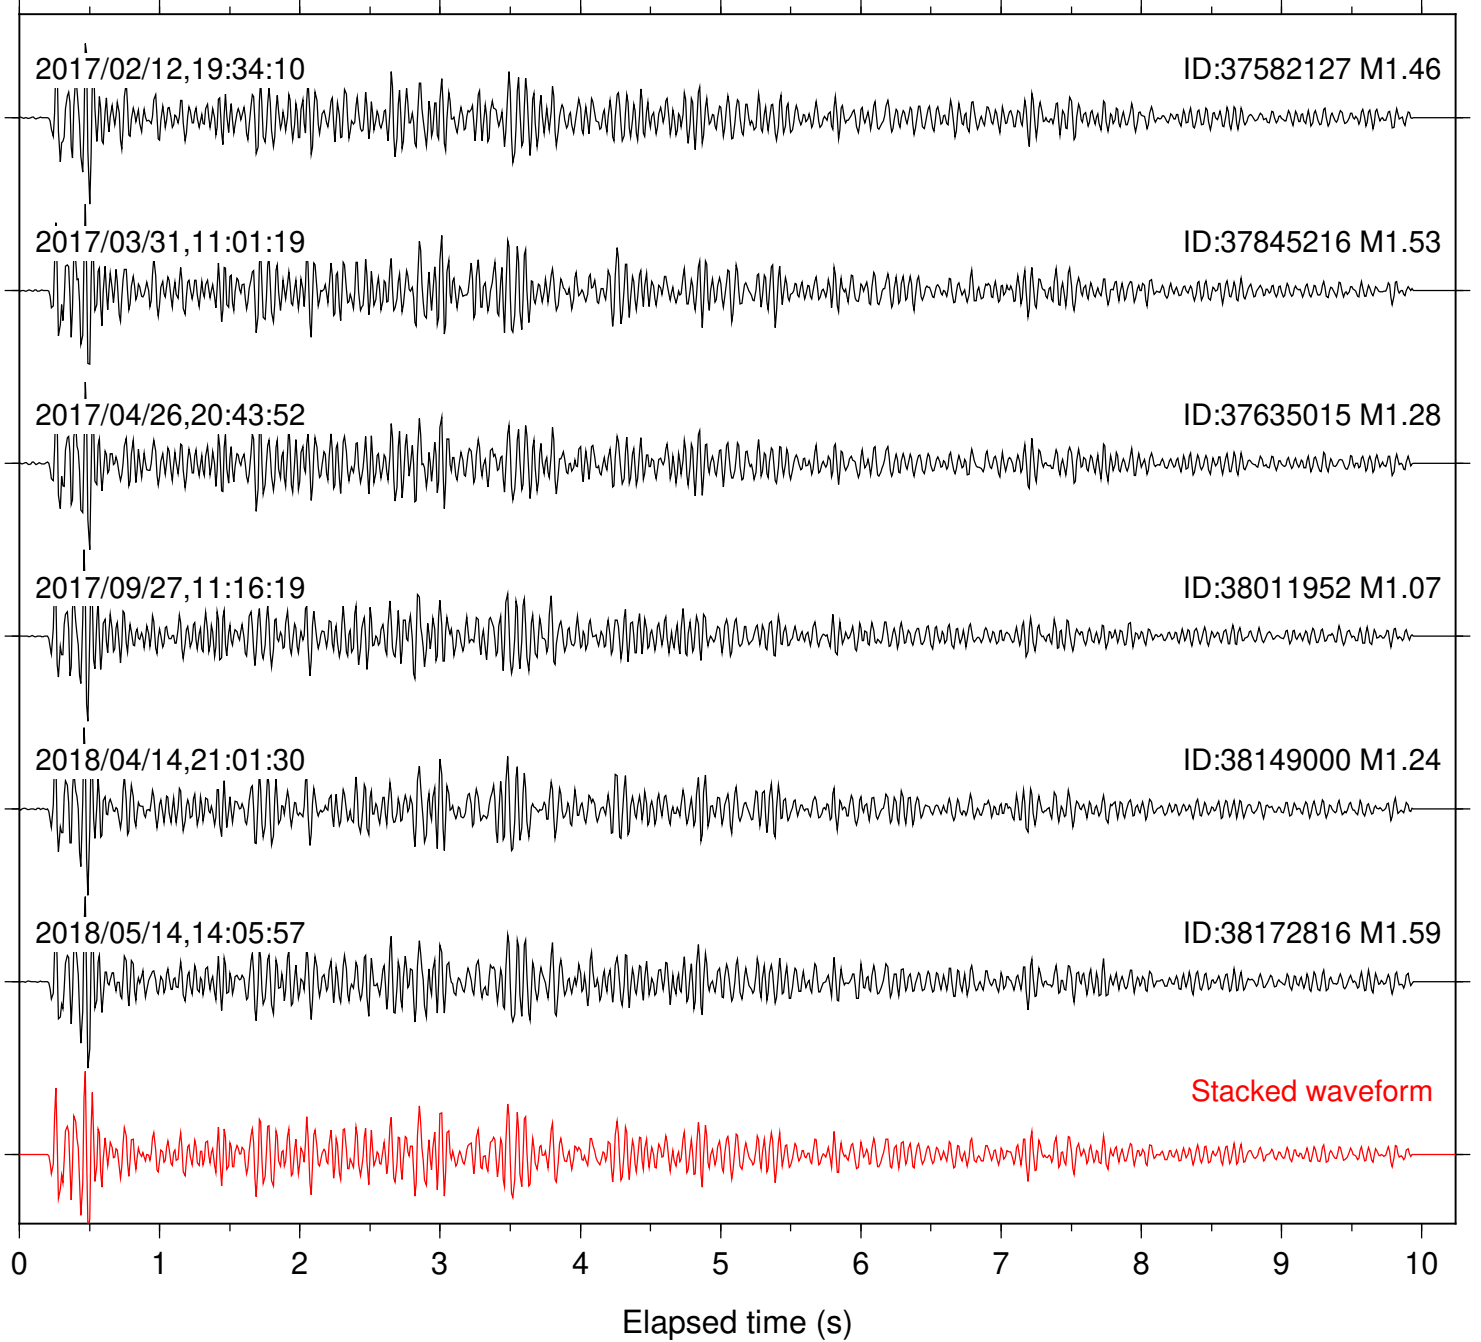

Station: PLM Com: HHZ

Focal depth: 6.38 km