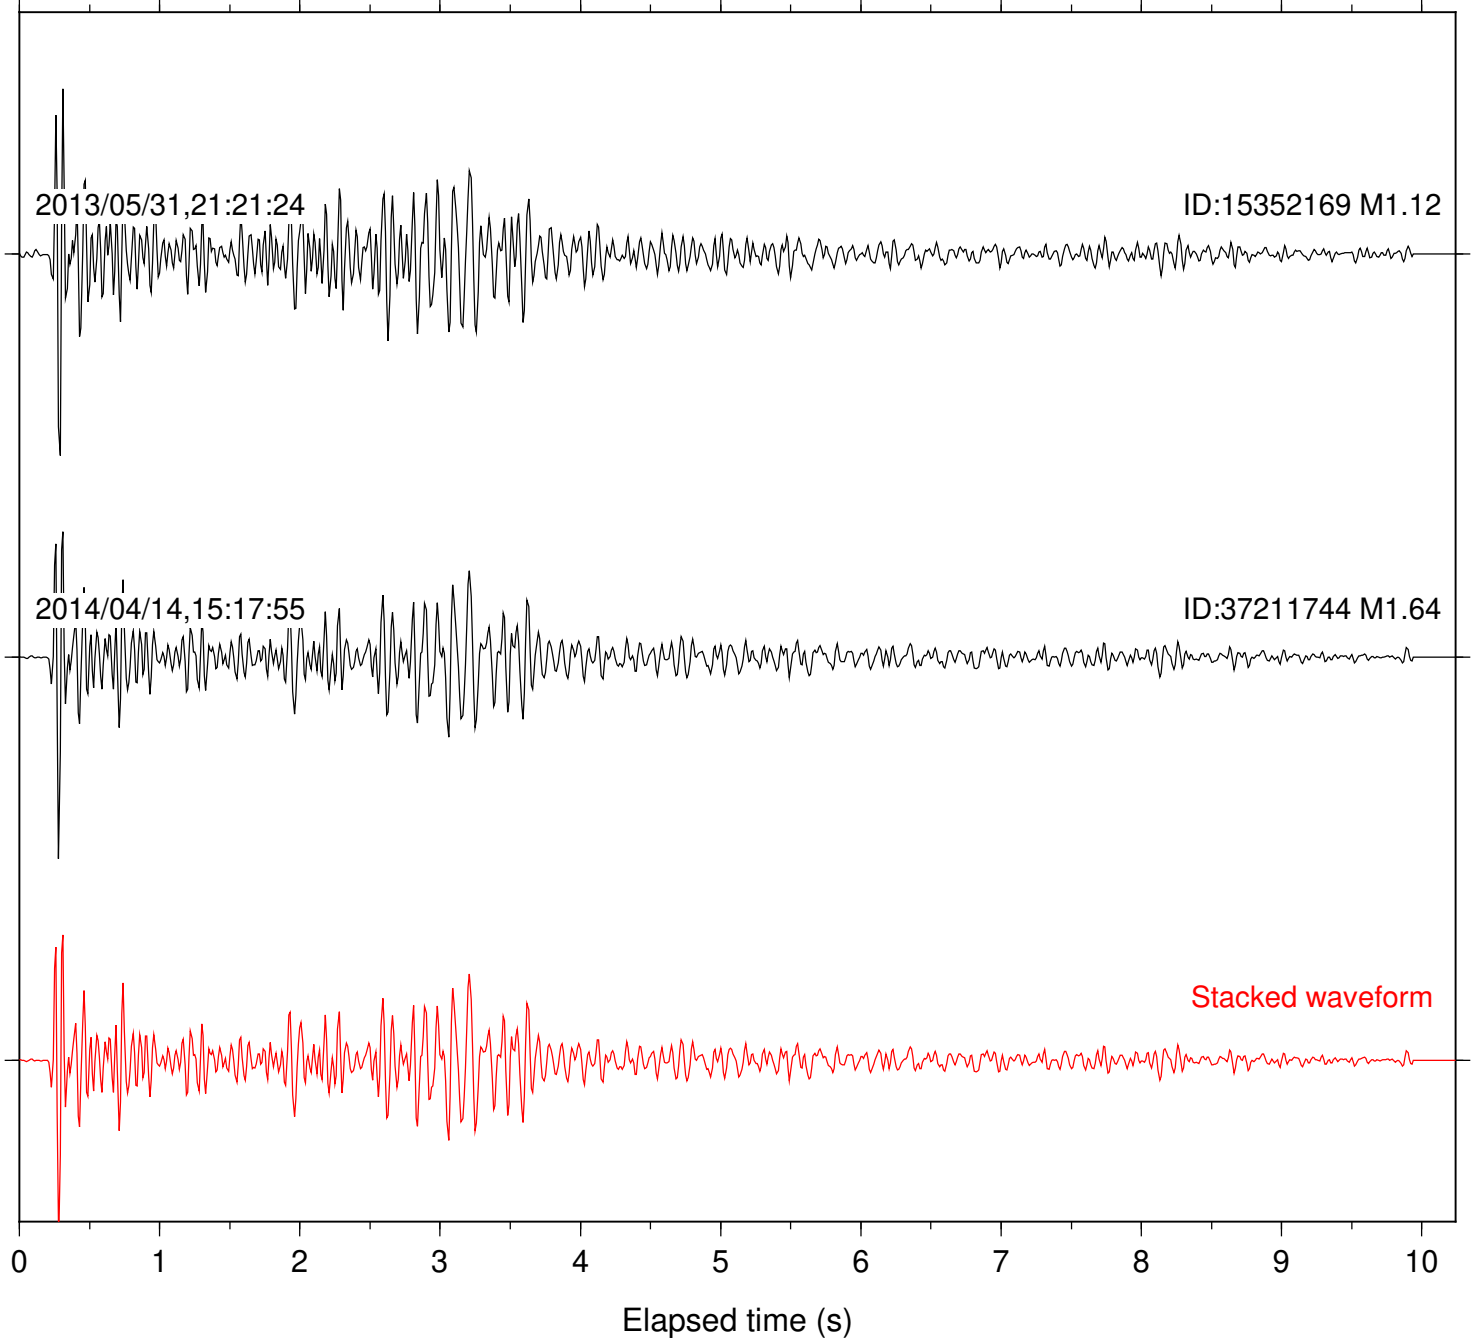

Focal depth: 11.49 km

Station: RRSP Com: HHZ

Focal depth: 11.49 km

Station: SND Com: HHZ

Focal depth: 11.49 km

Station: WMC Com: HHZ

Focal depth: 11.49 km

Station: B081 Com: EHZ