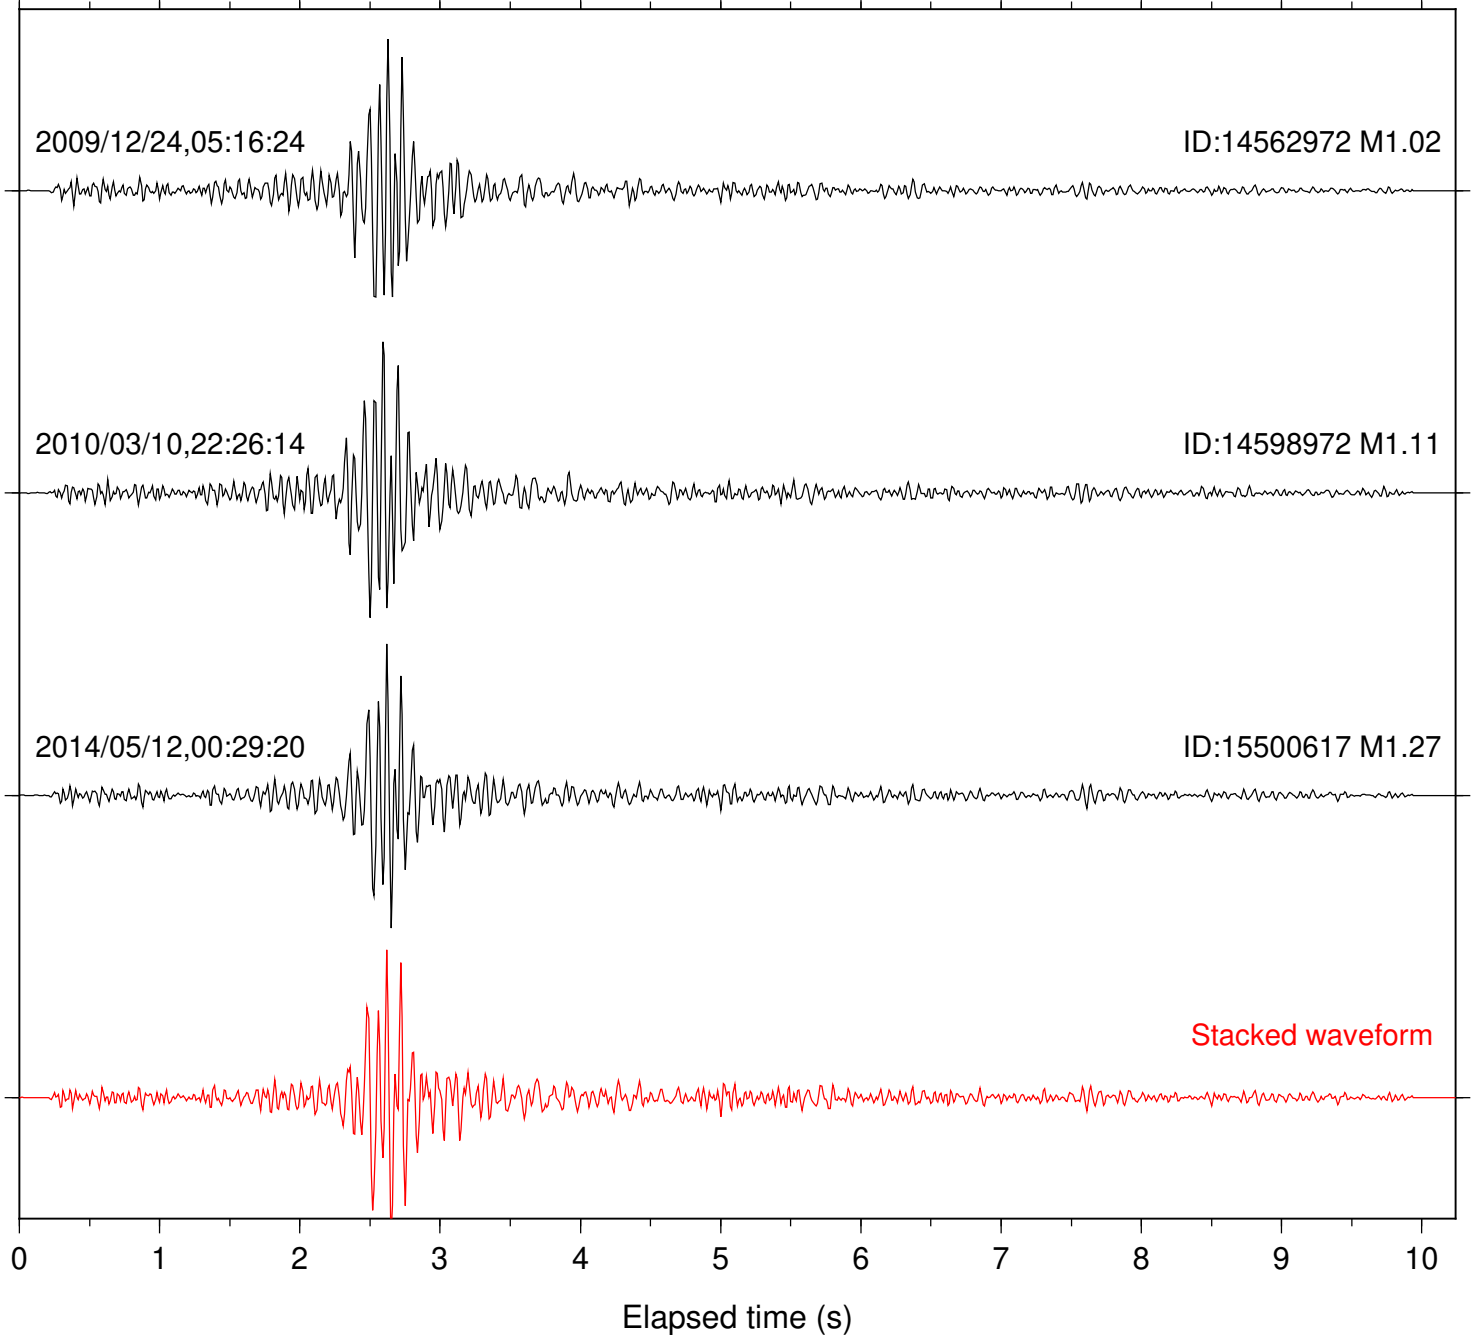

Focal depth: 10.06 km

Station: B086 Com: EHZ

Focal depth: 10.06 km

Station: B093 Com: EHZ

Focal depth: 9.93 km

Station: BAC Com: EHZ

Focal depth: 9.93 km

2009/12/24,05:16:24