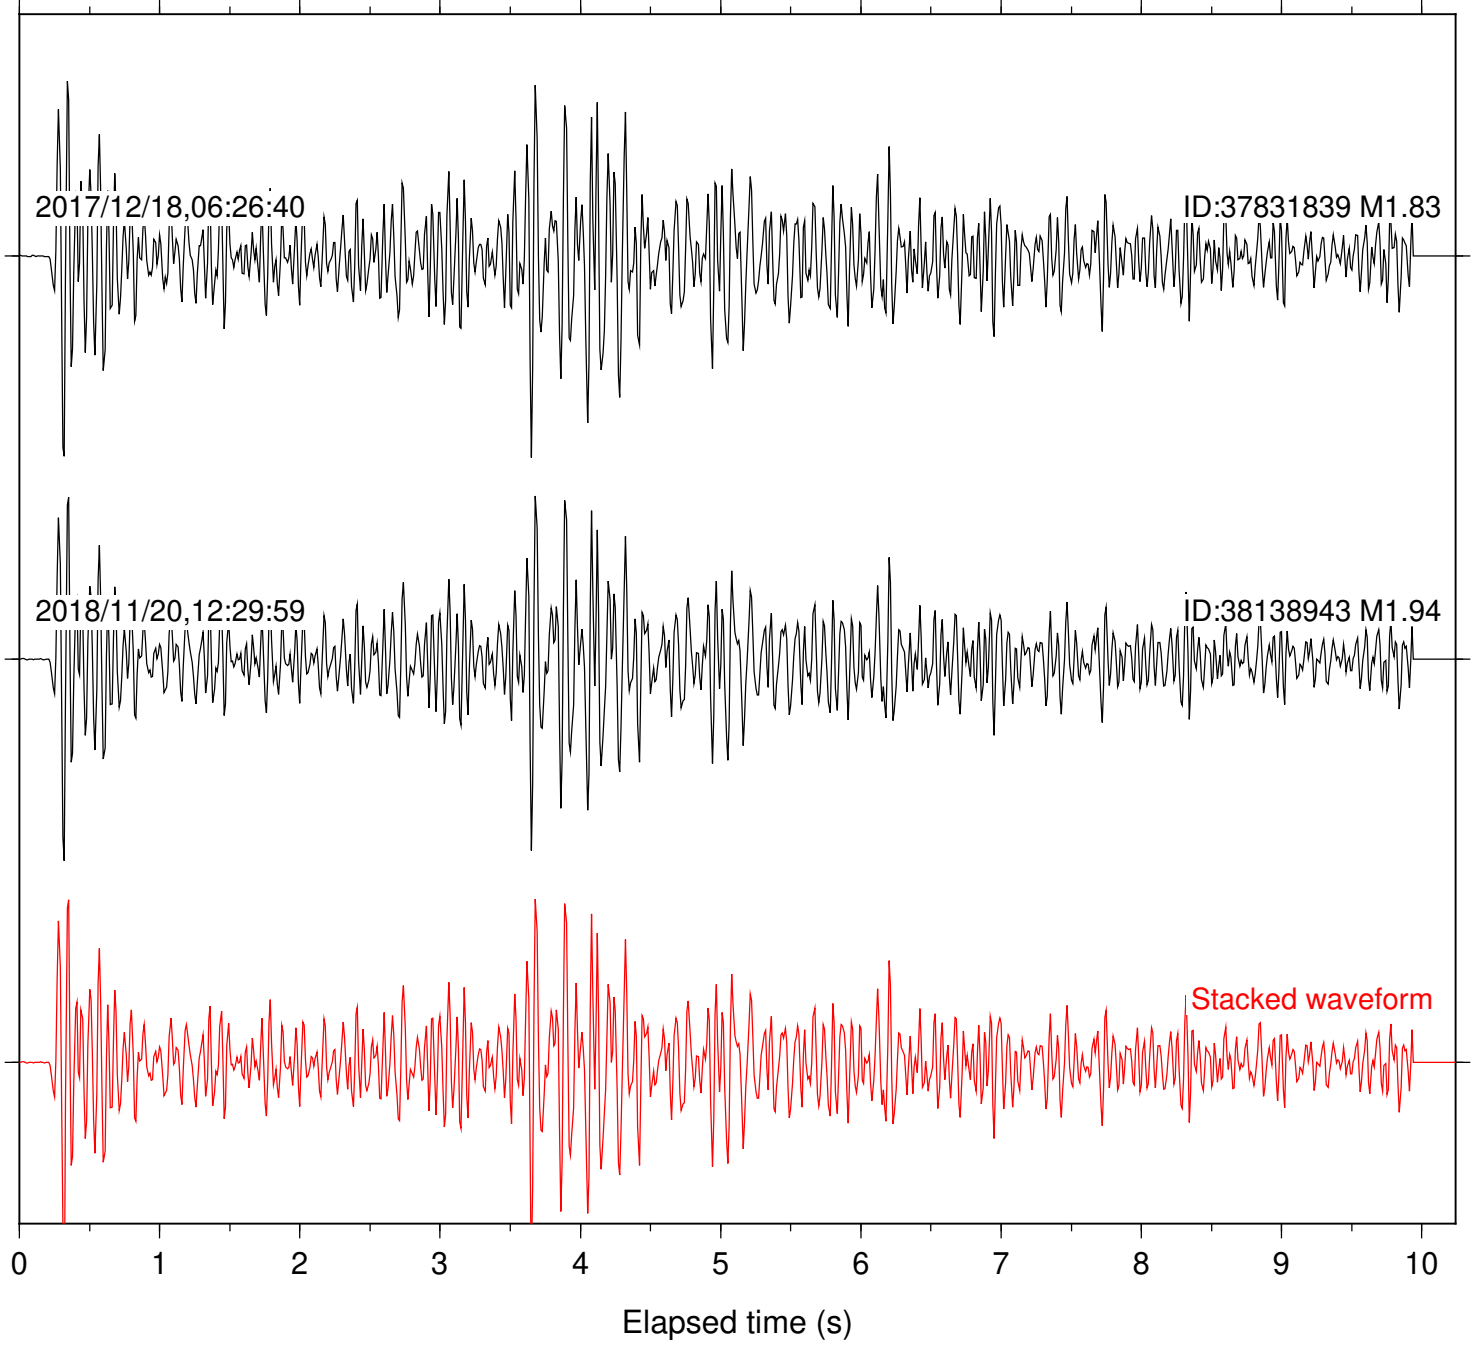

Station: B081 Com: EHZ

Focal depth: 3.00 km