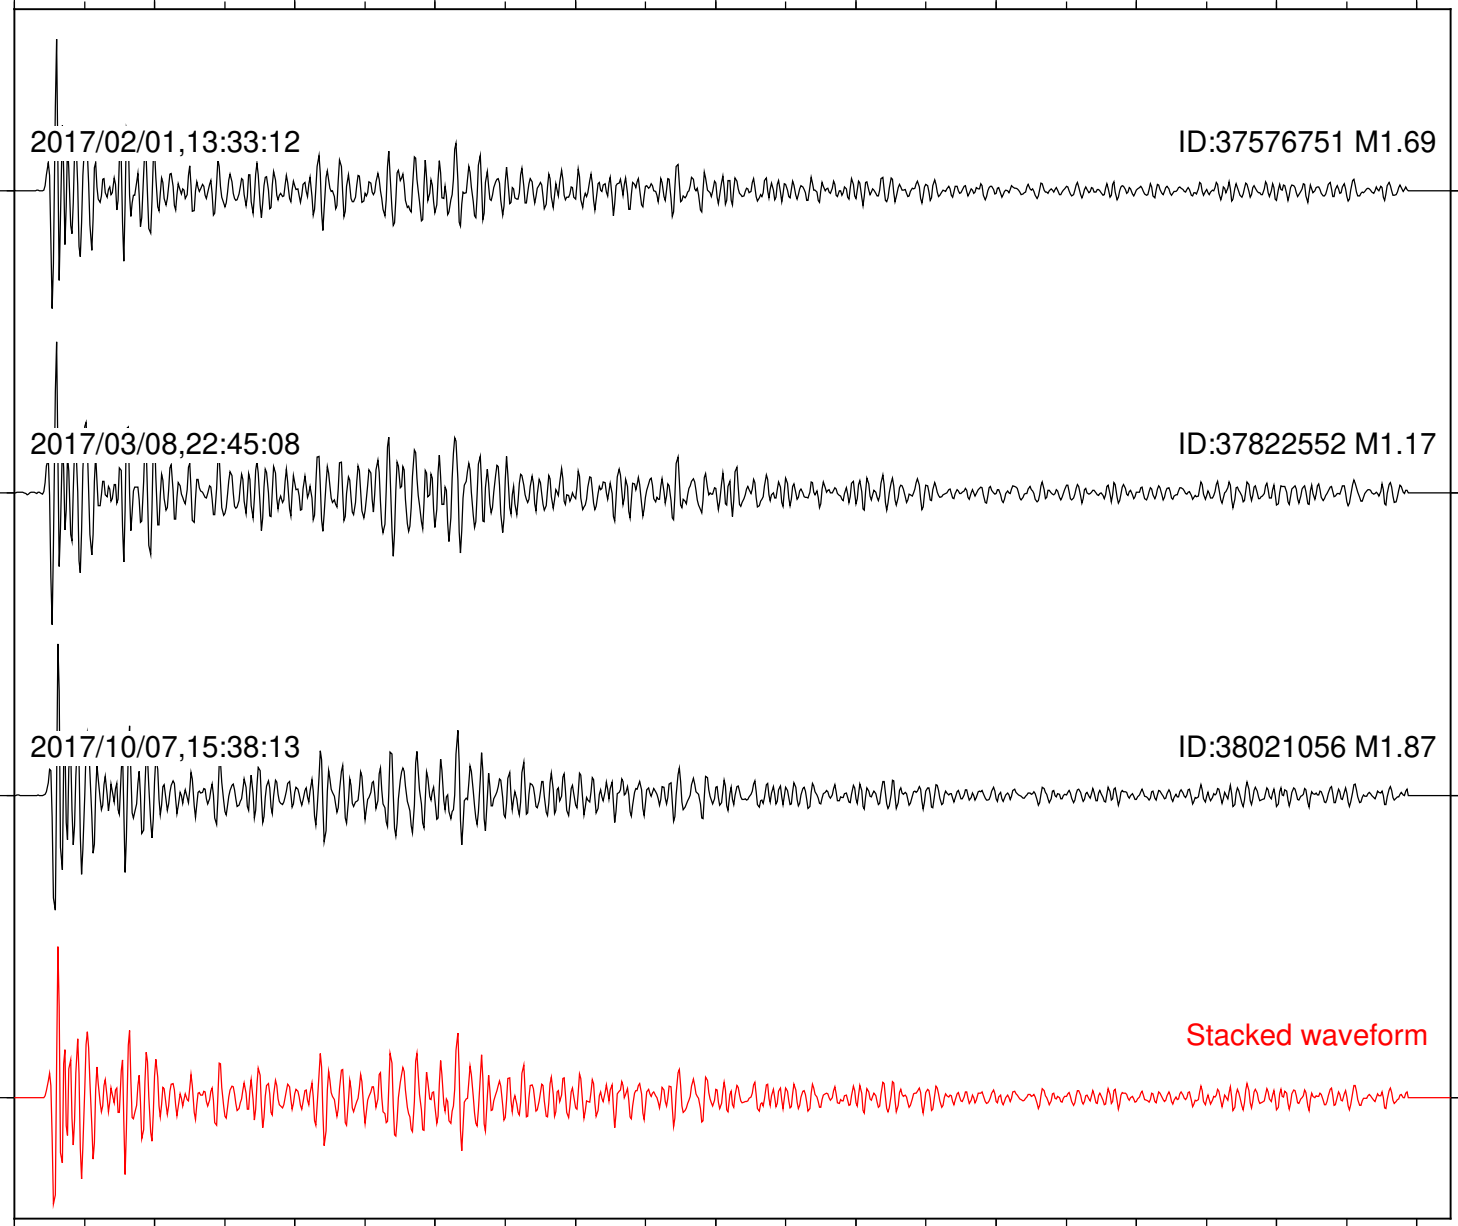

Station: B087 Com: EHZ

Focal depth: 6.86 km

2017/02/01,13:33:12

ID:37576751 M1.69

2017/03/08,22:45:08

ID:37822552 M1.17

2017/10/07,15:38:13

ID:38021056 M1.87

Stacked waveform

0 1 2 3 4 5 6 7 8 9 10
Elapsed time (s)