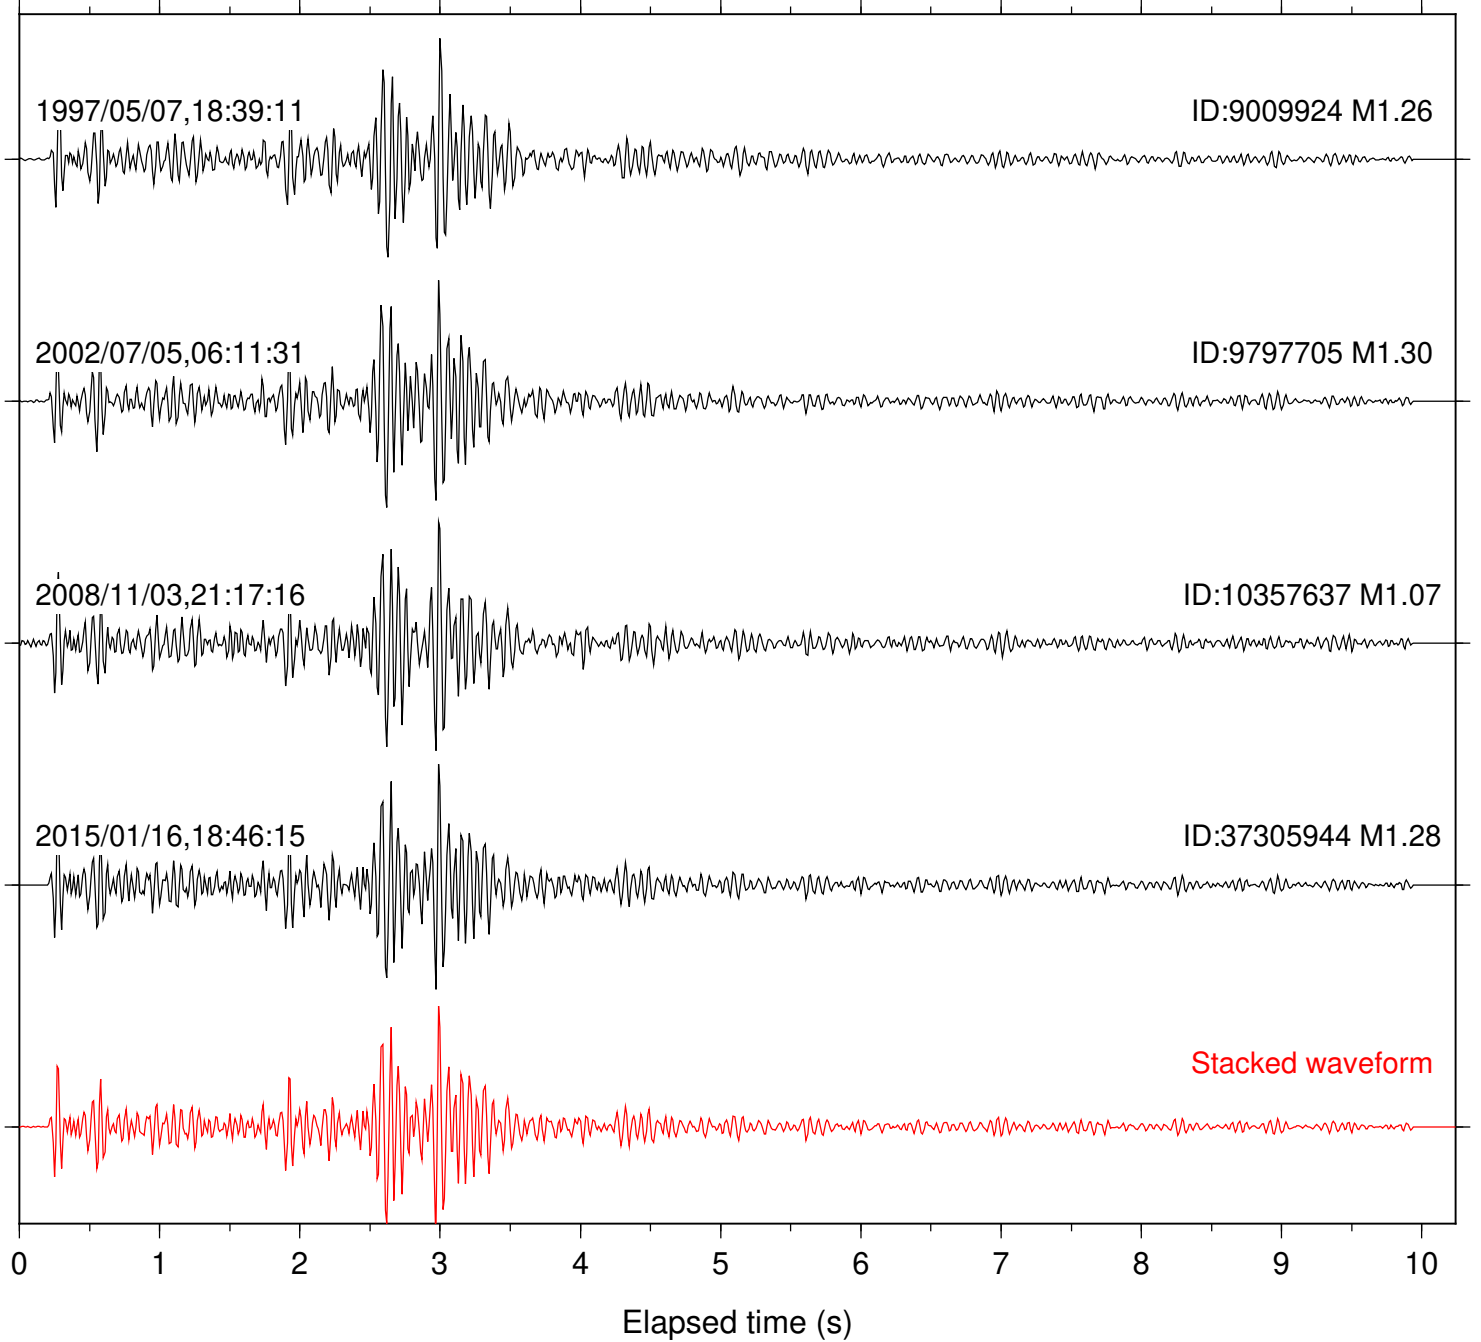

ID:37305944 M1.28

Stacked waveform

0 1 2 3 4 5 6 7 8 9 10

Elapsed time (s)

Station: KNW Com: HHZ

Focal depth: 12.93 km

Station: PFO Com: HHZ

Focal depth: 12.93 km