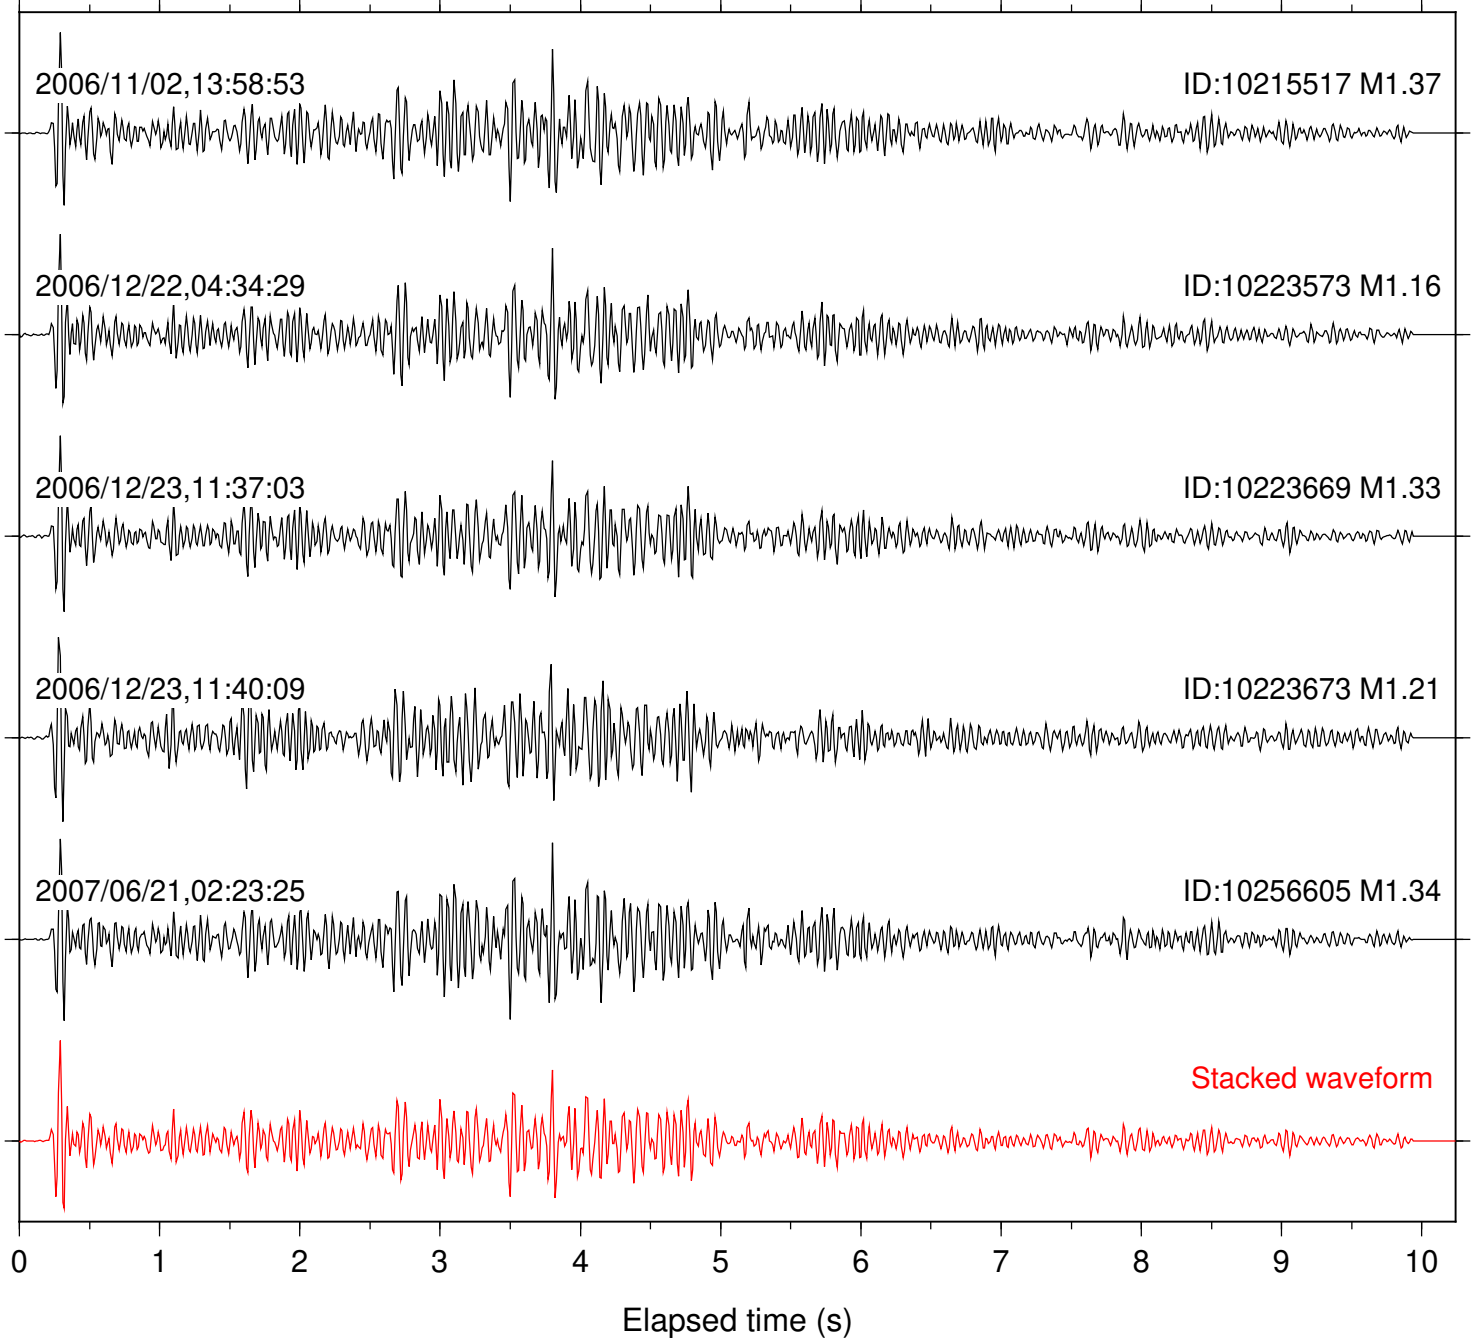

Station: PMD Com: HHZ

Focal depth: 7.76 km

Station: POB2 Com: HHZ

Focal depth: 7.76 km

Station: RDM Com: HHZ

Focal depth: 7.69 km

Station: SND Com: HHZ

Focal depth: 7.76 km