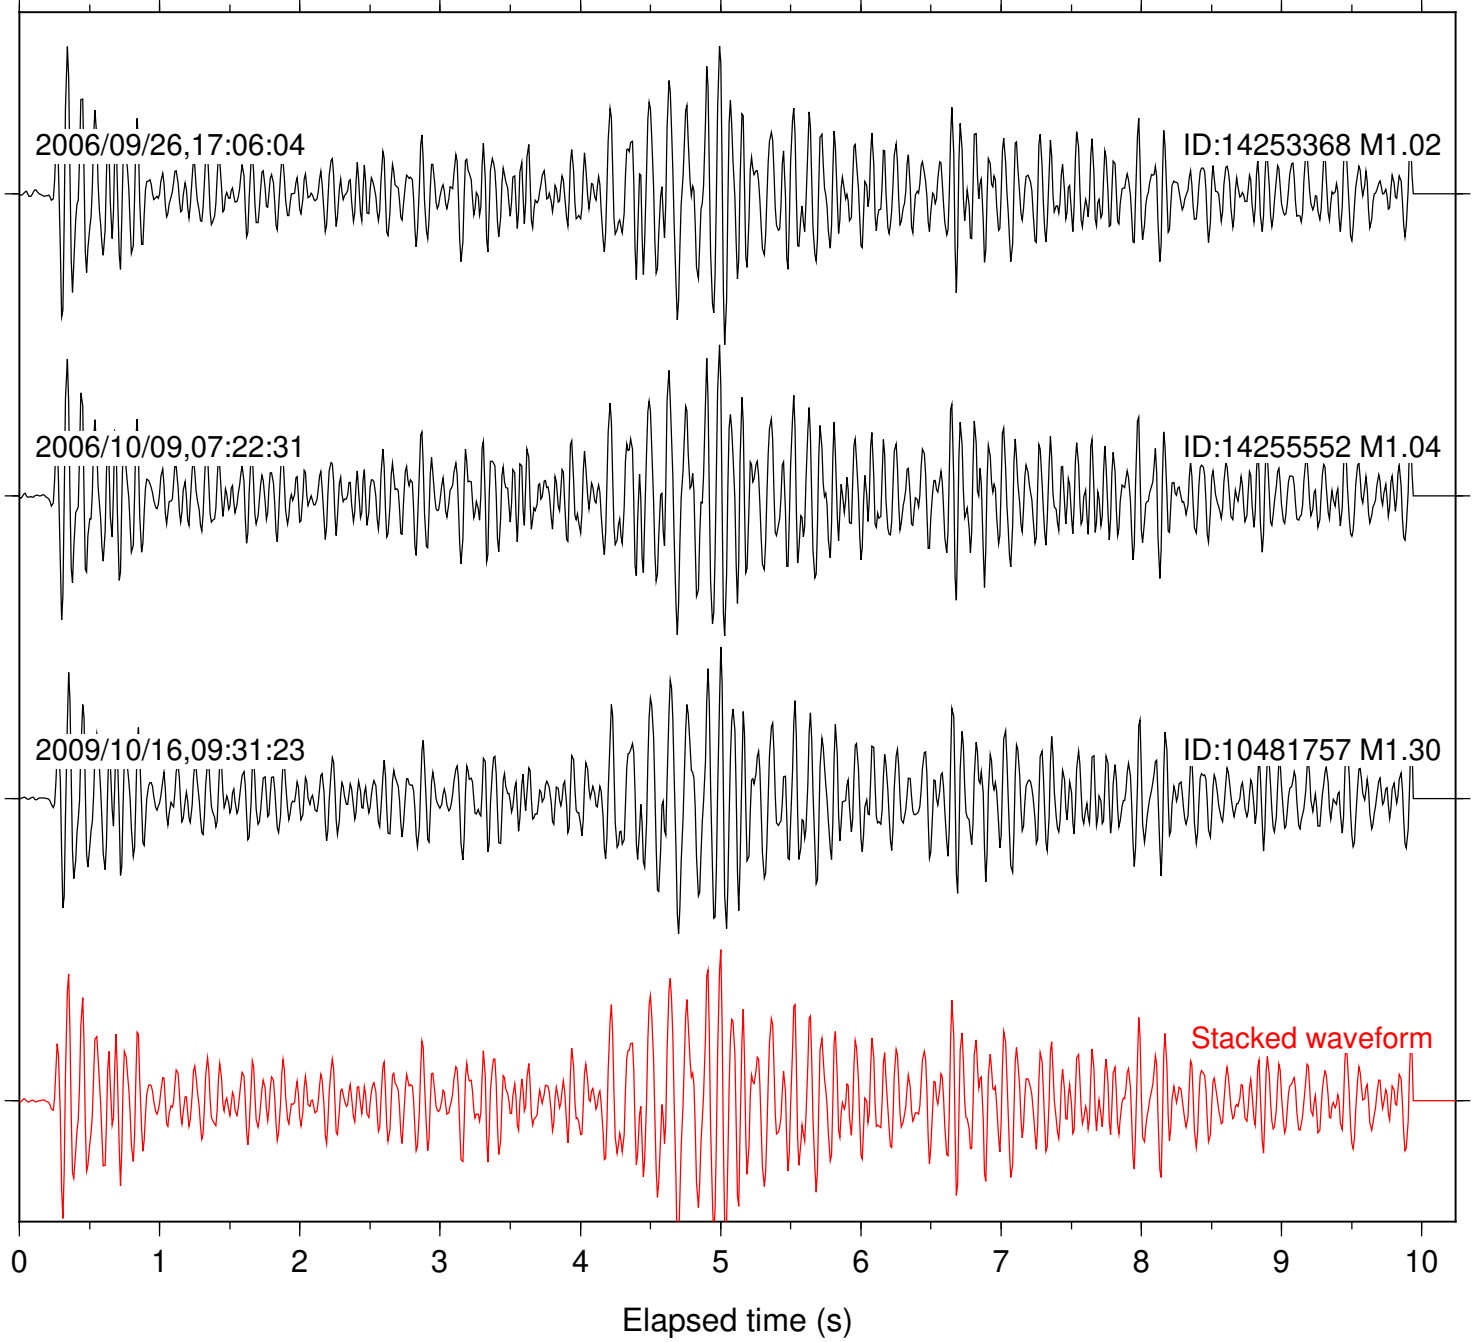

Station: POB2 Com: HHZ

Focal depth: 8.56 km