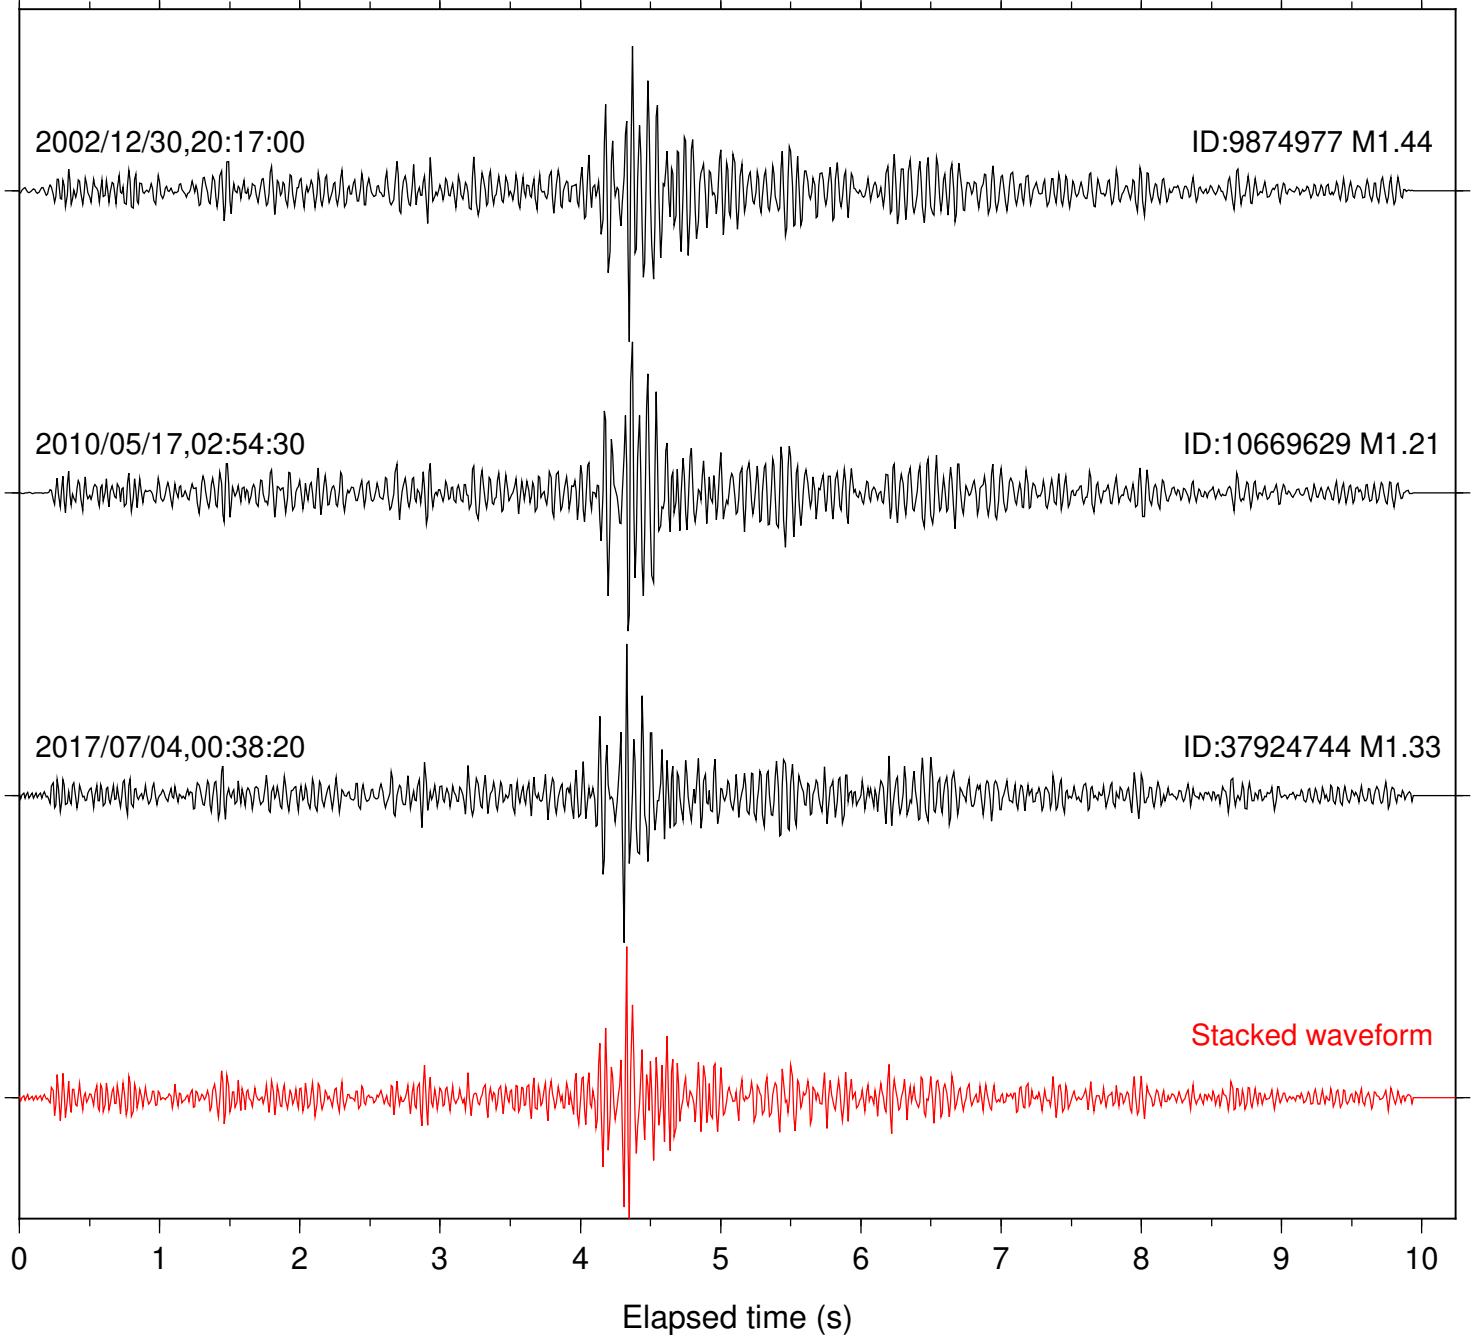

Station: FRD Com: HHZ

Focal depth: 17.70 km

Station: HMT2 Com: HHZ

Focal depth: 17.72 km

Station: KNW Com: HHZ

Focal depth: 17.70 km

Station: PFO Com: HHZ

Focal depth: 17.70 km