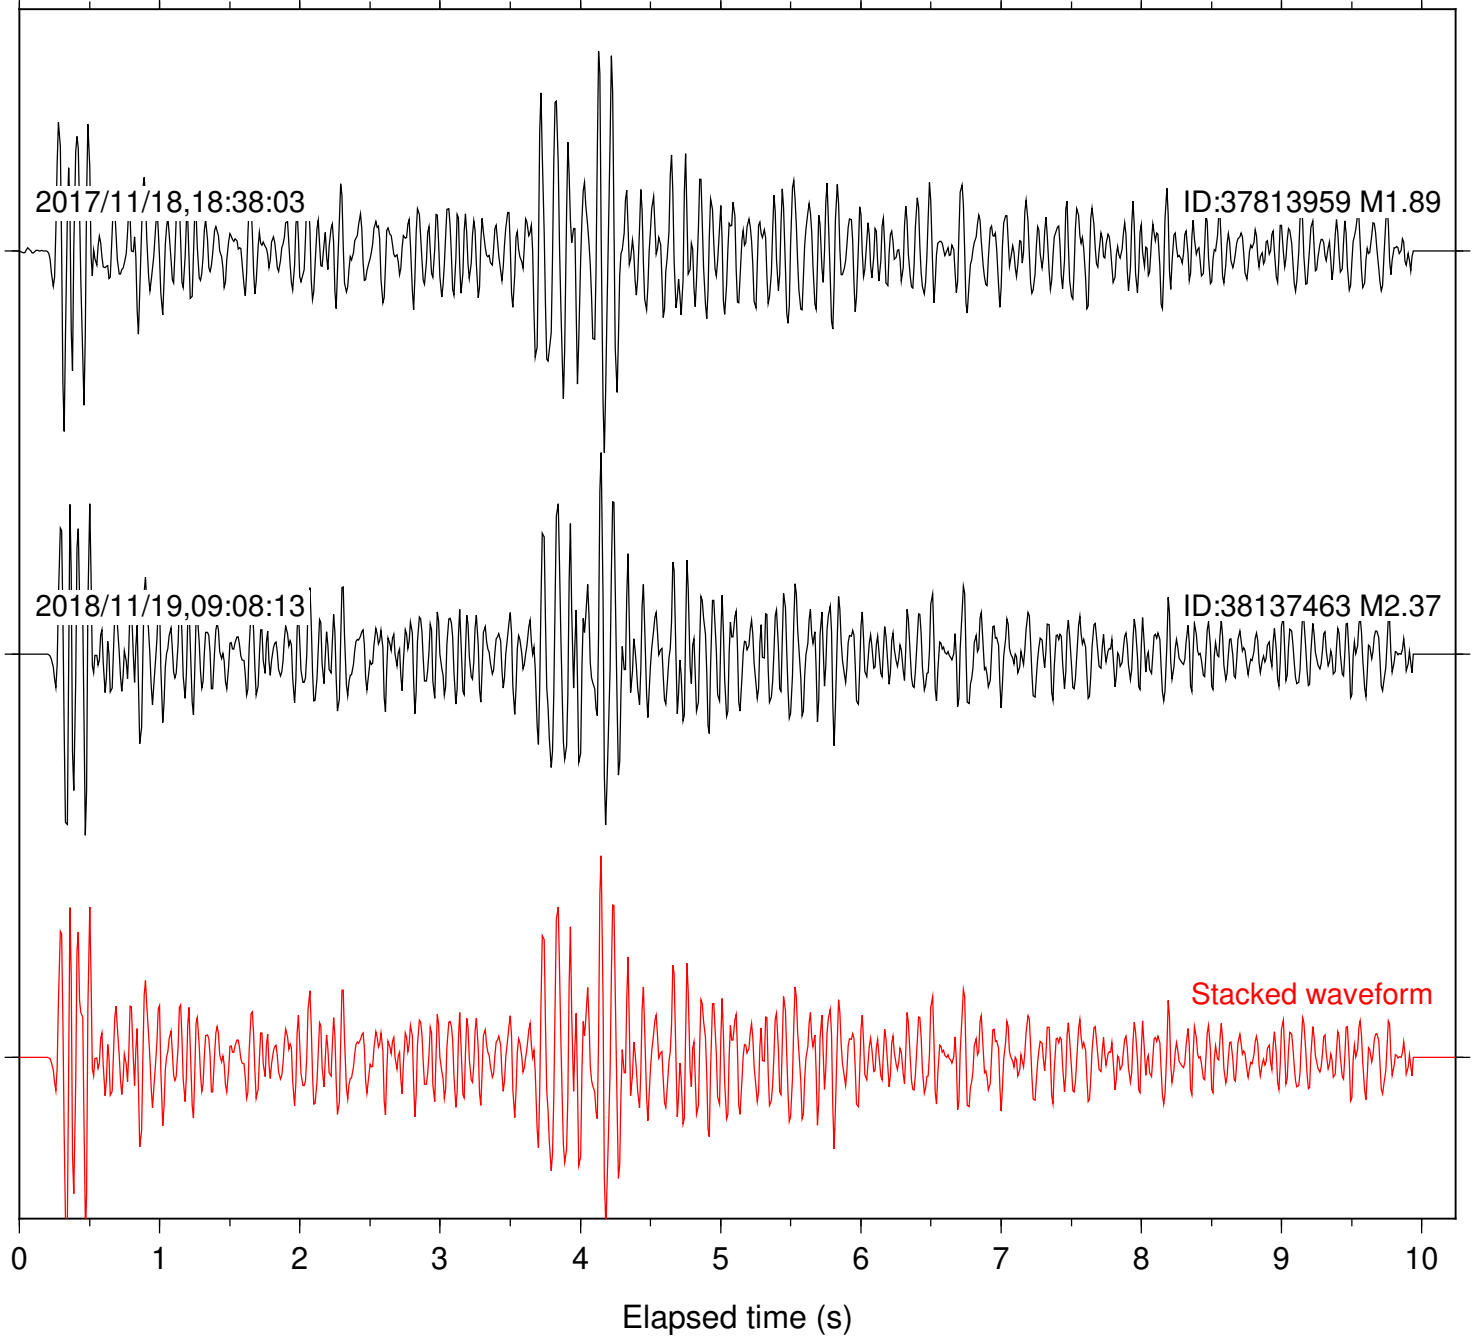

ID:672555 M2.30

Stacked waveform

0 1 2 3 4 5 6 7 8 9 10

Elapsed time (s)

Station: B081 Com: EHZ

Focal depth: 4.30 km

Station: B082 Com: EHZ

Focal depth: 4.30 km