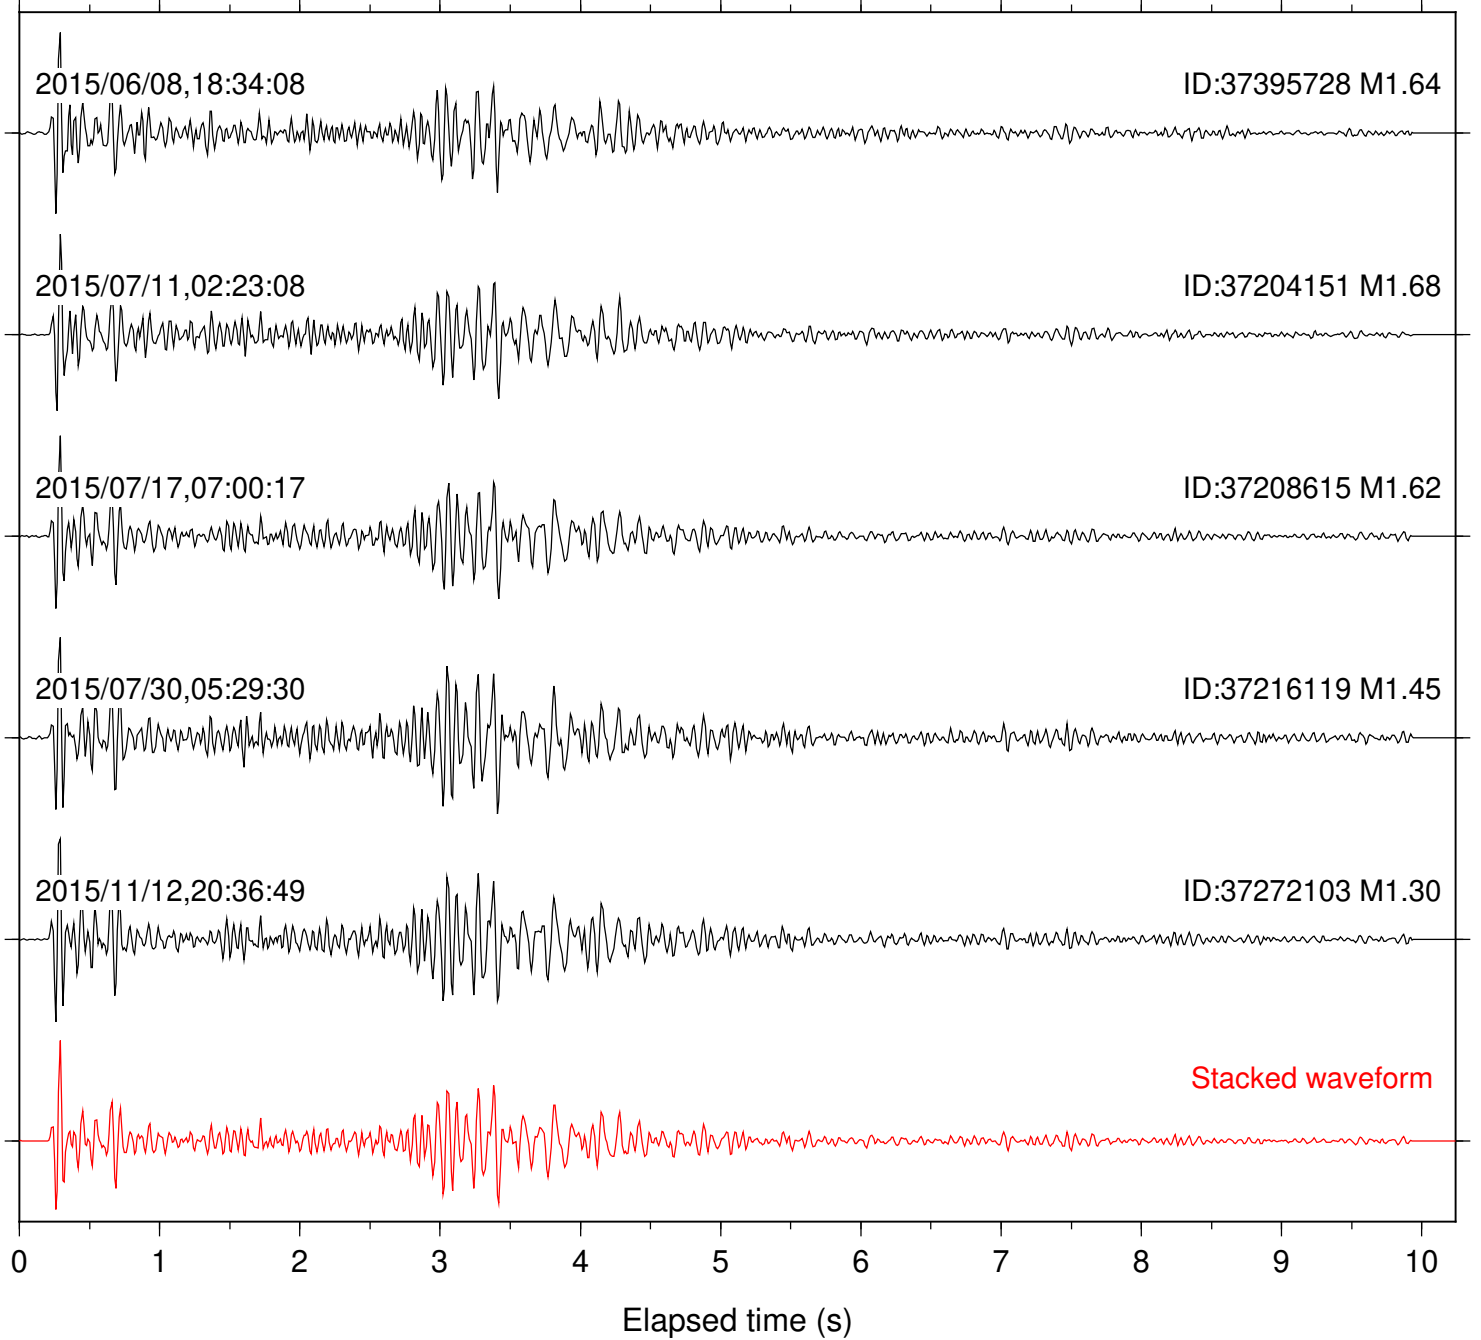

Station: B093 Com: EHZ

Focal depth: 8.23 km

Station: B946 Com: EHZ

Focal depth: 8.23 km

Station: BAC Com: EHZ

Focal depth: 8.23 km

Station: BZN Com: HHZ

Focal depth: 8.23 km