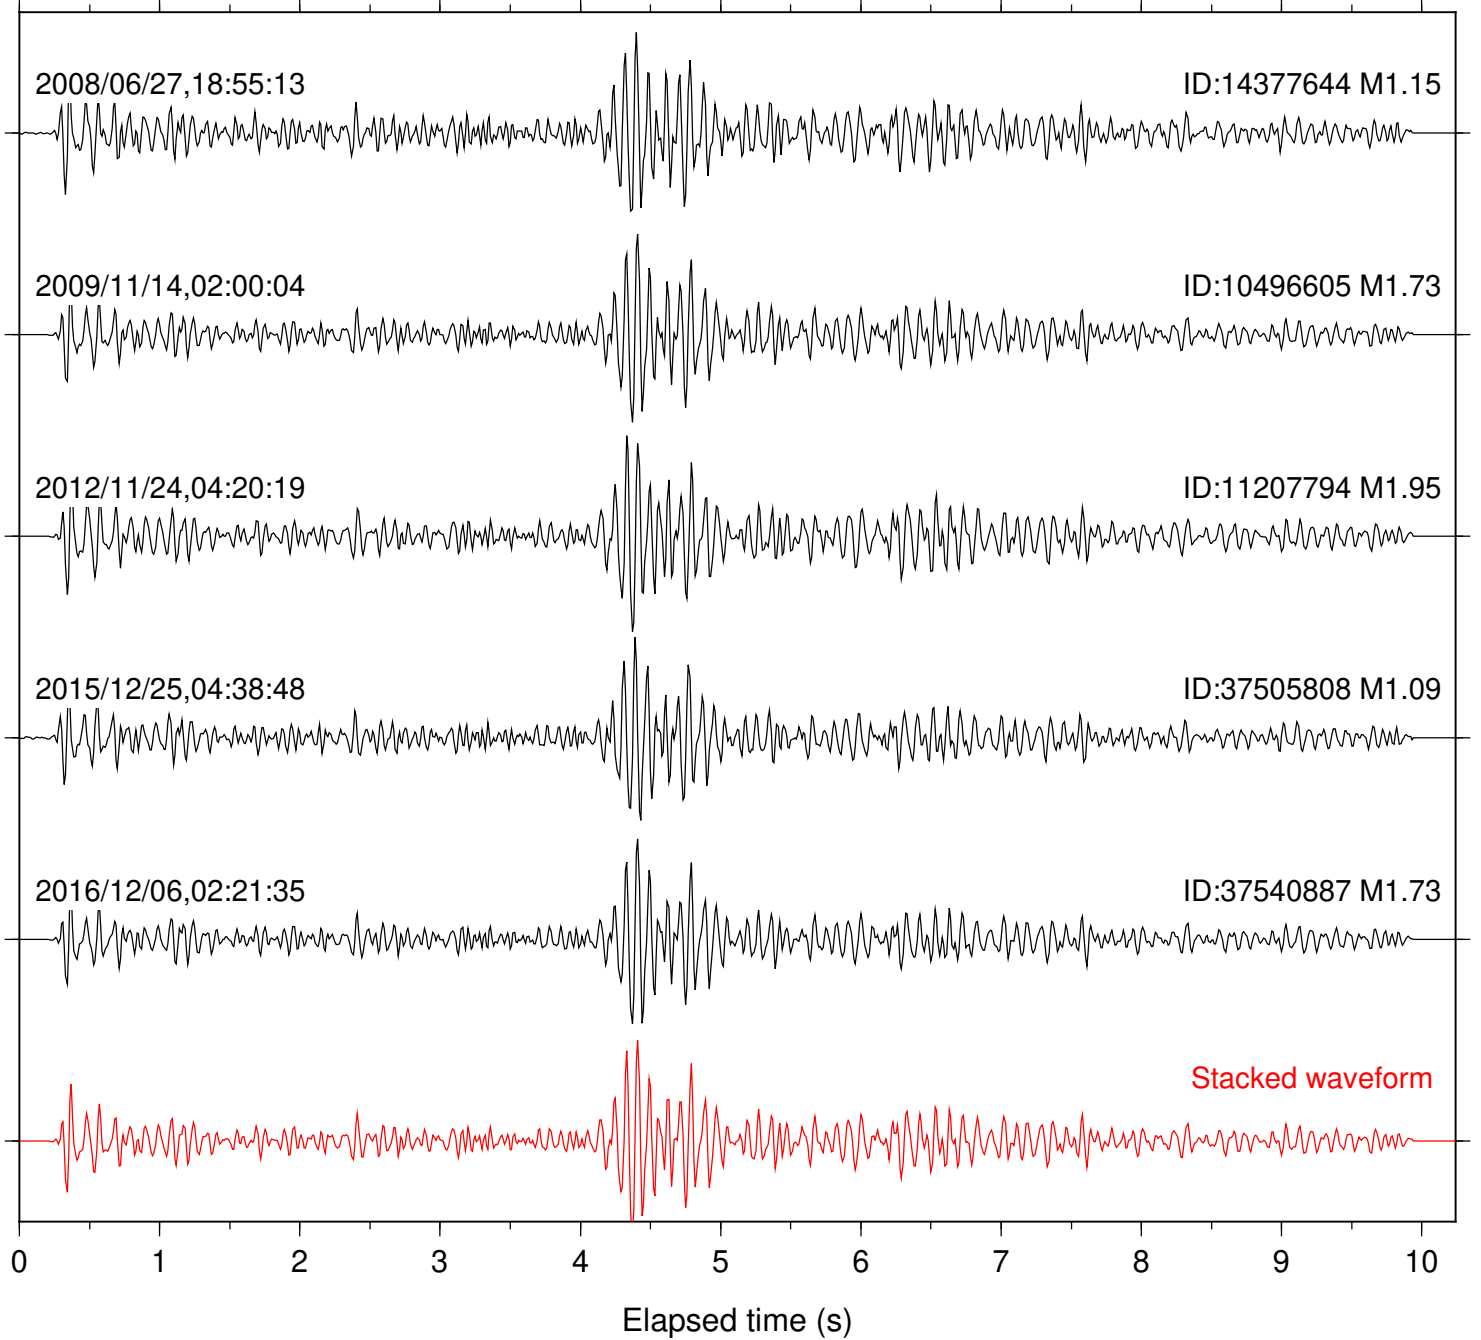

Station: B084 Com: EHZ

Focal depth: 11.62 km