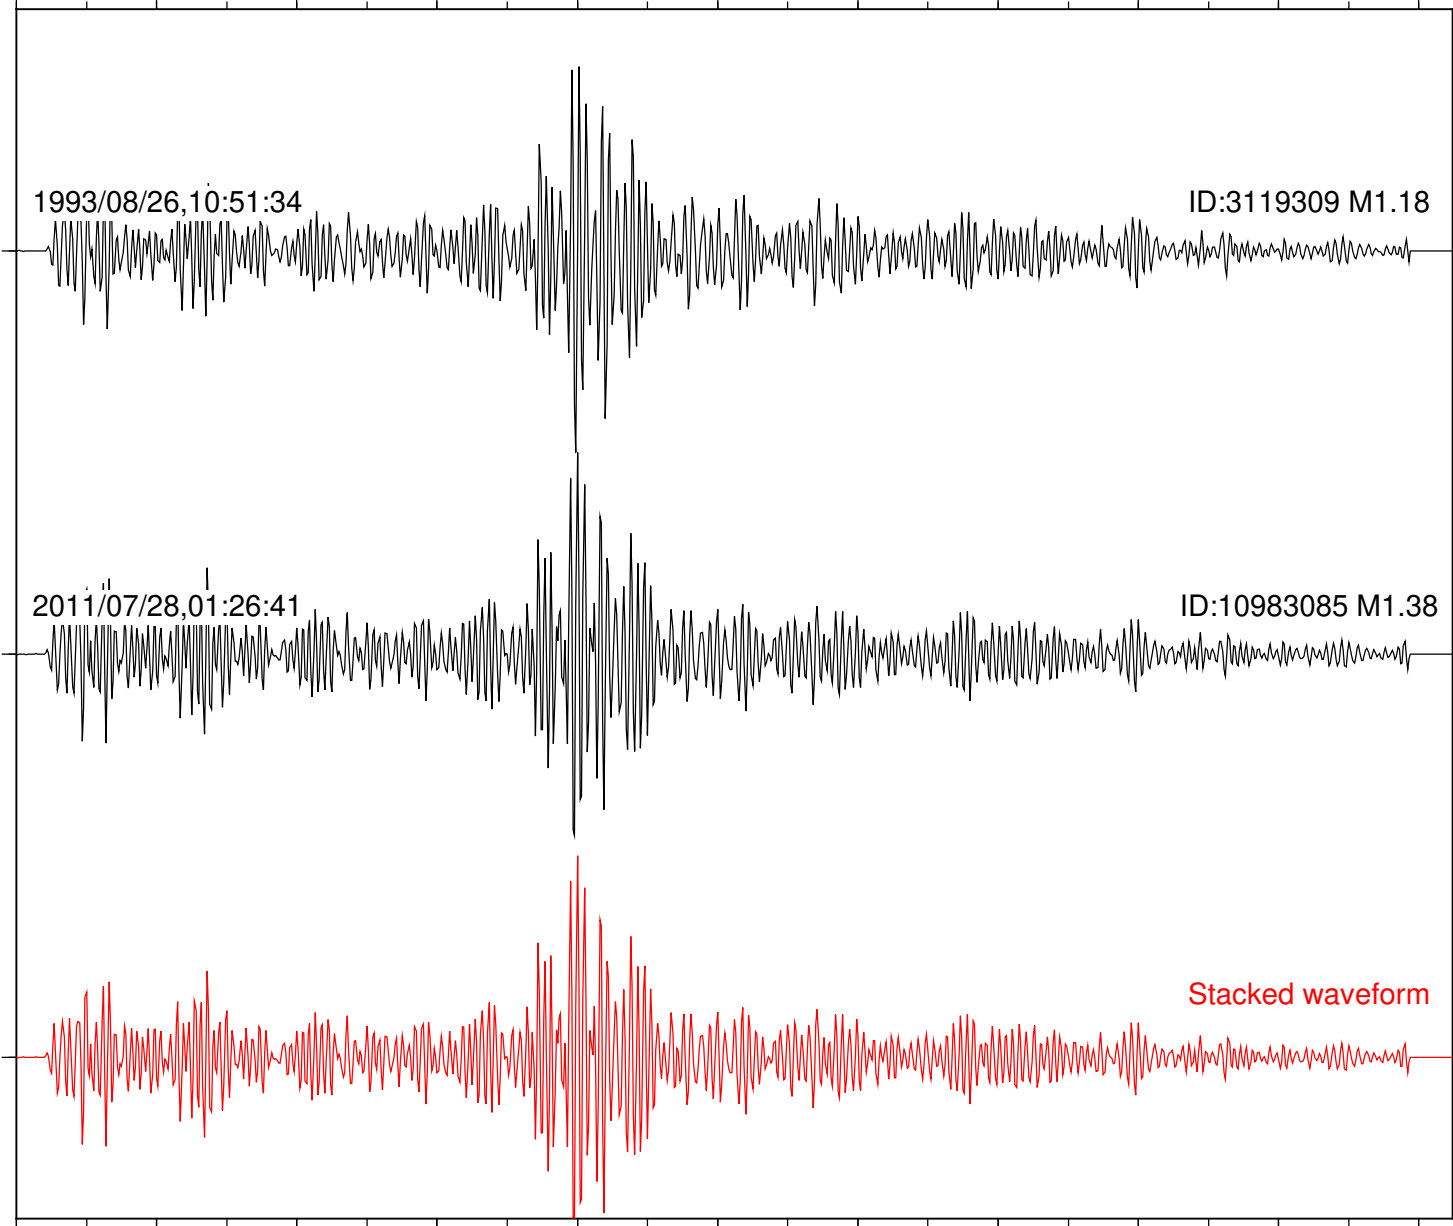

Station: DGR Com: HHZ

Focal depth: 16.45 km

1993/08/26,10:51:34

ID:3119309 M1.18

2011/07/28,01:26:41

ID:10983085 M1.38

Stacked waveform

0 1 2 3 4 5 6 7 8 9 10
Elapsed time (s)