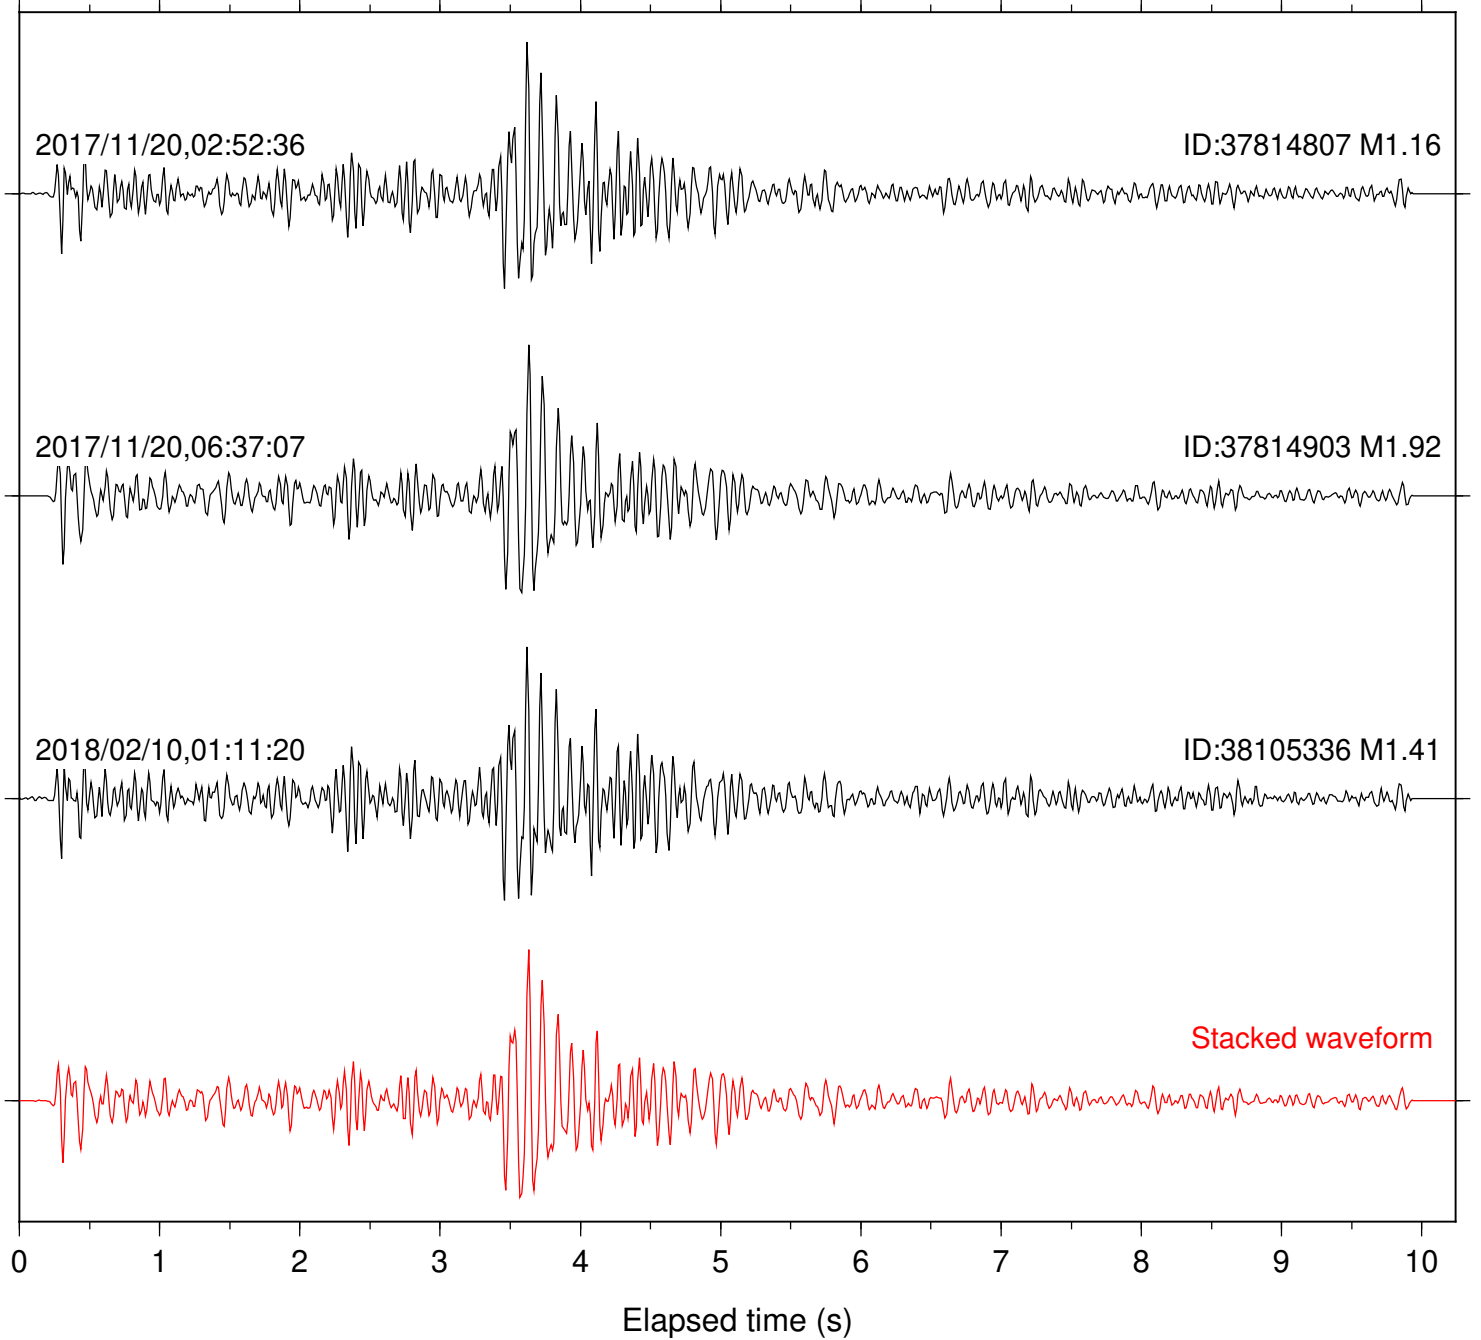

Station: CSH Com: HHZ

Focal depth: 5.24 km

Station: DNR Com: HHZ

Focal depth: 5.25 km

Station: FRD Com: HHZ

Focal depth: 5.24 km

Station: HMT2 Com: HHZ

Focal depth: 5.29 km