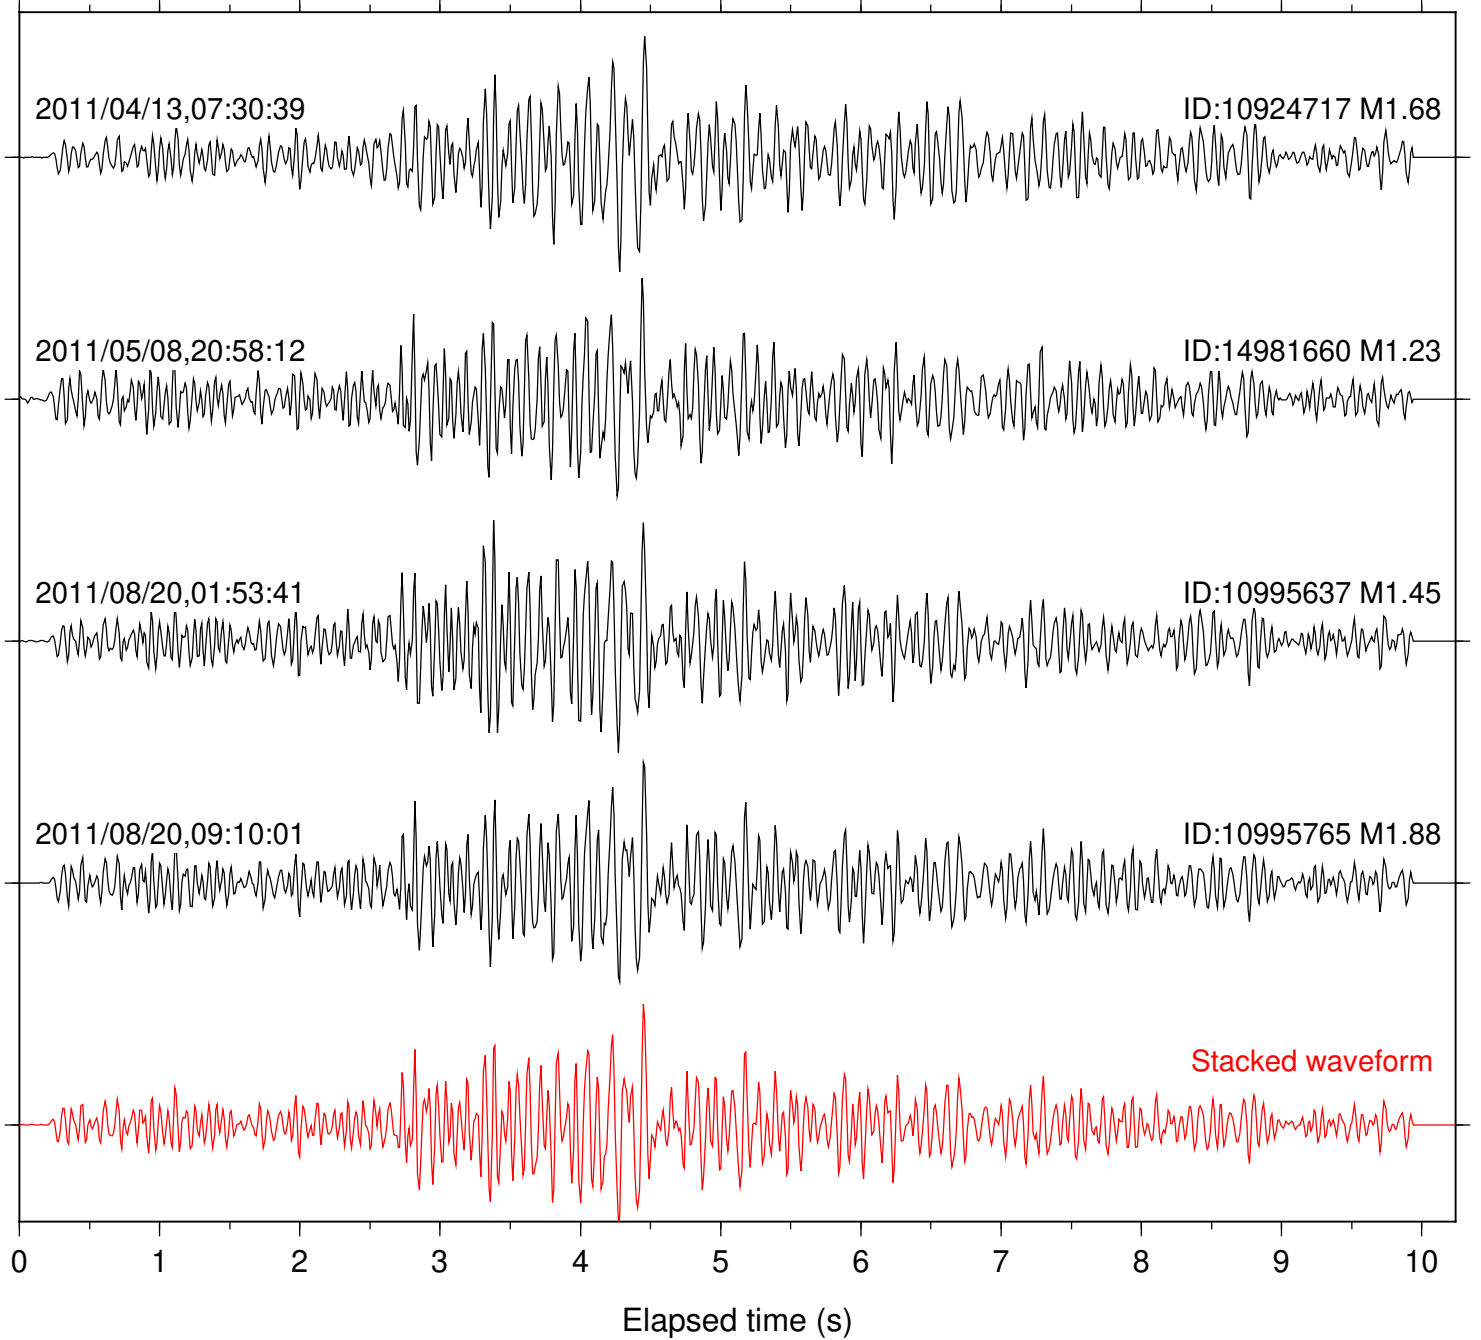

Station: B088 Com: EHZ

Focal depth: 4.02 km