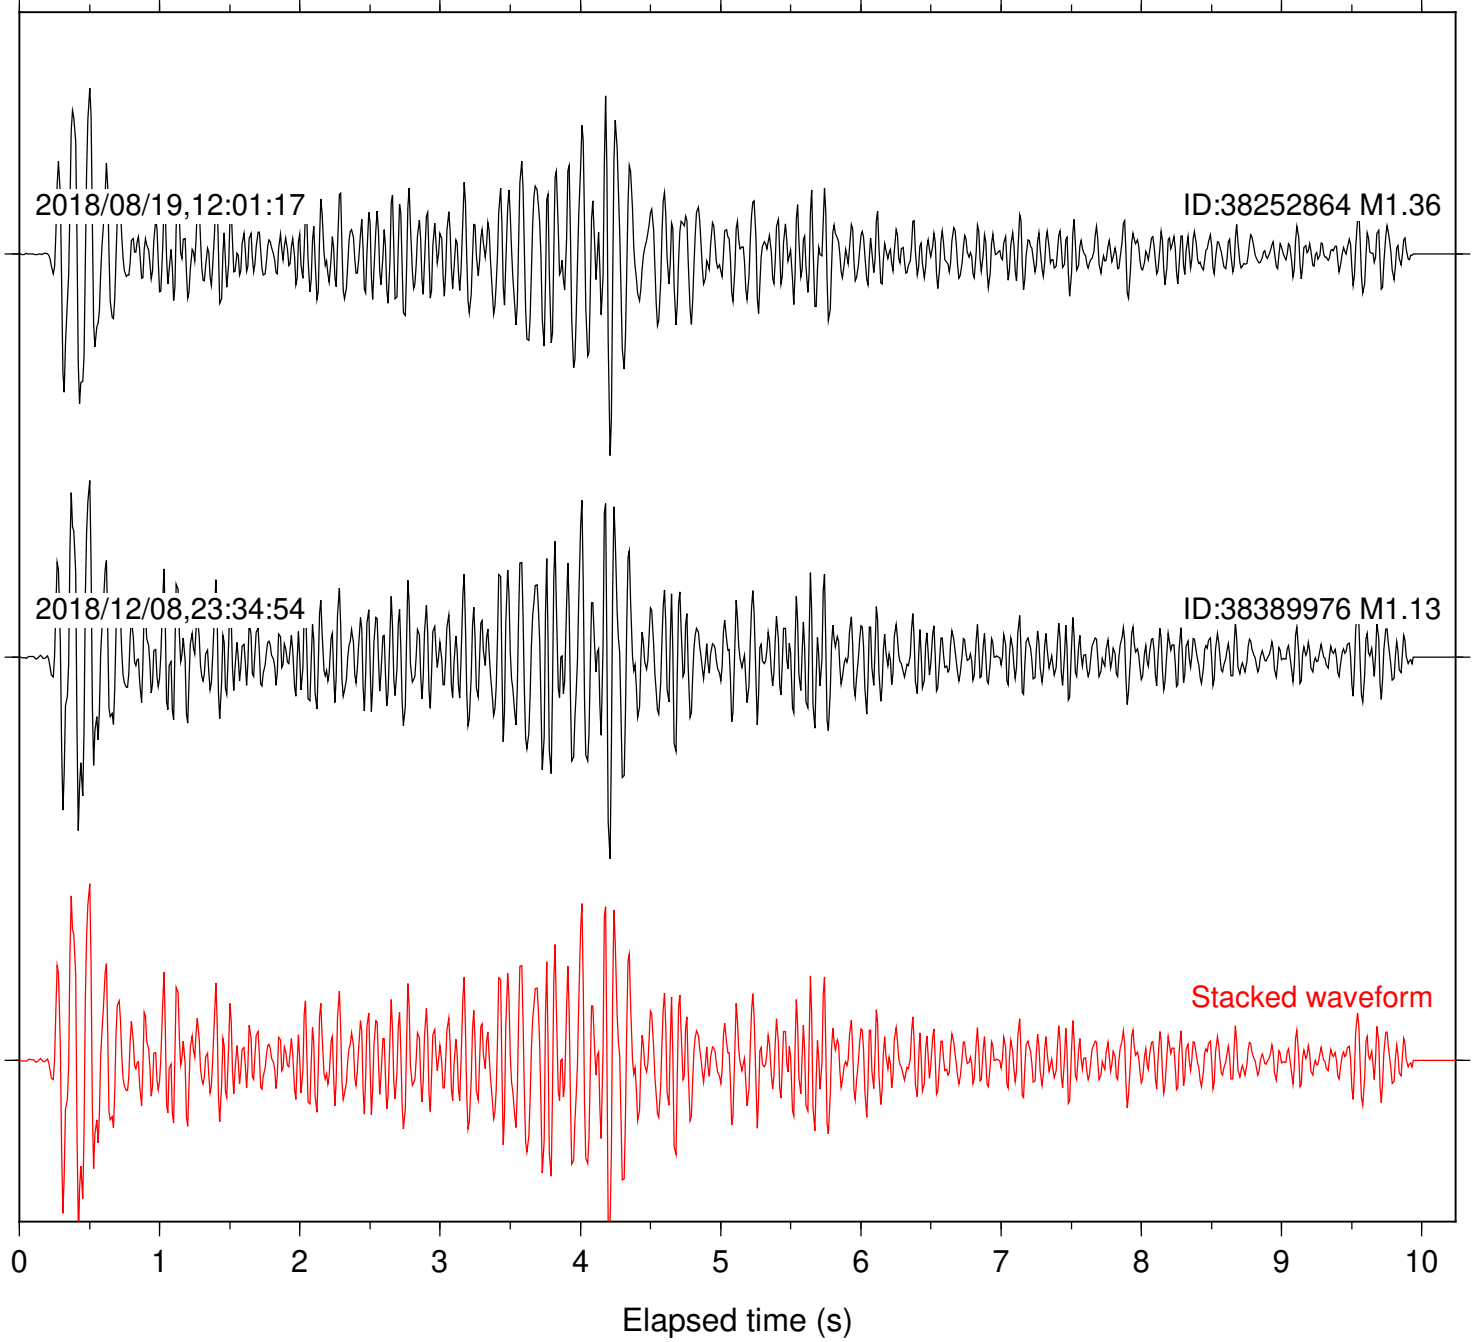

Station: CSH Com: HHZ

Focal depth: 4.09 km