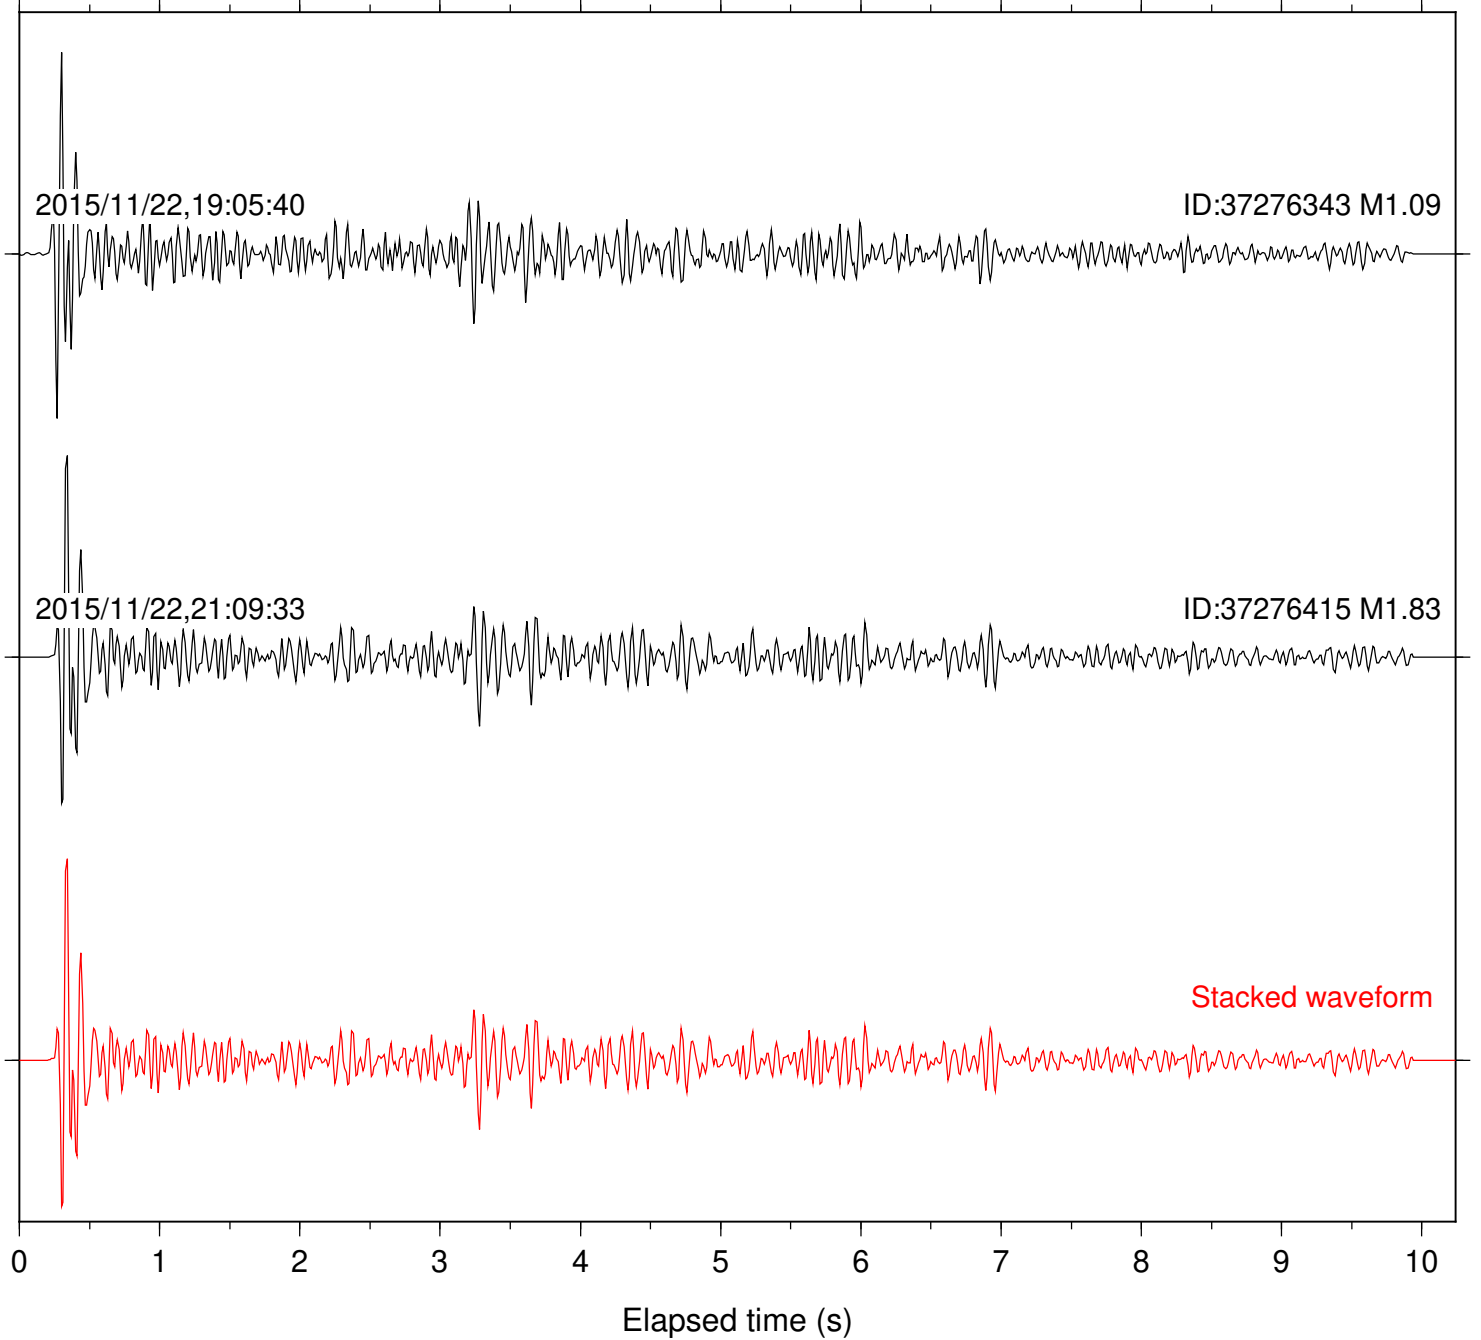

Station: SND Com: HHZ

Focal depth: 5.17 km

Station: TOR Com: HHZ

Focal depth: 5.17 km

Station: TRO Com: HHZ

Focal depth: 5.17 km

Station: WMC Com: HHZ

Focal depth: 5.17 km