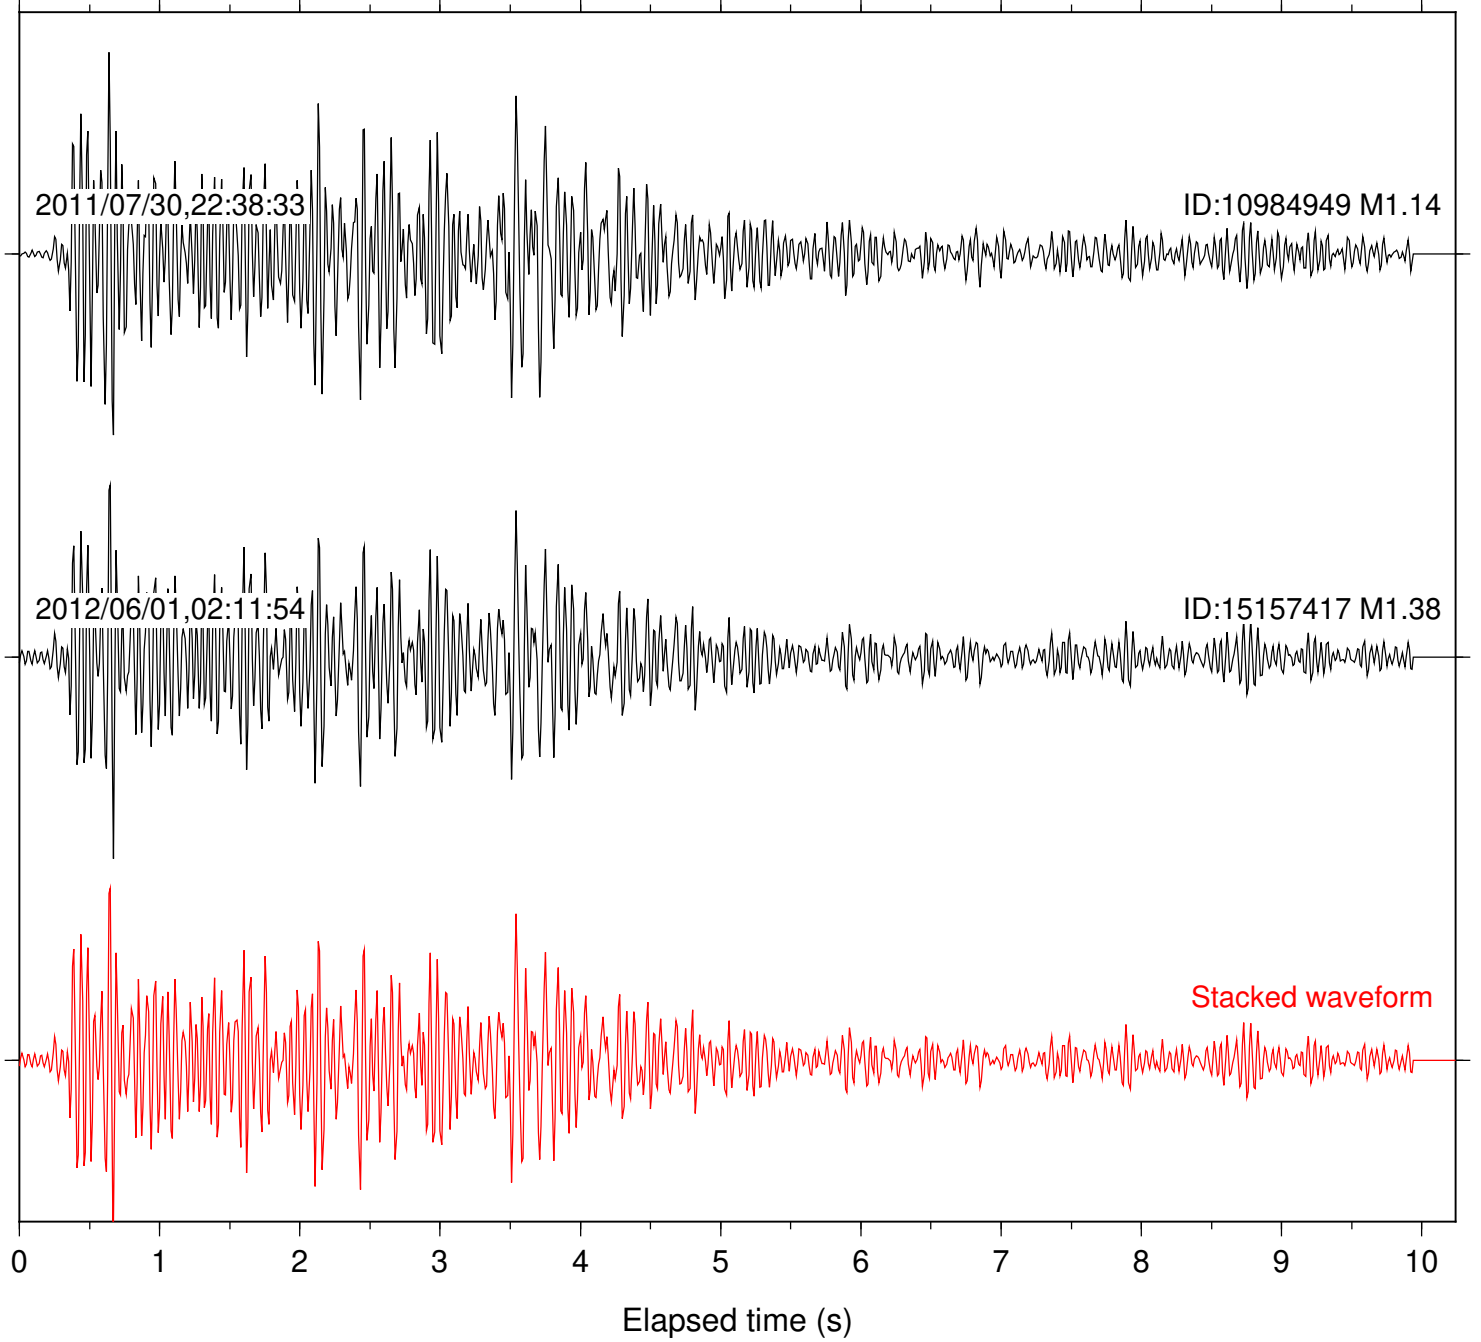

Focal depth: 10.60 km

Station: B946 Com: EHZ

Focal depth: 10.60 km

Station: FRD Com: HHZ

Focal depth: 10.60 km

Station: PLM Com: HHZ

Focal depth: 10.60 km

Station: B081 Com: EHZ