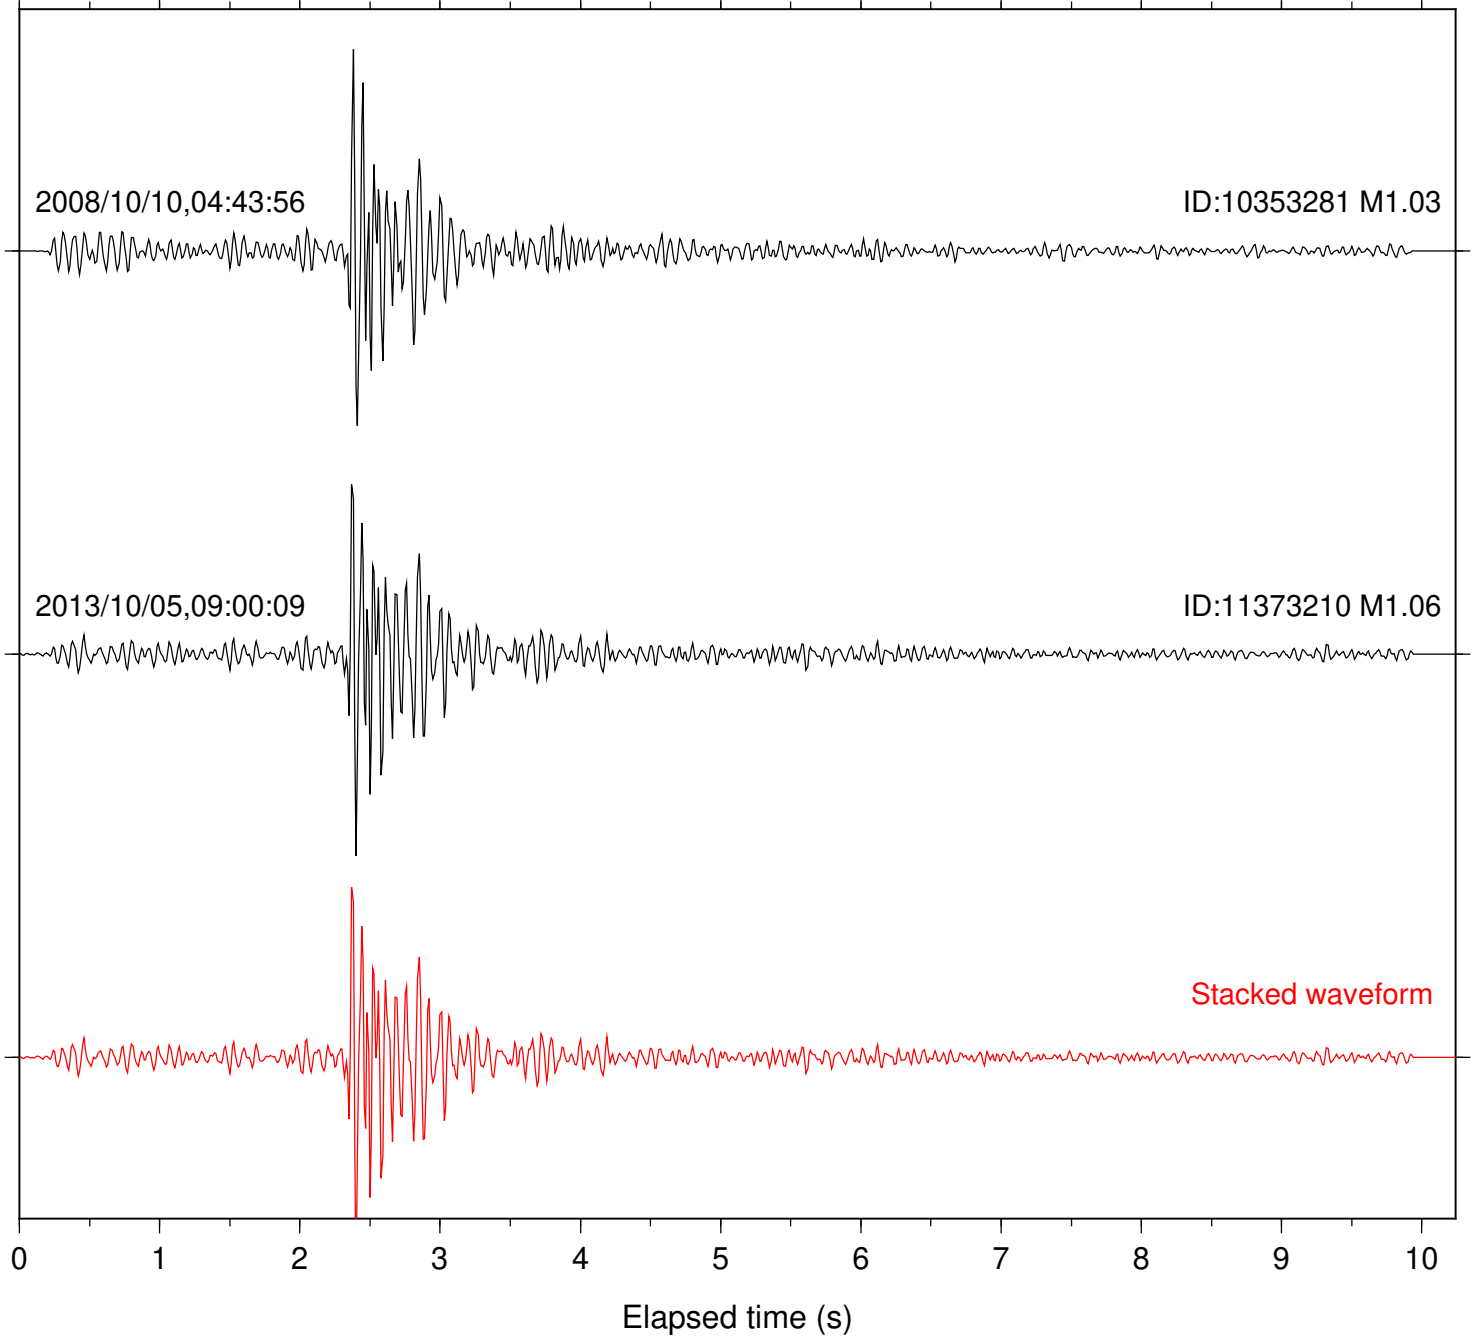

Focal depth: 14.42 km

2008/10/10,04:43:56

ID:10353281 M1.03

2013/10/05,09:00:09

ID:11373210 M1.06

Stacked waveform

Station: KNW Com: HHZ

Focal depth: 14.42 km