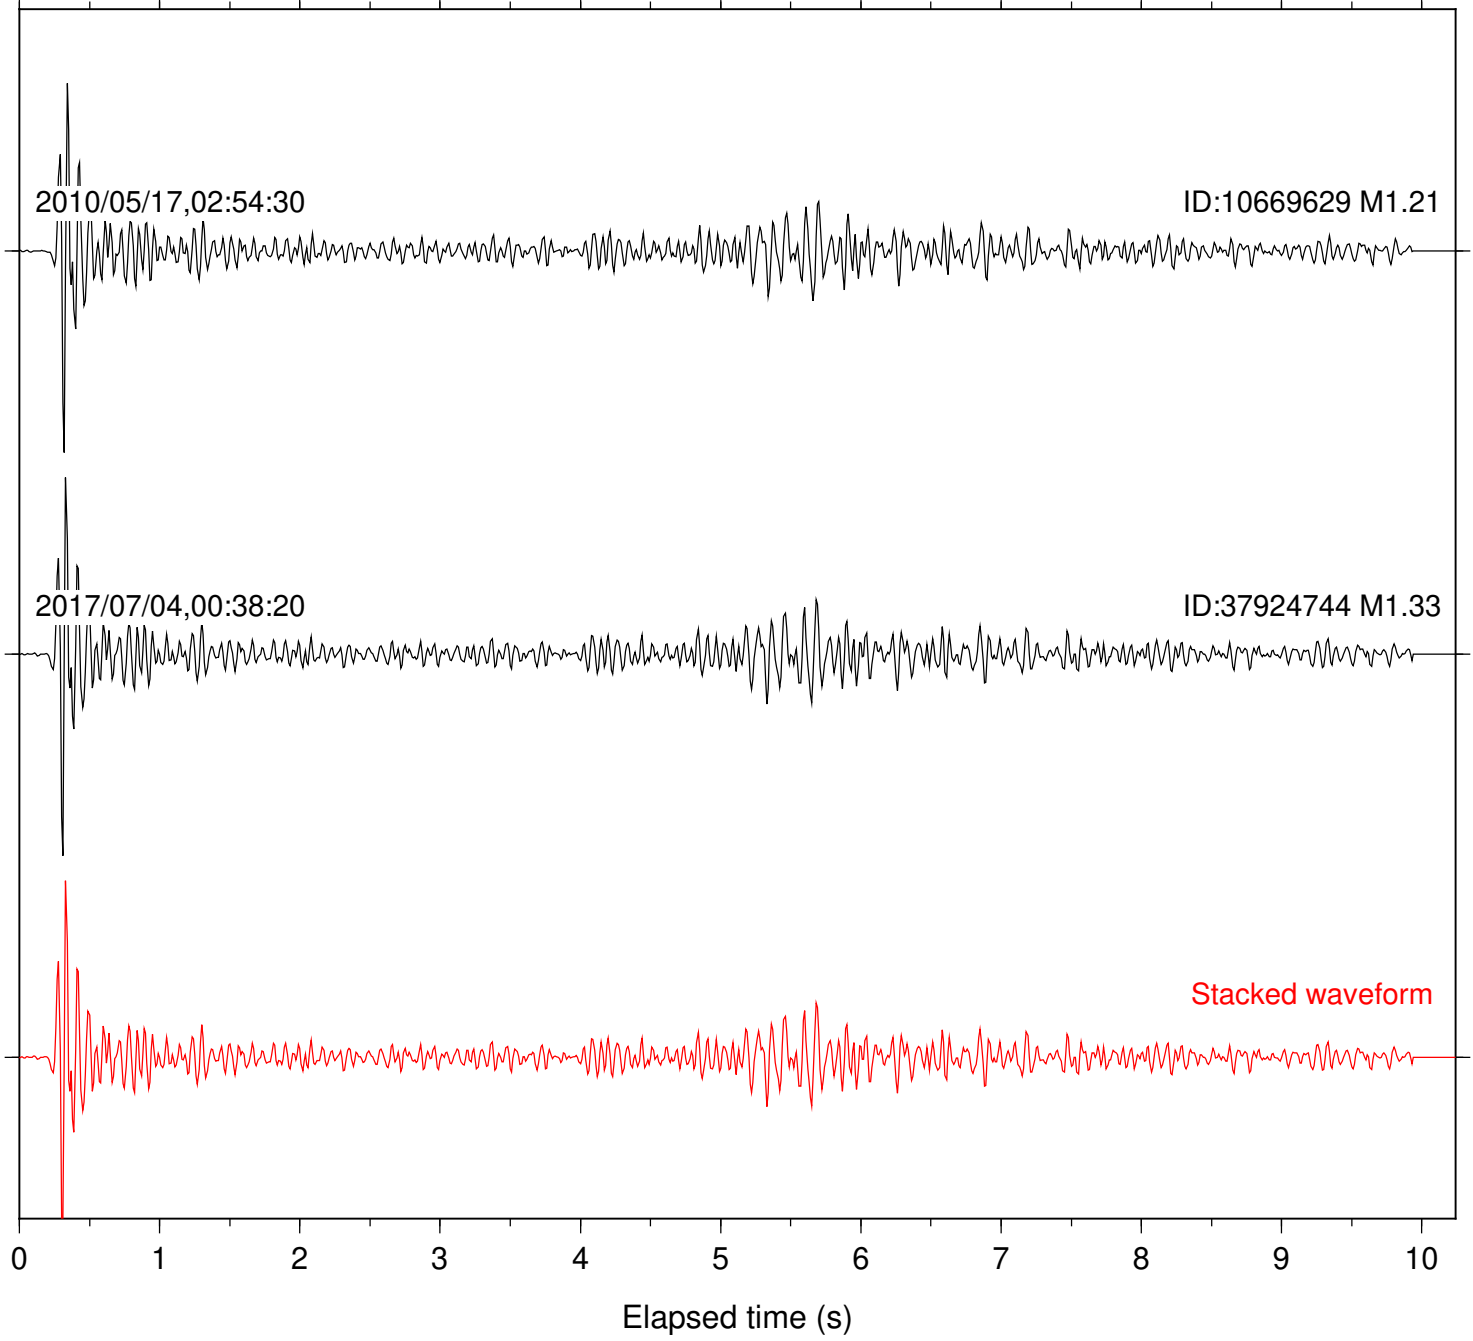

Station: B088 Com: EHZ

Focal depth: 17.70 km