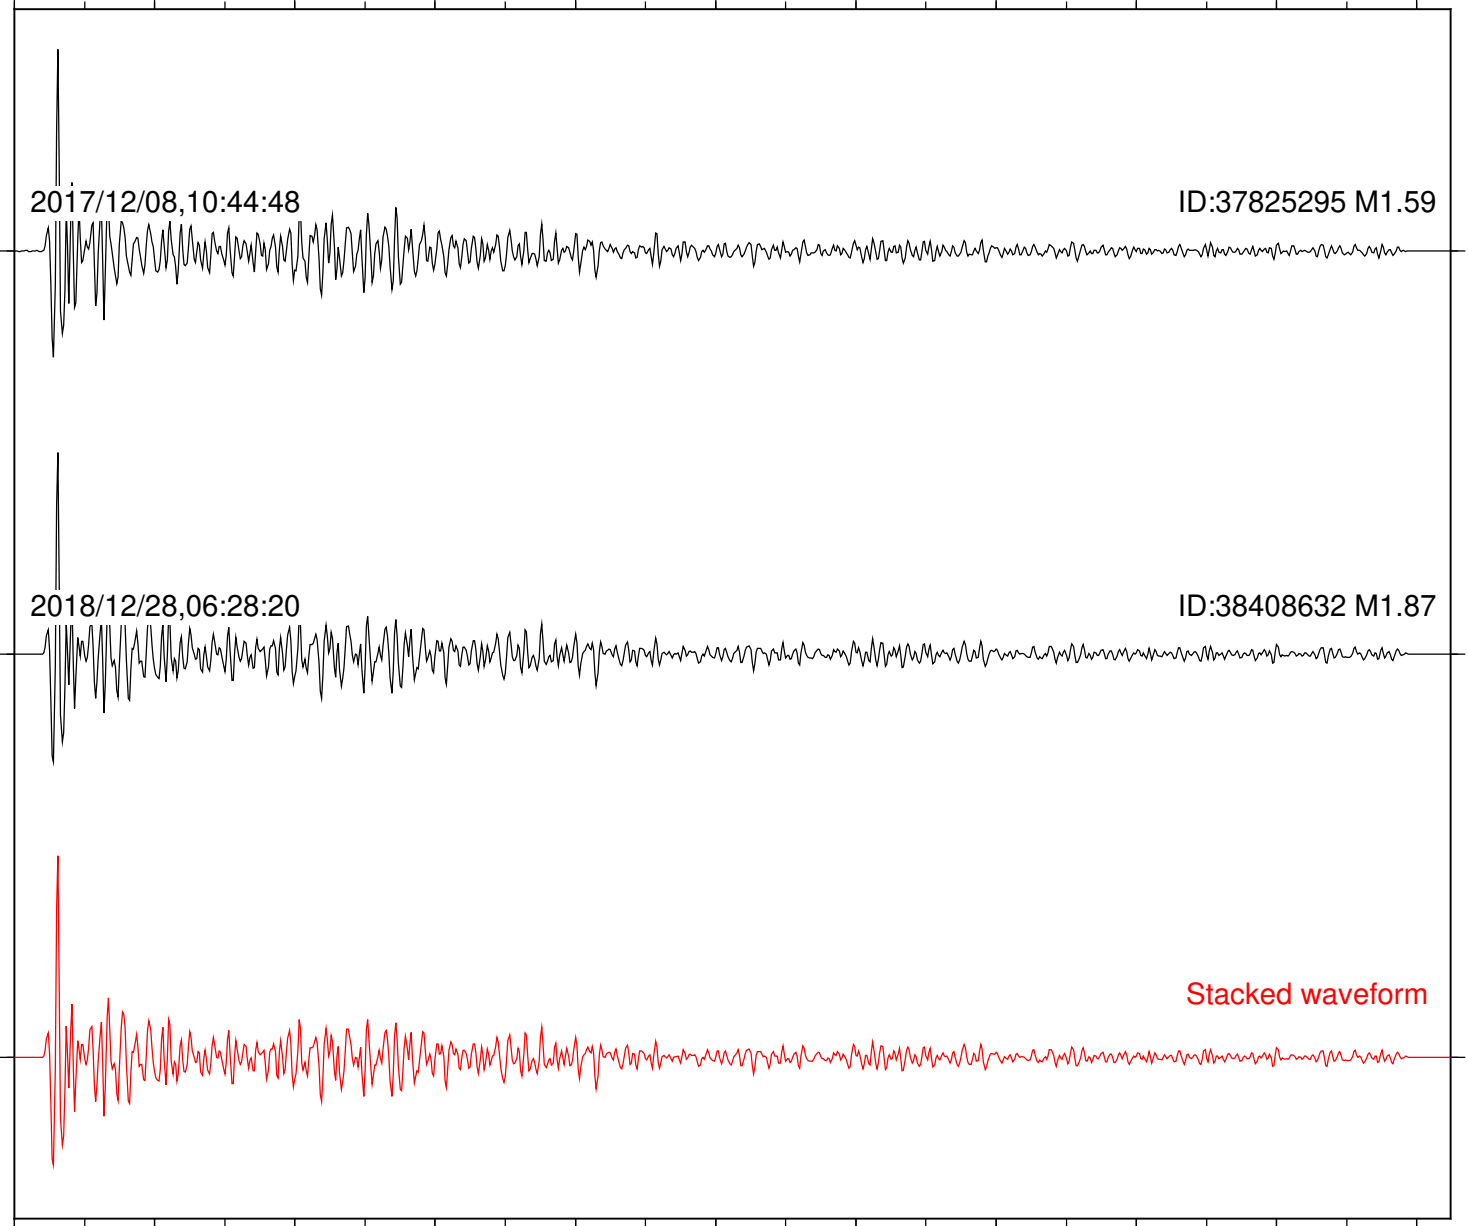

Station: BZN Com: HHZ

Focal depth: 6.18 km

2017/12/08,10:44:48

ID:37825295 M1.59

2018/12/28,06:28:20

ID:38408632 M1.87

Stacked waveform

0 1 2 3 4 5 6 7 8 9 10

Elapsed time (s)