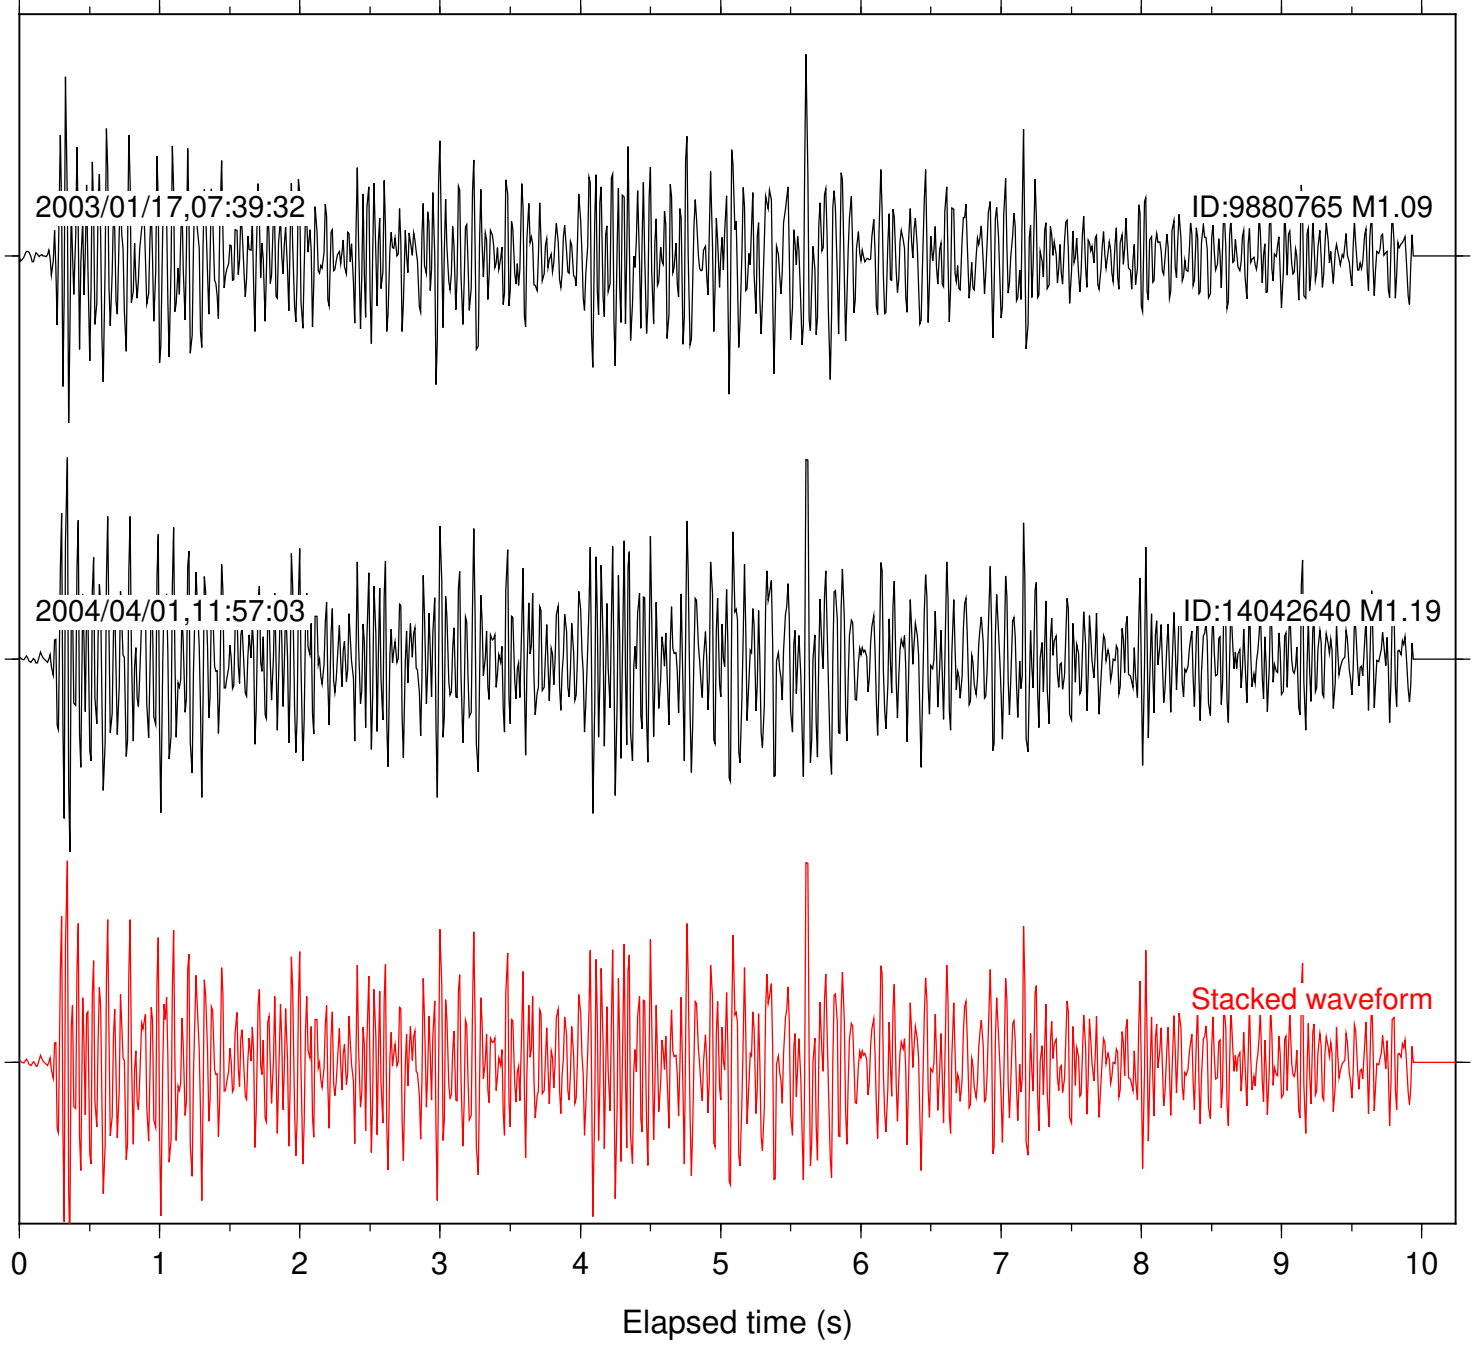

Station: HMT2 Com: HHZ

Focal depth: 3.81 km

Station: POB2 Com: HHZ

Focal depth: 3.81 km

Station: RDM Com: HHZ

Focal depth: 3.81 km

Station: SND Com: HHZ

Focal depth: 3.81 km