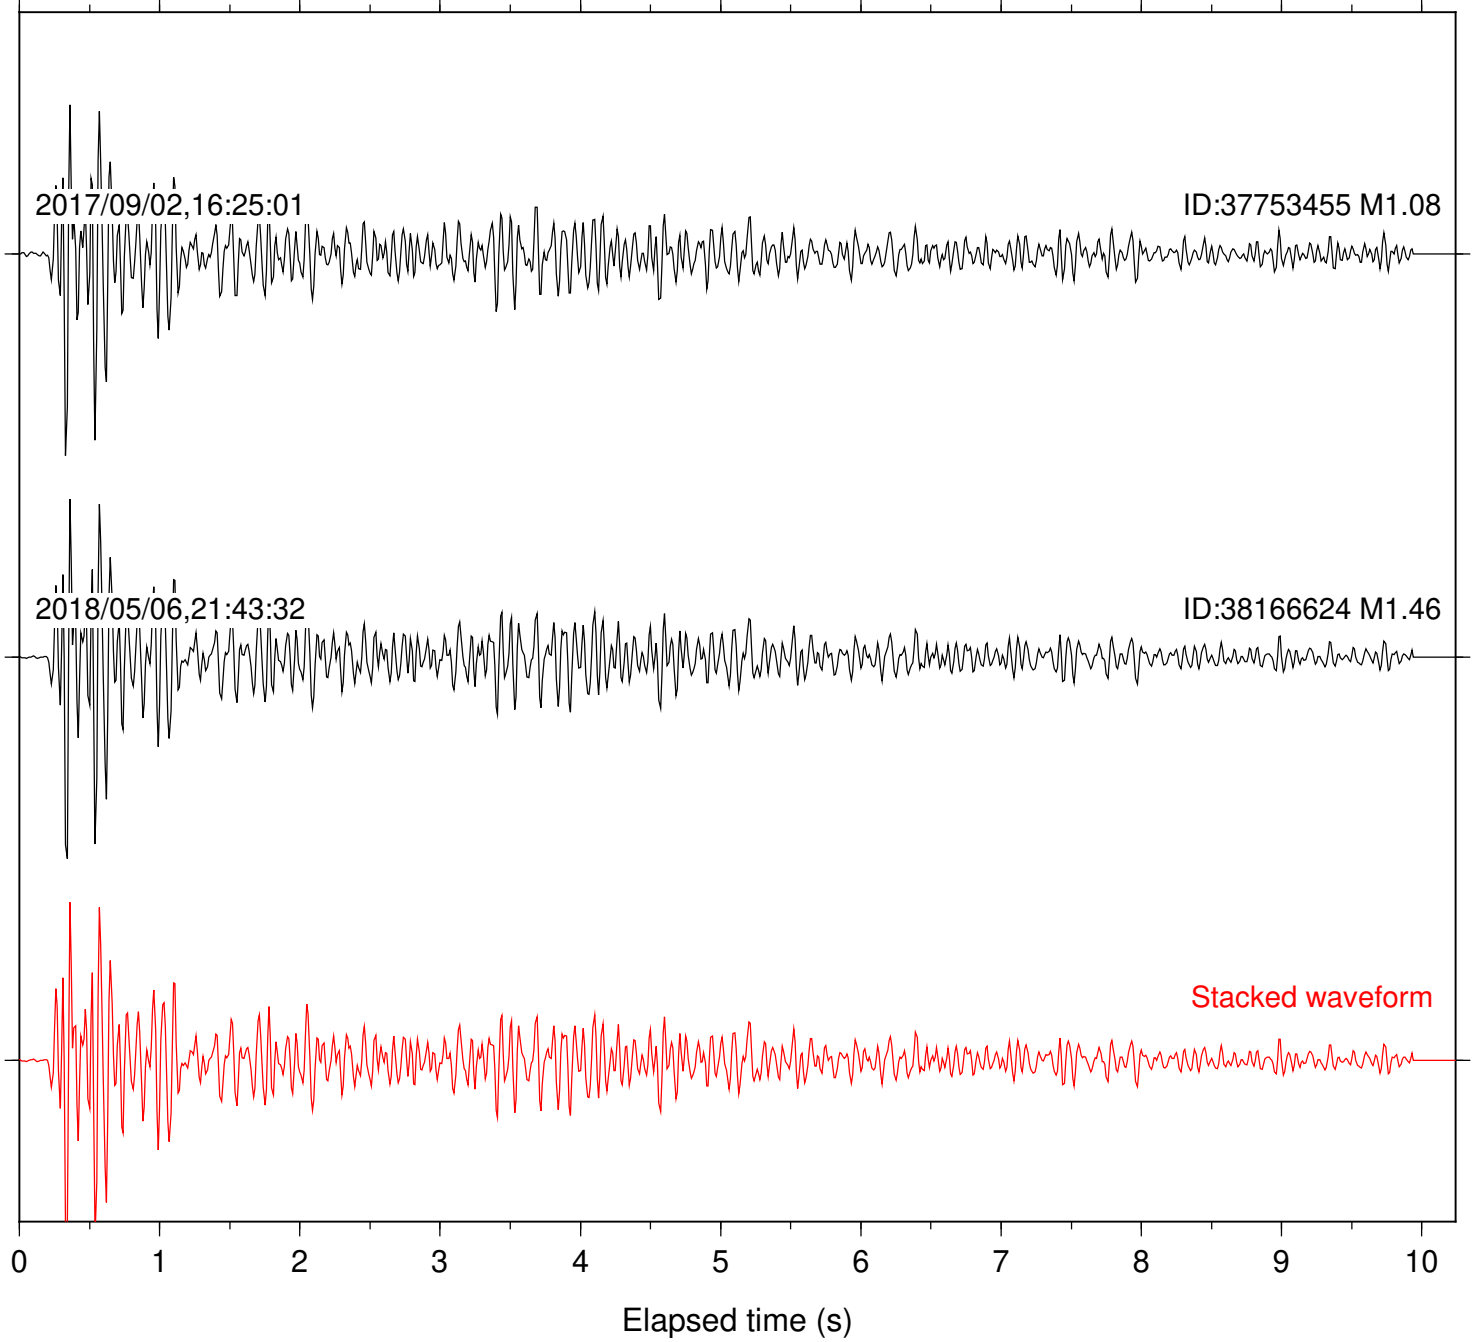

Station: RRSP Com: HHZ

Focal depth: 6.67 km