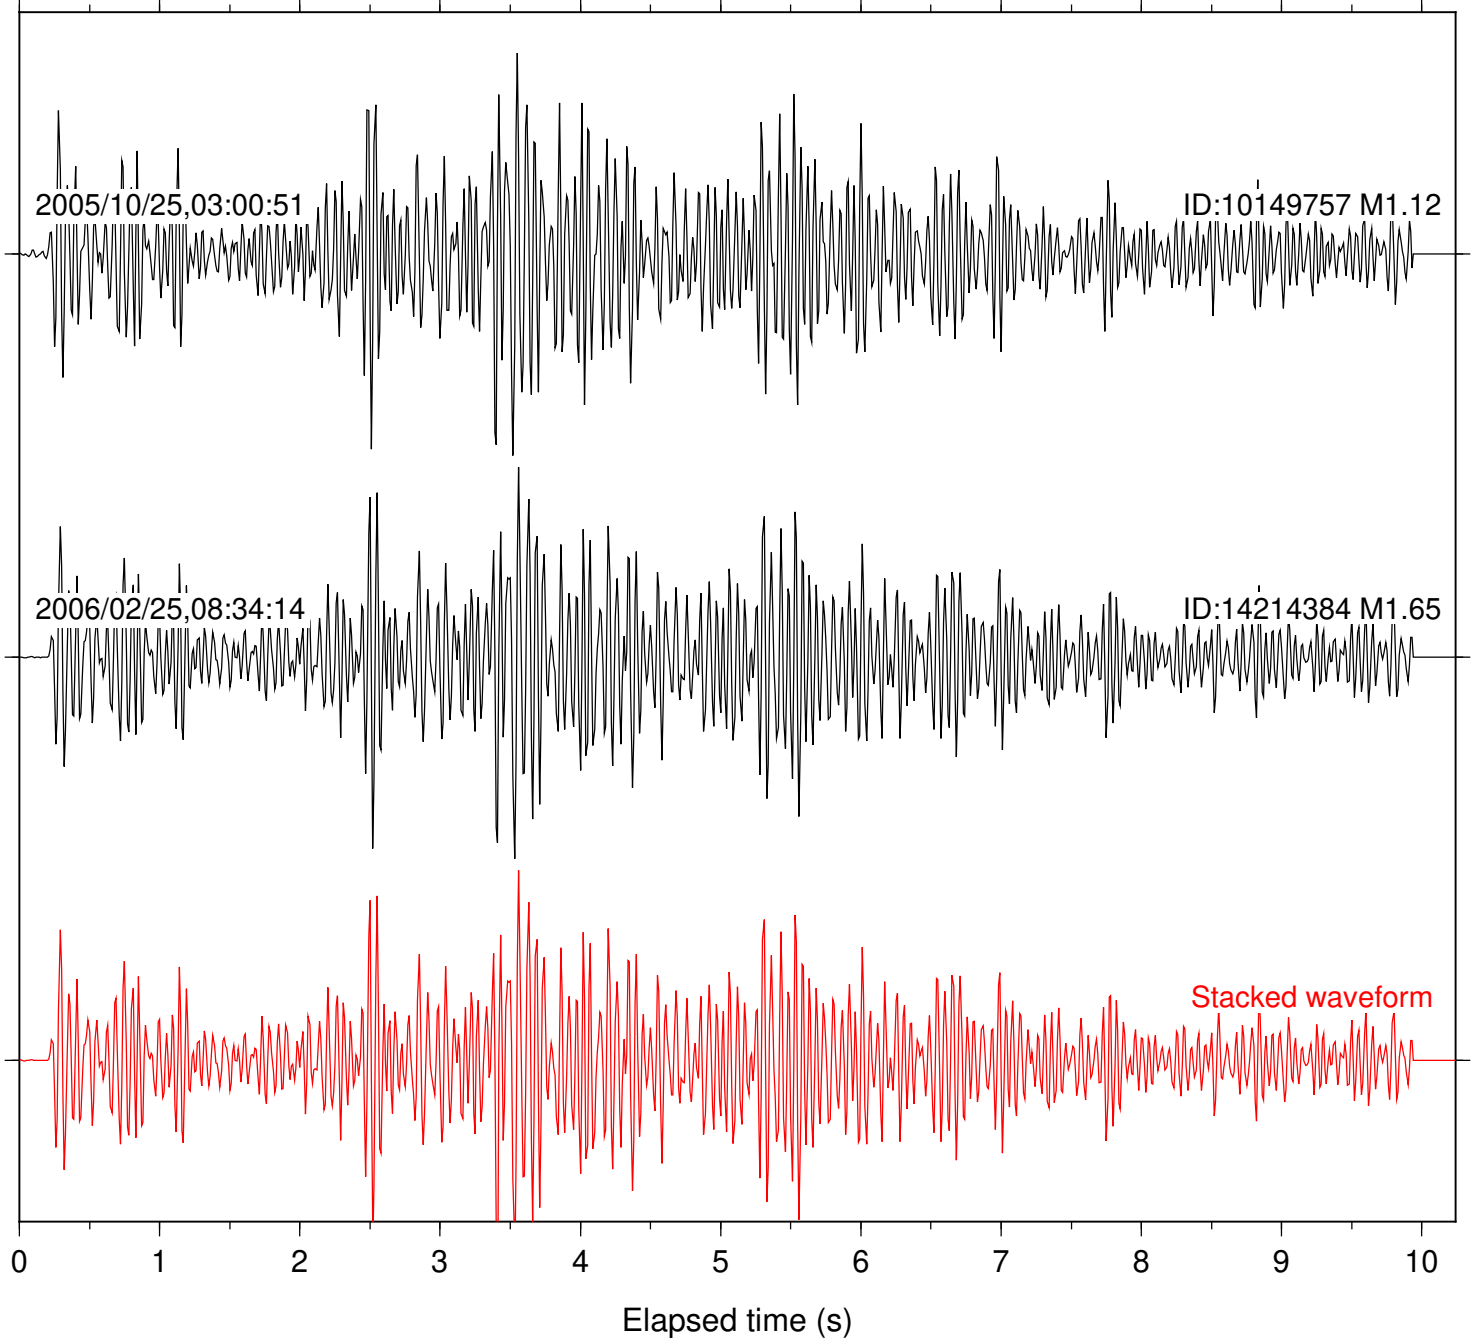

Station: DGR Com: HHZ

Focal depth: 11.16 km