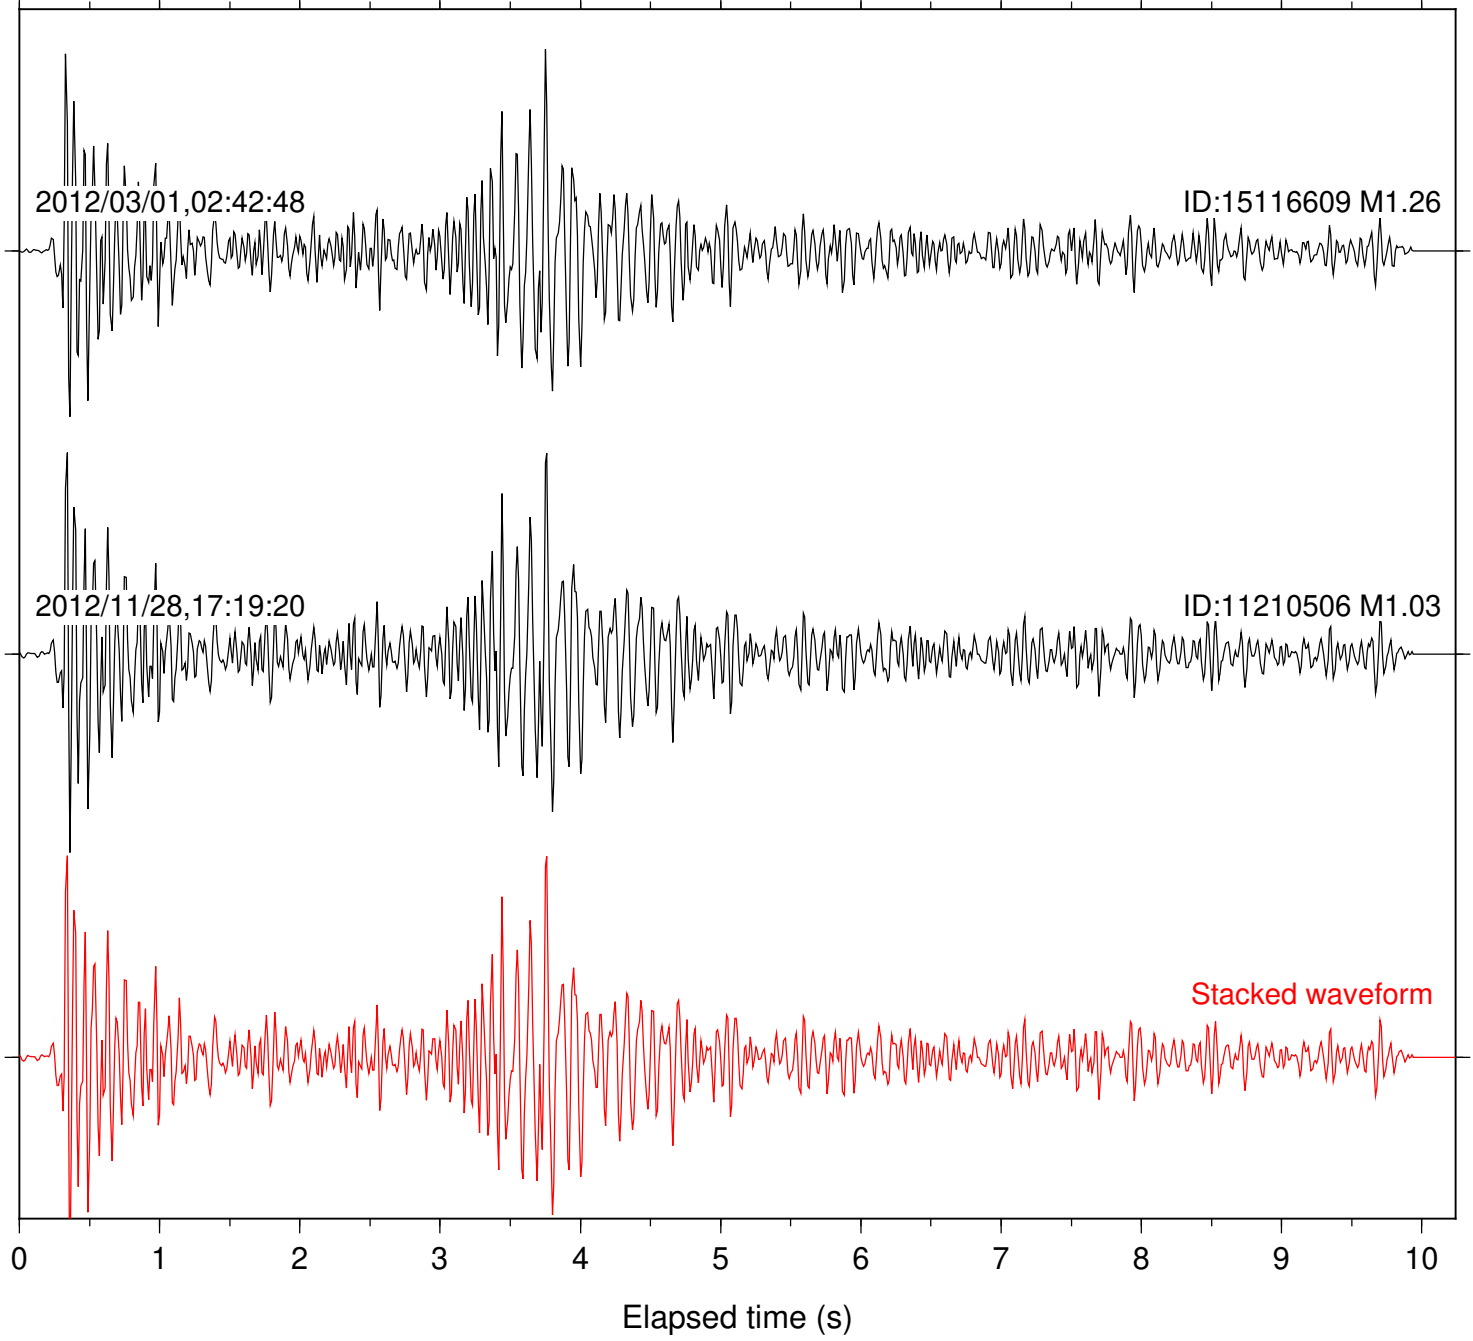

Station: B093 Com: EHZ

Focal depth: 10.33 km