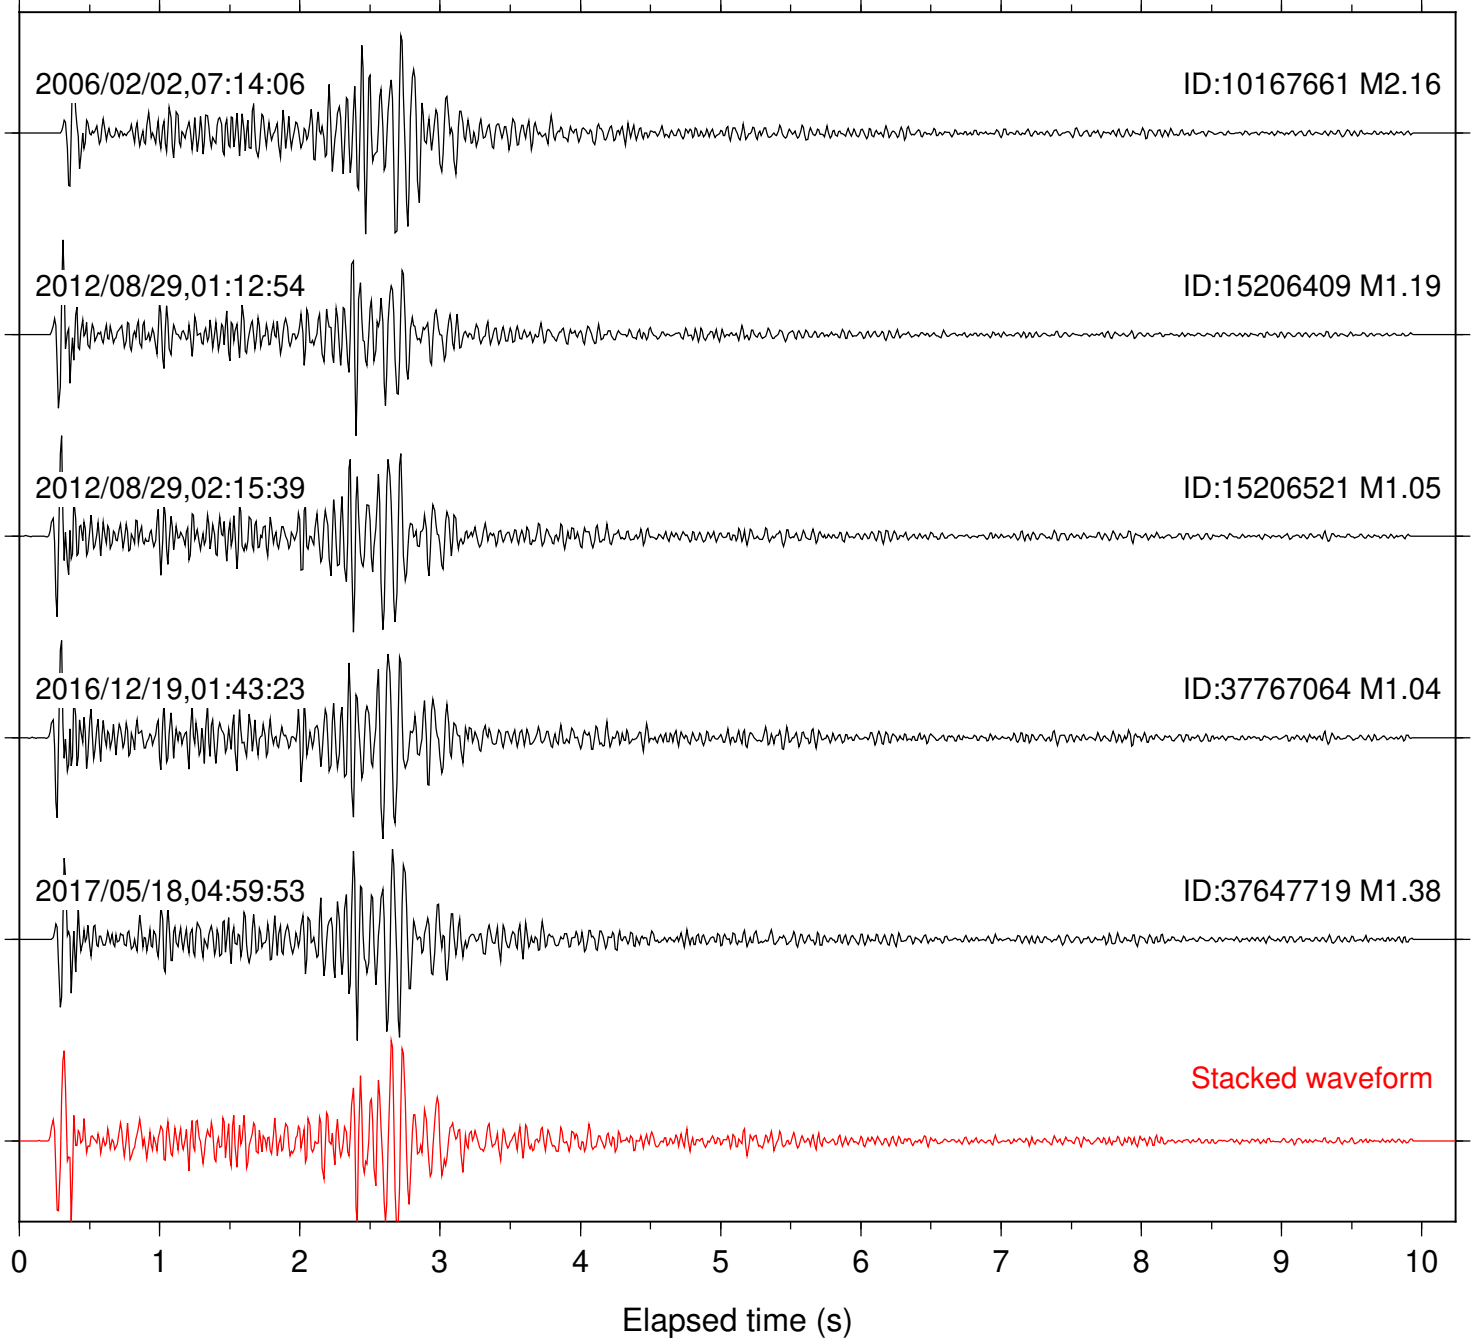

Station: FRD Com: HHZ

Focal depth: 5.33 km