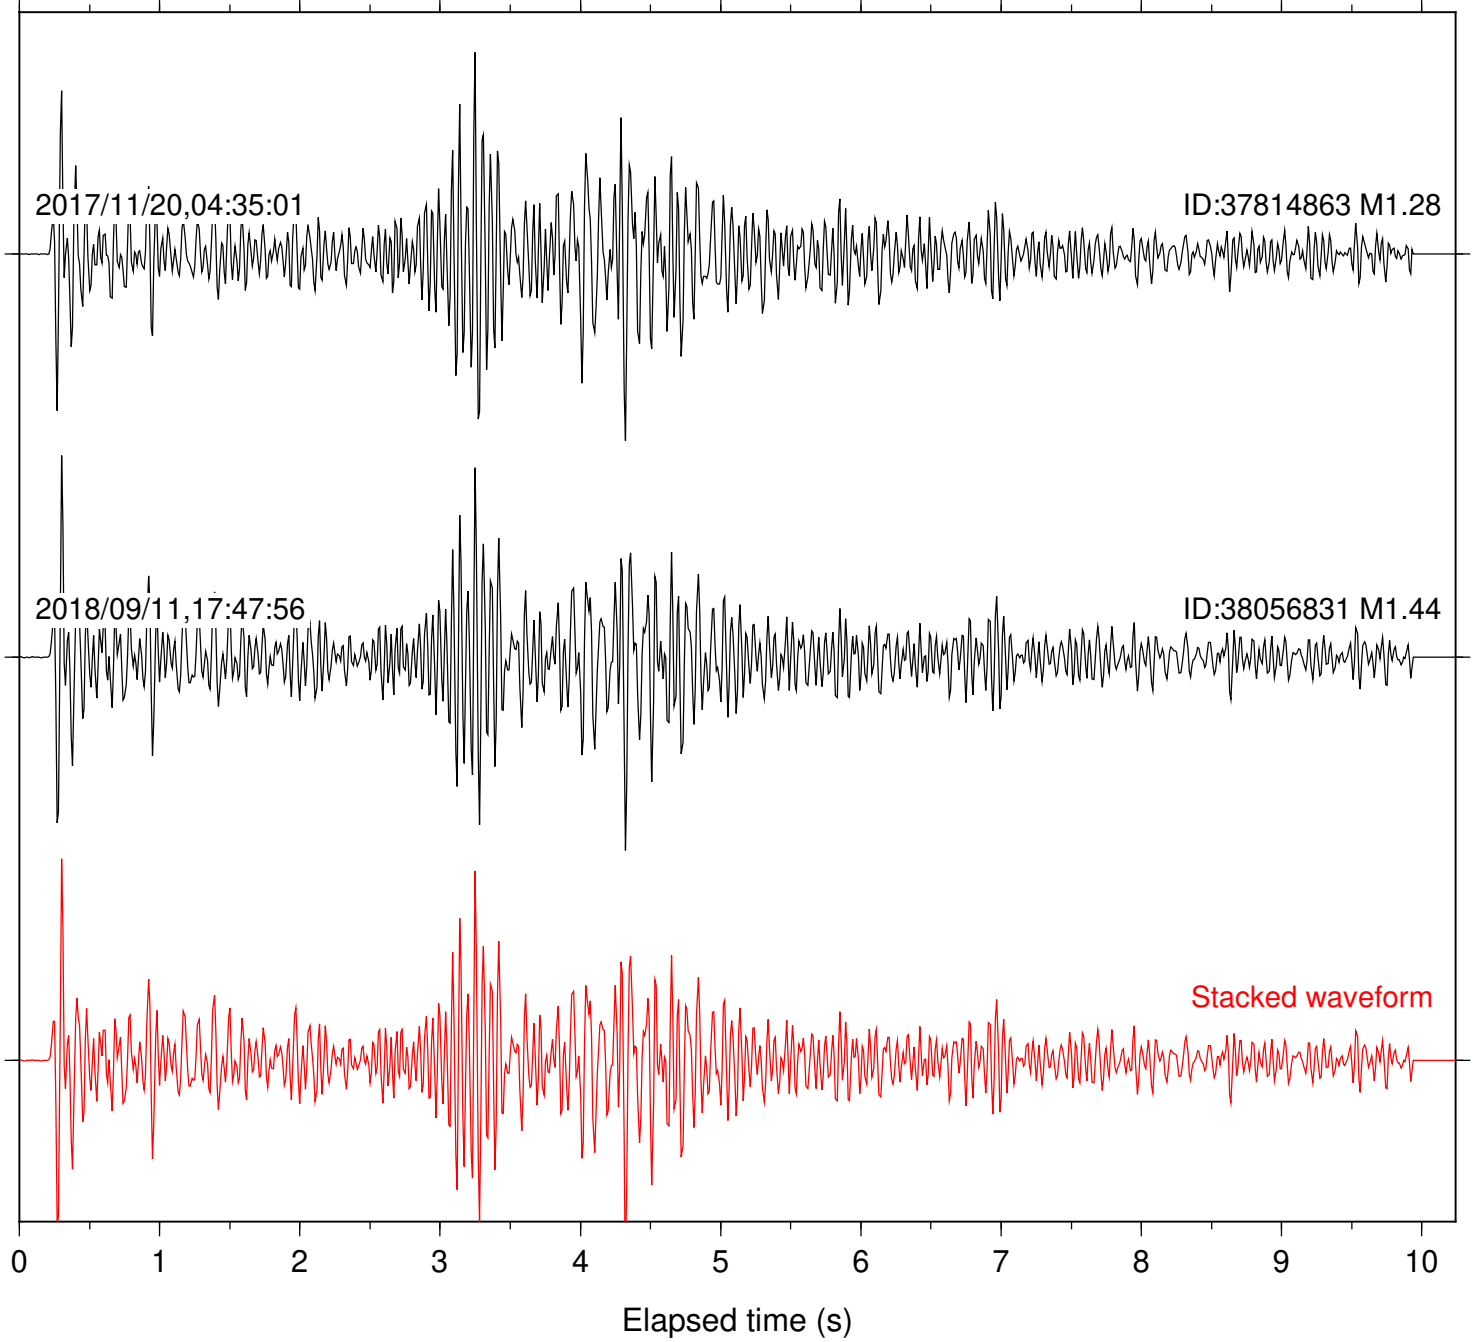

Station: LVA2 Com: HHZ

Focal depth: 4.83 km