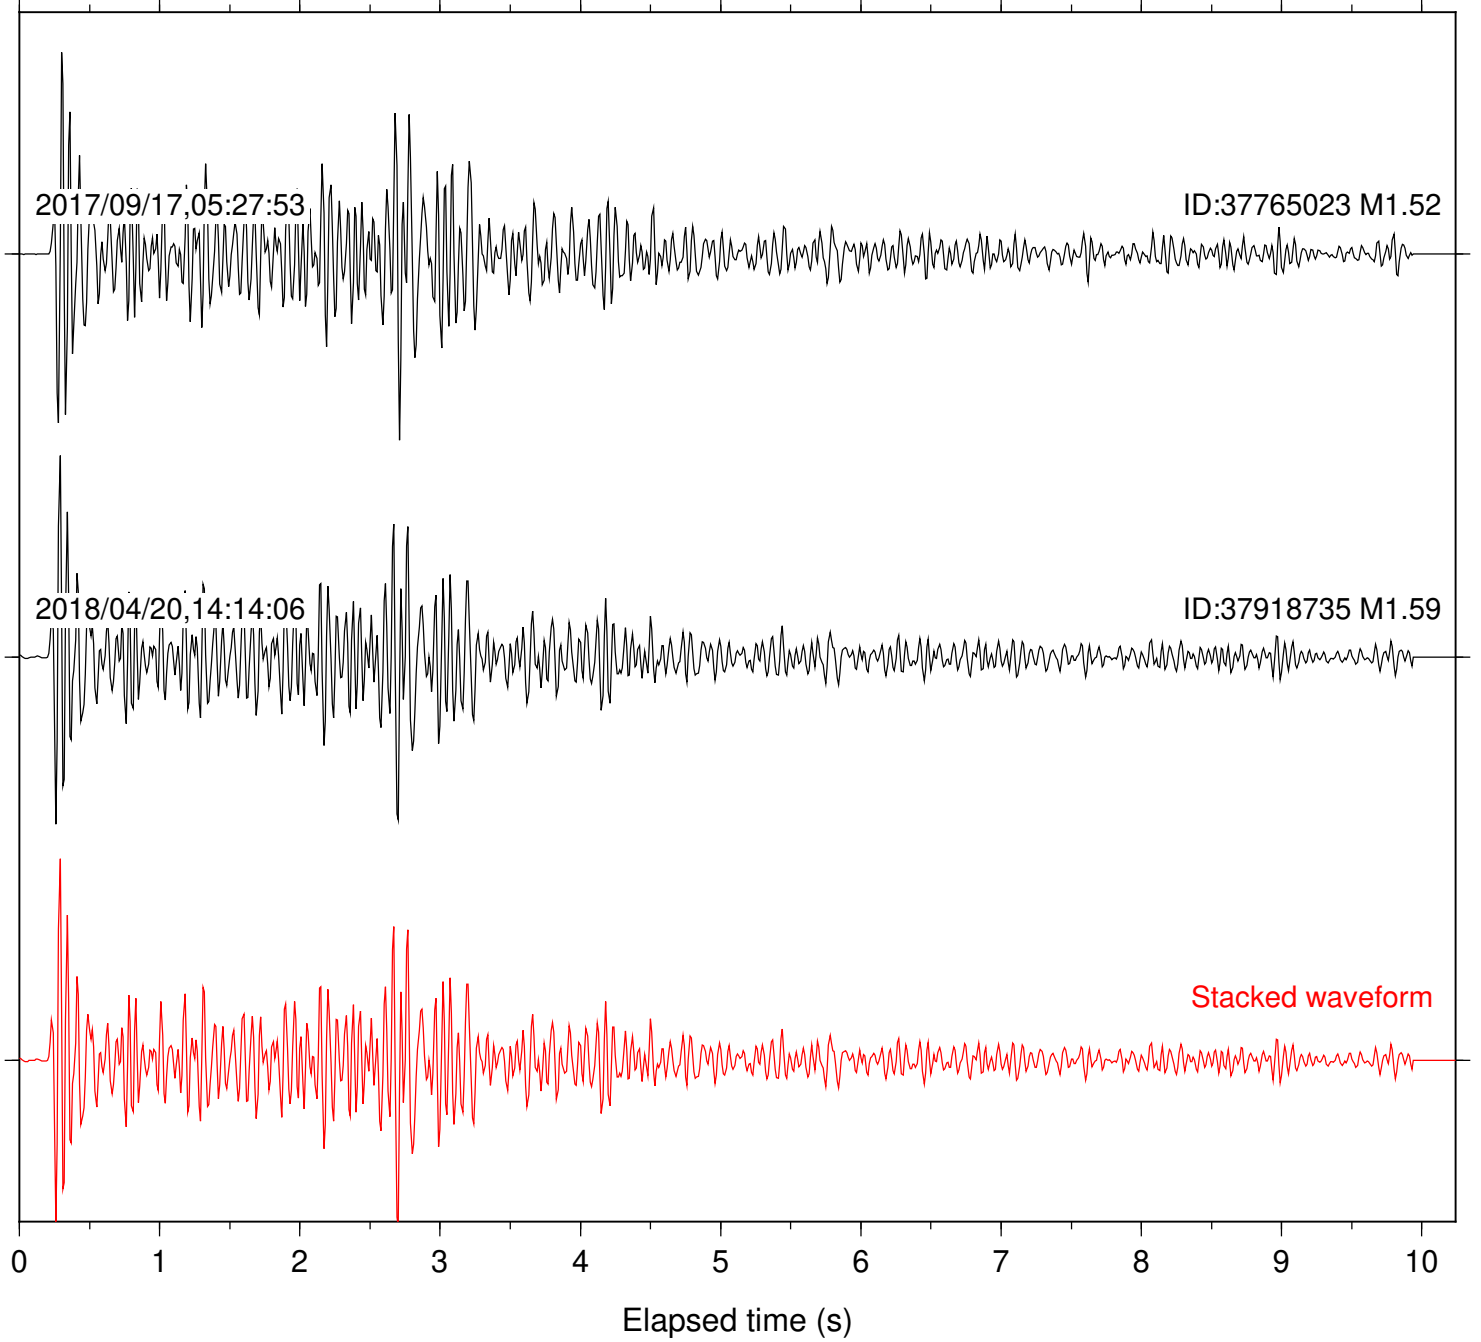

Station: B087 Com: EHZ

Focal depth: 6.09 km