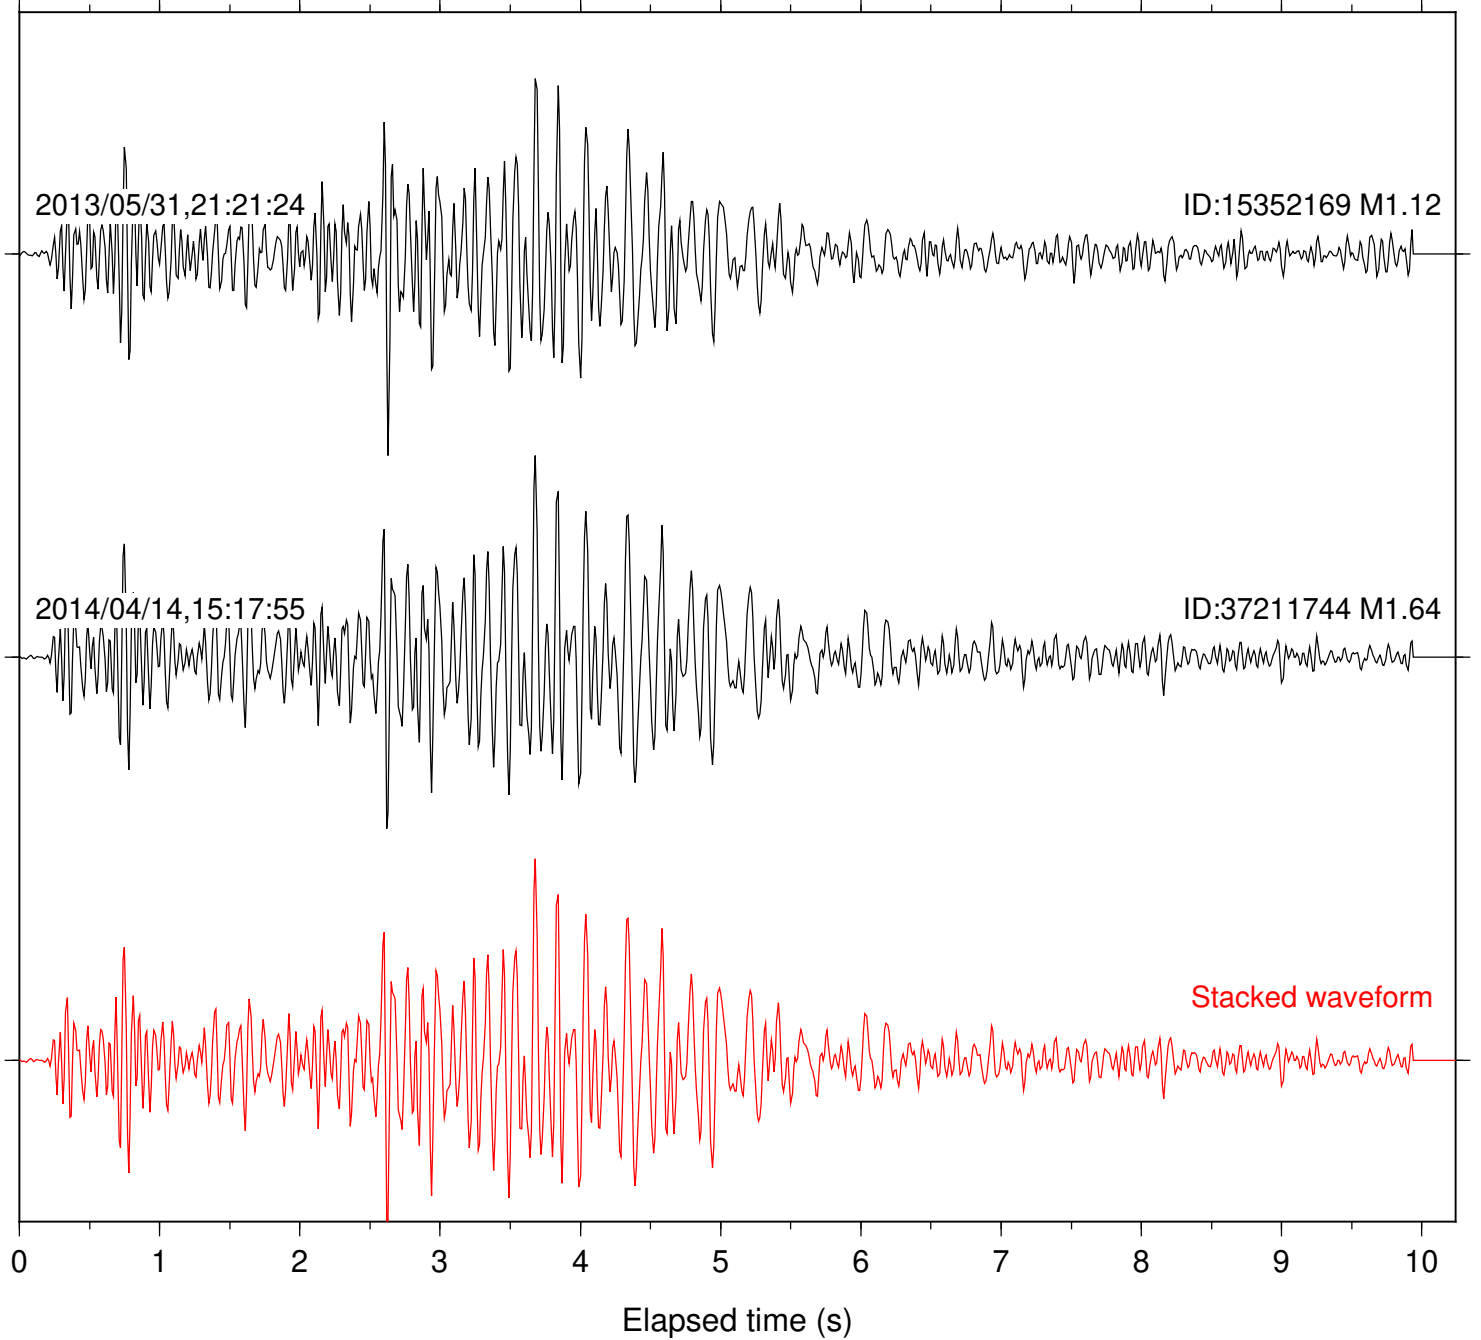

Focal depth: 11.49 km

Station: RRSP Com: HHZ

Focal depth: 11.49 km

Station: SND Com: HHZ

Focal depth: 11.49 km

Station: WMC Com: HHZ

Focal depth: 11.49 km

Station: B081 Com: EHZ