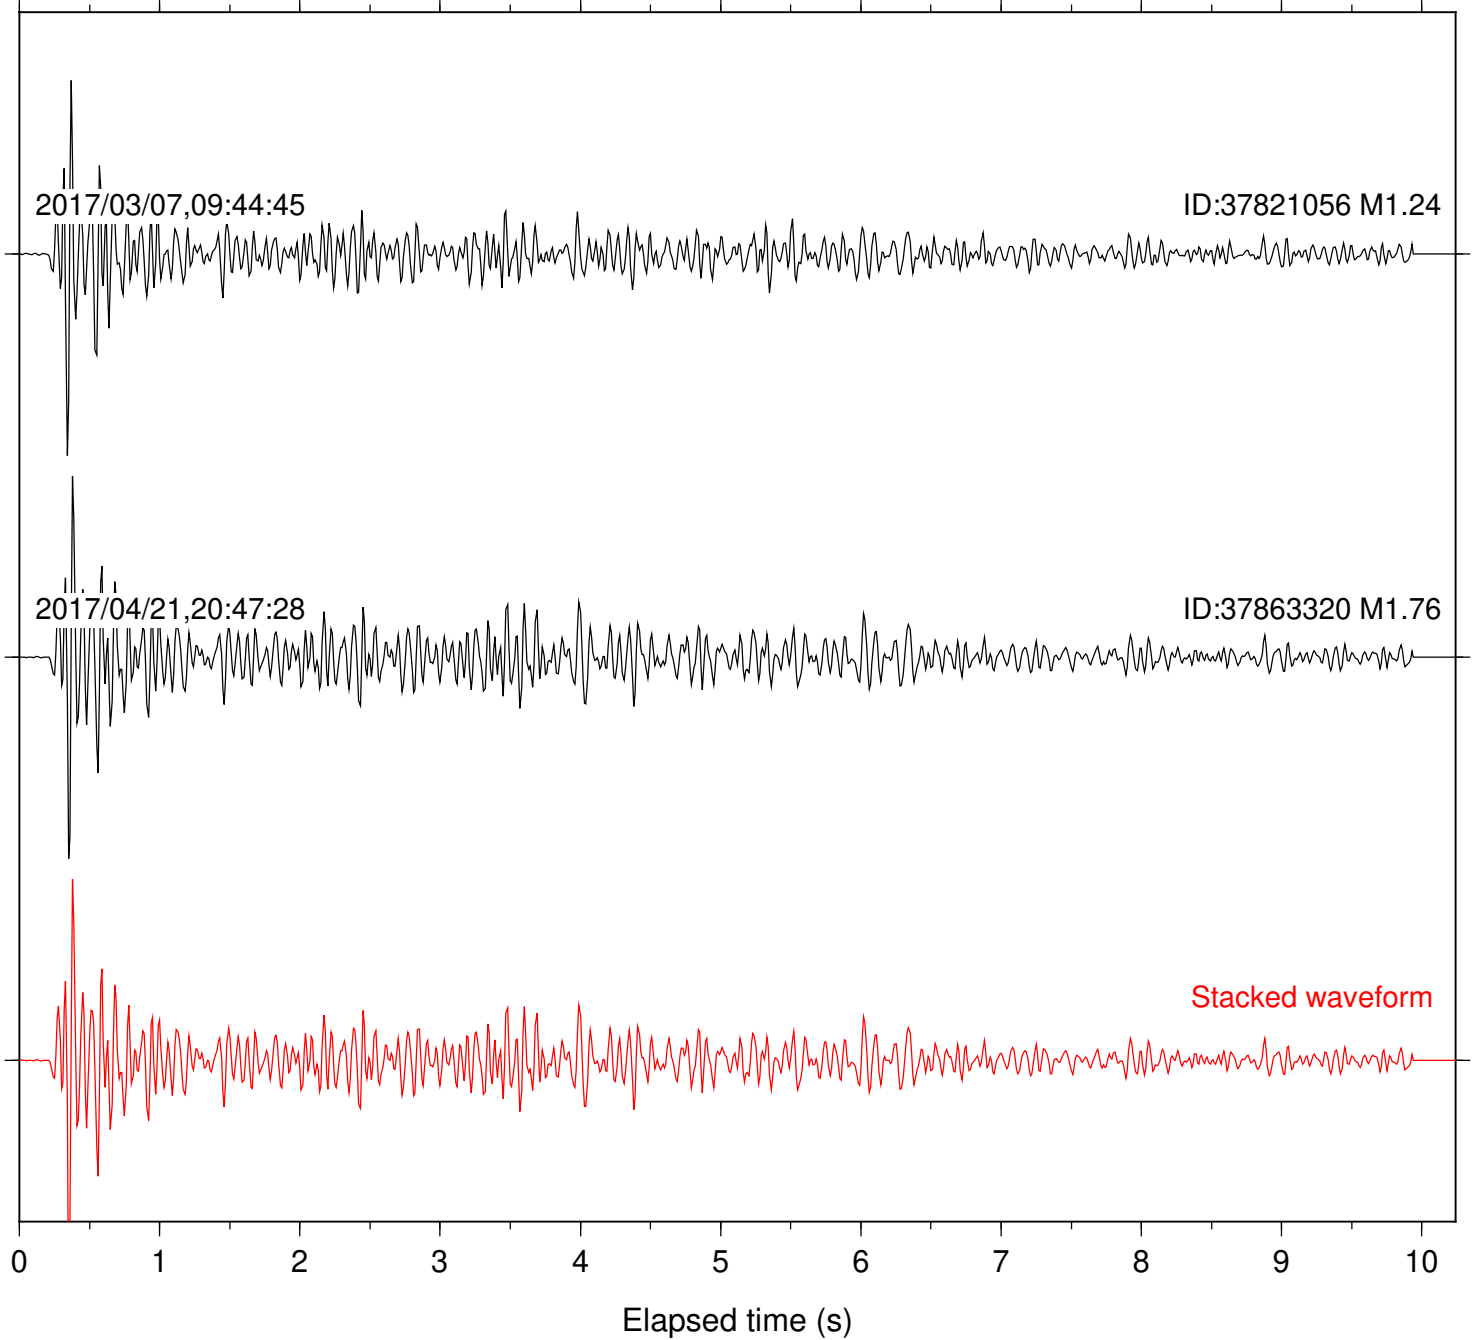

Station: RRSP Com: HHZ

Focal depth: 5.83 km