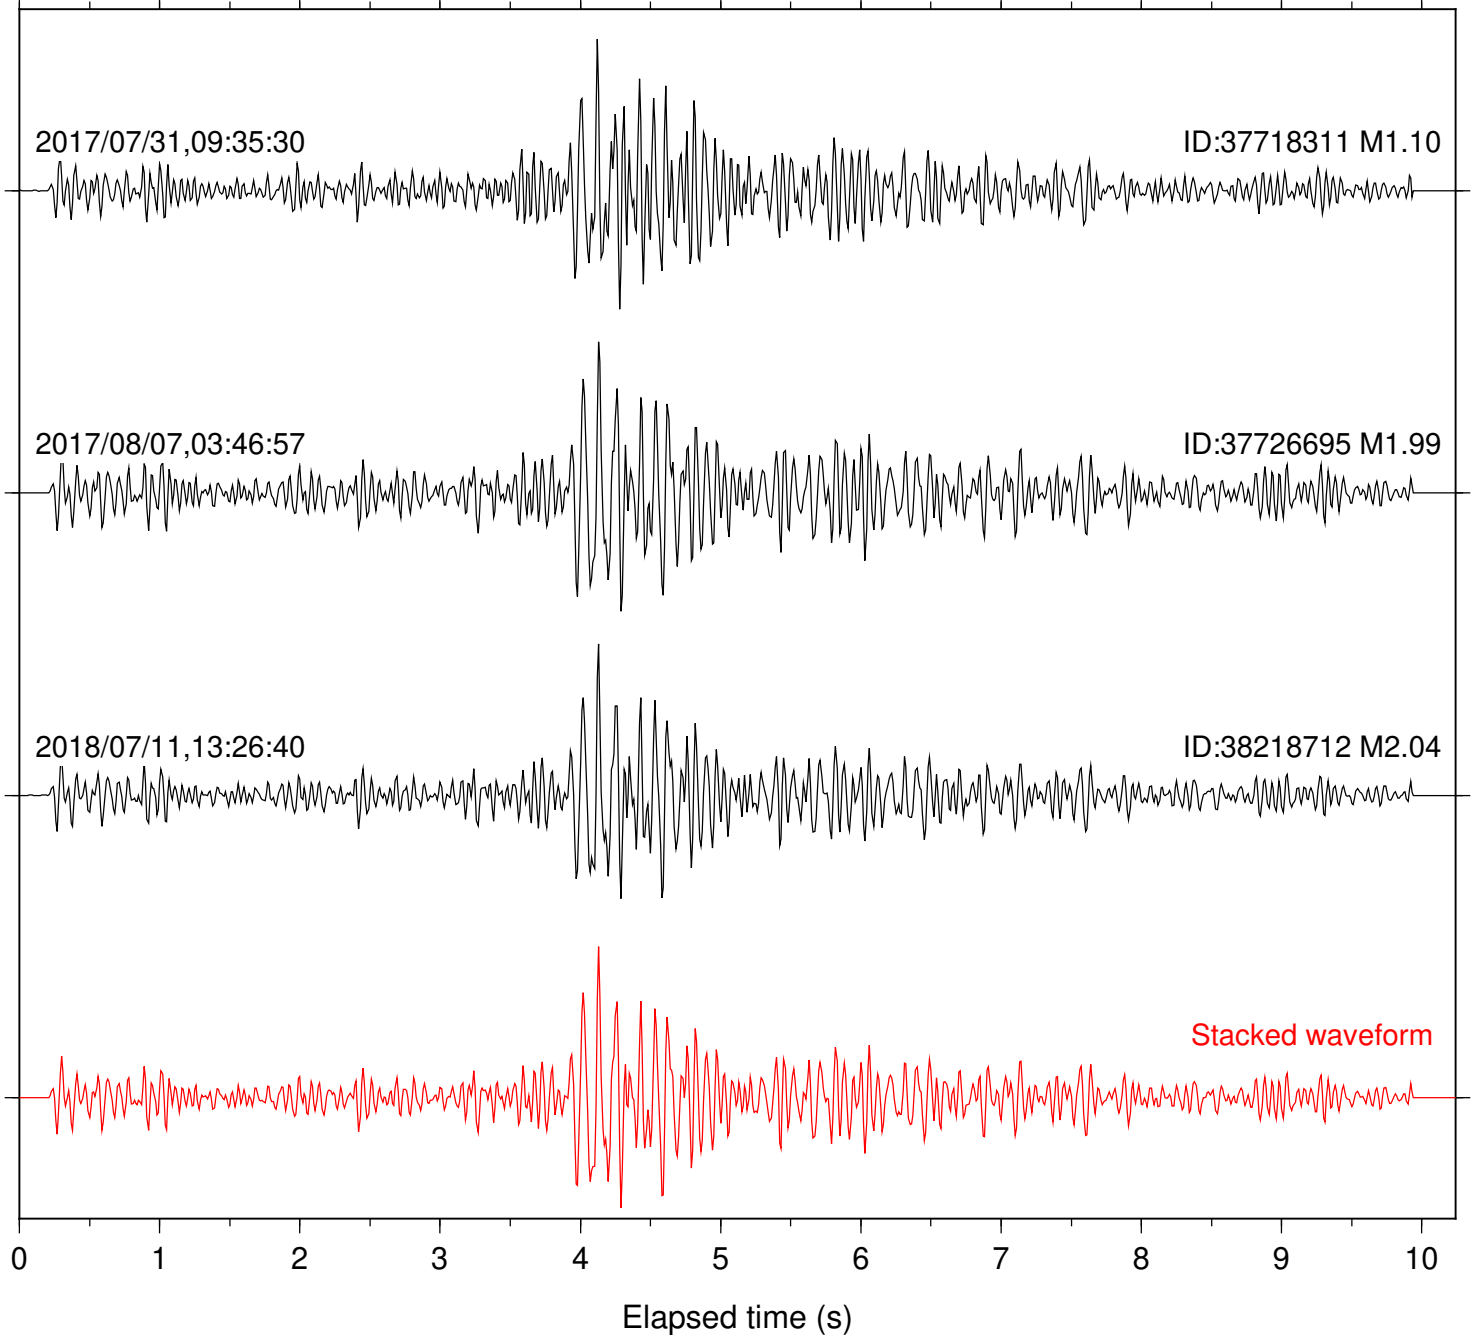

Focal depth: 5.13 km

Station: DNR Com: HHZ

Focal depth: 5.14 km

Station: FRD Com: HHZ

Focal depth: 5.13 km

Station: HMT2 Com: HHZ

Focal depth: 5.13 km

Station: PFO Com: HHZ