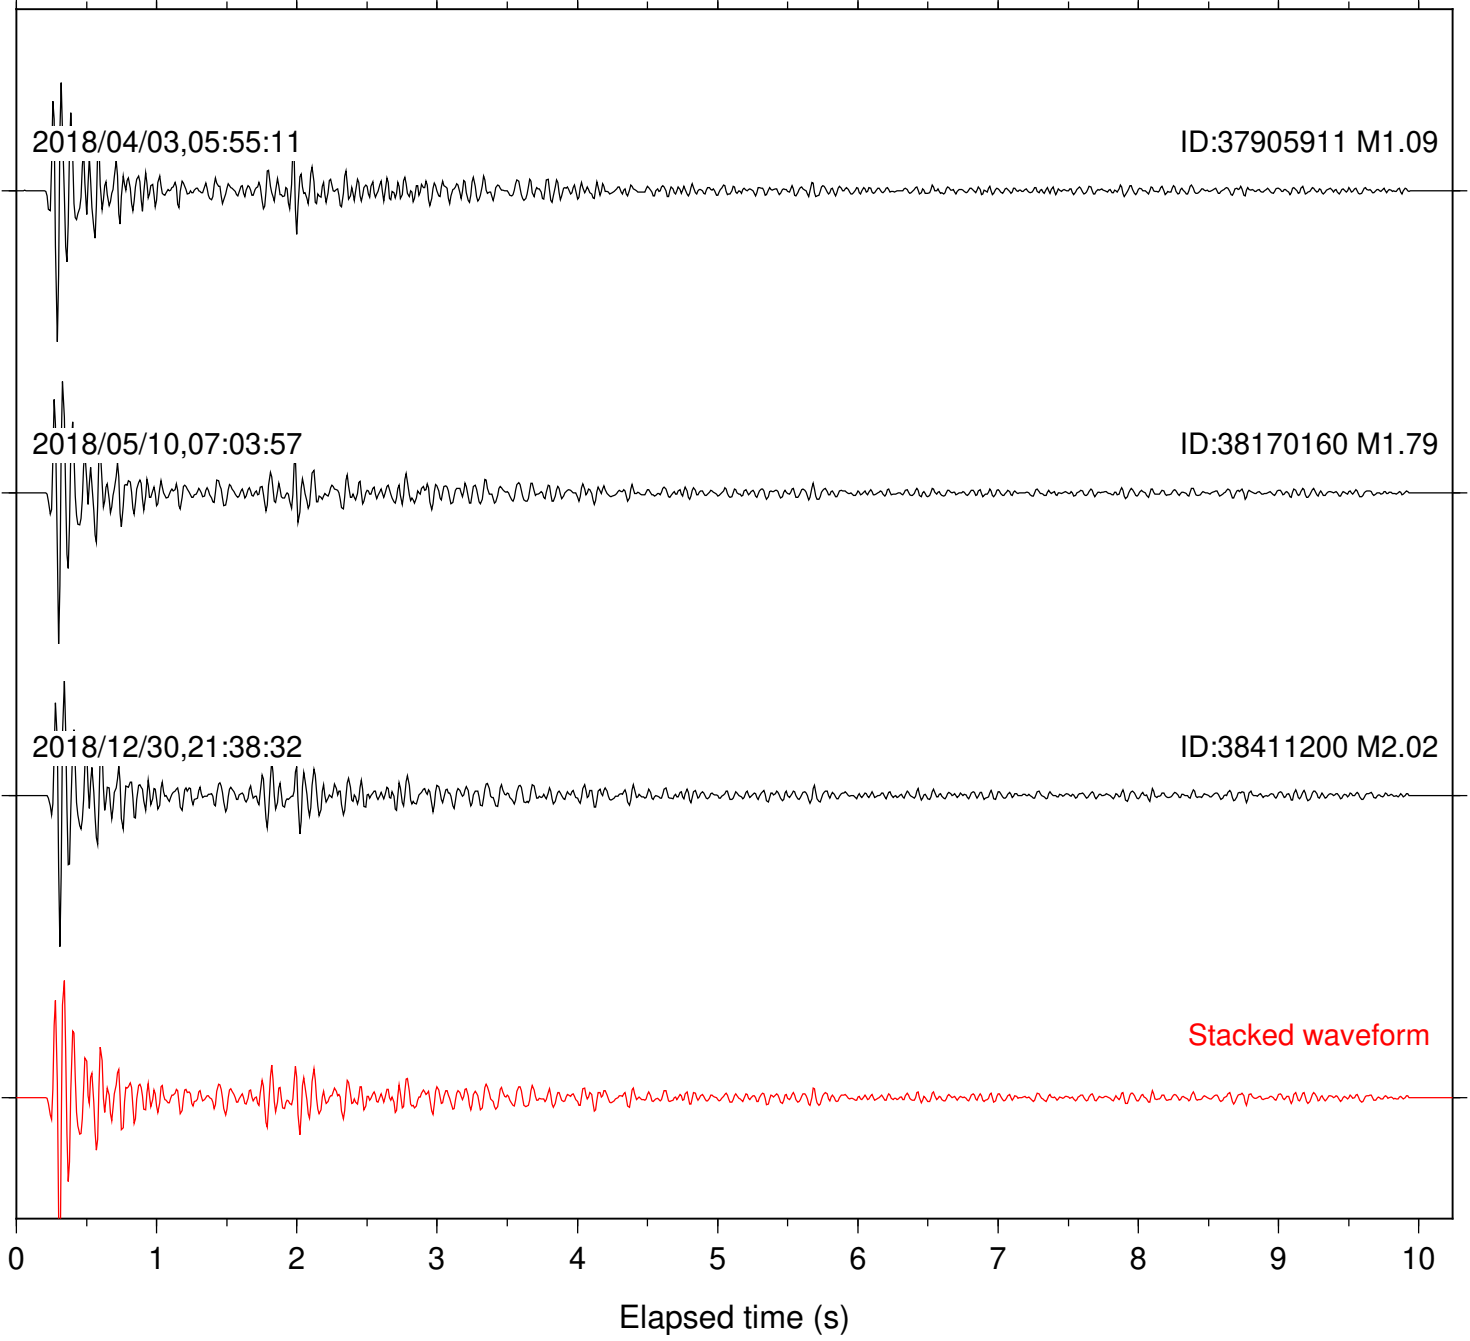

Station: B093 Com: EHZ

Focal depth: 5.61 km