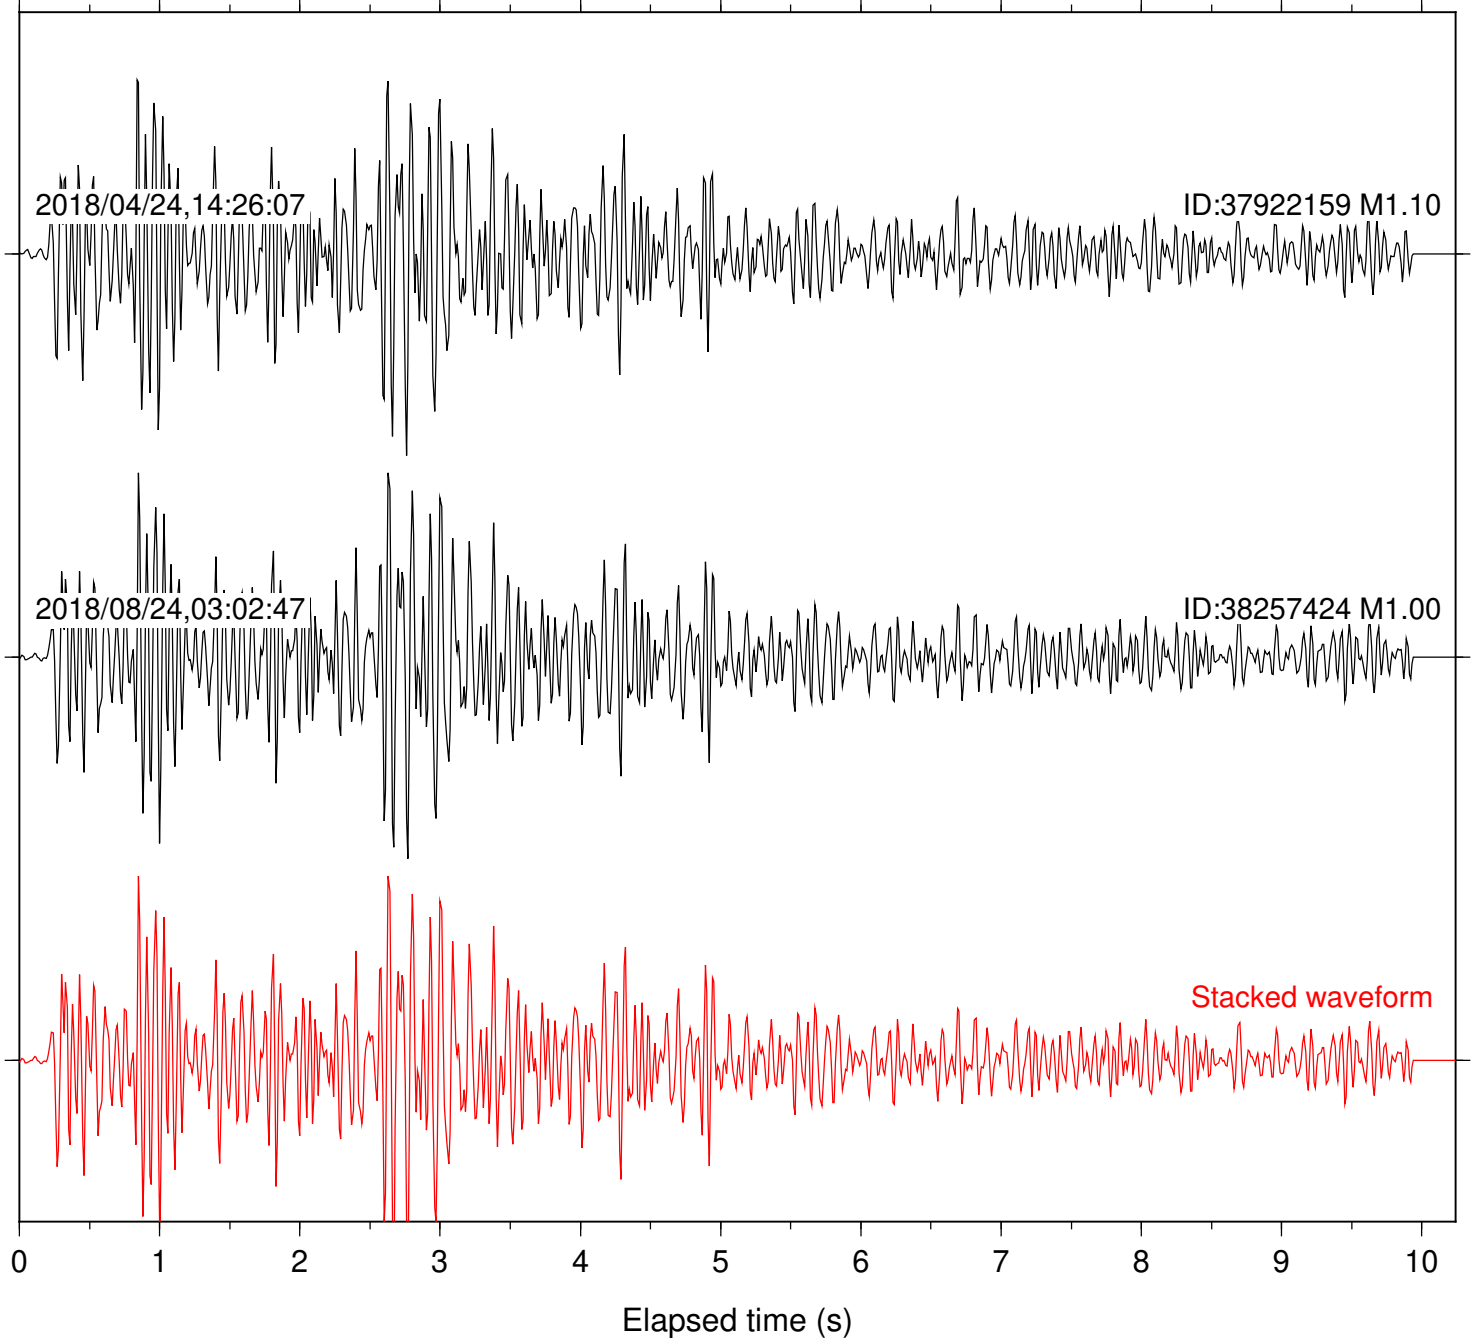

Station: B087 Com: EHZ

Focal depth: 4.50 km