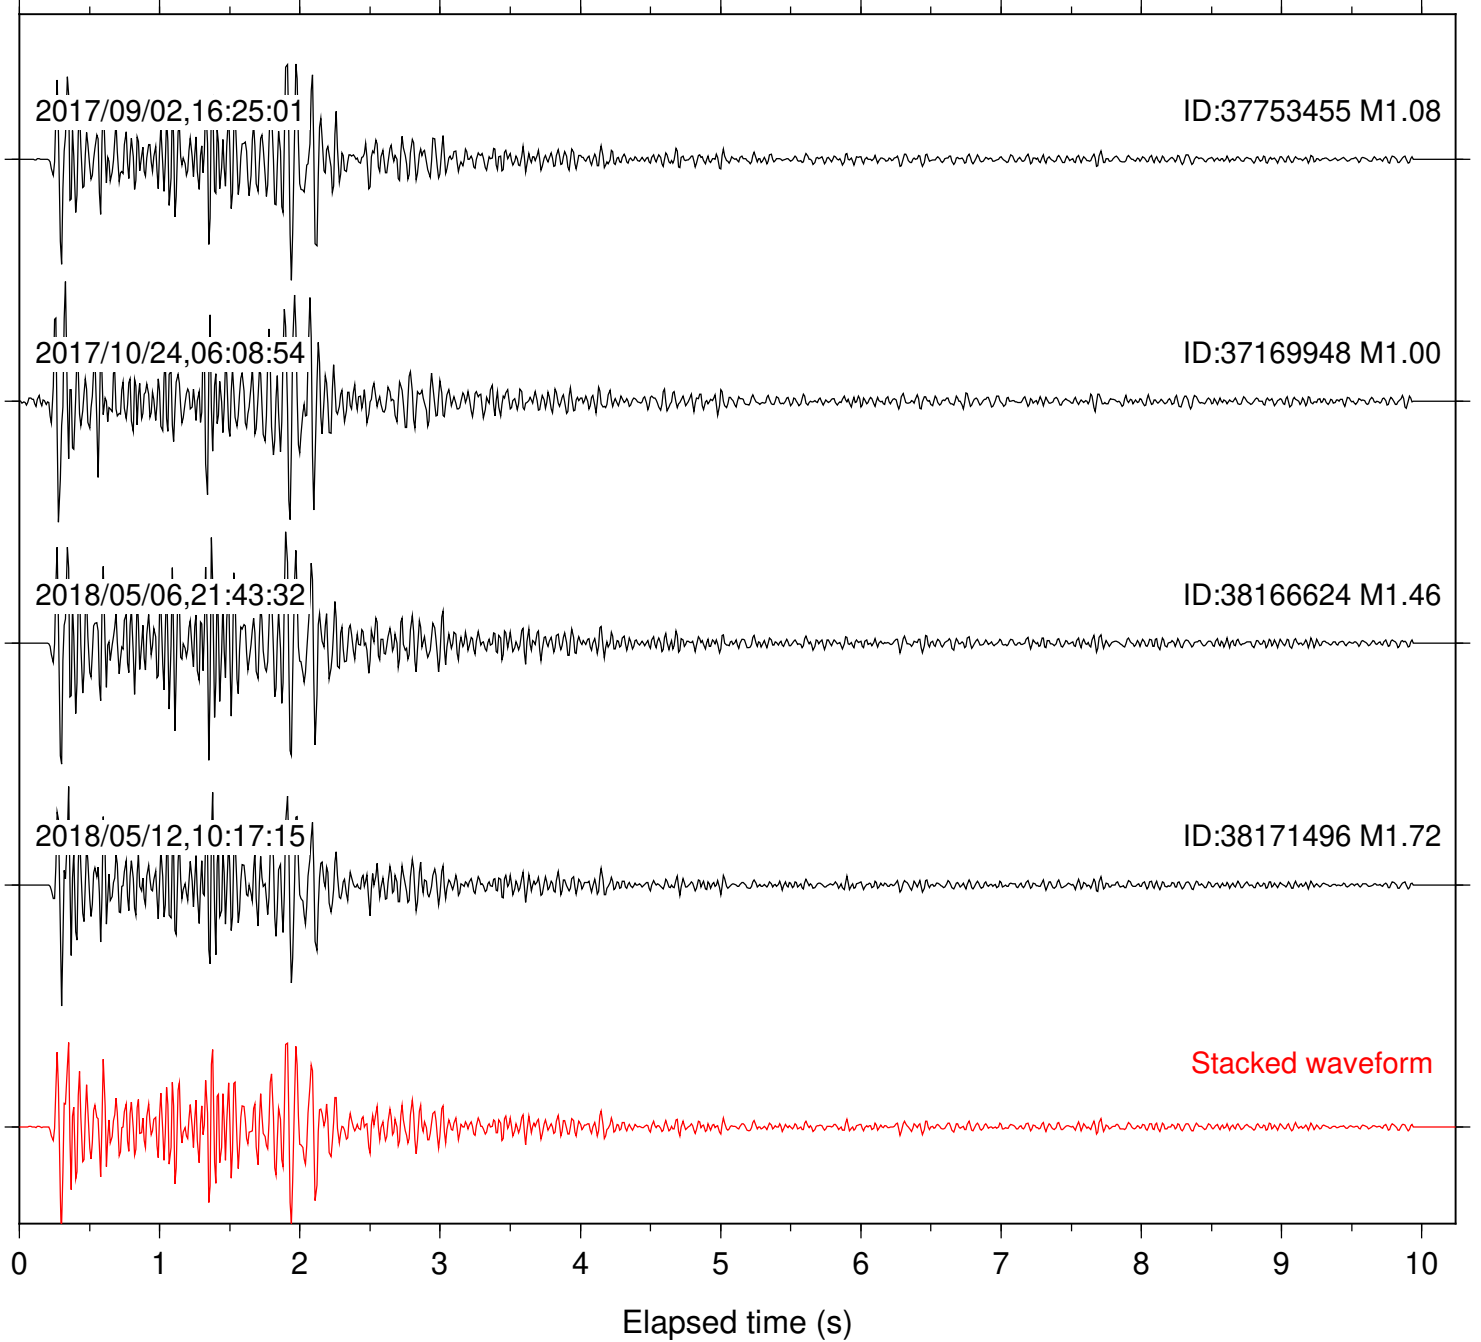

Station: CRY Com: HHZ

Focal depth: 6.70 km