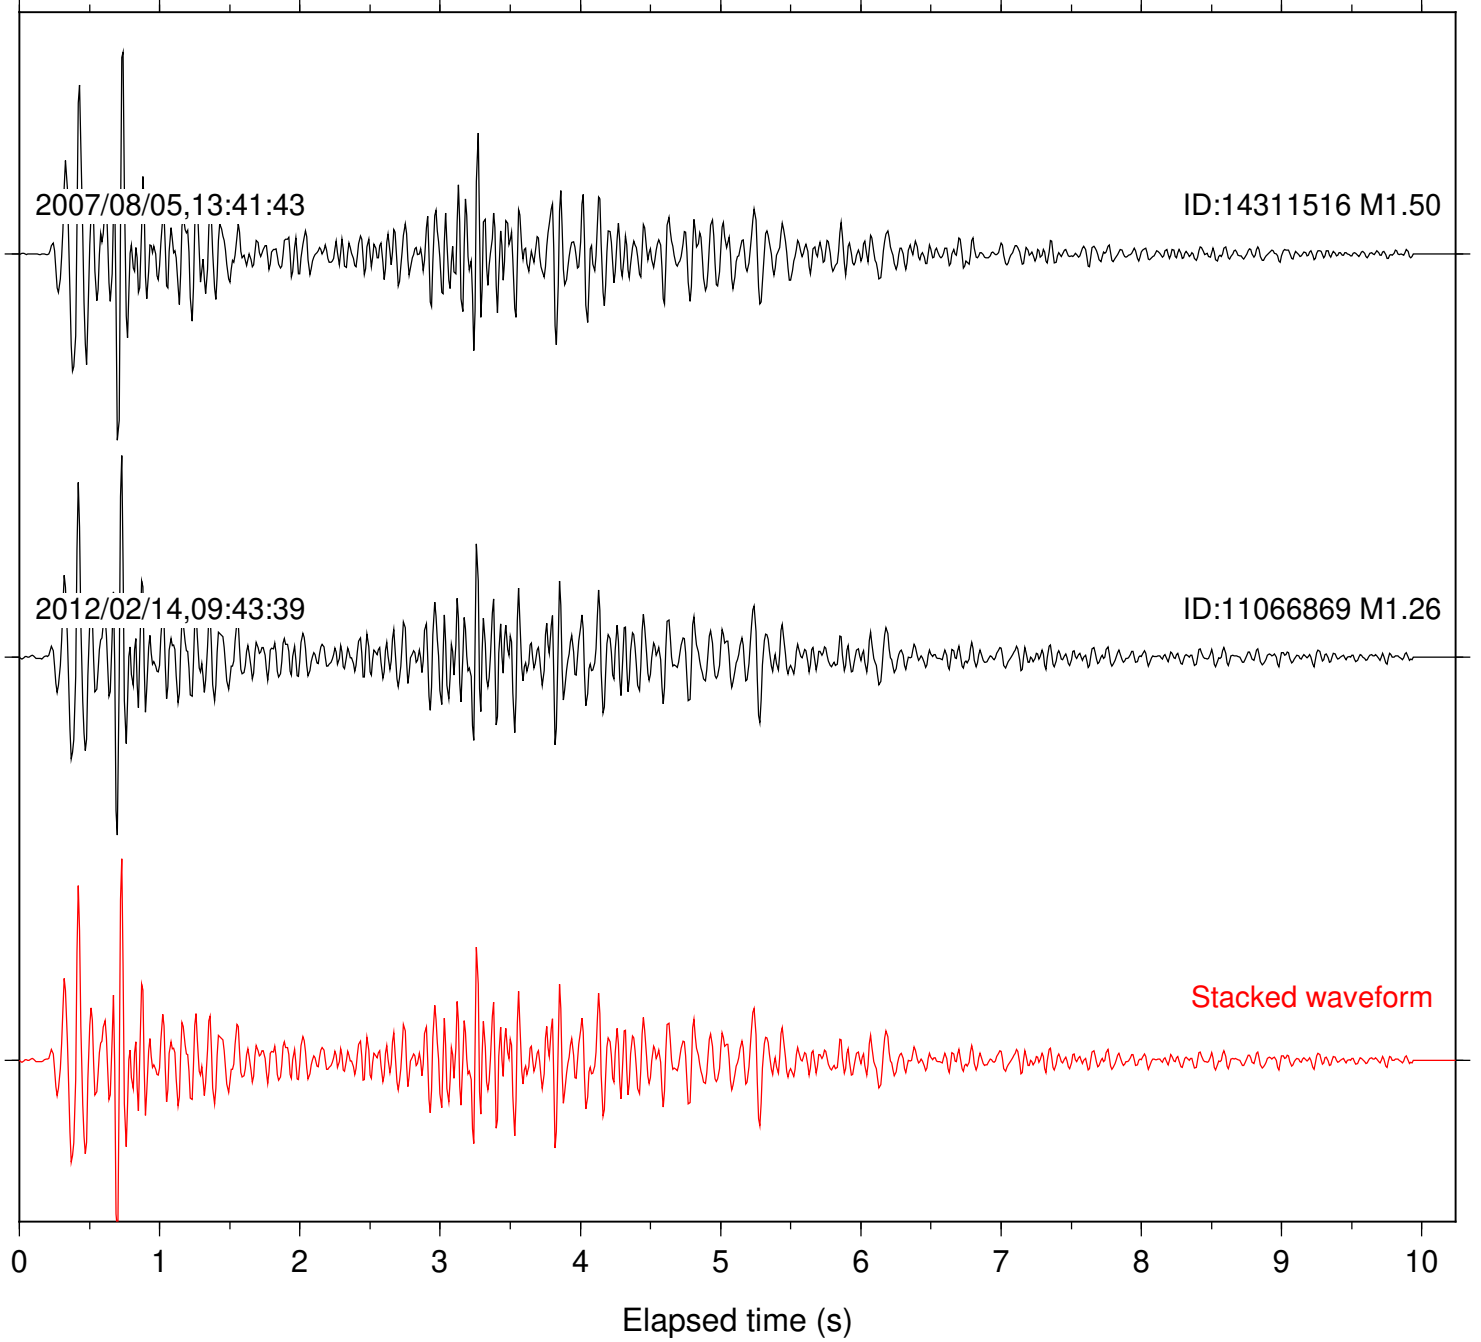

Station: SND Com: HHZ

Focal depth: 16.32 km