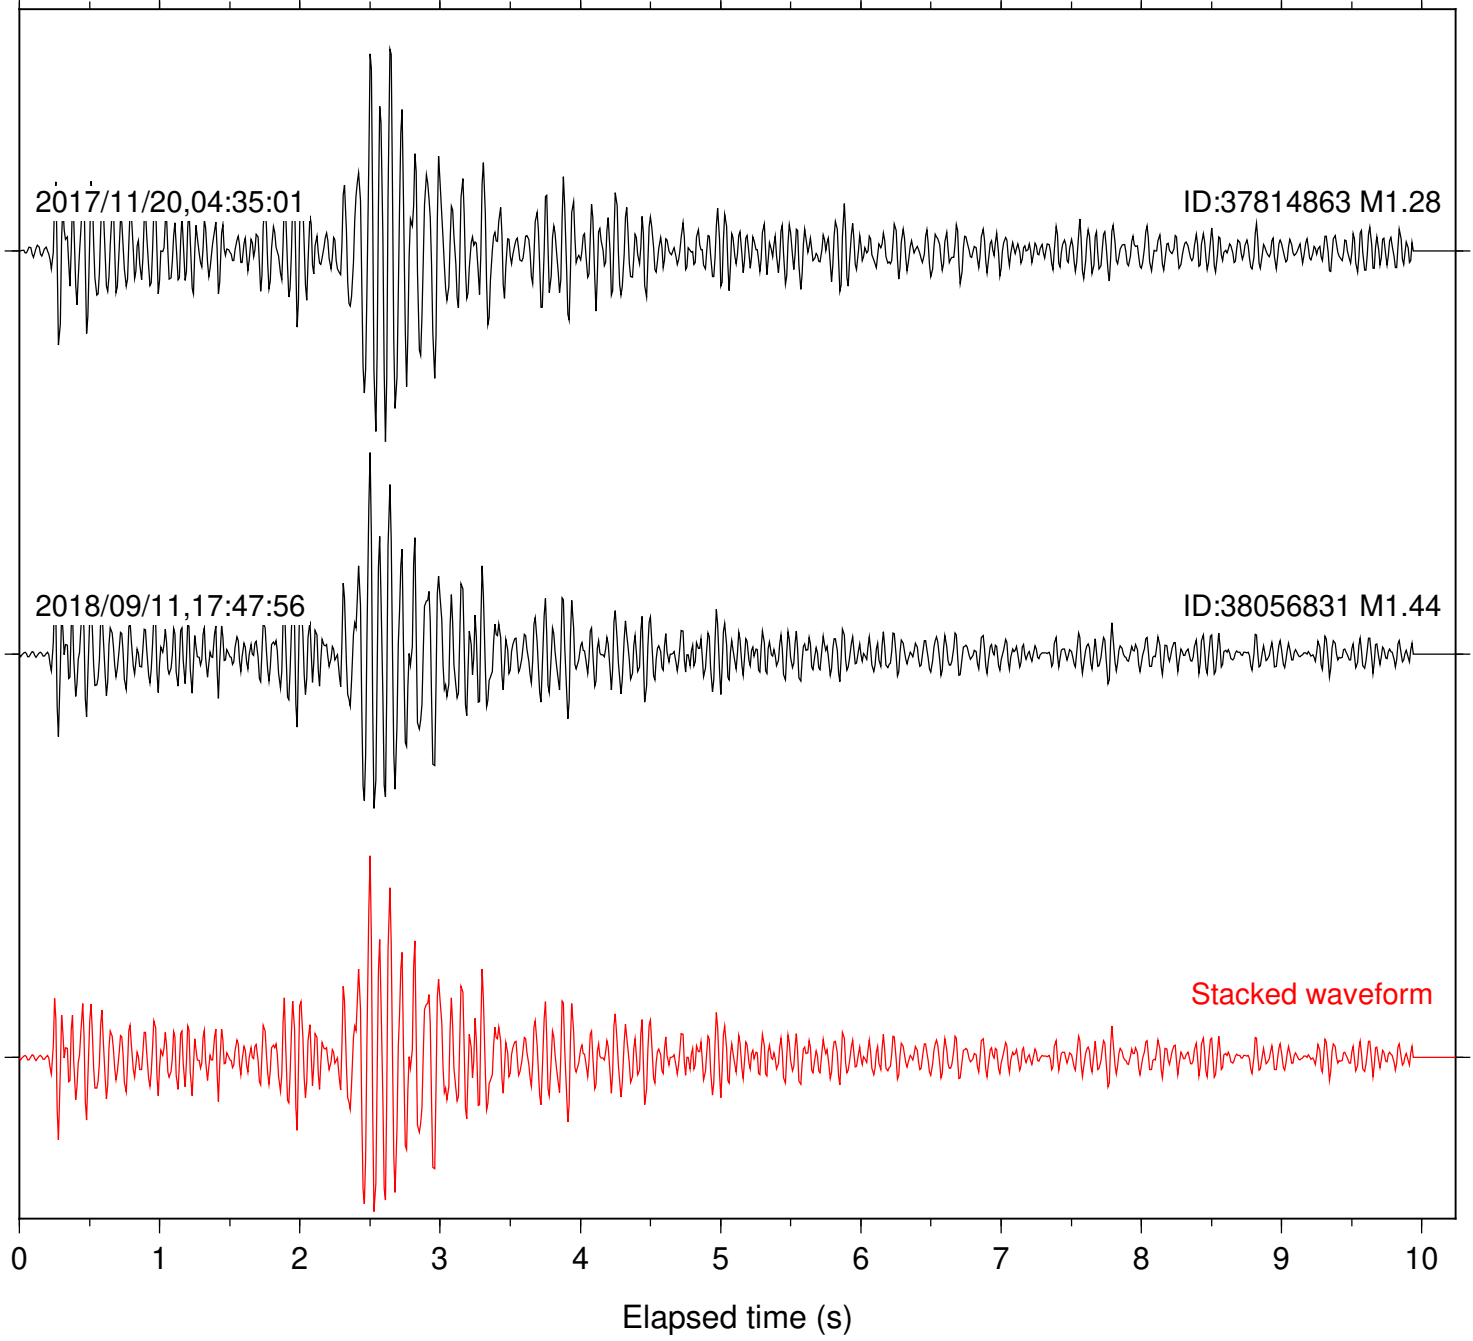

Station: RDM Com: HHZ

Focal depth: 4.83 km