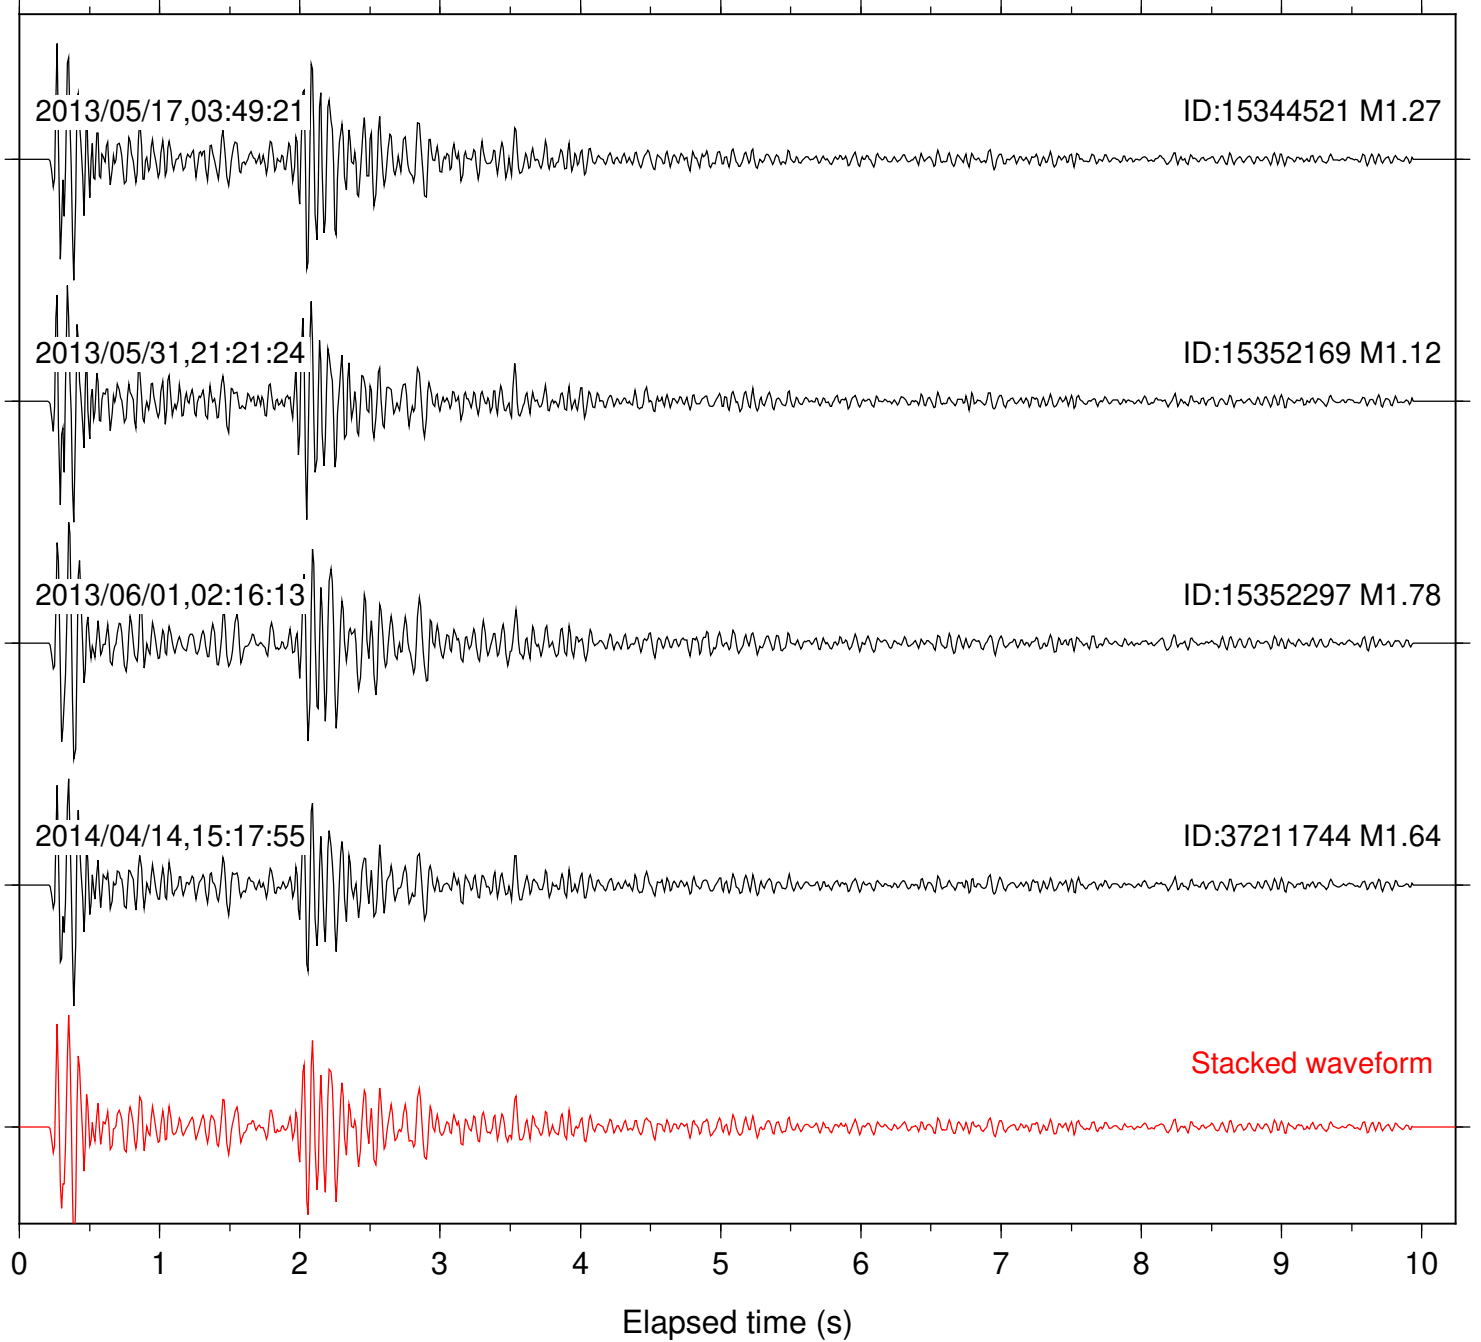

Station: B093 Com: EHZ

Focal depth: 11.49 km