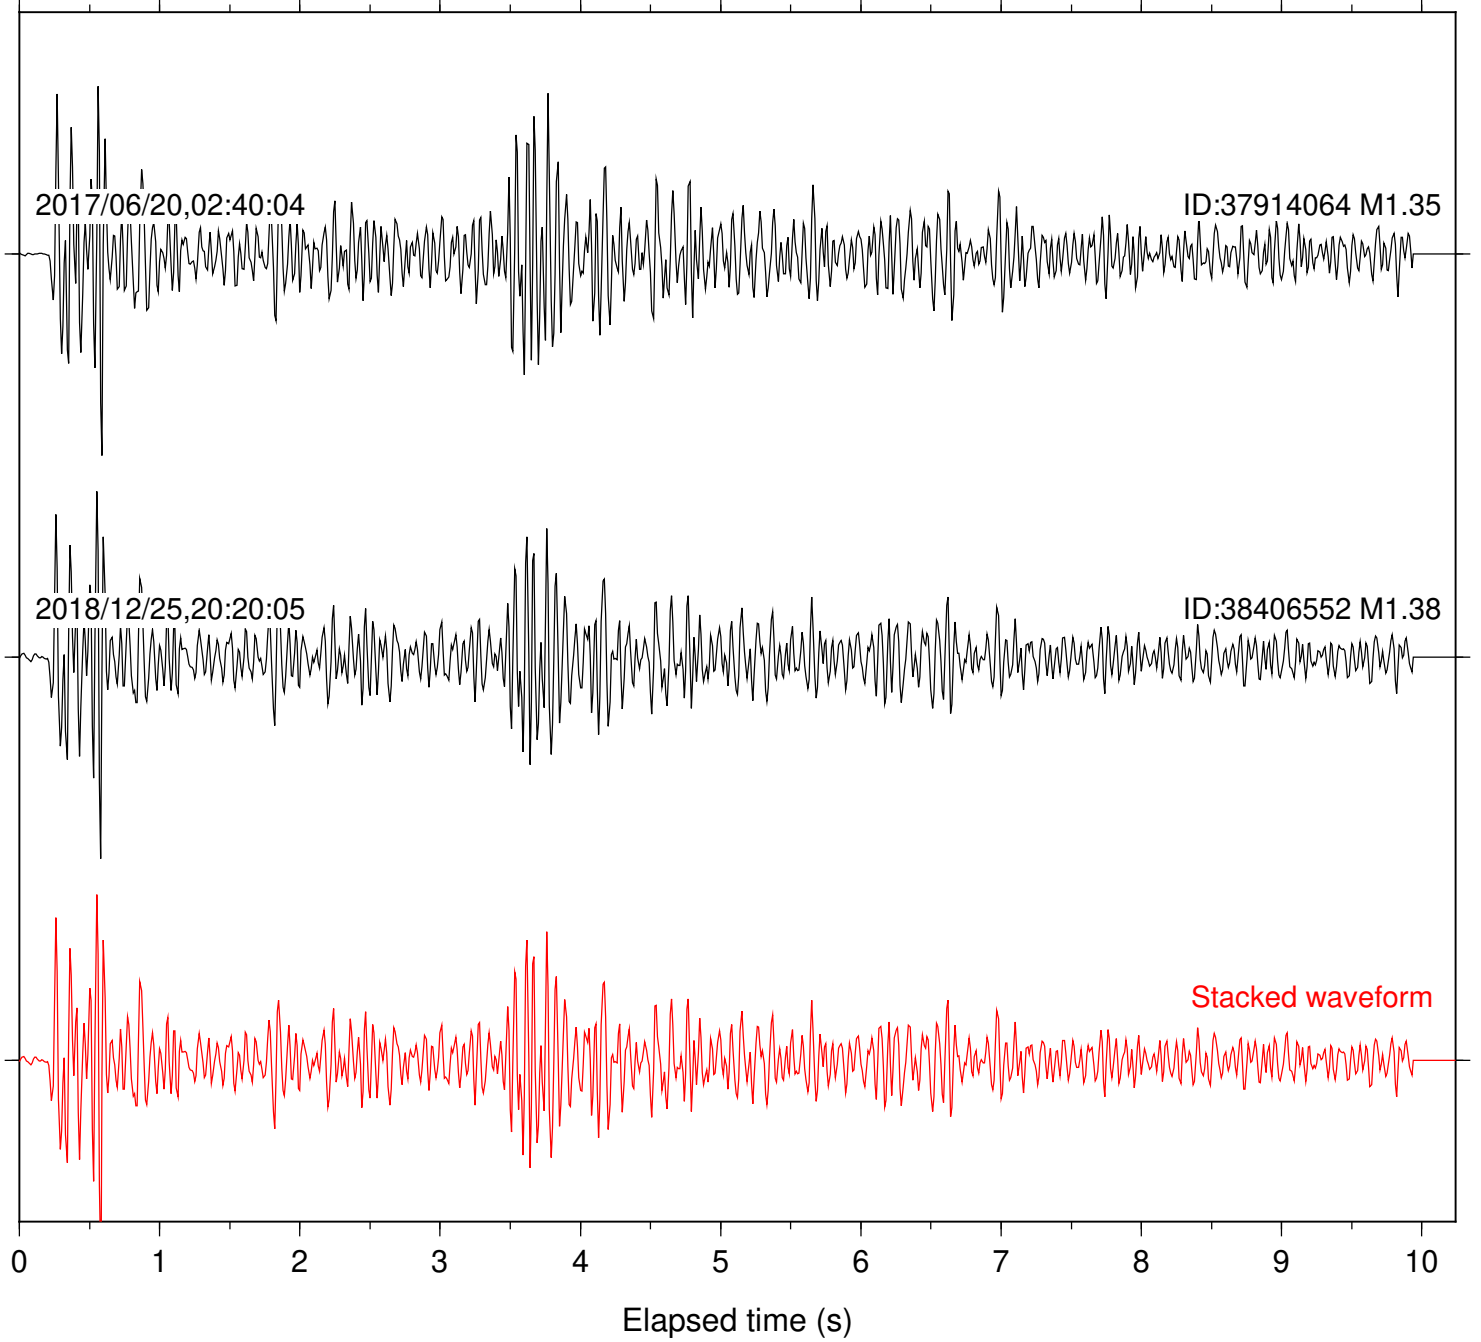

Station: PLM Com: HHZ

Focal depth: 9.98 km

Station: TOR Com: HHZ

Focal depth: 9.98 km

Station: B081 Com: EHZ

Focal depth: 7.13 km

Station: B082 Com: EHZ

Focal depth: 7.13 km