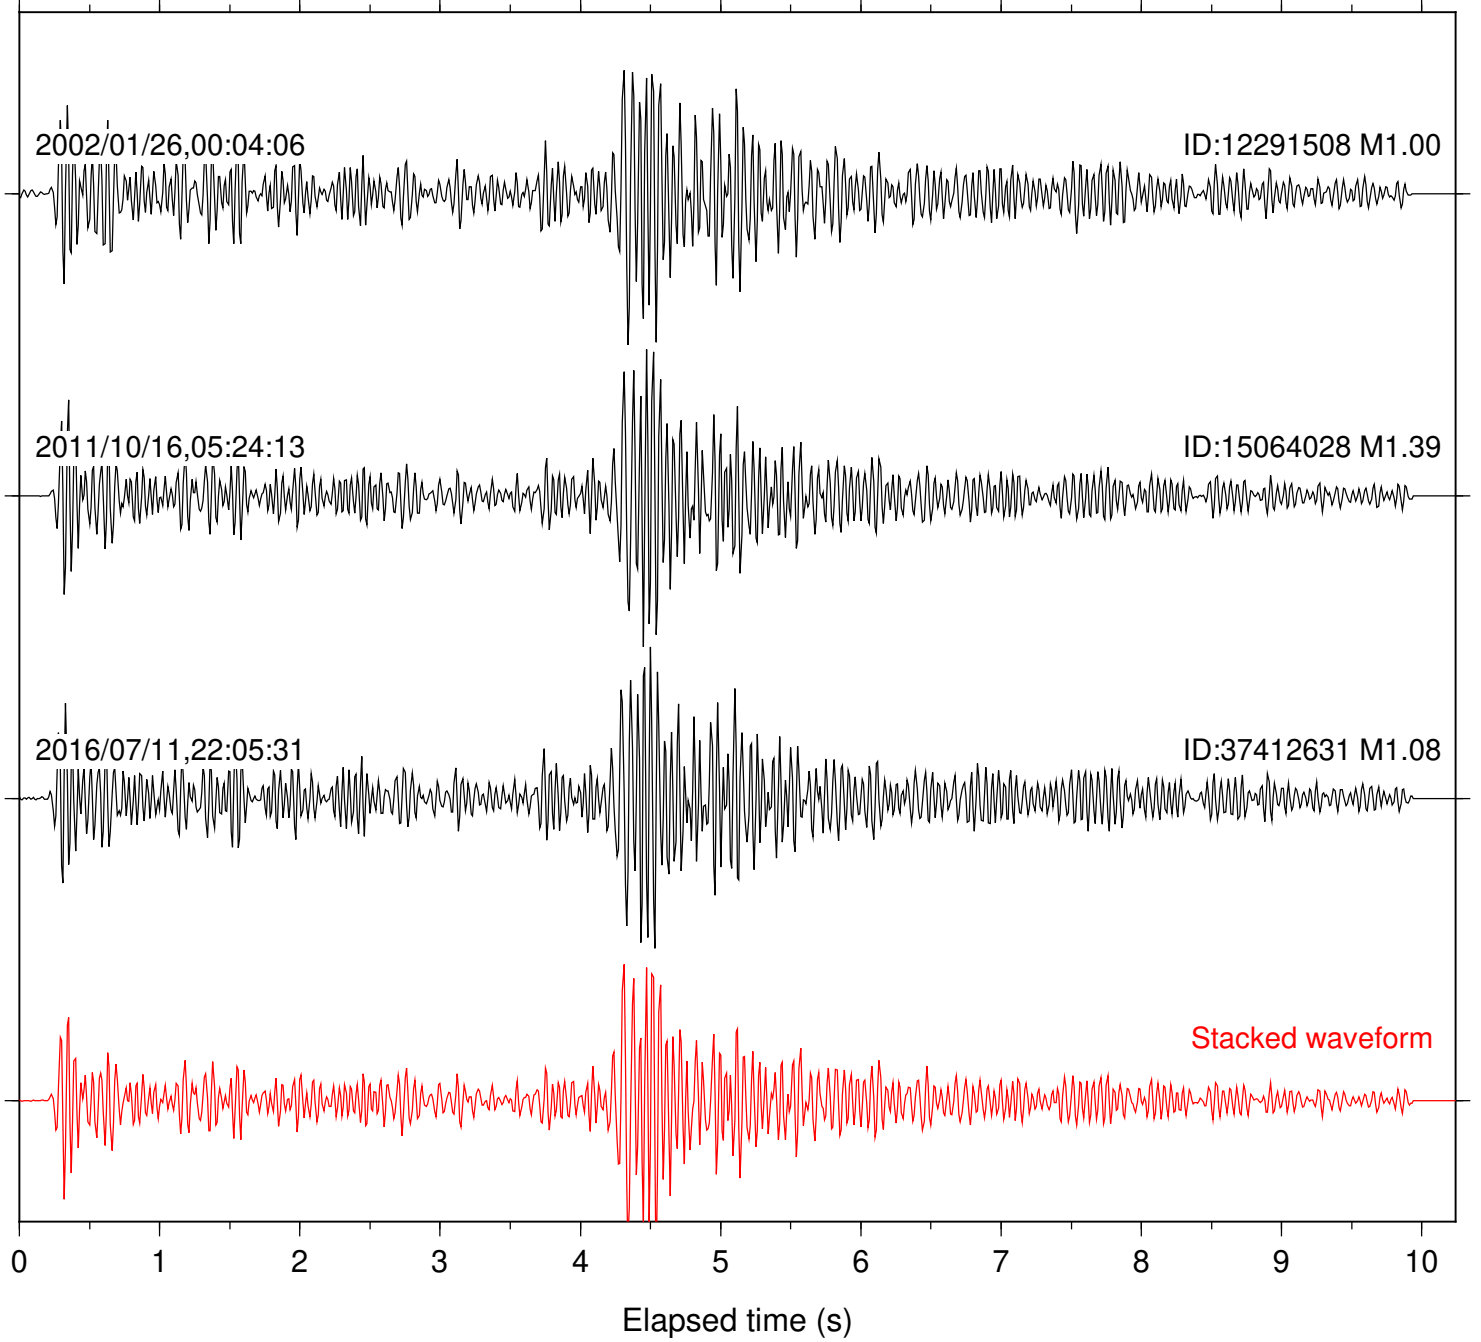

Station: DGR Com: HHZ

Focal depth: 16.65 km