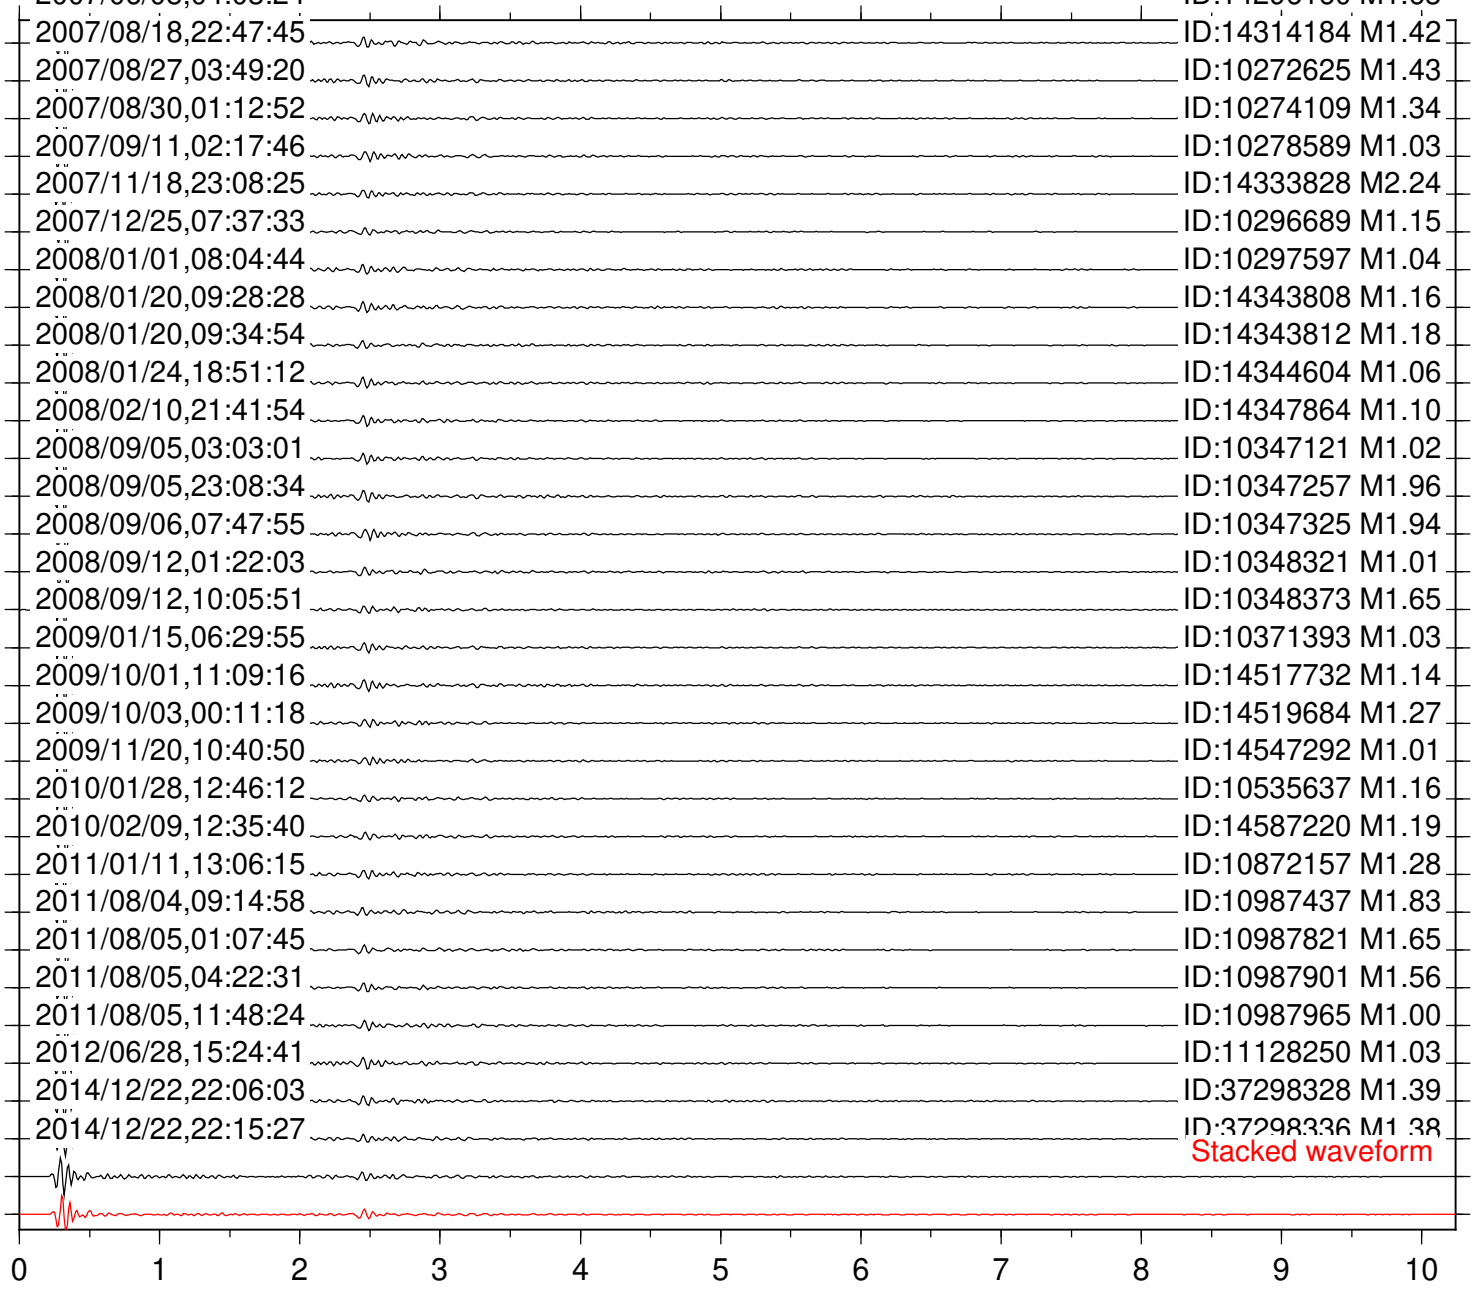

Station: B087, Com: EHZ

Focal depth: 6.24 km

Stacked waveform

Elapsed time (s)