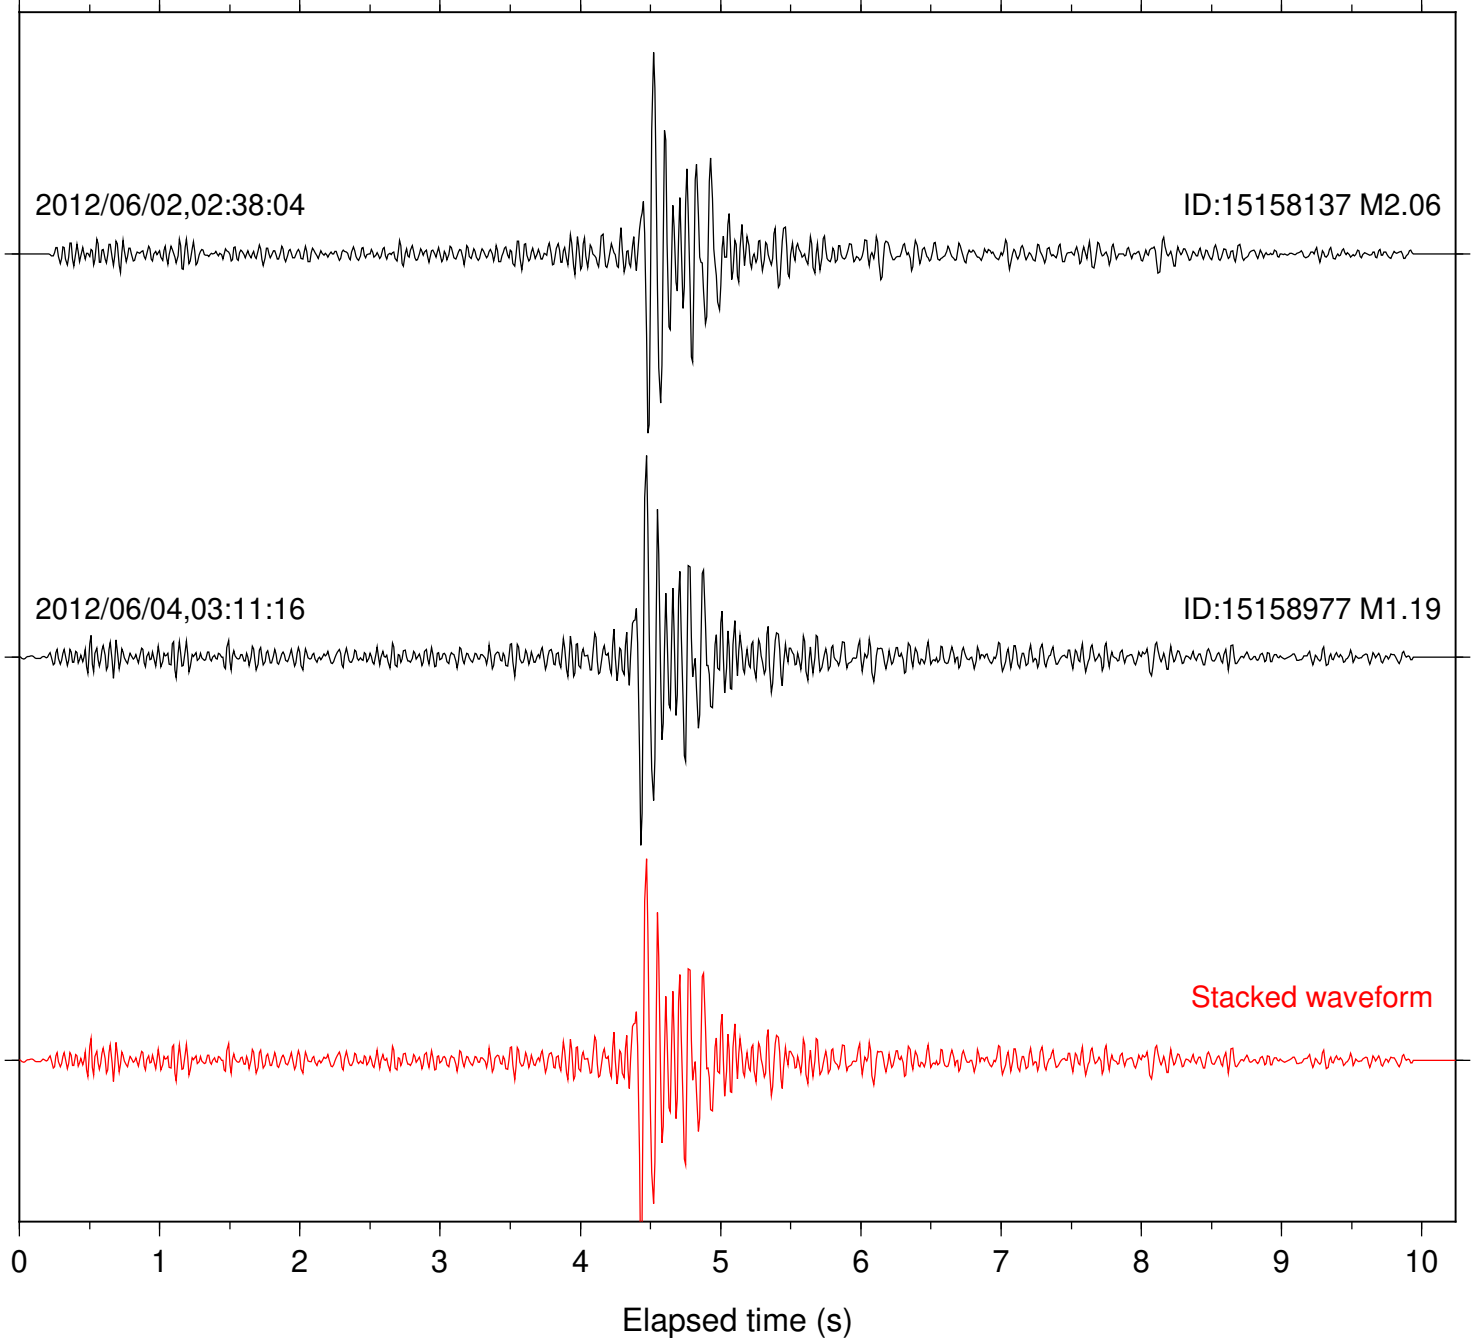

Station: B086 Com: EHZ

Focal depth: 18.05 km