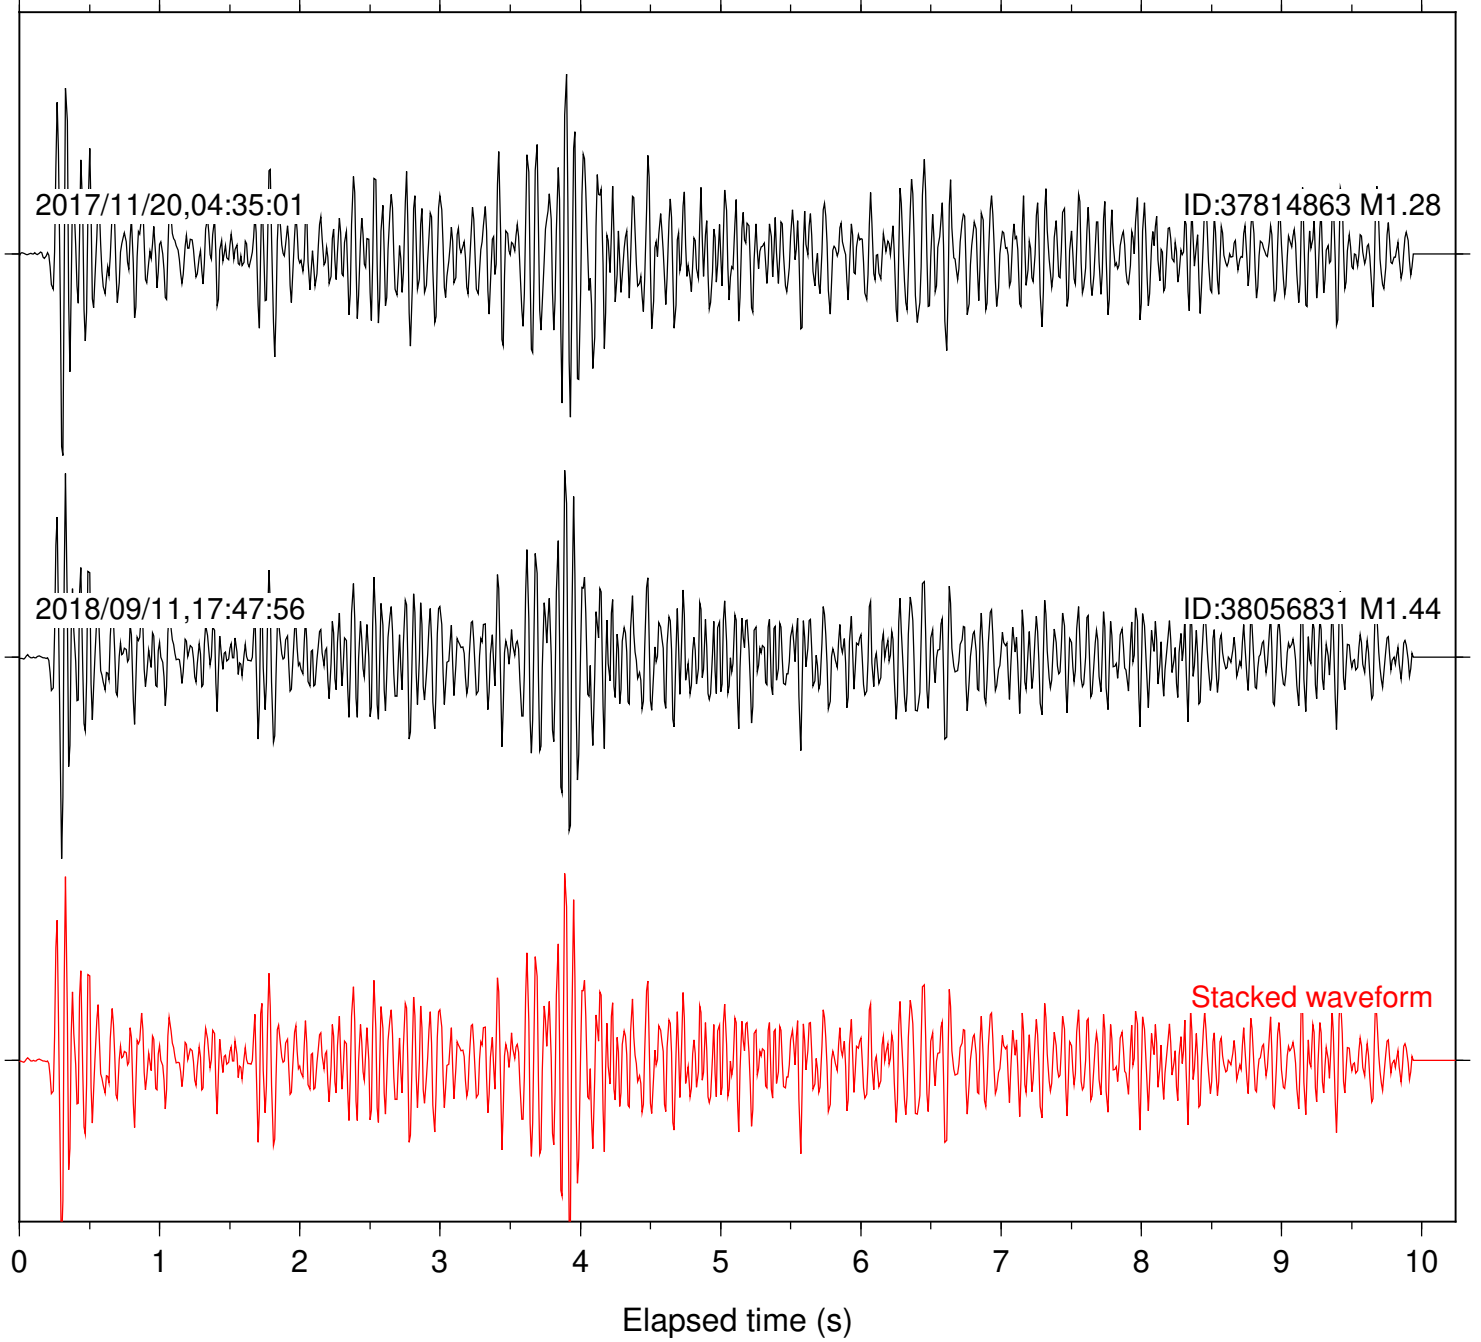

Station: B081 Com: EHZ

Focal depth: 4.83 km