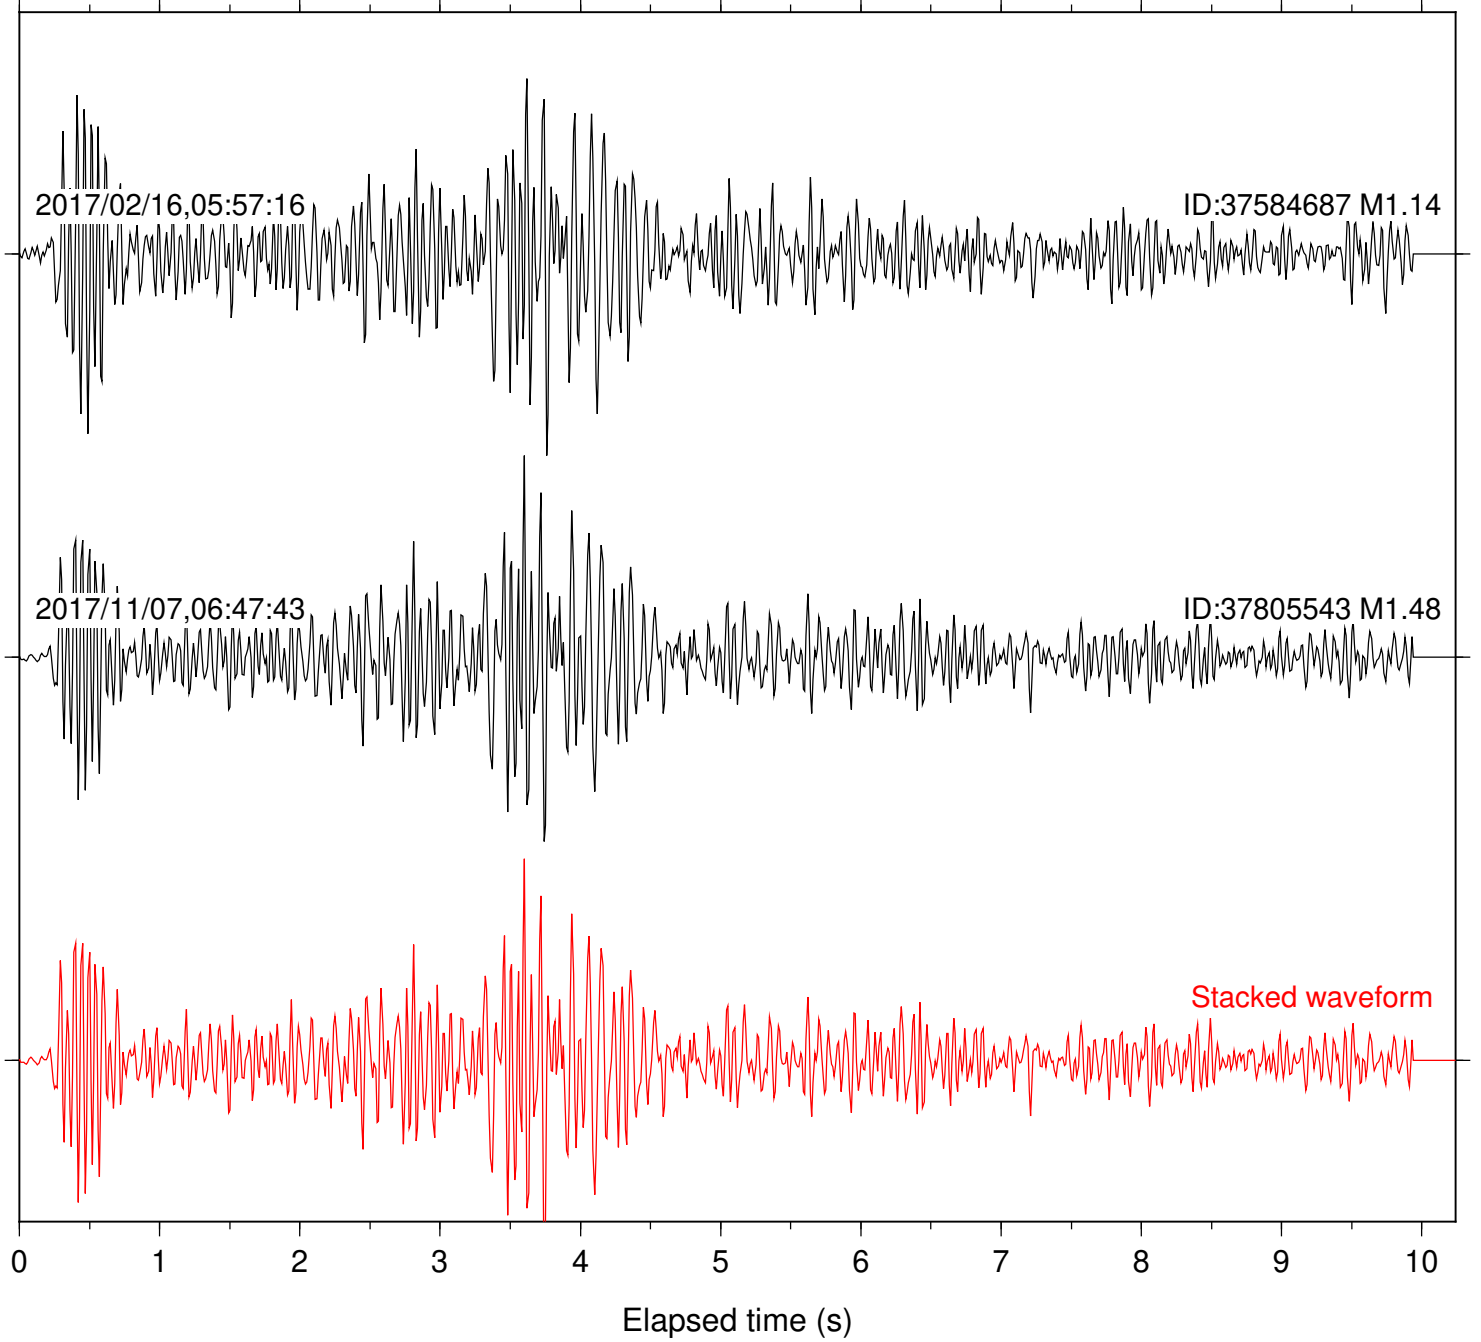

Station: B086 Com: EHZ

Focal depth: 6.52 km