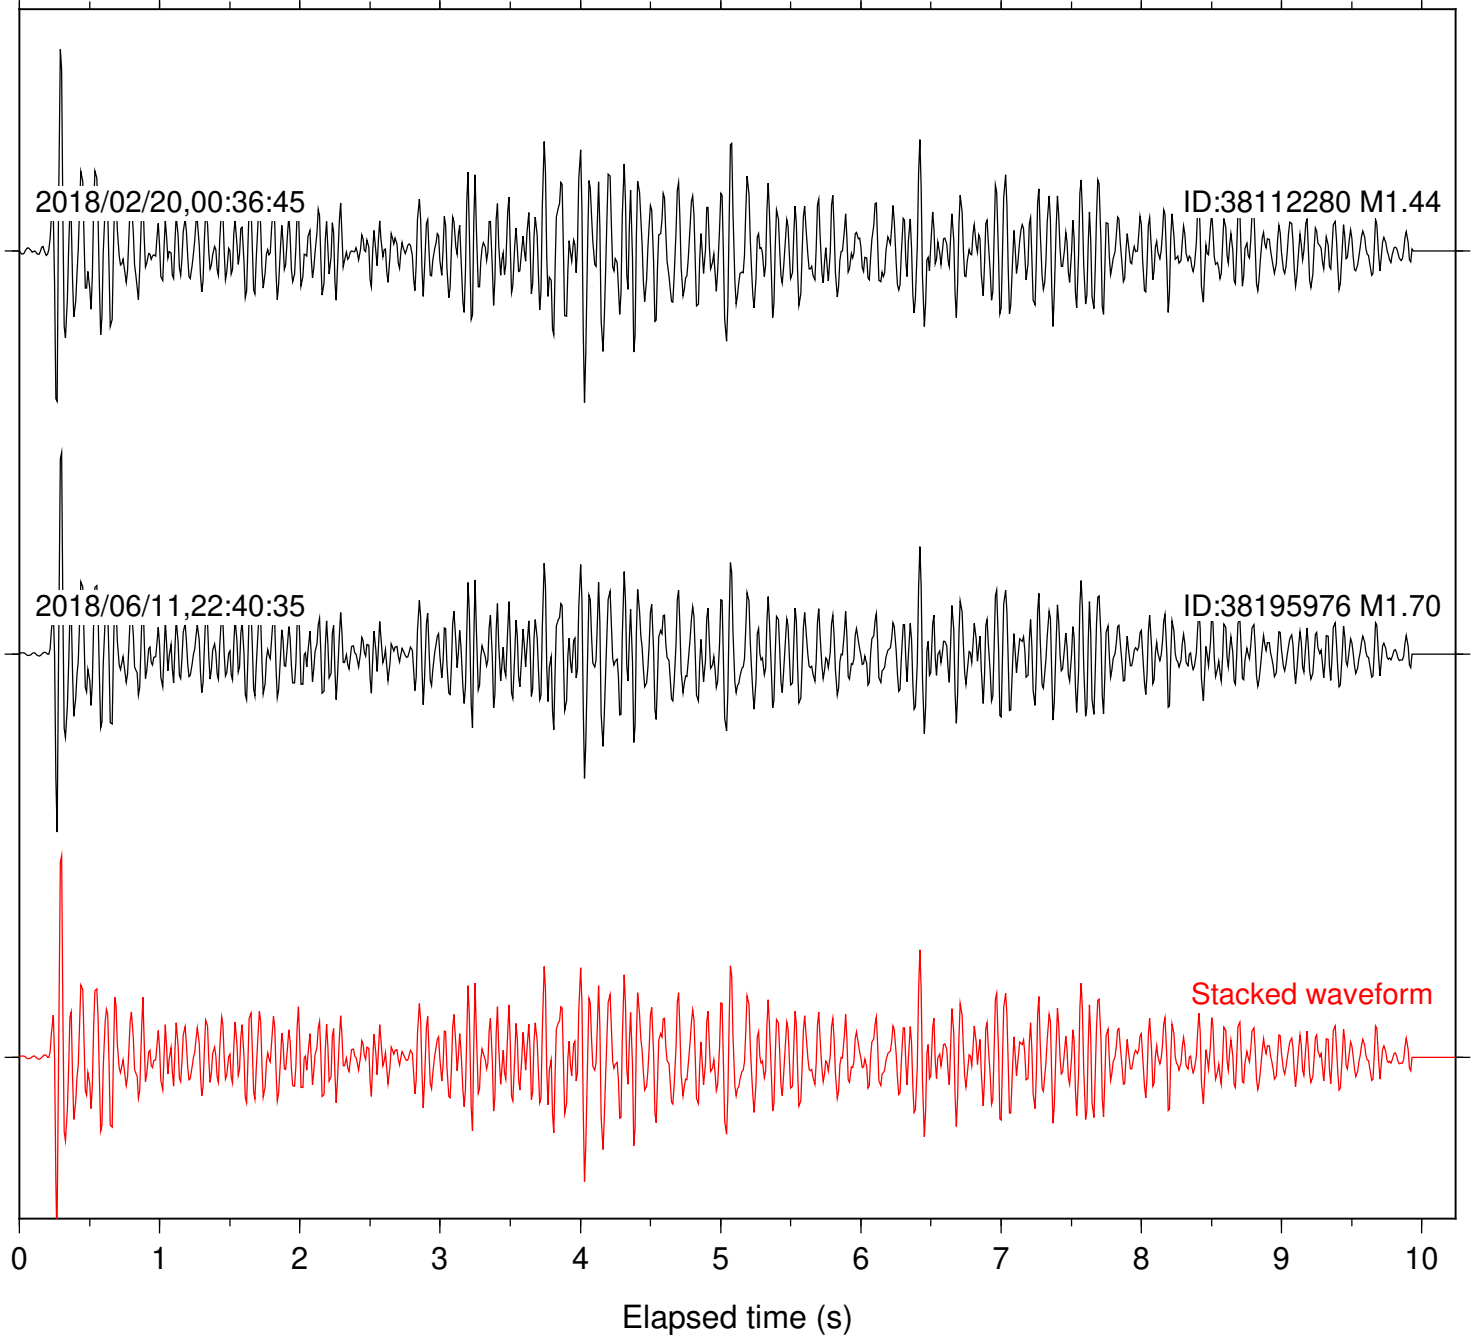

Focal depth: 5.77 km

Station: FRD Com: HHZ

Focal depth: 5.77 km

Station: HMT2 Com: HHZ

Focal depth: 5.77 km

Station: KNW Com: HHZ

Focal depth: 5.77 km

Station: LKH Com: HHZ