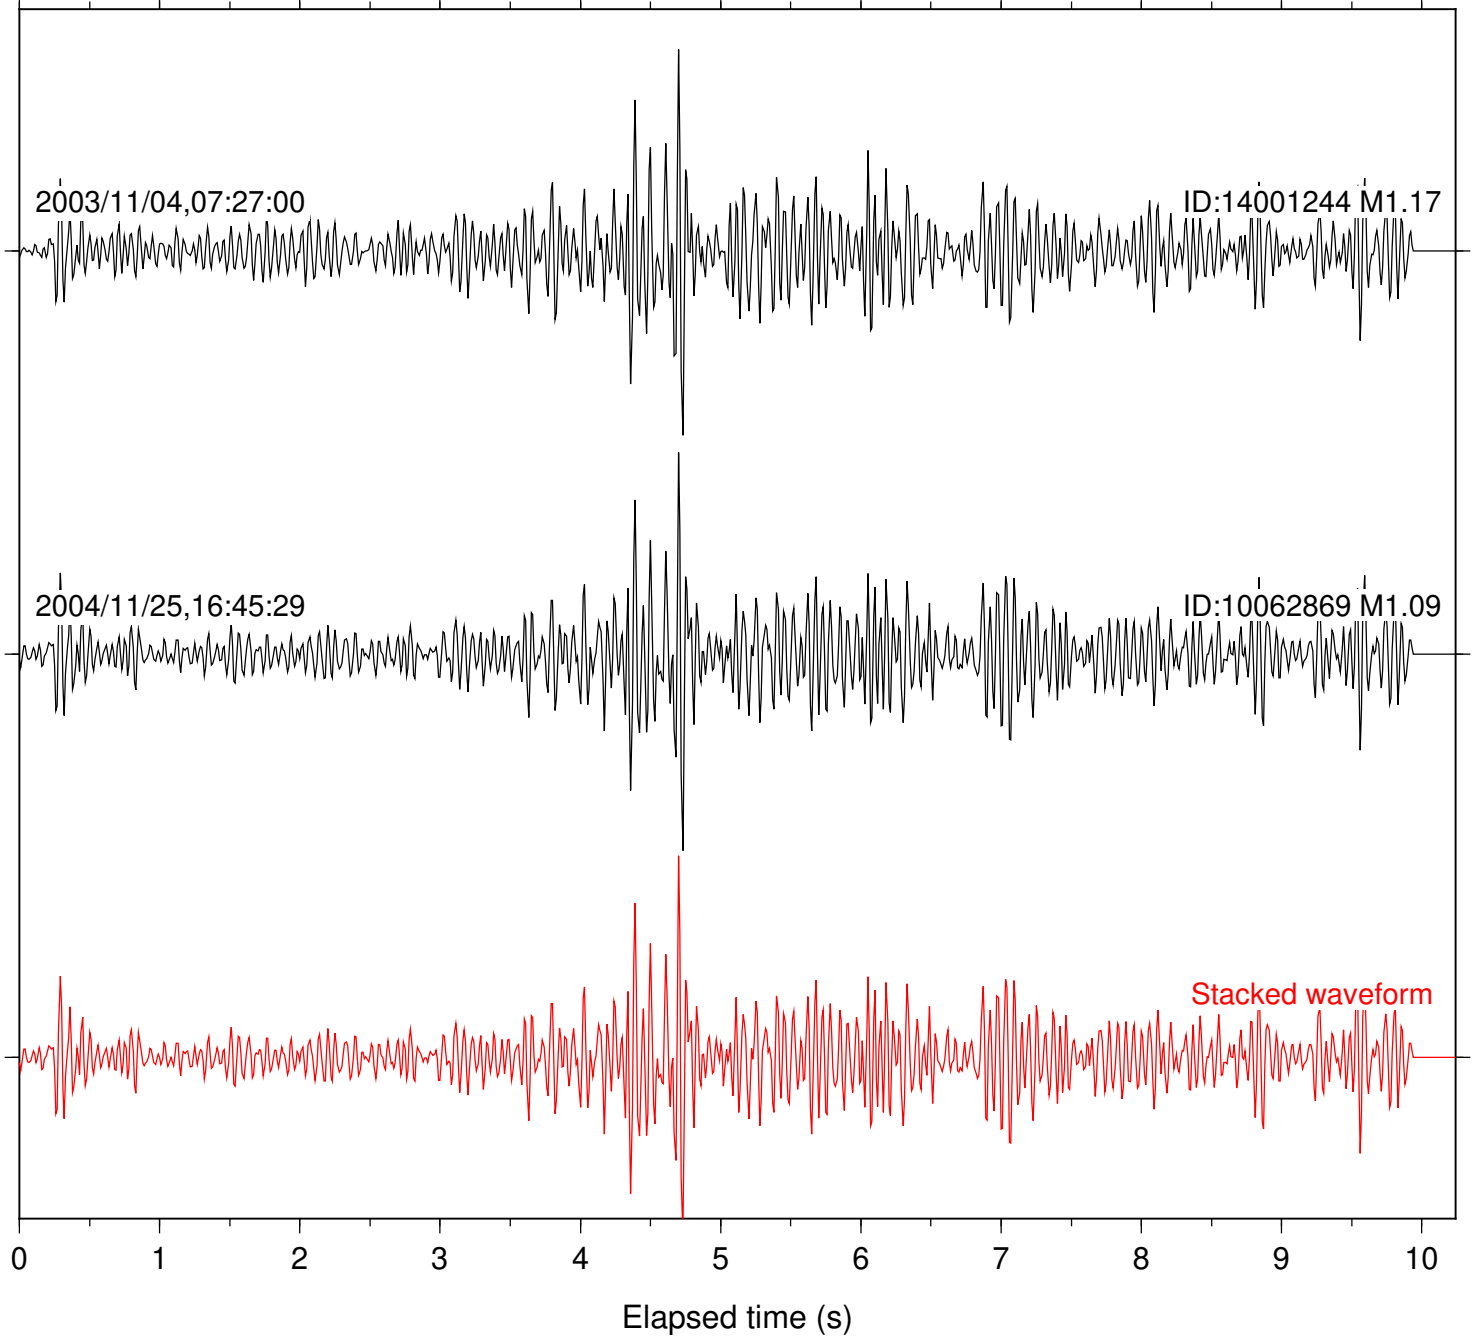

Station: PFO Com: HHZ

Focal depth: 7.83 km