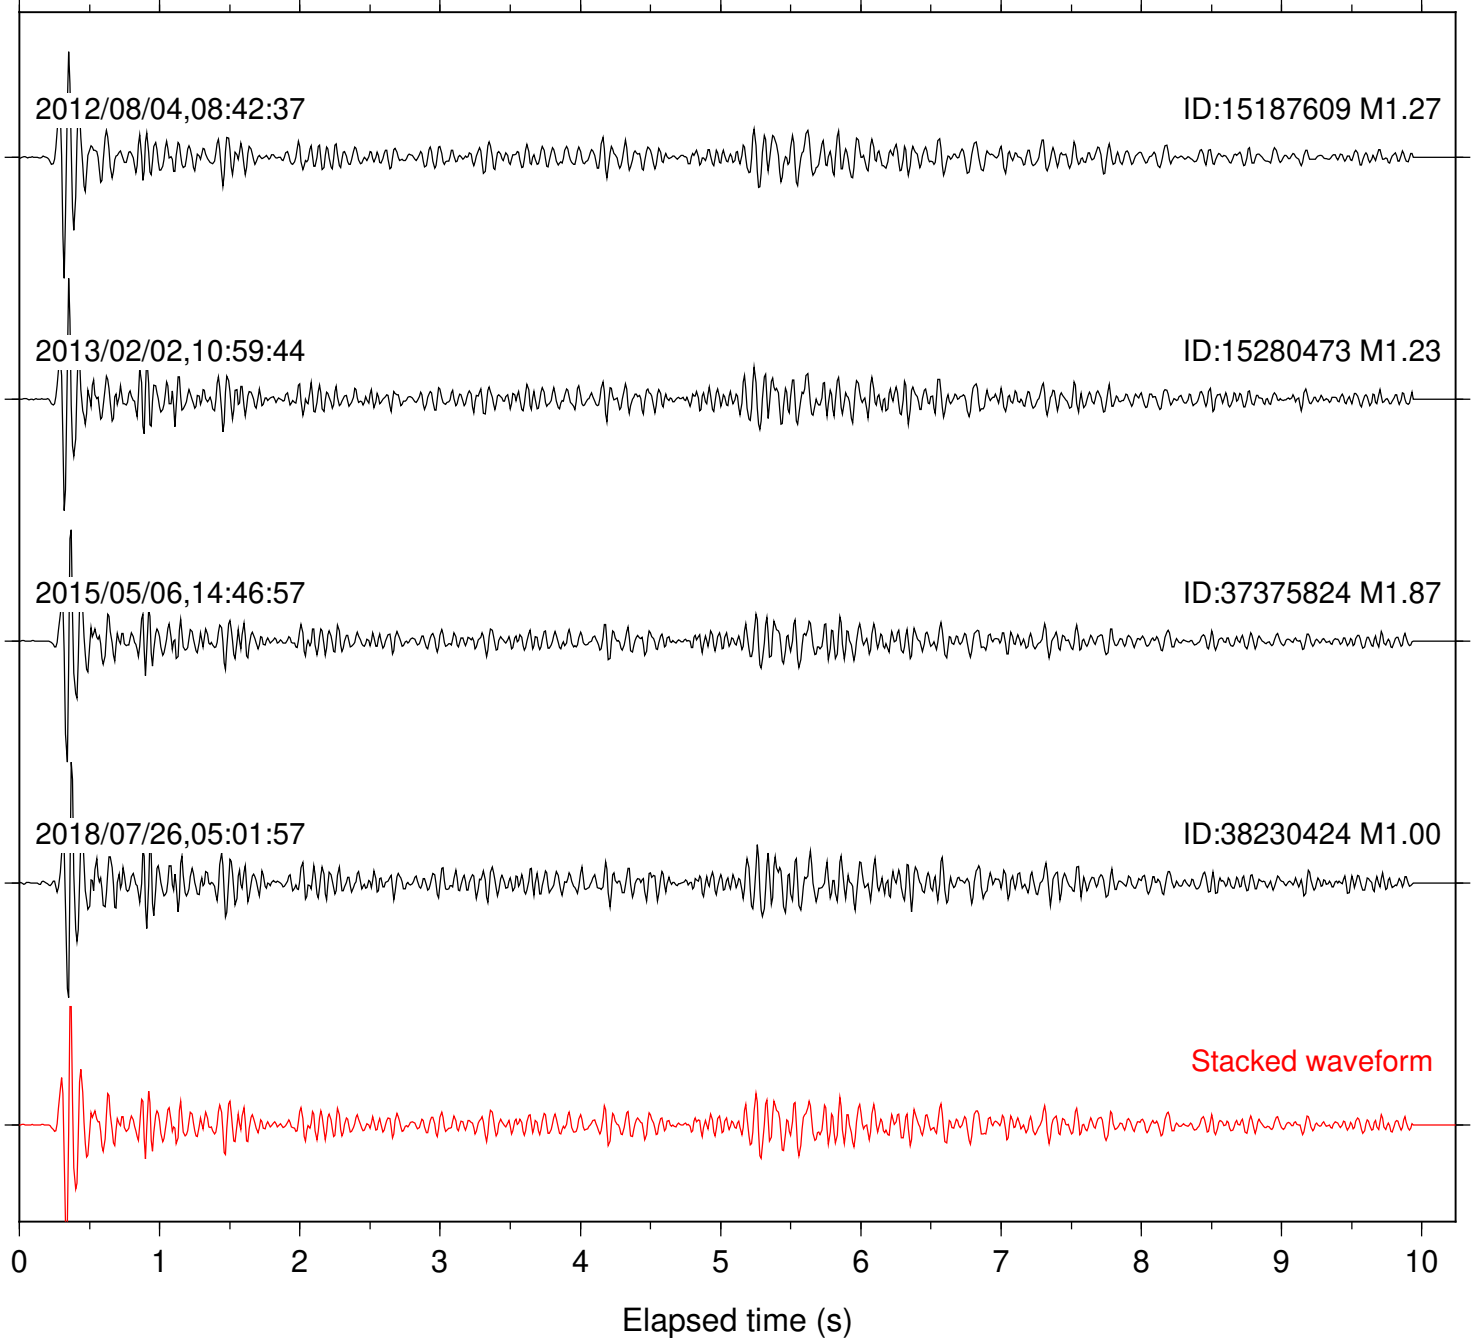

Station: B088 Com: EHZ

Focal depth: 17.56 km