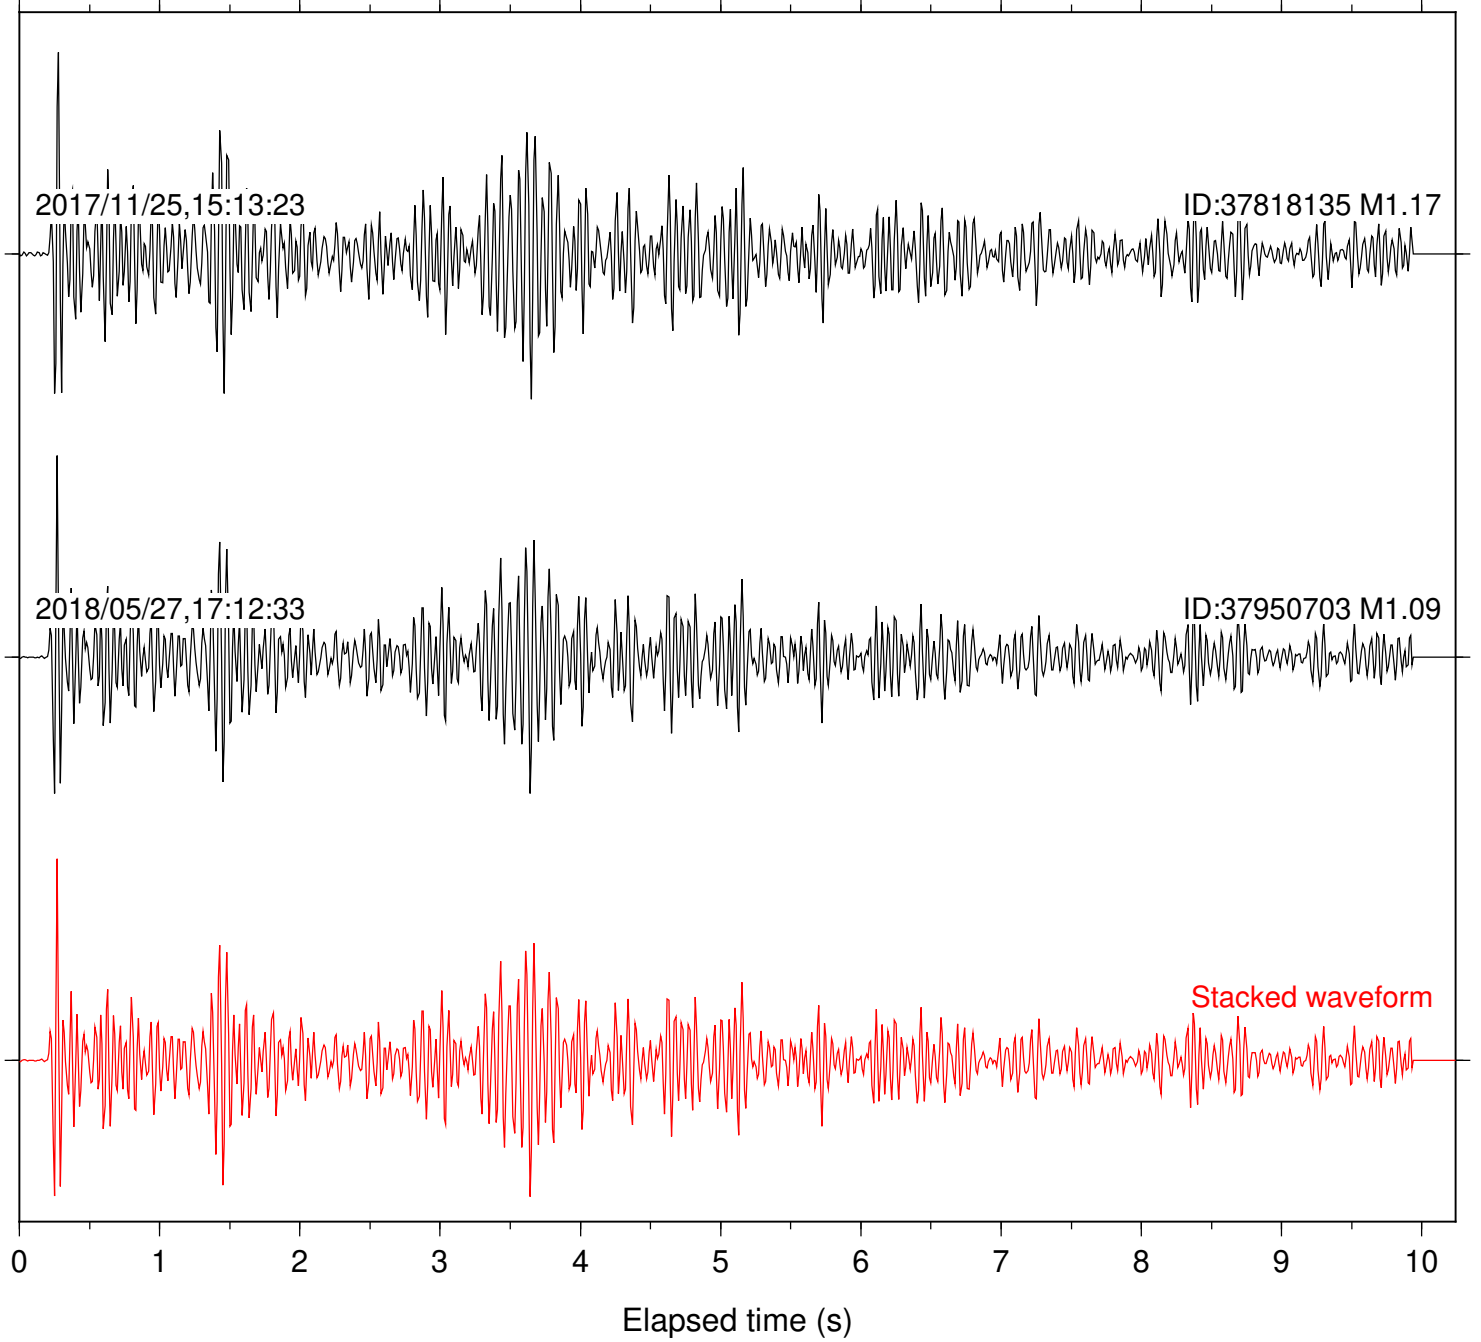

Station: FRD Com: HHZ

Focal depth: 7.35 km

Station: HMT2 Com: HHZ

Focal depth: 7.35 km

Station: LVA2 Com: HHZ

Focal depth: 7.35 km

Station: PFO Com: HHZ

Focal depth: 7.35 km