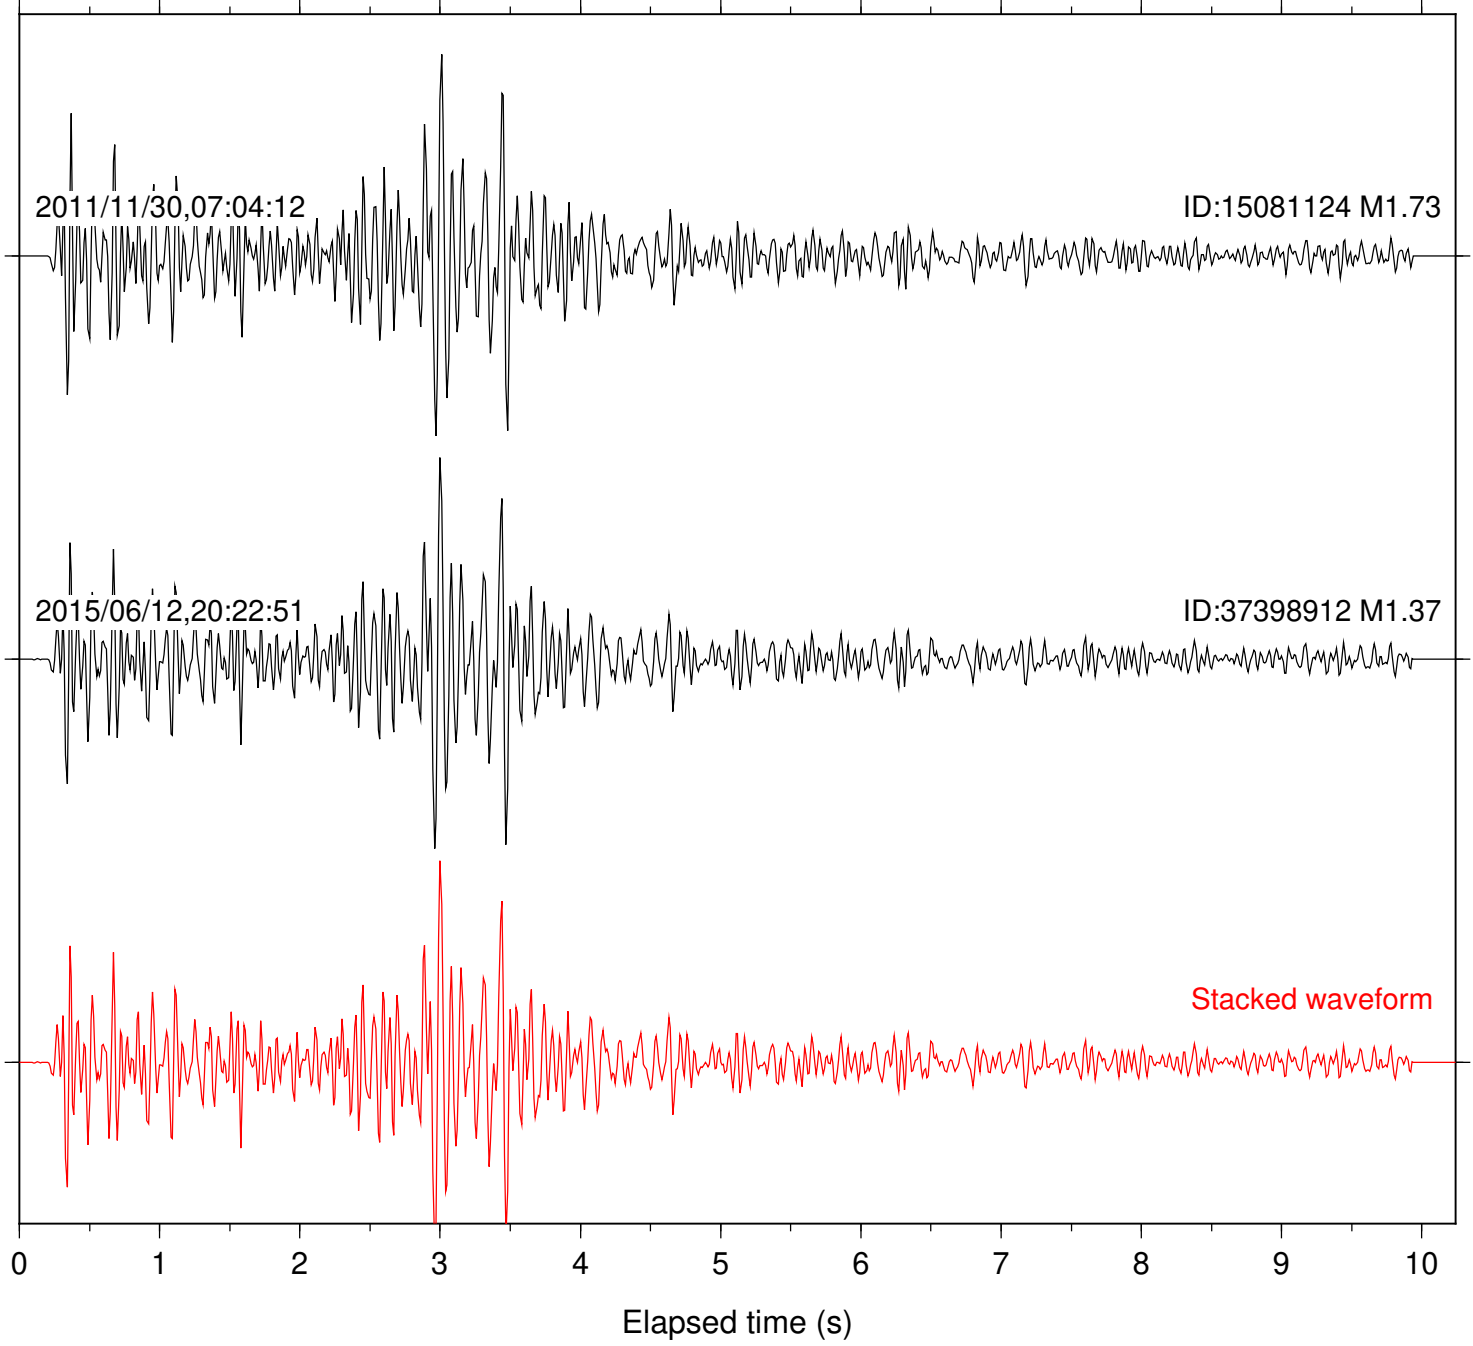

Station: B946 Com: EHZ

Focal depth: 9.58 km