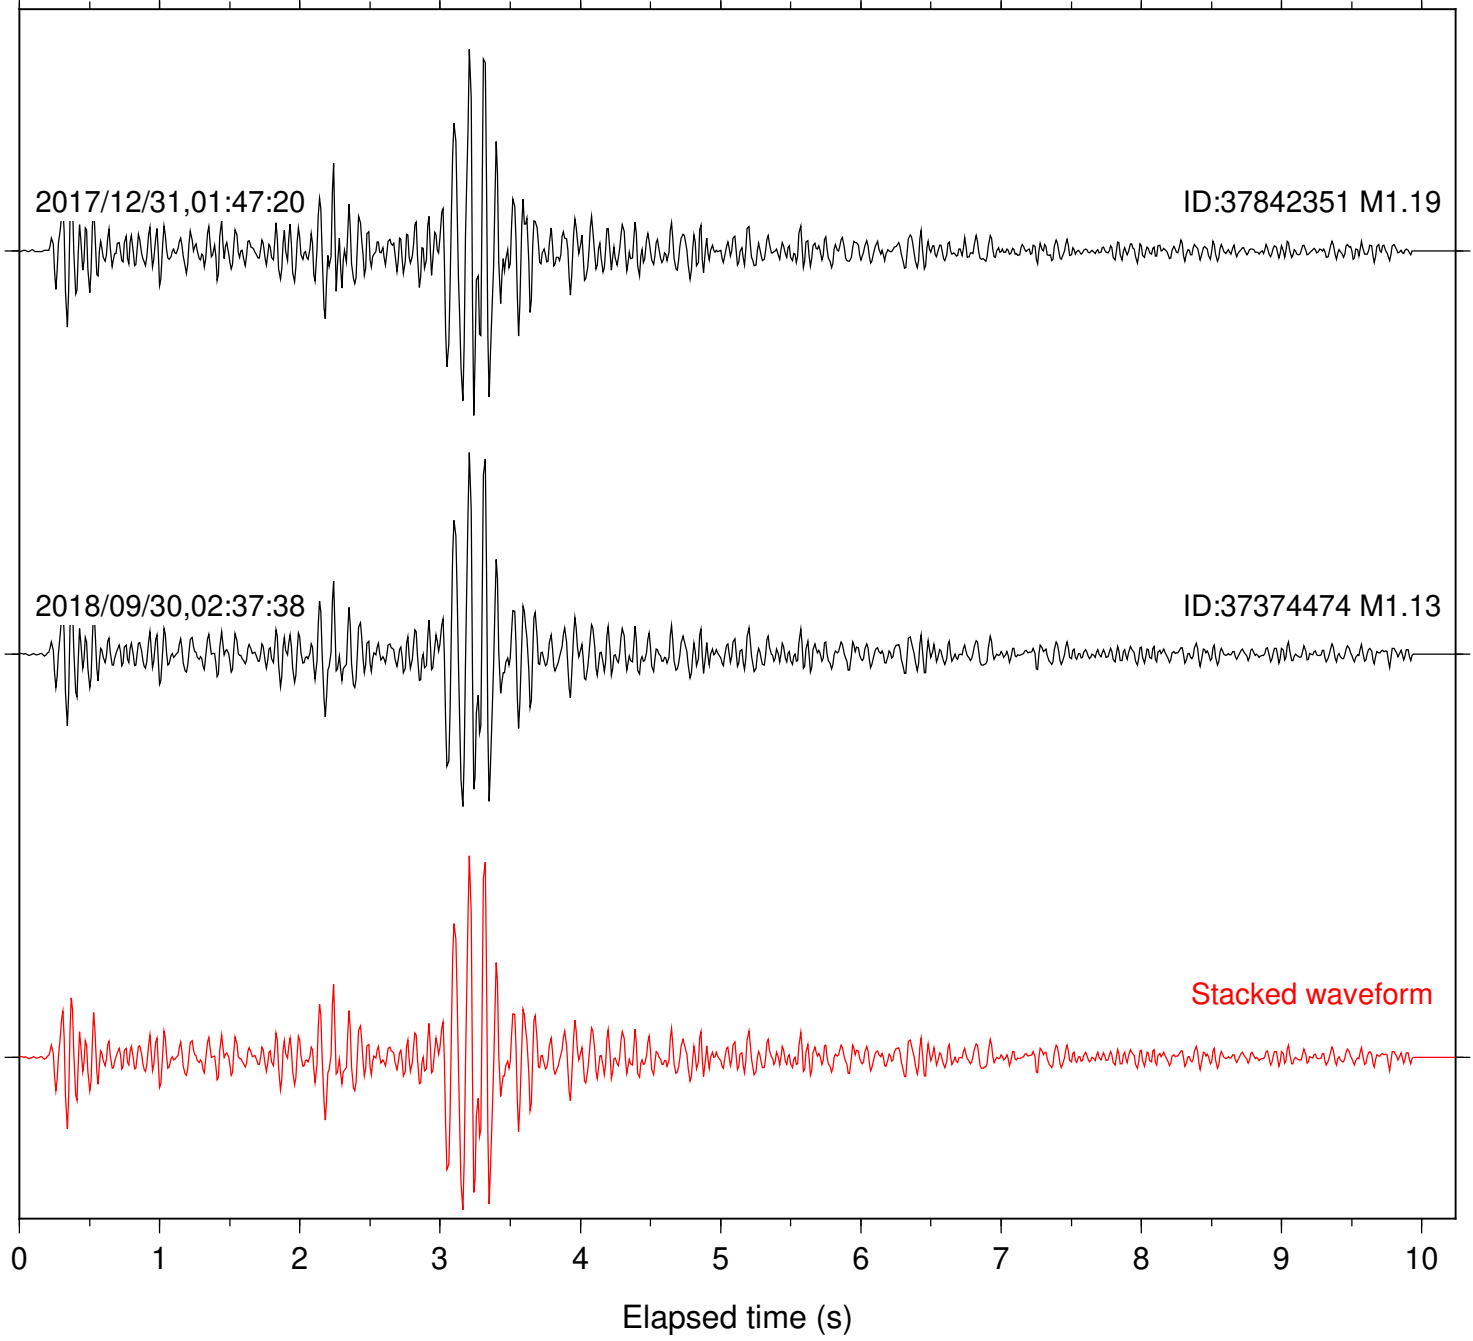

Station: B082 Com: EHZ

Focal depth: 5.10 km