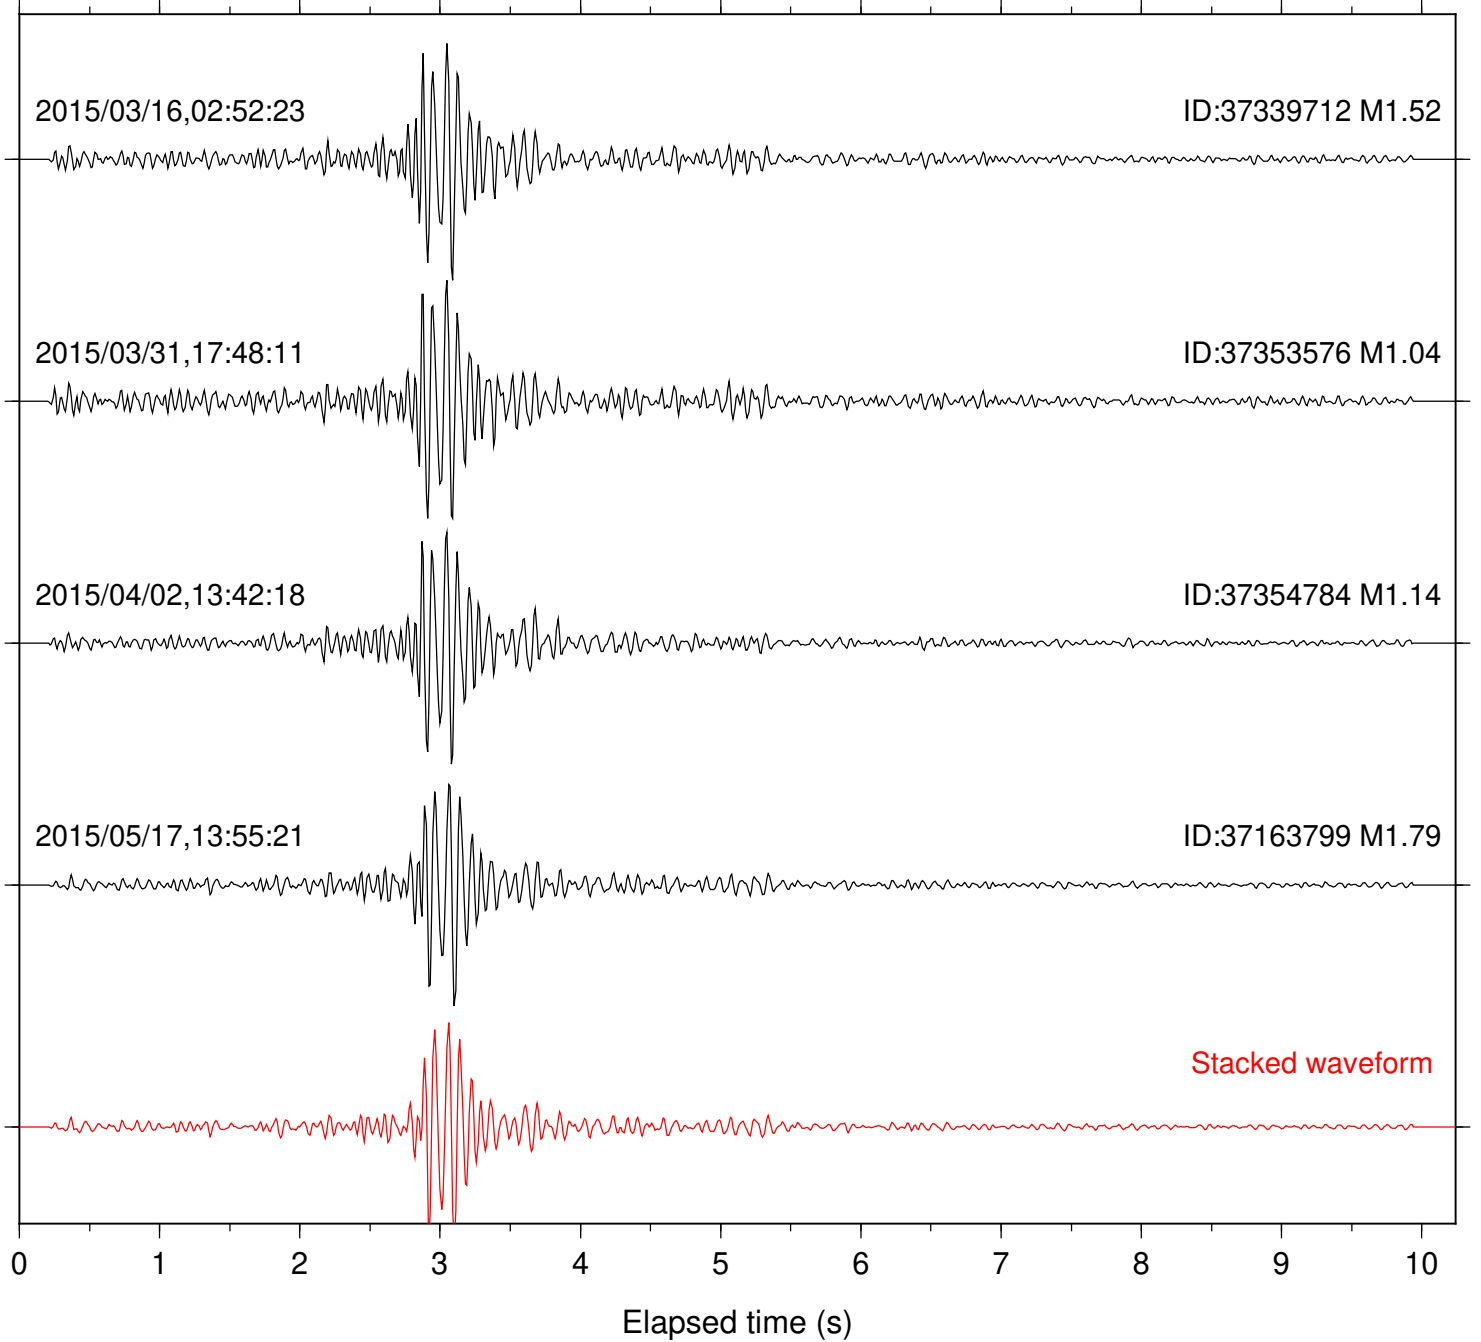

Station: B084 Com: EHZ

Focal depth: 7.92 km