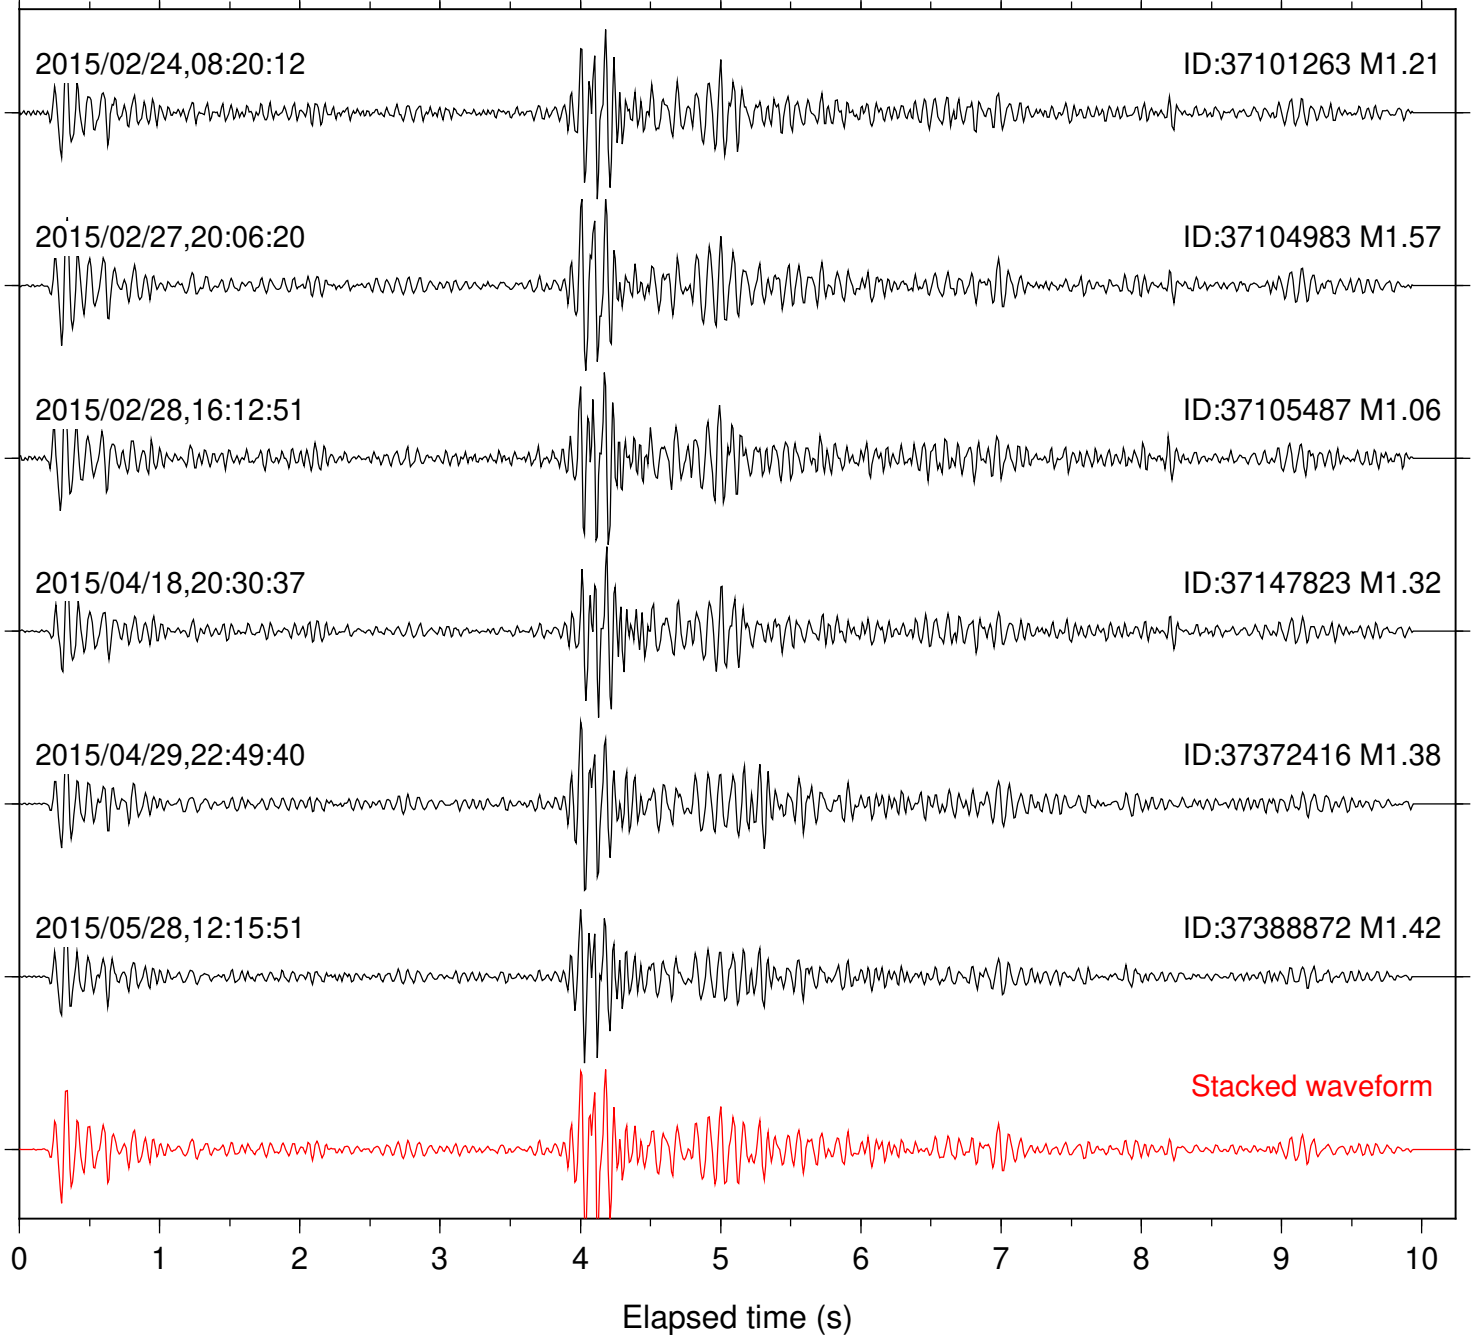

Station: KNW Com: HHZ

Focal depth: 8.00 km