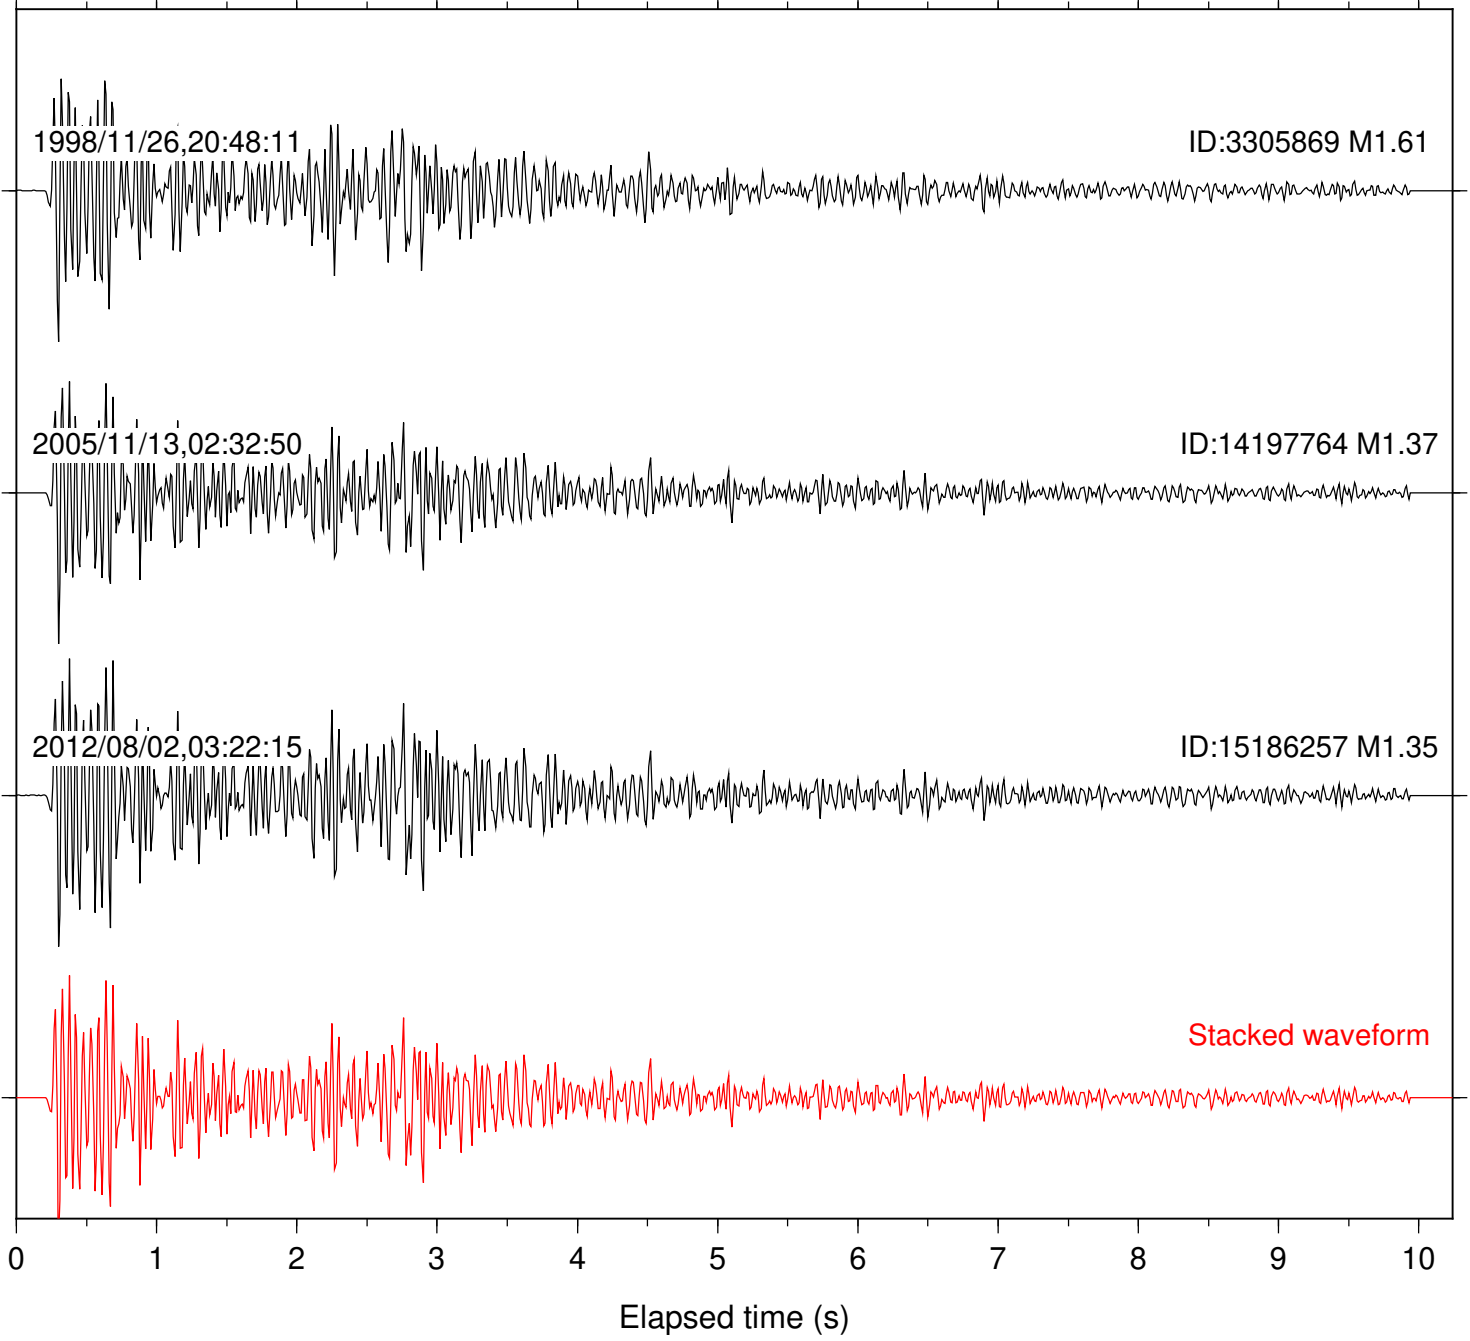

Station: FRD Com: HHZ

Focal depth: 13.72 km