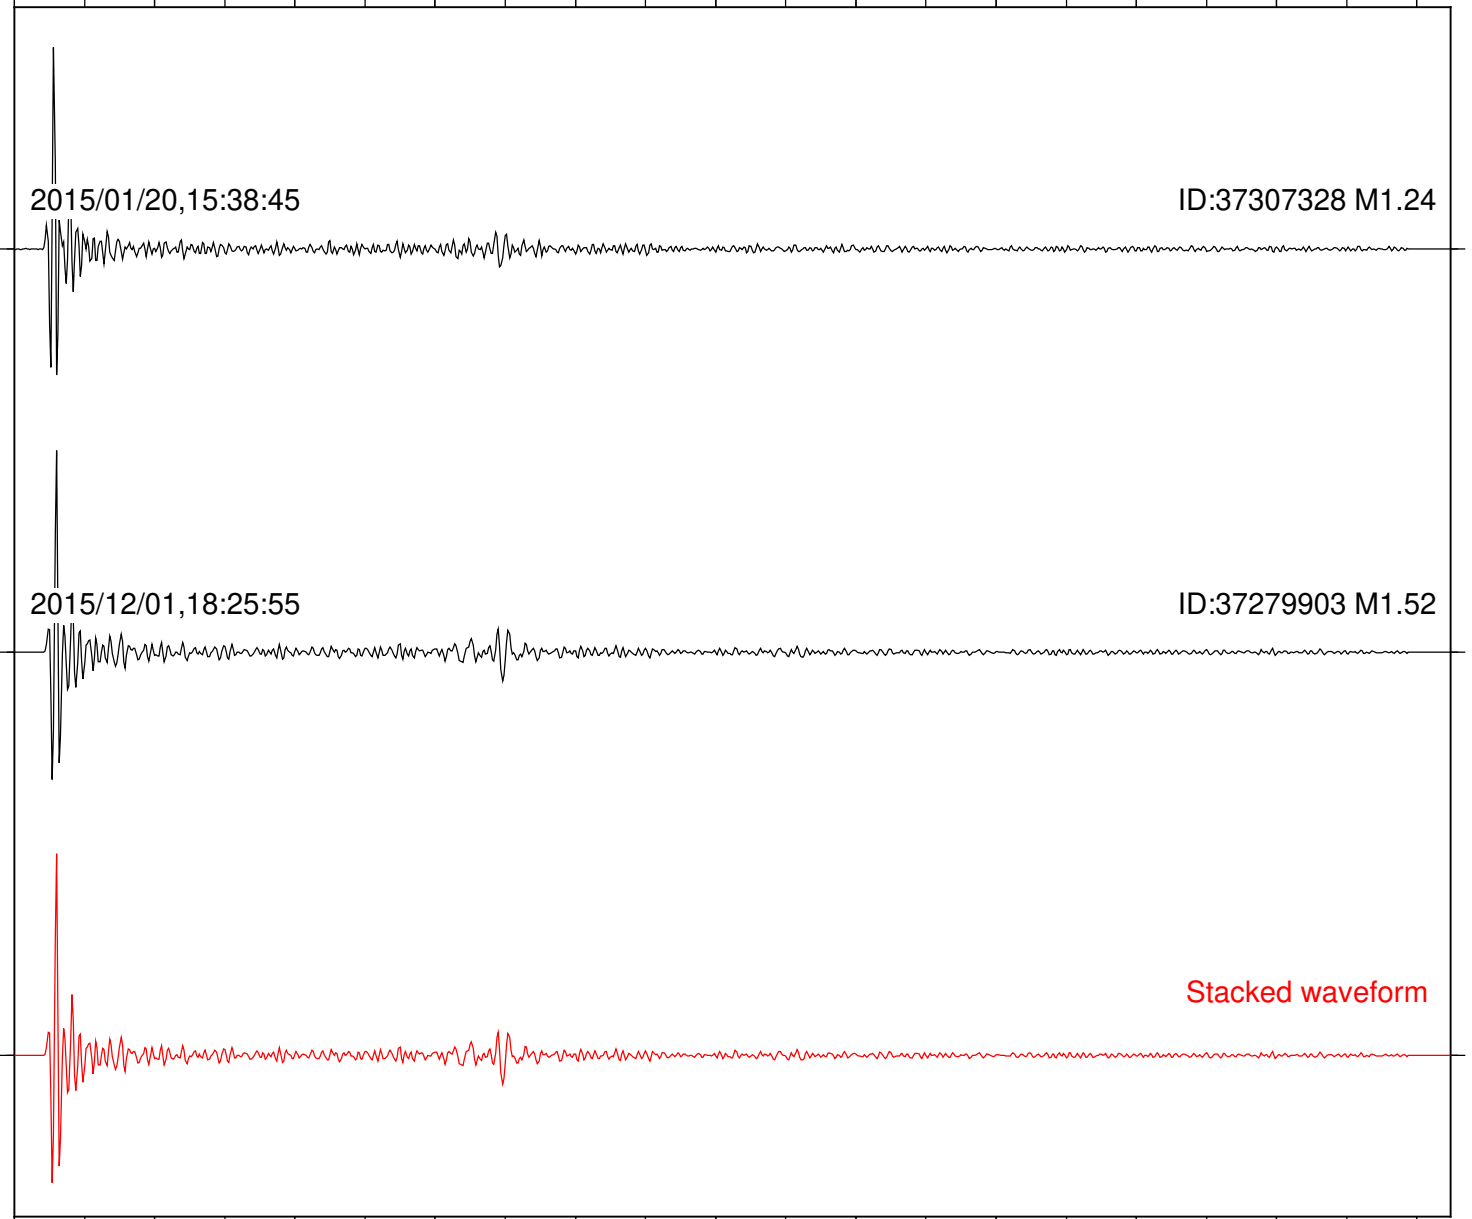

2015/01/20,15:38:45

ID:37307328 M1.24

2015/12/01,18:25:55

ID:37279903 M1.52

Stacked waveform

0 1 2 3 4 5 6 7 8 9 10  
Elapsed time (s)

Station: POB2 Com: HHZ

Focal depth: 9.36 km