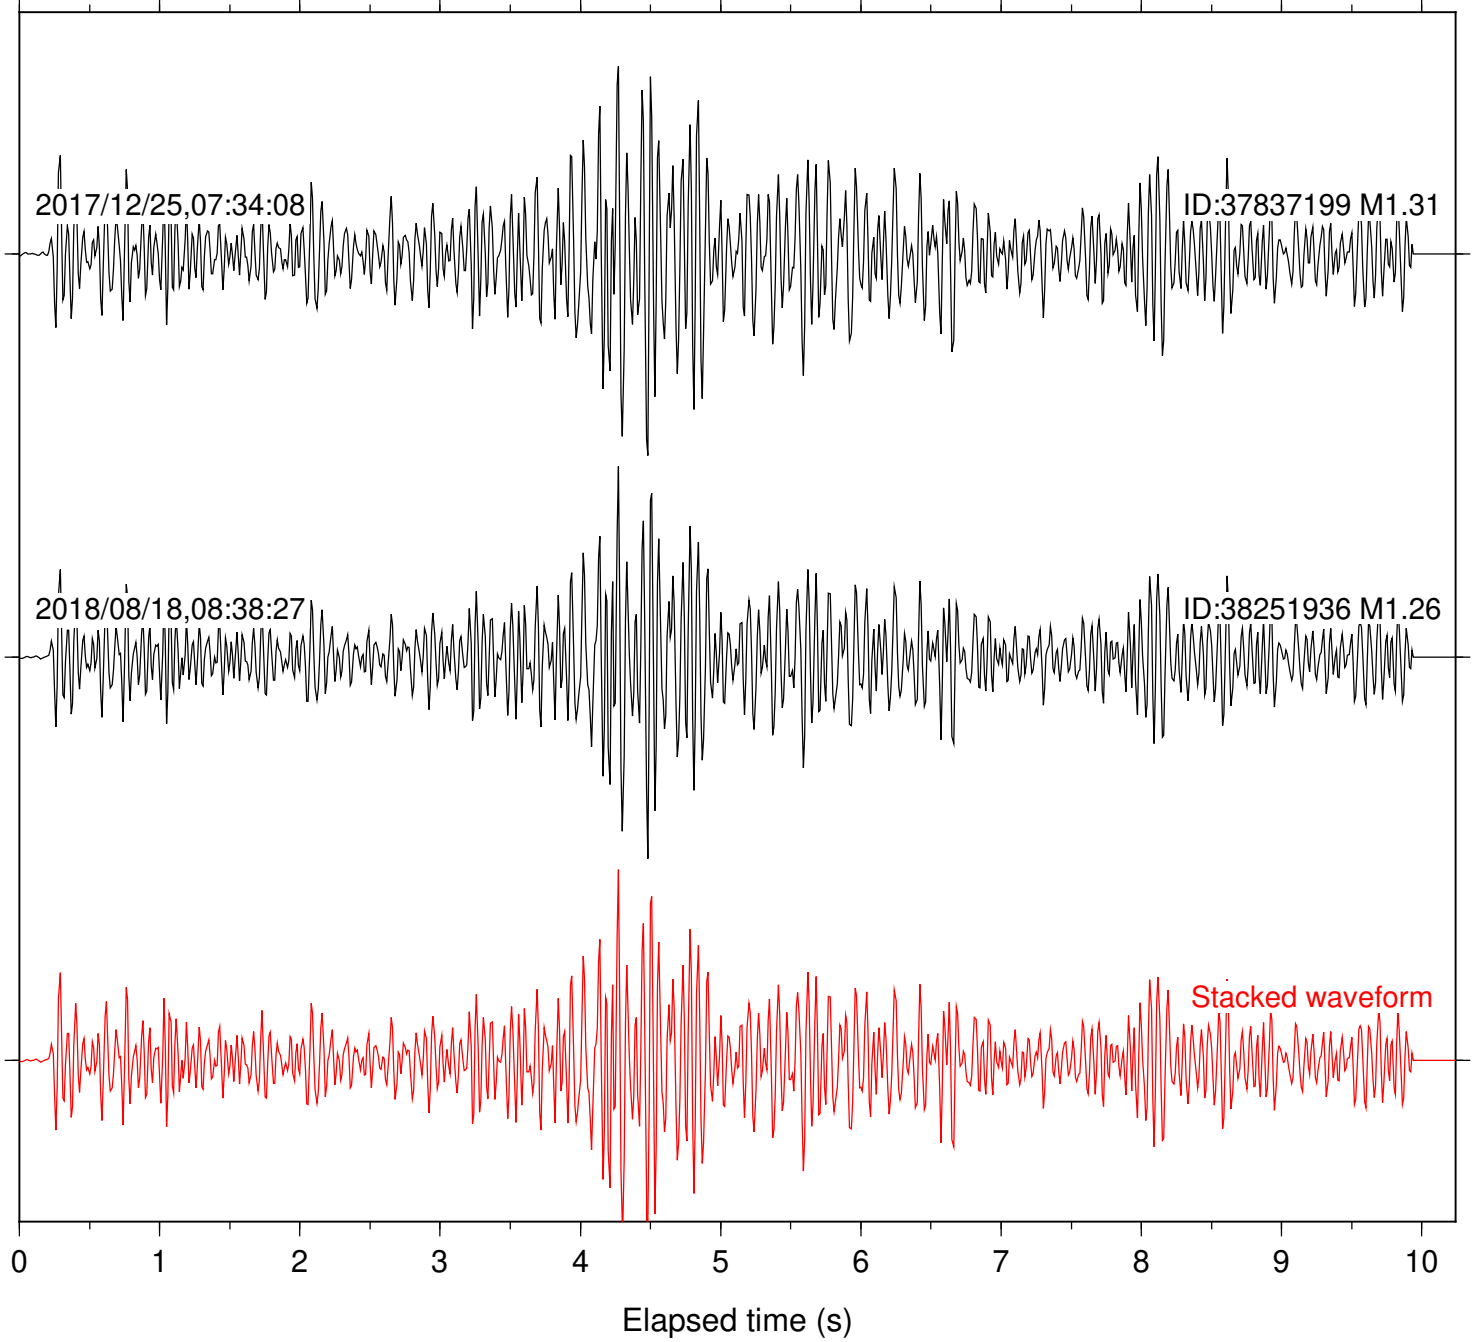

Station: HMT2 Com: HHZ

Focal depth: 4.67 km