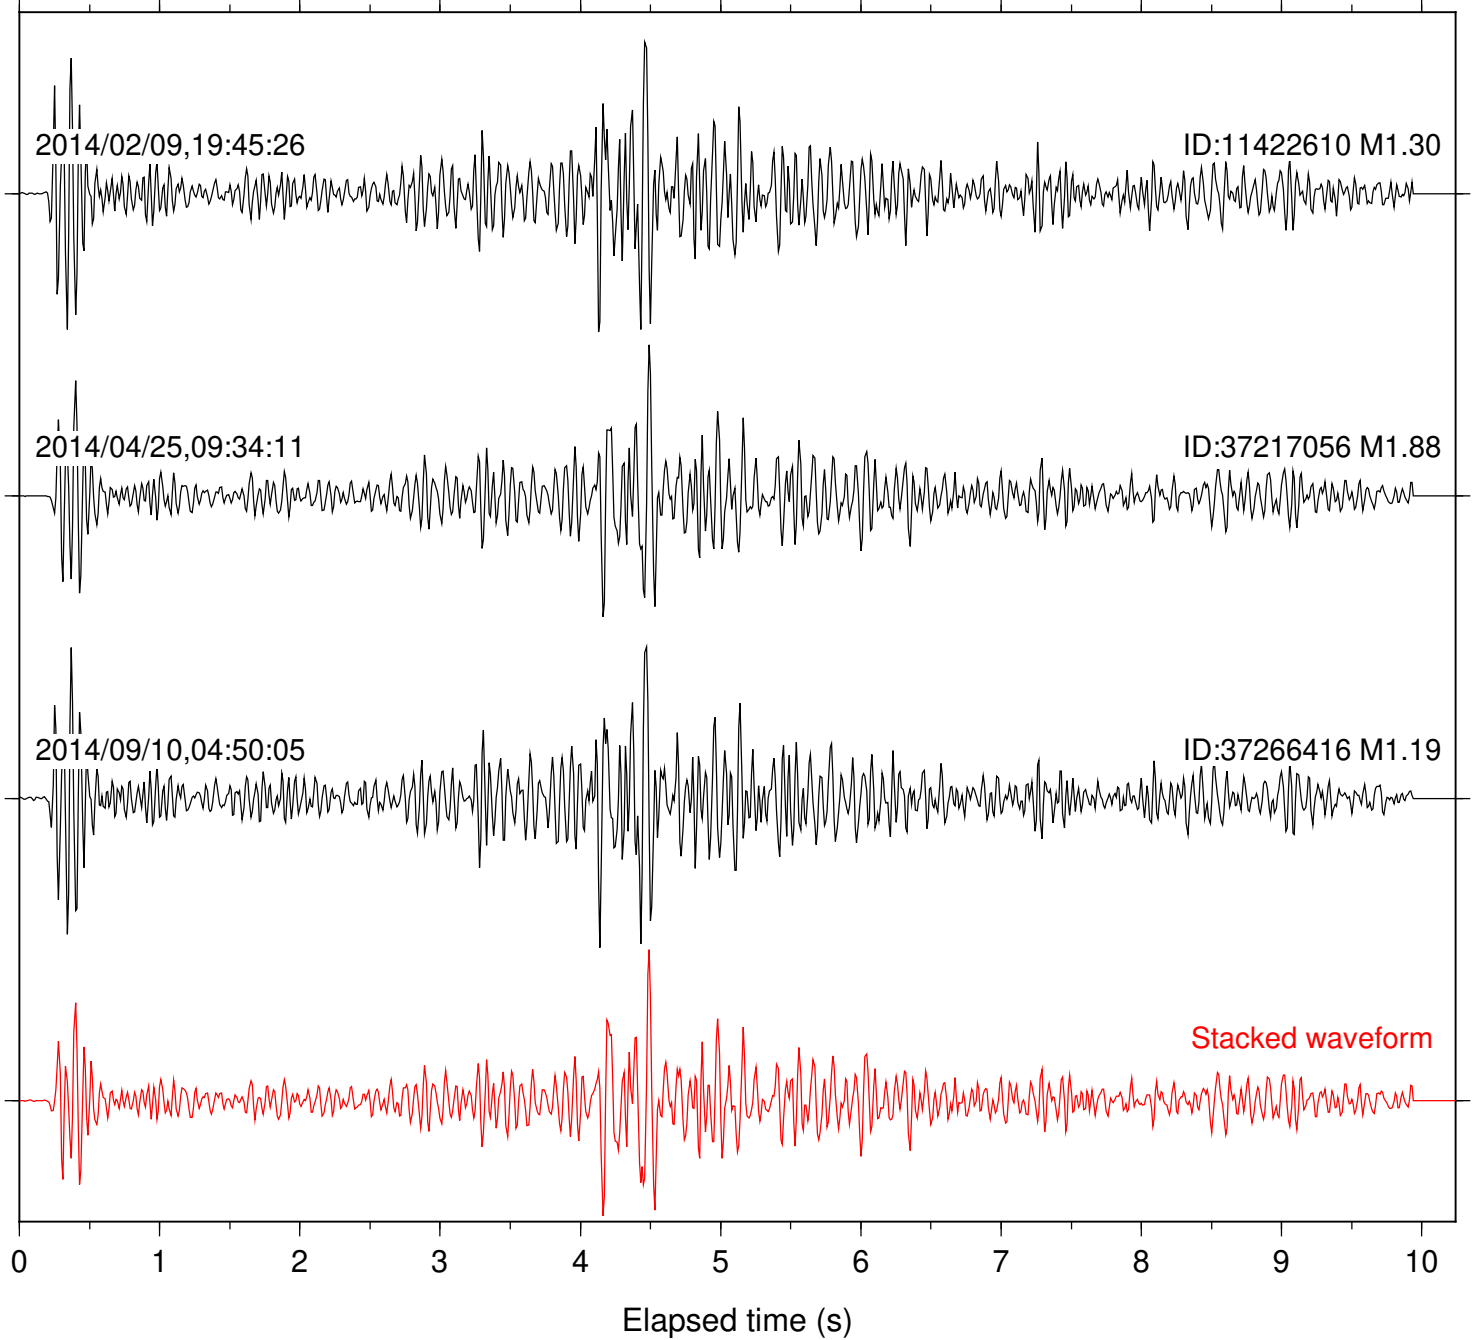

Station: B081 Com: EHZ

Focal depth: 12.20 km