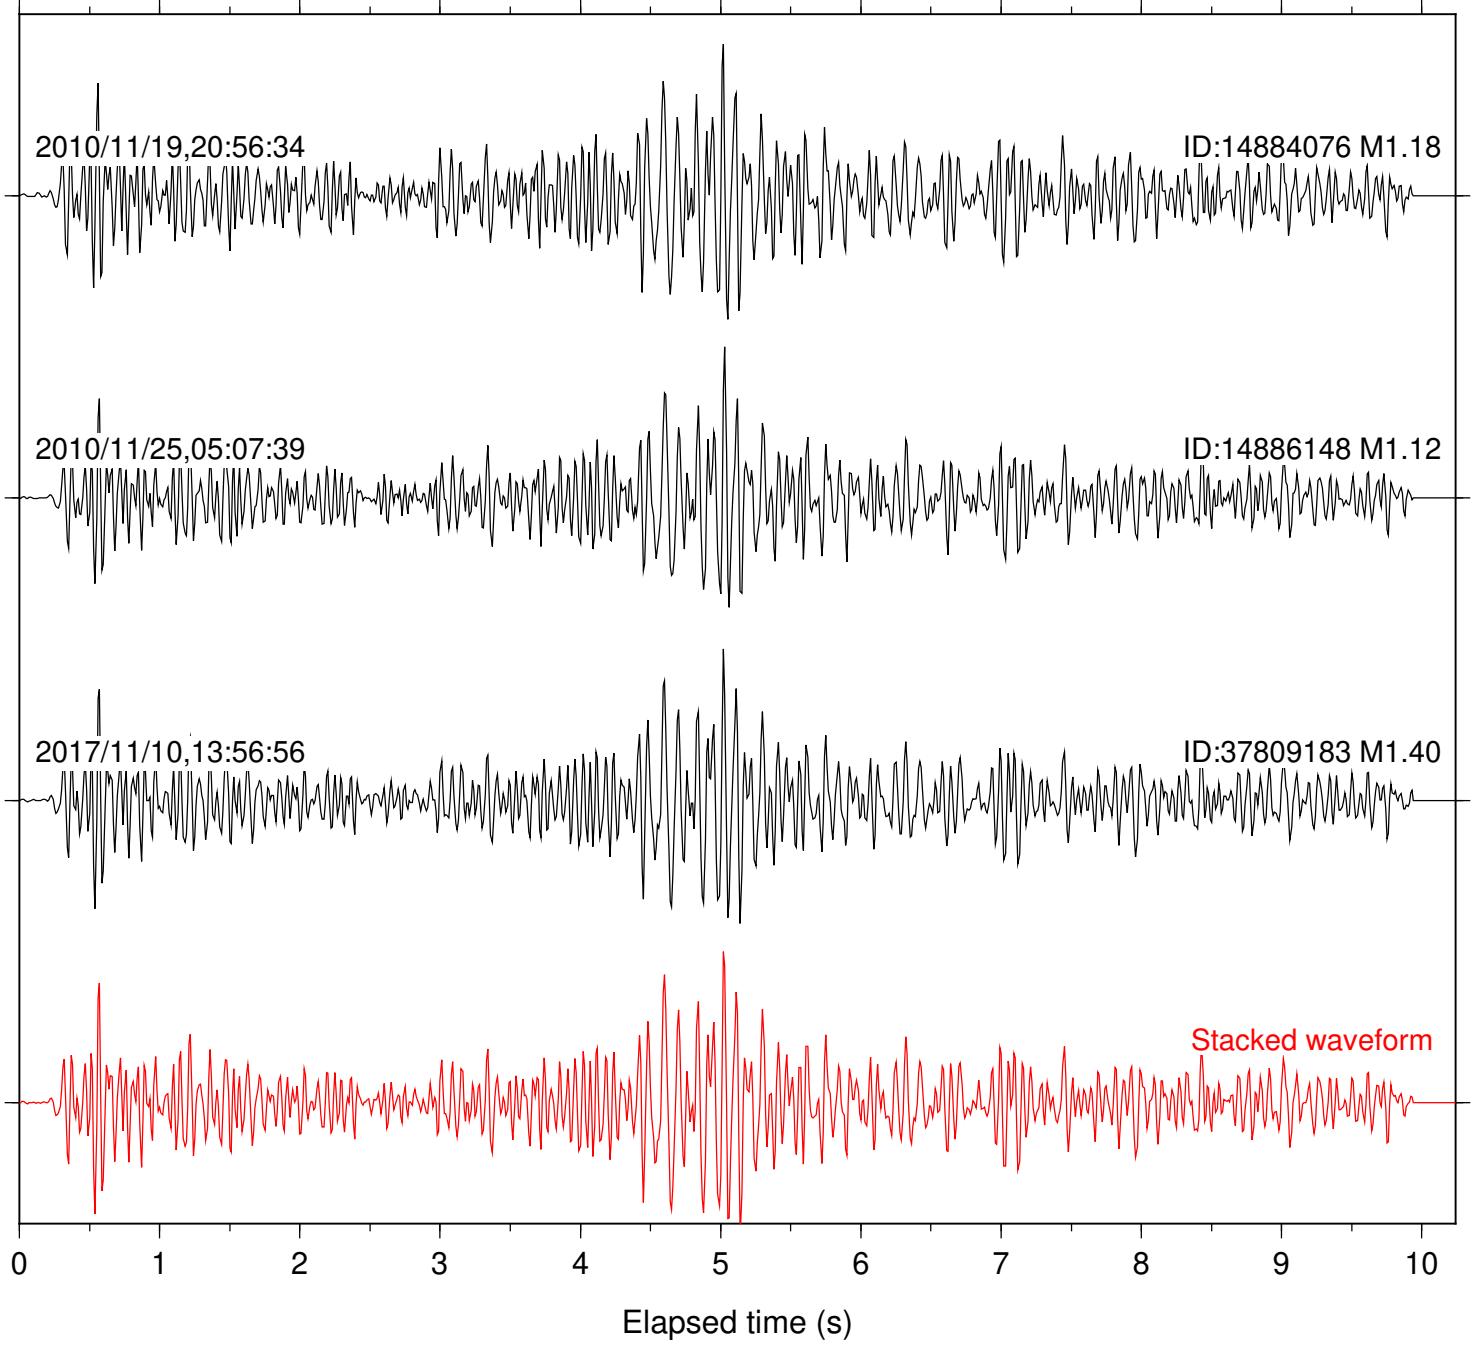

Station: B093 Com: EHZ

Focal depth: 7.08 km