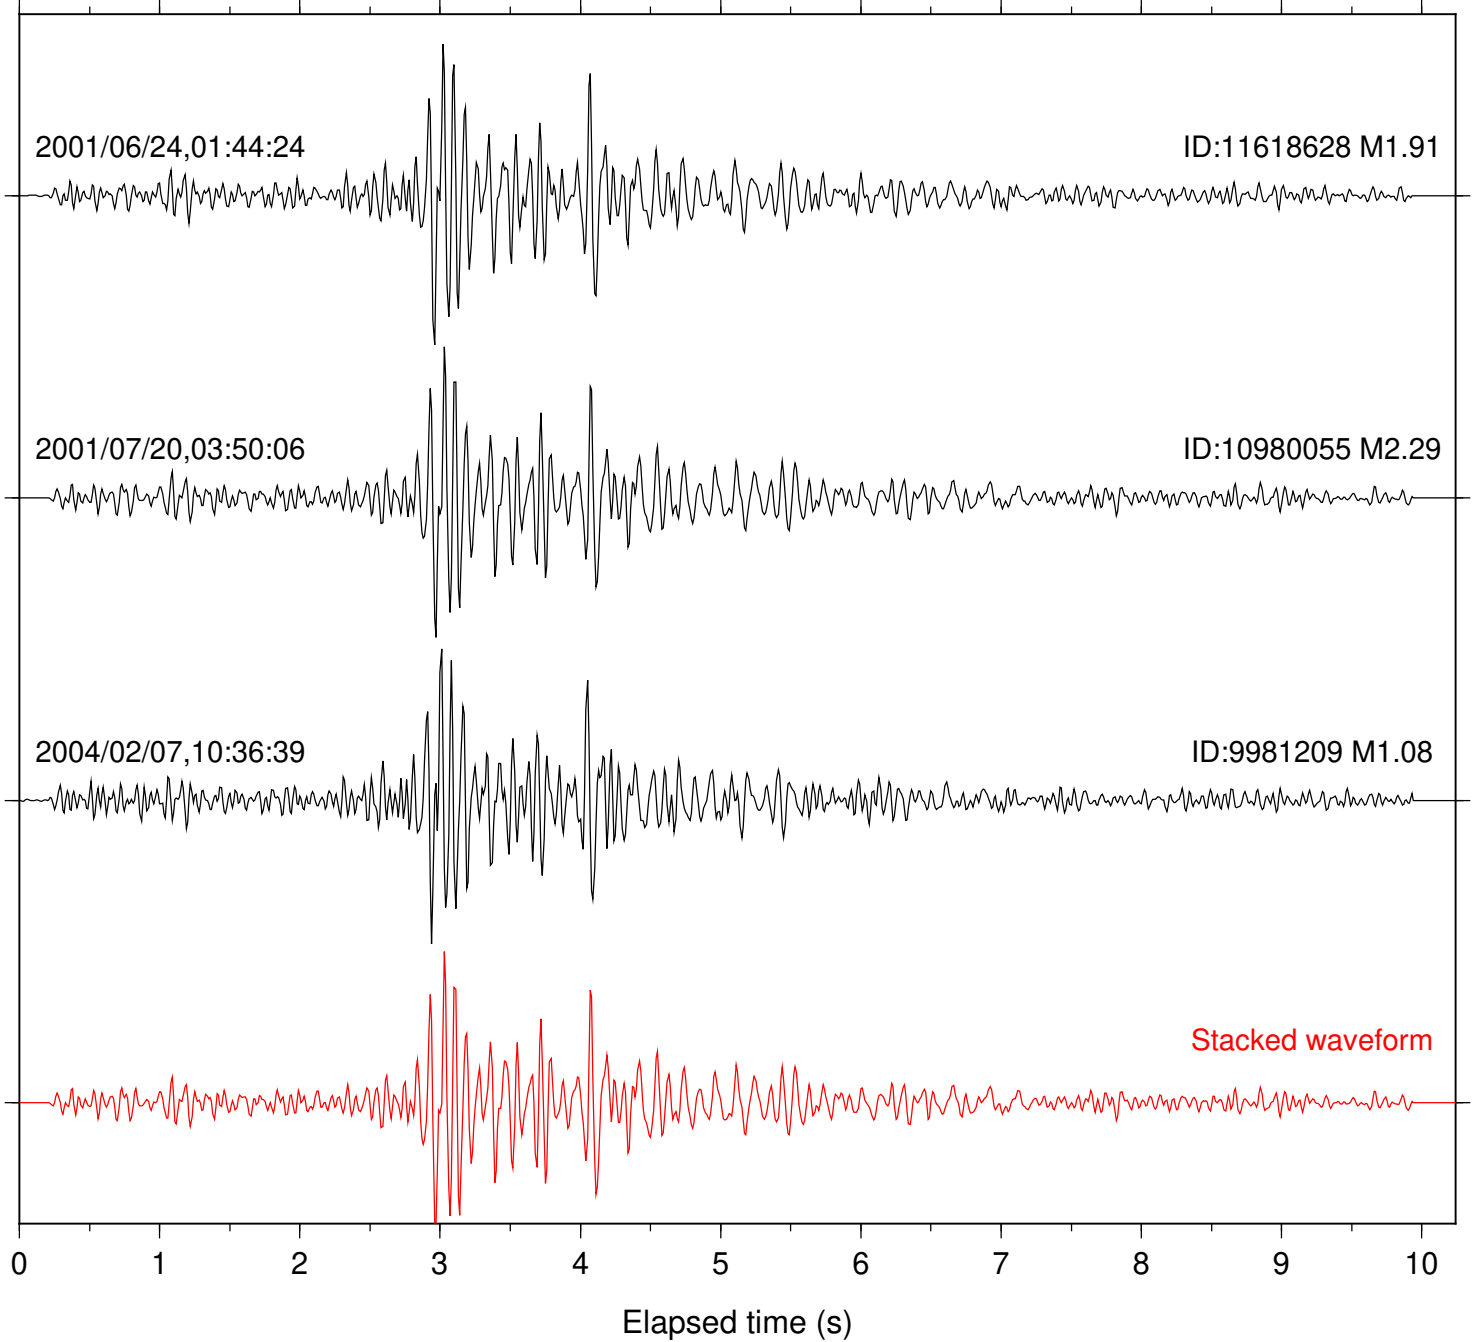

Station: SND Com: HHZ

Focal depth: 7.24 km