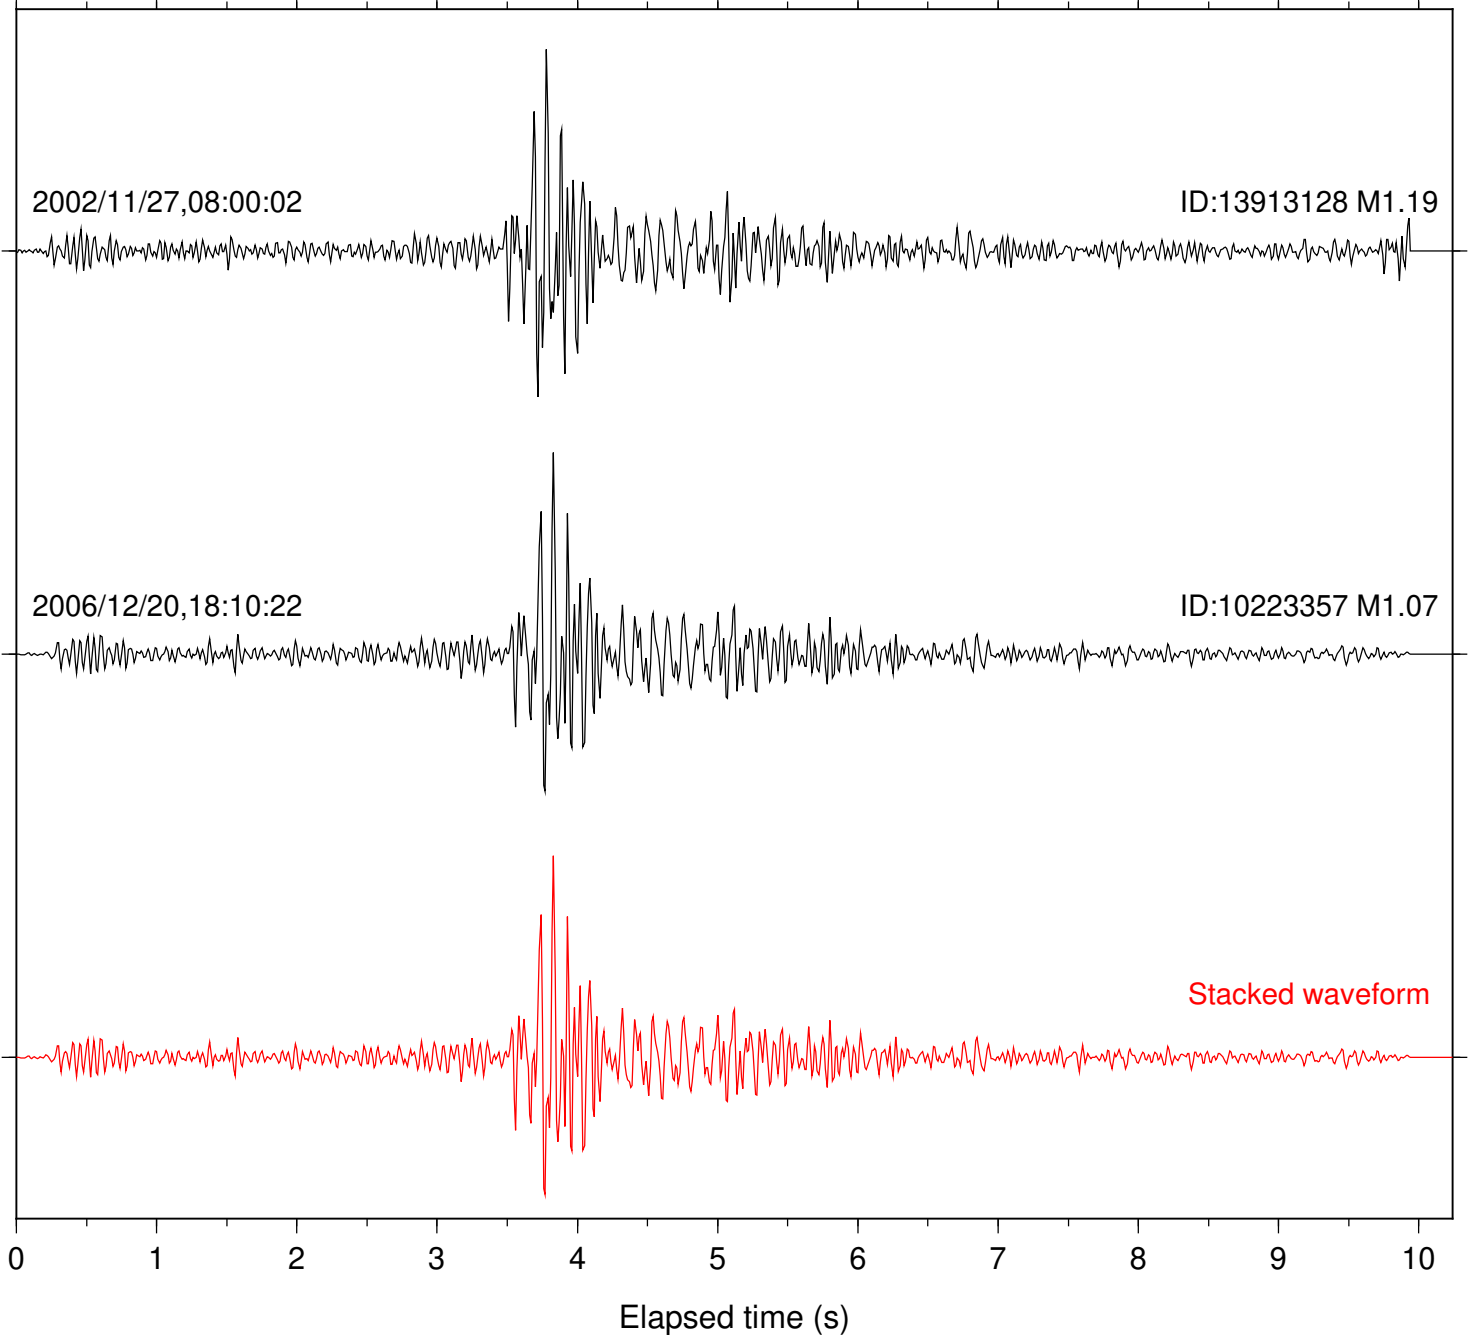

Station: BAC Com: EHZ

Focal depth: 15.31 km