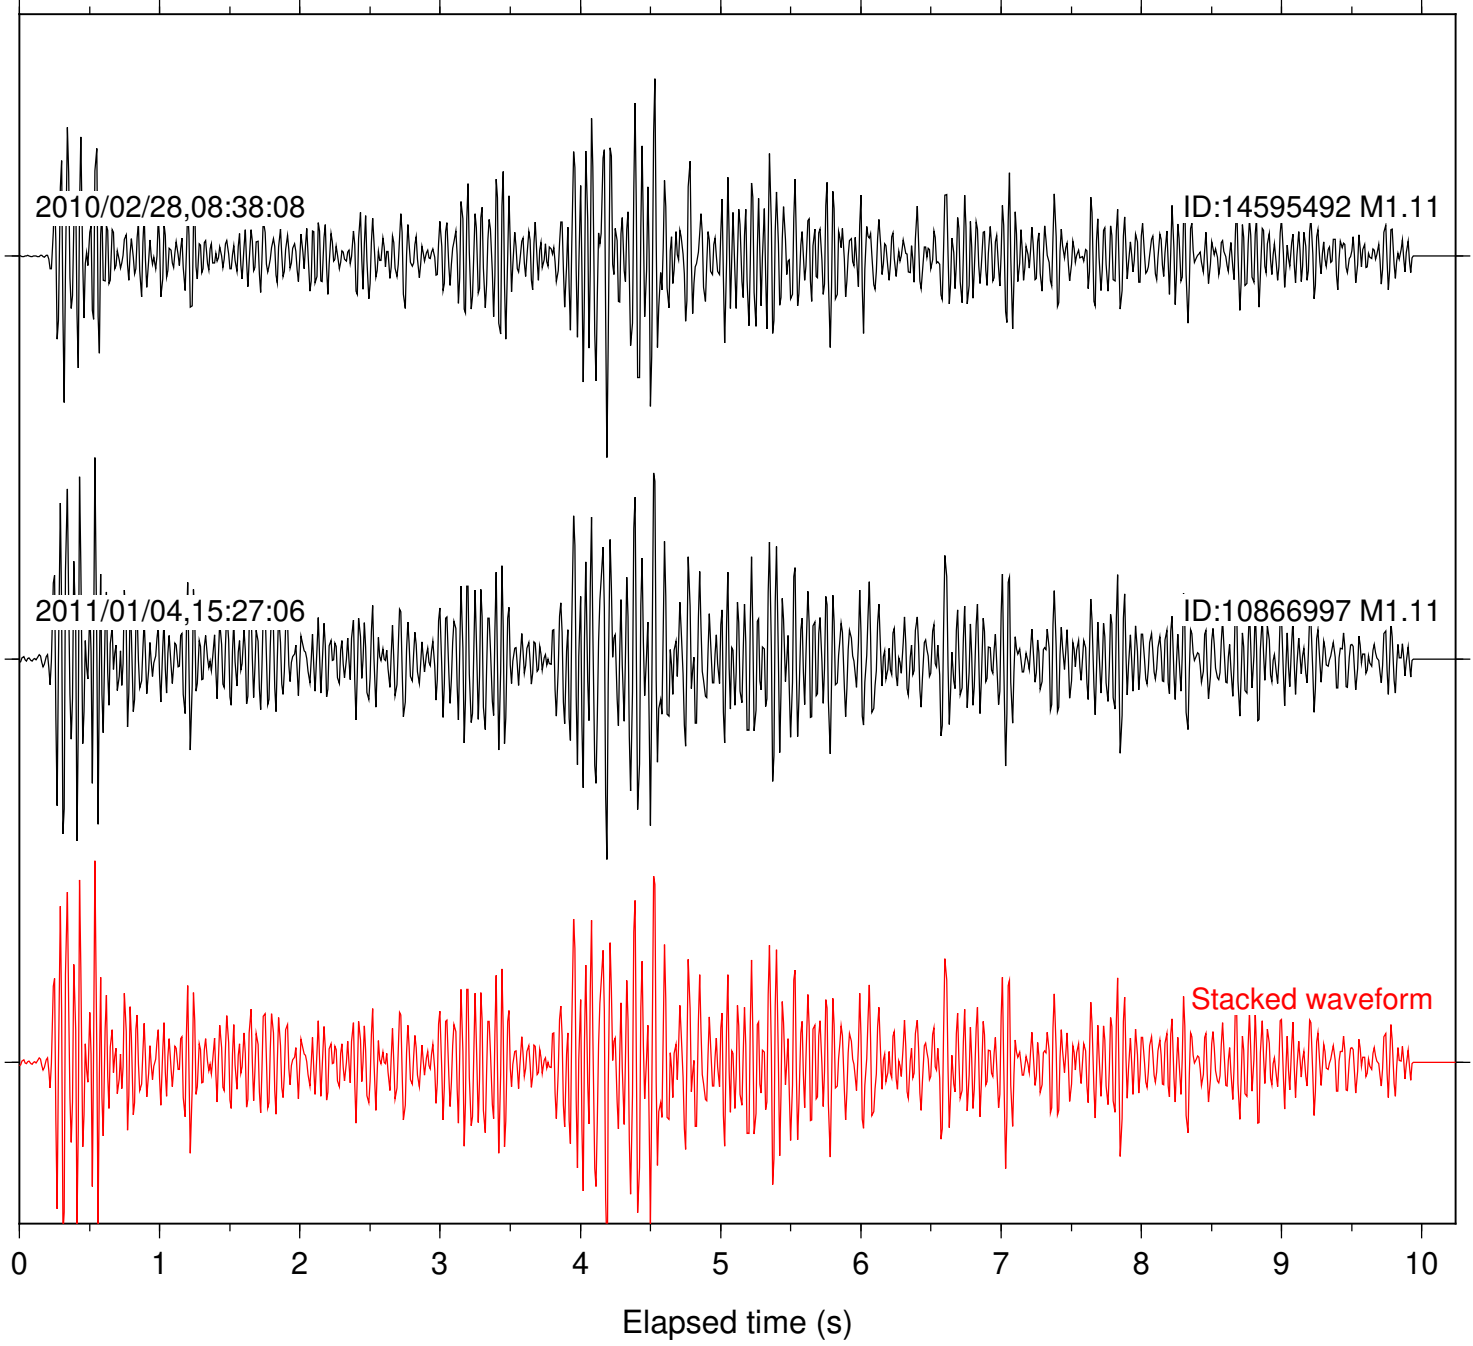

ID:10872373 M1.57

2013/07/07,15:48:10

ID:11331594 M1.17

Stacked waveform

Station: SND Com: HHZ

Focal depth: 10.99 km

Station: BOR Com: HHZ

Focal depth: 7.90 km