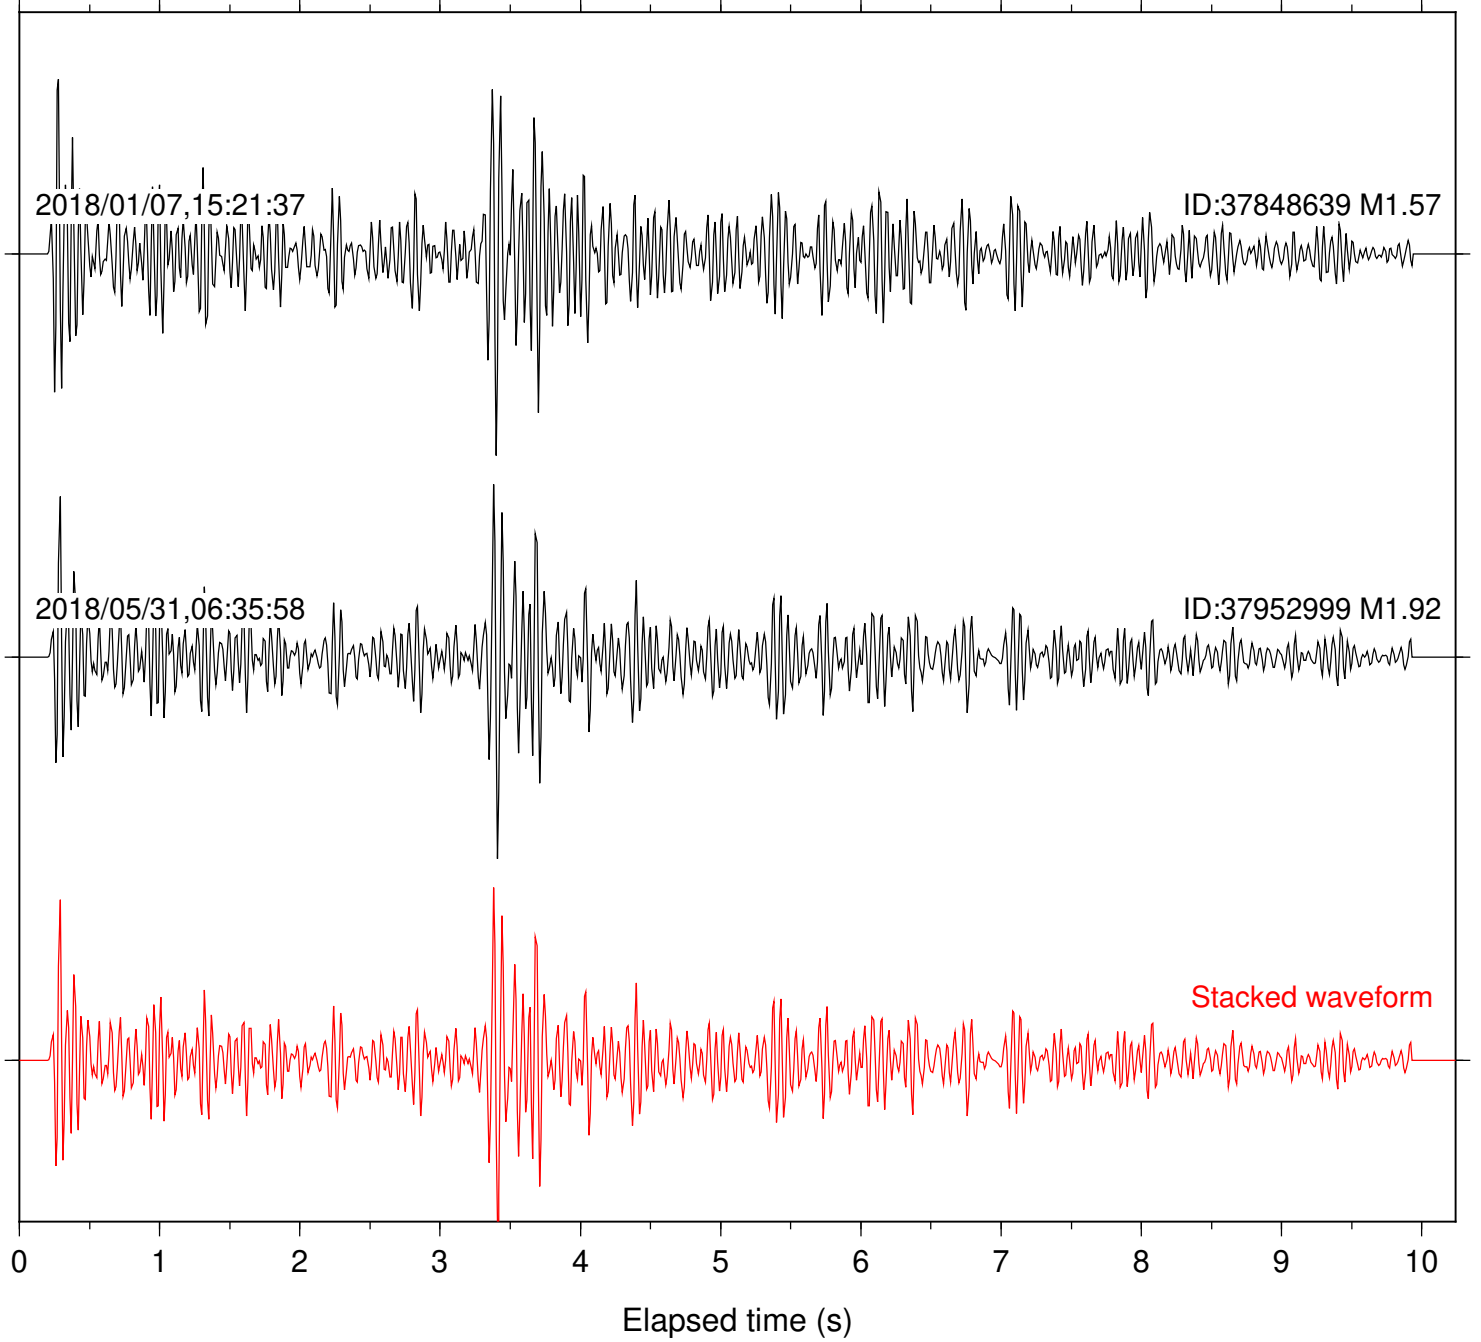

Focal depth: 6.75 km

Station: BZN Com: HHZ

Focal depth: 6.75 km

Station: CSH Com: HHZ

Focal depth: 6.75 km

Station: DGR Com: HHZ

Focal depth: 6.75 km

Station: DNR Com: HHZ