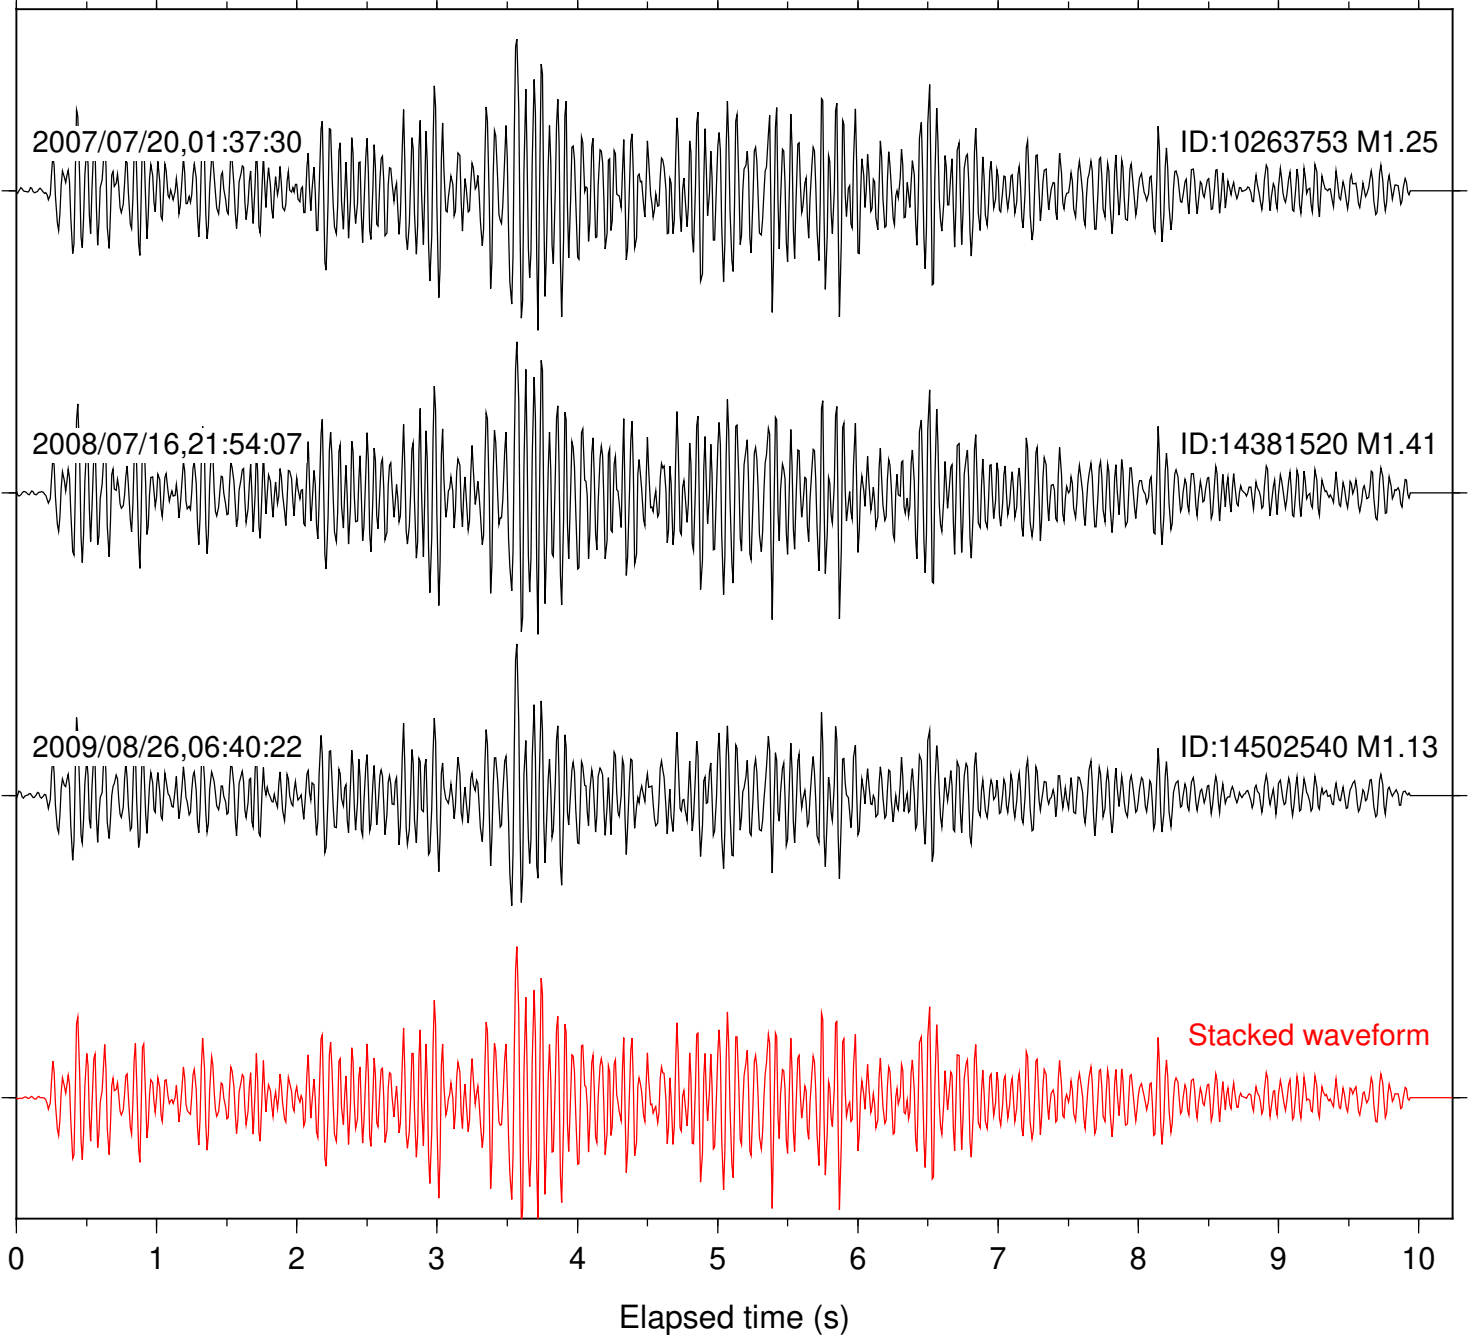

Focal depth: 10.82 km

Station: PFO Com: HHZ

Focal depth: 10.79 km

Station: PMD Com: HHZ

Focal depth: 10.82 km

Station: SND Com: HHZ

Focal depth: 10.79 km

Station: TOR Com: HHZ