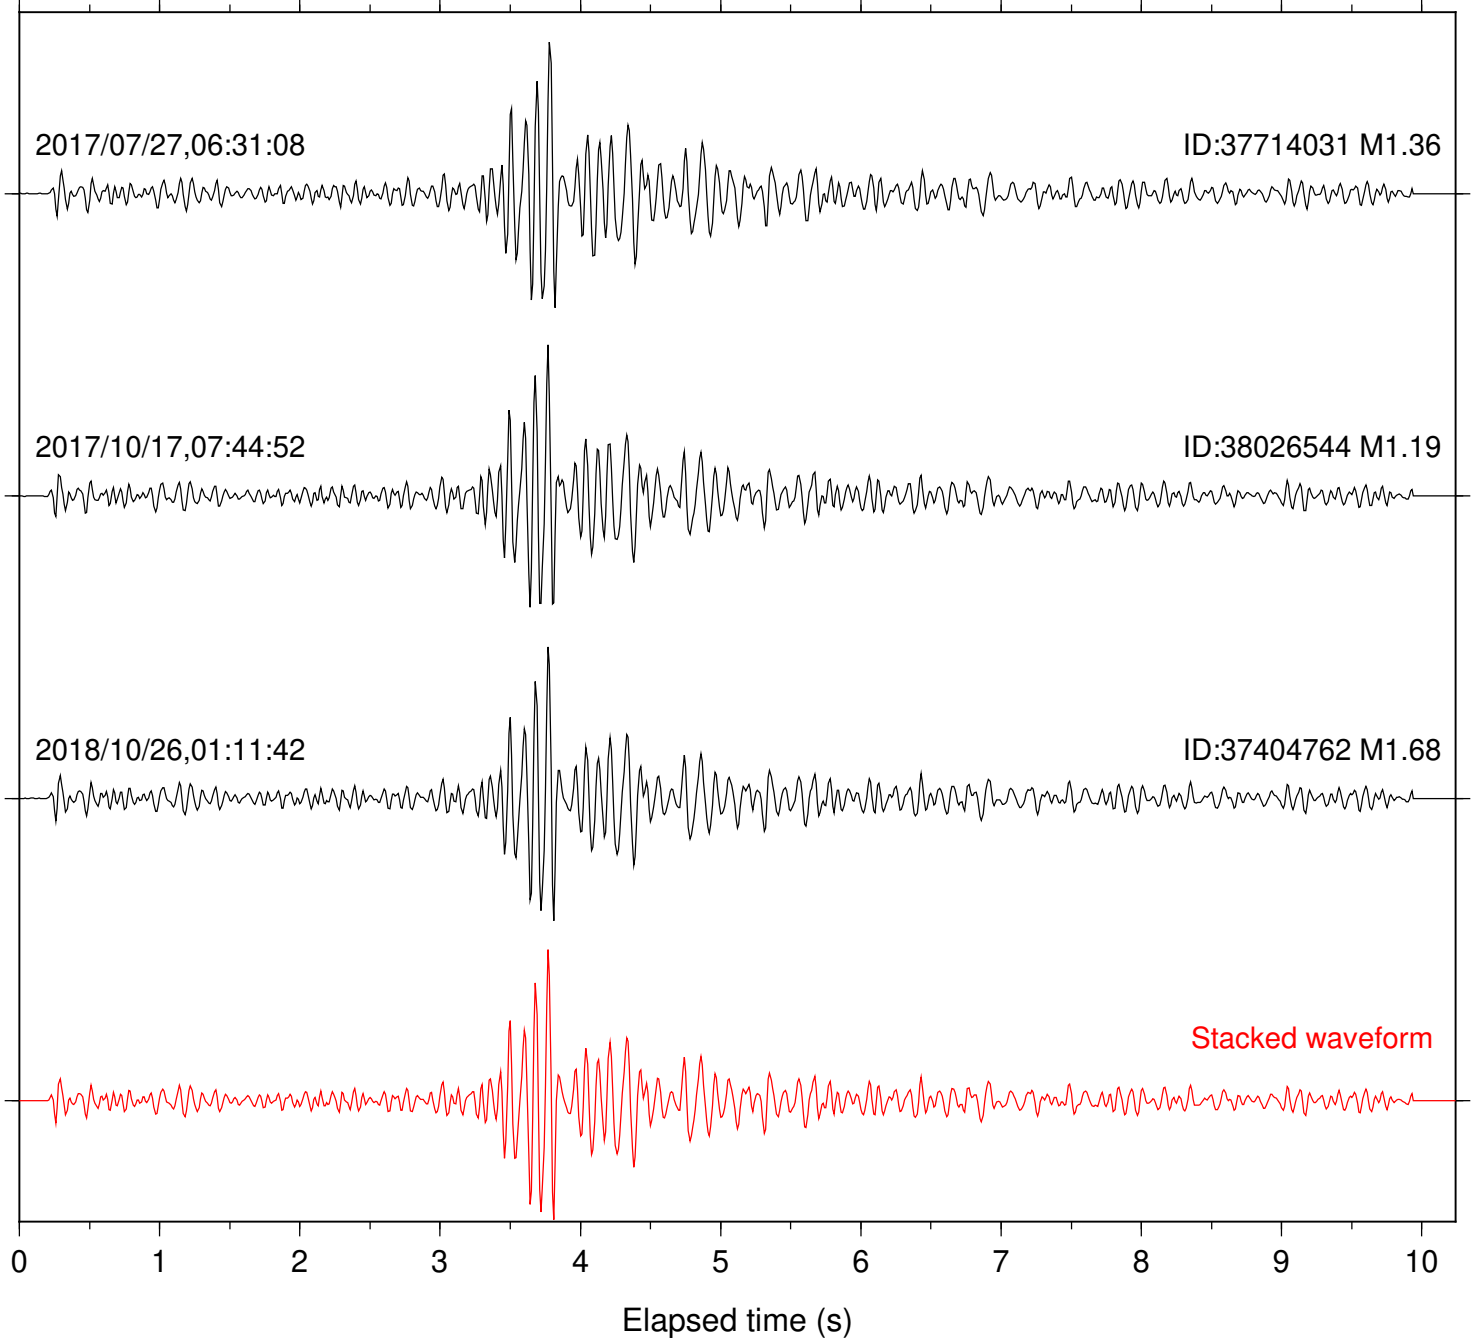

Station: POB2 Com: HHZ

Focal depth: 5.12 km