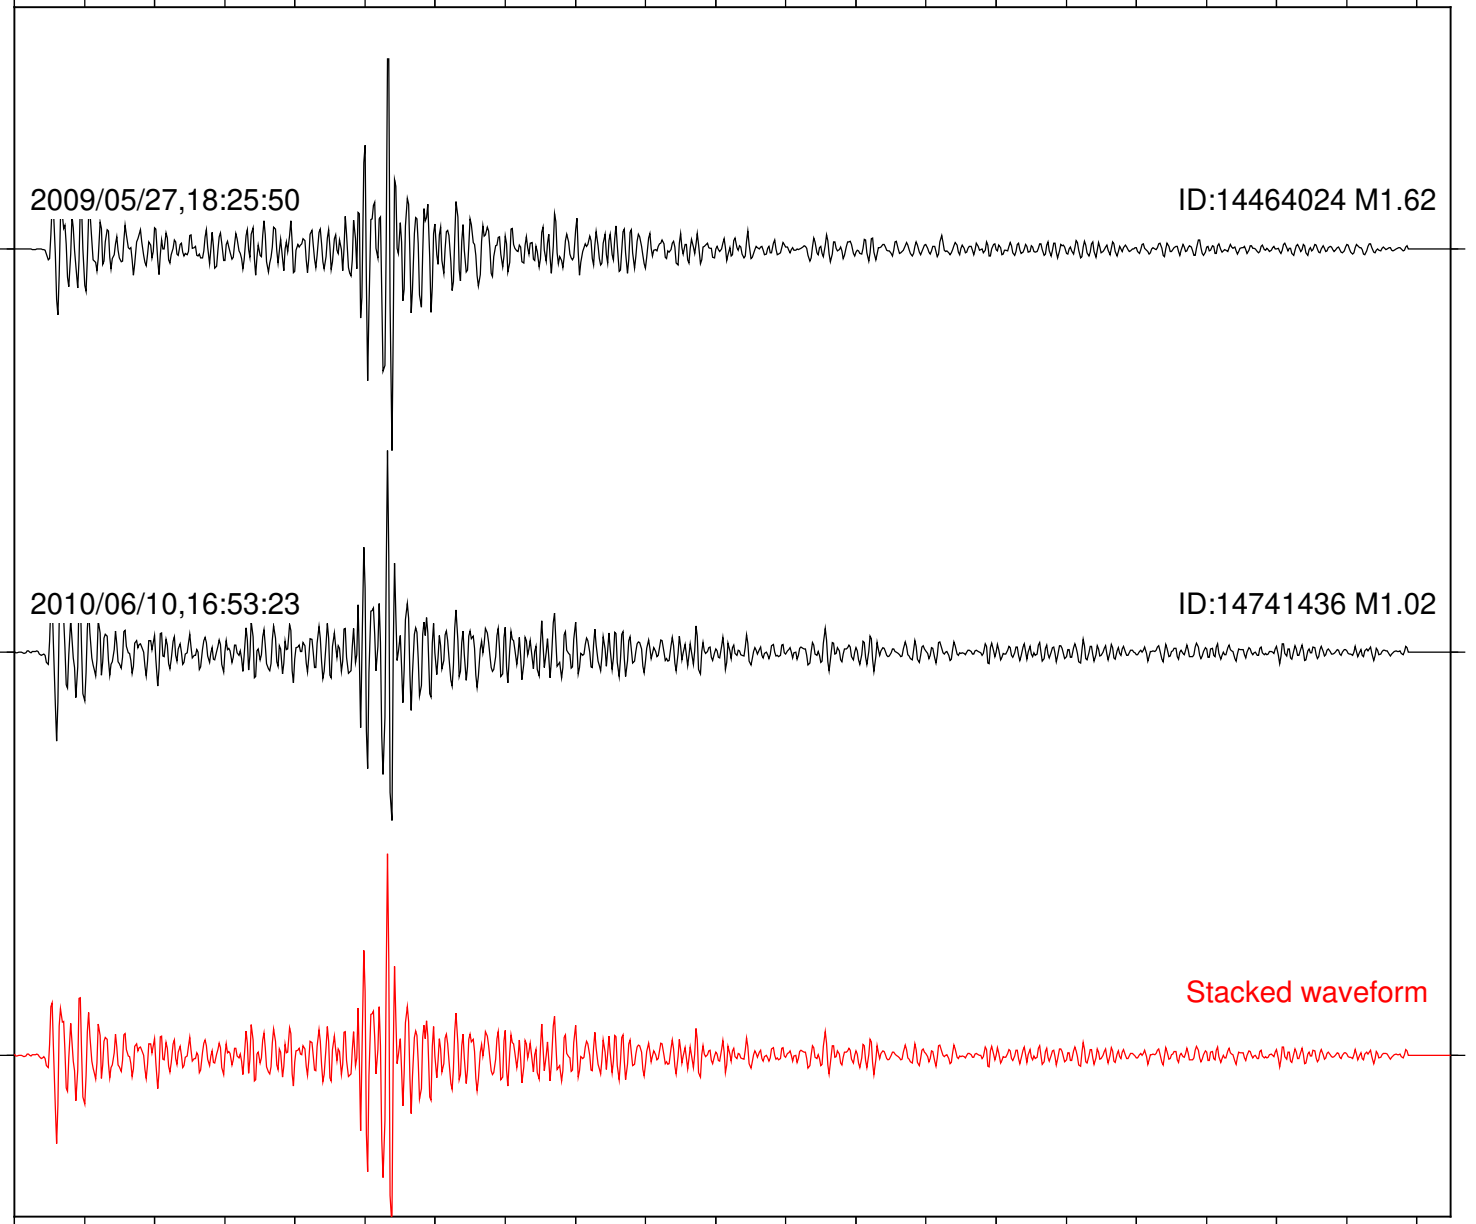

0 1 2 3 4 5 6 7 8 9 10  
Elapsed time (s)

Station: B084 Com: EHZ

Focal depth: 9.97 km

Station: KNW Com: HHZ

Focal depth: 9.97 km

2009/05/27,18:25:50

ID:14464024 M1.62

2010/06/10,16:53:23