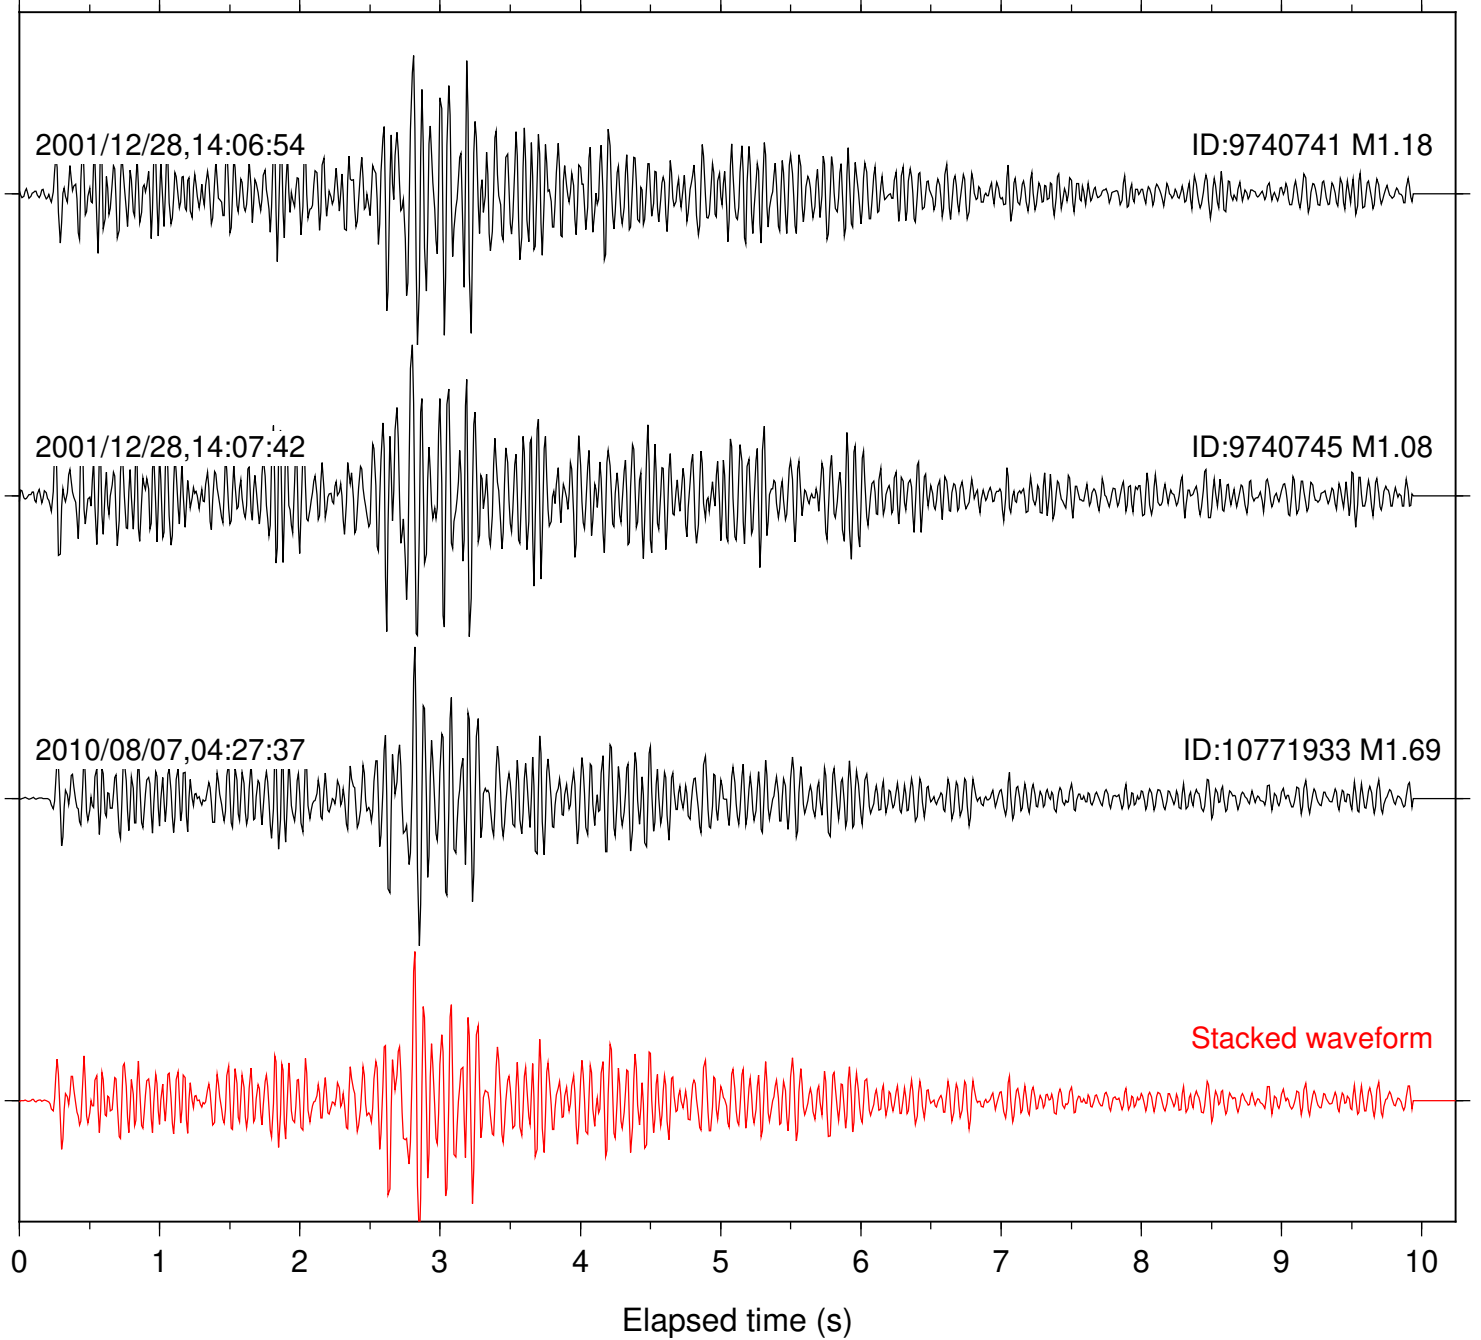

Station: PFO Com: HHZ

Focal depth: 11.45 km