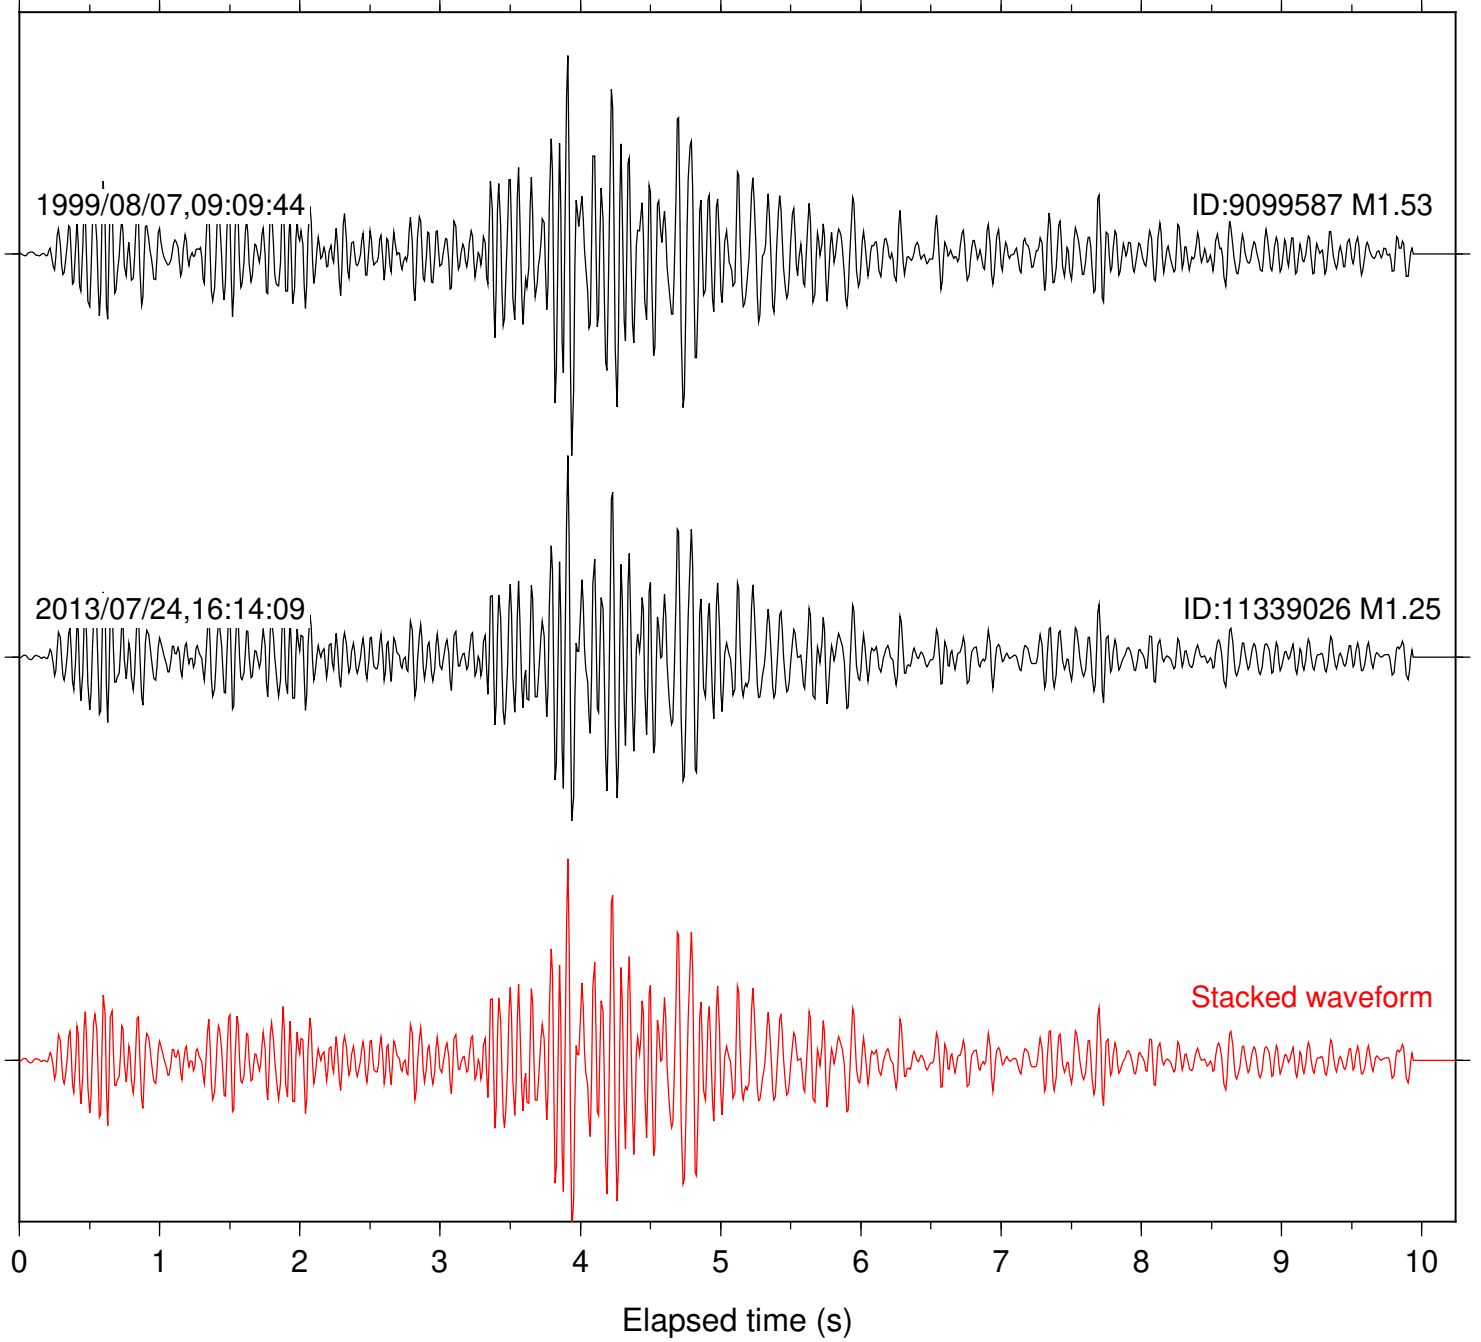

Station: POB2 Com: HHZ

Focal depth: 17.49 km