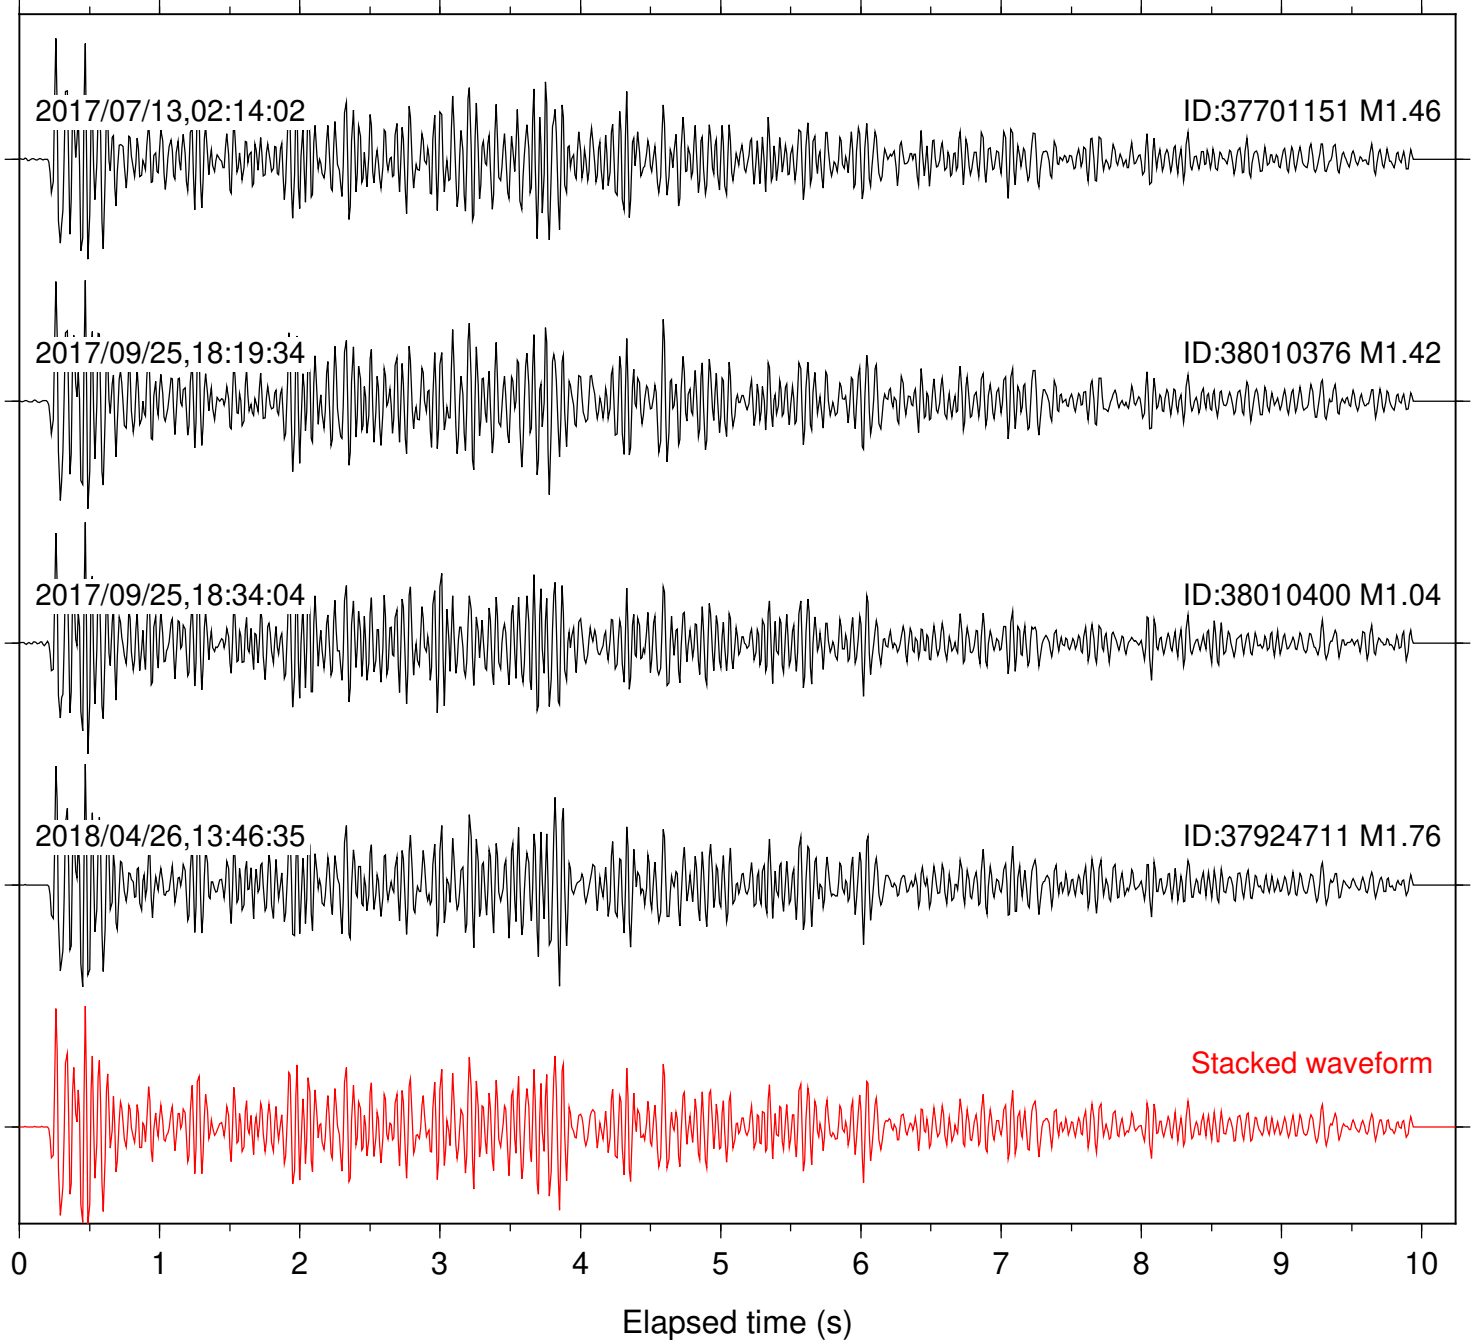

Station: PLM Com: HHZ

Focal depth: 5.55 km