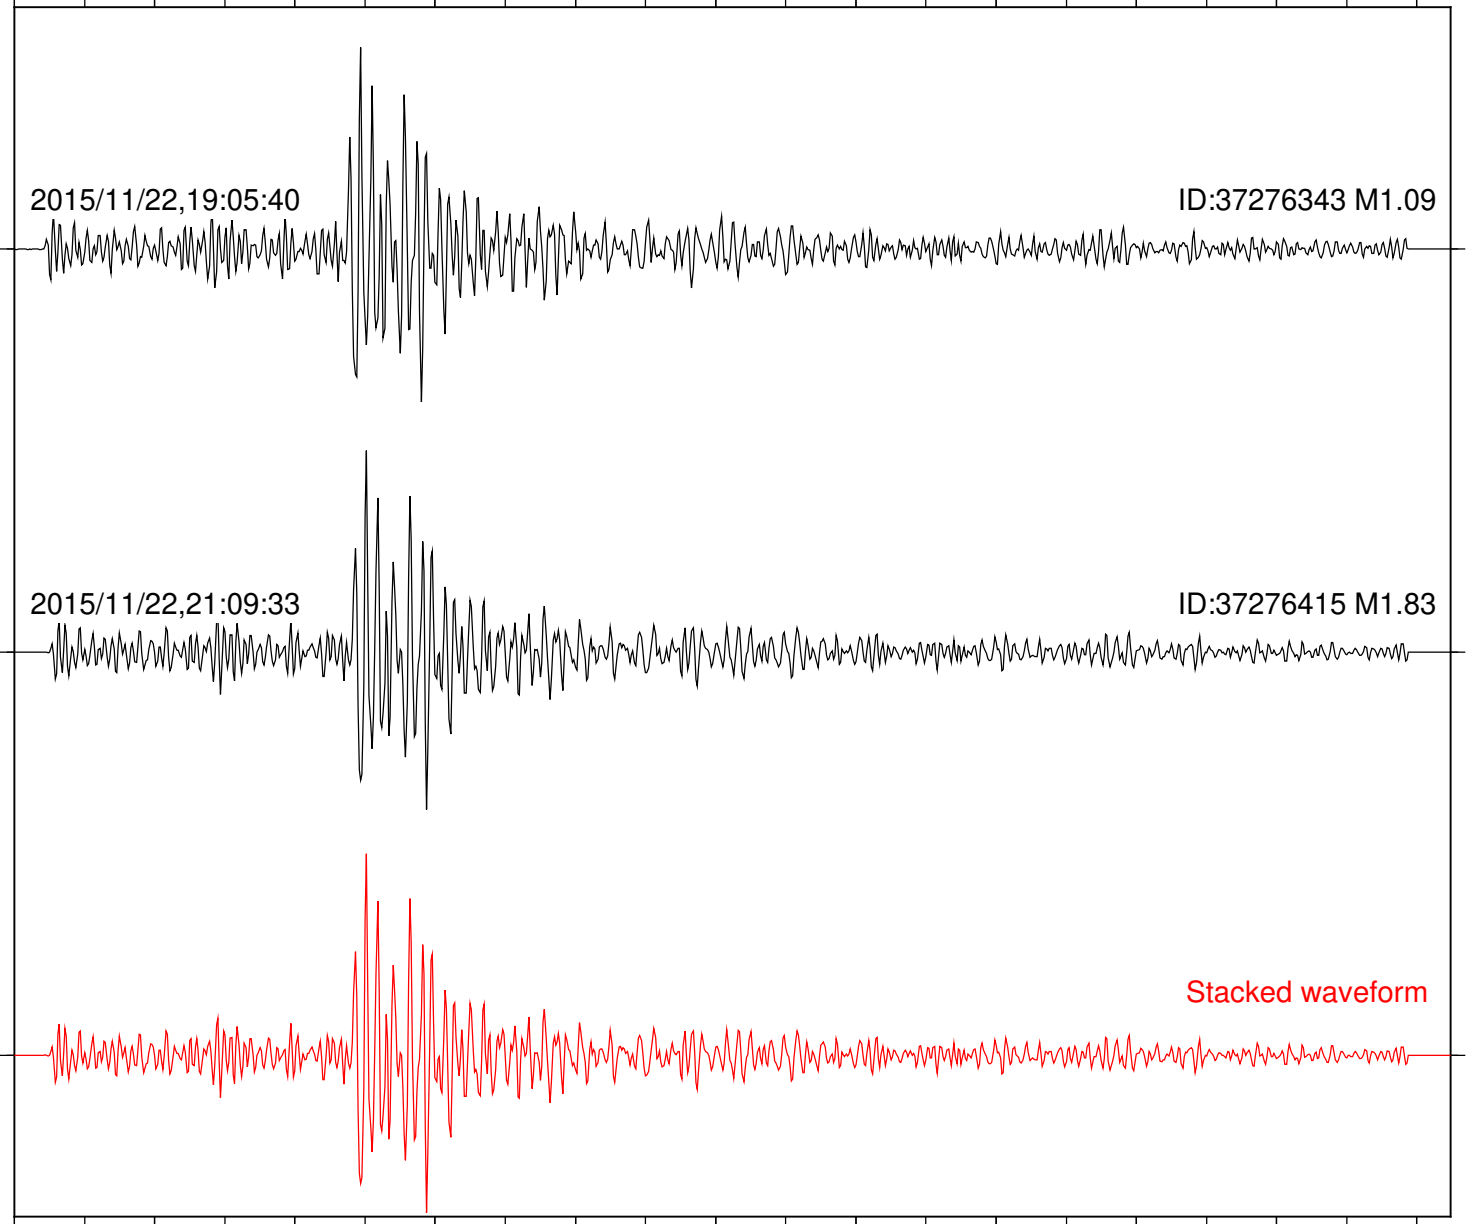

Station: PMD Com: HHZ

Focal depth: 5.17 km

2015/11/22,19:05:40

ID:37276343 M1.09

2015/11/22,21:09:33

ID:37276415 M1.83

Stacked waveform

0 1 2 3 4 5 6 7 8 9 10
Elapsed time (s)