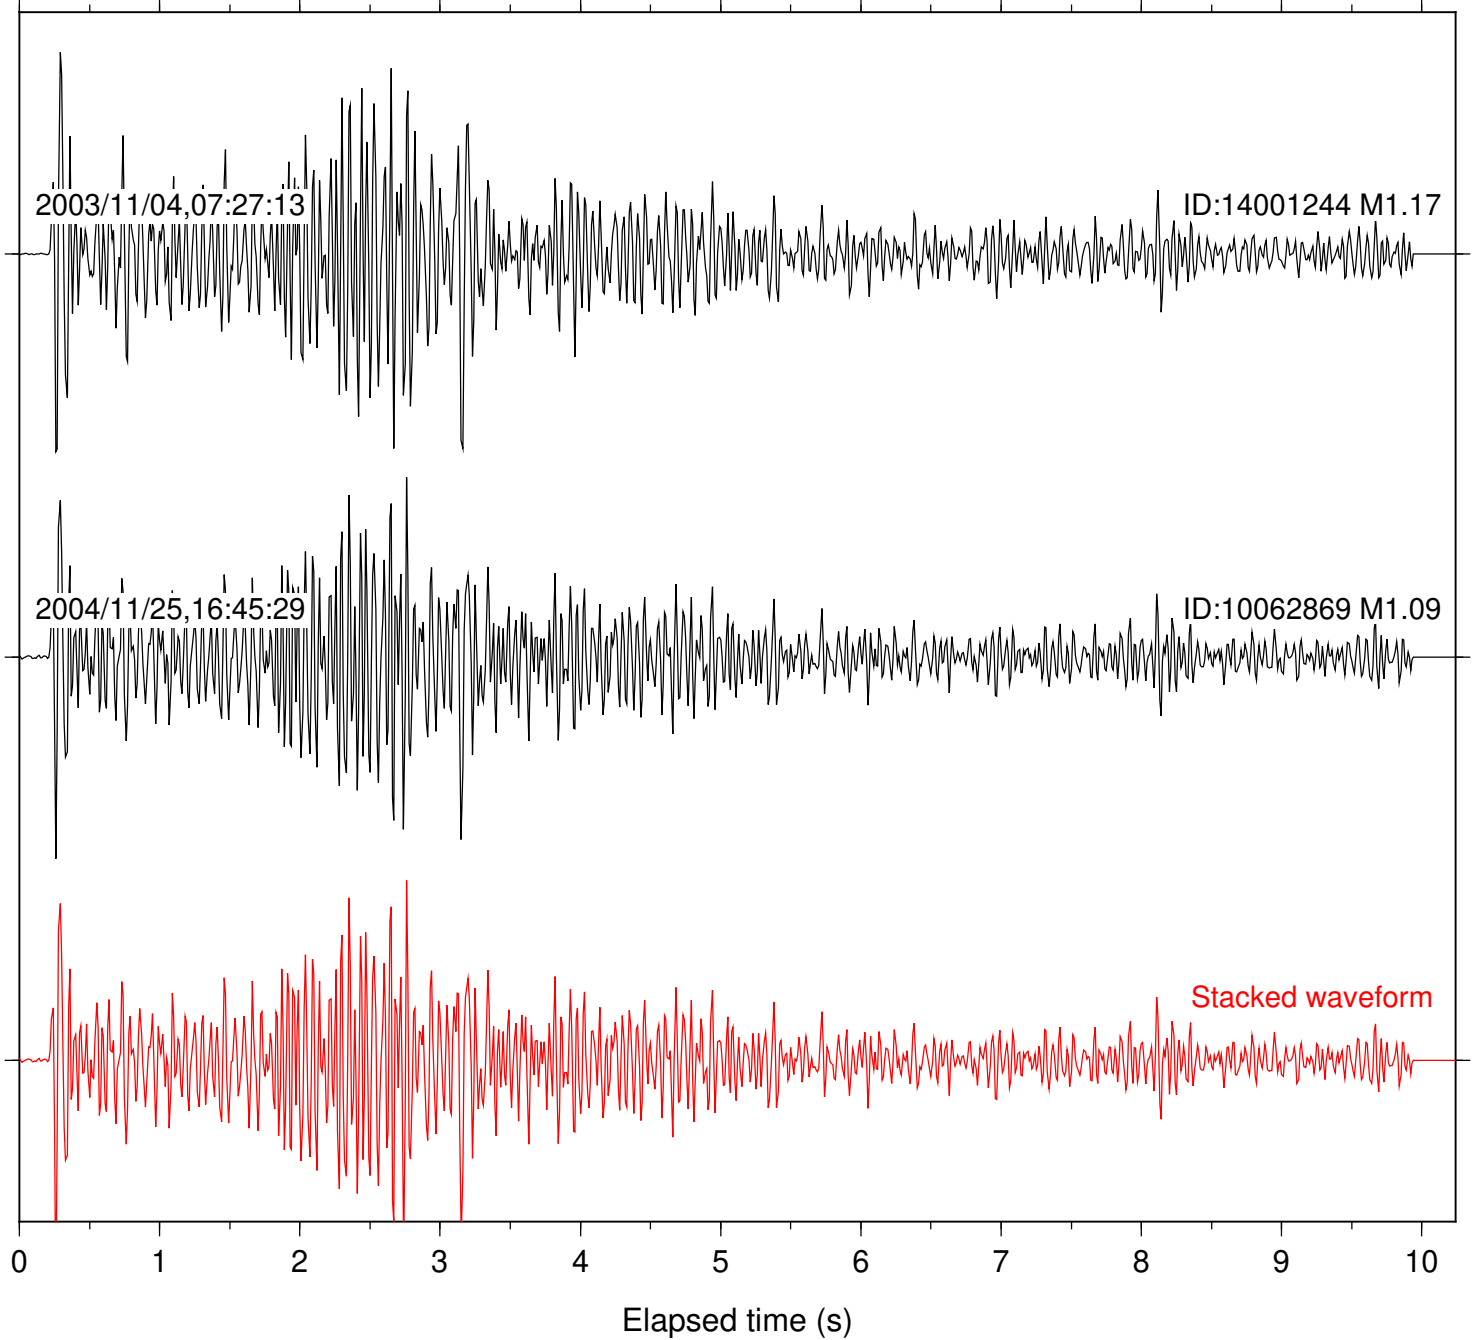

Station: FRD Com: HHZ

Focal depth: 7.83 km