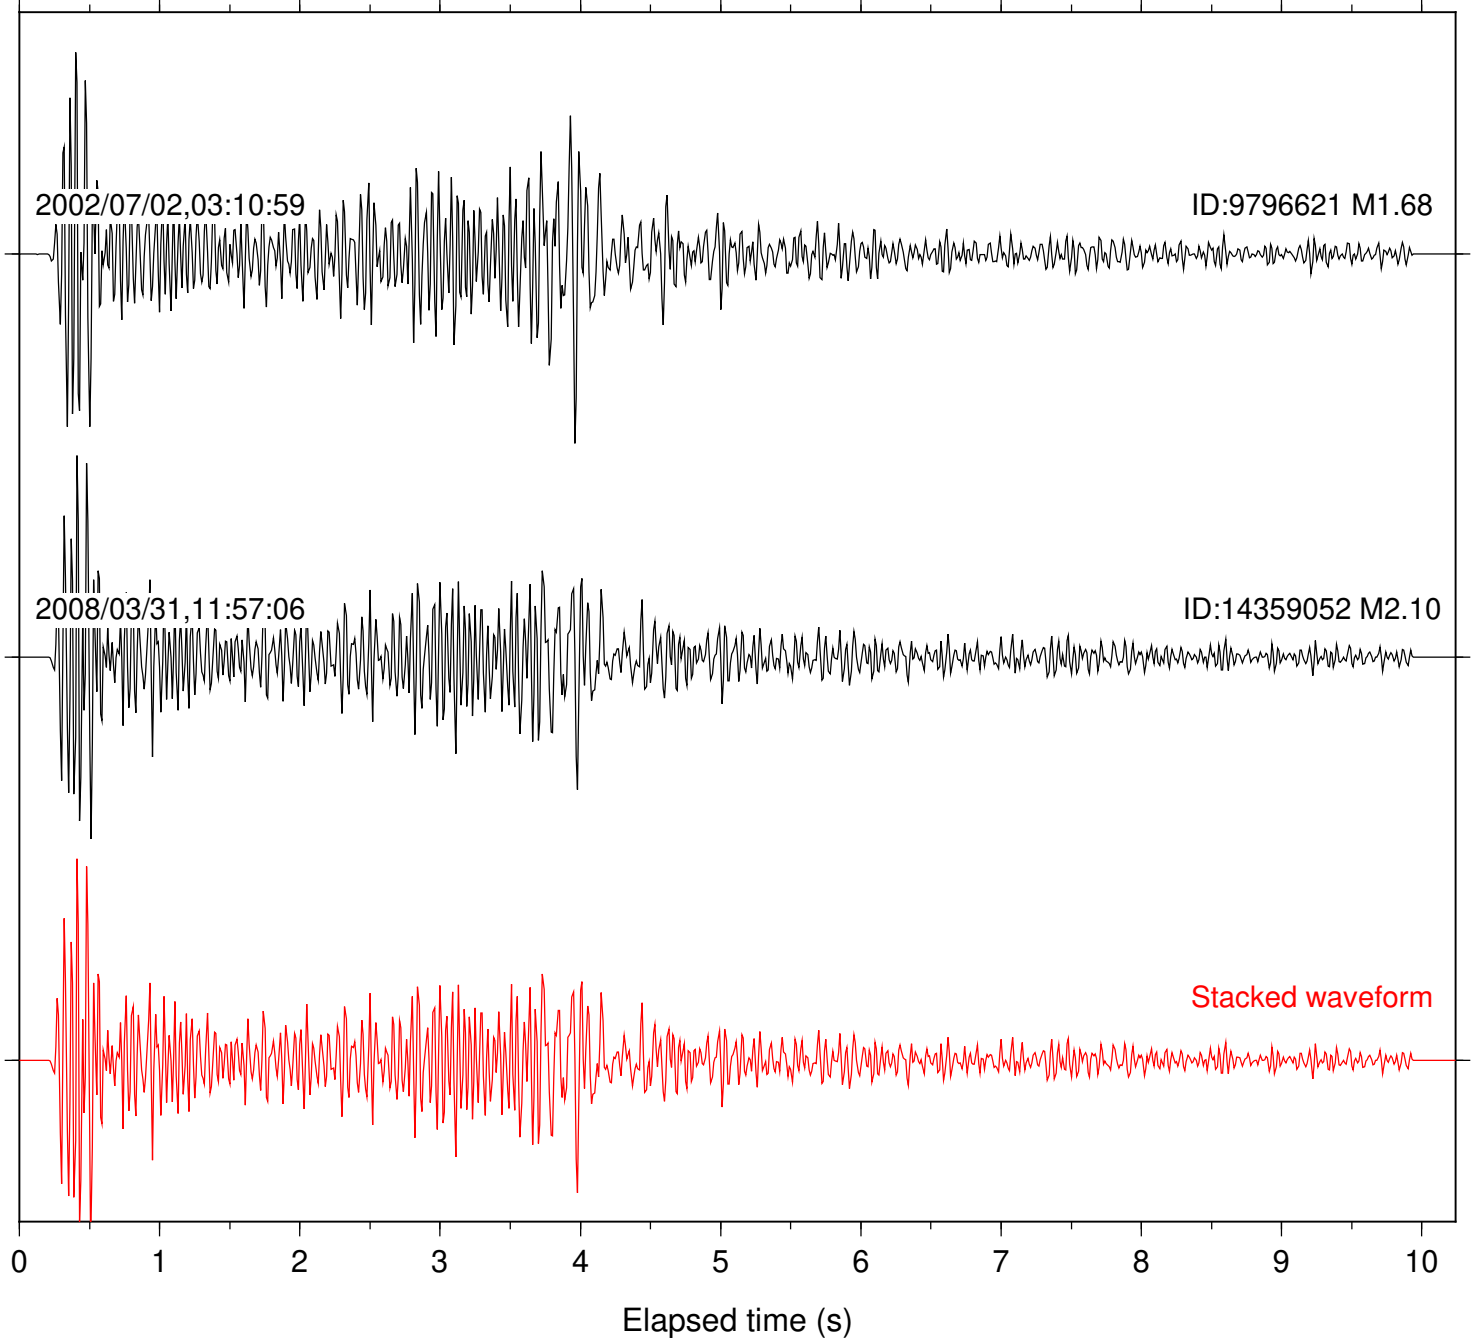

Station: FRD Com: HHZ

Focal depth: 15.60 km