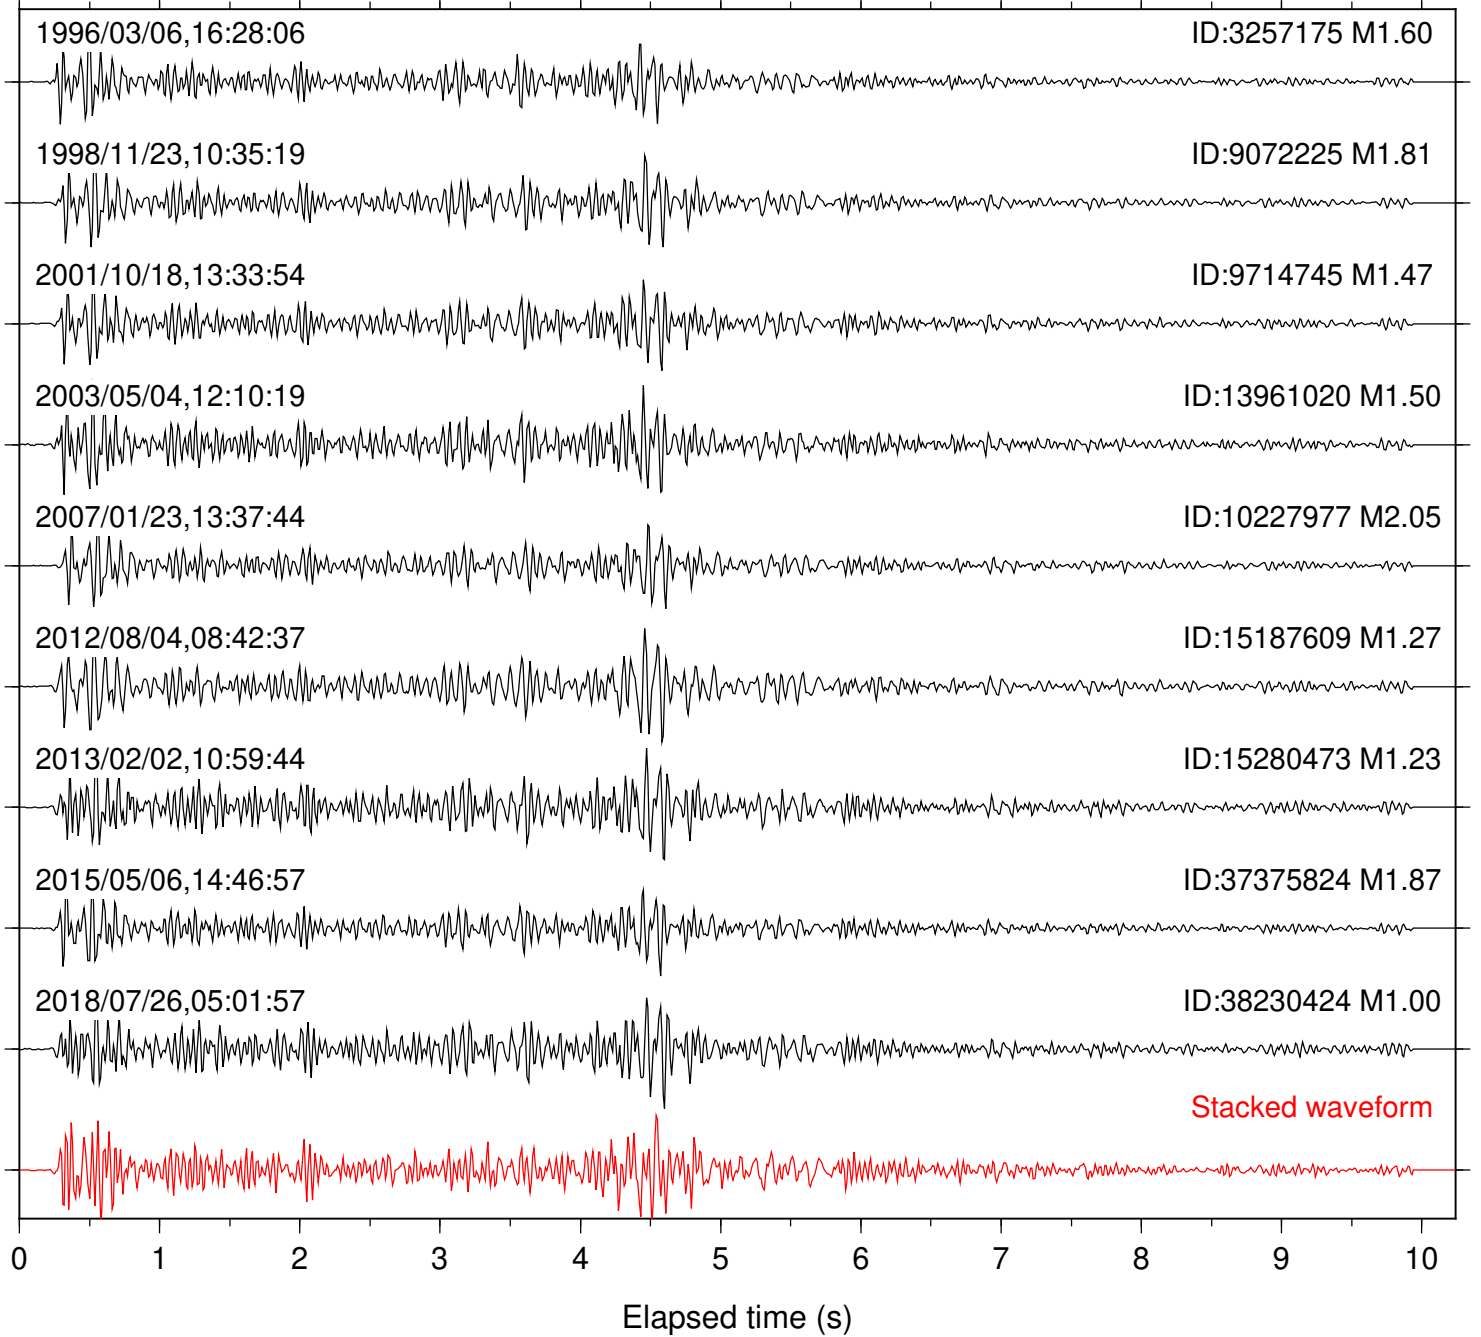

Focal depth: 17.56 km

Station: DNR Com: HHZ

Focal depth: 17.55 km

Station: FRD Com: HHZ

Focal depth: 17.56 km

Station: HMT2 Com: HHZ

Focal depth: 17.56 km

Station: KNW Com: HHZ