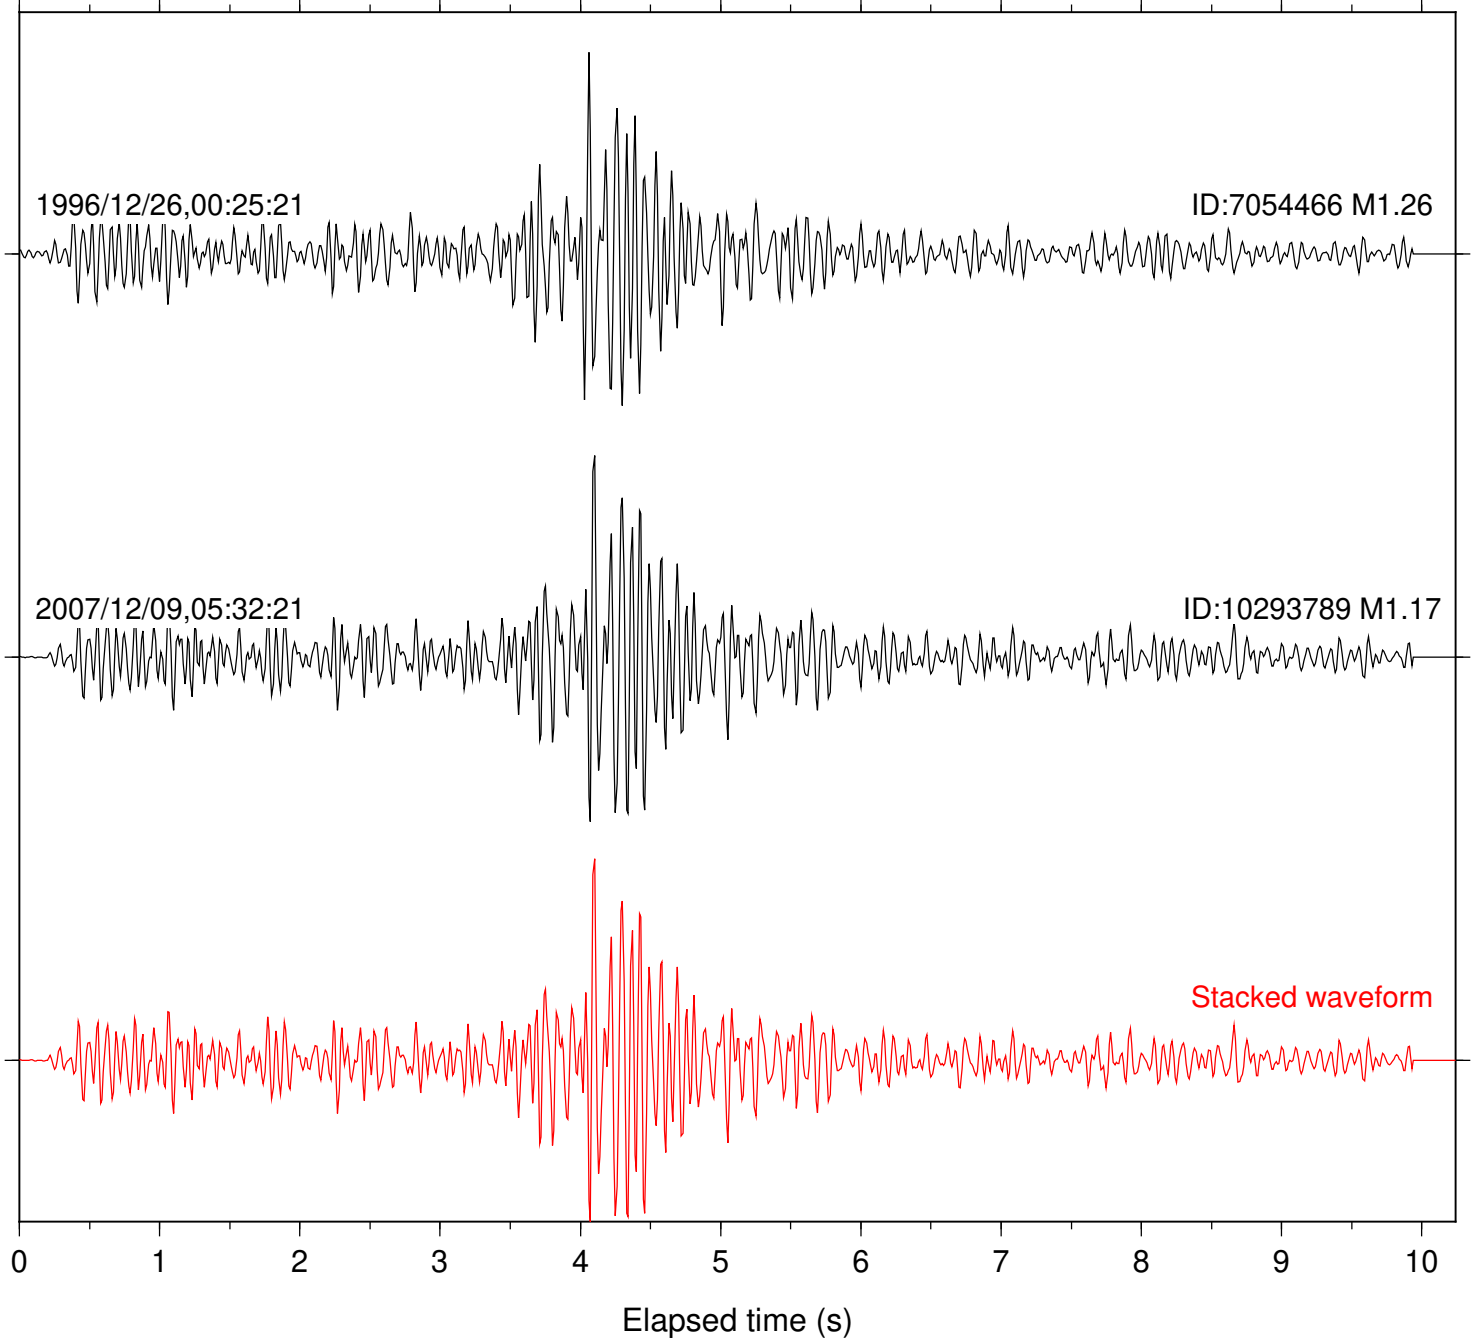

Focal depth: 17.57 km

Station: KNW Com: HHZ

Focal depth: 17.57 km

Station: PFO Com: HHZ

Focal depth: 17.57 km

Station: POB2 Com: HHZ

Focal depth: 17.59 km

Station: RDM Com: HHZ