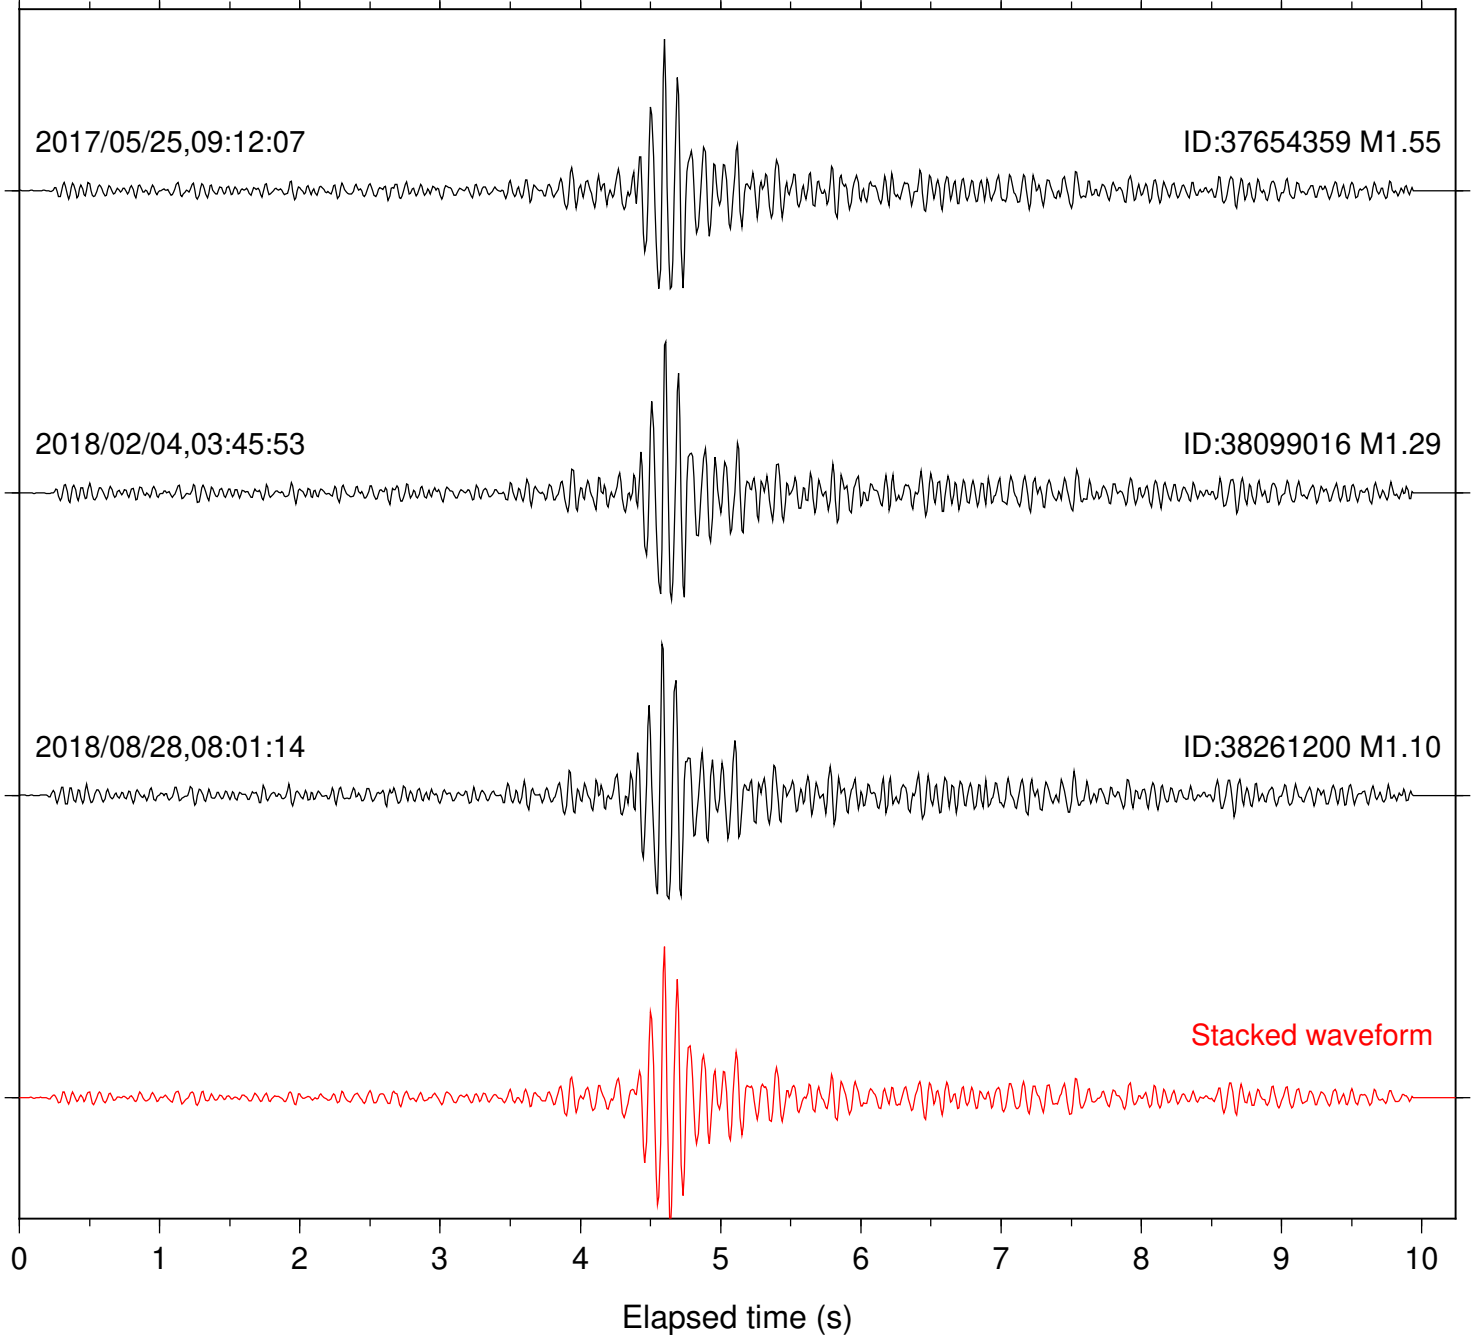

Station: B084 Com: EHZ

Focal depth: 5.24 km