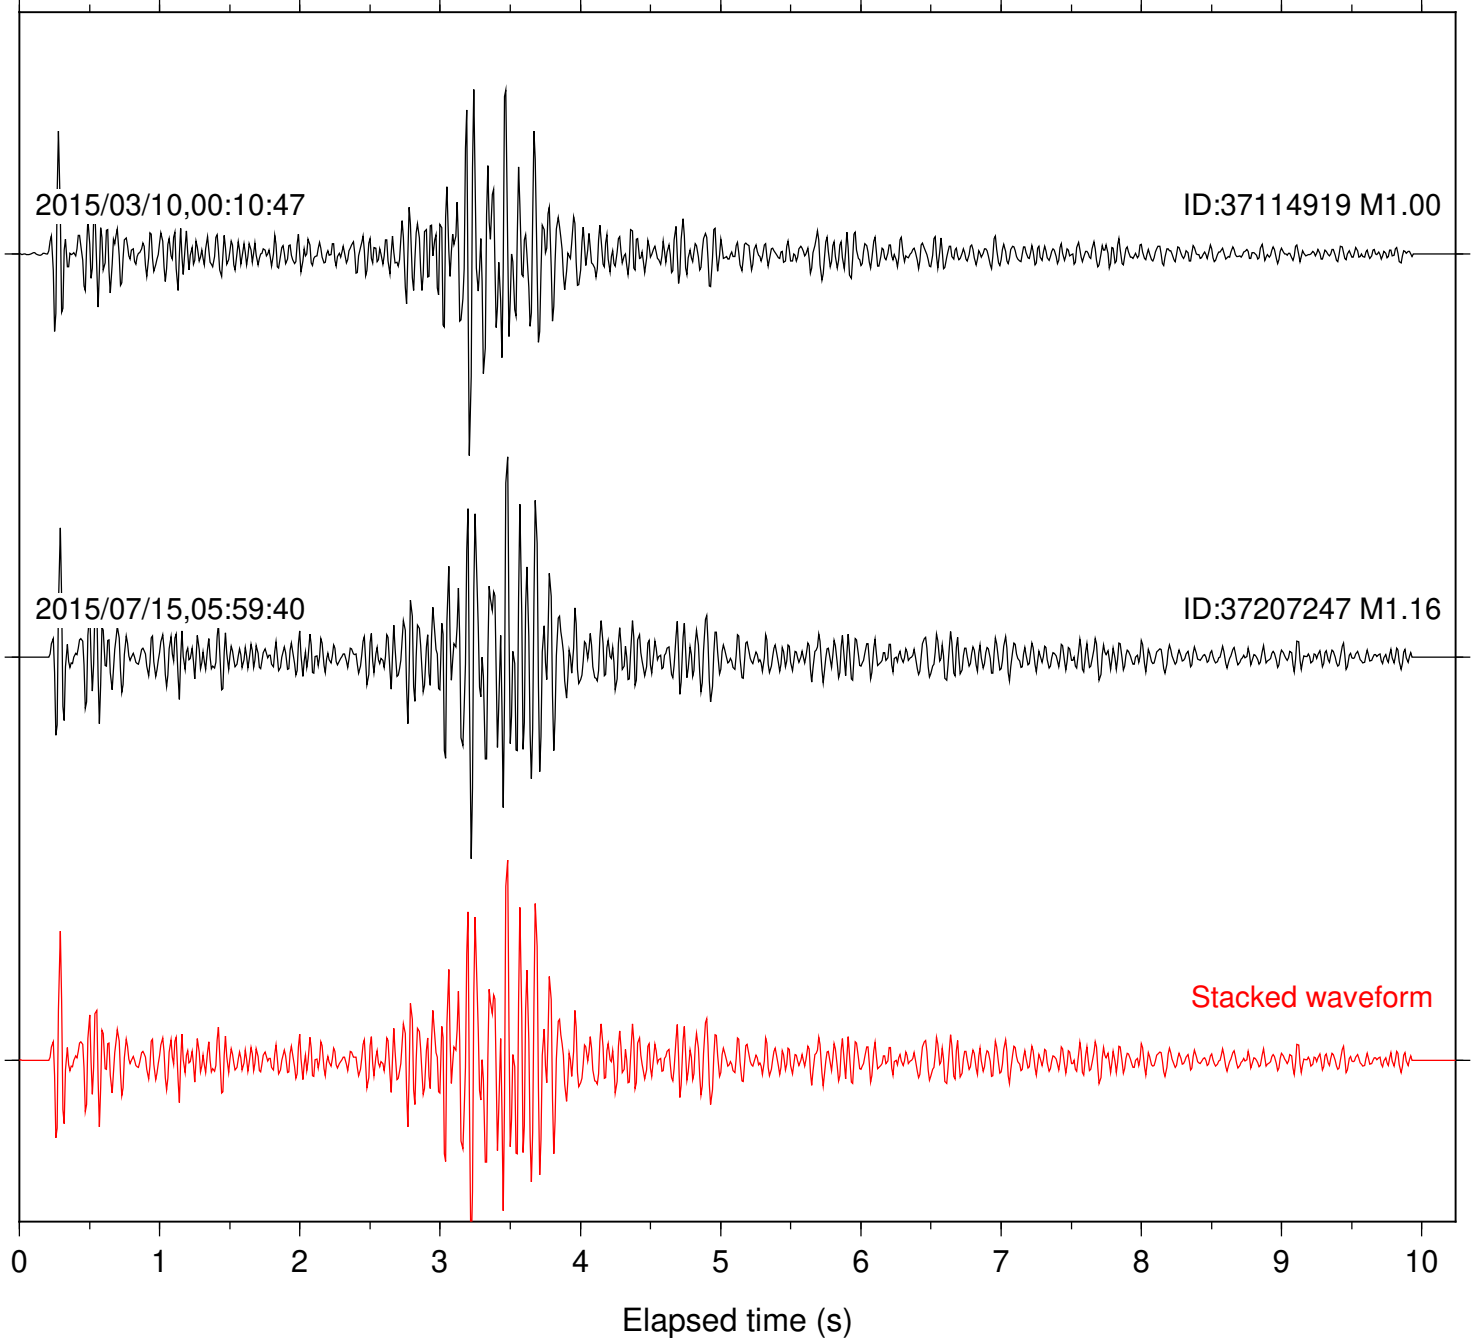

Station: DGR Com: HHZ

Focal depth: 8.29 km

Station: HMT2 Com: HHZ

Focal depth: 8.29 km

Station: KNW Com: HHZ

Focal depth: 8.29 km

Station: B081 Com: EHZ

Focal depth: 7.85 km