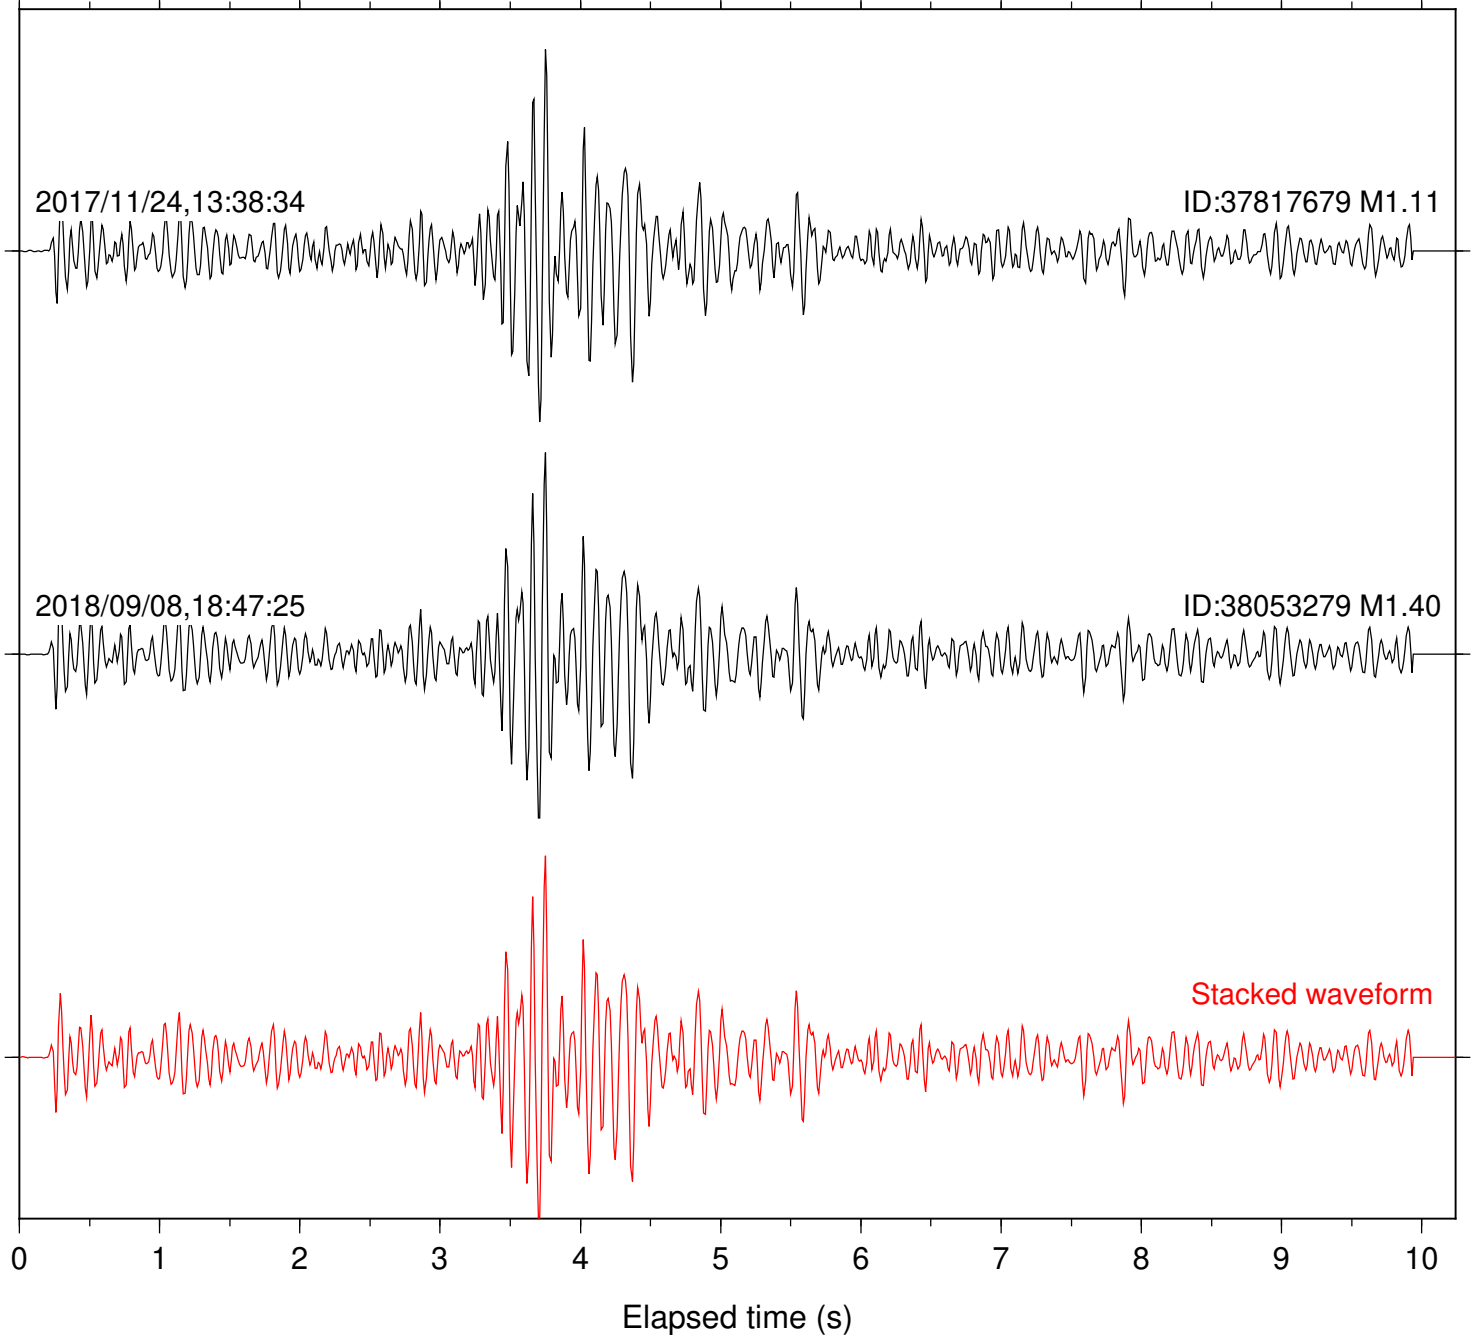

Station: POB2 Com: HHZ

Focal depth: 4.89 km