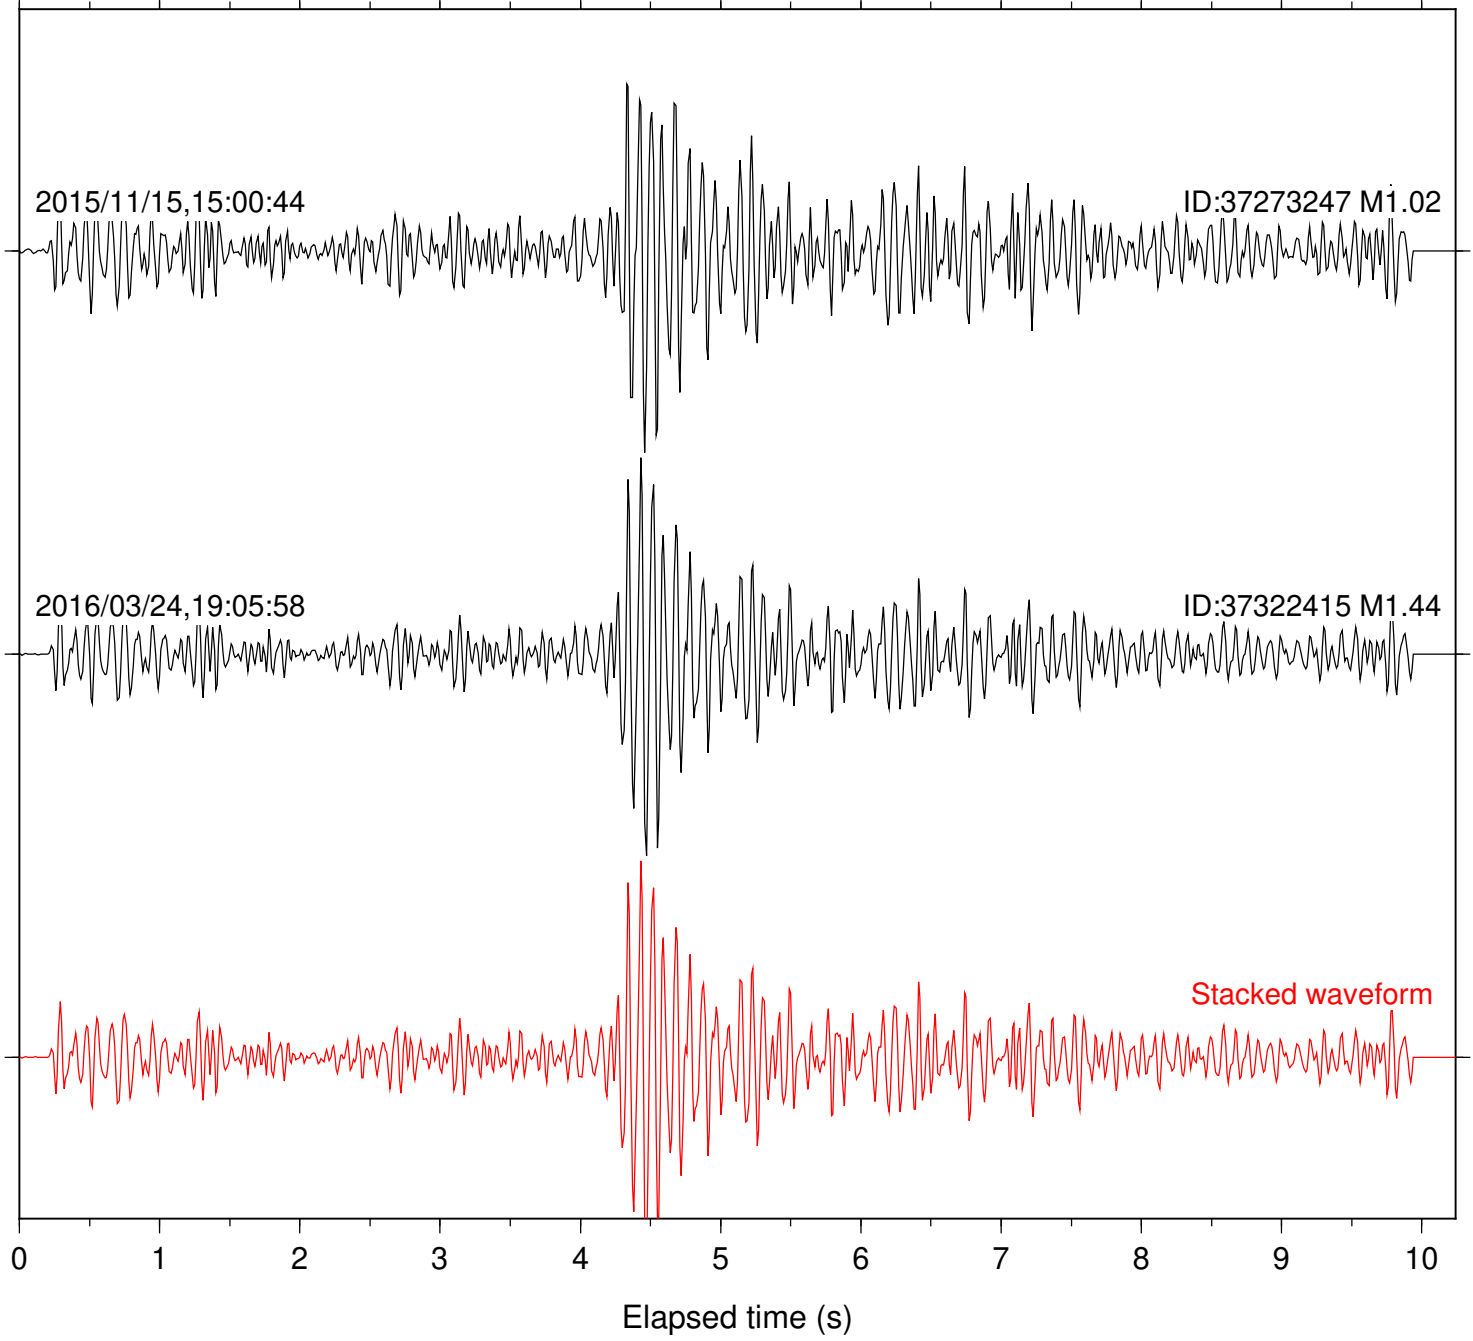

Station: B084 Com: EHZ

Focal depth: 8.14 km