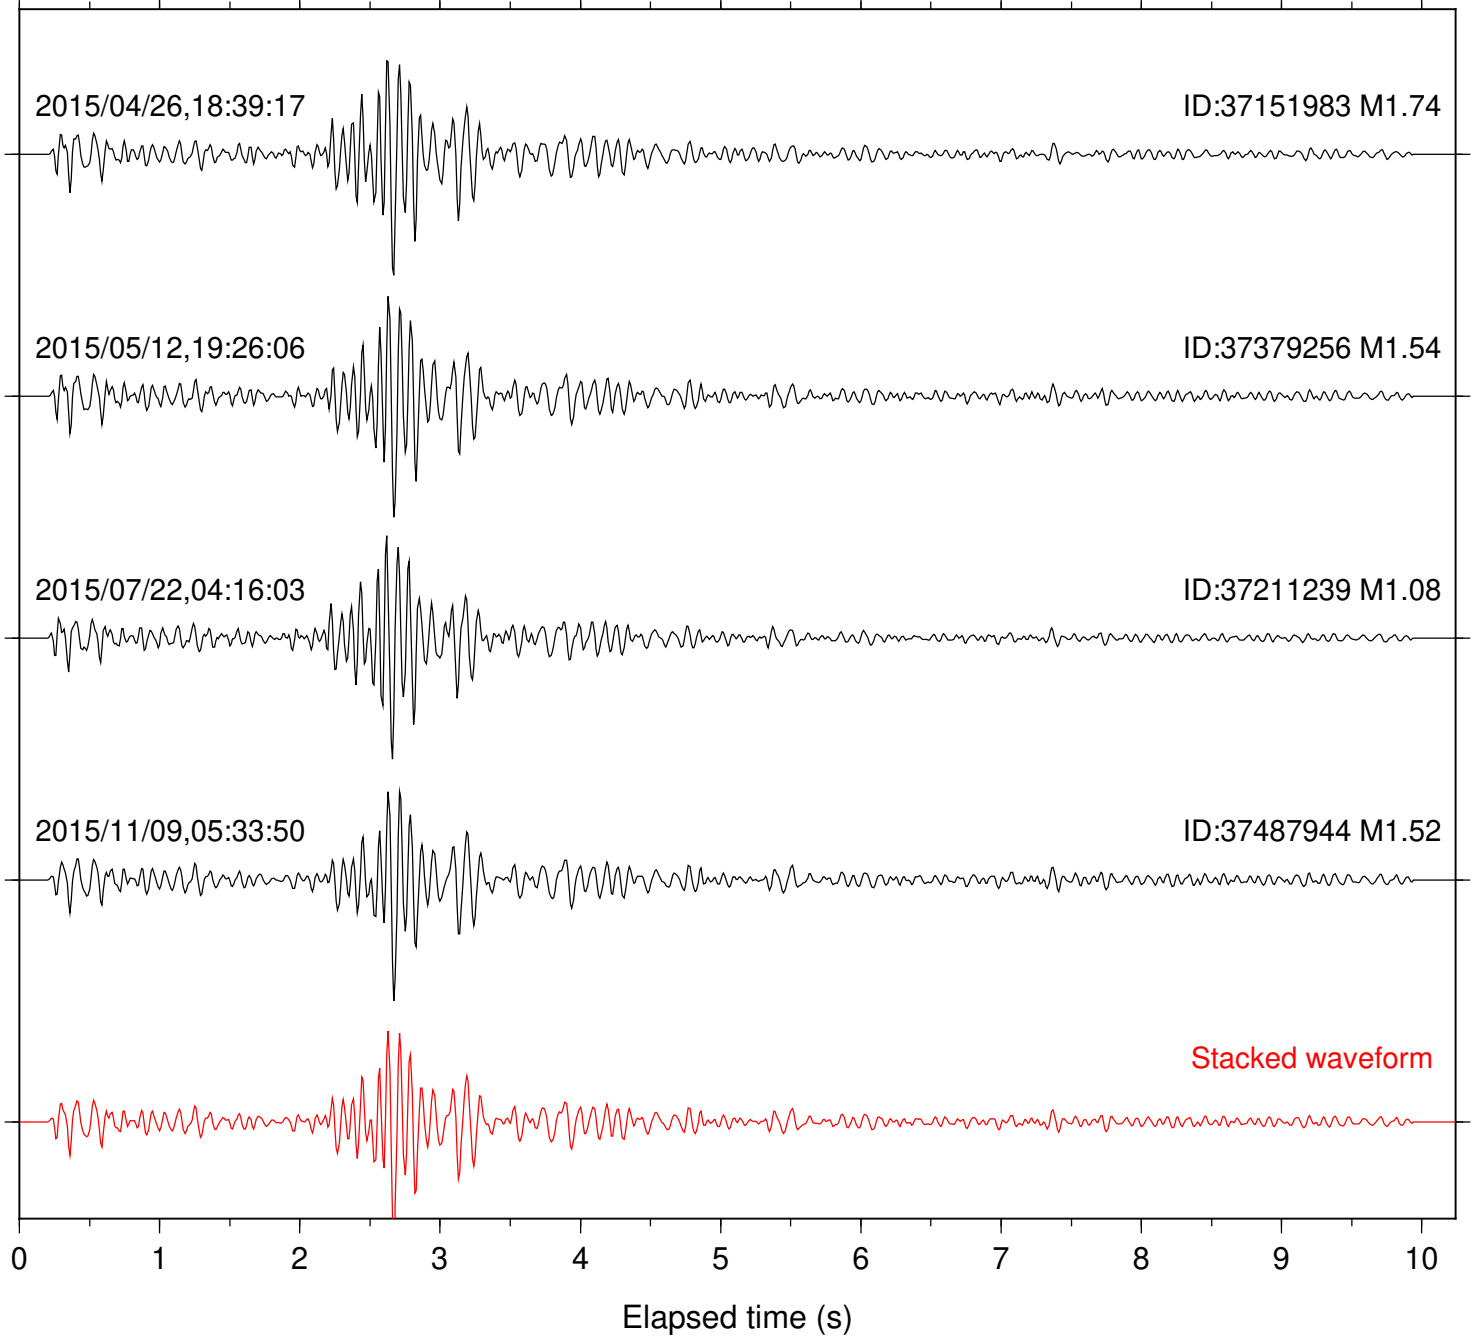

Station: POB2 Com: HHZ

Focal depth: 8.33 km