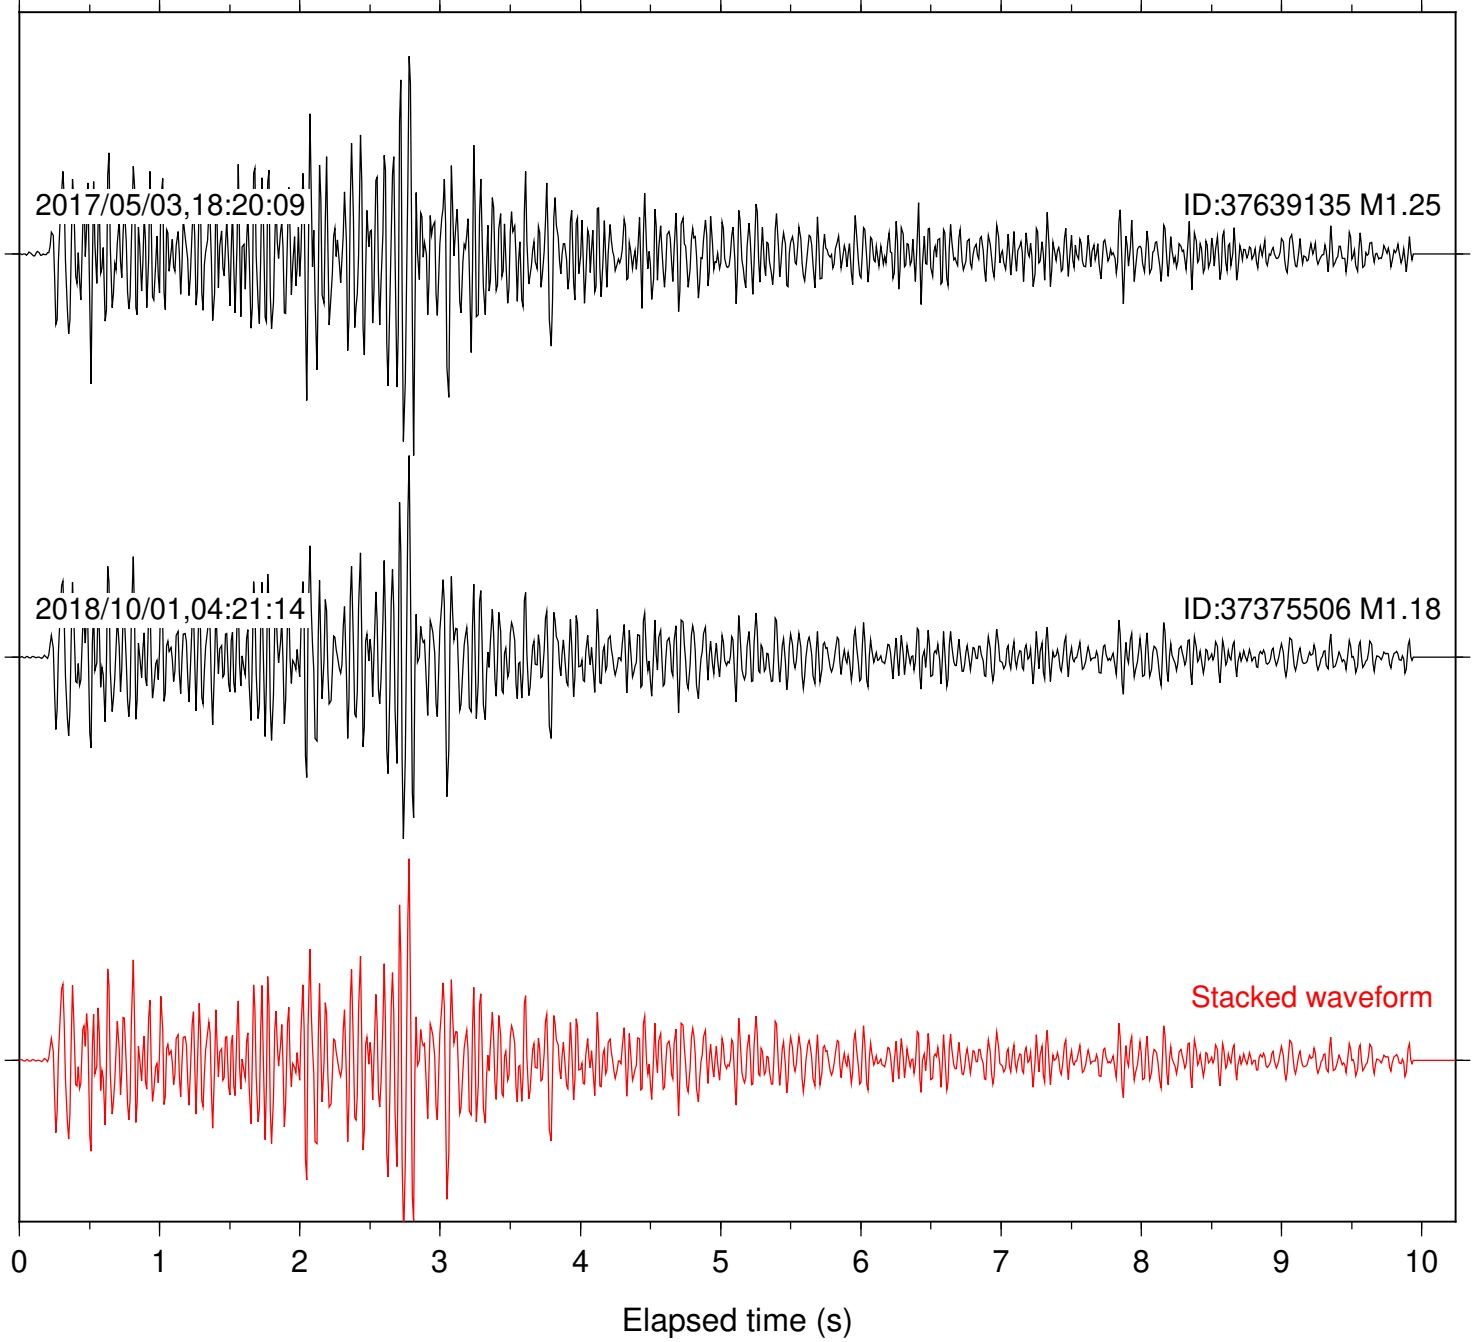

Station: FRD Com: HHZ

Focal depth: 5.83 km