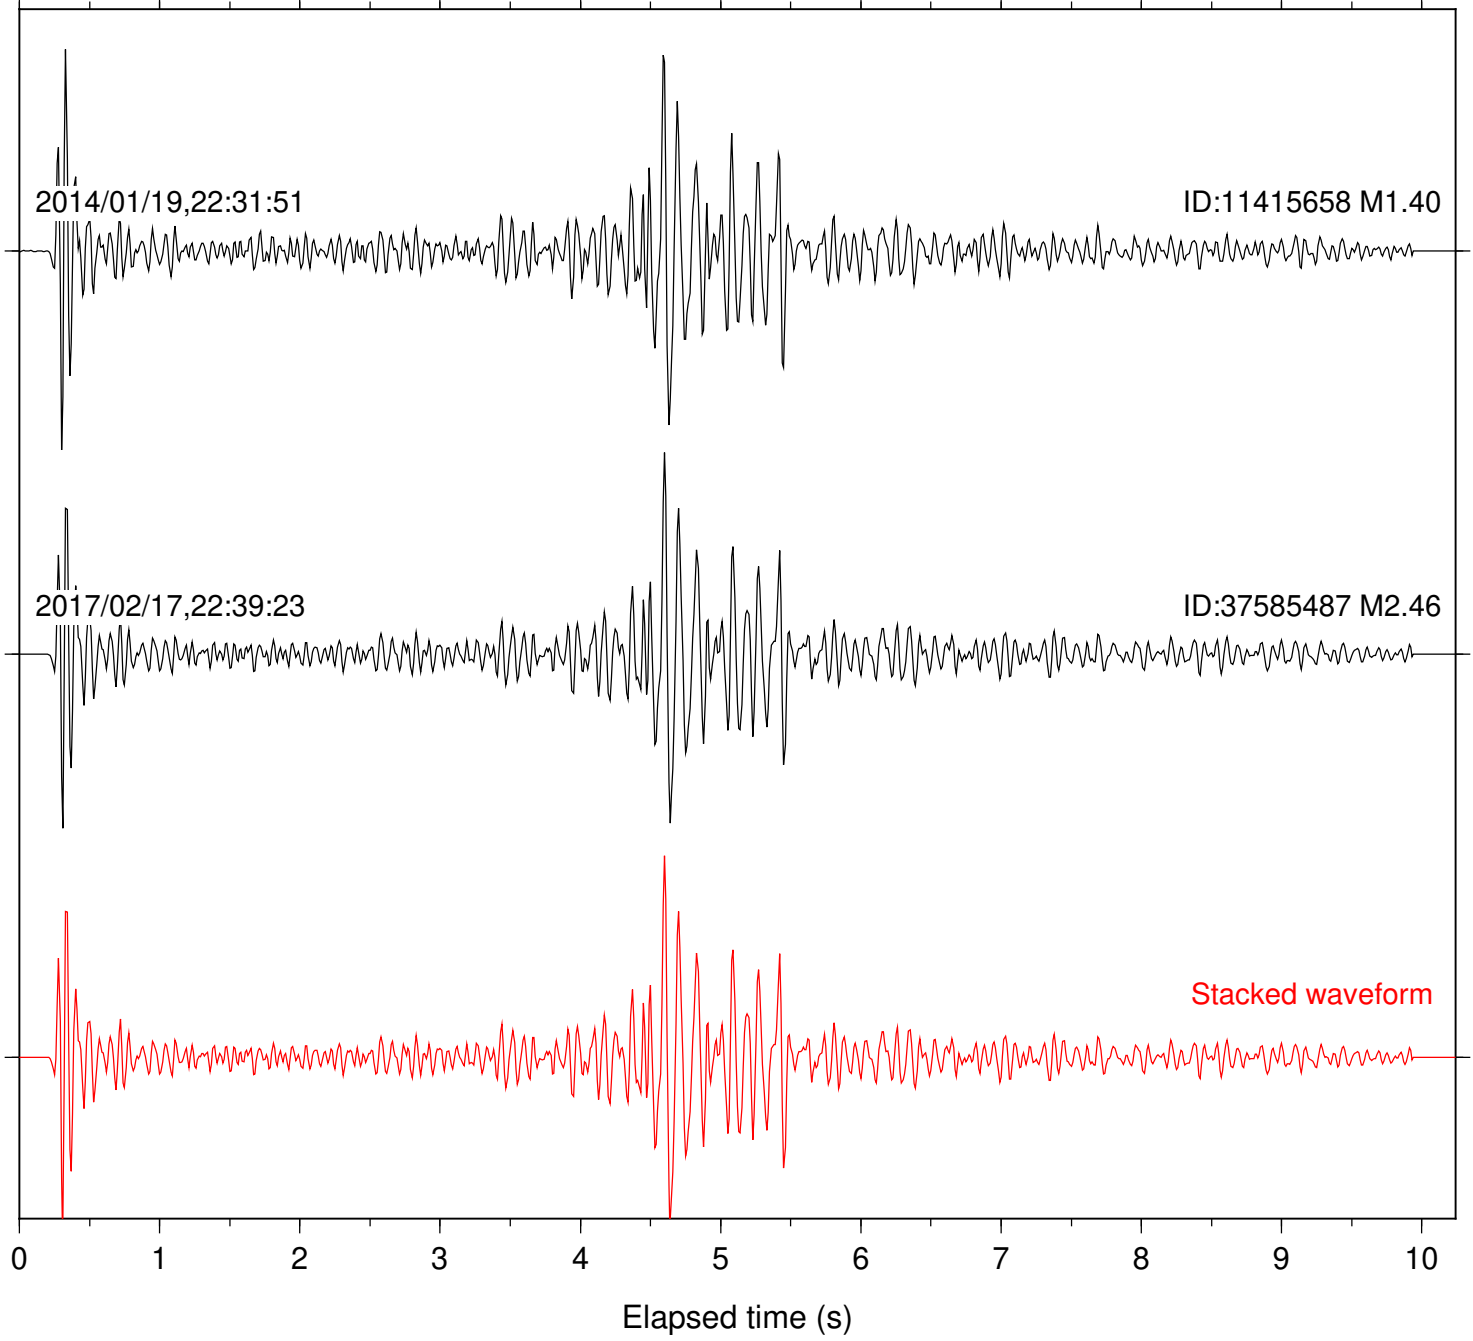

2014/01/22,00:22:41

ID:11416386 M1.08

Stacked waveform

0 1 2 3 4 5 6 7 8 9 10  
Elapsed time (s)

Station: B088 Com: EHZ

Focal depth: 15.87 km

Station: PMD Com: HHZ

Focal depth: 15.87 km