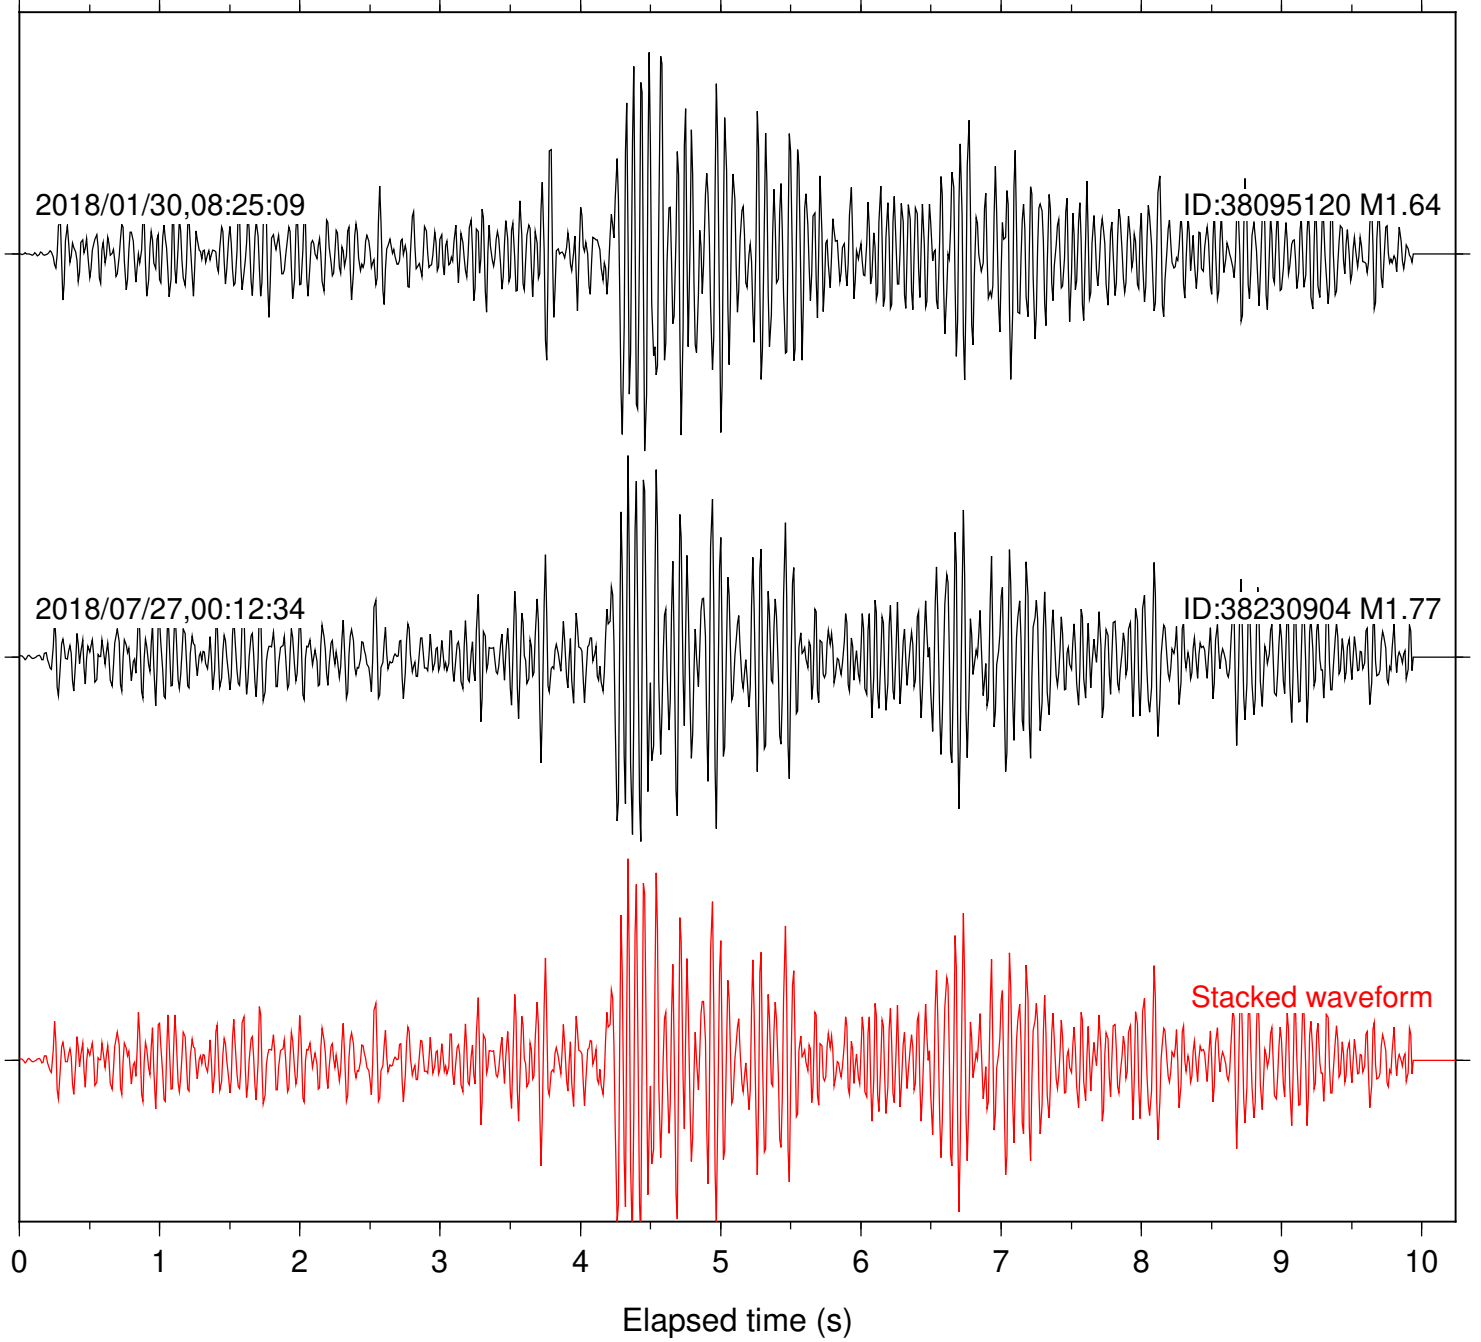

Station: PFO Com: HHZ

Focal depth: 6.49 km