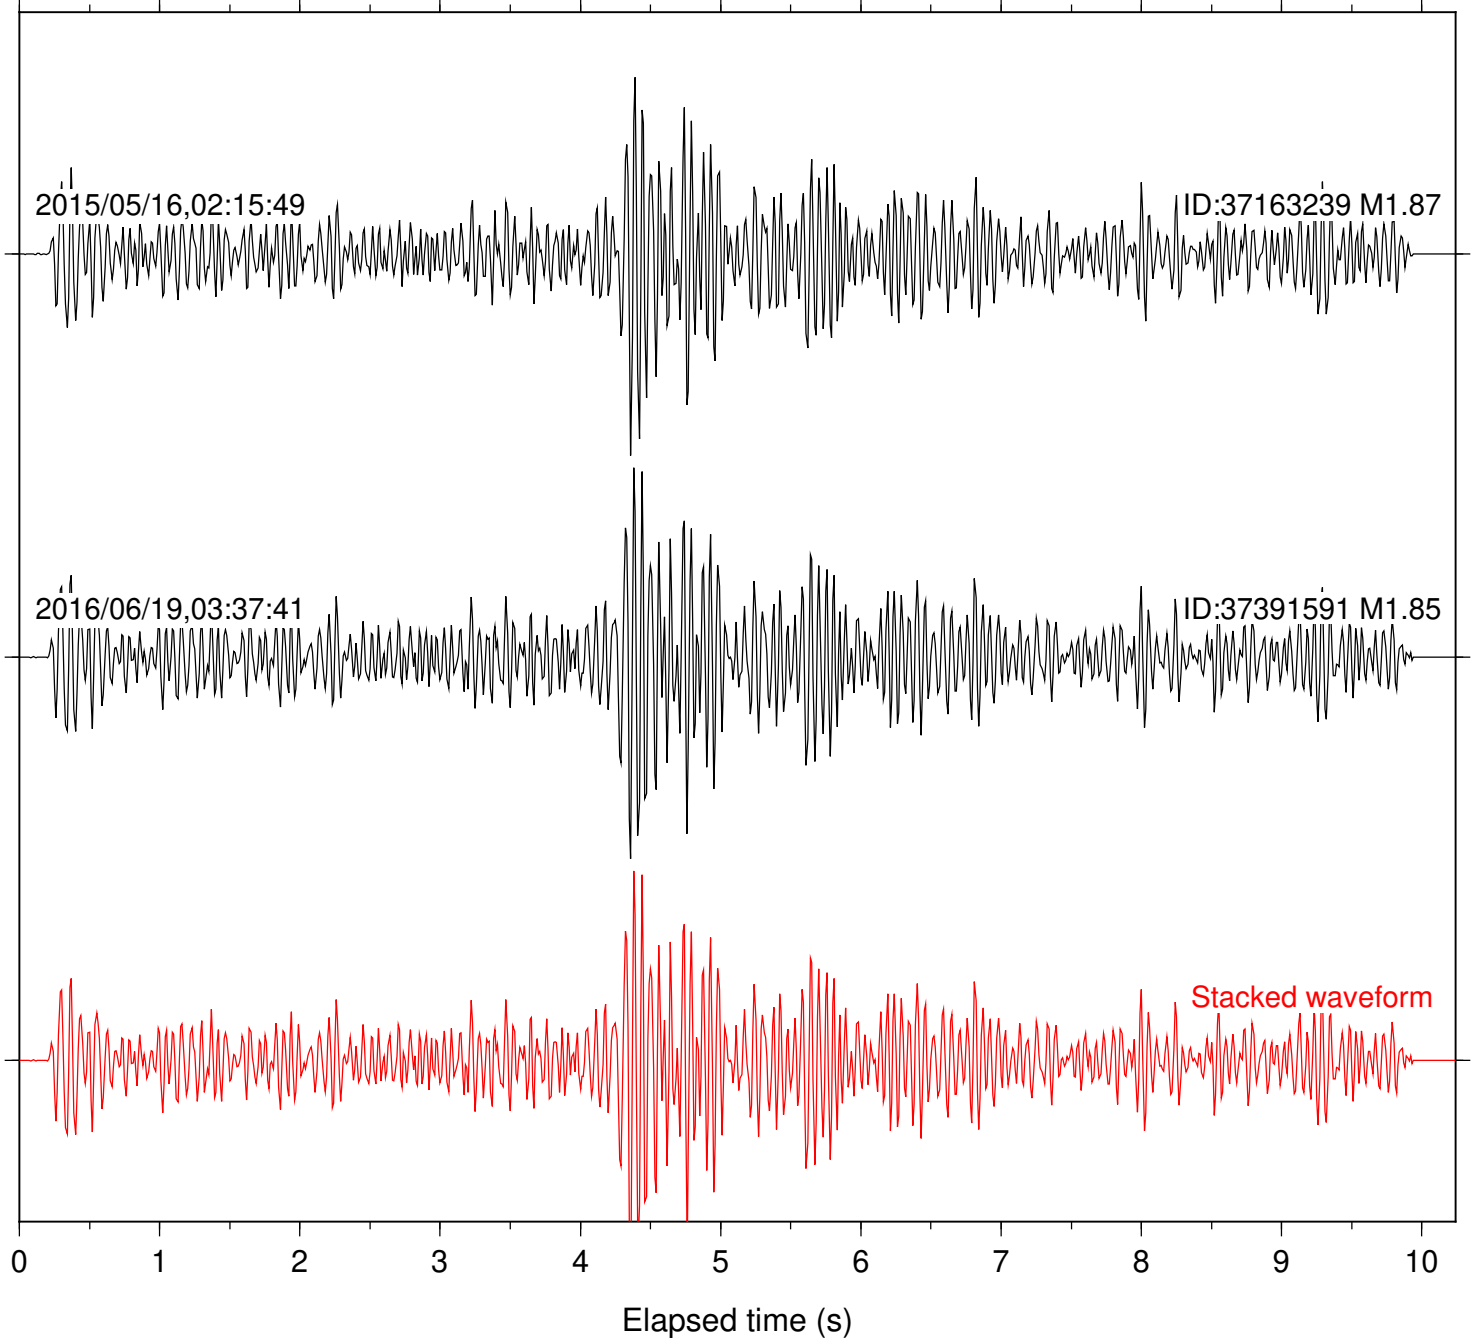

Station: PFO Com: HHZ

Focal depth: 8.43 km