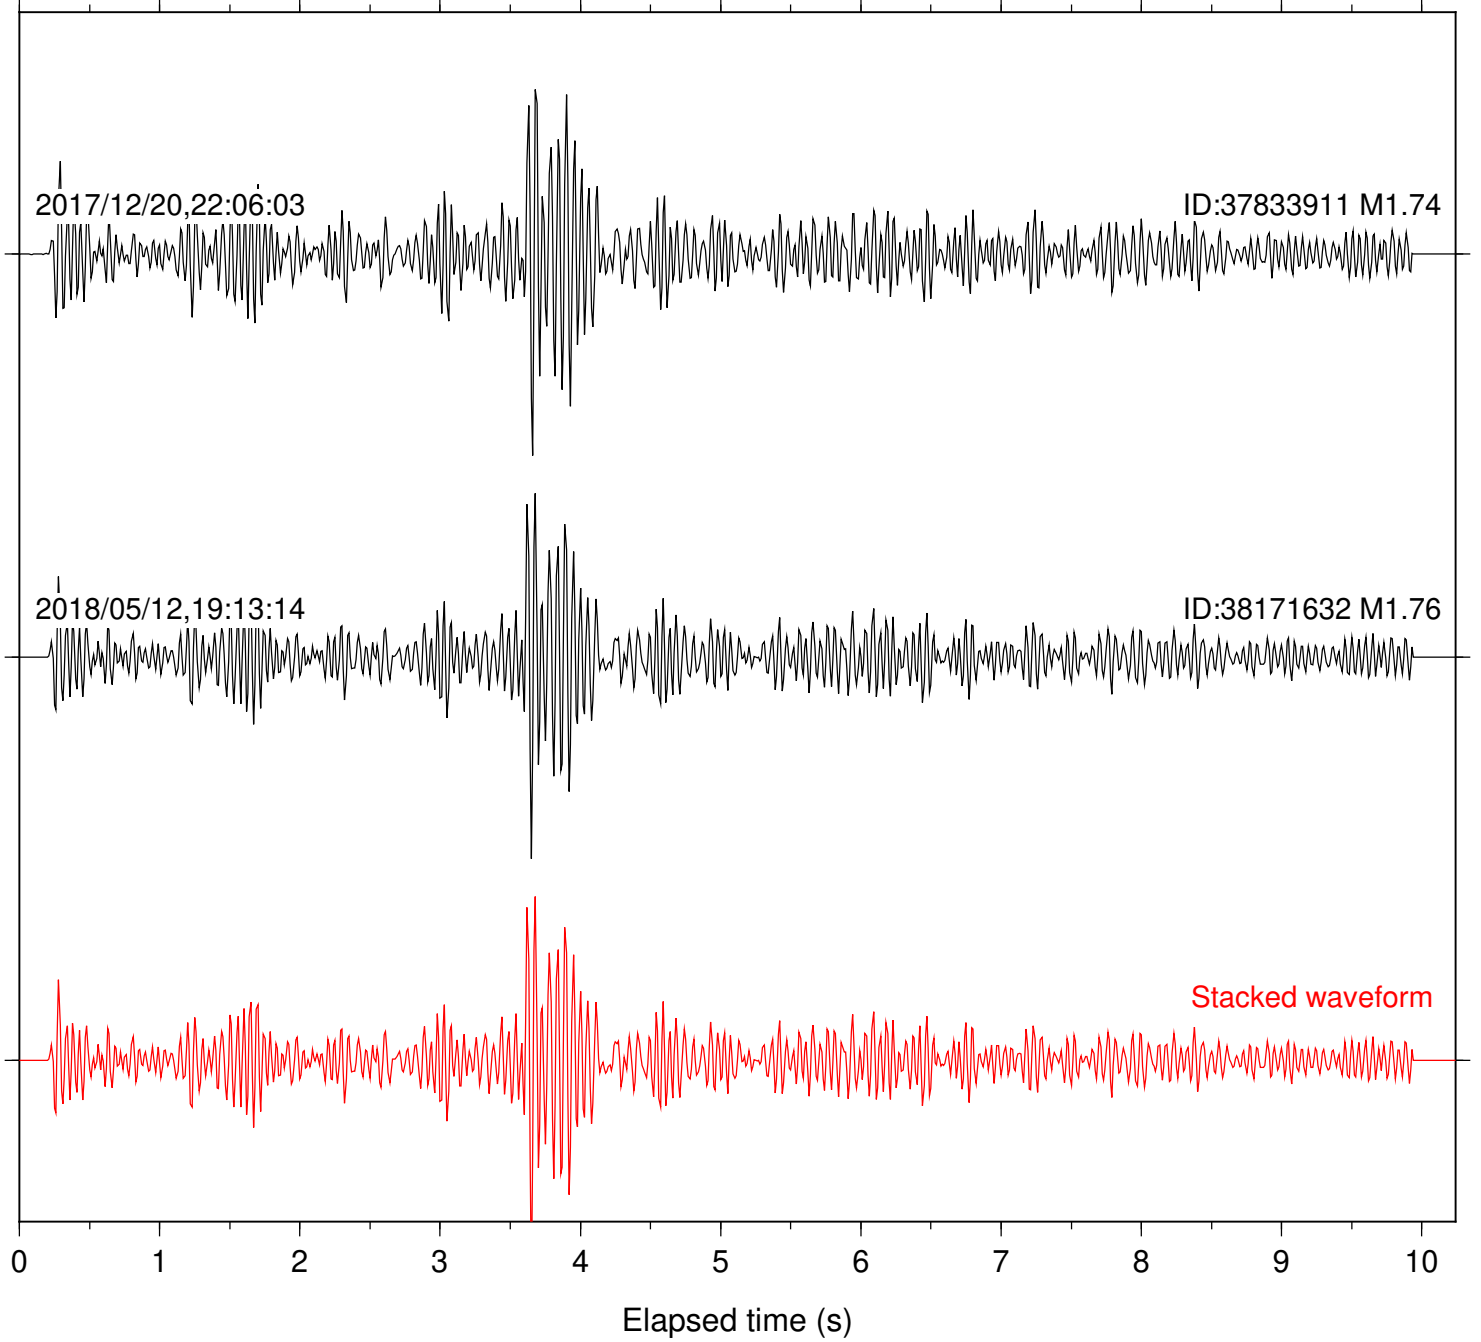

Station: DGR Com: HHZ

Focal depth: 7.36 km