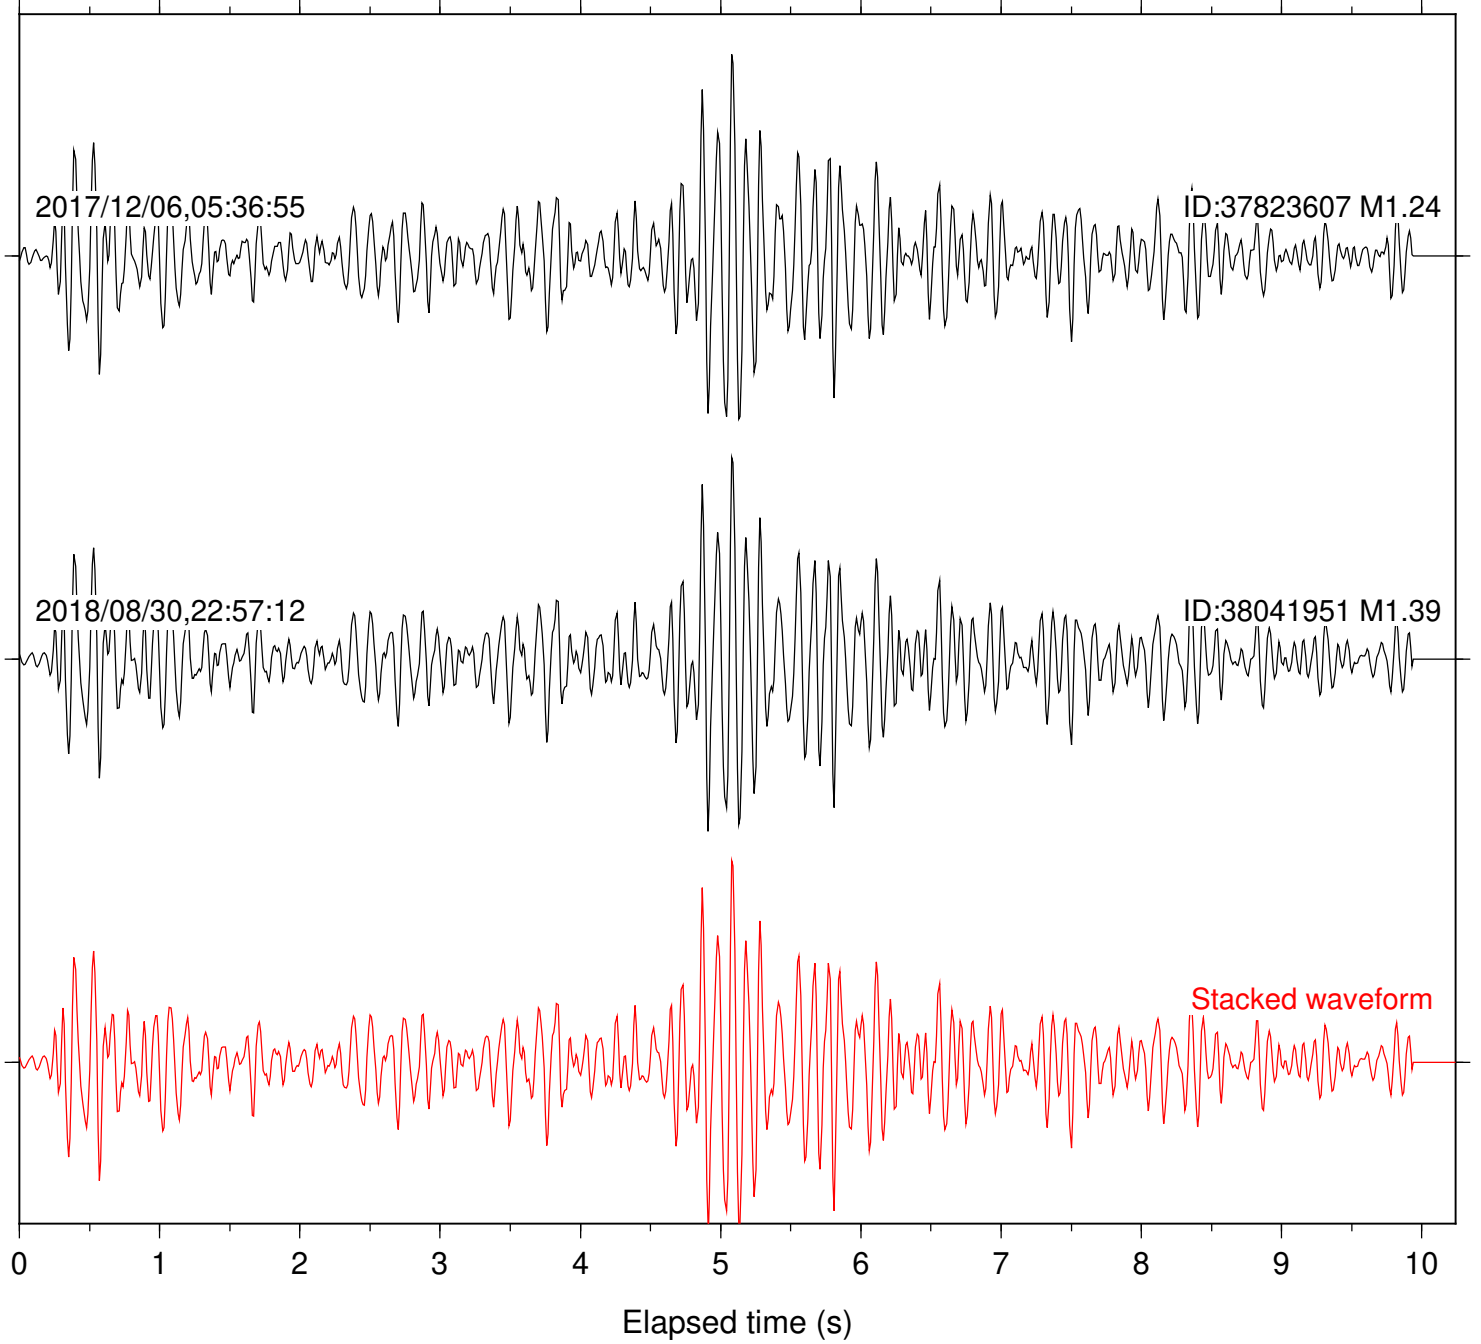

Station: KNW Com: HHZ

Focal depth: 5.17 km

Station: LKH Com: HHZ

Focal depth: 5.17 km

Station: LVA2 Com: HHZ

Focal depth: 5.17 km

Station: MTG Com: HHZ

Focal depth: 5.17 km