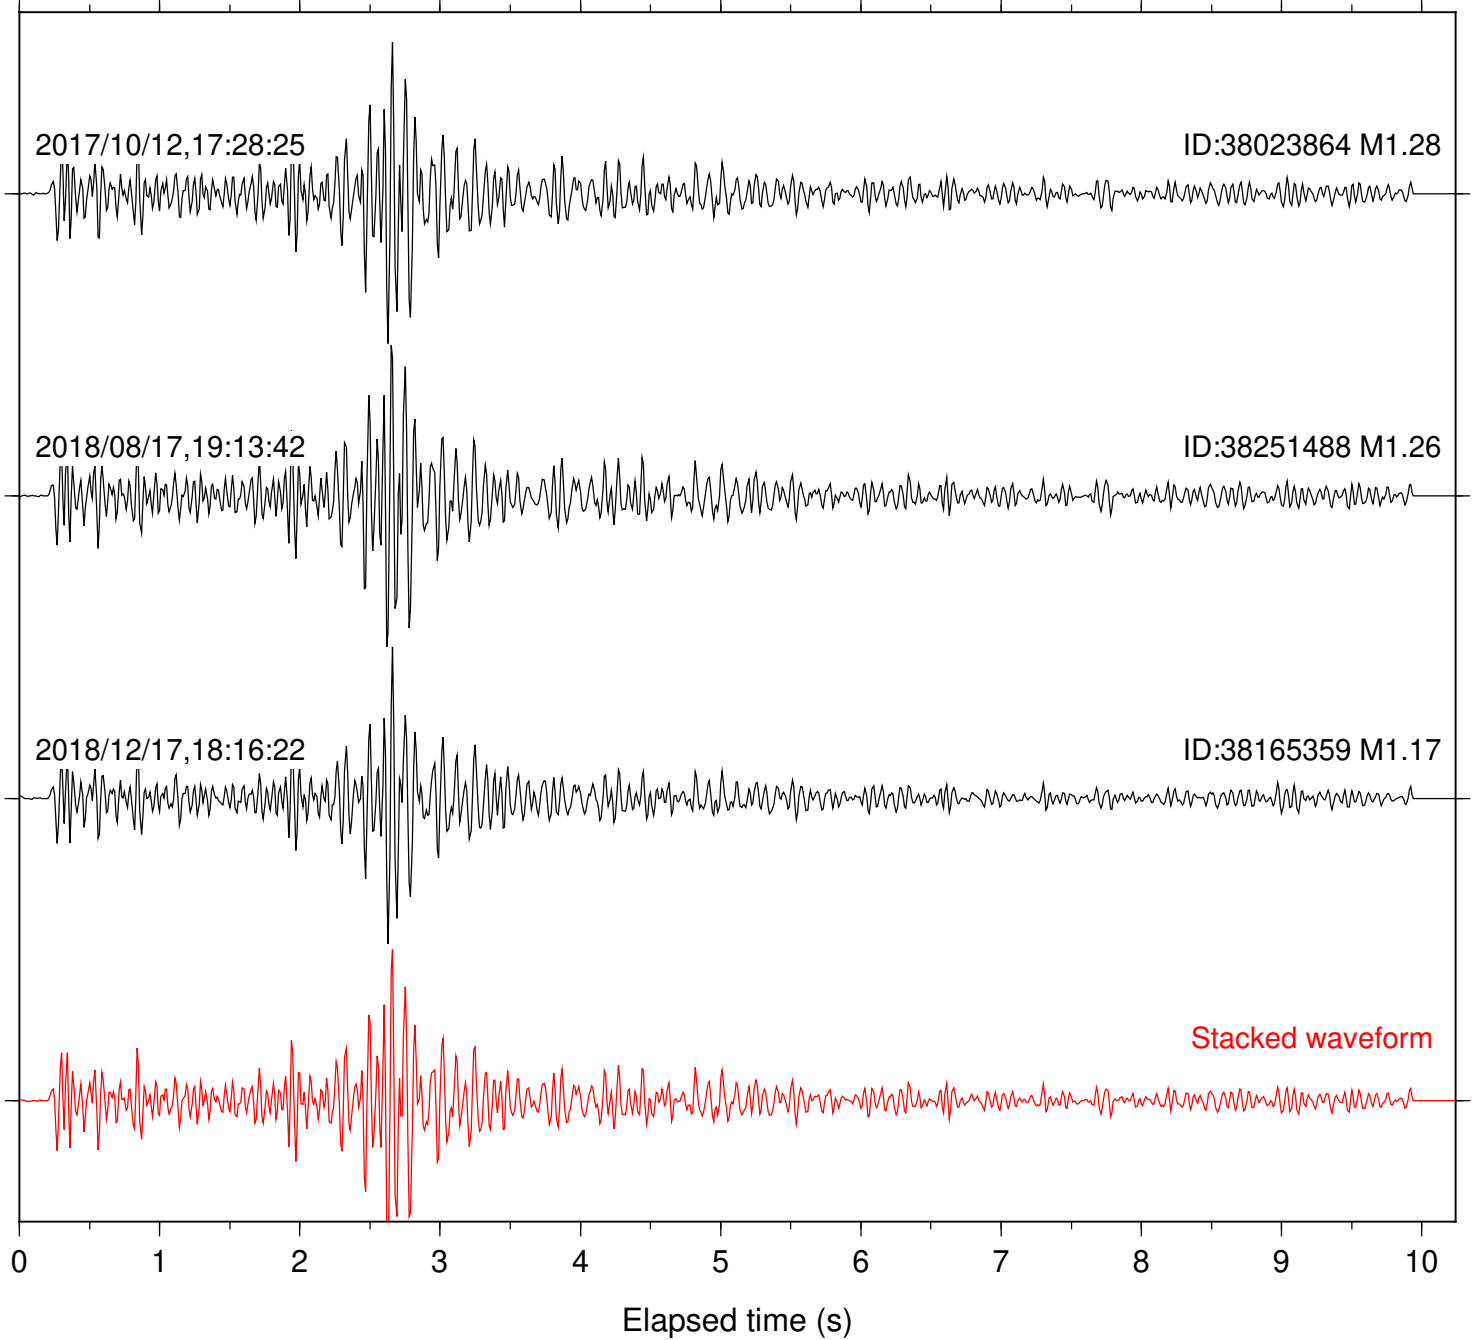

Station: B084 Com: EHZ

Focal depth: 4.99 km

Station: B086 Com: EHZ

Focal depth: 4.89 km

Station: B087 Com: EHZ

Focal depth: 4.99 km

Station: B088 Com: EHZ

Focal depth: 4.99 km