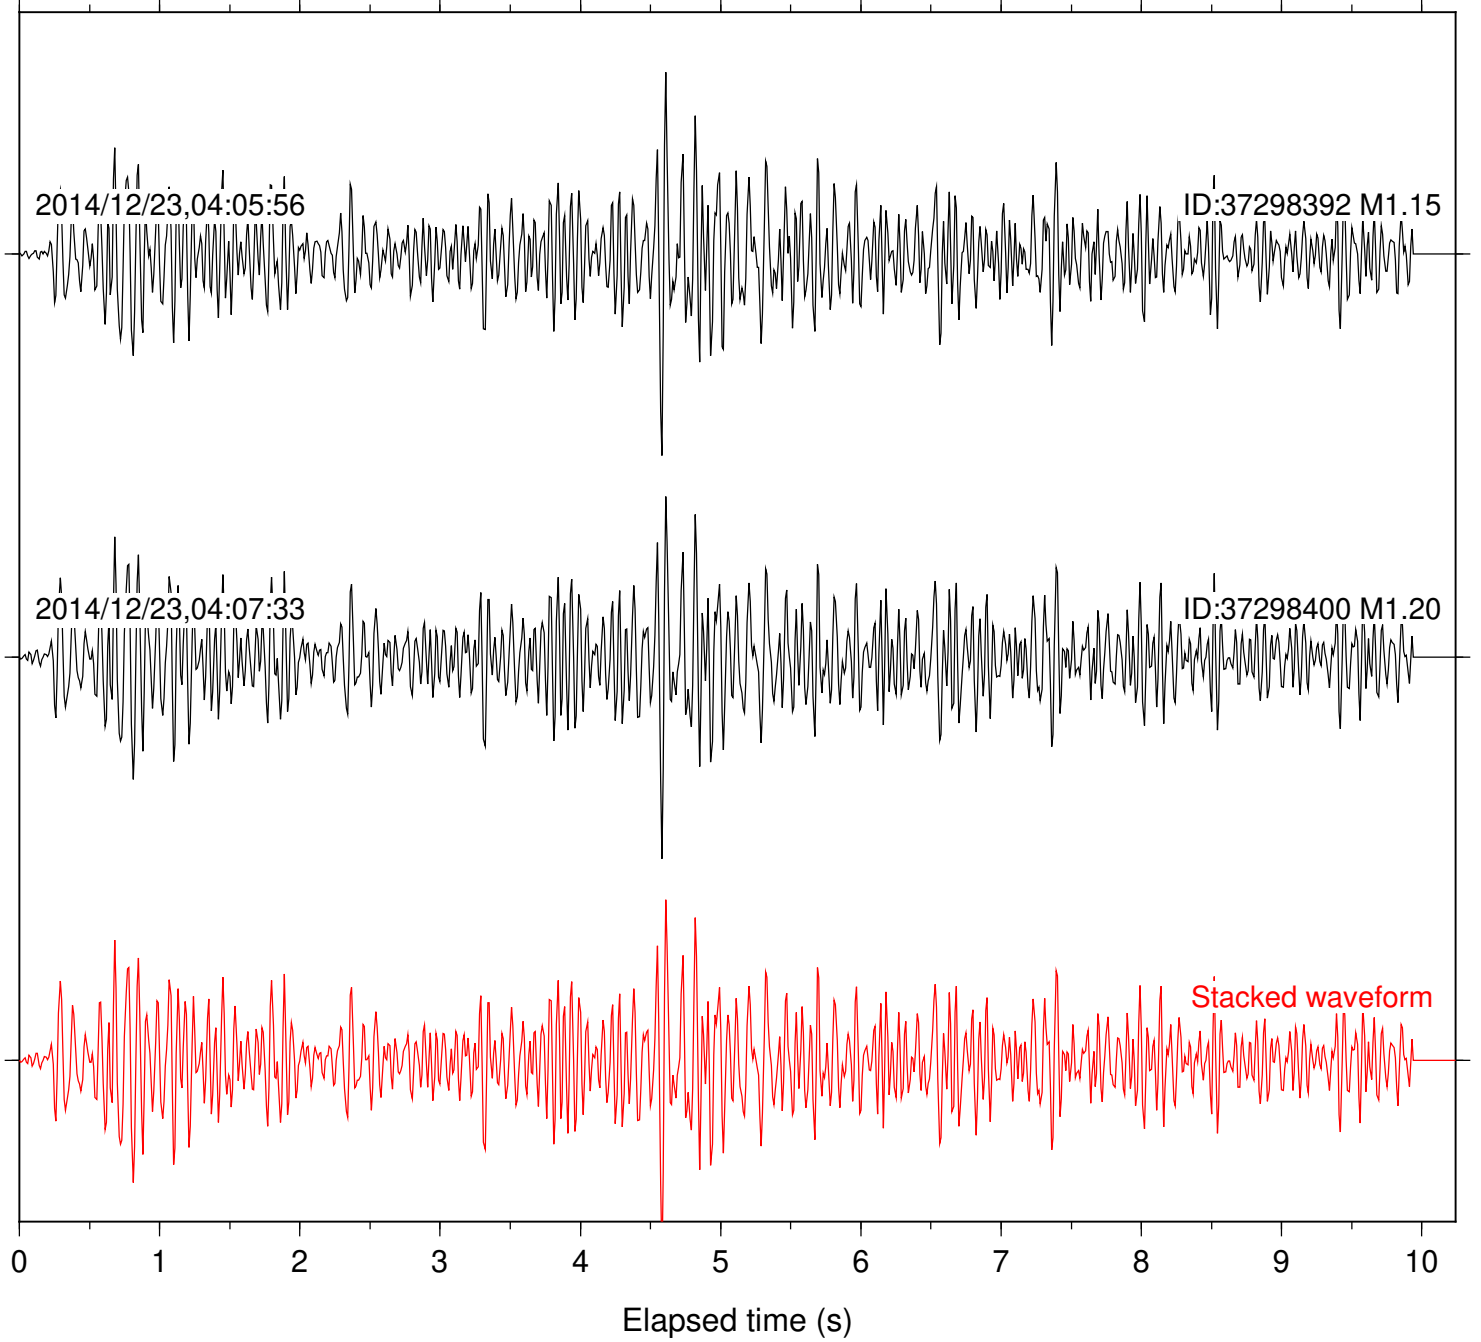

Station: SKY Com: EHZ

Focal depth: 8.49 km