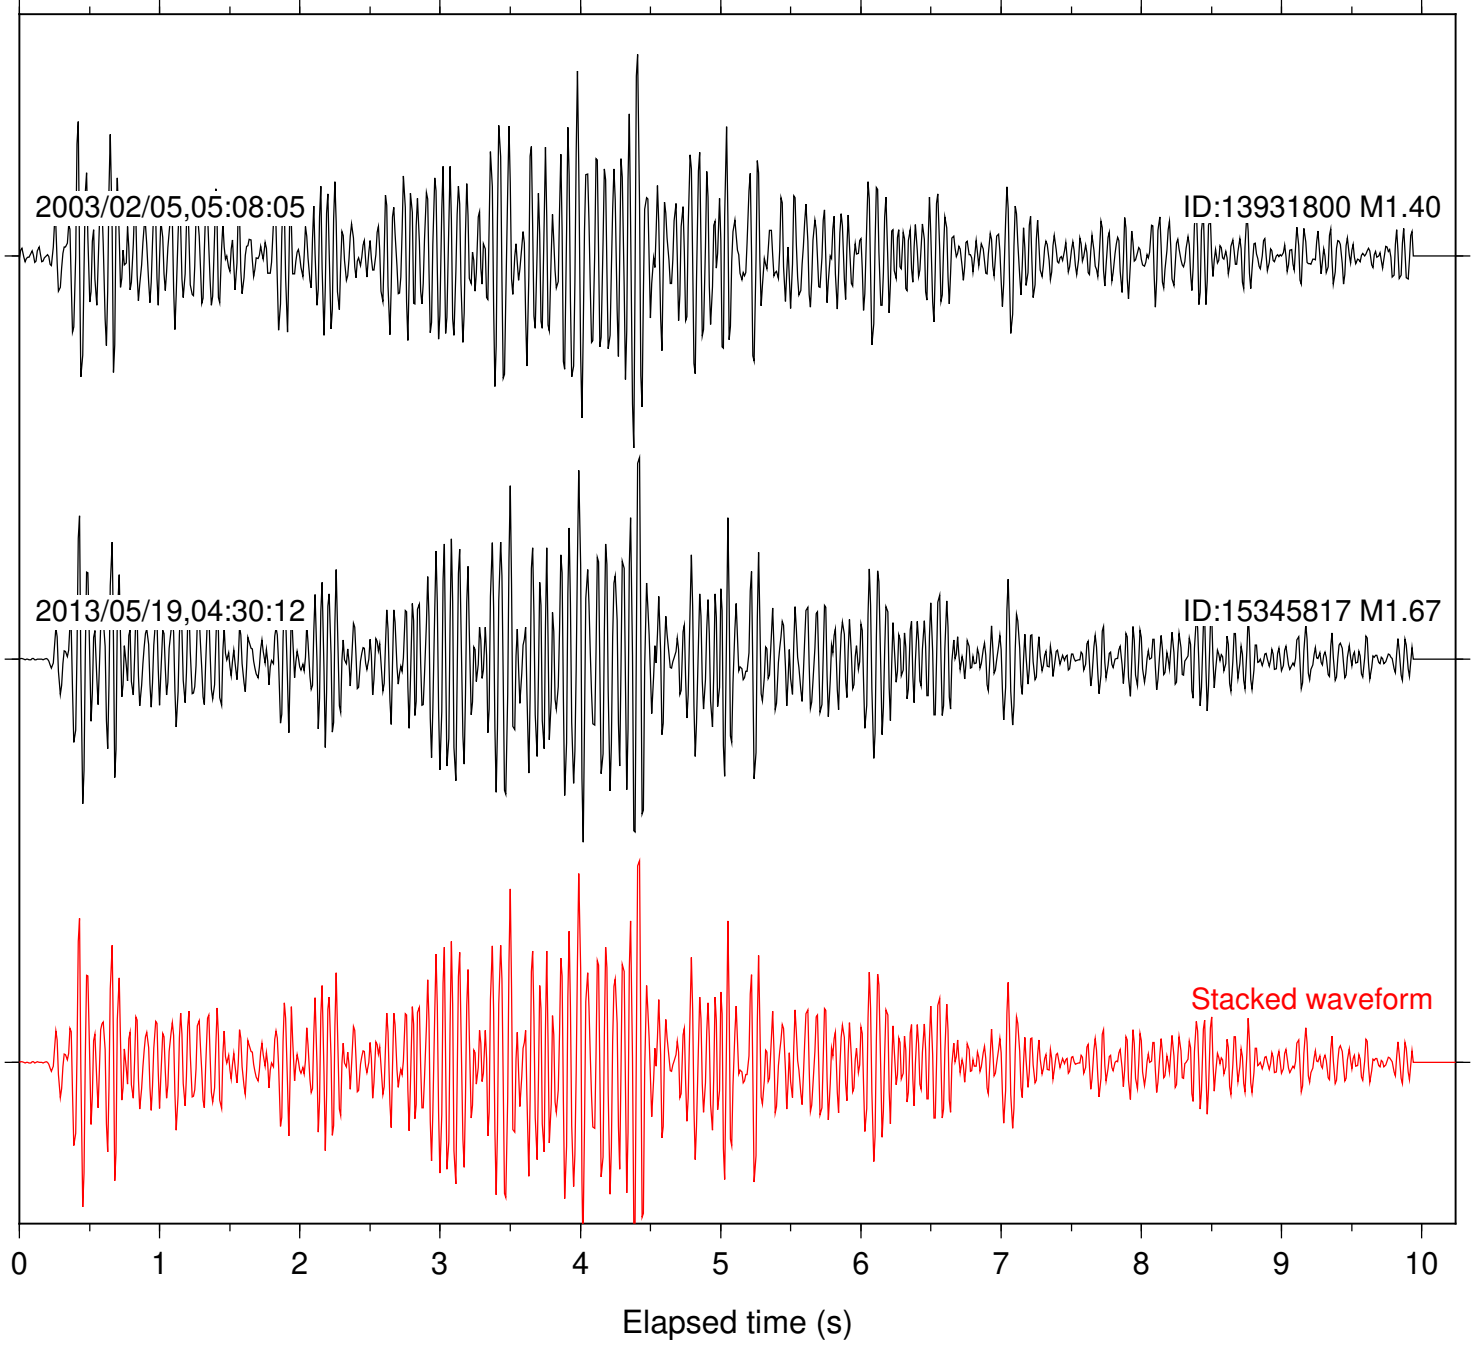

Station: DGR Com: HHZ

Focal depth: 16.19 km

Station: FRD Com: HHZ

Focal depth: 11.22 km

Station: PFO Com: HHZ

Focal depth: 11.22 km

Station: SND Com: HHZ

Focal depth: 11.22 km