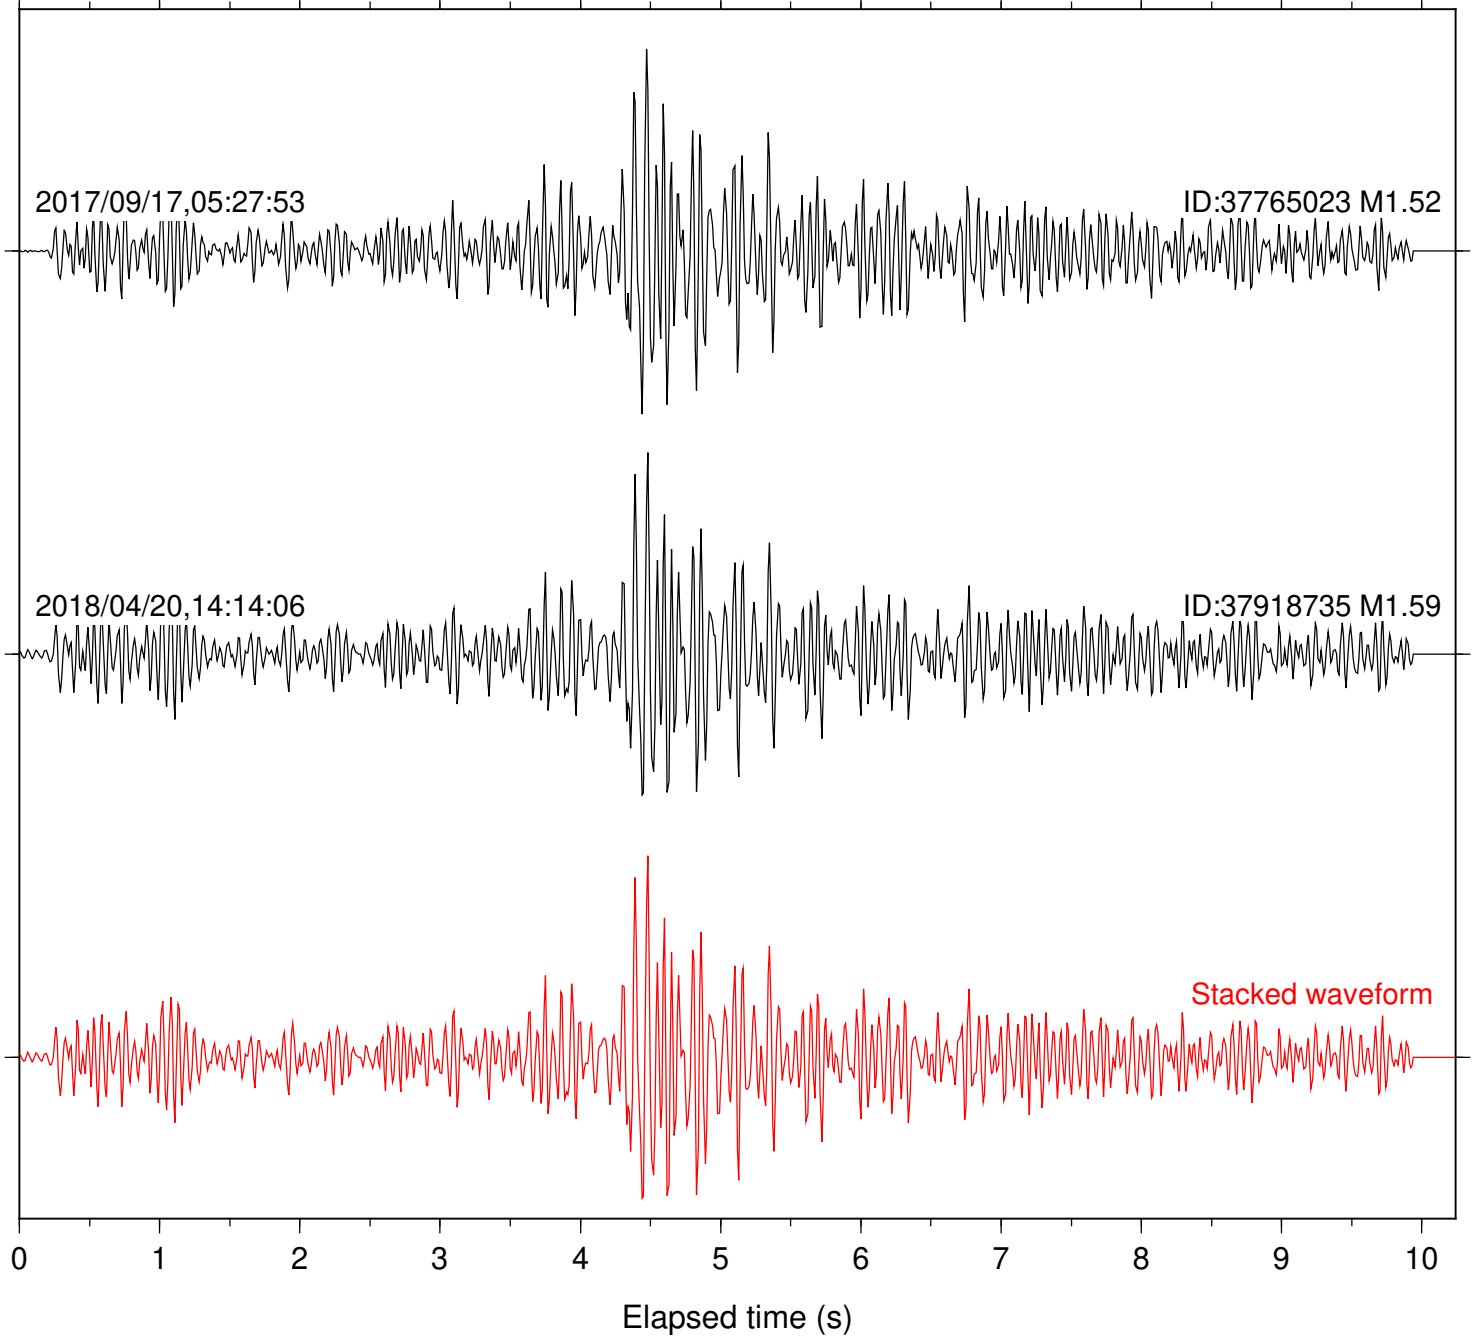

Station: PFO Com: HHZ

Focal depth: 6.09 km