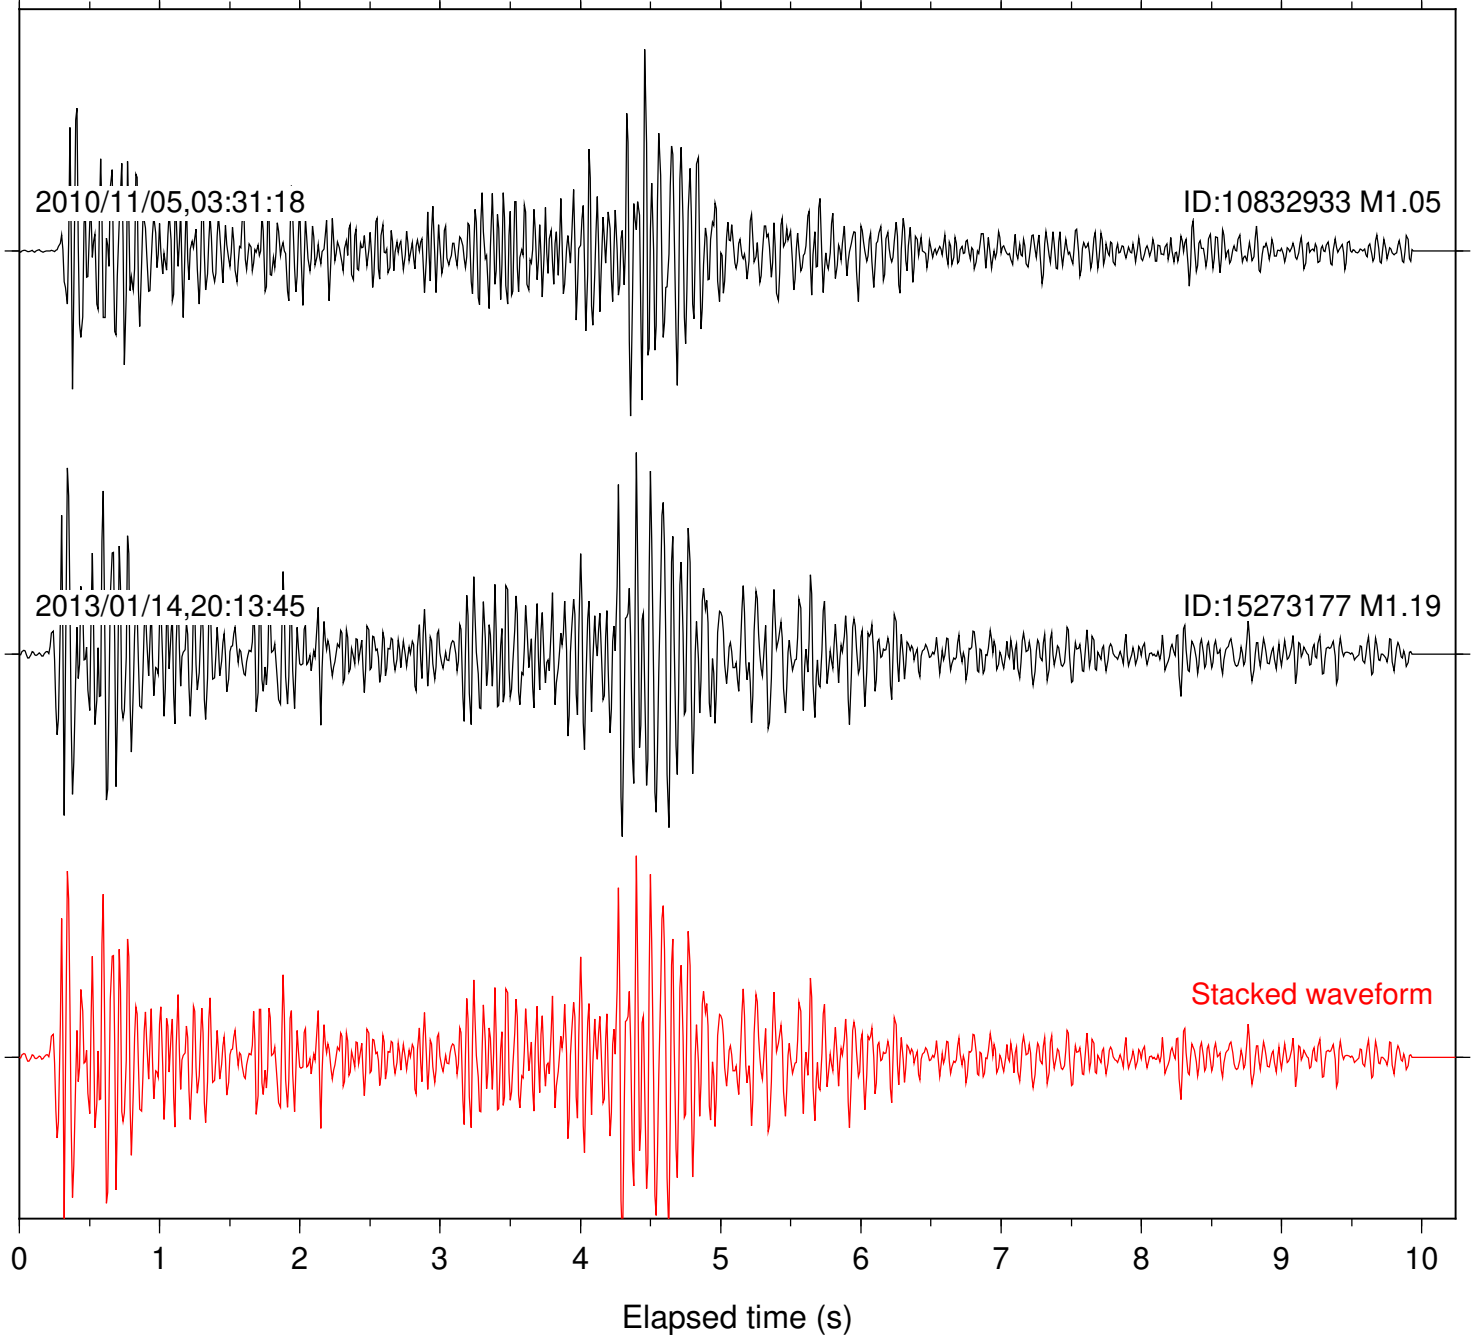

Focal depth: 17.67 km

Station: B946 Com: EHZ

Focal depth: 17.67 km

Station: FRD Com: HHZ

Focal depth: 17.67 km

Station: KNW Com: HHZ

Focal depth: 17.67 km

2010/11/05,03:31:18