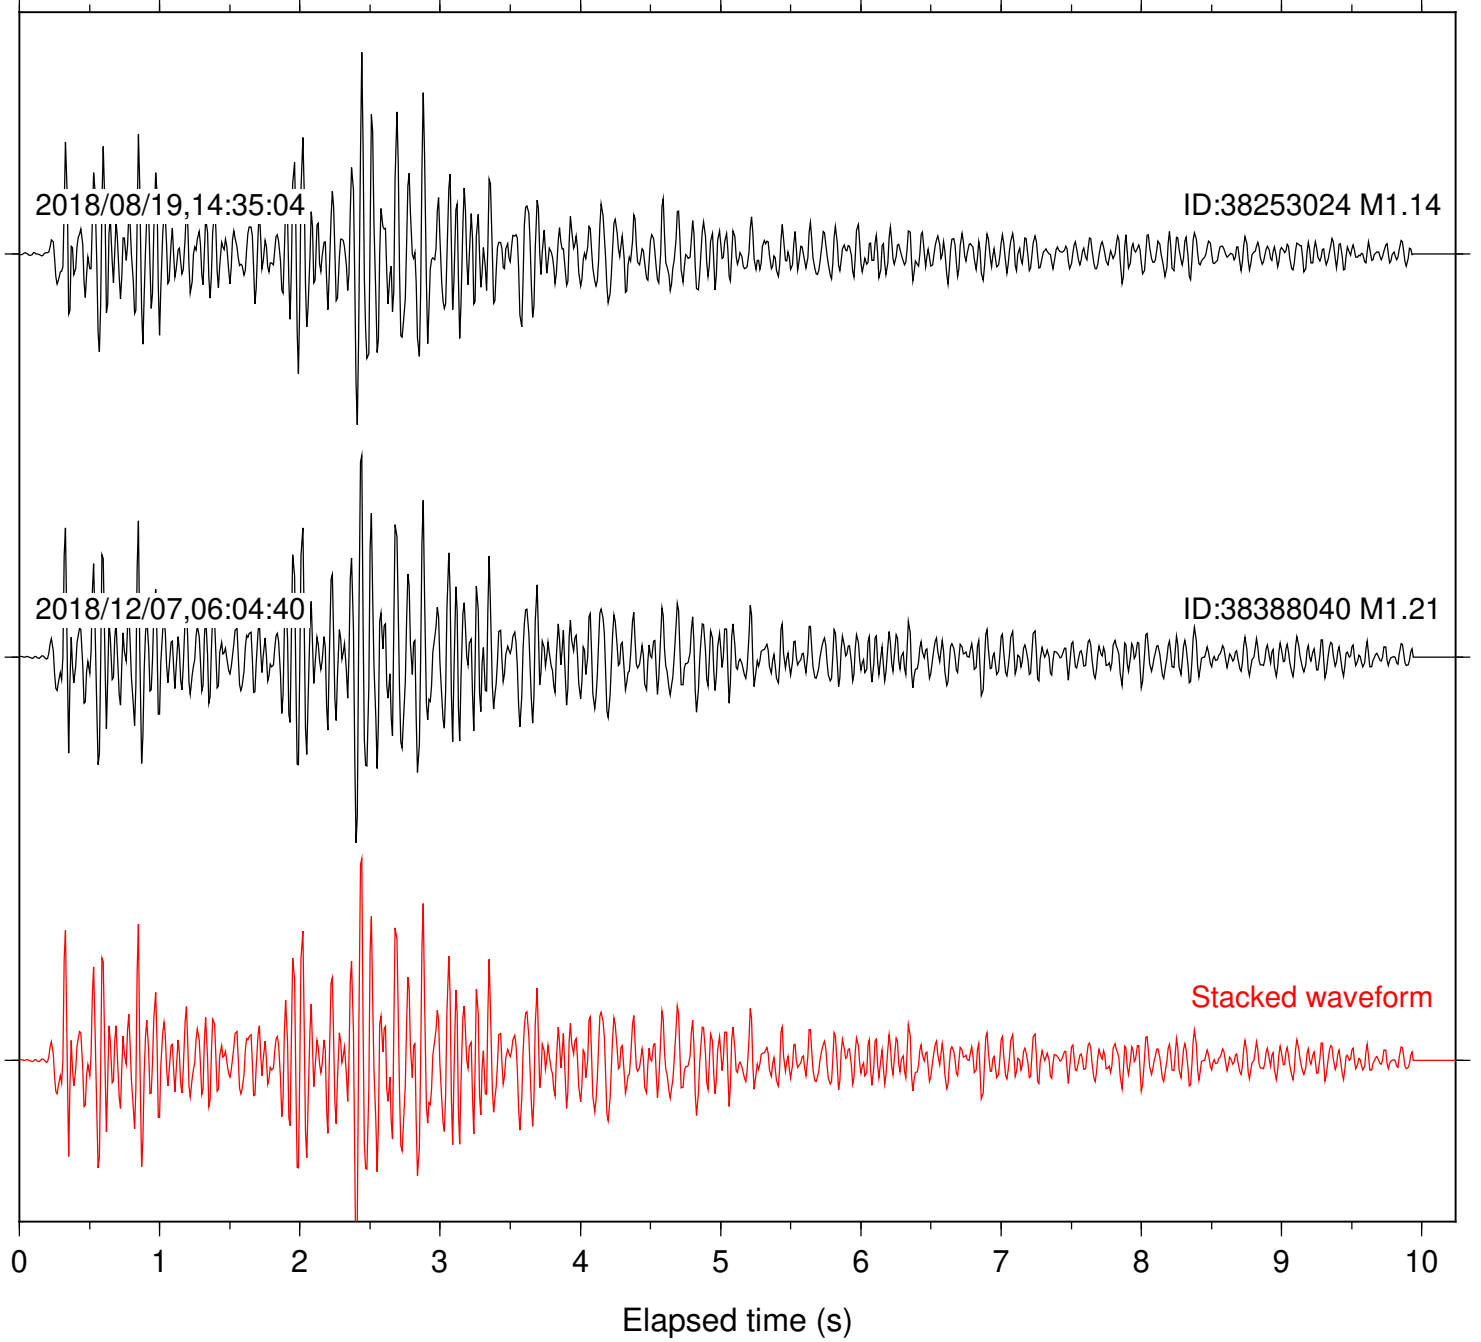

Station: SMER Com: HHZ

Focal depth: 5.43 km

Station: SND Com: HHZ

Focal depth: 5.43 km

Station: B087 Com: EHZ

Focal depth: 4.04 km

Station: B088 Com: EHZ

Focal depth: 4.04 km