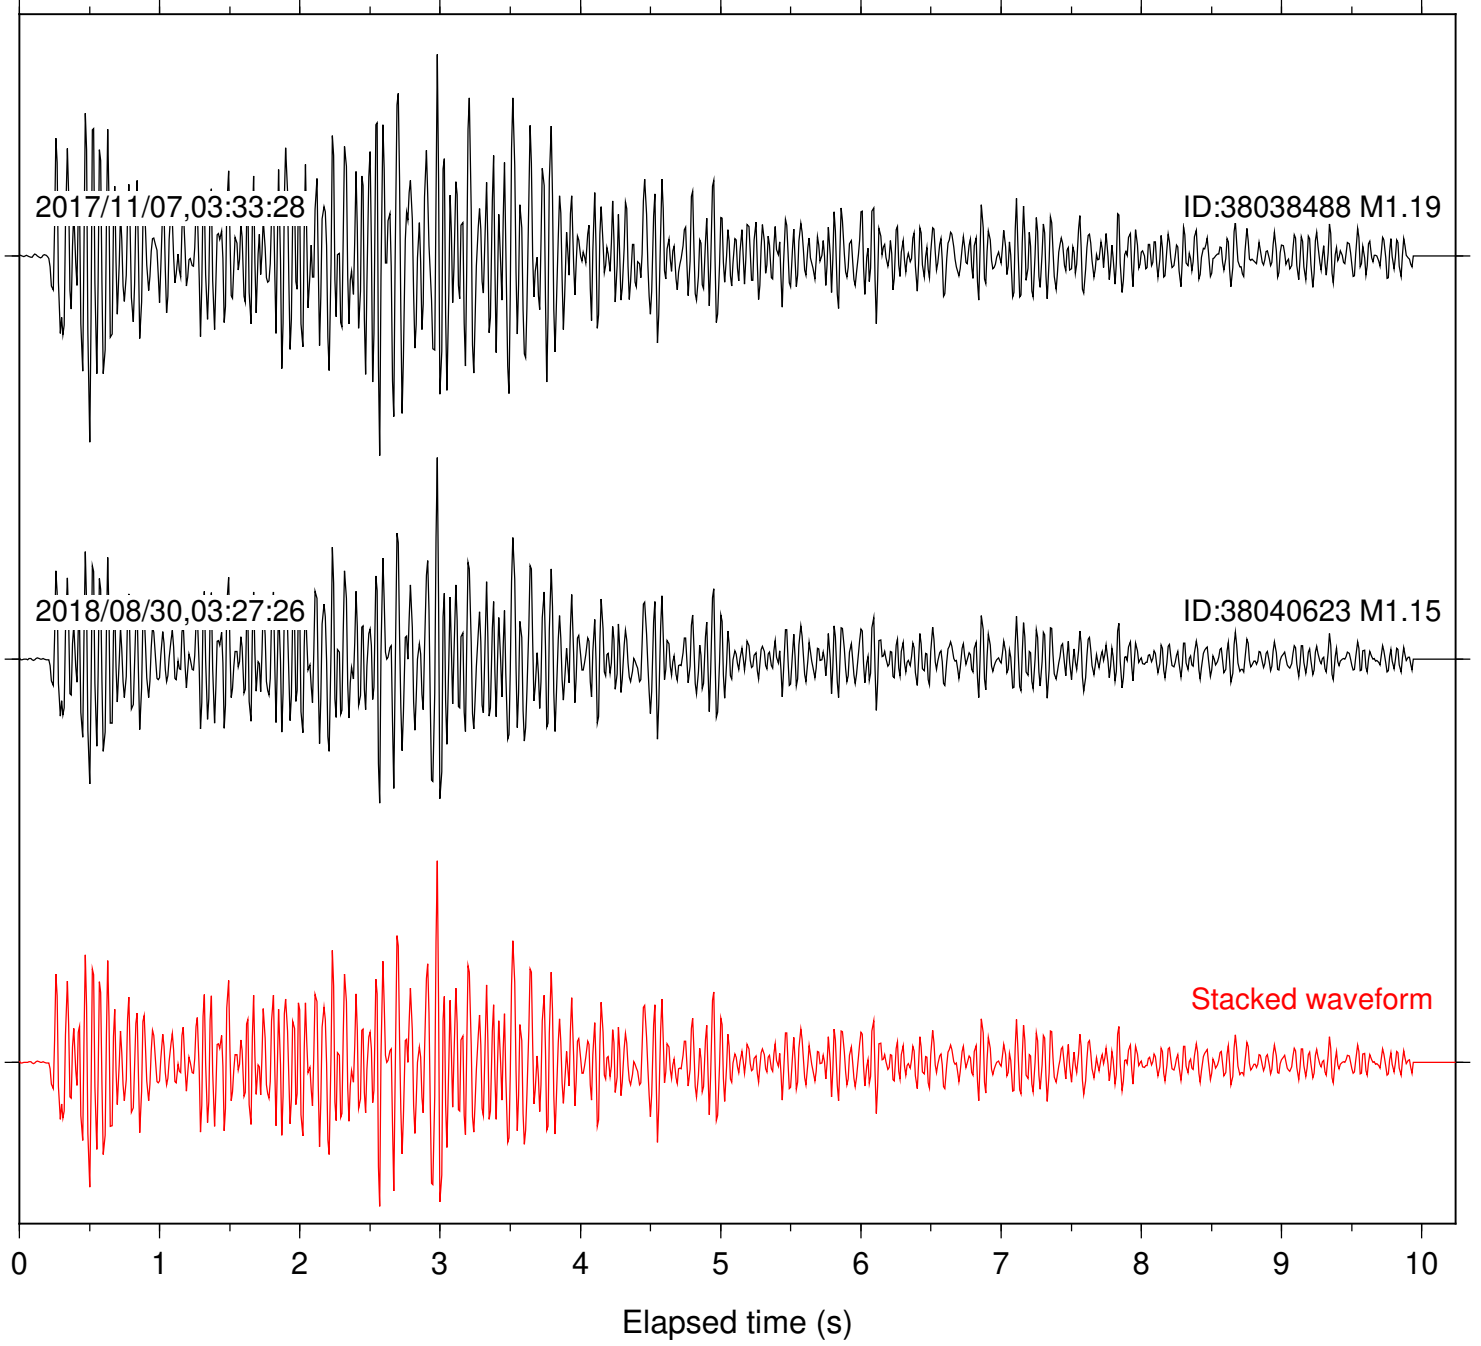

Focal depth: 5.16 km

Station: HMT2 Com: HHZ

Focal depth: 5.16 km

Station: LVA2 Com: HHZ

Focal depth: 5.16 km

Station: PLM Com: HHZ

Focal depth: 5.16 km

Station: POB2 Com: HHZ