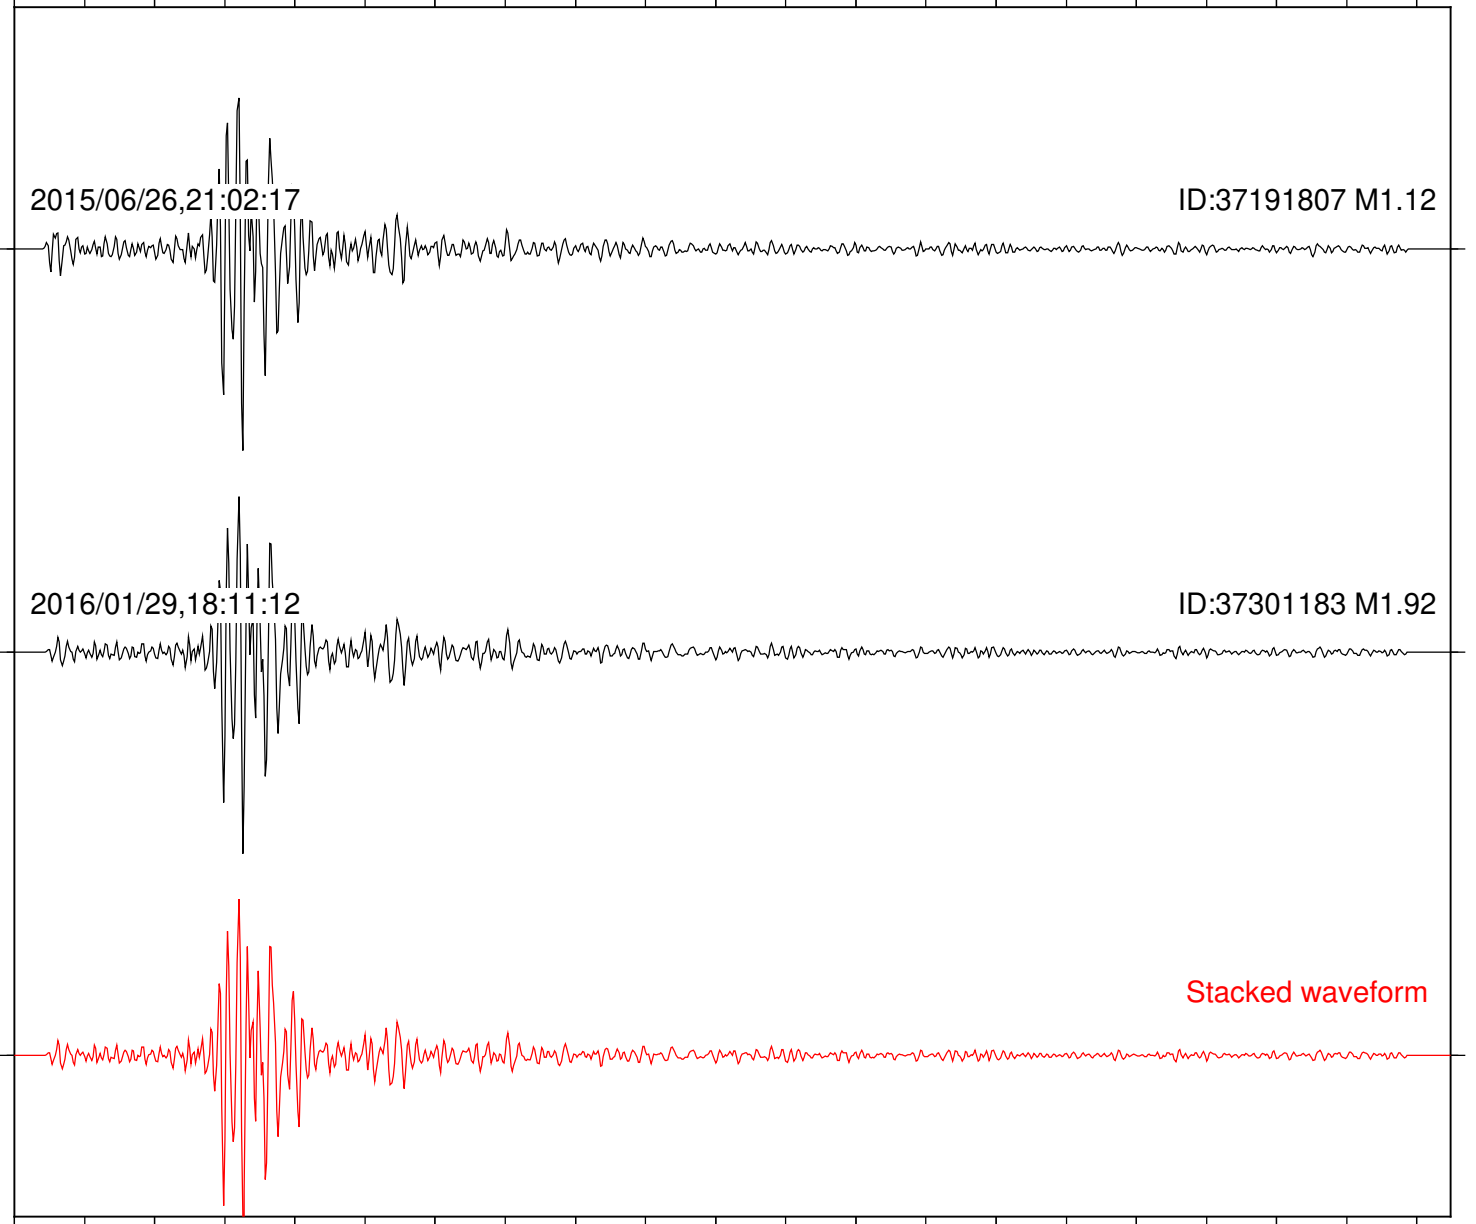

Station: B093 Com: EHZ

Focal depth: 8.62 km

2015/06/26,21:02:17

ID:37191807 M1.12

2016/01/29,18:11:12

ID:37301183 M1.92

Stacked waveform

0 1 2 3 4 5 6 7 8 9 10
Elapsed time (s)