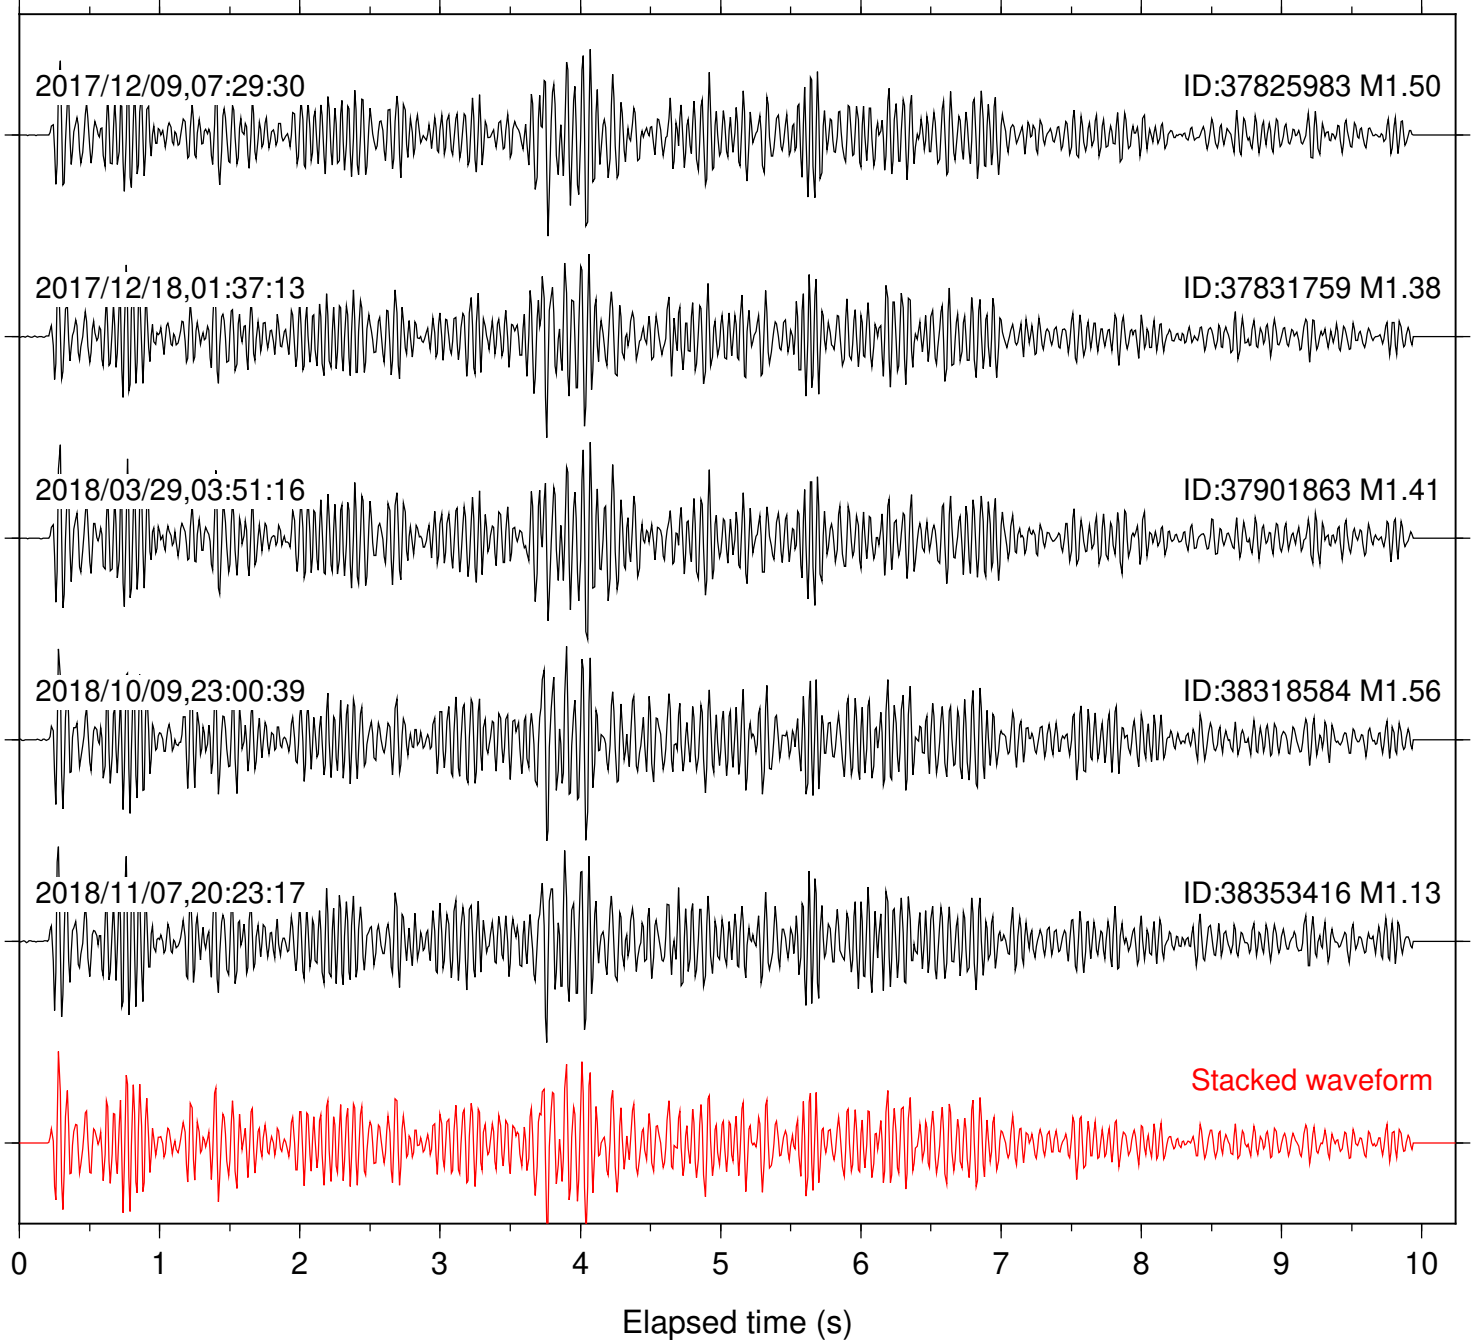

Station: DGR Com: HHZ

Focal depth: 6.83 km