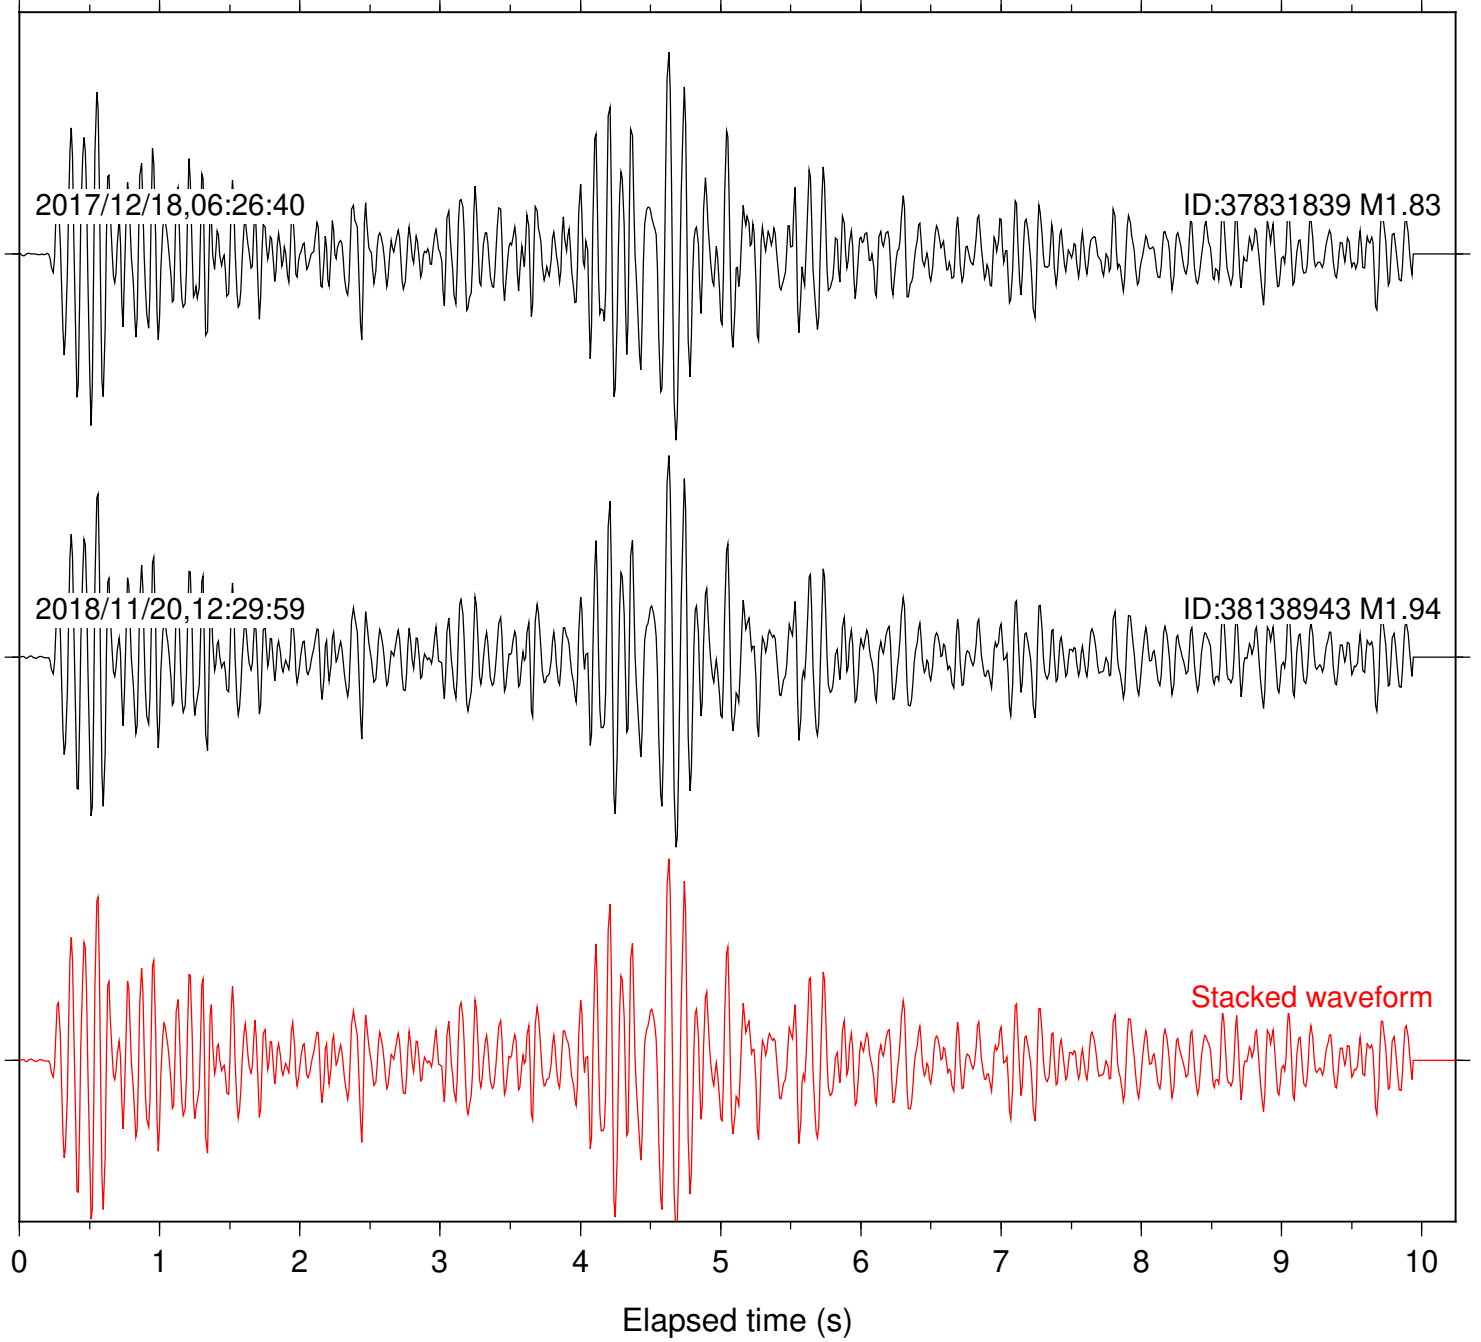

Station: LKH Com: HHZ

Focal depth: 3.00 km