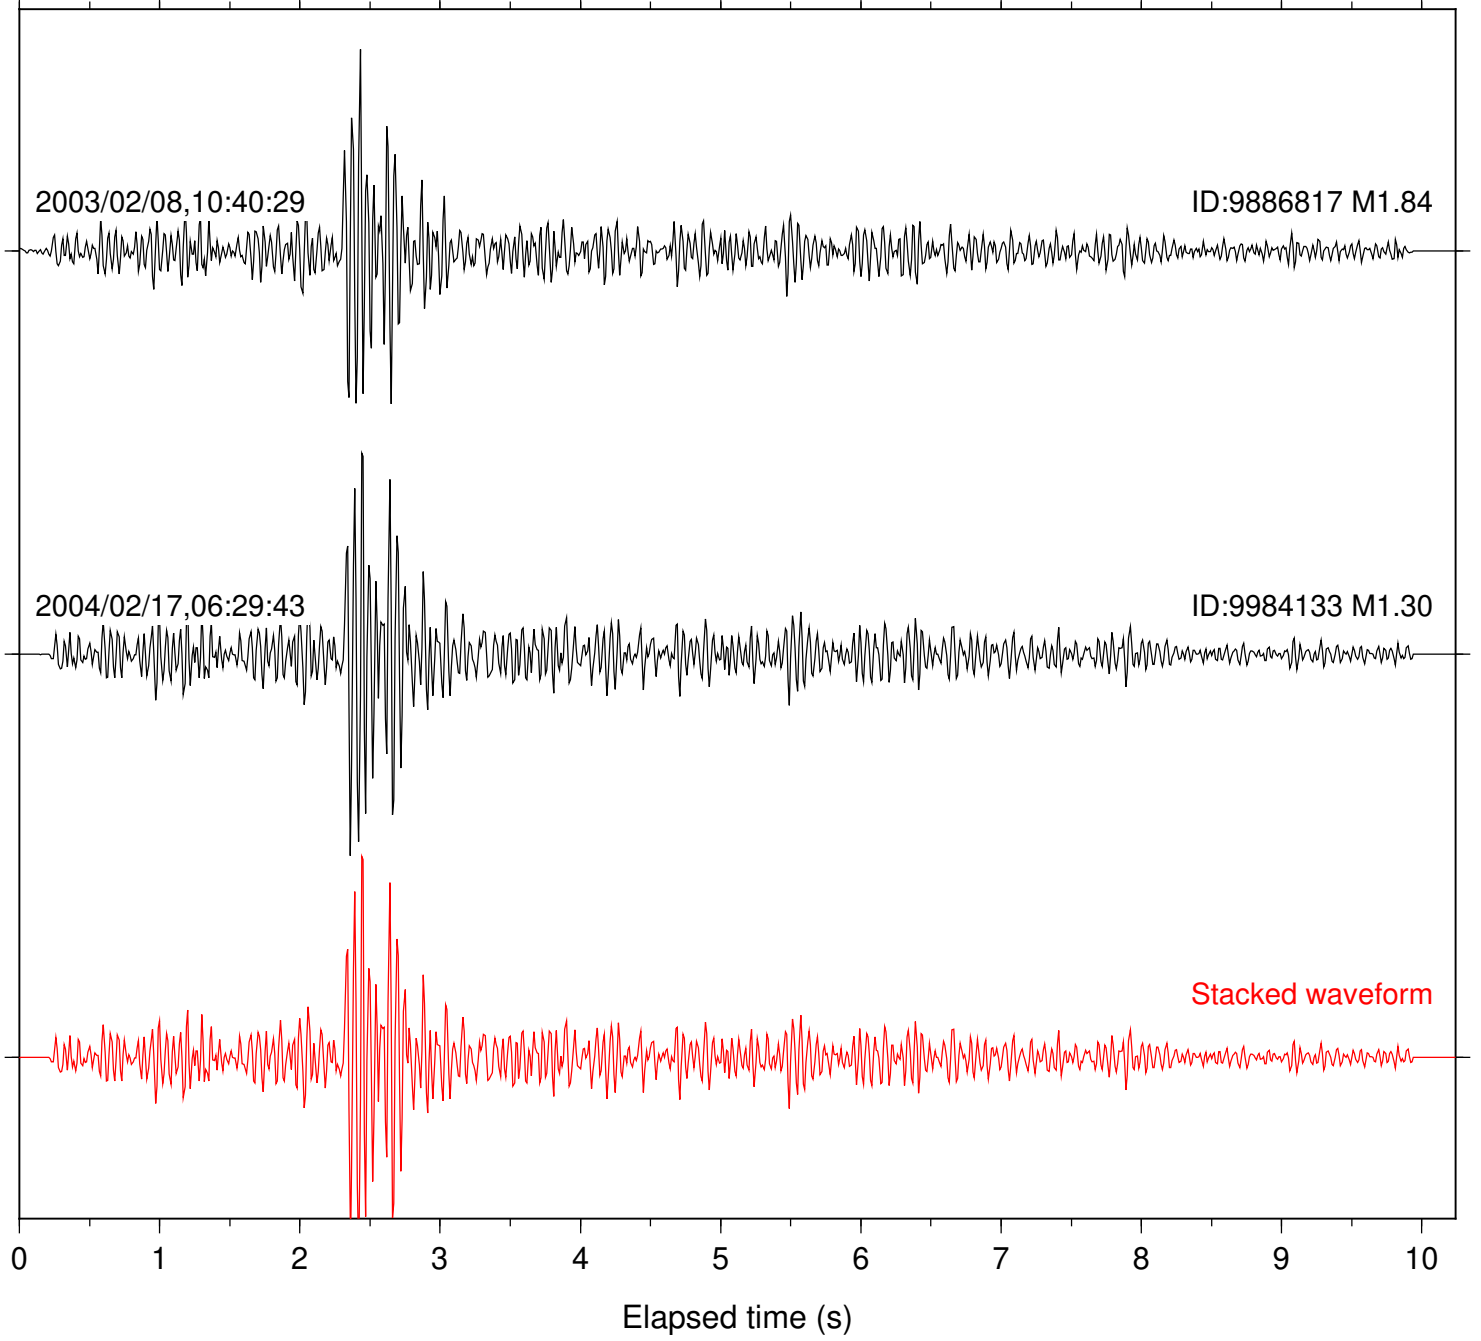

Focal depth: 6.93 km

Station: AGA Com: HHZ

Focal depth: 5.61 km

Station: CRY Com: HHZ

Focal depth: 5.61 km

Station: FRD Com: HHZ

Focal depth: 5.61 km

Station: KNW Com: HHZ