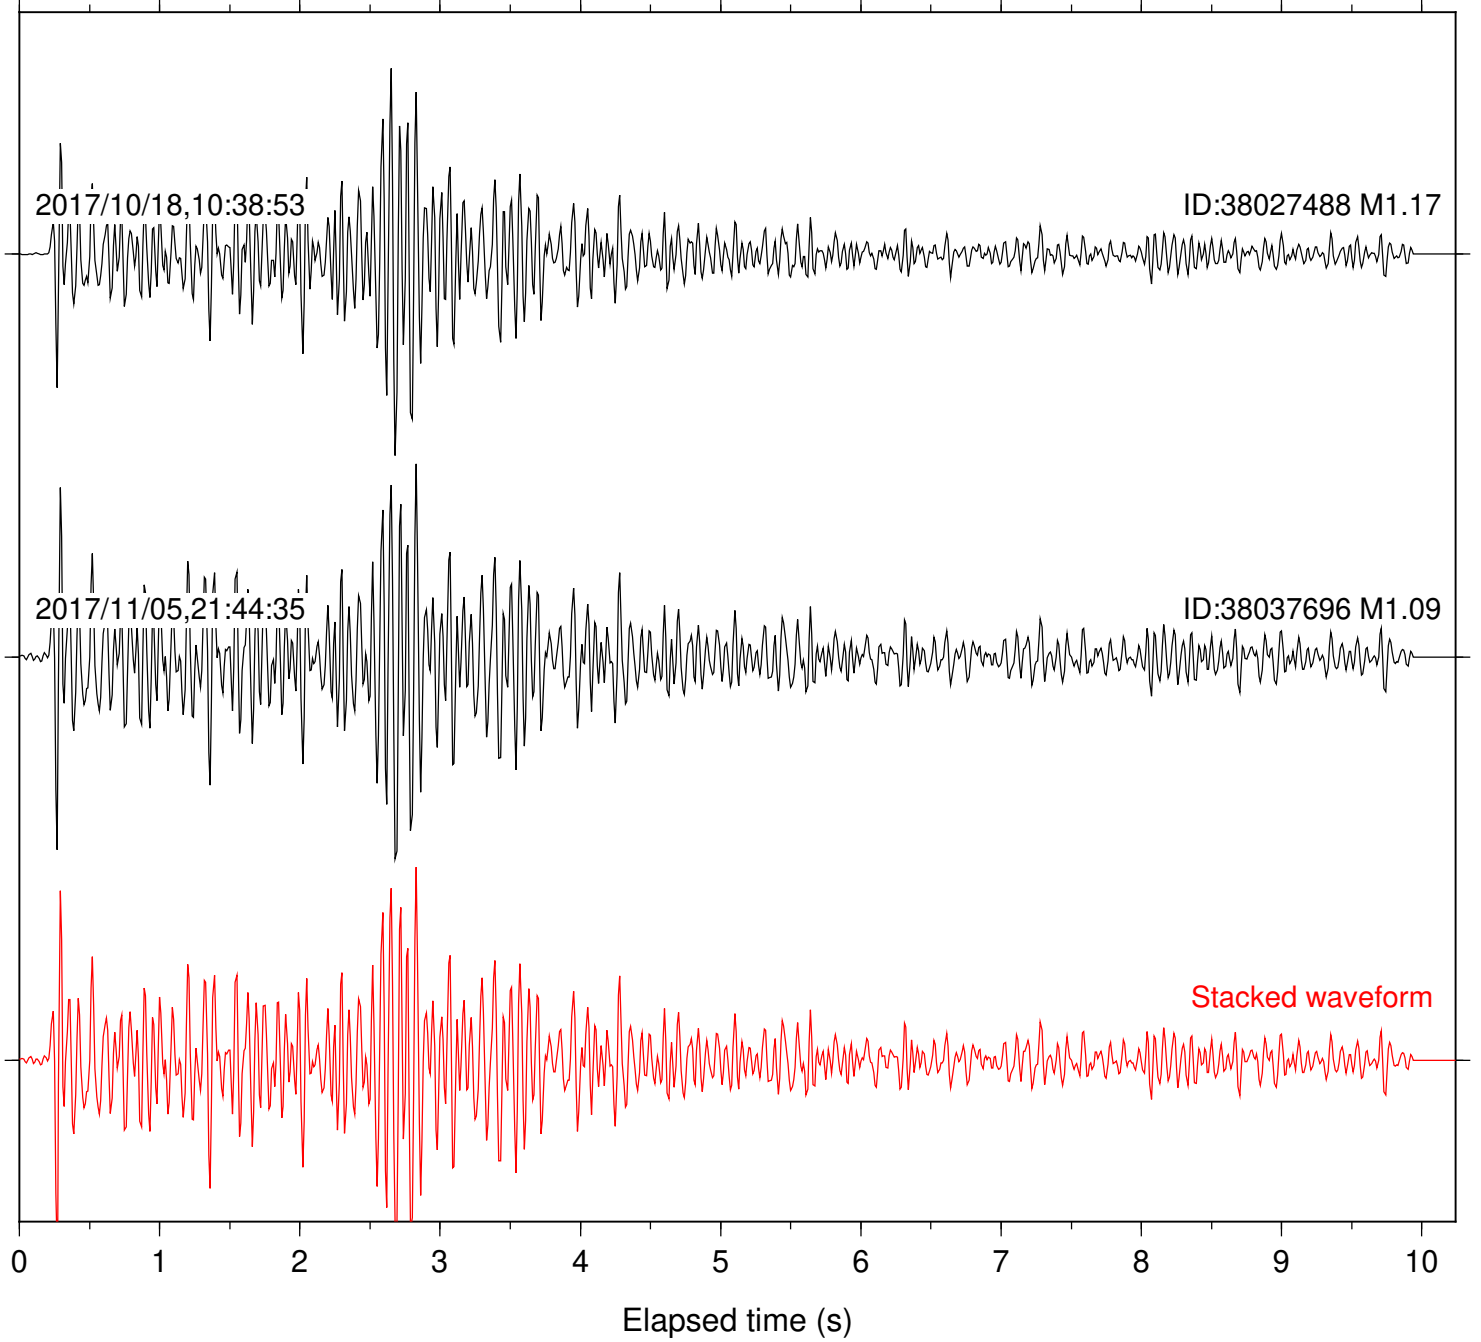

Station: B087 Com: EHZ

Focal depth: 5.43 km