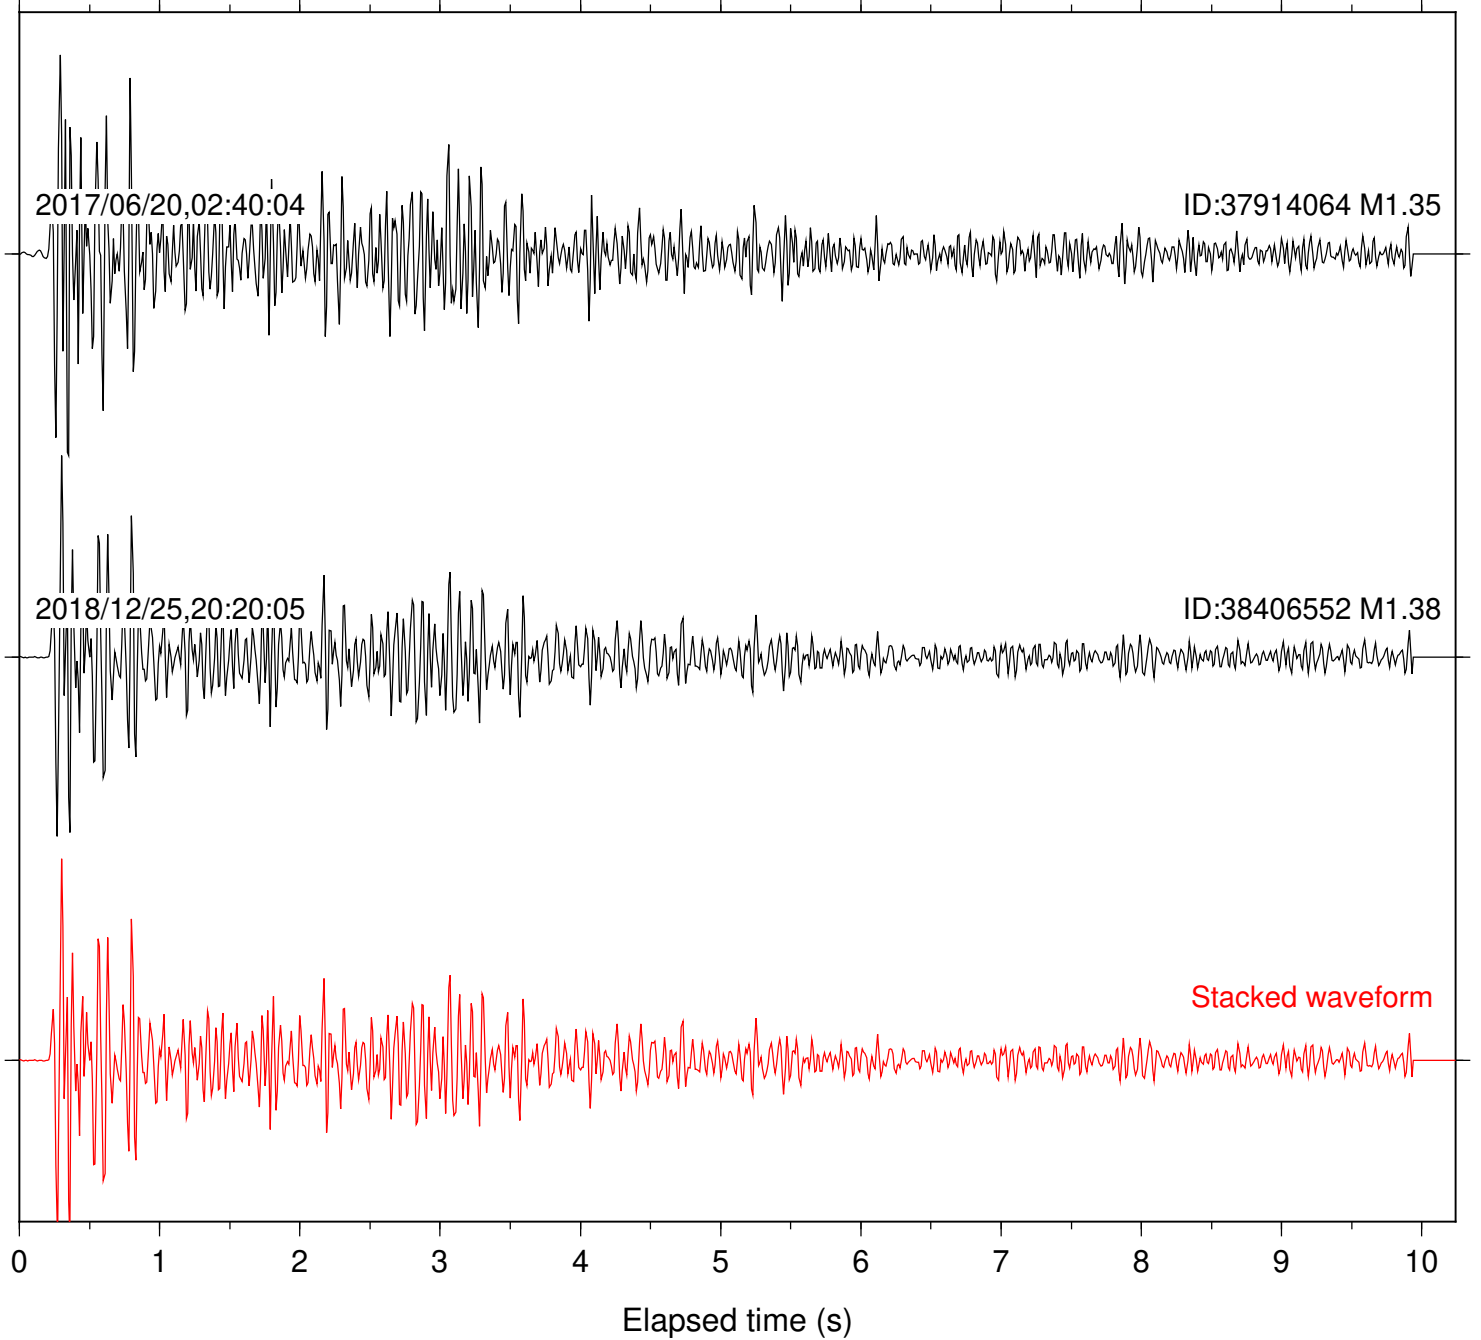

Station: CSH Com: HHZ

Focal depth: 7.13 km

Station: DGR Com: HHZ

Focal depth: 7.13 km

Station: FRD Com: HHZ

Focal depth: 7.13 km

Station: HMT2 Com: HHZ

Focal depth: 7.13 km