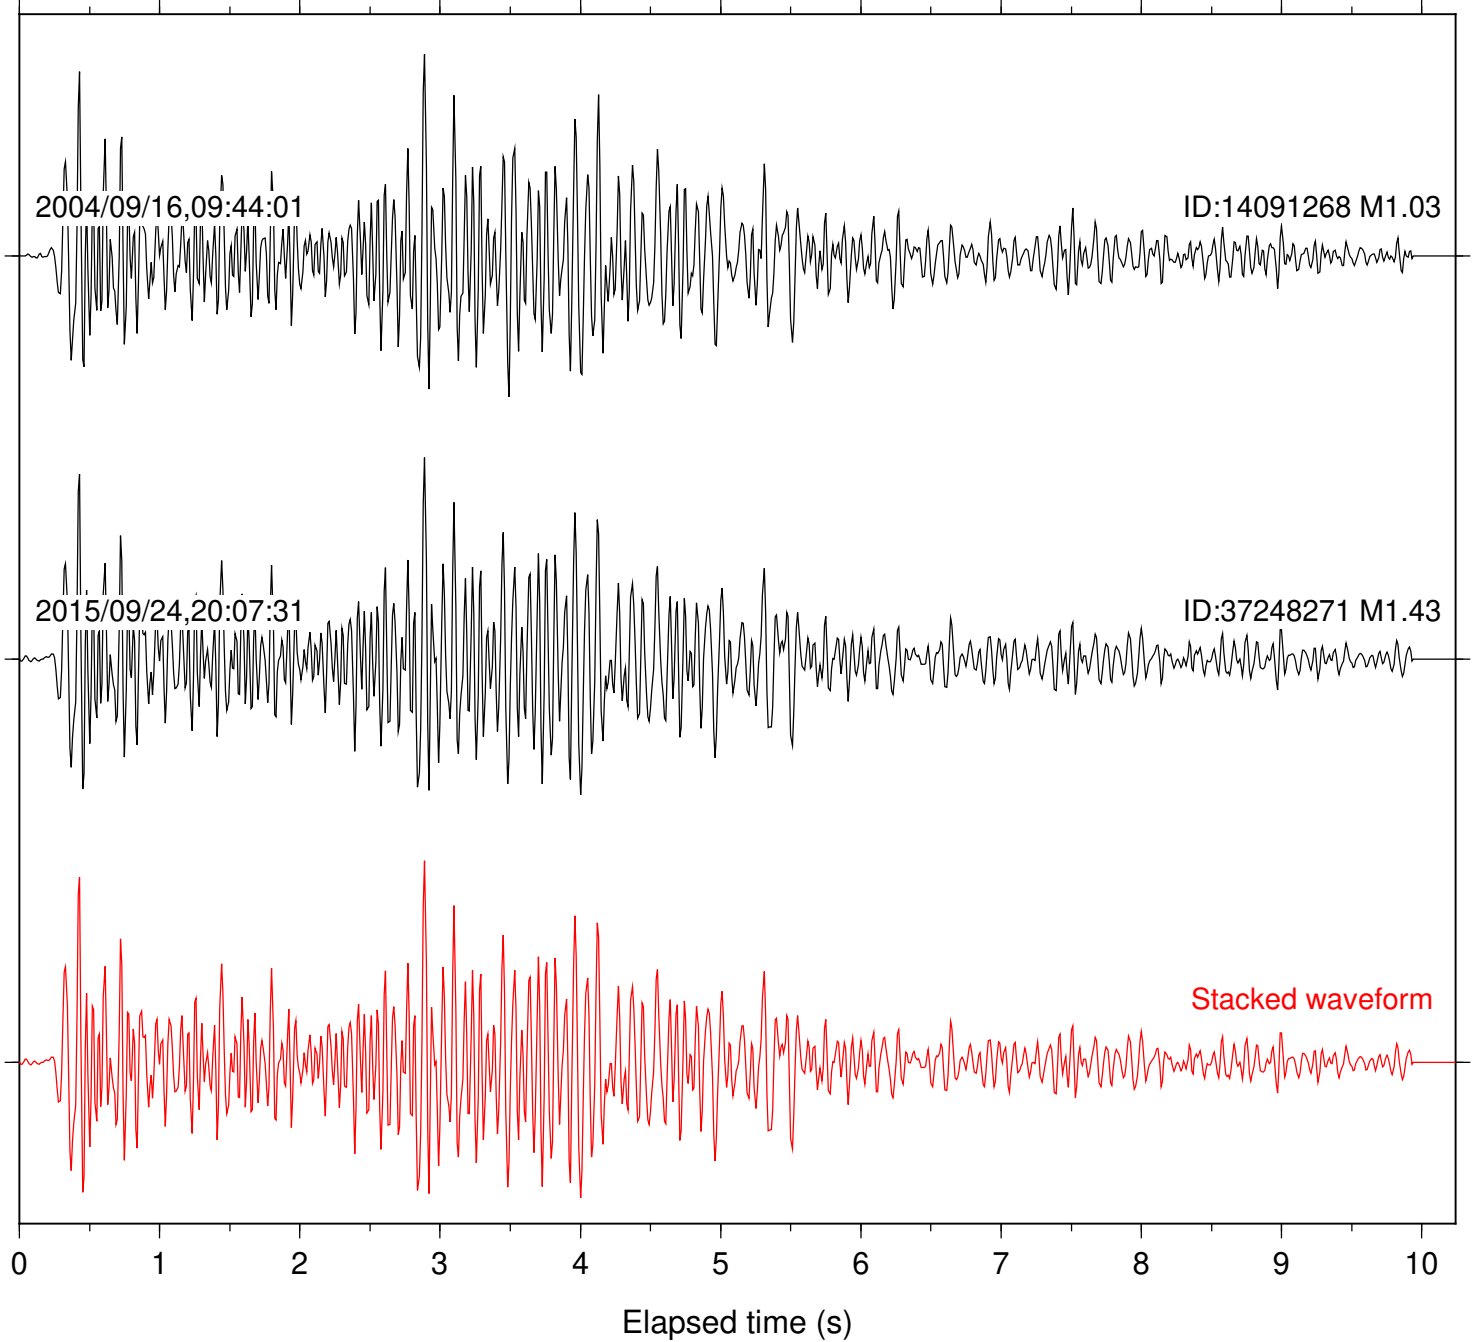

Station: SND Com: HHZ

Focal depth: 16.88 km