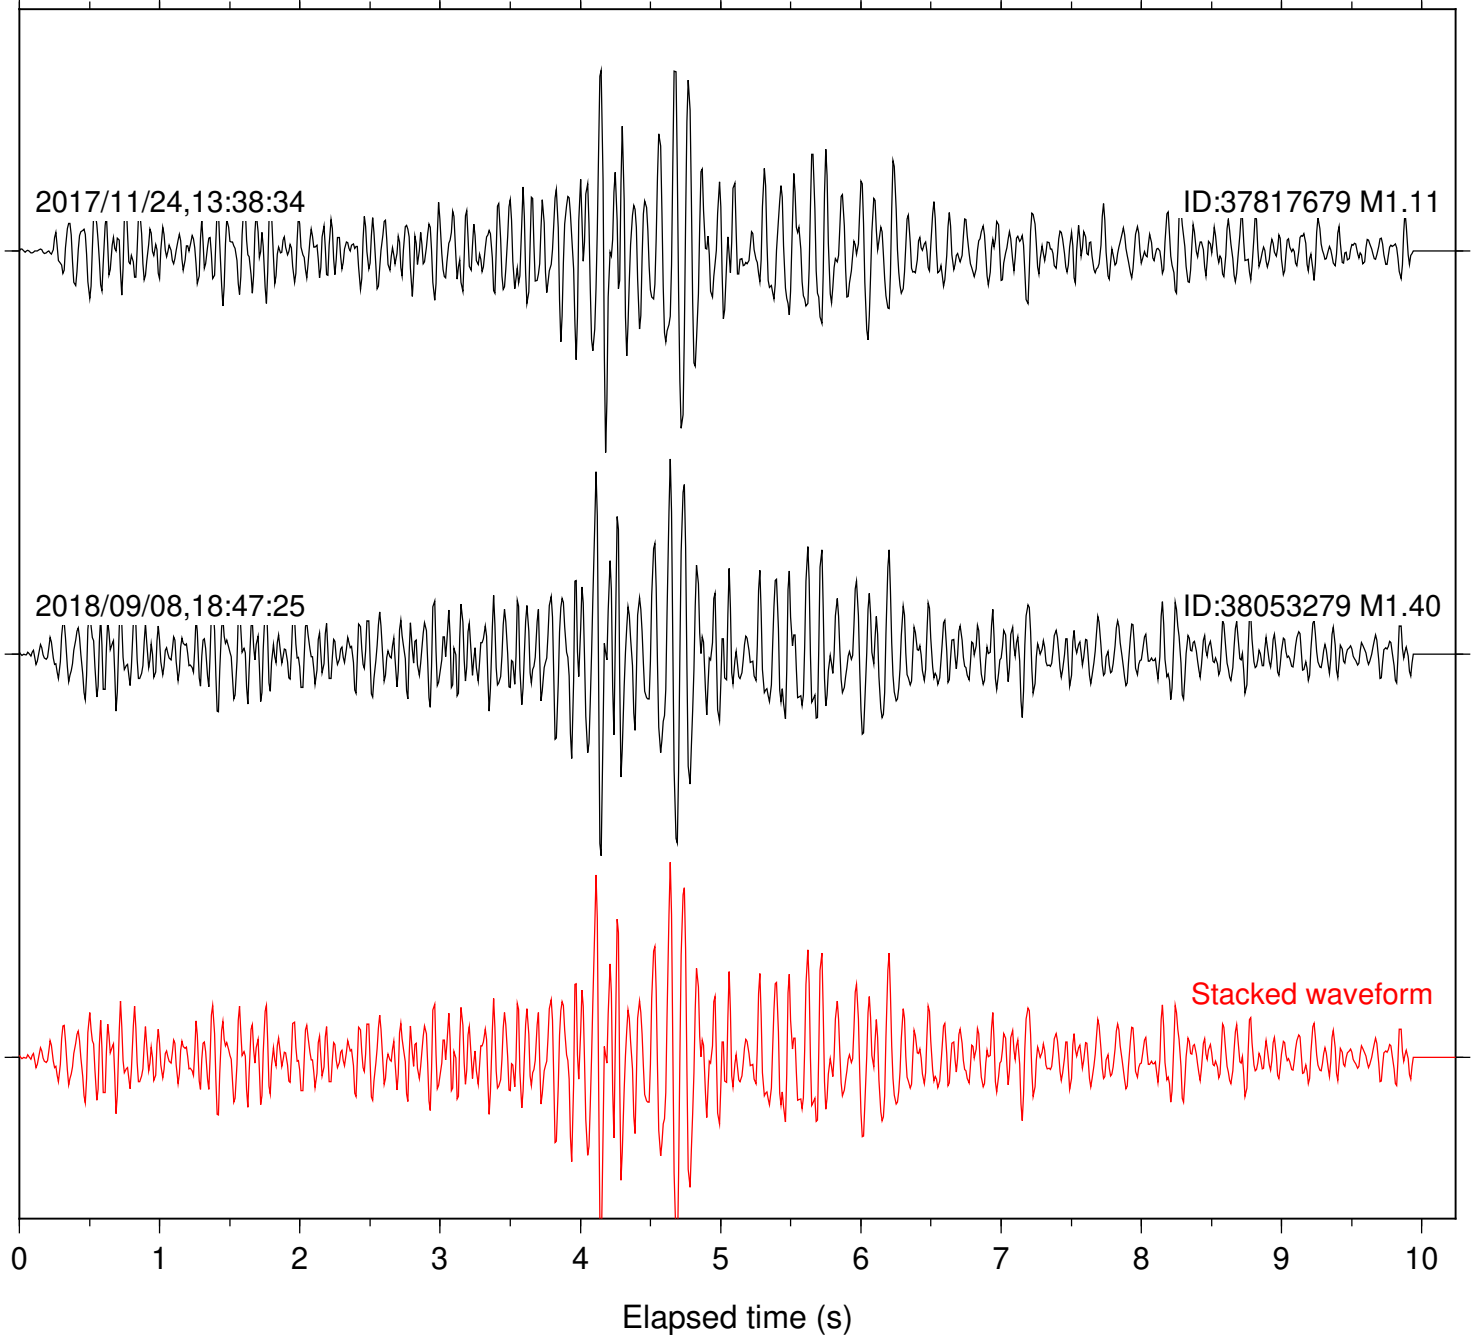

Focal depth: 4.89 km

Station: HMT2 Com: HHZ

Focal depth: 4.89 km

Station: KNW Com: HHZ

Focal depth: 4.89 km

Station: LKH Com: HHZ

Focal depth: 4.89 km

Station: LVA2 Com: HHZ