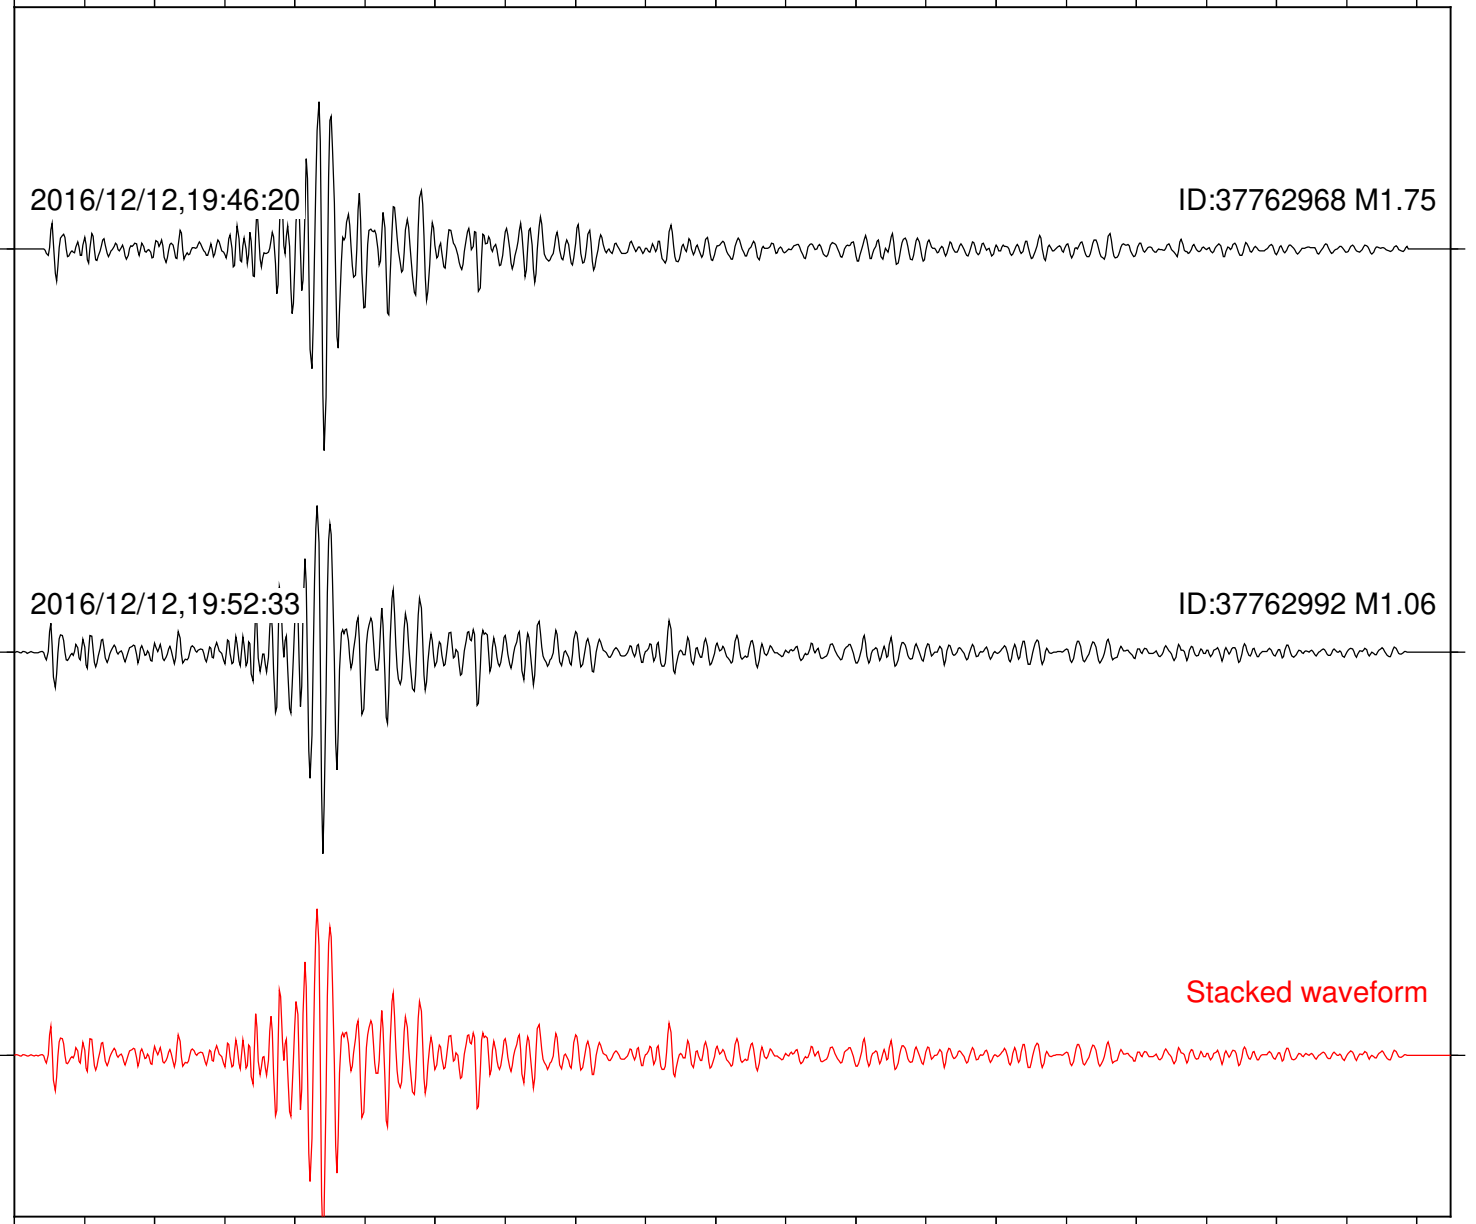

Station: POB2 Com: HHZ

Focal depth: 7.78 km

2016/12/12,19:46:20

ID:37762968 M1.75

2016/12/12,19:52:33

ID:37762992 M1.06

Stacked waveform

0 1 2 3 4 5 6 7 8 9 10
Elapsed time (s)