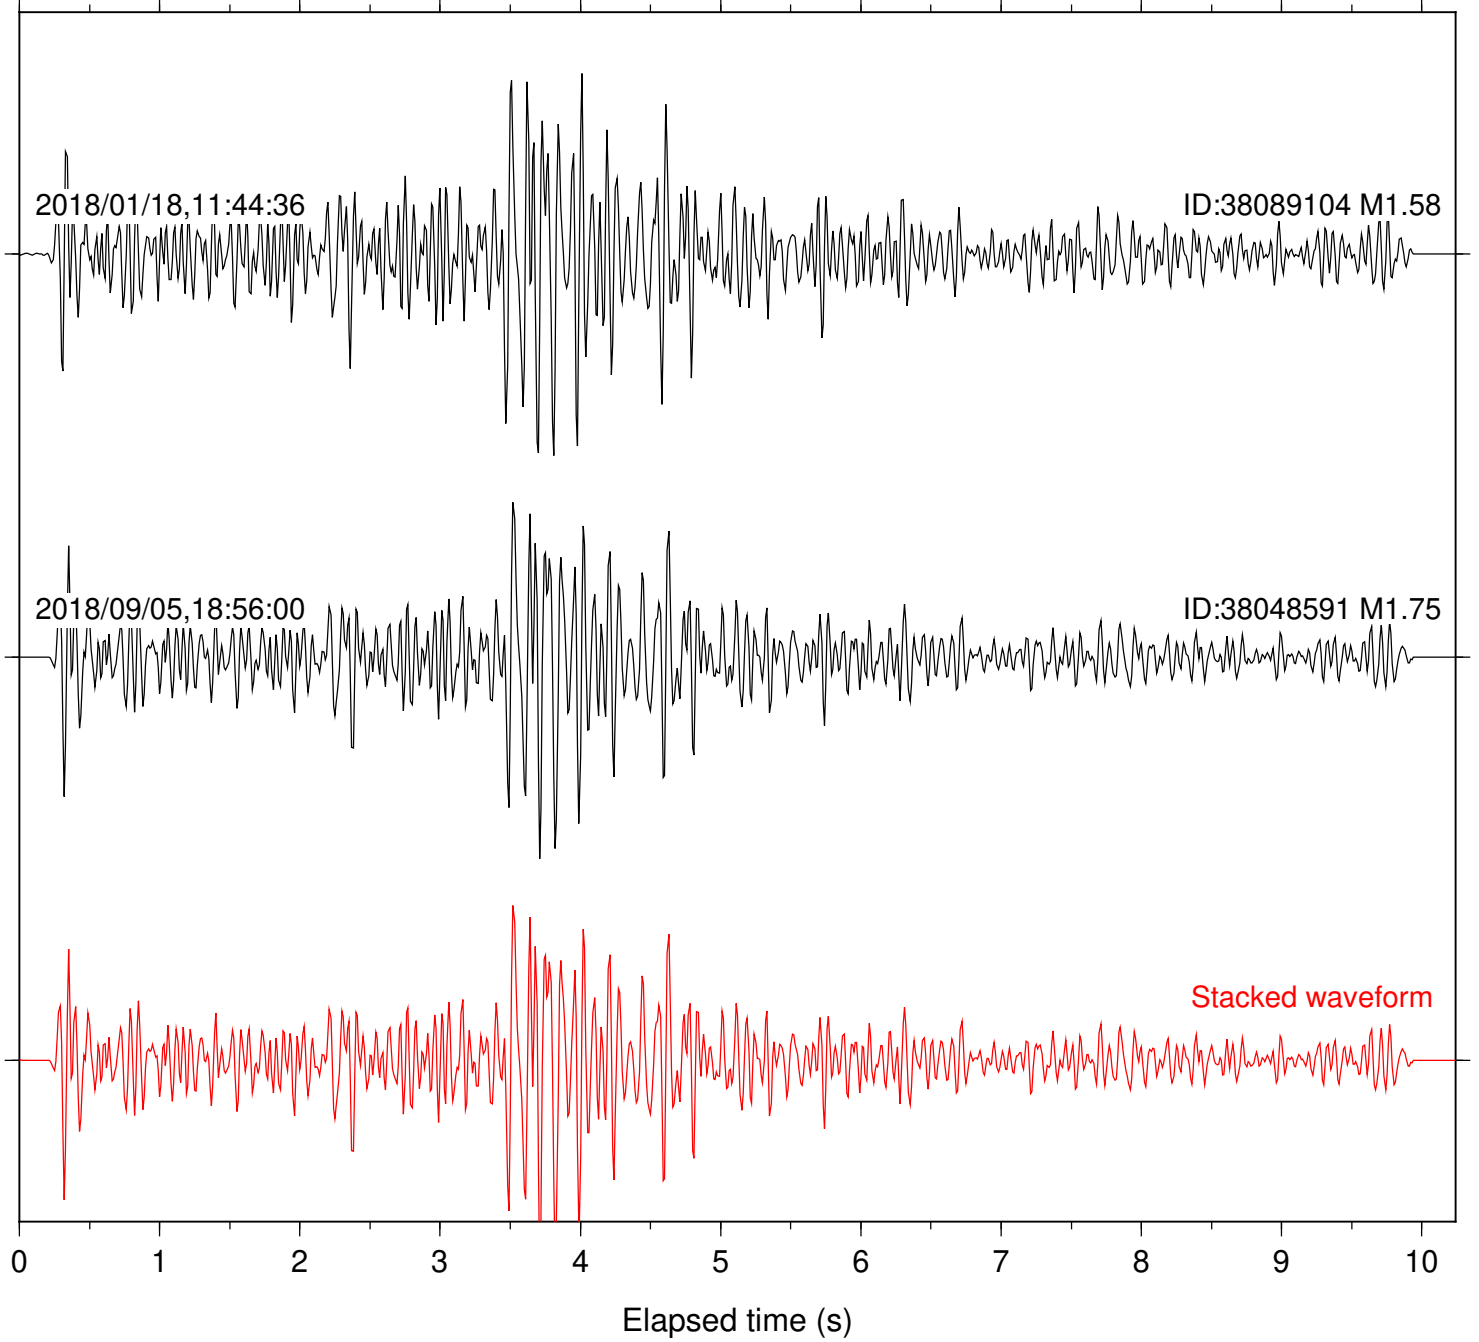

Focal depth: 4.98 km

Station: CSH Com: HHZ

Focal depth: 4.98 km

Station: DGR Com: HHZ

Focal depth: 4.98 km

Station: FRD Com: HHZ

Focal depth: 4.98 km

2018/01/18,11:44:36