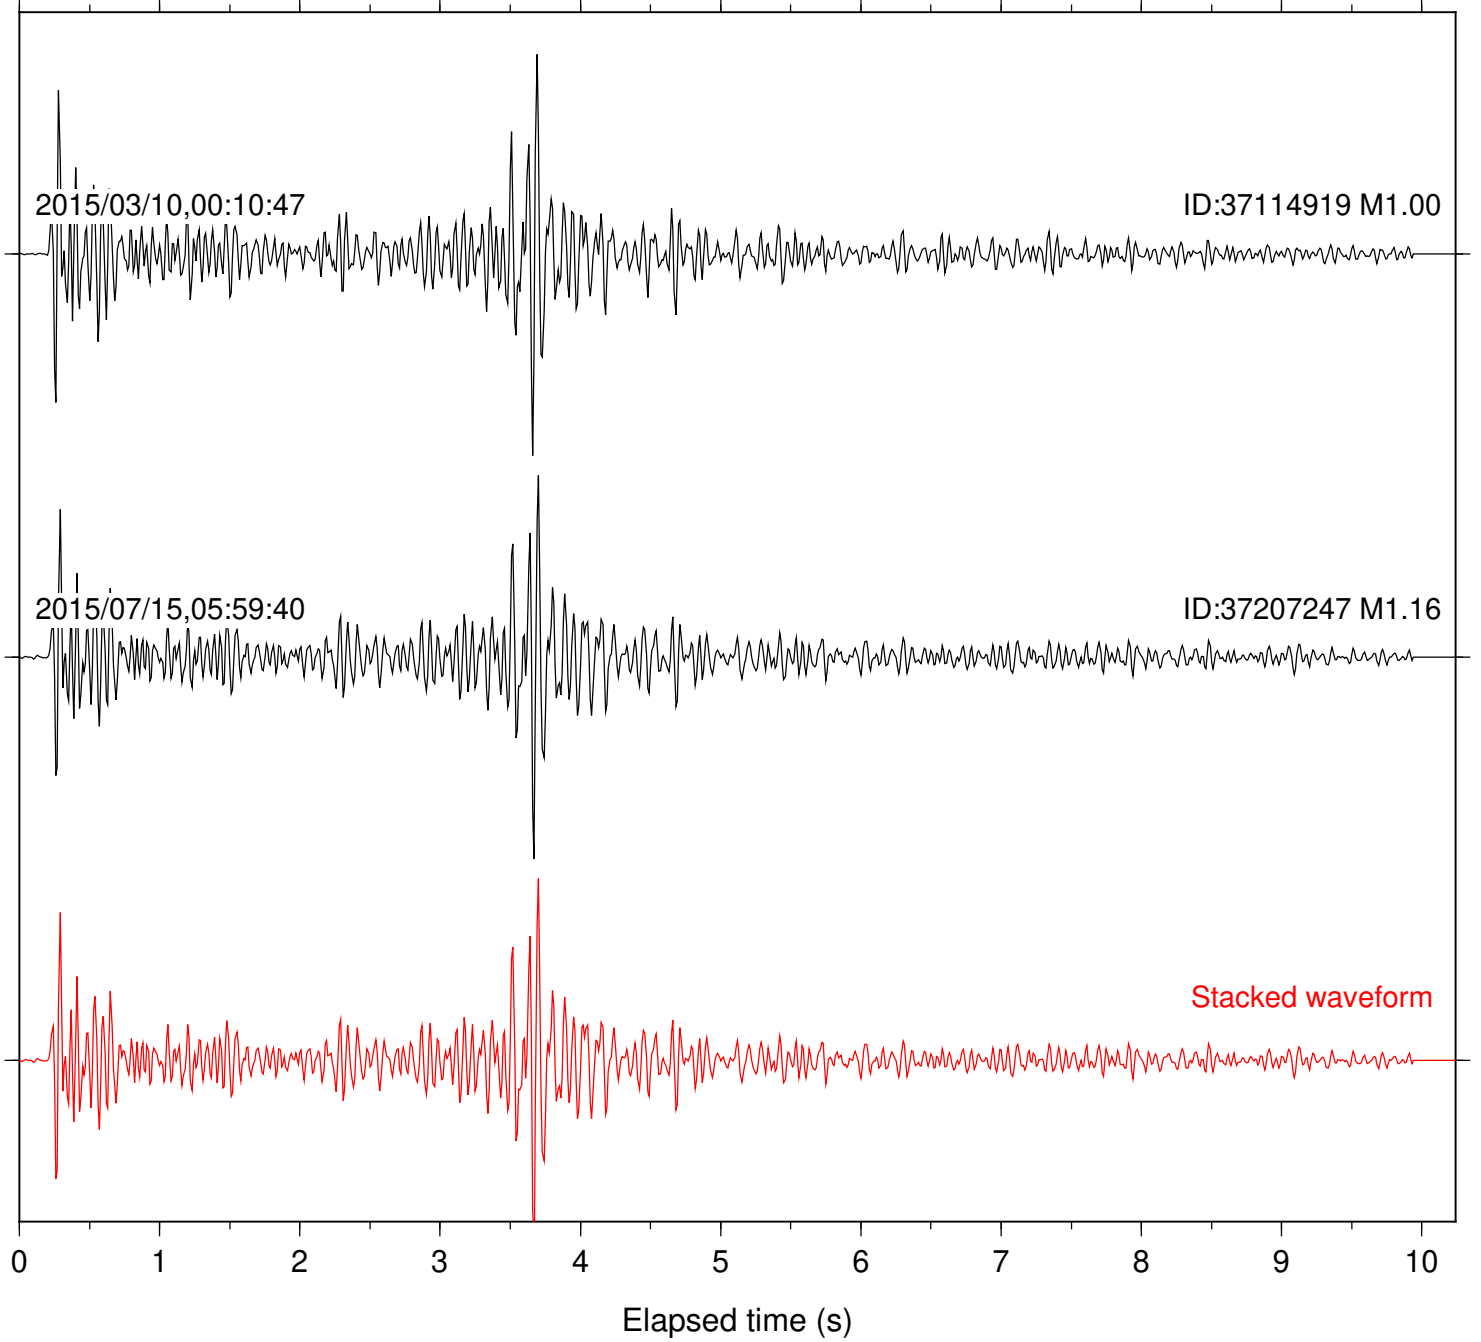

Station: B087 Com: EHZ

Focal depth: 8.29 km