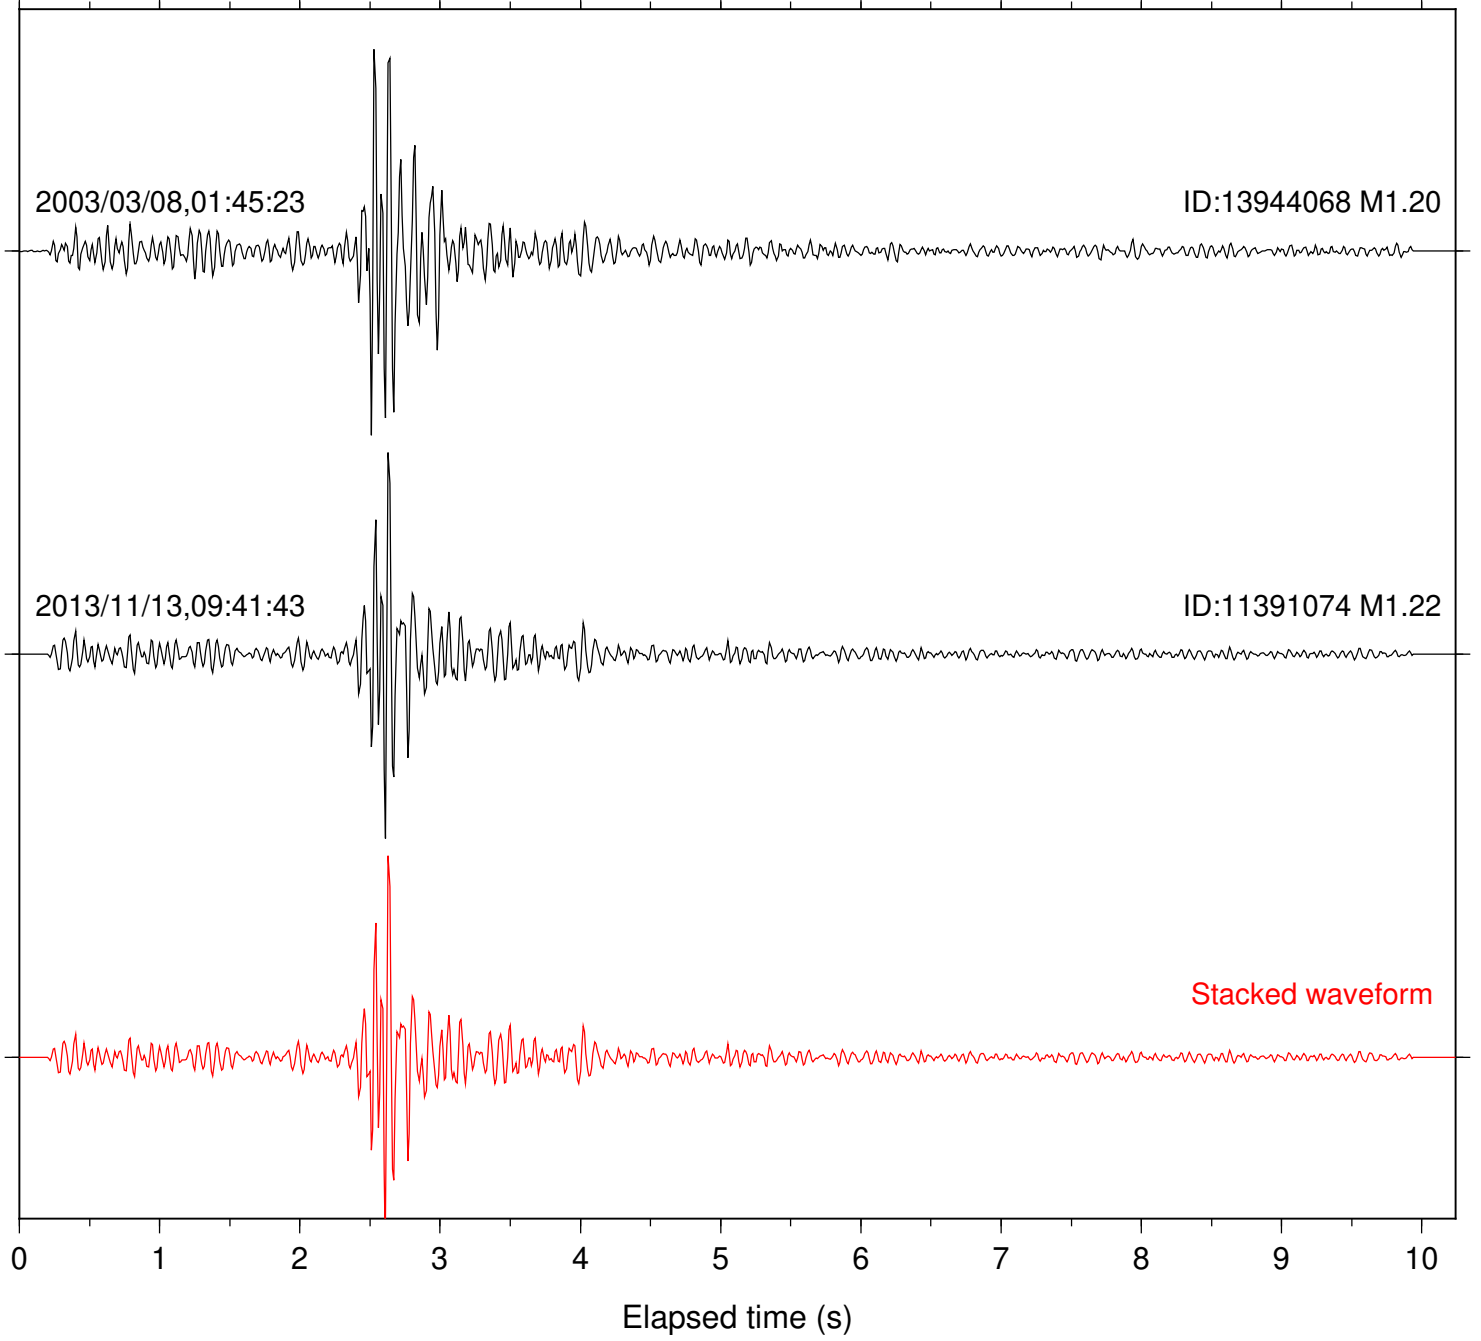

Station: KNW Com: HHZ

Focal depth: 14.02 km