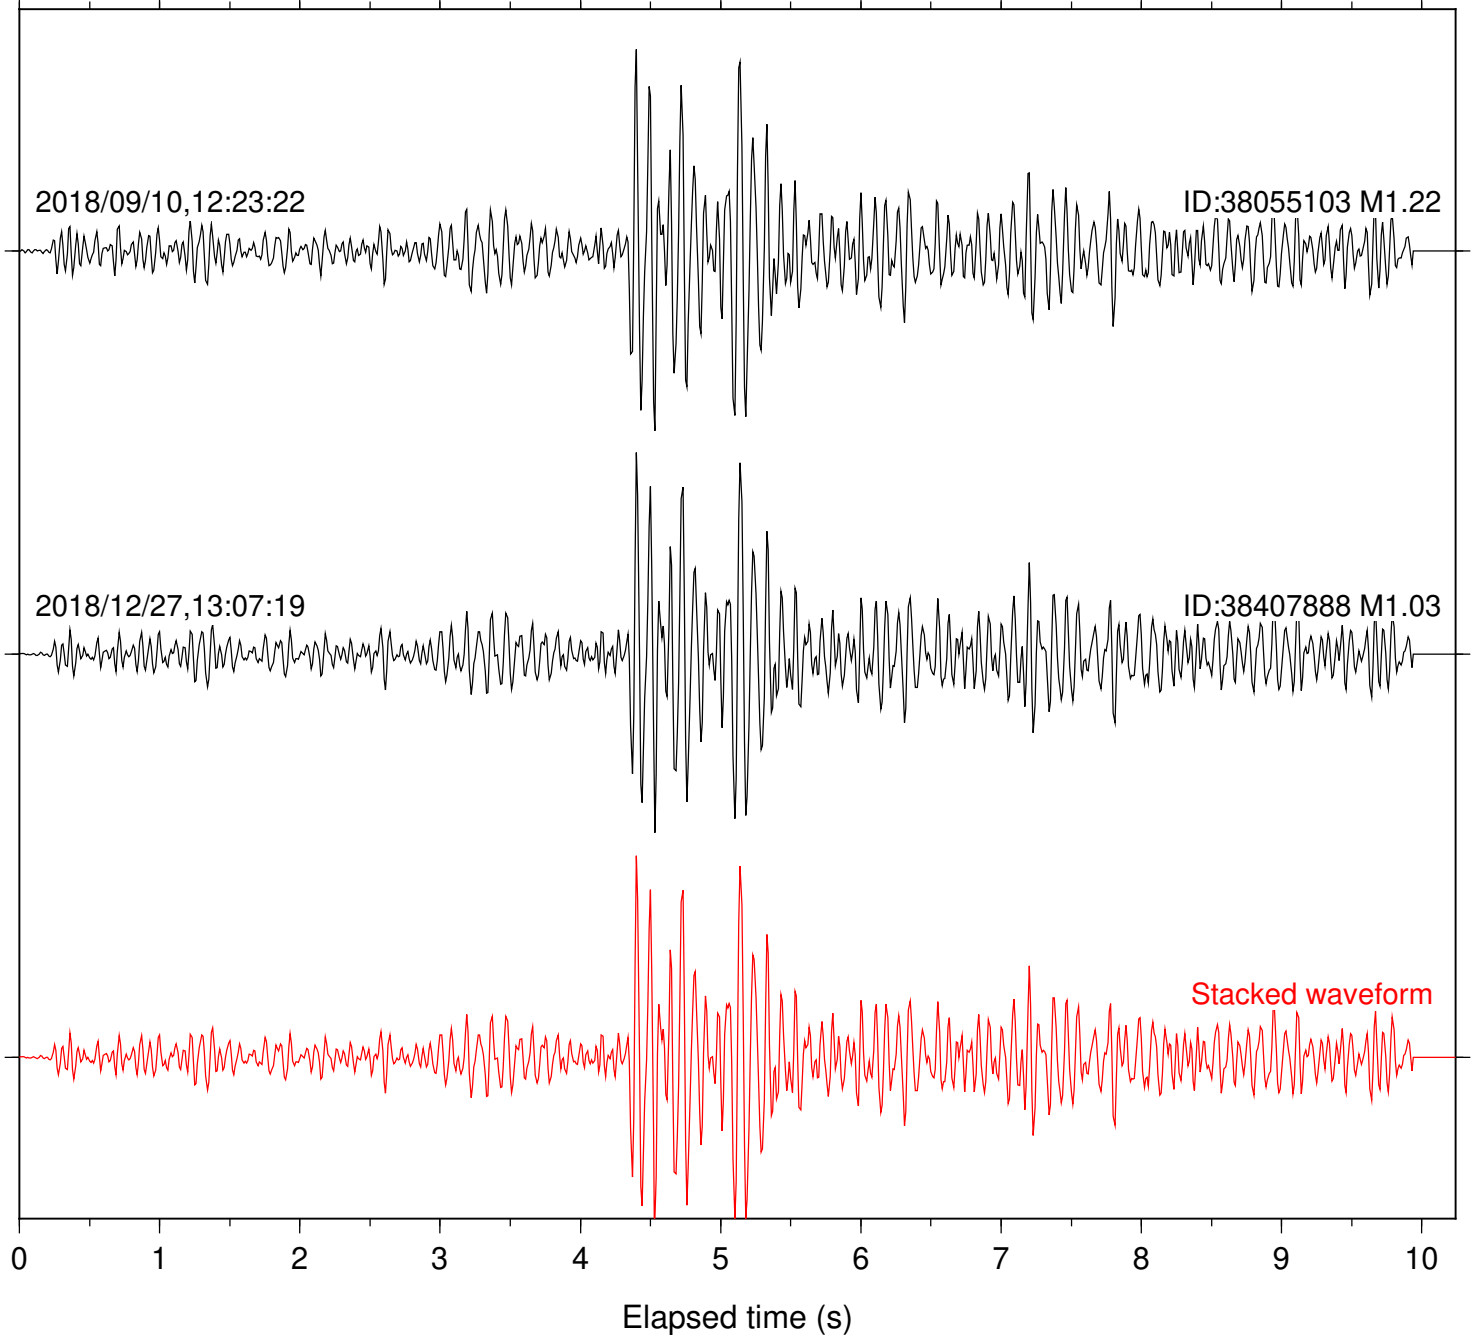

Station: B084 Com: EHZ

Focal depth: 4.29 km