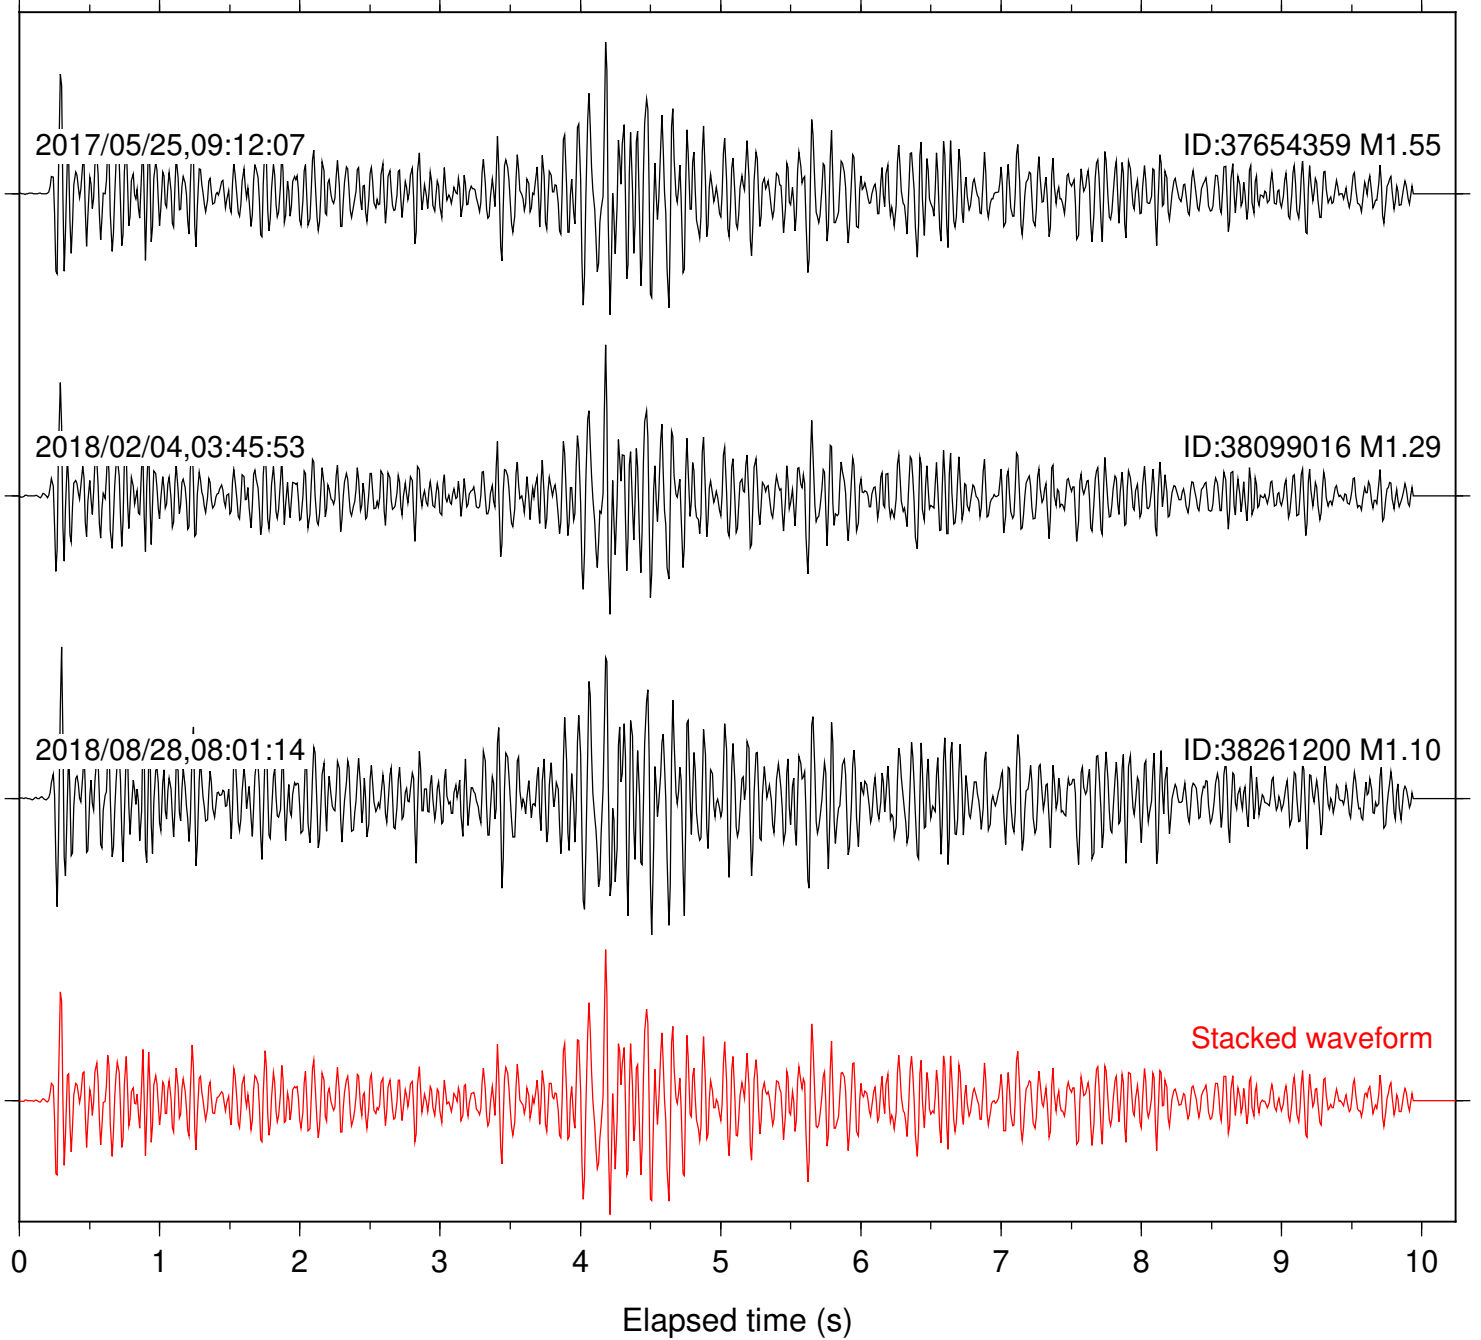

Station: HMT2 Com: HHZ

Focal depth: 5.24 km

Station: KNW Com: HHZ

Focal depth: 5.24 km

Station: LKH Com: HHZ

Focal depth: 5.24 km

Station: PFO Com: HHZ

Focal depth: 5.24 km