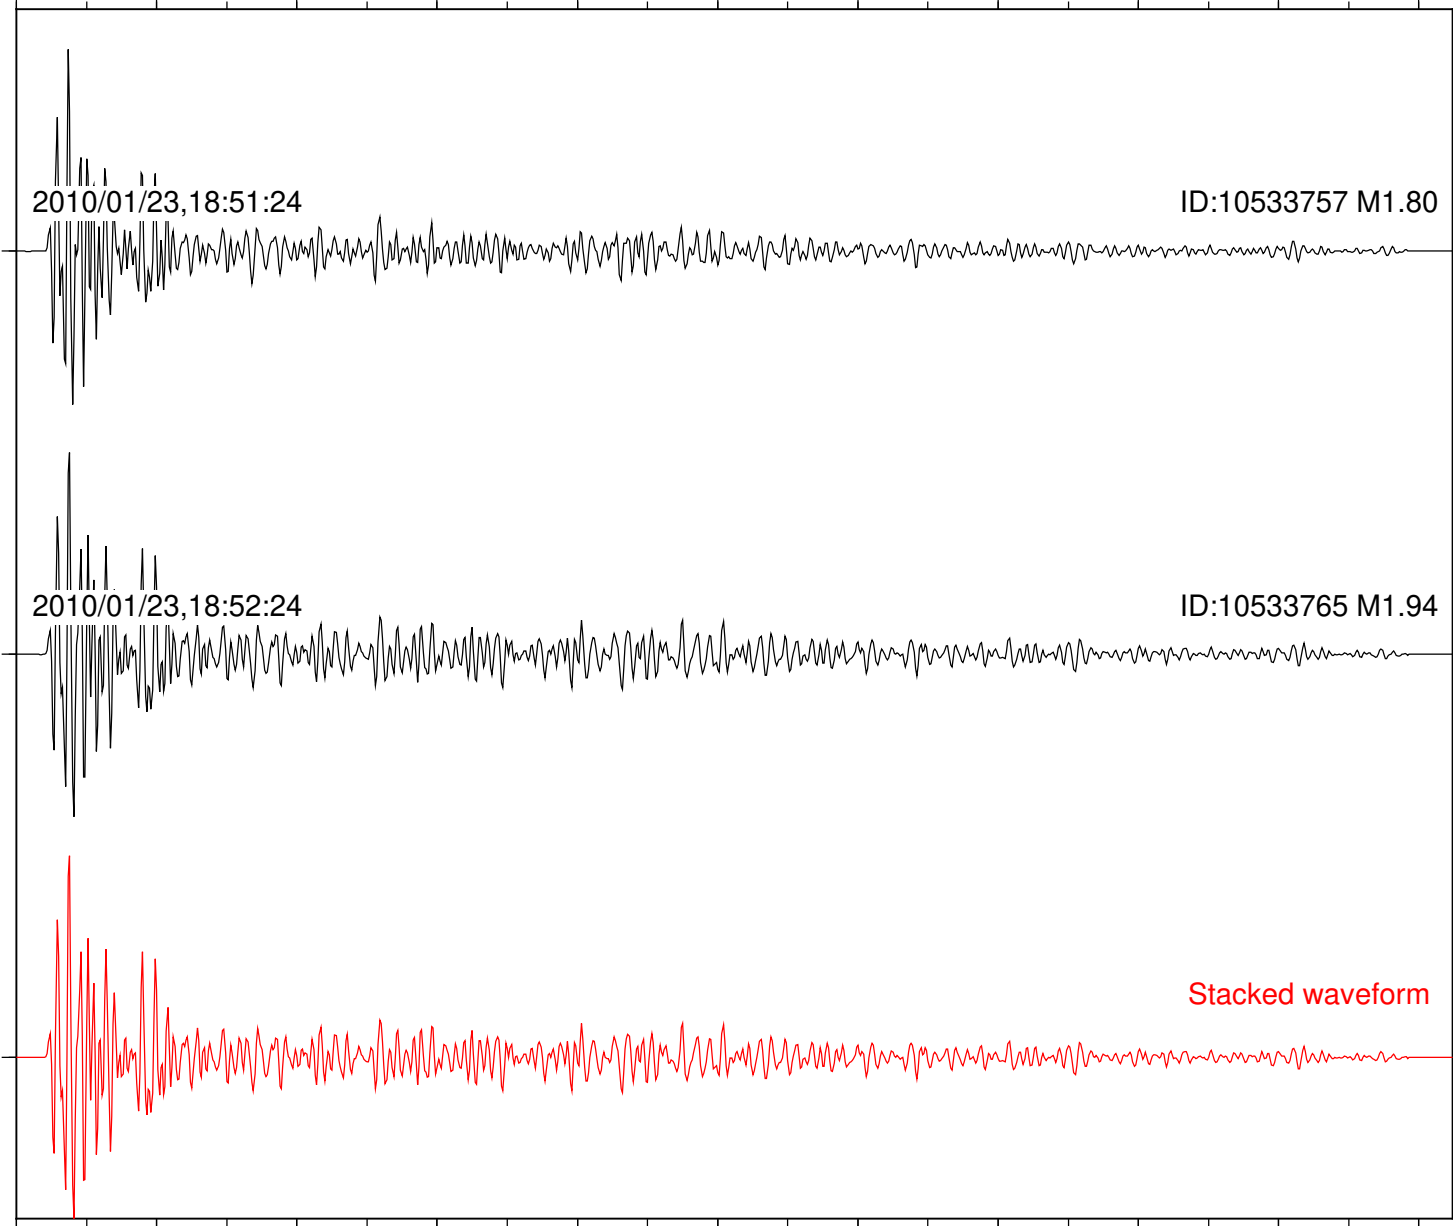

Focal depth: 14.53 km

2010/01/23,18:51:24

ID:10533757 M1.80

2010/01/23,18:52:24

ID:10533765 M1.94

Stacked waveform

0 1 2 3 4 5 6 7 8 9 10  
Elapsed time (s)

Station: FRD Com: HHZ