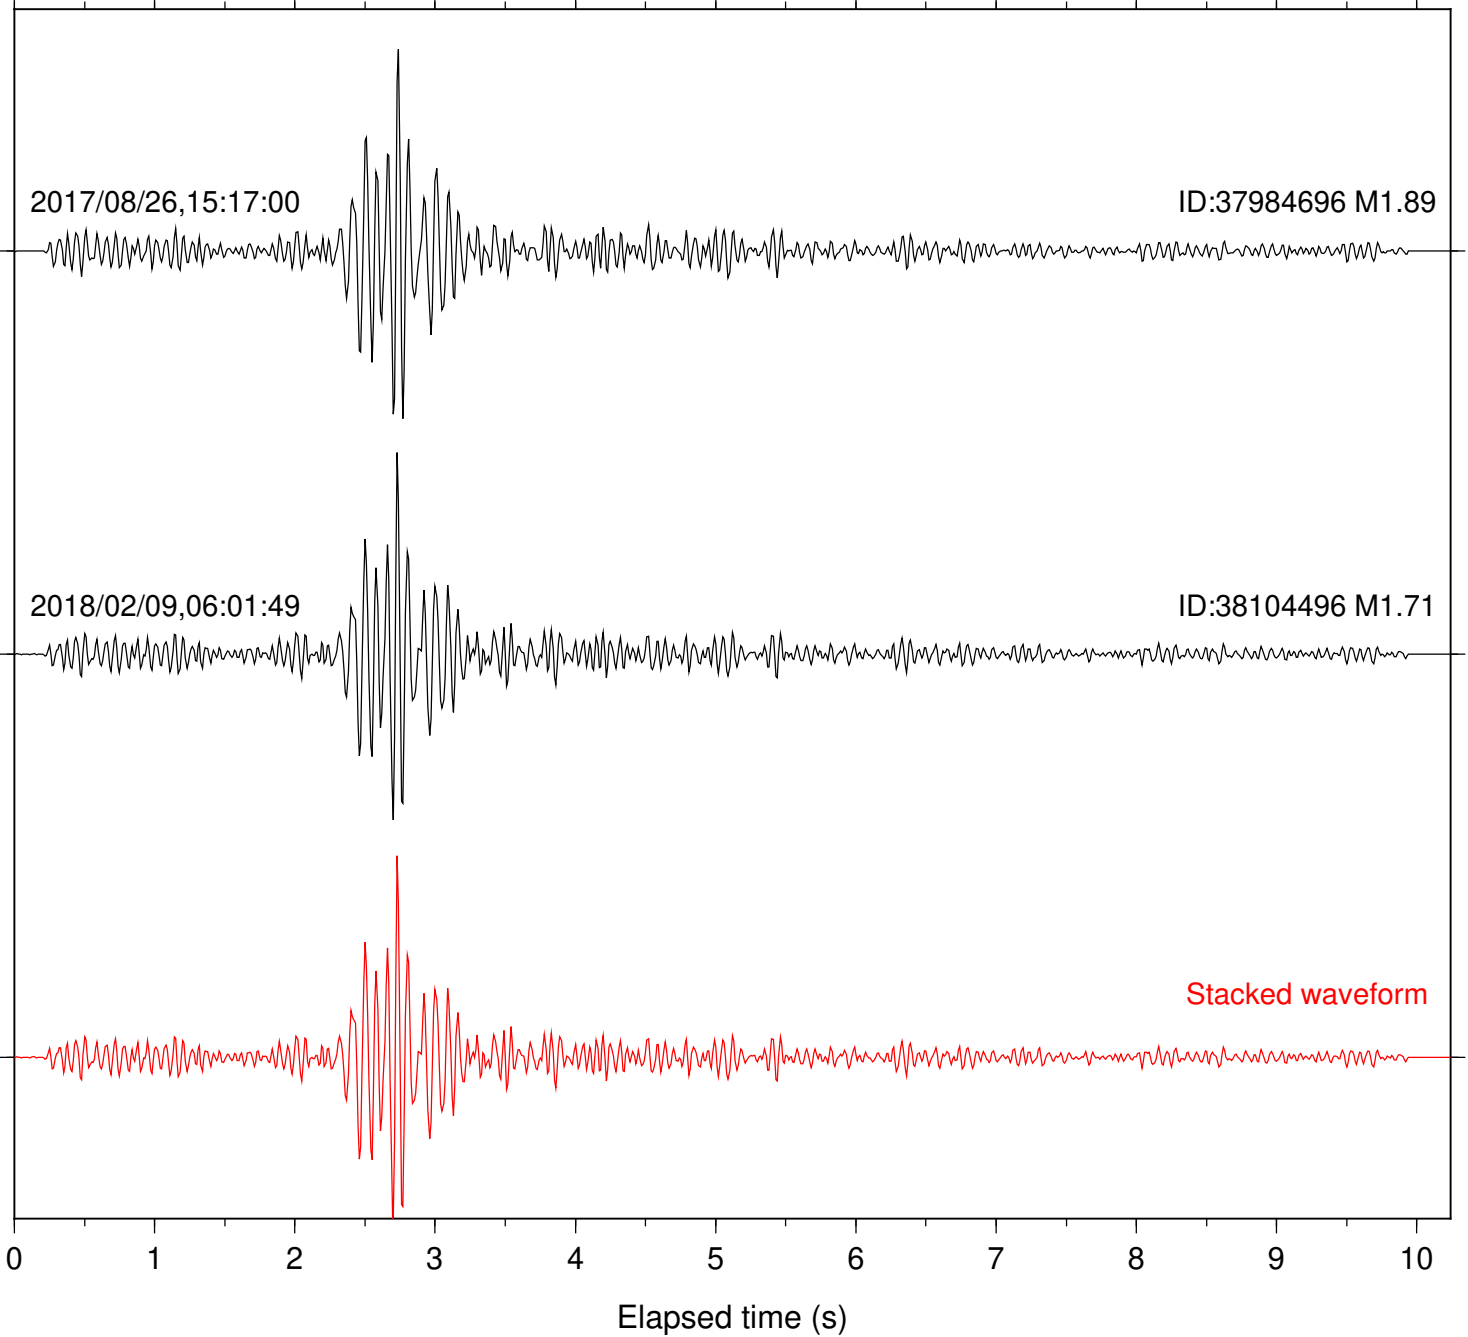

Station: RDM Com: HHZ

Focal depth: 5.11 km

2017/08/26,15:17:00

ID:37984696 M1.89

2018/02/09,06:01:49

ID:38104496 M1.71

Stacked waveform