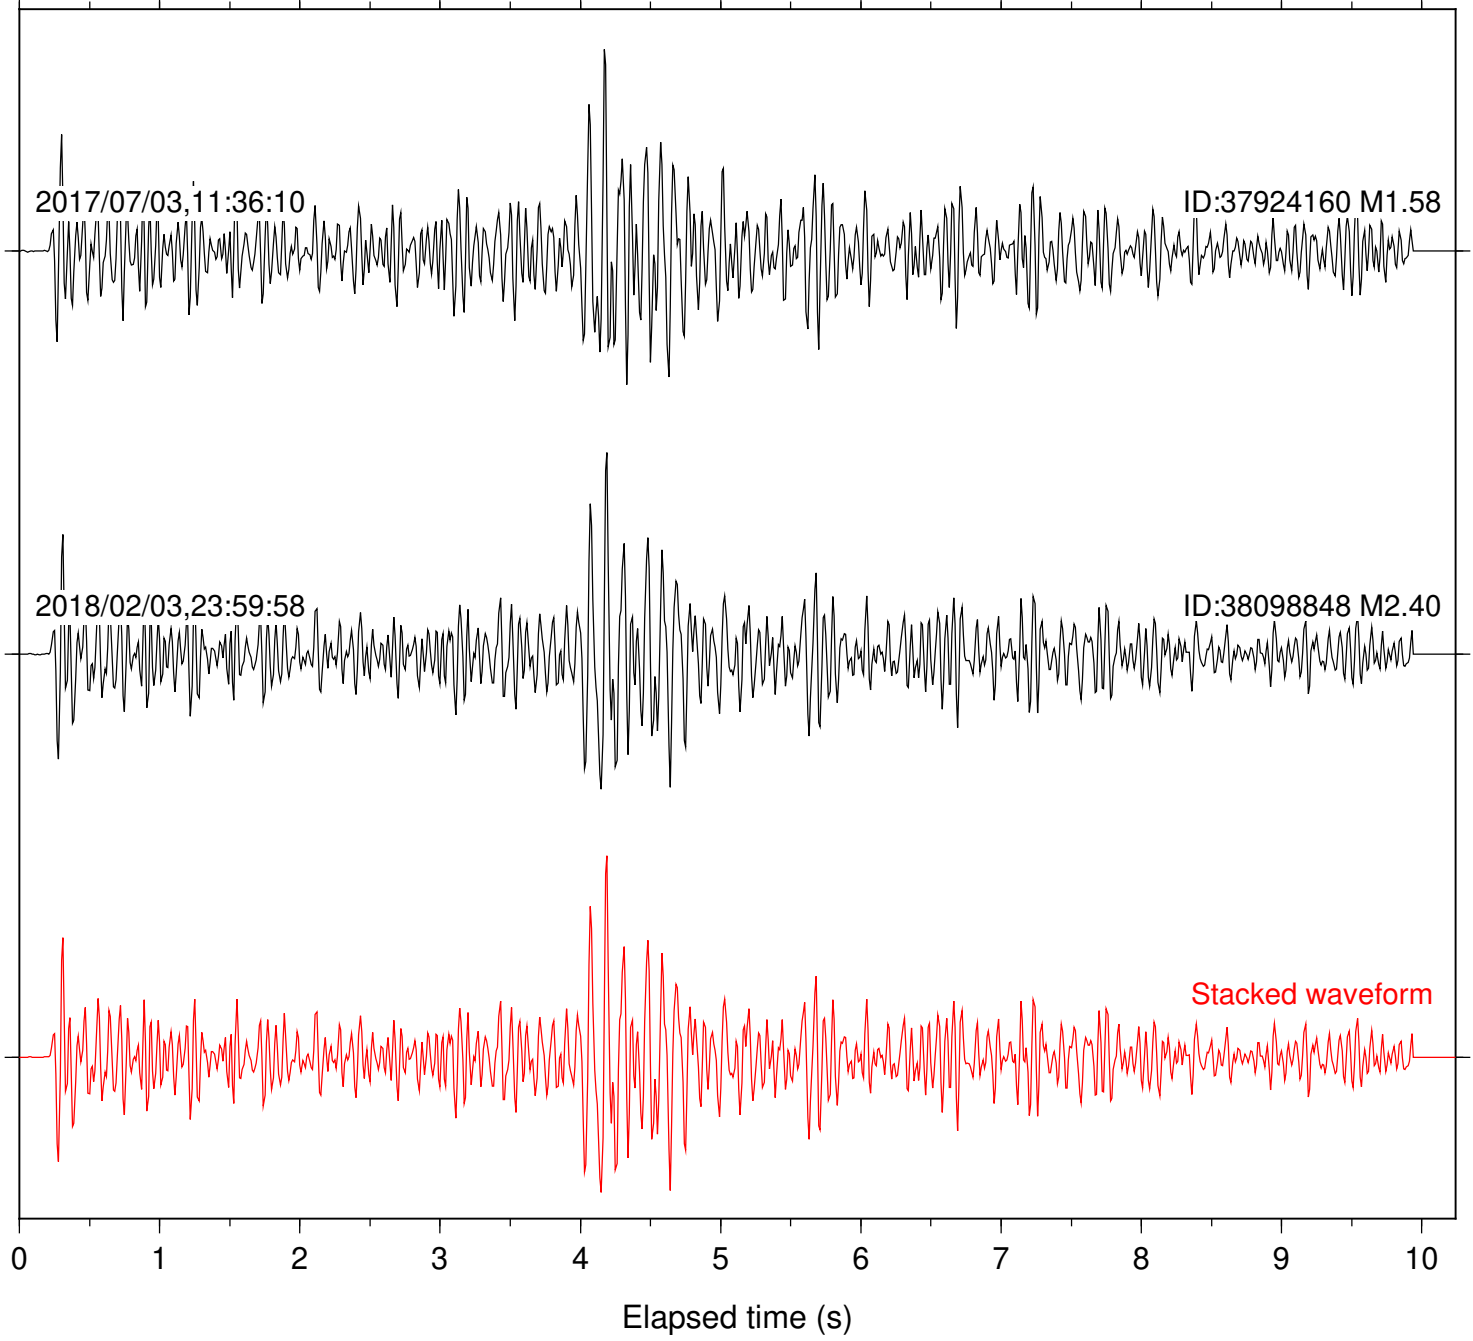

Station: HMT2 Com: HHZ

Focal depth: 5.21 km