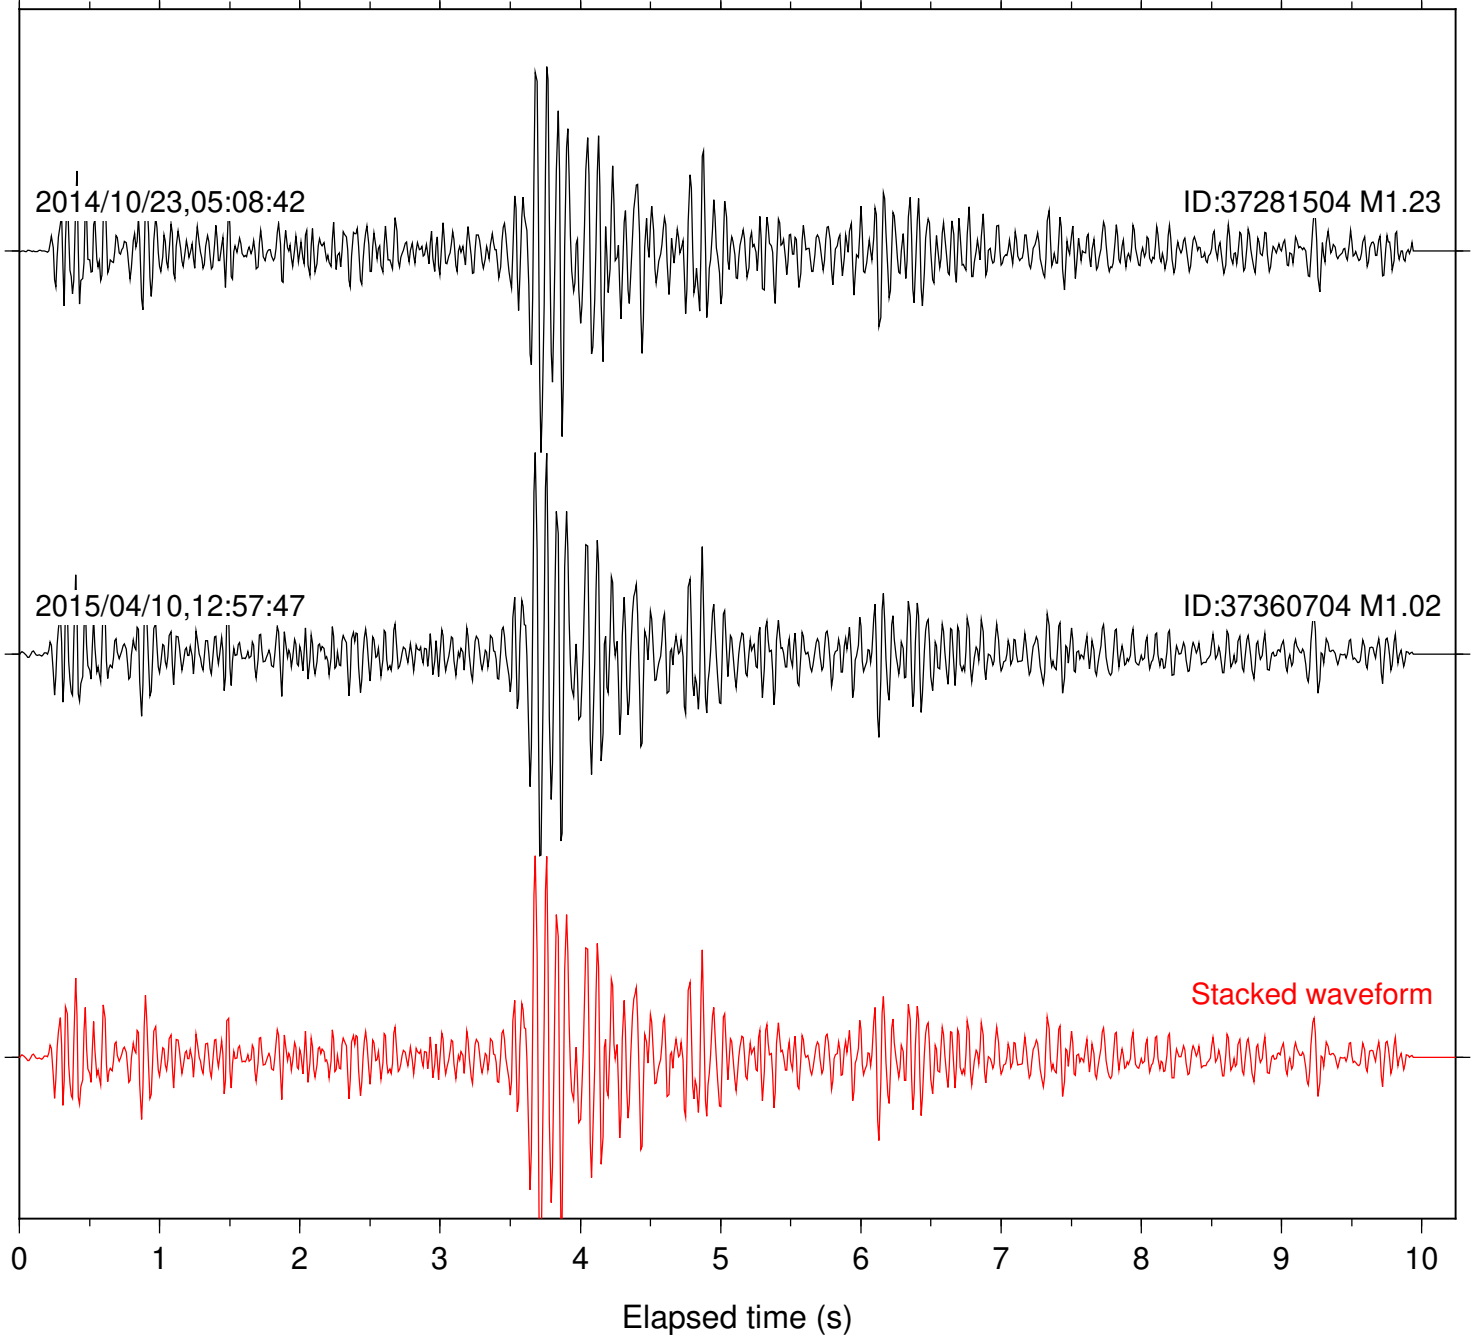

Station: B093 Com: EHZ

Focal depth: 9.54 km

Station: B946 Com: EHZ

Focal depth: 9.54 km

2014/10/23,05:08:42

ID:37281504 M1.23

2015/04/10,12:57:47

ID:37360704 M1.02