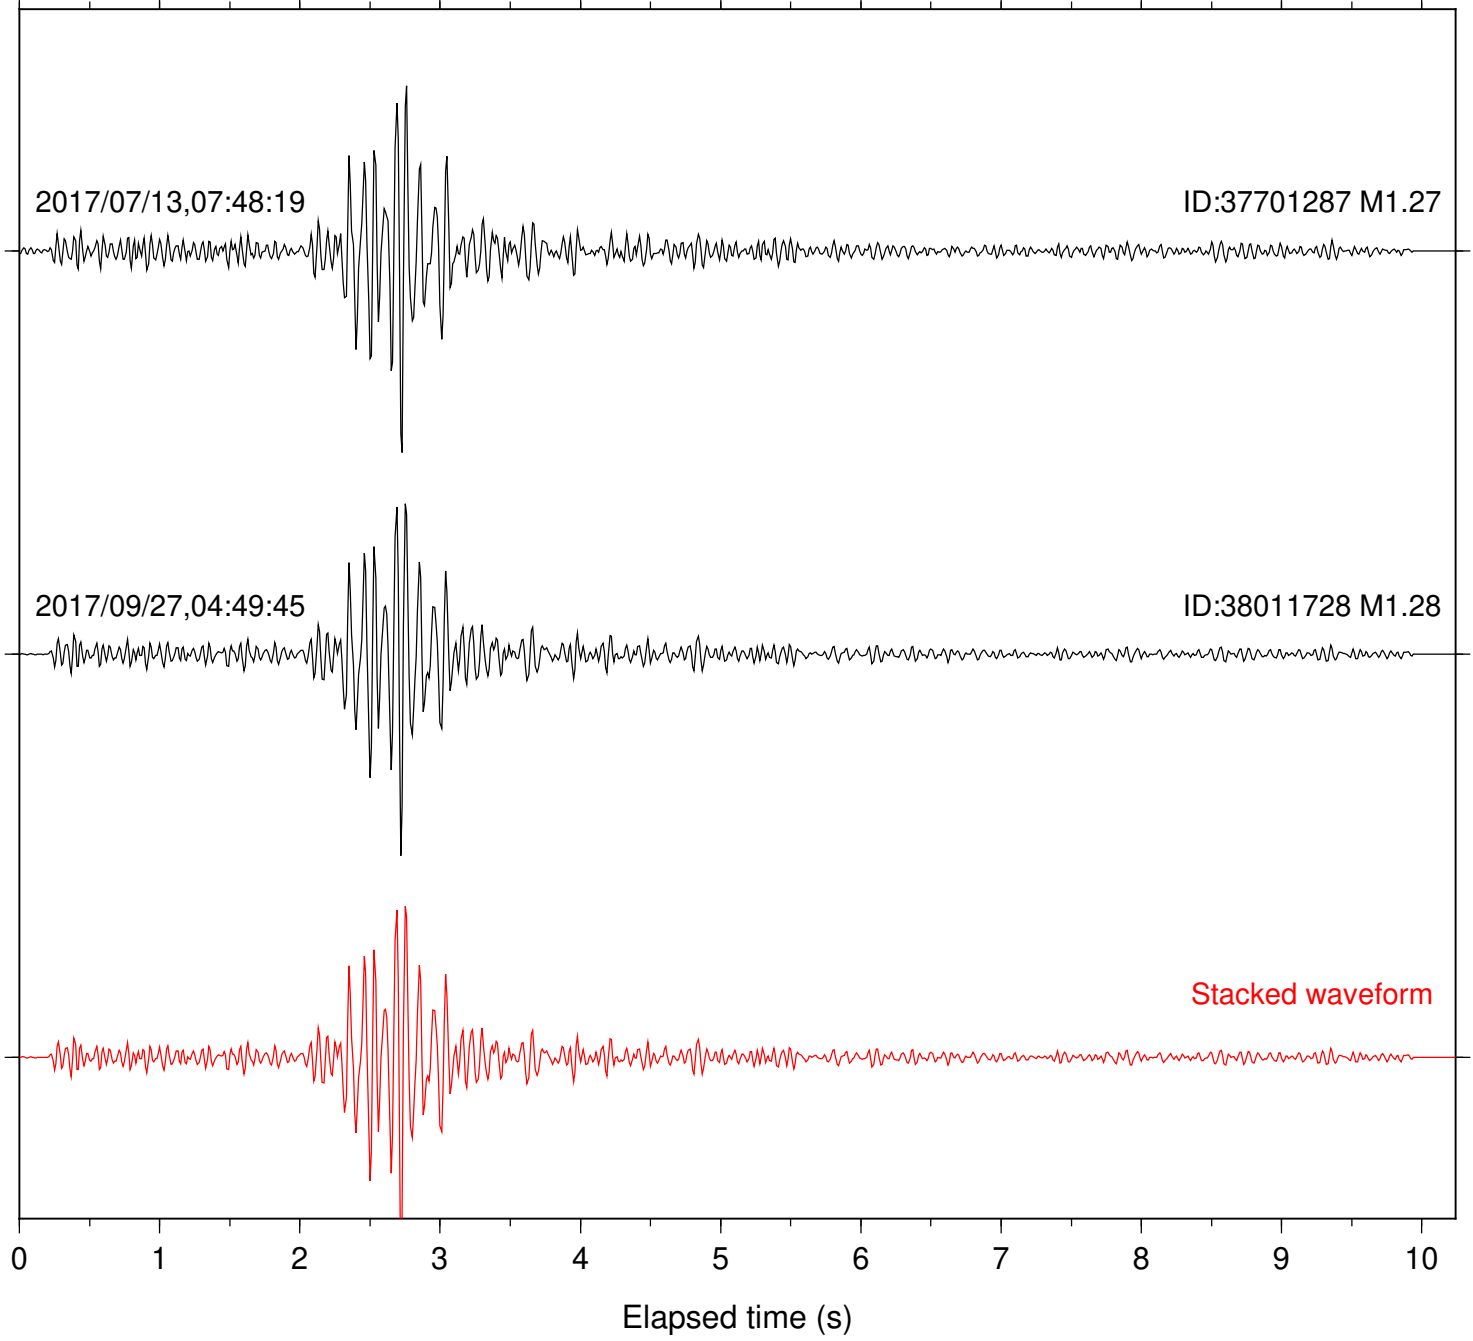

Station: RDM Com: HHZ

Focal depth: 5.81 km