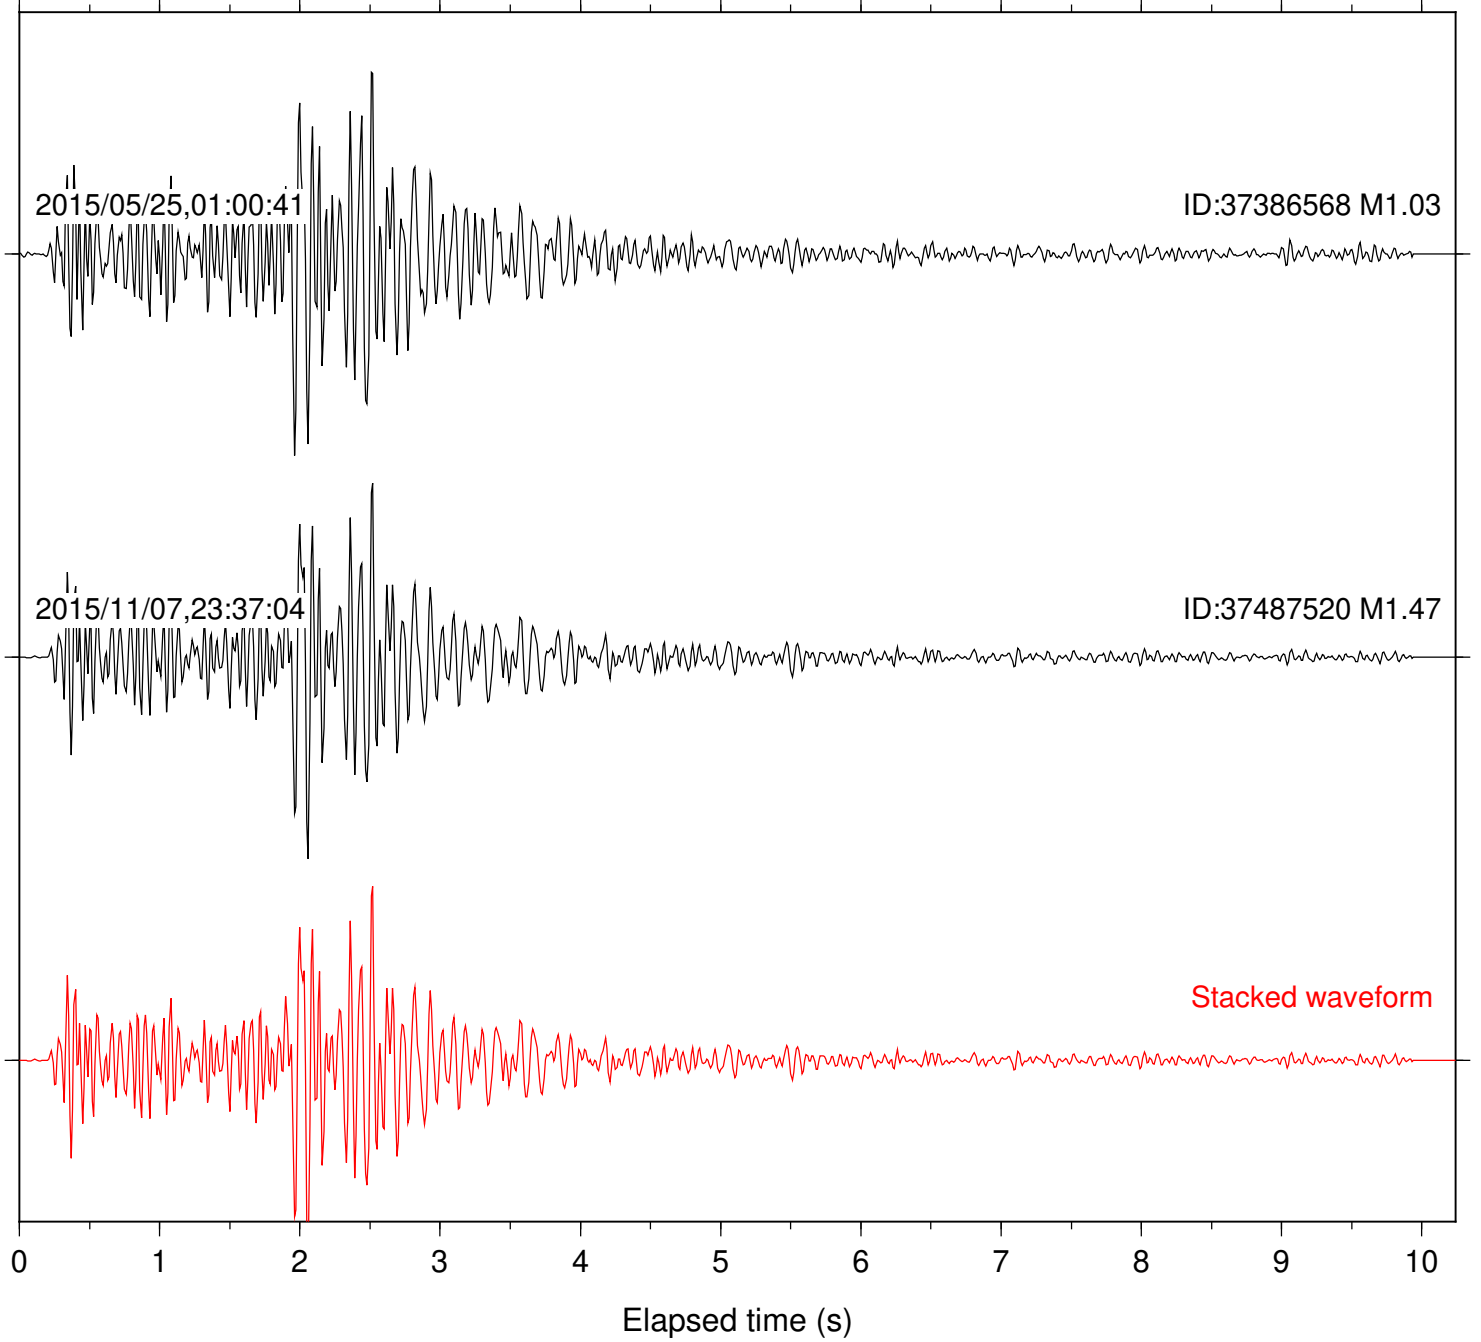

Station: B946 Com: EHZ

Focal depth: 8.19 km