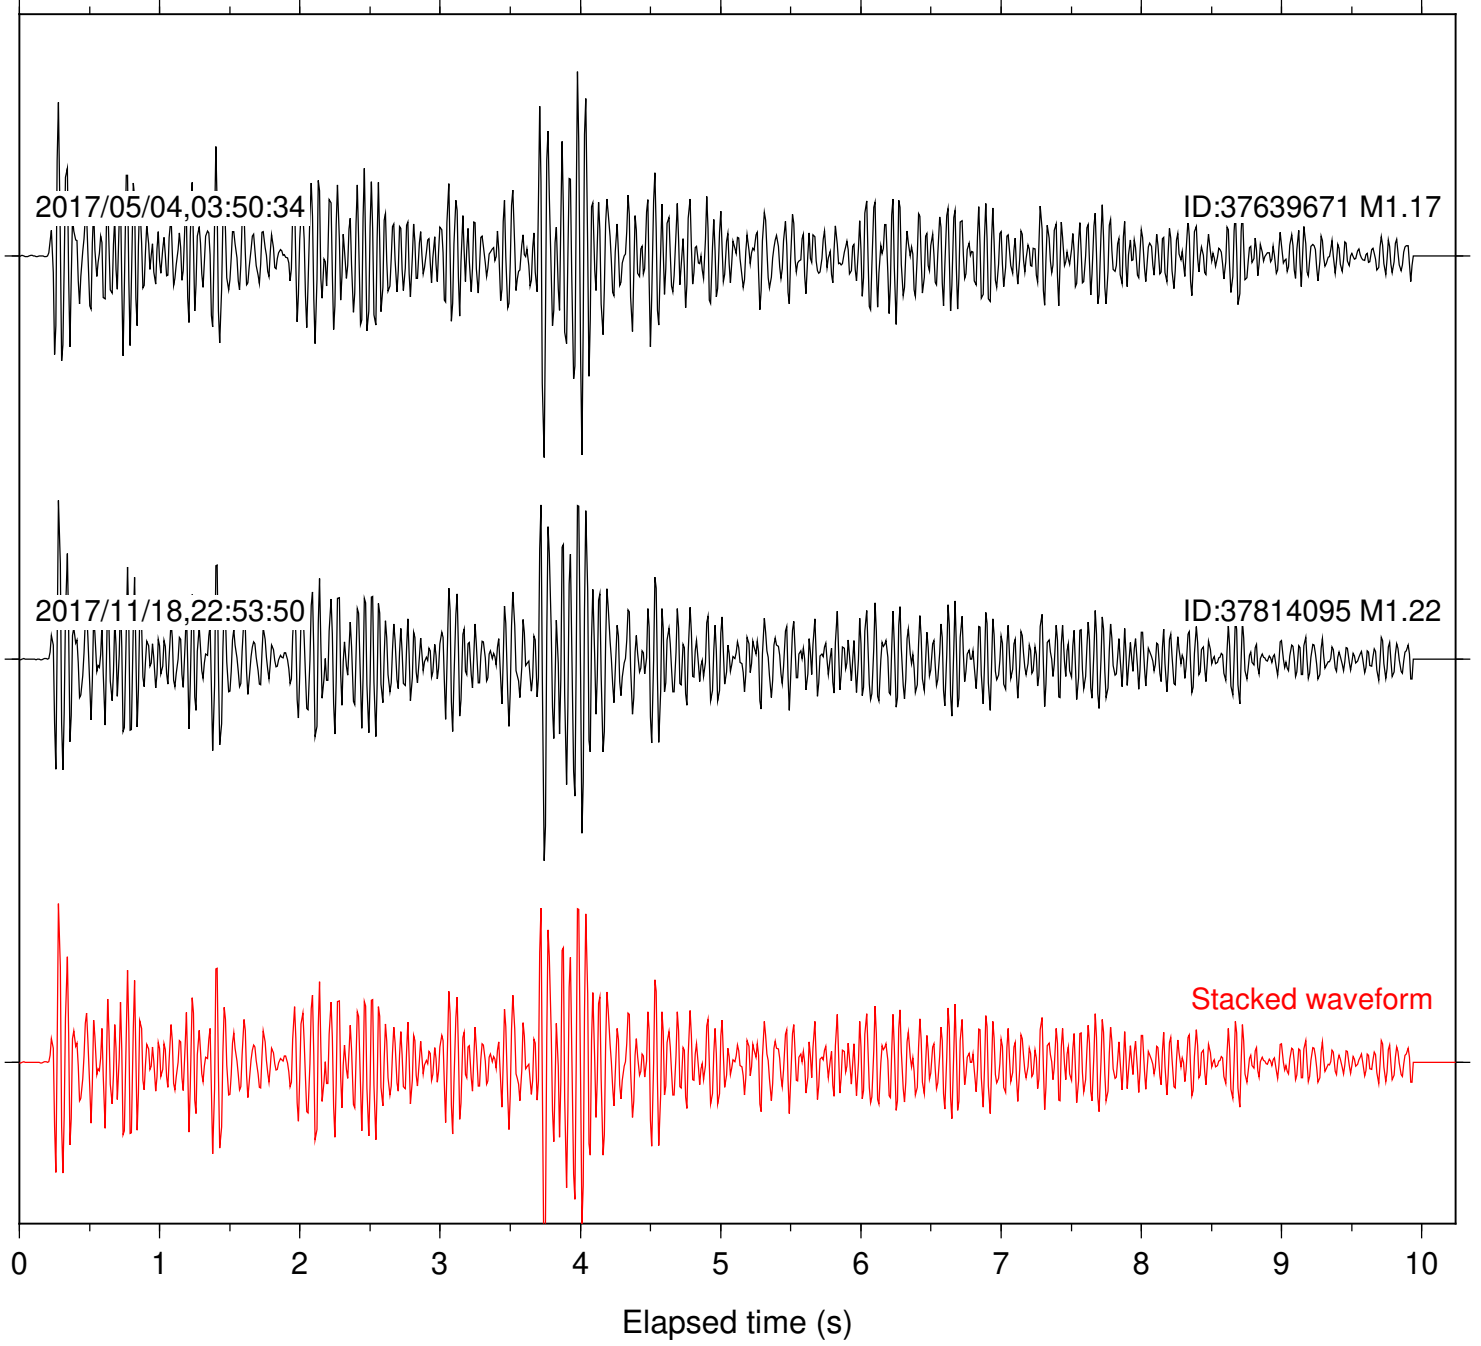

Focal depth: 6.67 km

Station: DGR Com: HHZ

Focal depth: 6.67 km

Station: FRD Com: HHZ

Focal depth: 6.67 km

Station: HMT2 Com: HHZ

Focal depth: 6.67 km

Station: PFO Com: HHZ