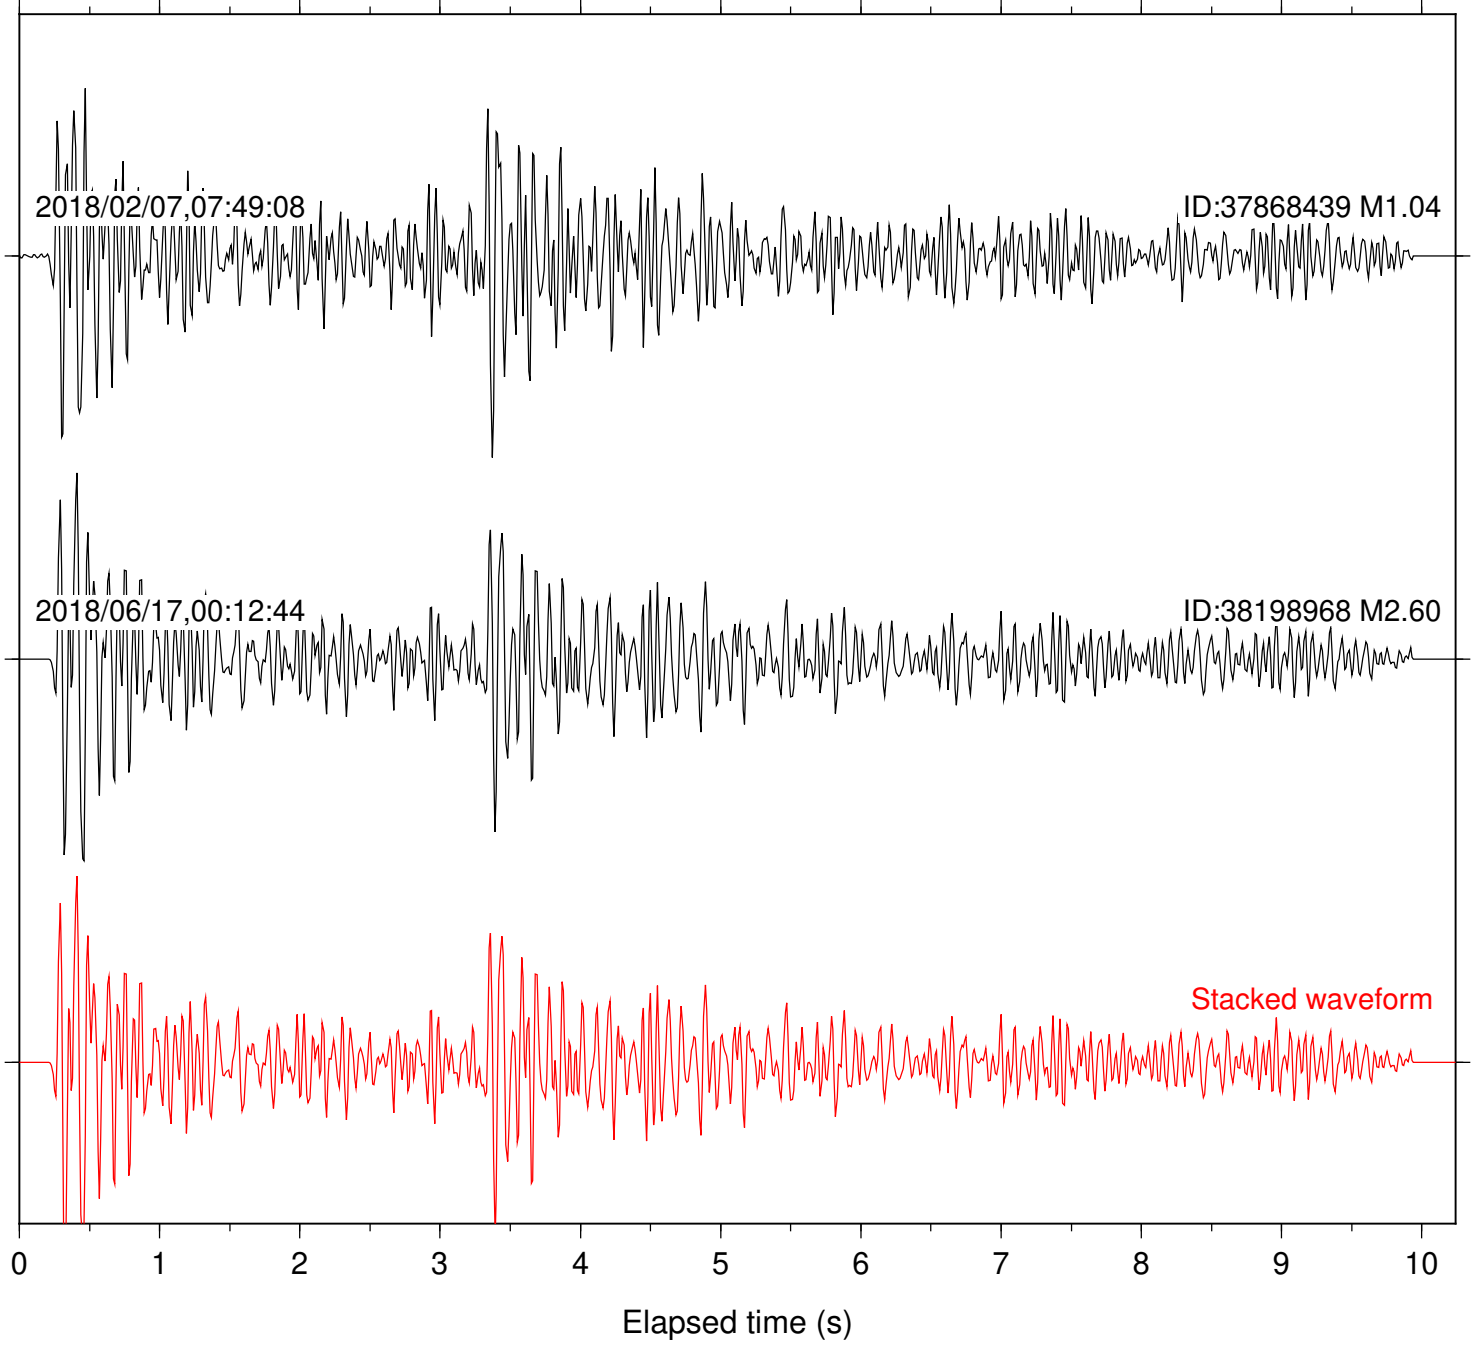

ID:37868439 M1.04

2018/06/17,00:12:44

ID:38198968 M2.60

Stacked waveform

0 1 2 3 4 5 6 7 8 9 10  
Elapsed time (s)

Station: CSH Com: HHZ

Focal depth: 6.93 km

Station: DNR Com: HHZ