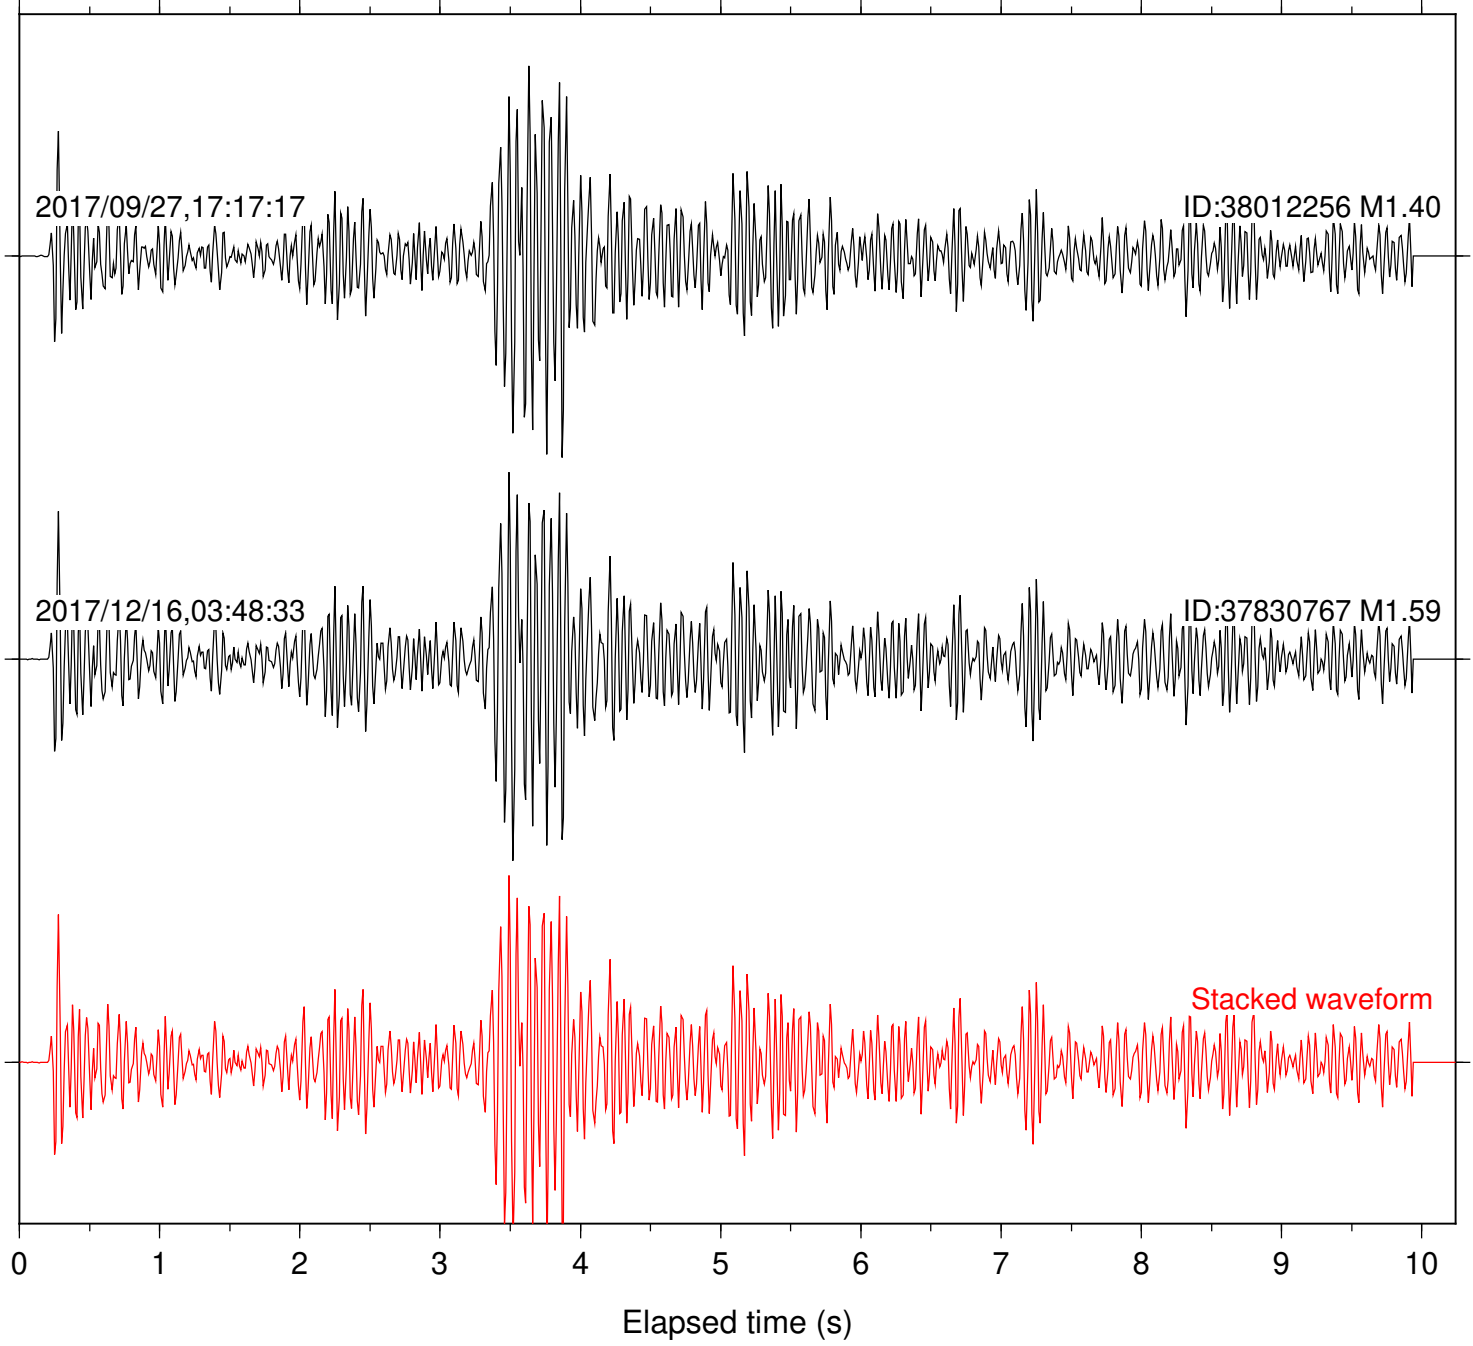

Focal depth: 6.65 km

Station: DNR Com: HHZ

Focal depth: 6.65 km

Station: FRD Com: HHZ

Focal depth: 5.72 km

Station: KNW Com: HHZ

Focal depth: 6.65 km

Station: LKH Com: HHZ