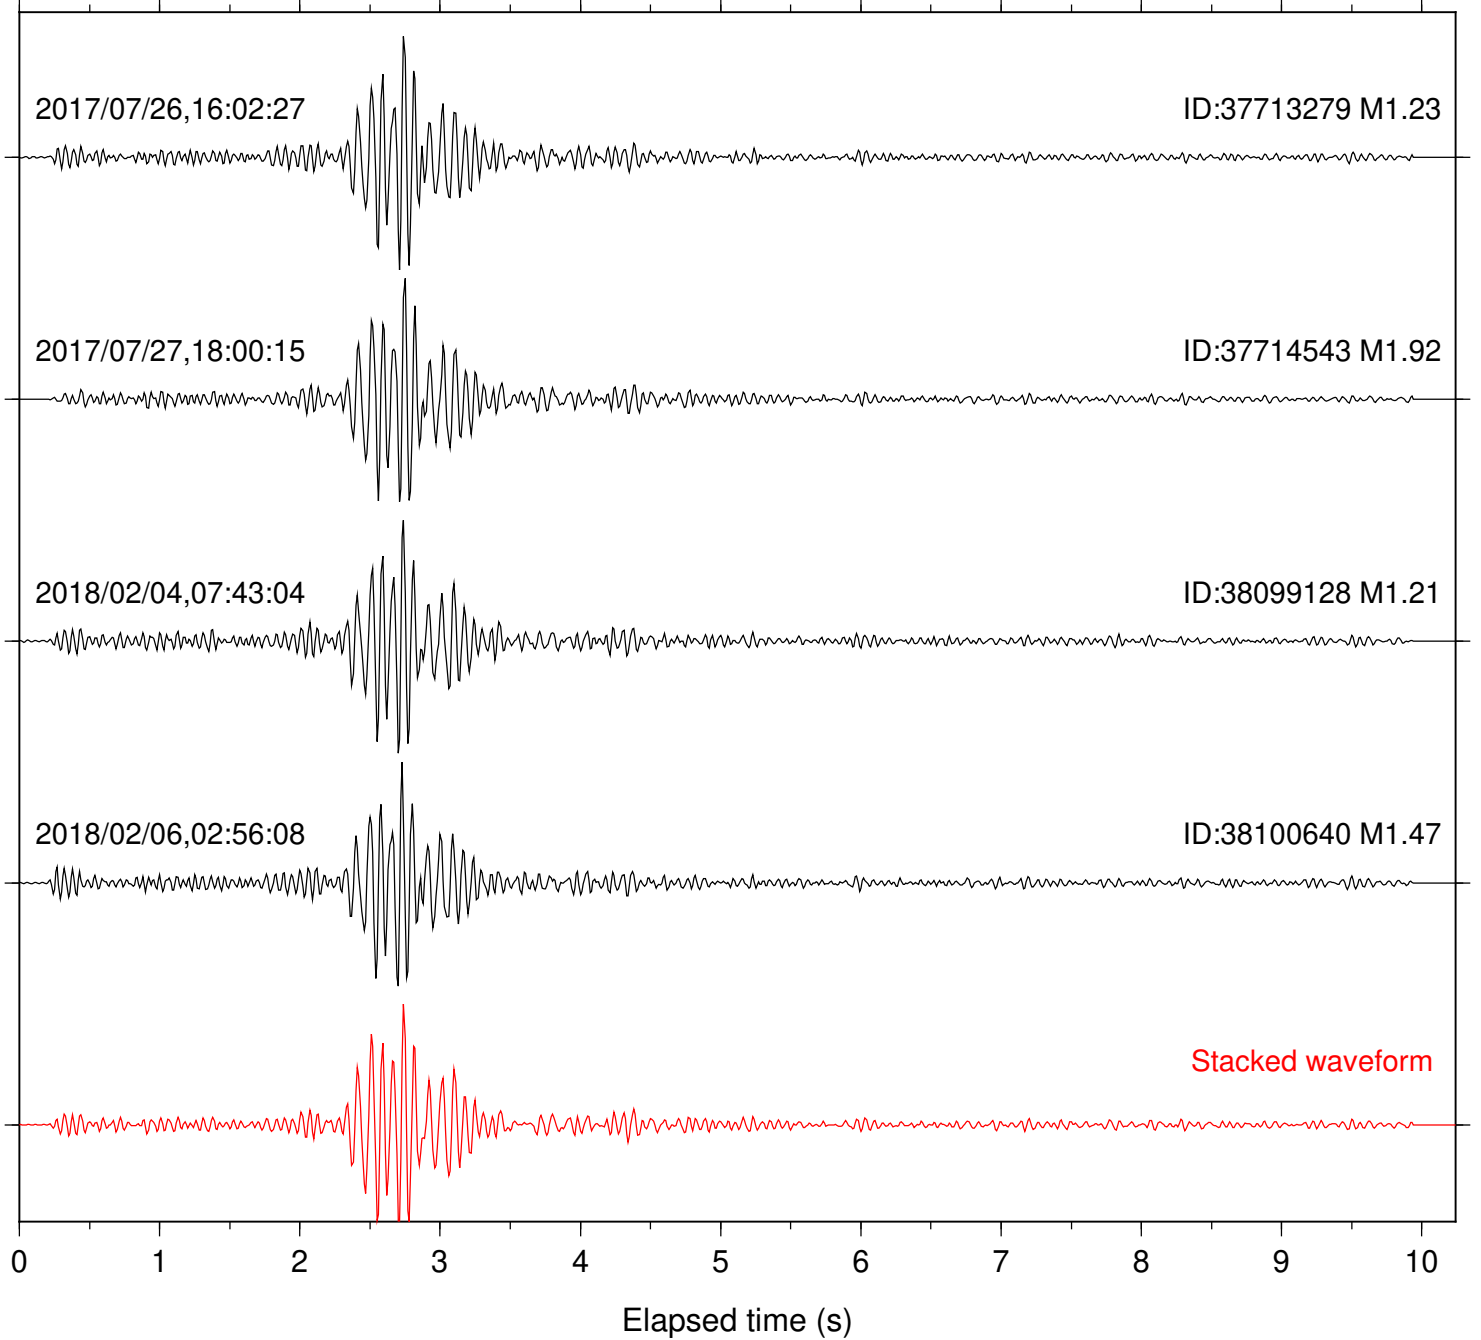

Station: PLM Com: HHZ

Focal depth: 5.28 km

Station: POB2 Com: HHZ

Focal depth: 5.28 km

Station: RDM Com: HHZ

Focal depth: 5.28 km

Station: SND Com: HHZ

Focal depth: 5.38 km