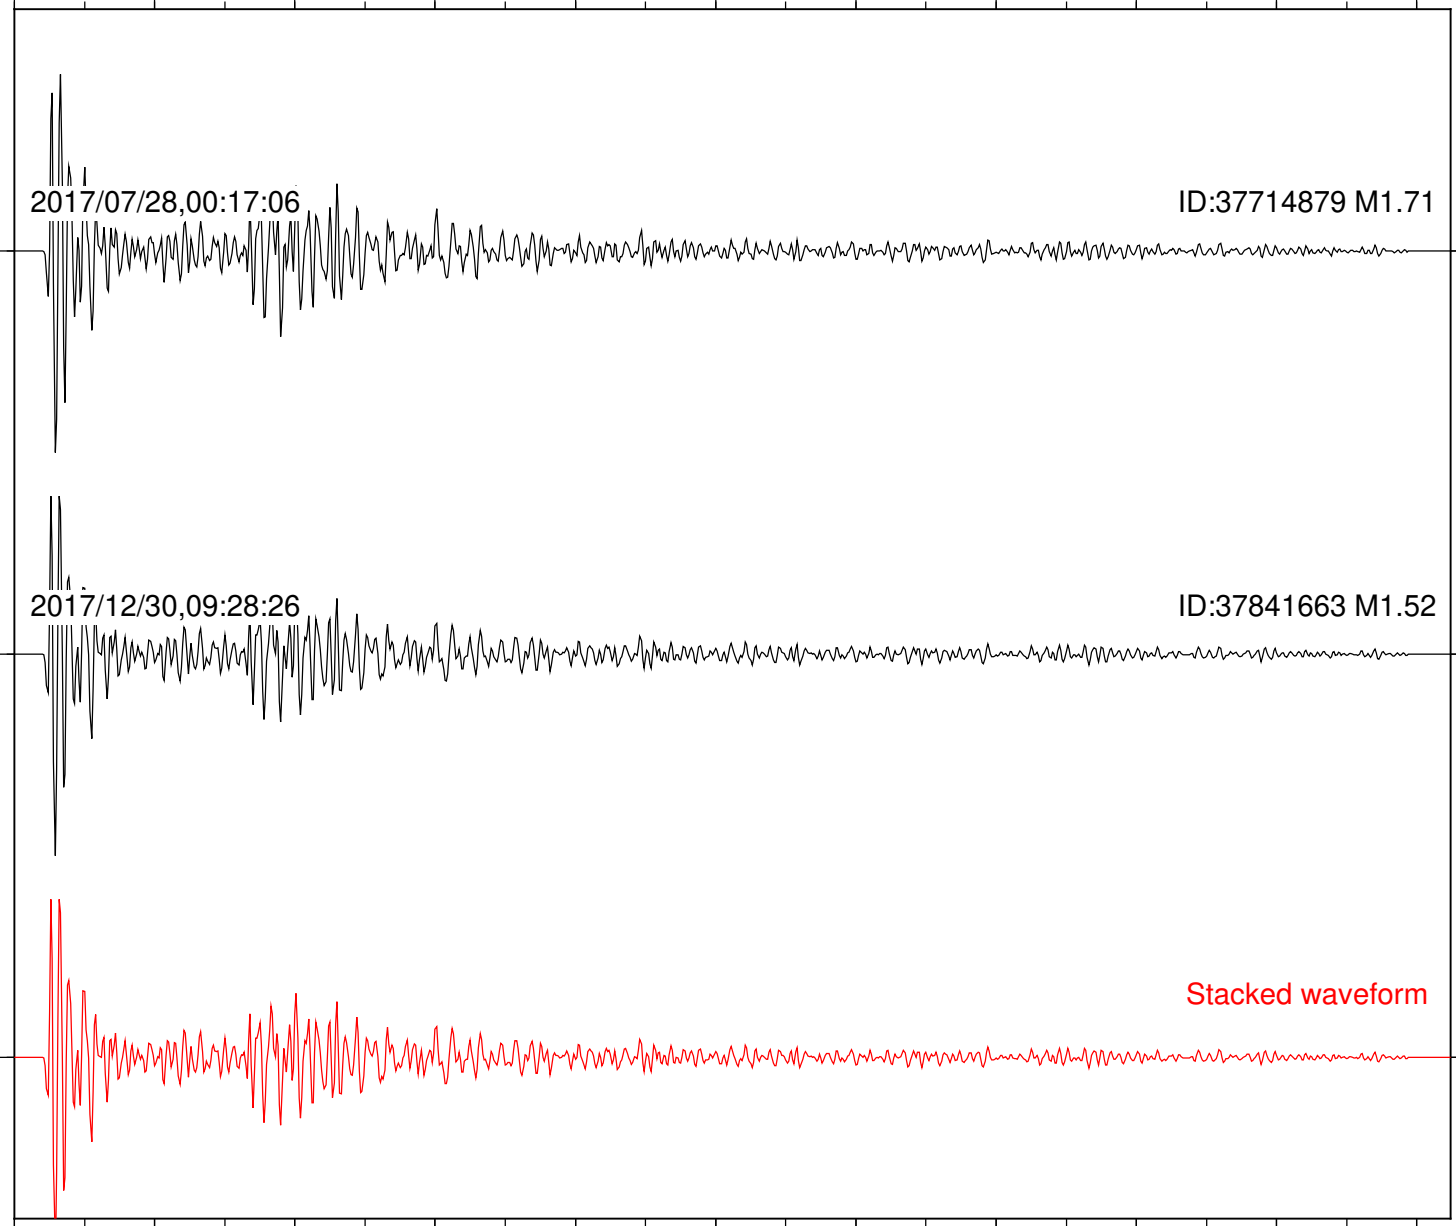

Station: B093 Com: EHZ

Focal depth: 6.41 km

2017/07/28,00:17:06

ID:37714879 M1.71

2017/12/30,09:28:26

ID:37841663 M1.52

Stacked waveform

0 1 2 3 4 5 6 7 8 9 10
Elapsed time (s)