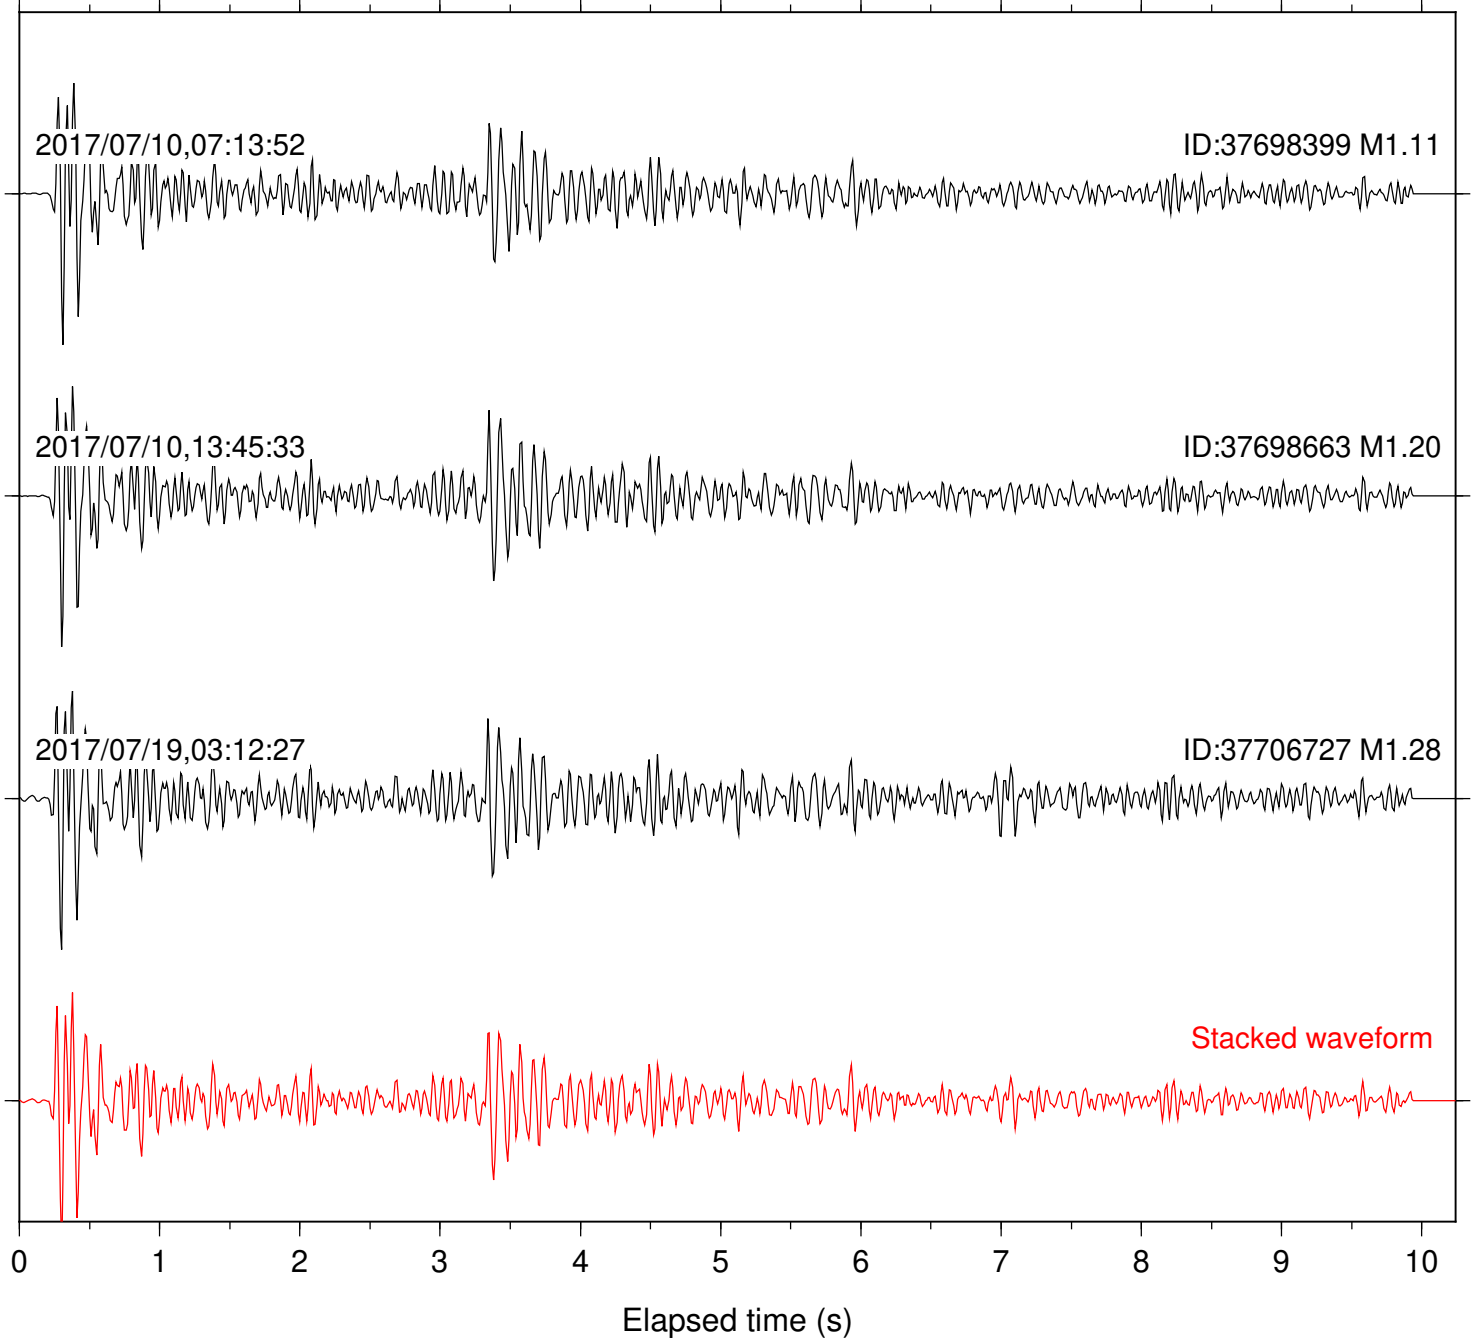

Station: CSH Com: HHZ

Focal depth: 6.53 km

Station: DGR Com: HHZ

Focal depth: 7.44 km

Station: DNR Com: HHZ

Focal depth: 6.53 km

Station: FRD Com: HHZ

Focal depth: 7.44 km