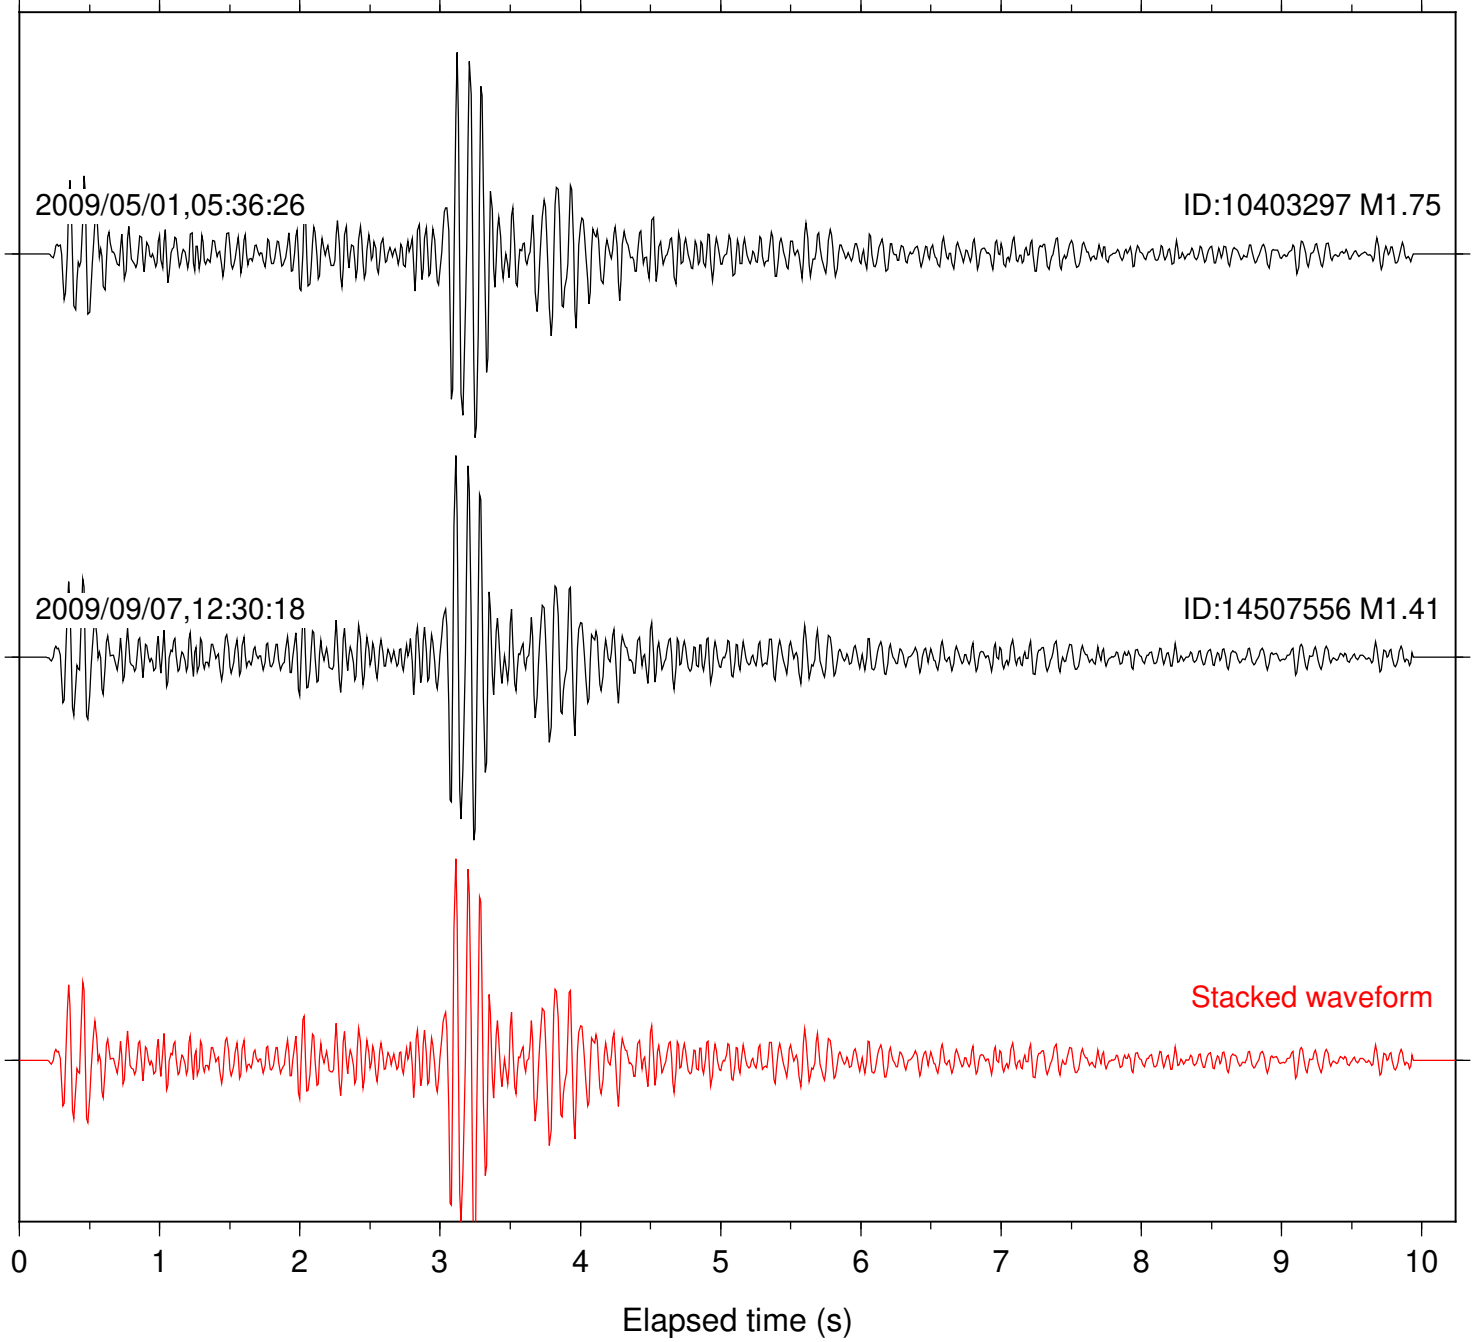

Station: B084 Com: EHZ

Focal depth: 9.98 km