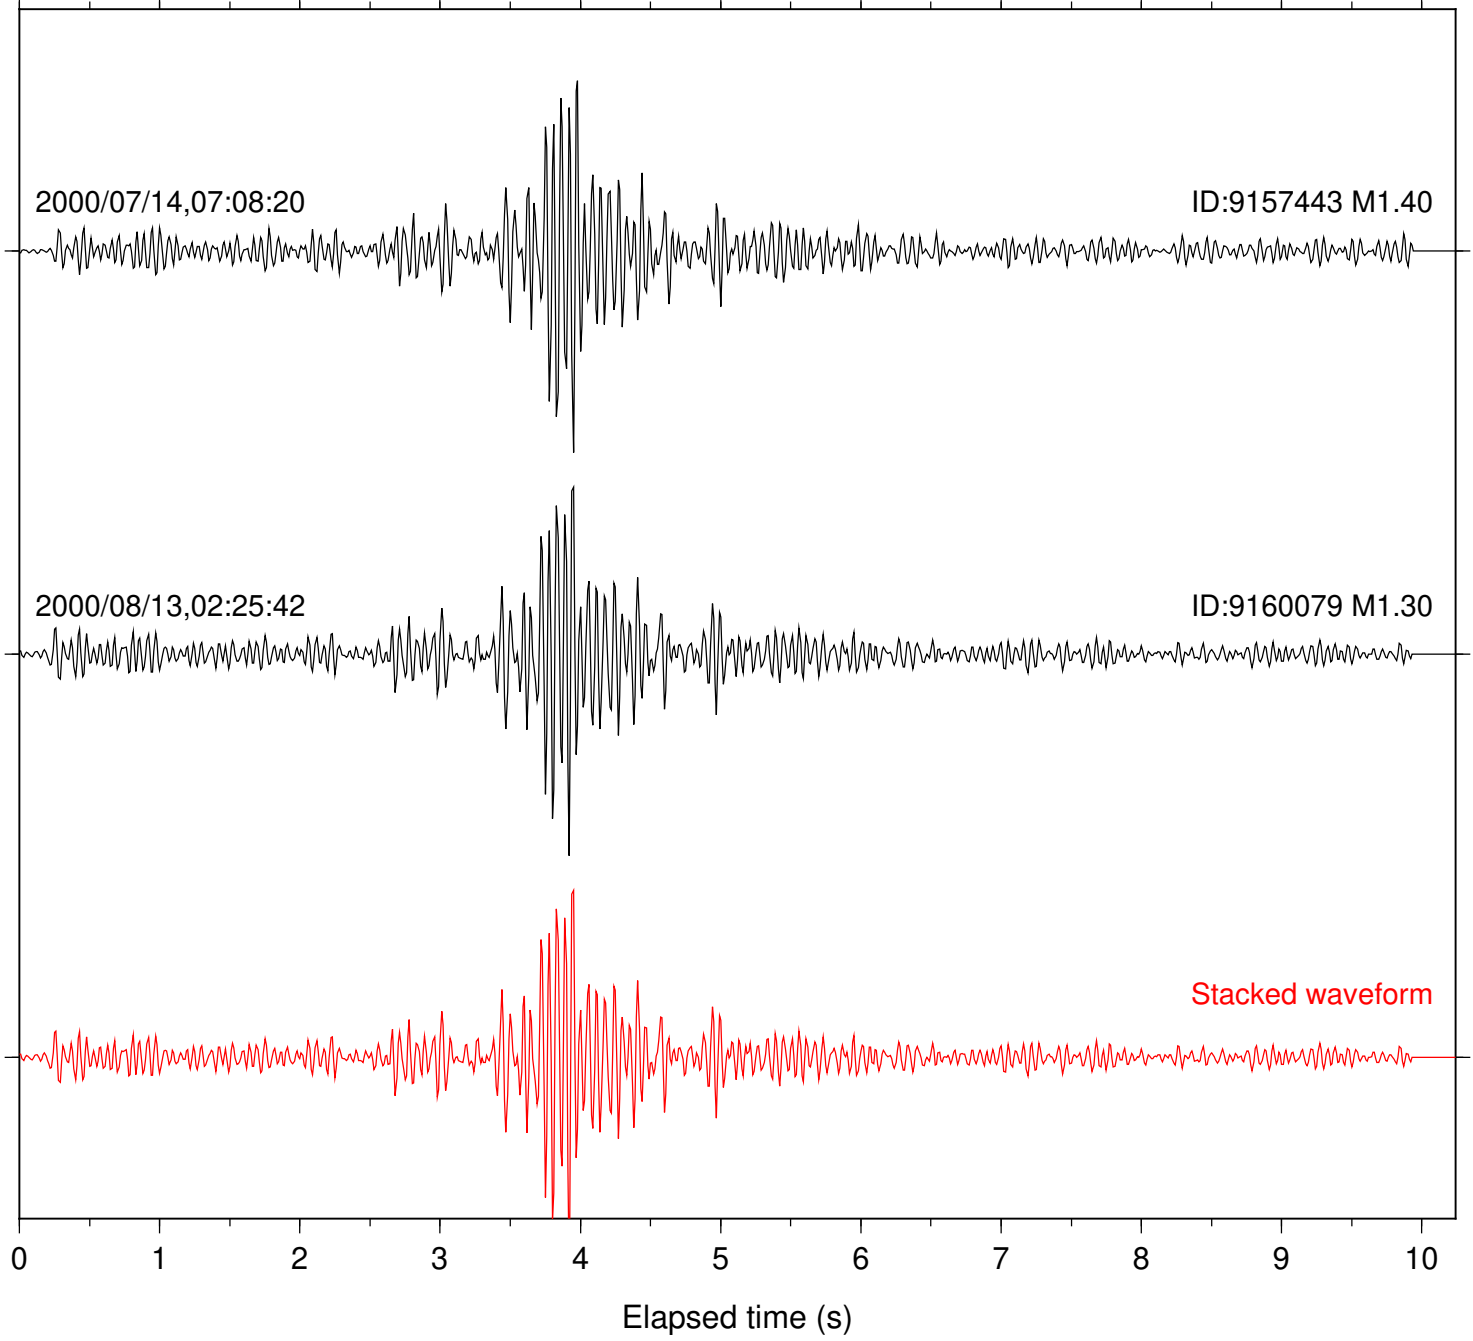

Station: PFO Com: HHZ

Focal depth: 12.88 km