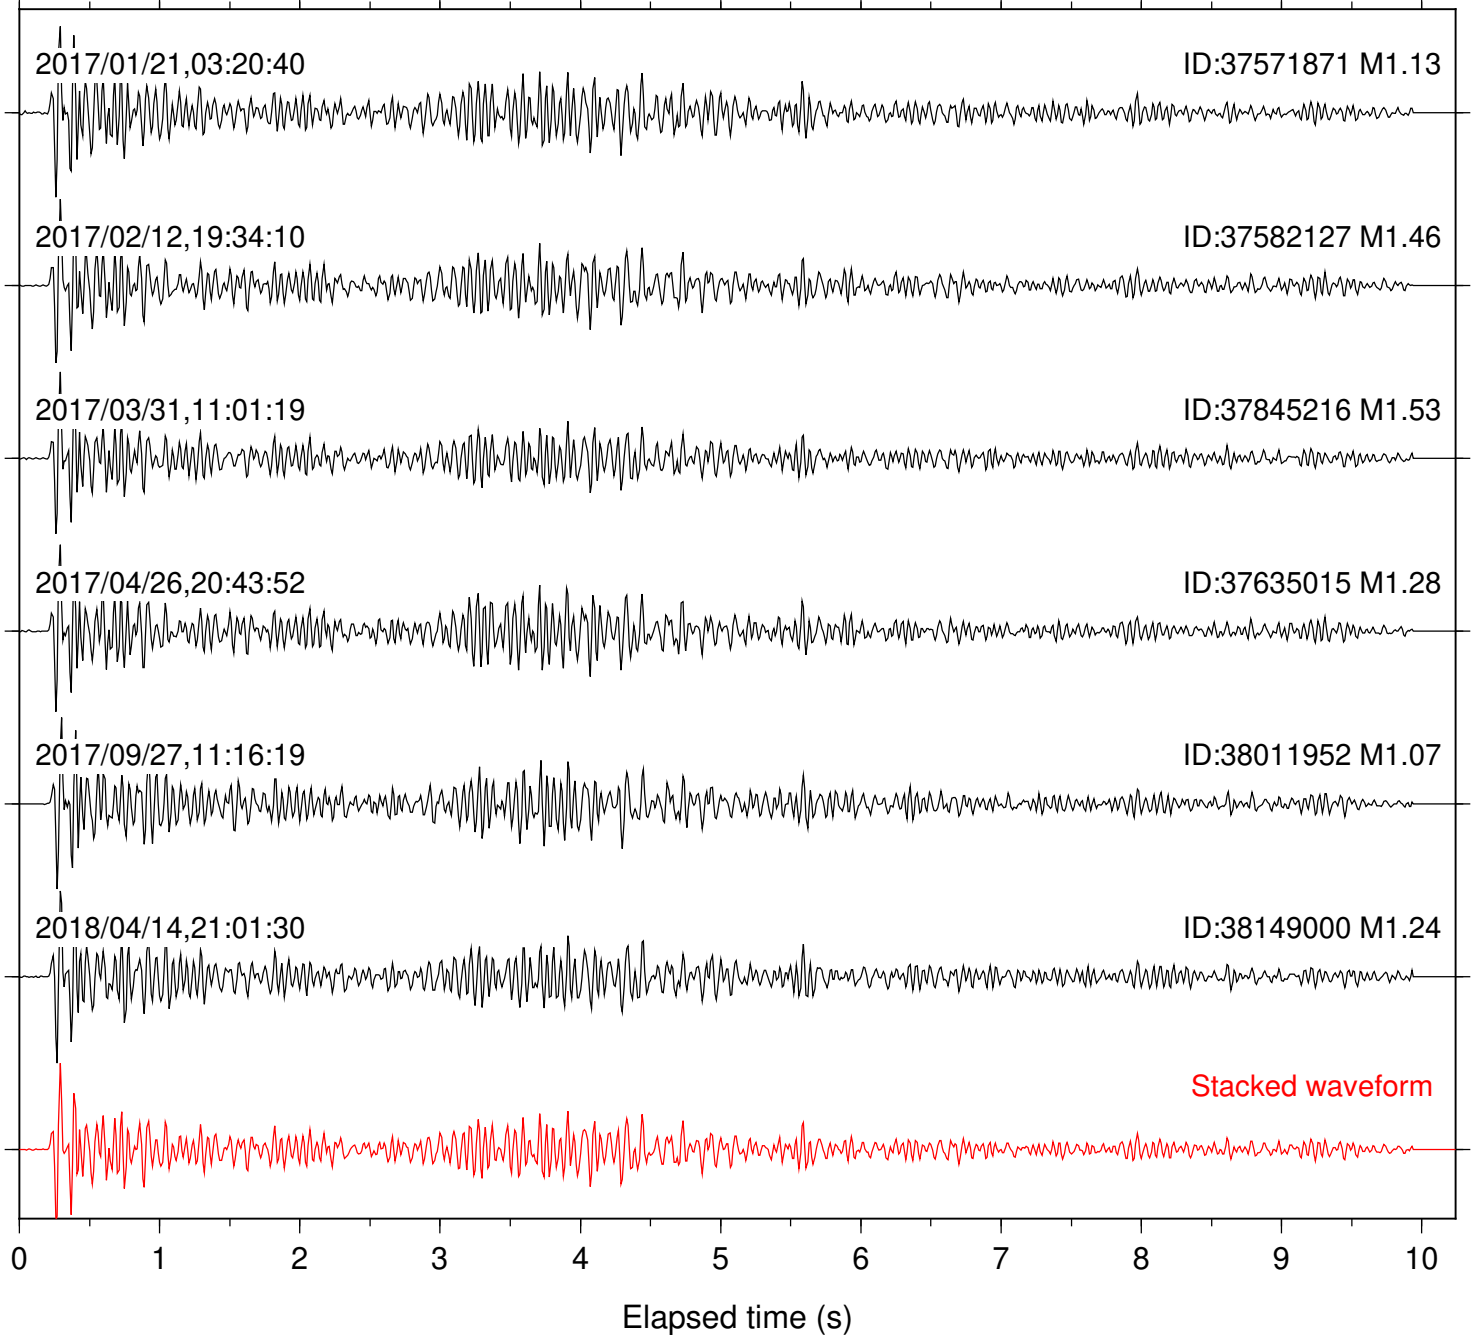

Station: LVA2 Com: HHZ

Focal depth: 6.36 km