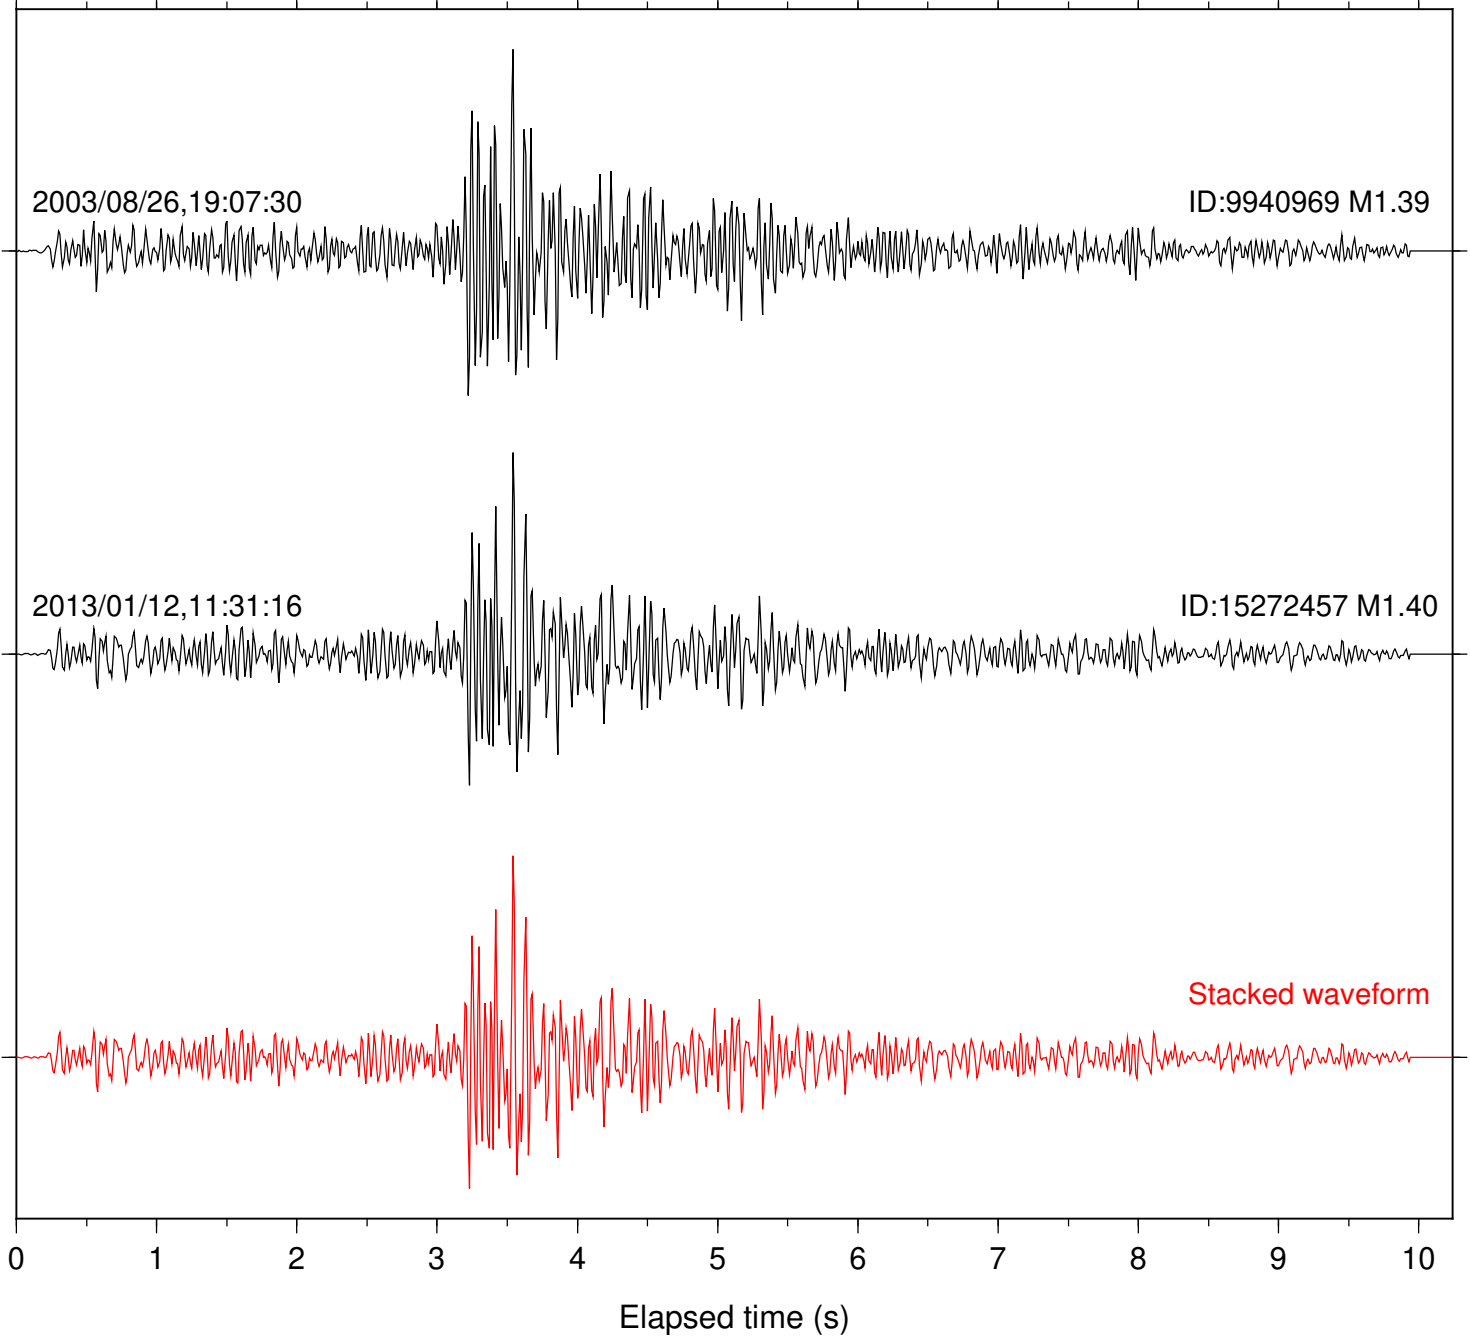

Station: BAC Com: EHZ

Focal depth: 15.60 km

2003/08/26,19:07:30

ID:9940969 M1.39

2013/01/12,11:31:16

ID:15272457 M1.40

Stacked waveform