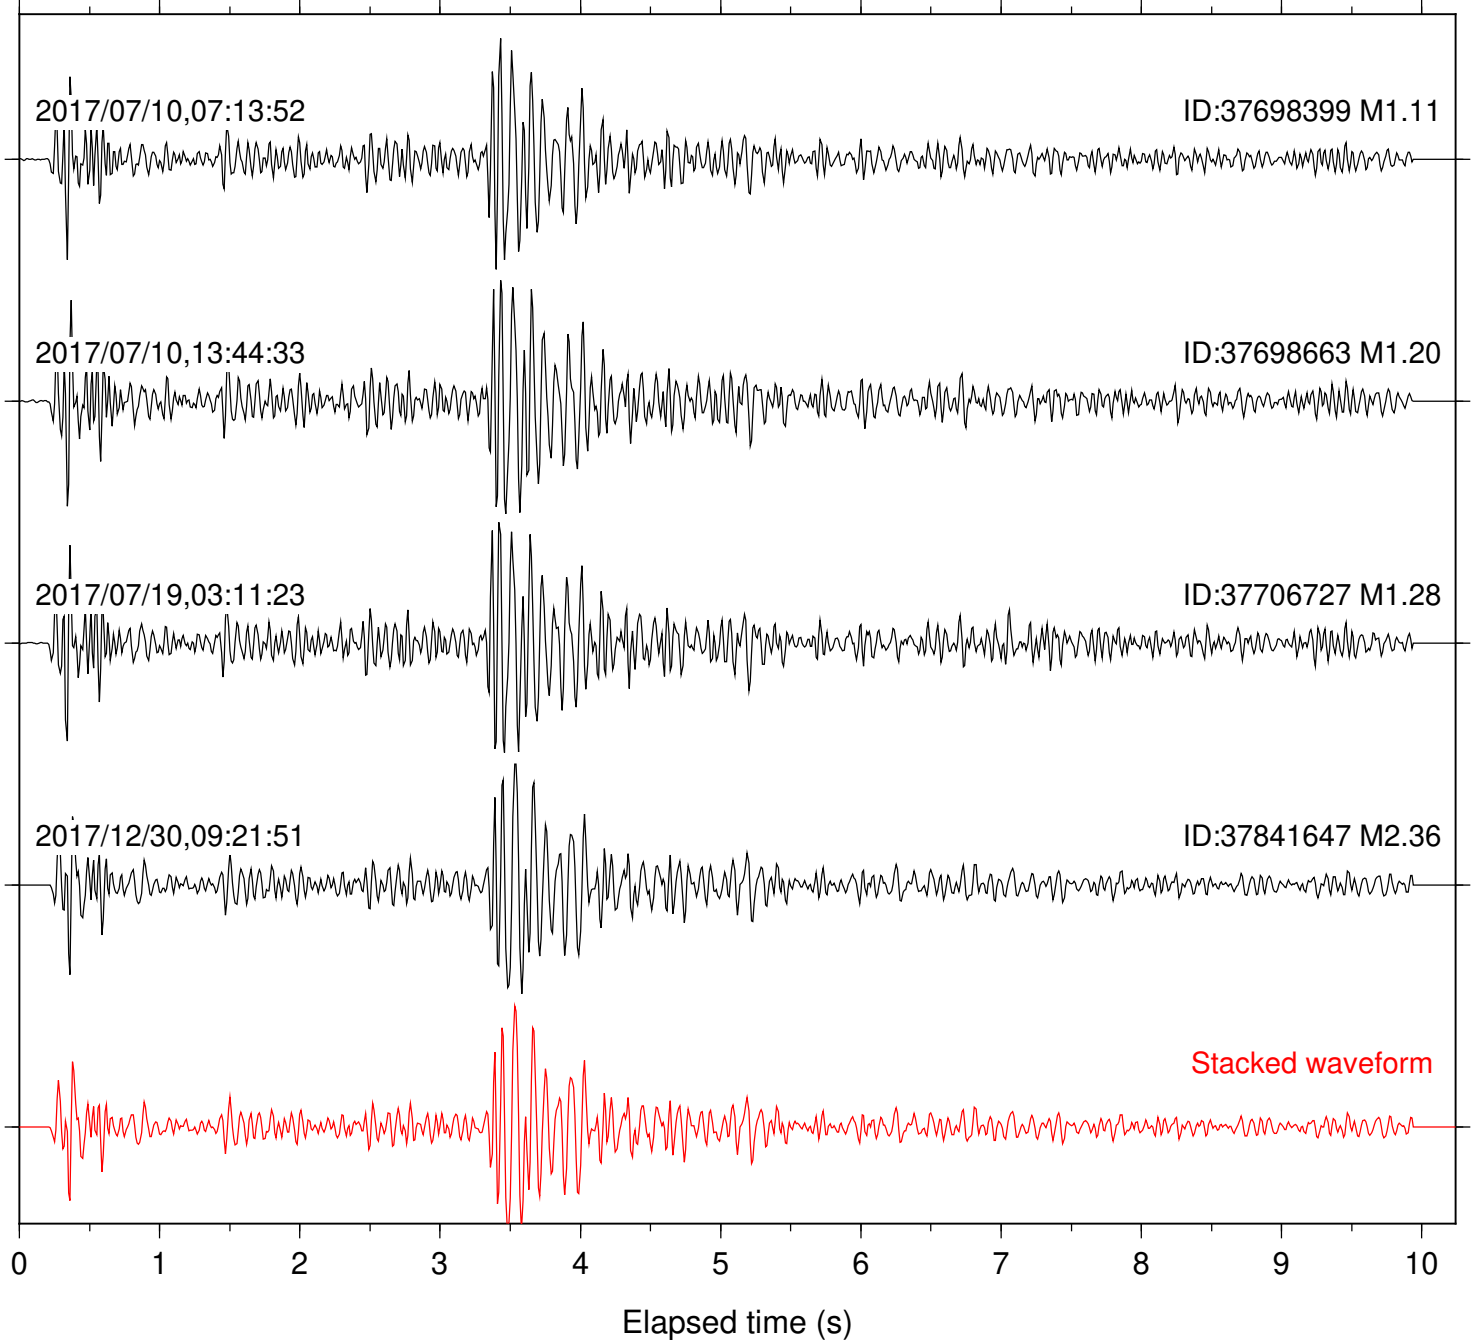

Station: B081 Com: EHZ

Focal depth: 7.44 km