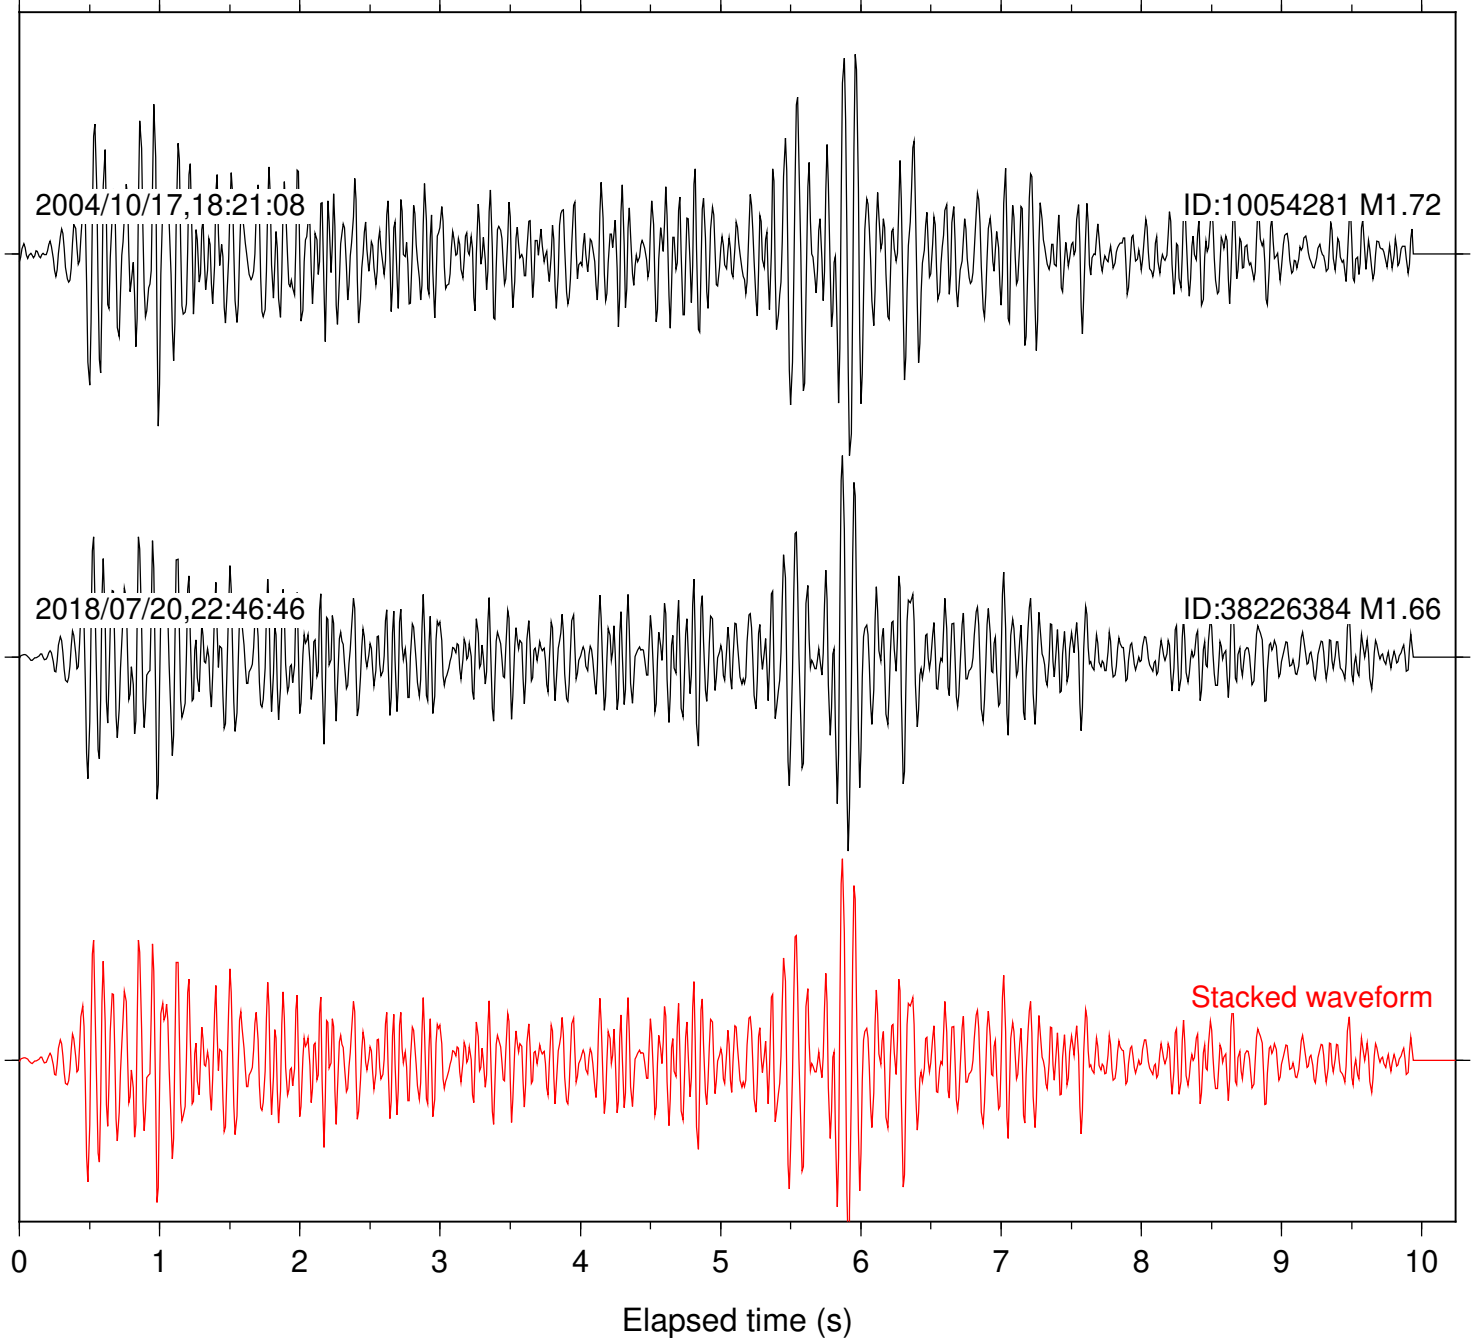

Station: SND Com: HHZ

Focal depth: 10.89 km