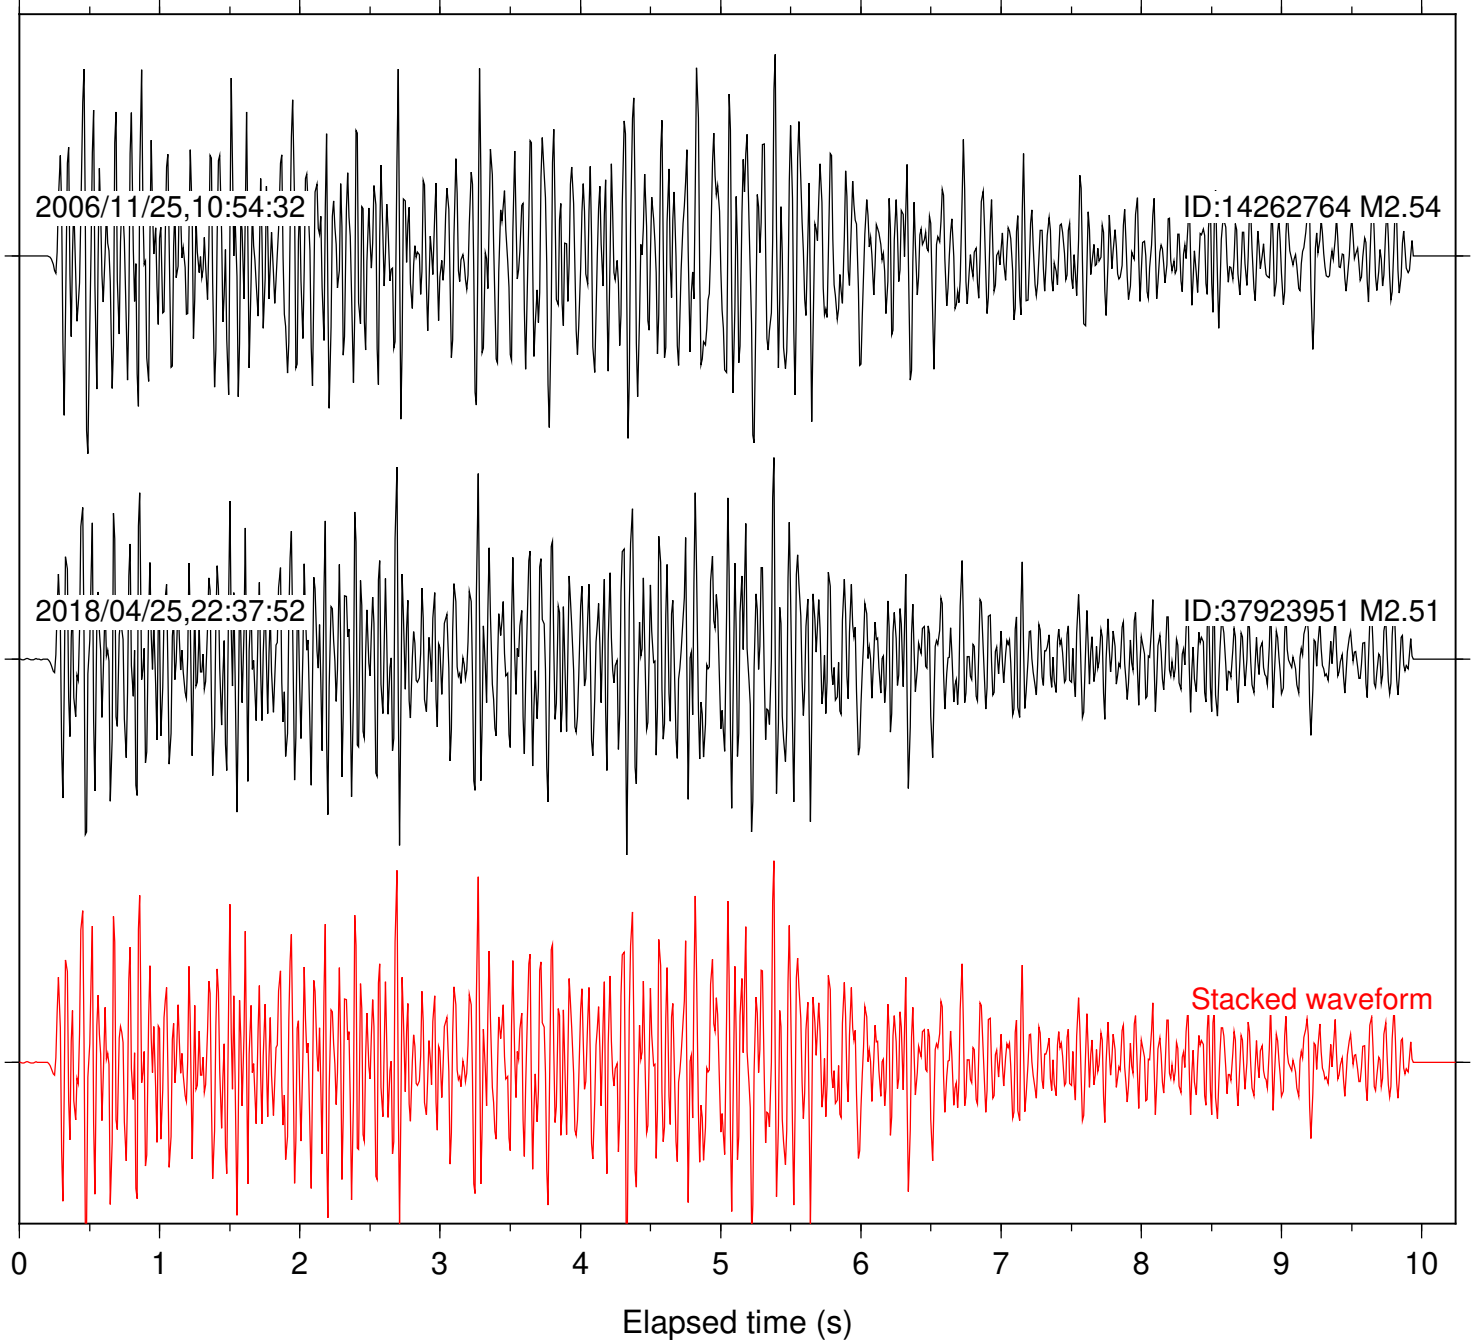

Focal depth: 11.36 km

Station: FRD Com: HHZ

Focal depth: 11.36 km

Station: LVA2 Com: HHZ

Focal depth: 11.36 km

Station: PFO Com: HHZ

Focal depth: 11.36 km

Station: SND Com: HHZ