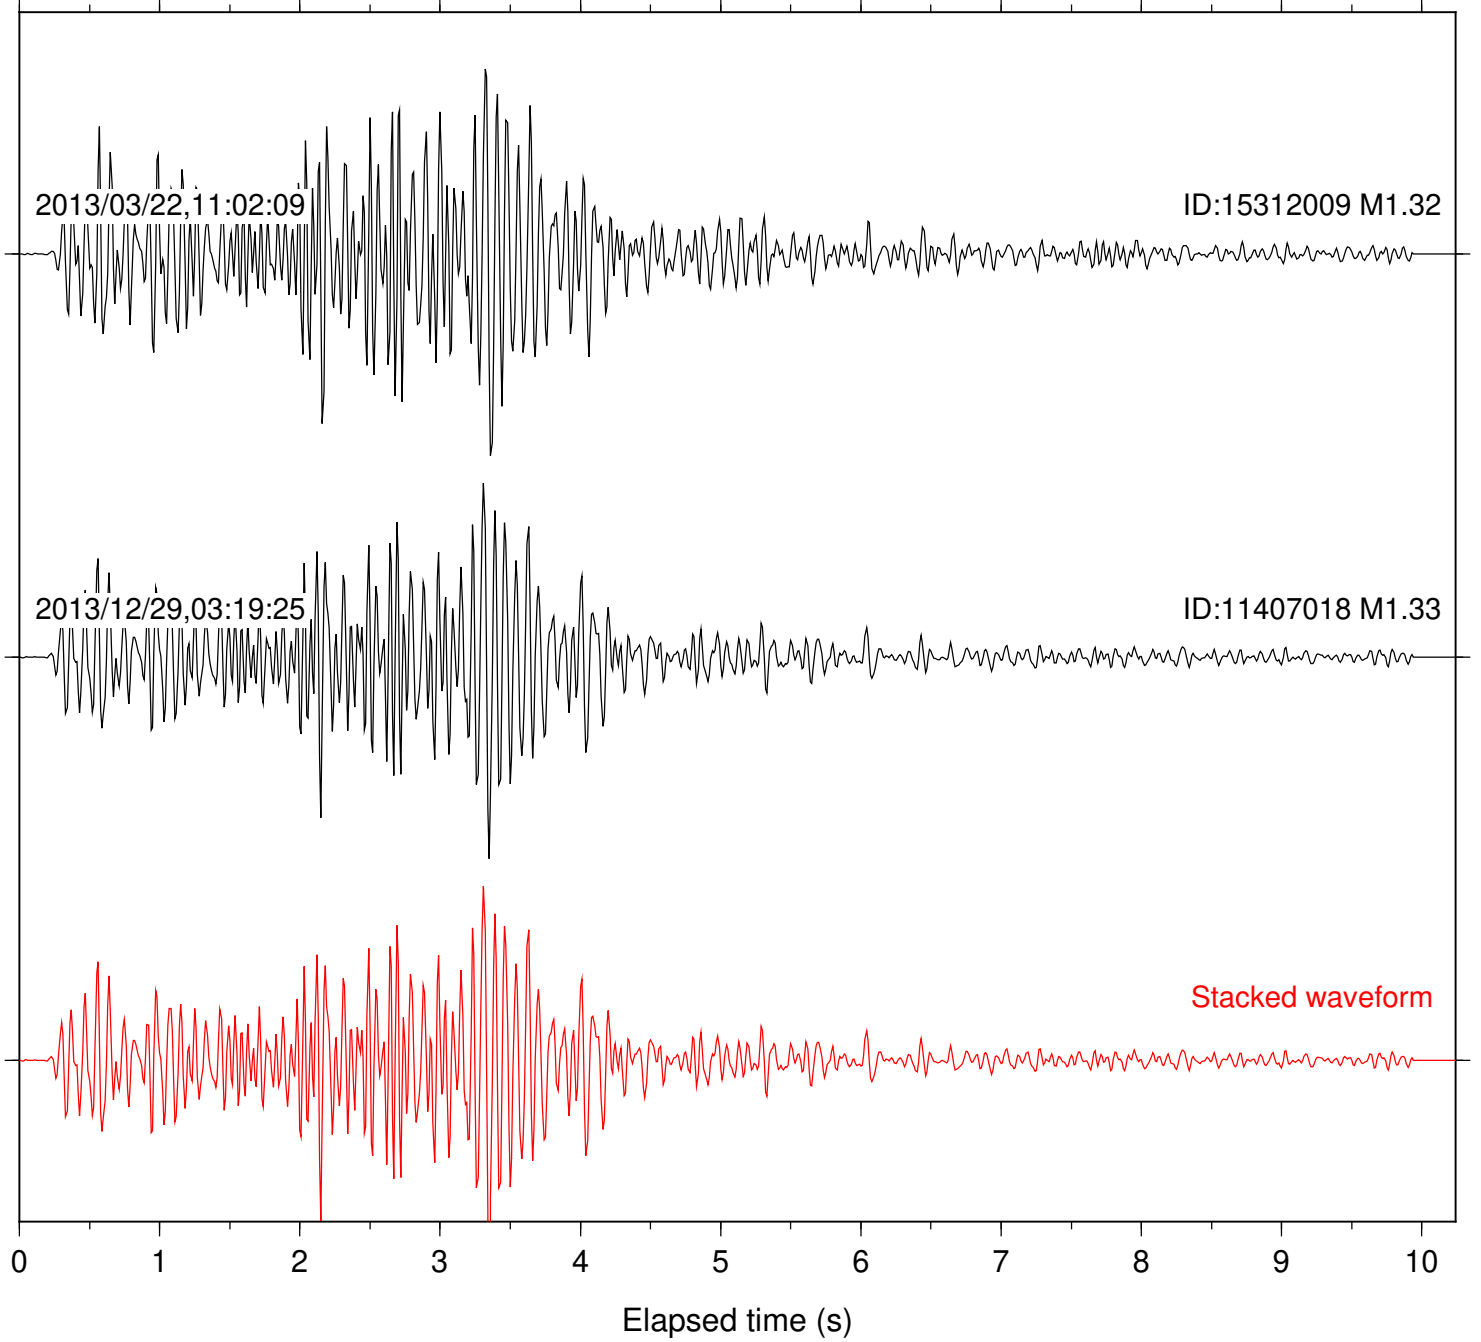

Focal depth: 10.08 km

Station: PFO Com: HHZ

Focal depth: 10.08 km

Station: SND Com: HHZ

Focal depth: 10.08 km

Station: B081 Com: EHZ

Focal depth: 16.63 km

2013/12/28,11:16:02