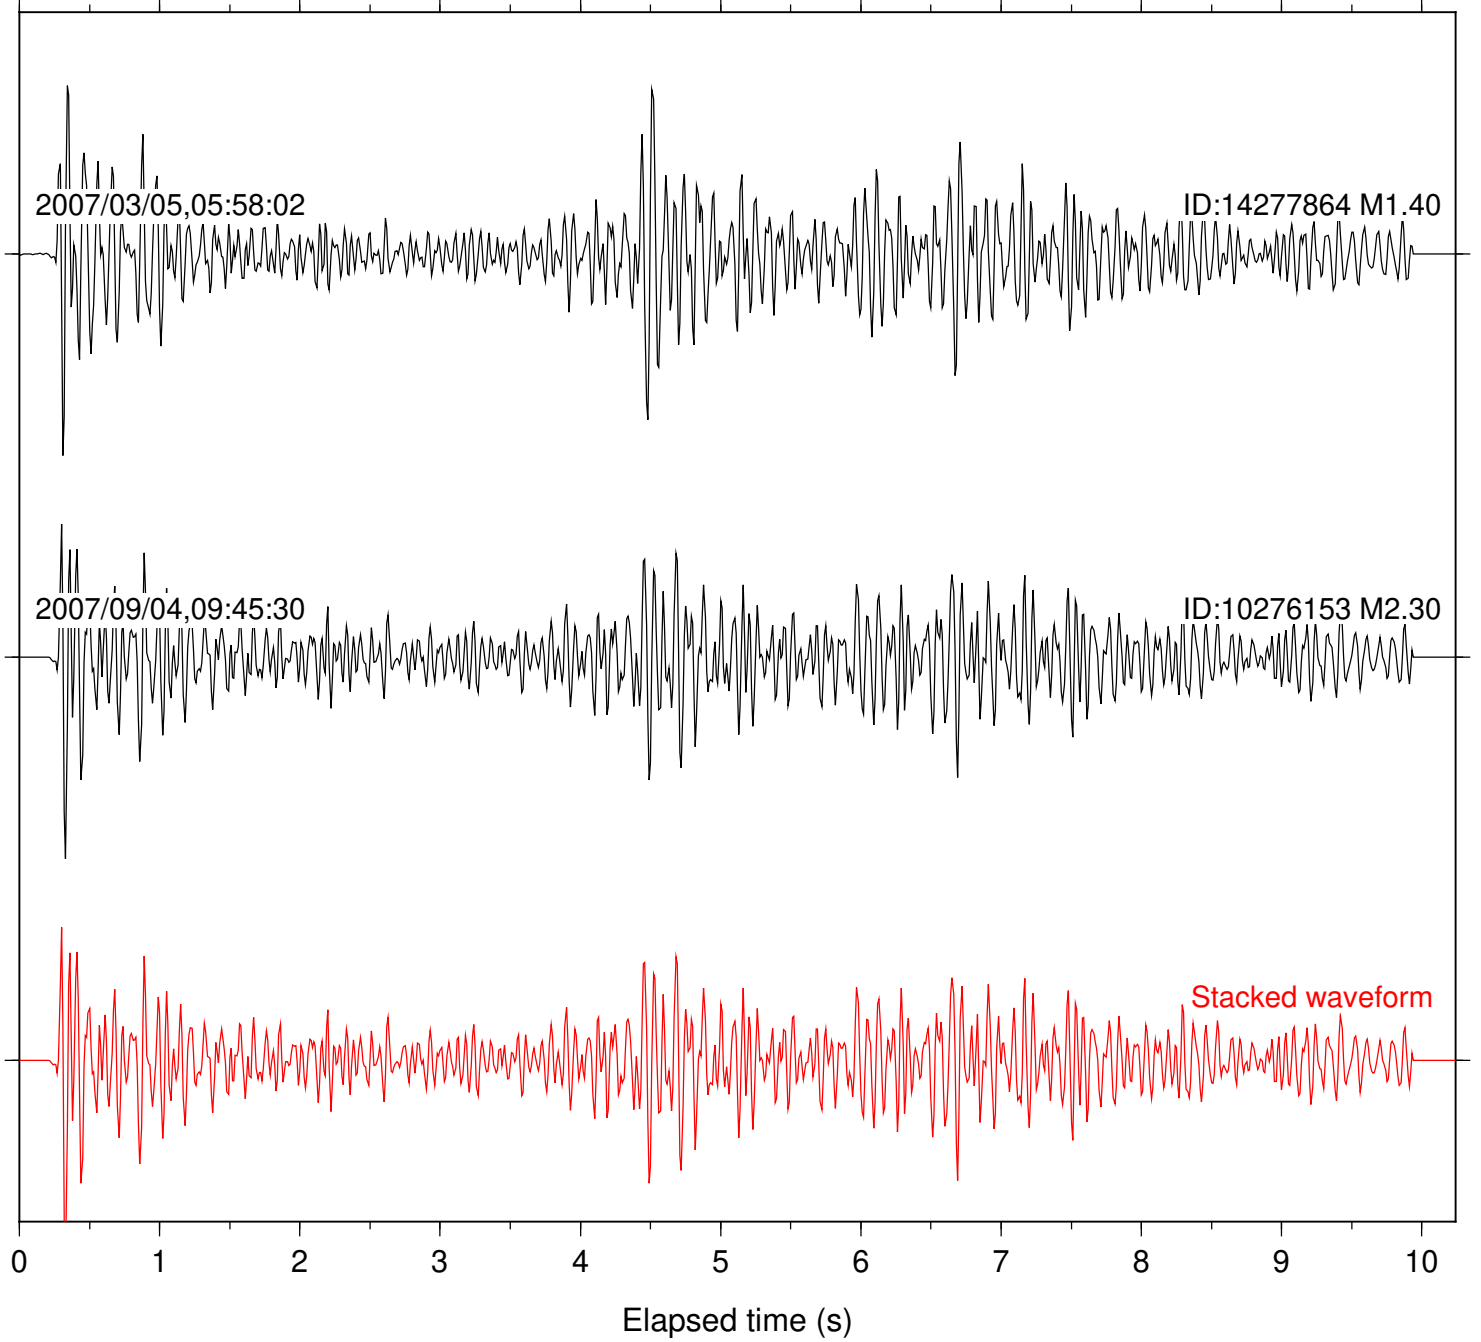

Station: B084 Com: EHZ

Focal depth: 9.52 km