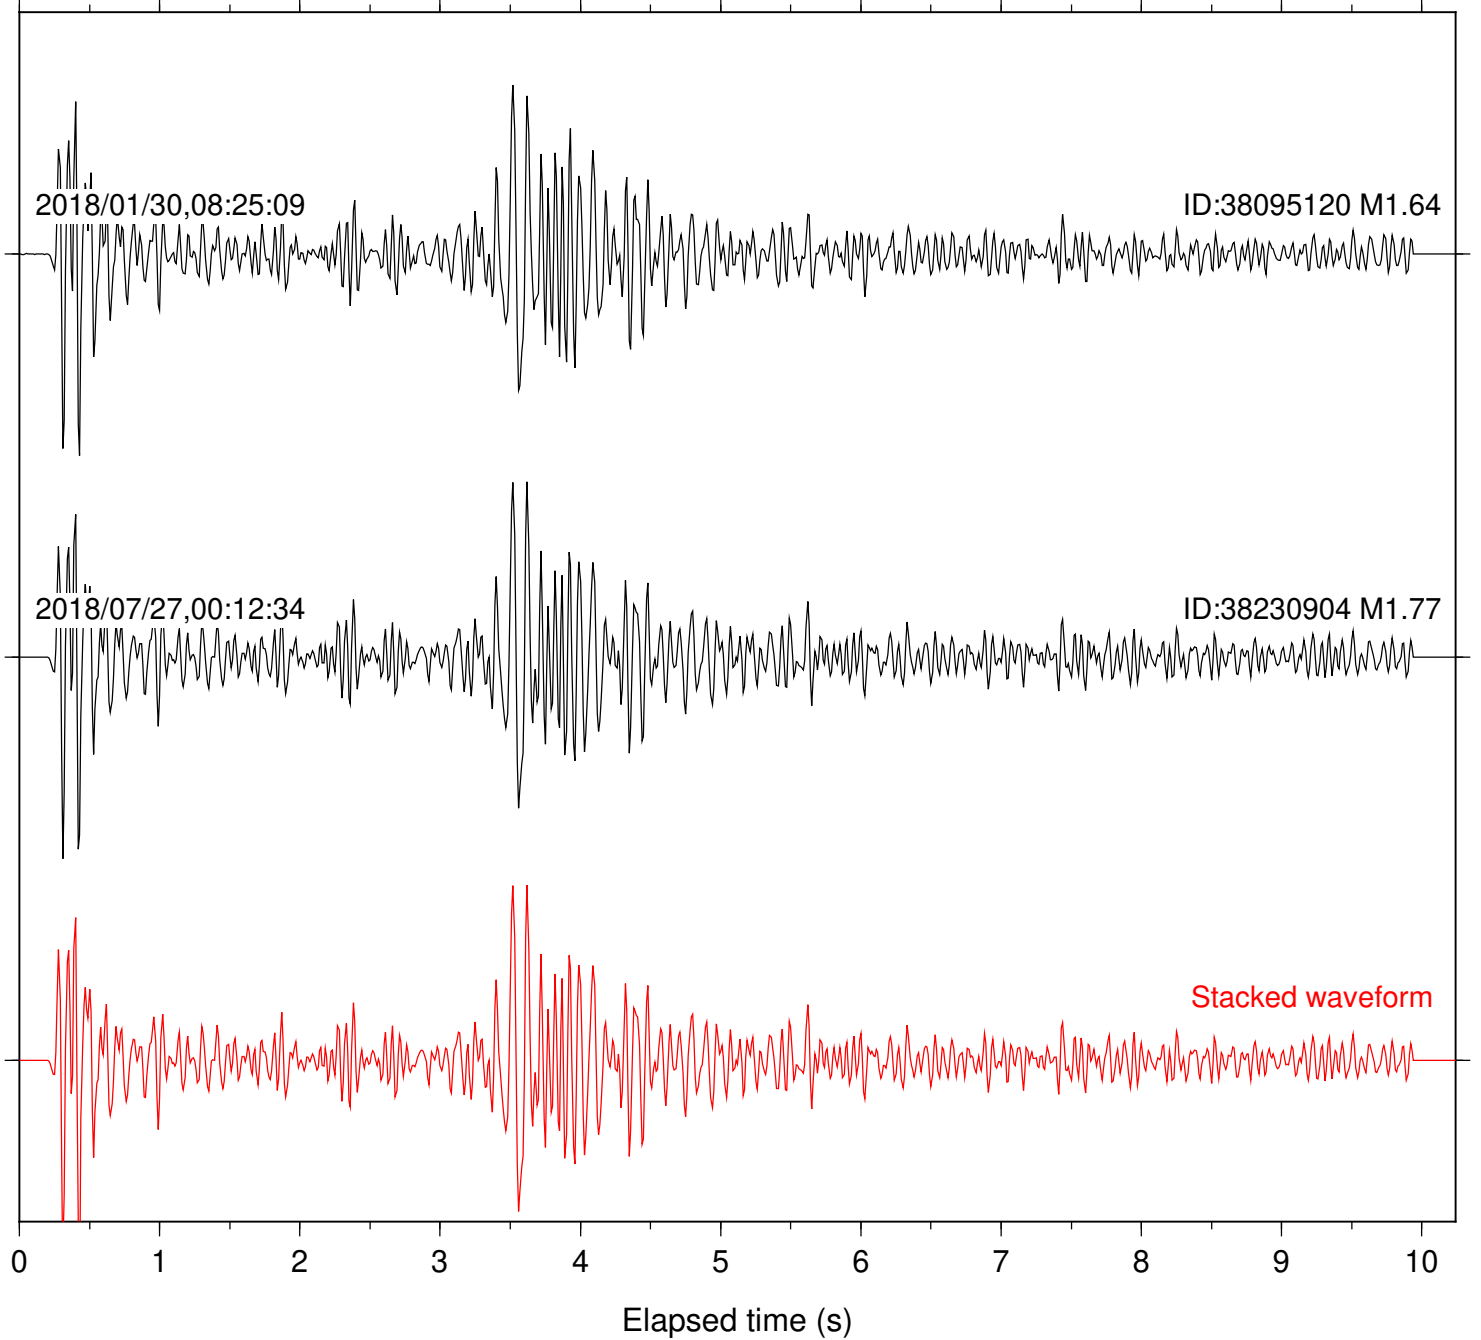

2018/07/27,00:12:34

ID:38230904 M1.77

Stacked waveform

0 1 2 3 4 5 6 7 8 9 10  
Elapsed time (s)

Station: B946 Com: EHZ

Focal depth: 6.49 km

Station: CSH Com: HHZ

Focal depth: 6.49 km