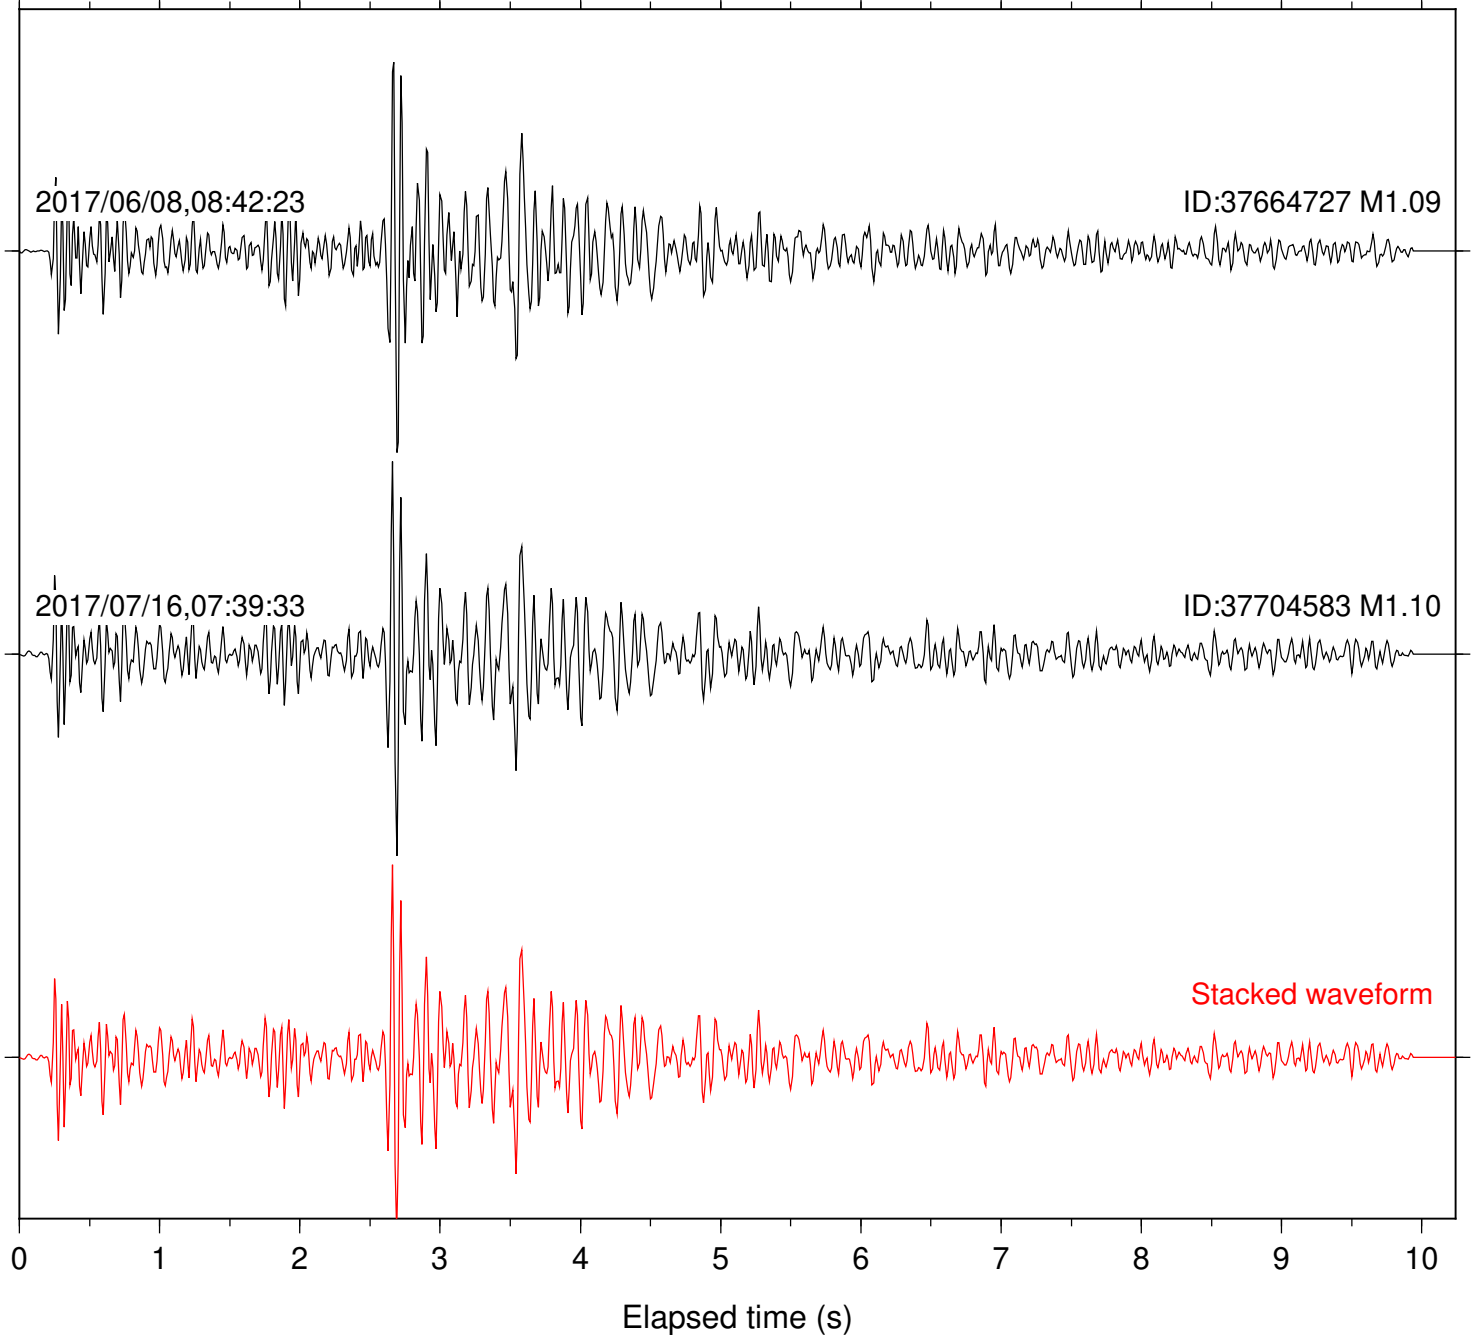

Station: B946 Com: EHZ

Focal depth: 6.83 km