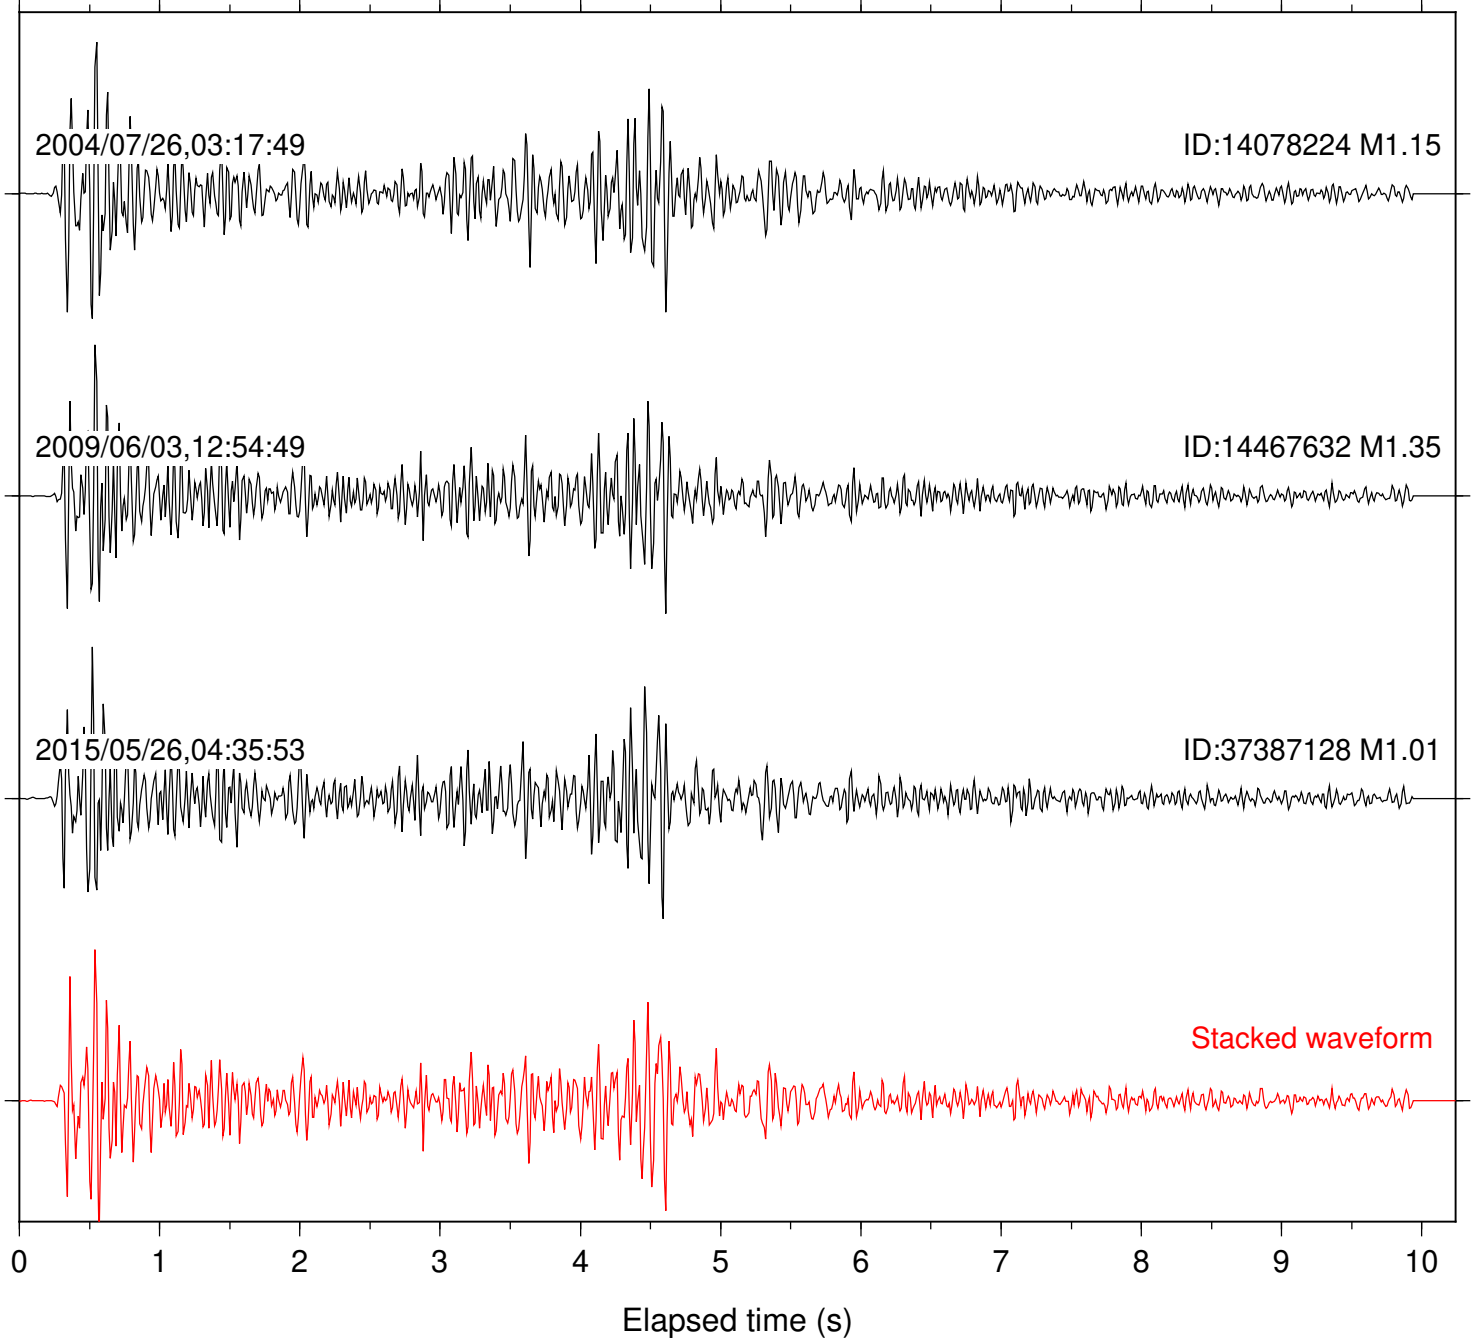

Focal depth: 17.62 km

Station: HMT2 Com: HHZ

Focal depth: 17.63 km

Station: KNW Com: HHZ

Focal depth: 17.62 km

2004/07/26,03:17:49

ID:14078224 M1.15

2015/05/26,04:35:53