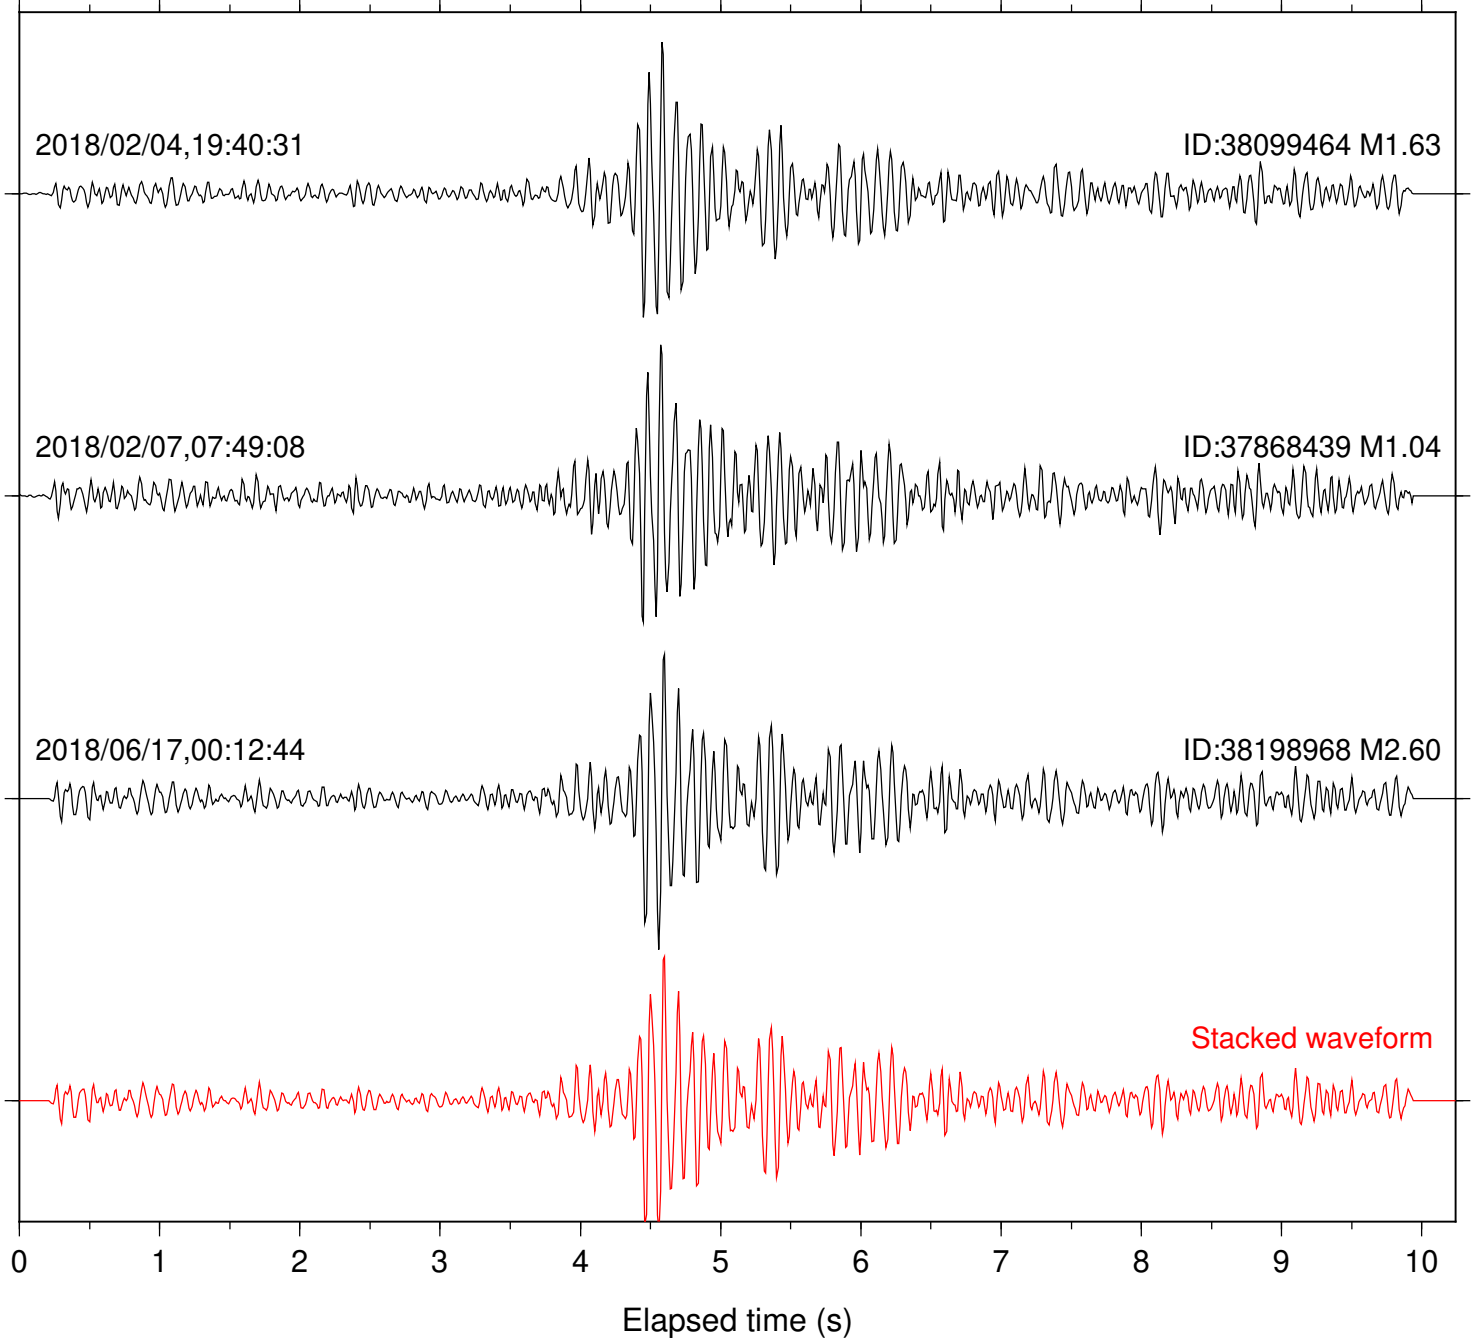

Station: B084 Com: EHZ

Focal depth: 6.93 km