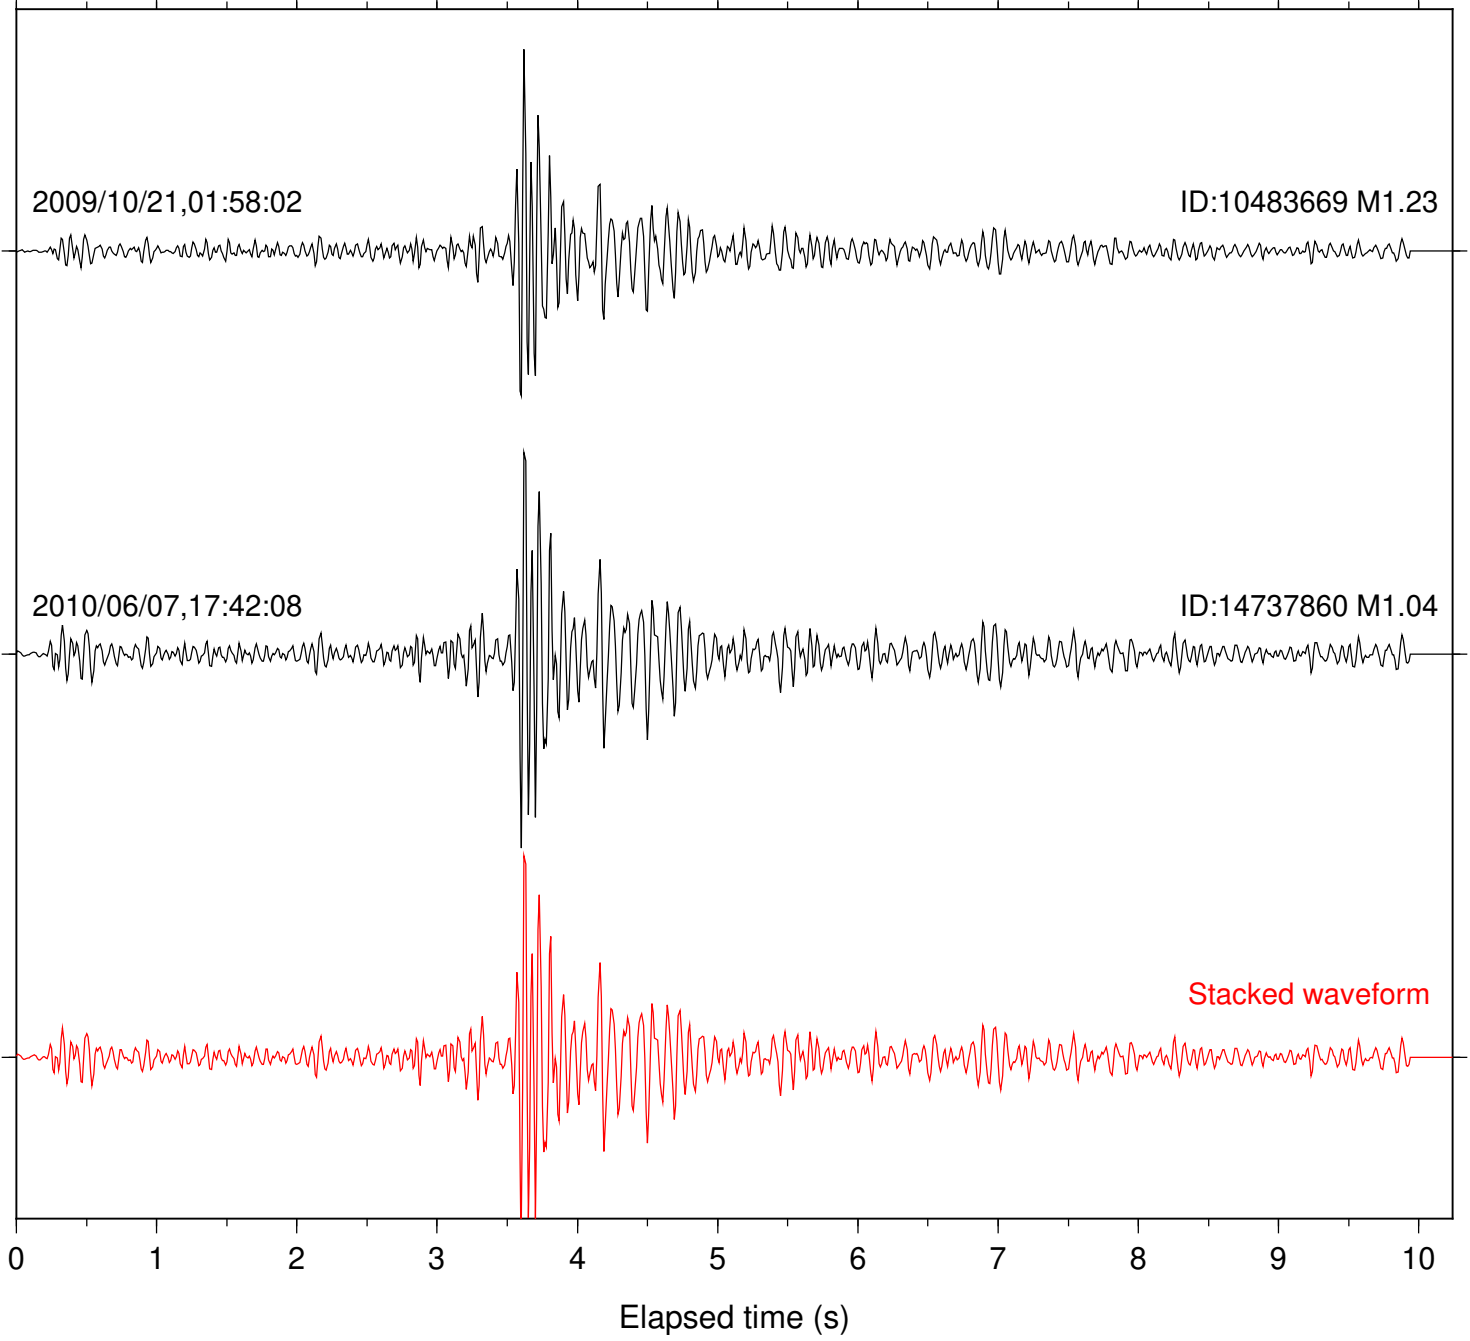

Station: B084 Com: EHZ

Focal depth: 13.29 km

2009/10/21,01:58:02

ID:10483669 M1.23

2010/06/07,17:42:08

ID:14737860 M1.04

Stacked waveform