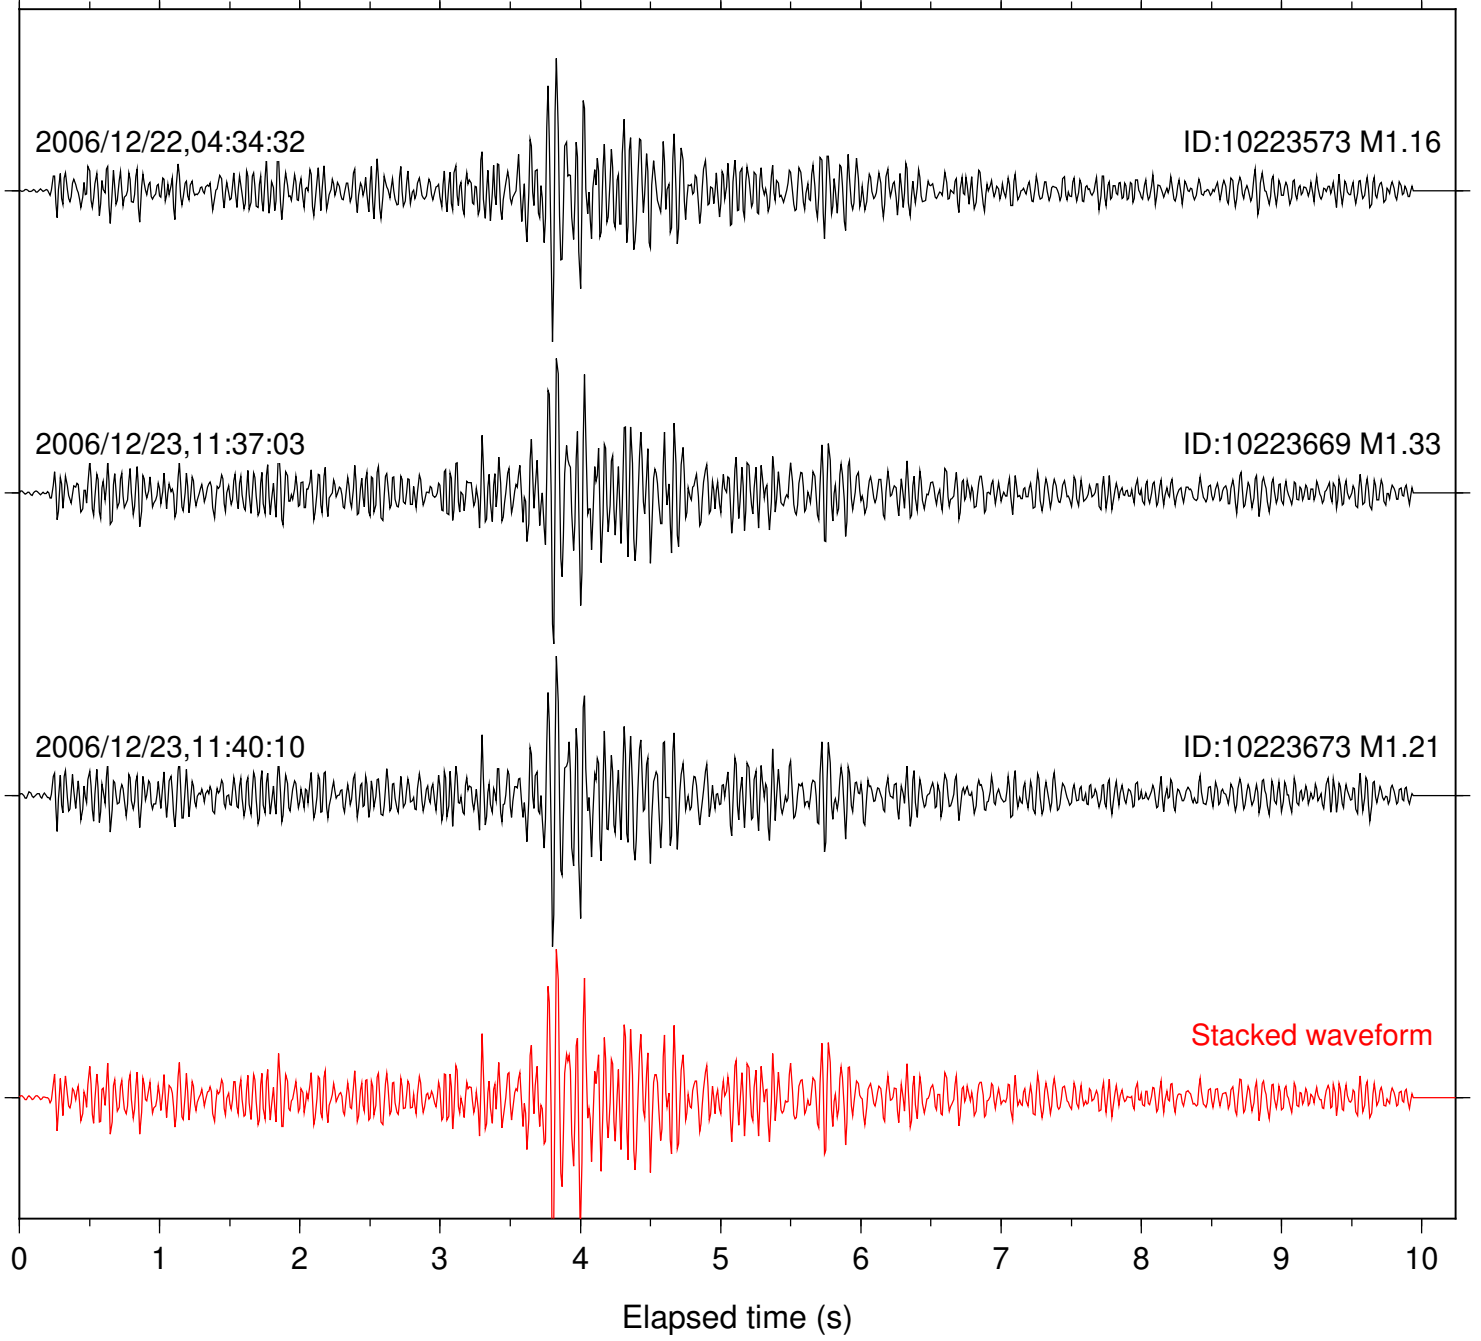

Station: BOR Com: HHZ

Focal depth: 7.69 km

Station: BZN Com: HHZ

Focal depth: 7.76 km

Station: DNR Com: HHZ

Focal depth: 7.76 km

Station: FRD Com: HHZ

Focal depth: 7.76 km