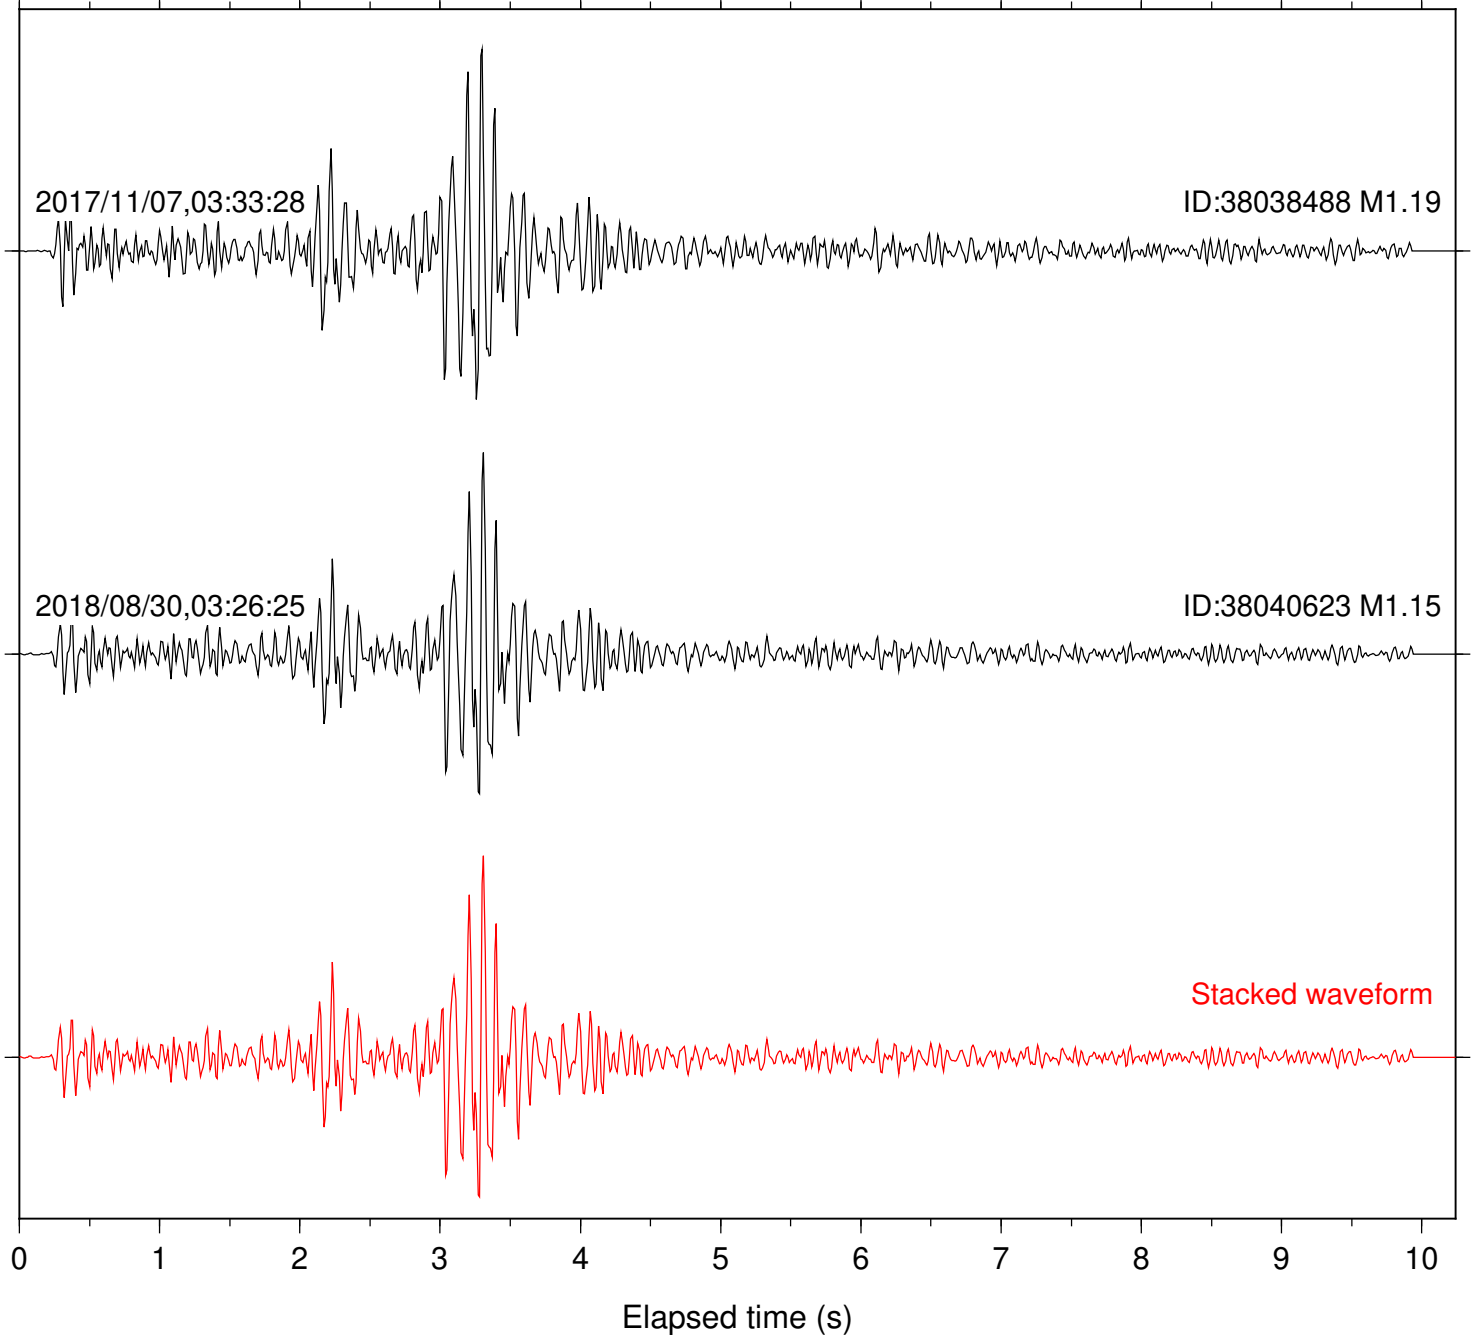

Station: B082 Com: EHZ

Focal depth: 5.16 km