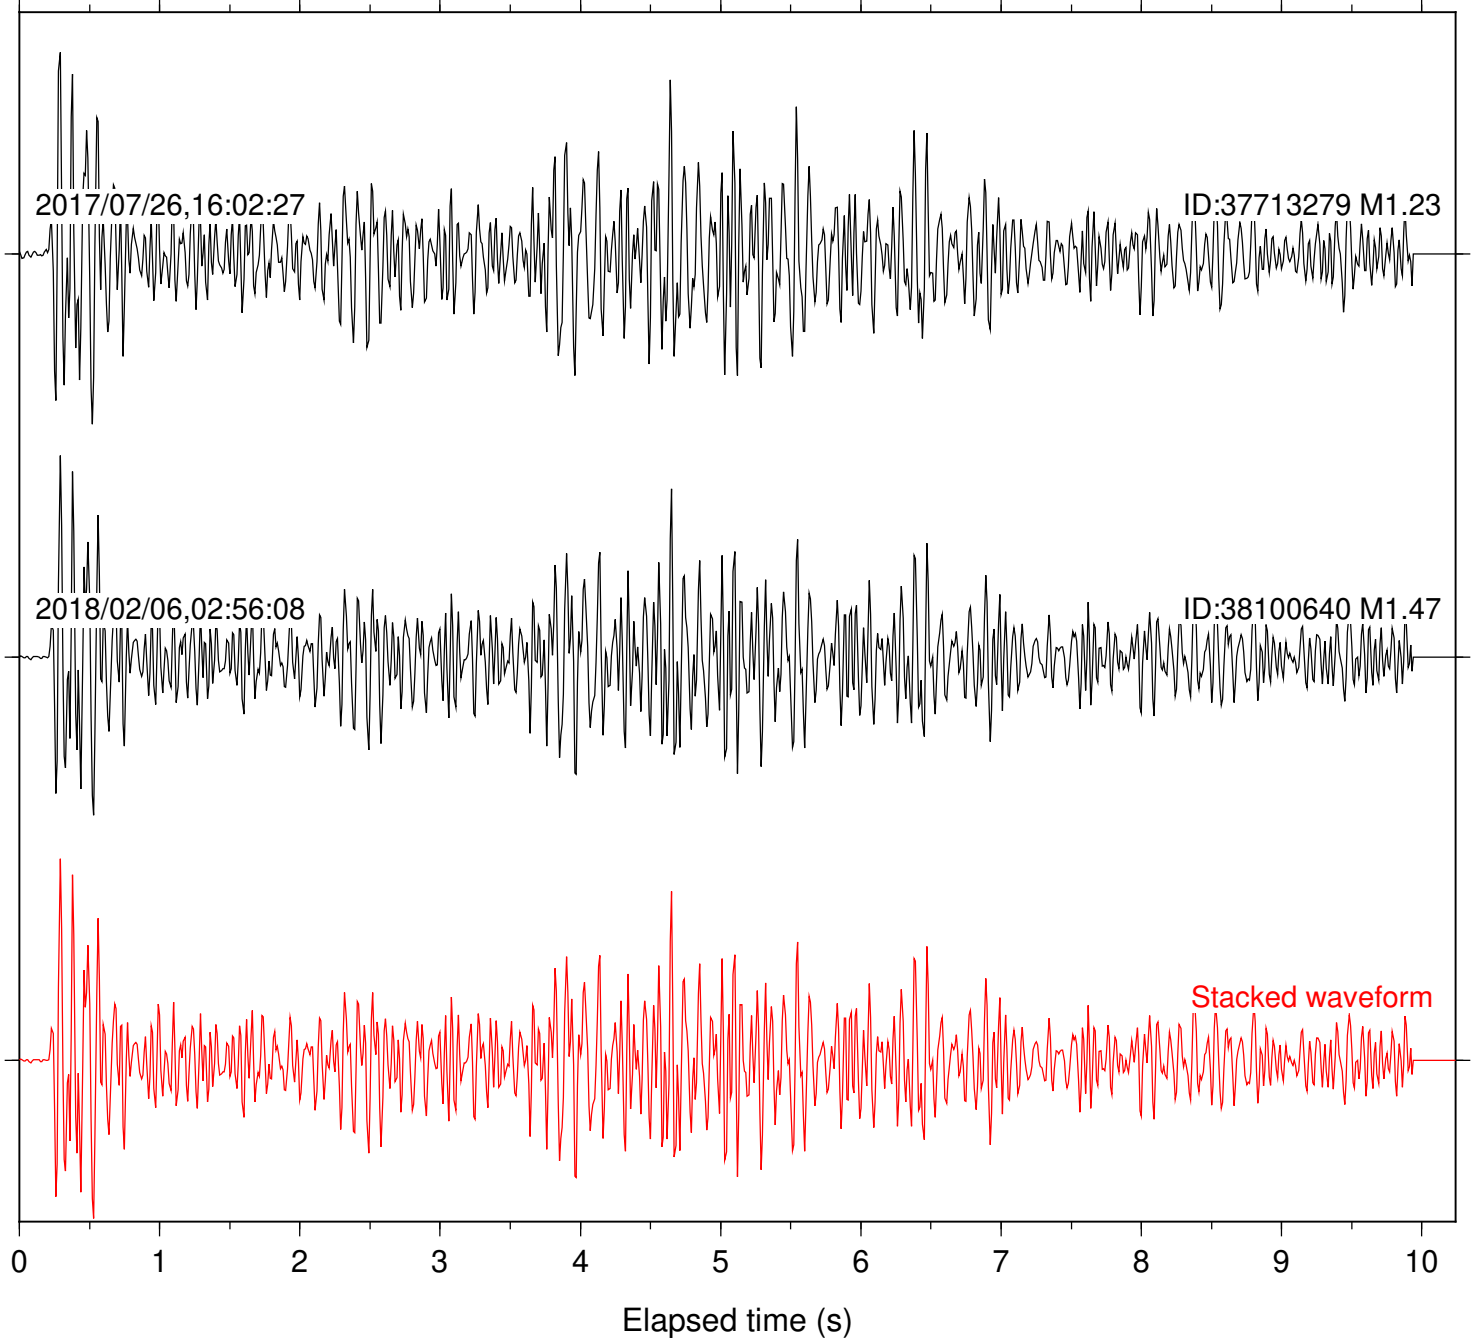

Station: BAC Com: EHZ

Focal depth: 5.28 km