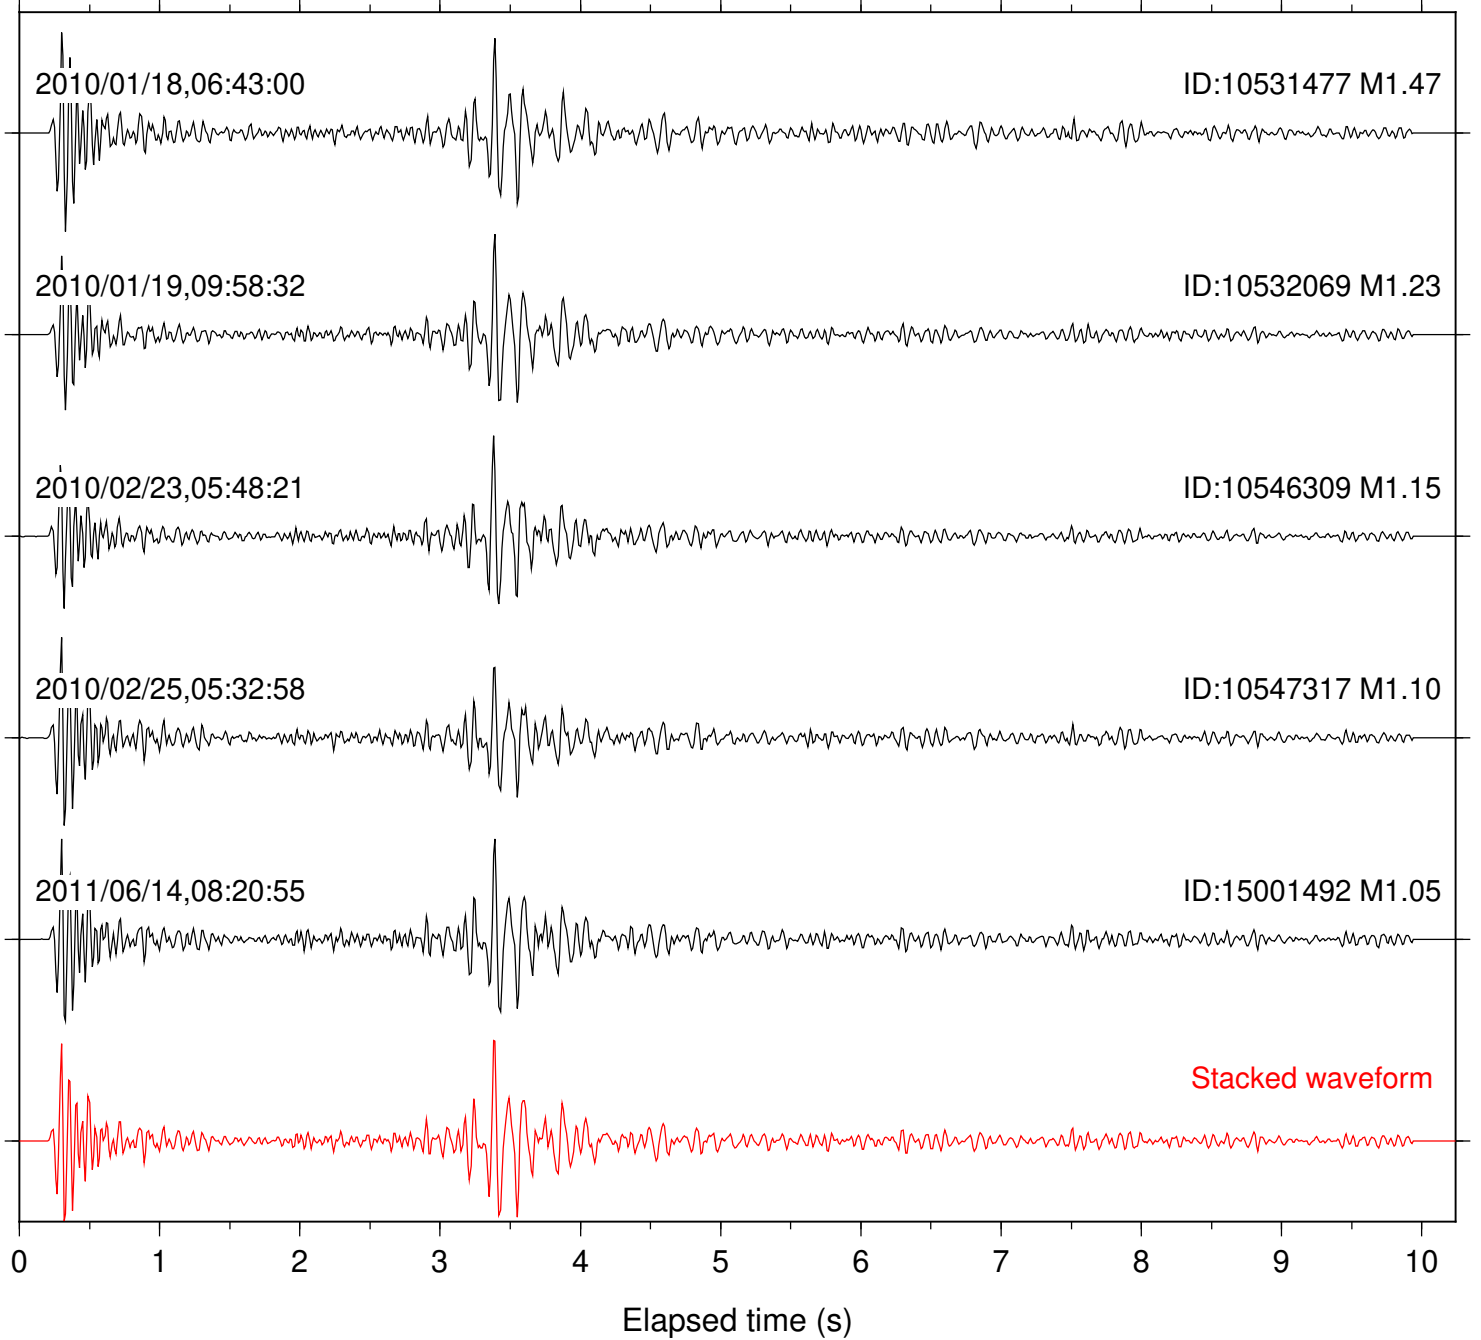

Station: B093 Com: EHZ

Focal depth: 8.98 km