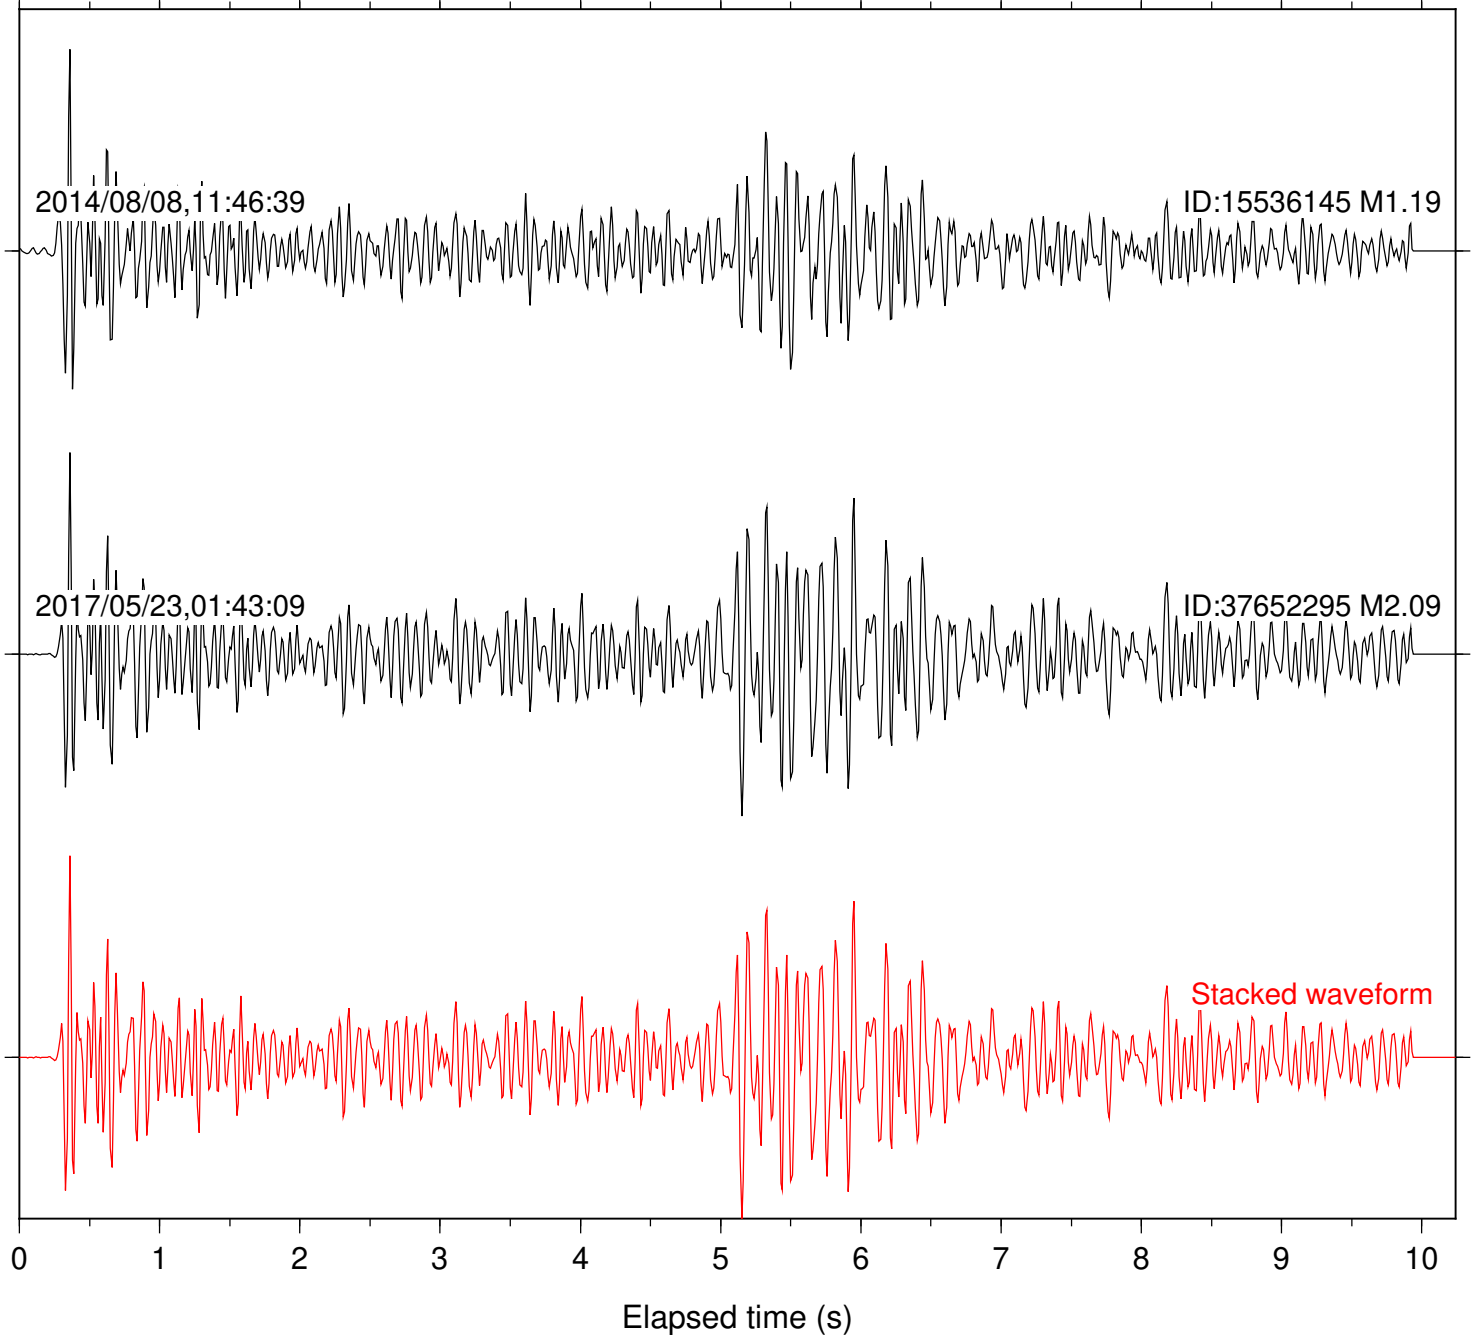

Station: B088 Com: EHZ

Focal depth: 17.13 km