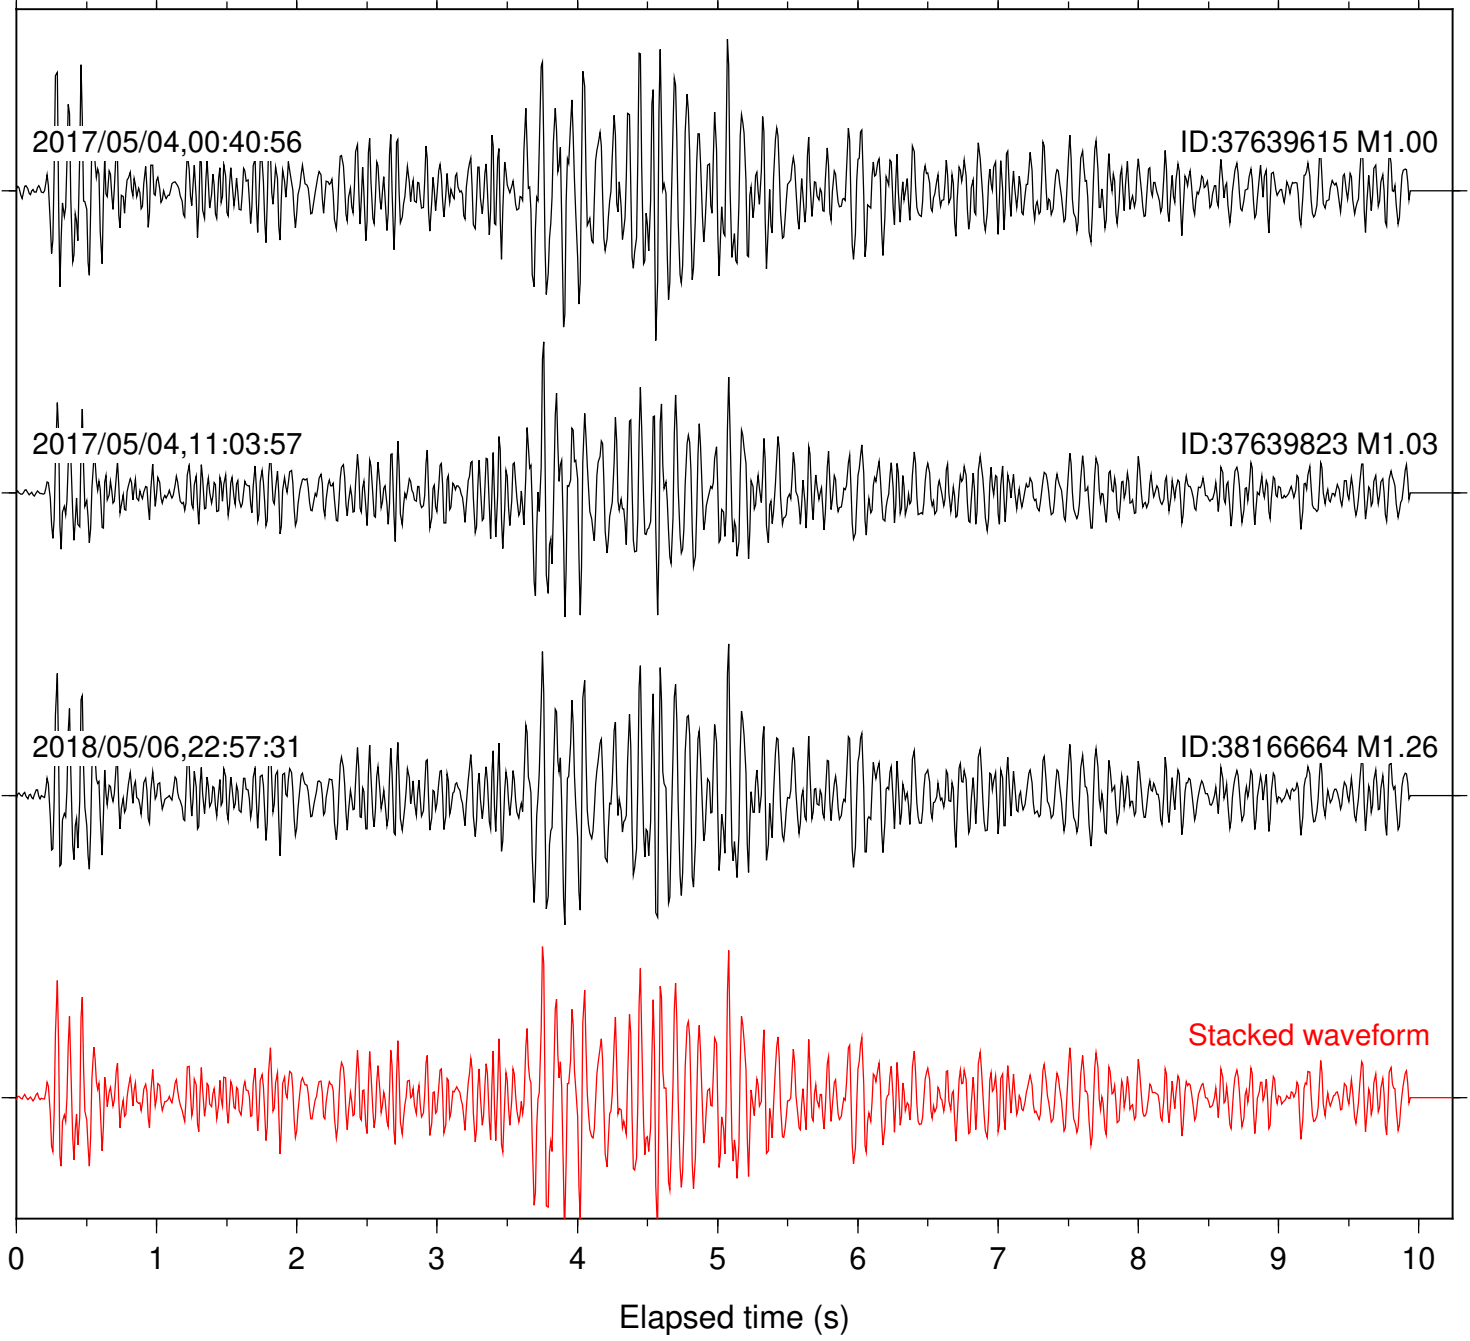

Station: BAC Com: EHZ

Focal depth: 6.98 km