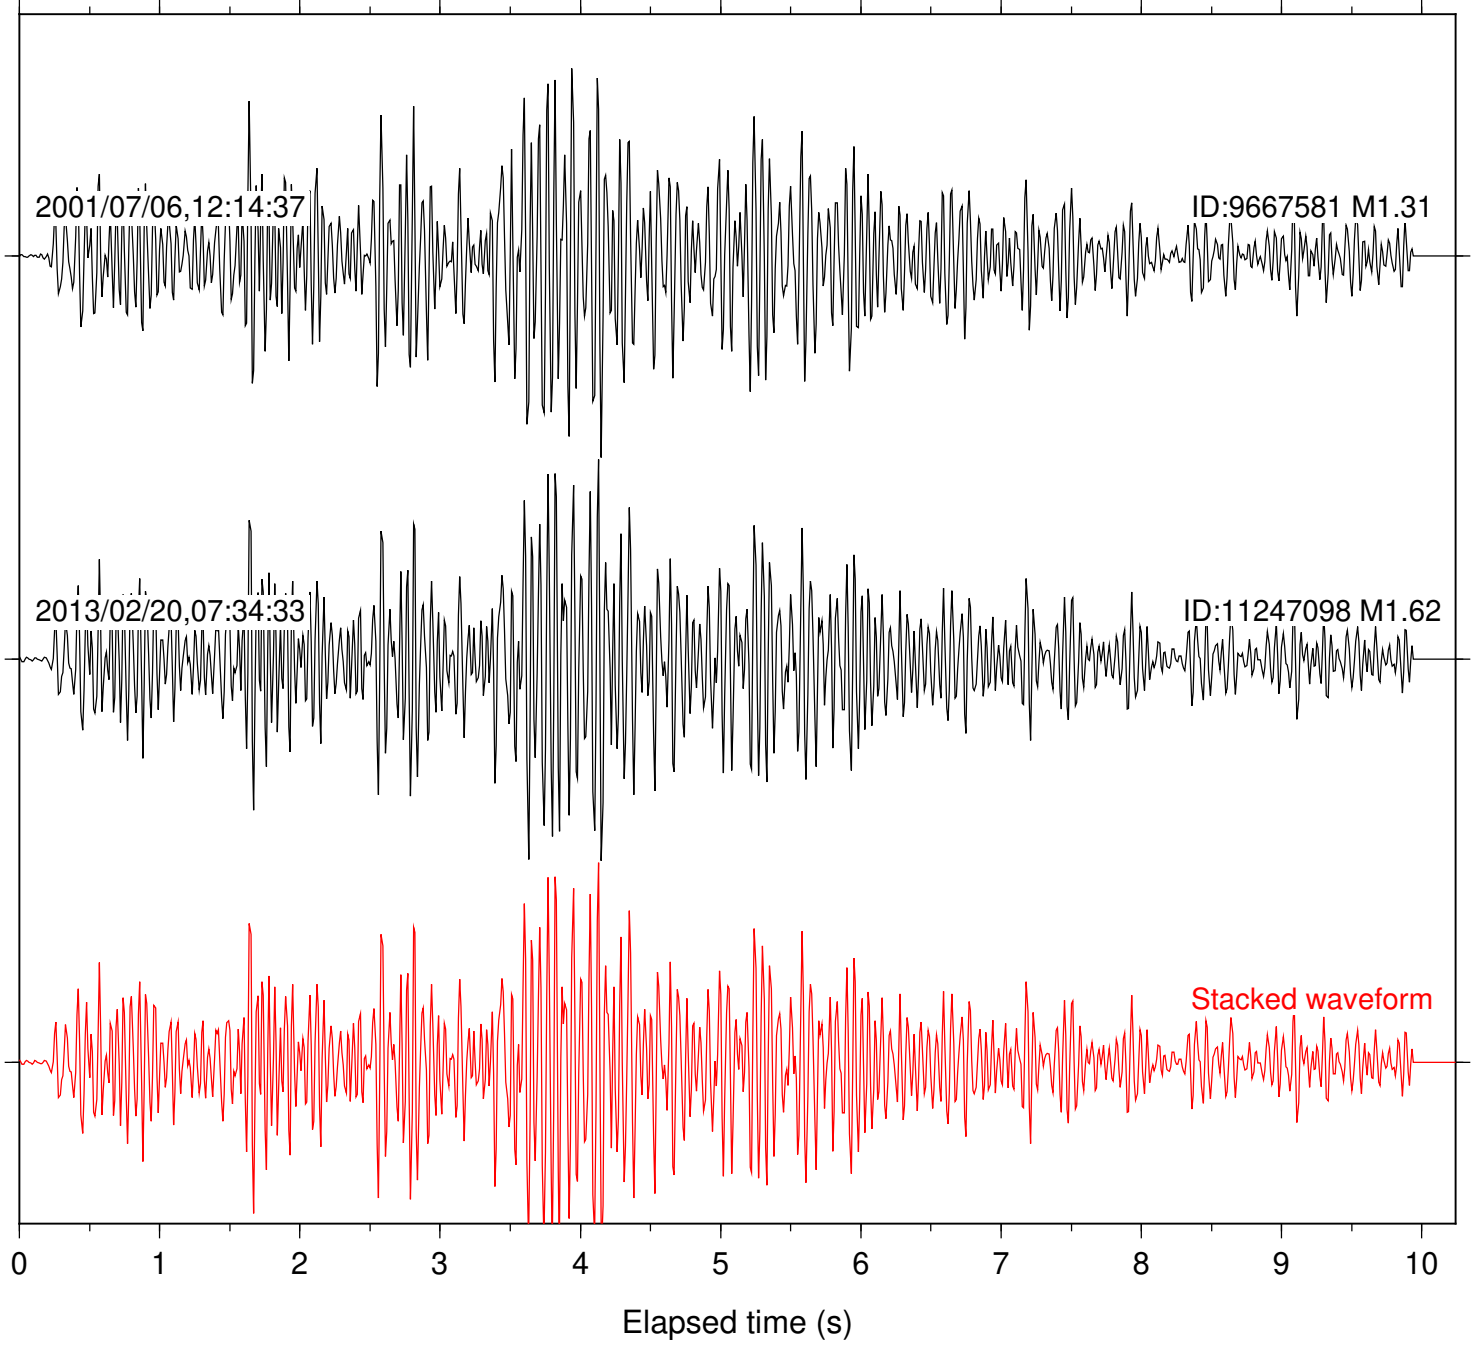

Elapsed time (s)

Station: PFO Com: HHZ

Focal depth: 10.85 km

Station: SND Com: HHZ

Focal depth: 10.85 km

Station: TOR Com: HHZ

Focal depth: 10.87 km

Station: BAC Com: EHZ