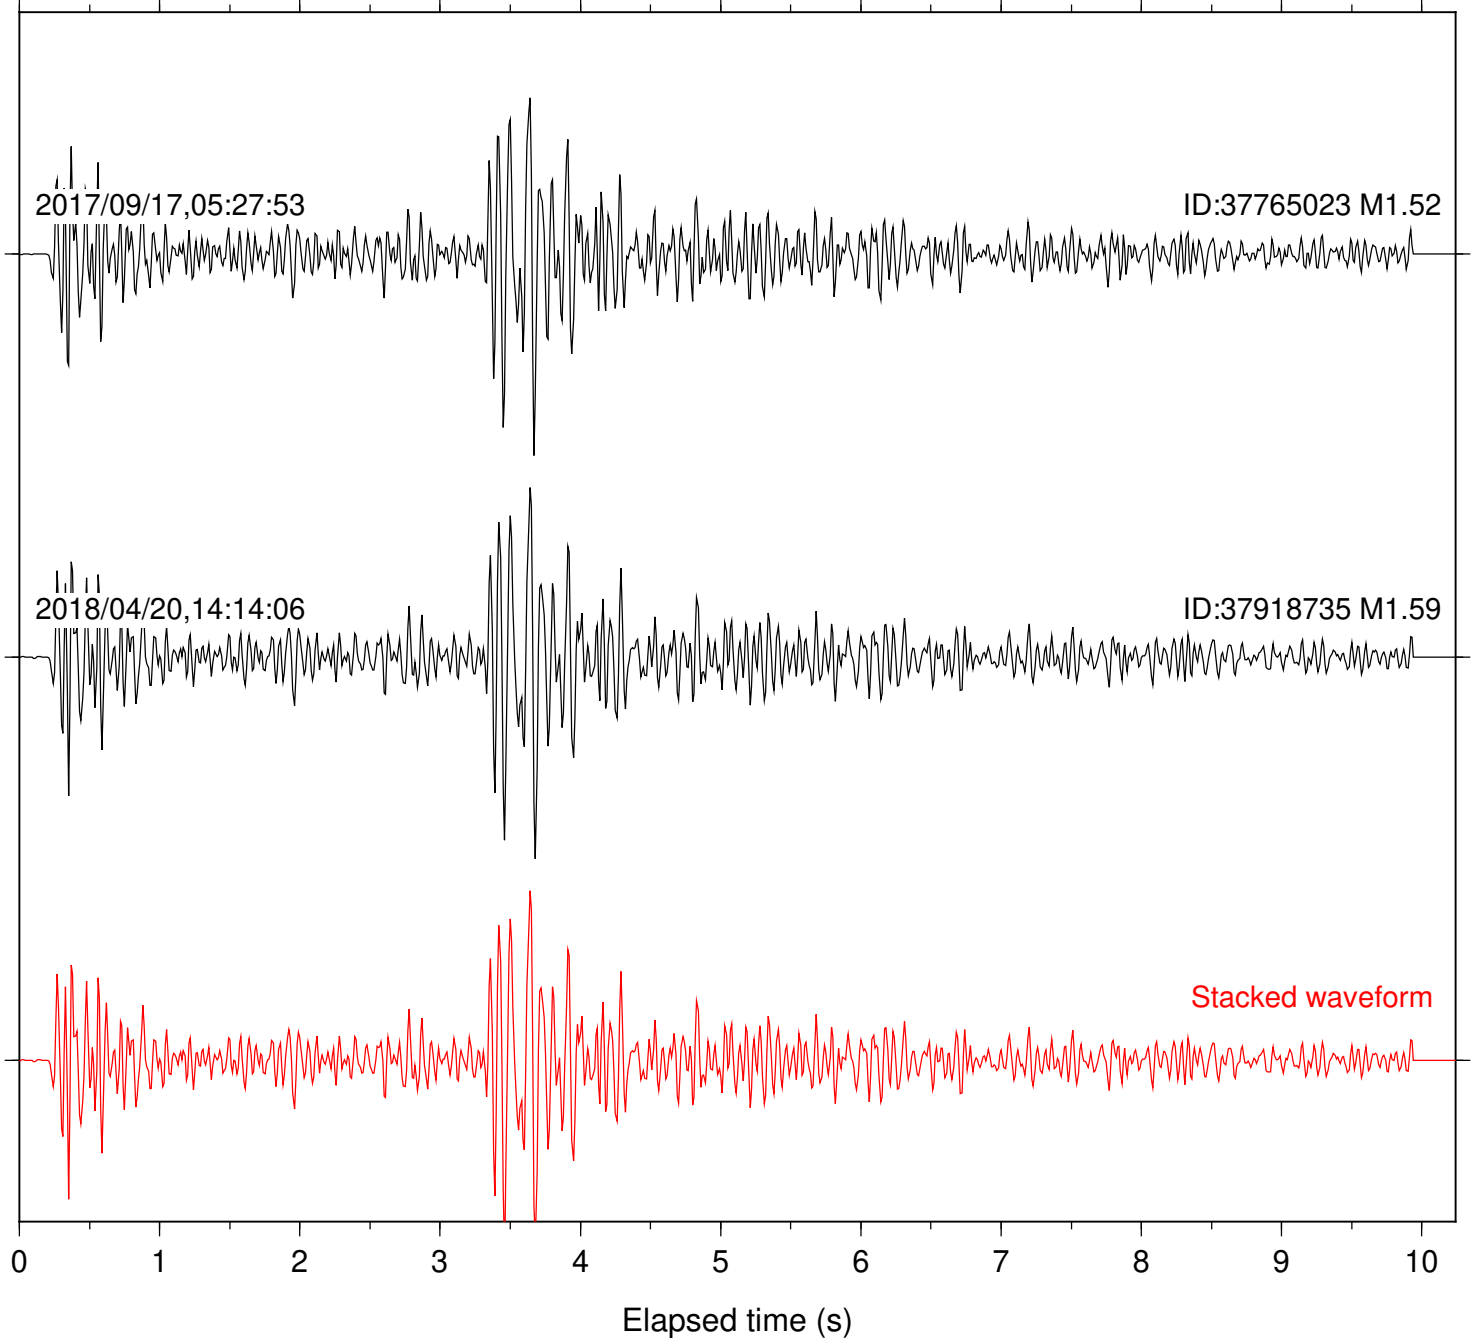

Station: B081 Com: EHZ

Focal depth: 6.09 km