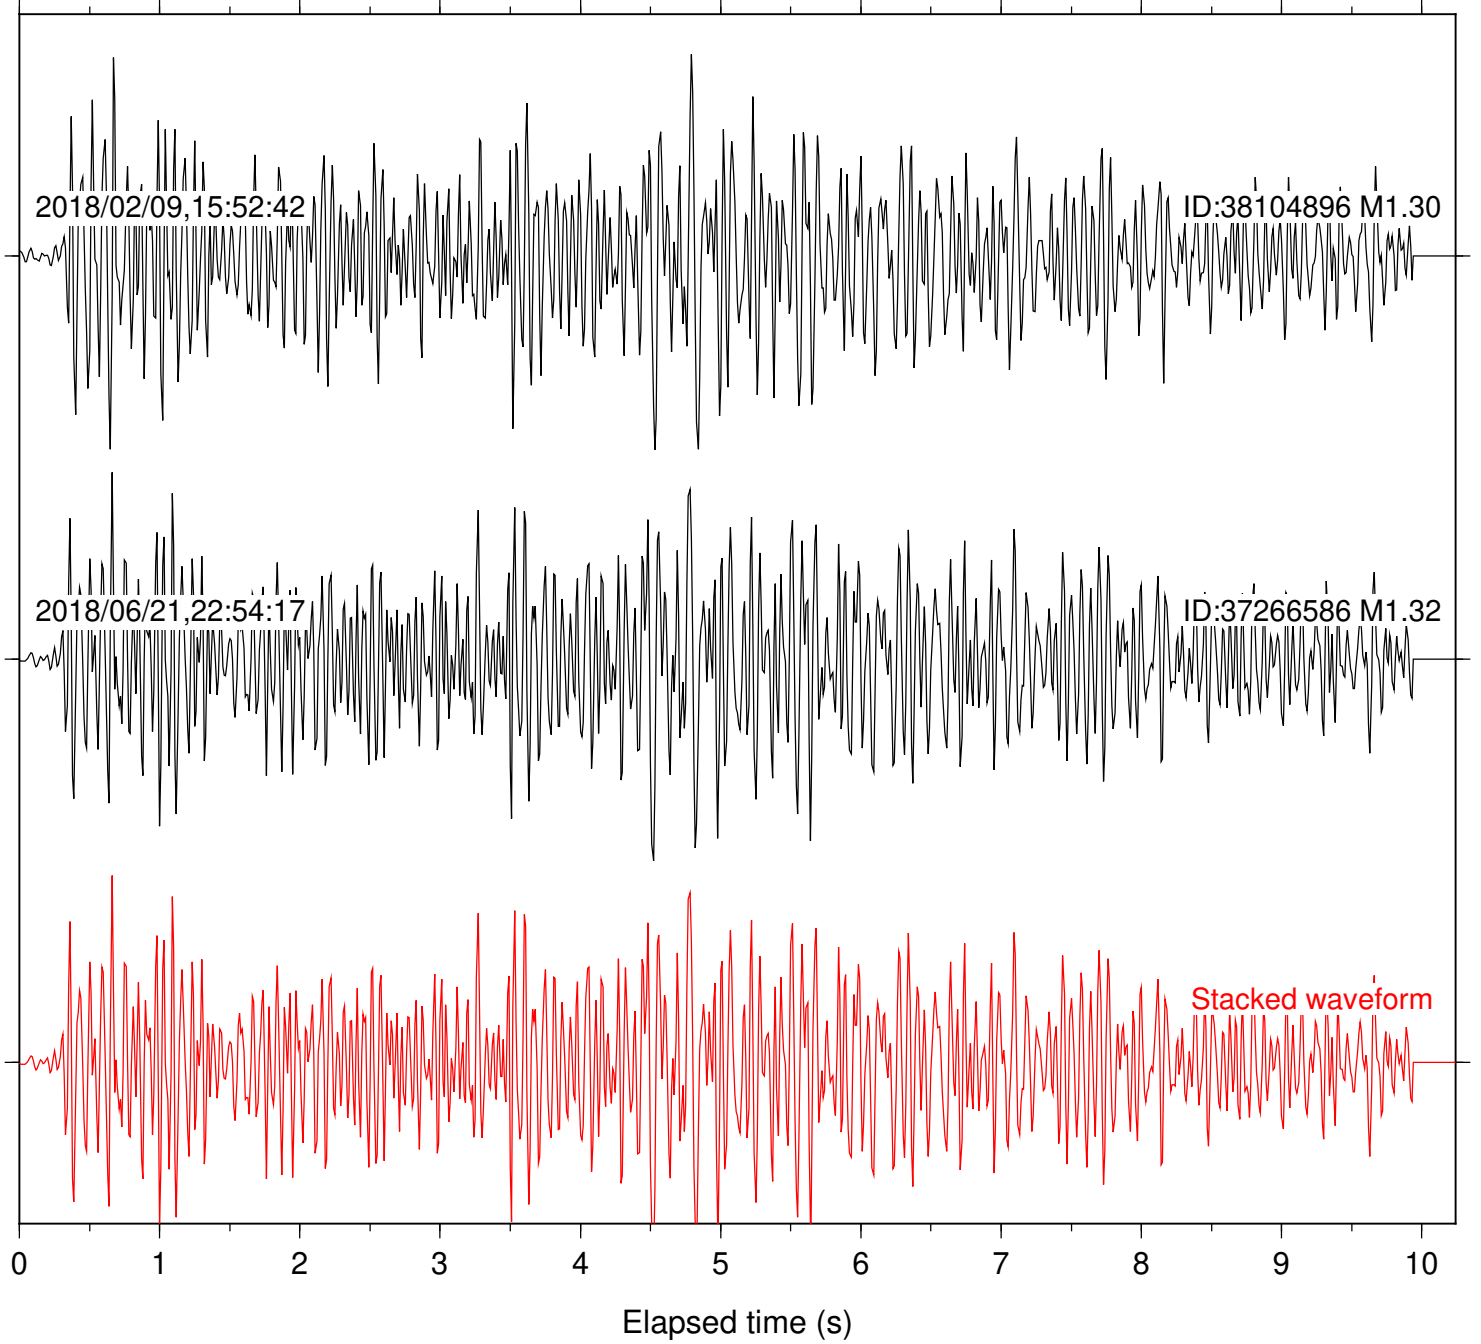

Focal depth: 5.90 km

Station: B087 Com: EHZ

Focal depth: 5.90 km

Station: B093 Com: EHZ

Focal depth: 5.90 km

Station: B946 Com: EHZ

Focal depth: 5.90 km

2018/02/09,15:52:42