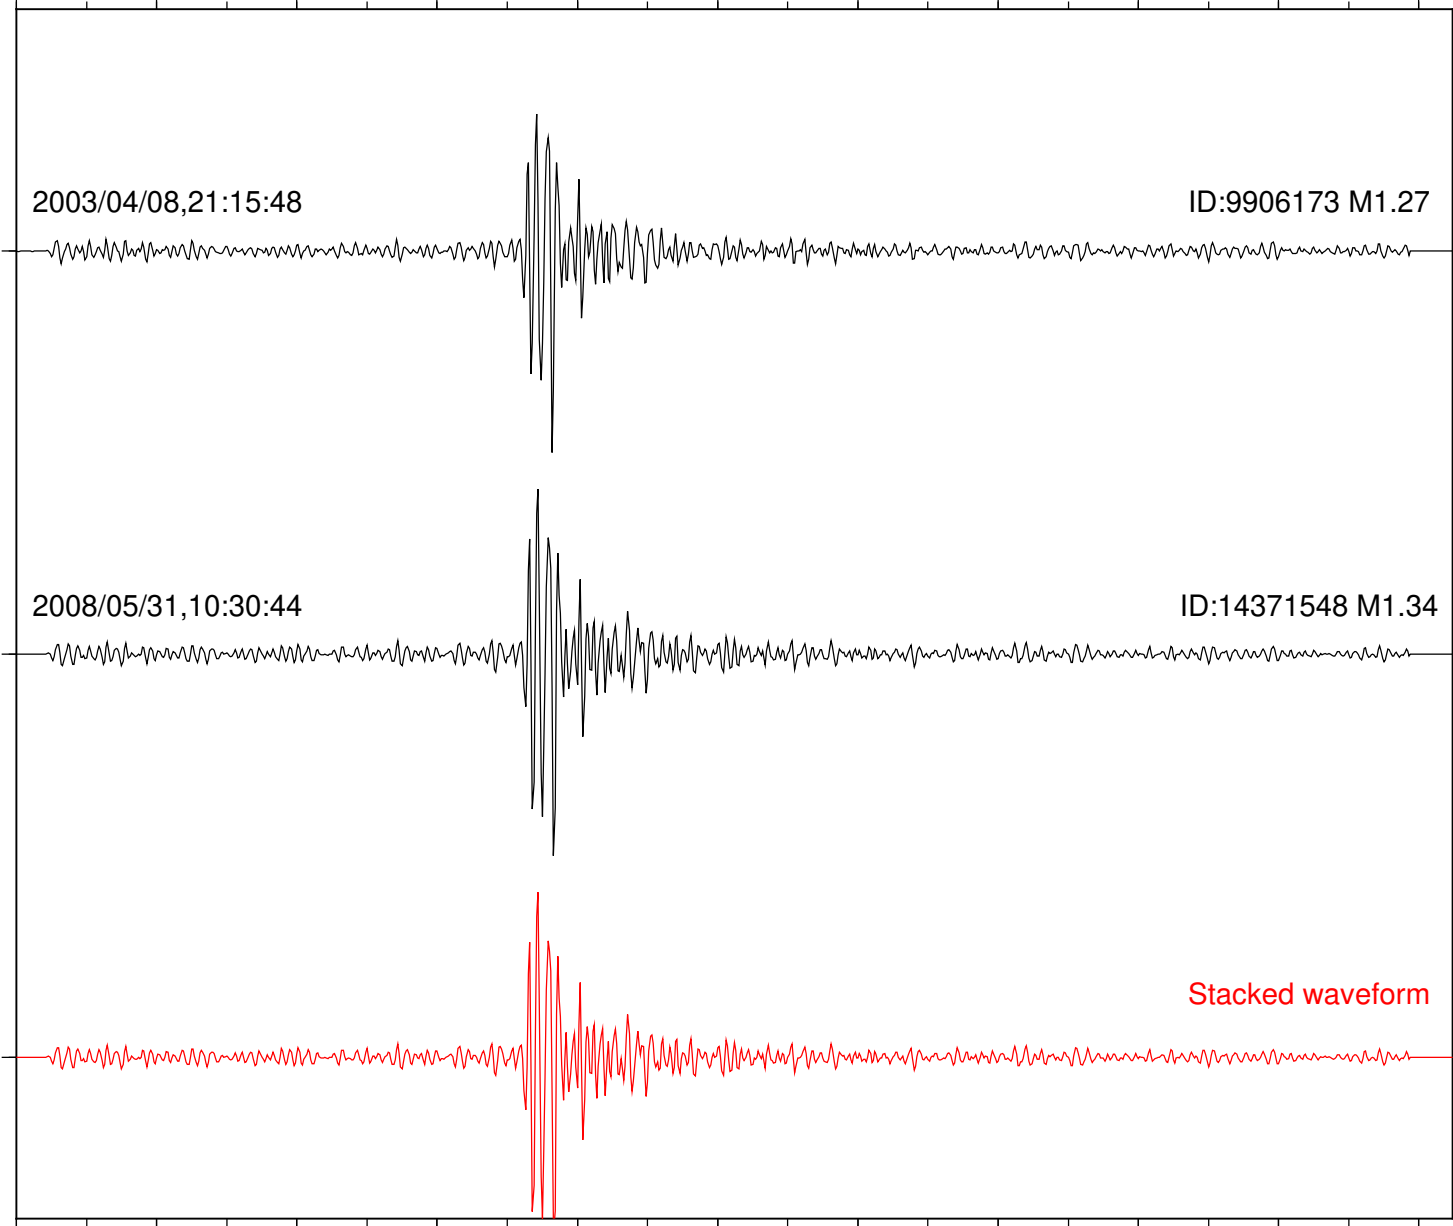

Station: KNW Com: HHZ

Focal depth: 12.63 km

2003/04/08,21:15:48

ID:9906173 M1.27

2008/05/31,10:30:44

ID:14371548 M1.34

Stacked waveform

0 1 2 3 4 5 6 7 8 9 10
Elapsed time (s)