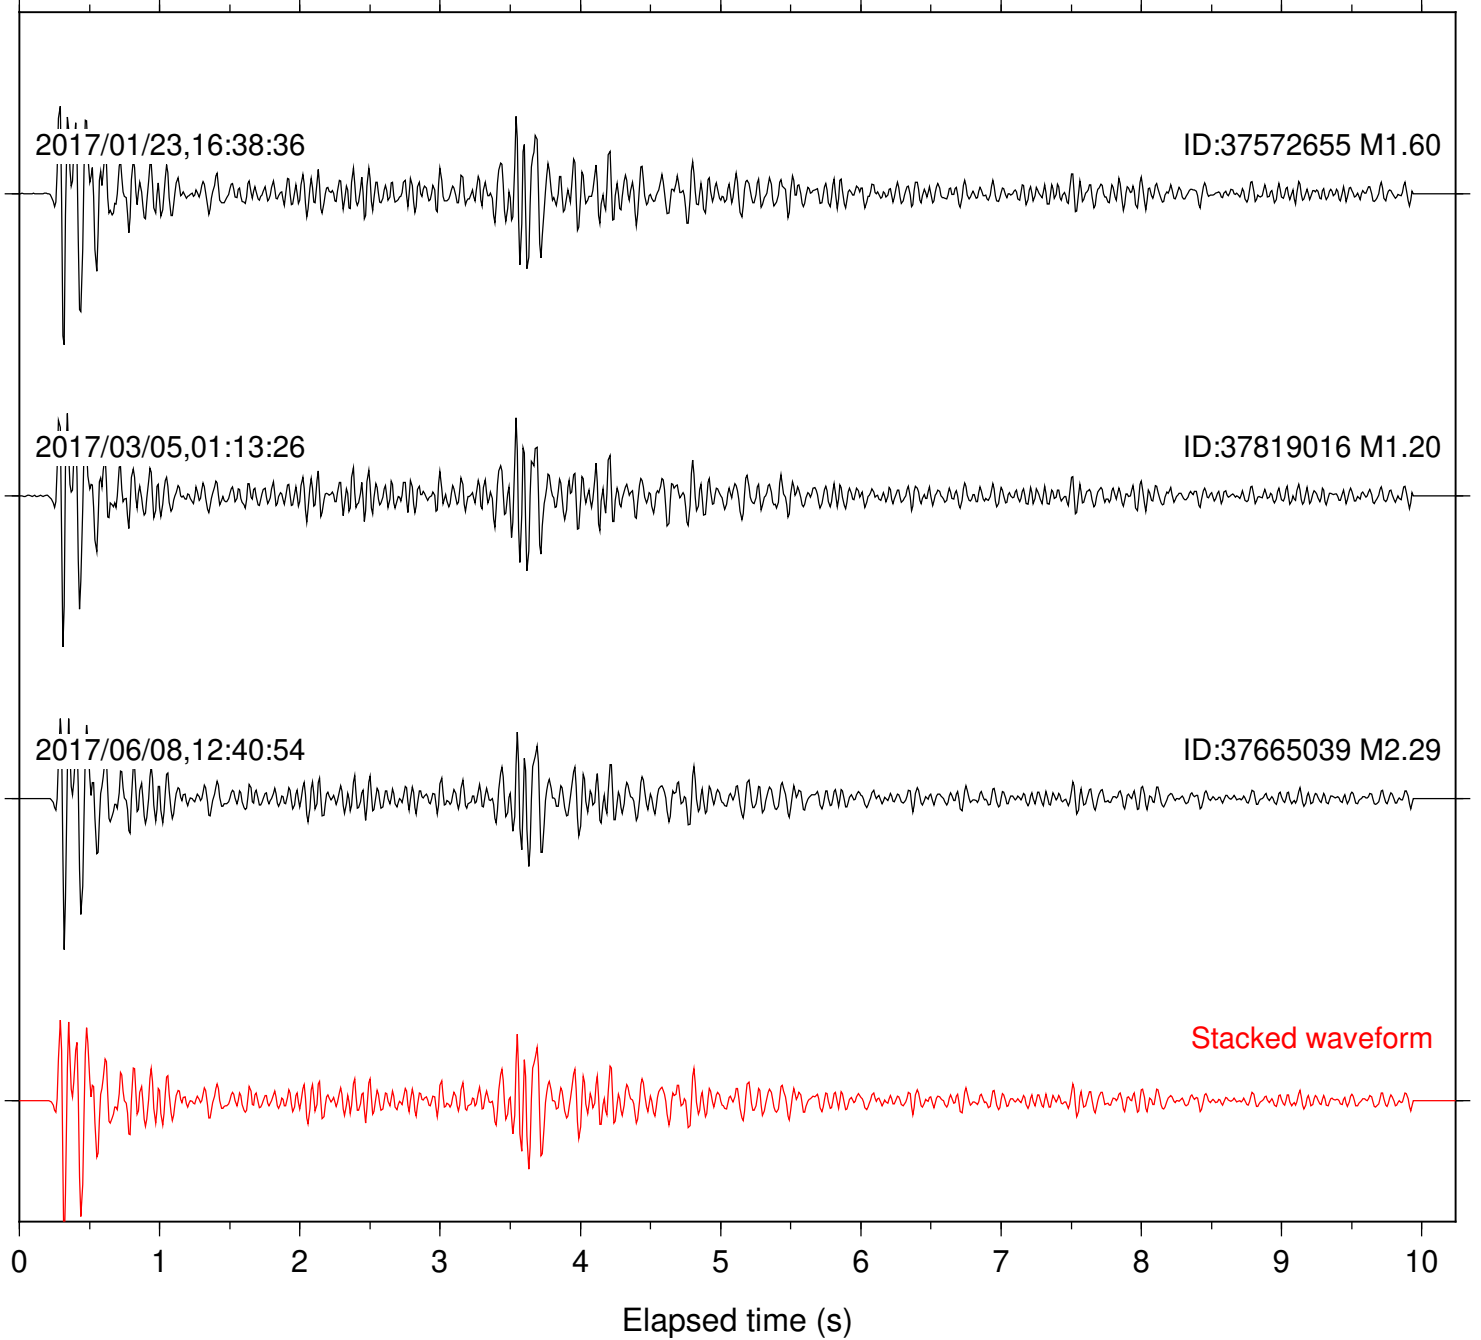

ID:37665039 M2.29

Stacked waveform

0 1 2 3 4 5 6 7 8 9 10  
Elapsed time (s)

Station: CSH Com: HHZ

Focal depth: 6.06 km

Station: FRD Com: HHZ

Focal depth: 6.06 km

Station: HMT2 Com: HHZ