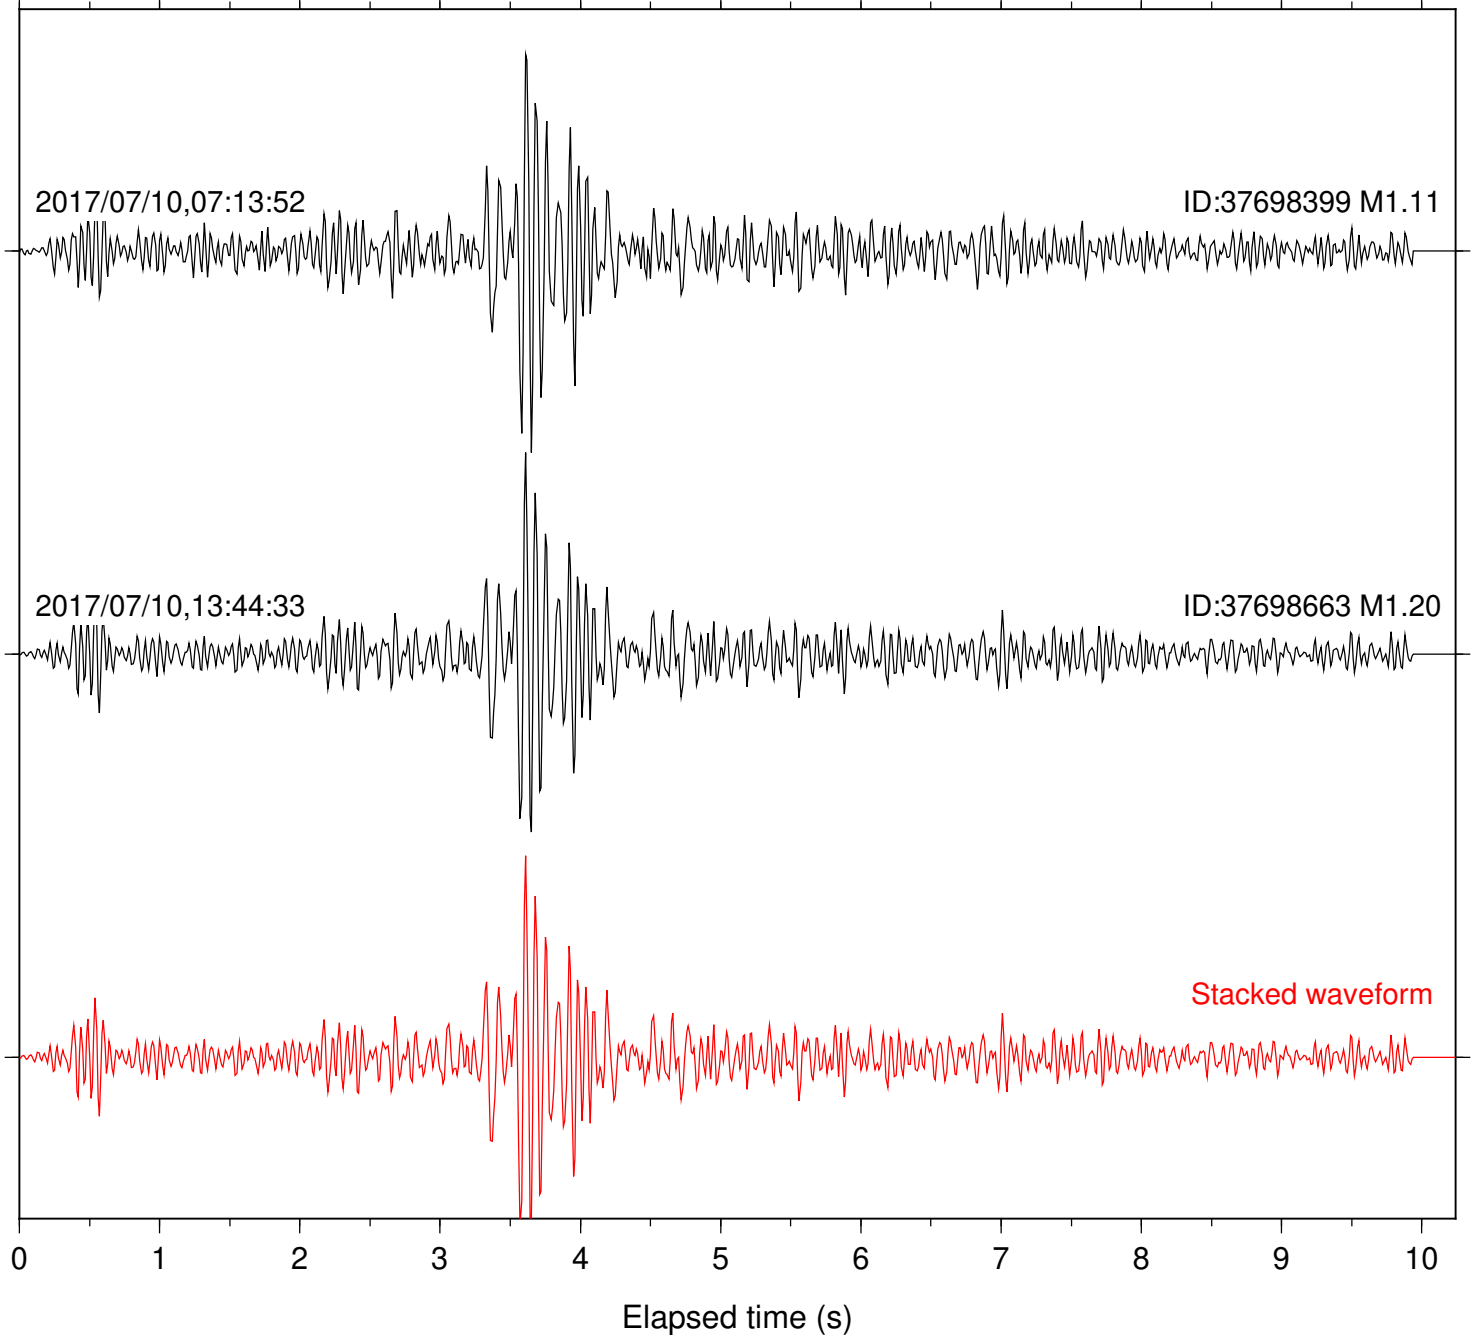

Station: B086 Com: EHZ

Focal depth: 6.53 km