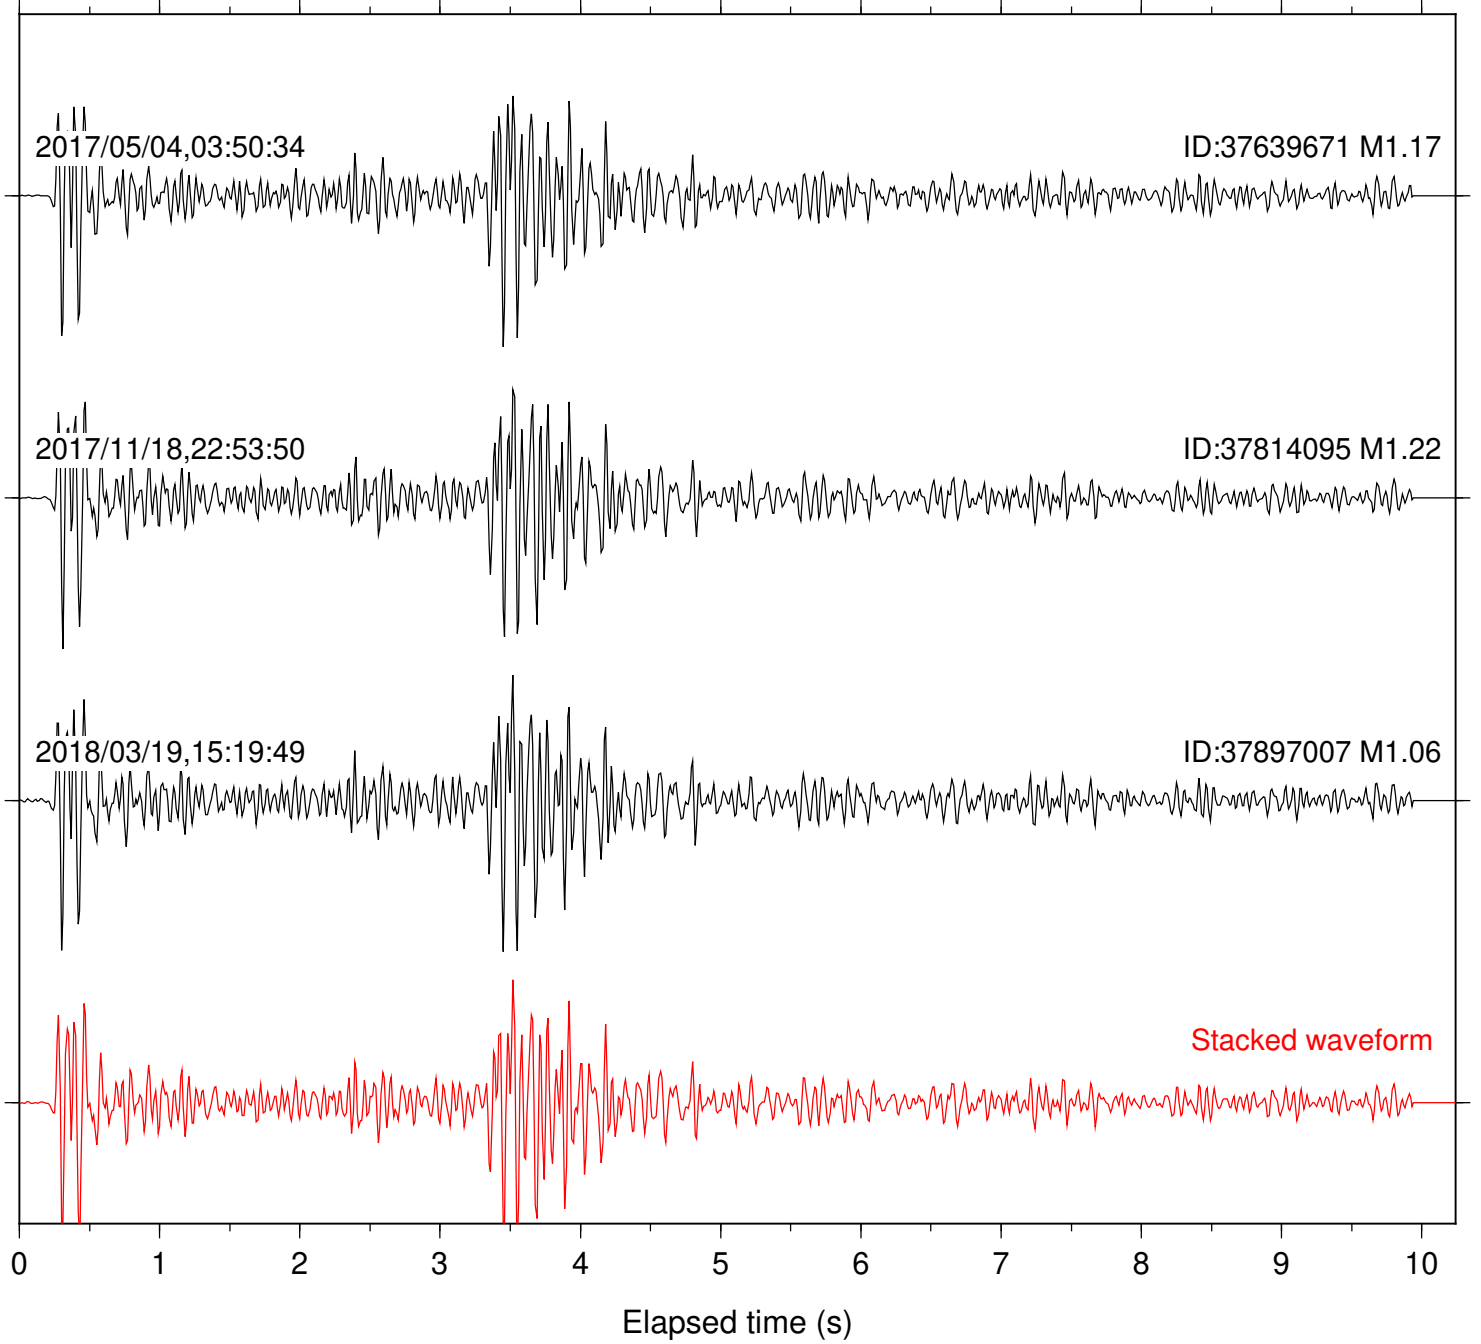

Focal depth: 6.67 km

Station: DGR Com: HHZ

Focal depth: 6.67 km

Station: FRD Com: HHZ

Focal depth: 6.67 km

Station: HMT2 Com: HHZ

Focal depth: 6.67 km

Station: PFO Com: HHZ