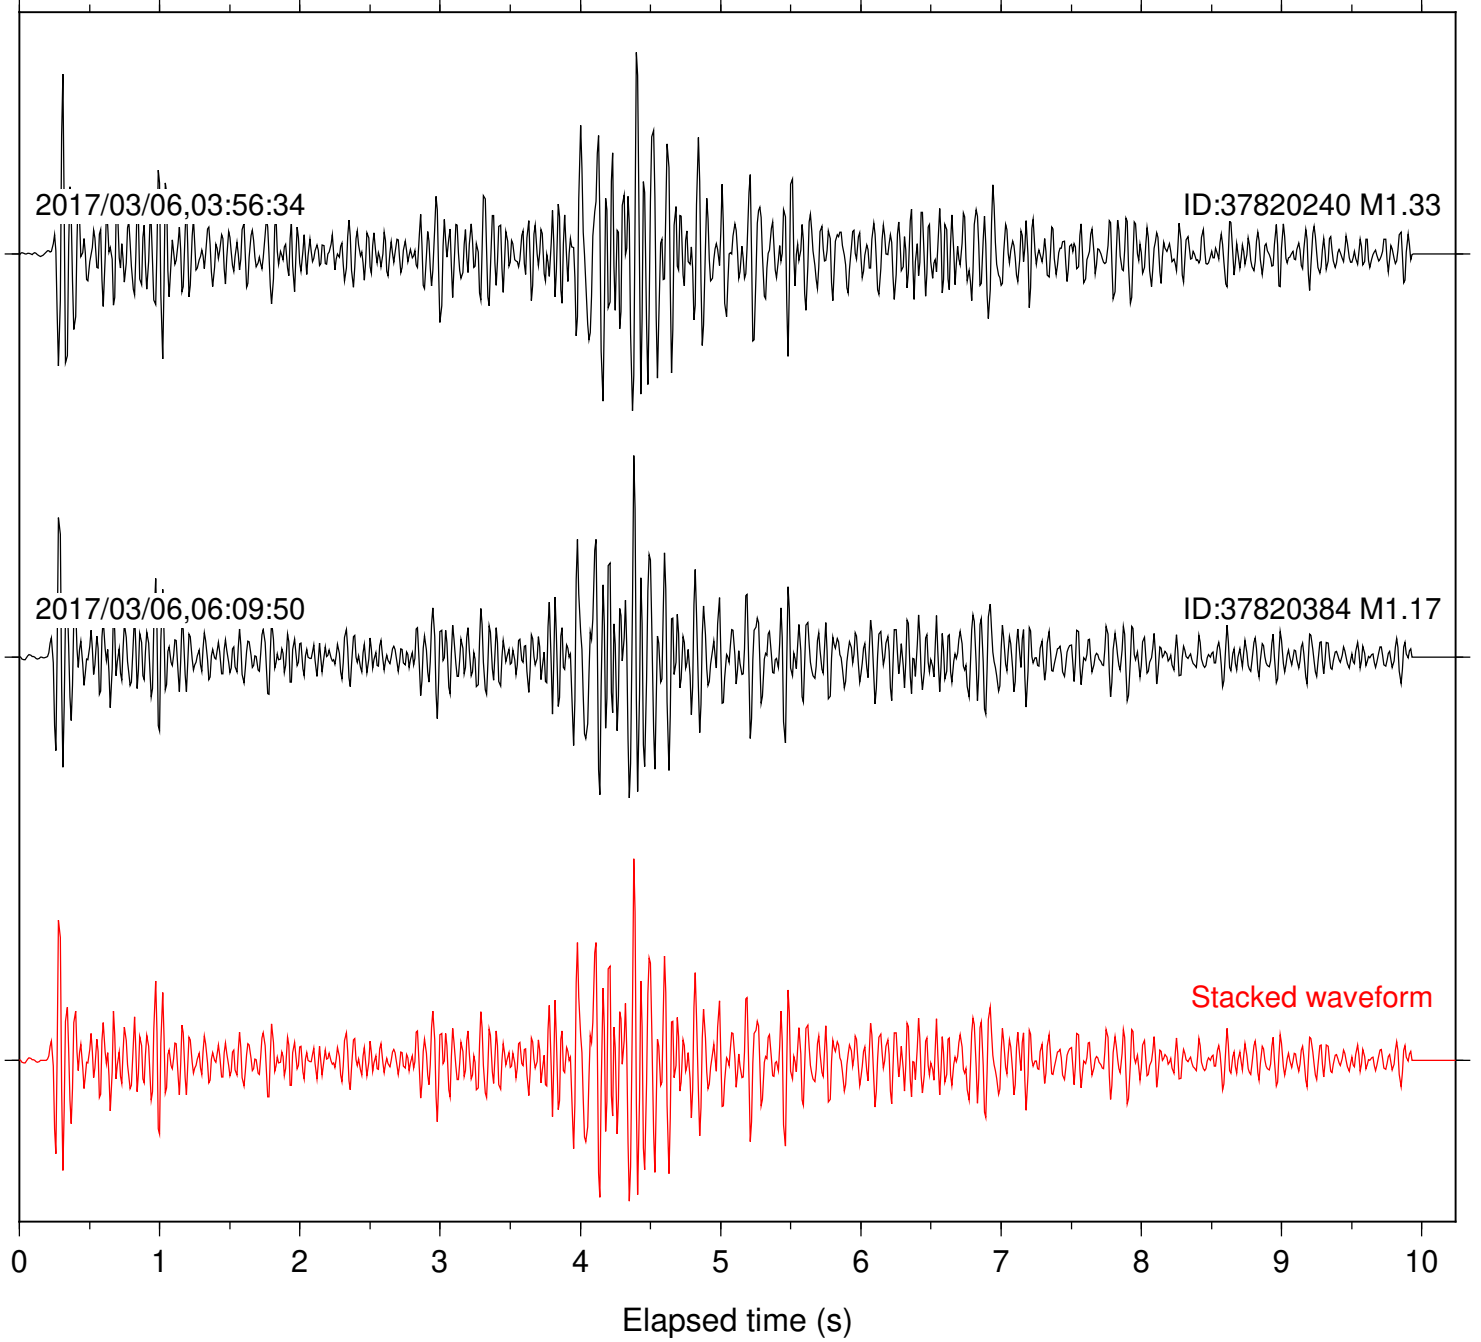

Station: DGR Com: HHZ

Focal depth: 7.15 km

Station: FRD Com: HHZ

Focal depth: 7.15 km

Station: HMT2 Com: HHZ

Focal depth: 7.15 km

Station: KNW Com: HHZ

Focal depth: 7.15 km