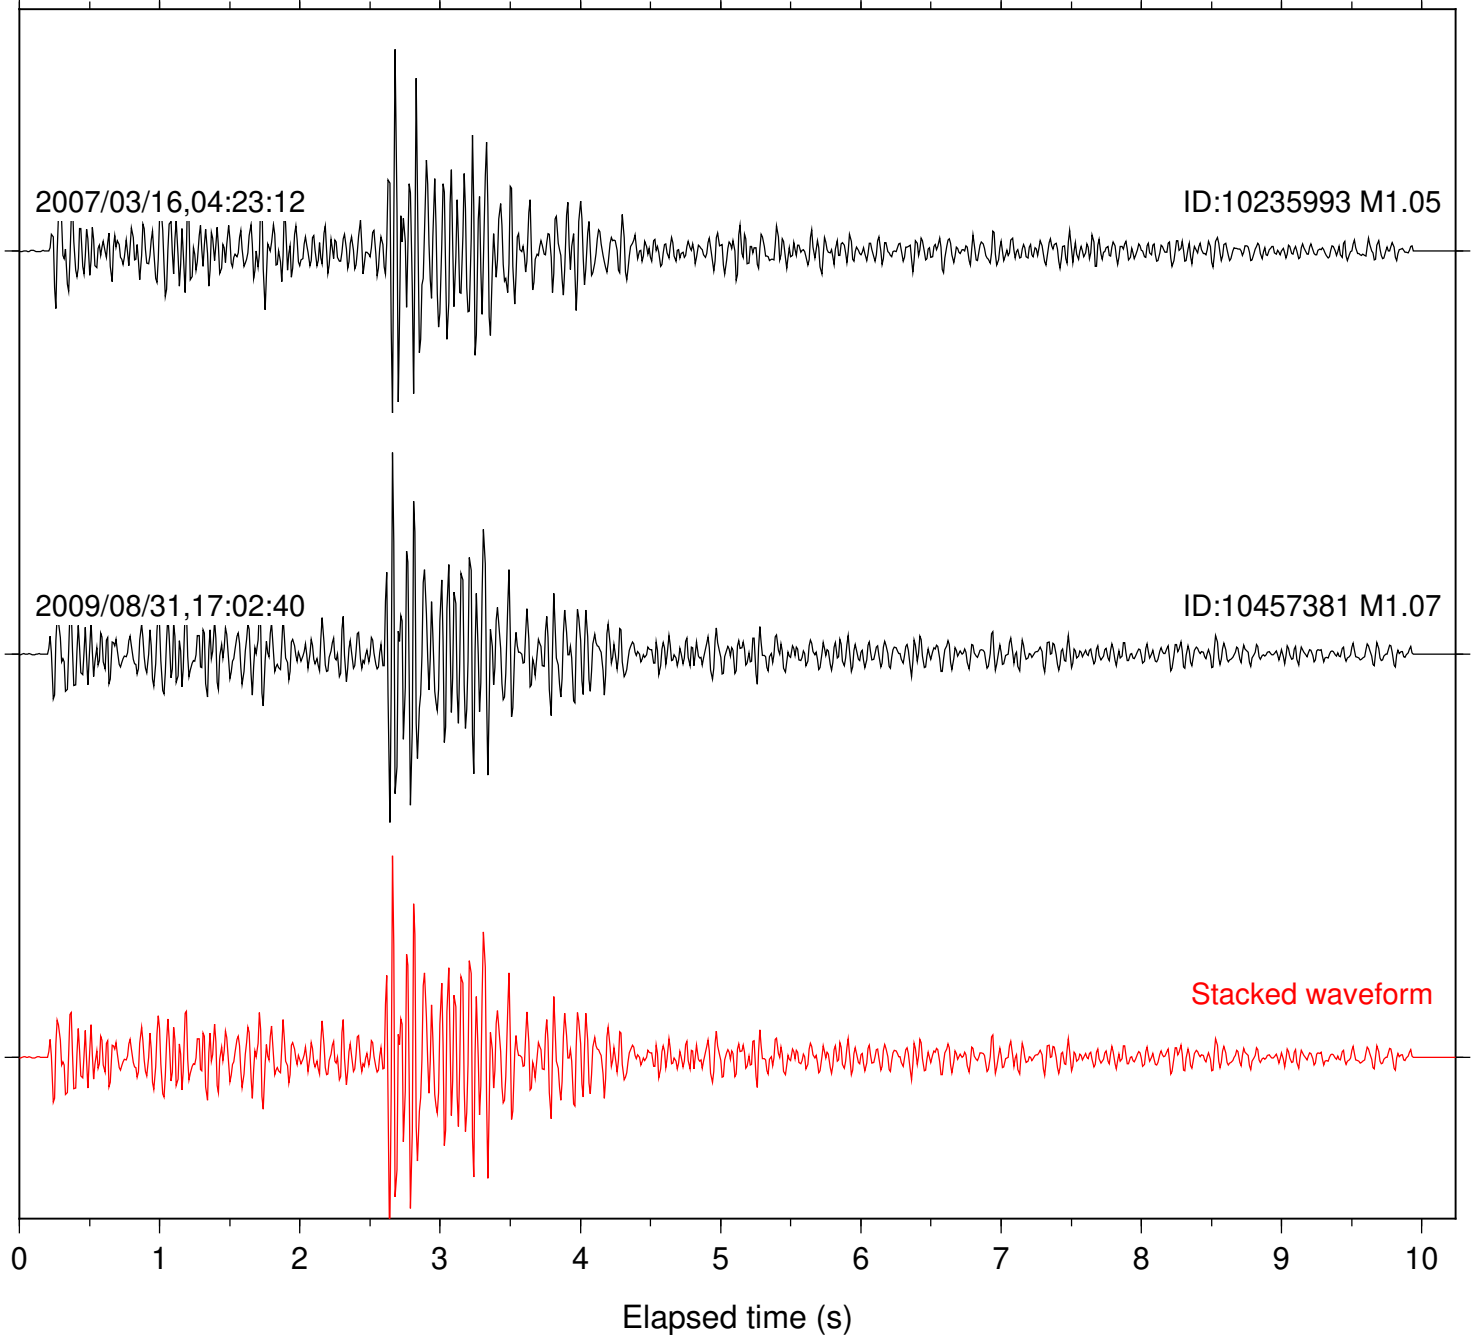

Station: B081 Com: EHZ

Focal depth: 16.92 km