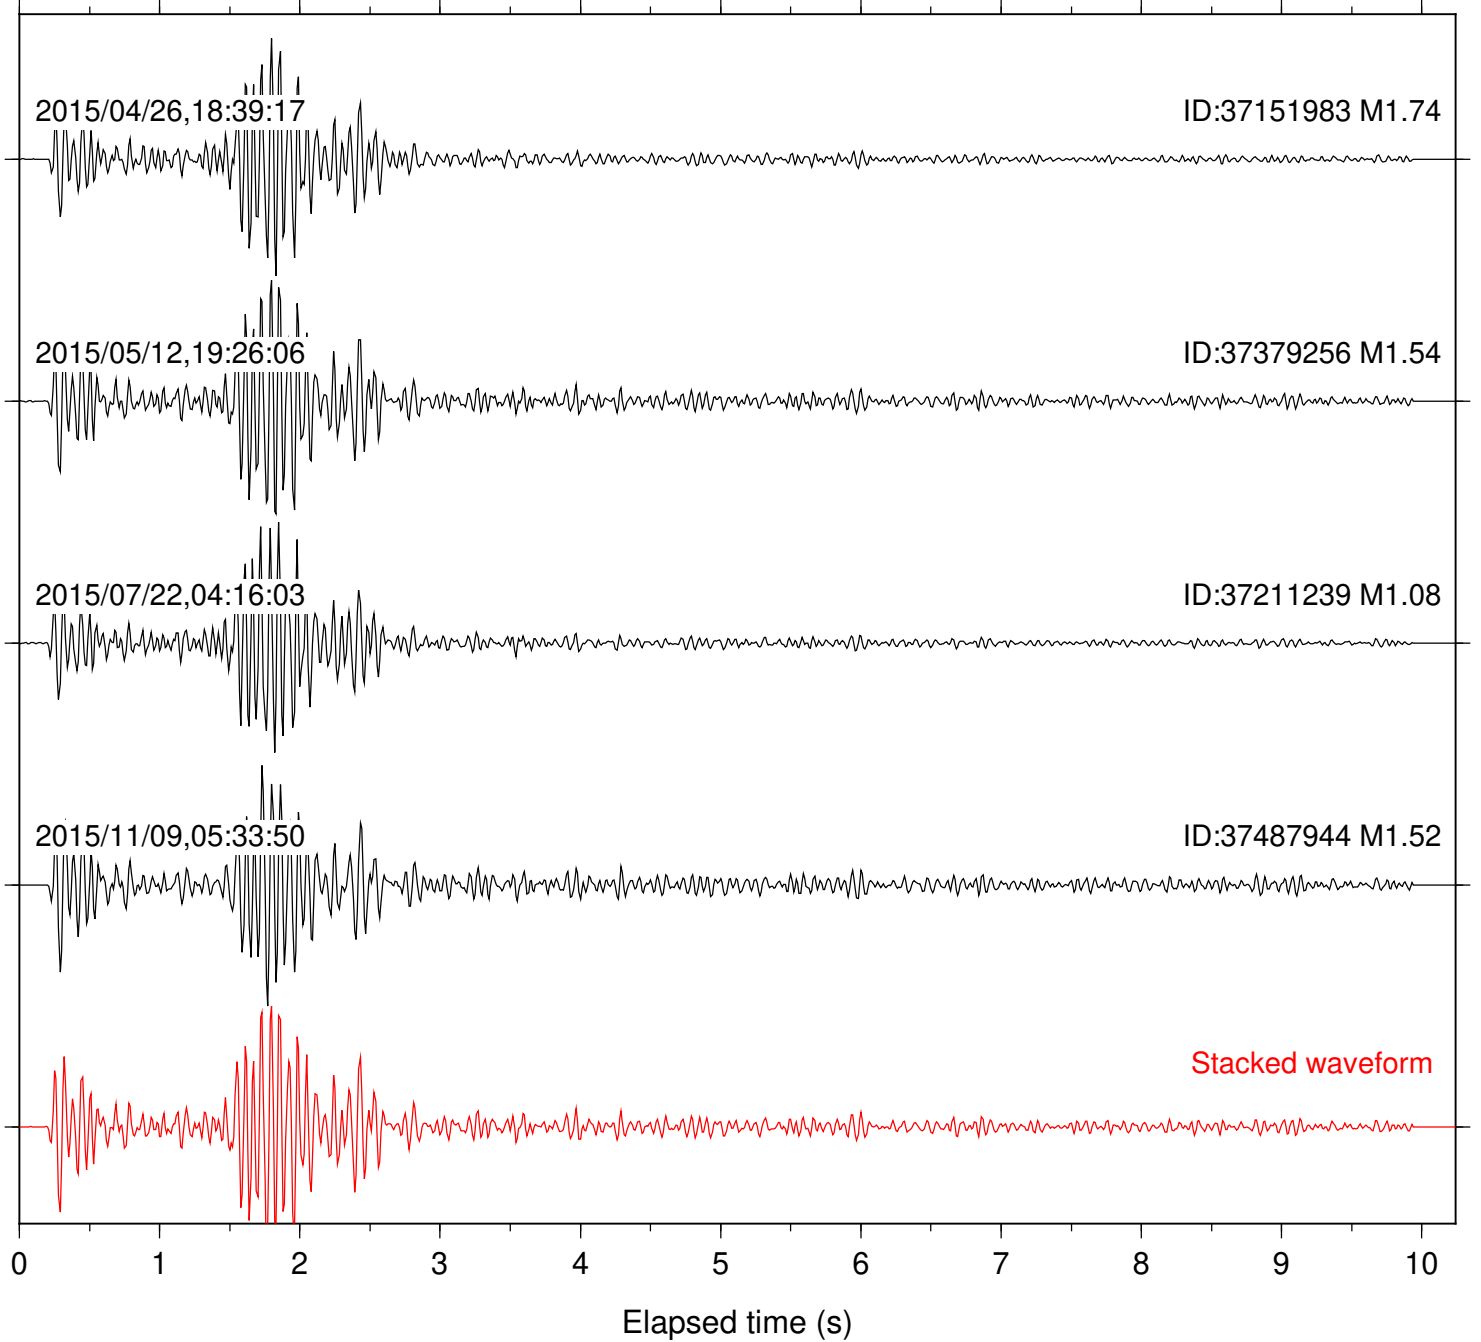

Station: RDM Com: HHZ

Focal depth: 8.33 km