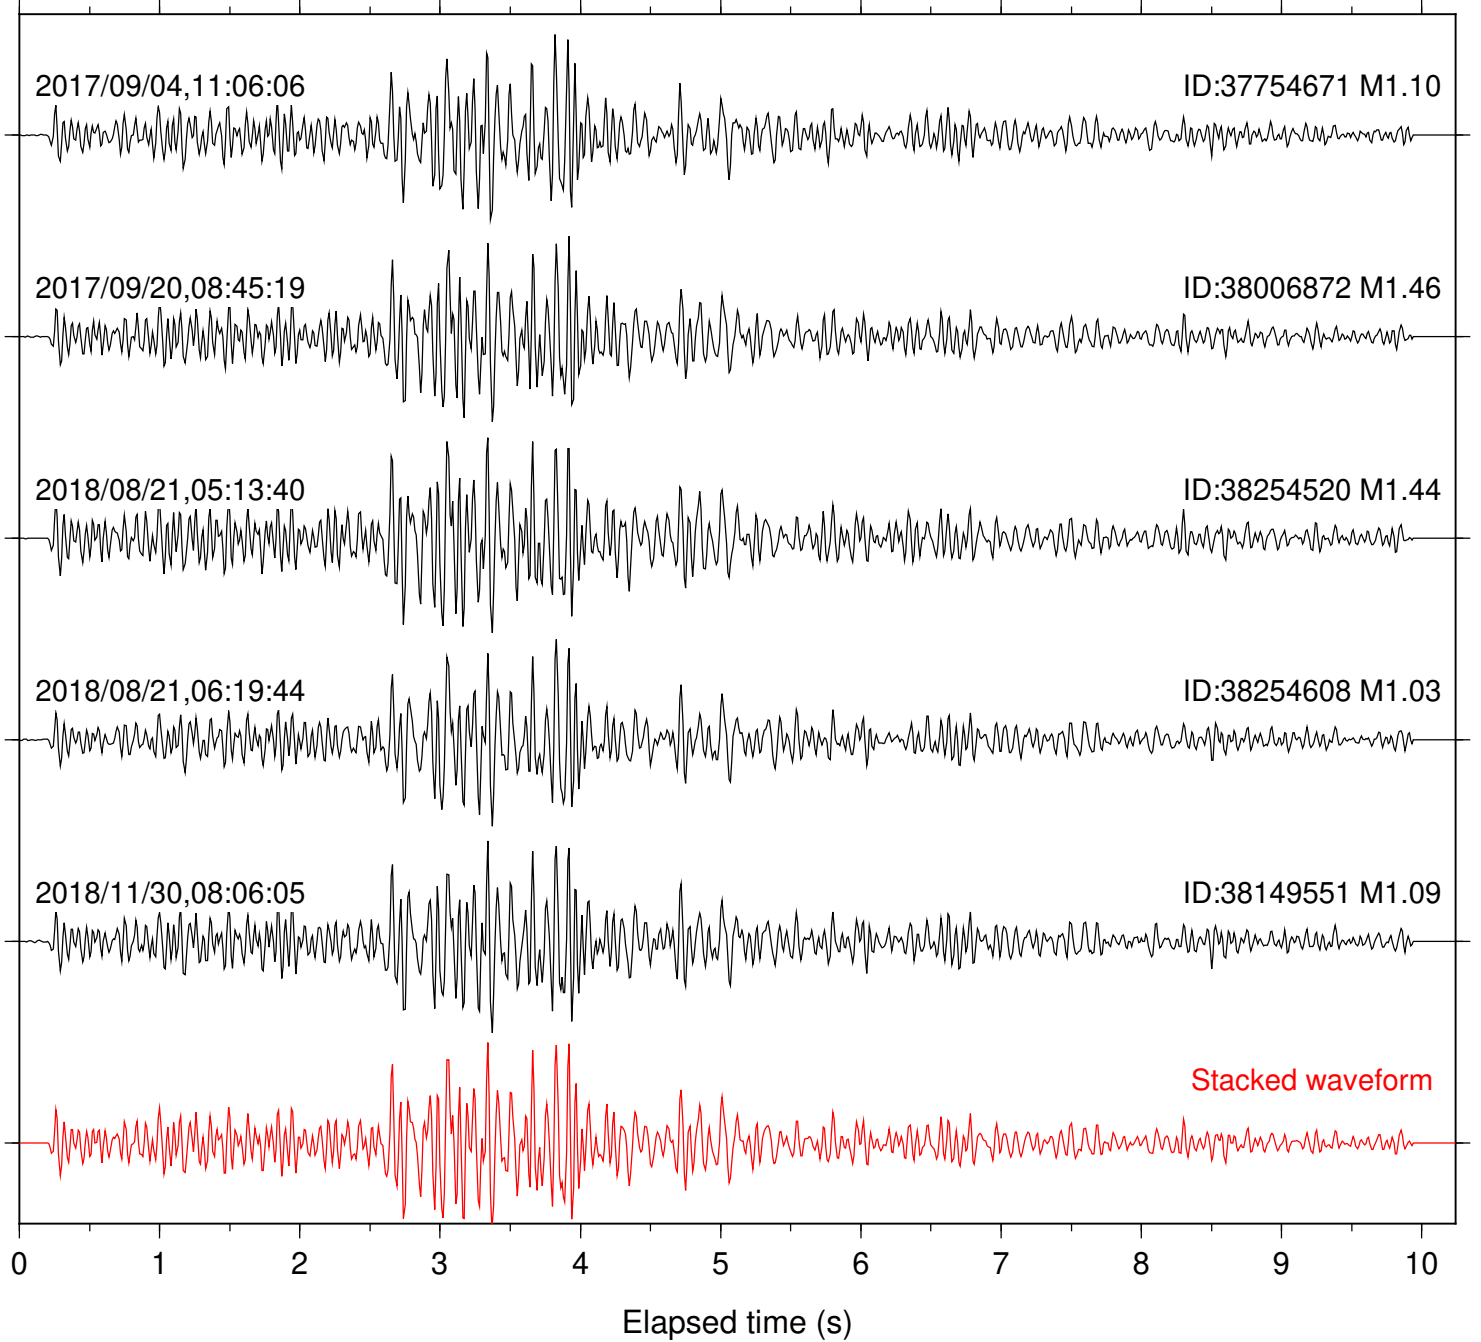

Station: B946 Com: EHZ

Focal depth: 4.50 km