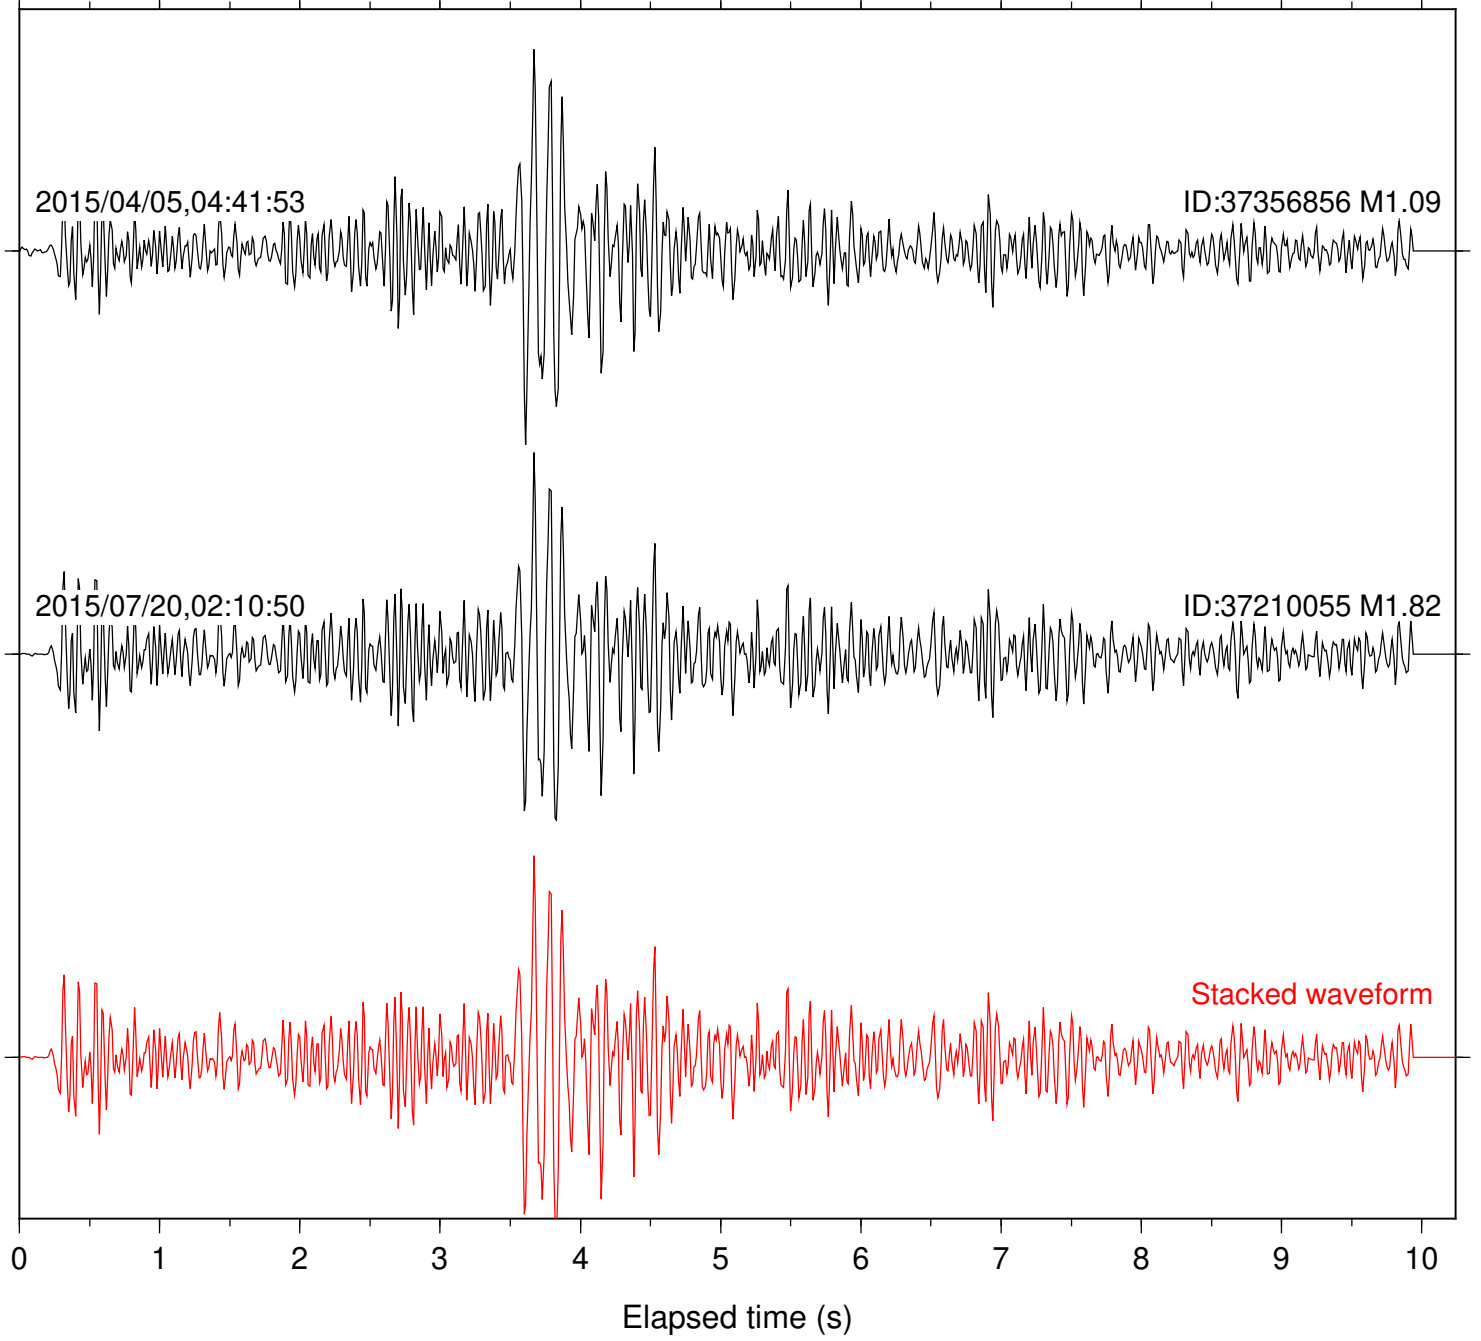

Station: B086 Com: EHZ

Focal depth: 8.43 km