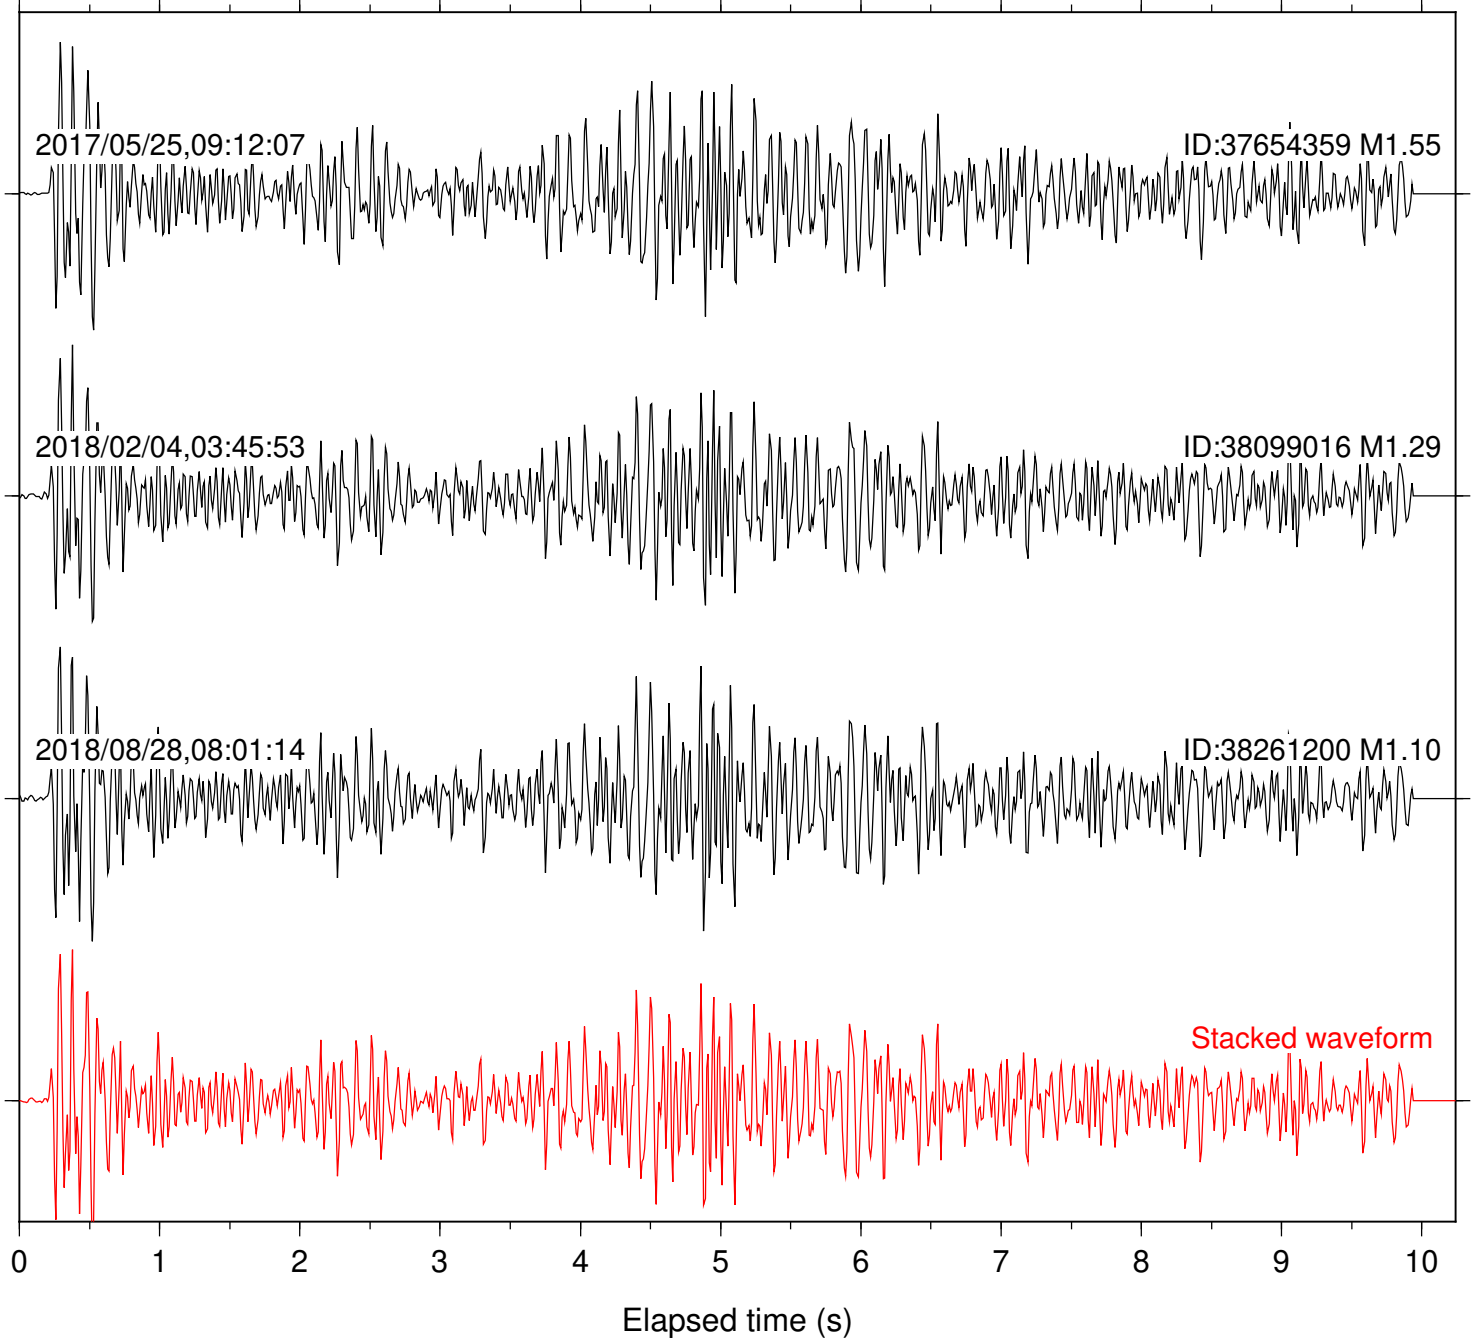

Station: BAC Com: EHZ

Focal depth: 5.24 km