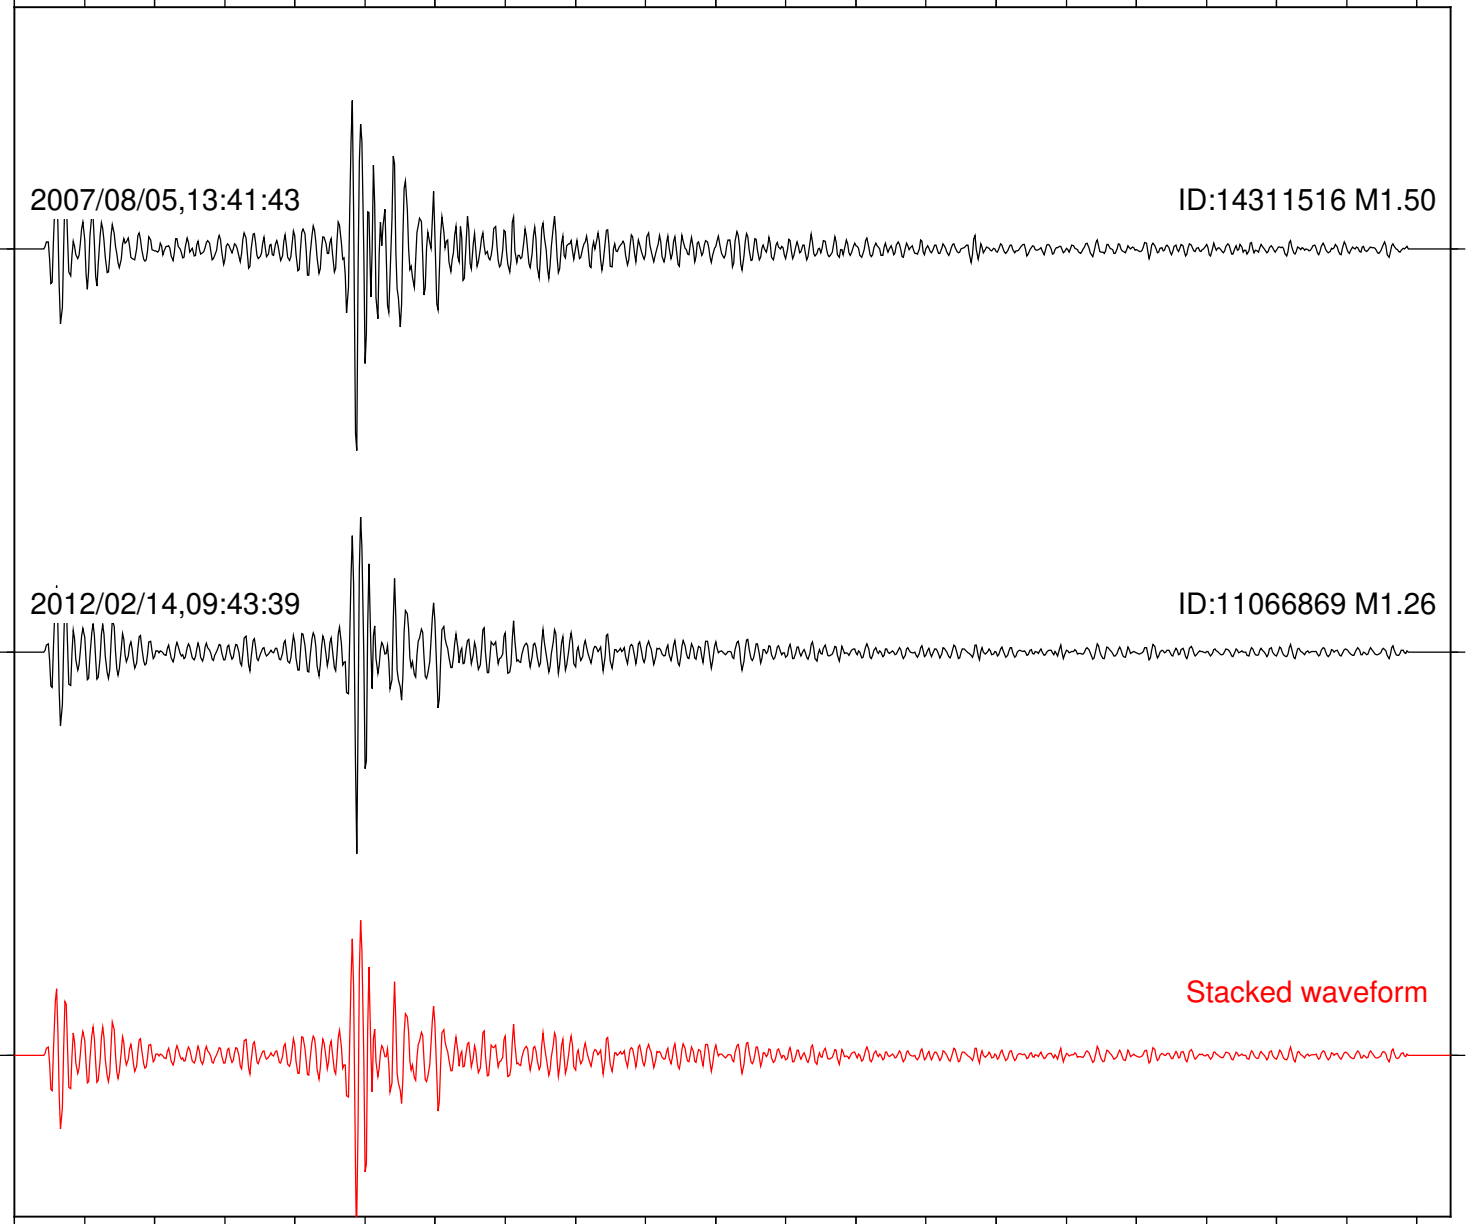

Station: KNW Com: HHZ

Focal depth: 16.32 km

2007/08/05,13:41:43

ID:14311516 M1.50

2012/02/14,09:43:39

ID:11066869 M1.26

Stacked waveform

0 1 2 3 4 5 6 7 8 9 10
Elapsed time (s)