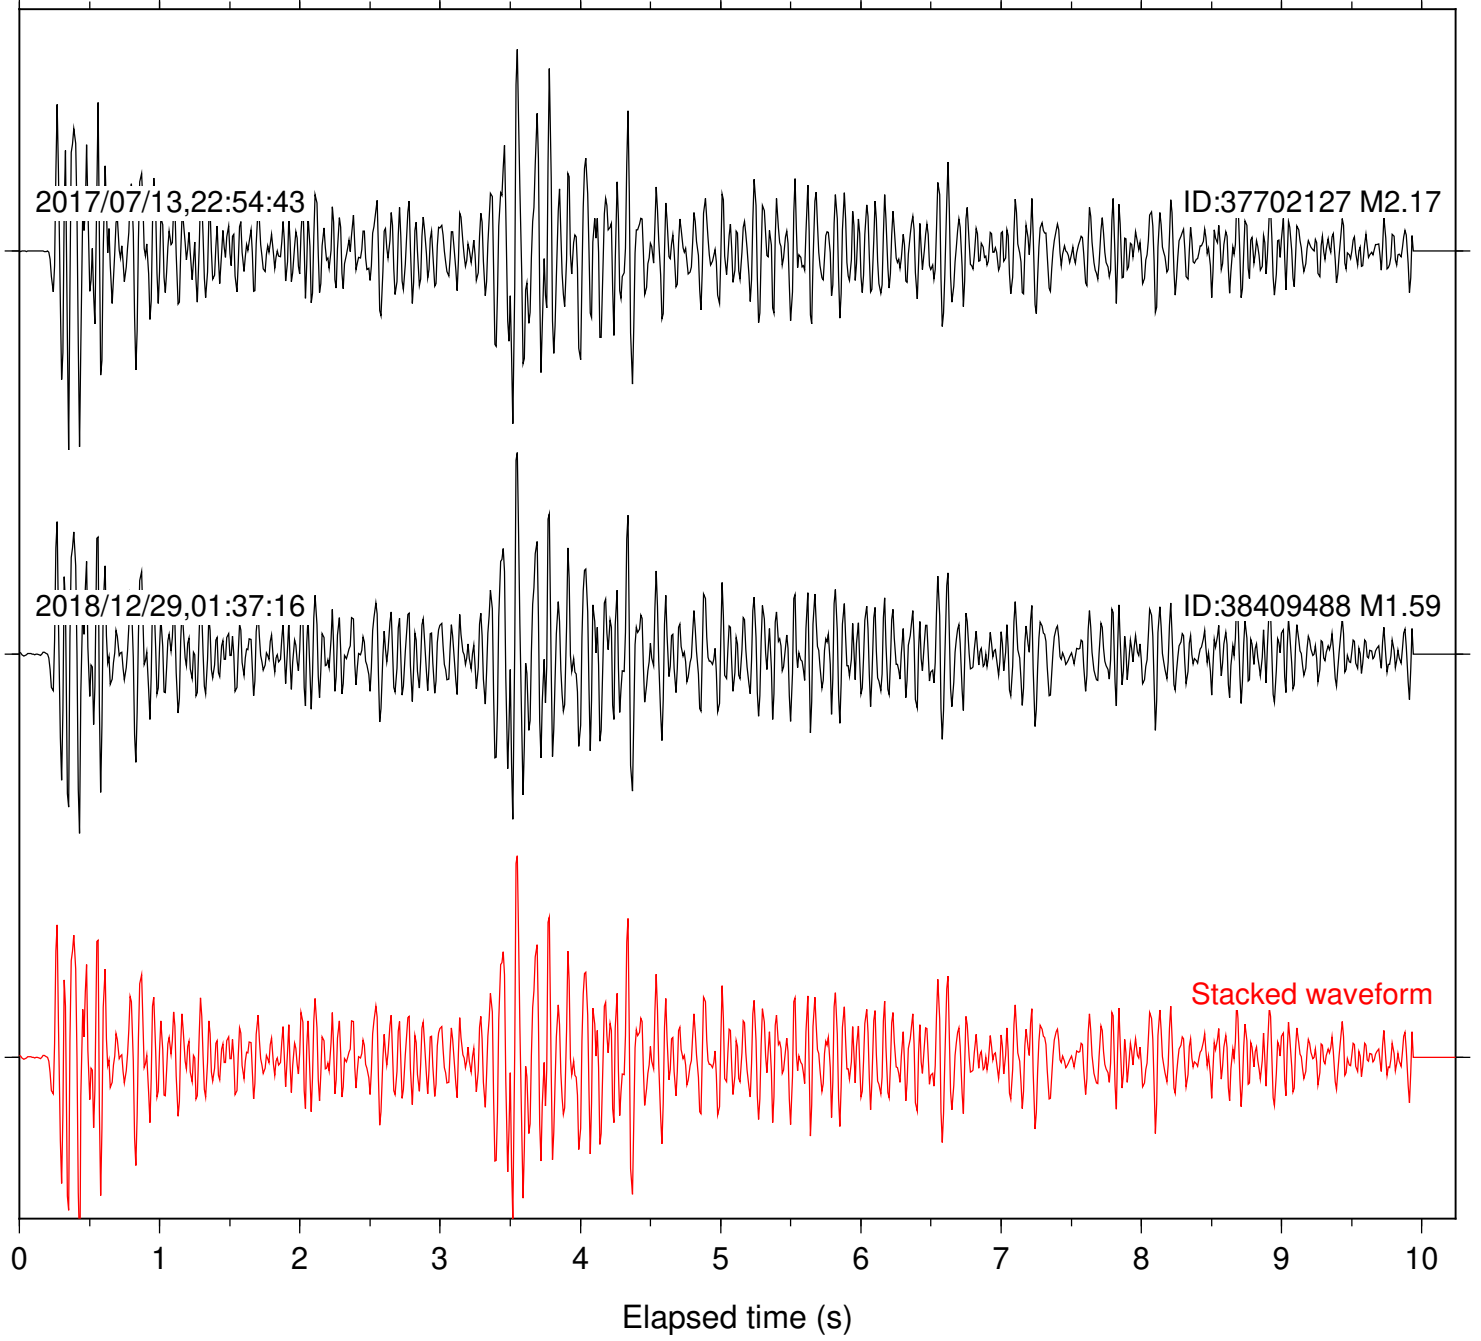

Station: RRSP Com: HHZ

Focal depth: 6.62 km

Station: SMER Com: HHZ

Focal depth: 5.87 km

Station: SND Com: HHZ

Focal depth: 5.87 km

Station: B081 Com: EHZ

Focal depth: 6.18 km