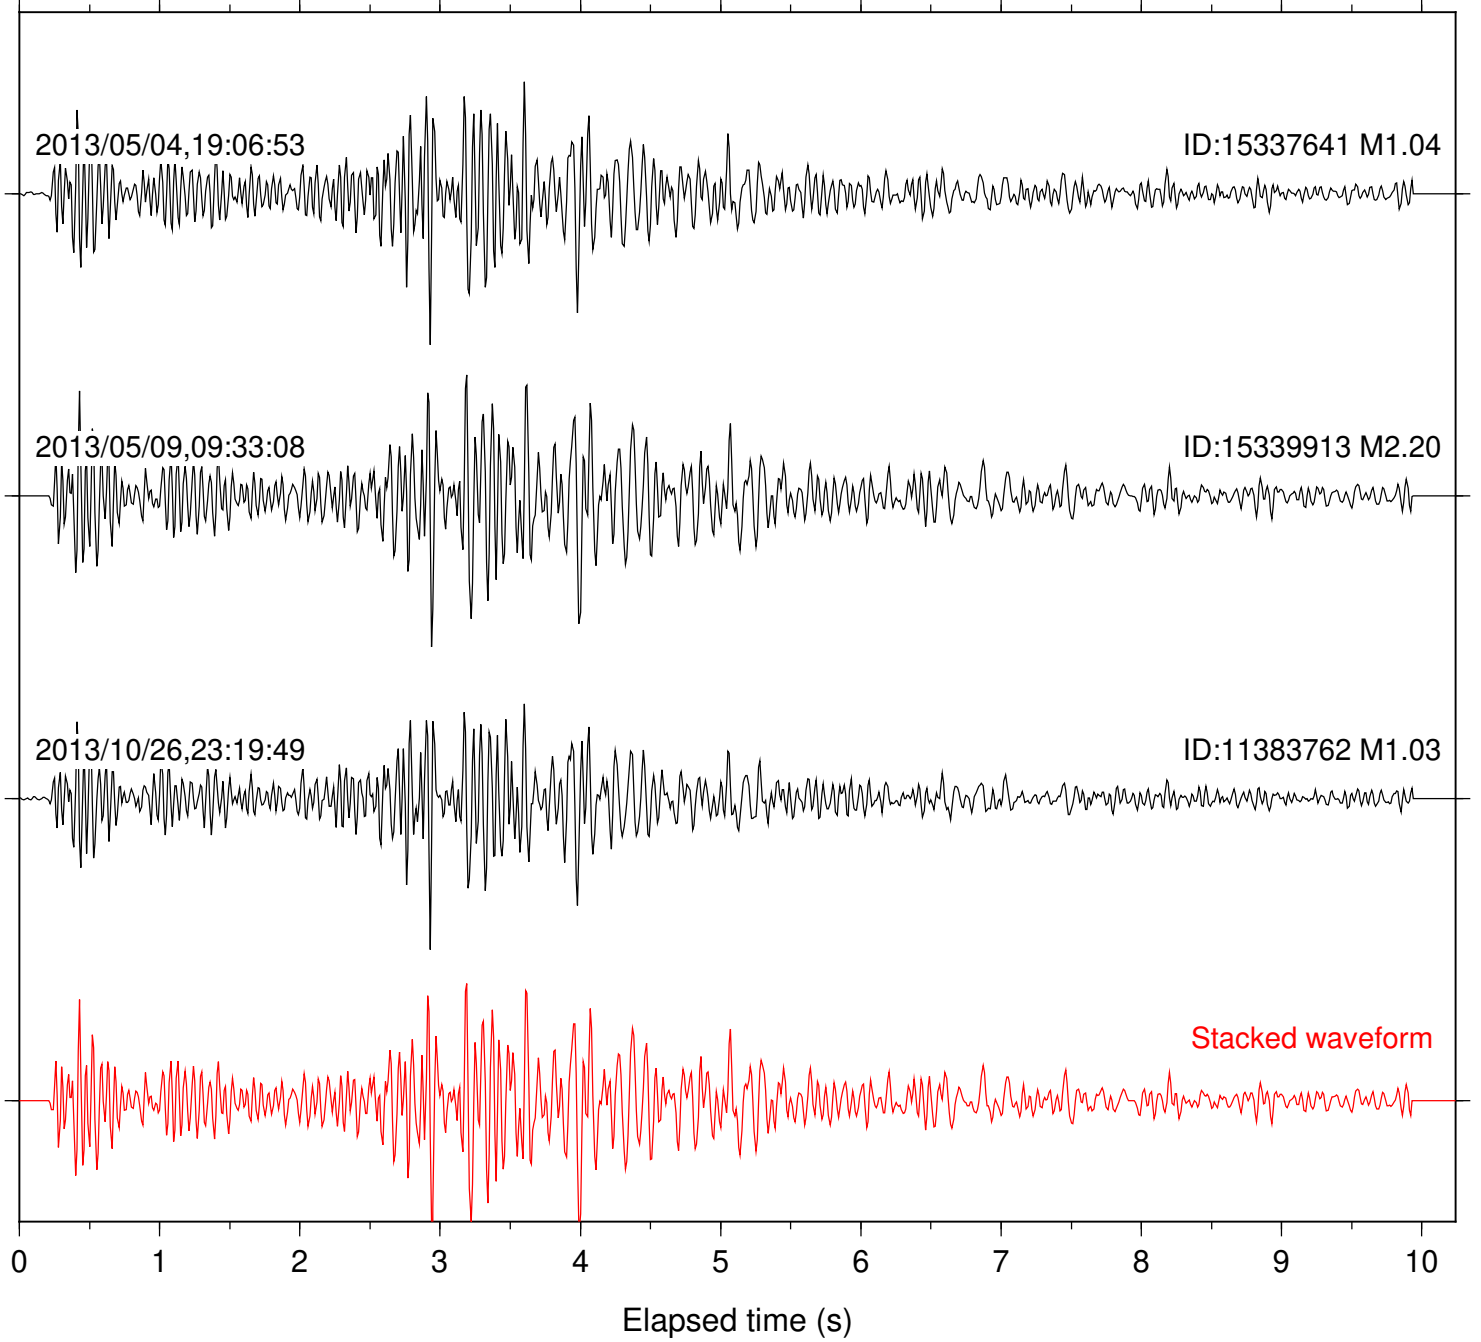

Station: B946 Com: EHZ

Focal depth: 11.65 km