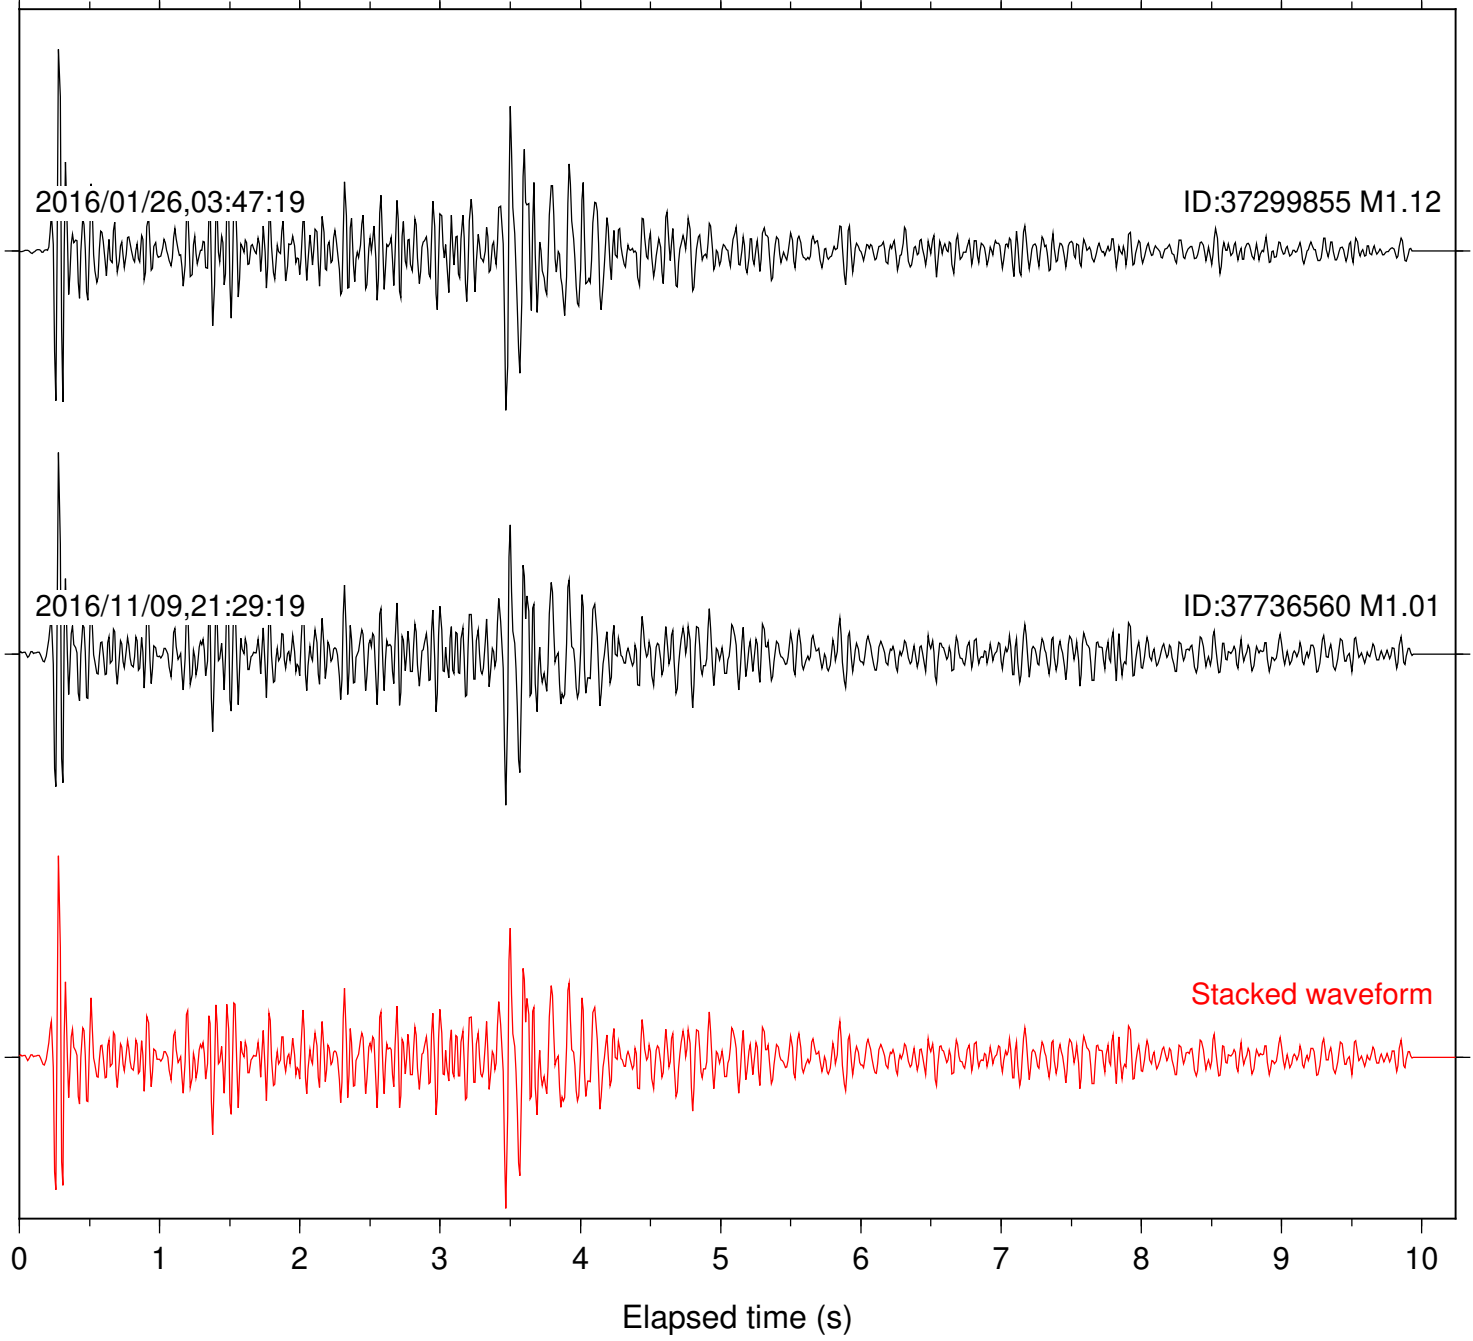

Station: B087 Com: EHZ

Focal depth: 13.09 km