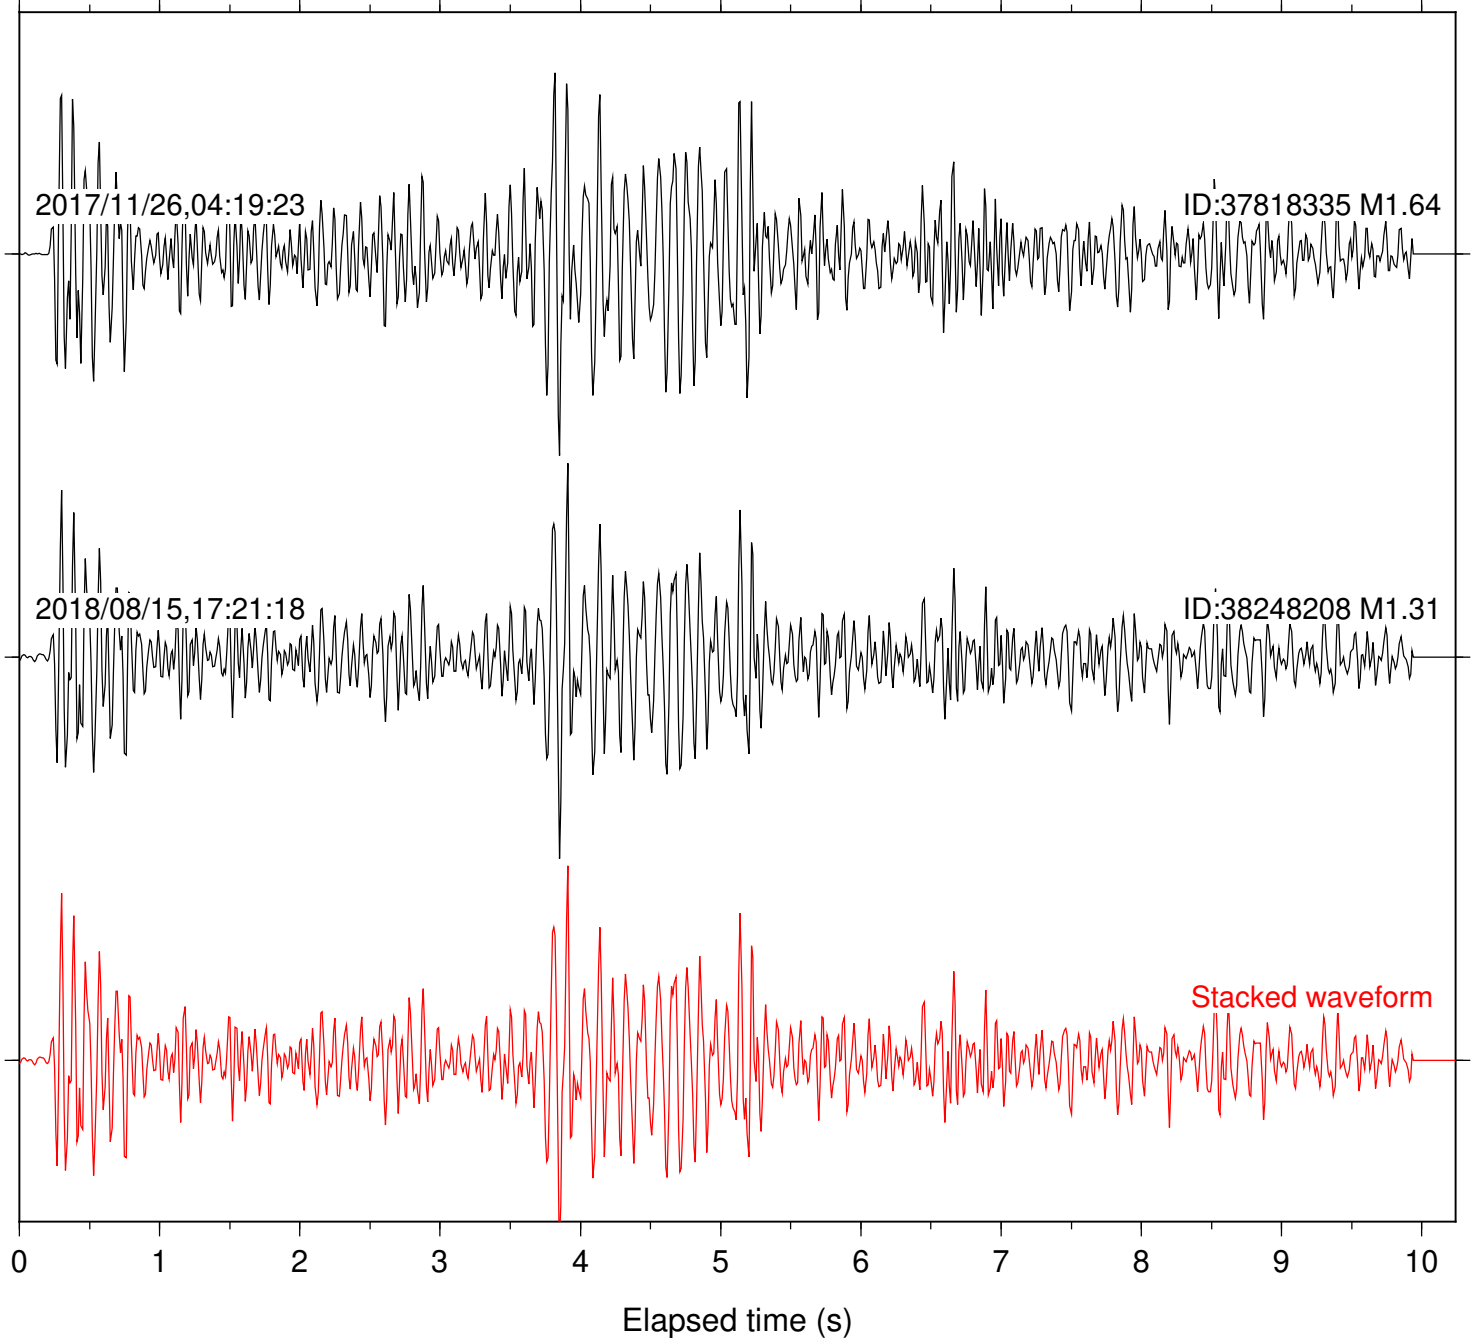

Station: BAC Com: EHZ

Focal depth: 4.87 km