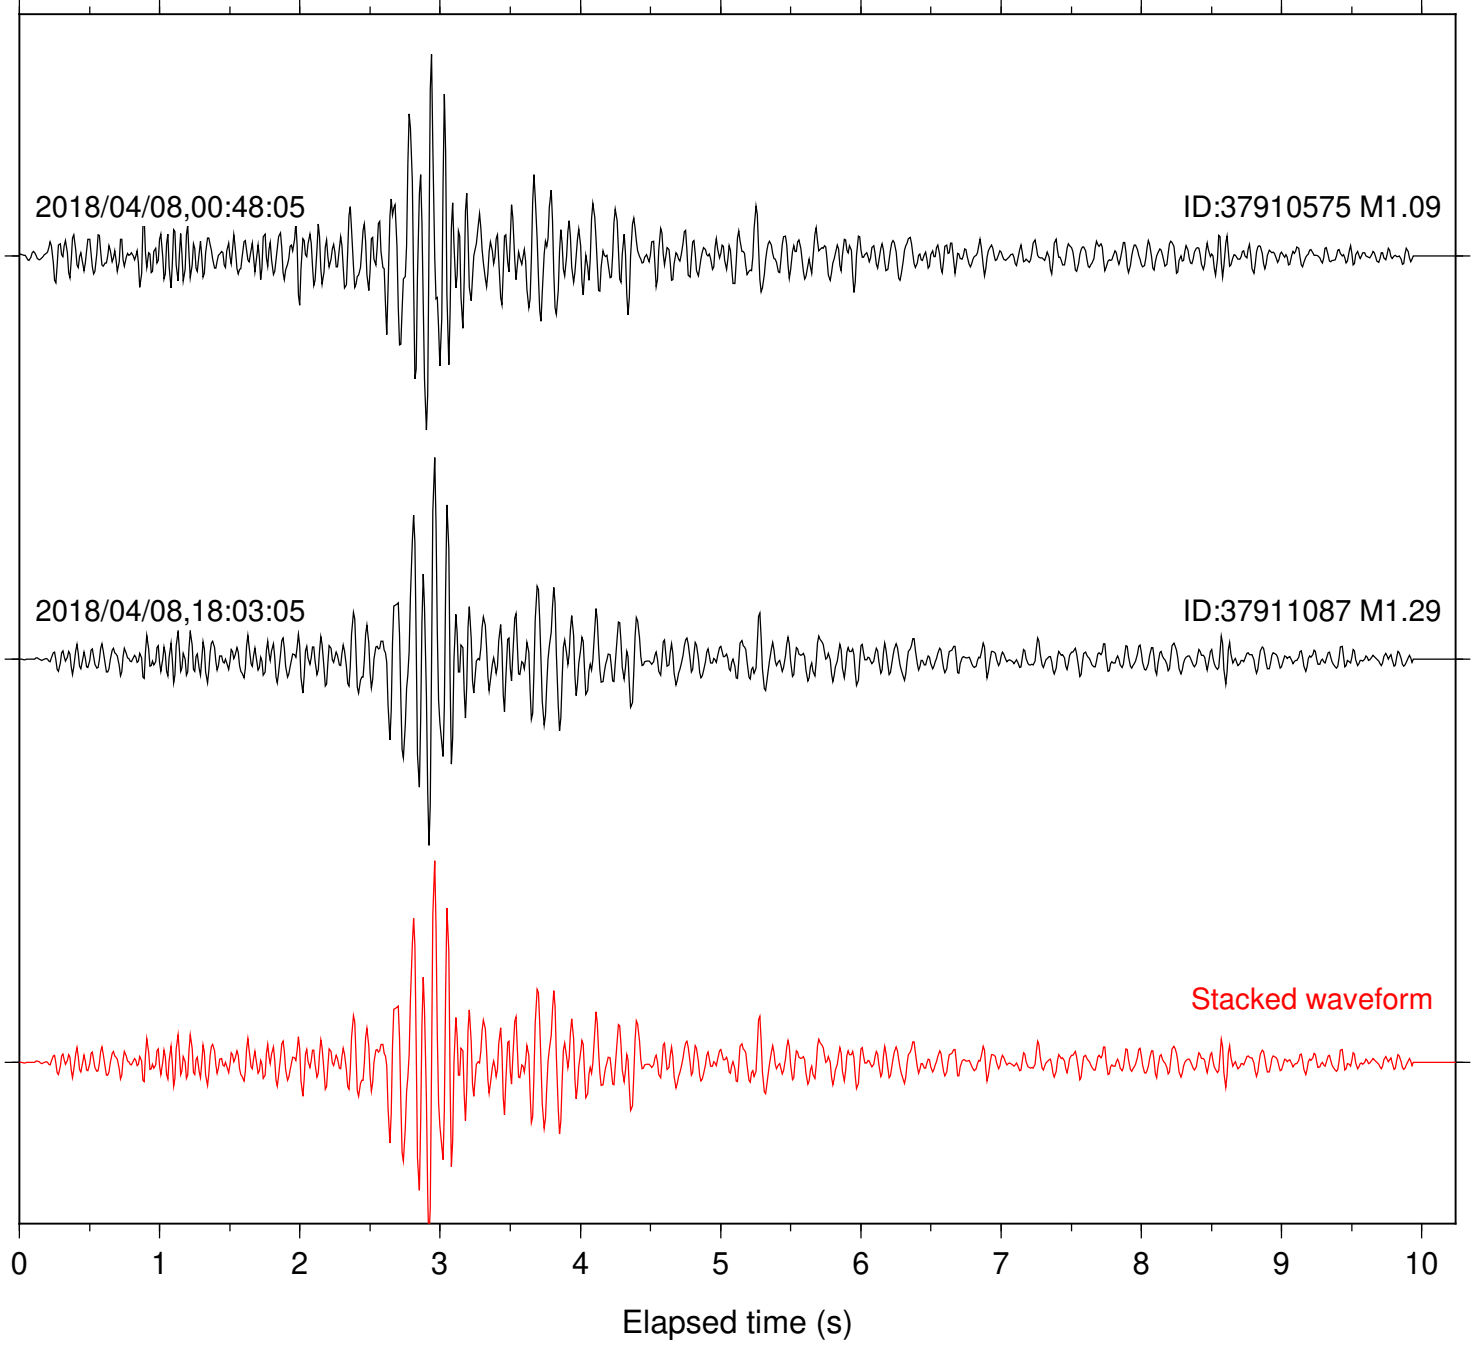

Station: SND Com: HHZ

Focal depth: 6.37 km