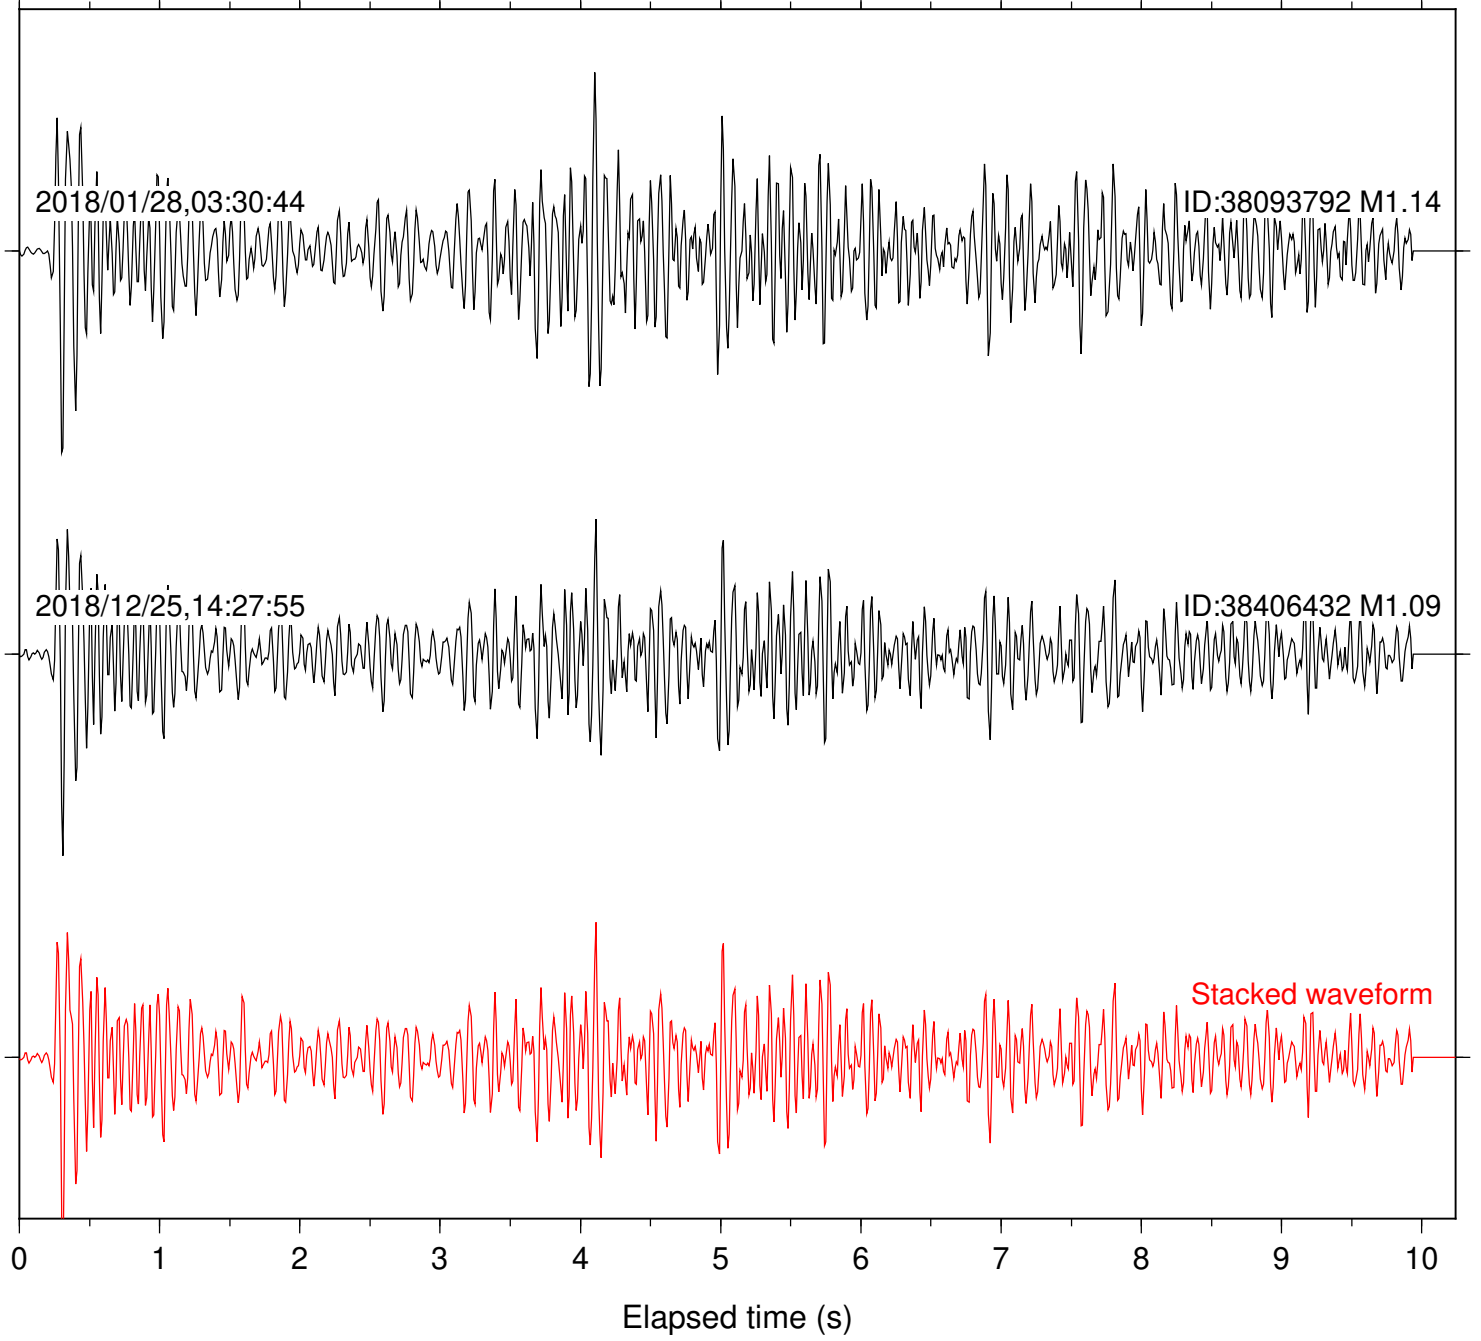

2018/12/25,14:27:55

ID:38406432 M1.09

Stacked waveform

0 1 2 3 4 5 6 7 8 9 10  
Elapsed time (s)

Station: HMT2 Com: HHZ

Focal depth: 6.86 km

Station: KNW Com: HHZ

Focal depth: 6.86 km