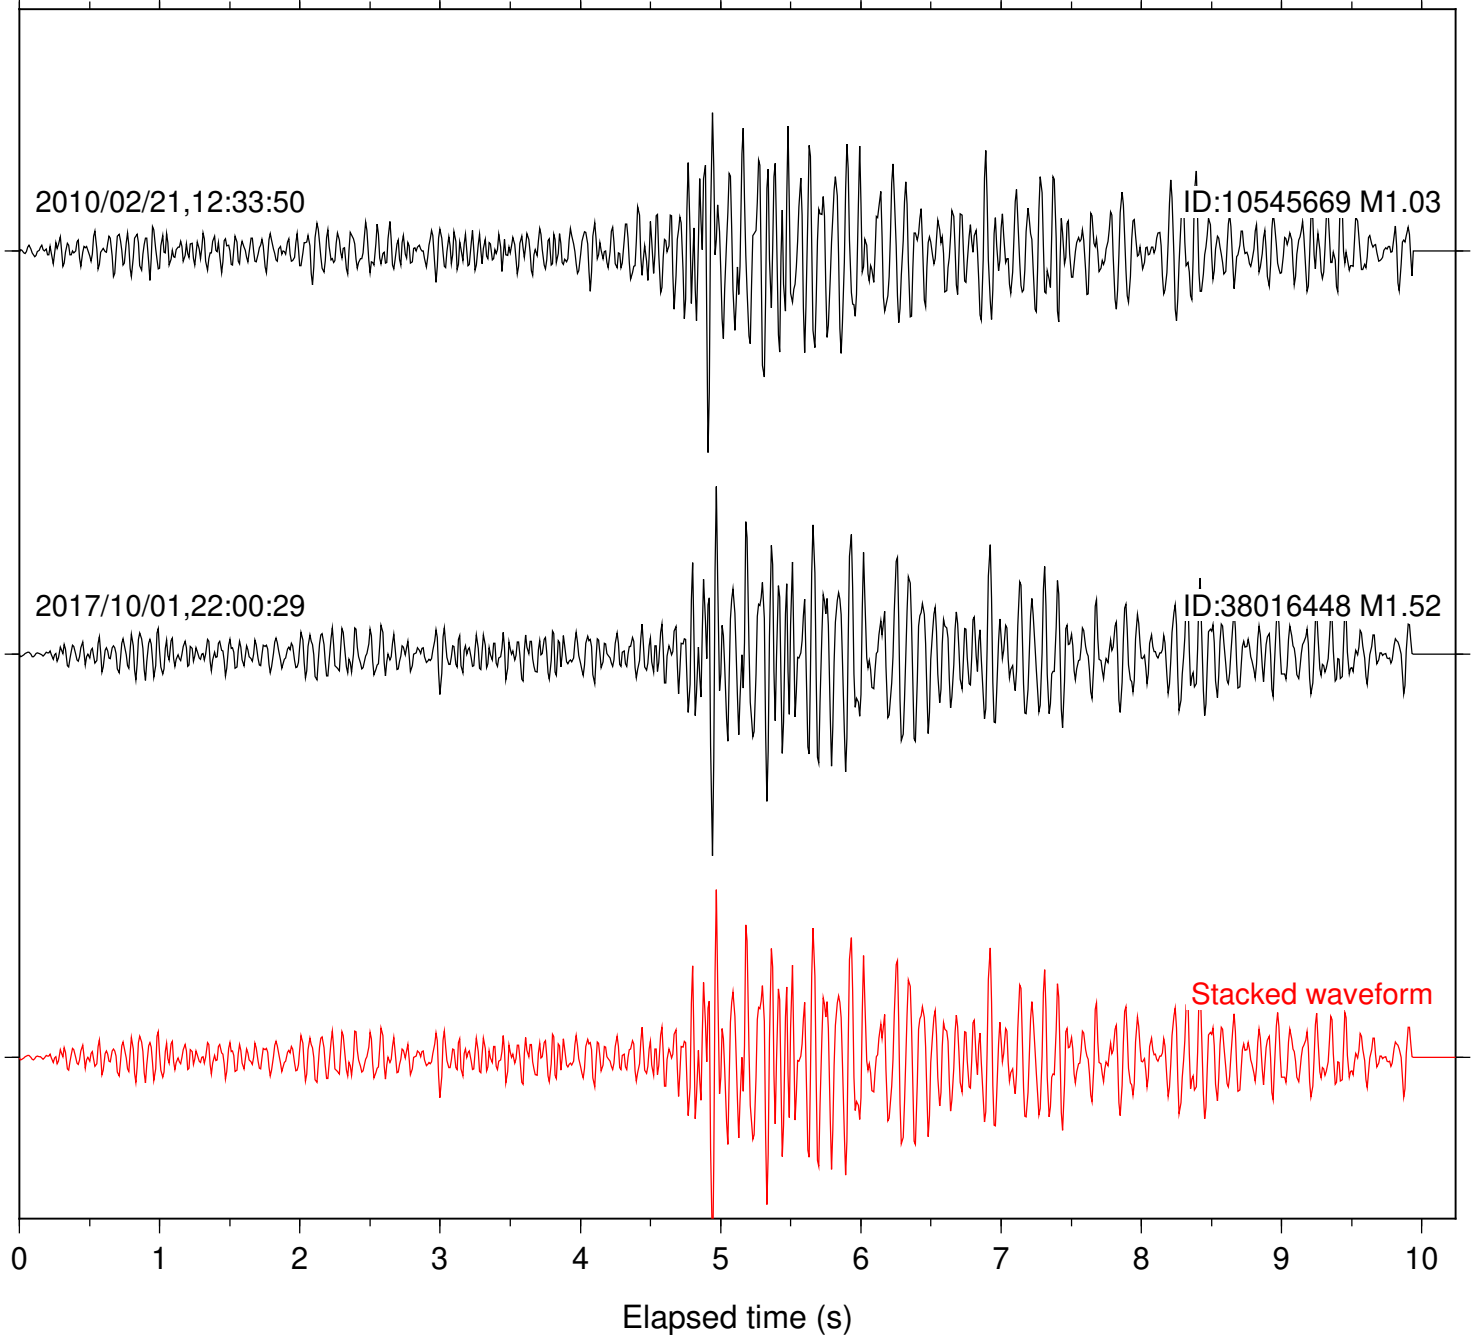

0 1 2 3 4 5 6 7 8 9 10

Elapsed time (s)

Station: TOR Com: HHZ

Focal depth: 8.46 km

Station: B082 Com: EHZ

Focal depth: 17.00 km

Station: B084 Com: EHZ

Focal depth: 17.00 km