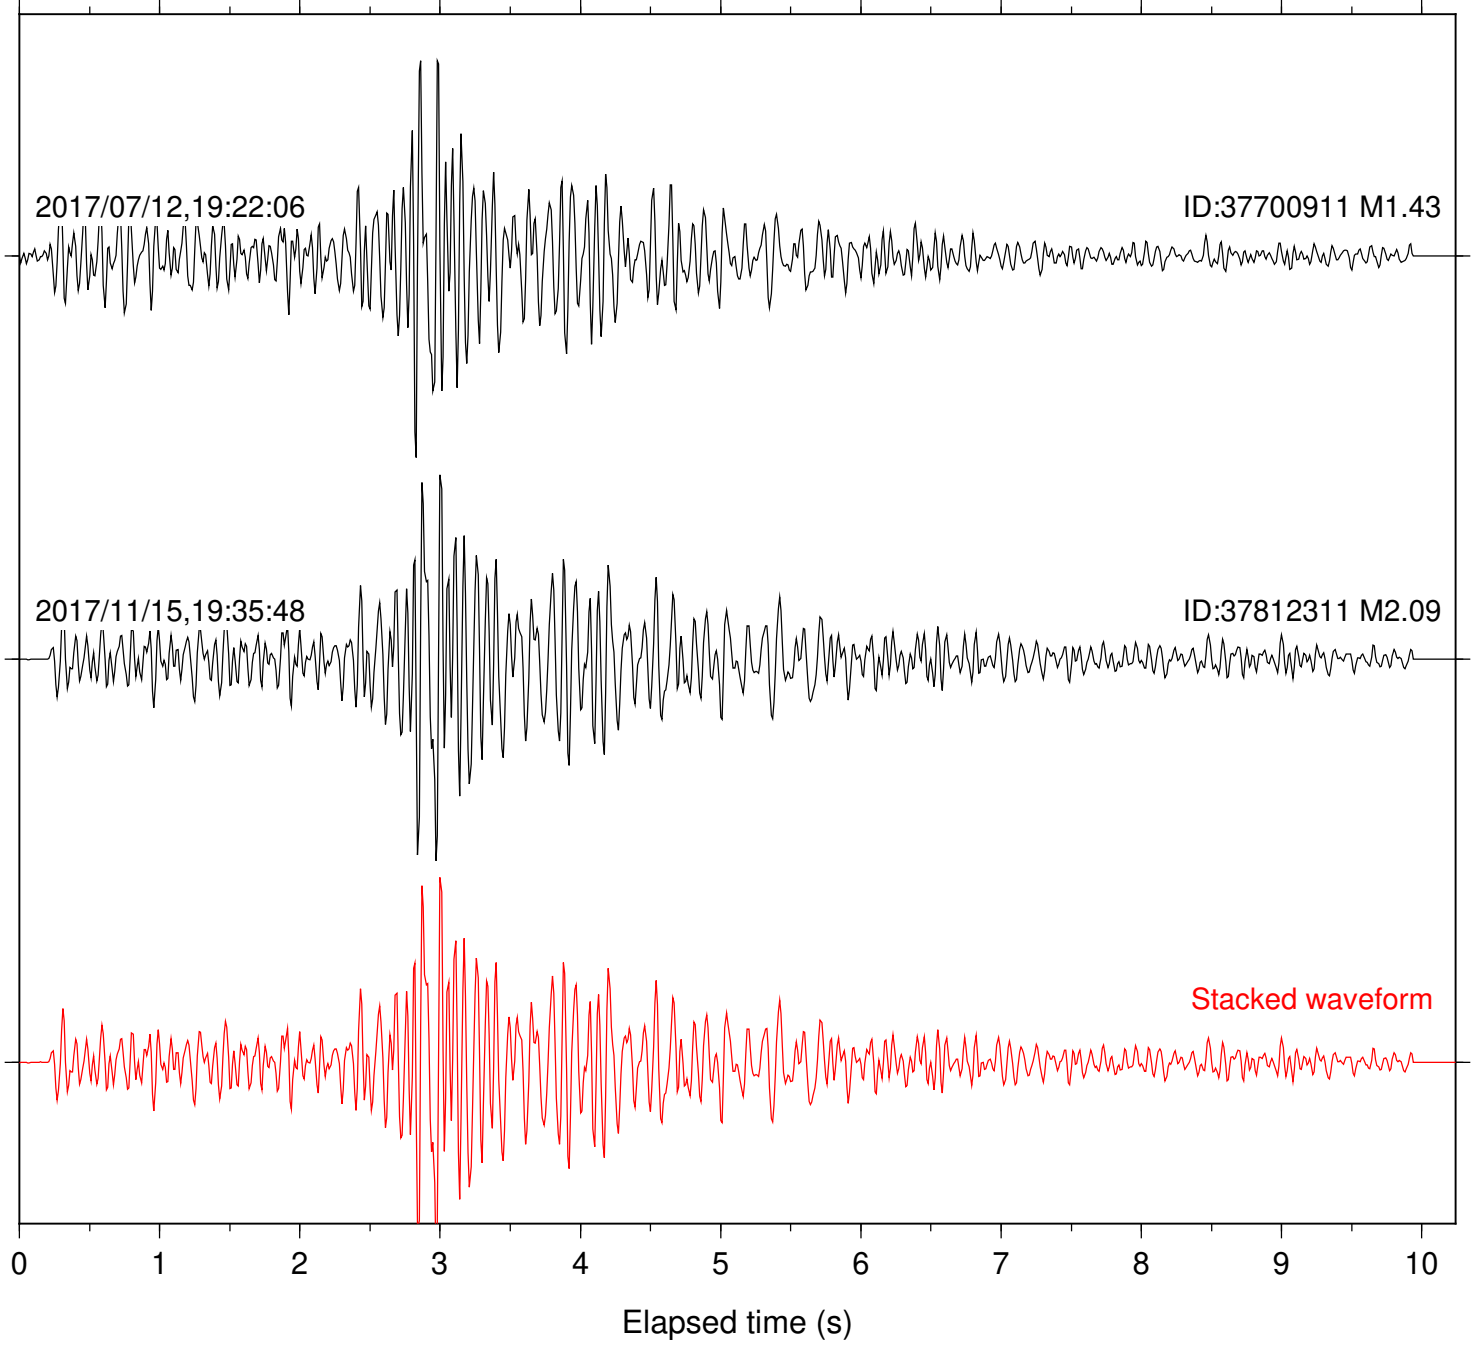

Stacked waveform

0 1 2 3 4 5 6 7 8 9 10  
Elapsed time (s)

Station: PFO Com: HHZ

Focal depth: 5.71 km

Station: SND Com: HHZ

Focal depth: 5.71 km

Station: B081 Com: EHZ

Focal depth: 6.03 km