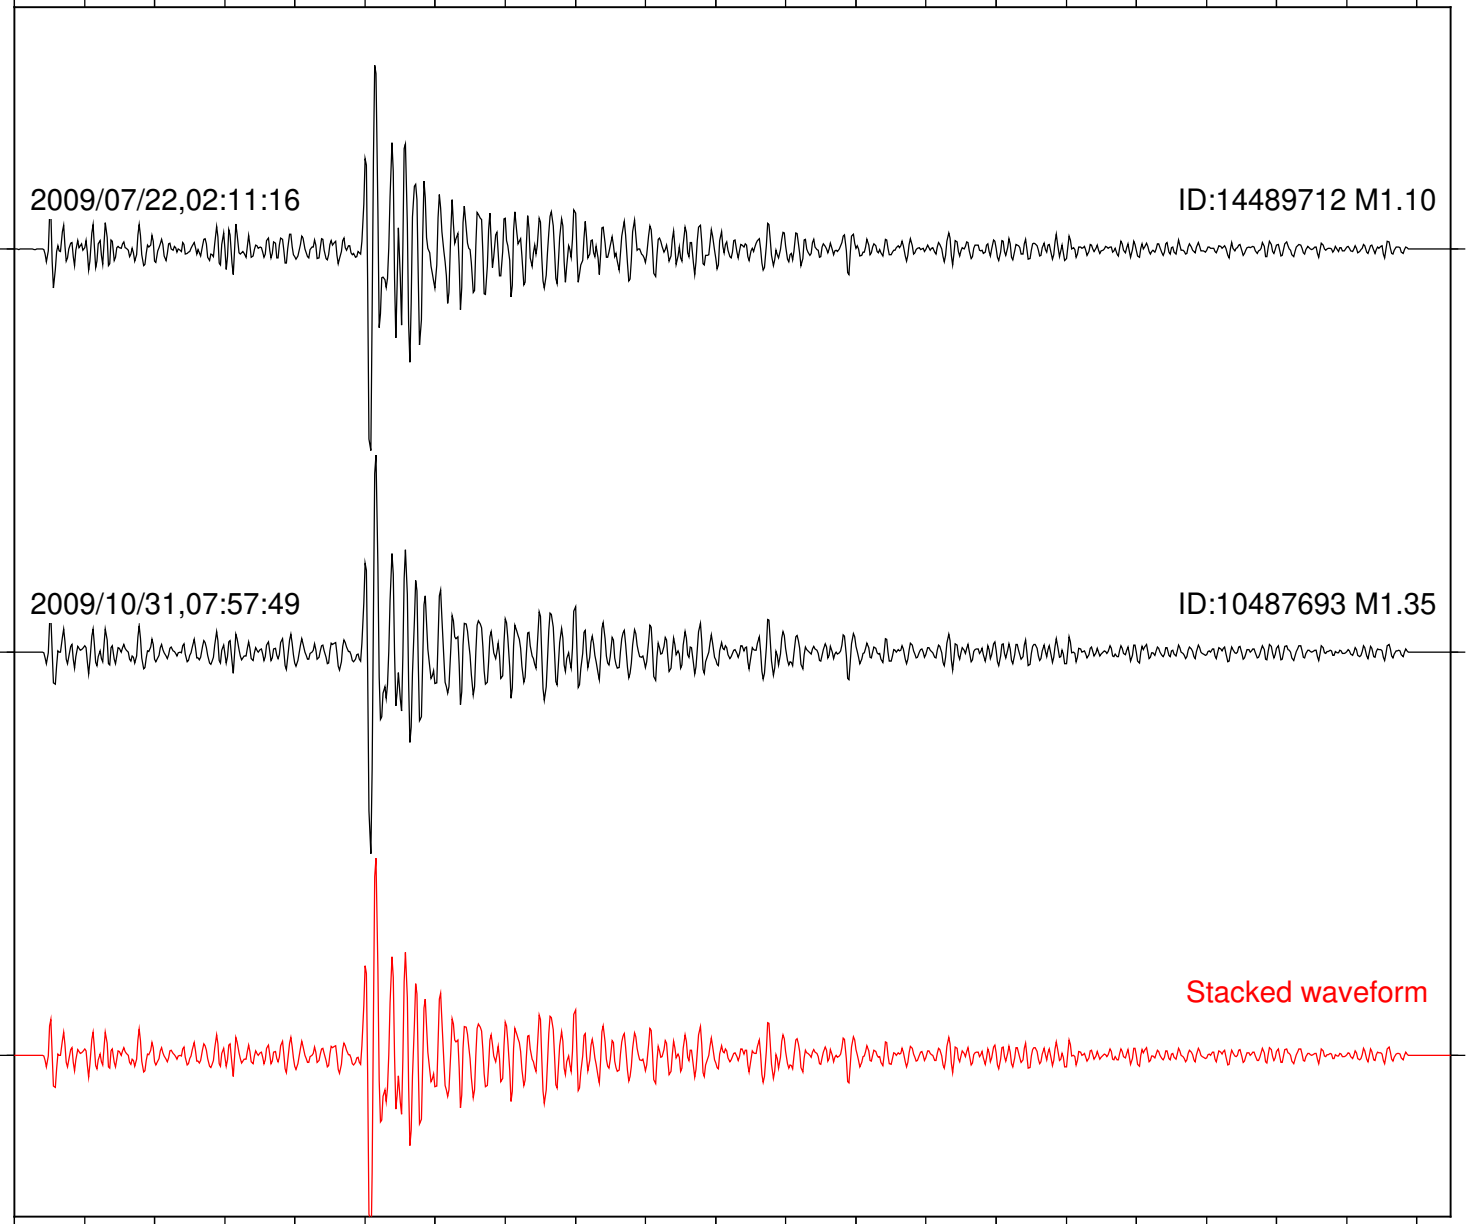

Stacked waveform

0 1 2 3 4 5 6 7 8 9 10  
Elapsed time (s)

Station: RDM Com: HHZ

Focal depth: 9.14 km

Station: SND Com: HHZ

Focal depth: 9.14 km

Station: TOR Com: HHZ

Focal depth: 9.14 km