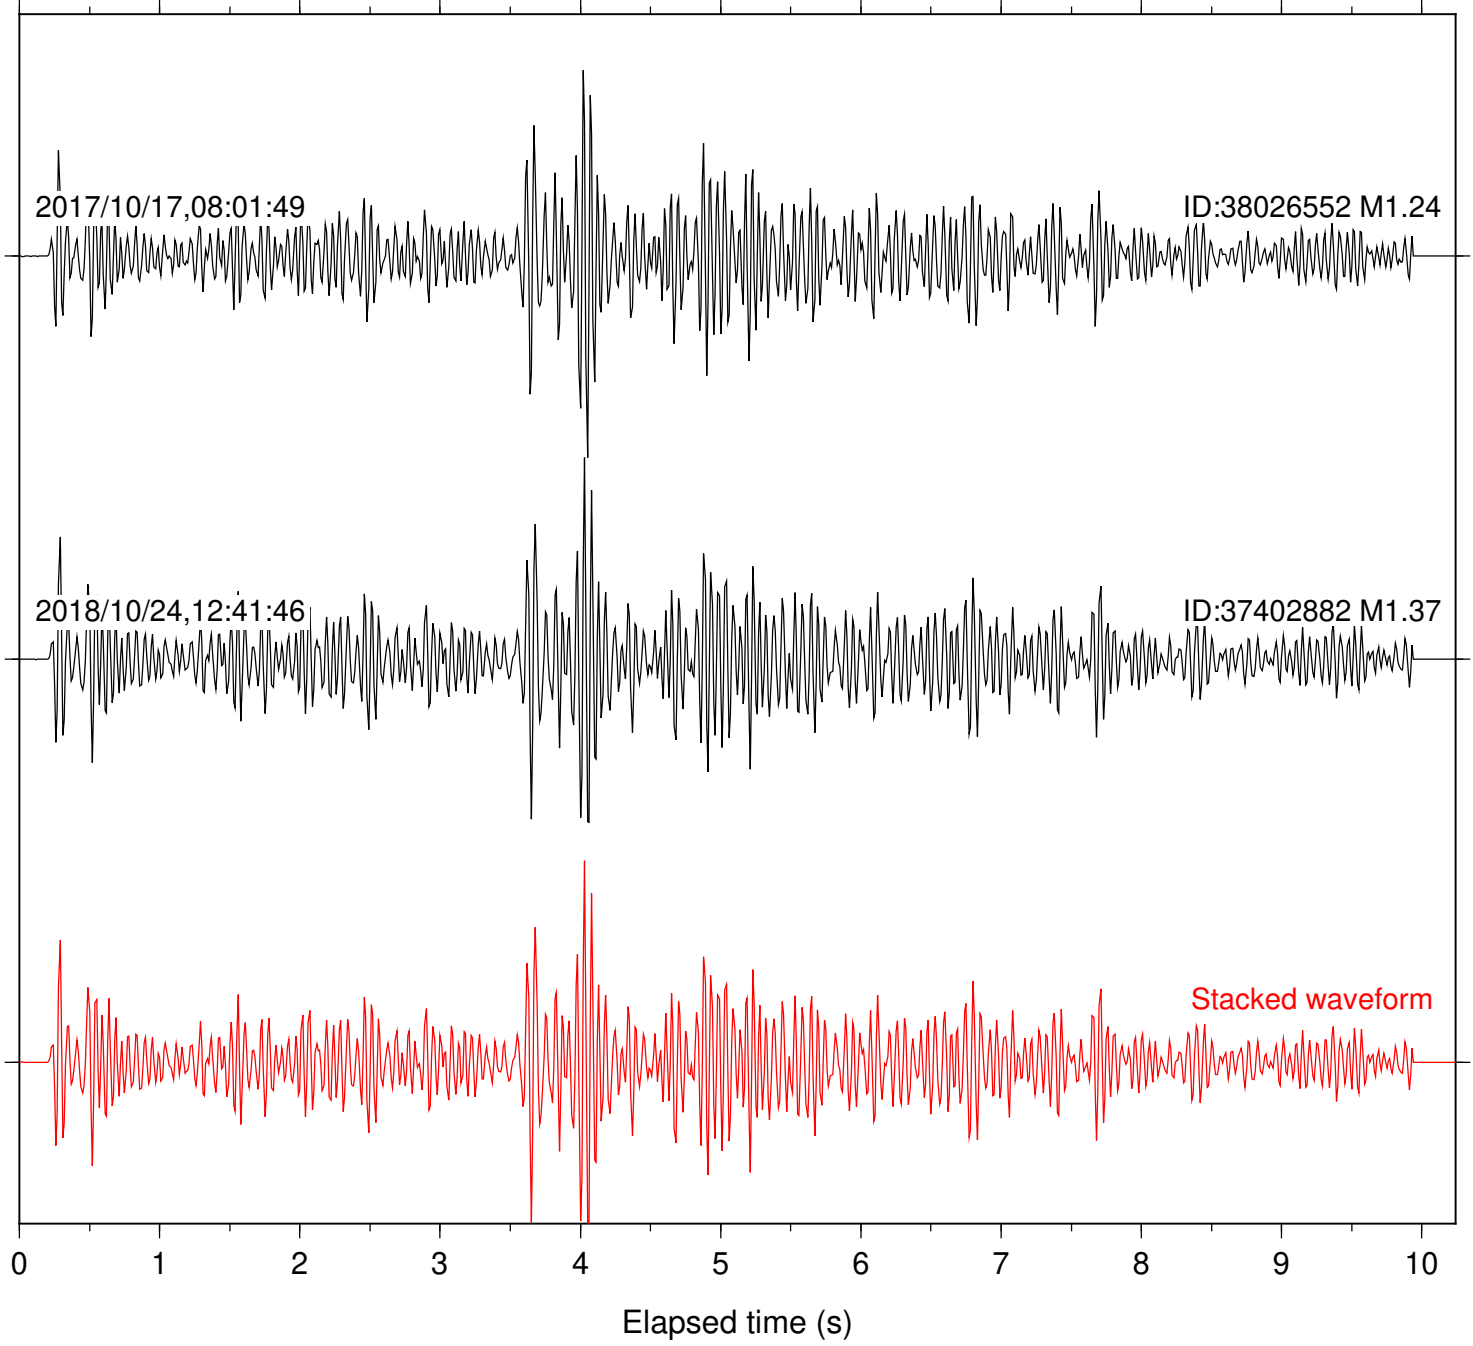

Station: DGR Com: HHZ

Focal depth: 5.09 km