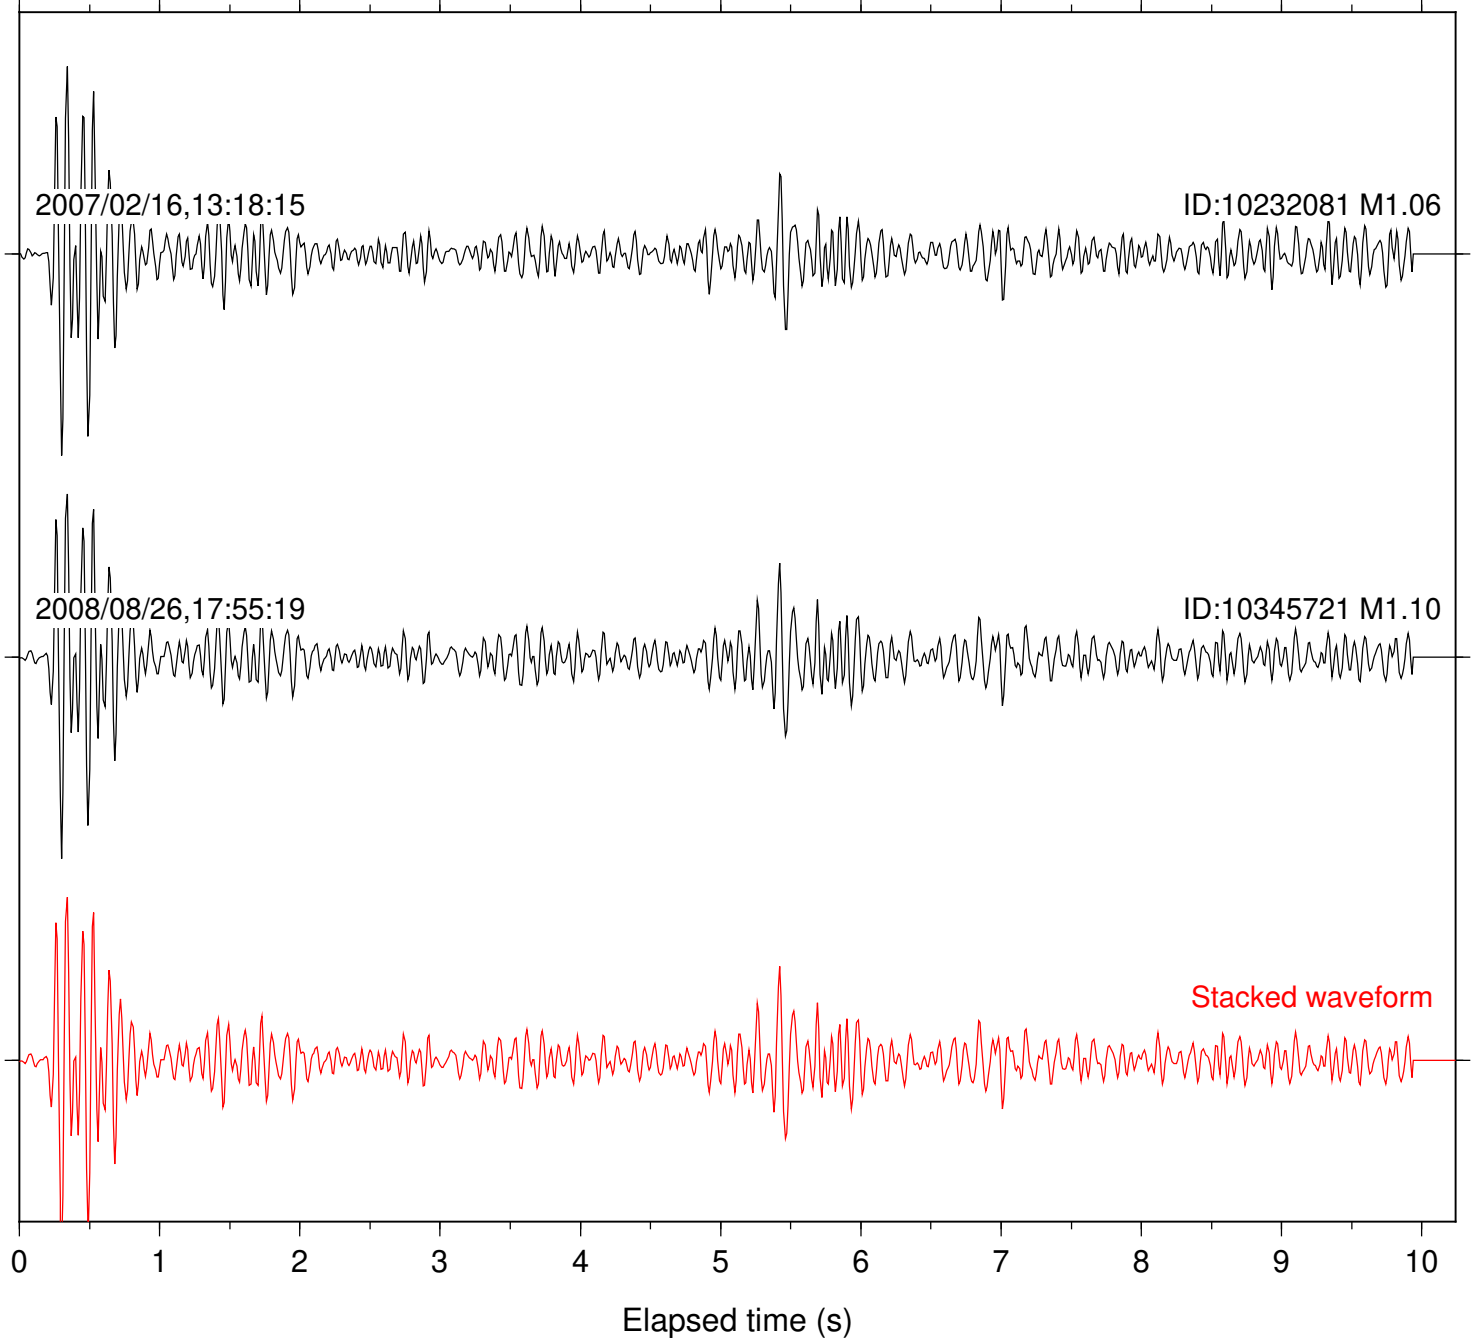

Station: POB2 Com: HHZ

Focal depth: 8.29 km