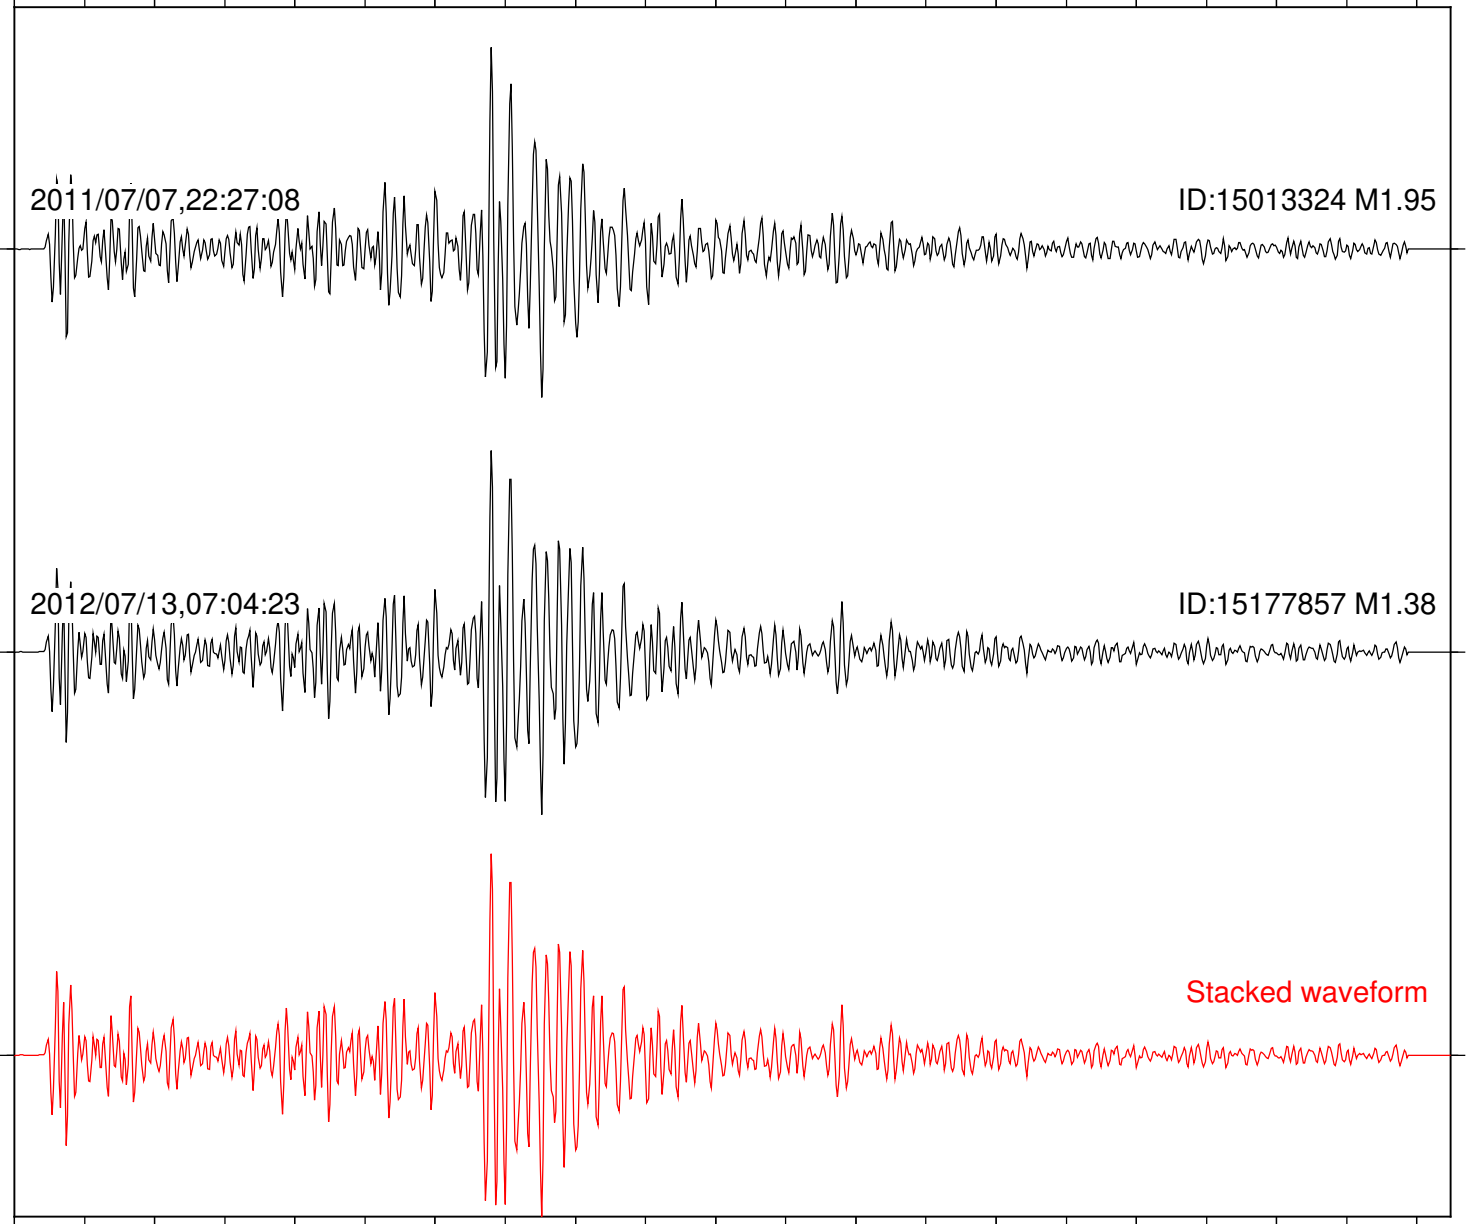

Station: TOR Com: HHZ

Focal depth: 7.08 km

2011/07/07,22:27:08

ID:15013324 M1.95

2012/07/13,07:04:23

ID:15177857 M1.38

Stacked waveform

0 1 2 3 4 5 6 7 8 9 10
Elapsed time (s)