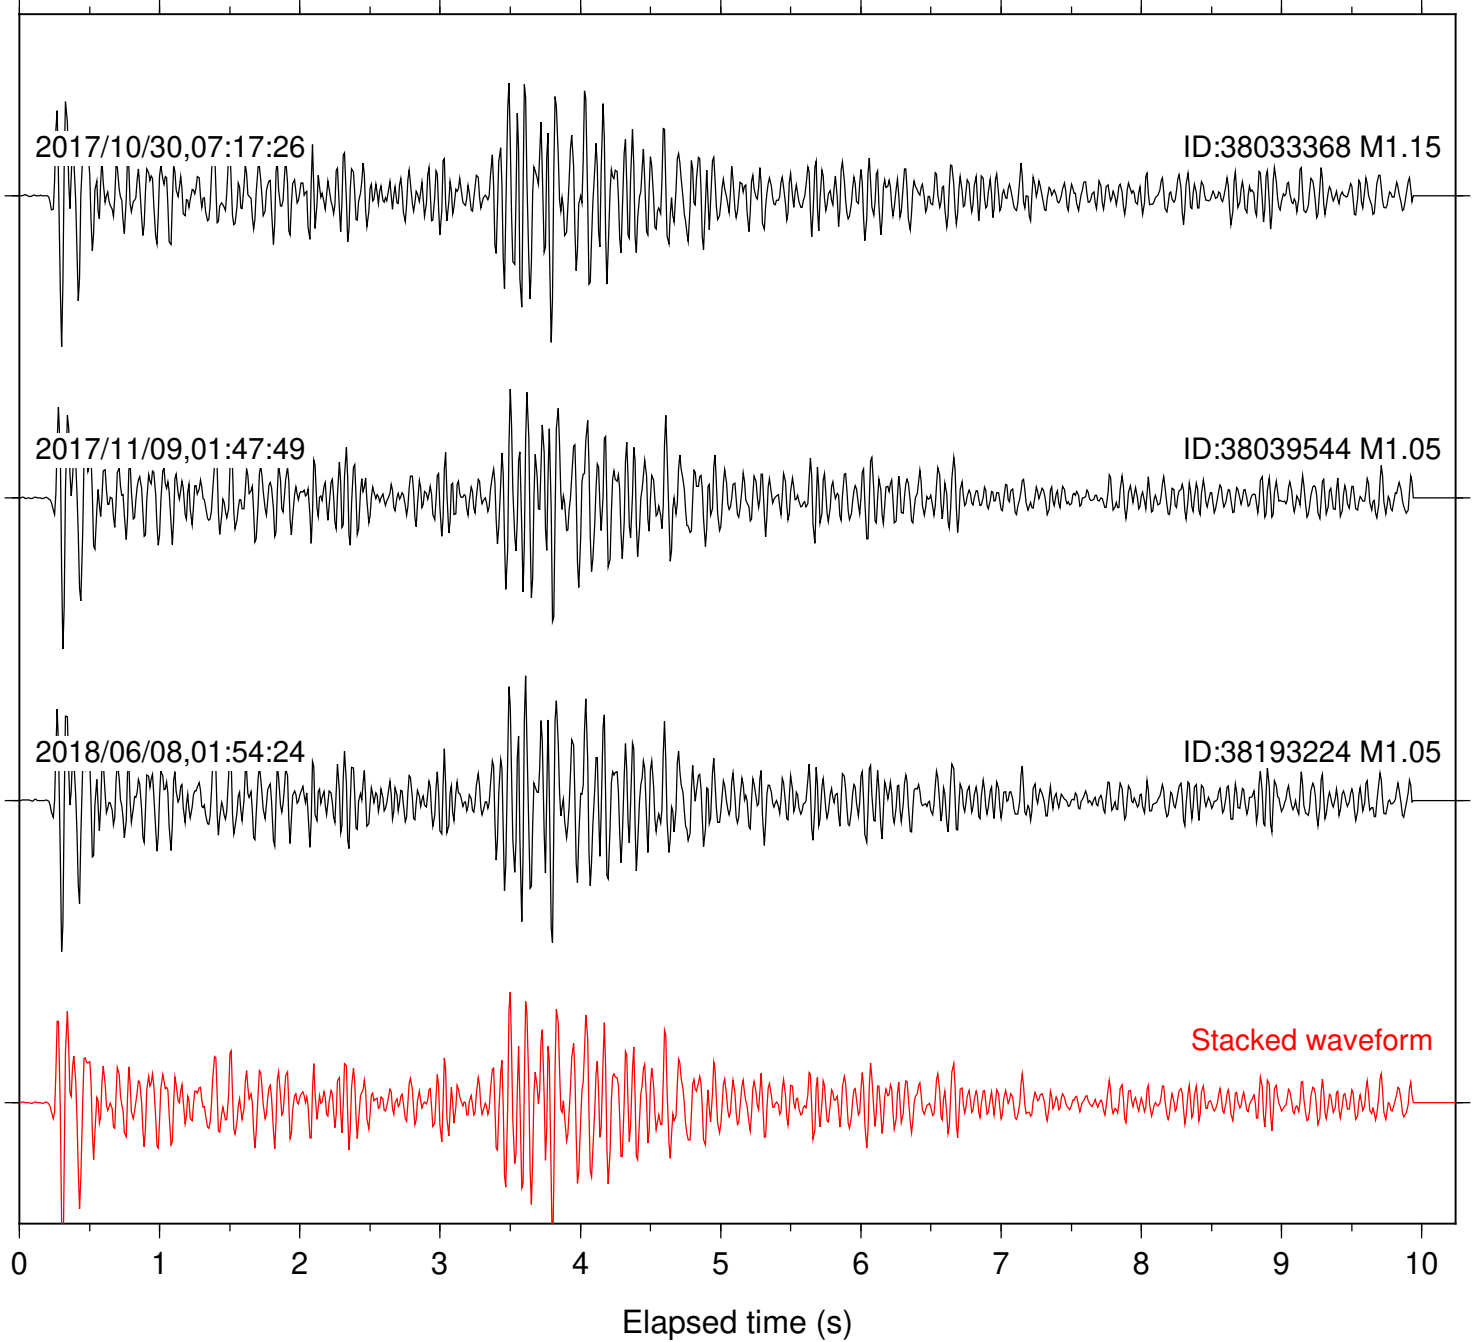

Station: CSH Com: HHZ

Focal depth: 4.81 km

Station: DGR Com: HHZ

Focal depth: 4.81 km

Station: DNR Com: HHZ

Focal depth: 4.81 km

Station: HMT2 Com: HHZ

Focal depth: 4.81 km