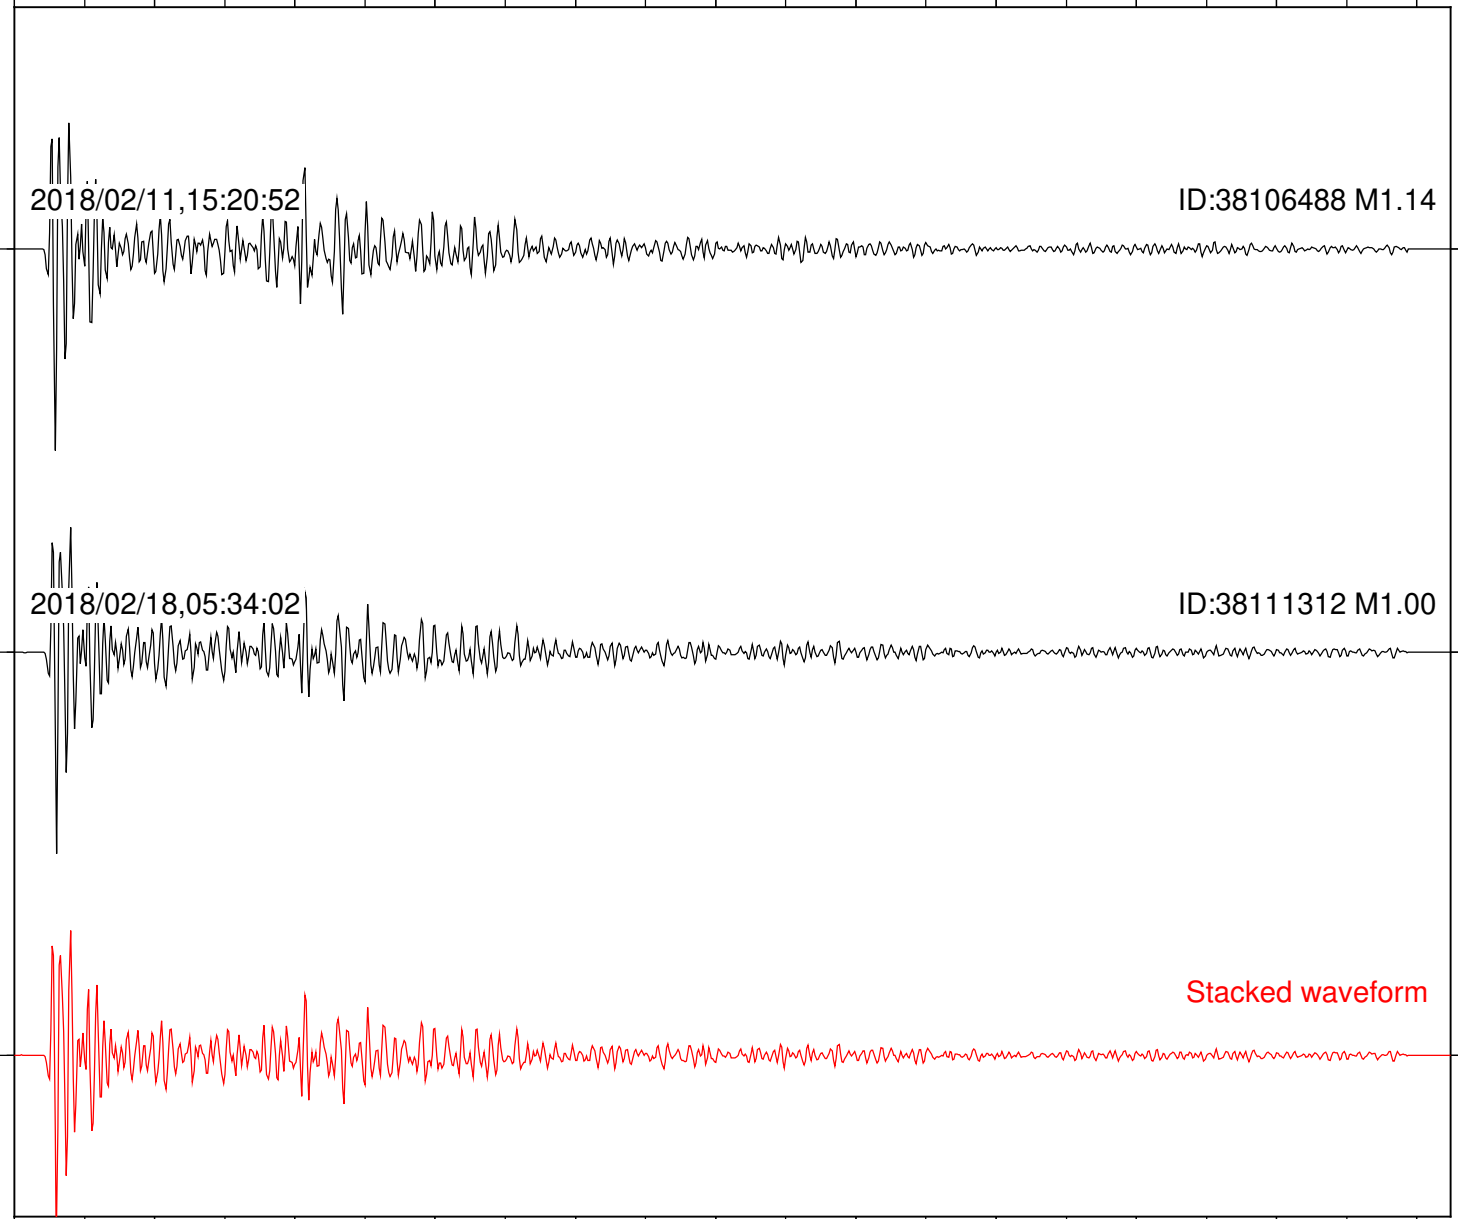

Station: B093 Com: EHZ

Focal depth: 4.96 km

2018/02/11,15:20:52

ID:38106488 M1.14

2018/02/18,05:34:02

ID:38111312 M1.00

Stacked waveform

0 1 2 3 4 5 6 7 8 9 10
Elapsed time (s)