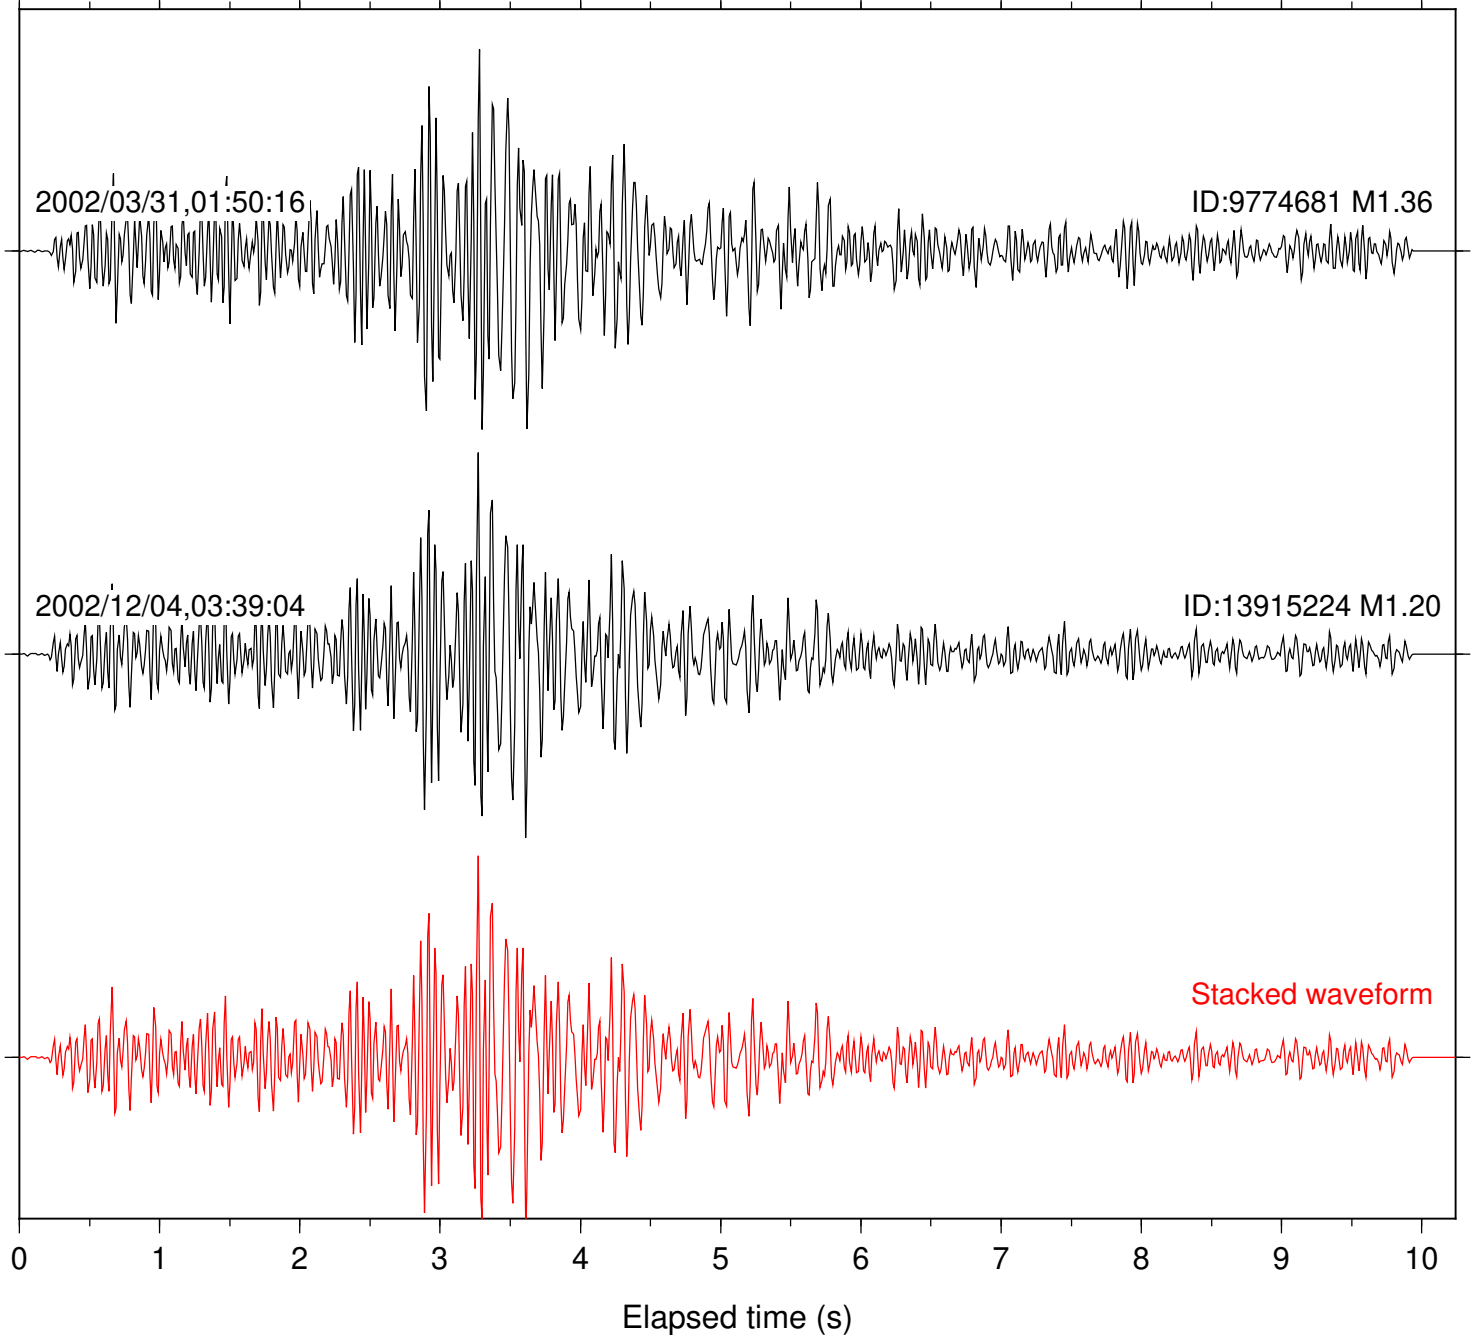

Focal depth: 14.55 km

Station: SND Com: HHZ

Focal depth: 14.55 km

Station: FRD Com: HHZ

Focal depth: 10.35 km

Station: LVA2 Com: HHZ

Focal depth: 10.35 km

Station: B082 Com: EHZ