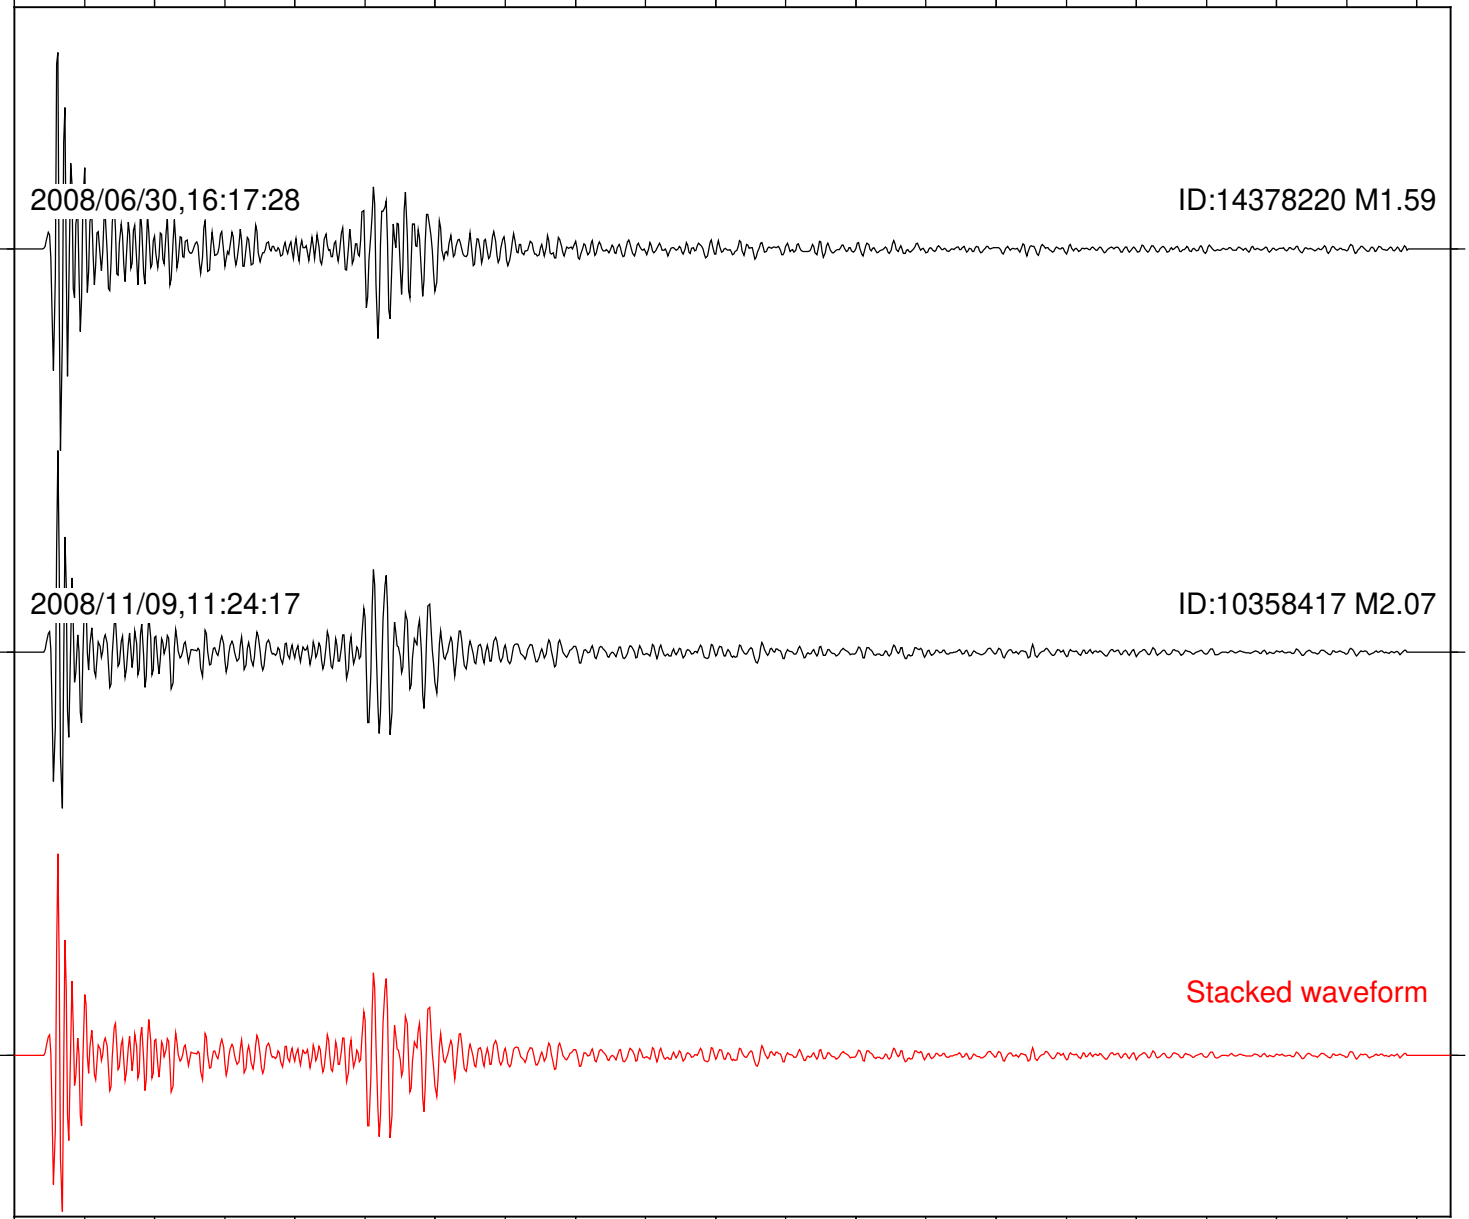

Station: B087 Com: EHZ

Focal depth: 7.56 km

2008/06/30,16:17:28

ID:14378220 M1.59

2008/11/09,11:24:17

ID:10358417 M2.07

Stacked waveform

0 1 2 3 4 5 6 7 8 9 10
Elapsed time (s)