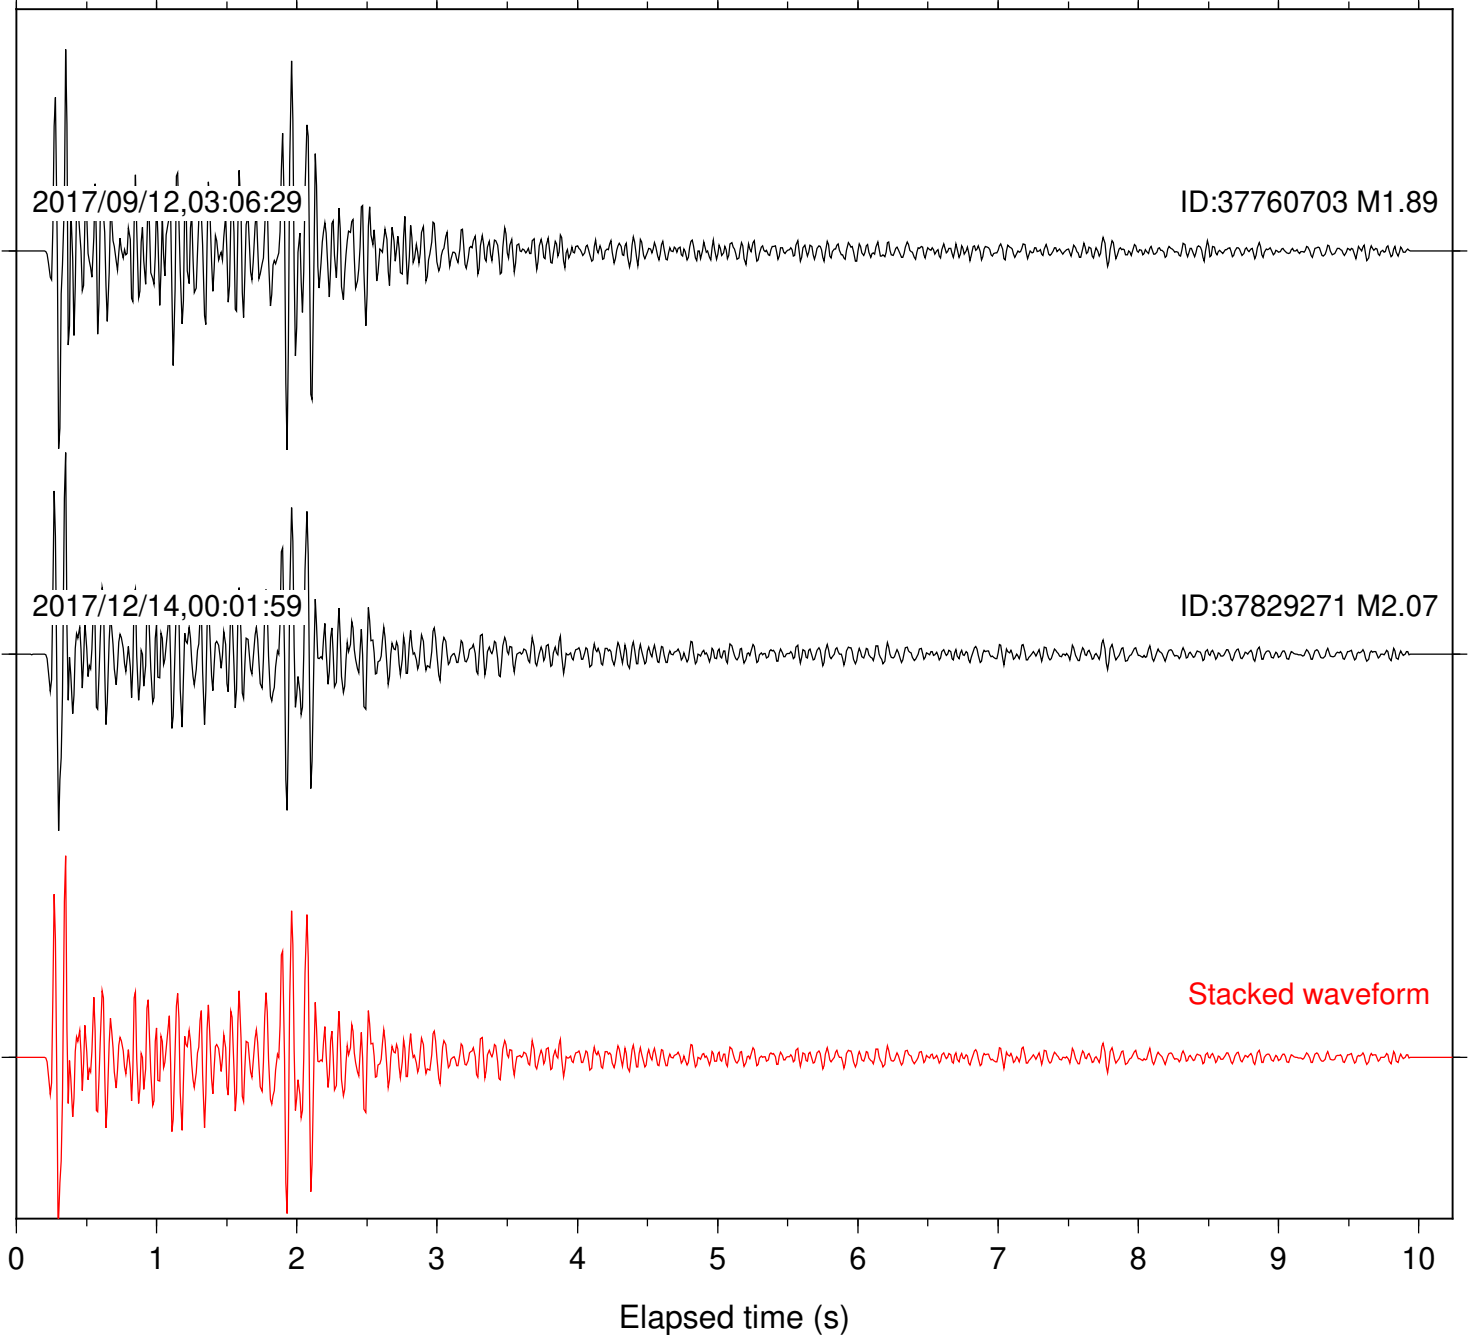

Station: CRY Com: HHZ

Focal depth: 5.87 km

Station: CSH Com: HHZ

Focal depth: 5.87 km

Station: DGR Com: HHZ

Focal depth: 5.87 km

Station: DNR Com: HHZ

Focal depth: 5.87 km