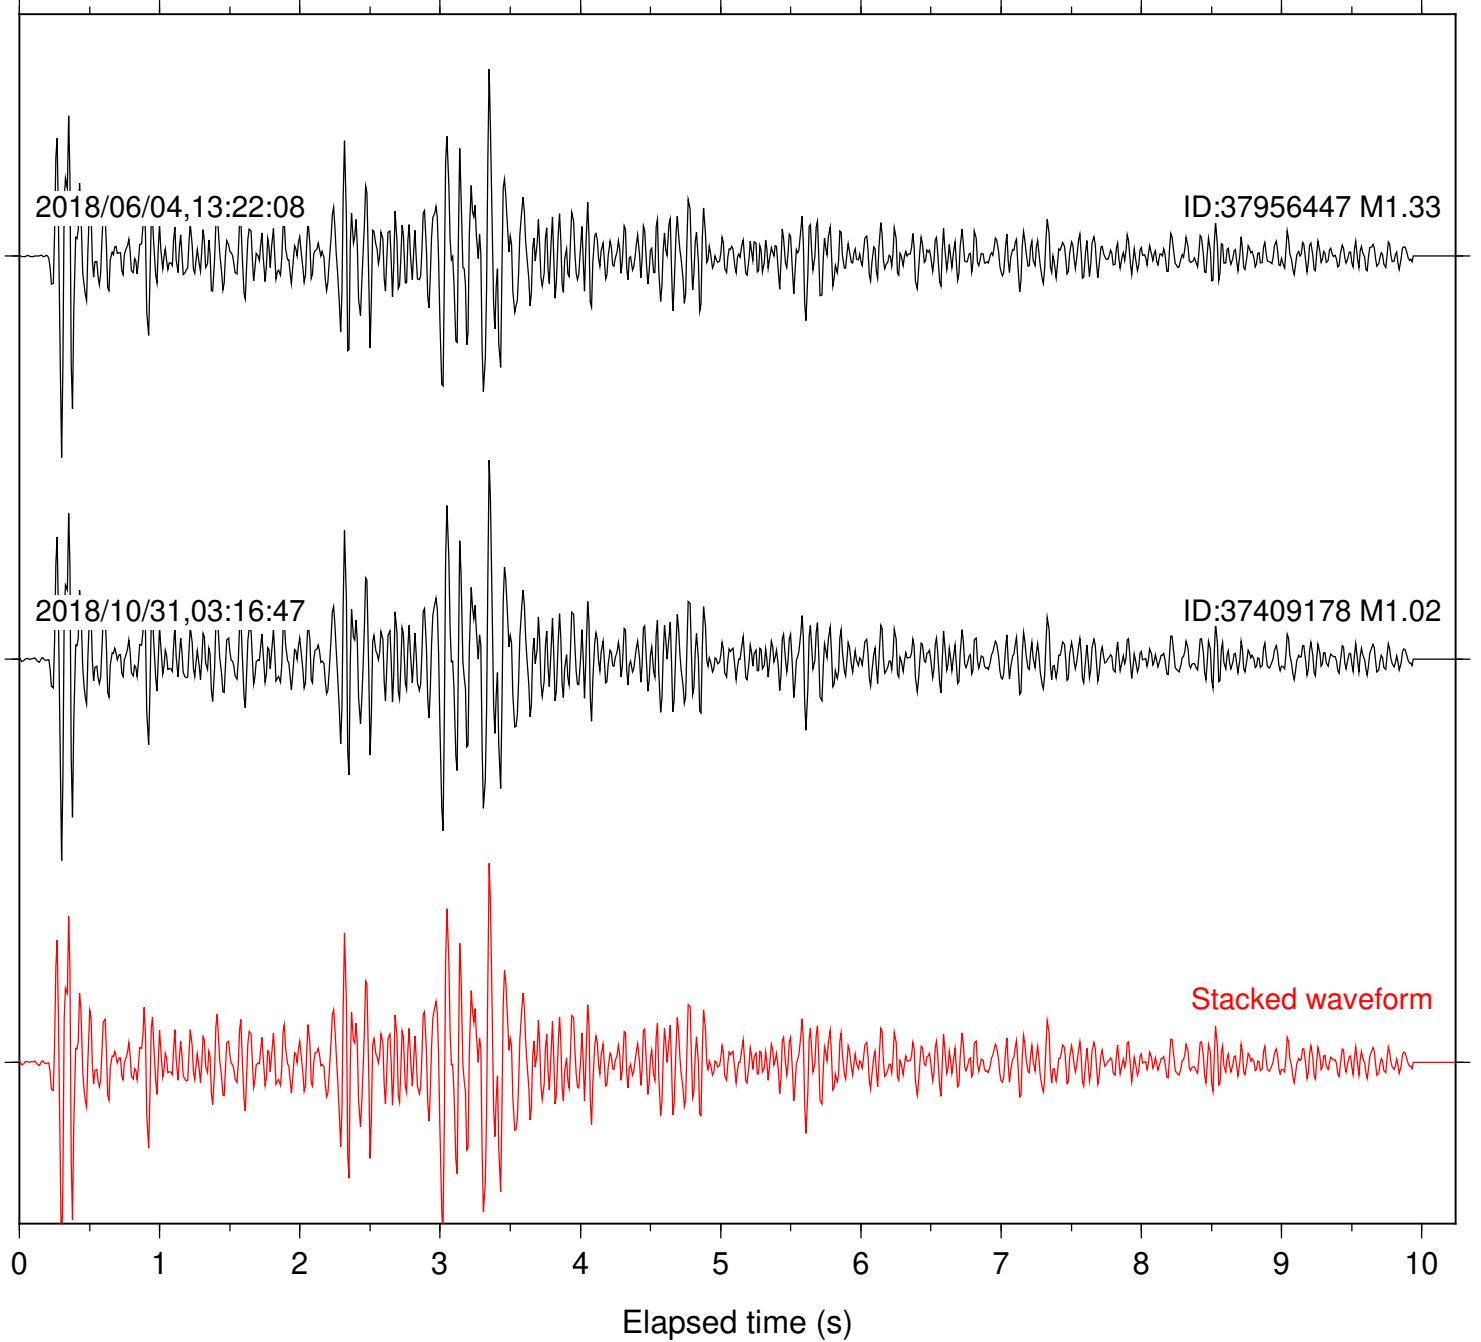

Station: B082 Com: EHZ

Focal depth: 4.77 km