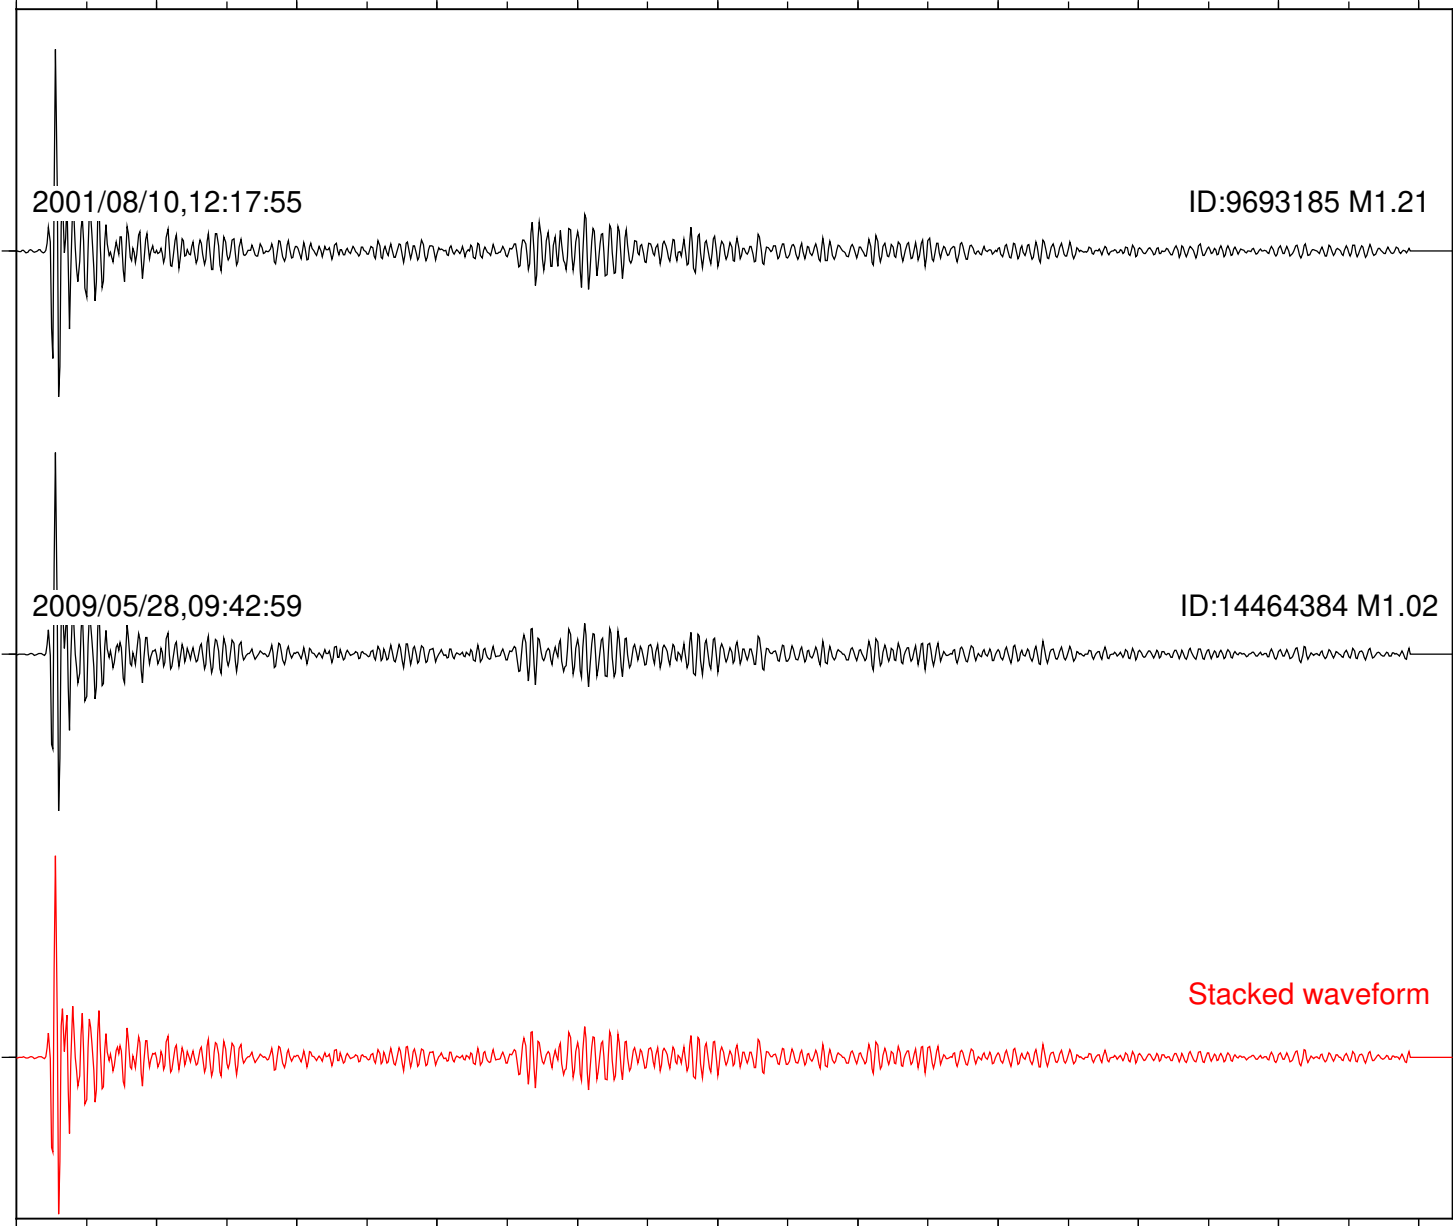

Station: PFO Com: HHZ

Focal depth: 16.43 km

2001/08/10,12:17:55

ID:9693185 M1.21

2009/05/28,09:42:59

ID:14464384 M1.02

Stacked waveform

0 1 2 3 4 5 6 7 8 9 10
Elapsed time (s)