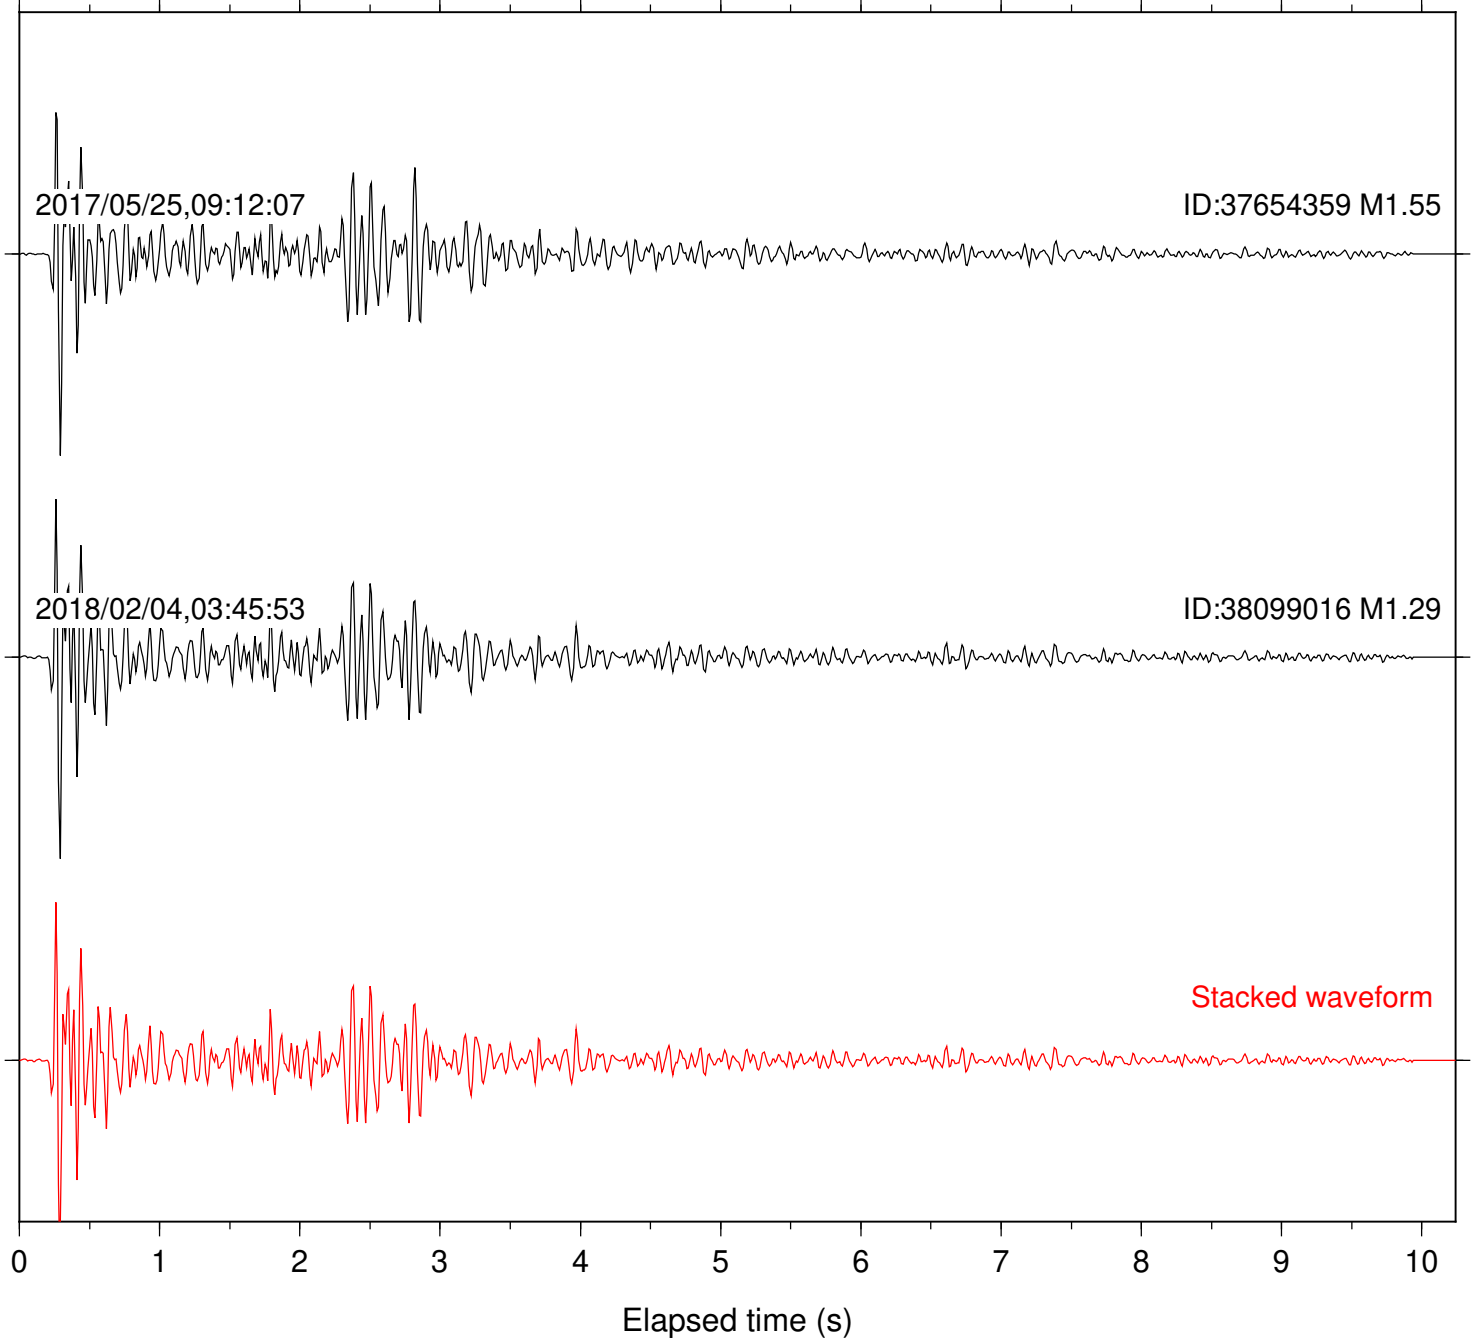

Station: PLM Com: HHZ

Focal depth: 5.24 km

Station: POB2 Com: HHZ

Focal depth: 5.25 km

Station: SND Com: HHZ

Focal depth: 5.24 km

Station: WMC Com: HHZ

Focal depth: 5.25 km