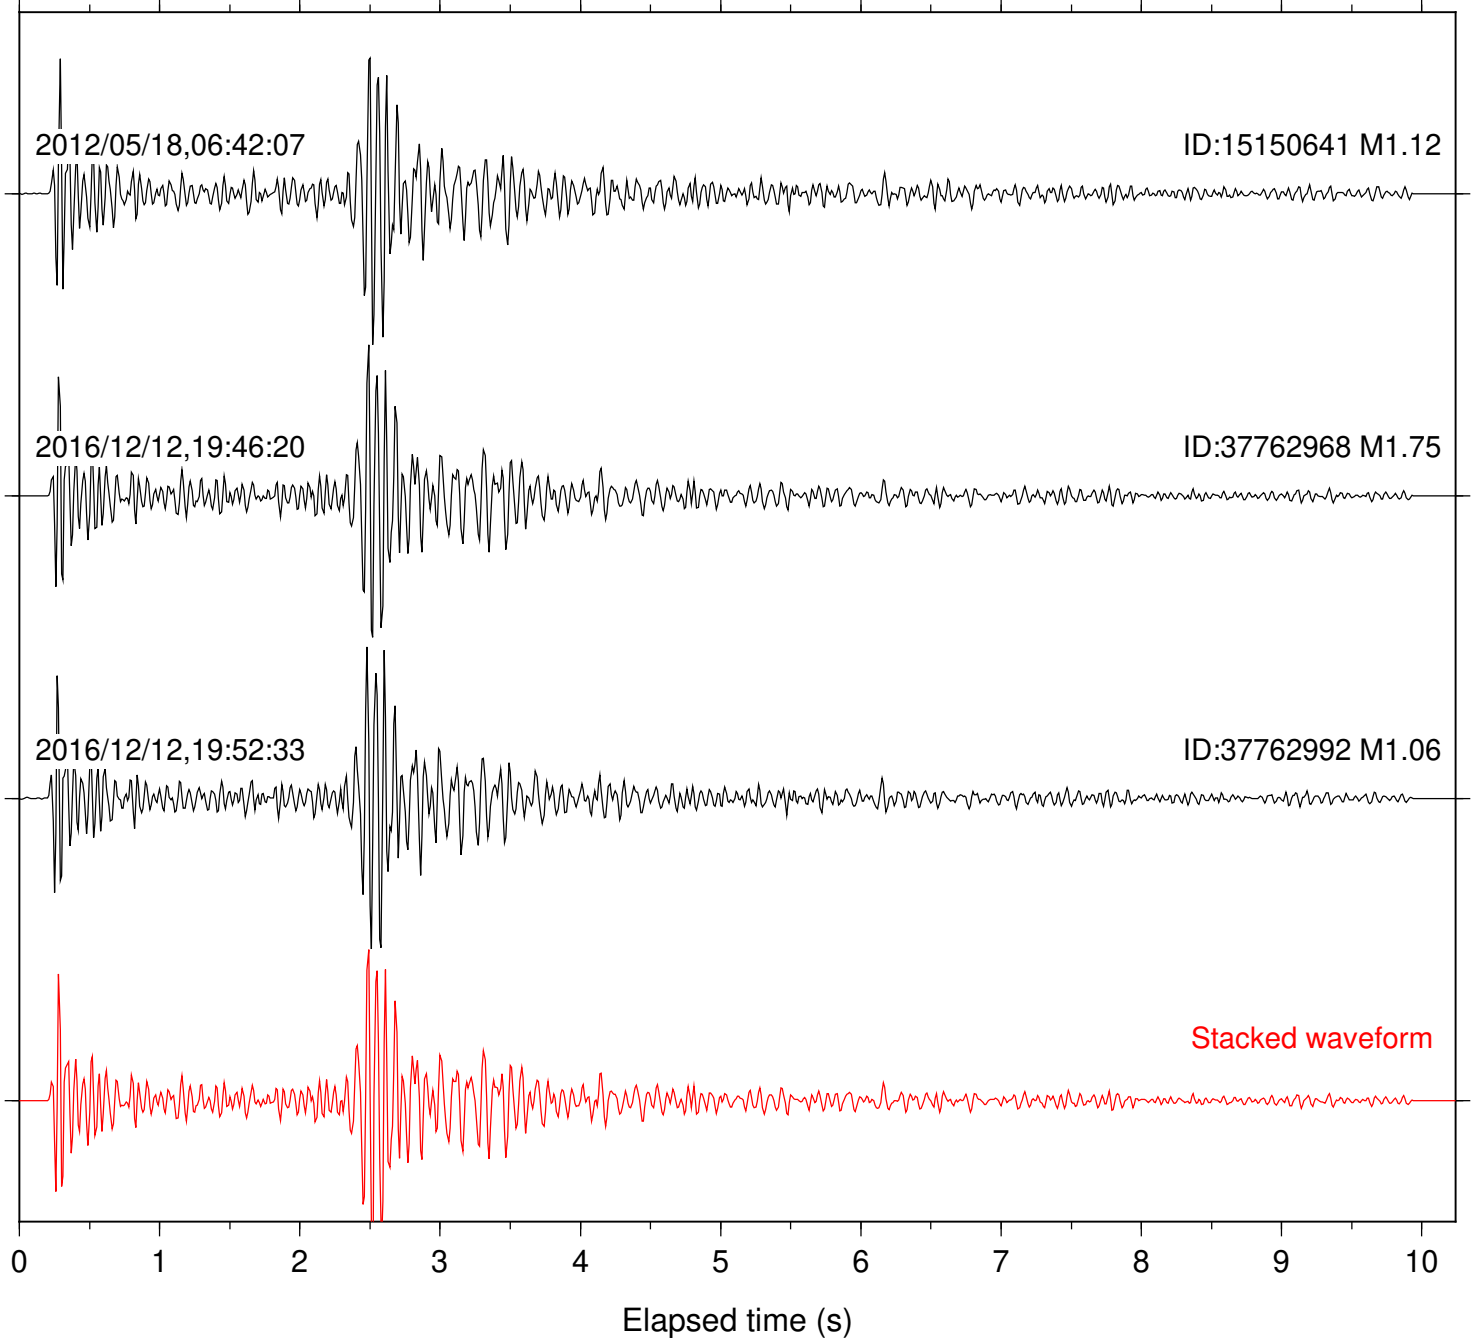

Station: B093 Com: EHZ

Focal depth: 7.78 km