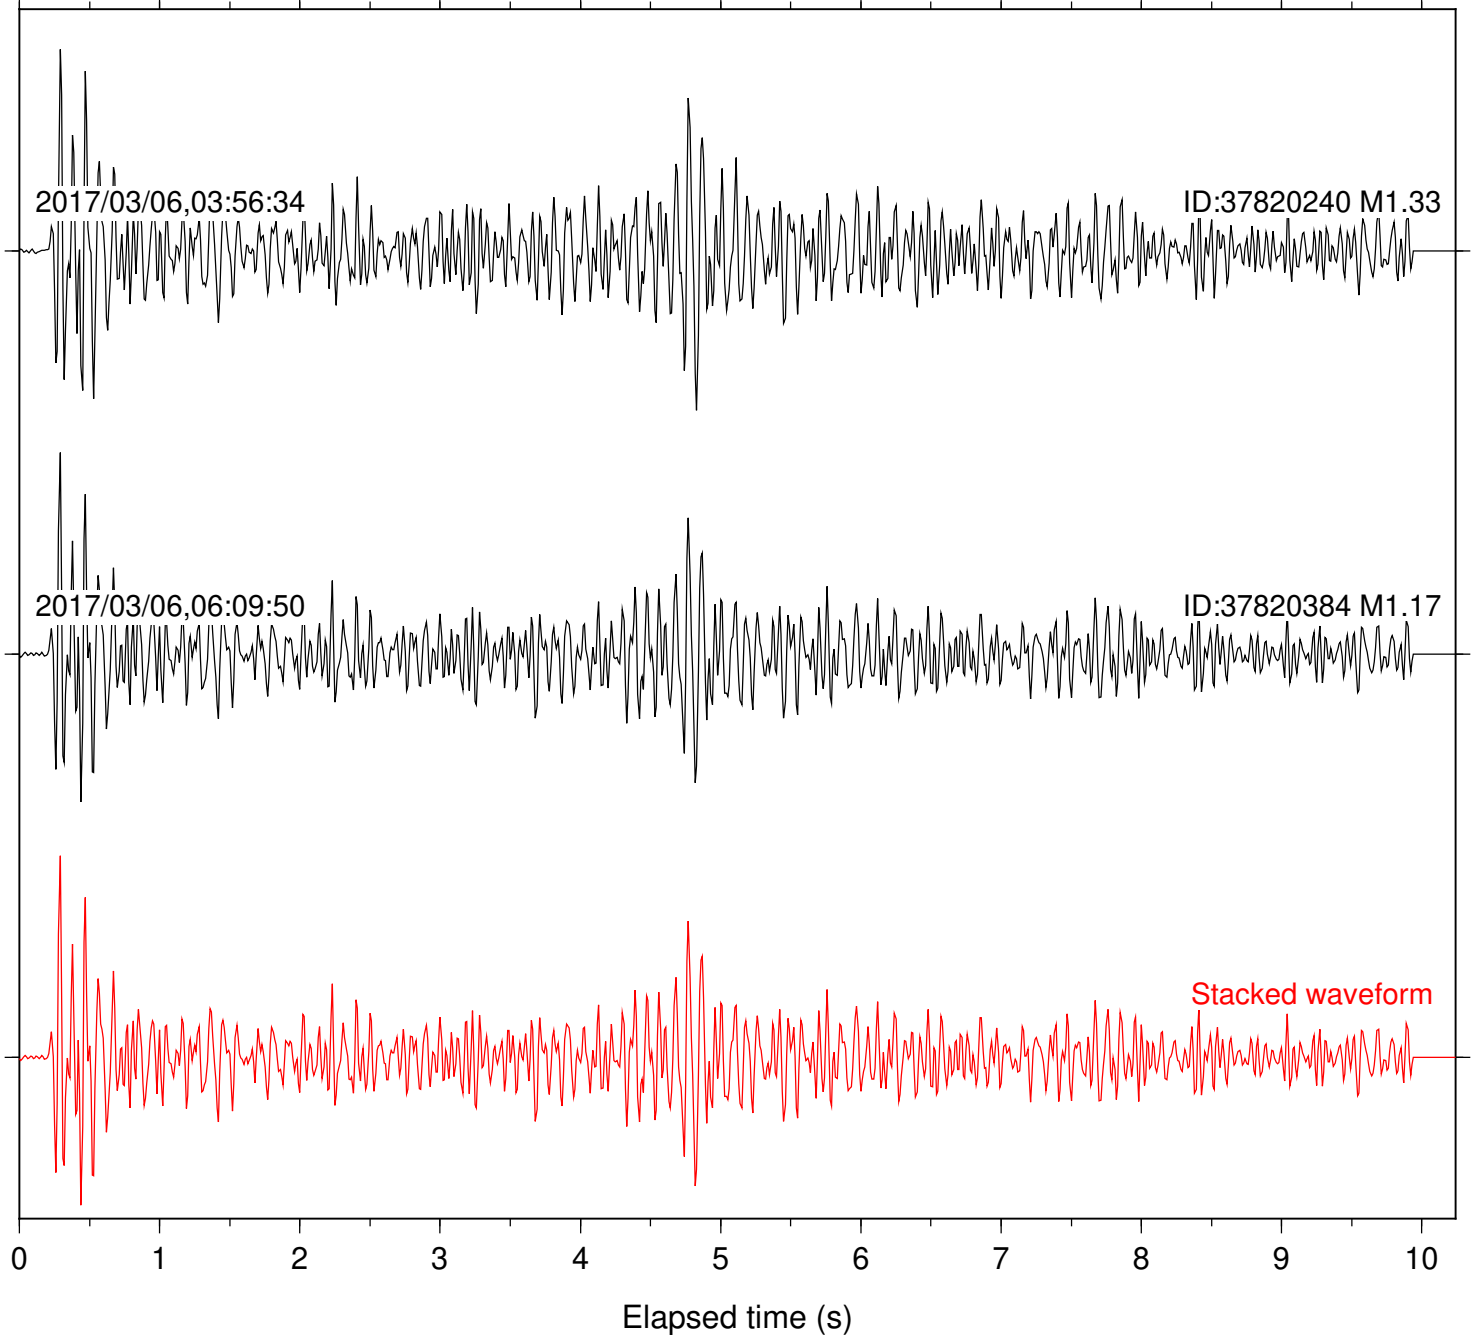

Station: BAC Com: EHZ

Focal depth: 7.15 km