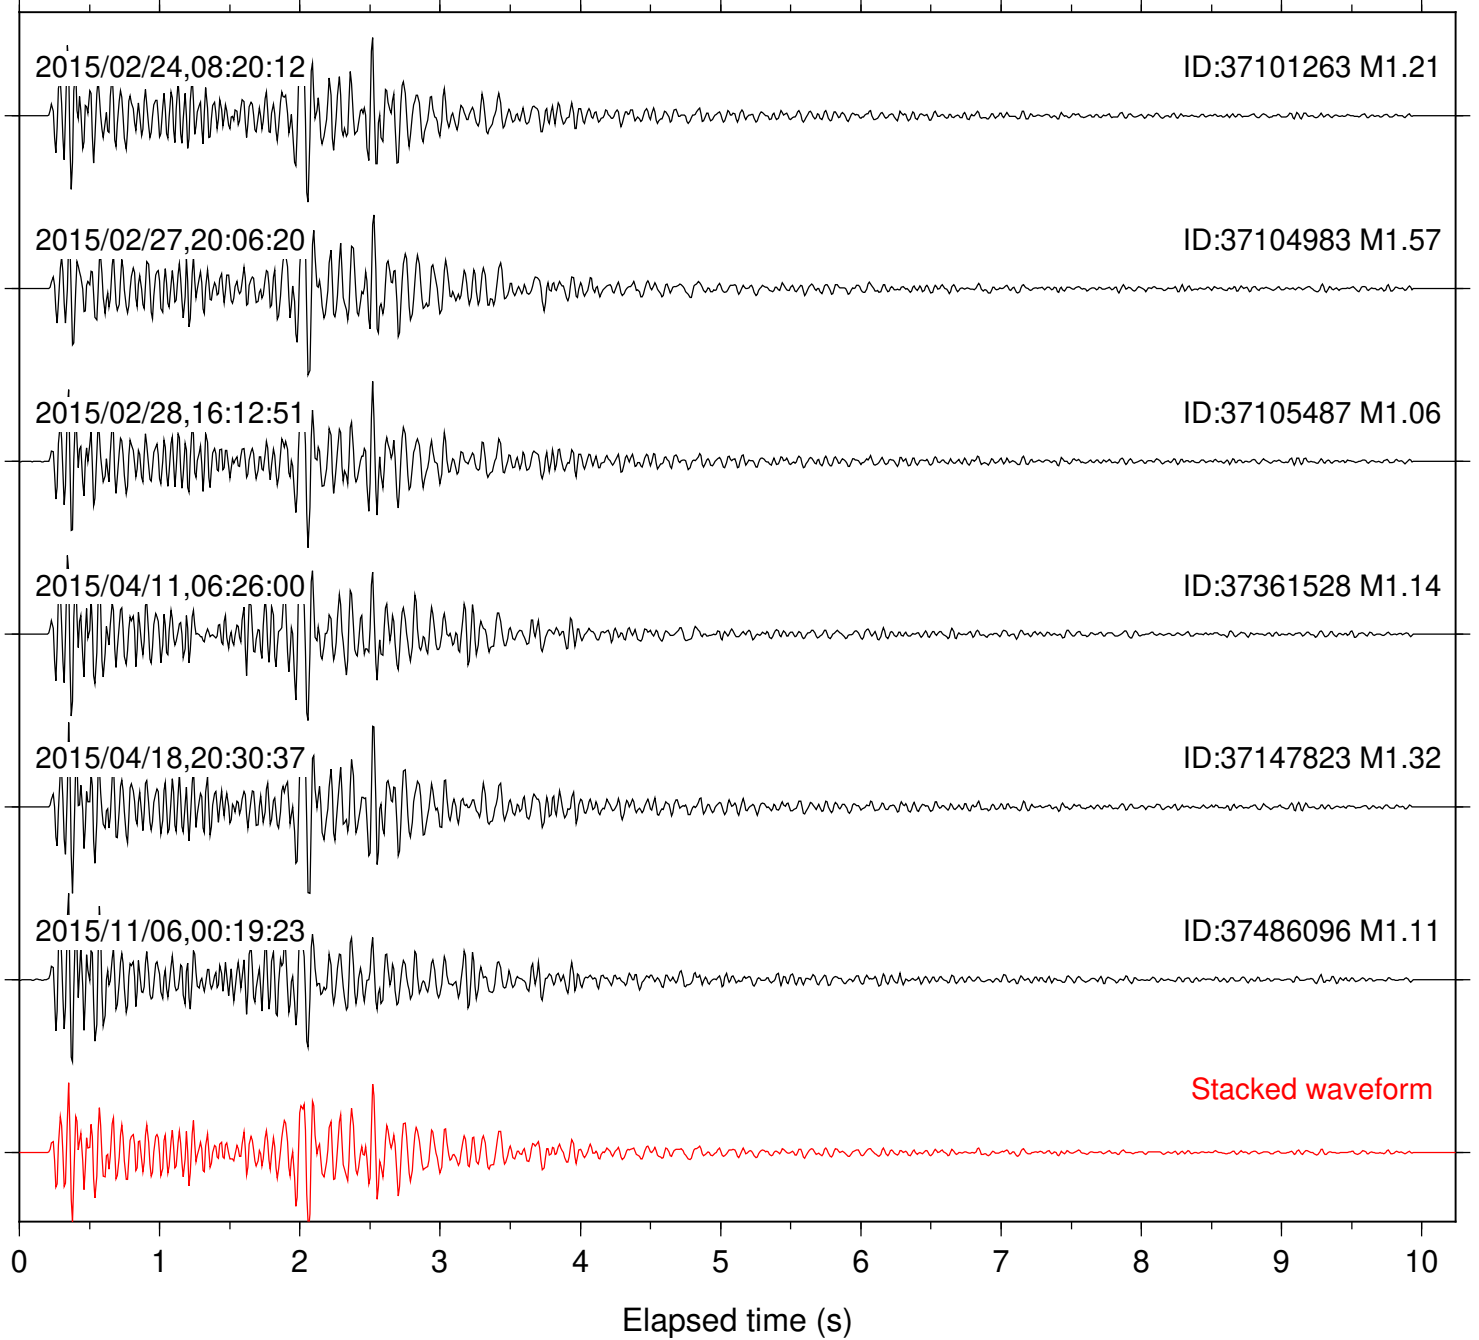

Station: BZN Com: HHZ

Focal depth: 8.12 km

Station: CRY Com: HHZ

Focal depth: 8.12 km

Station: DNR Com: HHZ

Focal depth: 8.12 km

Station: FRD Com: HHZ

Focal depth: 8.12 km