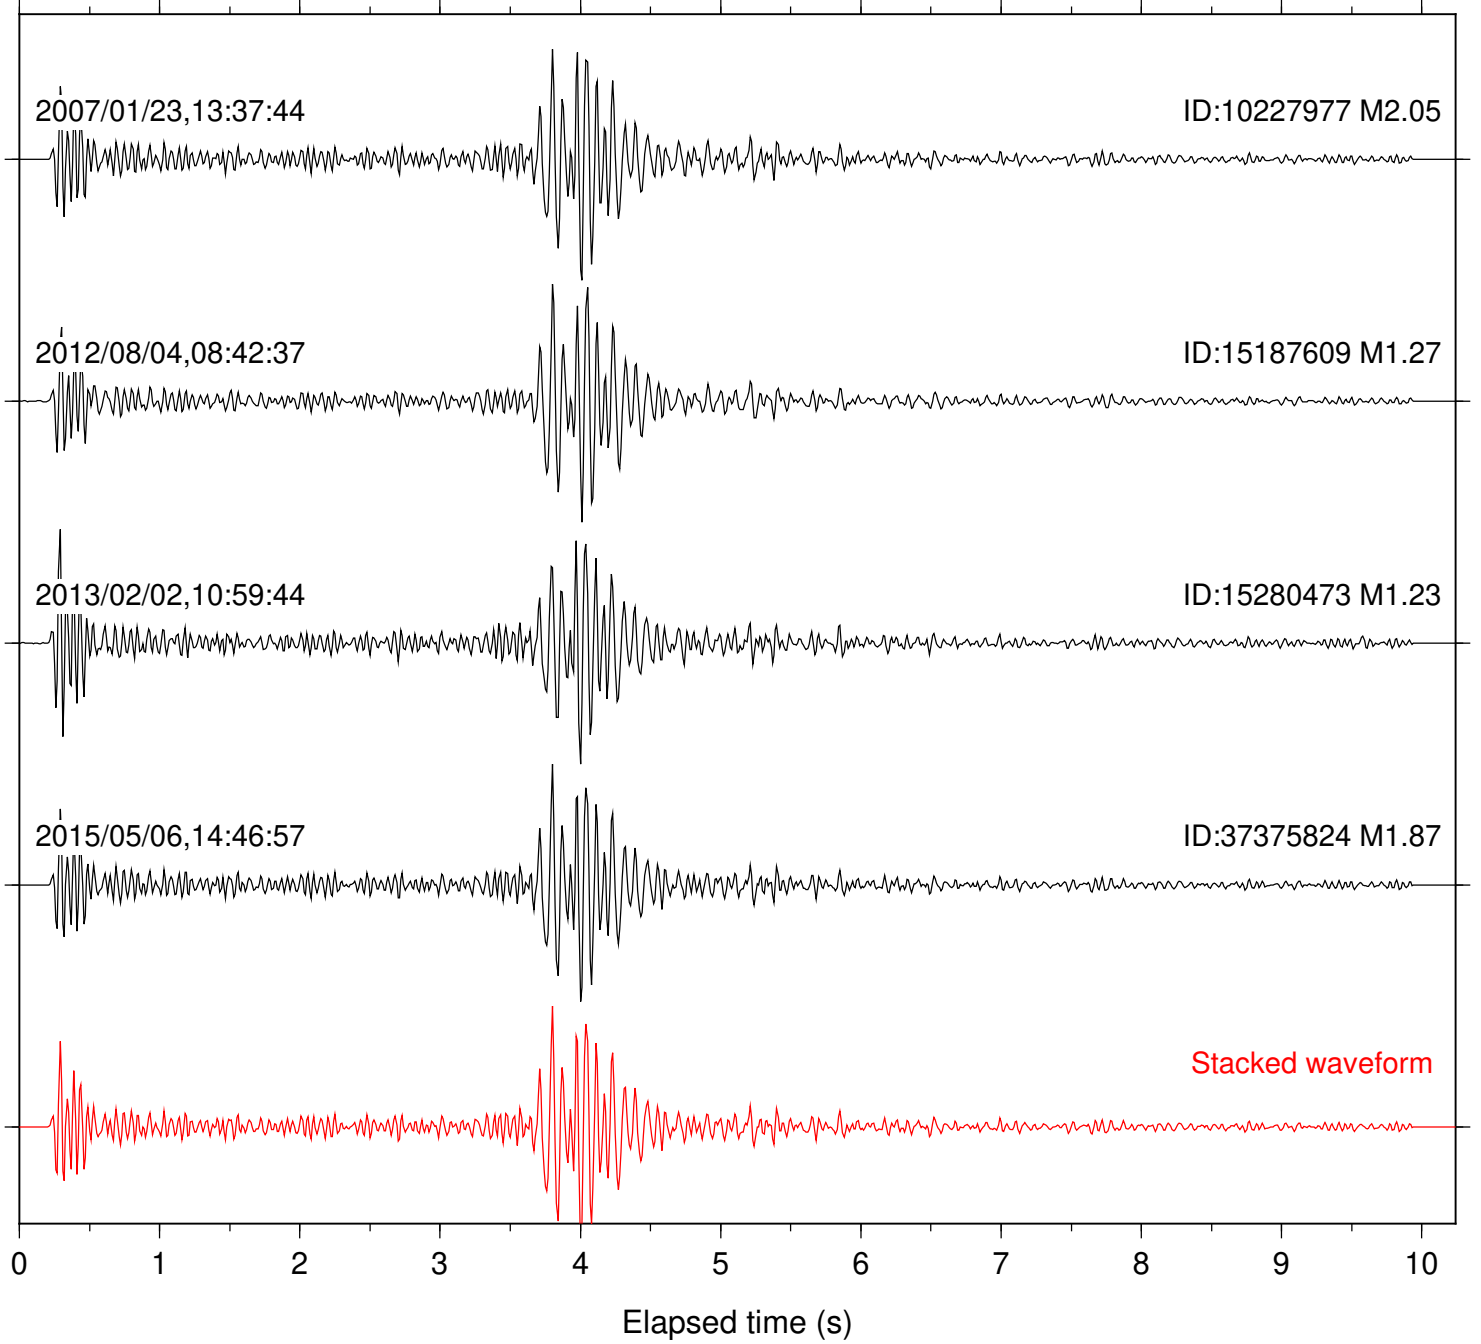

Station: B086 Com: EHZ

Focal depth: 17.55 km