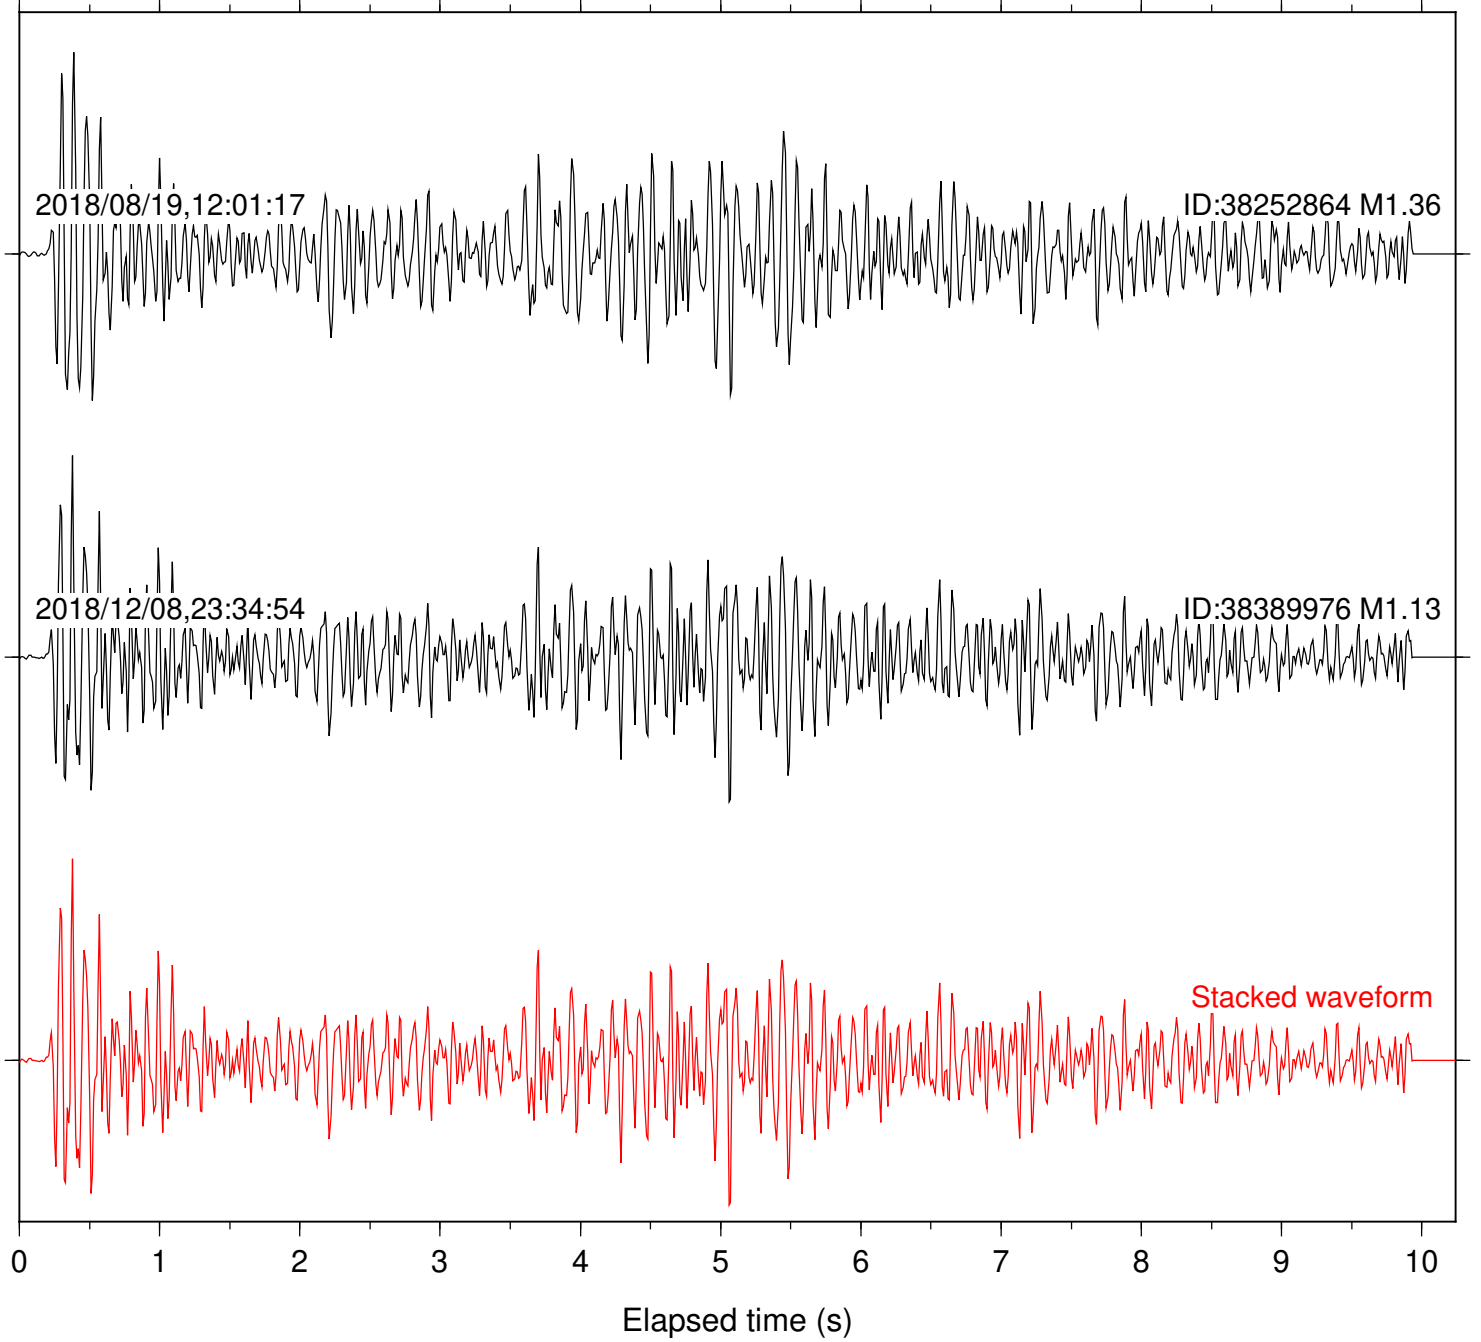

Station: BAC Com: EHZ

Focal depth: 4.09 km