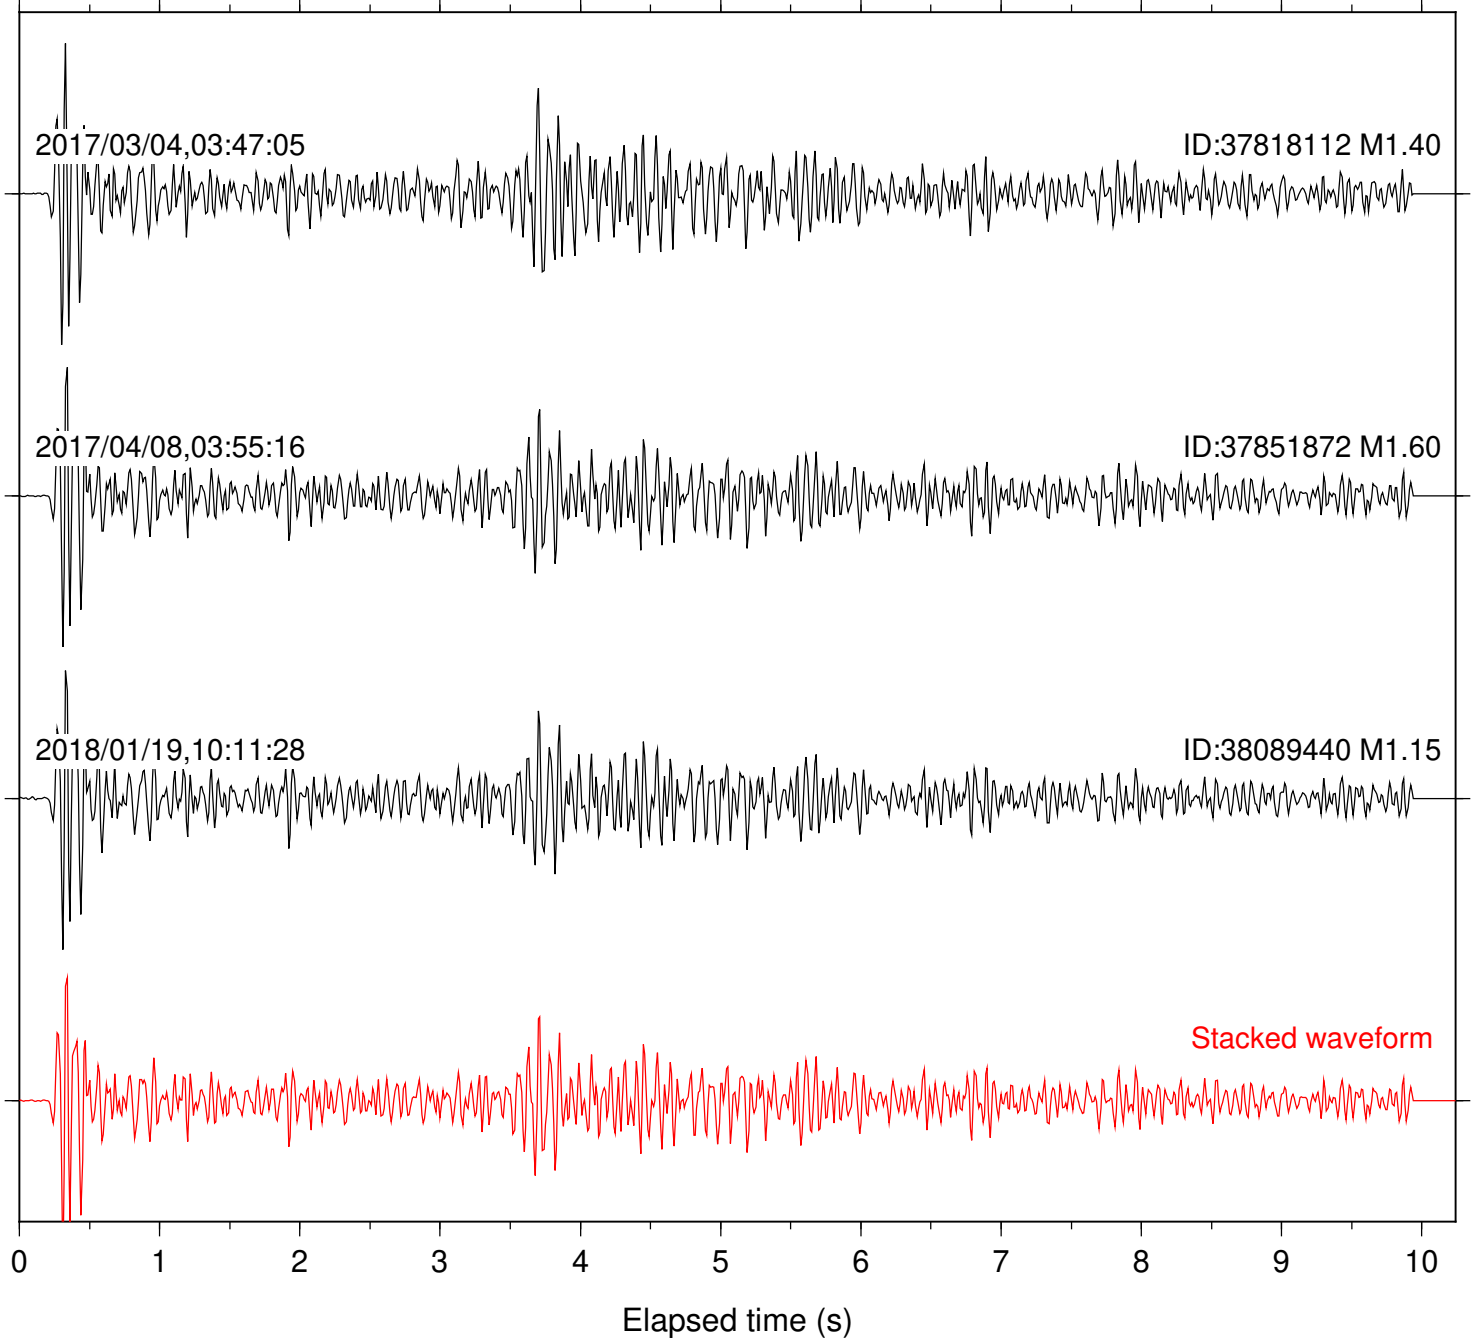

Station: SMER Com: HHZ

Focal depth: 7.35 km

Station: SND Com: HHZ

Focal depth: 7.35 km

Station: B081 Com: EHZ

Focal depth: 5.78 km

Station: B082 Com: EHZ

Focal depth: 5.78 km