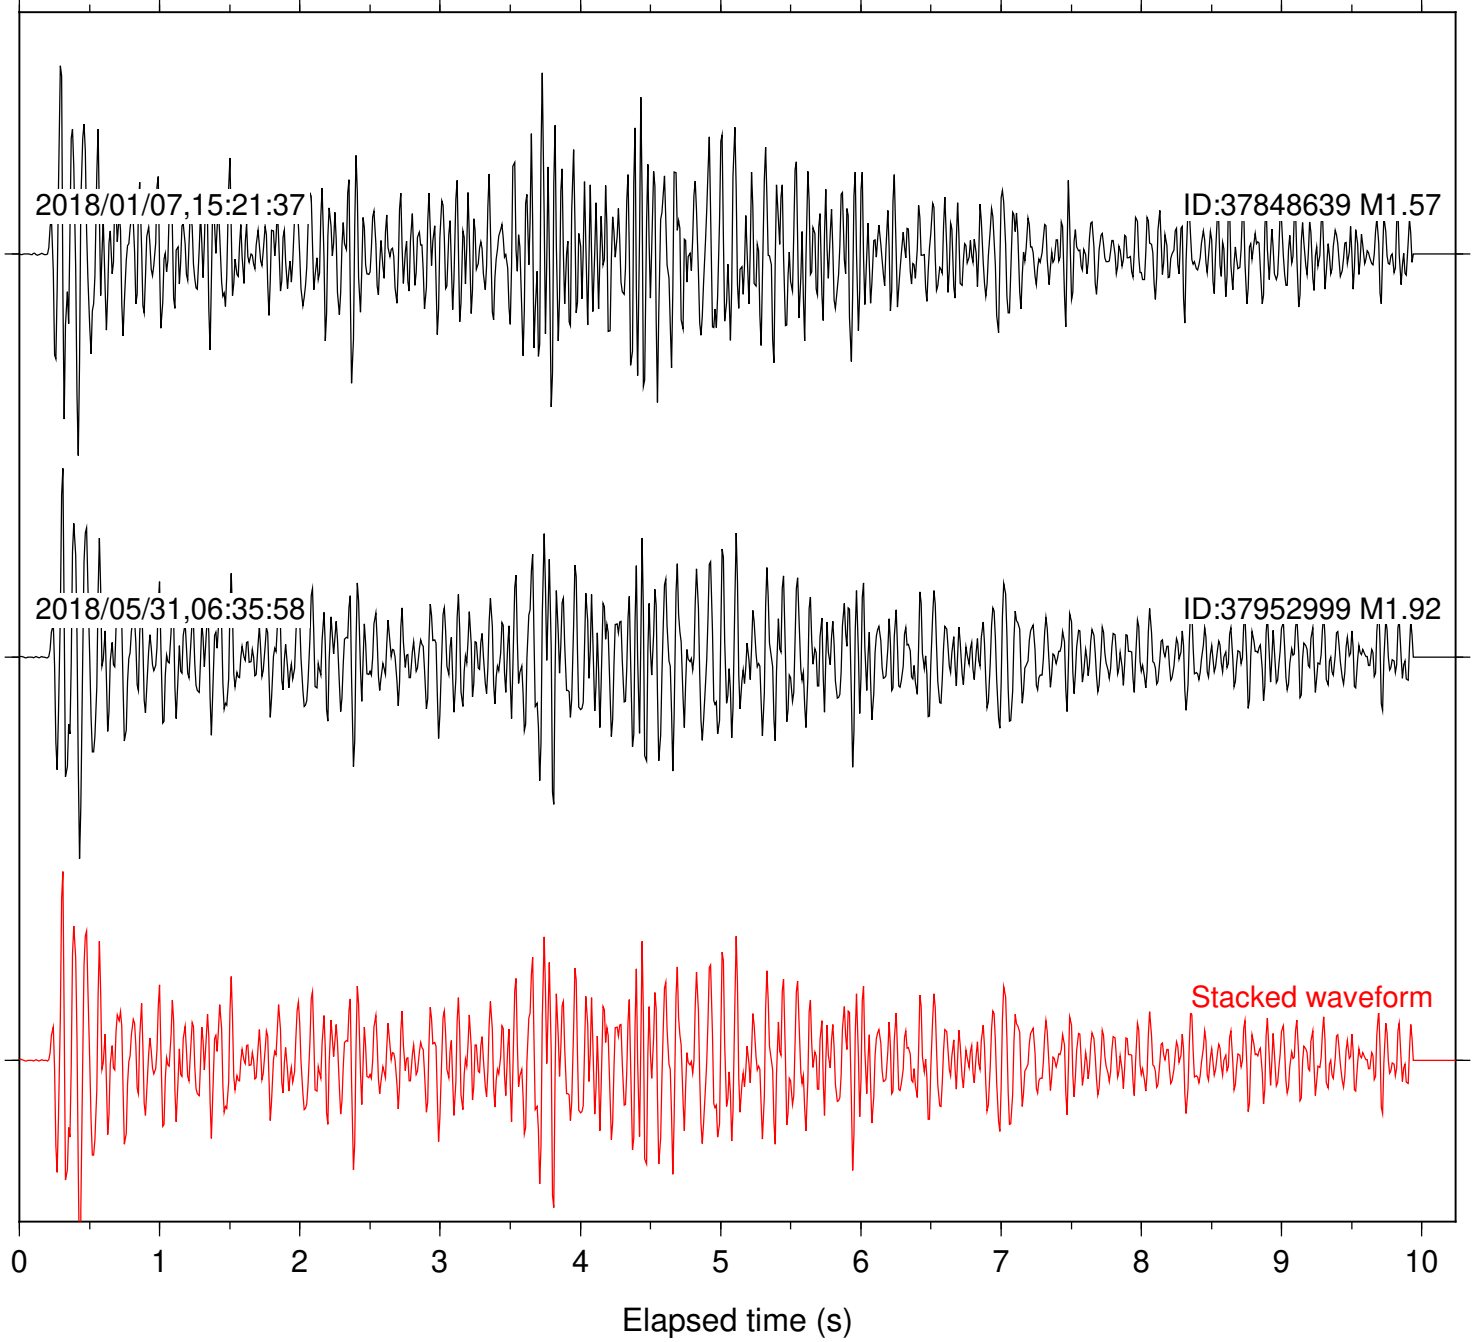

Focal depth: 6.75 km

Station: BZN Com: HHZ

Focal depth: 6.75 km

Station: CSH Com: HHZ

Focal depth: 6.75 km

Station: DGR Com: HHZ

Focal depth: 6.75 km

Station: DNR Com: HHZ