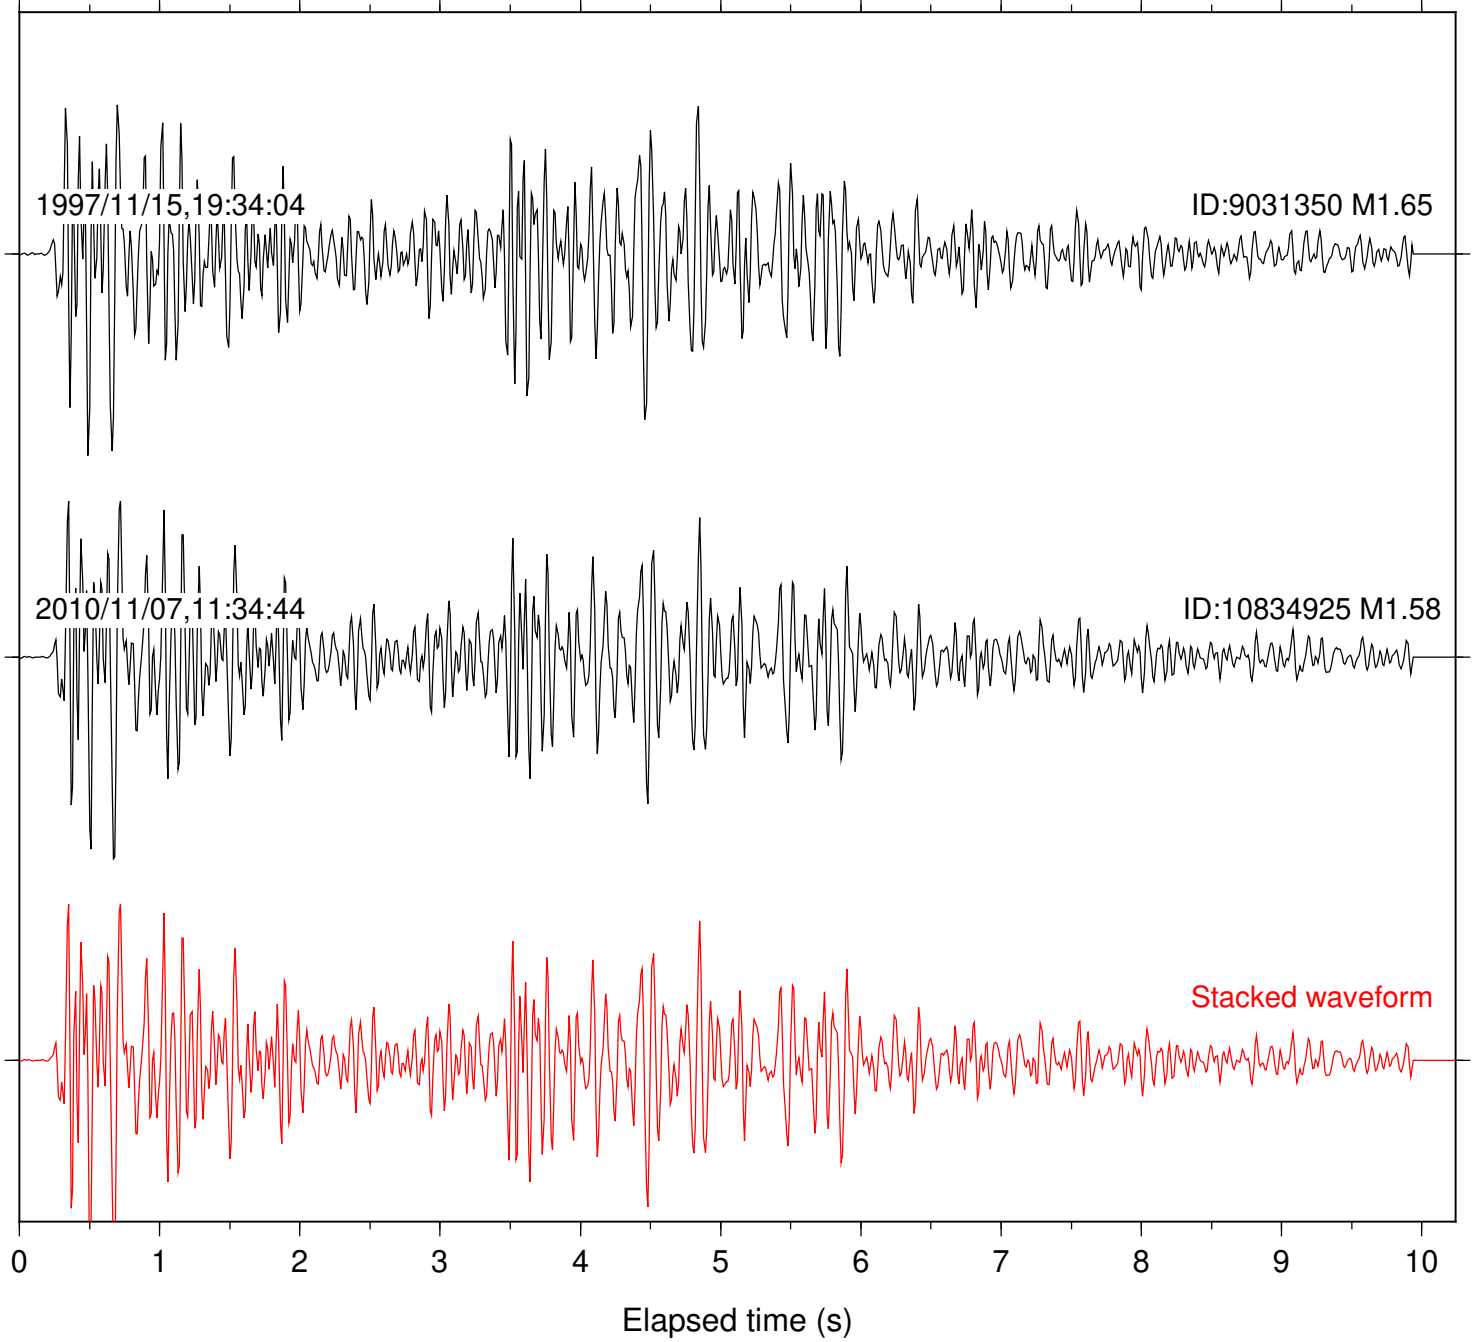

Station: SND Com: HHZ

Focal depth: 16.57 km