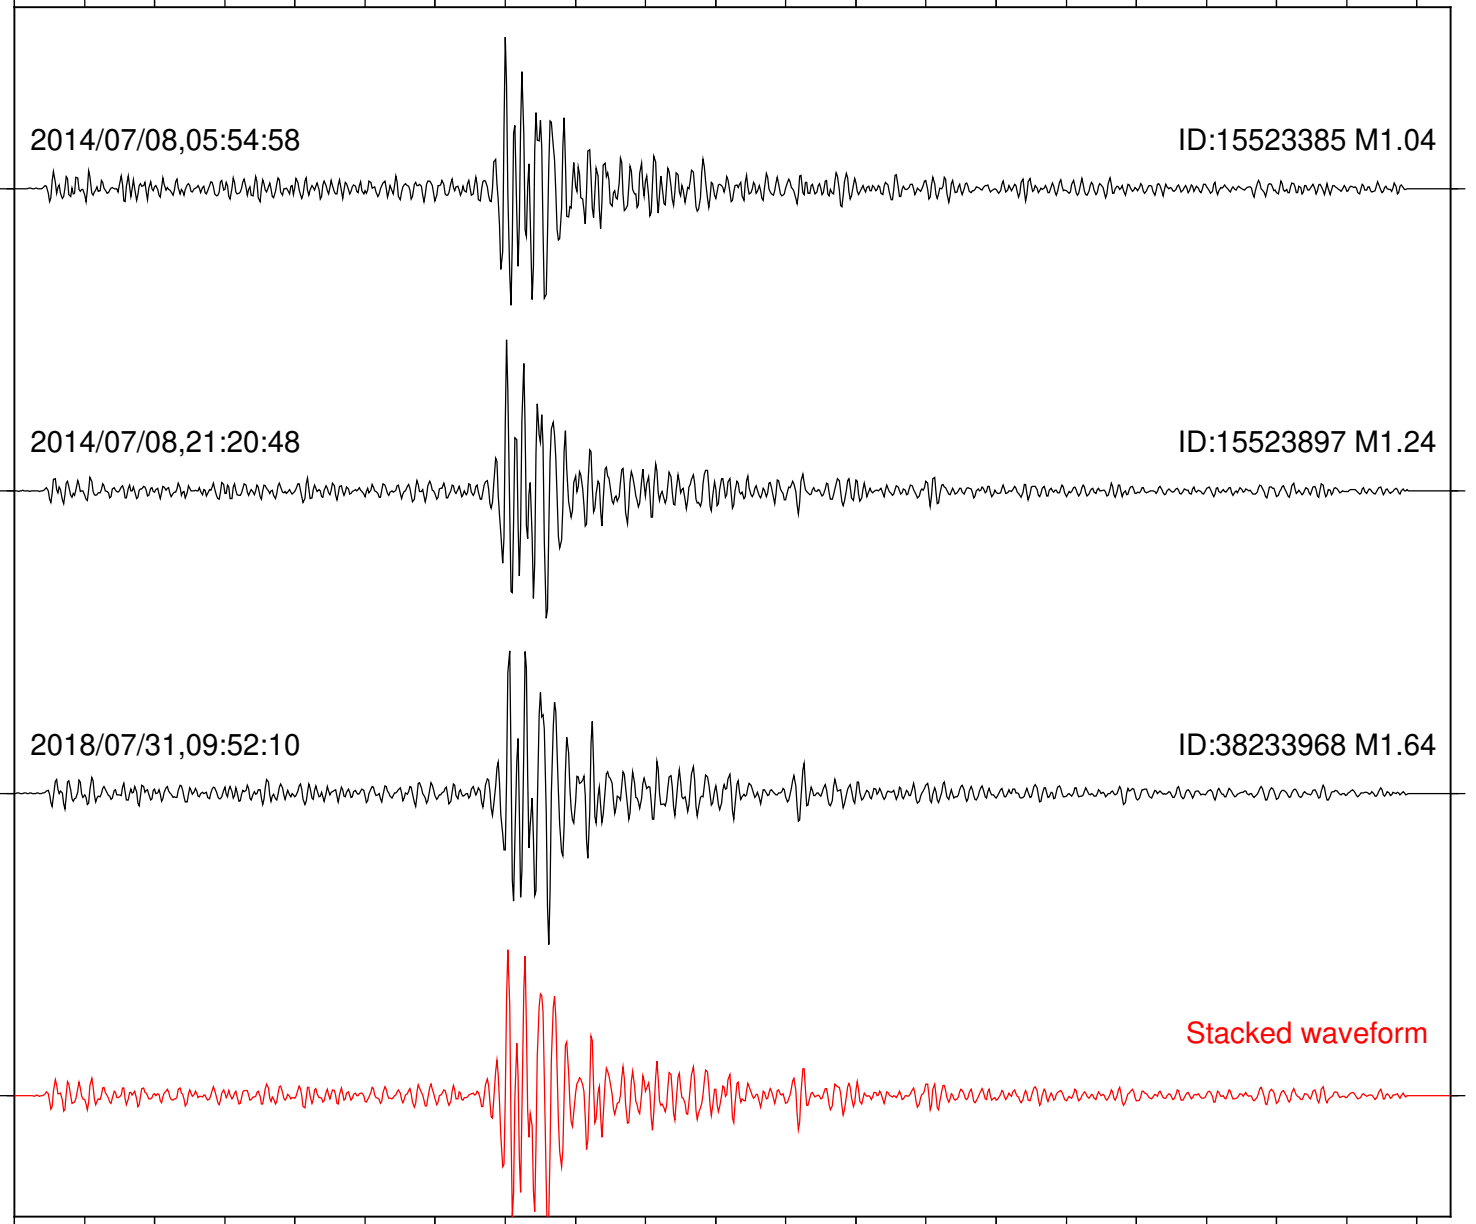

Station: PMD Com: HHZ

Focal depth: 13.17 km

2014/07/08,05:54:58

ID:15523385 M1.04

2014/07/08,21:20:48

ID:15523897 M1.24

2018/07/31,09:52:10

ID:38233968 M1.64

Stacked waveform

0 1 2 3 4 5 6 7 8 9 10
Elapsed time (s)