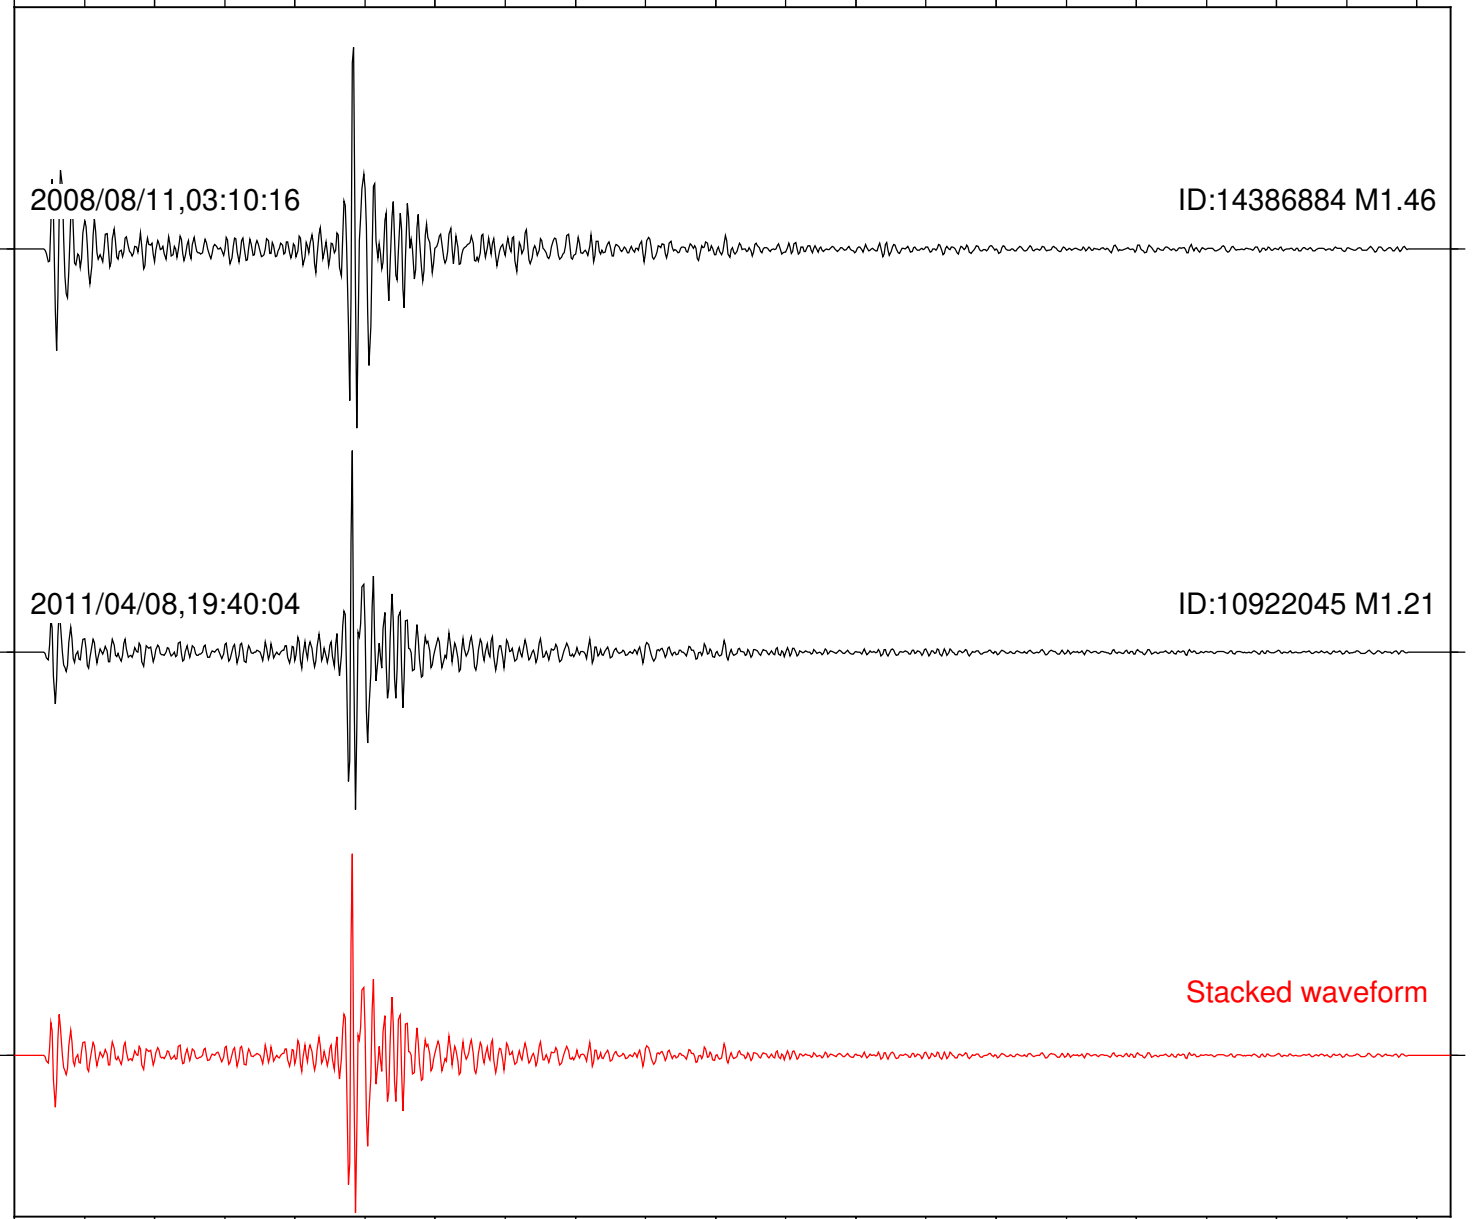

Station: B082 Com: EHZ

Focal depth: 6.55 km

2008/08/11,03:10:16

ID:14386884 M1.46

2011/04/08,19:40:04

ID:10922045 M1.21

Stacked waveform

0 1 2 3 4 5 6 7 8 9 10
Elapsed time (s)