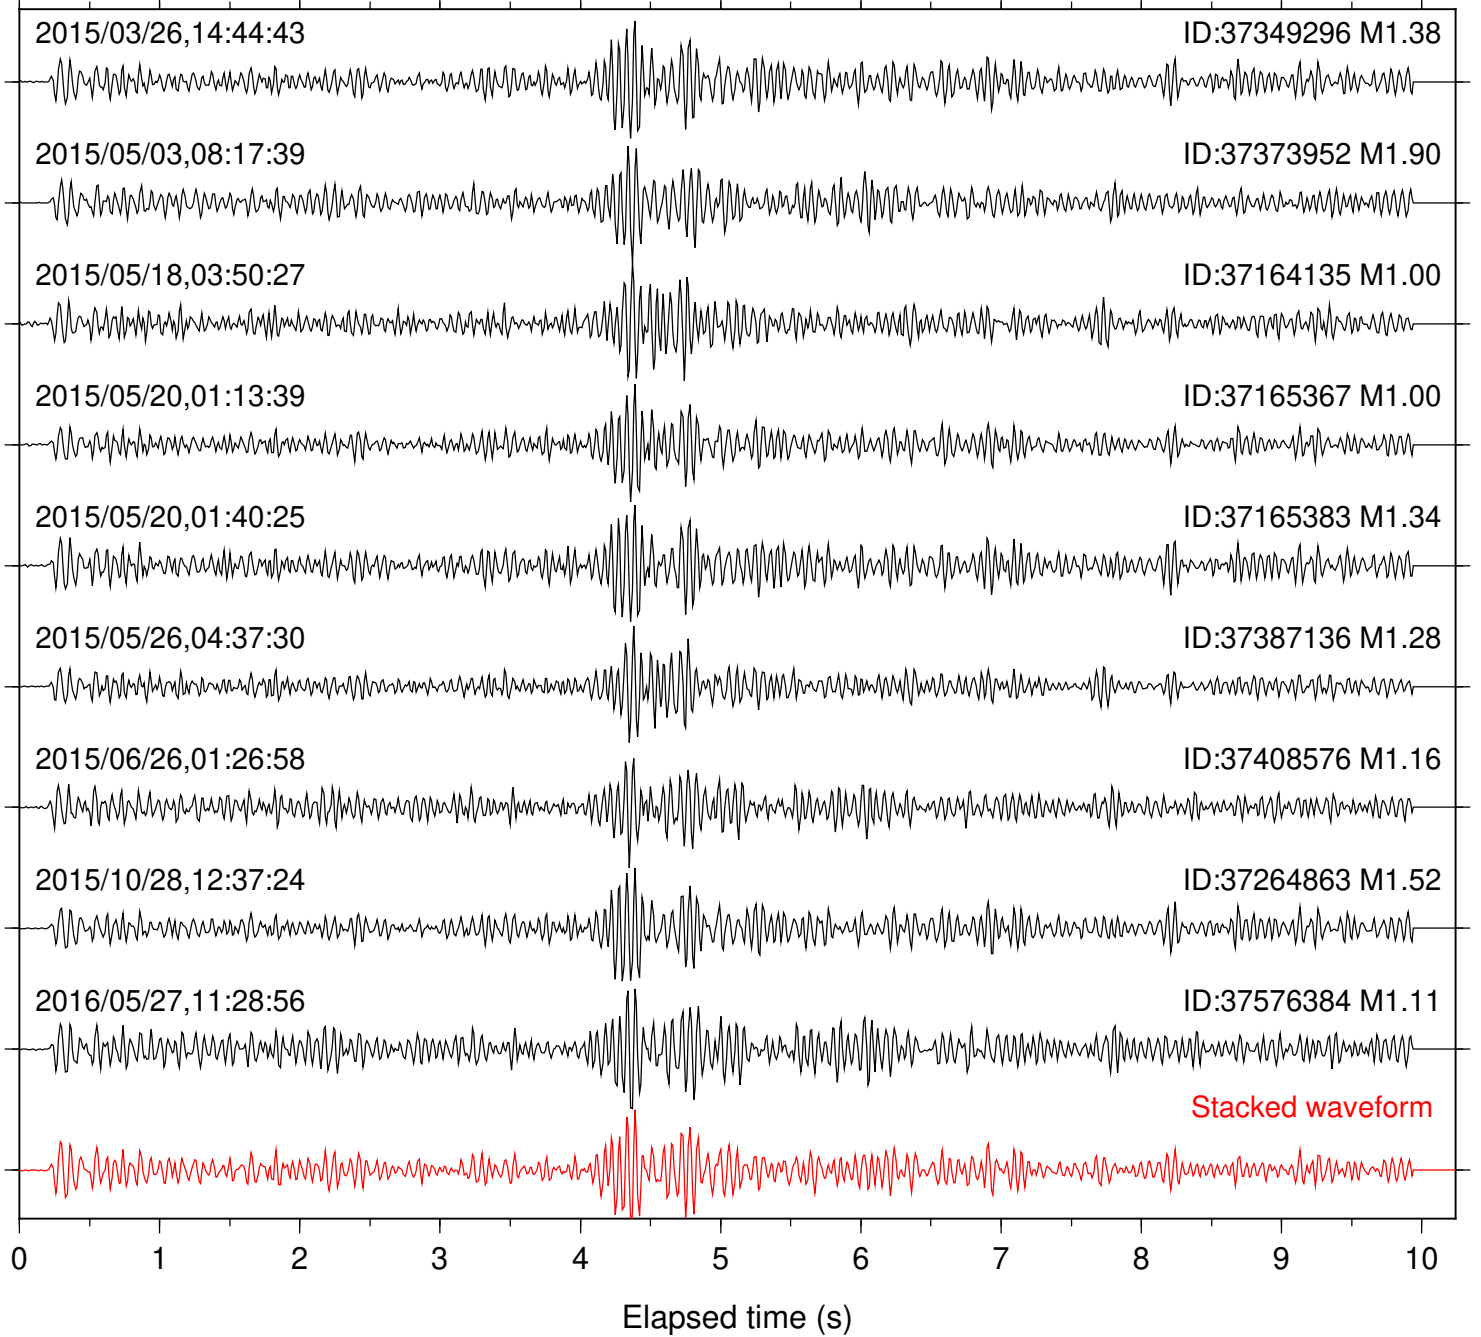

Station: PFO Com: HHZ

Focal depth: 8.34 km