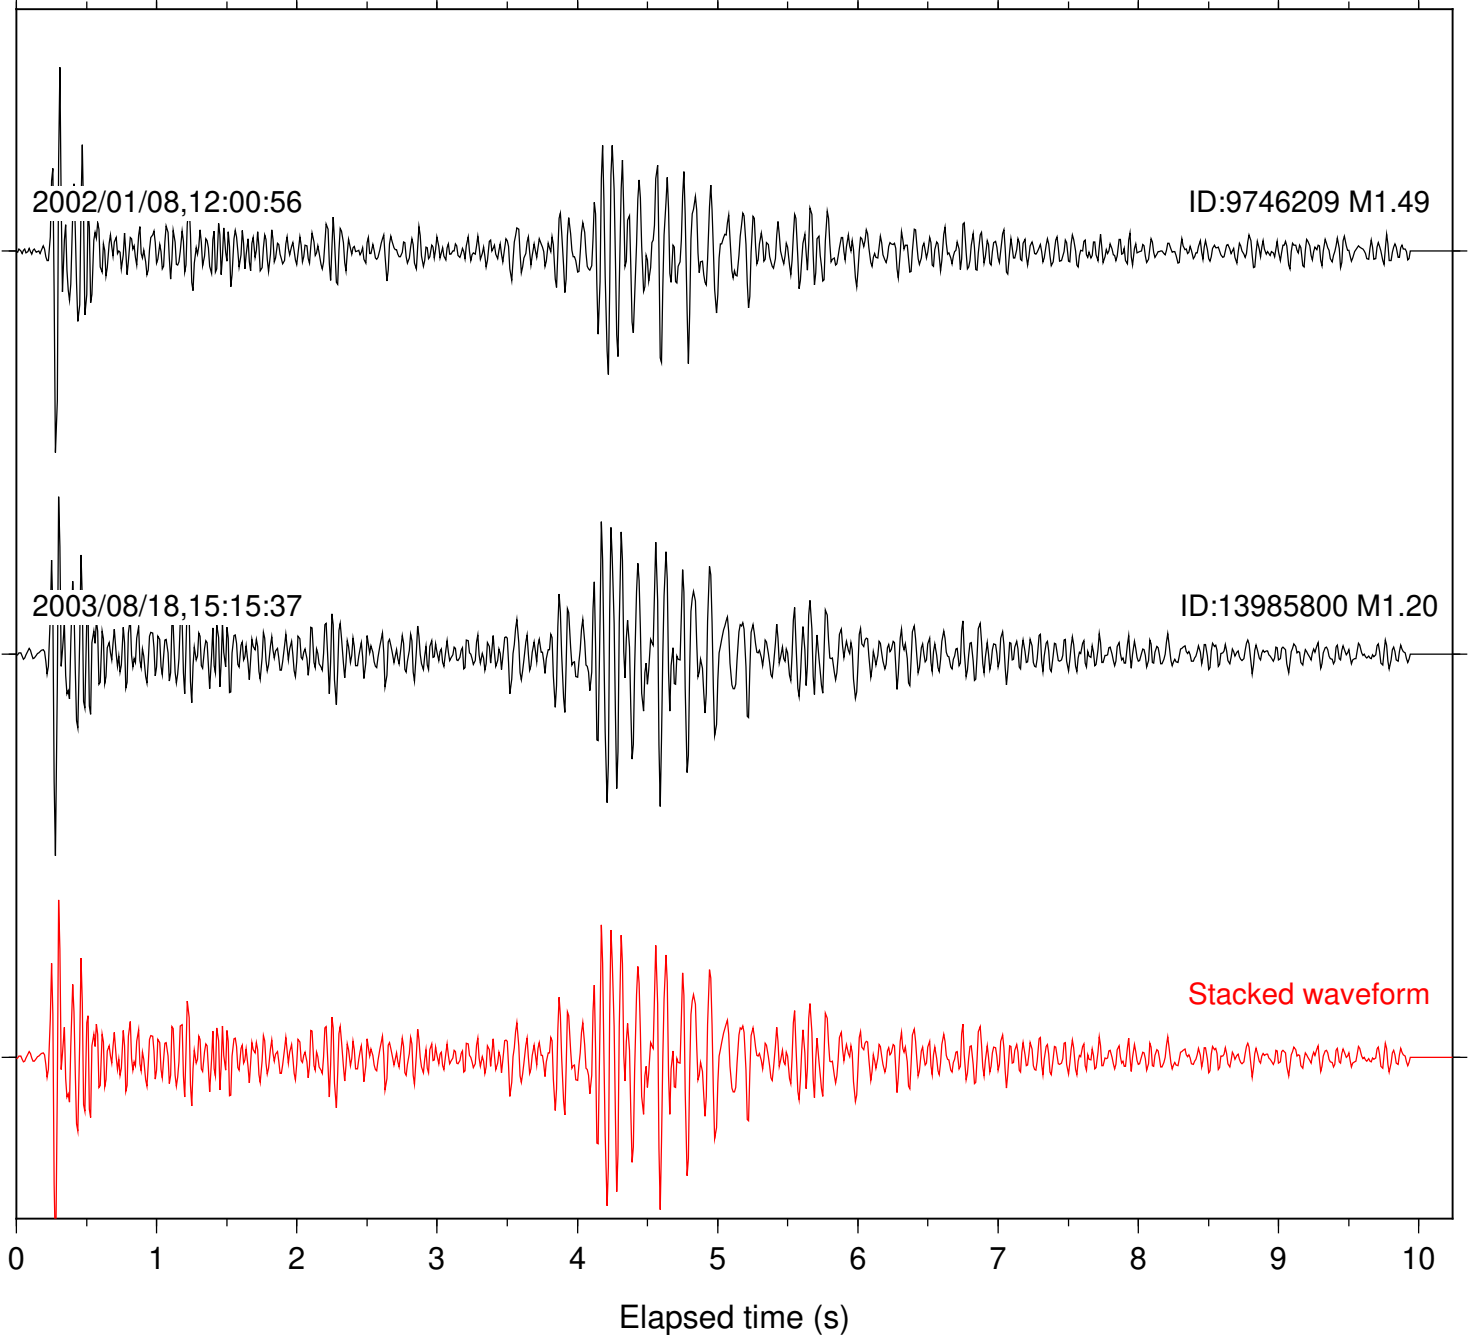

Station: BZN Com: HHZ

Focal depth: 16.52 km