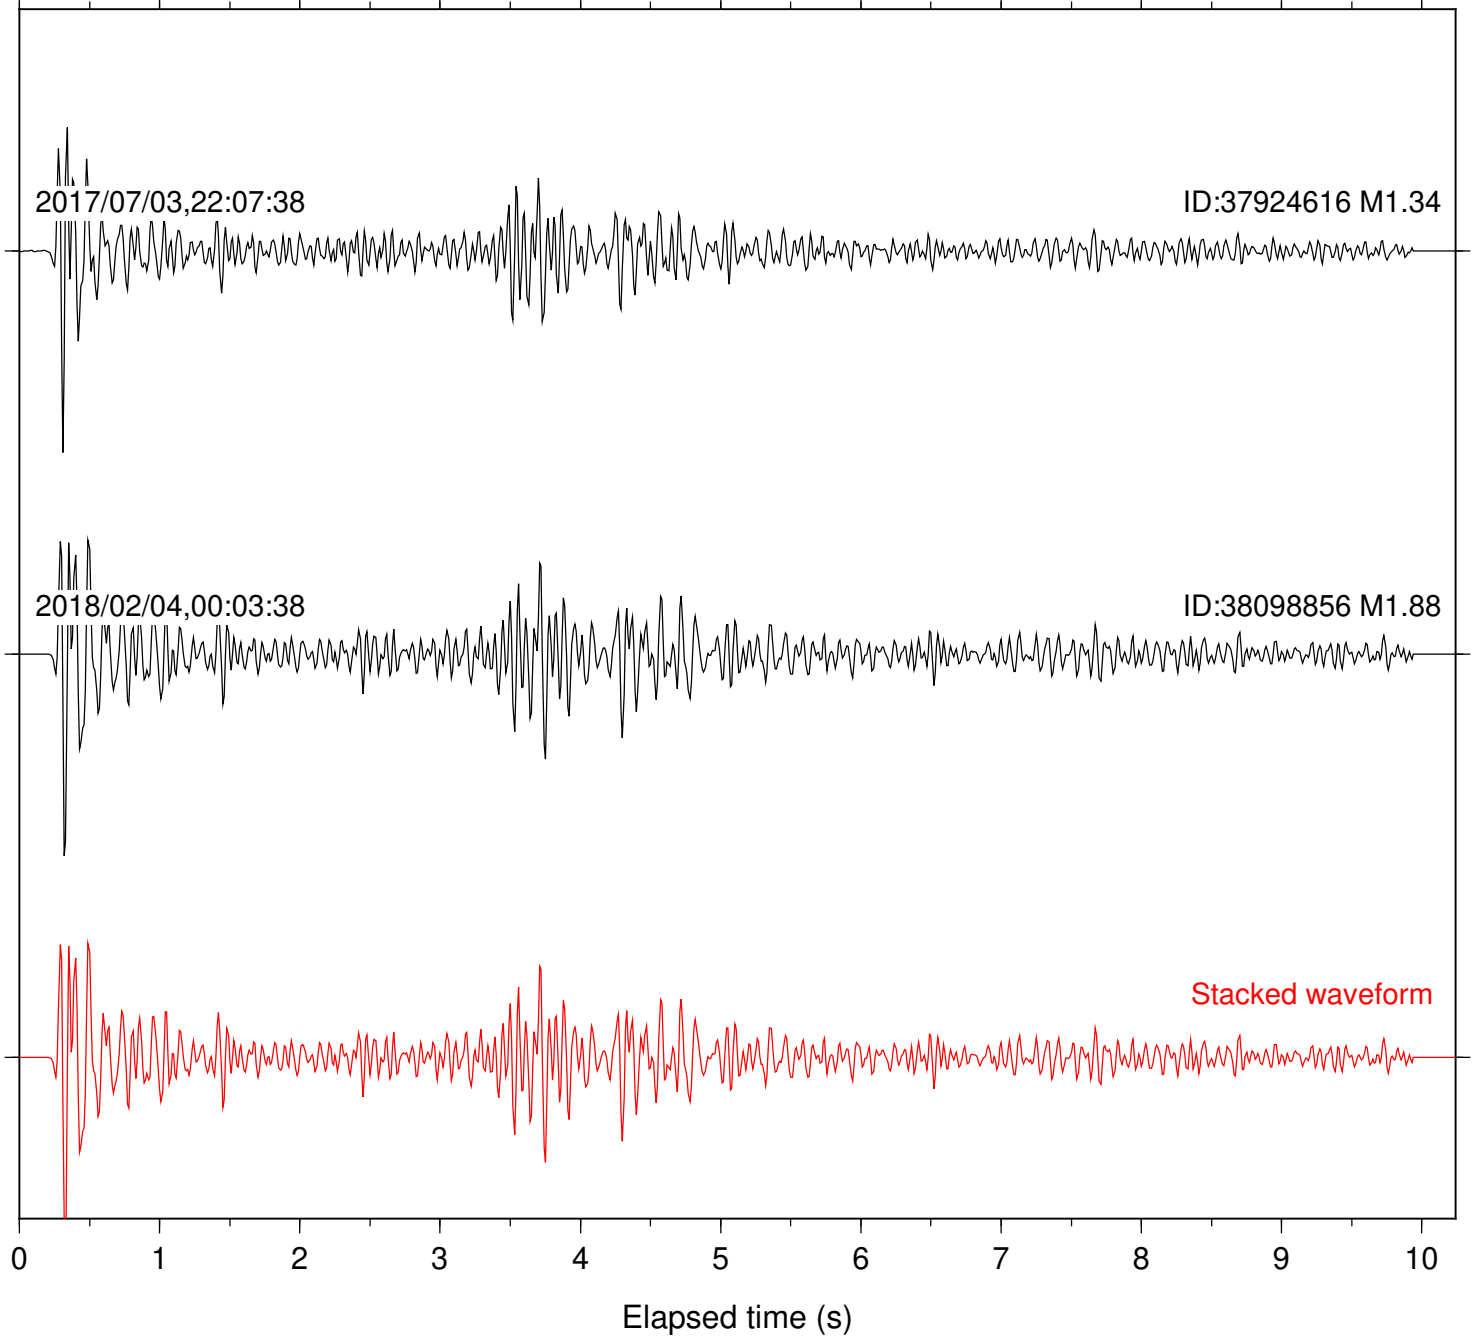

Station: CSH Com: HHZ

Focal depth: 5.27 km