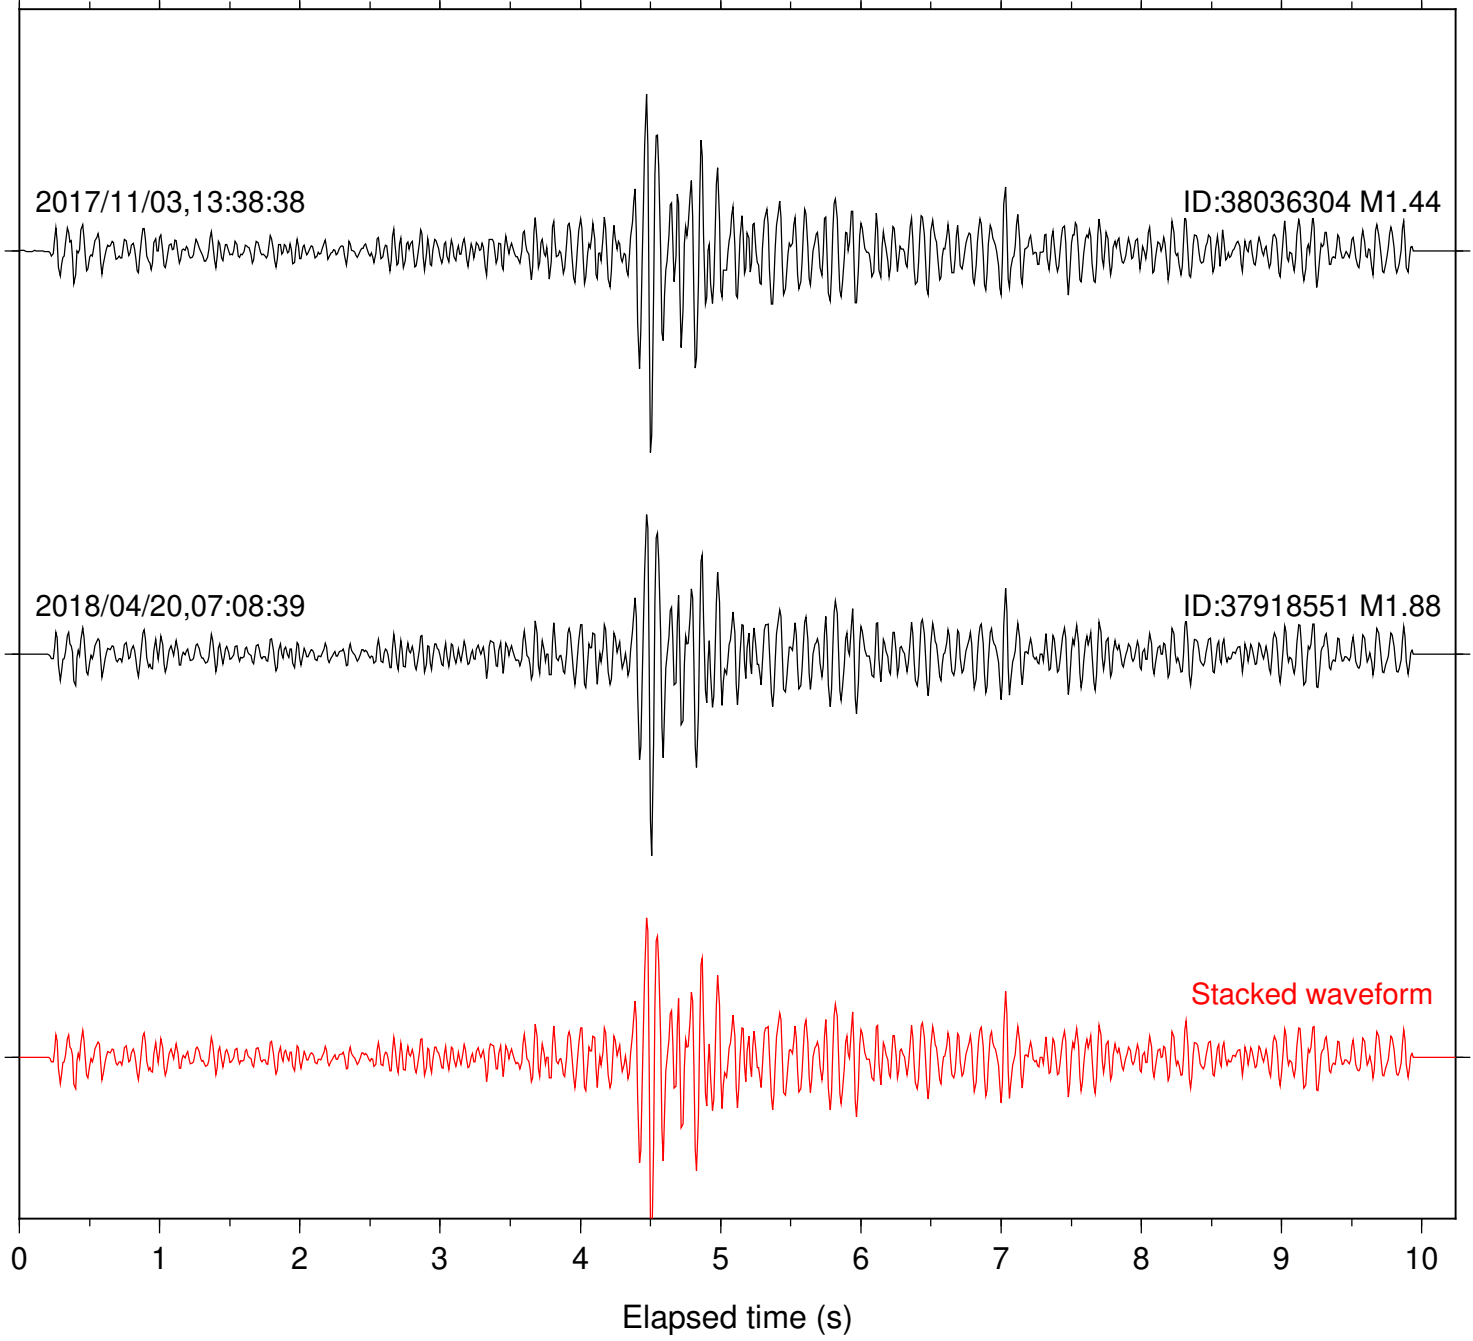

Station: B084 Com: EHZ

Focal depth: 7.65 km