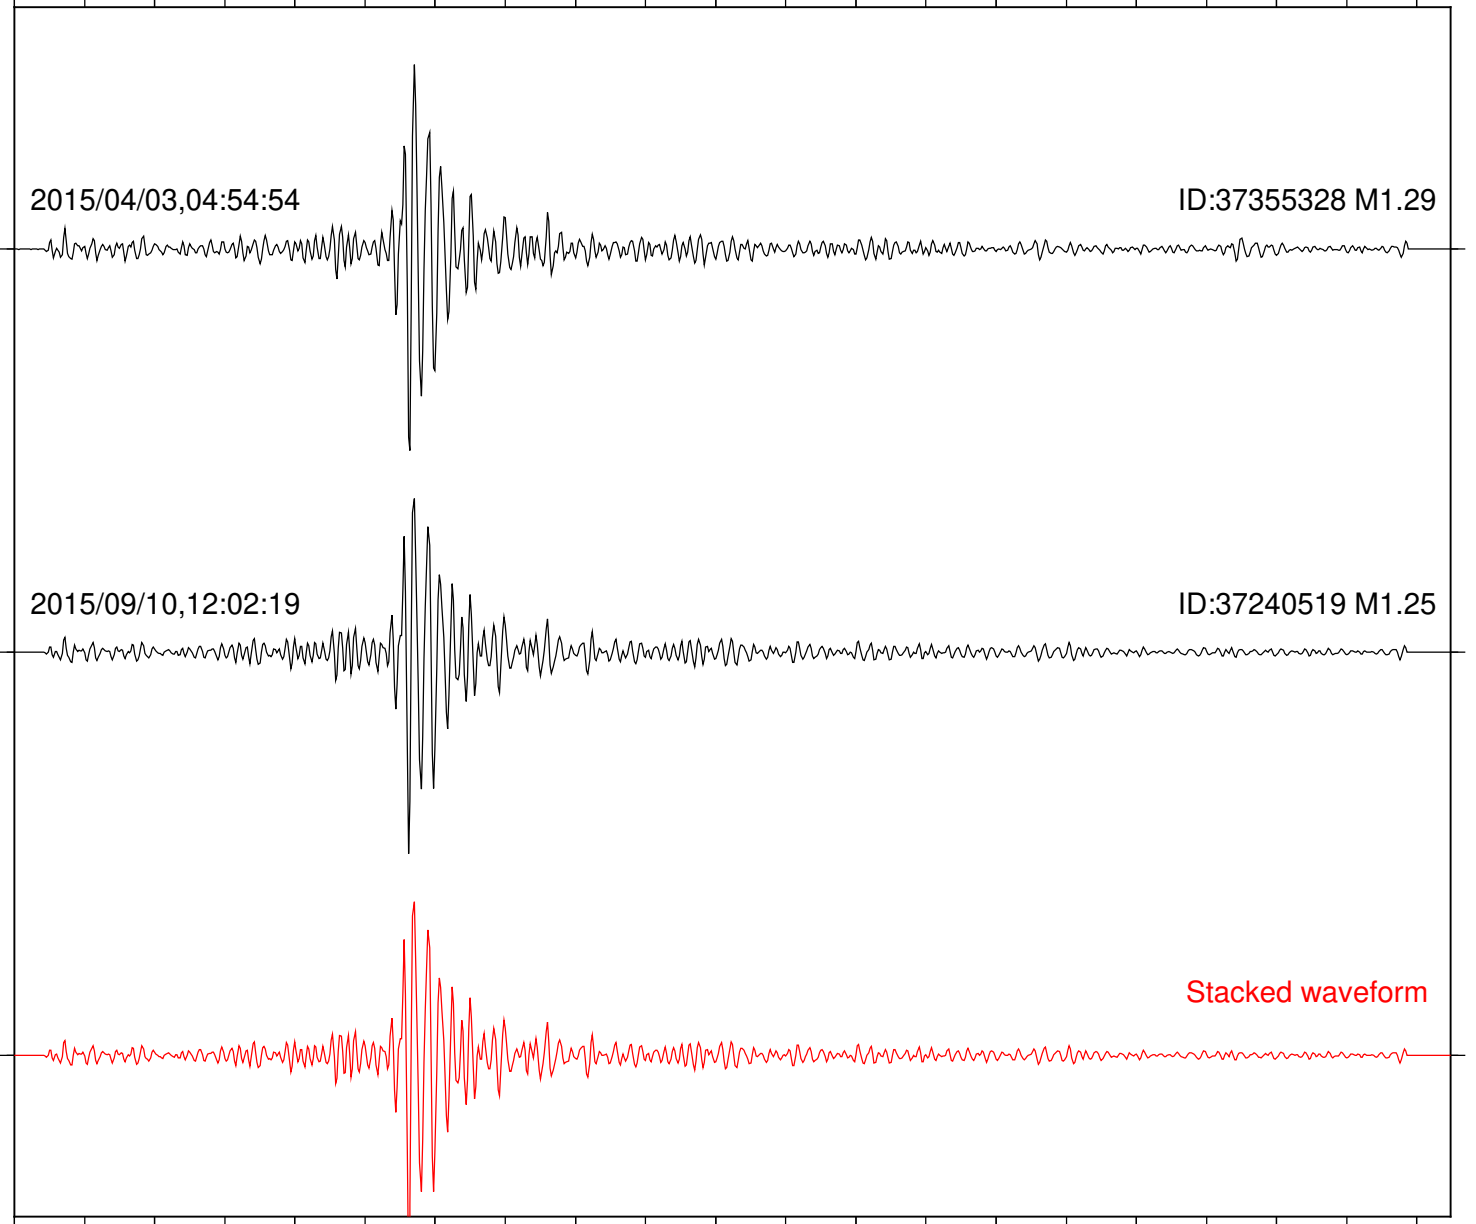

Station: B084 Com: EHZ

Focal depth: 8.28 km

2015/04/03,04:54:54

ID:37355328 M1.29

2015/09/10,12:02:19

ID:37240519 M1.25

Stacked waveform

0 1 2 3 4 5 6 7 8 9 10
Elapsed time (s)