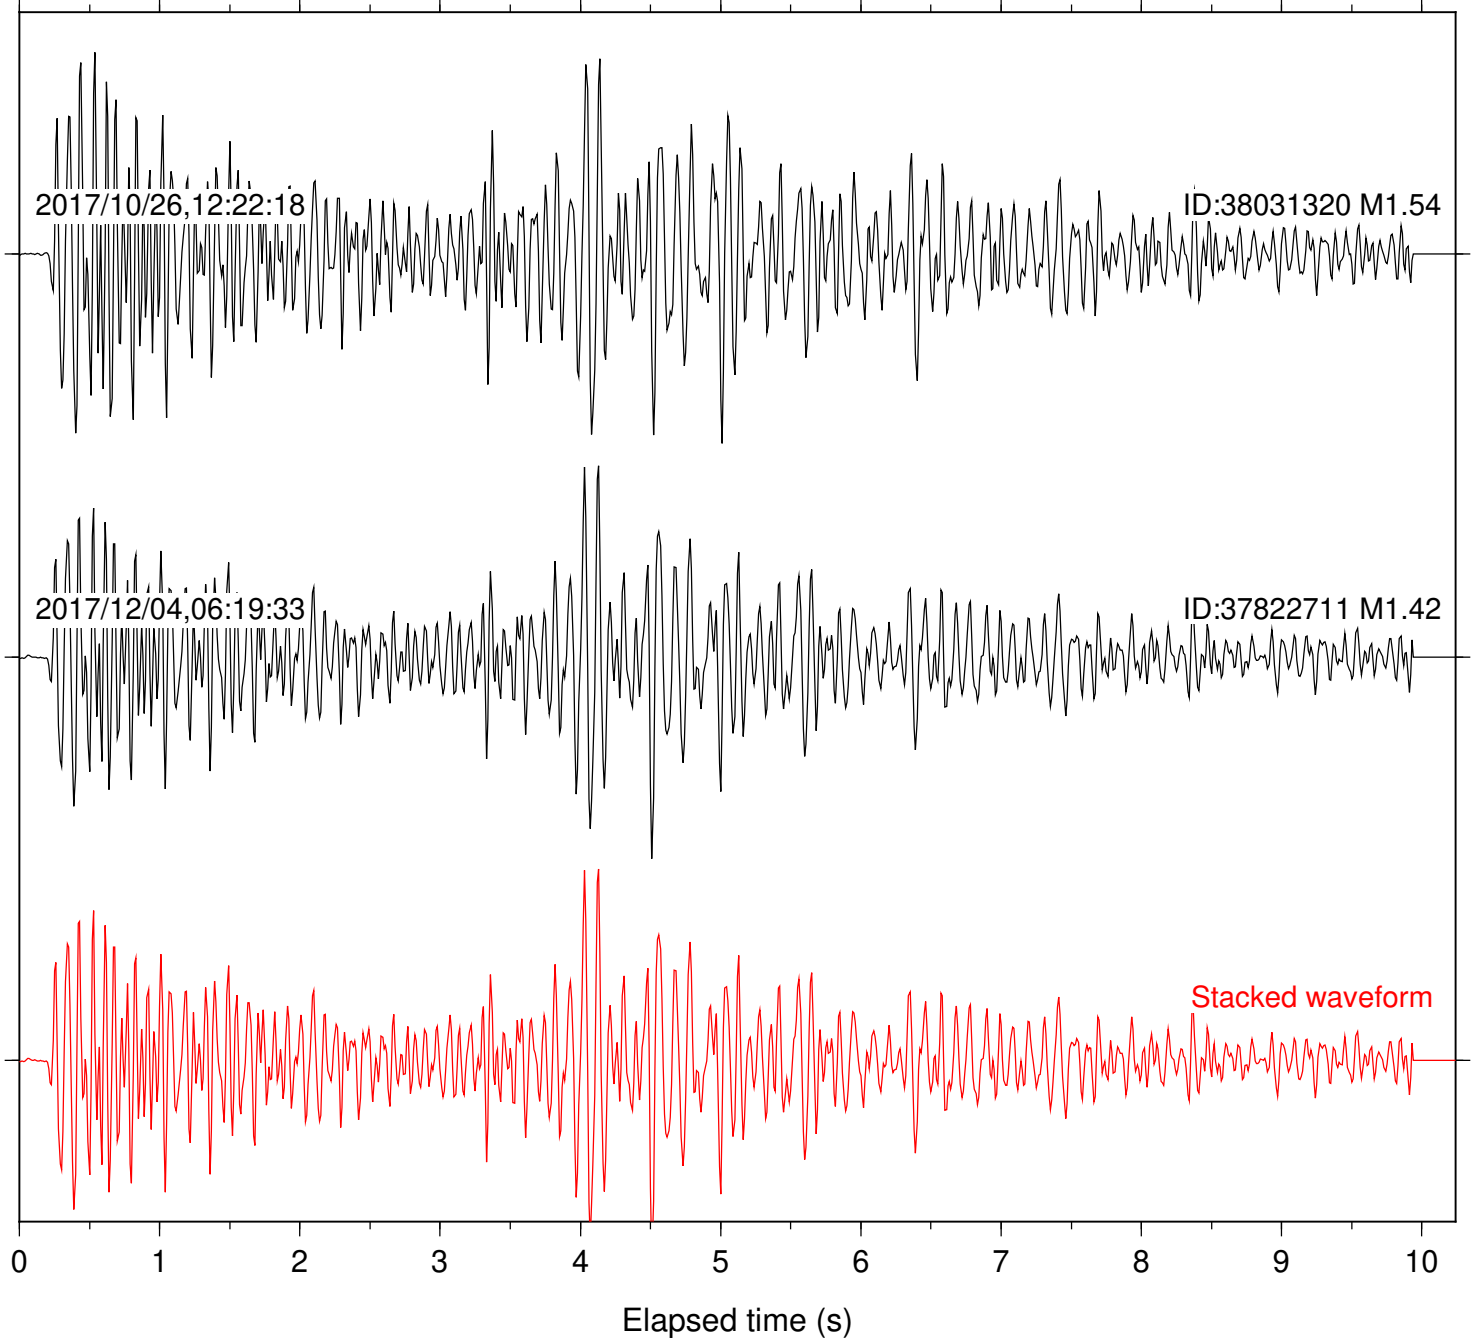

Focal depth: 7.16 km

Station: FRD Com: HHZ

Focal depth: 7.23 km

Station: HMT2 Com: HHZ

Focal depth: 7.23 km

Station: LKH Com: HHZ

Focal depth: 7.16 km

Station: LVA2 Com: HHZ