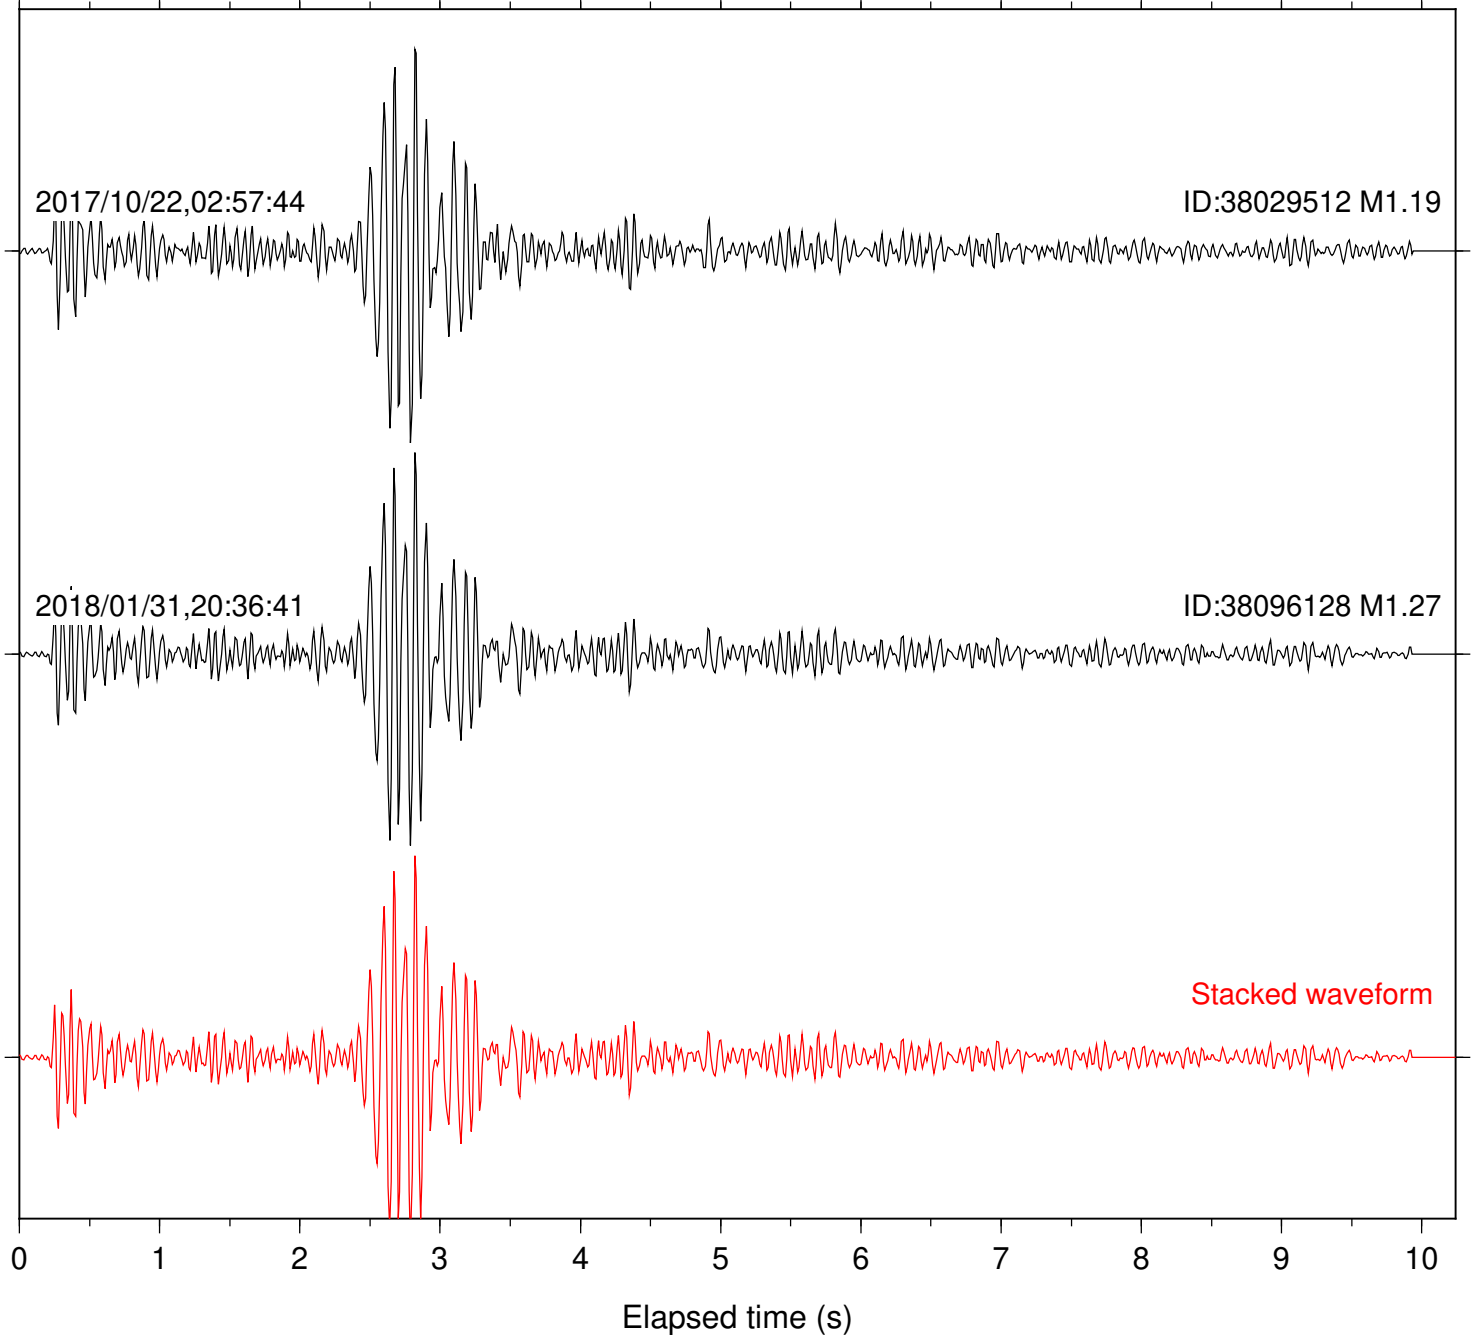

Station: RDM Com: HHZ

Focal depth: 5.13 km