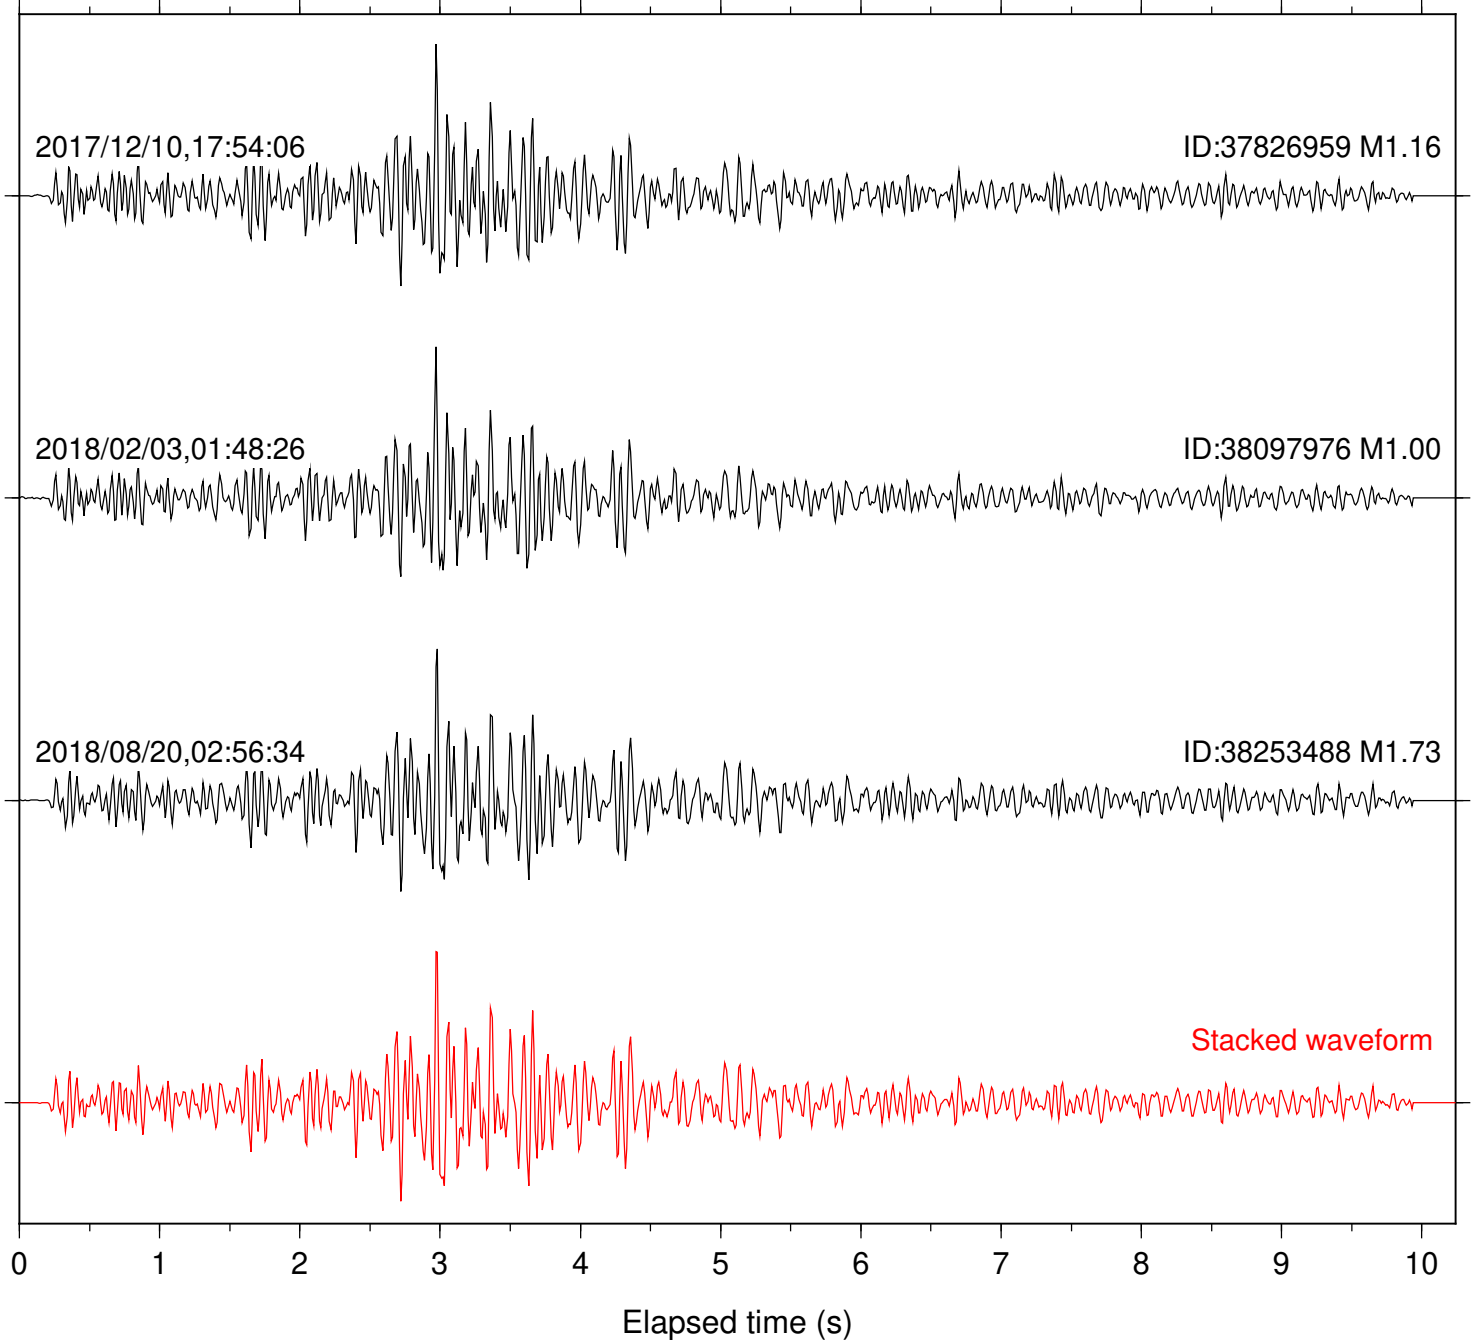

Station: B946 Com: EHZ

Focal depth: 4.98 km