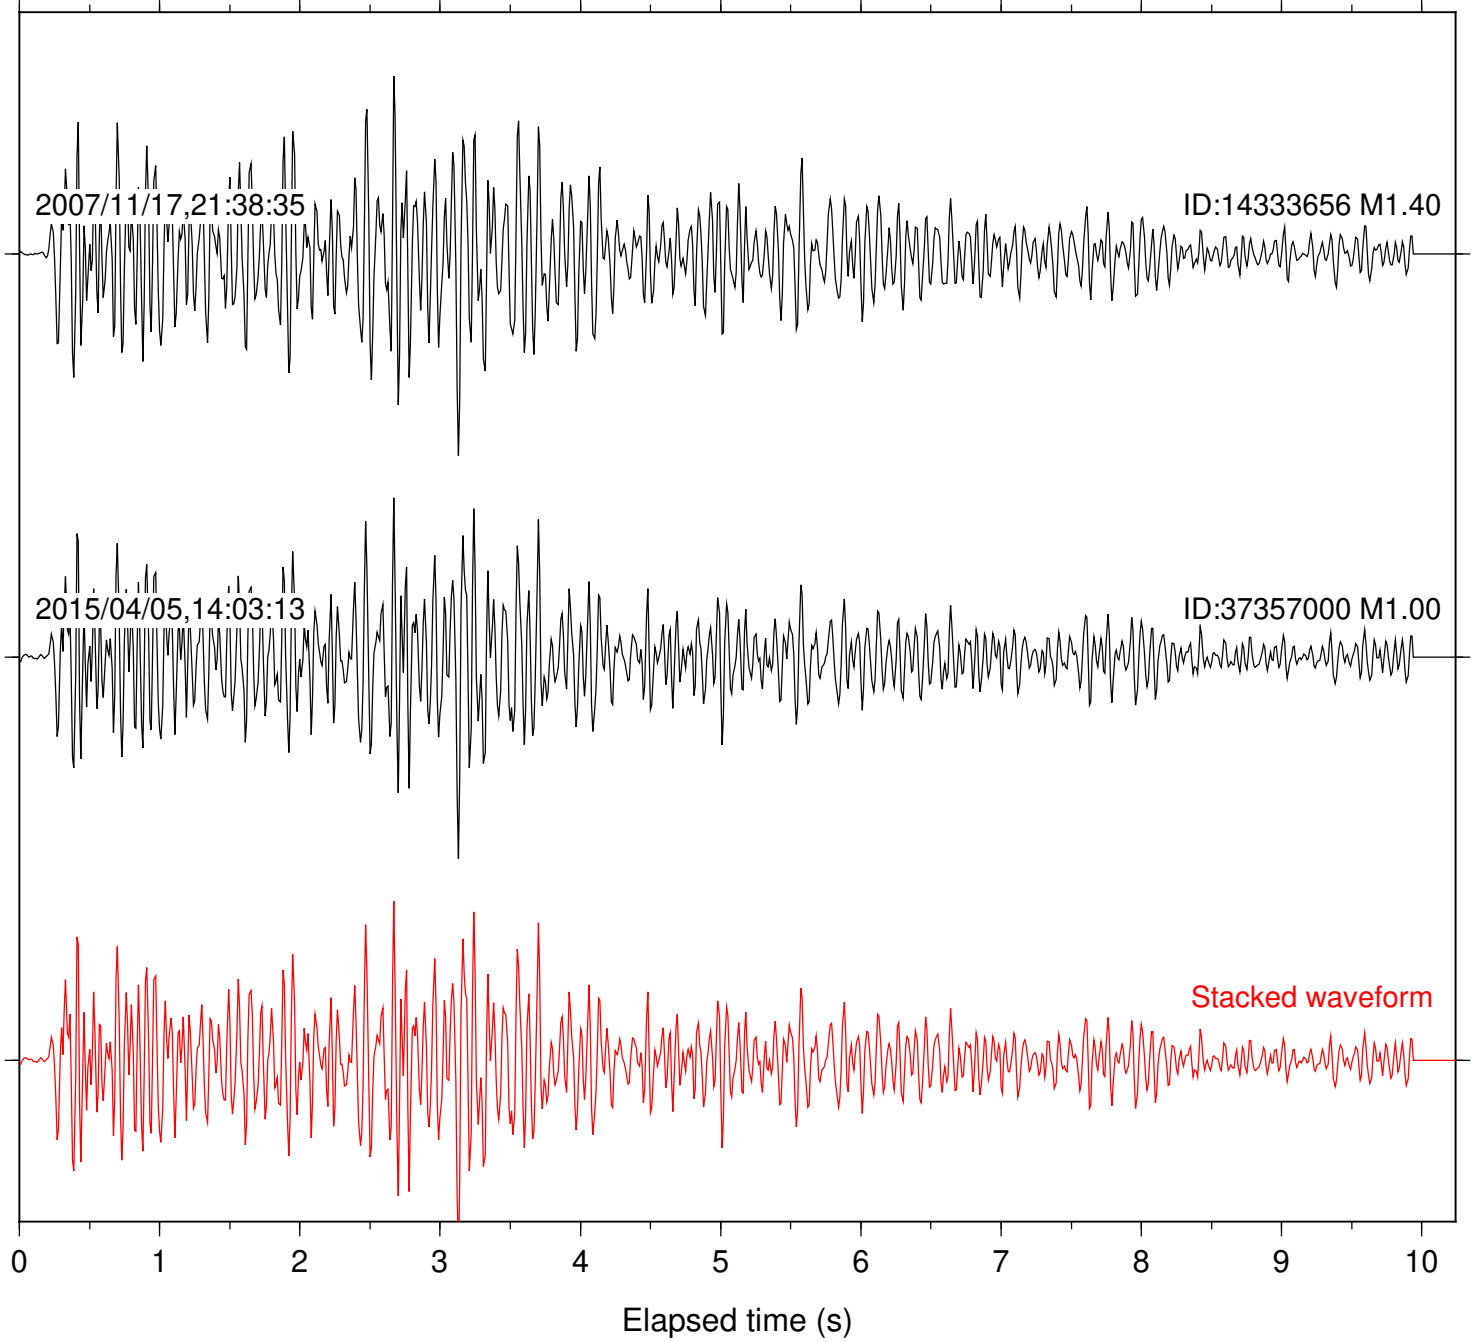

Station: B088 Com: EHZ

Focal depth: 6.23 km