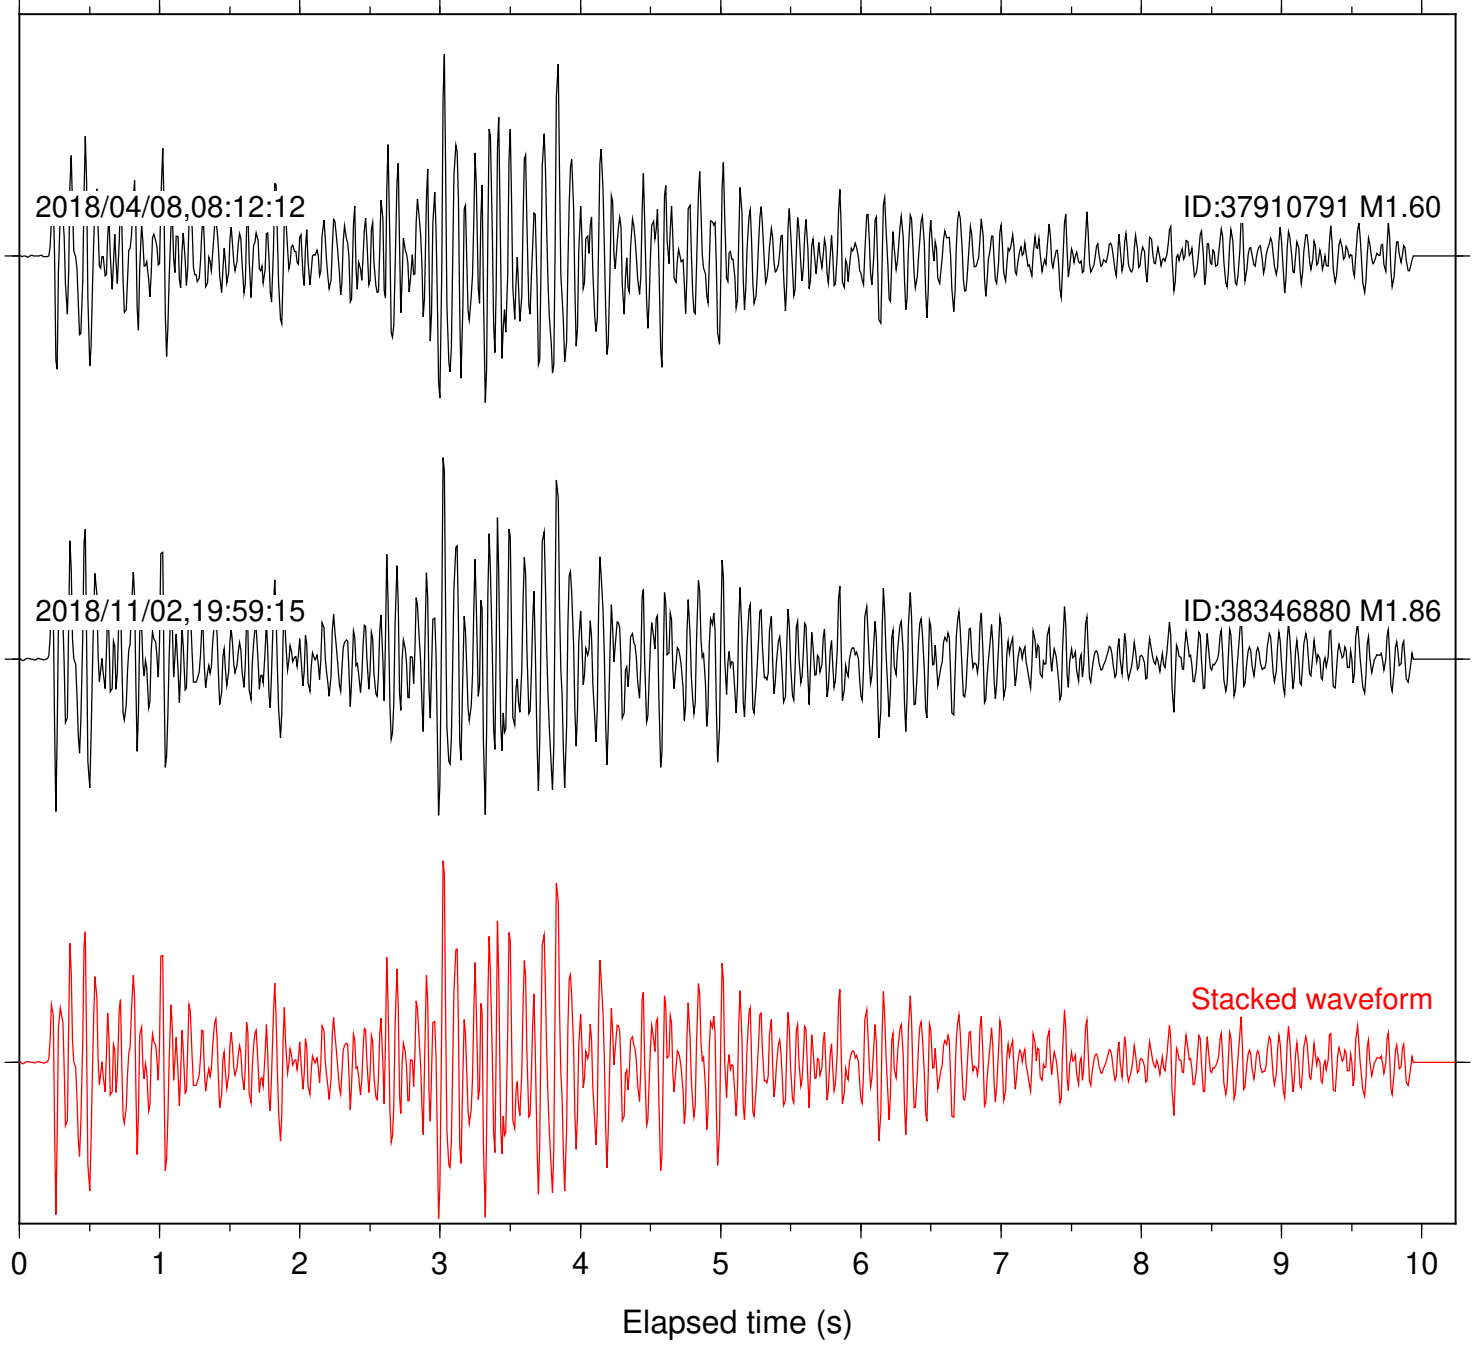

Station: B088 Com: EHZ

Focal depth: 5.23 km