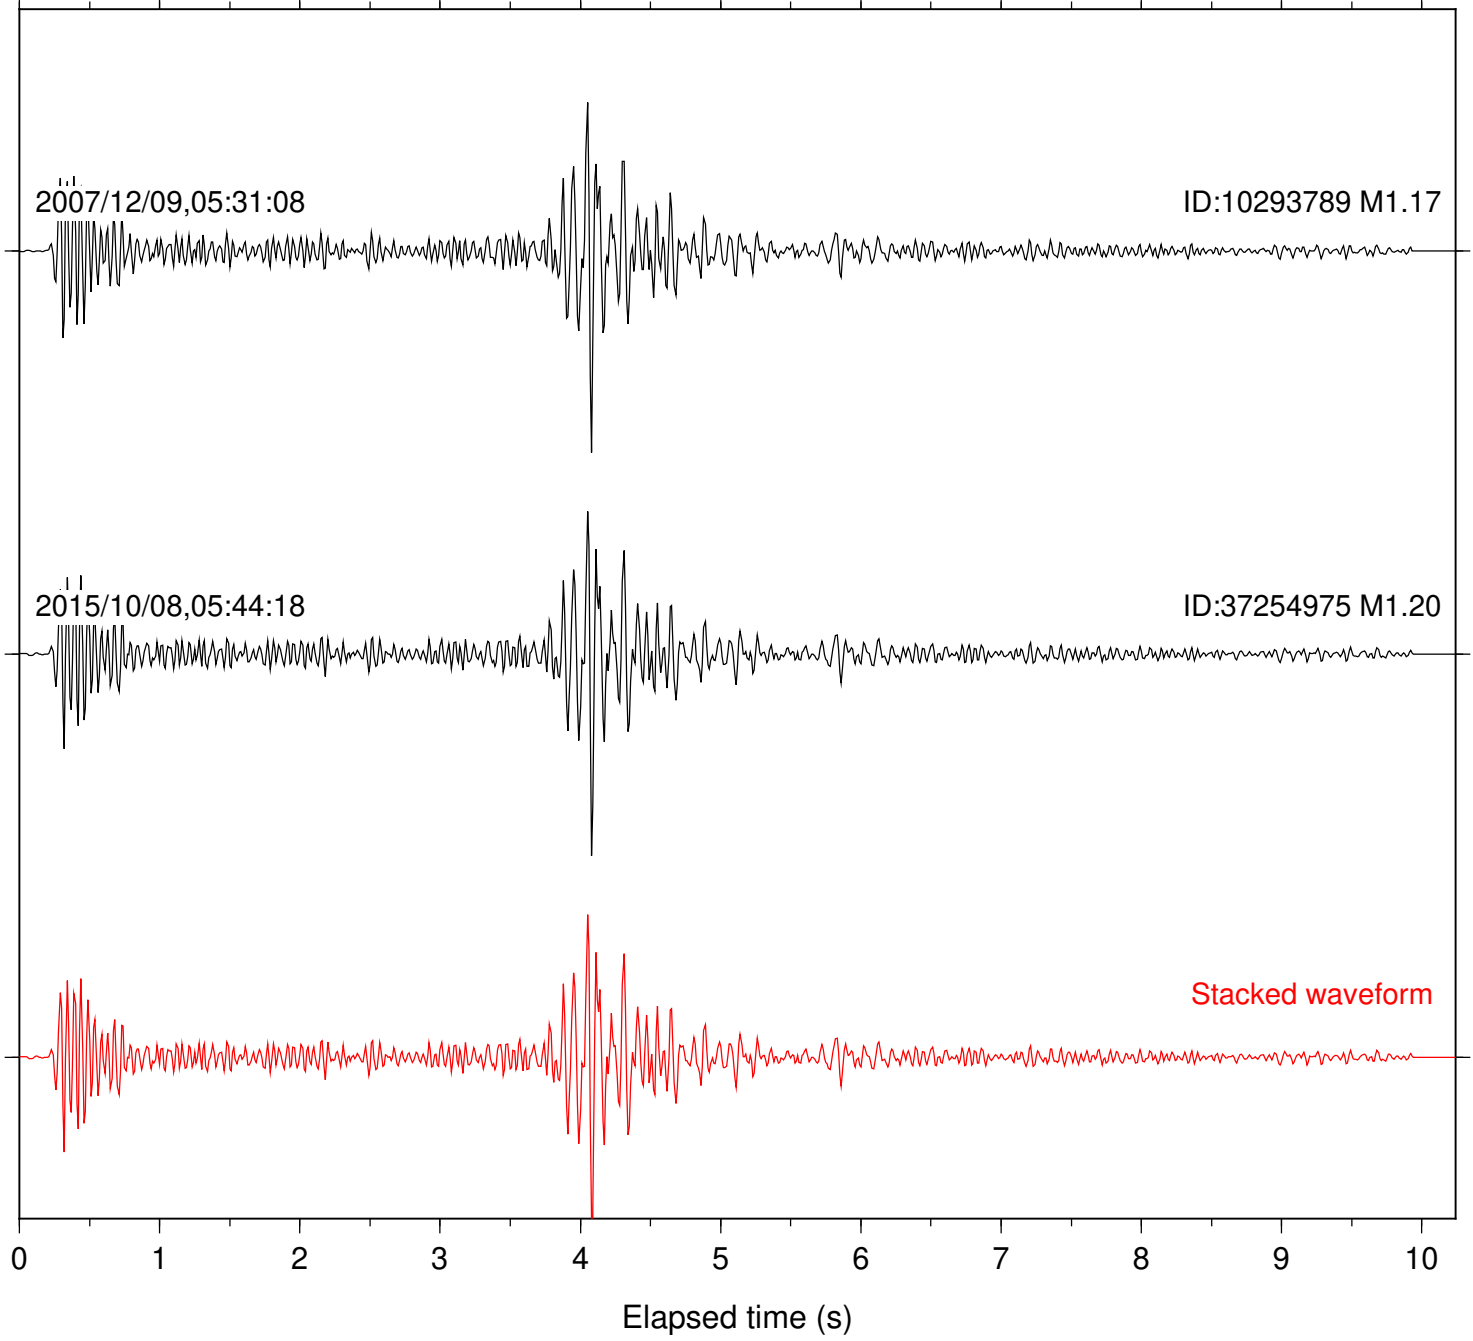

Station: B086 Com: EHZ

Focal depth: 17.57 km