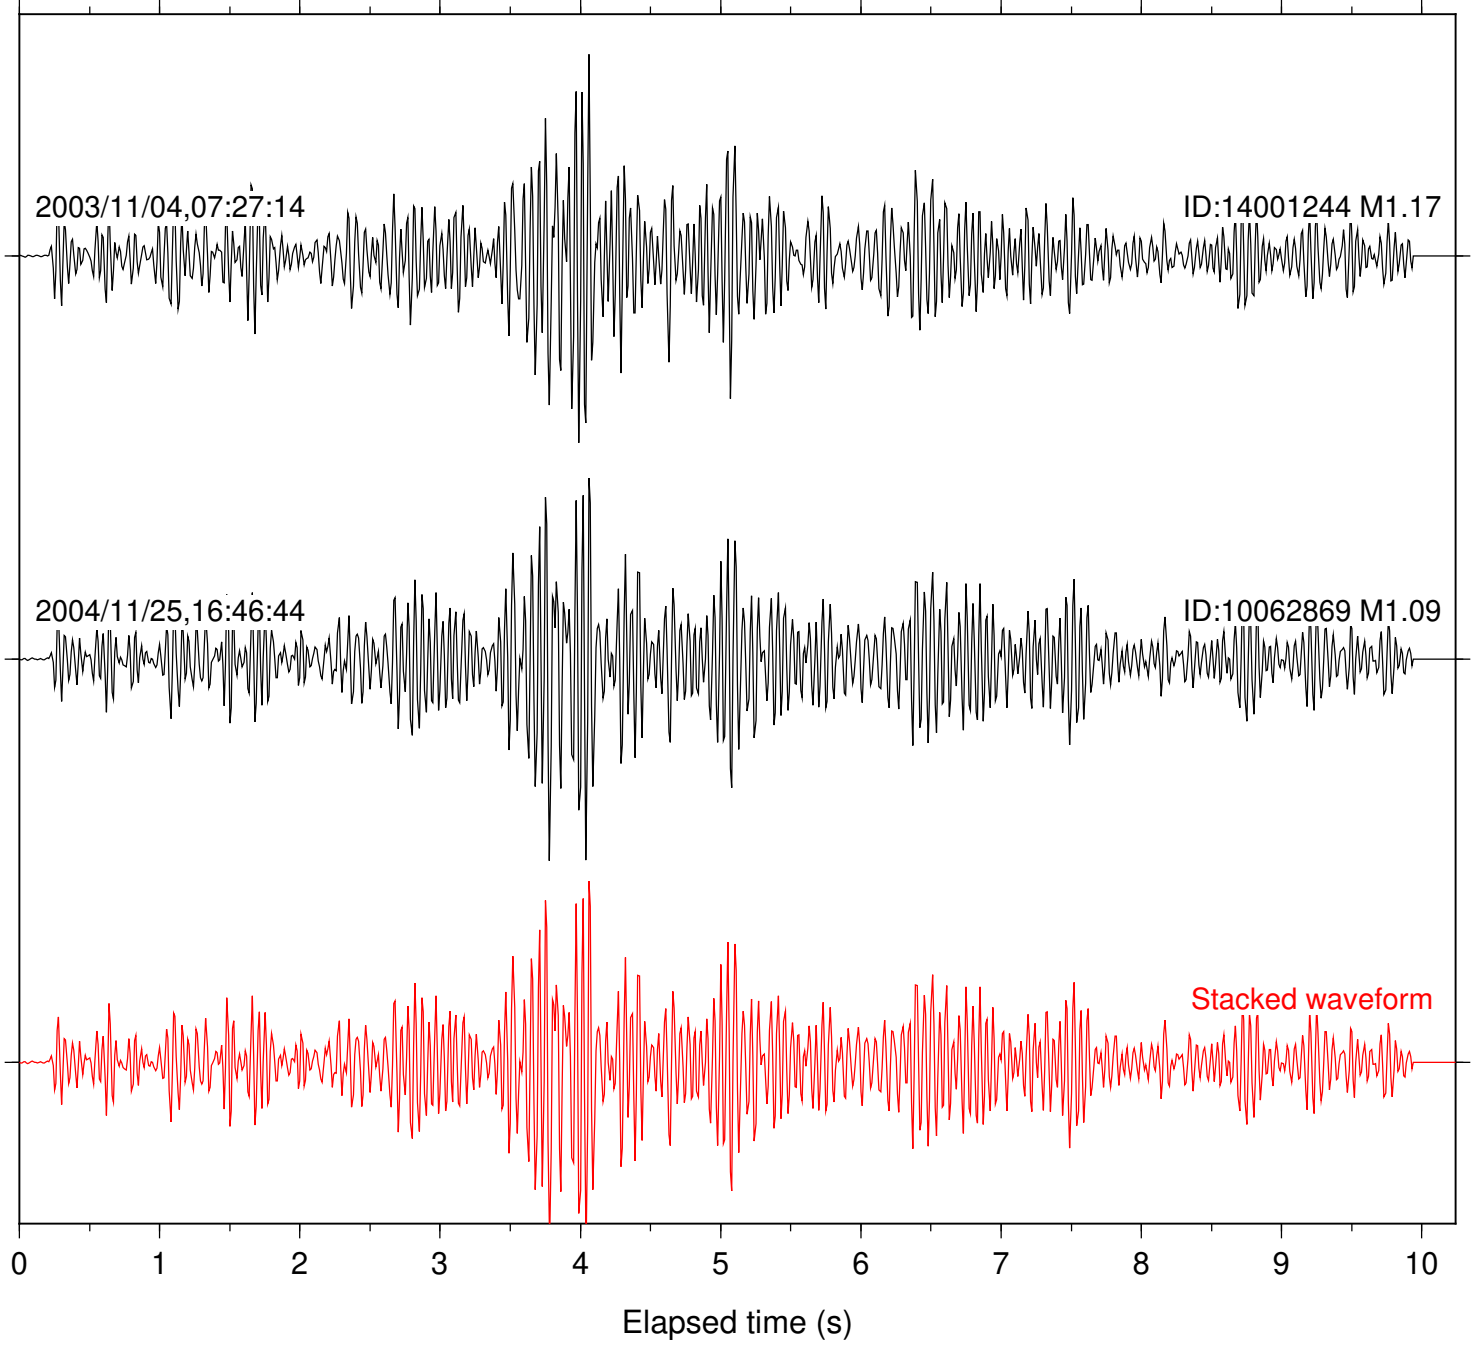

Station: DGR Com: HHZ

Focal depth: 7.83 km