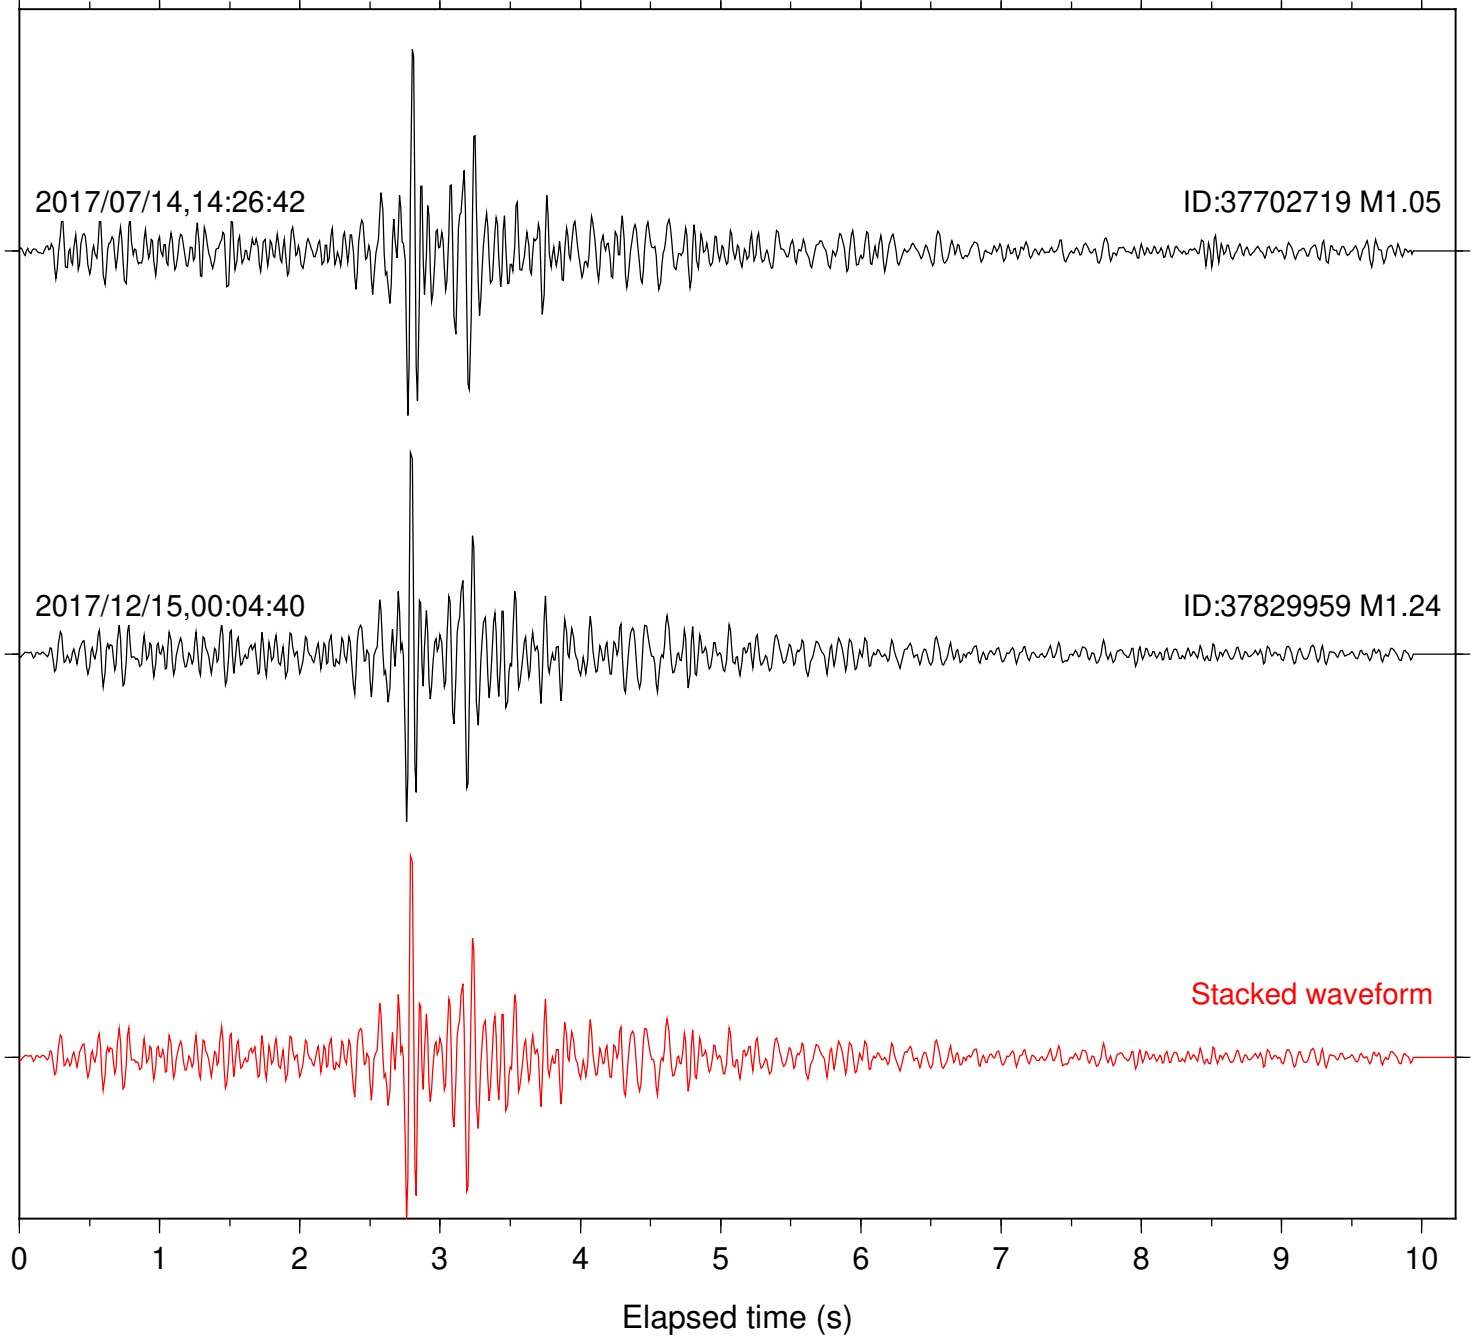

Station: SND Com: HHZ

Focal depth: 6.76 km