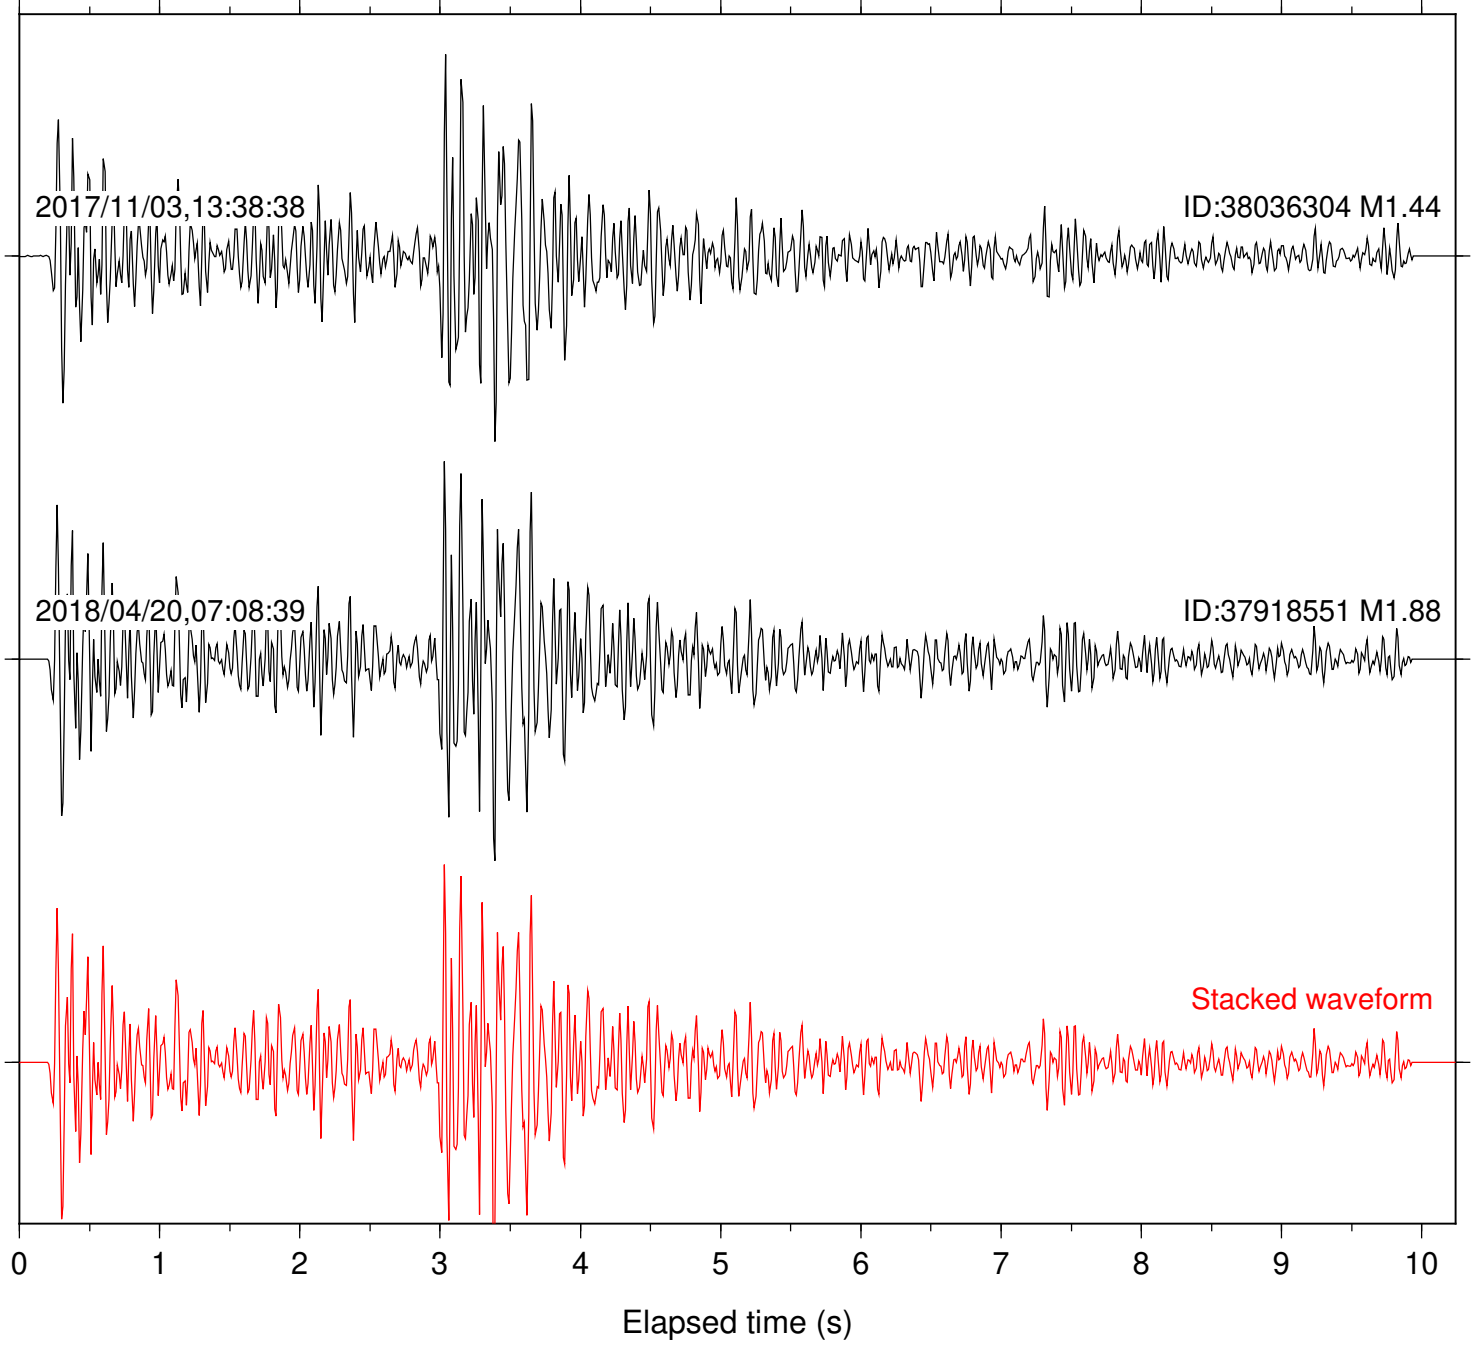

Focal depth: 11.76 km

Station: TOR Com: HHZ

Focal depth: 11.77 km

Station: B081 Com: EHZ

Focal depth: 7.65 km

Station: B082 Com: EHZ

Focal depth: 7.65 km

Station: B084 Com: EHZ