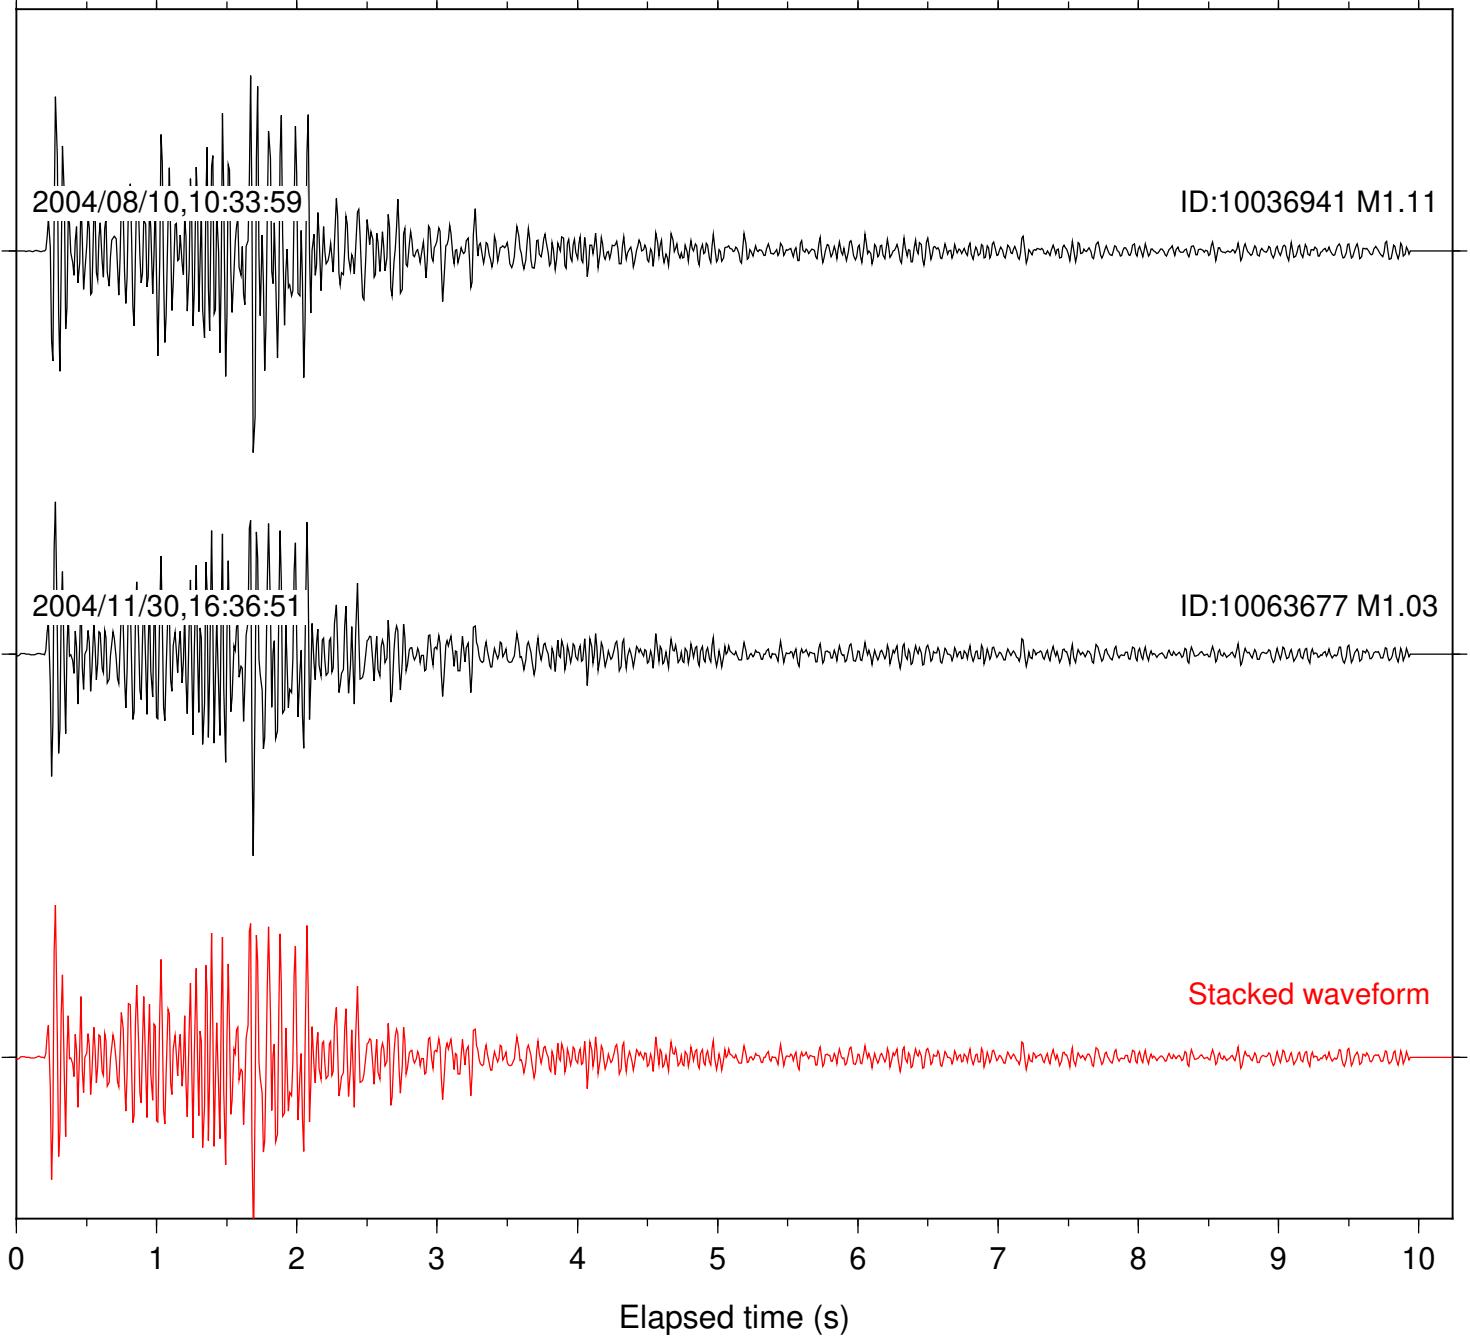

Station: FRD Com: HHZ

Focal depth: 8.85 km