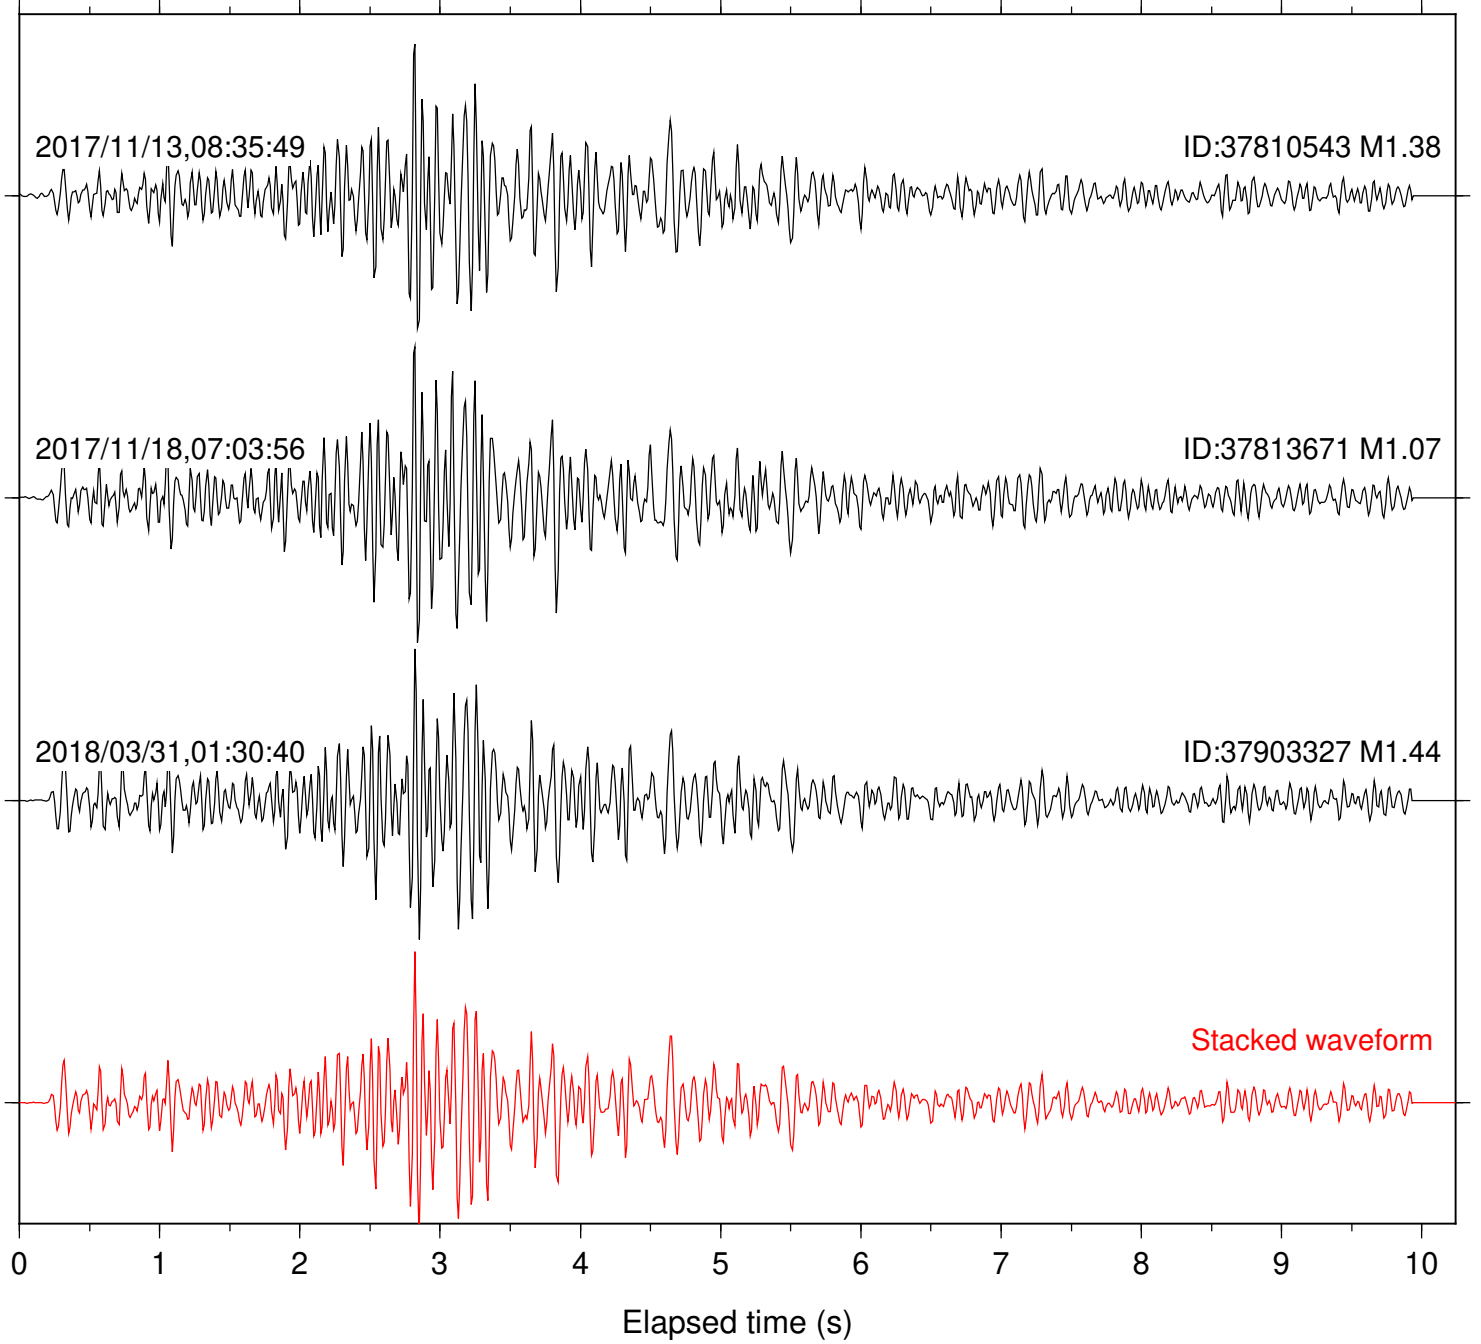

Focal depth: 4.88 km

Station: SND Com: HHZ

Focal depth: 4.88 km

Station: WMC Com: HHZ

Focal depth: 4.89 km

Station: MIR Com: EHZ

Focal depth: 15.46 km

Station: YAQ Com: EHZ