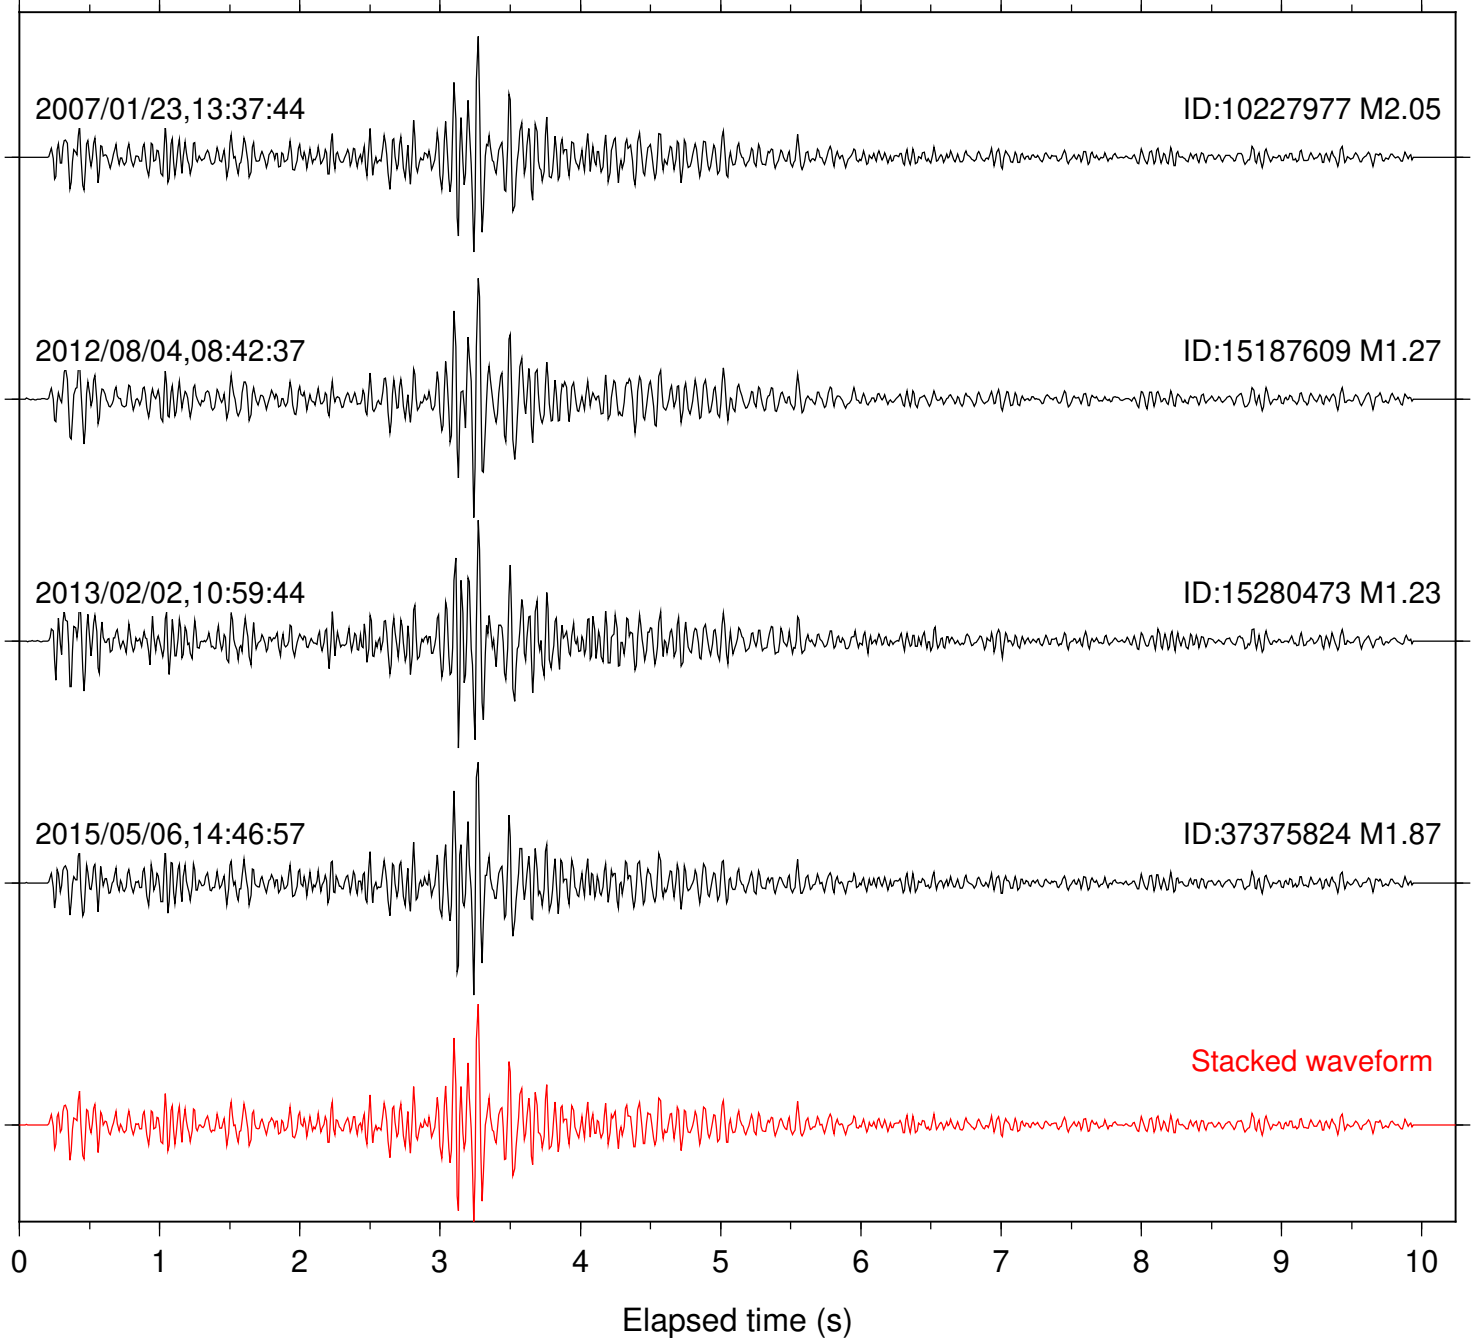

Station: B082 Com: EHZ

Focal depth: 17.55 km