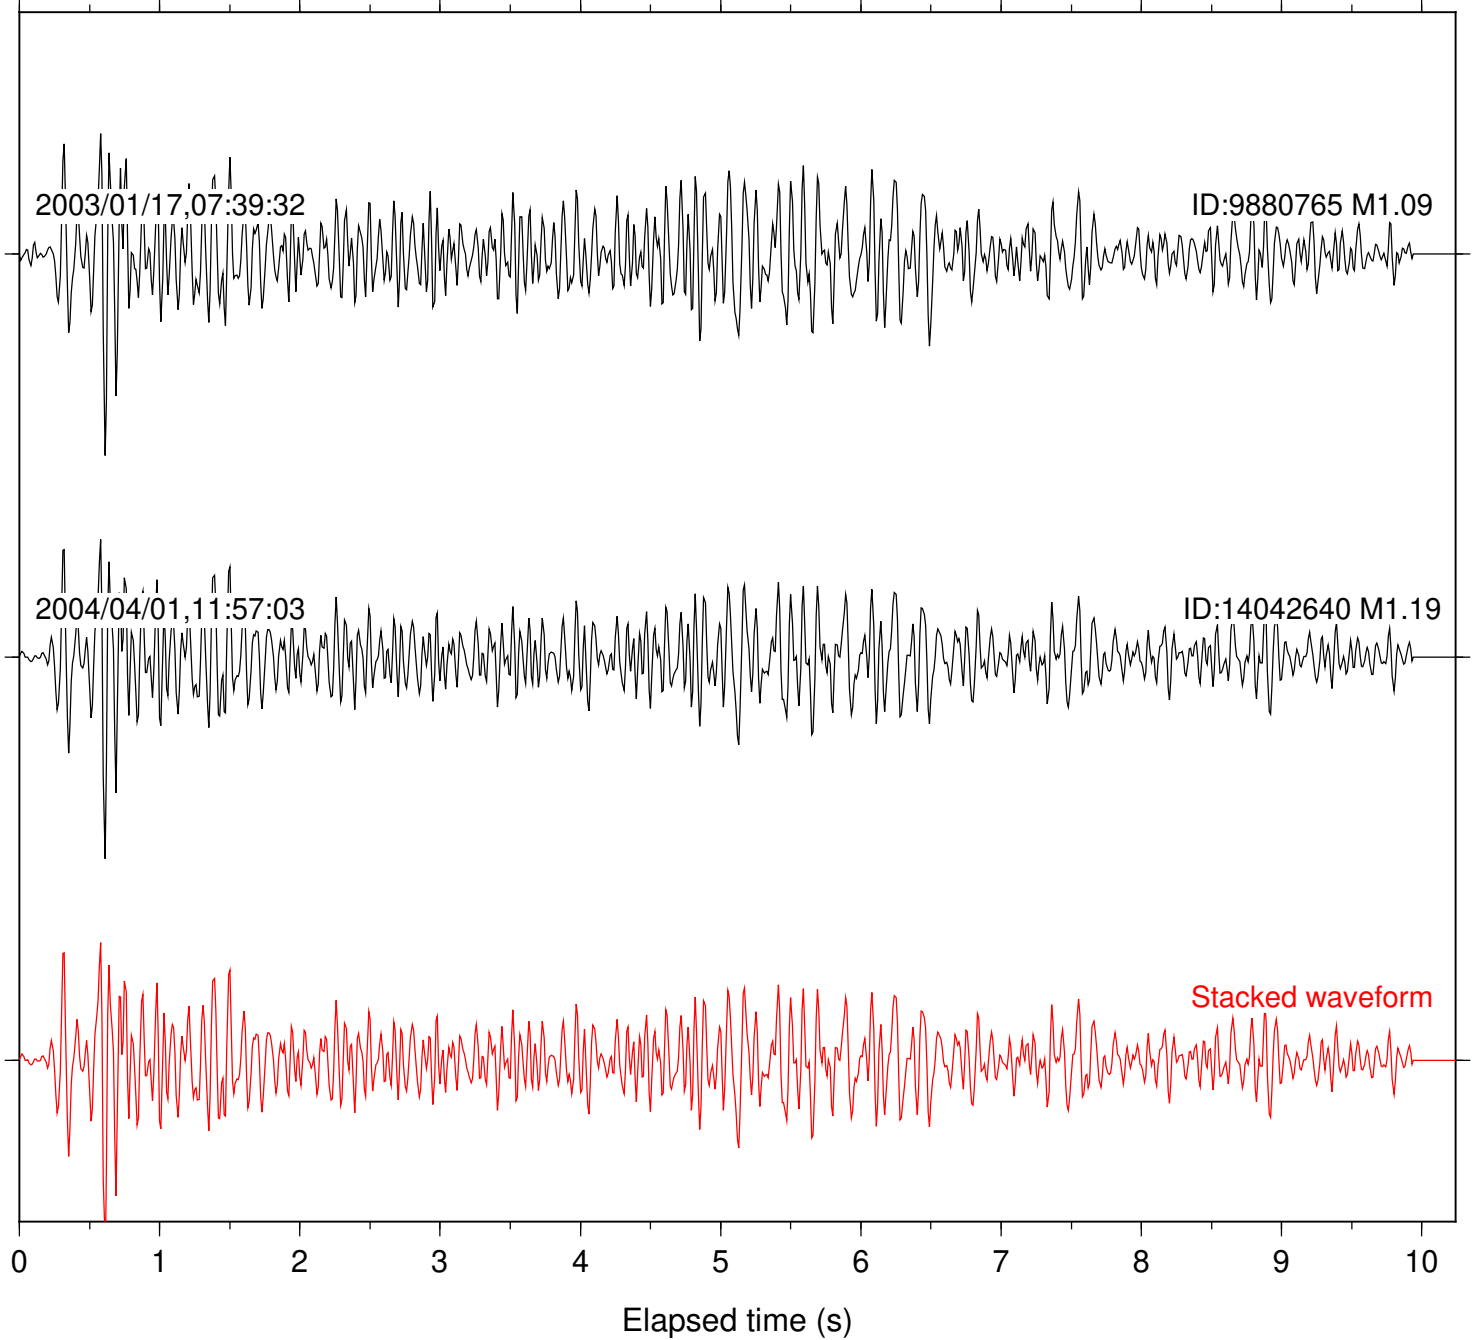

Station: HMT2 Com: HHZ

Focal depth: 3.81 km

Station: POB2 Com: HHZ

Focal depth: 3.81 km

Station: RDM Com: HHZ

Focal depth: 3.81 km

Station: SND Com: HHZ

Focal depth: 3.81 km