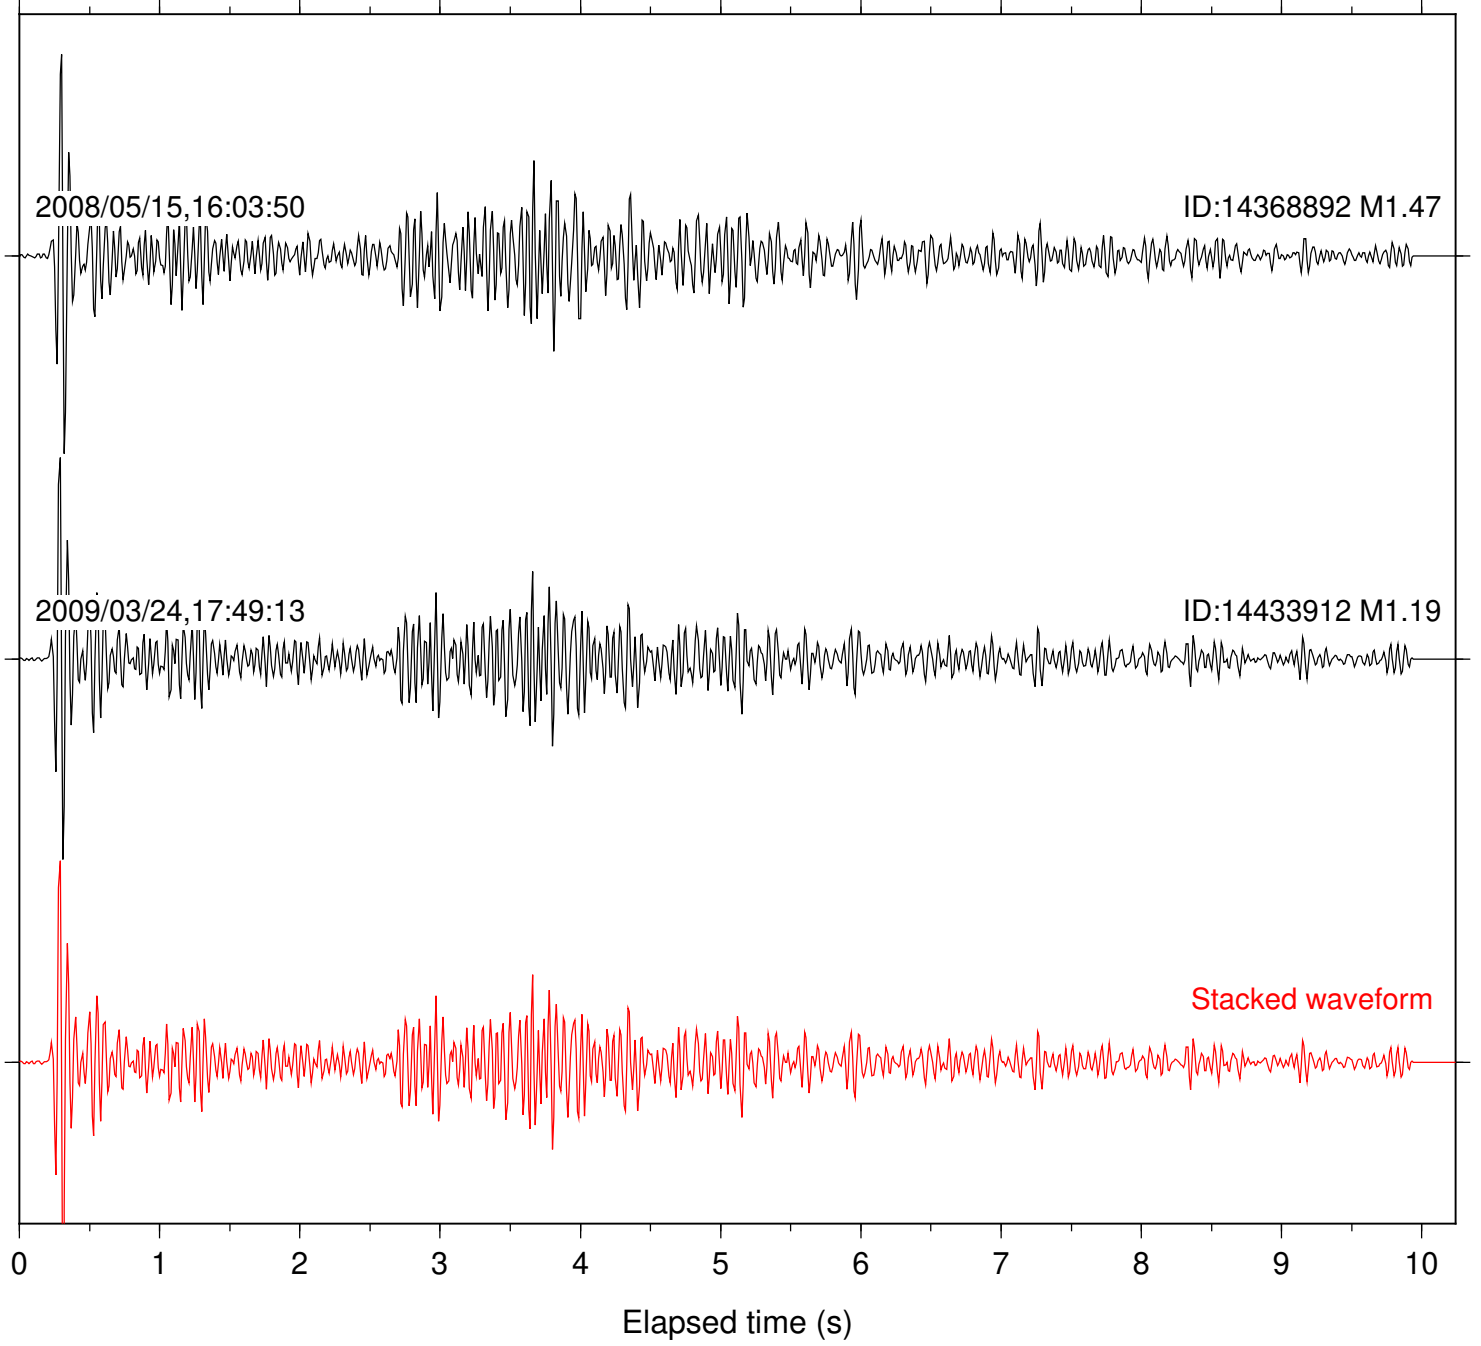

Station: PLM Com: HHZ

Focal depth: 8.64 km