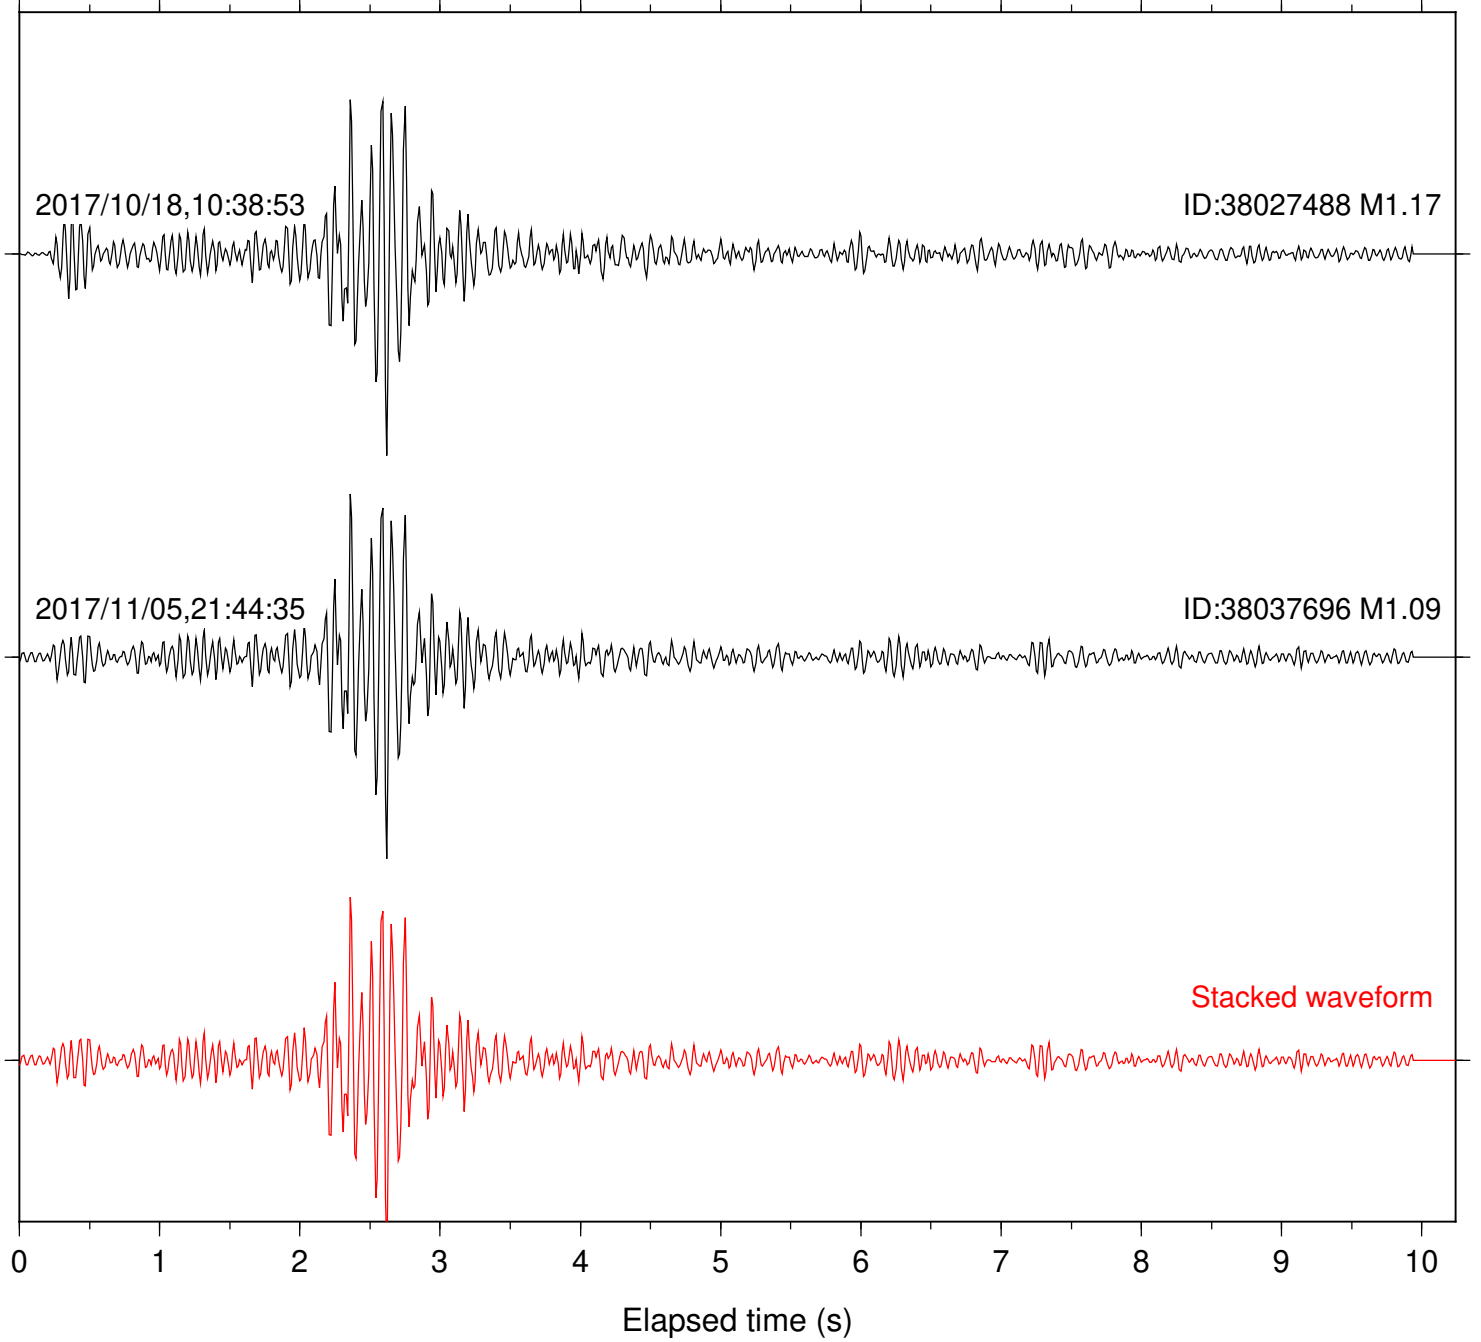

Station: RDM Com: HHZ

Focal depth: 5.43 km