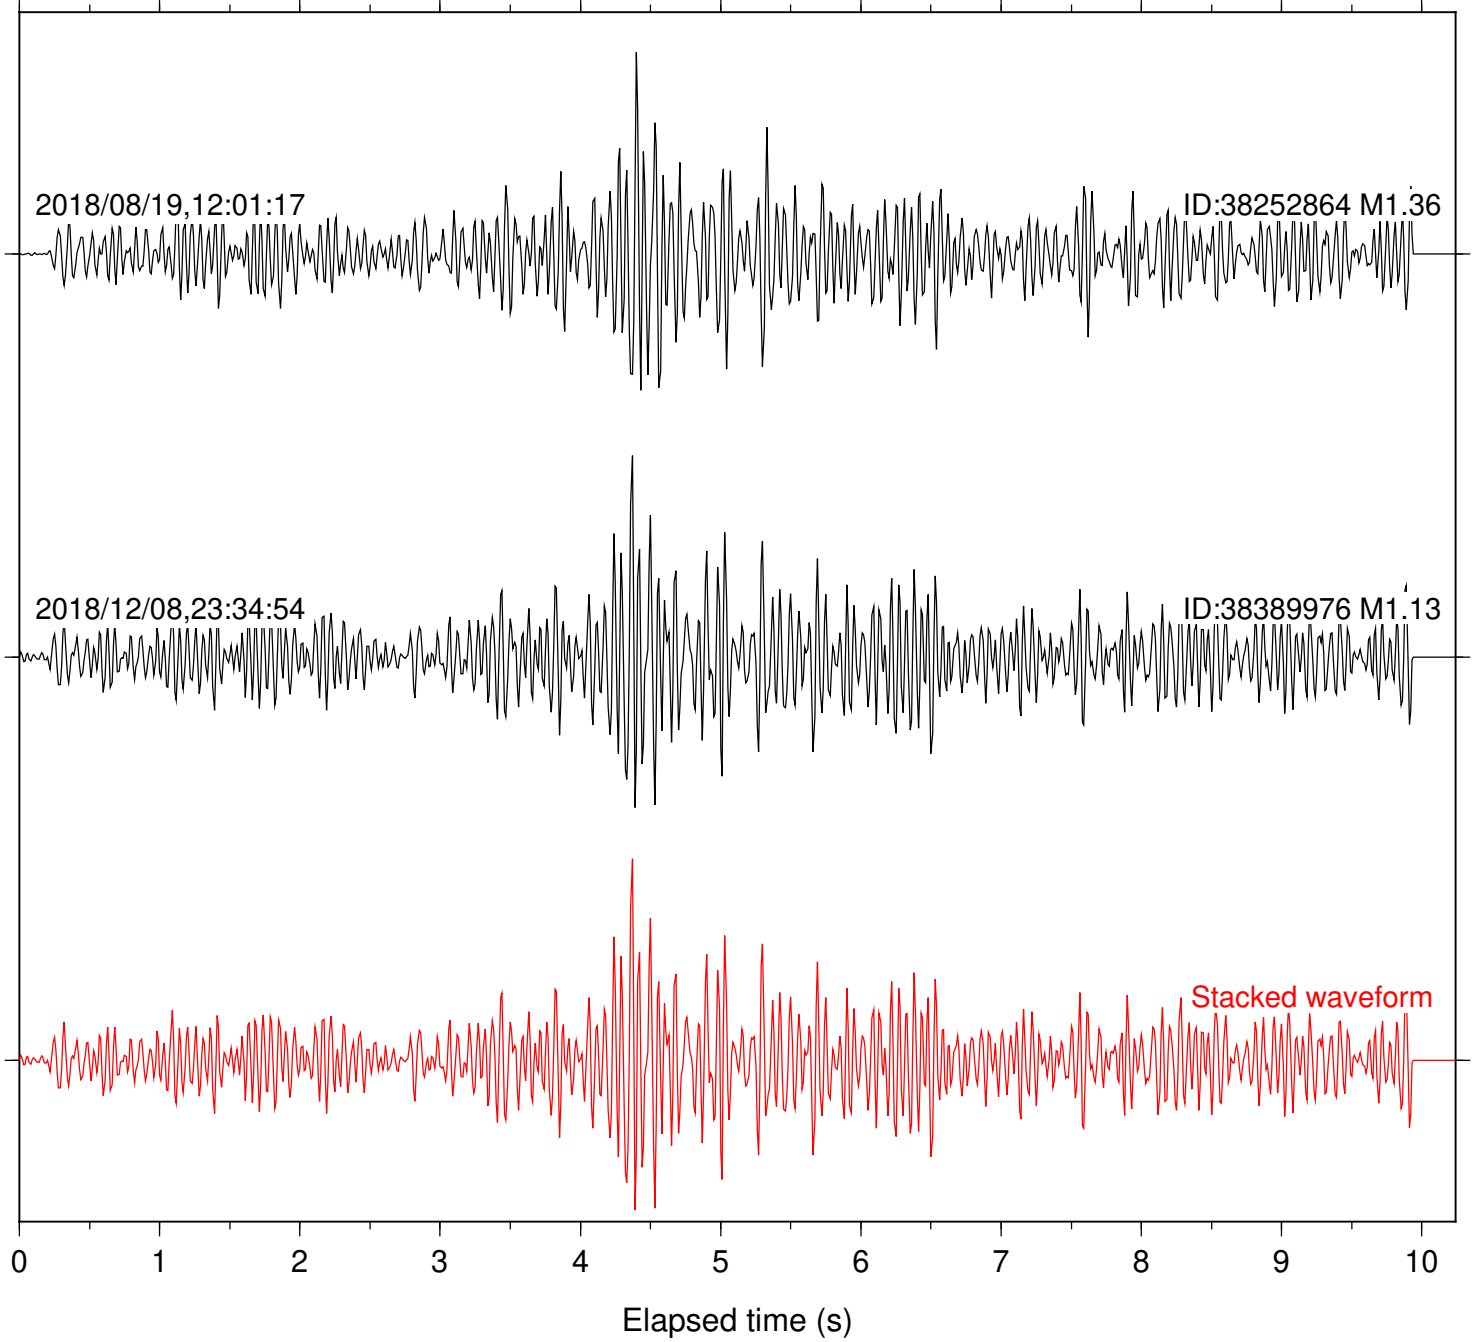

Station: FRD Com: HHZ

Focal depth: 4.09 km

Station: LKH Com: HHZ

Focal depth: 4.09 km

Station: PFO Com: HHZ

Focal depth: 4.09 km

Station: PLM Com: HHZ

Focal depth: 4.09 km