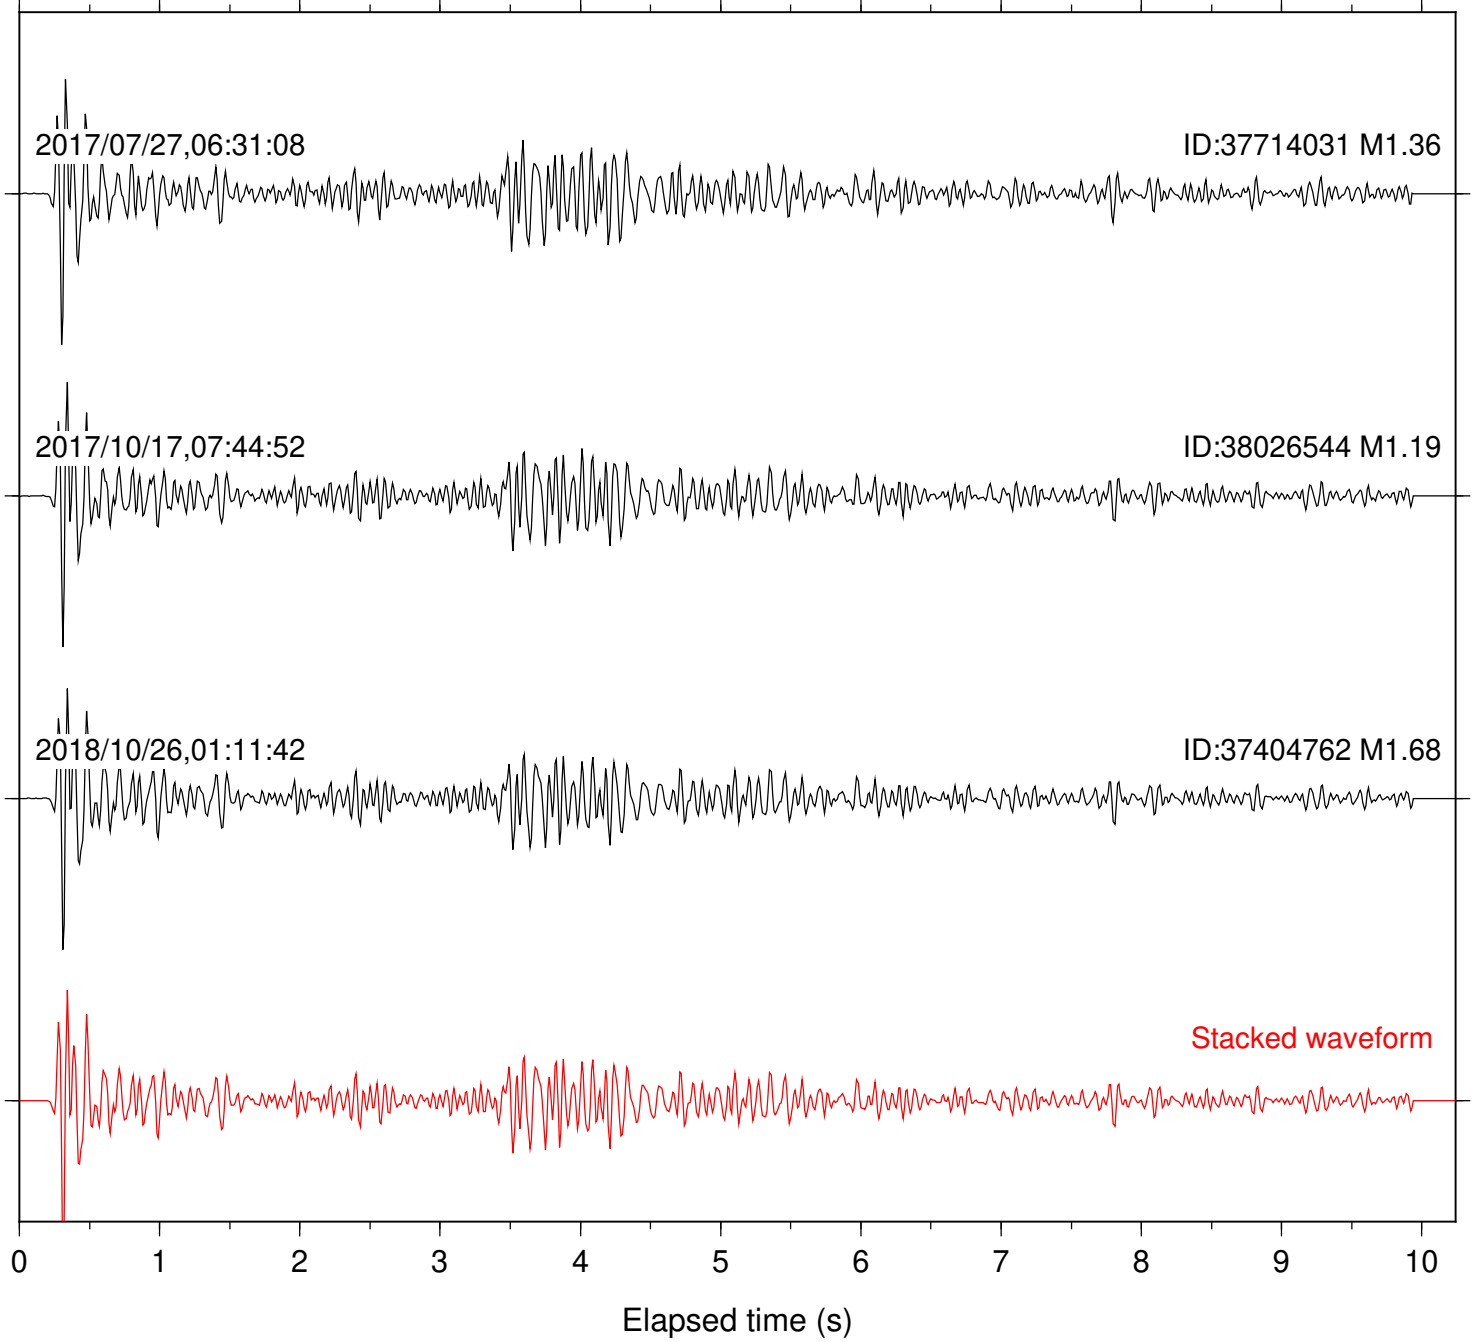

Focal depth: 5.12 km

Station: CSH Com: HHZ

Focal depth: 5.12 km

Station: DGR Com: HHZ

Focal depth: 5.12 km

Station: DNR Com: HHZ

Focal depth: 5.11 km

Station: FRD Com: HHZ