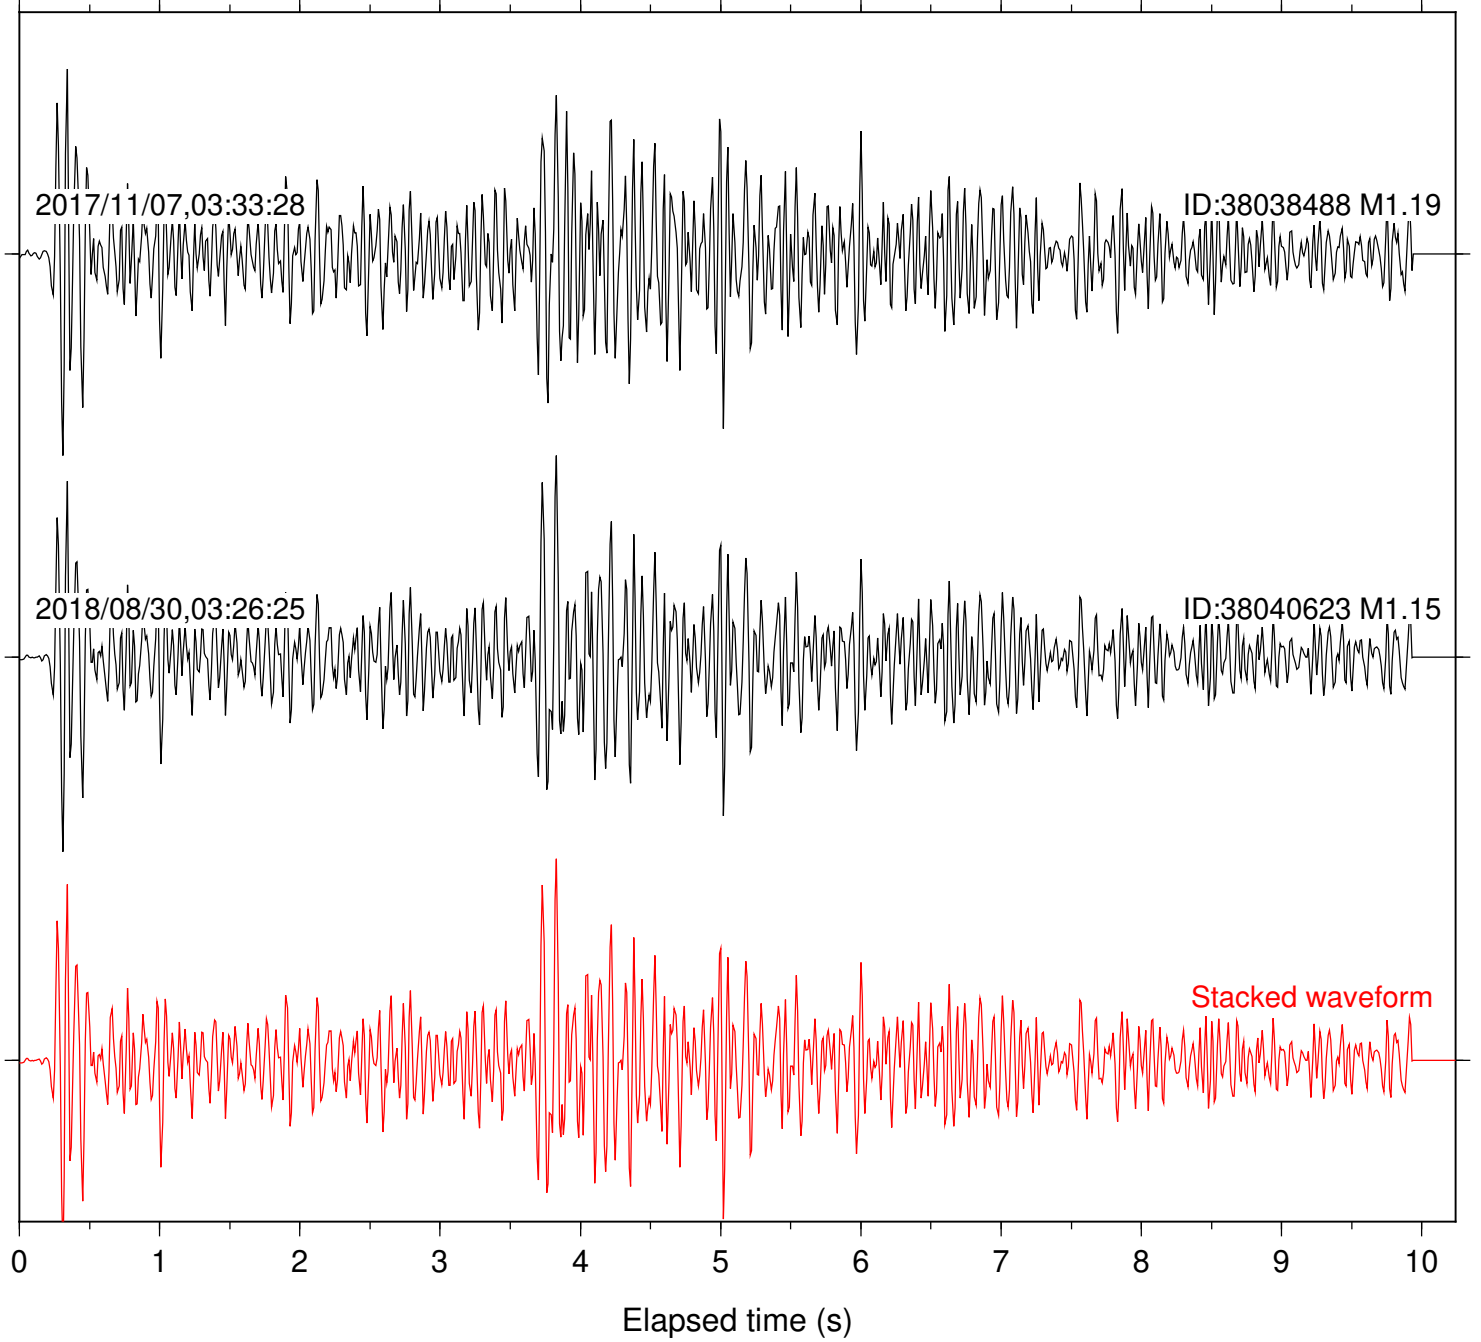

Station: B081 Com: EHZ

Focal depth: 5.16 km