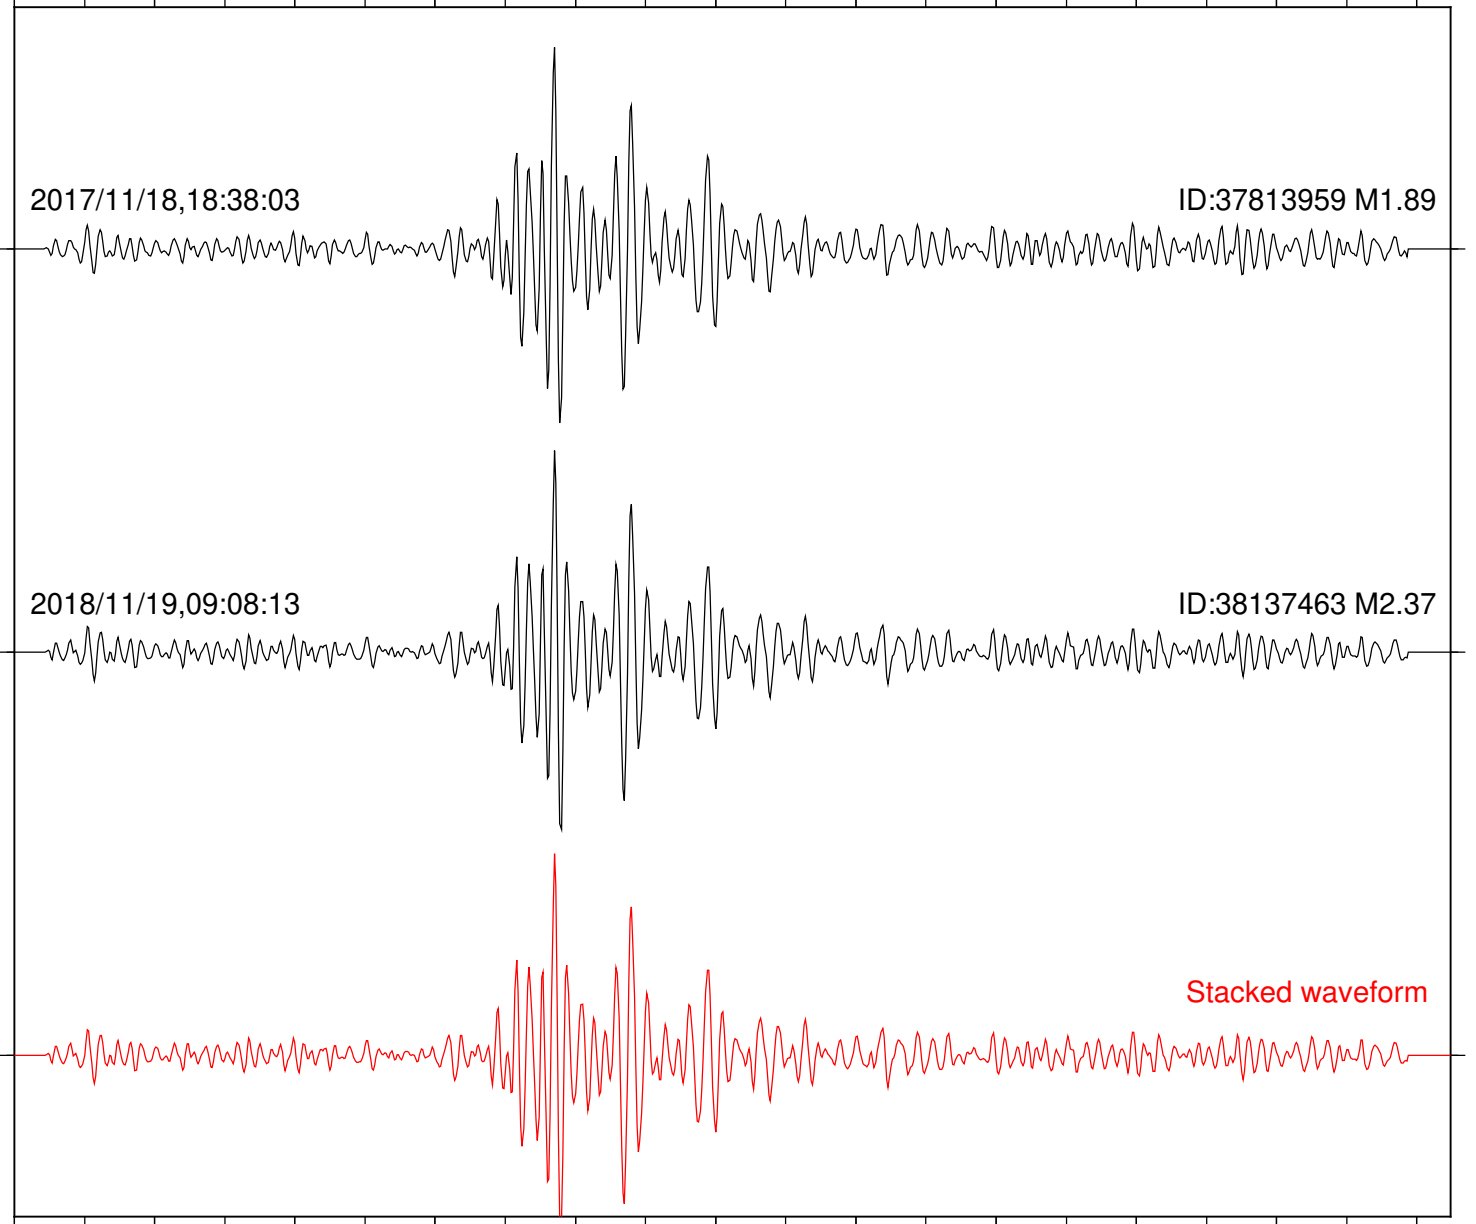

Station: POB2 Com: HHZ

Focal depth: 4.30 km

2017/11/18,18:38:03

ID:37813959 M1.89

2018/11/19,09:08:13

ID:38137463 M2.37

Stacked waveform

0 1 2 3 4 5 6 7 8 9 10
Elapsed time (s)