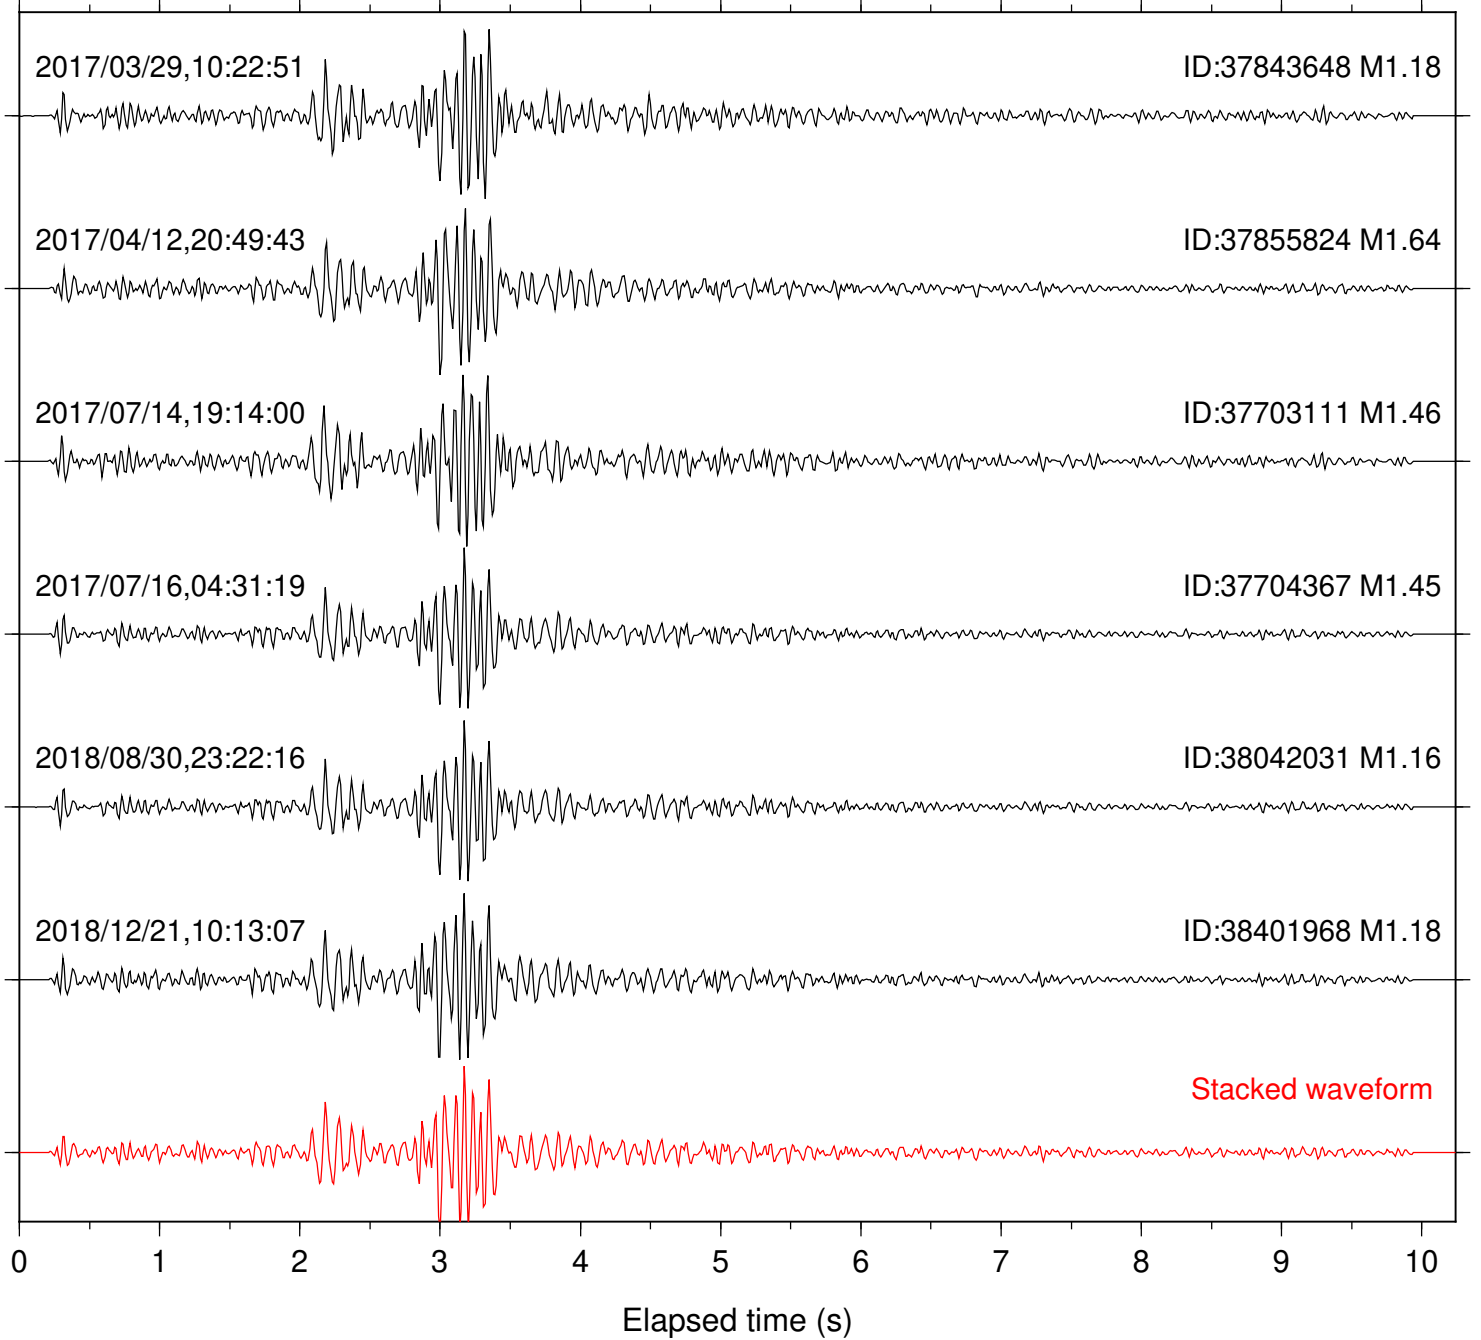

Station: B082 Com: EHZ

Focal depth: 6.08 km