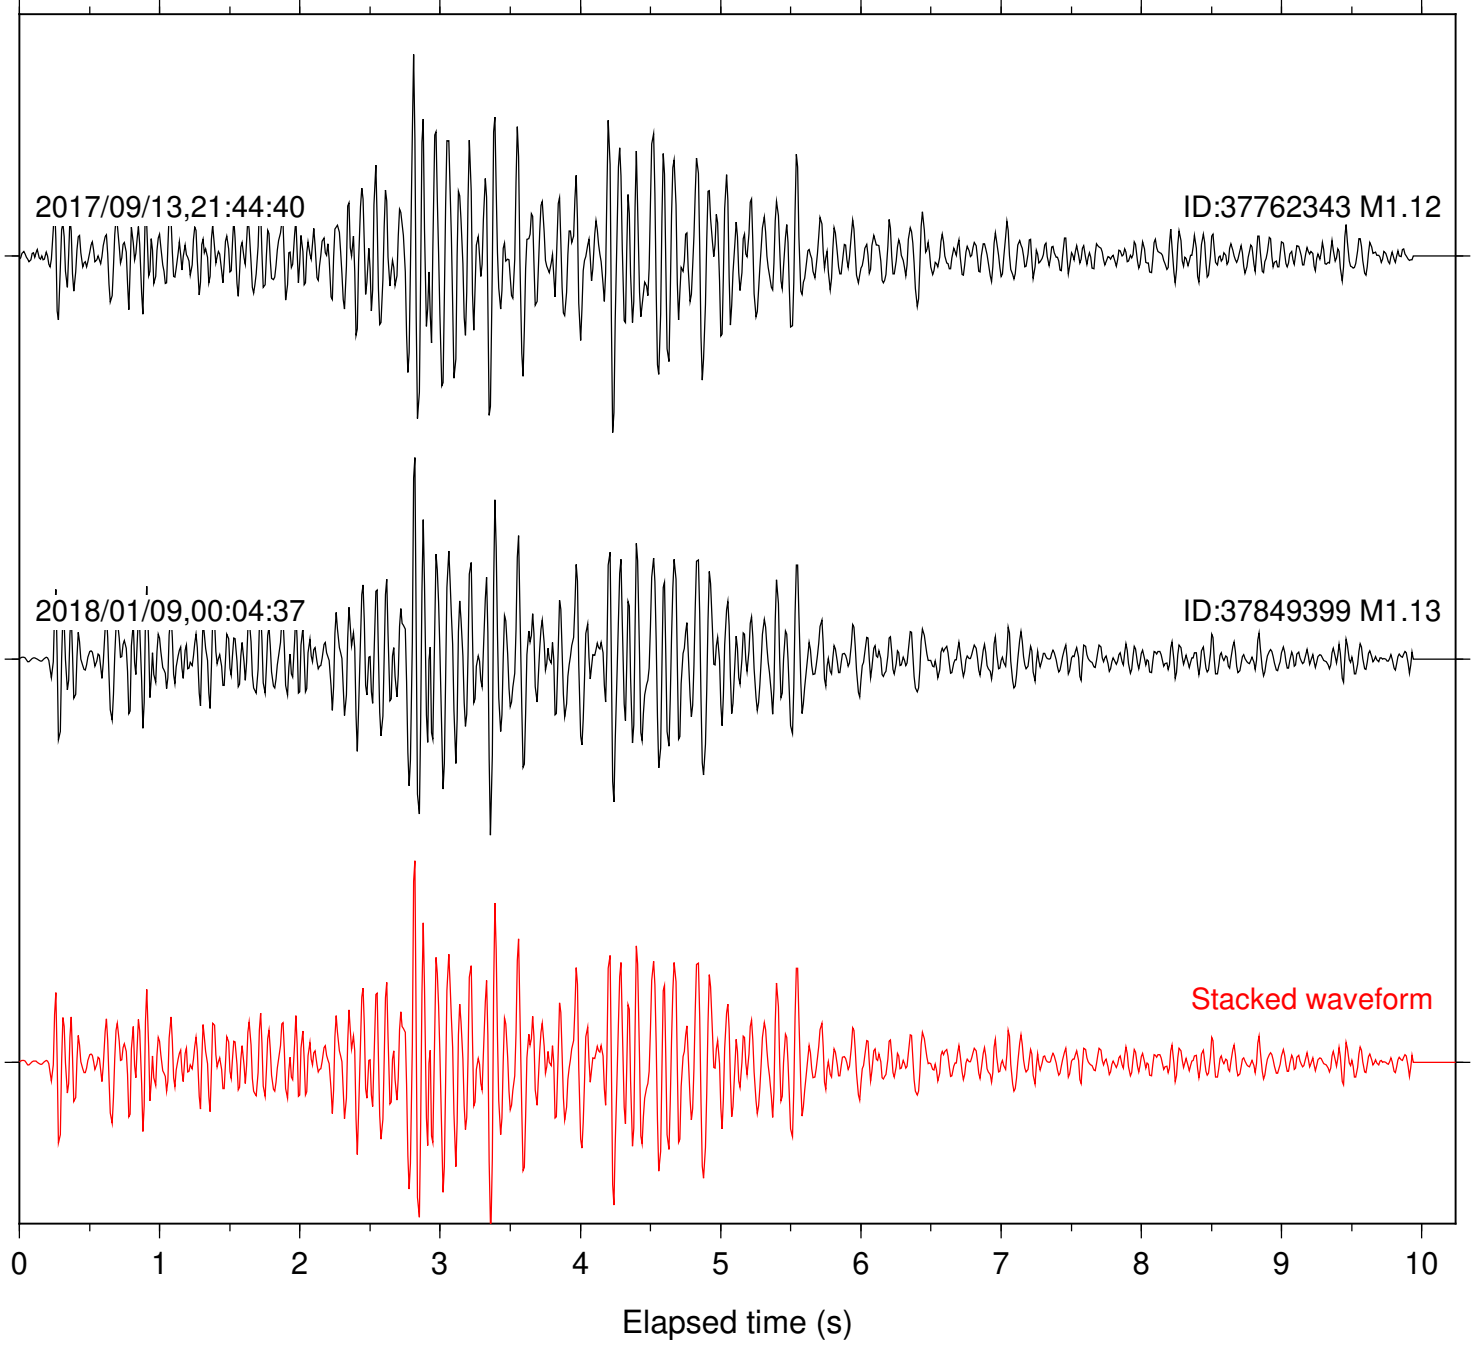

Focal depth: 6.09 km

Station: SND Com: HHZ

Focal depth: 6.09 km

Station: B084 Com: EHZ

Focal depth: 7.04 km

Station: DNR Com: HHZ

Focal depth: 7.04 km

Station: B081 Com: EHZ