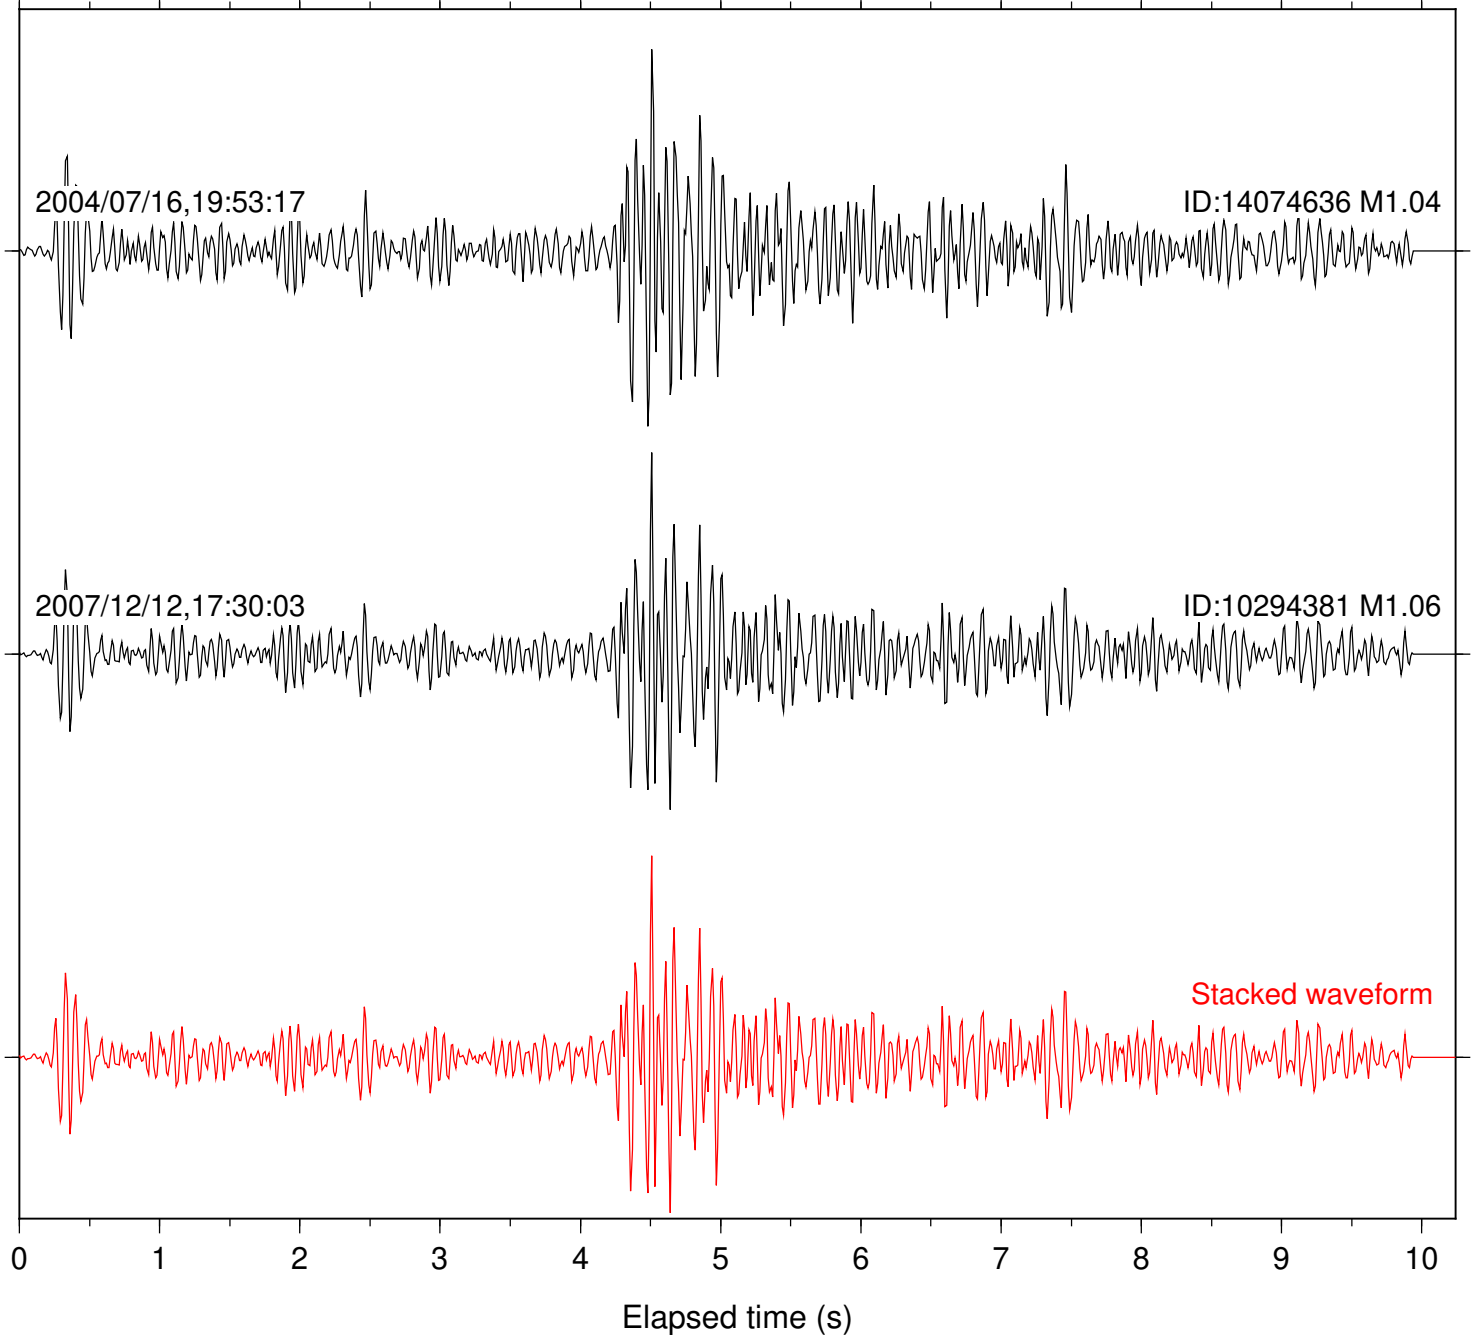

Station: KNW Com: HHZ

Focal depth: 6.05 km