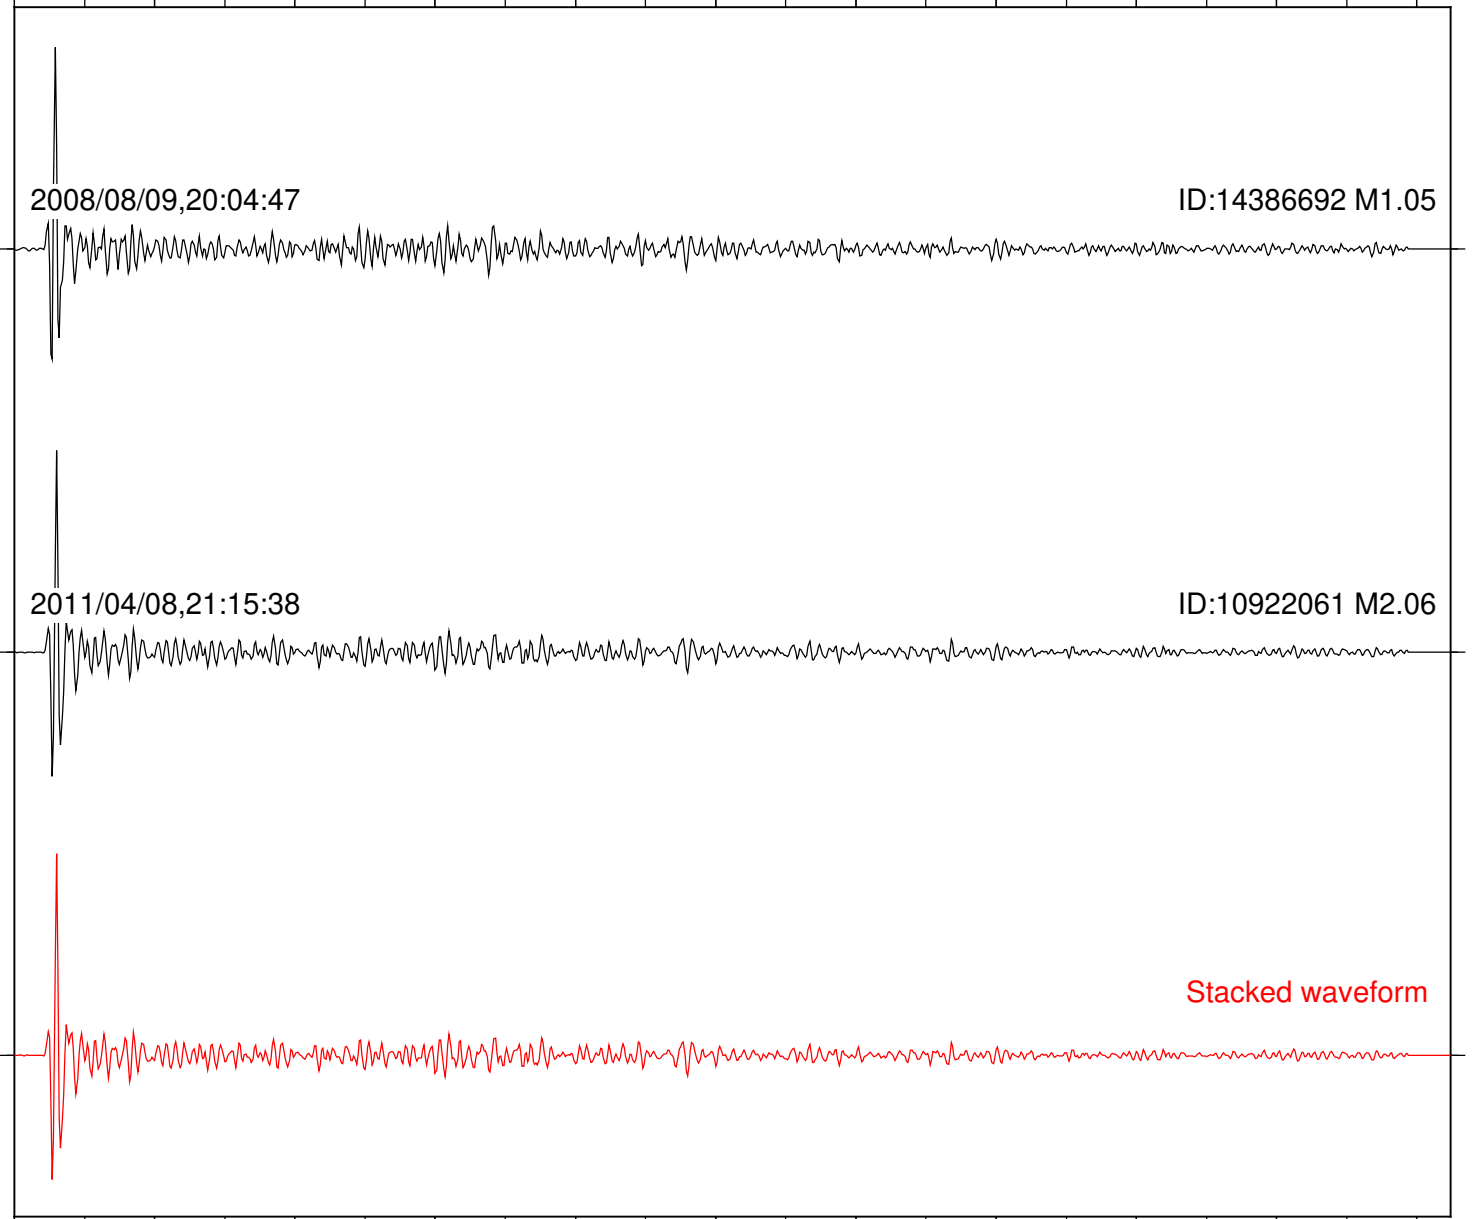

Station: TOR Com: HHZ

Focal depth: 6.69 km

2008/08/09,20:04:47

ID:14386692 M1.05

2011/04/08,21:15:38

ID:10922061 M2.06

Stacked waveform

0 1 2 3 4 5 6 7 8 9 10

Elapsed time (s)