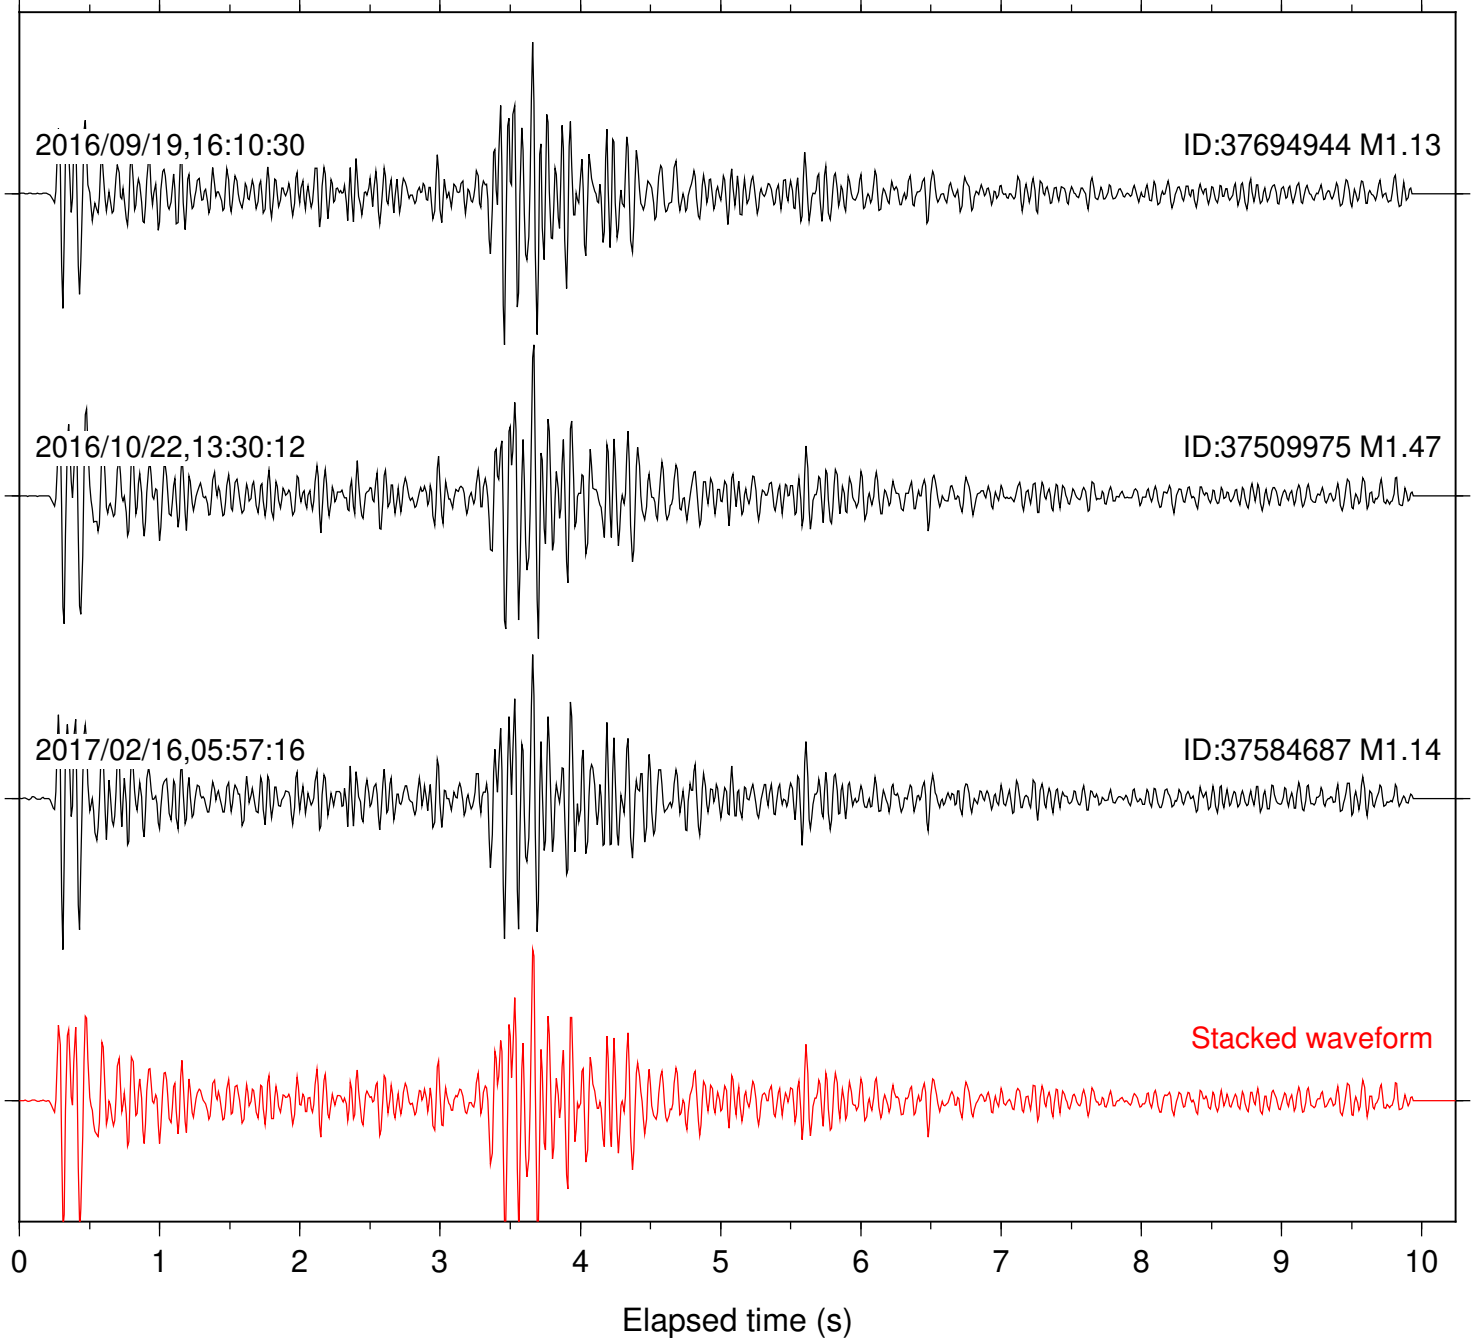

Focal depth: 6.53 km

Station: CSH Com: HHZ

Focal depth: 6.51 km

Station: DGR Com: HHZ

Focal depth: 6.53 km

Station: FRD Com: HHZ

Focal depth: 6.51 km

Station: HMT2 Com: HHZ