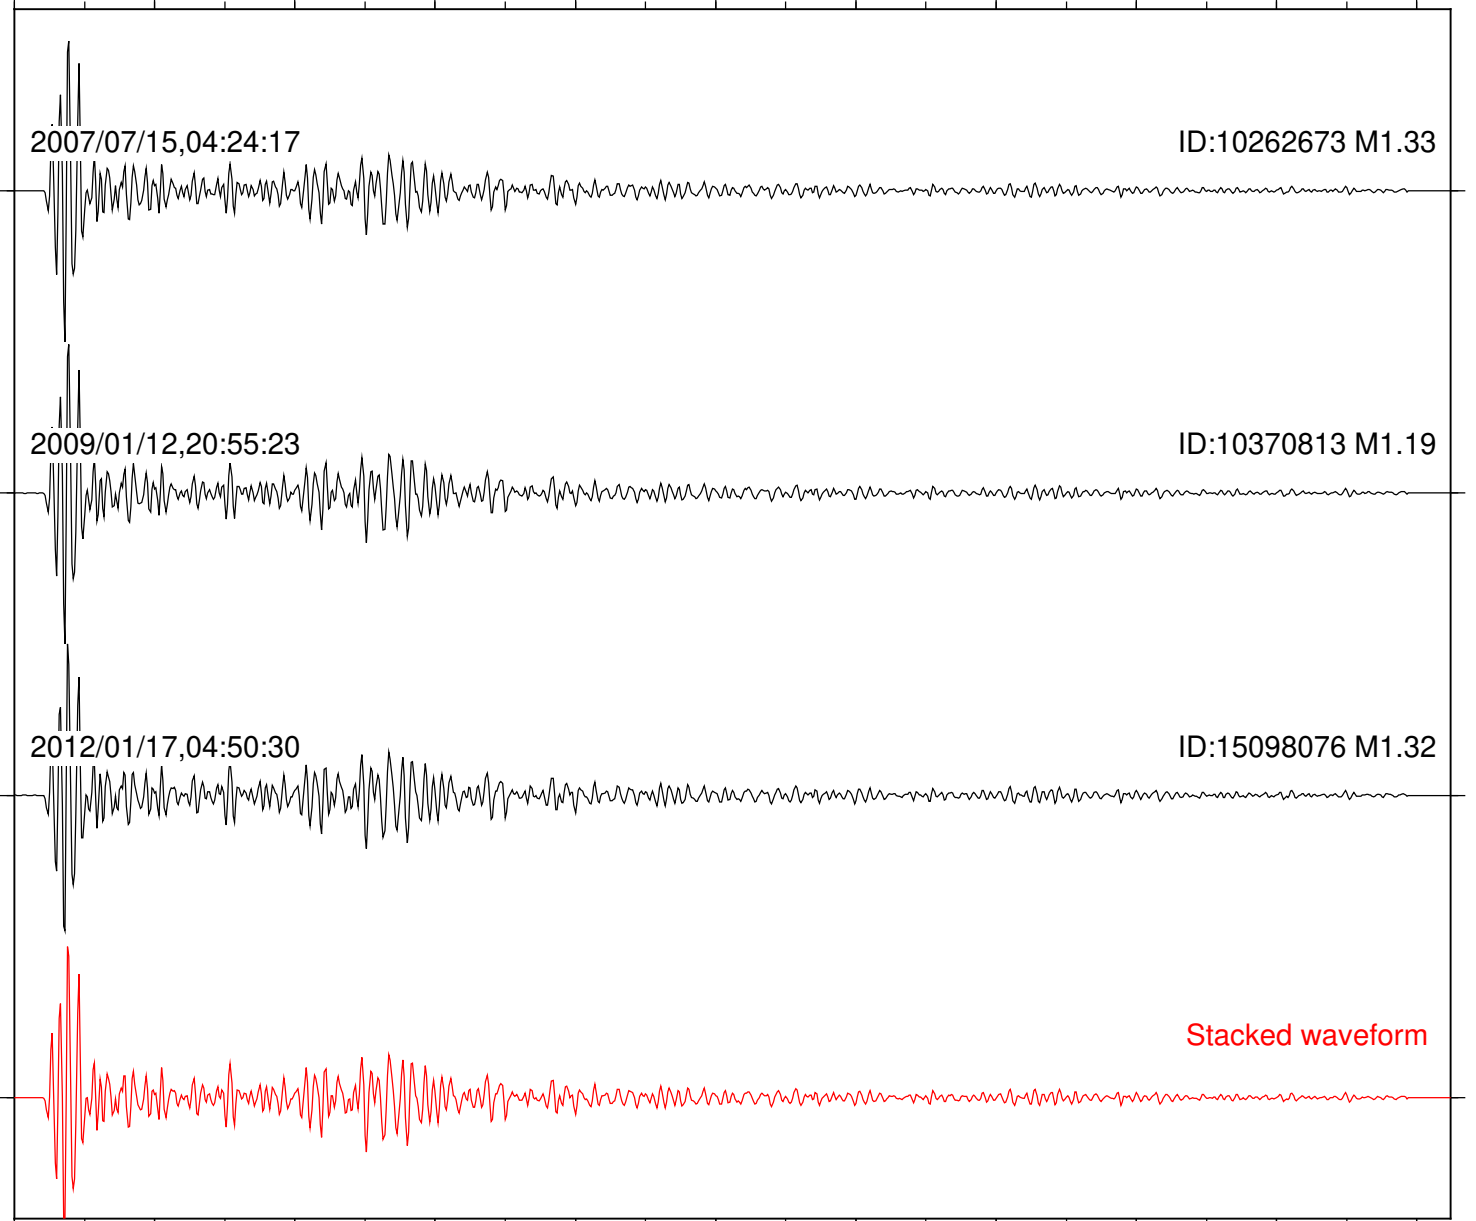

Station: B088 Com: EHZ

Focal depth: 8.32 km

2007/07/15,04:24:17

ID:10262673 M1.33

2009/01/12,20:55:23

ID:10370813 M1.19

2012/01/17,04:50:30

ID:15098076 M1.32

Stacked waveform

0 1 2 3 4 5 6 7 8 9 10

Elapsed time (s)