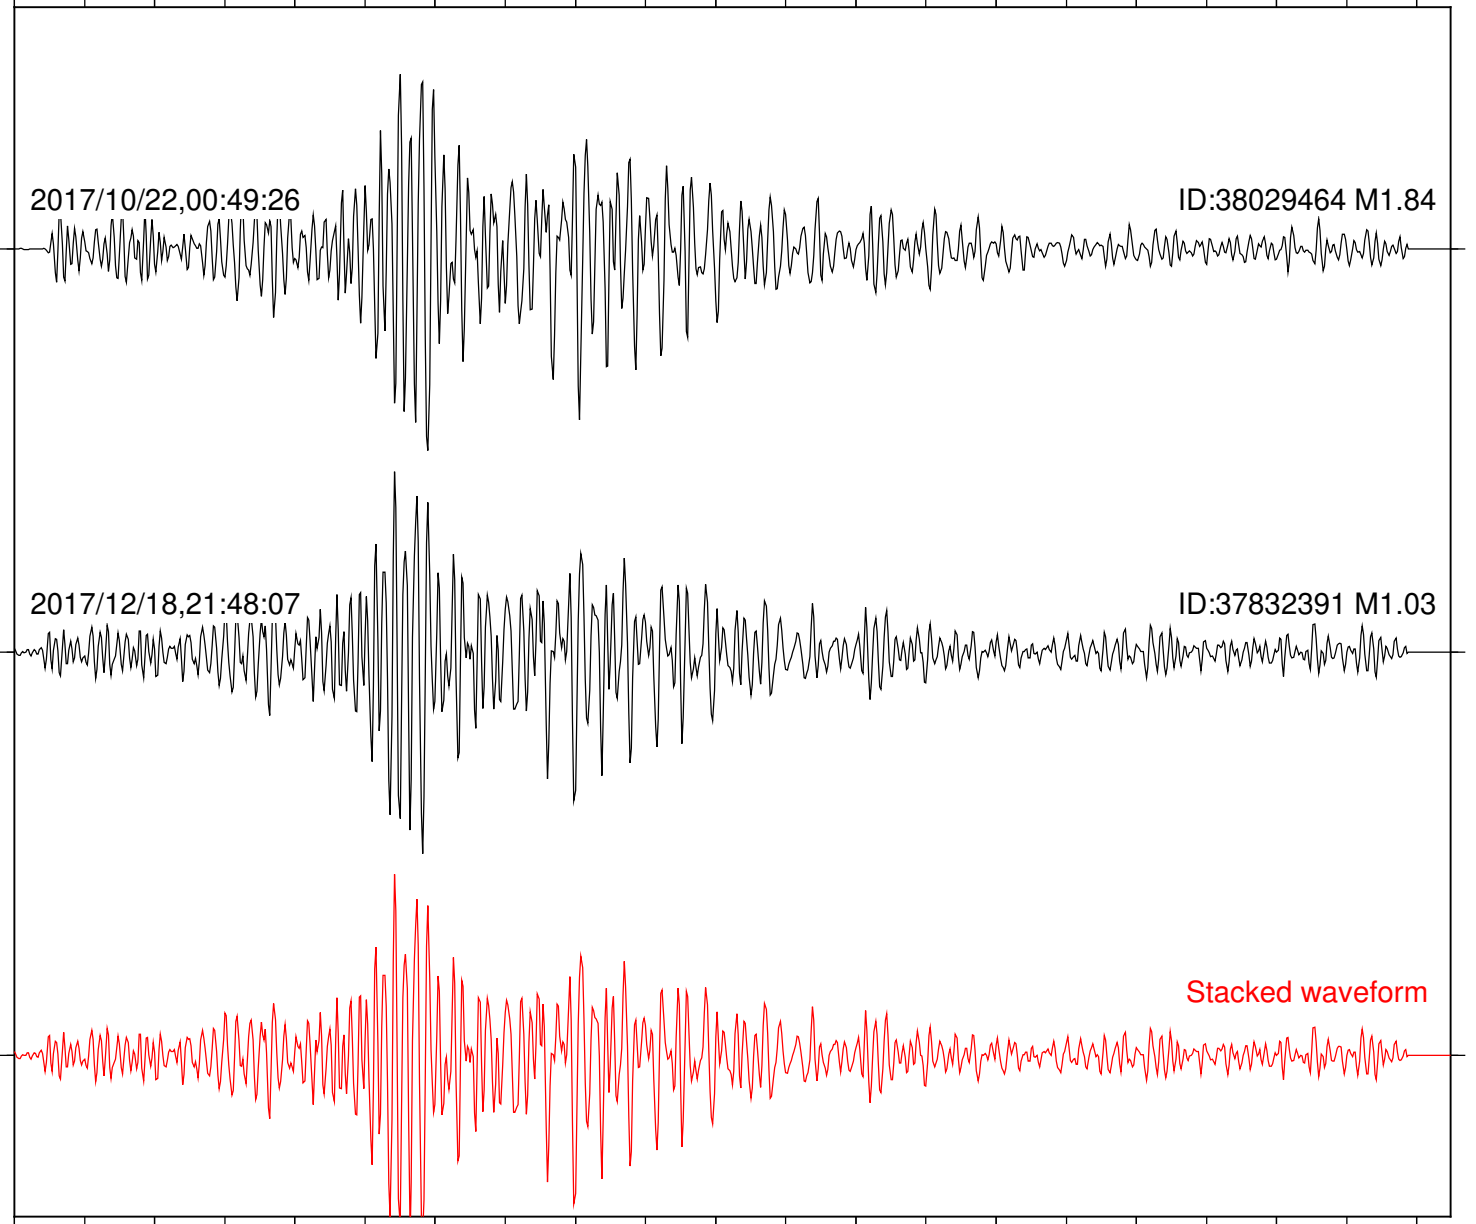

Station: DNR Com: HHZ

Focal depth: 5.56 km

2017/10/22,00:49:26

ID:38029464 M1.84

2017/12/18,21:48:07

ID:37832391 M1.03

Stacked waveform

0 1 2 3 4 5 6 7 8 9 10
Elapsed time (s)