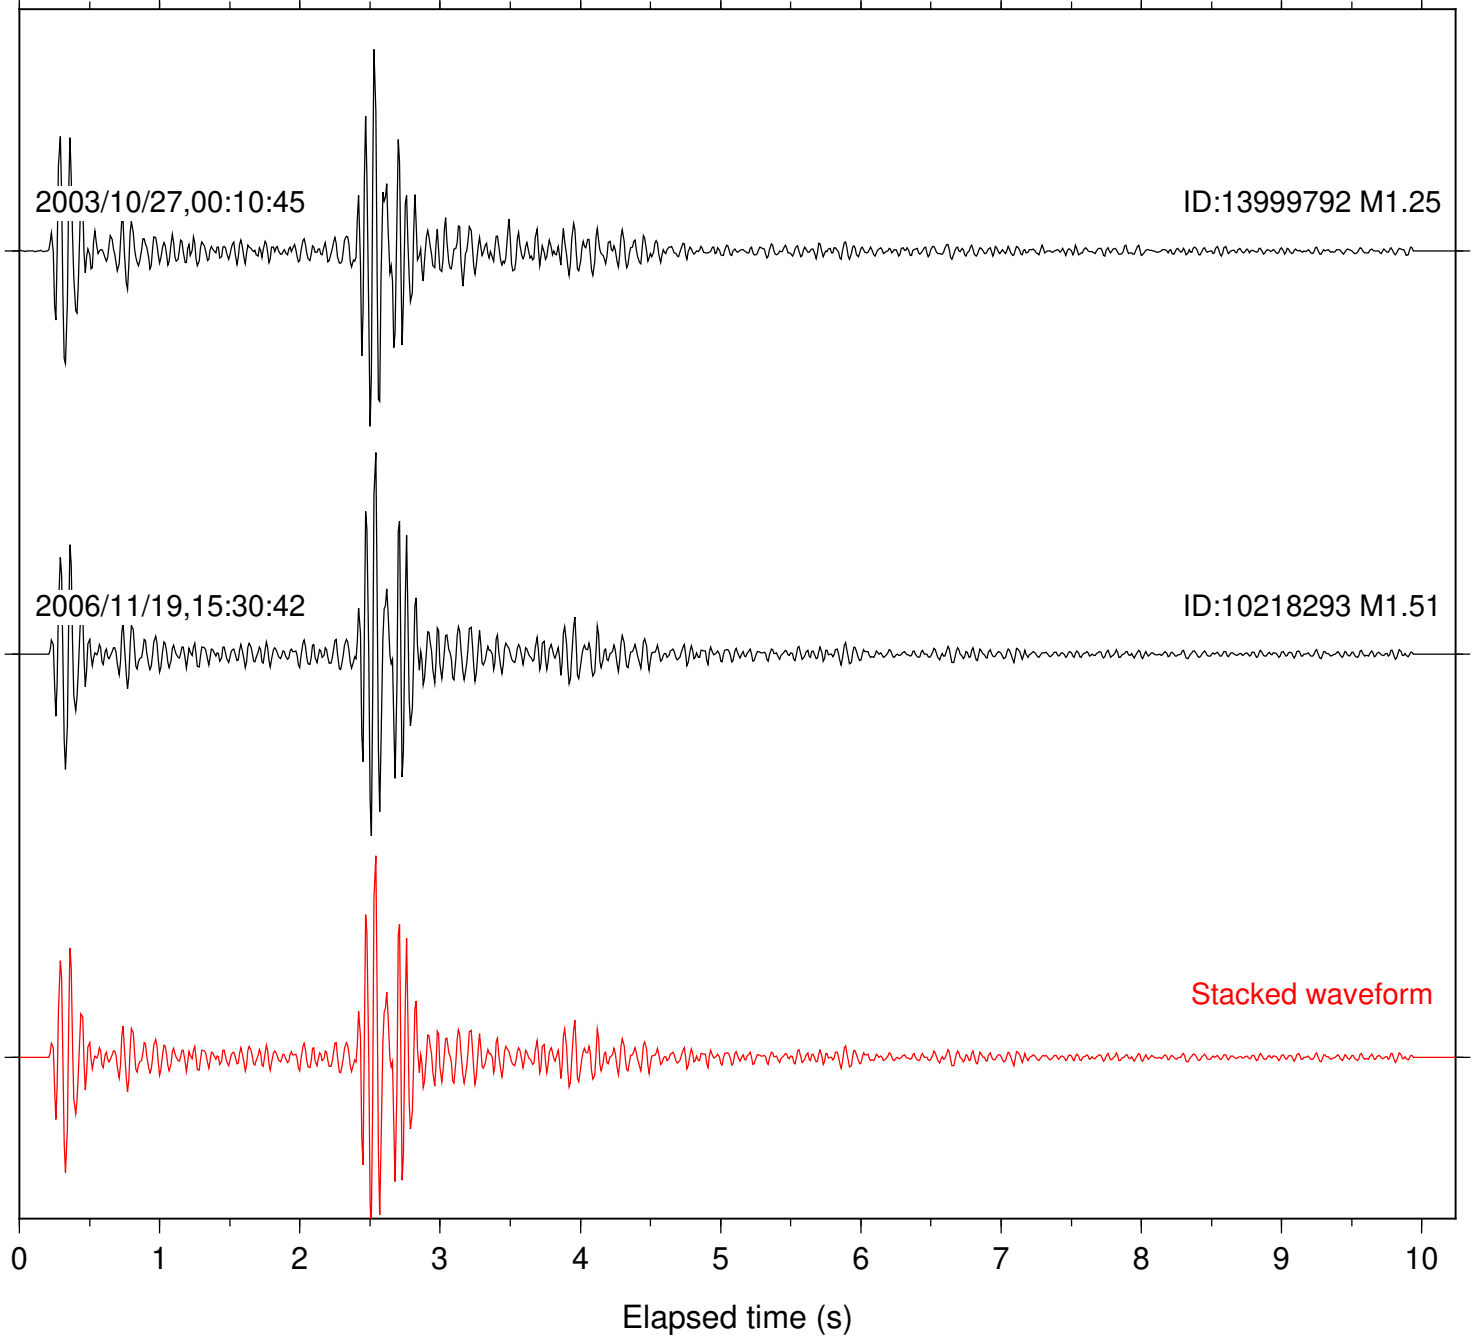

Focal depth: 16.87 km

Station: FRD Com: HHZ

Focal depth: 16.87 km

Station: KNW Com: HHZ

Focal depth: 16.87 km

Station: B081 Com: EHZ

Focal depth: 8.70 km

Station: B082 Com: EHZ