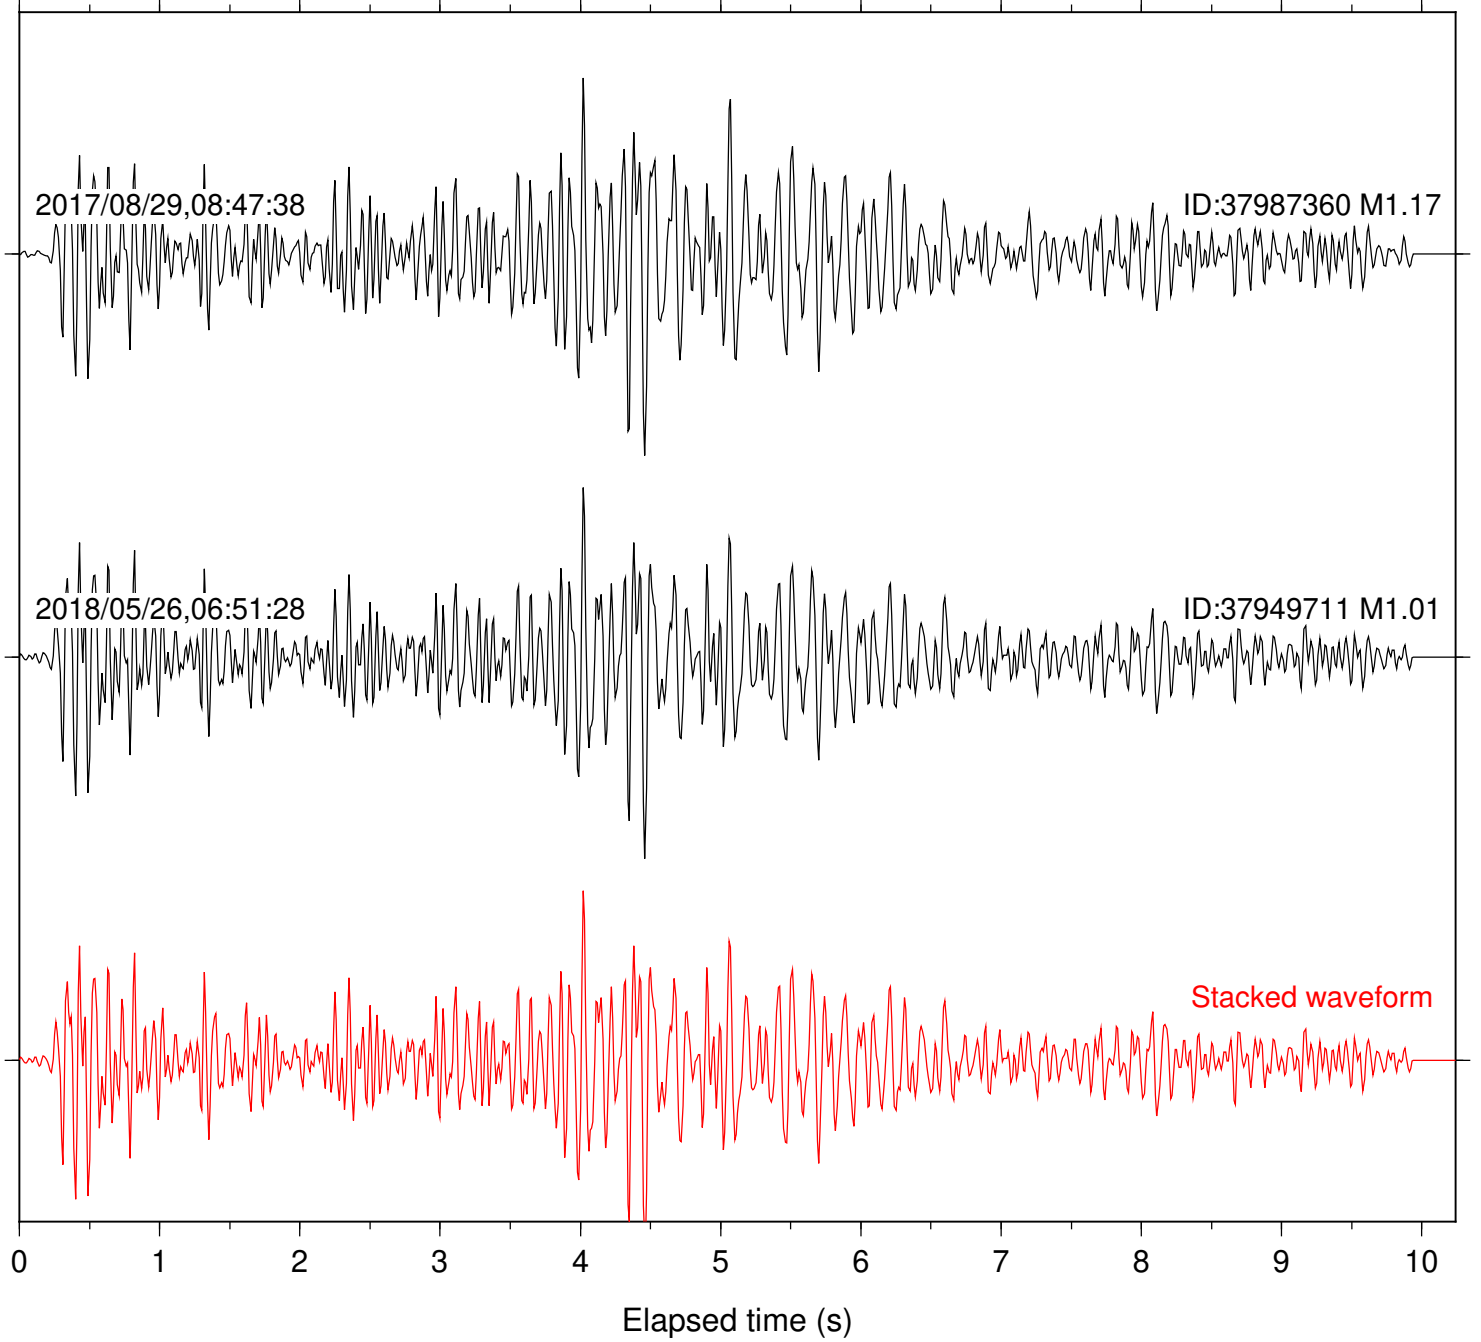

Station: LKH Com: HHZ

Focal depth: 6.03 km