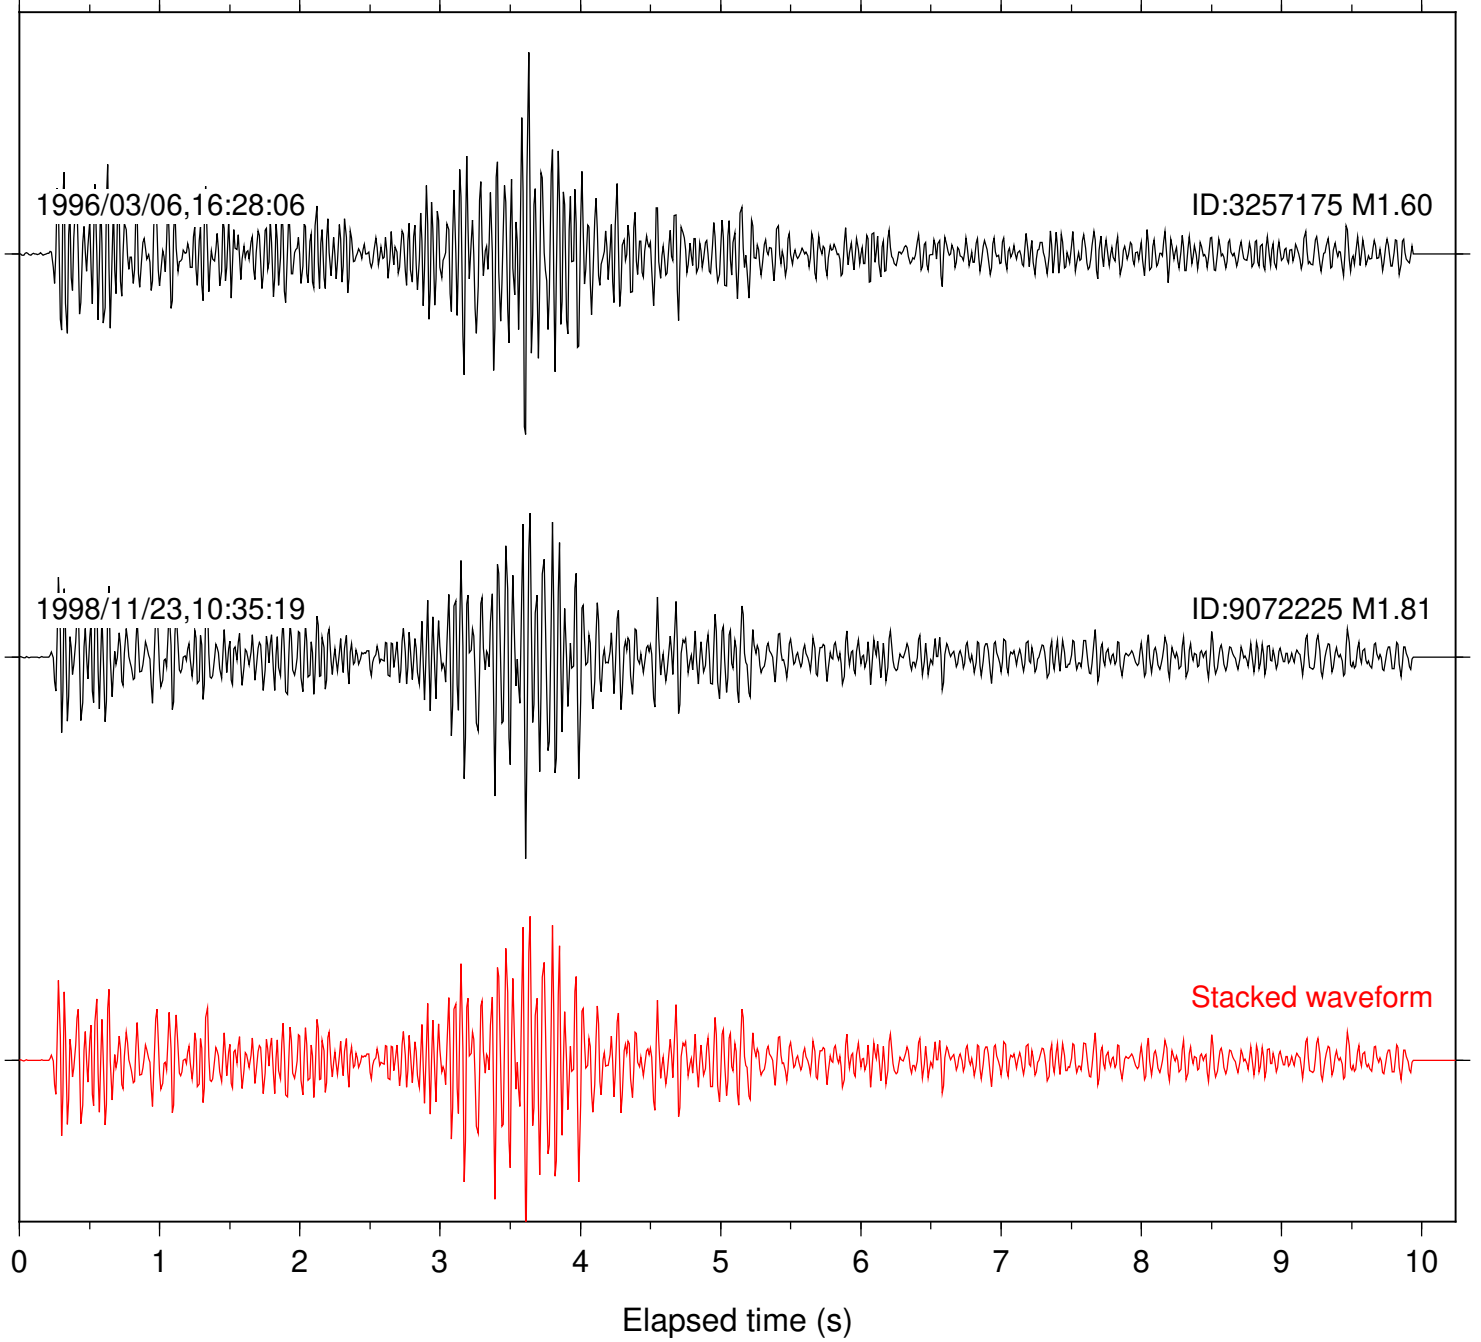

Station: CRY Com: HHZ

Focal depth: 17.54 km