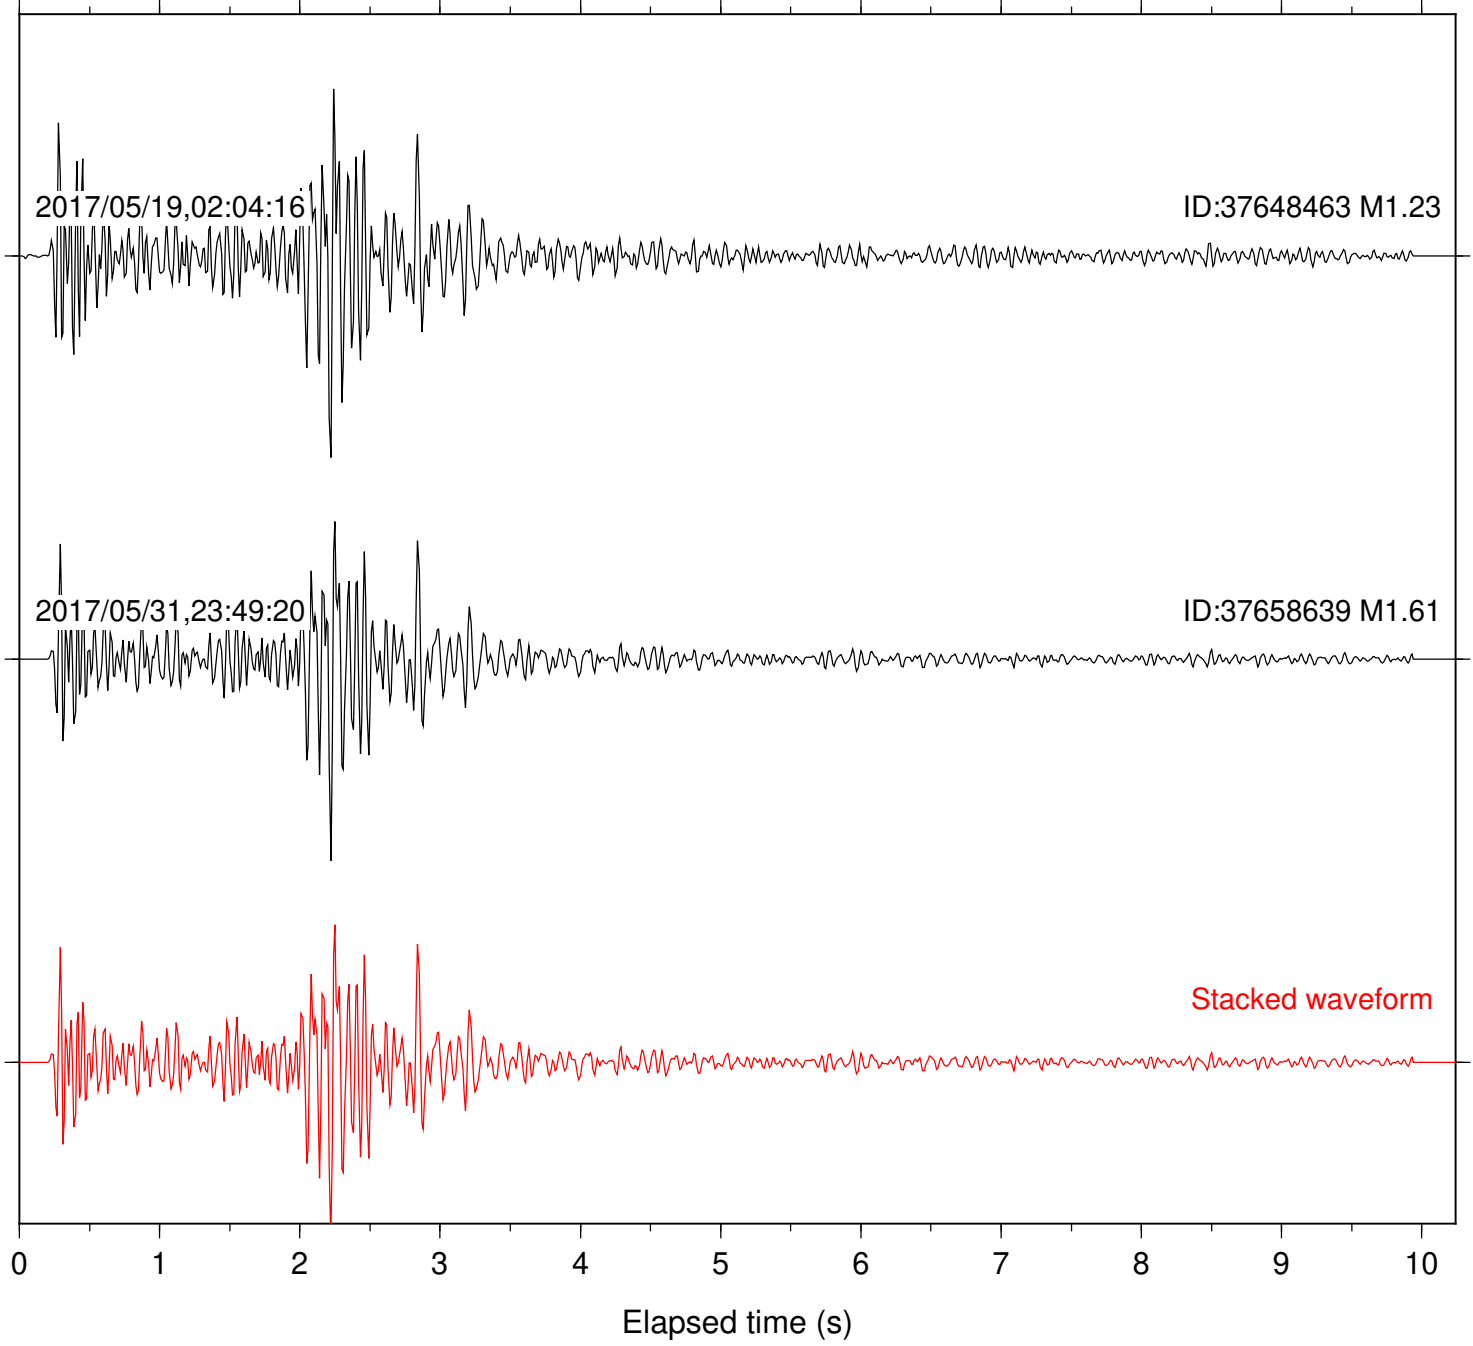

Station: BZN Com: HHZ

Focal depth: 9.88 km