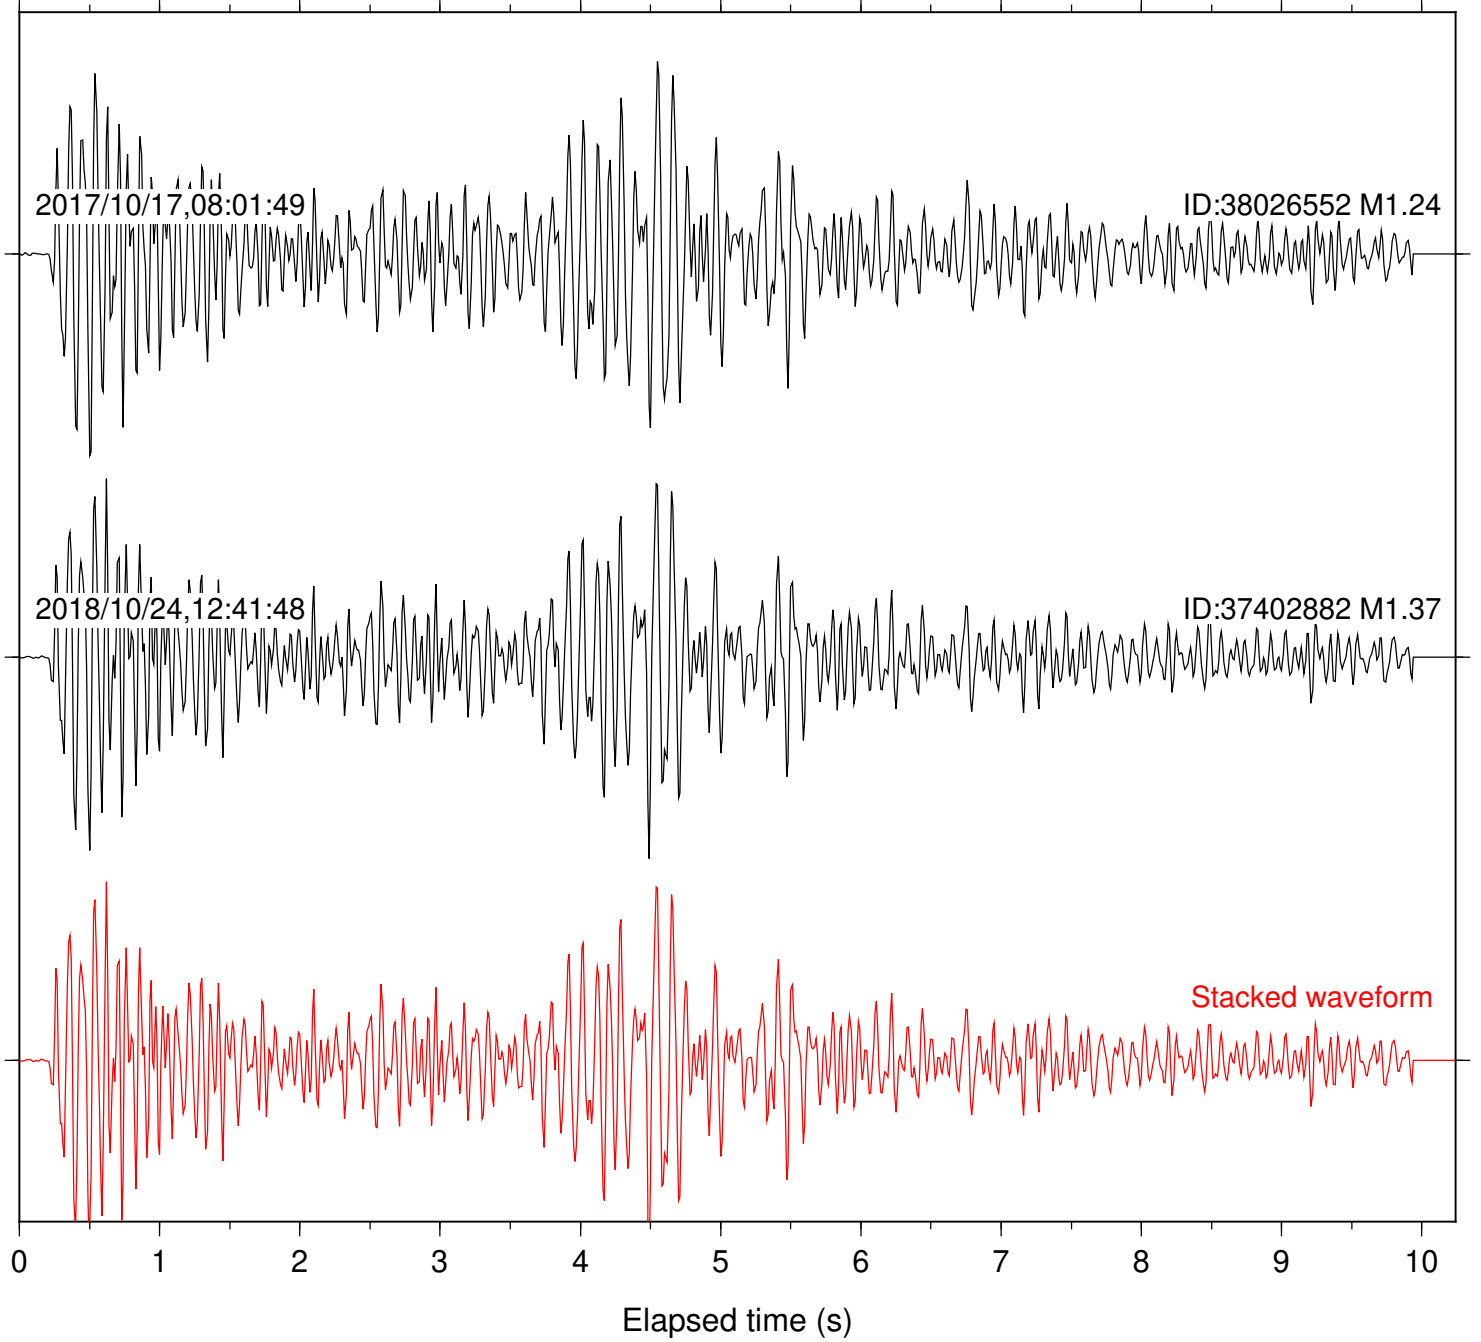

Focal depth: 5.09 km

Station: HMT2 Com: HHZ

Focal depth: 5.09 km

Station: KNW Com: HHZ

Focal depth: 5.09 km

Station: LKH Com: HHZ

Focal depth: 5.09 km

Station: LVA2 Com: HHZ