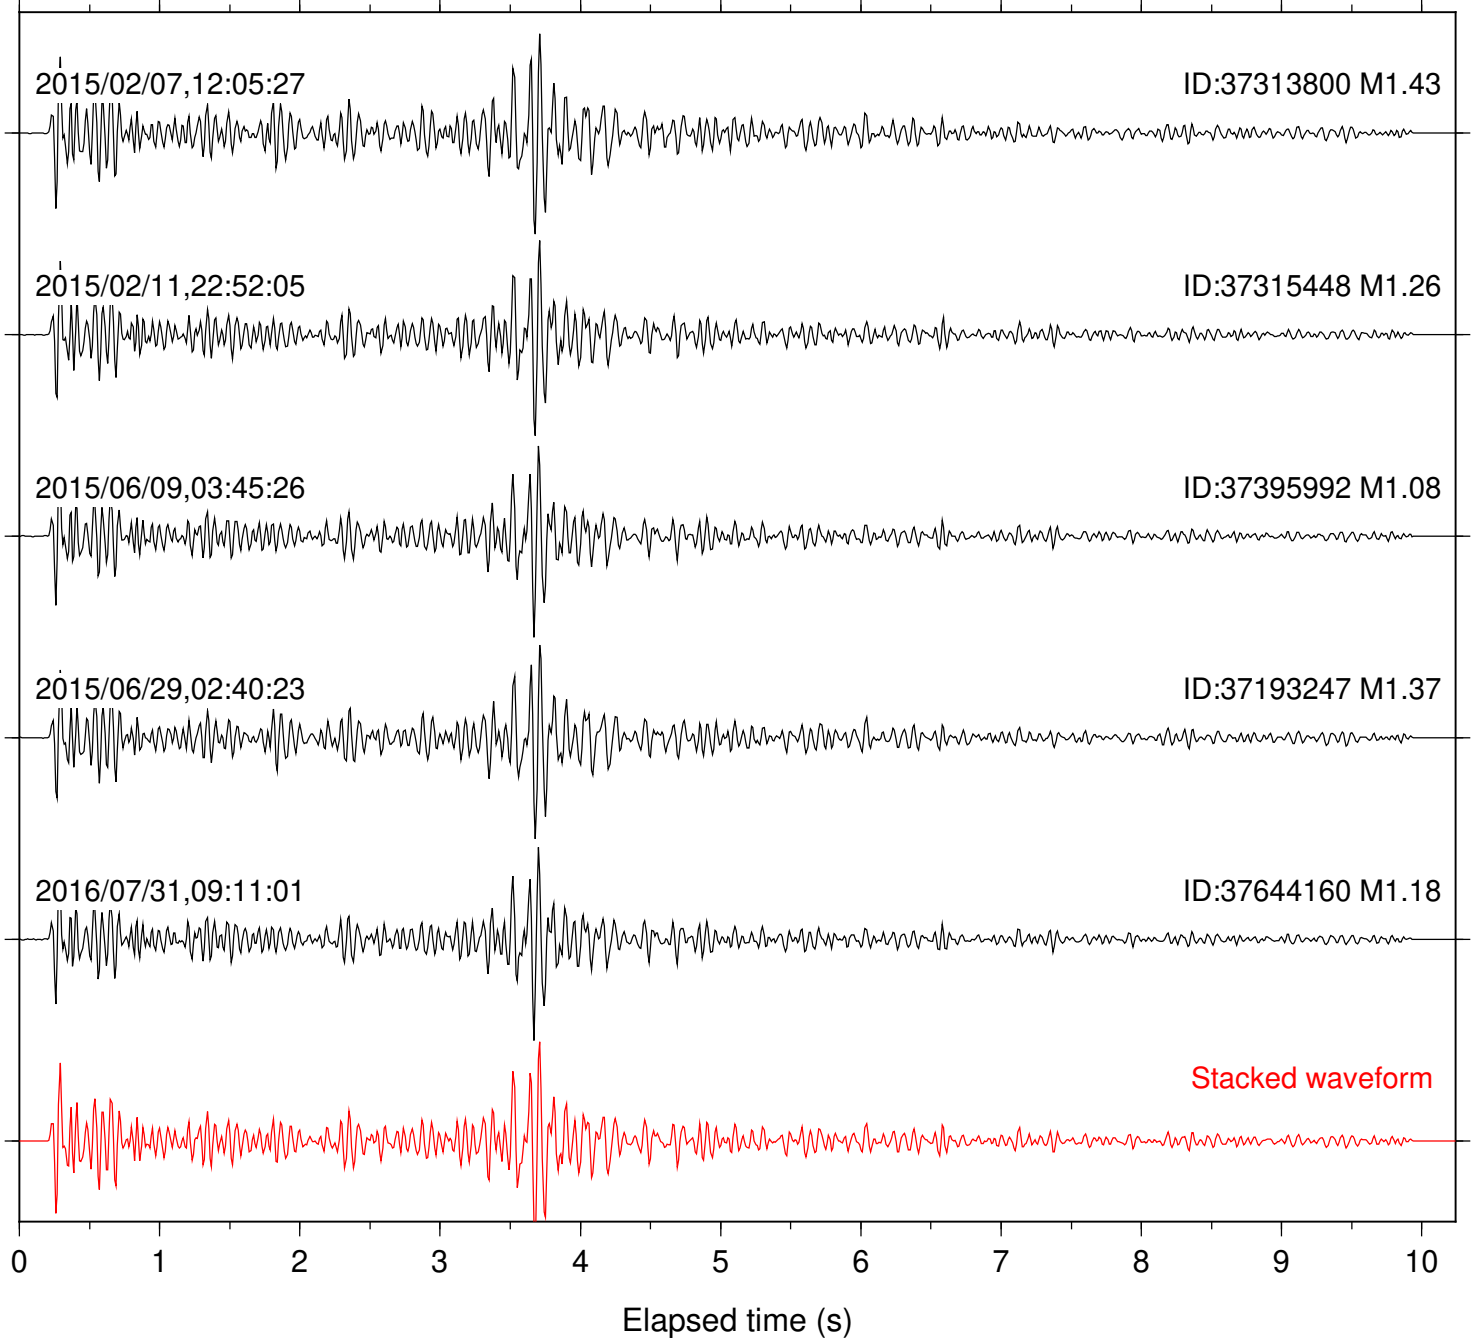

Station: B084 Com: EHZ

Focal depth: 8.24 km

Station: B086 Com: EHZ

Focal depth: 8.24 km

Station: B087 Com: EHZ

Focal depth: 8.24 km

Station: B088 Com: EHZ

Focal depth: 8.24 km