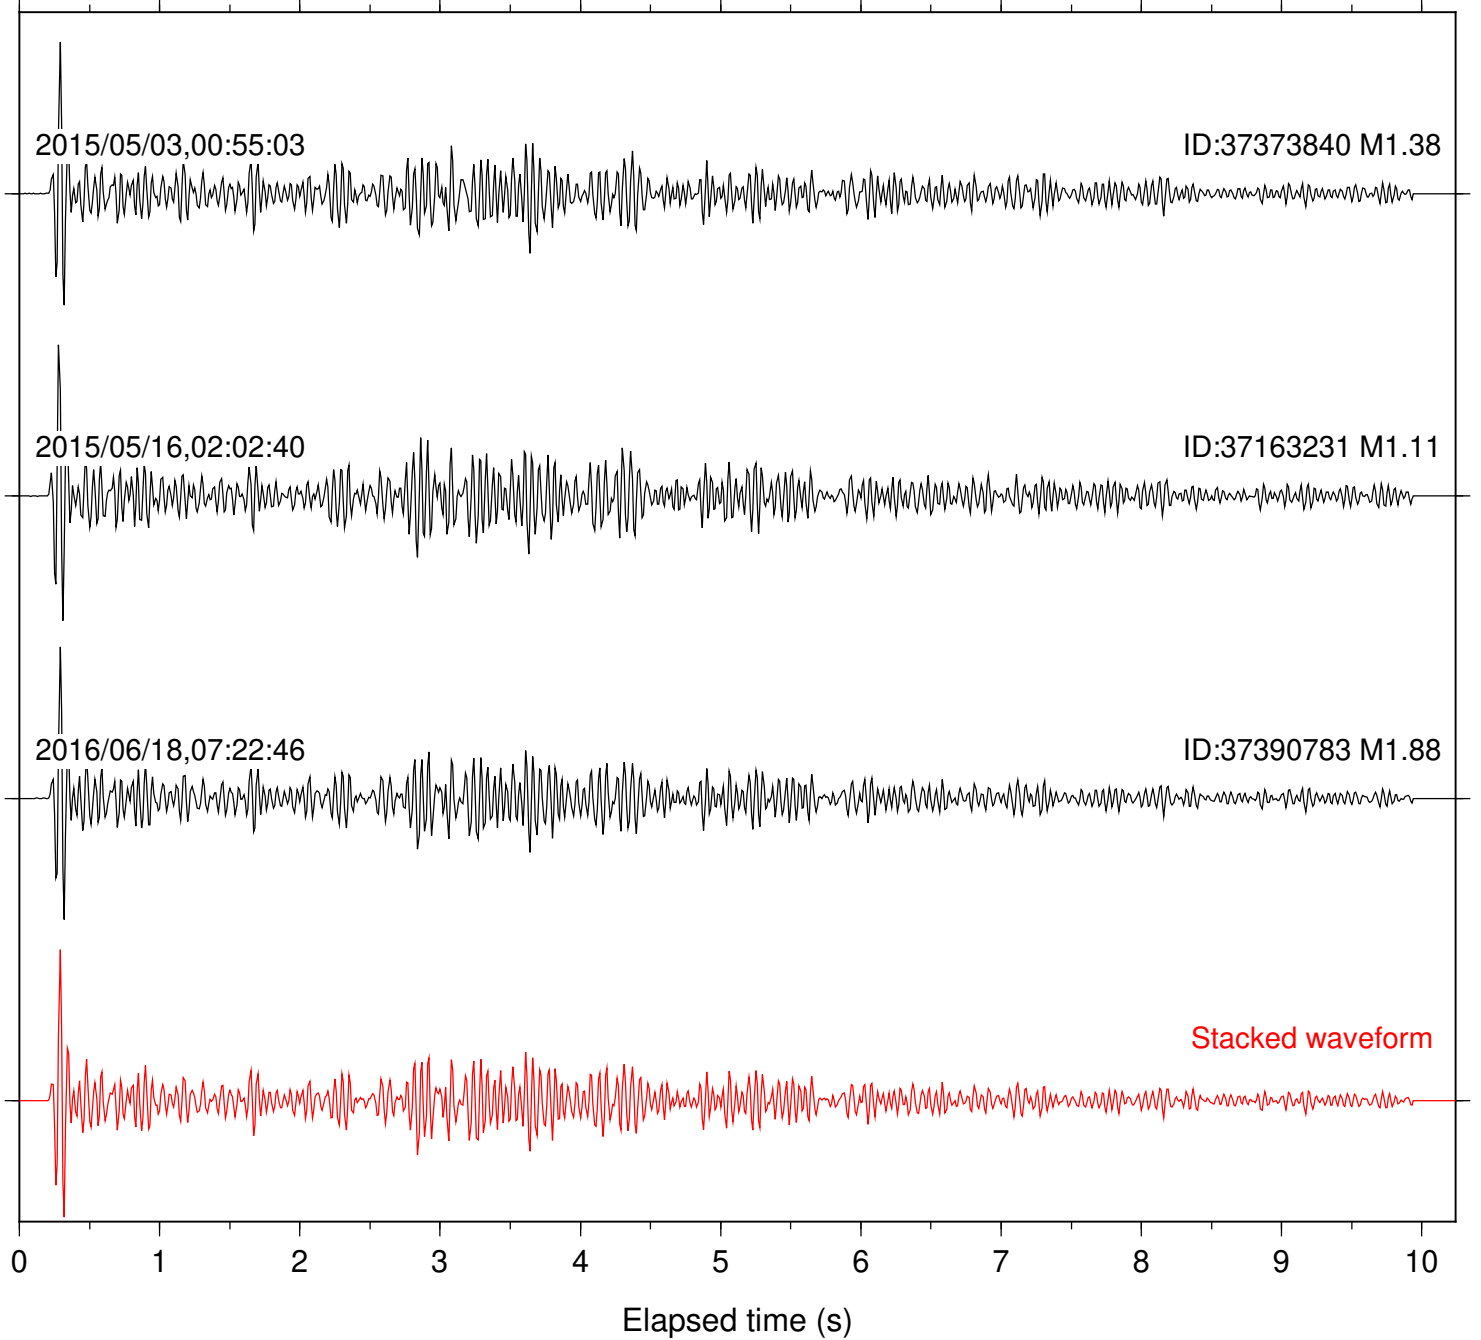

Station: DGR Com: HHZ

Focal depth: 8.46 km

Station: DNR Com: HHZ

Focal depth: 8.46 km

Station: FRD Com: HHZ

Focal depth: 8.46 km

Station: HMT2 Com: HHZ

Focal depth: 8.46 km