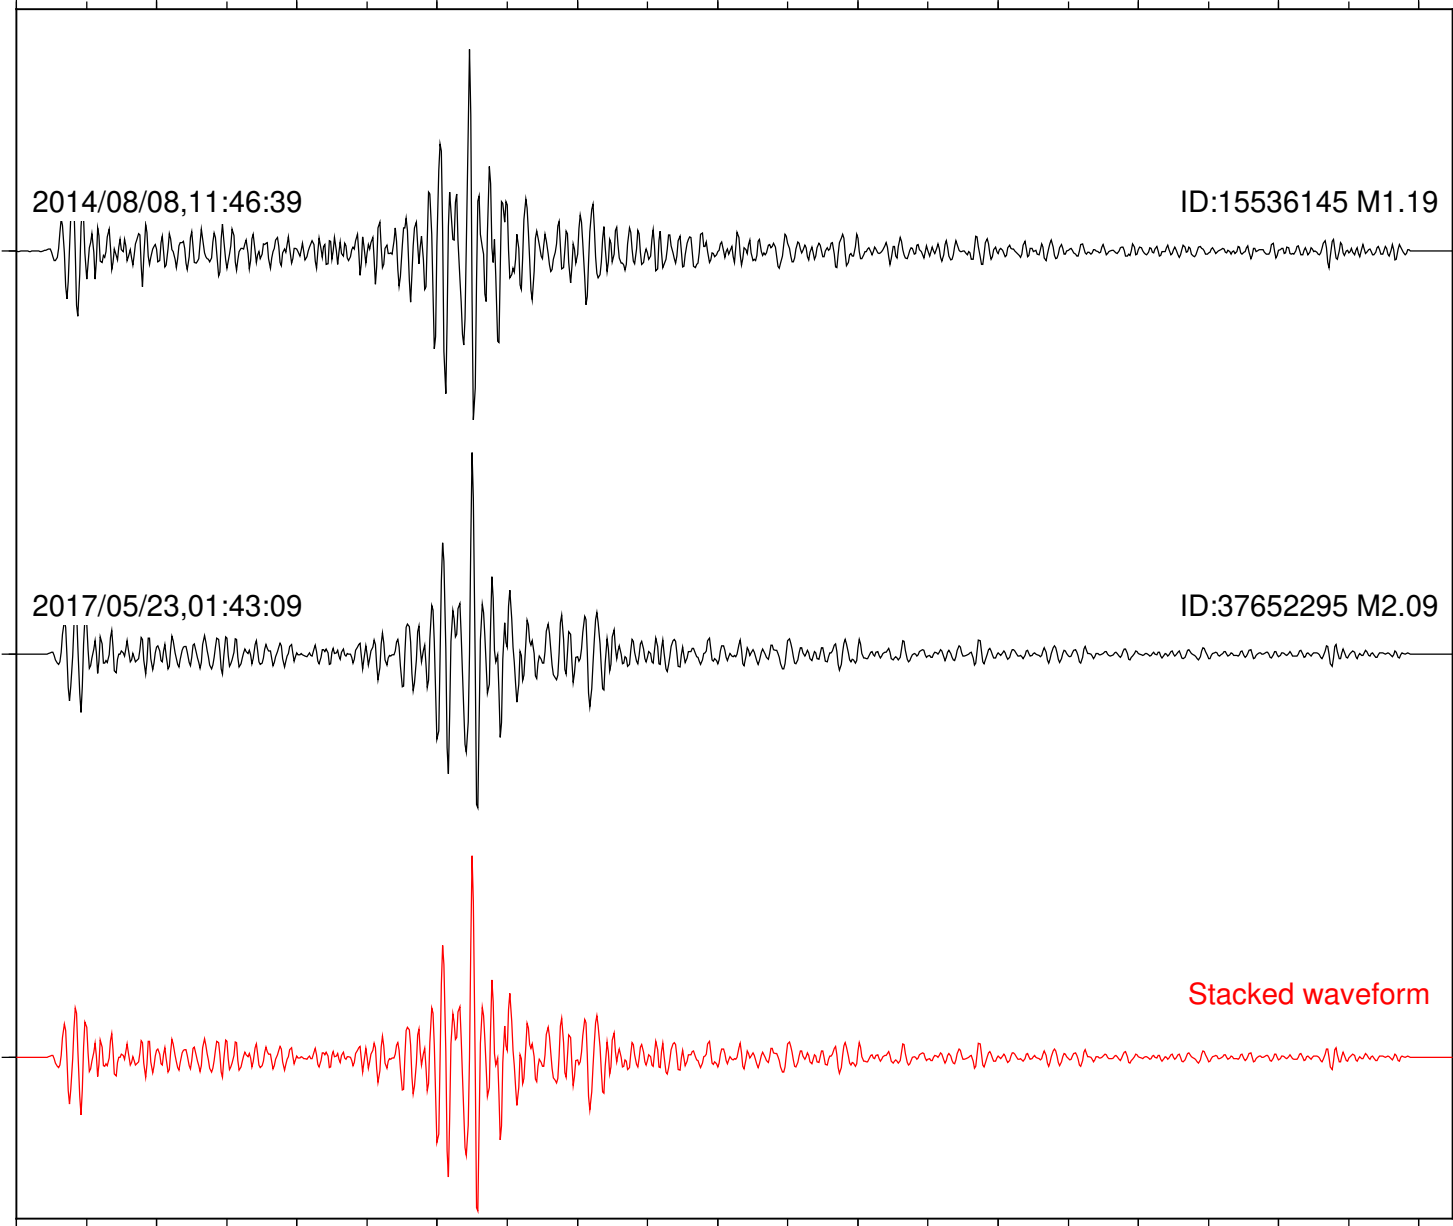

Station: B093 Com: EHZ

Focal depth: 17.13 km

2014/08/08,11:46:39

ID:15536145 M1.19

2017/05/23,01:43:09

ID:37652295 M2.09

Stacked waveform

0 1 2 3 4 5 6 7 8 9 10
Elapsed time (s)