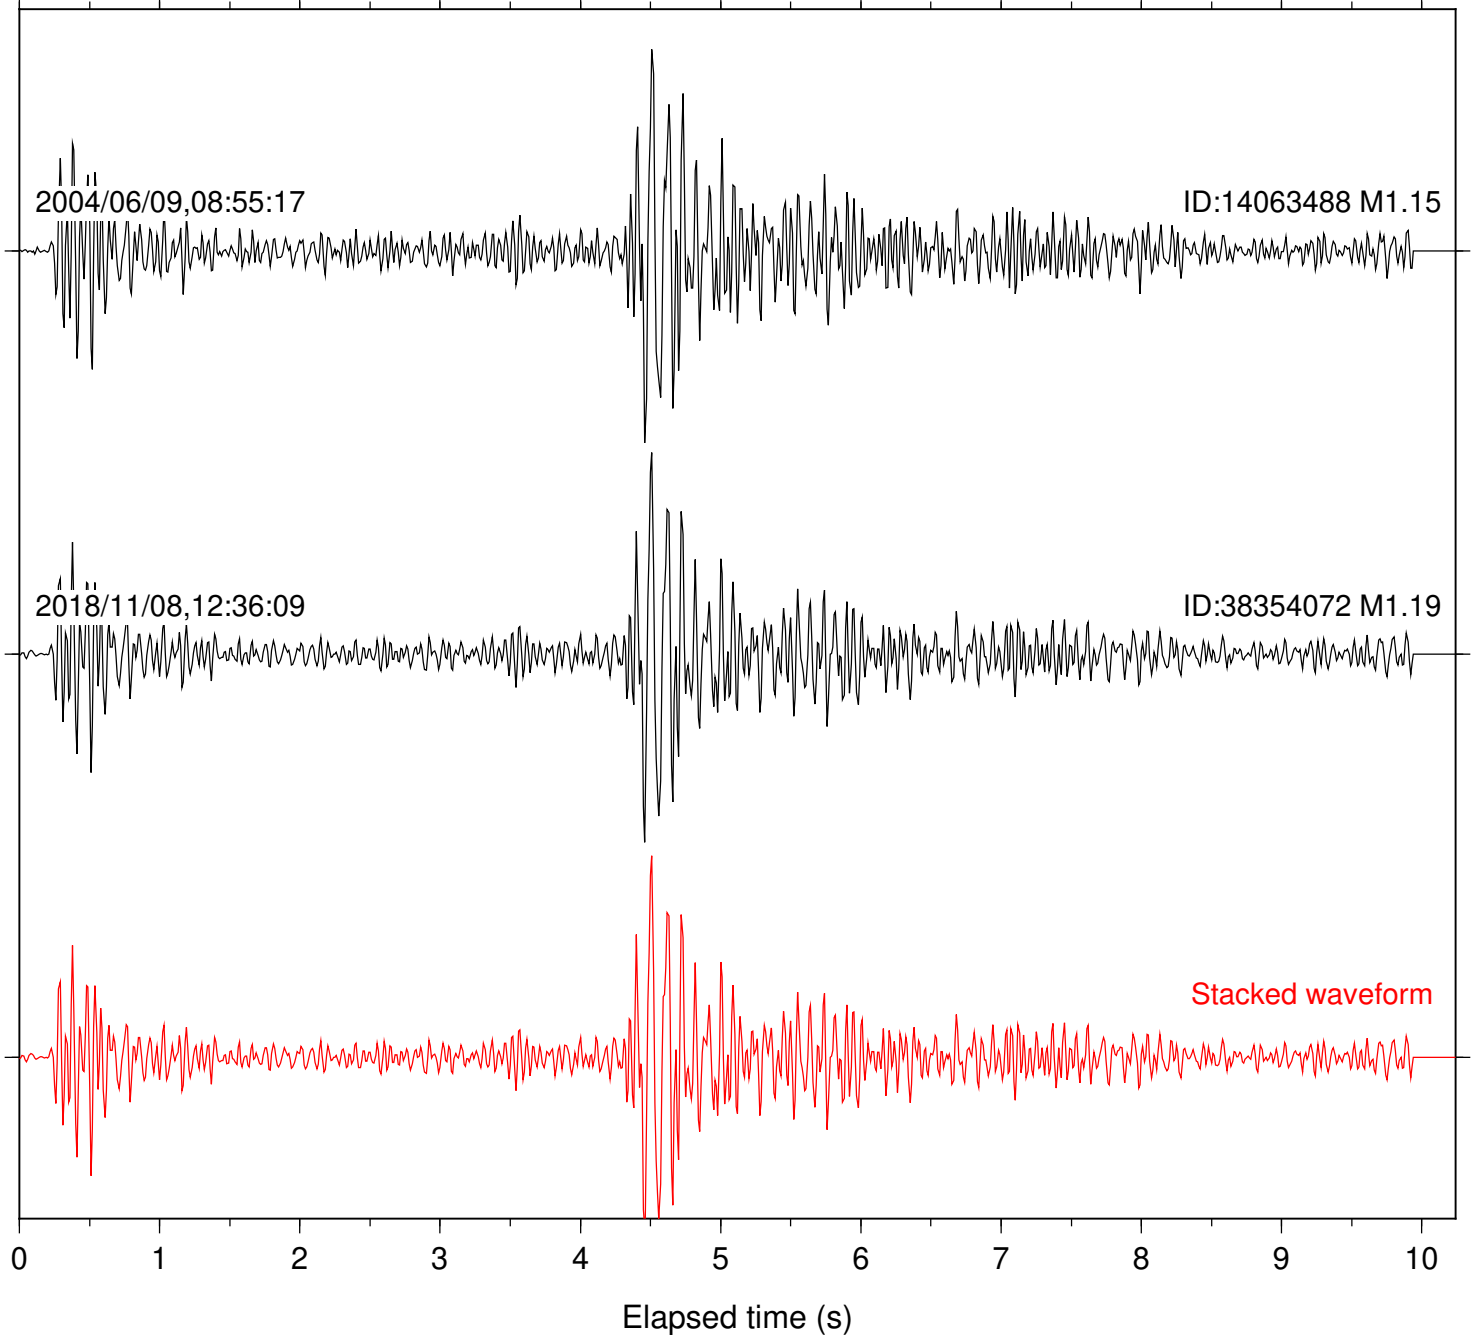

Station: BAC Com: EHZ

Focal depth: 16.67 km