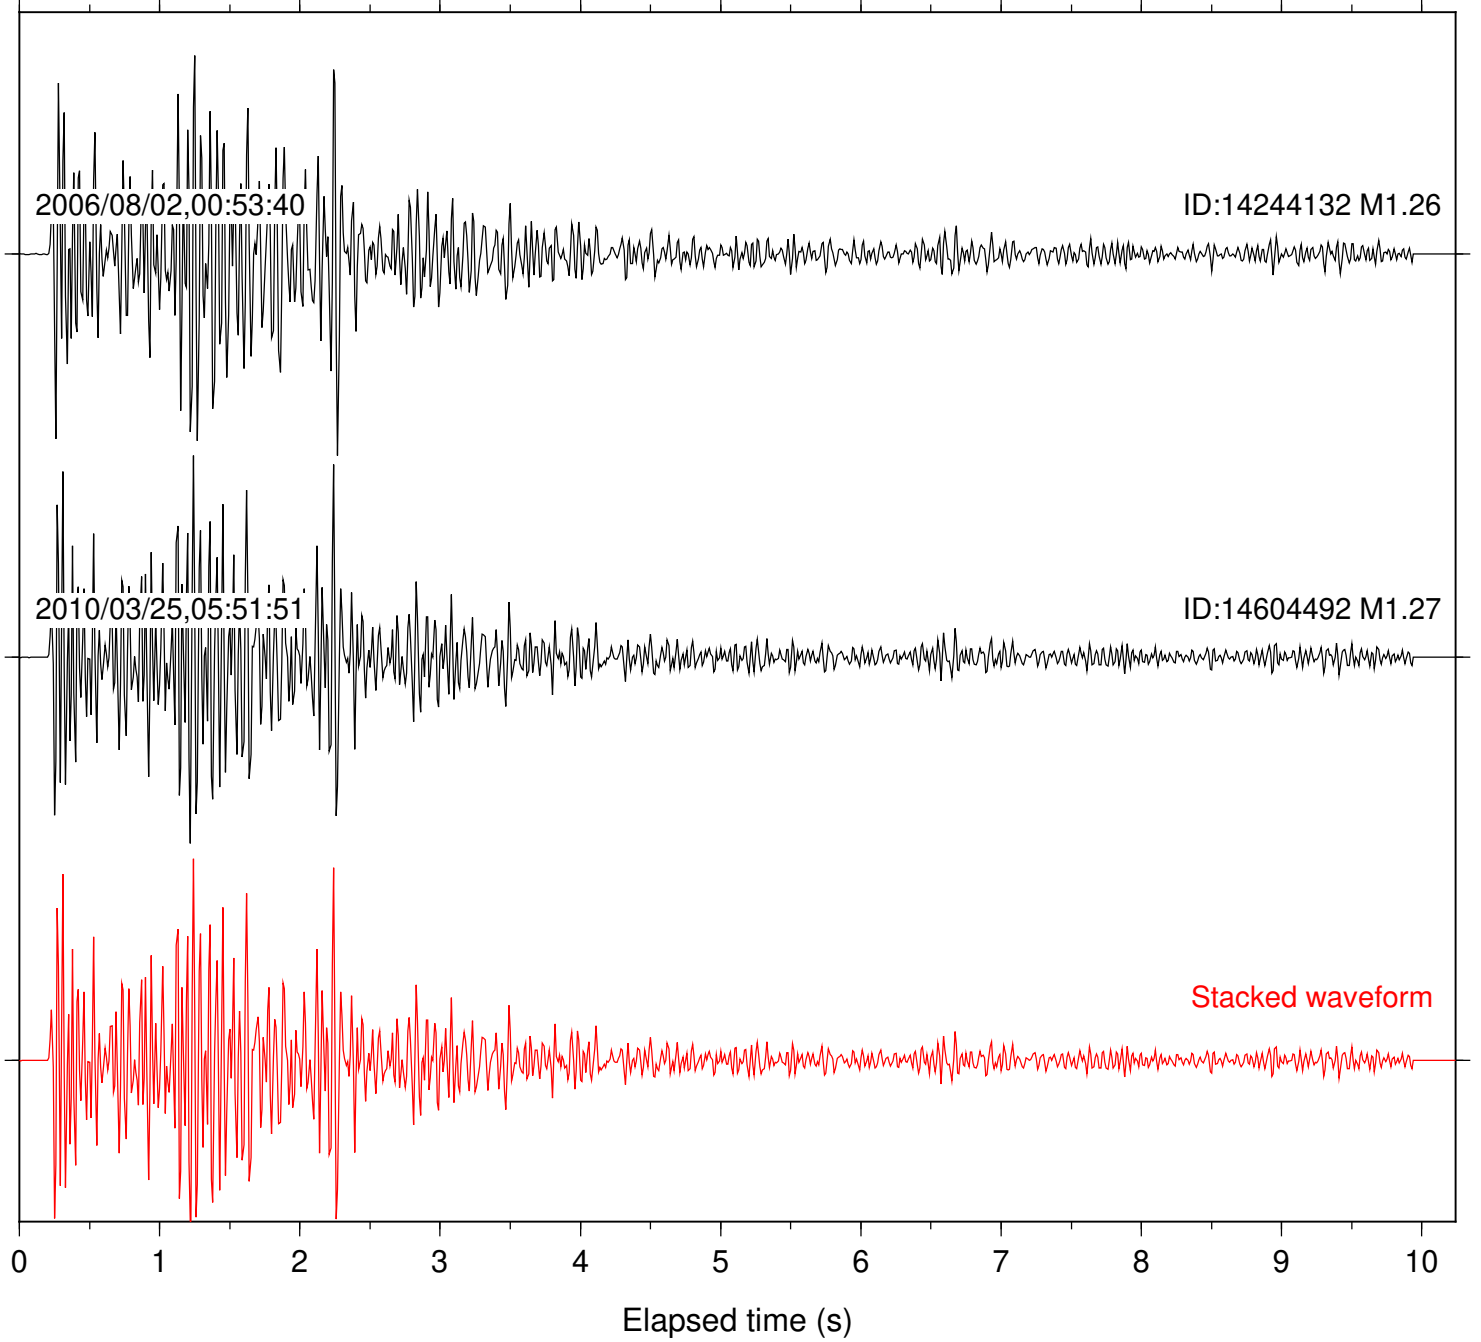

Station: FRD Com: HHZ

Focal depth: 8.29 km