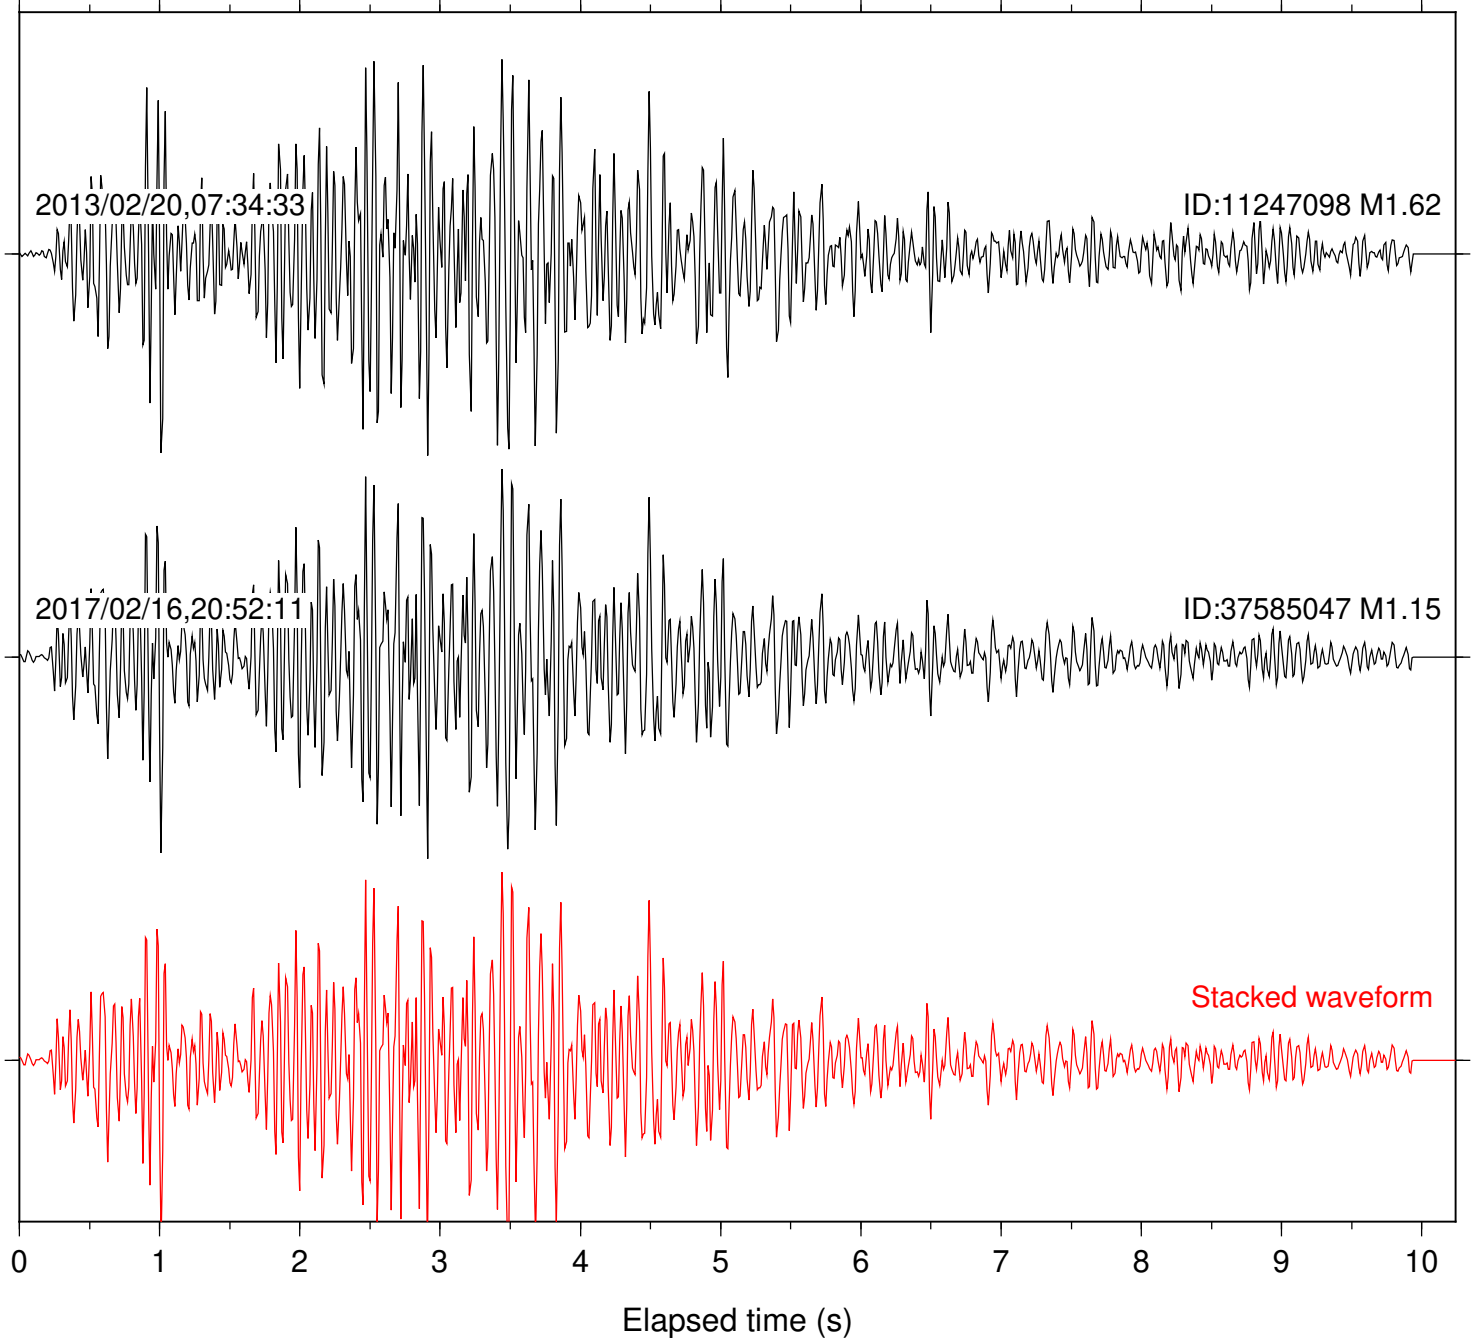

Elapsed time (s)

Station: PFO Com: HHZ

Focal depth: 10.85 km

Station: SND Com: HHZ

Focal depth: 10.85 km

Station: TOR Com: HHZ

Focal depth: 10.87 km

Station: BAC Com: EHZ