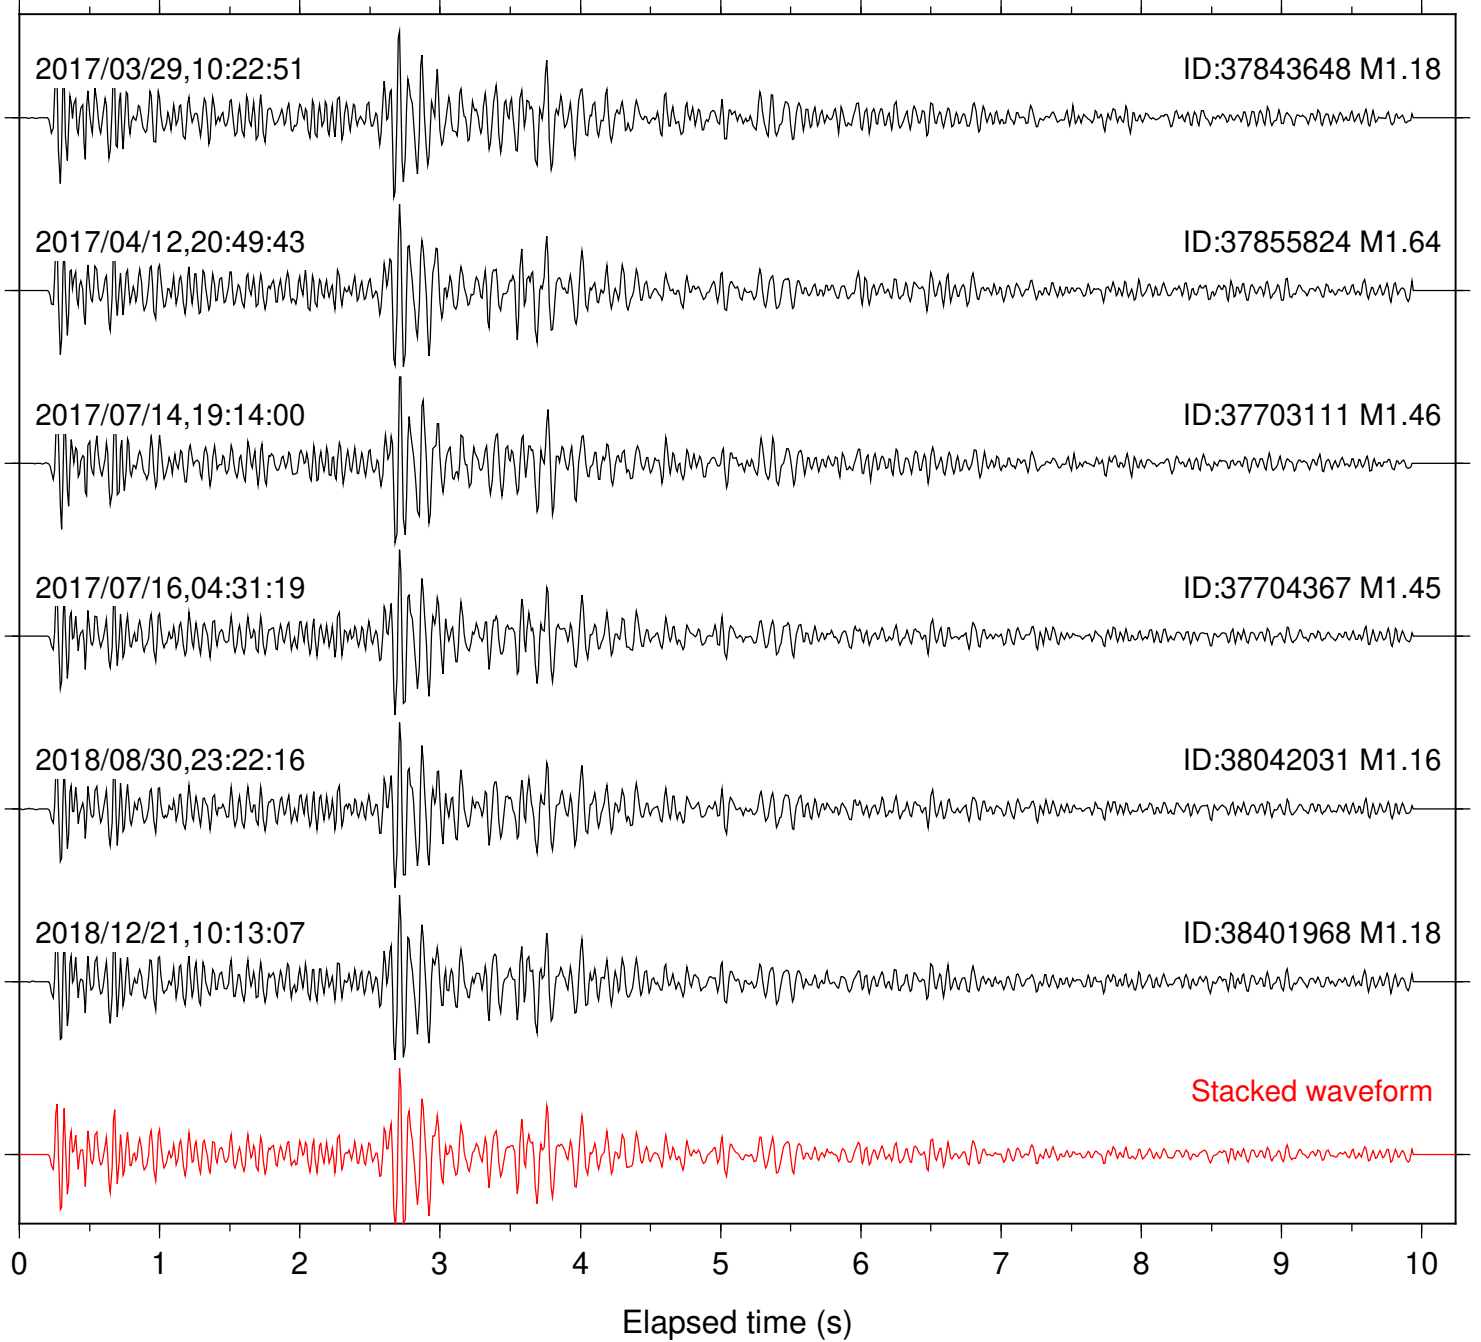

Station: B946 Com: EHZ

Focal depth: 6.08 km