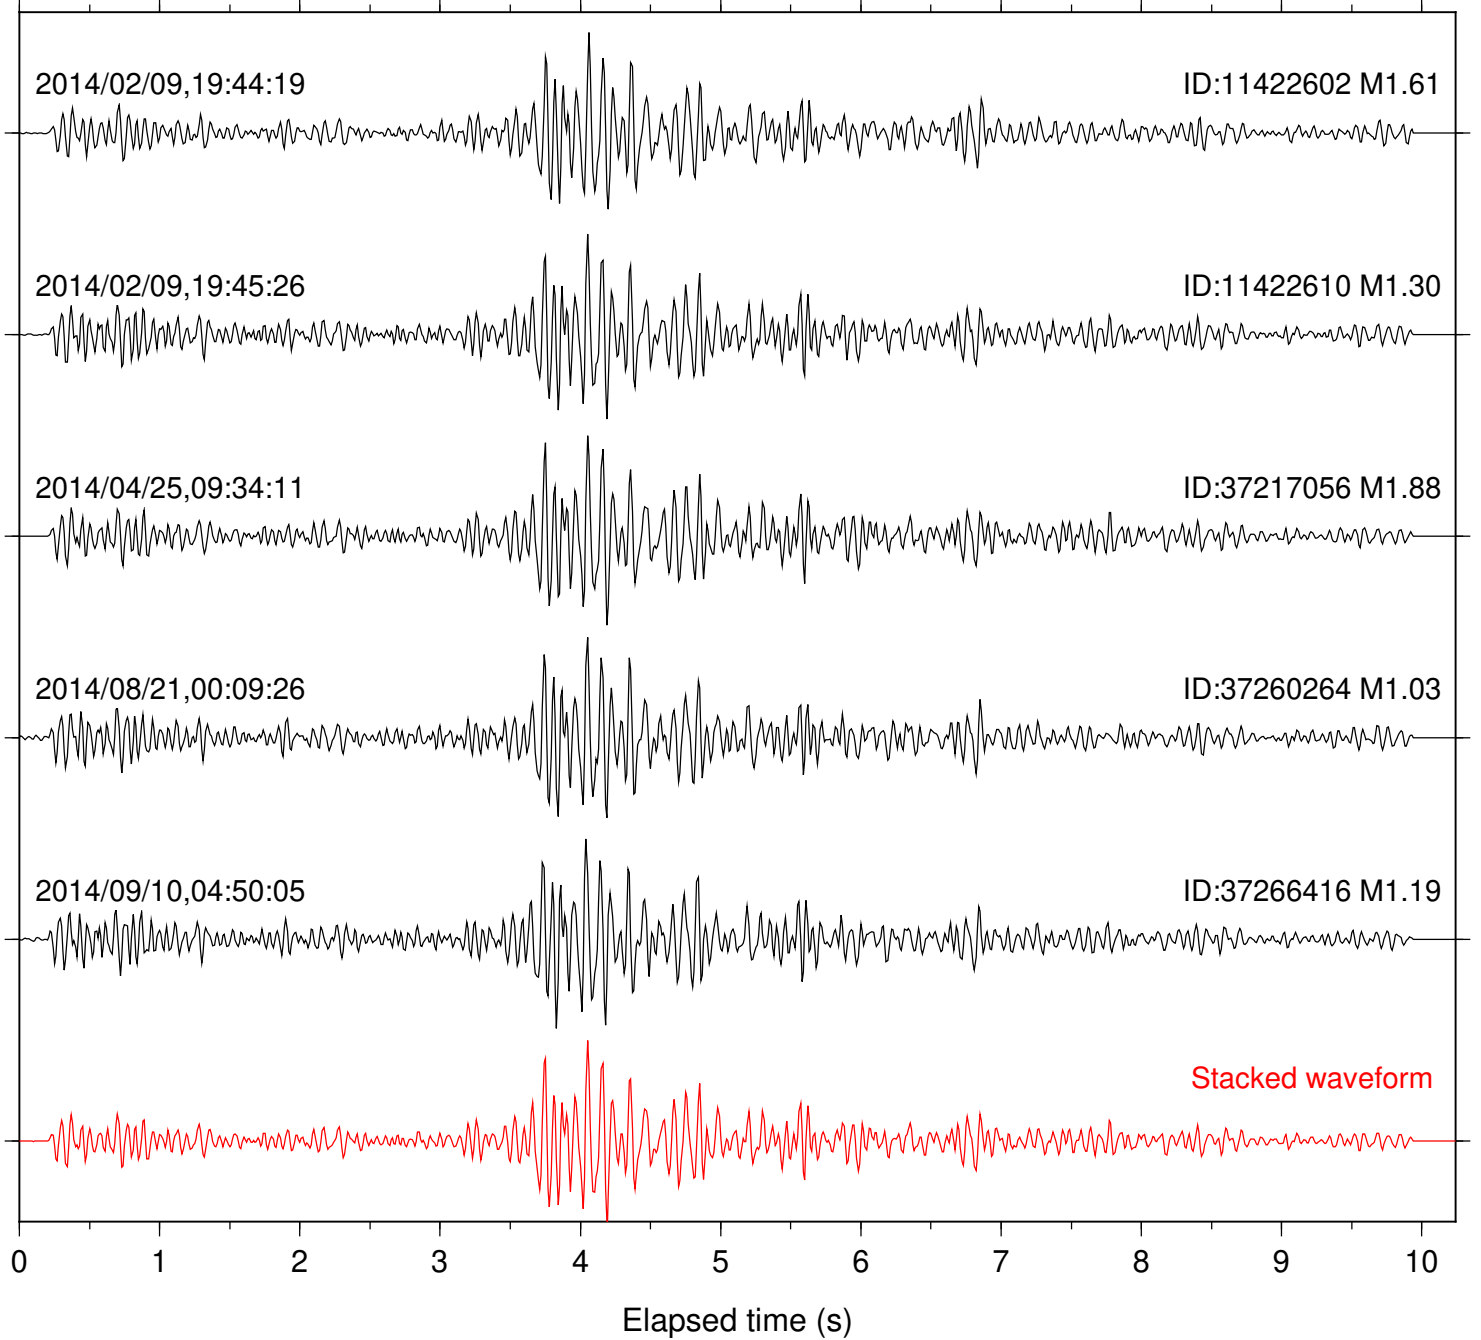

Station: B088 Com: EHZ

Focal depth: 12.20 km