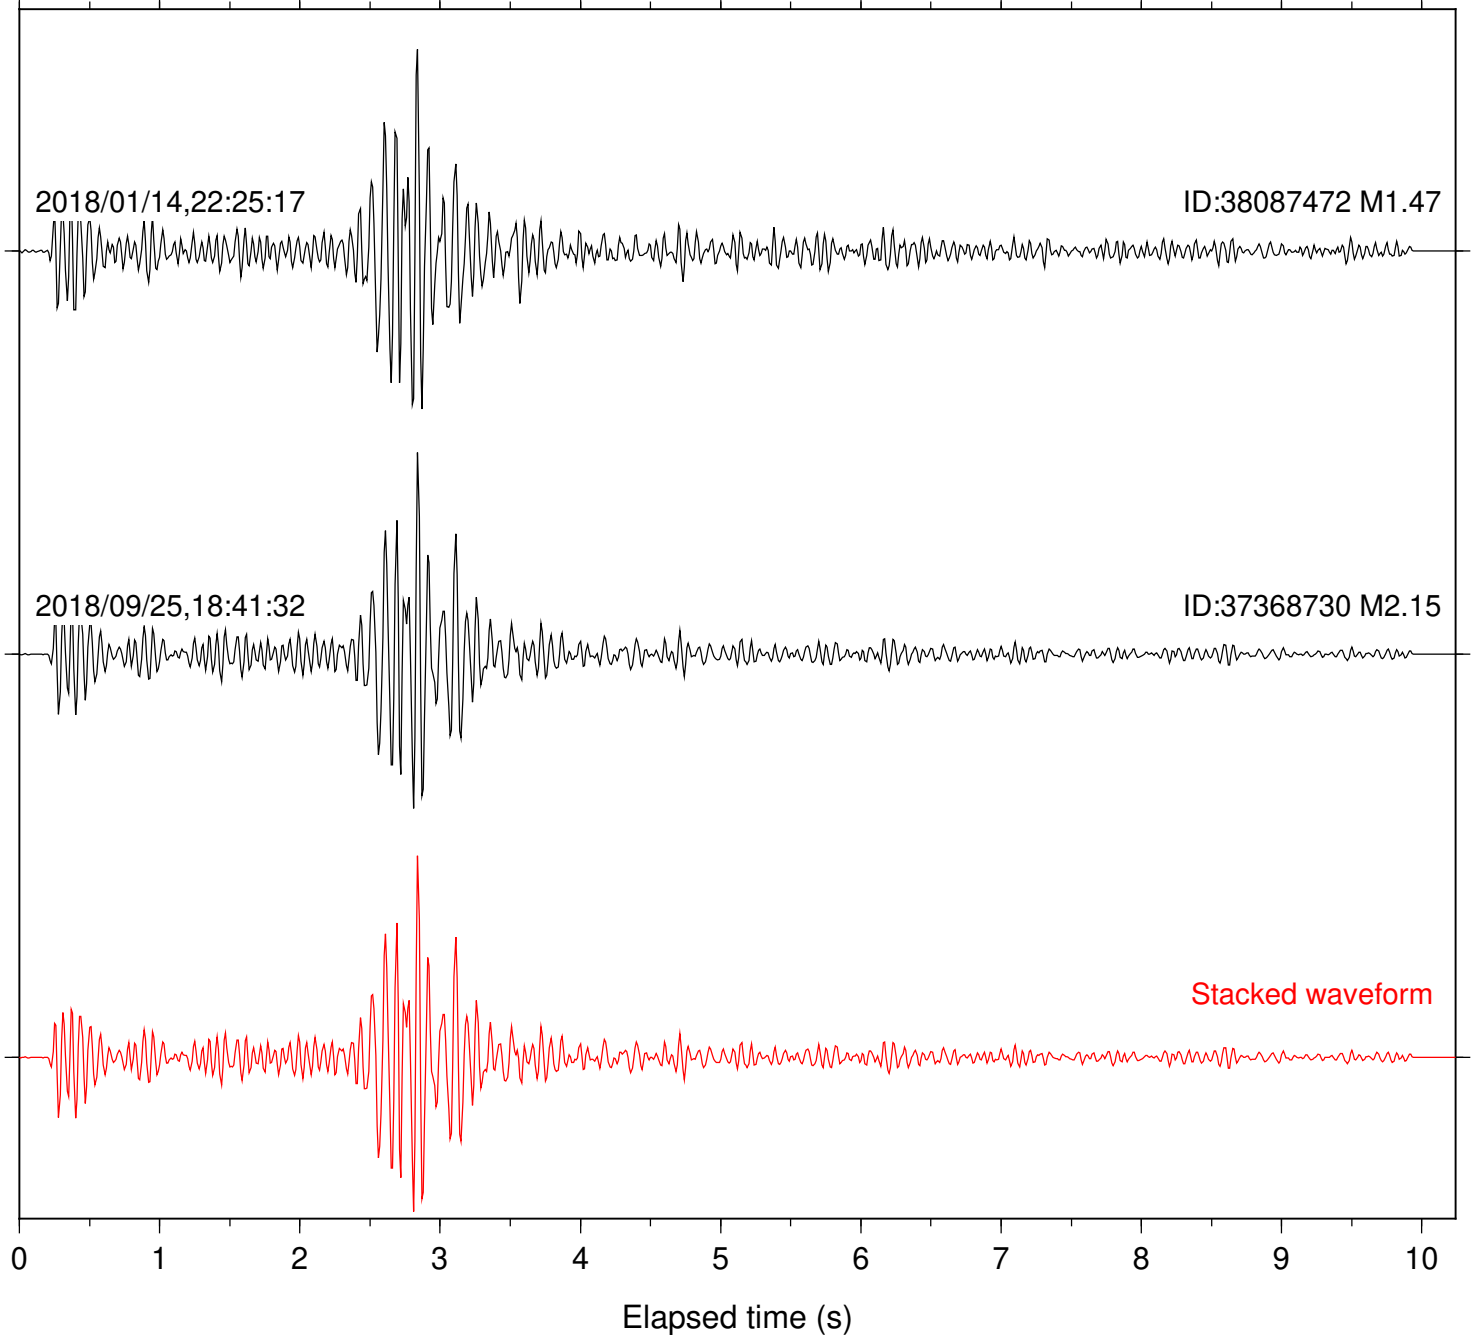

Station: RDM Com: HHZ

Focal depth: 5.09 km