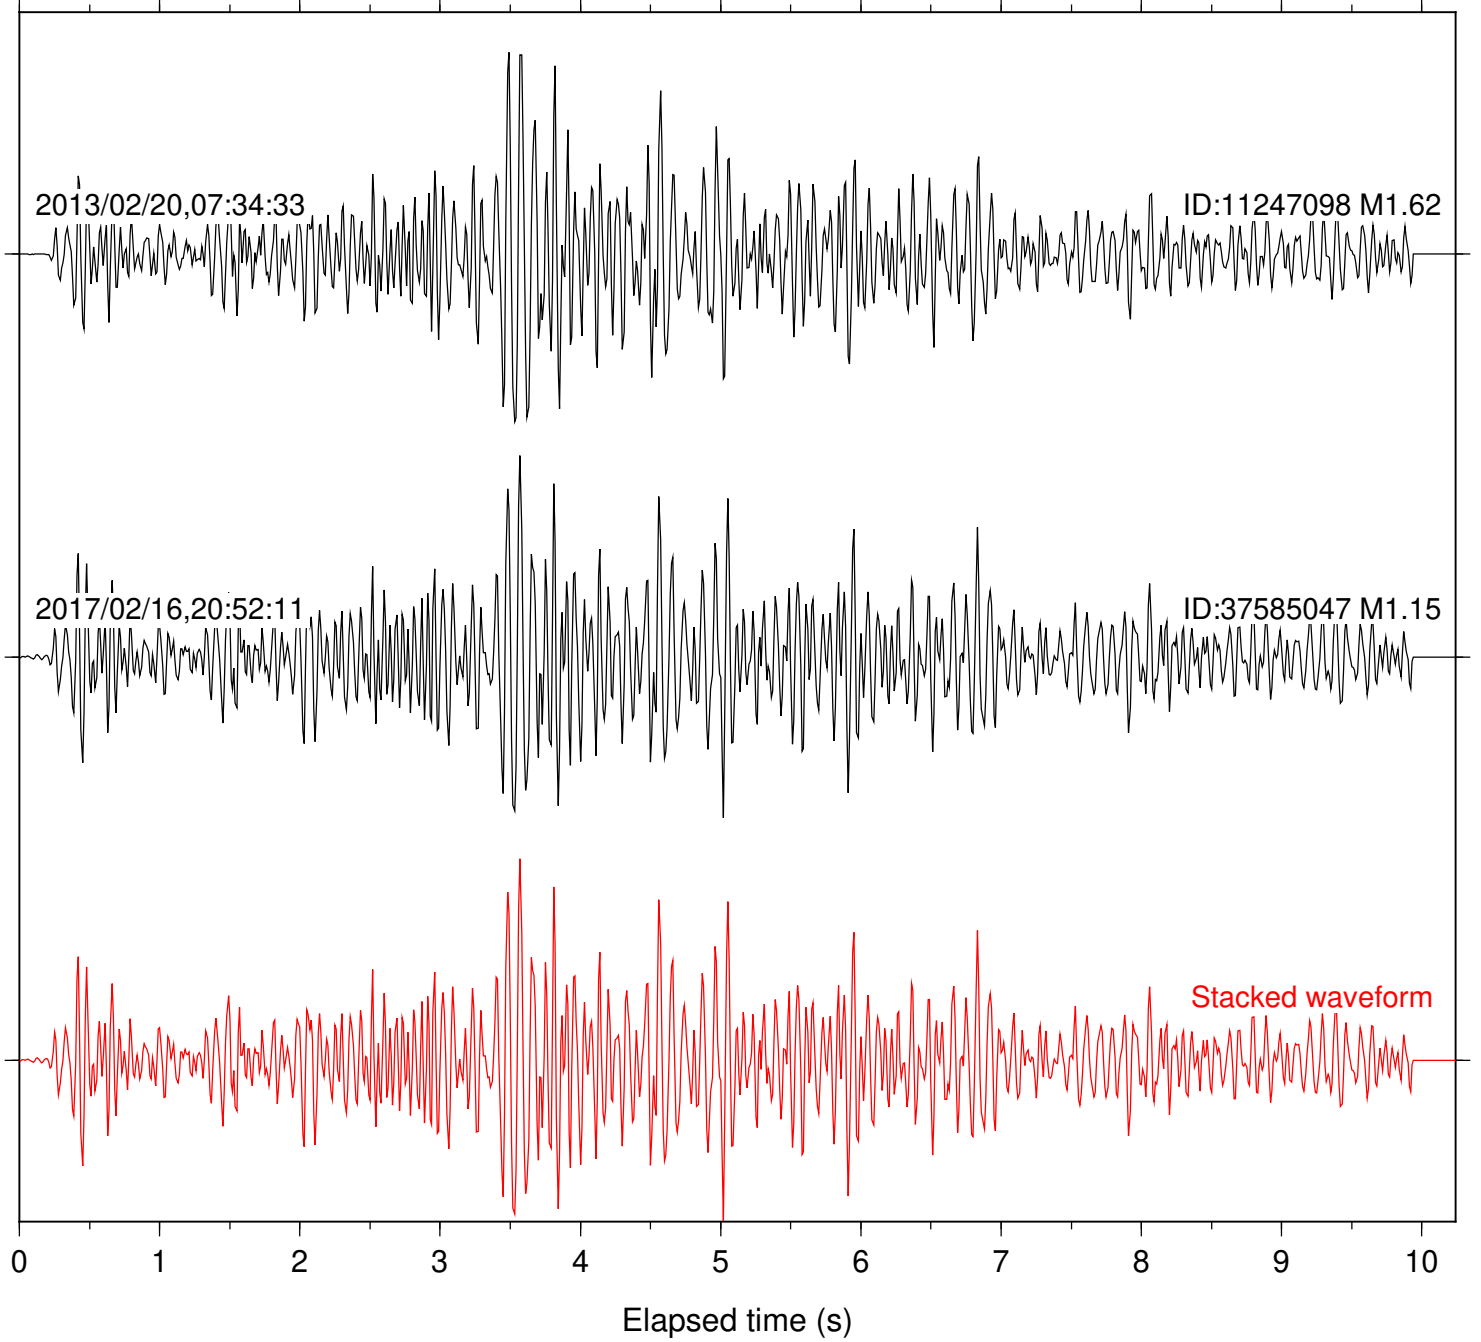

Station: B084 Com: EHZ

Focal depth: 10.87 km