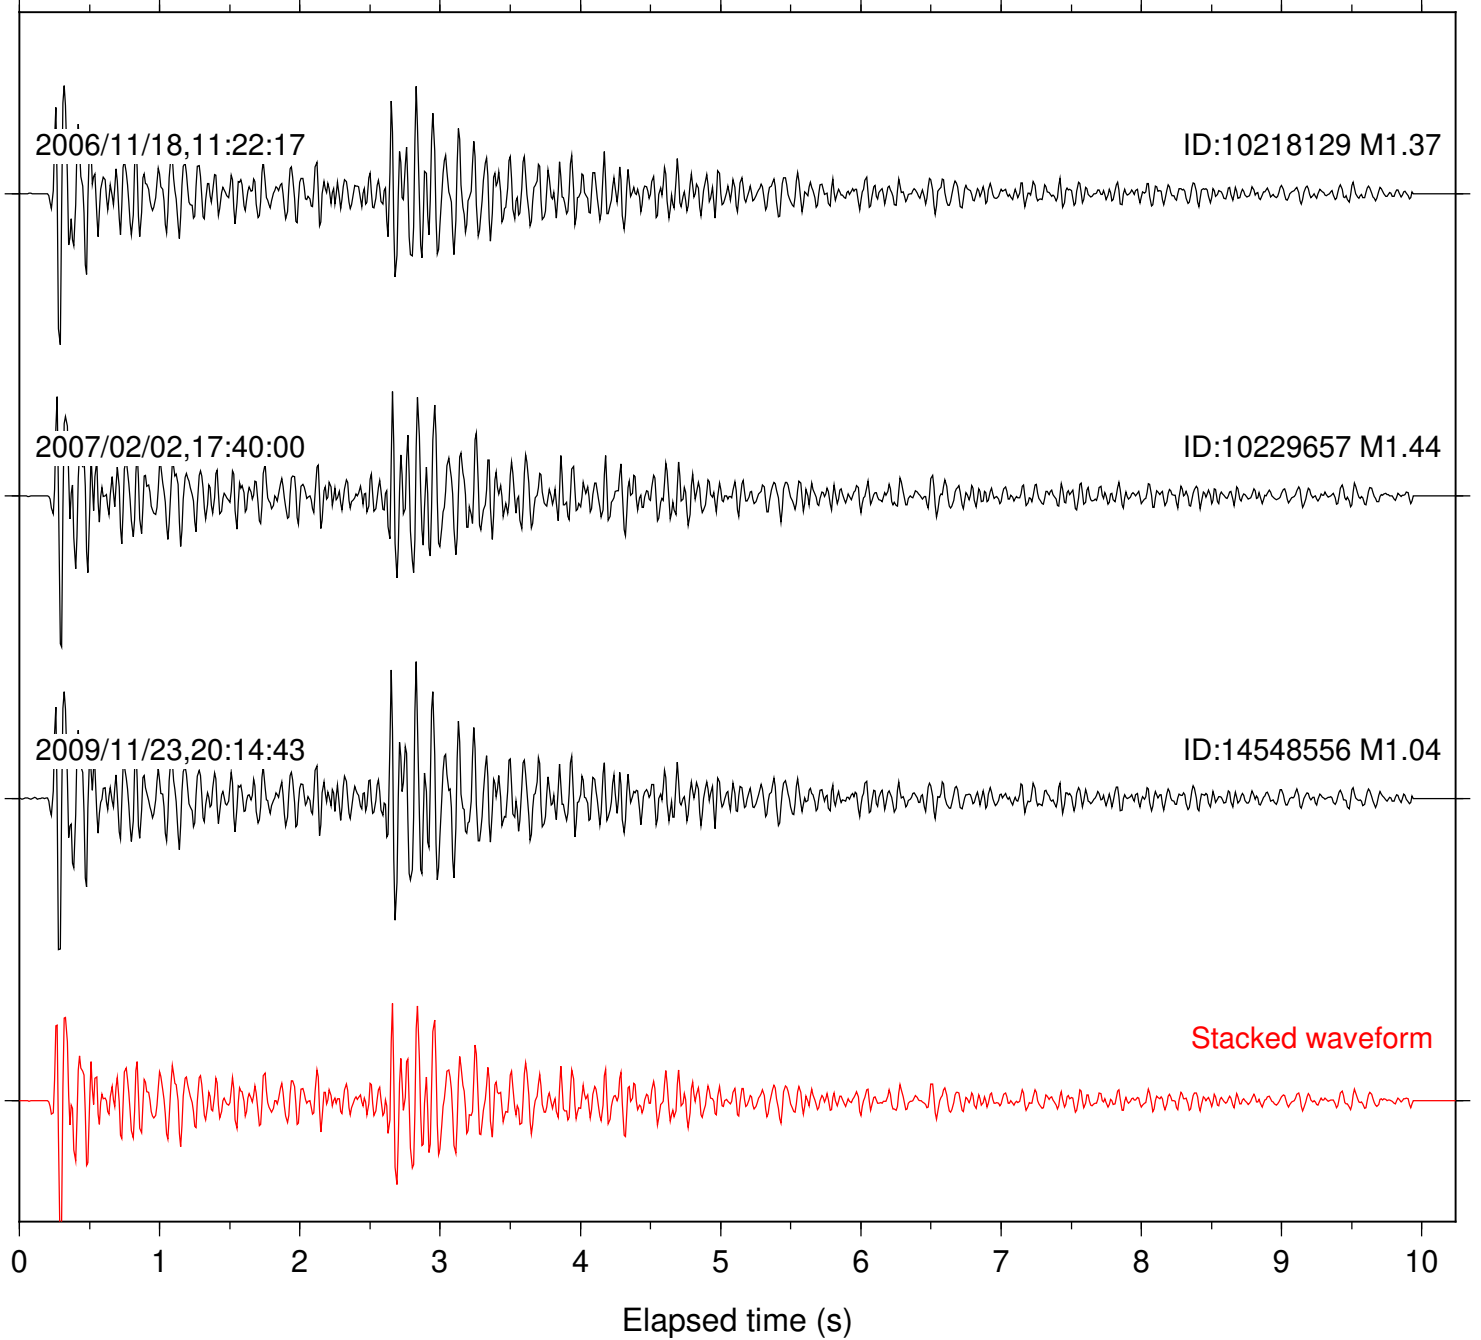

Station: B084 Com: EHZ

Focal depth: 8.73 km