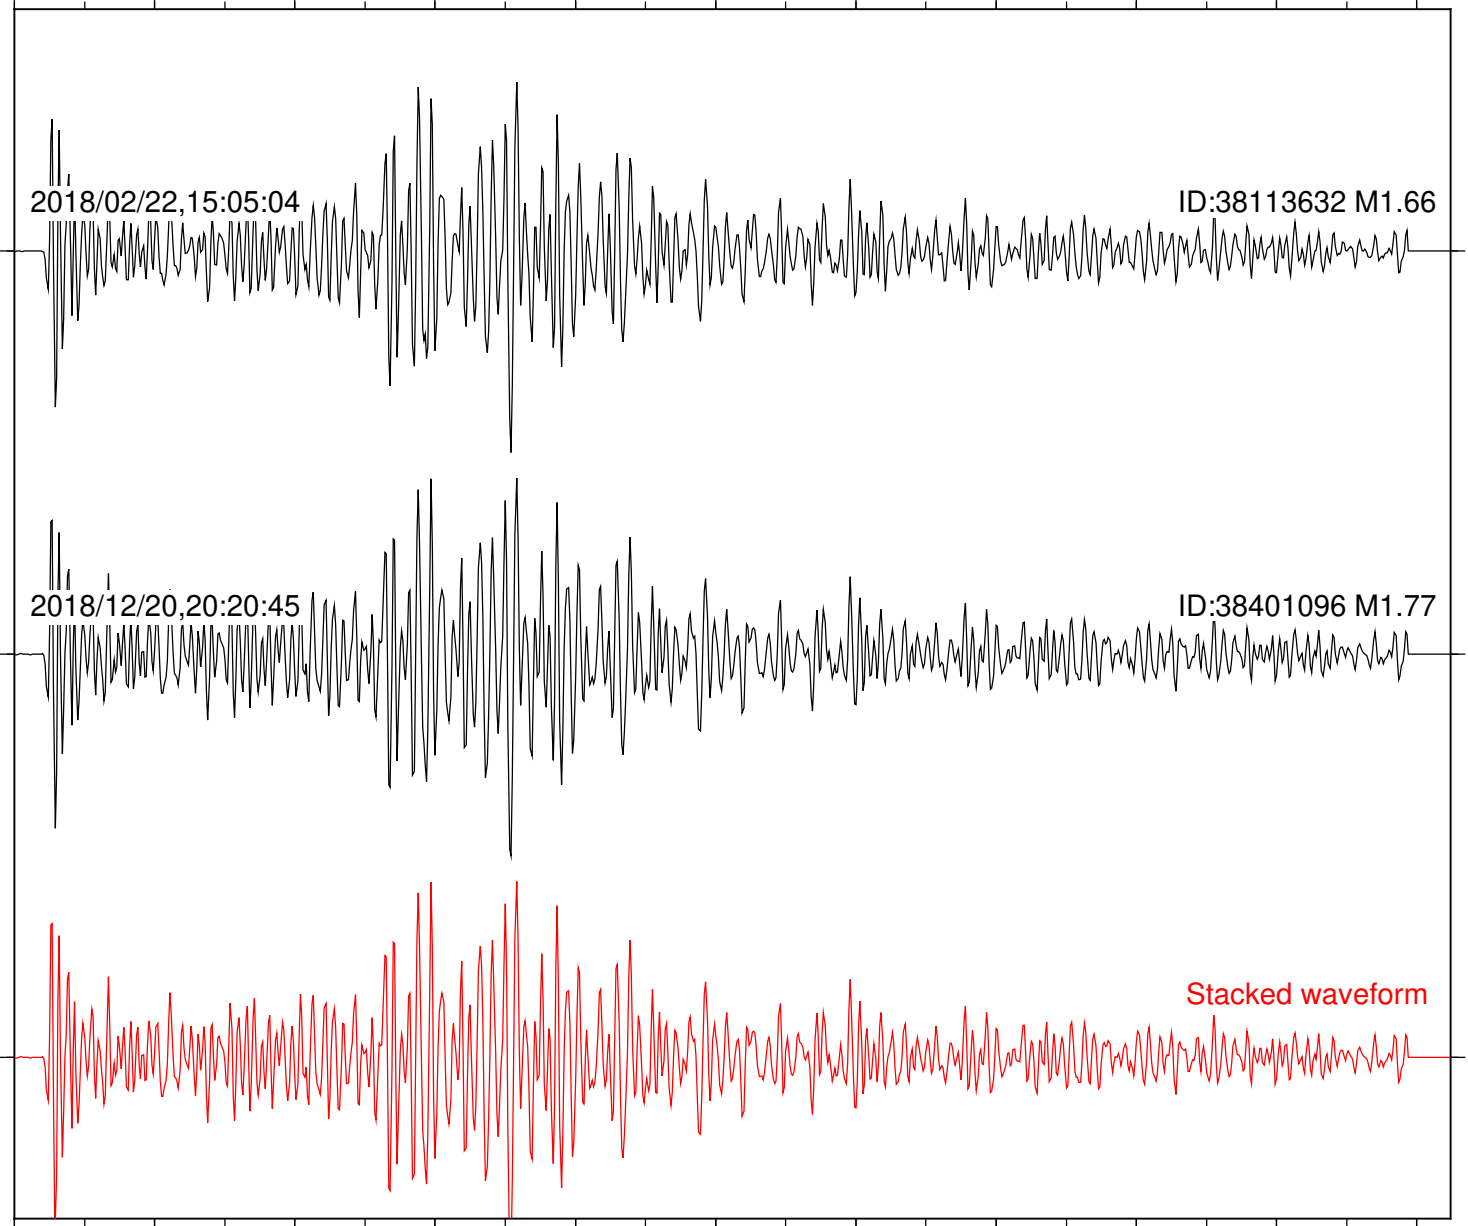

Stacked waveform

0 1 2 3 4 5 6 7 8 9 10  
Elapsed time (s)

Station: BAC Com: EHZ

Focal depth: 6.71 km

Station: CRY Com: HHZ

Focal depth: 6.65 km

Station: CSH Com: HHZ

Focal depth: 6.71 km