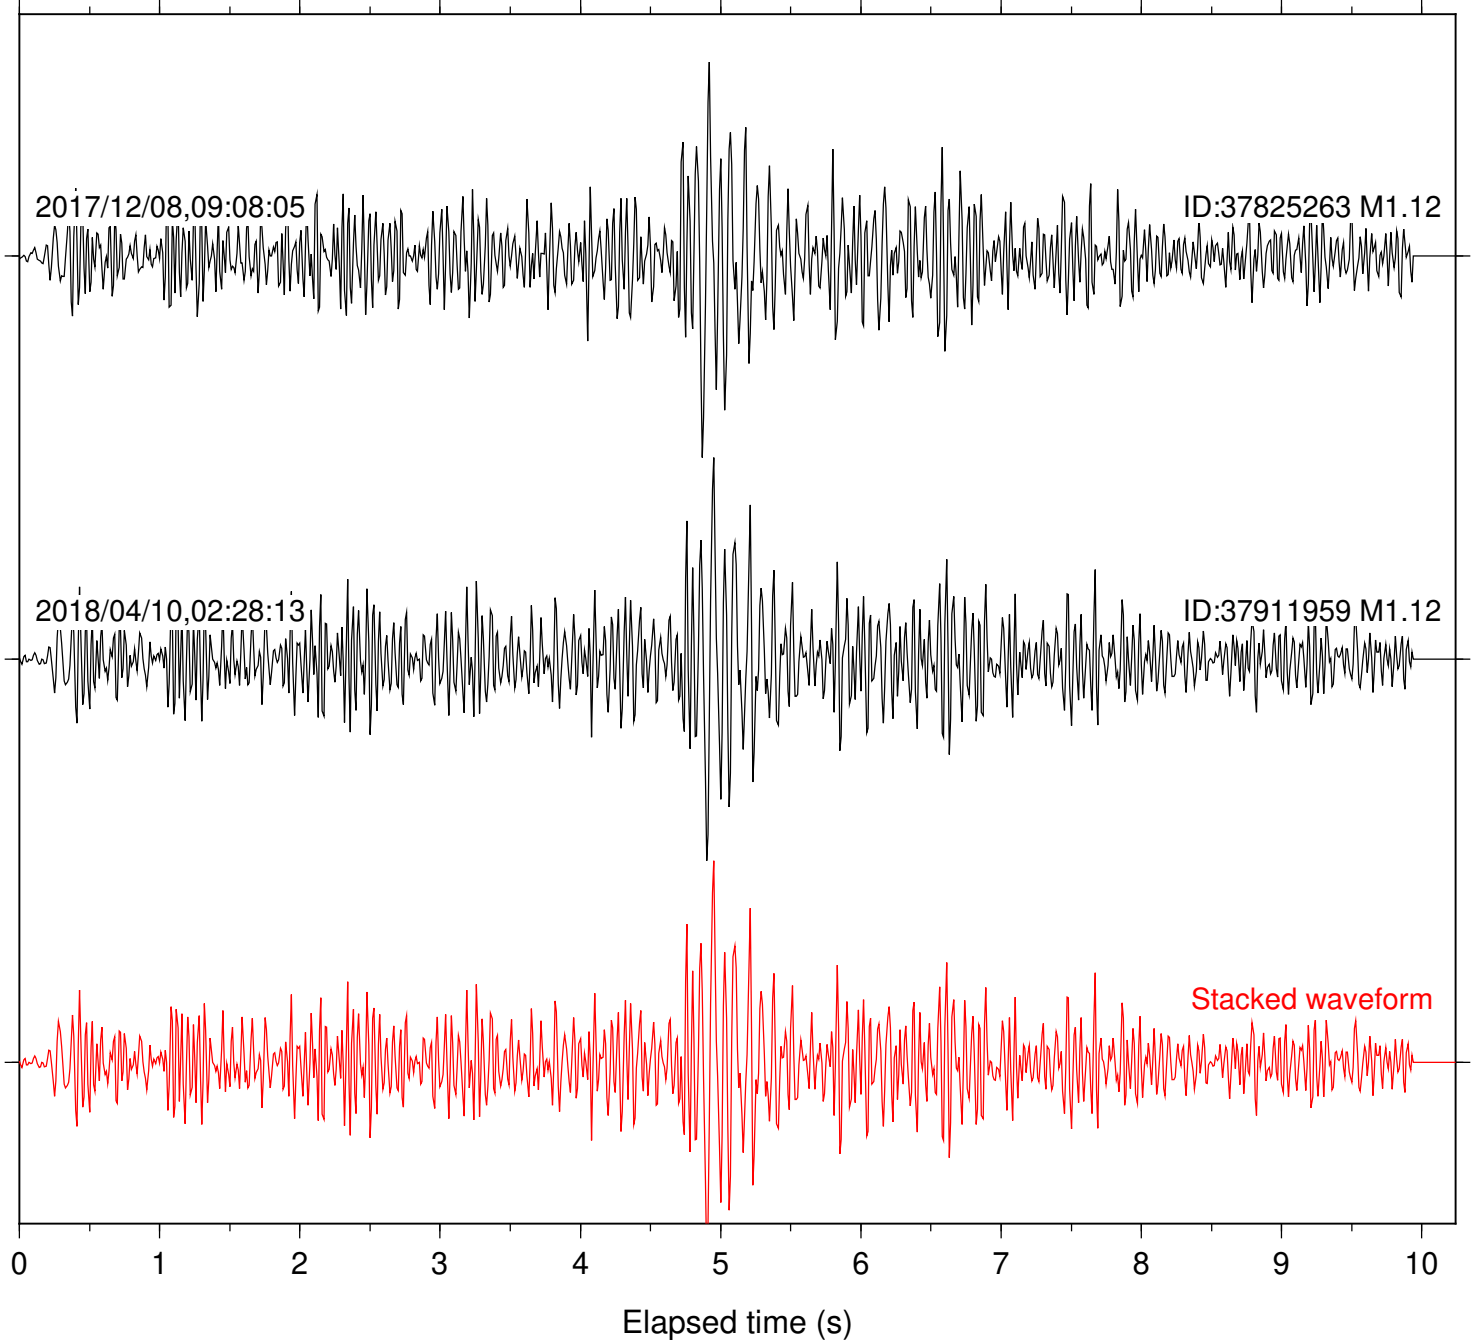

Station: SMER Com: HHZ

Focal depth: 6.24 km