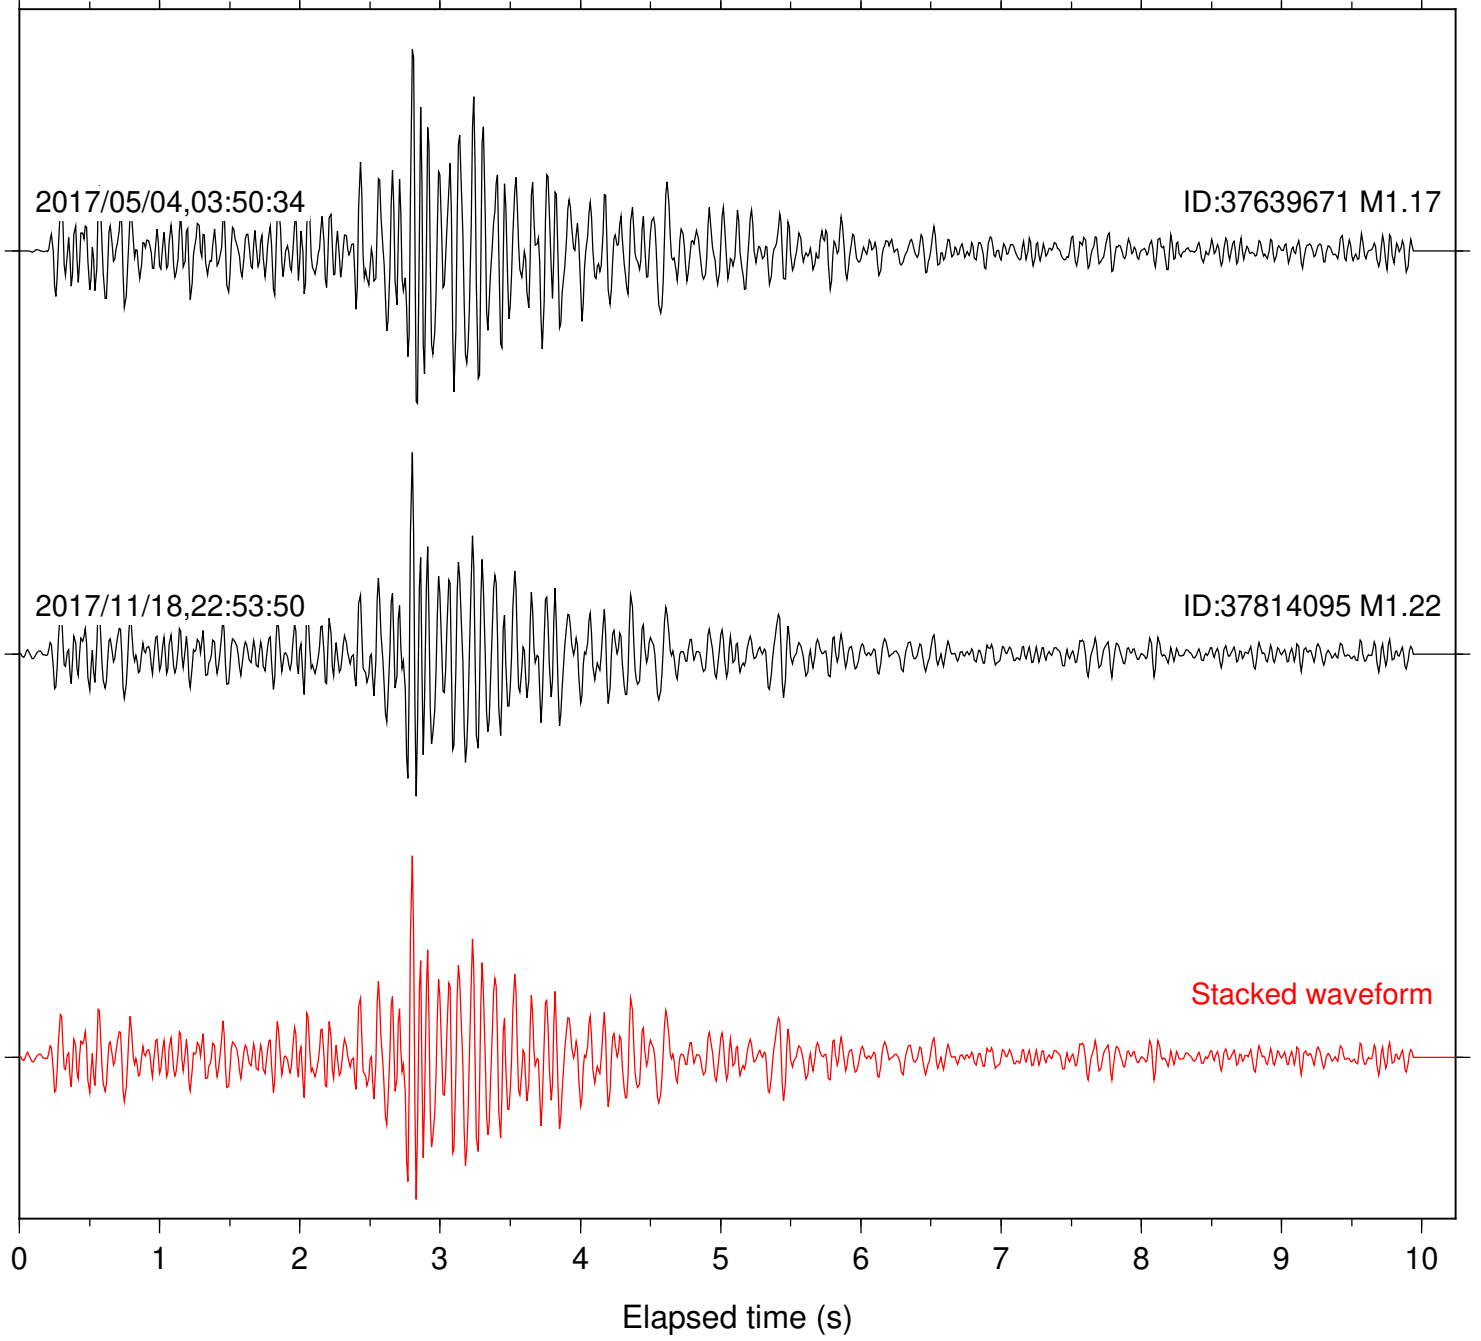

ID:37814095 M1.22

2018/03/19,15:19:49

ID:37897007 M1.06

Stacked waveform

0 1 2 3 4 5 6 7 8 9 10  
Elapsed time (s)

Station: SND Com: HHZ

Focal depth: 6.67 km

Station: B082 Com: EHZ