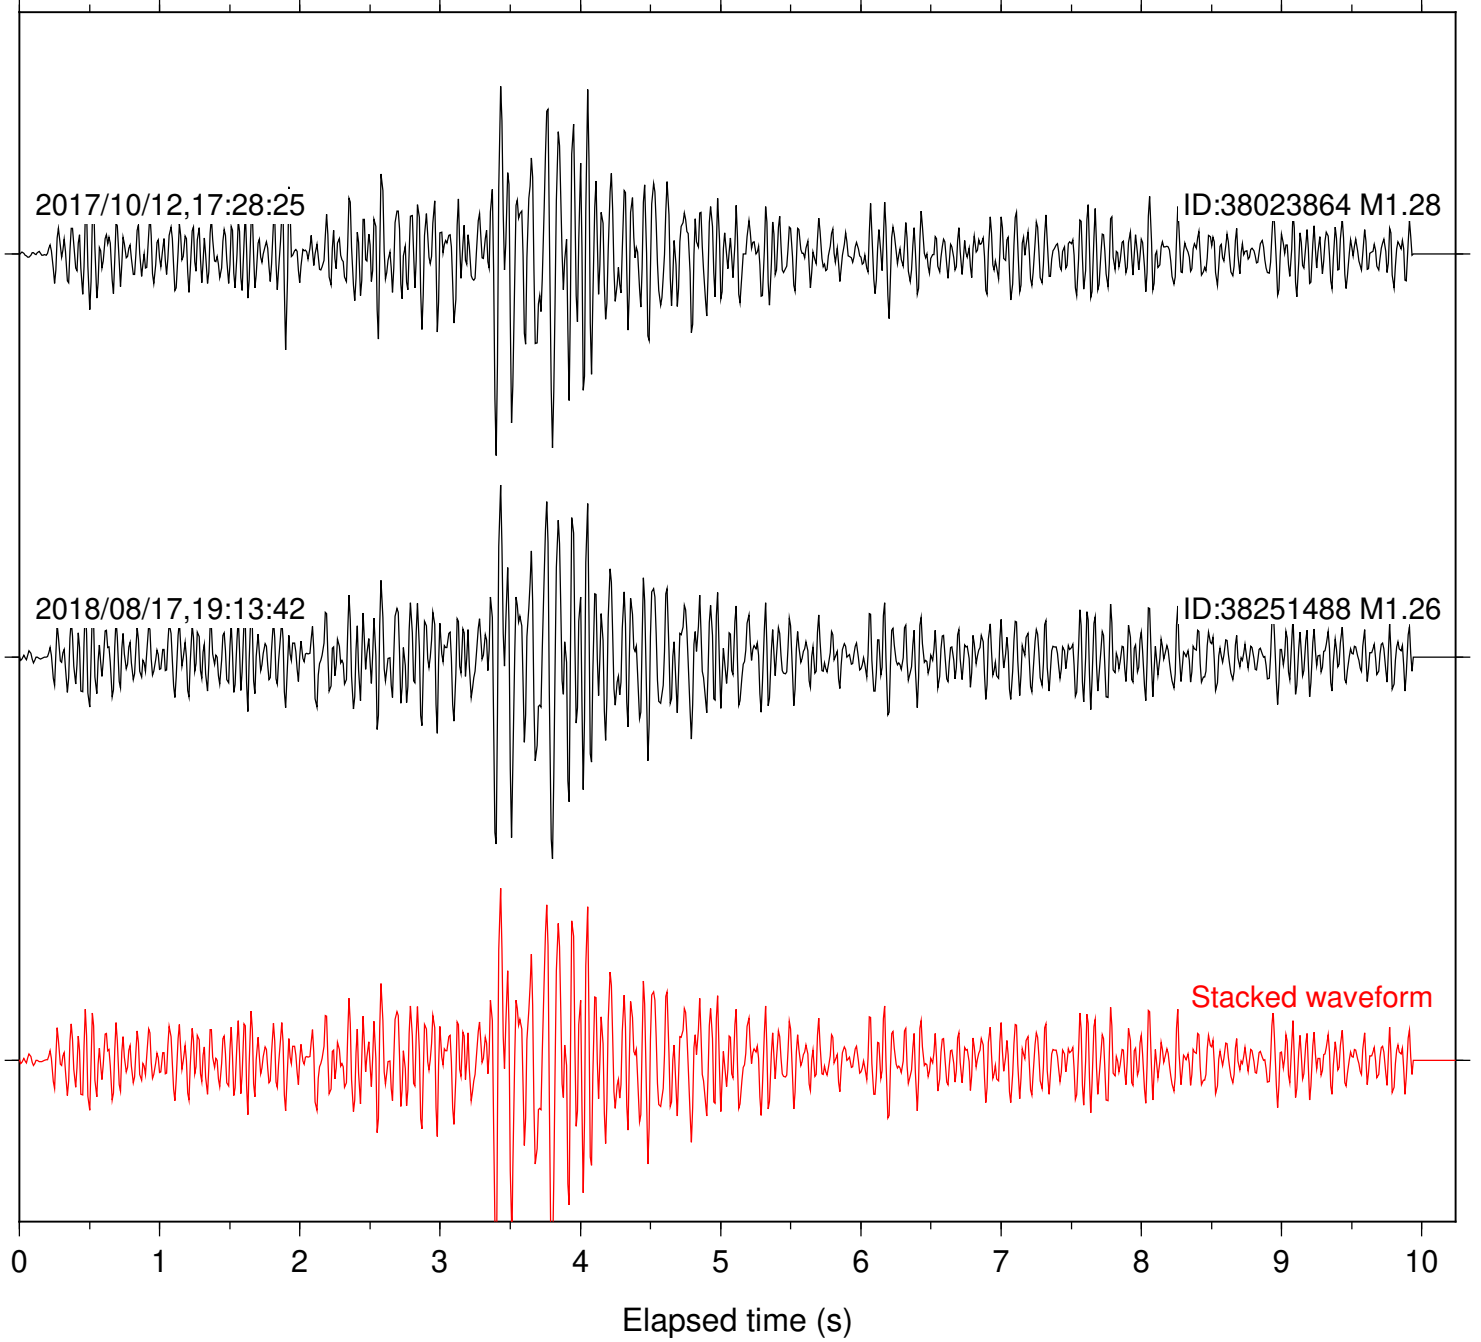

Station: B086 Com: EHZ

Focal depth: 4.89 km