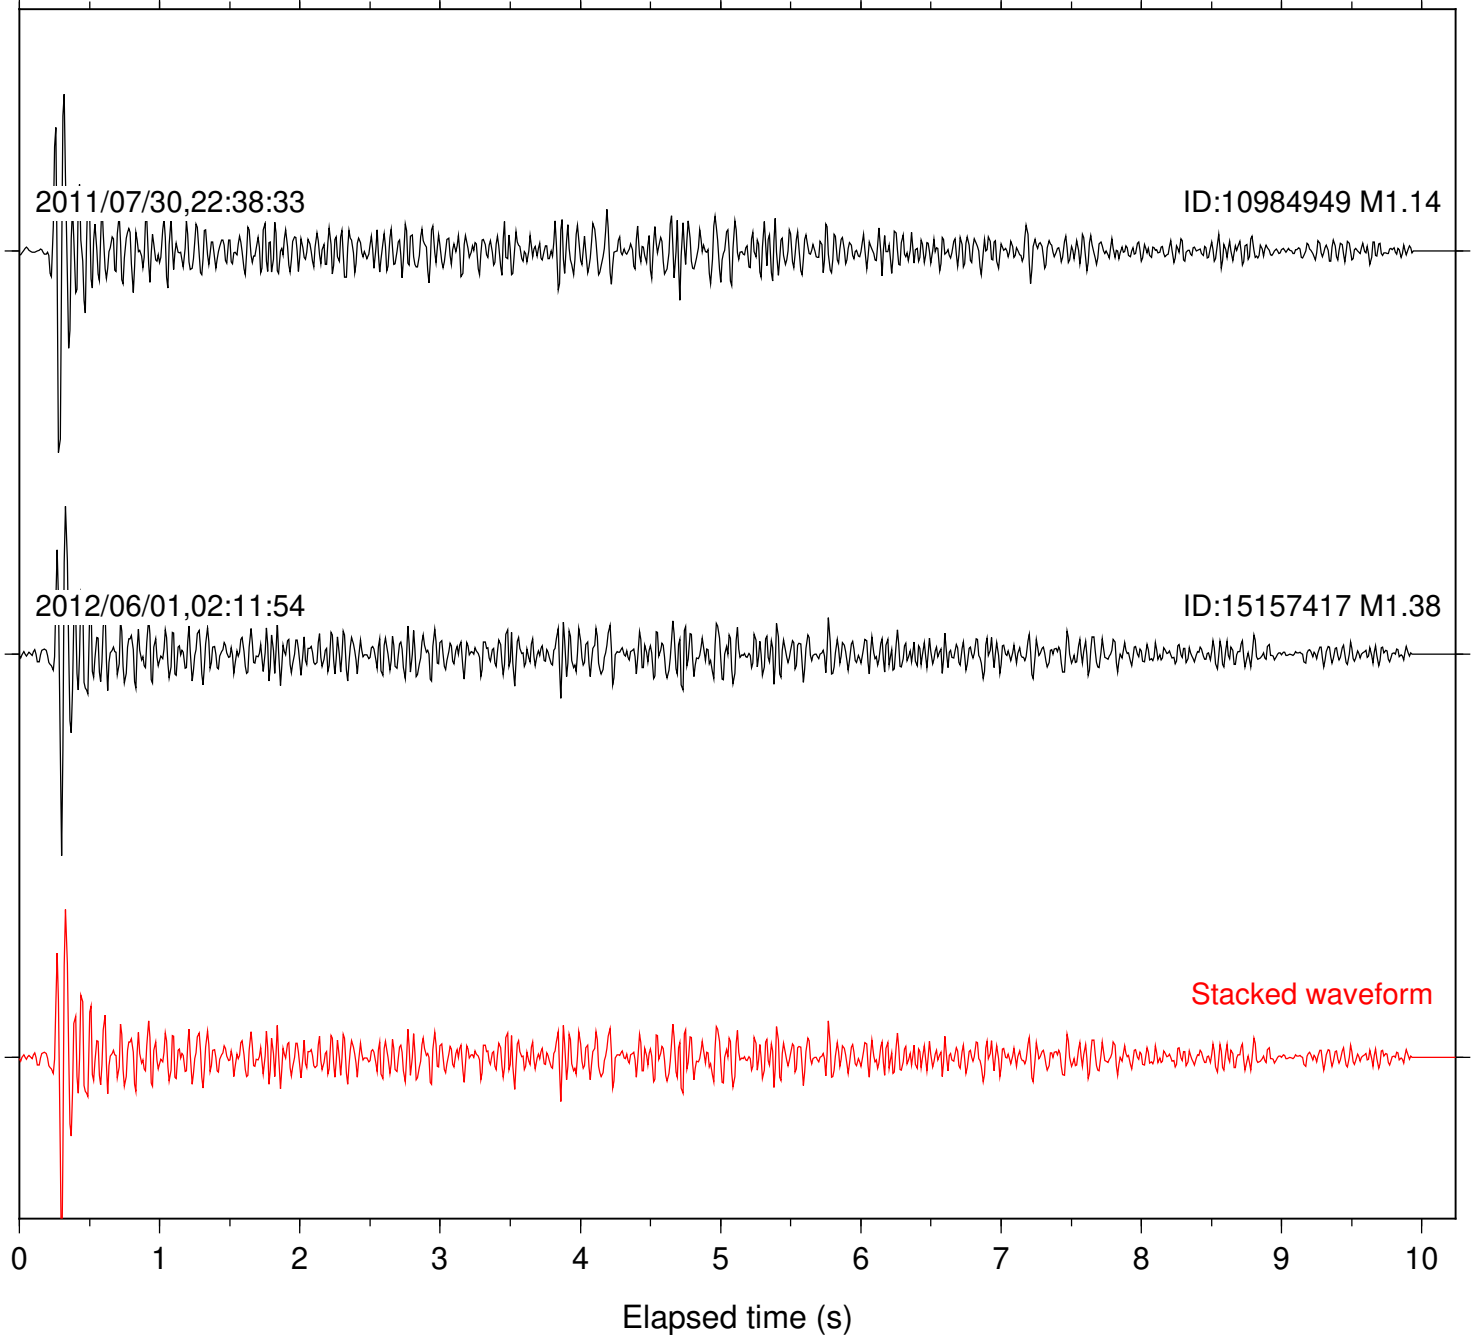

Focal depth: 10.60 km

Station: B946 Com: EHZ

Focal depth: 10.60 km

Station: FRD Com: HHZ

Focal depth: 10.60 km

Station: PLM Com: HHZ

Focal depth: 10.60 km

Station: B081 Com: EHZ