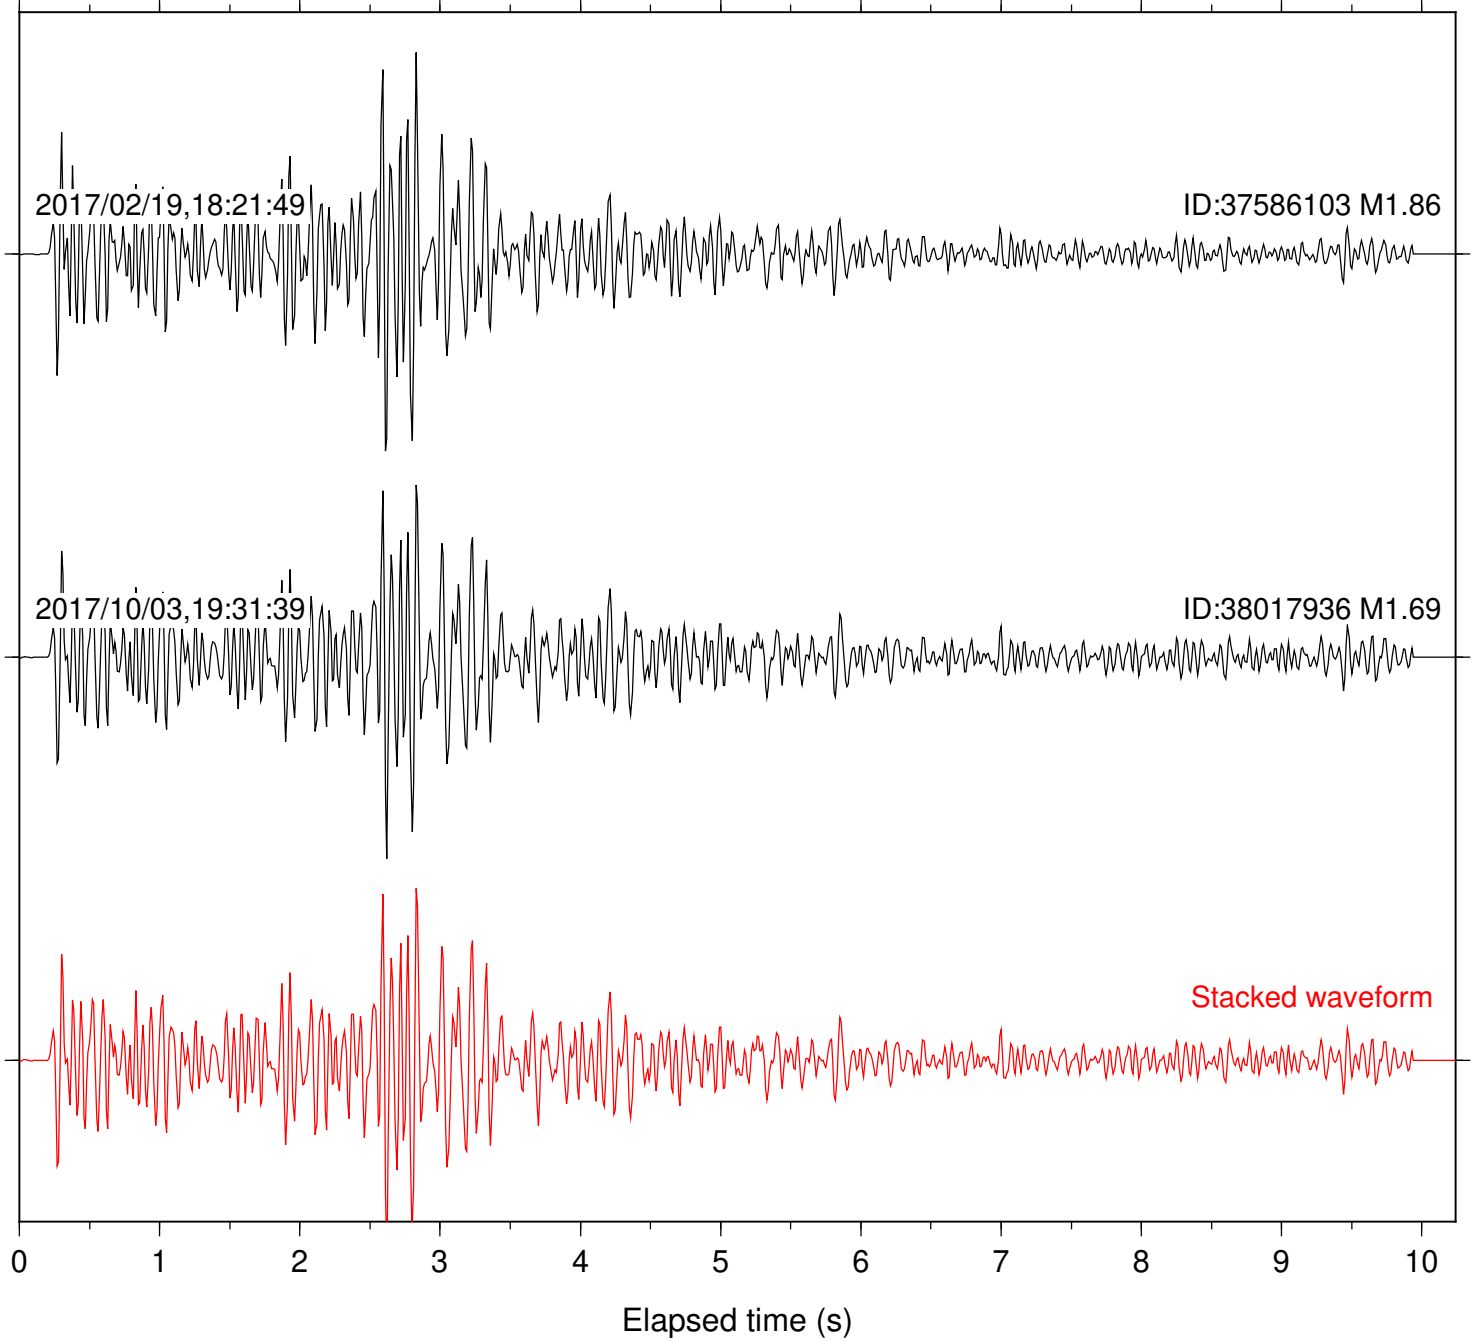

Station: B087 Com: EHZ

Focal depth: 5.65 km