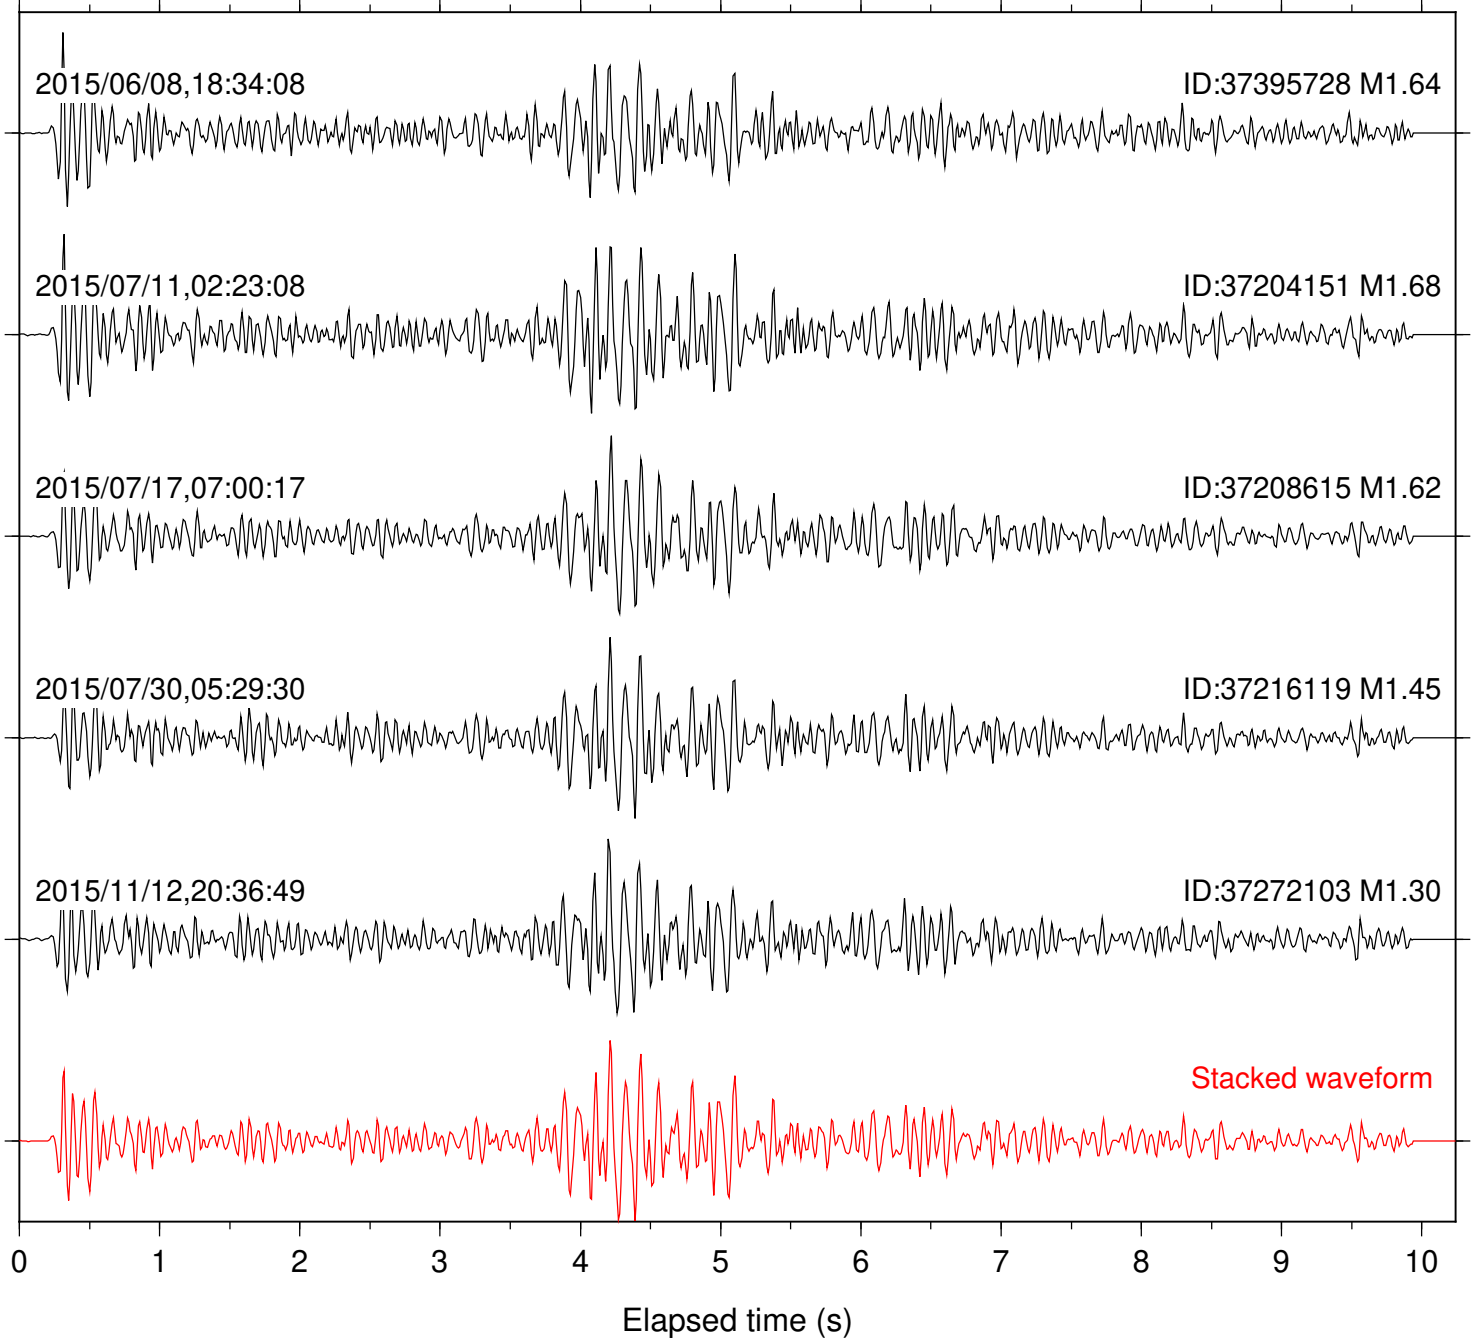

Station: B084 Com: EHZ

Focal depth: 8.23 km

Station: B086 Com: EHZ

Focal depth: 8.23 km

Station: B087 Com: EHZ

Focal depth: 8.23 km

Station: B088 Com: EHZ

Focal depth: 8.23 km