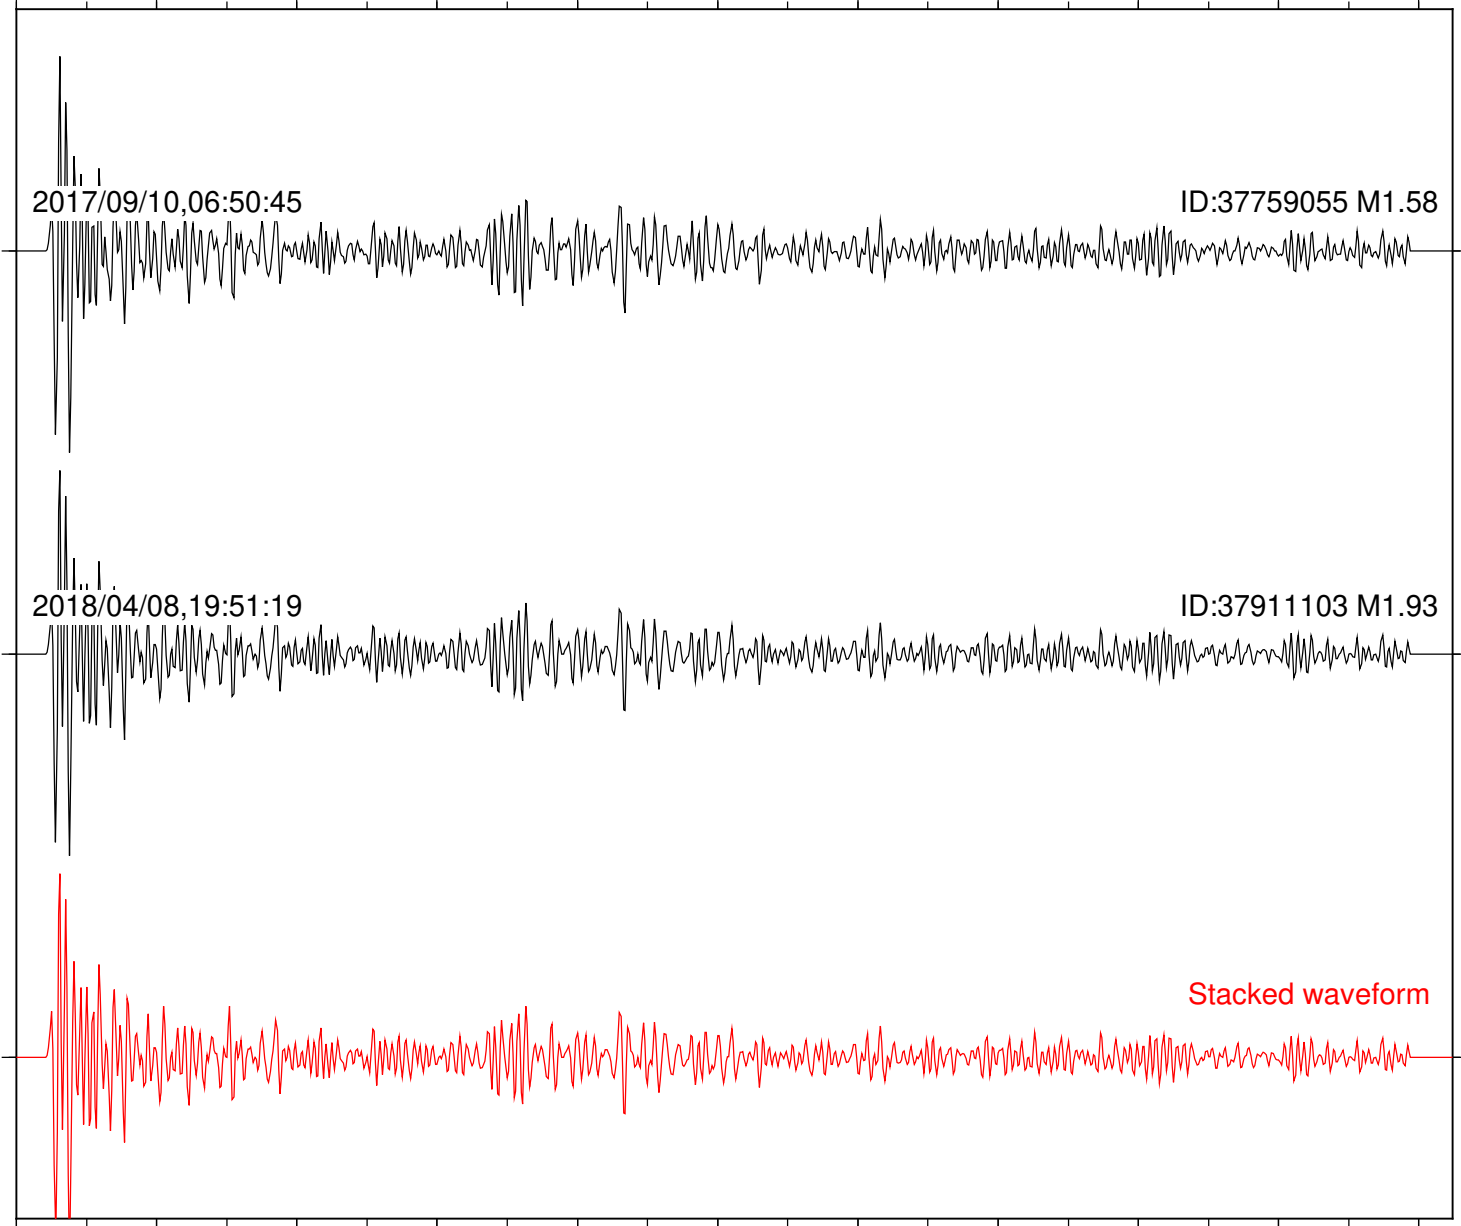

Station: LVA2 Com: HHZ

Focal depth: 6.28 km

2017/09/10,06:50:45

ID:37759055 M1.58

2018/04/08,19:51:19

ID:37911103 M1.93

Stacked waveform

0 1 2 3 4 5 6 7 8 9 10
Elapsed time (s)