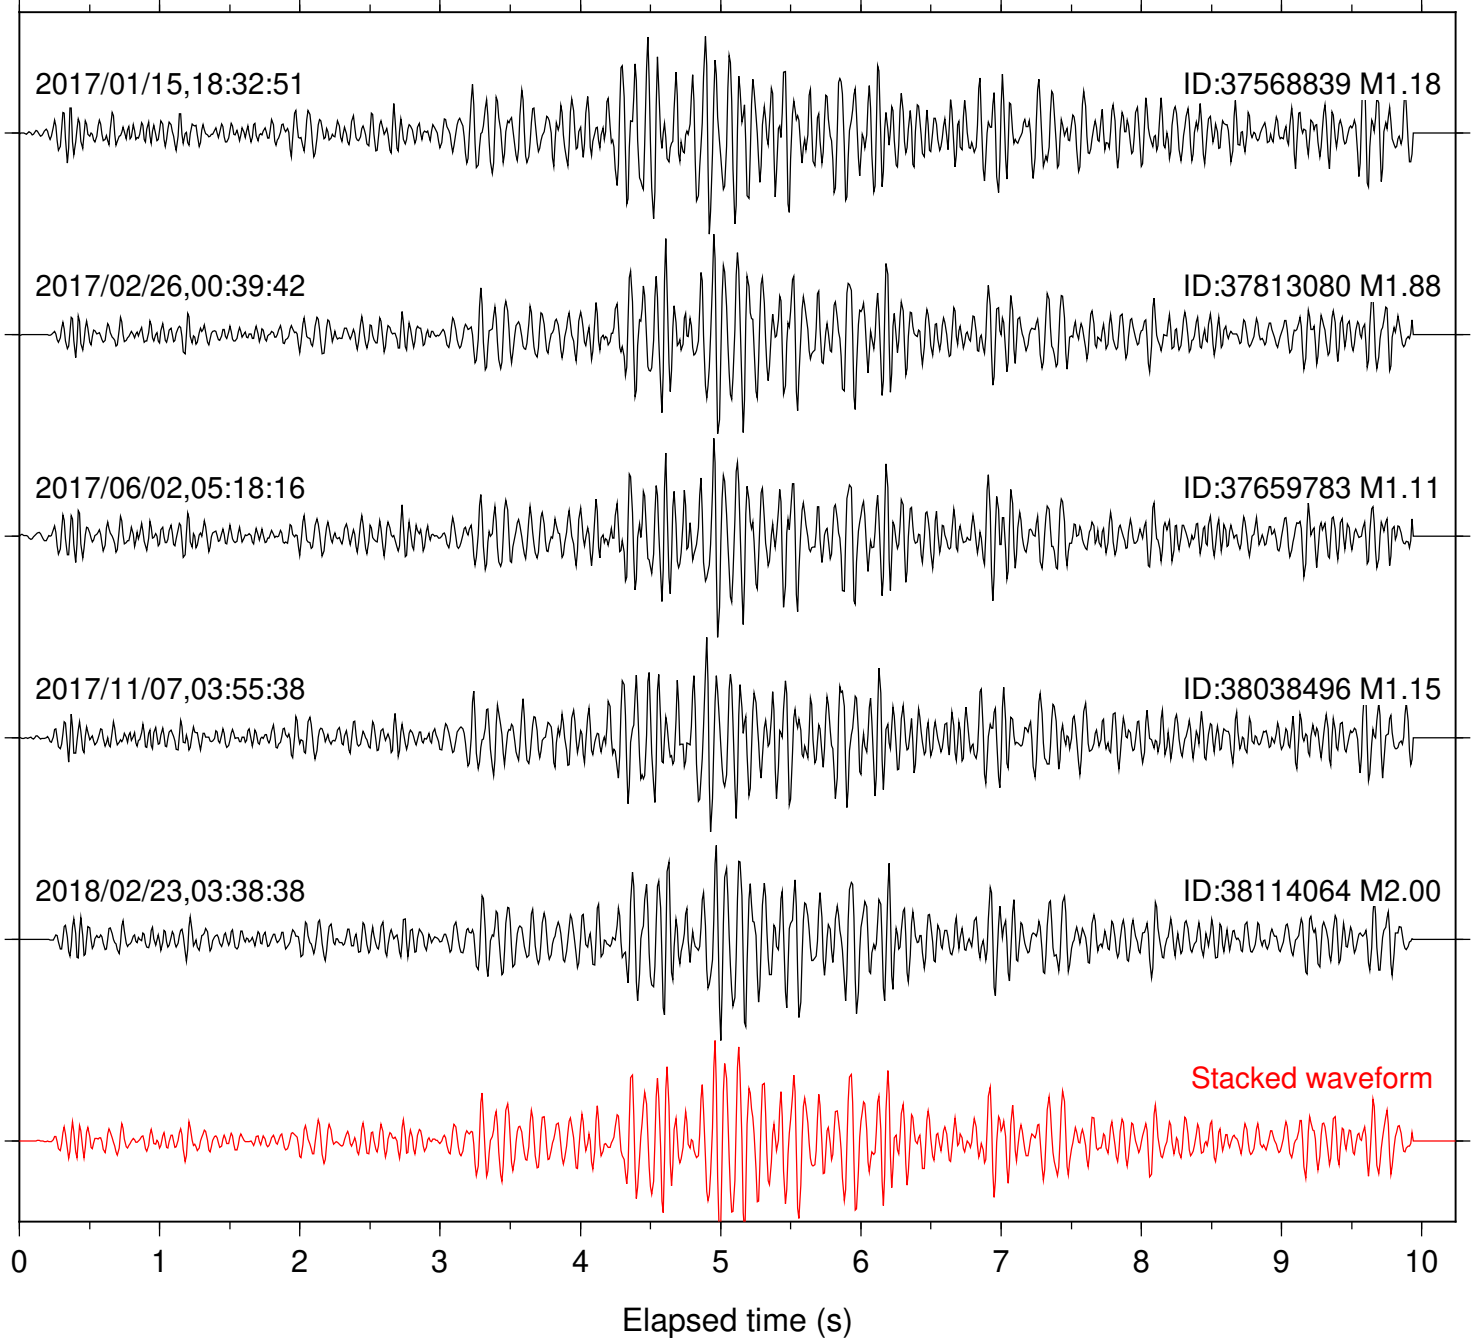

Station: B084 Com: EHZ

Focal depth: 6.31 km