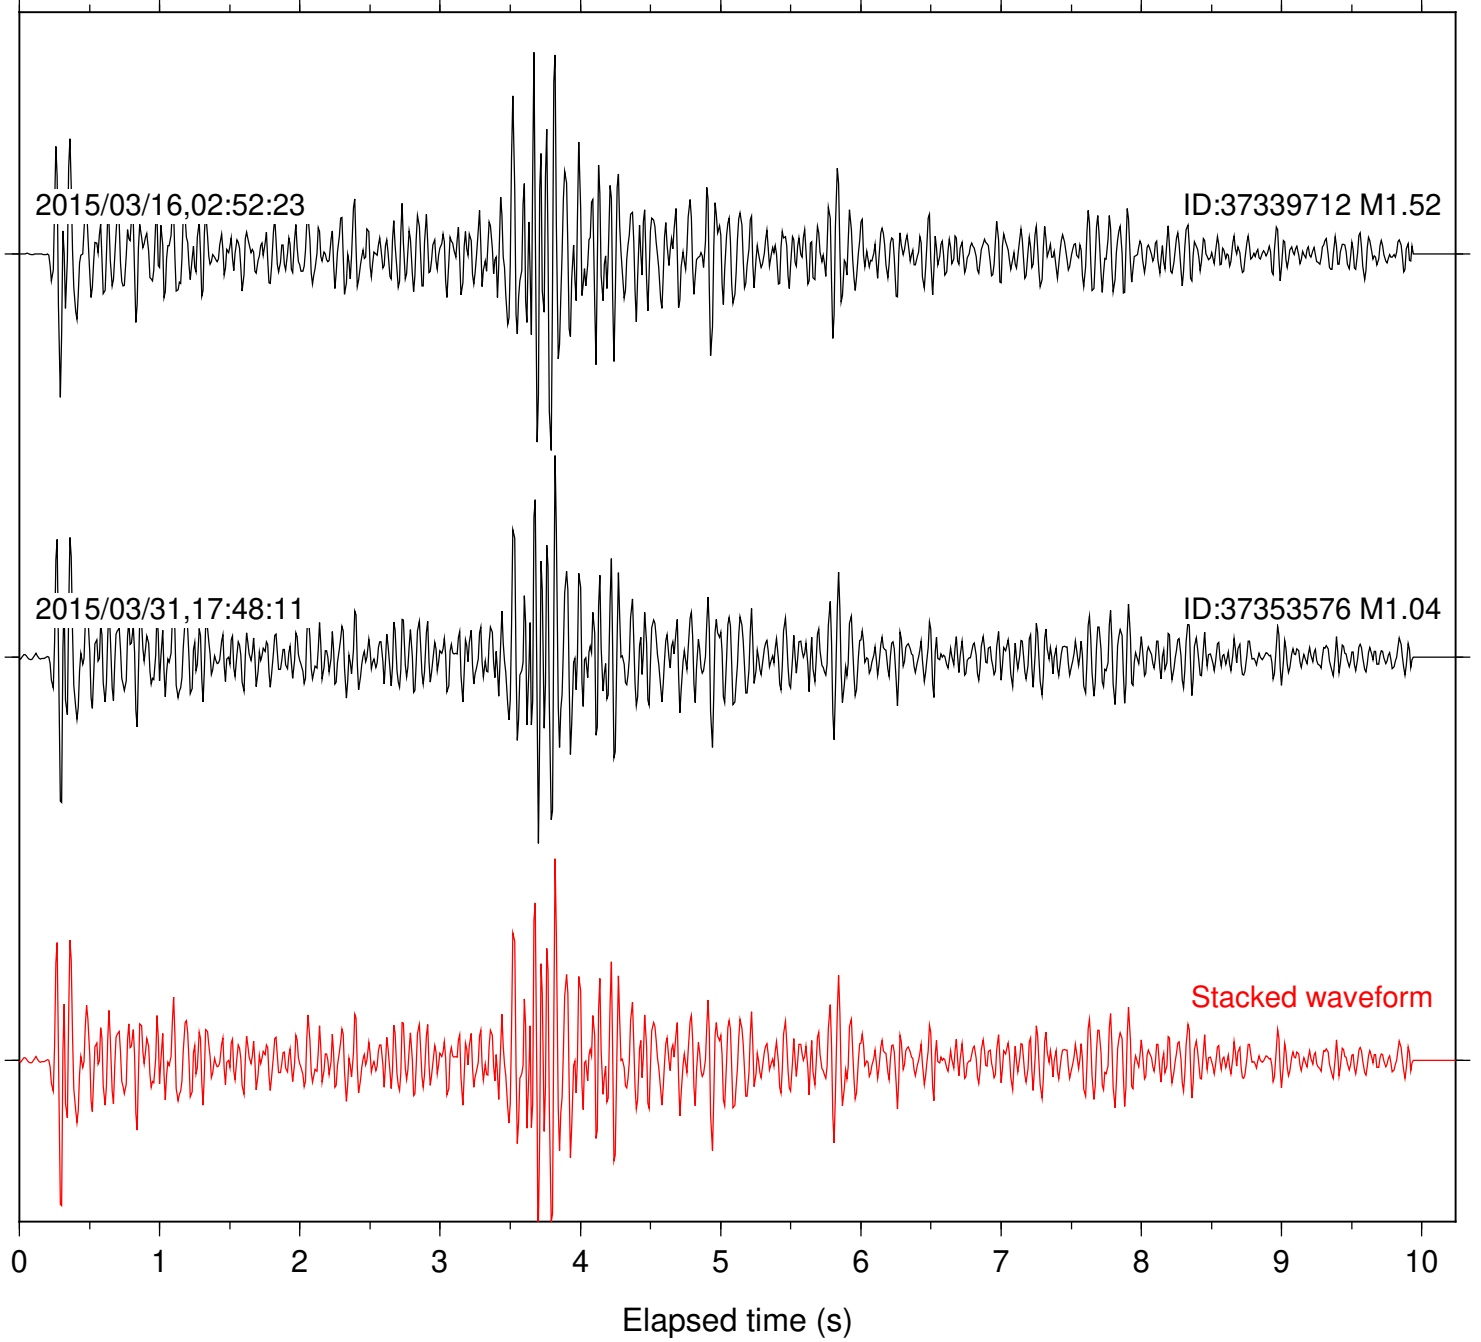

2015/03/31,17:48:11

ID:37353576 M1.04

Stacked waveform

0 1 2 3 4 5 6 7 8 9 10  
Elapsed time (s)

Station: PLM Com: HHZ

Focal depth: 7.92 km

Station: PMD Com: HHZ

Focal depth: 7.92 km