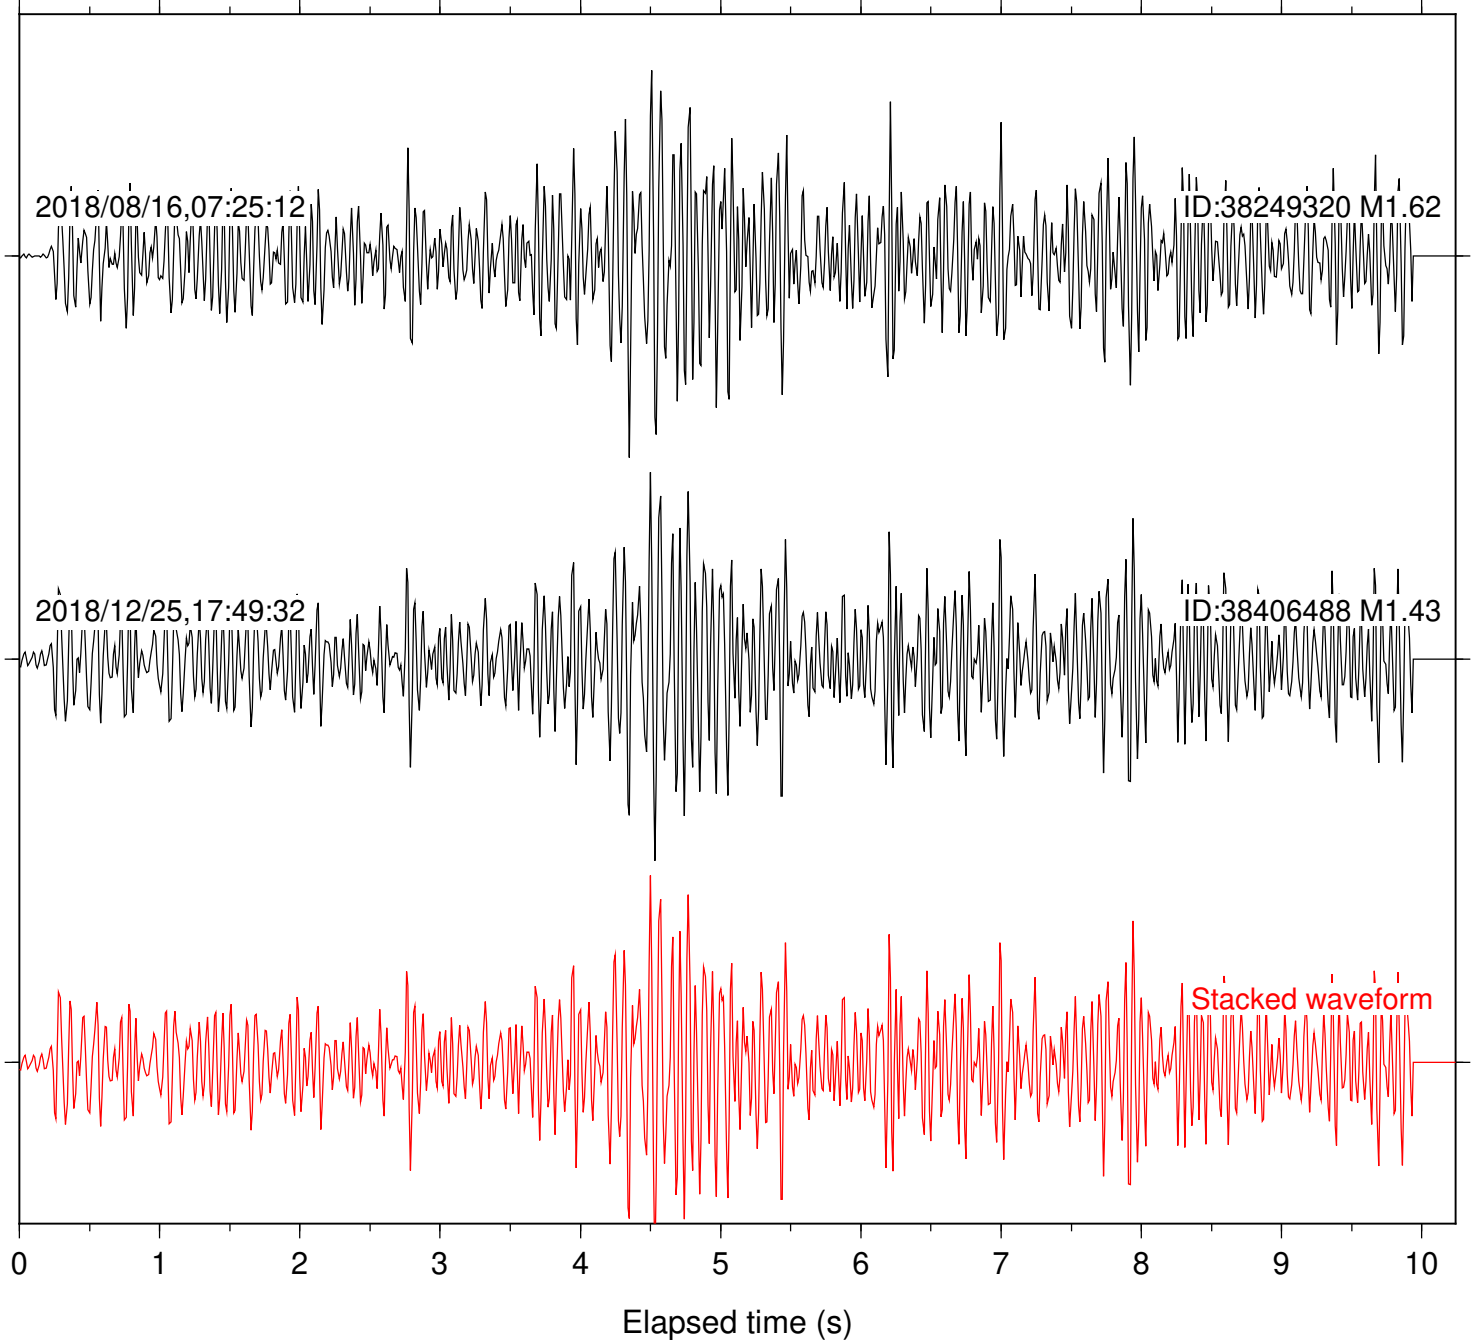

Focal depth: 4.76 km

Station: HMT2 Com: HHZ

Focal depth: 4.76 km

Station: LKH Com: HHZ

Focal depth: 4.76 km

Station: PFO Com: HHZ

Focal depth: 4.76 km

Station: PLM Com: HHZ