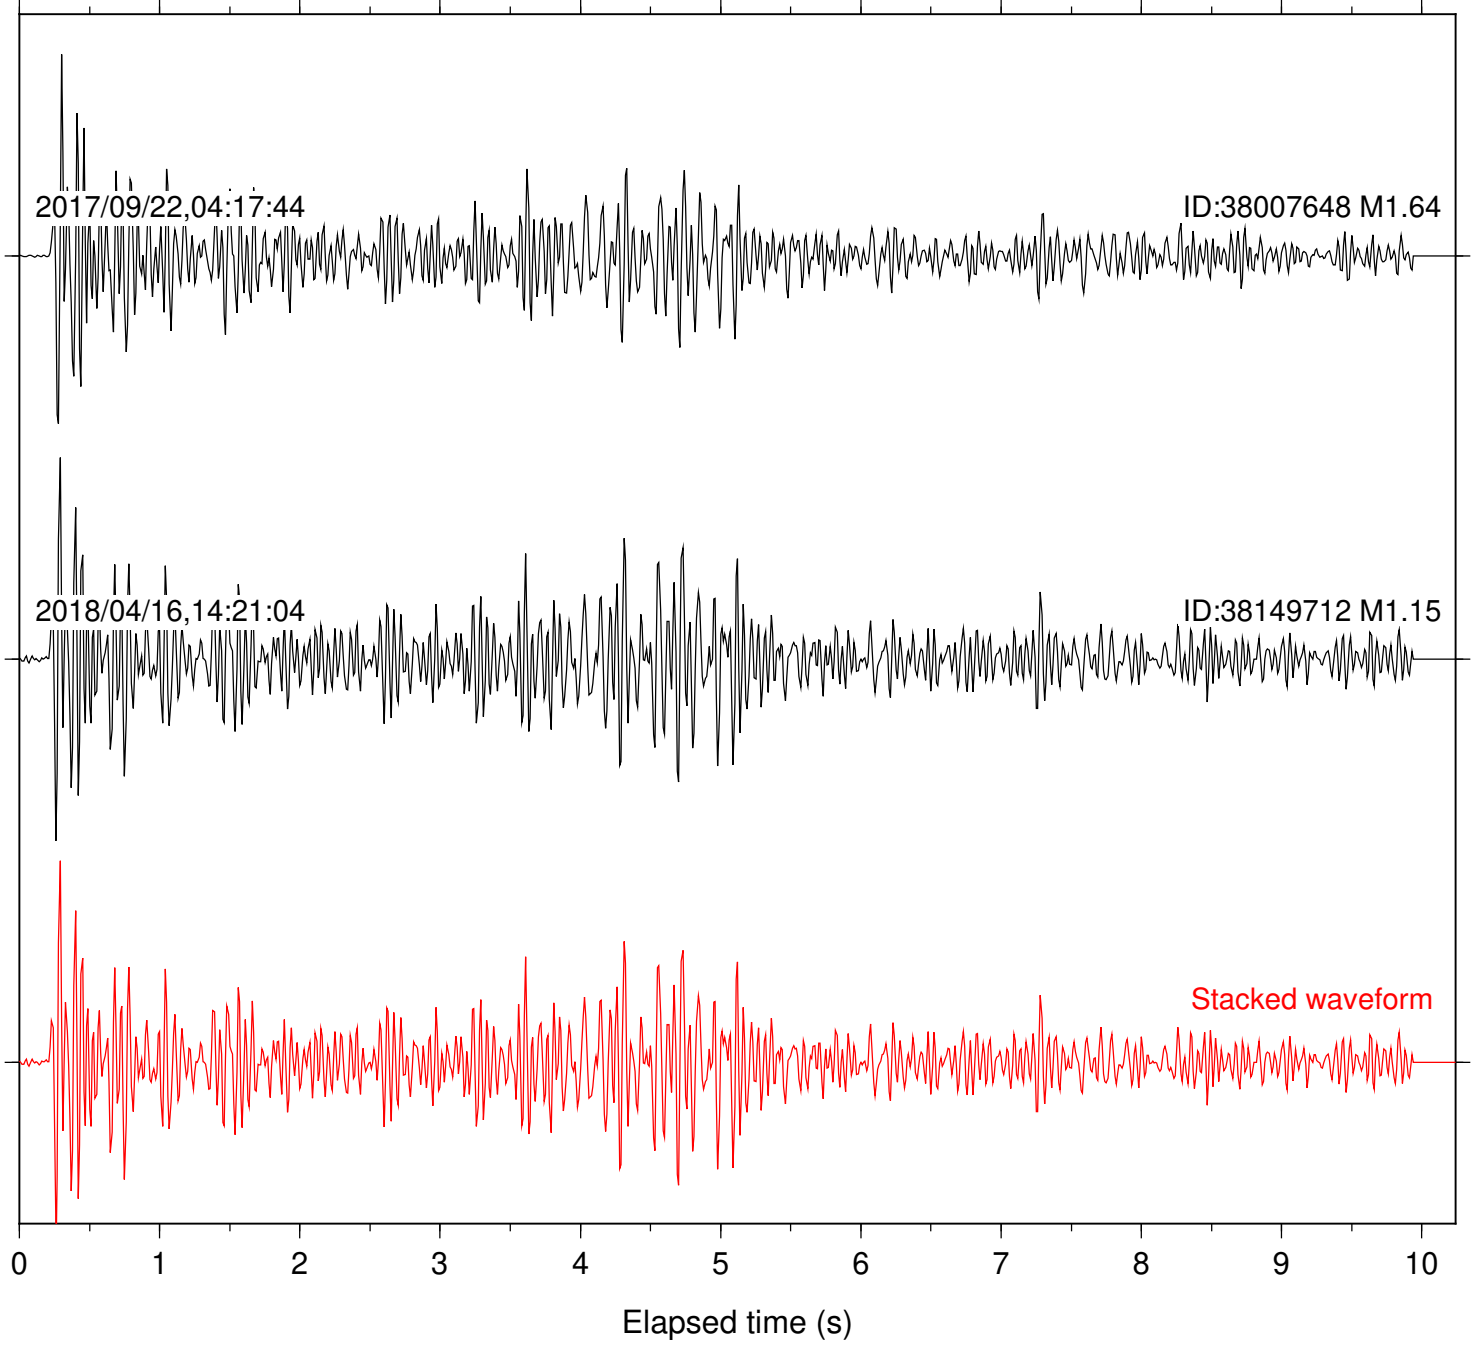

Station: HMT2 Com: HHZ

Focal depth: 5.63 km

Station: LKH Com: HHZ

Focal depth: 5.63 km

Station: LVA2 Com: HHZ

Focal depth: 5.63 km

Station: POB2 Com: HHZ

Focal depth: 5.63 km