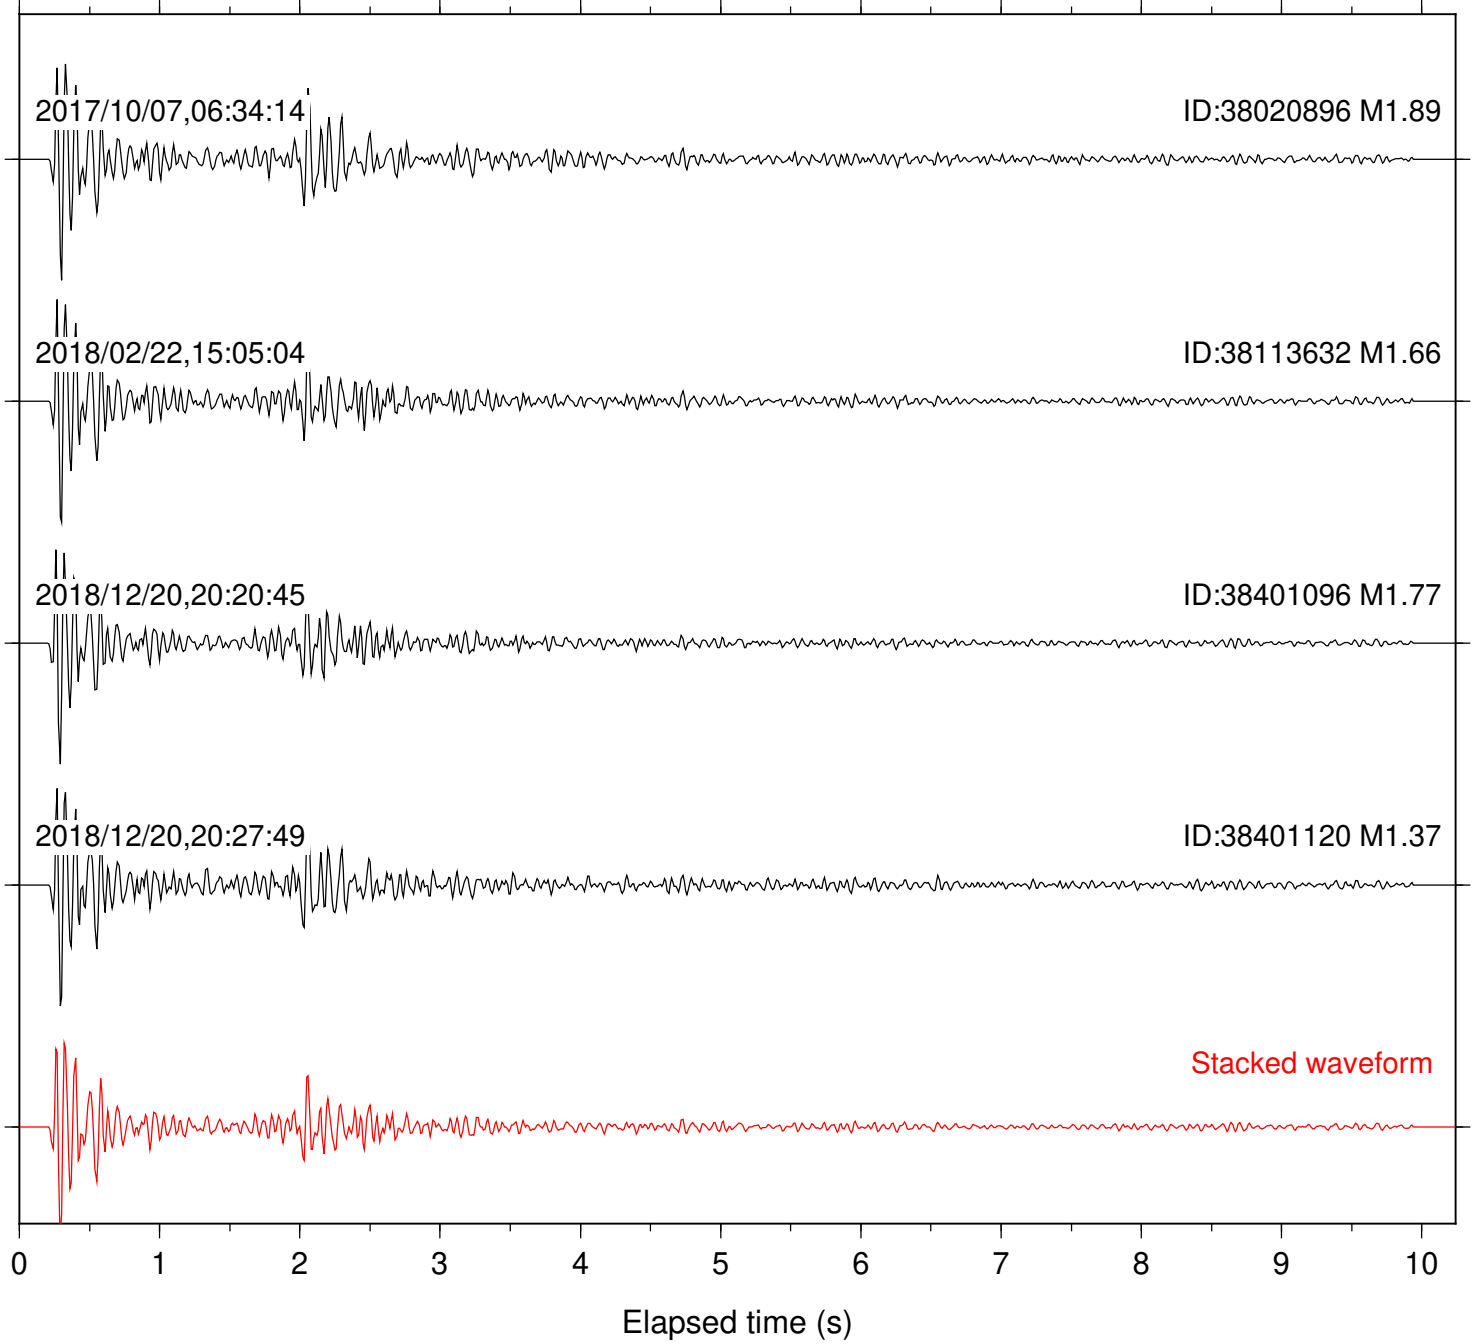

Station: B093 Com: EHZ

Focal depth: 6.65 km