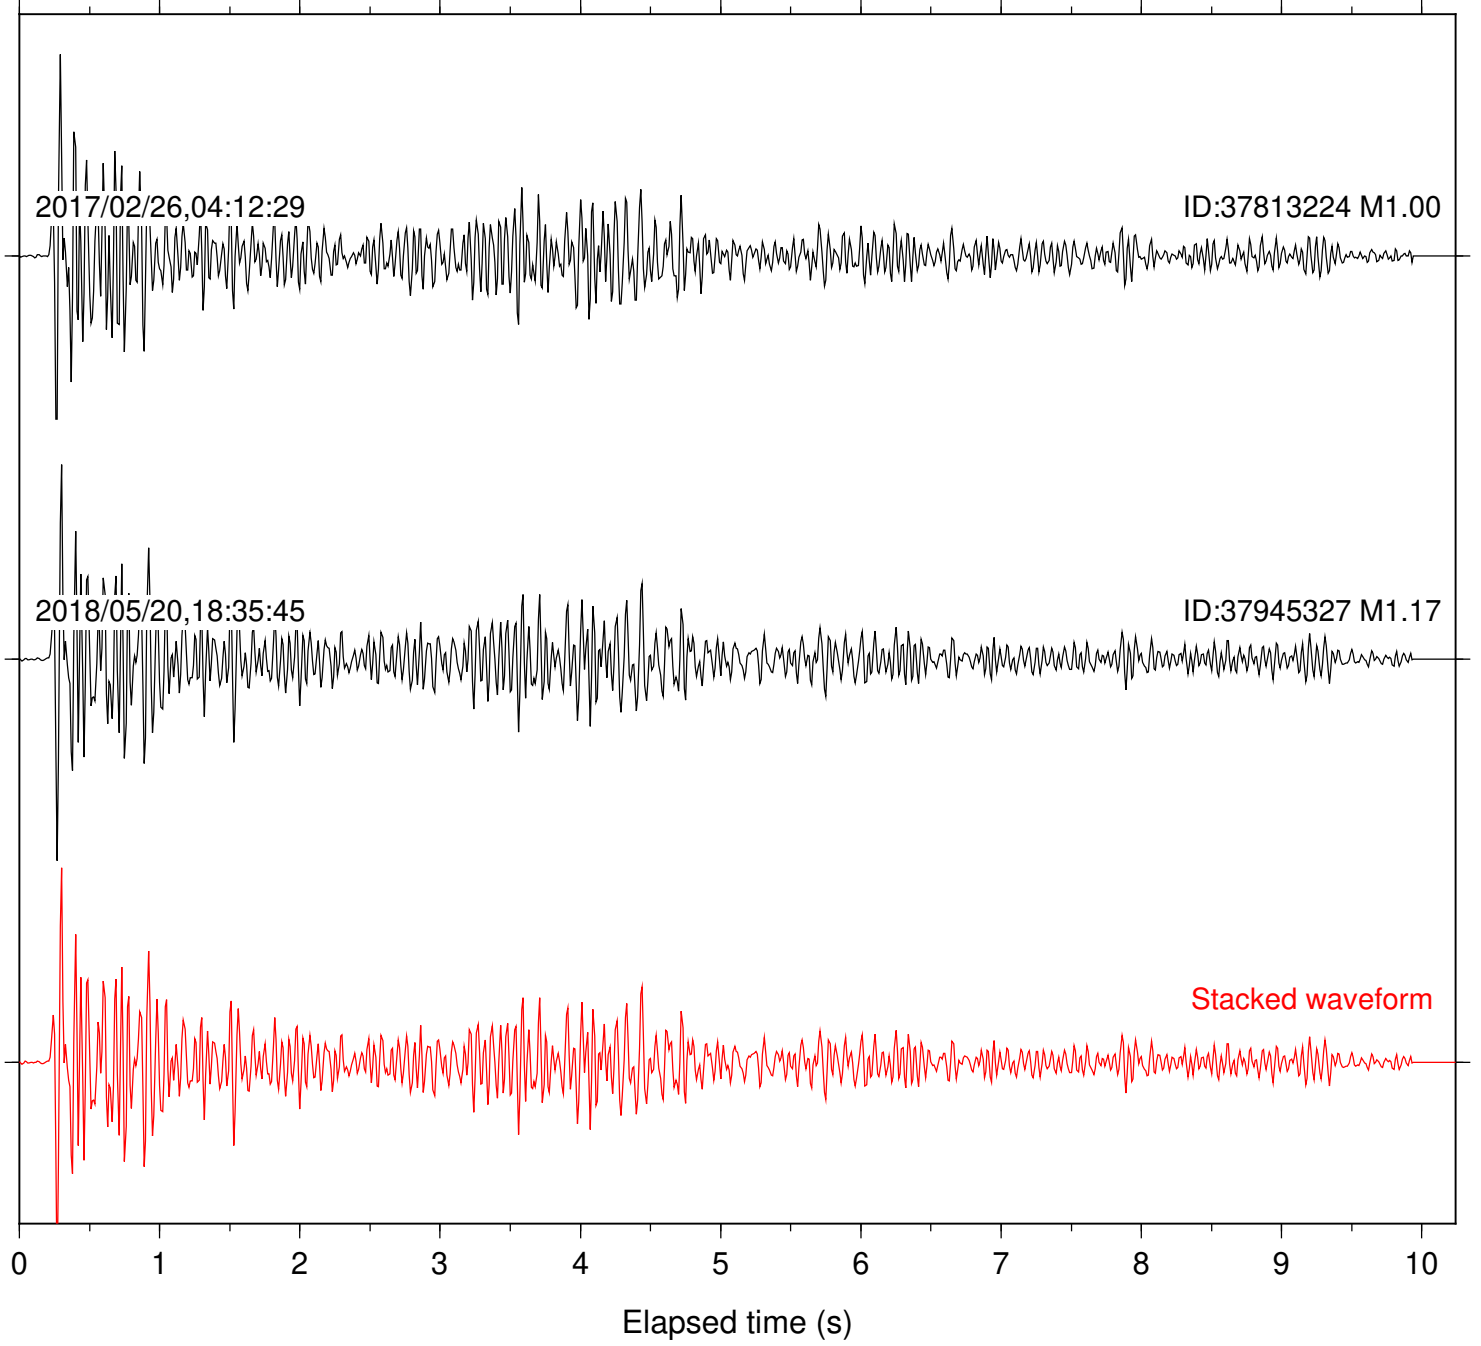

Station: LVA2 Com: HHZ

Focal depth: 6.45 km