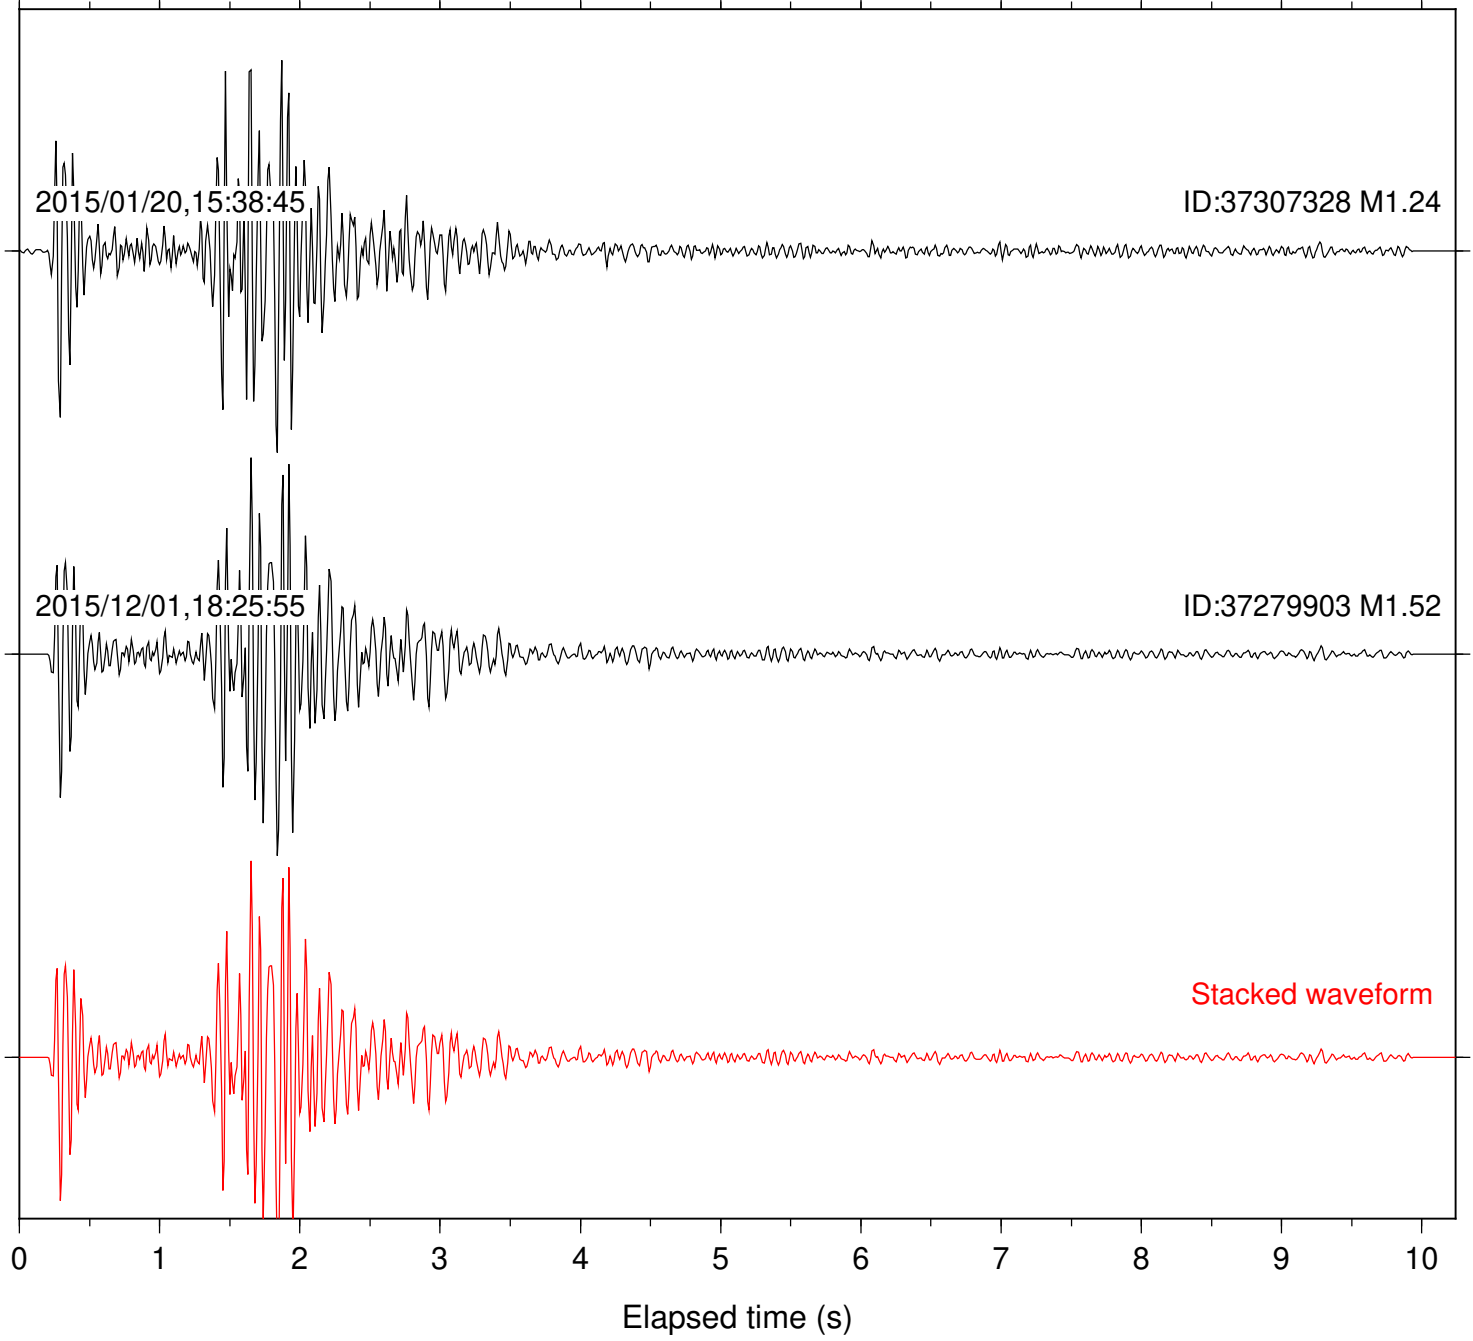

Stacked waveform

0 1 2 3 4 5 6 7 8 9 10  
Elapsed time (s)

Station: B093 Com: EHZ

Focal depth: 9.36 km

Station: DGR Com: HHZ

Focal depth: 9.36 km

Station: FRD Com: HHZ

Focal depth: 9.36 km