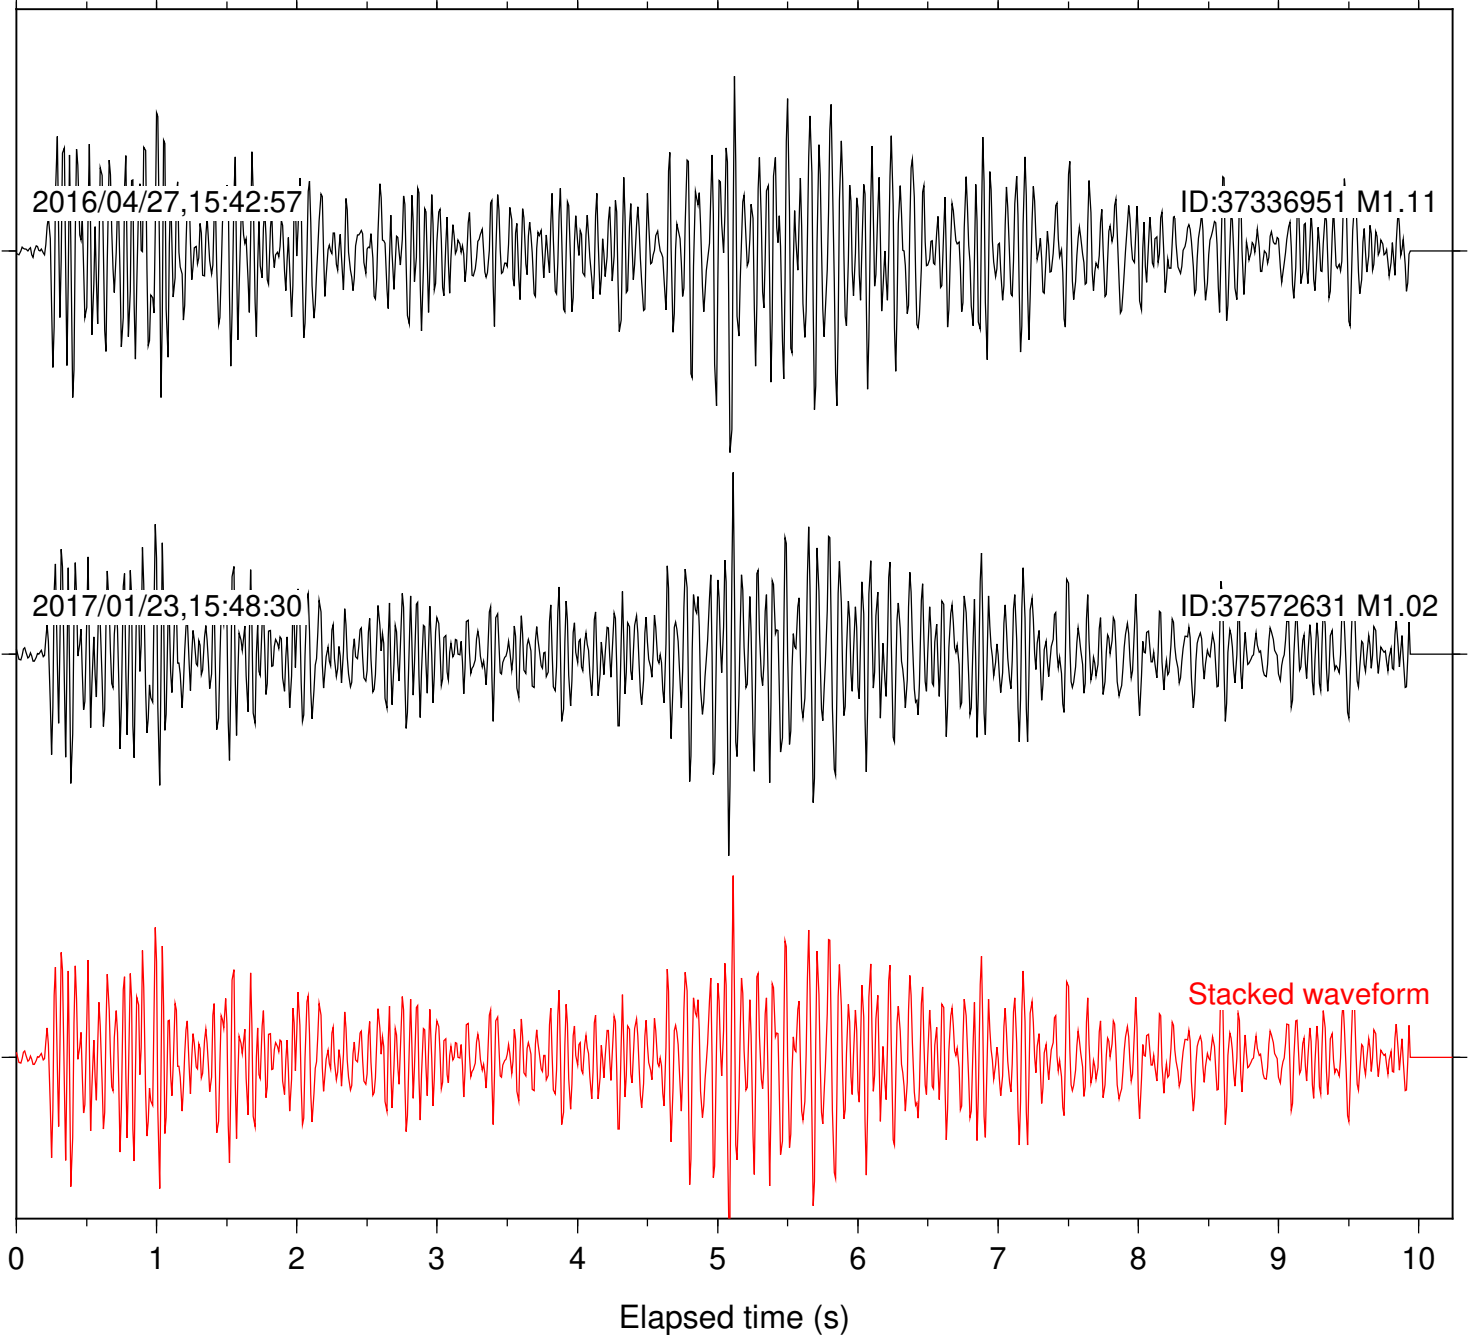

Station: B946 Com: EHZ

Focal depth: 10.93 km