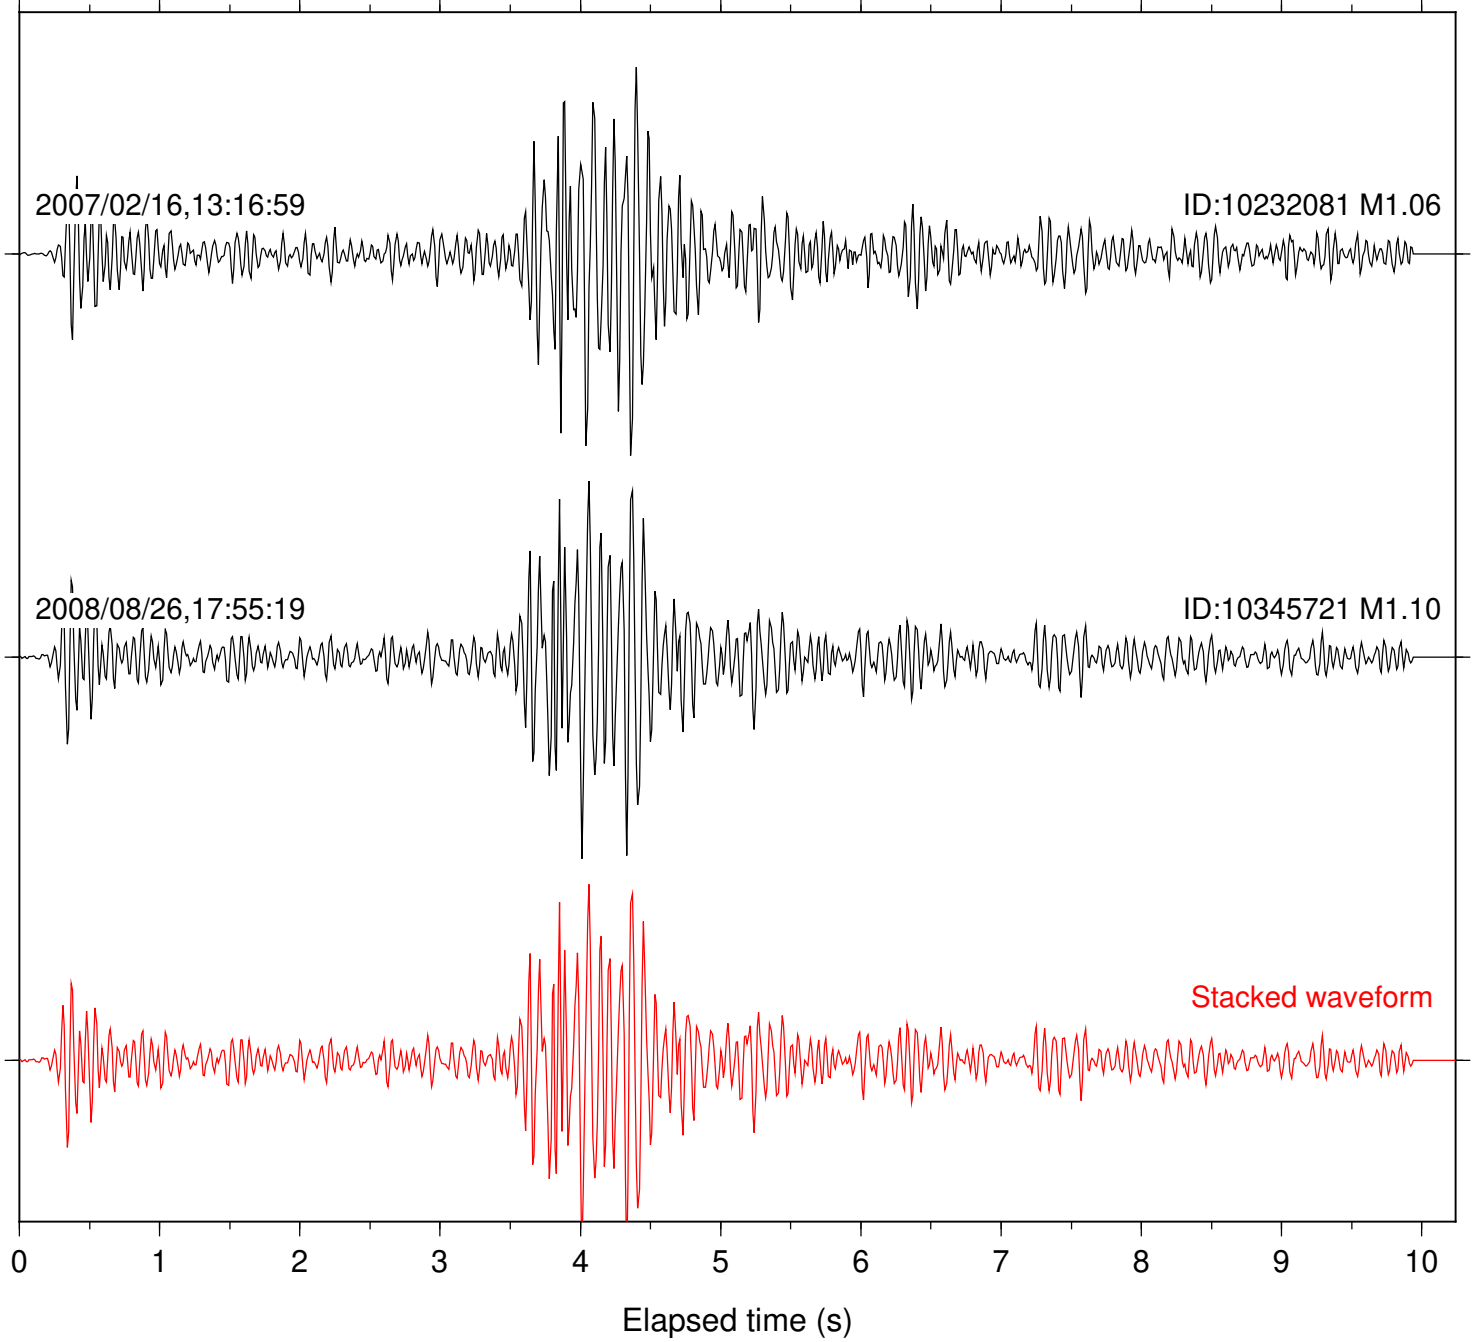

Stacked waveform

0 1 2 3 4 5 6 7 8 9 10  
Elapsed time (s)

Station: BZN Com: HHZ

Focal depth: 8.29 km

Station: FRD Com: HHZ

Focal depth: 8.29 km

Station: KNW Com: HHZ

Focal depth: 8.29 km