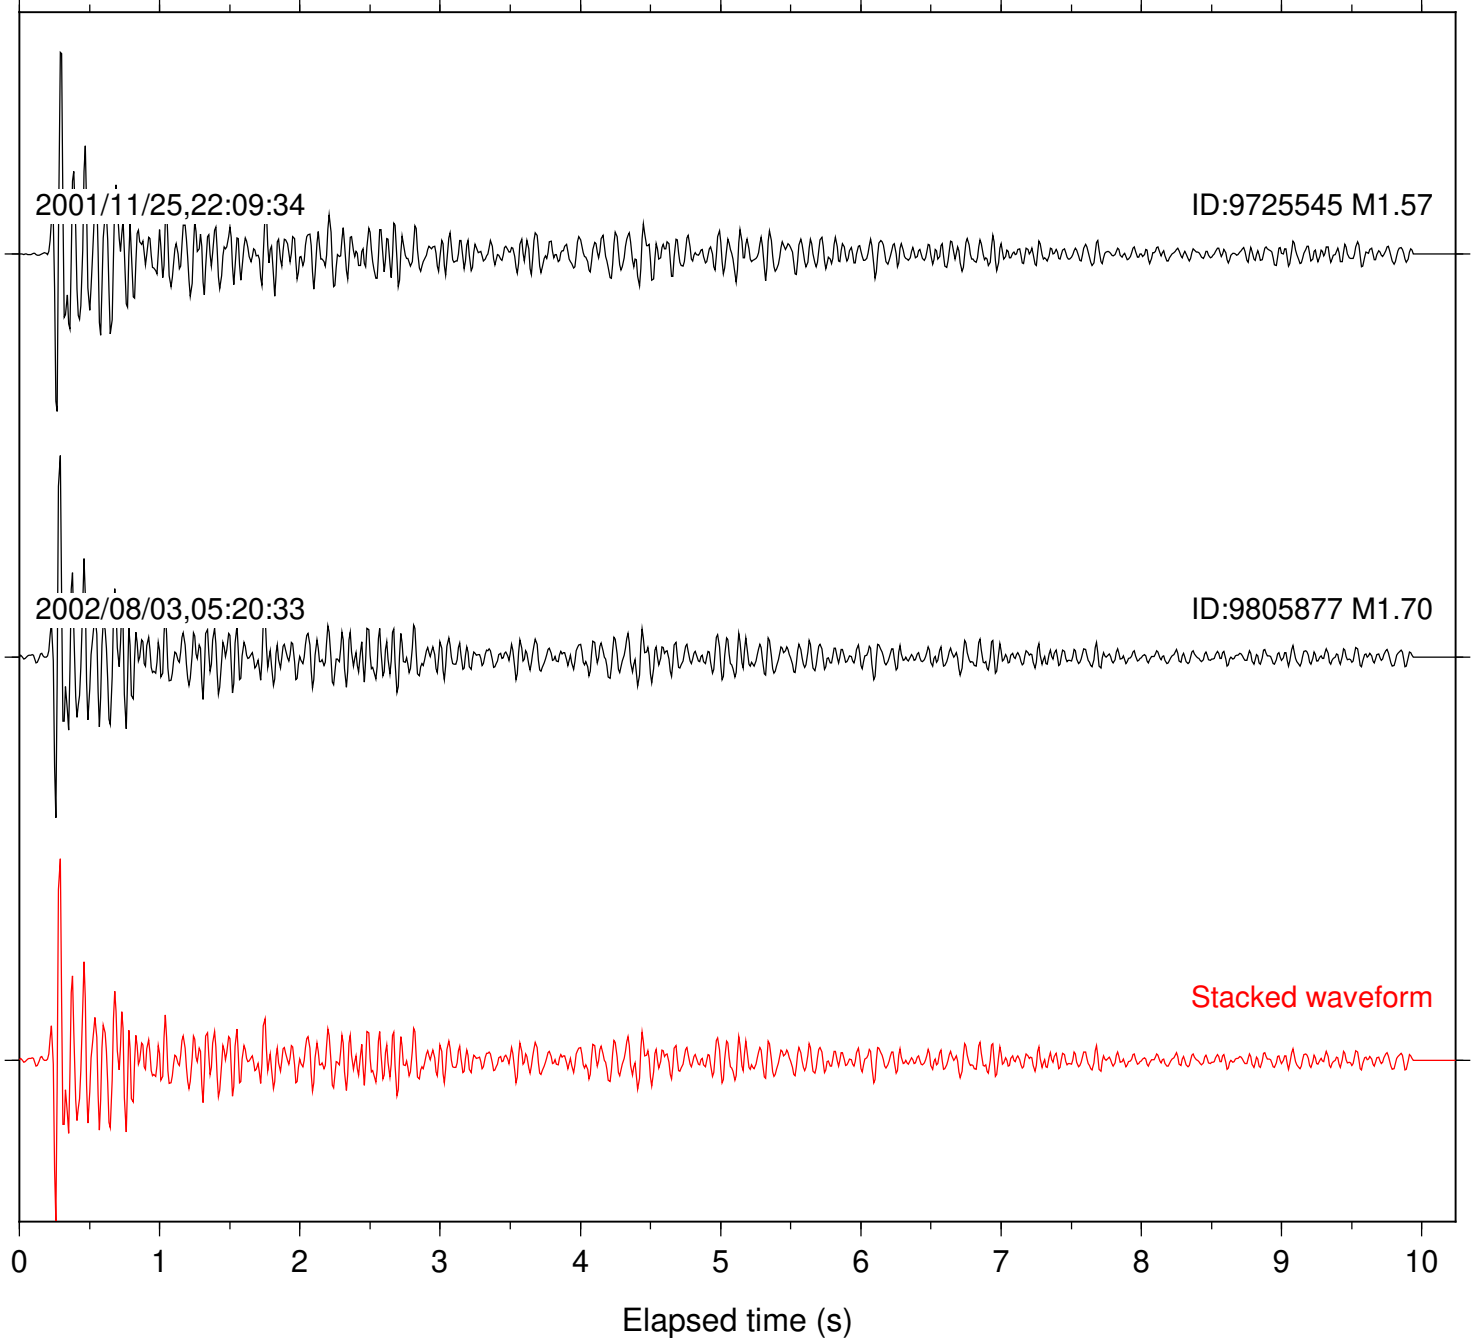

Station: FRD Com: HHZ

Focal depth: 15.24 km

Station: KNW Com: HHZ

Focal depth: 15.18 km

Station: PFO Com: HHZ

Focal depth: 15.24 km

Station: SND Com: HHZ

Focal depth: 15.24 km