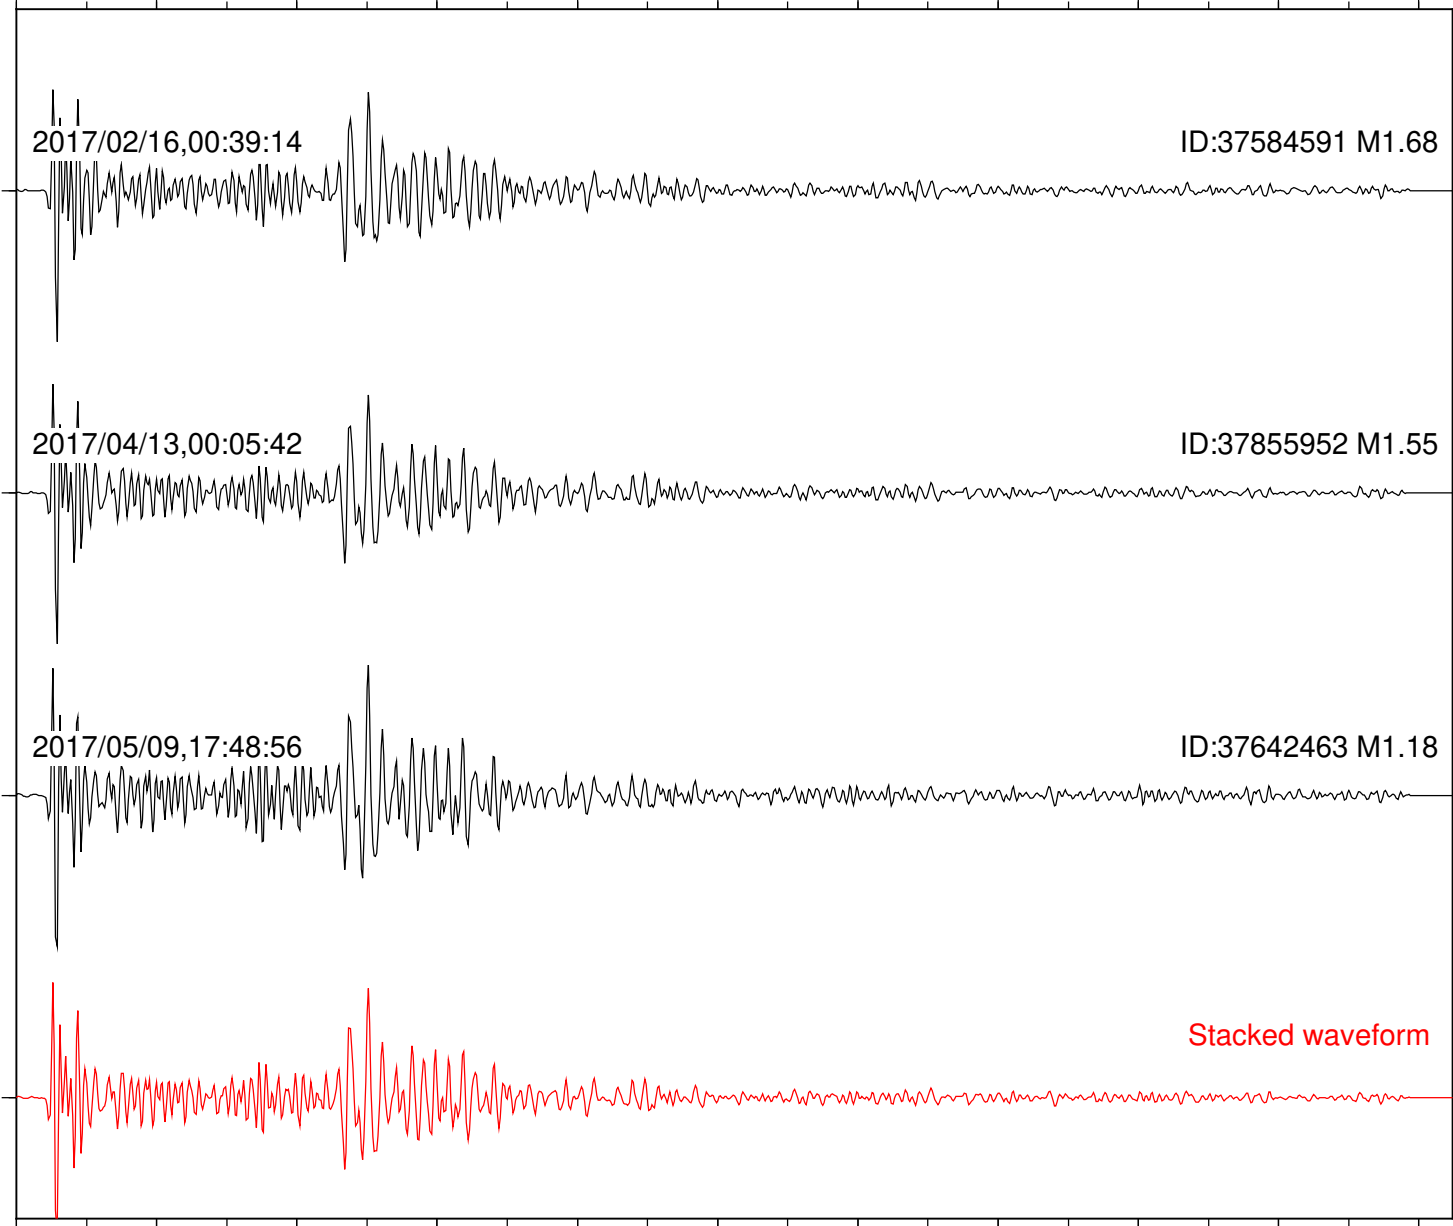

Station: WMC Com: HHZ

Focal depth: 6.53 km

2017/02/16,00:39:14

ID:37584591 M1.68

2017/04/13,00:05:42

ID:37855952 M1.55

2017/05/09,17:48:56

ID:37642463 M1.18

Stacked waveform

0 1 2 3 4 5 6 7 8 9 10
Elapsed time (s)