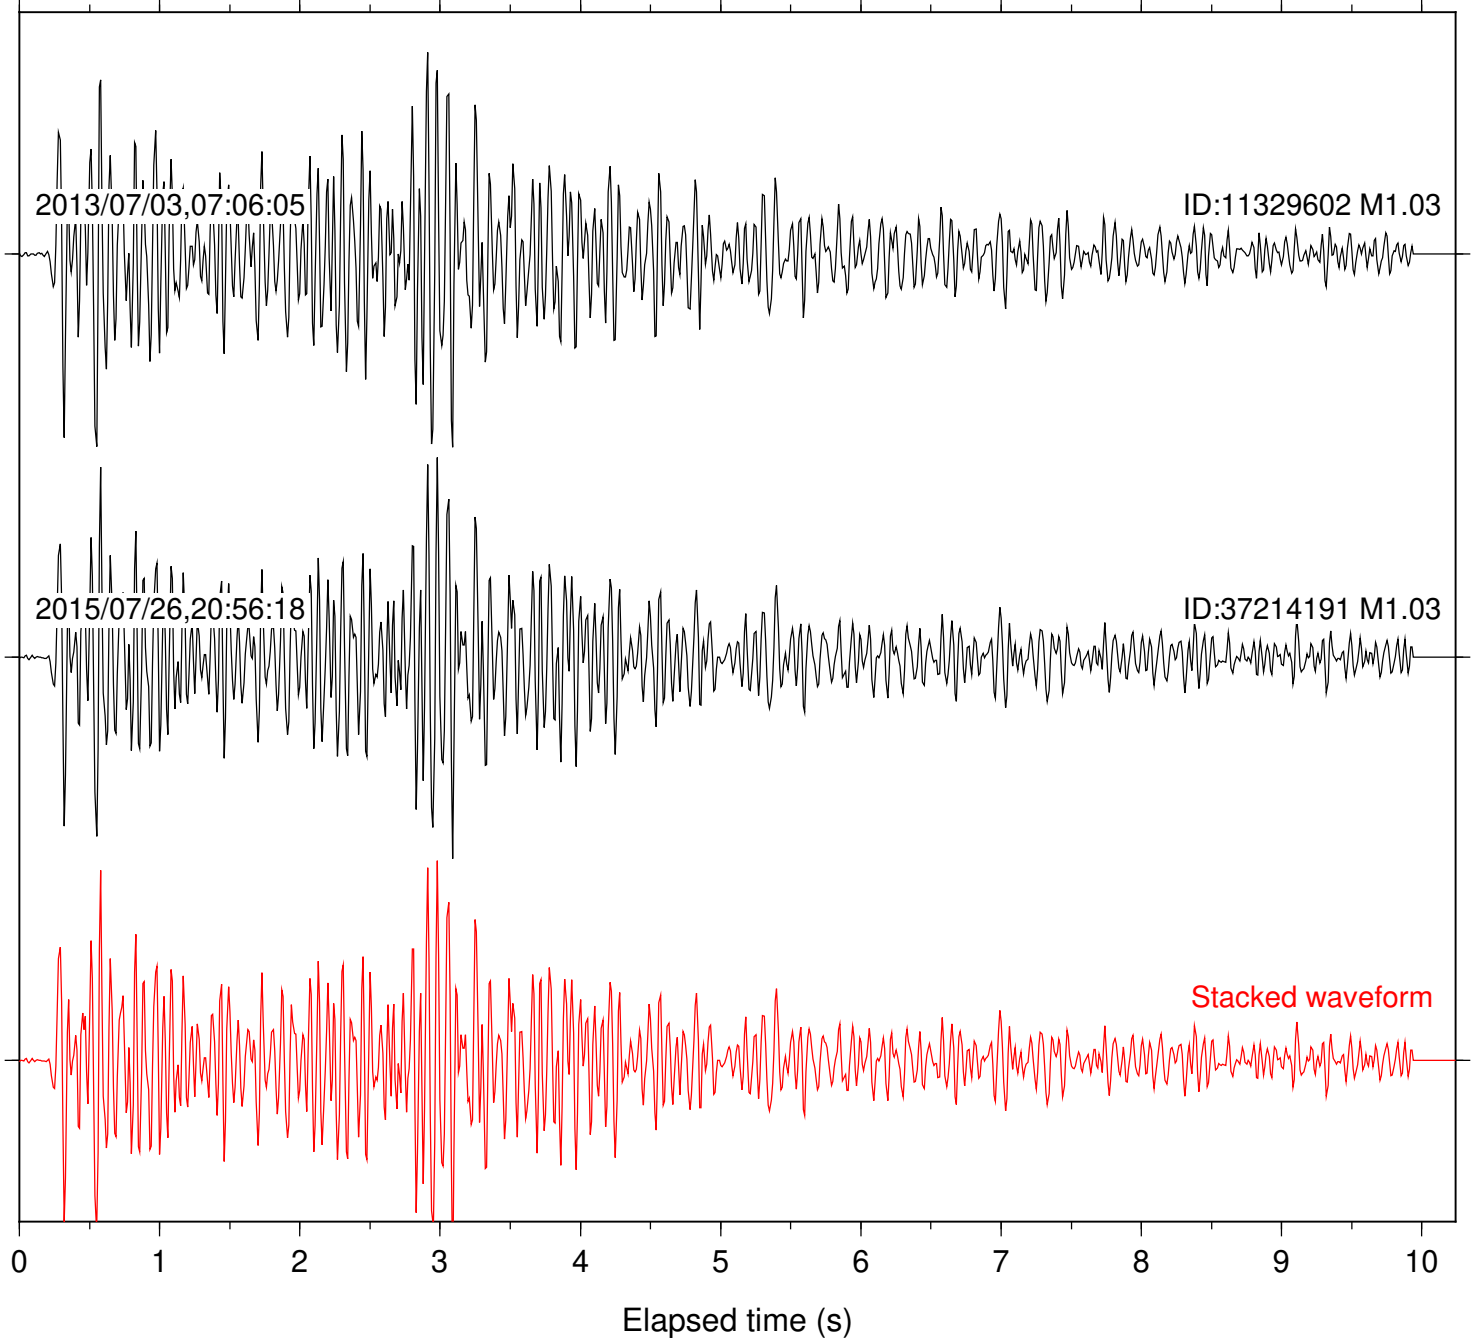

Station: B088 Com: EHZ

Focal depth: 6.63 km