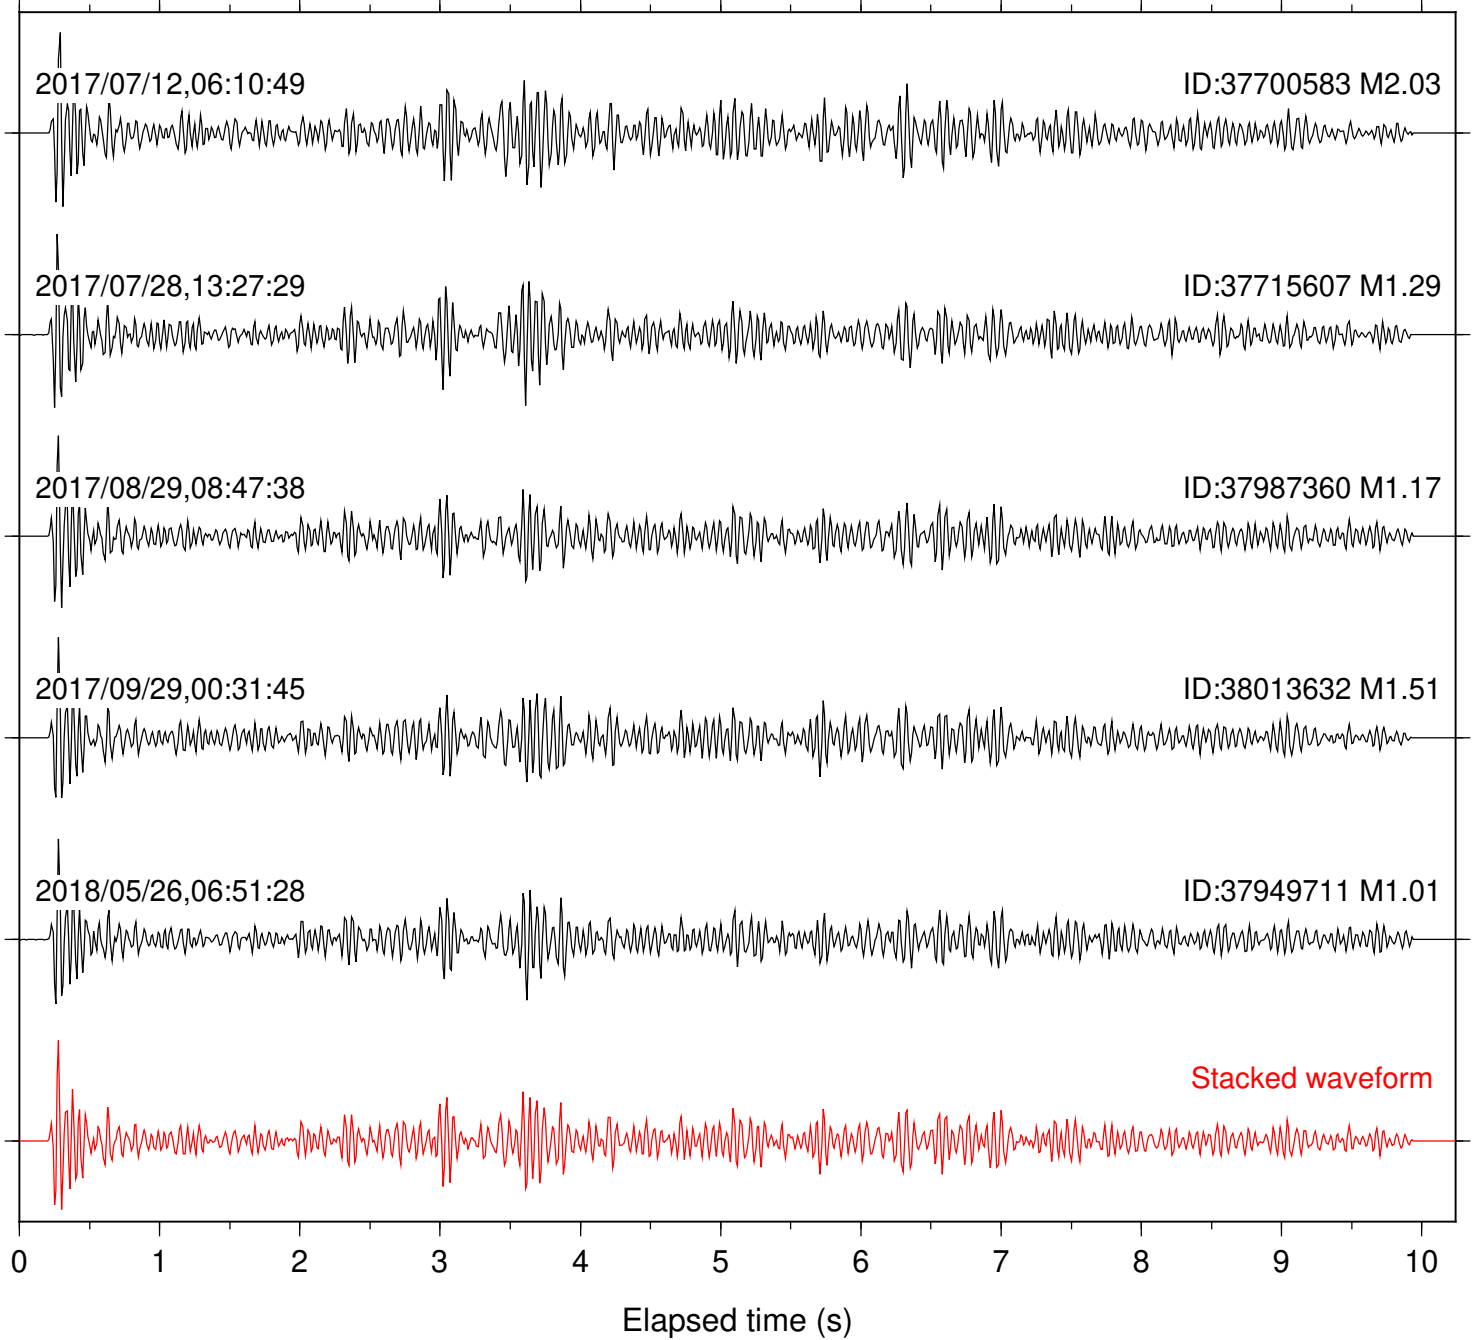

Station: CSH Com: HHZ

Focal depth: 6.03 km

Station: DGR Com: HHZ

Focal depth: 6.03 km

Station: DNR Com: HHZ

Focal depth: 6.03 km

2017/08/29,08:47:38

ID:37987360 M1.17