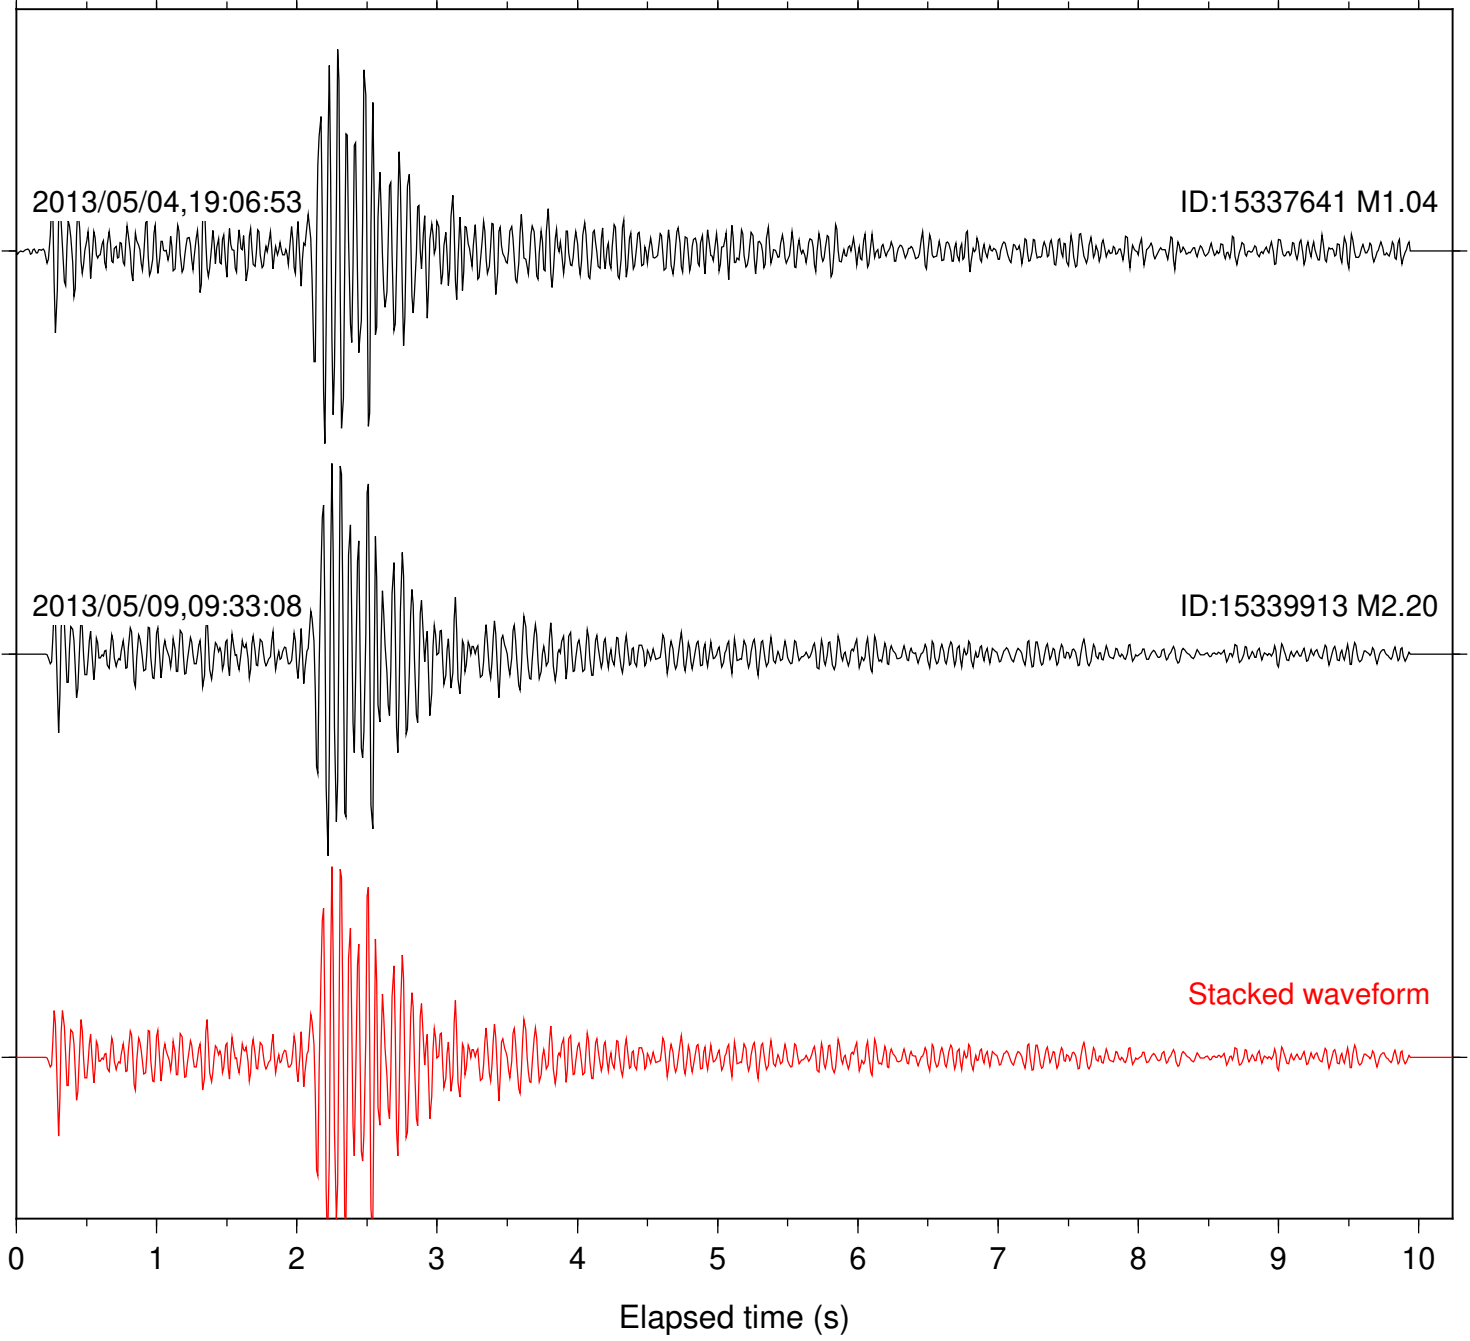

Station: RDM Com: HHZ

Focal depth: 11.71 km