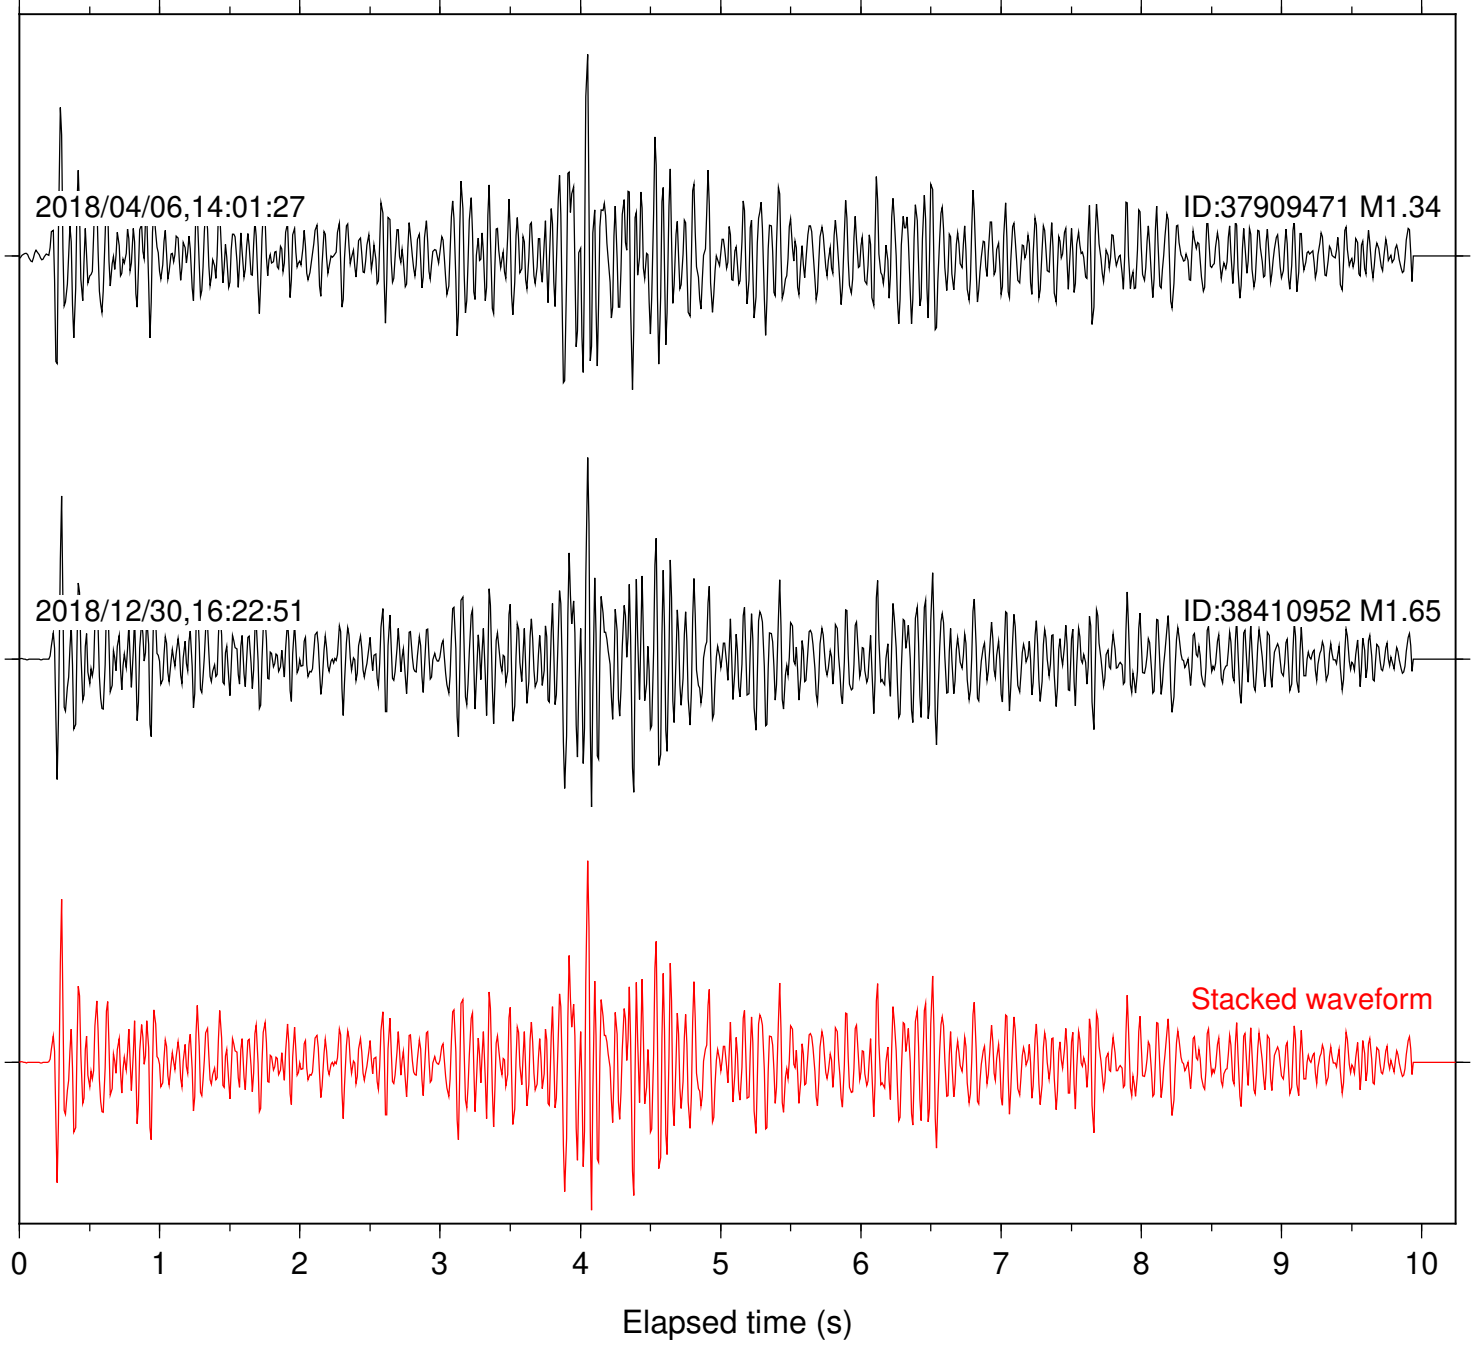

Focal depth: 5.31 km

Station: FRD Com: HHZ

Focal depth: 5.27 km

Station: HMT2 Com: HHZ

Focal depth: 5.27 km

Station: KNW Com: HHZ

Focal depth: 5.27 km

Station: LKH Com: HHZ