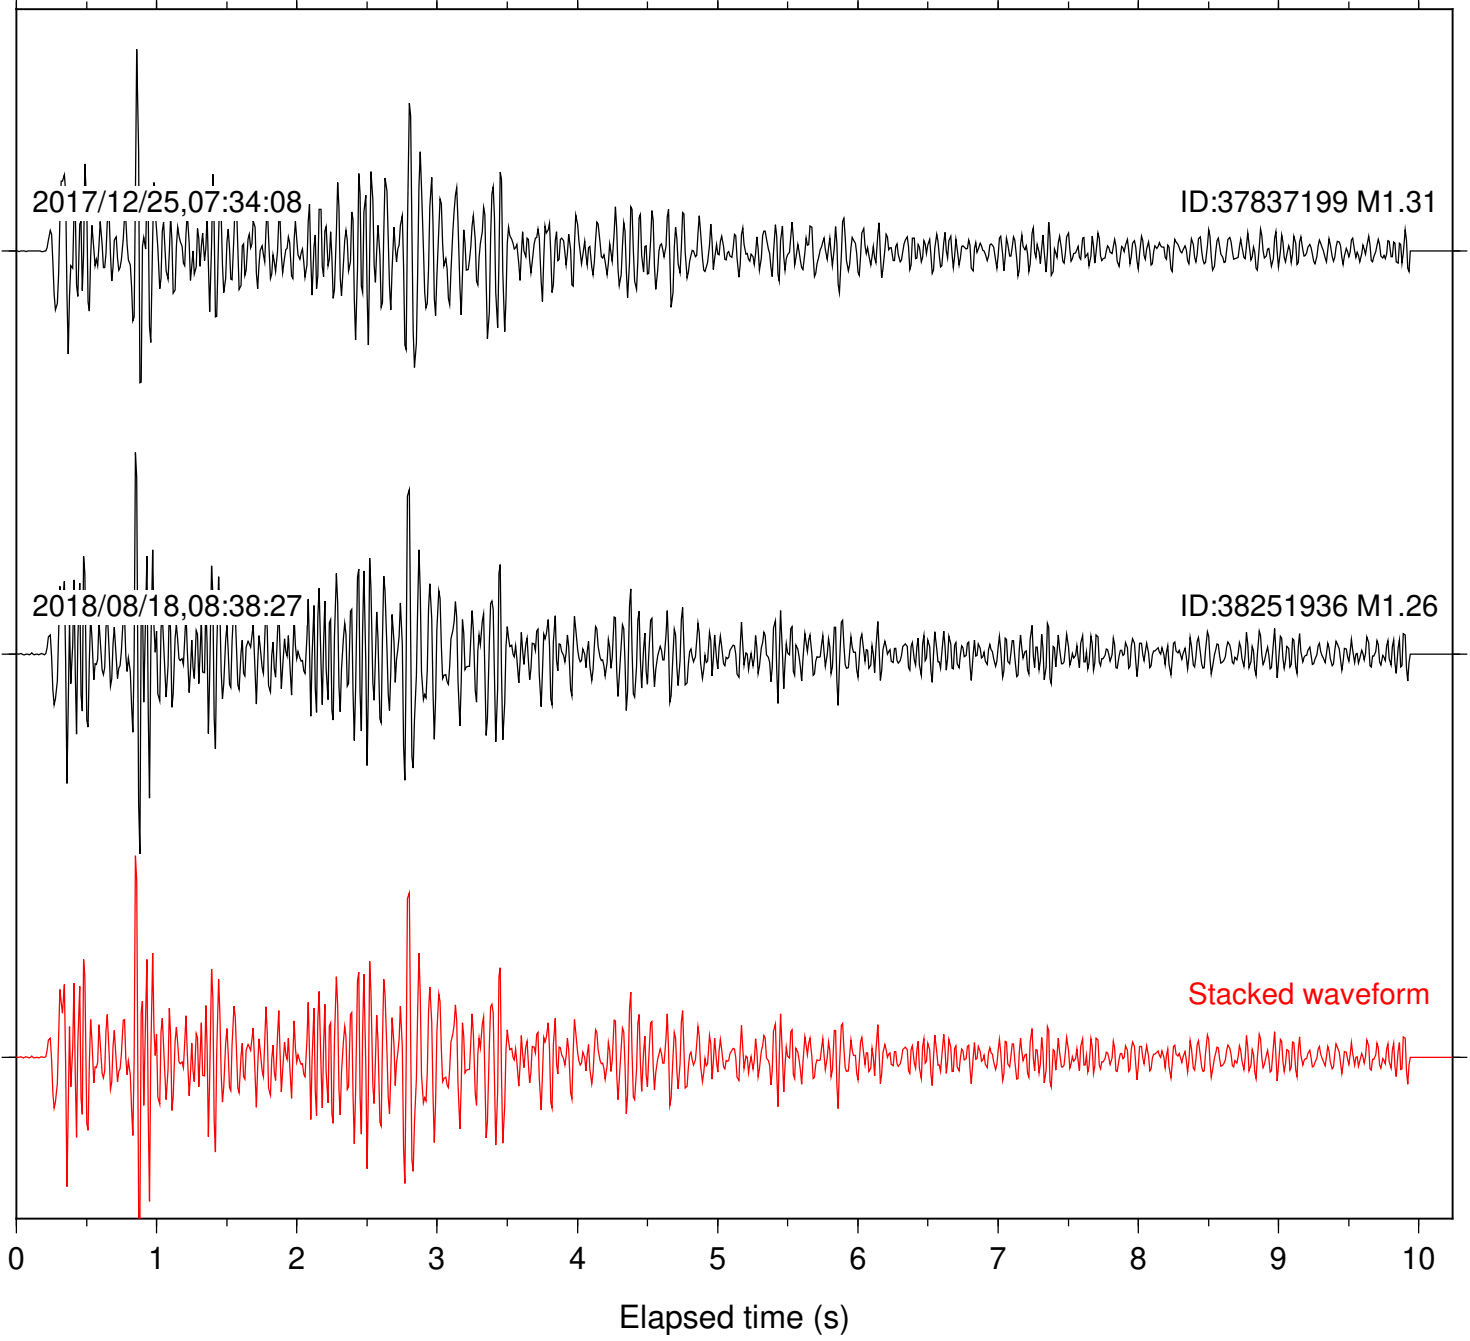

Focal depth: 4.67 km

Station: CSH Com: HHZ

Focal depth: 4.67 km

Station: DGR Com: HHZ

Focal depth: 4.67 km

Station: FRD Com: HHZ

Focal depth: 4.67 km

Station: HMT2 Com: HHZ