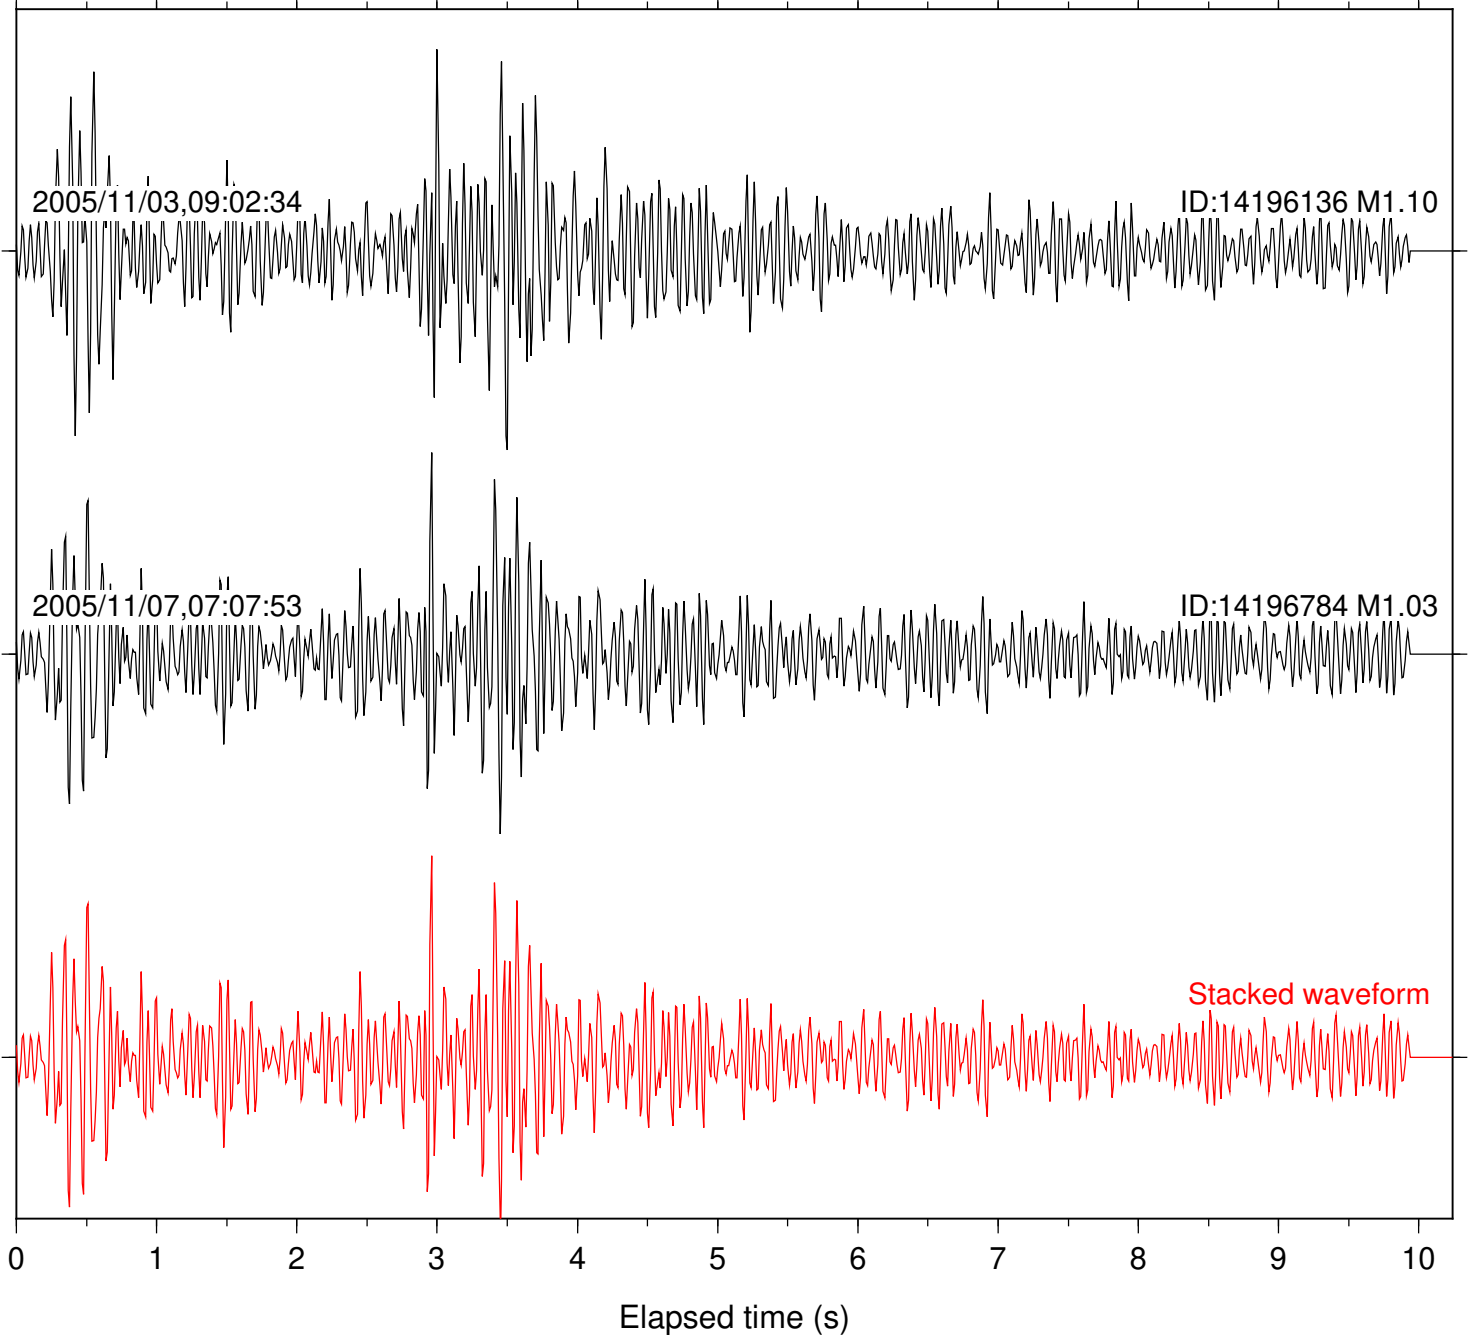

Station: SKY Com: EHZ

Focal depth: 13.27 km