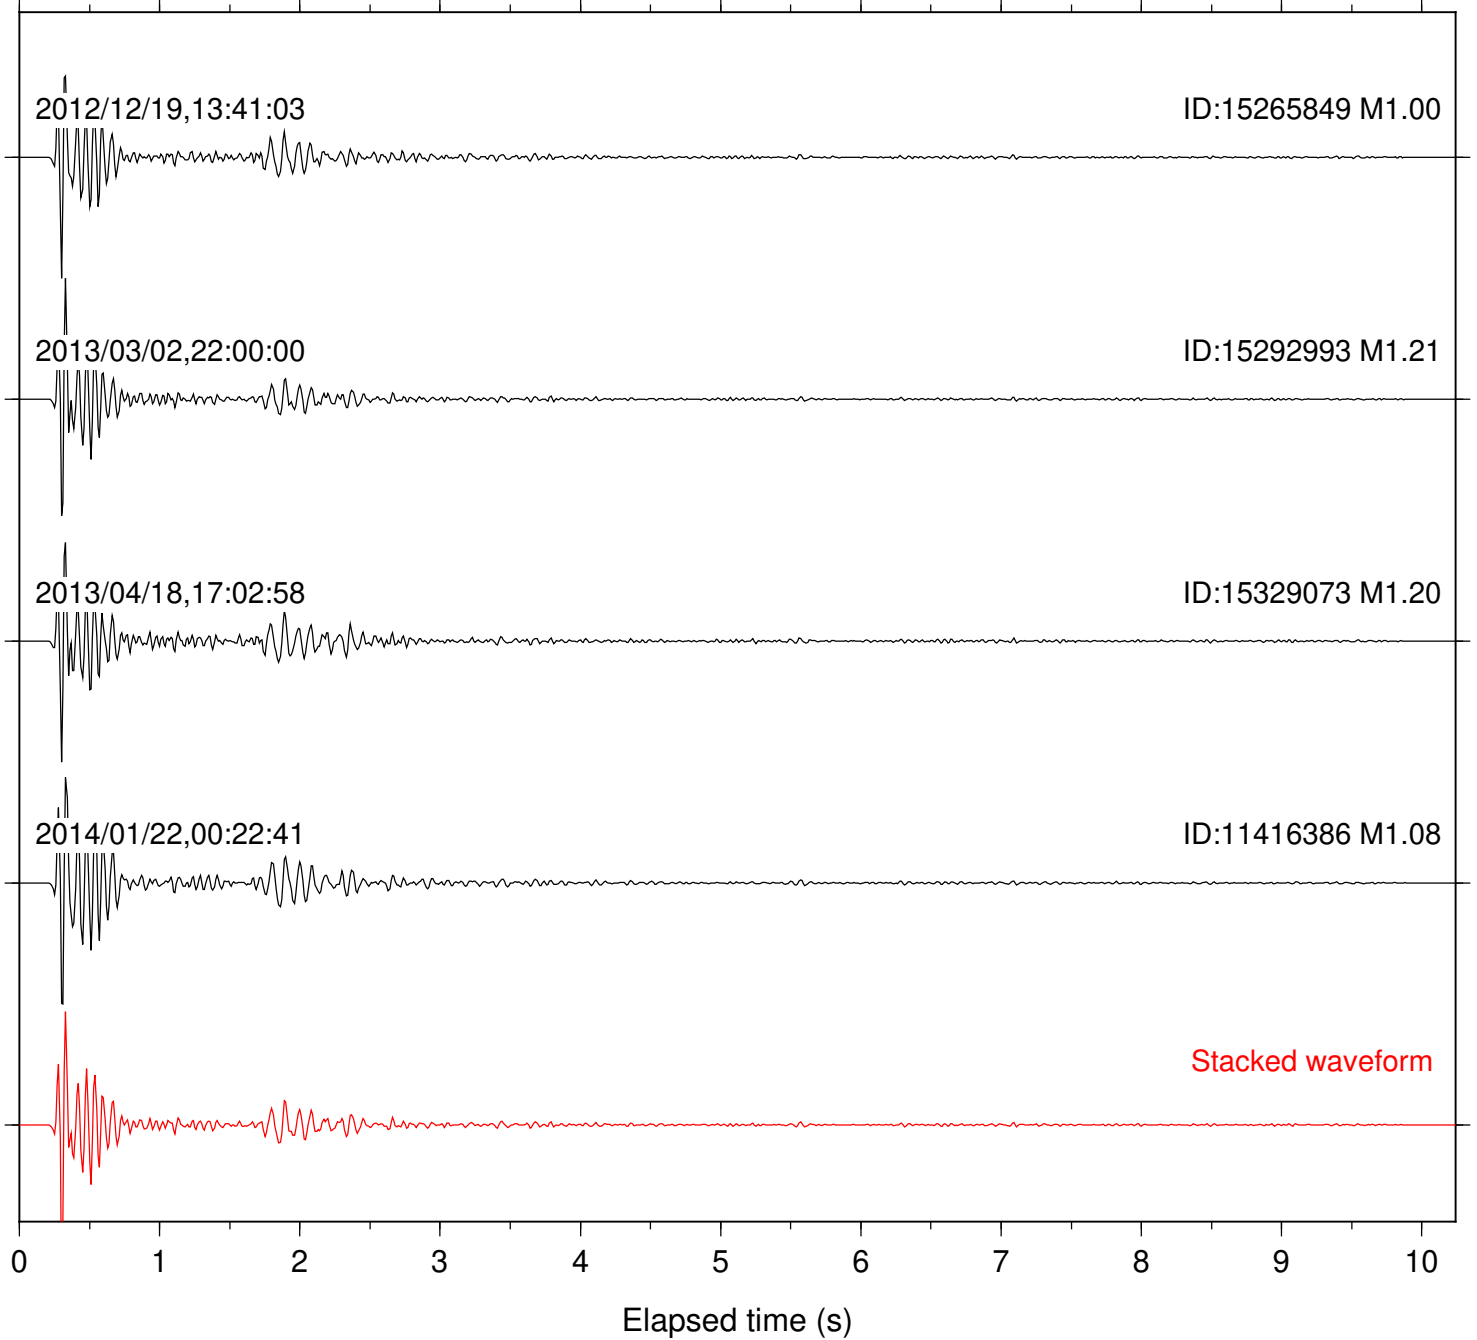

Station: CRY Com: HHZ

Focal depth: 4.95 km