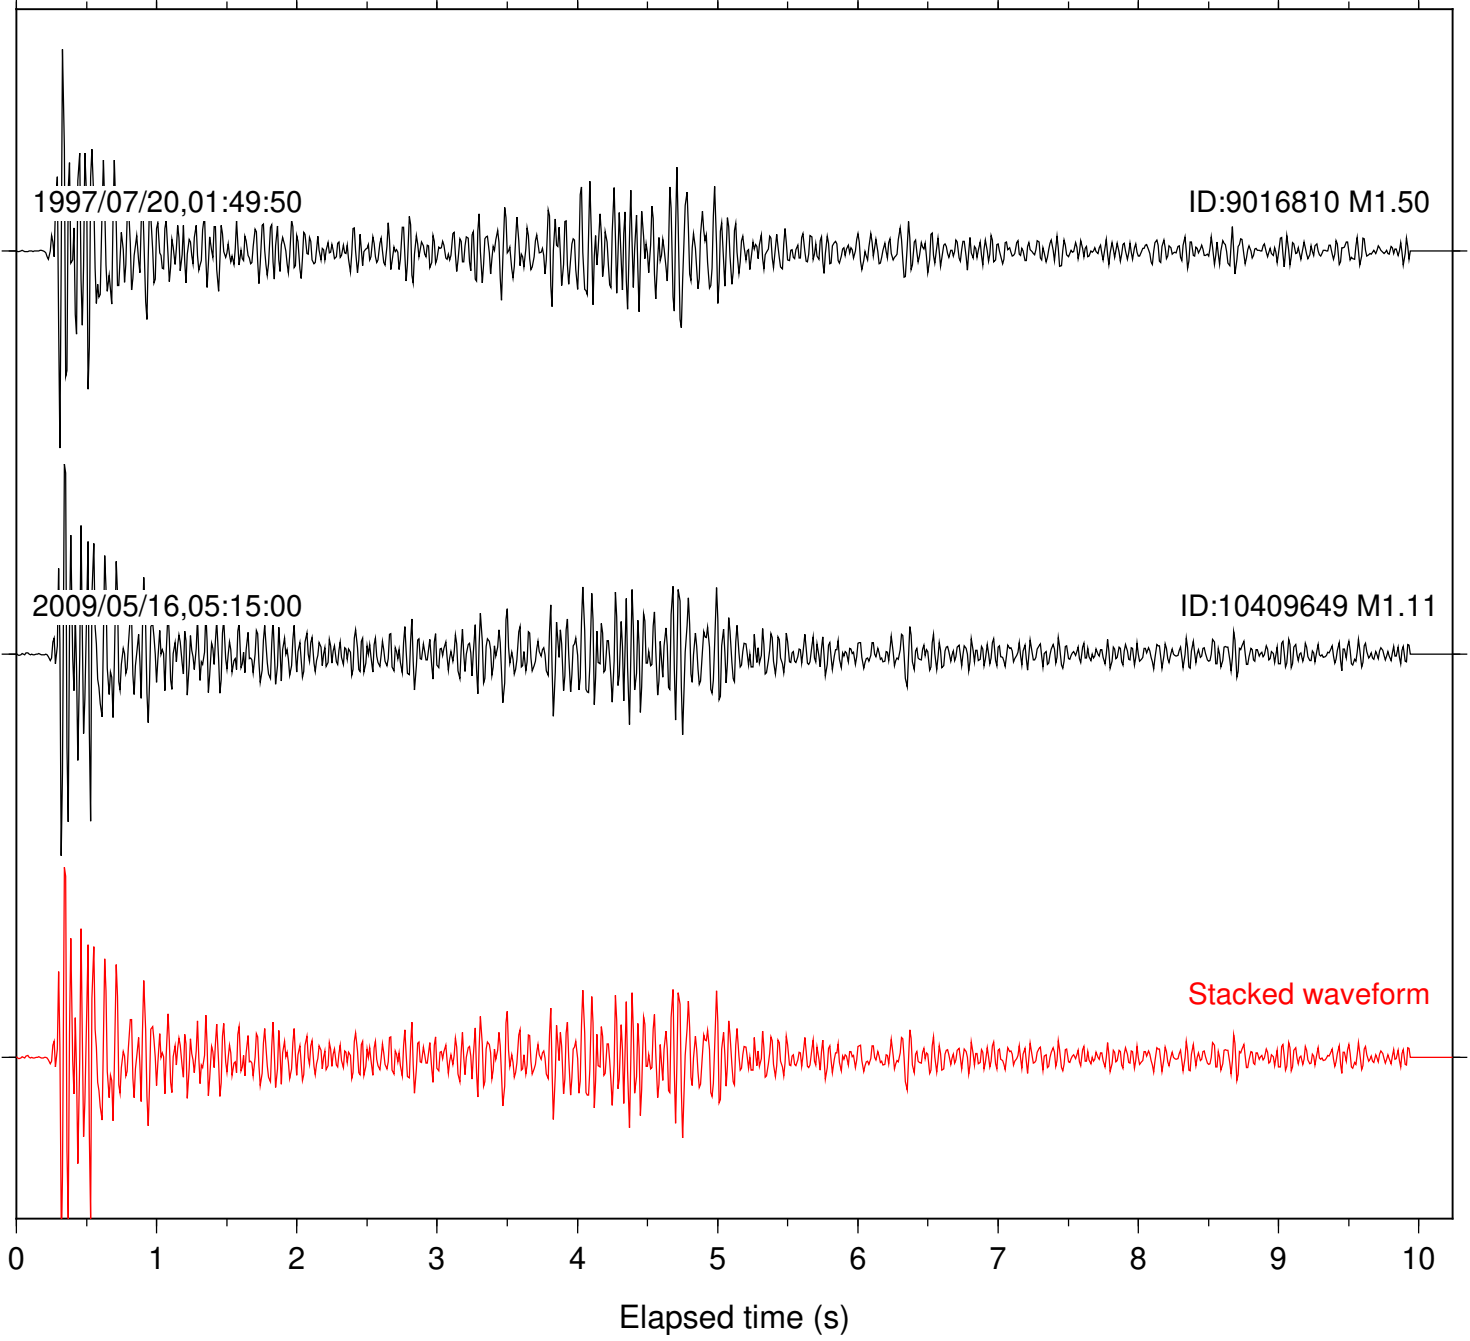

Station: SND Com: HHZ

Focal depth: 15.61 km

Station: BAC Com: EHZ

Focal depth: 16.54 km

Station: FRD Com: HHZ

Focal depth: 16.54 km

Station: HMT2 Com: HHZ

Focal depth: 16.54 km