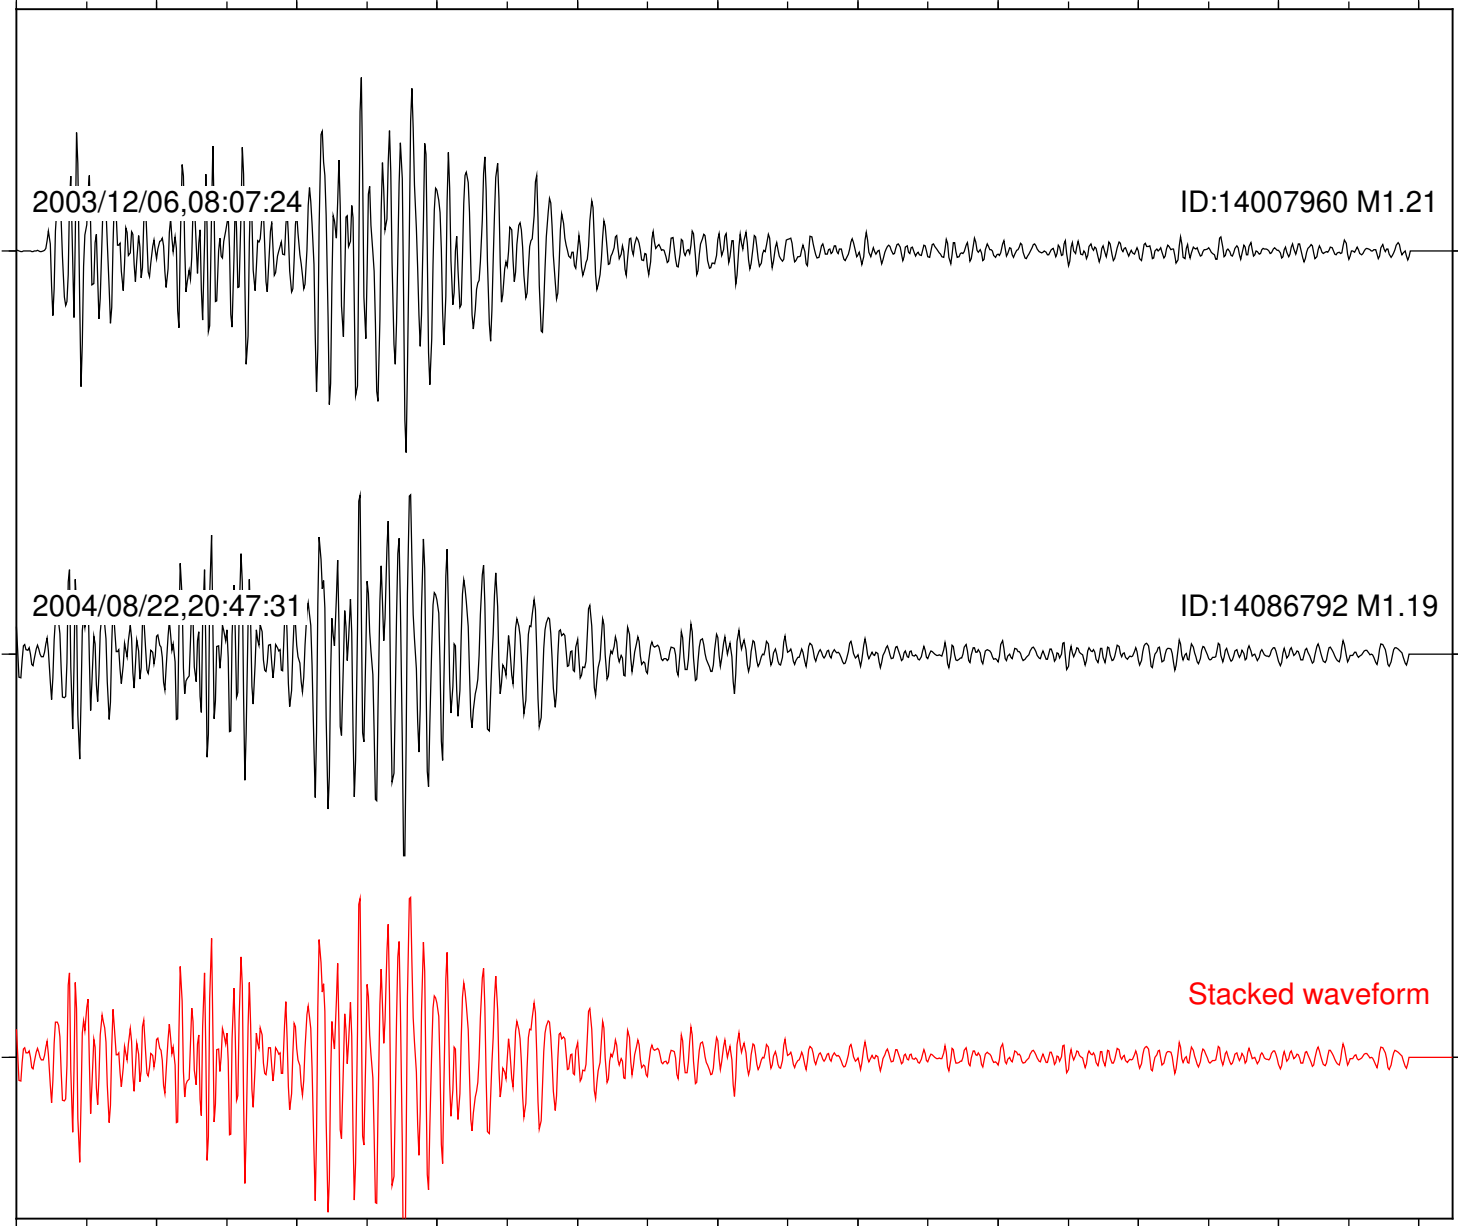

Station: SND Com: HHZ

Focal depth: 8.85 km

2003/12/06,08:07:24

ID:14007960 M1.21

2004/08/22,20:47:31

ID:14086792 M1.19

Stacked waveform

0 1 2 3 4 5 6 7 8 9 10
Elapsed time (s)