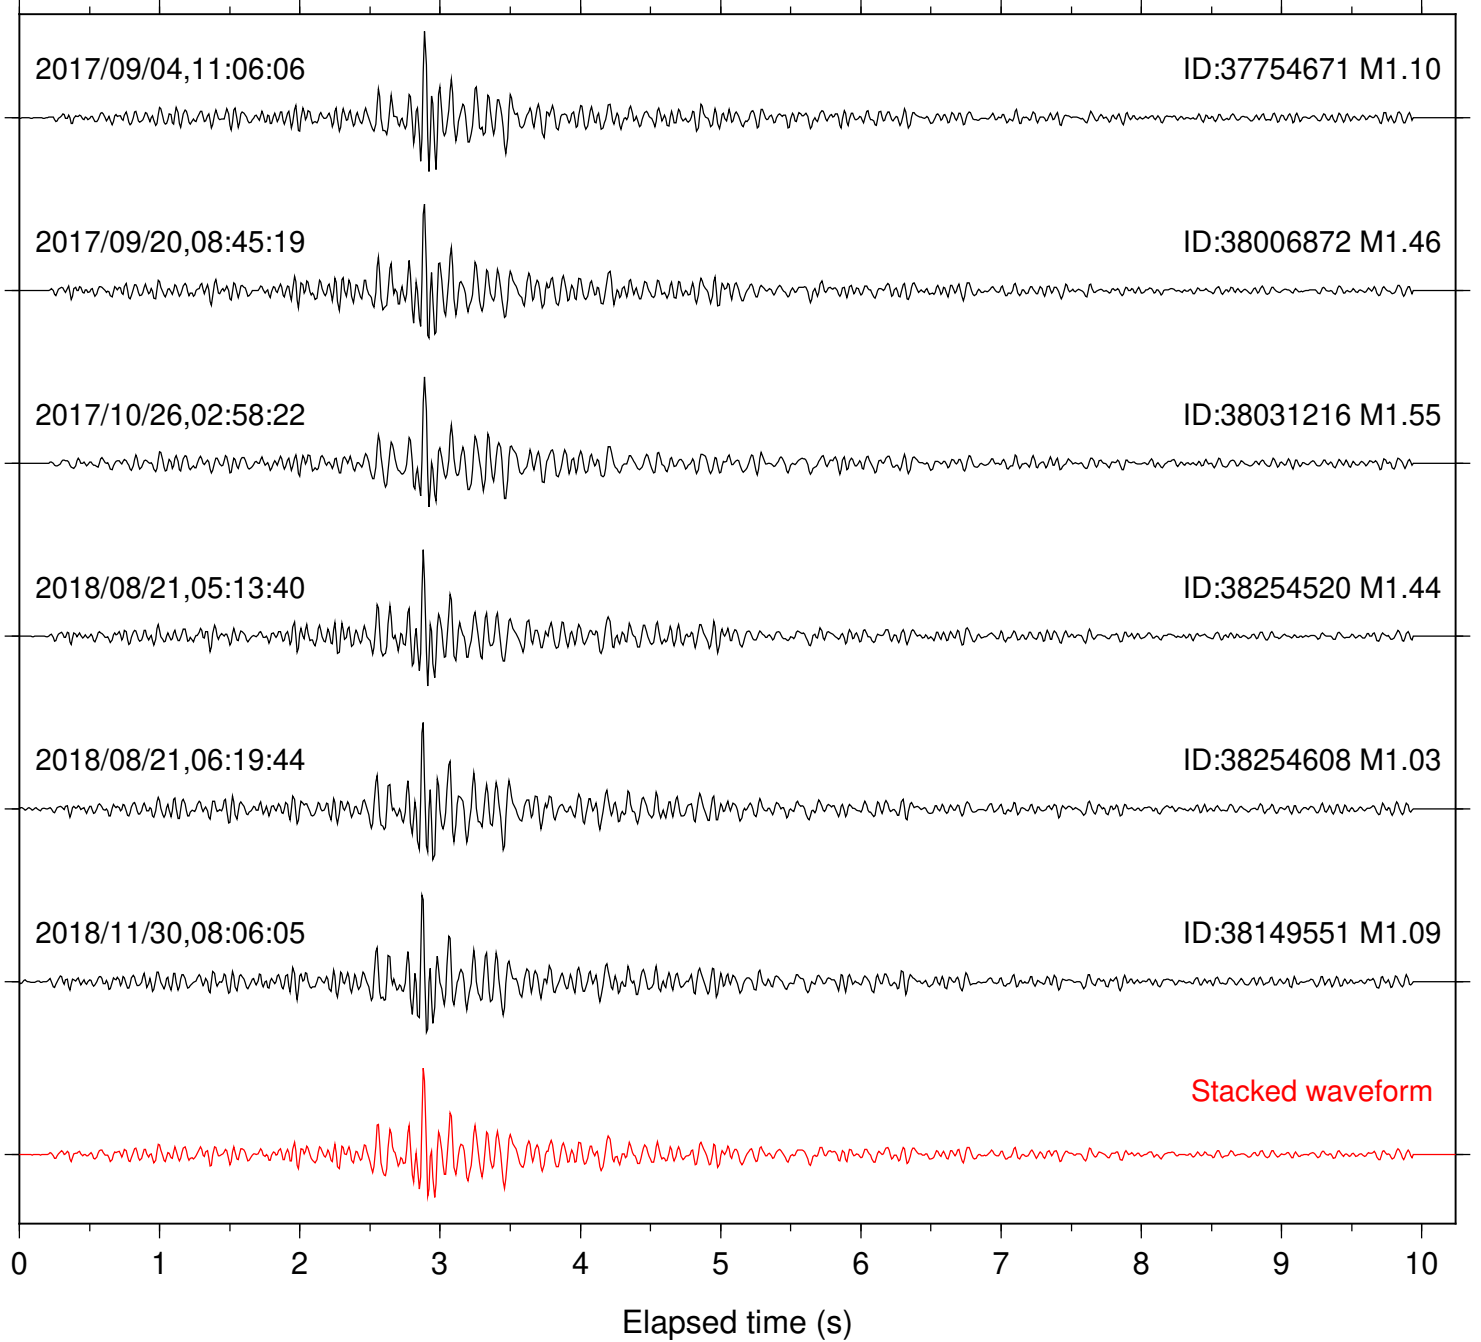

Station: POB2 Com: HHZ

Focal depth: 4.50 km

Station: RDM Com: HHZ

Focal depth: 5.27 km

Station: SMER Com: HHZ

Focal depth: 5.27 km

Station: SND Com: HHZ

Focal depth: 4.50 km