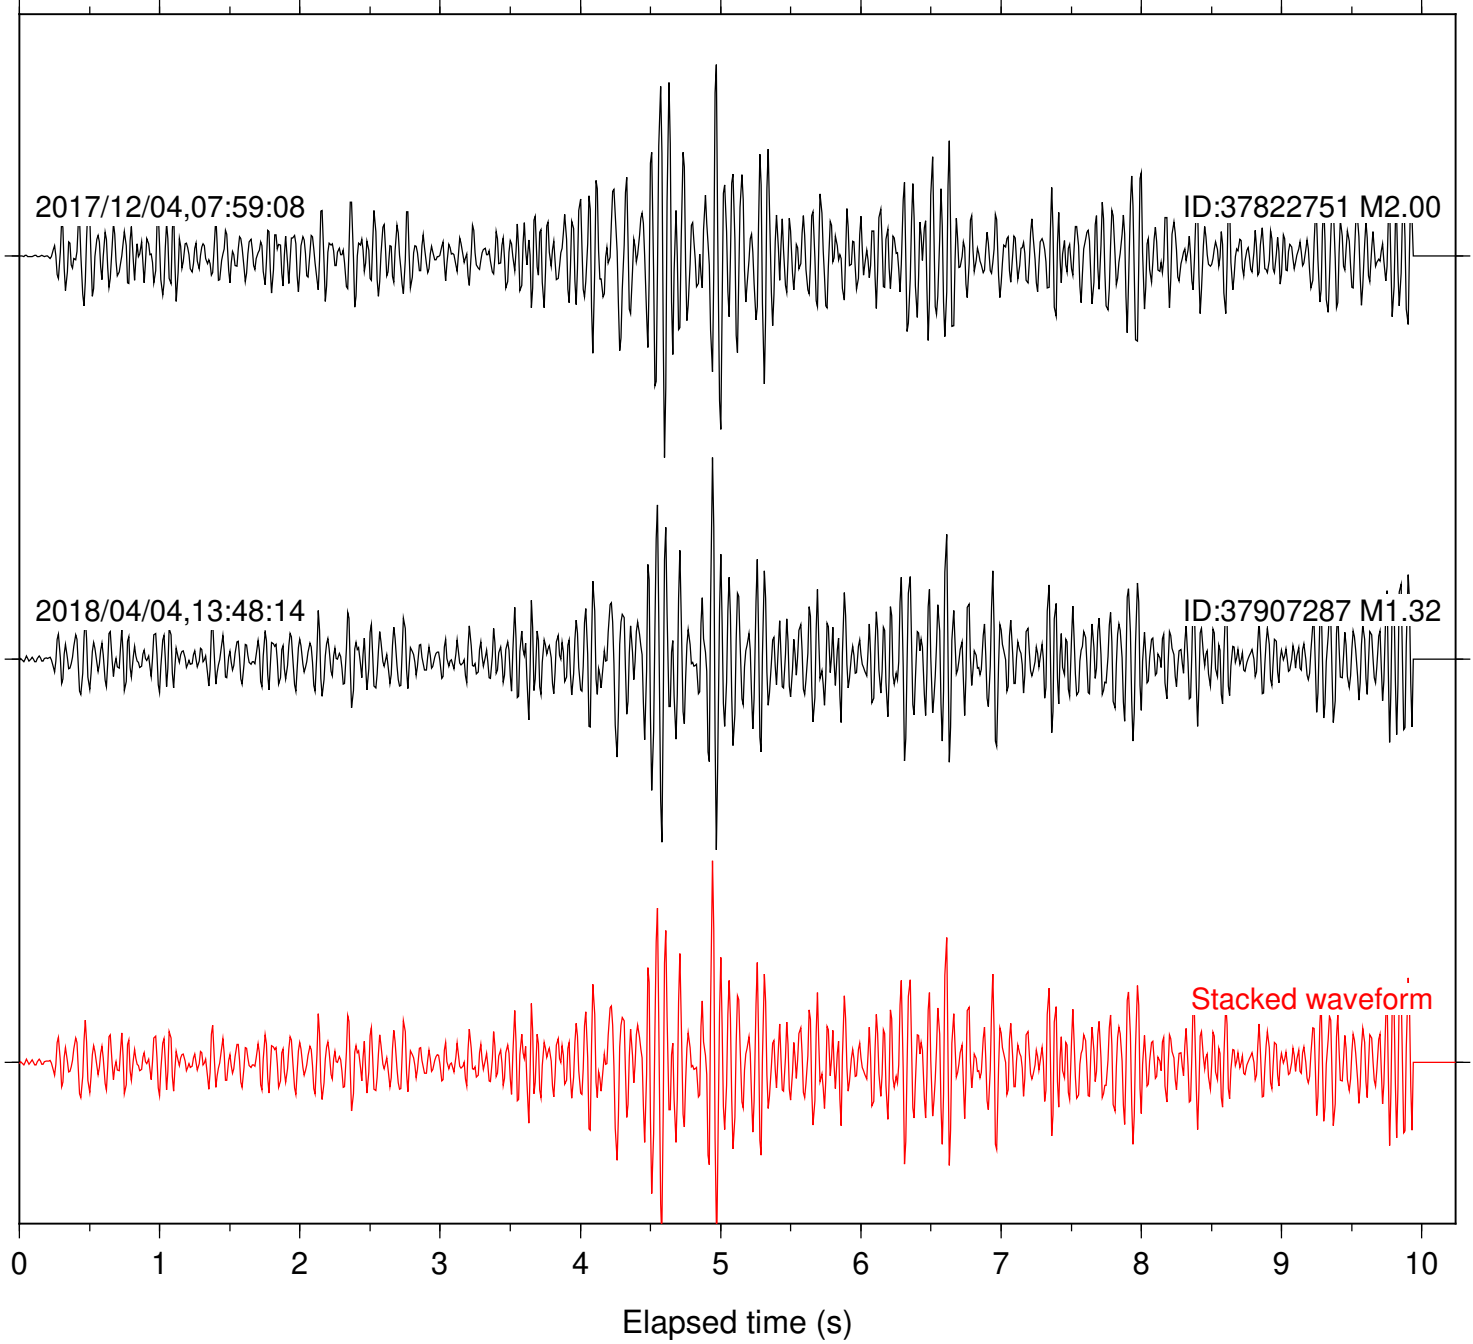

Station: B087 Com: EHZ

Focal depth: 7.05 km

Station: CSH Com: HHZ

Focal depth: 7.05 km

Station: PFO Com: HHZ

Focal depth: 7.05 km

Station: SND Com: HHZ

Focal depth: 7.05 km