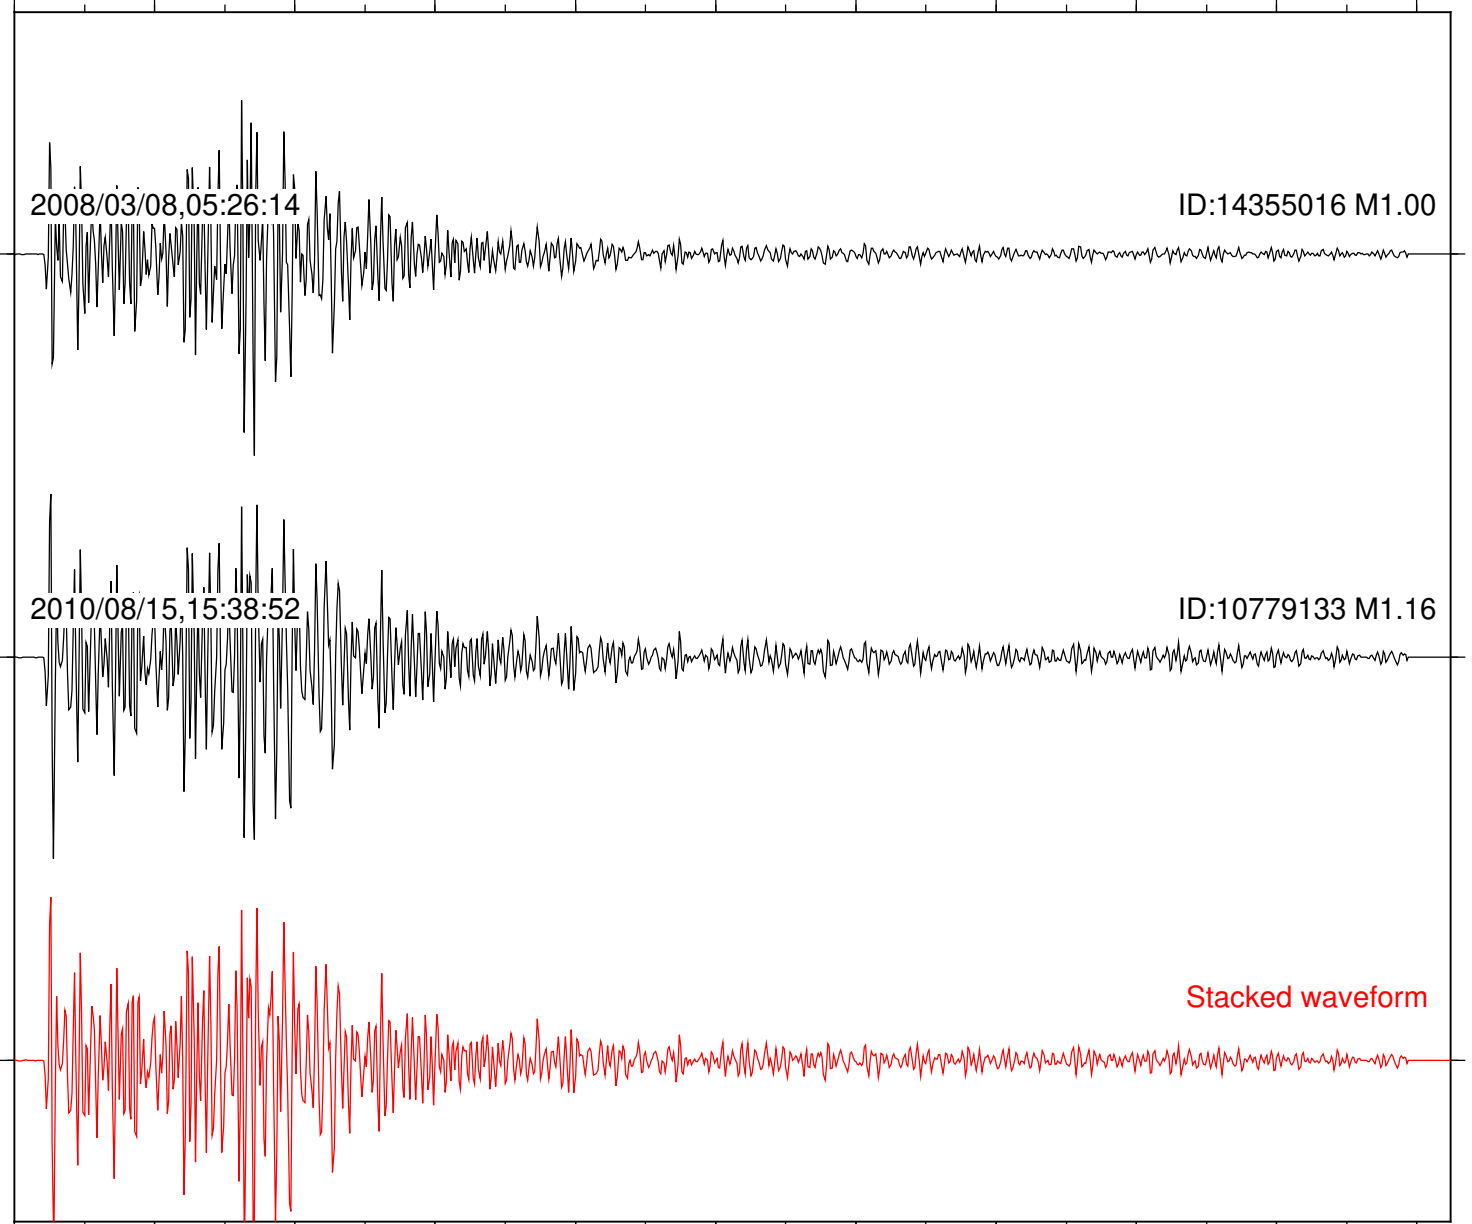

Station: FRD Com: HHZ

Focal depth: 10.33 km

2008/03/08,05:26:14

ID:14355016 M1.00

2010/08/15,15:38:52

ID:10779133 M1.16

Stacked waveform

0 1 2 3 4 5 6 7 8 9 10

Elapsed time (s)