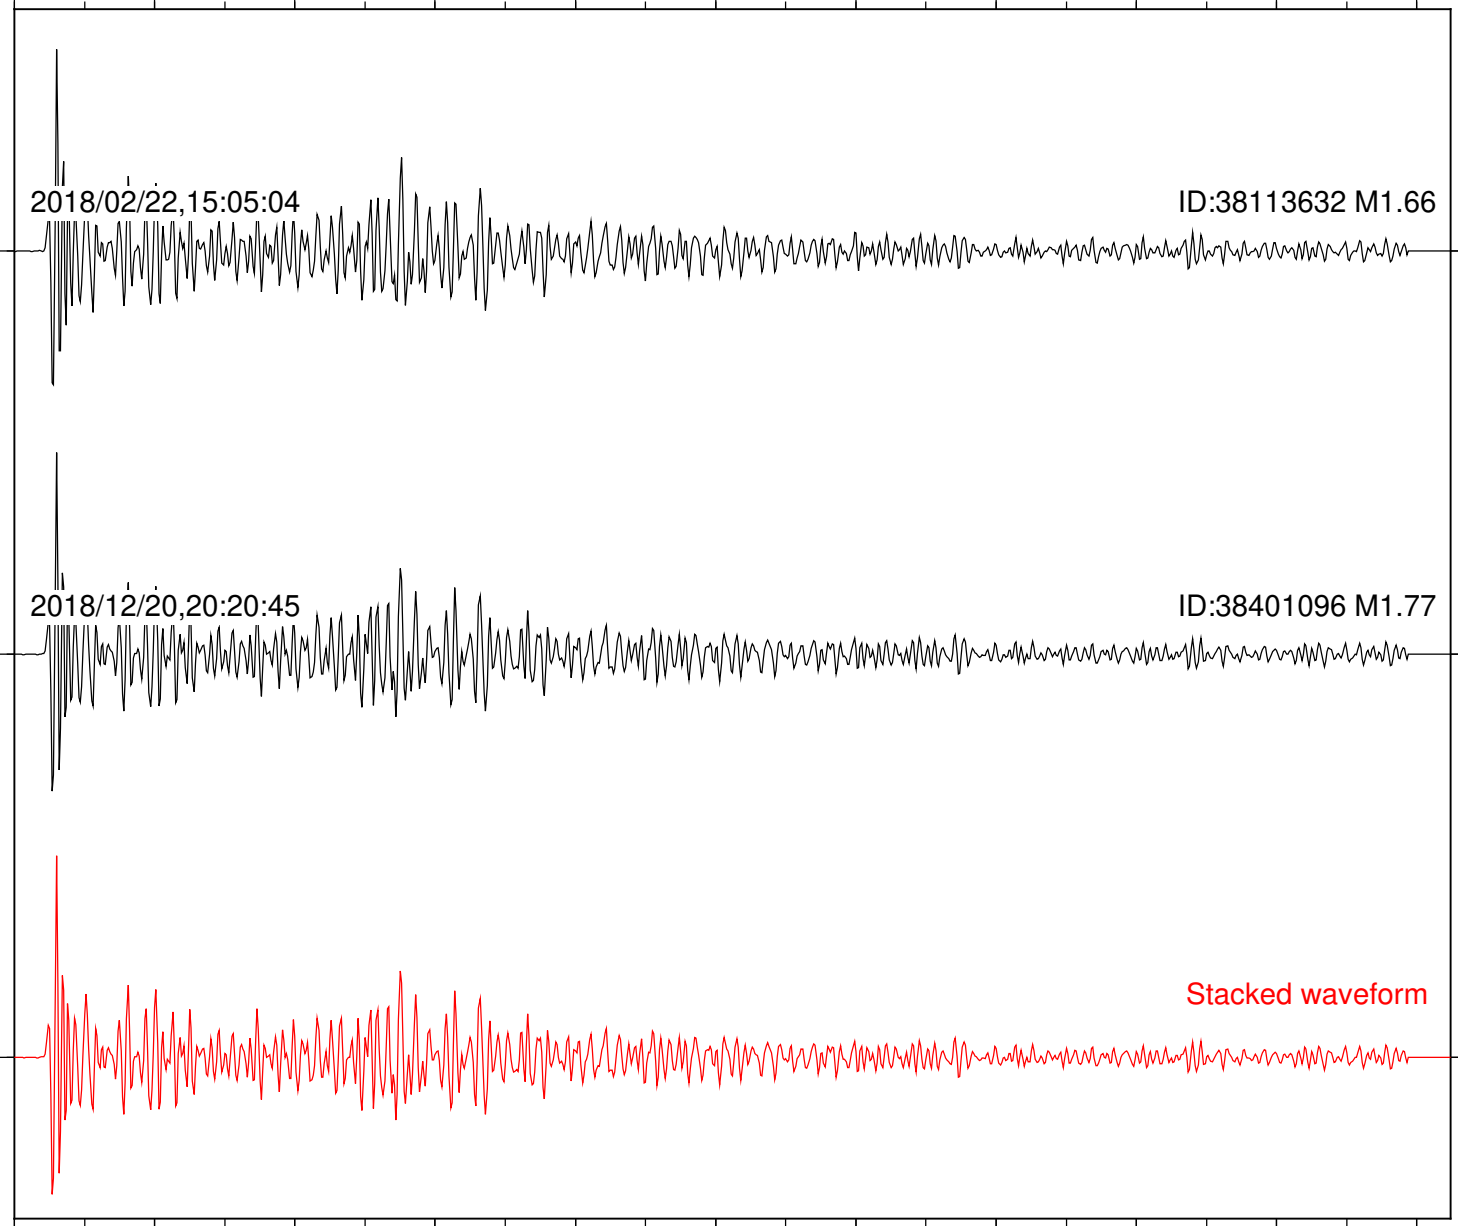

Station: B087 Com: EHZ

Focal depth: 6.71 km

2018/02/22,15:05:04

ID:38113632 M1.66

2018/12/20,20:20:45

ID:38401096 M1.77

Stacked waveform

0 1 2 3 4 5 6 7 8 9 10
Elapsed time (s)