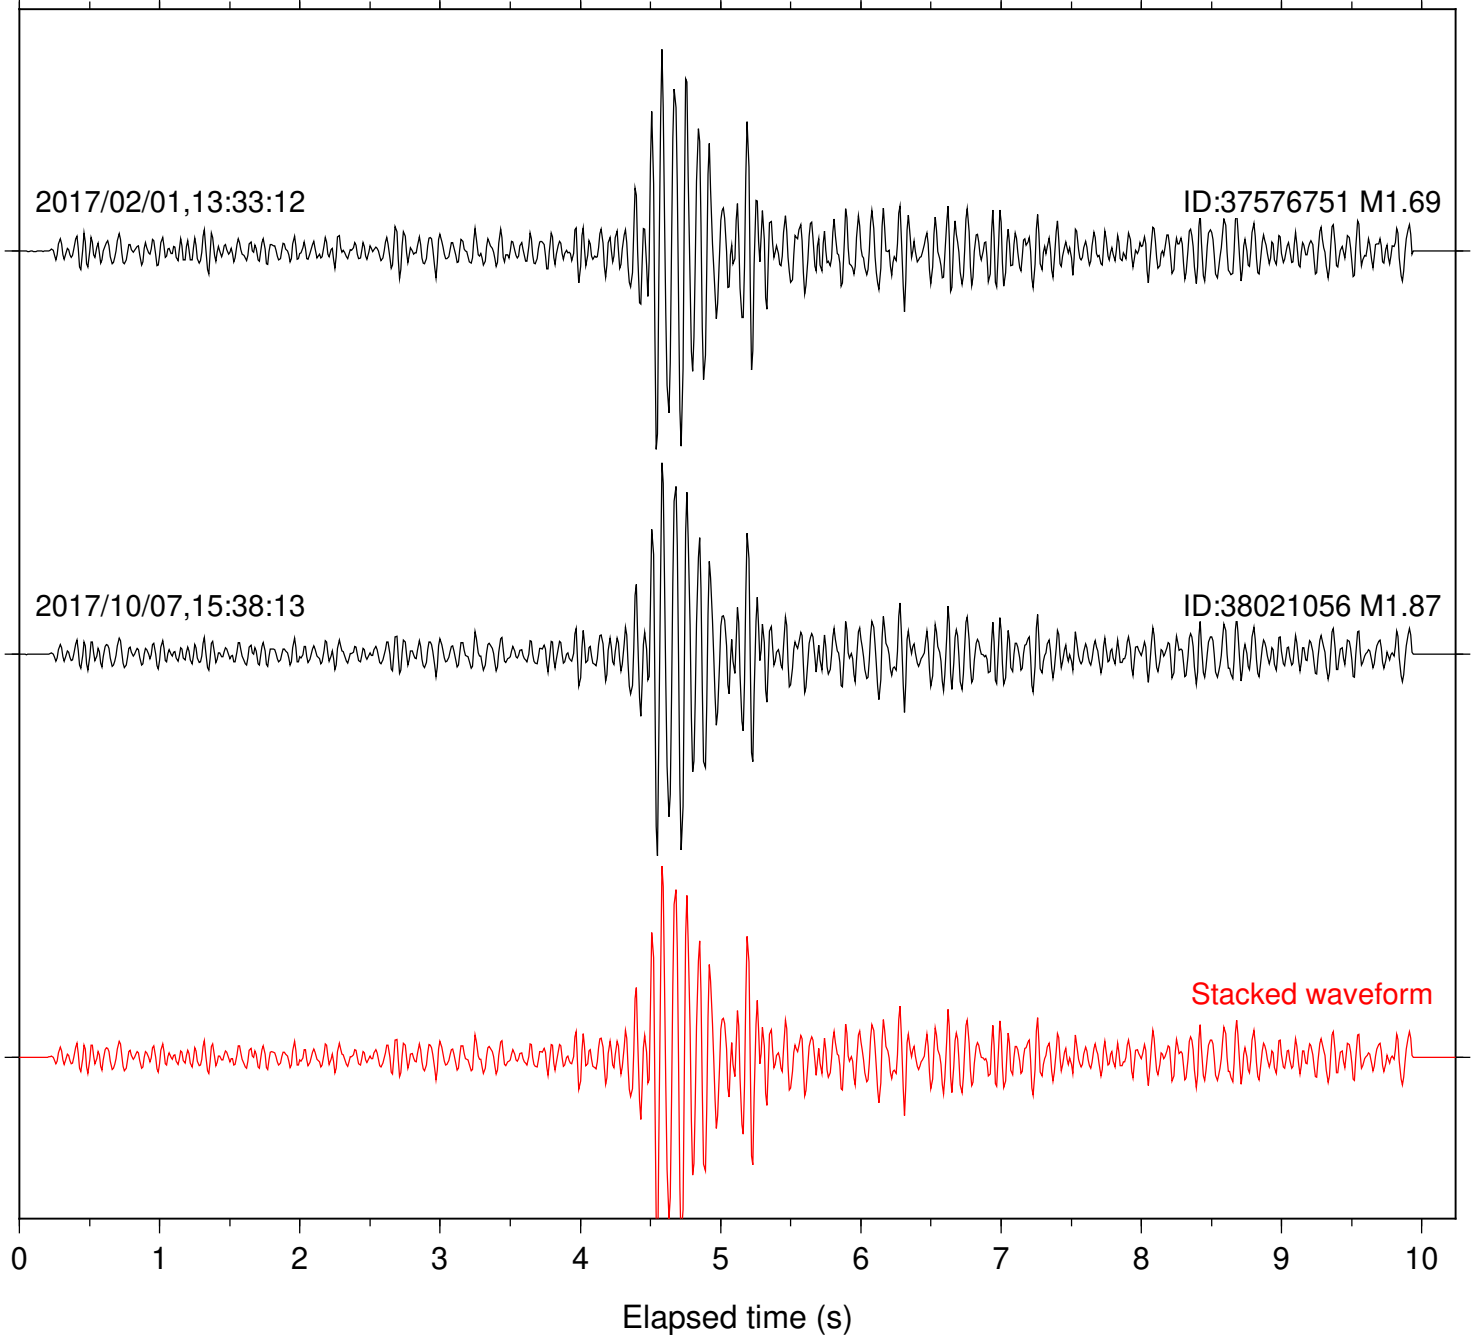

Station: B084 Com: EHZ

Focal depth: 6.86 km