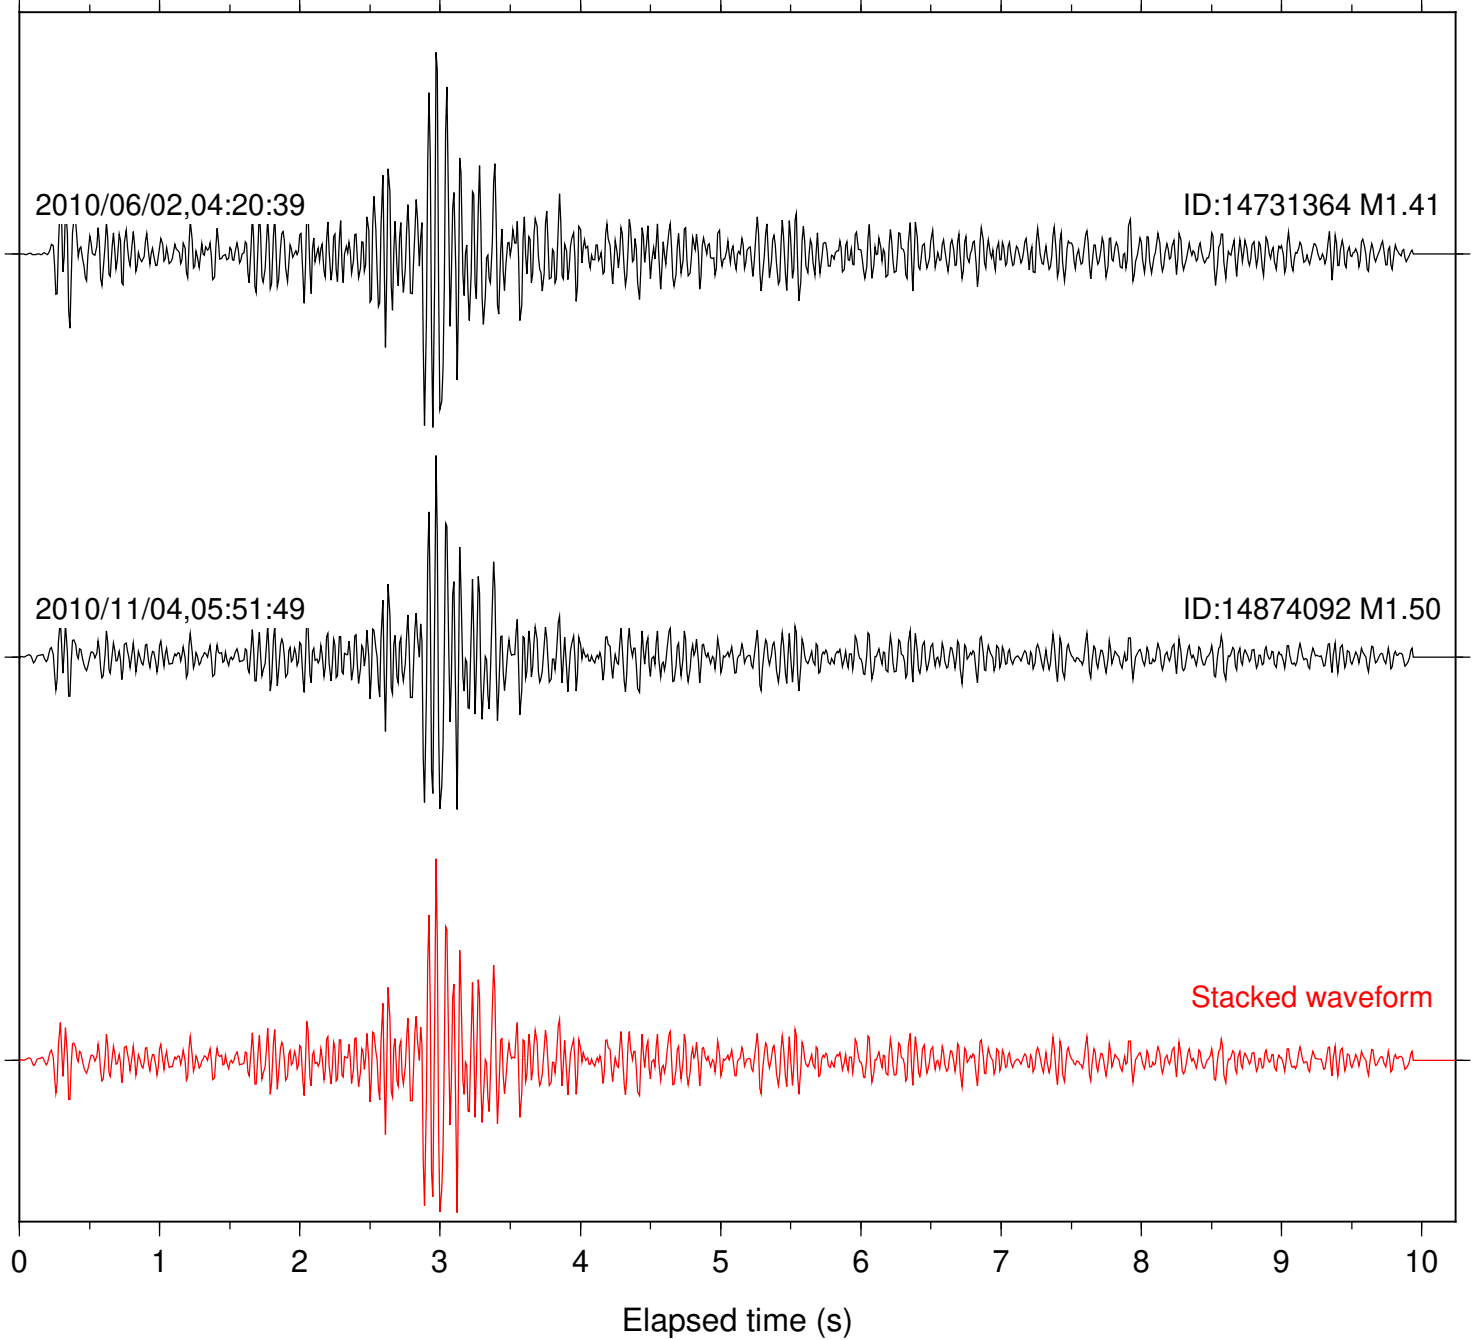

Station: B086 Com: EHZ

Focal depth: 13.06 km