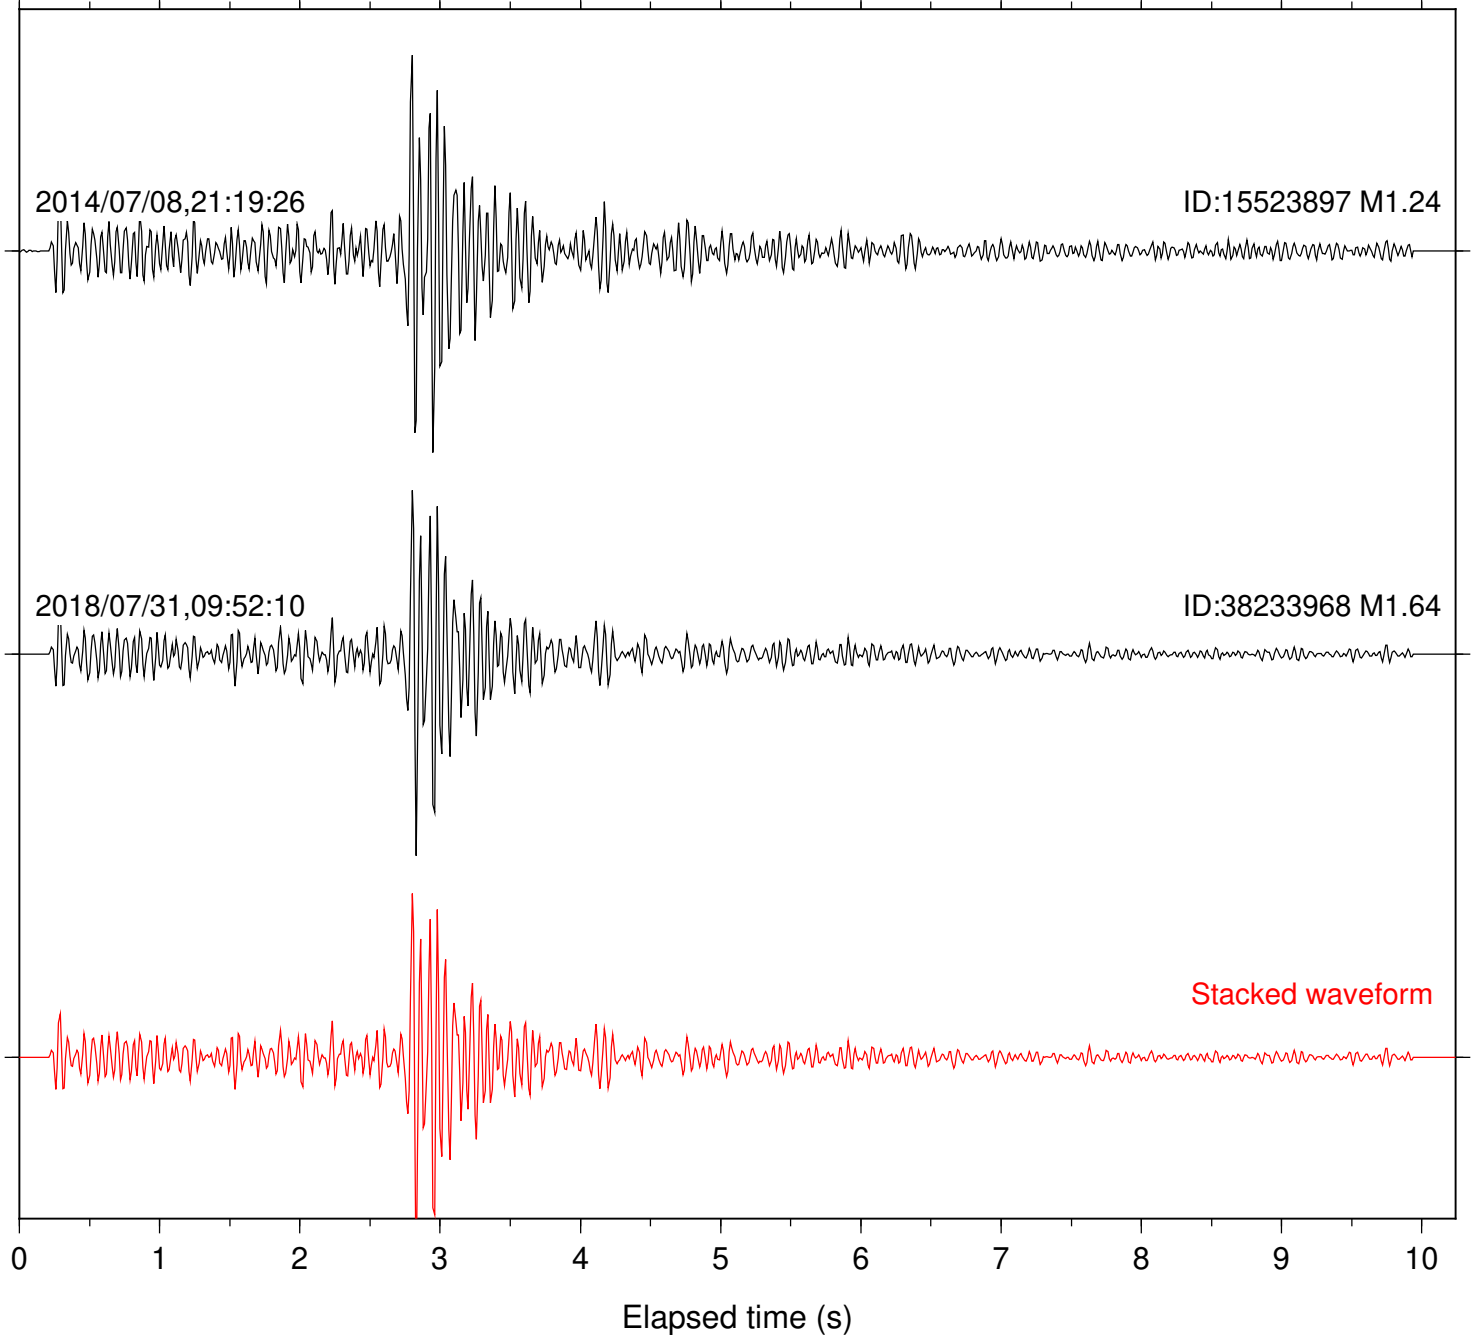

Station: PFO Com: HHZ

Focal depth: 13.17 km