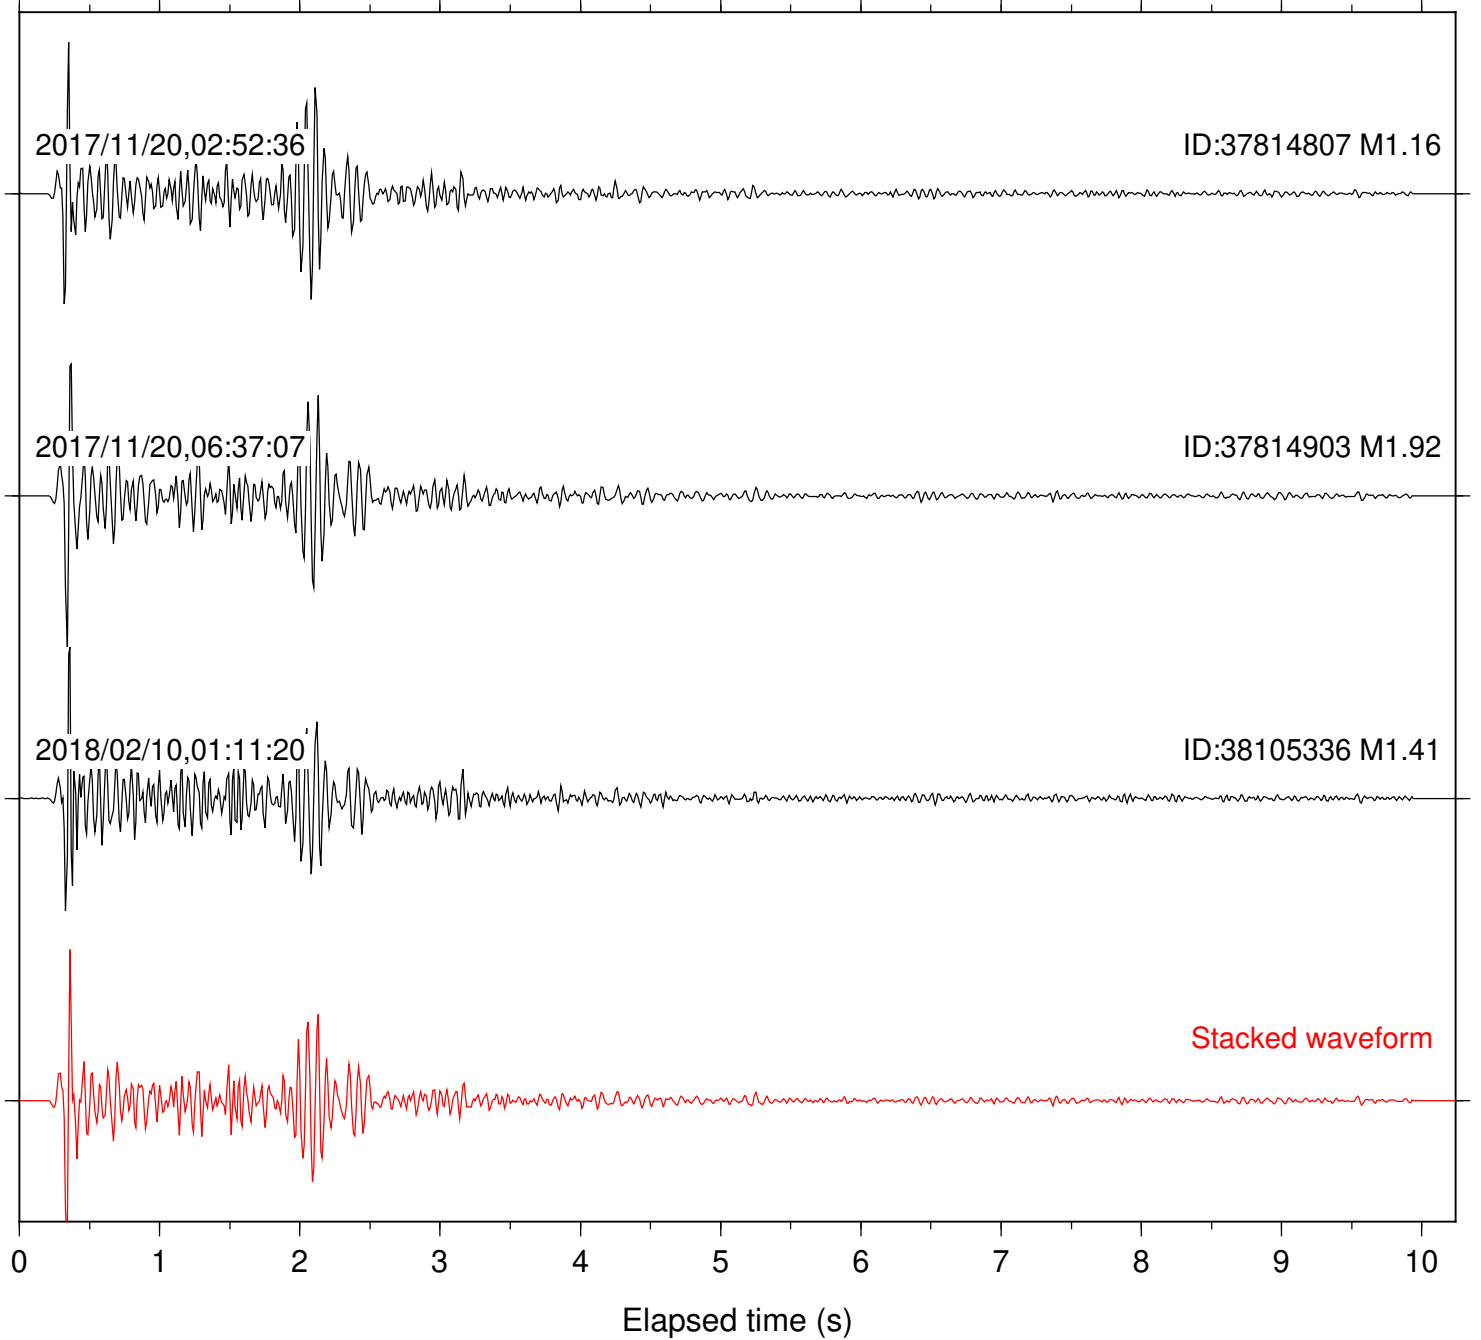

Station: CSH Com: HHZ

Focal depth: 5.24 km

Station: DNR Com: HHZ

Focal depth: 5.25 km

Station: FRD Com: HHZ

Focal depth: 5.24 km

Station: HMT2 Com: HHZ

Focal depth: 5.29 km