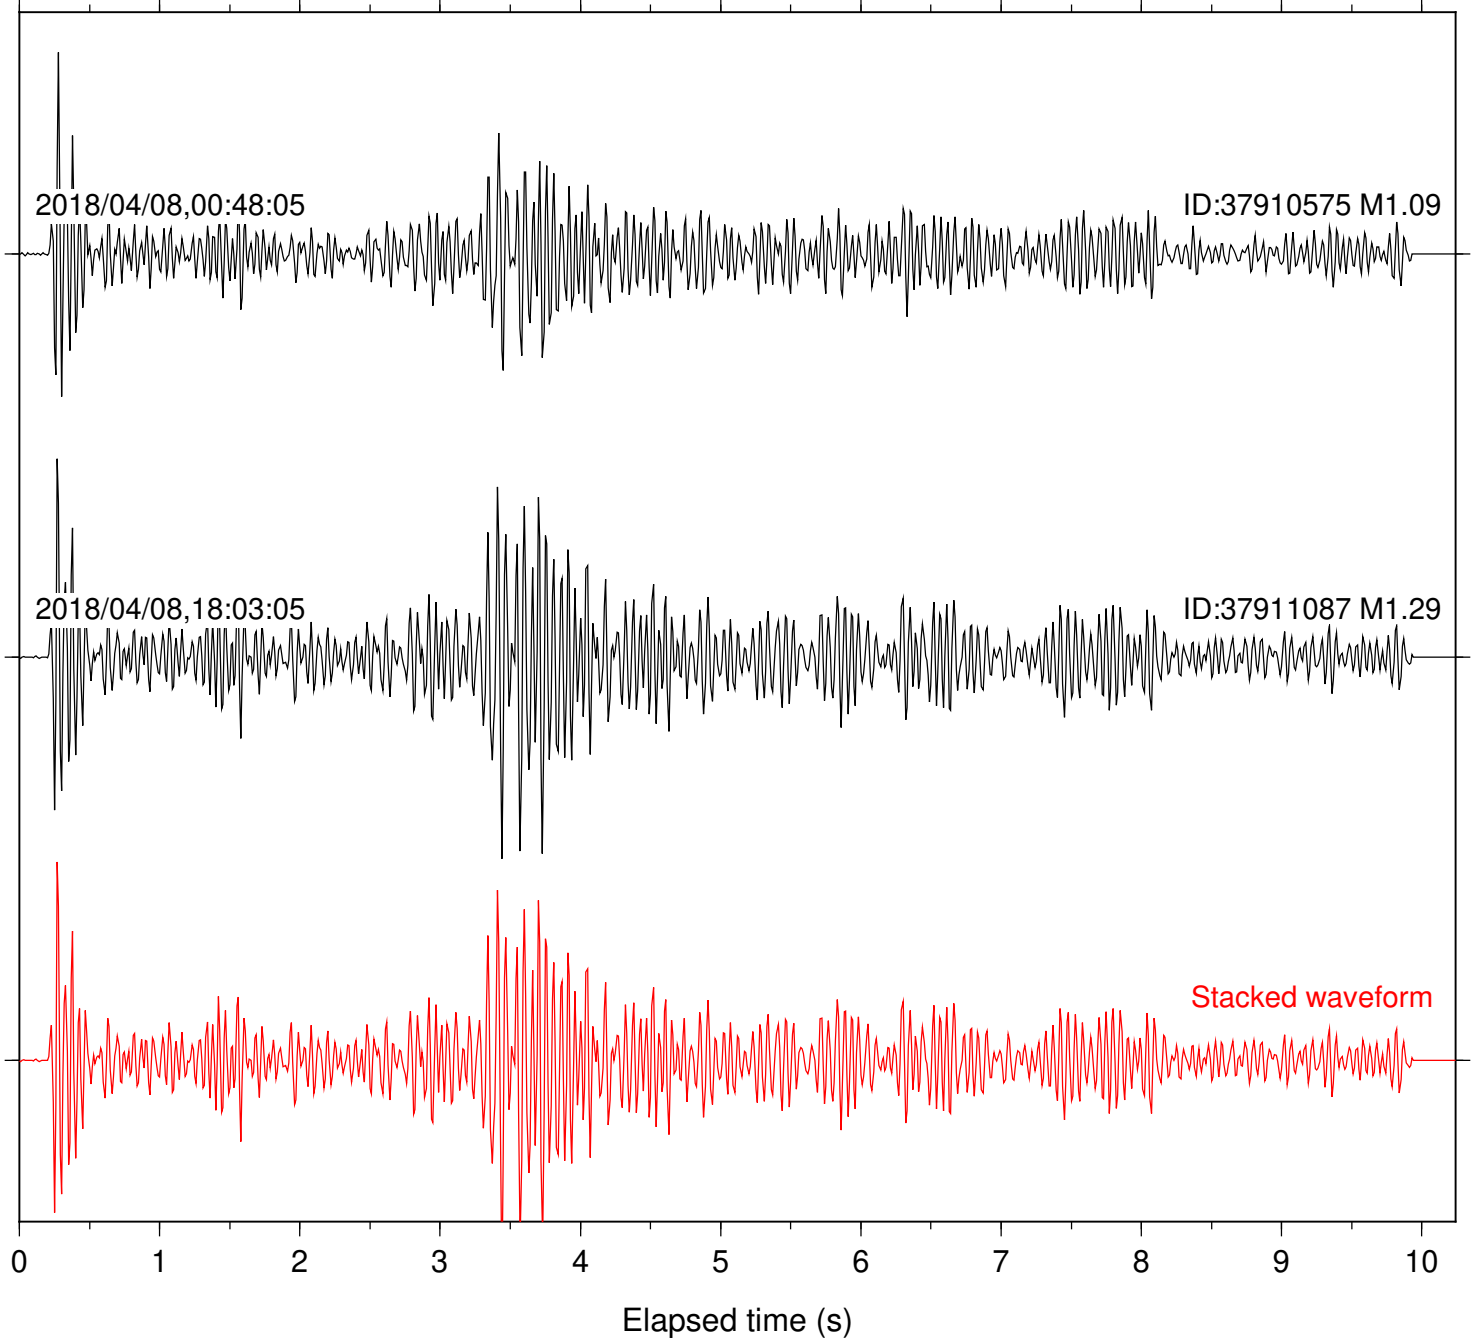

Focal depth: 6.37 km

Station: DGR Com: HHZ

Focal depth: 6.37 km

Station: DNR Com: HHZ

Focal depth: 6.37 km

Station: HMT2 Com: HHZ

Focal depth: 6.37 km

Station: KNW Com: HHZ