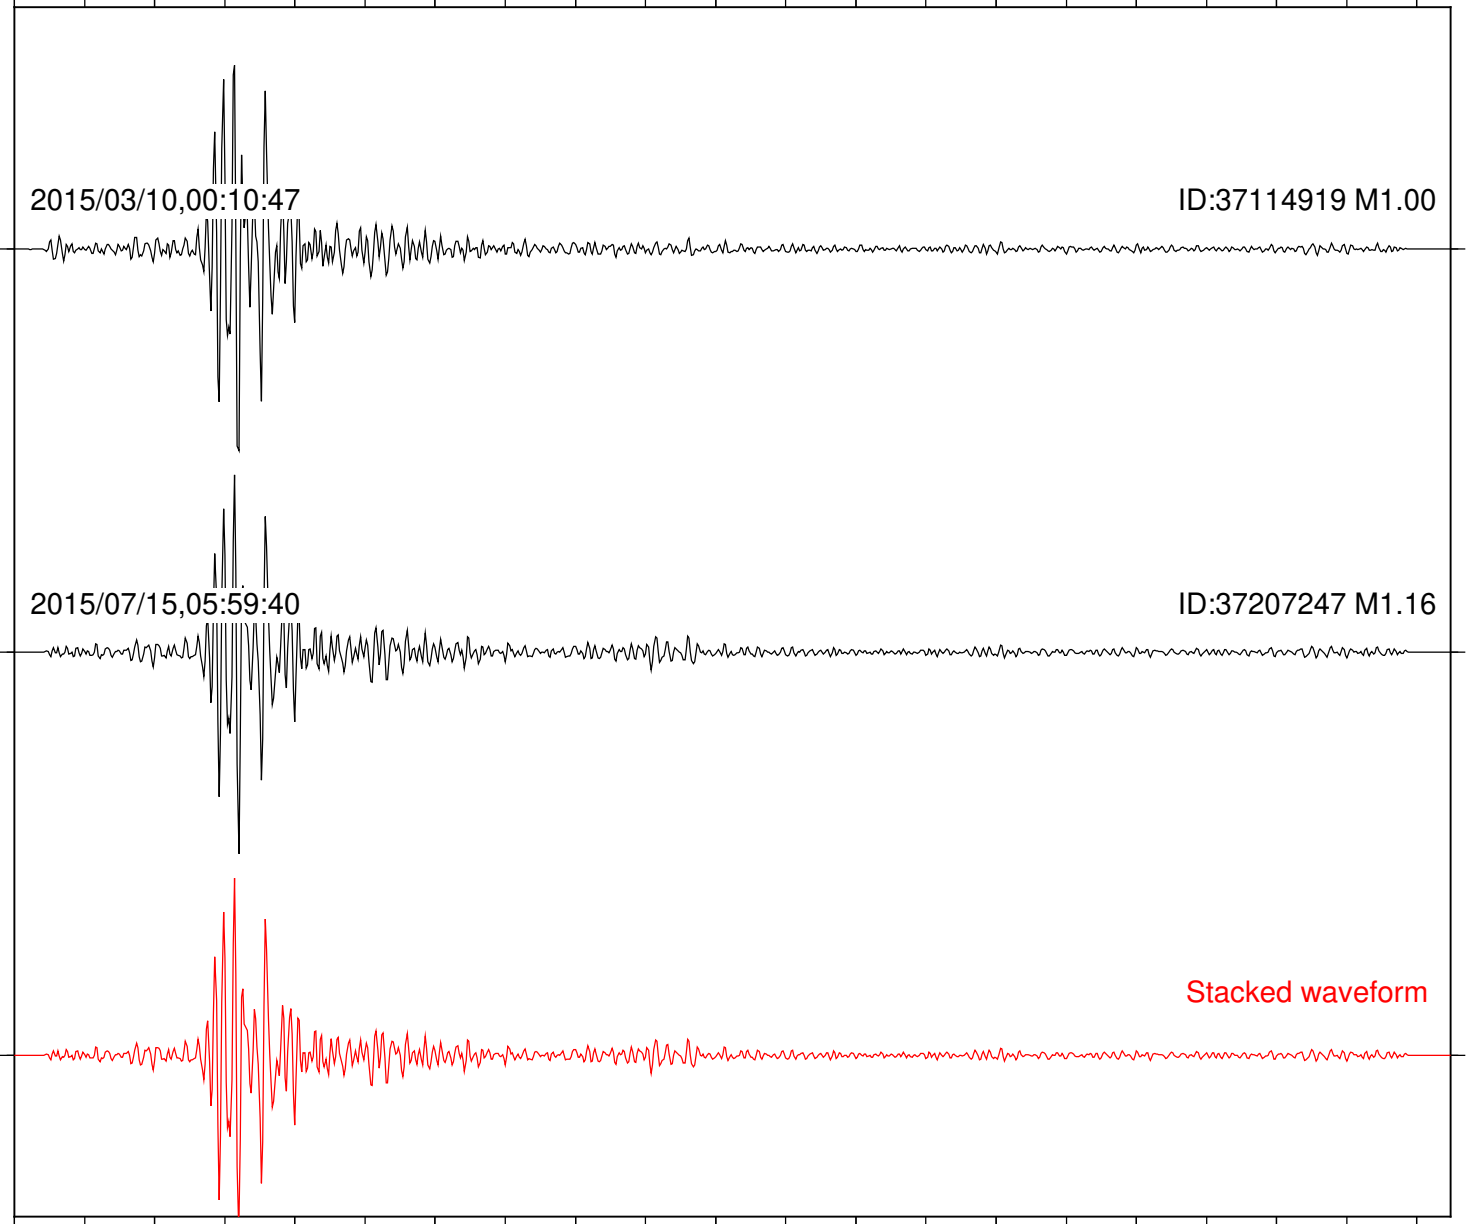

Station: B093 Com: EHZ

Focal depth: 8.29 km

2015/03/10,00:10:47

ID:37114919 M1.00

2015/07/15,05:59:40

ID:37207247 M1.16

Stacked waveform

0 1 2 3 4 5 6 7 8 9 10
Elapsed time (s)