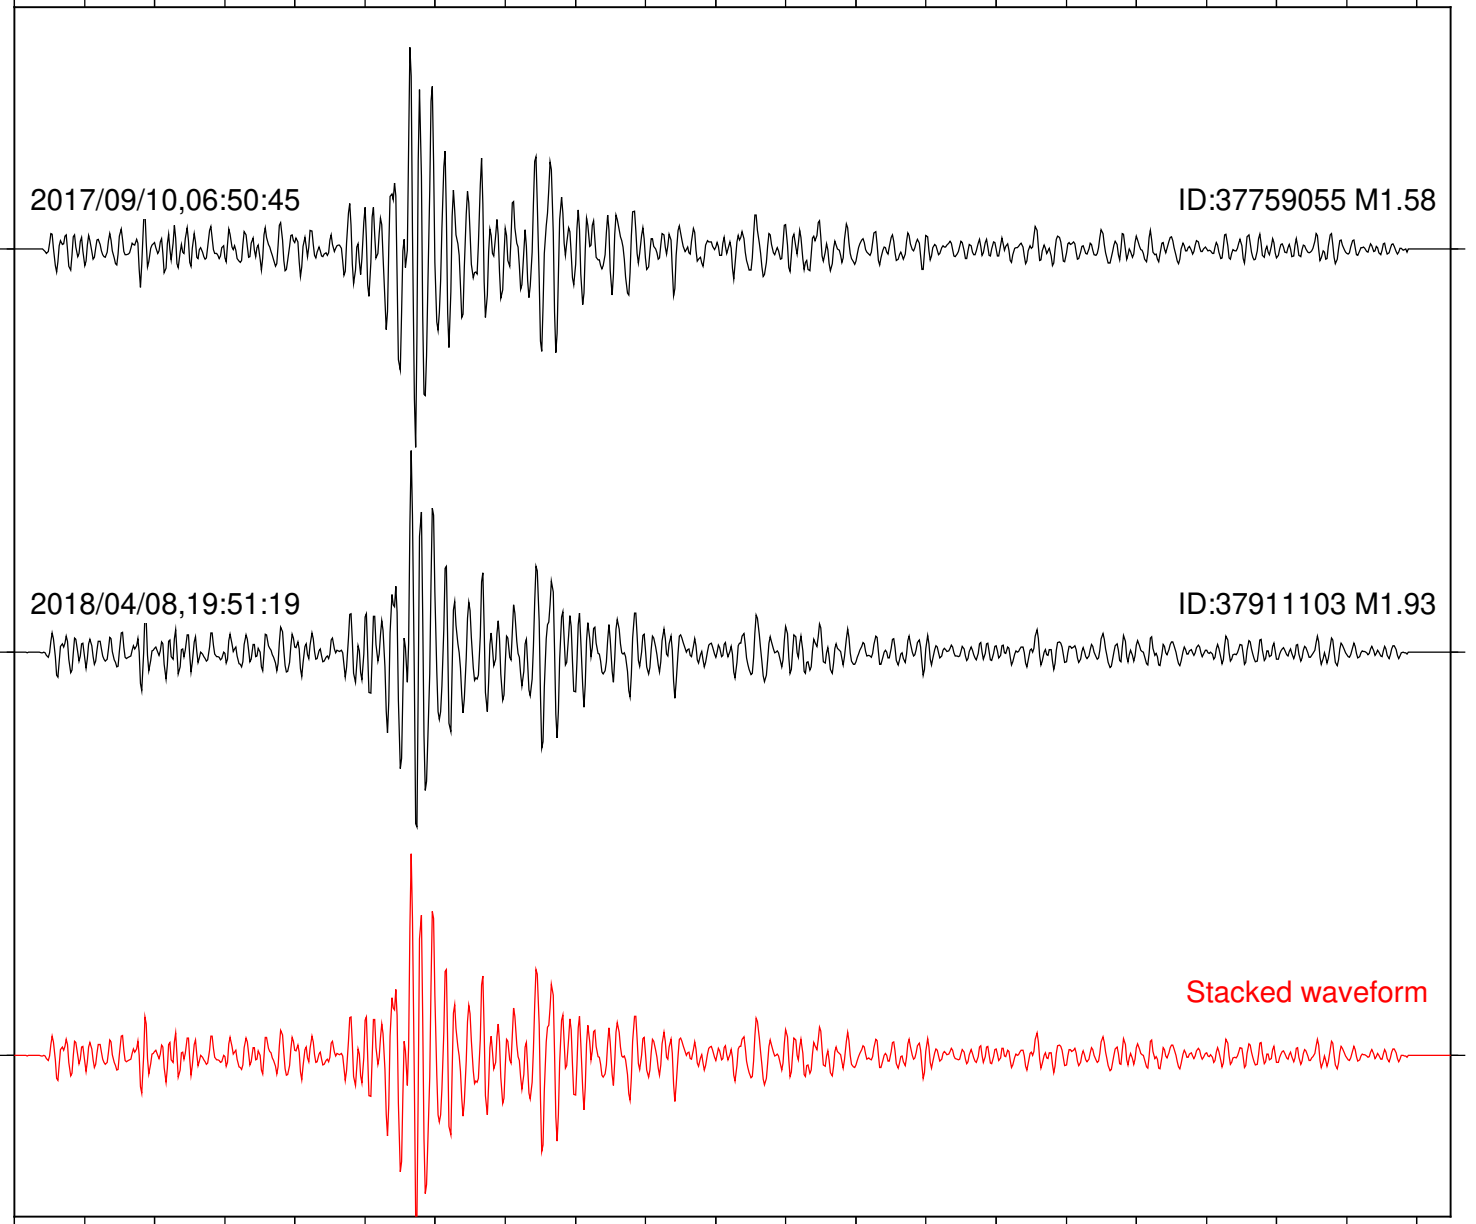

Station: SND Com: HHZ

Focal depth: 6.28 km

2017/09/10,06:50:45

ID:37759055 M1.58

2018/04/08,19:51:19

ID:37911103 M1.93

Stacked waveform

0 1 2 3 4 5 6 7 8 9 10

Elapsed time (s)