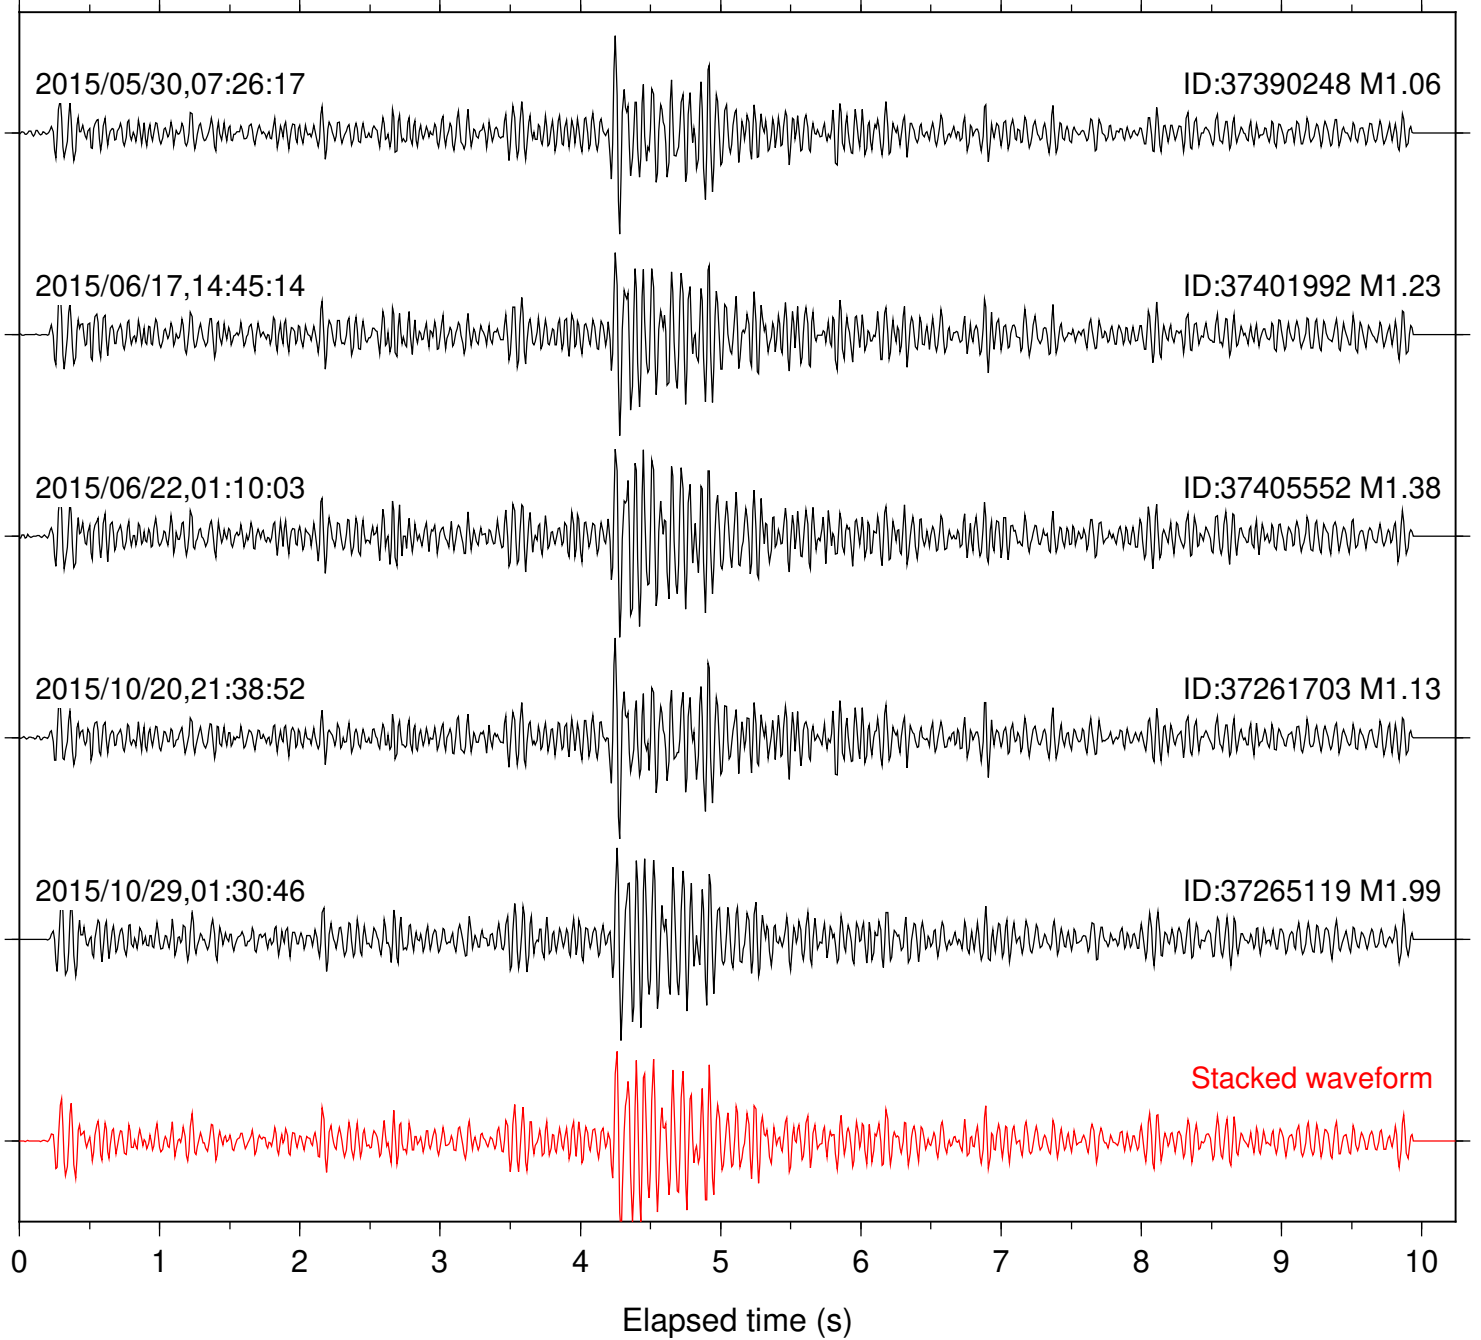

Station: PFO Com: HHZ

Focal depth: 8.61 km