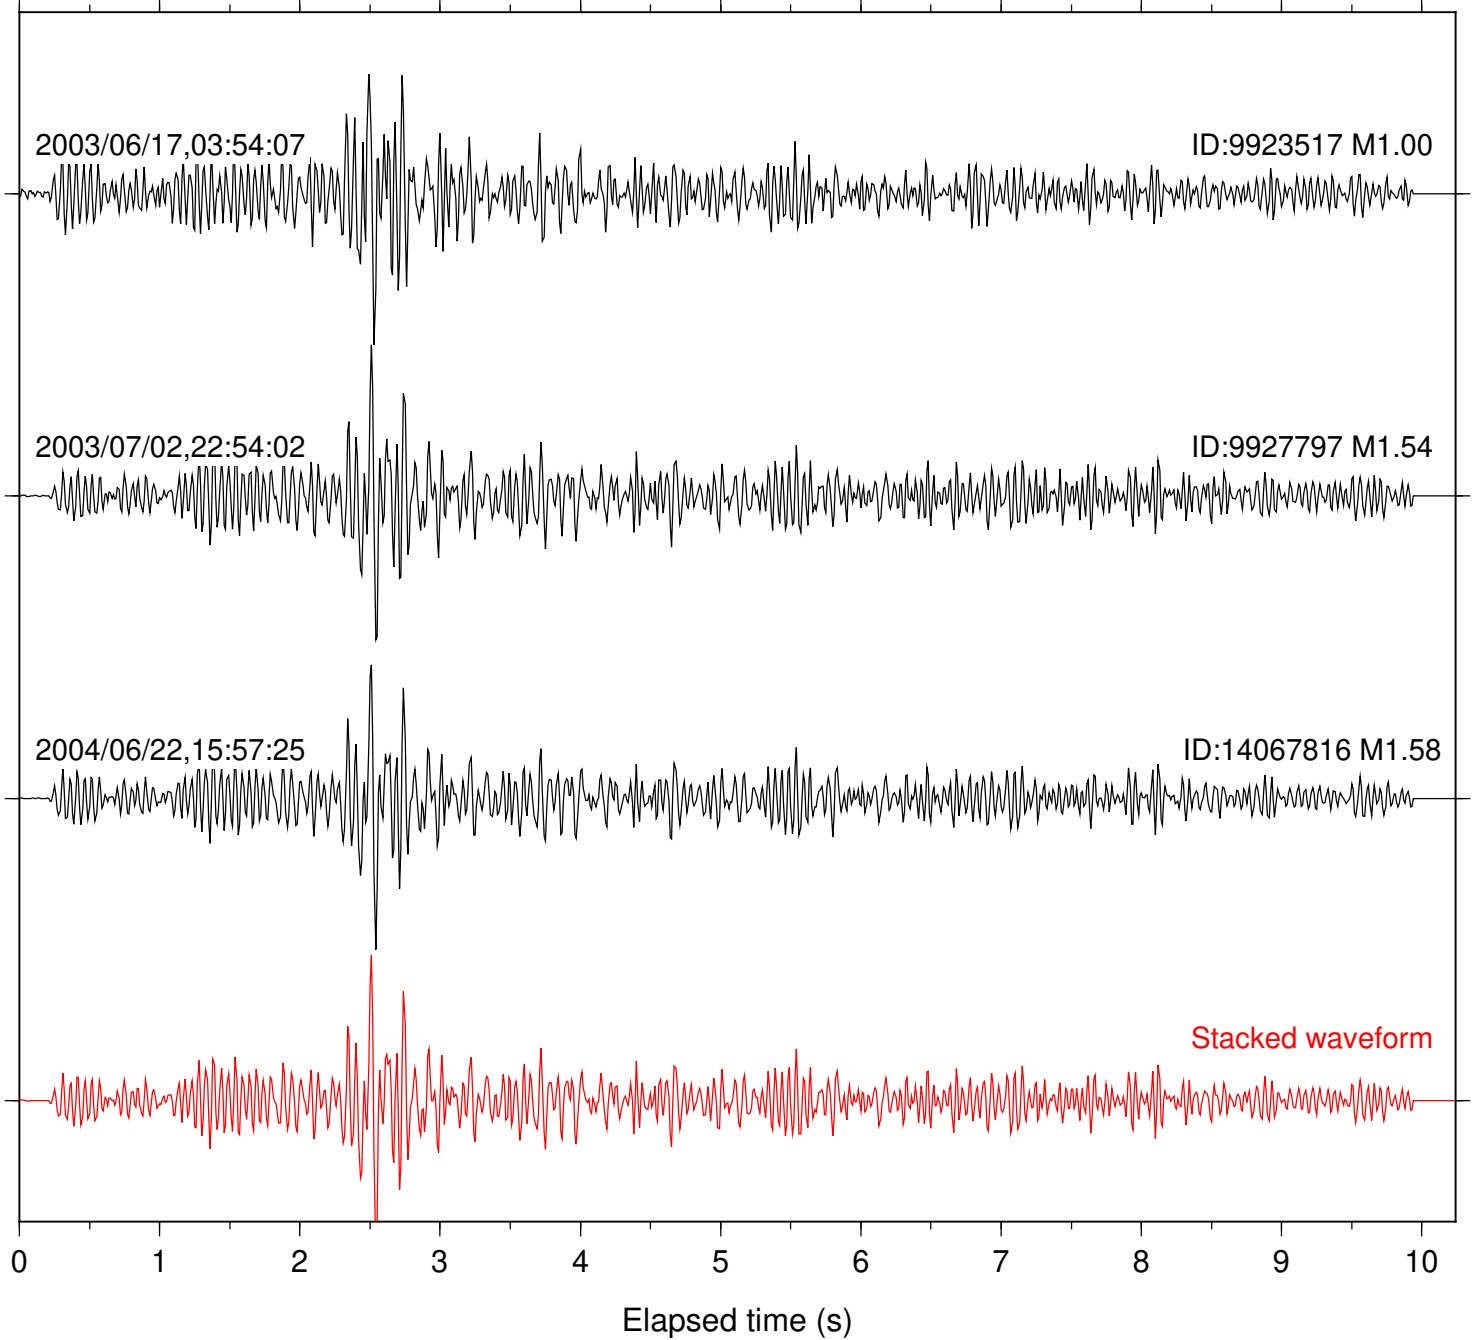

Station: AGA Com: HHZ

Focal depth: 2.94 km