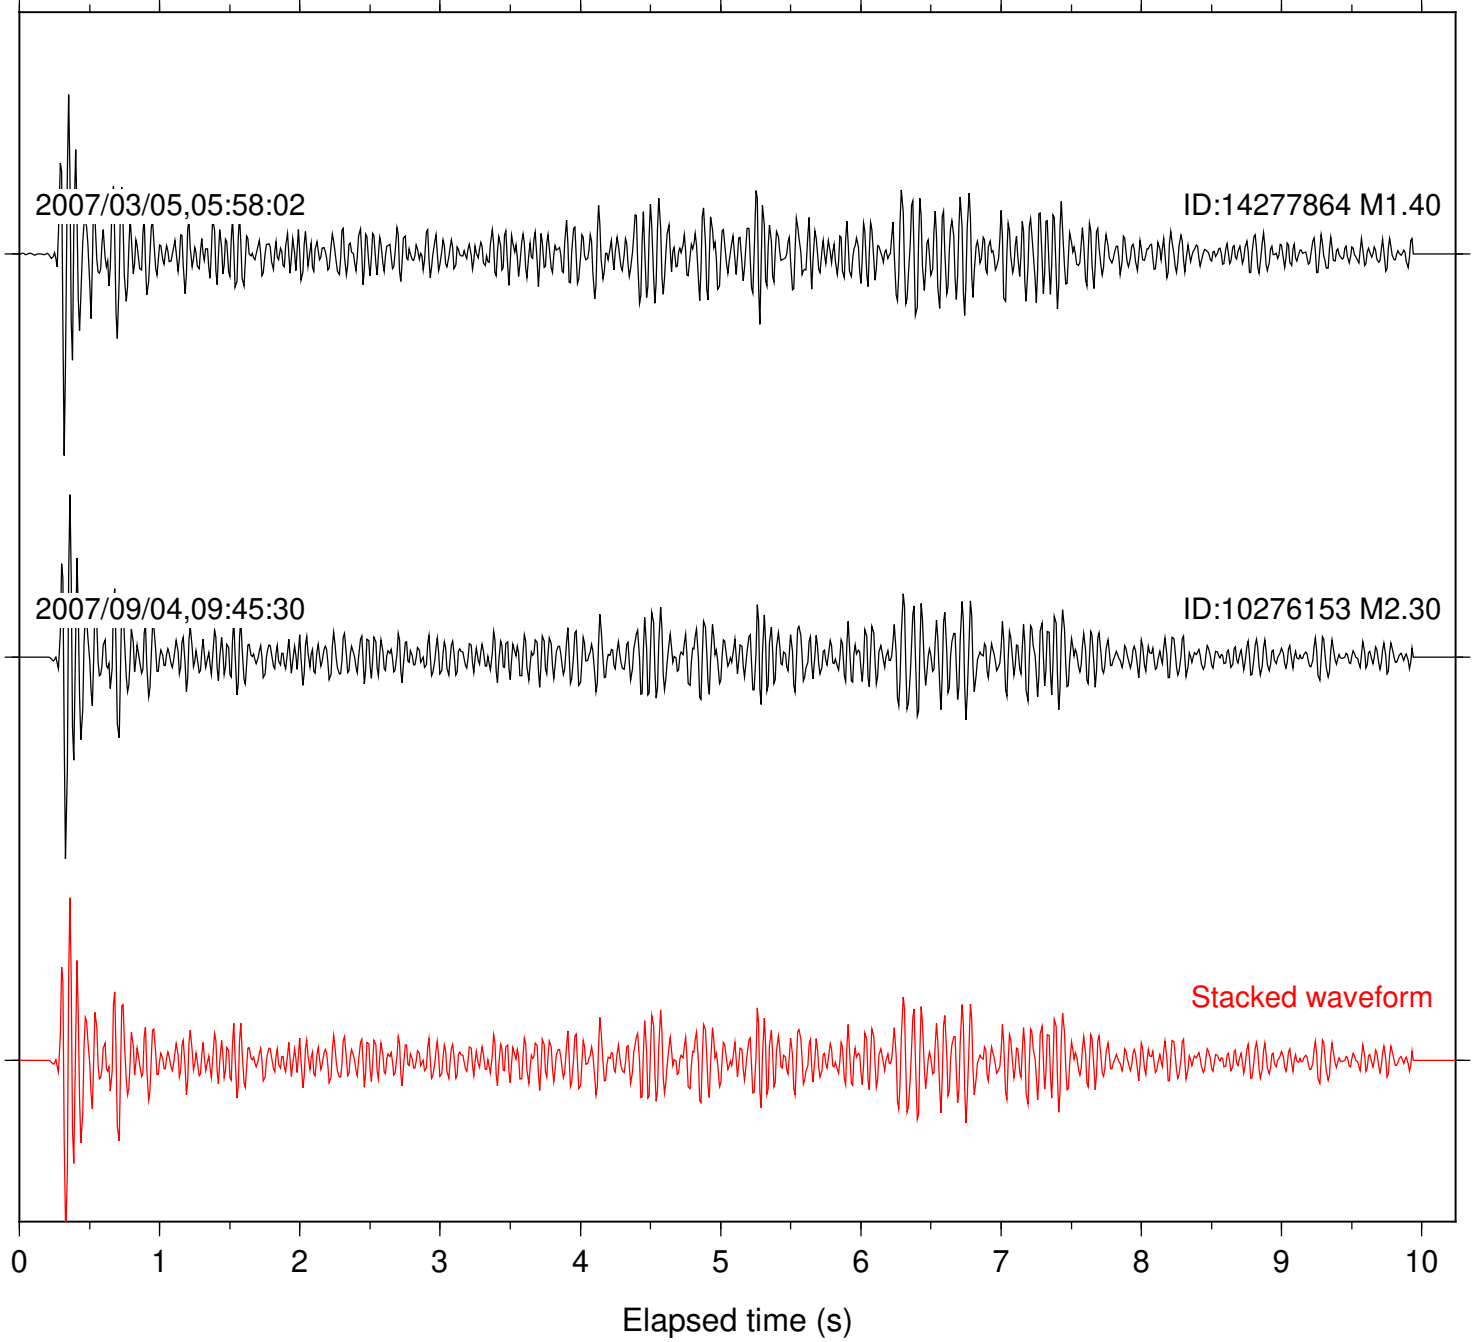

Station: PFO Com: HHZ

Focal depth: 9.52 km