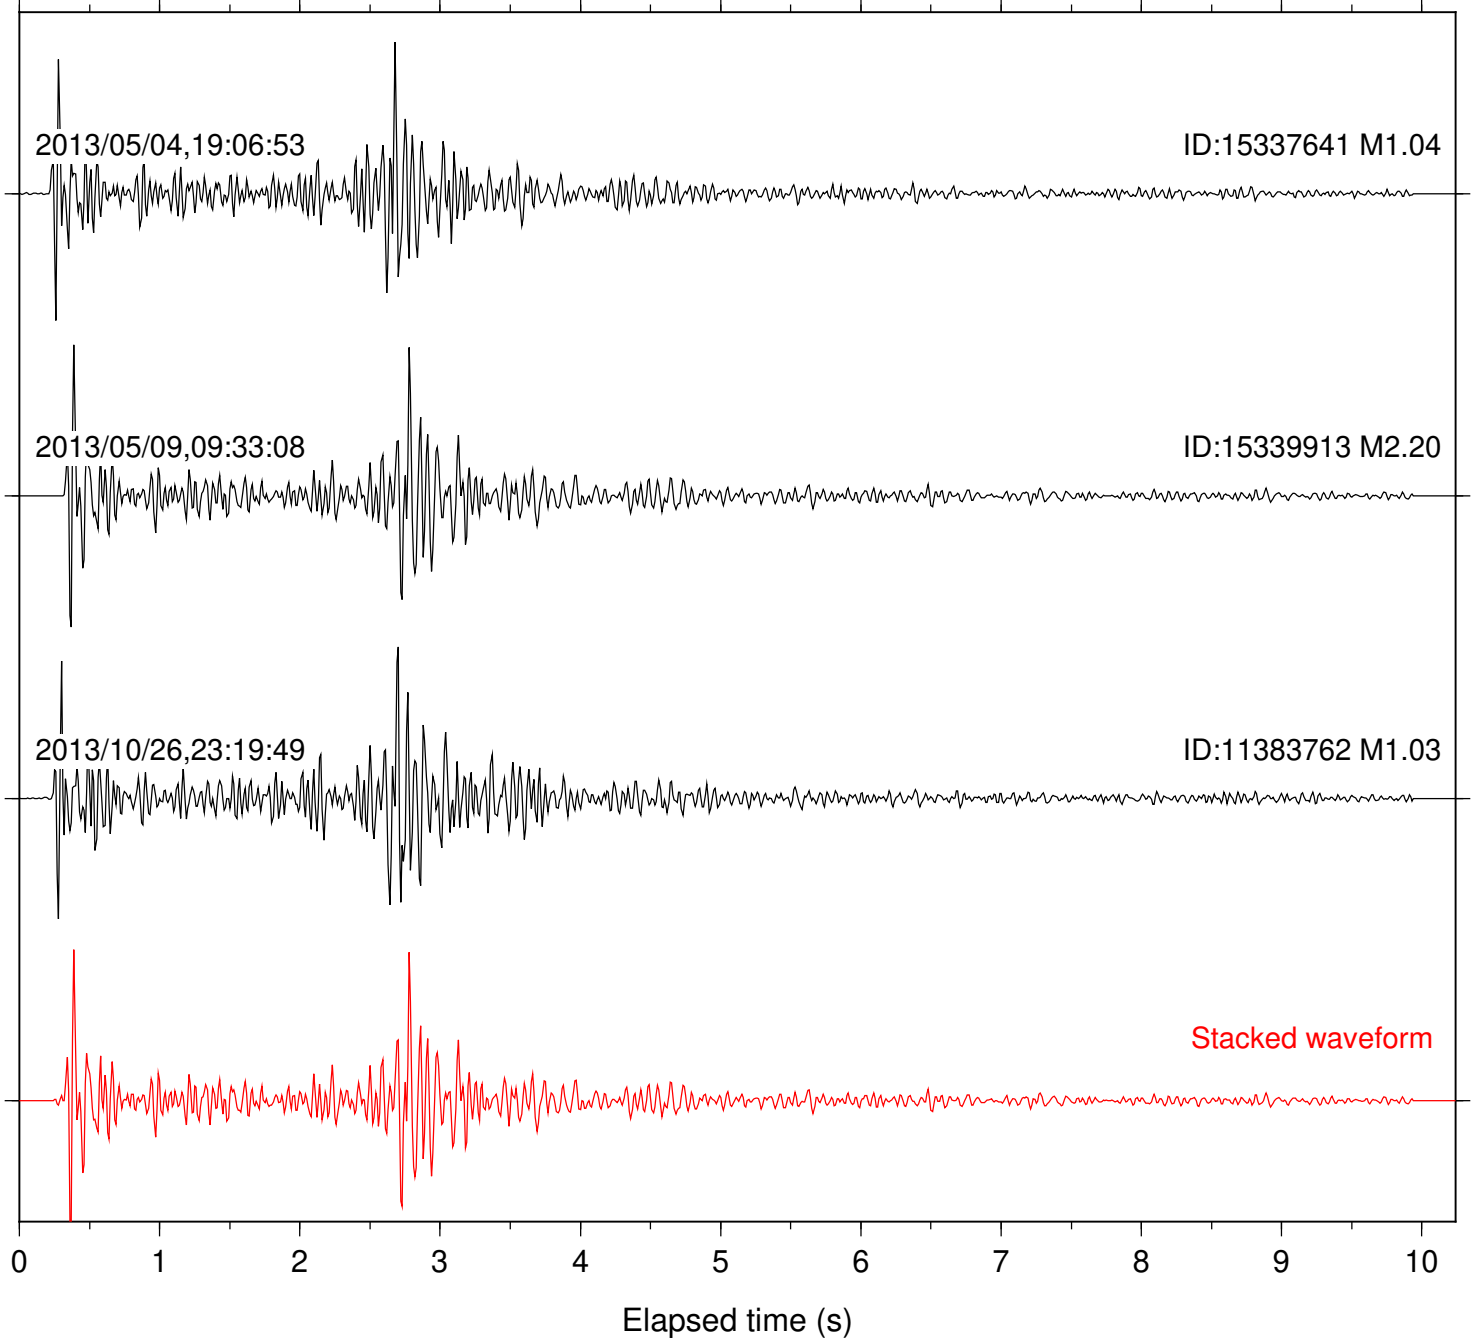

Station: B082 Com: EHZ

Focal depth: 11.65 km