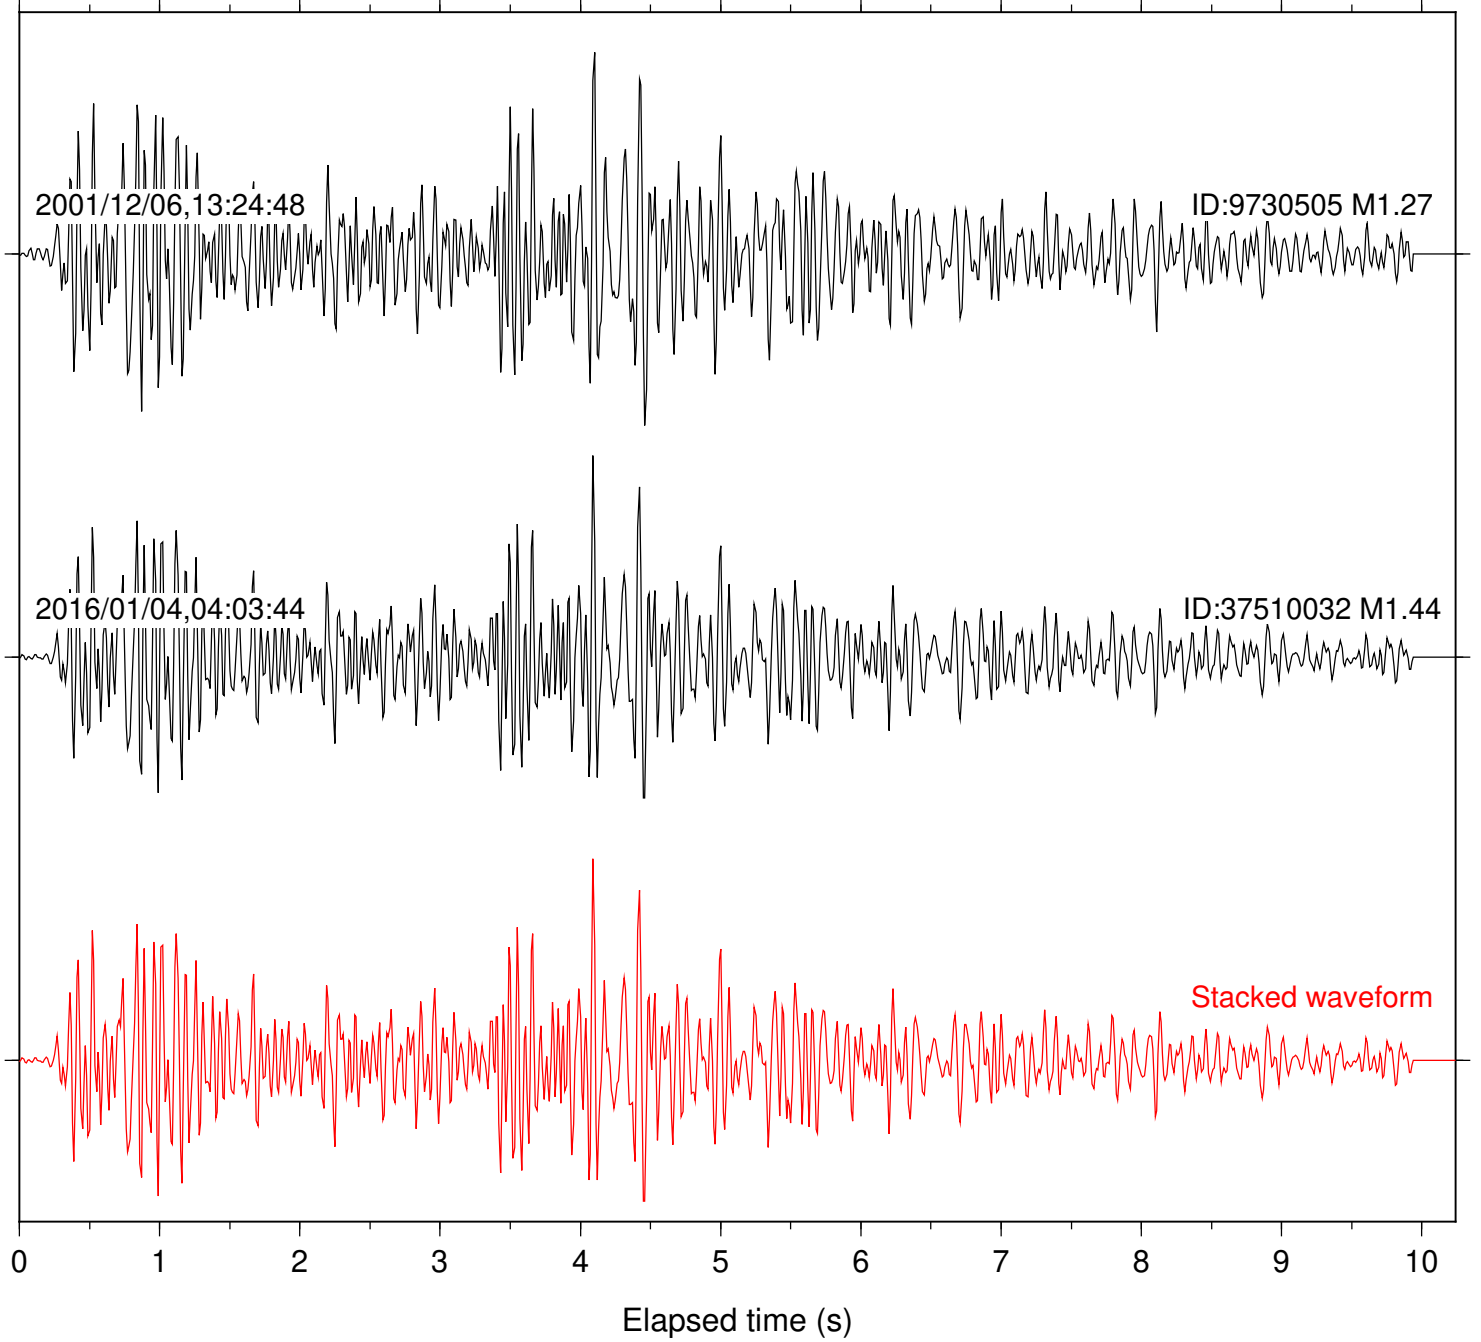

Station: SND Com: HHZ

Focal depth: 16.22 km