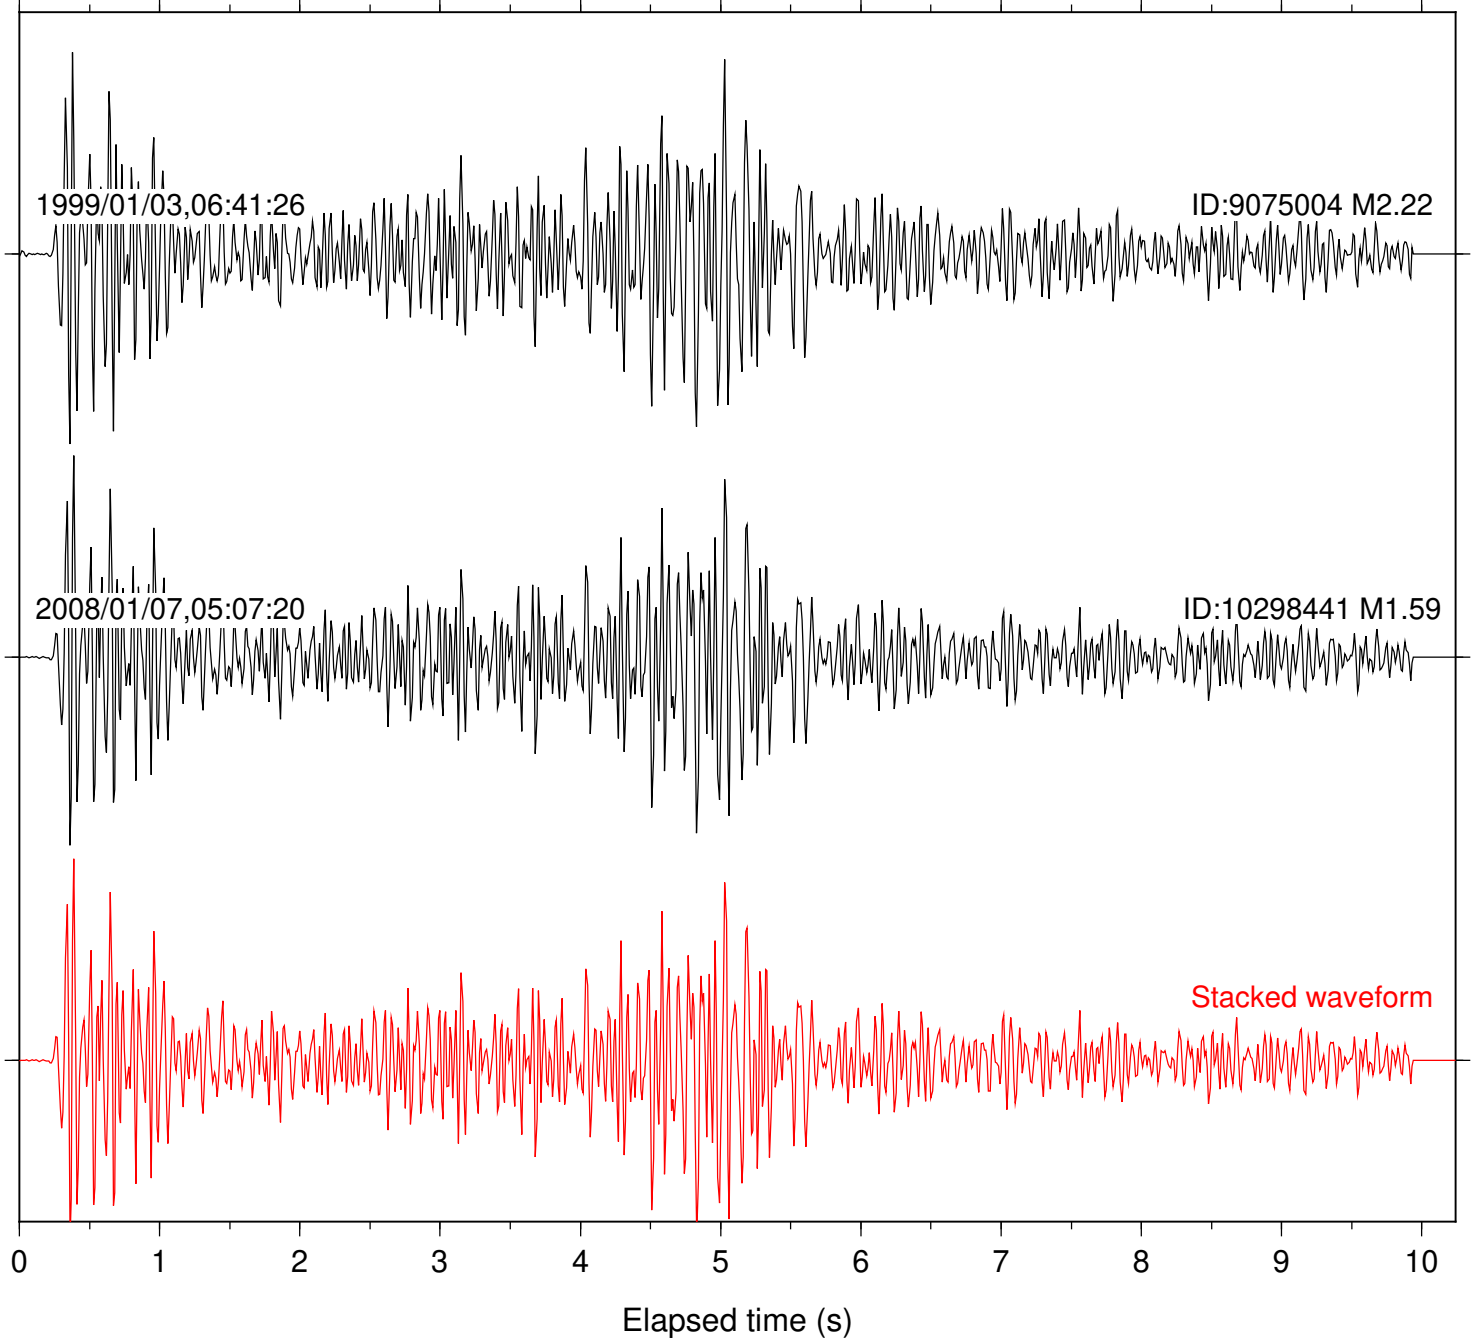

Station: FRD Com: HHZ

Focal depth: 15.35 km