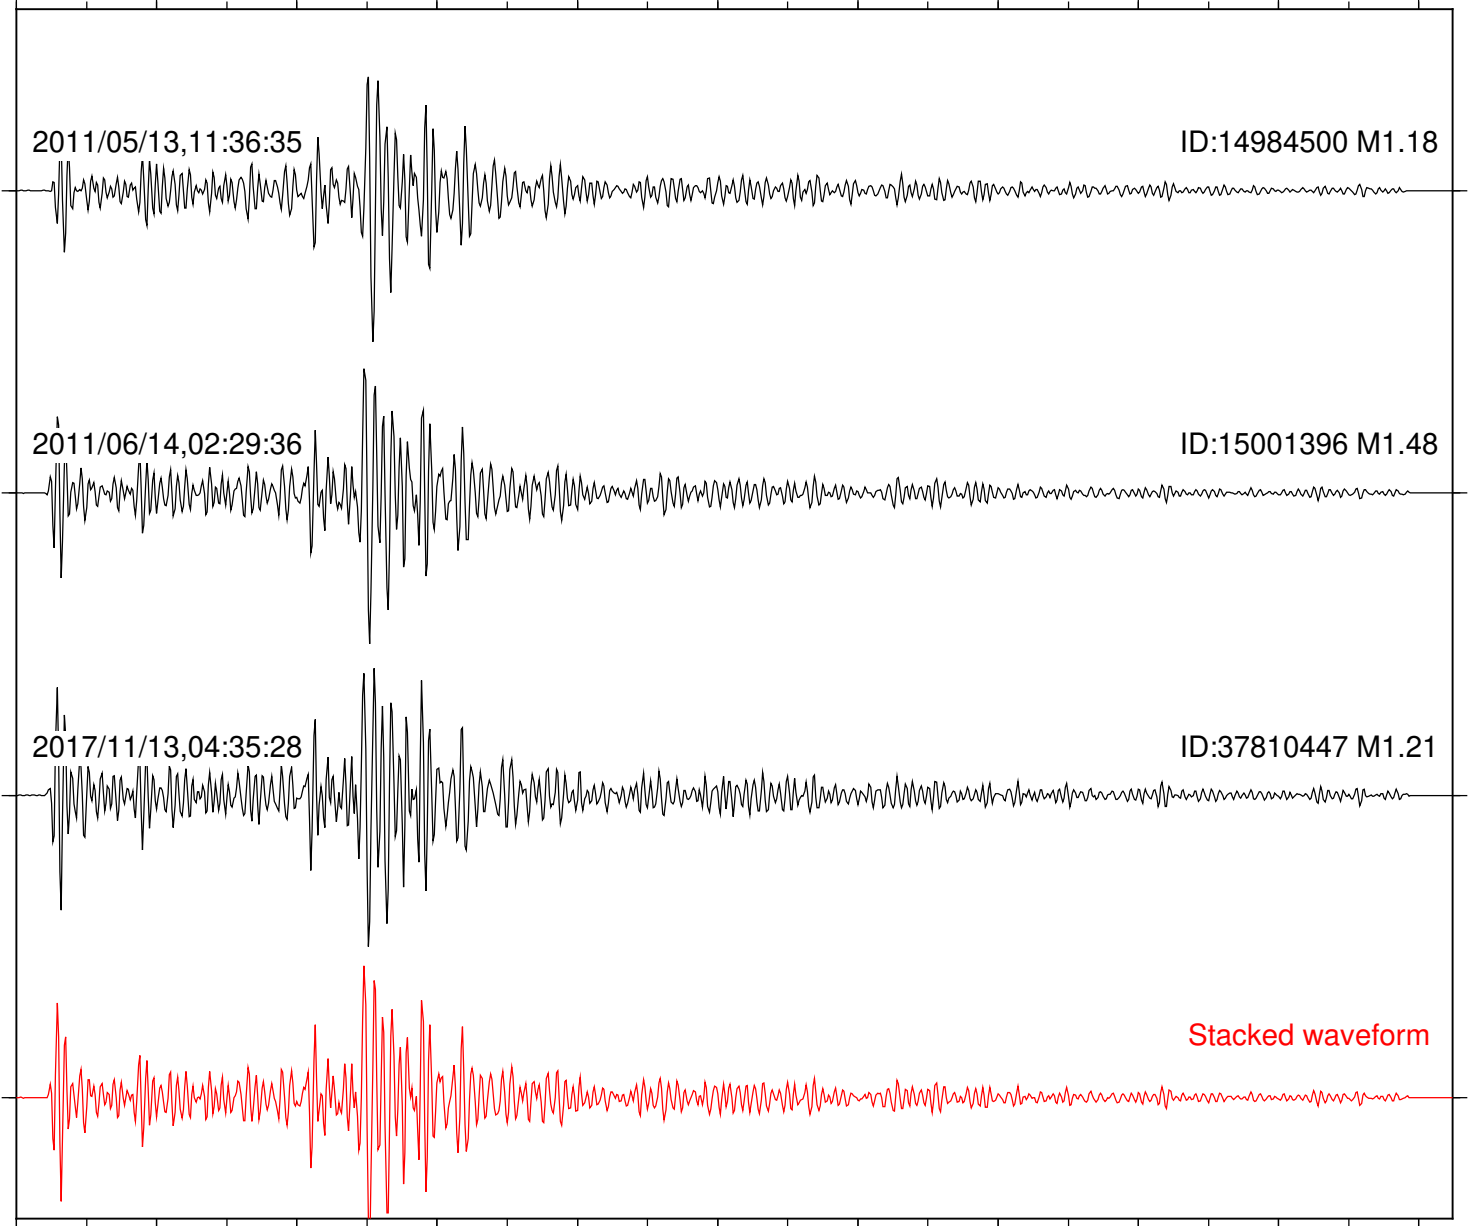

Station: PFO Com: HHZ

Focal depth: 6.92 km

2011/05/13,11:36:35

ID:14984500 M1.18

2011/06/14,02:29:36

ID:15001396 M1.48

2017/11/13,04:35:28

ID:37810447 M1.21

Stacked waveform

0 1 2 3 4 5 6 7 8 9 10
Elapsed time (s)