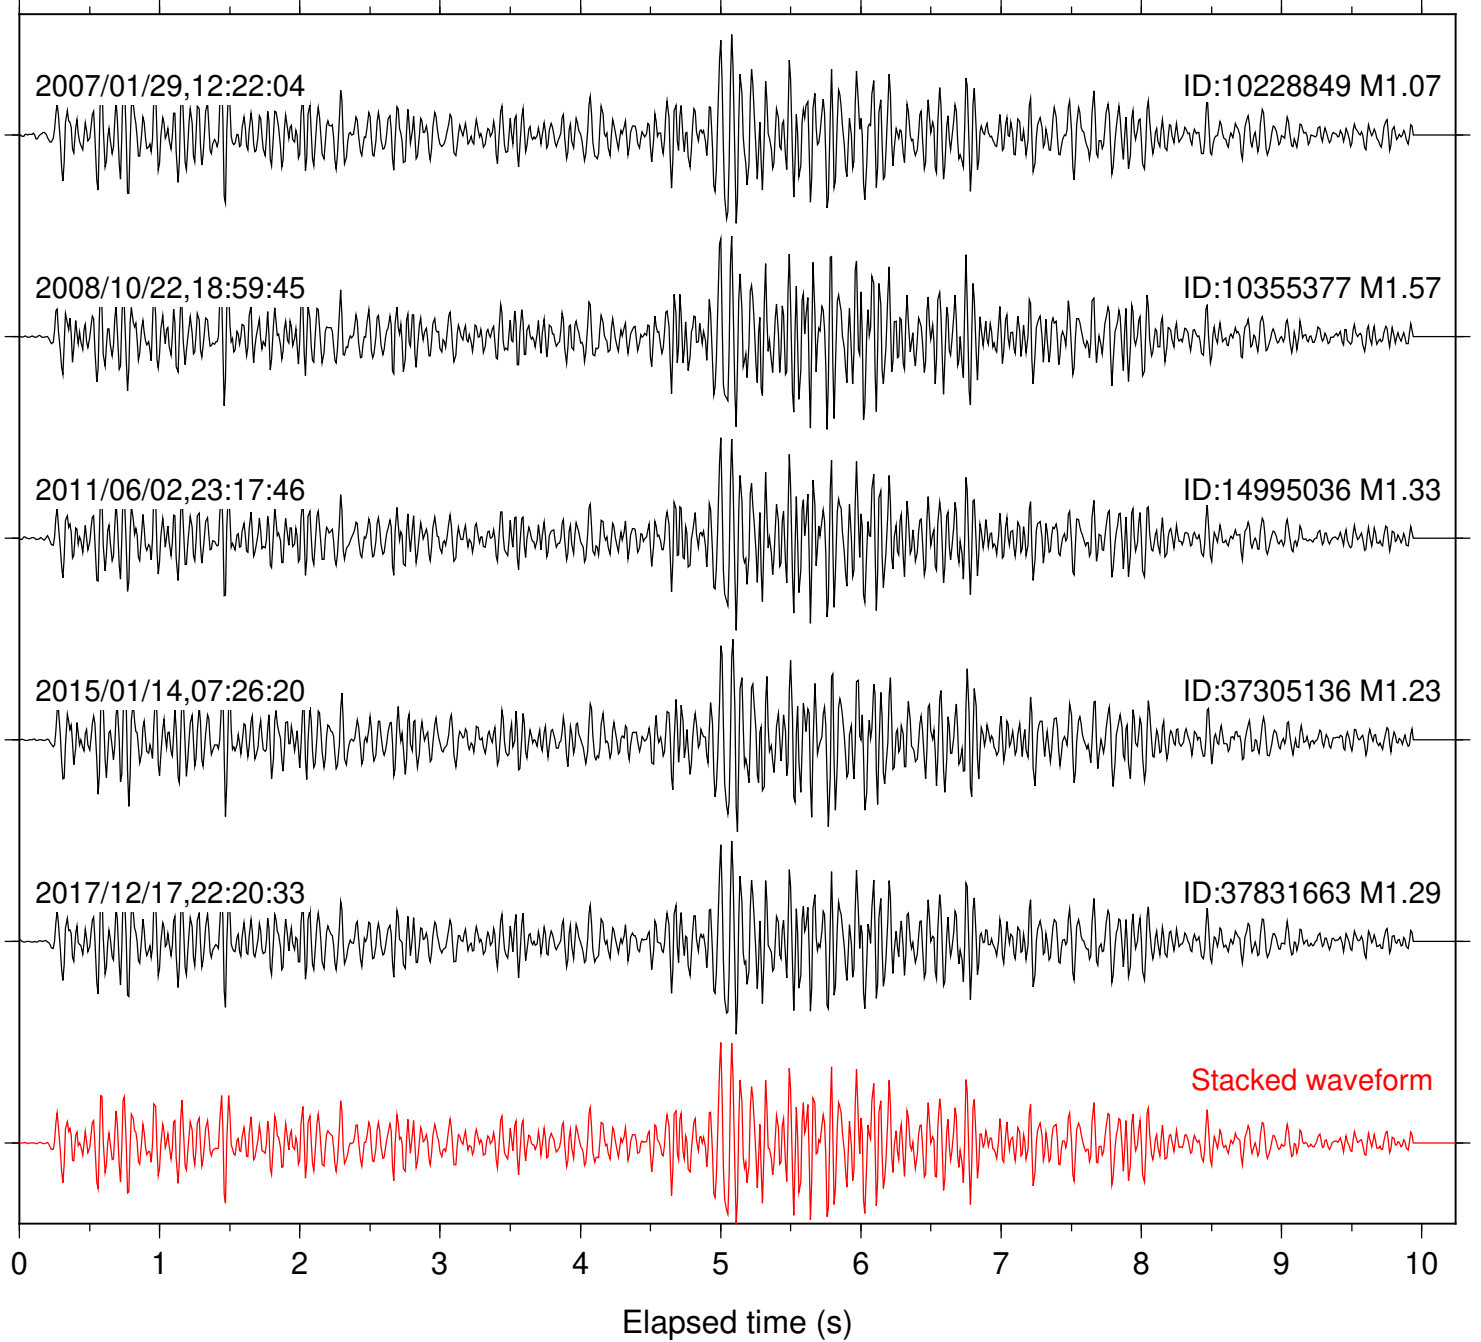

Station: POB2 Com: HHZ

Focal depth: 6.94 km

Station: WIN Com: EHZ

Focal depth: 6.94 km

Station: AGA Com: HHZ

Focal depth: 11.60 km

Station: B082 Com: EHZ

Focal depth: 11.61 km