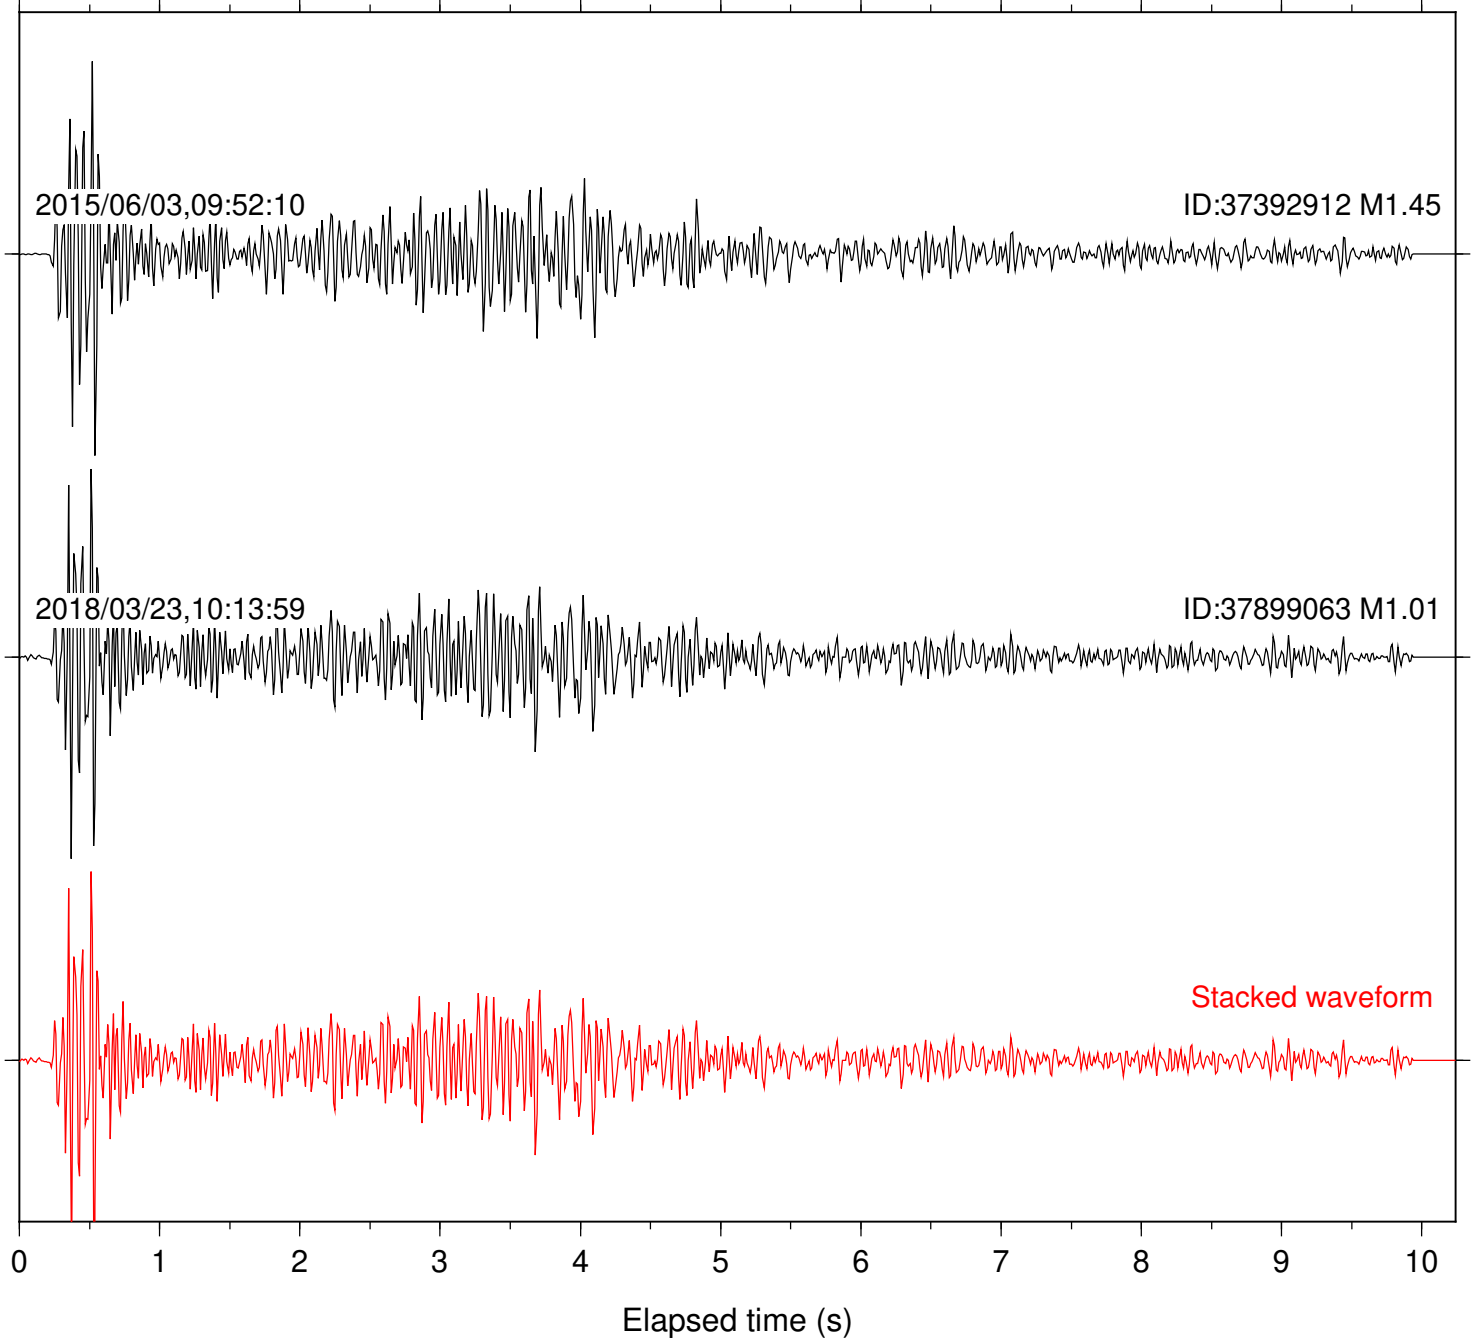

Station: FRD Com: HHZ

Focal depth: 14.30 km

Station: KNW Com: HHZ

Focal depth: 14.30 km

Station: B082 Com: EHZ

Focal depth: 5.11 km

Station: B084 Com: EHZ

Focal depth: 5.11 km