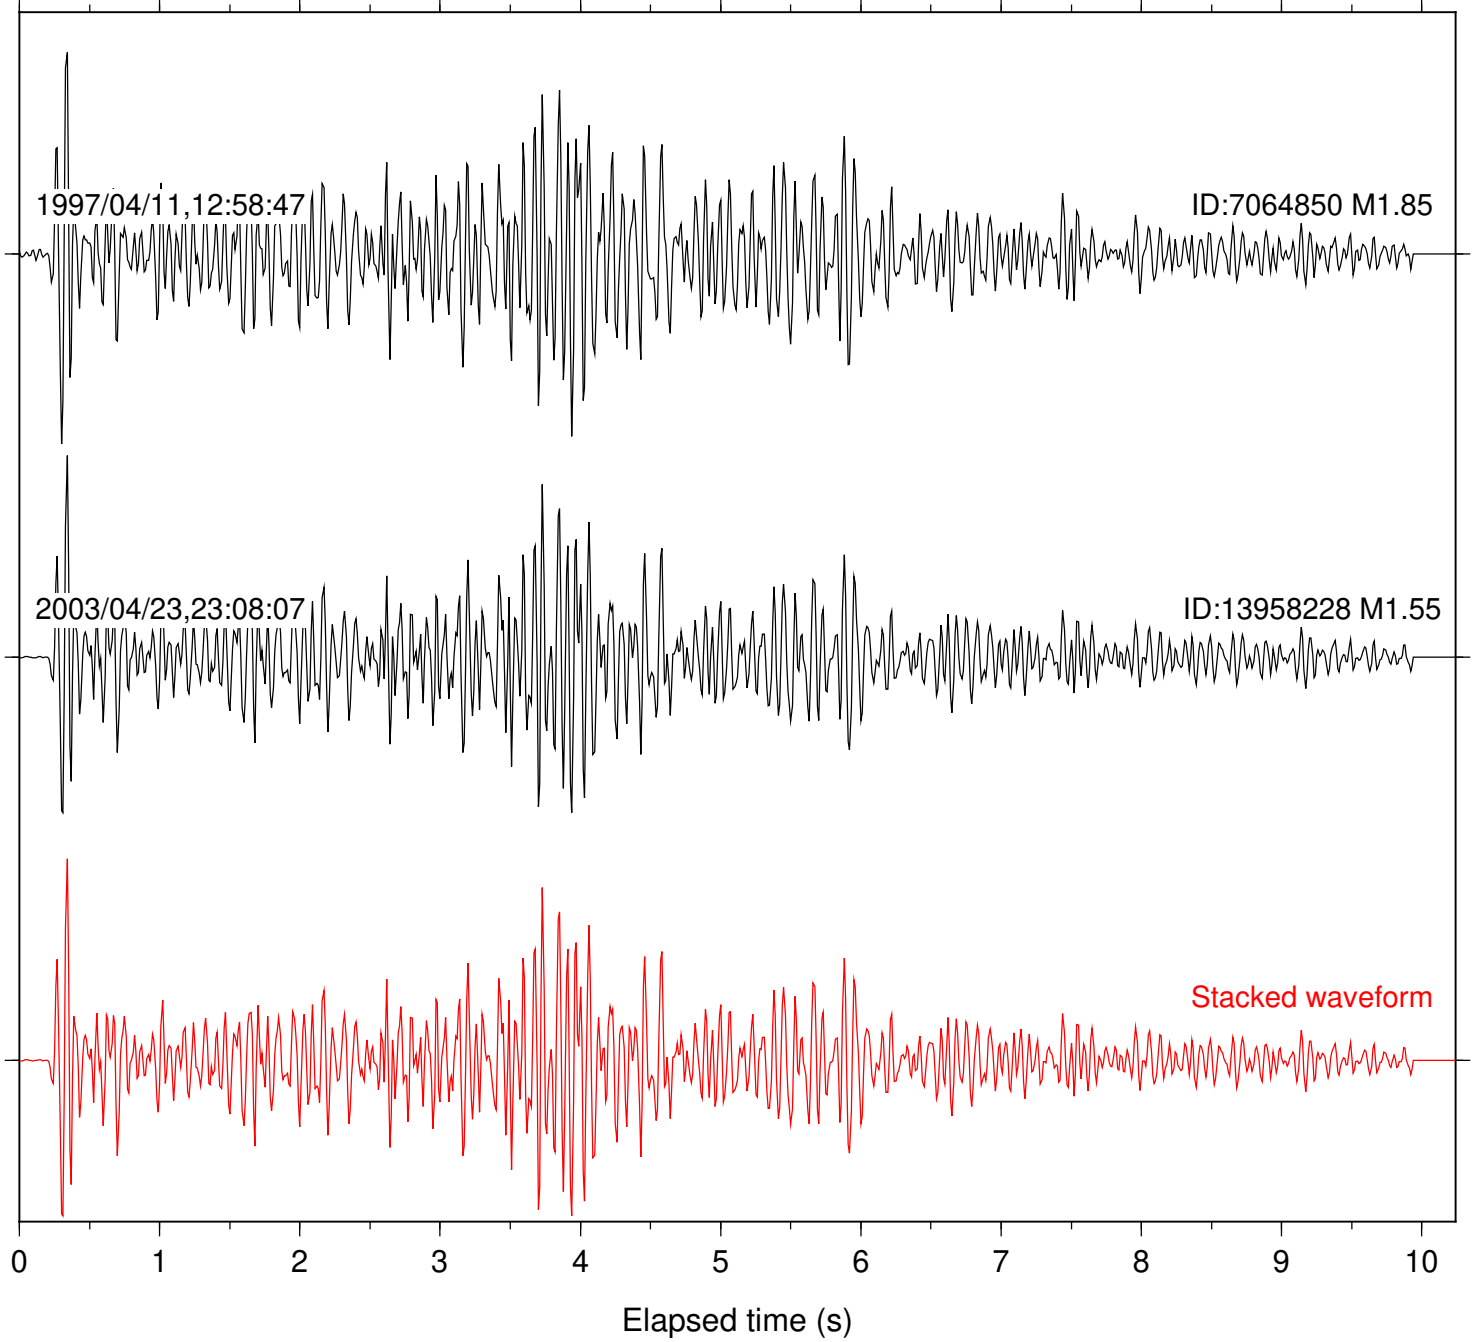

Station: TRO Com: HHZ

Focal depth: 11.60 km