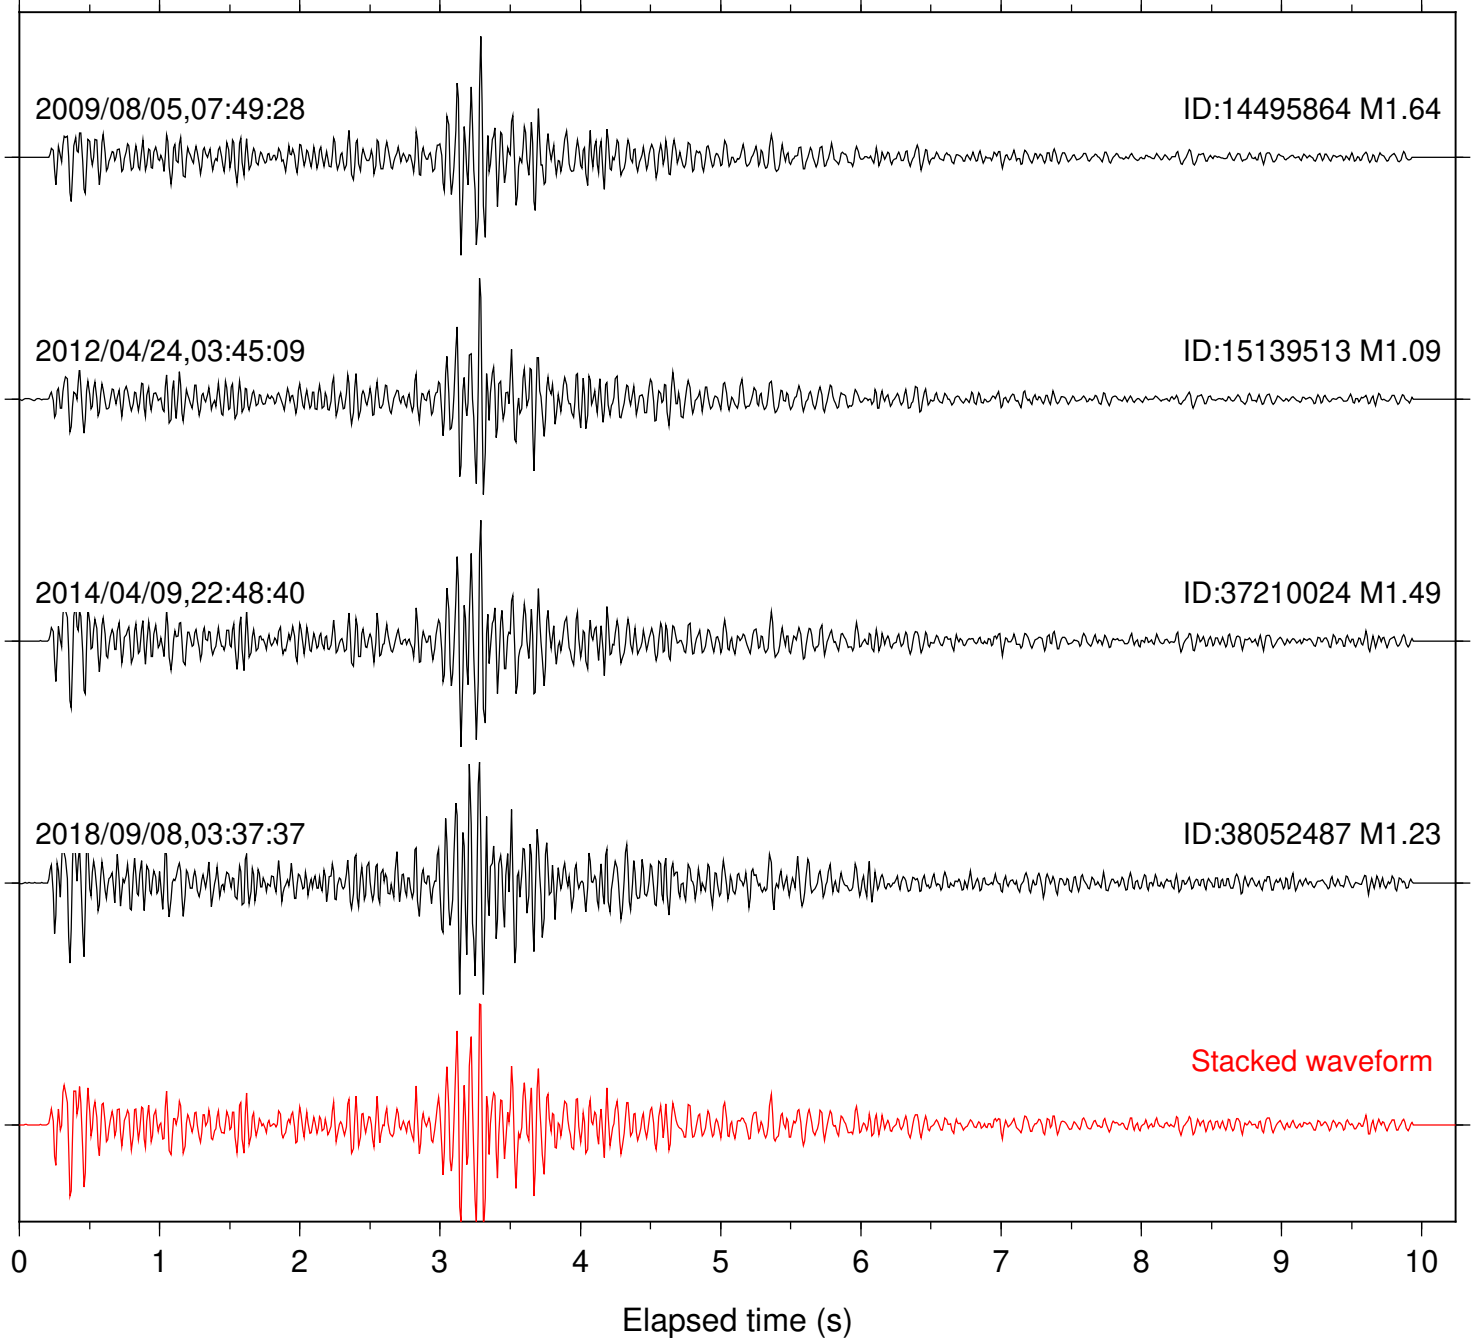

Station: B082 Com: EHZ

Focal depth: 17.73 km