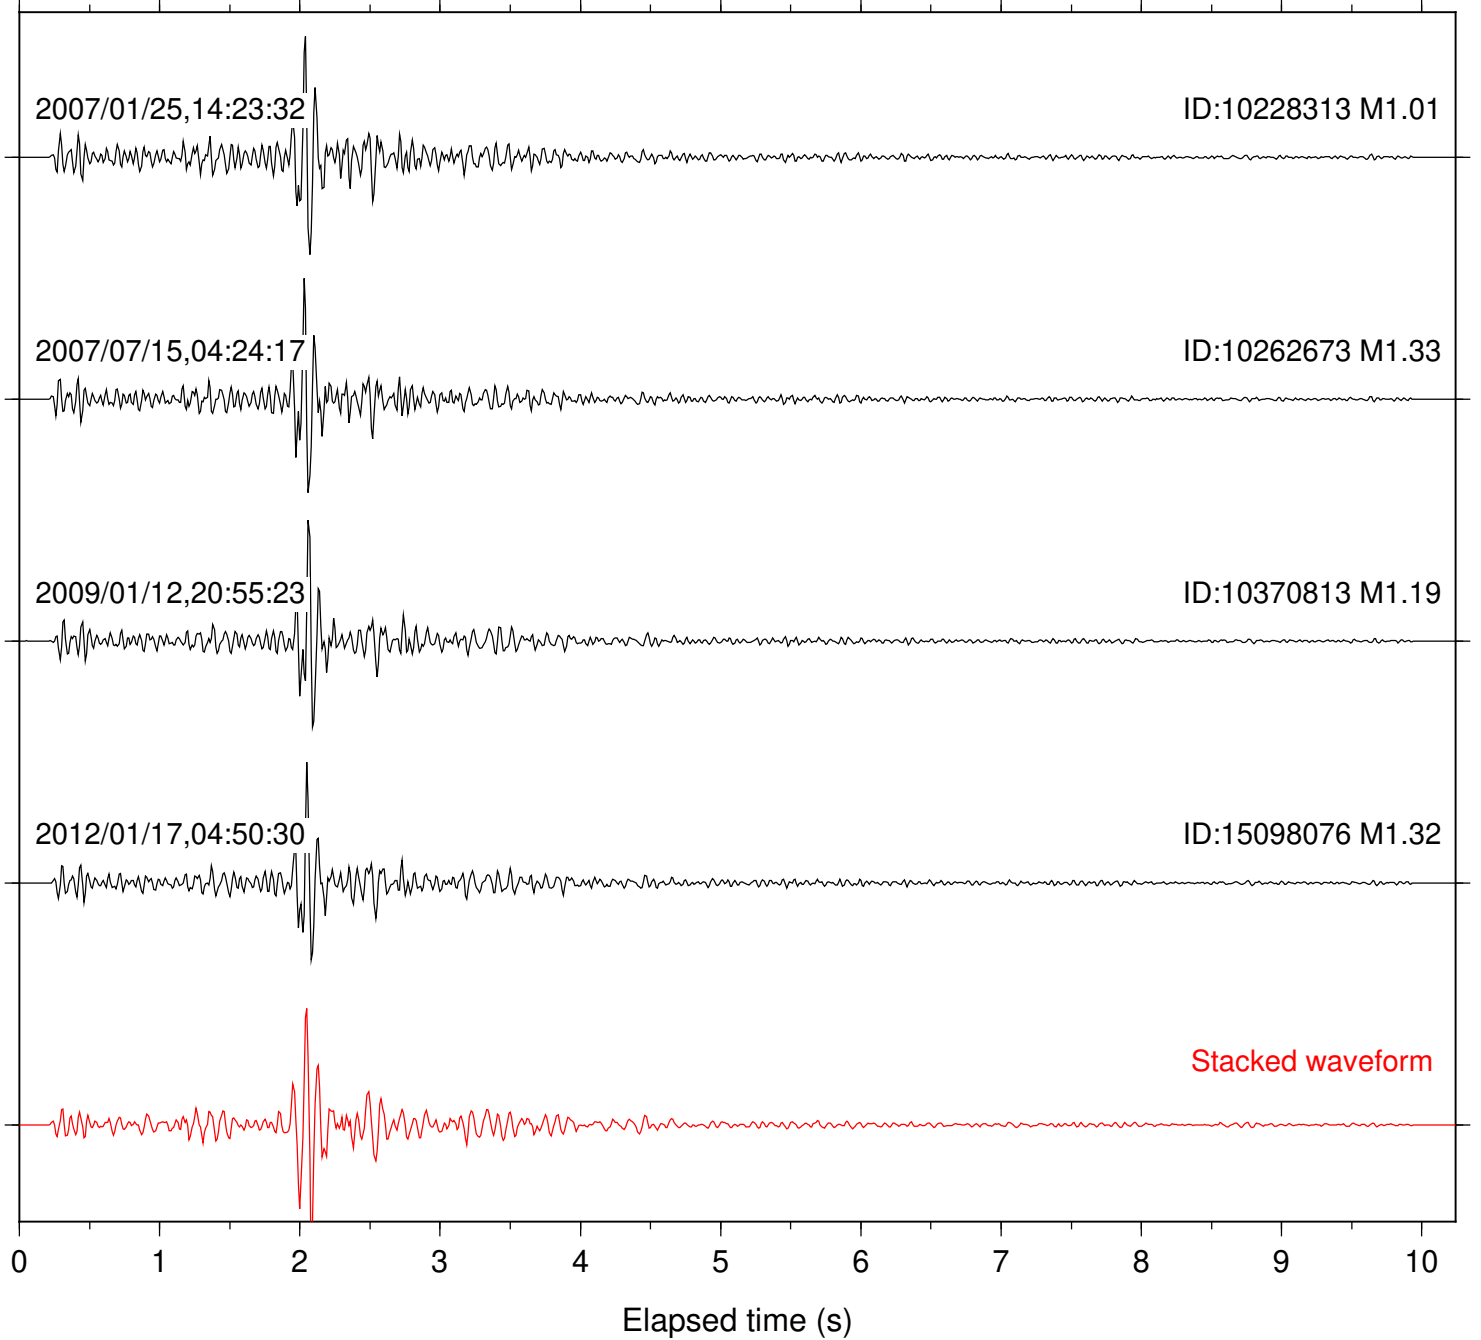

Station: B082 Com: EHZ

Focal depth: 8.32 km