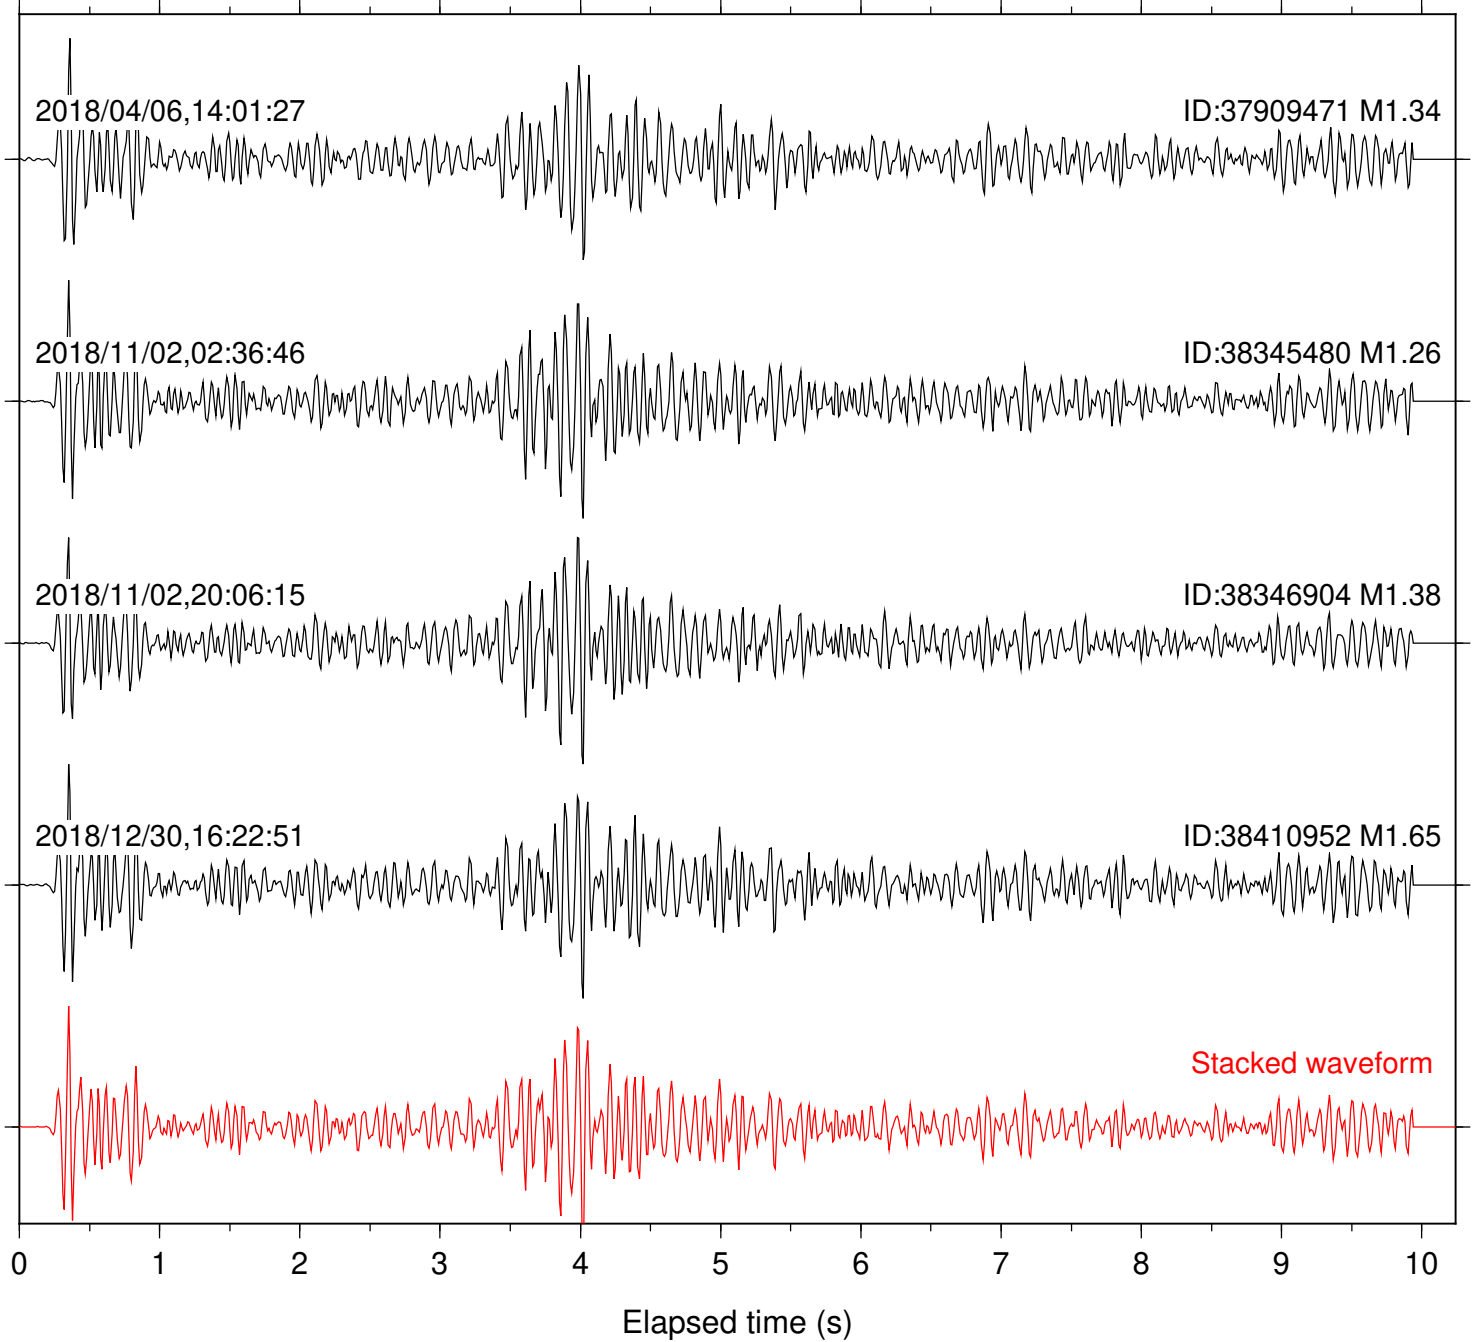

Focal depth: 5.31 km

Station: FRD Com: HHZ

Focal depth: 5.27 km

Station: HMT2 Com: HHZ

Focal depth: 5.27 km

Station: KNW Com: HHZ

Focal depth: 5.27 km

Station: LKH Com: HHZ