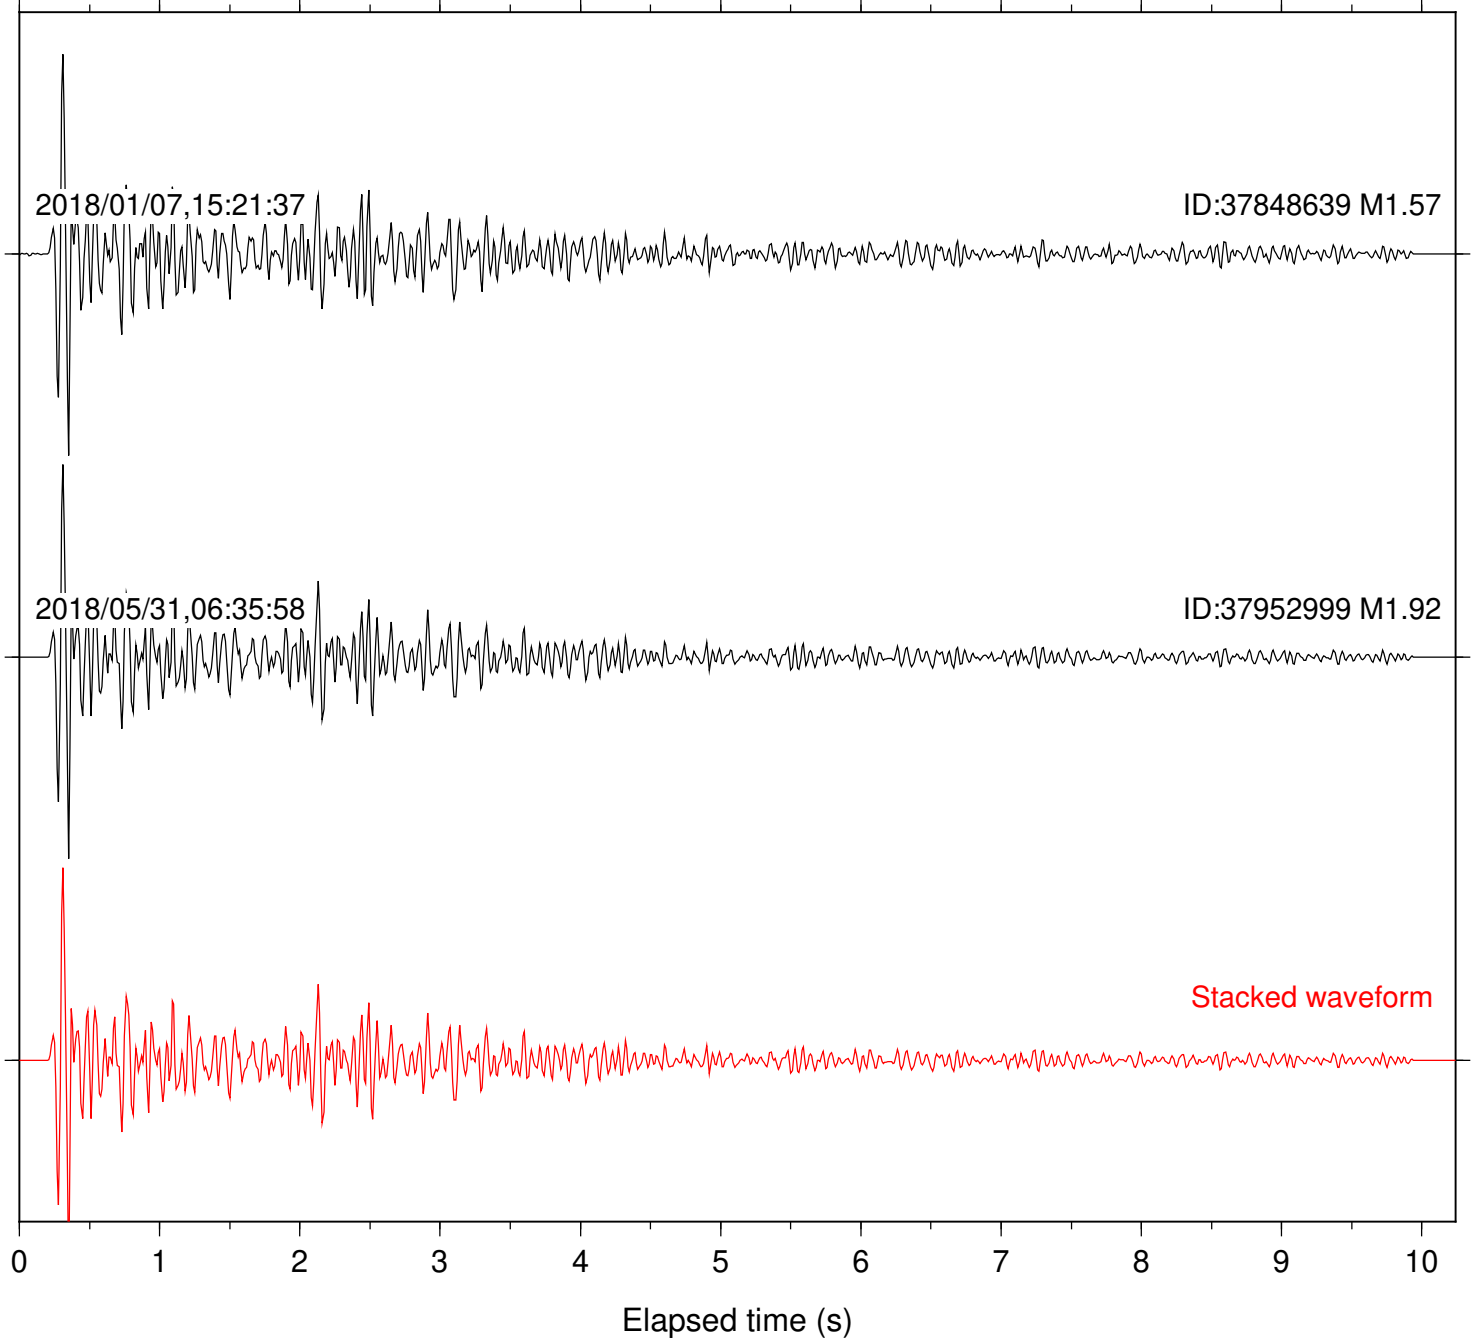

Focal depth: 6.75 km

Station: BZN Com: HHZ

Focal depth: 6.75 km

Station: CSH Com: HHZ

Focal depth: 6.75 km

Station: DGR Com: HHZ

Focal depth: 6.75 km

Station: DNR Com: HHZ