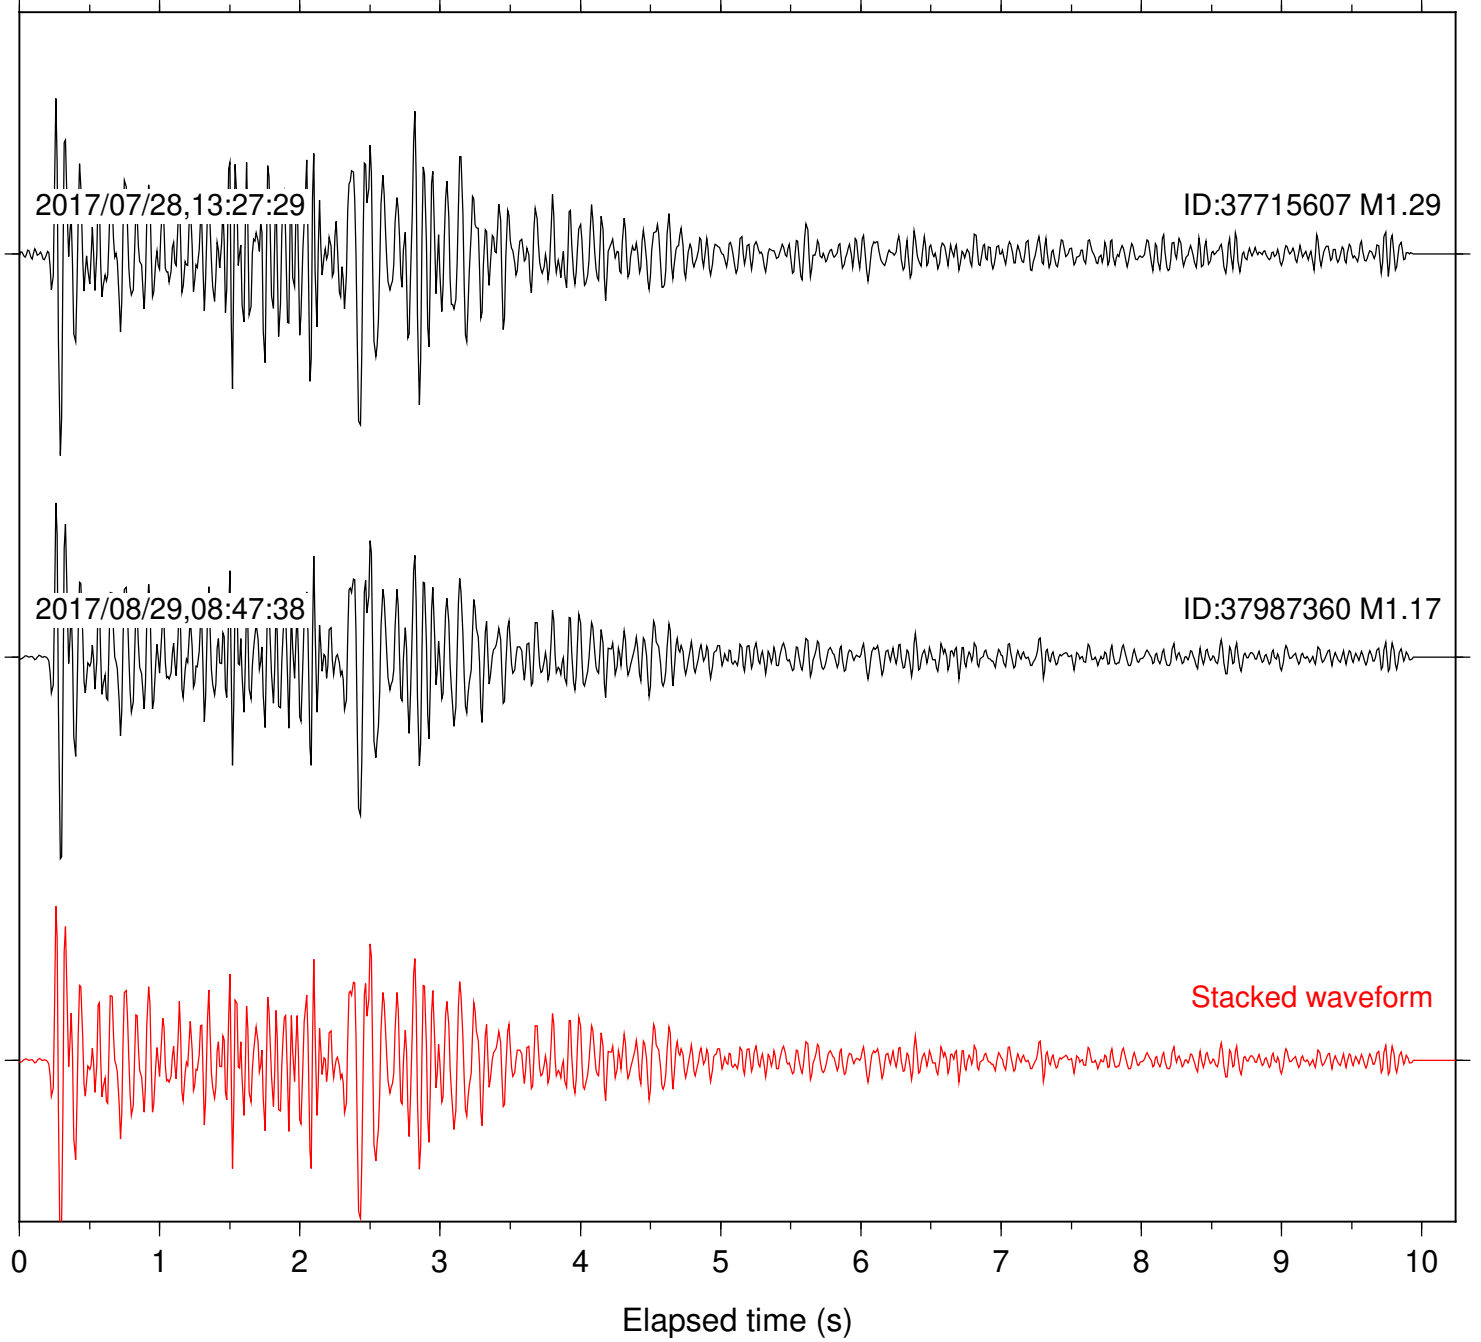

Station: WMC Com: HHZ

Focal depth: 6.09 km