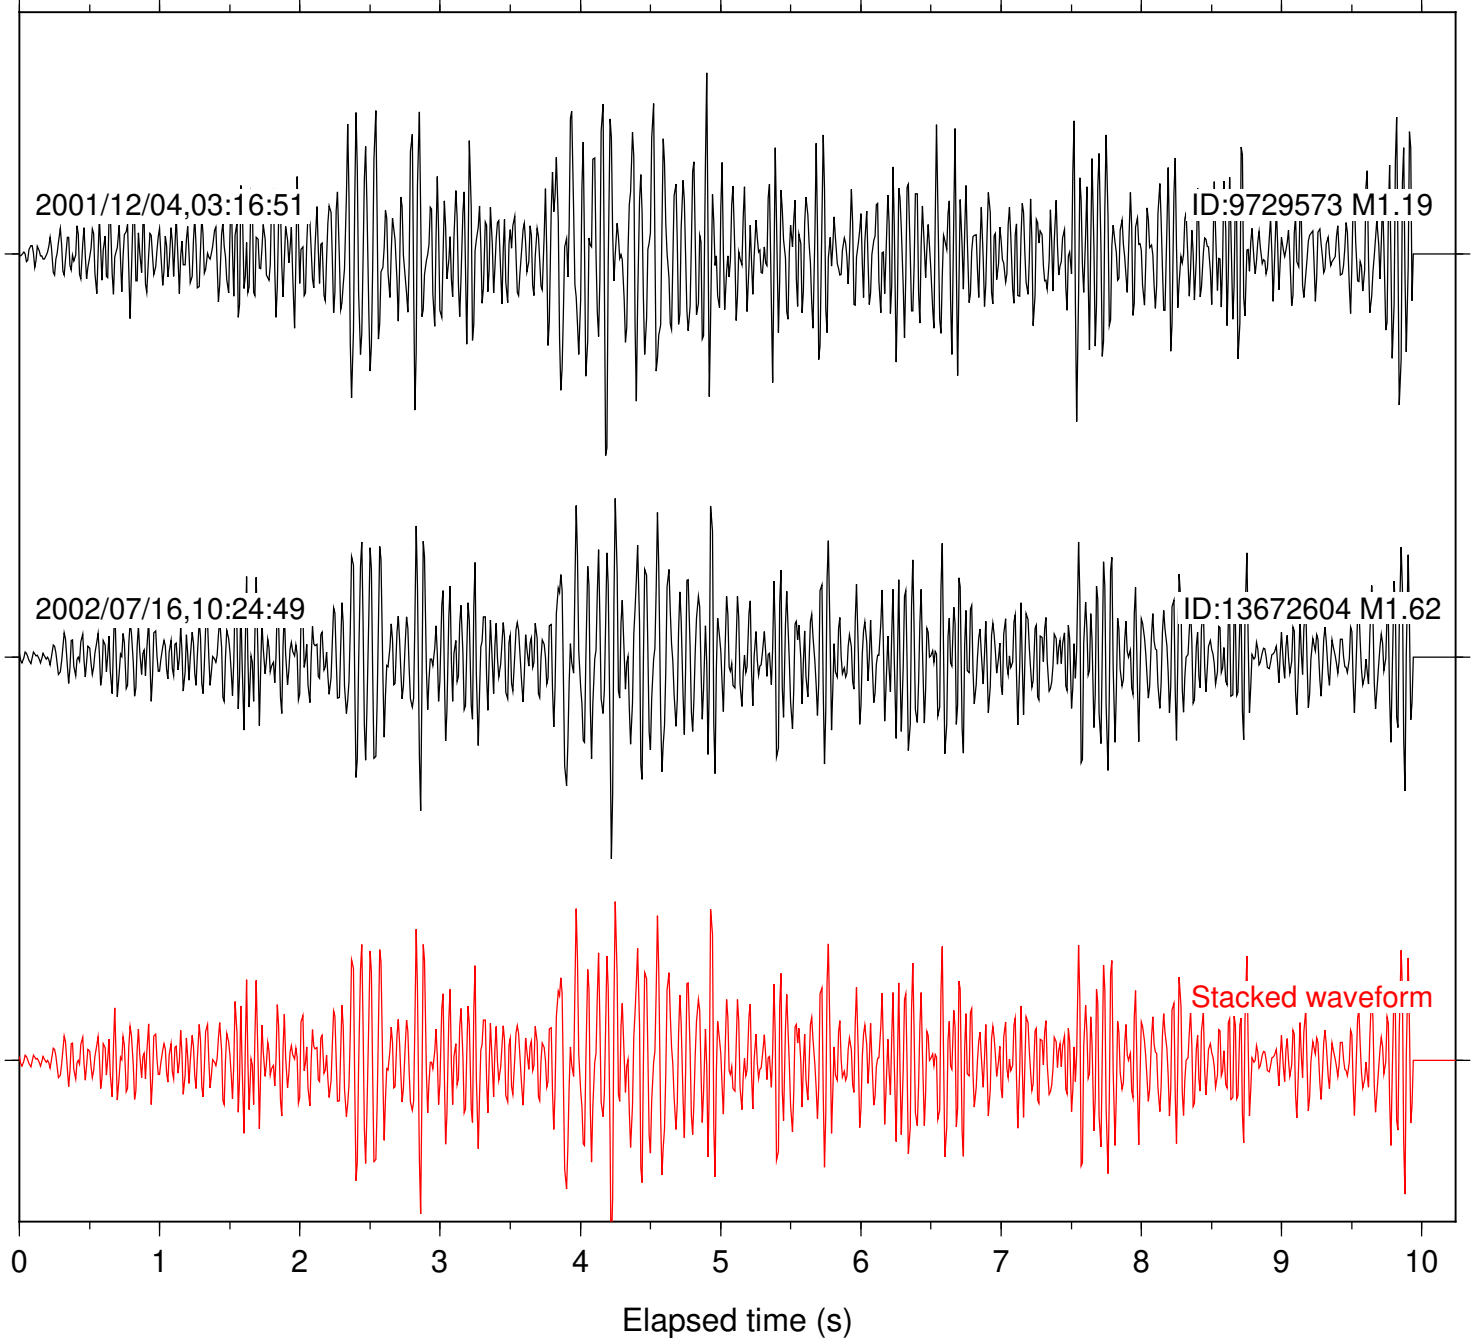

Station: TOR Com: HHZ

Focal depth: 6.06 km

Station: TRO Com: HHZ

Focal depth: 6.08 km

Station: DGR Com: HHZ

Focal depth: 1.66 km

Station: HMT2 Com: HHZ

Focal depth: 1.66 km