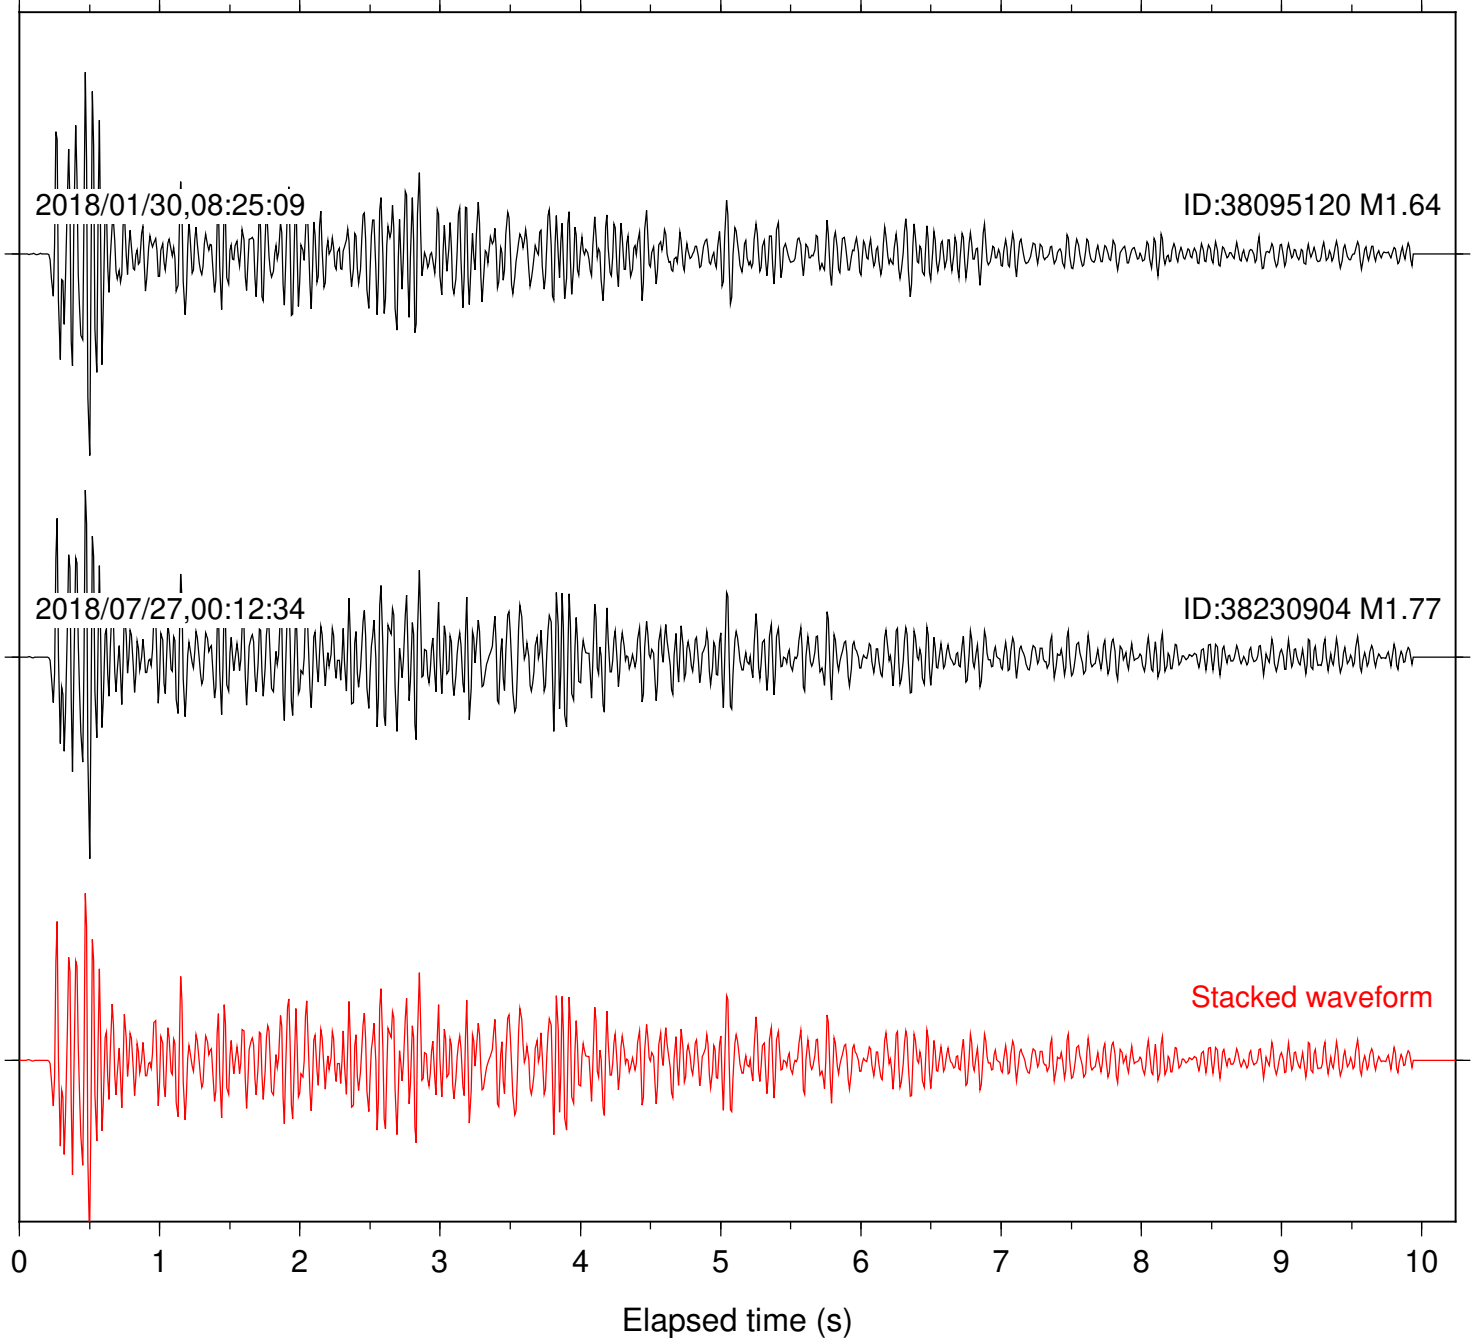

Station: HMT2 Com: HHZ

Focal depth: 6.49 km

Station: PFO Com: HHZ

Focal depth: 6.49 km

Station: PLM Com: HHZ

Focal depth: 6.49 km

Station: B081 Com: EHZ

Focal depth: 7.92 km