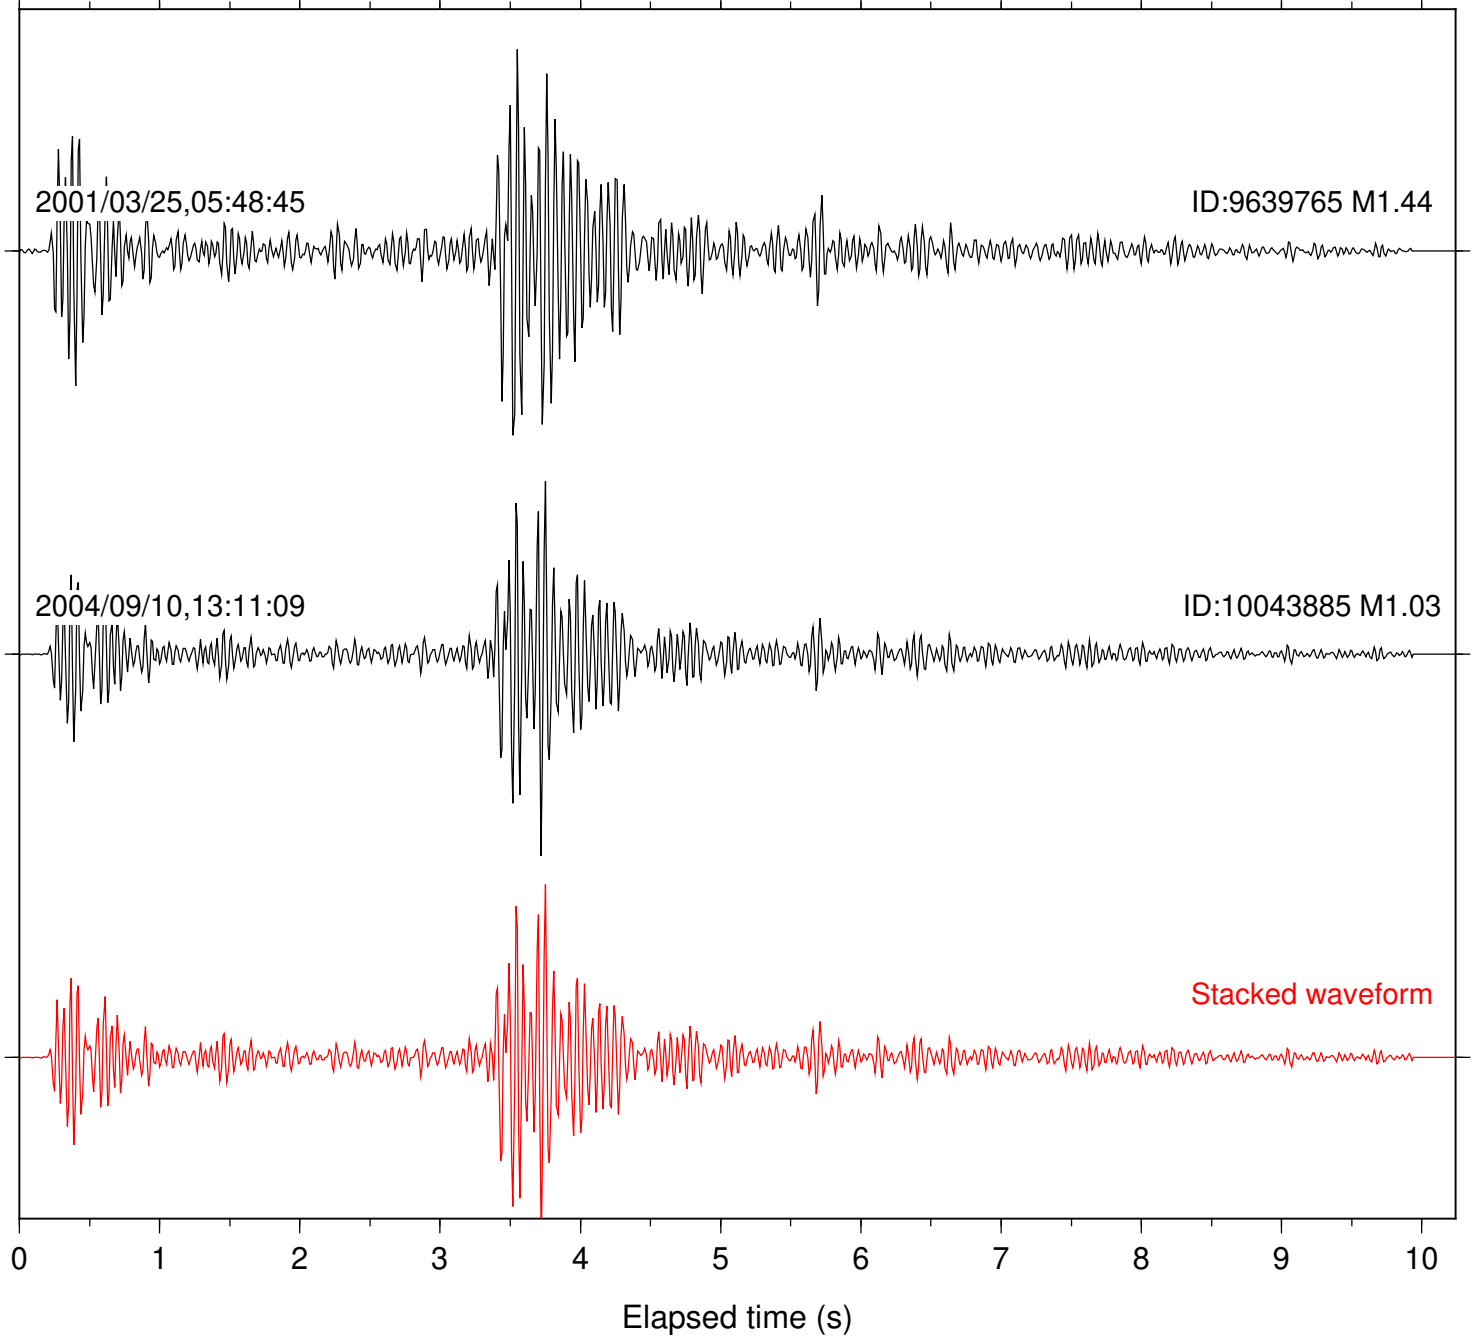

Station: DGR Com: HHZ

Focal depth: 14.73 km