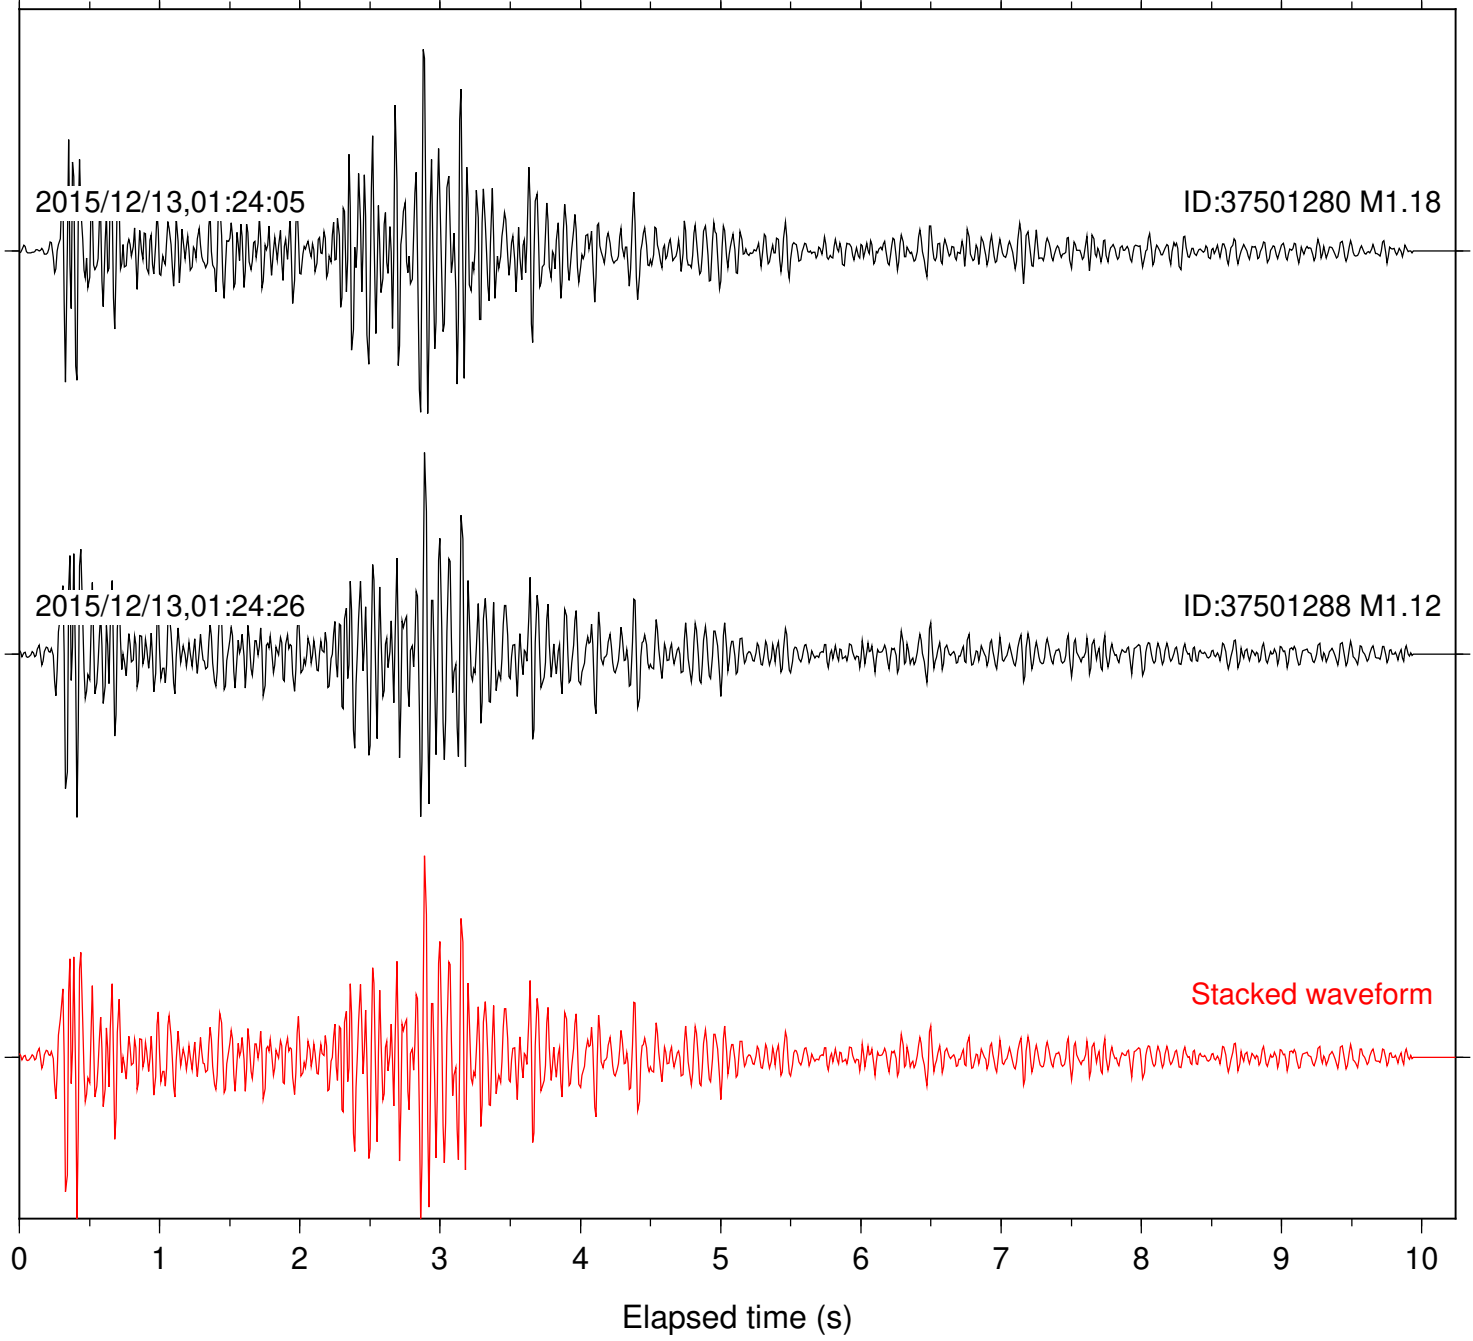

Station: CRY Com: HHZ

Focal depth: 14.99 km