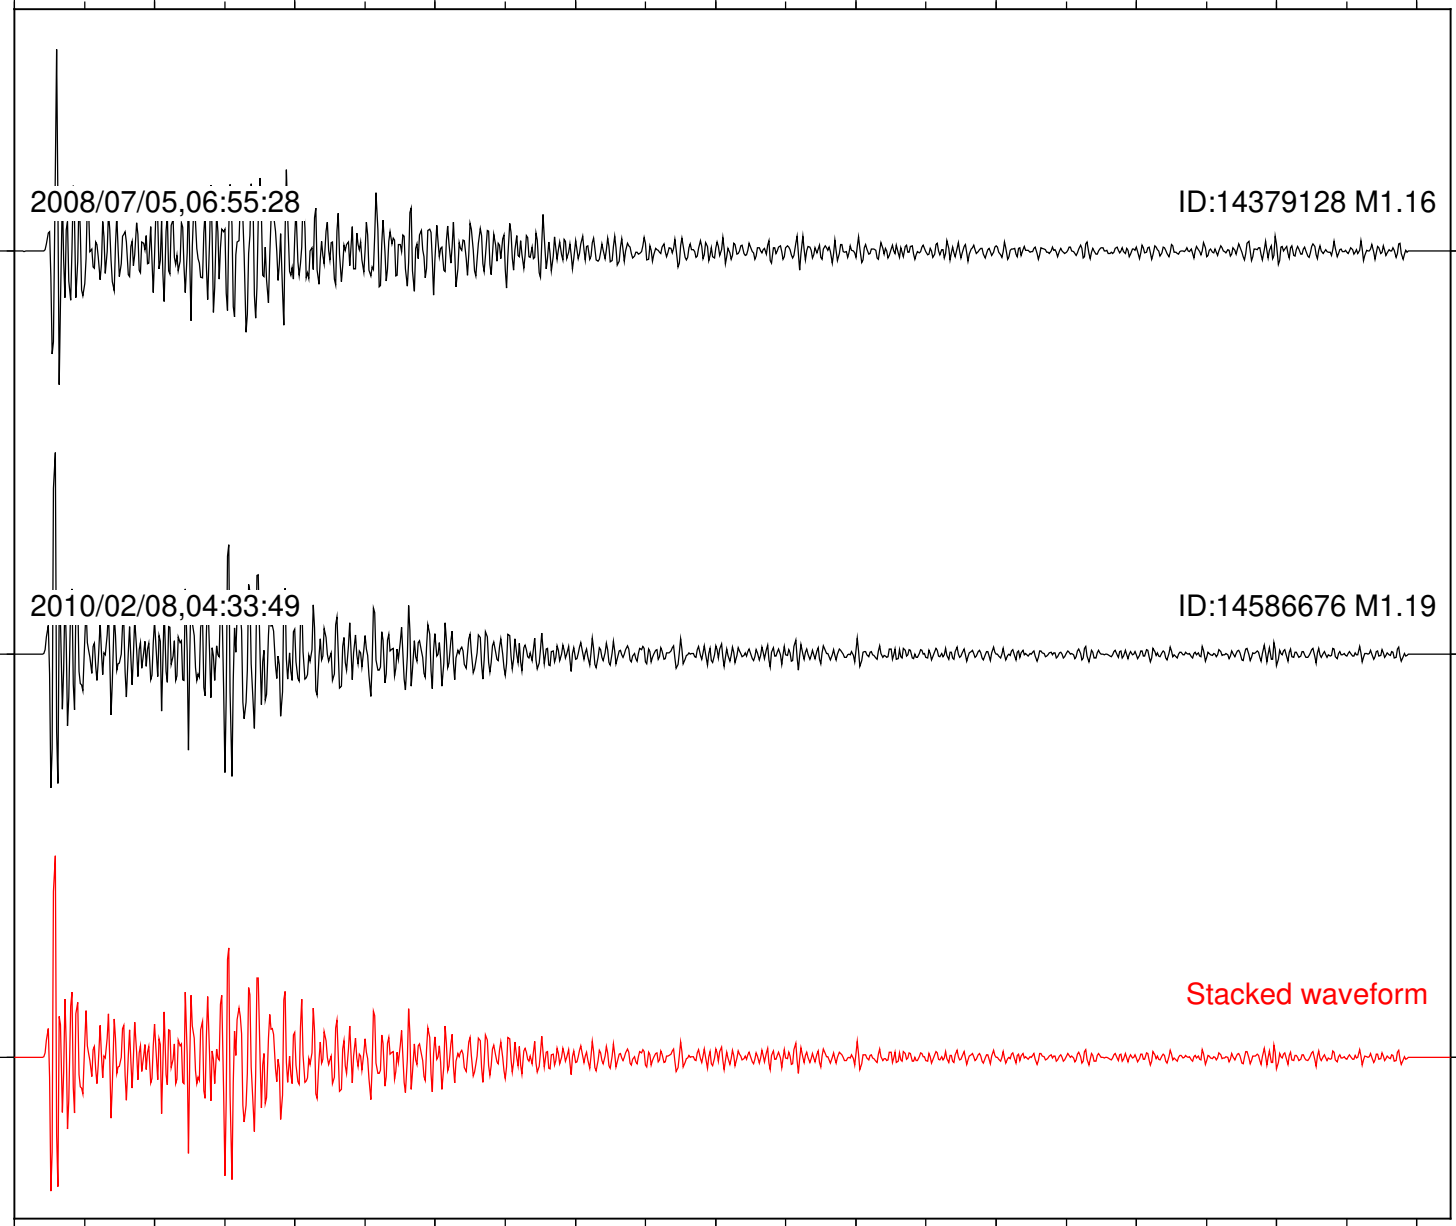

Station: FRD Com: HHZ

Focal depth: 8.53 km

2008/07/05,06:55:28

ID:14379128 M1.16

2010/02/08,04:33:49

ID:14586676 M1.19

Stacked waveform

0 1 2 3 4 5 6 7 8 9 10
Elapsed time (s)