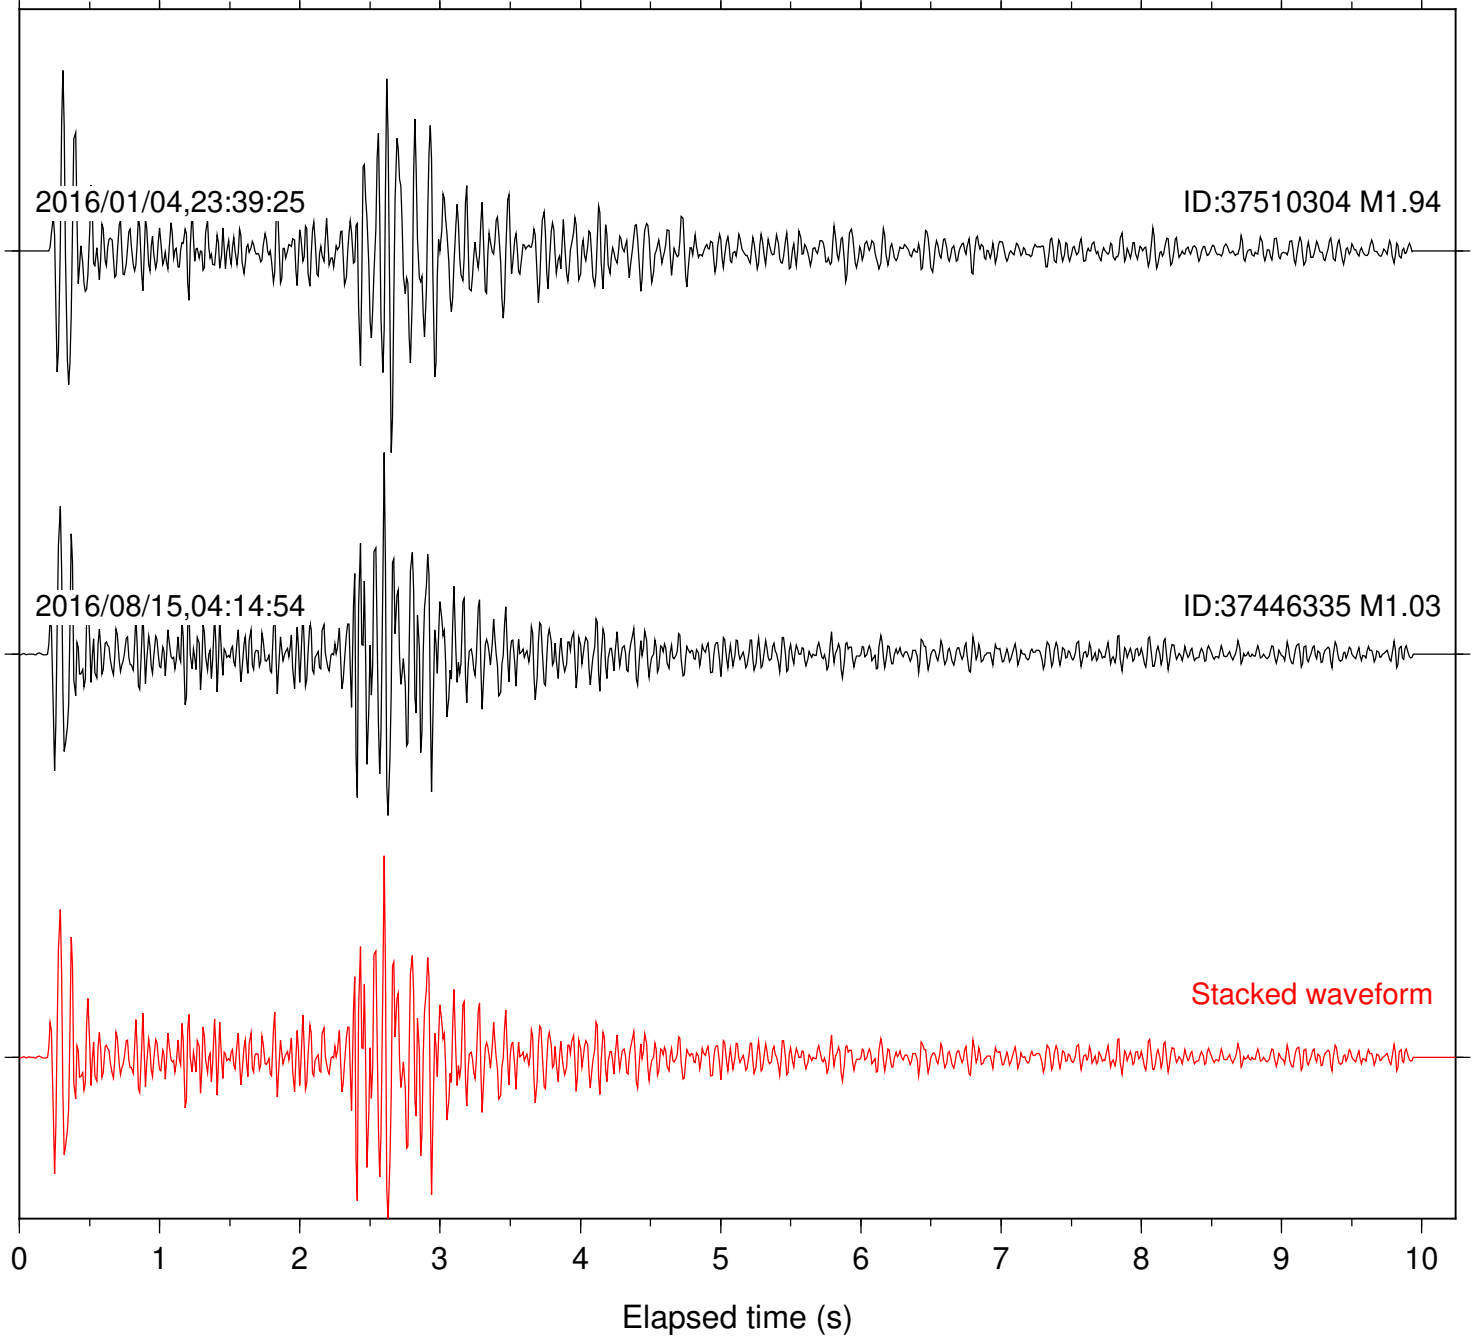

Station: B081 Com: EHZ

Focal depth: 16.55 km