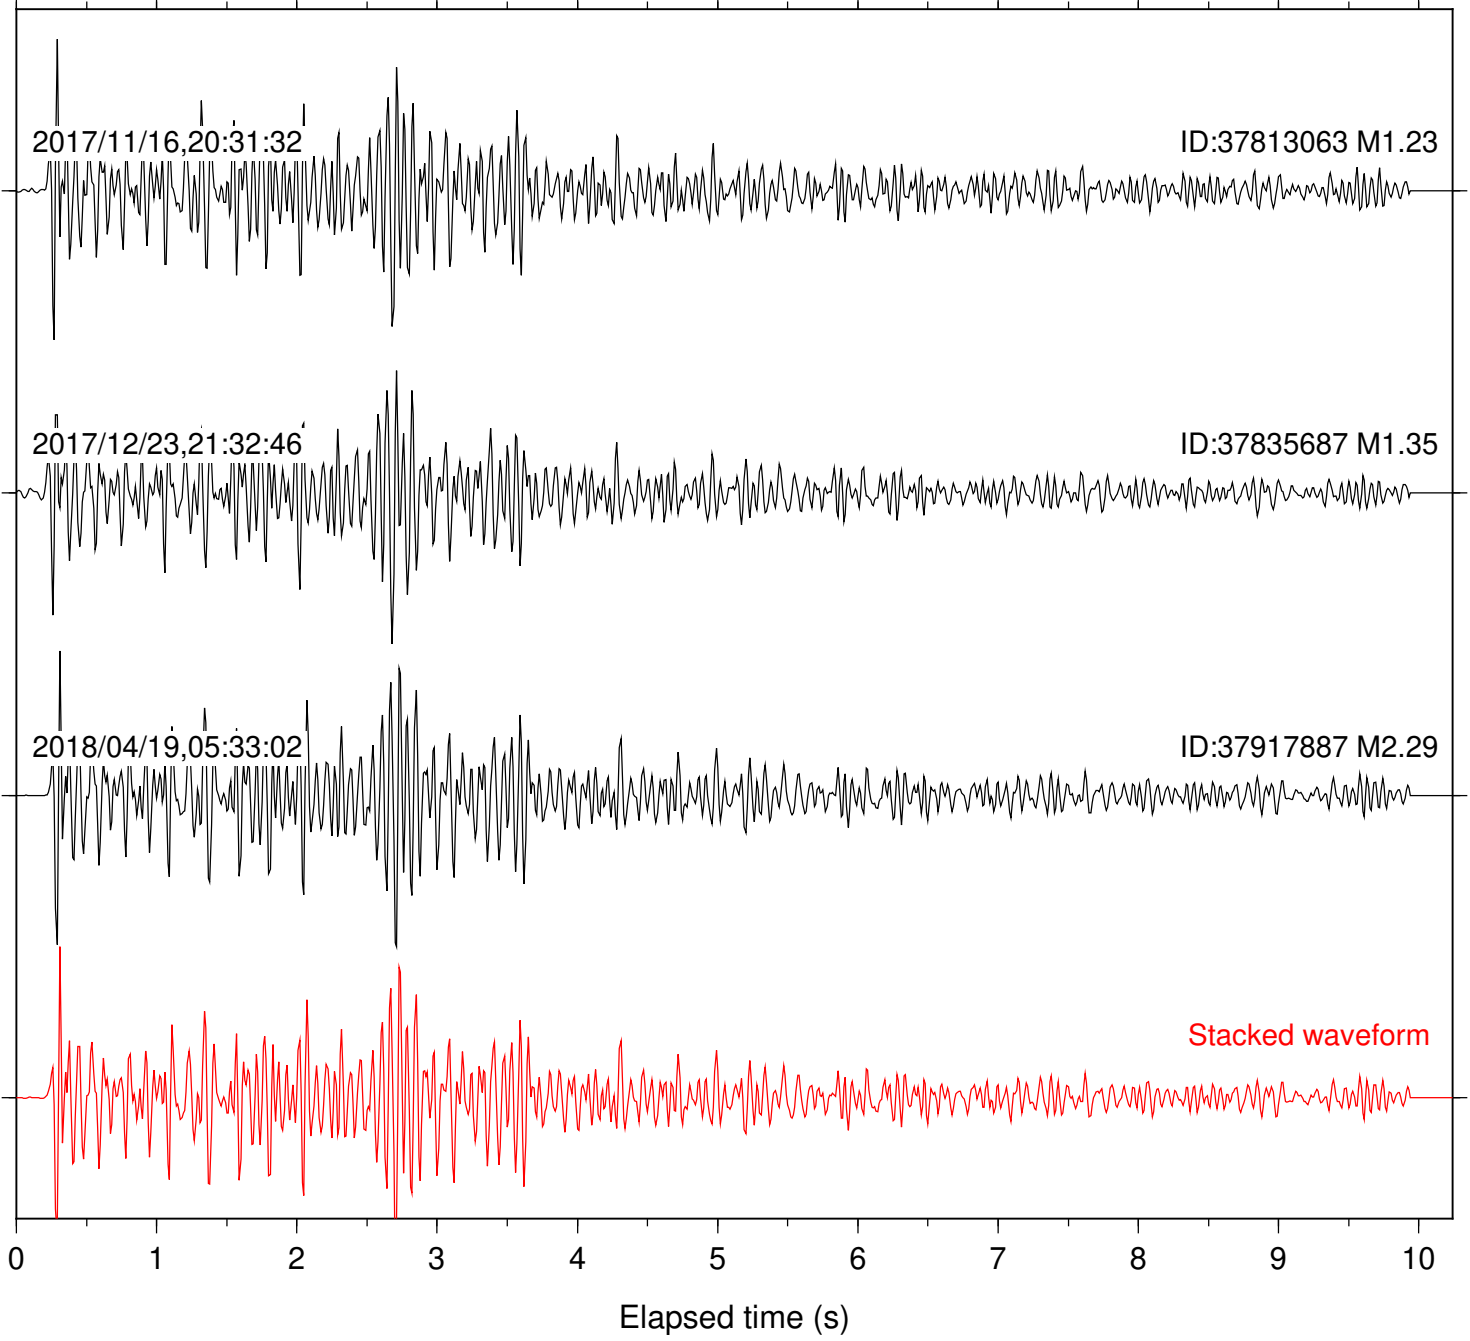

Station: B087 Com: EHZ

Focal depth: 6.10 km