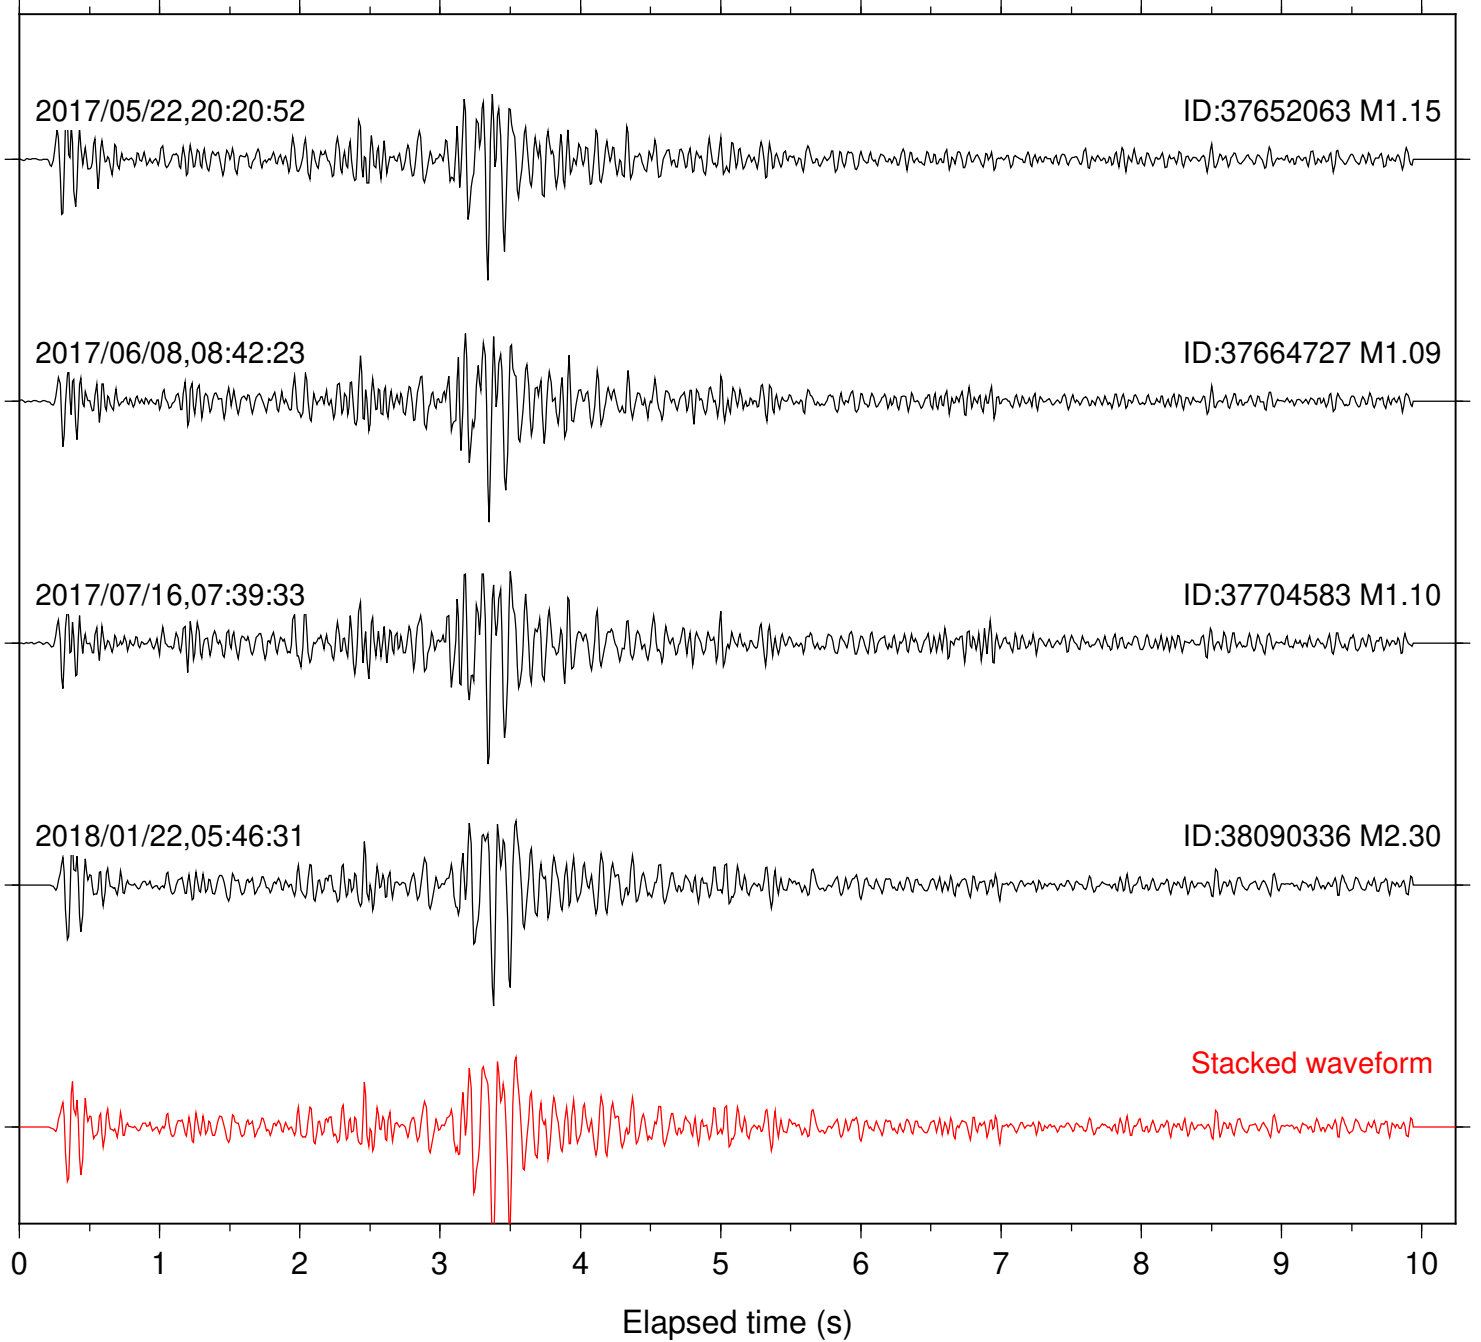

Station: B082 Com: EHZ

Focal depth: 7.55 km