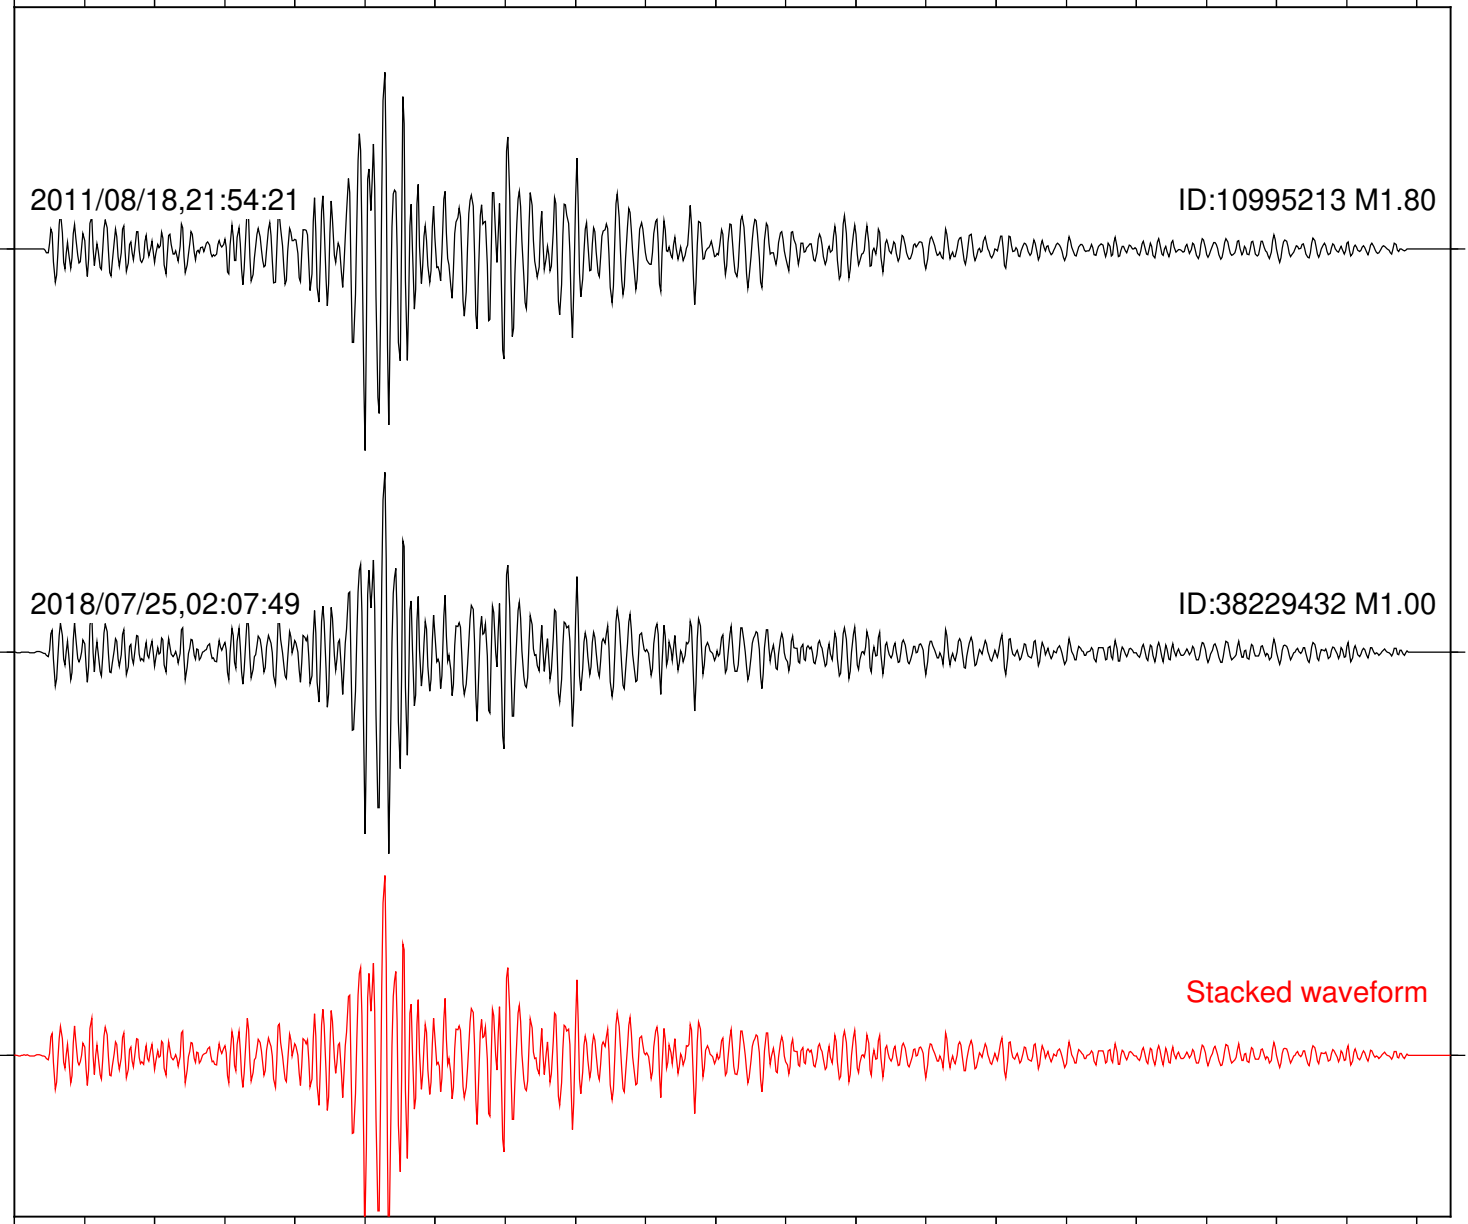

Station: B084 Com: EHZ

Focal depth: 7.34 km

2011/08/18,21:54:21

ID:10995213 M1.80

2018/07/25,02:07:49

ID:38229432 M1.00

Stacked waveform

0 1 2 3 4 5 6 7 8 9 10
Elapsed time (s)