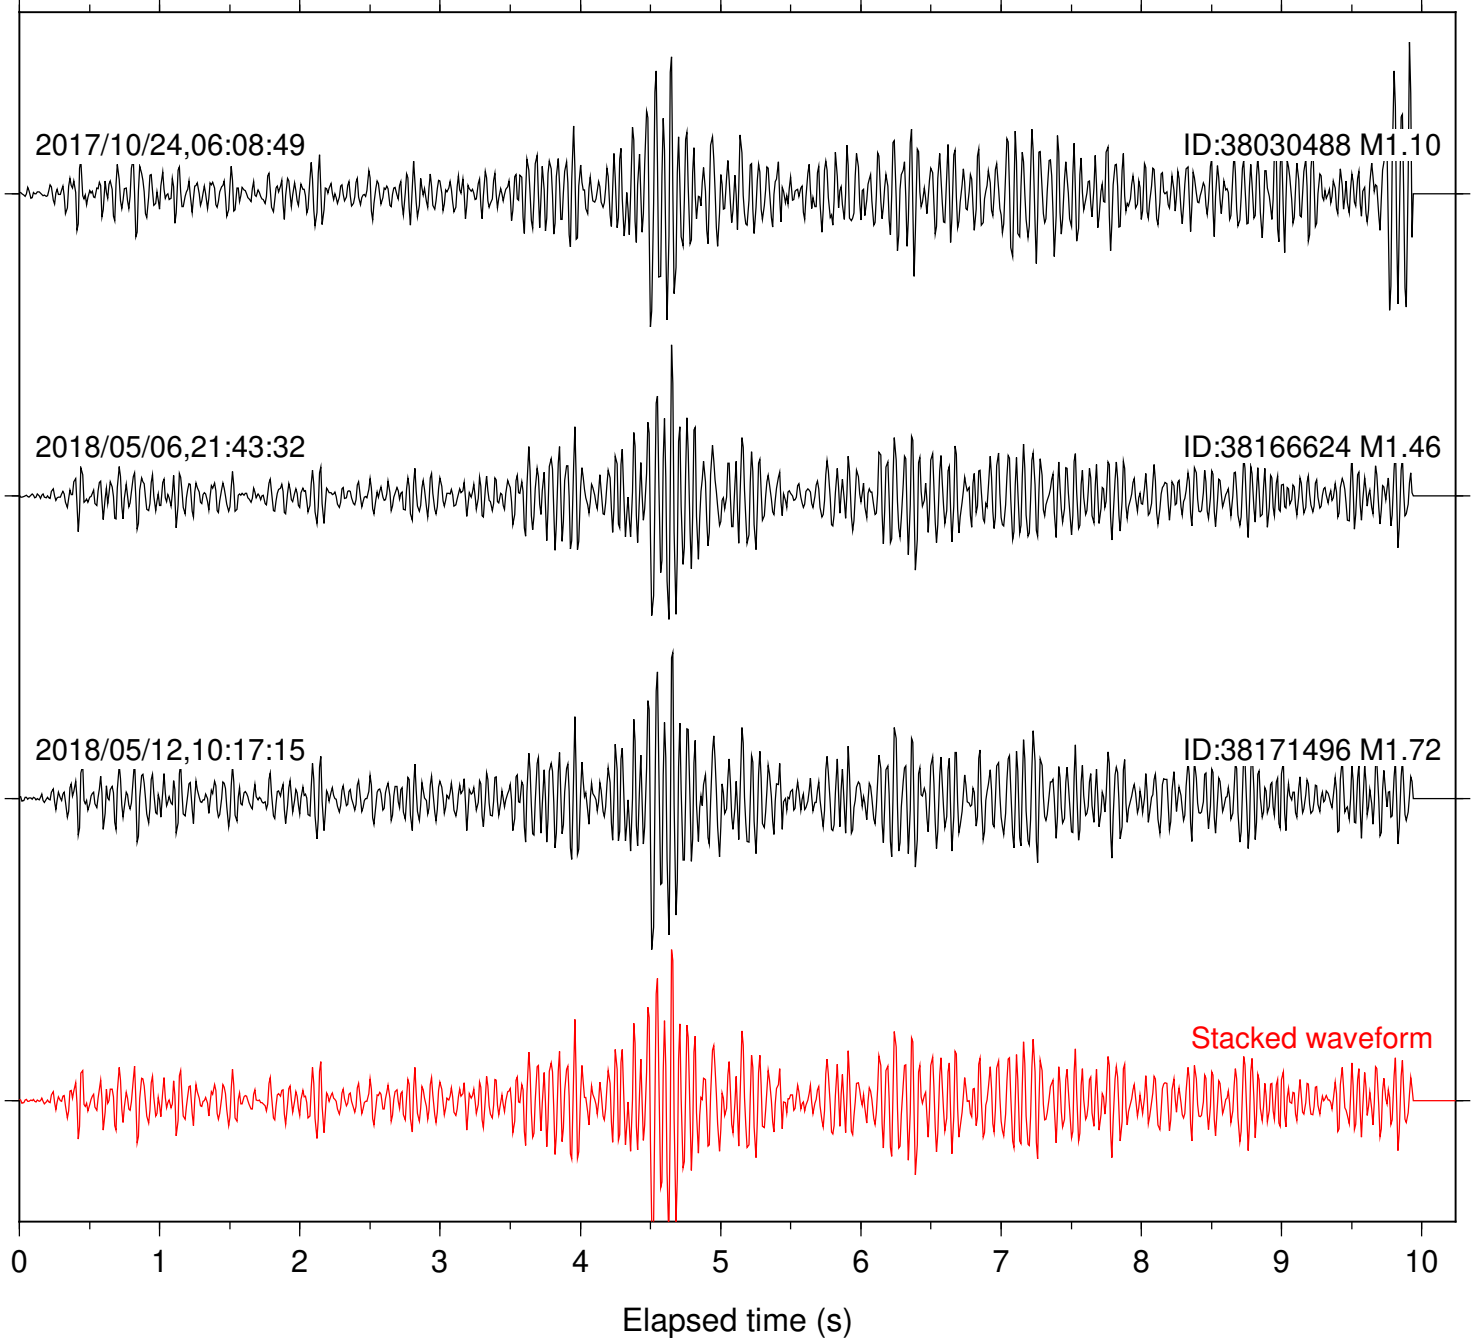

Station: PFO Com: HHZ

Focal depth: 6.70 km