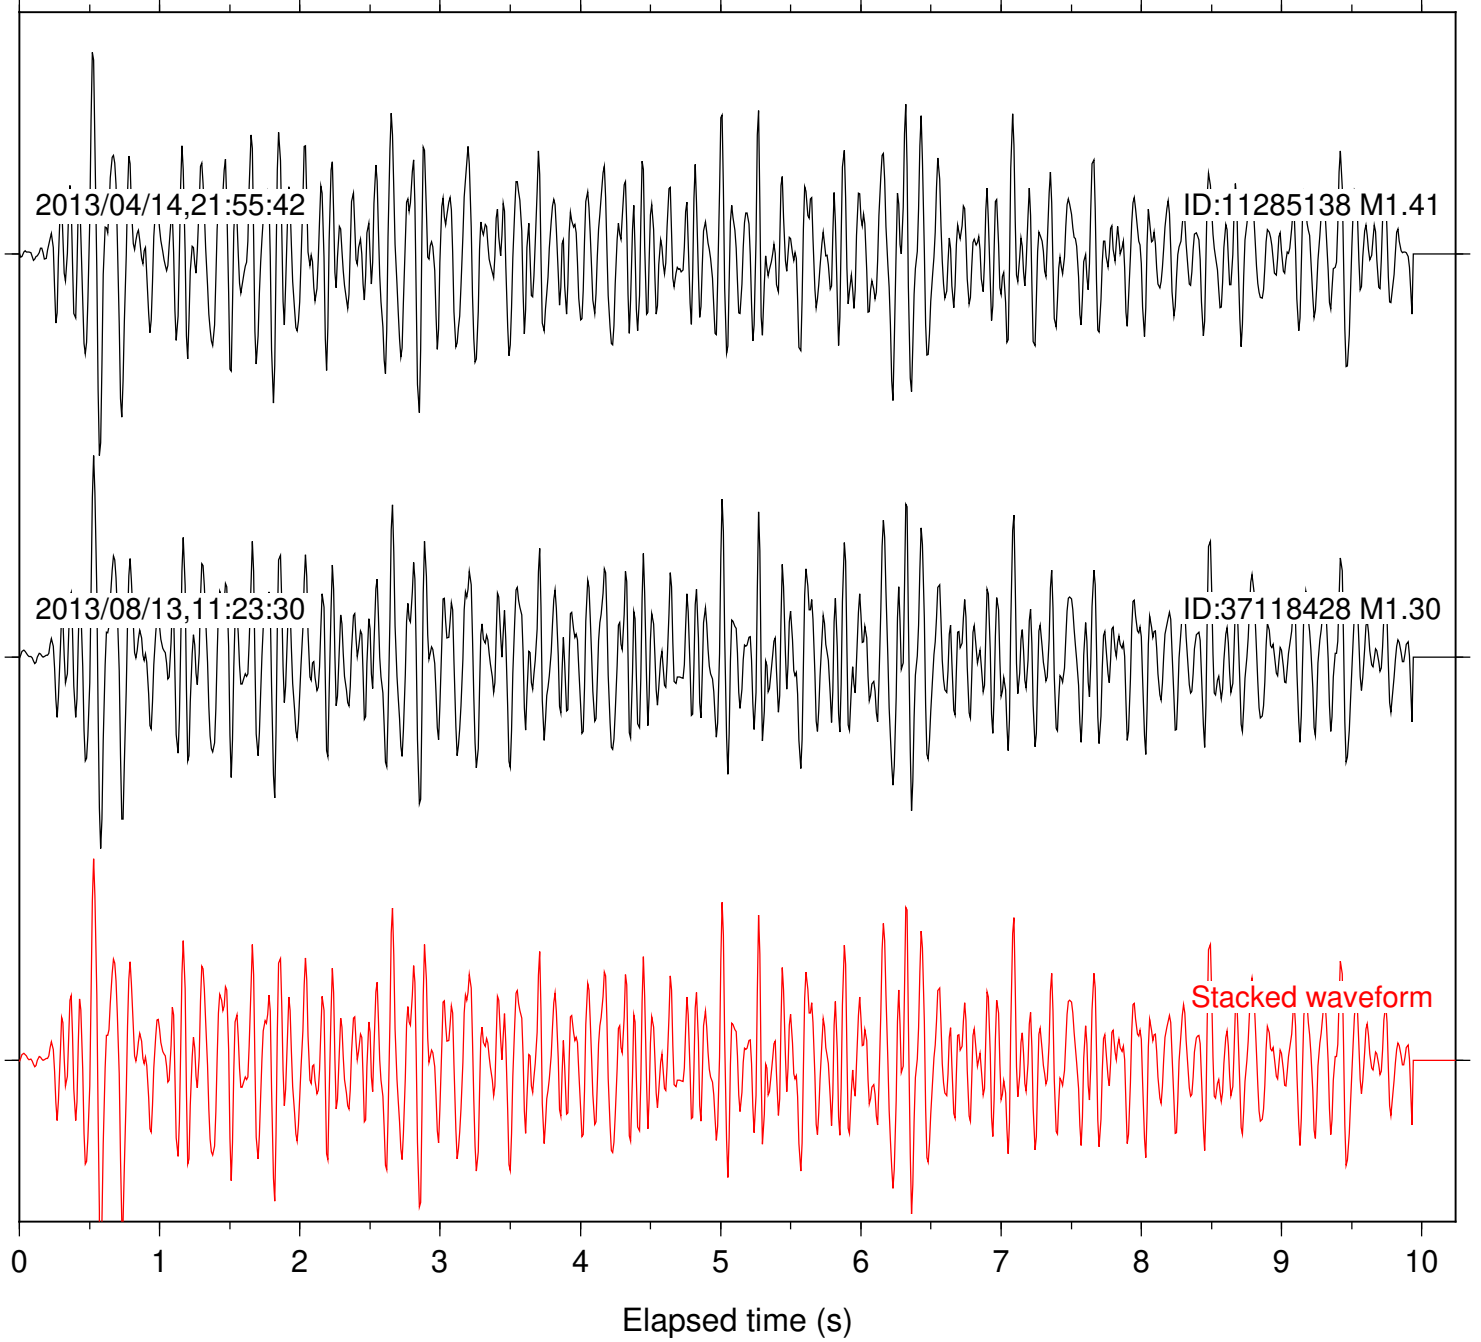

Station: SND Com: HHZ

Focal depth: 9.76 km

Station: TOR Com: HHZ

Focal depth: 9.77 km

Station: CRR Com: EHZ

Focal depth: 5.52 km

Station: MONP2 Com: HHZ

Focal depth: 5.52 km