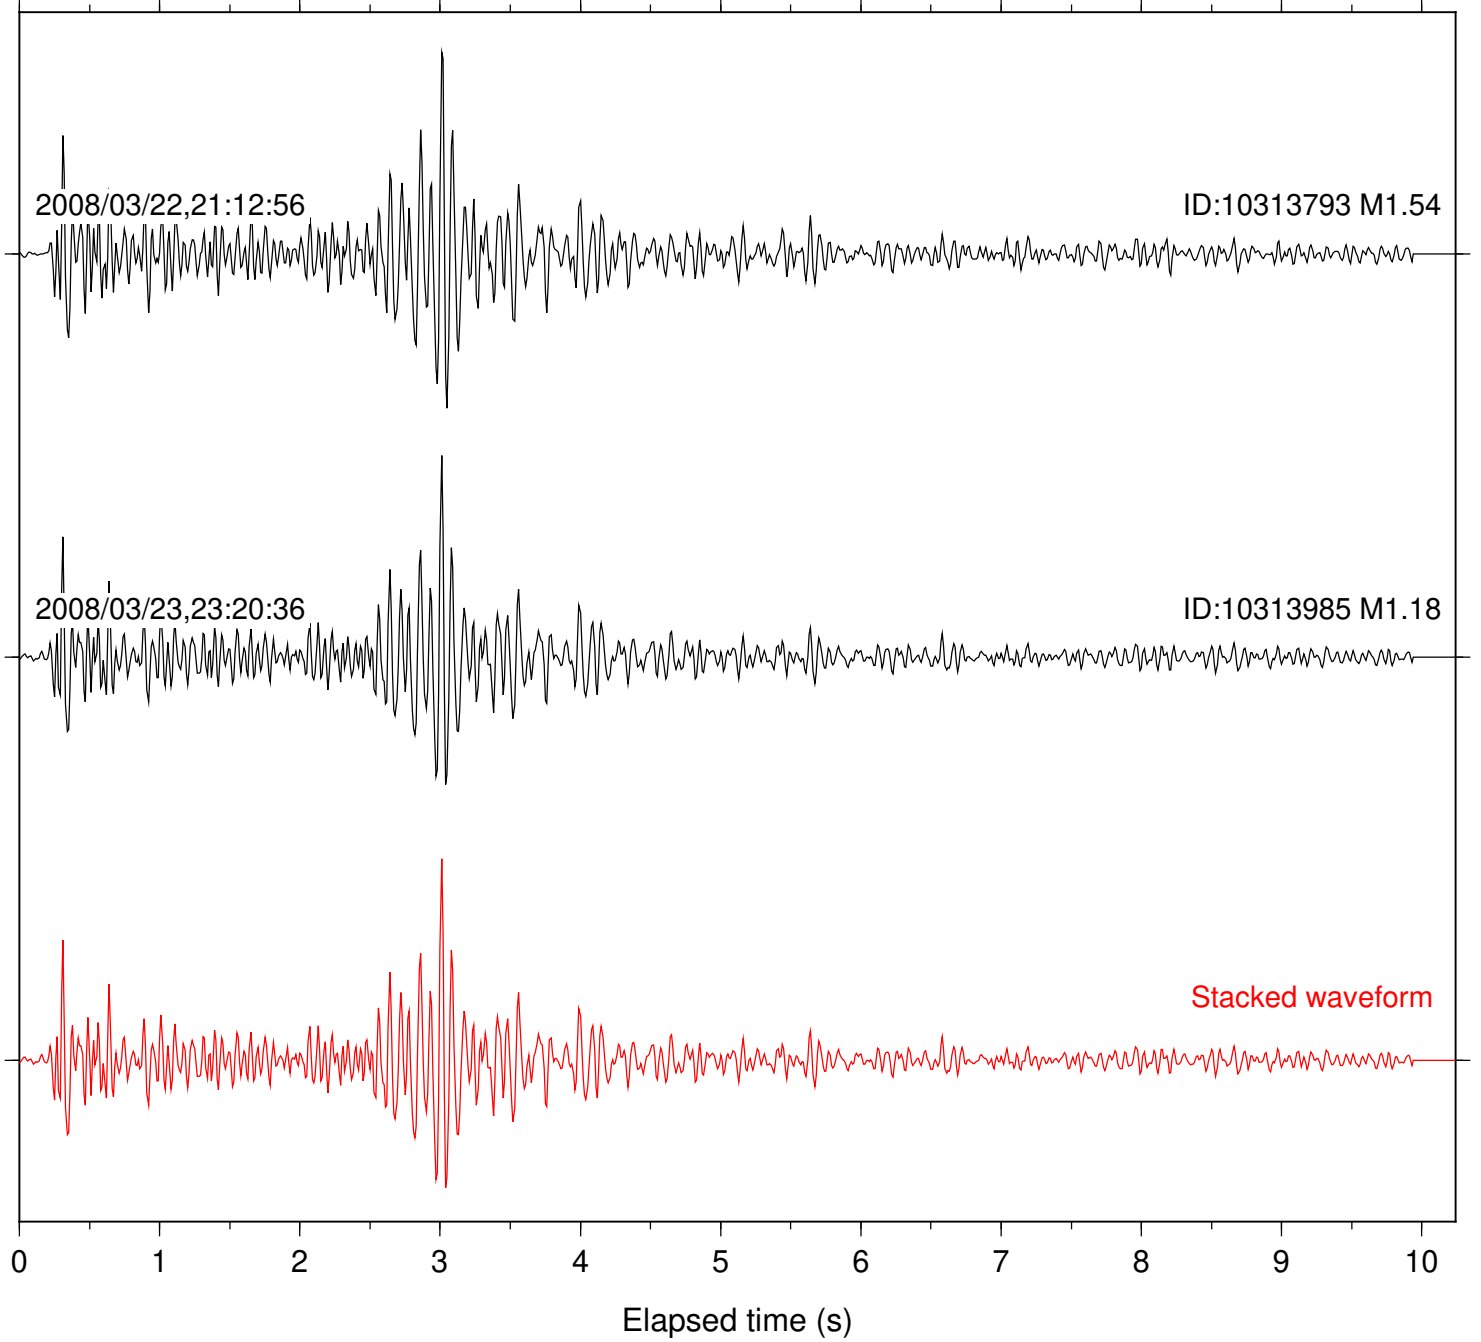

Station: WMC Com: HHZ

Focal depth: 10.09 km