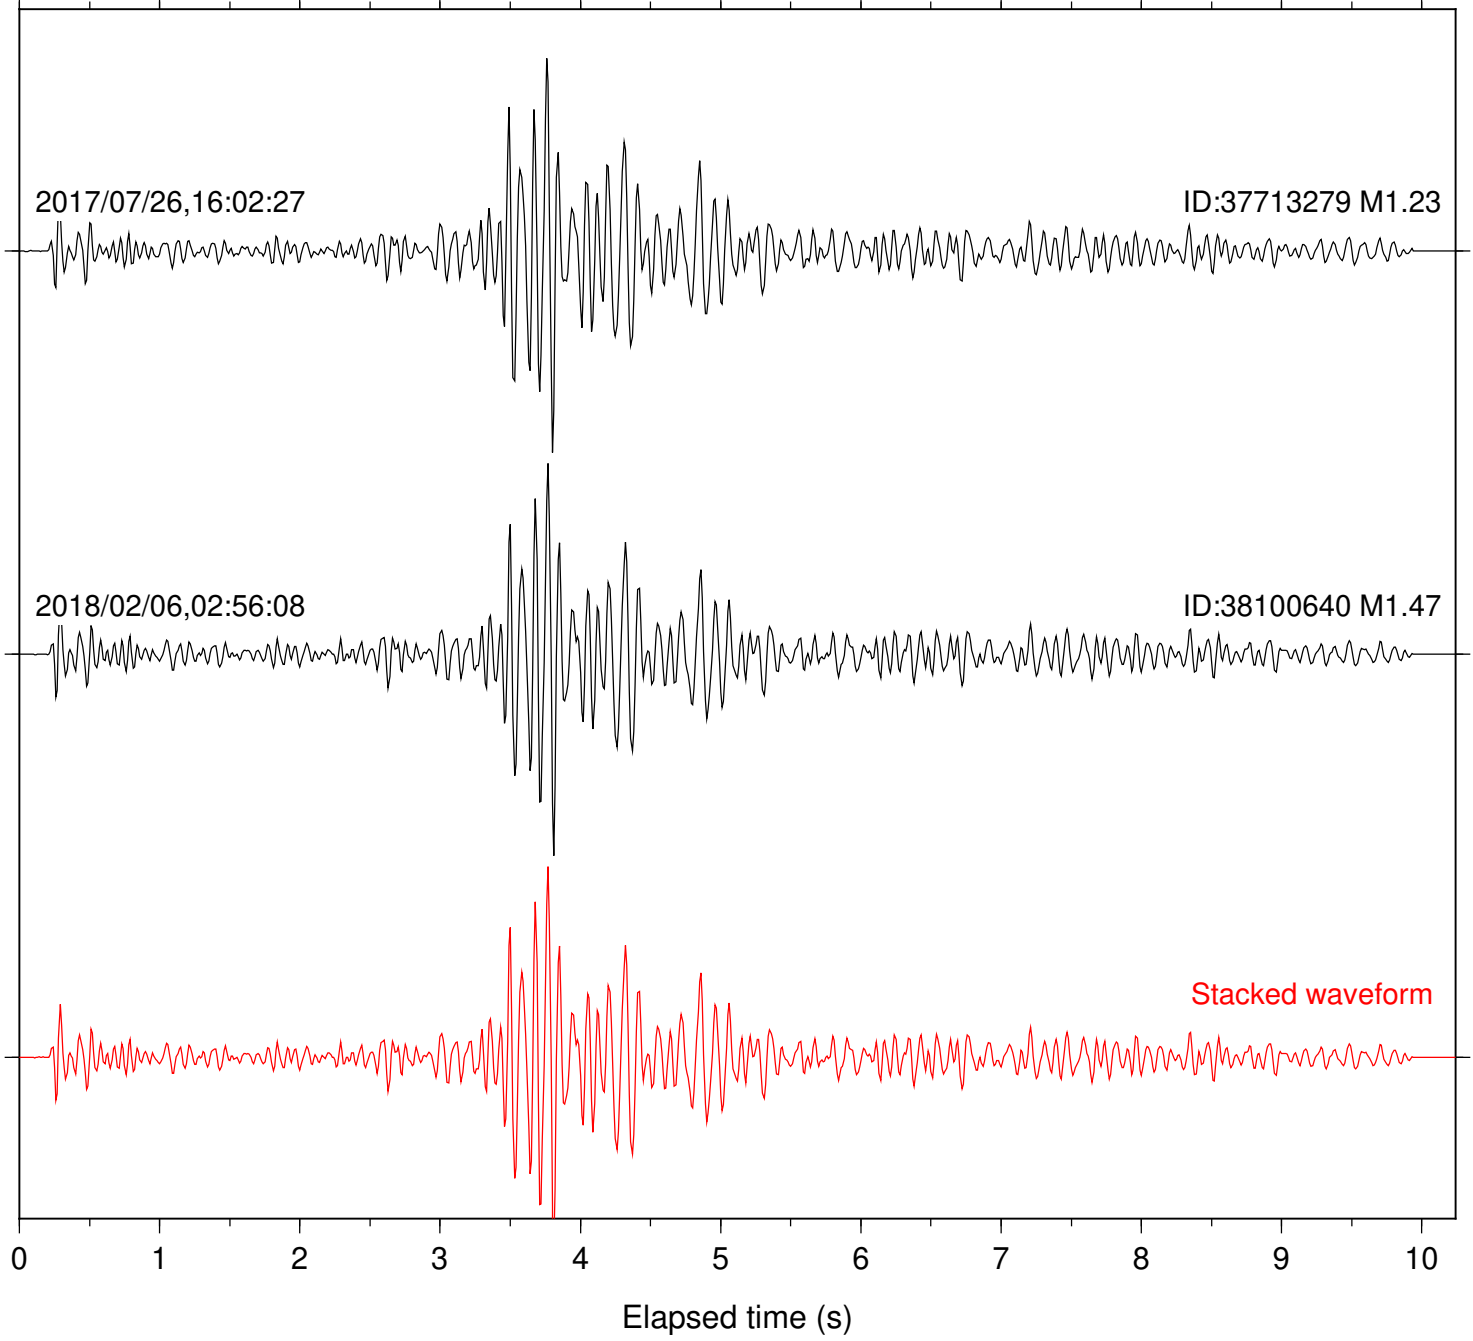

Station: POB2 Com: HHZ

Focal depth: 5.28 km