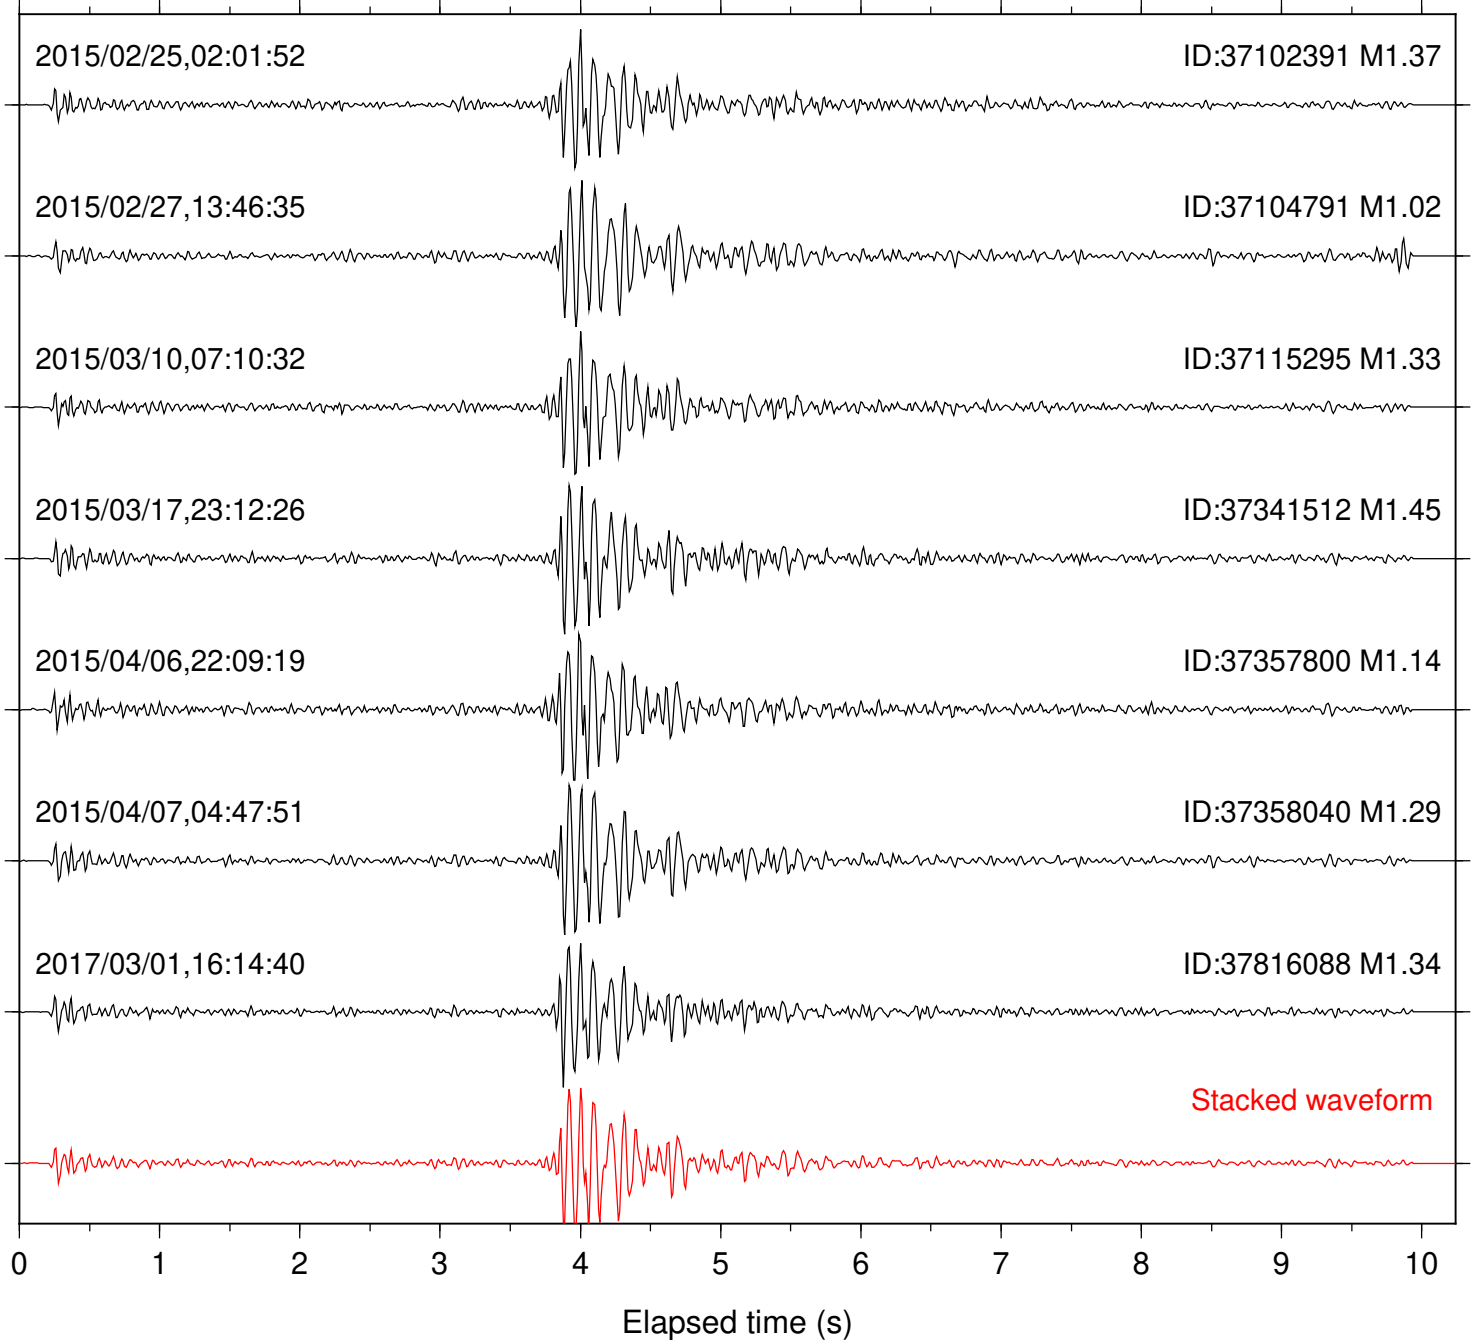

Station: DGR Com: HHZ

Focal depth: 8.29 km

Station: HMT2 Com: HHZ

Focal depth: 8.29 km

Station: KNW Com: HHZ

Focal depth: 8.29 km

Station: B081 Com: EHZ

Focal depth: 7.85 km