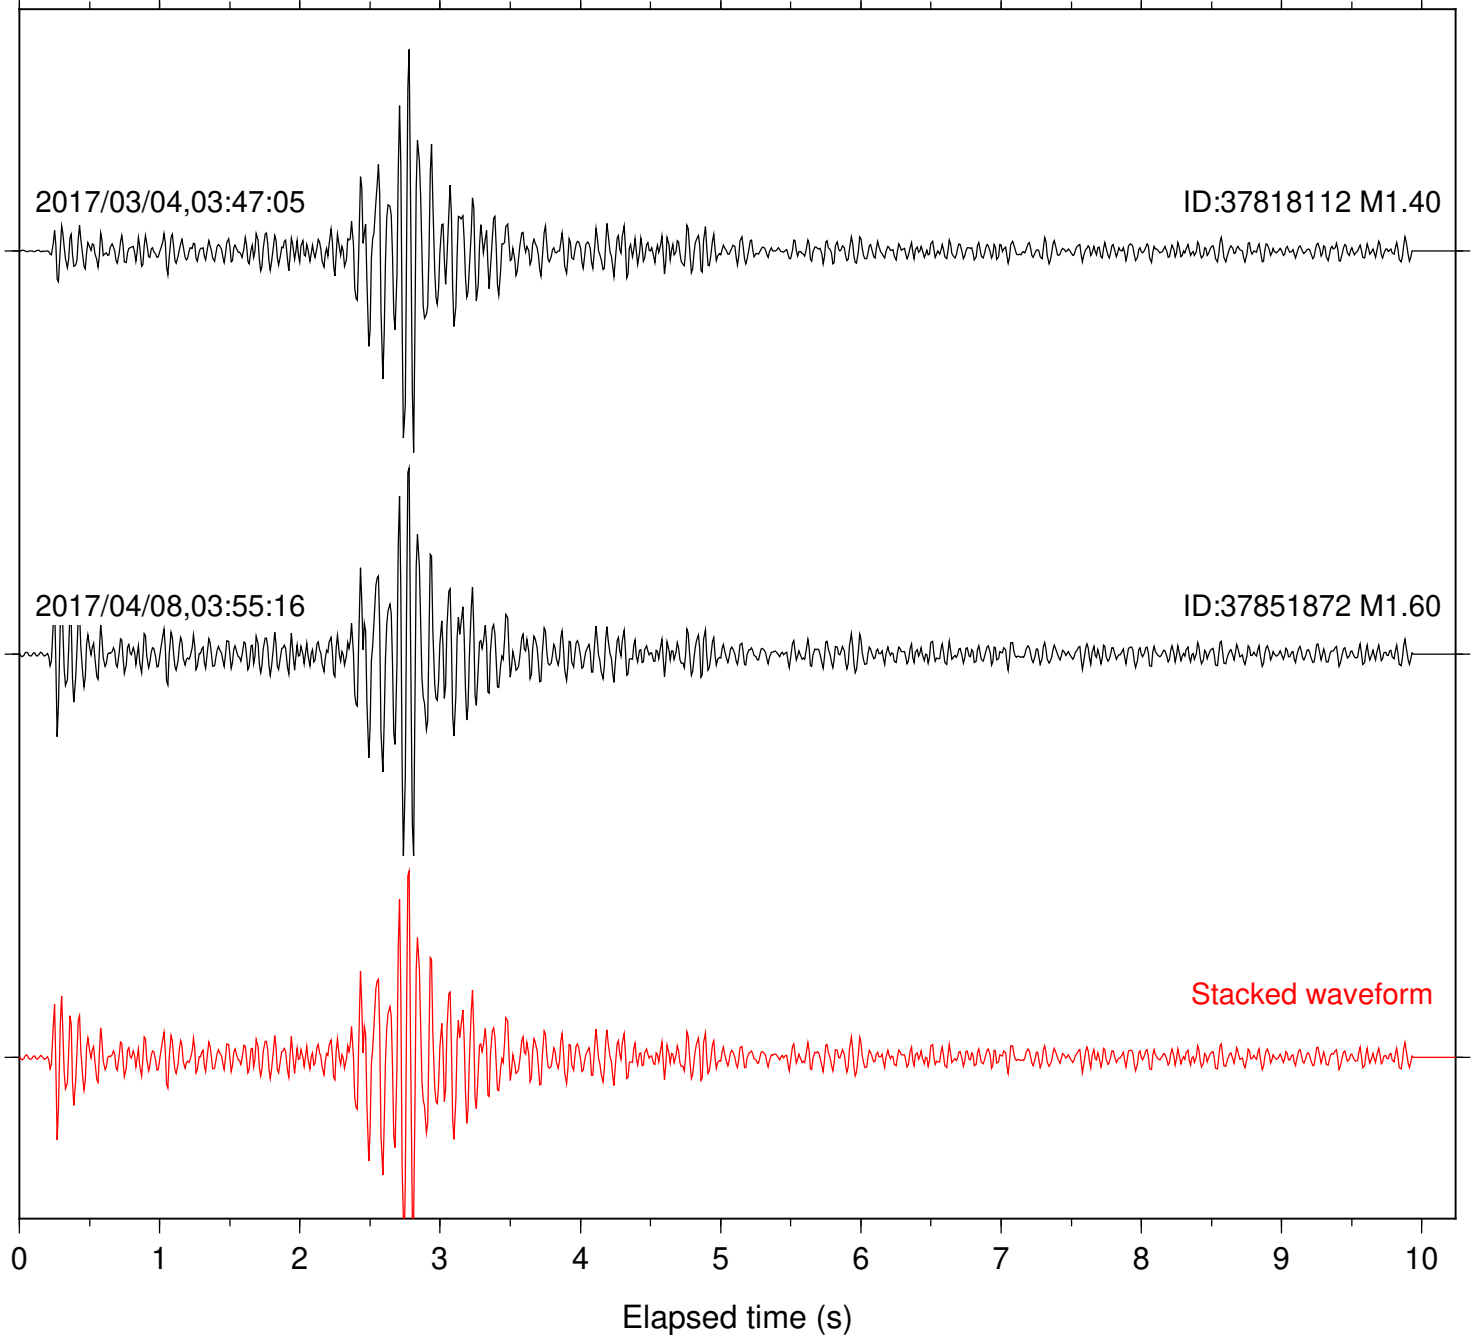

Station: RDM Com: HHZ

Focal depth: 6.08 km