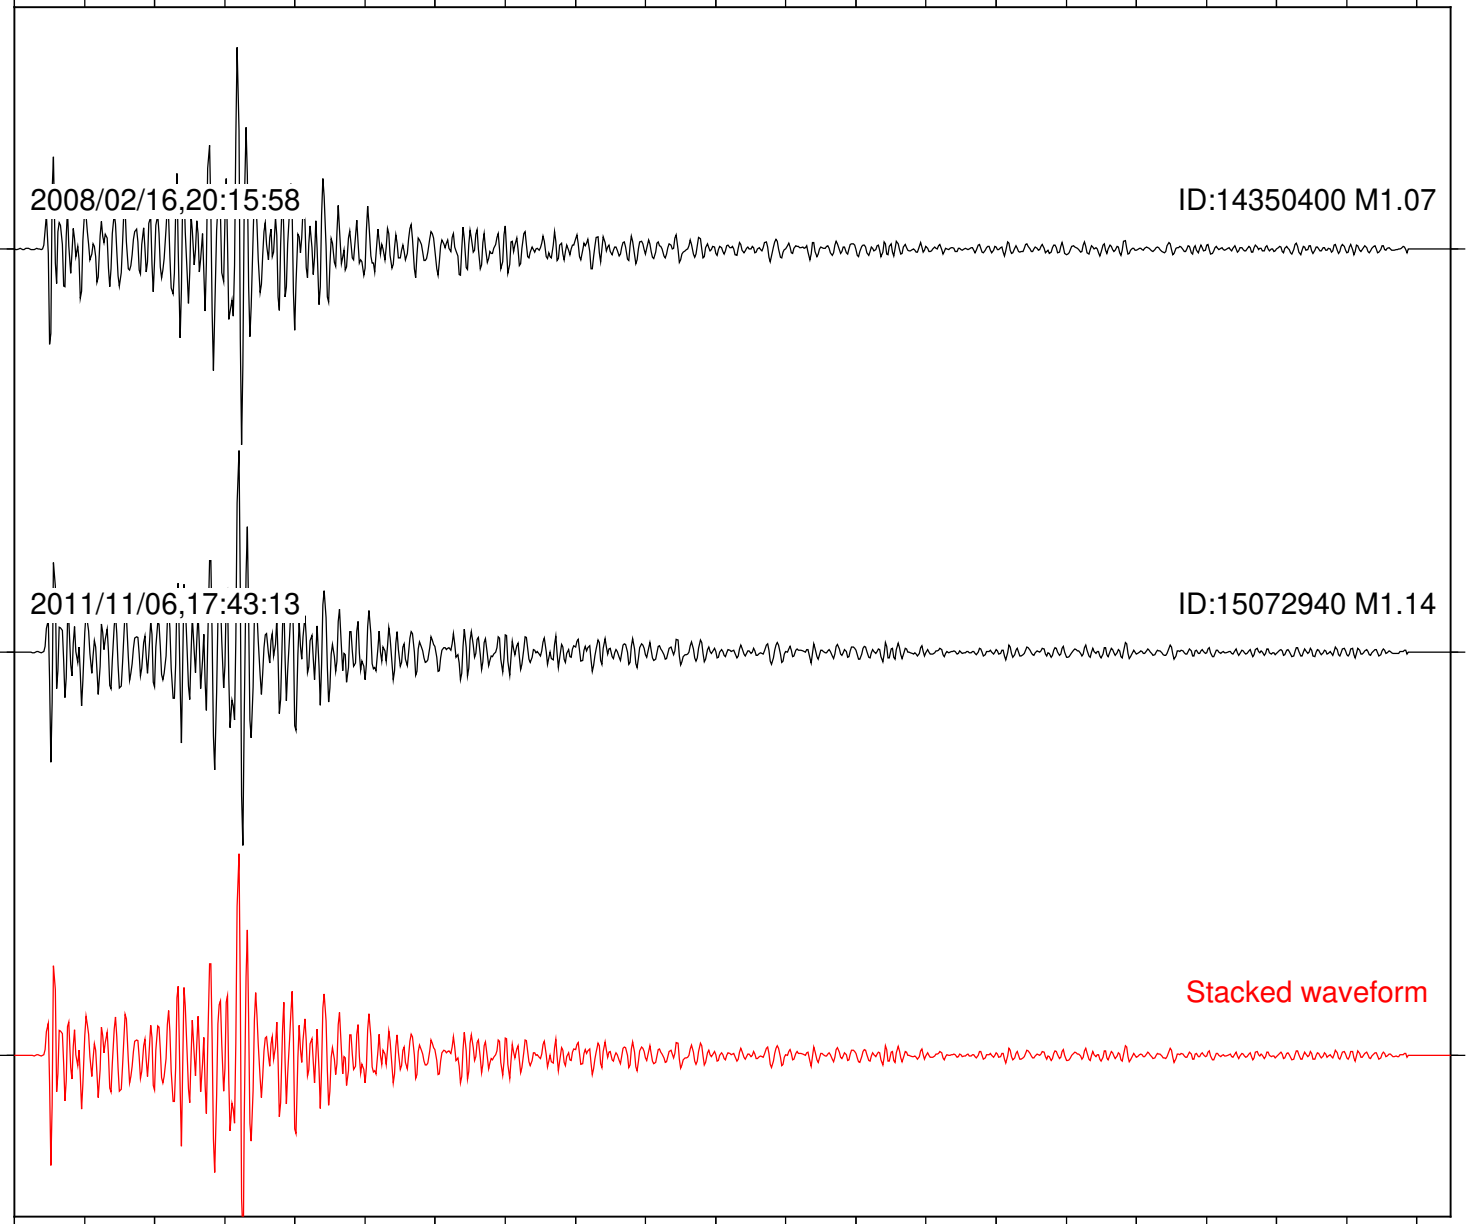

0 1 2 3 4 5 6 7 8 9 10  
Elapsed time (s)

Station: FRD Com: HHZ

Focal depth: 8.01 km

Station: PFO Com: HHZ

Focal depth: 8.01 km

Station: SND Com: HHZ

Focal depth: 8.01 km

Station: TOR Com: HHZ