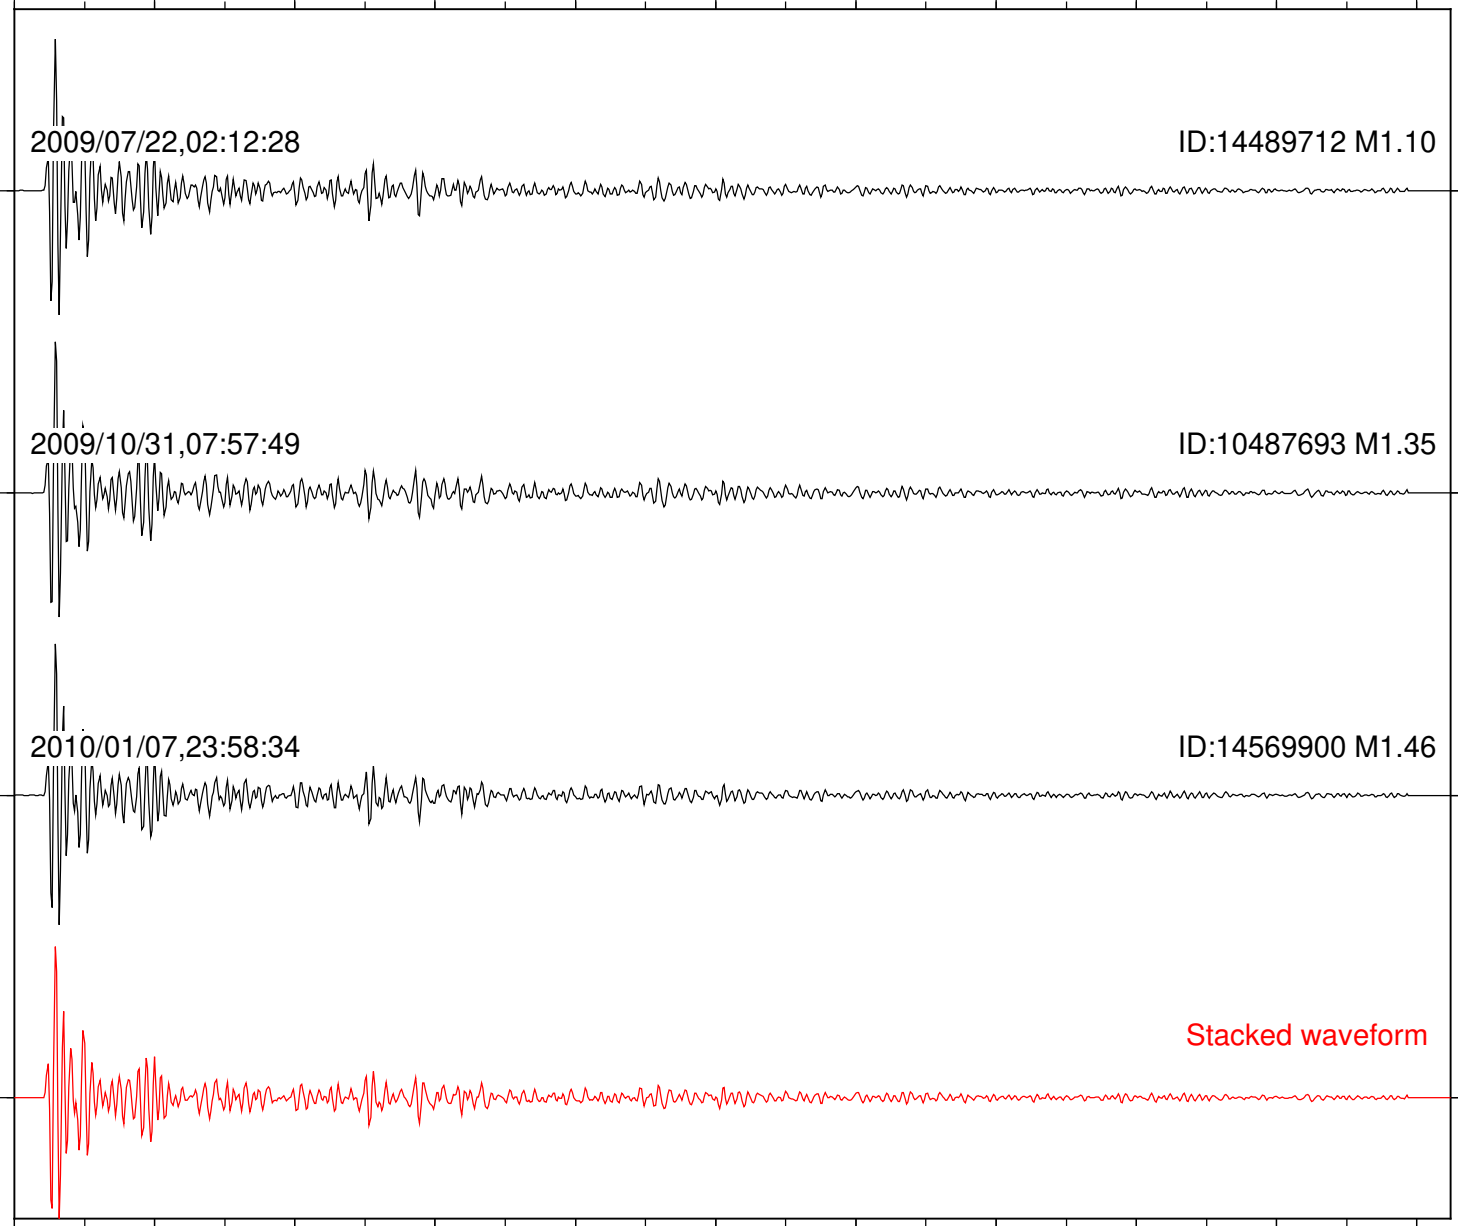

Station: B087 Com: EHZ

Focal depth: 9.14 km

2009/07/22,02:12:28

ID:14489712 M1.10

2009/10/31,07:57:49

ID:10487693 M1.35

2010/01/07,23:58:34

ID:14569900 M1.46

Stacked waveform

0 1 2 3 4 5 6 7 8 9 10
Elapsed time (s)