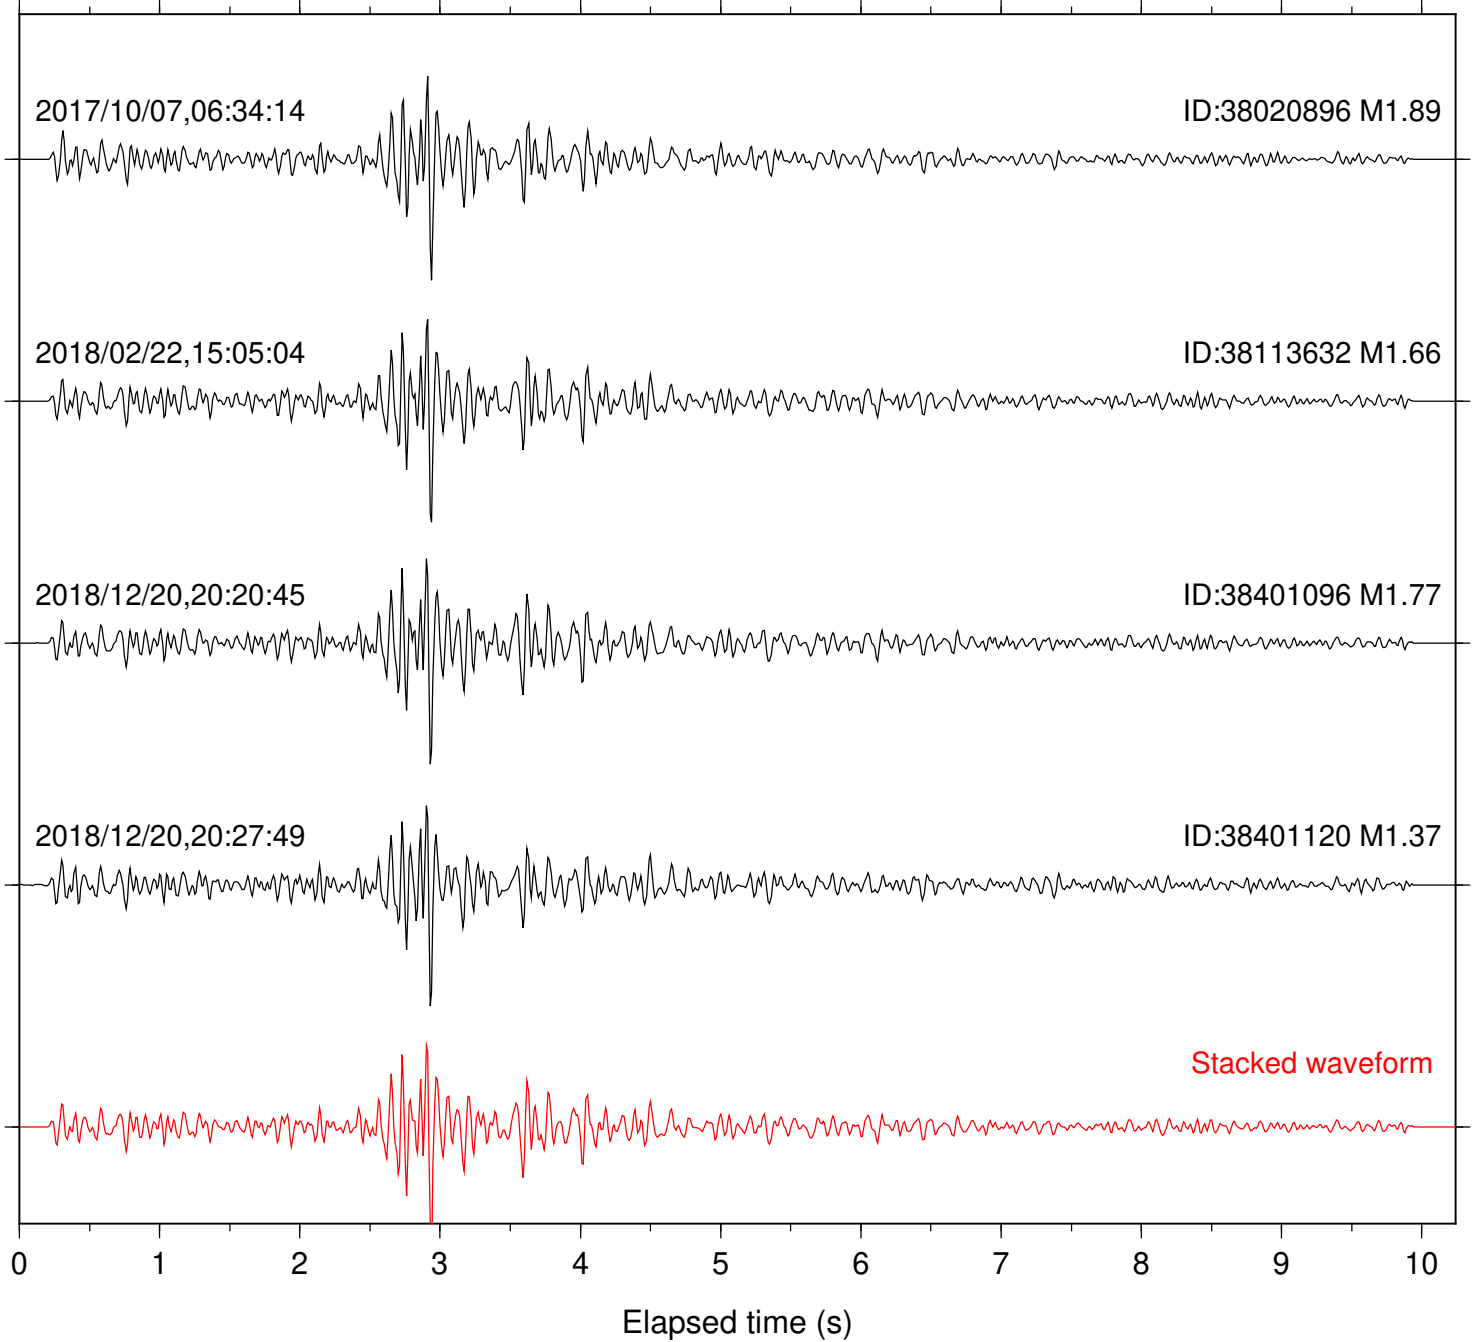

Station: SND Com: HHZ

Focal depth: 6.65 km