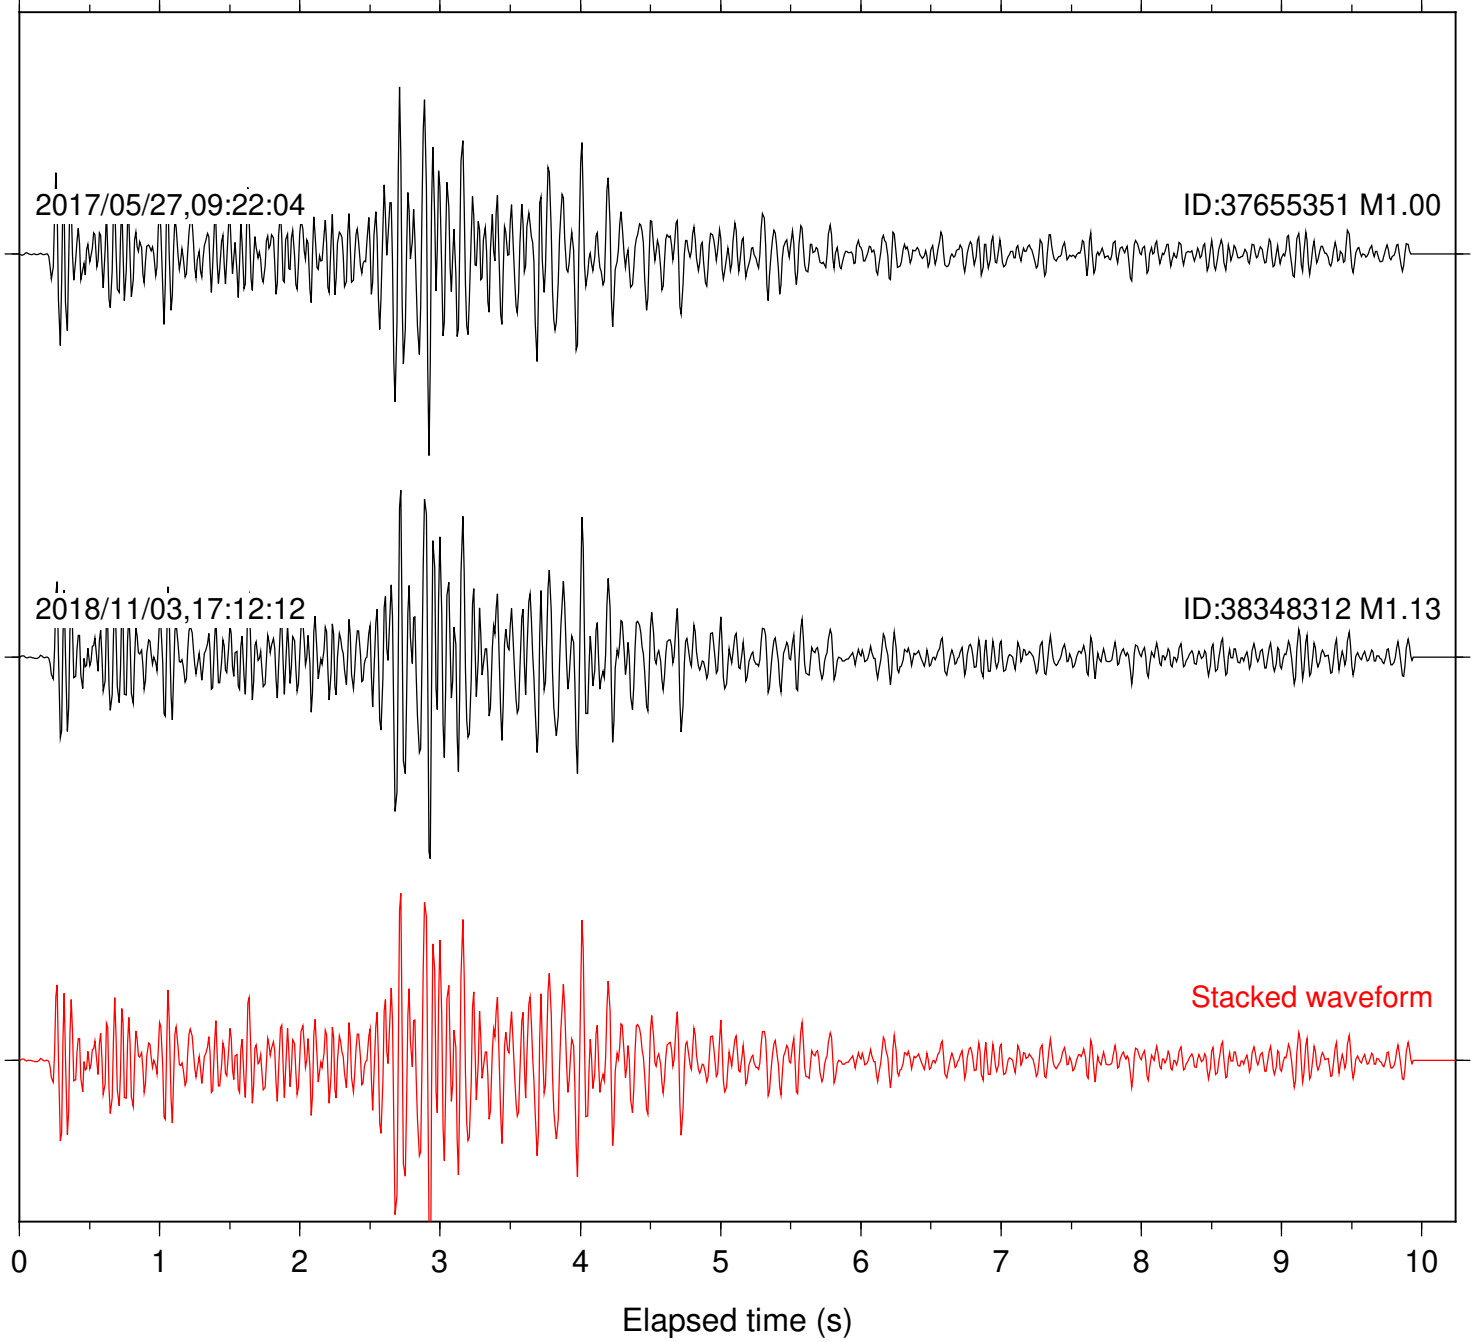

Station: B946 Com: EHZ

Focal depth: 5.53 km