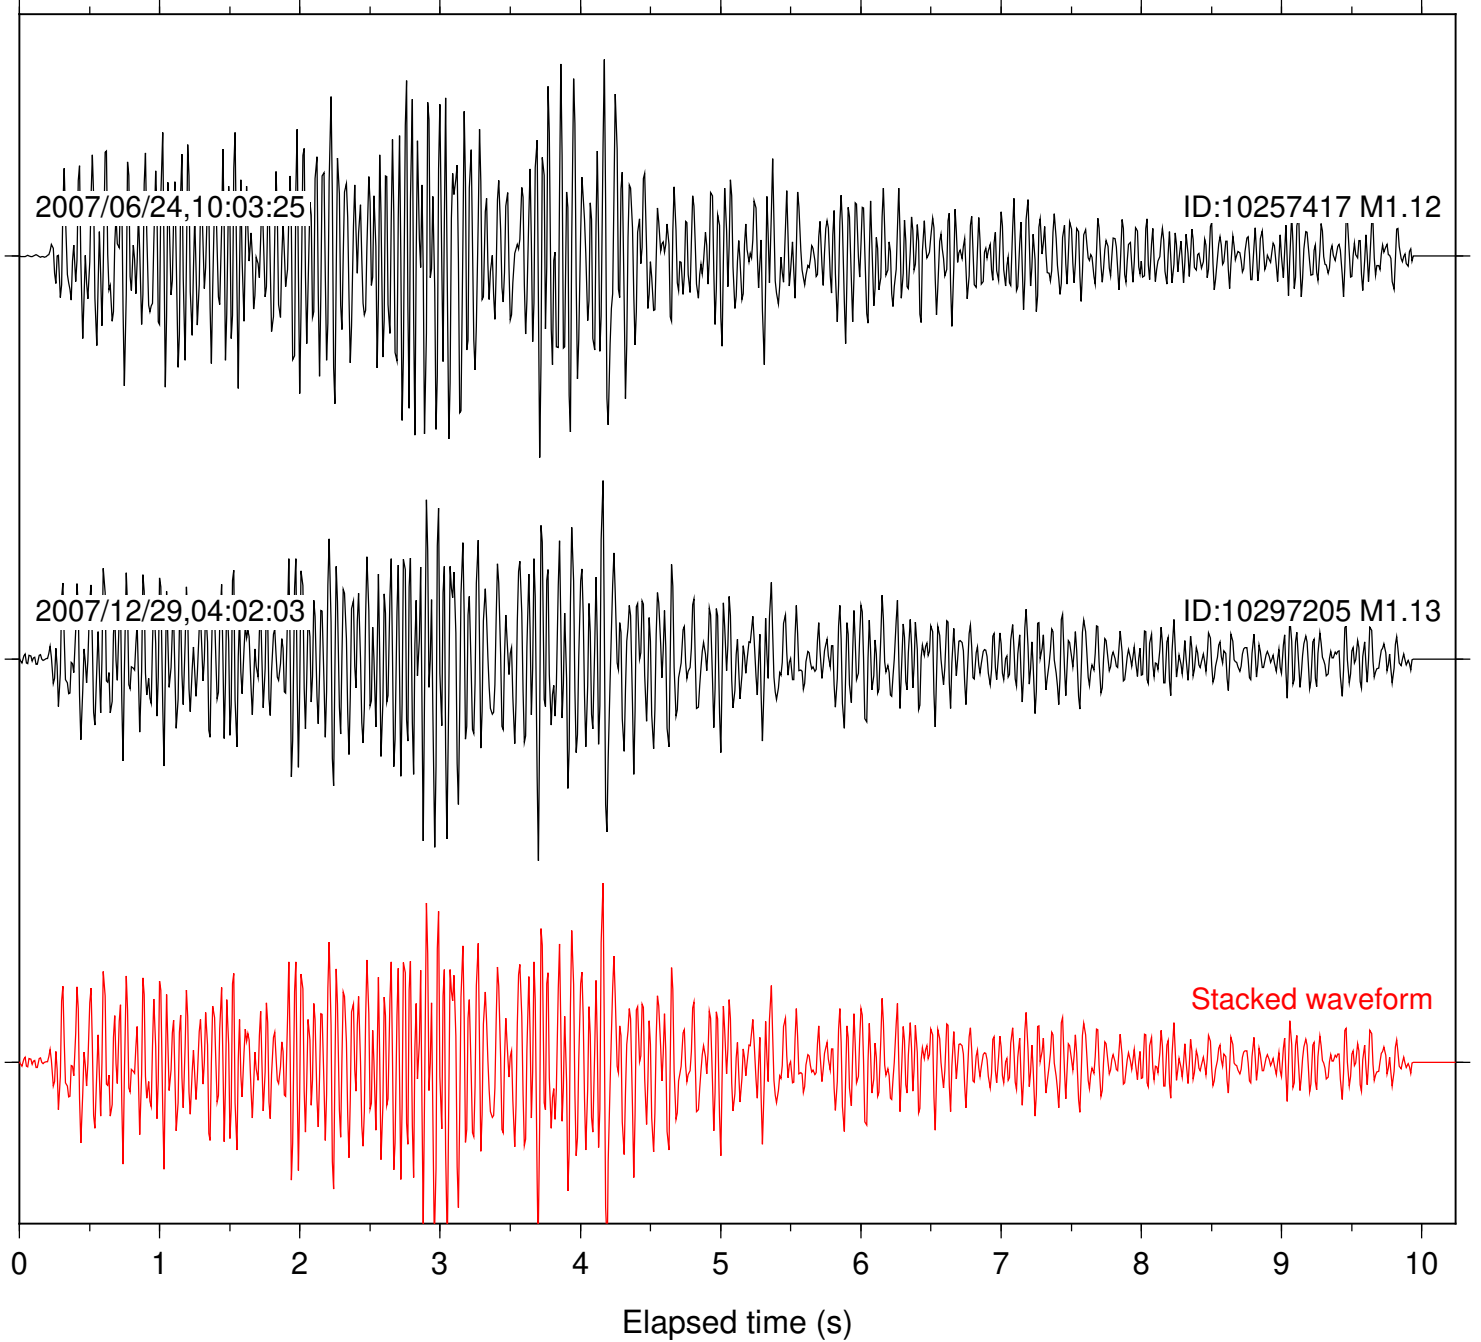

Station: LVA2 Com: HHZ

Focal depth: 9.29 km