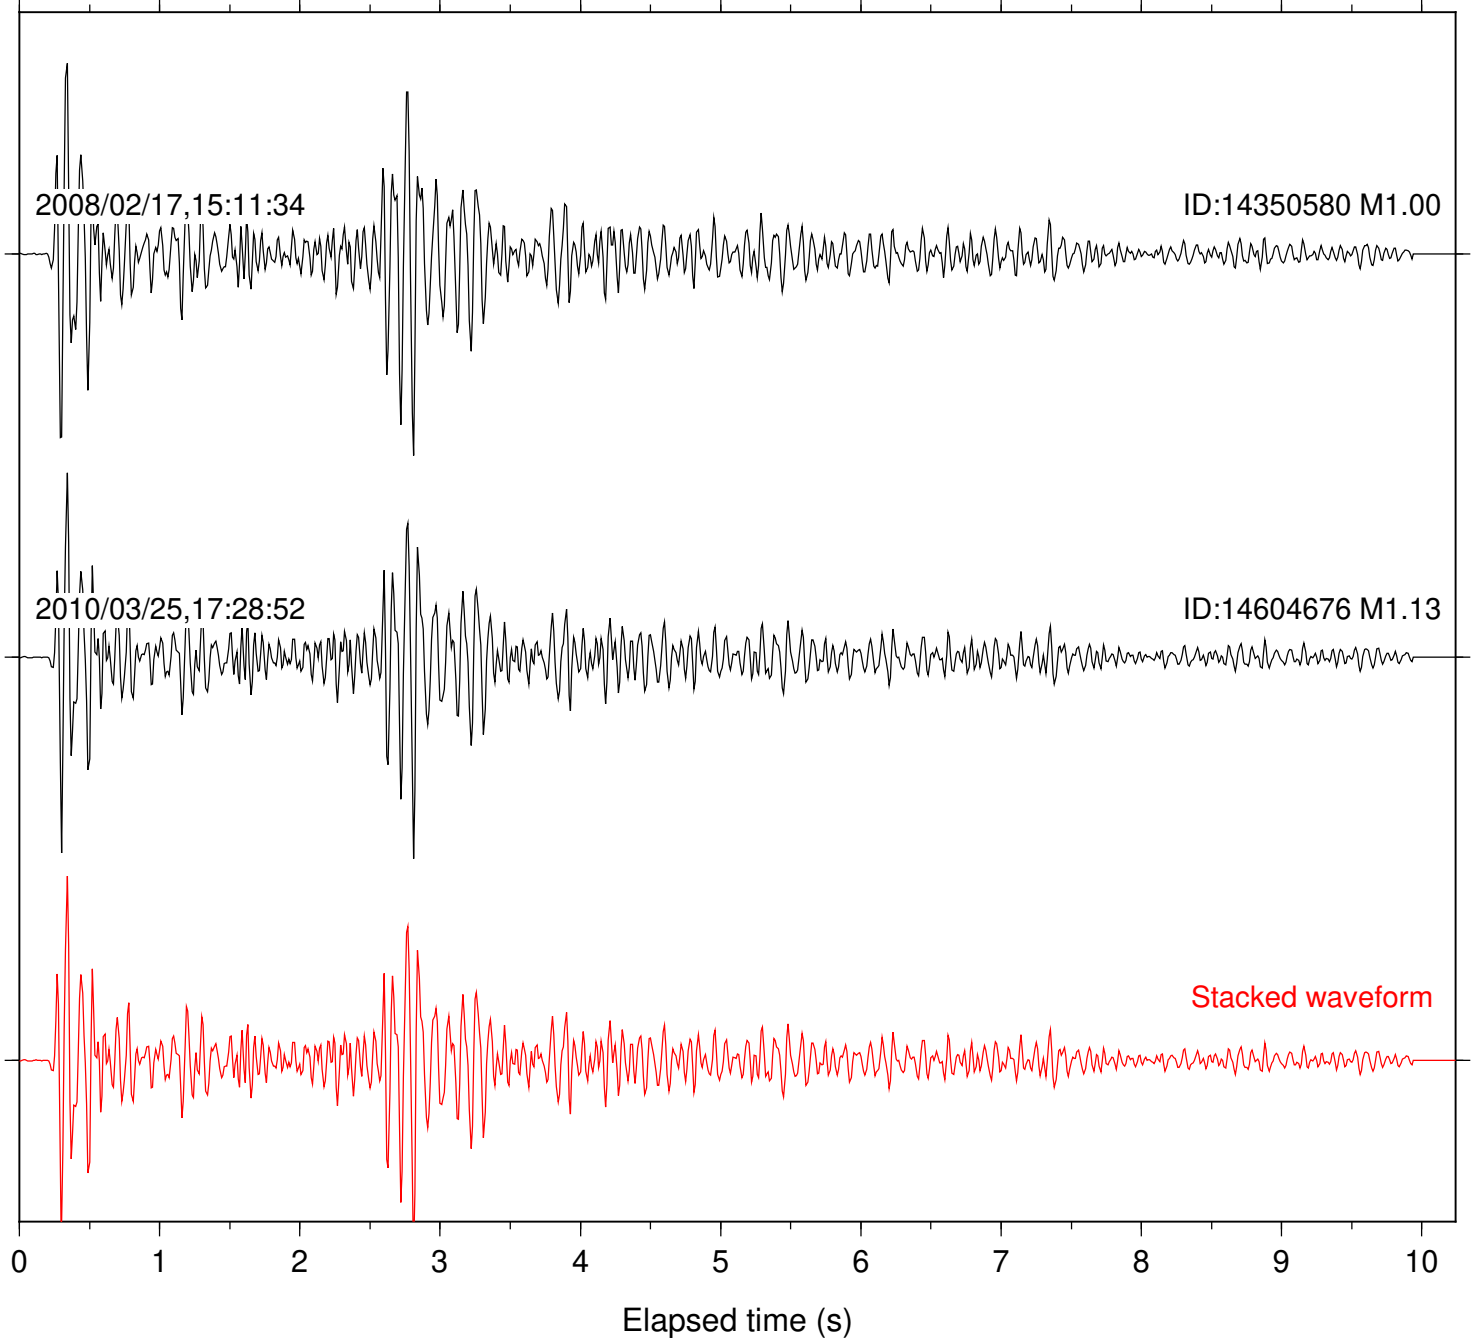

Station: B084 Com: EHZ

Focal depth: 8.00 km