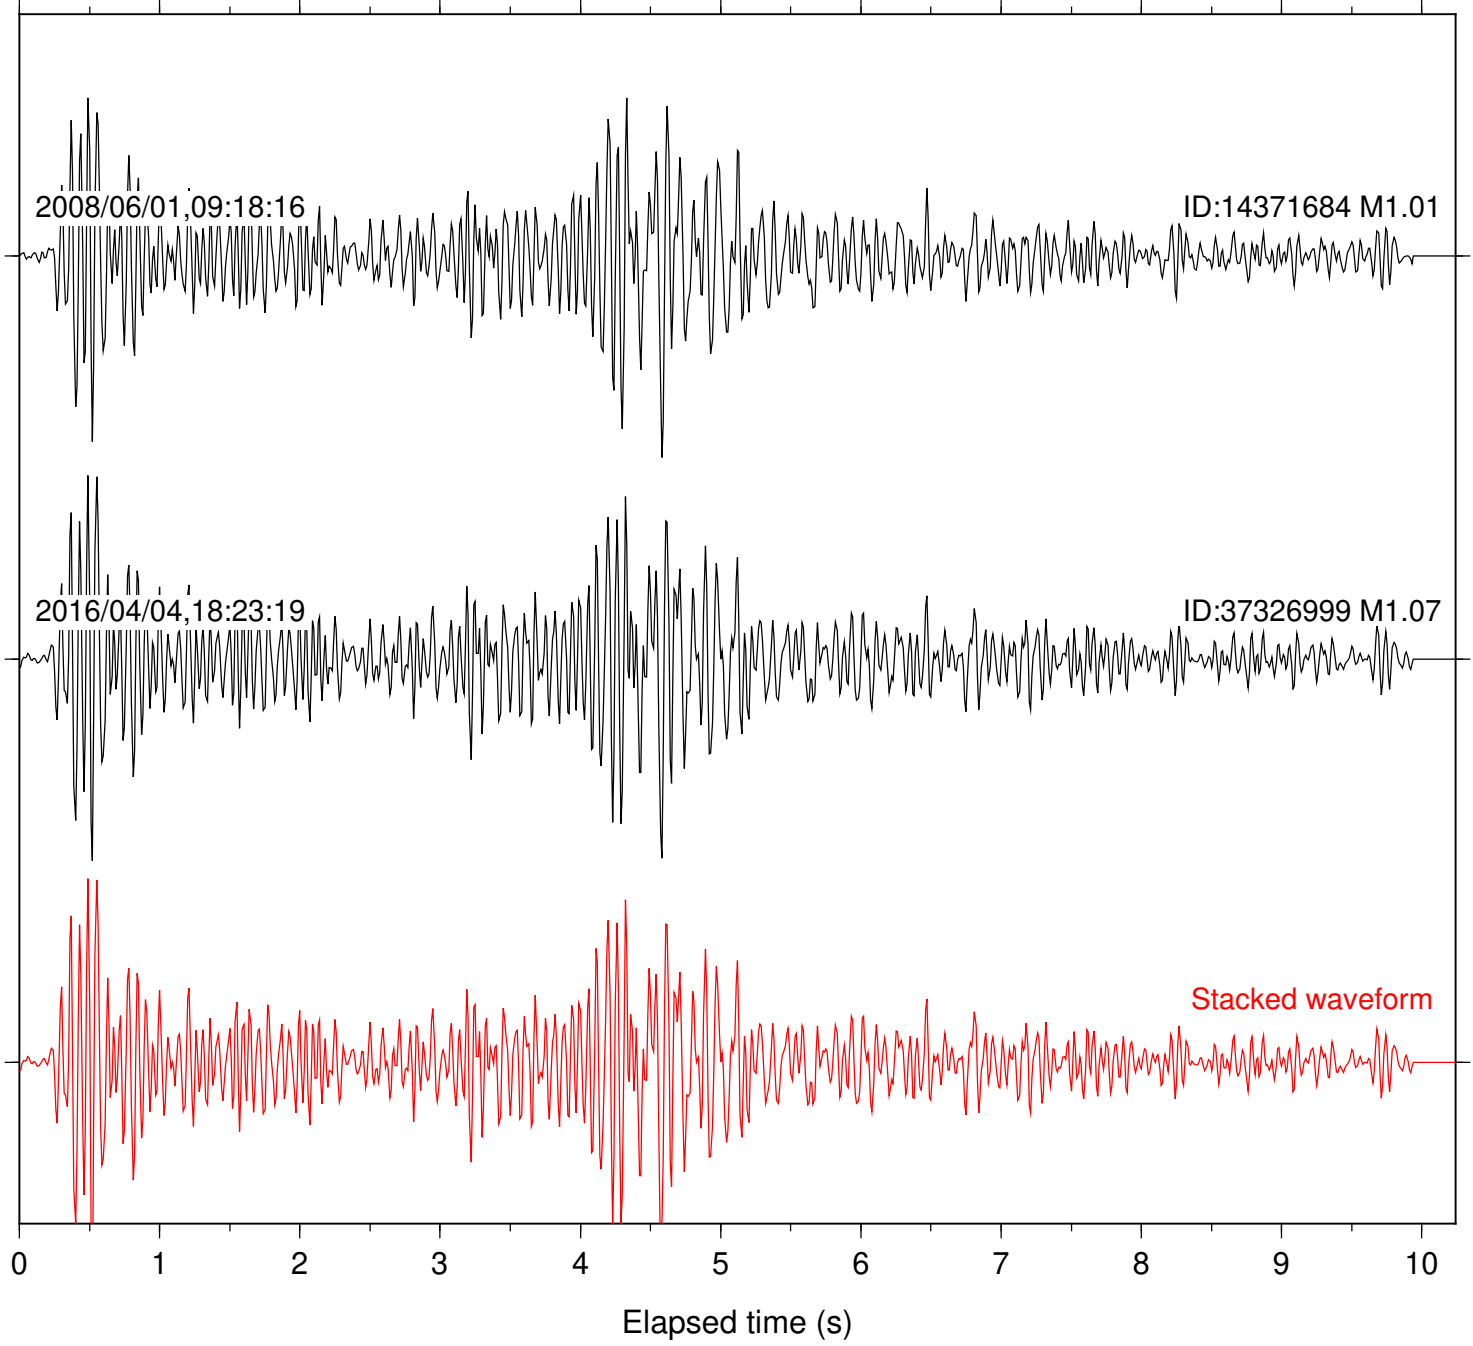

Station: B087 Com: EHZ

Focal depth: 17.78 km