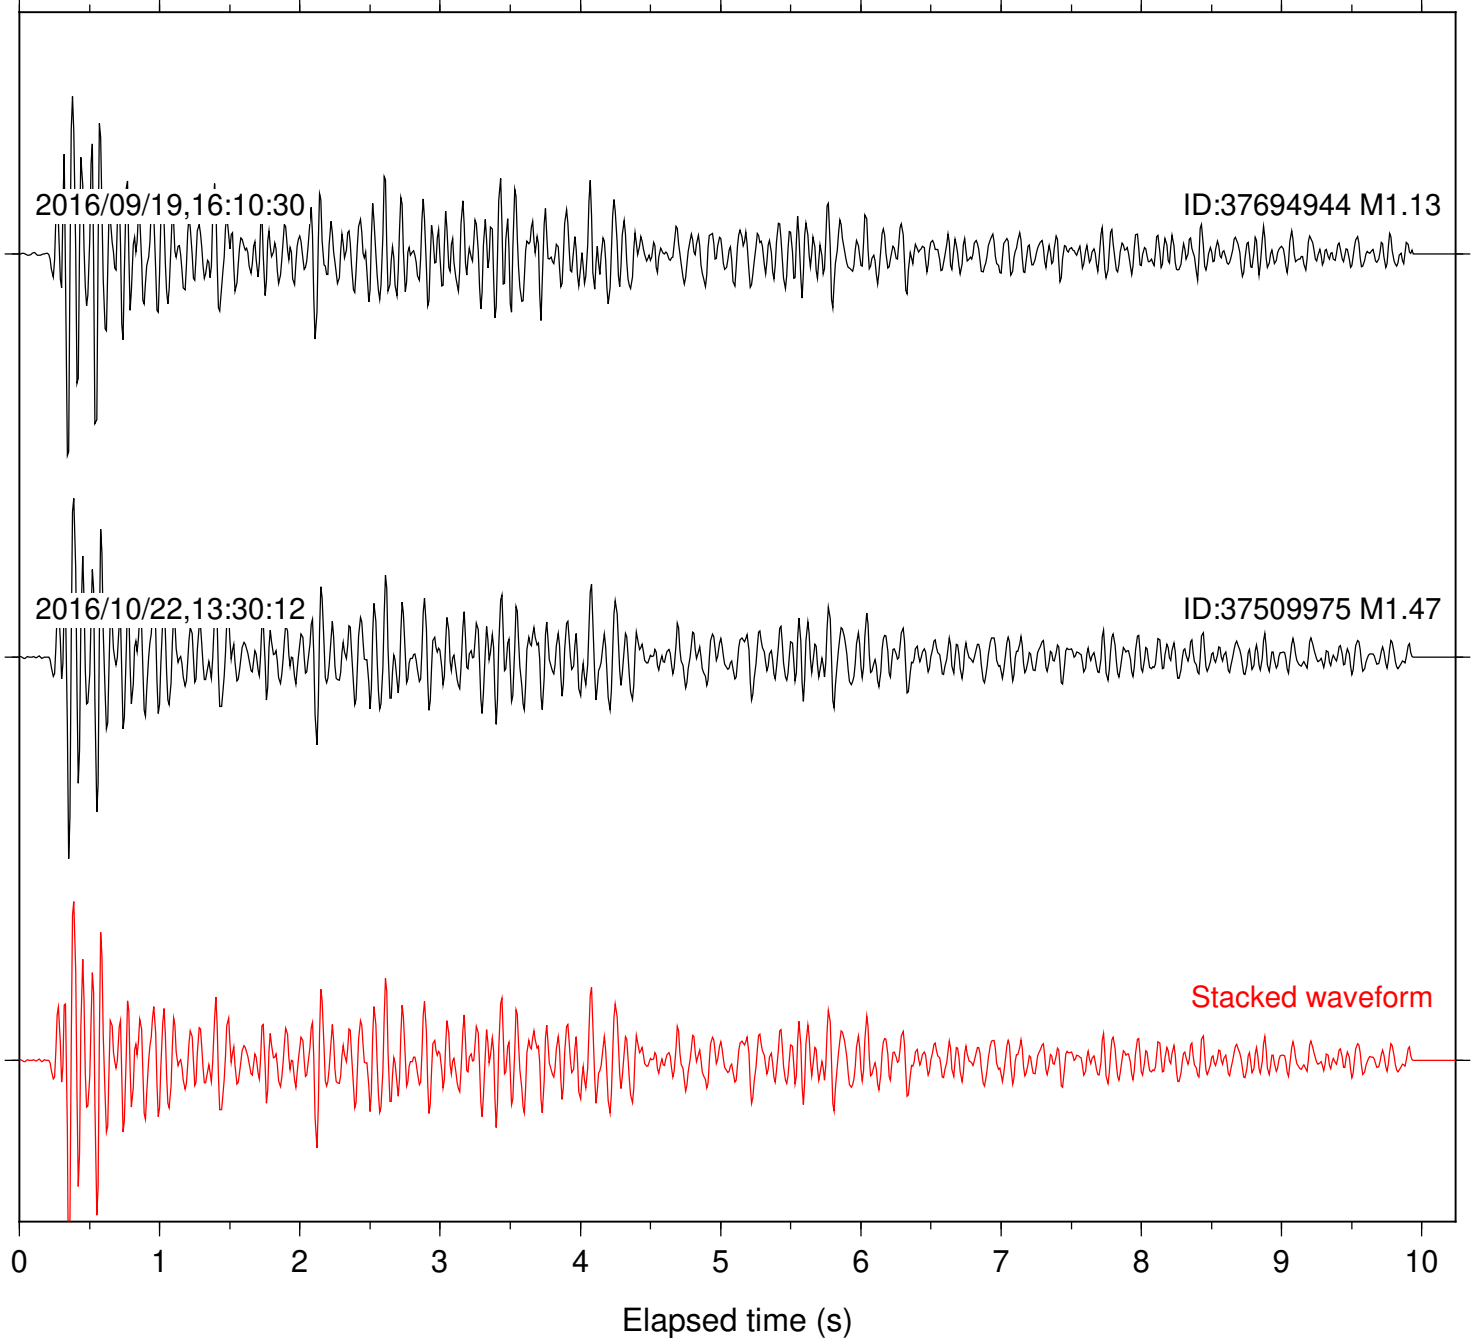

Station: RRSP Com: HHZ

Focal depth: 6.53 km