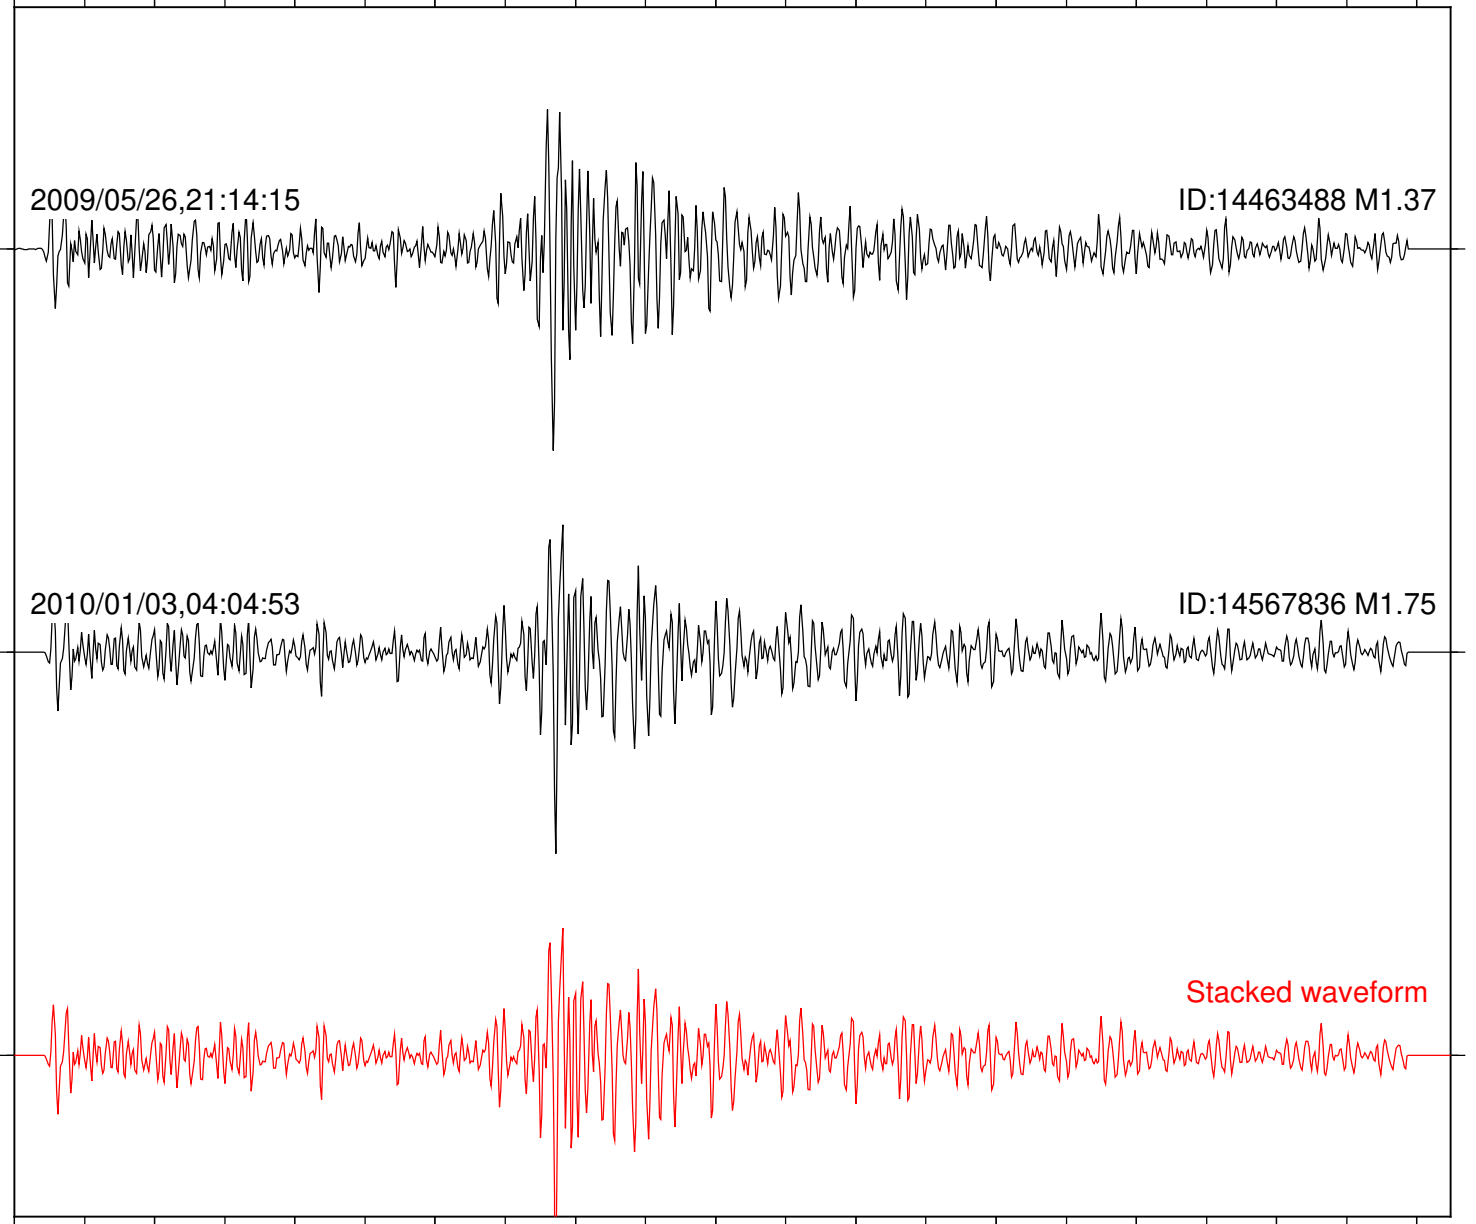

Station: PMD Com: HHZ

Focal depth: 9.73 km

2009/05/26,21:14:15

ID:14463488 M1.37

2010/01/03,04:04:53

ID:14567836 M1.75

Stacked waveform

0 1 2 3 4 5 6 7 8 9 10
Elapsed time (s)