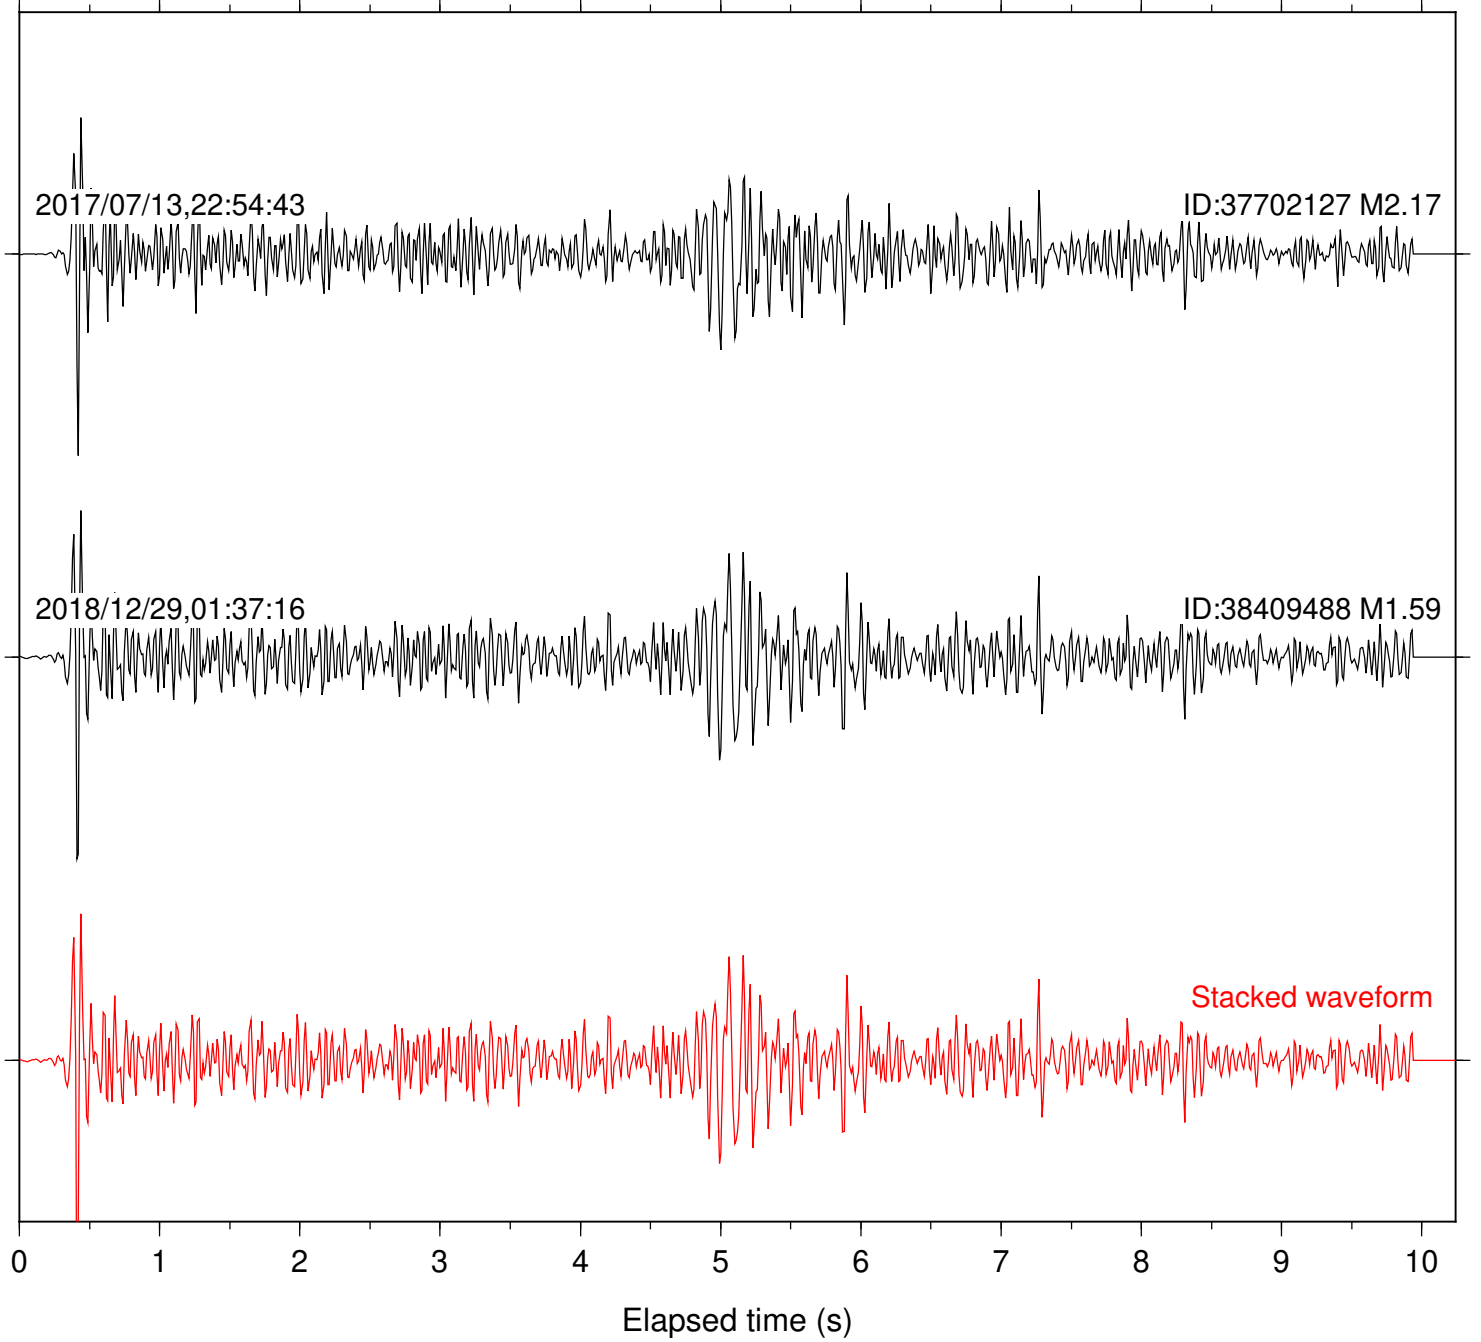

Station: SMER Com: HHZ

Focal depth: 6.18 km