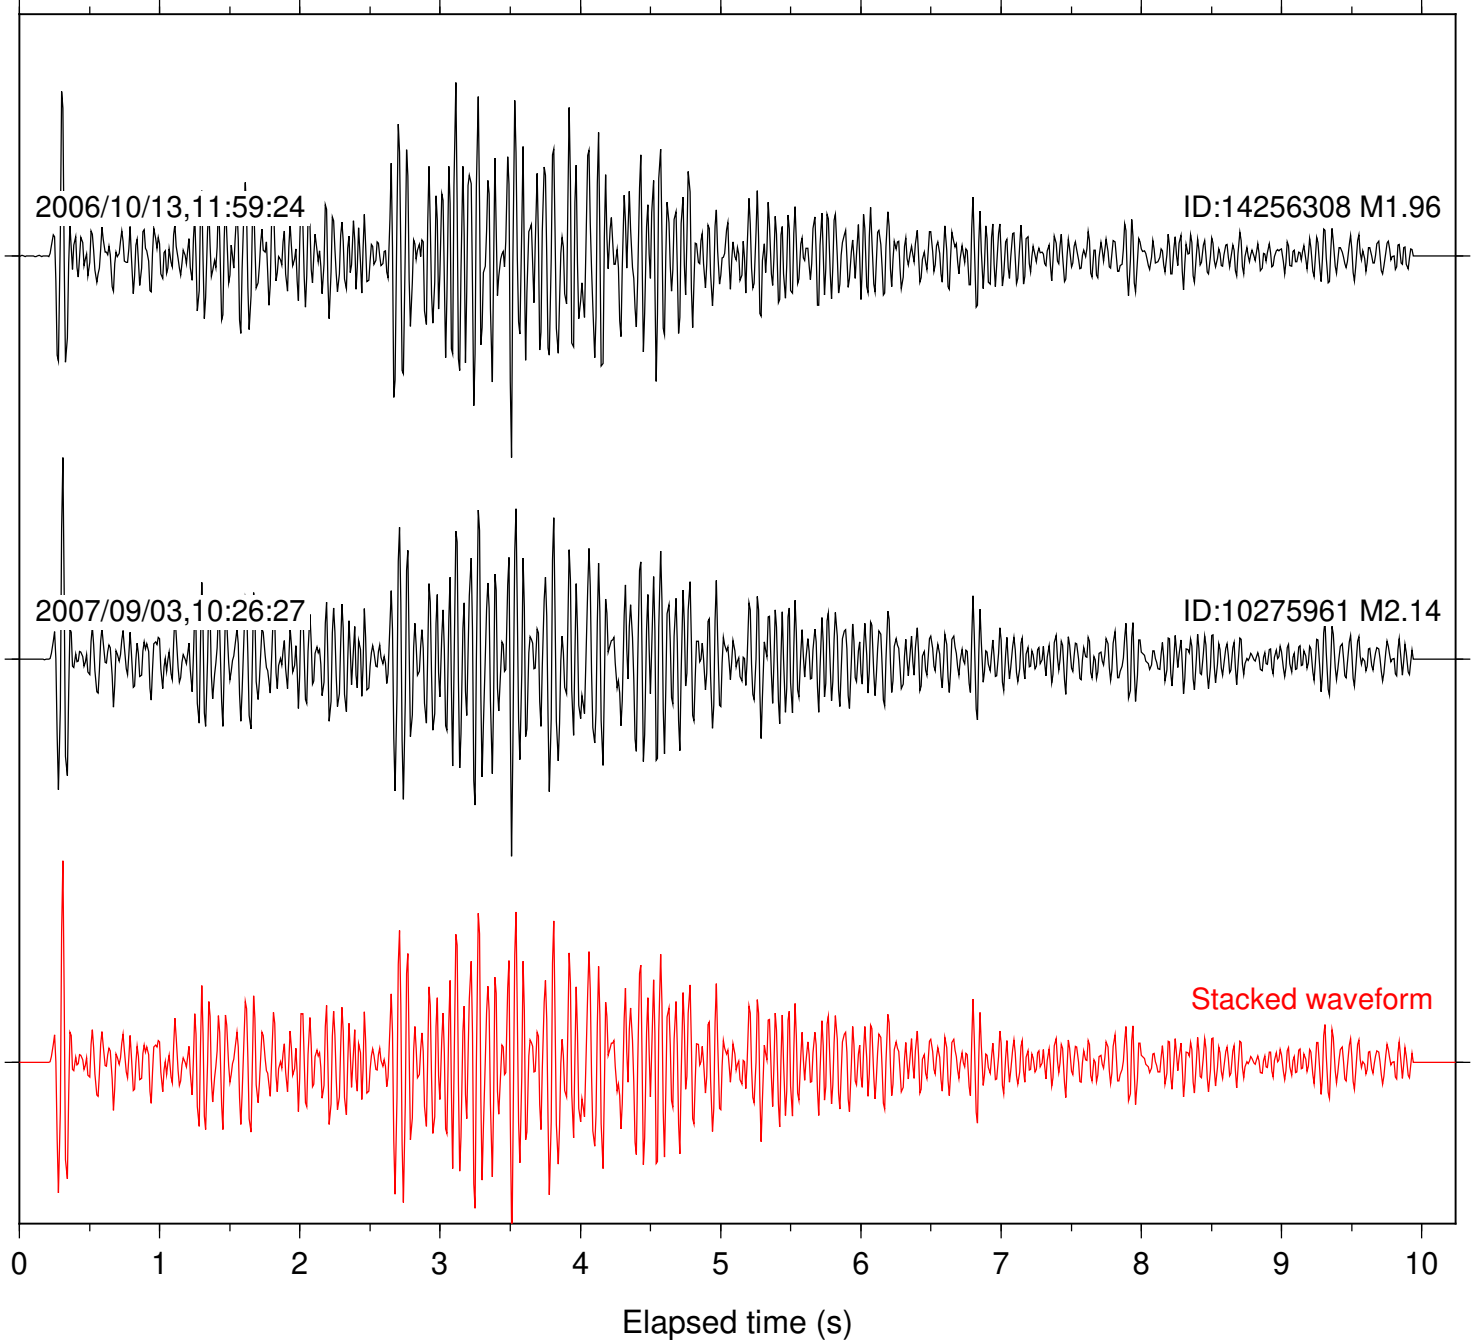

ID:14256308 M1.96

2007/09/03,10:25:15

ID:10275961 M2.14

Stacked waveform

0 1 2 3 4 5 6 7 8 9 10  
Elapsed time (s)

Station: PLM Com: HHZ

Focal depth: 7.84 km

Station: SND Com: HHZ