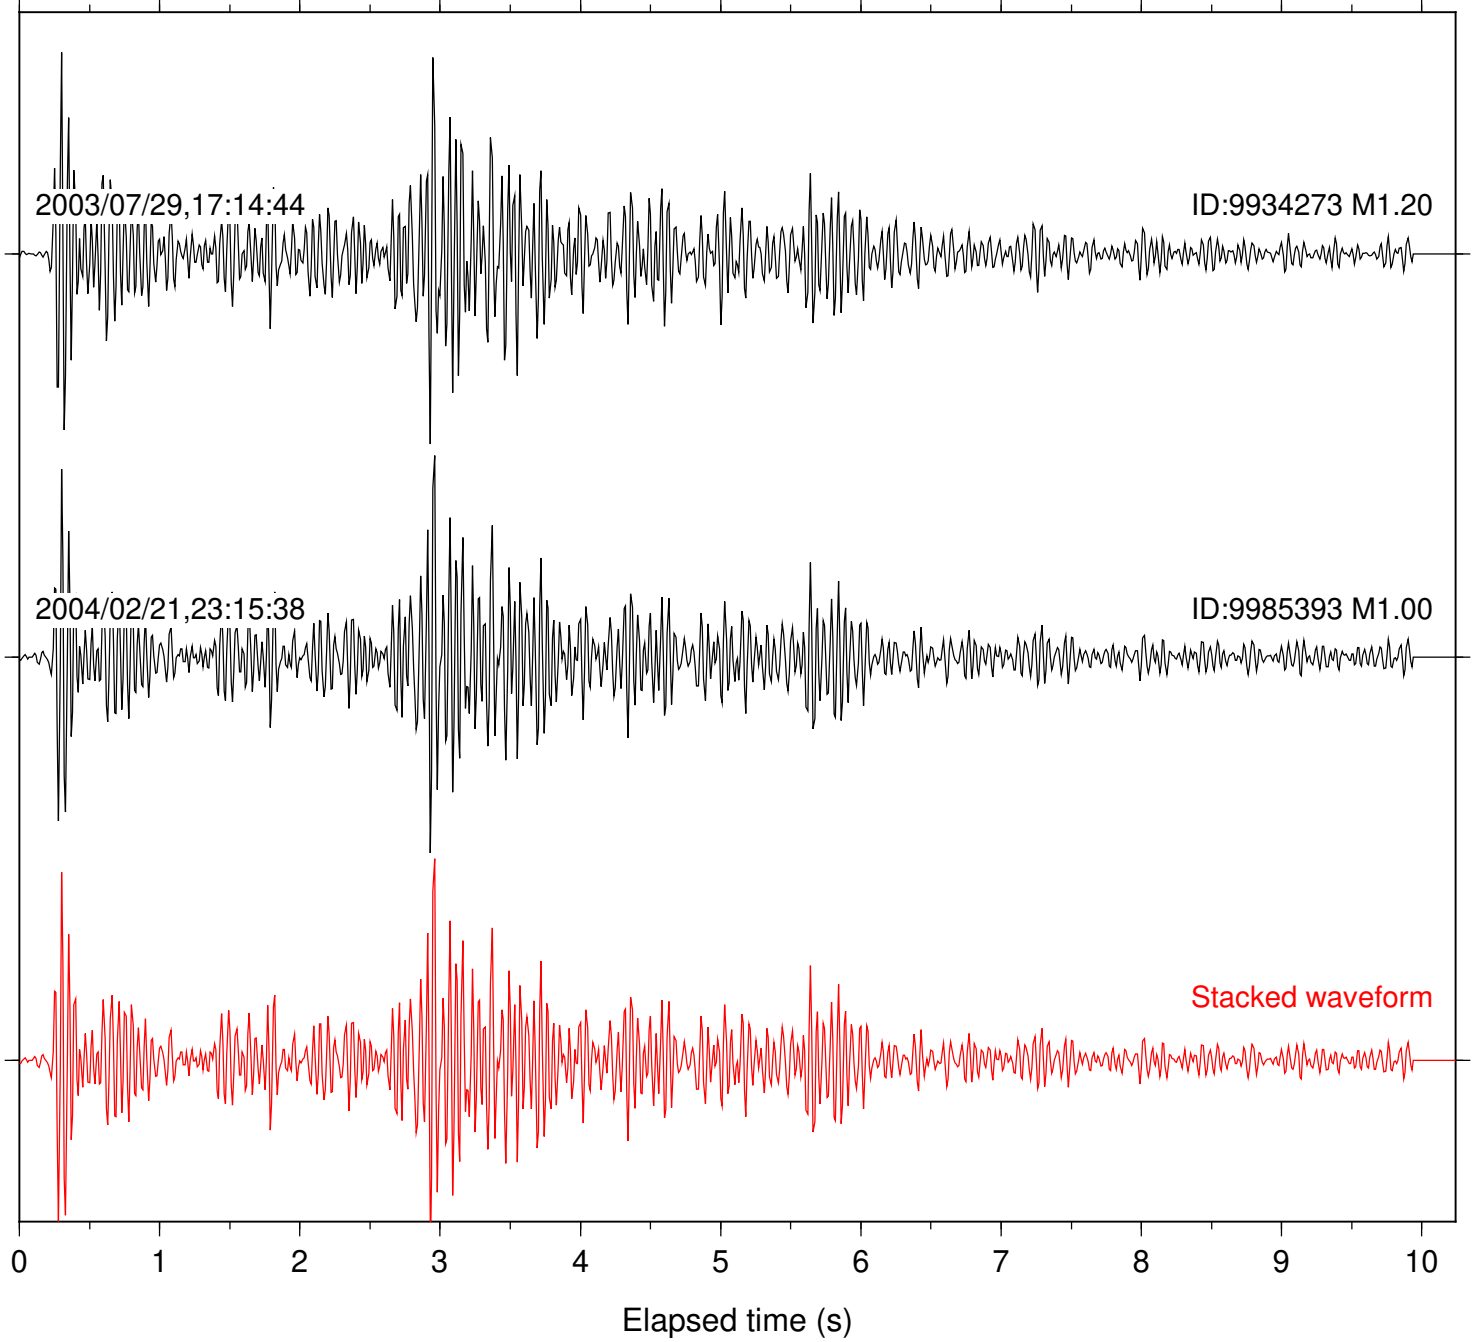

Station: KNW Com: HHZ

Focal depth: 15.60 km

Station: PFO Com: HHZ

Focal depth: 15.60 km

Station: RDM Com: HHZ

Focal depth: 15.60 km

Station: DGR Com: HHZ

Focal depth: 15.12 km