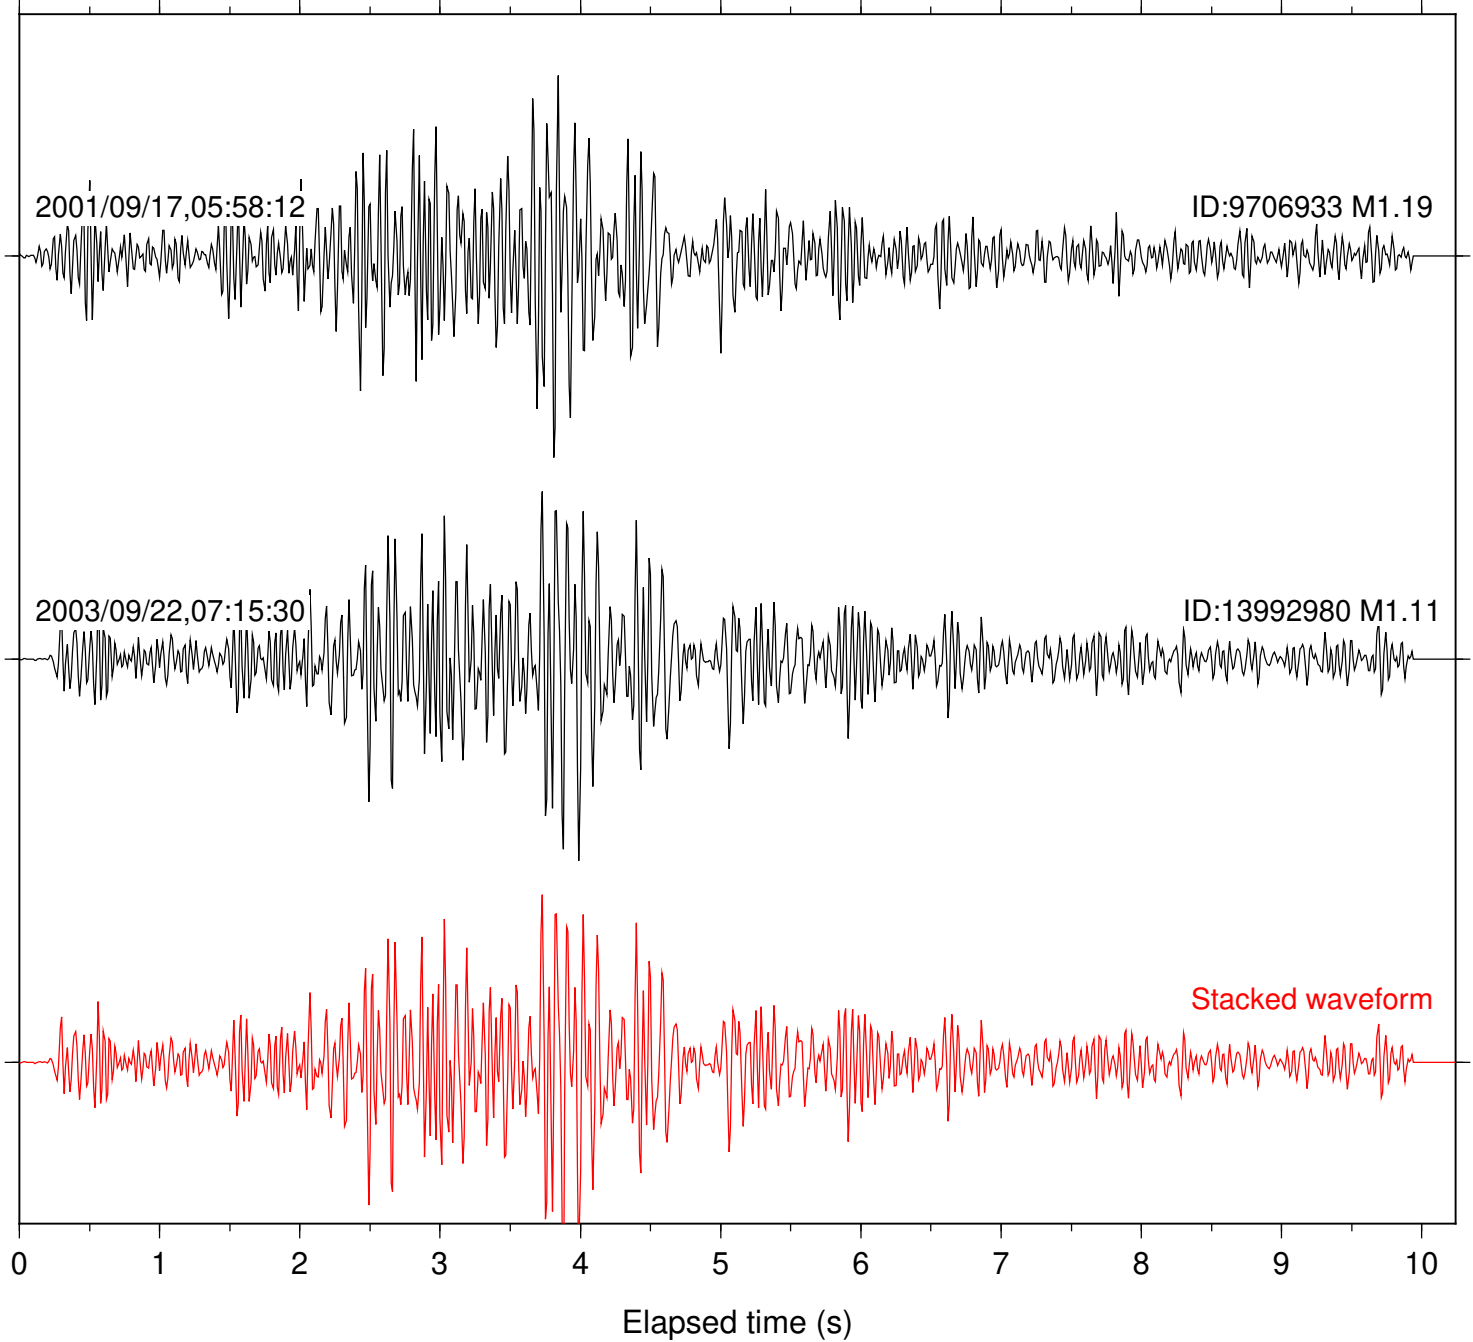

Station: LVA2 Com: HHZ

Focal depth: 12.09 km