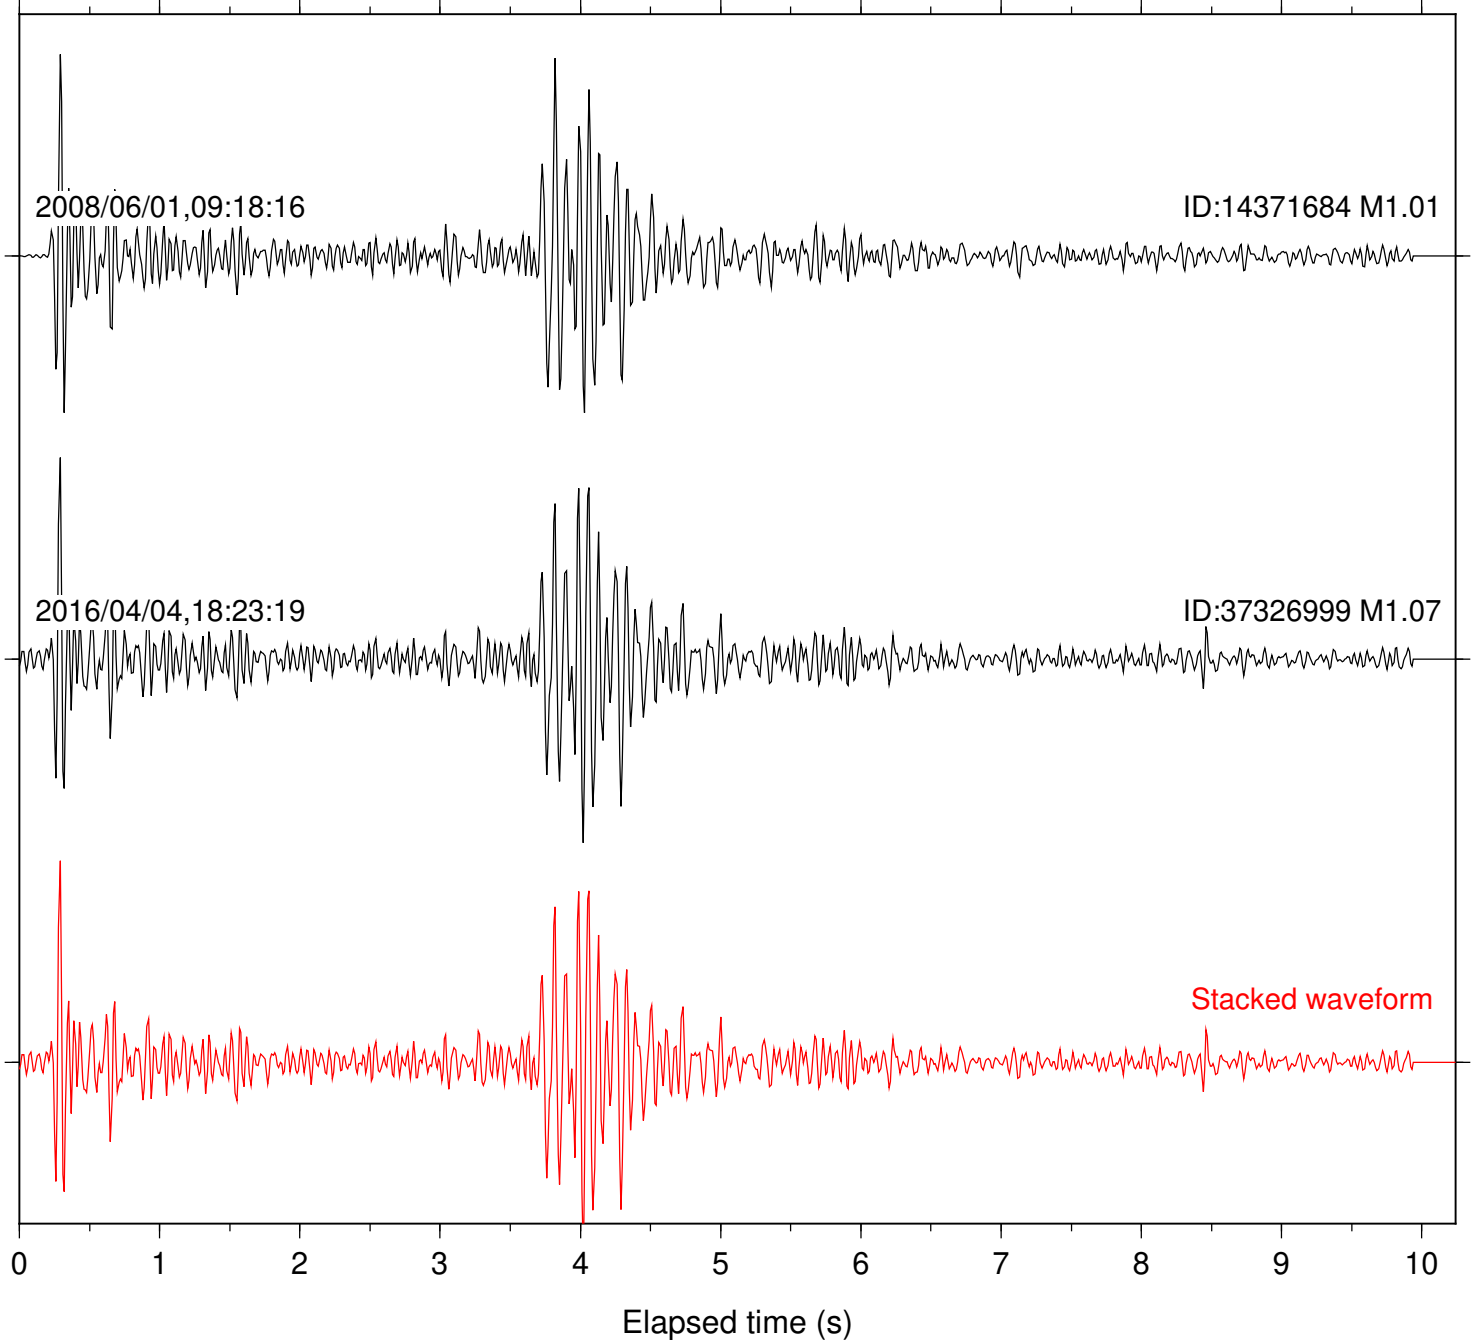

Station: B086 Com: EHZ

Focal depth: 17.78 km