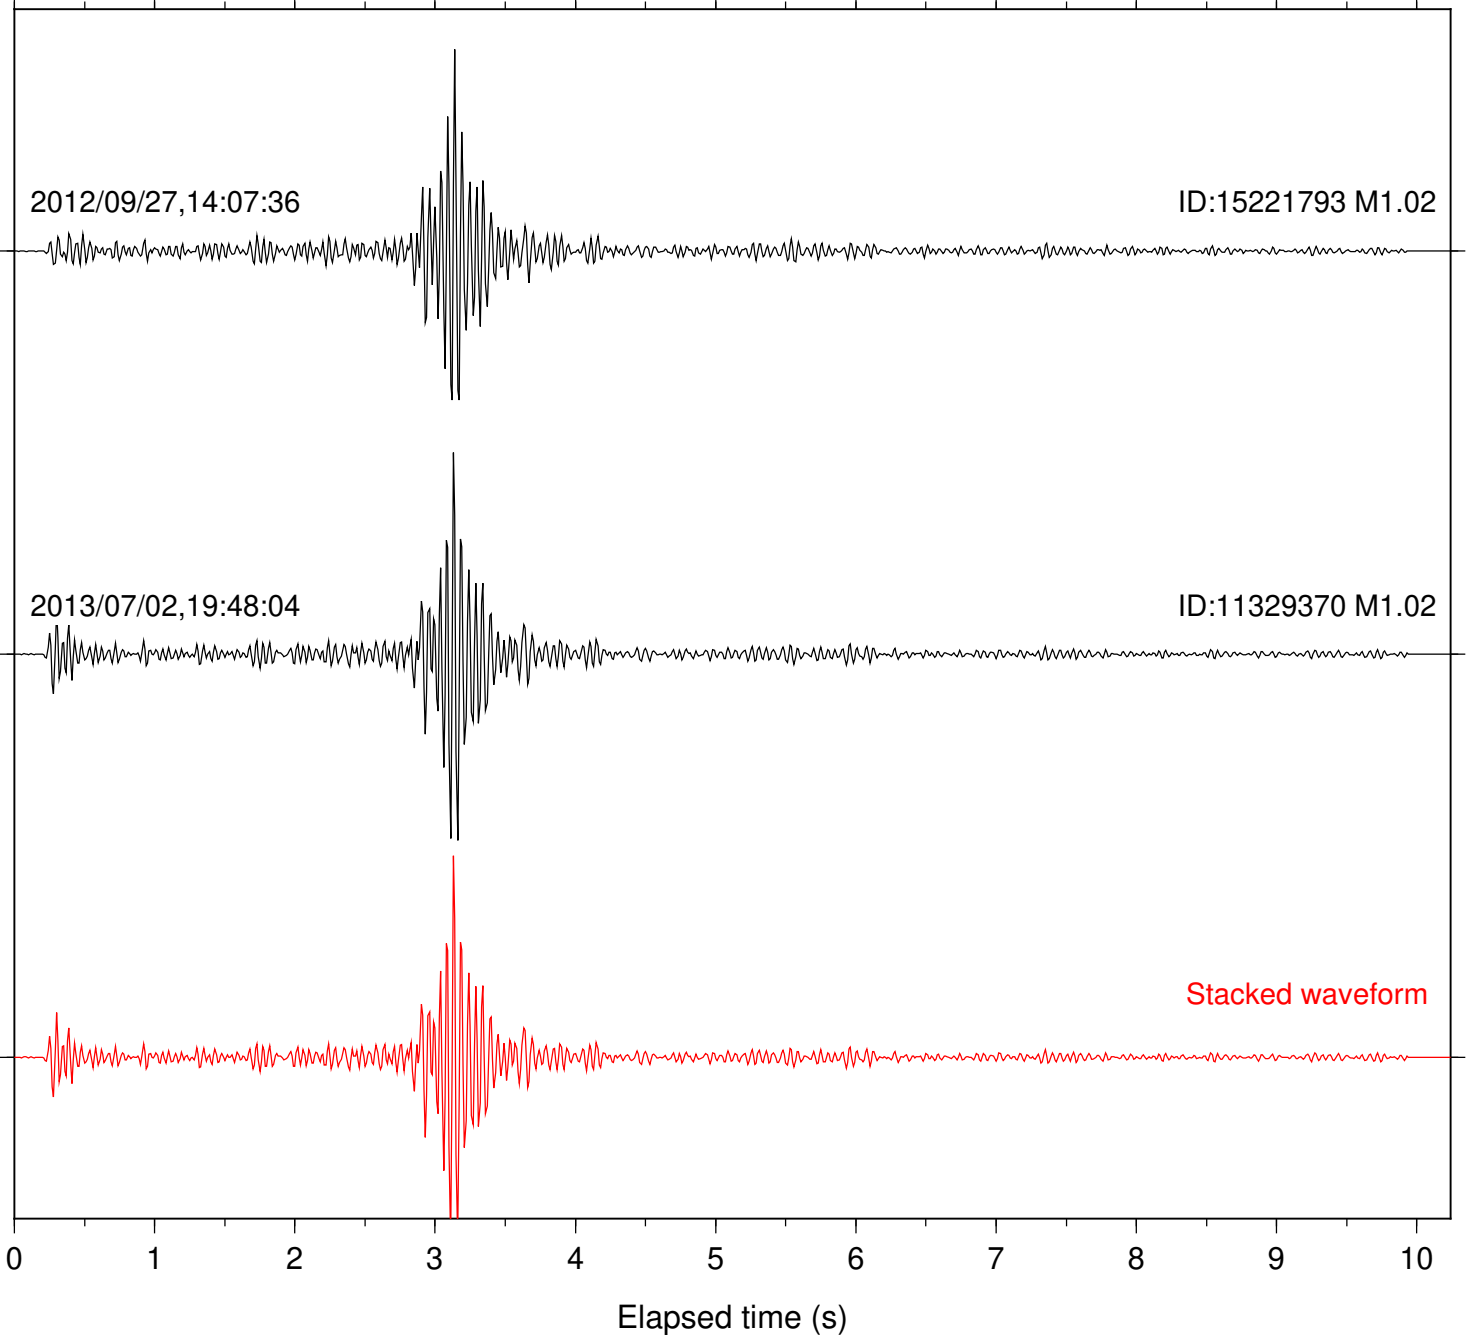

Station: DGR Com: HHZ

Focal depth: 13.35 km

2012/09/27,14:07:36

ID:15221793 M1.02

2013/07/02,19:48:04

ID:11329370 M1.02

Stacked waveform