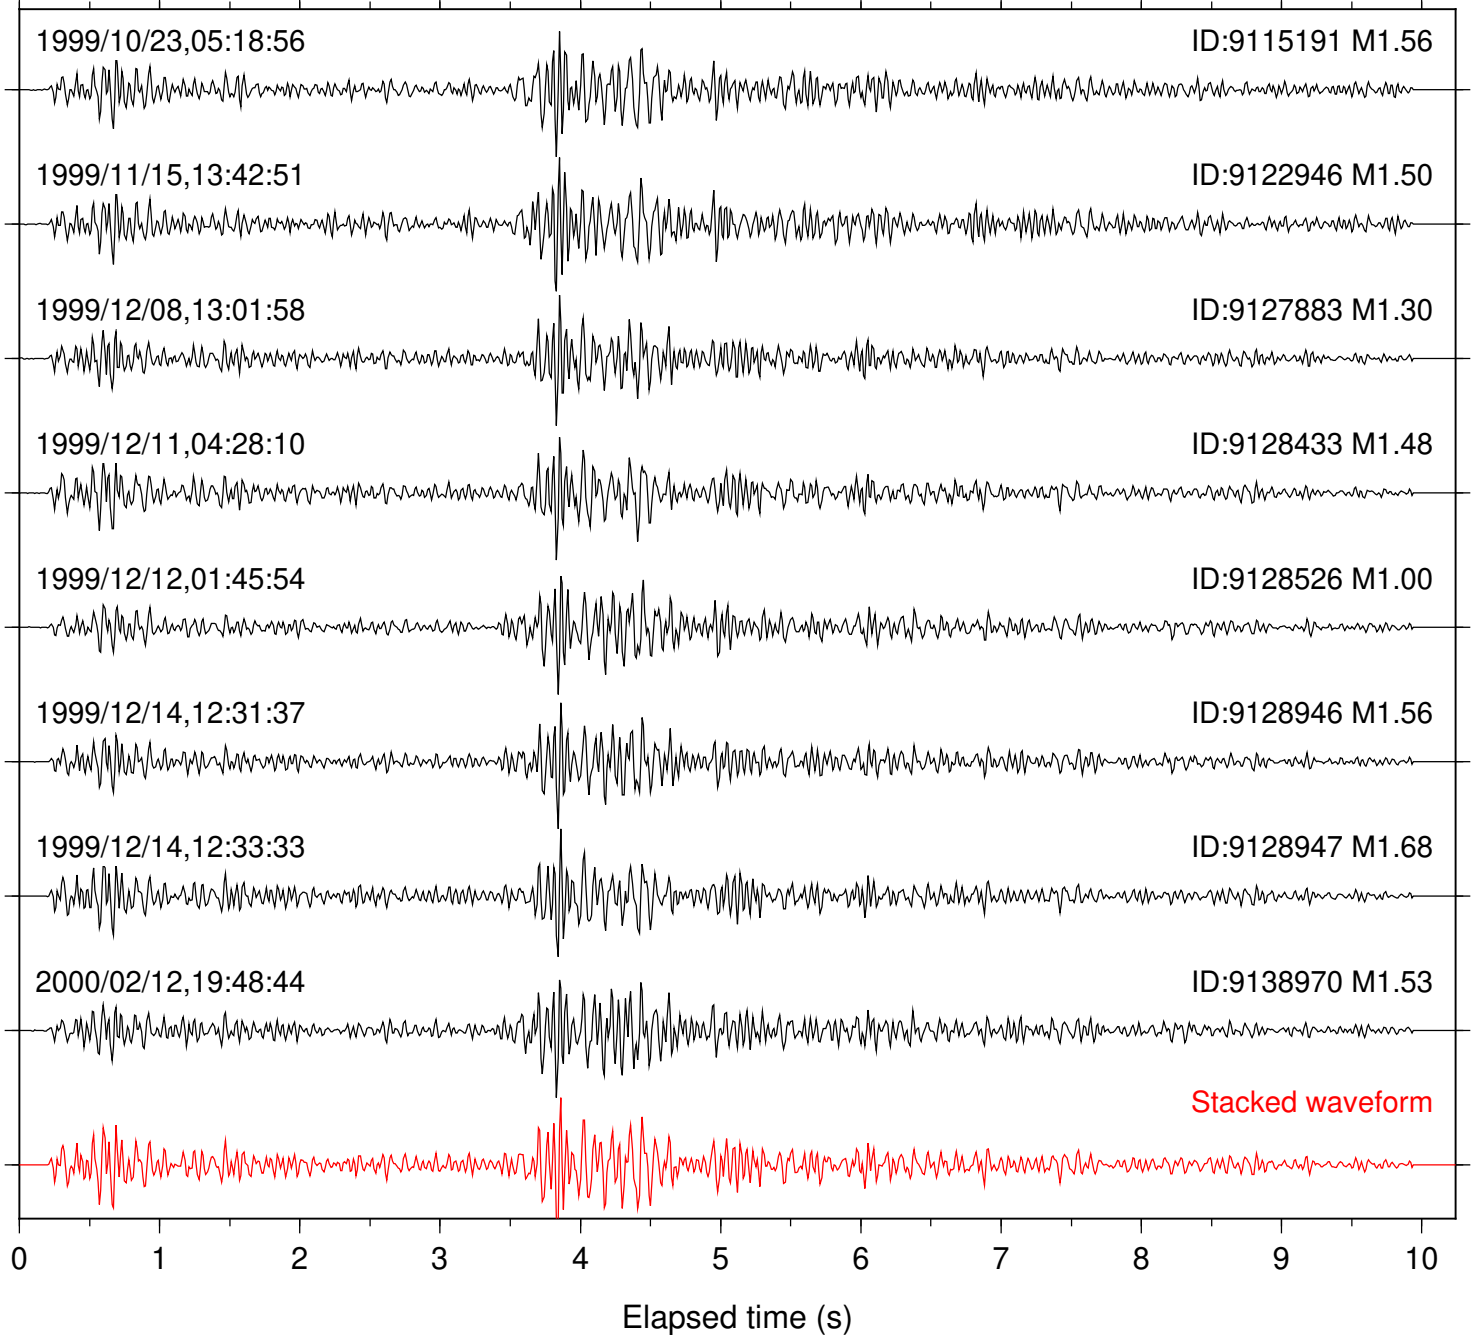

Station: BAC Com: EHZ

Focal depth: 8.45 km