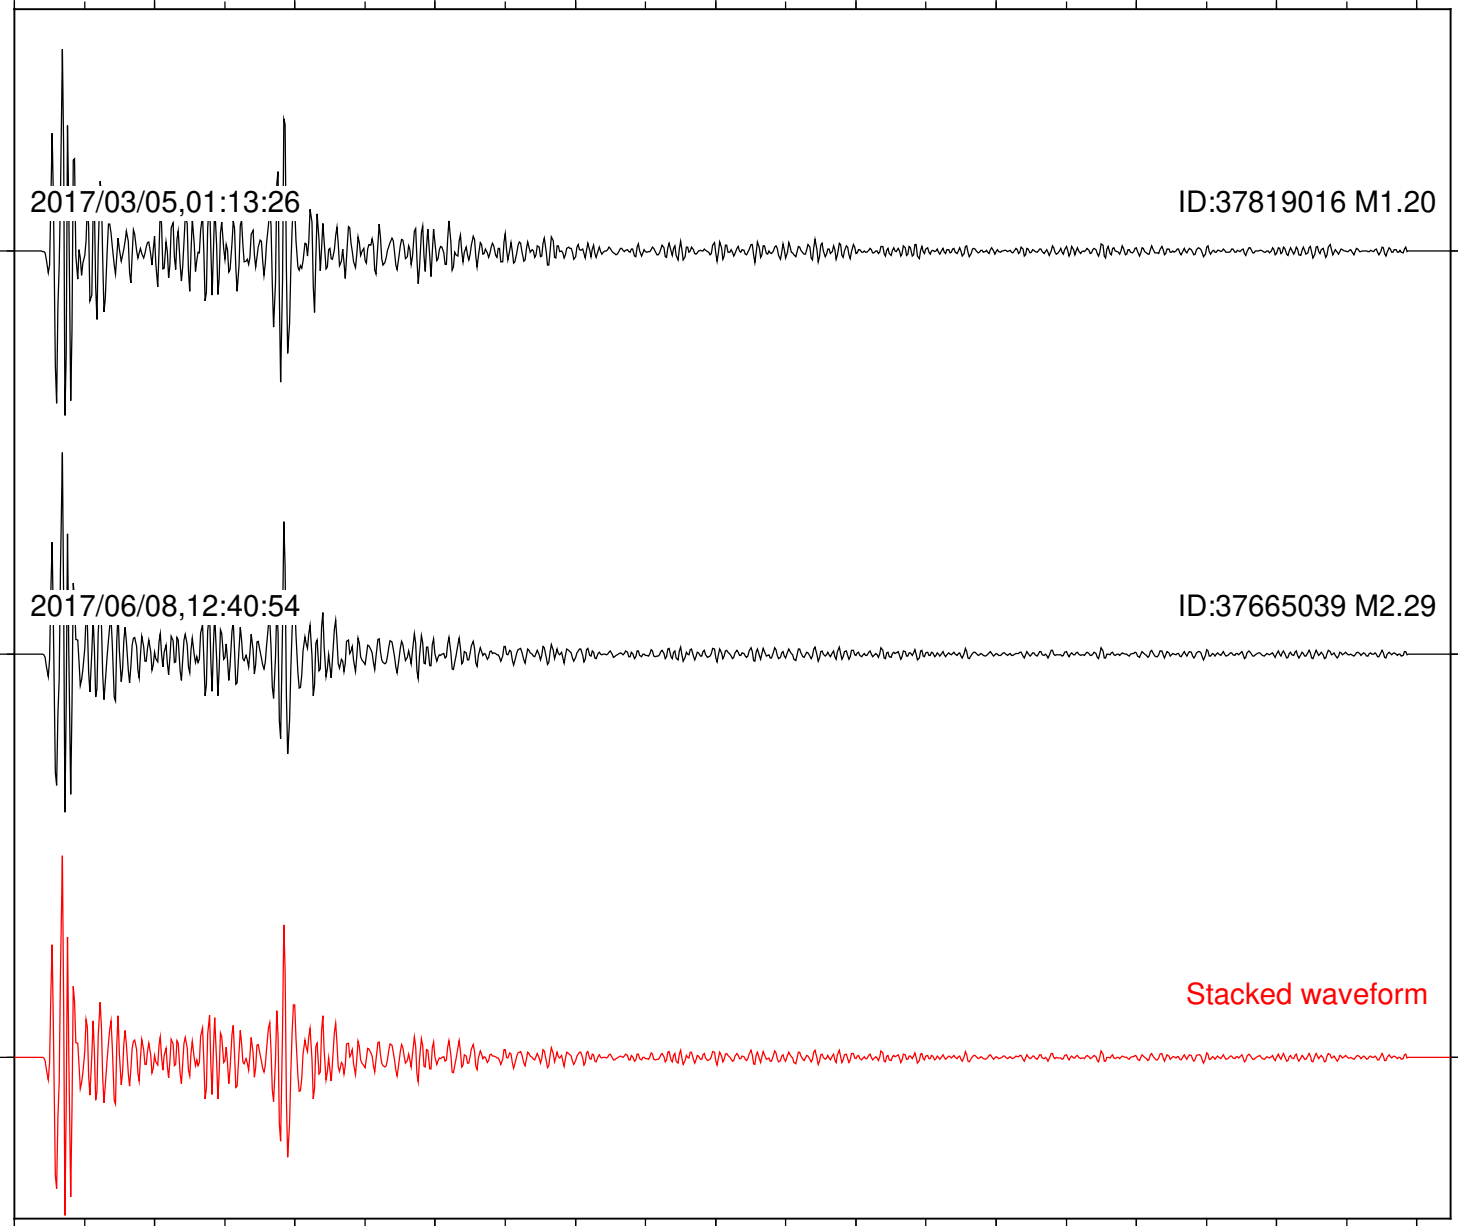

ID:37665039 M2.29

Stacked waveform

0 1 2 3 4 5 6 7 8 9 10  
Elapsed time (s)

Station: CSH Com: HHZ

Focal depth: 6.06 km

Station: FRD Com: HHZ

Focal depth: 6.06 km

Station: HMT2 Com: HHZ