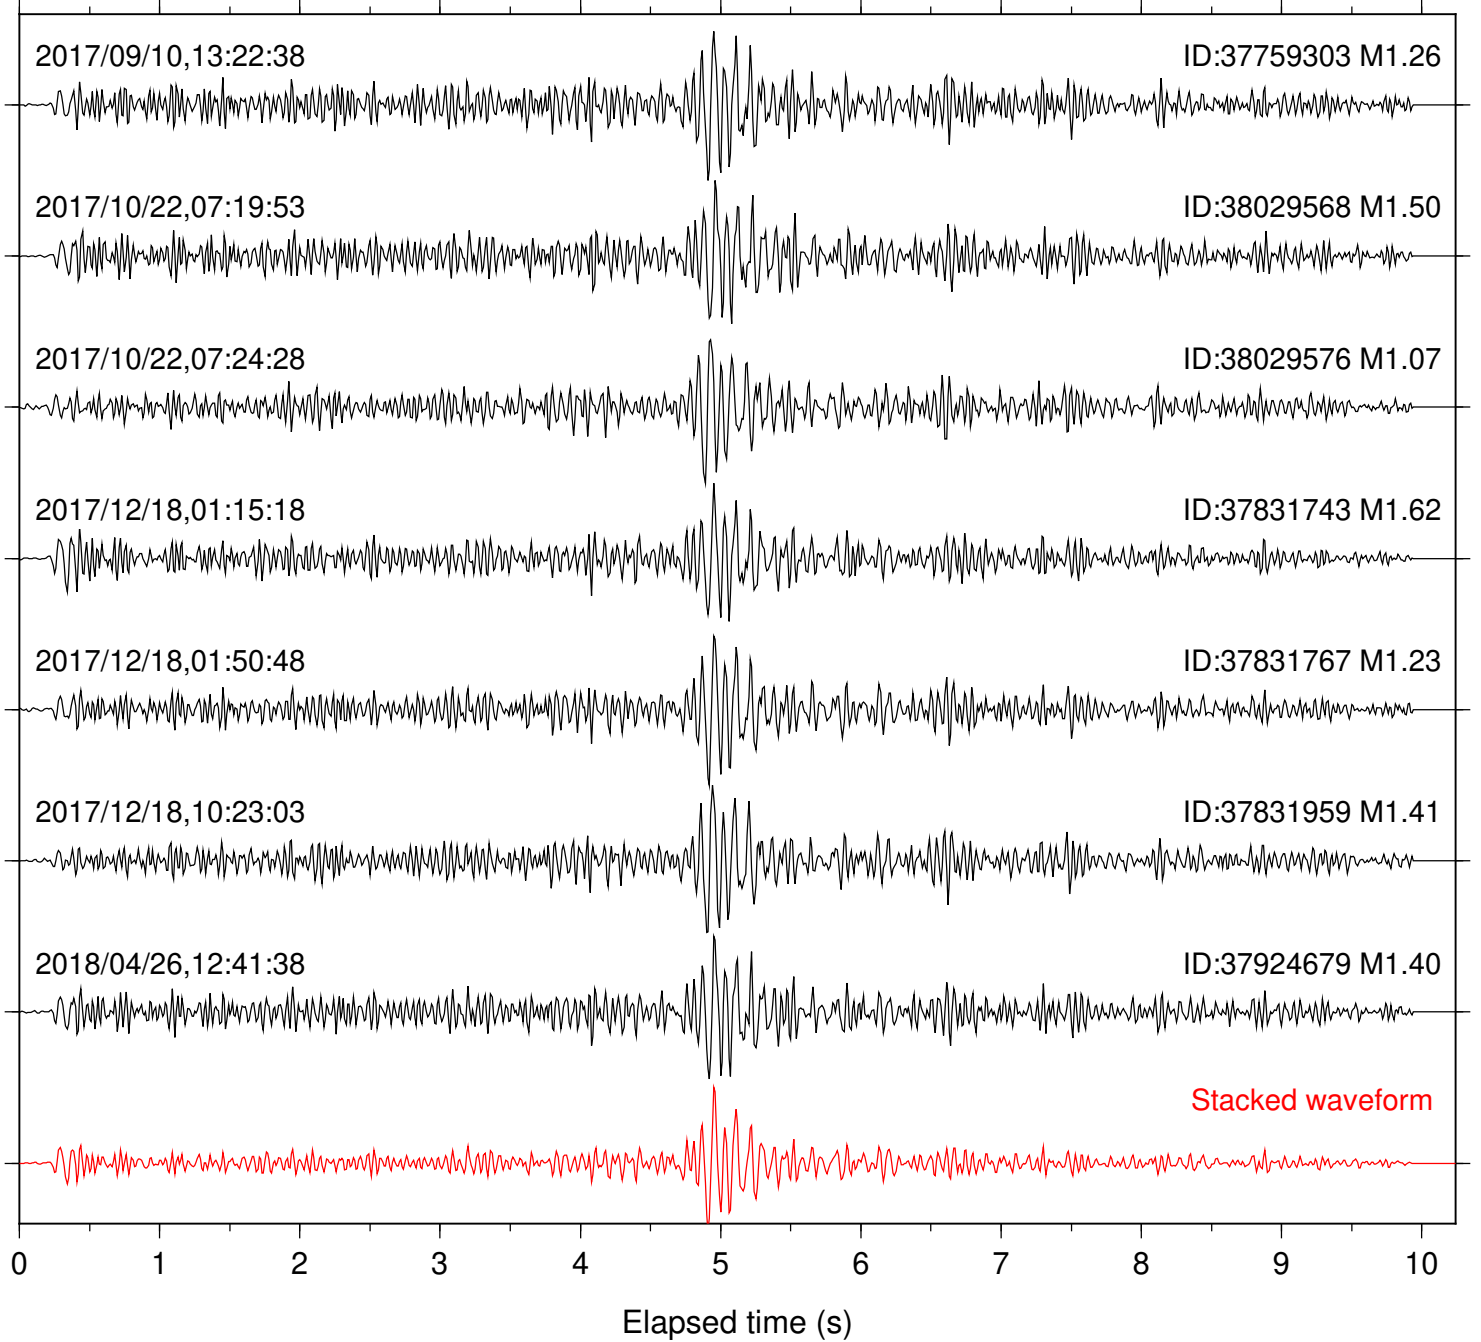

Station: SMER Com: HHZ

Focal depth: 6.30 km