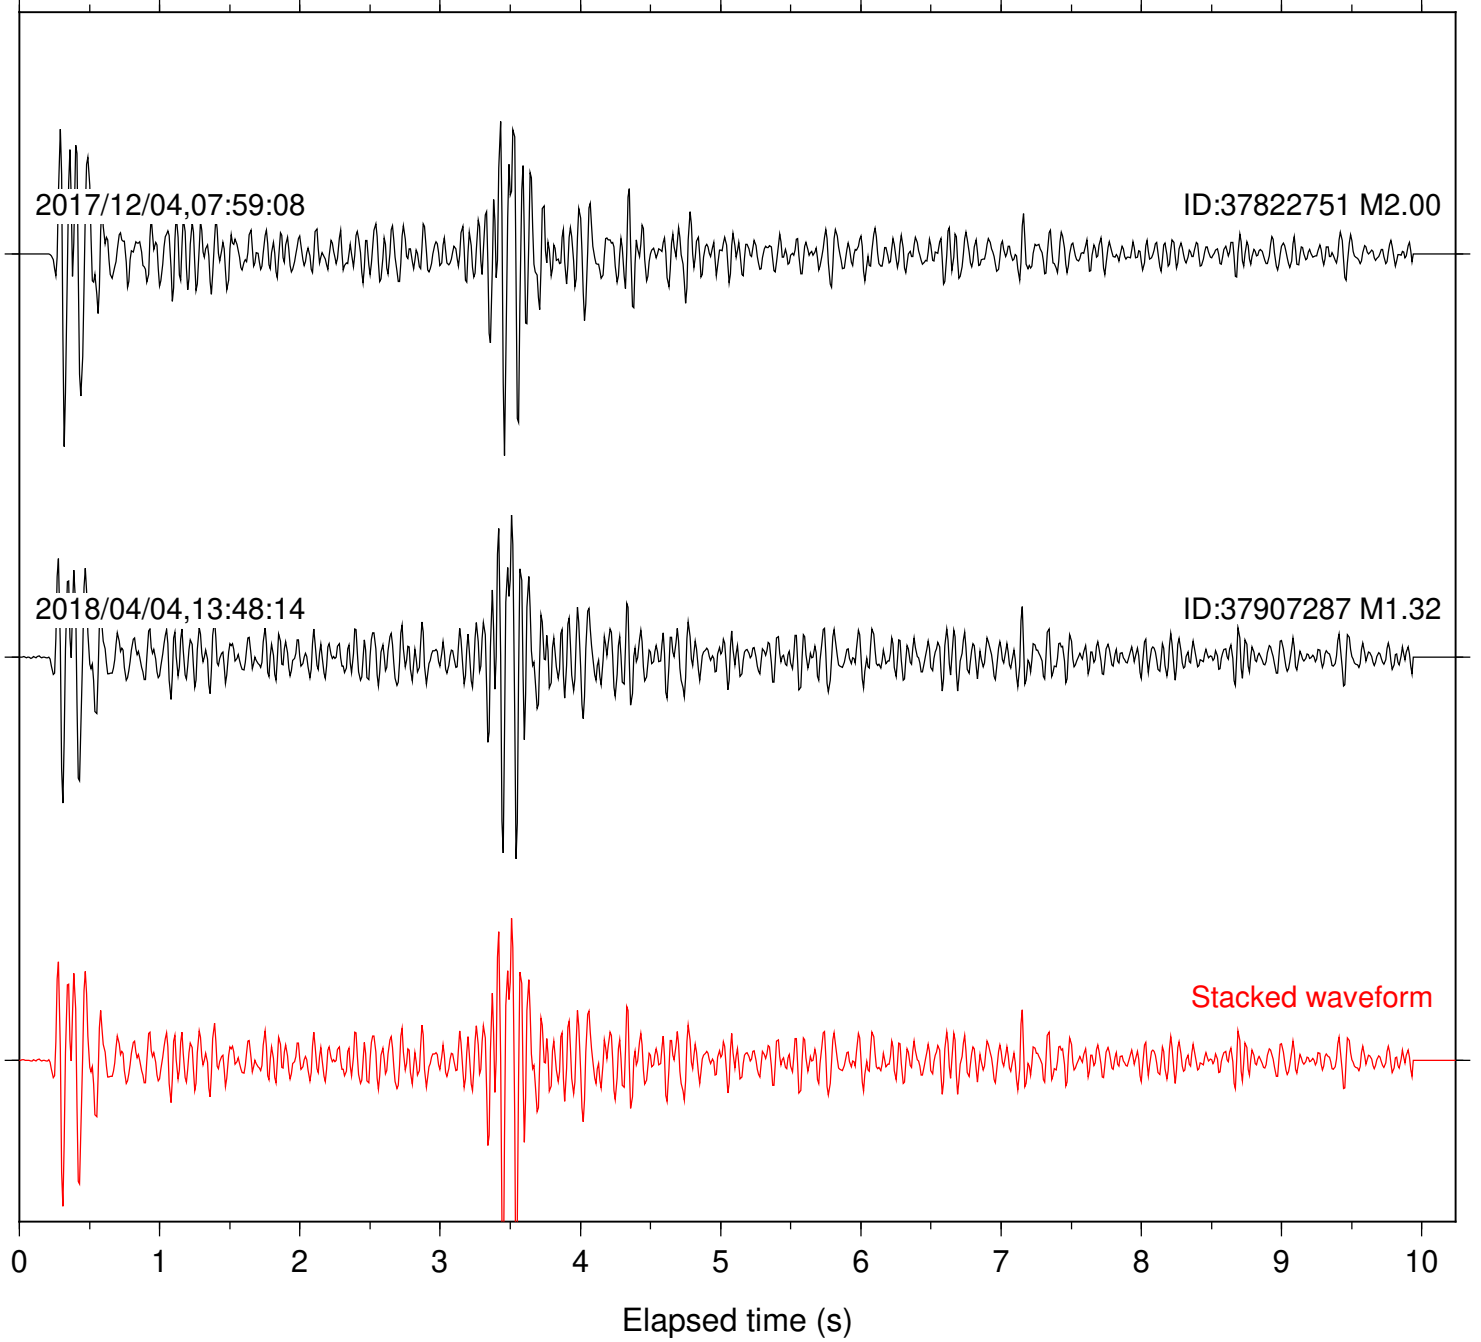

Station: B087 Com: EHZ

Focal depth: 7.05 km

Station: CSH Com: HHZ

Focal depth: 7.05 km

Station: PFO Com: HHZ

Focal depth: 7.05 km

Station: SND Com: HHZ

Focal depth: 7.05 km