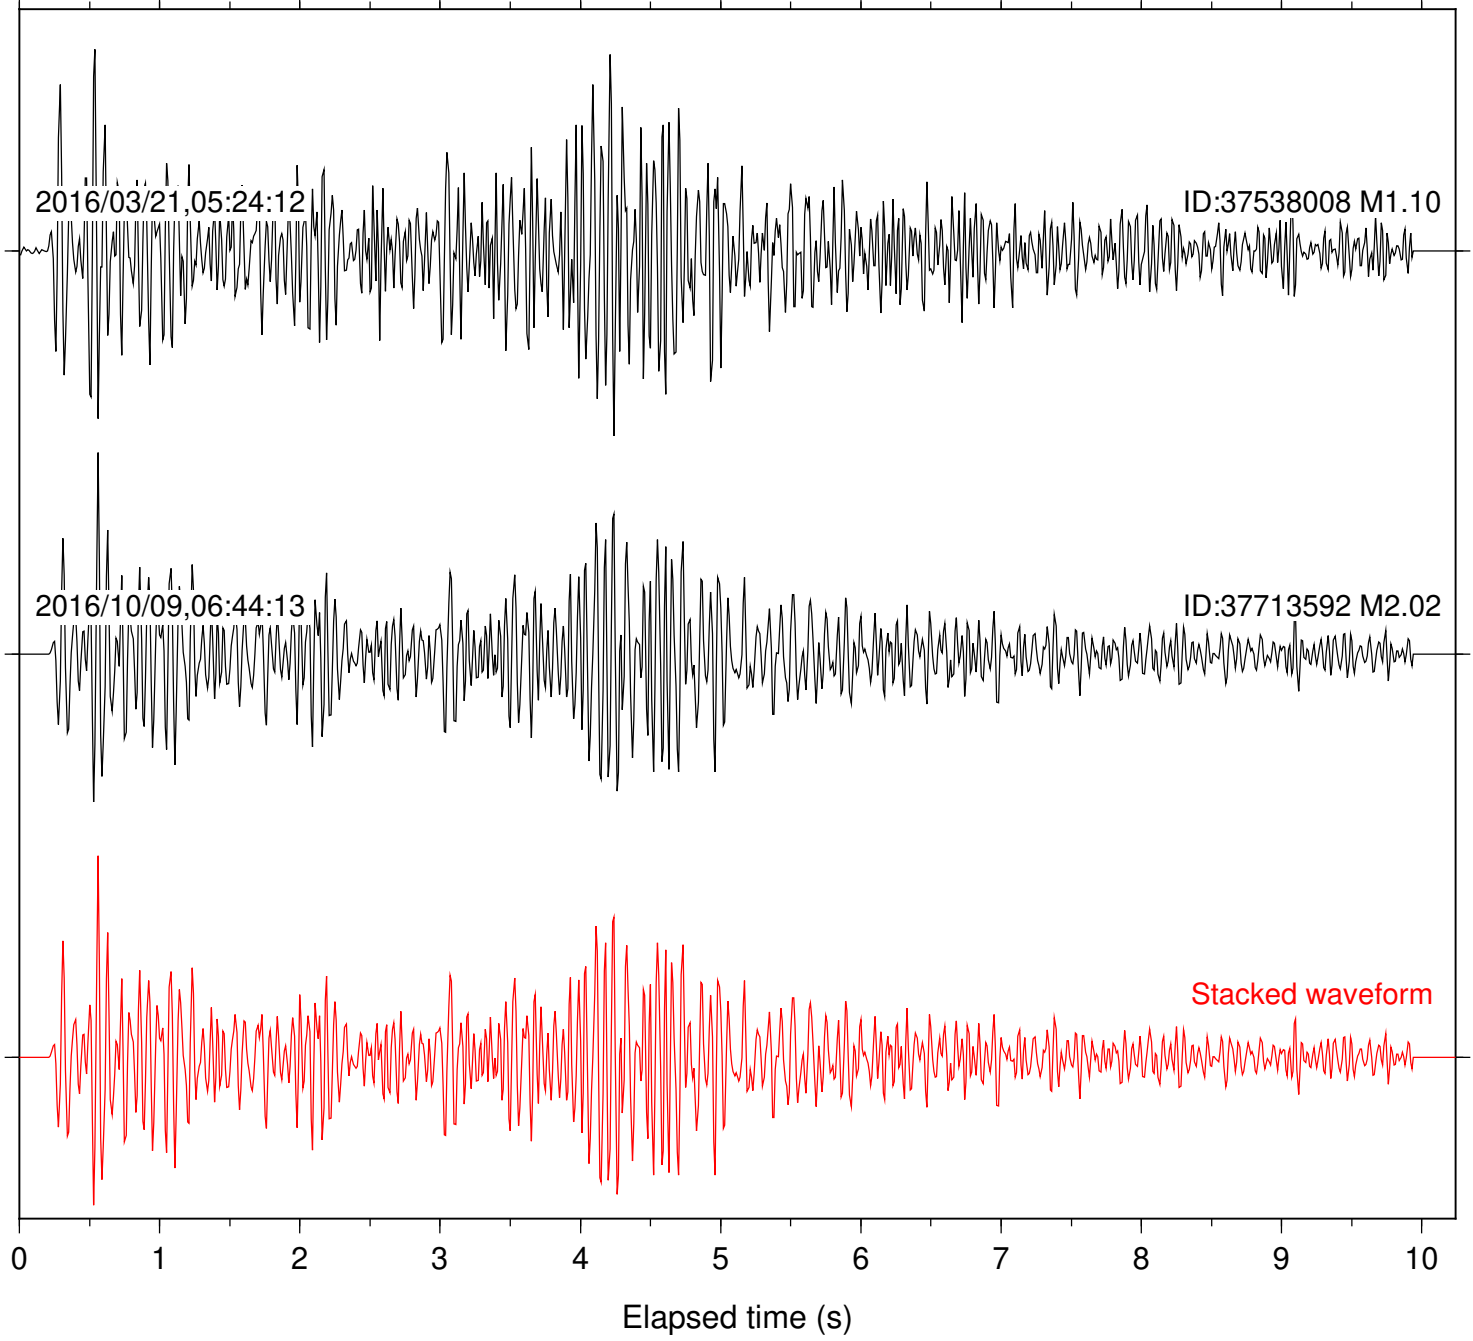

Station: FRD Com: HHZ

Focal depth: 11.11 km