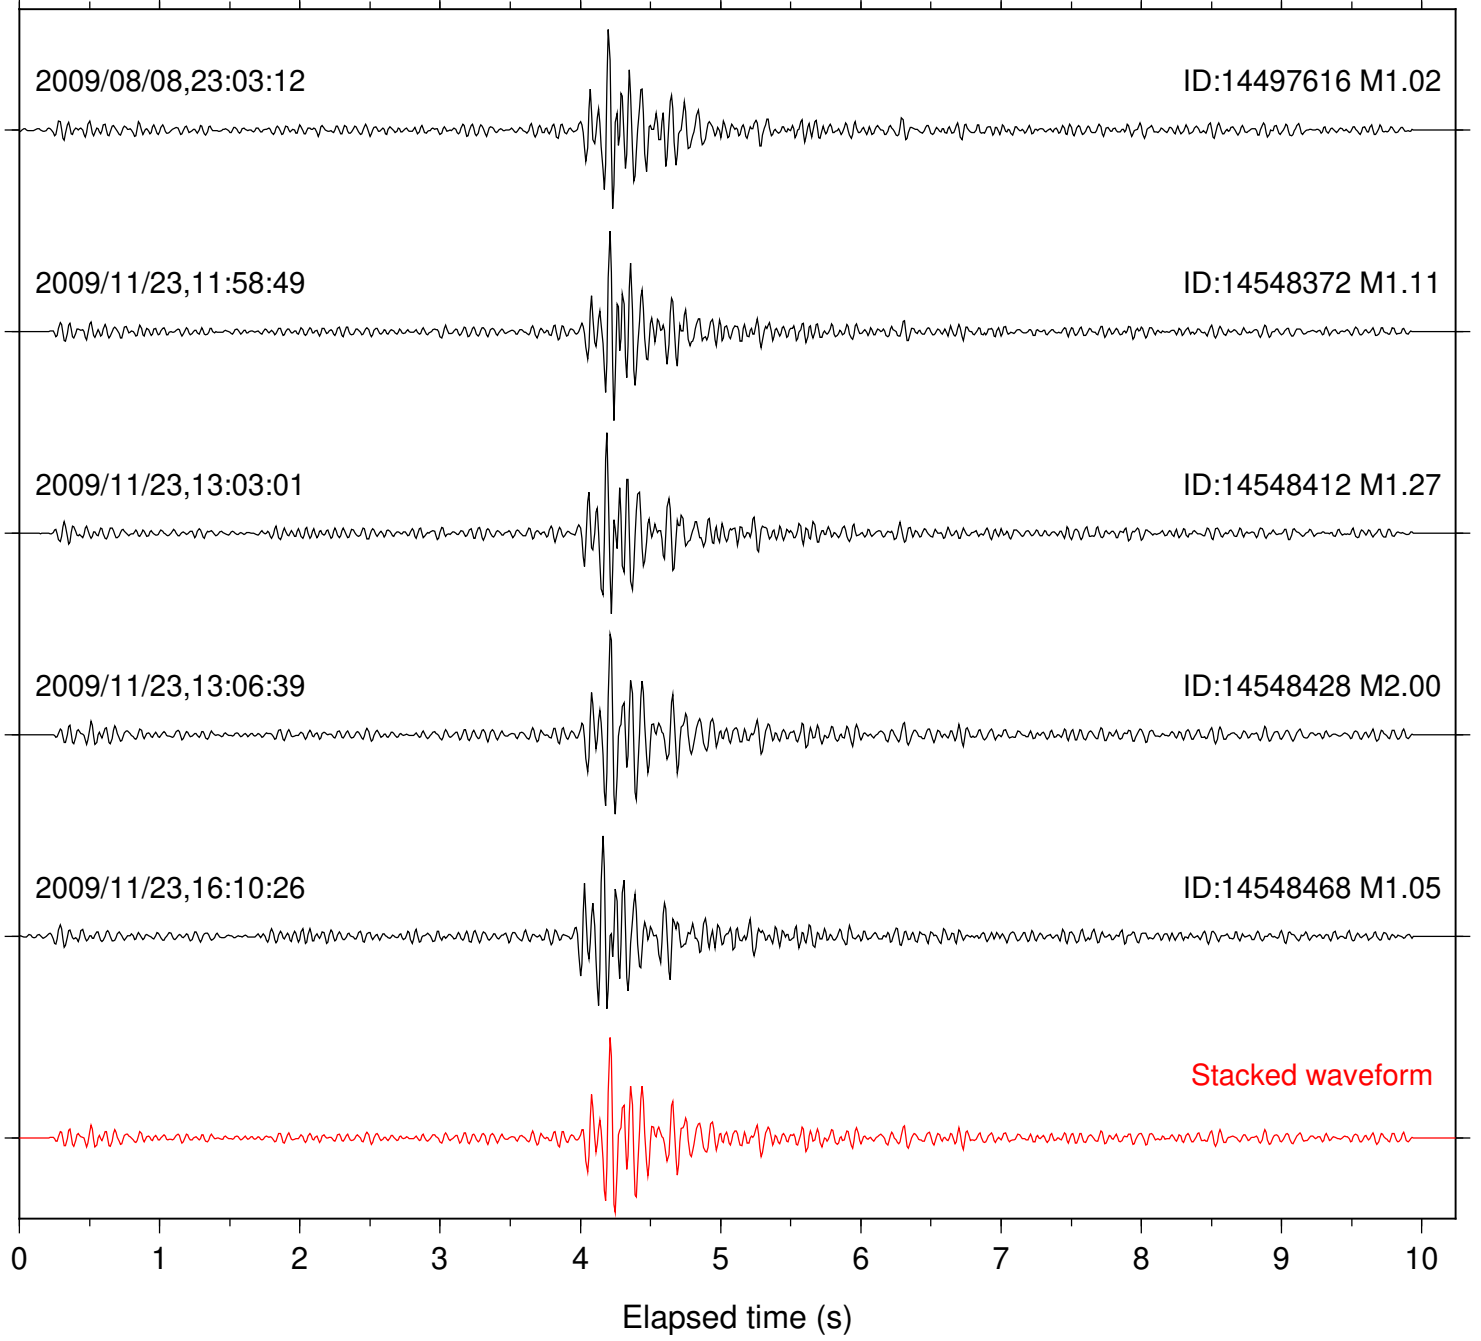

Station: DNR Com: HHZ

Focal depth: 9.33 km

Station: FRD Com: HHZ

Focal depth: 9.33 km

Station: KNW Com: HHZ

Focal depth: 9.33 km

Station: LVA2 Com: HHZ

Focal depth: 9.33 km