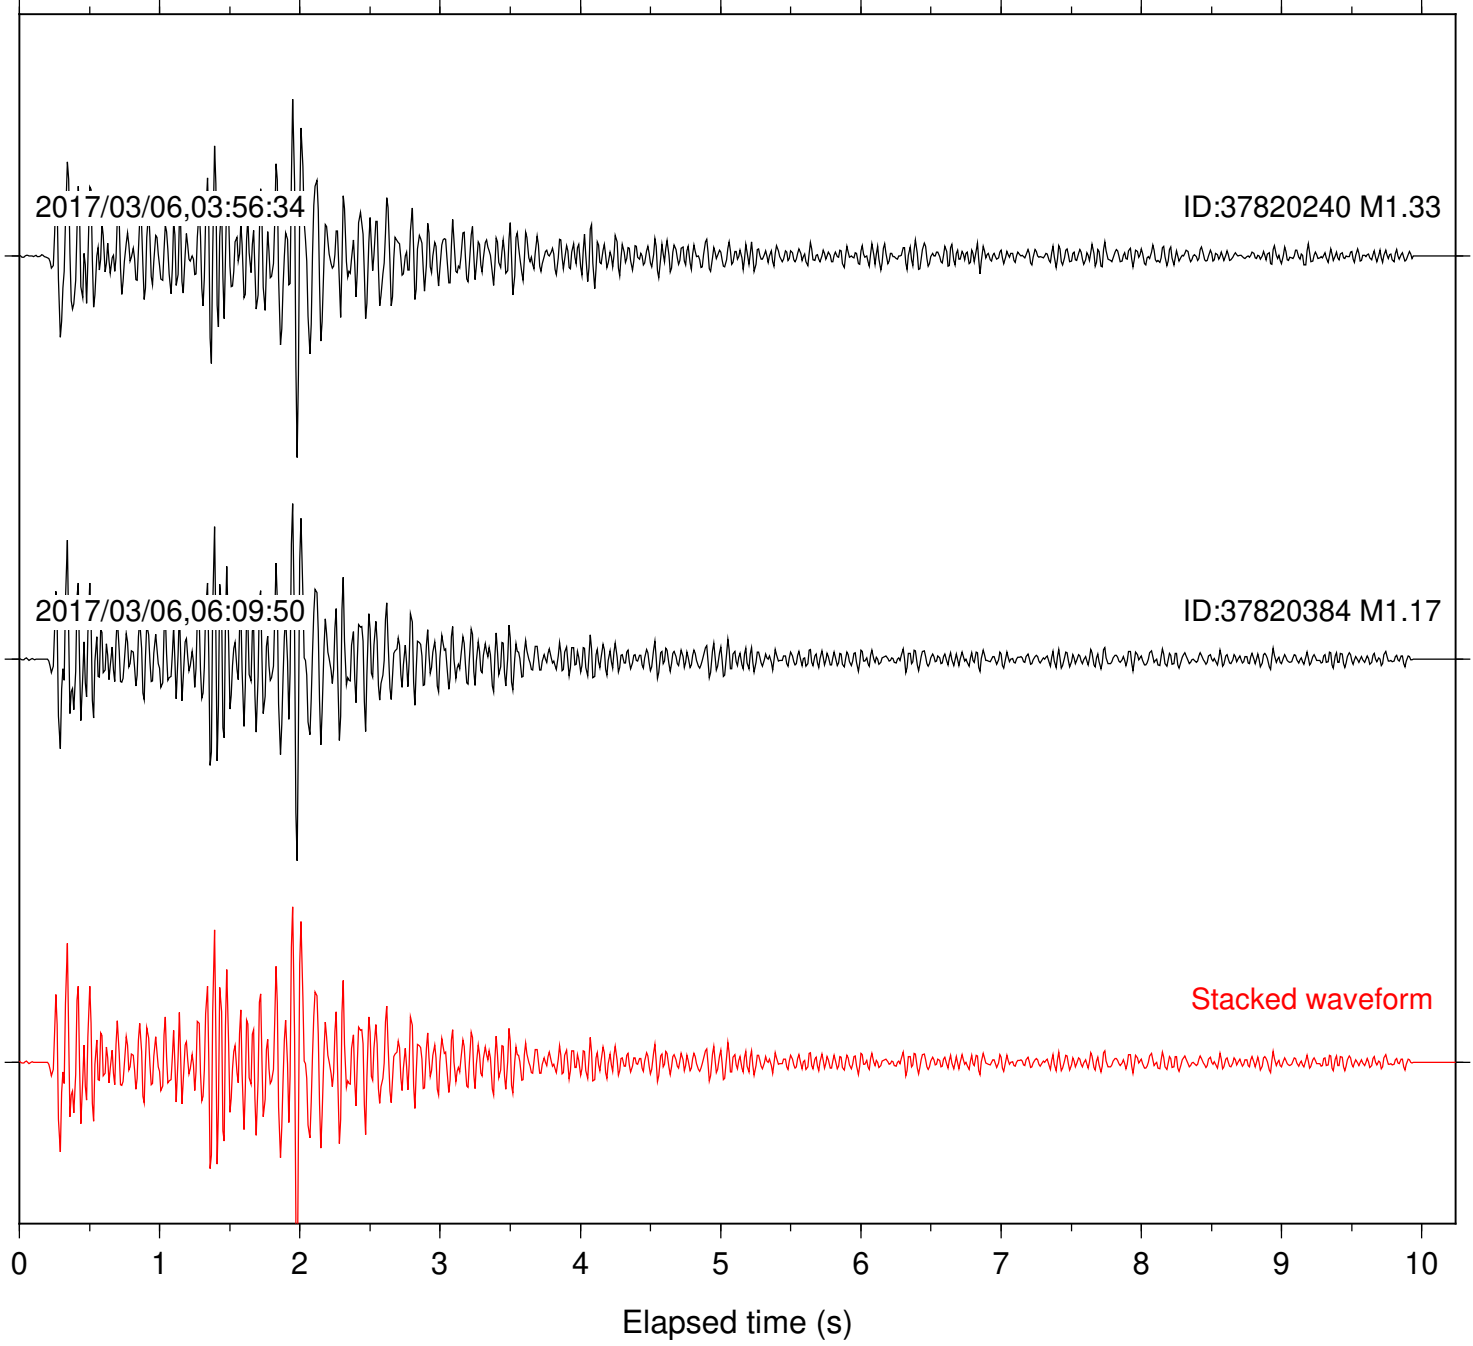

Station: CRY Com: HHZ

Focal depth: 7.15 km