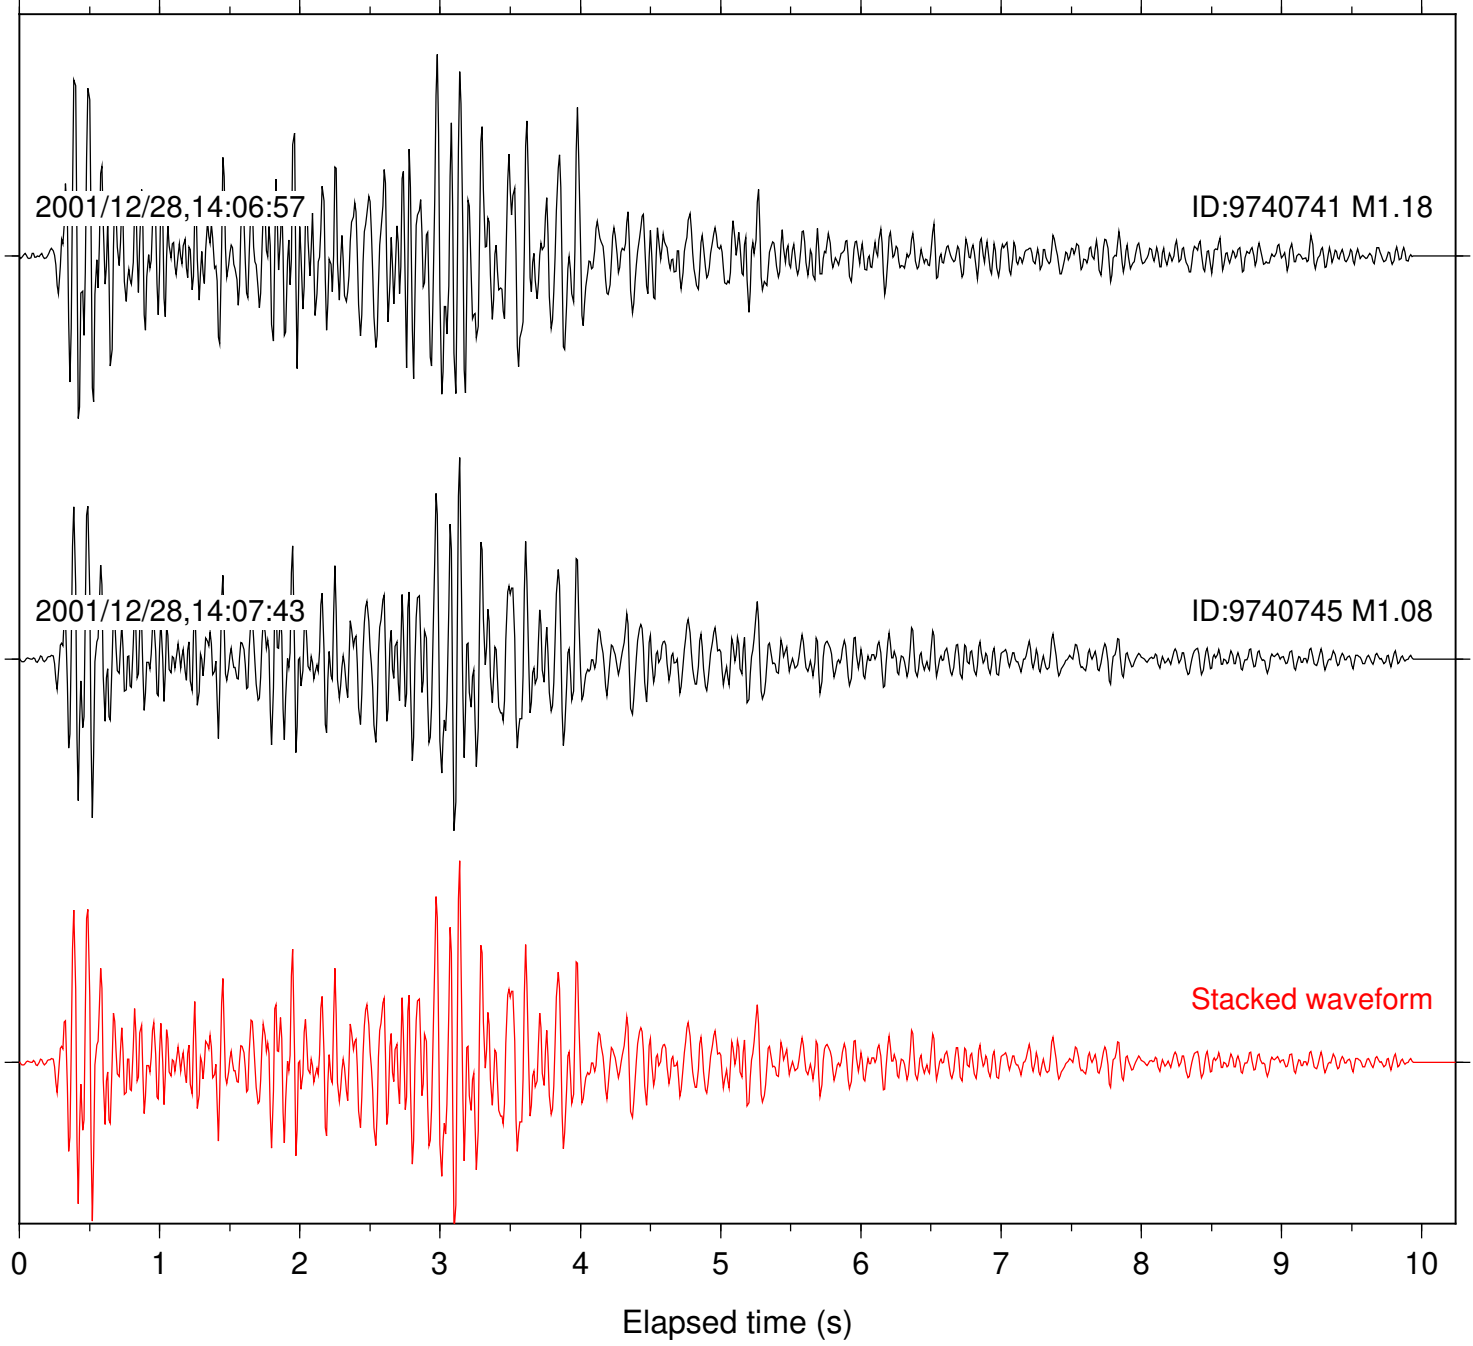

Focal depth: 11.45 km

Station: RDM Com: HHZ

Focal depth: 11.48 km

Station: SND Com: HHZ

Focal depth: 11.48 km

Station: B082 Com: EHZ

Focal depth: 6.39 km

Station: B087 Com: EHZ