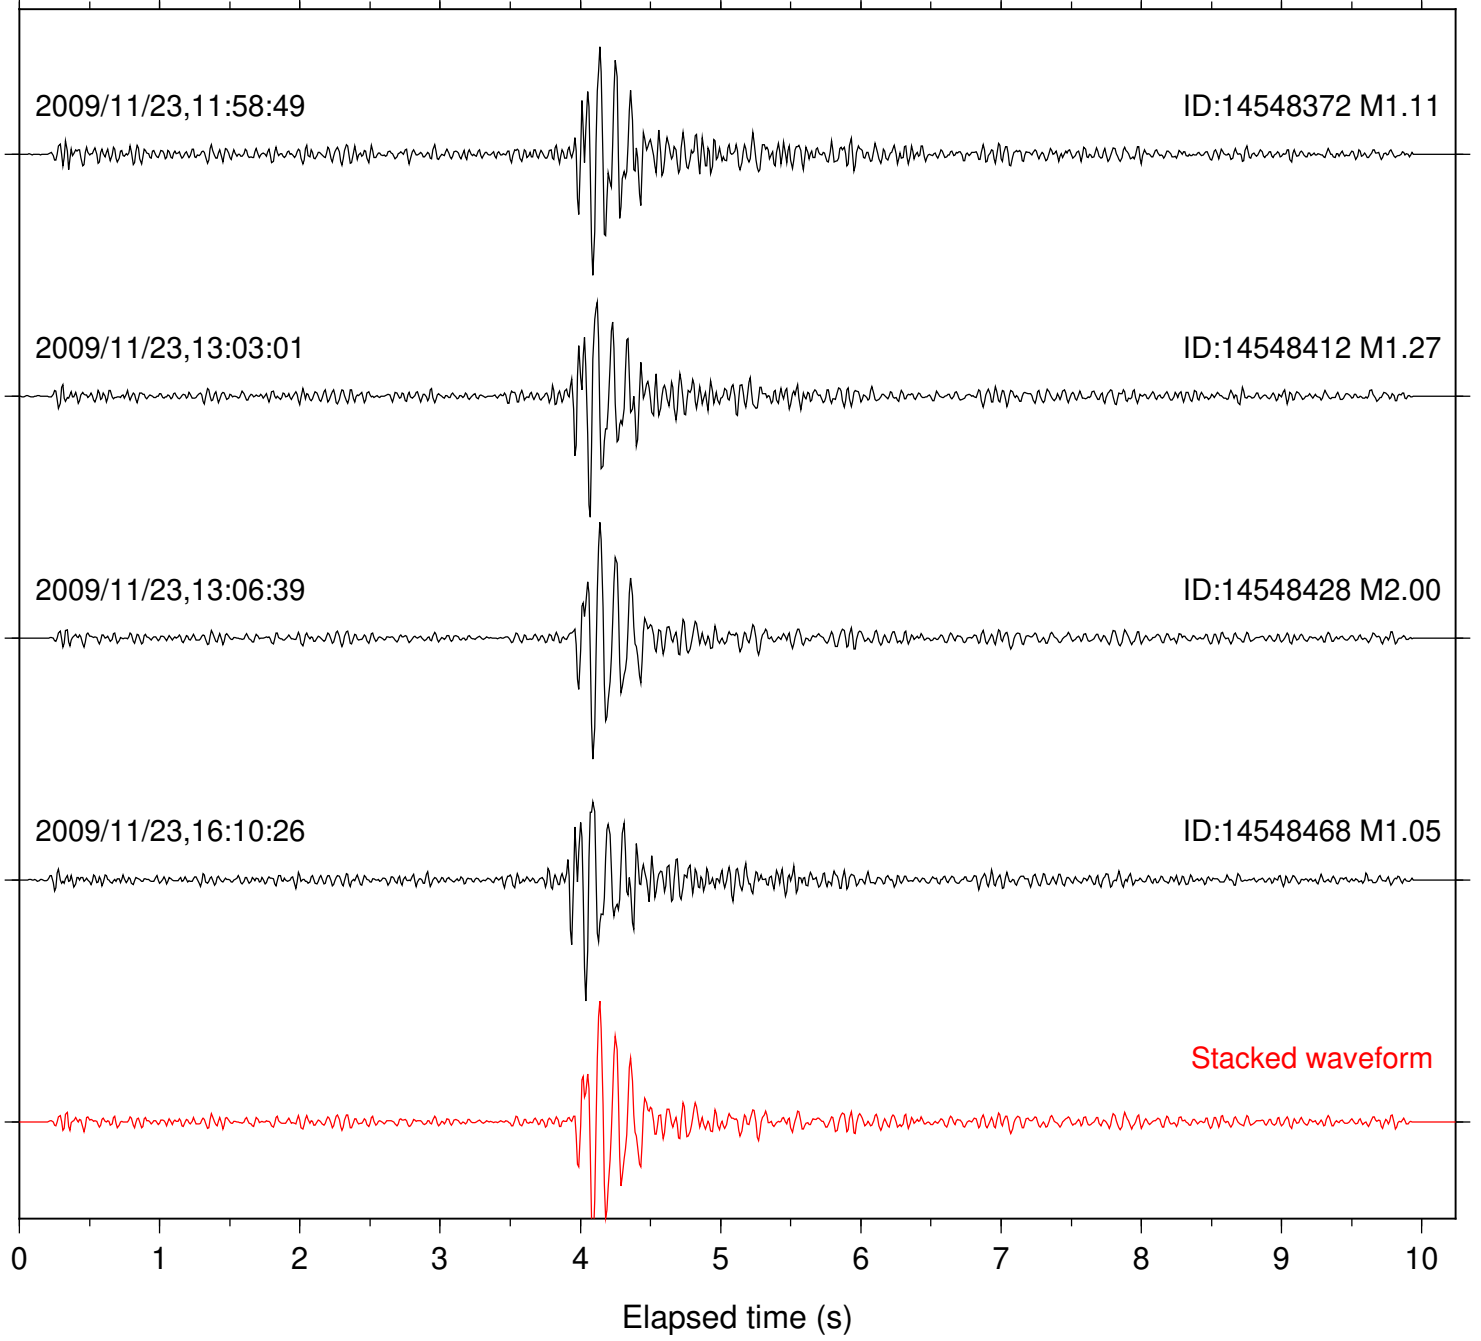

Station: B081 Com: EHZ

Focal depth: 9.33 km