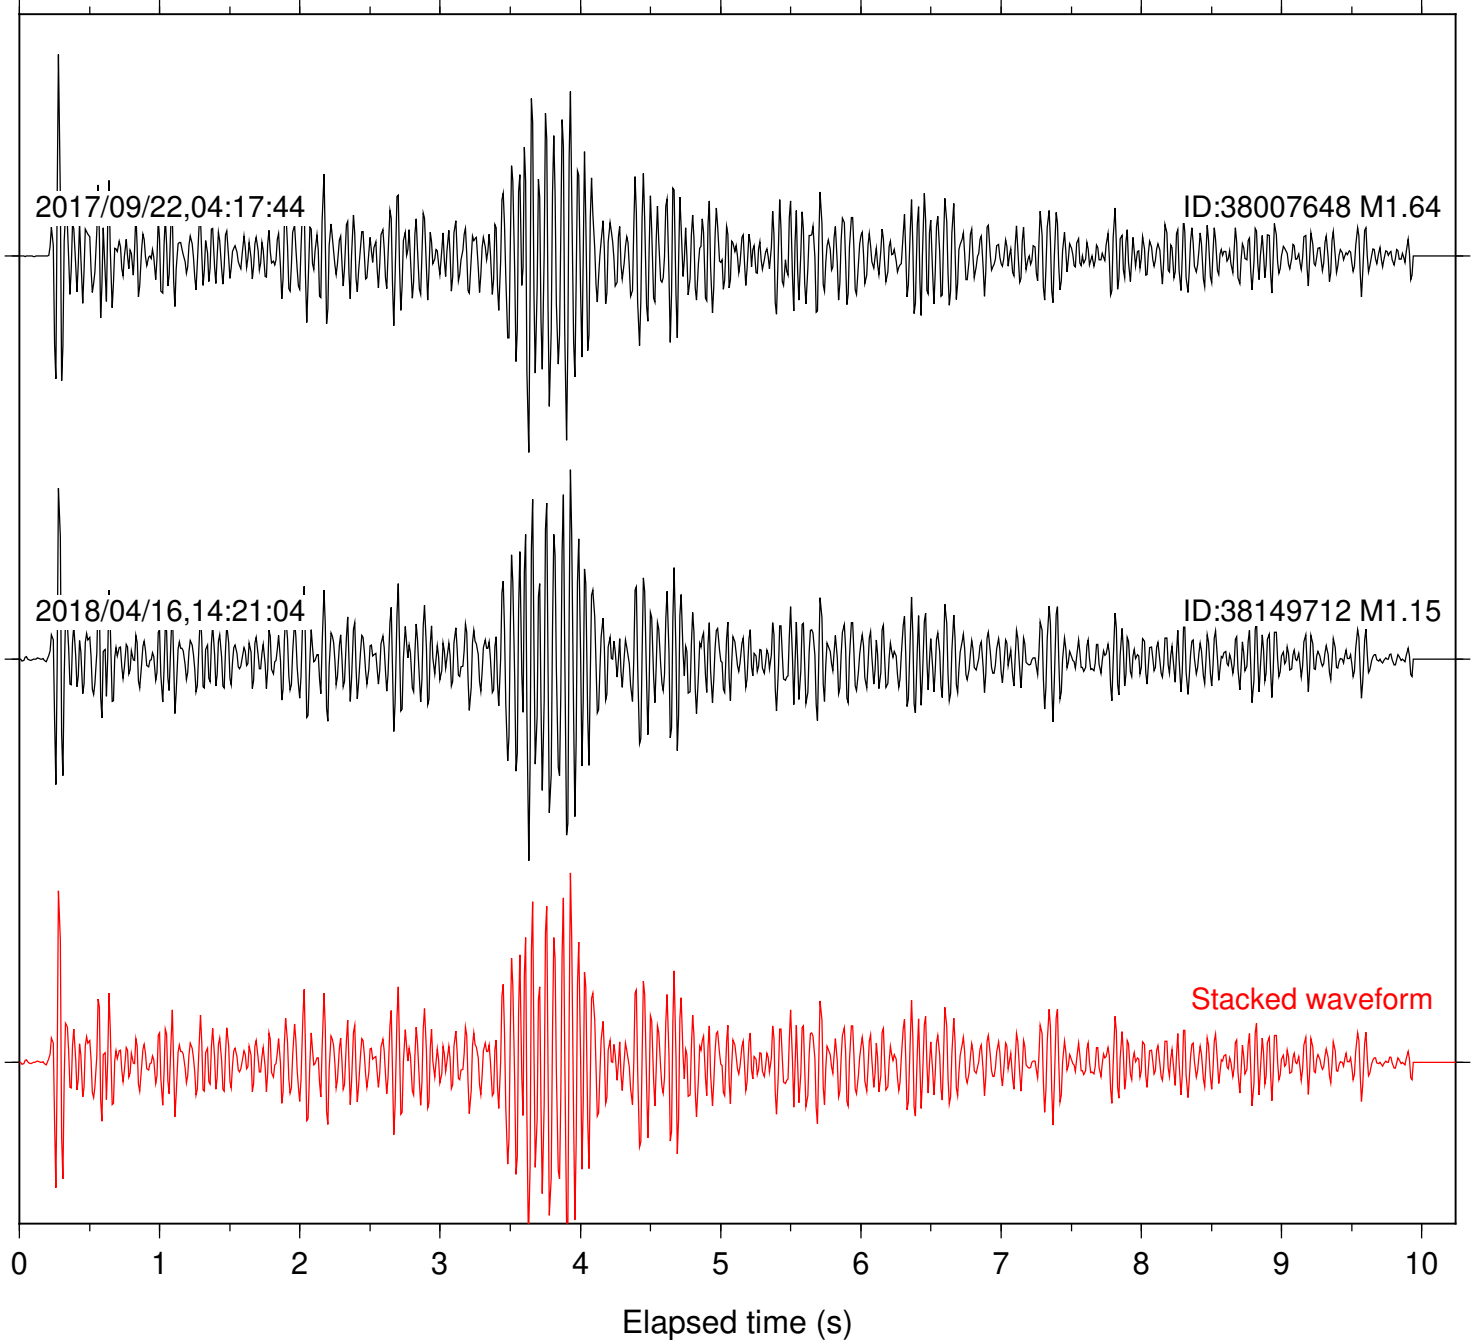

Station: DGR Com: HHZ

Focal depth: 5.63 km