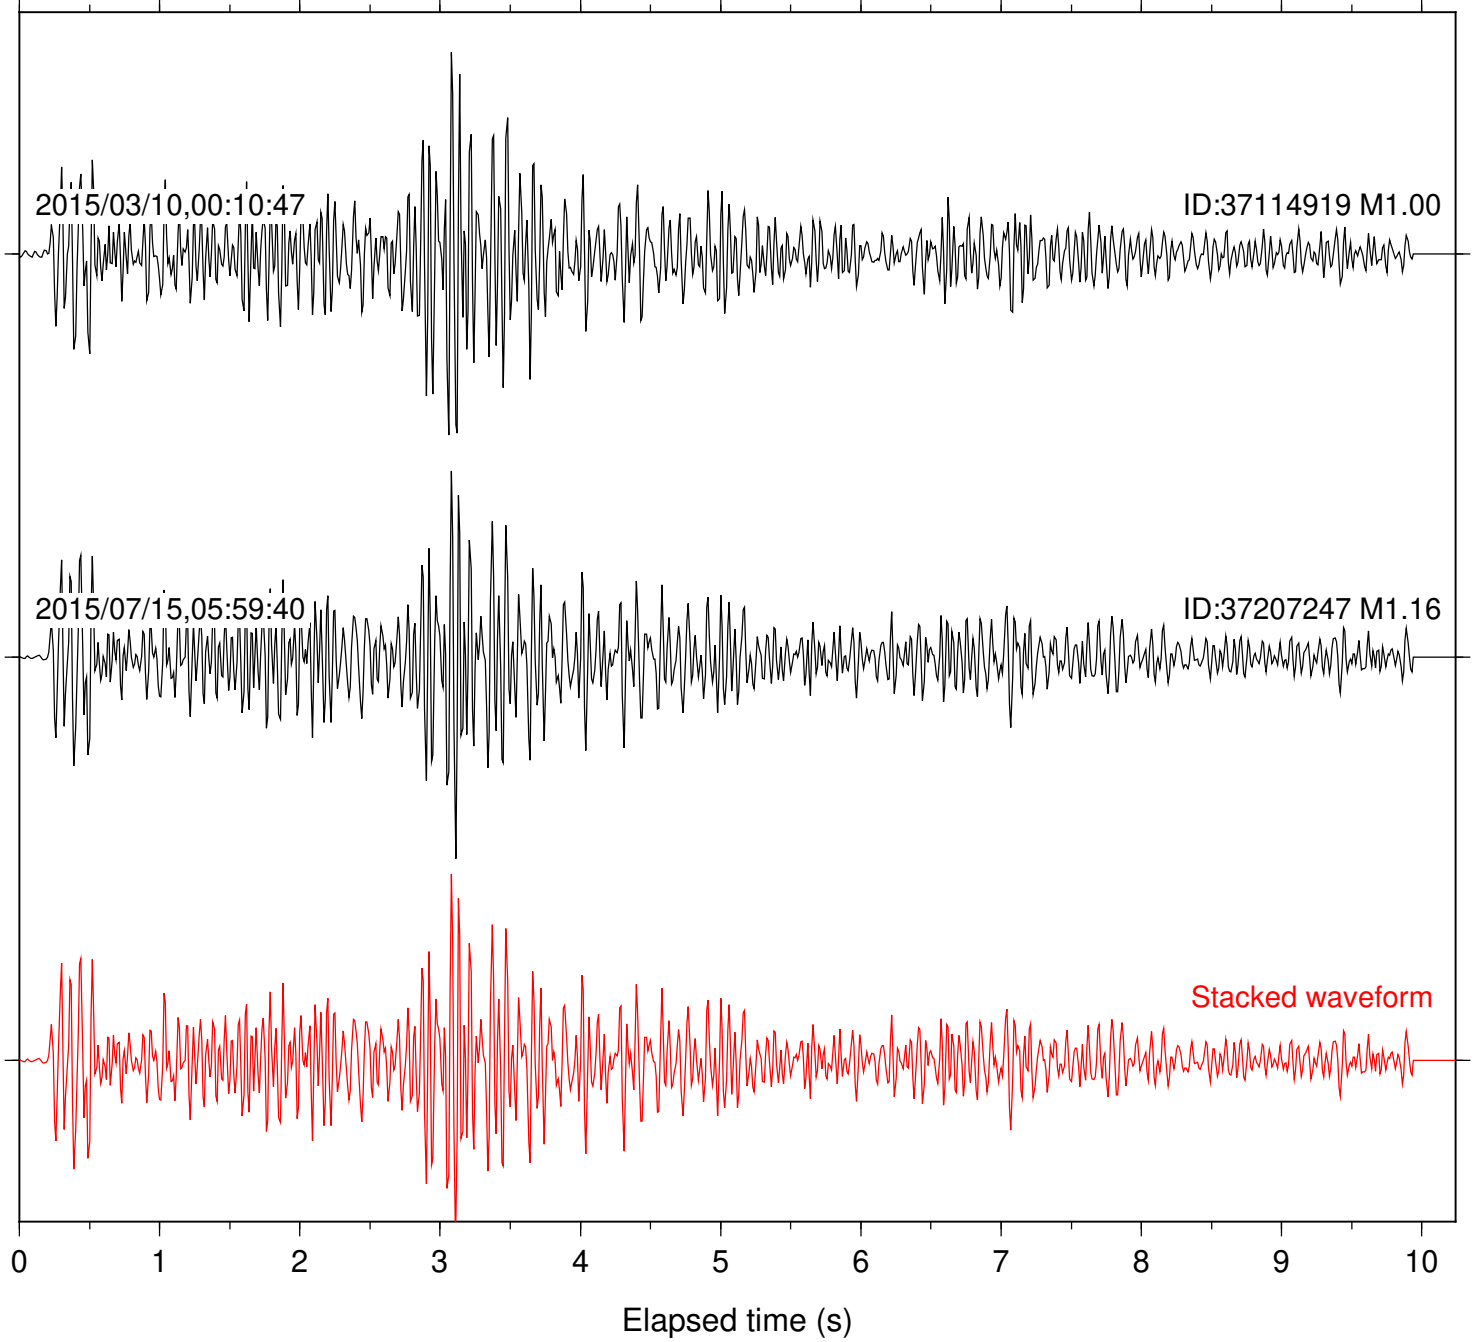

Station: B082 Com: EHZ

Focal depth: 8.29 km