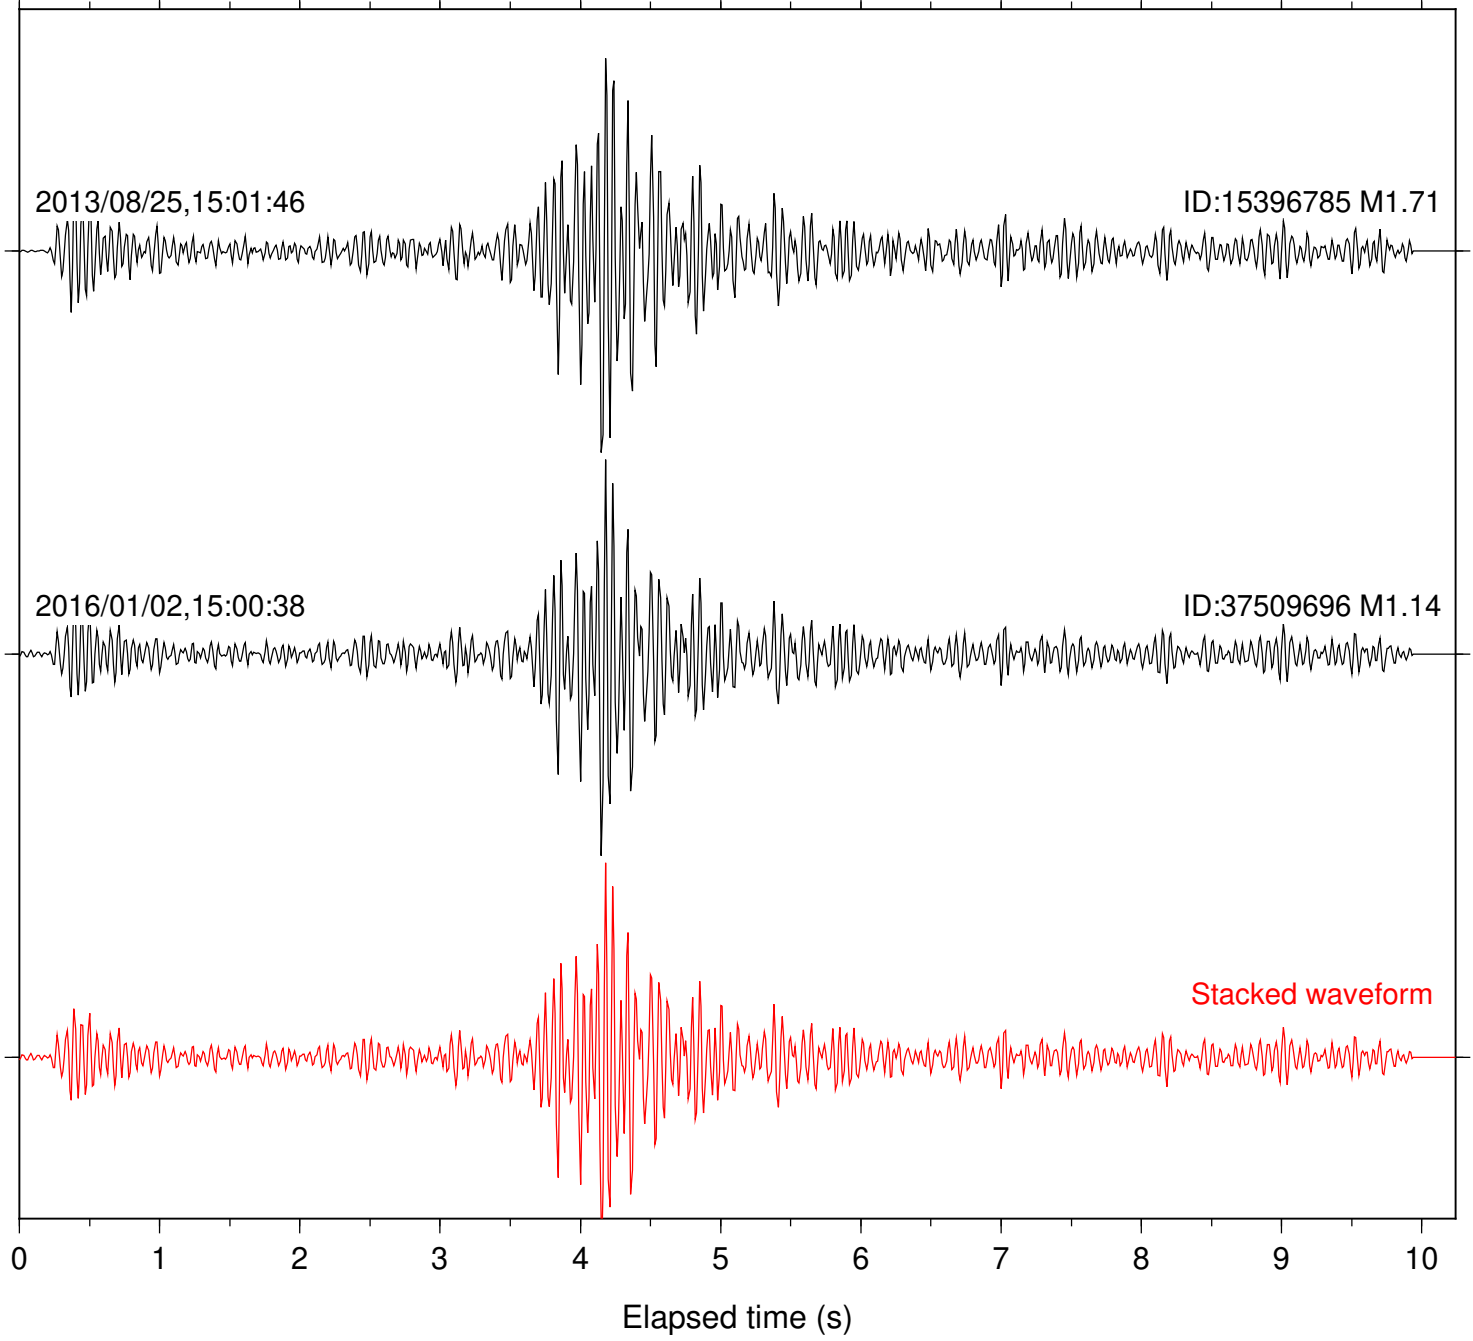

0 1 2 3 4 5 6 7 8 9 10  
Elapsed time (s)

Station: DGR Com: HHZ

Focal depth: 12.09 km

Station: DNR Com: HHZ

Focal depth: 12.09 km

Station: PFO Com: HHZ

Focal depth: 12.09 km

Station: SND Com: HHZ