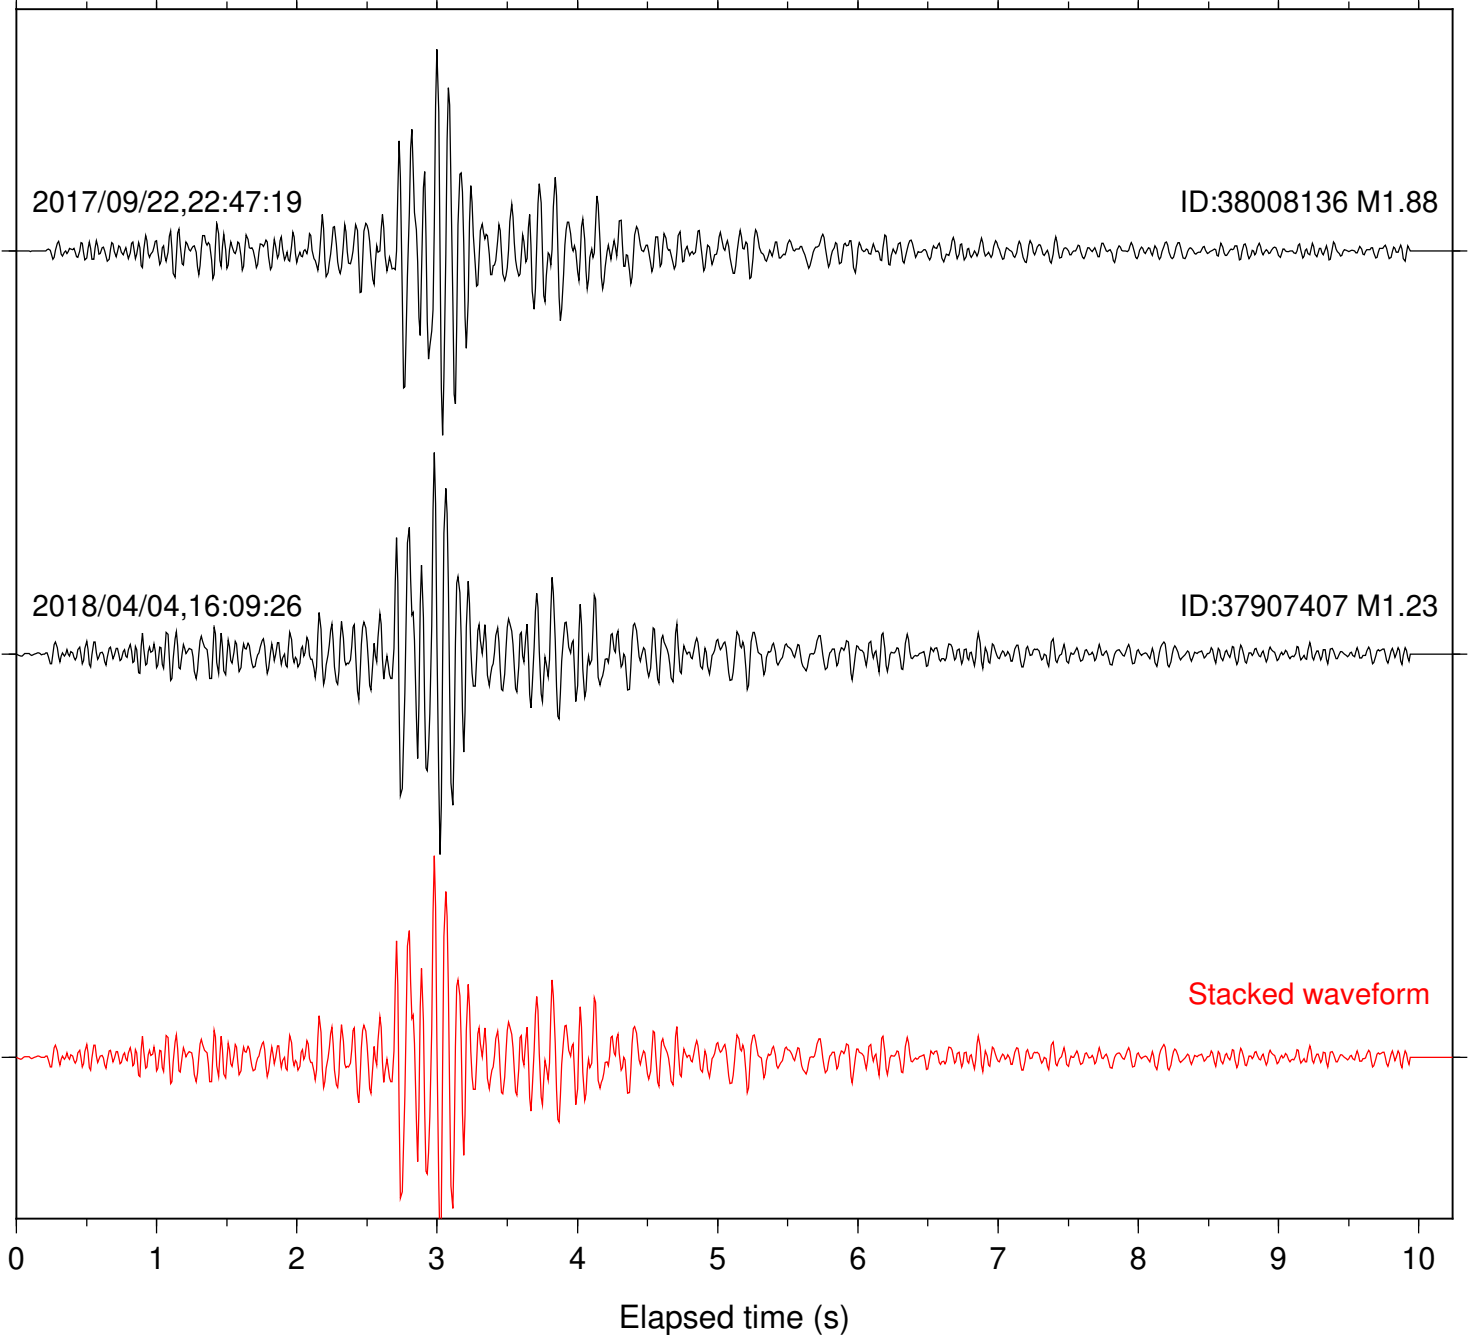

Station: SND Com: HHZ

Focal depth: 5.96 km

2017/09/22,22:47:19

ID:38008136 M1.88

2018/04/04,16:09:26

ID:37907407 M1.23

Stacked waveform