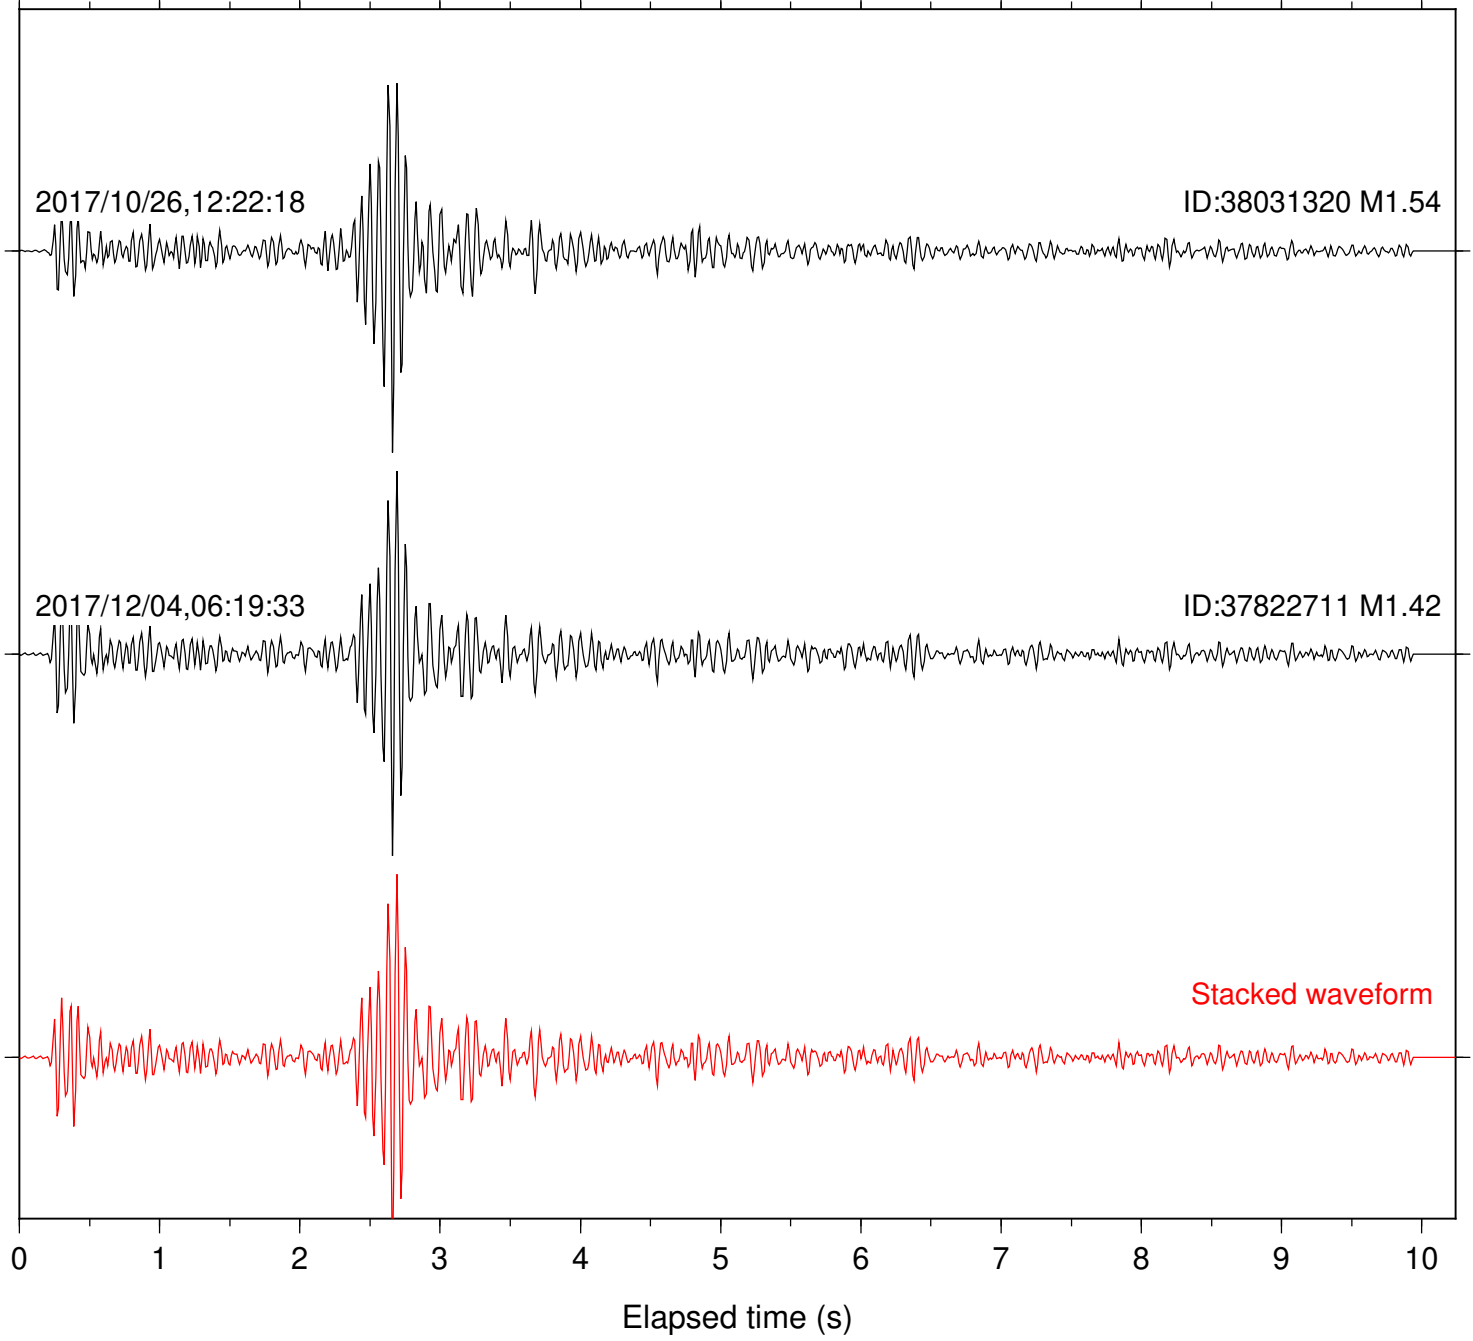

Station: RDM Com: HHZ

Focal depth: 7.16 km