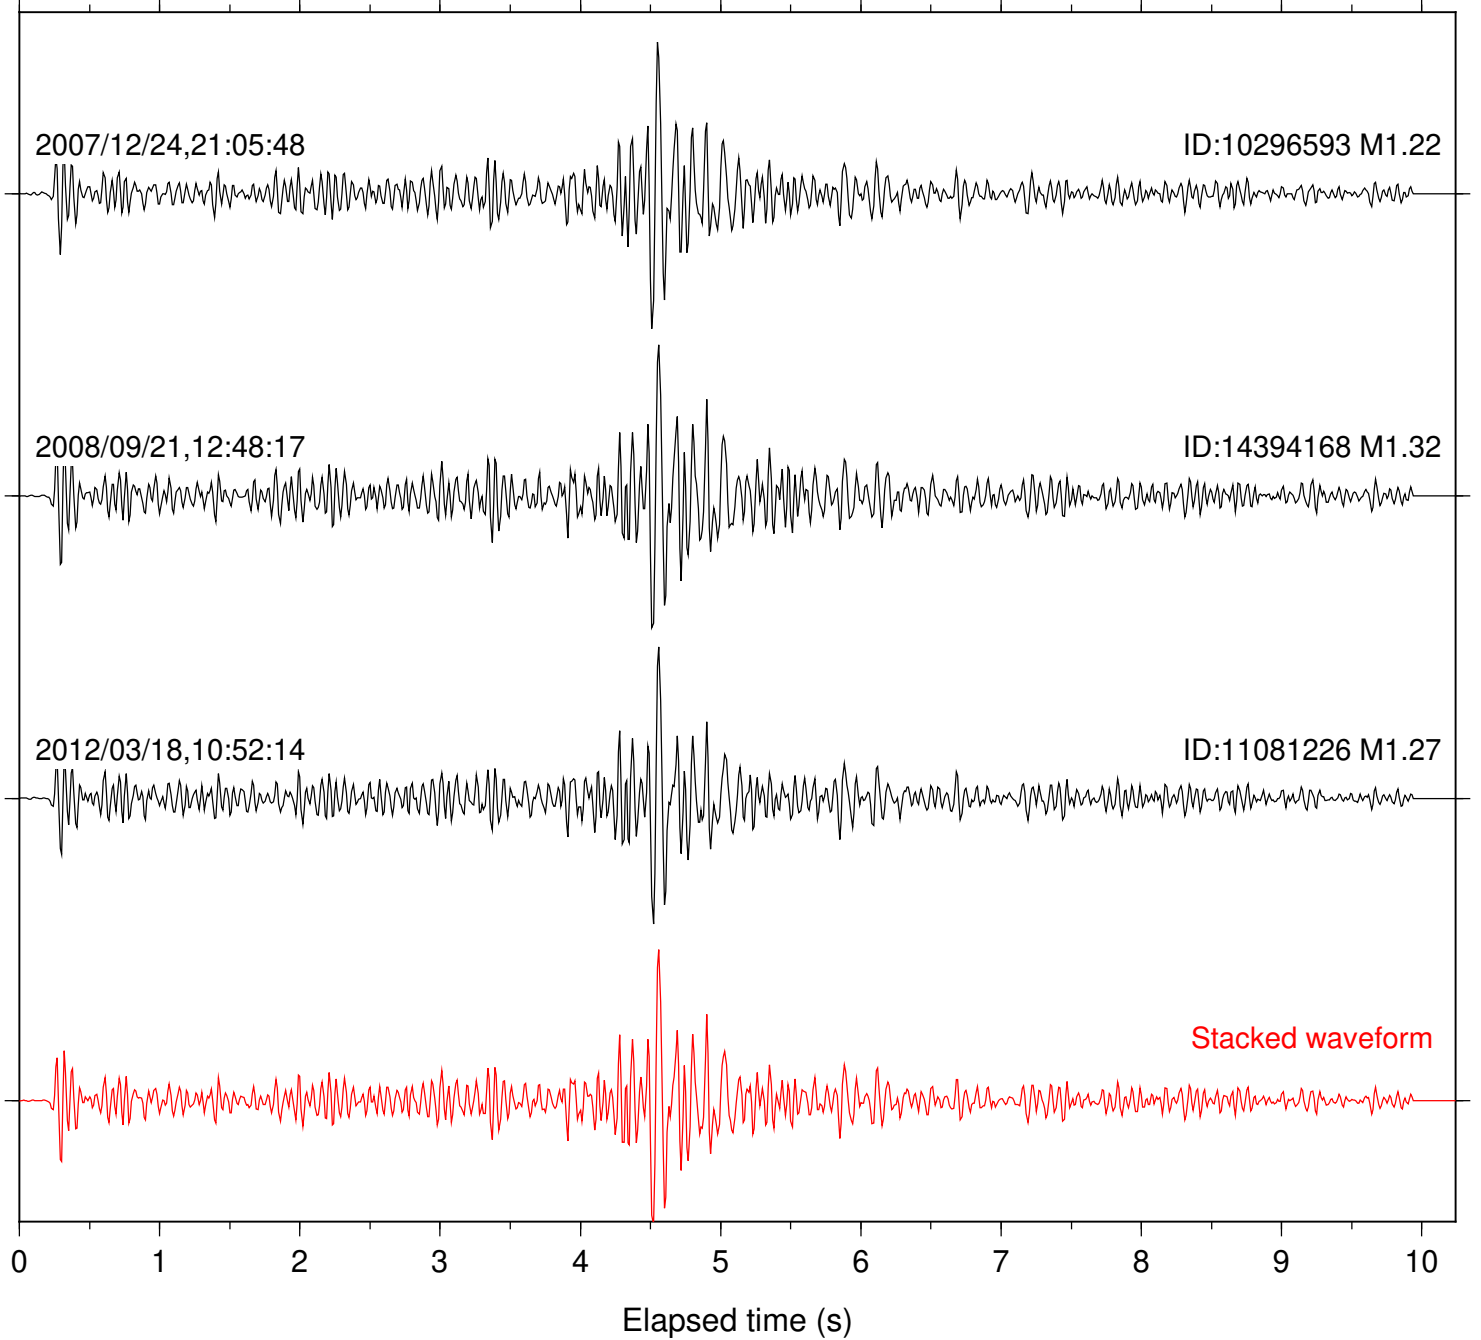

Stacked waveform

0 1 2 3 4 5 6 7 8 9 10

Elapsed time (s)

Station: TOR Com: HHZ

Focal depth: 8.49 km

Station: FRD Com: HHZ

Focal depth: 6.05 km

Station: KNW Com: HHZ