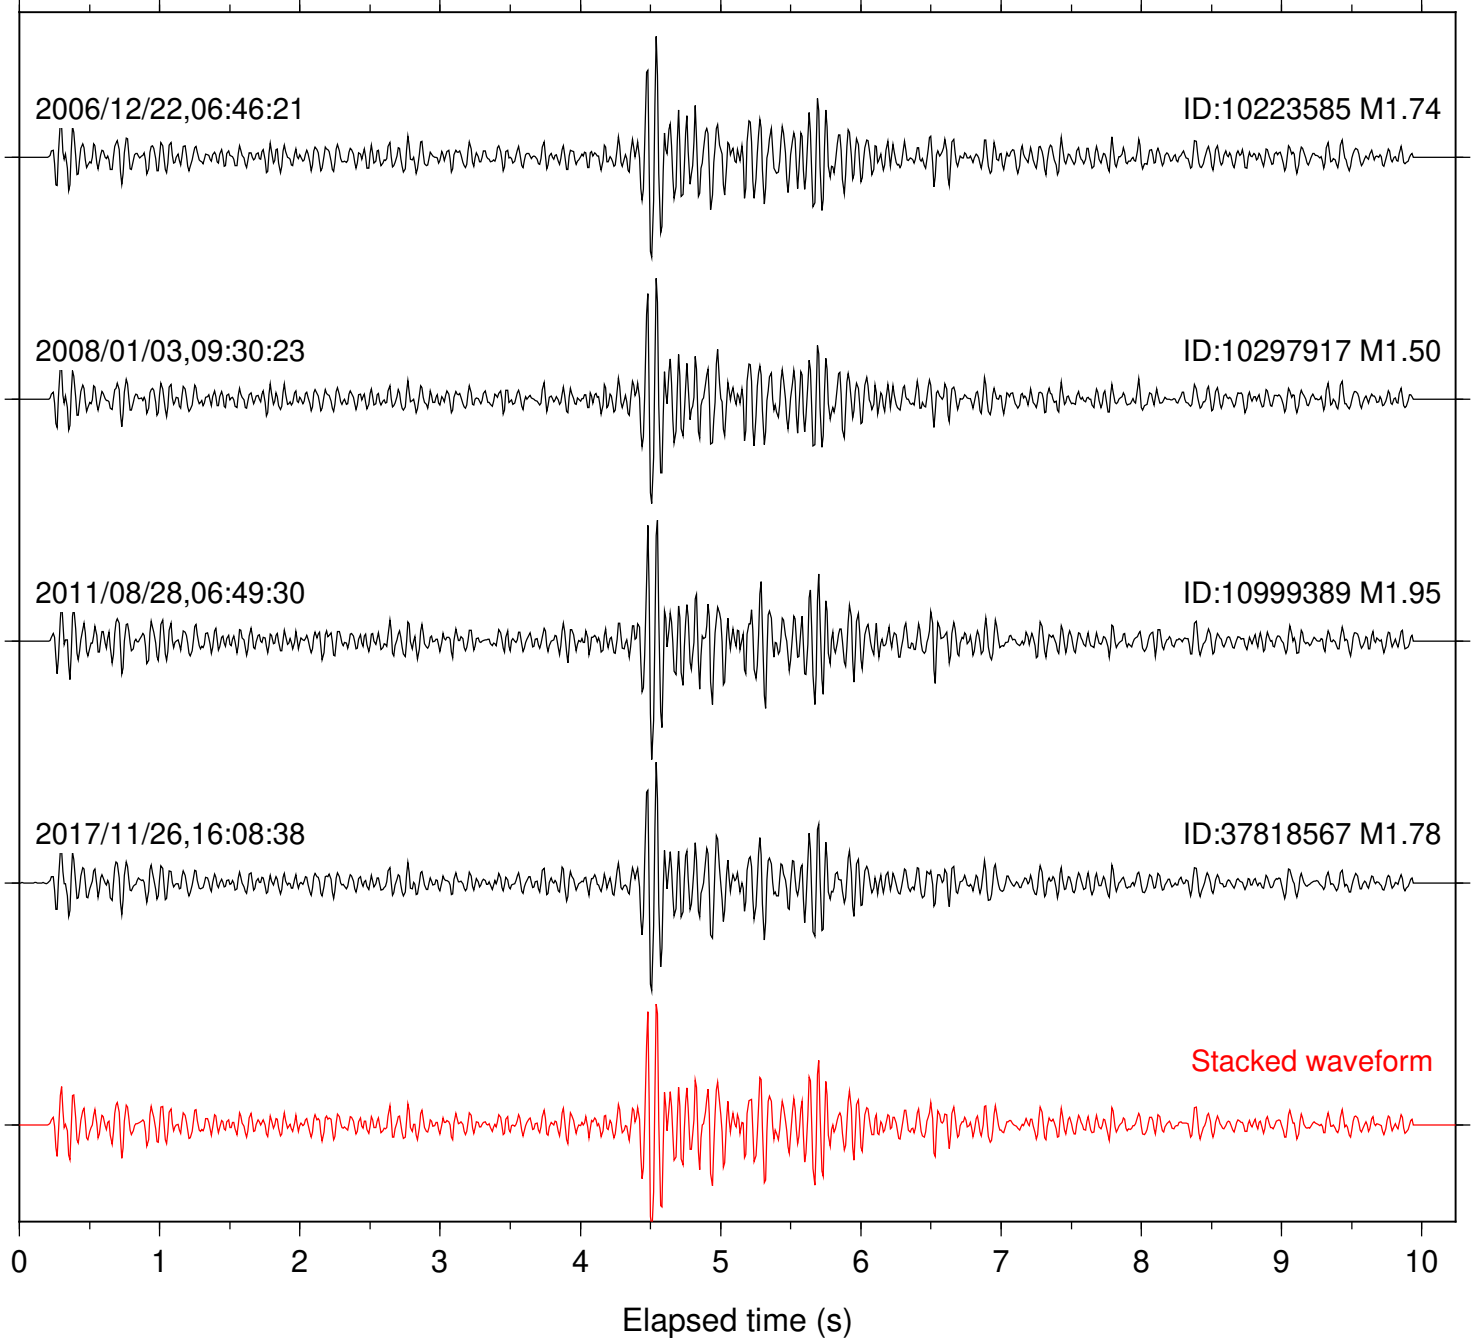

Station: PMD Com: HHZ

Focal depth: 17.80 km