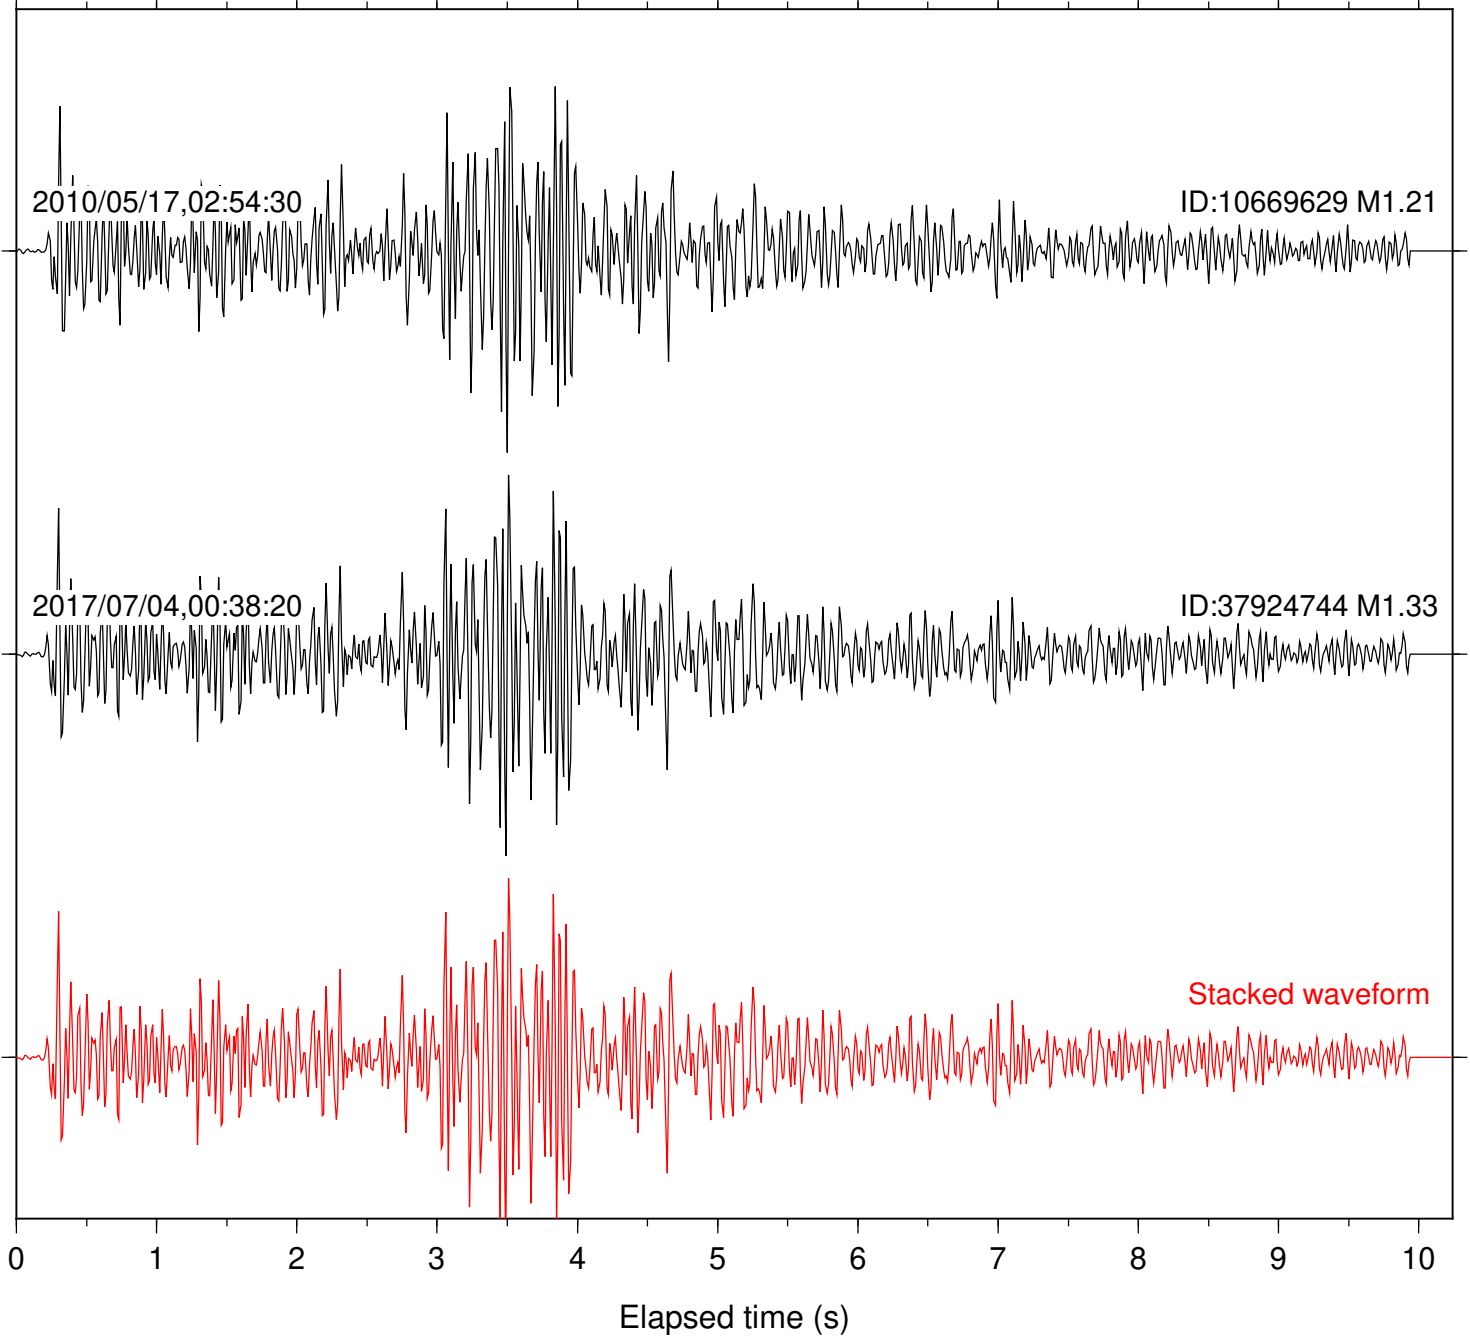

Station: B082 Com: EHZ

Focal depth: 17.70 km