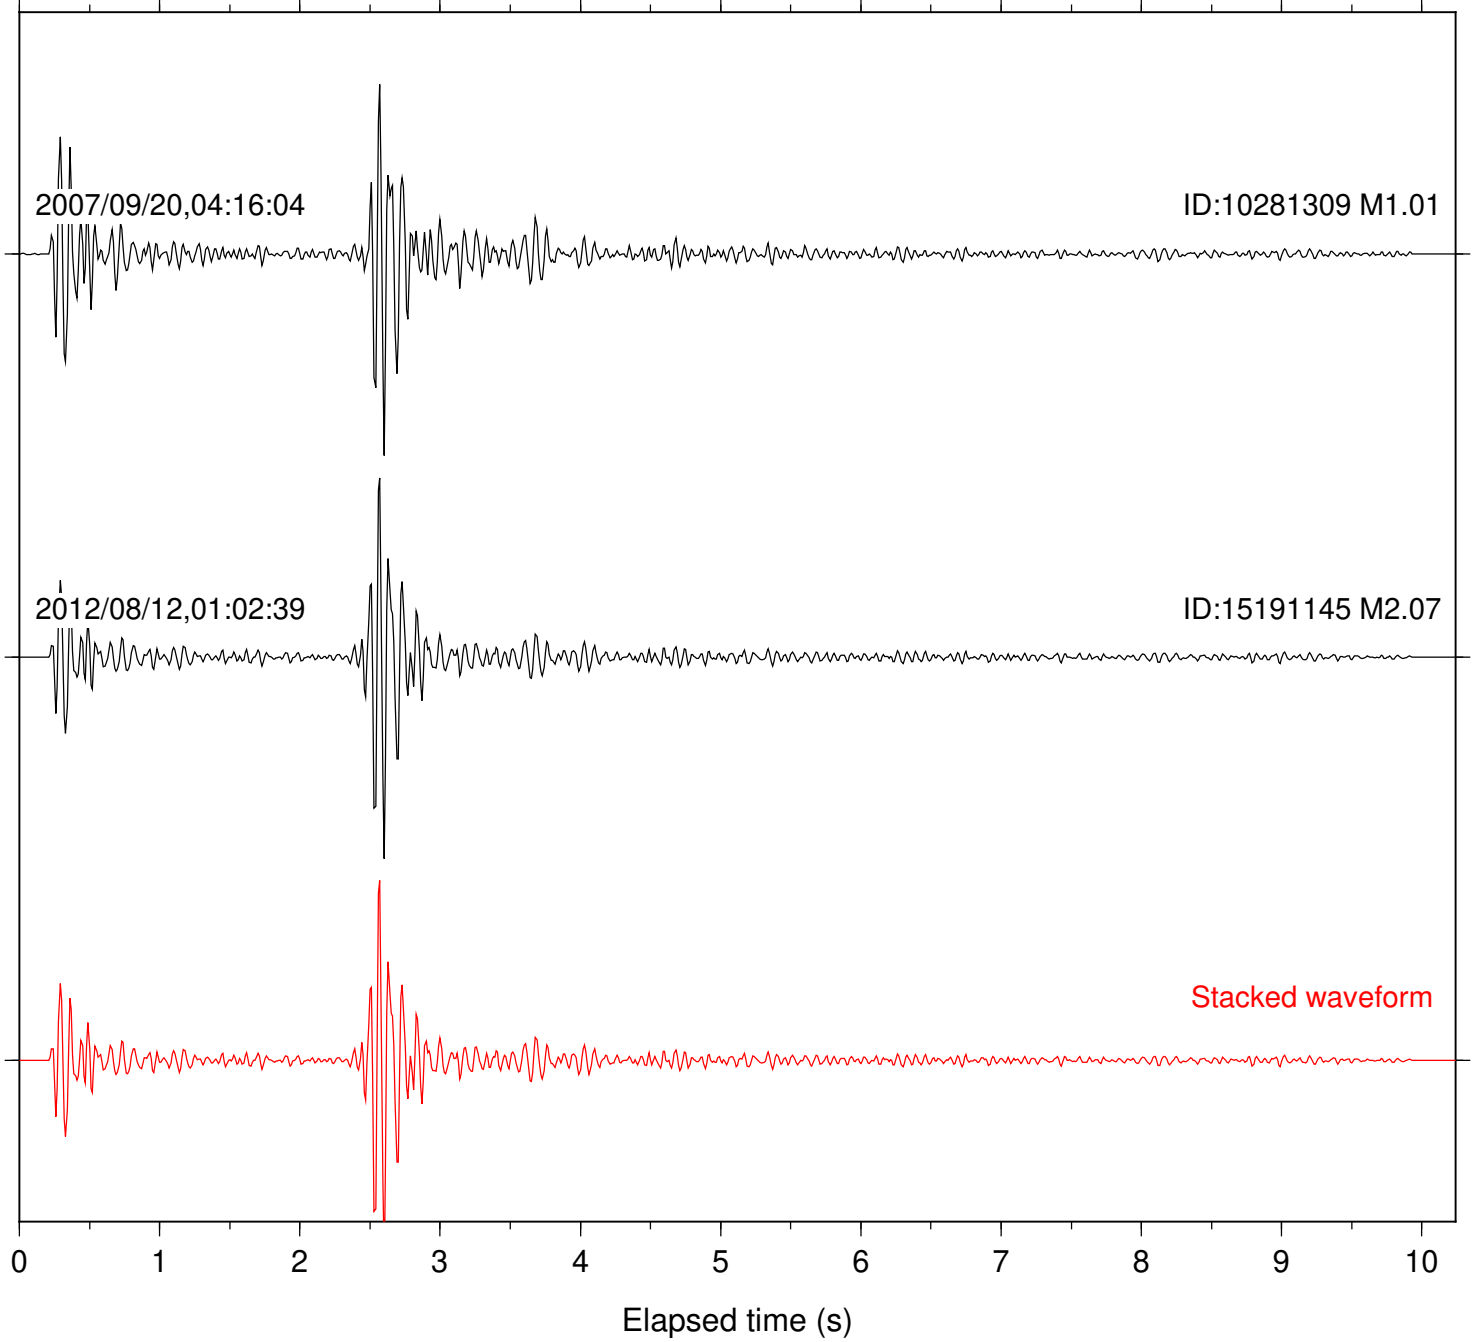

Station: KNW Com: HHZ

Focal depth: 16.51 km