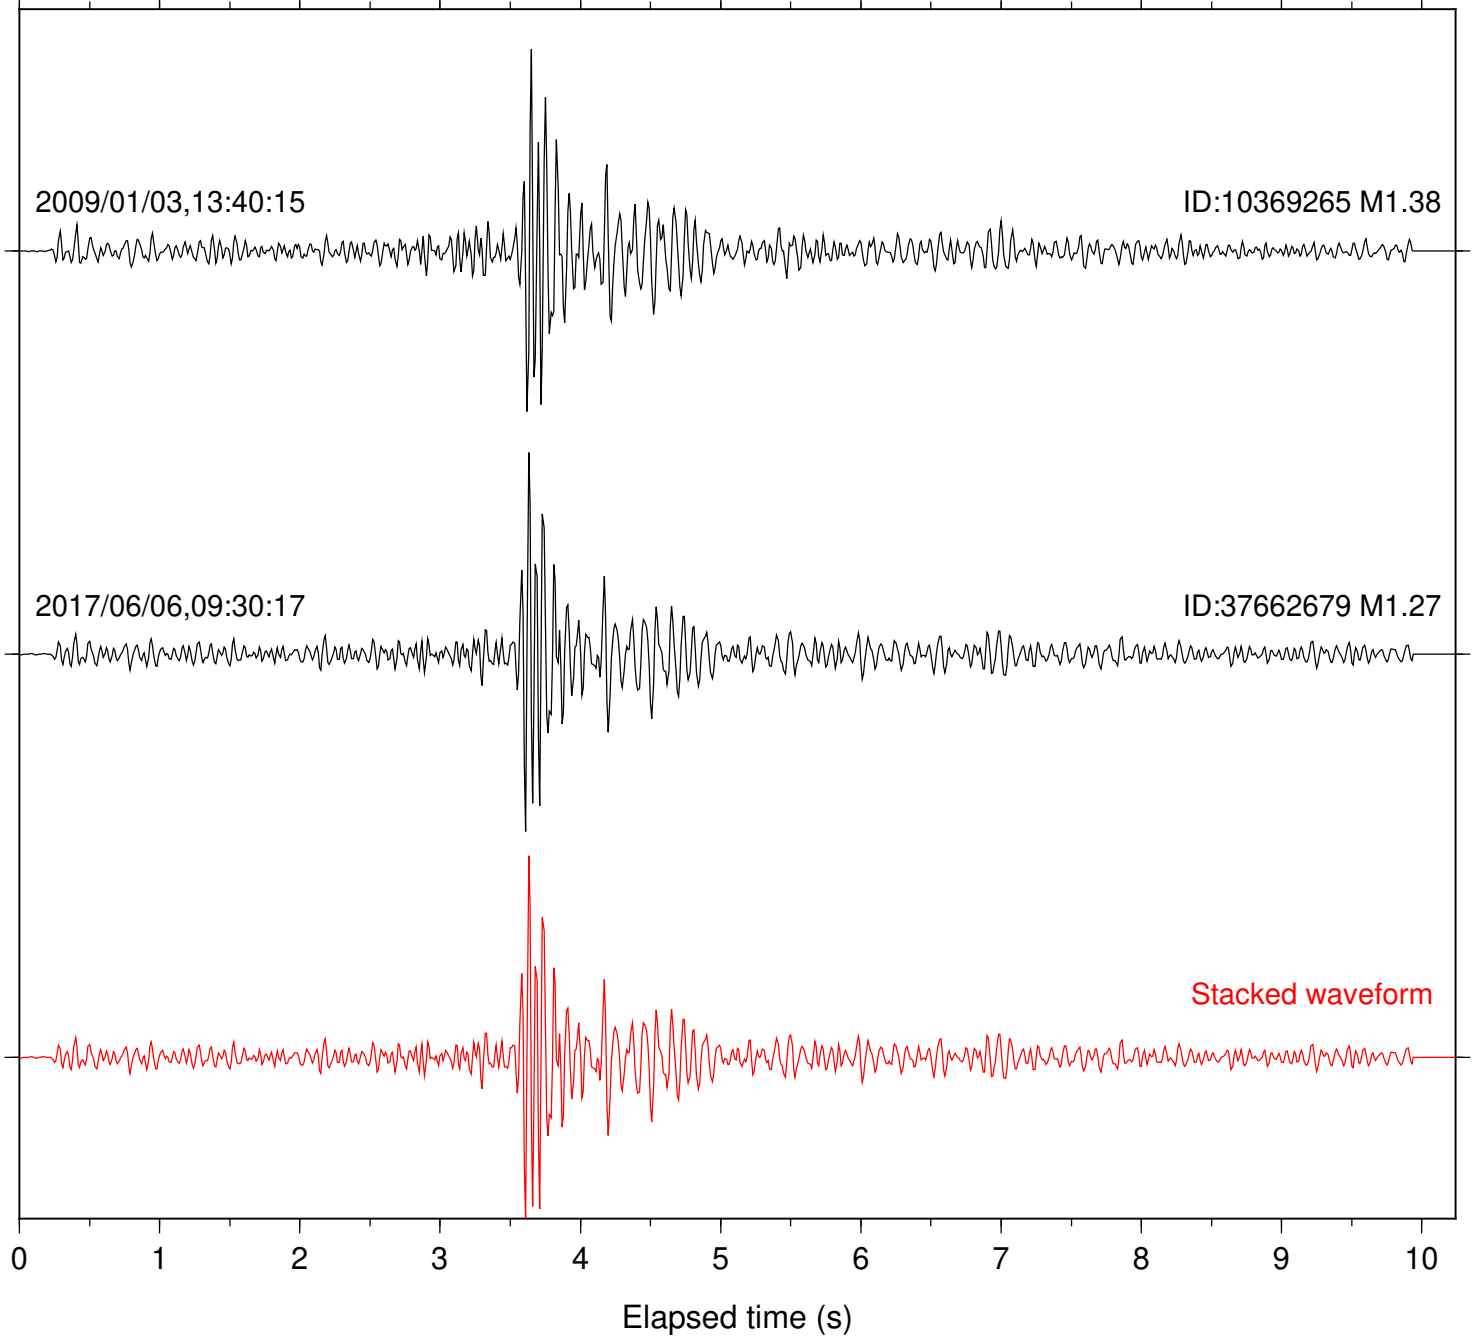

Station: B084 Com: EHZ

Focal depth: 13.21 km