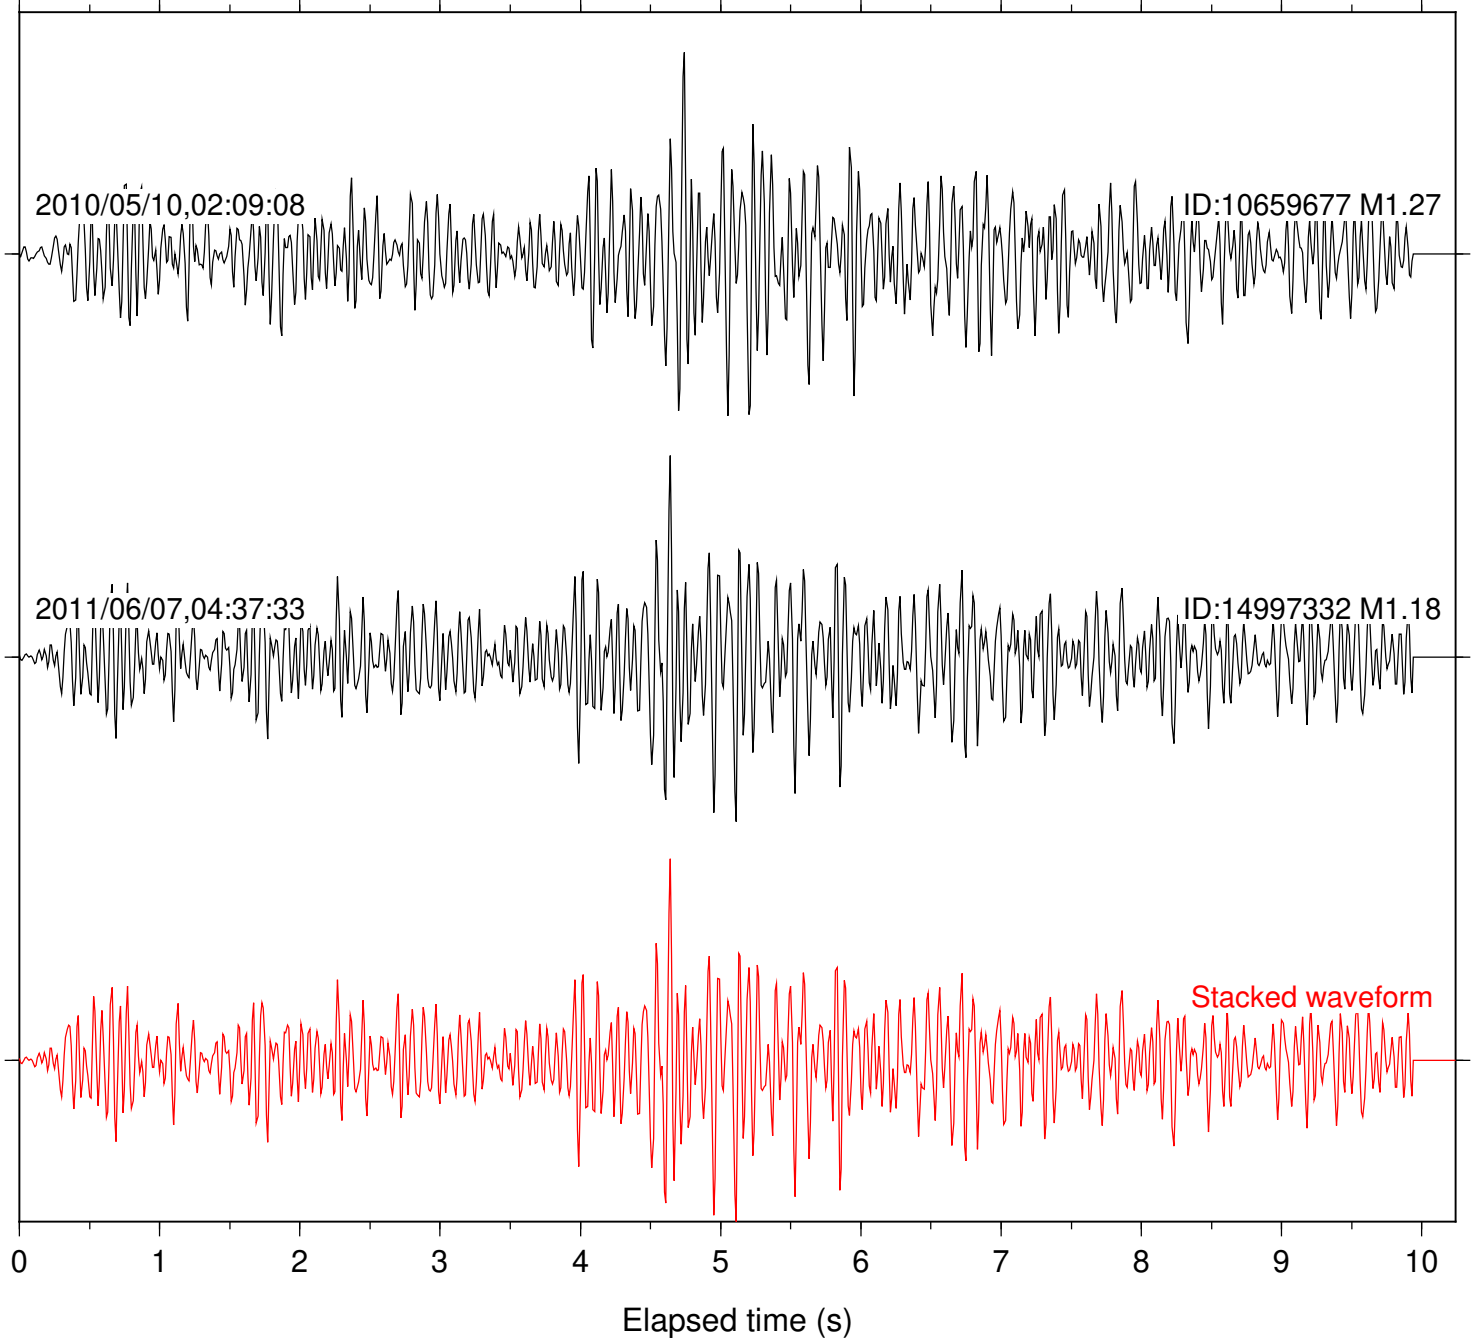

Station: B087 Com: EHZ

Focal depth: 2.25 km