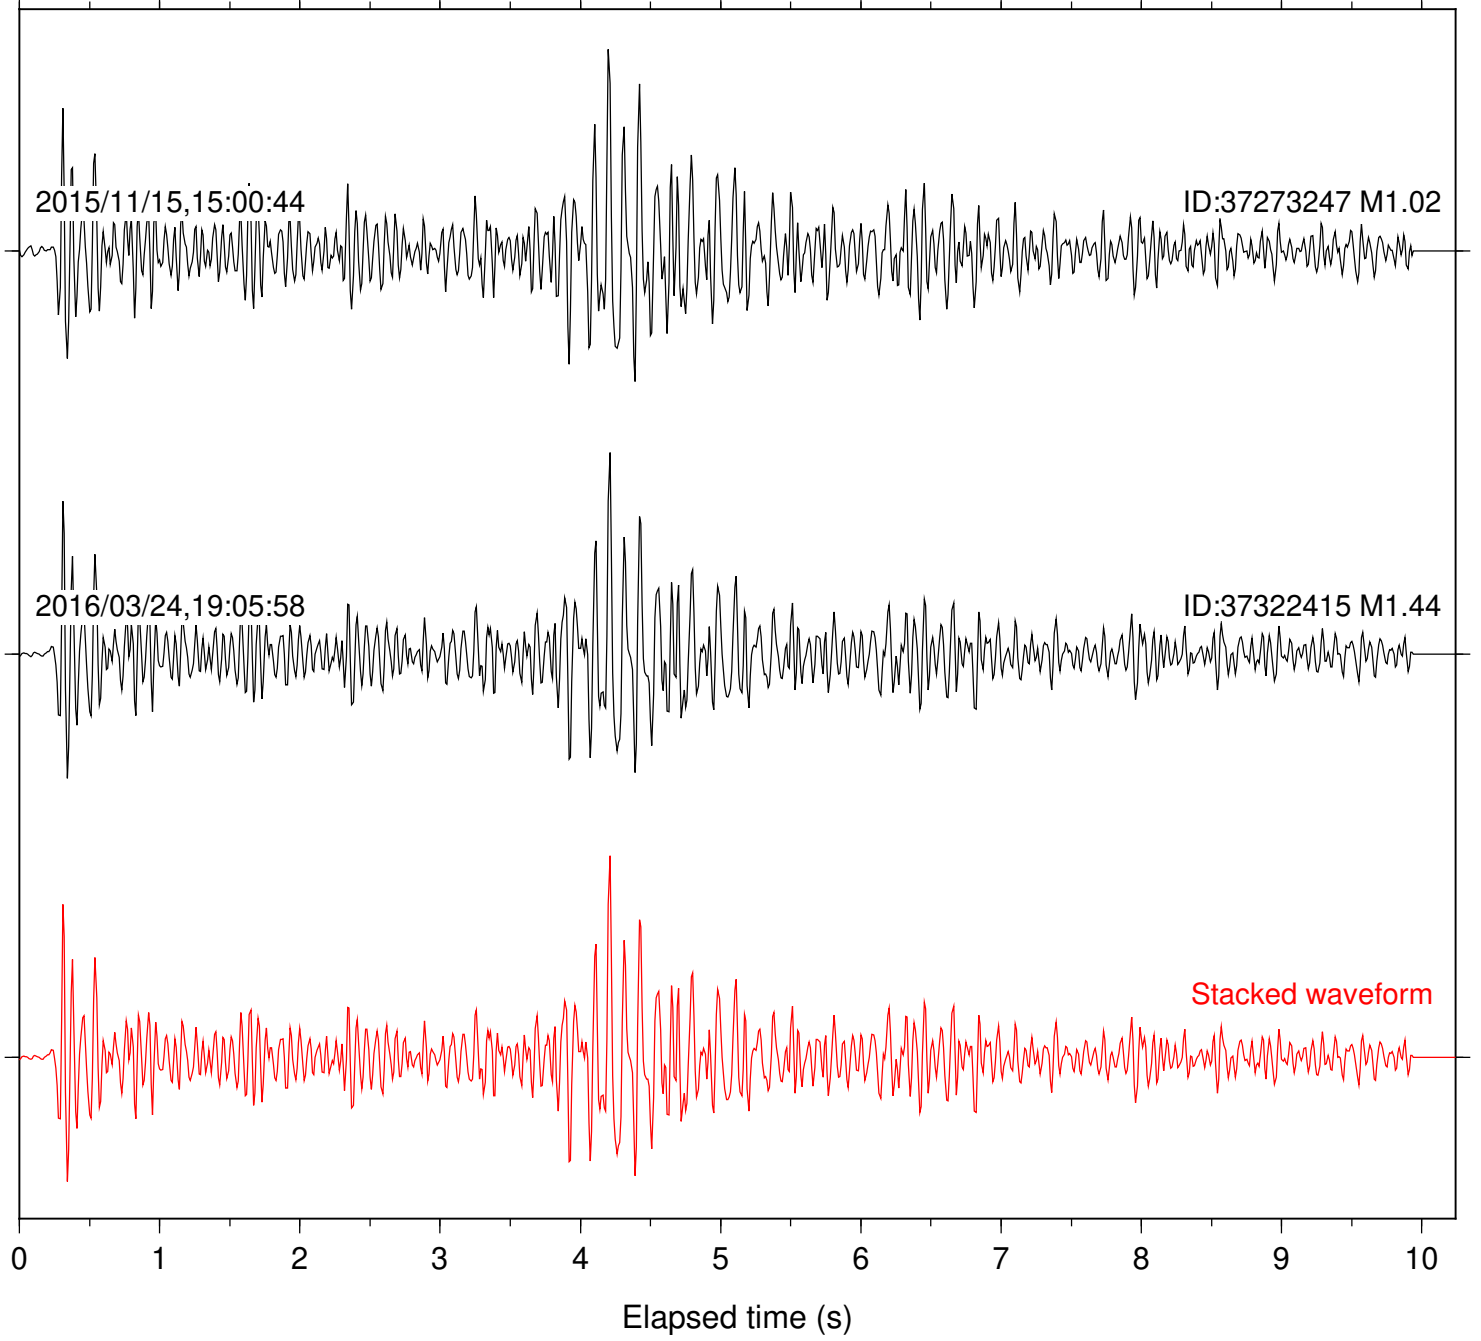

Station: B088 Com: EHZ

Focal depth: 8.14 km