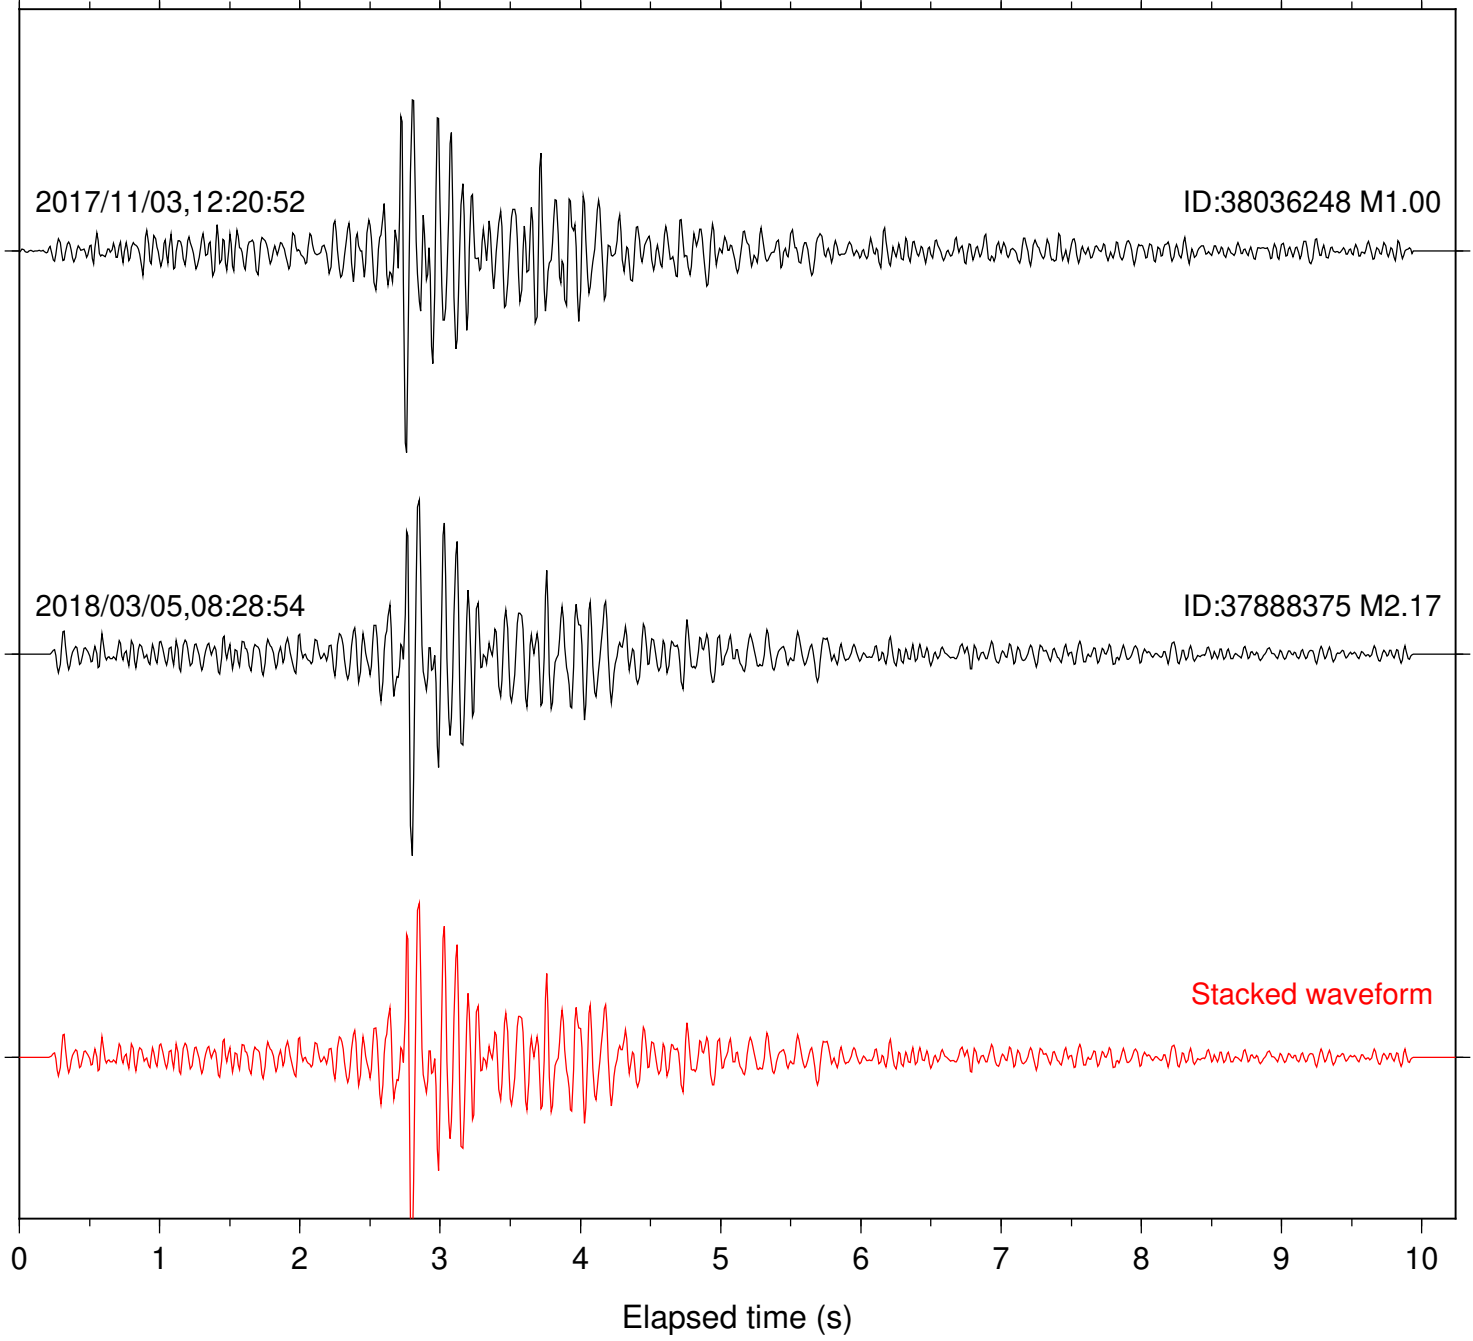

Station: SND Com: HHZ

Focal depth: 6.49 km