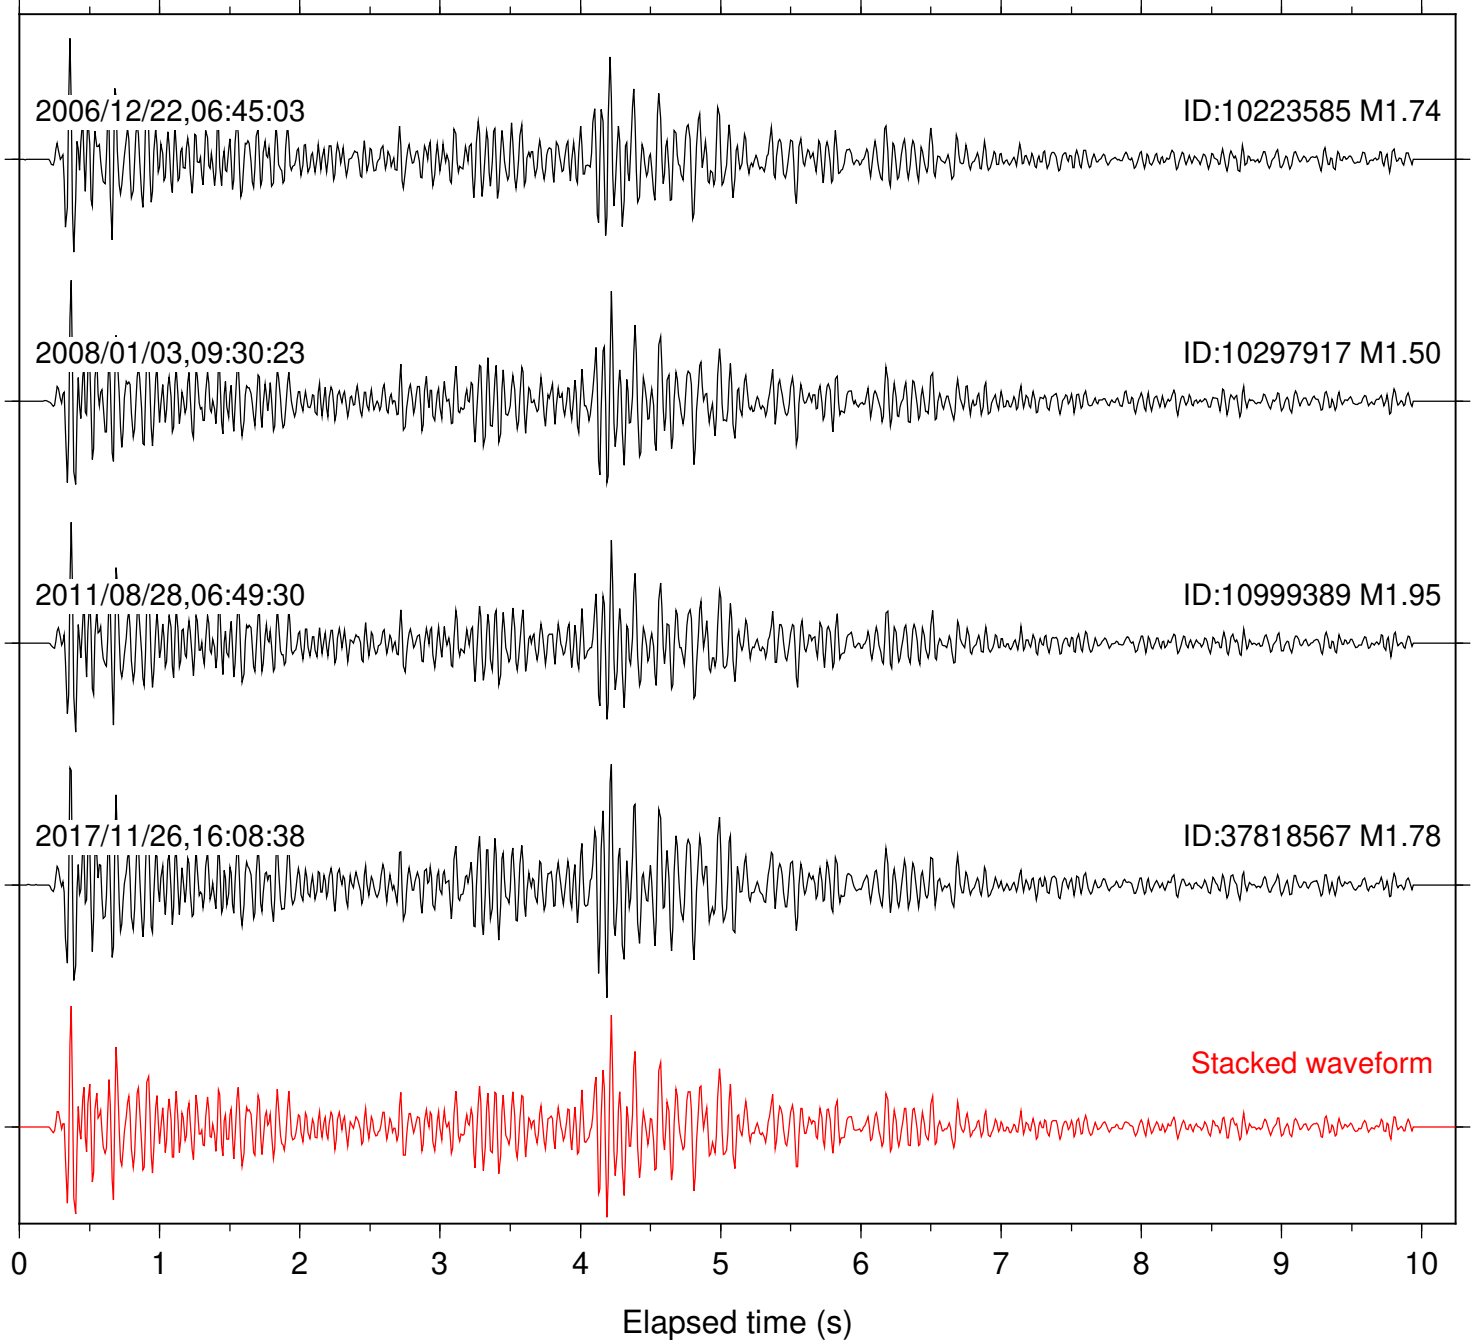

Station: B087 Com: EHZ

Focal depth: 17.80 km