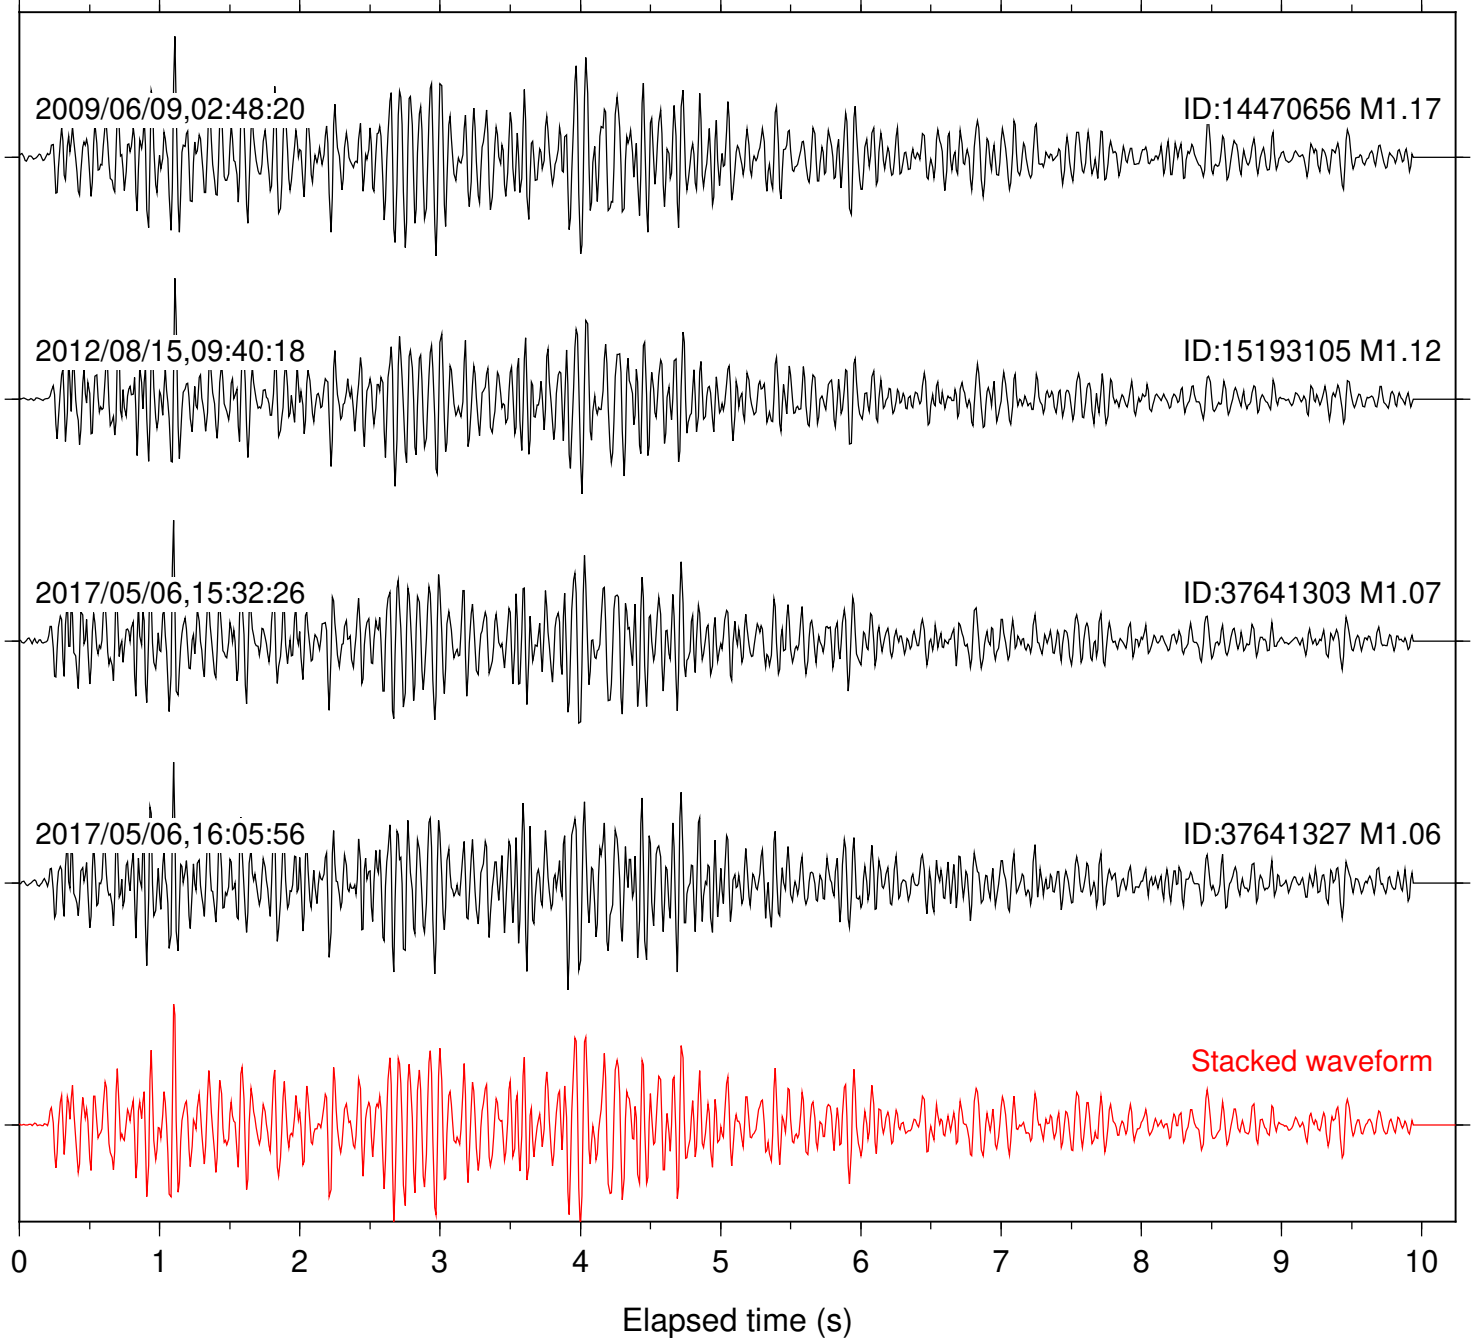

Station: B084 Com: EHZ

Focal depth: 10.68 km

Station: B086 Com: EHZ

Focal depth: 10.68 km

Station: B087 Com: EHZ

Focal depth: 10.68 km

Station: B088 Com: EHZ

Focal depth: 10.68 km