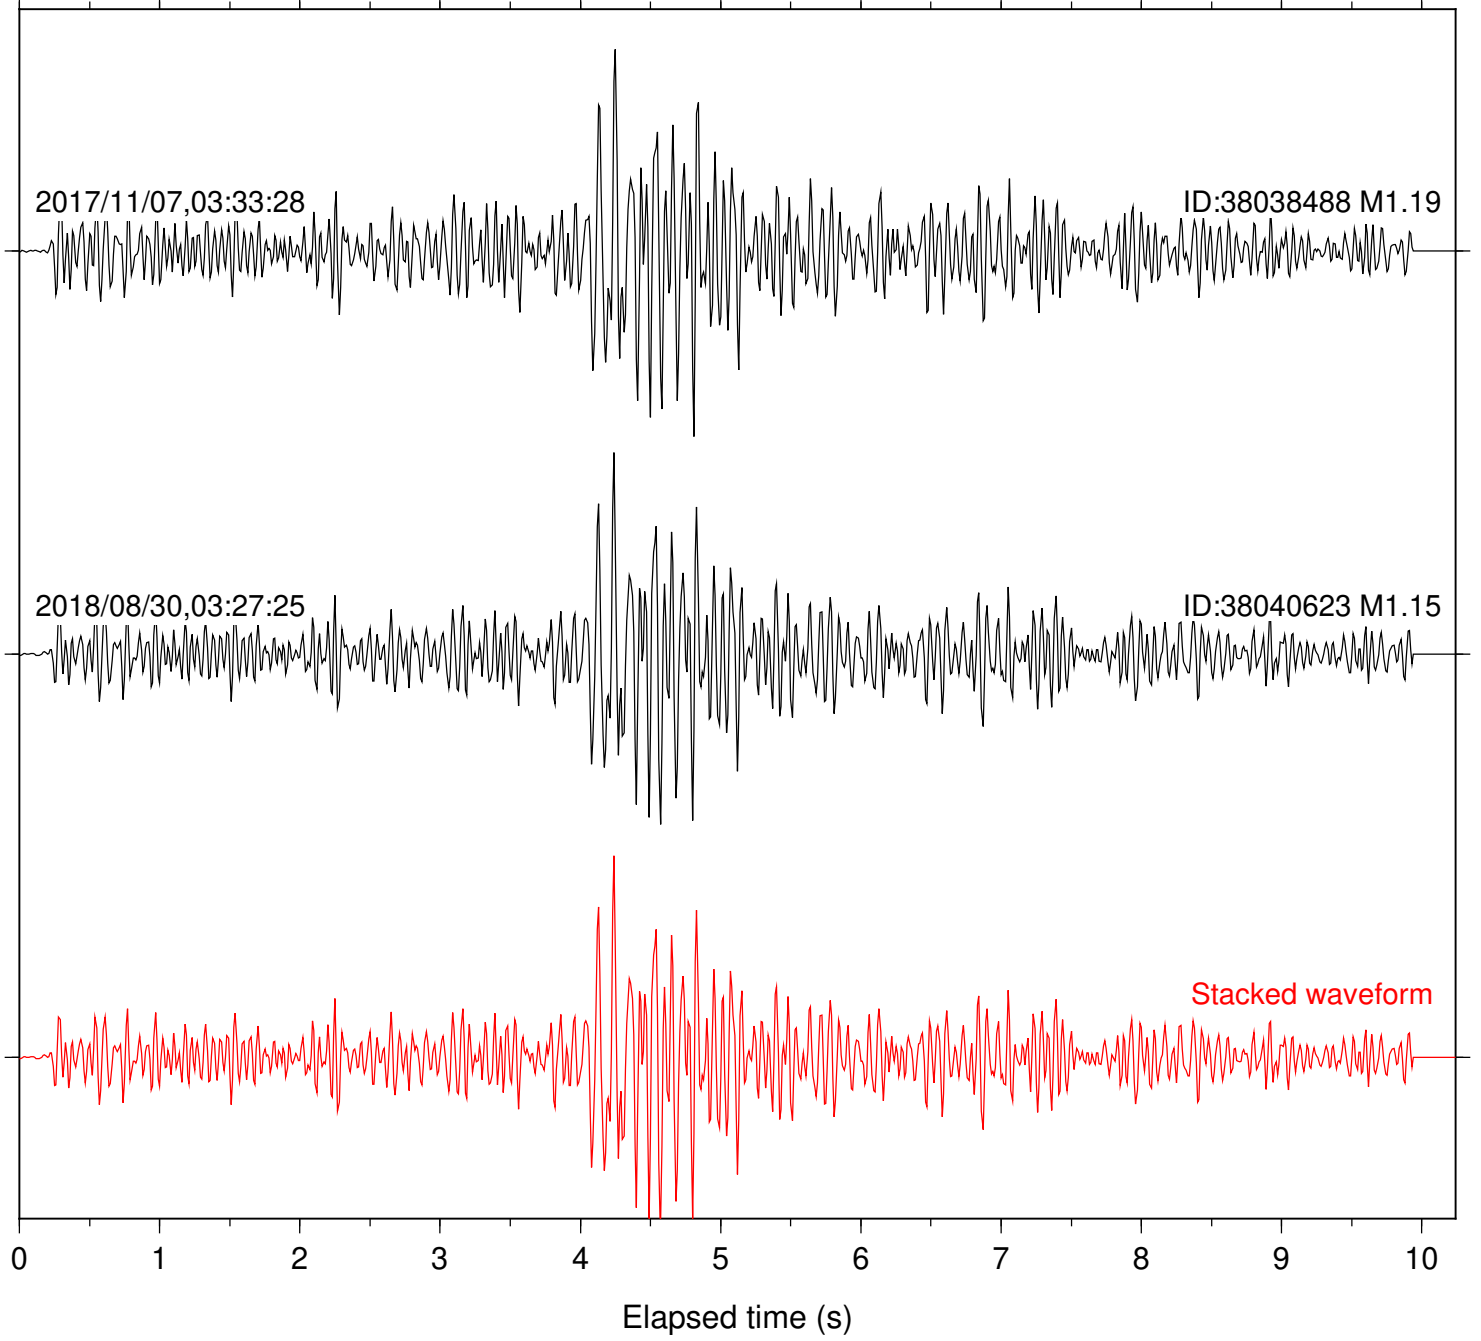

Station: HMT2 Com: HHZ

Focal depth: 5.16 km