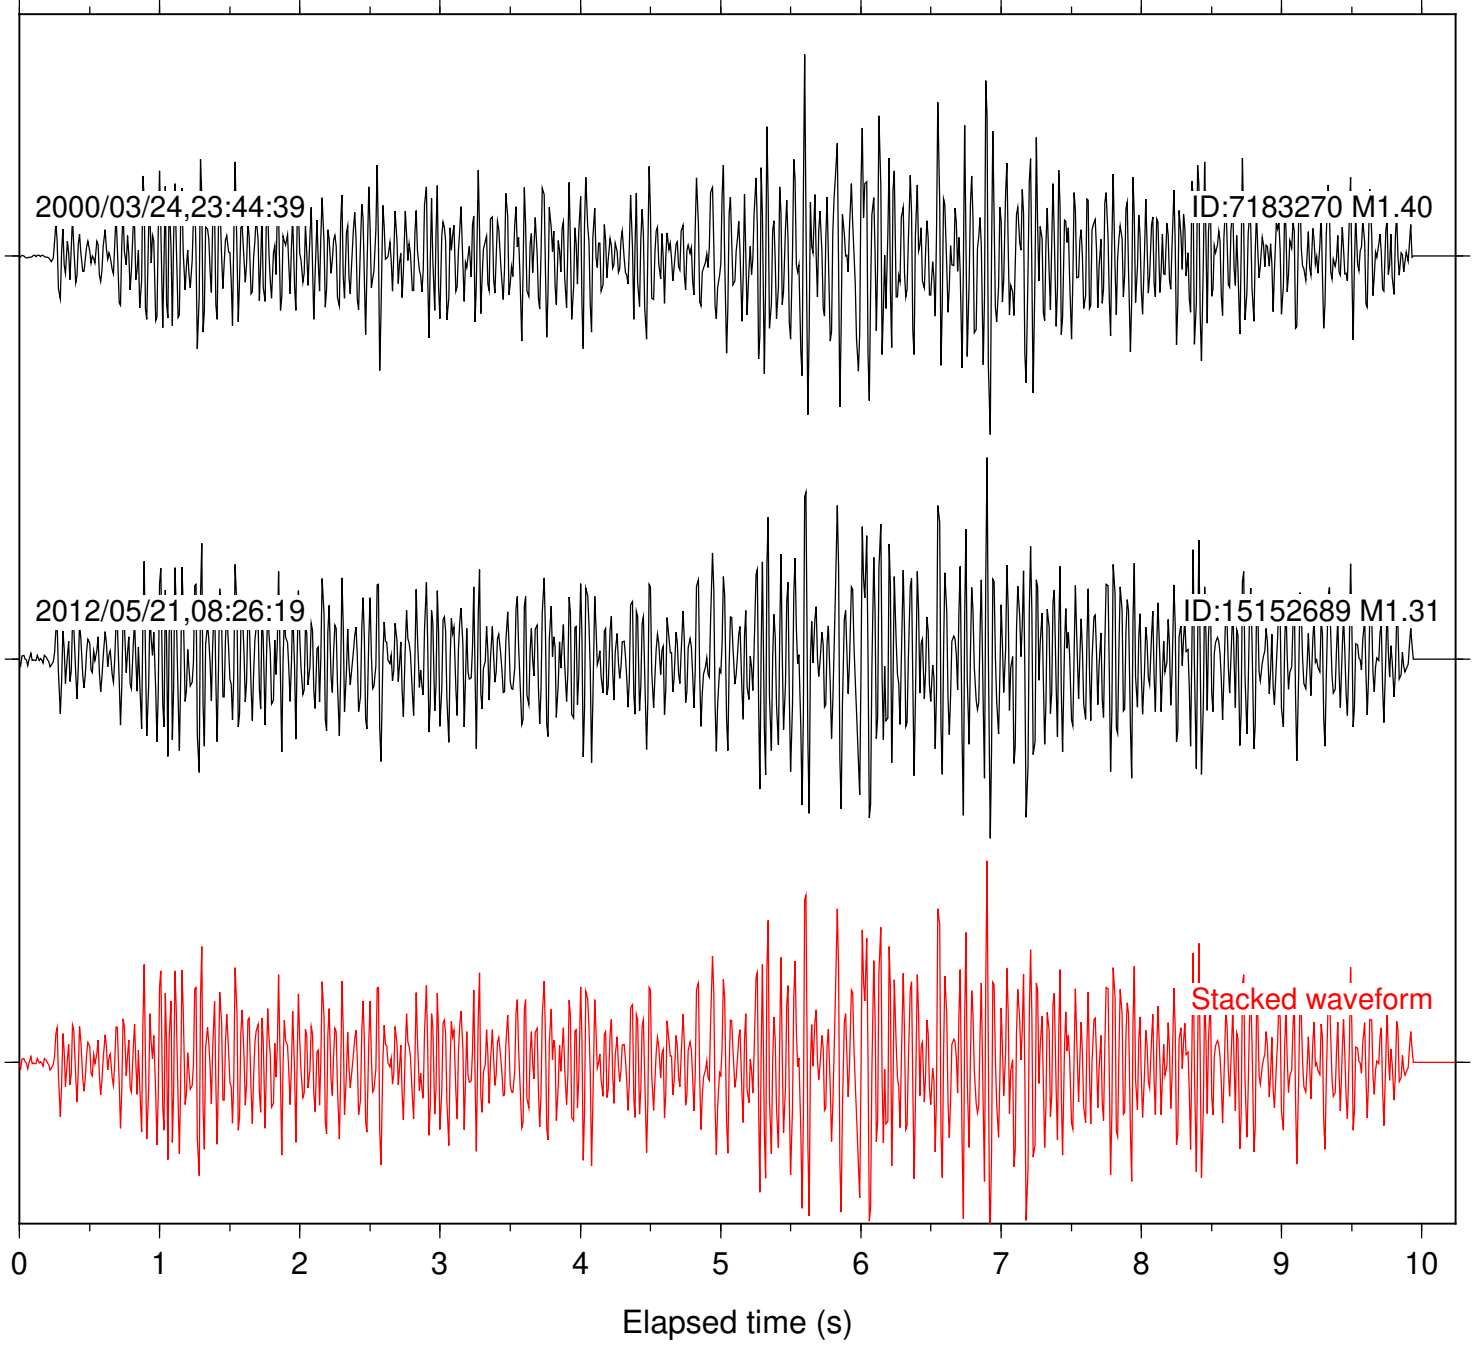

Station: WIN Com: EHZ

Focal depth: 17.96 km

Station: CRR Com: EHZ

Focal depth: 10.21 km

Station: YUH2 Com: HHZ

Focal depth: 10.21 km

Station: FRD Com: HHZ

Focal depth: 15.02 km