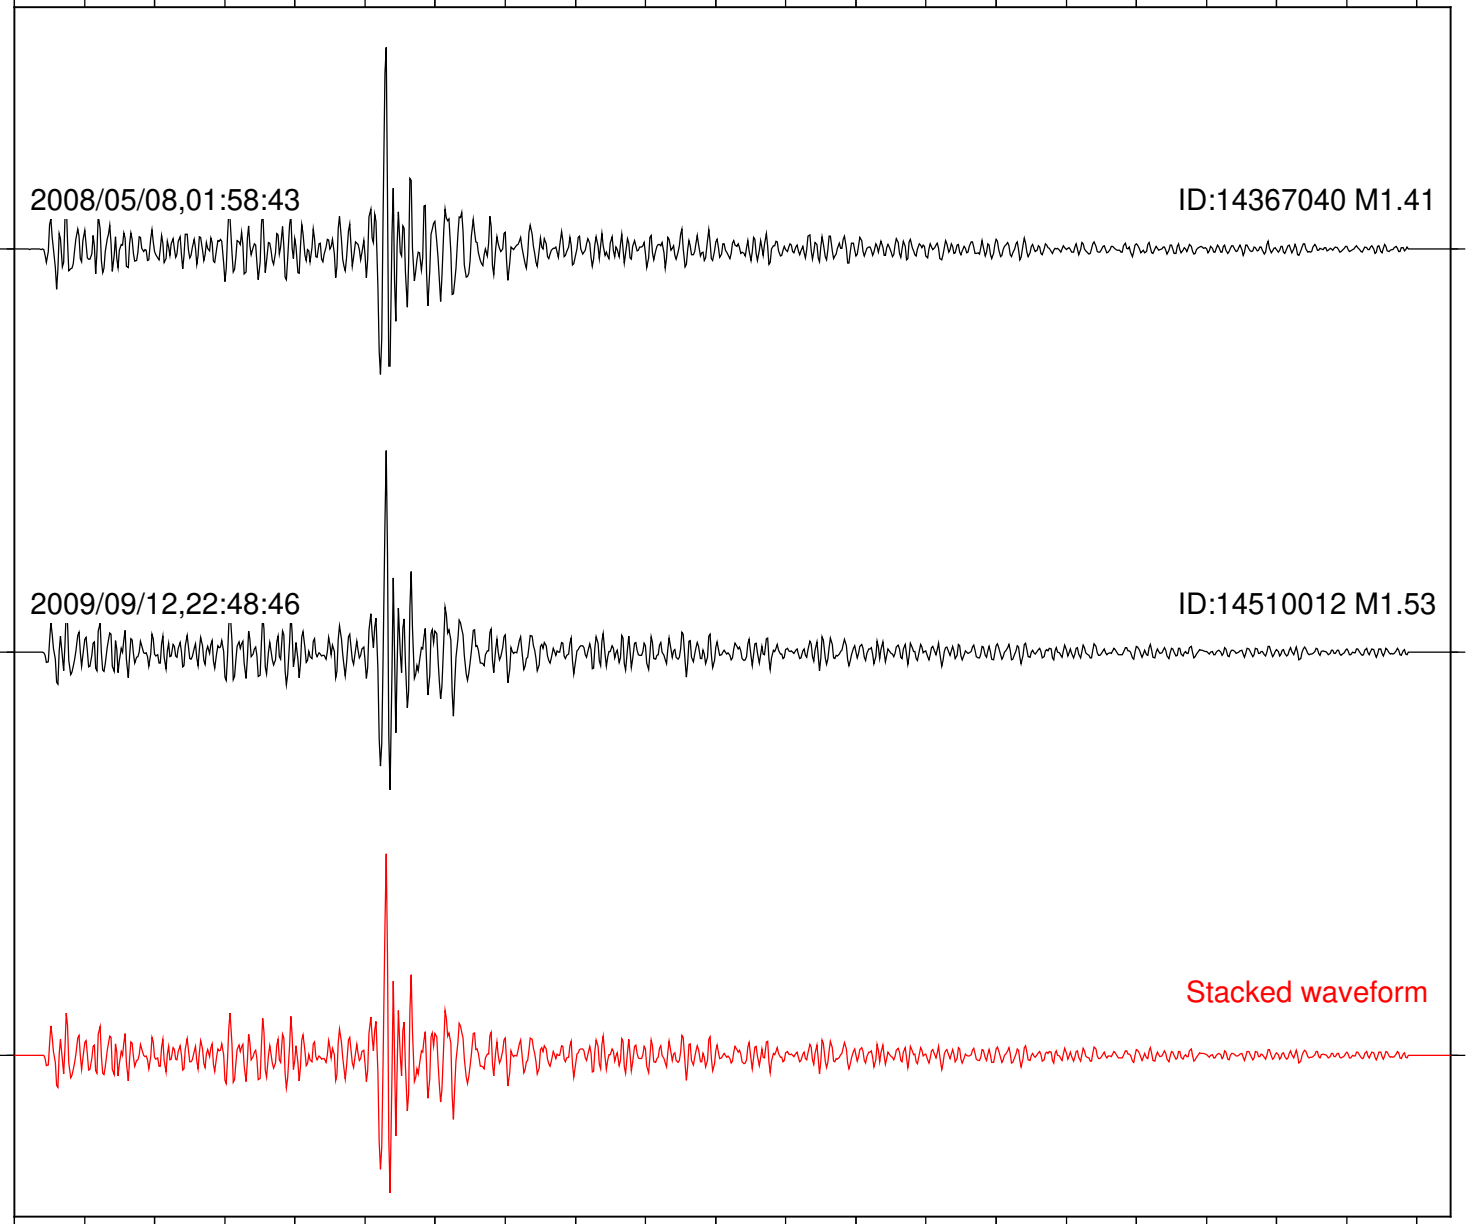

Station: B086 Com: EHZ

Focal depth: 9.65 km

2008/05/08,01:58:43

ID:14367040 M1.41

2009/09/12,22:48:46

ID:14510012 M1.53

Stacked waveform

0 1 2 3 4 5 6 7 8 9 10
Elapsed time (s)