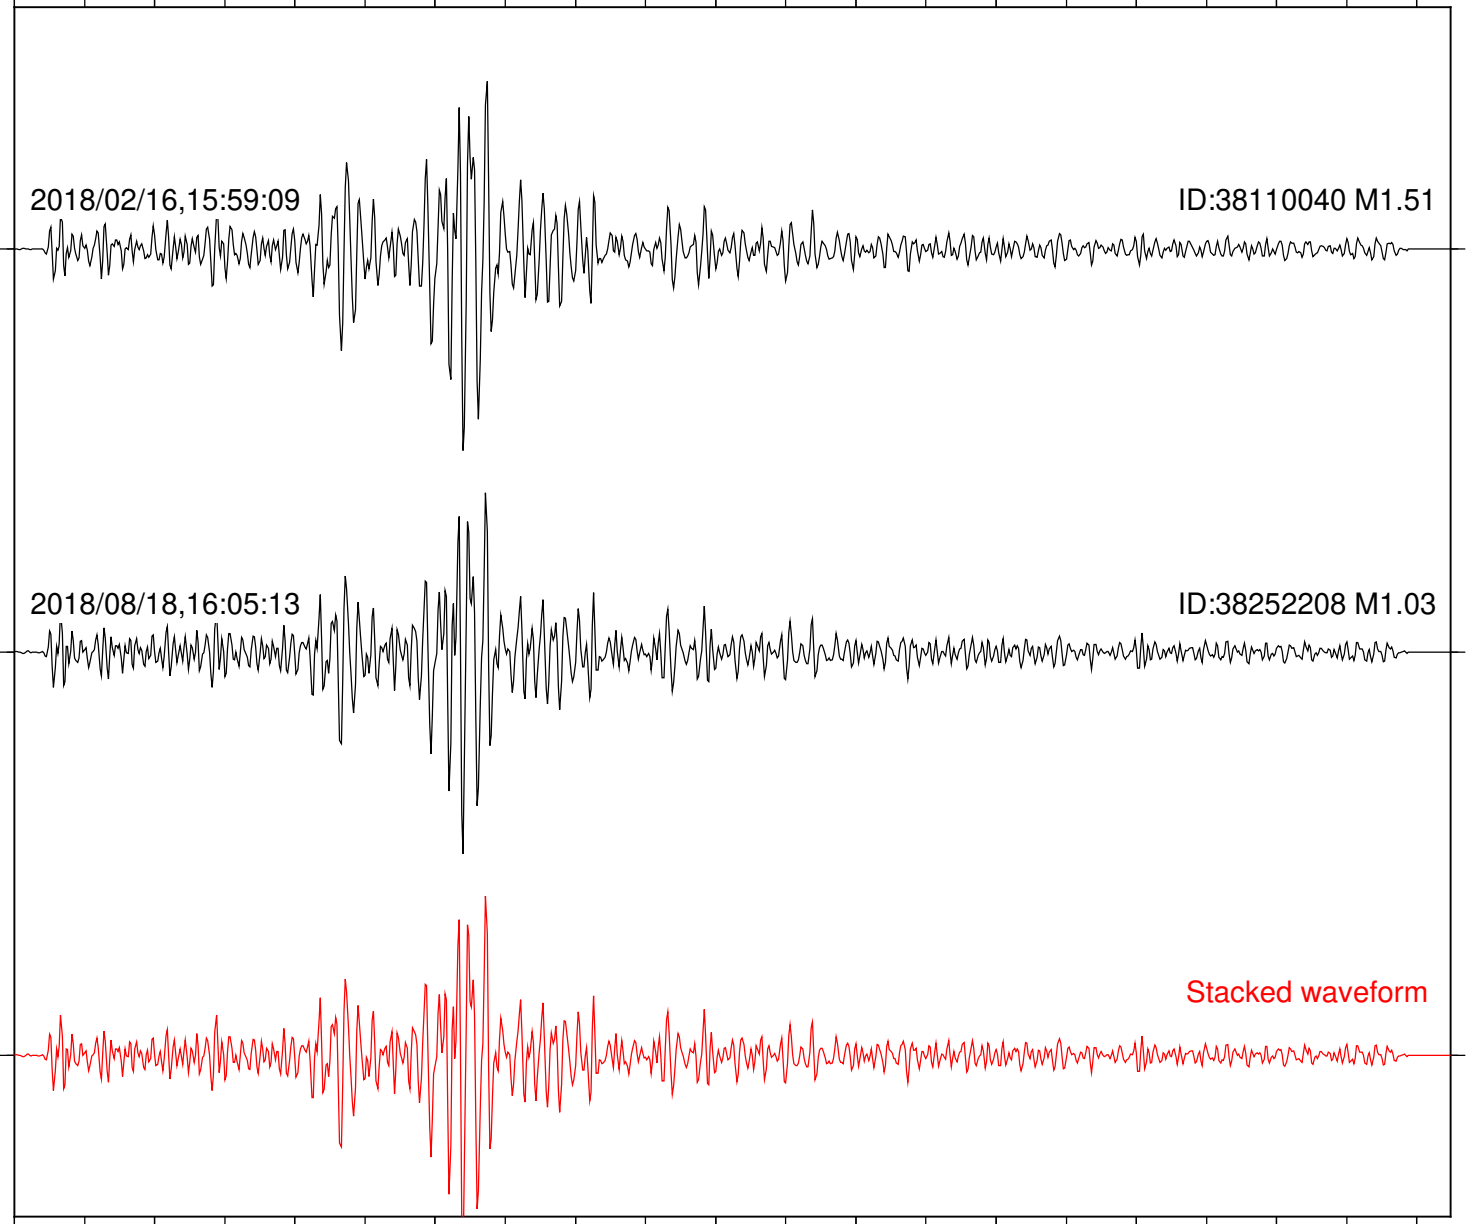

Station: B087 Com: EHZ

Focal depth: 4.95 km

Station: B088 Com: EHZ

Focal depth: 4.95 km

Station: B093 Com: EHZ

Focal depth: 4.95 km

2018/02/16,15:59:09

ID:38110040 M1.51