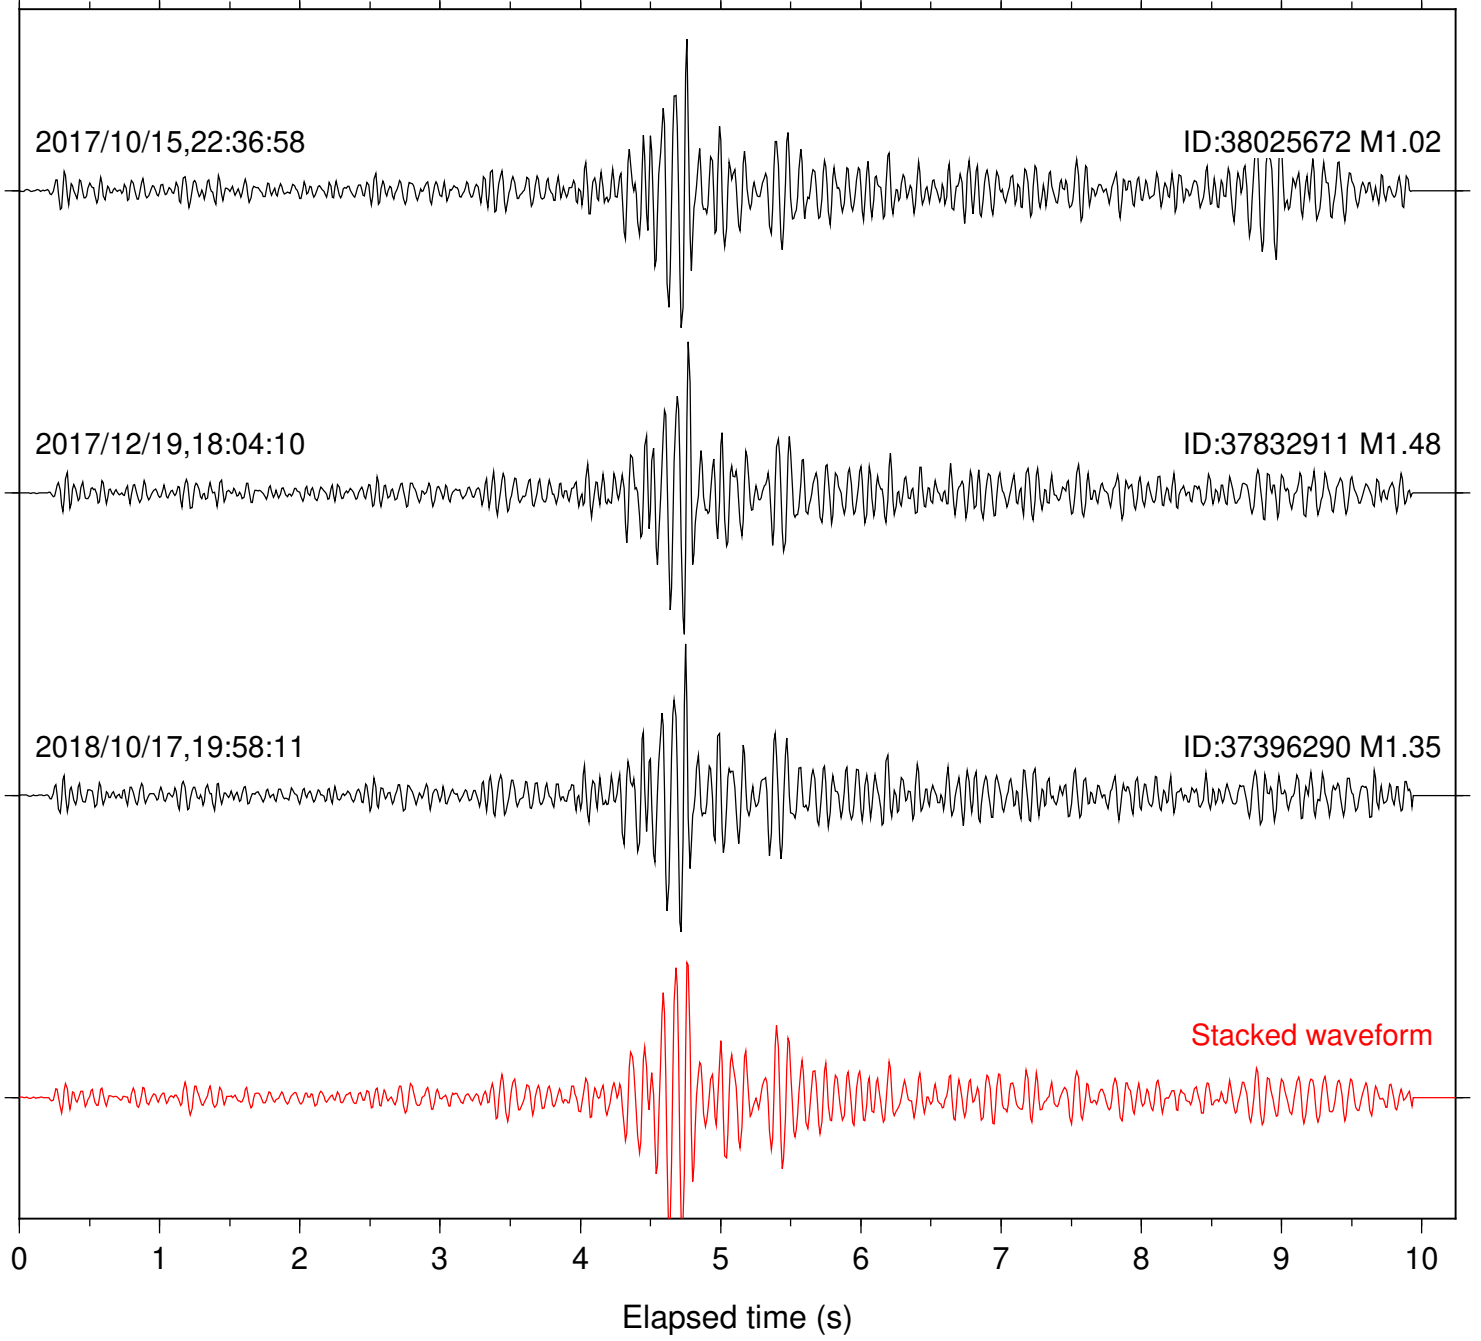

Station: B084 Com: EHZ

Focal depth: 5.04 km