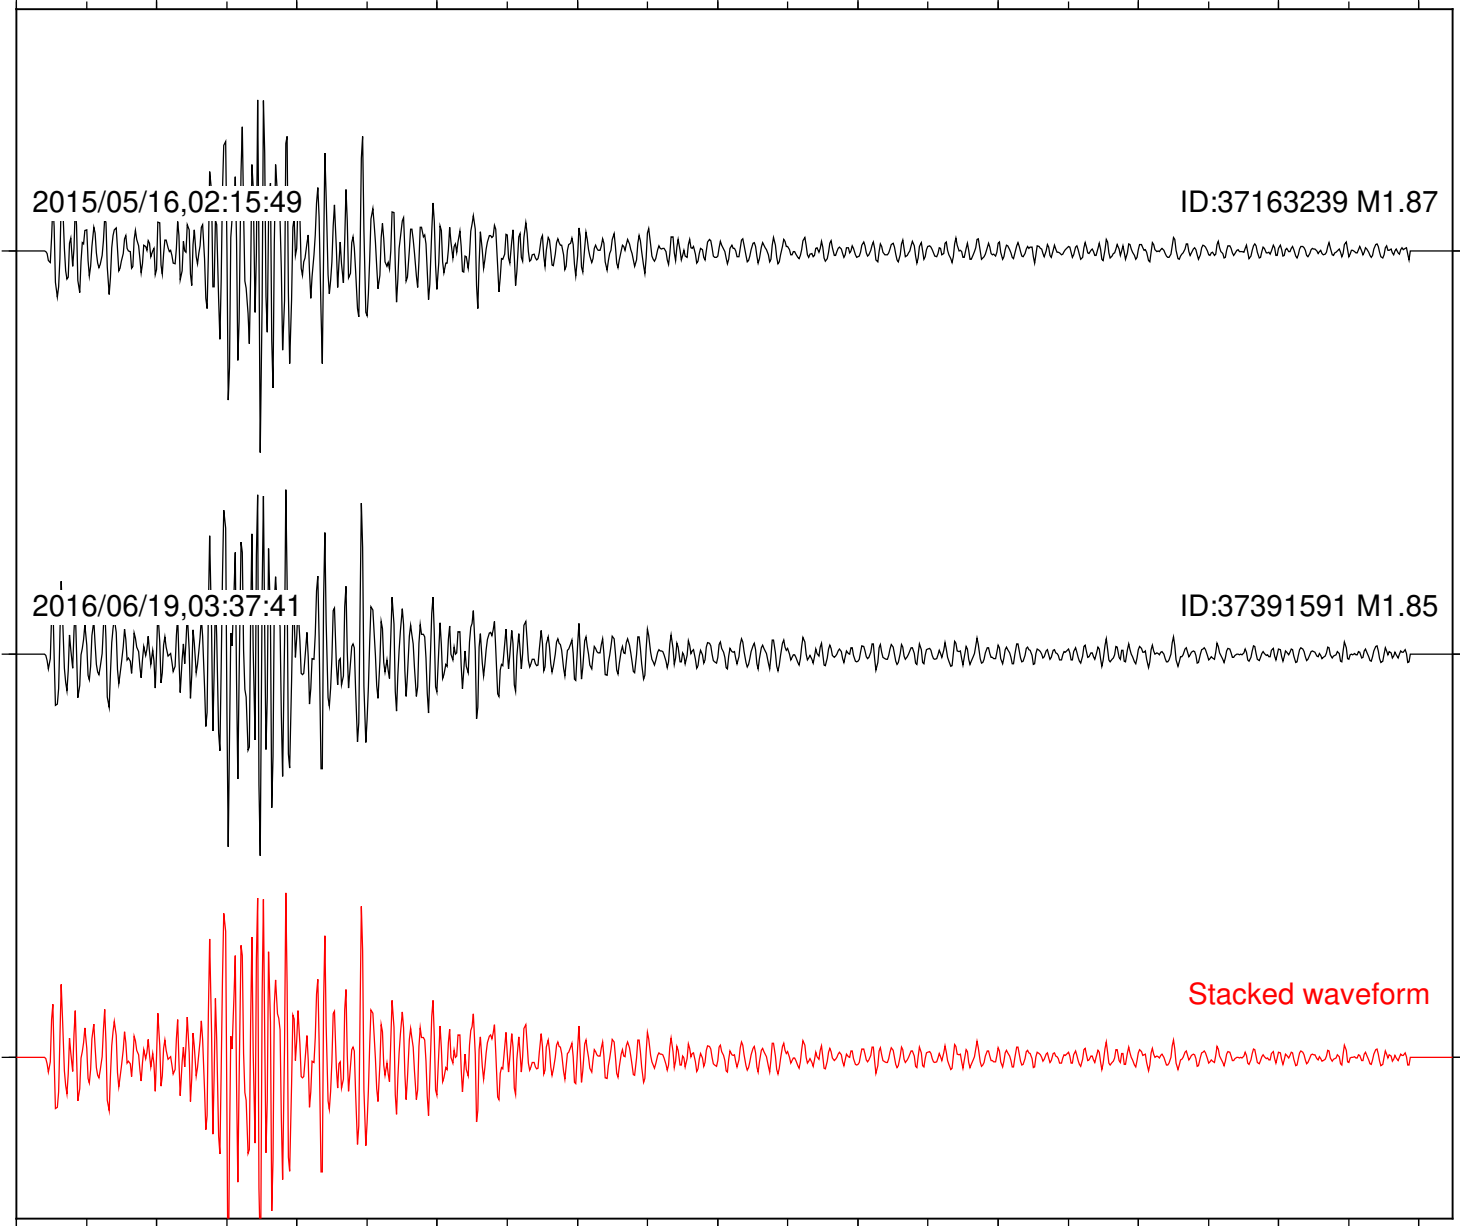

Station: B093 Com: EHZ

Focal depth: 8.43 km

2015/05/16,02:15:49

ID:37163239 M1.87

2016/06/19,03:37:41

ID:37391591 M1.85

Stacked waveform

0 1 2 3 4 5 6 7 8 9 10
Elapsed time (s)