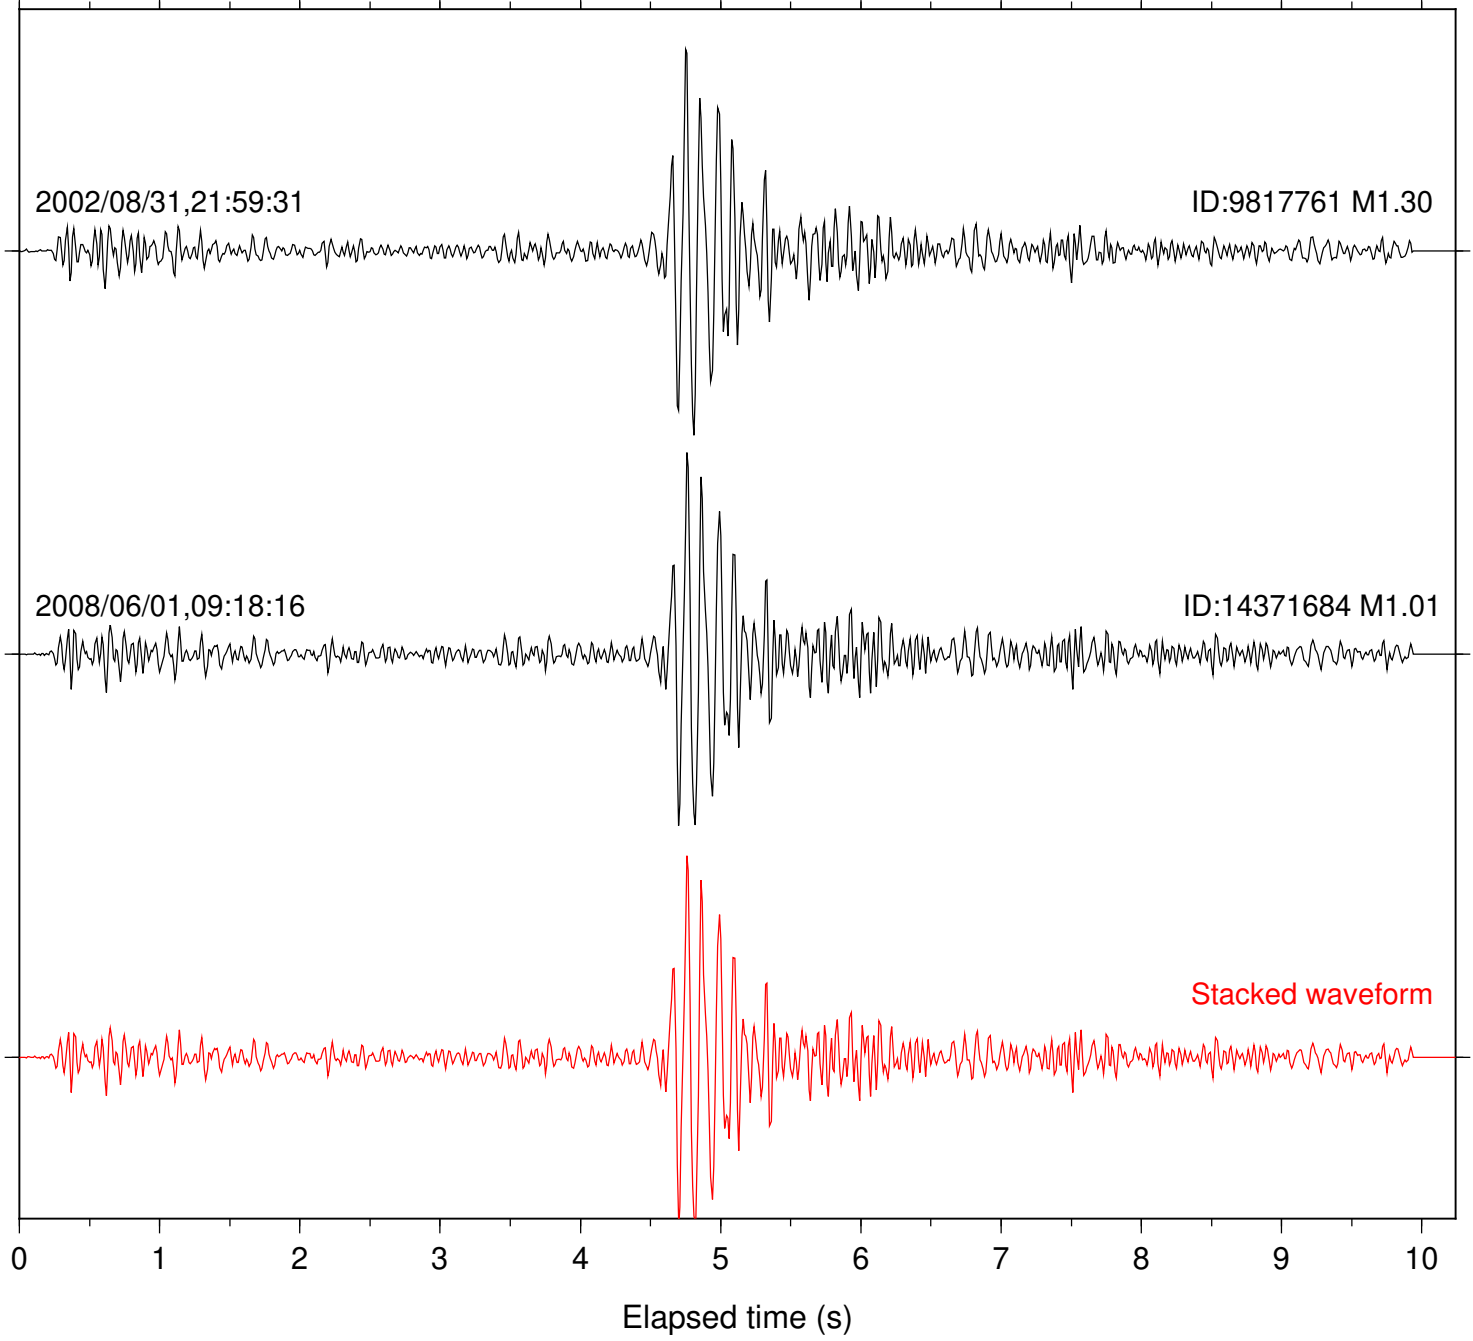

Focal depth: 17.80 km

Station: DGR Com: HHZ

Focal depth: 17.78 km

Station: FRD Com: HHZ

Focal depth: 17.78 km

Station: HMT2 Com: HHZ

Focal depth: 17.80 km

Station: PFO Com: HHZ