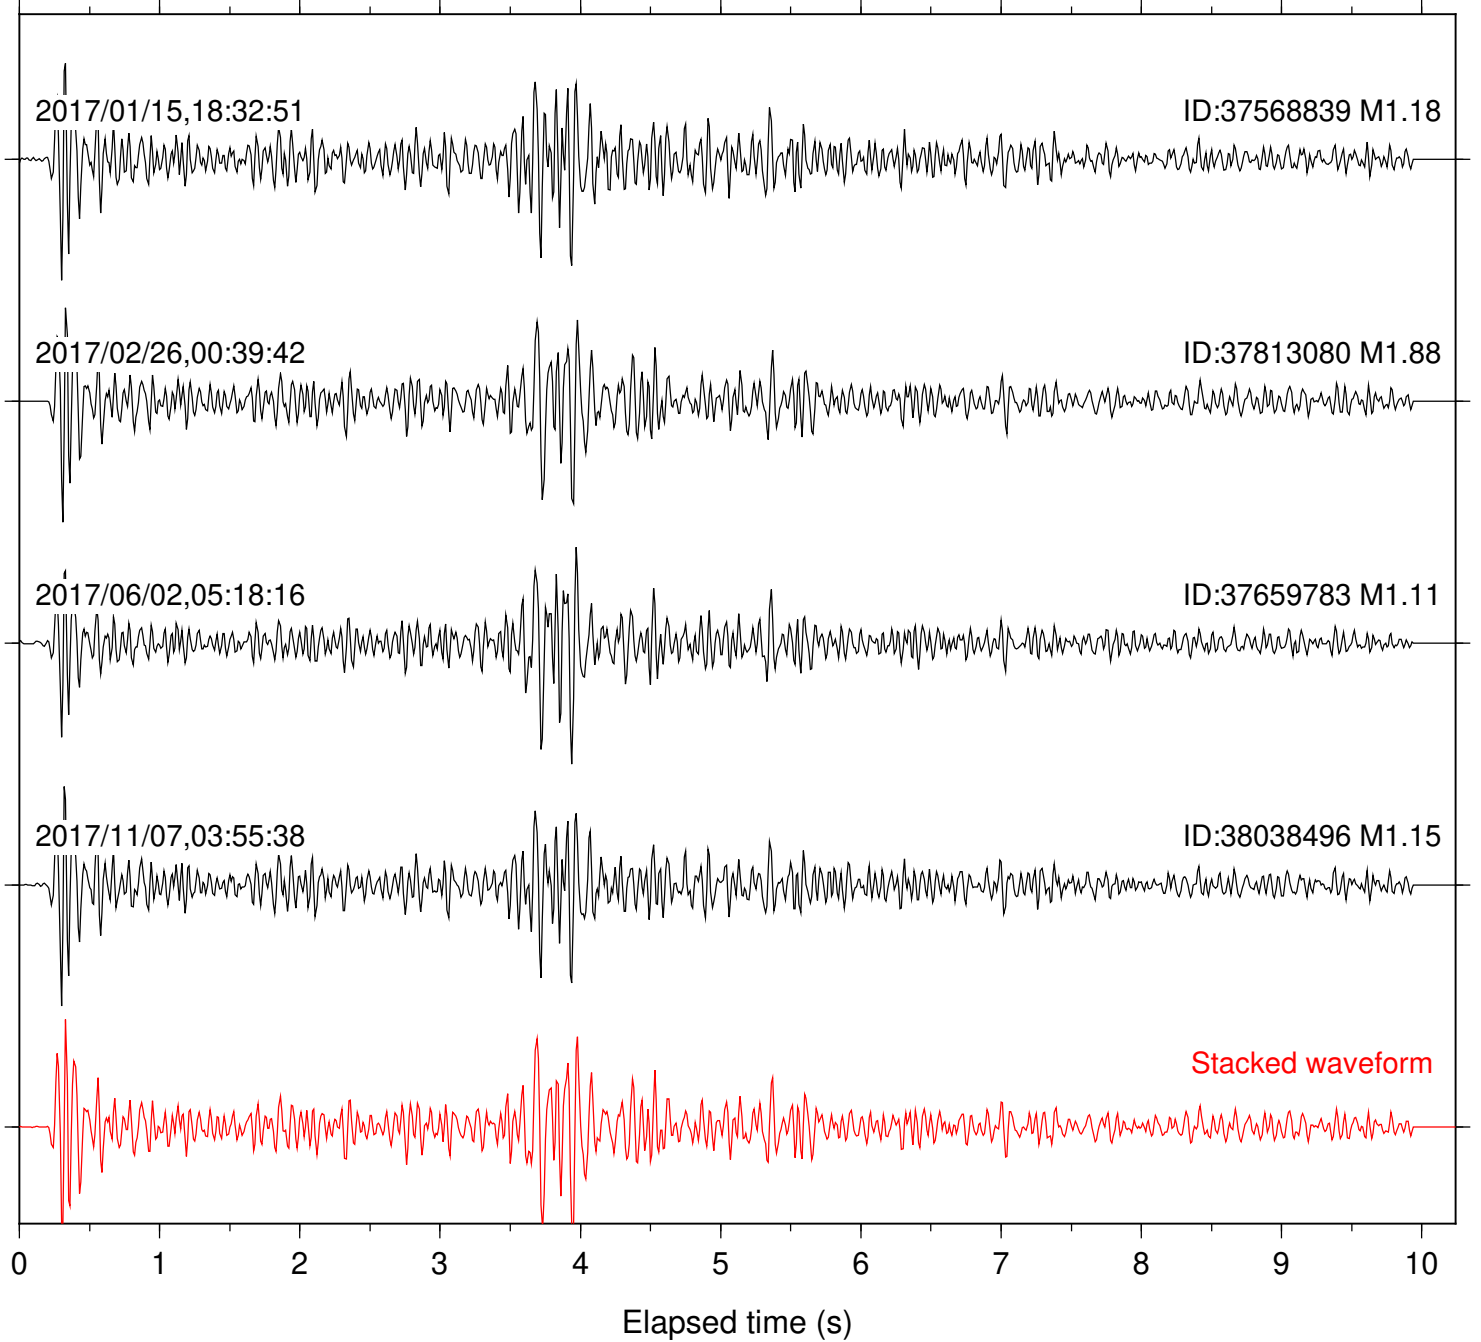

Station: B081 Com: EHZ

Focal depth: 6.35 km