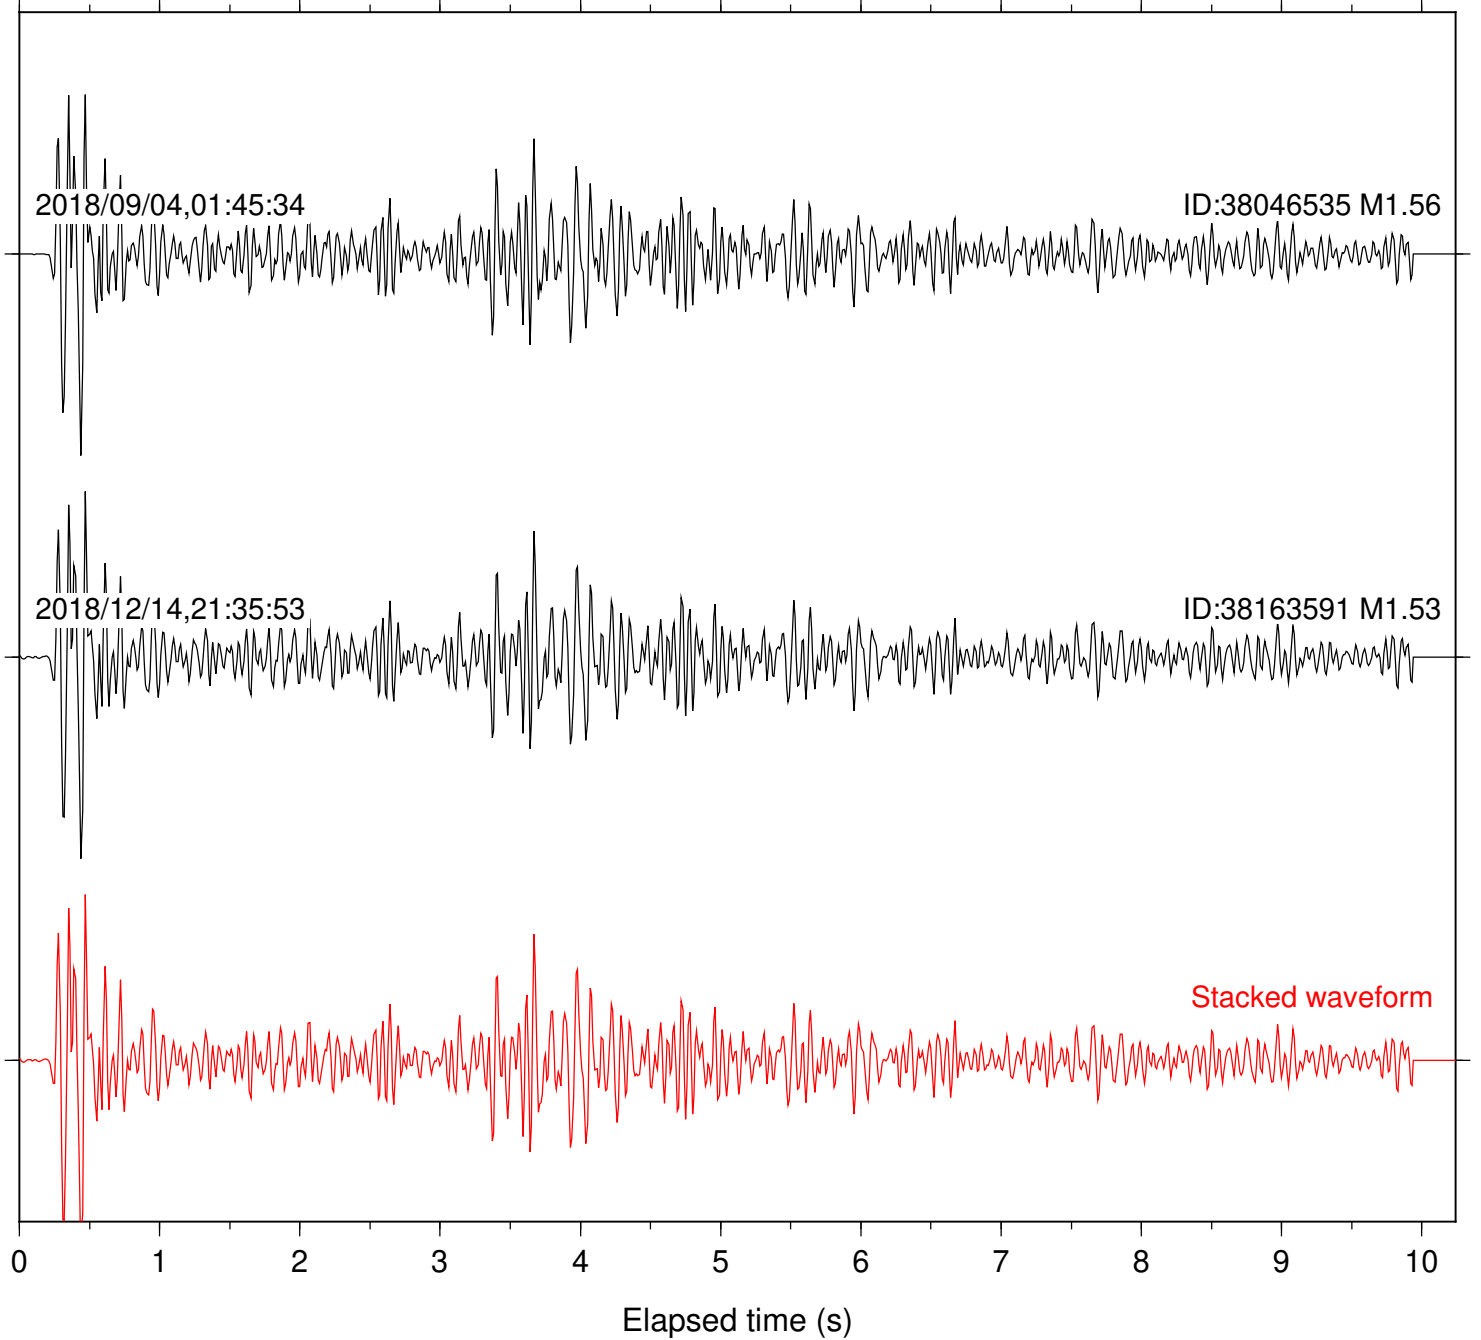

Station: CSH Com: HHZ

Focal depth: 4.27 km

Station: DGR Com: HHZ

Focal depth: 4.27 km

Station: FRD Com: HHZ

Focal depth: 4.27 km

Station: HMT2 Com: HHZ

Focal depth: 4.27 km