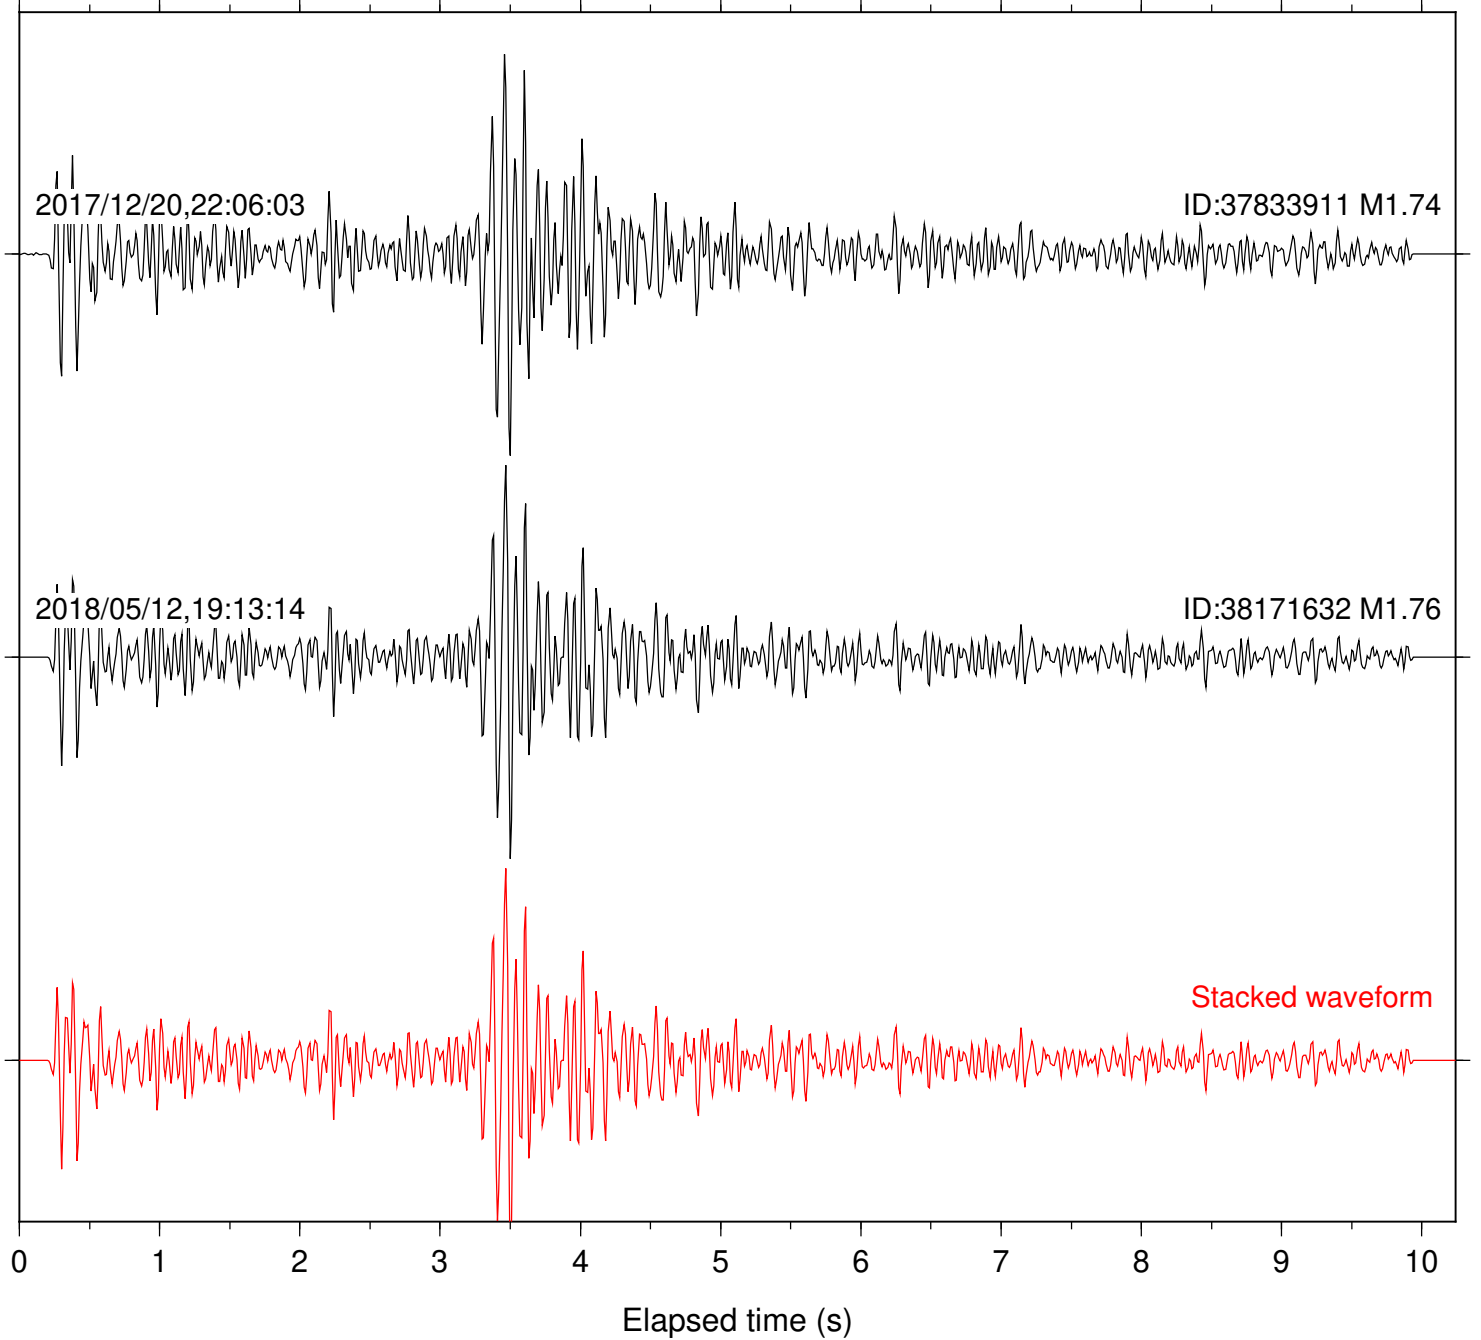

2017/12/20,22:06:03

ID:37833911 M1.74

2018/05/12,19:13:14

ID:38171632 M1.76

Stacked waveform

0 1 2 3 4 5 6 7 8 9 10  
Elapsed time (s)

Station: CSH Com: HHZ

Focal depth: 7.36 km