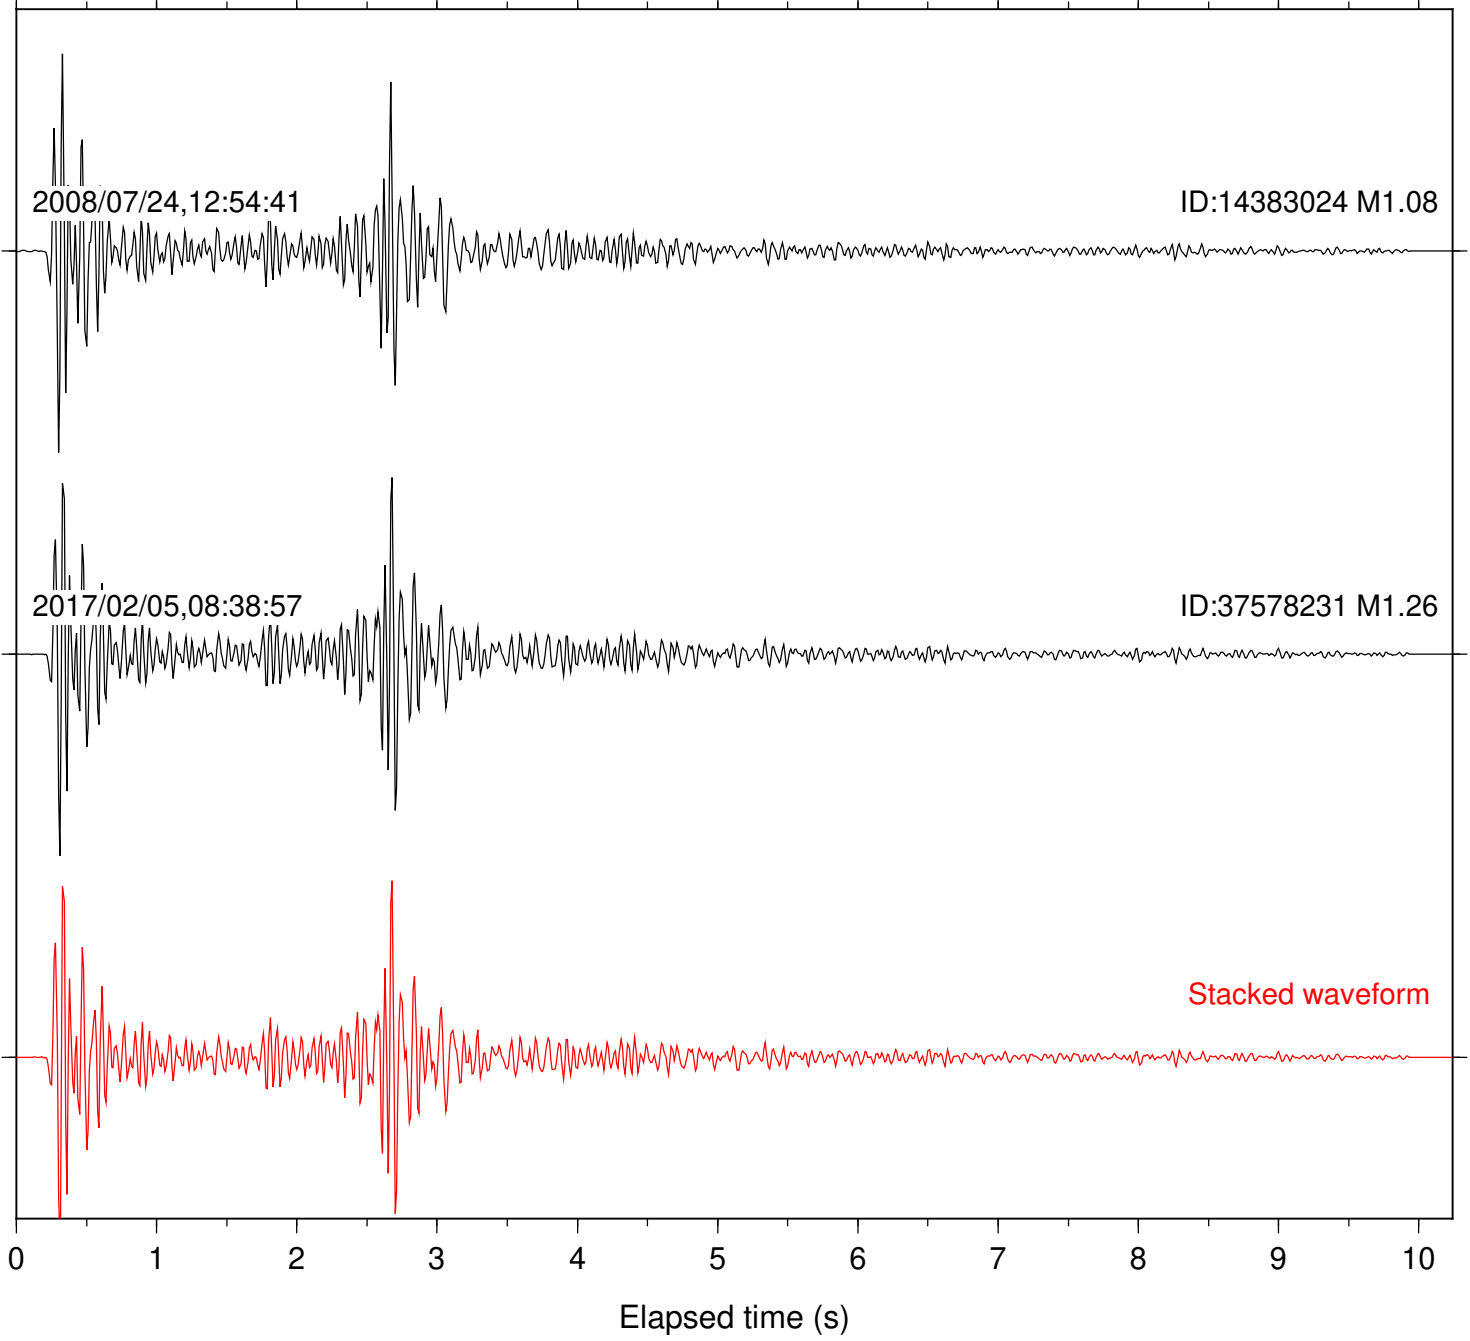

Station: B087 Com: EHZ

Focal depth: 14.27 km