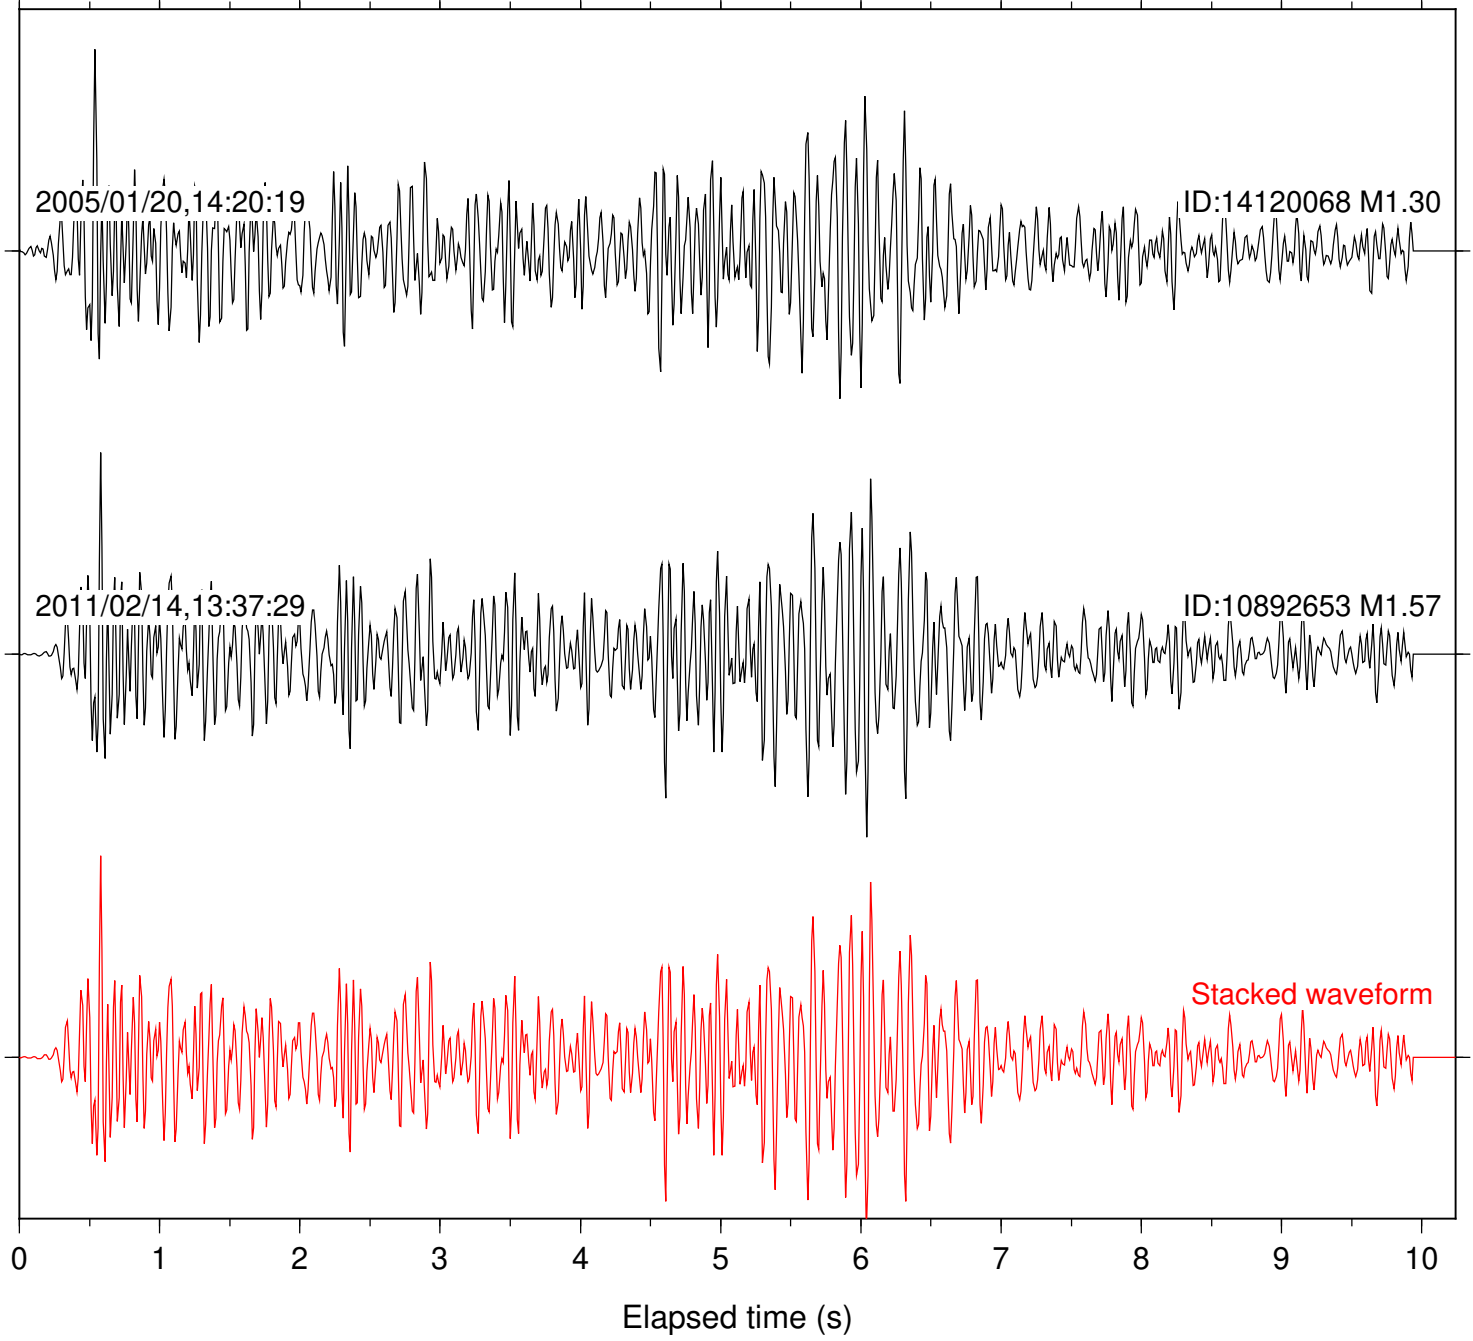

ID:10892653 M1.57

2017/02/19,18:22:12

ID:37586111 M1.49

Stacked waveform

0 1 2 3 4 5 6 7 8 9 10  
Elapsed time (s)

Station: SND Com: HHZ

Focal depth: 11.27 km

Station: TOR Com: HHZ