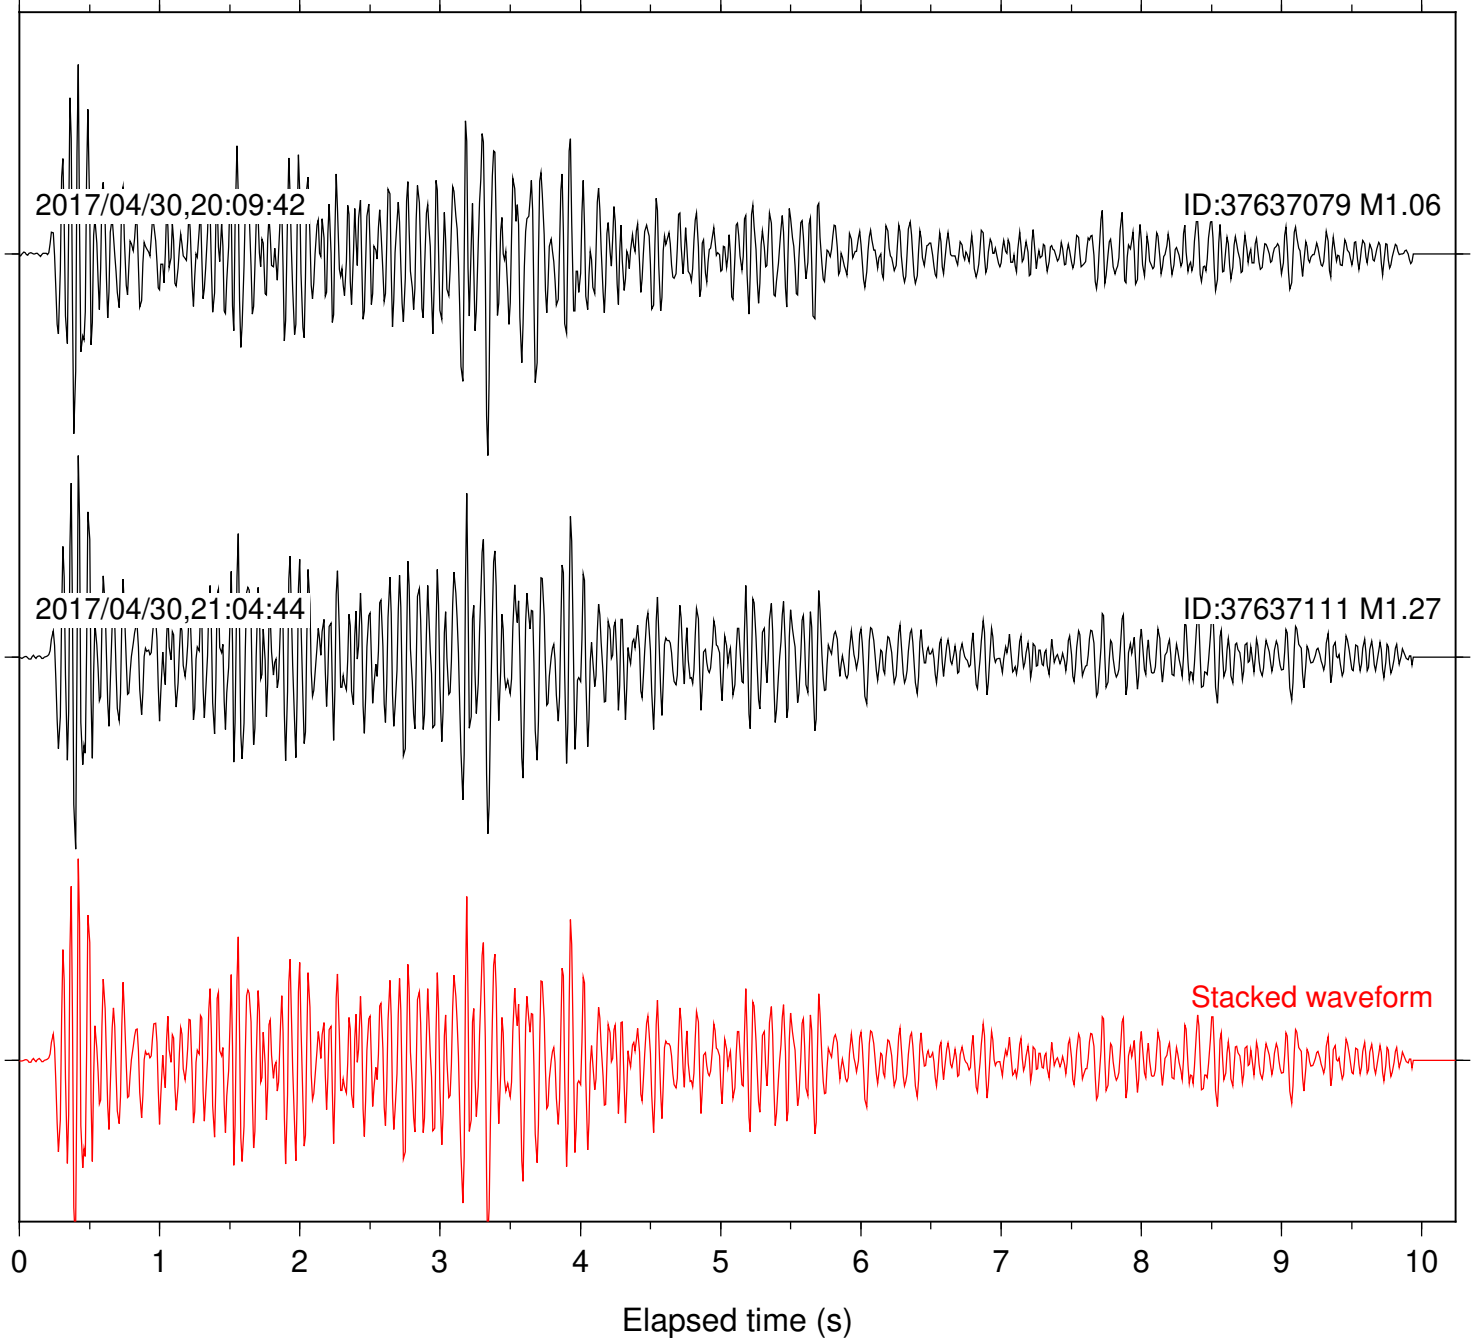

Station: B088 Com: EHZ

Focal depth: 6.08 km