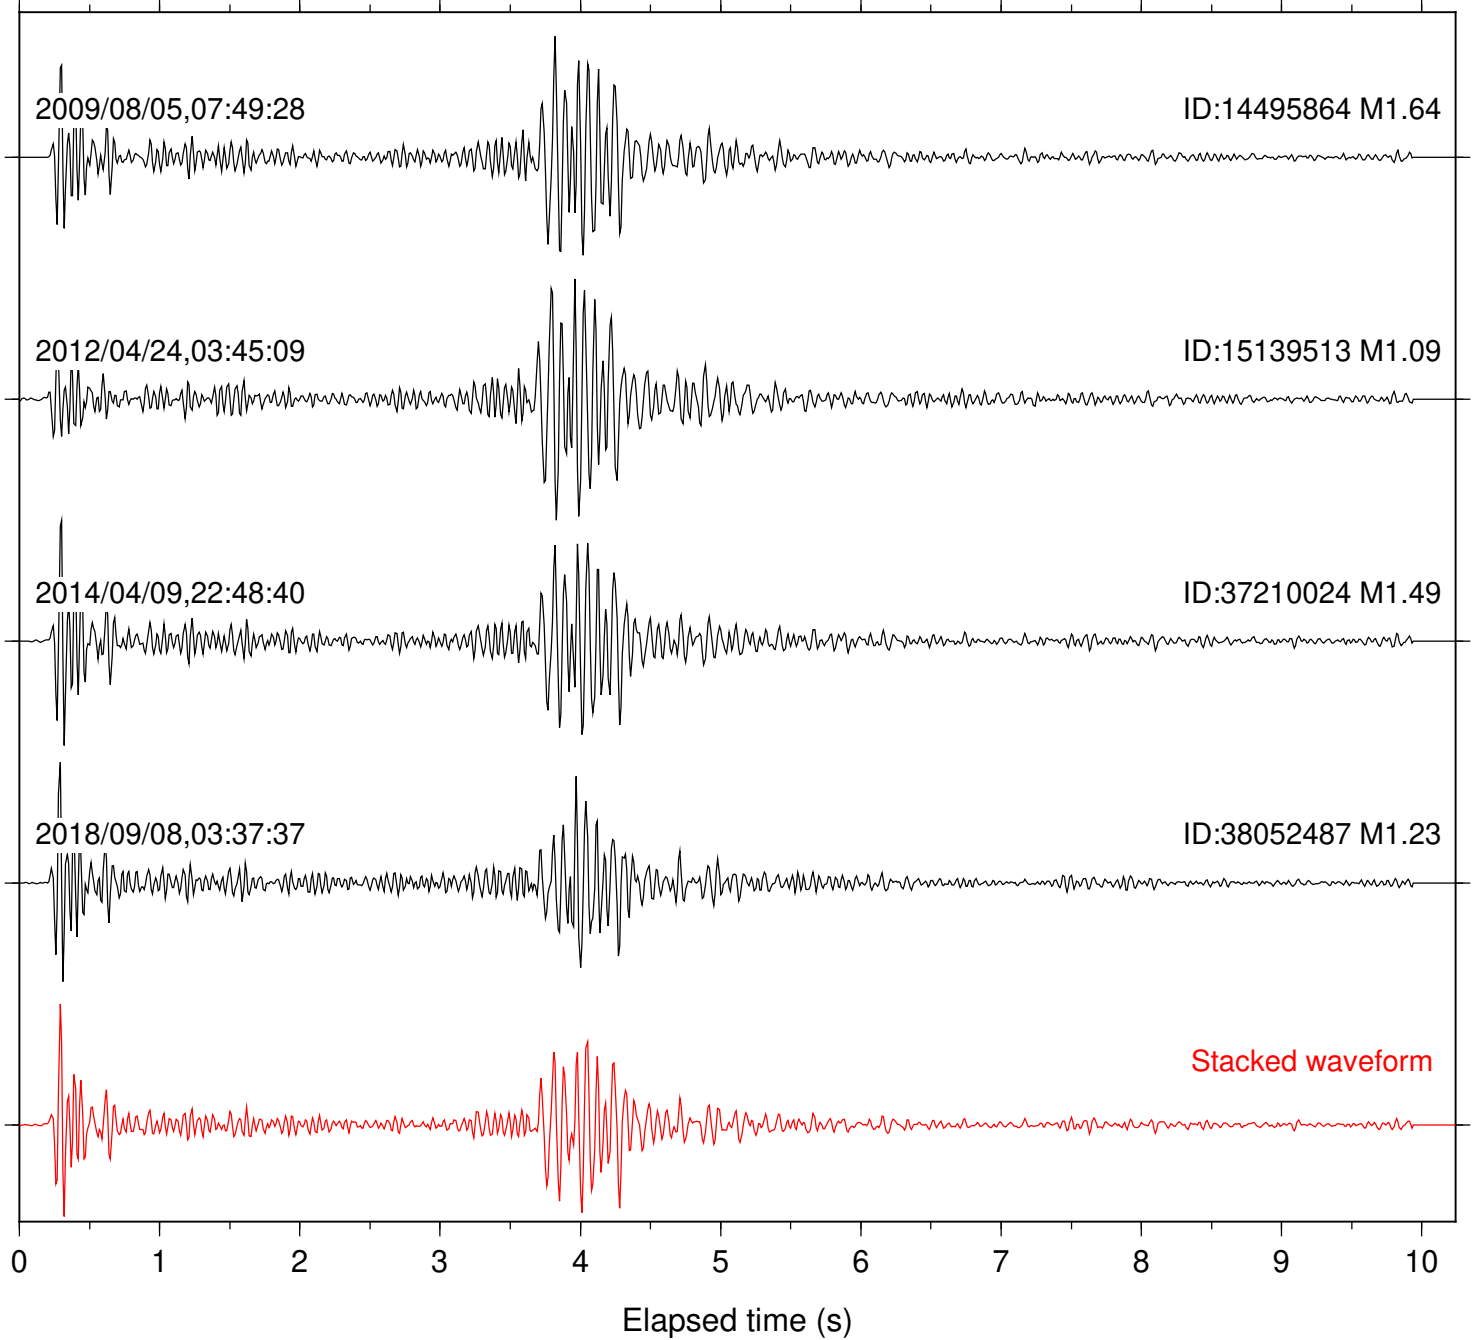

Station: B086 Com: EHZ

Focal depth: 17.73 km