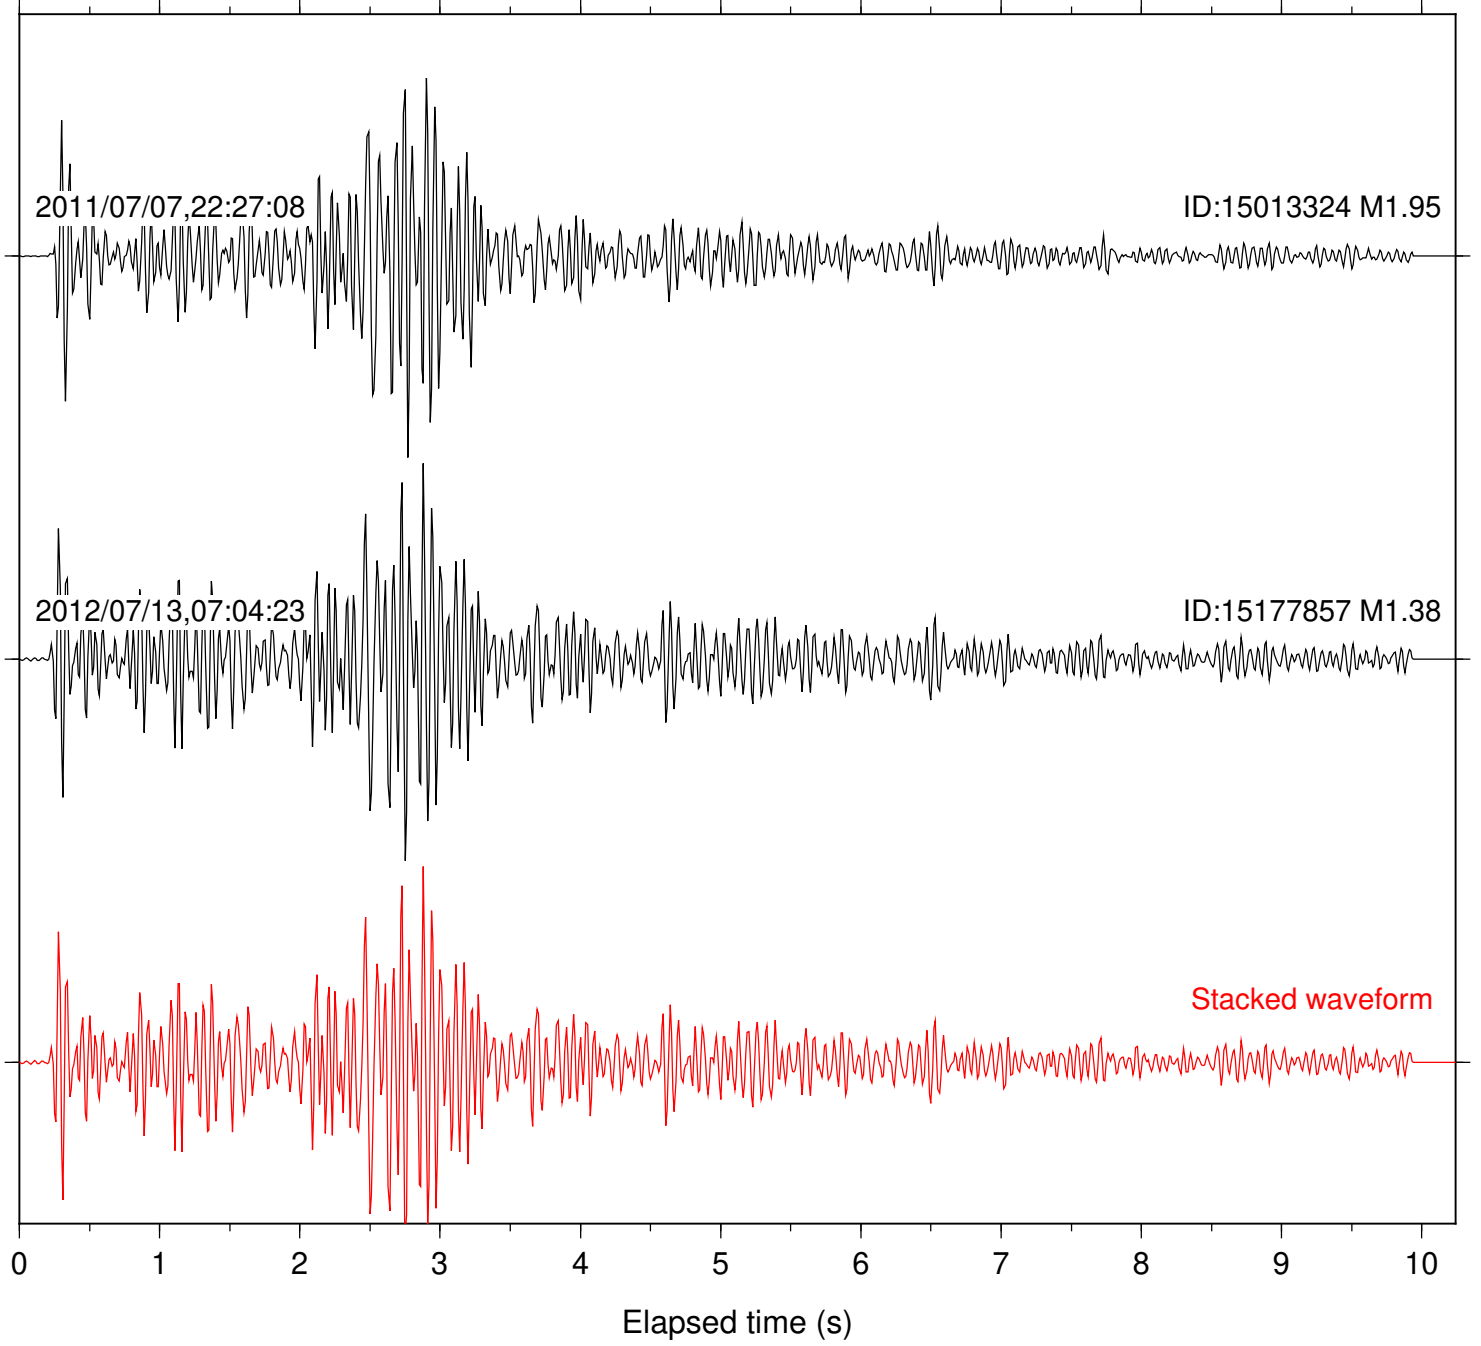

Focal depth: 7.08 km

Station: TOR Com: HHZ

Focal depth: 7.08 km

2011/07/07,22:27:08

ID:15013324 M1.95

2012/07/13,07:04:23

ID:15177857 M1.38

Stacked waveform