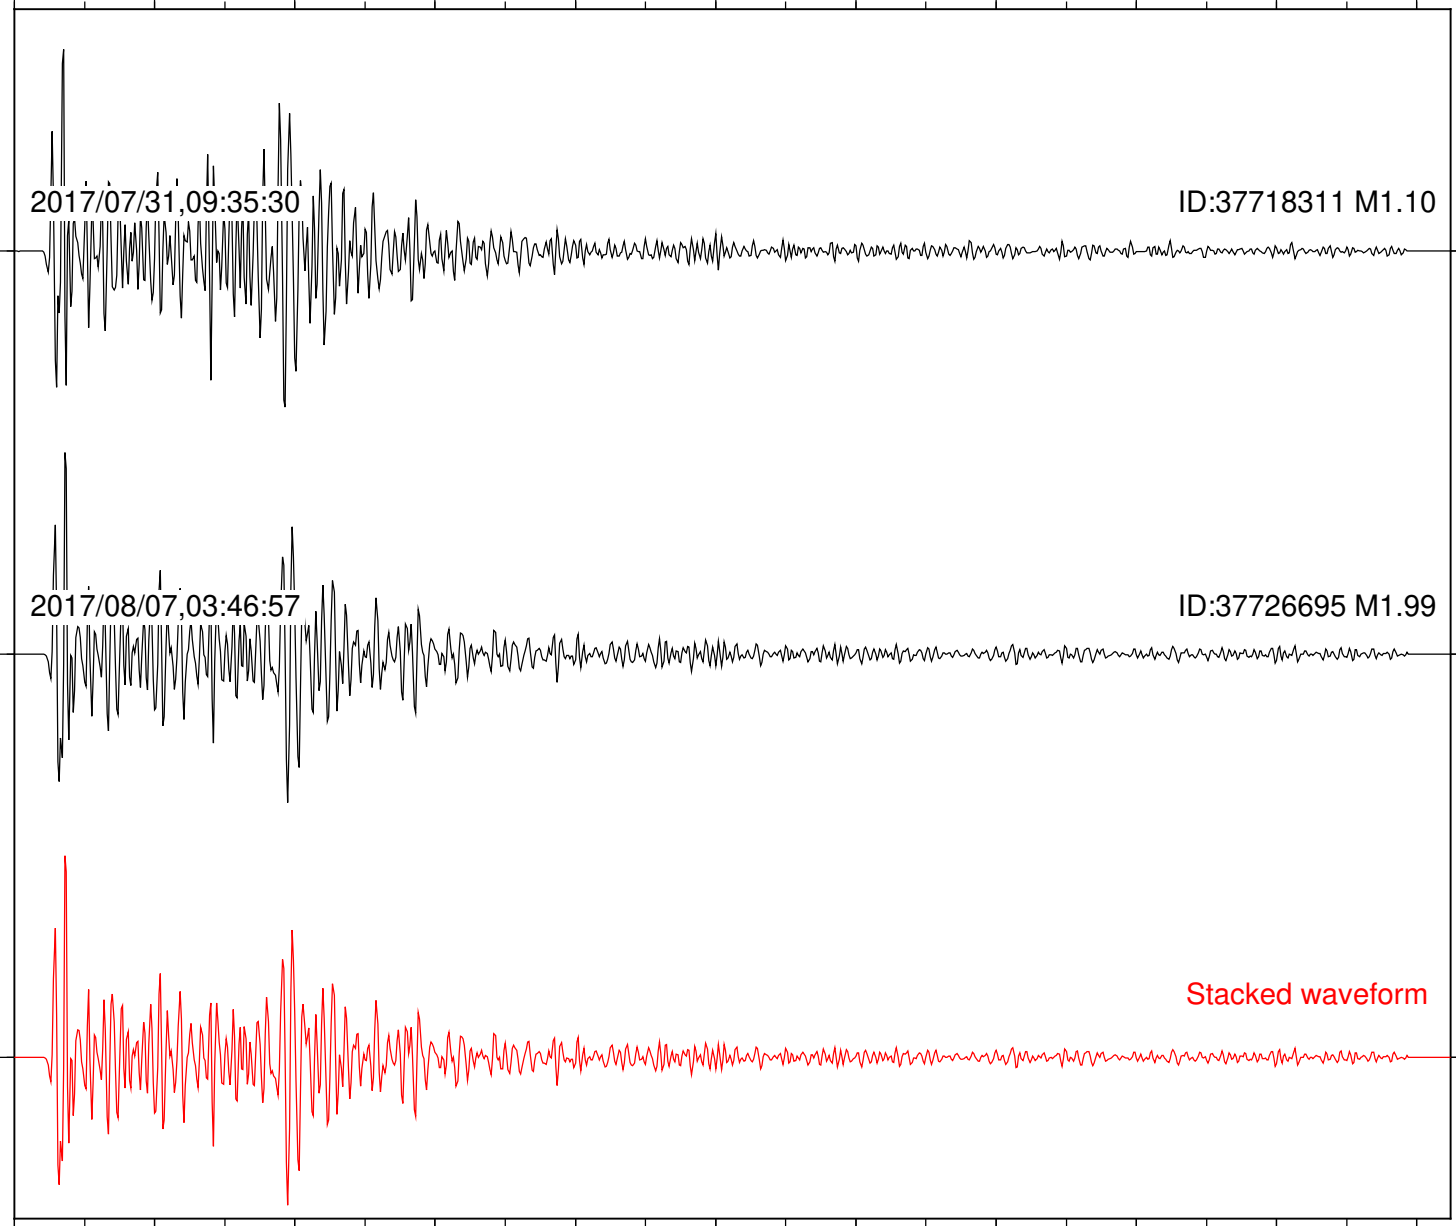

Focal depth: 5.14 km

2017/07/31,09:35:30

ID:37718311 M1.10

2017/08/07,03:46:57

ID:37726695 M1.99

Stacked waveform

0 1 2 3 4 5 6 7 8 9 10  
Elapsed time (s)

Station: CSH Com: HHZ