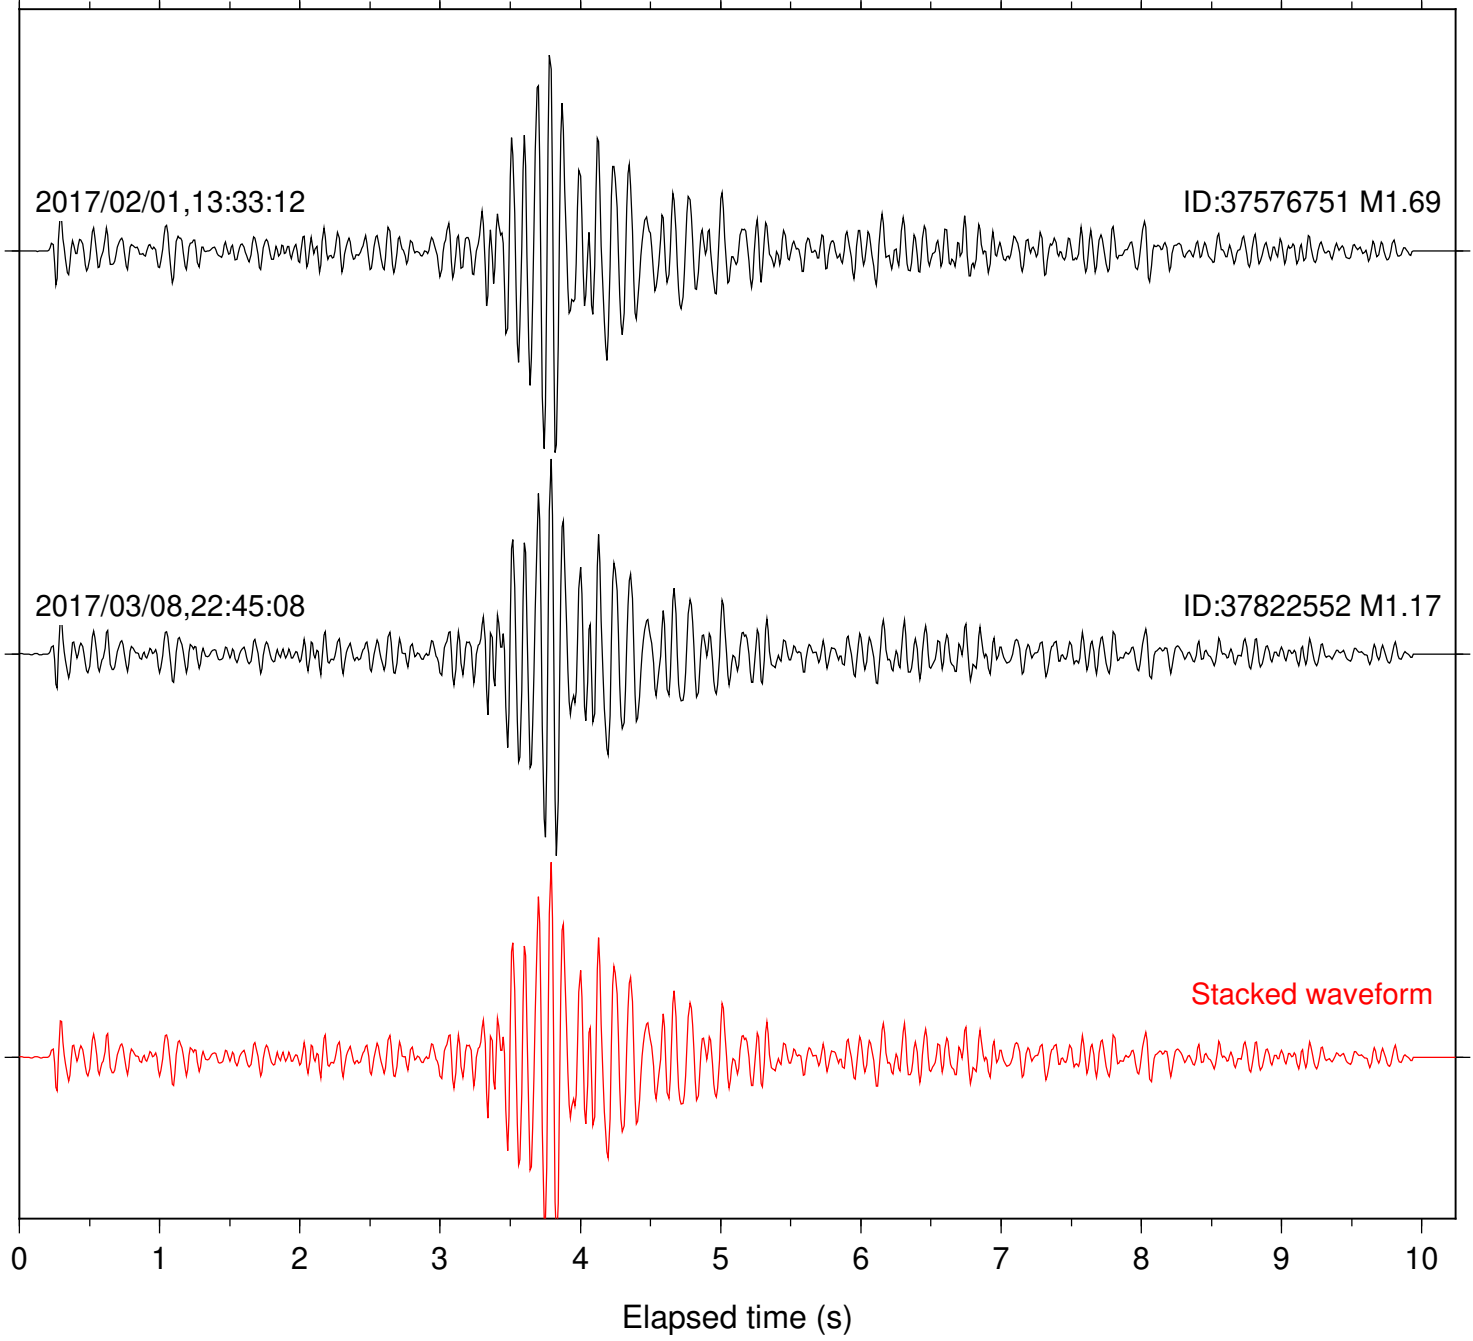

Focal depth: 6.30 km

Station: PFO Com: HHZ

Focal depth: 6.30 km

Station: POB2 Com: HHZ

Focal depth: 6.30 km

Station: RDM Com: HHZ

Focal depth: 6.30 km

Station: B081 Com: EHZ