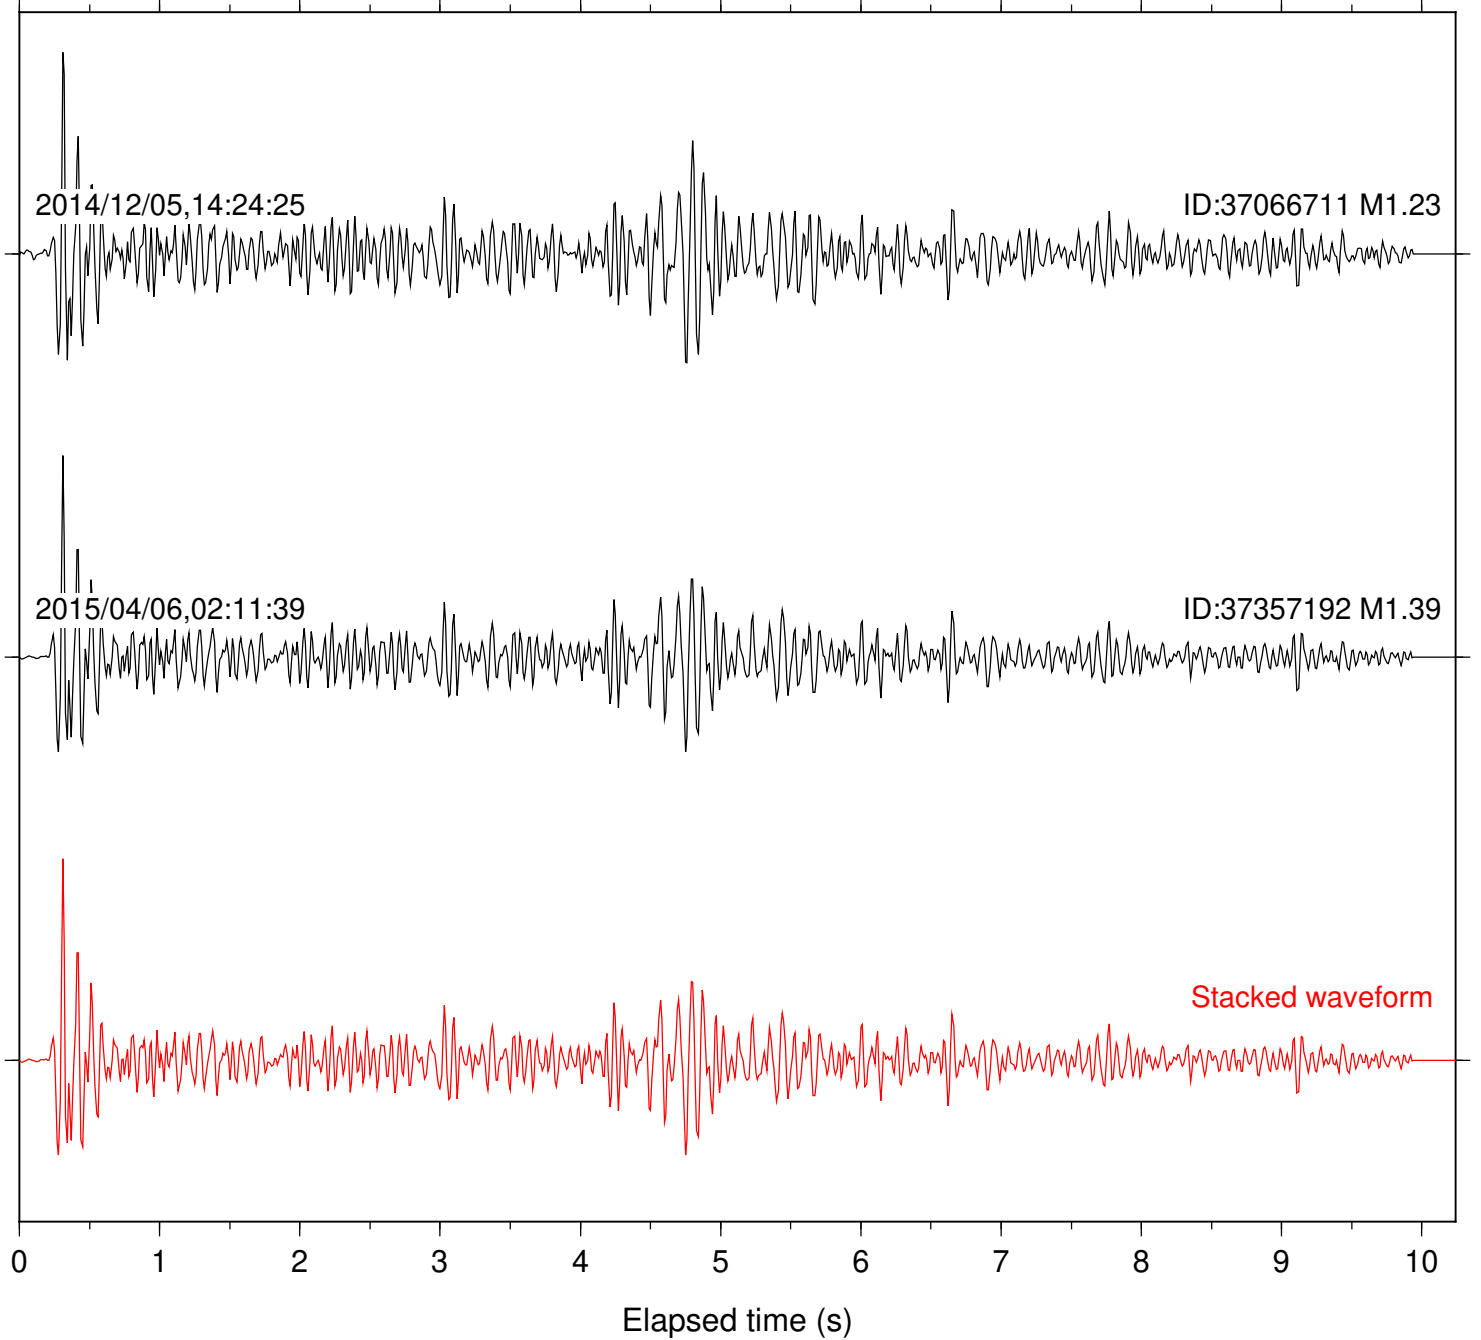

Station: RDM Com: HHZ

Focal depth: 8.44 km

Station: SND Com: HHZ

Focal depth: 8.44 km

Station: TOR Com: HHZ

Focal depth: 8.41 km

Station: B081 Com: EHZ

Focal depth: 8.10 km