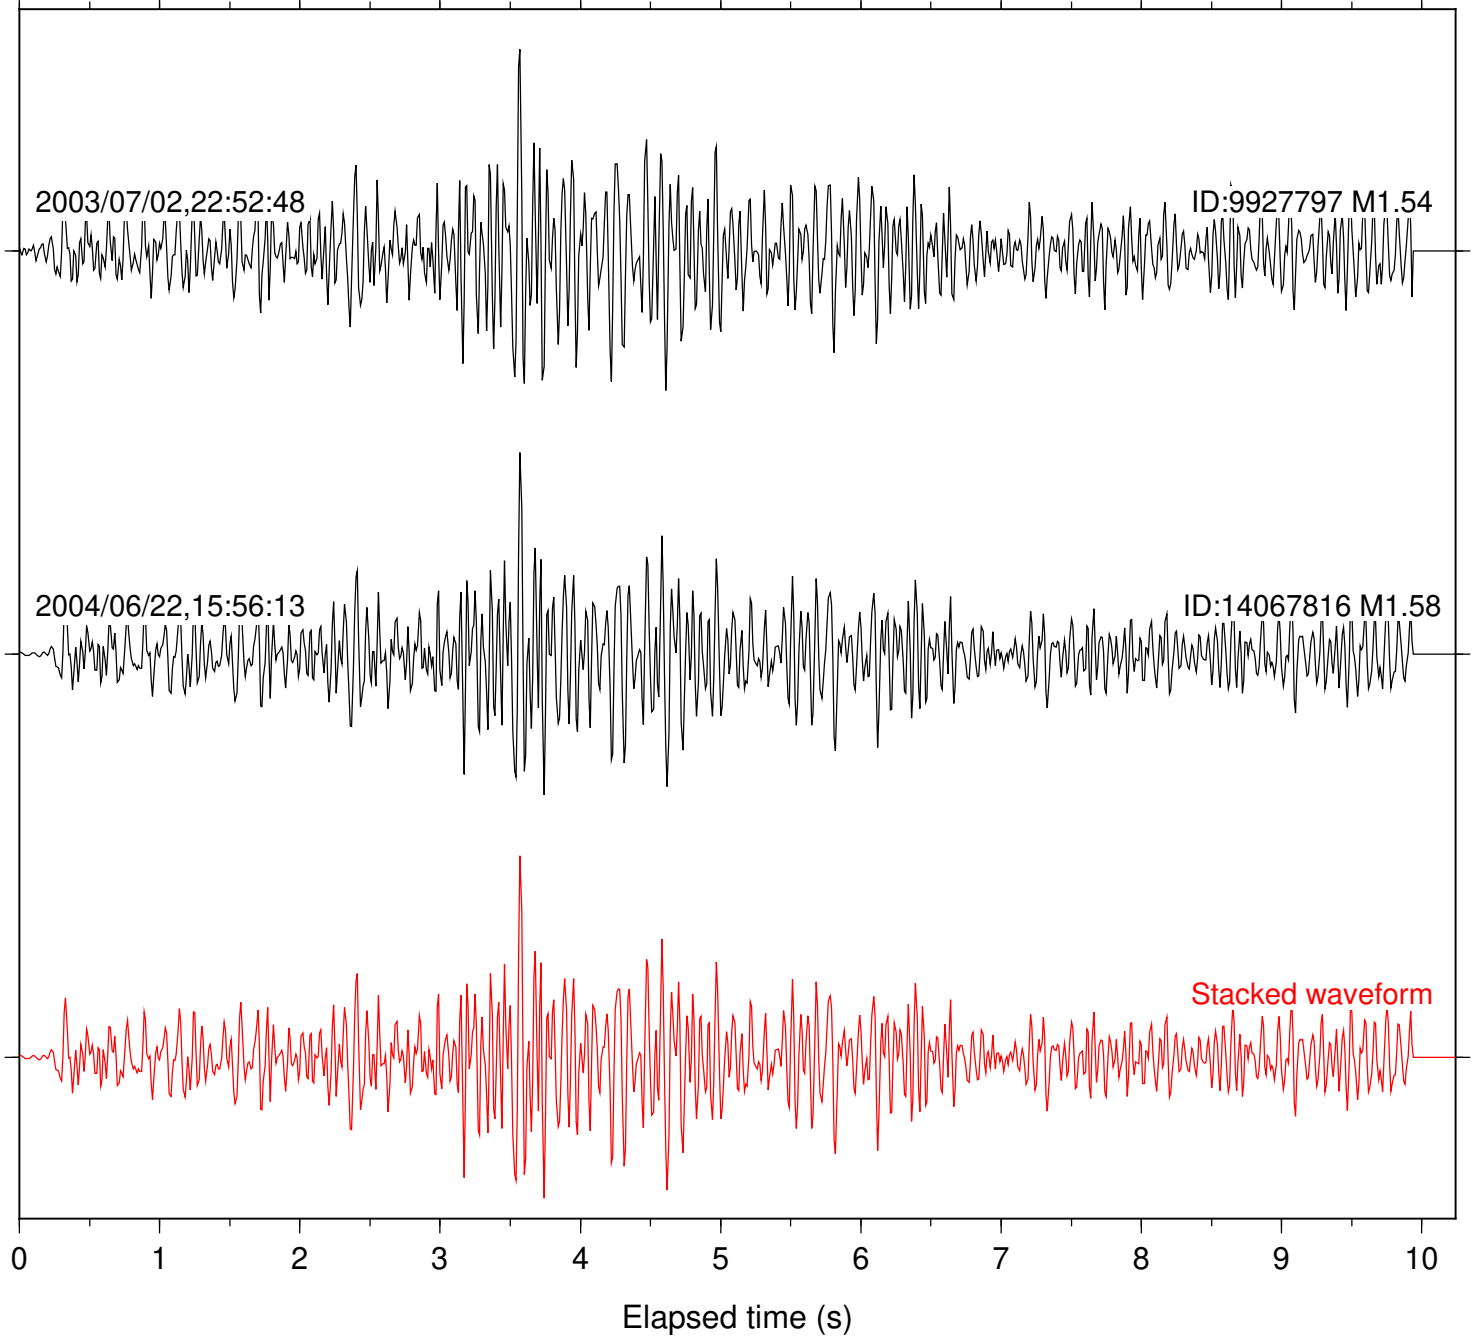

Focal depth: 2.94 km

Station: BOR Com: HHZ

Focal depth: 2.94 km

Station: BZN Com: HHZ

Focal depth: 2.94 km

Station: CRY Com: HHZ

Focal depth: 5.34 km

Station: FRD Com: HHZ