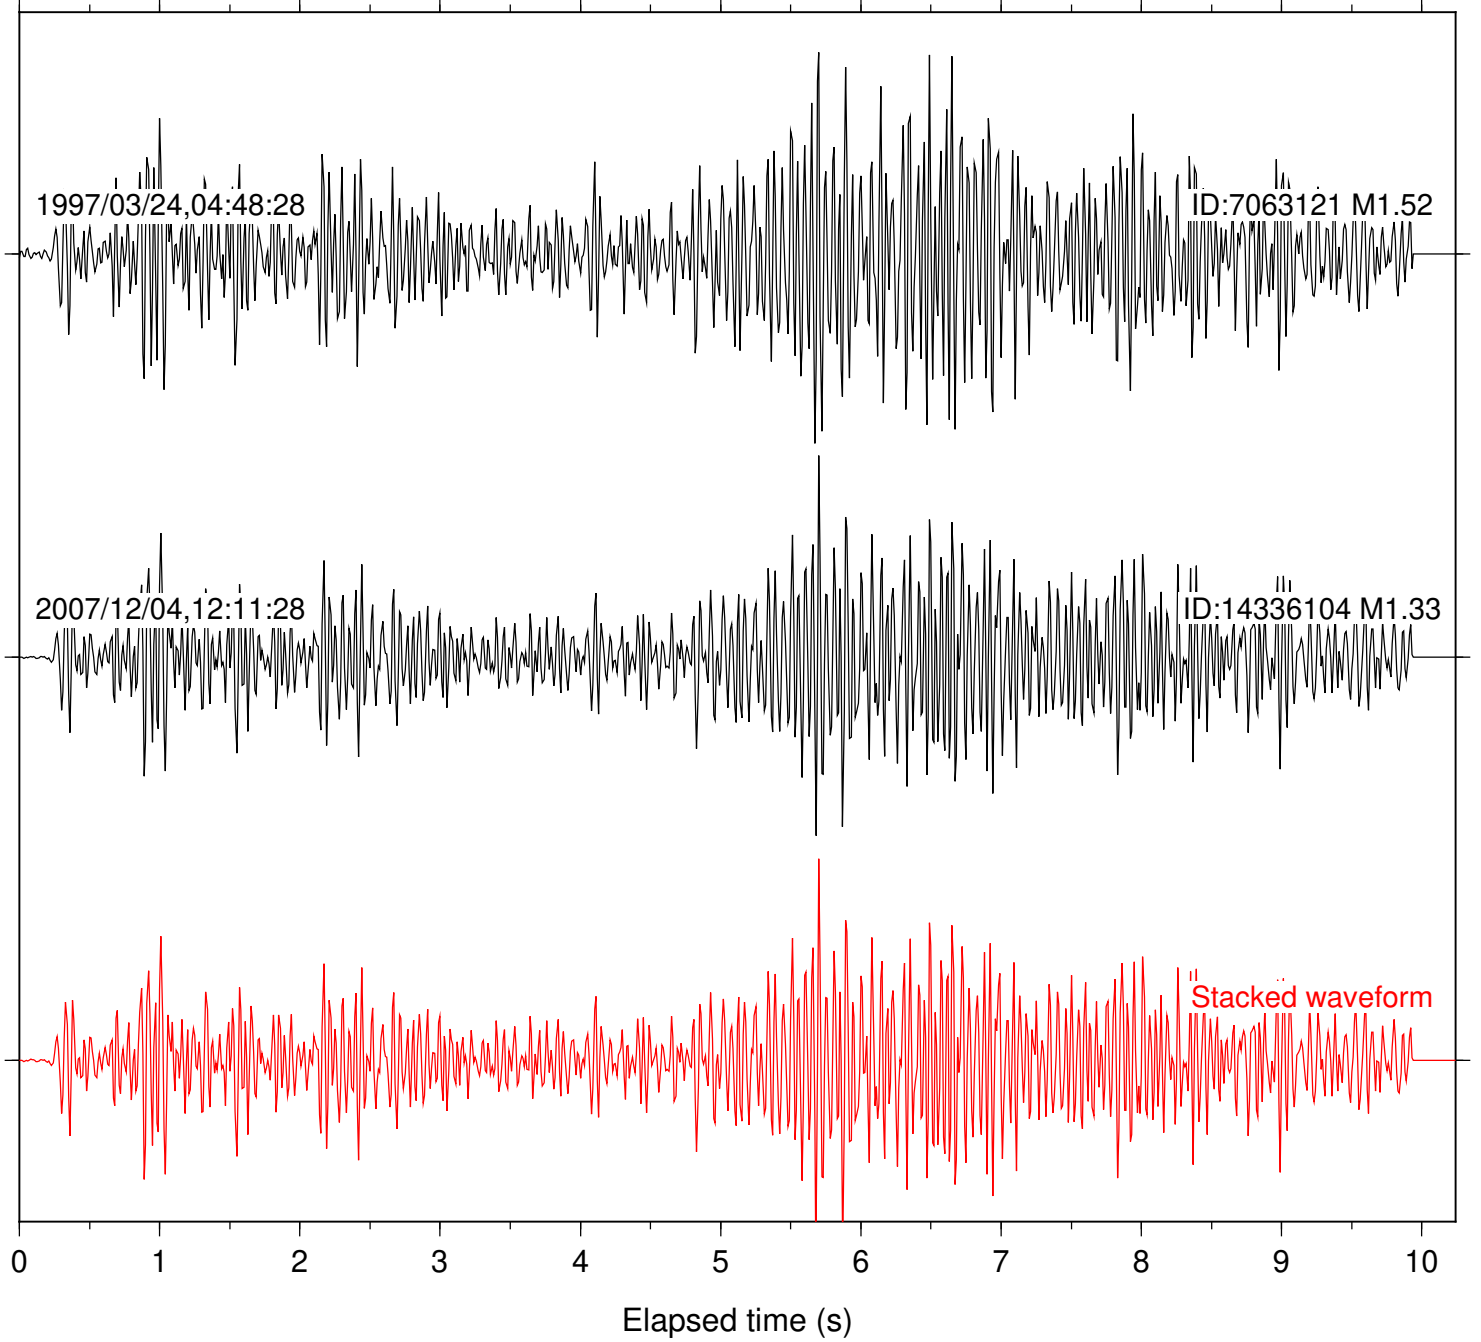

Station: YUH2 Com: HHZ

Focal depth: 10.69 km