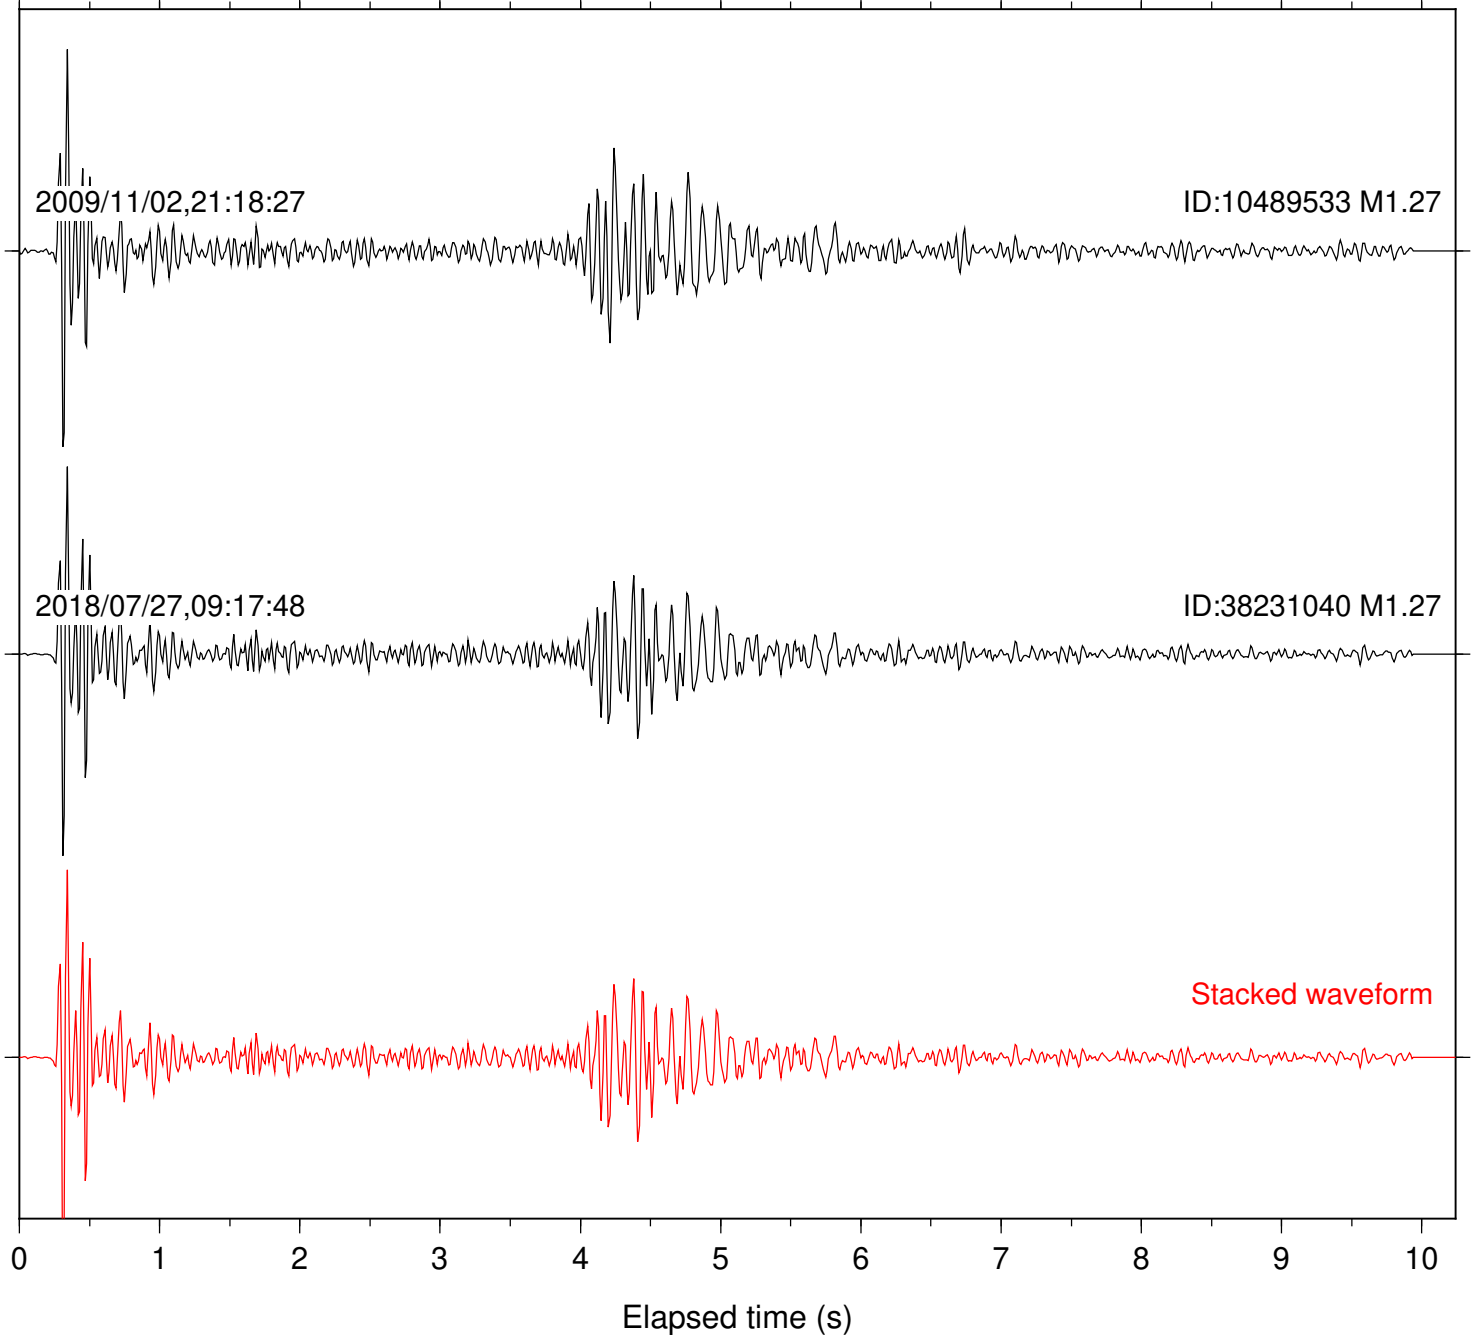

0 1 2 3 4 5 6 7 8 9 10  
Elapsed time (s)

Station: BAC Com: EHZ

Focal depth: 17.77 km

Station: BZN Com: HHZ

Focal depth: 17.77 km

Station: DGR Com: HHZ

Focal depth: 17.77 km

Station: FRD Com: HHZ