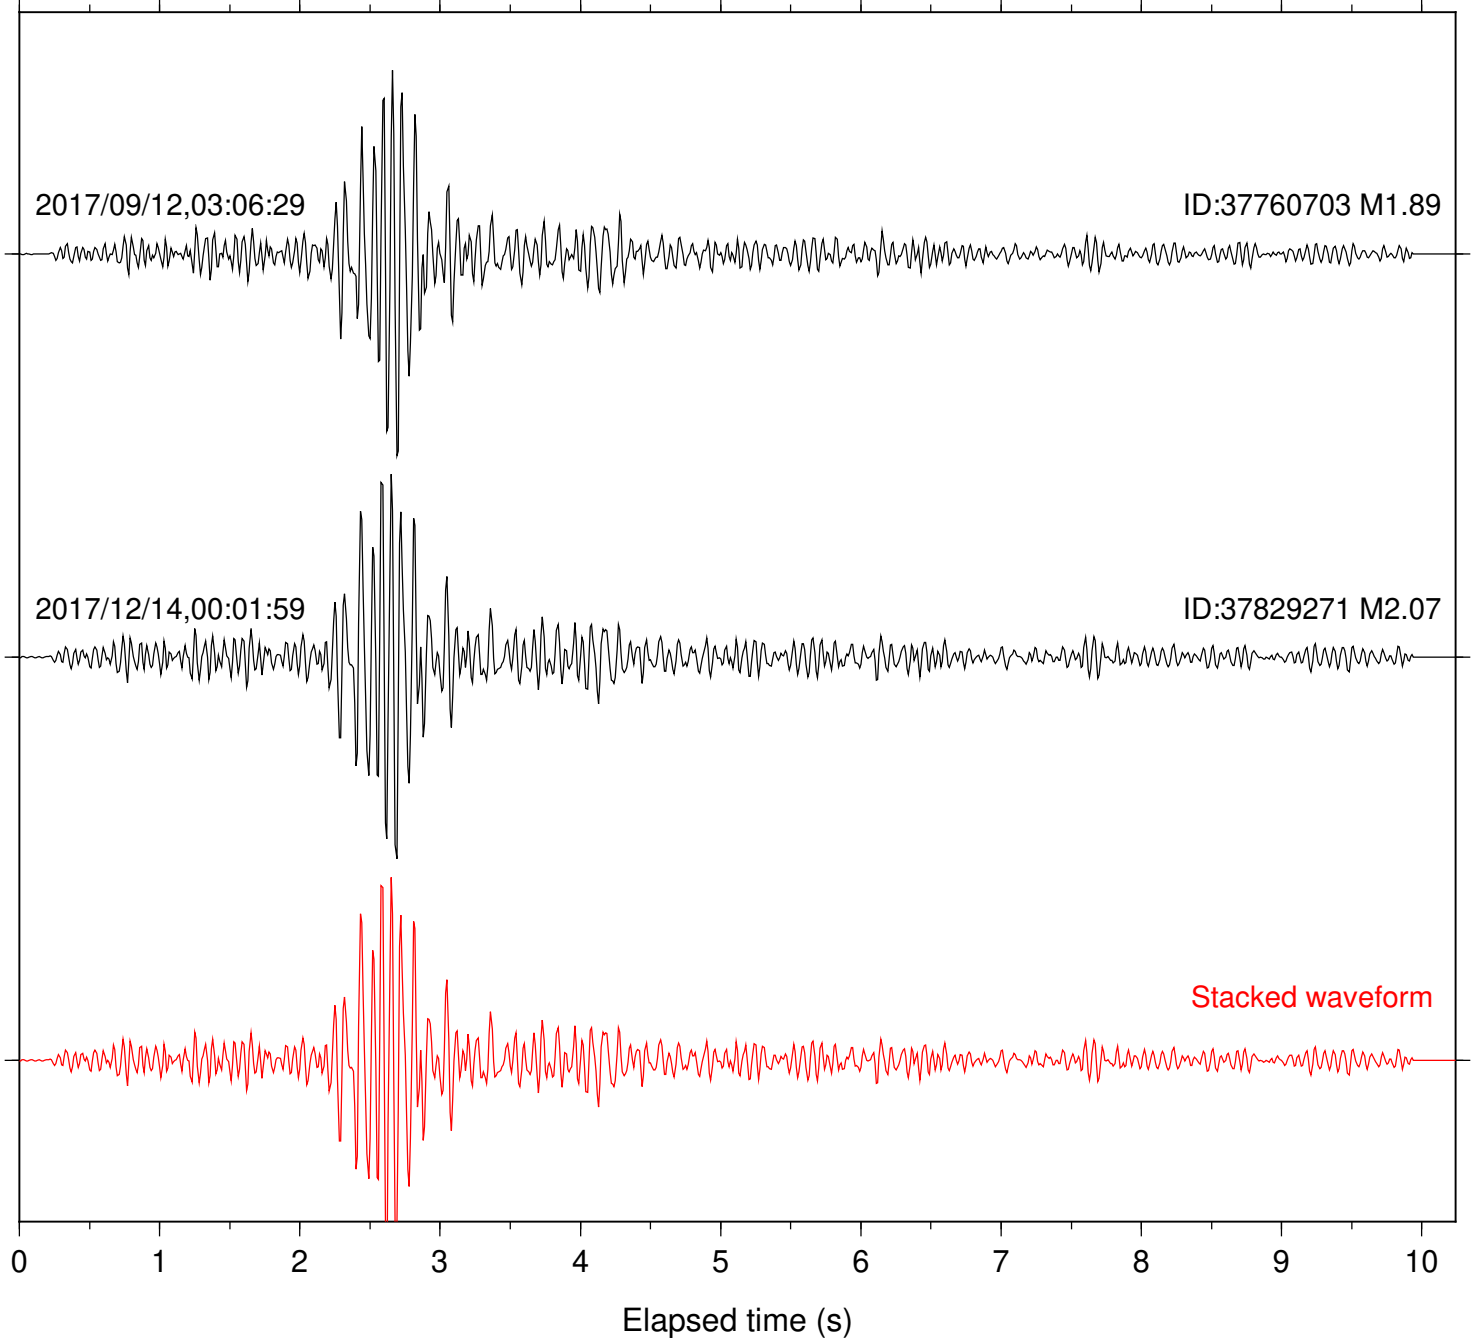

Station: RDM Com: HHZ

Focal depth: 5.87 km