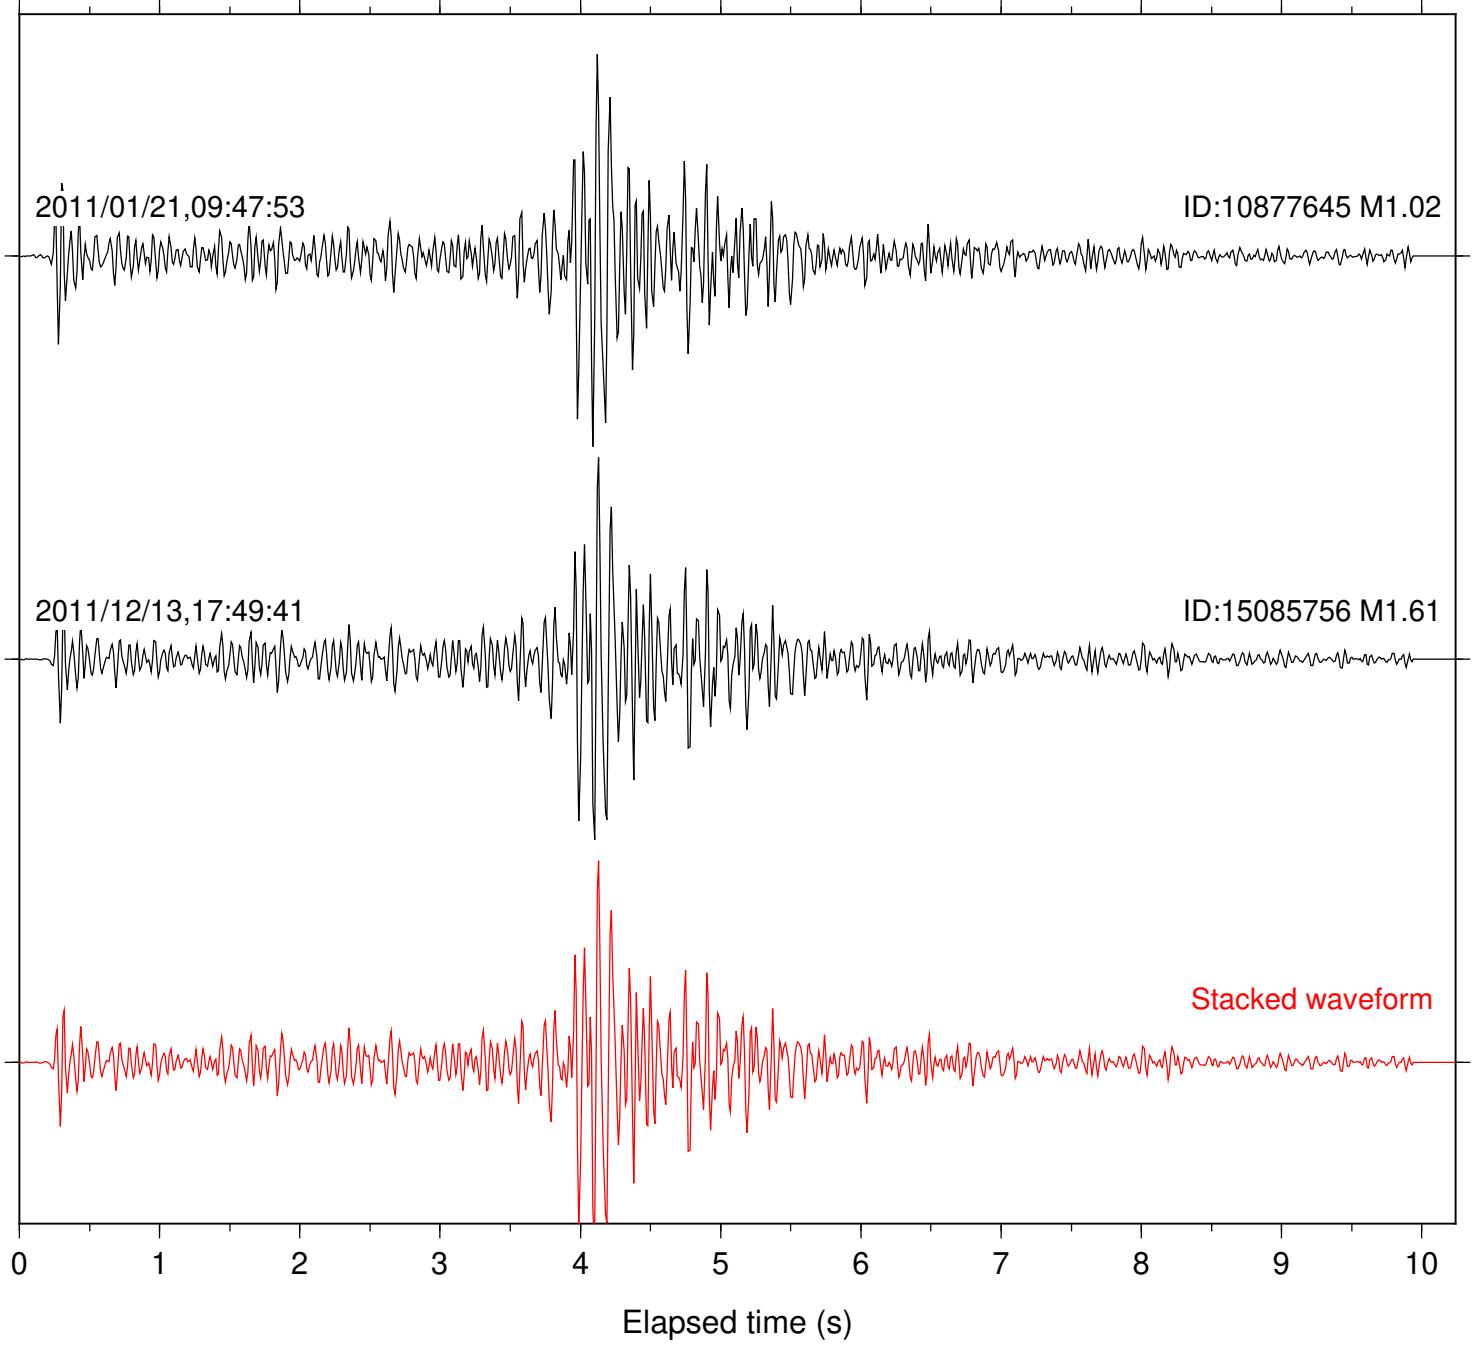

Station: B082 Com: EHZ

Focal depth: 10.95 km