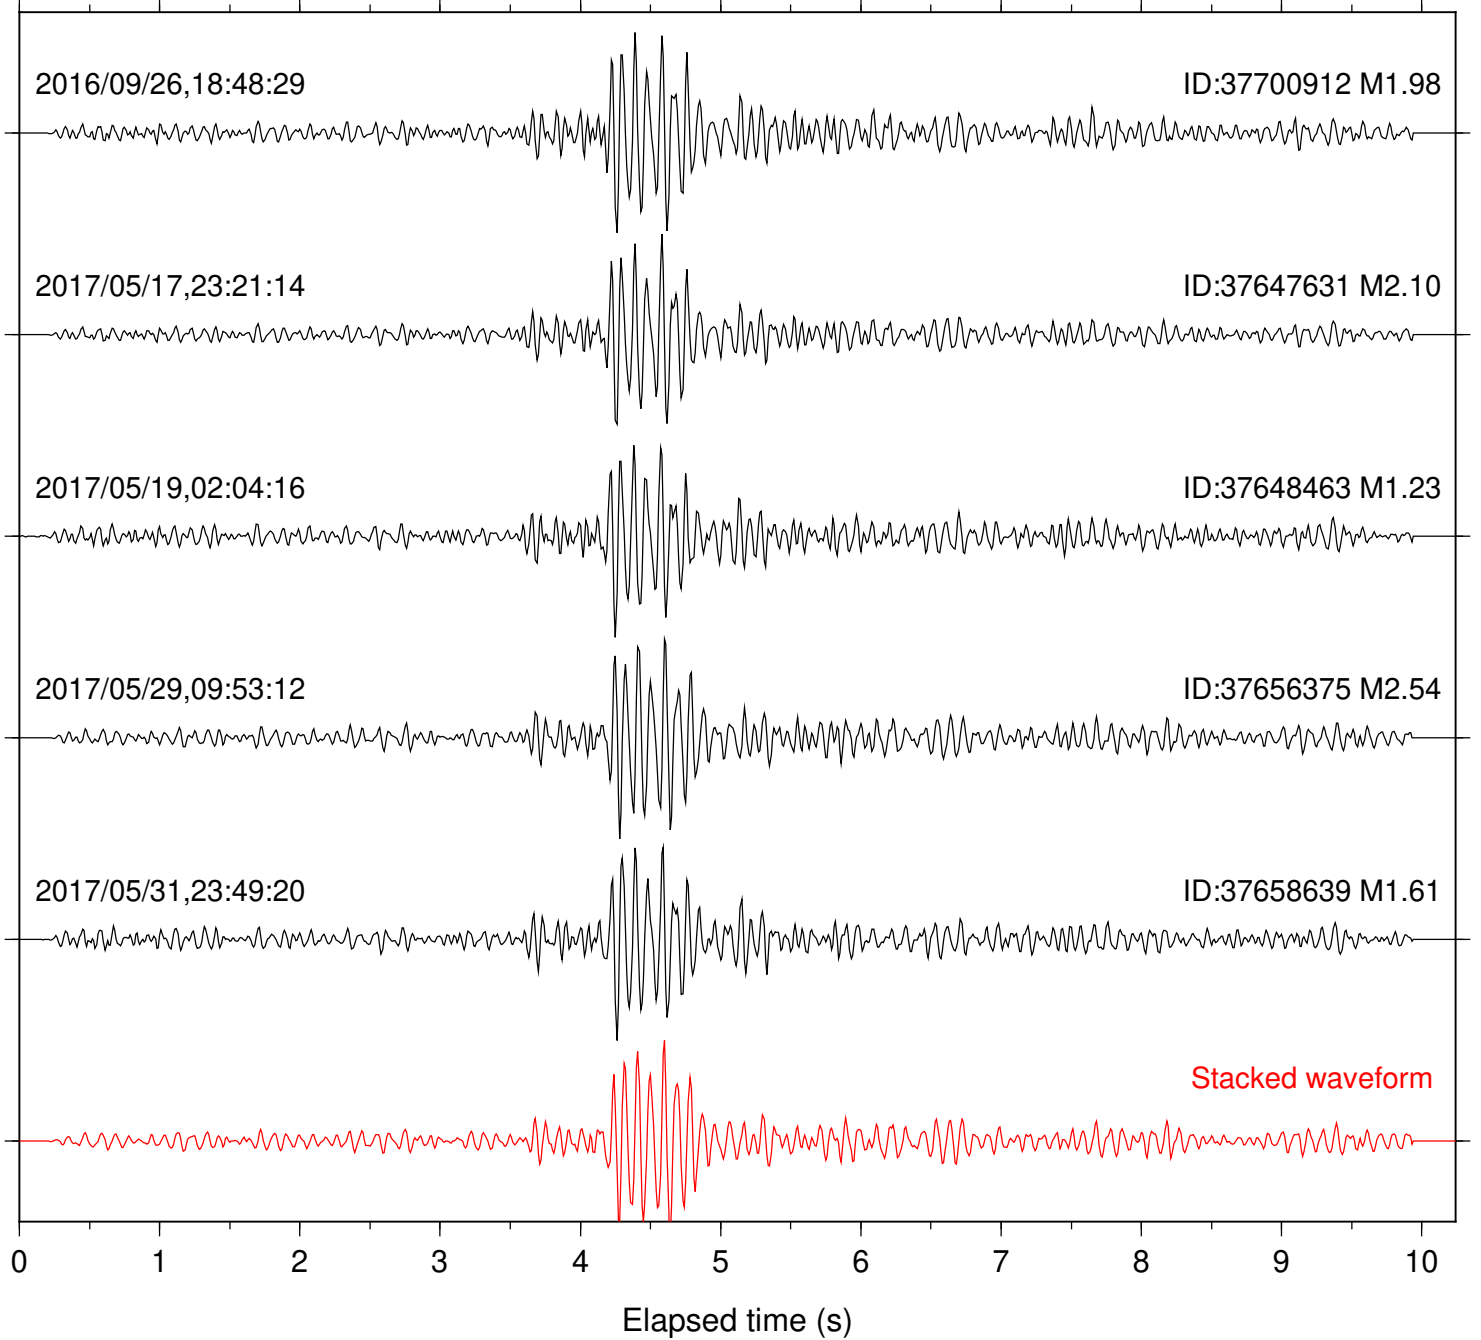

Station: B084 Com: EHZ

Focal depth: 9.88 km