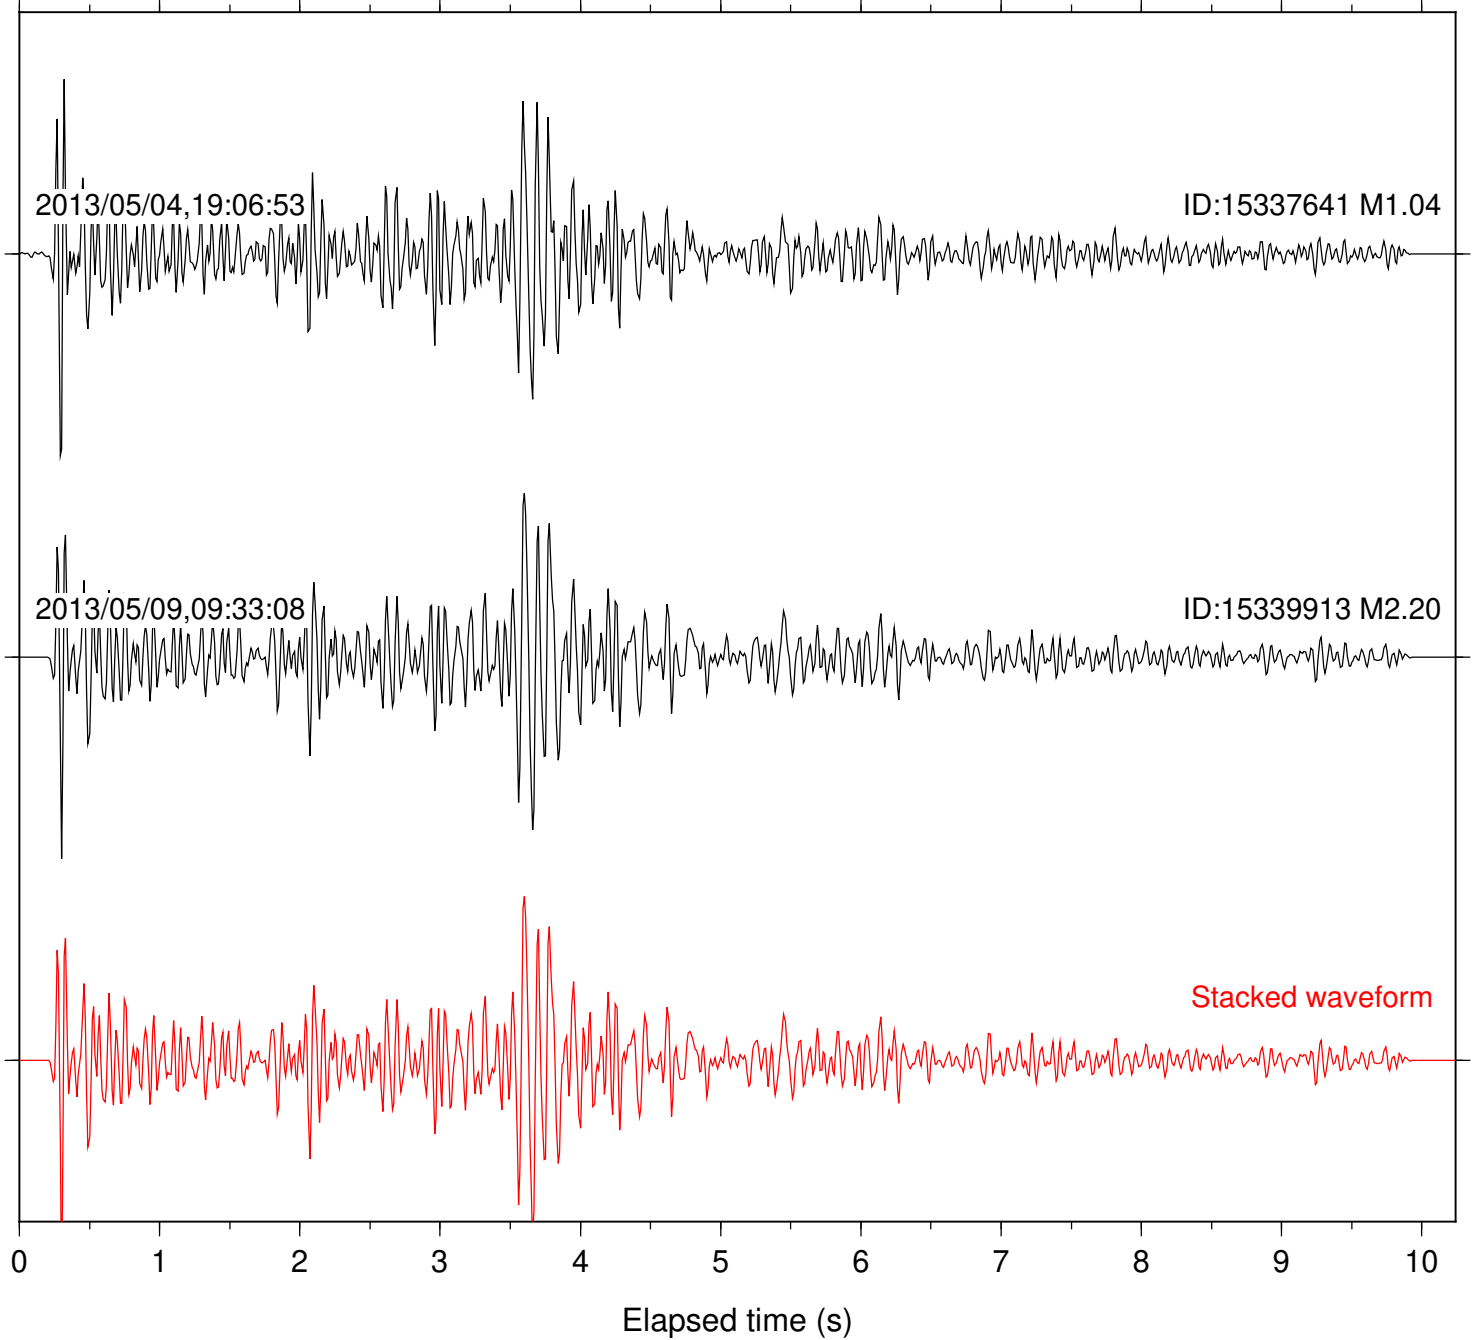

Station: B087 Com: EHZ

Focal depth: 11.71 km