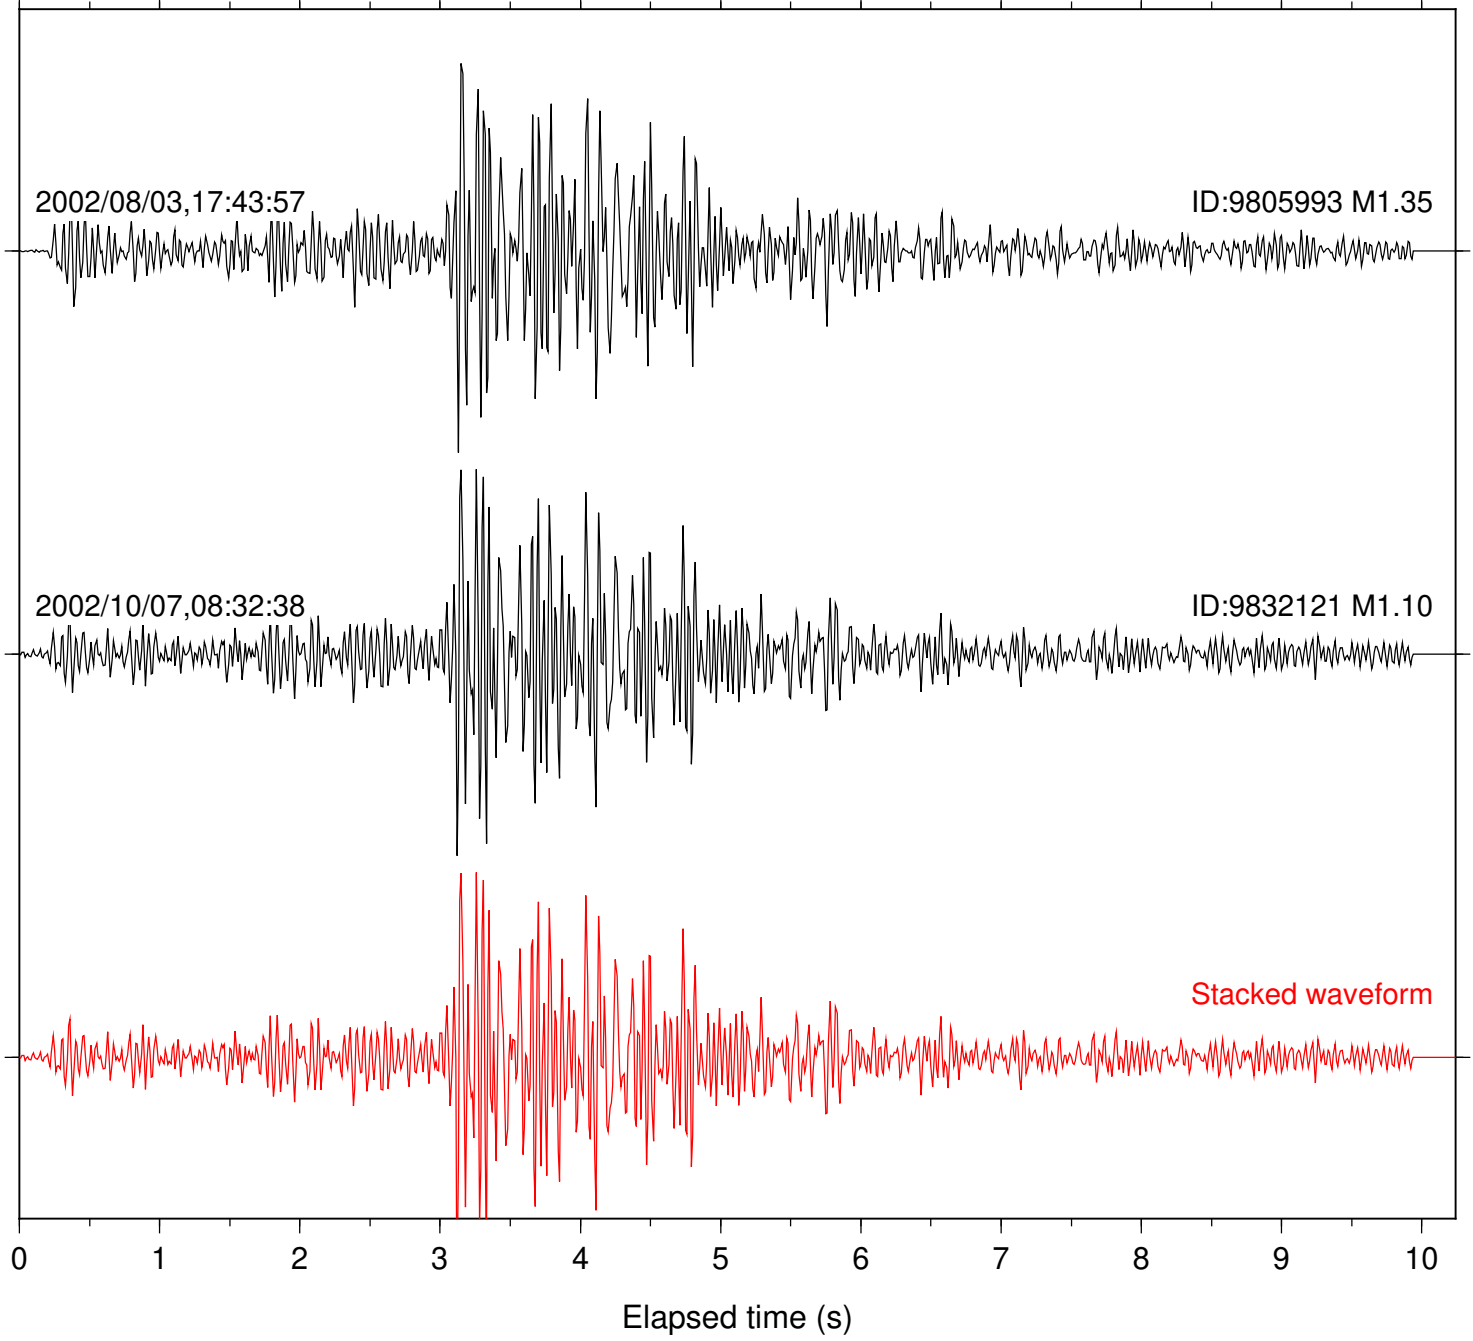

Station: BAC Com: EHZ

Focal depth: 15.06 km