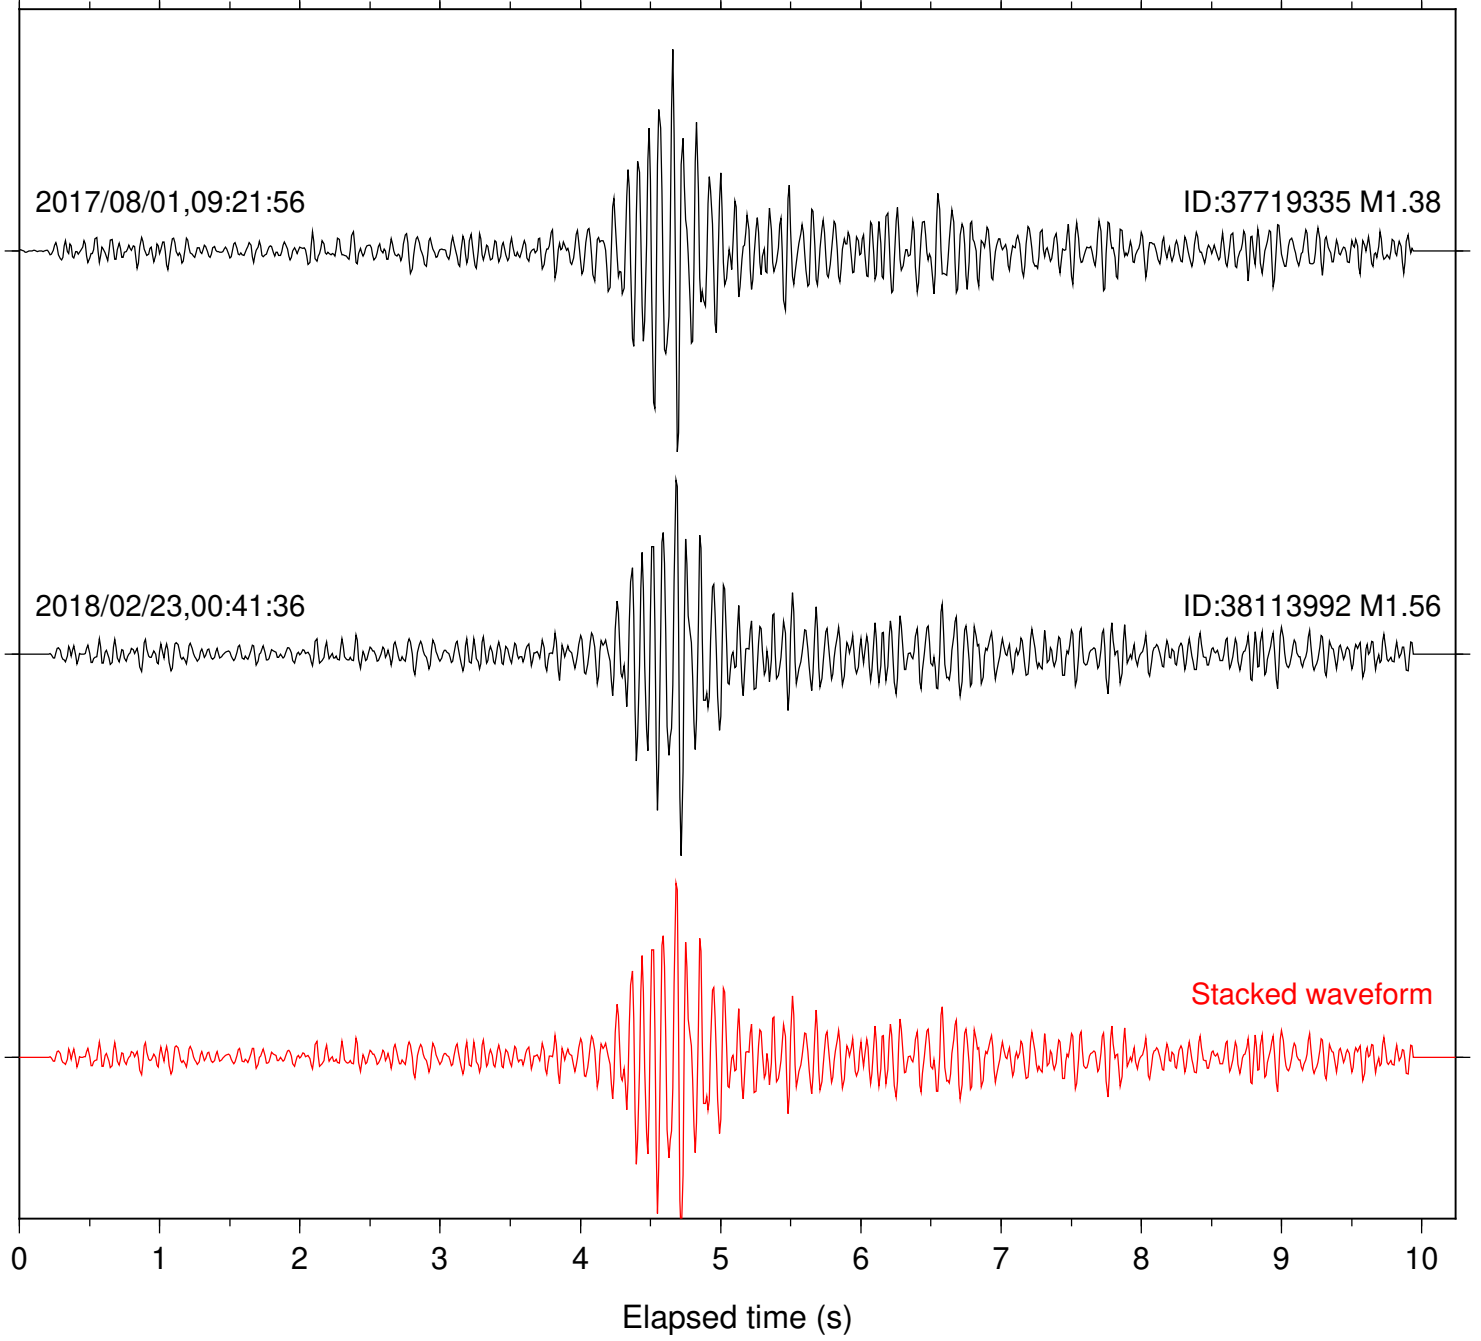

Station: B084 Com: EHZ

Focal depth: 7.89 km