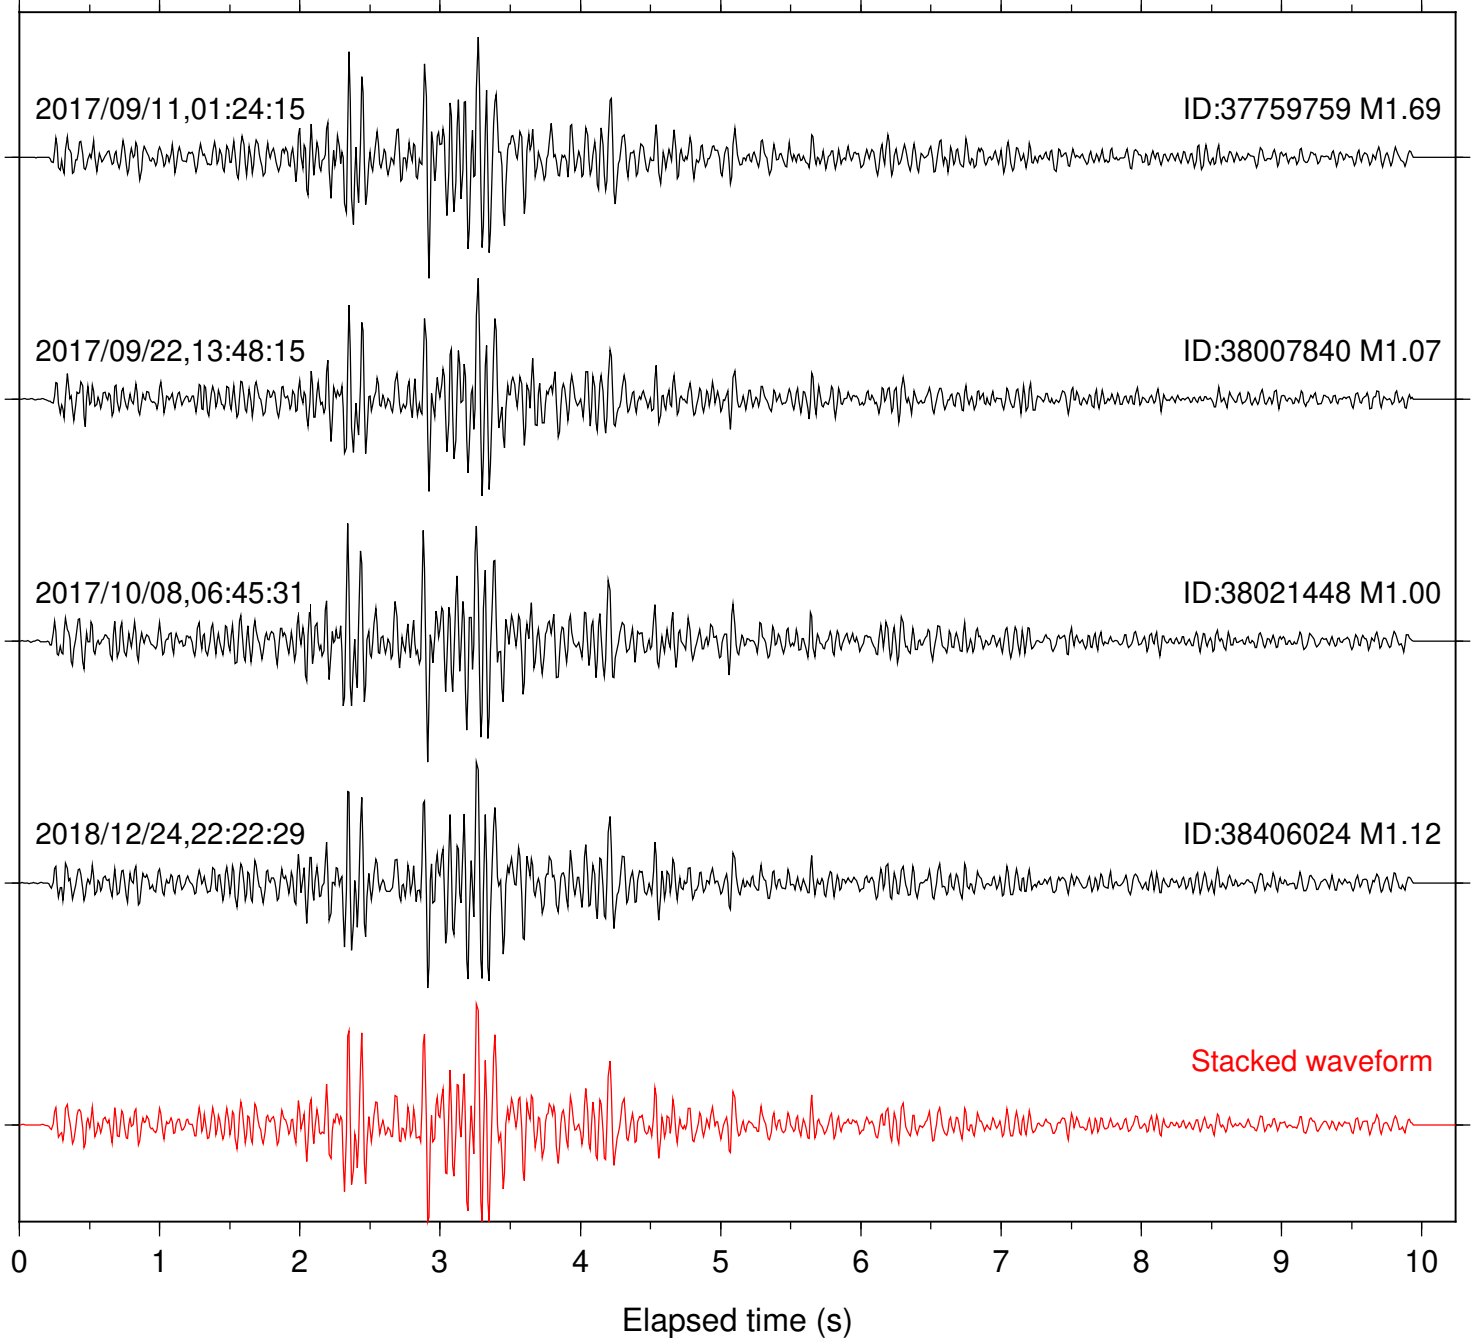

Station: B082 Com: EHZ

Focal depth: 6.52 km