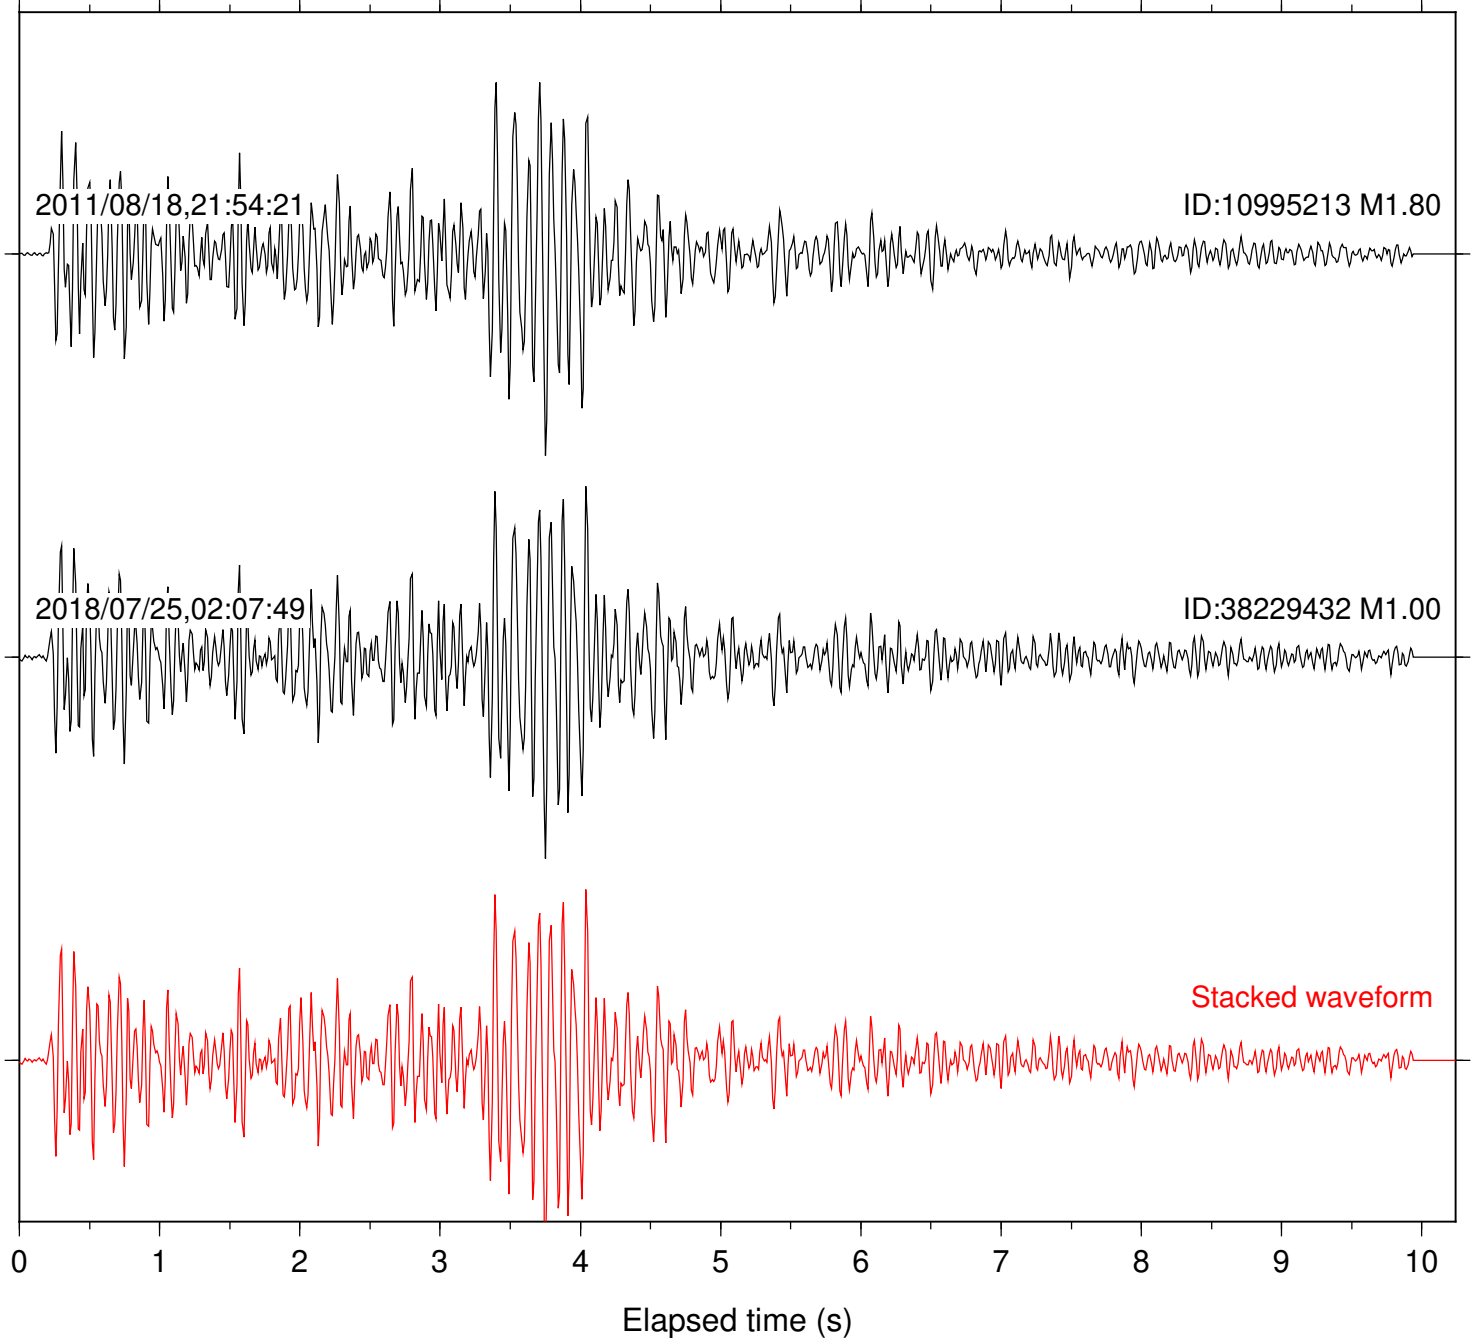

Station: TOR Com: HHZ

Focal depth: 7.34 km