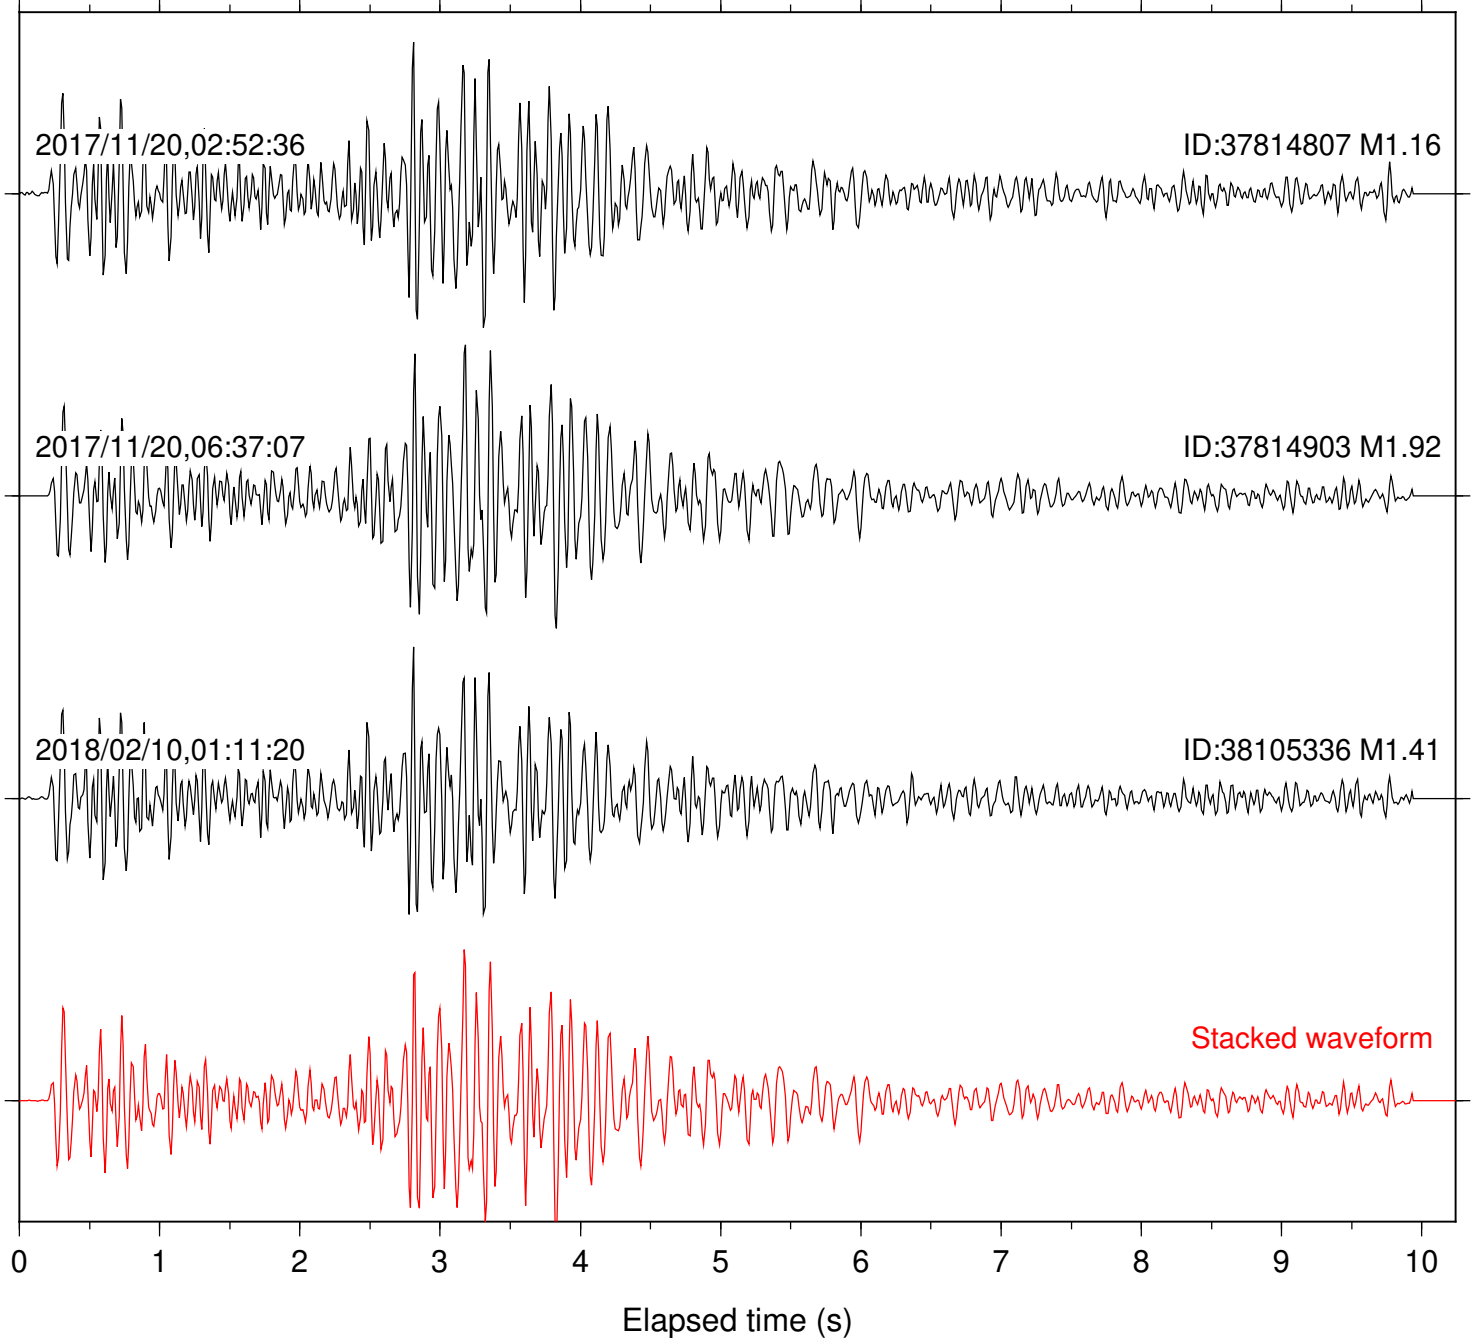

Station: LVA2 Com: HHZ

Focal depth: 5.25 km

Station: MTG Com: HHZ

Focal depth: 5.25 km

Station: PFO Com: HHZ

Focal depth: 5.29 km

Station: SND Com: HHZ

Focal depth: 5.24 km