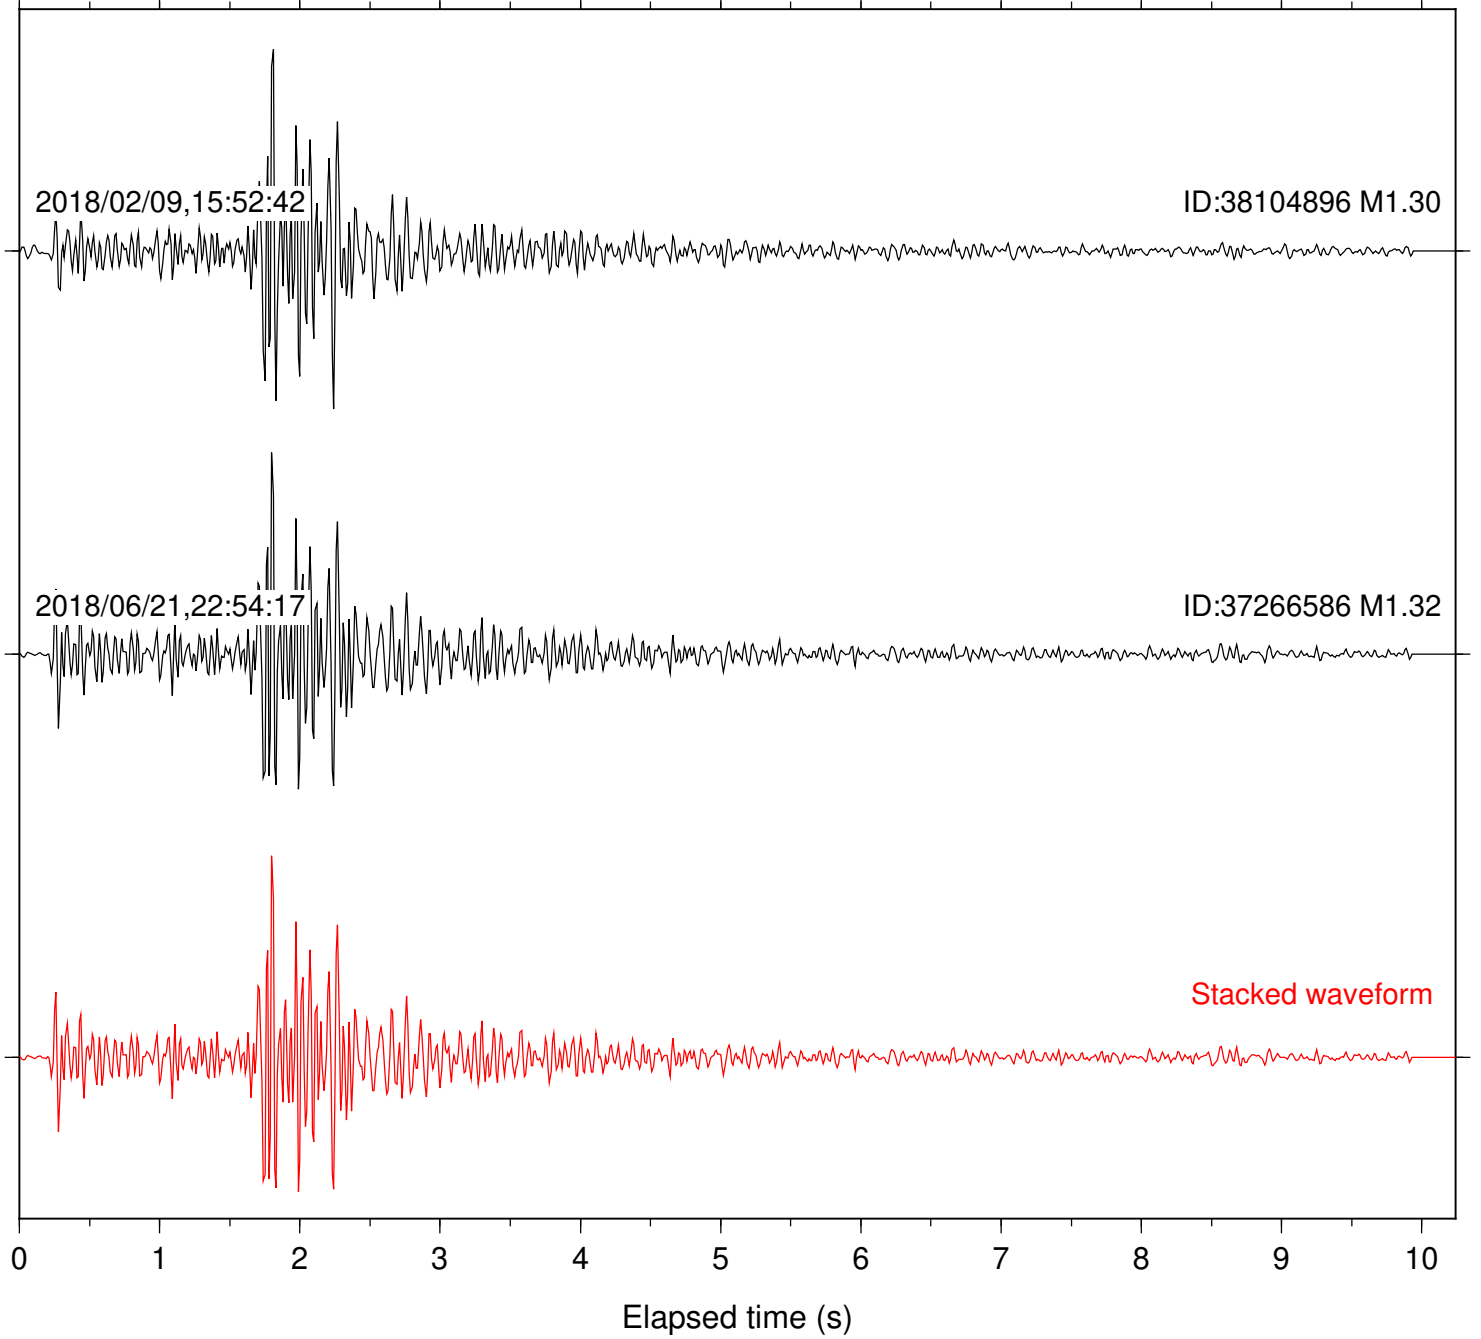

Station: B086 Com: EHZ

Focal depth: 5.90 km