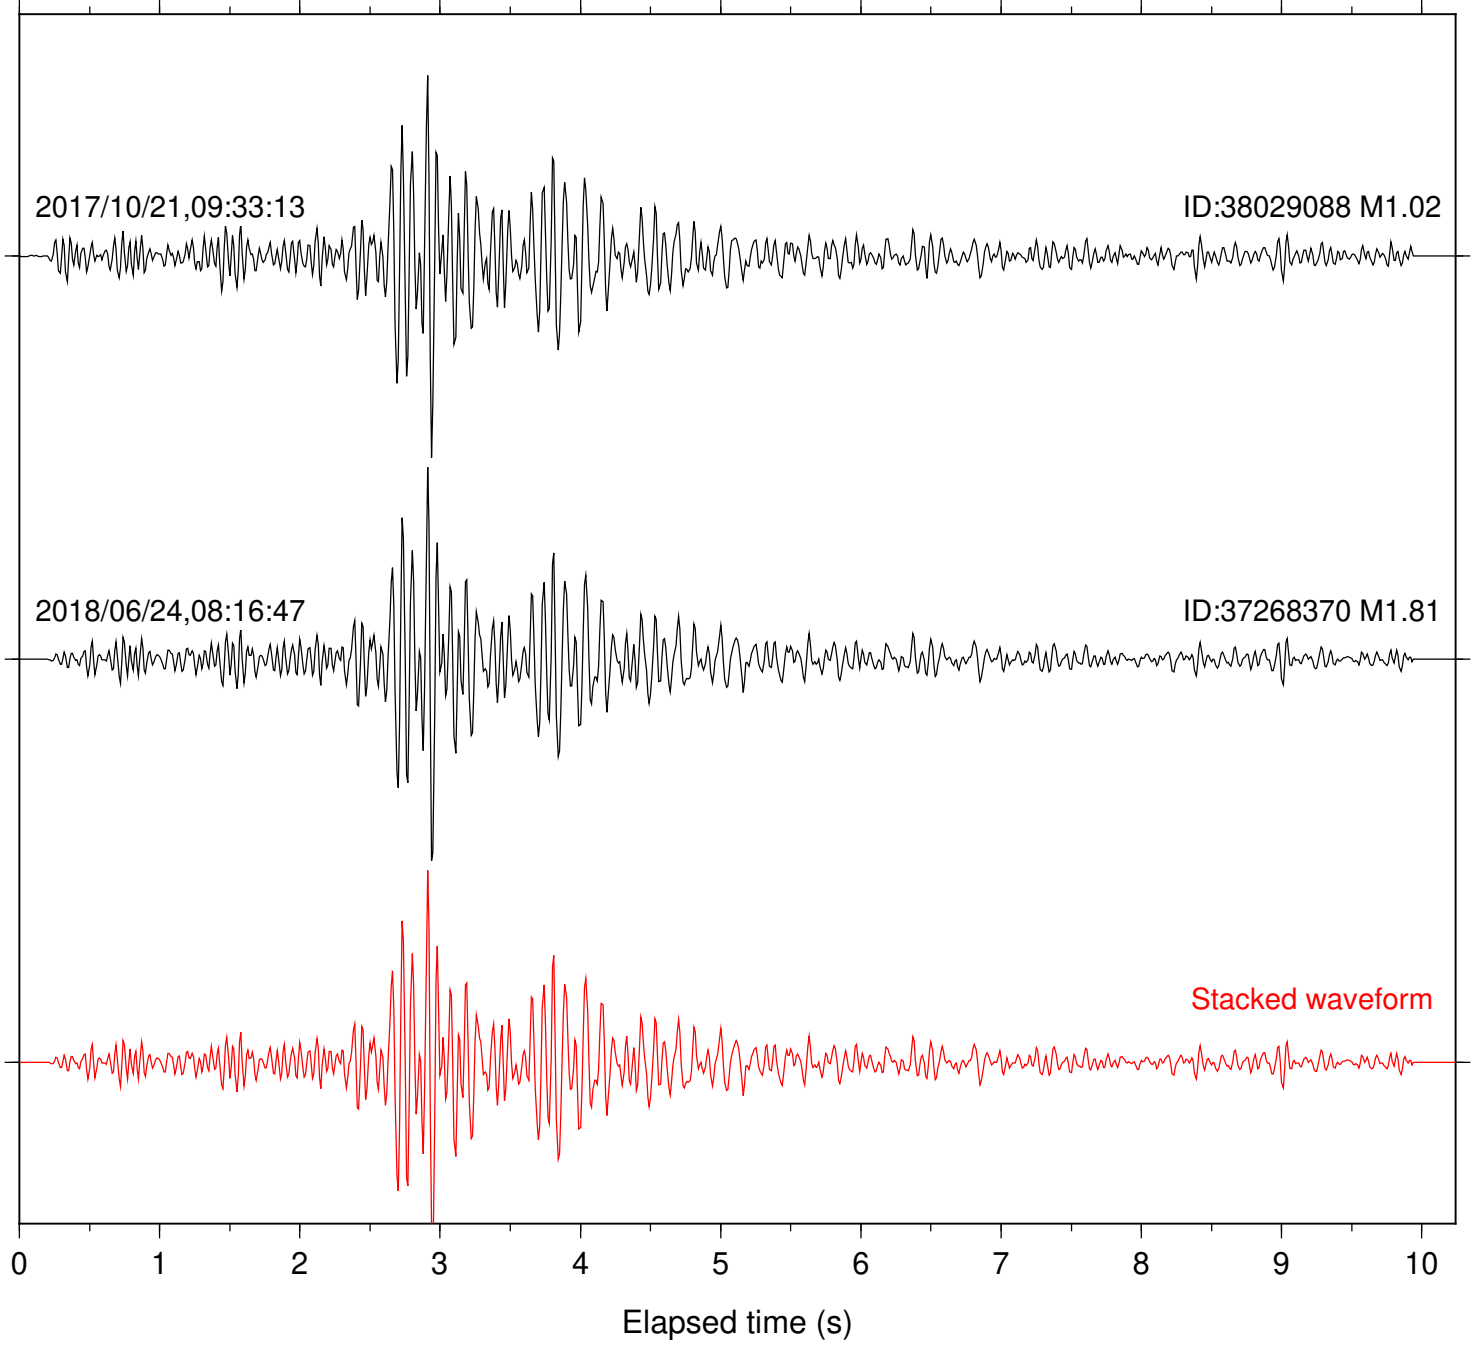

Focal depth: 5.02 km

Station: CSH Com: HHZ

Focal depth: 5.02 km

Station: HMT2 Com: HHZ

Focal depth: 5.02 km

Station: POB2 Com: HHZ

Focal depth: 5.02 km

Station: SND Com: HHZ