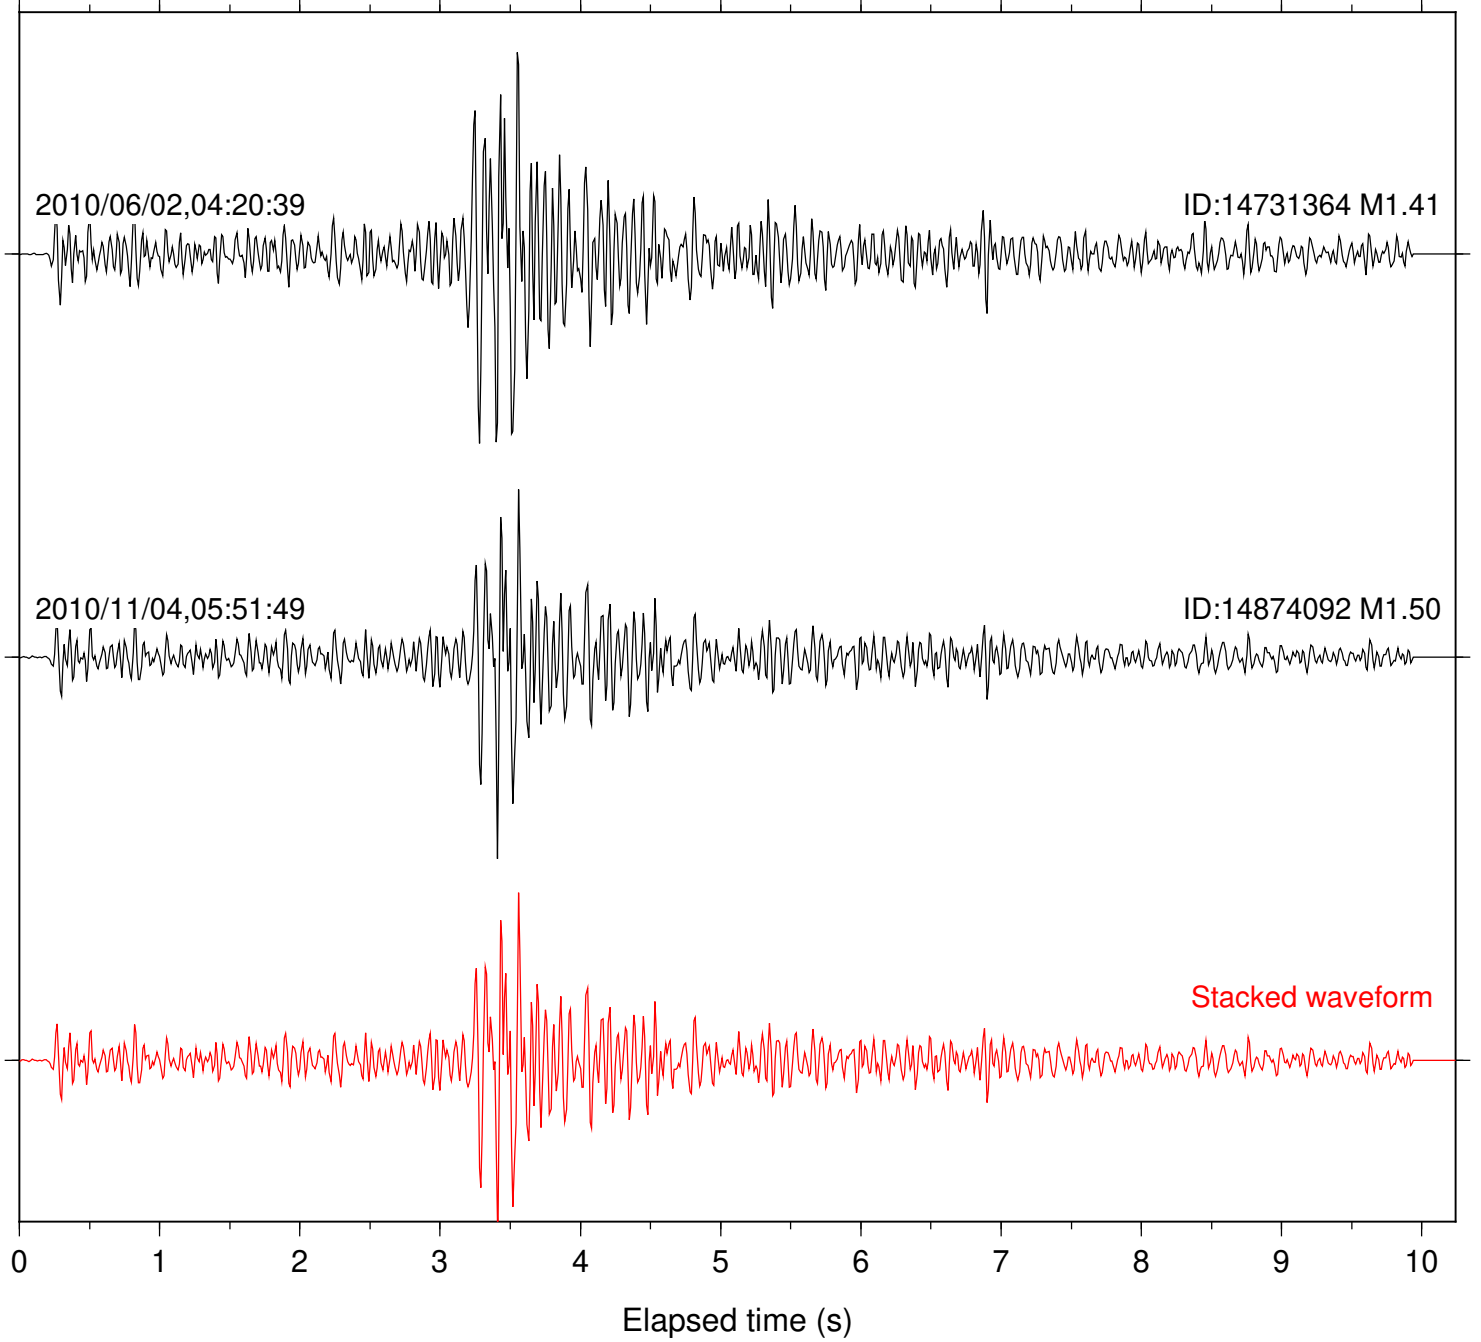

Station: B081 Com: EHZ

Focal depth: 13.06 km