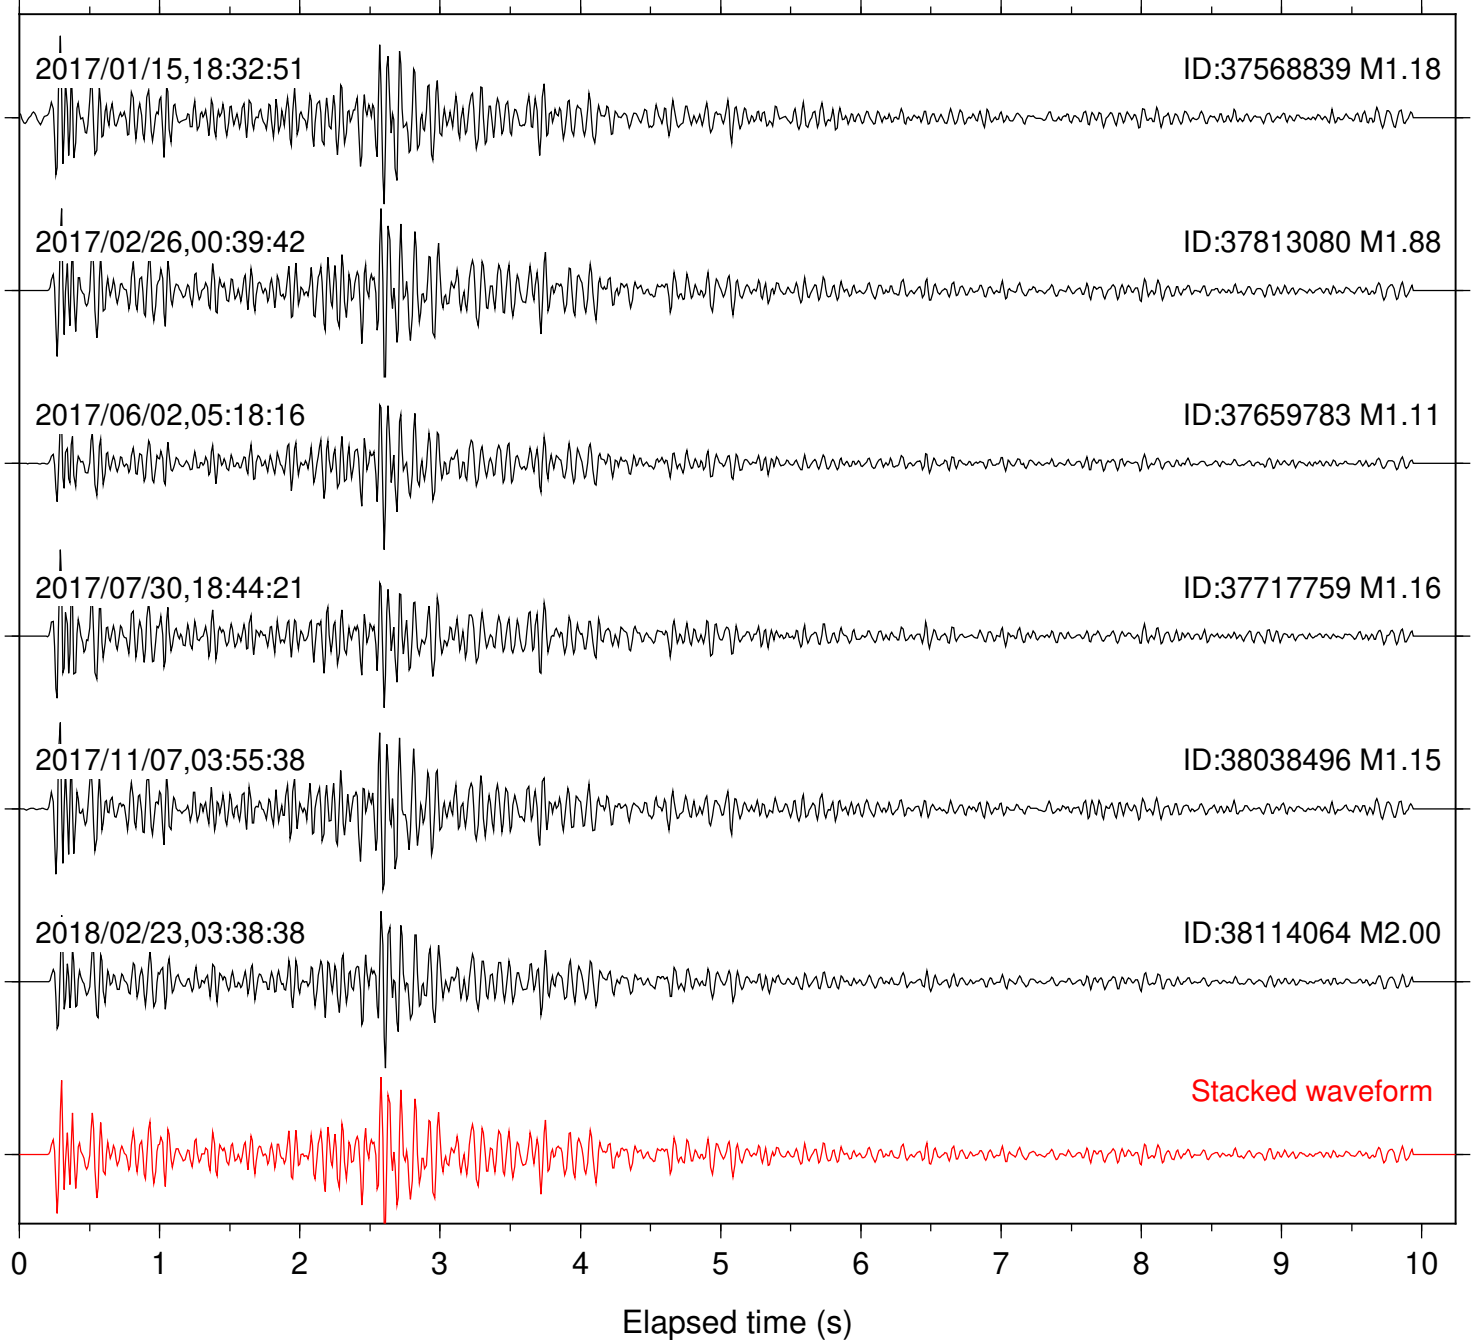

Station: B087 Com: EHZ

Focal depth: 6.31 km