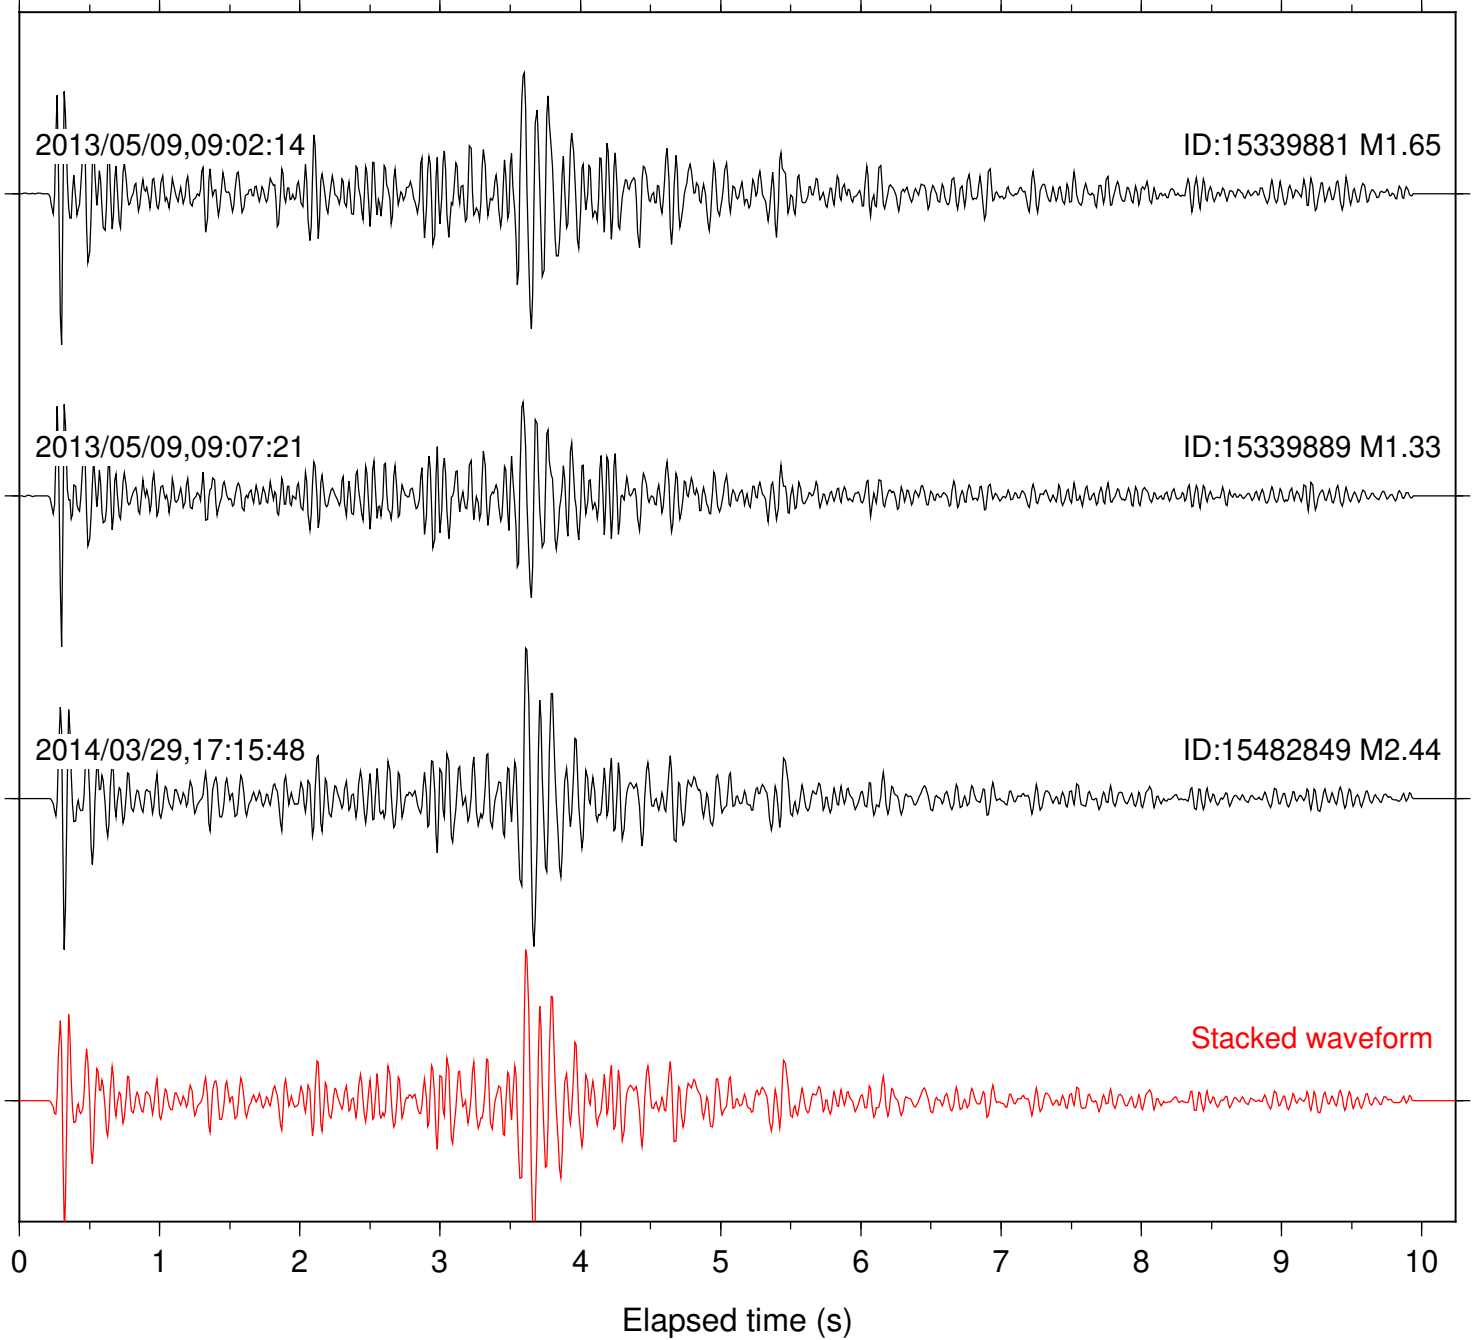

Station: B087 Com: EHZ

Focal depth: 11.67 km