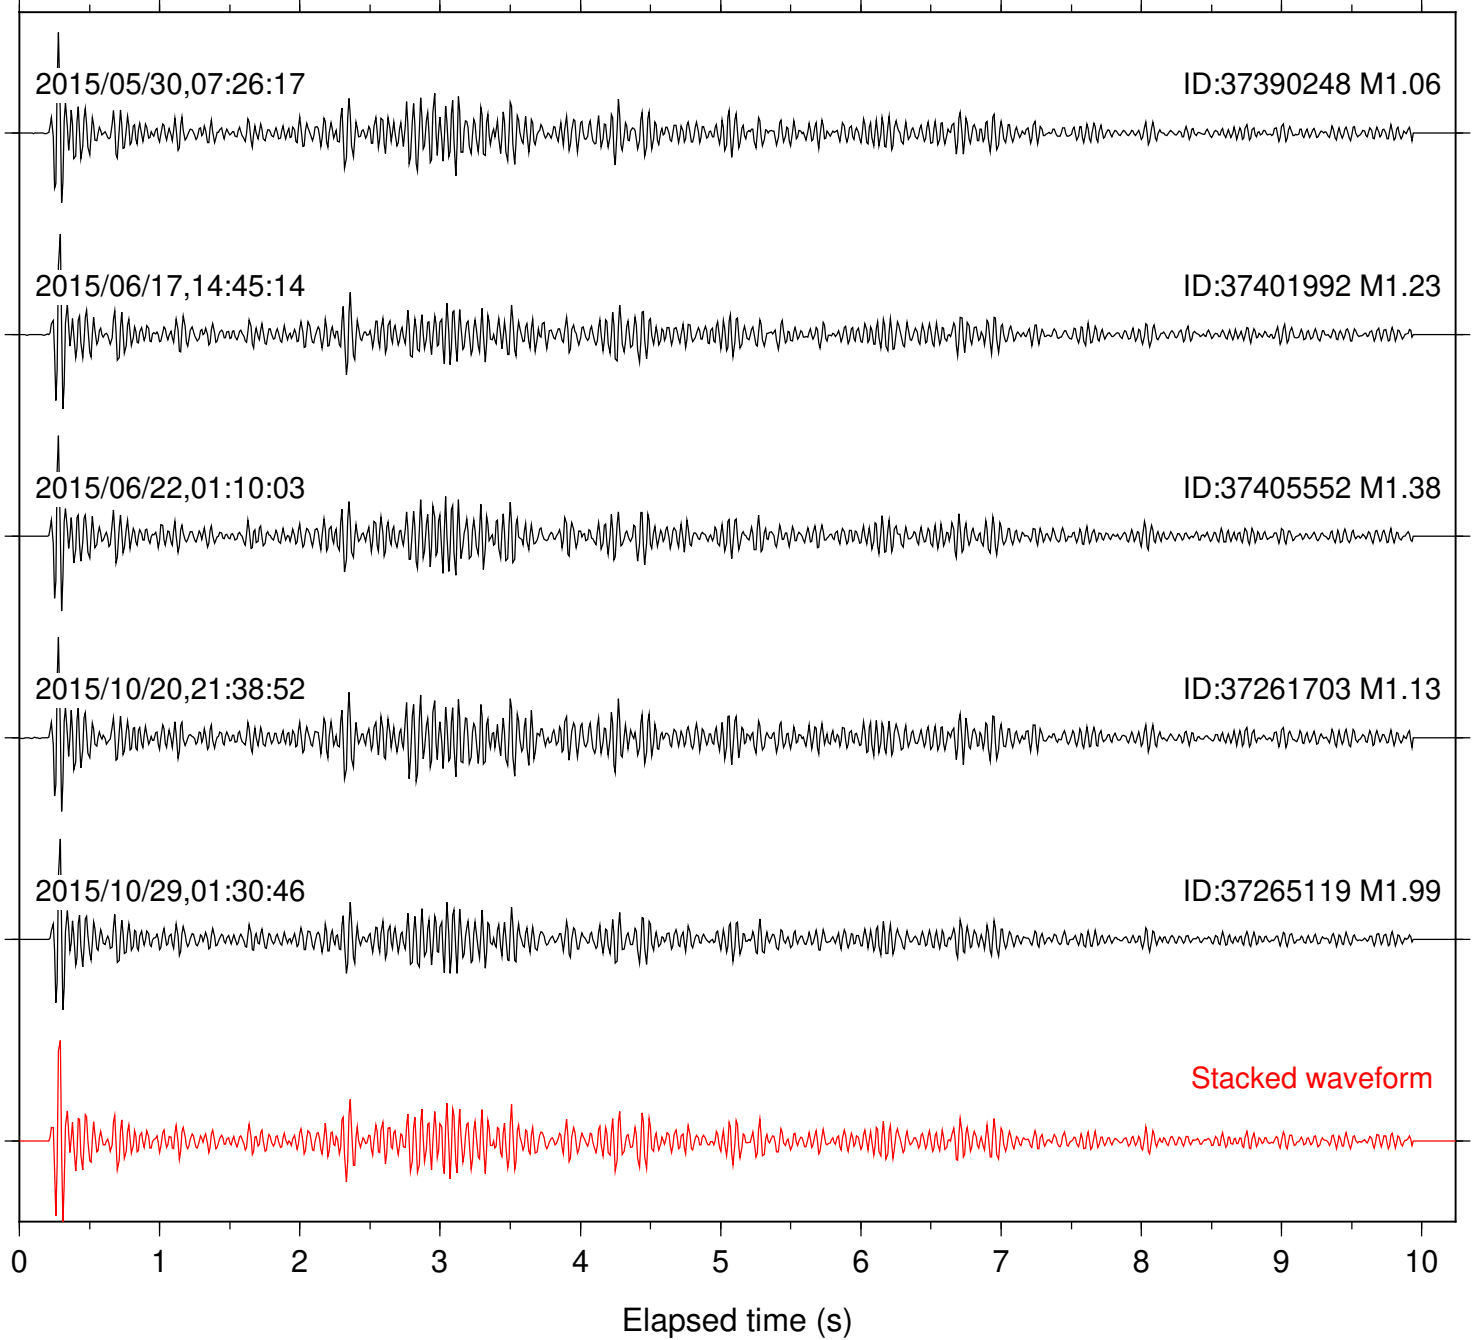

Focal depth: 8.61 km

Station: DNR Com: HHZ

Focal depth: 8.61 km

Station: FRD Com: HHZ

Focal depth: 8.61 km

Station: HMT2 Com: HHZ

Focal depth: 8.61 km

Station: KNW Com: HHZ