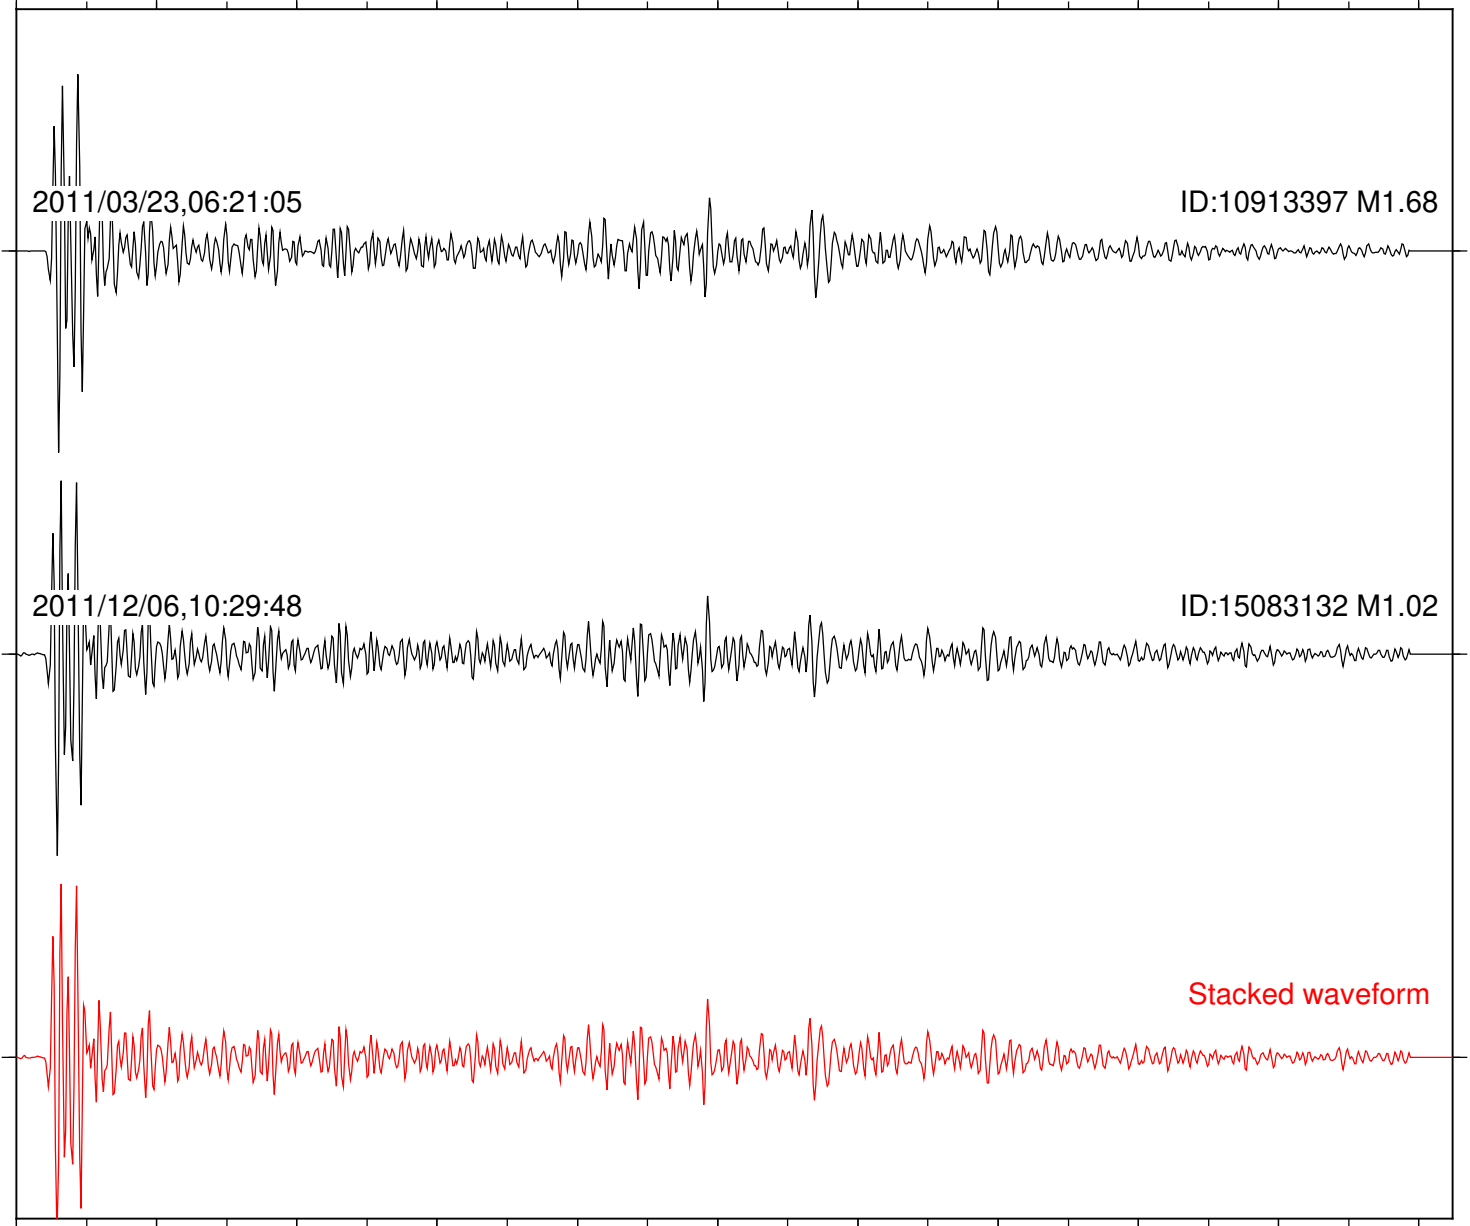

Station: B087 Com: EHZ

Focal depth: 10.93 km

2011/03/23,06:21:05

ID:10913397 M1.68

2011/12/06,10:29:48

ID:15083132 M1.02

Stacked waveform

0 1 2 3 4 5 6 7 8 9 10
Elapsed time (s)