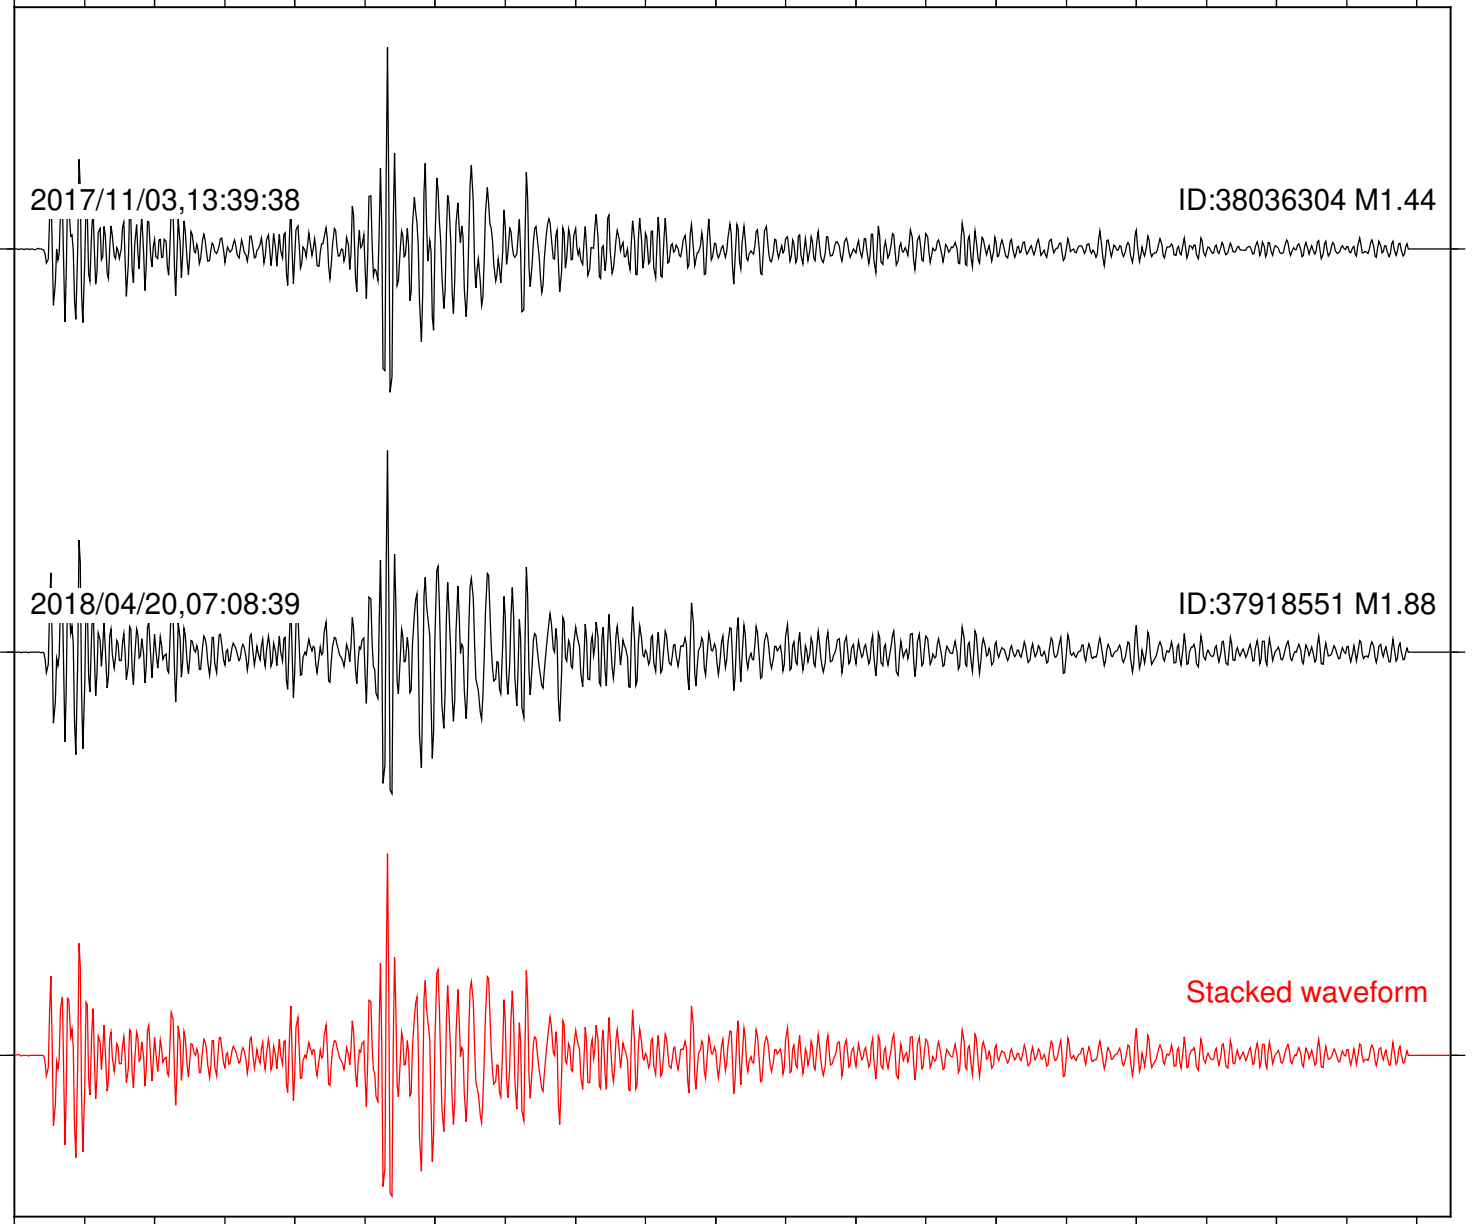

Station: PLM Com: HHZ

Focal depth: 7.65 km

2017/11/03,13:39:38

ID:38036304 M1.44

2018/04/20,07:08:39

ID:37918551 M1.88

Stacked waveform

0 1 2 3 4 5 6 7 8 9 10
Elapsed time (s)