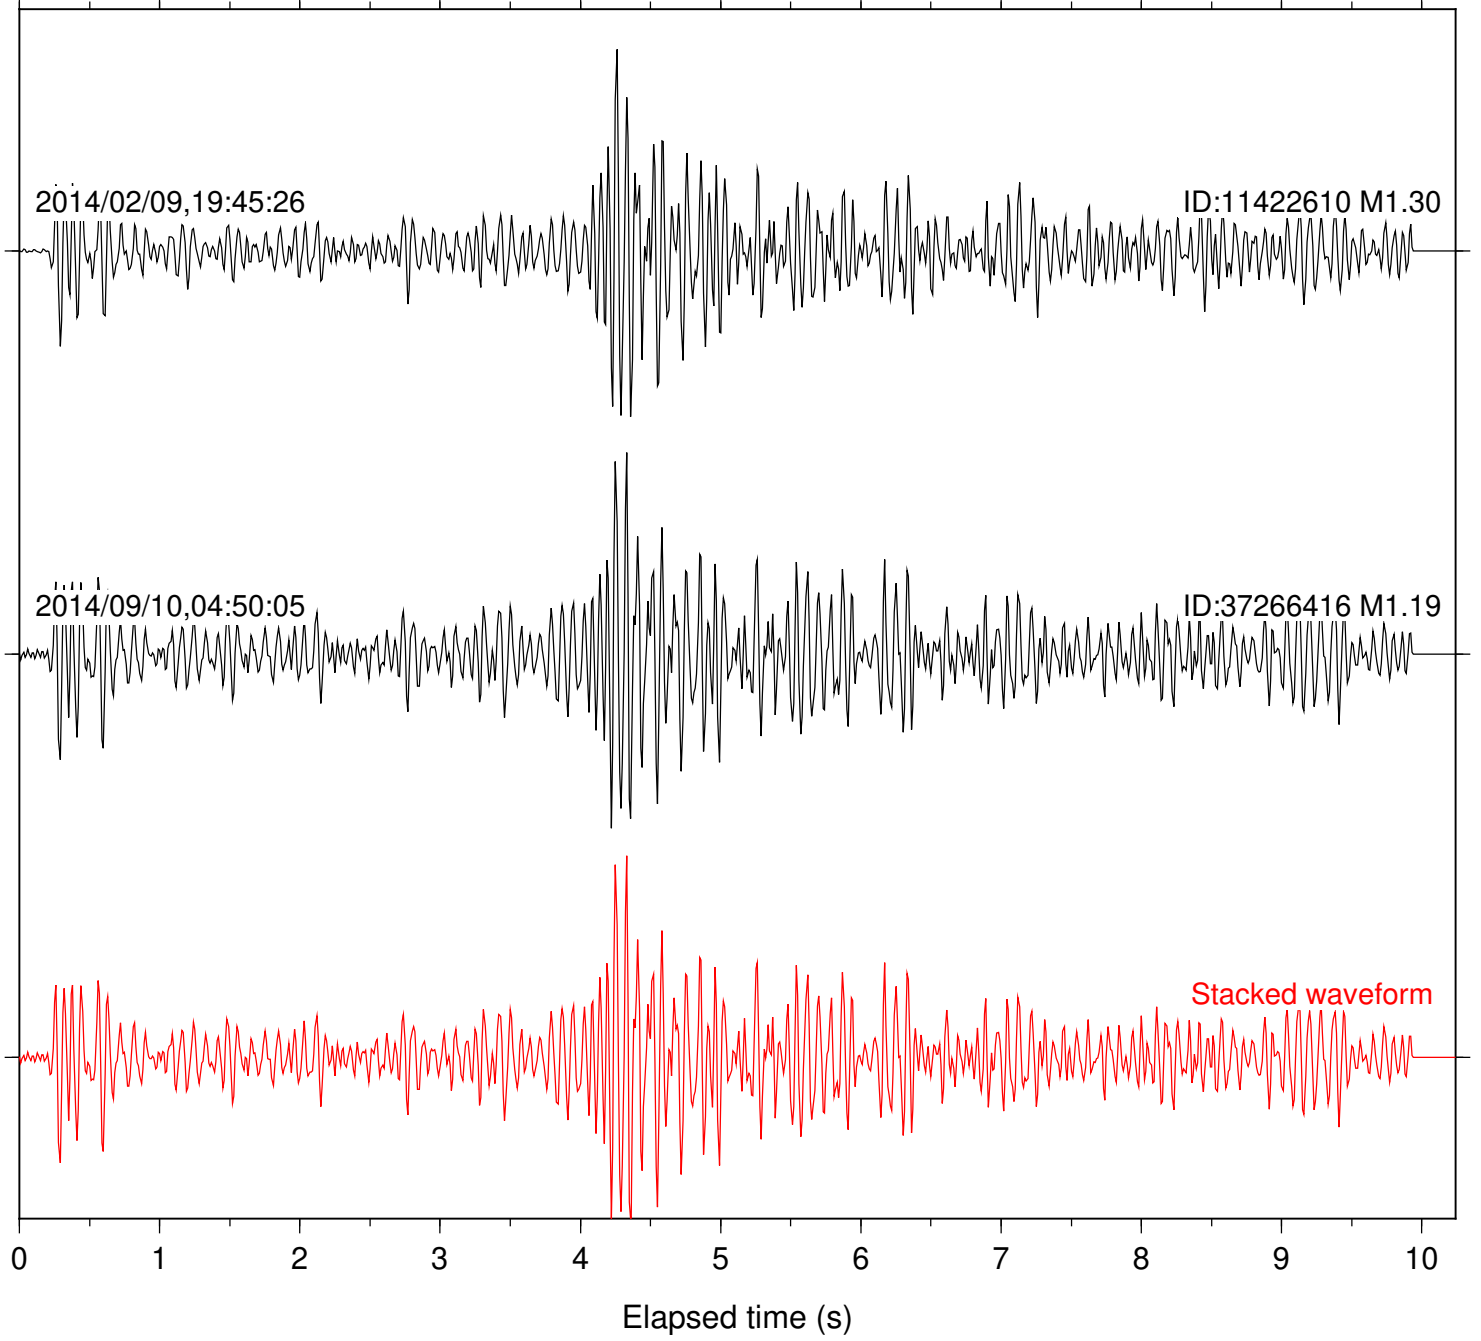

Focal depth: 12.20 km

Station: KNW Com: HHZ

Focal depth: 12.20 km

Station: LVA2 Com: HHZ

Focal depth: 12.20 km

Station: PLM Com: HHZ

Focal depth: 12.20 km

Station: RDM Com: HHZ