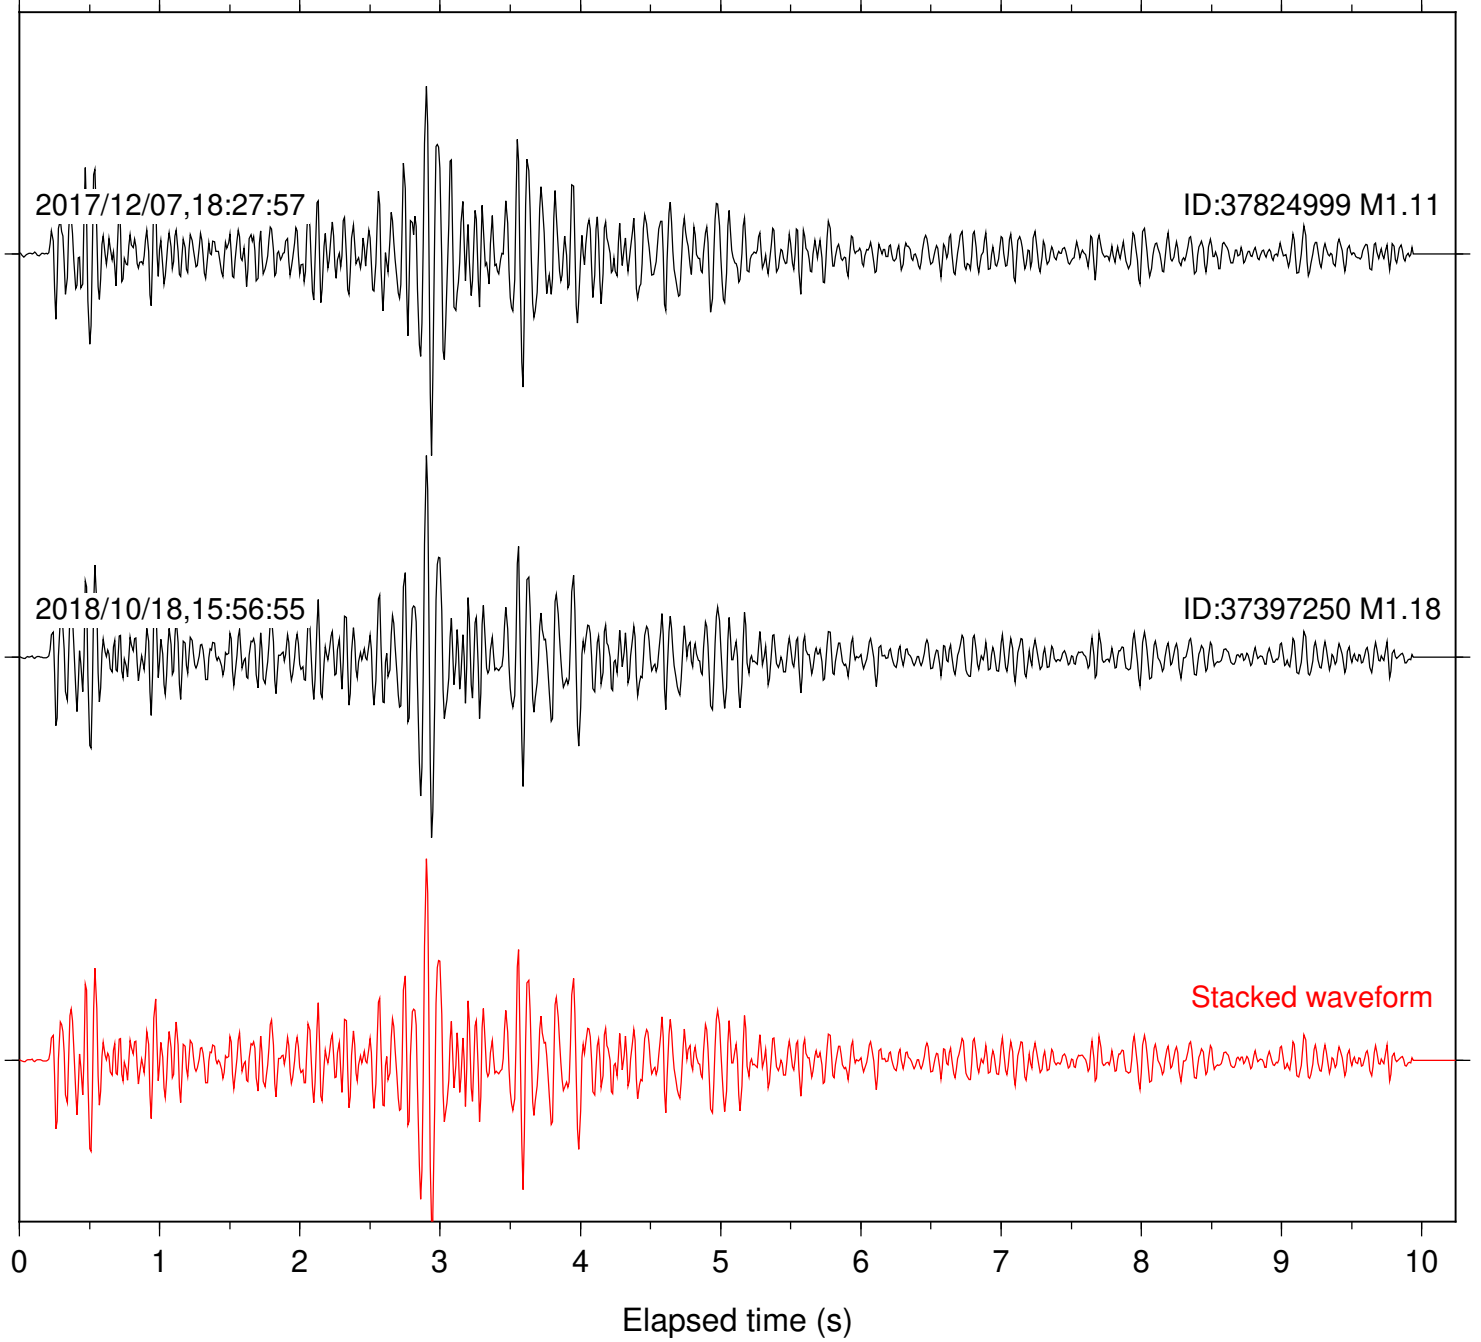

Station: B088 Com: EHZ

Focal depth: 6.96 km