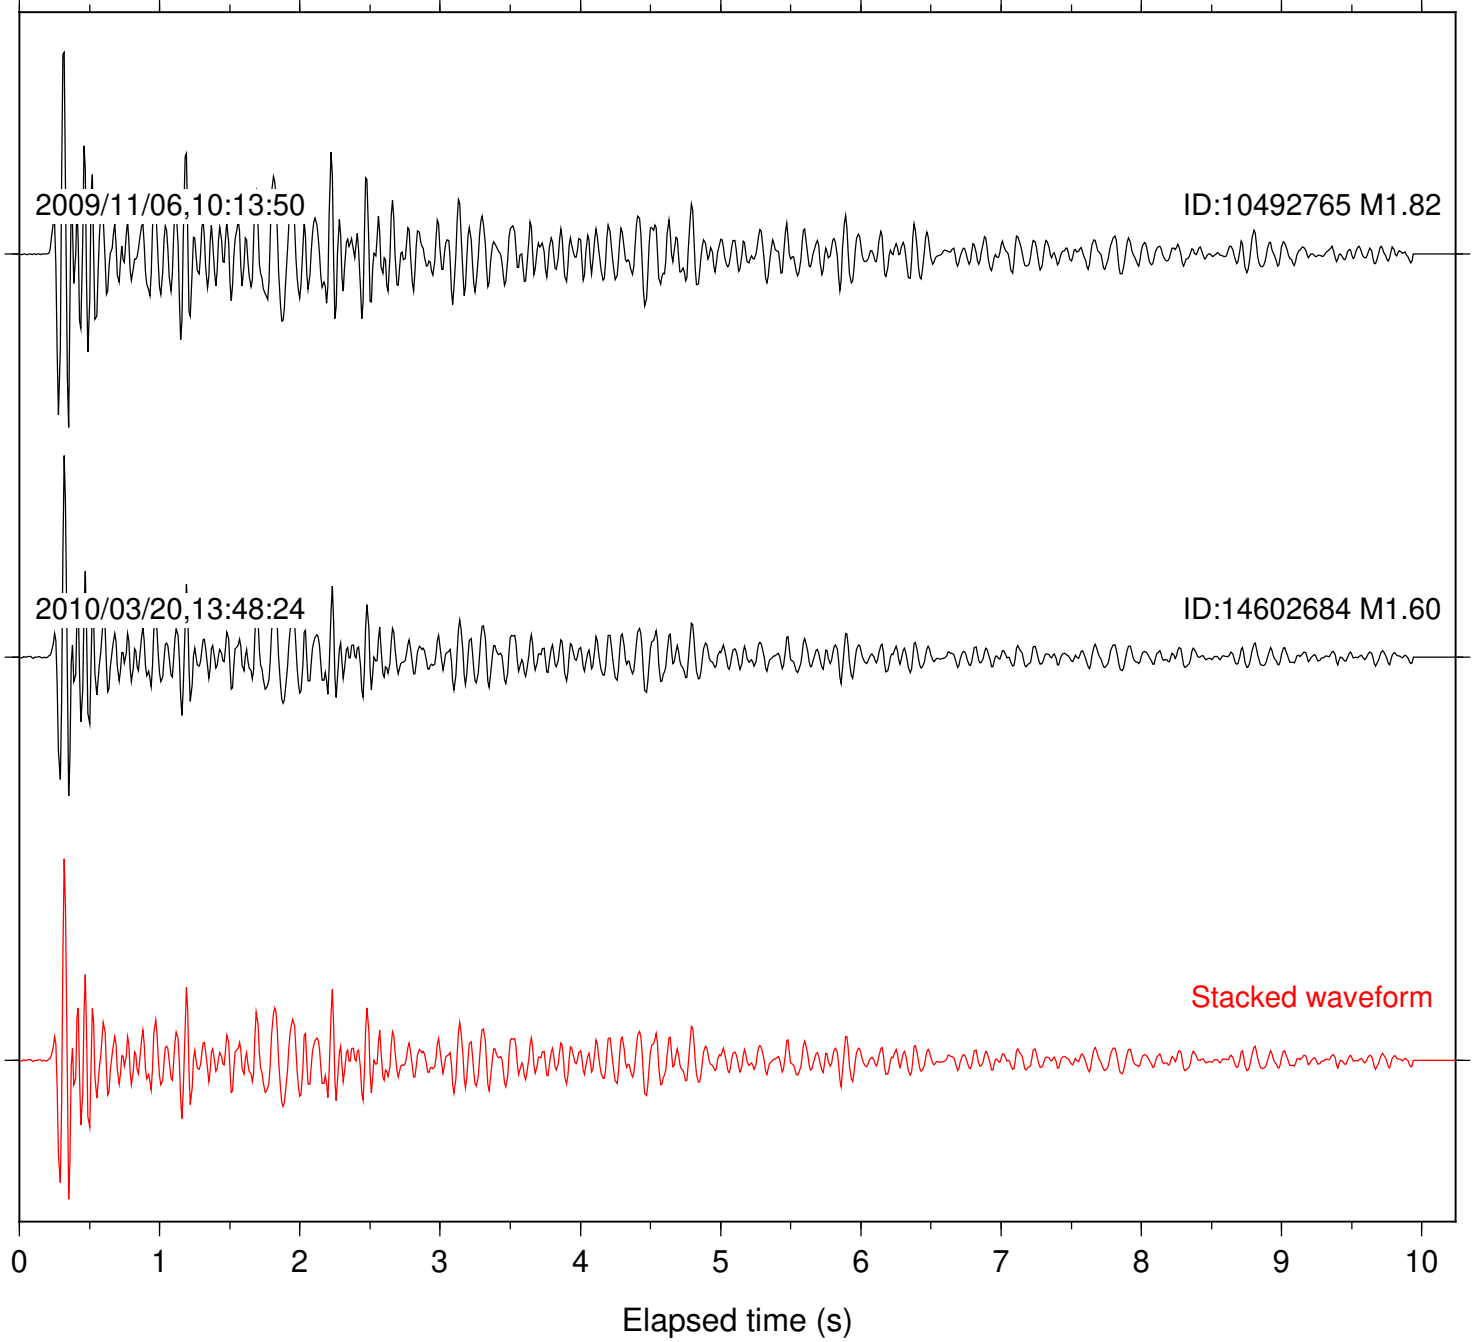

0 1 2 3 4 5 6 7 8 9 10  
Elapsed time (s)

Station: COK2 Com: EHZ

Focal depth: 3.21 km

Station: CRR Com: EHZ

Focal depth: 3.21 km

Station: ERP Com: EHZ

Focal depth: 3.21 km

Station: WES Com: HHZ