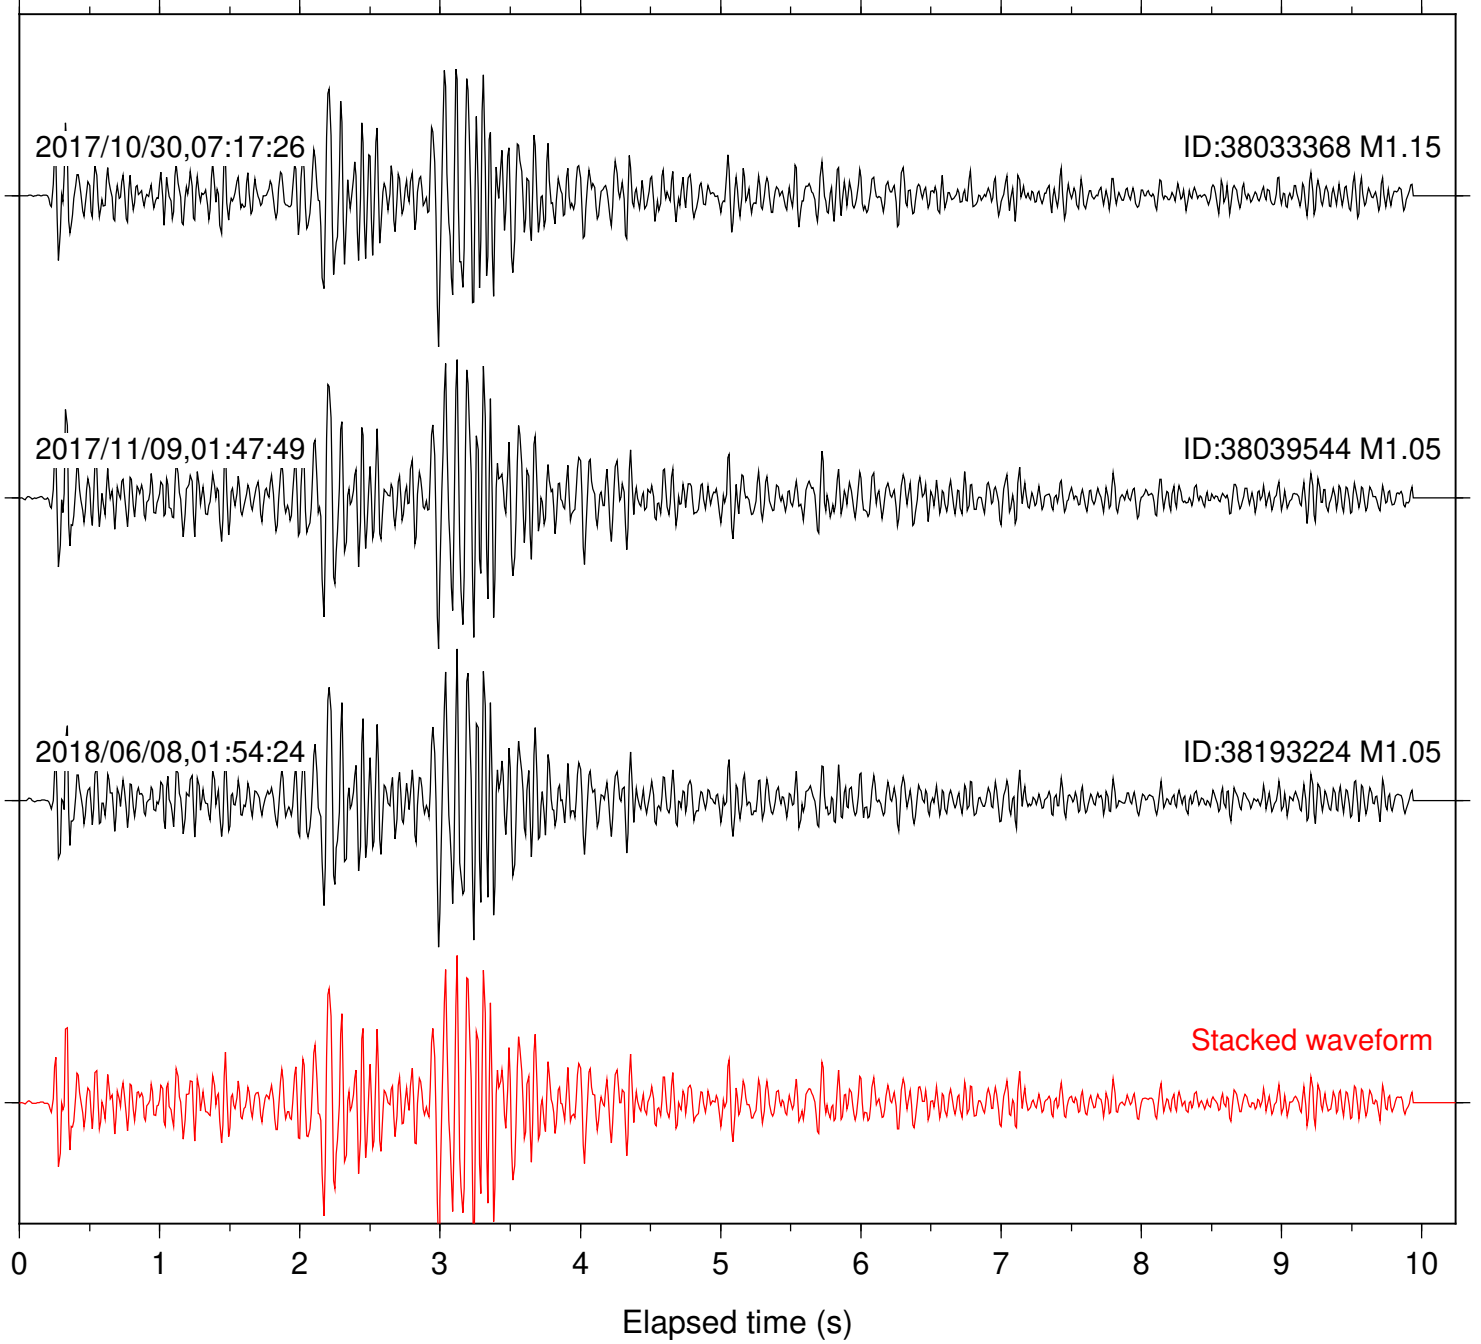

Station: SND Com: HHZ

Focal depth: 17.76 km

Station: B081 Com: EHZ

Focal depth: 4.81 km

Station: B082 Com: EHZ

Focal depth: 4.81 km

Station: B084 Com: EHZ

Focal depth: 4.81 km