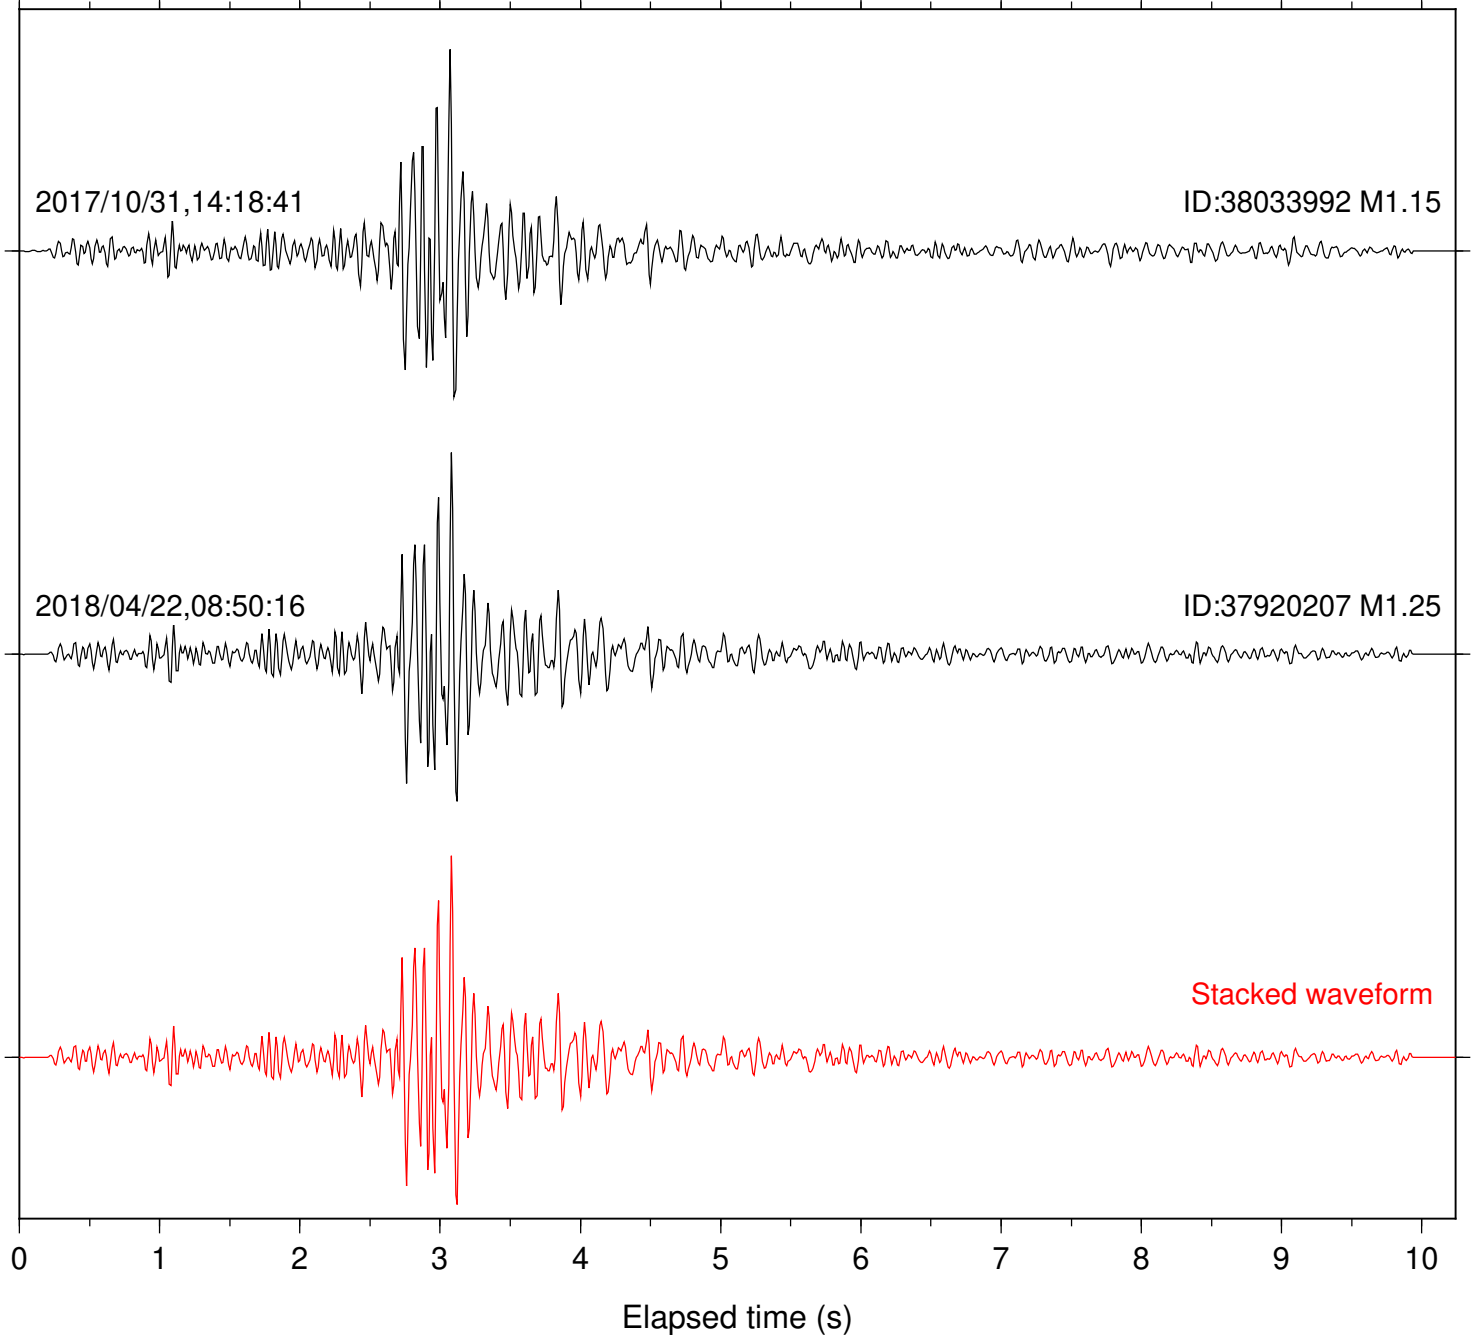

Station: SND Com: HHZ

Focal depth: 5.79 km