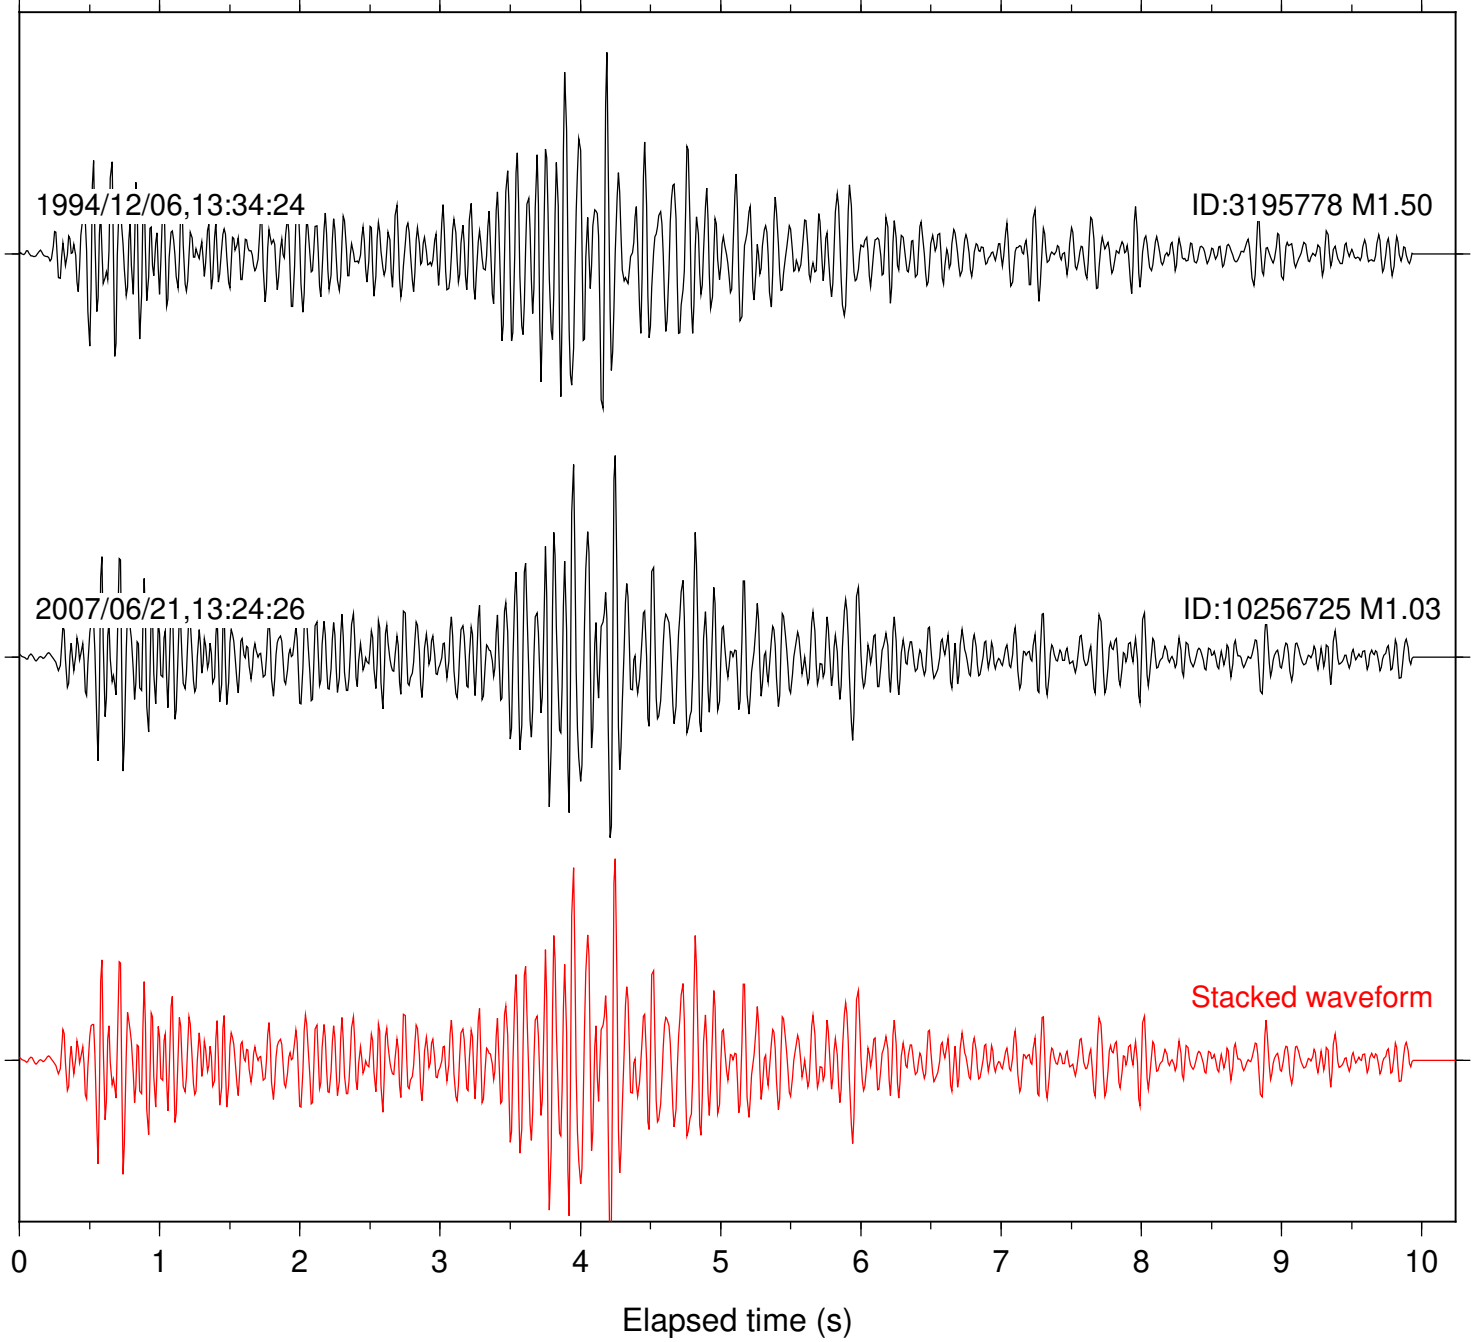

Station: FRD Com: HHZ

Focal depth: 17.54 km

Station: KNW Com: HHZ

Focal depth: 17.54 km

Station: PFO Com: HHZ

Focal depth: 17.54 km

Station: POB2 Com: HHZ

Focal depth: 17.57 km