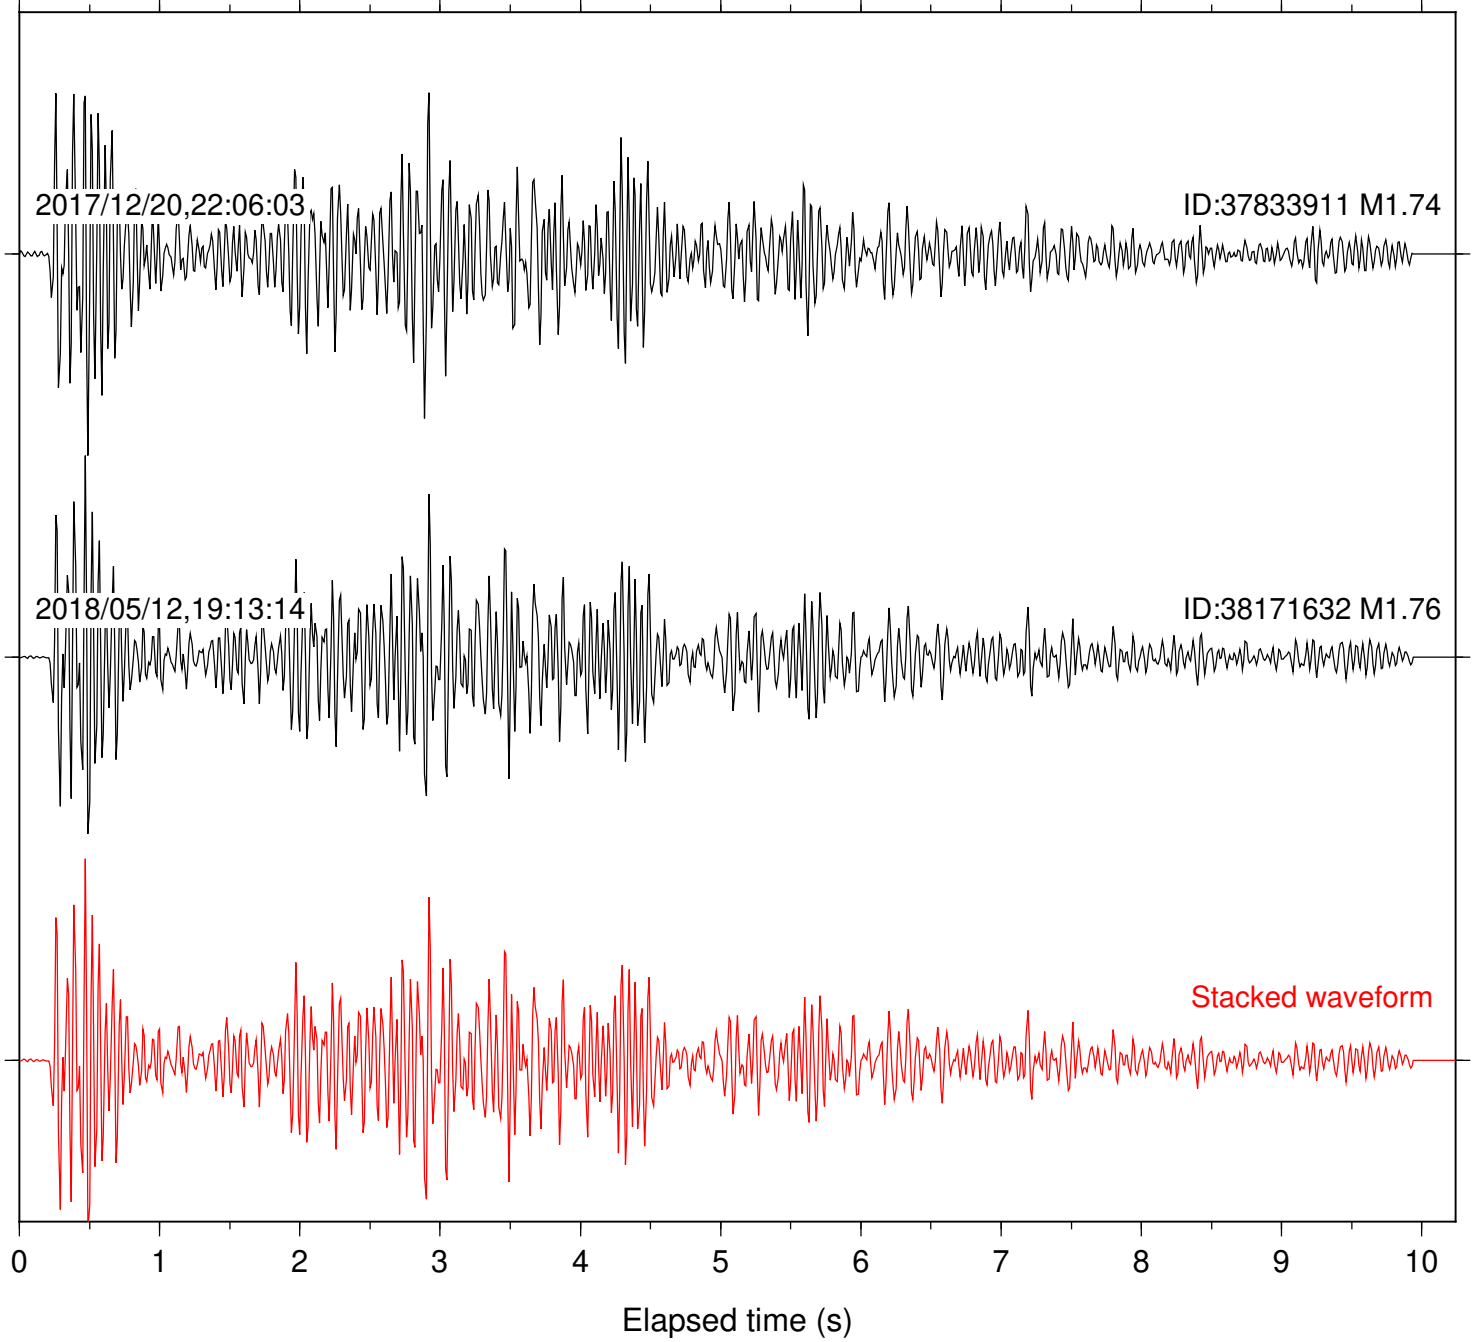

Station: PLM Com: HHZ

Focal depth: 7.36 km