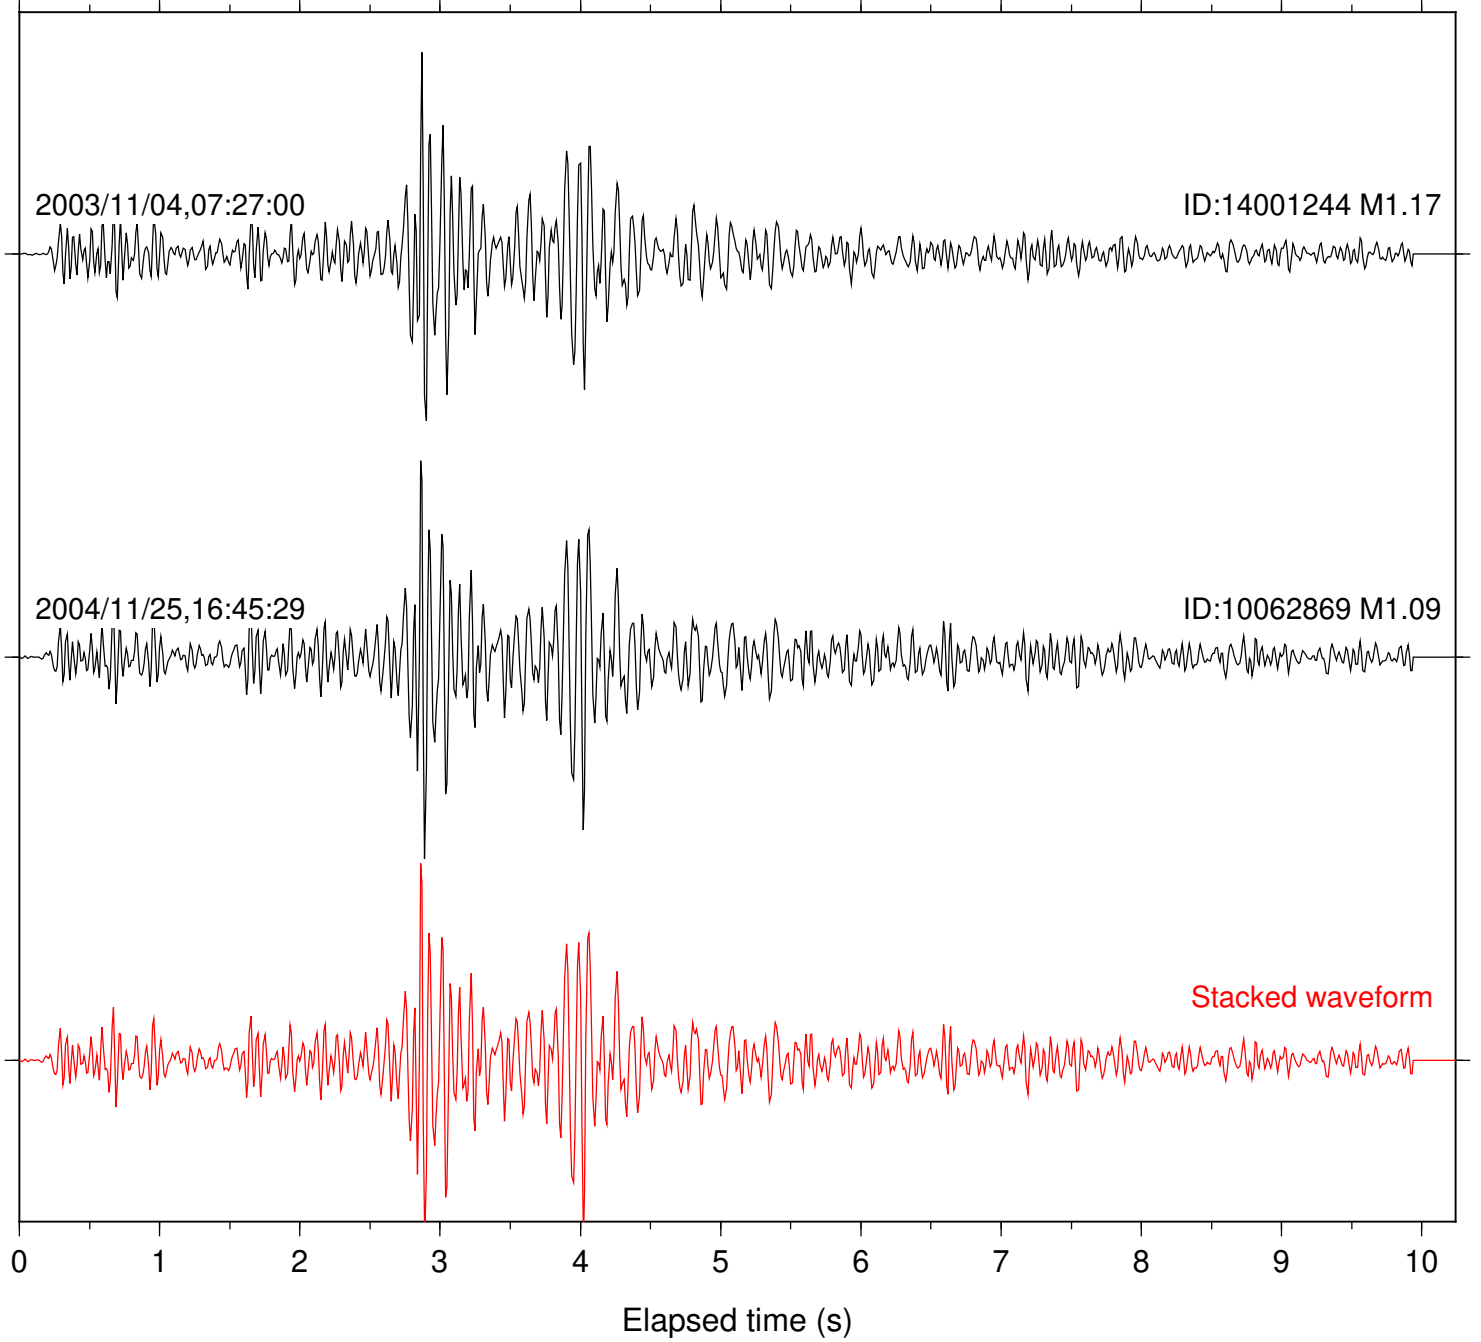

Focal depth: 7.83 km

Station: PFO Com: HHZ

Focal depth: 7.83 km

Station: SND Com: HHZ

Focal depth: 7.83 km

Station: B081 Com: EHZ

Focal depth: 5.55 km

Station: B086 Com: EHZ