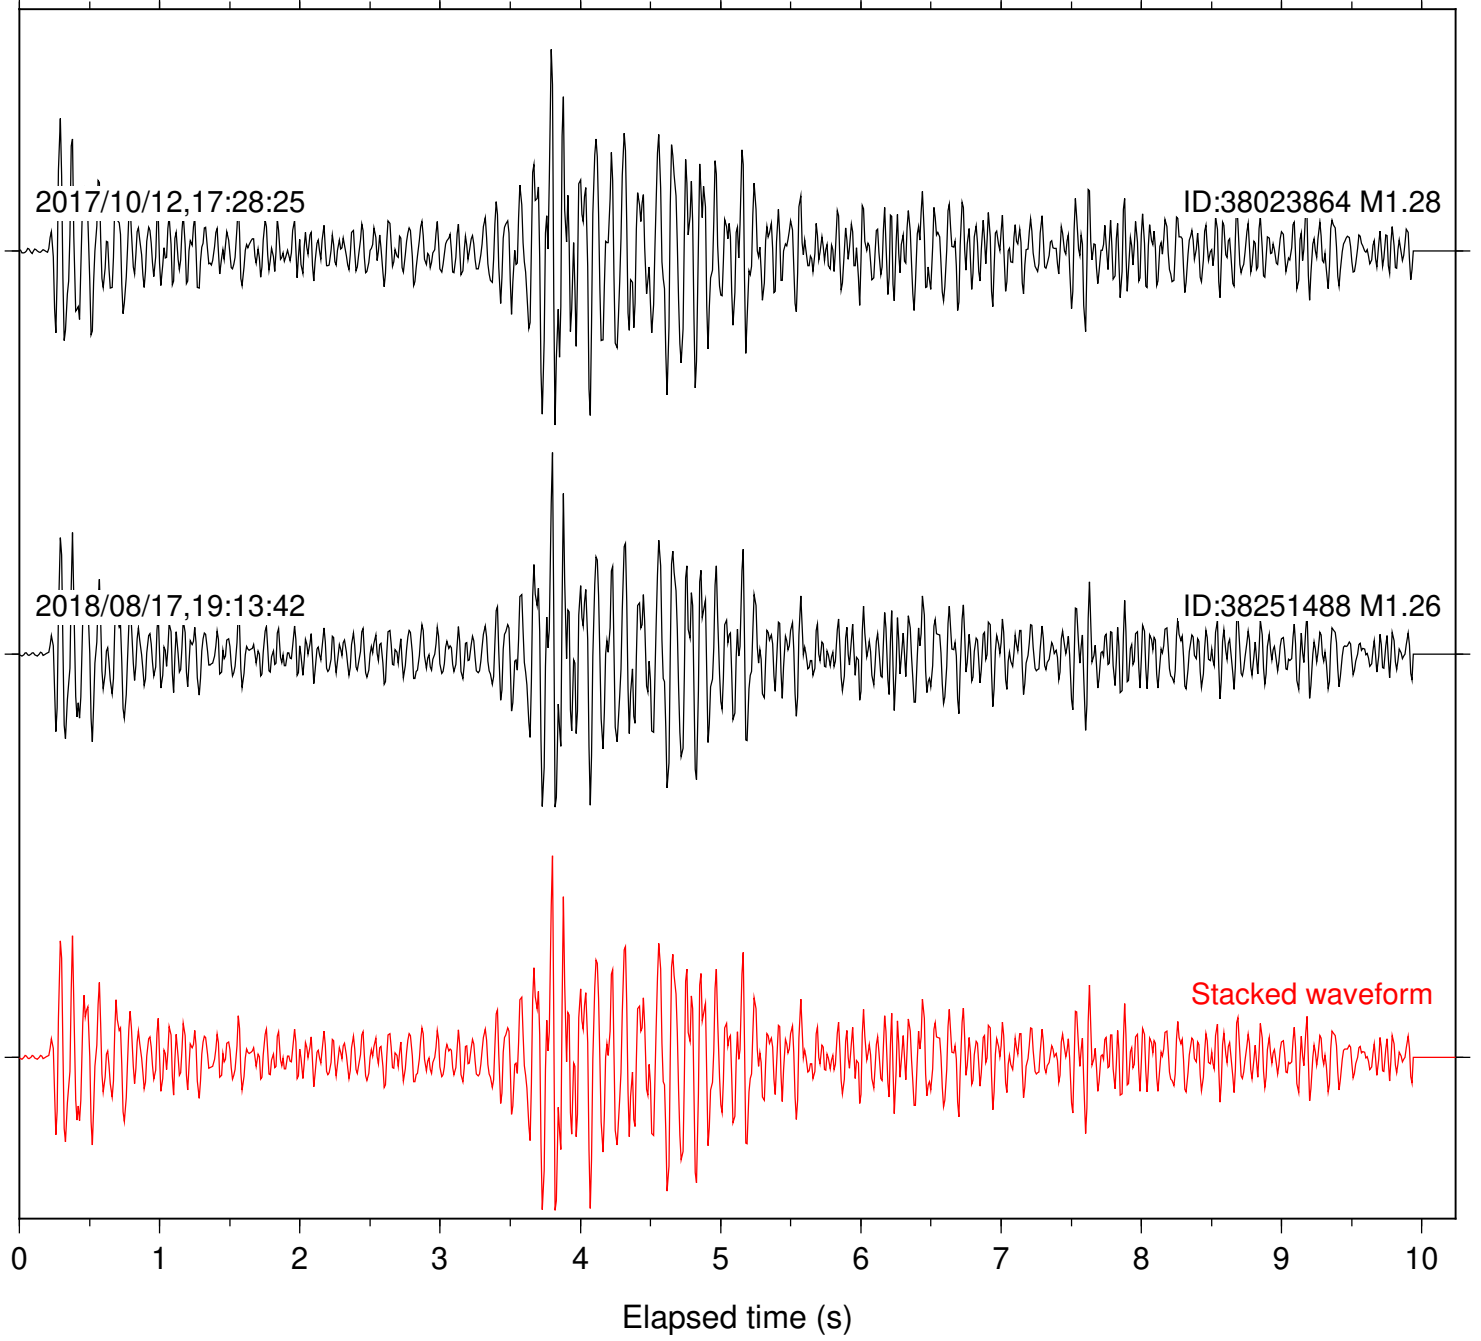

Stacked waveform

0 1 2 3 4 5 6 7 8 9 10

Elapsed time (s)

Station: B946 Com: EHZ

Focal depth: 4.99 km

Station: BAC Com: EHZ

Focal depth: 4.89 km

Station: BZN Com: HHZ