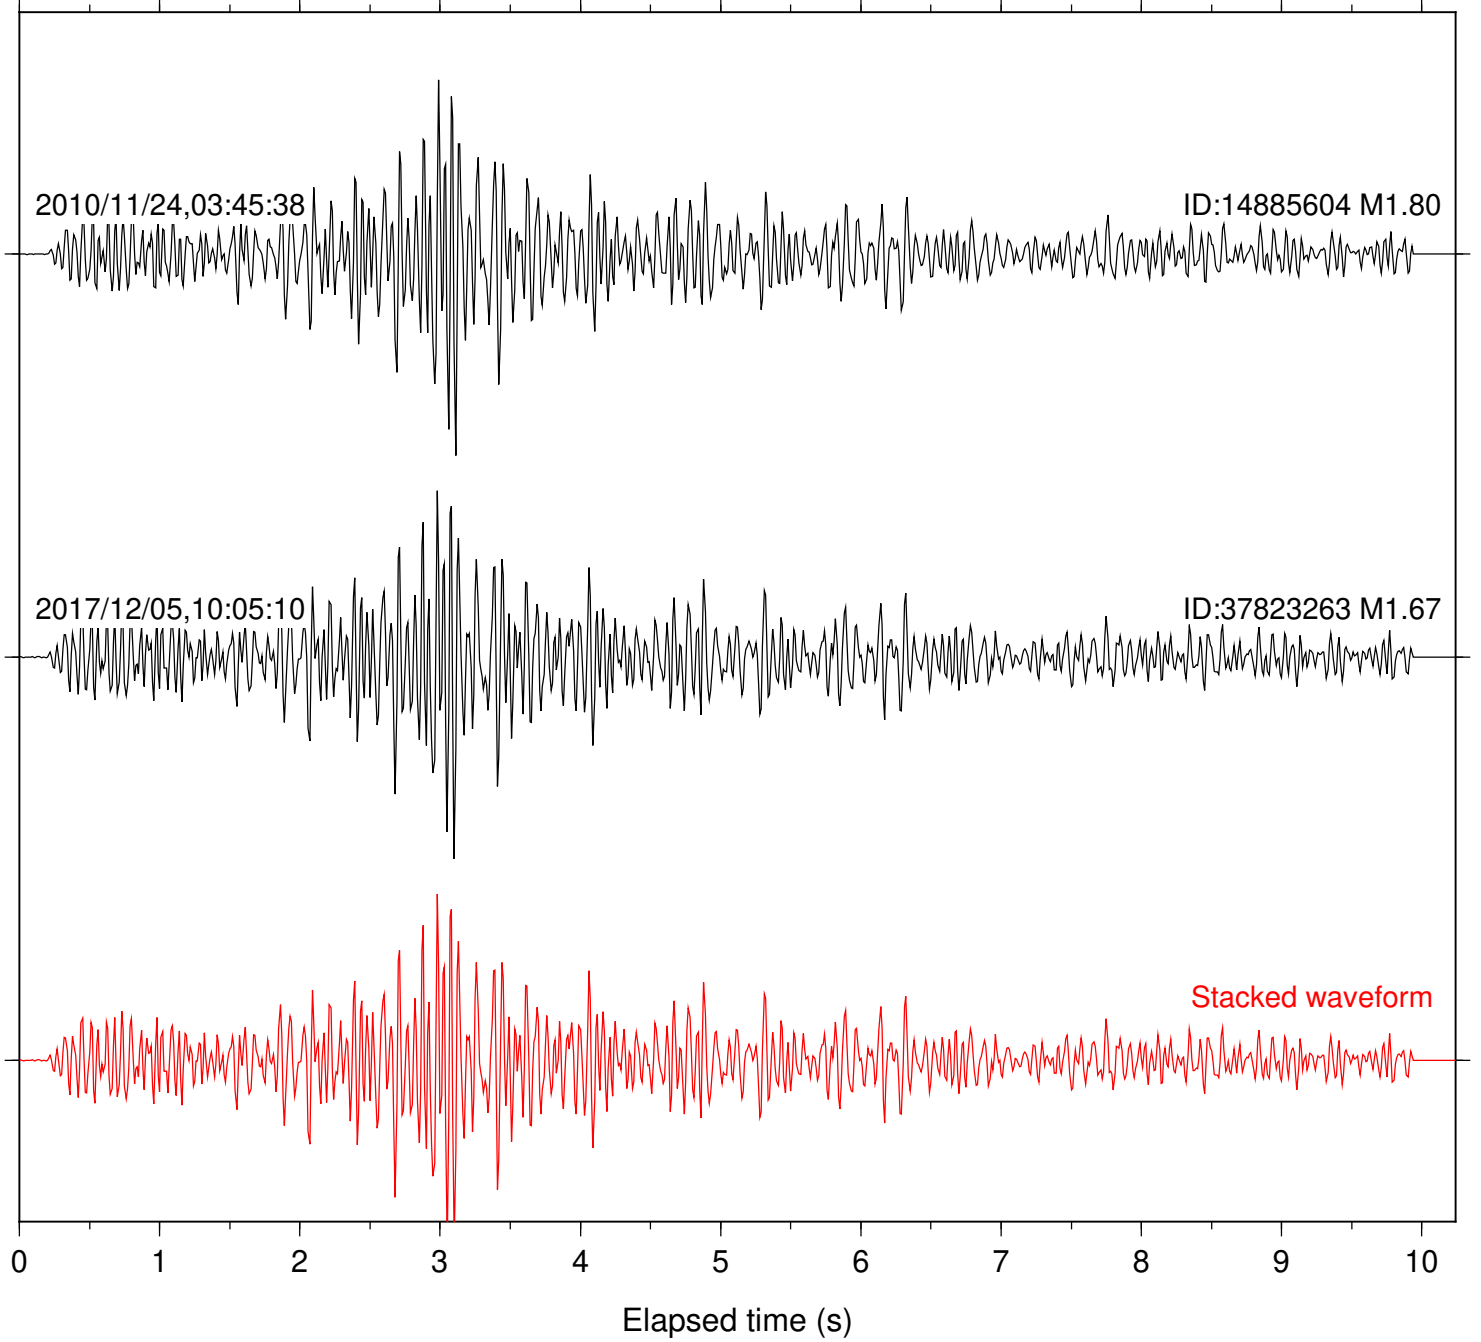

Station: B082 Com: EHZ

Focal depth: 7.06 km