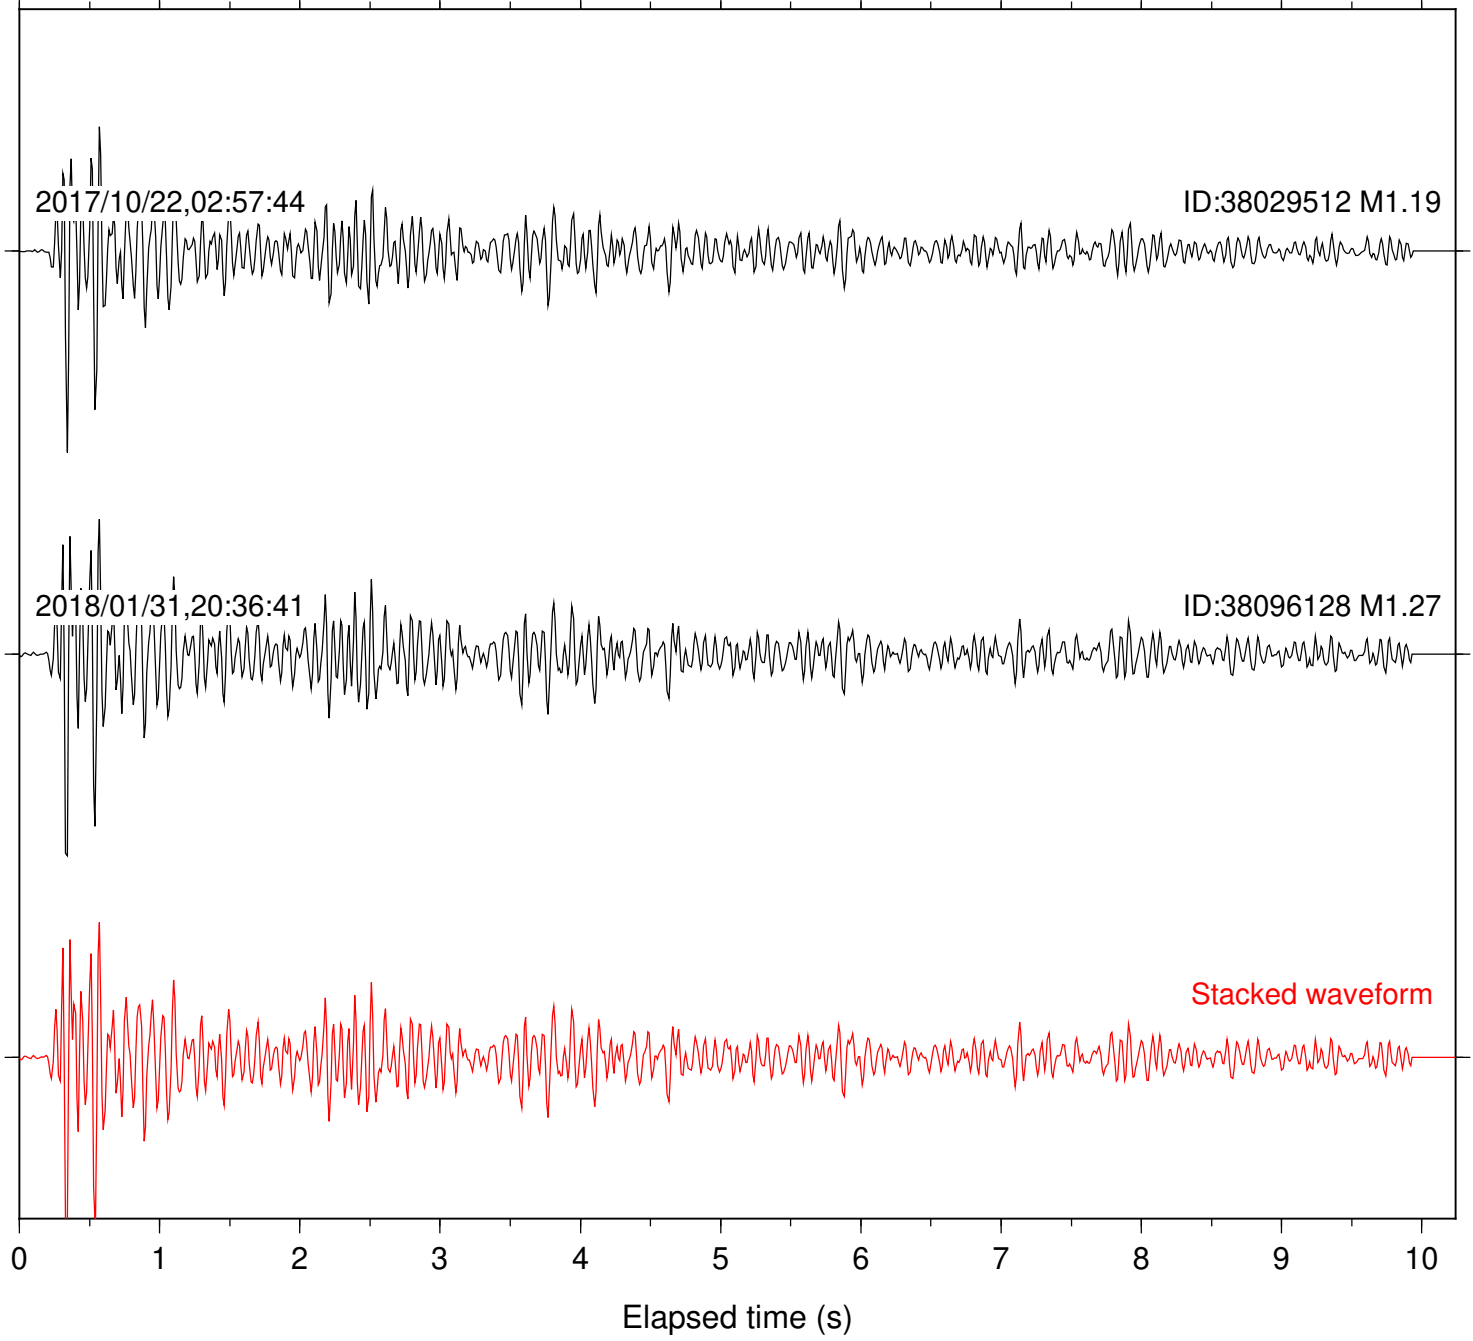

Station: POB2 Com: HHZ

Focal depth: 5.13 km

Station: RDM Com: HHZ

Focal depth: 5.13 km

Station: RRSP Com: HHZ

Focal depth: 5.13 km

Station: SND Com: HHZ

Focal depth: 5.13 km