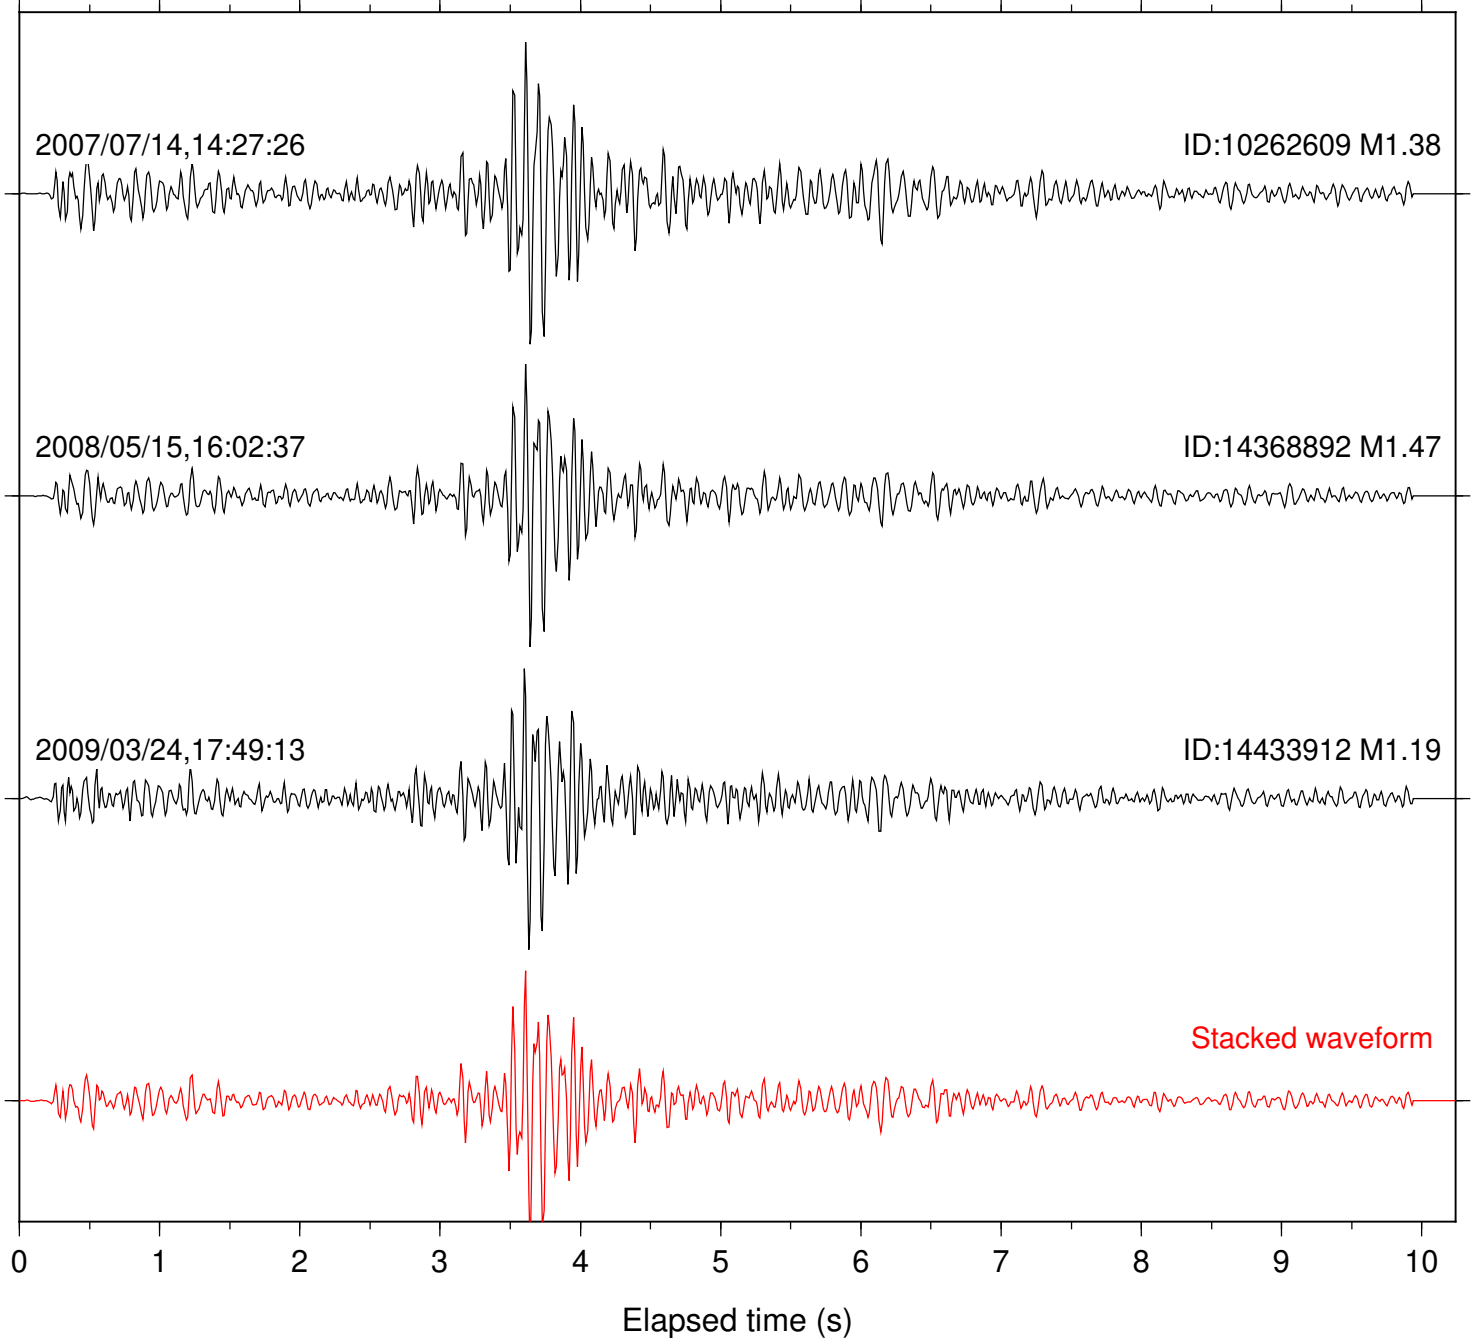

Station: B084 Com: EHZ

Focal depth: 8.64 km