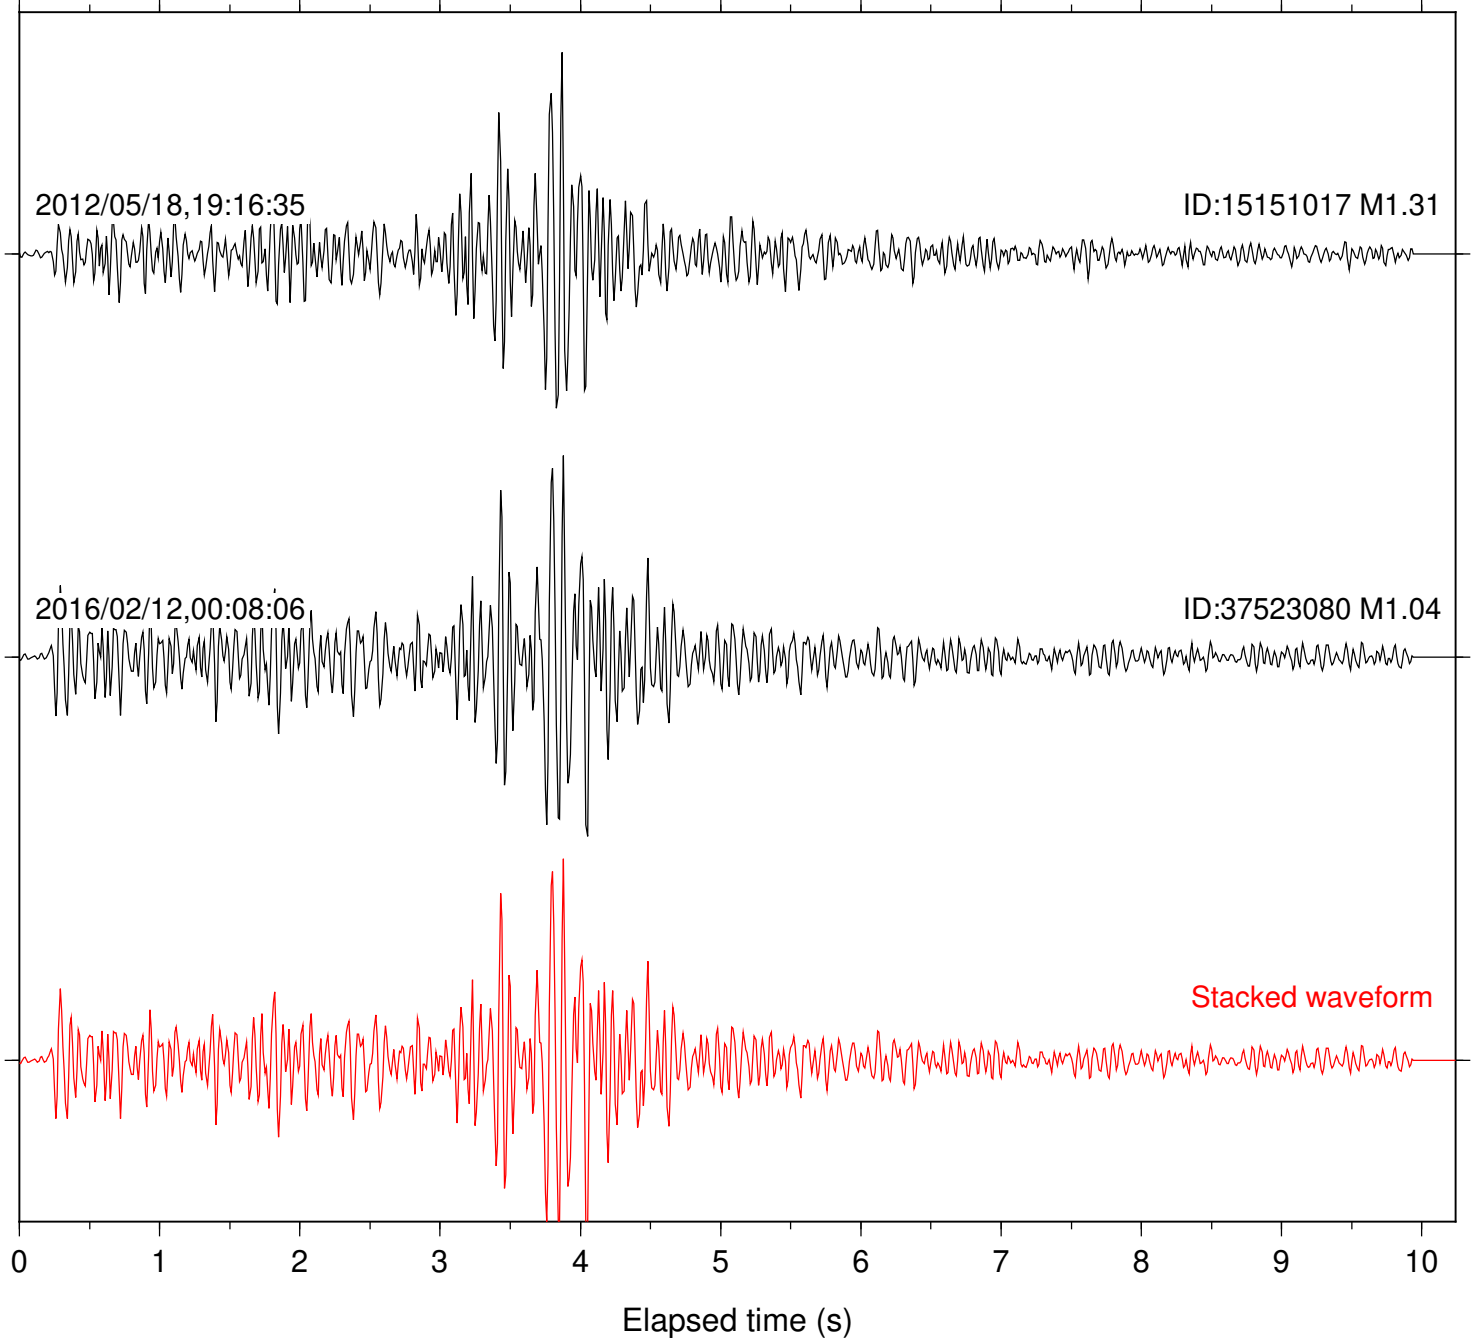

2016/02/12,00:08:06

ID:37523080 M1.04

Stacked waveform

Station: TOR Com: HHZ

Focal depth: 14.89 km

Station: B081 Com: EHZ

Focal depth: 7.78 km

Station: B082 Com: EHZ