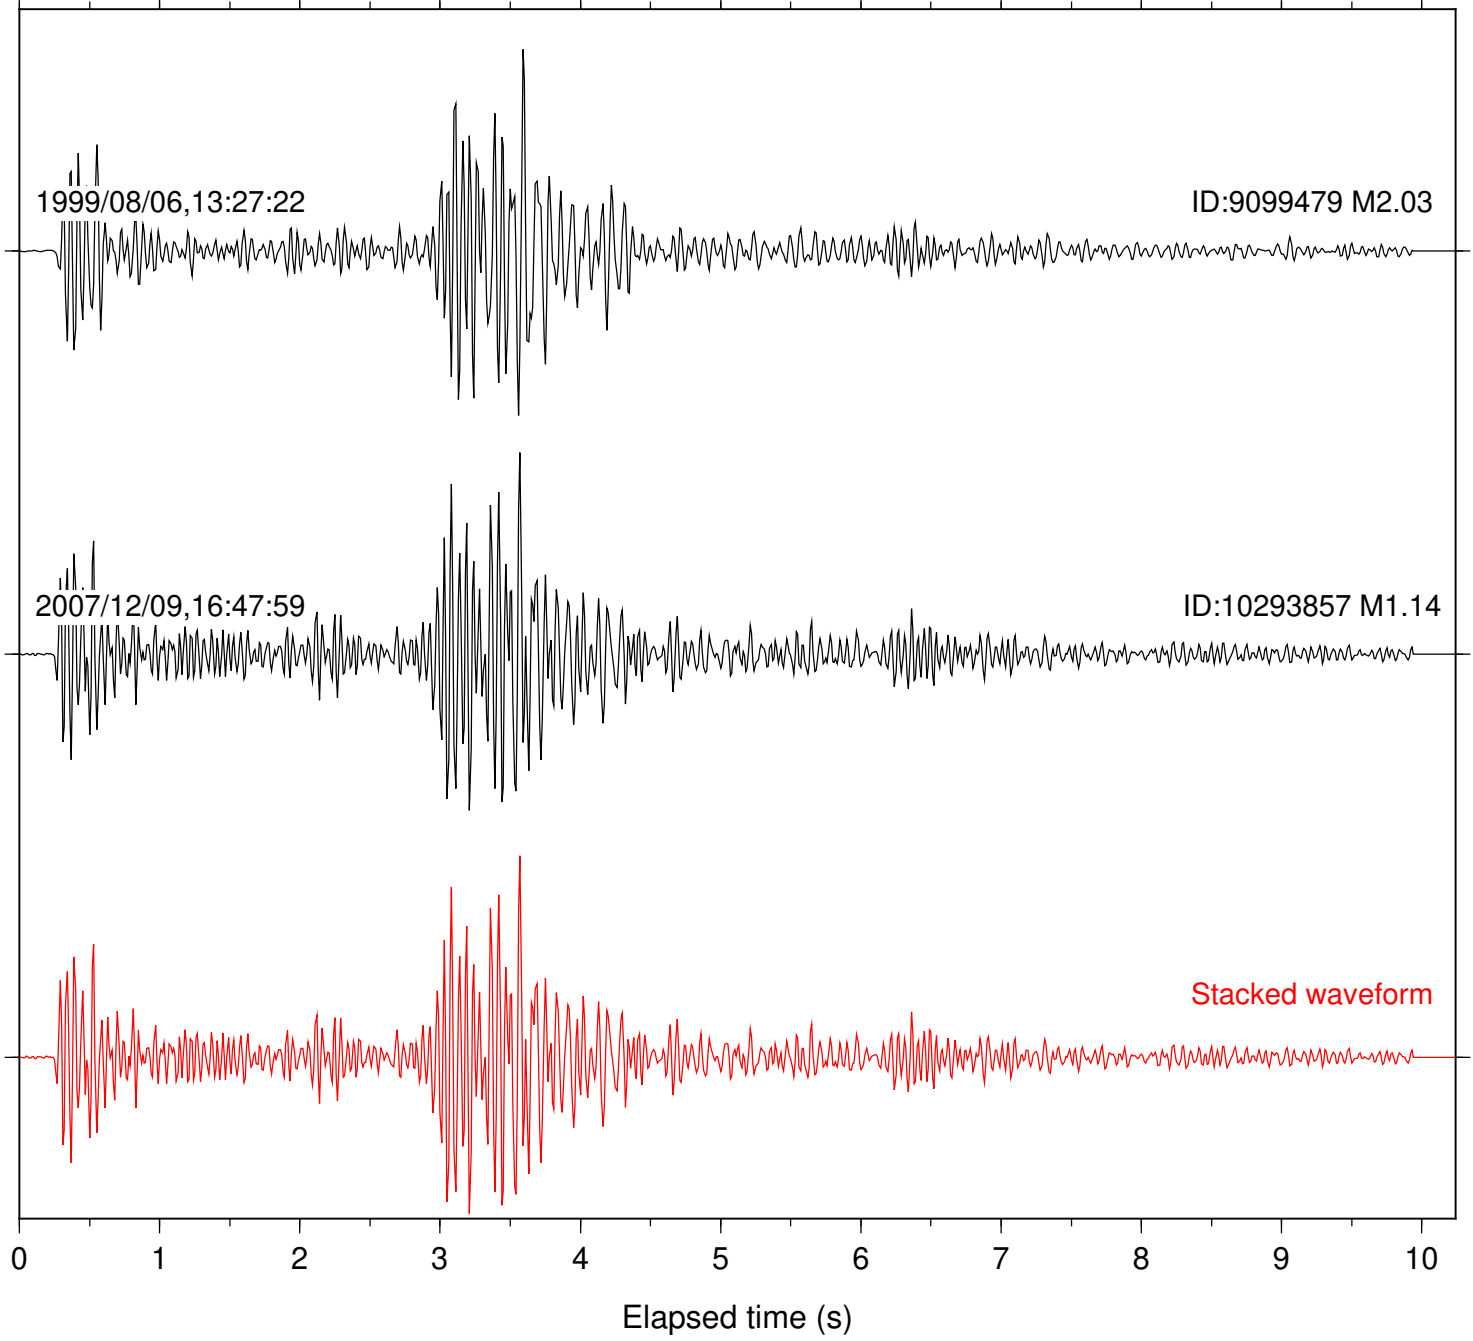

Station: HMT2 Com: HHZ

Focal depth: 15.20 km