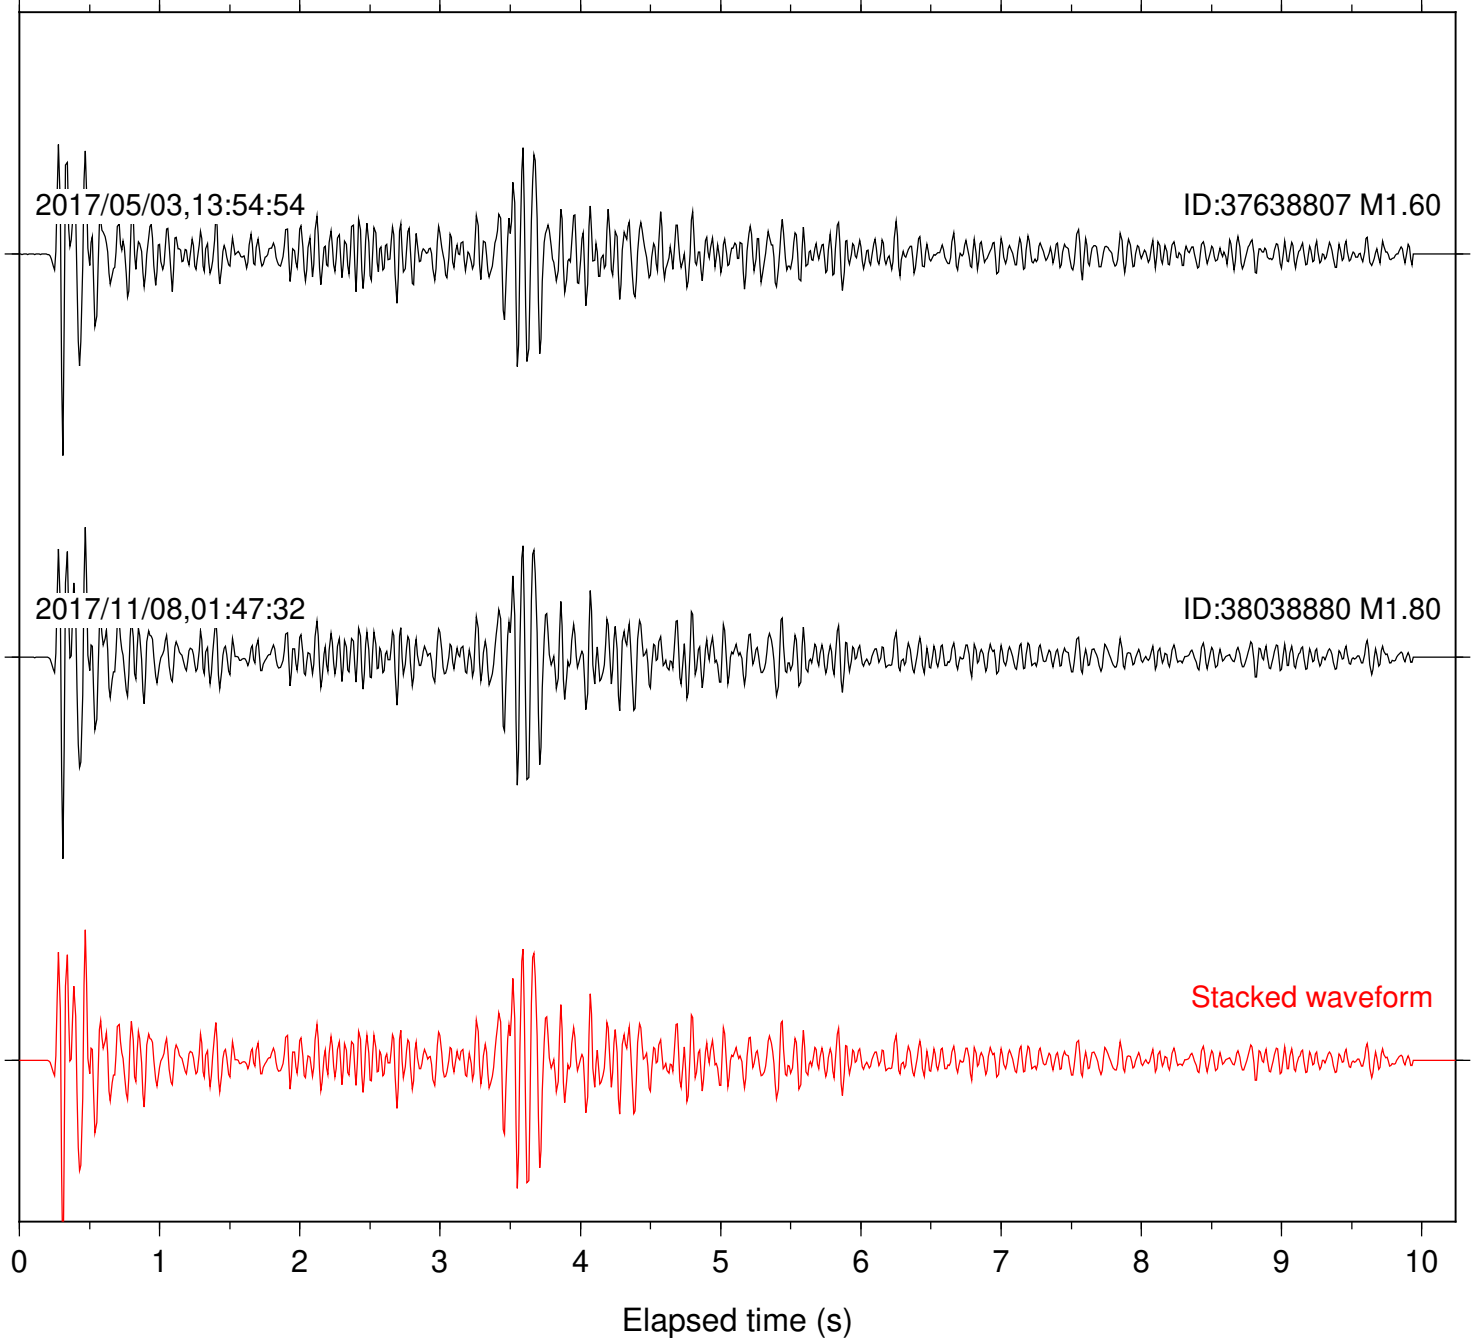

Station: BAC Com: EHZ

Focal depth: 5.68 km

Station: CSH Com: HHZ

Focal depth: 5.68 km

Station: DGR Com: HHZ

Focal depth: 5.68 km

Station: FRD Com: HHZ

Focal depth: 5.68 km