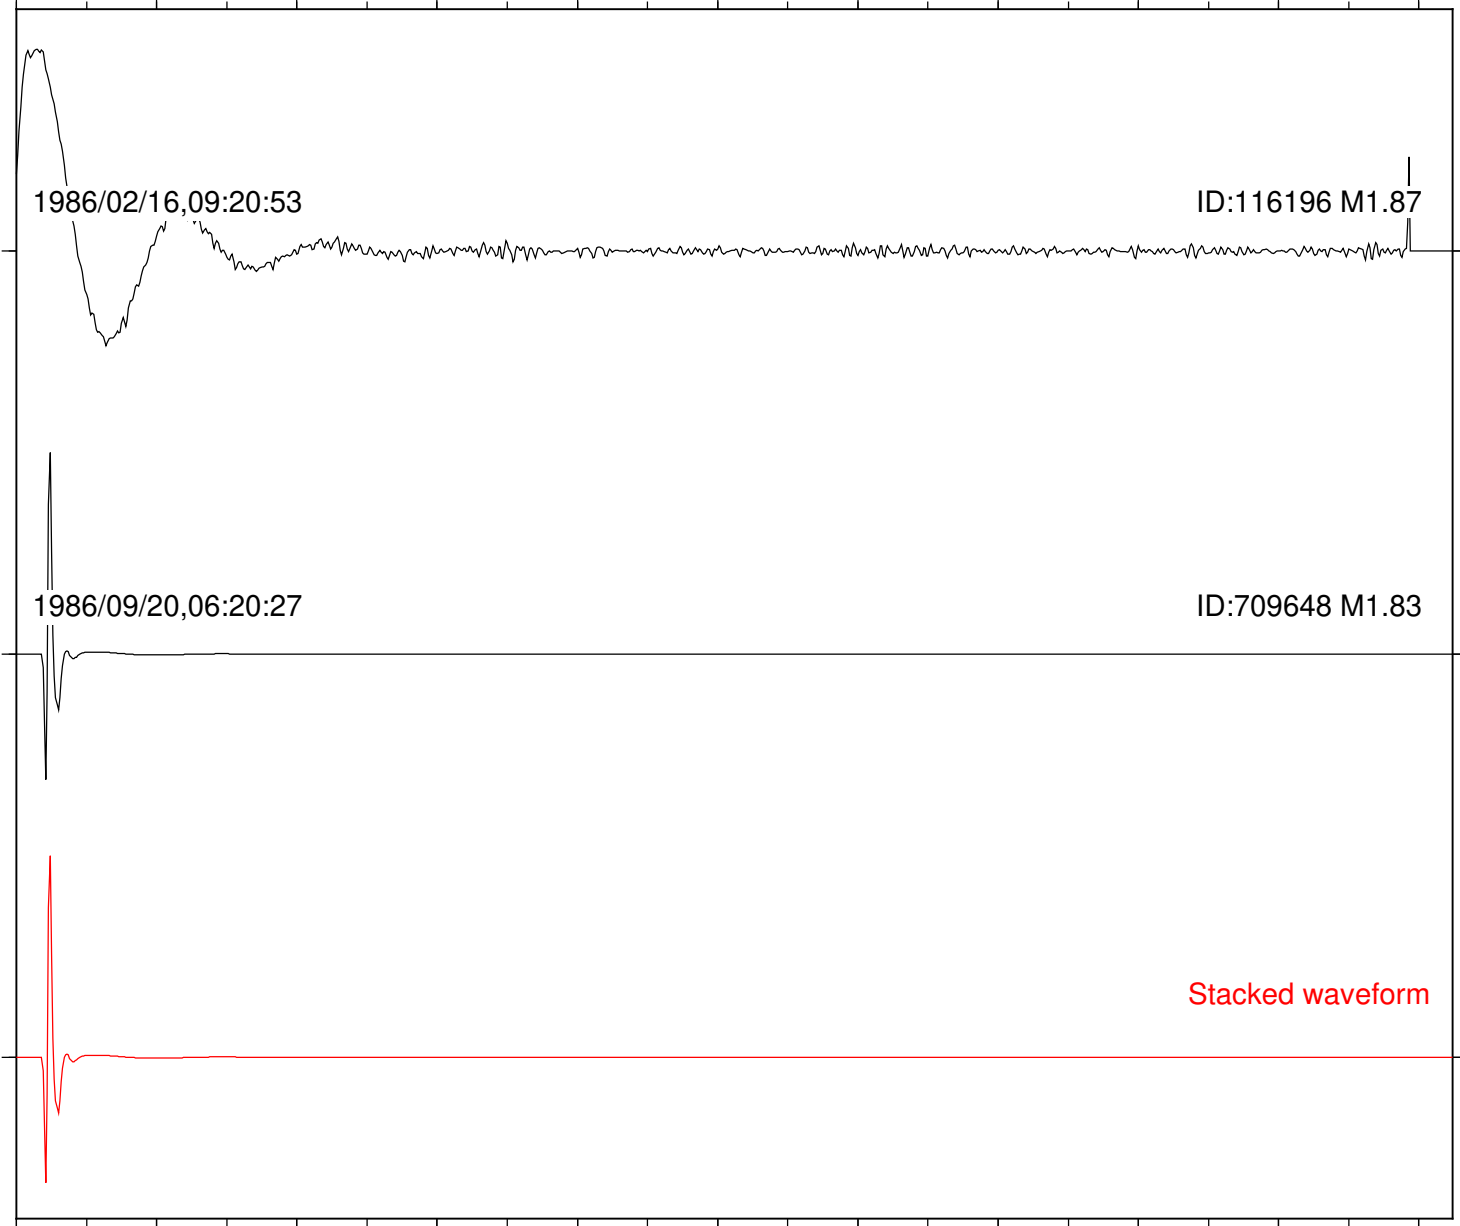

Station: VG2 Com: EHZ

Focal depth: 14.45 km

1986/02/16,09:20:53

ID:116196 M1.87

1986/09/20,06:20:27

ID:709648 M1.83

Stacked waveform

0 1 2 3 4 5 6 7 8 9 10
Elapsed time (s)