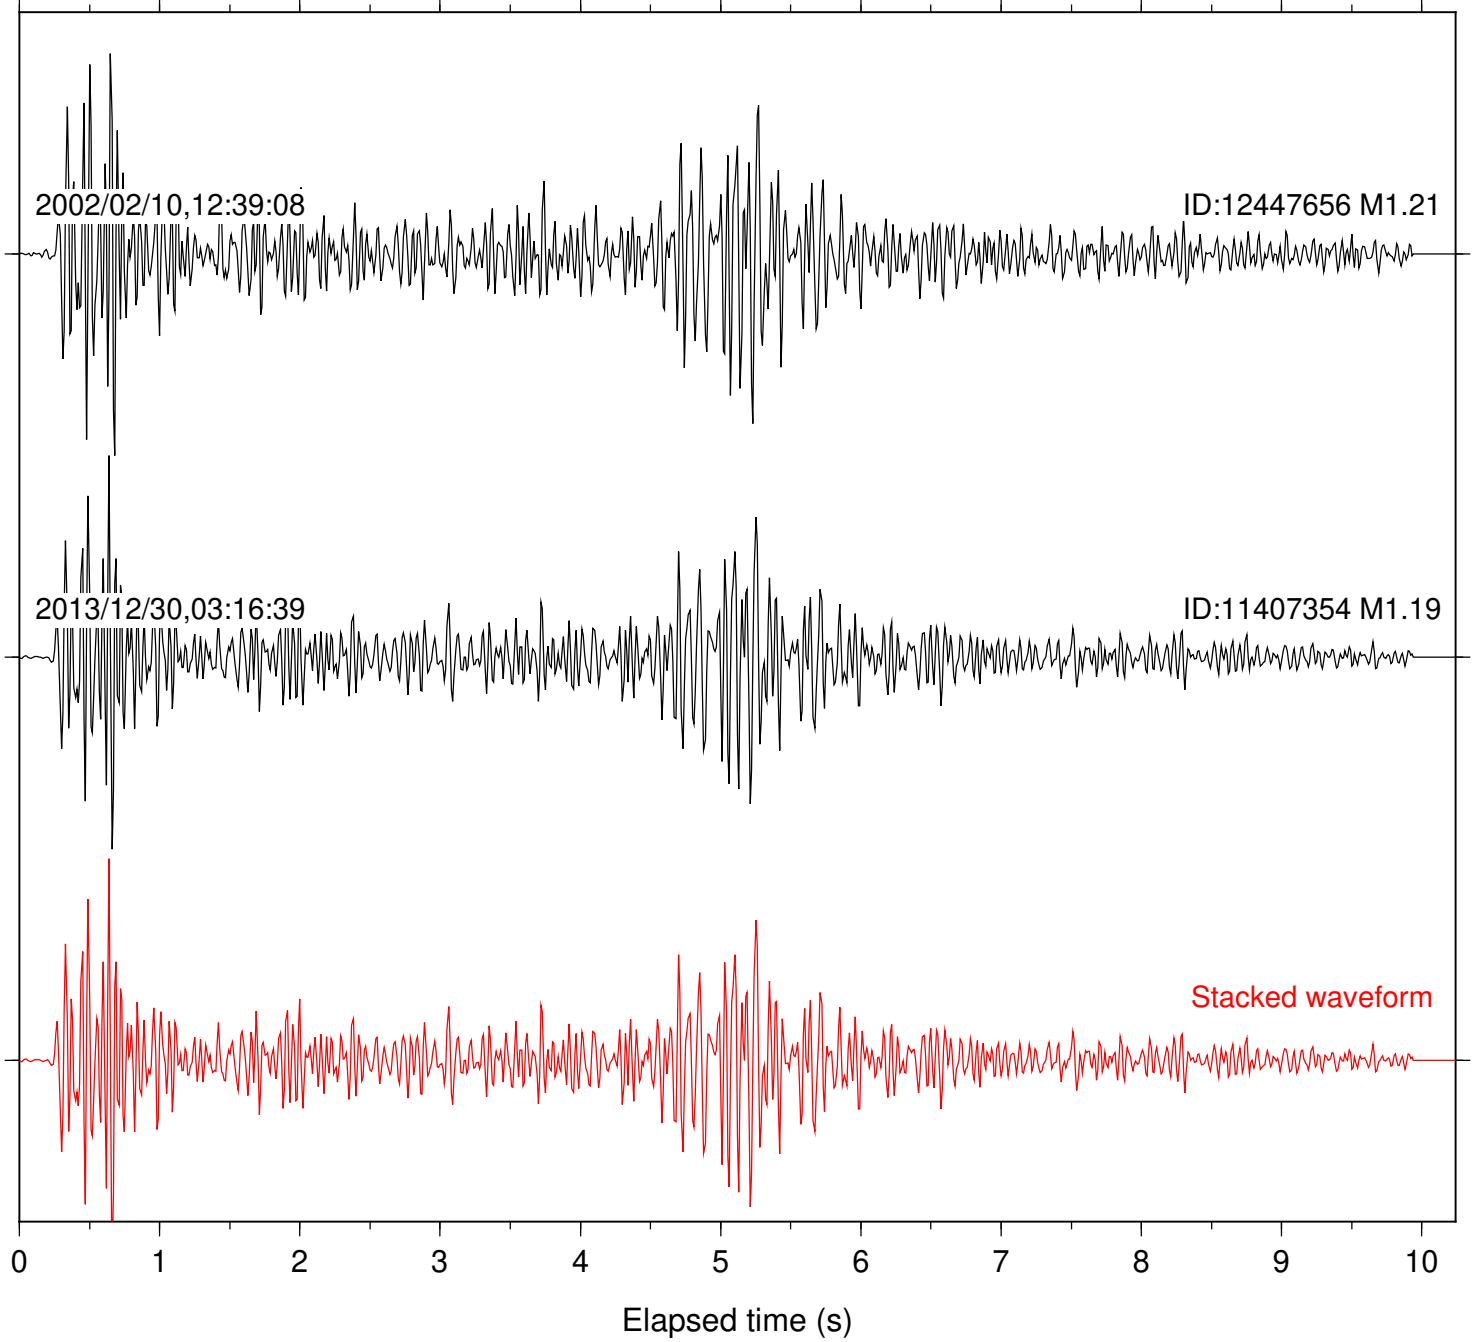

Station: BAC Com: EHZ

Focal depth: 15.47 km

Station: DGR Com: HHZ

Focal depth: 15.47 km

Station: FRD Com: HHZ

Focal depth: 15.50 km

Station: CBK Com: EHZ

Focal depth: 4.27 km