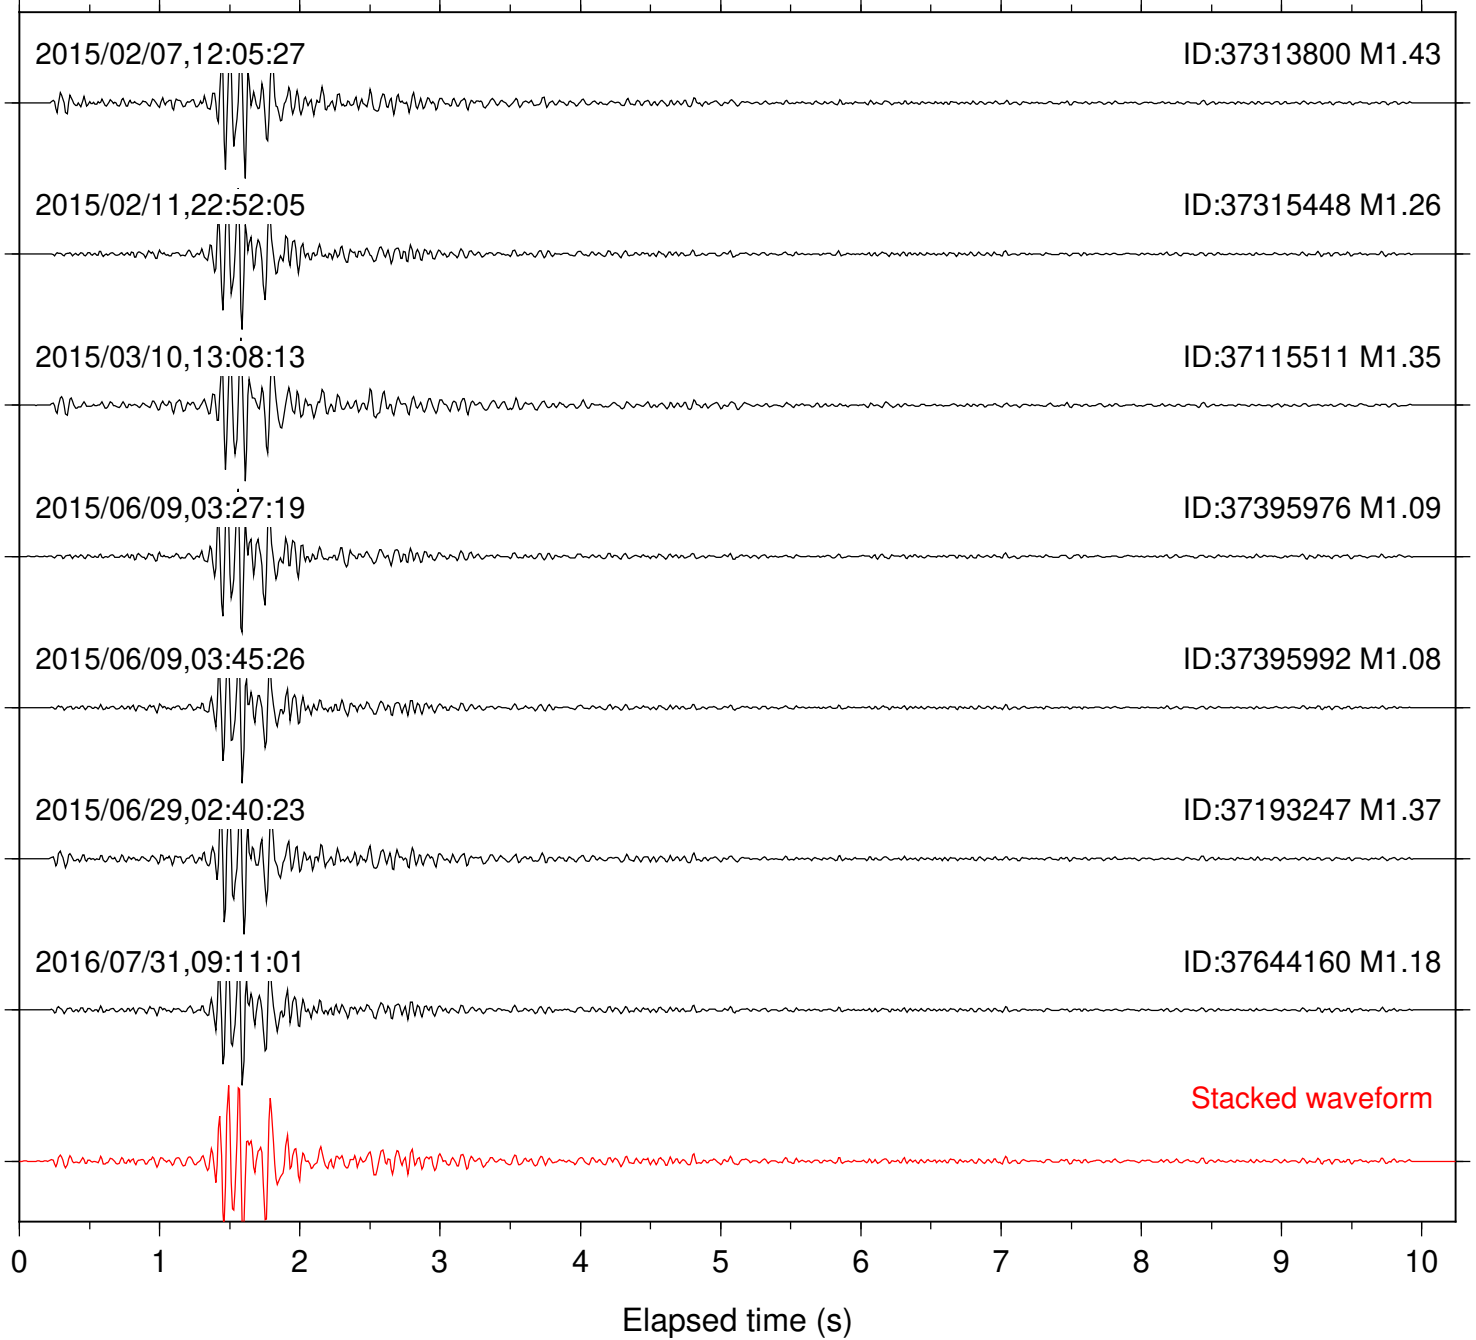

Station: B093 Com: EHZ

Focal depth: 8.24 km