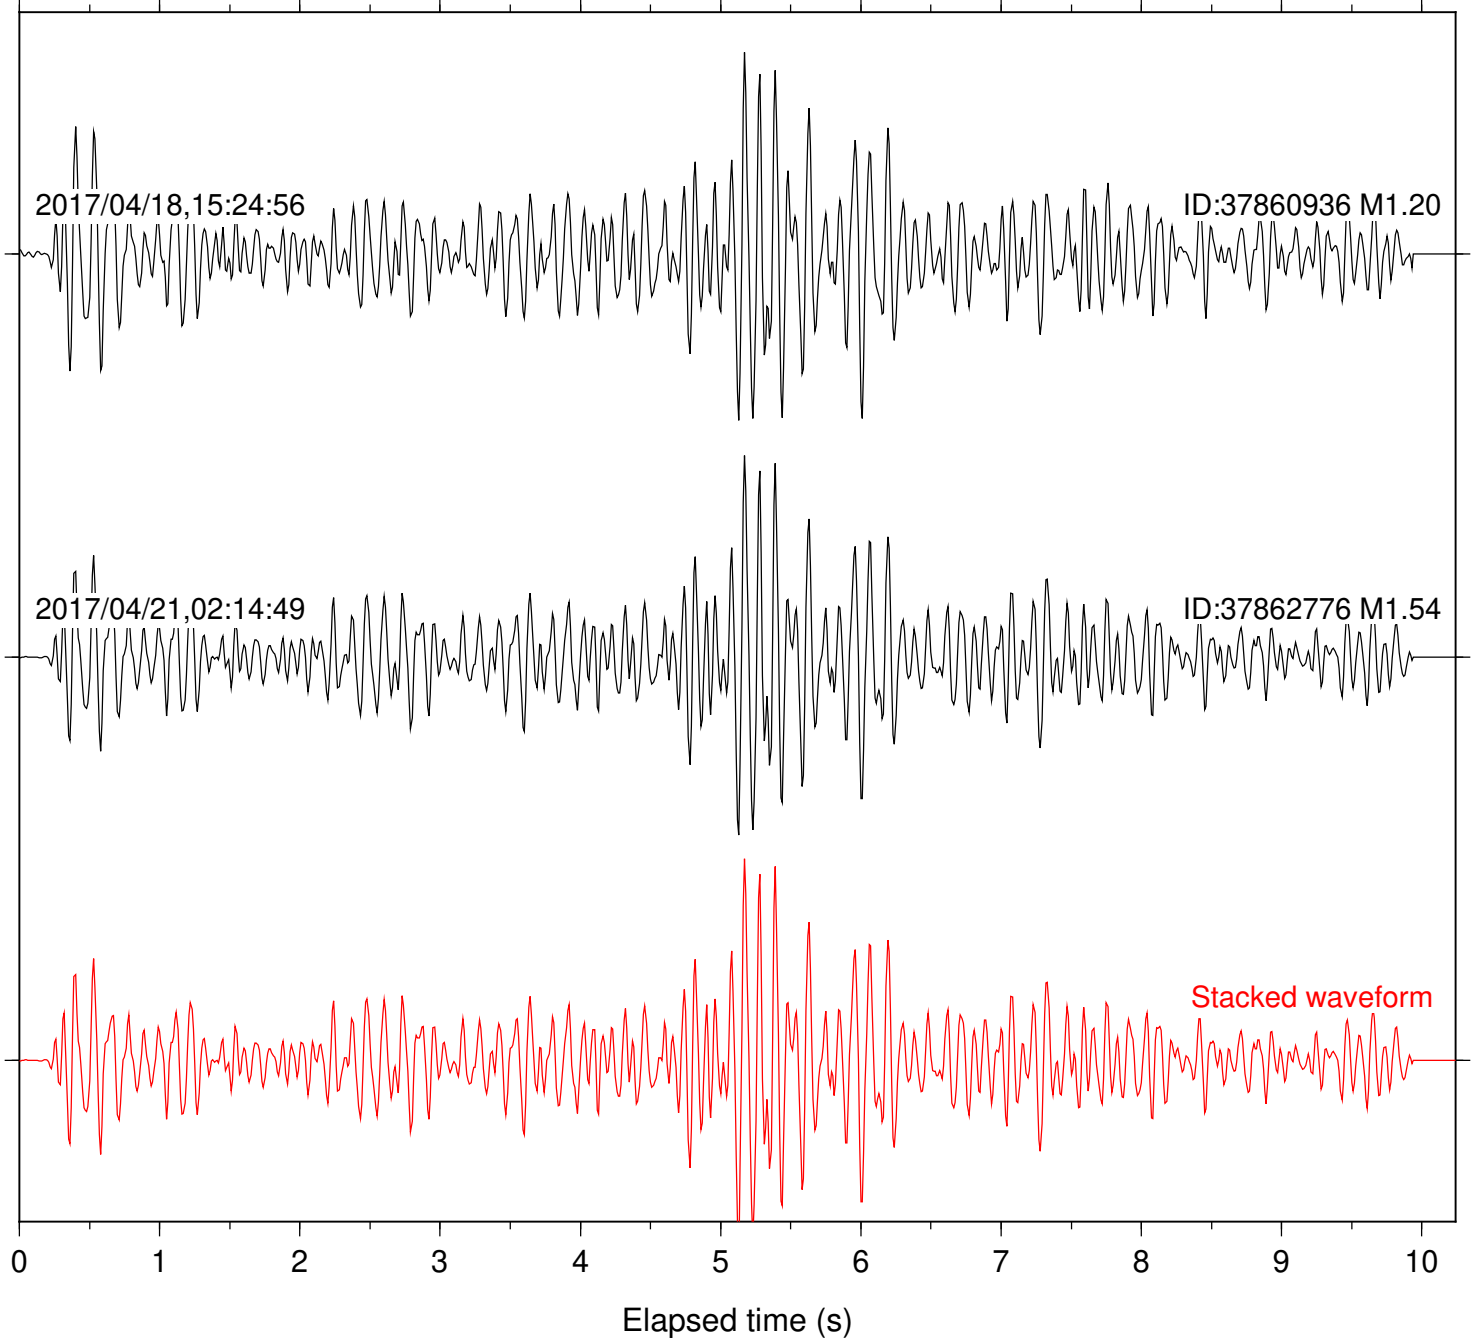

Station: MTG Com: HHZ

Focal depth: 5.77 km