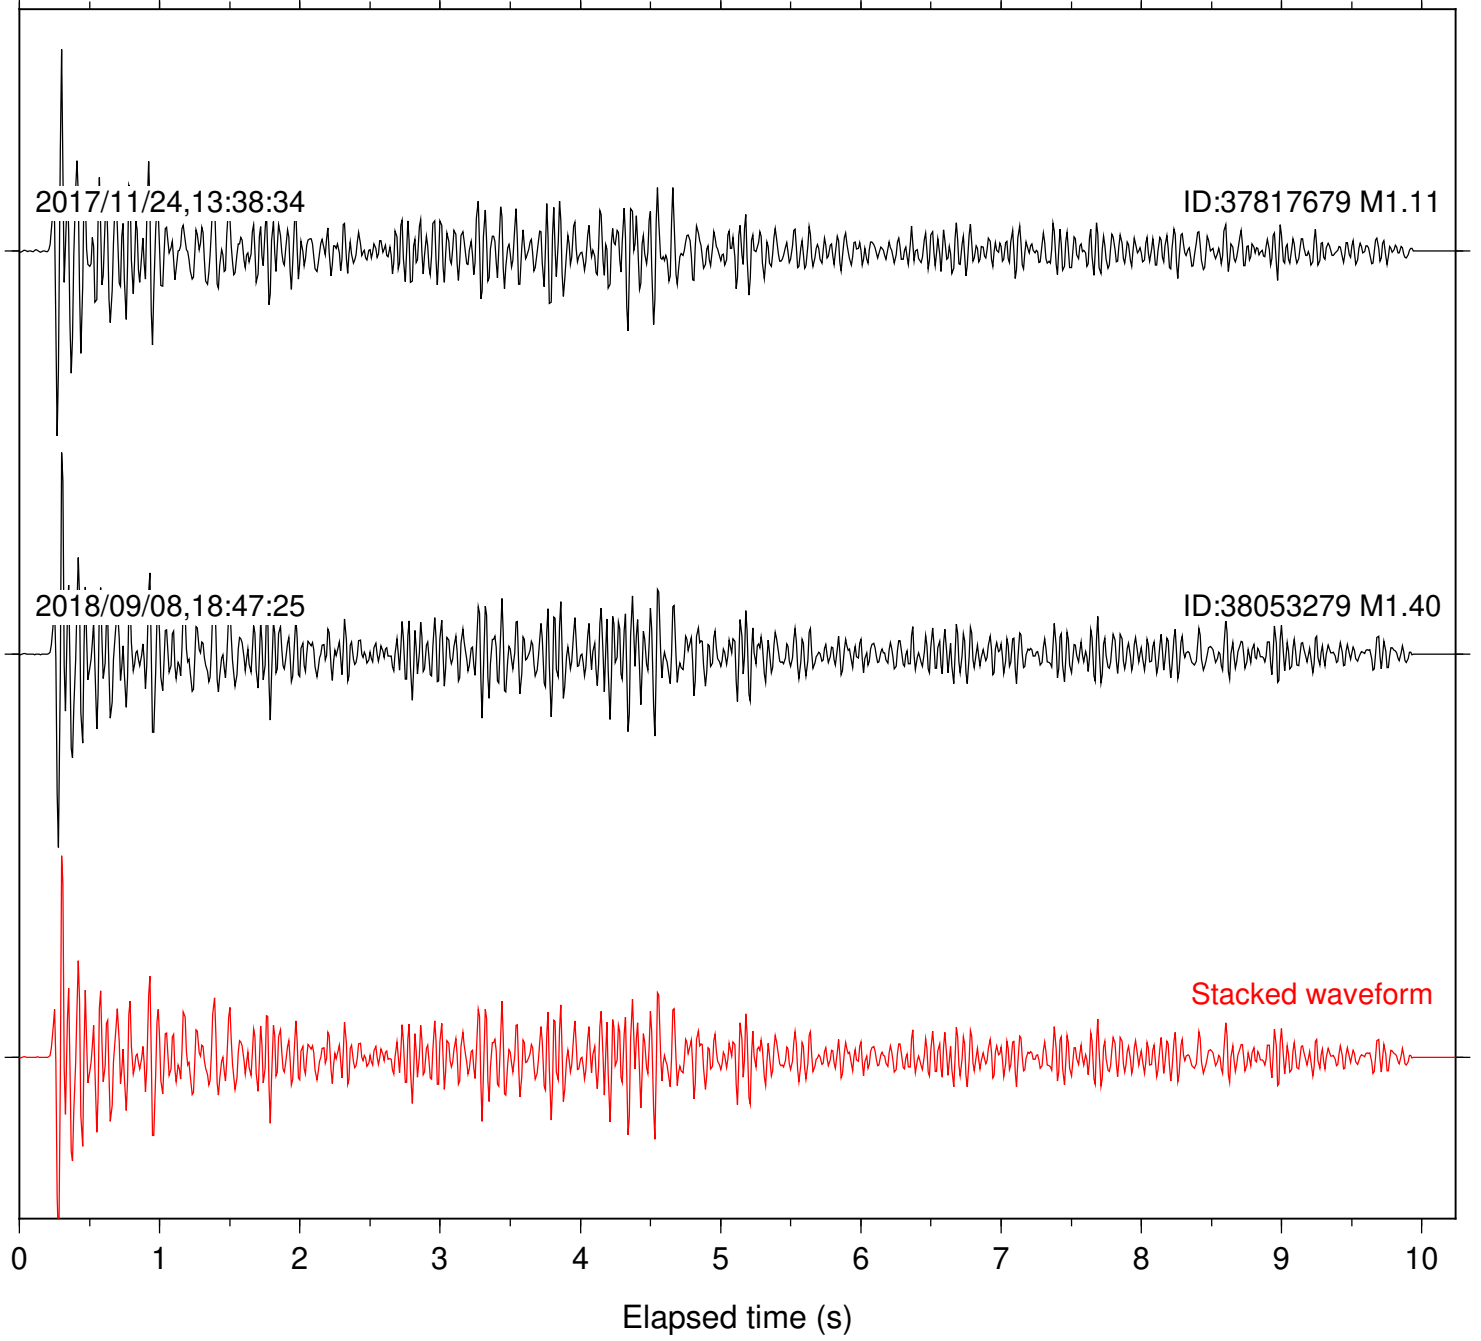

Station: LVA2 Com: HHZ

Focal depth: 4.89 km