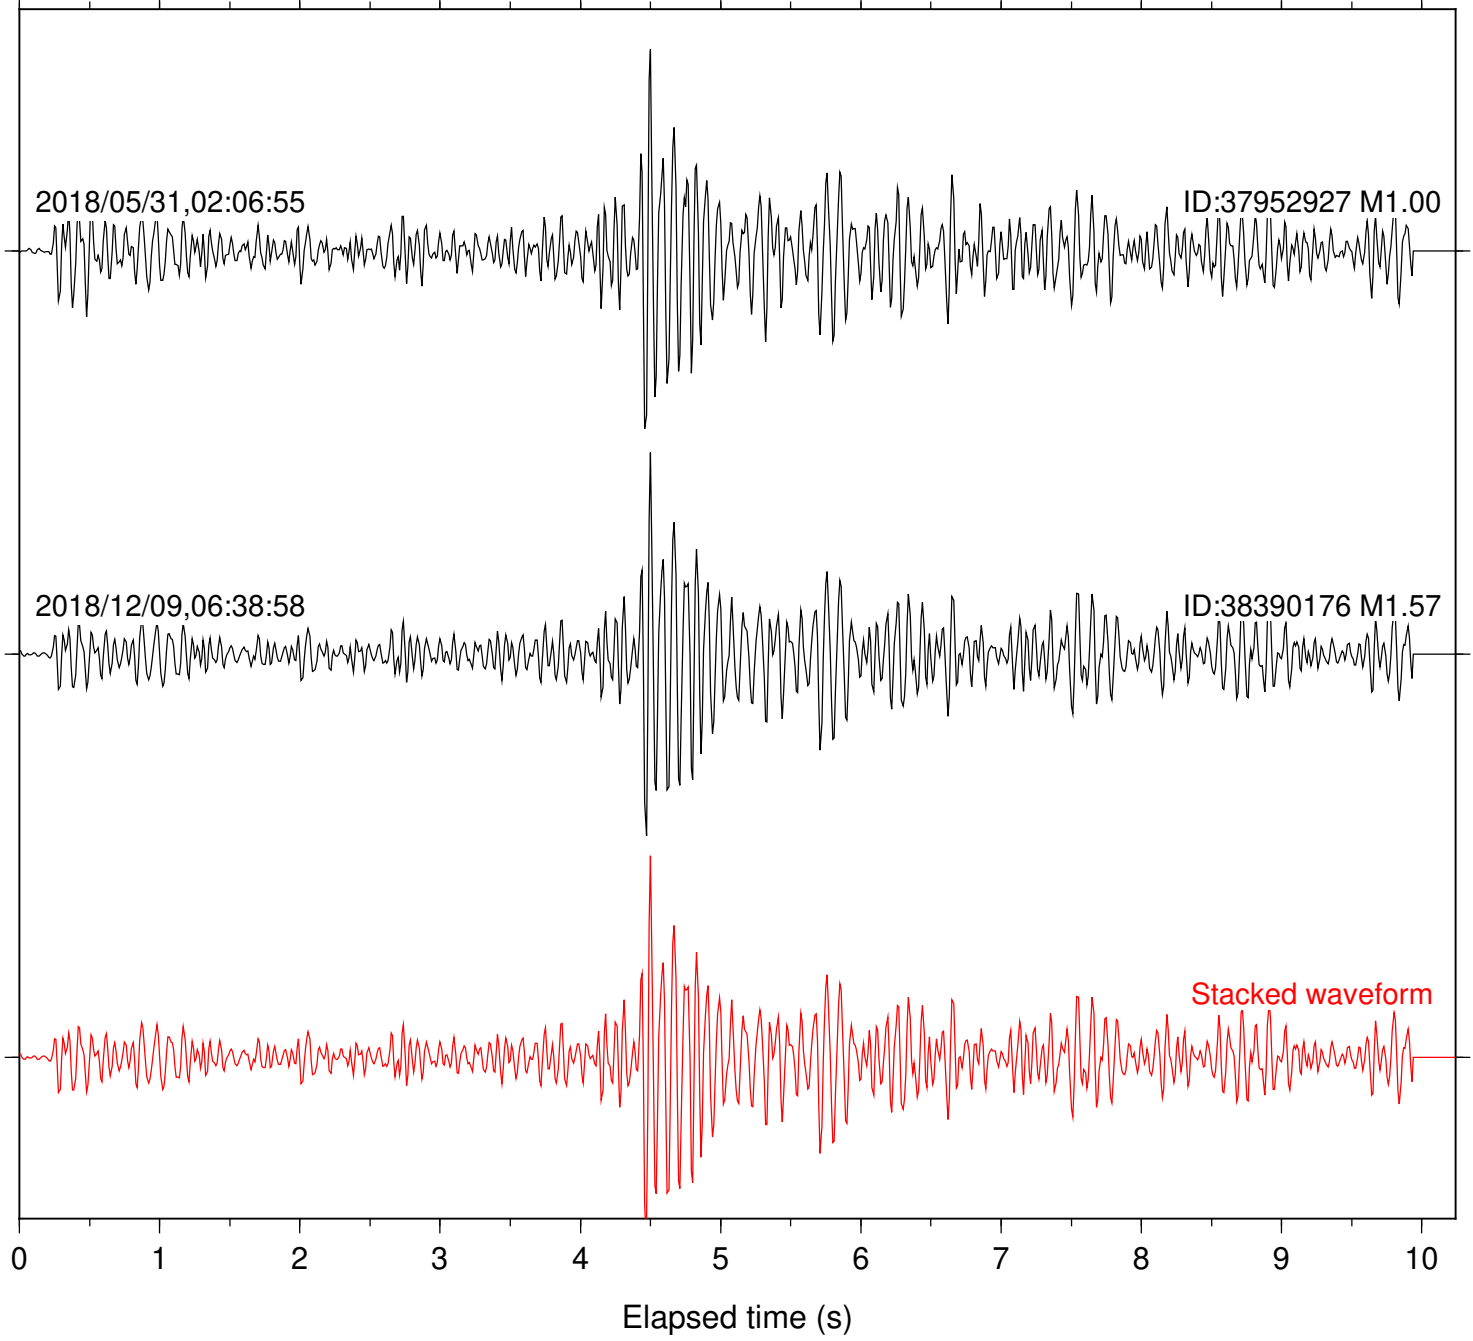

Focal depth: 6.21 km

Station: B082 Com: EHZ

Focal depth: 6.21 km

Station: B084 Com: EHZ

Focal depth: 6.21 km

Station: B087 Com: EHZ

Focal depth: 6.21 km

Station: FRD Com: HHZ