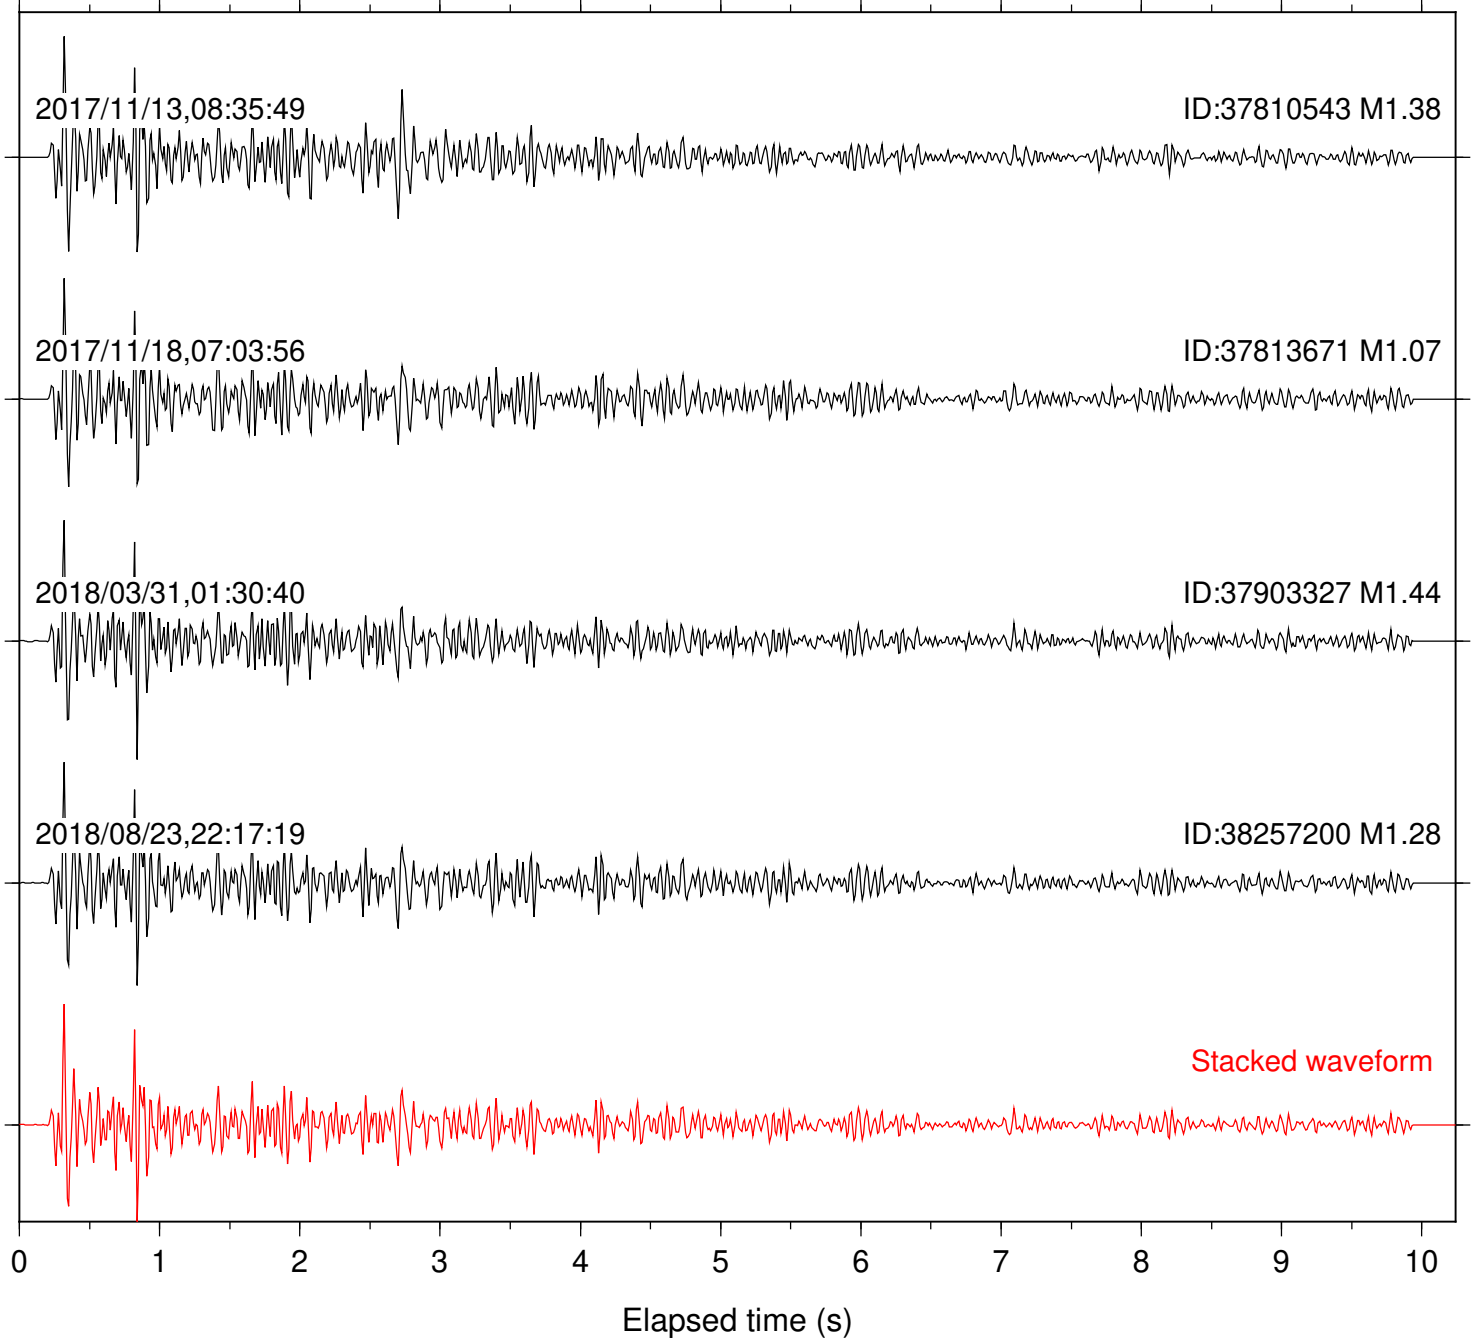

Focal depth: 4.88 km

Station: HMT2 Com: HHZ

Focal depth: 4.88 km

Station: KNW Com: HHZ

Focal depth: 4.88 km

Station: LKH Com: HHZ

Focal depth: 4.88 km

Station: PFO Com: HHZ