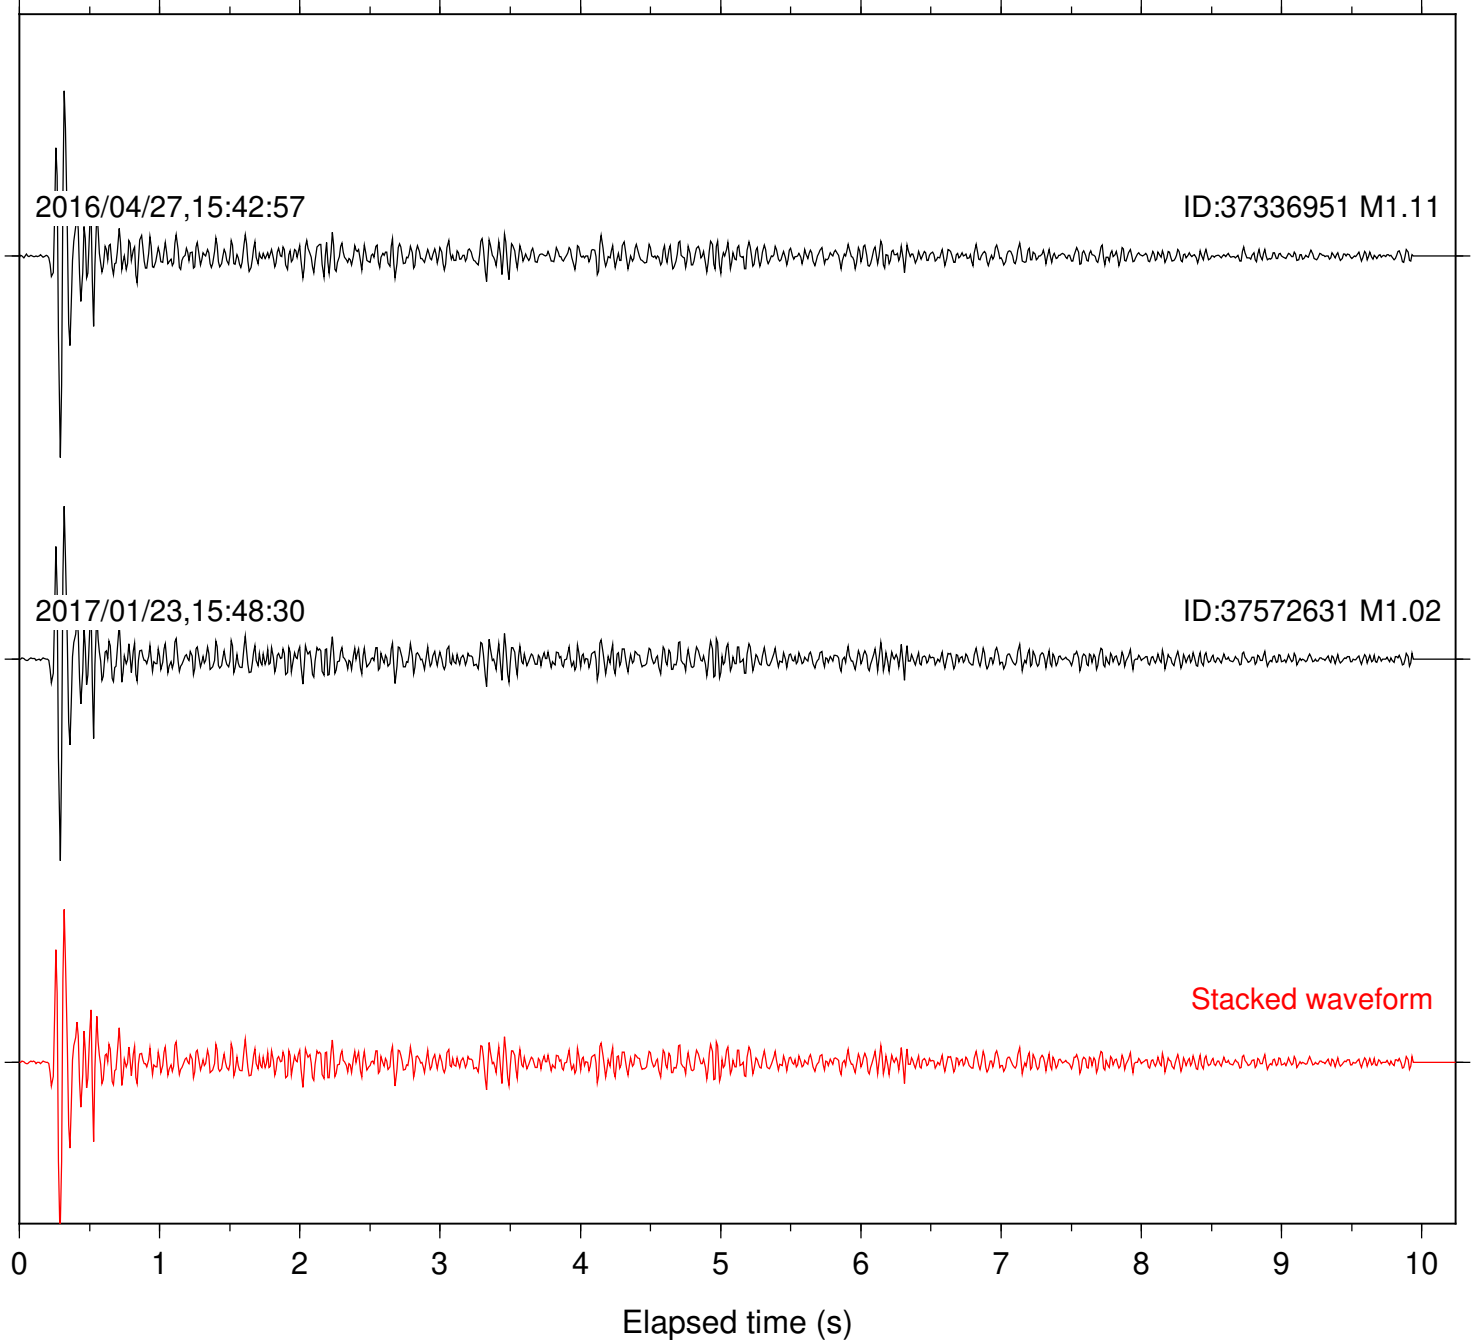

Station: FRD Com: HHZ

Focal depth: 10.93 km