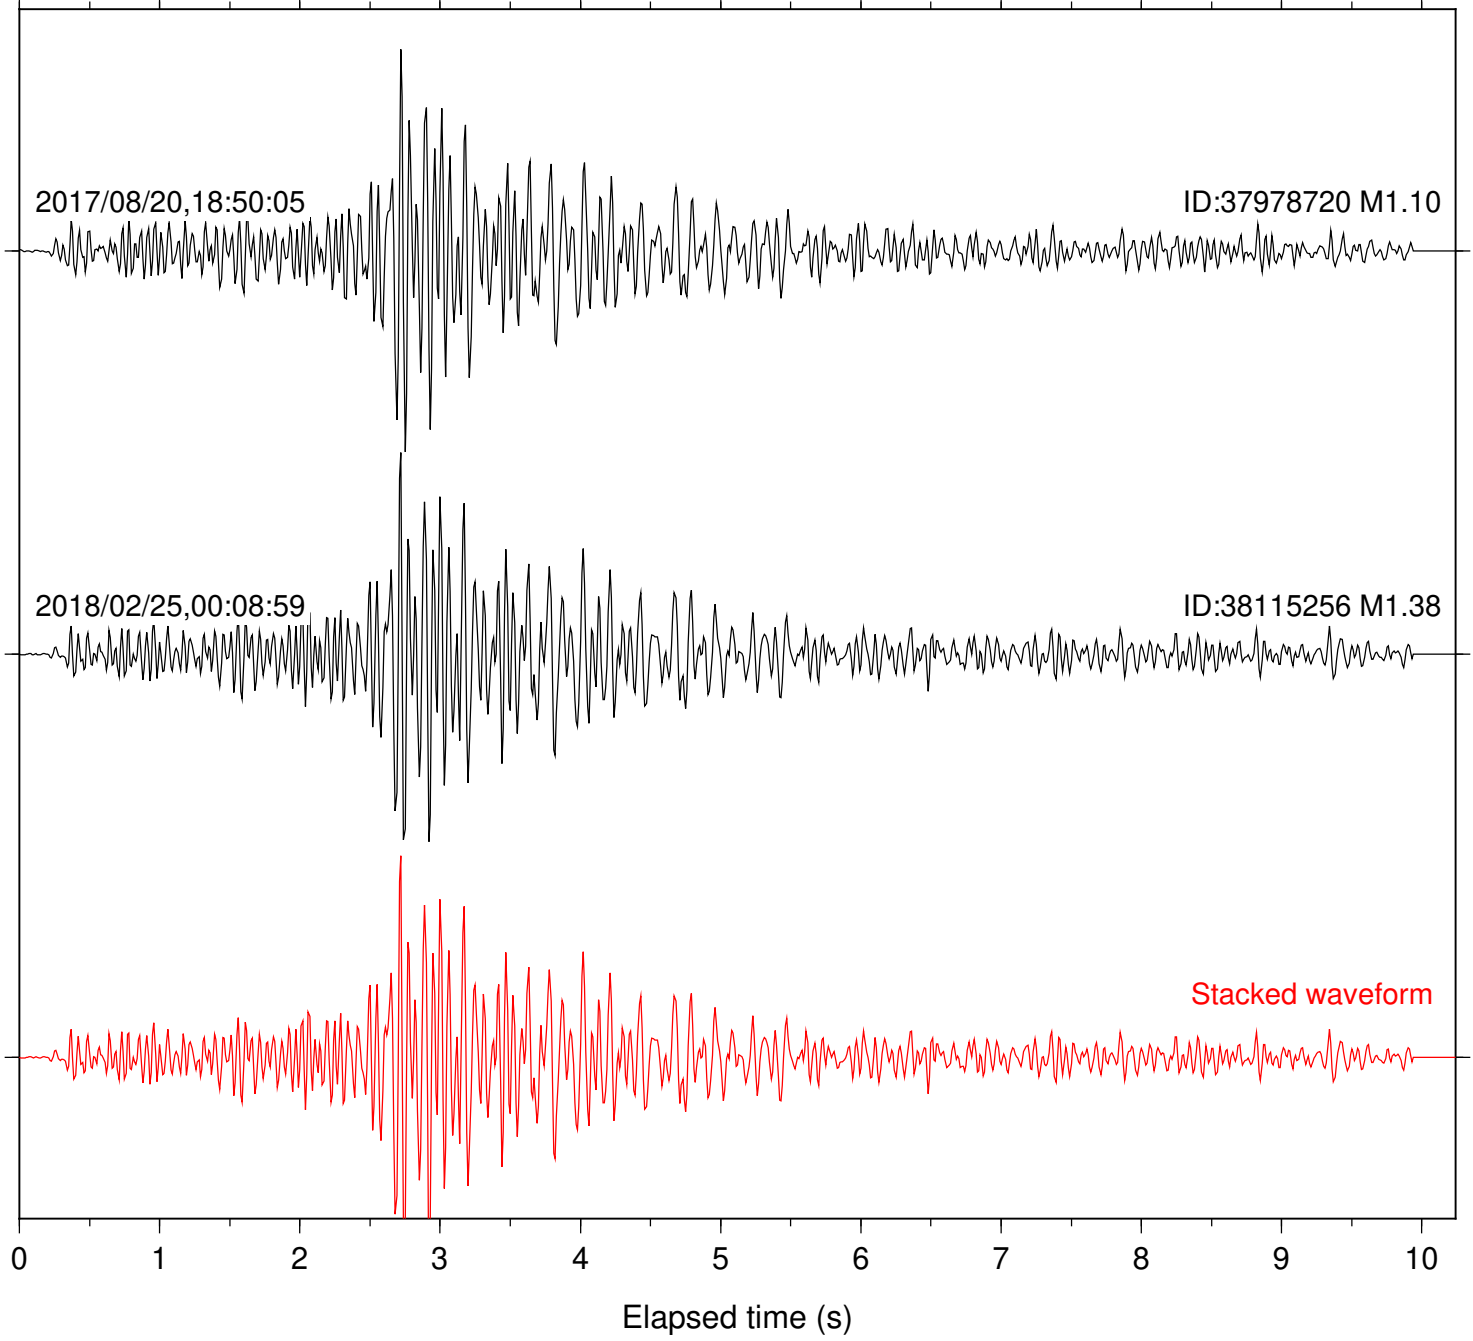

ID:38115256 M1.38

Stacked waveform

0 1 2 3 4 5 6 7 8 9 10  
Elapsed time (s)

Station: B946 Com: EHZ

Focal depth: 5.23 km

Station: CSH Com: HHZ

Focal depth: 5.23 km

Station: FRD Com: HHZ