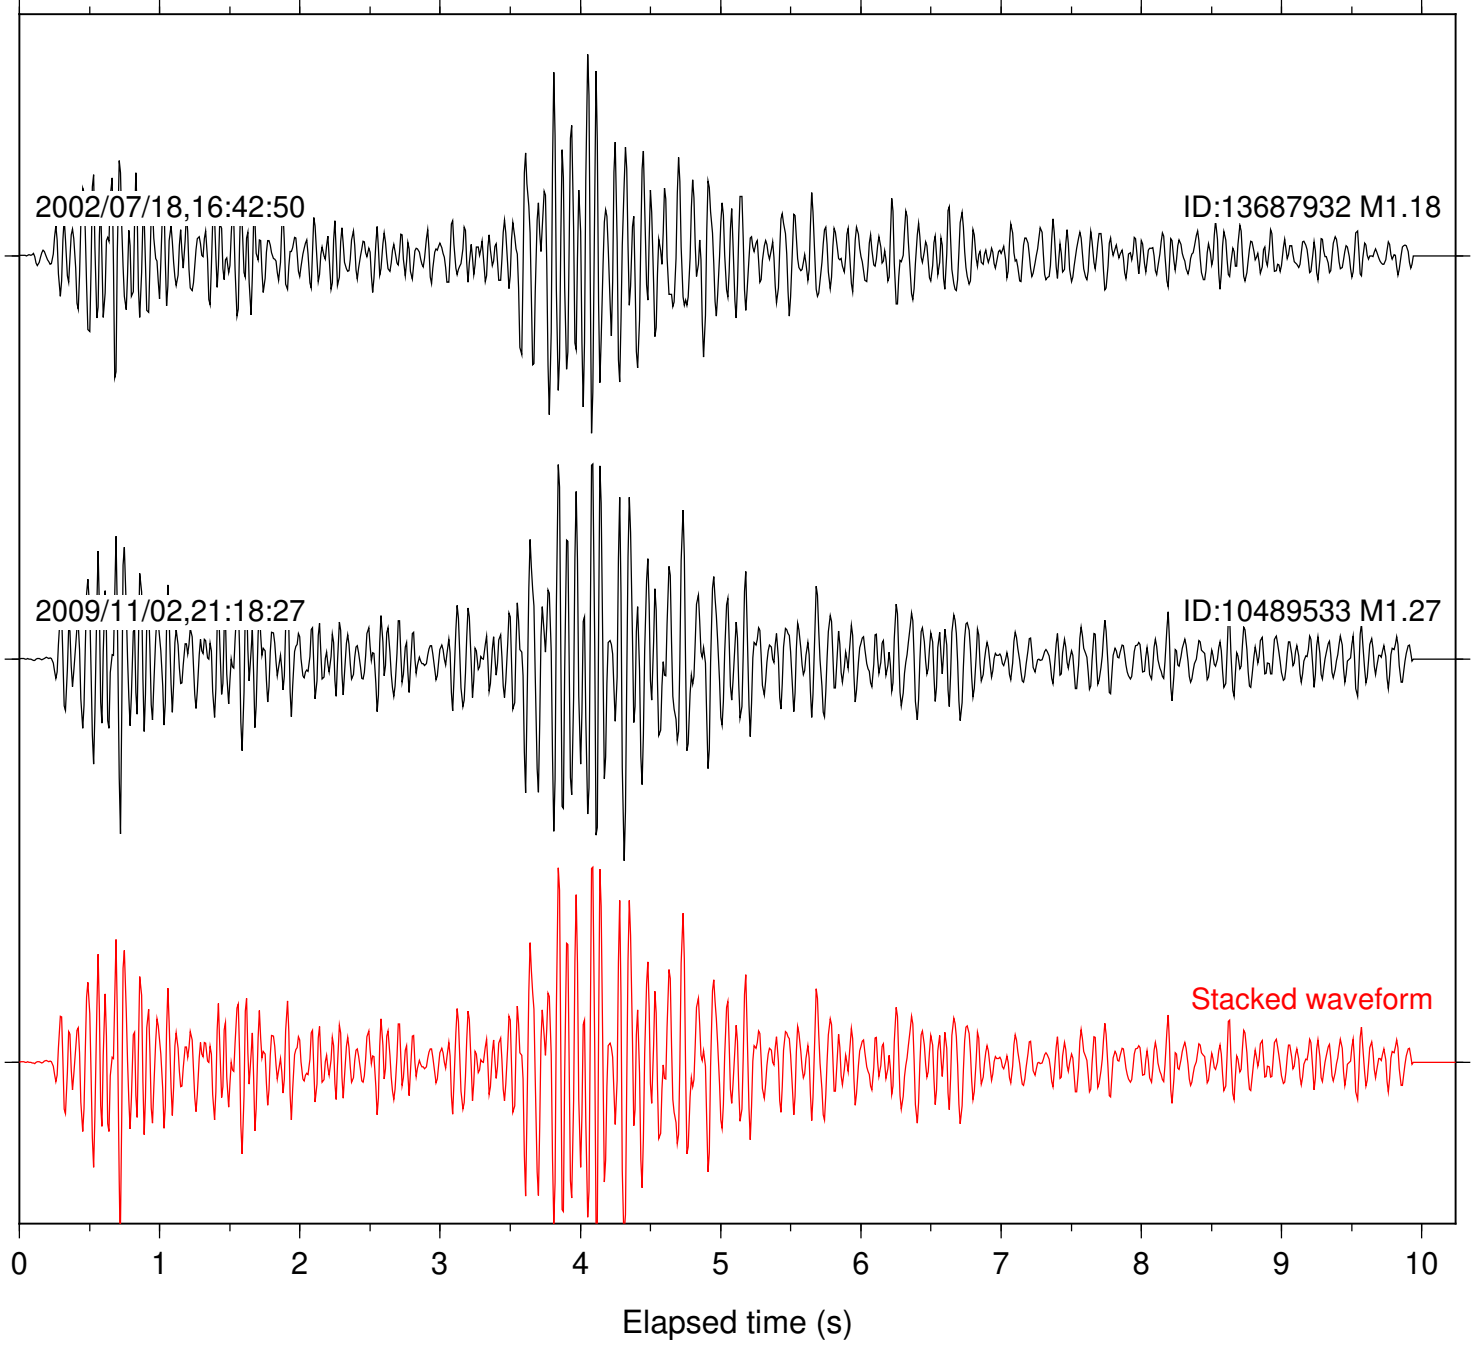

Focal depth: 17.77 km

Station: KNW Com: HHZ

Focal depth: 17.77 km

Station: PFO Com: HHZ

Focal depth: 17.77 km

Station: POB2 Com: HHZ

Focal depth: 17.80 km

Station: SND Com: HHZ