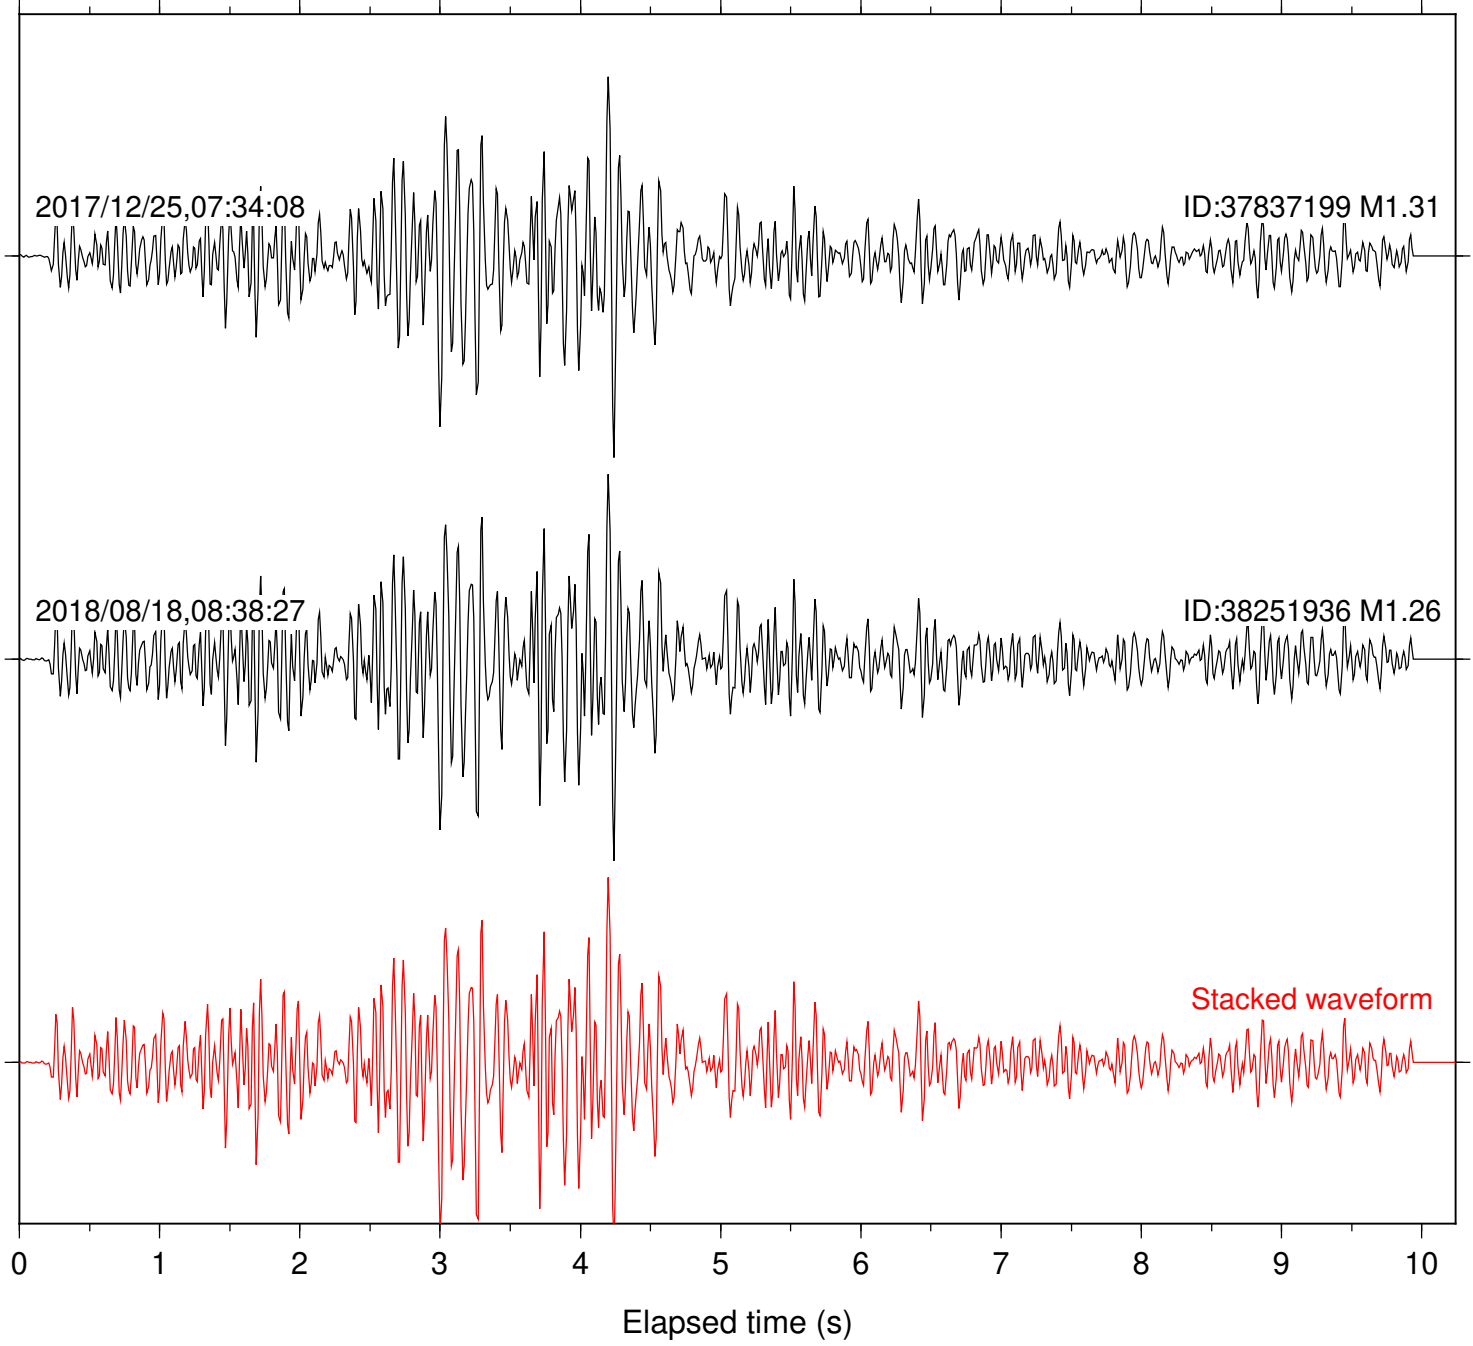

Station: B946 Com: EHZ

Focal depth: 4.67 km