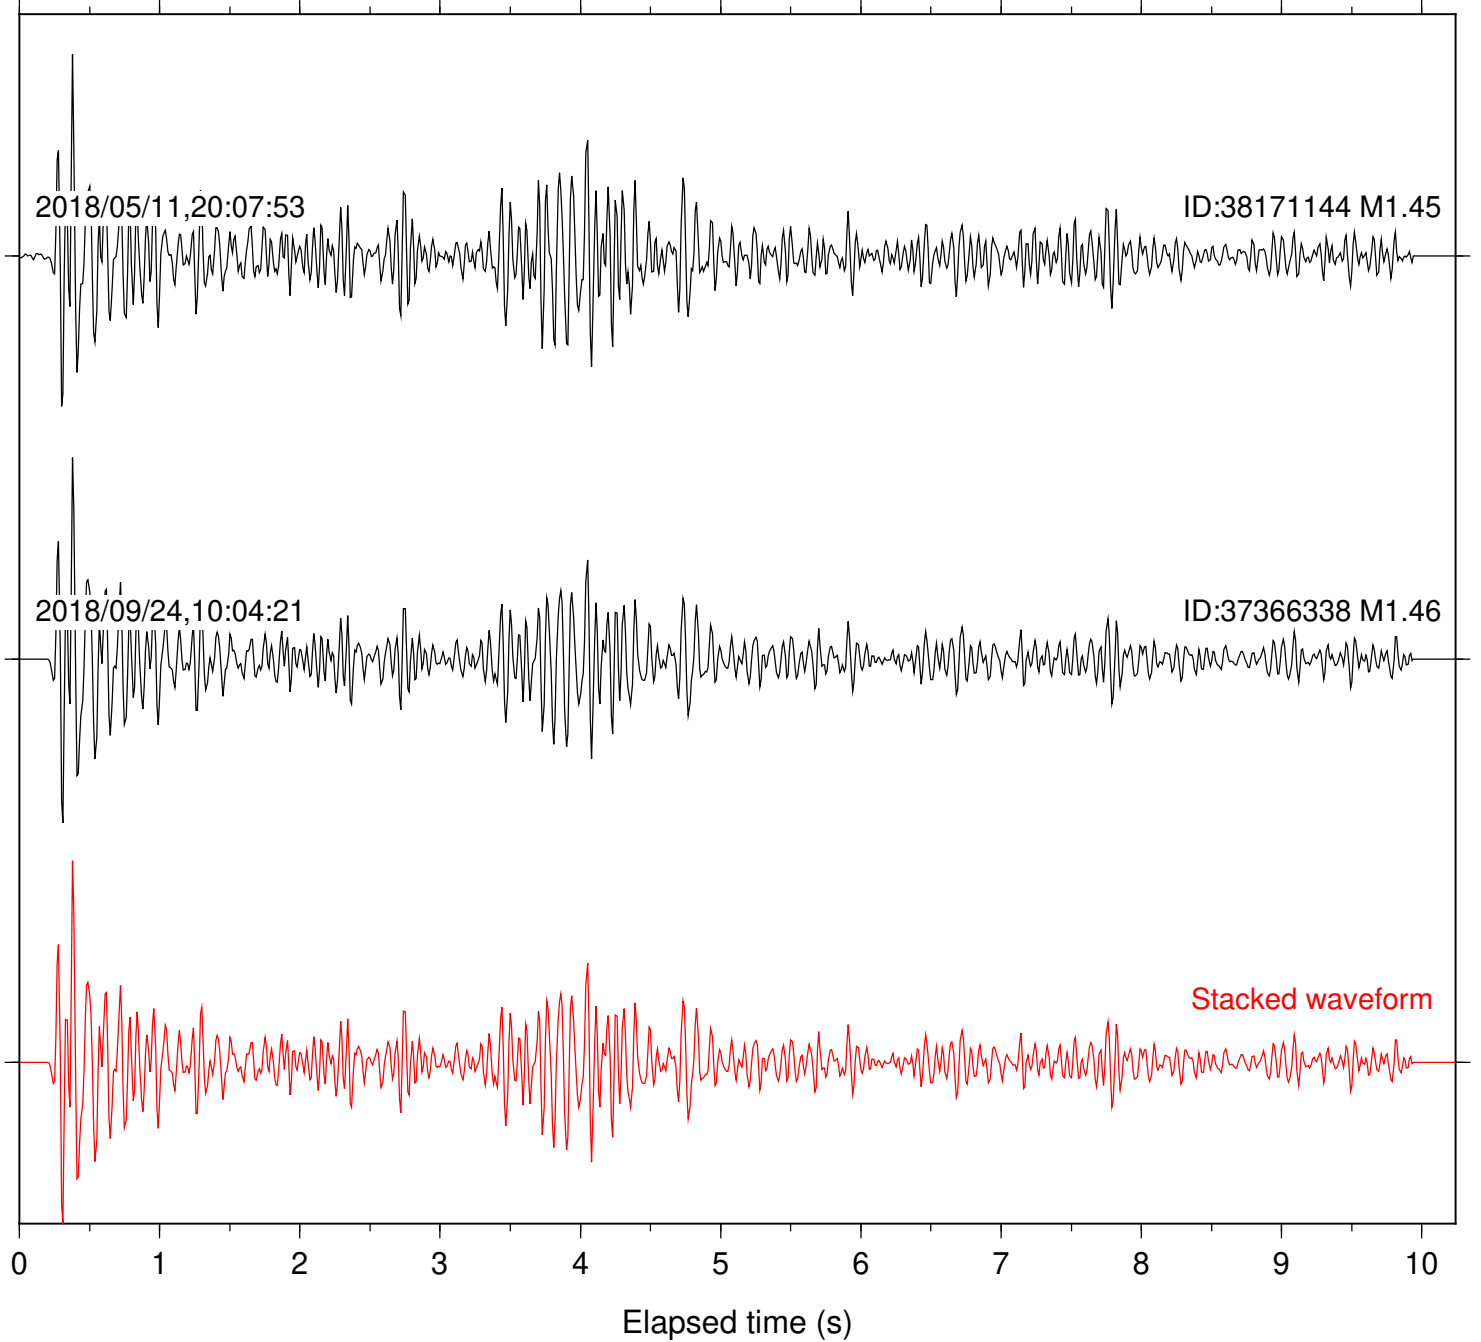

Station: CSH Com: HHZ

Focal depth: 4.46 km

Station: DGR Com: HHZ

Focal depth: 4.46 km

Station: HMT2 Com: HHZ

Focal depth: 4.46 km

Station: POB2 Com: HHZ

Focal depth: 4.46 km