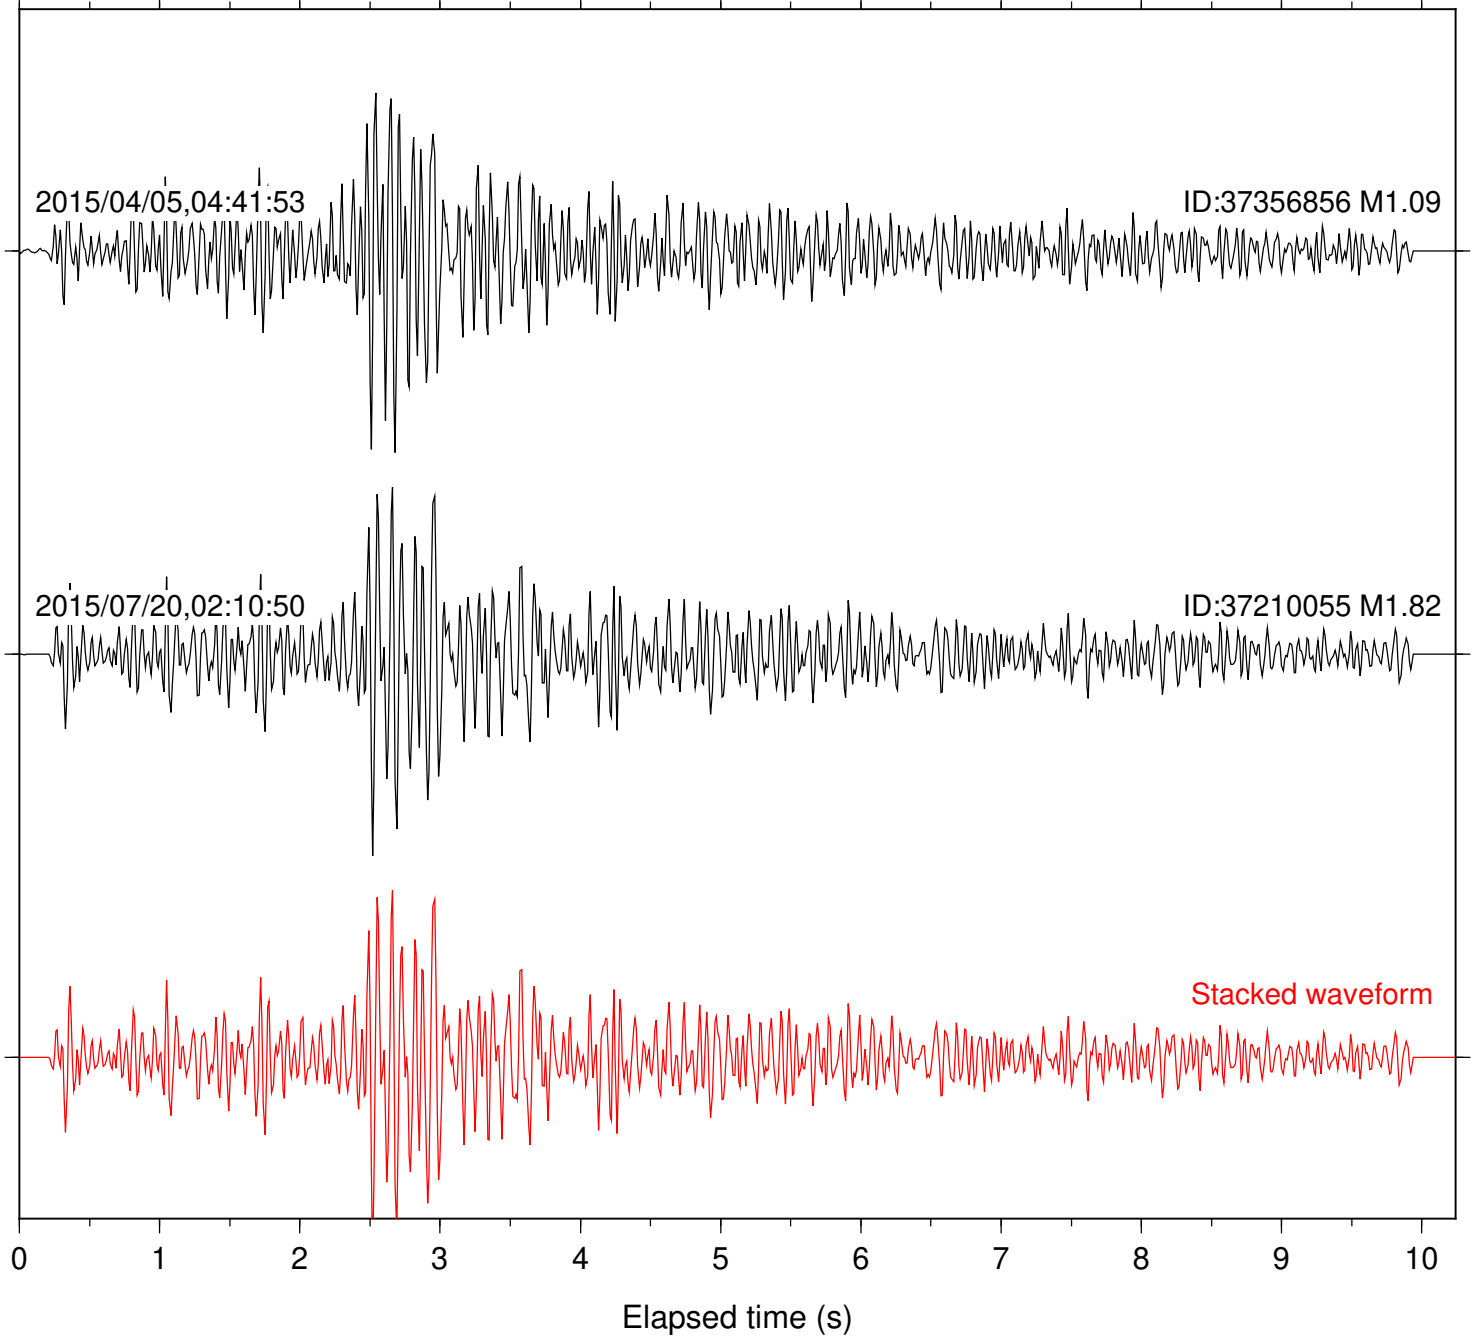

Station: B081 Com: EHZ

Focal depth: 8.43 km