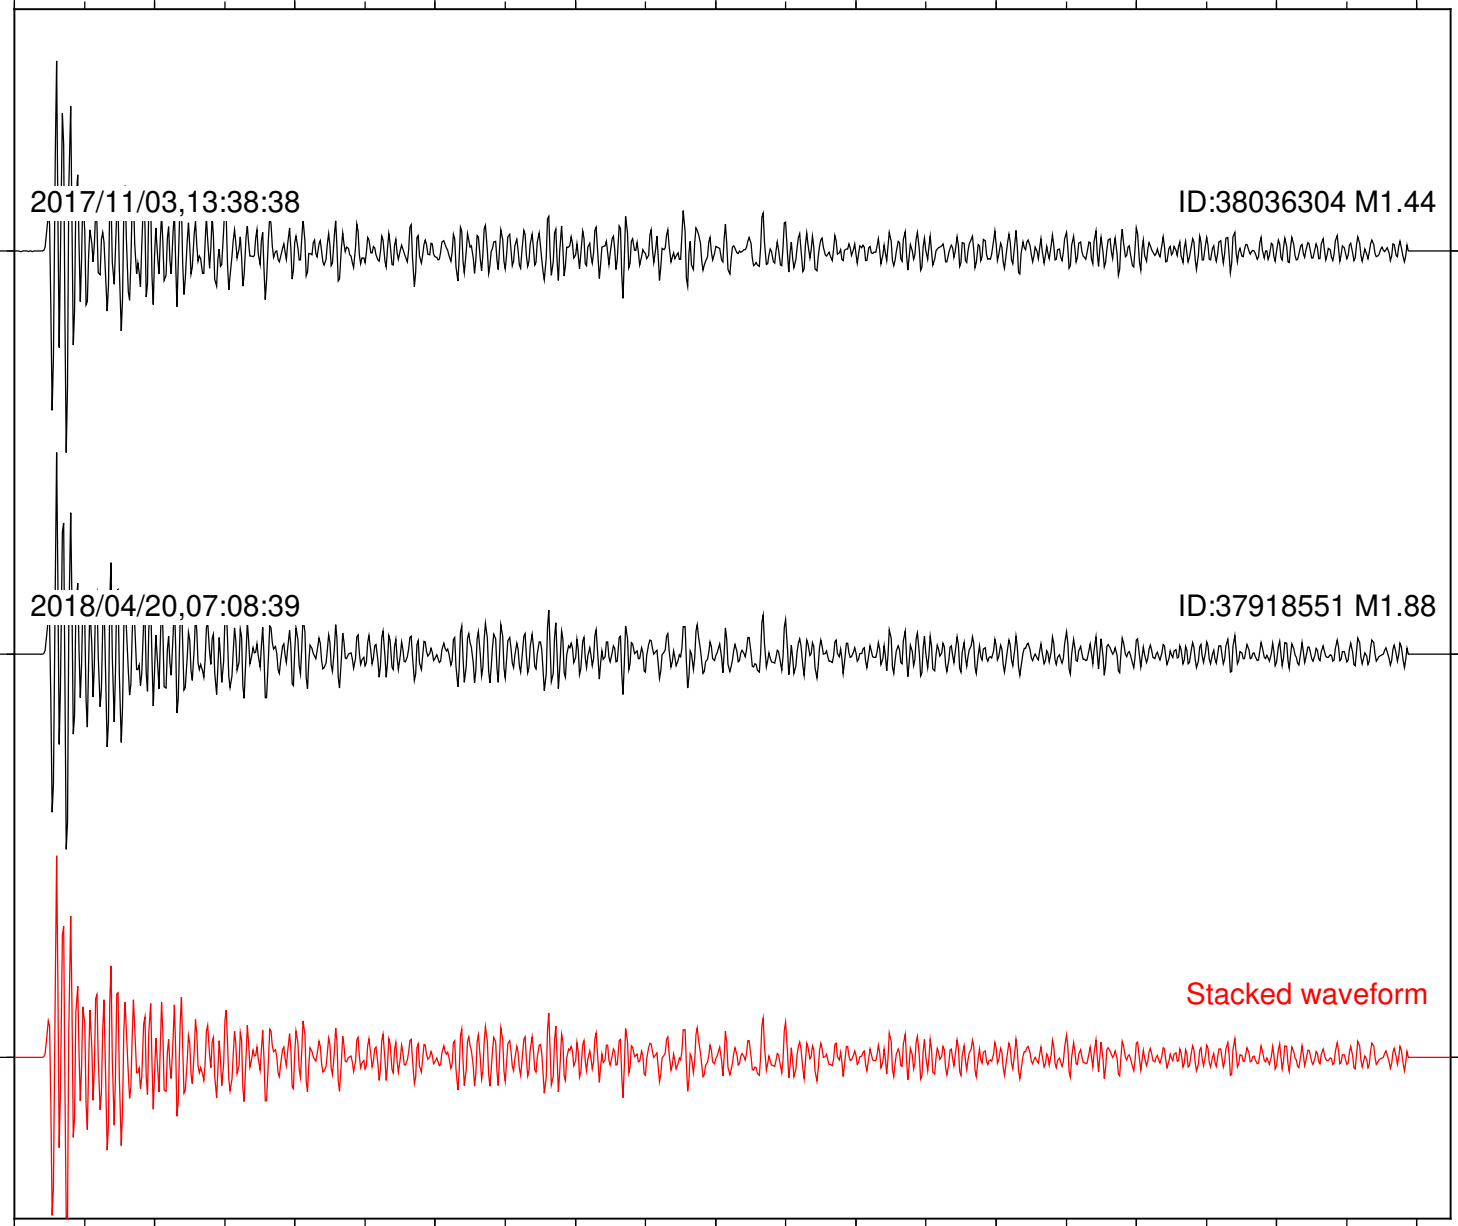

Station: LVA2 Com: HHZ

Focal depth: 7.65 km

2017/11/03,13:38:38

ID:38036304 M1.44

2018/04/20,07:08:39

ID:37918551 M1.88

Stacked waveform

0 1 2 3 4 5 6 7 8 9 10
Elapsed time (s)