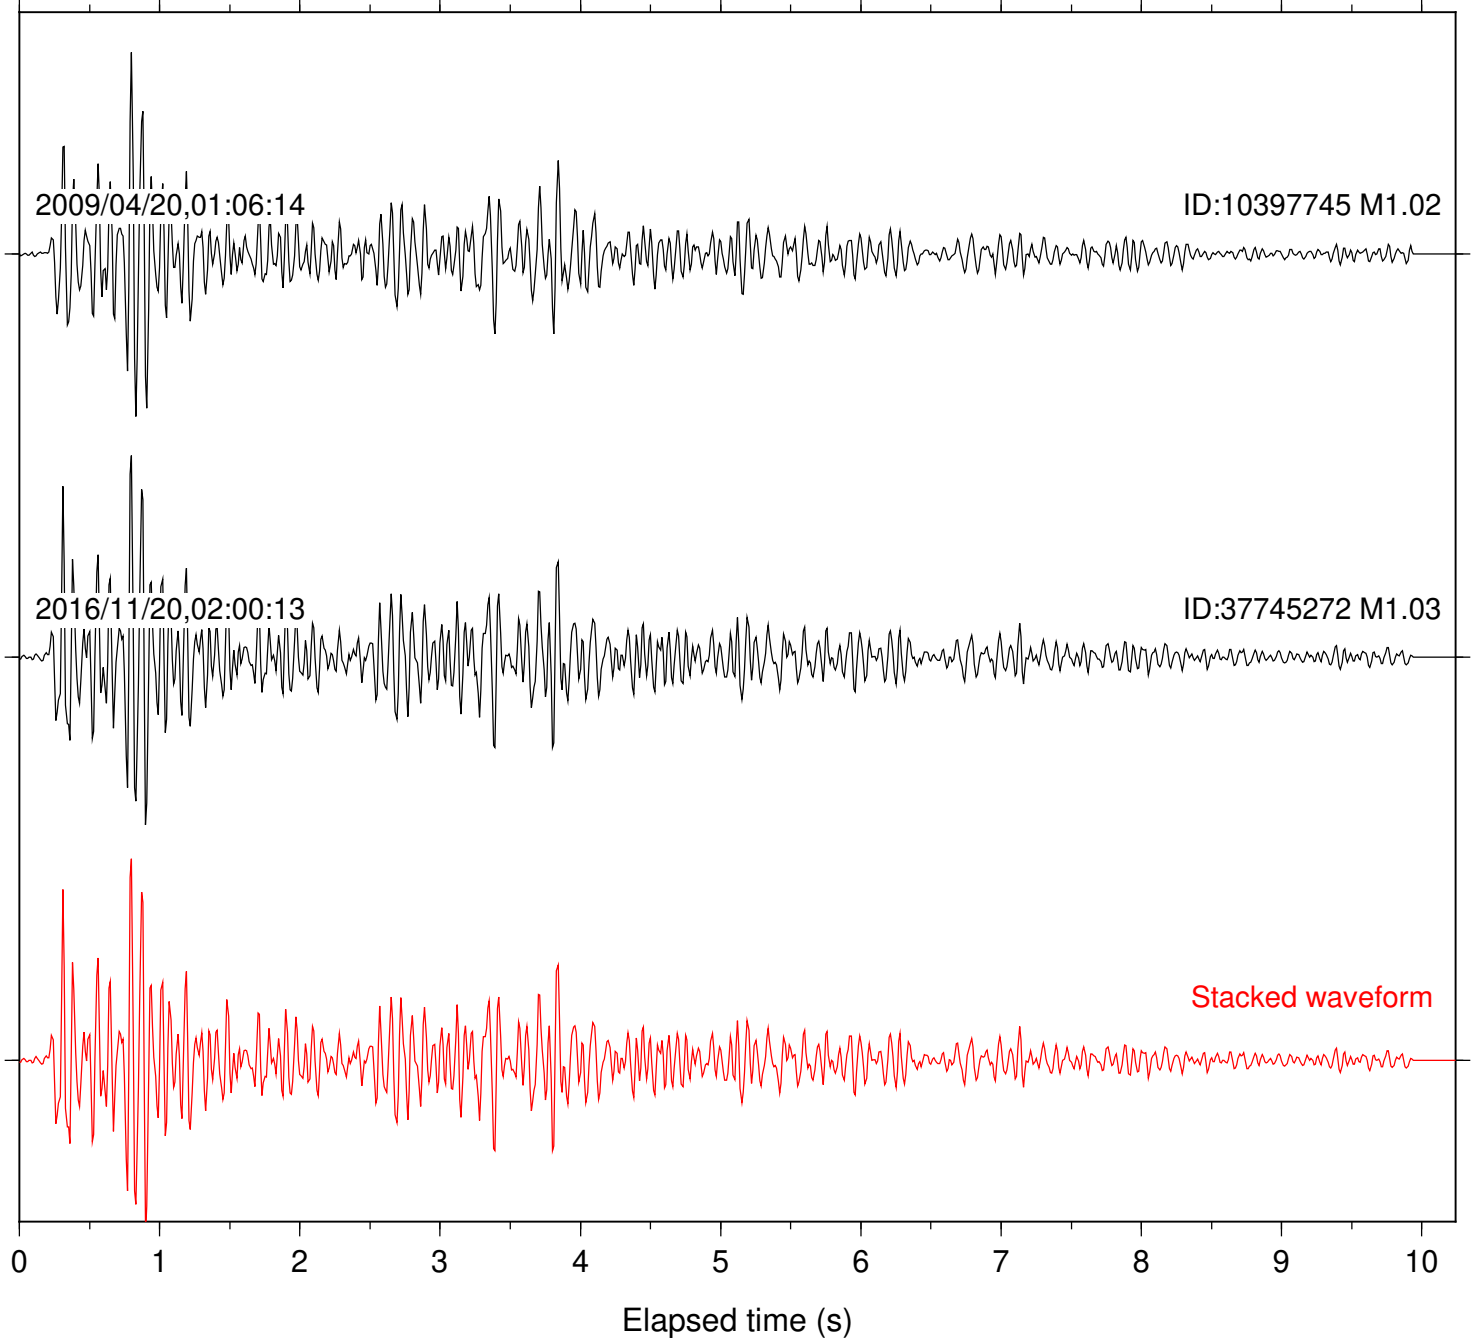

Station: B088 Com: EHZ

Focal depth: 12.86 km