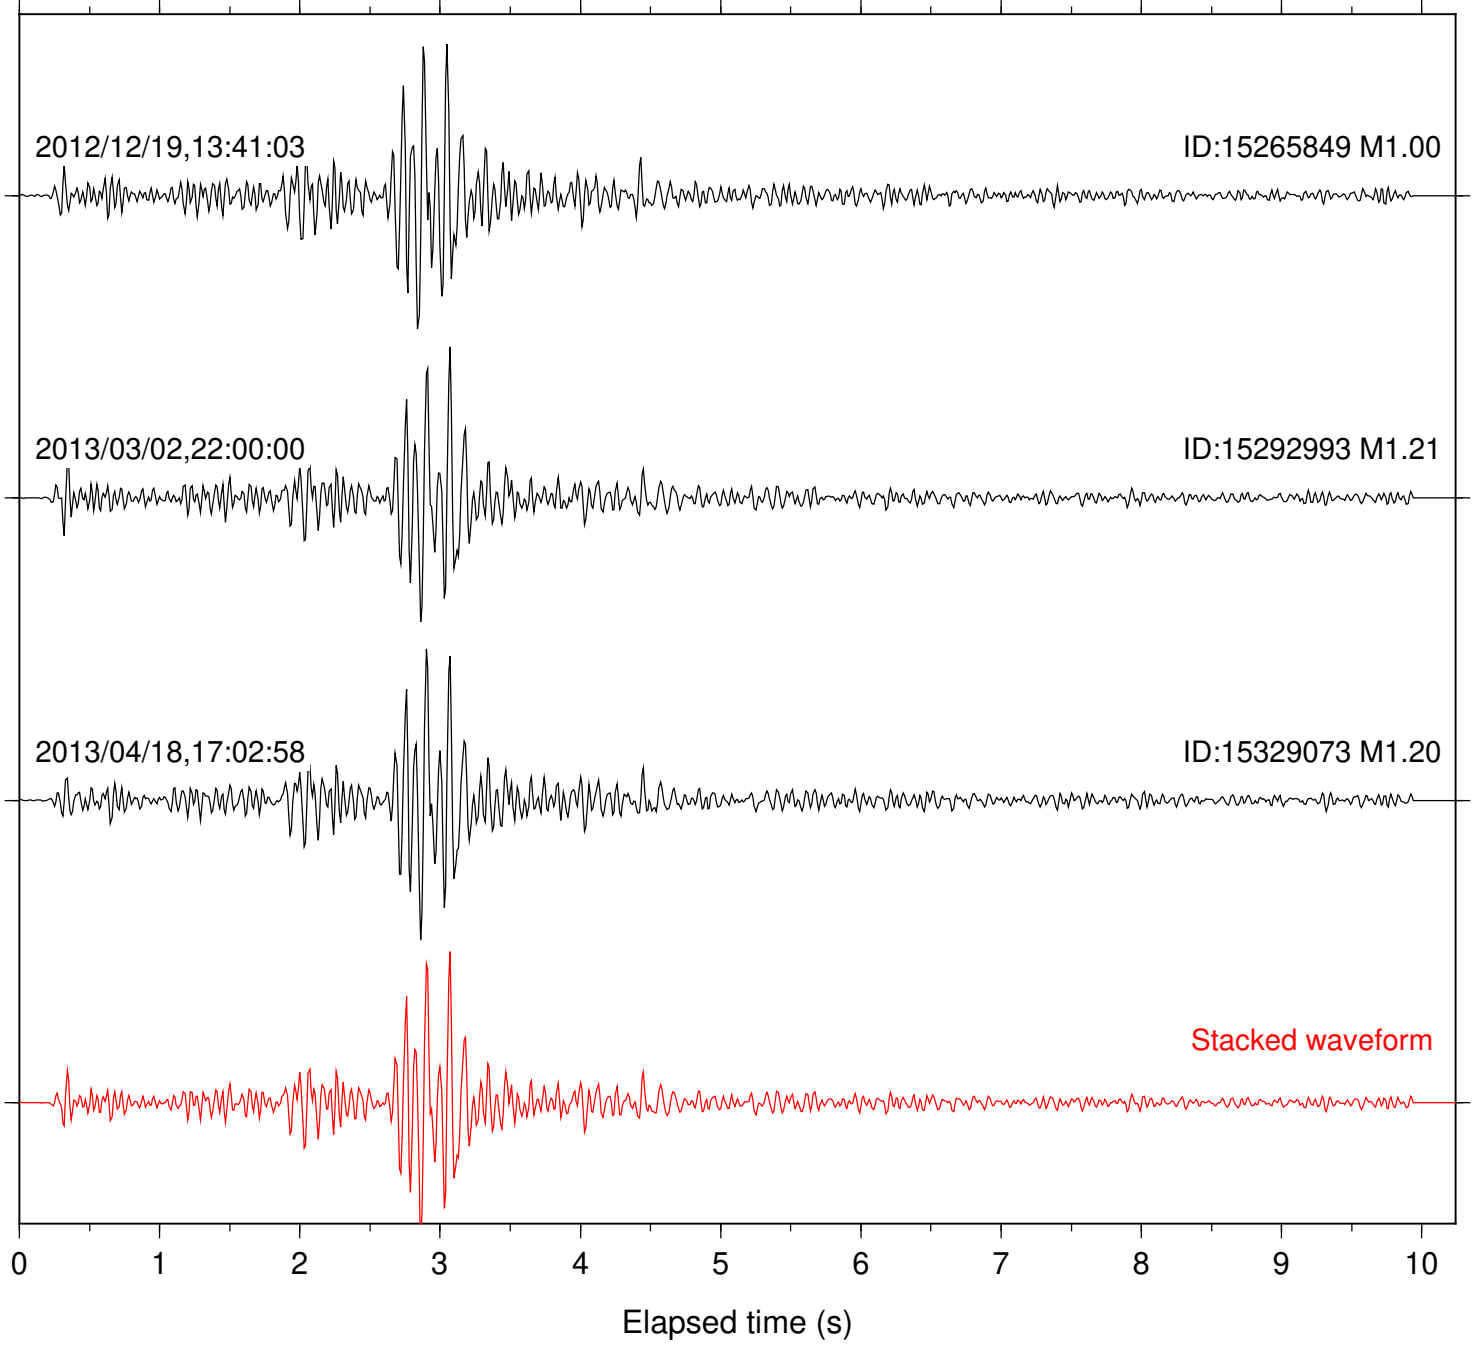

Station: B082 Com: EHZ

Focal depth: 4.91 km