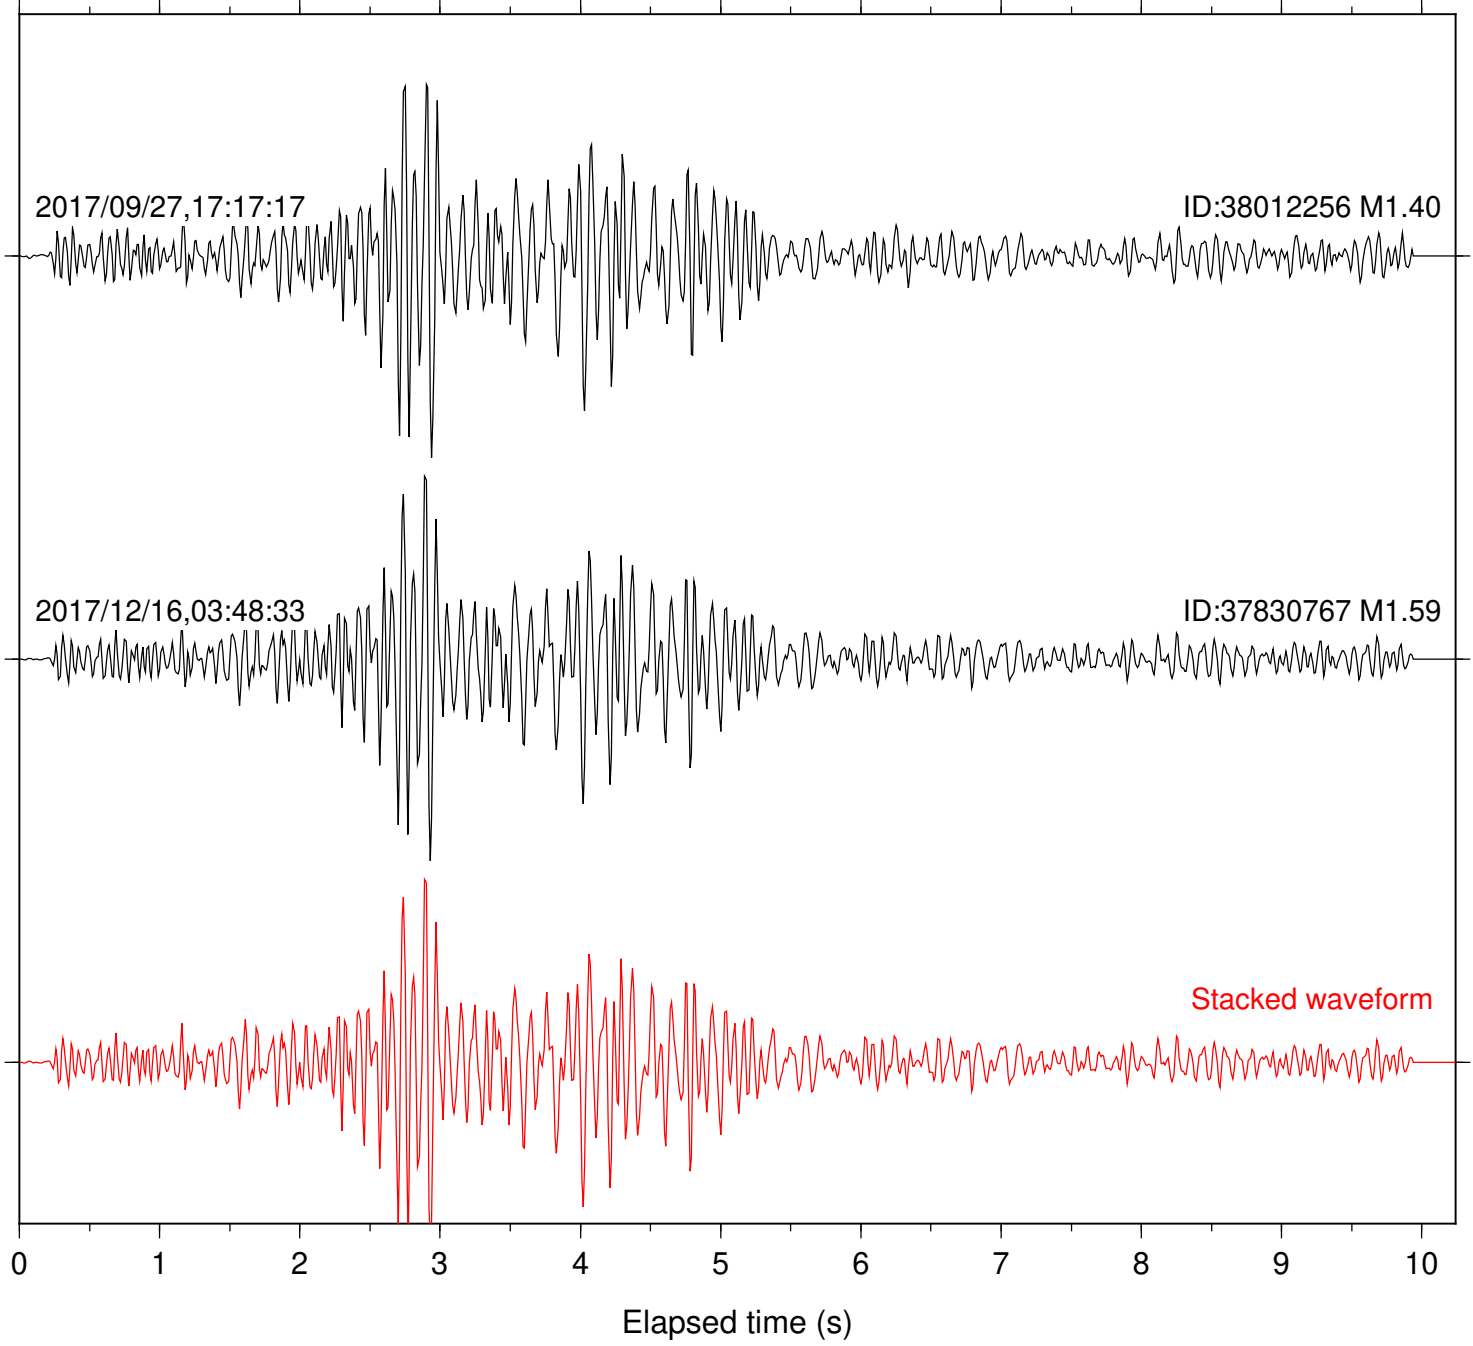

Focal depth: 6.65 km

Station: DNR Com: HHZ

Focal depth: 6.65 km

Station: FRD Com: HHZ

Focal depth: 5.72 km

Station: KNW Com: HHZ

Focal depth: 6.65 km

Station: LKH Com: HHZ