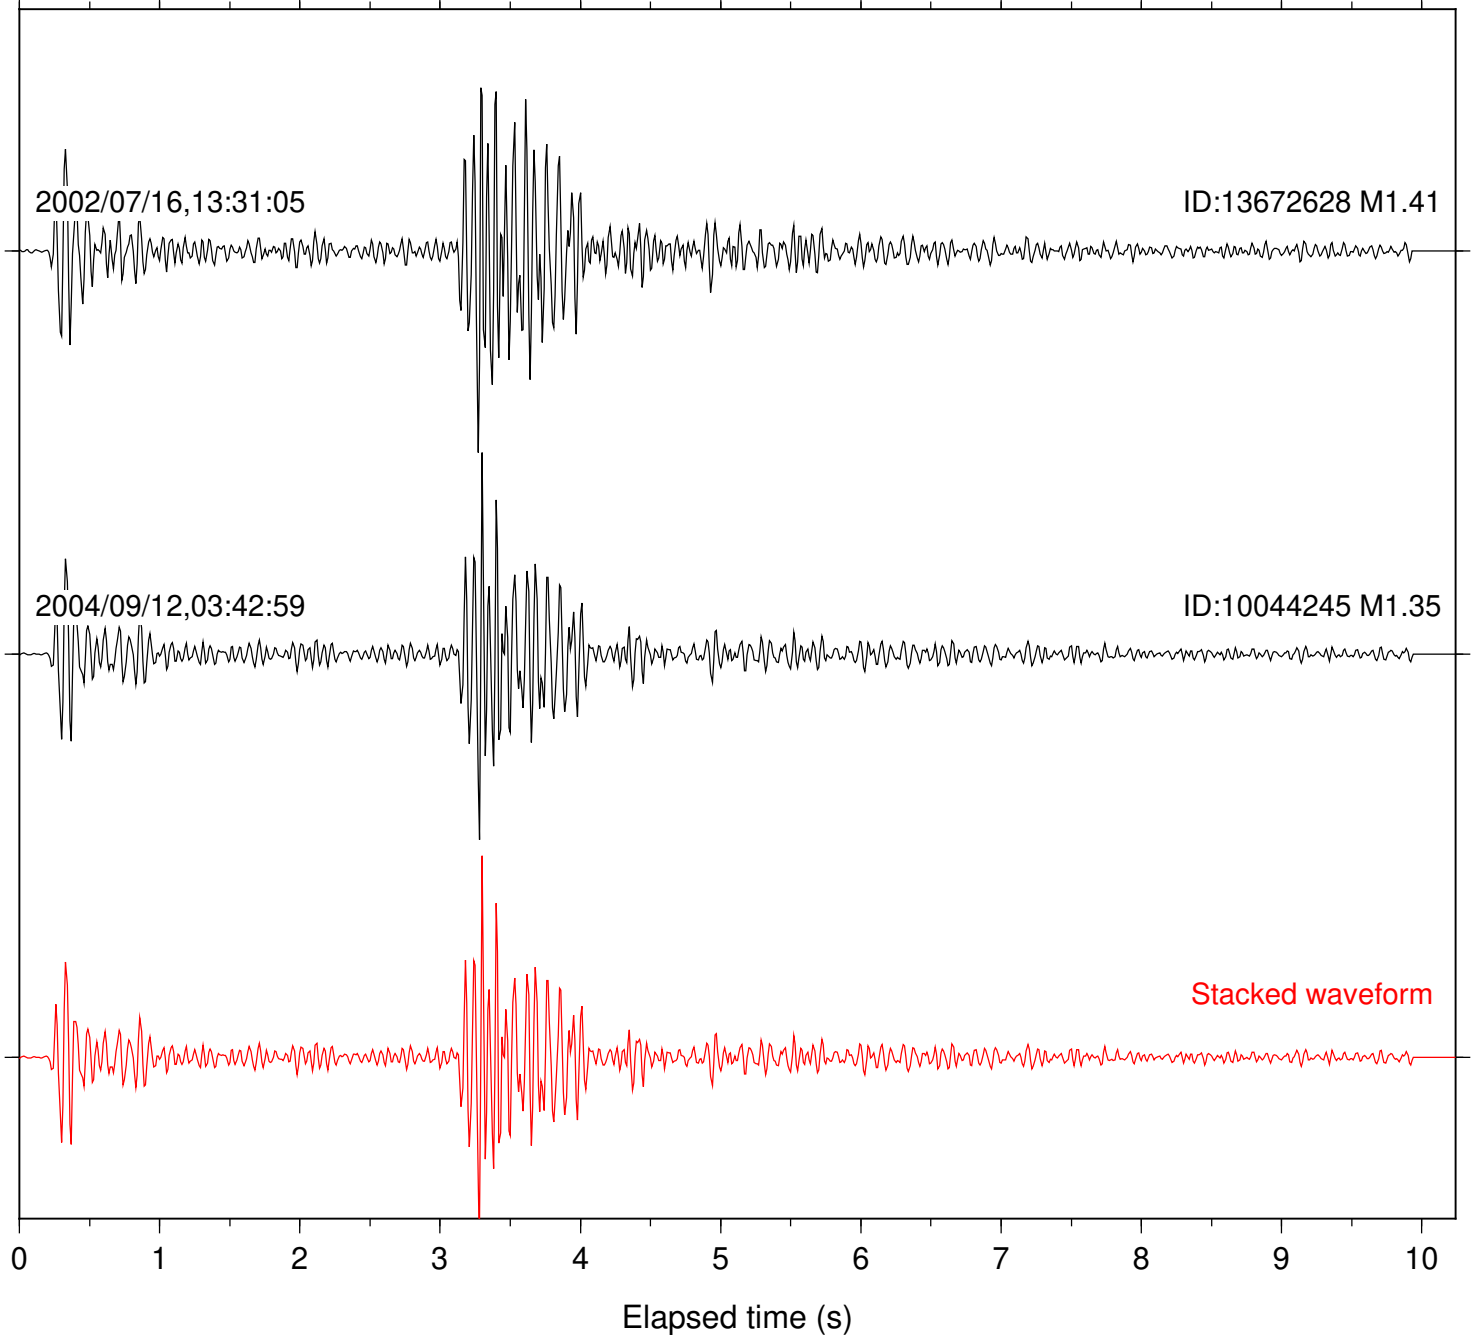

Station: KNW Com: HHZ

Focal depth: 14.34 km