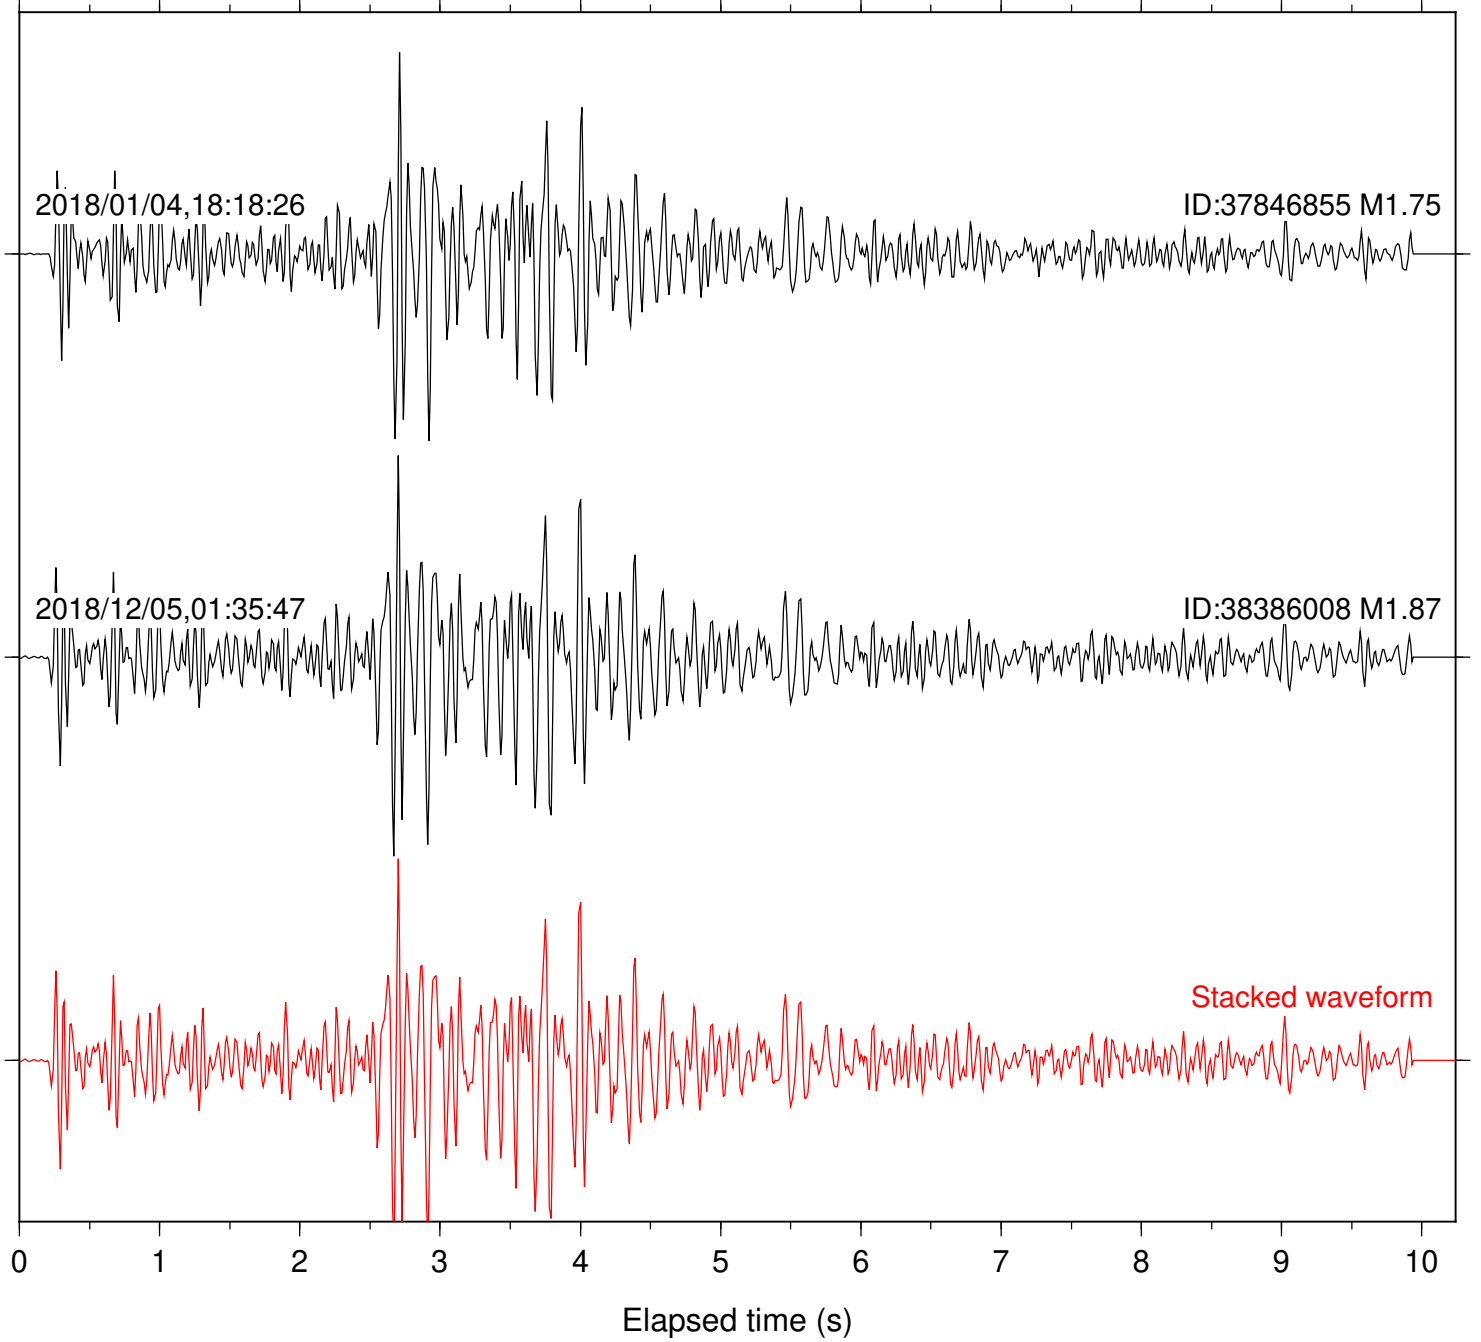

Station: B946 Com: EHZ

Focal depth: 6.31 km