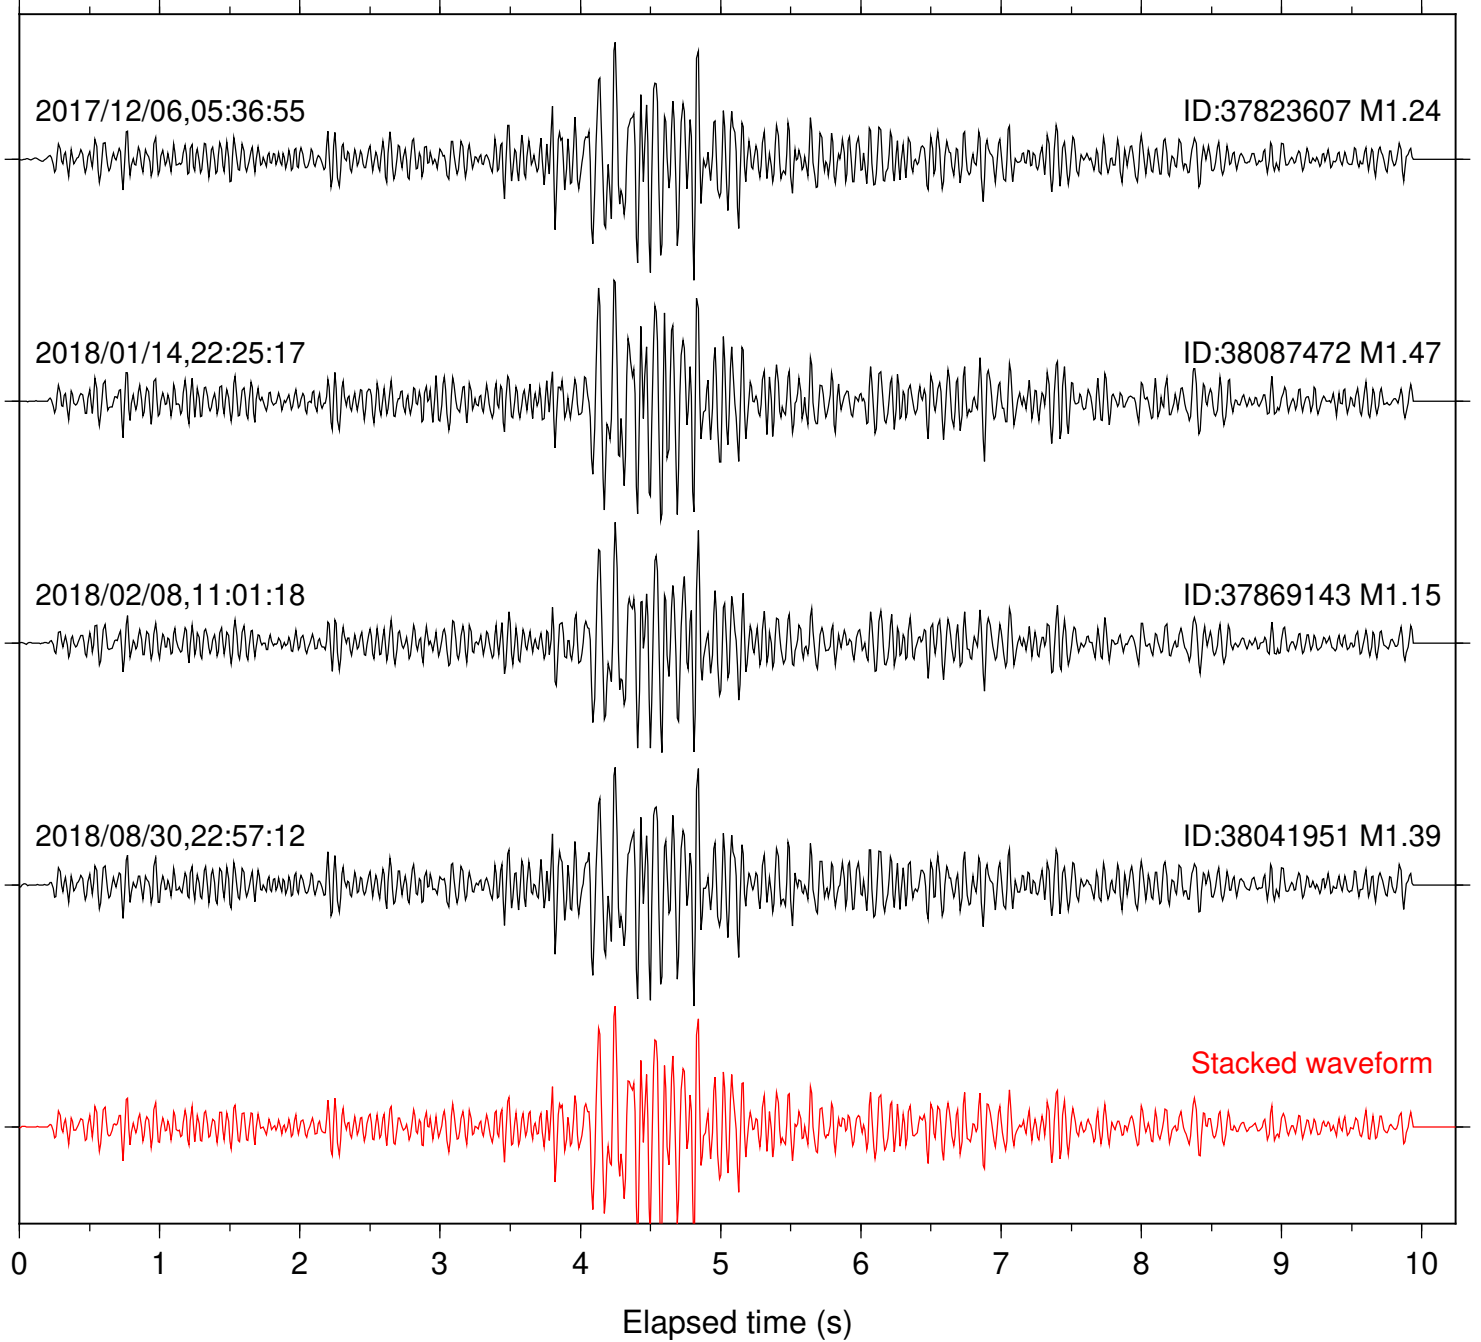

Station: KNW Com: HHZ

Focal depth: 5.17 km

Station: LKH Com: HHZ

Focal depth: 5.17 km

Station: LVA2 Com: HHZ

Focal depth: 5.17 km

Station: MTG Com: HHZ

Focal depth: 5.17 km