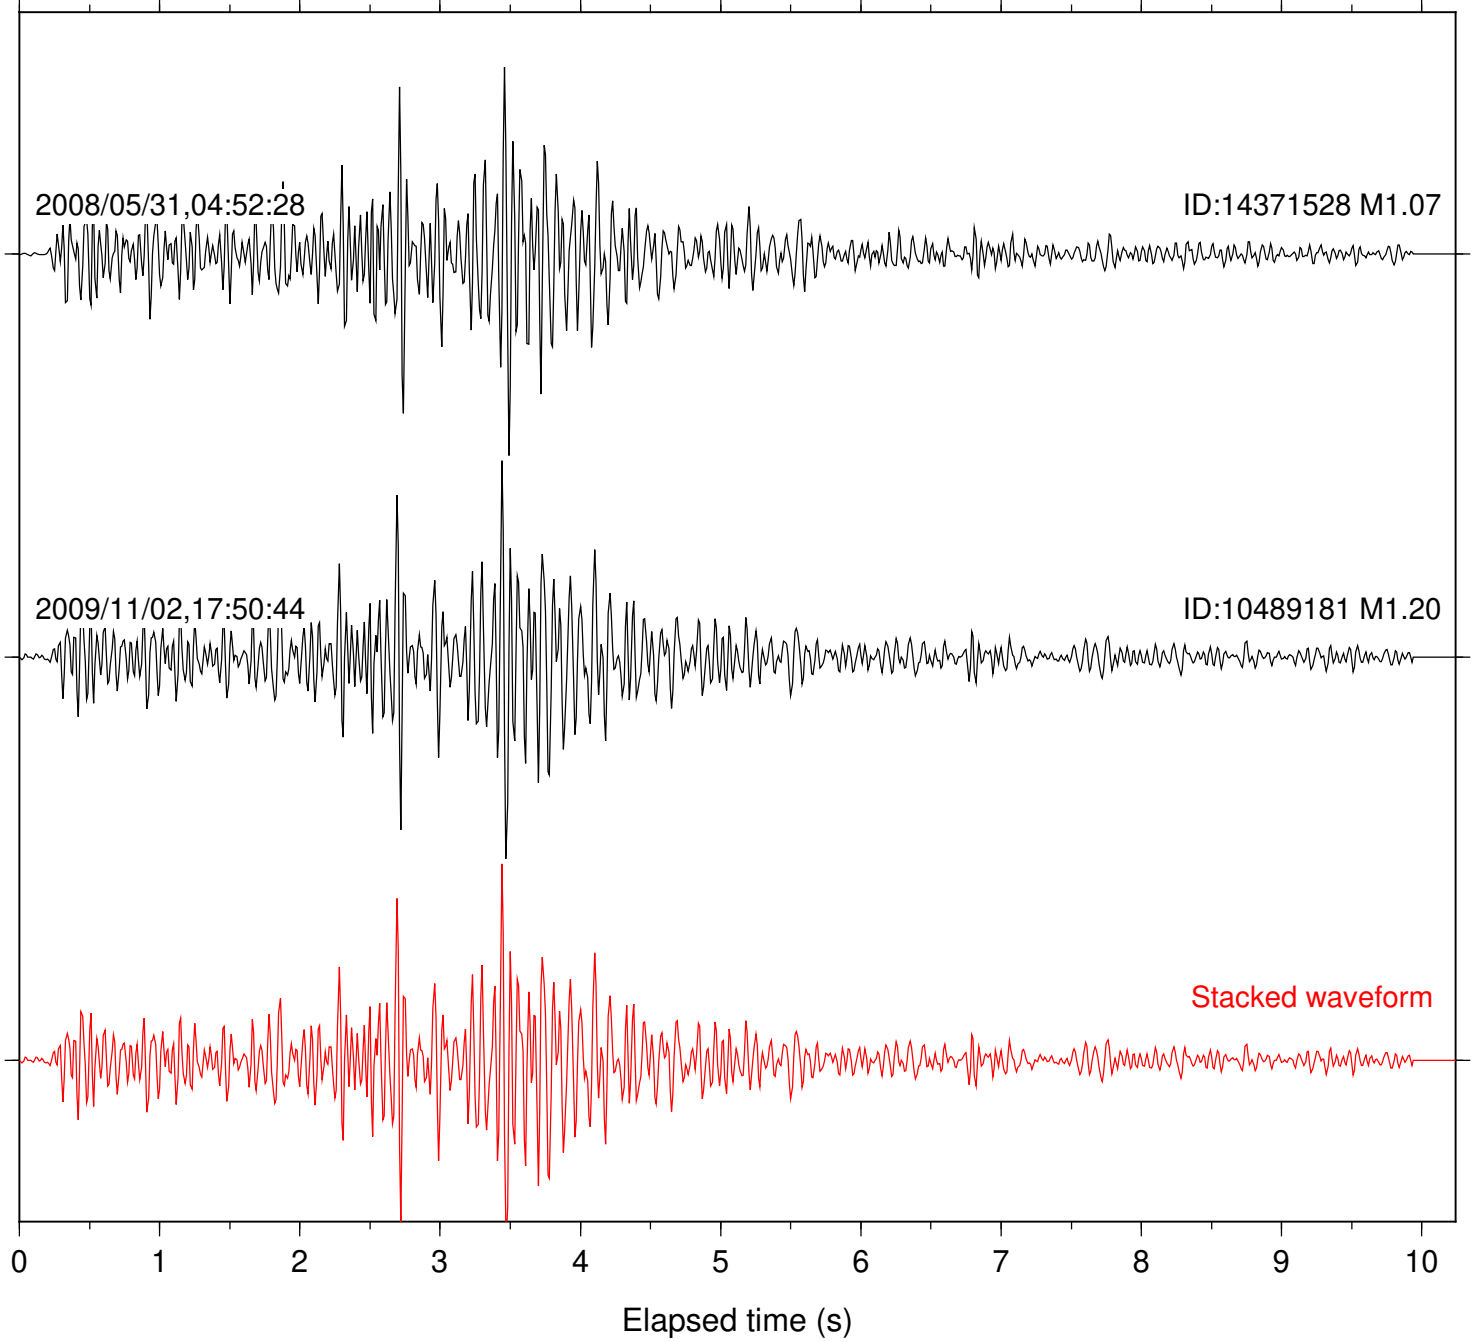

Station: TOR Com: HHZ

Focal depth: 11.77 km