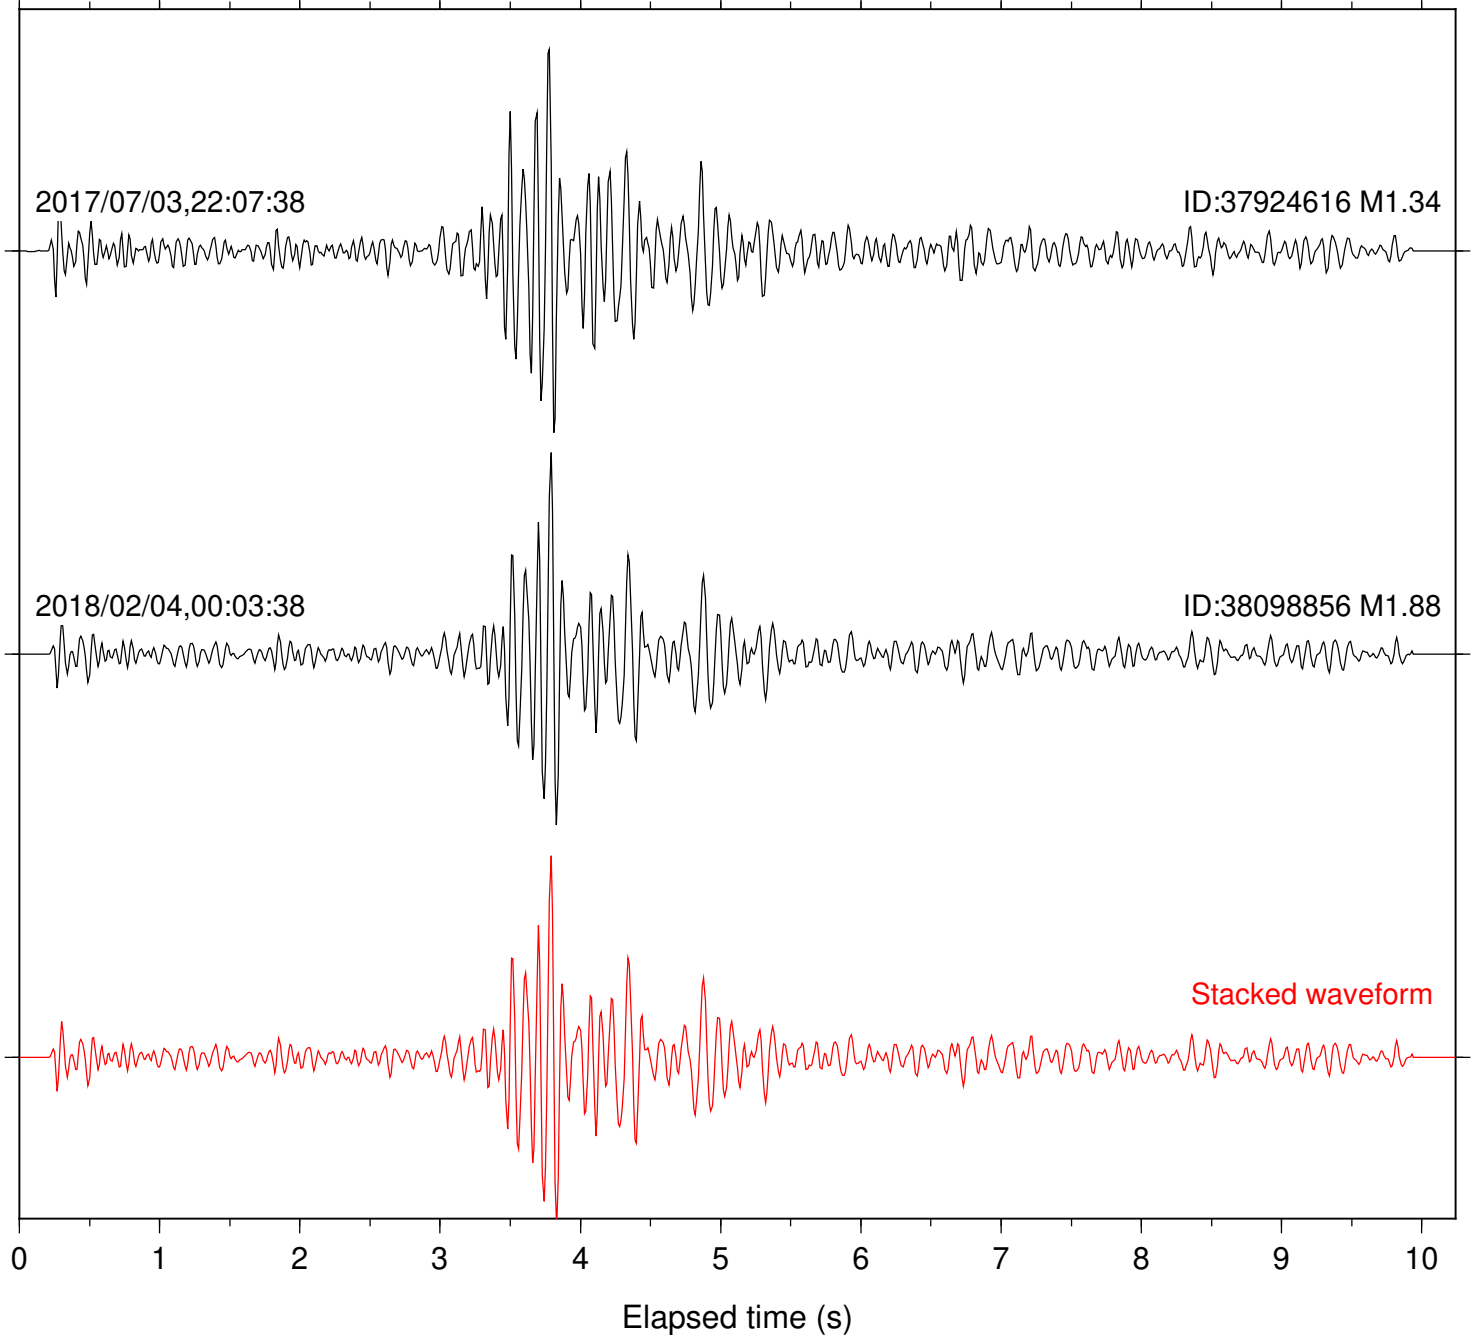

Station: KNW Com: HHZ

Focal depth: 5.27 km

Station: PLM Com: HHZ

Focal depth: 5.27 km

Station: POB2 Com: HHZ

Focal depth: 5.27 km

Station: SMER Com: HHZ

Focal depth: 5.27 km