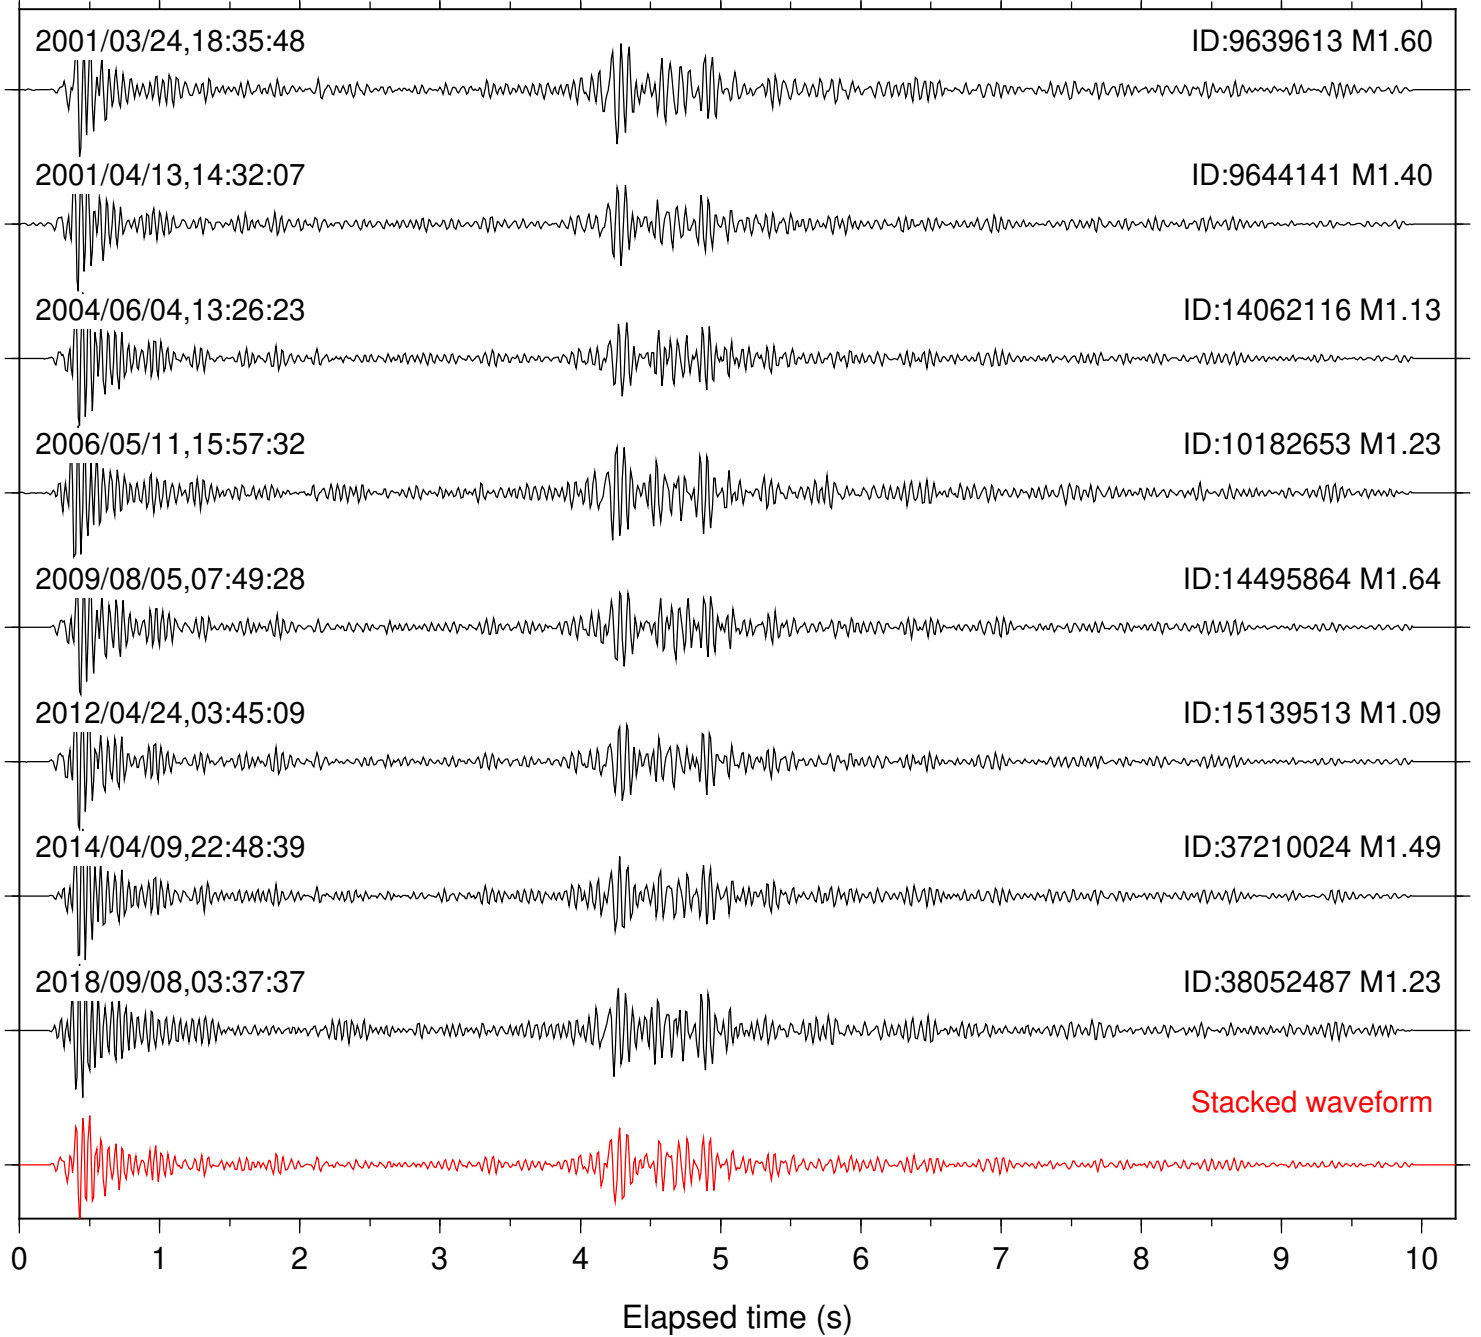

Station: DGR Com: HHZ

Focal depth: 17.73 km

Station: FRD Com: HHZ

Focal depth: 17.74 km

Station: HMT2 Com: HHZ

Focal depth: 17.74 km

Station: KNW Com: HHZ

Focal depth: 17.74 km