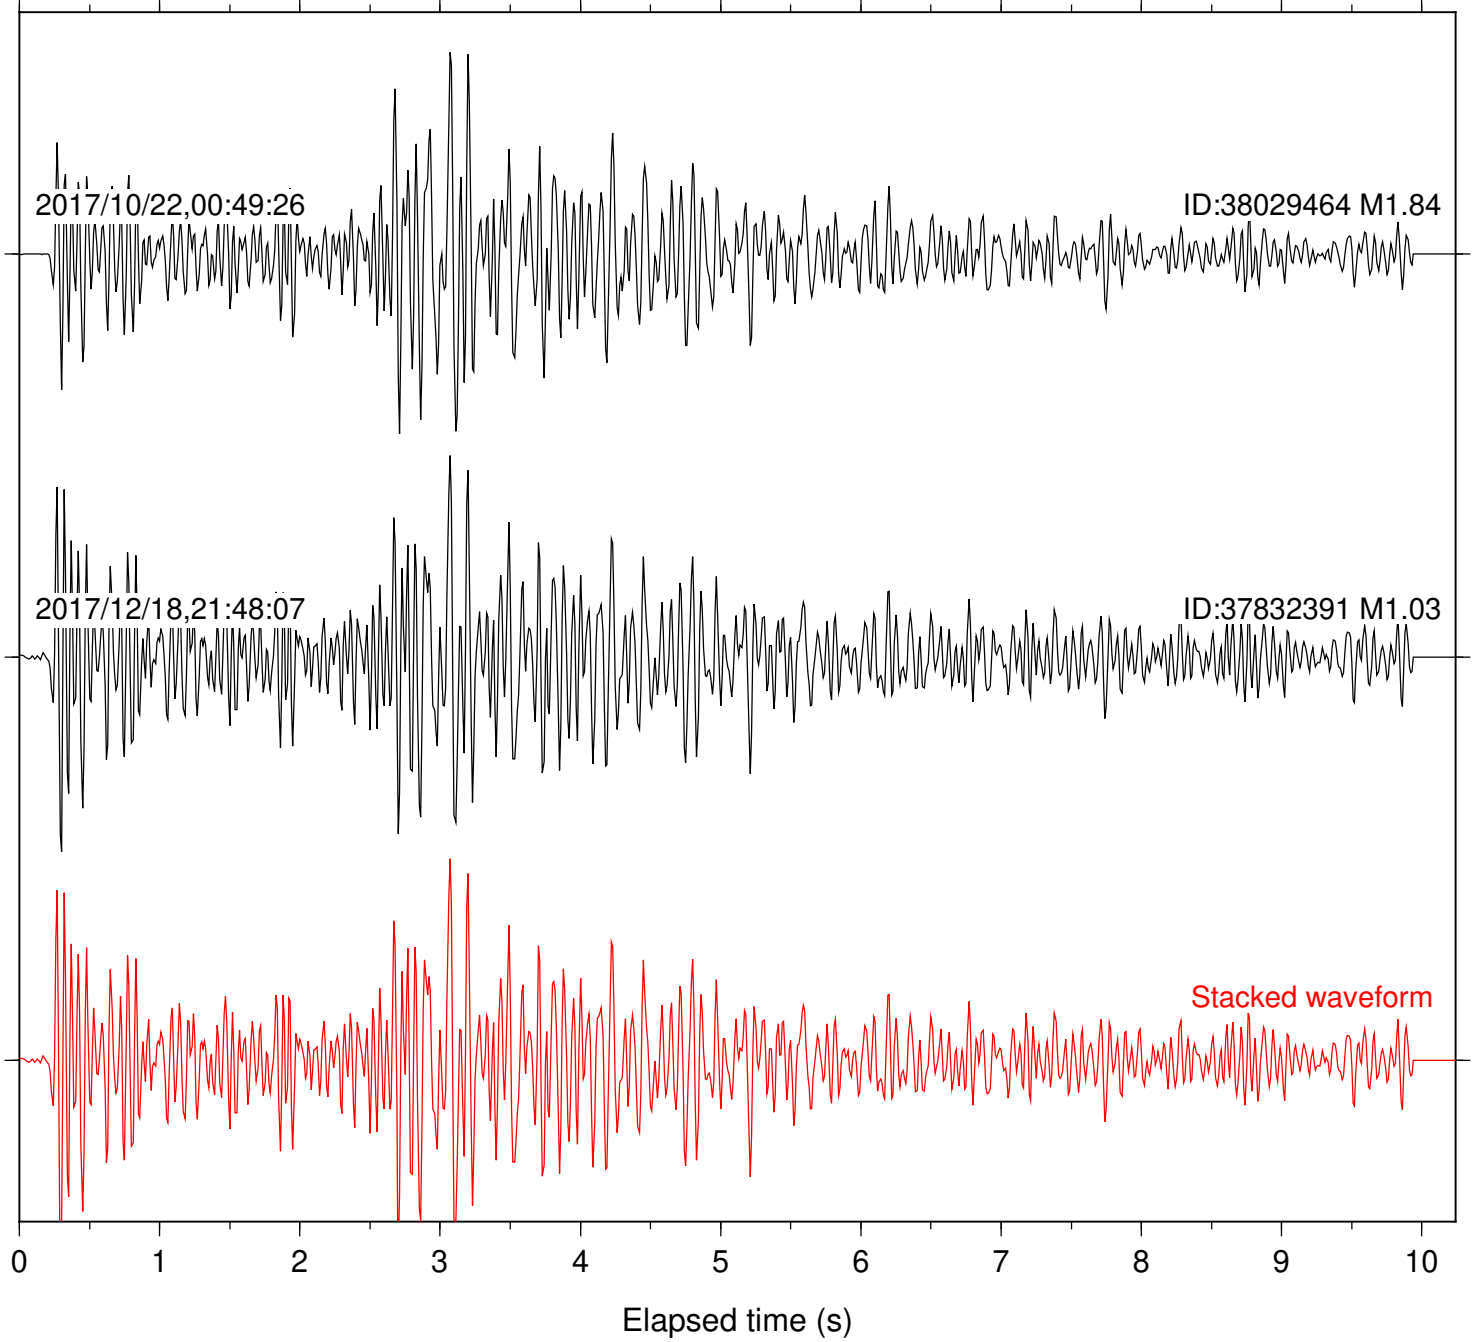

Station: CSH Com: HHZ

Focal depth: 6.43 km

Station: DGR Com: HHZ

Focal depth: 6.43 km

Station: DNR Com: HHZ

Focal depth: 5.56 km

2017/10/22,00:49:26

ID:38029464 M1.84