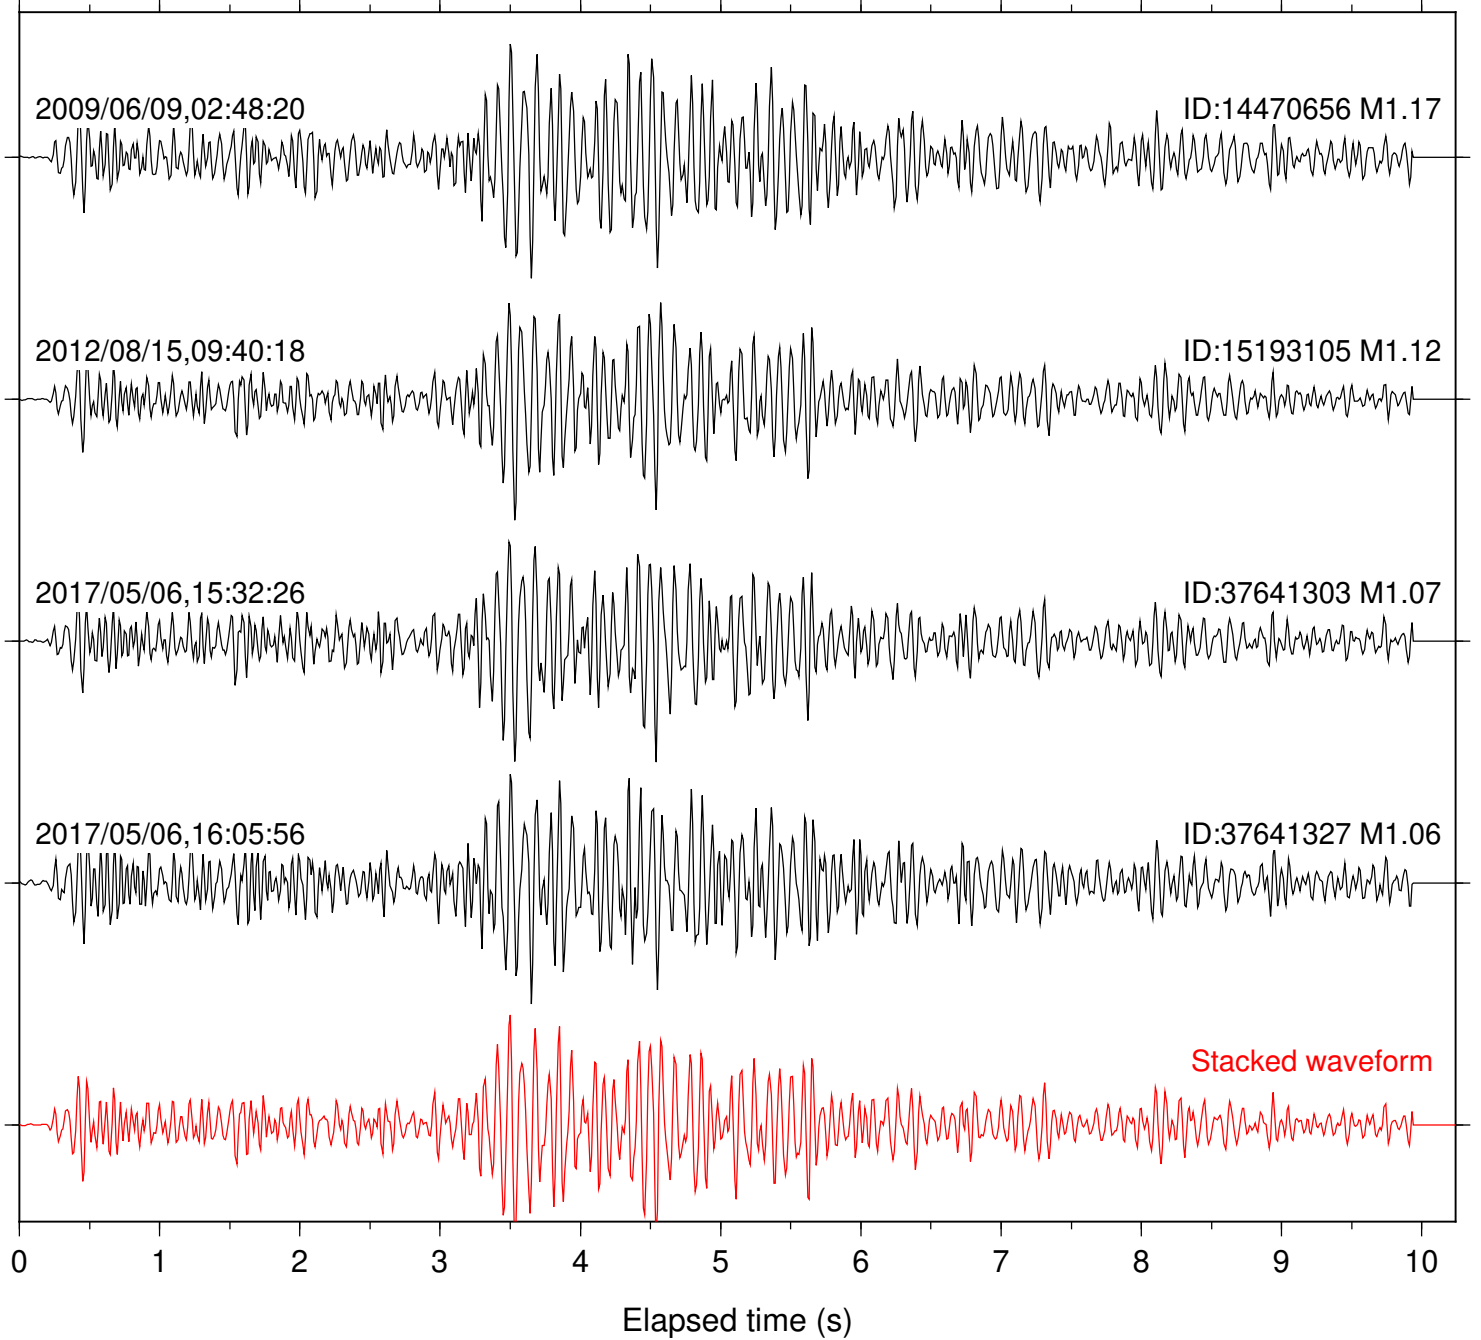

Station: B084 Com: EHZ

Focal depth: 10.68 km