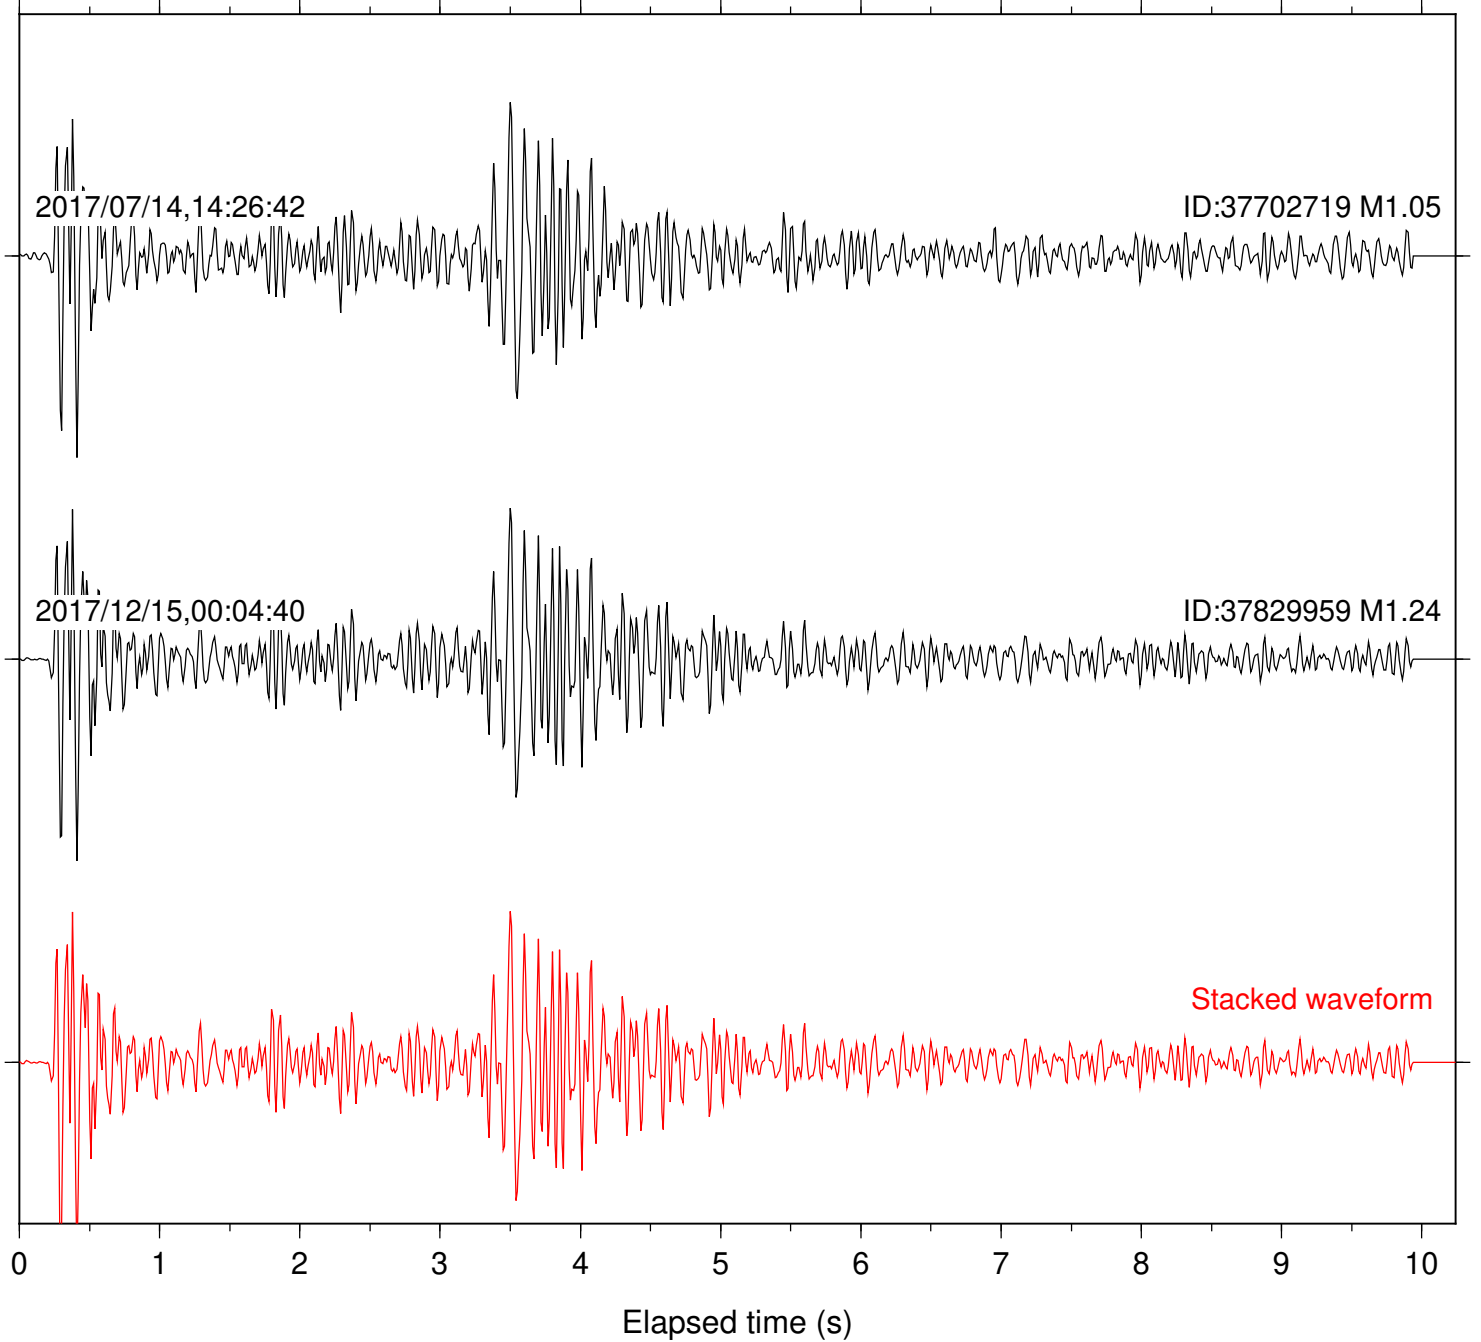

Station: DGR Com: HHZ

Focal depth: 6.76 km

Station: FRD Com: HHZ

Focal depth: 6.76 km

Station: HMT2 Com: HHZ

Focal depth: 6.76 km

Station: PFO Com: HHZ

Focal depth: 6.76 km