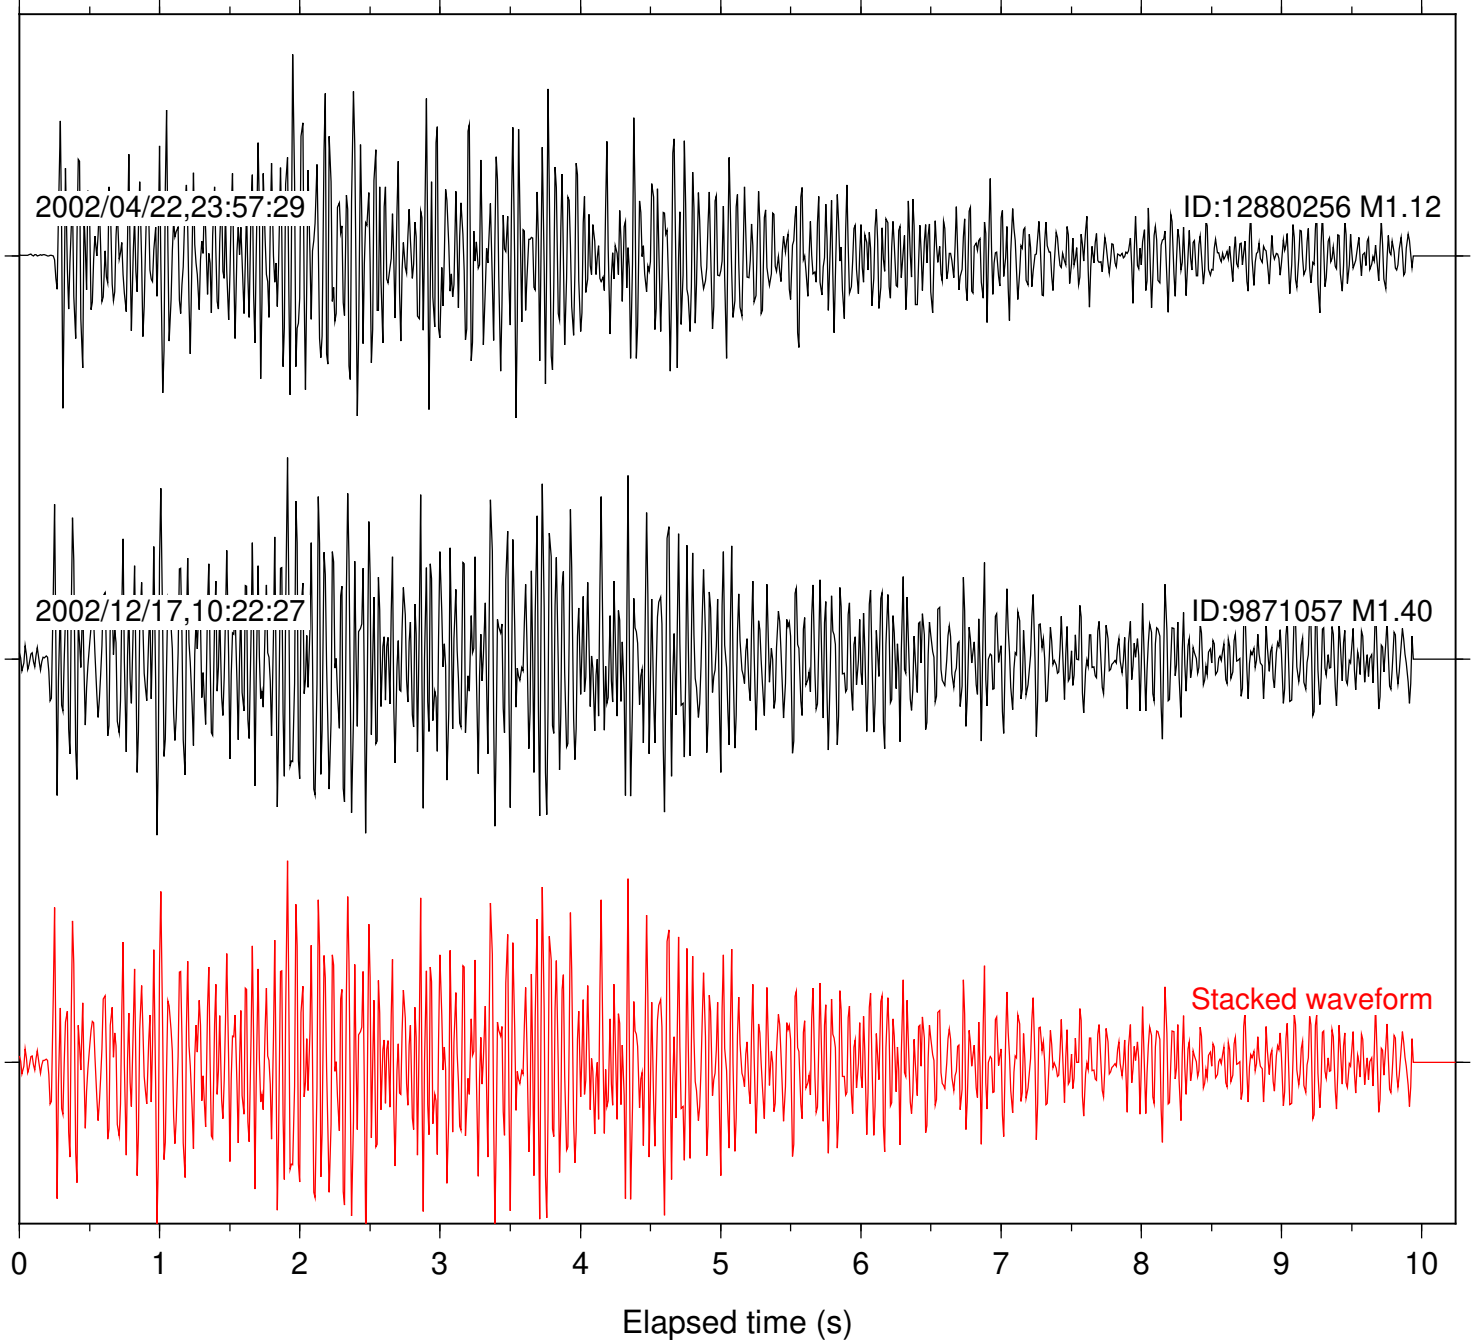

Station: YUH2 Com: HHZ

Focal depth: 7.27 km