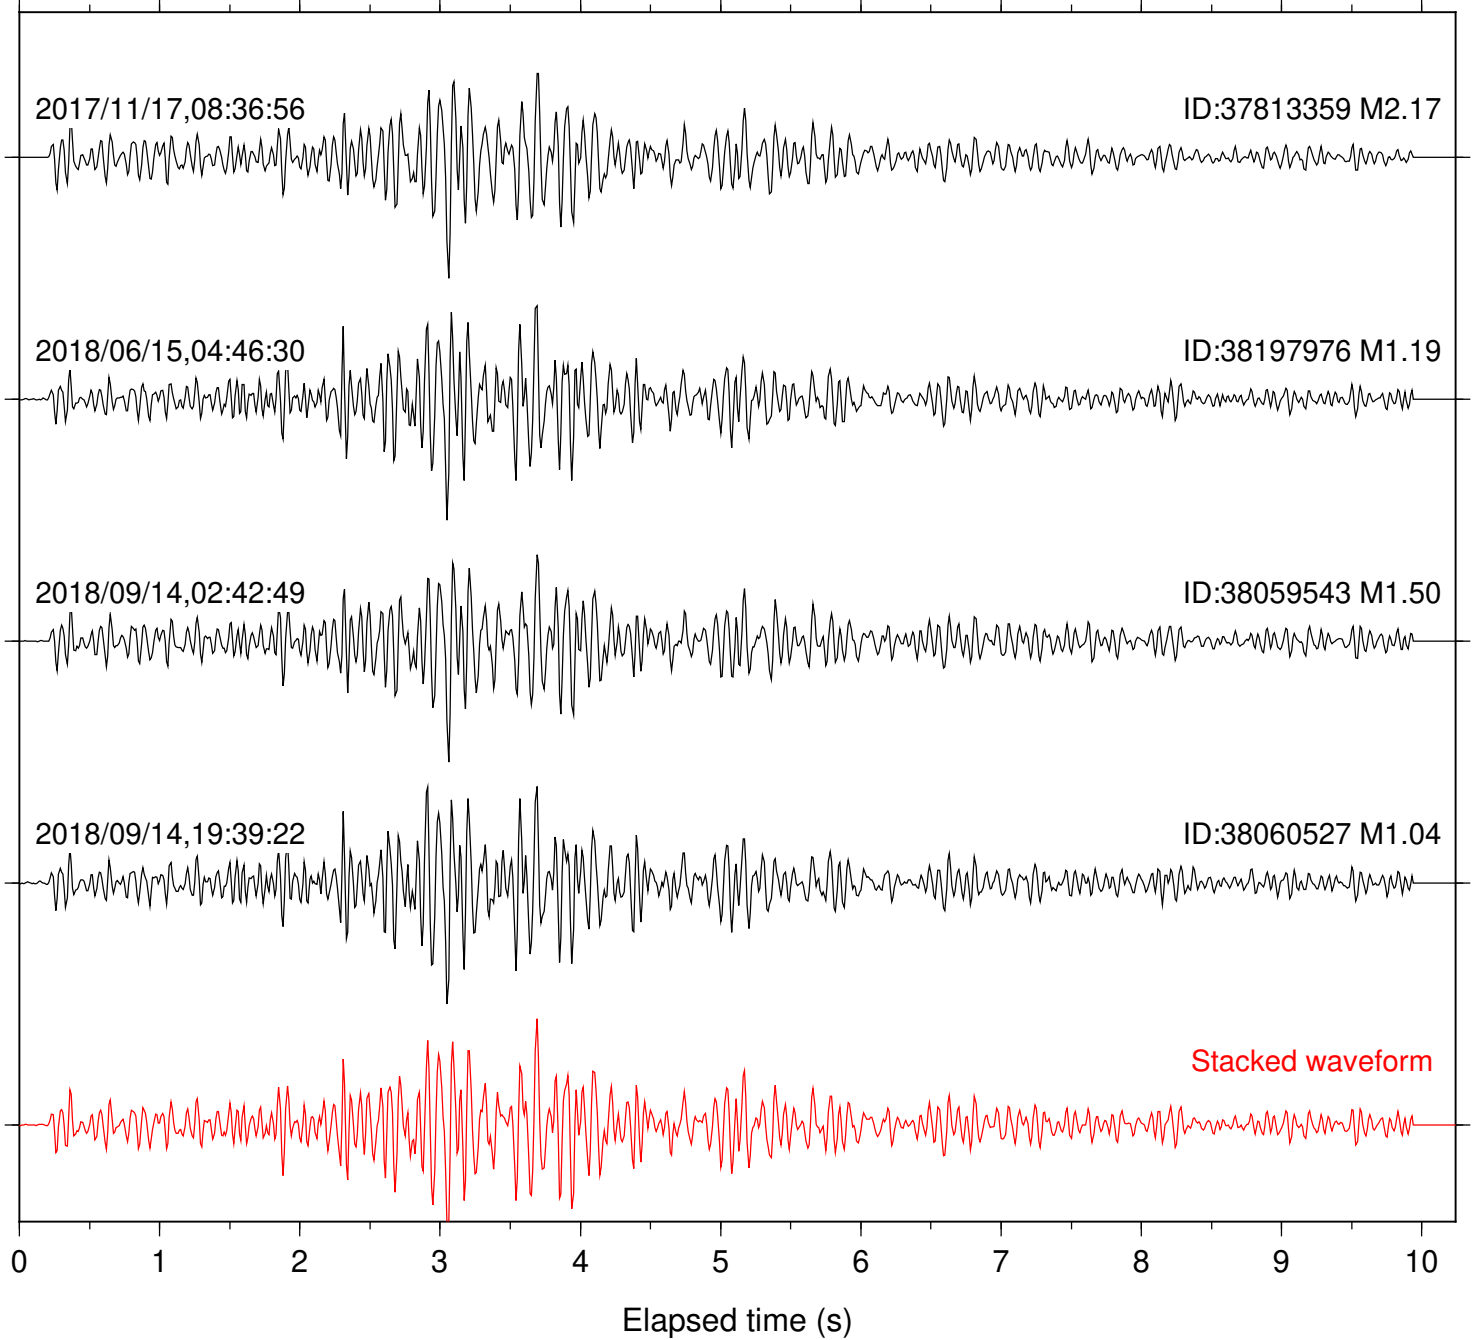

Station: B088 Com: EHZ

Focal depth: 4.76 km