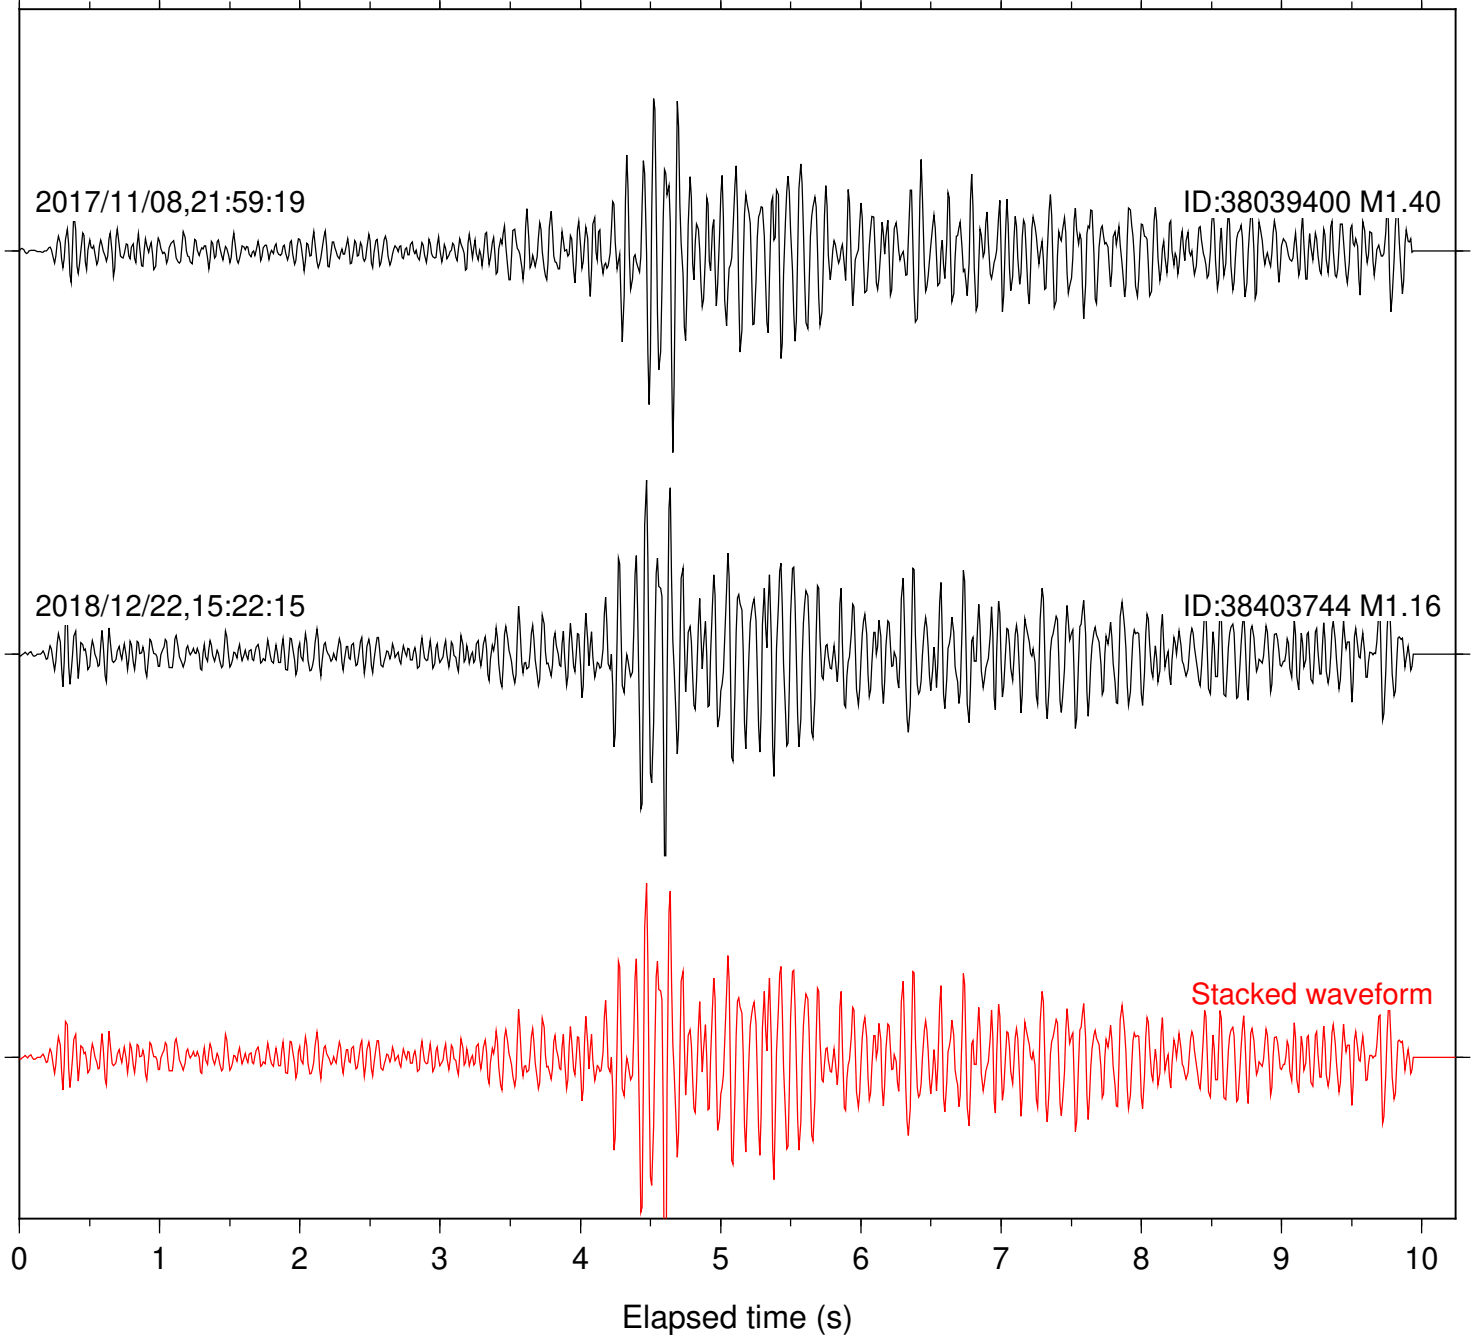

Station: B084 Com: EHZ

Focal depth: 5.79 km