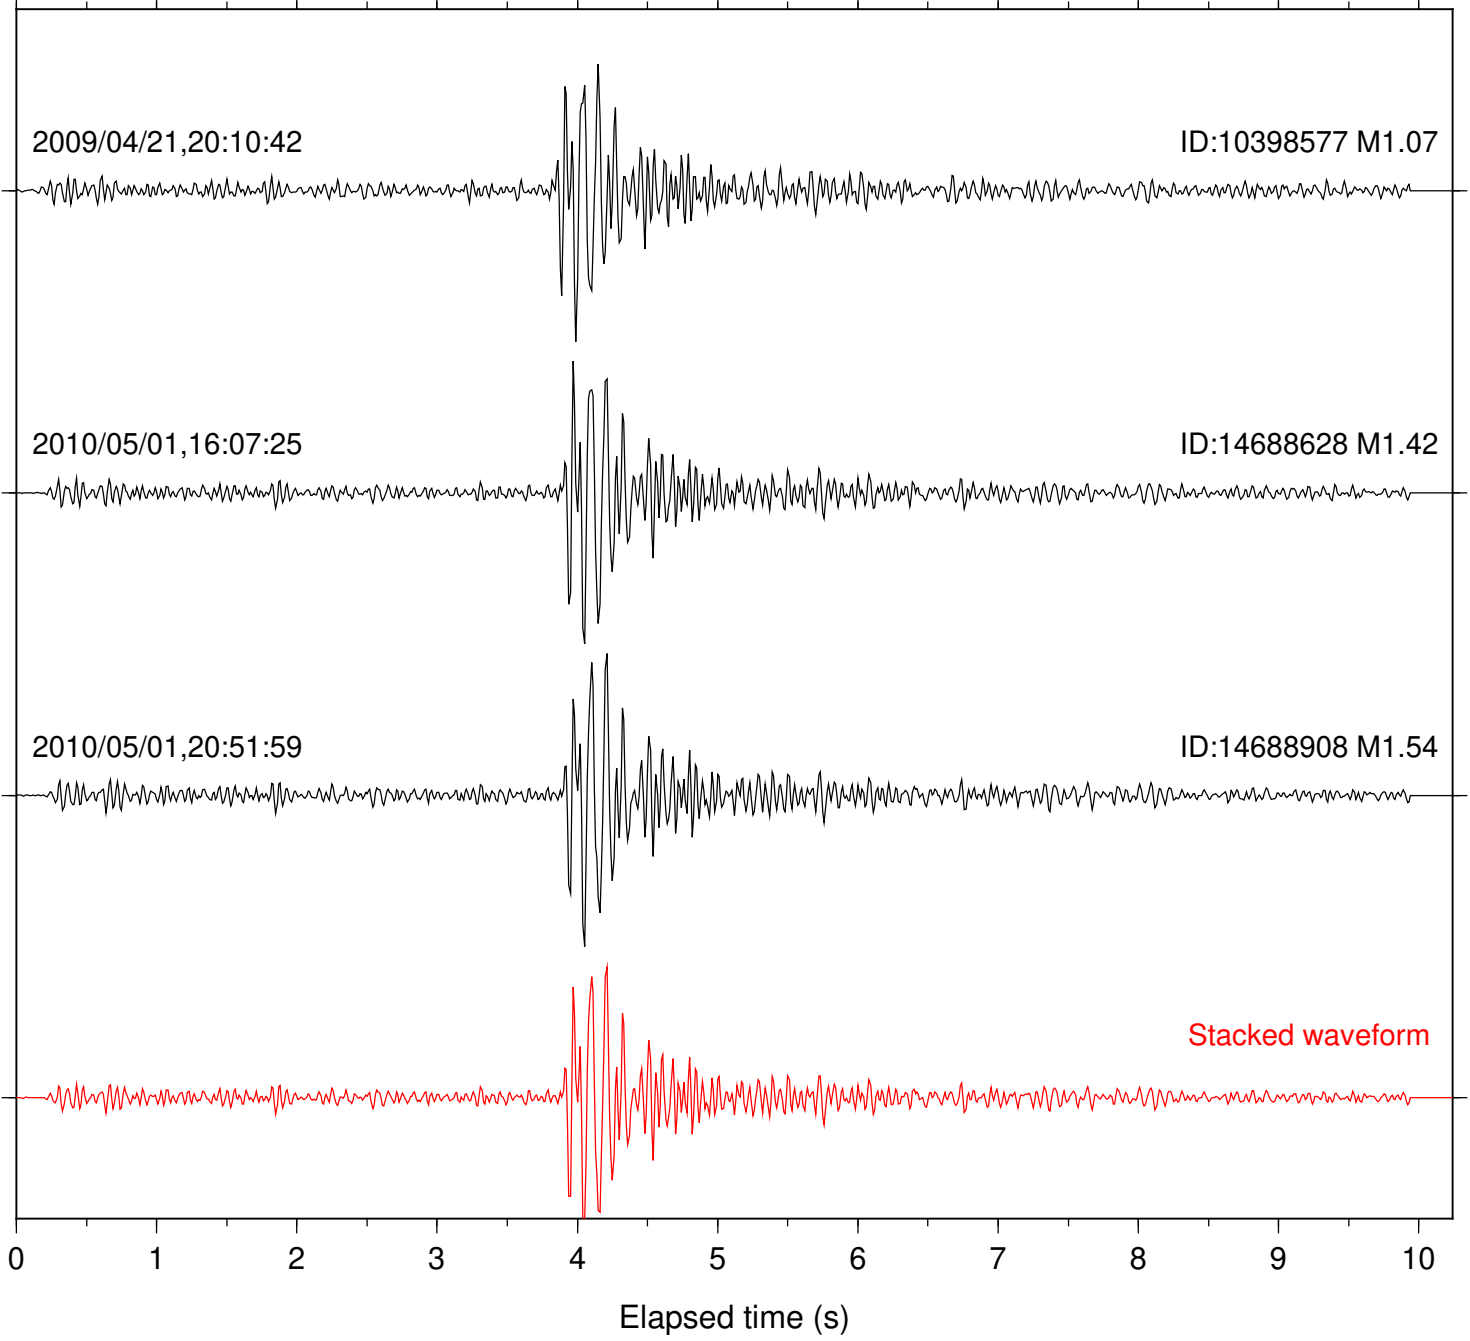

Station: B081 Com: EHZ

Focal depth: 10.04 km