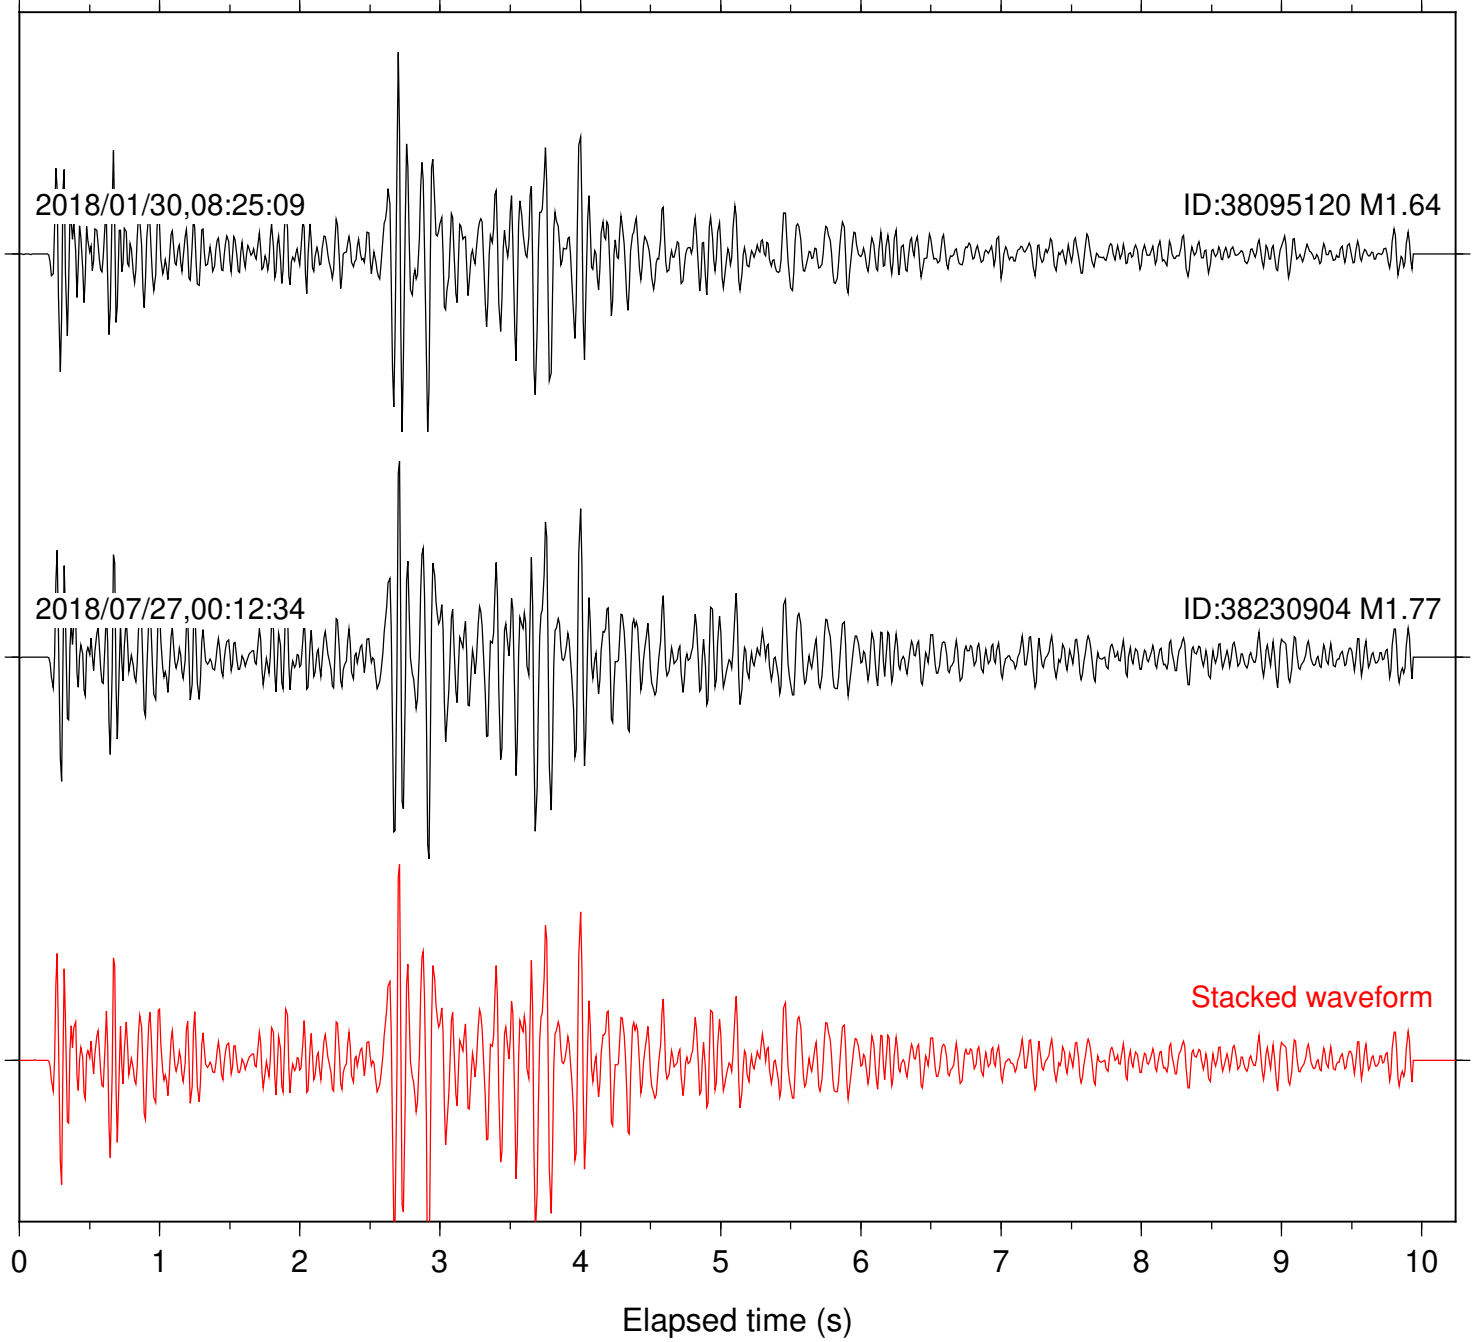

2018/07/27,00:12:34

ID:38230904 M1.77

Stacked waveform

0 1 2 3 4 5 6 7 8 9 10  
Elapsed time (s)

Station: B946 Com: EHZ

Focal depth: 6.49 km

Station: CSH Com: HHZ

Focal depth: 6.49 km