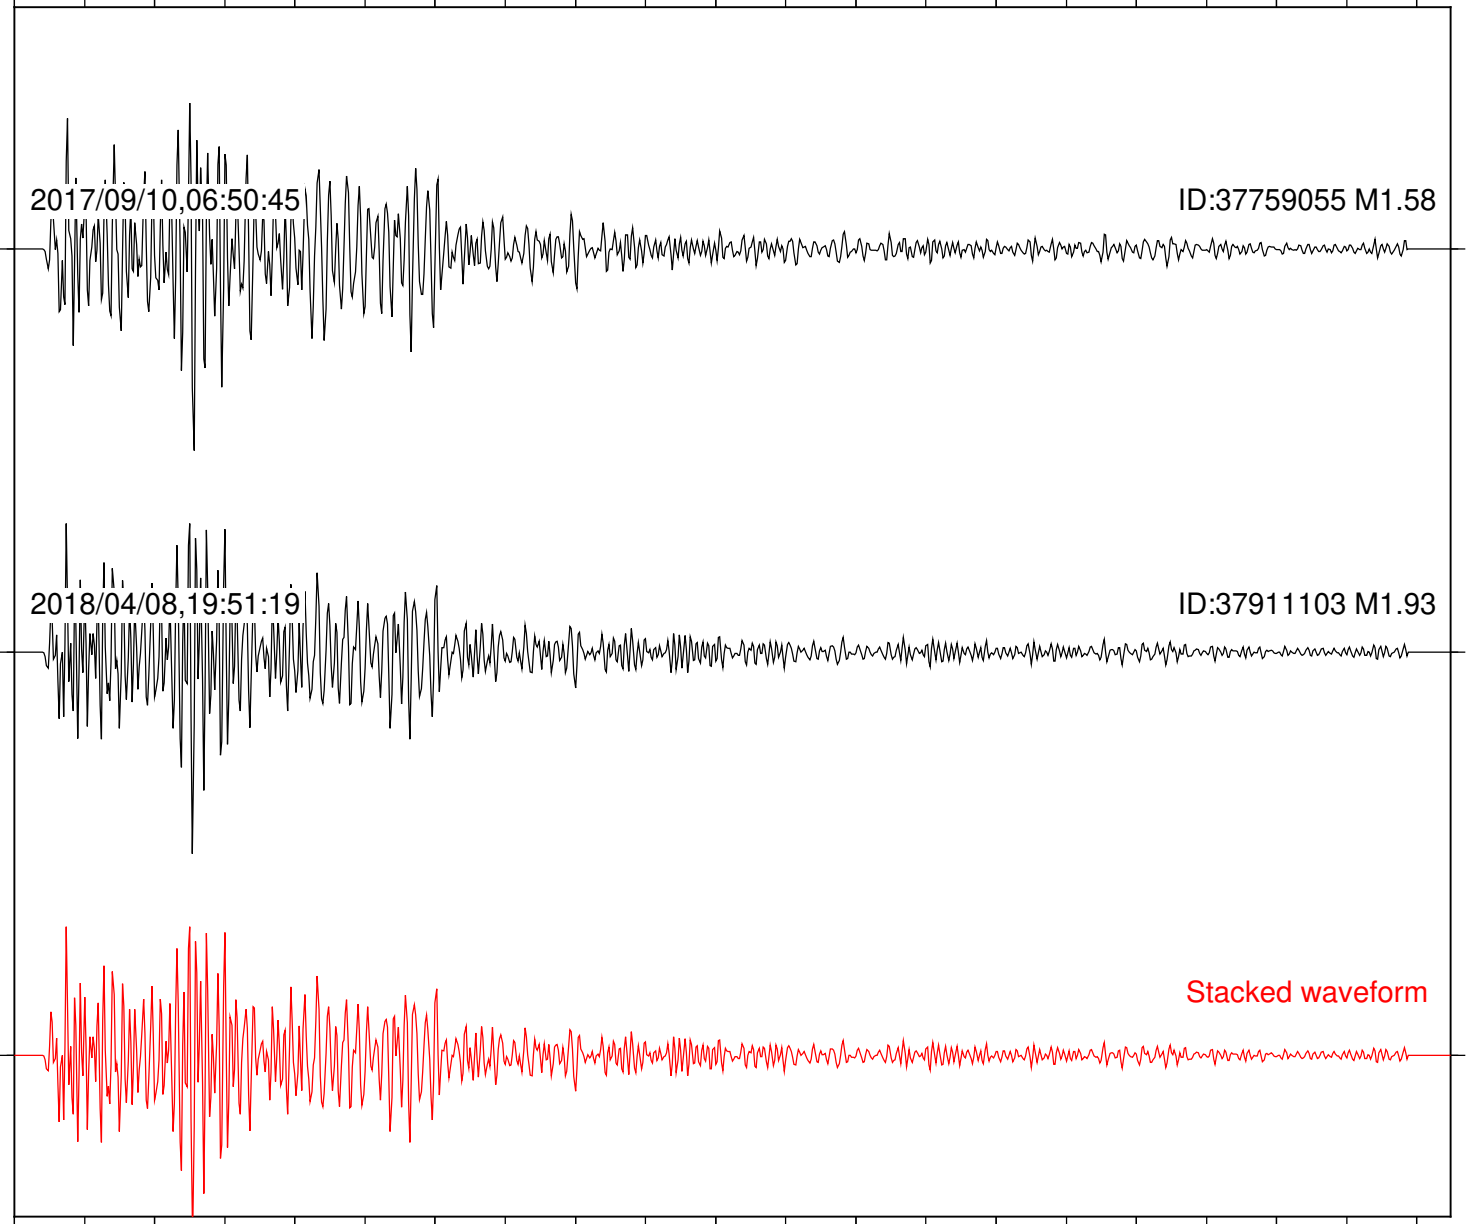

Station: CRY Com: HHZ

Focal depth: 6.28 km

2017/09/10,06:50:45

ID:37759055 M1.58

2018/04/08,19:51:19

ID:37911103 M1.93

Stacked waveform

0 1 2 3 4 5 6 7 8 9 10
Elapsed time (s)