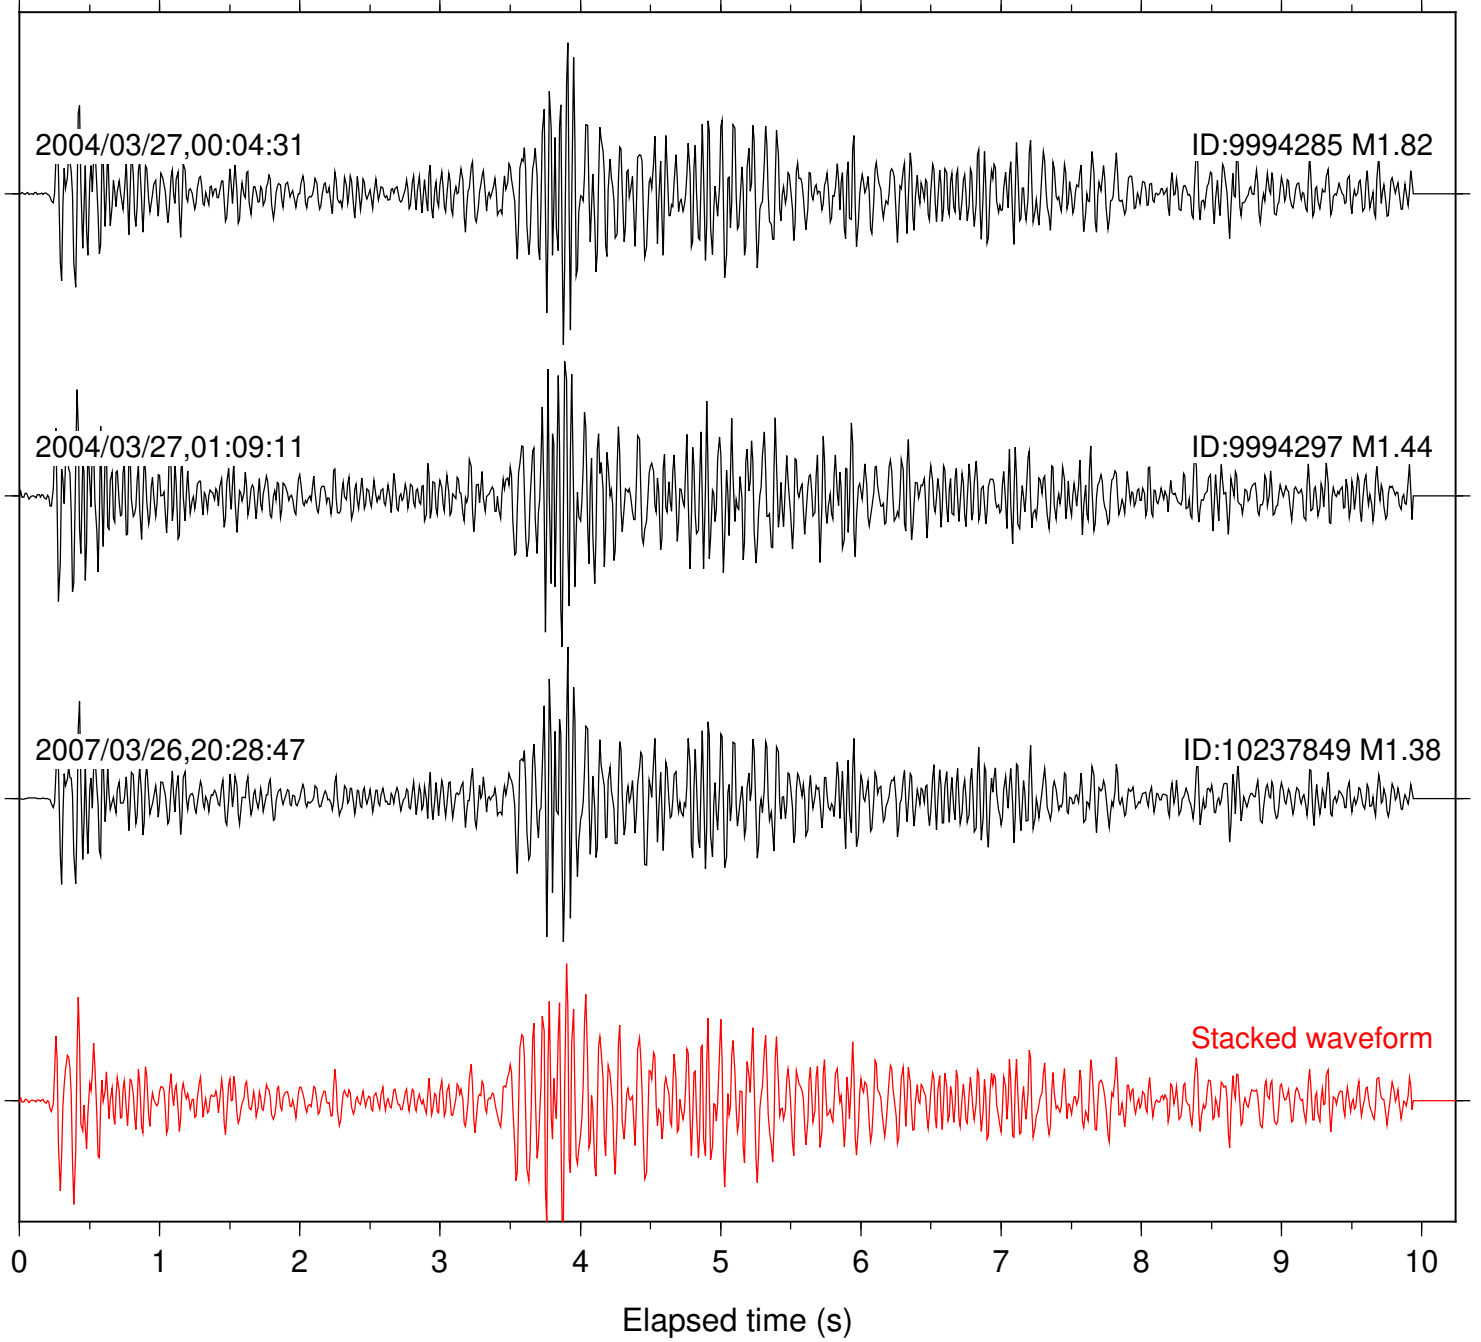

Station: MTG Com: HHZ

Focal depth: 6.61 km

Station: SND Com: HHZ

Focal depth: 6.61 km

Station: BAC Com: EHZ

Focal depth: 13.04 km

Station: DGR Com: HHZ

Focal depth: 13.04 km