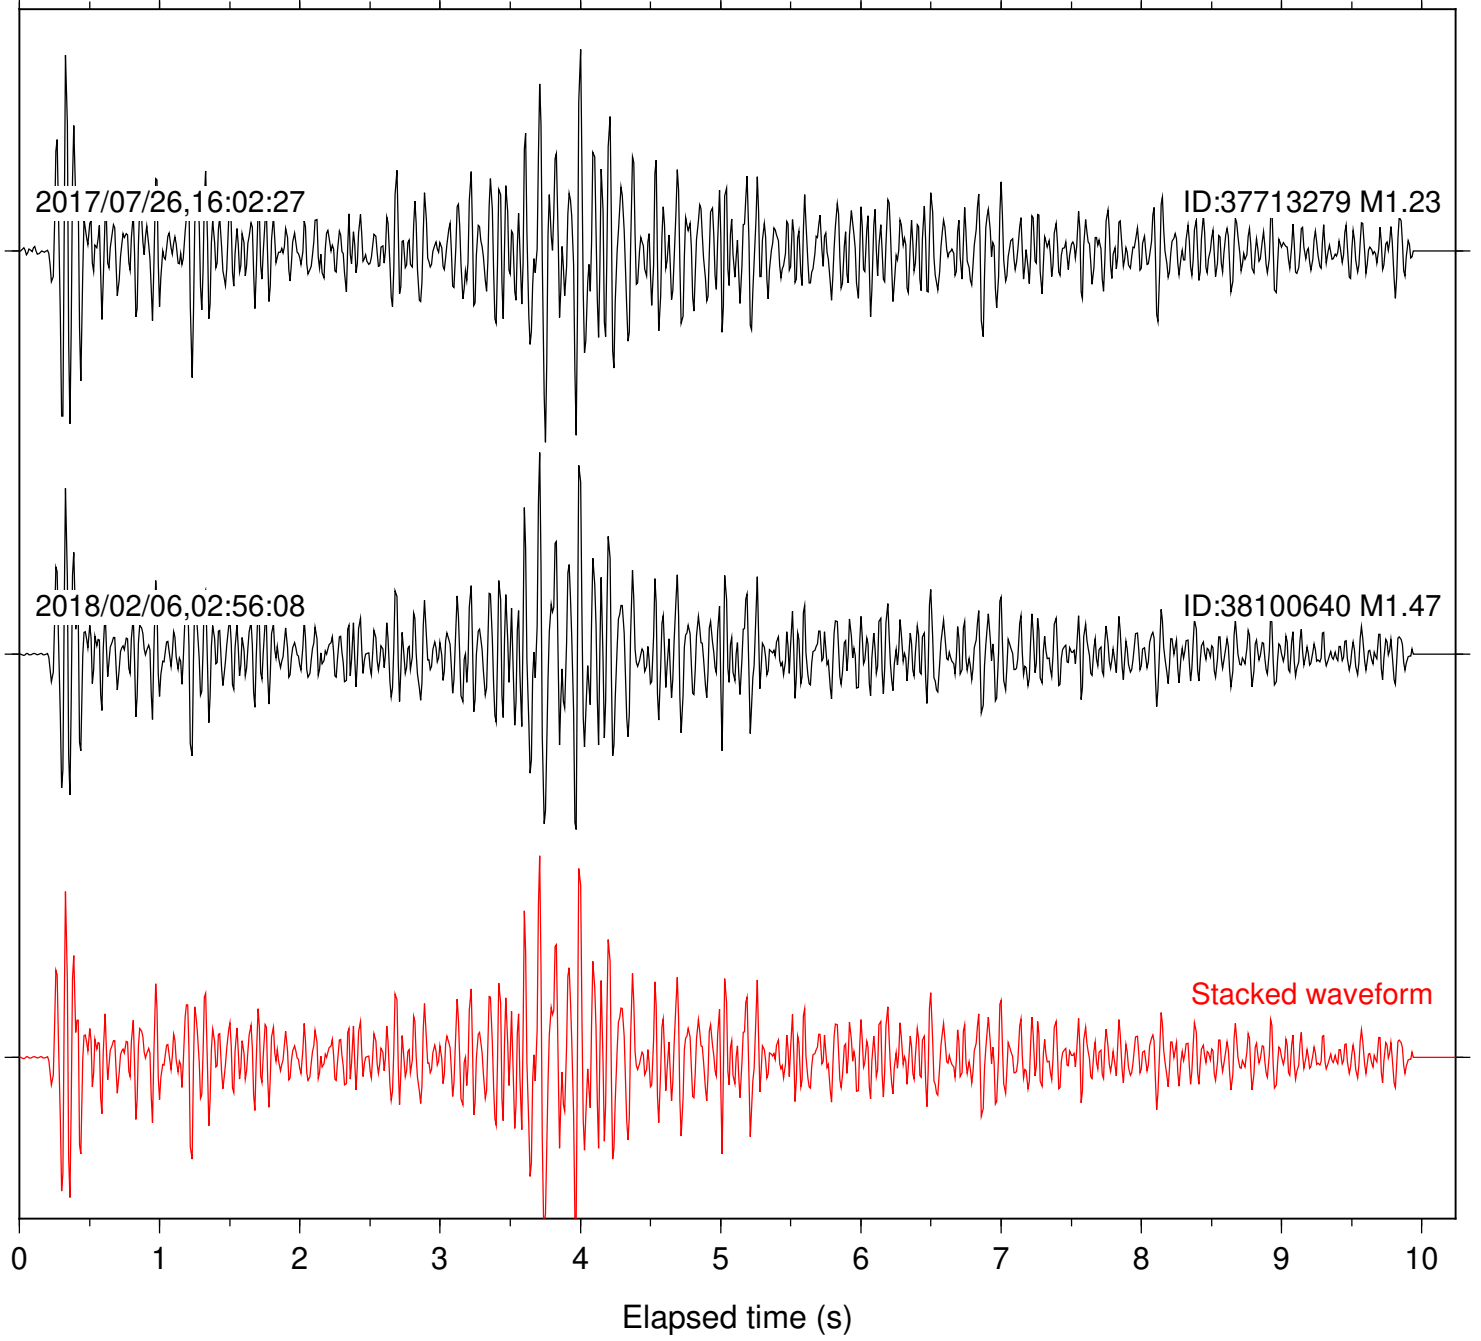

Station: B081 Com: EHZ

Focal depth: 5.28 km