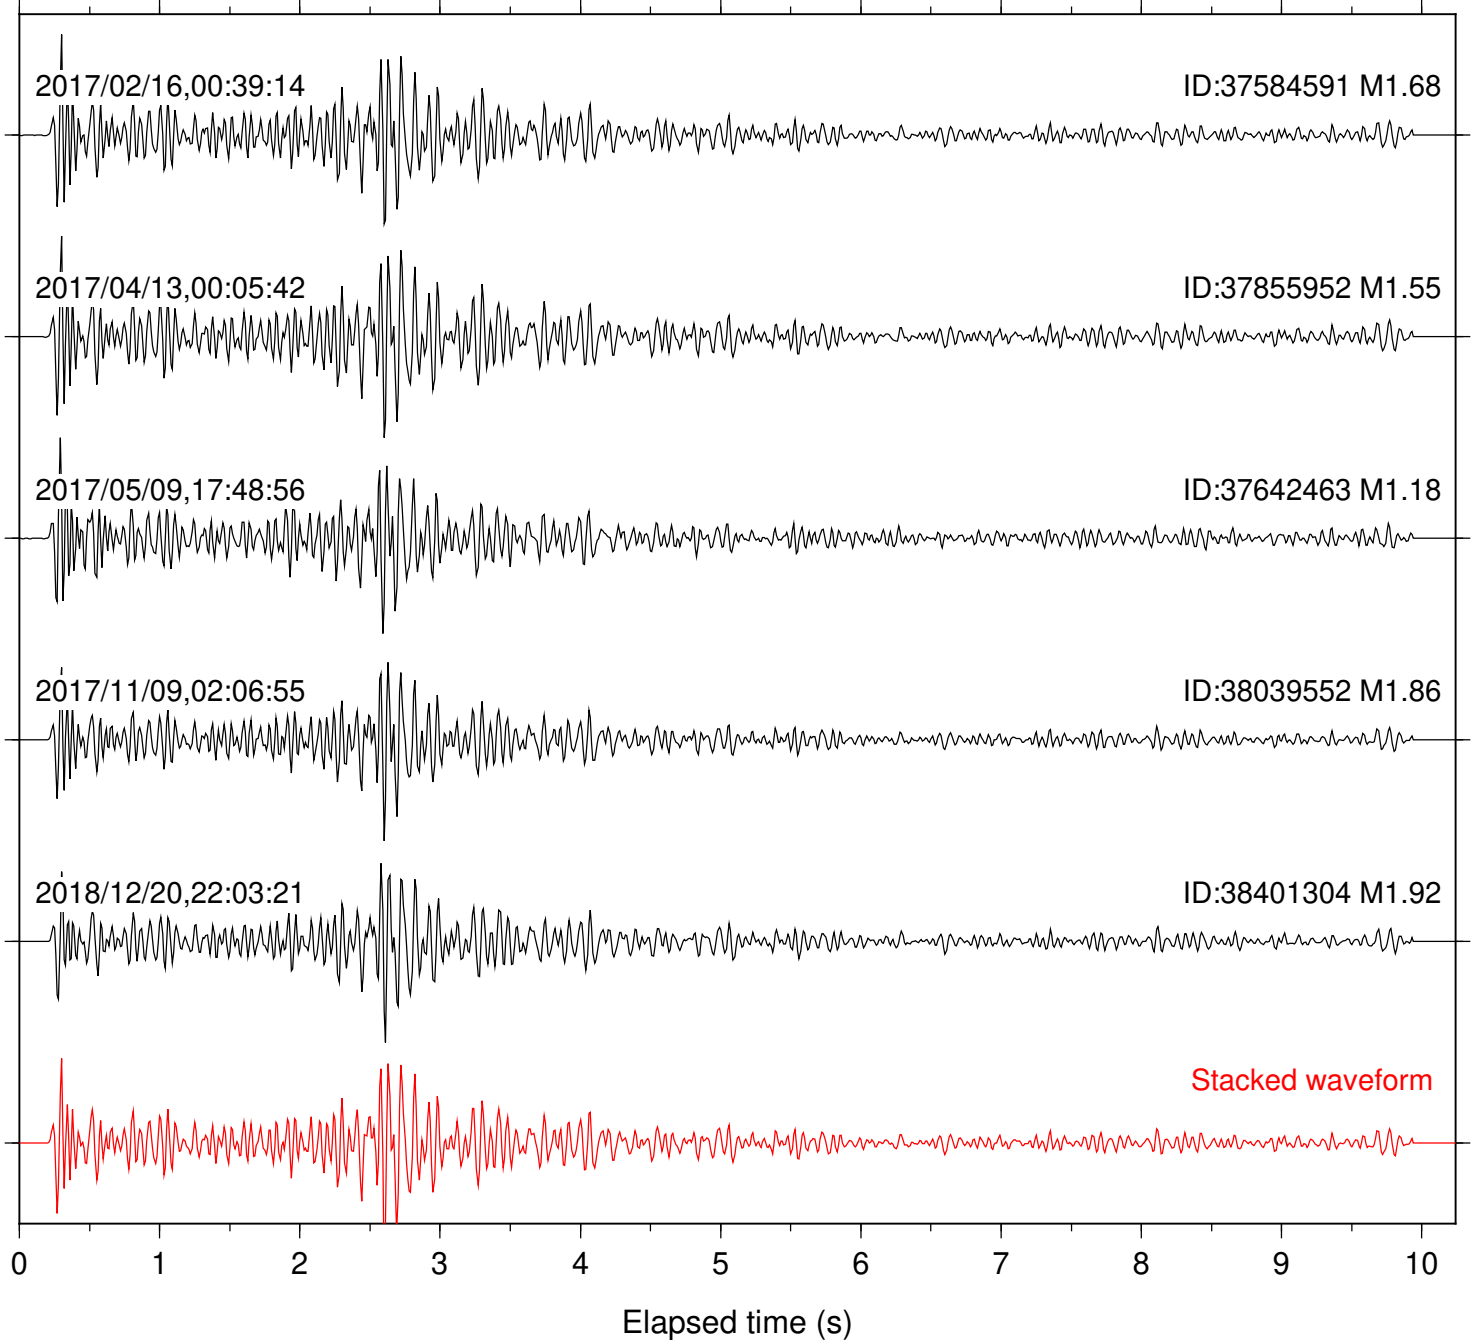

Station: B087 Com: EHZ

Focal depth: 6.49 km