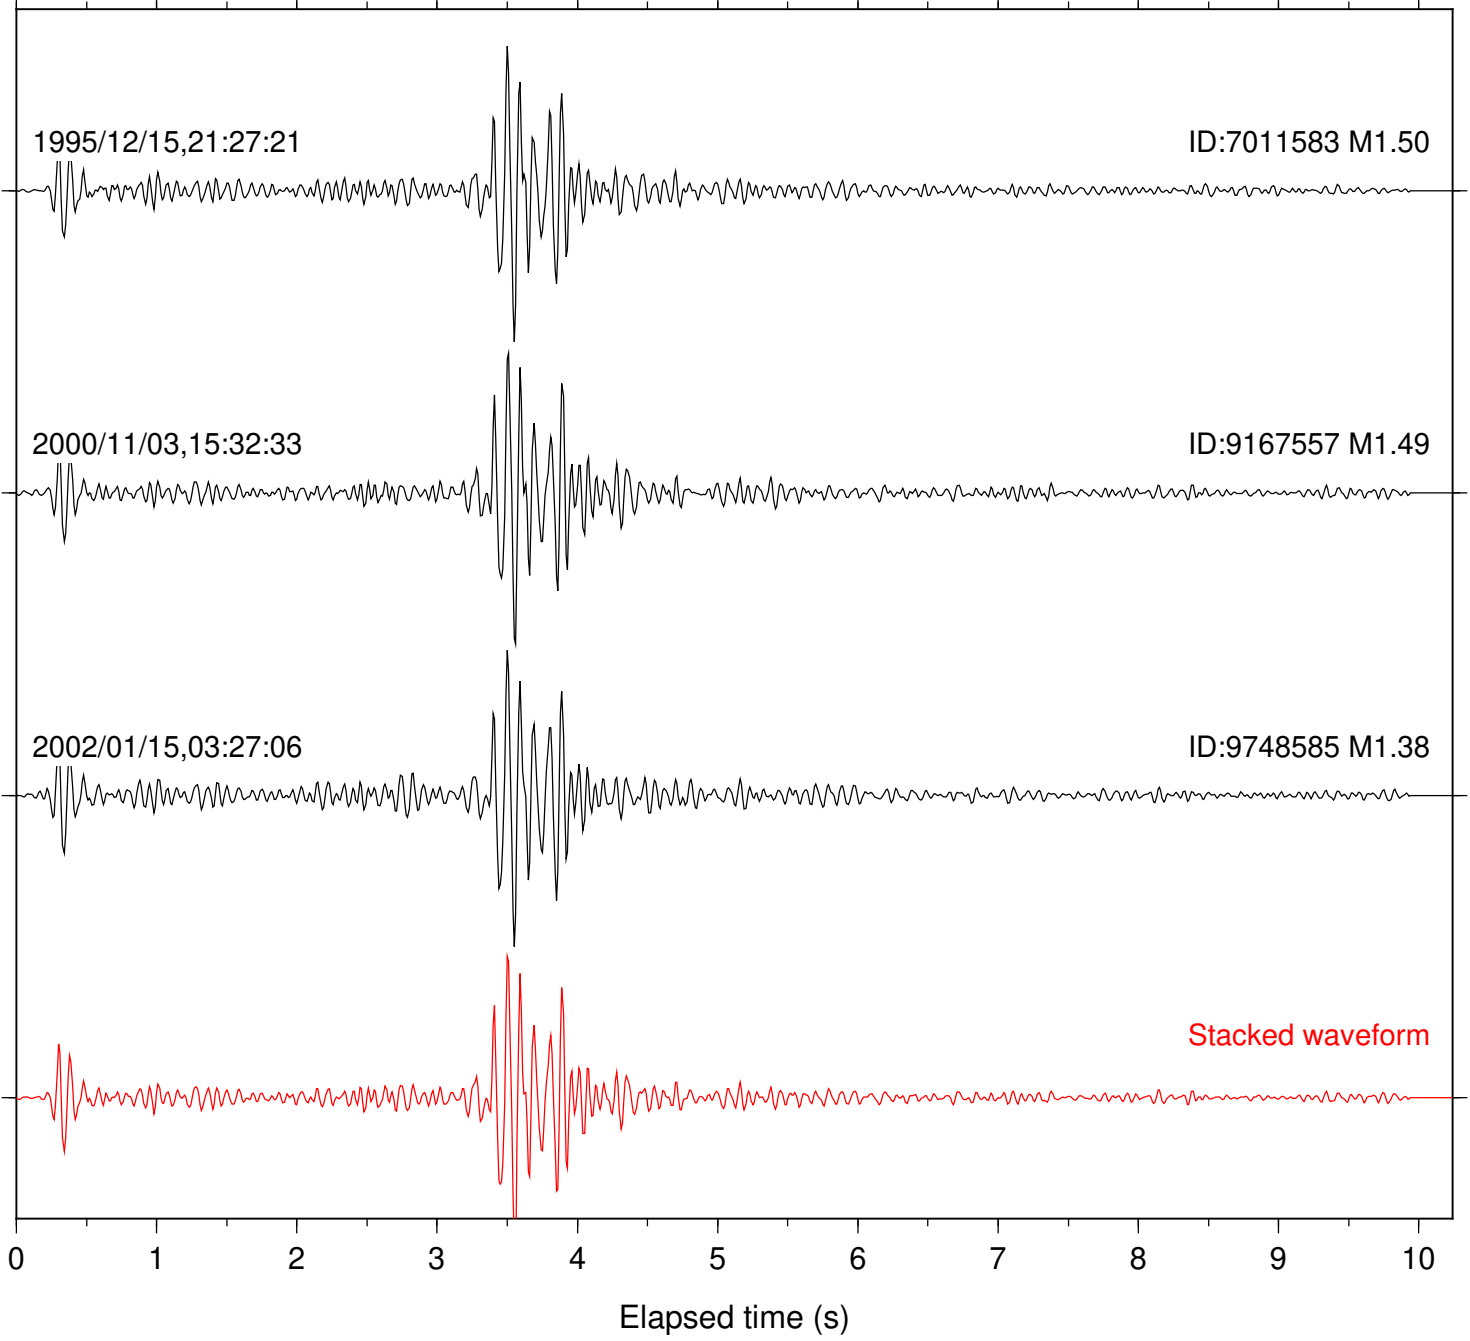

Station: TOR Com: HHZ

Focal depth: 10.68 km

Station: FRD Com: HHZ

Focal depth: 16.37 km

Station: KNW Com: HHZ

Focal depth: 16.37 km

Station: PSP Com: EHZ

Focal depth: 16.50 km