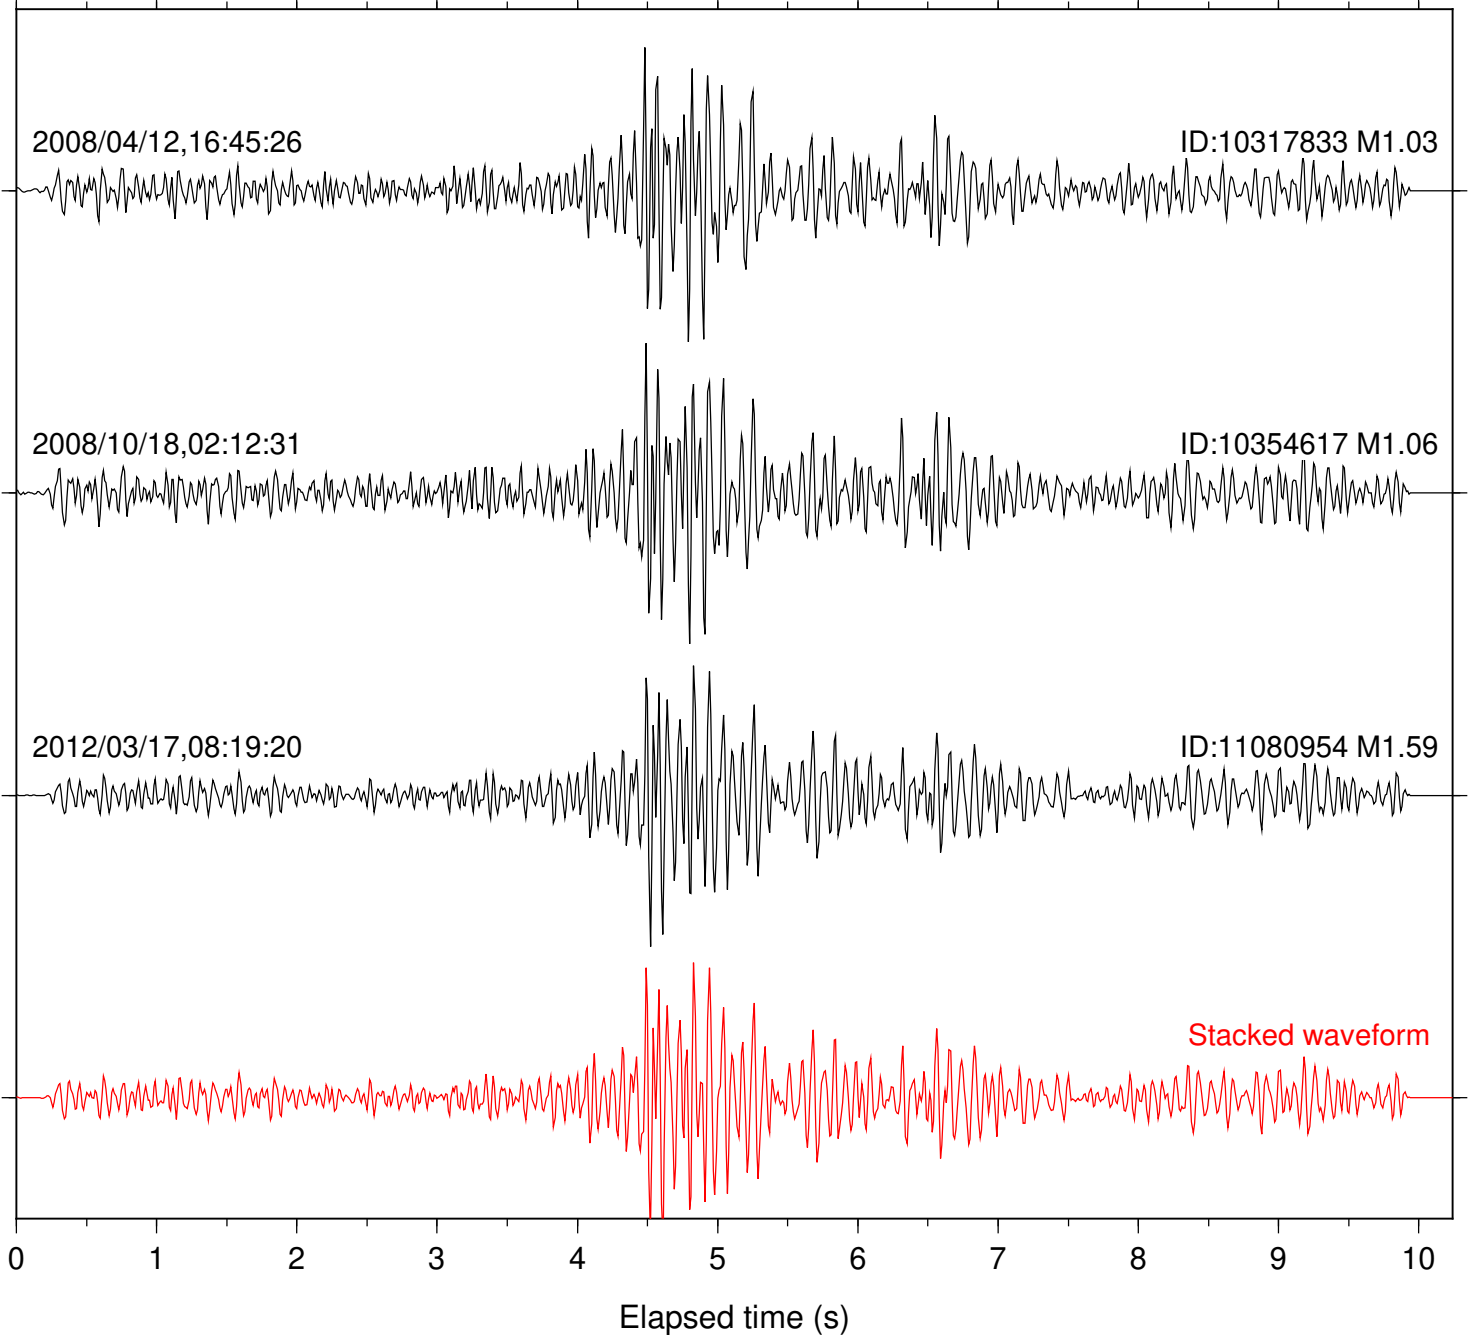

Station: B084 Com: EHZ

Focal depth: 16.48 km