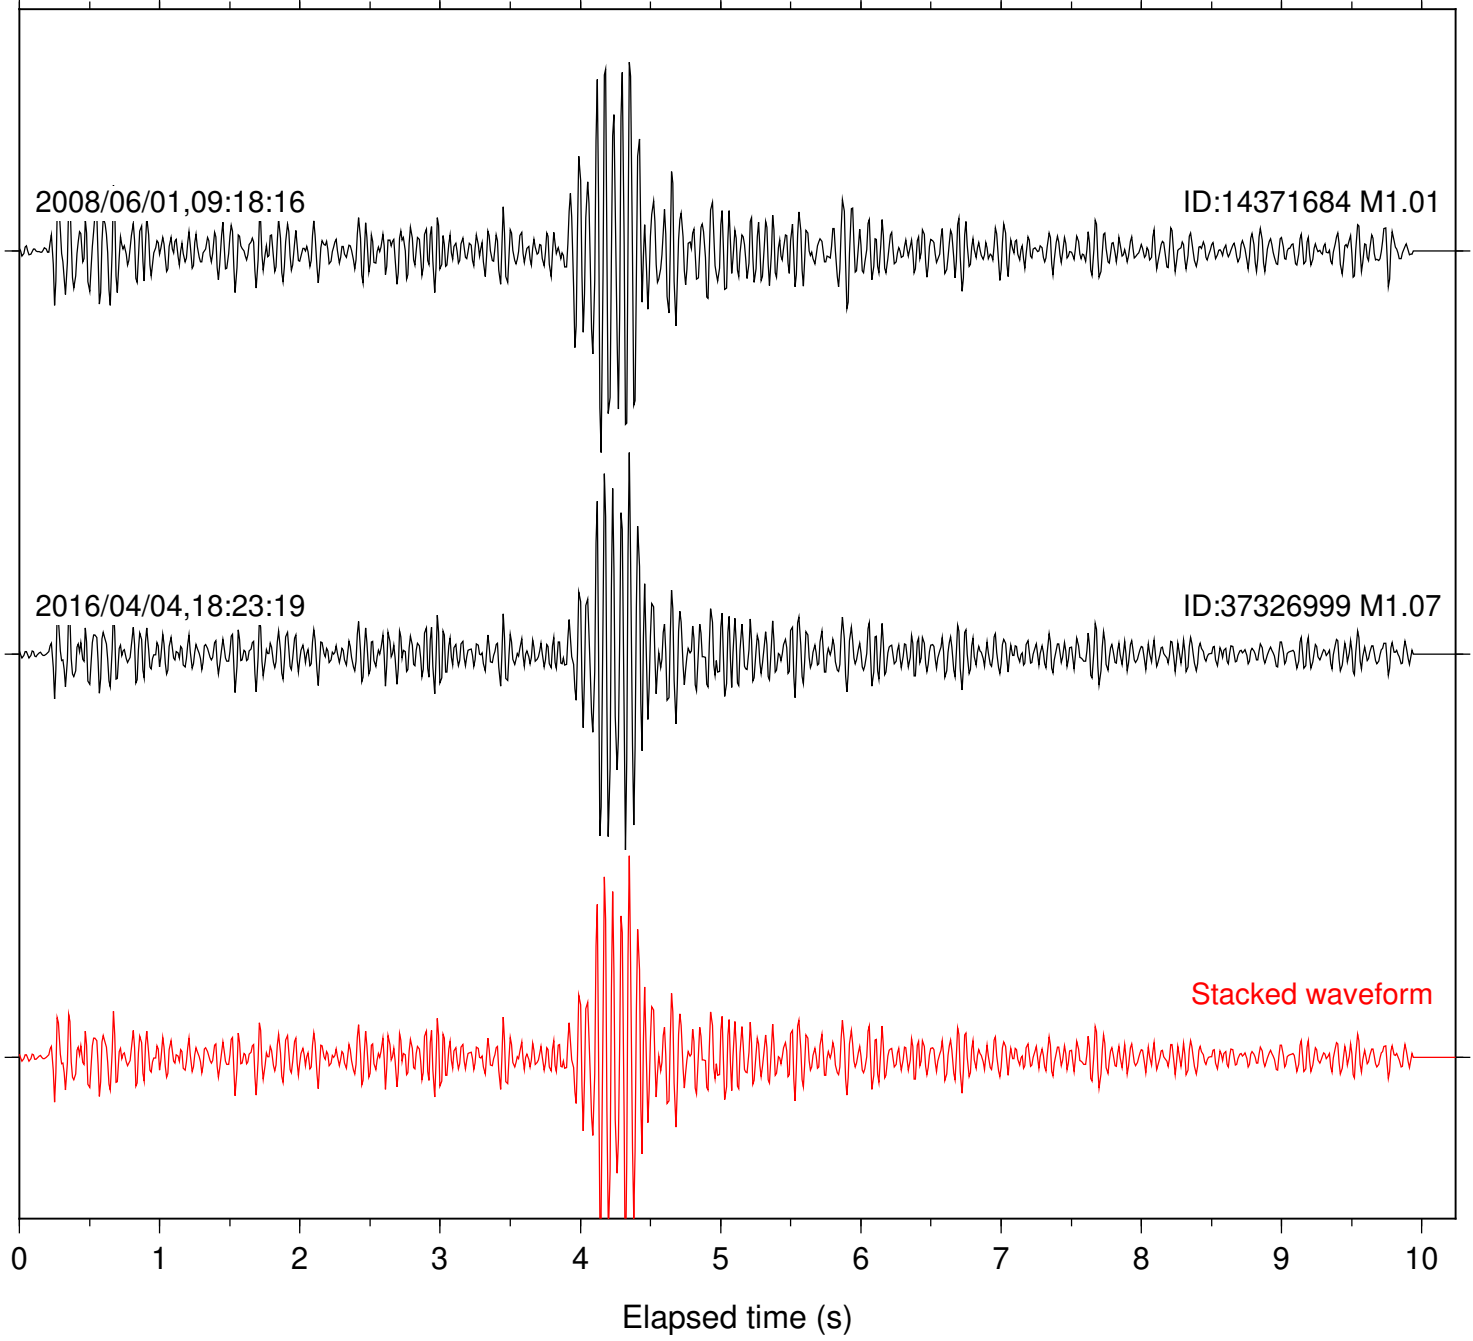

Station: PFO Com: HHZ

Focal depth: 17.78 km