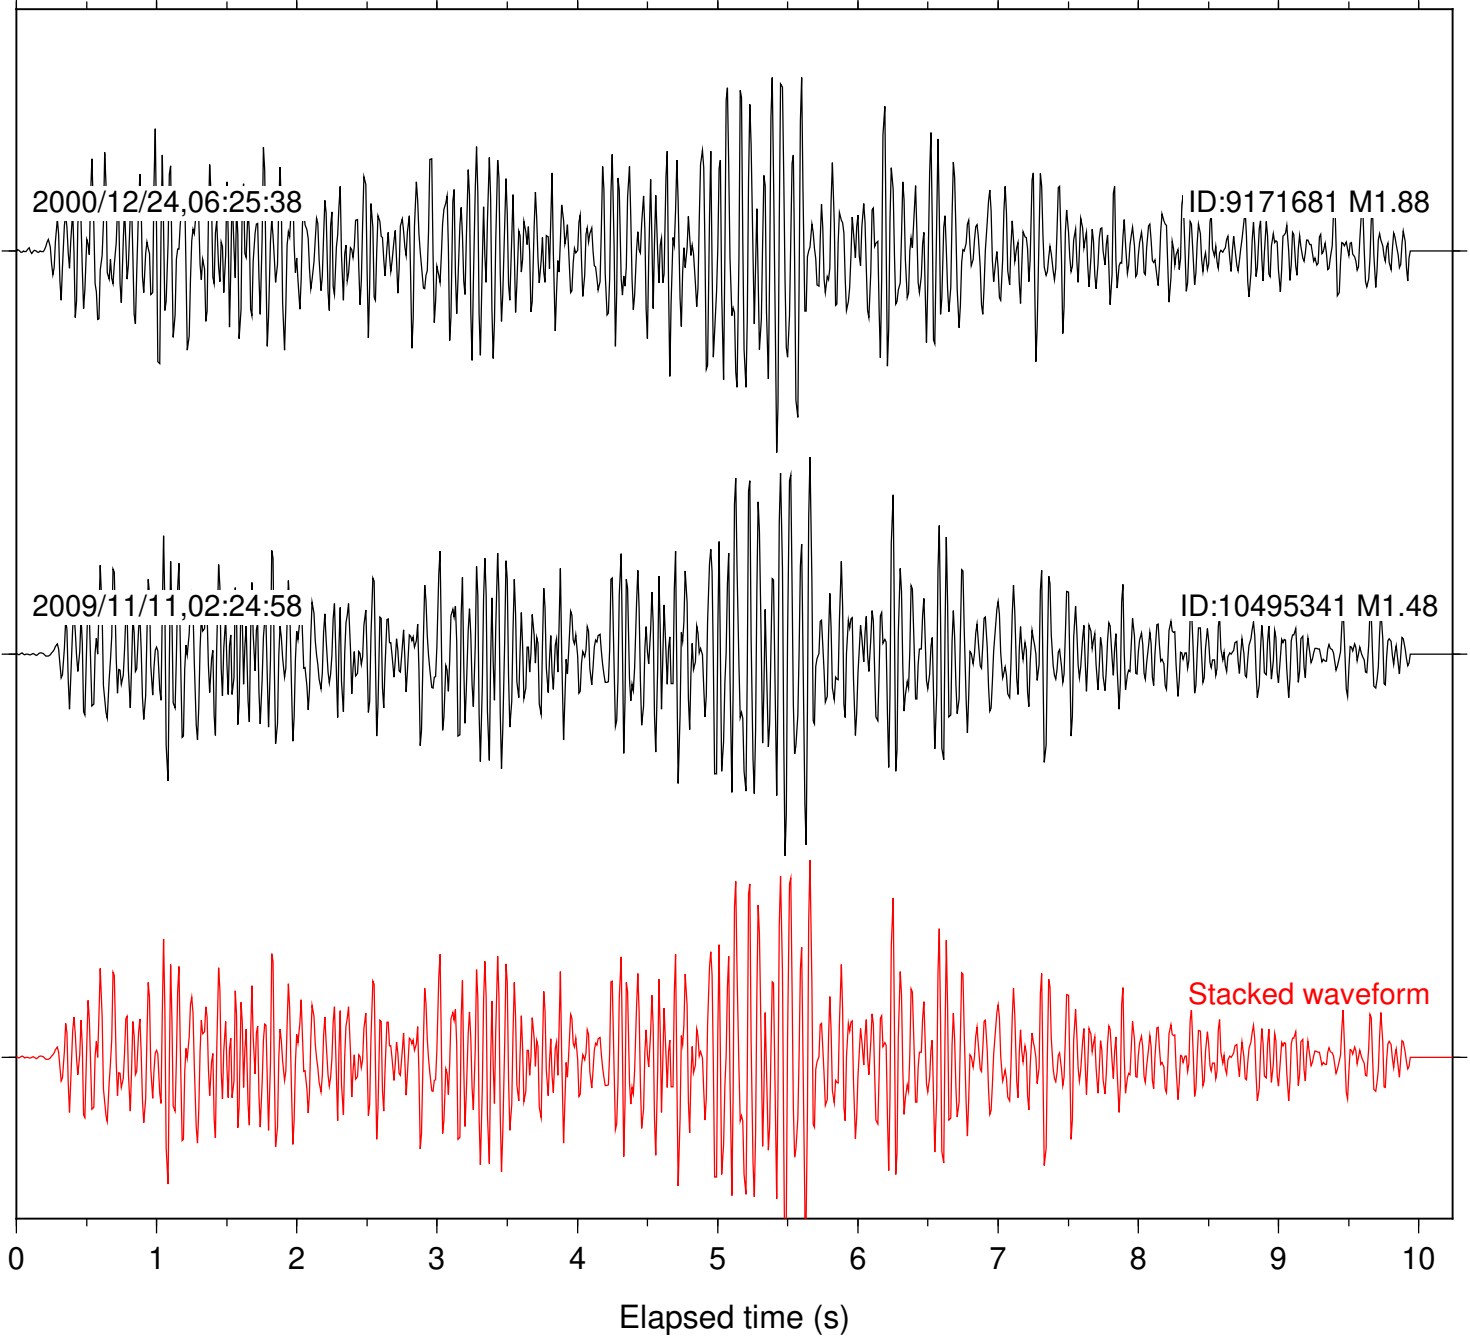

ID:12927576 M1.10

Stacked waveform

Station: PLM Com: HHZ

Focal depth: 10.86 km

Station: FRD Com: HHZ

Focal depth: 10.70 km

Station: LVA2 Com: HHZ

Focal depth: 10.70 km