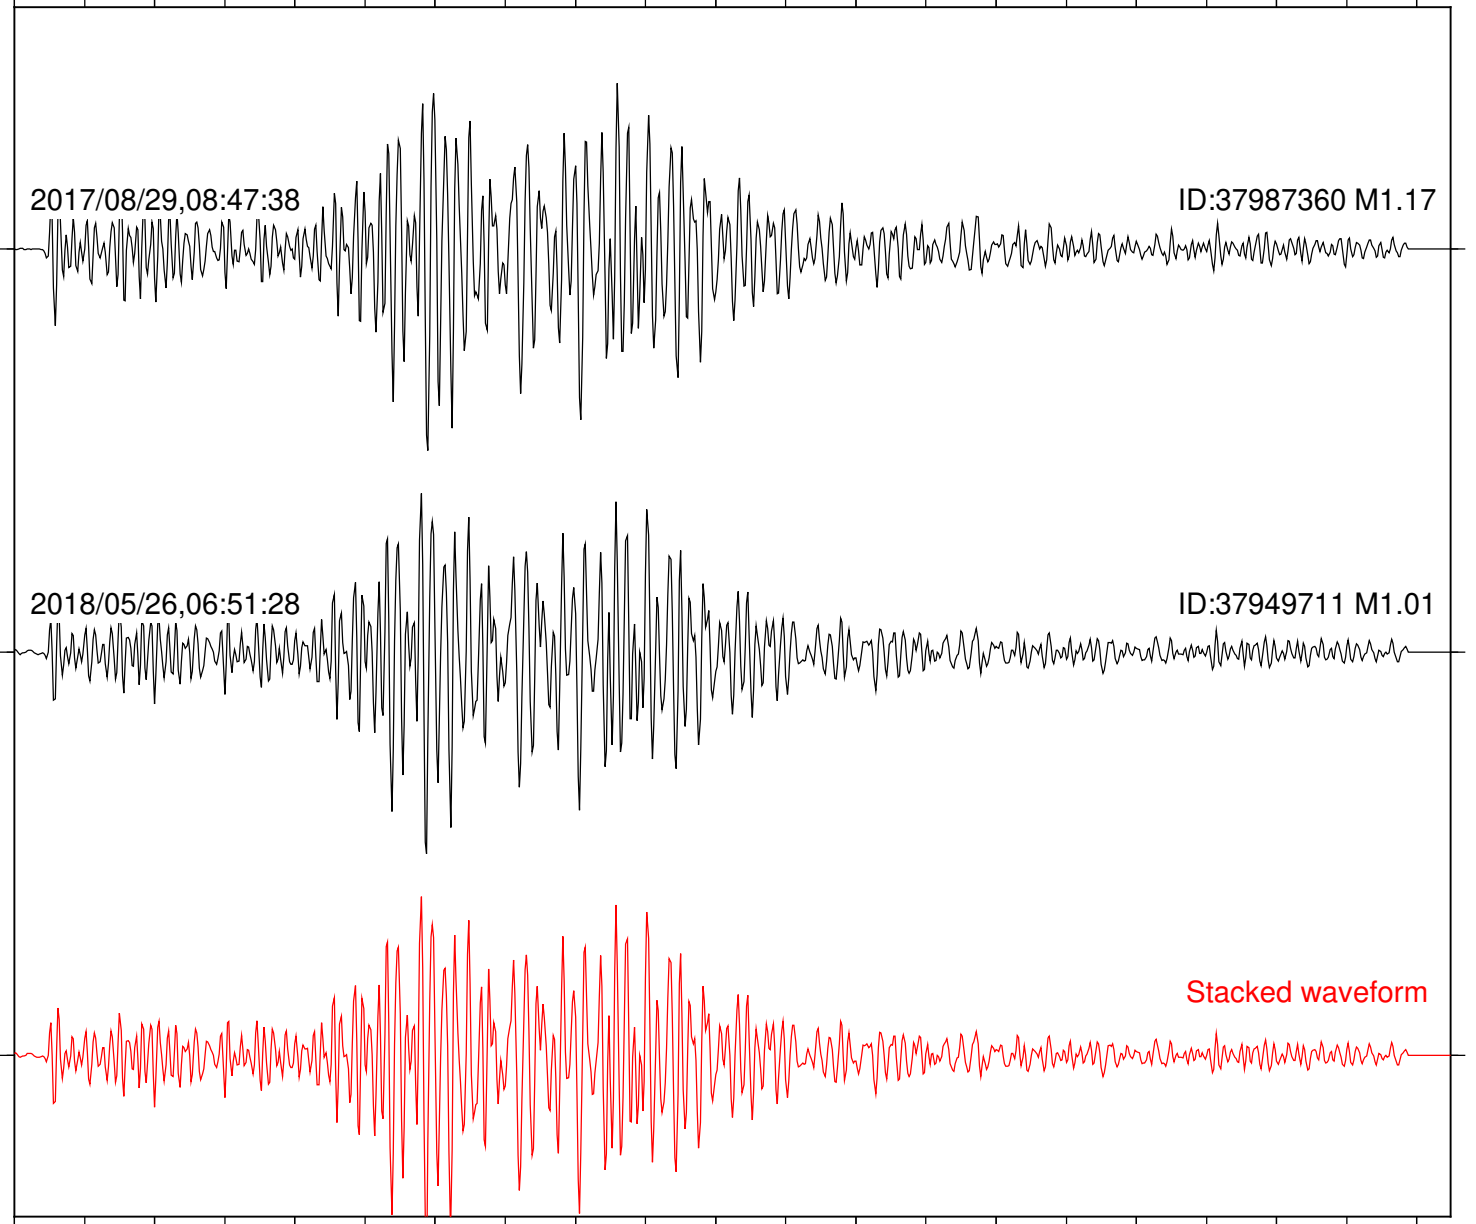

Station: DNR Com: HHZ

Focal depth: 6.03 km

2017/08/29,08:47:38

ID:37987360 M1.17

2018/05/26,06:51:28

ID:37949711 M1.01

Stacked waveform

0 1 2 3 4 5 6 7 8 9 10
Elapsed time (s)