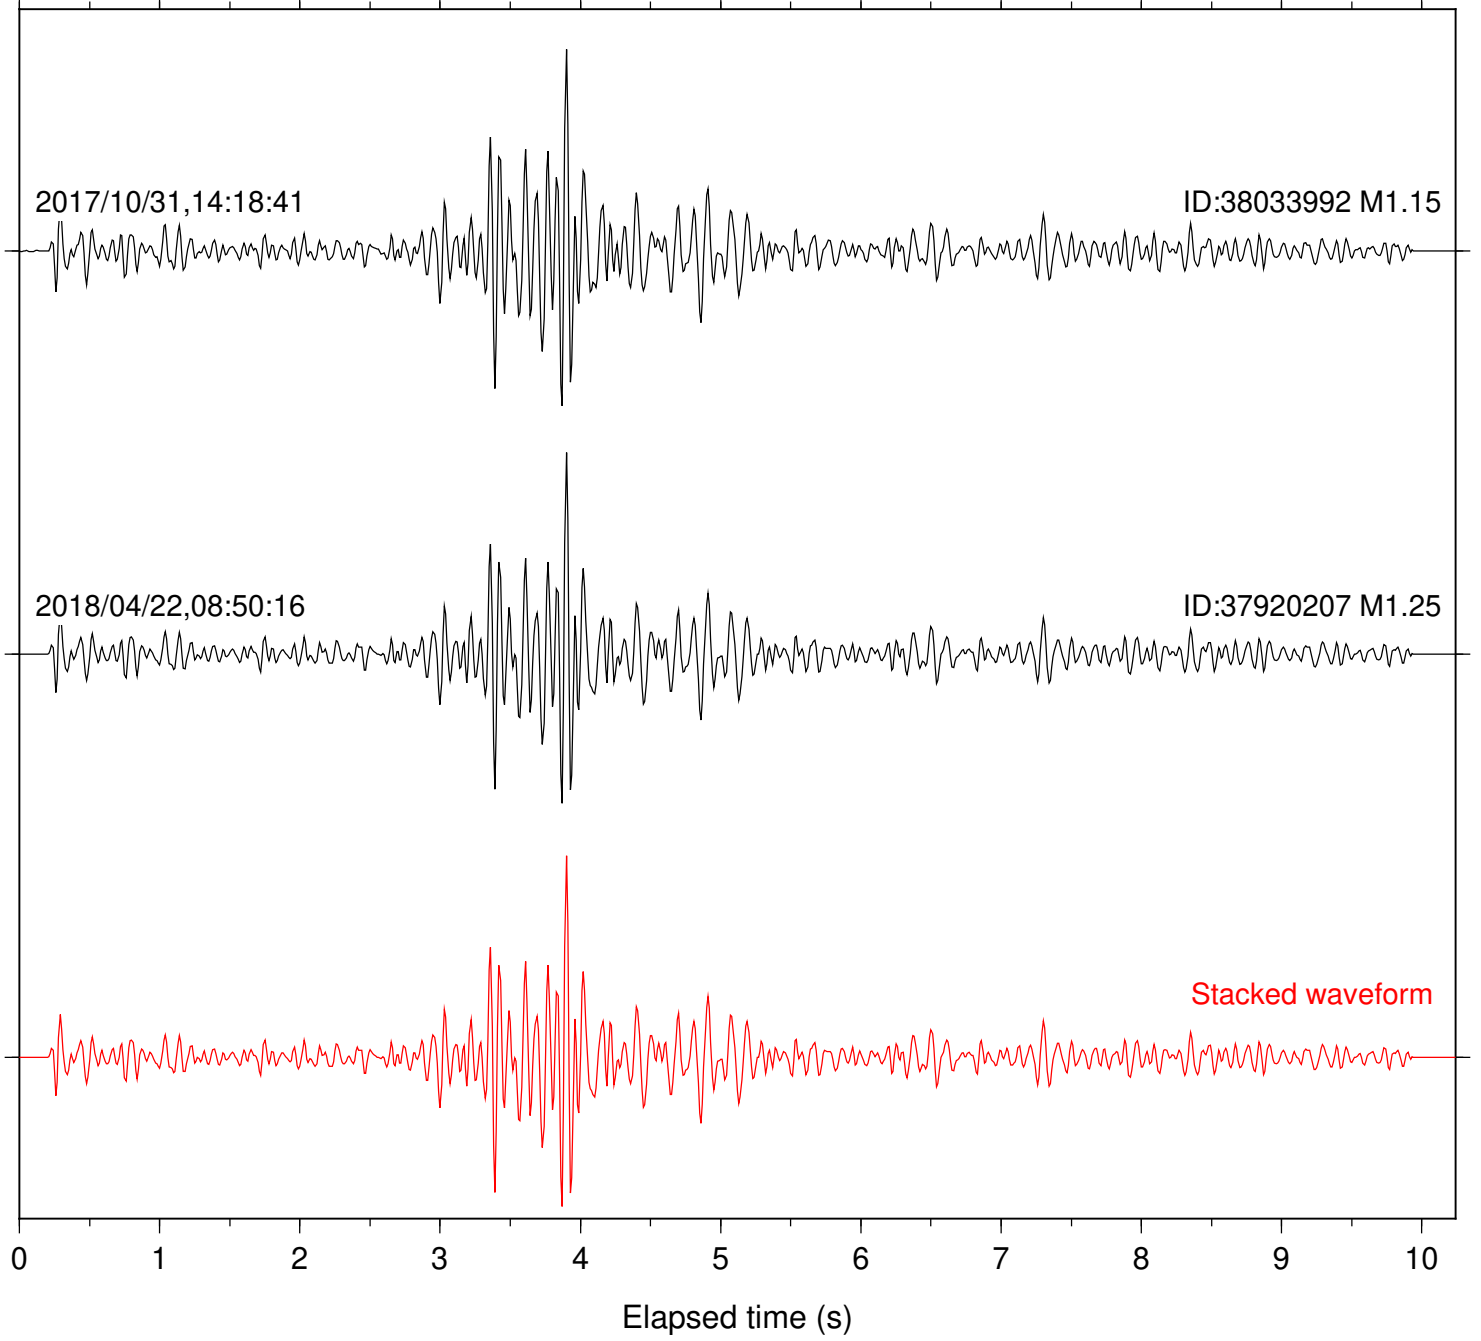

Station: POB2 Com: HHZ

Focal depth: 5.79 km