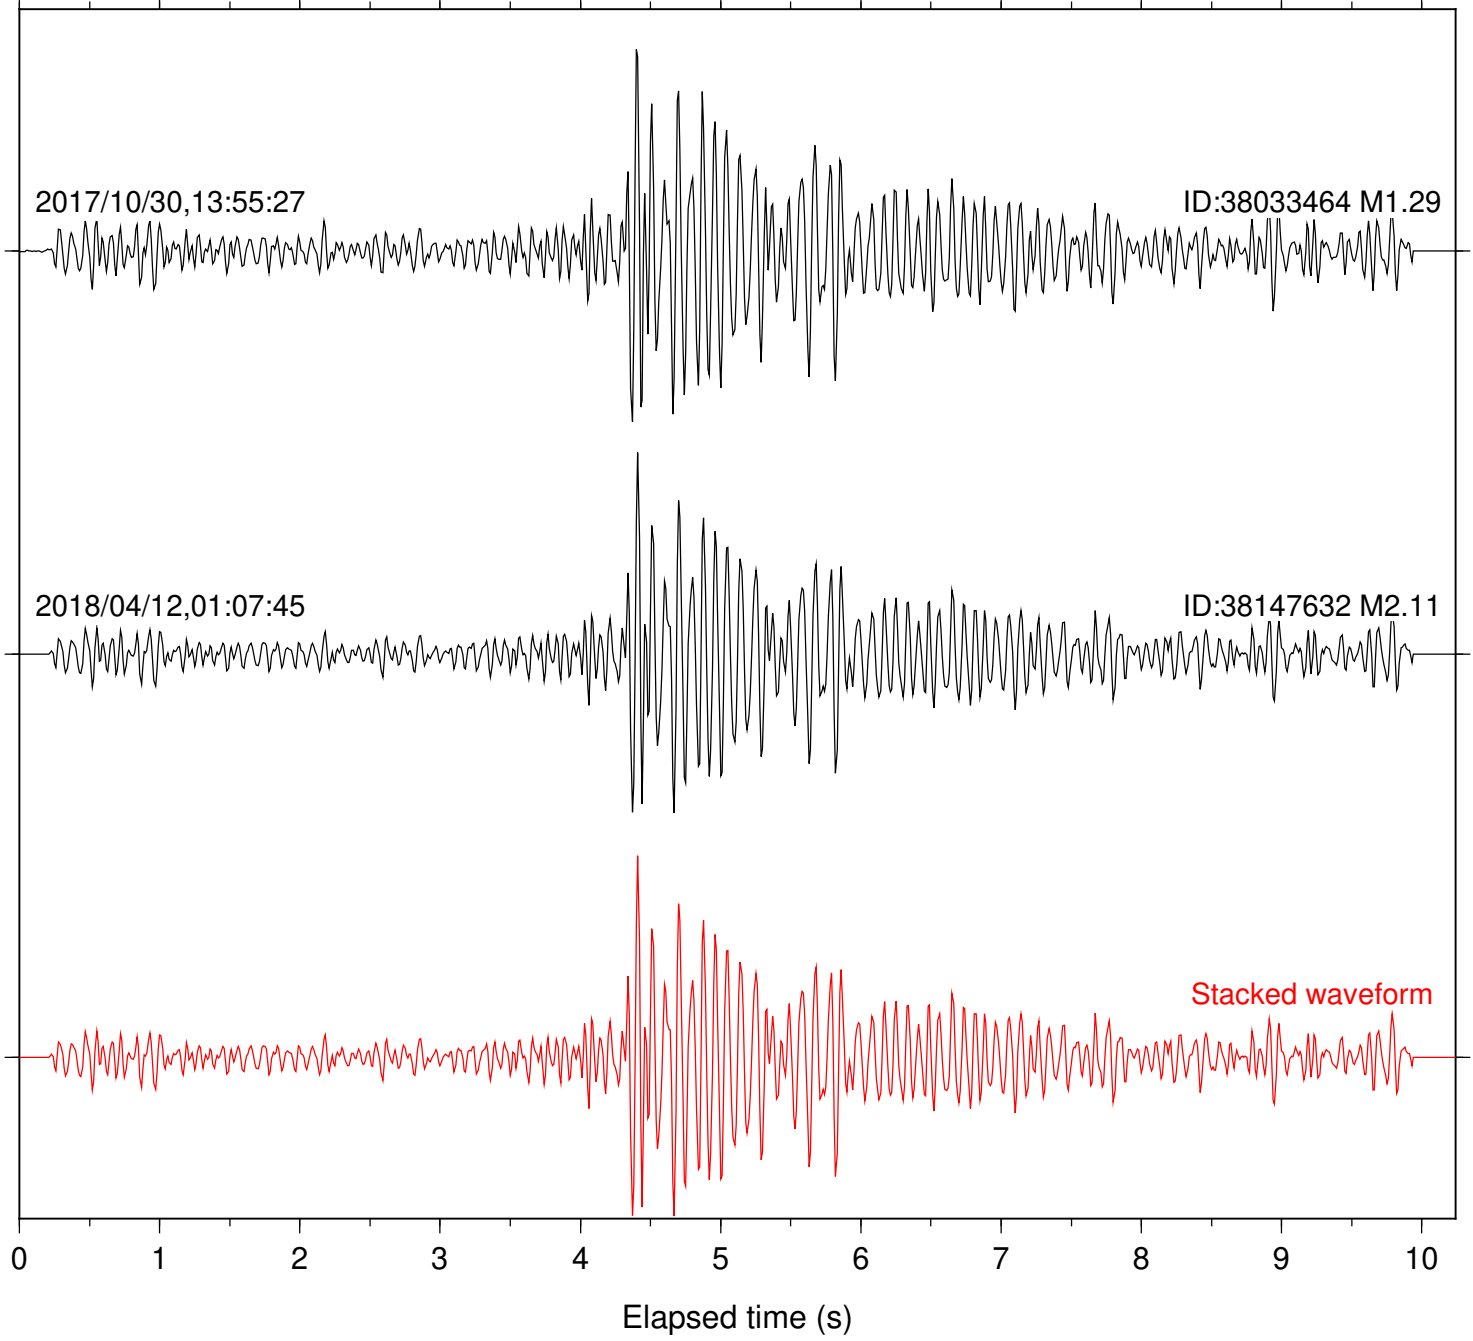

Station: B084 Com: EHZ

Focal depth: 6.26 km