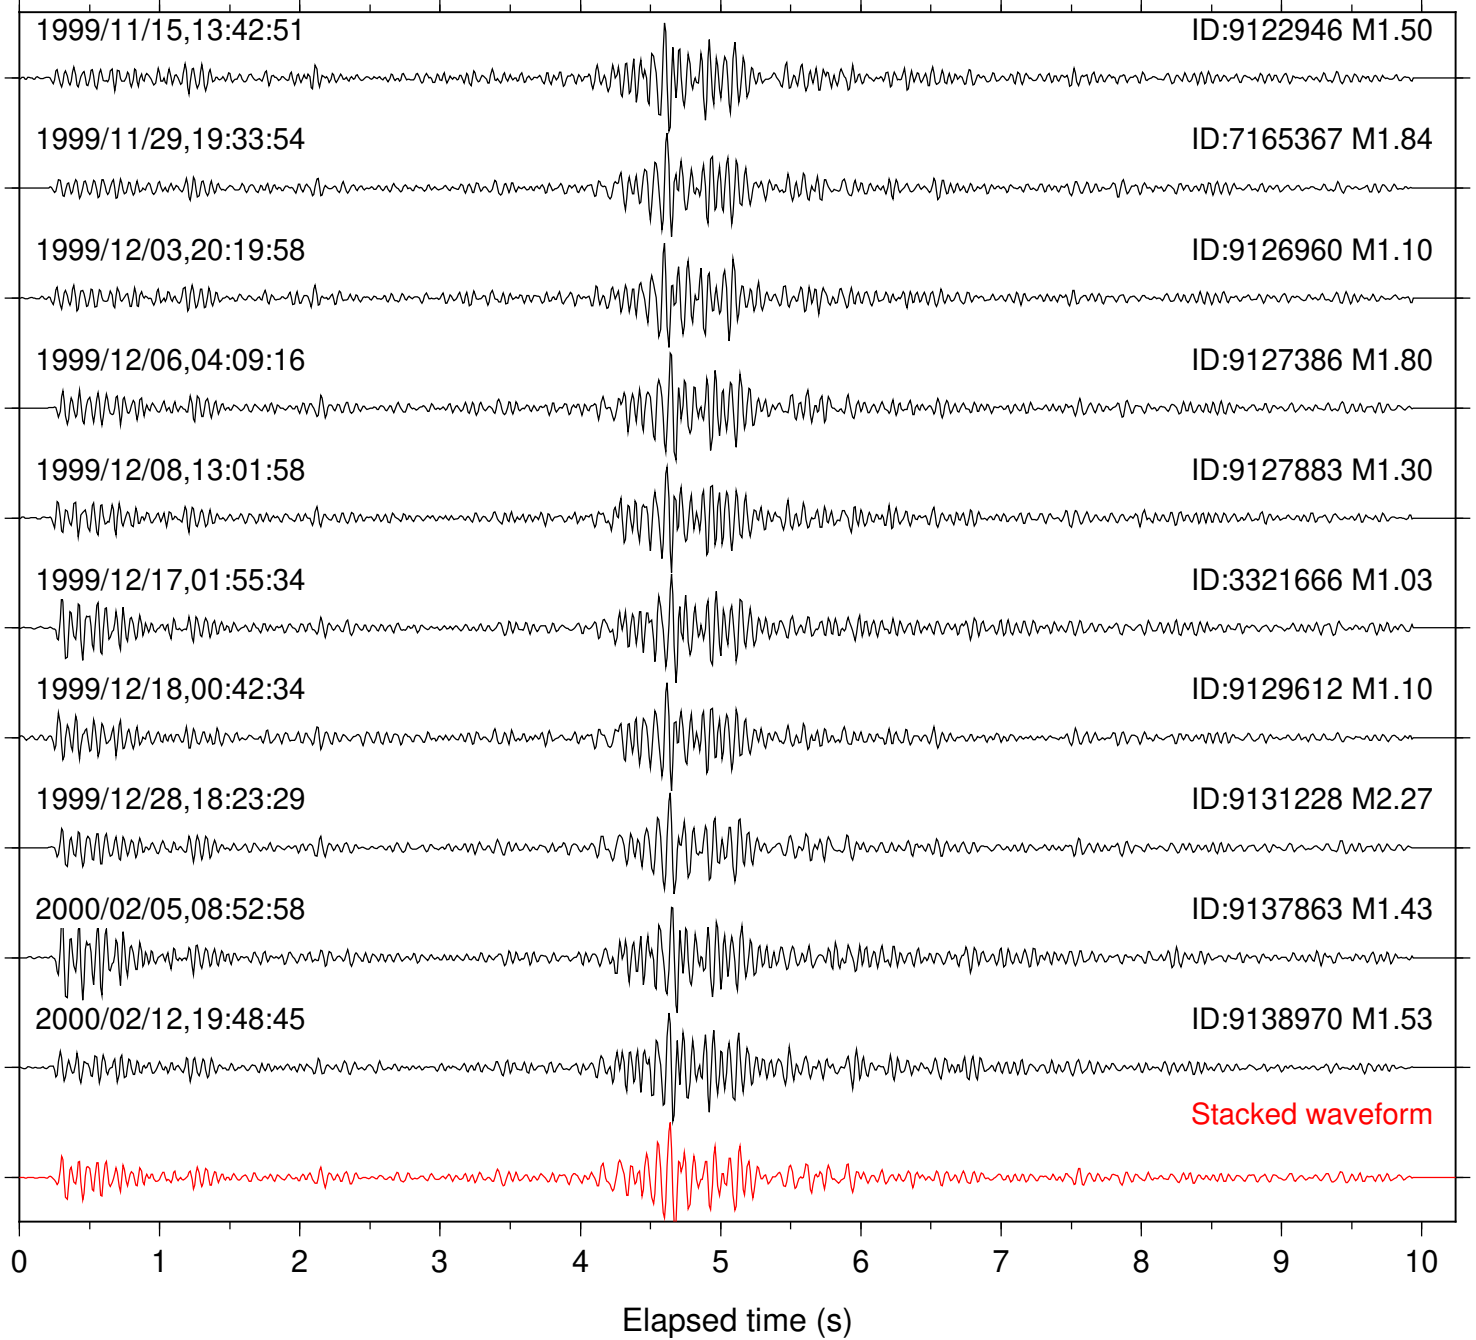

Station: HMT2 Com: HHZ

Focal depth: 8.45 km

Station: OLY Com: EHZ

Focal depth: 8.45 km

Station: PLM Com: HHZ

Focal depth: 8.45 km

Station: POB2 Com: HHZ

Focal depth: 8.45 km