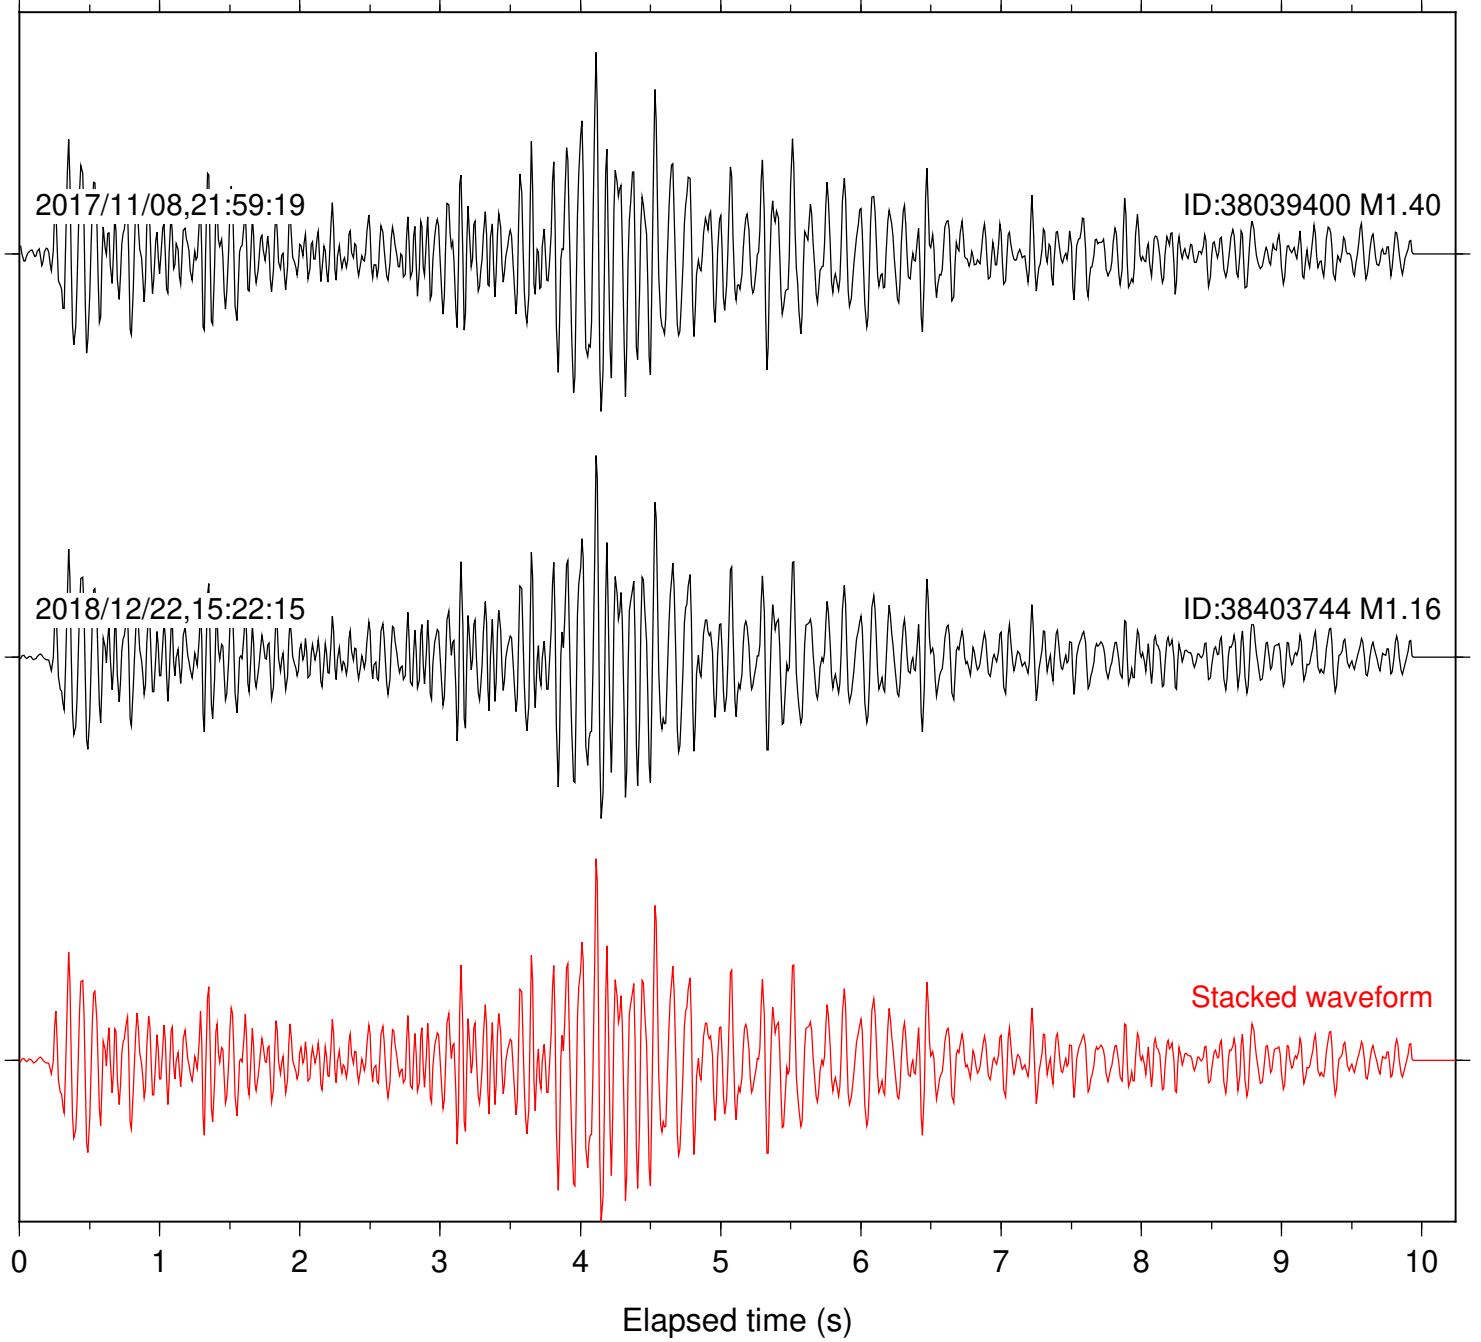

Focal depth: 5.79 km

Station: FRD Com: HHZ

Focal depth: 5.79 km

Station: HMT2 Com: HHZ

Focal depth: 5.79 km

Station: LKH Com: HHZ

Focal depth: 5.79 km

Station: PFO Com: HHZ