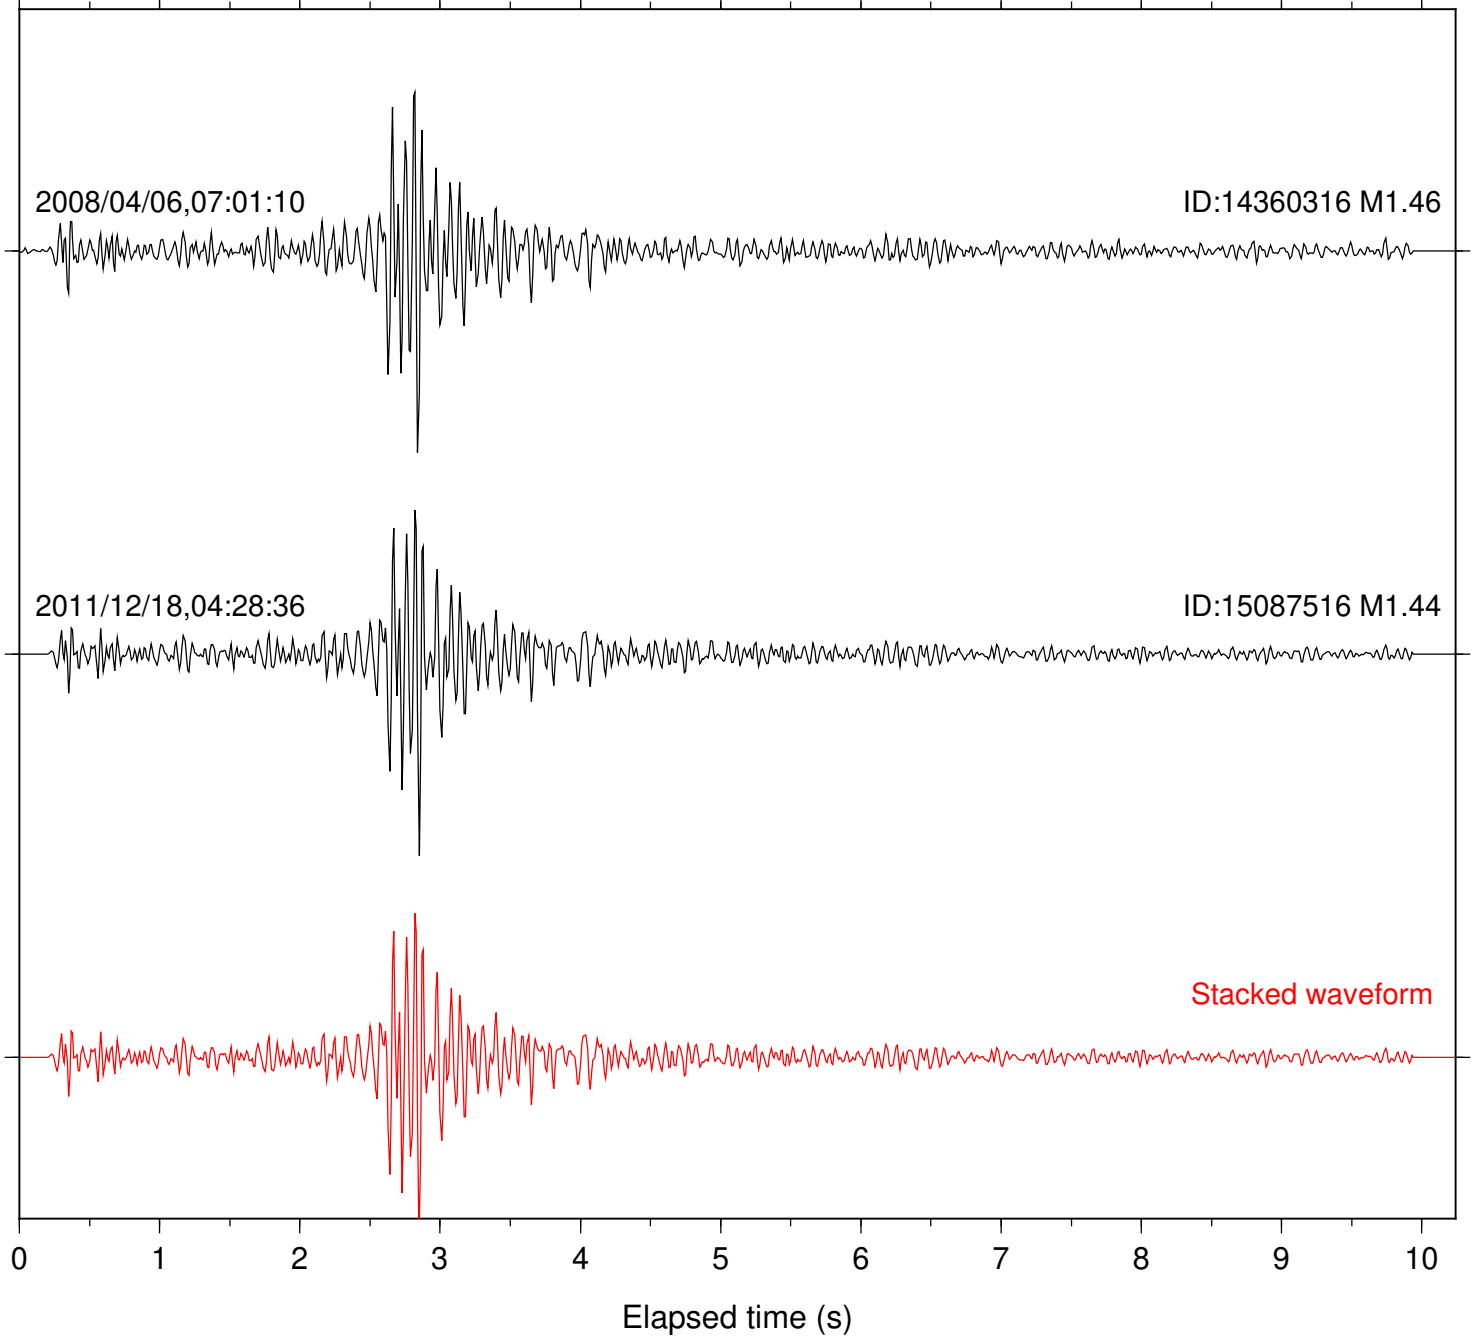

Focal depth: 9.65 km

Station: B093 Com: EHZ

Focal depth: 17.32 km

Station: DGR Com: HHZ

Focal depth: 17.32 km

Station: B084 Com: EHZ

Focal depth: 15.31 km

Station: B086 Com: EHZ