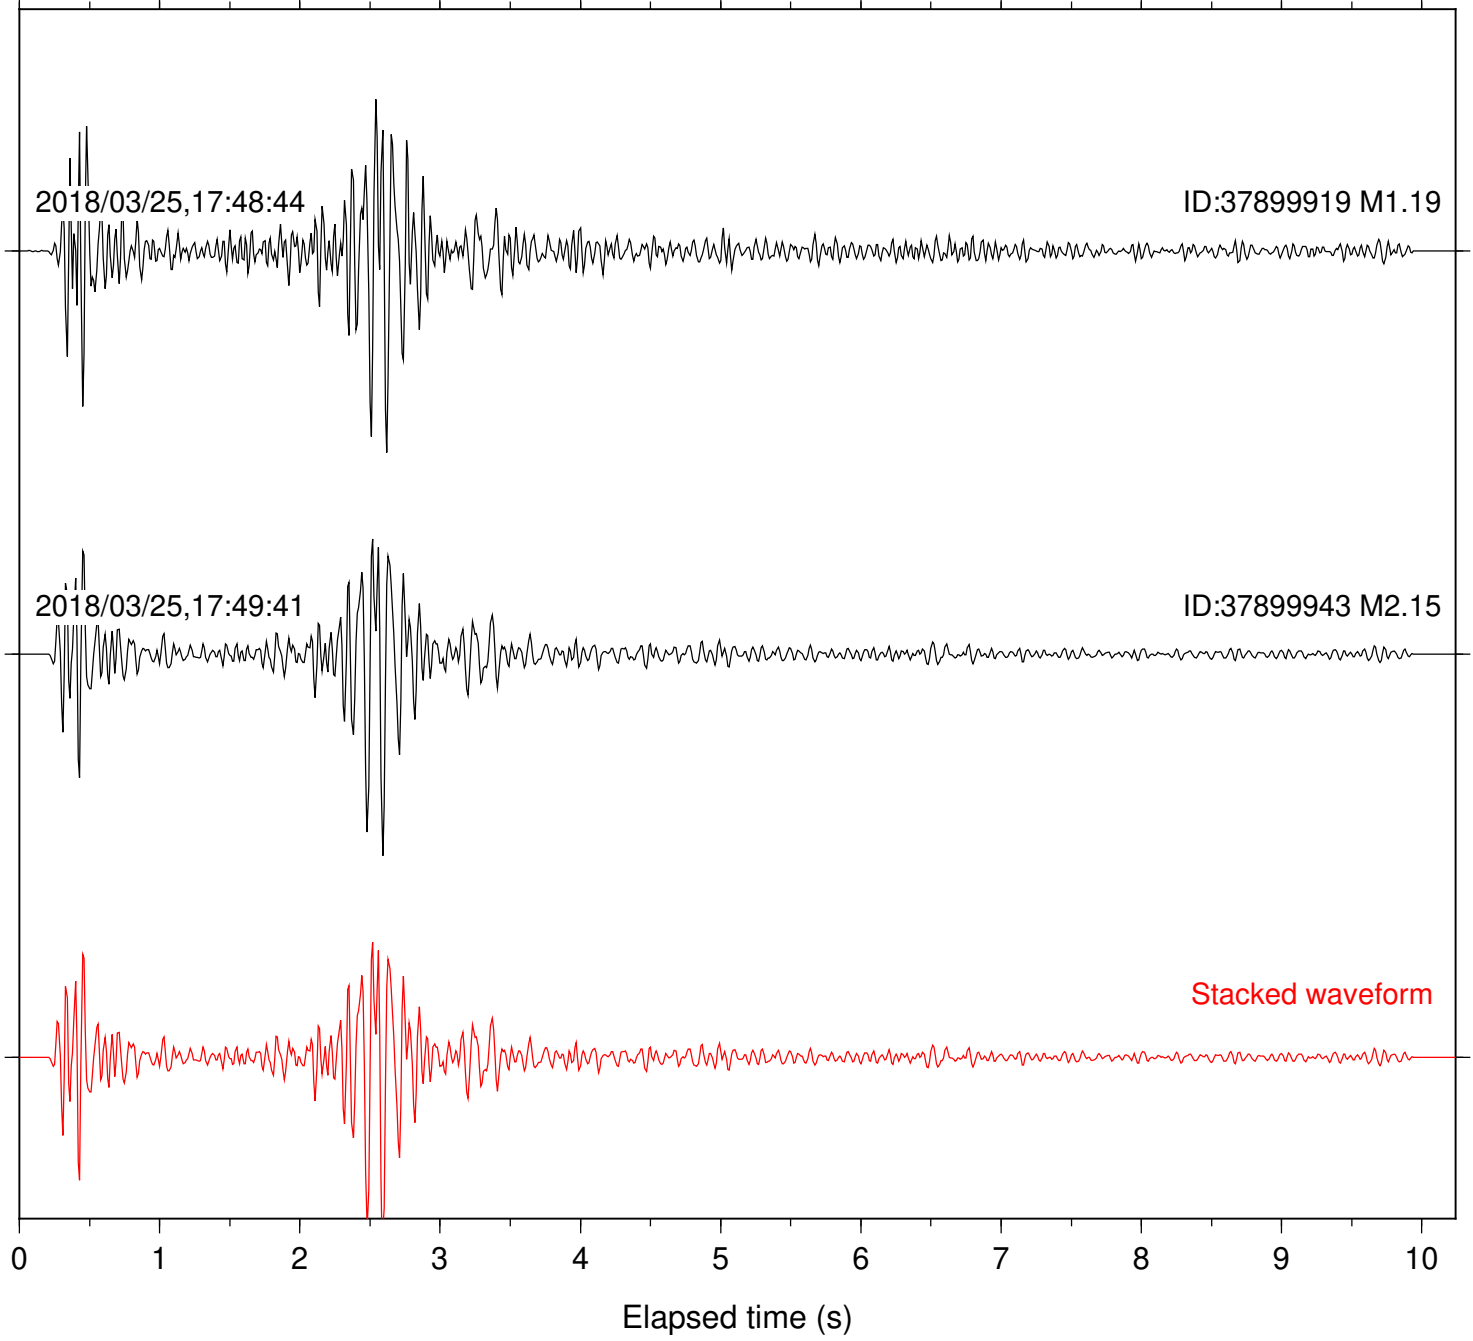

Station: B093 Com: EHZ

Focal depth: 14.04 km