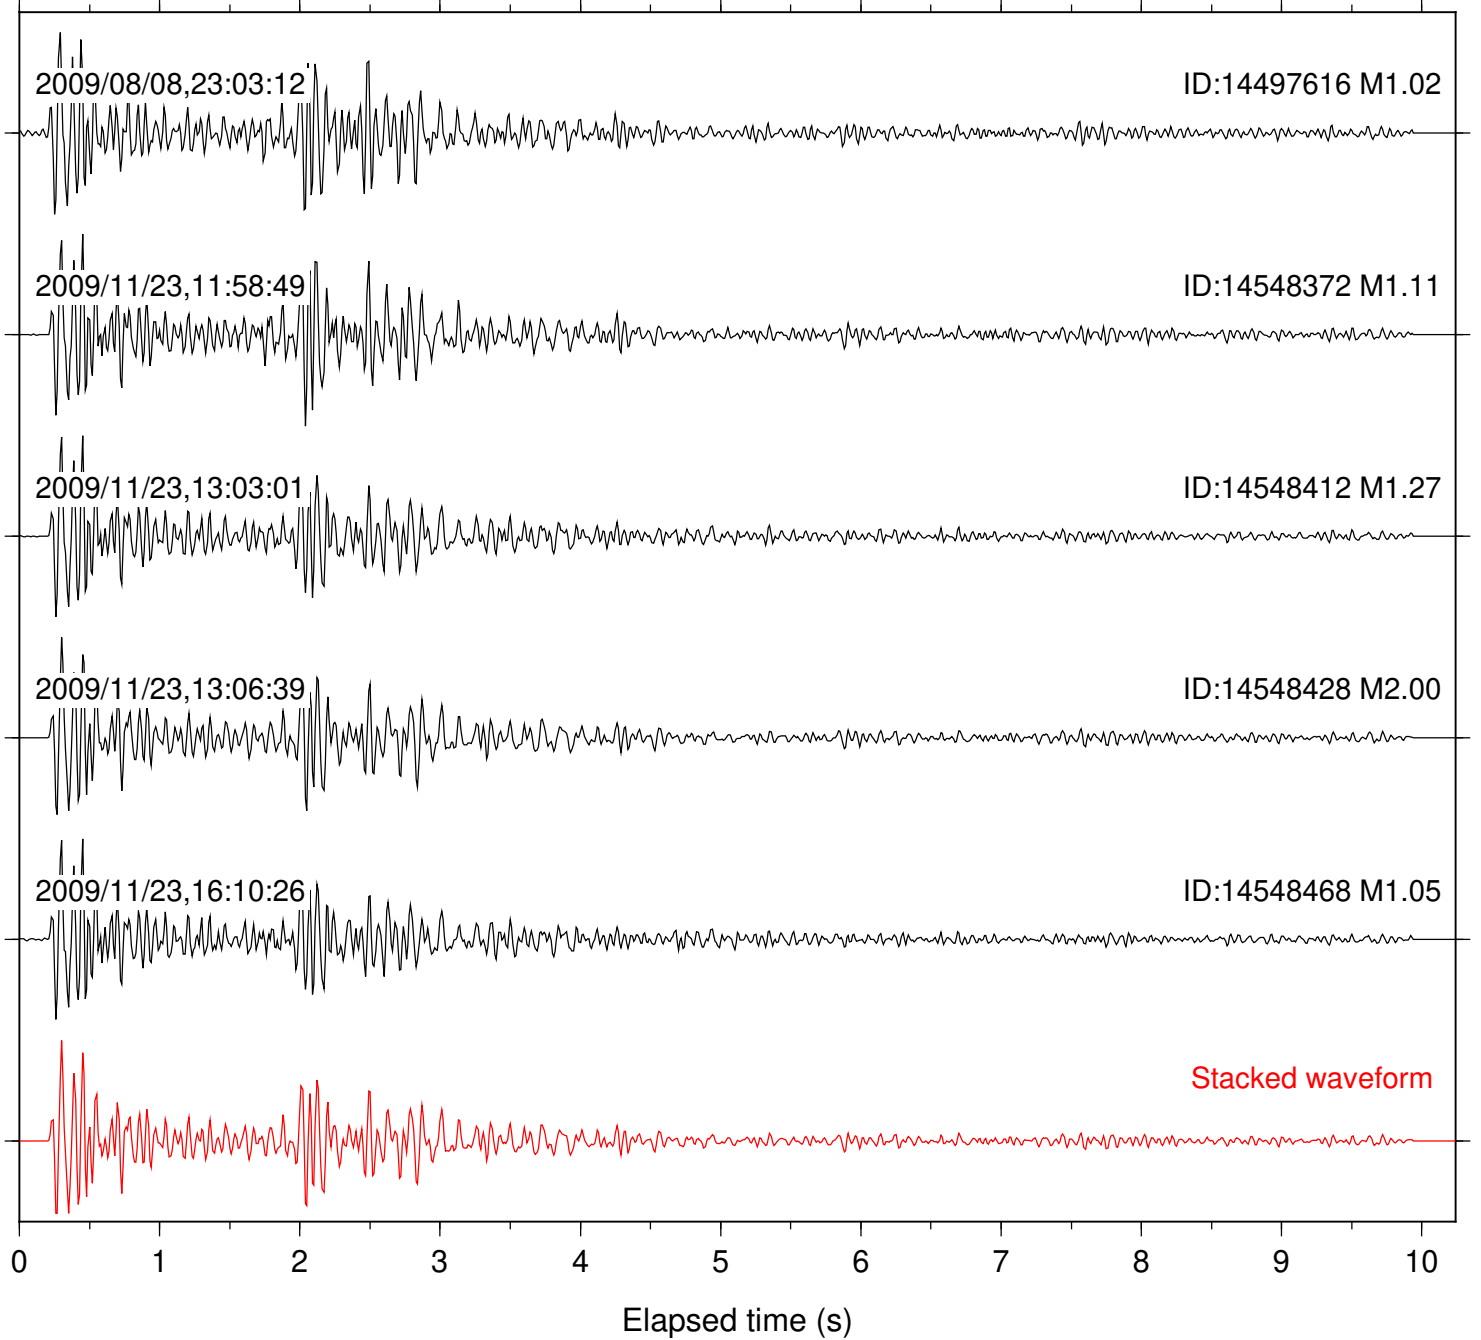

Station: DNR Com: HHZ

Focal depth: 9.33 km

Station: FRD Com: HHZ

Focal depth: 9.33 km

Station: KNW Com: HHZ

Focal depth: 9.33 km

Station: LVA2 Com: HHZ

Focal depth: 9.33 km