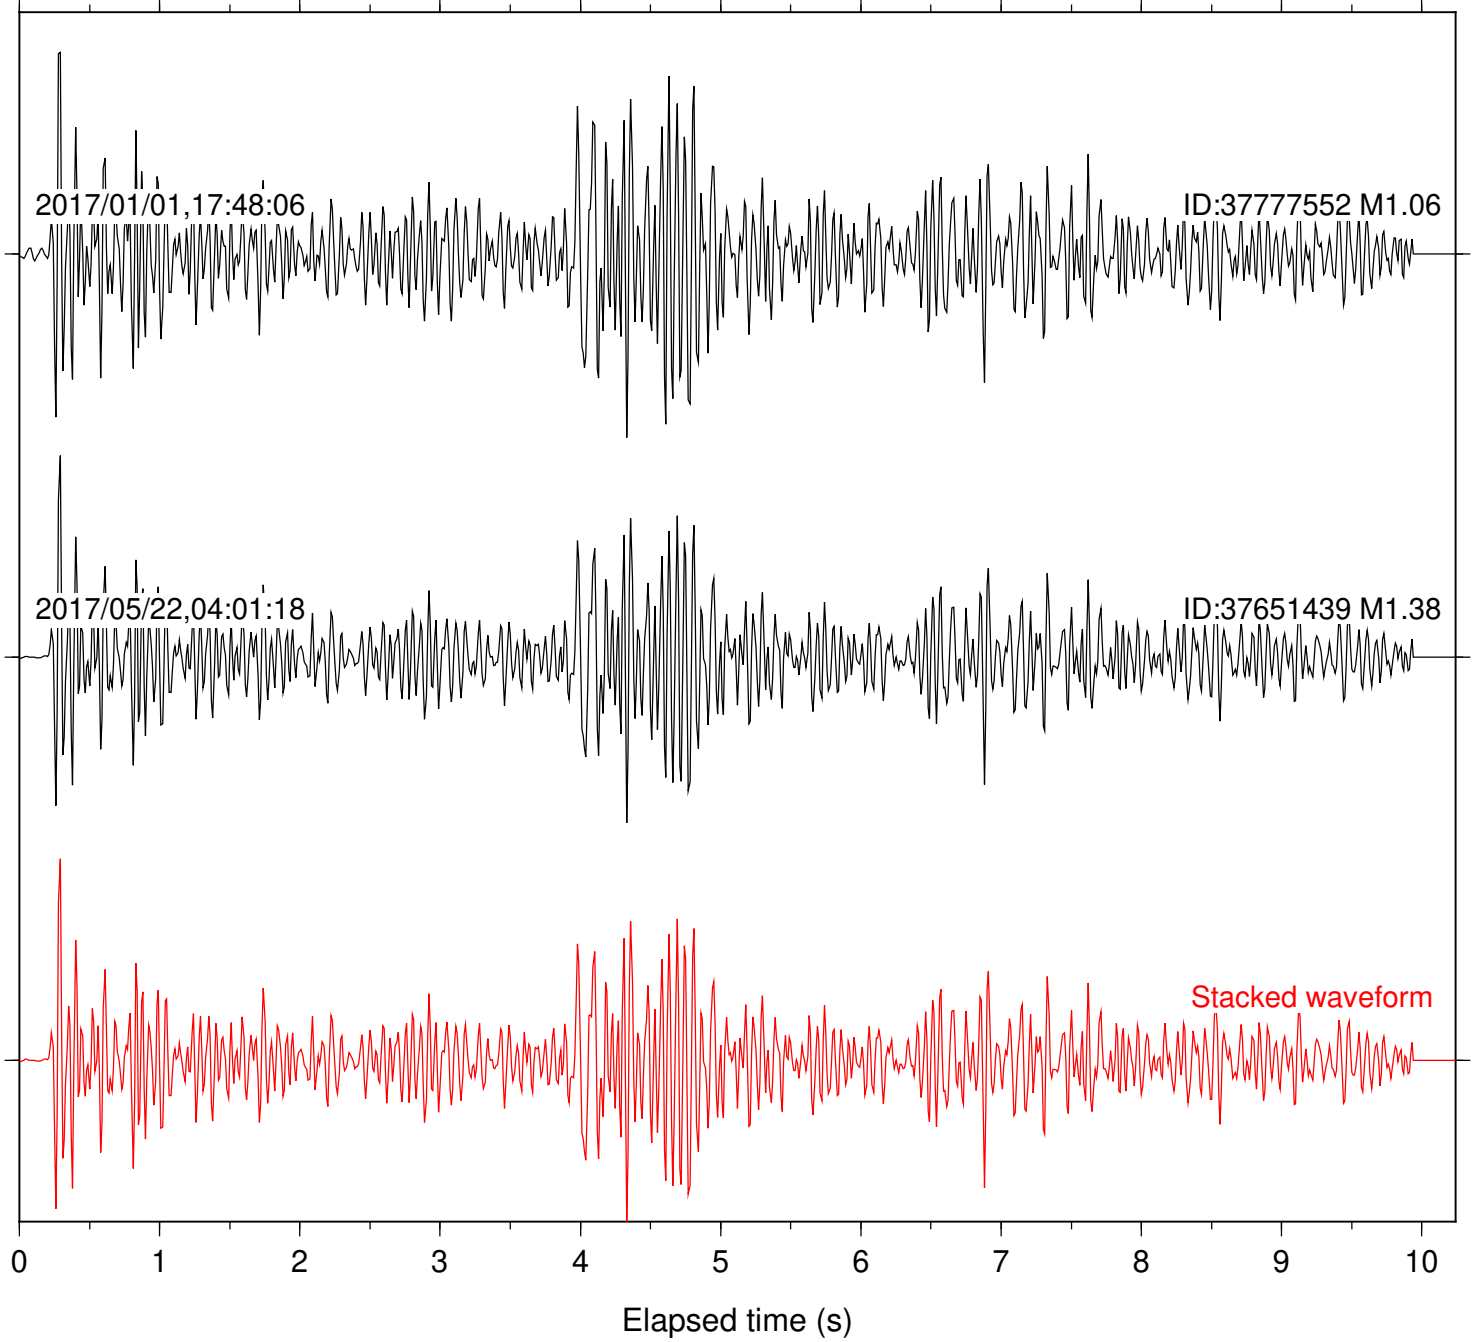

Station: FRD Com: HHZ

Focal depth: 6.75 km

Station: HMT2 Com: HHZ

Focal depth: 6.75 km

Station: SND Com: HHZ

Focal depth: 6.75 km

Station: B081 Com: EHZ

Focal depth: 7.48 km