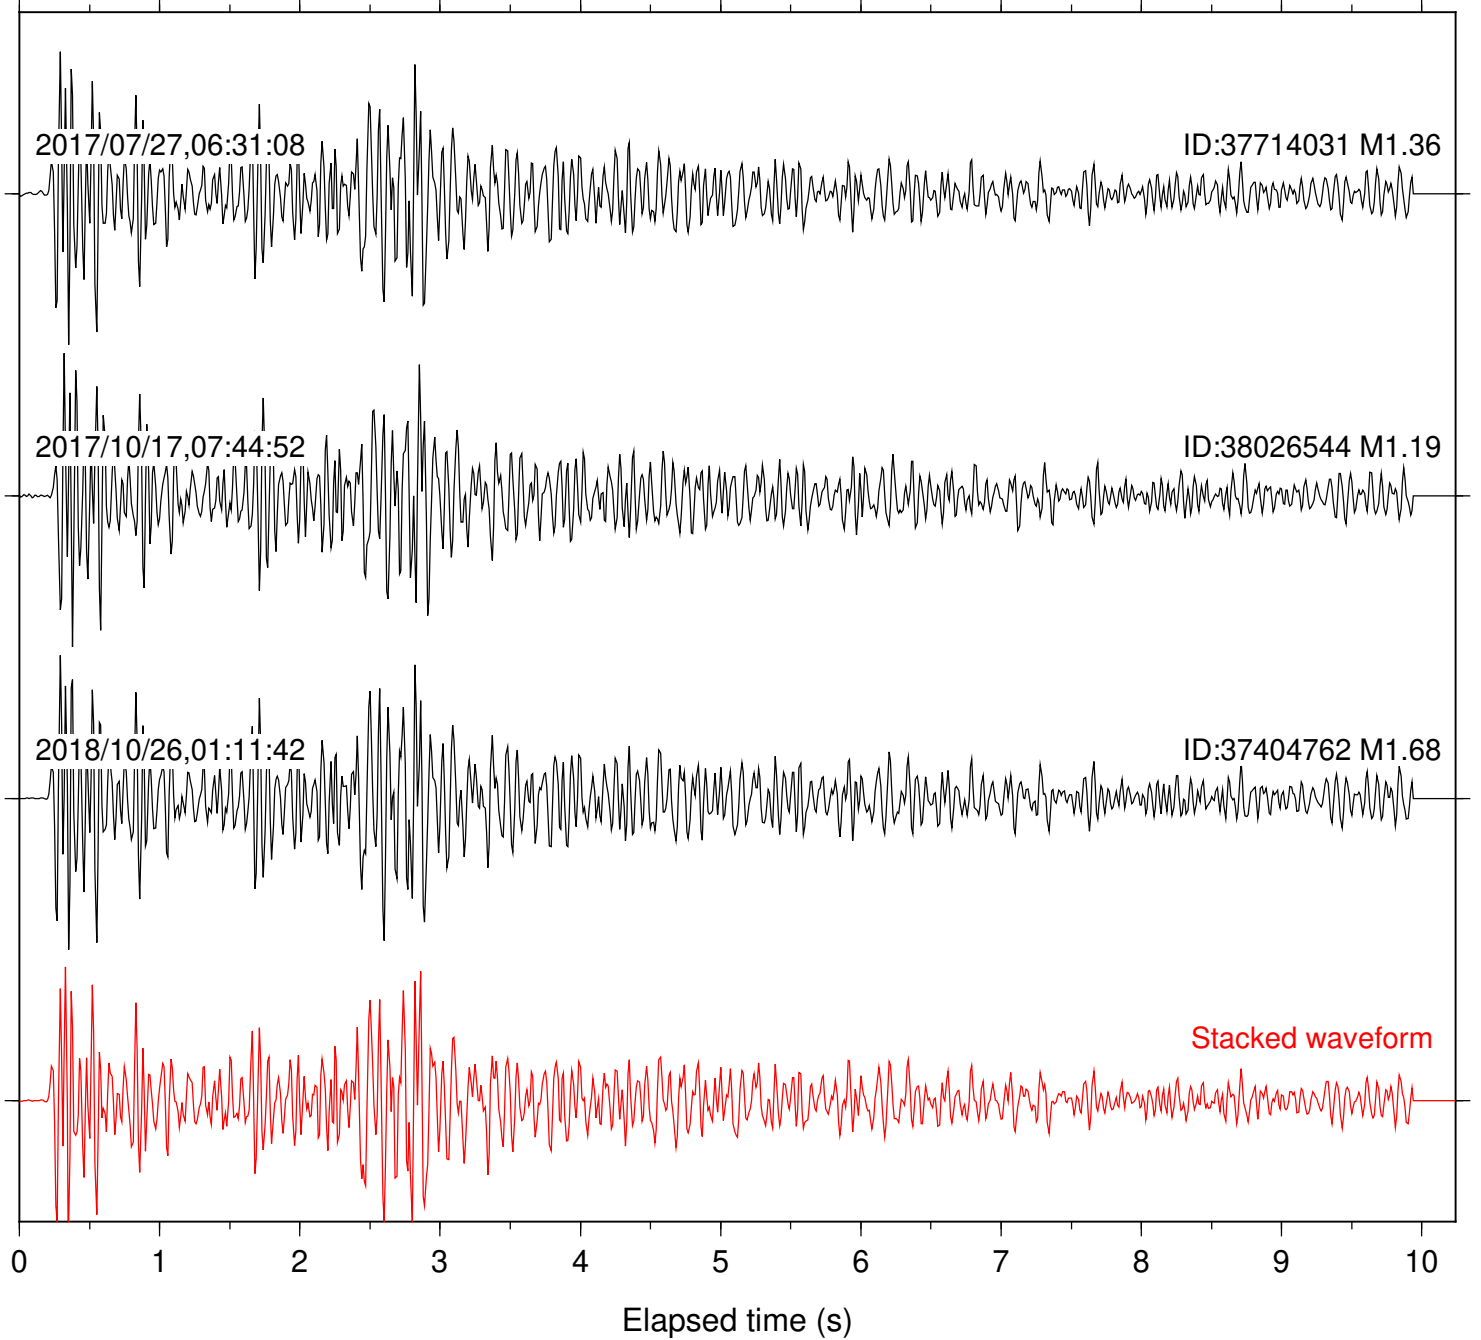

Station: B087 Com: EHZ

Focal depth: 5.12 km