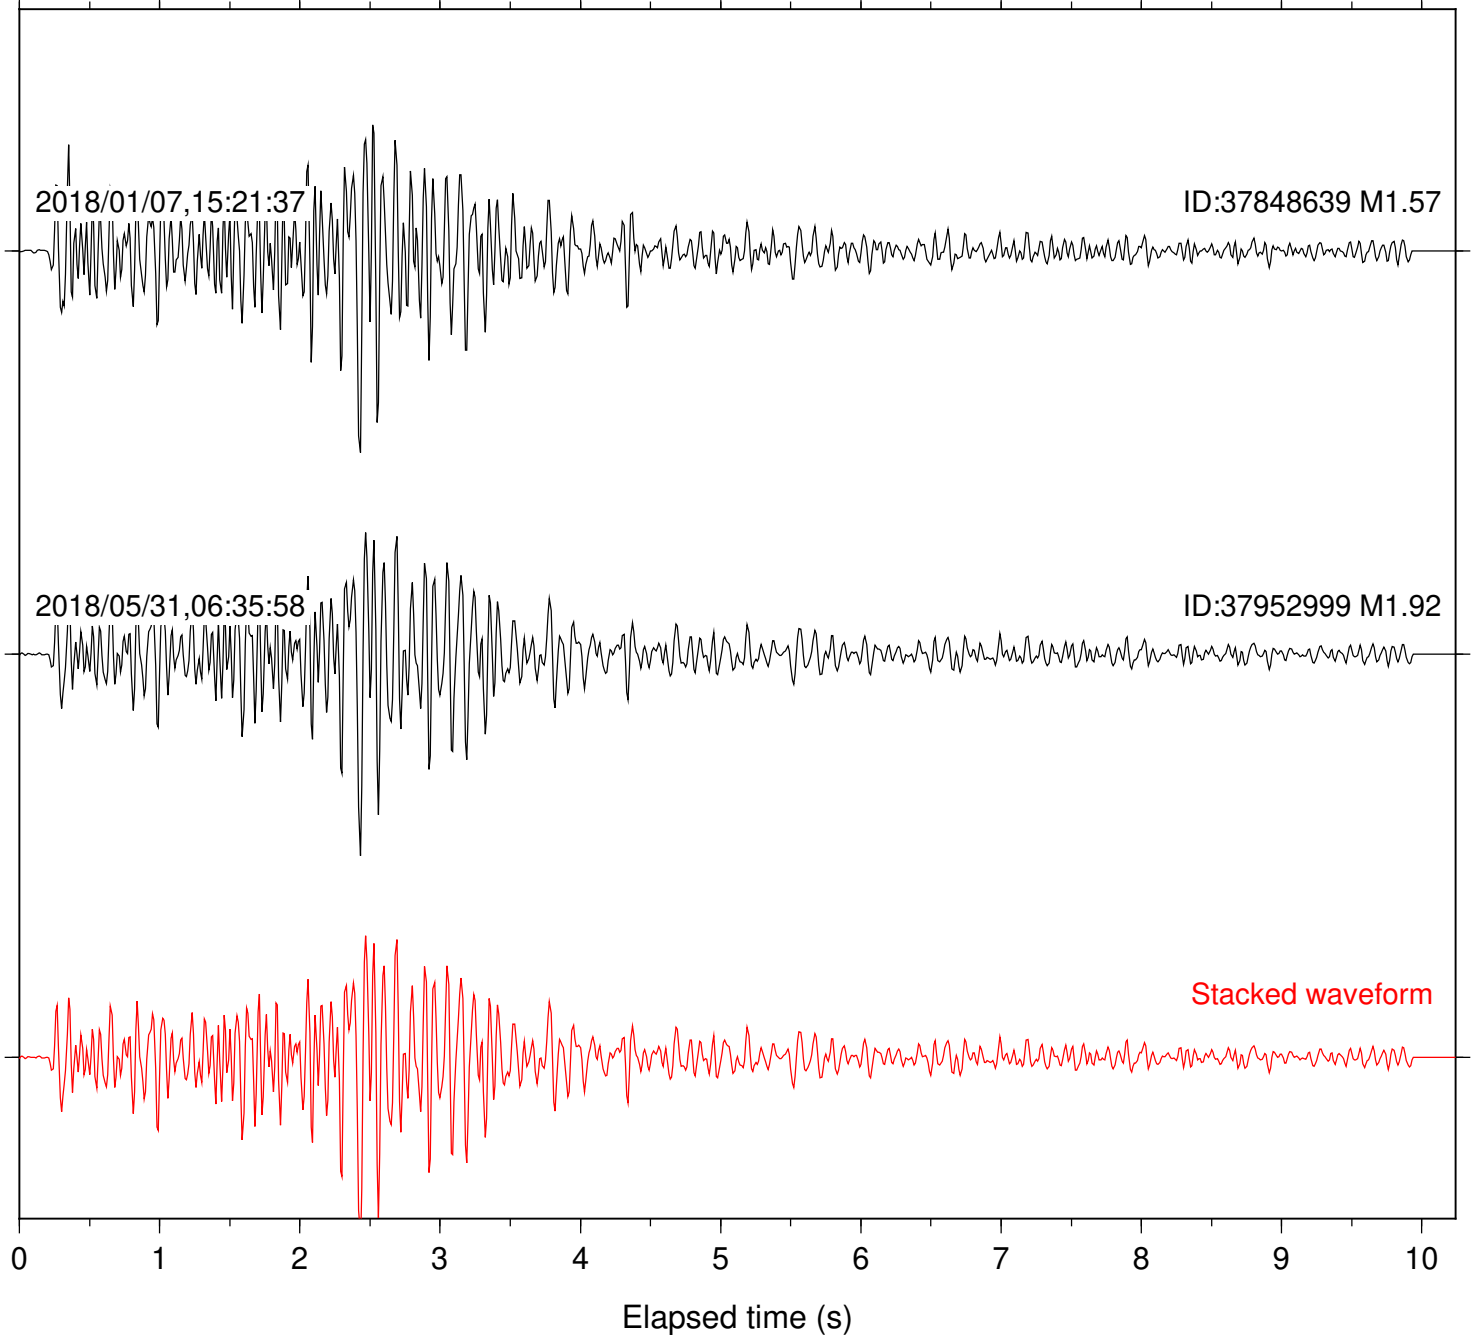

Station: WMC Com: HHZ

Focal depth: 6.75 km