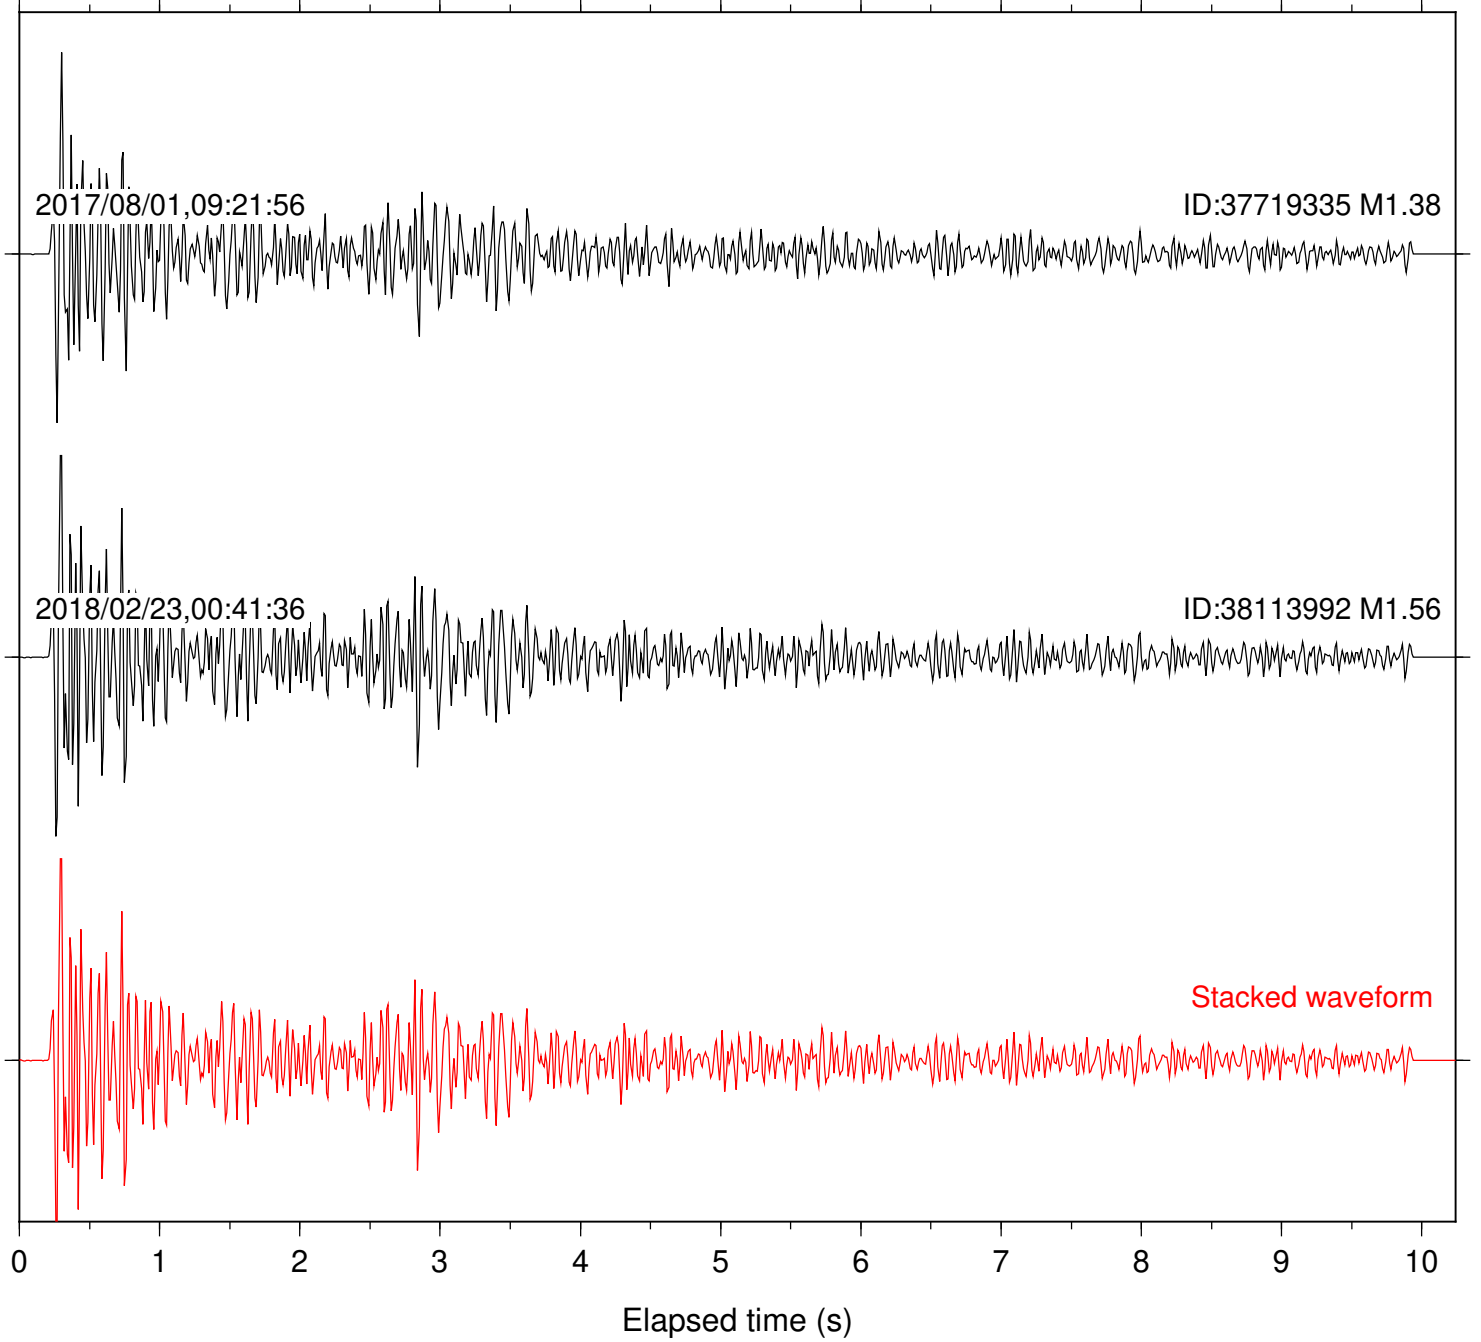

Station: CSH Com: HHZ

Focal depth: 7.89 km

Station: DNR Com: HHZ

Focal depth: 7.89 km

Station: FRD Com: HHZ

Focal depth: 7.89 km

Station: HMT2 Com: HHZ

Focal depth: 7.89 km