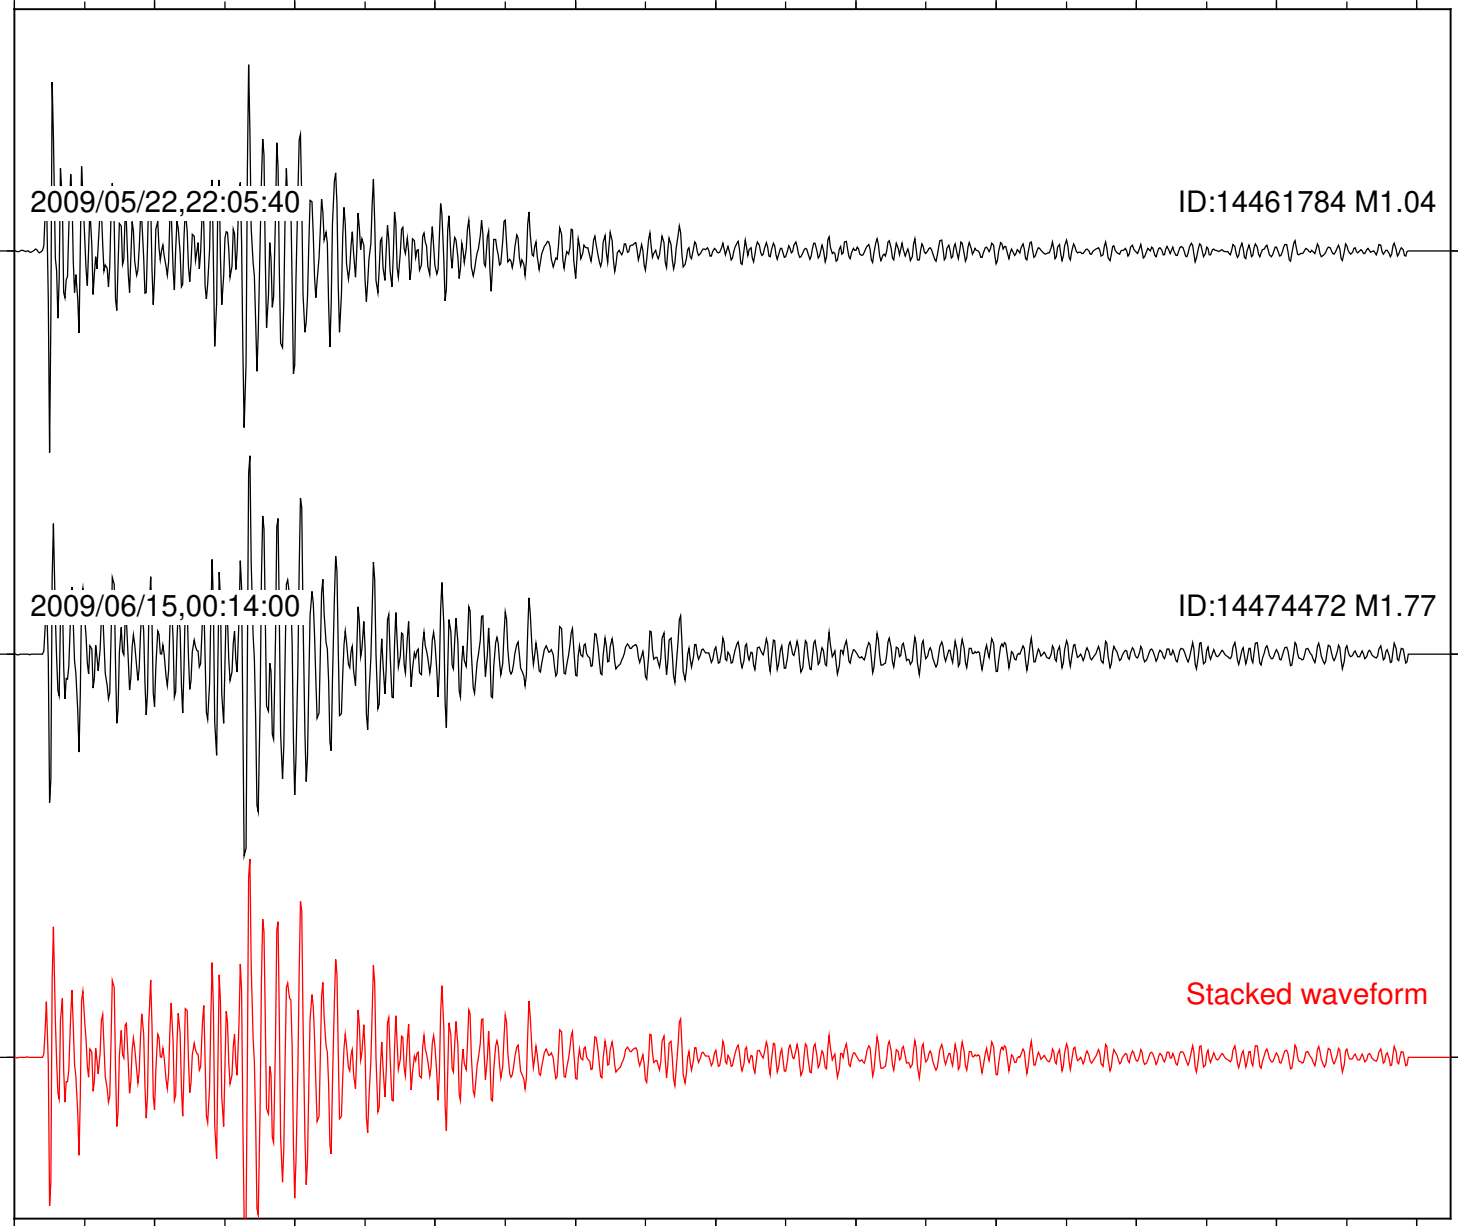

Station: B087 Com: EHZ

Focal depth: 9.59 km

2009/05/22,22:05:40

ID:14461784 M1.04

2009/06/15,00:14:00

ID:14474472 M1.77

Stacked waveform

0 1 2 3 4 5 6 7 8 9 10
Elapsed time (s)