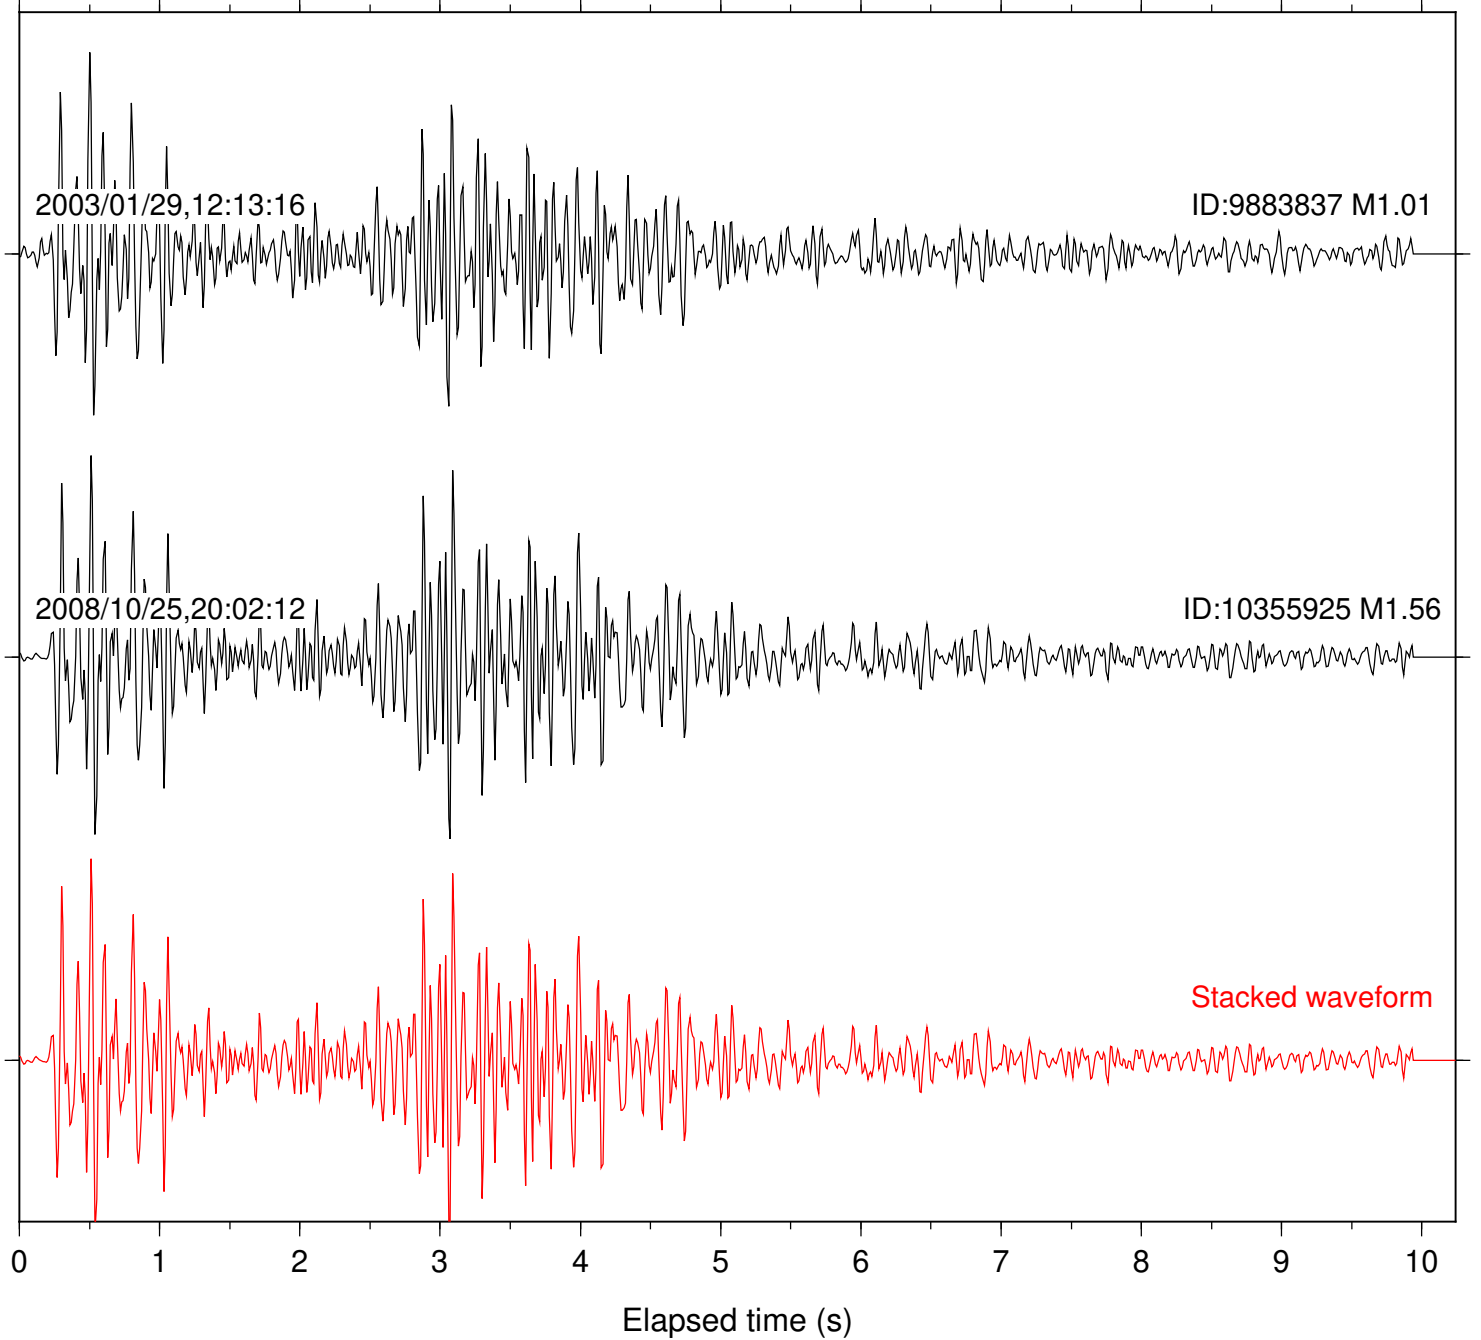

Station: SND Com: HHZ

Focal depth: 17.32 km