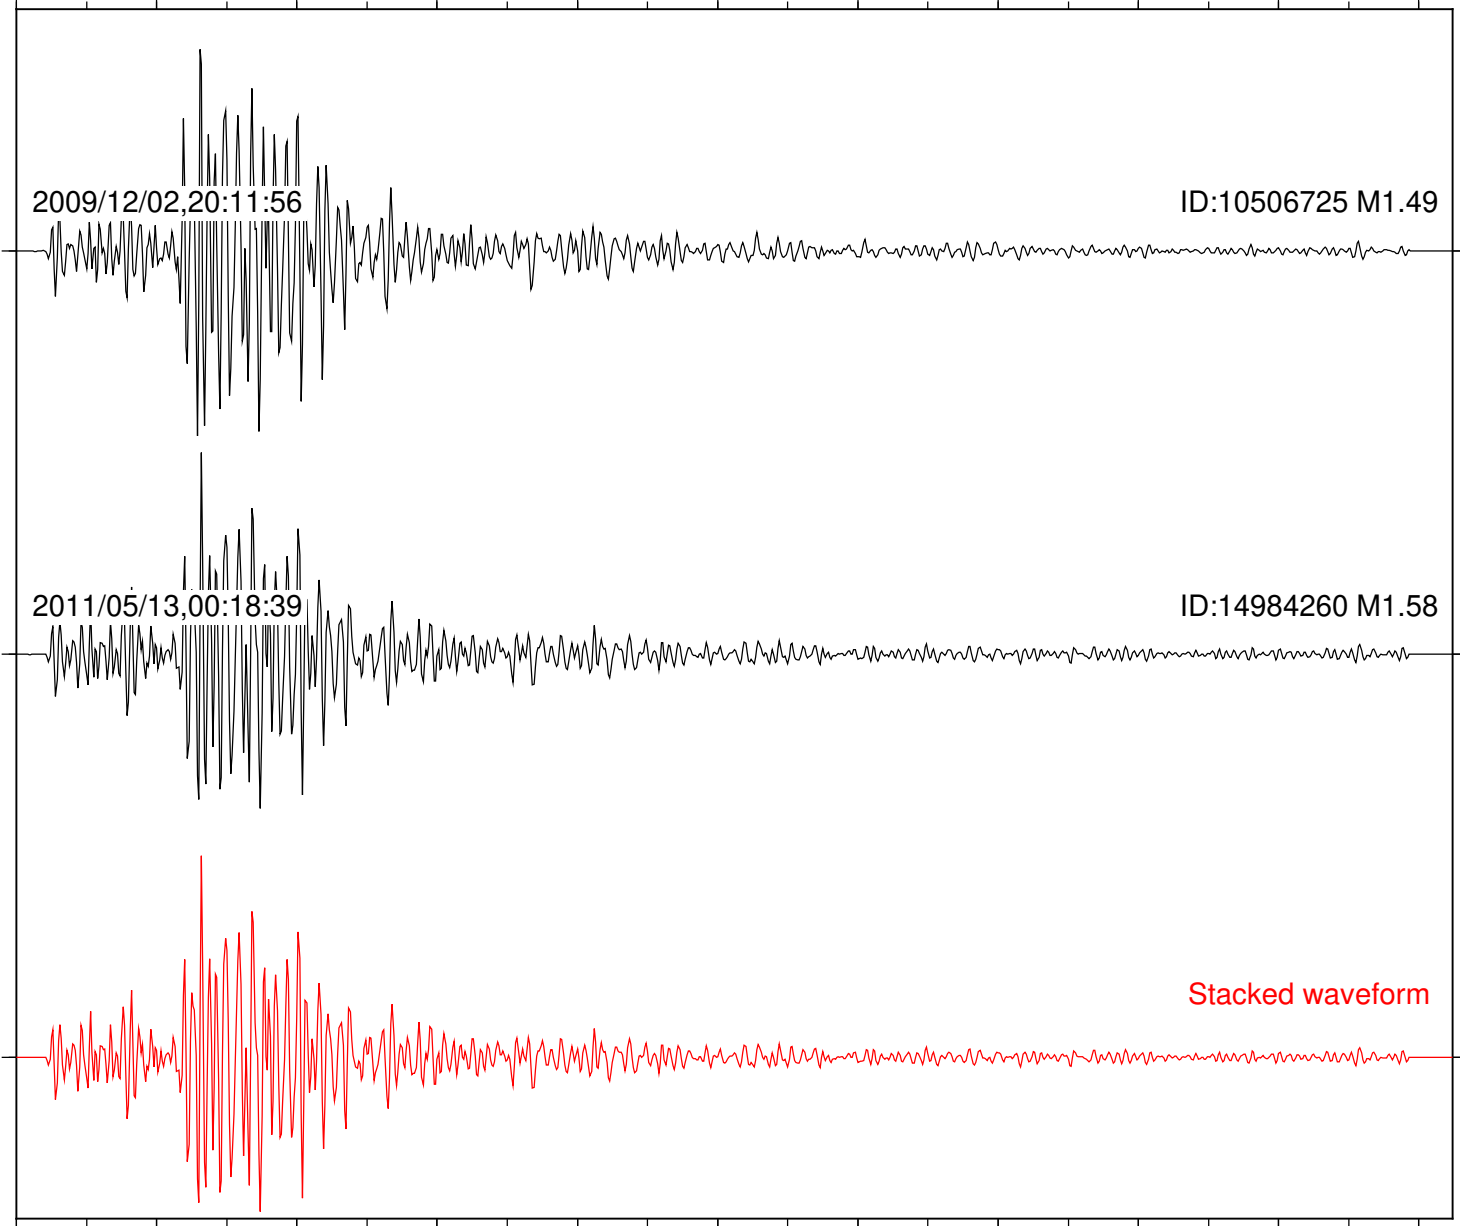

Station: B087 Com: EHZ

Focal depth: 8.65 km

2009/12/02,20:11:56

ID:10506725 M1.49

2011/05/13,00:18:39

ID:14984260 M1.58

Stacked waveform

0 1 2 3 4 5 6 7 8 9 10
Elapsed time (s)