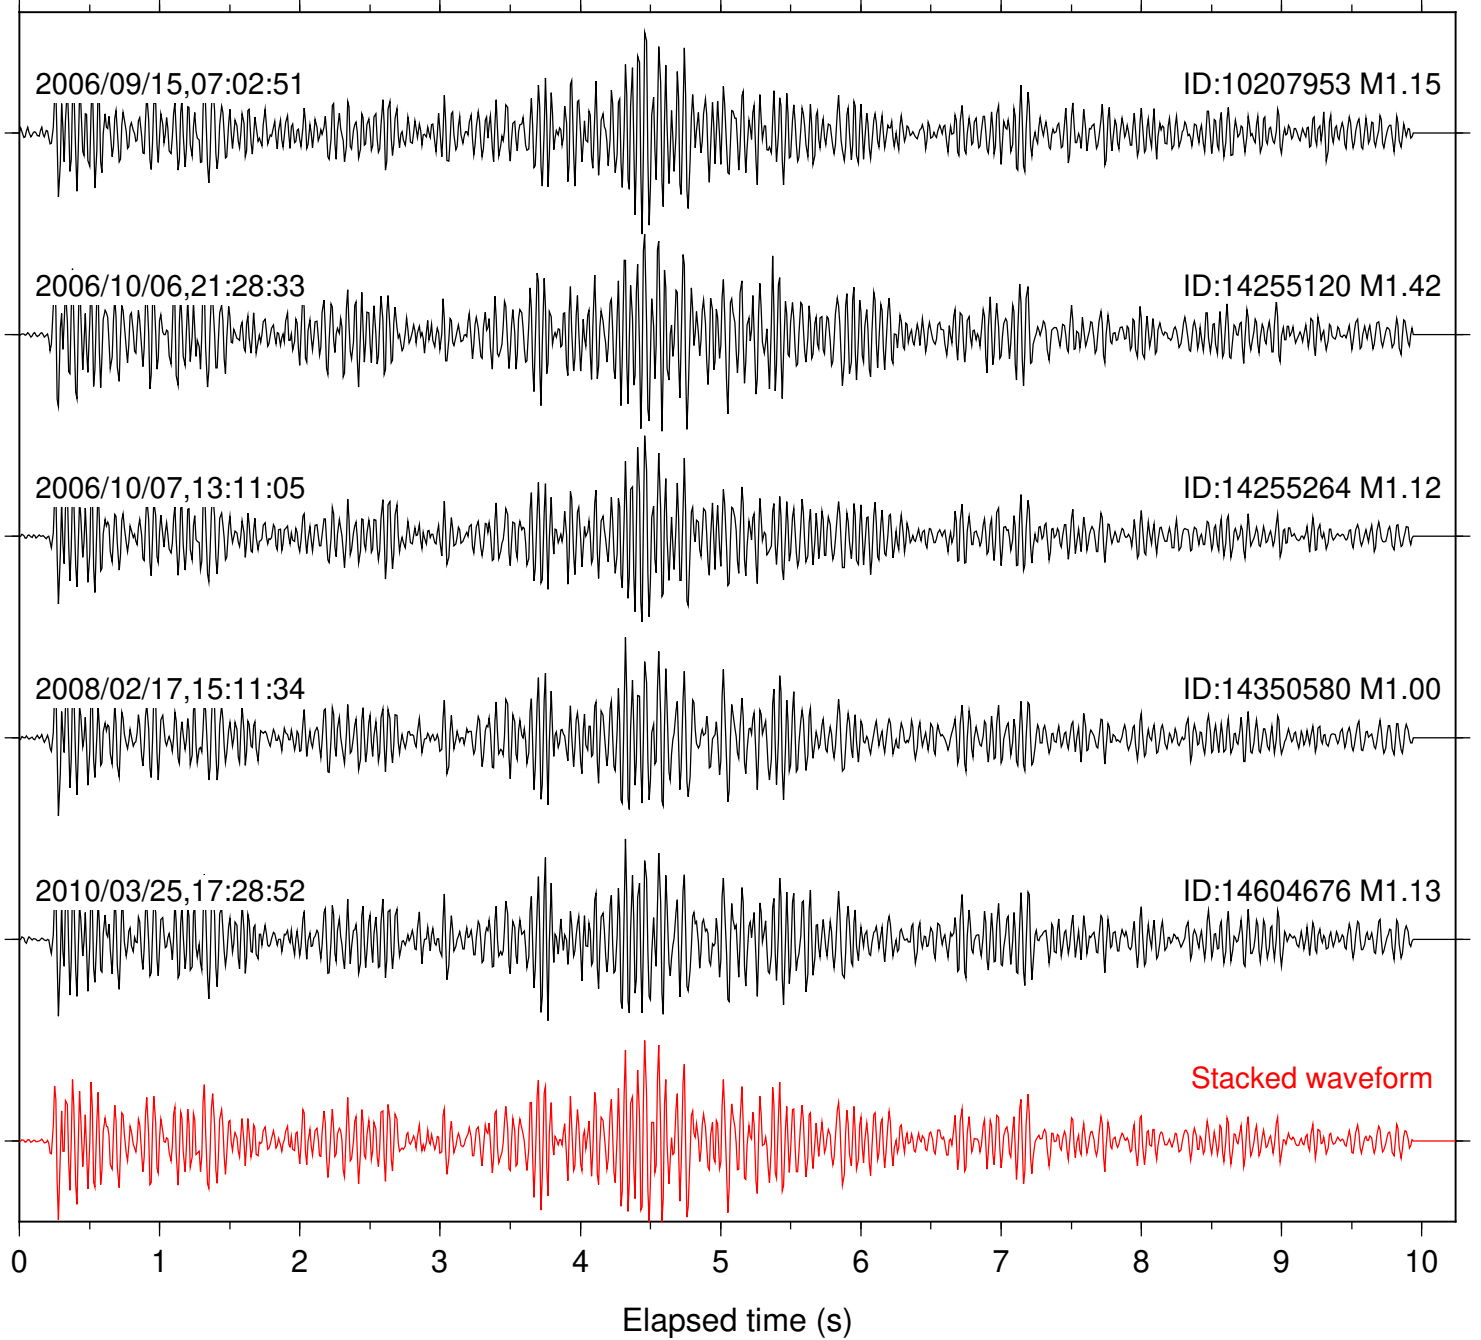

Station: PLM Com: HHZ

Focal depth: 8.00 km