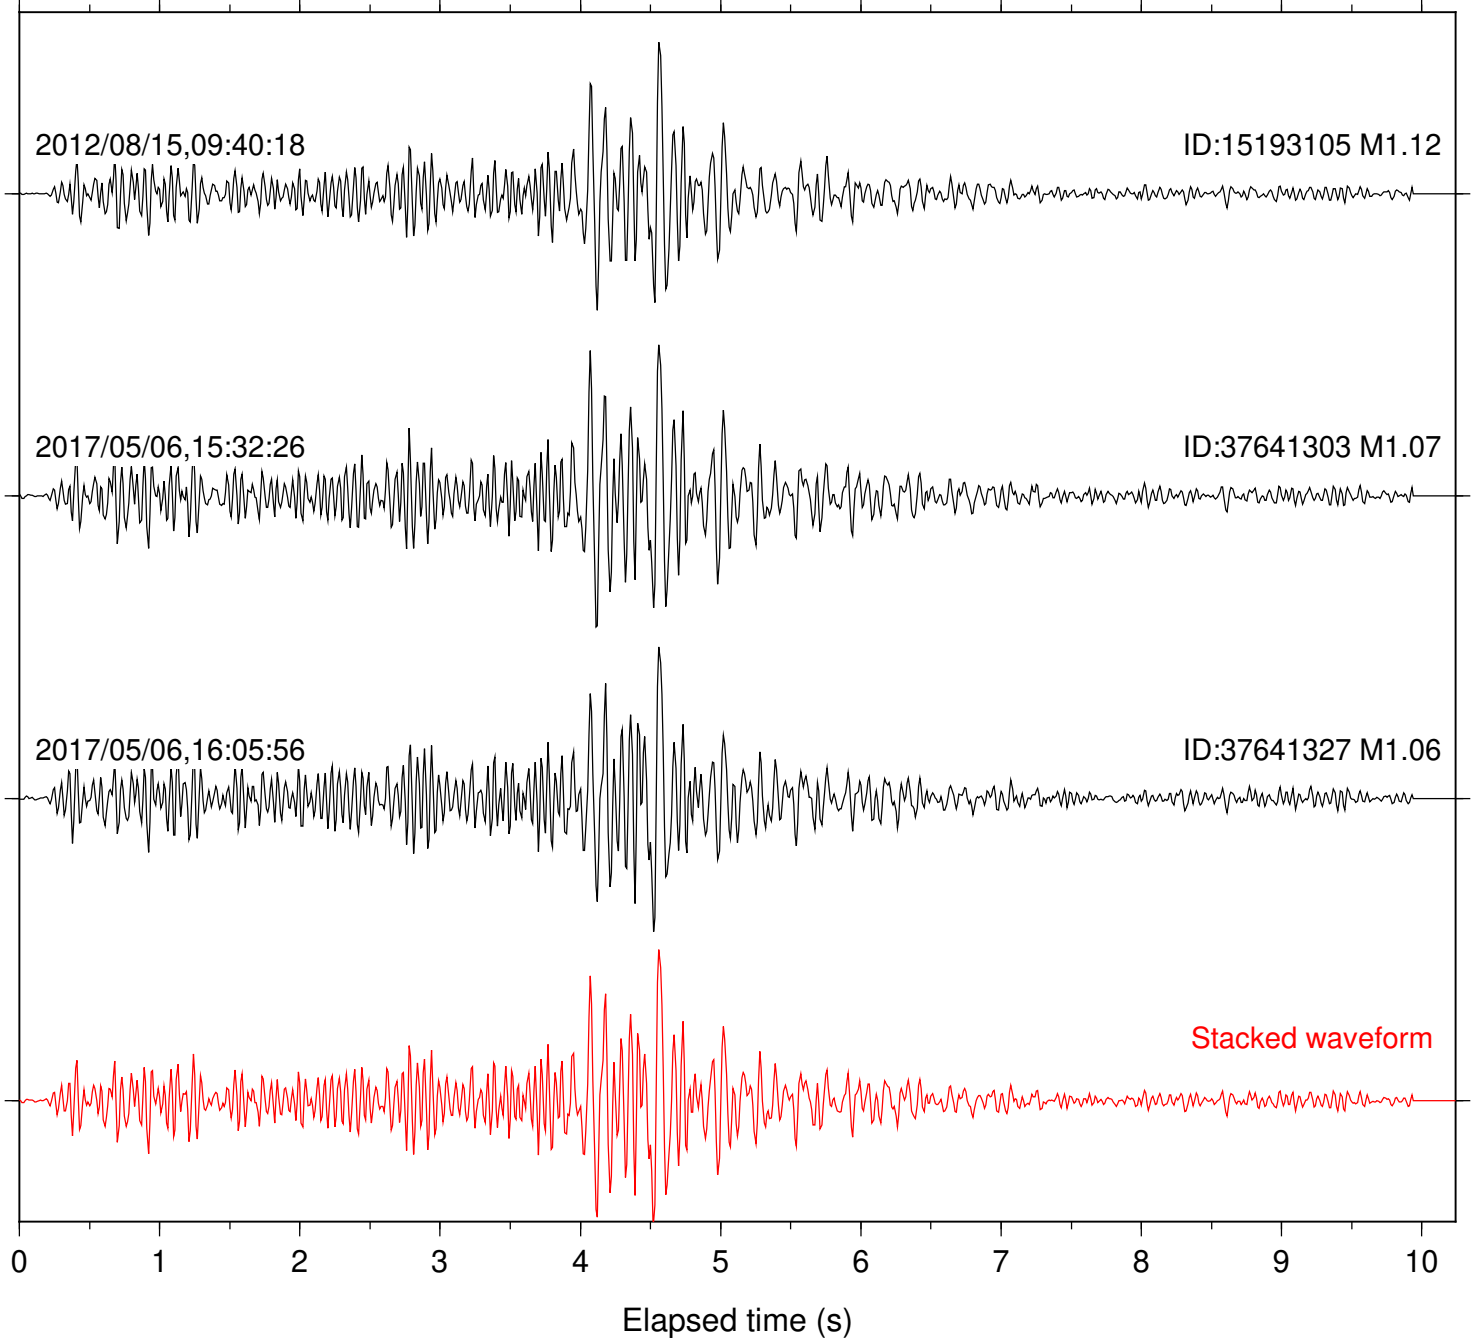

Station: B946 Com: EHZ

Focal depth: 10.68 km