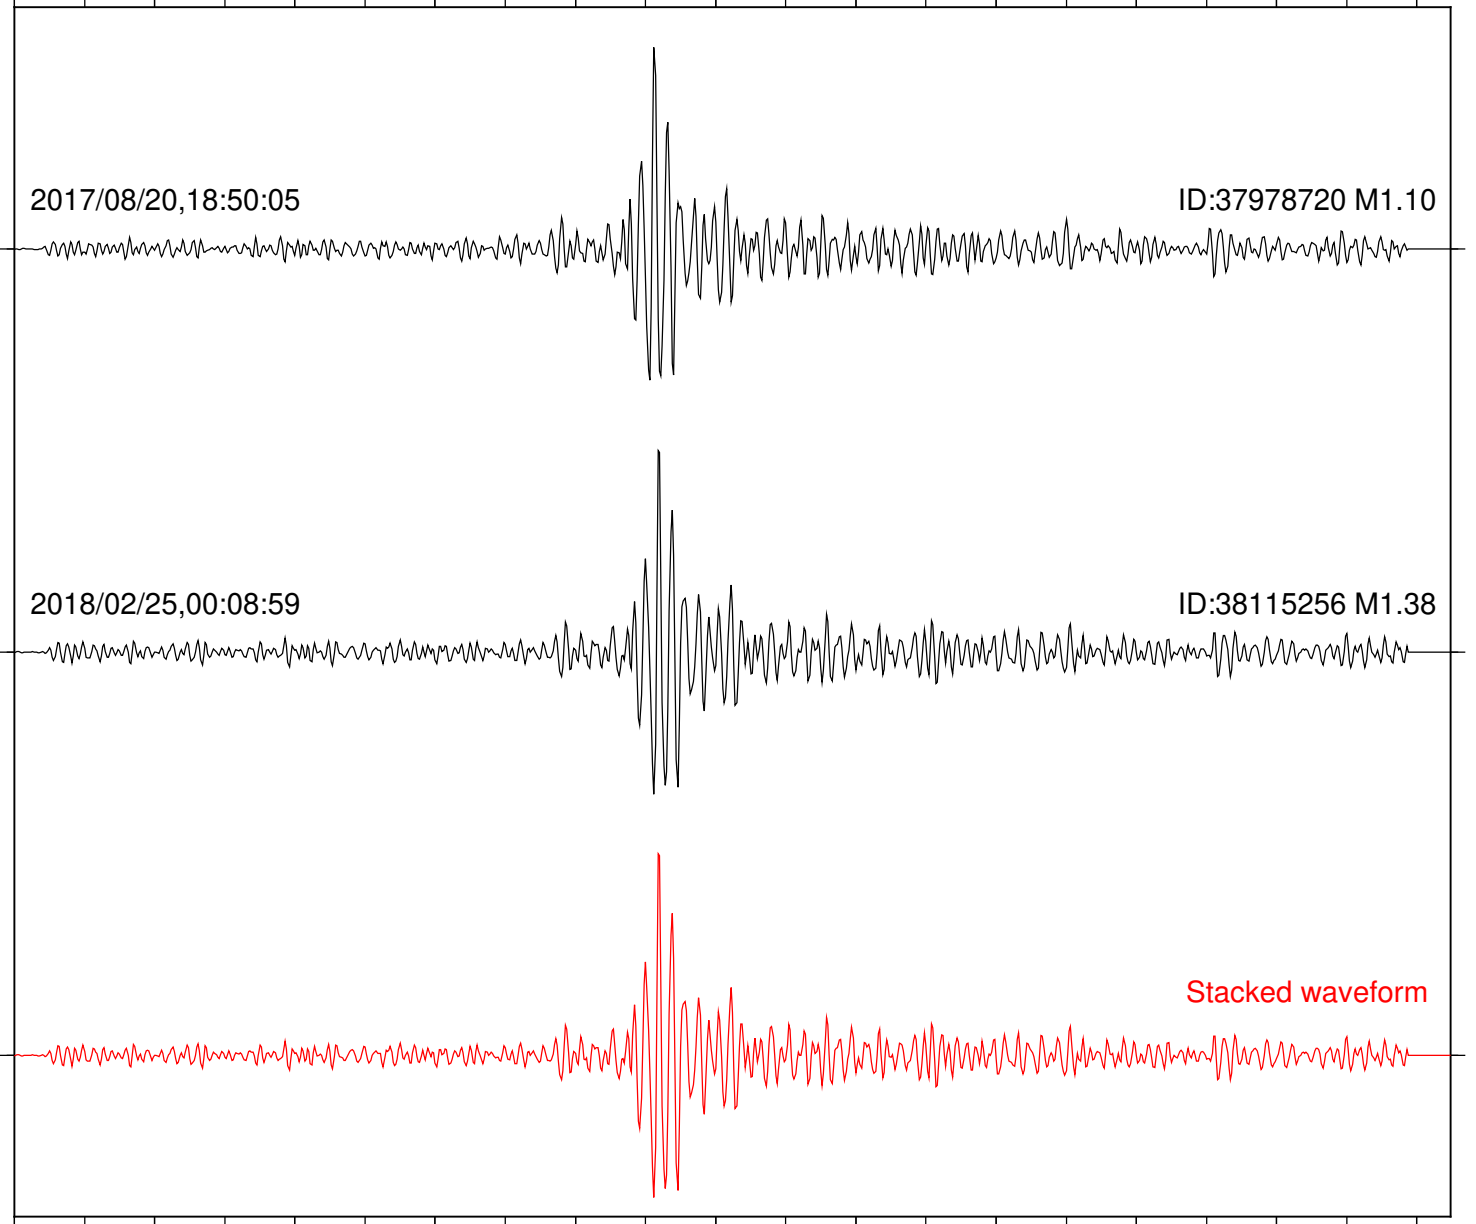

Station: B084 Com: EHZ

Focal depth: 5.23 km

2017/08/20,18:50:05

ID:37978720 M1.10

2018/02/25,00:08:59

ID:38115256 M1.38

Stacked waveform

0 1 2 3 4 5 6 7 8 9 10
Elapsed time (s)