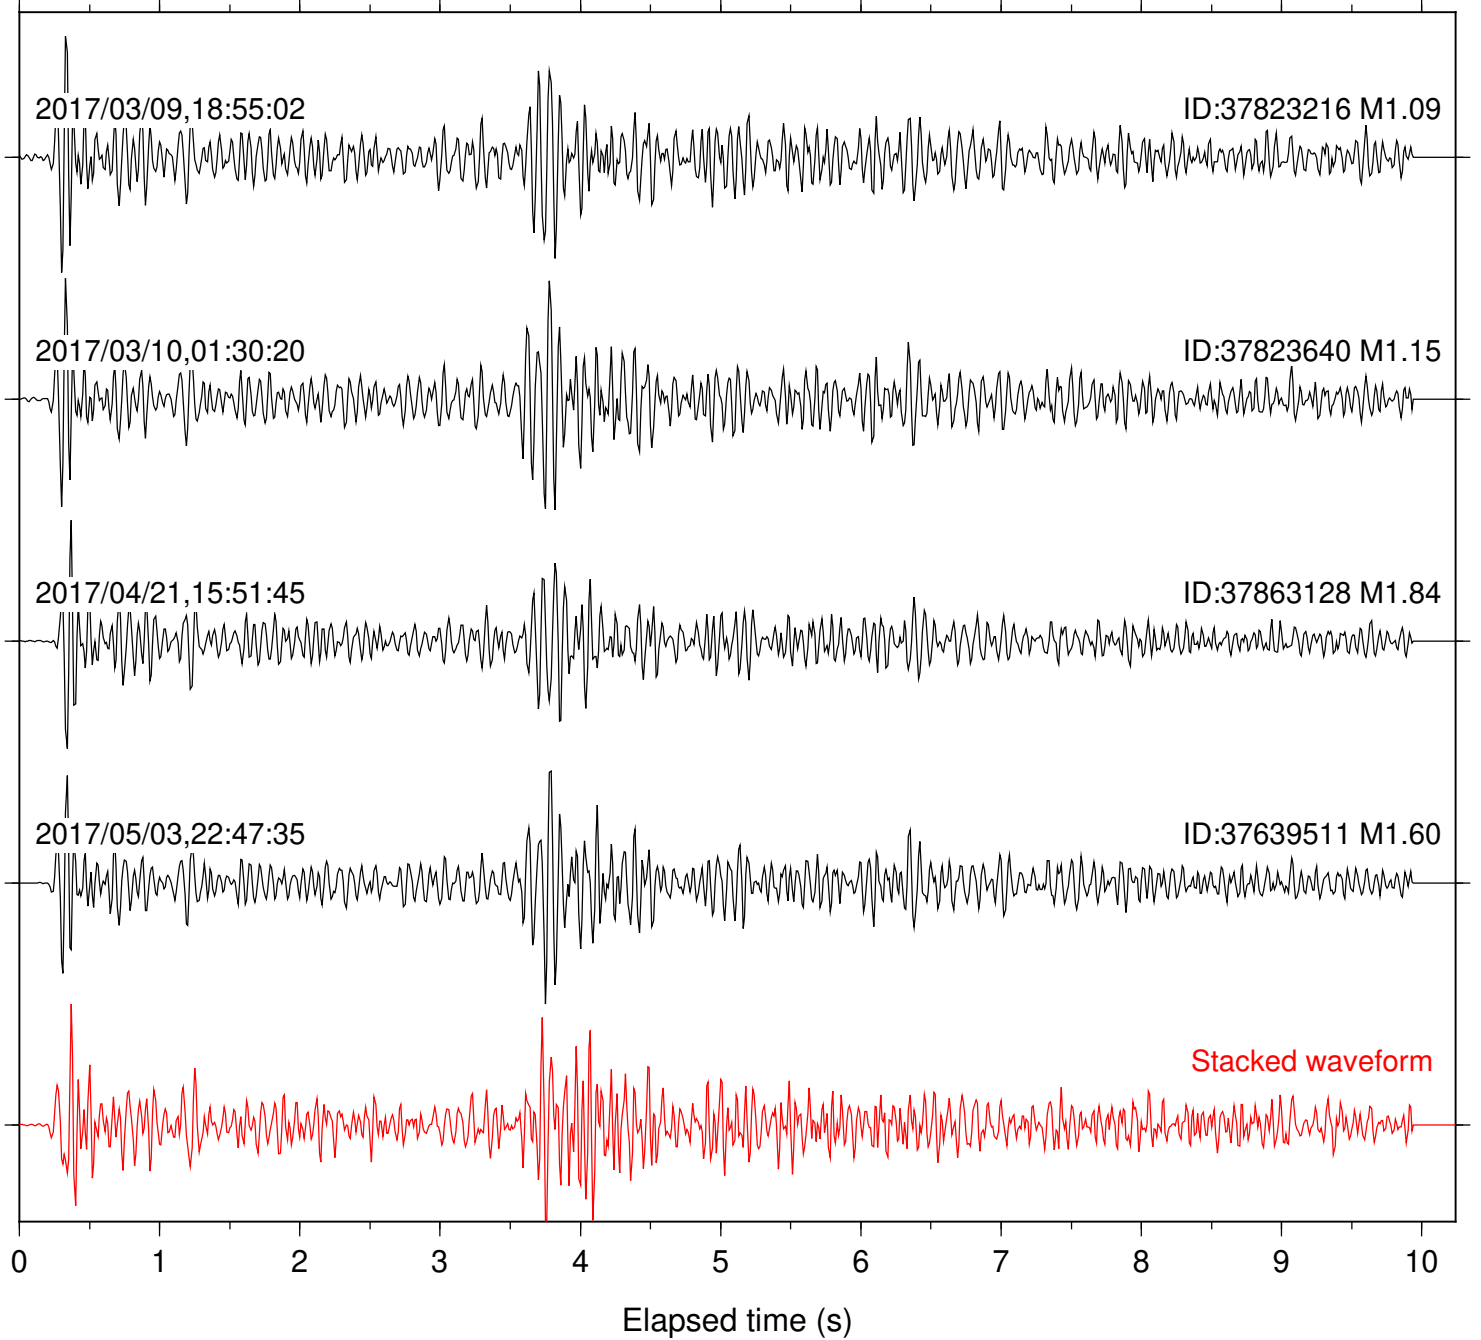

Station: KNW Com: HHZ

Focal depth: 5.73 km