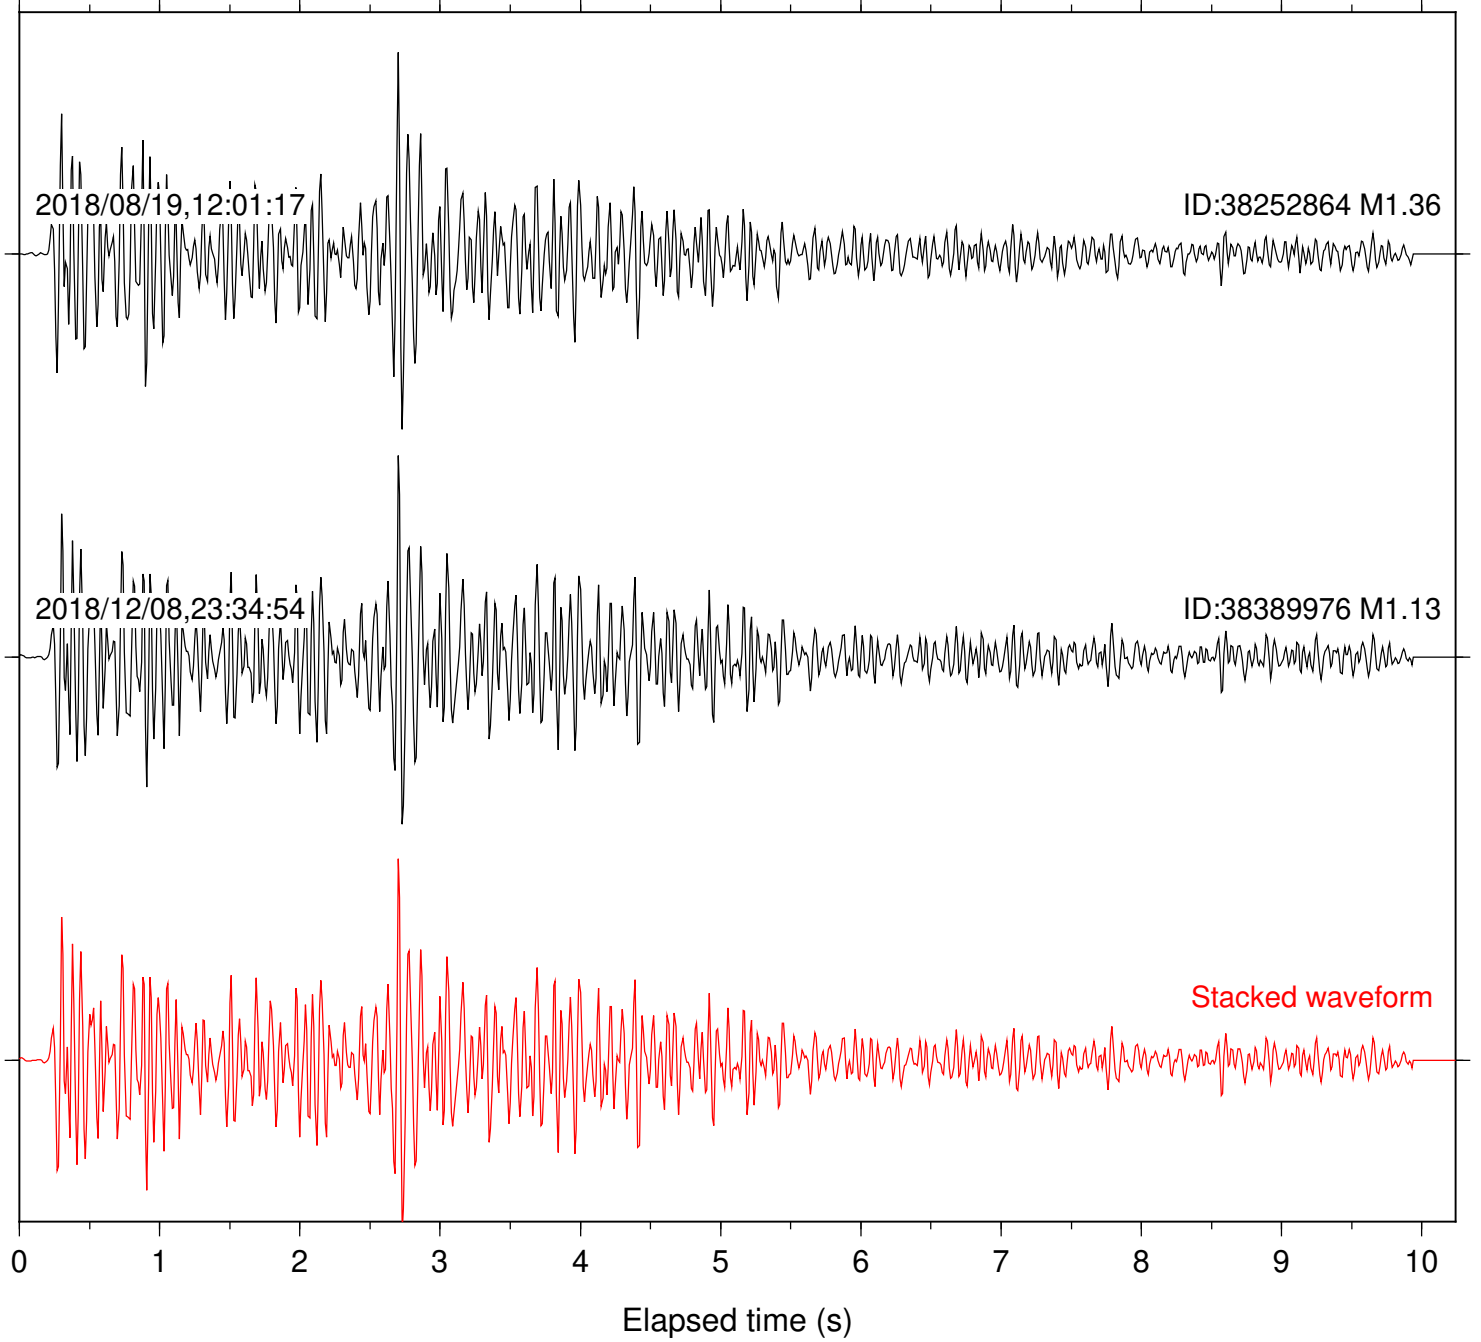

Station: B087 Com: EHZ

Focal depth: 4.09 km