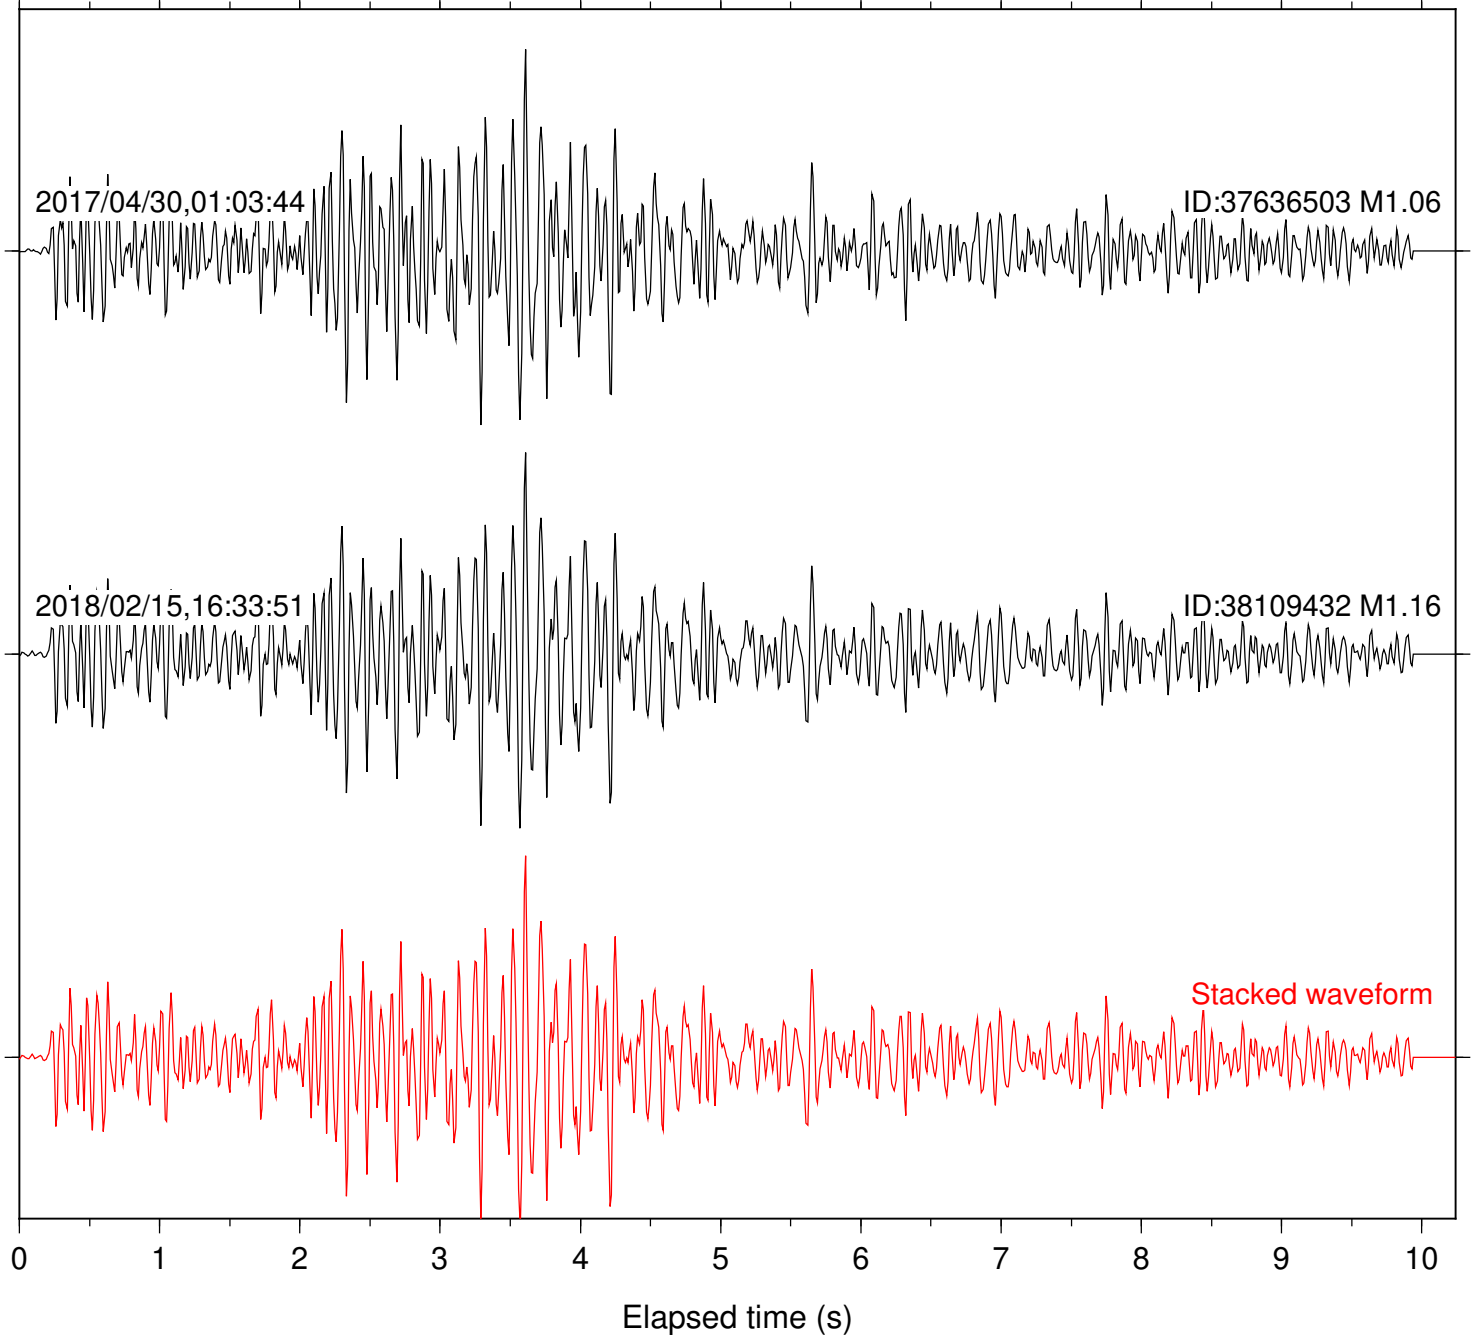

Station: B088 Com: EHZ

Focal depth: 5.40 km