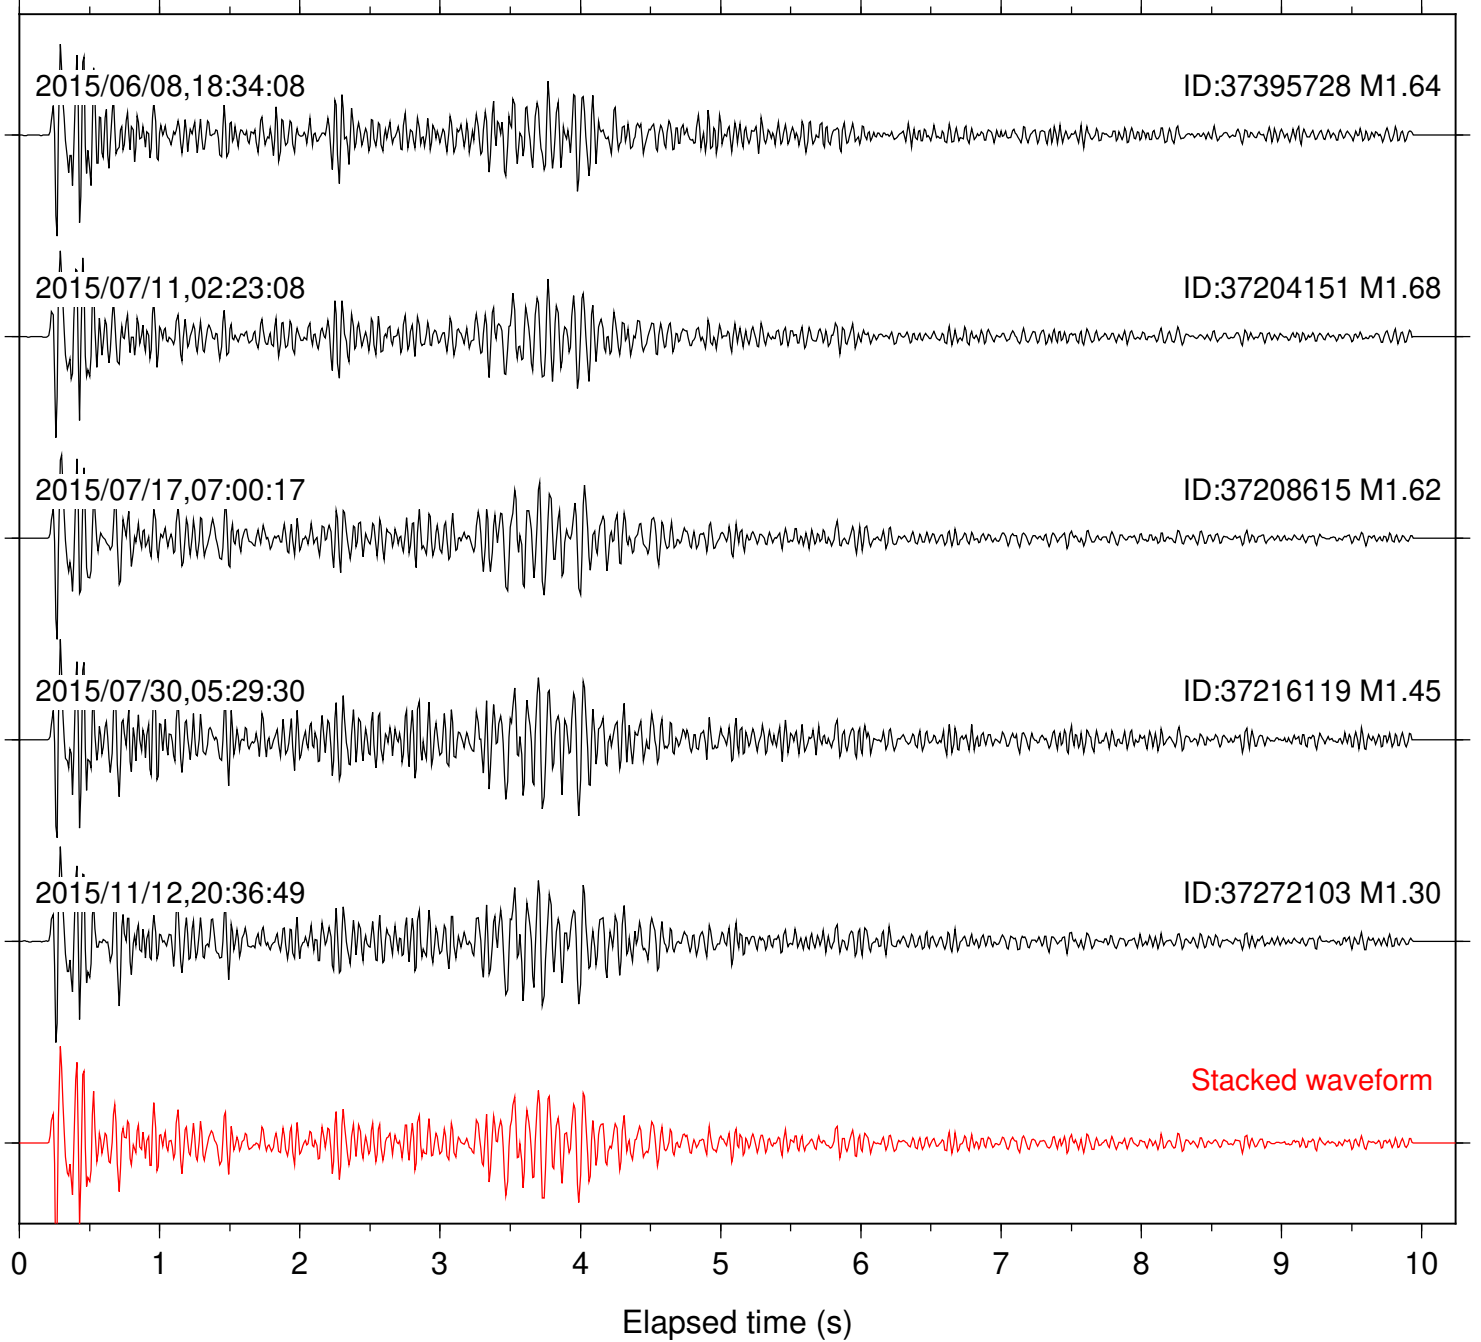

Stacked waveform

0 1 2 3 4 5 6 7 8 9 10  
Elapsed time (s)

Station: DNR Com: HHZ

Focal depth: 8.23 km

Station: FRD Com: HHZ

Focal depth: 8.23 km

Station: HMT2 Com: HHZ

Focal depth: 8.23 km