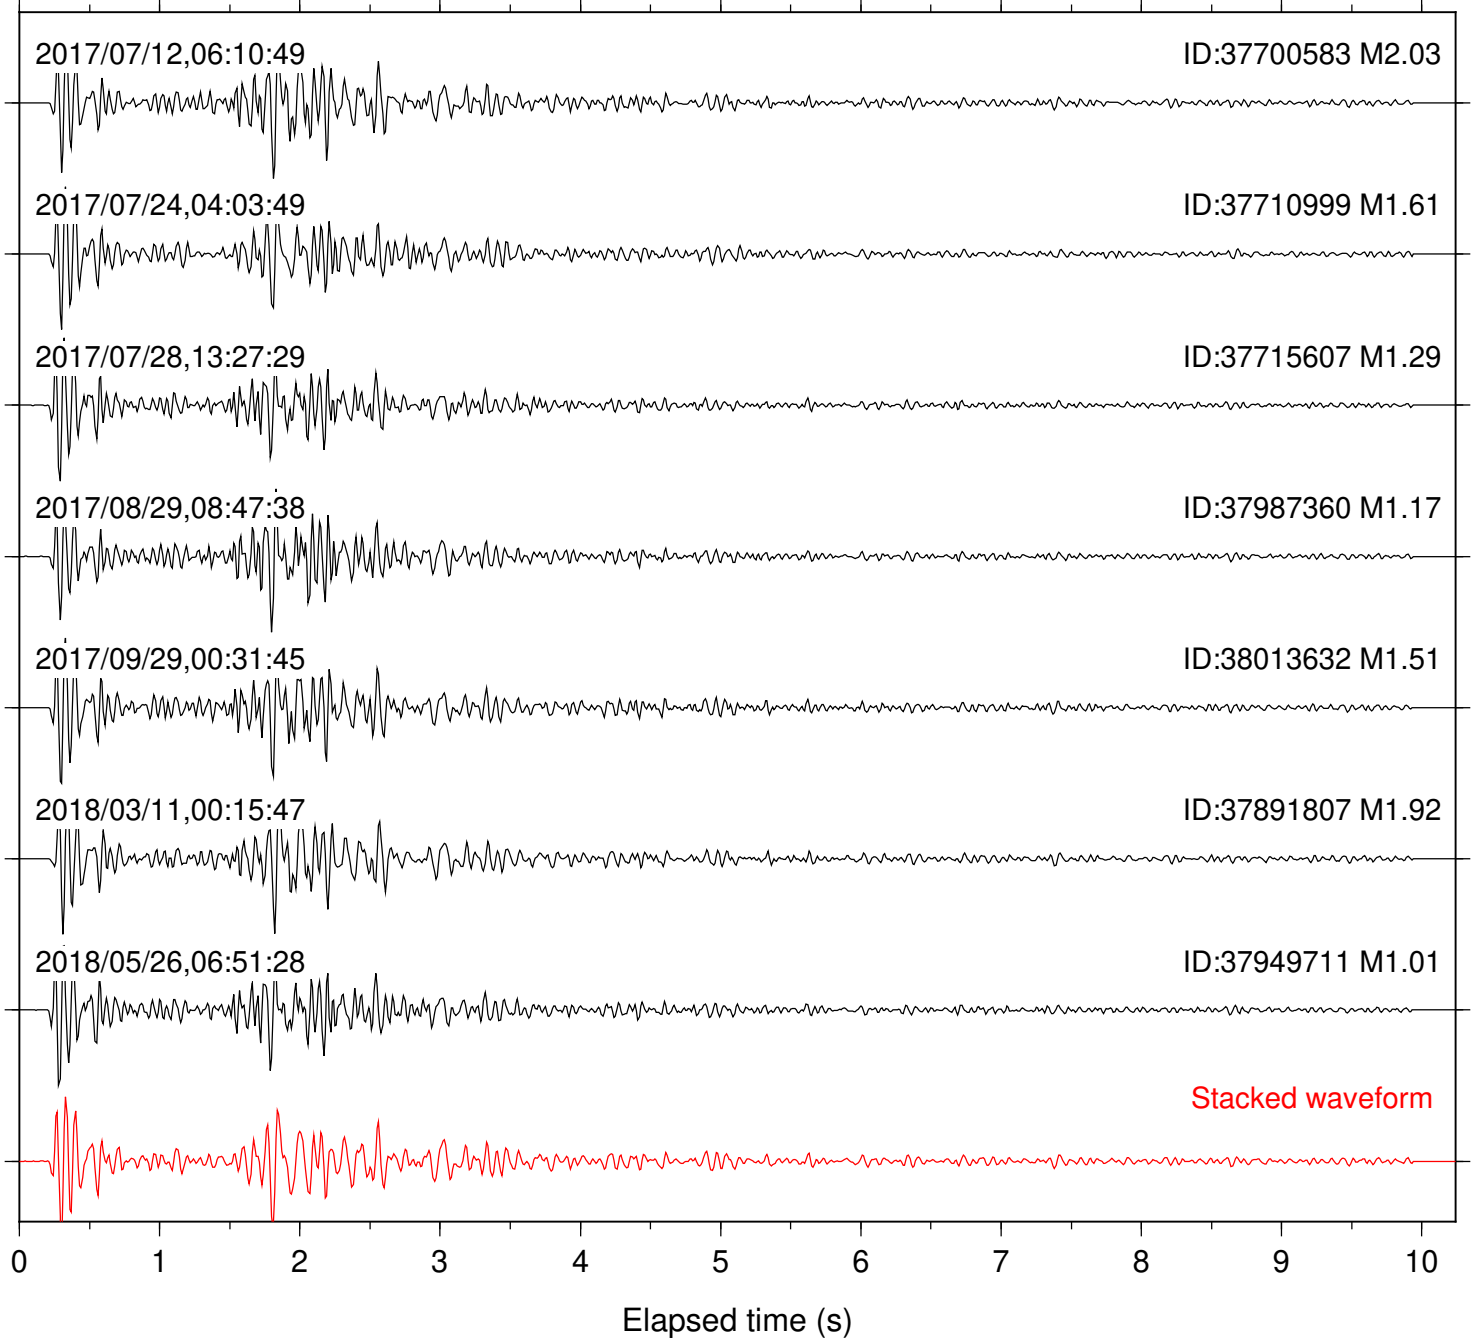

Station: B093 Com: EHZ

Focal depth: 6.03 km