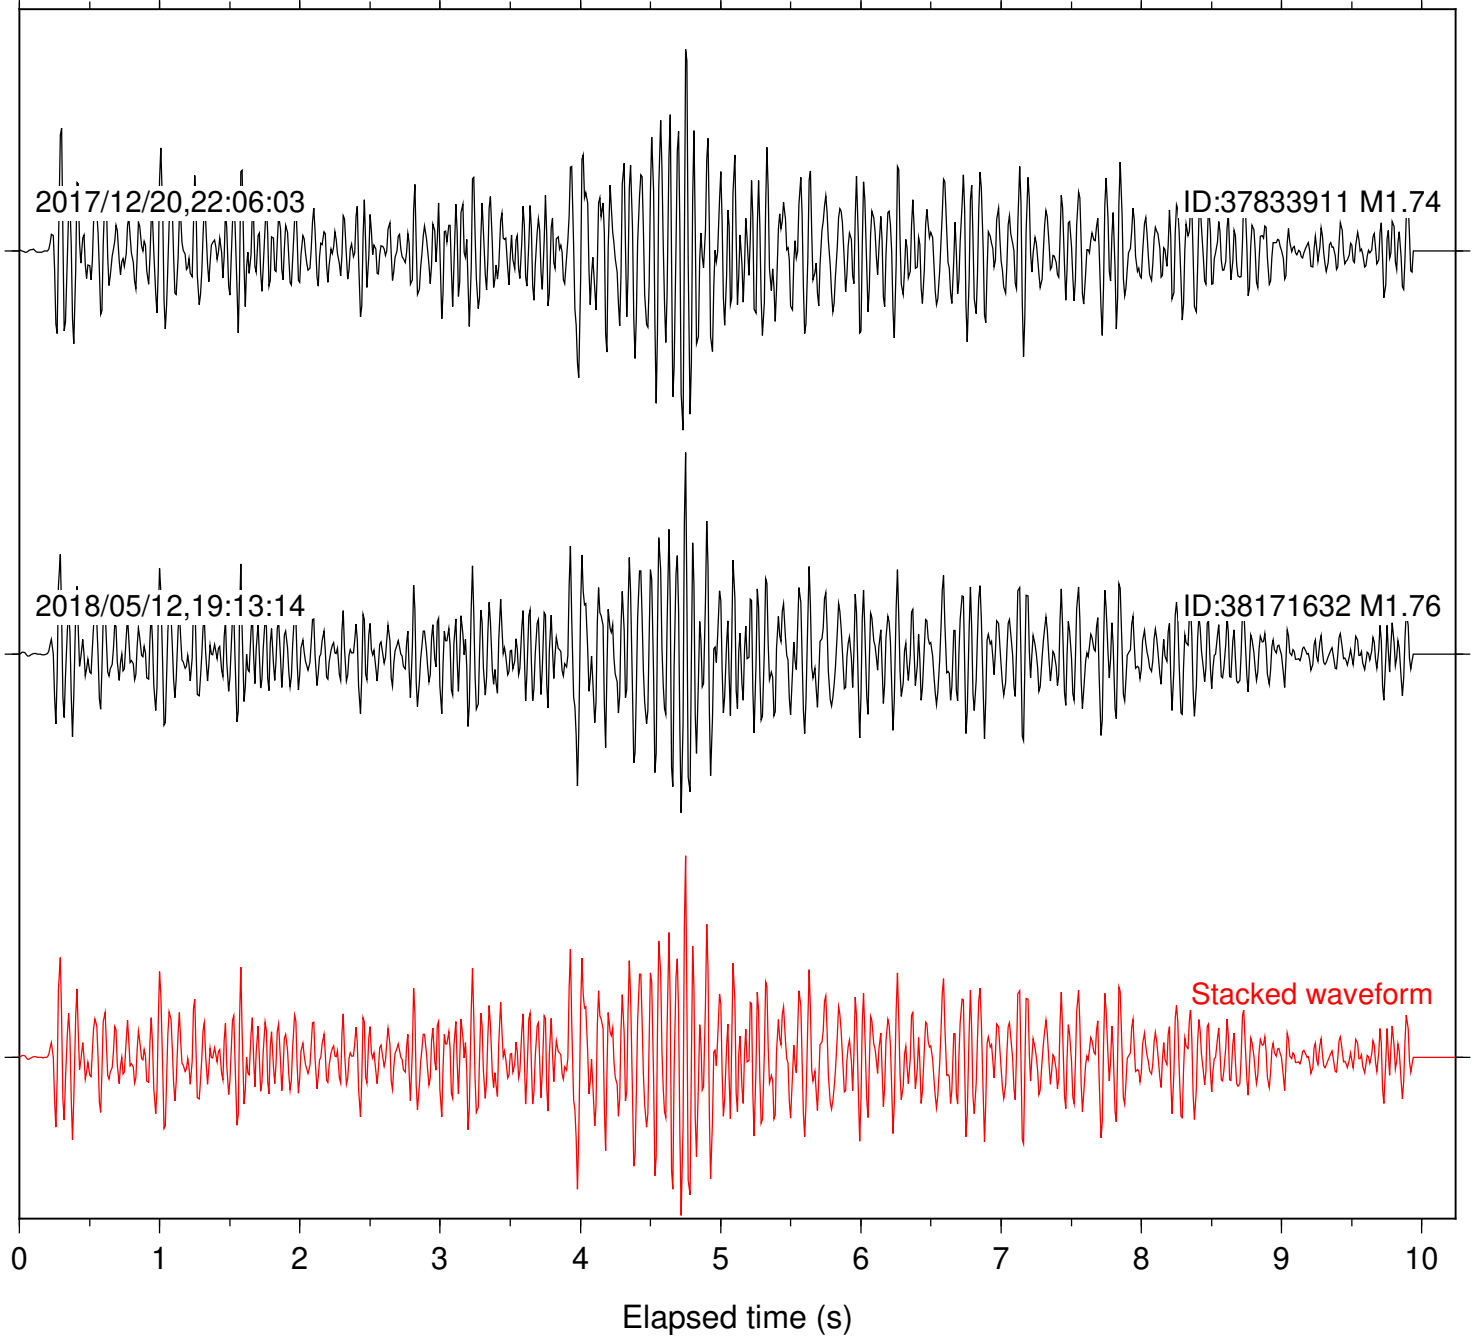

Station: DGR Com: HHZ

Focal depth: 7.36 km

Station: DNR Com: HHZ

Focal depth: 7.36 km

Station: FRD Com: HHZ

Focal depth: 7.36 km

Station: HMT2 Com: HHZ

Focal depth: 7.36 km