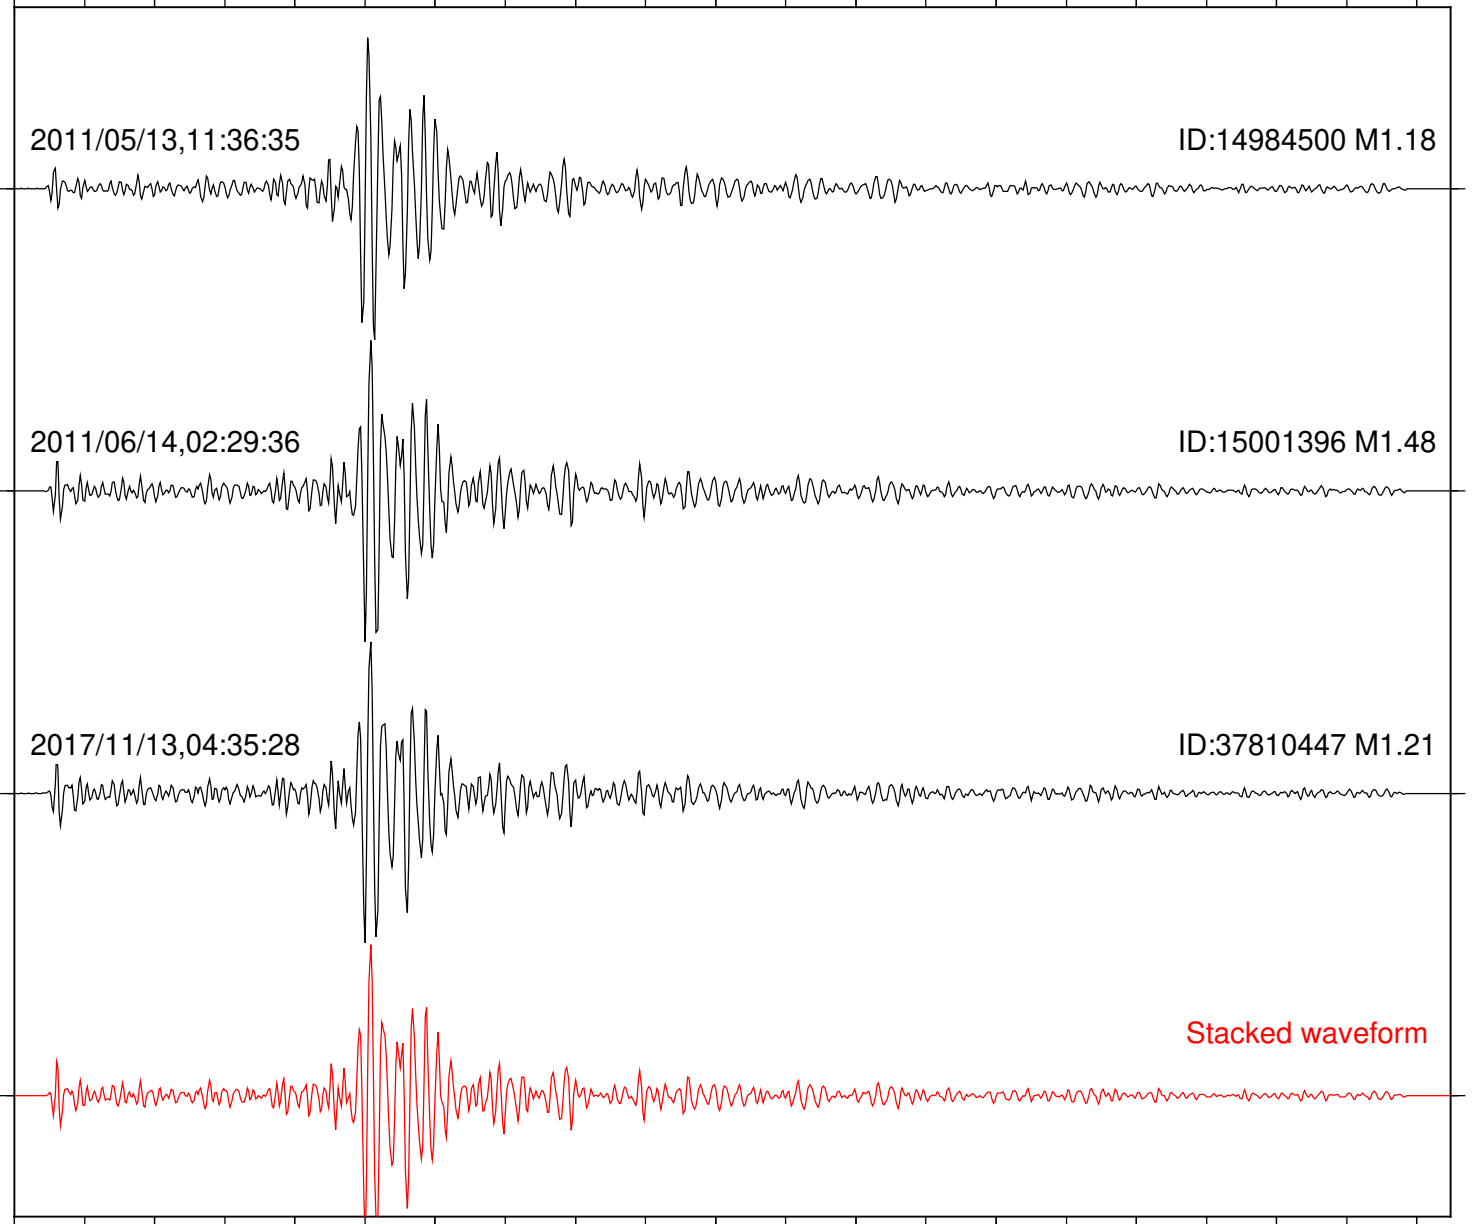

0 1 2 3 4 5 6 7 8 9 10  
Elapsed time (s)

Station: B086 Com: EHZ

Focal depth: 7.09 km

Station: PFO Com: HHZ

Focal depth: 6.92 km

2011/05/13,11:36:35

ID:14984500 M1.18

2011/06/14,02:29:36