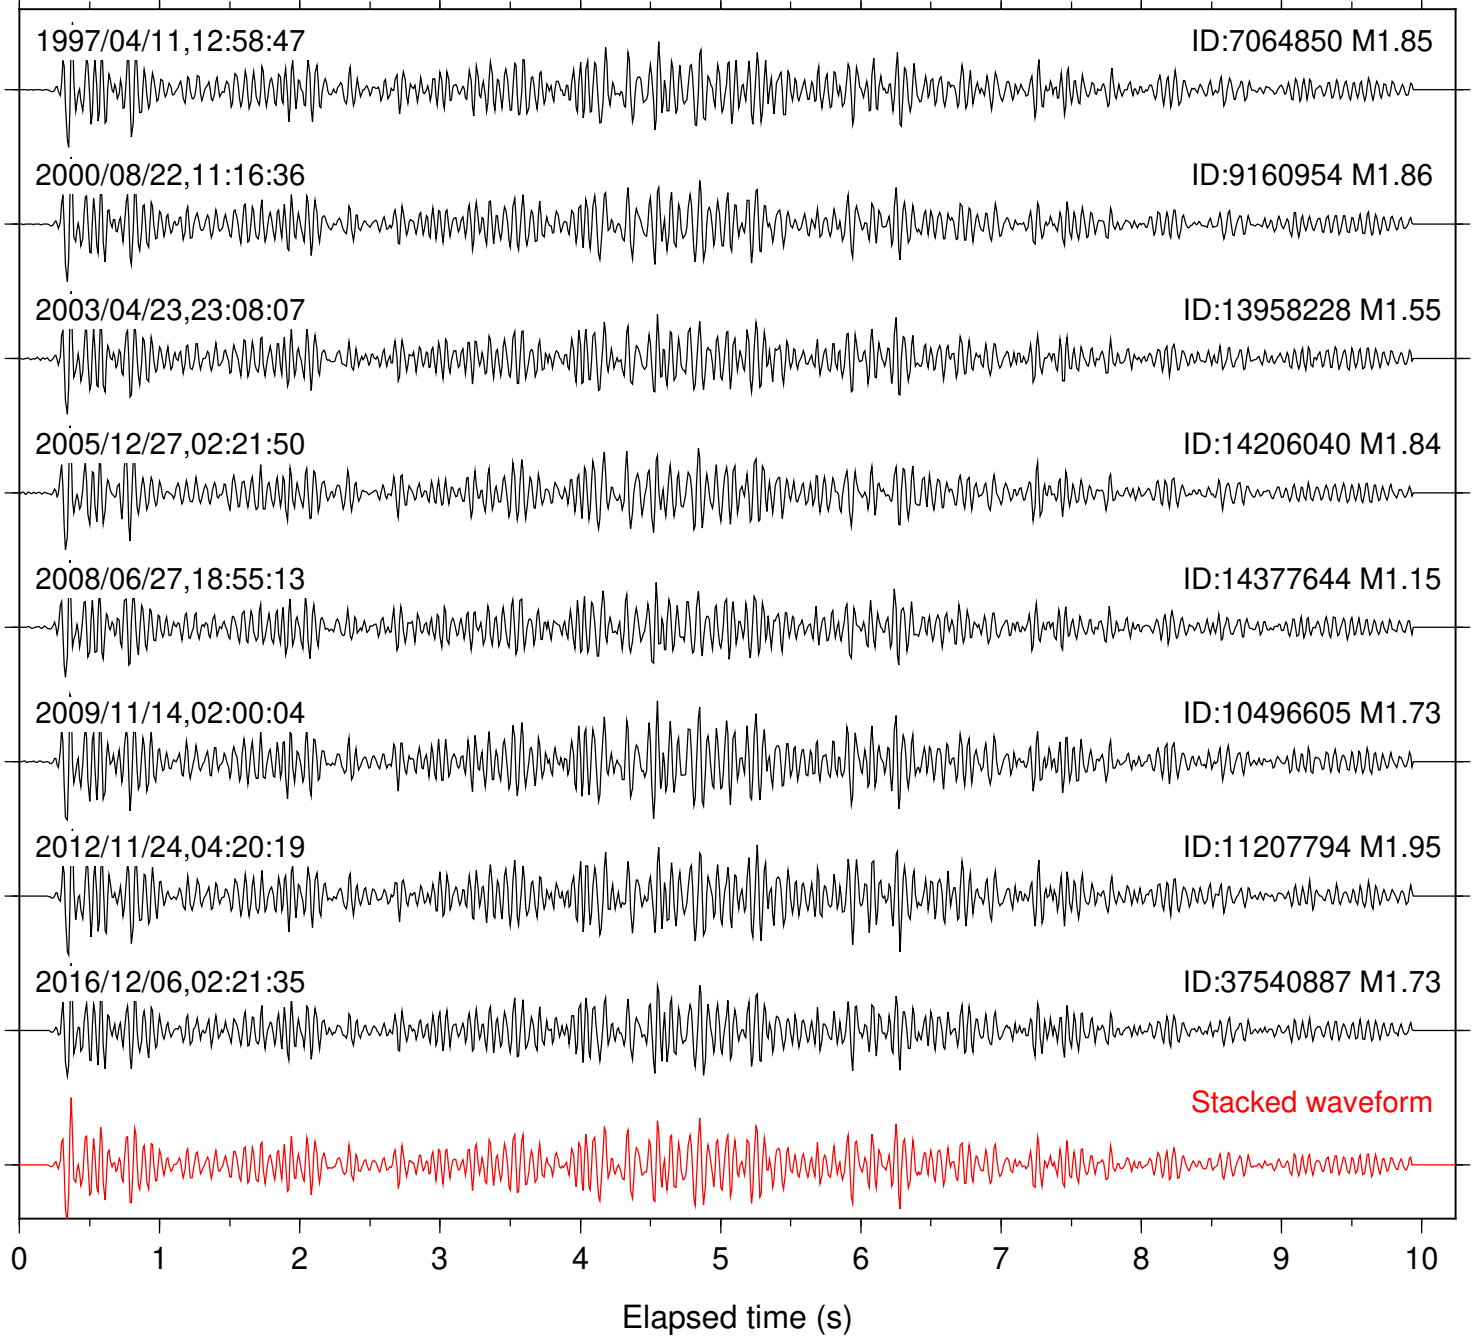

Focal depth: 11.62 km

Station: PMD Com: HHZ

Focal depth: 11.62 km

Station: SND Com: HHZ

Focal depth: 11.62 km

Station: TOR Com: HHZ

Focal depth: 11.62 km

Station: TRO Com: HHZ