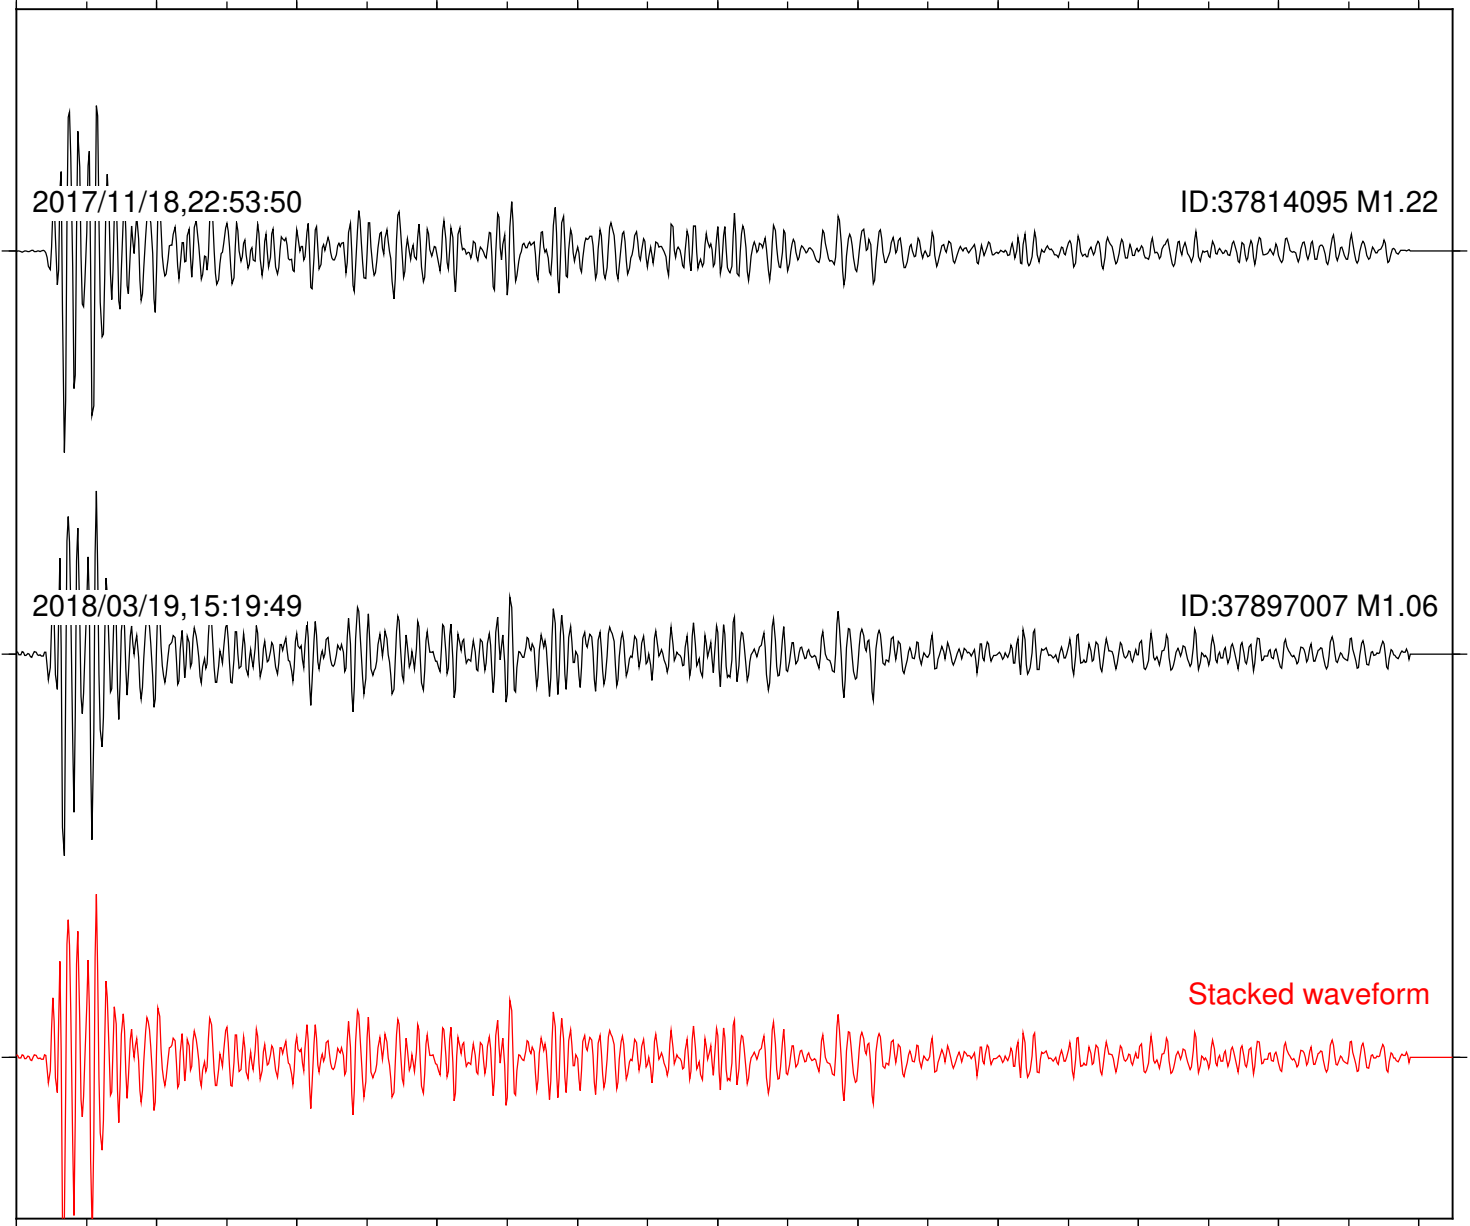

Station: RRSP Com: HHZ

Focal depth: 6.67 km

2017/11/18,22:53:50

ID:37814095 M1.22

2018/03/19,15:19:49

ID:37897007 M1.06

Stacked waveform

0 1 2 3 4 5 6 7 8 9 10
Elapsed time (s)