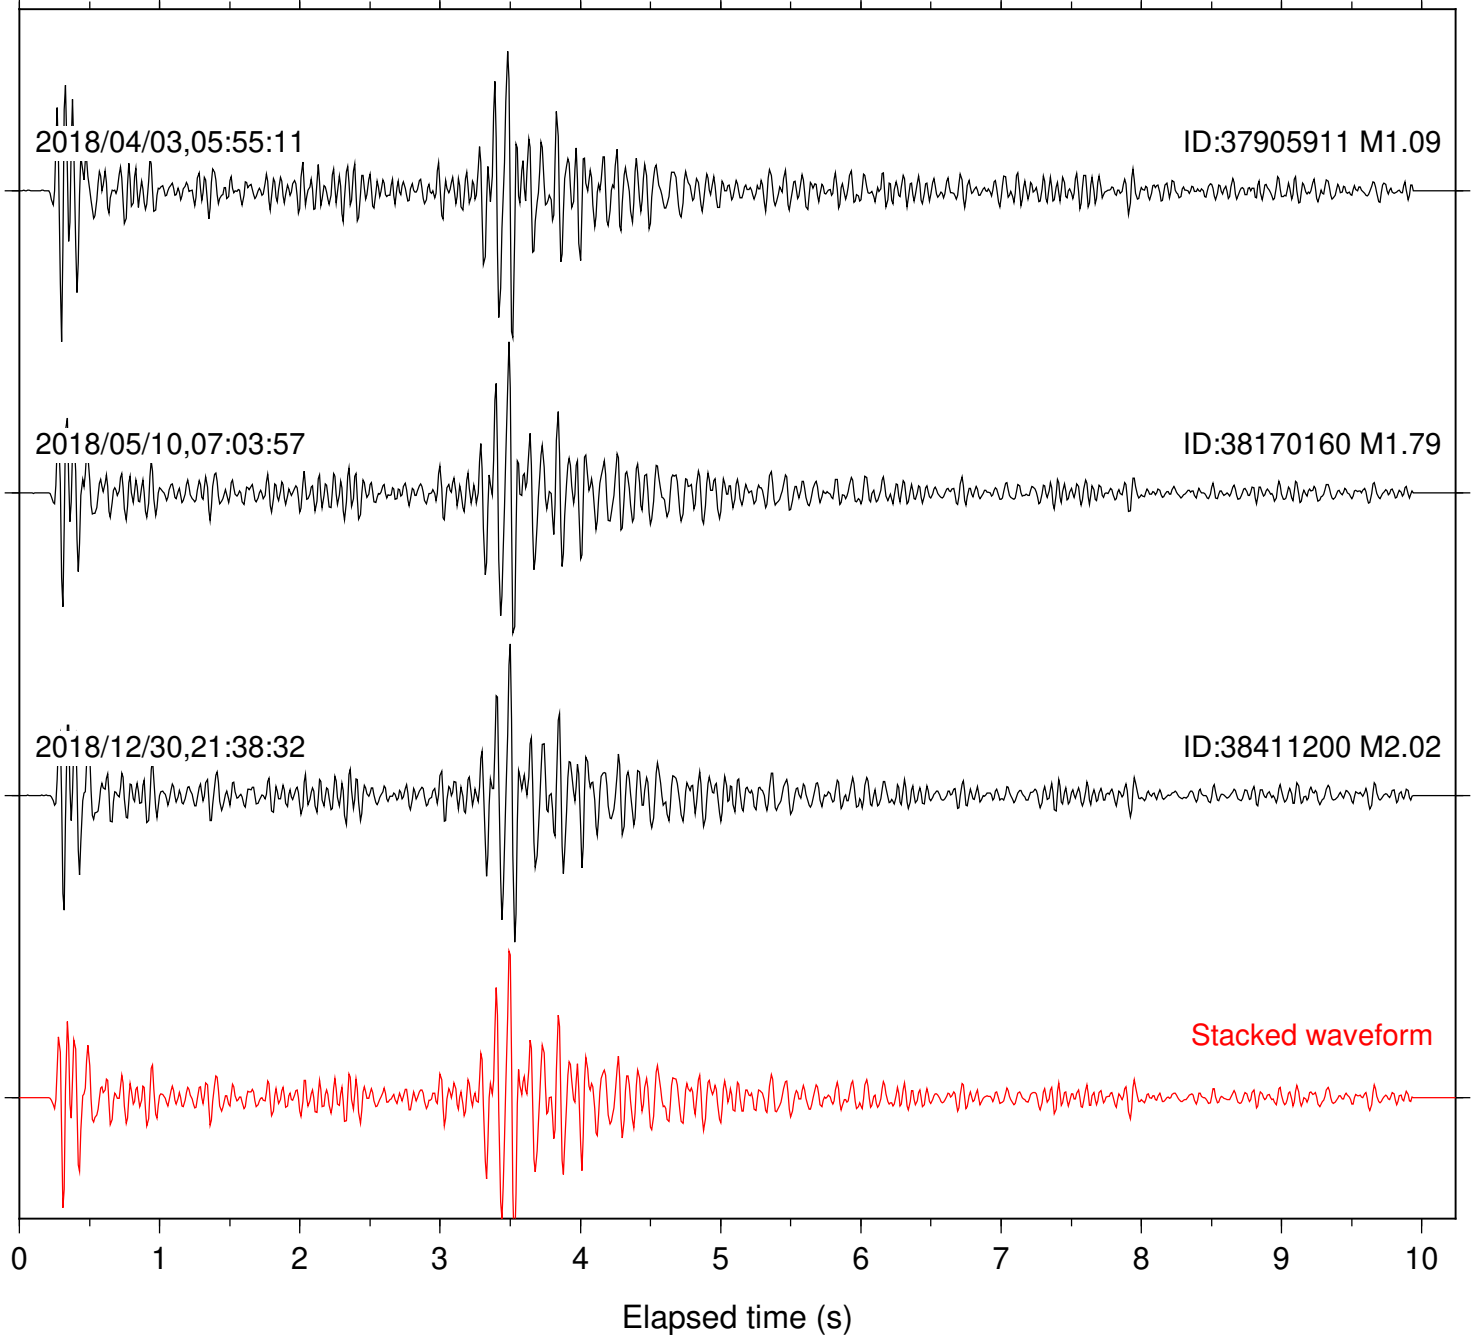

Station: DGR Com: HHZ

Focal depth: 5.61 km

Station: FRD Com: HHZ

Focal depth: 5.61 km

Station: HMT2 Com: HHZ

Focal depth: 5.61 km

Station: LKH Com: HHZ

Focal depth: 5.61 km