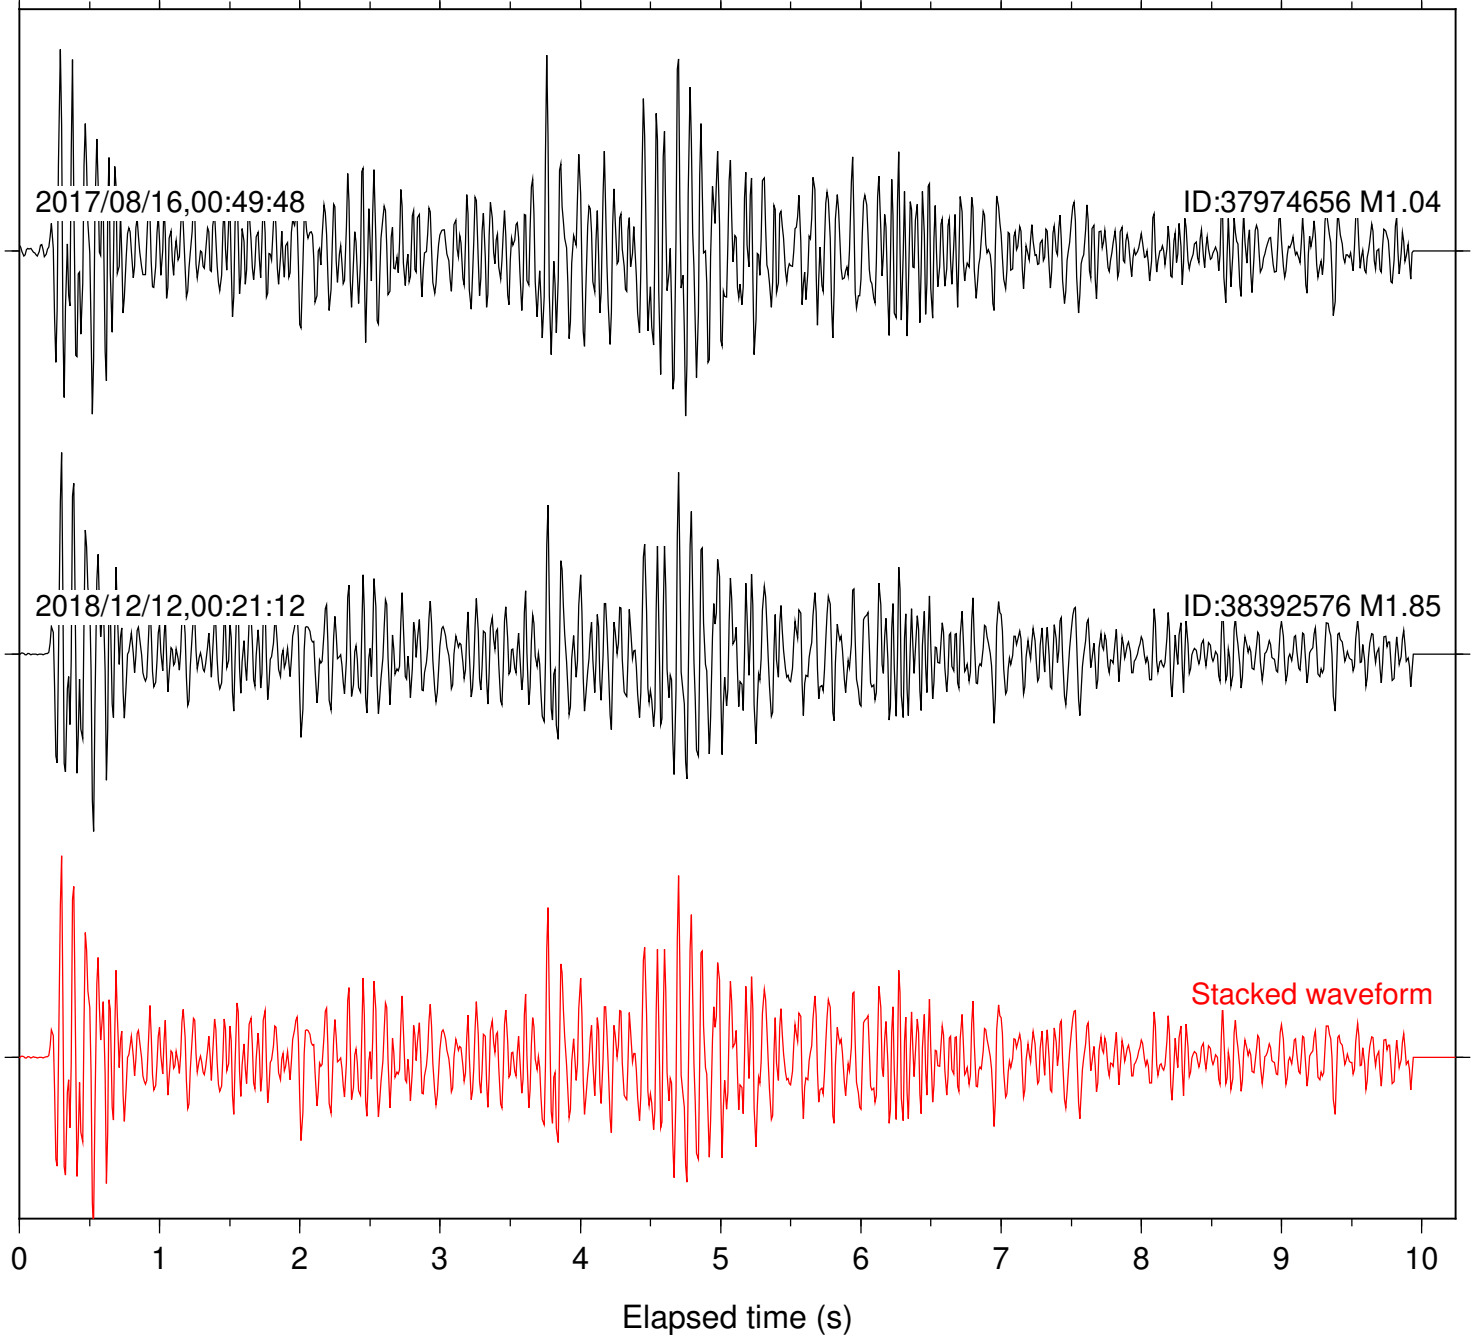

Station: BAC Com: EHZ

Focal depth: 6.49 km