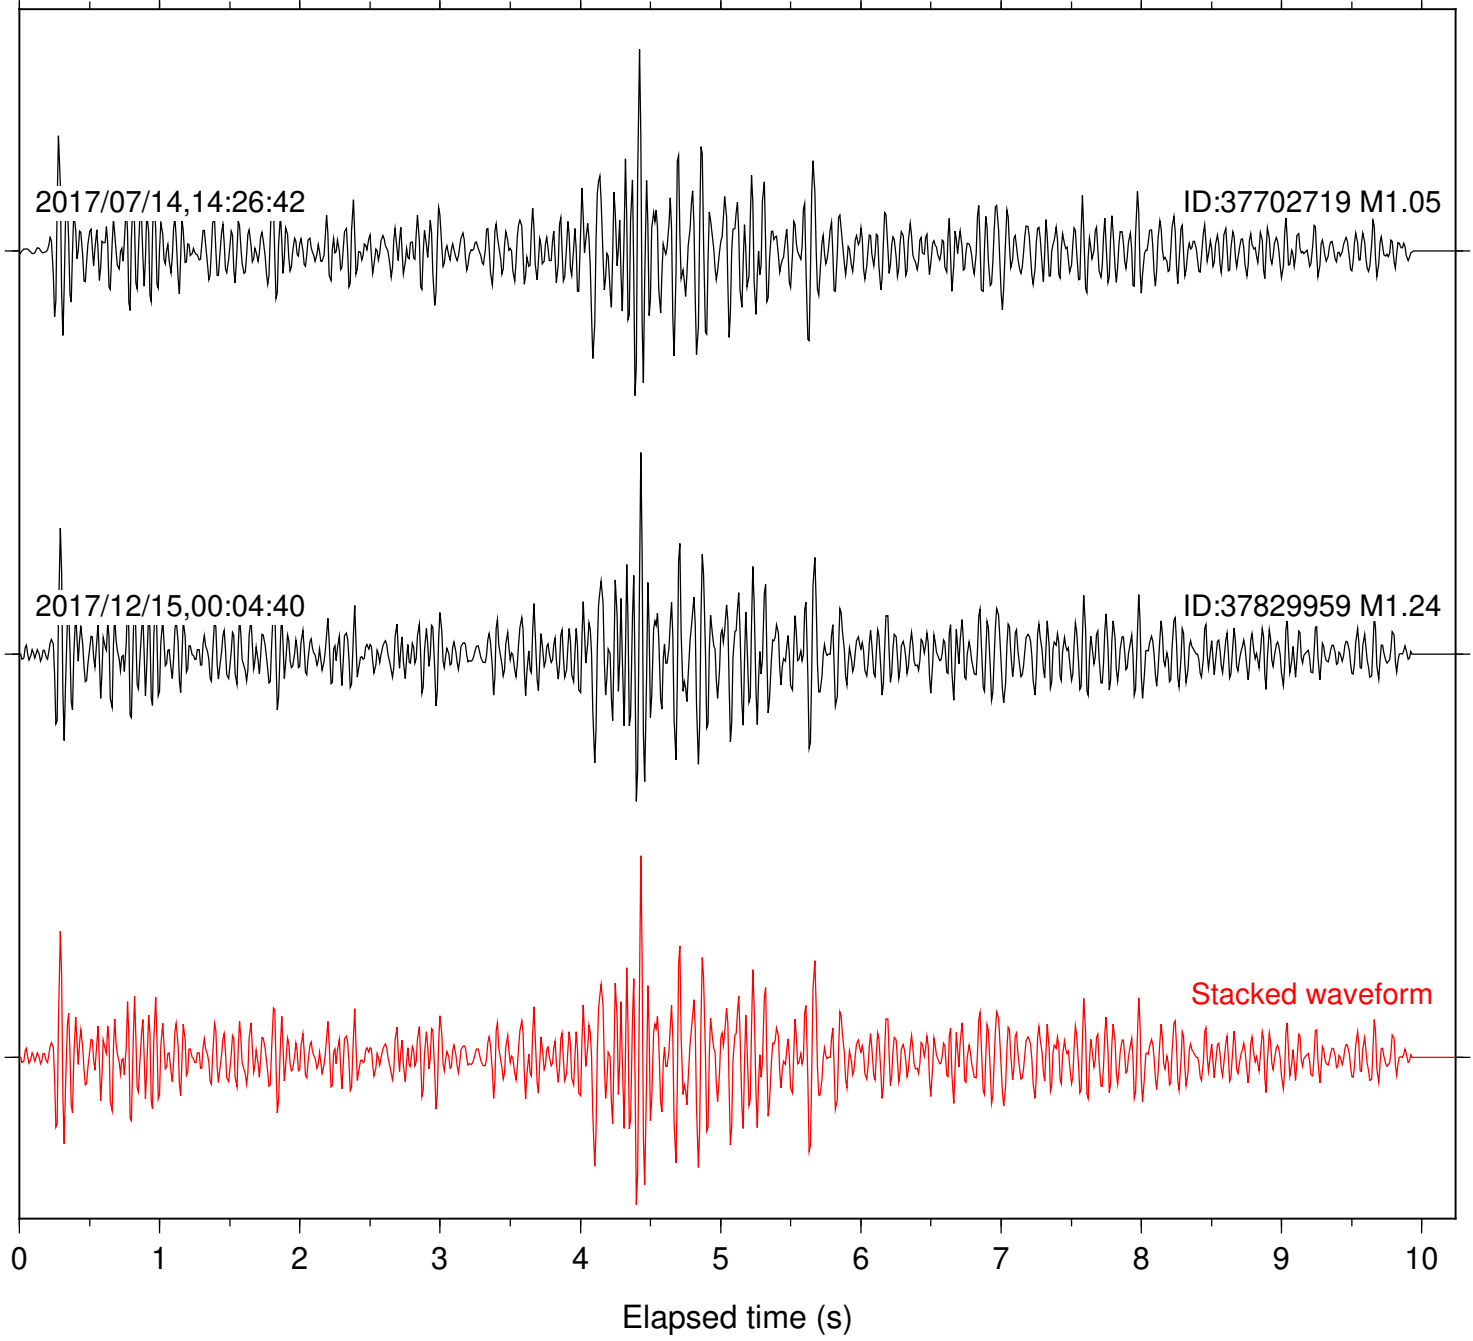

Station: DGR Com: HHZ

Focal depth: 6.76 km

Station: FRD Com: HHZ

Focal depth: 6.76 km

Station: HMT2 Com: HHZ

Focal depth: 6.76 km

Station: PFO Com: HHZ

Focal depth: 6.76 km