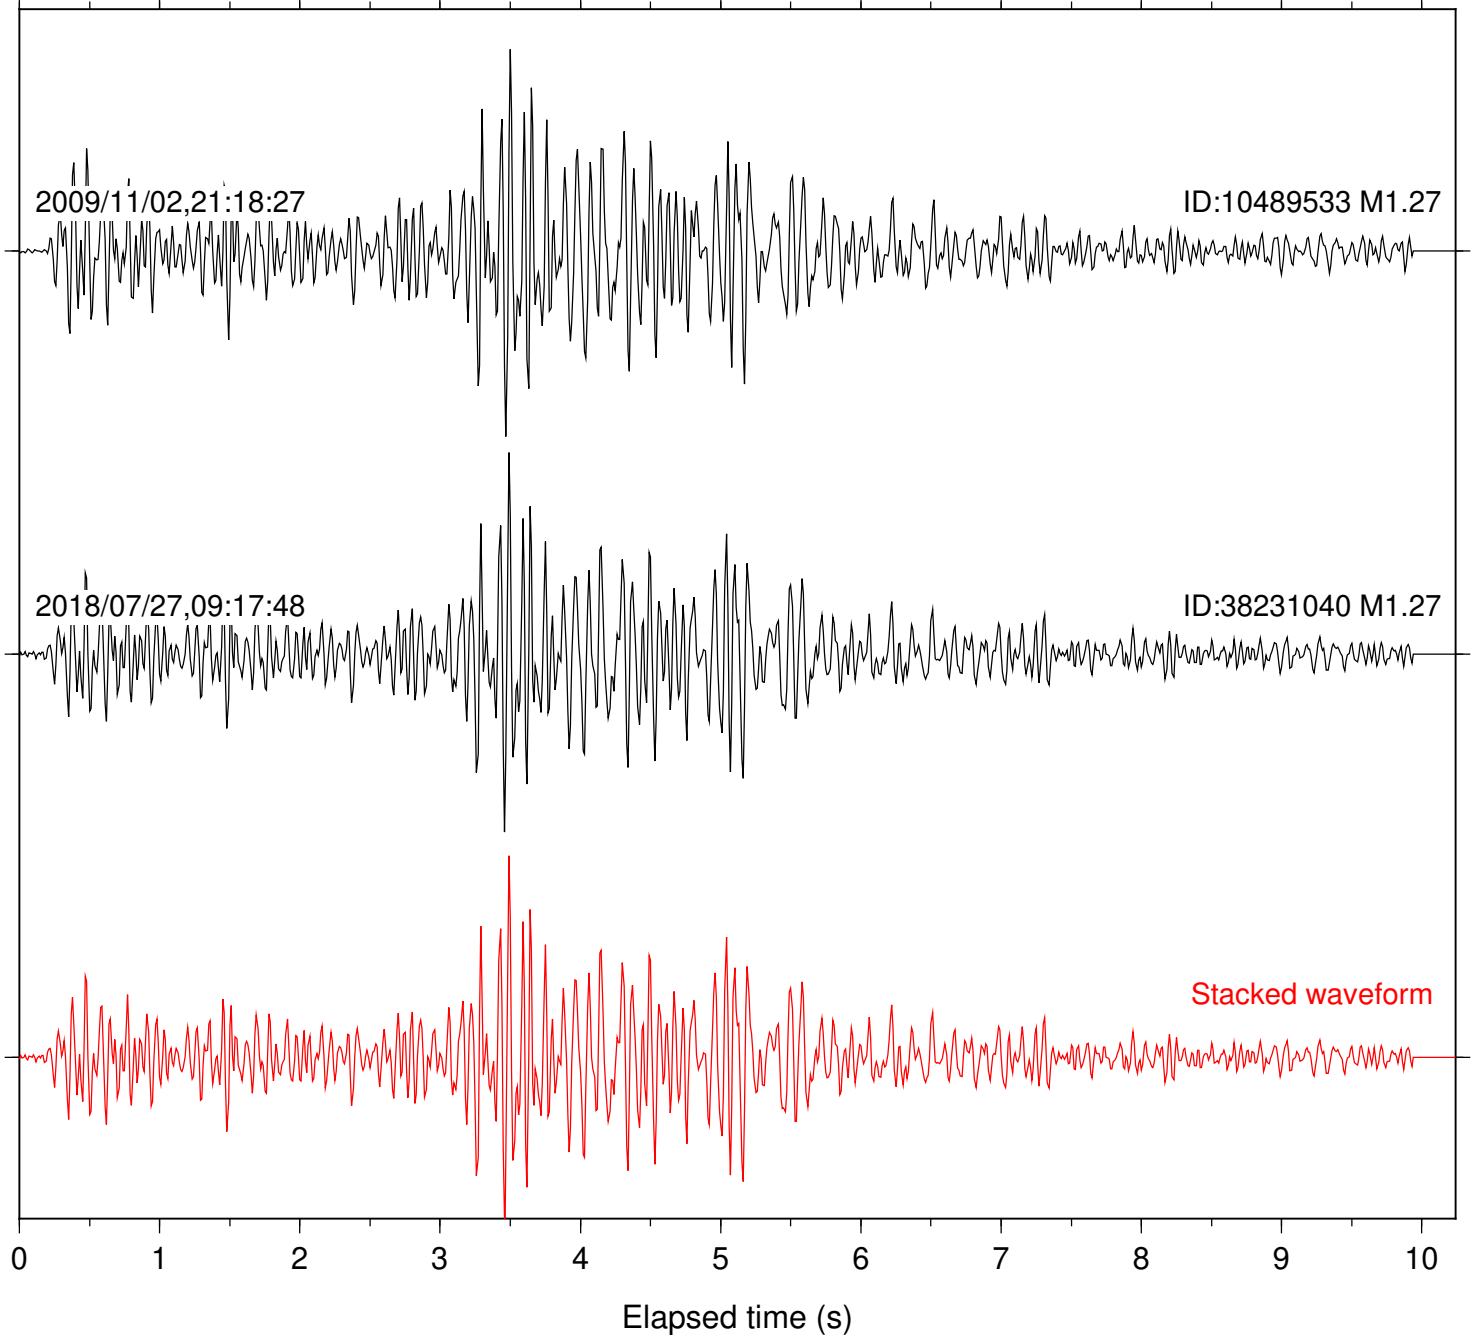

Station: SND Com: HHZ

Focal depth: 17.77 km