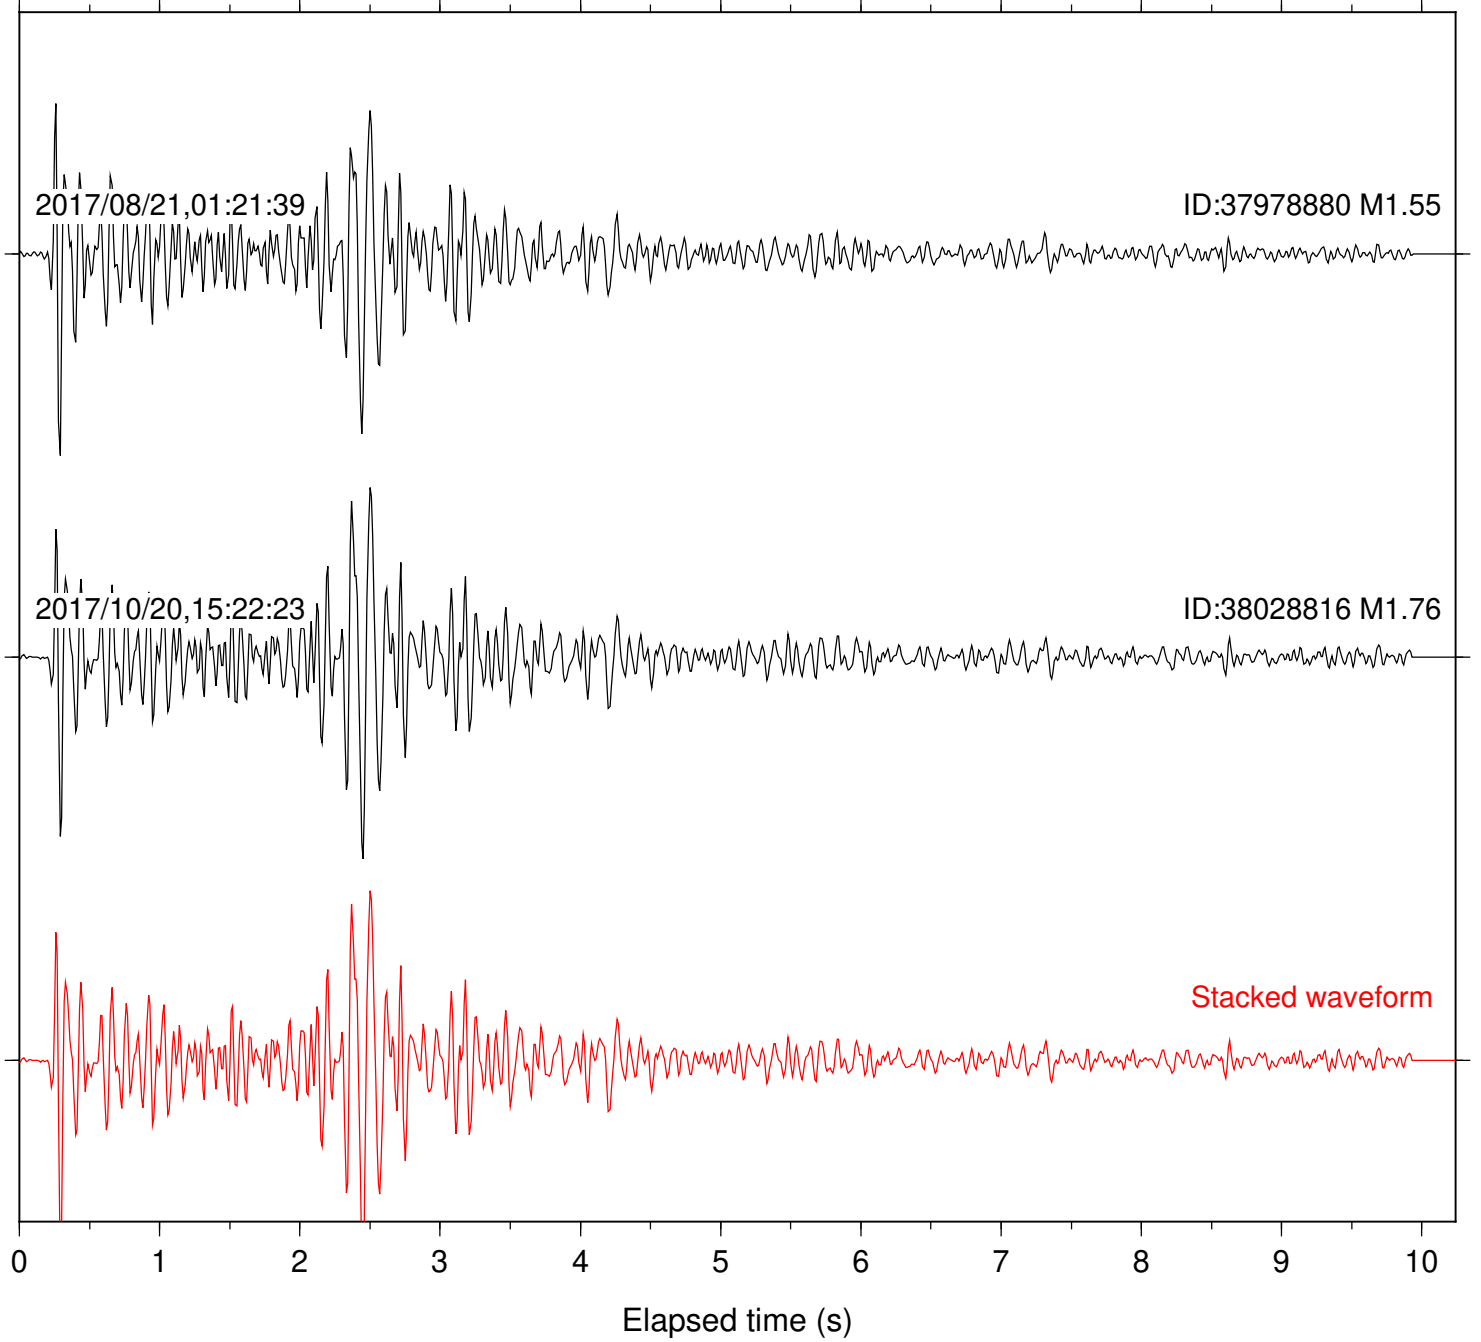

Station: WMC Com: HHZ

Focal depth: 6.53 km