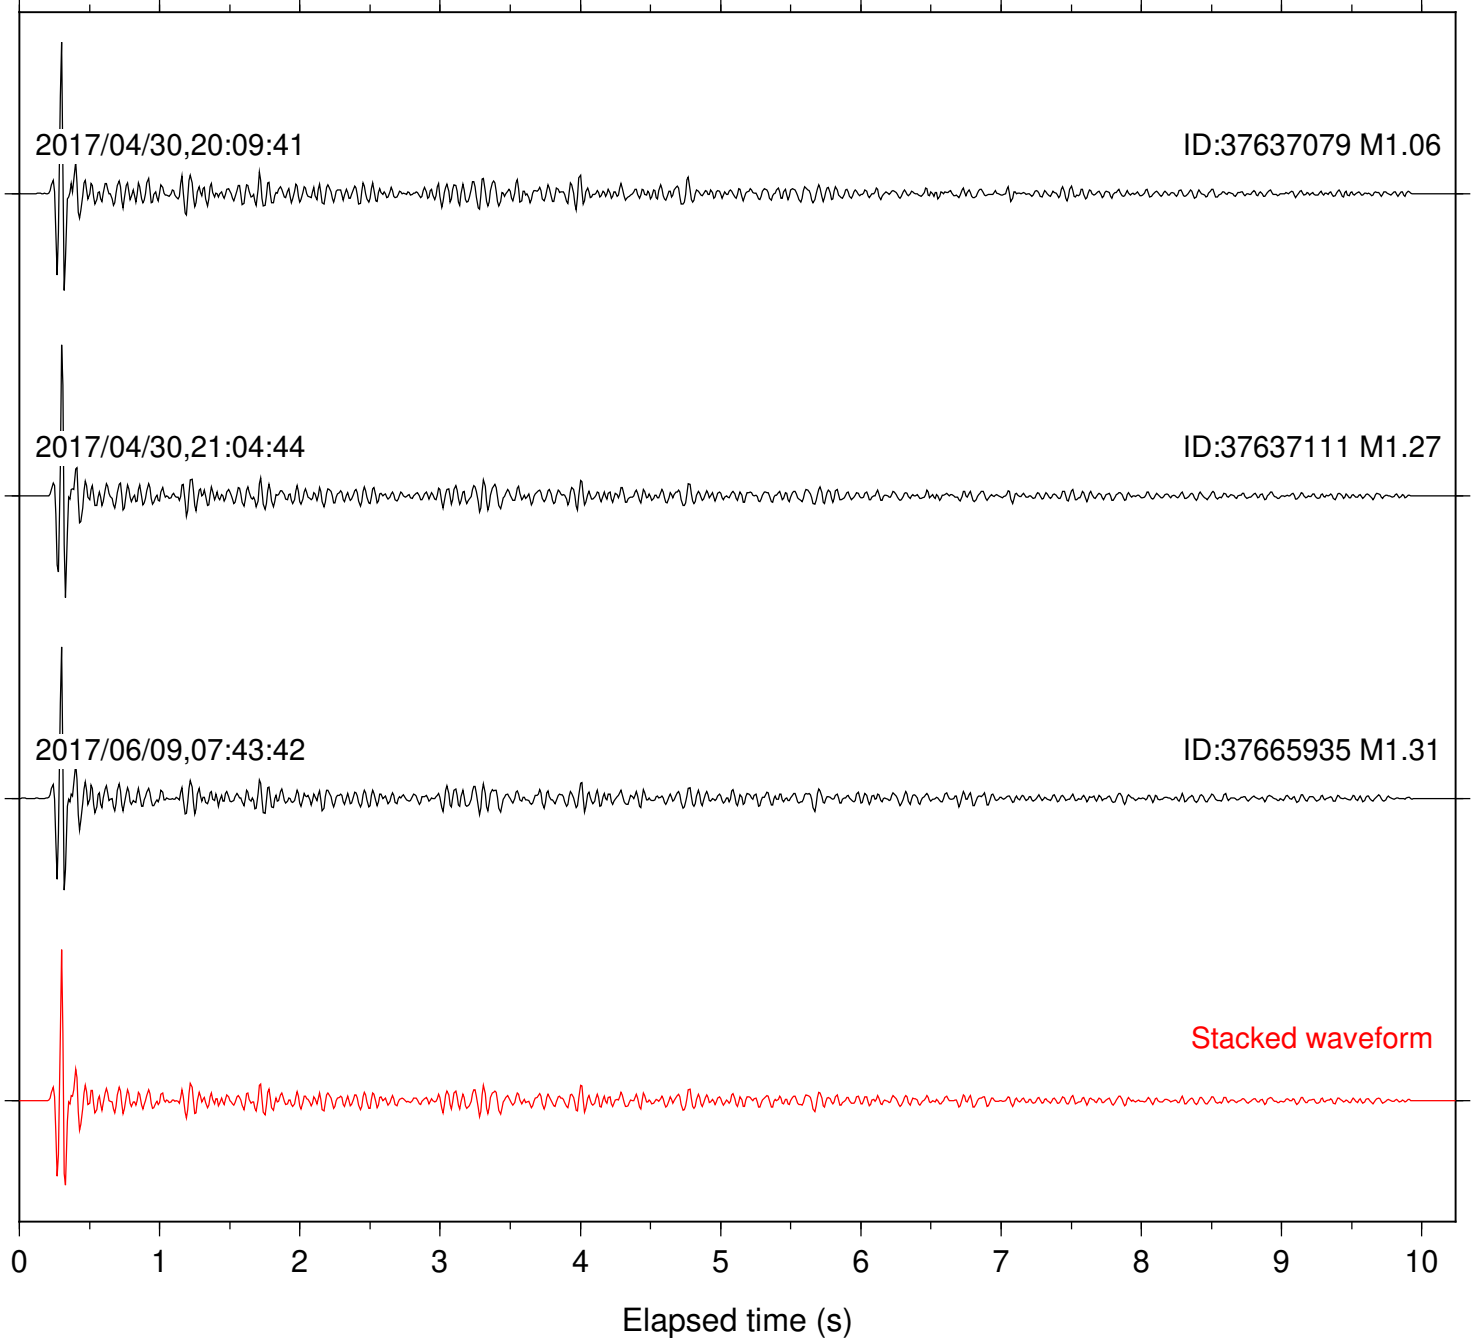

Station: TOR Com: HHZ

Focal depth: 6.06 km

Station: TRO Com: HHZ

Focal depth: 6.08 km

Station: DGR Com: HHZ

Focal depth: 1.66 km

Station: HMT2 Com: HHZ

Focal depth: 1.66 km