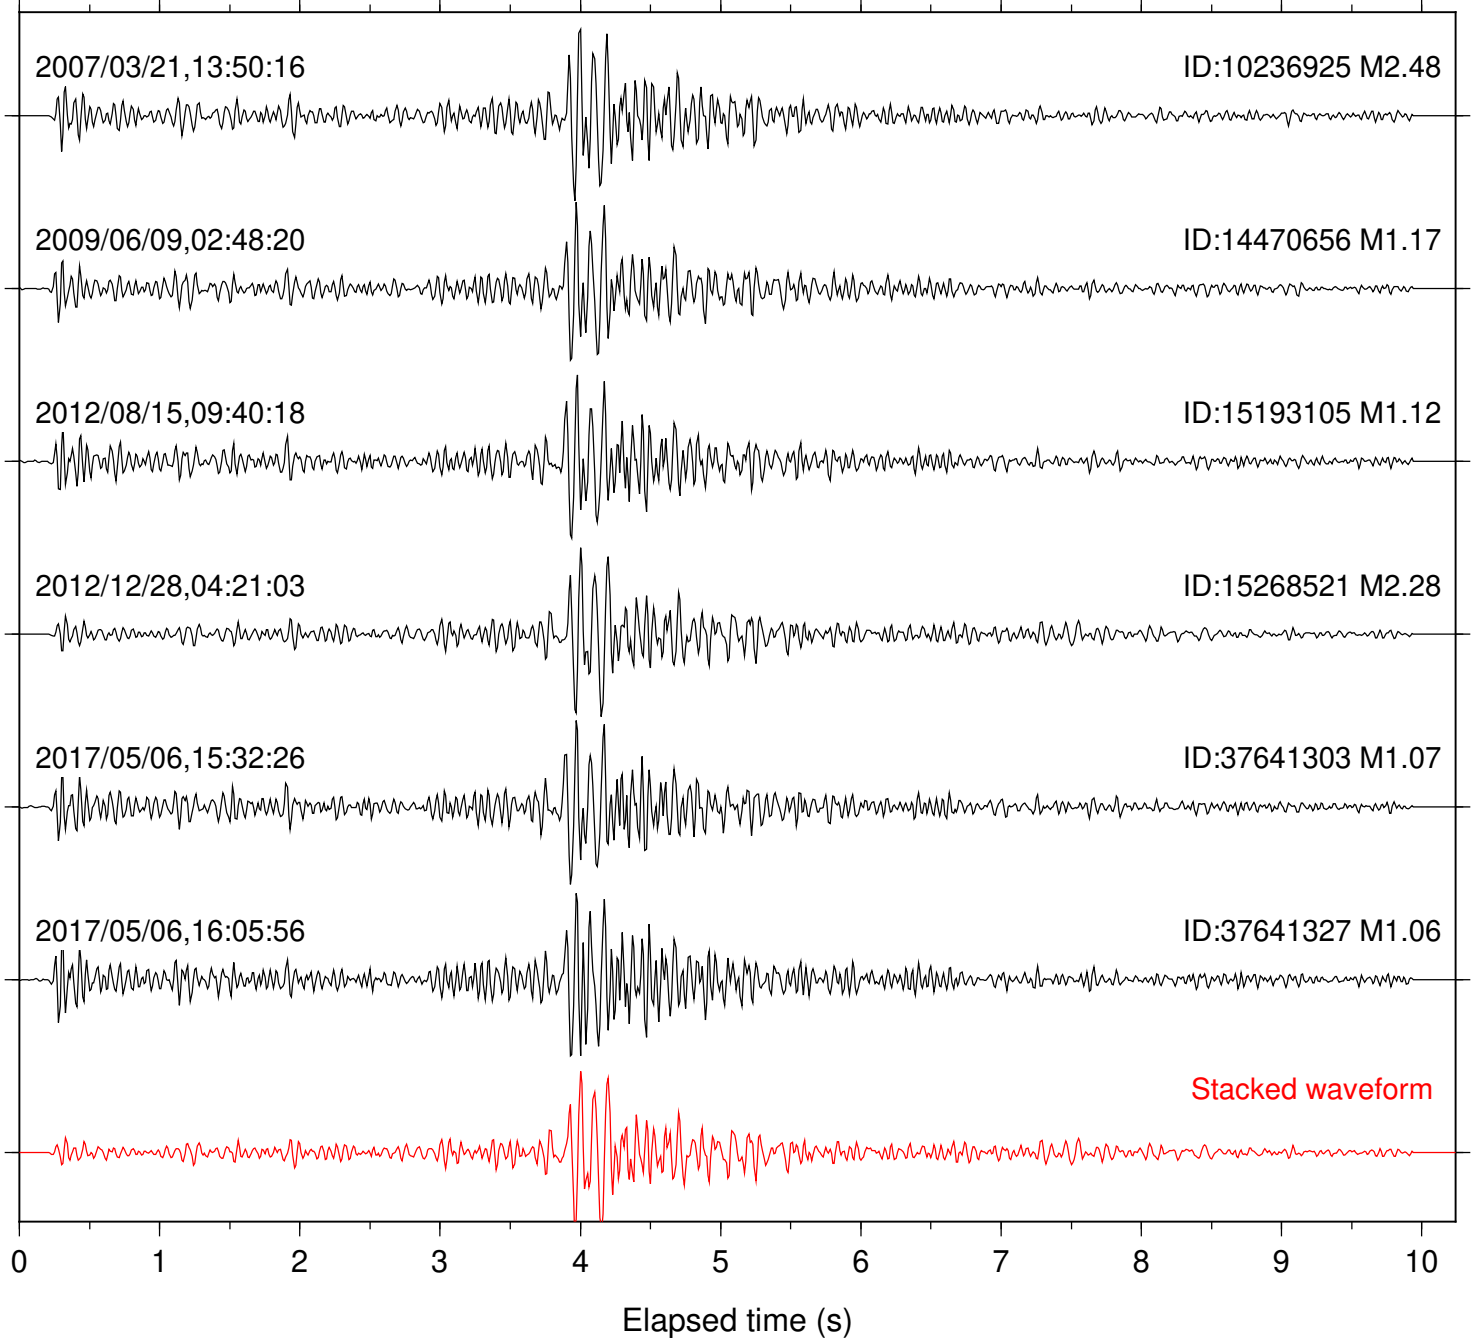

Station: B082 Com: EHZ

Focal depth: 10.68 km