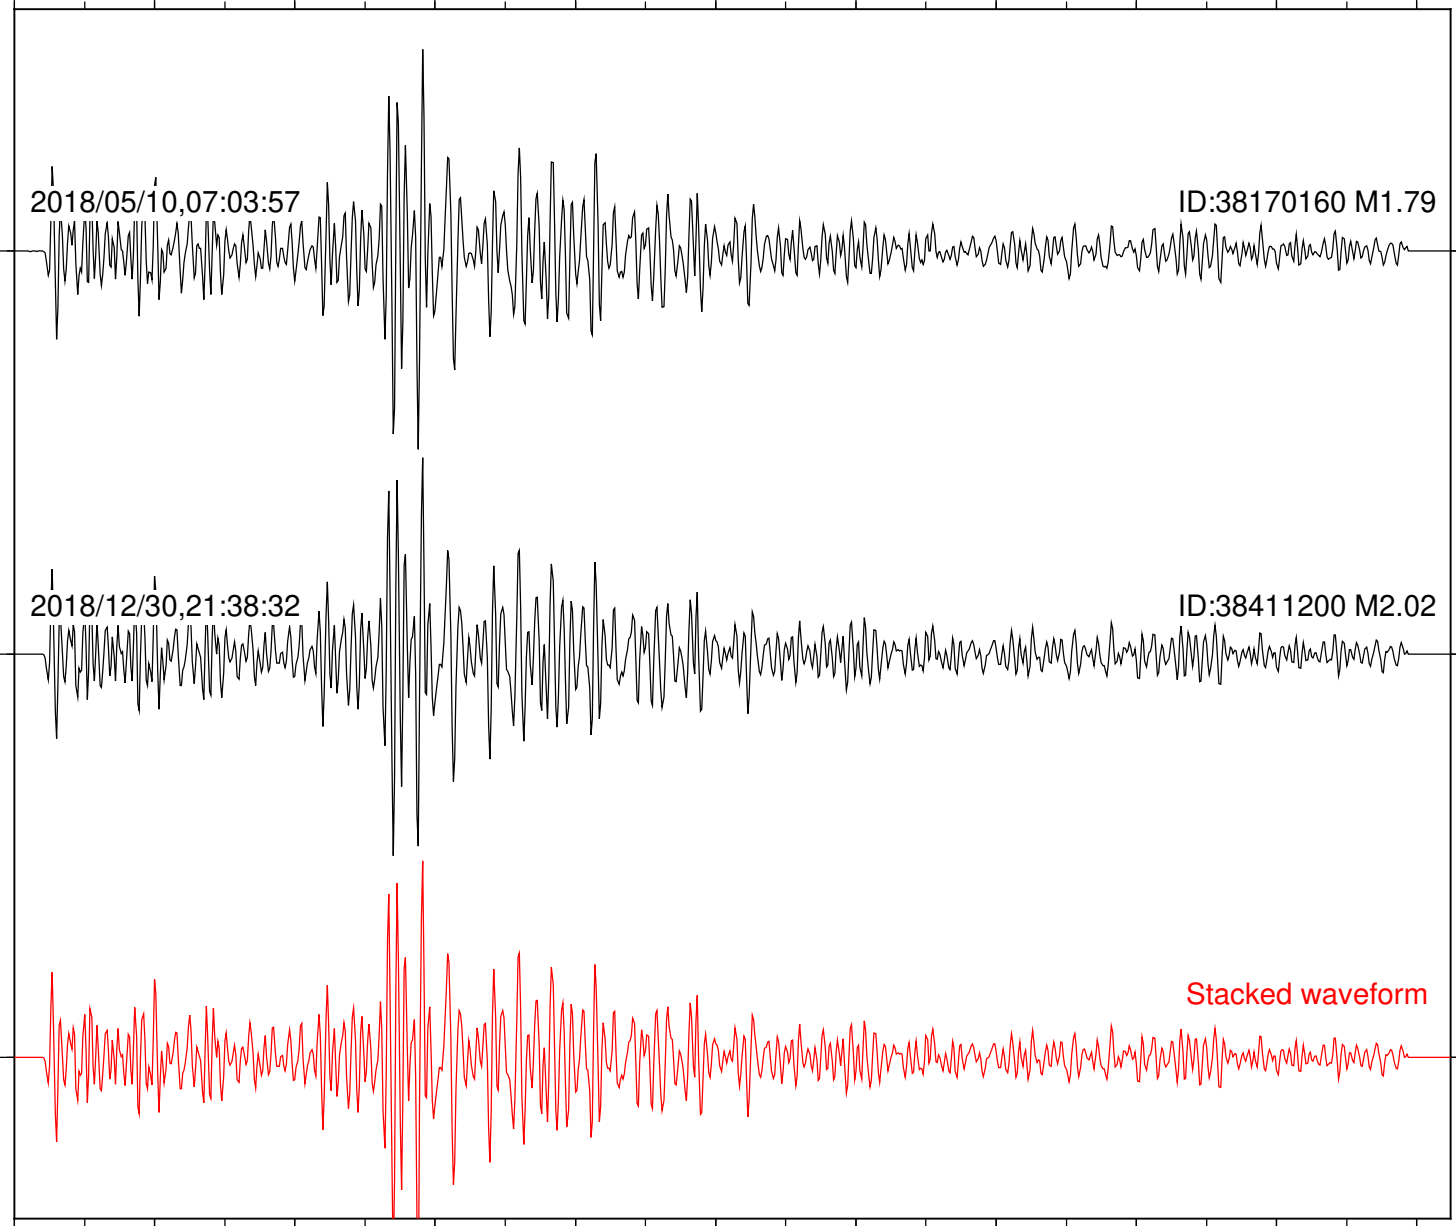

Station: B946 Com: EHZ

Focal depth: 5.61 km

2018/05/10,07:03:57

ID:38170160 M1.79

2018/12/30,21:38:32

ID:38411200 M2.02

Stacked waveform

0 1 2 3 4 5 6 7 8 9 10
Elapsed time (s)