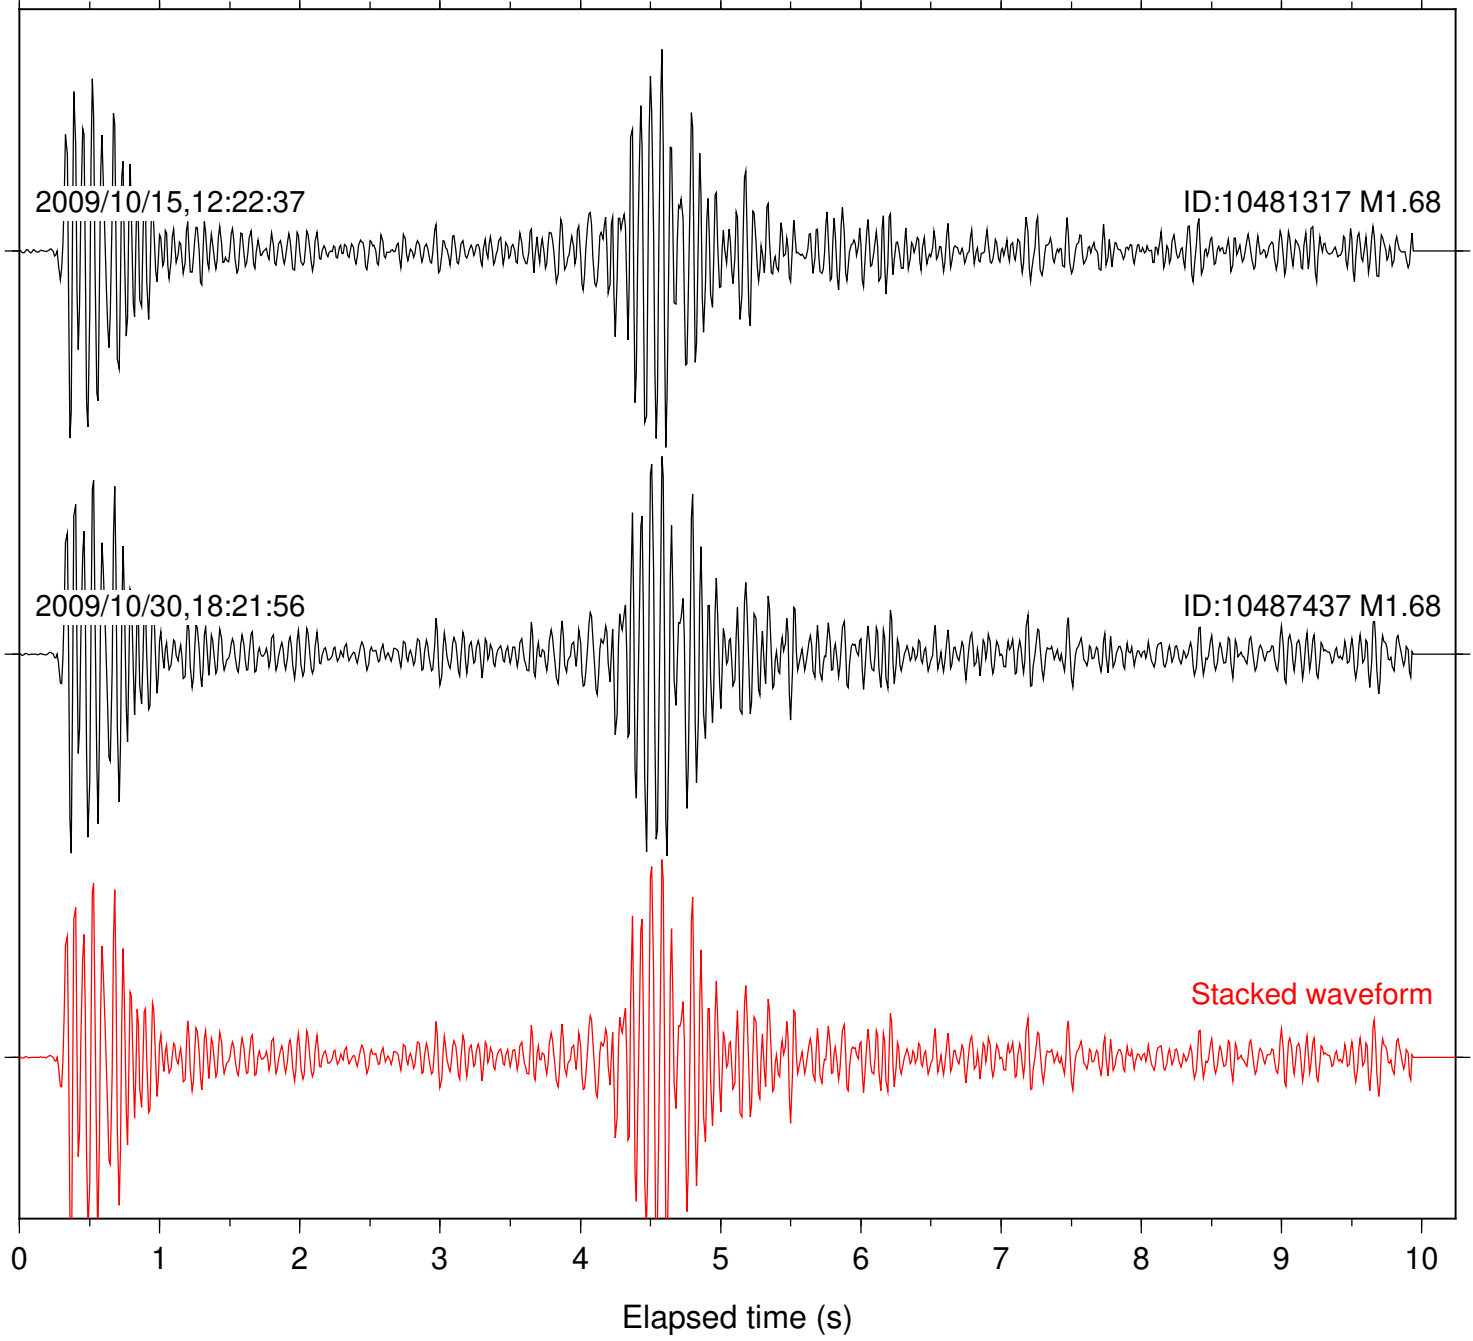

Station: RDM Com: HHZ

Focal depth: 10.13 km