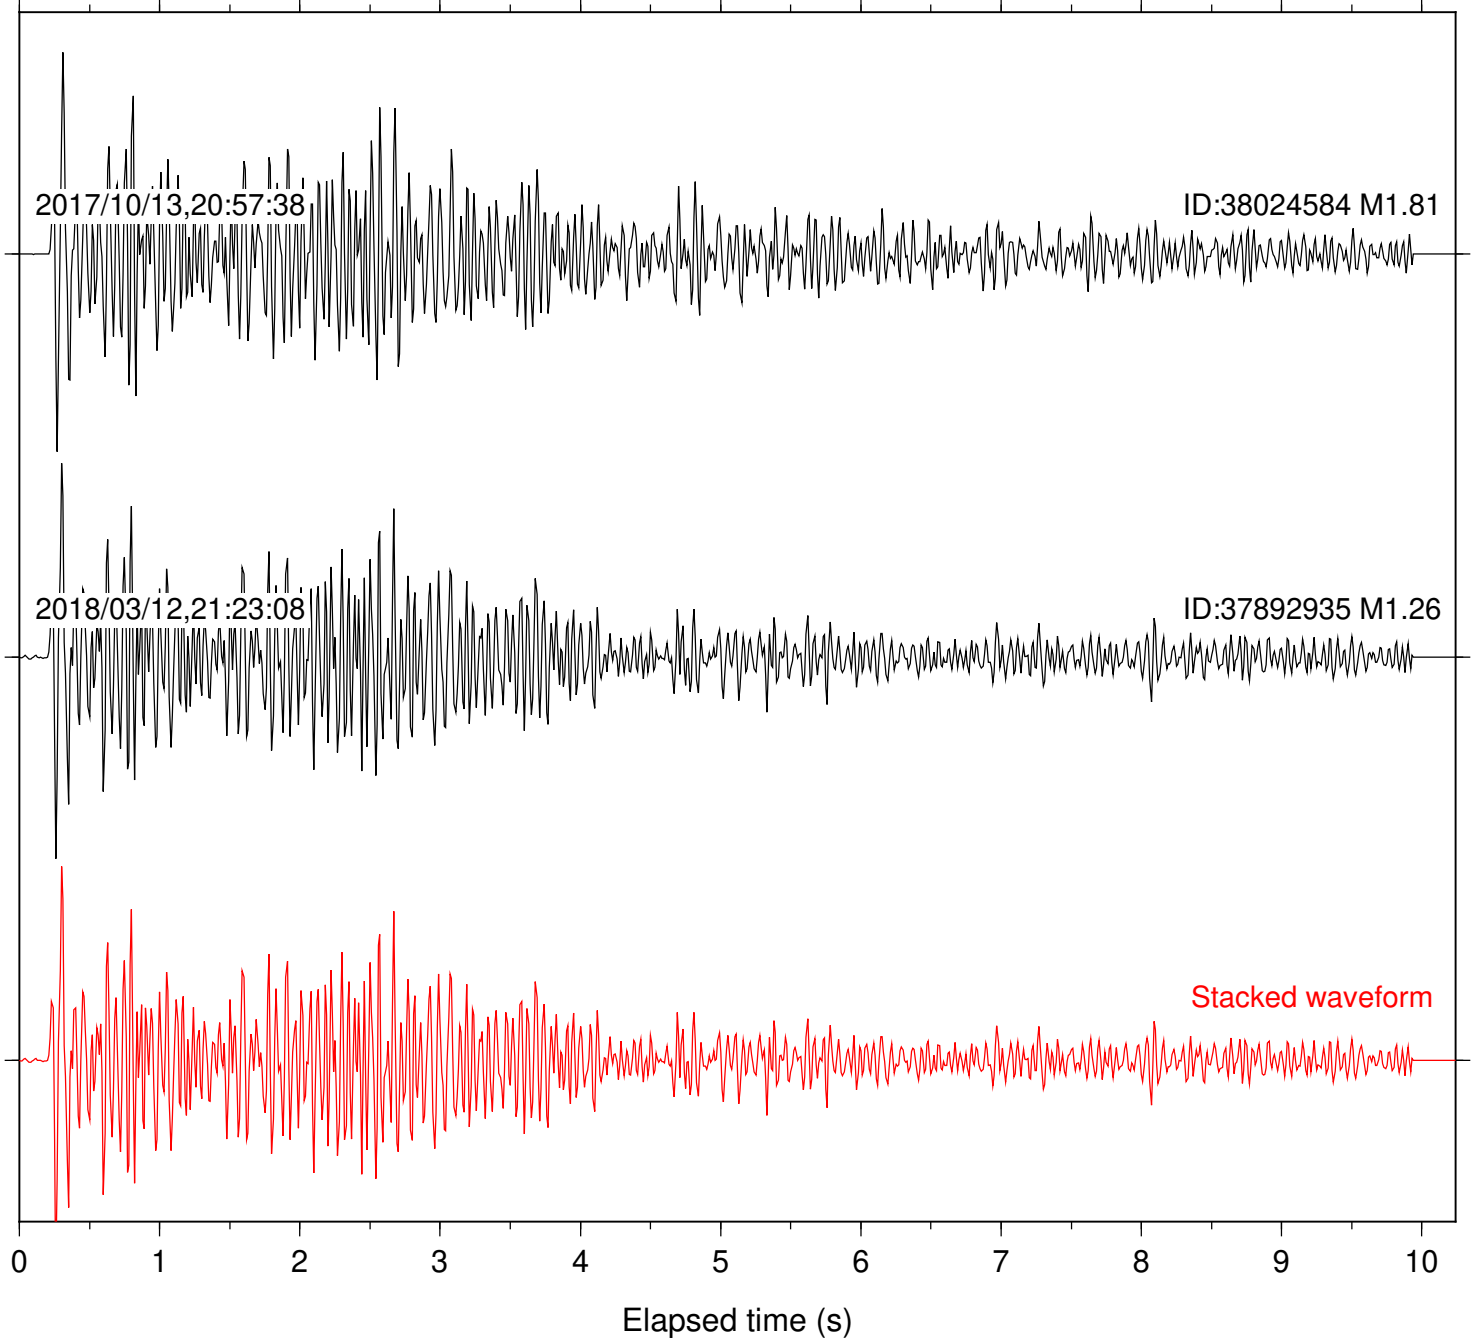

Station: CSH Com: HHZ

Focal depth: 6.61 km

Station: FRD Com: HHZ

Focal depth: 6.61 km

Station: LKH Com: HHZ

Focal depth: 6.61 km

Station: LVA2 Com: HHZ

Focal depth: 6.61 km