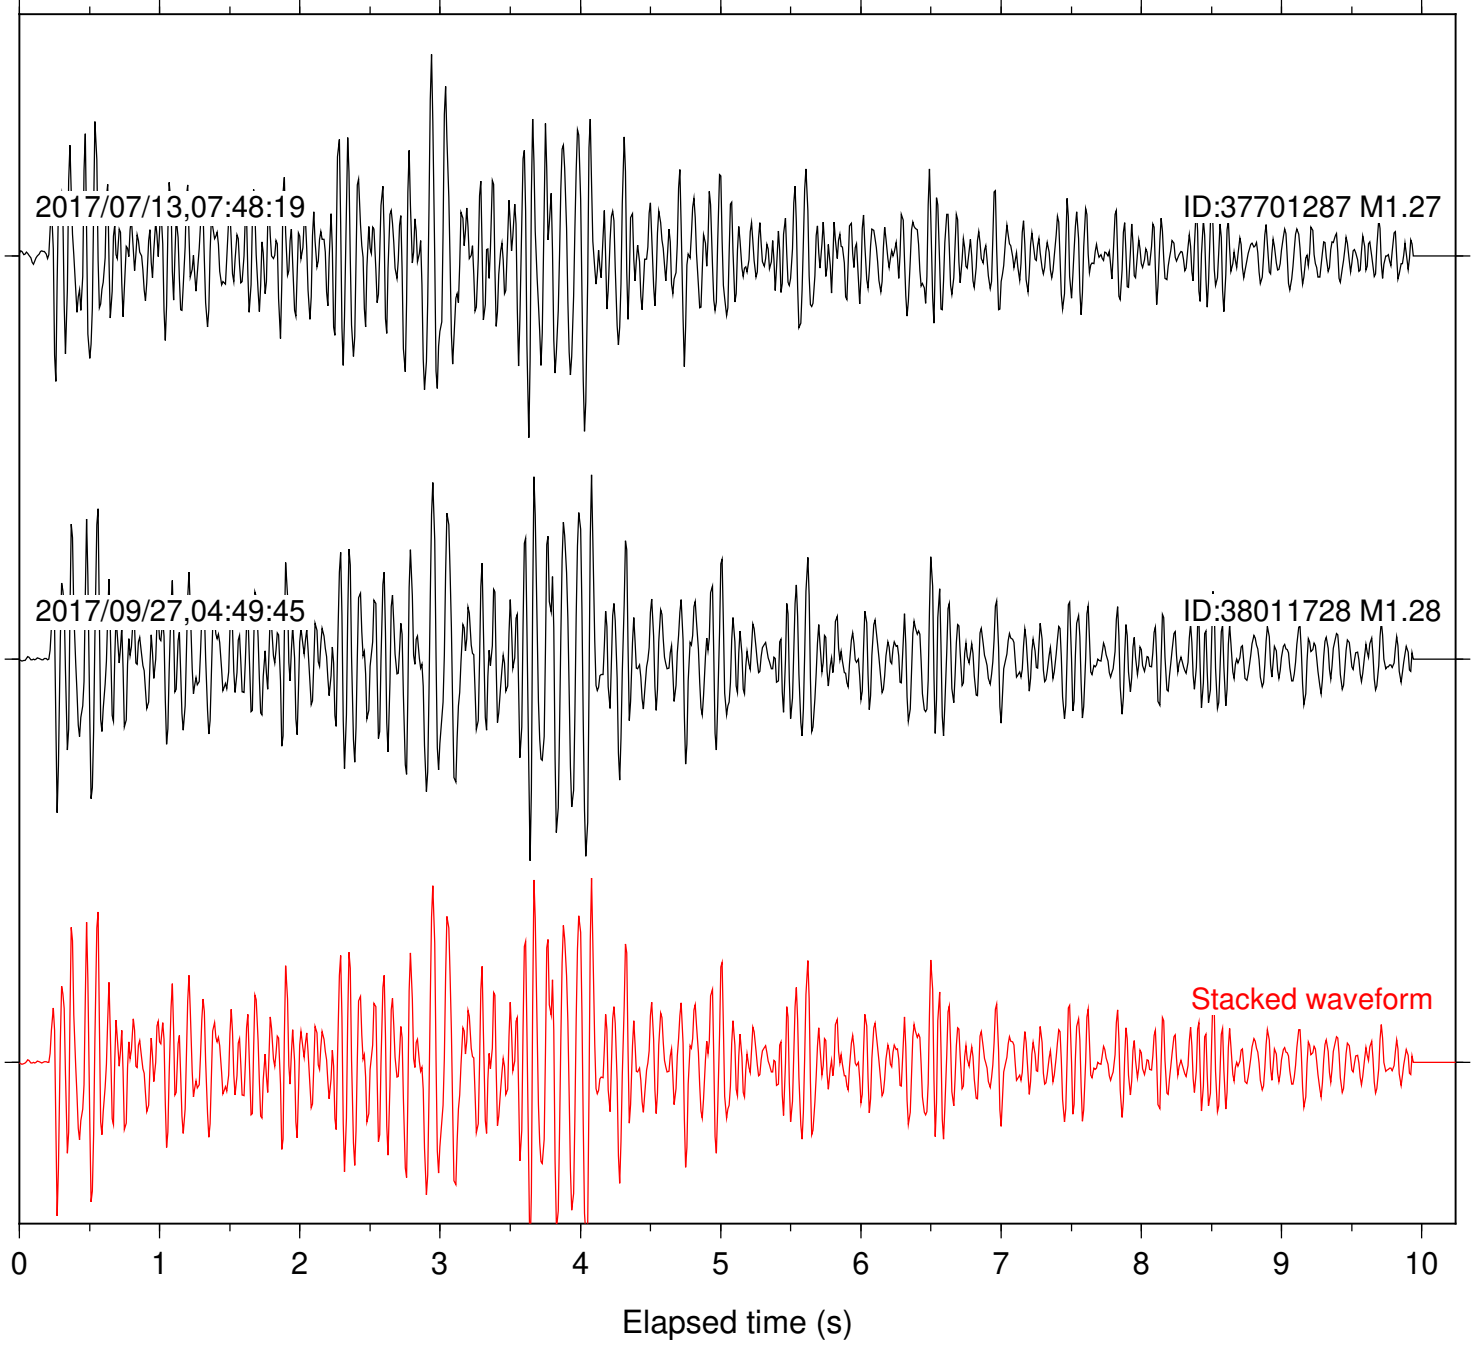

Station: B088 Com: EHZ

Focal depth: 5.81 km