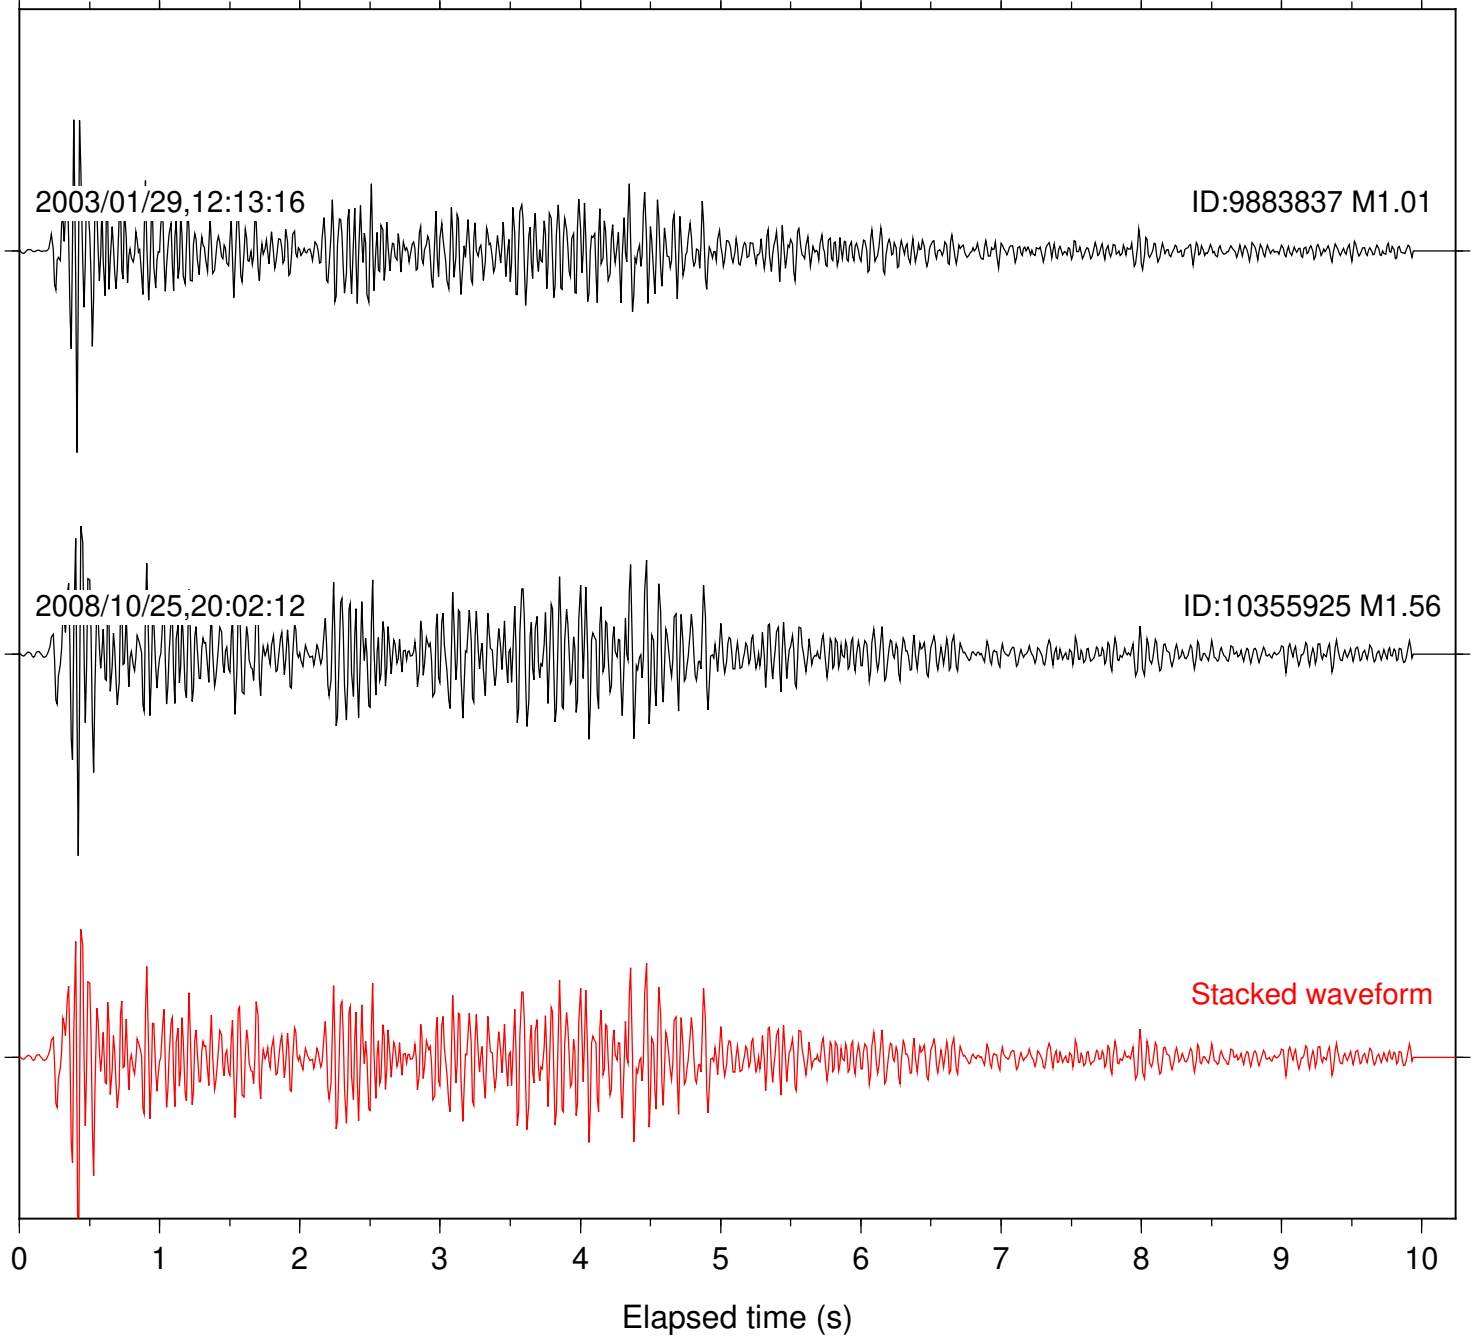

Station: FRD Com: HHZ

Focal depth: 17.32 km