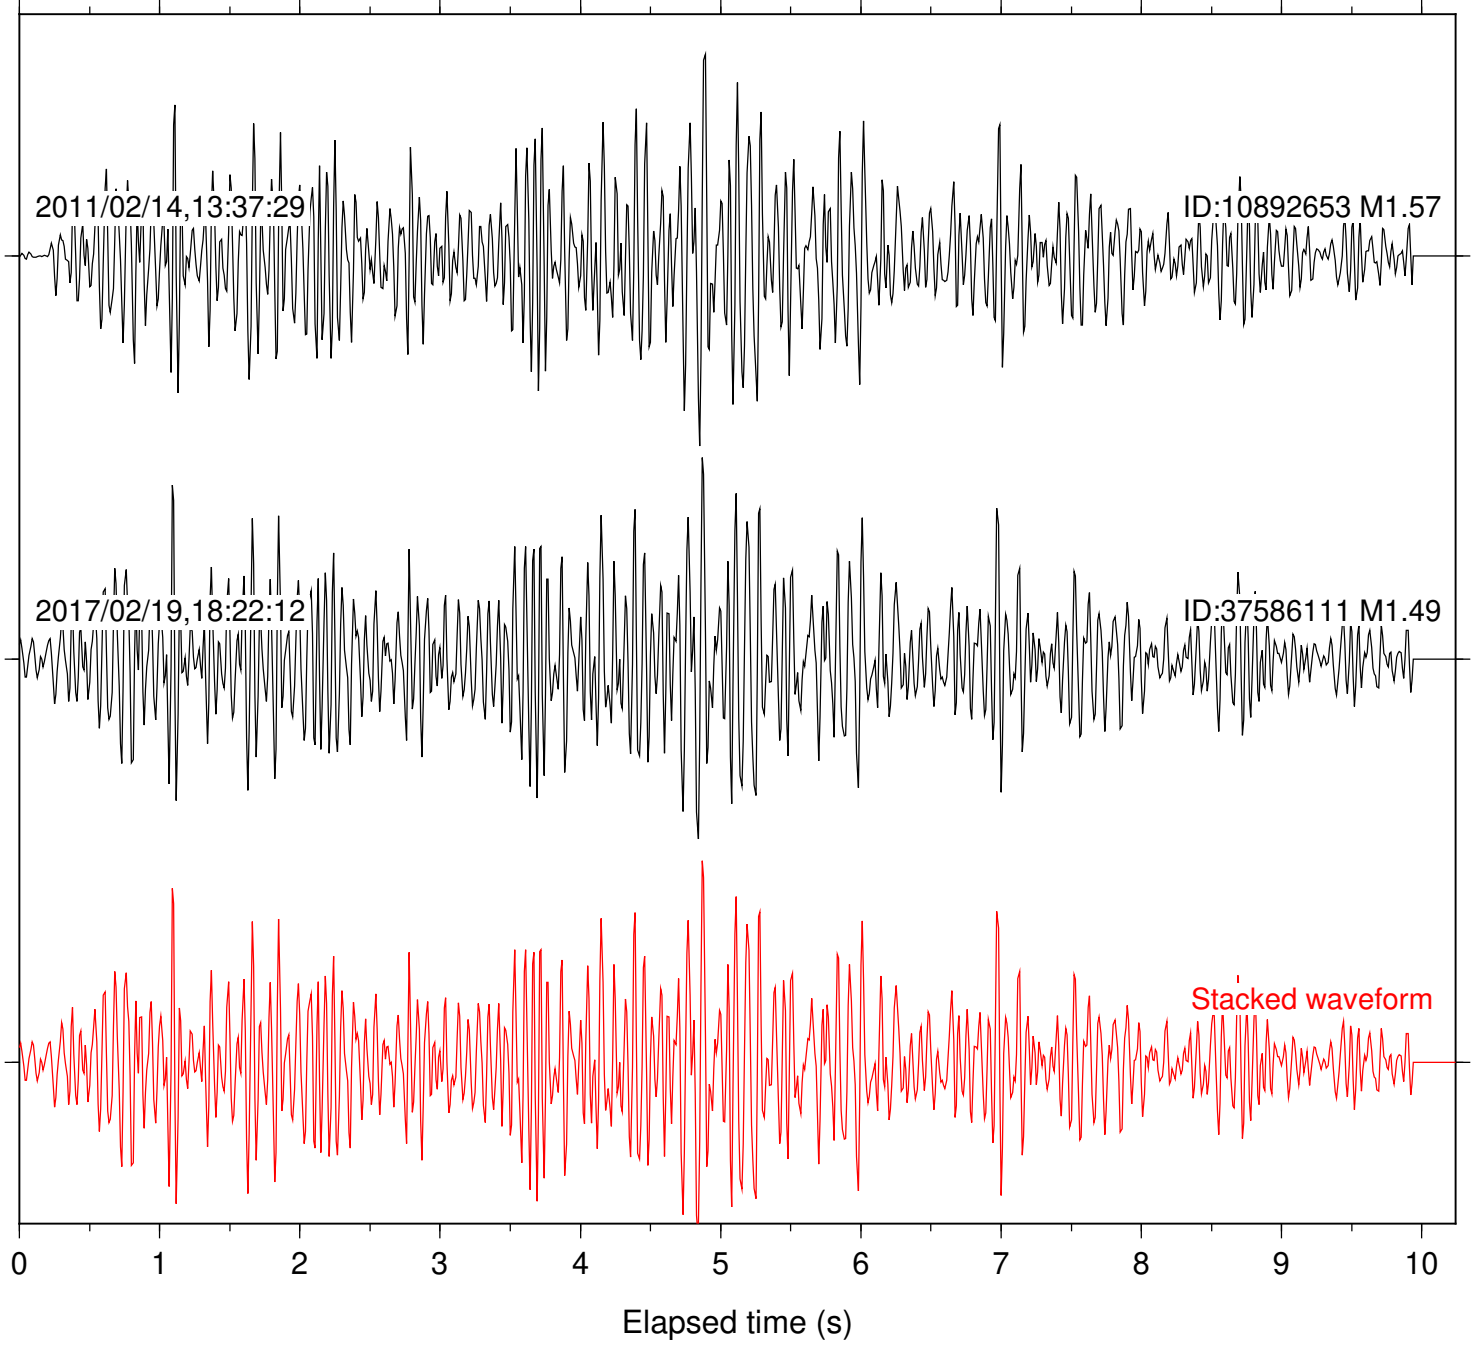

Station: B088 Com: EHZ

Focal depth: 11.26 km