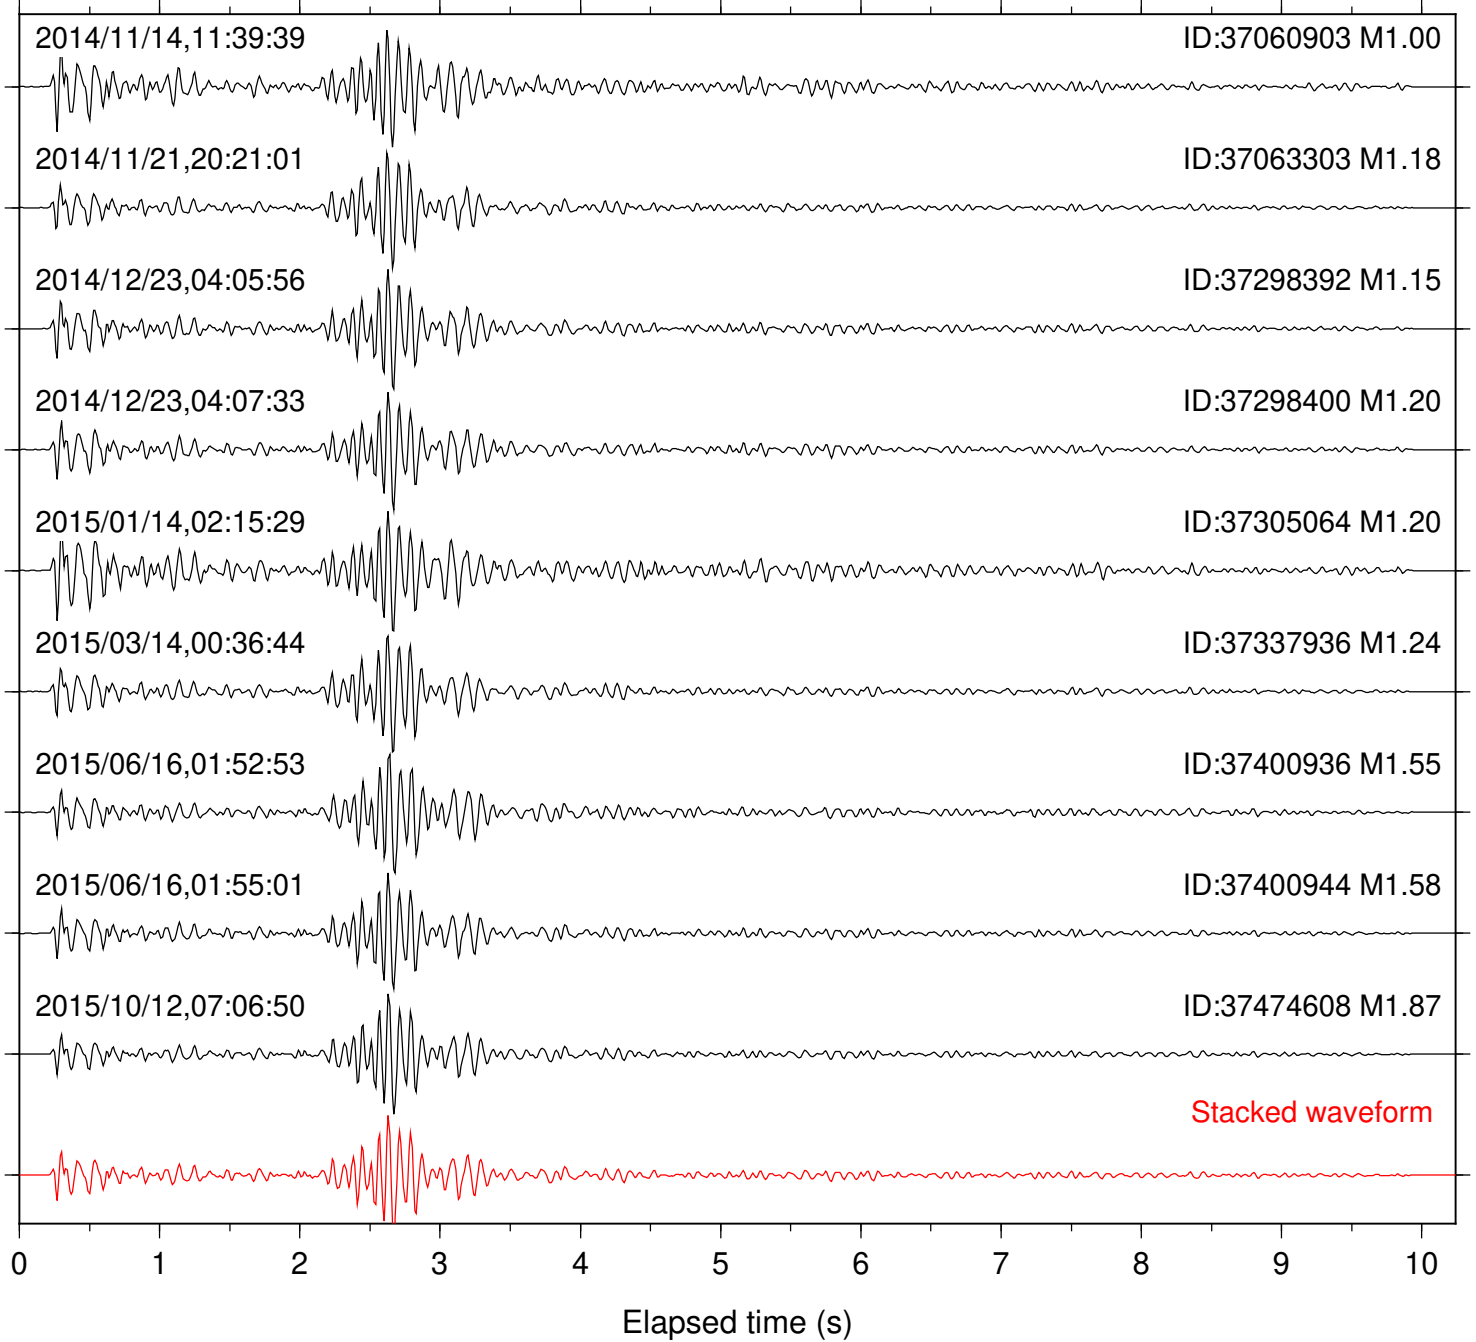

Station: POB2 Com: HHZ

Focal depth: 8.51 km