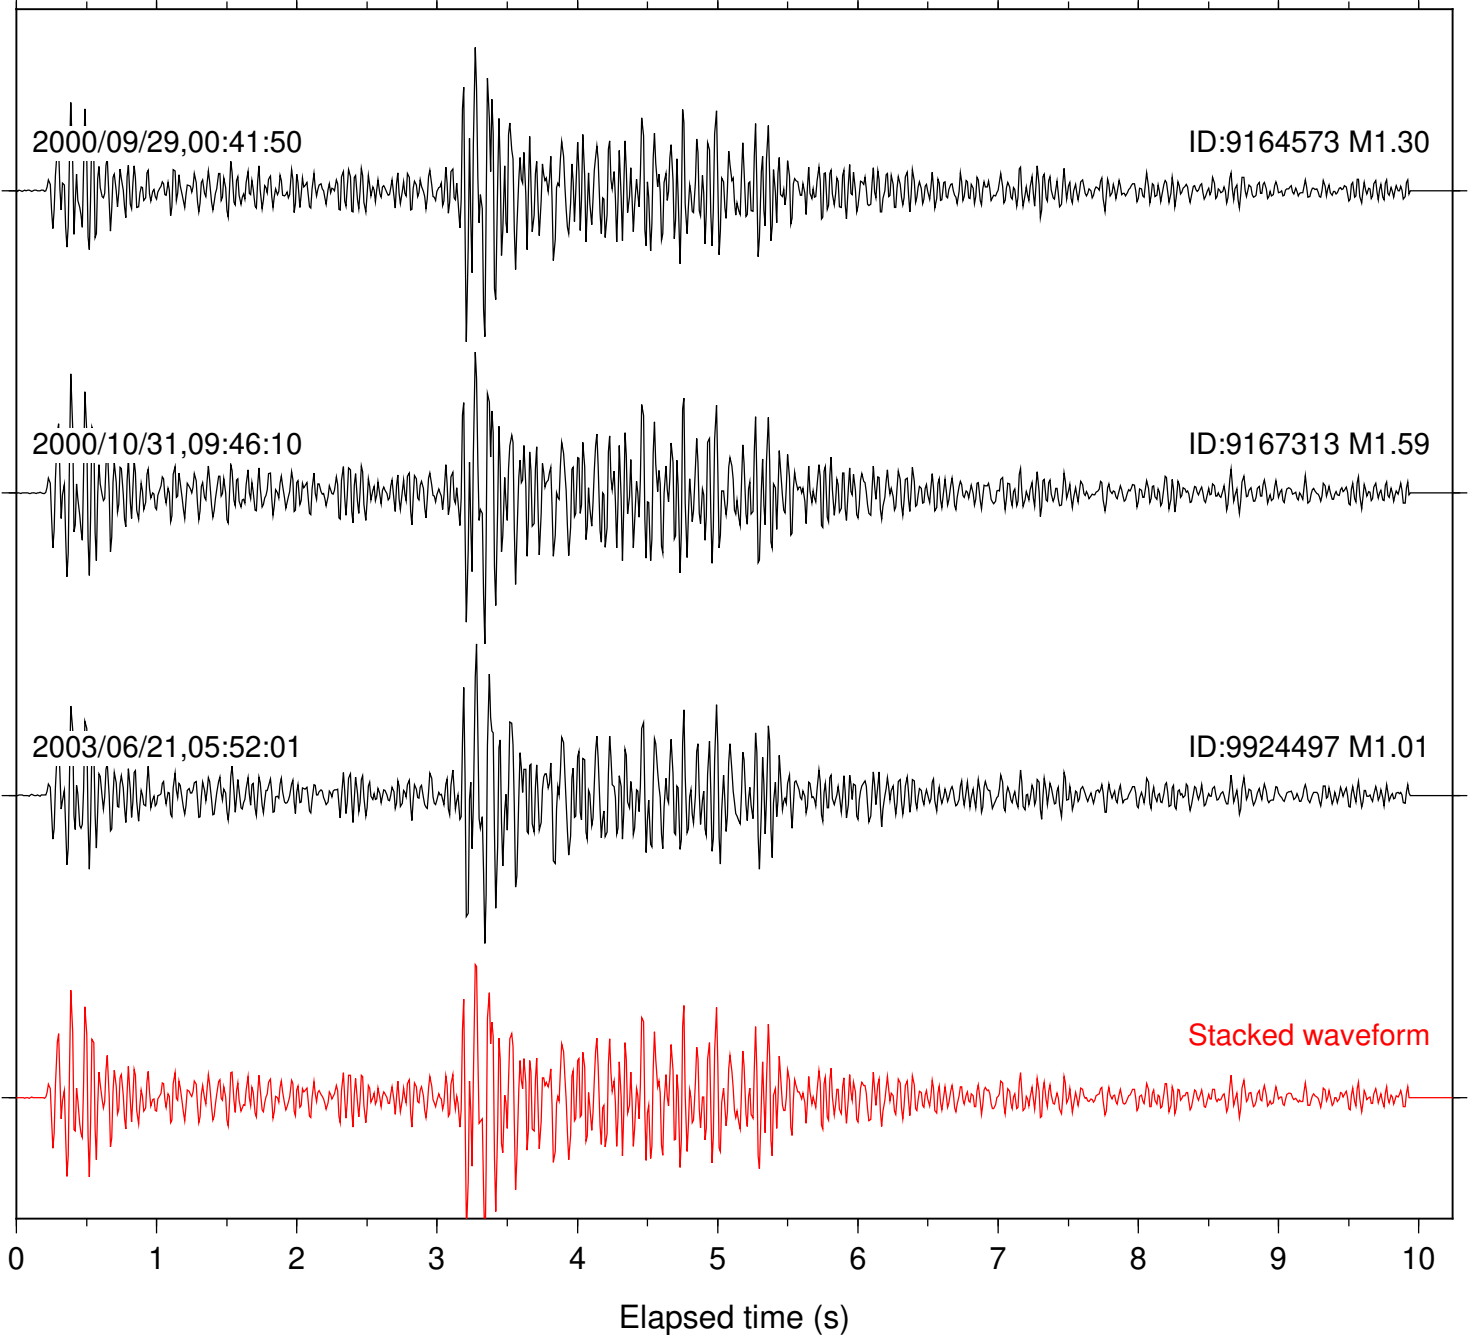

Station: BAC Com: EHZ

Focal depth: 13.13 km