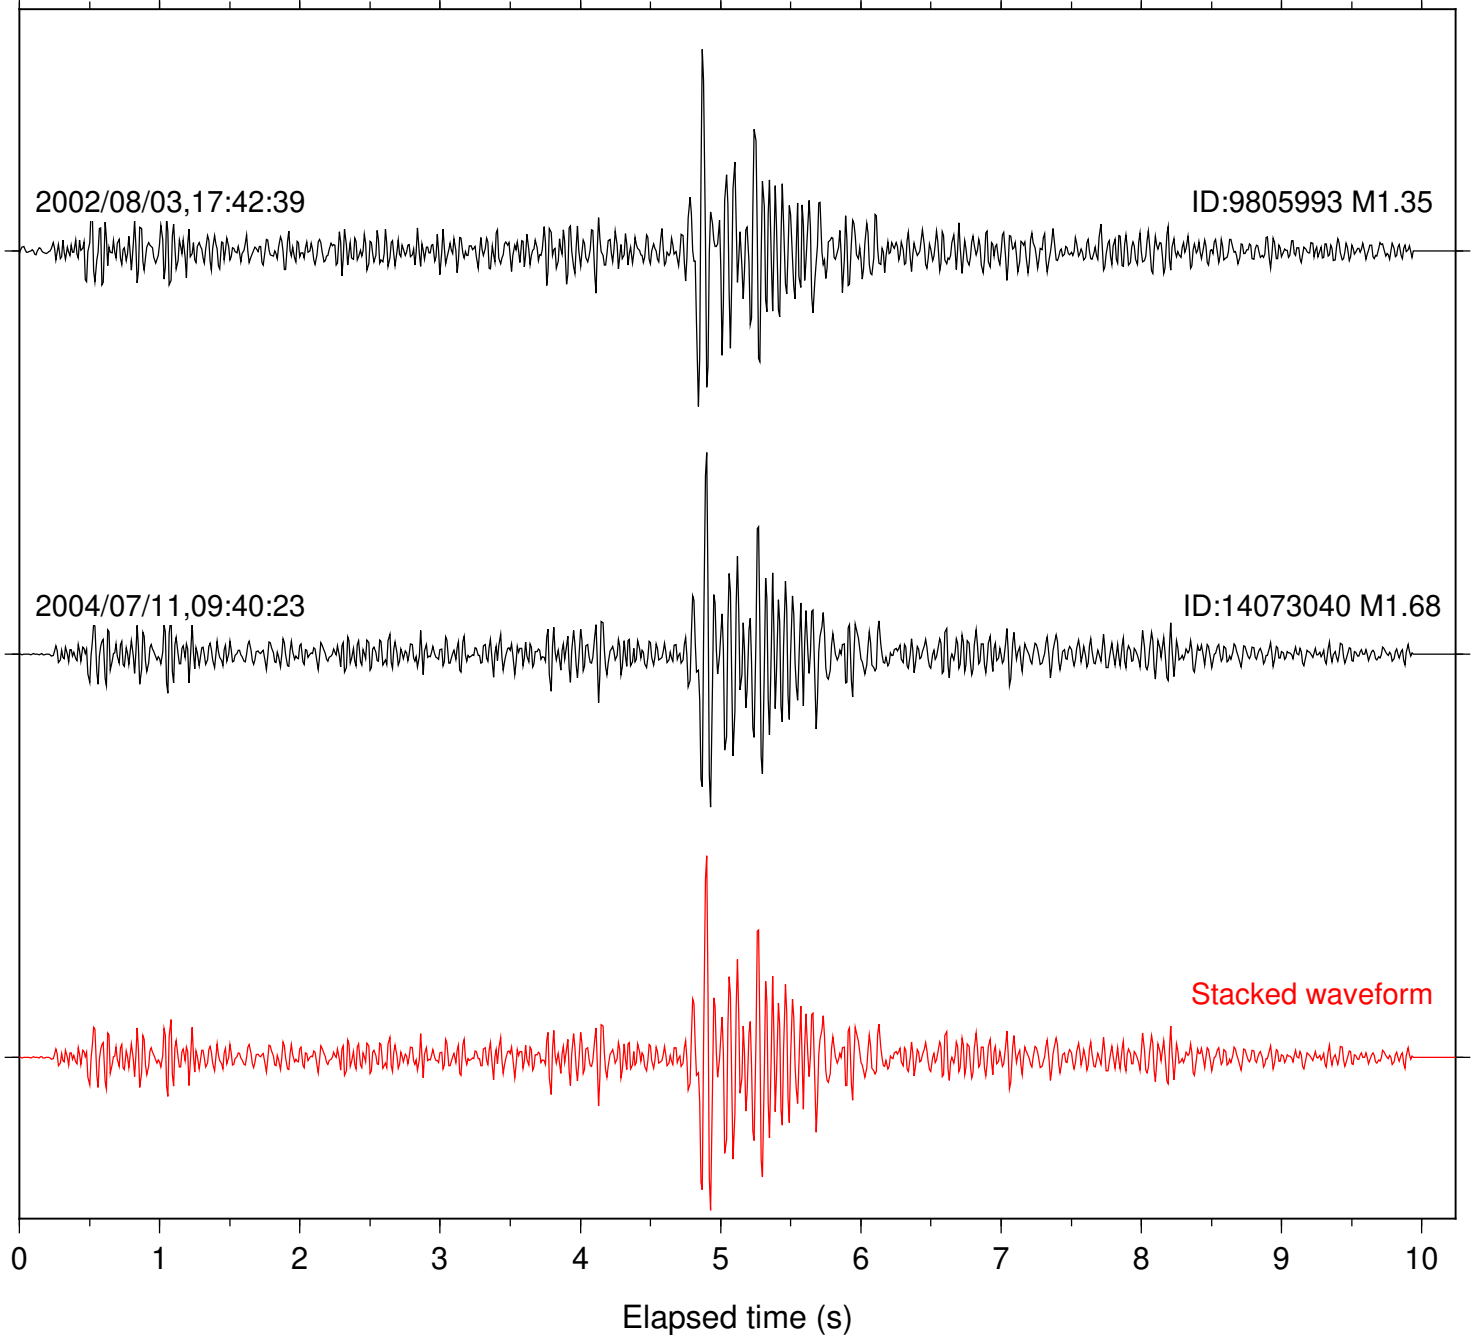

Station: SMER Com: HHZ

Focal depth: 15.13 km