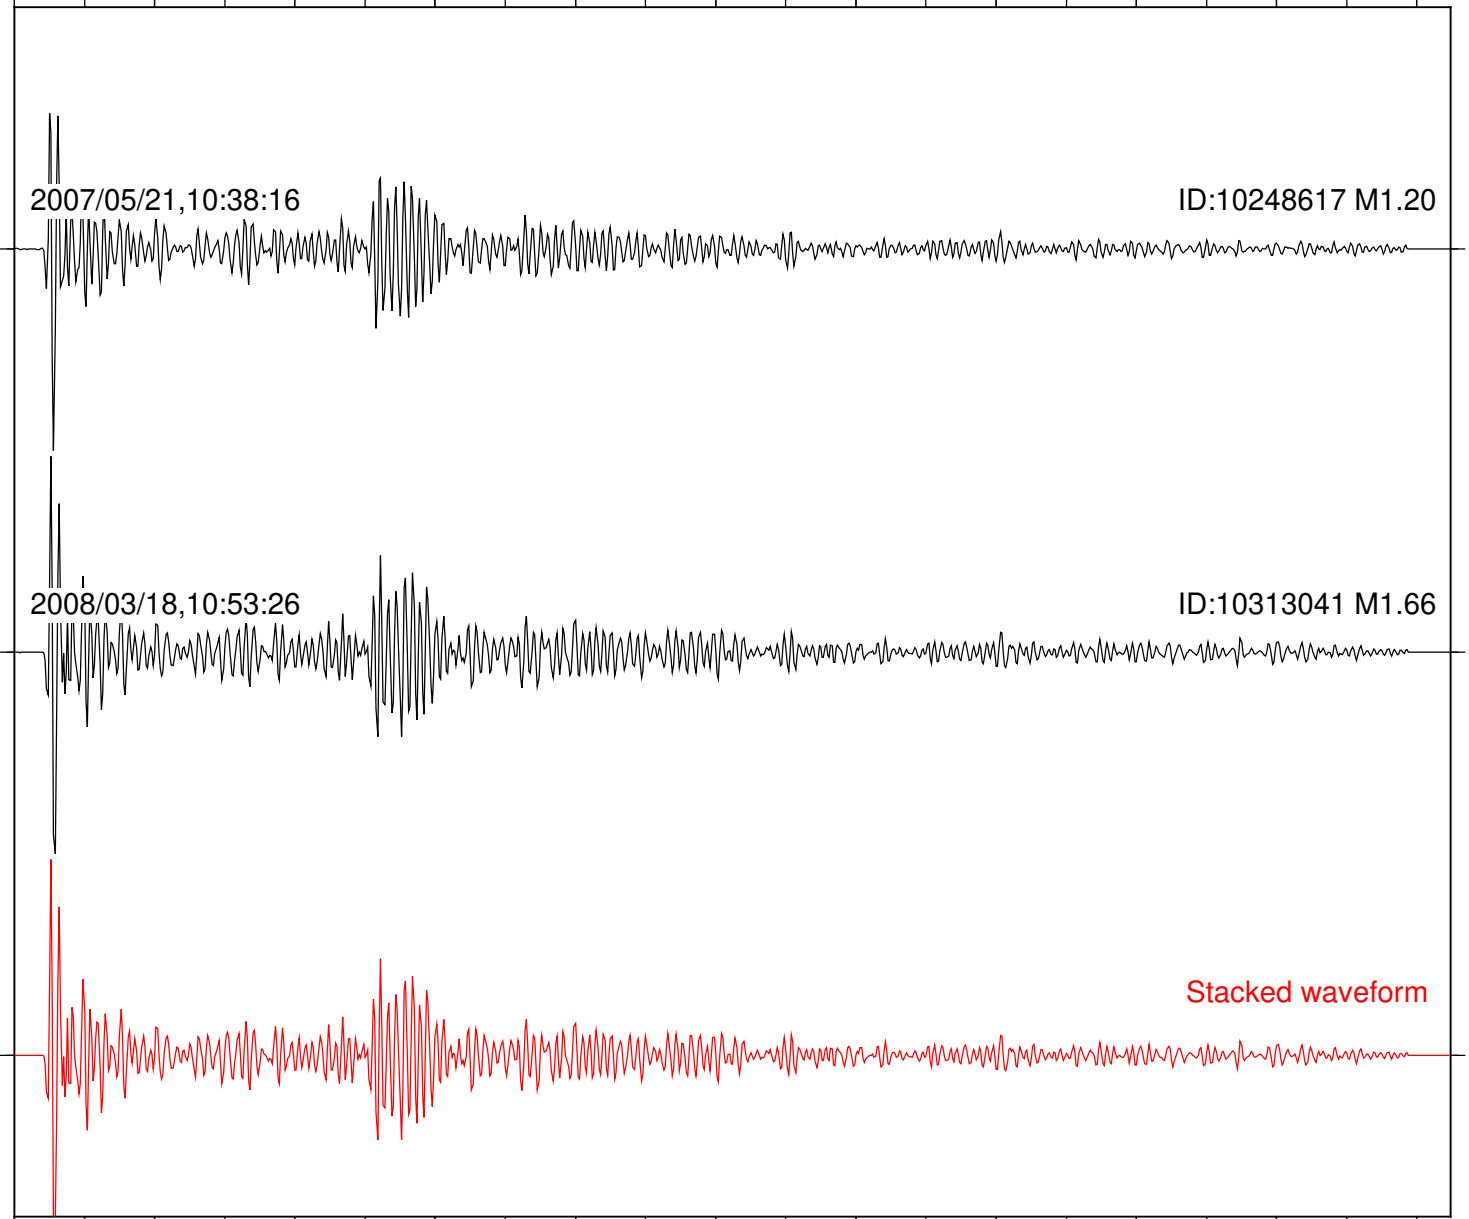

ID:10313041 M1.66

Stacked waveform

0 1 2 3 4 5 6 7 8 9 10  
Elapsed time (s)

Station: PLM Com: HHZ

Focal depth: 8.42 km

Station: SND Com: HHZ

Focal depth: 8.42 km

Station: TRO Com: HHZ