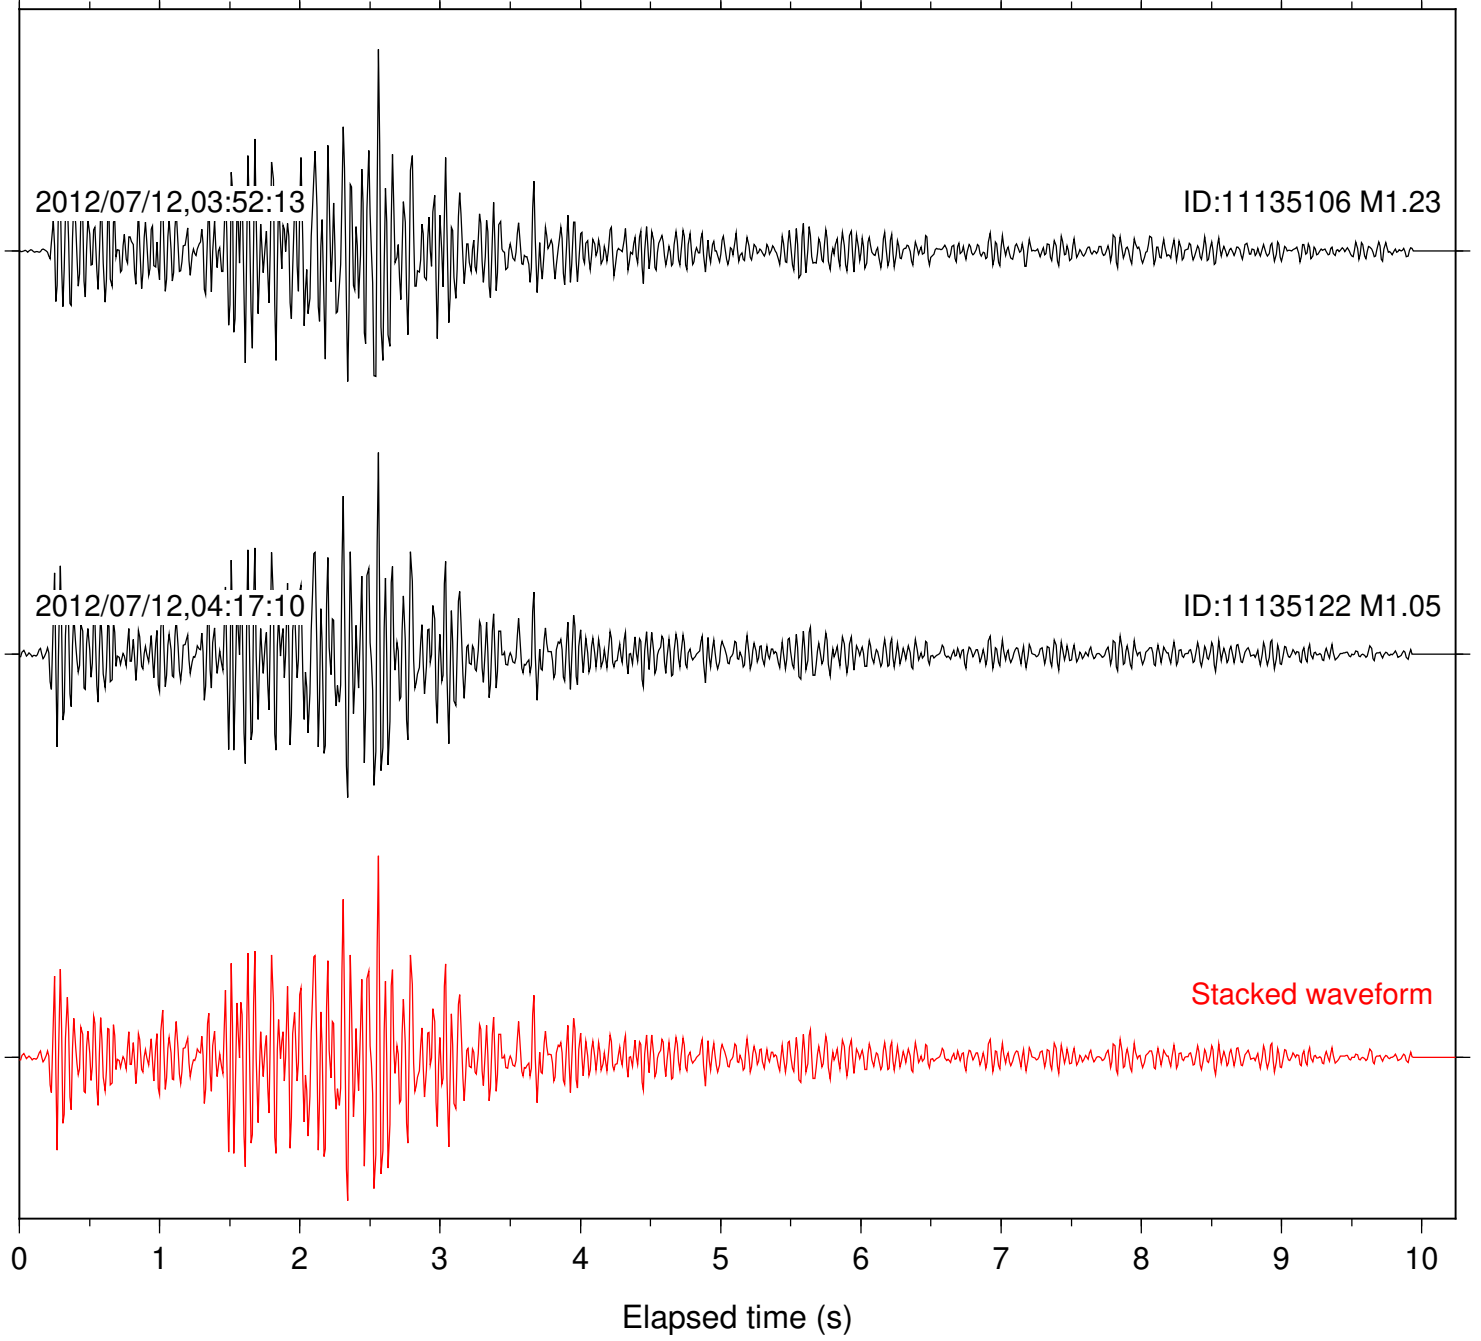

Focal depth: 8.61 km

Station: SND Com: HHZ

Focal depth: 8.61 km

2006/03/02,07:34:10

ID:14215152 M1.87

2012/07/12,03:52:13

ID:11135106 M1.23

2012/07/12,04:17:10