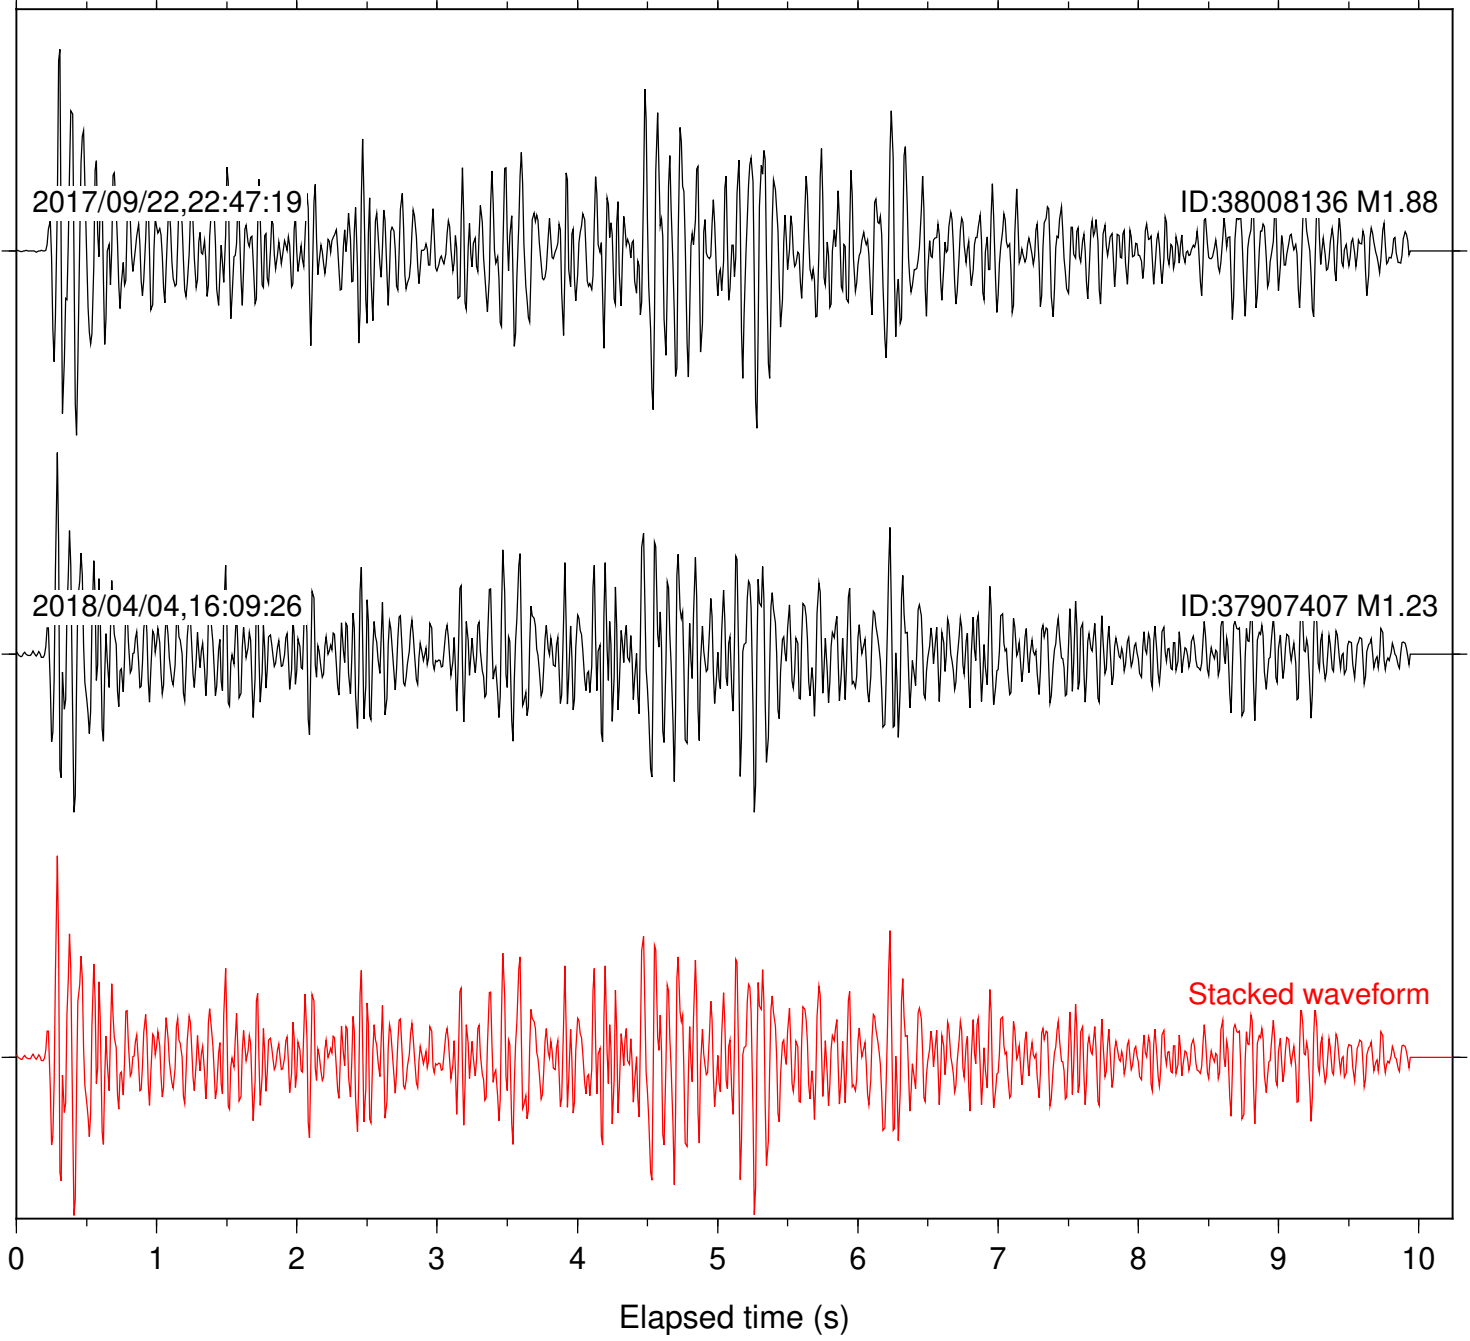

Focal depth: 5.96 km

Station: BAC Com: EHZ

Focal depth: 5.96 km

Station: CSH Com: HHZ

Focal depth: 5.96 km

Station: LKH Com: HHZ

Focal depth: 5.96 km

Station: MTG Com: HHZ