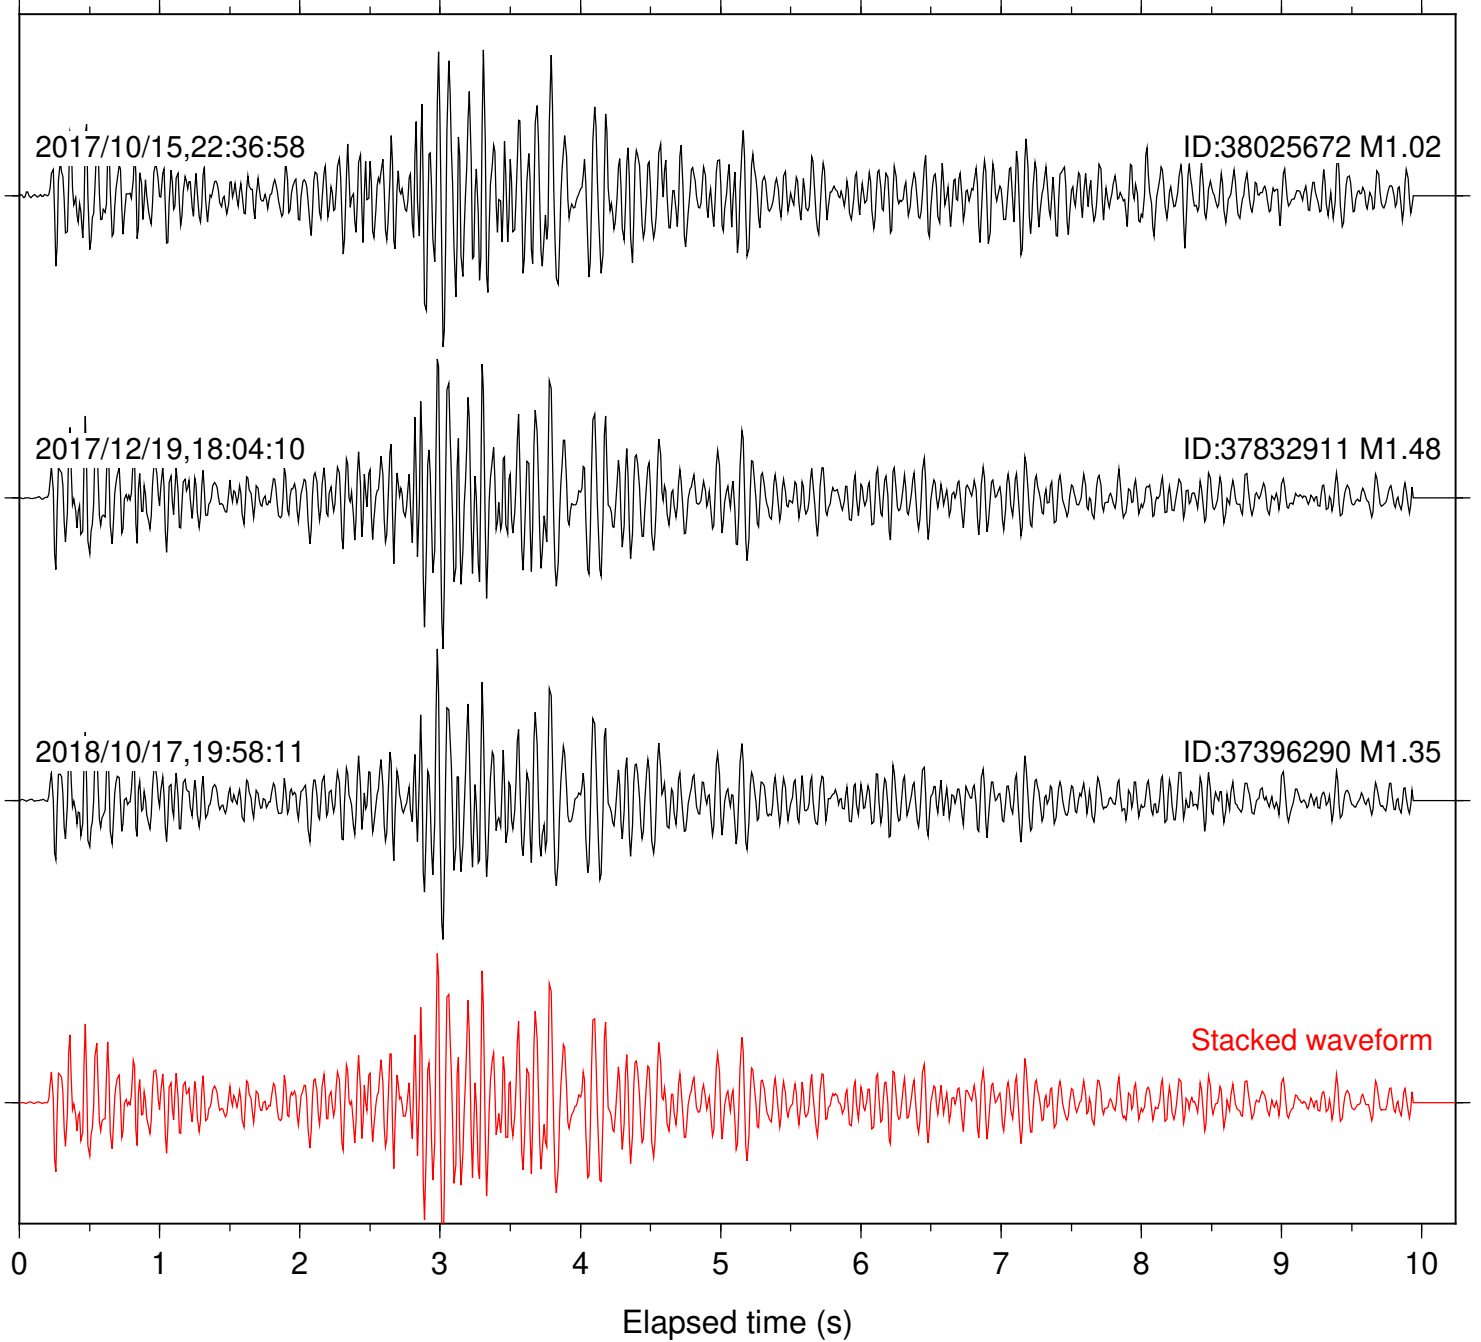

Station: B084 Com: EHZ

Focal depth: 5.04 km

Station: B087 Com: EHZ

Focal depth: 5.04 km

Station: B088 Com: EHZ

Focal depth: 5.04 km

Station: B093 Com: EHZ

Focal depth: 5.04 km