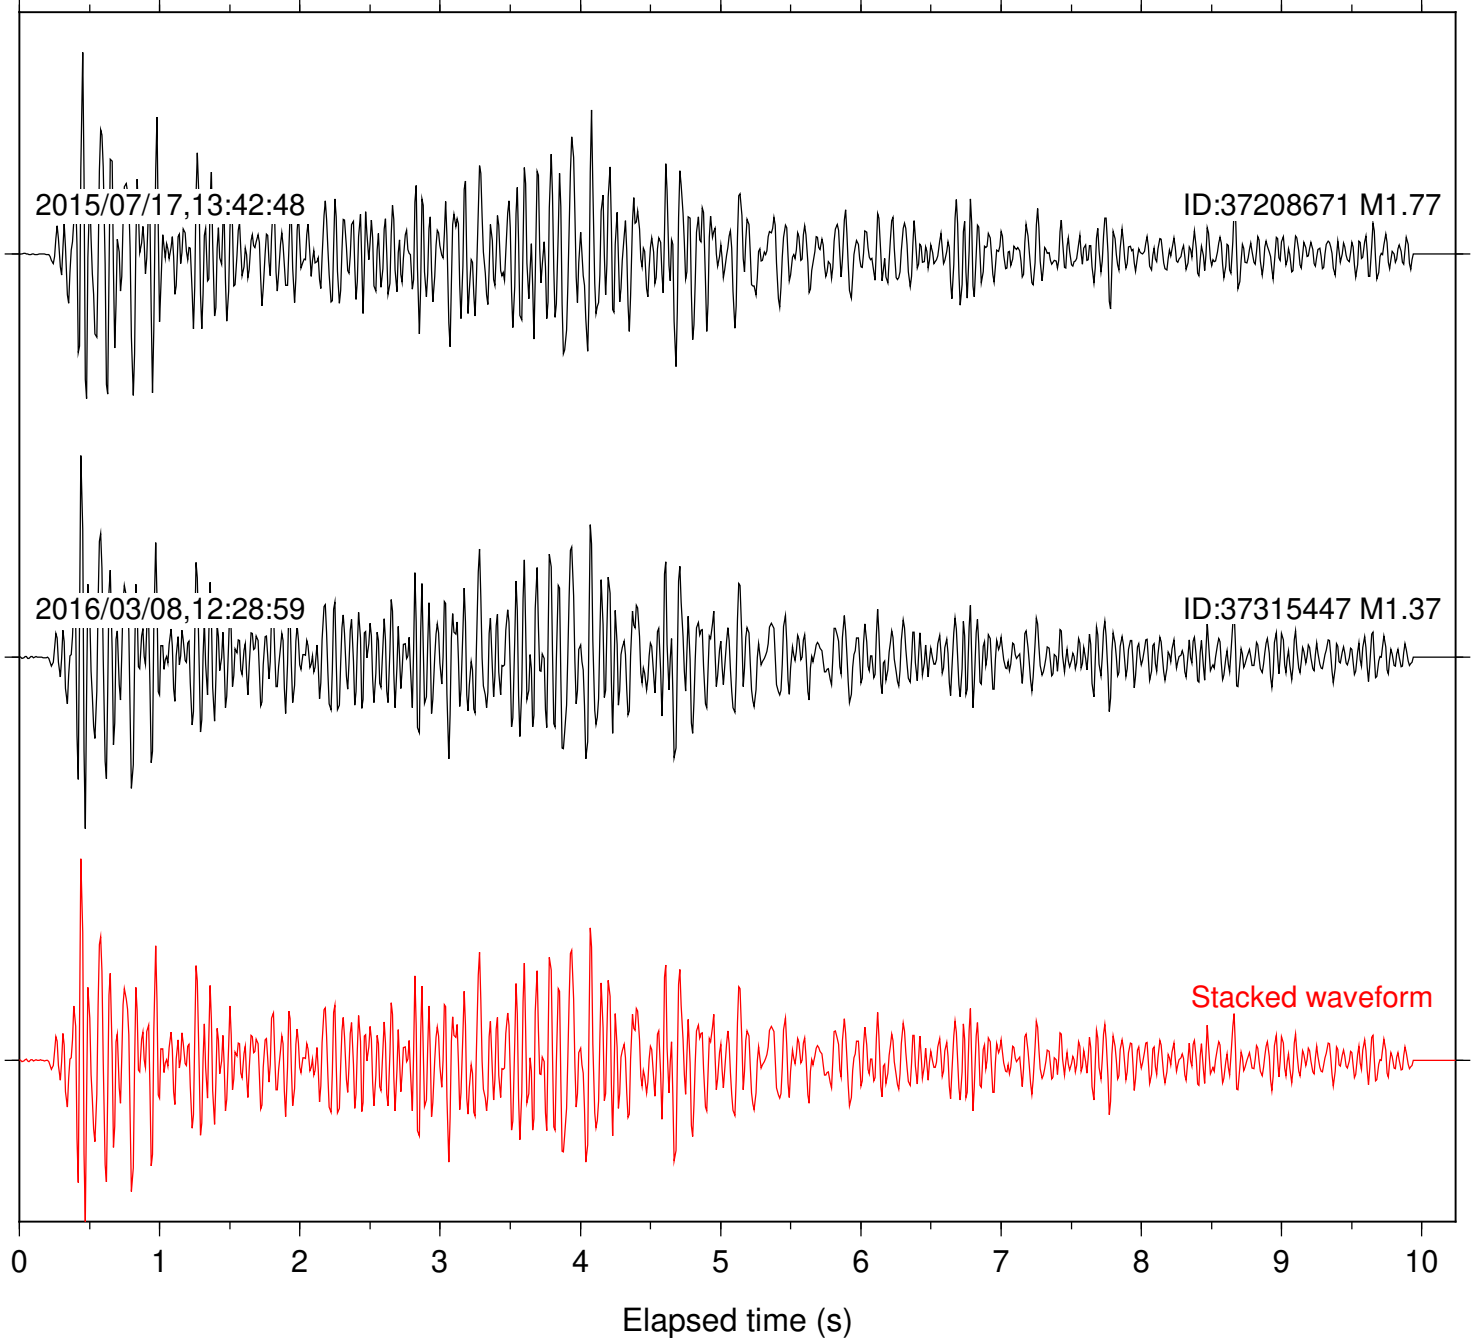

Station: B946 Com: EHZ

Focal depth: 8.09 km