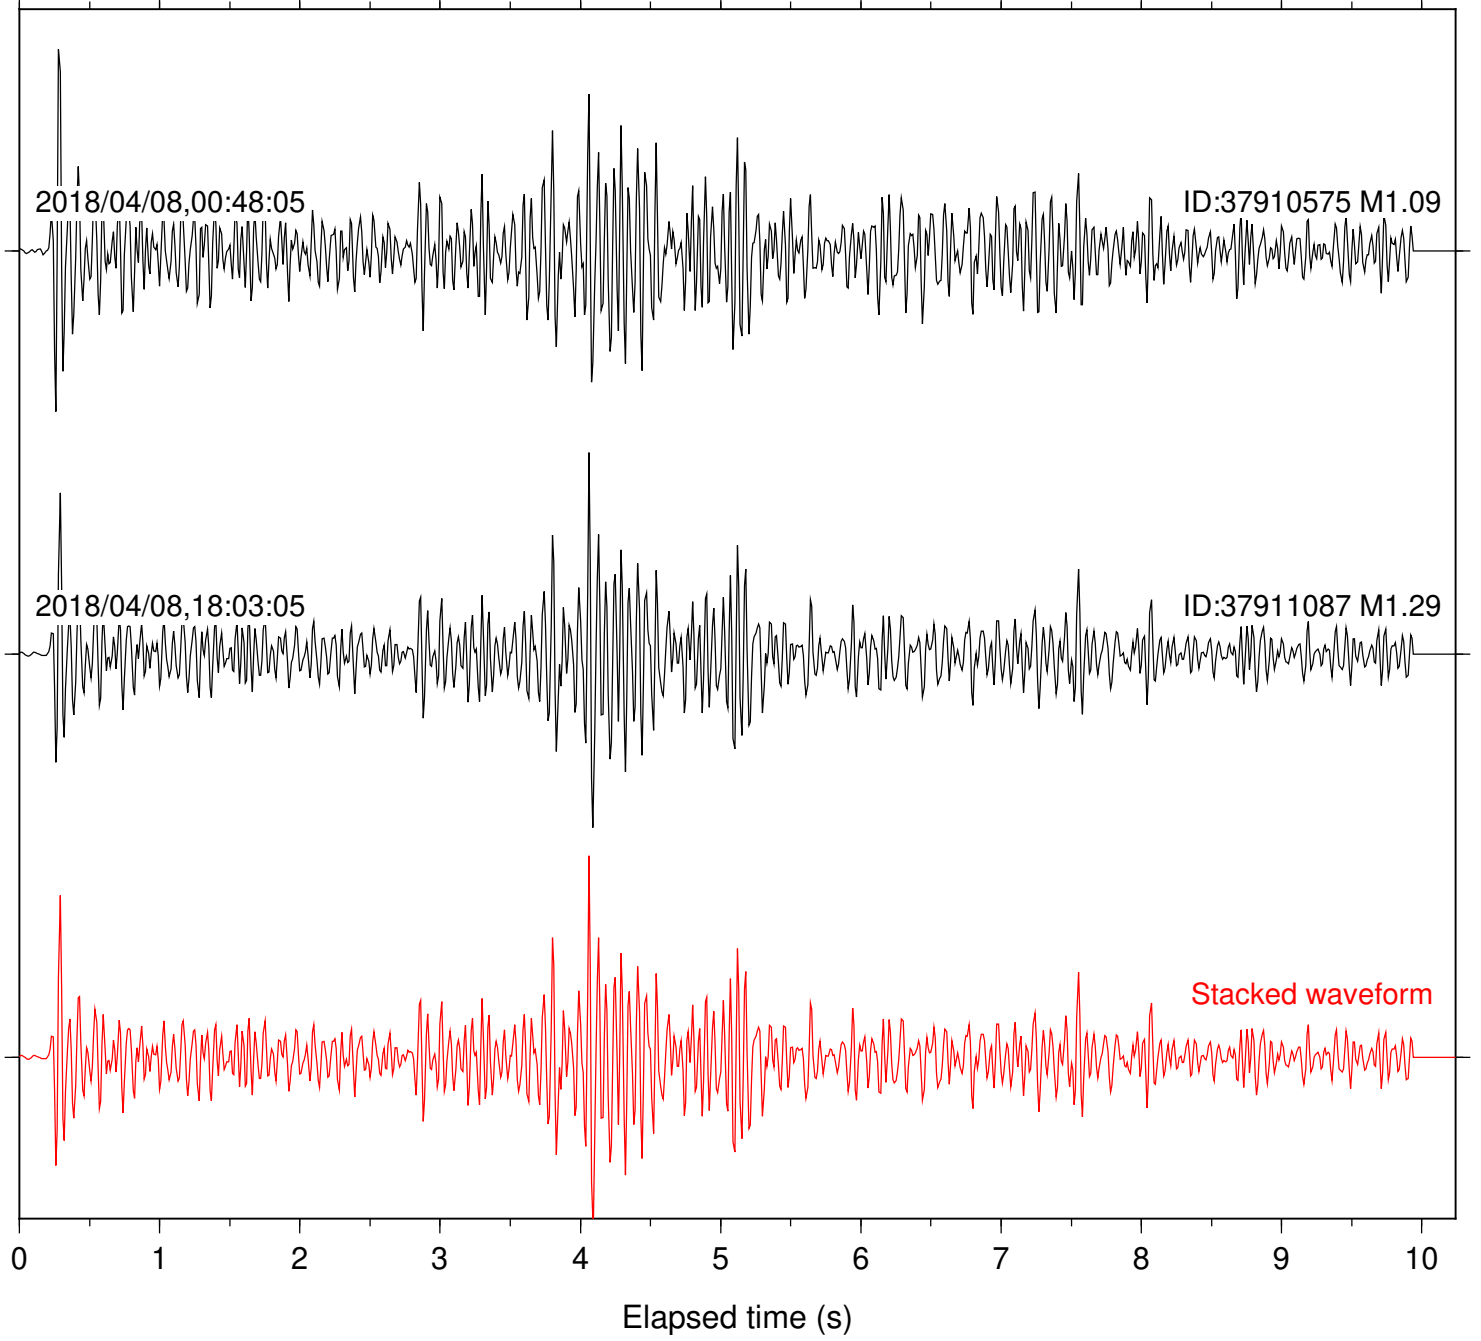

Focal depth: 6.37 km

Station: DGR Com: HHZ

Focal depth: 6.37 km

Station: DNR Com: HHZ

Focal depth: 6.37 km

Station: HMT2 Com: HHZ

Focal depth: 6.37 km

Station: KNW Com: HHZ