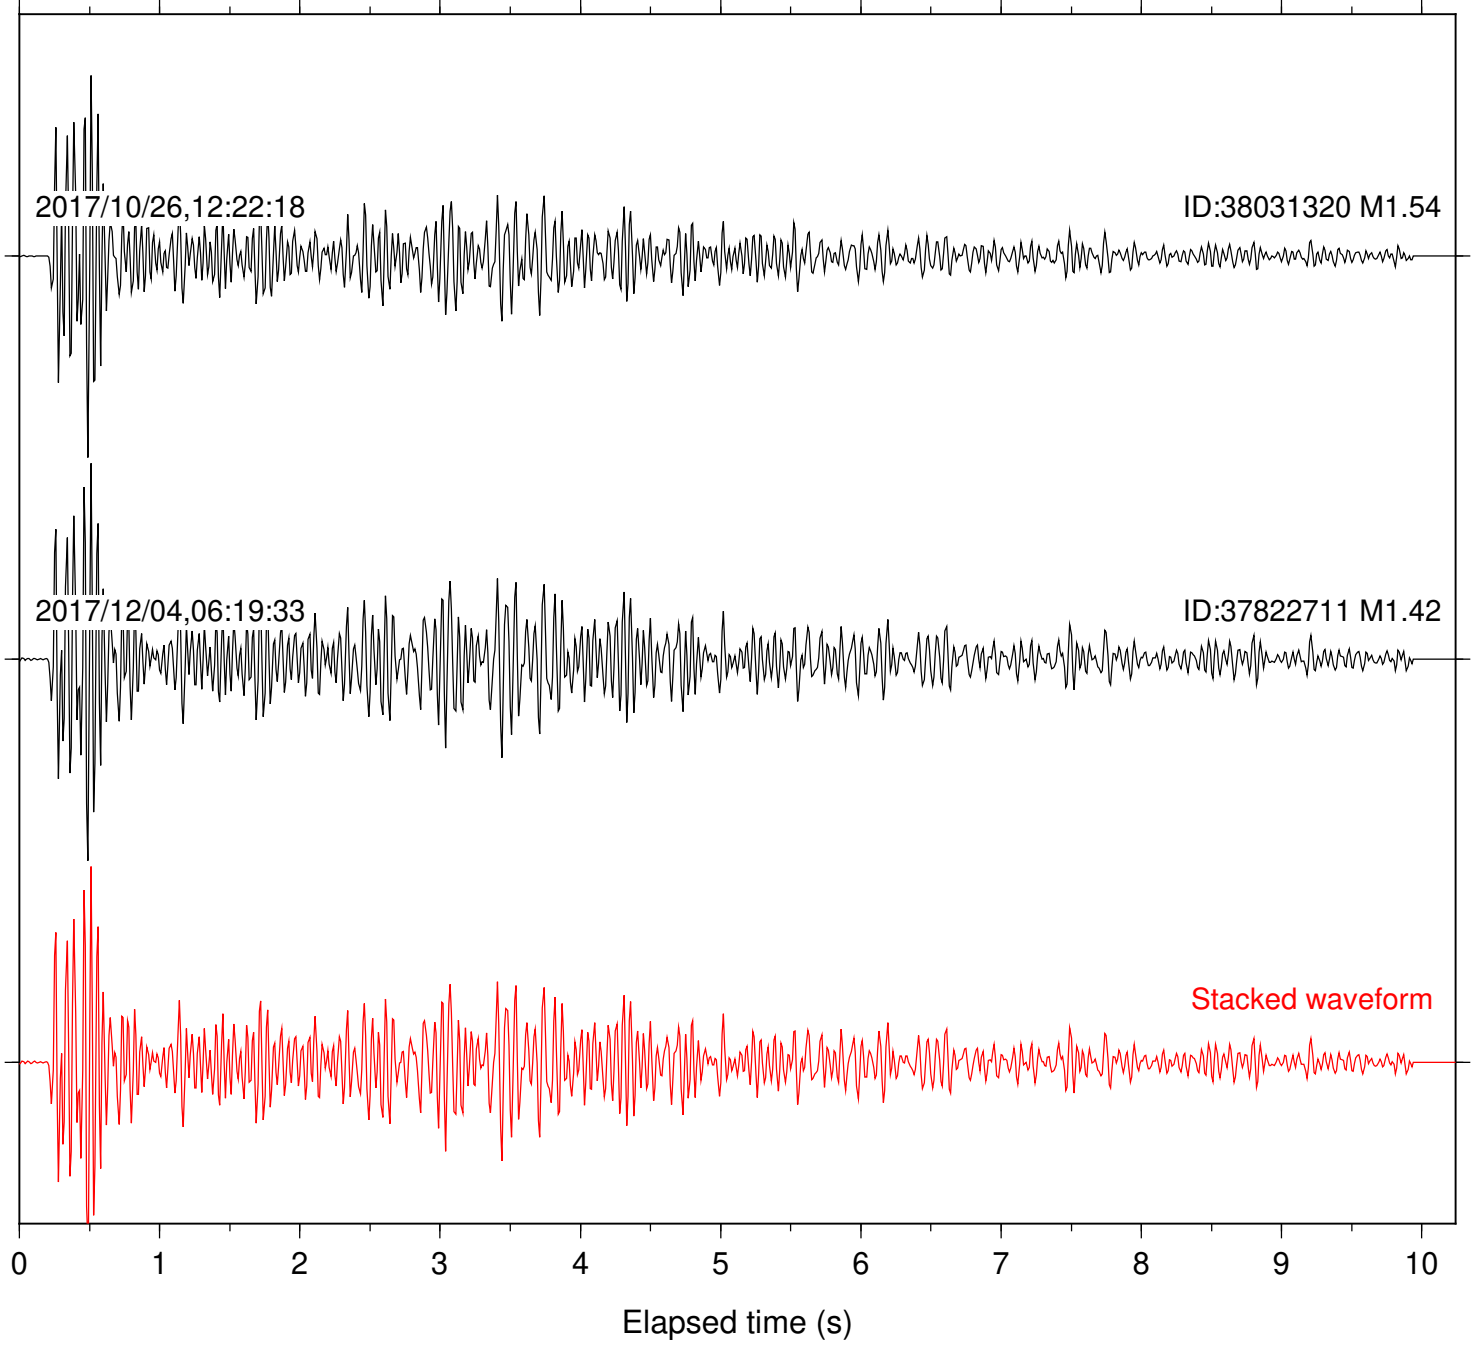

Station: PLM Com: HHZ

Focal depth: 7.16 km