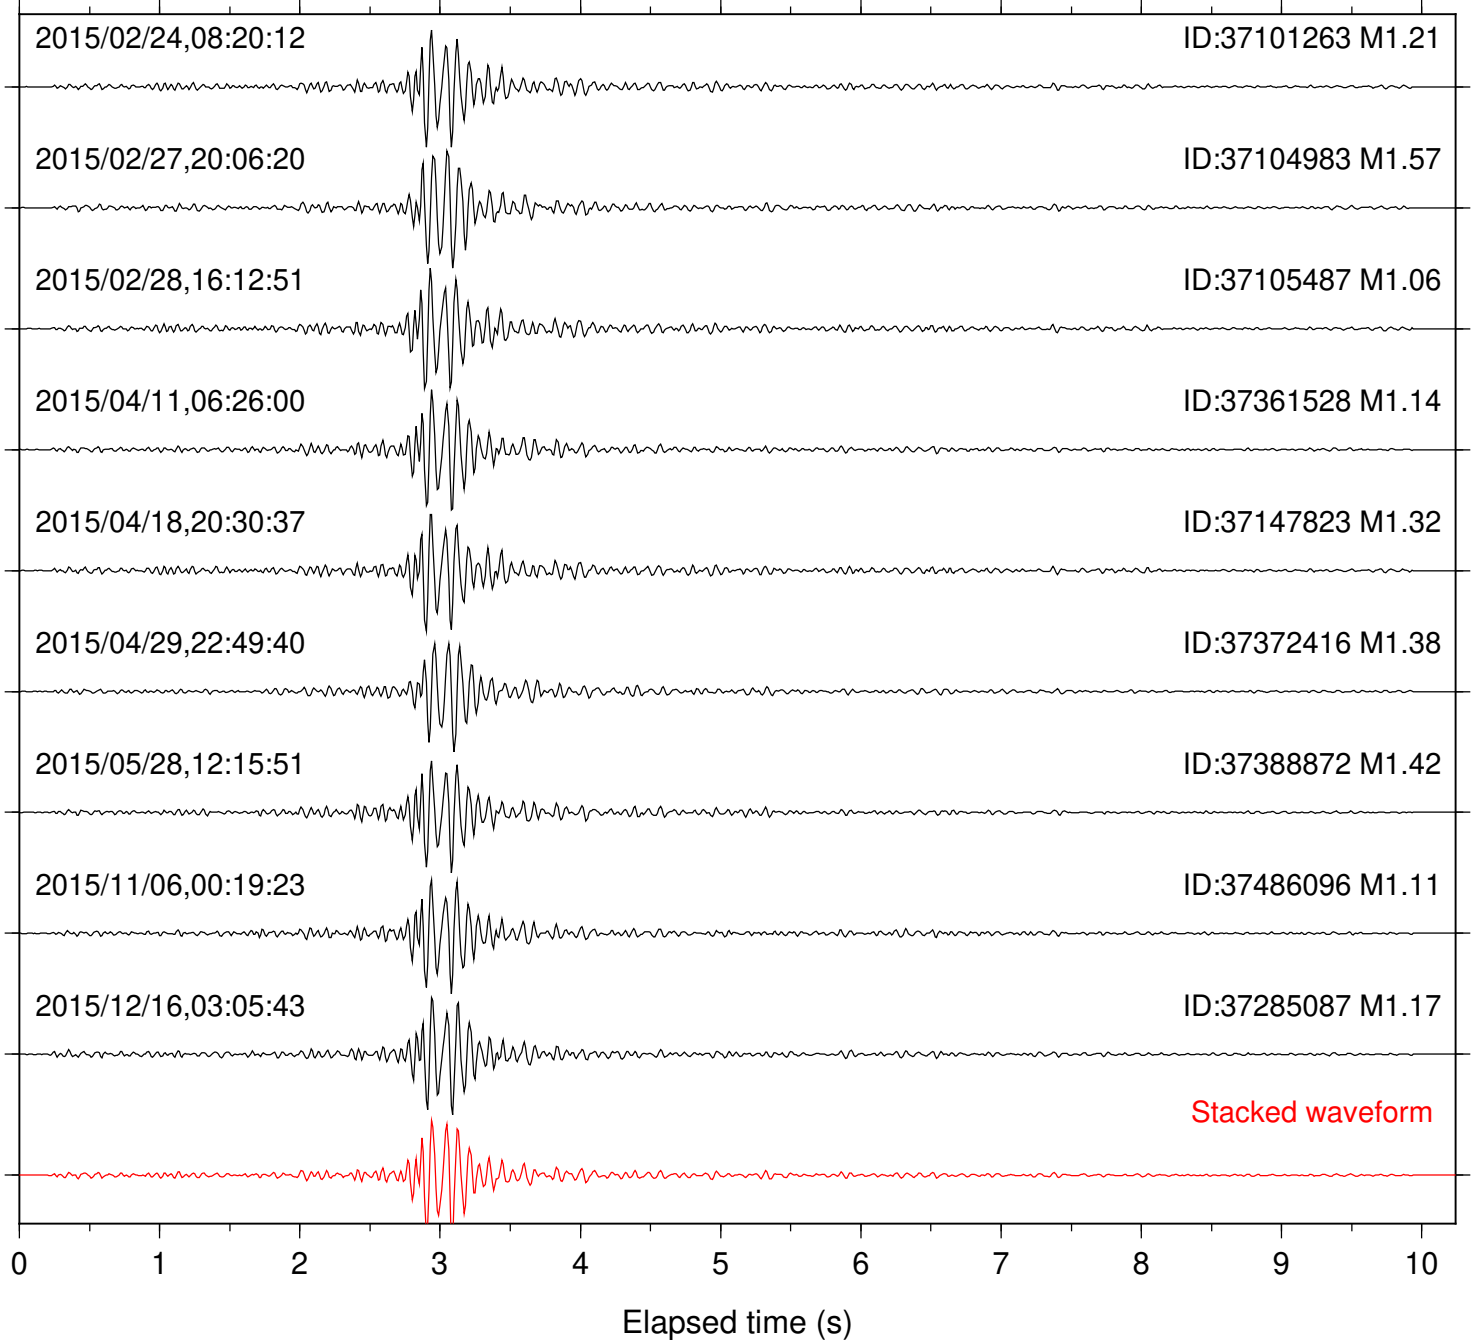

Station: B084 Com: EHZ

Focal depth: 8.11 km