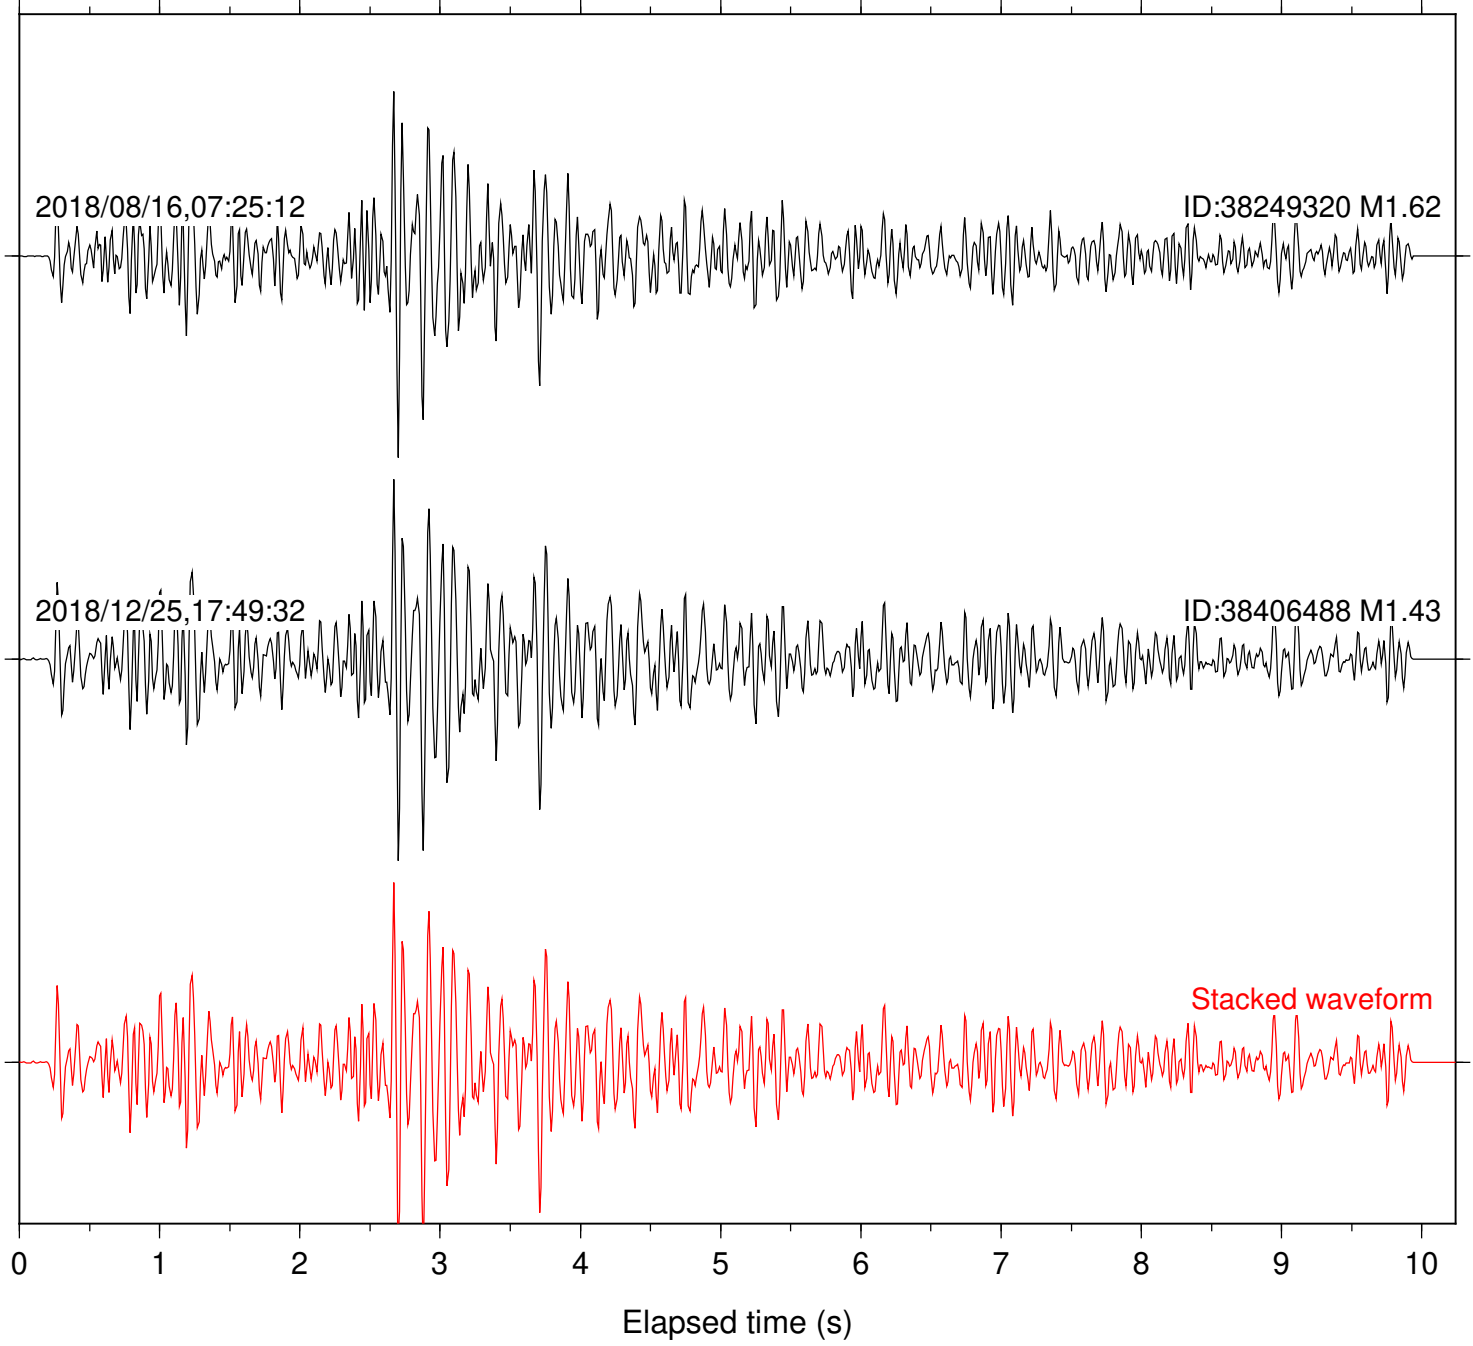

Focal depth: 4.76 km

Station: BAC Com: EHZ

Focal depth: 4.76 km

Station: CSH Com: HHZ

Focal depth: 4.76 km

Station: DGR Com: HHZ

Focal depth: 4.76 km

Station: FRD Com: HHZ