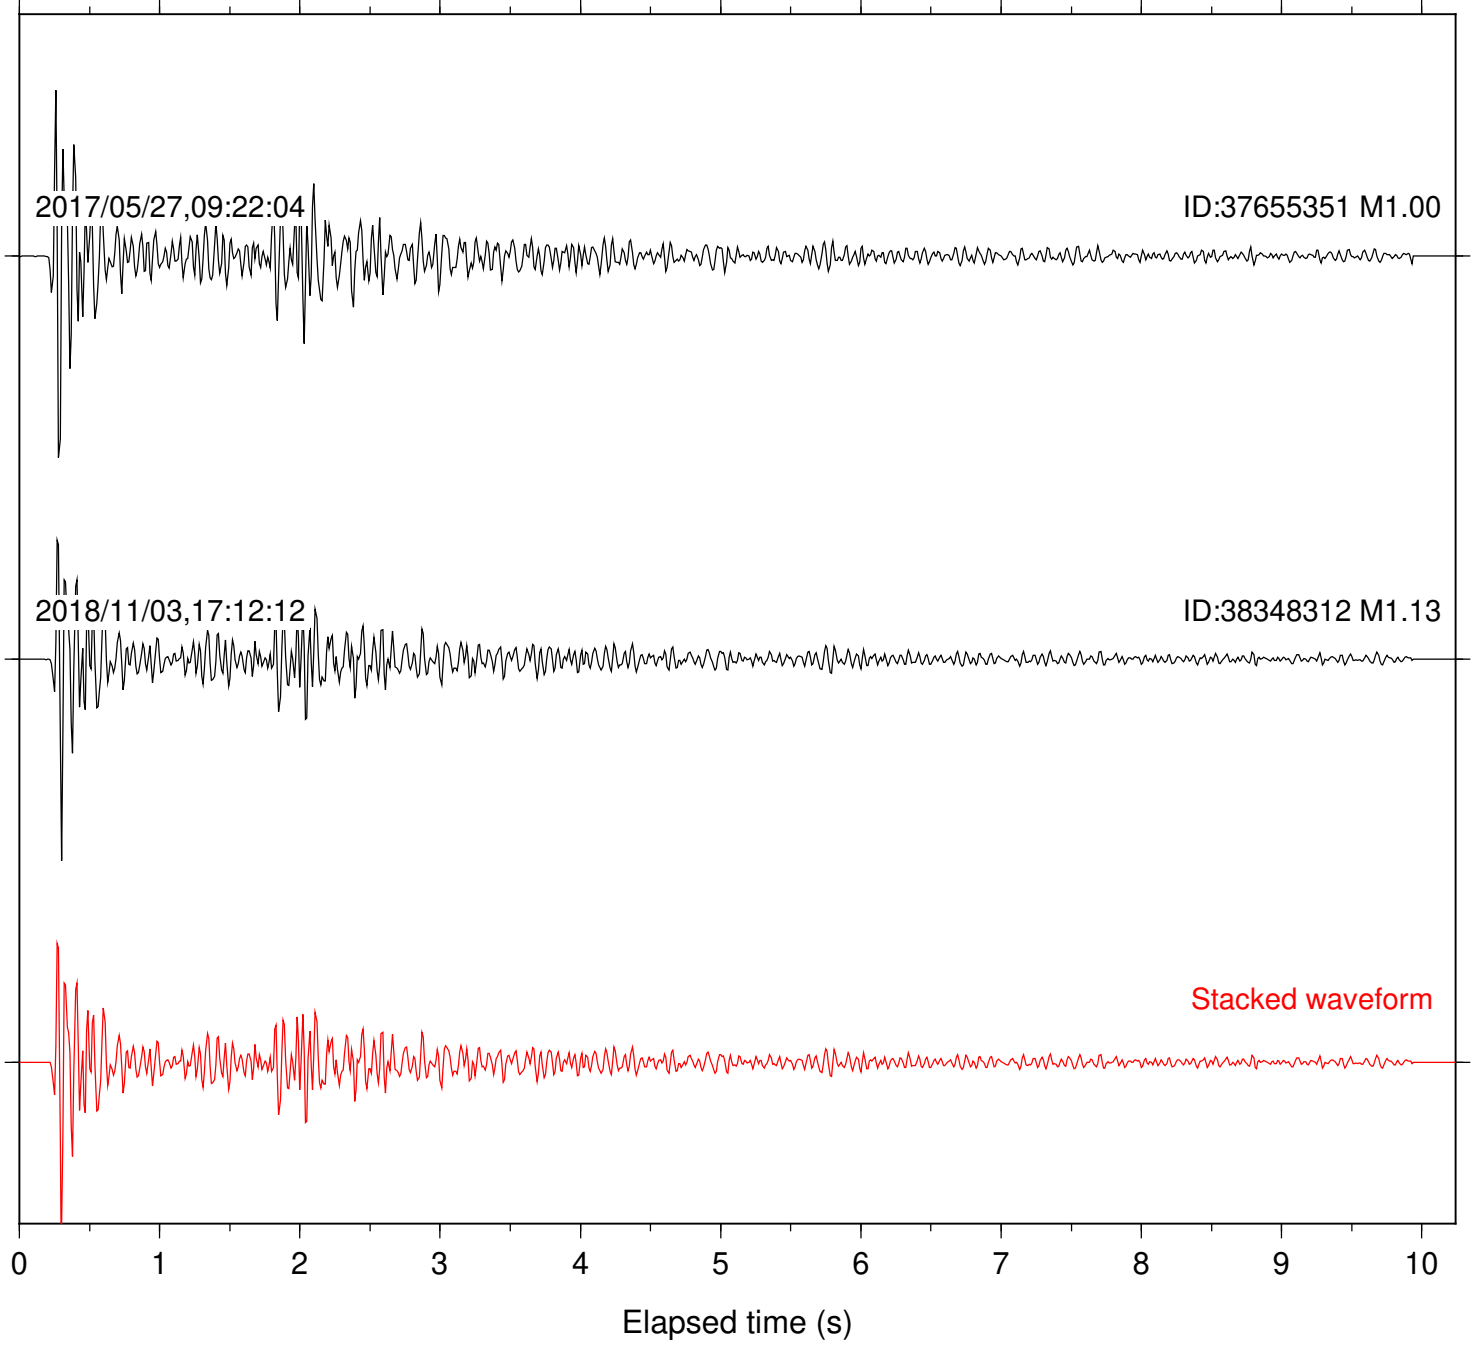

Station: B093 Com: EHZ

Focal depth: 5.53 km