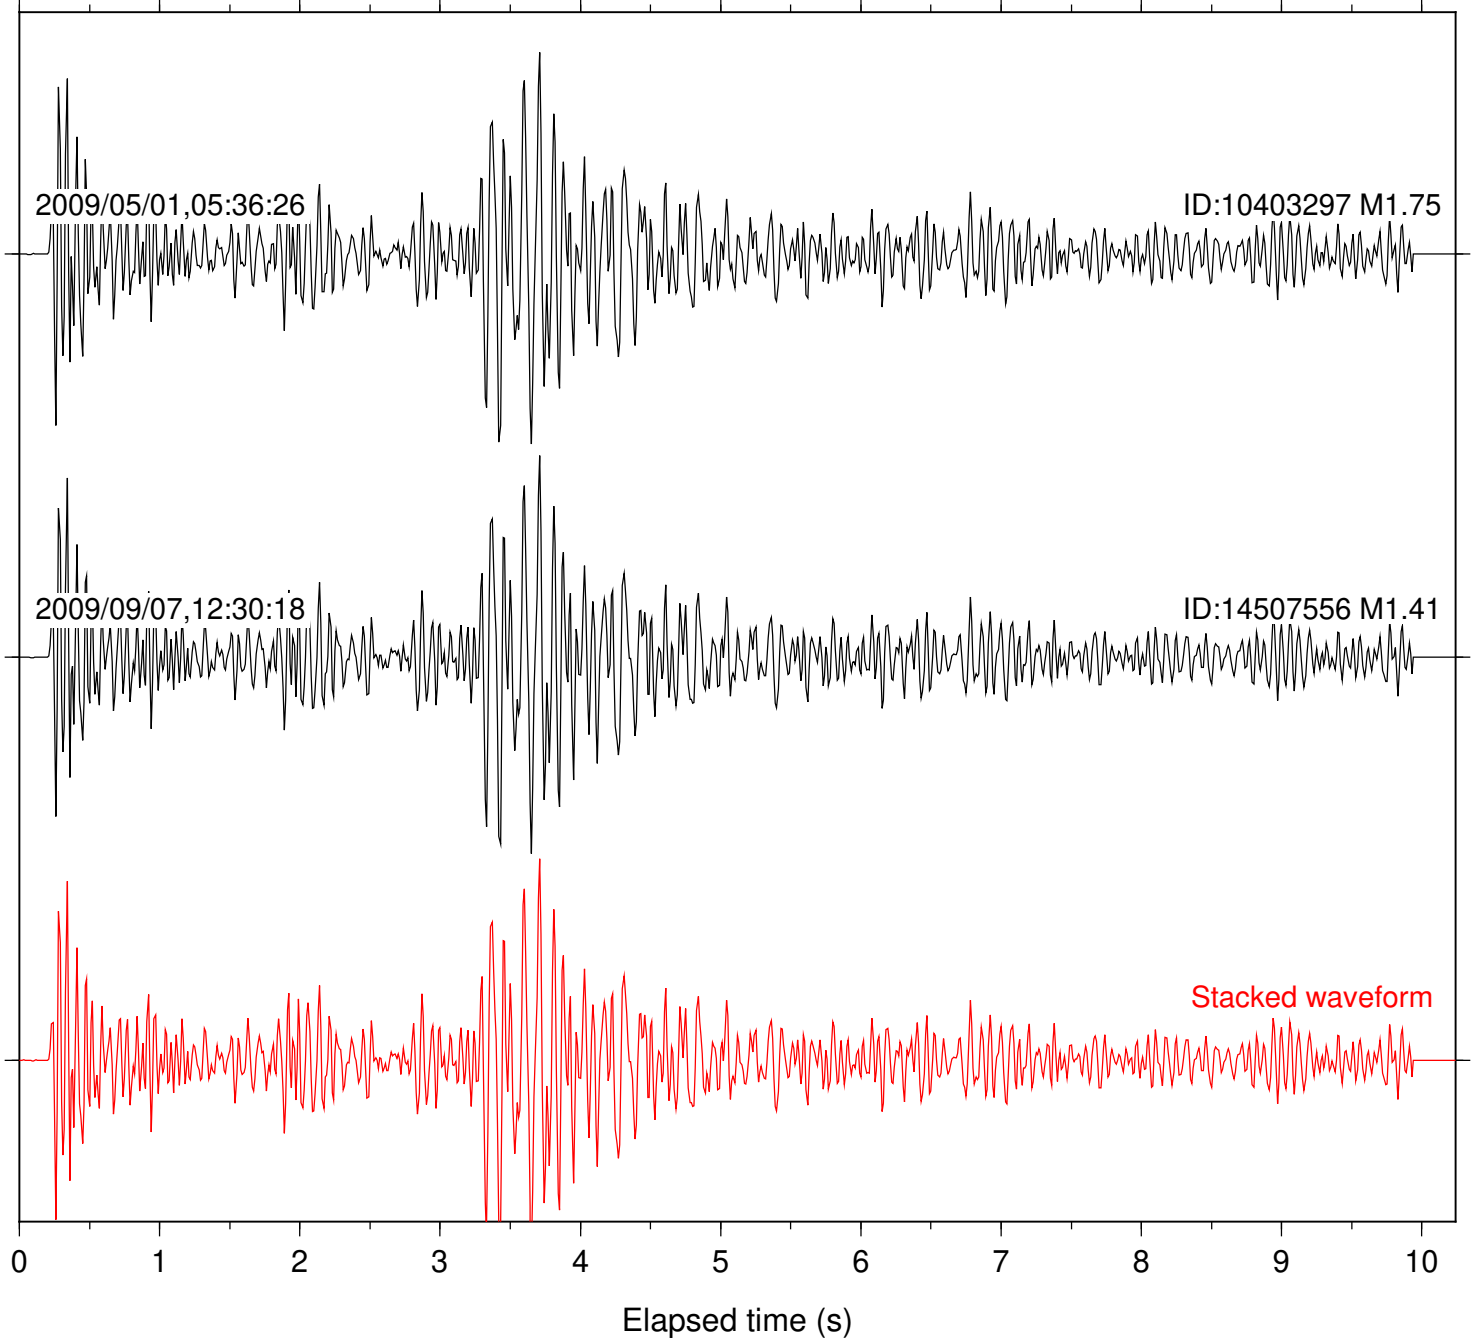

2009/09/07,12:30:18

ID:14507556 M1.41

Stacked waveform

0 1 2 3 4 5 6 7 8 9 10  
Elapsed time (s)

Station: B093 Com: EHZ

Focal depth: 9.98 km

Station: FRD Com: HHZ

Focal depth: 9.98 km