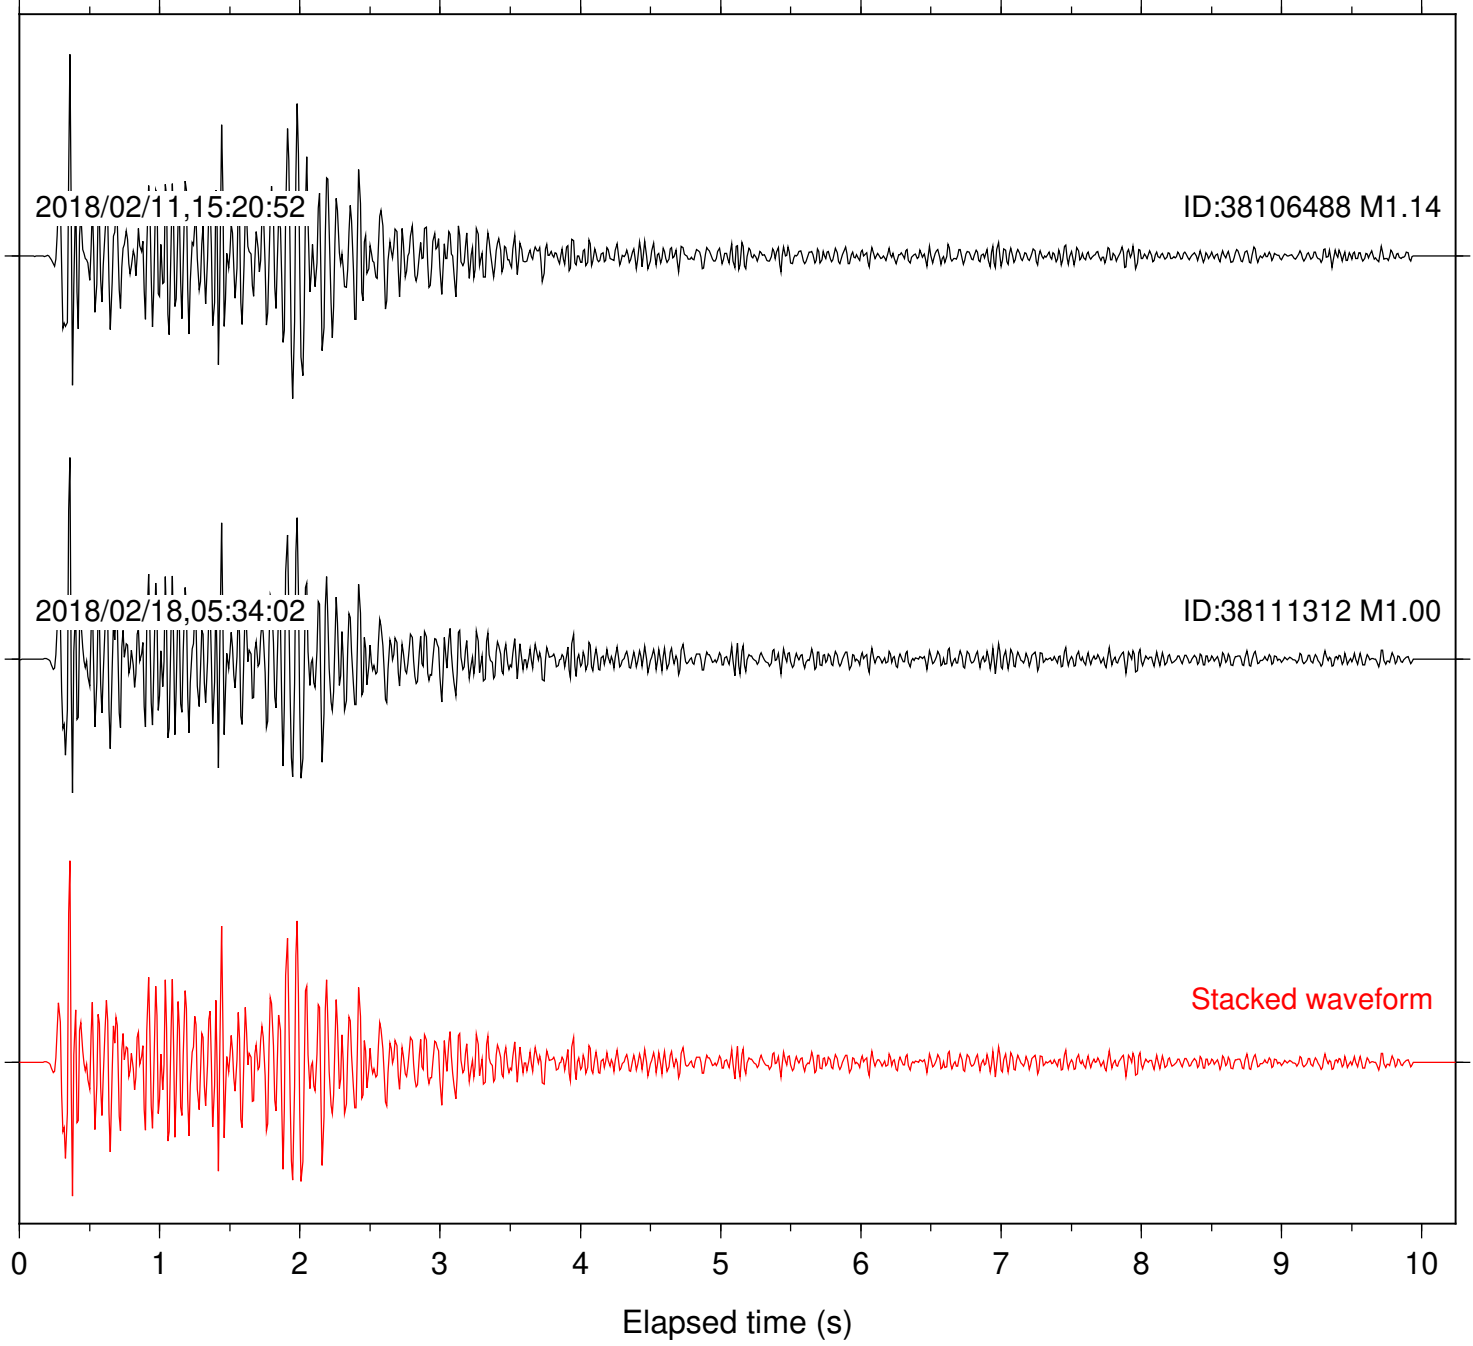

Station: CRY Com: HHZ

Focal depth: 4.96 km