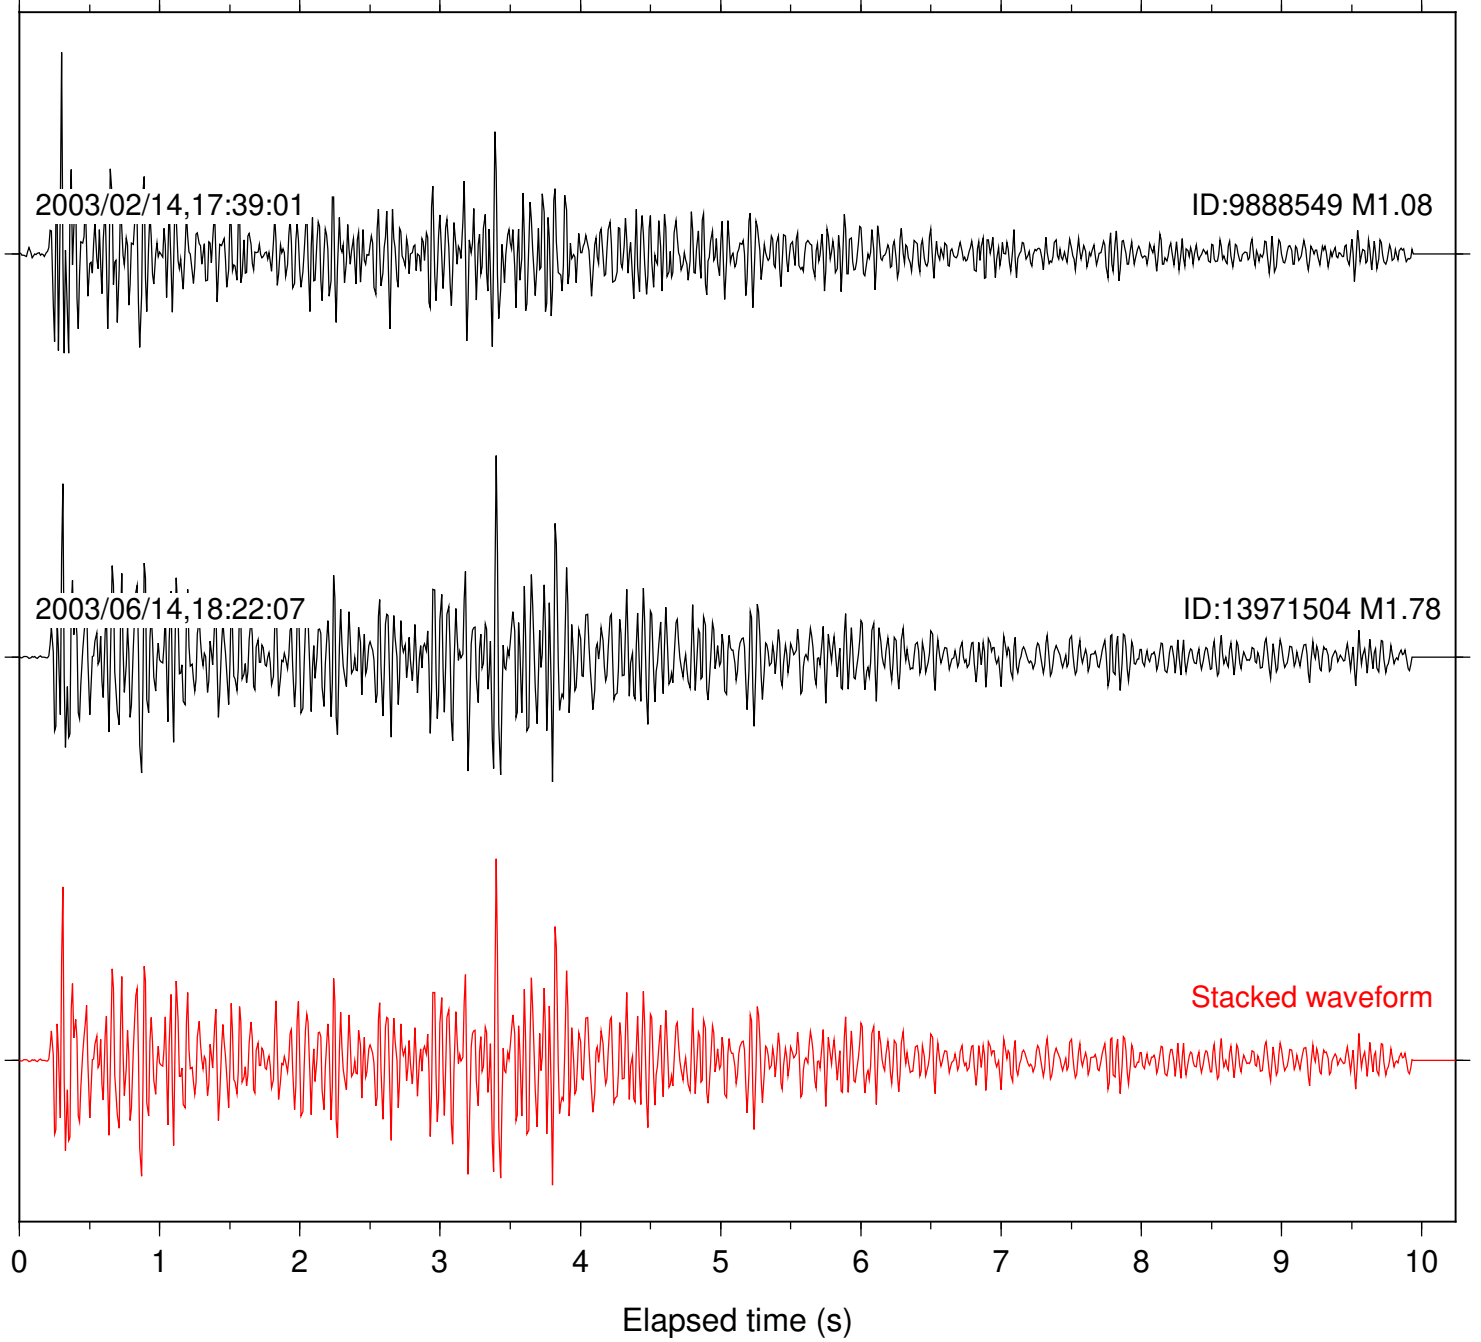

Focal depth: 8.72 km

Station: FRD Com: HHZ

Focal depth: 8.72 km

Station: BAC Com: EHZ

Focal depth: 10.37 km

Station: DGR Com: HHZ

Focal depth: 10.37 km

Station: FRD Com: HHZ