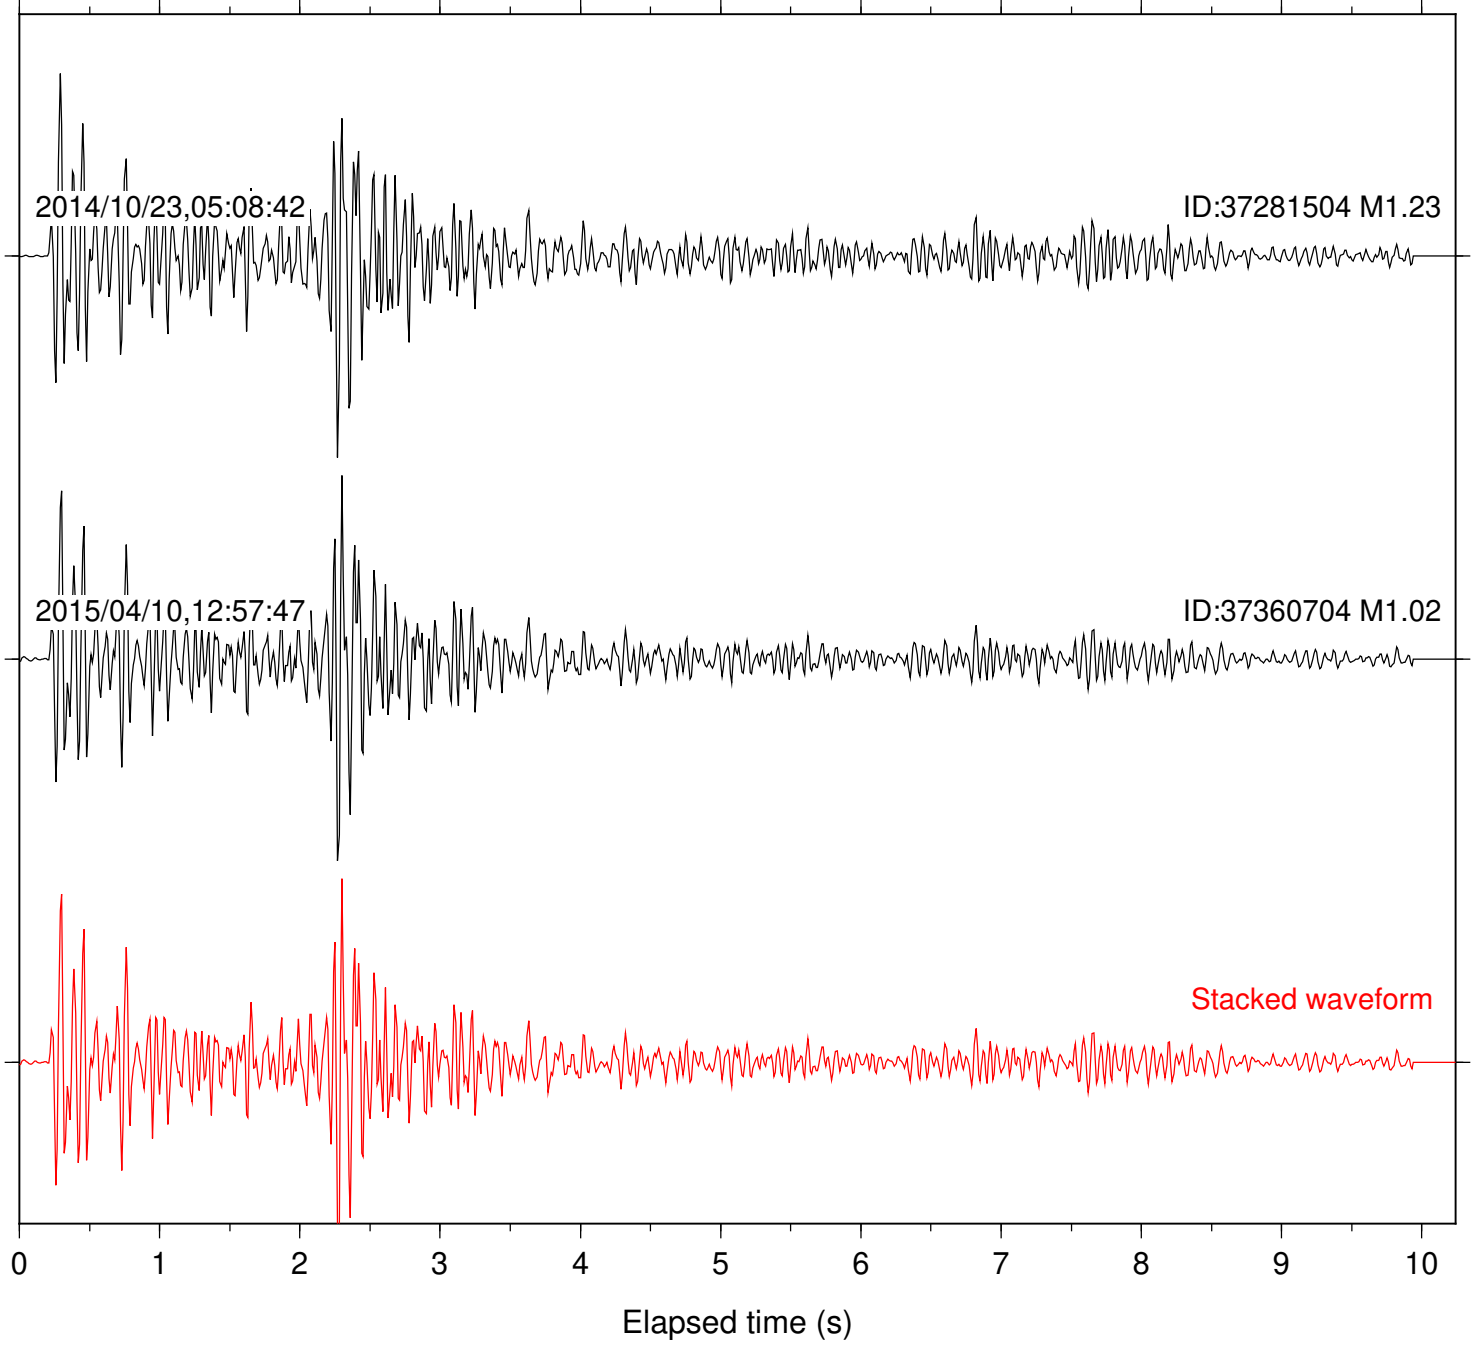

Station: BZN Com: HHZ

Focal depth: 9.54 km