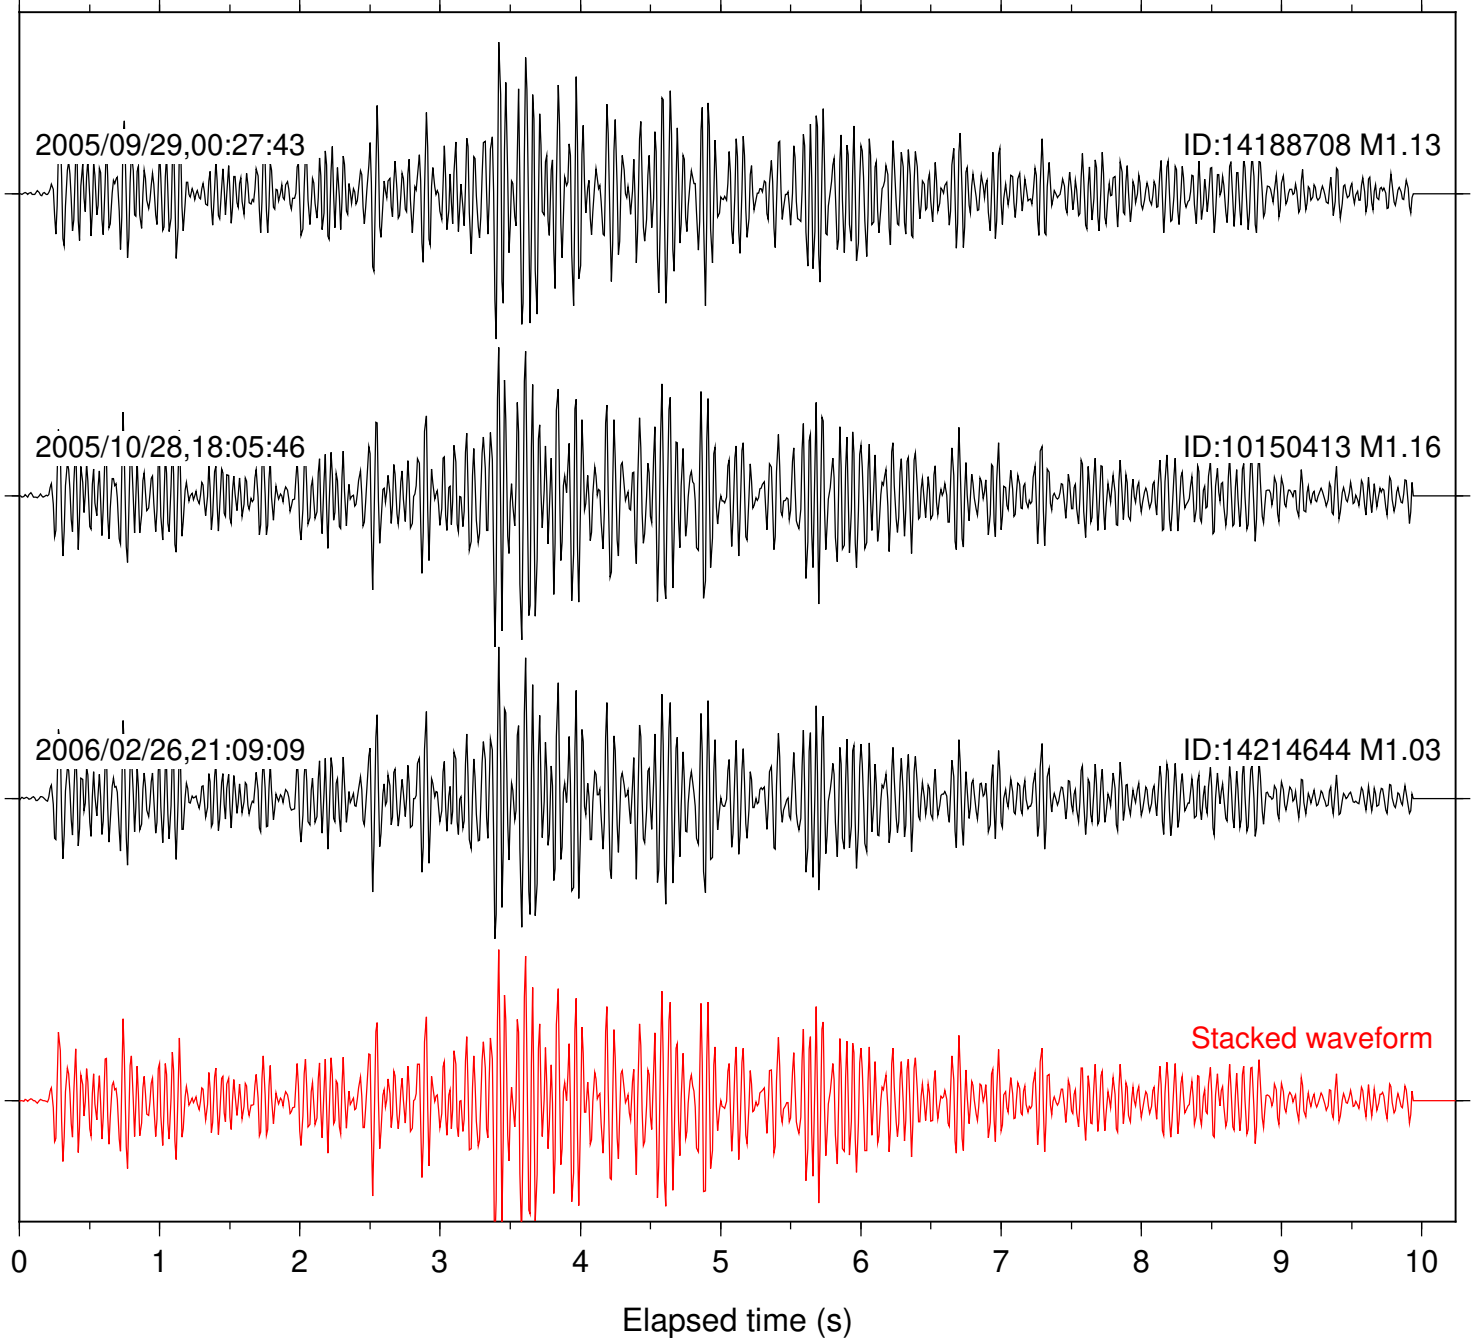

Station: DGR Com: HHZ

Focal depth: 11.09 km