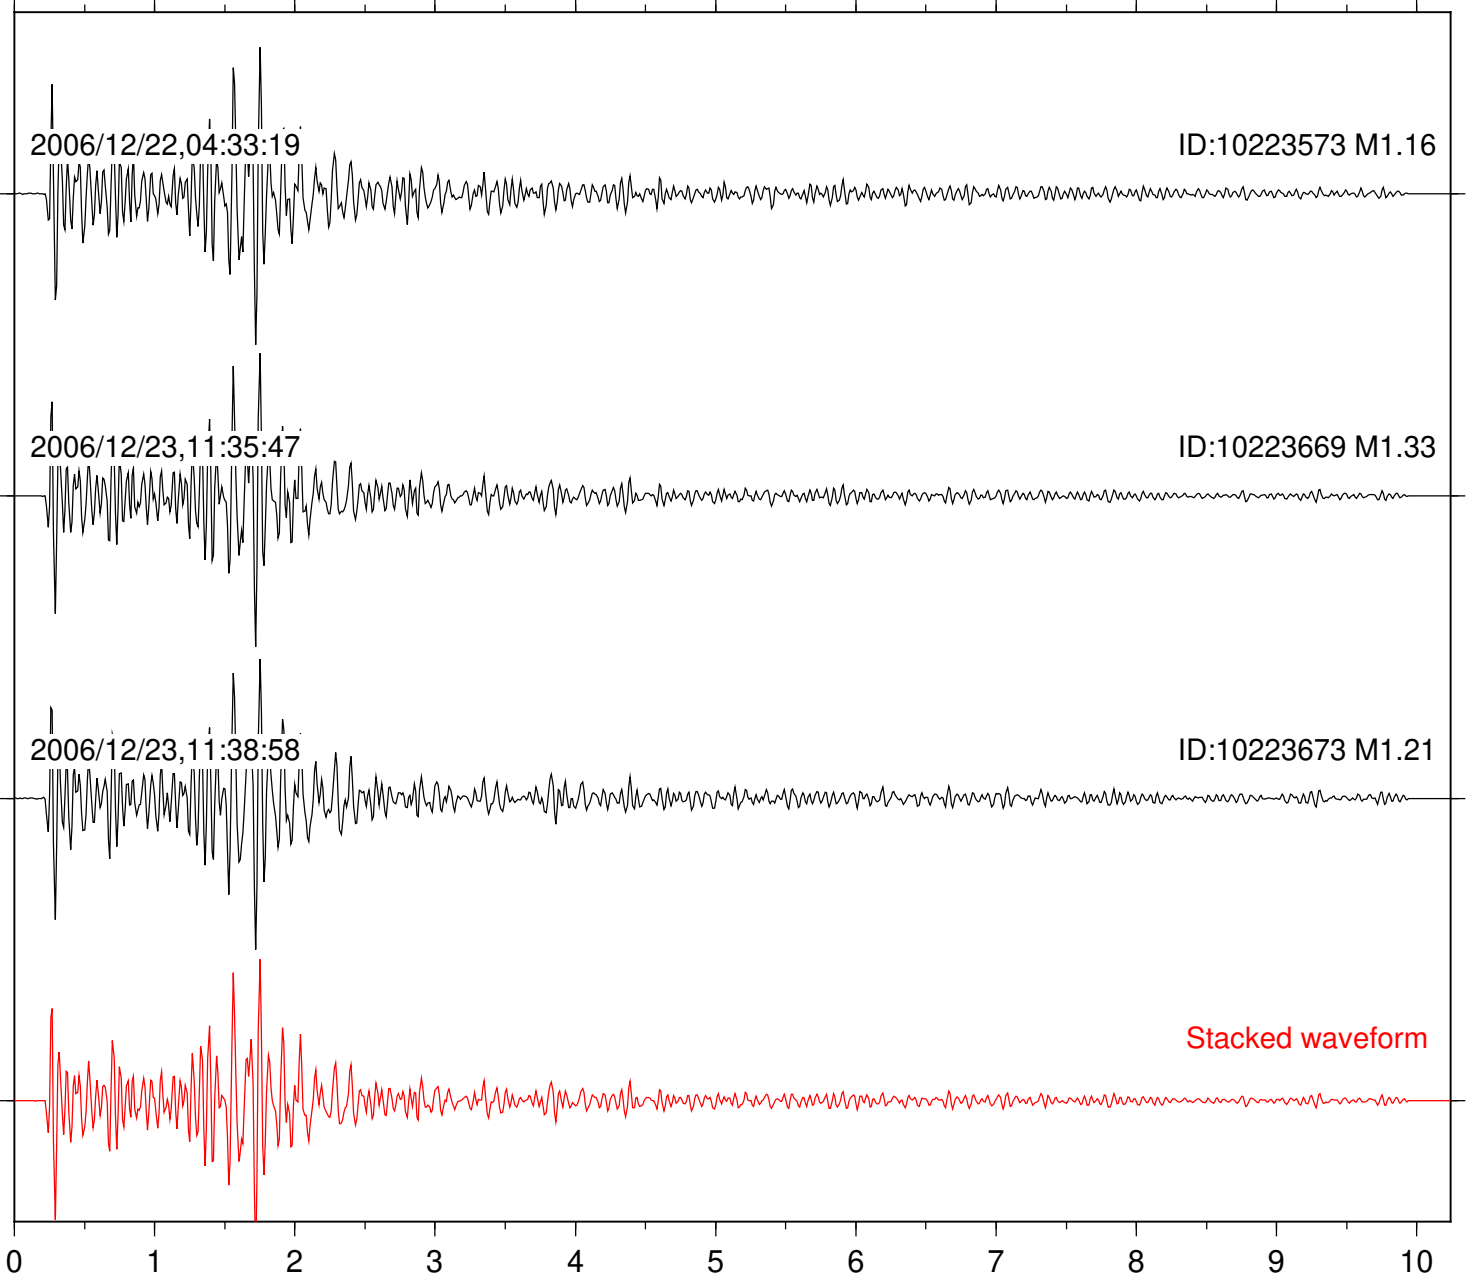

Station: BOR Com: HHZ

Focal depth: 7.69 km

Station: BZN Com: HHZ

Focal depth: 7.76 km

Station: DNR Com: HHZ

Focal depth: 7.76 km

Station: FRD Com: HHZ

Focal depth: 7.76 km