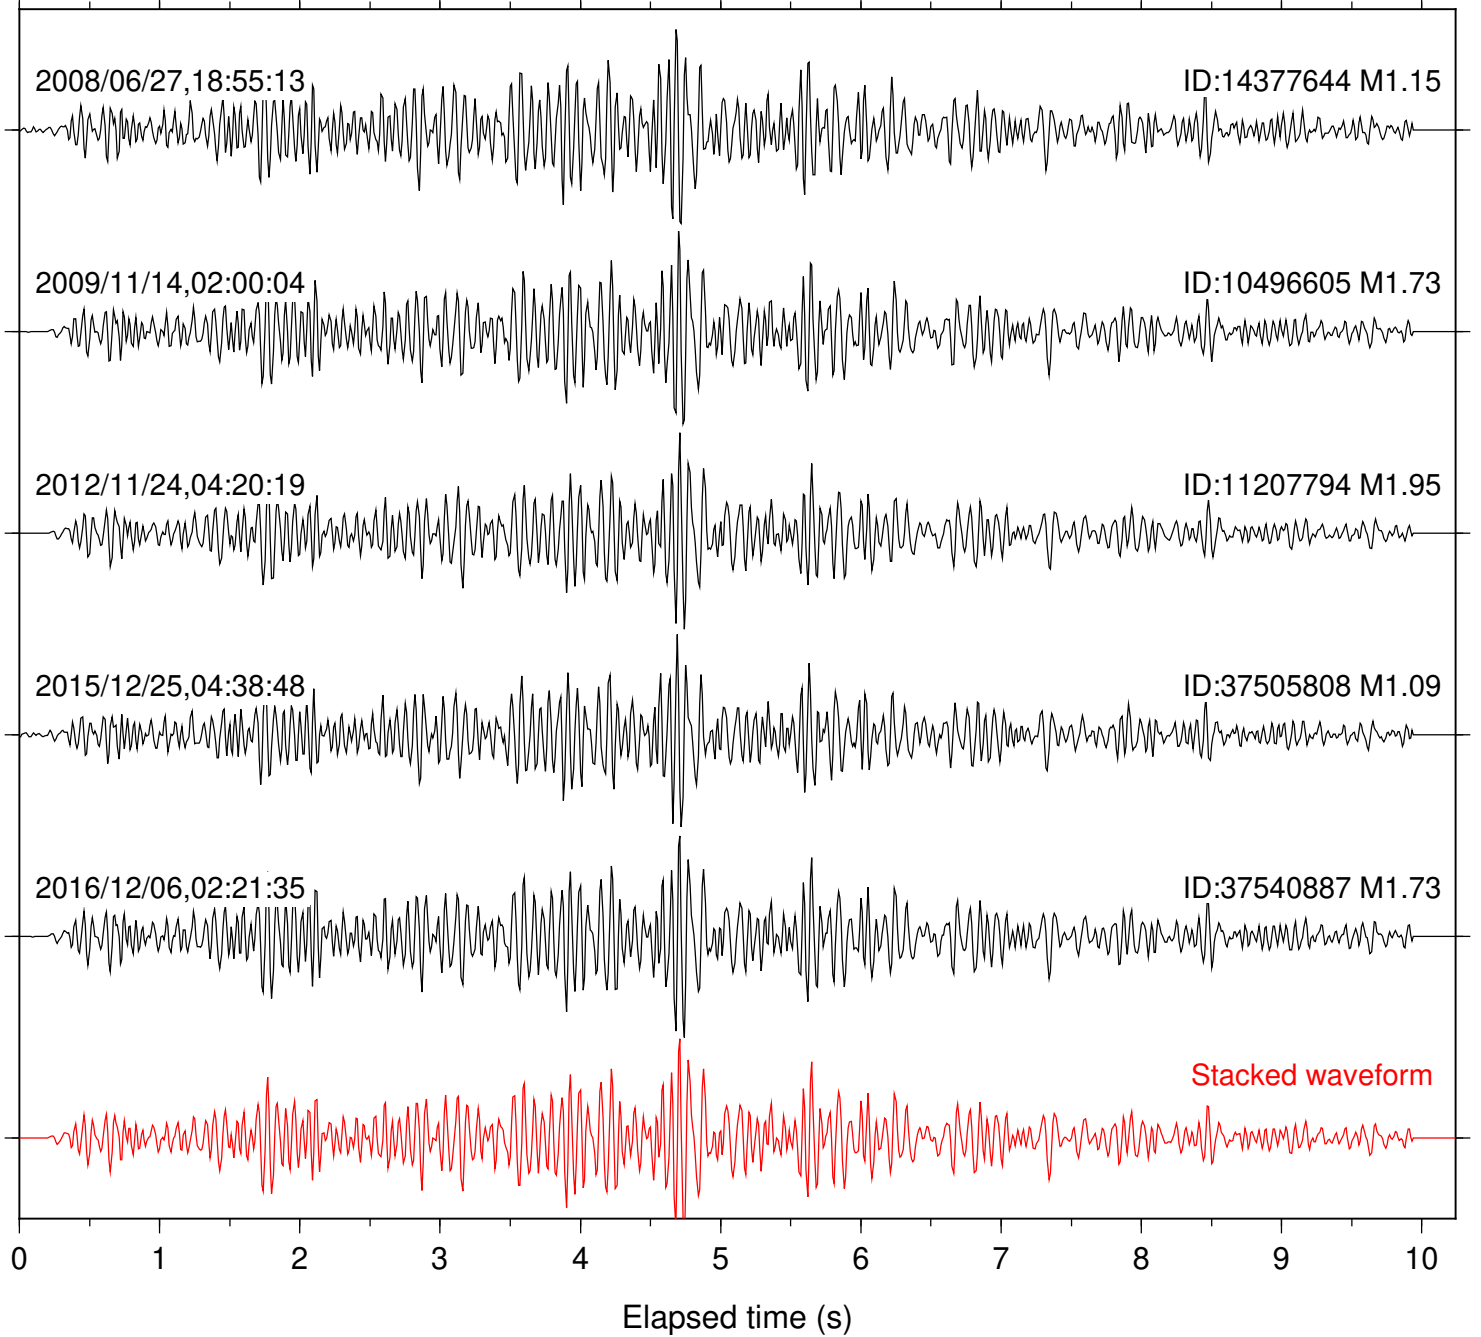

Station: B088 Com: EHZ

Focal depth: 11.62 km