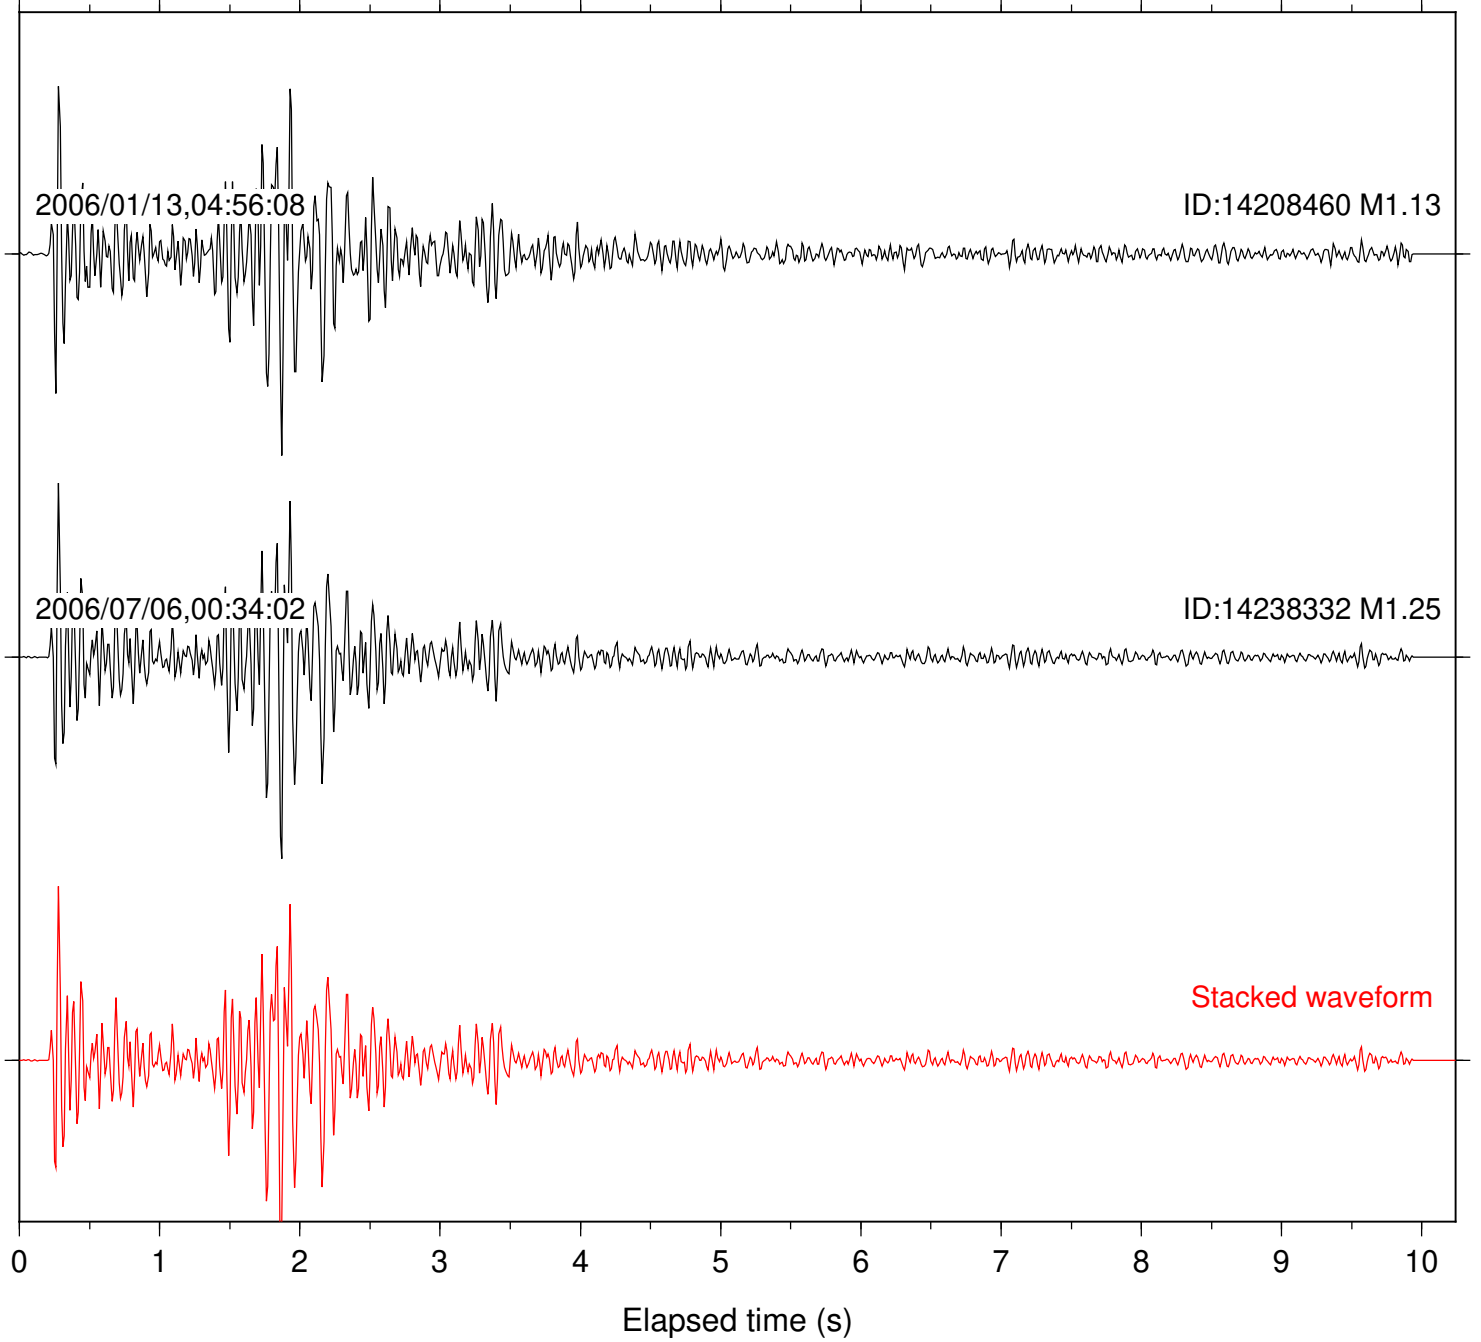

Station: BZN Com: HHZ

Focal depth: 8.20 km