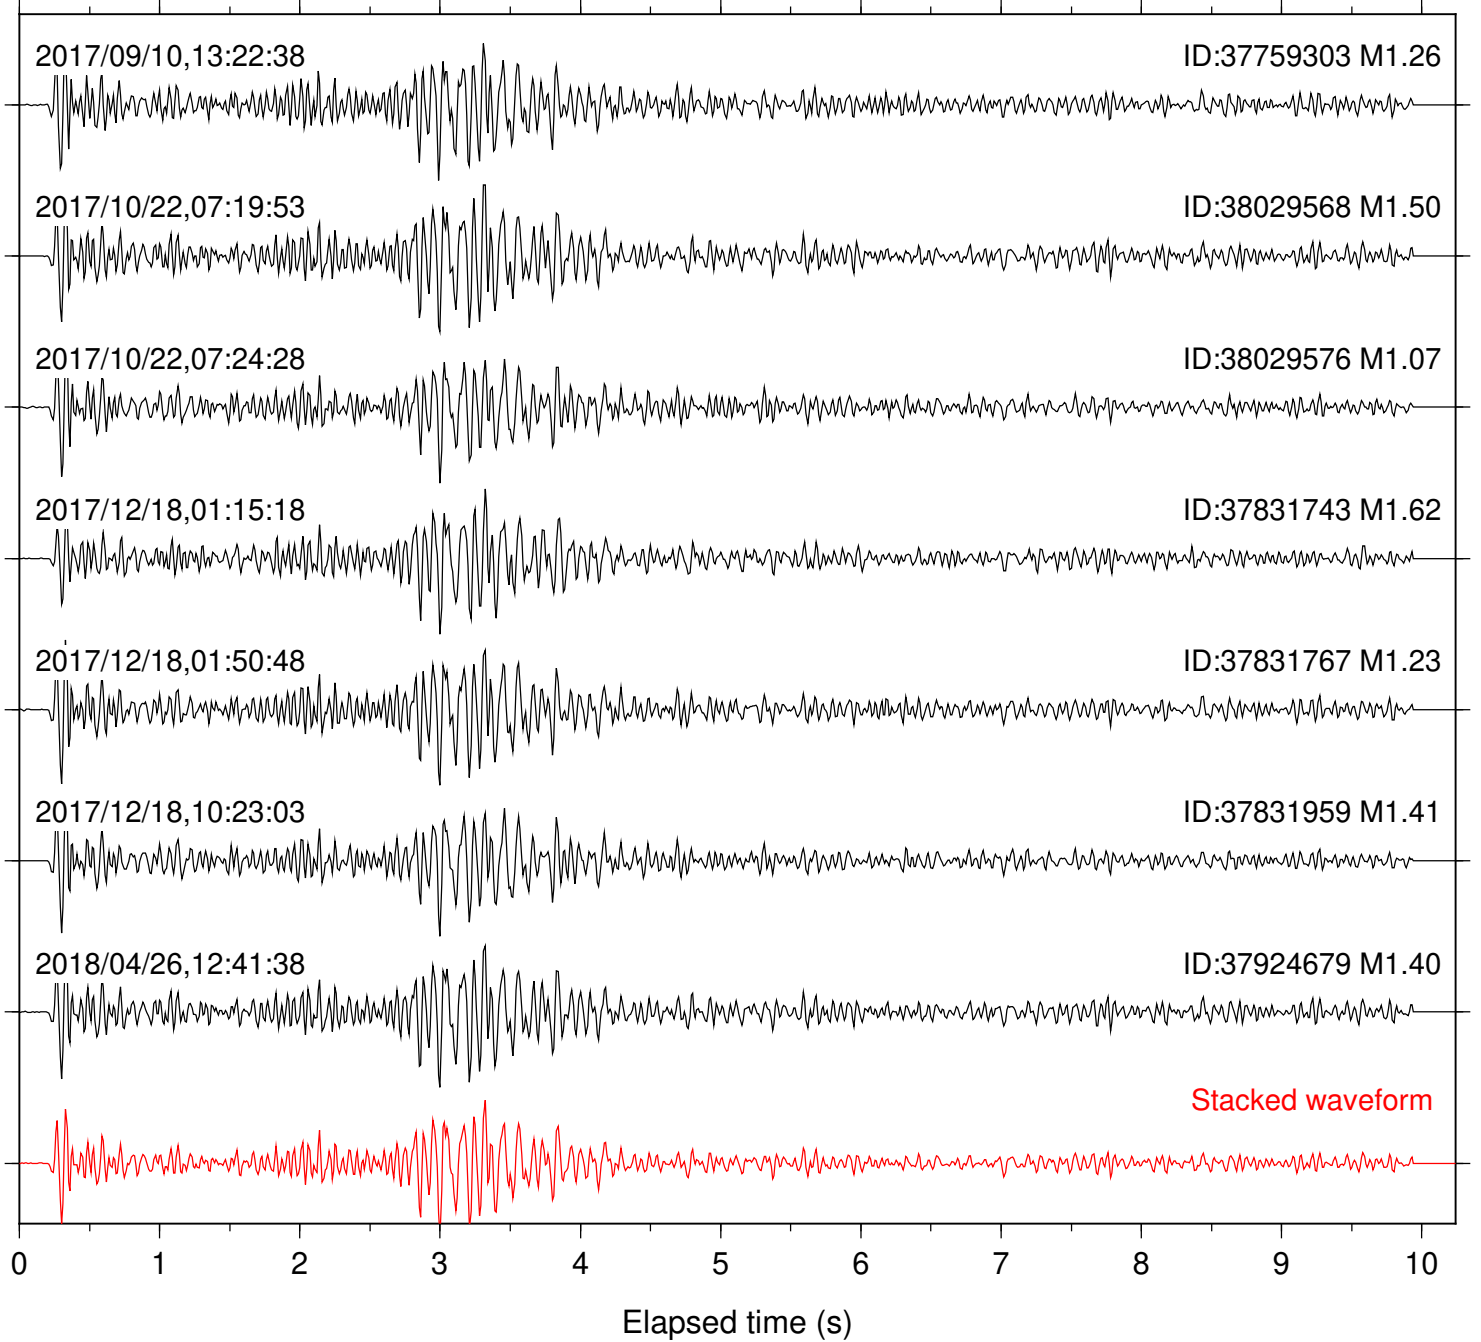

Station: SND Com: HHZ

Focal depth: 6.52 km

Station: B081 Com: EHZ

Focal depth: 6.30 km

Station: B082 Com: EHZ

Focal depth: 6.30 km

Station: B084 Com: EHZ

Focal depth: 6.30 km