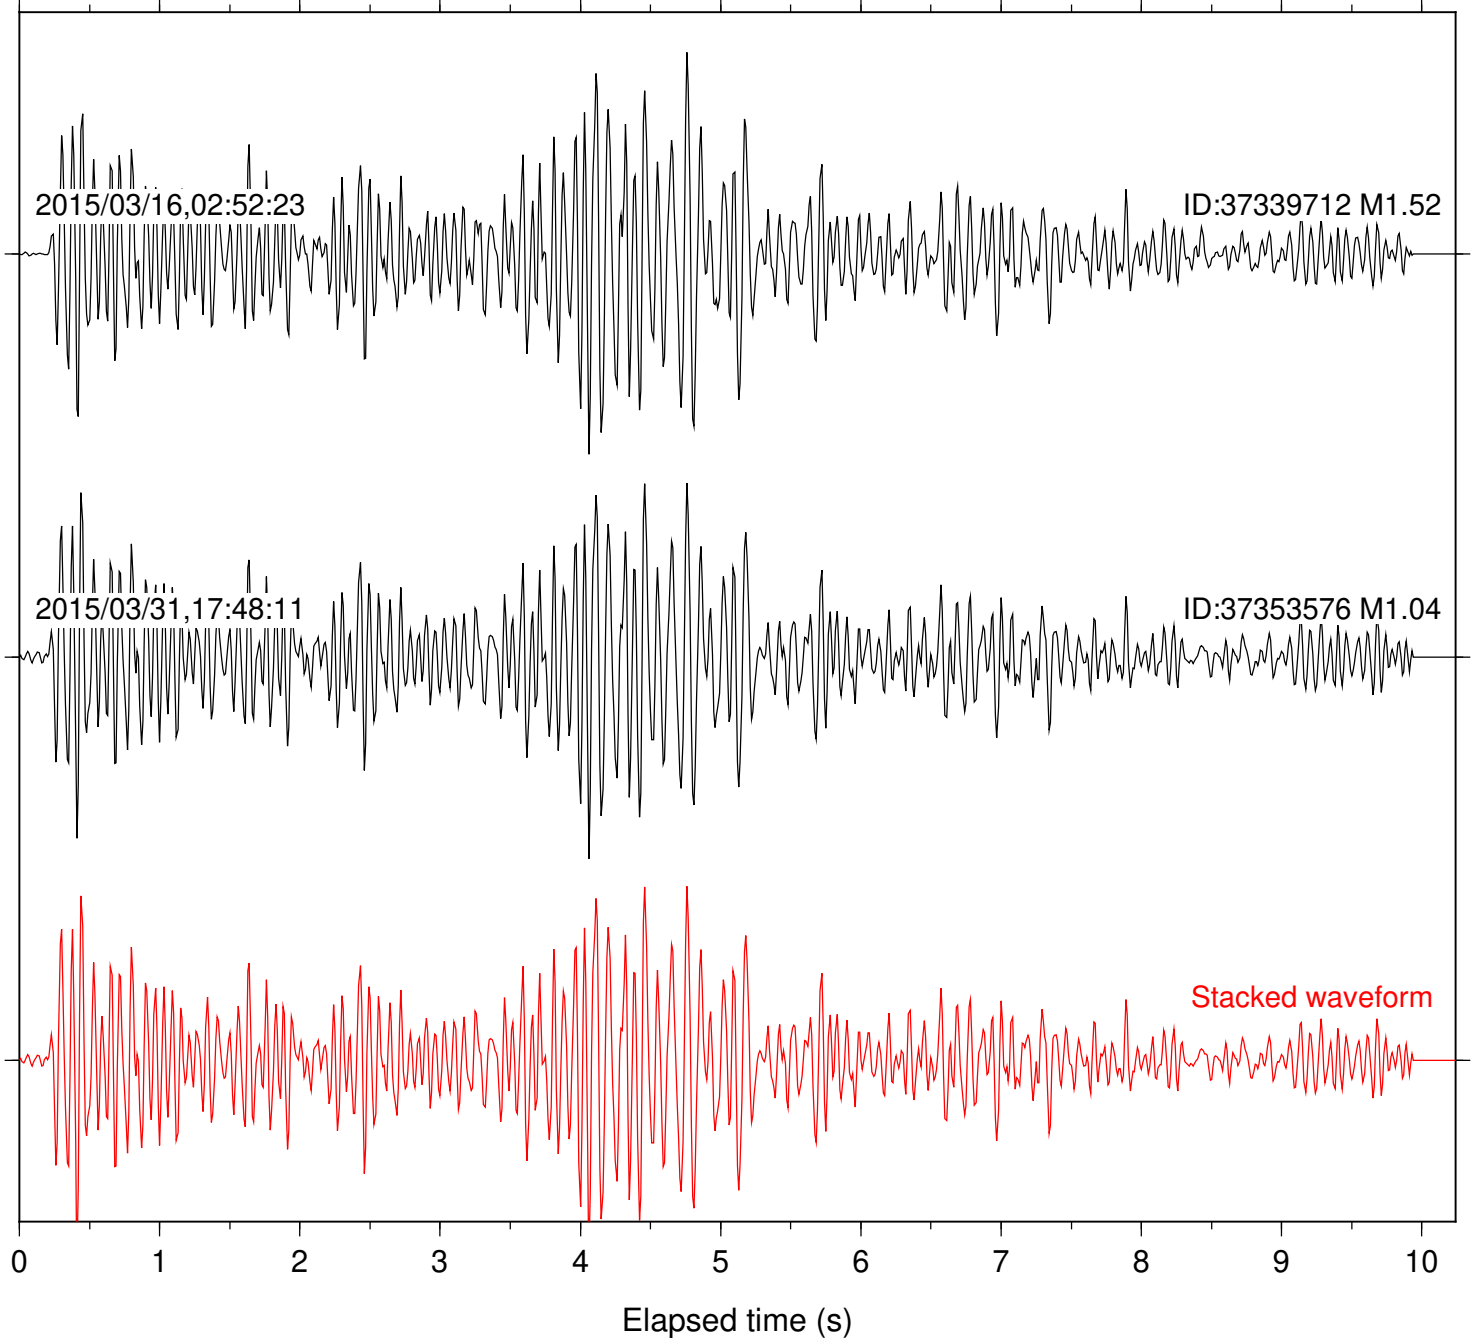

Station: RRSP Com: HHZ

Focal depth: 7.92 km