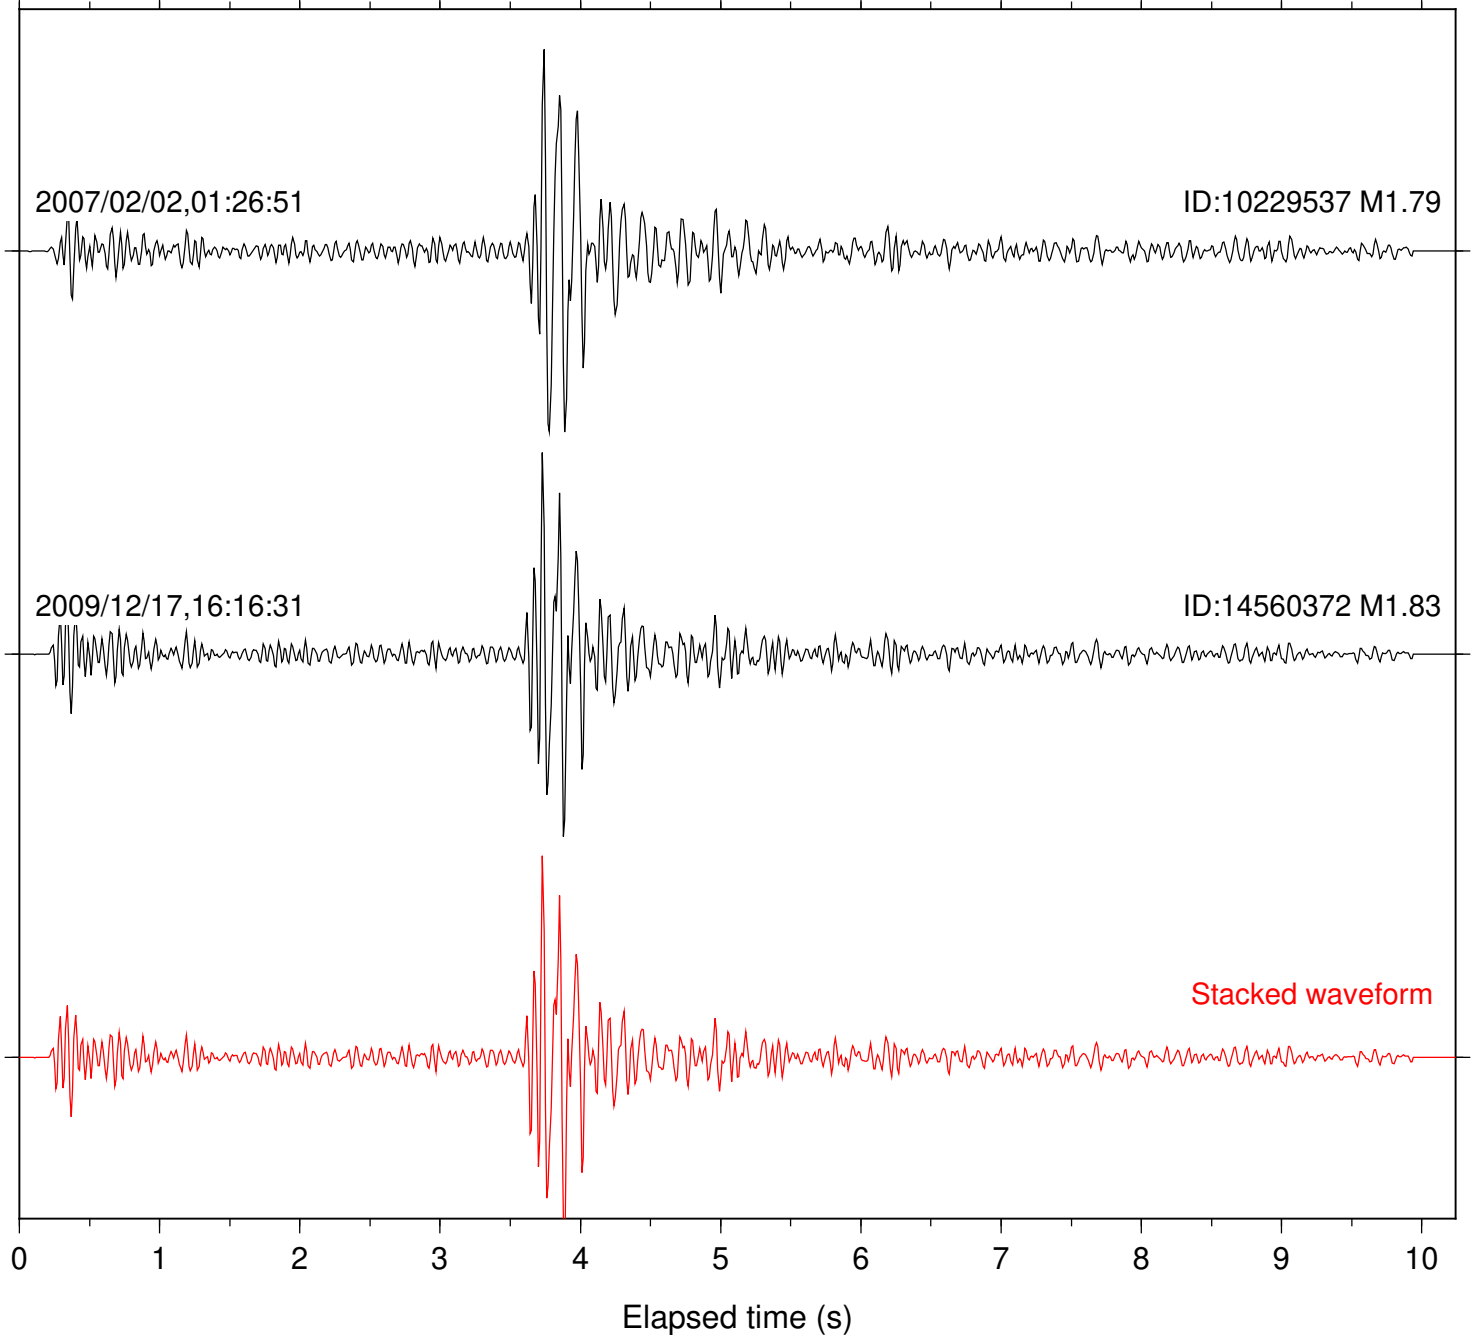

Station: FRD Com: HHZ

Focal depth: 11.93 km

Station: PFO Com: HHZ

Focal depth: 11.94 km

Station: B081 Com: EHZ

Focal depth: 8.40 km

Station: TRO Com: HHZ

Focal depth: 8.40 km