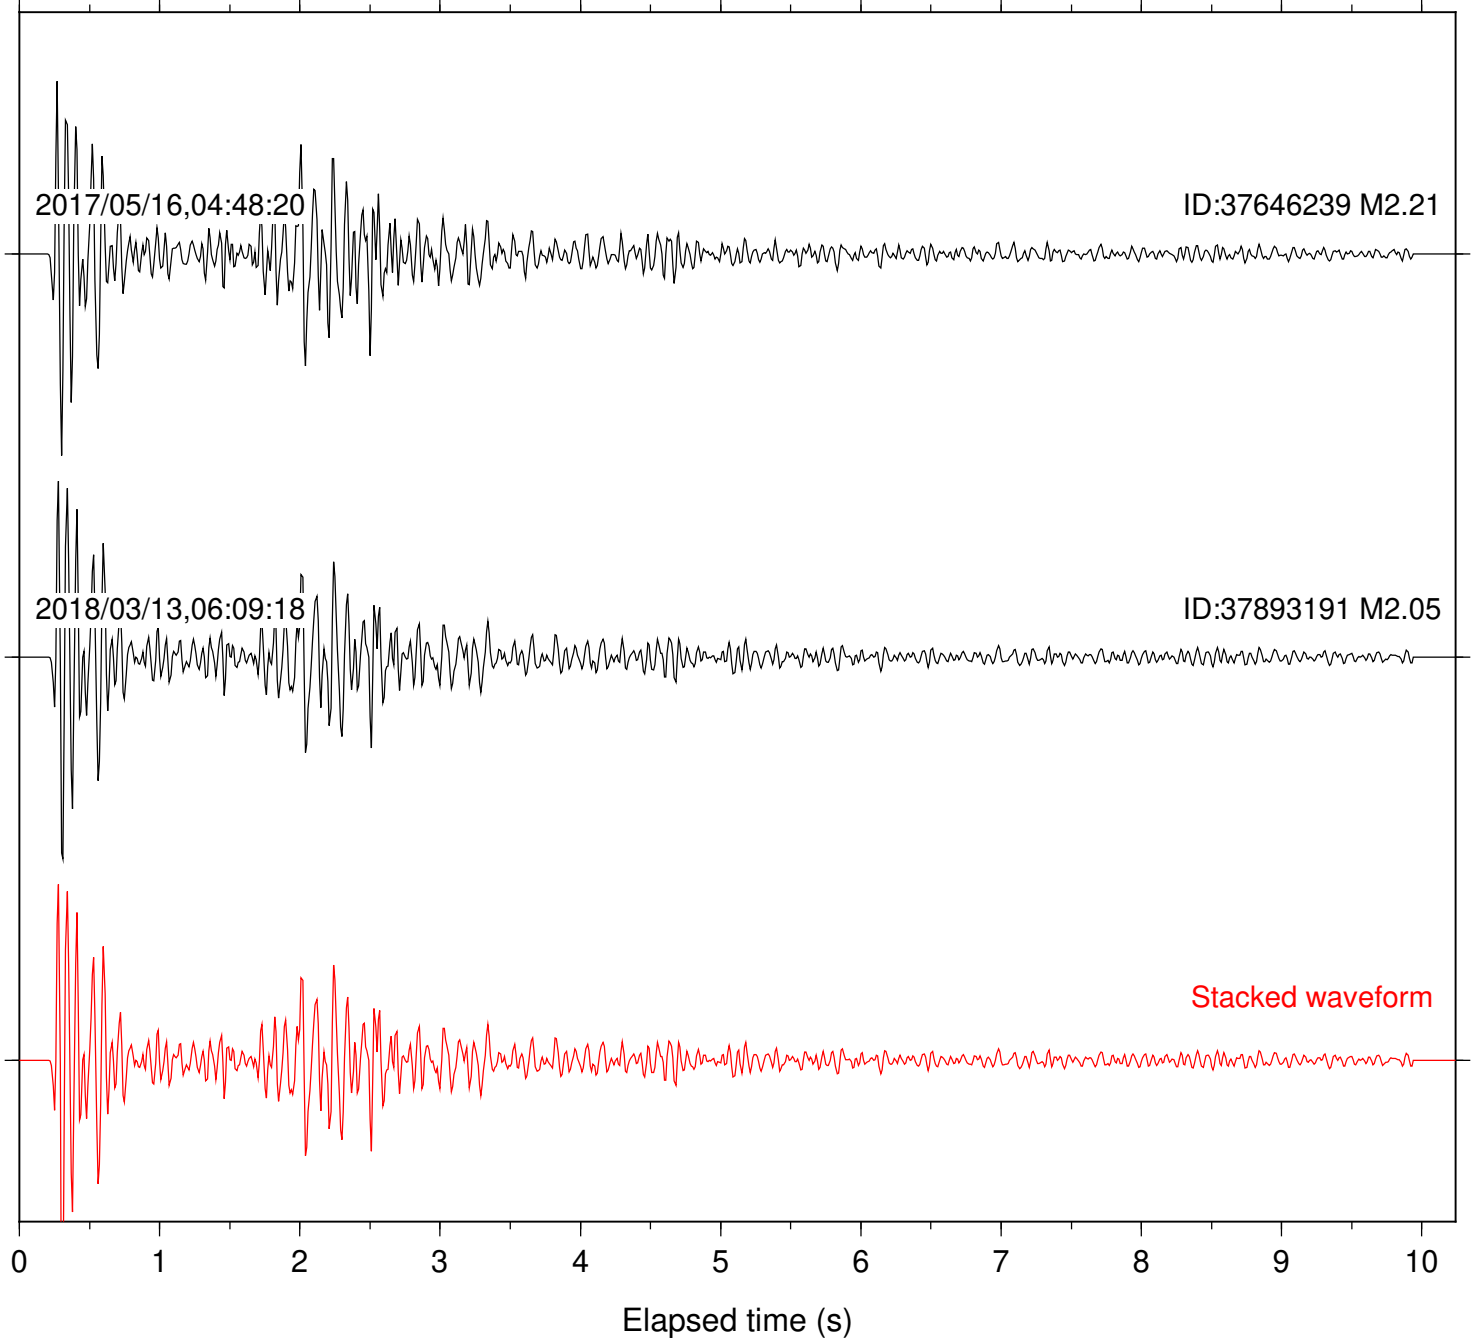

Station: B093 Com: EHZ

Focal depth: 6.72 km