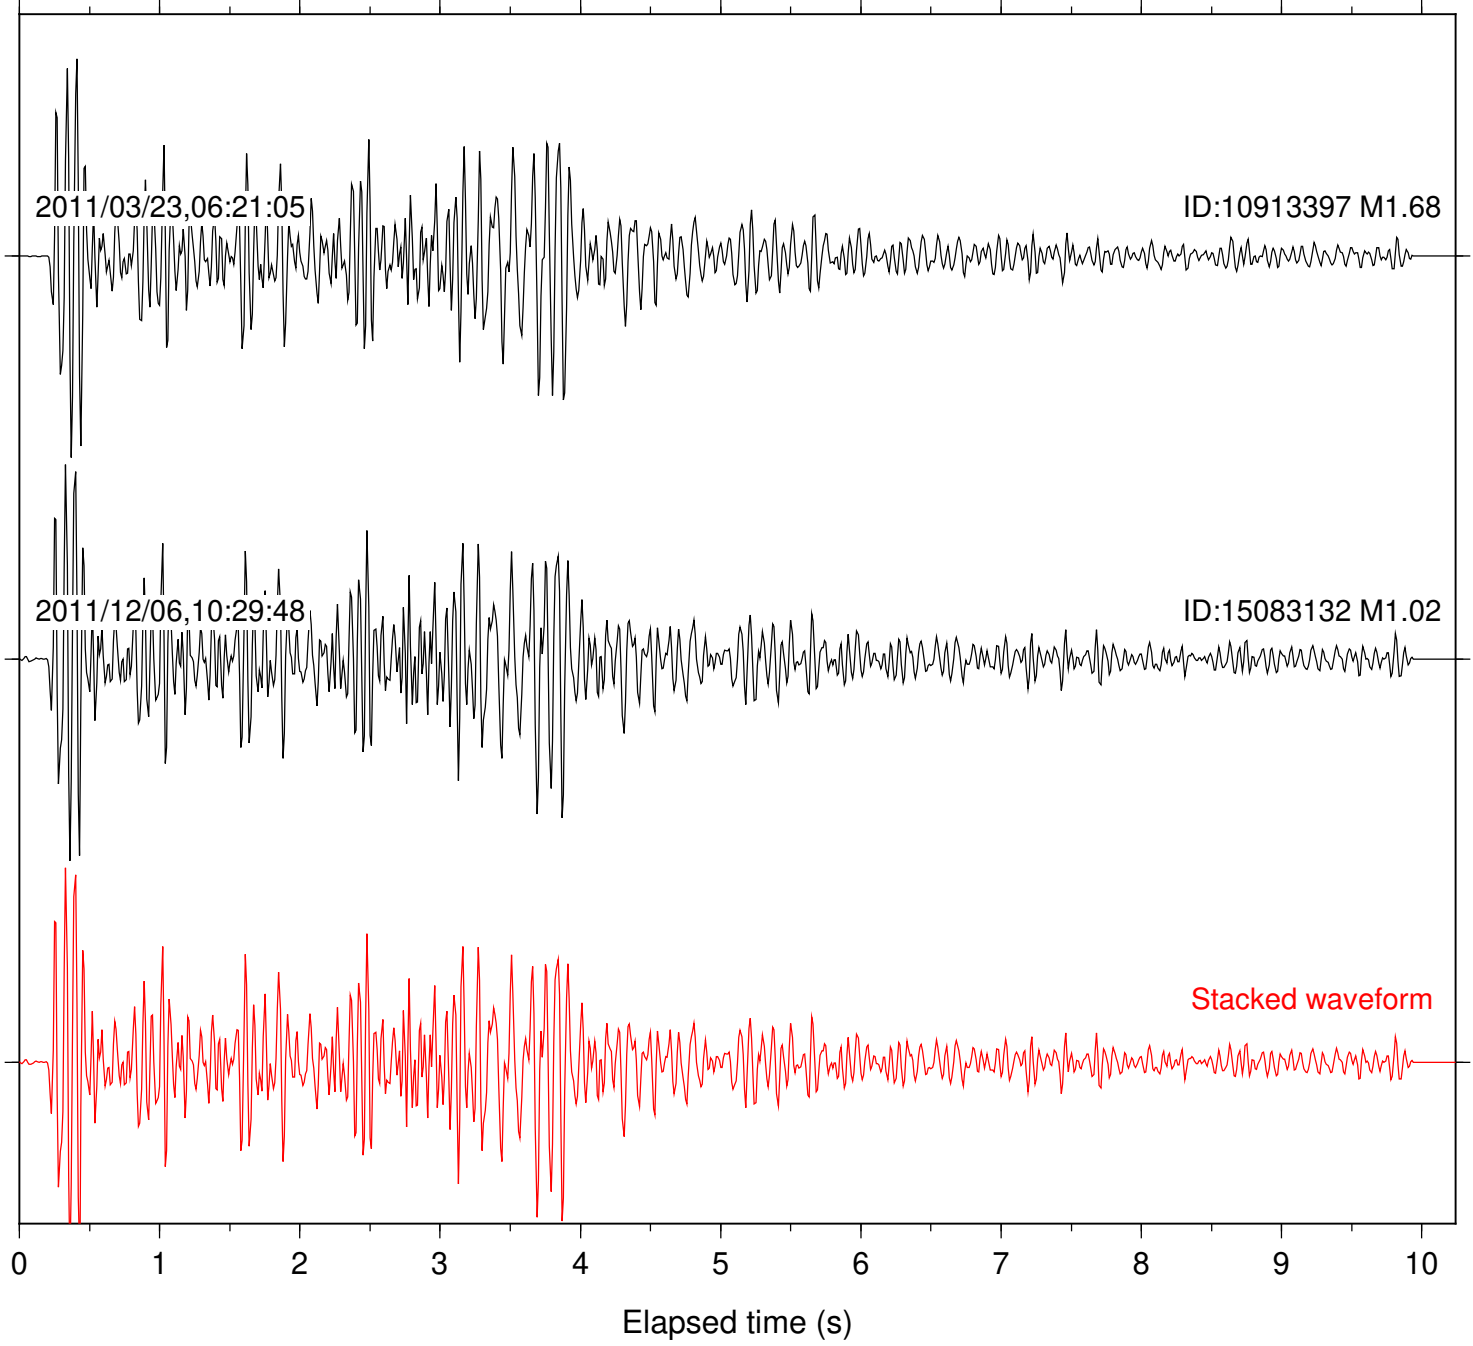

ID:15083132 M1.02

Stacked waveform

0 1 2 3 4 5 6 7 8 9 10  
Elapsed time (s)

Station: B088 Com: EHZ

Focal depth: 10.93 km

Station: B946 Com: EHZ

Focal depth: 10.93 km

Station: FRD Com: HHZ