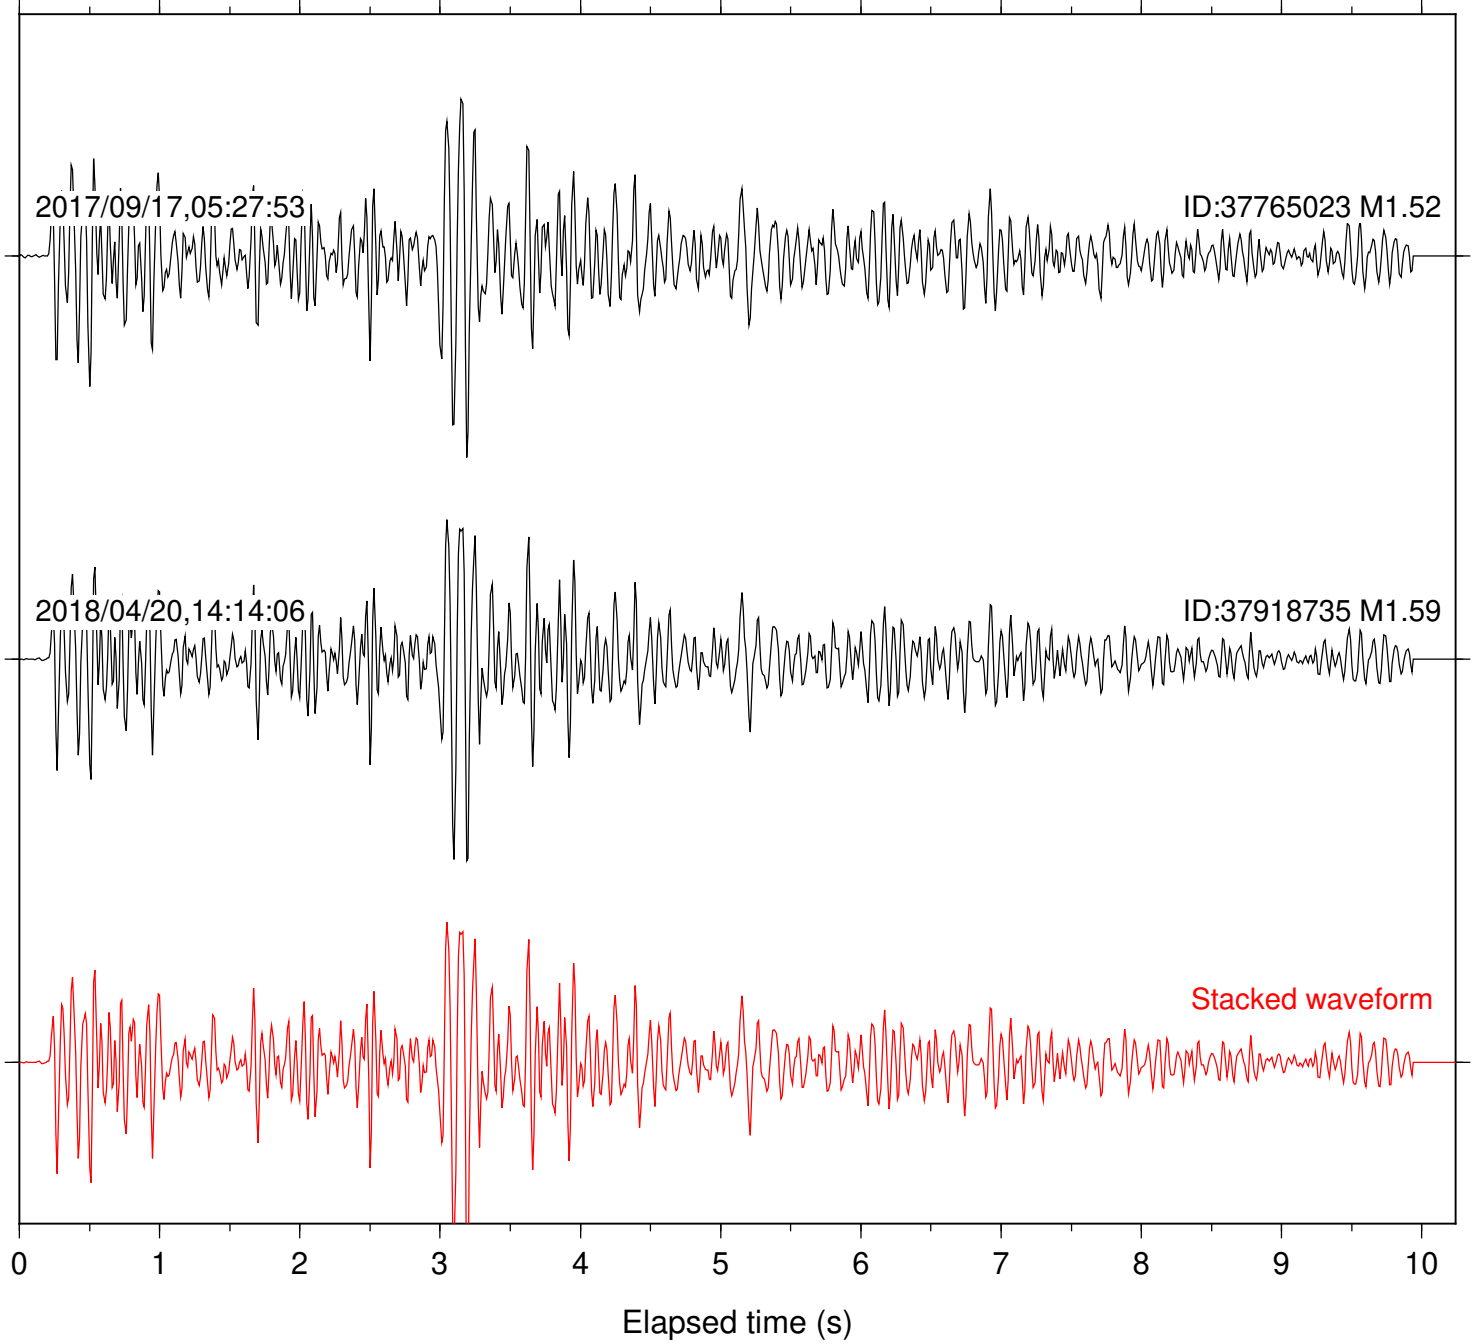

Station: B088 Com: EHZ

Focal depth: 6.09 km