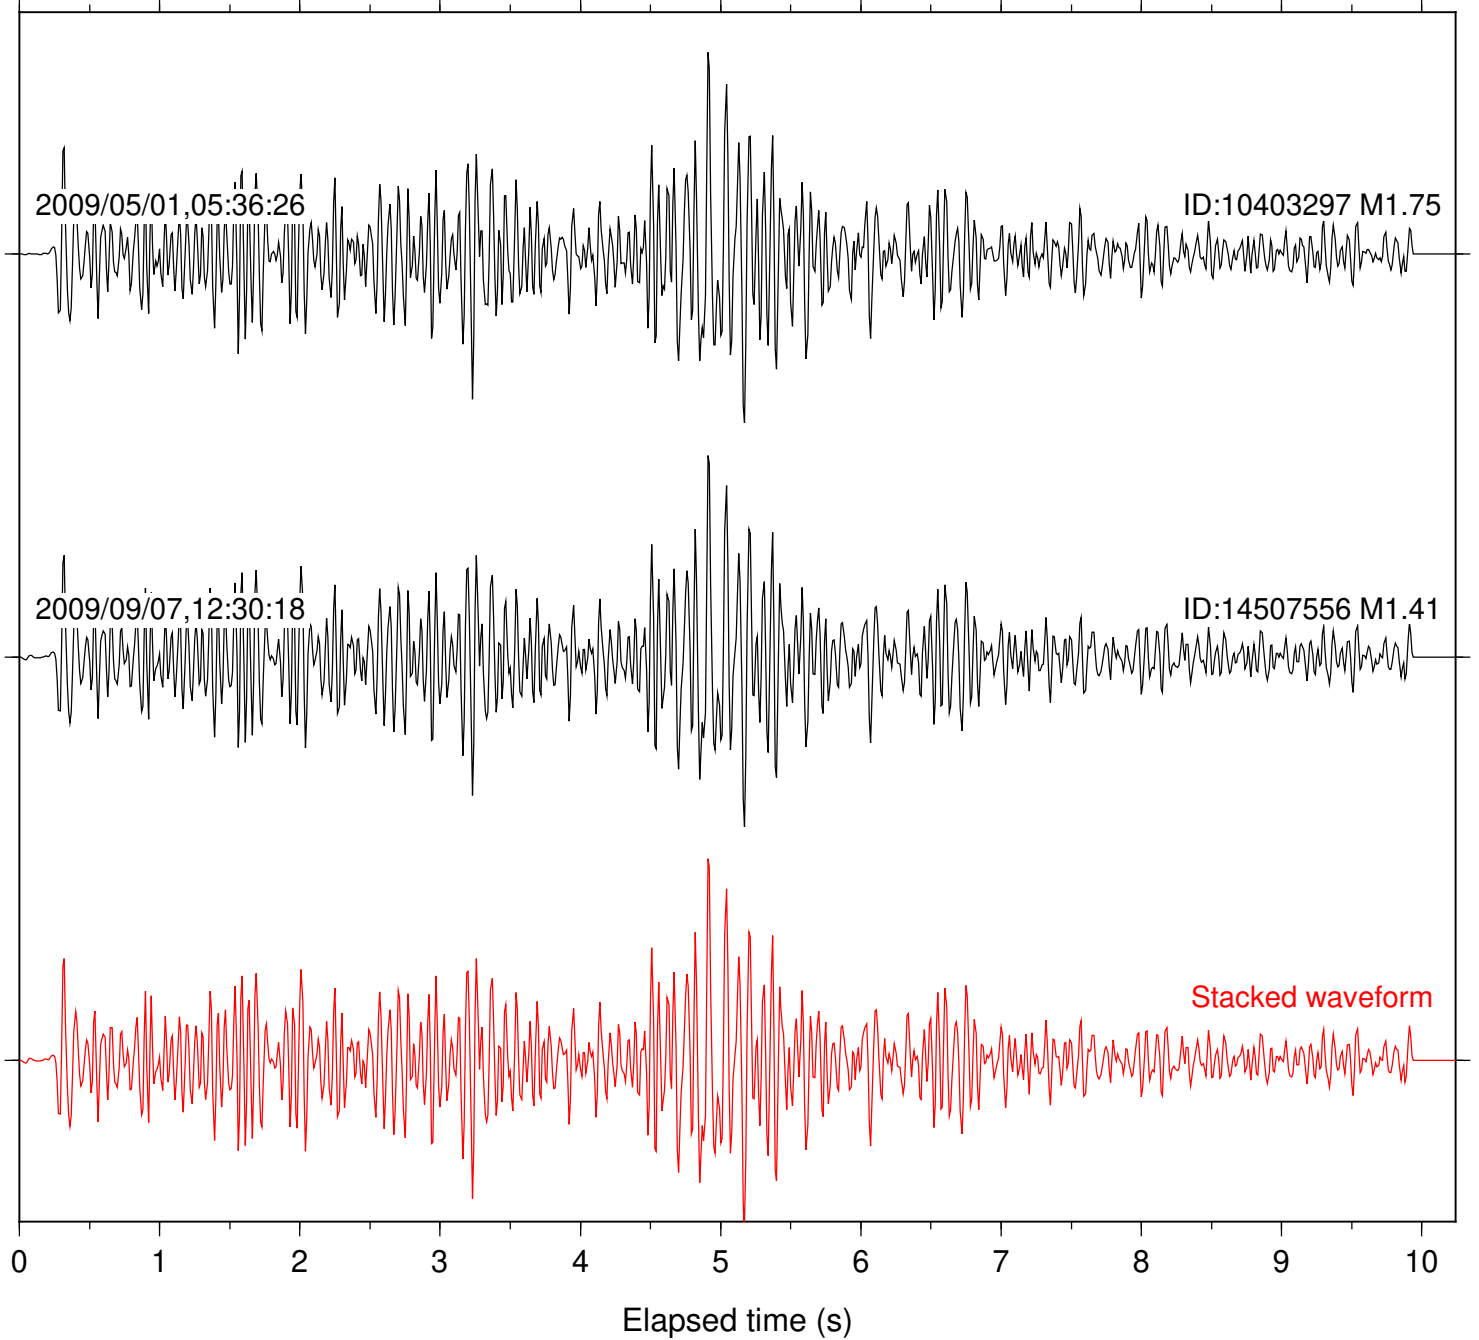

Station: TOR Com: HHZ

Focal depth: 9.98 km