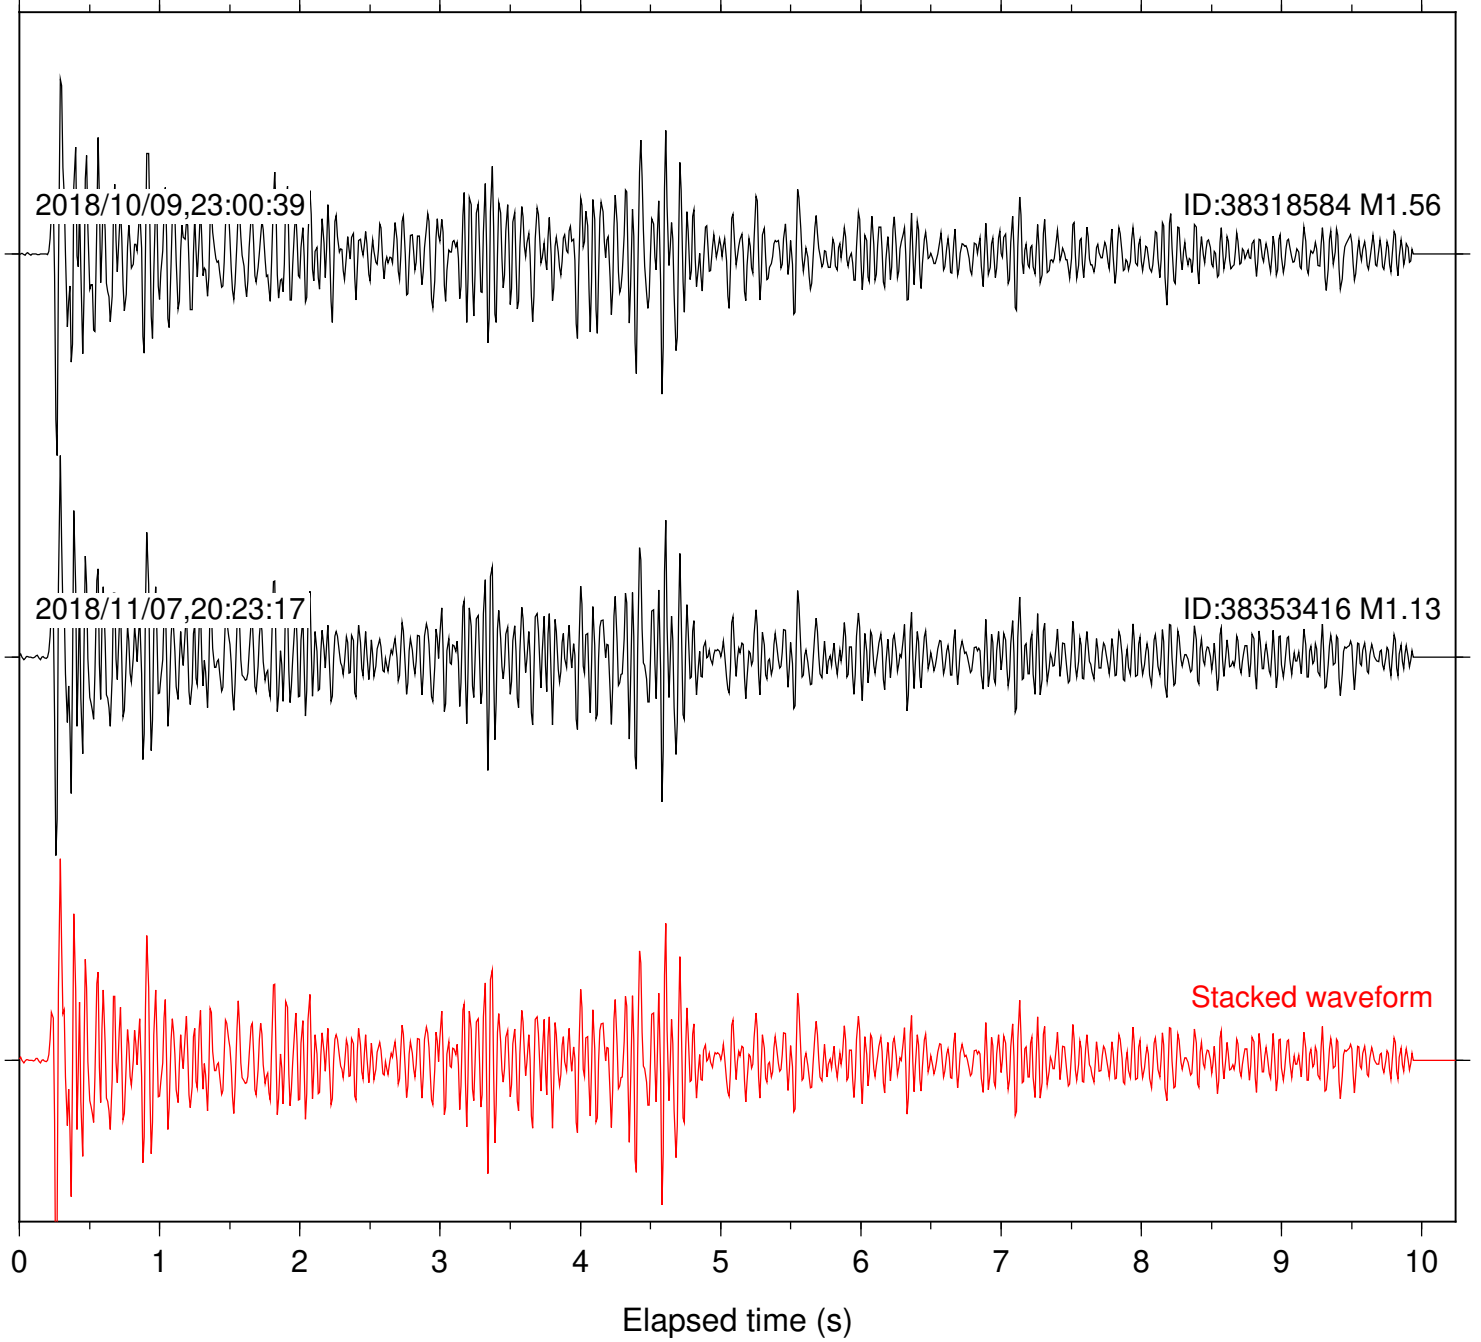

Station: FRD Com: HHZ

Focal depth: 6.83 km

Station: HMT2 Com: HHZ

Focal depth: 6.83 km

Station: LVA2 Com: HHZ

Focal depth: 6.83 km

Station: PFO Com: HHZ

Focal depth: 6.83 km