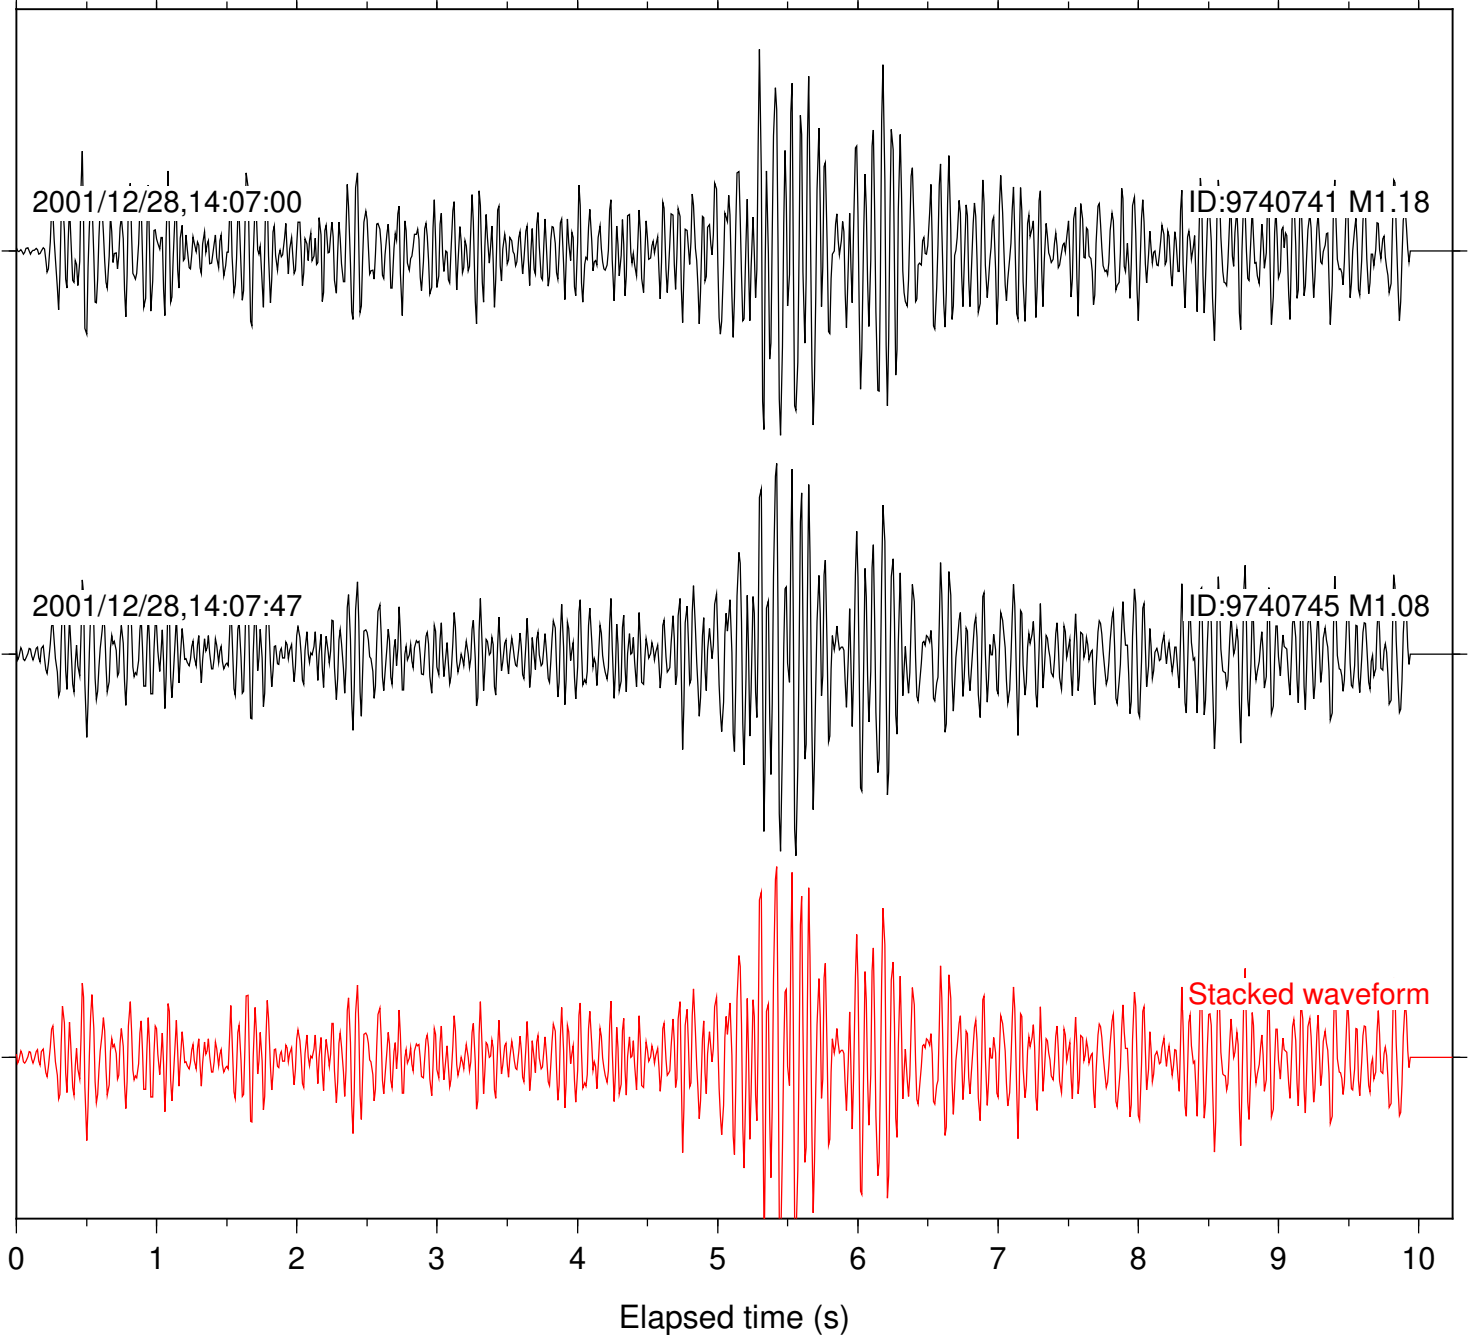

Station: RDM Com: HHZ

Focal depth: 11.48 km