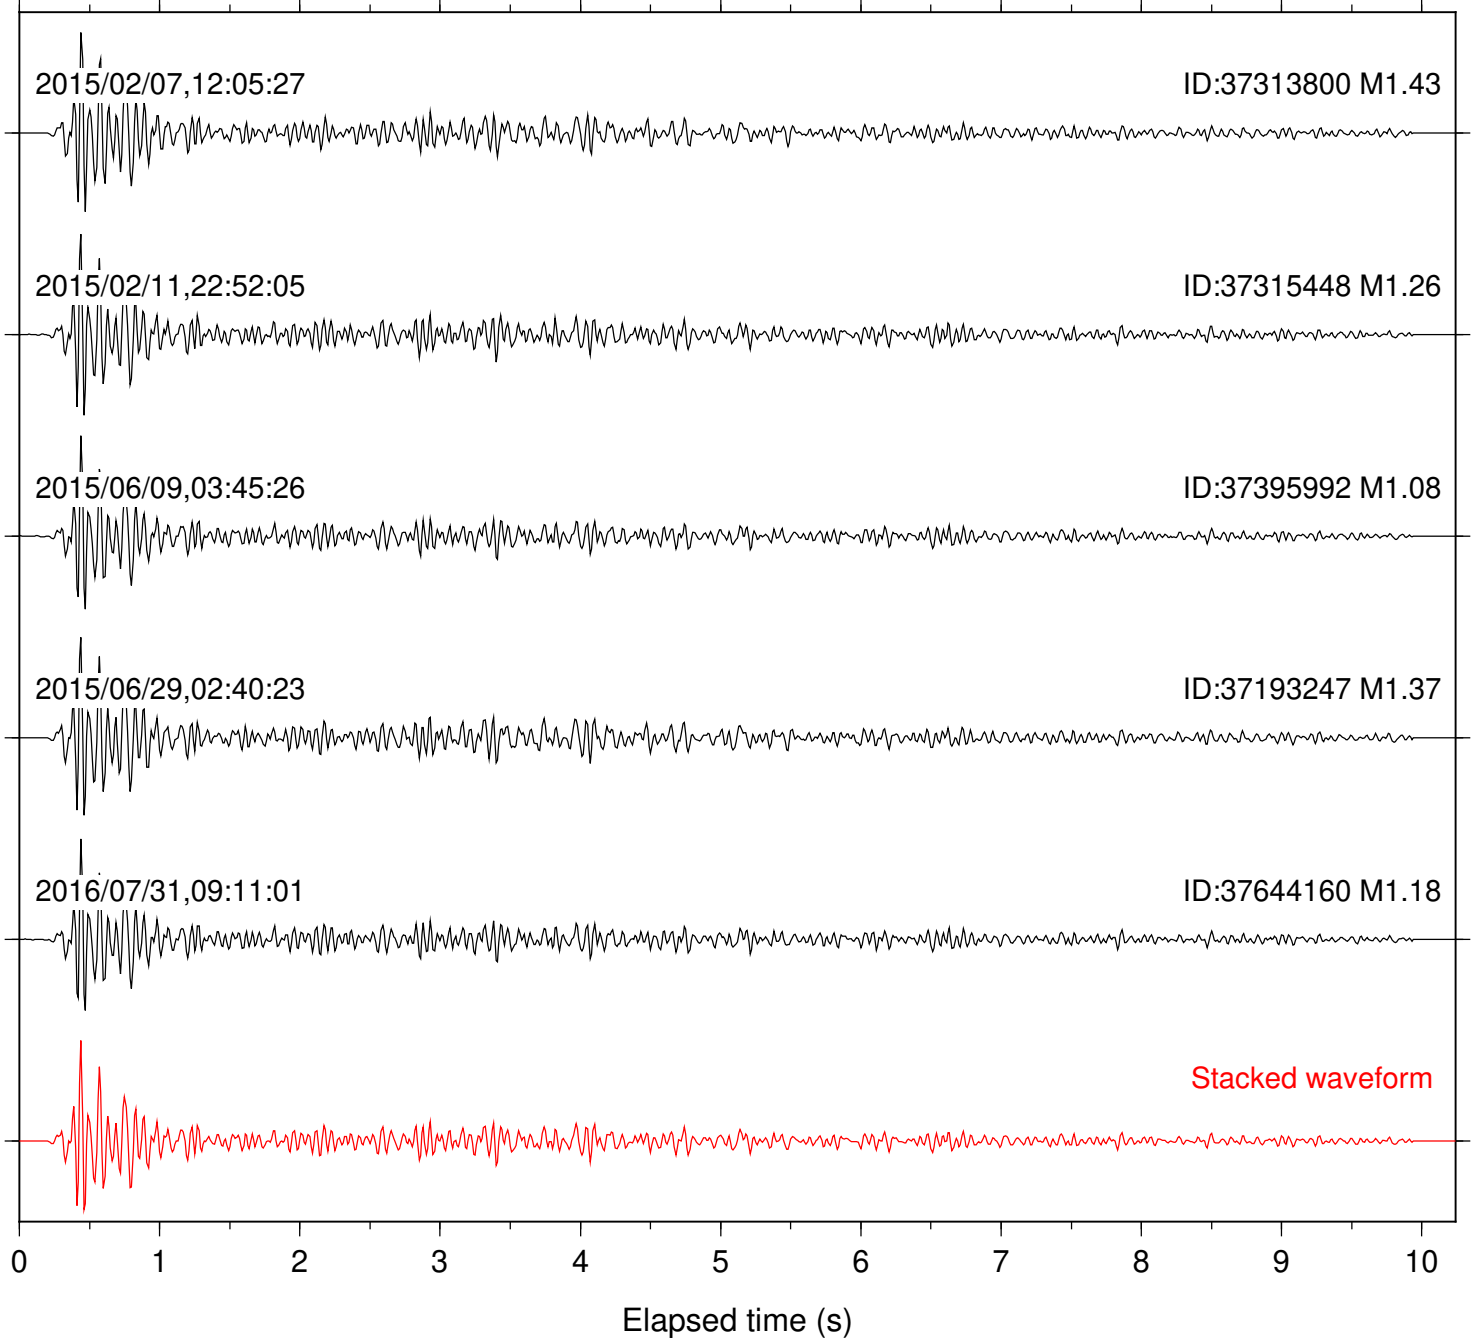

Station: B946 Com: EHZ

Focal depth: 8.24 km