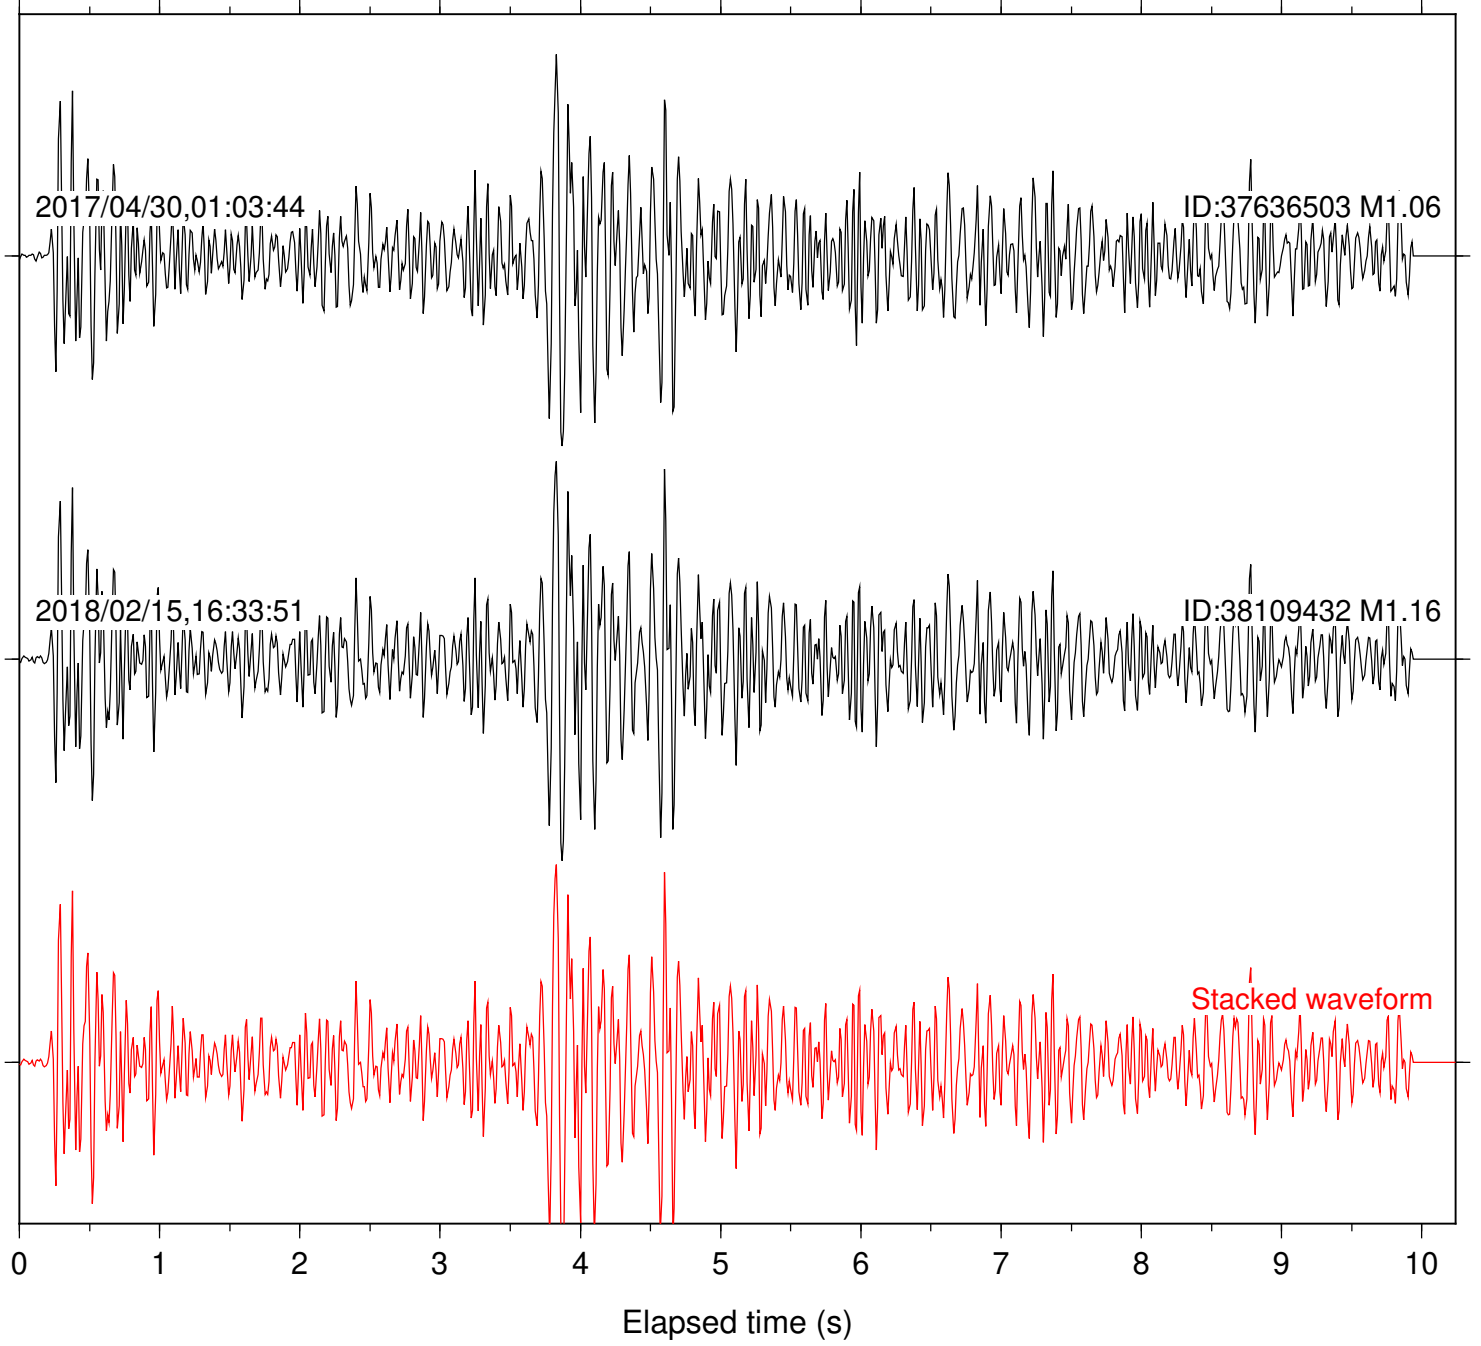

Station: BAC Com: EHZ

Focal depth: 5.40 km