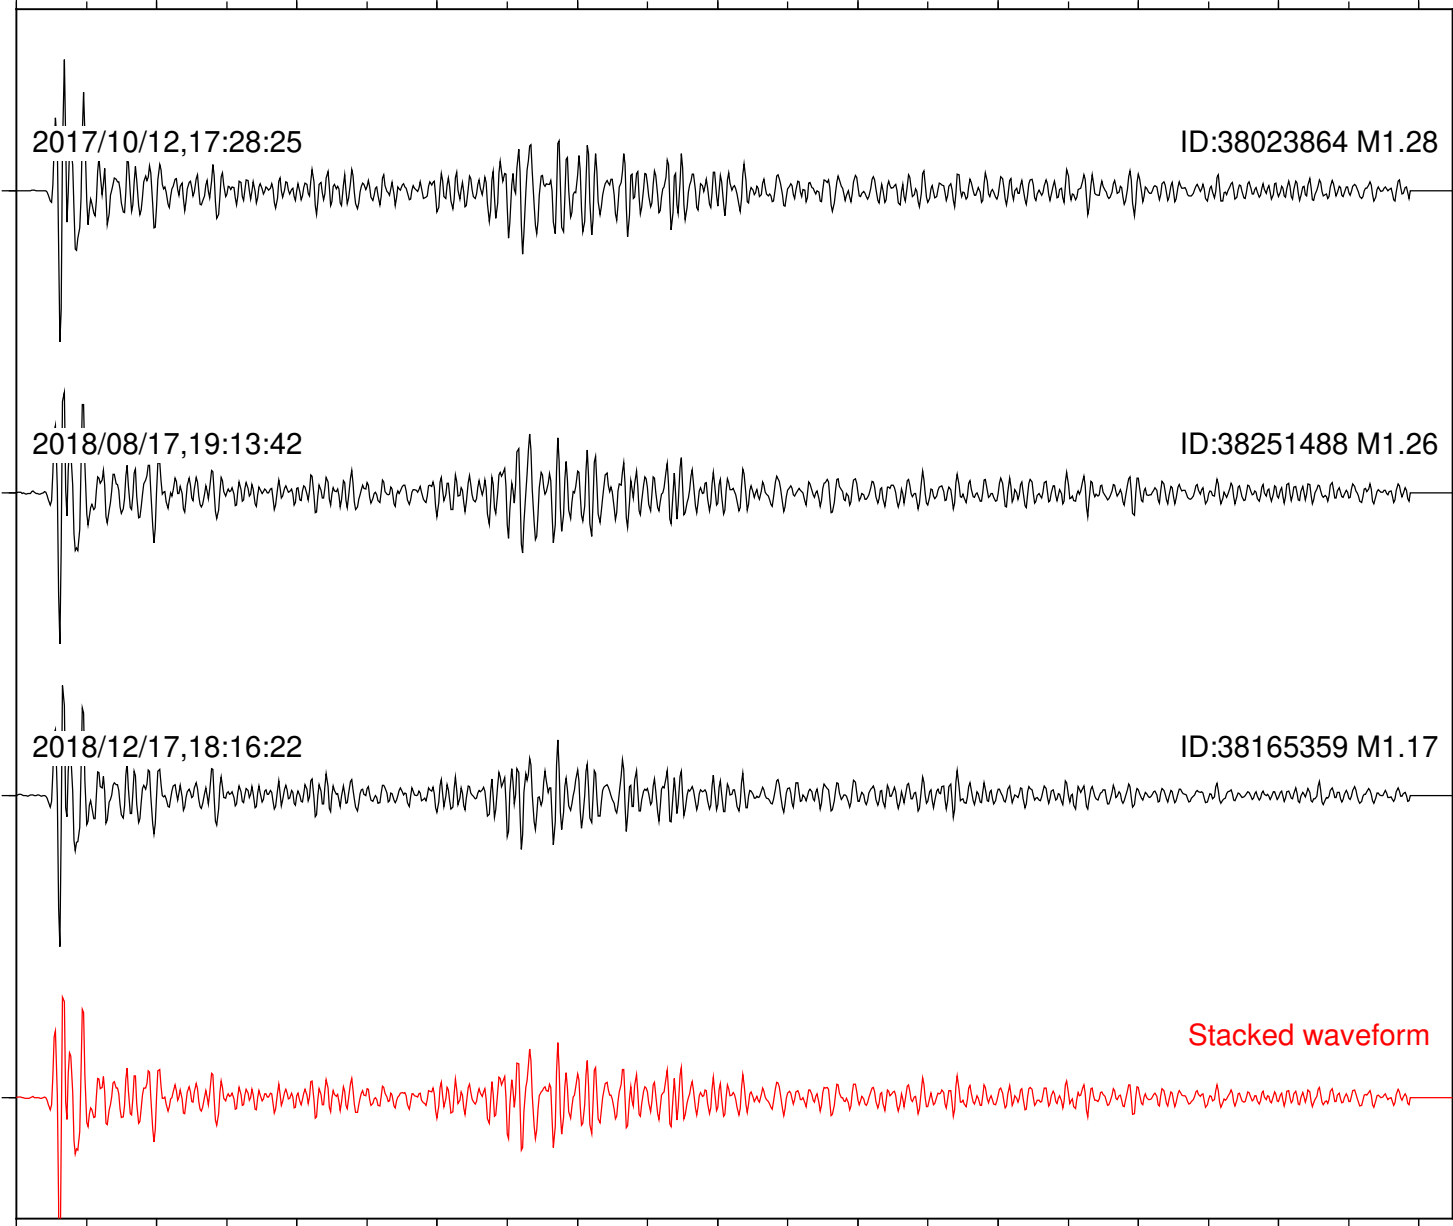

Station: CSH Com: HHZ

Focal depth: 4.99 km

2017/10/12,17:28:25

ID:38023864 M1.28

2018/08/17,19:13:42

ID:38251488 M1.26

2018/12/17,18:16:22

ID:38165359 M1.17

Stacked waveform

0 1 2 3 4 5 6 7 8 9 10
Elapsed time (s)