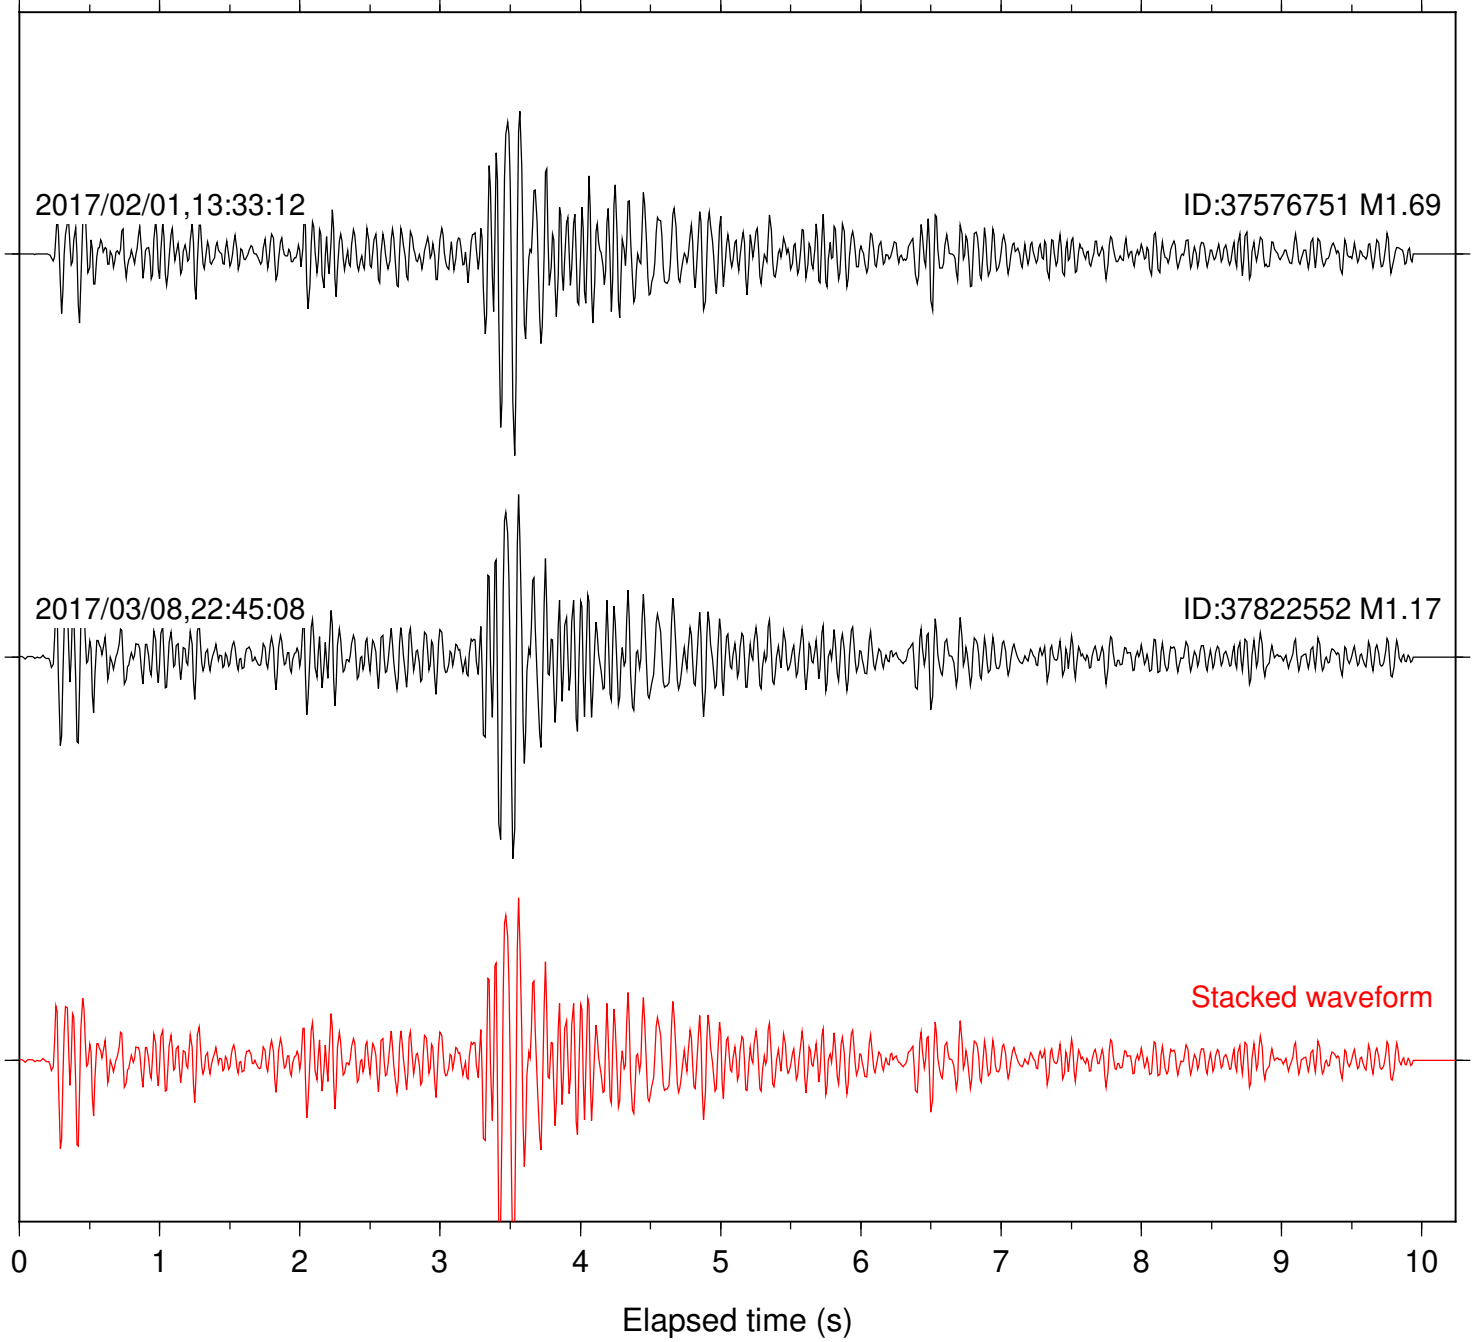

Focal depth: 6.86 km

Station: BAC Com: EHZ

Focal depth: 6.86 km

Station: CSH Com: HHZ

Focal depth: 6.30 km

Station: DGR Com: HHZ

Focal depth: 6.86 km

Station: FRD Com: HHZ