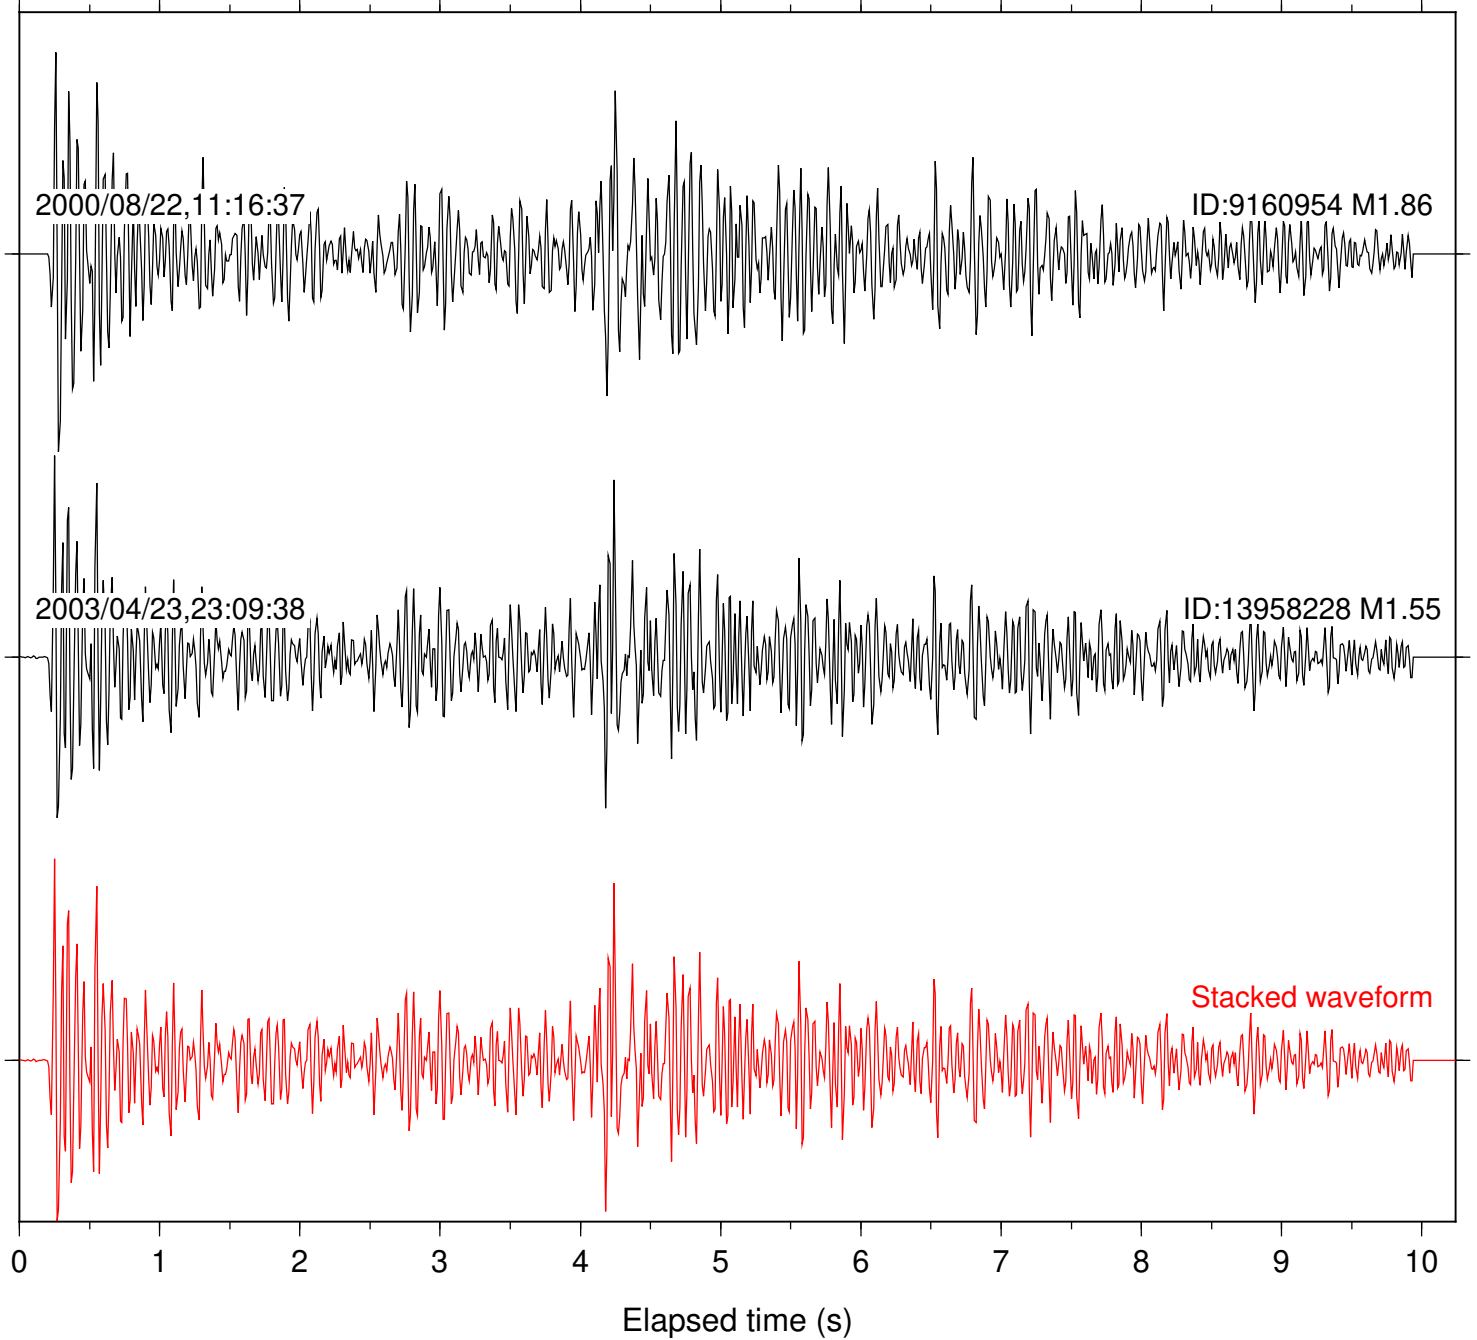

Station: AGA Com: HHZ

Focal depth: 11.60 km