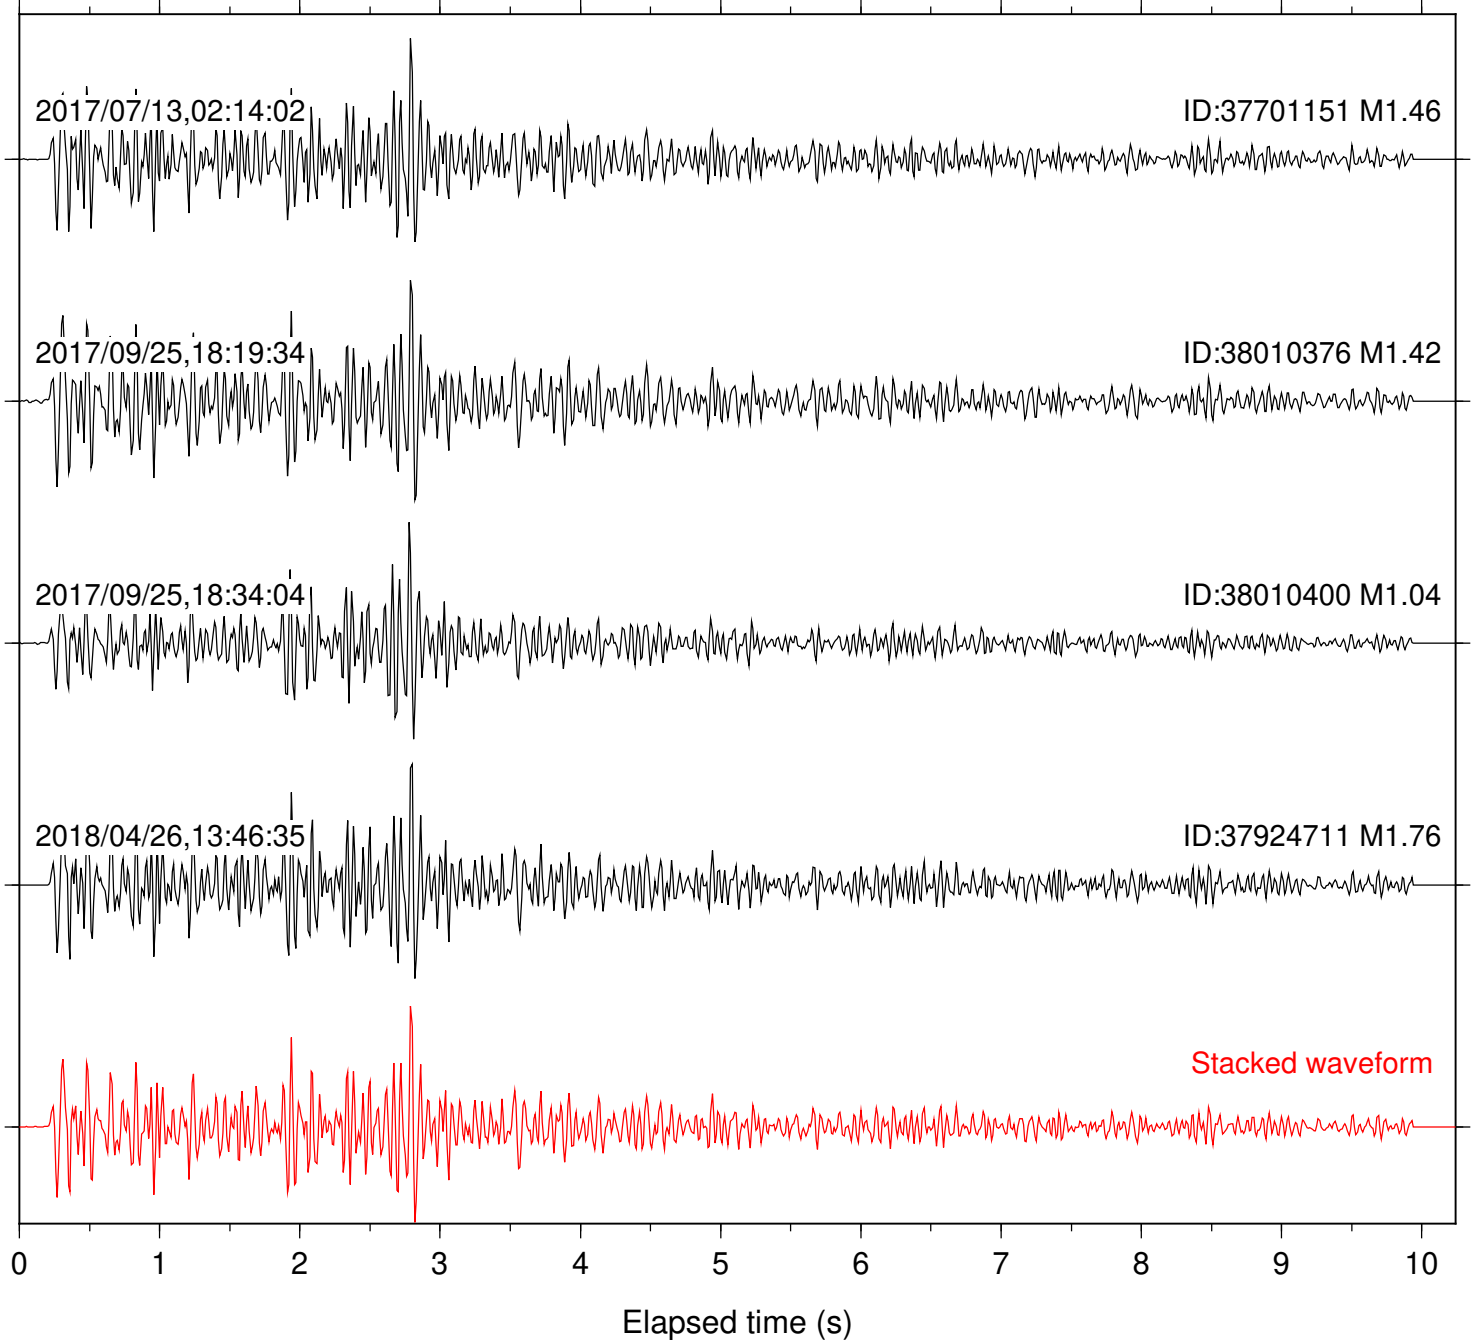

Station: DGR Com: HHZ

Focal depth: 5.55 km

Station: FRD Com: HHZ

Focal depth: 5.55 km

Station: HMT2 Com: HHZ

Focal depth: 5.55 km

Station: KNW Com: HHZ

Focal depth: 5.55 km