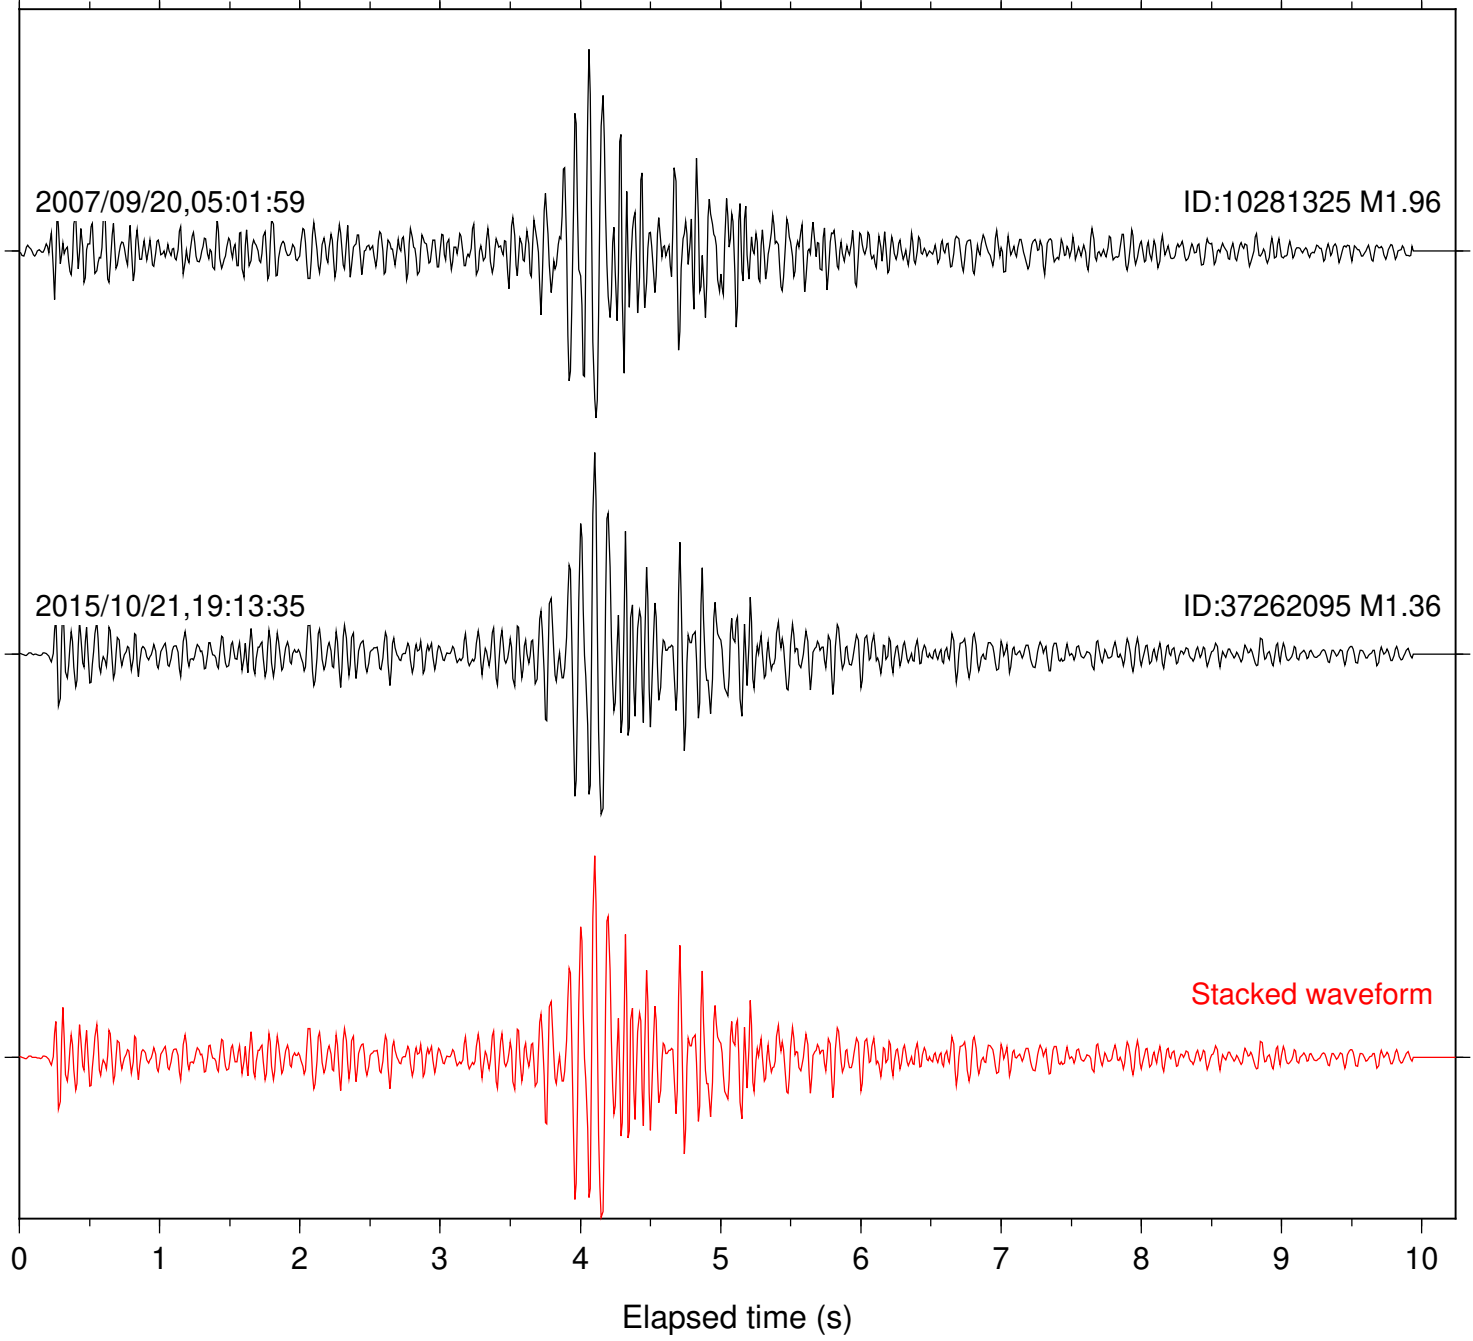

Station: B082 Com: EHZ

Focal depth: 10.88 km