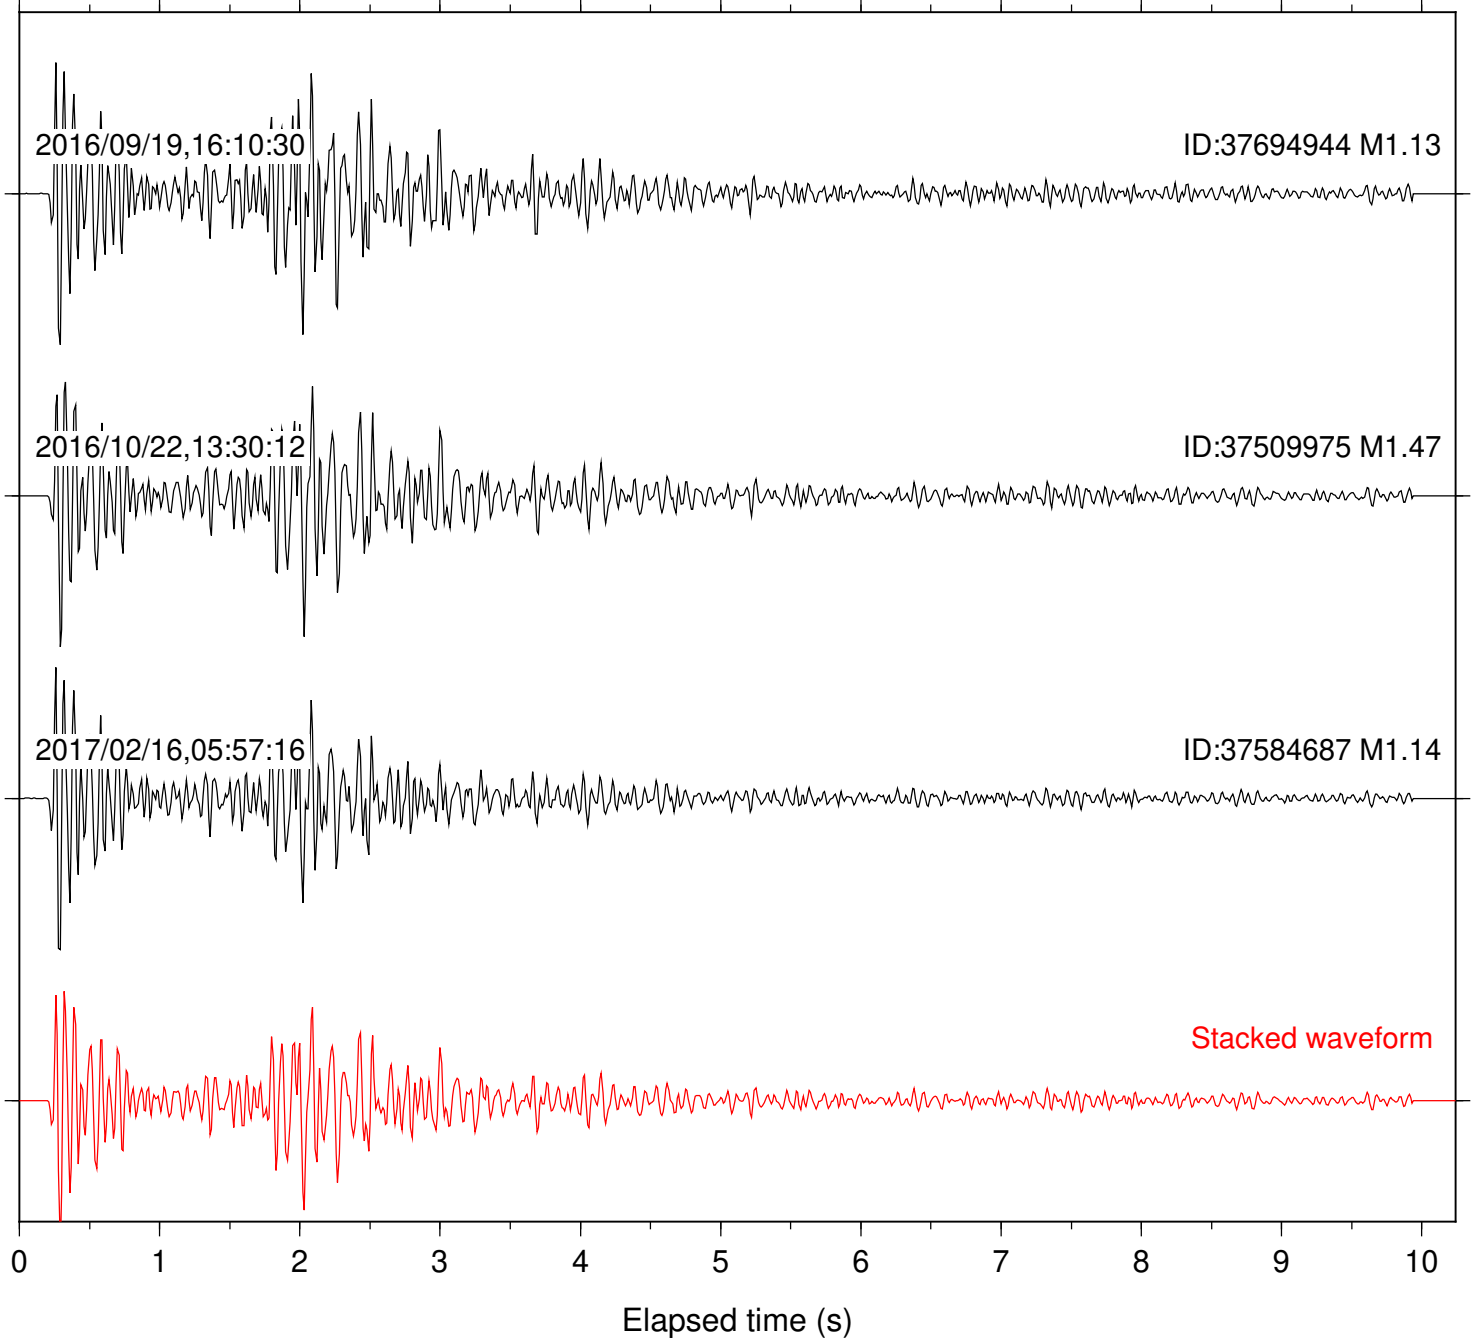

Station: B093 Com: EHZ

Focal depth: 6.51 km