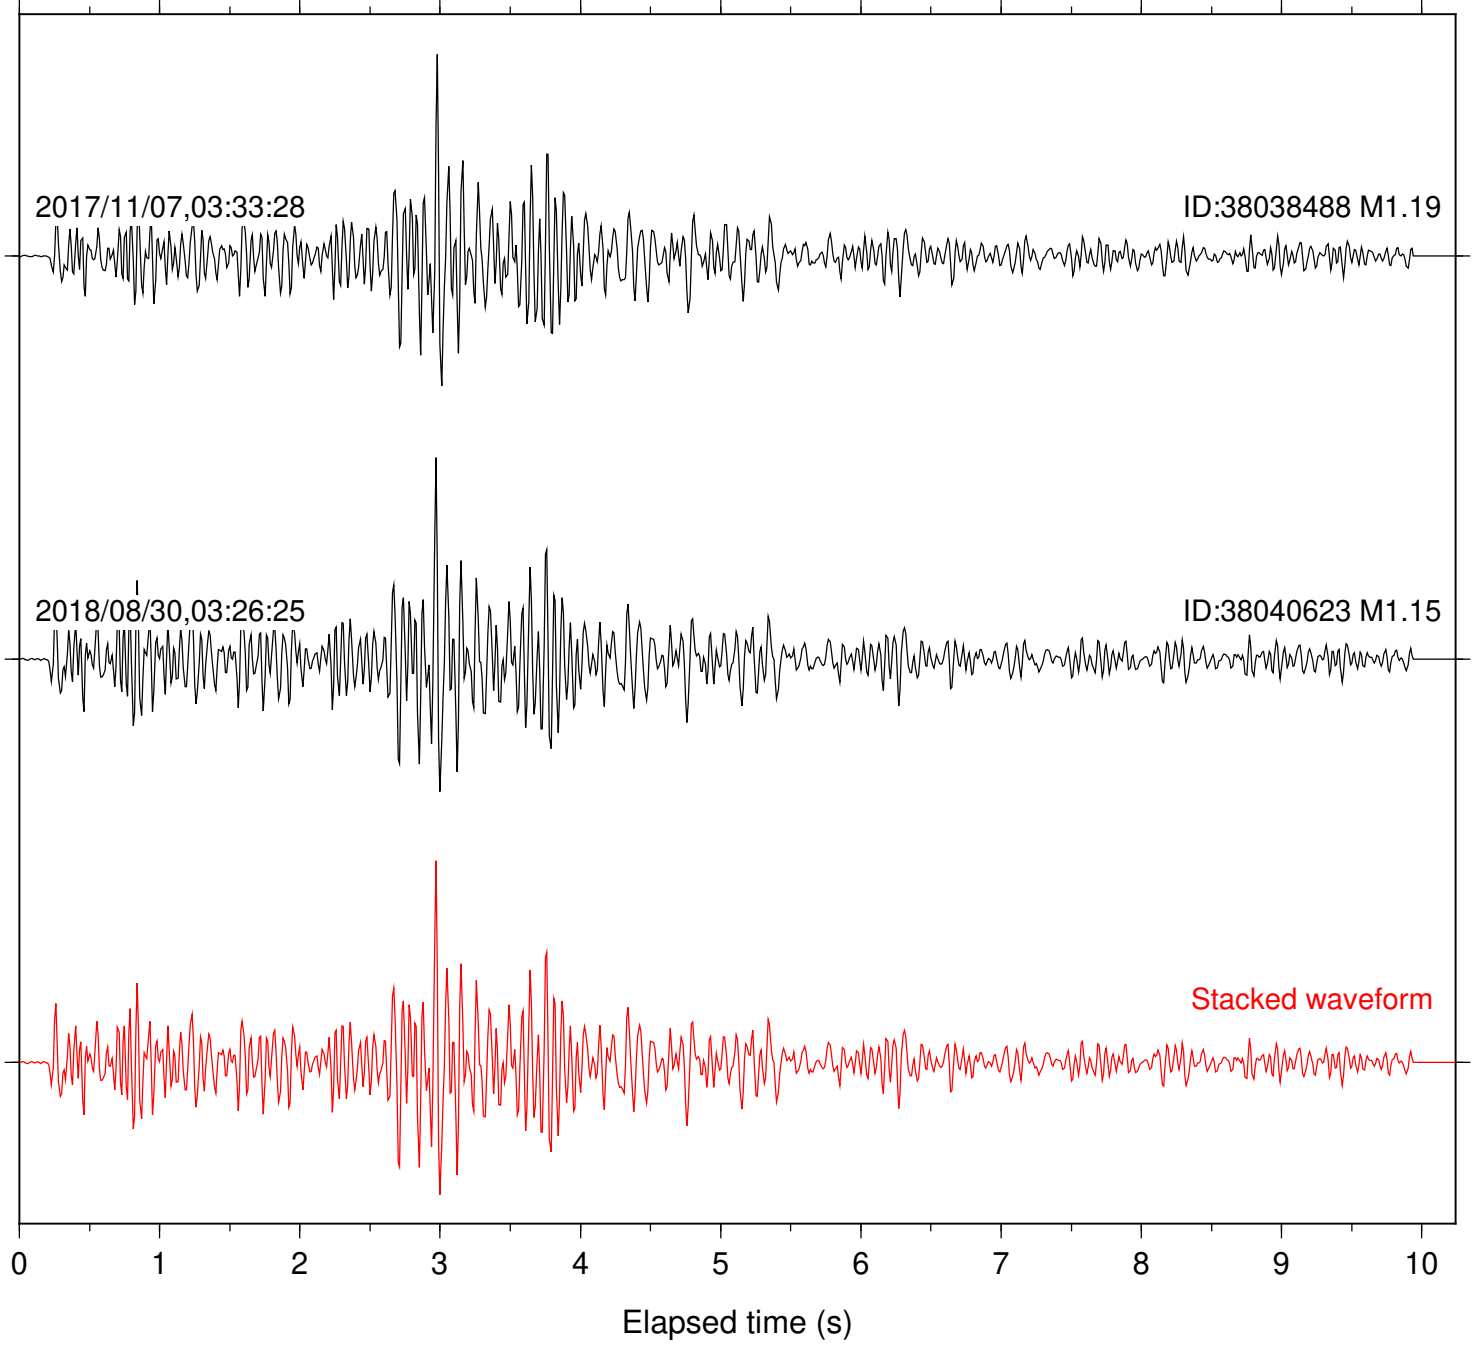

Focal depth: 5.16 km

Station: B946 Com: EHZ

Focal depth: 5.16 km

Station: CSH Com: HHZ

Focal depth: 5.16 km

Station: DGR Com: HHZ

Focal depth: 5.16 km

Station: FRD Com: HHZ