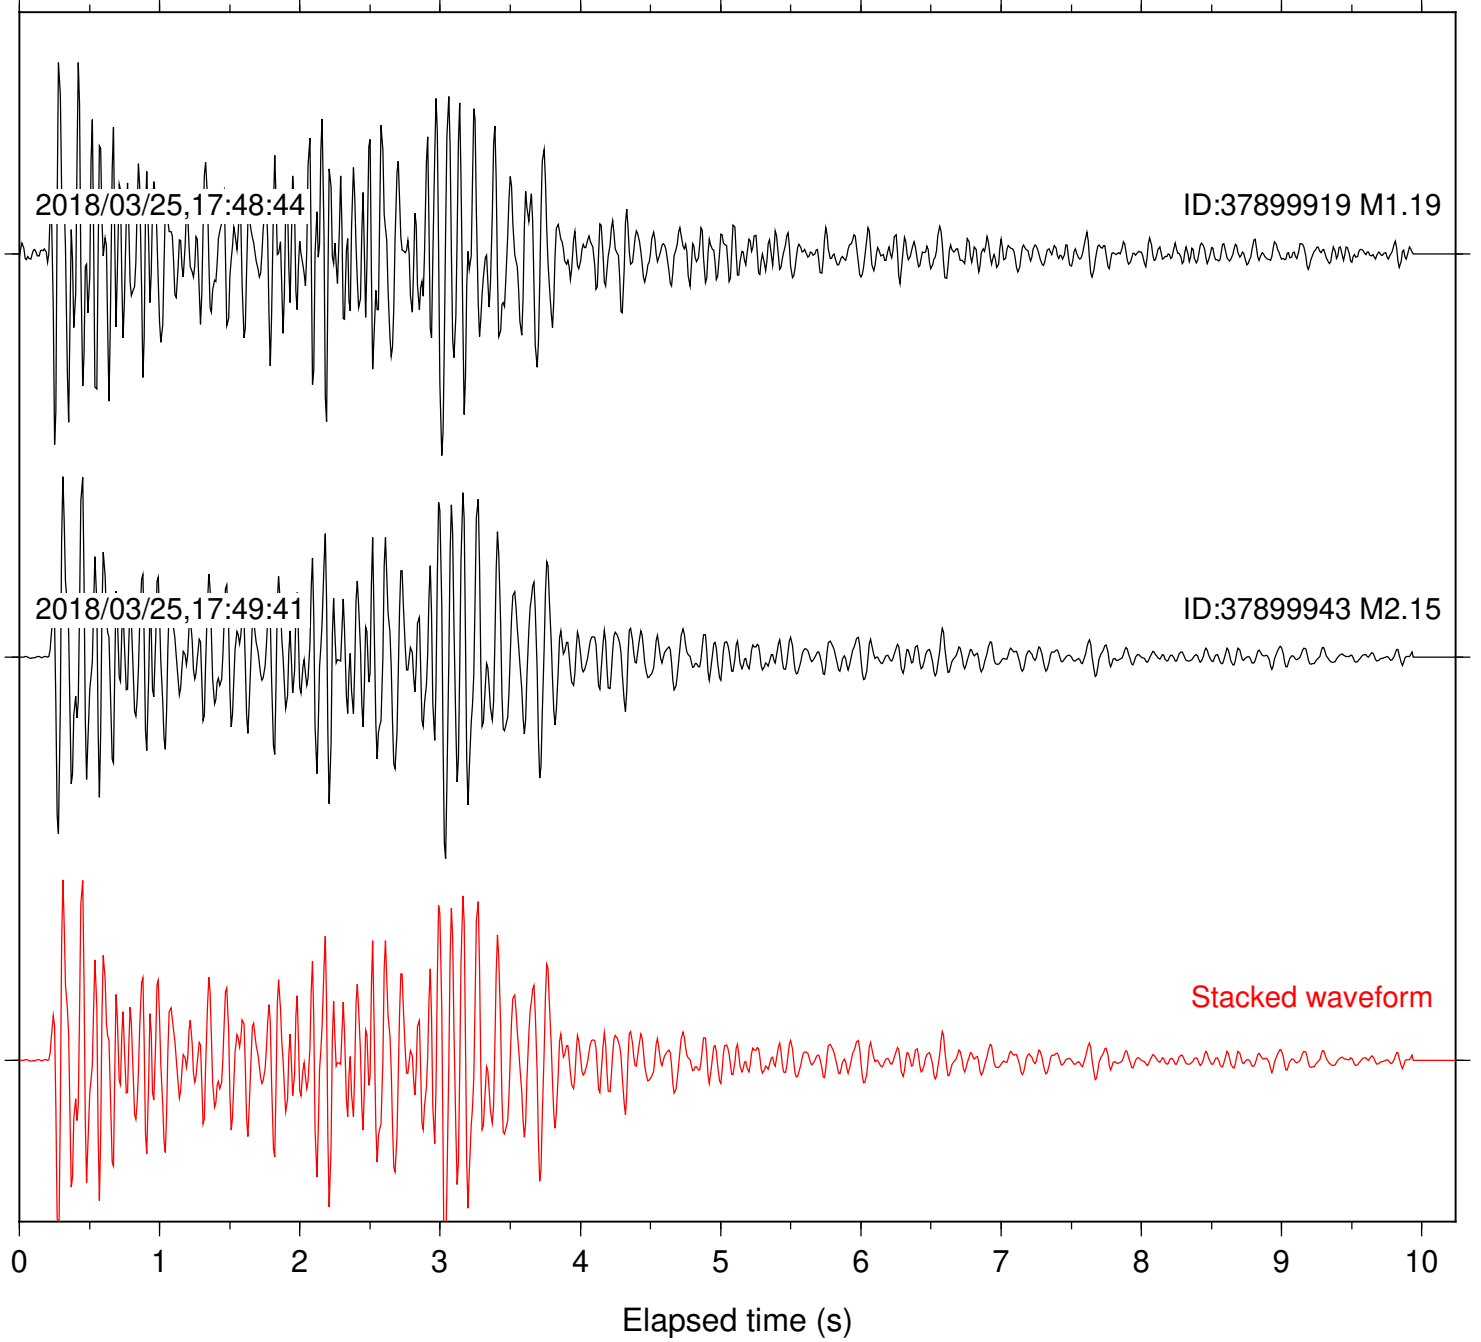

Station: HMT2 Com: HHZ

Focal depth: 14.04 km

Station: KNW Com: HHZ

Focal depth: 14.04 km

Station: SND Com: HHZ

Focal depth: 14.04 km

Station: TMSP Com: HHZ

Focal depth: 14.04 km