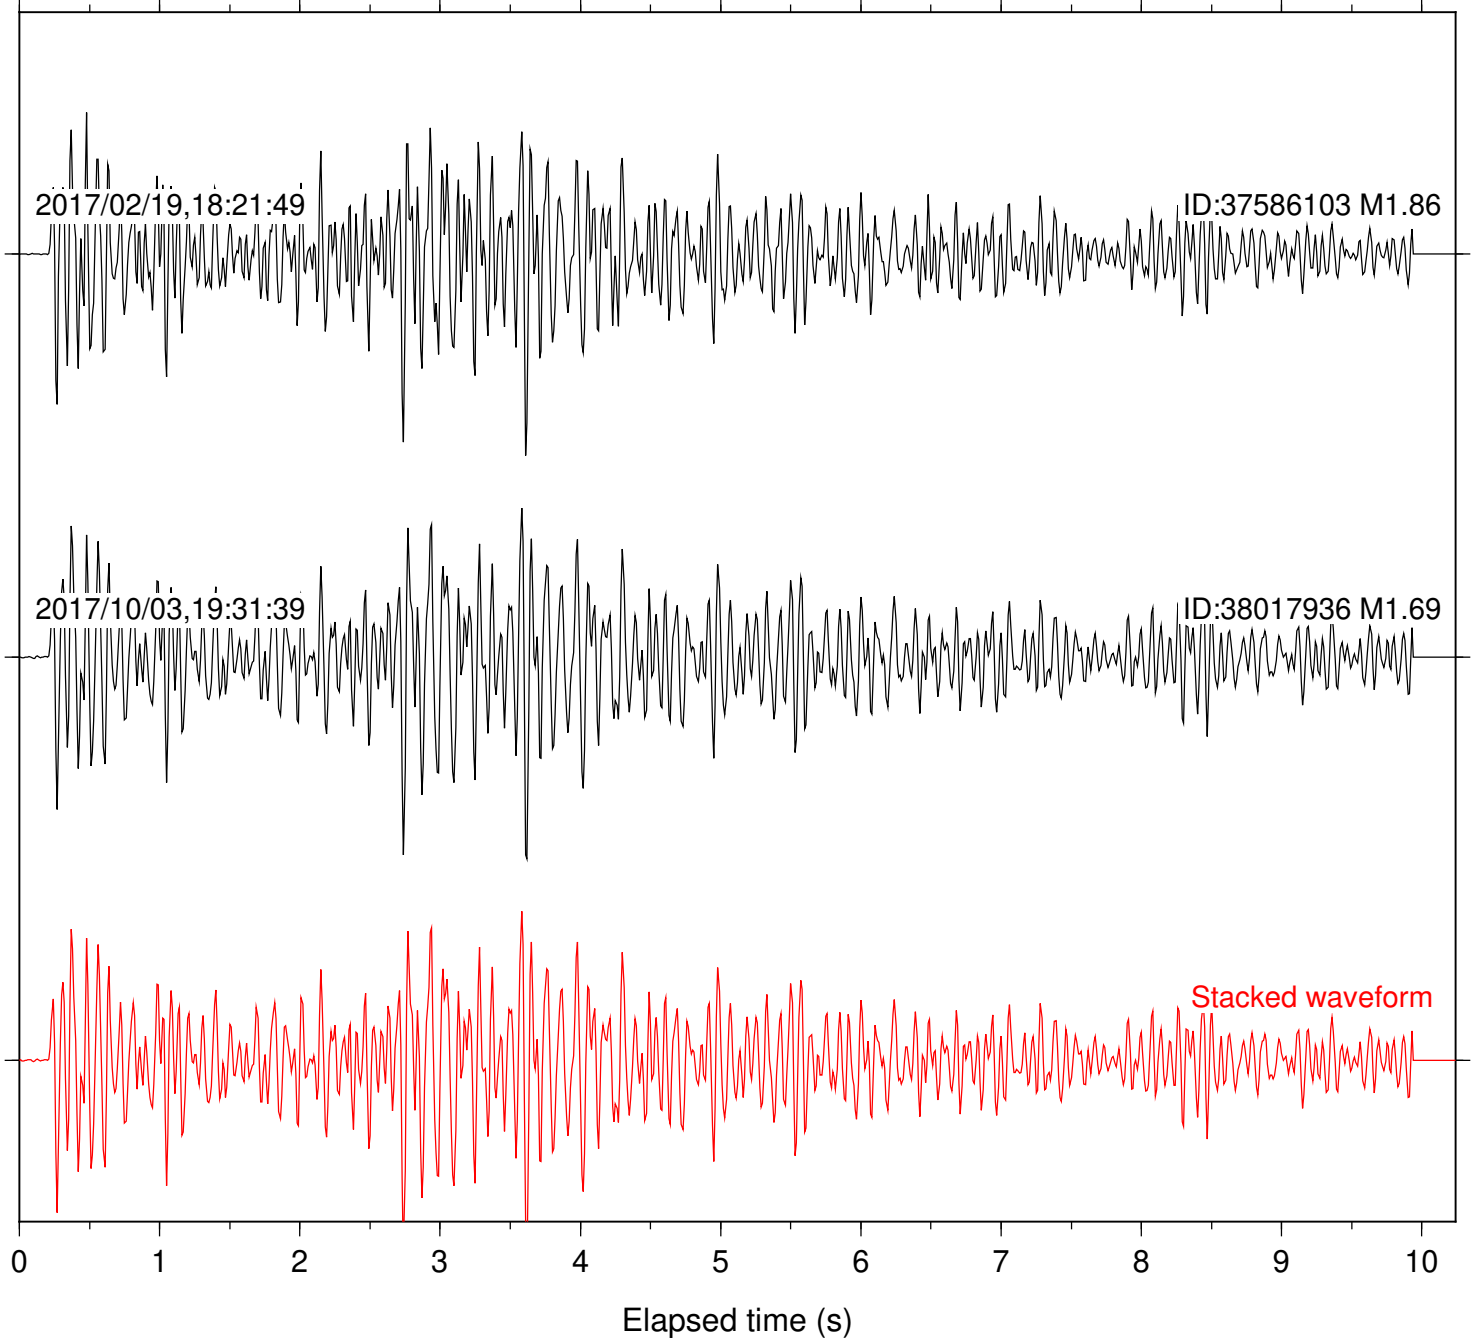

Focal depth: 5.65 km

Station: B087 Com: EHZ

Focal depth: 5.65 km

Station: B088 Com: EHZ

Focal depth: 5.65 km

Station: B946 Com: EHZ

Focal depth: 5.65 km

Station: CSH Com: HHZ