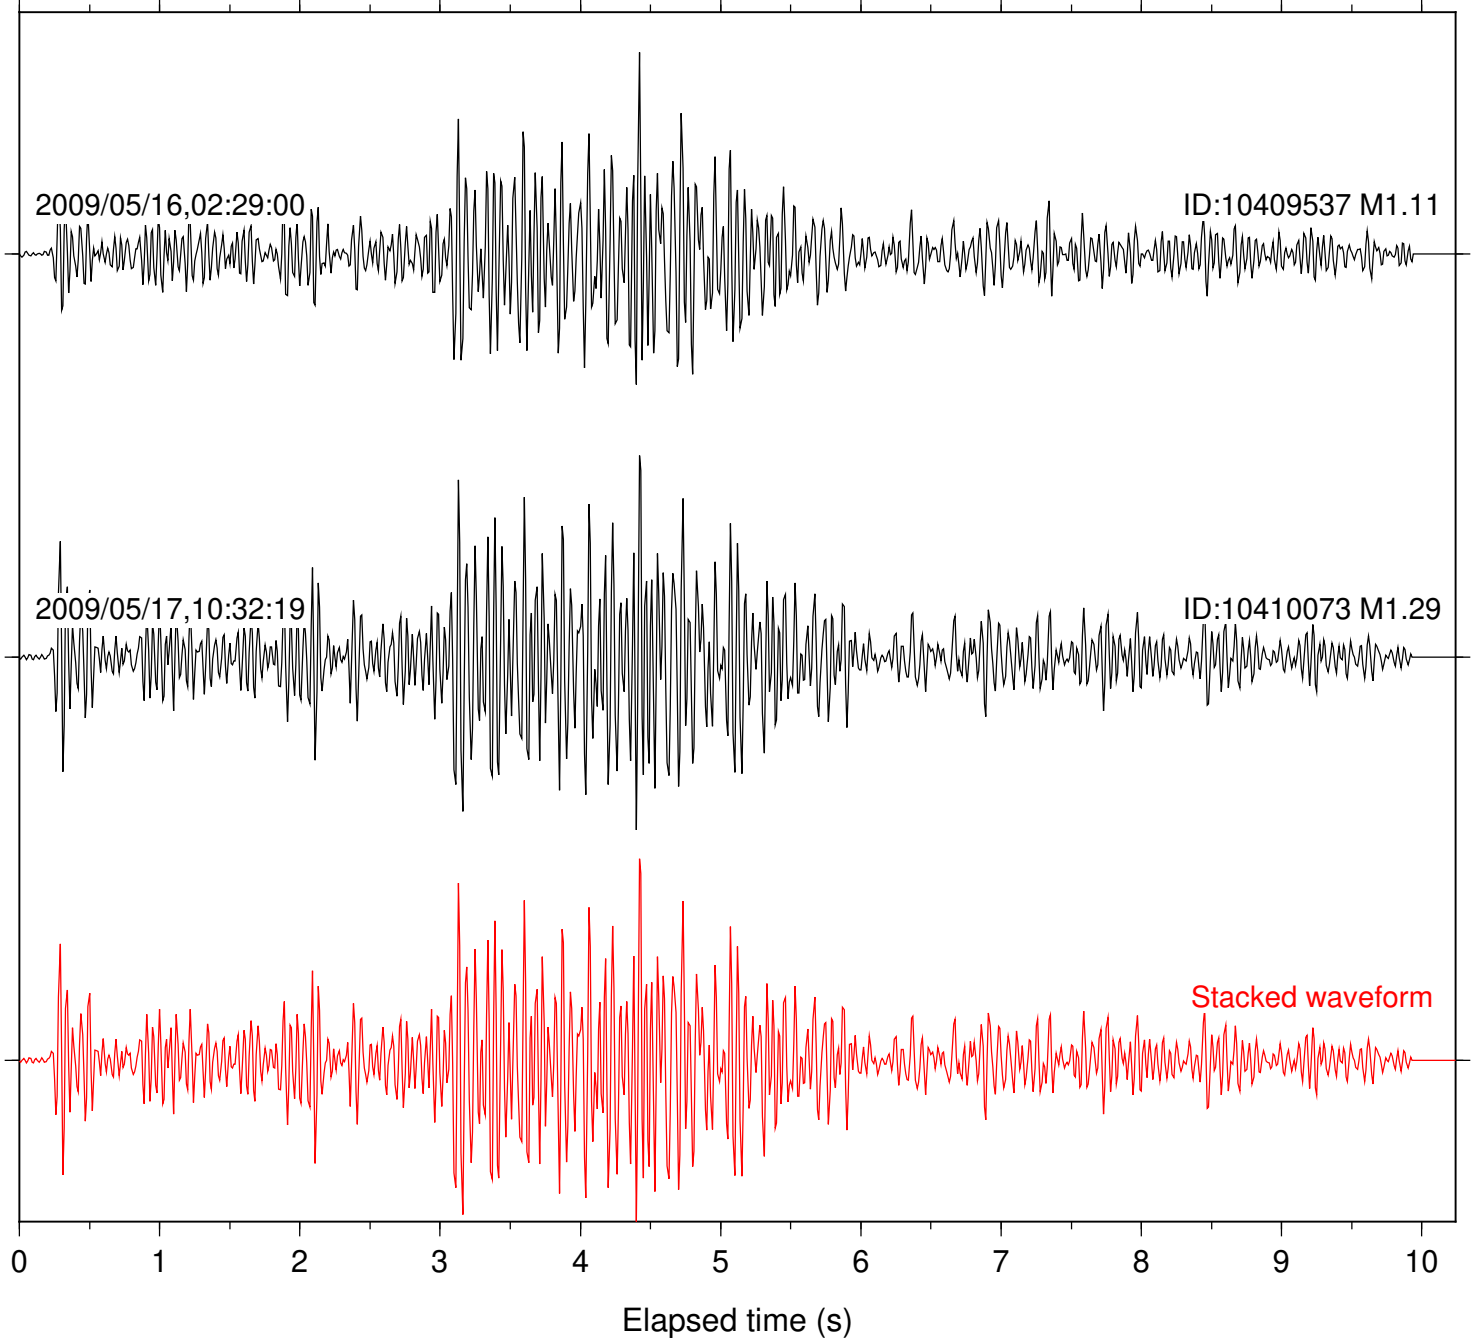

Focal depth: 9.65 km

Station: KNW Com: HHZ

Focal depth: 9.59 km

Station: PFO Com: HHZ

Focal depth: 9.65 km

Station: PLM Com: HHZ

Focal depth: 9.62 km

Station: TOR Com: HHZ