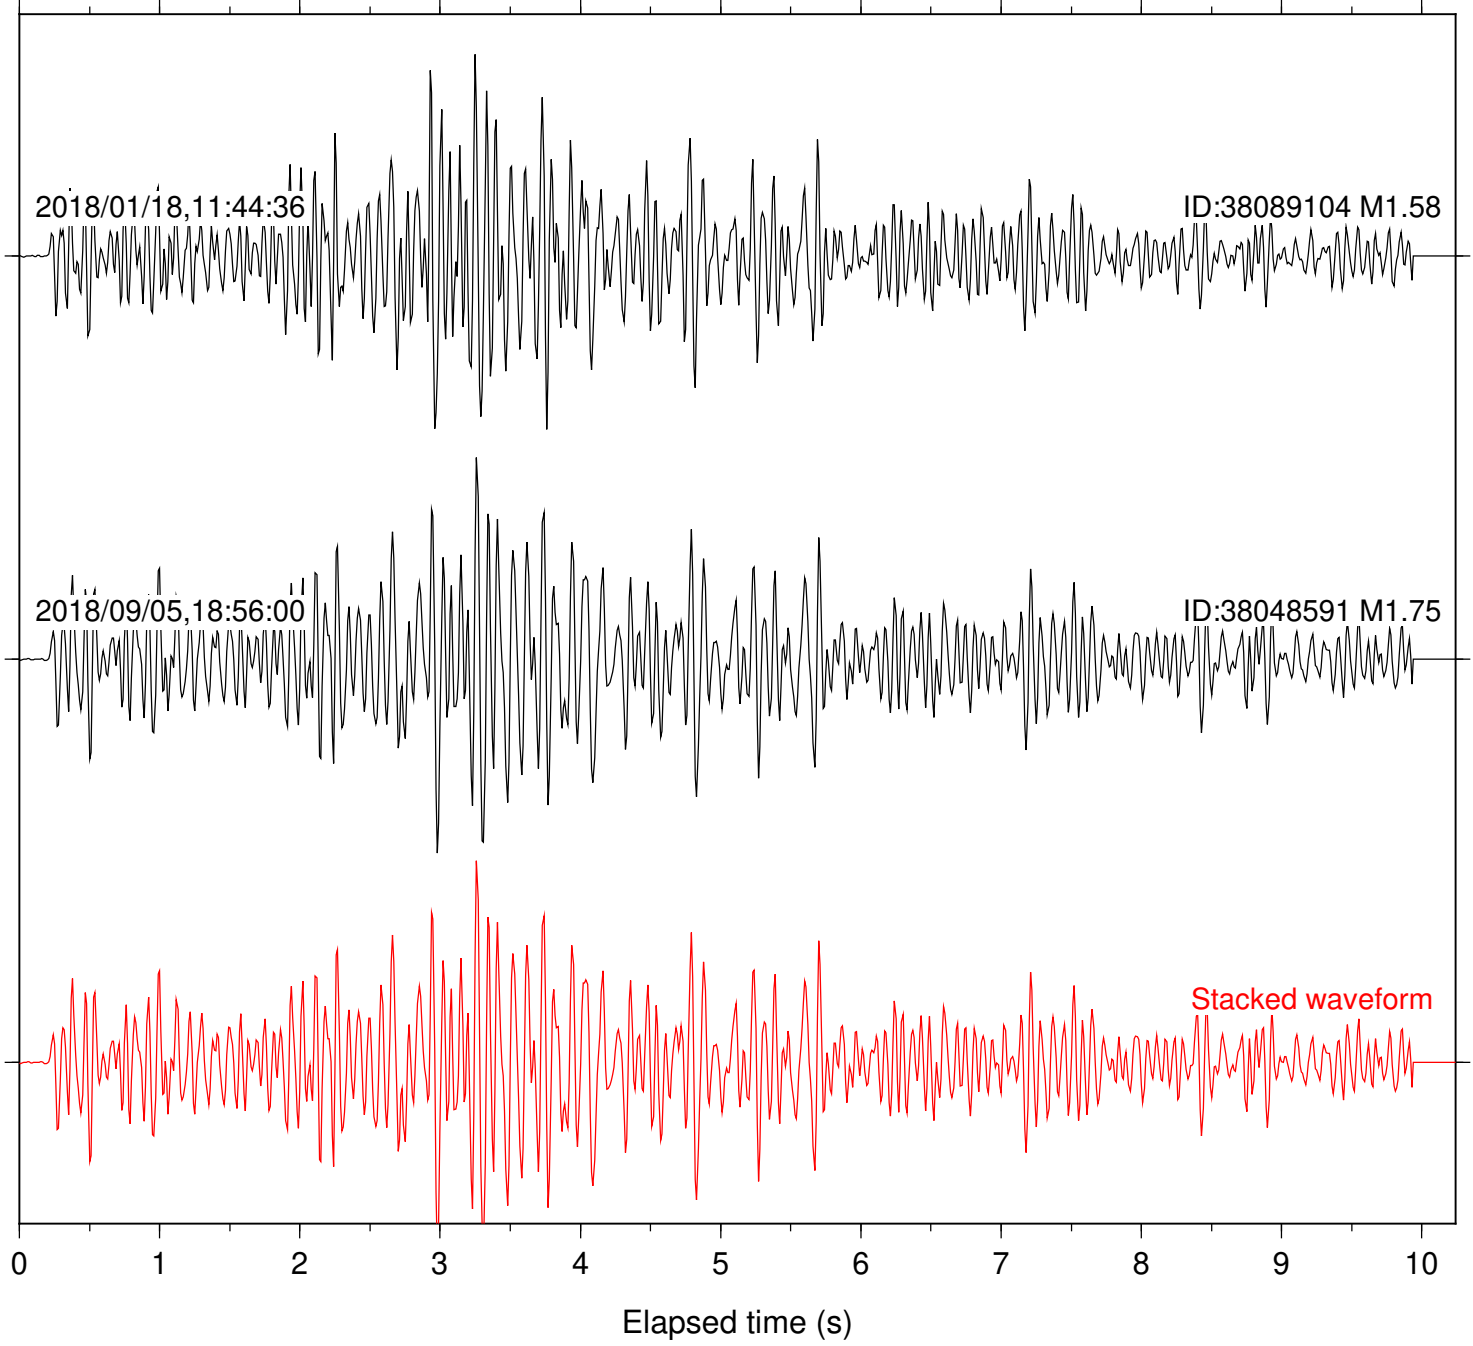

Station: B088 Com: EHZ

Focal depth: 4.98 km