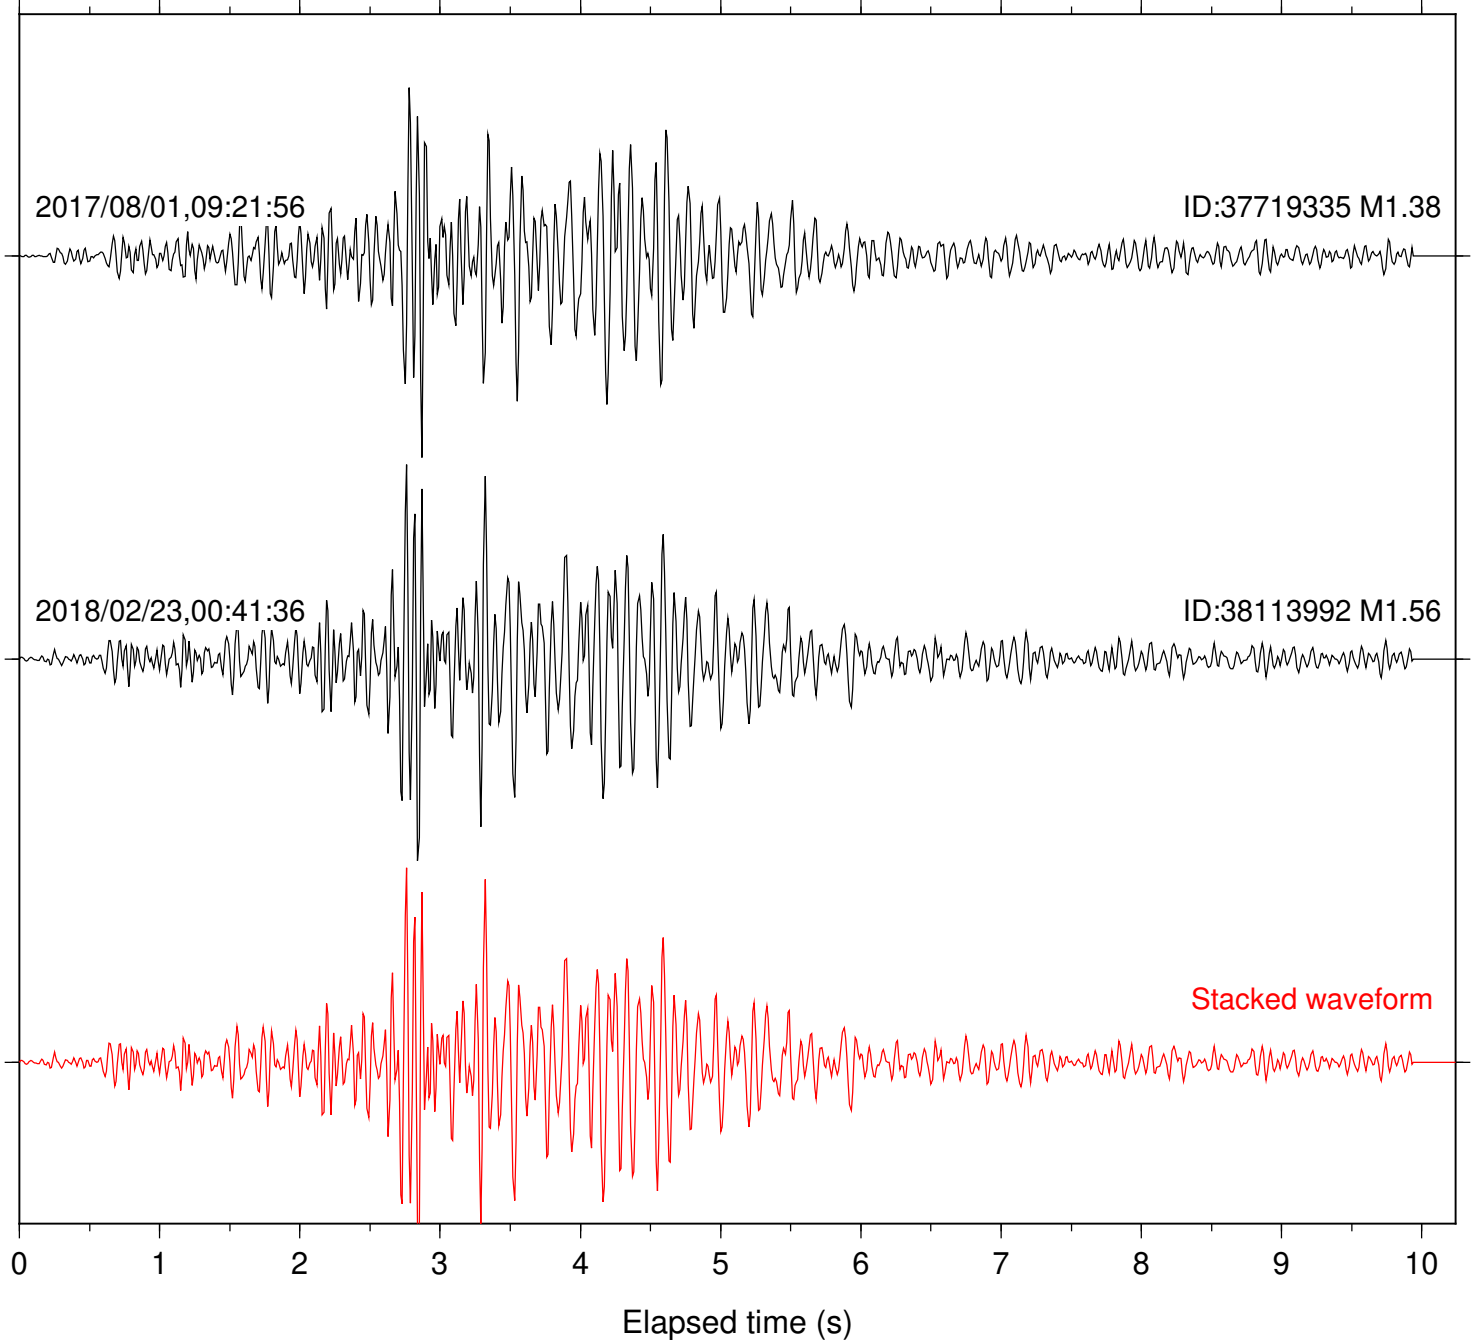

Station: CSH Com: HHZ

Focal depth: 7.89 km

Station: DNR Com: HHZ

Focal depth: 7.89 km

Station: FRD Com: HHZ

Focal depth: 7.89 km

Station: HMT2 Com: HHZ

Focal depth: 7.89 km