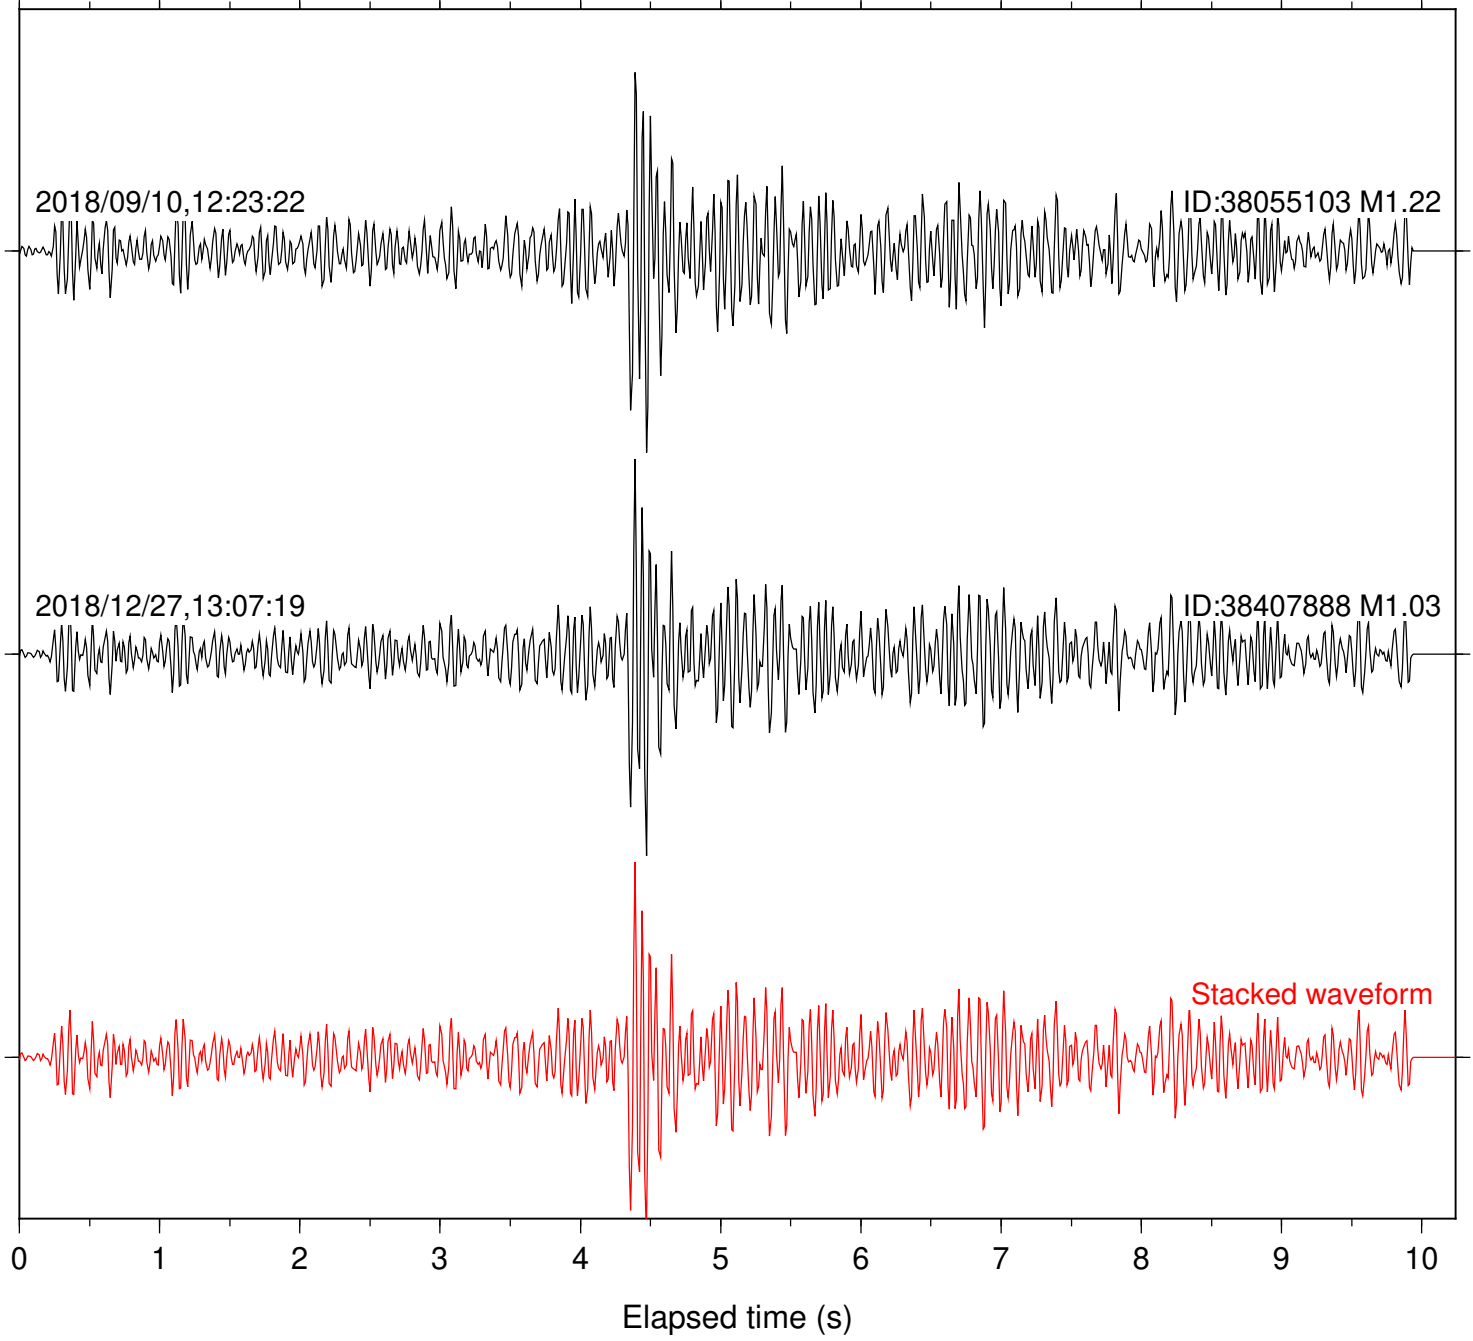

Station: PFO Com: HHZ

Focal depth: 4.29 km