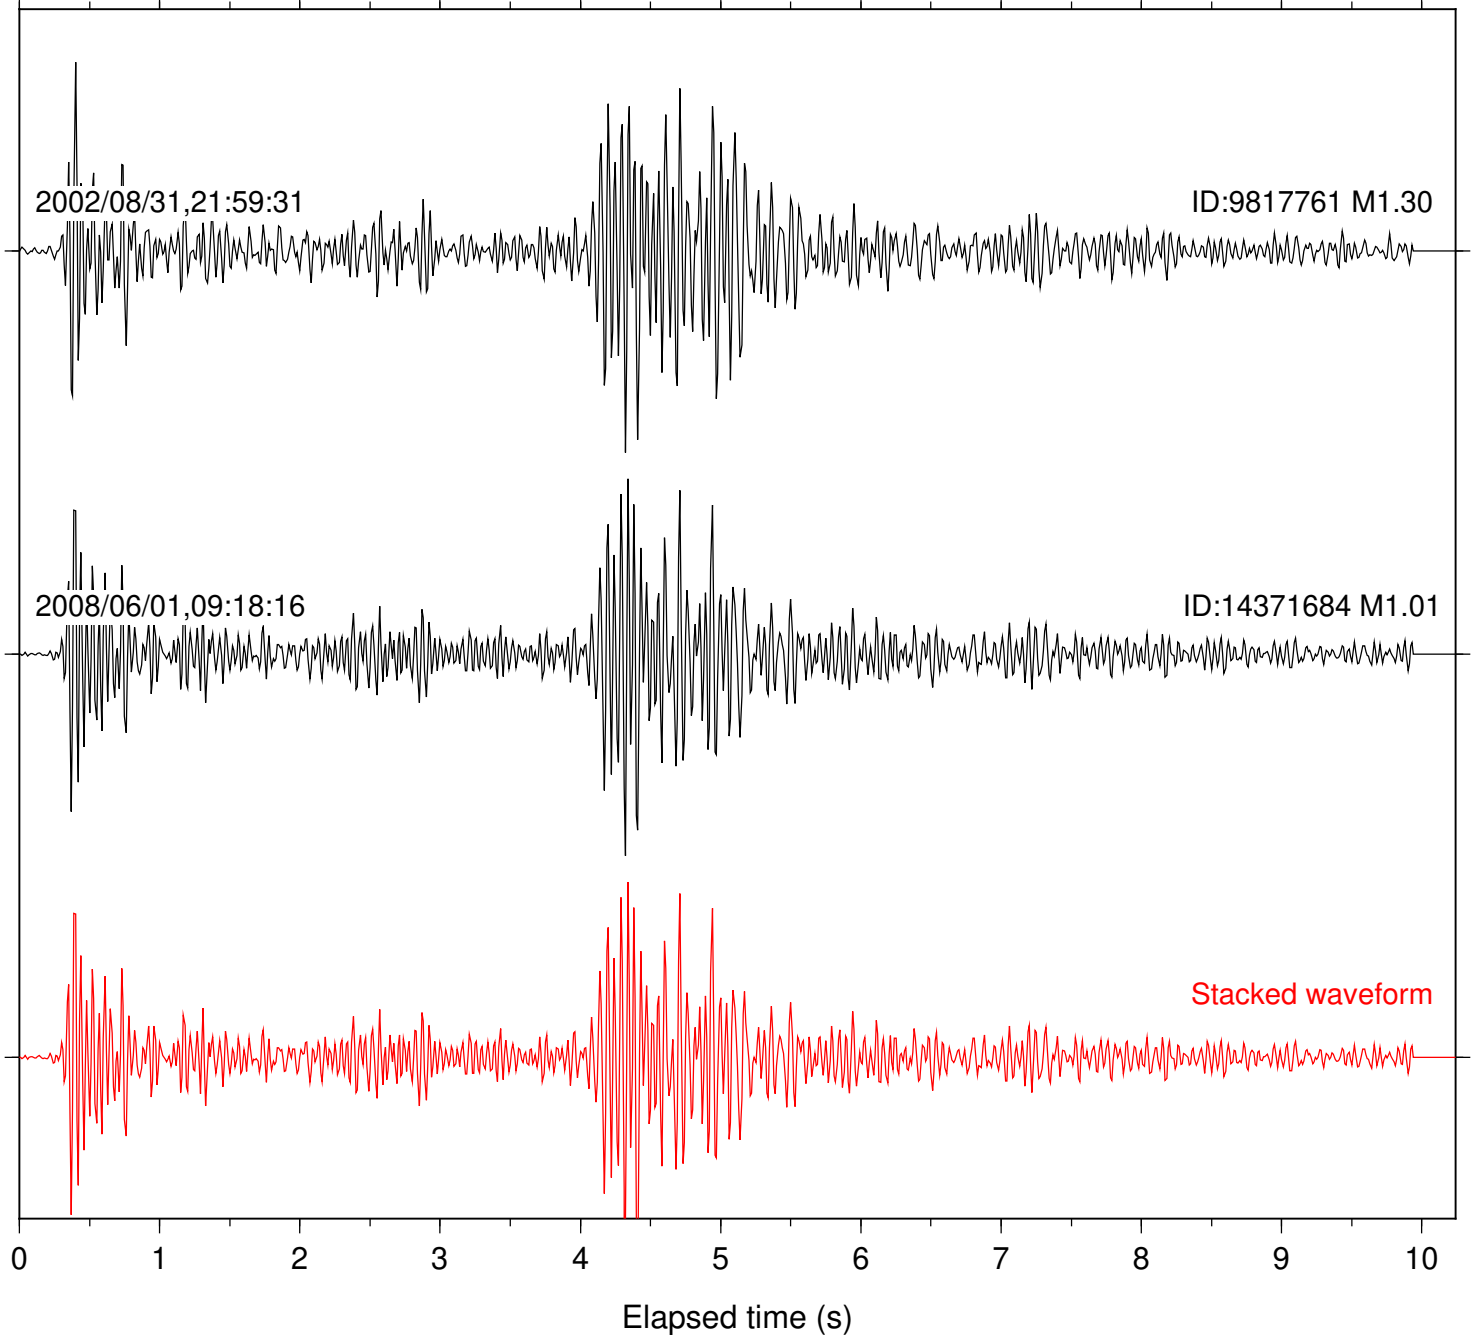

Focal depth: 17.80 km

Station: DGR Com: HHZ

Focal depth: 17.78 km

Station: FRD Com: HHZ

Focal depth: 17.78 km

Station: HMT2 Com: HHZ

Focal depth: 17.80 km

Station: PFO Com: HHZ