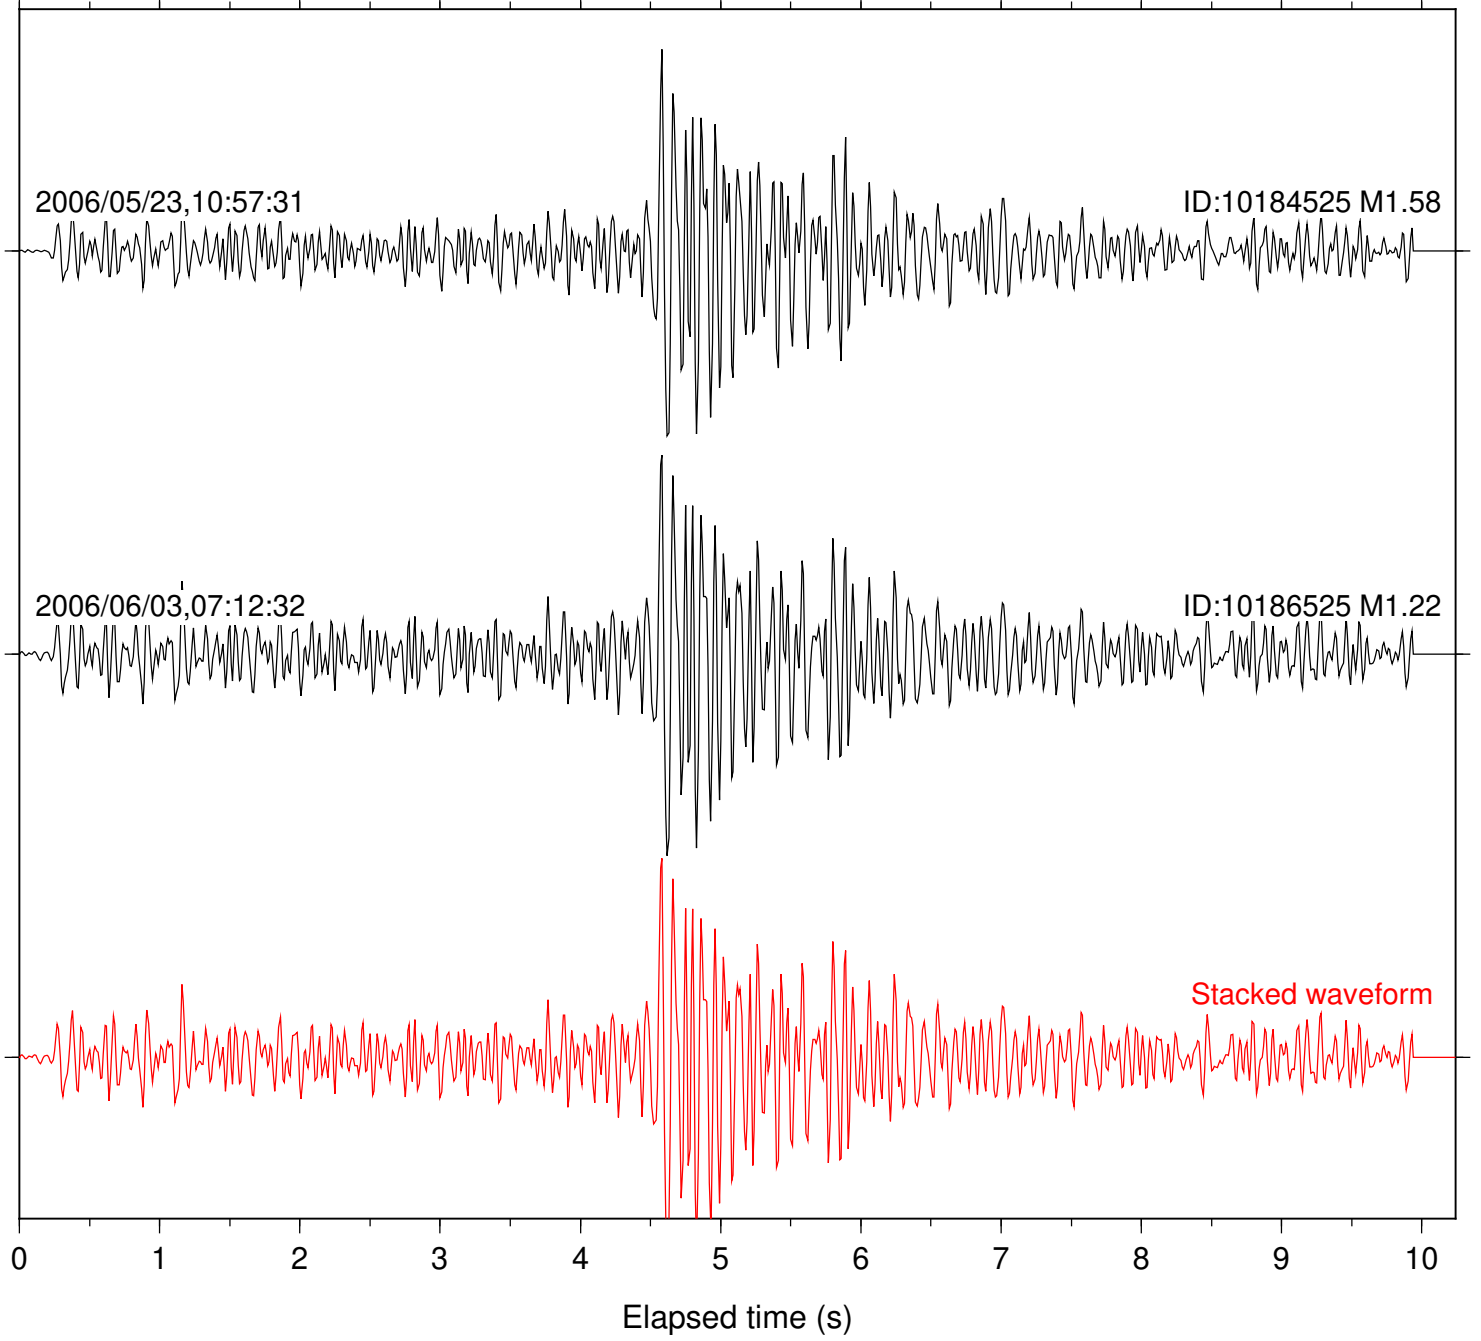

Station: SND Com: HHZ

Focal depth: 10.85 km

Station: B081 Com: EHZ

Focal depth: 5.38 km

Station: B086 Com: EHZ

Focal depth: 5.33 km

Station: B087 Com: EHZ

Focal depth: 5.33 km