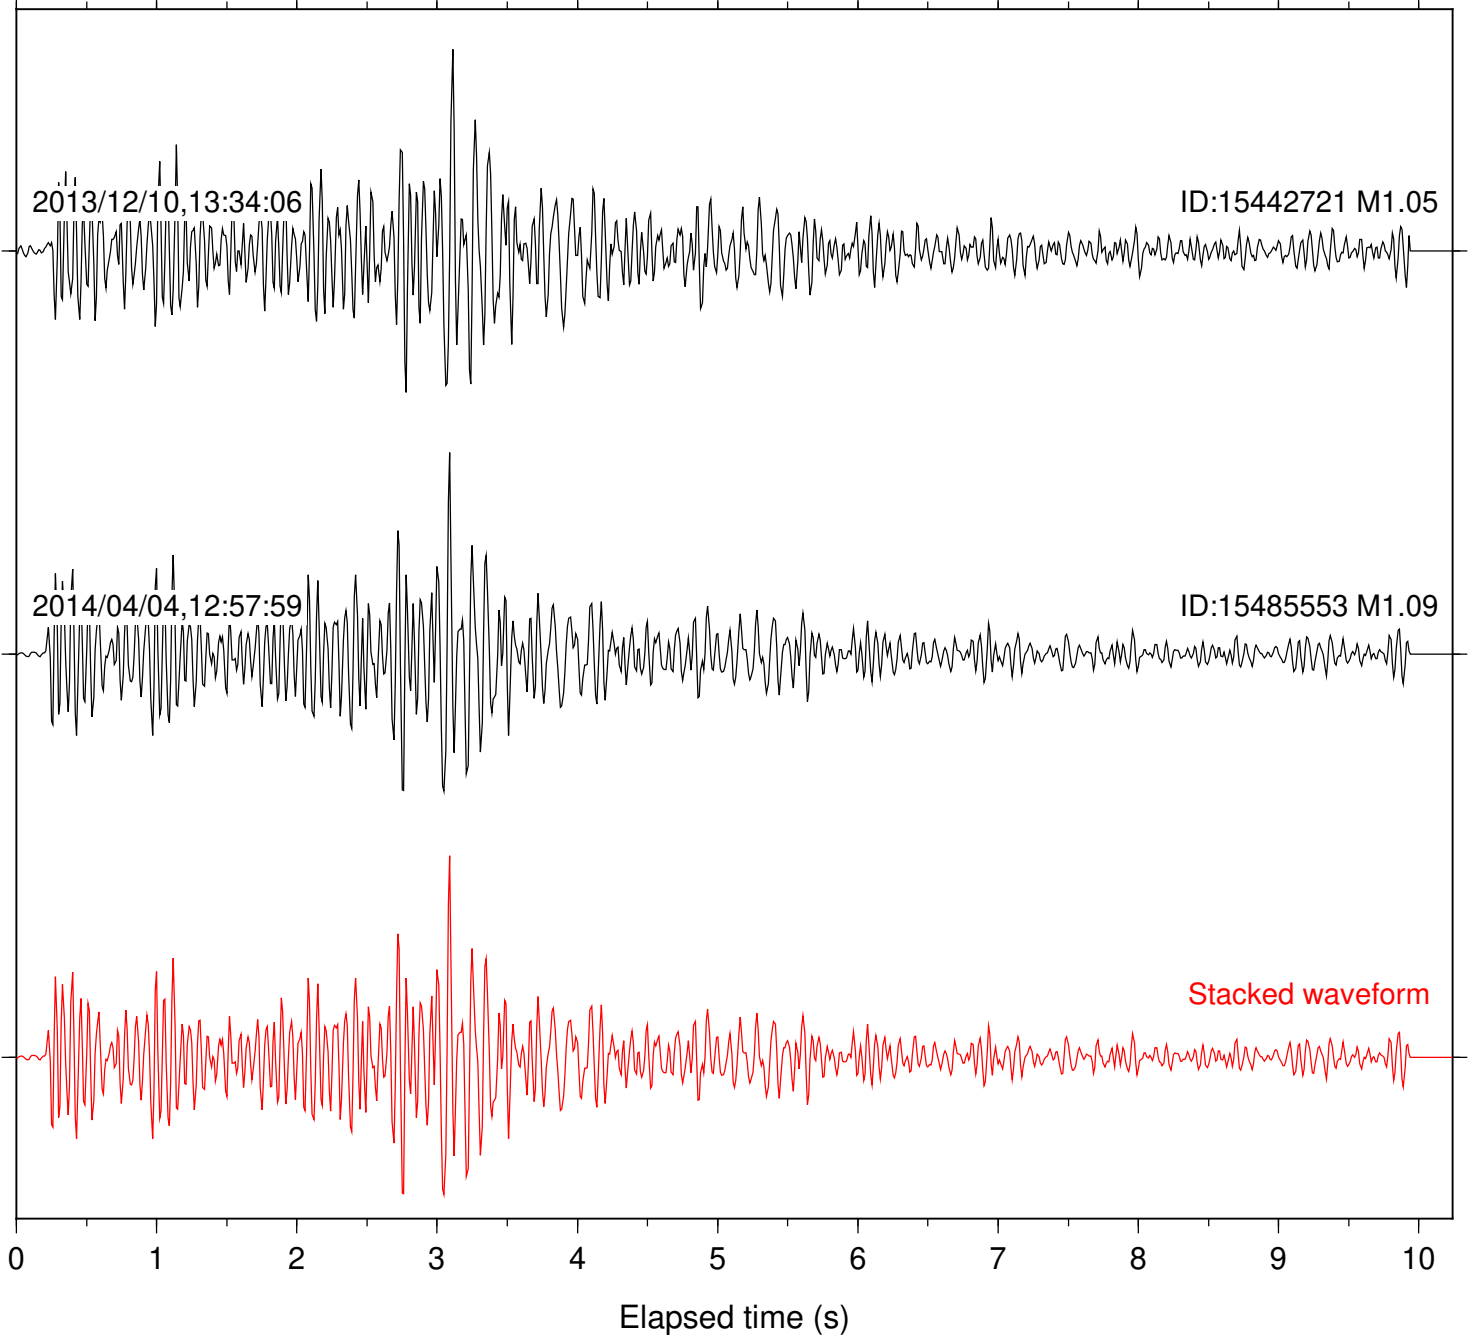

Station: B088 Com: EHZ

Focal depth: 11.75 km