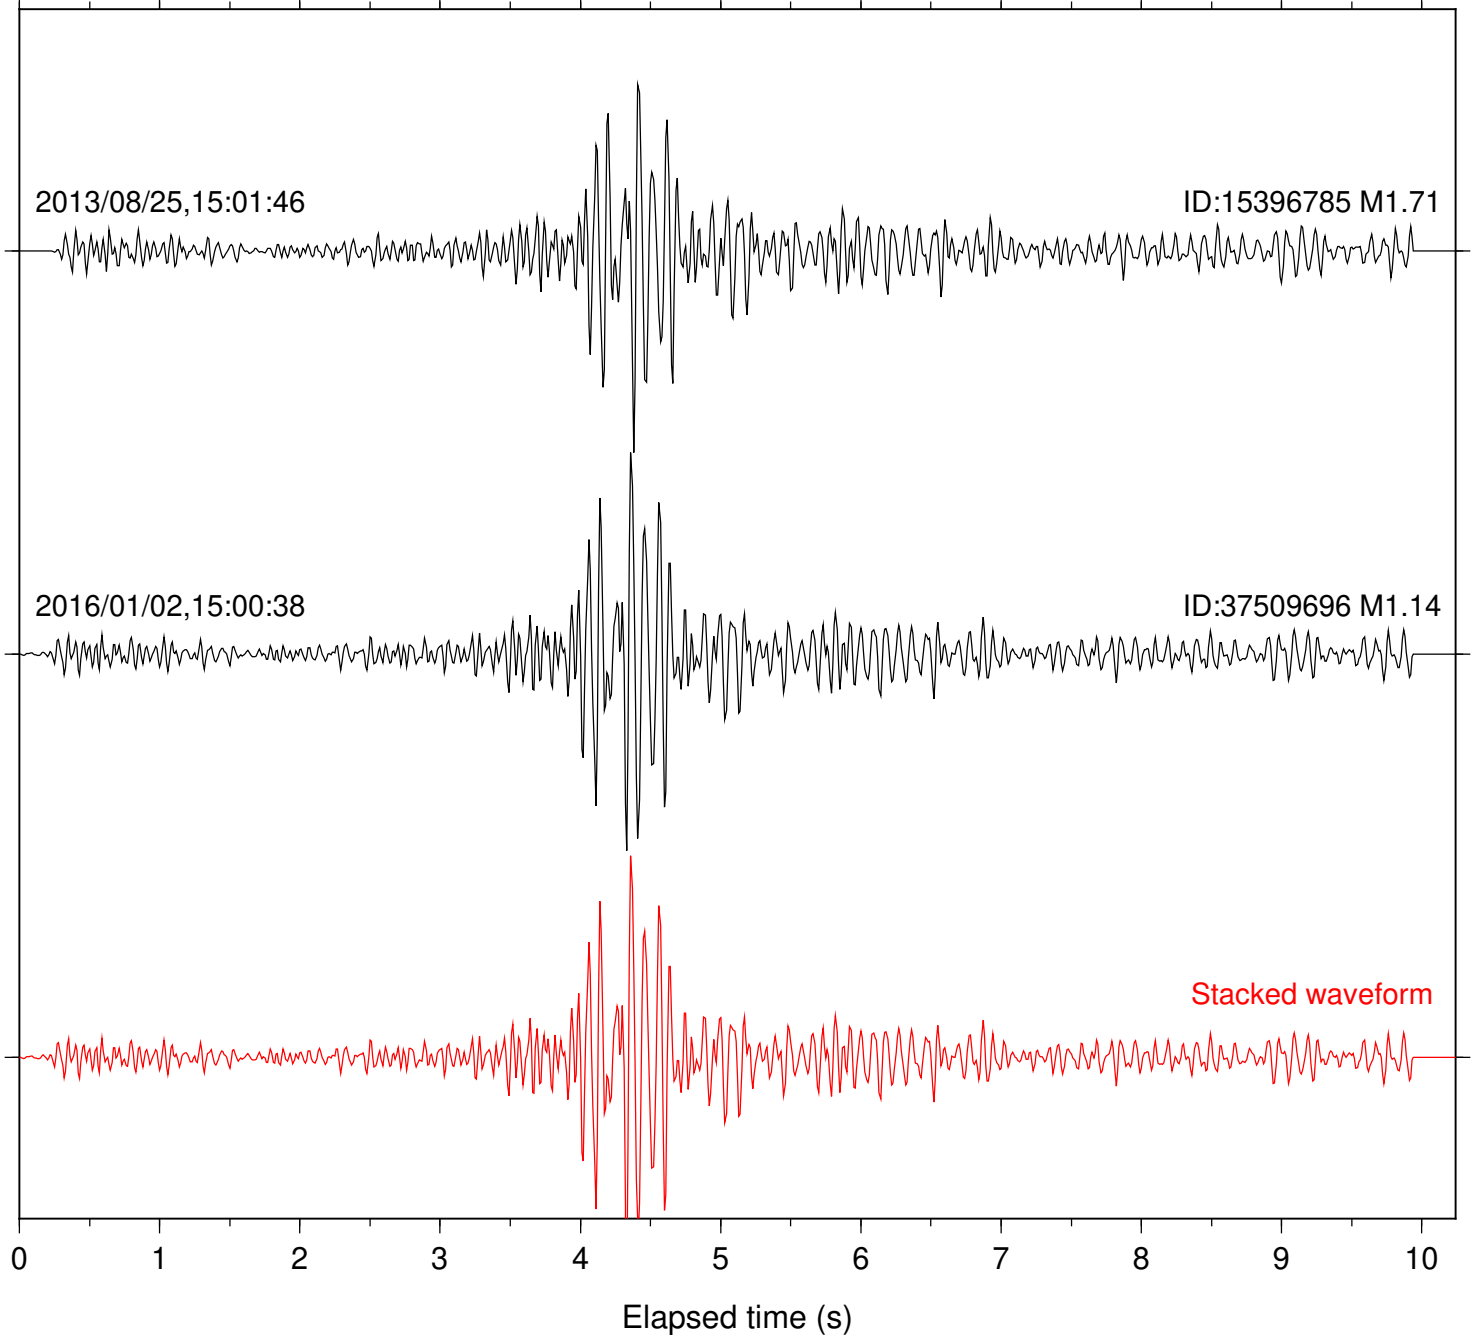

Station: B084 Com: EHZ

Focal depth: 12.09 km