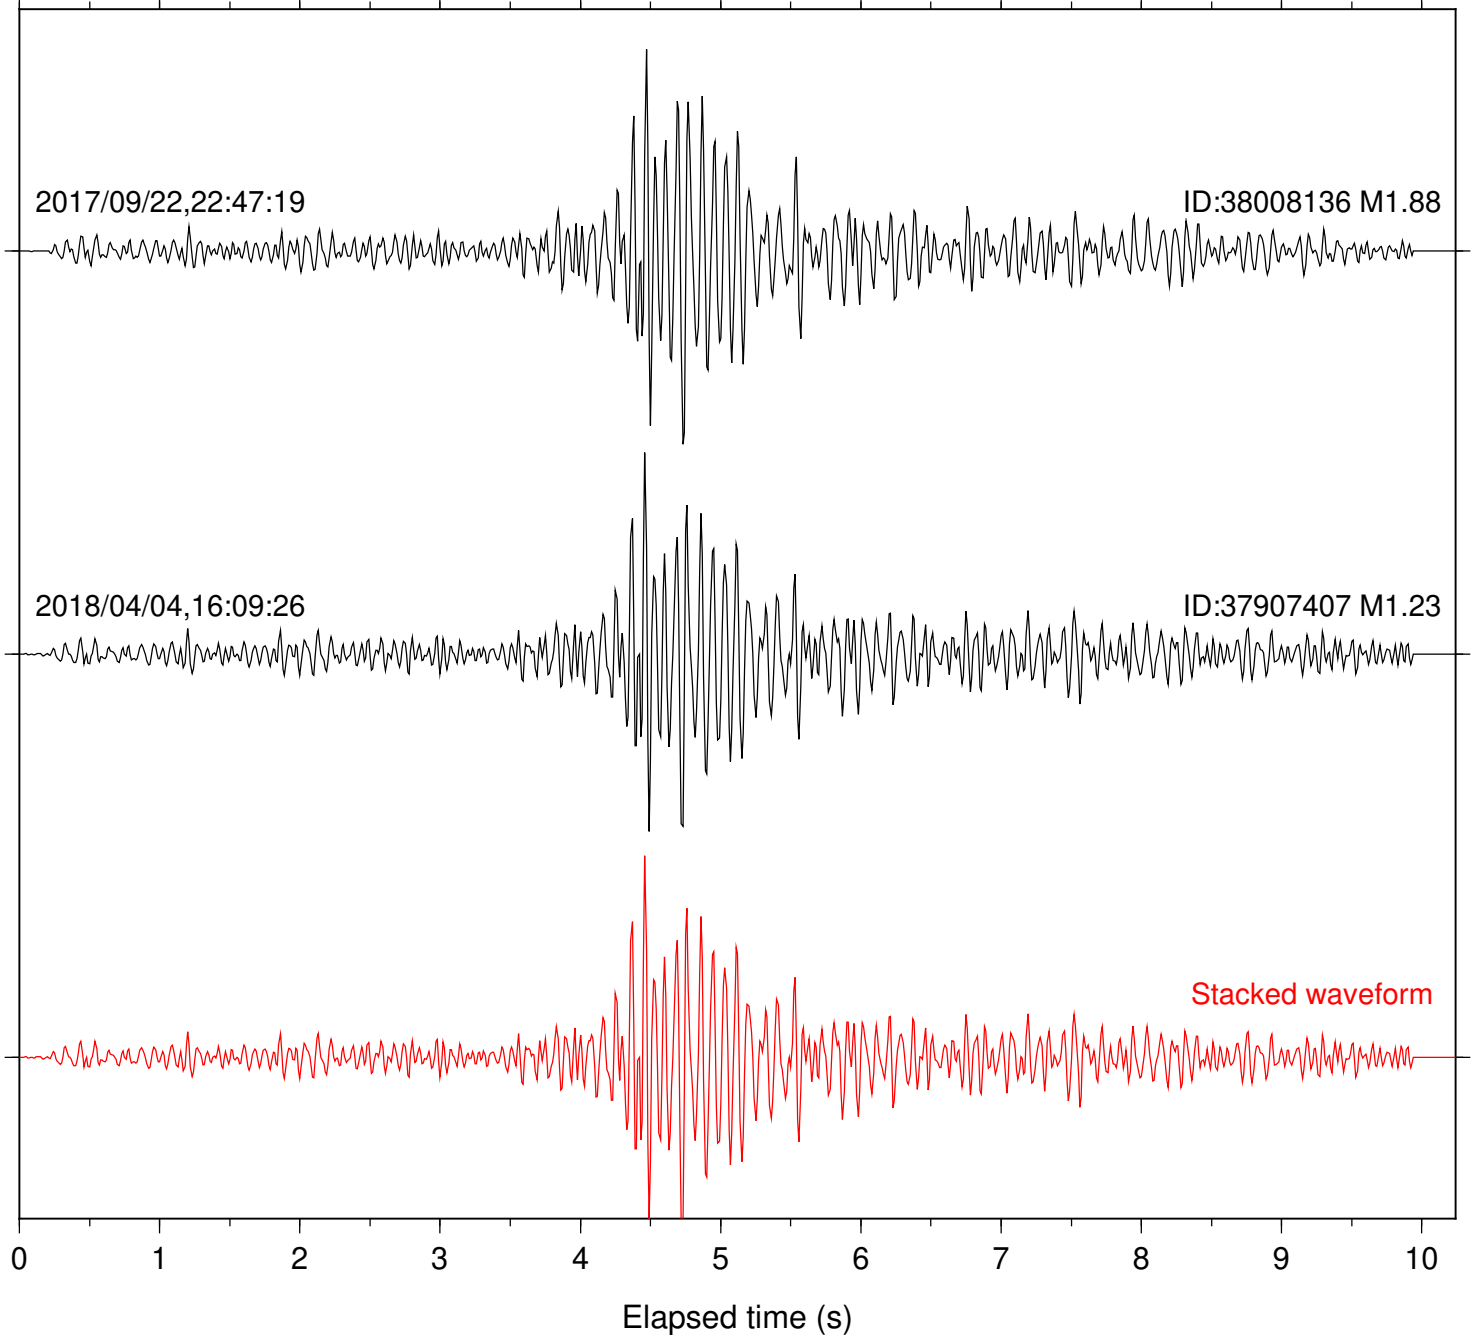

Station: B084 Com: EHZ

Focal depth: 5.96 km