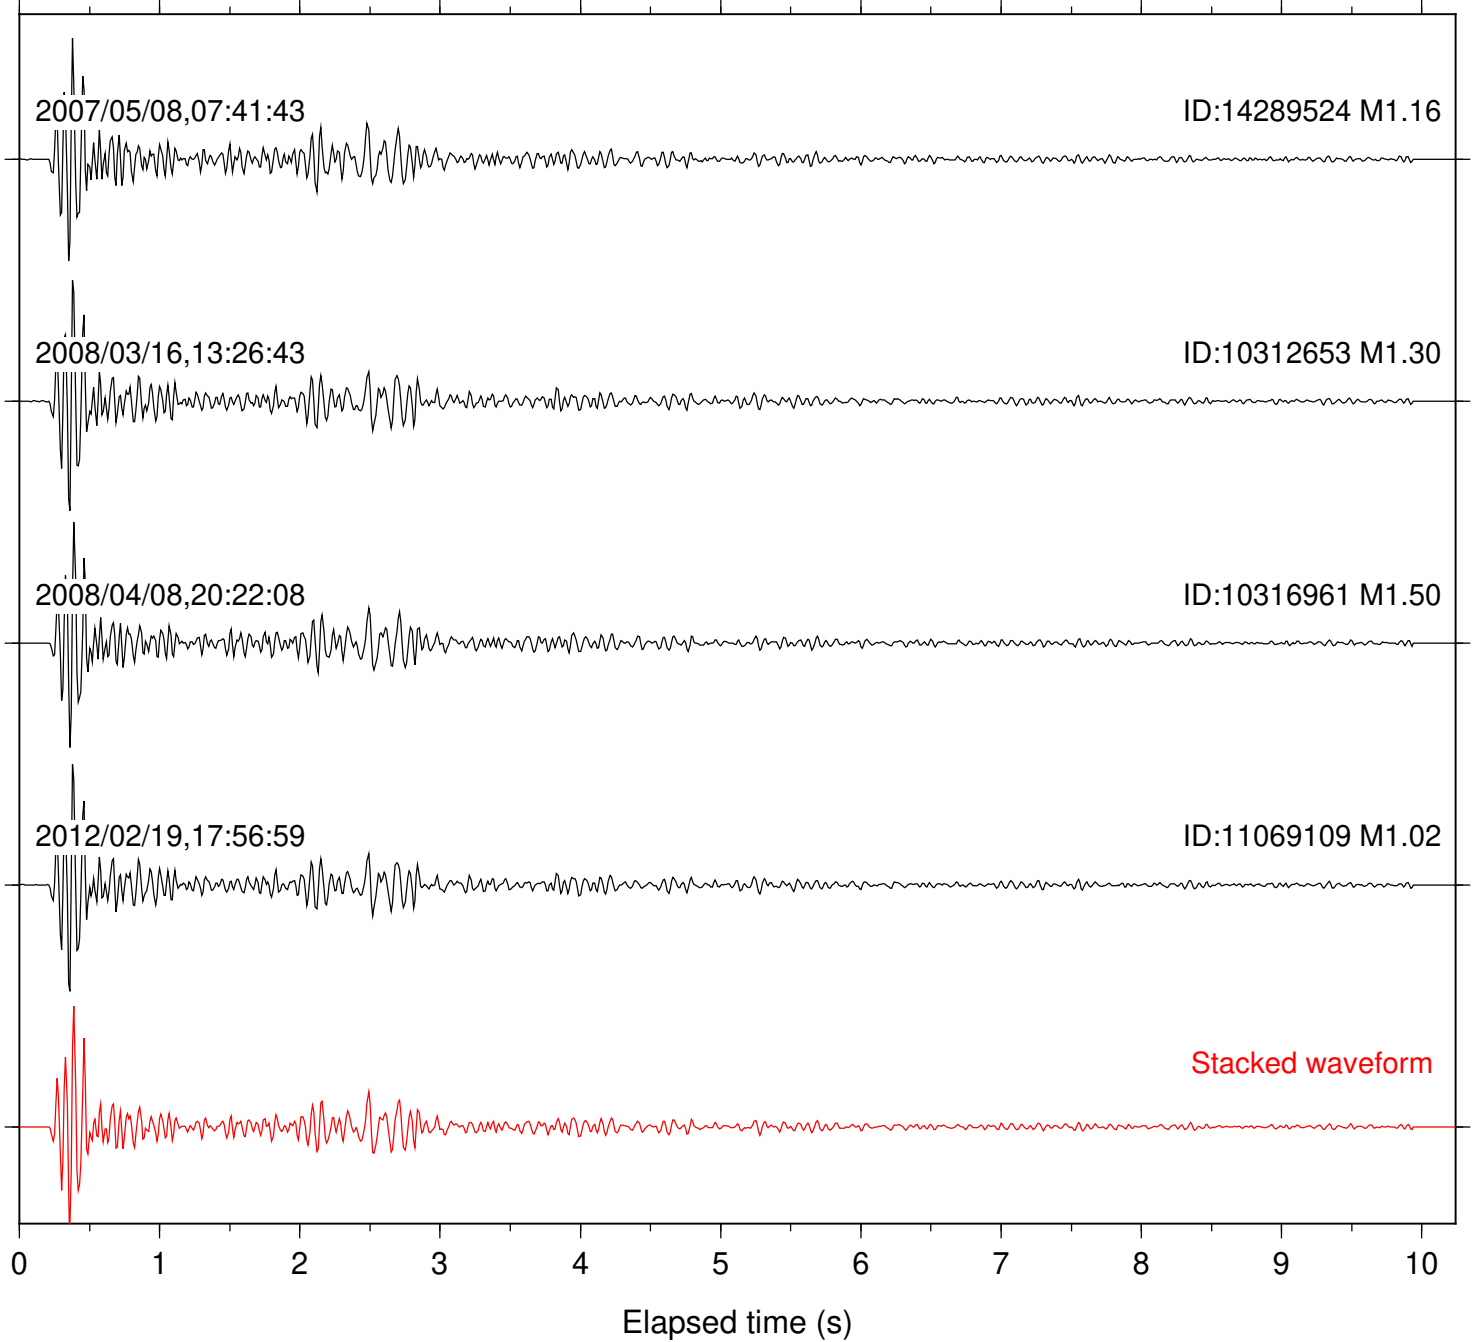

Station: B088 Com: EHZ

Focal depth: 8.43 km