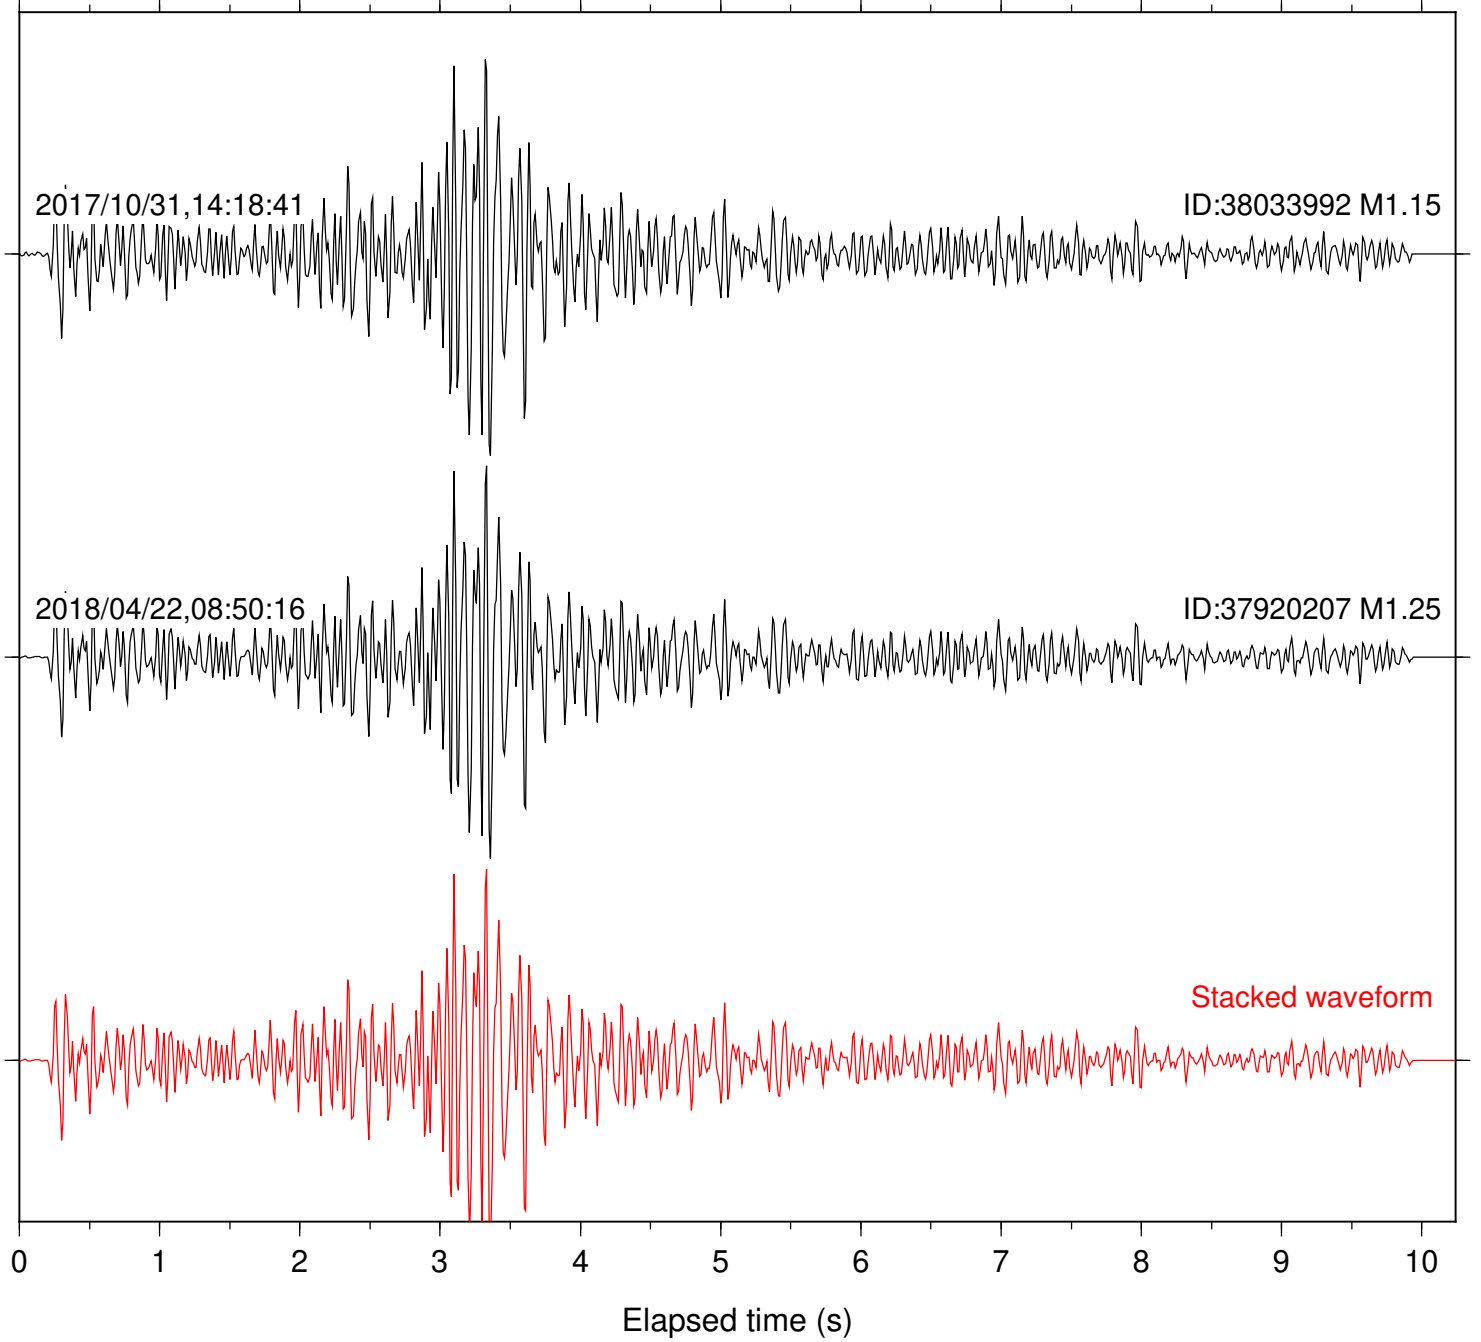

Station: B082 Com: EHZ

Focal depth: 5.79 km