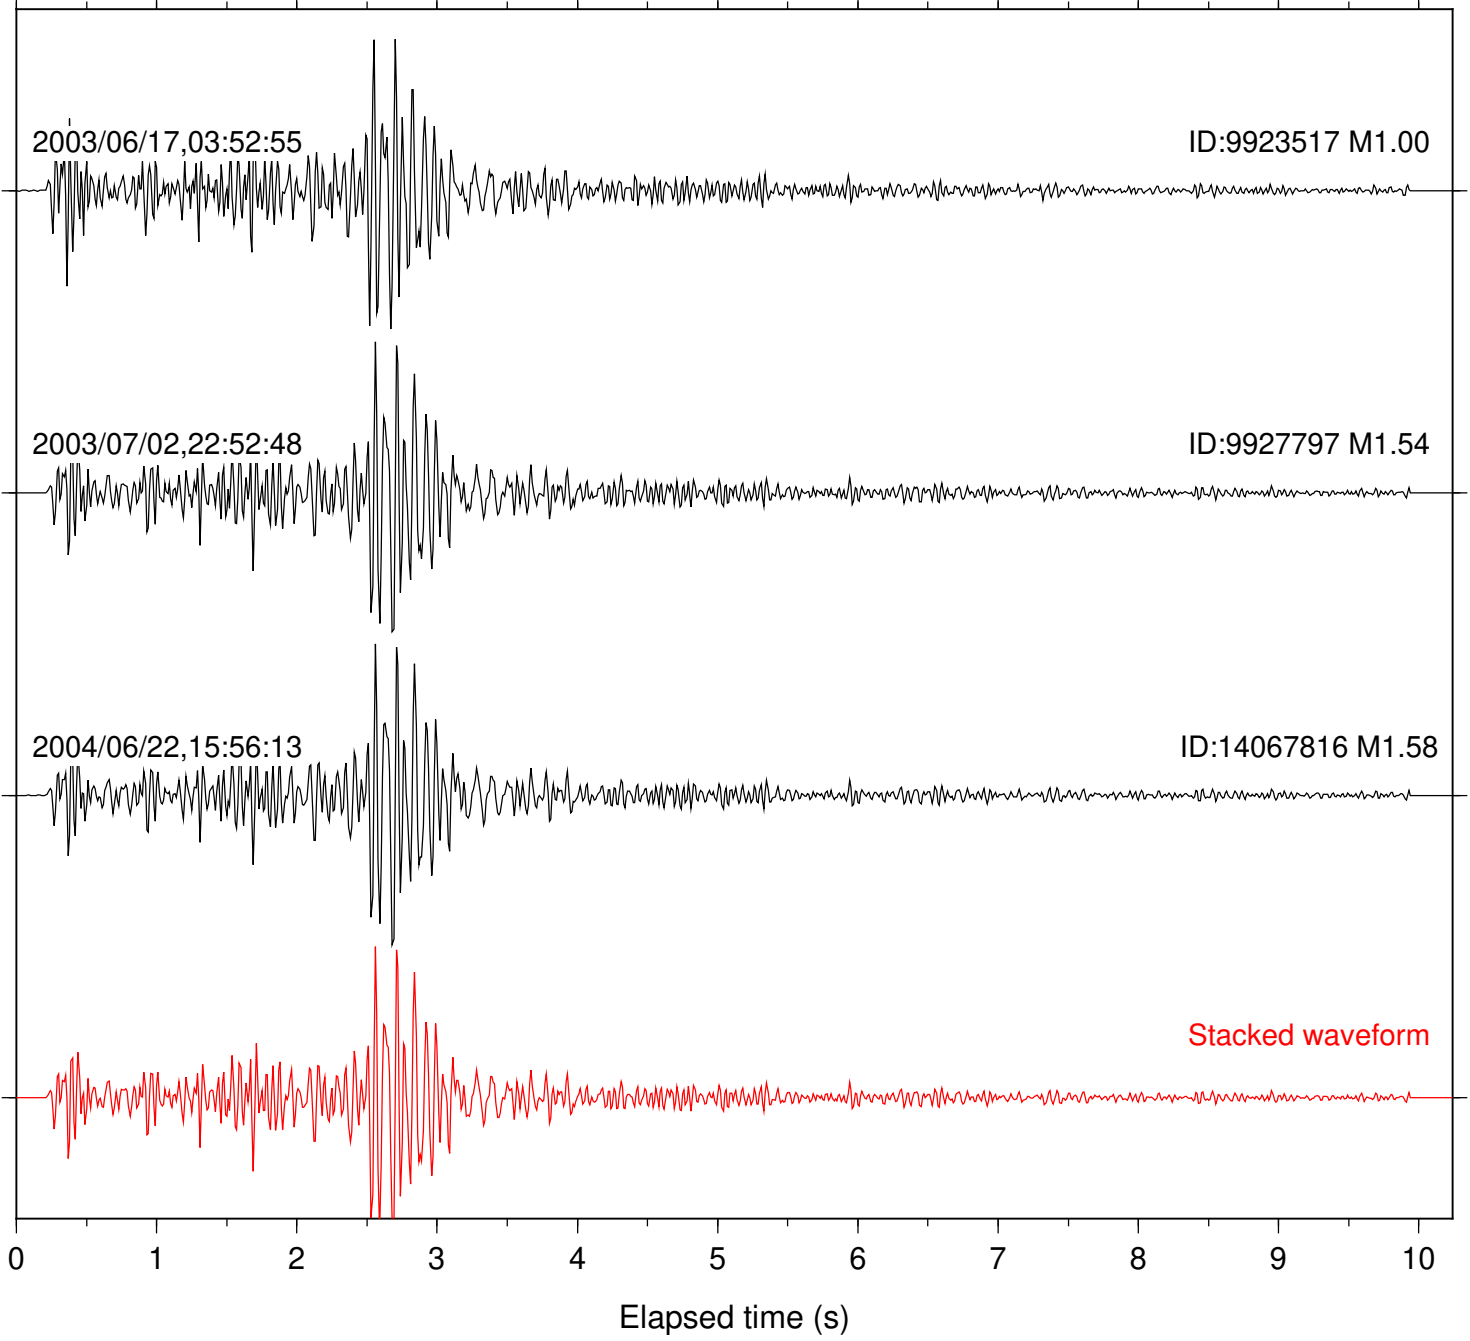

Station: FRD Com: HHZ

Focal depth: 2.94 km