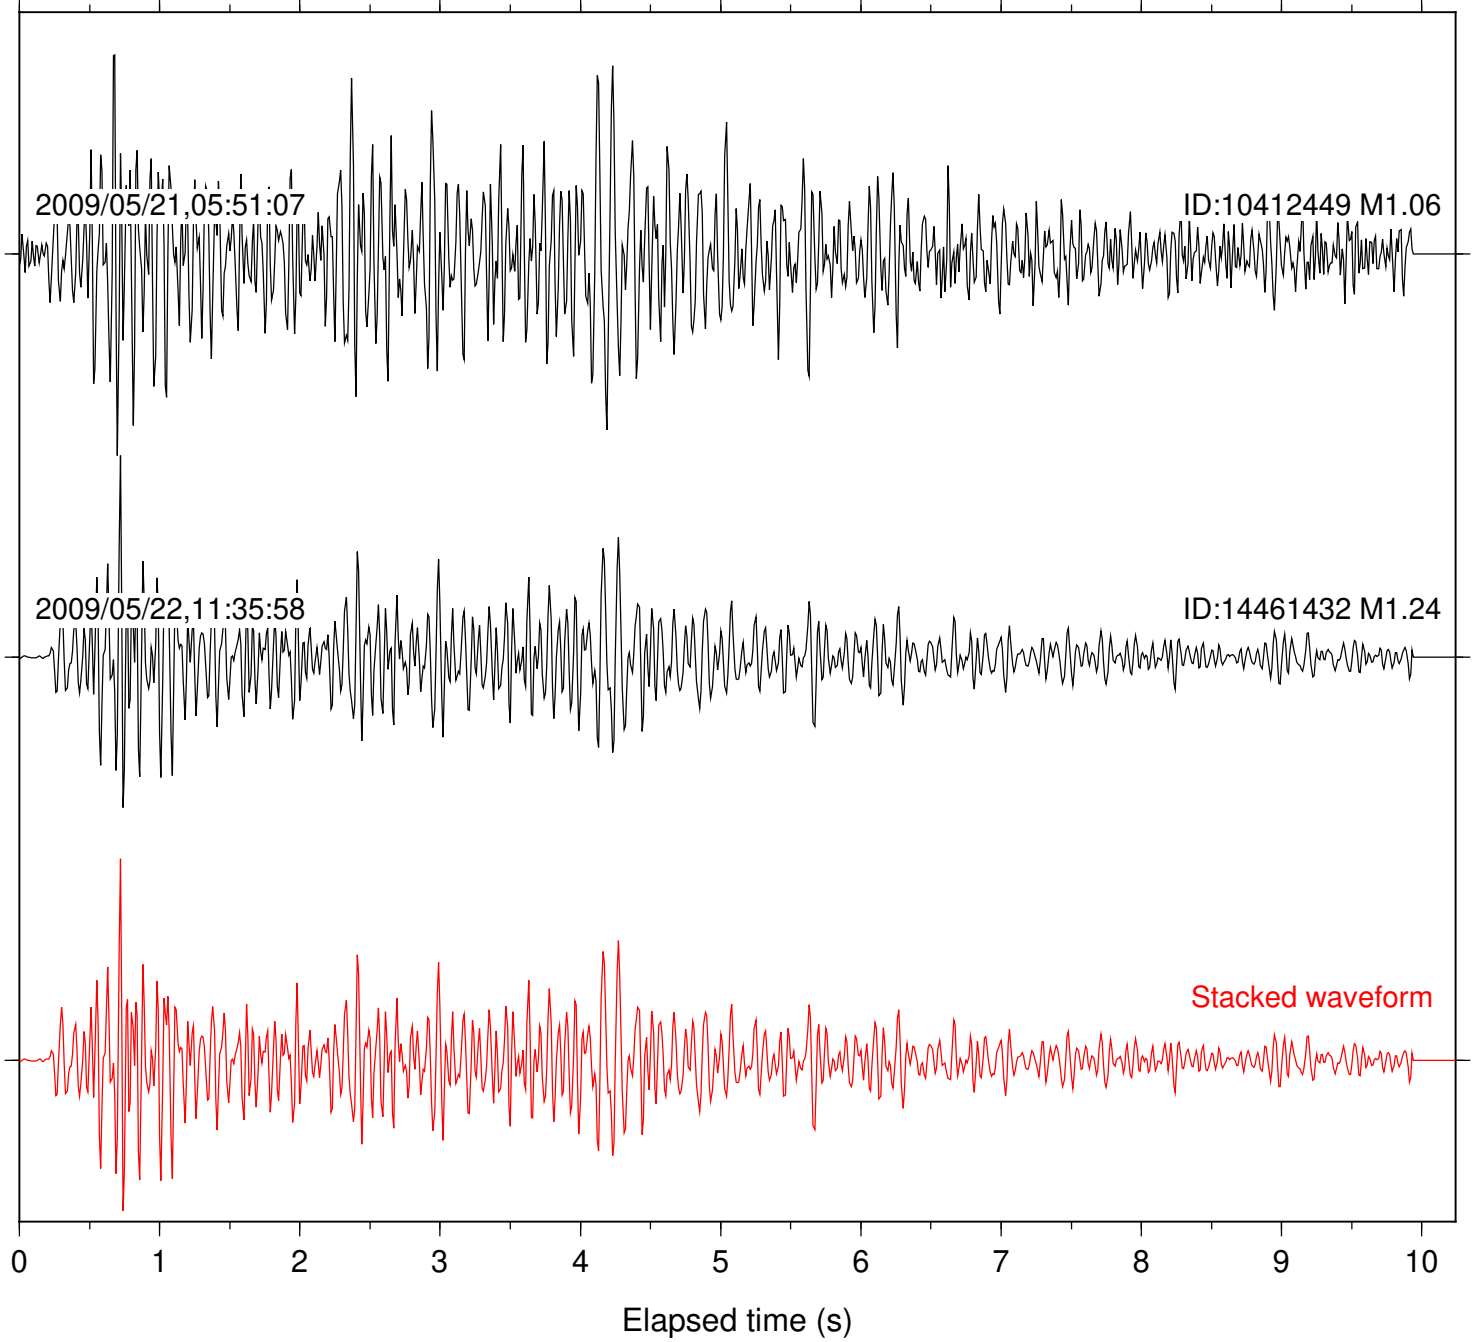

Elapsed time (s)

Station: DNR Com: HHZ

Focal depth: 8.29 km

Station: FRD Com: HHZ

Focal depth: 8.29 km

2009/05/21,05:51:07

ID:10412449 M1.06

2009/05/22,11:35:58