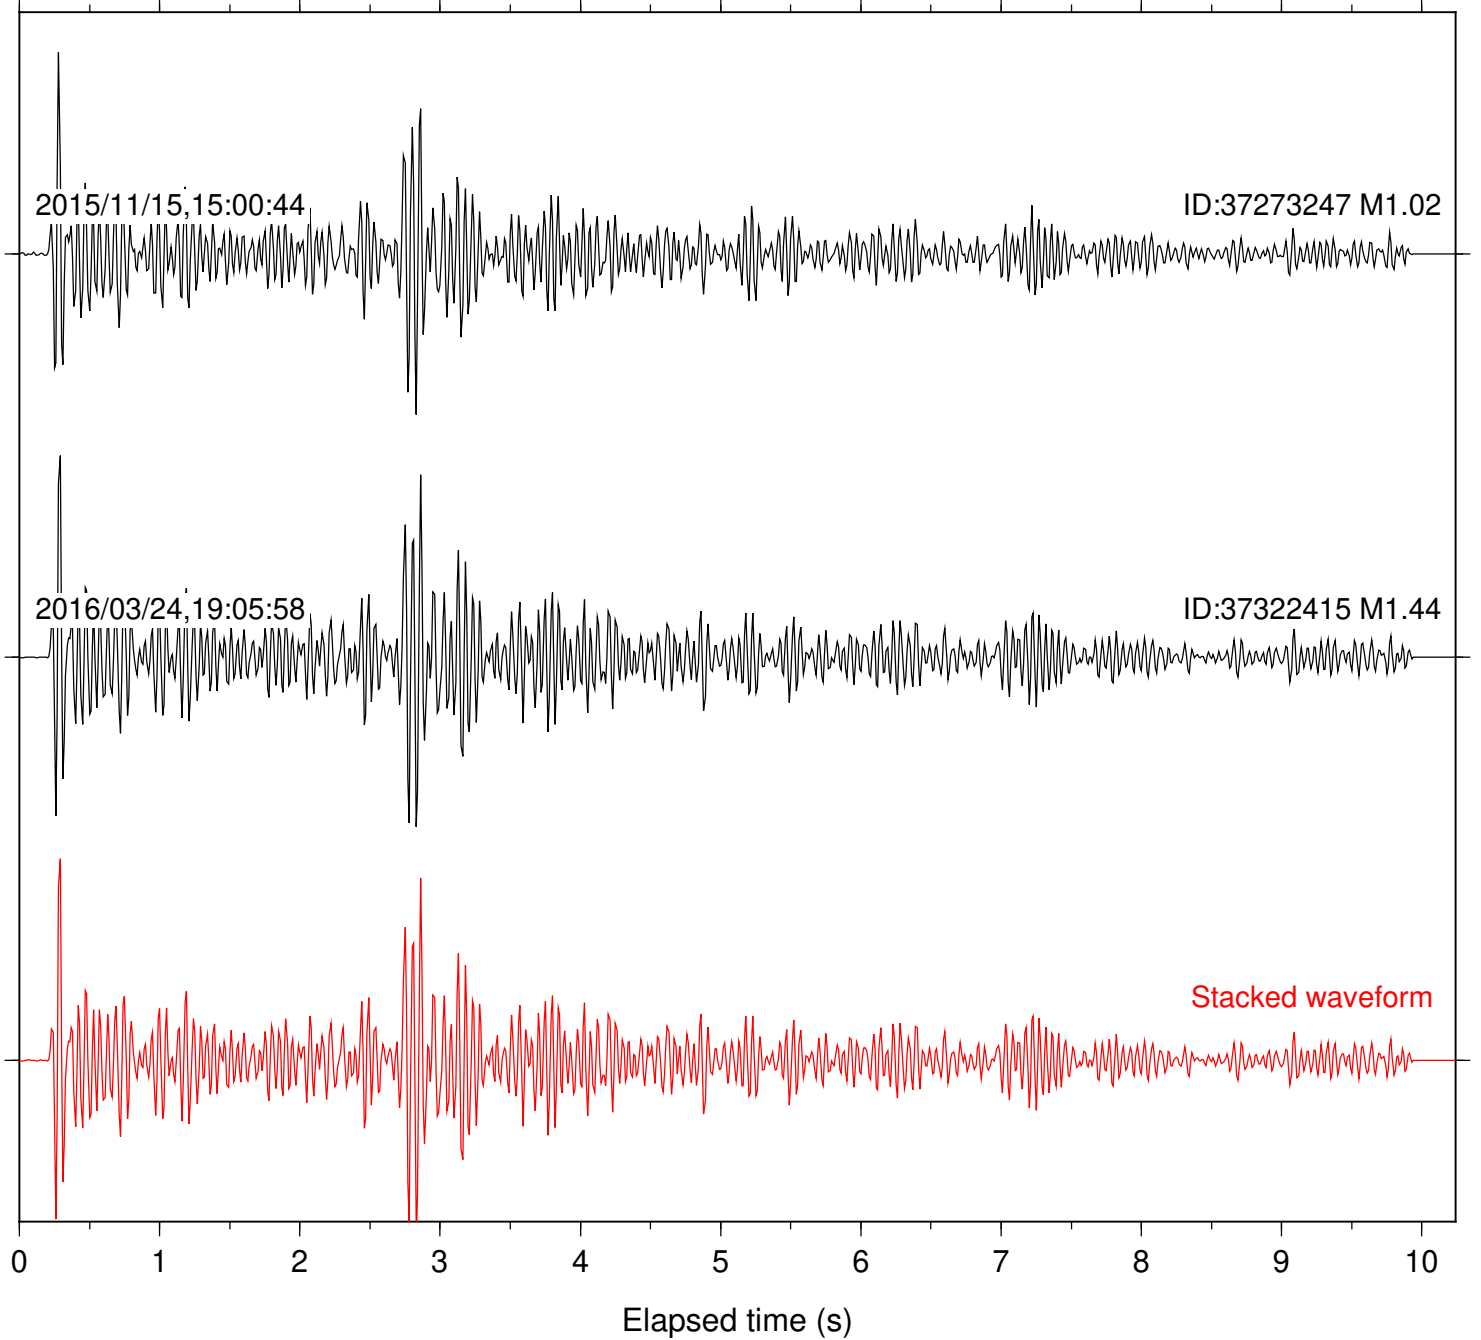

Station: DGR Com: HHZ

Focal depth: 8.14 km

Station: FRD Com: HHZ

Focal depth: 8.14 km

Station: HMT2 Com: HHZ

Focal depth: 8.14 km

Station: POB2 Com: HHZ

Focal depth: 8.14 km