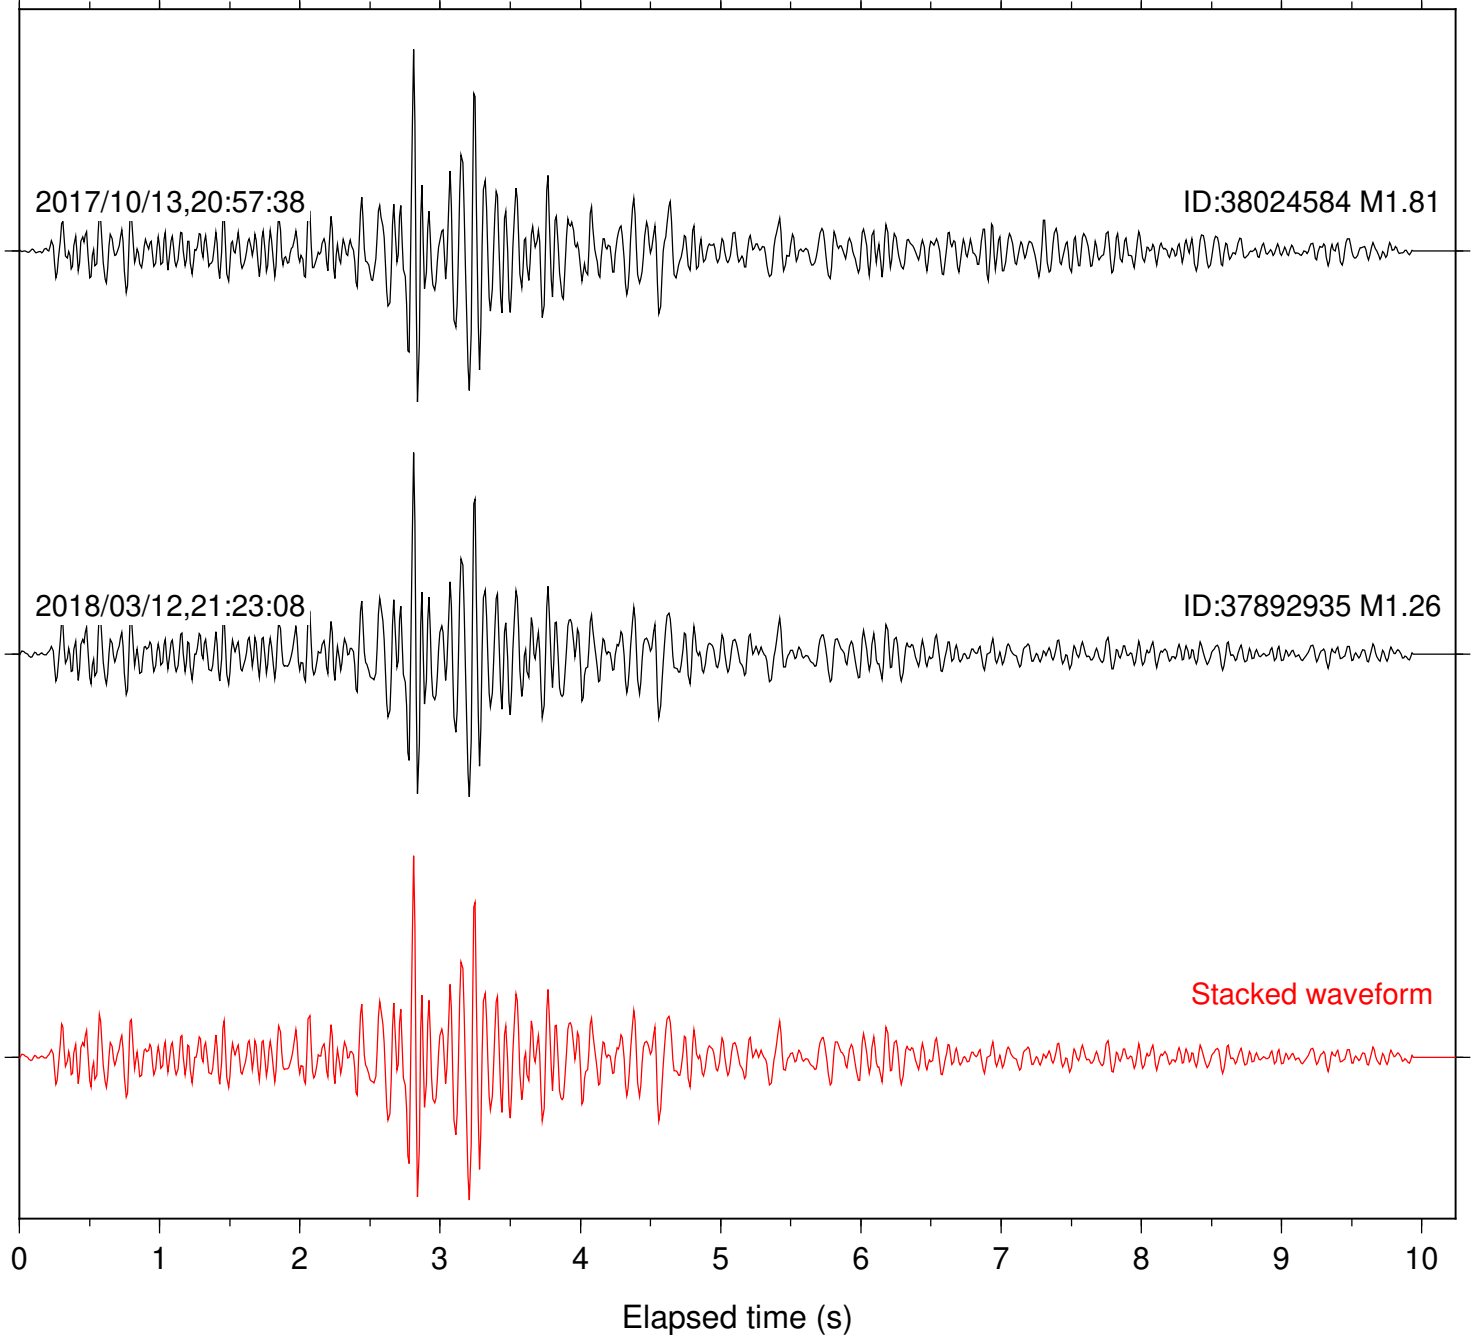

Station: SND Com: HHZ

Focal depth: 6.61 km