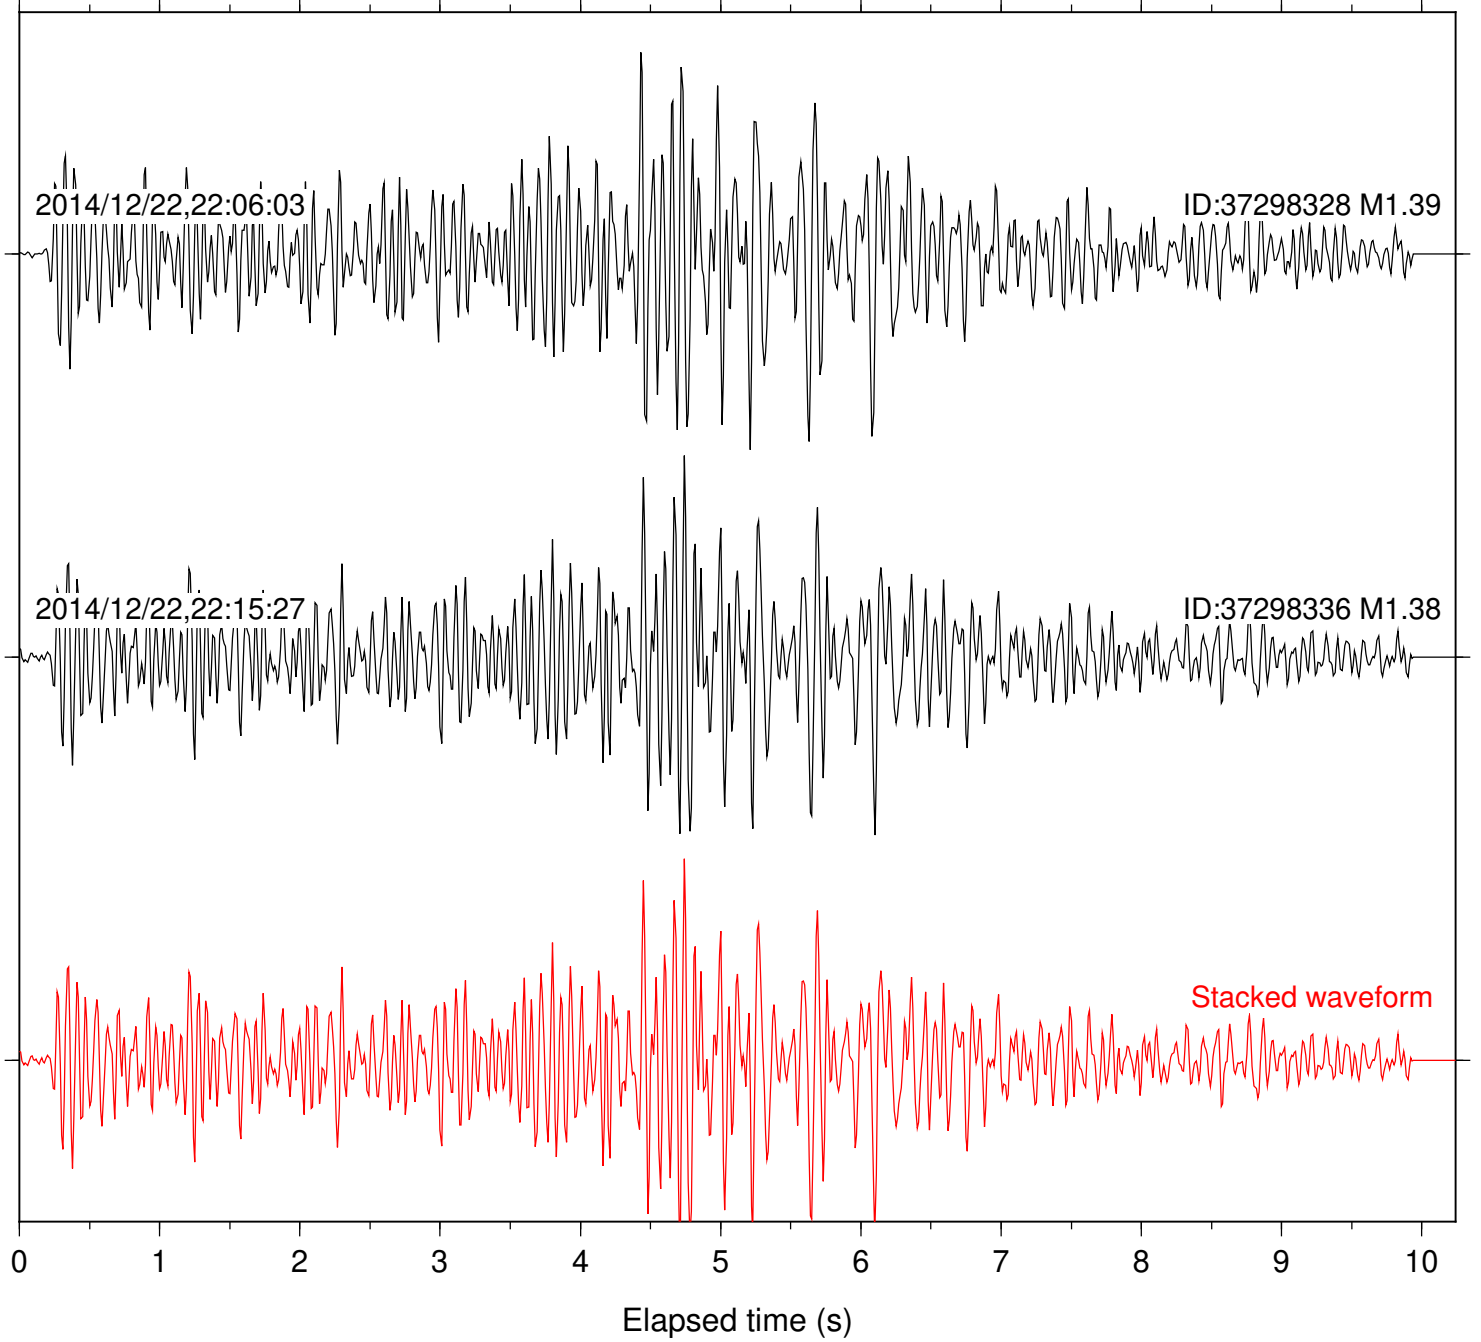

Station: RRSP Com: HHZ

Focal depth: 6.24 km