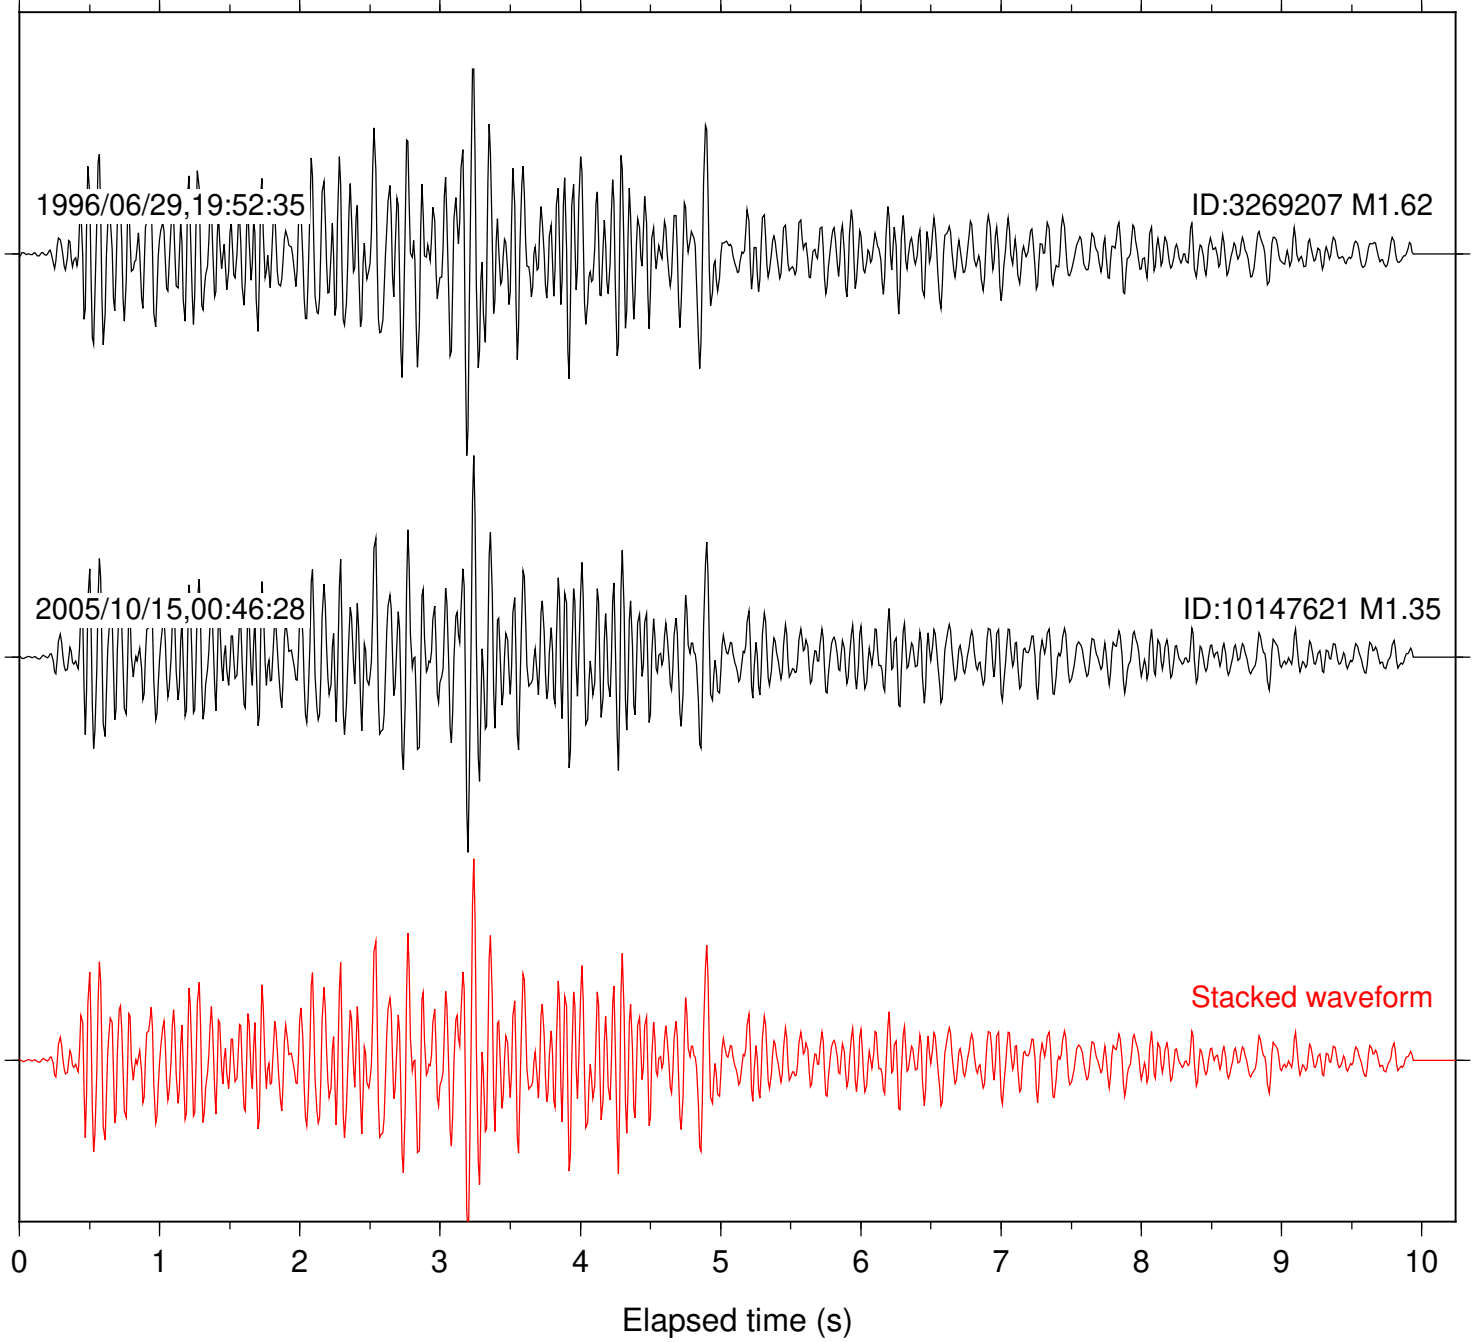

Station: SND Com: HHZ

Focal depth: 11.29 km

Station: TOR Com: HHZ

Focal depth: 11.29 km

Station: CBK Com: EHZ

Focal depth: 10.79 km

Station: CRR Com: EHZ

Focal depth: 10.79 km