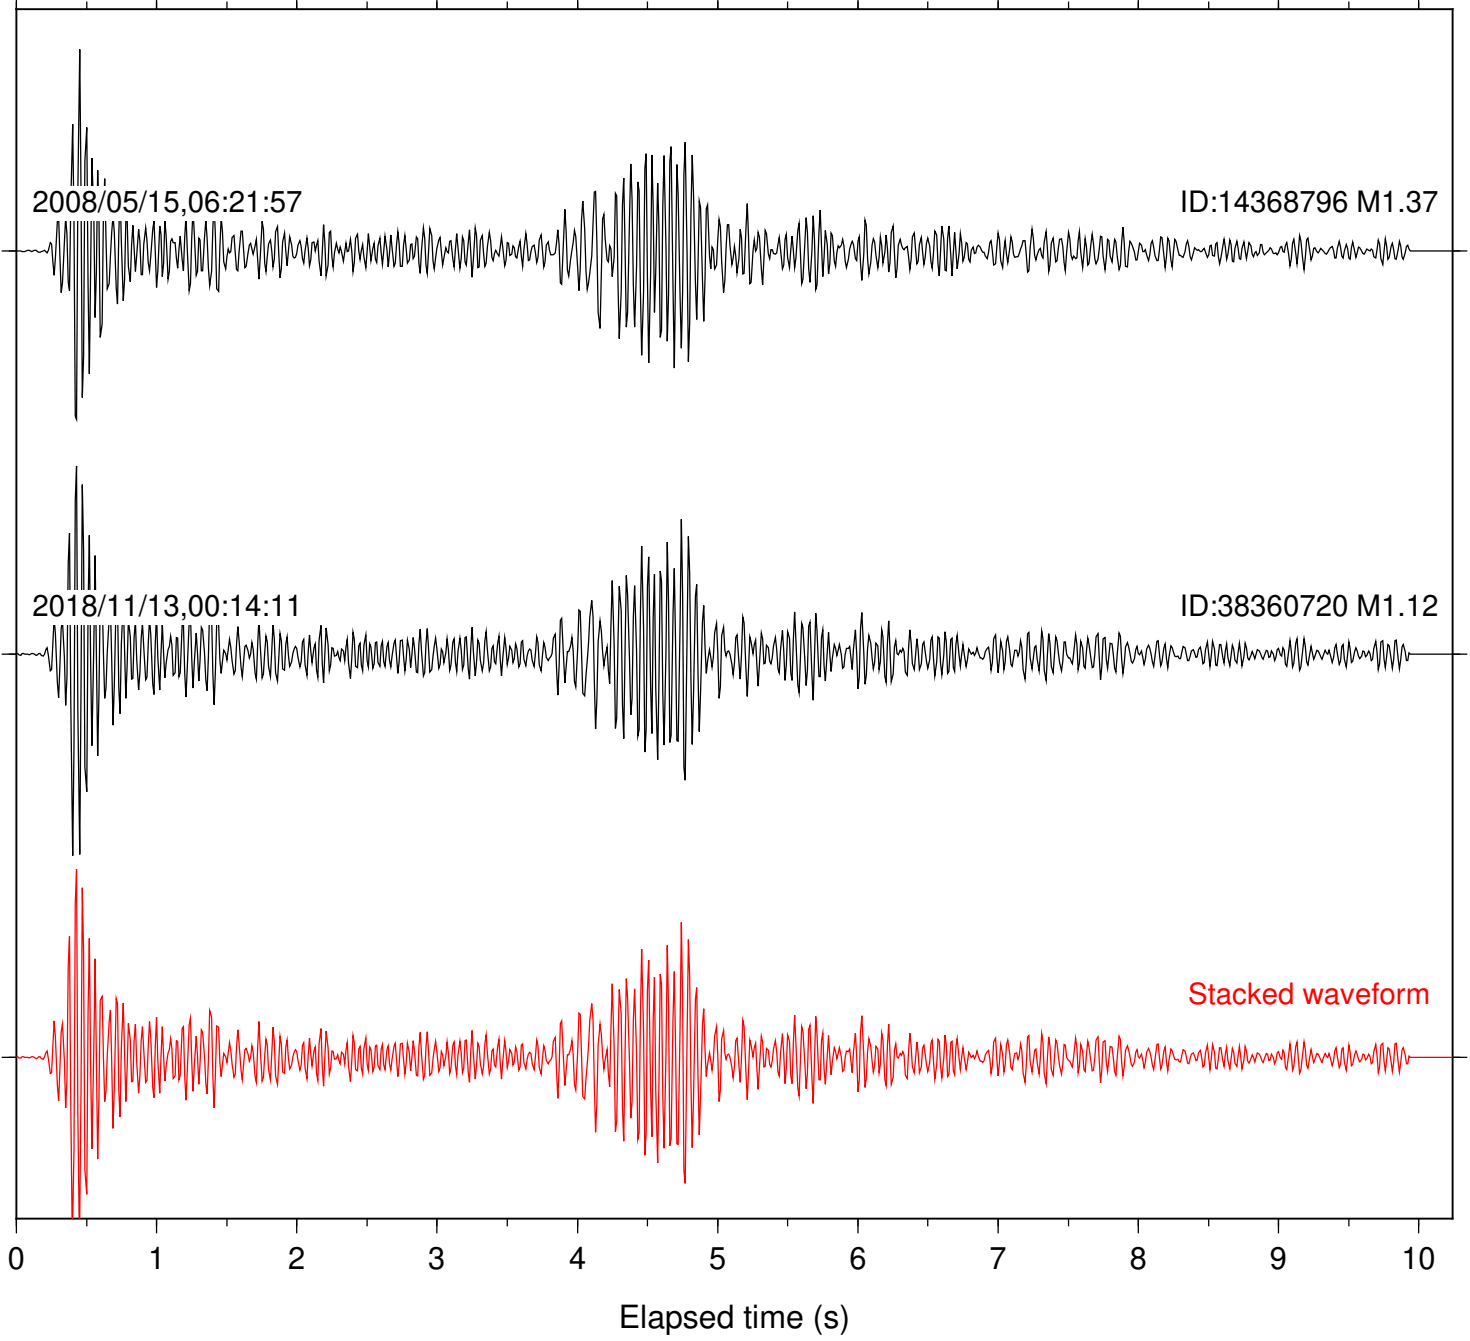

Station: DGR Com: HHZ

Focal depth: 16.60 km