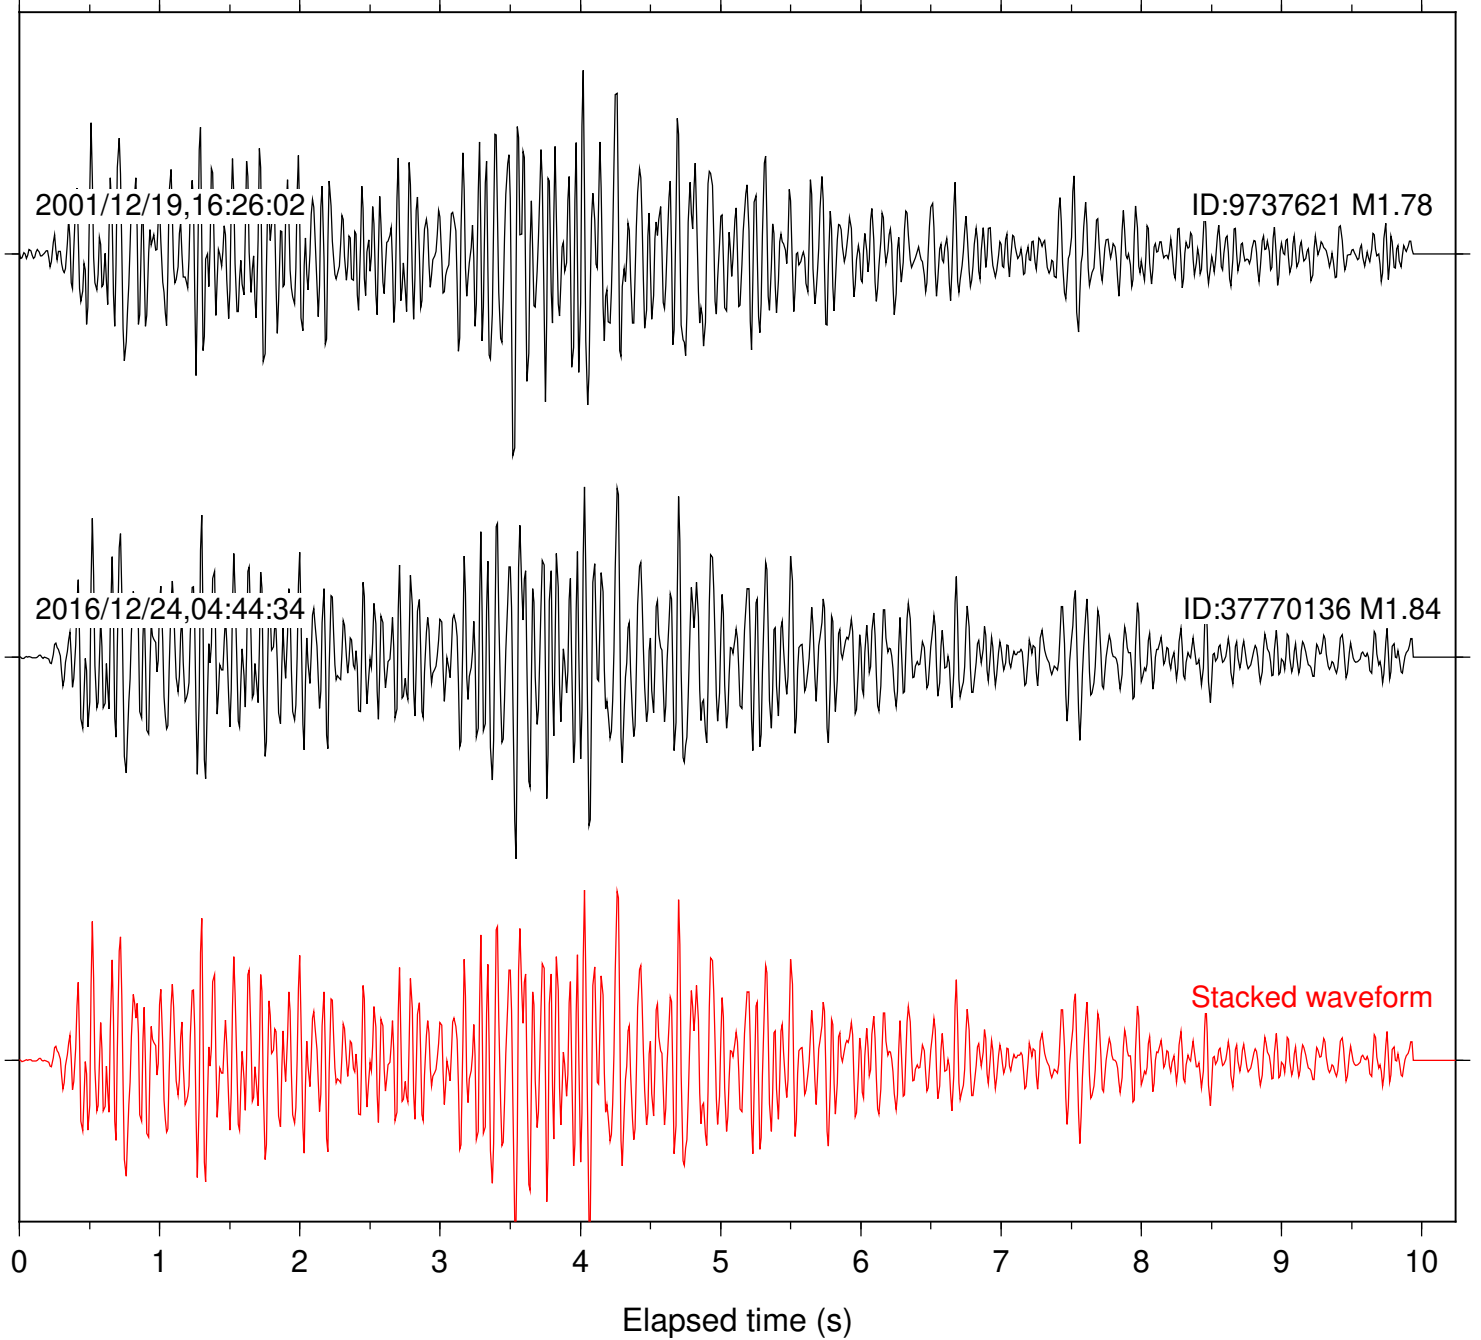

Focal depth: 16.59 km

Station: DGR Com: HHZ

Focal depth: 16.59 km

Station: FRD Com: HHZ

Focal depth: 16.59 km

Station: SND Com: HHZ

Focal depth: 16.59 km

Station: B082 Com: EHZ