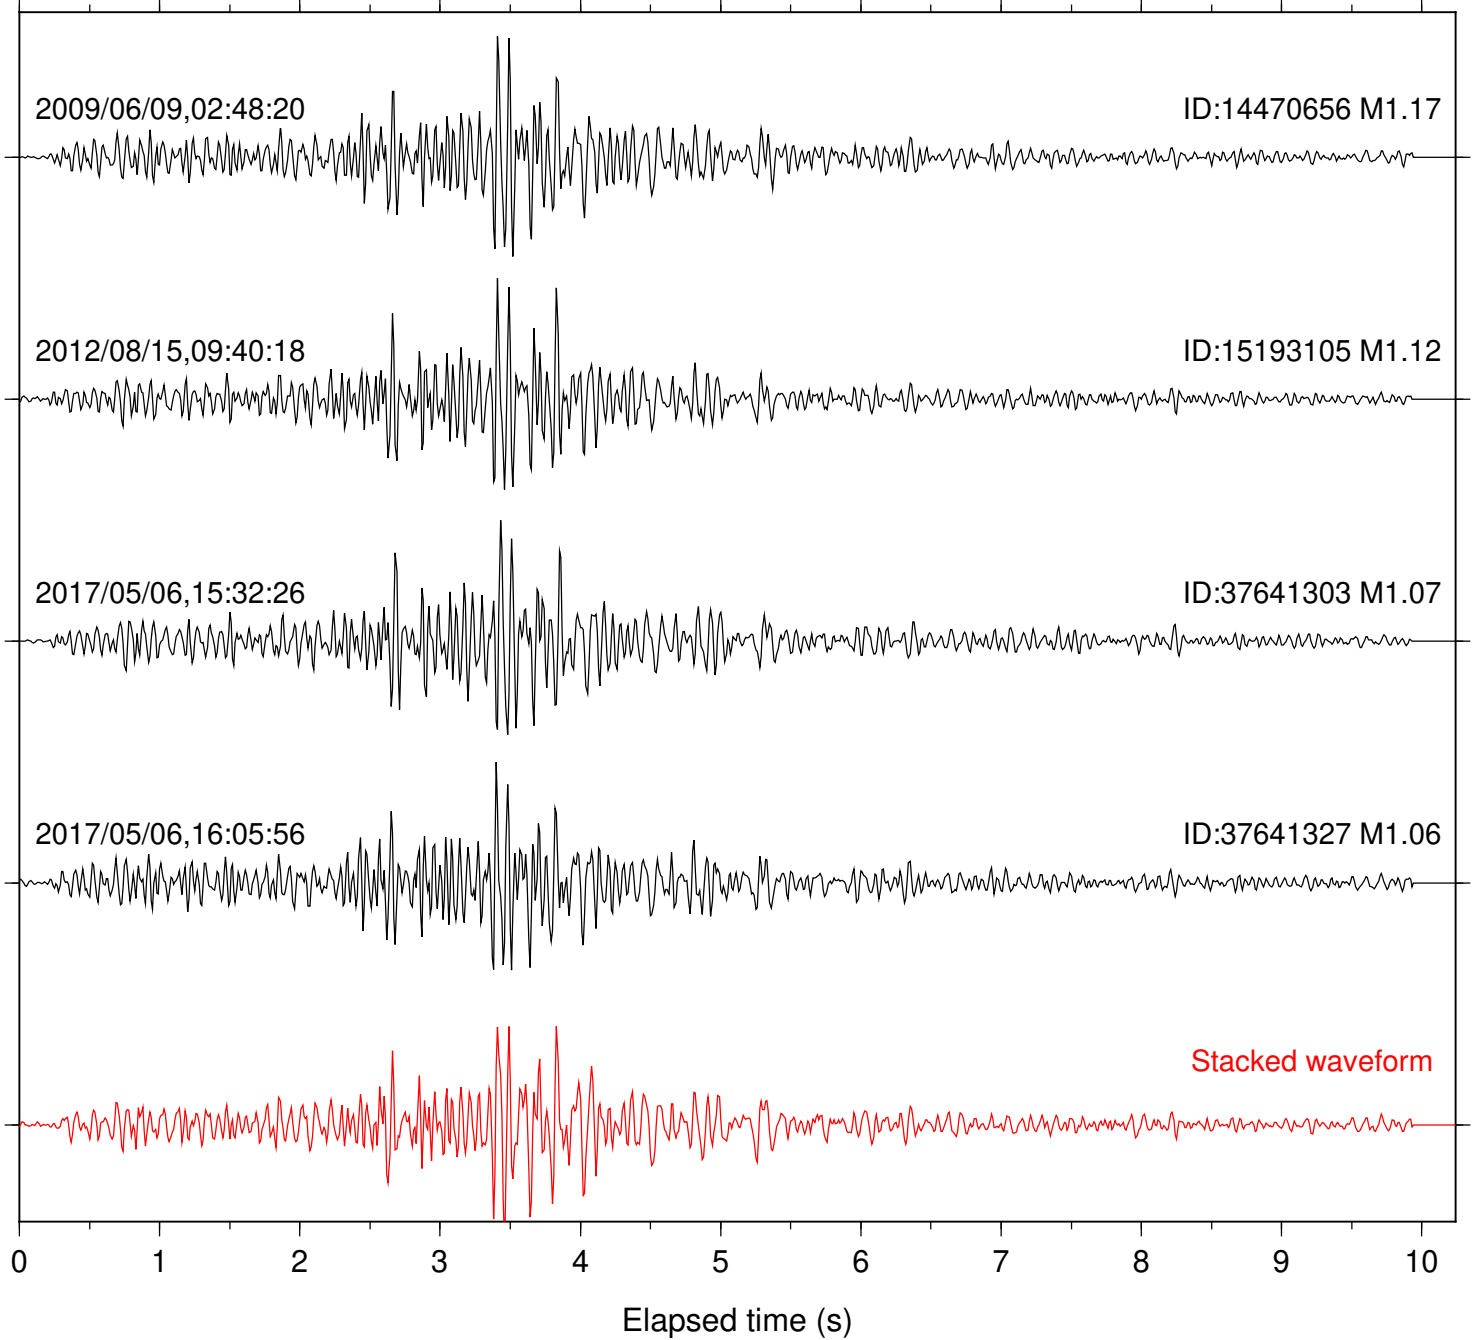

Station: TOR Com: HHZ

Focal depth: 10.68 km

Station: FRD Com: HHZ

Focal depth: 16.37 km

Station: KNW Com: HHZ

Focal depth: 16.37 km

Station: PSP Com: EHZ

Focal depth: 16.50 km