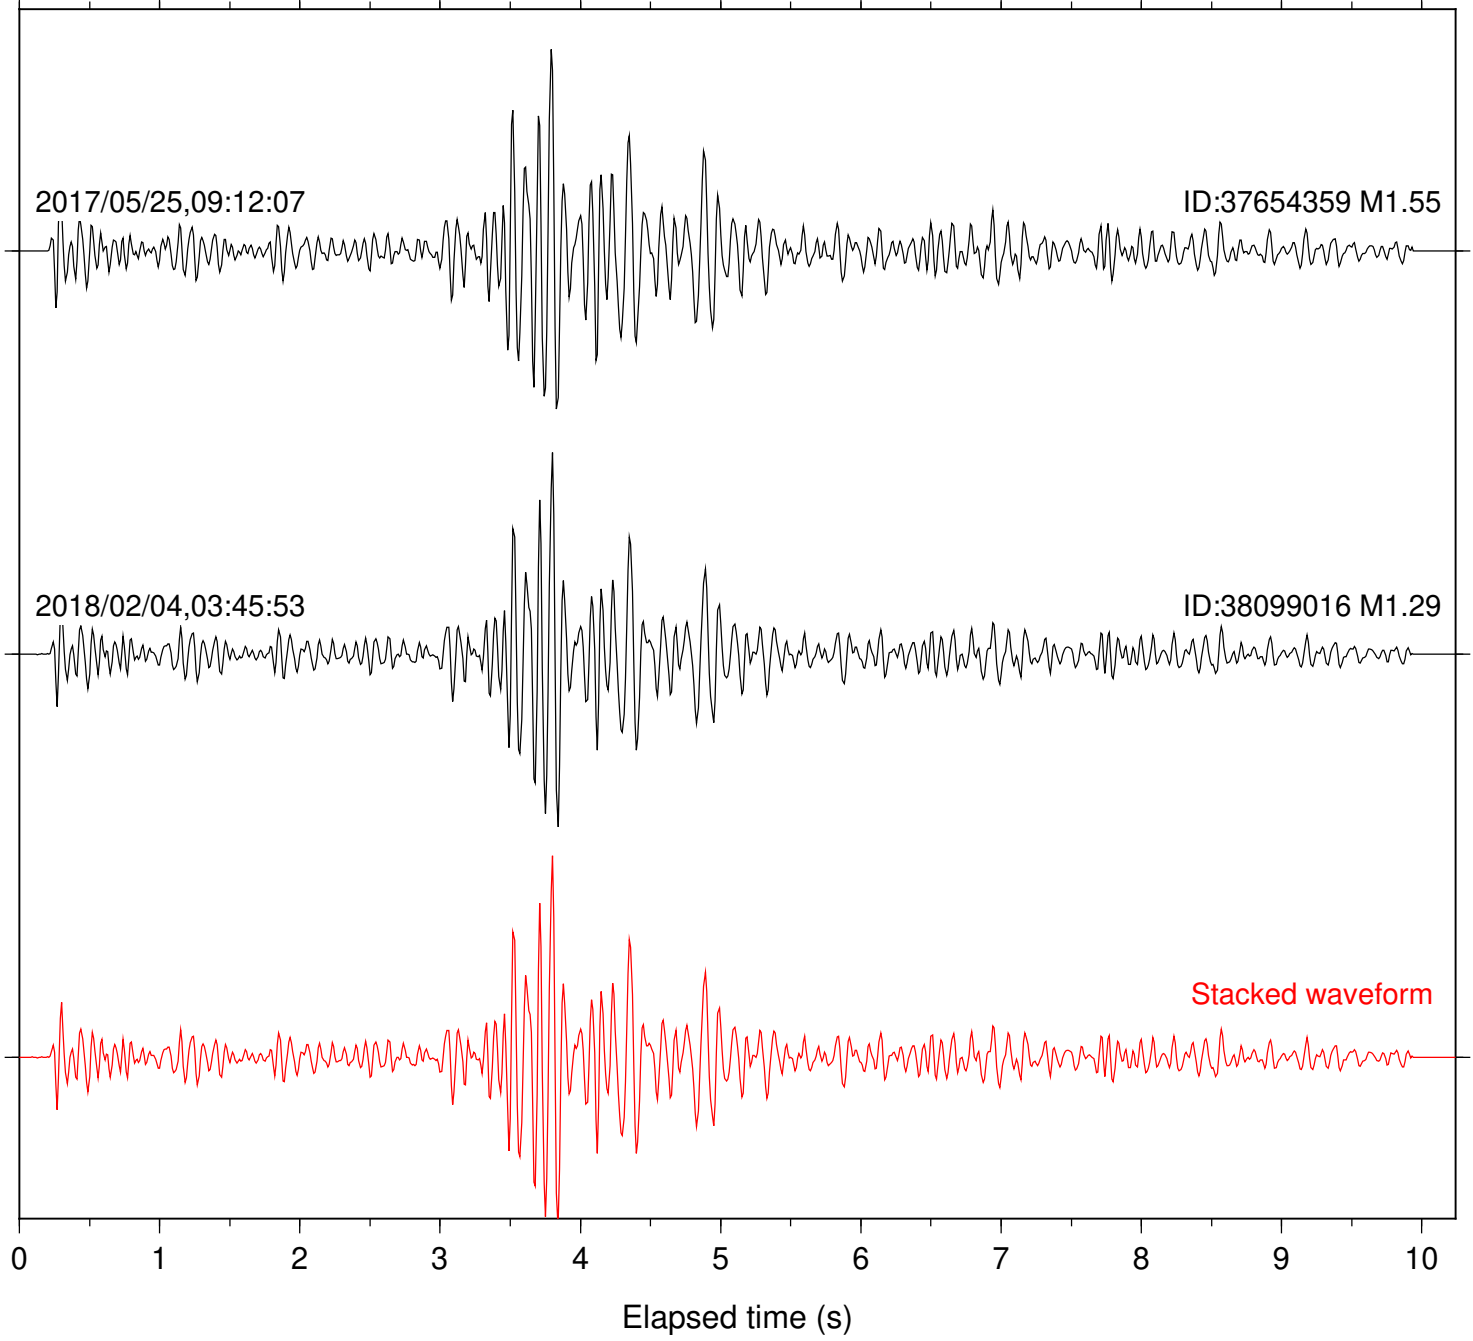

Station: POB2 Com: HHZ

Focal depth: 5.25 km