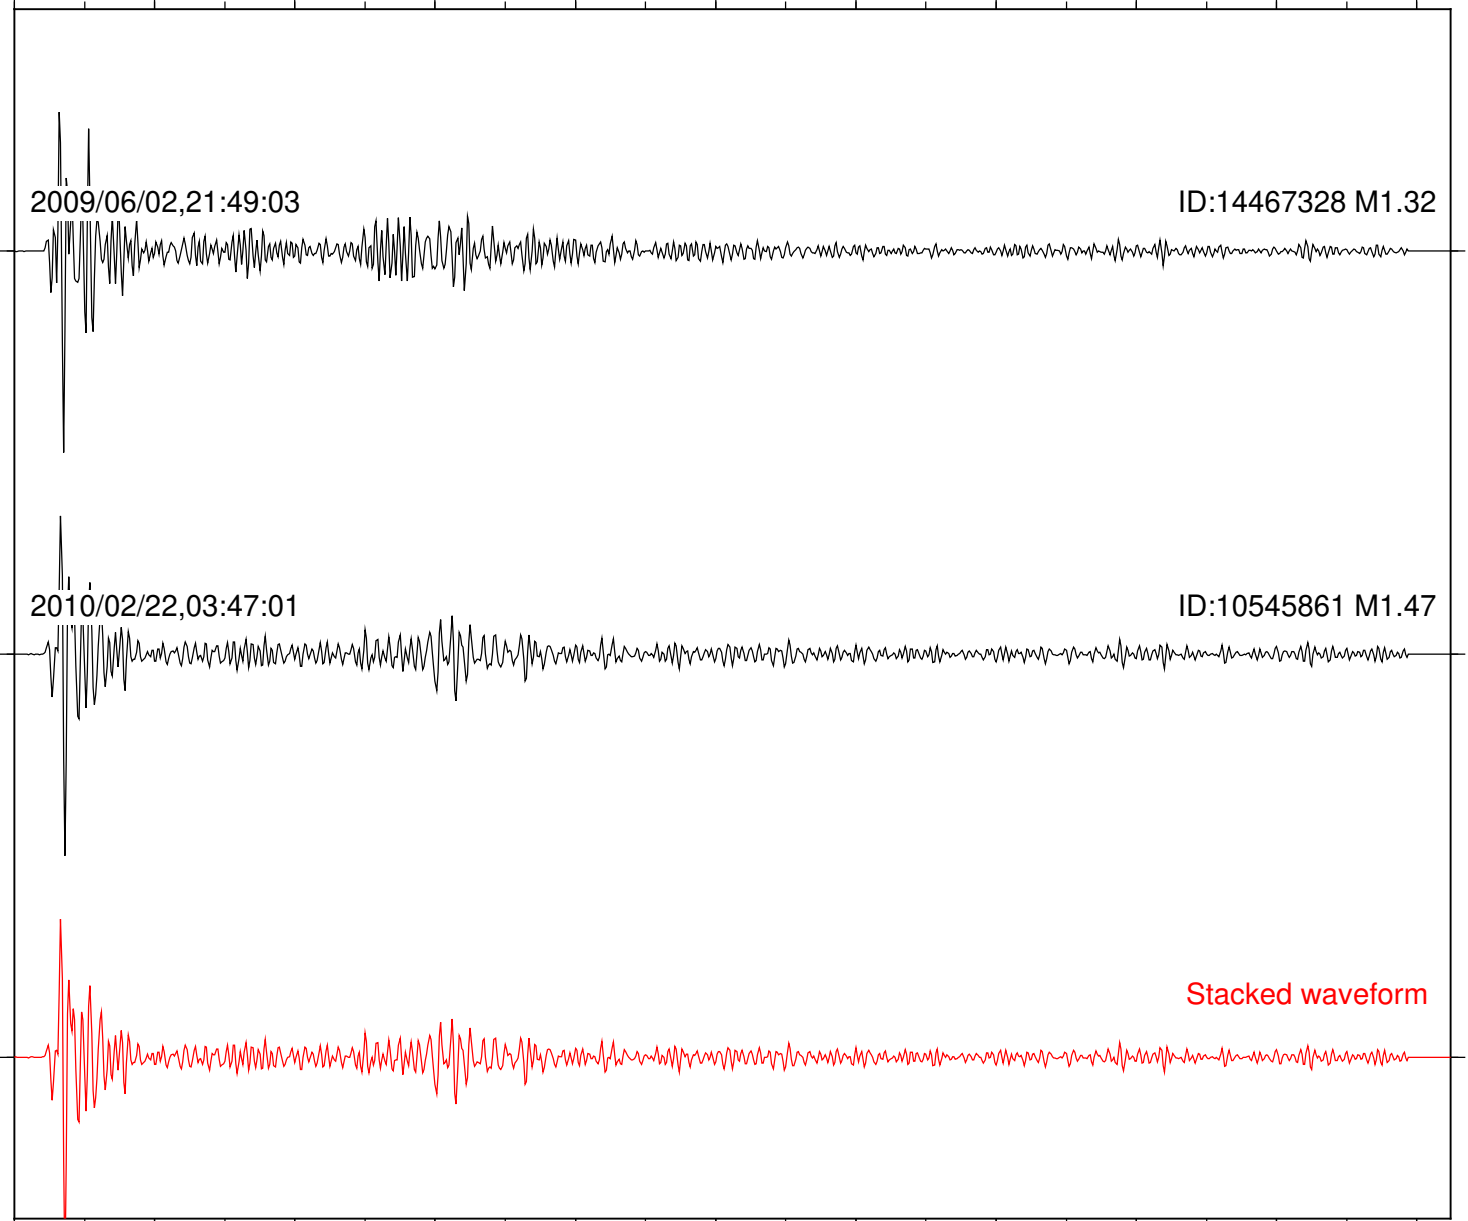

0 1 2 3 4 5 6 7 8 9 10

Elapsed time (s)

Station: TOR Com: HHZ

Focal depth: 8.46 km

Station: B082 Com: EHZ

Focal depth: 17.00 km

Station: B084 Com: EHZ

Focal depth: 17.00 km