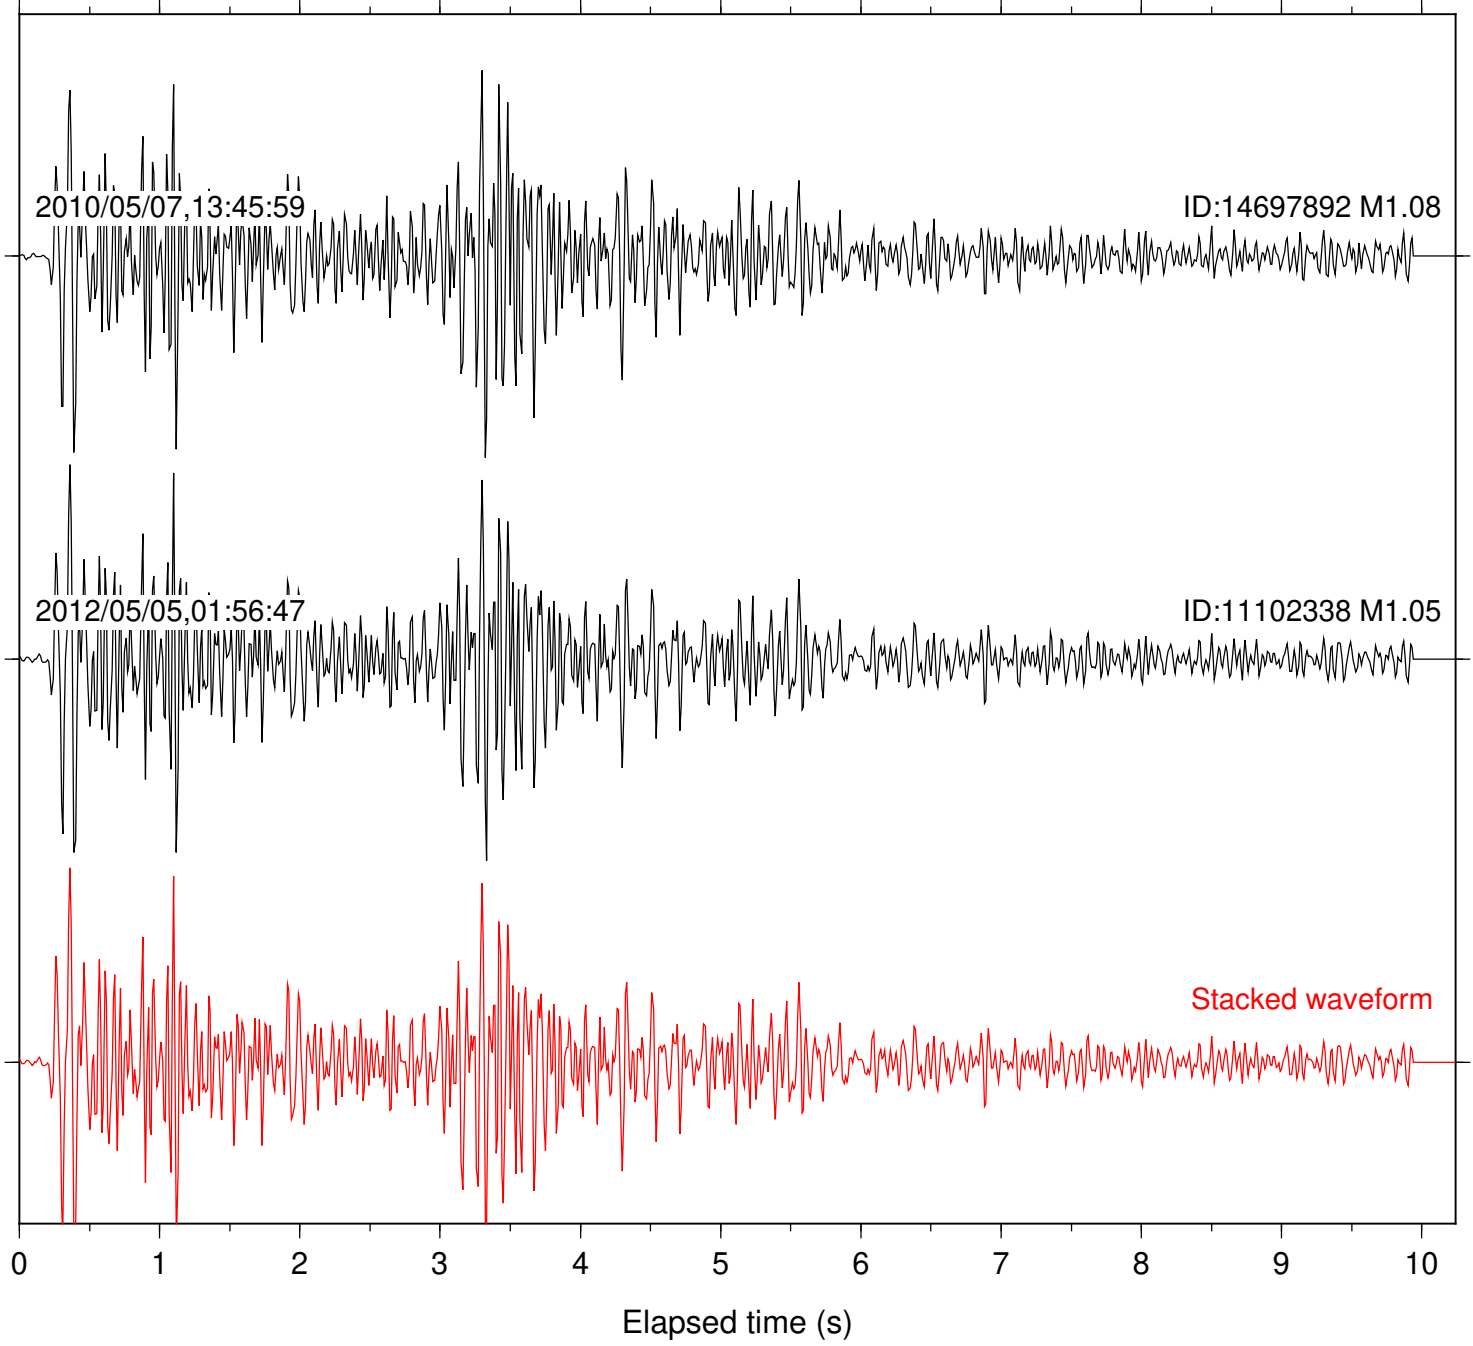

Station: FRD Com: HHZ

Focal depth: 10.30 km

Station: LVA2 Com: HHZ

Focal depth: 10.35 km

Station: PLM Com: HHZ

Focal depth: 10.35 km

Station: B082 Com: EHZ

Focal depth: 17.85 km