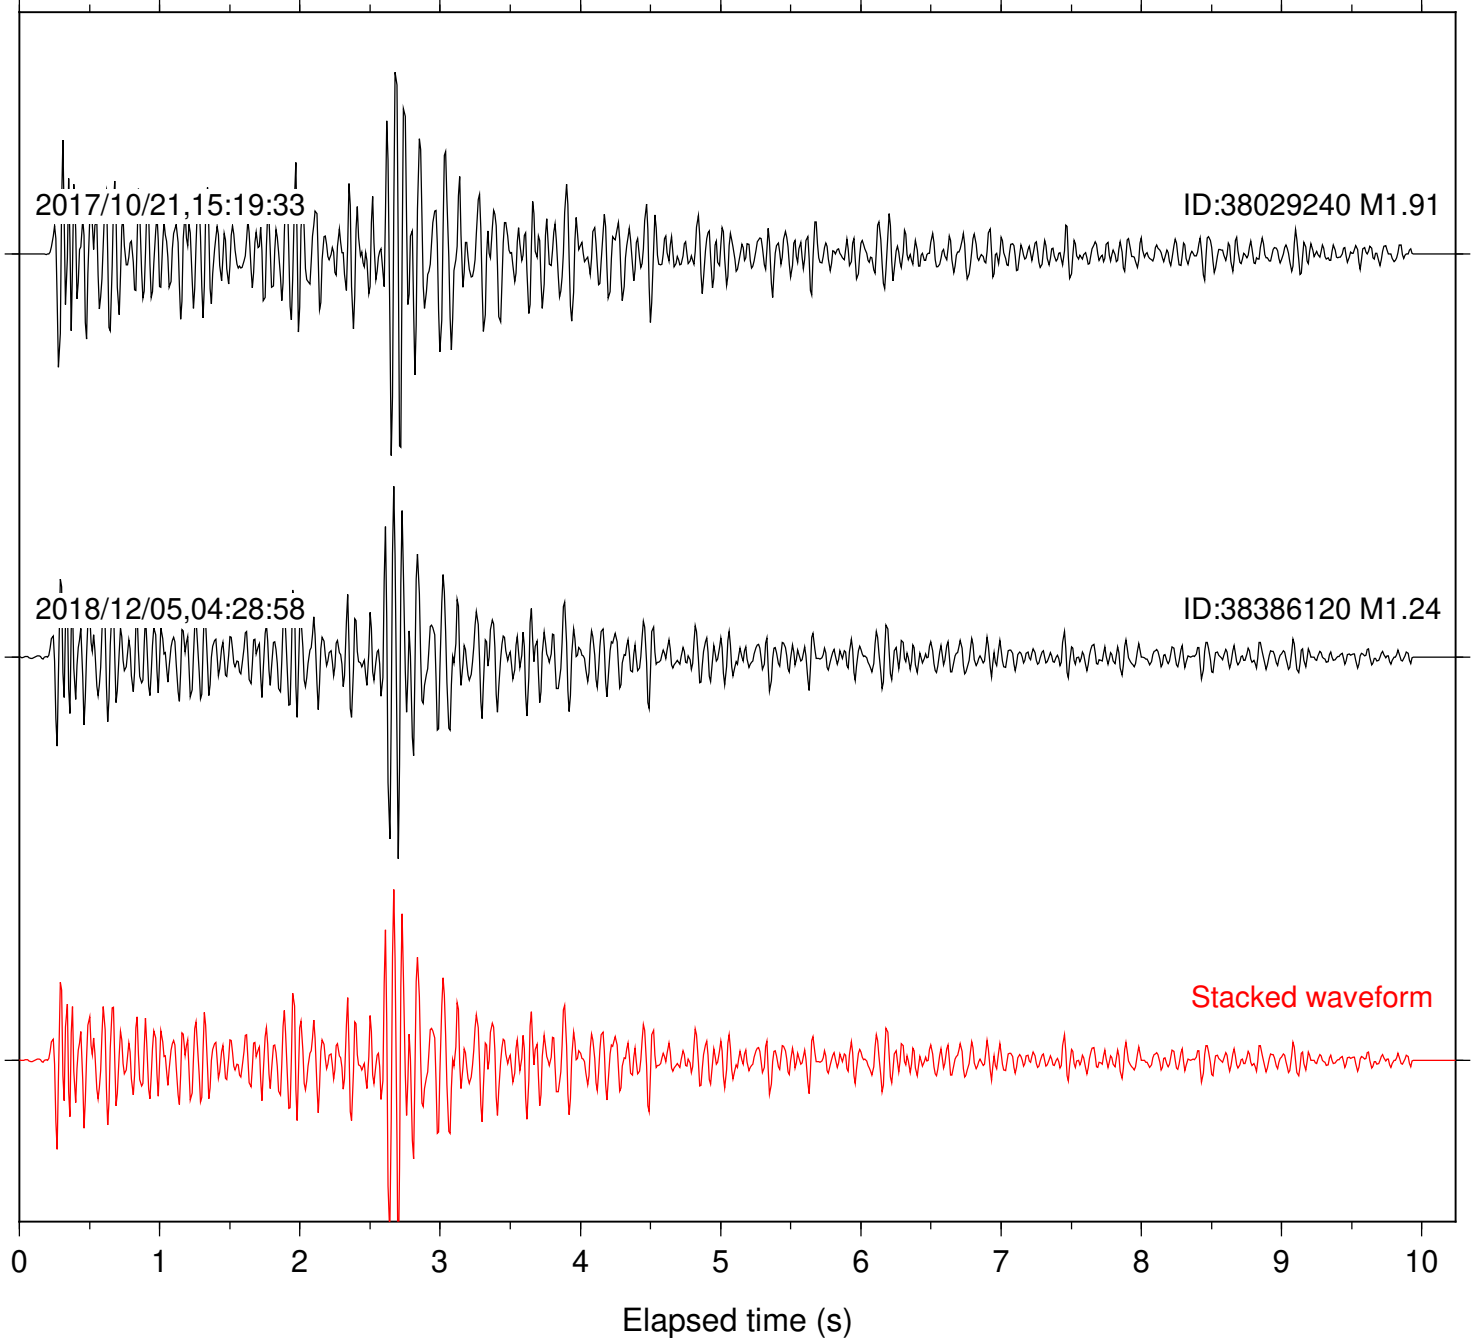

Station: B087 Com: EHZ

Focal depth: 5.14 km