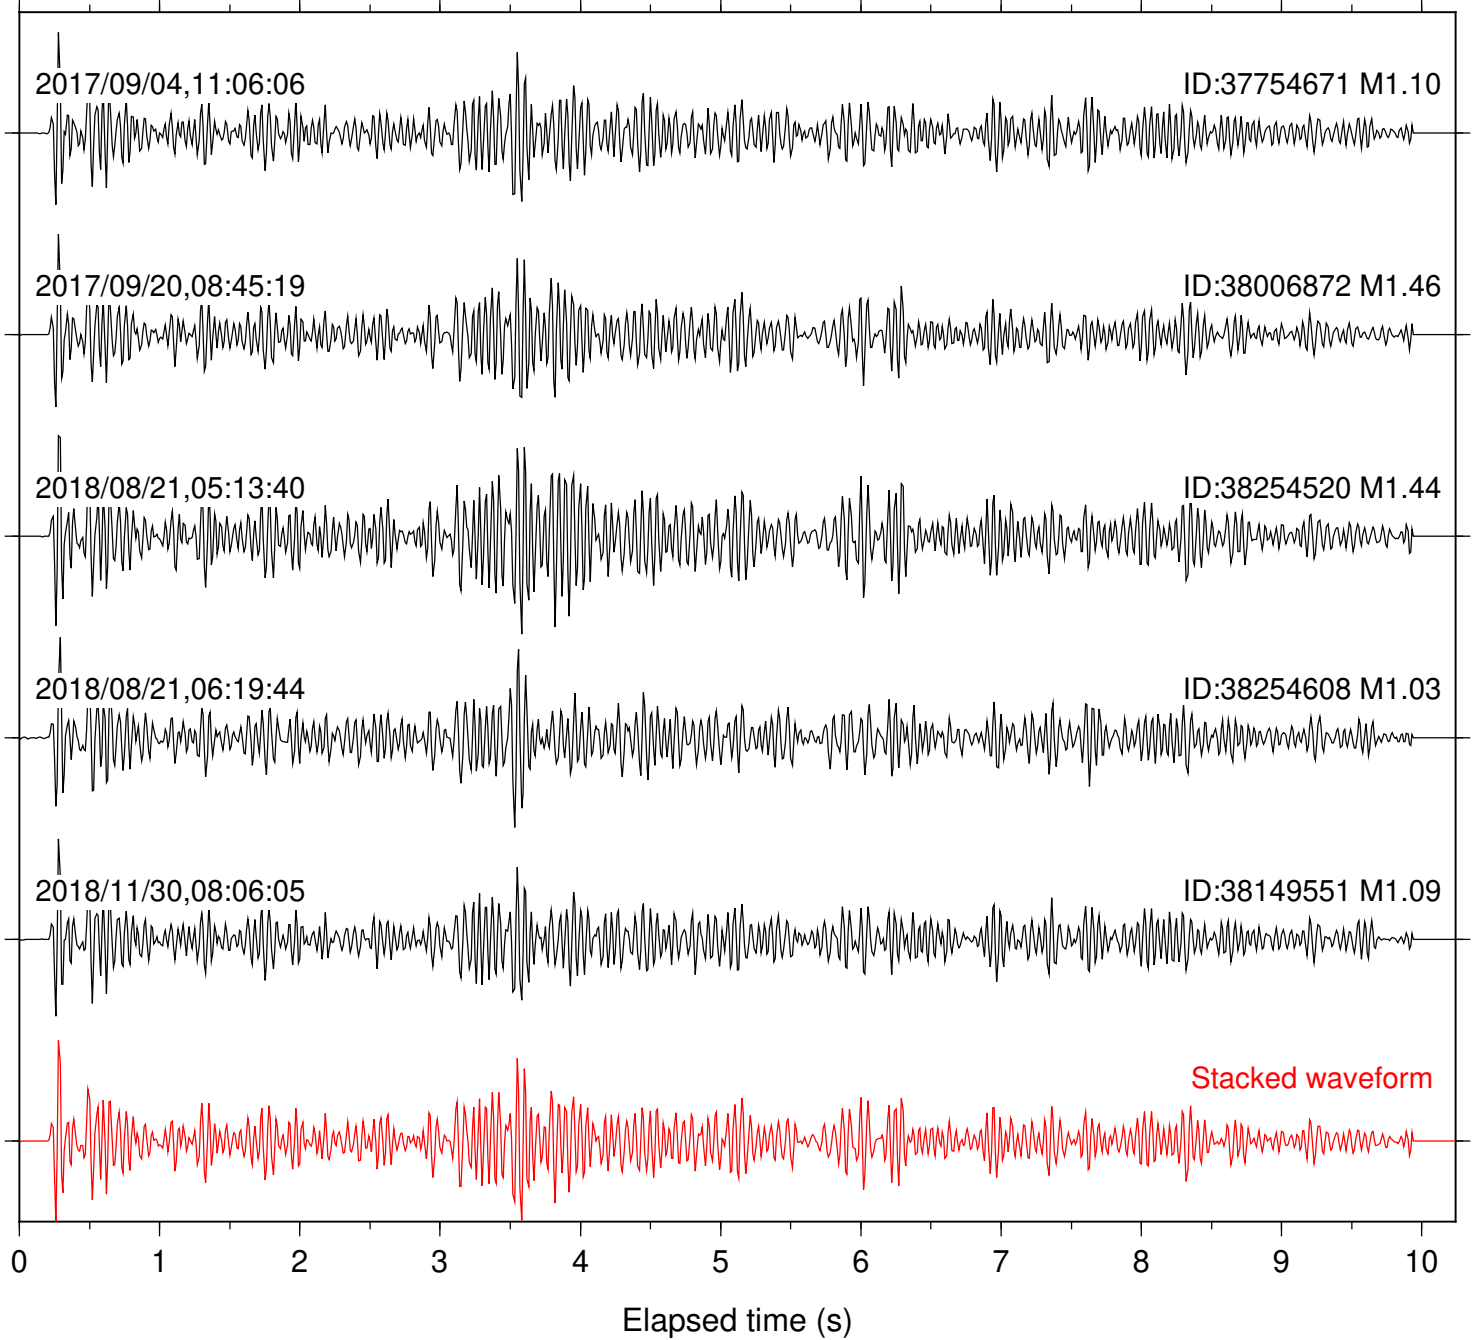

Station: FRD Com: HHZ

Focal depth: 4.50 km

Station: HMT2 Com: HHZ

Focal depth: 4.50 km

Station: KNW Com: HHZ

Focal depth: 5.27 km

Station: LKH Com: HHZ

Focal depth: 5.27 km