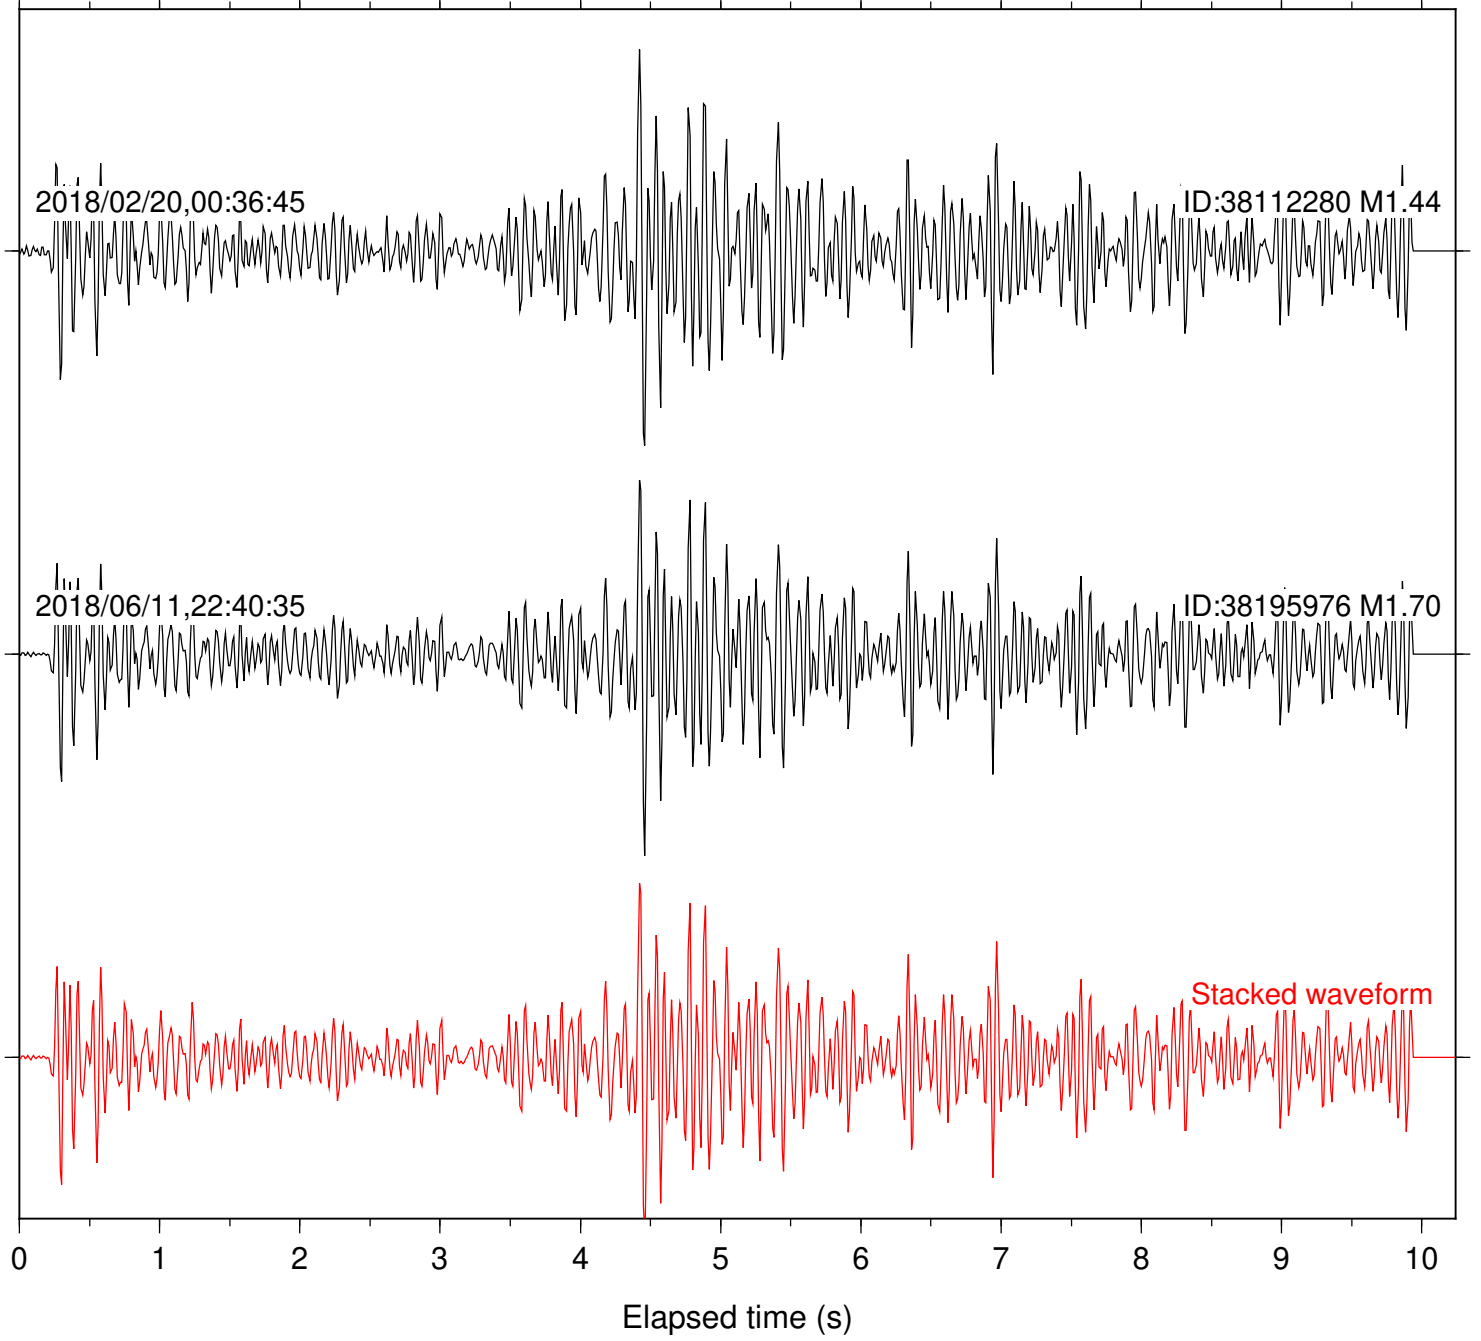

Station: PFO Com: HHZ

Focal depth: 5.77 km