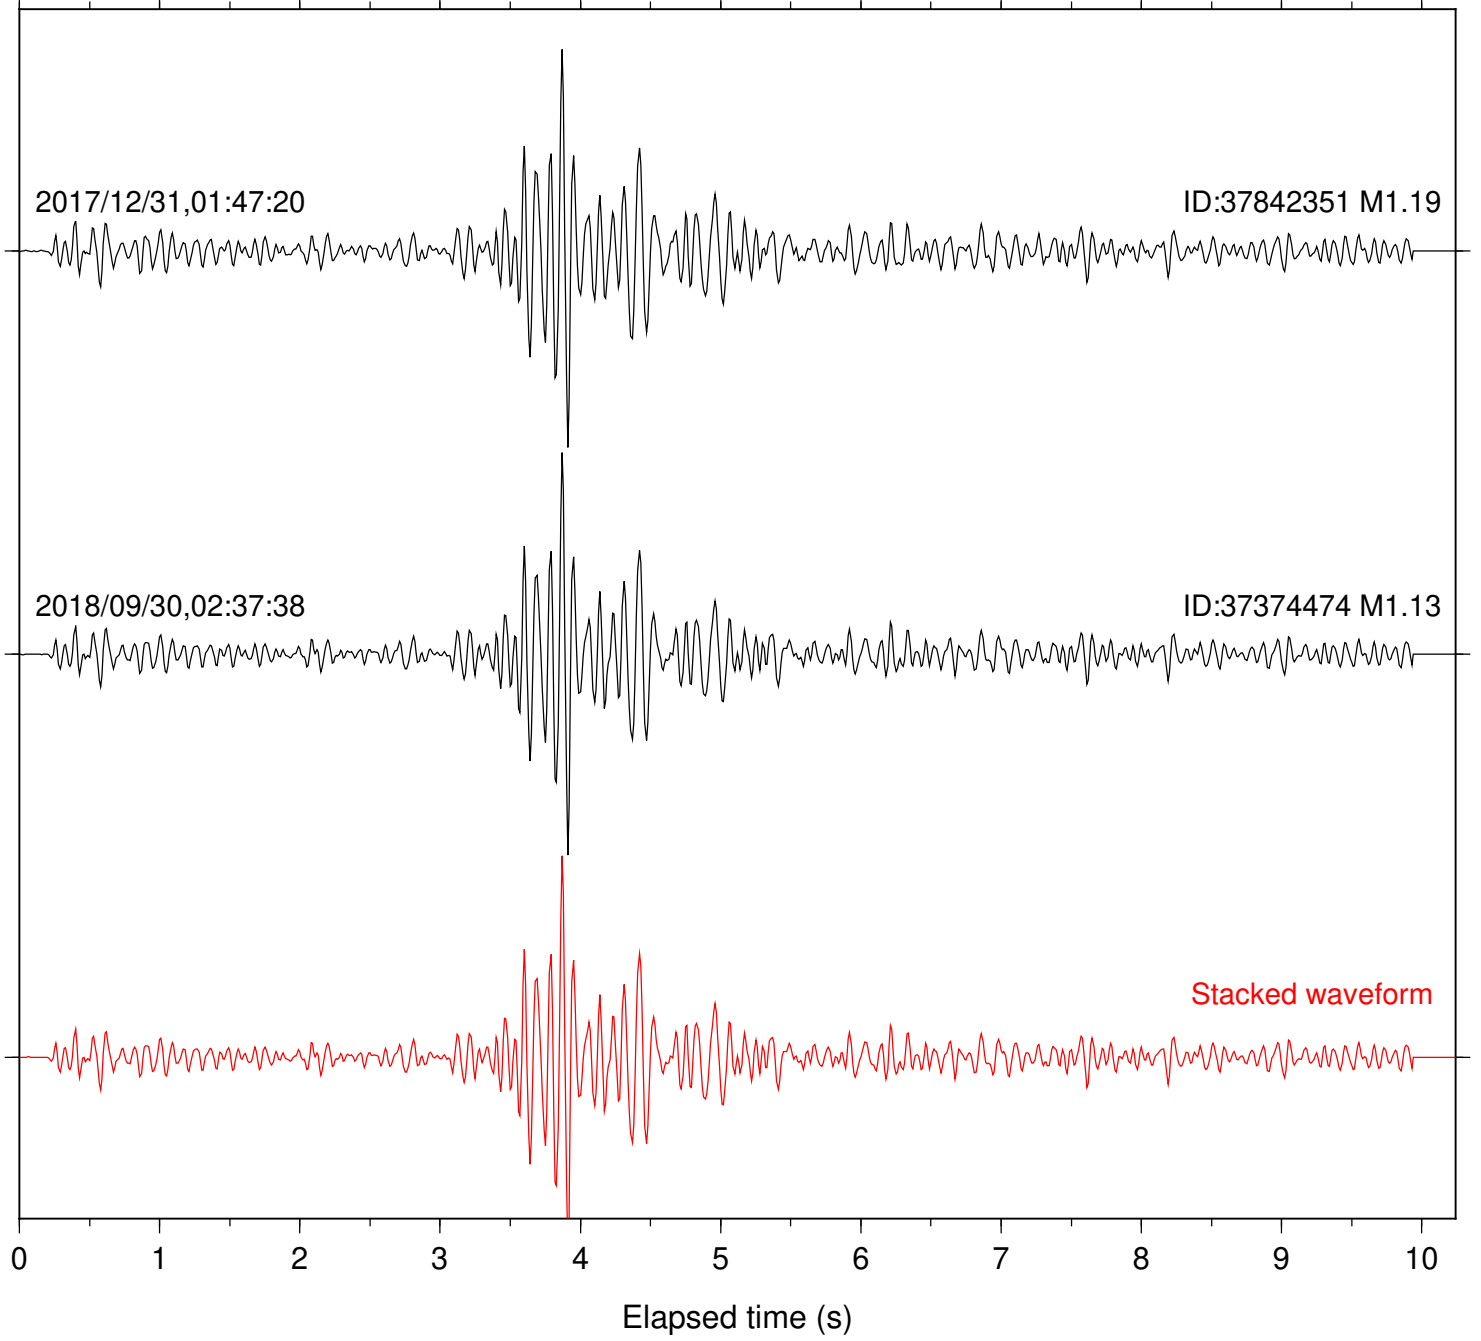

Station: POB2 Com: HHZ

Focal depth: 5.10 km