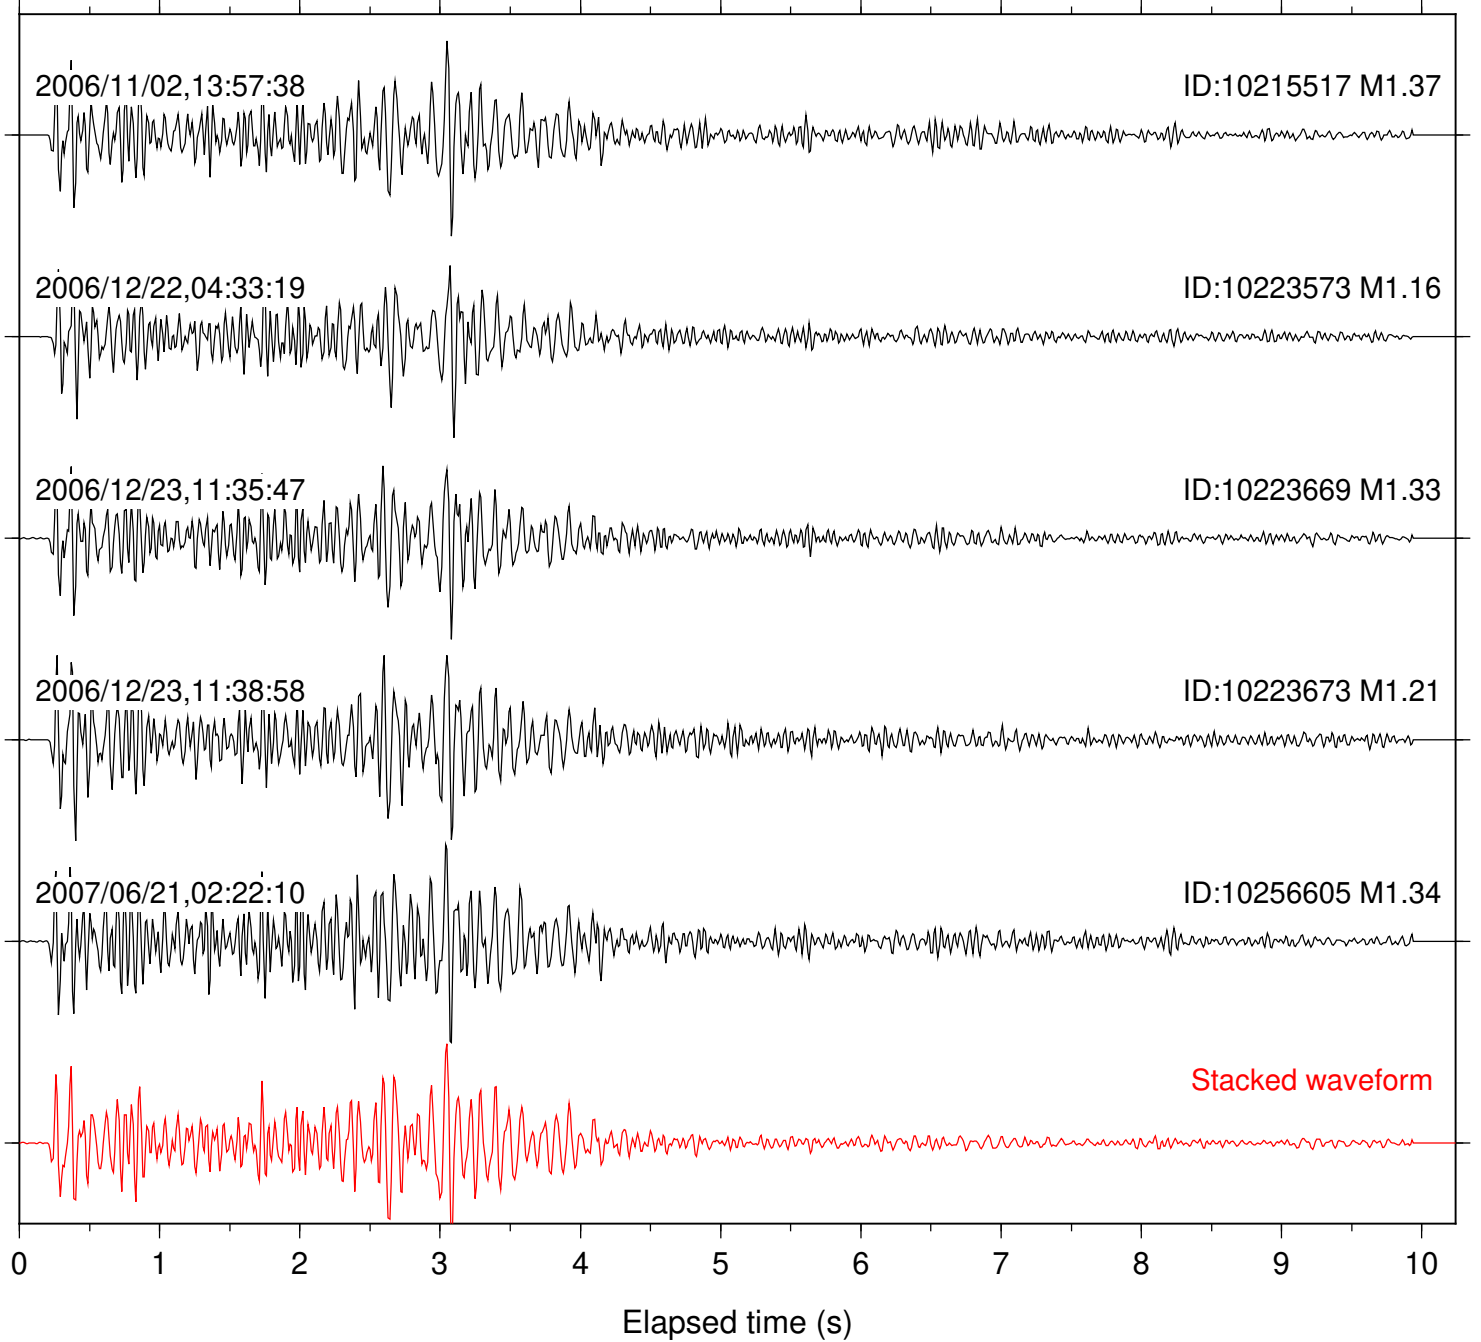

Station: LVA2 Com: HHZ

Focal depth: 7.76 km