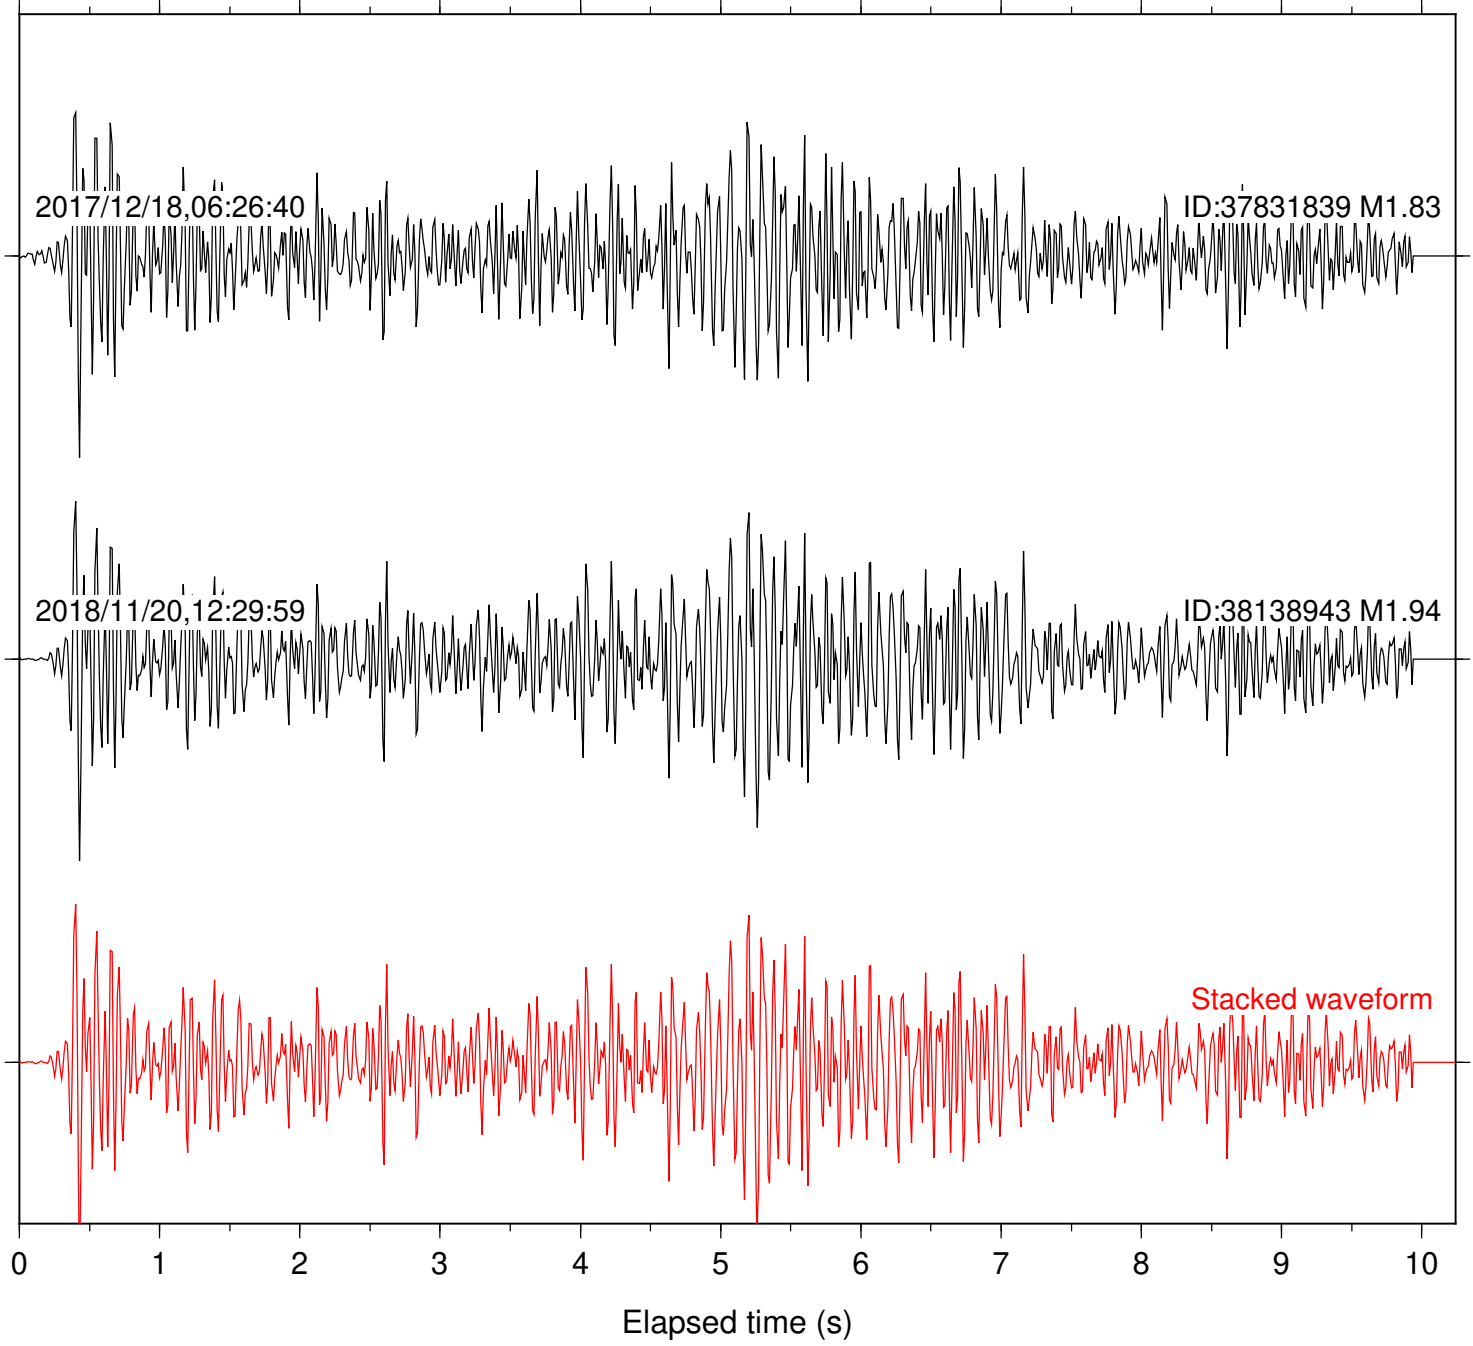

Station: SMER Com: HHZ

Focal depth: 3.00 km