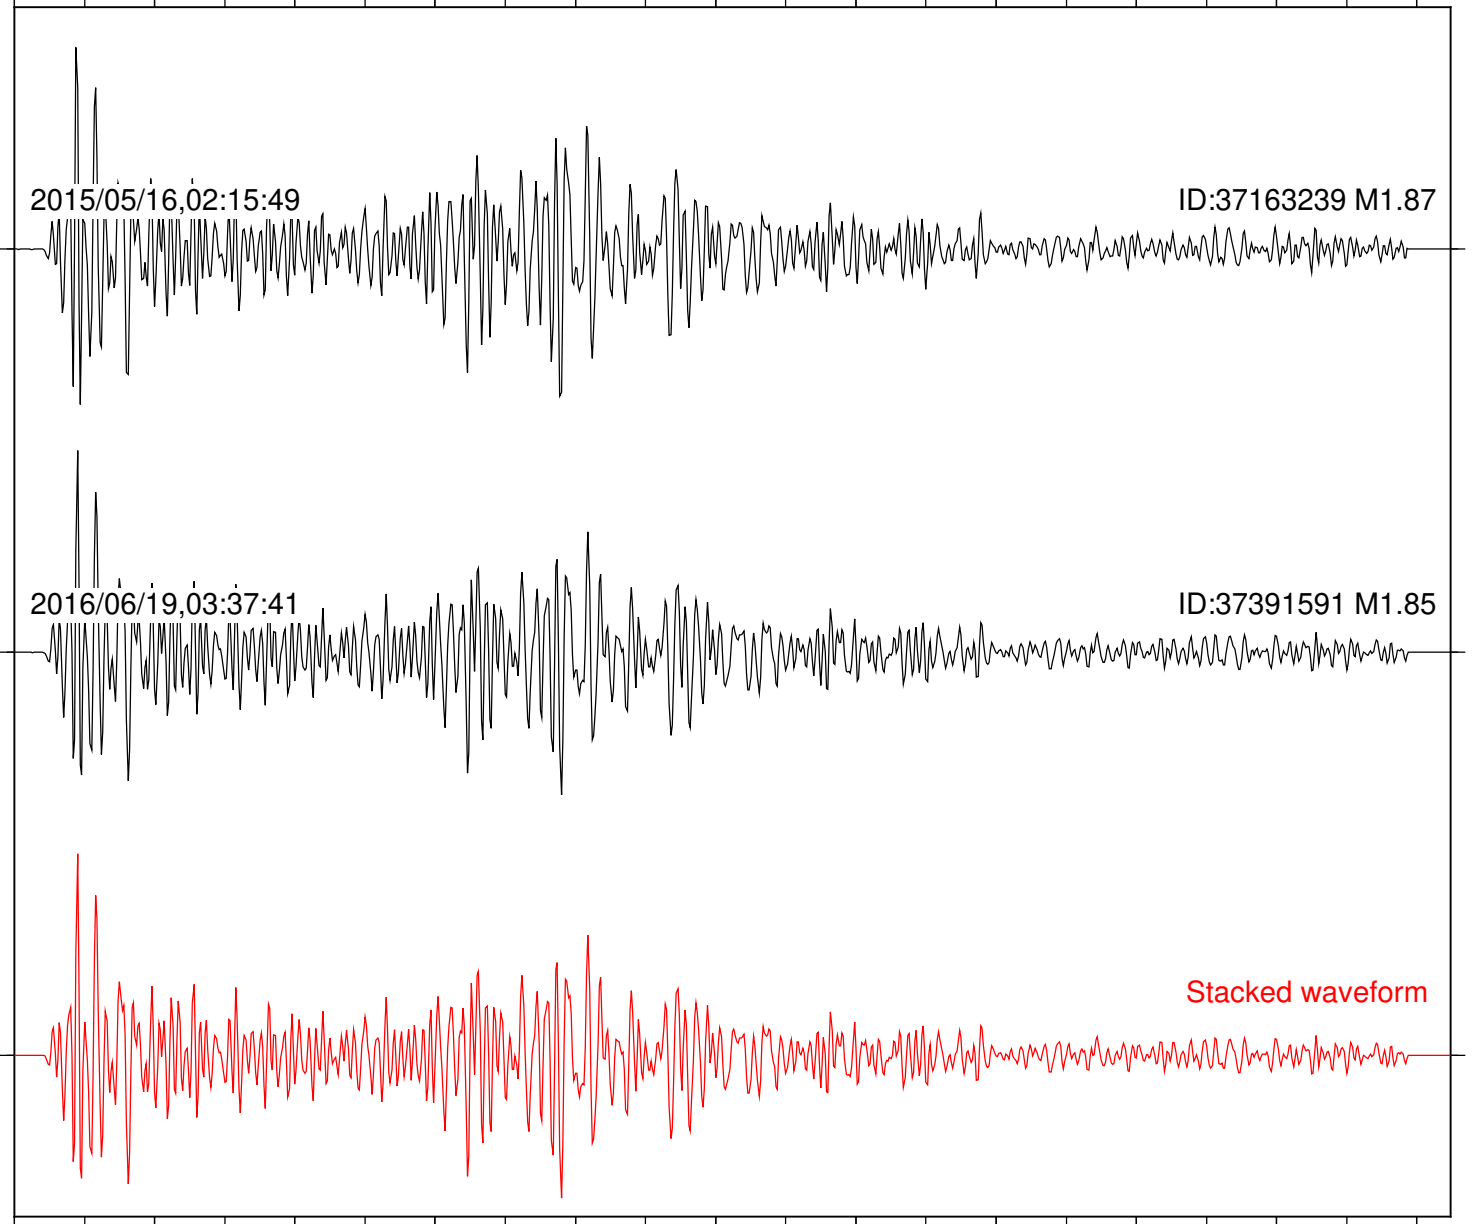

Station: B946 Com: EHZ

Focal depth: 8.43 km

2015/05/16,02:15:49

ID:37163239 M1.87

2016/06/19,03:37:41

ID:37391591 M1.85

Stacked waveform

0 1 2 3 4 5 6 7 8 9 10
Elapsed time (s)