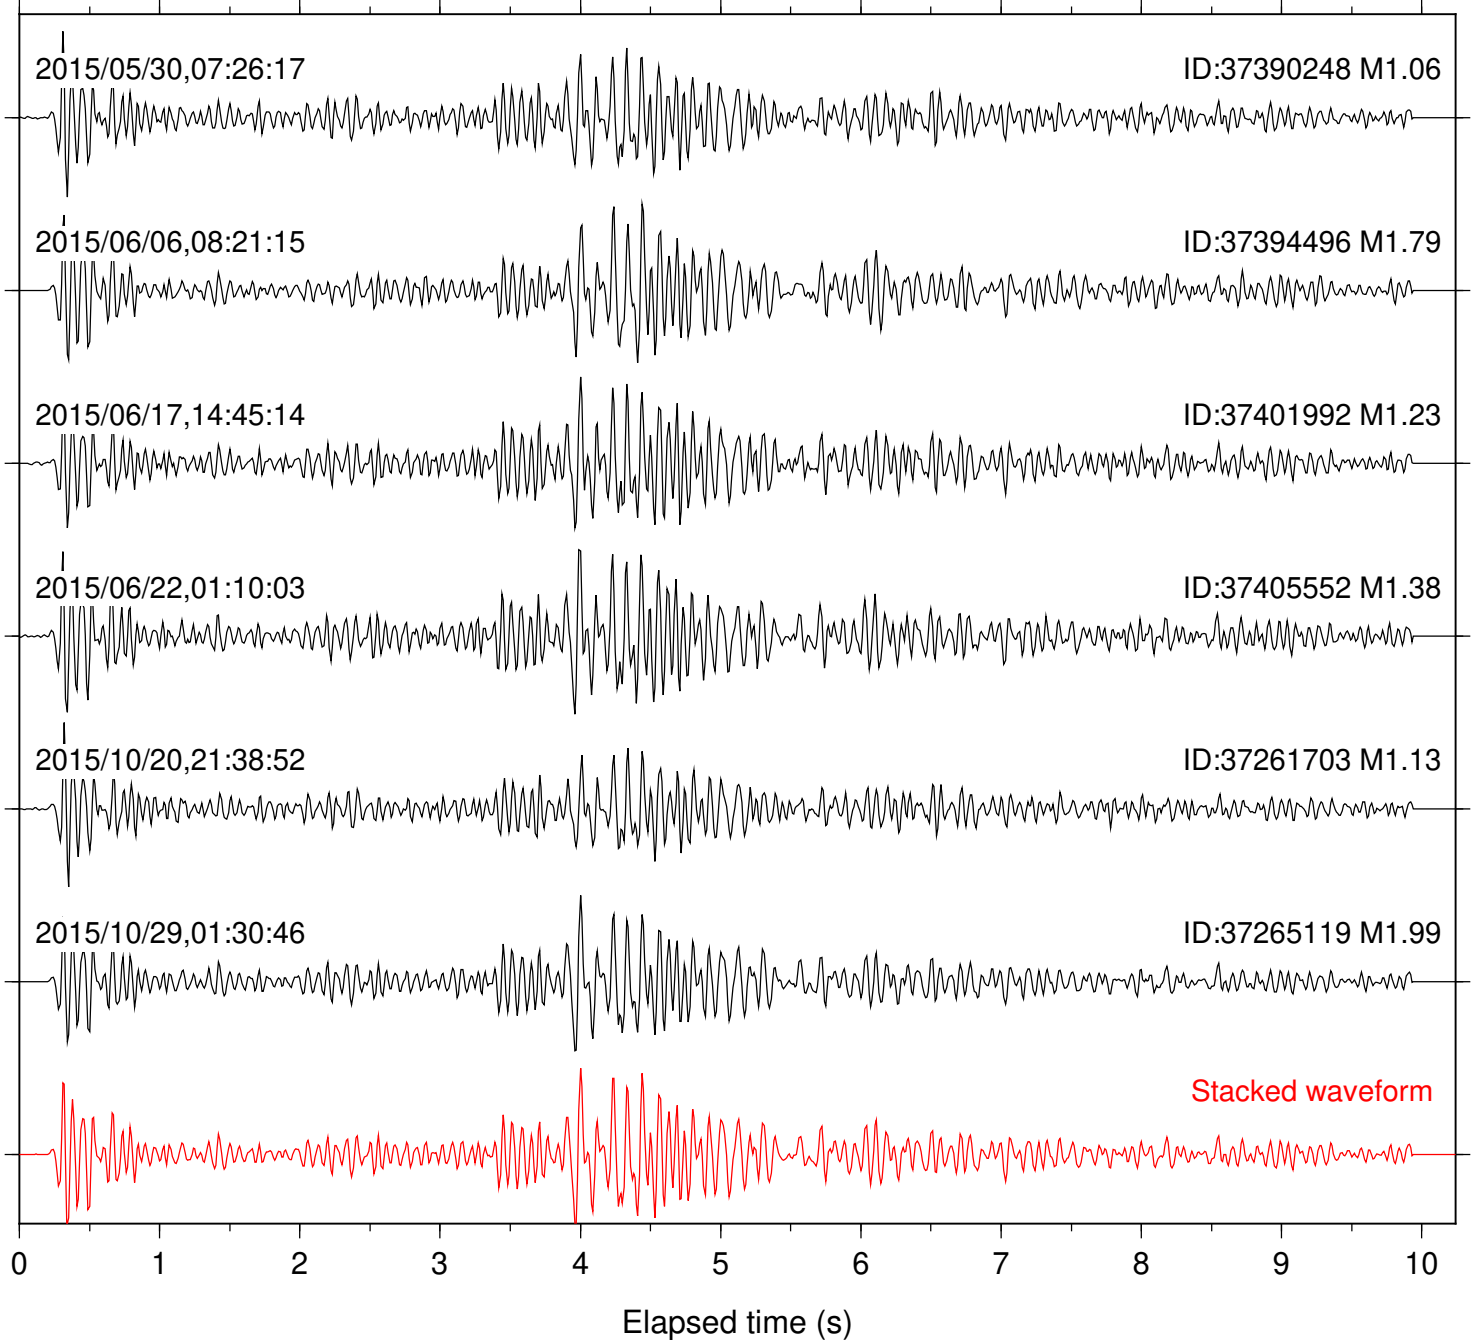

Station: B088 Com: EHZ

Focal depth: 8.61 km