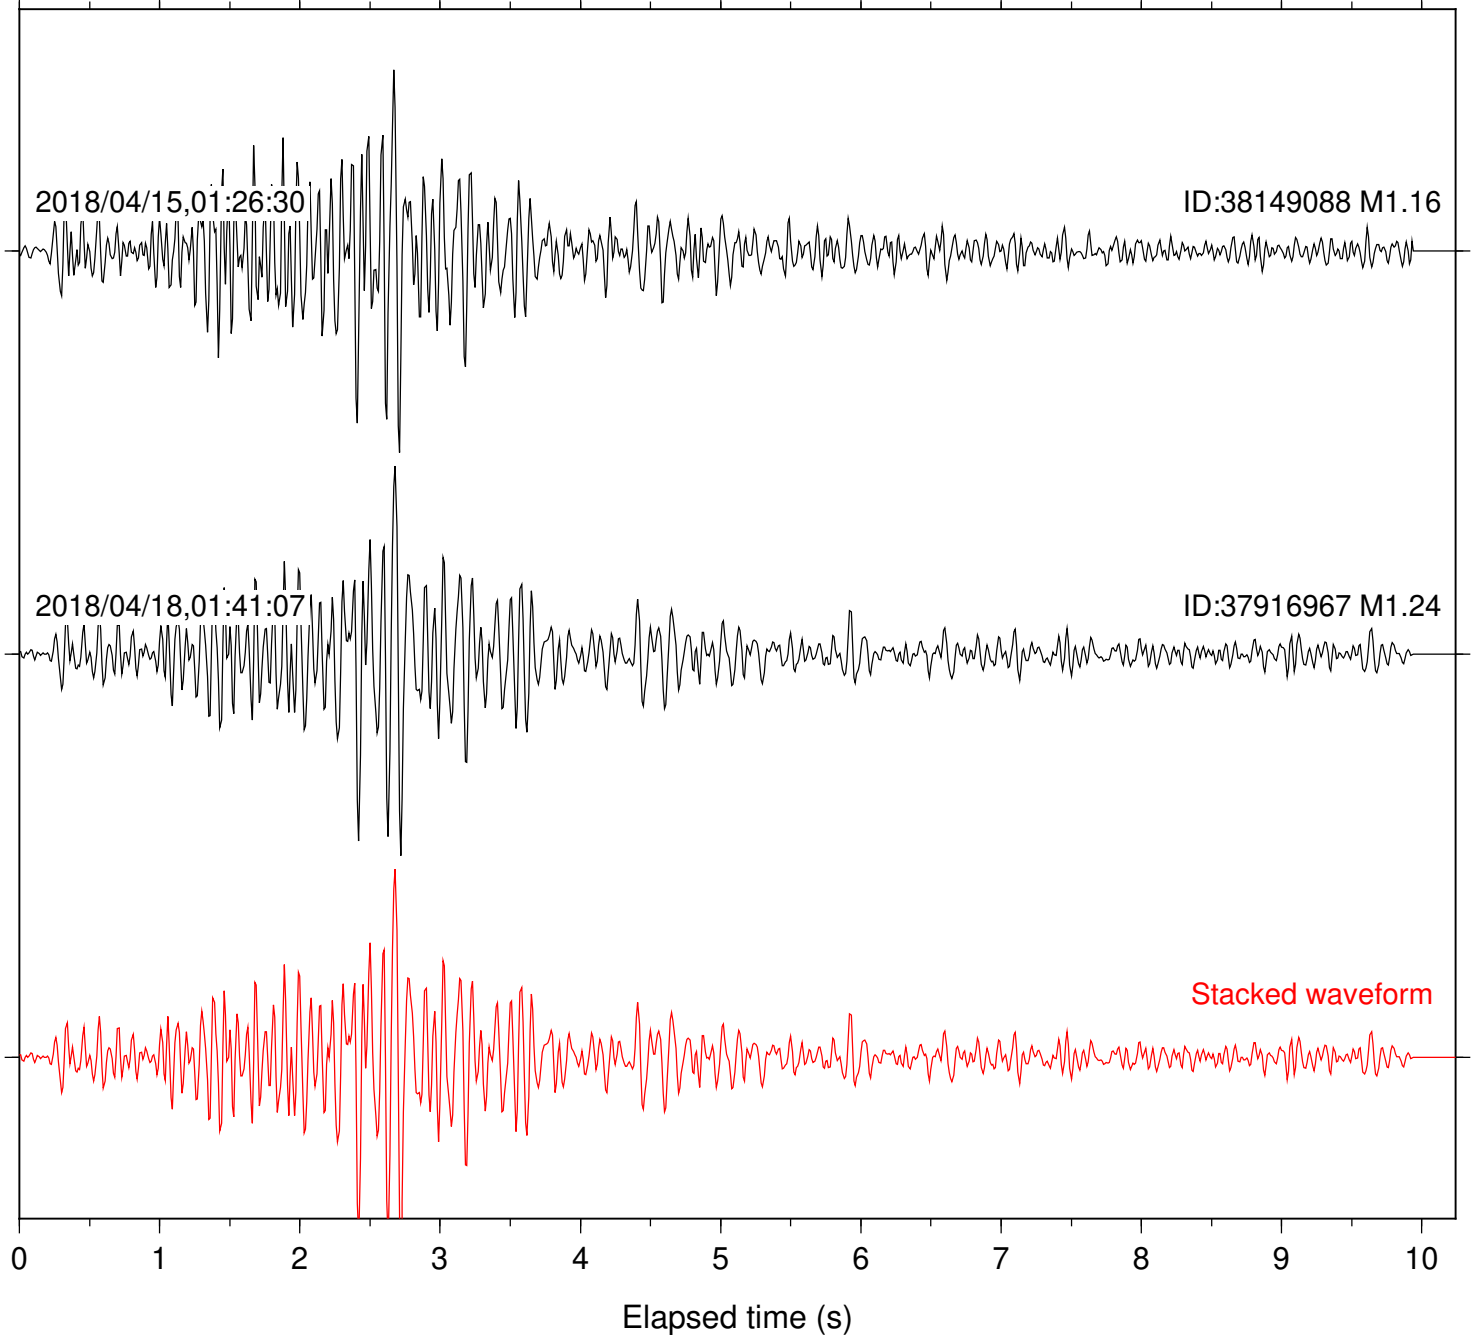

Station: POB2 Com: HHZ

Focal depth: 6.81 km

Station: RRSP Com: HHZ

Focal depth: 6.51 km

Station: SND Com: HHZ

Focal depth: 6.51 km

Station: WMC Com: HHZ

Focal depth: 6.51 km