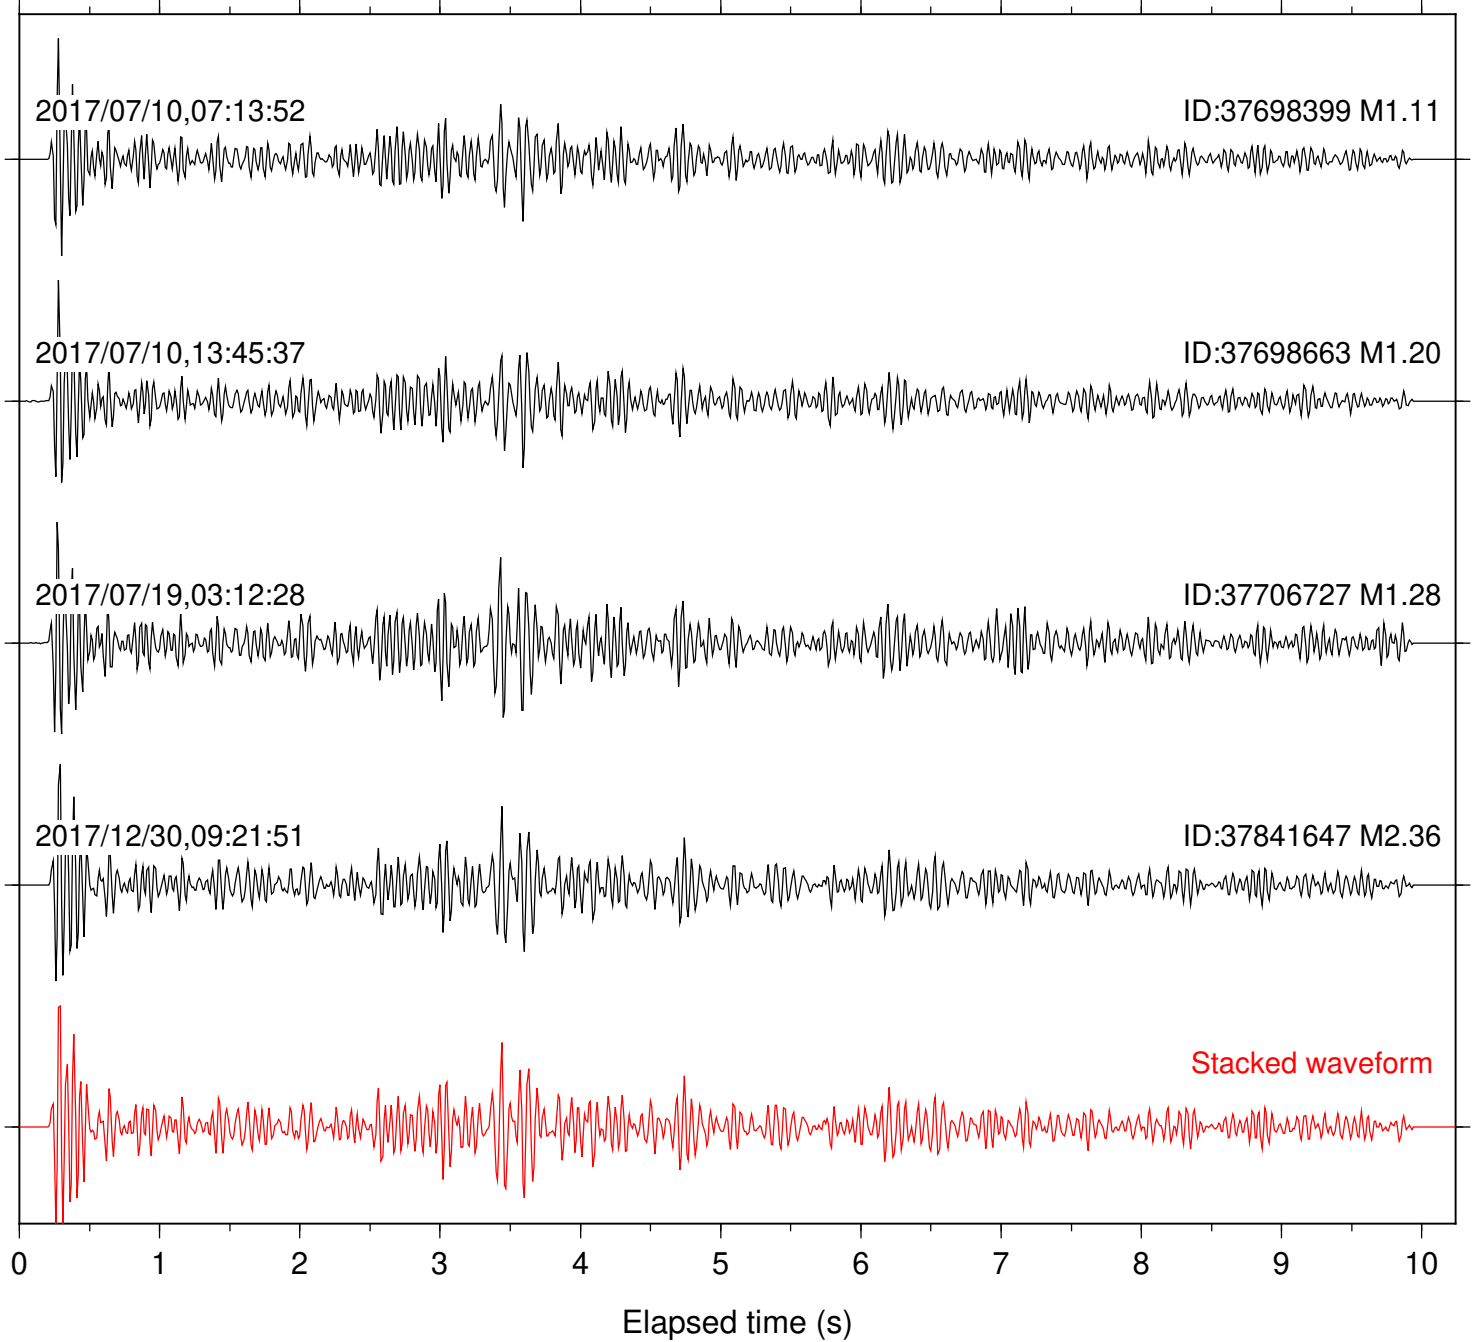

Station: CSH Com: HHZ

Focal depth: 6.53 km

Station: DGR Com: HHZ

Focal depth: 7.44 km

Station: DNR Com: HHZ

Focal depth: 6.53 km

Station: FRD Com: HHZ

Focal depth: 7.44 km