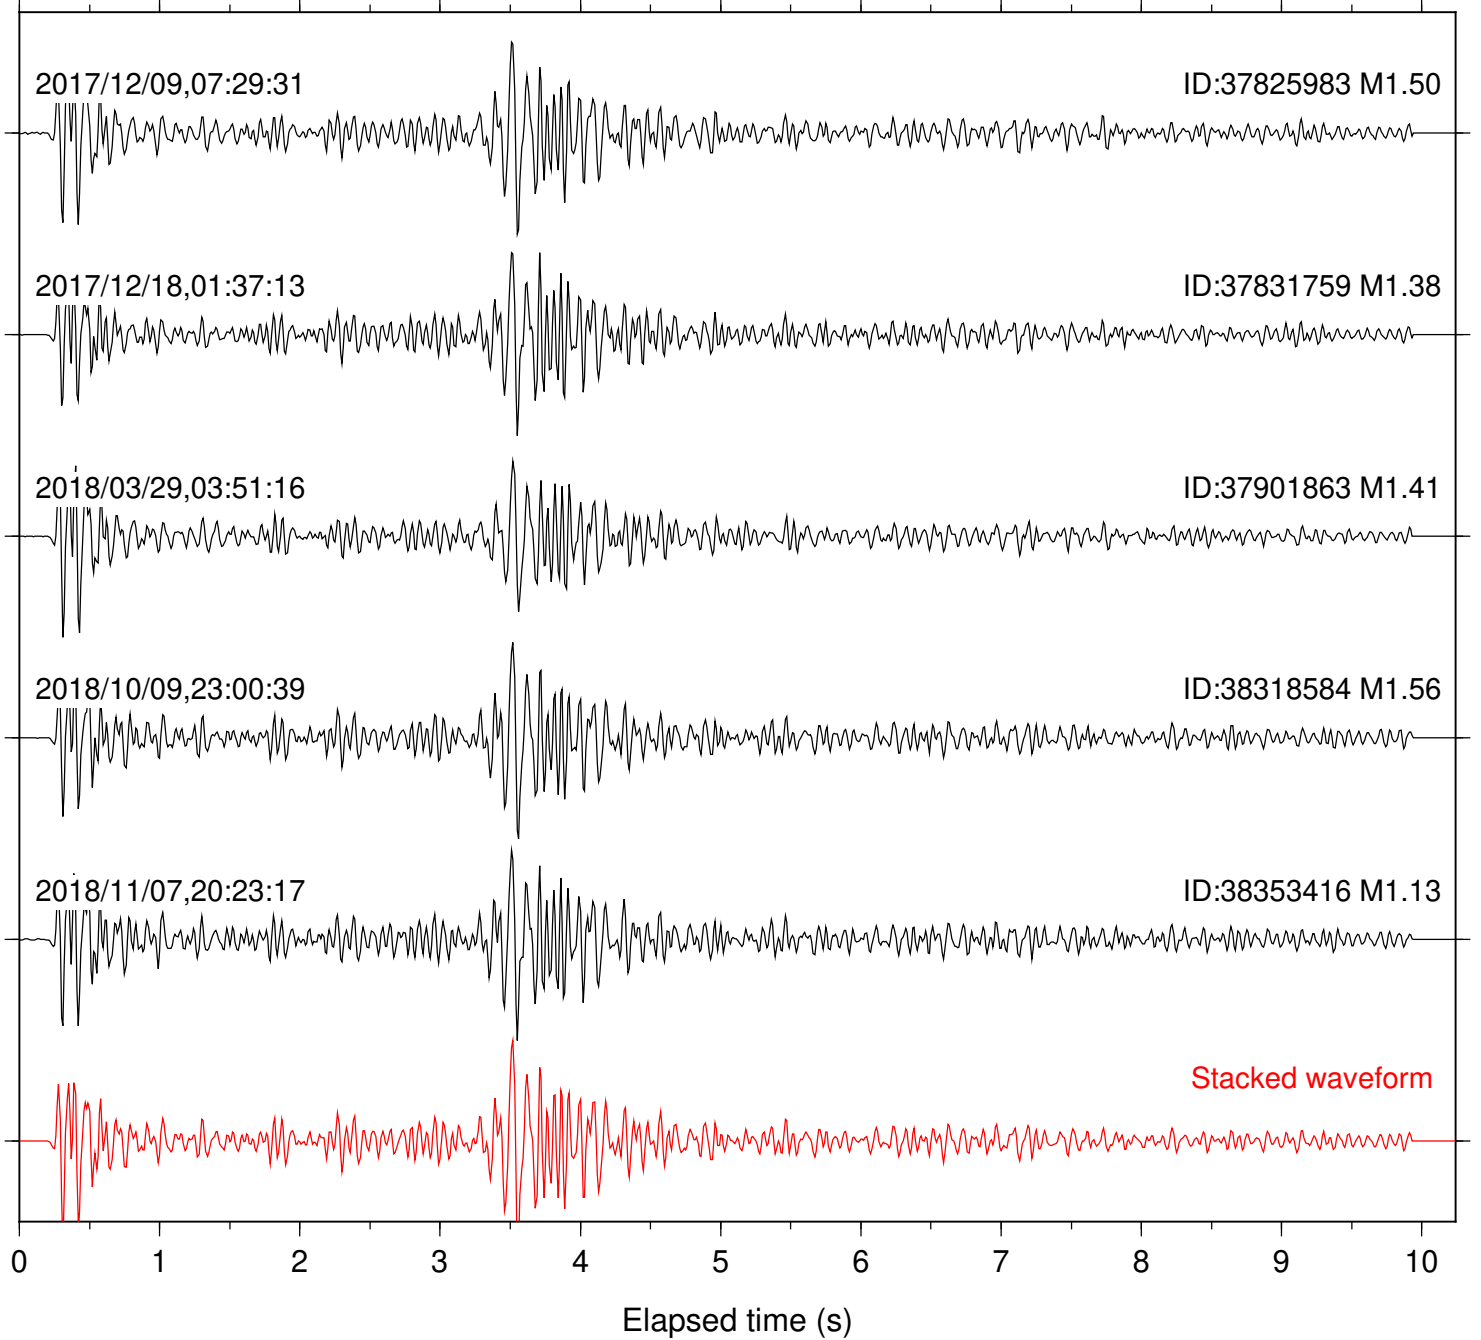

Station: CSH Com: HHZ

Focal depth: 6.83 km