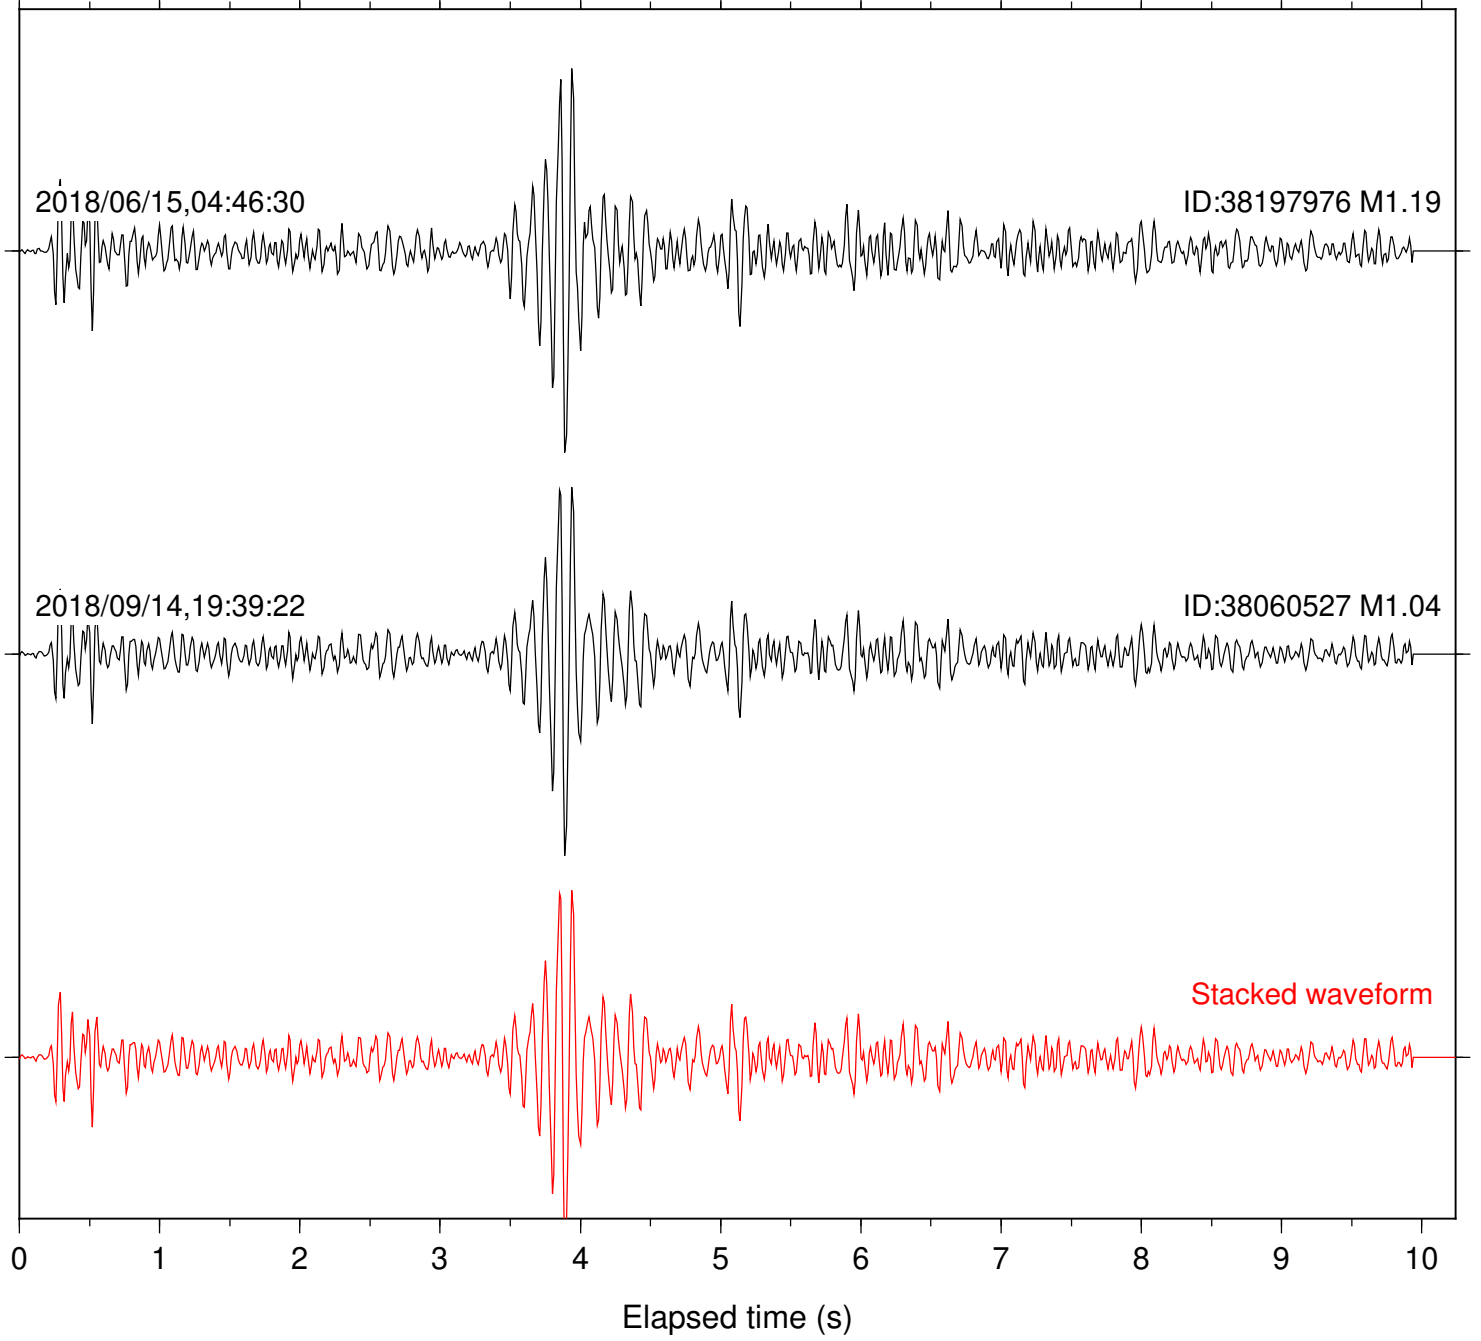

Station: CRY Com: HHZ

Focal depth: 4.76 km

Station: CSH Com: HHZ

Focal depth: 4.76 km

Station: DGR Com: HHZ

Focal depth: 4.76 km

Station: FRD Com: HHZ

Focal depth: 4.76 km