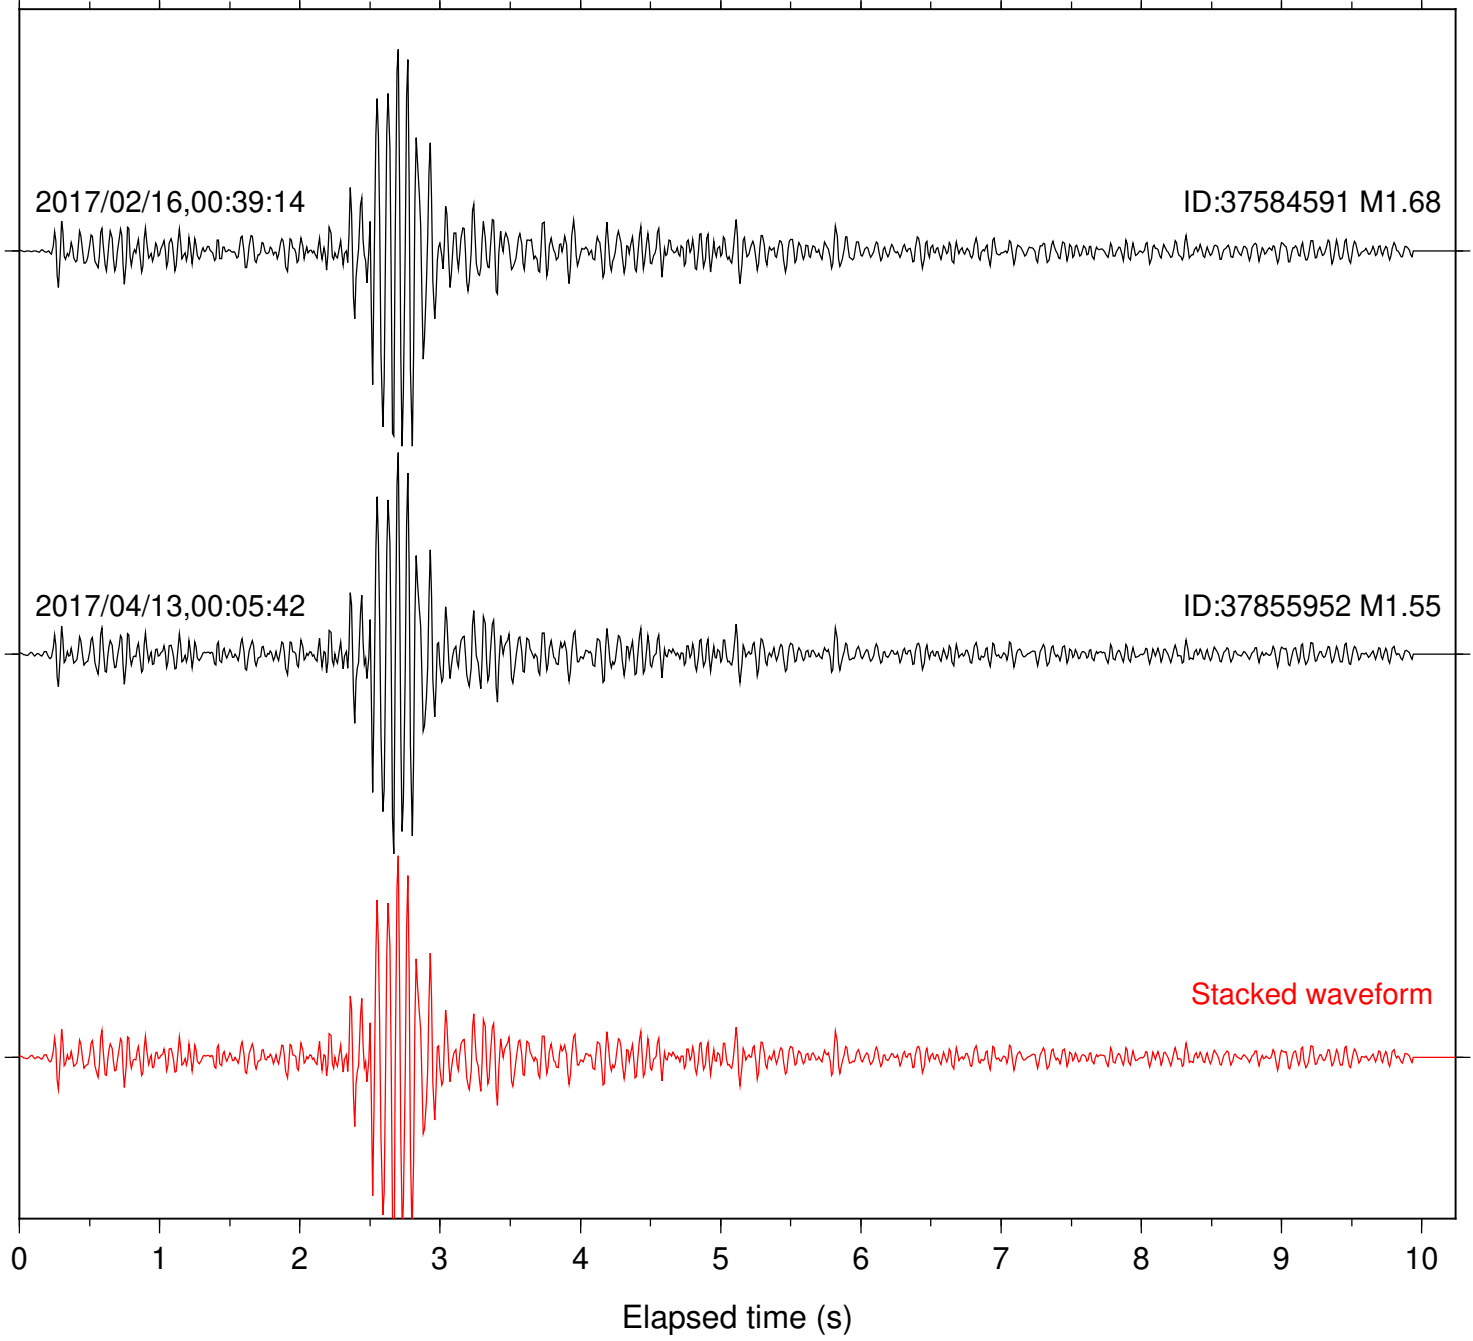

Station: RDM Com: HHZ

Focal depth: 6.49 km