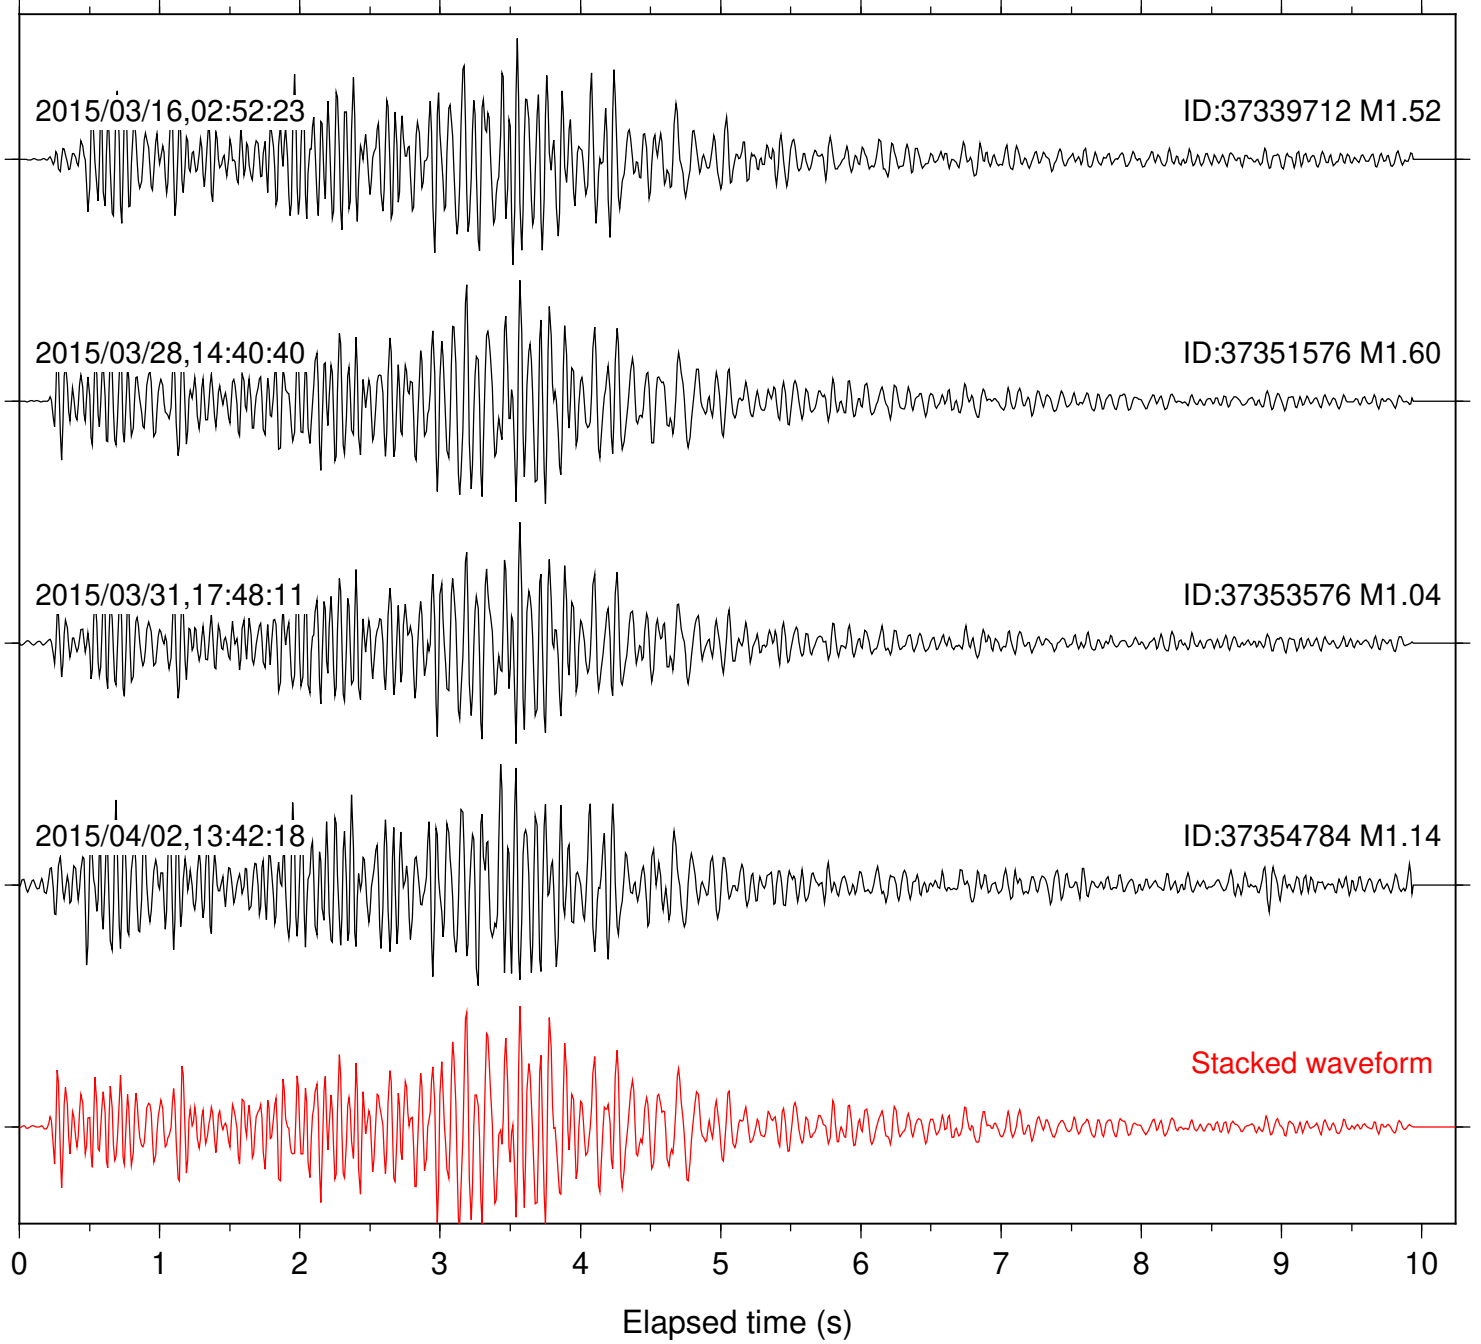

Station: B946 Com: EHZ

Focal depth: 7.92 km

Station: BZN Com: HHZ

Focal depth: 7.92 km

Station: CRY Com: HHZ

Focal depth: 7.92 km

Station: DNR Com: HHZ

Focal depth: 7.92 km