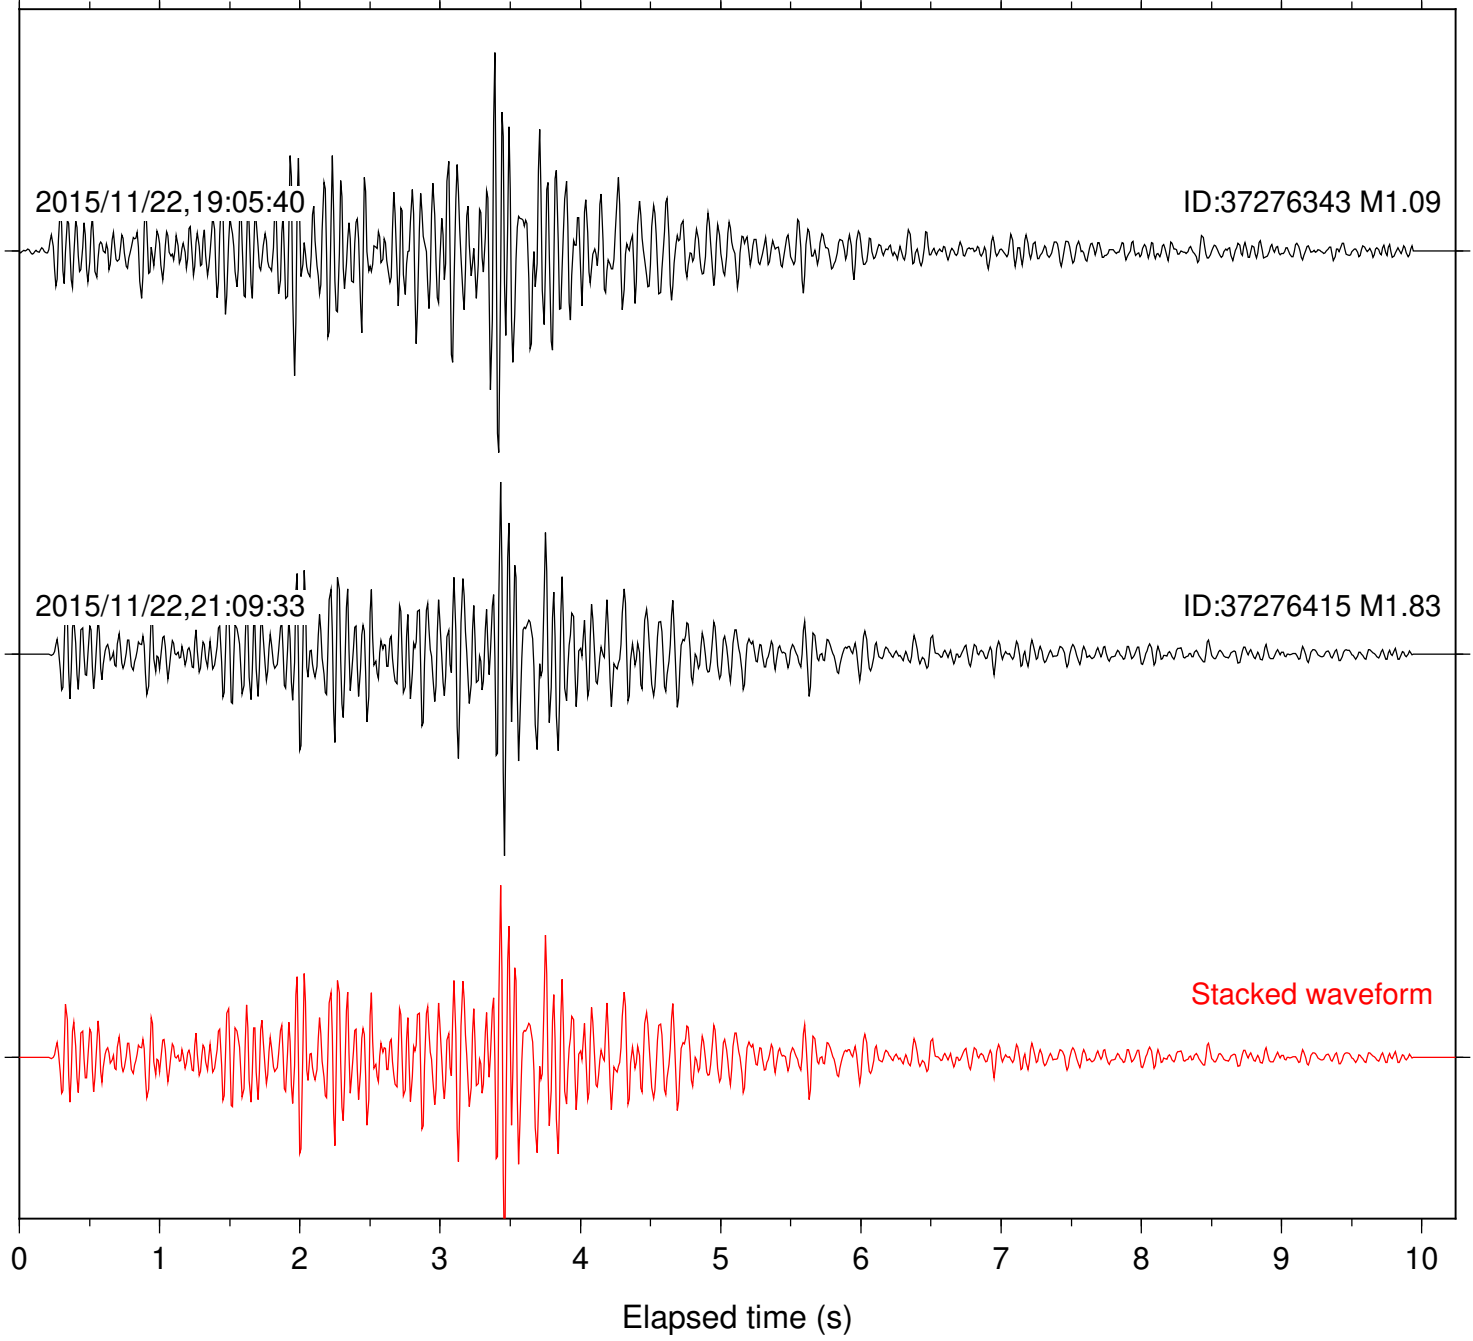

Station: DNR Com: HHZ

Focal depth: 5.17 km