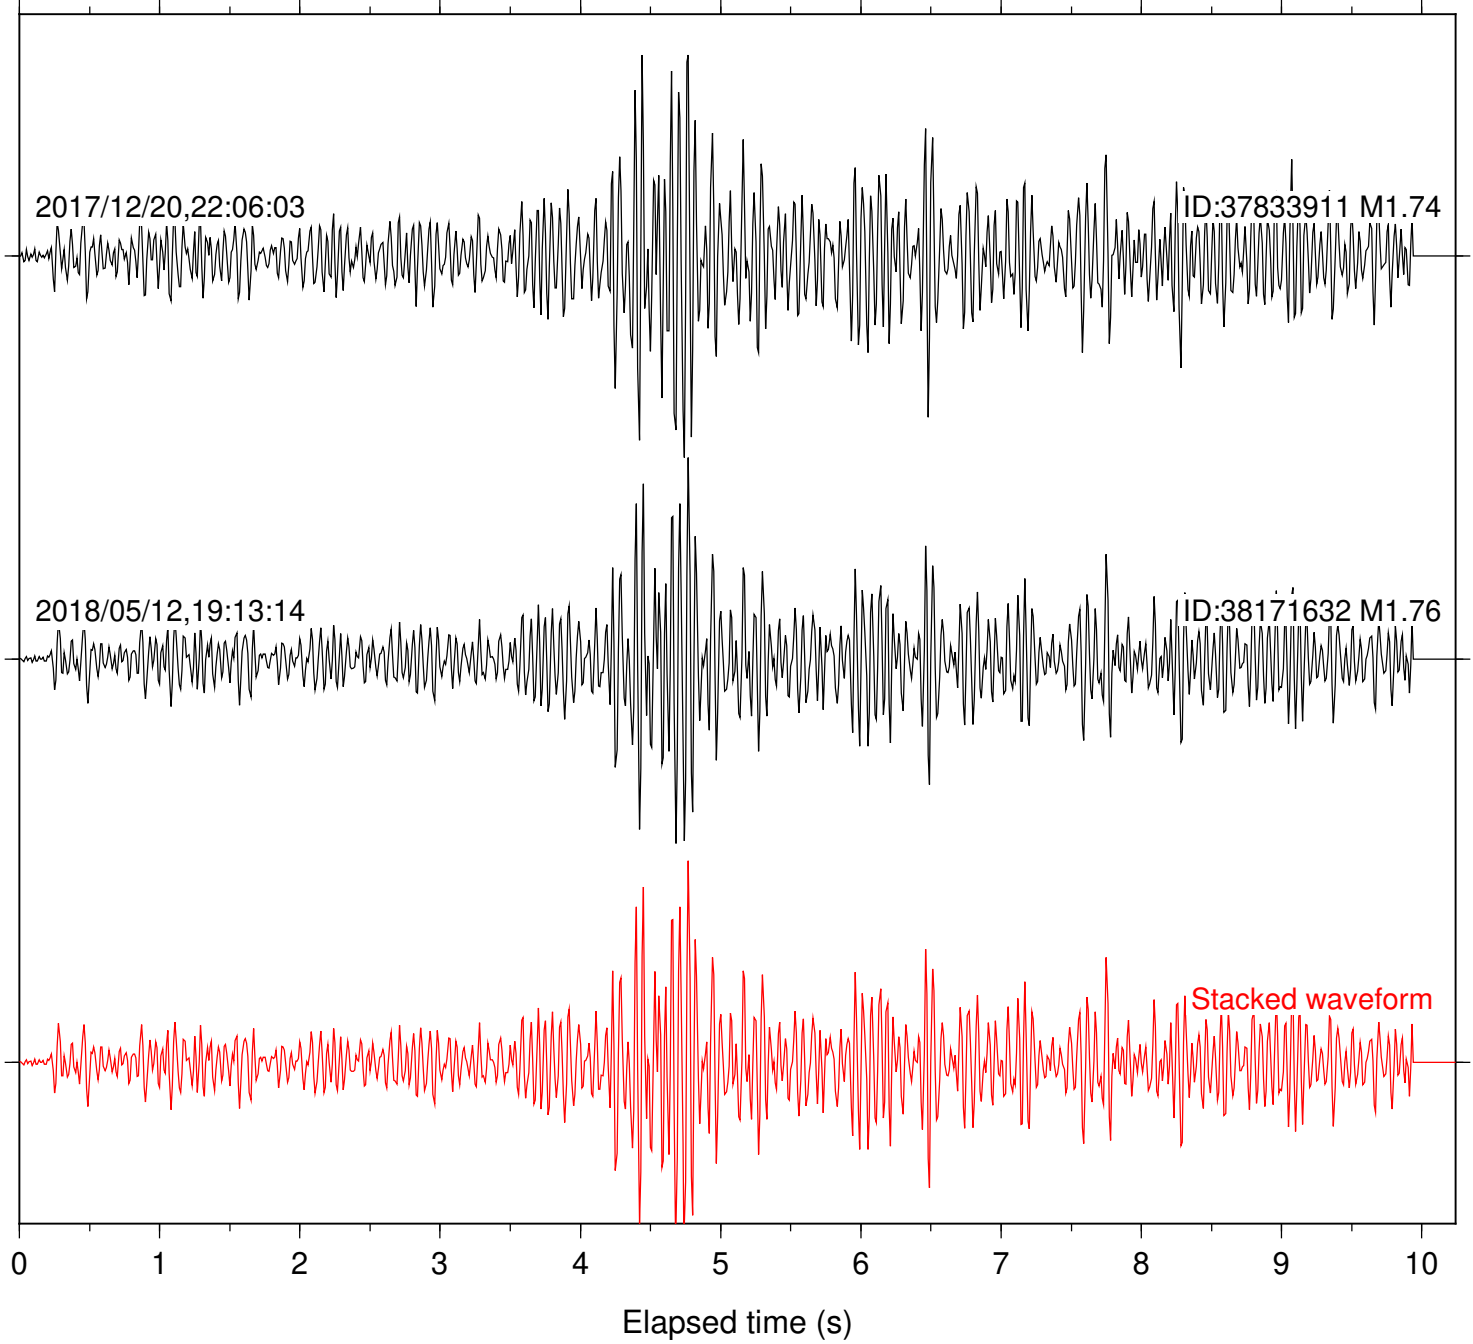

Station: KNW Com: HHZ

Focal depth: 7.36 km

Station: LKH Com: HHZ

Focal depth: 7.36 km

Station: LVA2 Com: HHZ

Focal depth: 7.36 km

Station: PFO Com: HHZ

Focal depth: 7.36 km