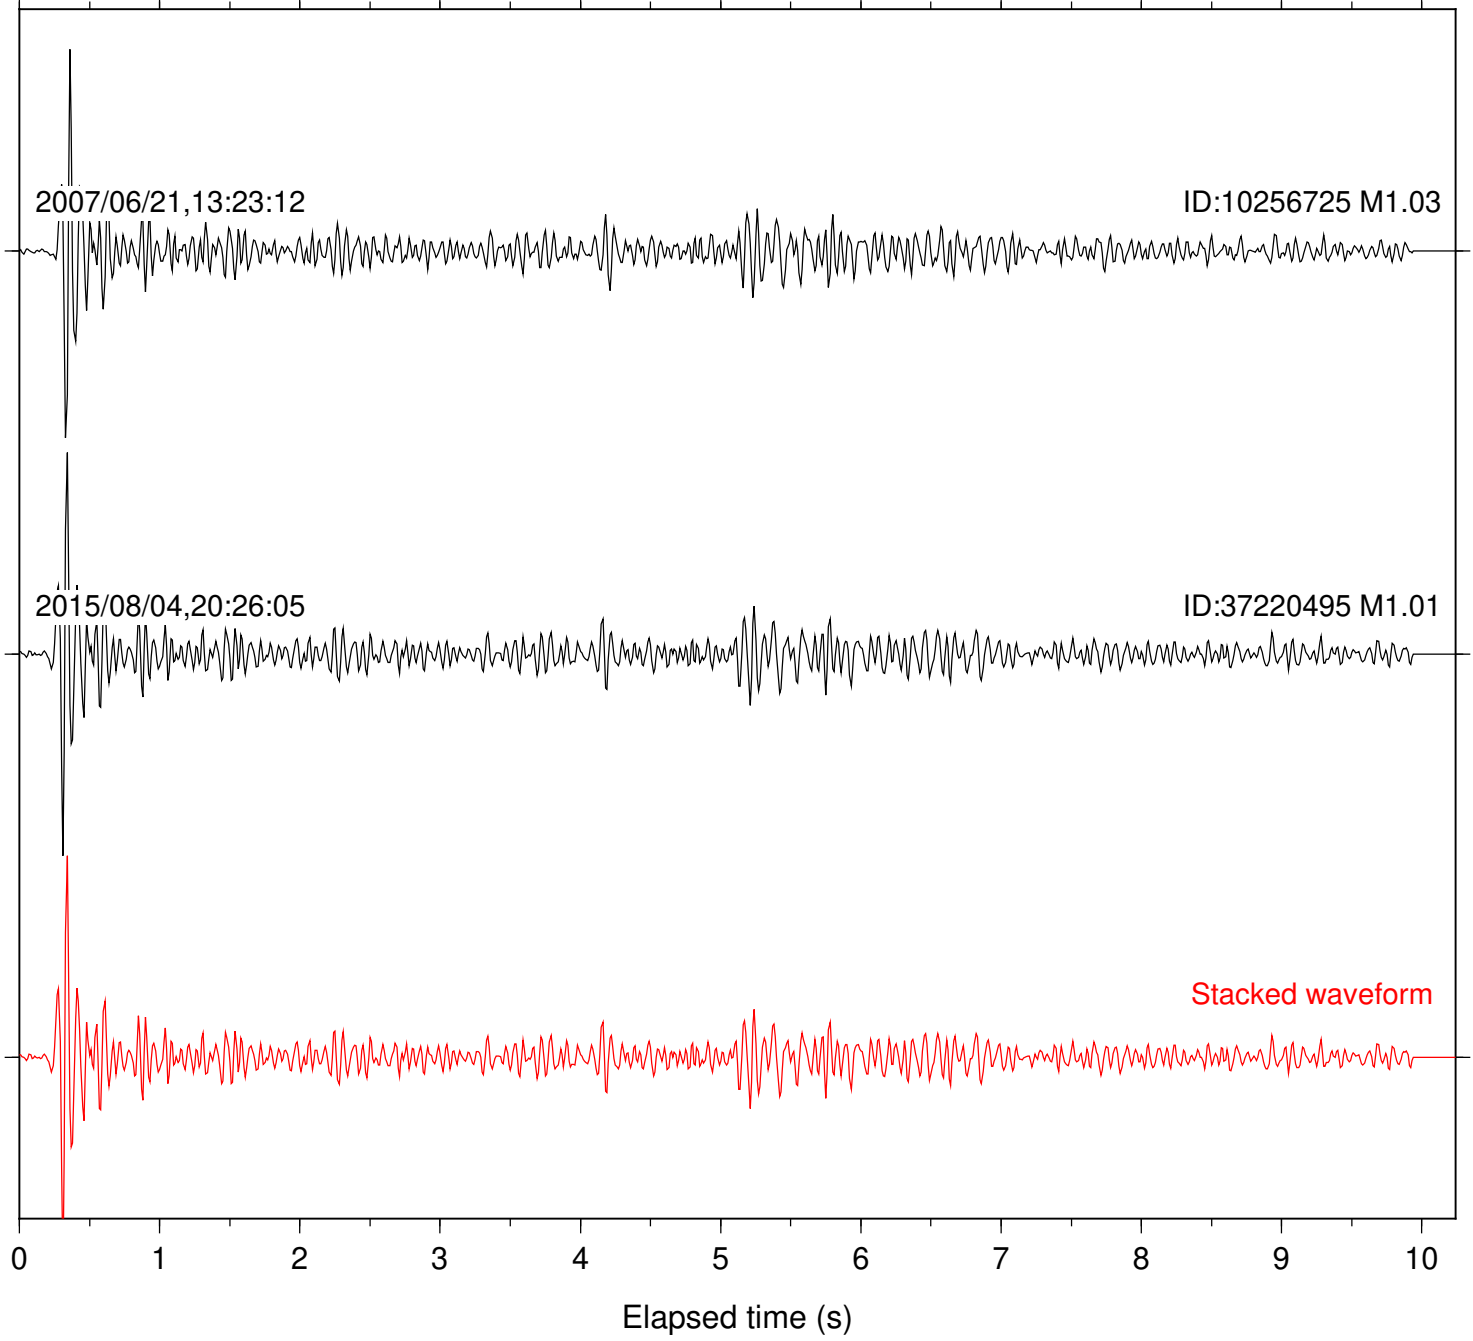

Station: B088 Com: EHZ

Focal depth: 17.54 km