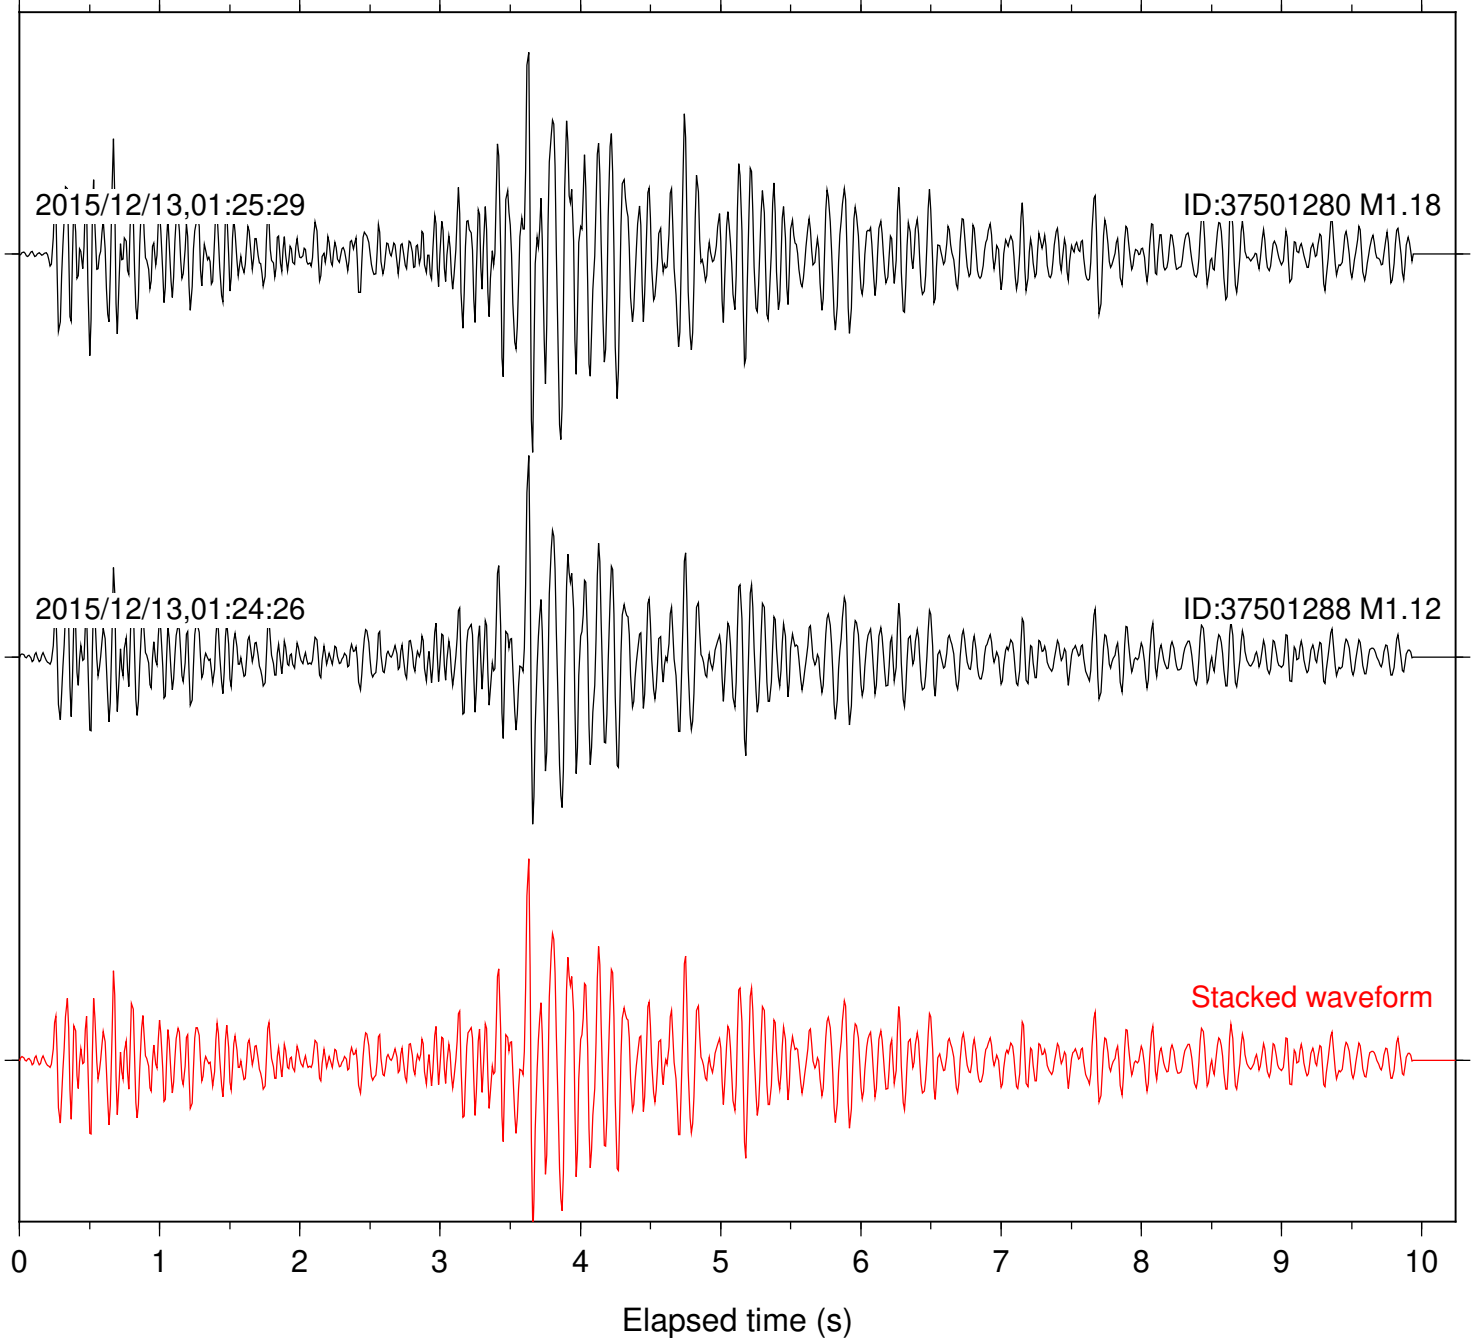

Station: LVA2 Com: HHZ

Focal depth: 14.99 km

Station: PFO Com: HHZ

Focal depth: 14.99 km

Station: PMD Com: HHZ

Focal depth: 14.99 km

Station: POB2 Com: HHZ

Focal depth: 14.99 km