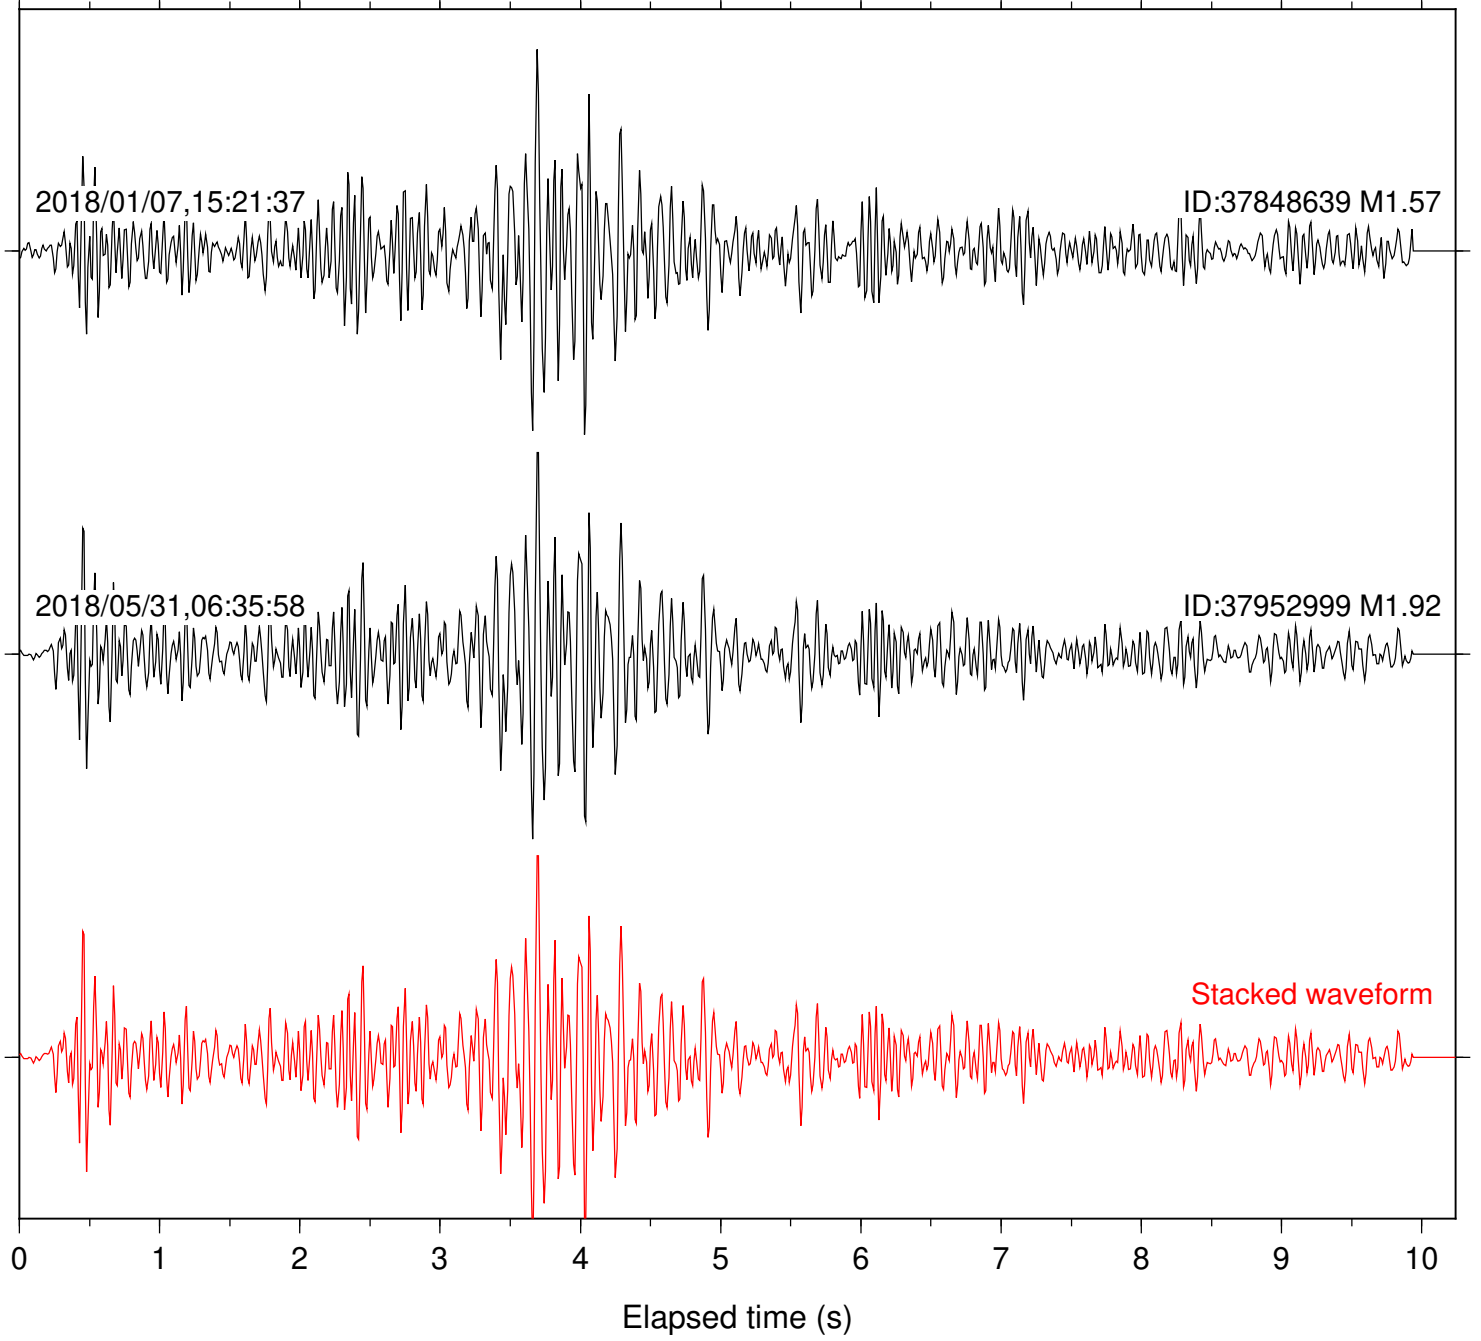

Station: B086 Com: EHZ

Focal depth: 6.75 km