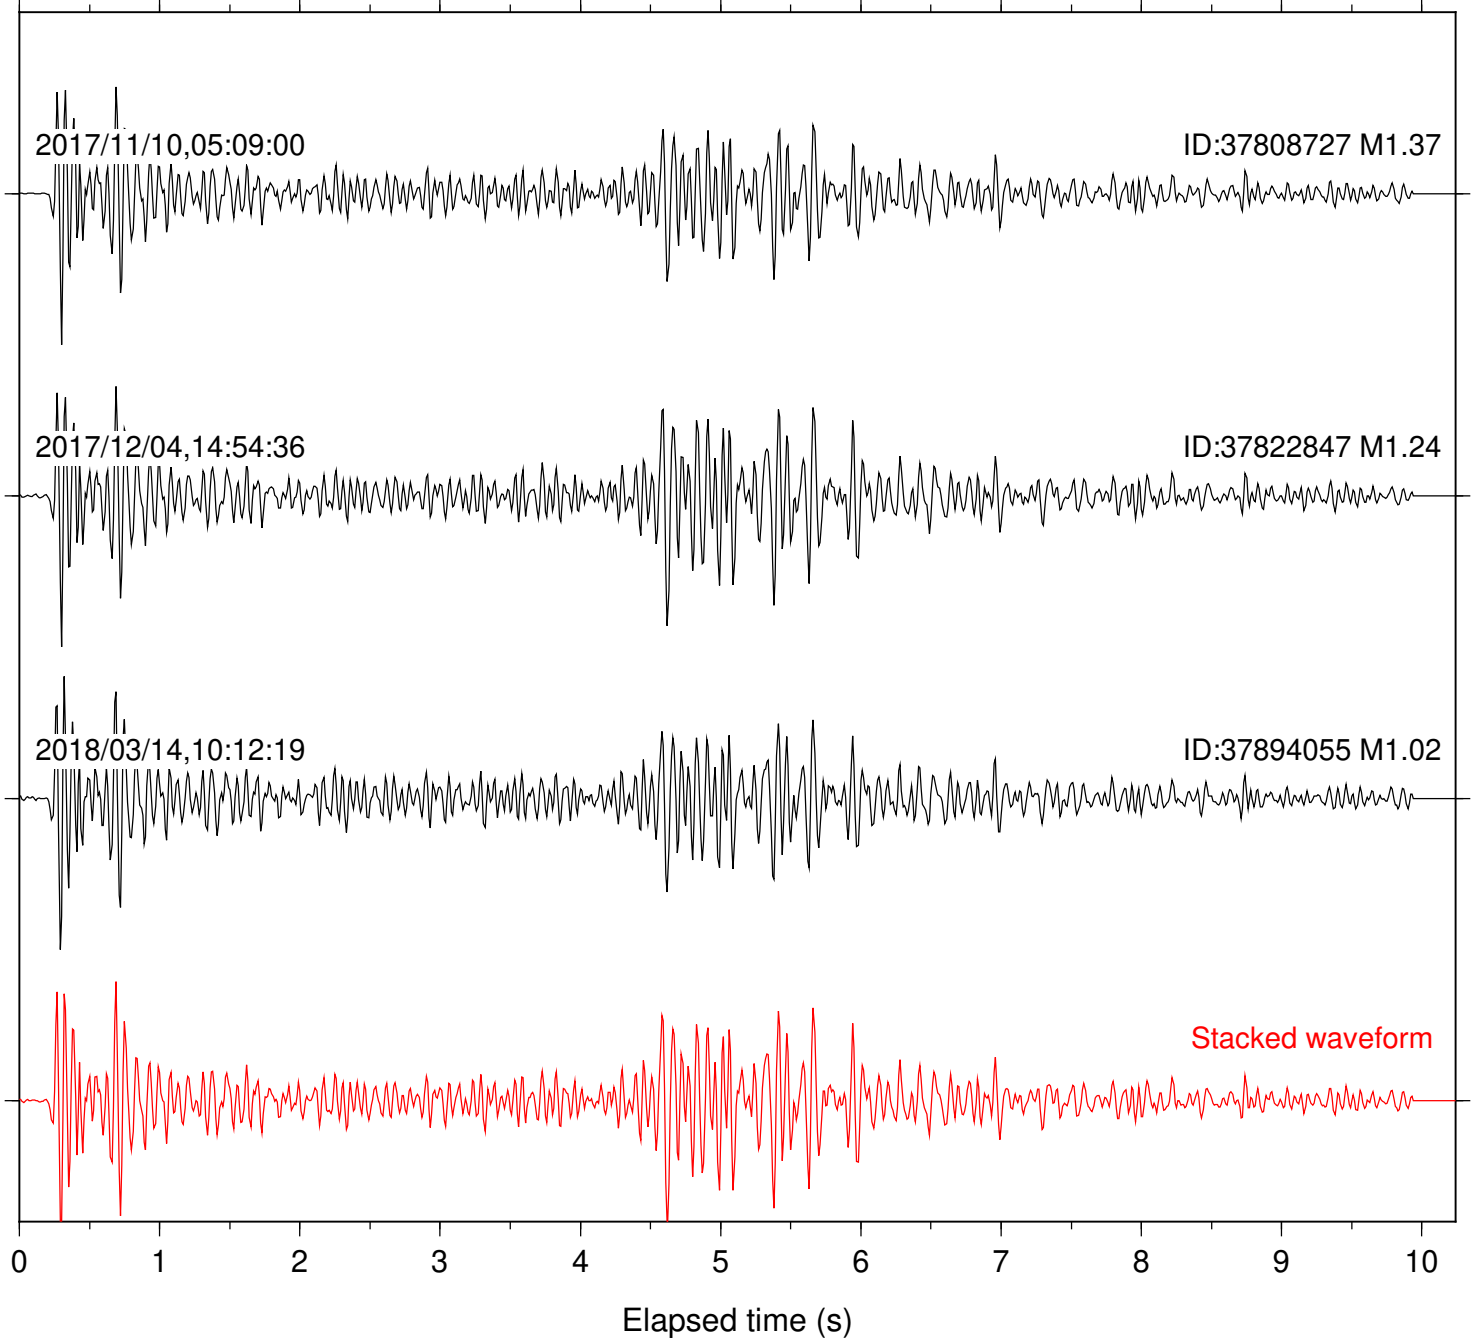

Station: B946 Com: EHZ

Focal depth: 12.24 km