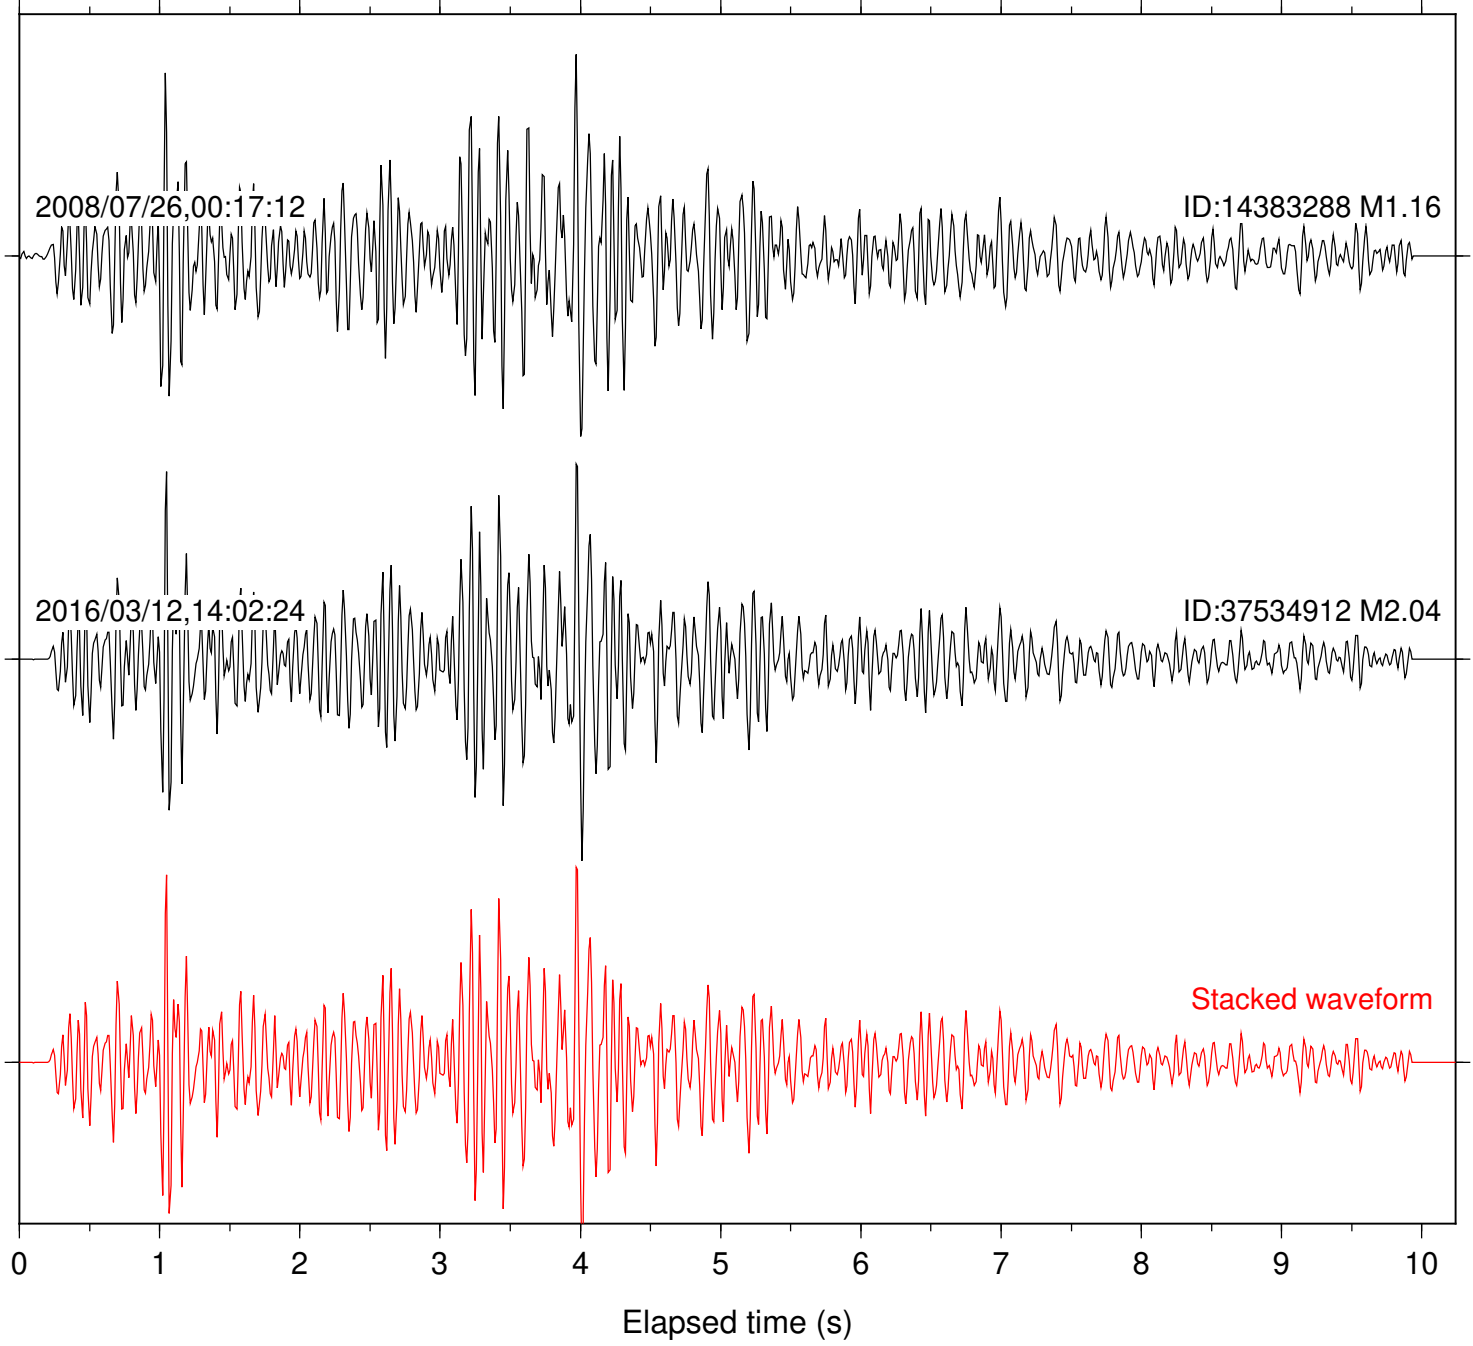

Station: B088 Com: EHZ

Focal depth: 10.46 km