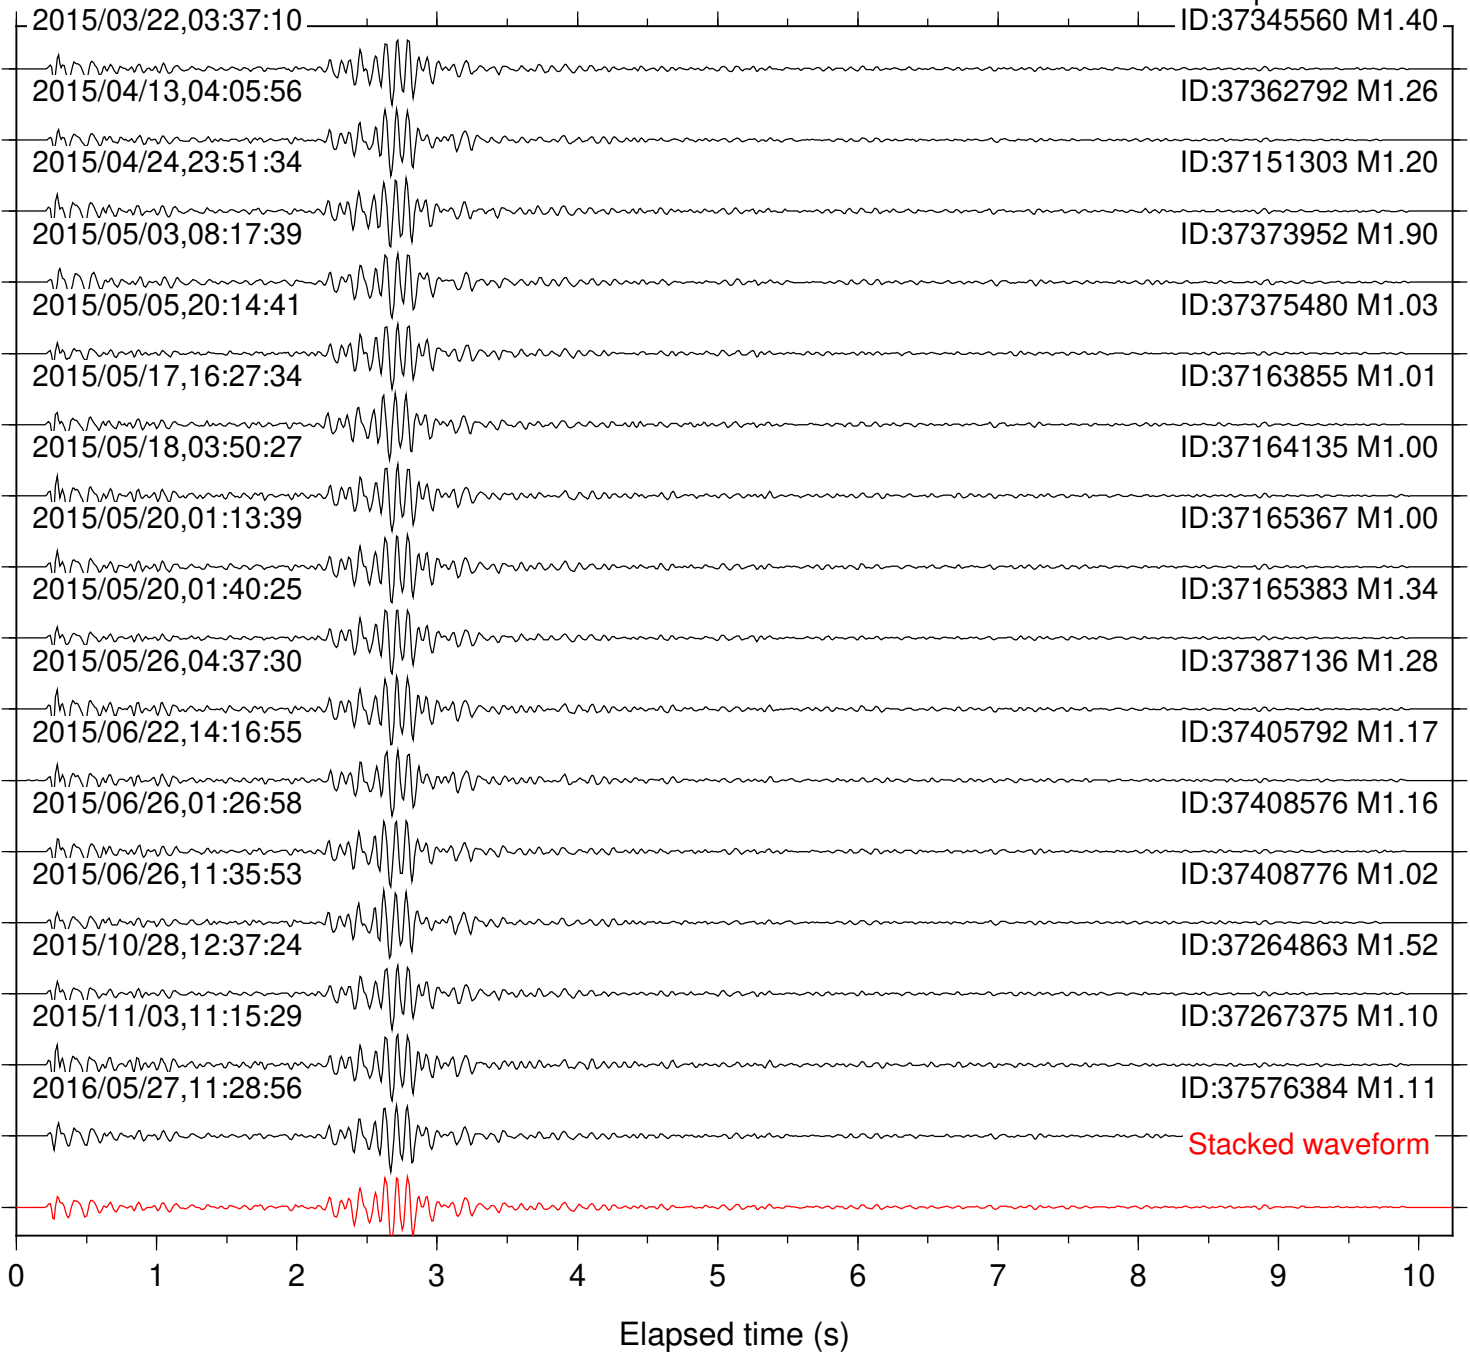

Station: POB2 Com: HHZ

Focal depth: 8.34 km