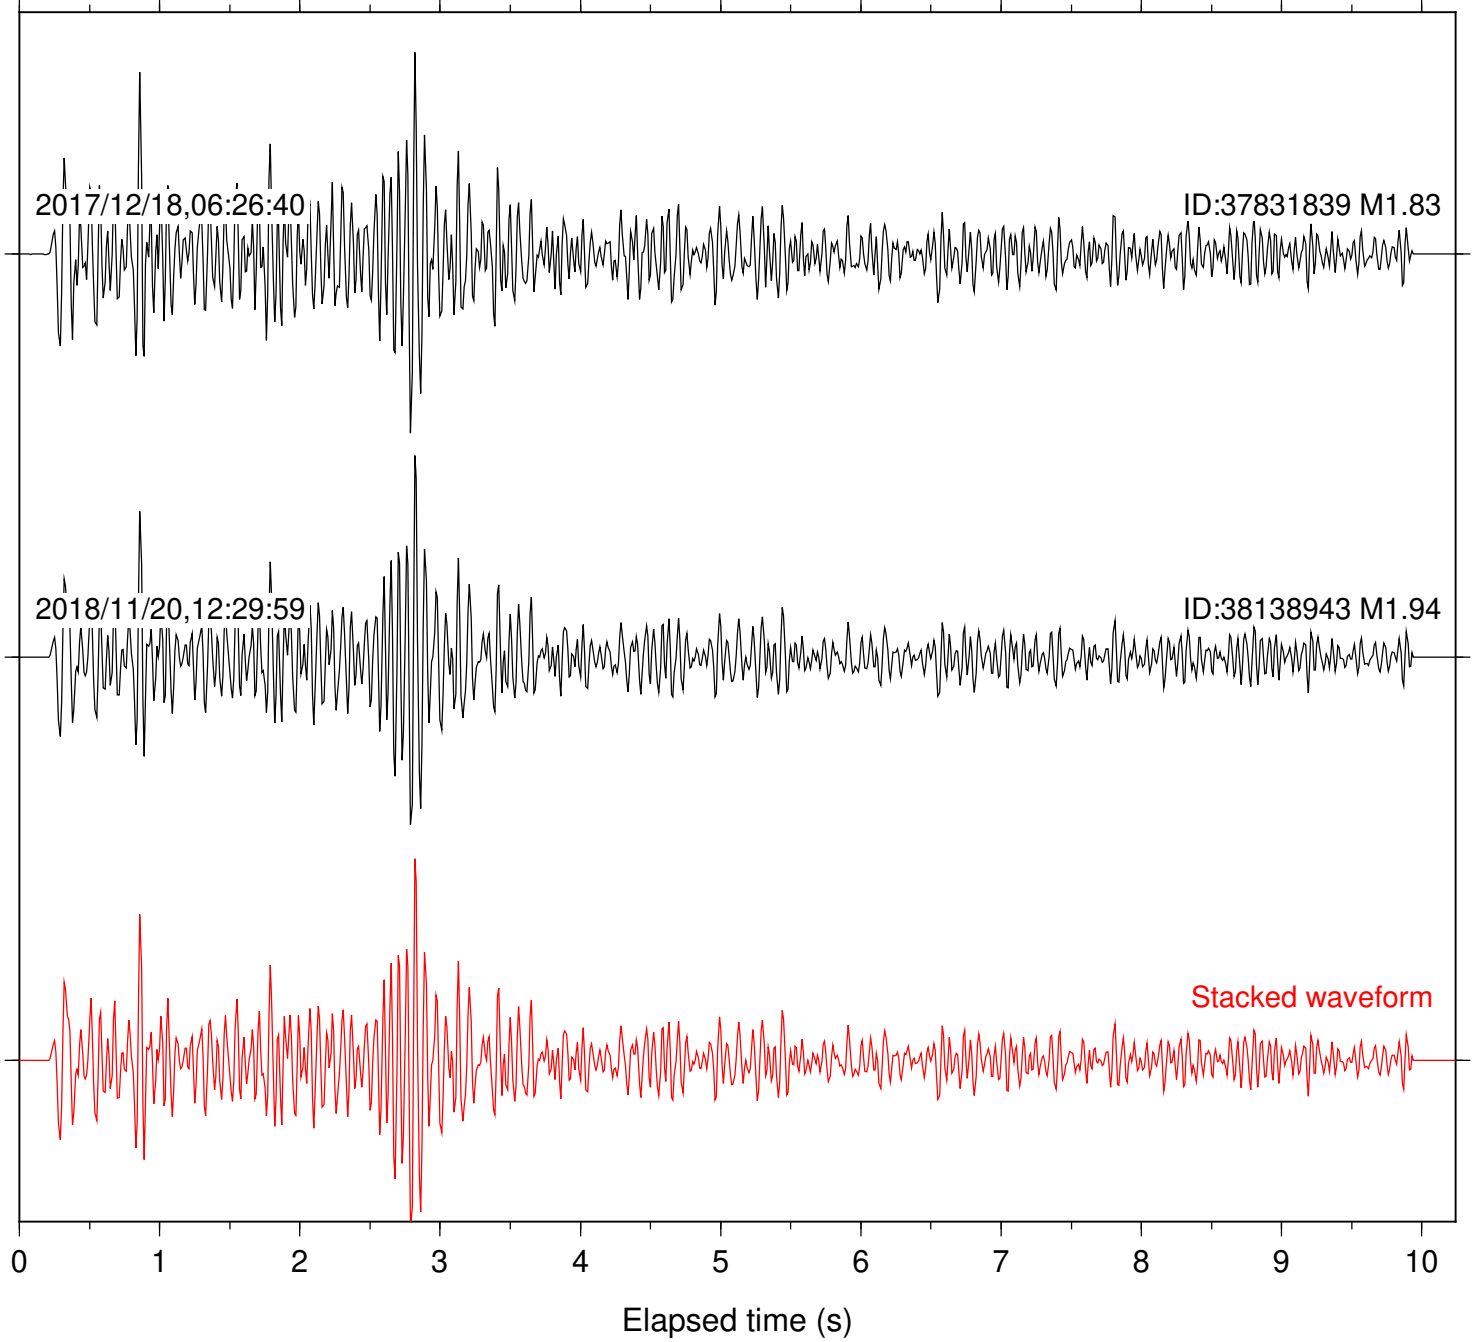

Station: CSH Com: HHZ

Focal depth: 3.00 km

Station: DGR Com: HHZ

Focal depth: 3.00 km

Station: FRD Com: HHZ

Focal depth: 3.00 km

Station: HMT2 Com: HHZ

Focal depth: 3.00 km