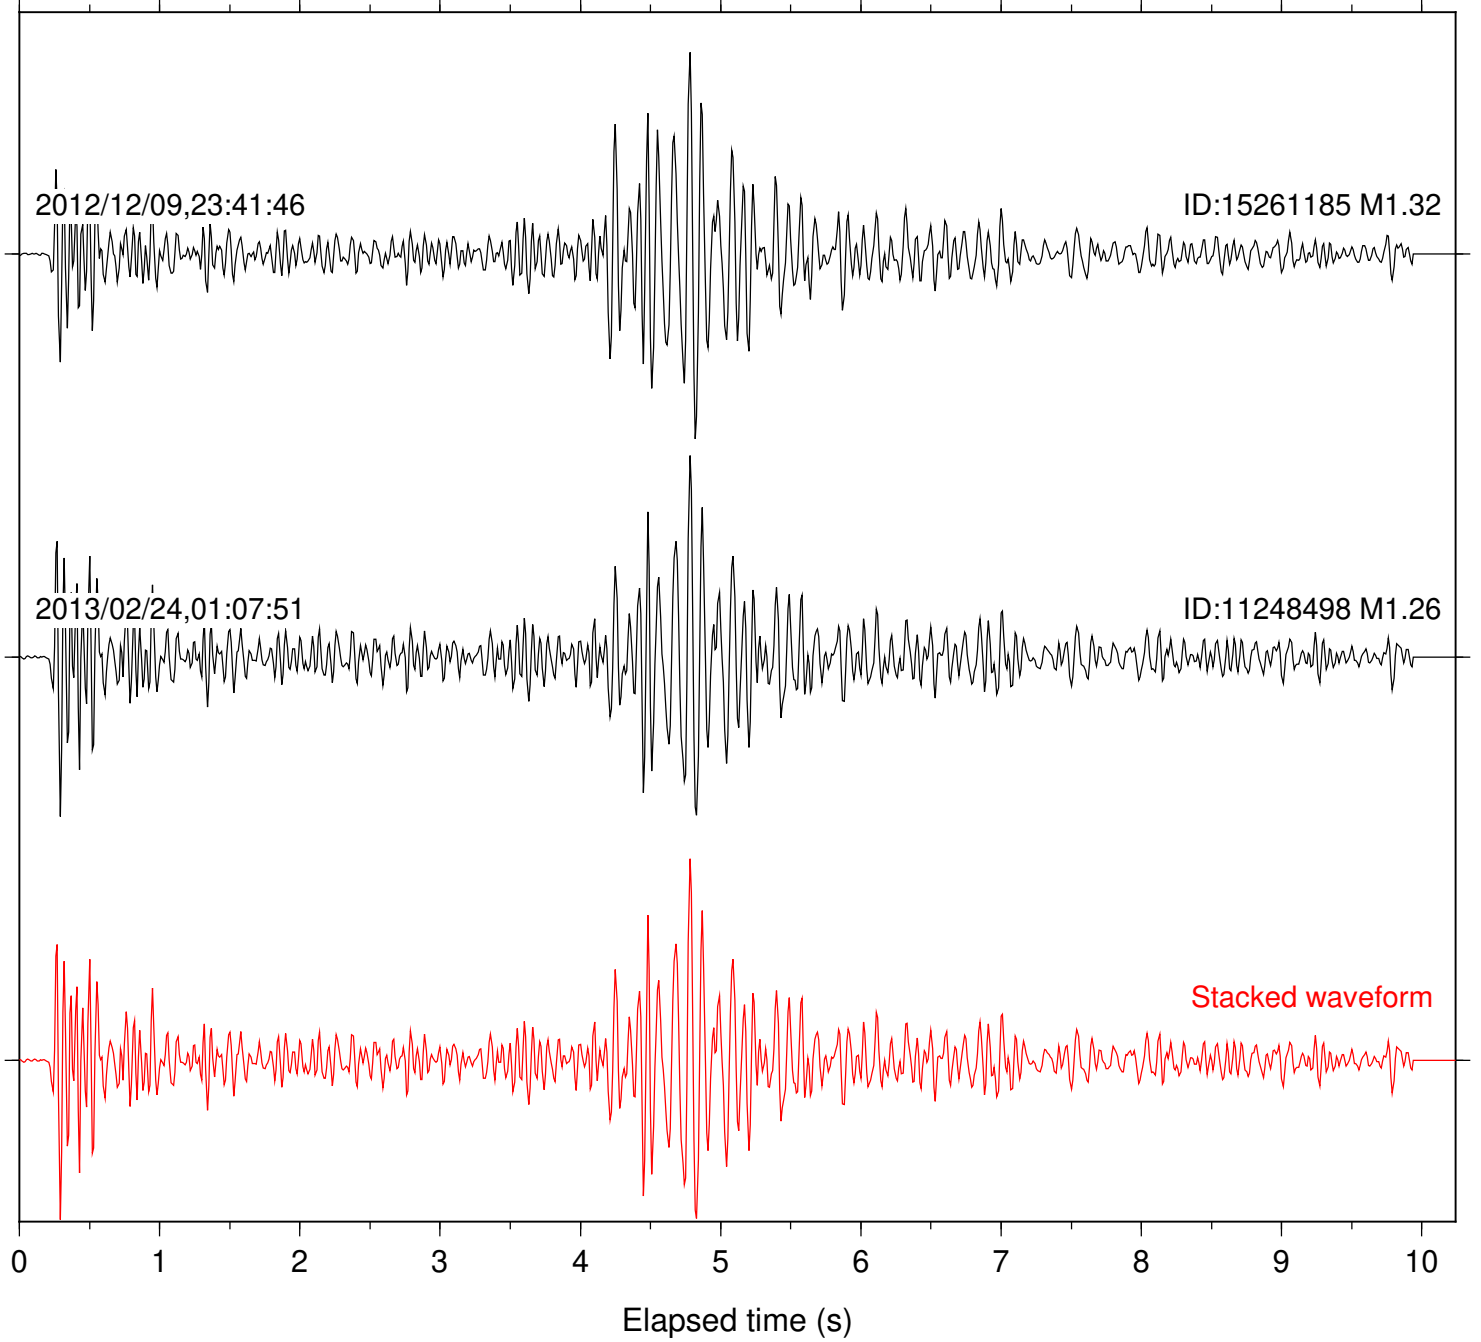

Station: B946 Com: EHZ

Focal depth: 10.98 km