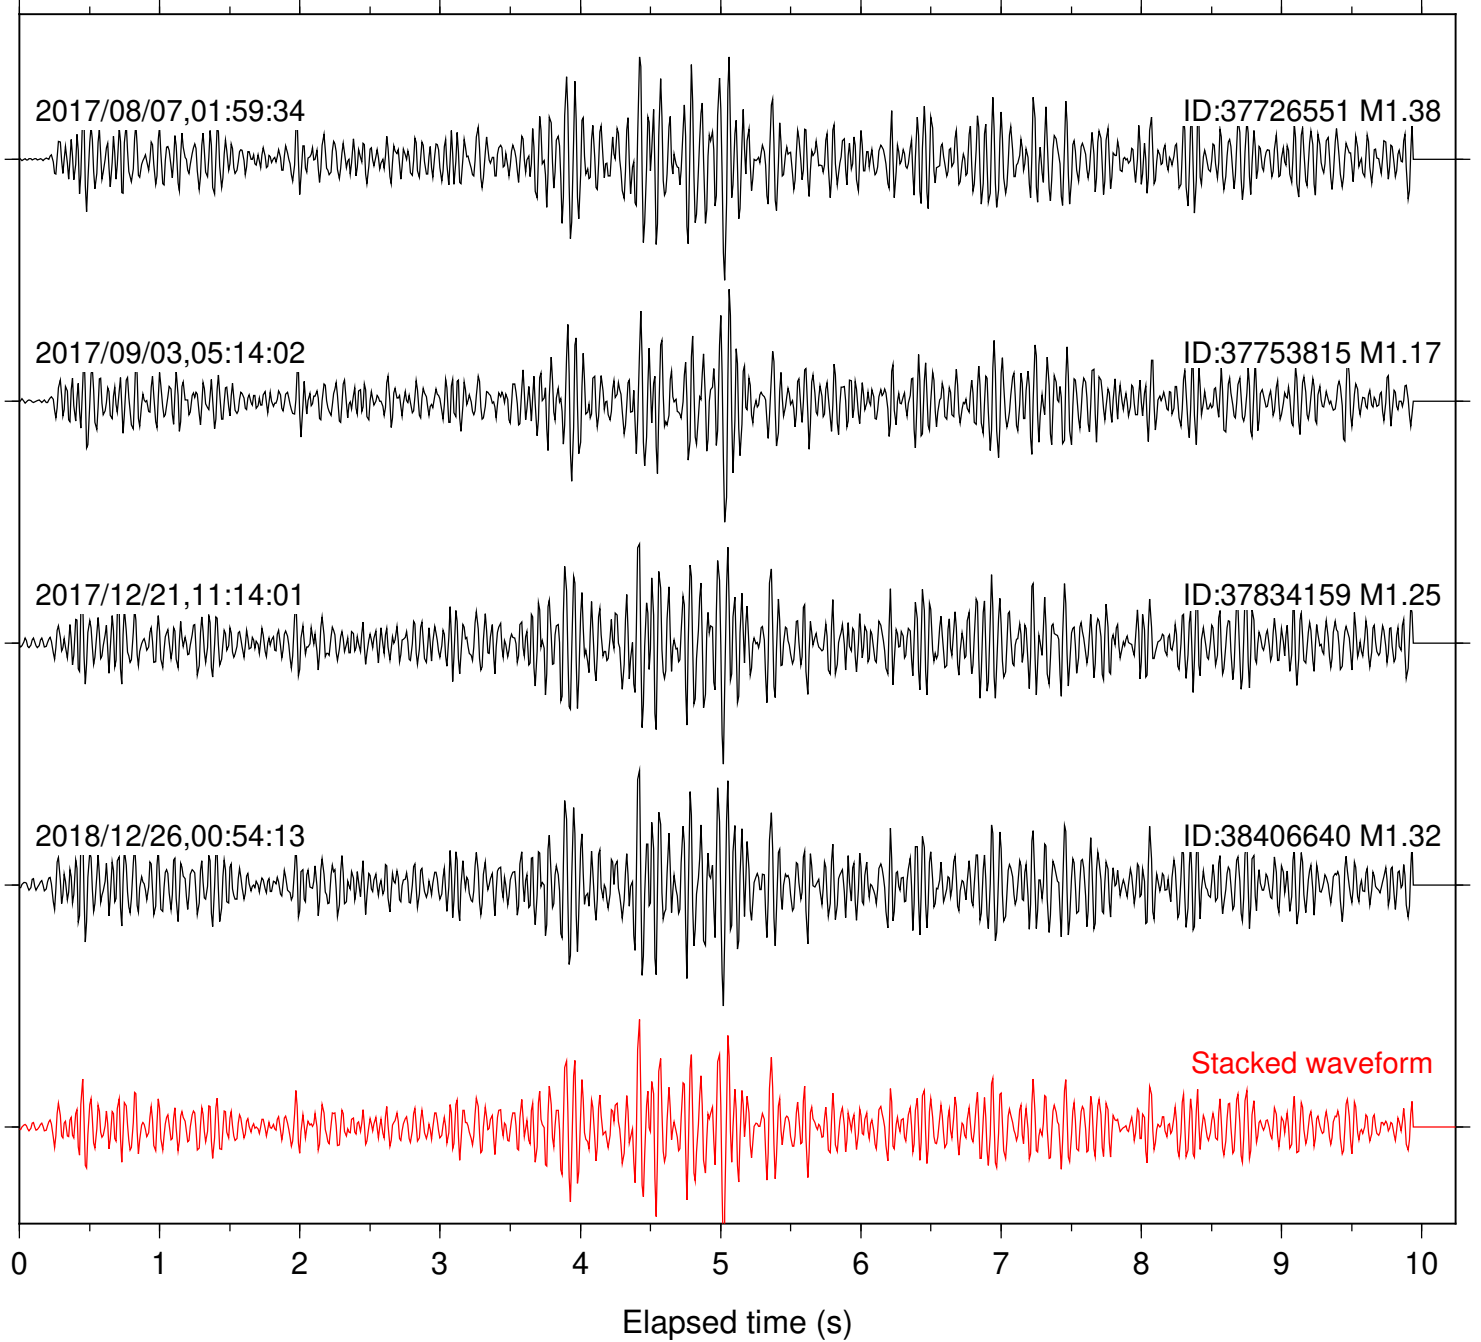

Station: PFO Com: HHZ

Focal depth: 6.86 km