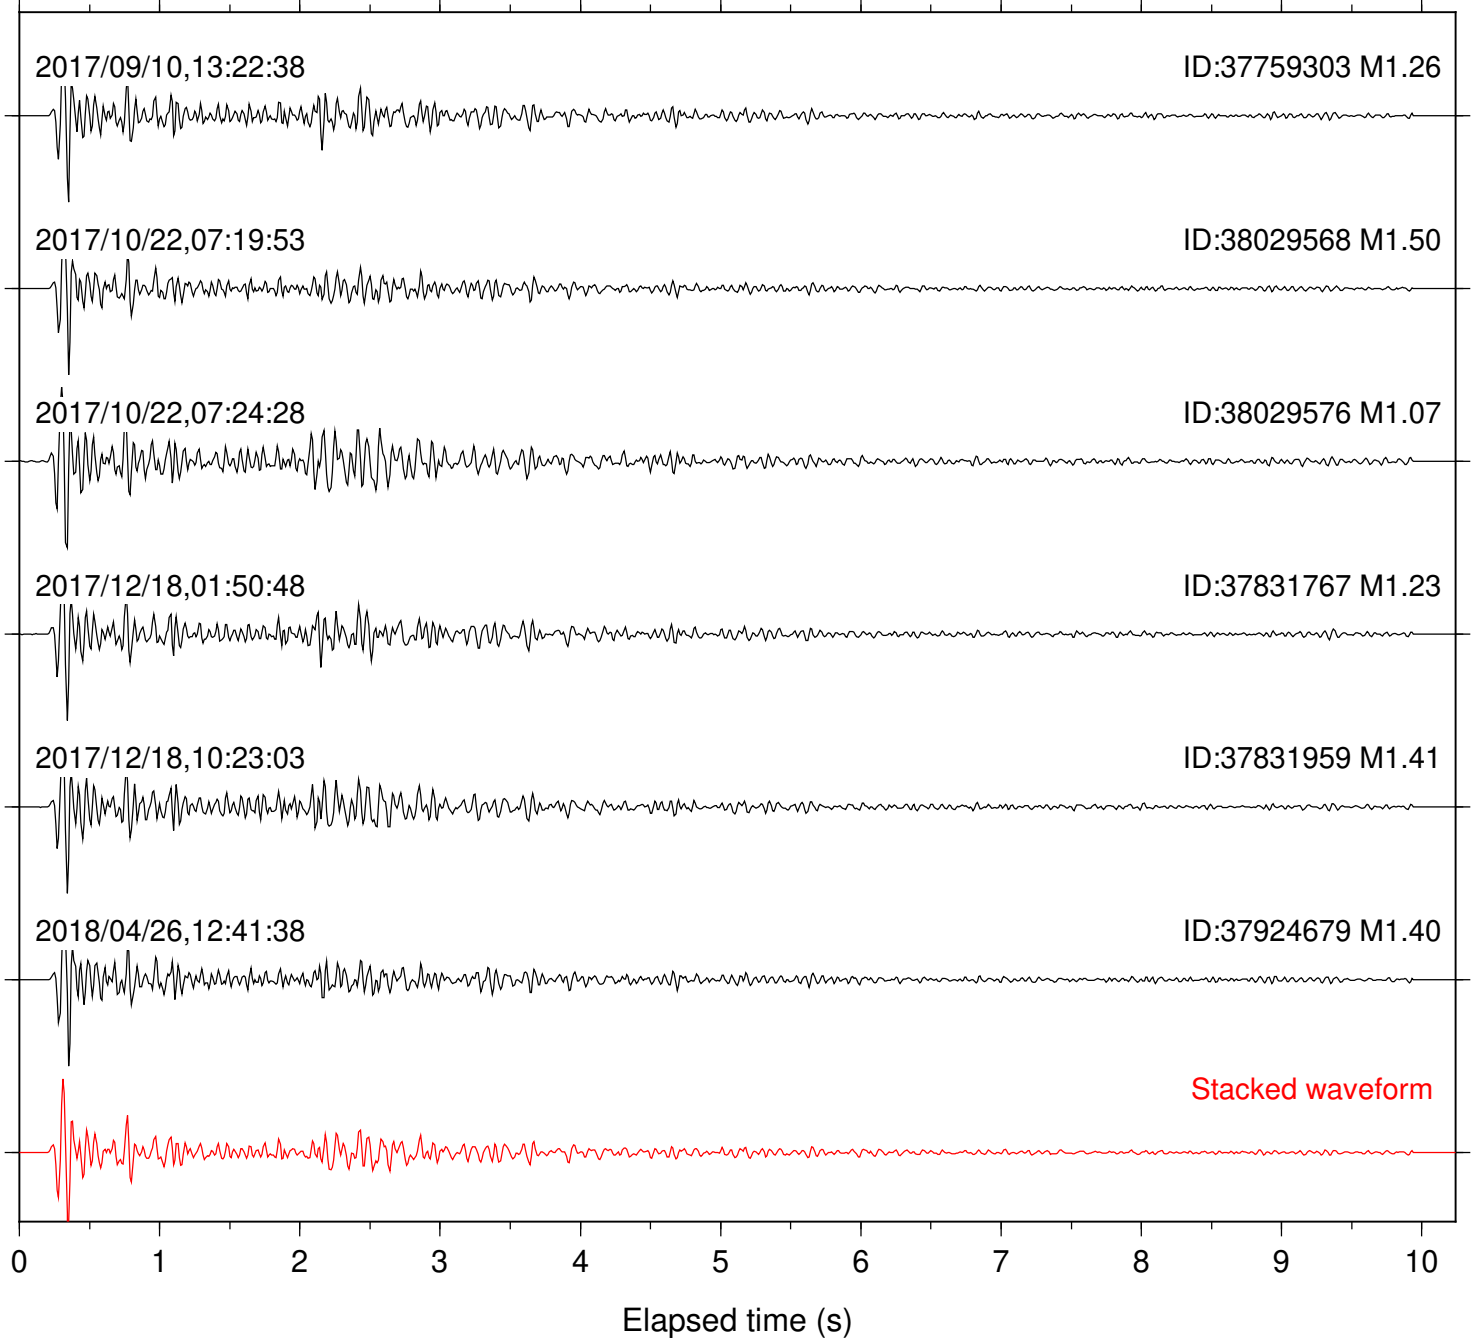

Station: BZN Com: HHZ

Focal depth: 6.30 km