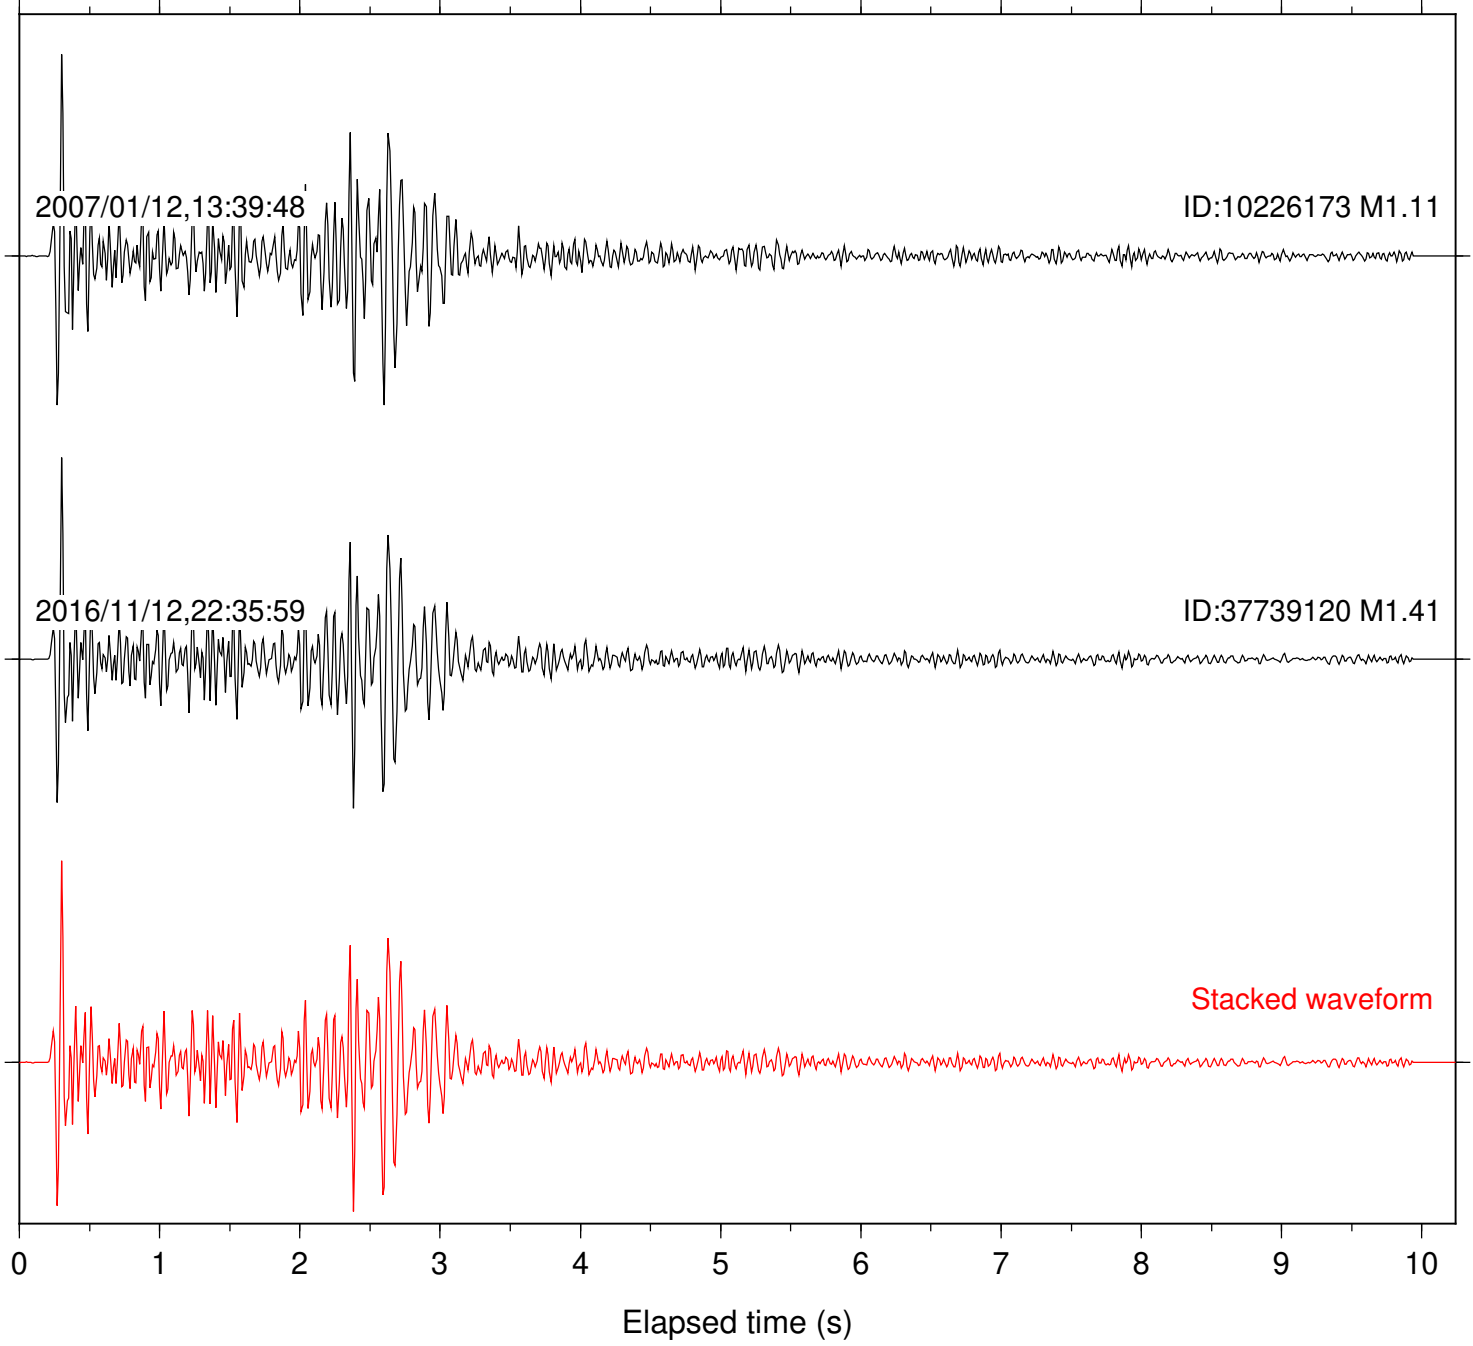

0 1 2 3 4 5 6 7 8 9 10  
Elapsed time (s)

Station: B084 Com: EHZ

Focal depth: 5.46 km

Station: FRD Com: HHZ

Focal depth: 5.46 km

Station: B087 Com: EHZ

Focal depth: 16.45 km

Station: PMD Com: HHZ