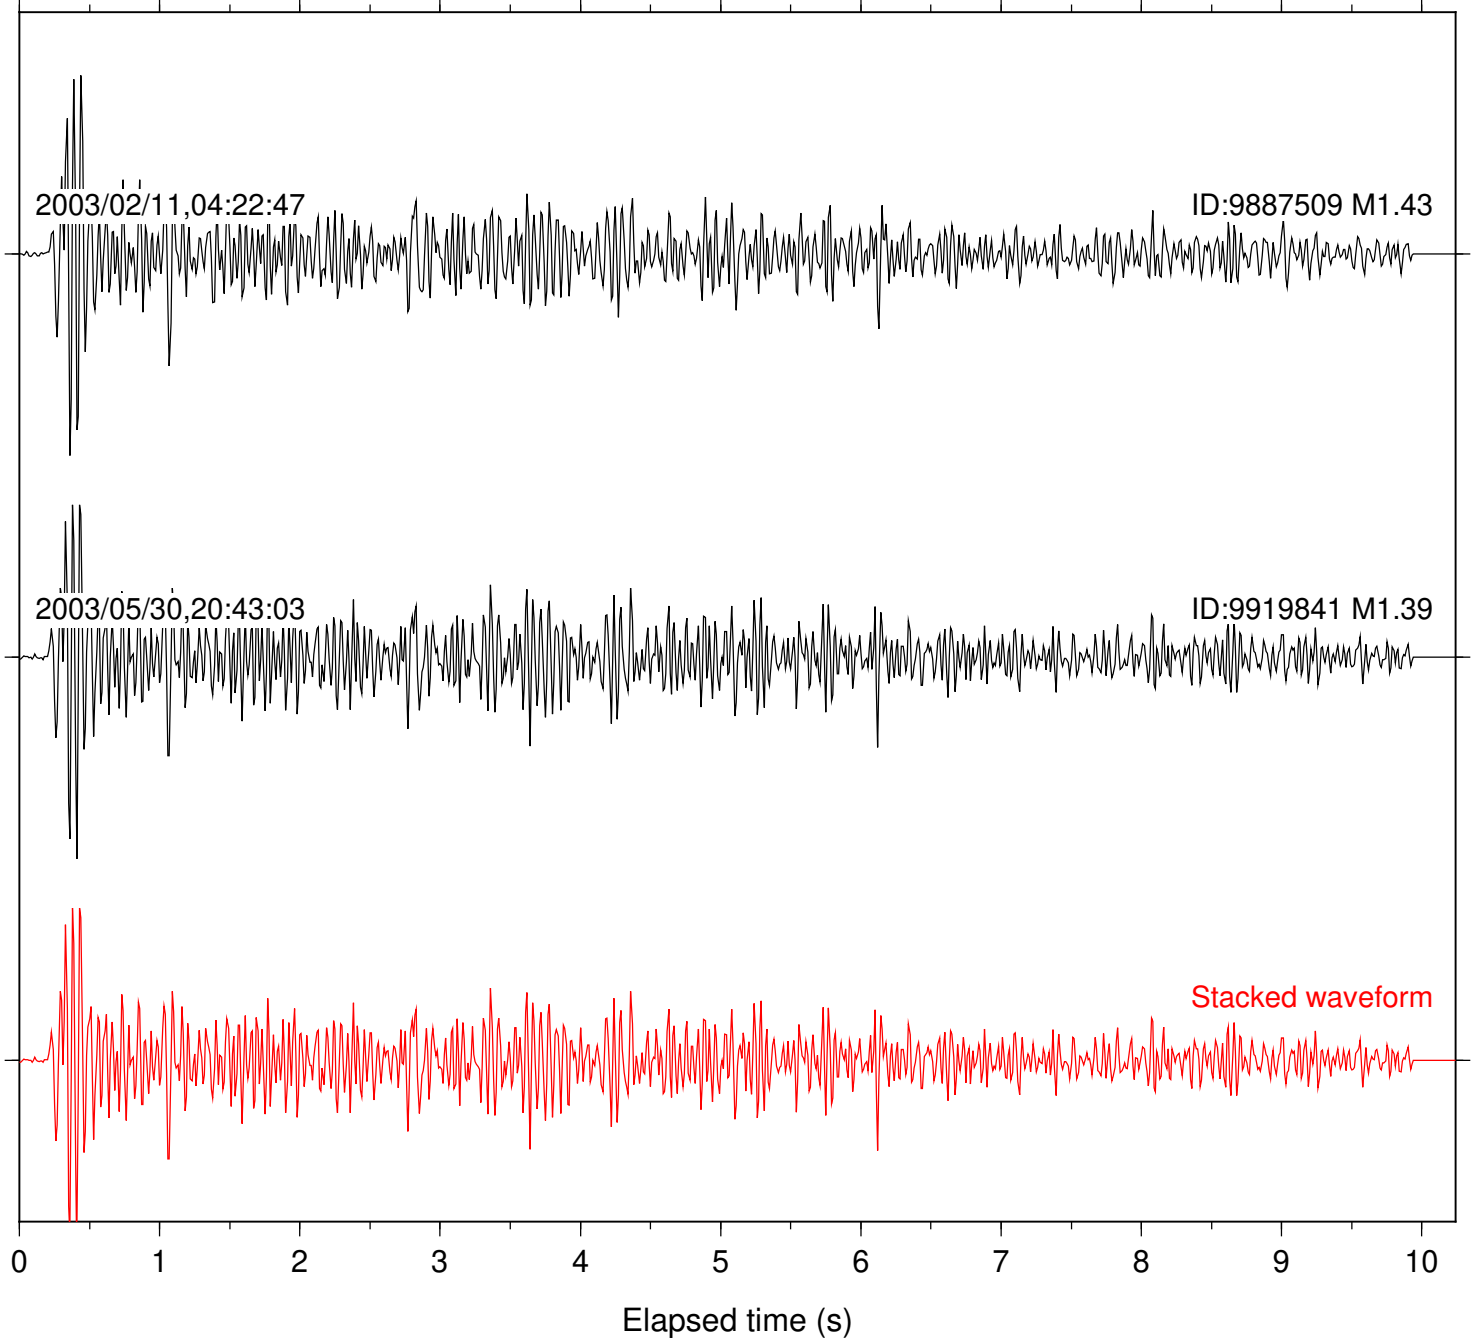

Station: FRD Com: HHZ

Focal depth: 10.37 km