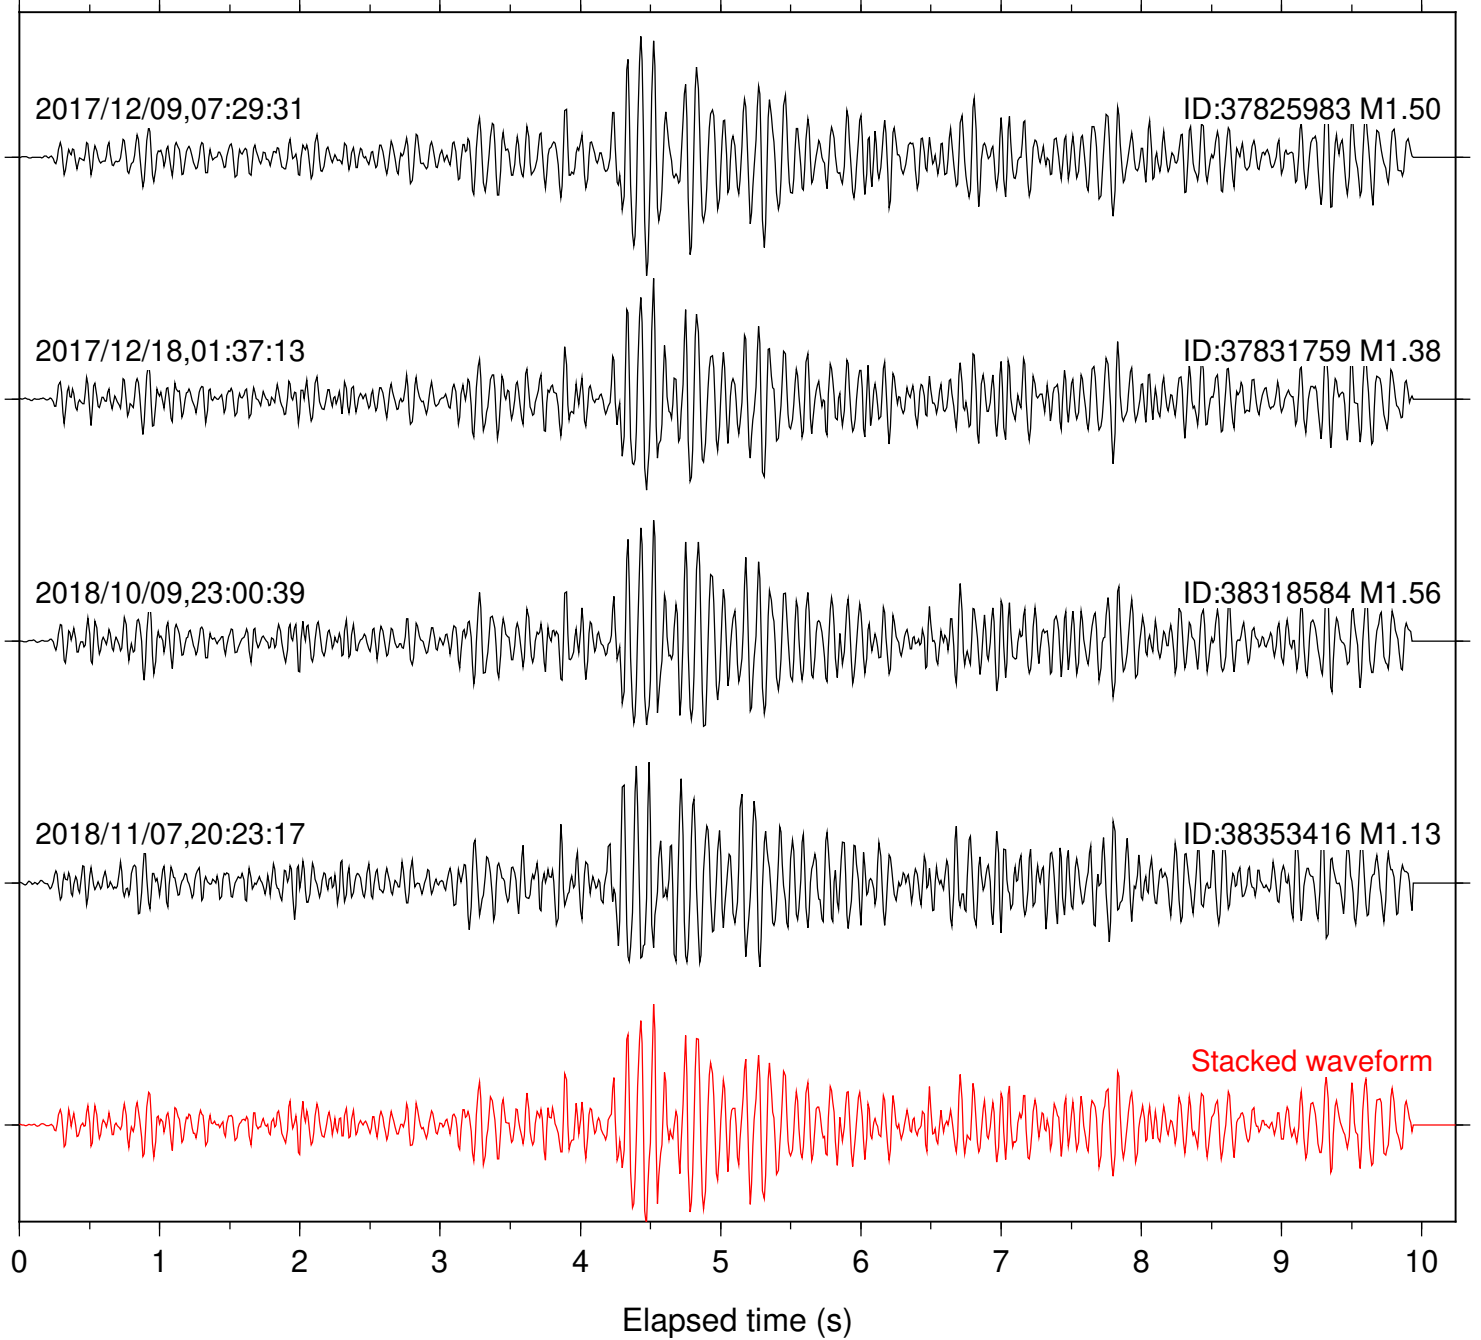

Station: B084 Com: EHZ

Focal depth: 6.83 km