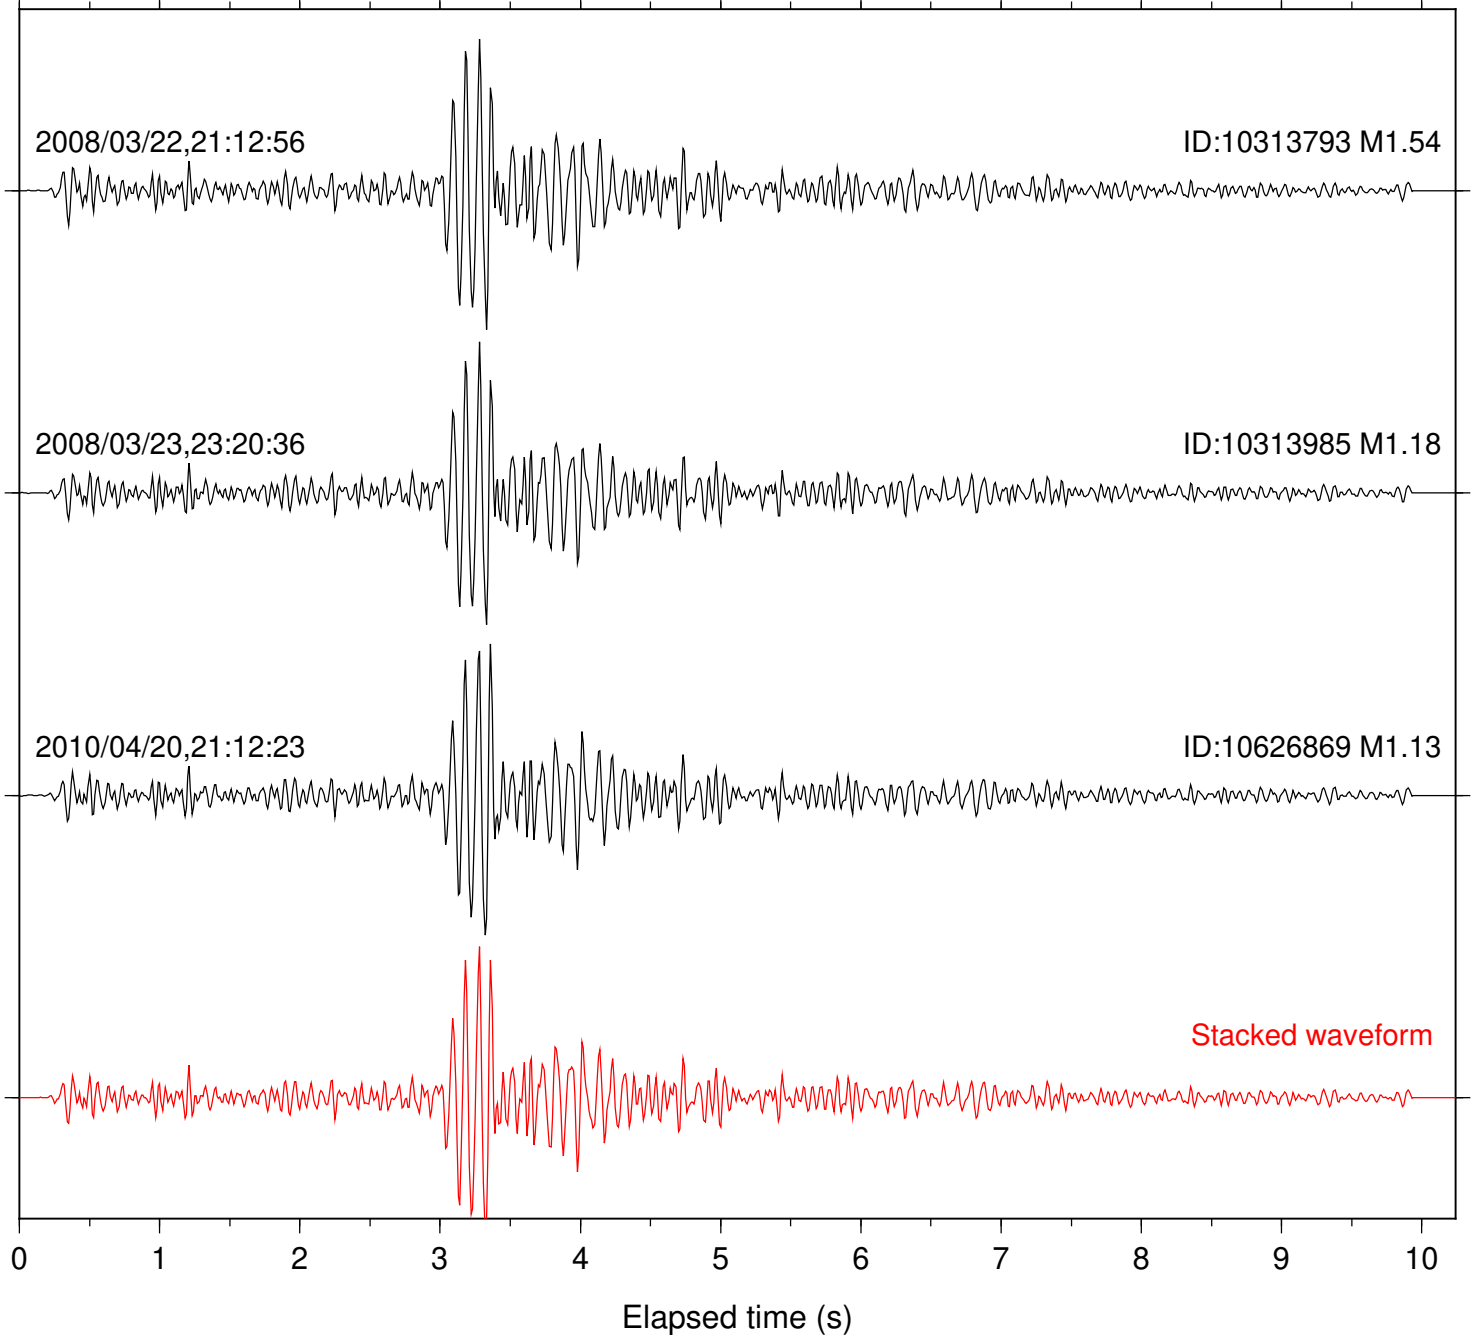

Station: B084 Com: EHZ

Focal depth: 10.10 km