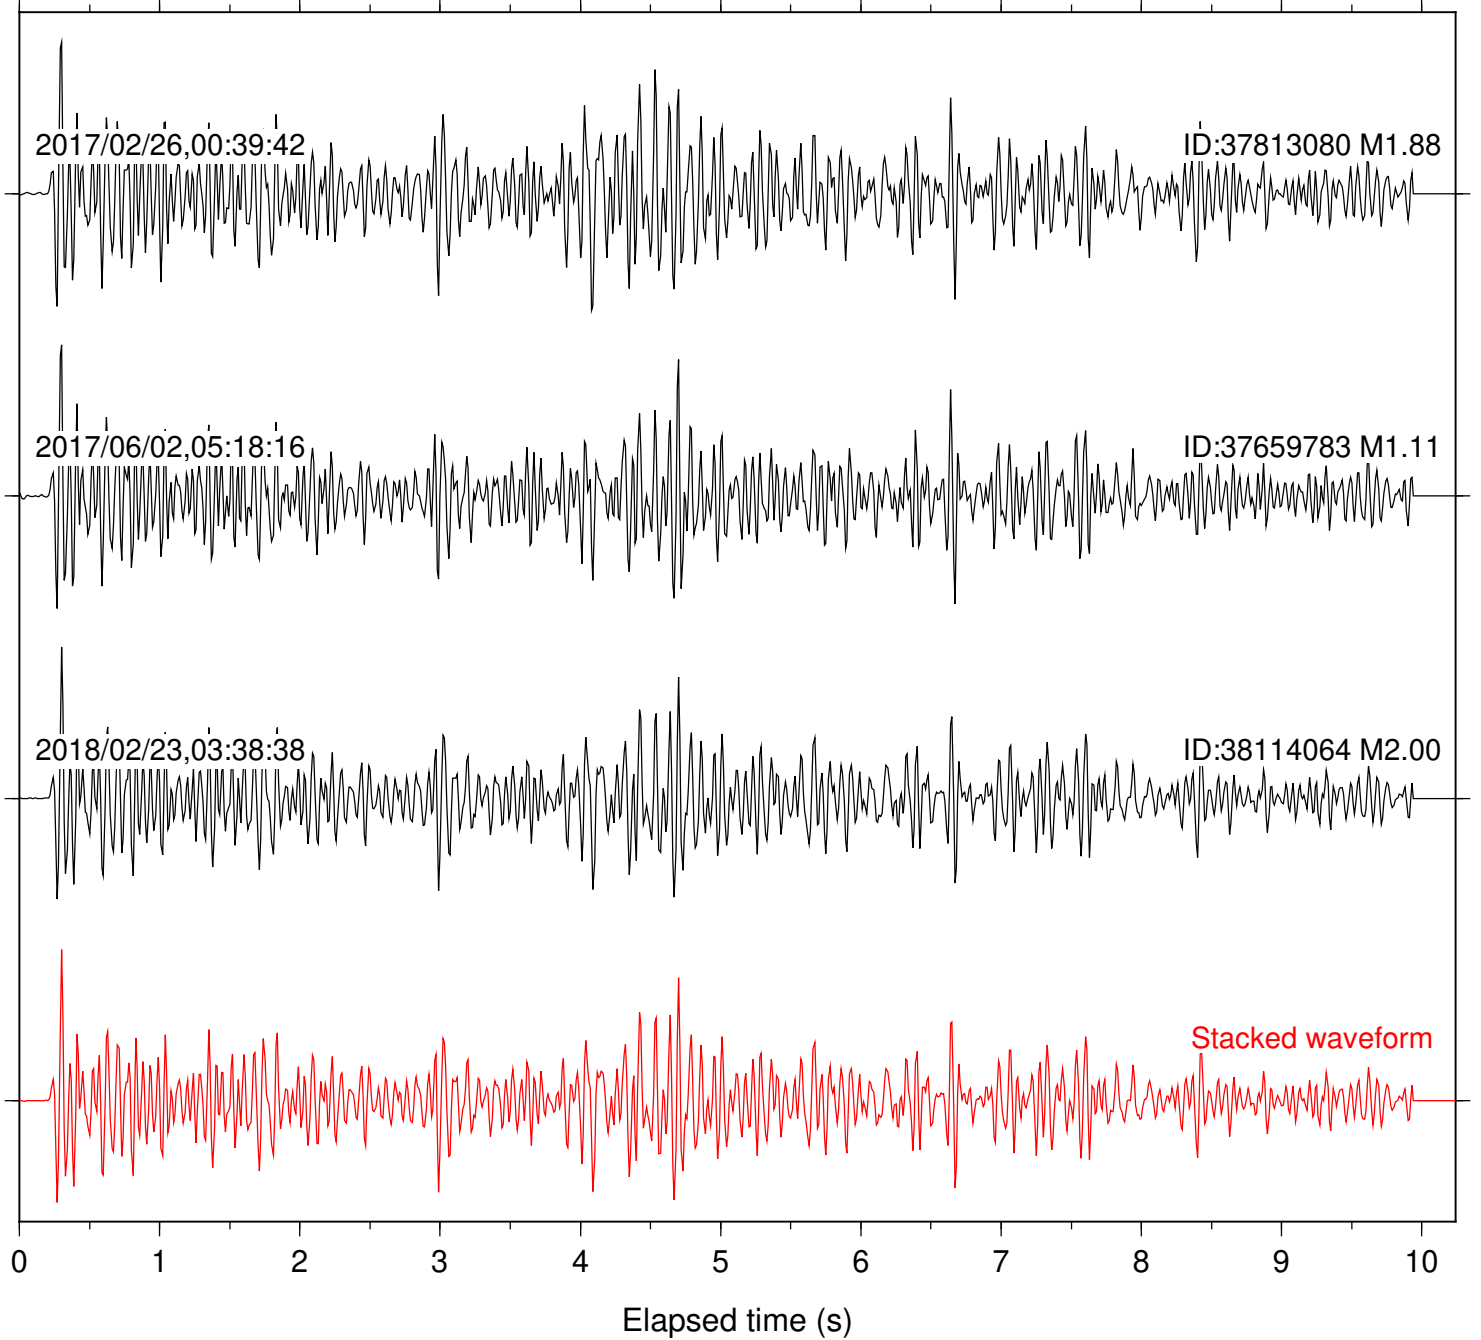

Focal depth: 6.31 km

Station: DGR Com: HHZ

Focal depth: 6.35 km

Station: FRD Com: HHZ

Focal depth: 6.31 km

Station: HMT2 Com: HHZ

Focal depth: 6.31 km

Station: LKH Com: HHZ