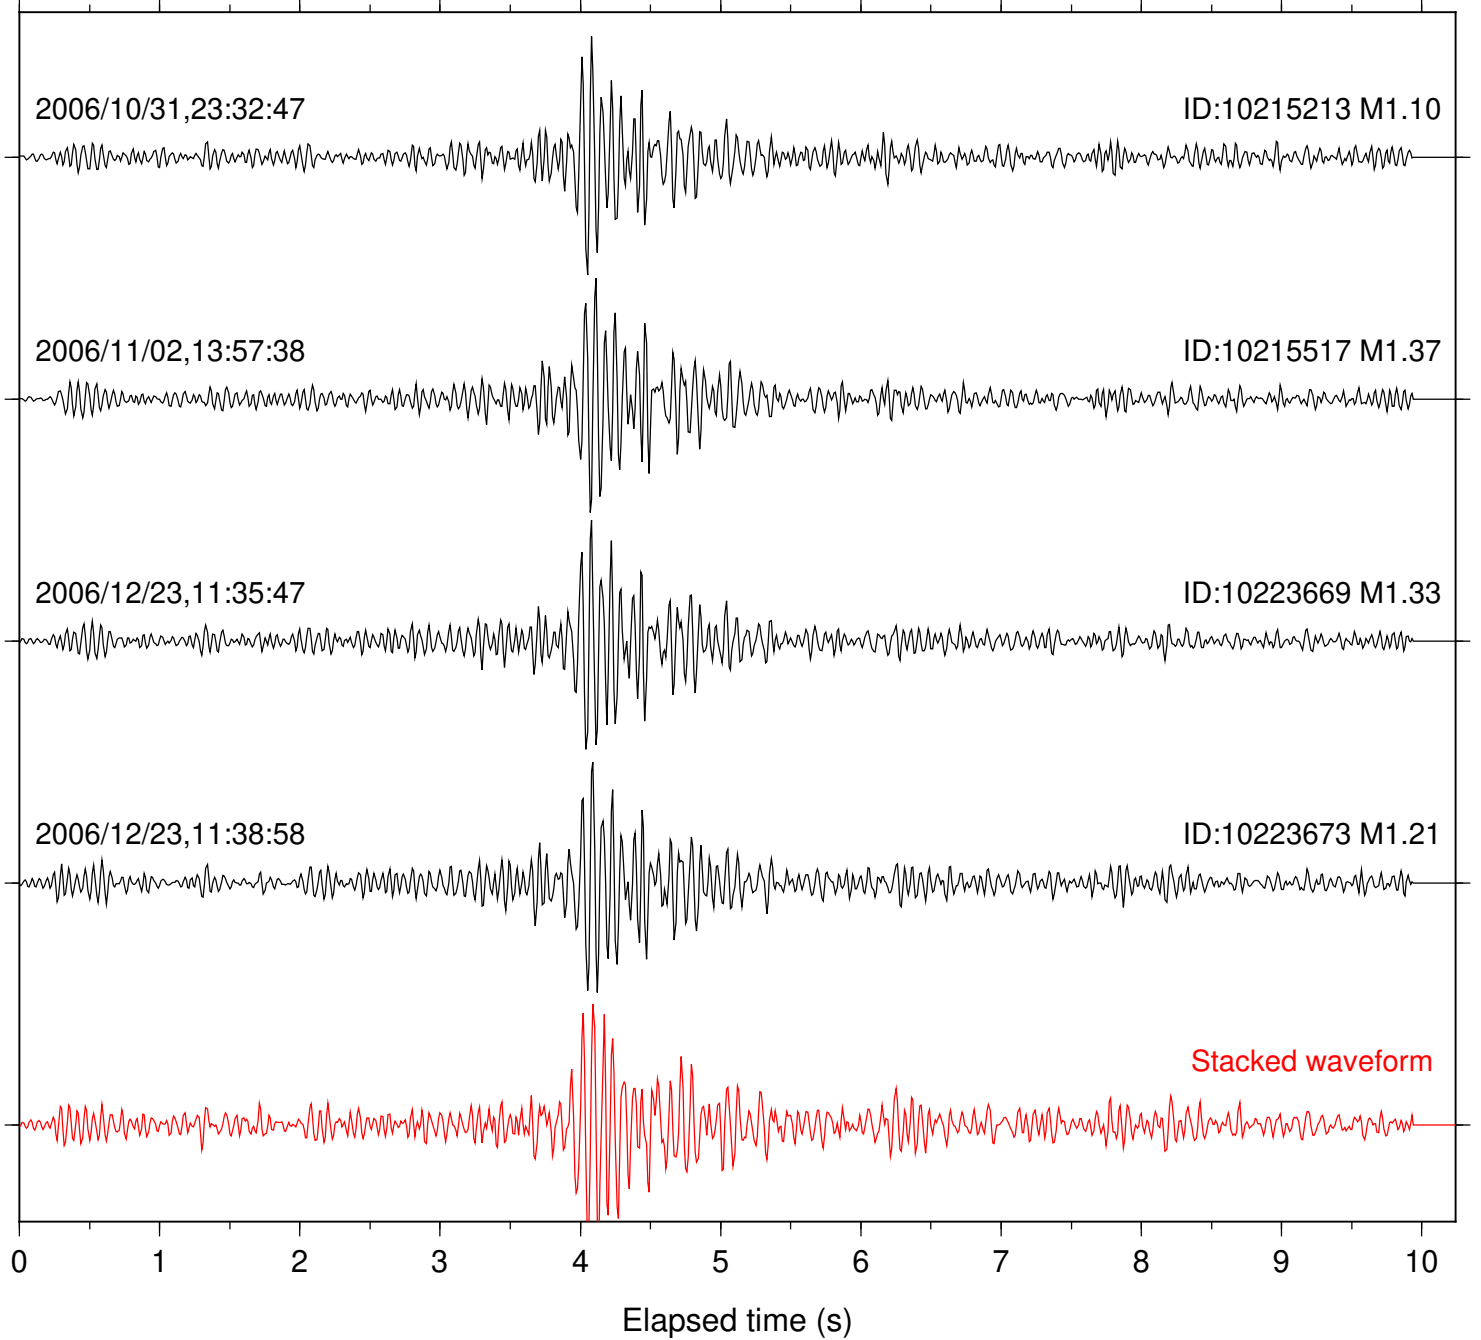

Station: PMD Com: HHZ

Focal depth: 7.76 km

Station: POB2 Com: HHZ

Focal depth: 7.76 km

Station: RDM Com: HHZ

Focal depth: 7.69 km

Station: SND Com: HHZ

Focal depth: 7.76 km