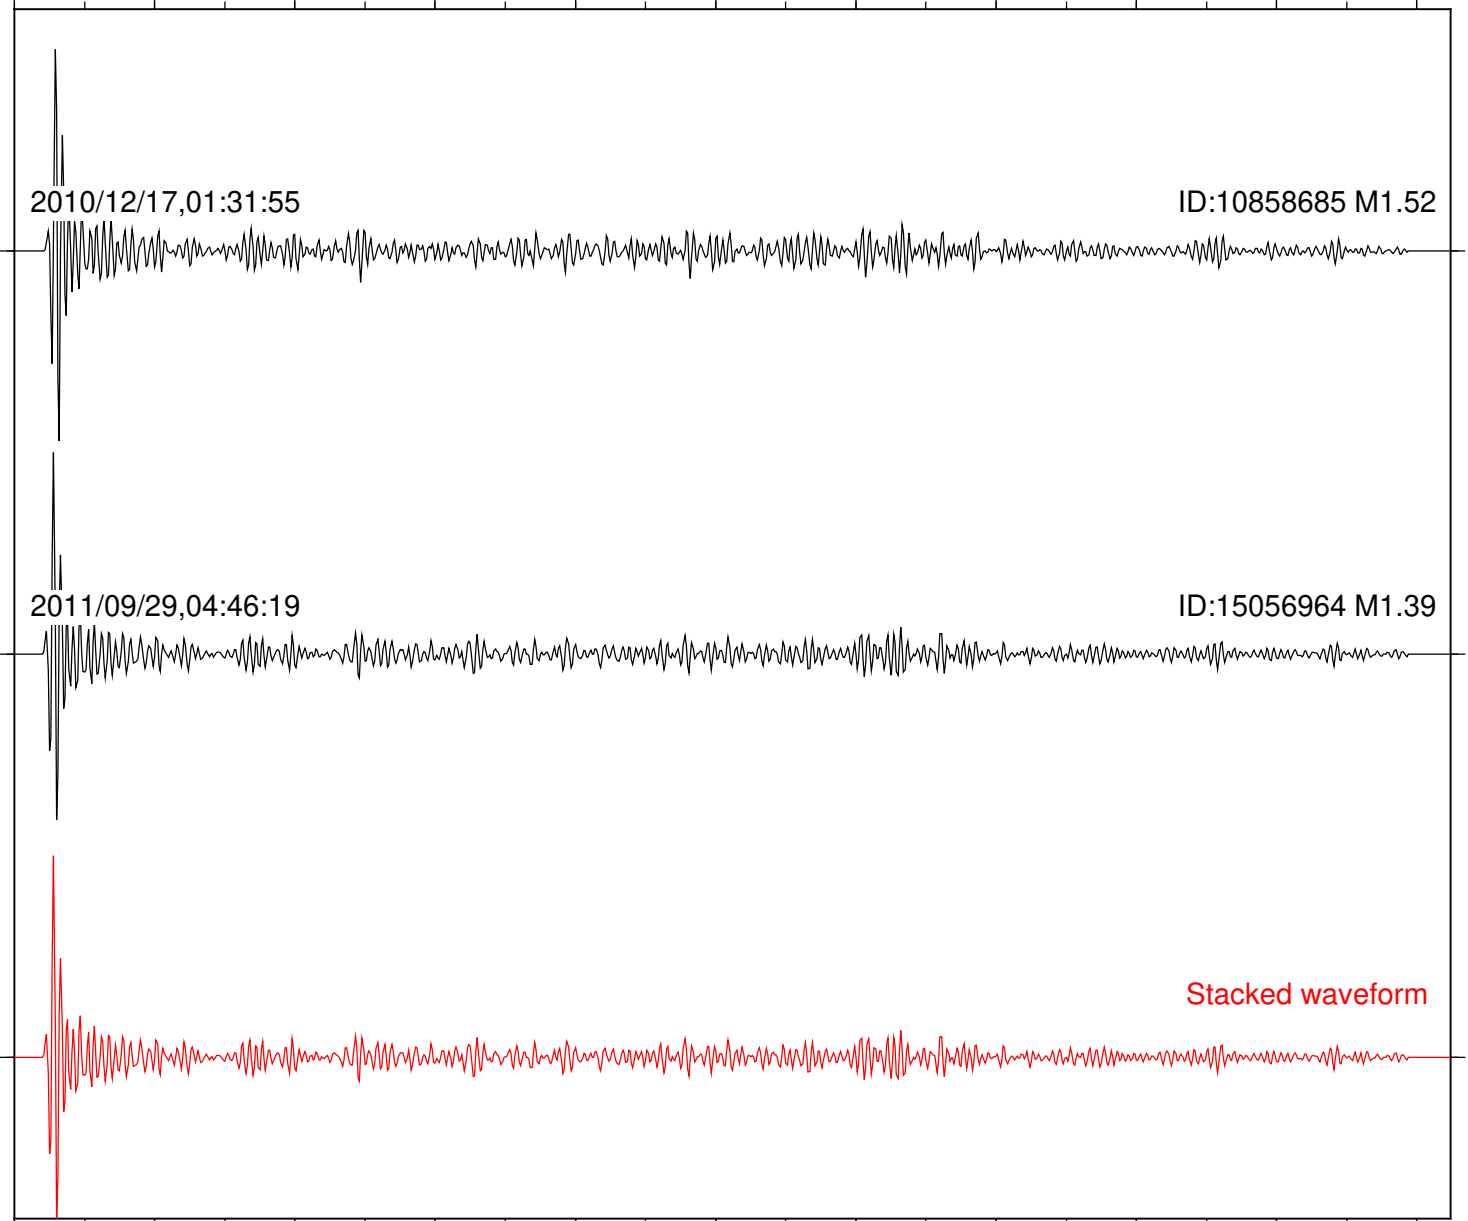

Station: DGR Com: HHZ

Focal depth: 8.32 km

2010/12/17,01:31:55

ID:10858685 M1.52

2011/09/29,04:46:19

ID:15056964 M1.39

Stacked waveform

0 1 2 3 4 5 6 7 8 9 10

Elapsed time (s)