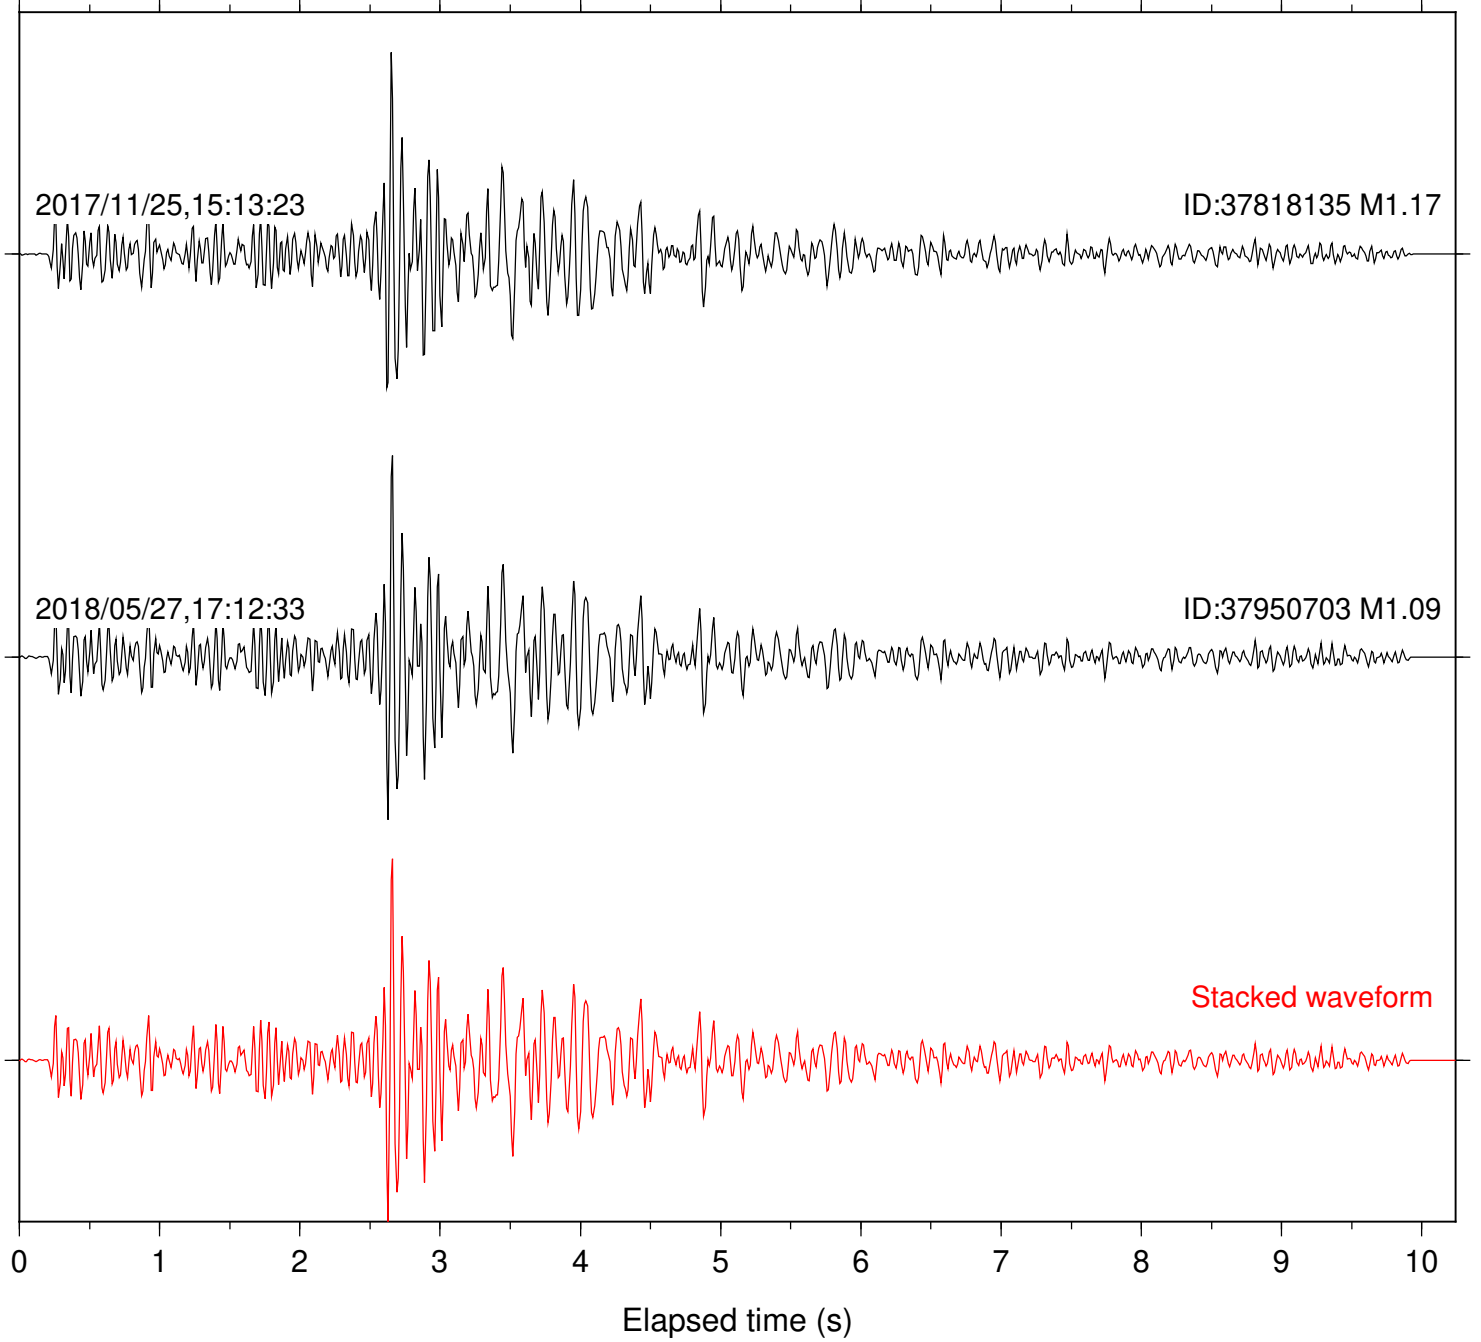

Station: B946 Com: EHZ

Focal depth: 7.35 km