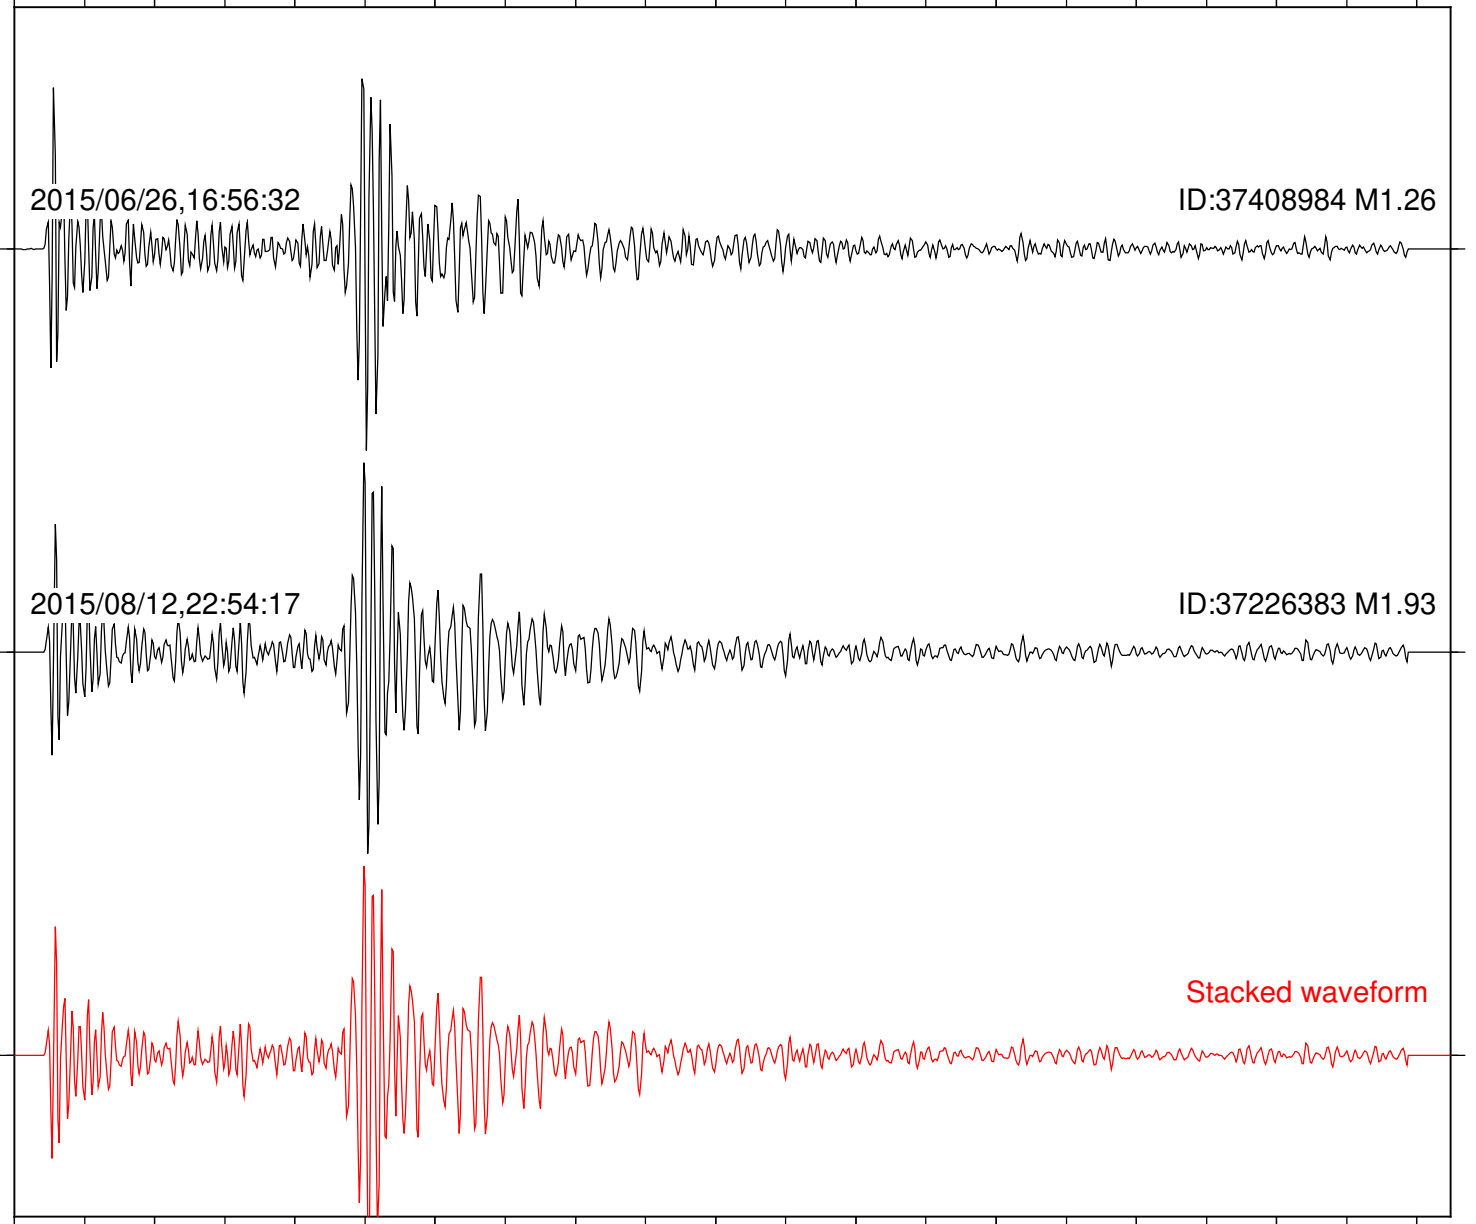

Station: B093 Com: EHZ

Focal depth: 7.71 km

2015/06/26,16:56:32

ID:37408984 M1.26

2015/08/12,22:54:17

ID:37226383 M1.93

Stacked waveform

0 1 2 3 4 5 6 7 8 9 10
Elapsed time (s)