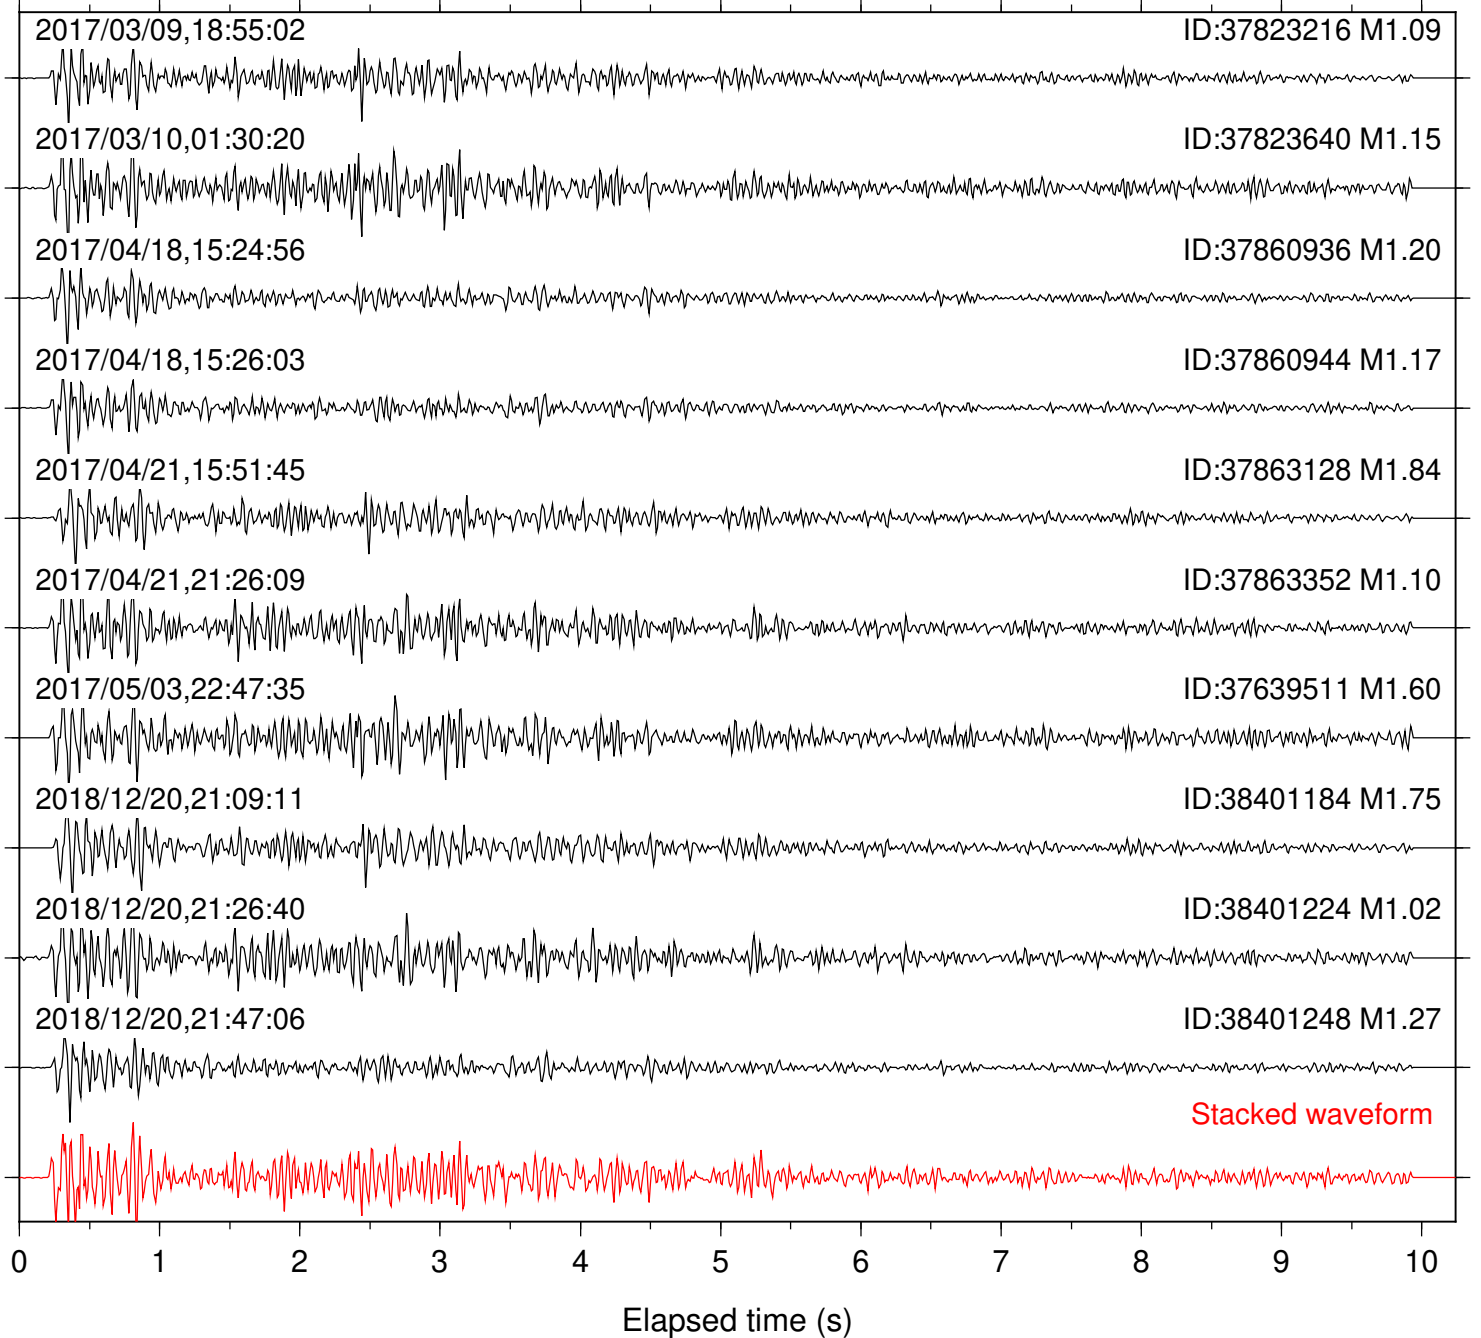

Station: CSH Com: HHZ

Focal depth: 5.70 km

Station: DGR Com: HHZ

Focal depth: 5.81 km

Station: DNR Com: HHZ

Focal depth: 5.73 km

Station: FRD Com: HHZ

Focal depth: 5.81 km