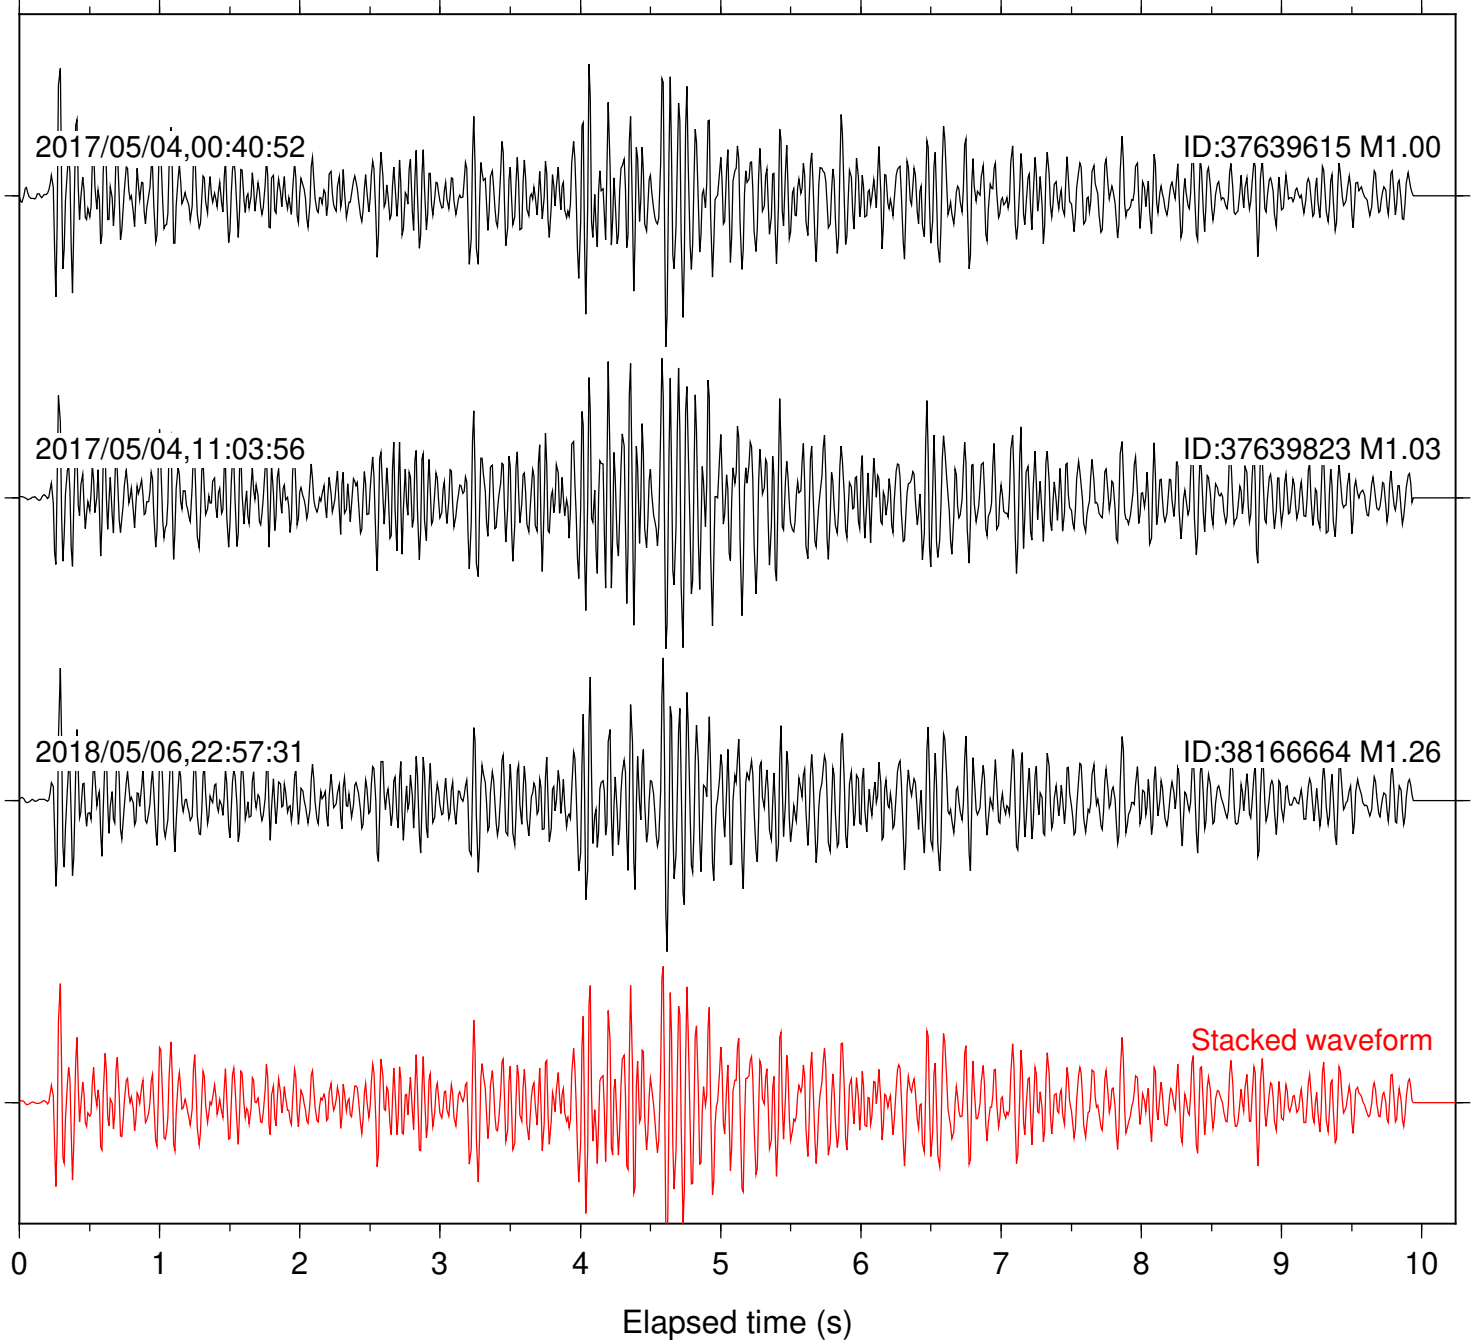

Station: HMT2 Com: HHZ

Focal depth: 6.98 km