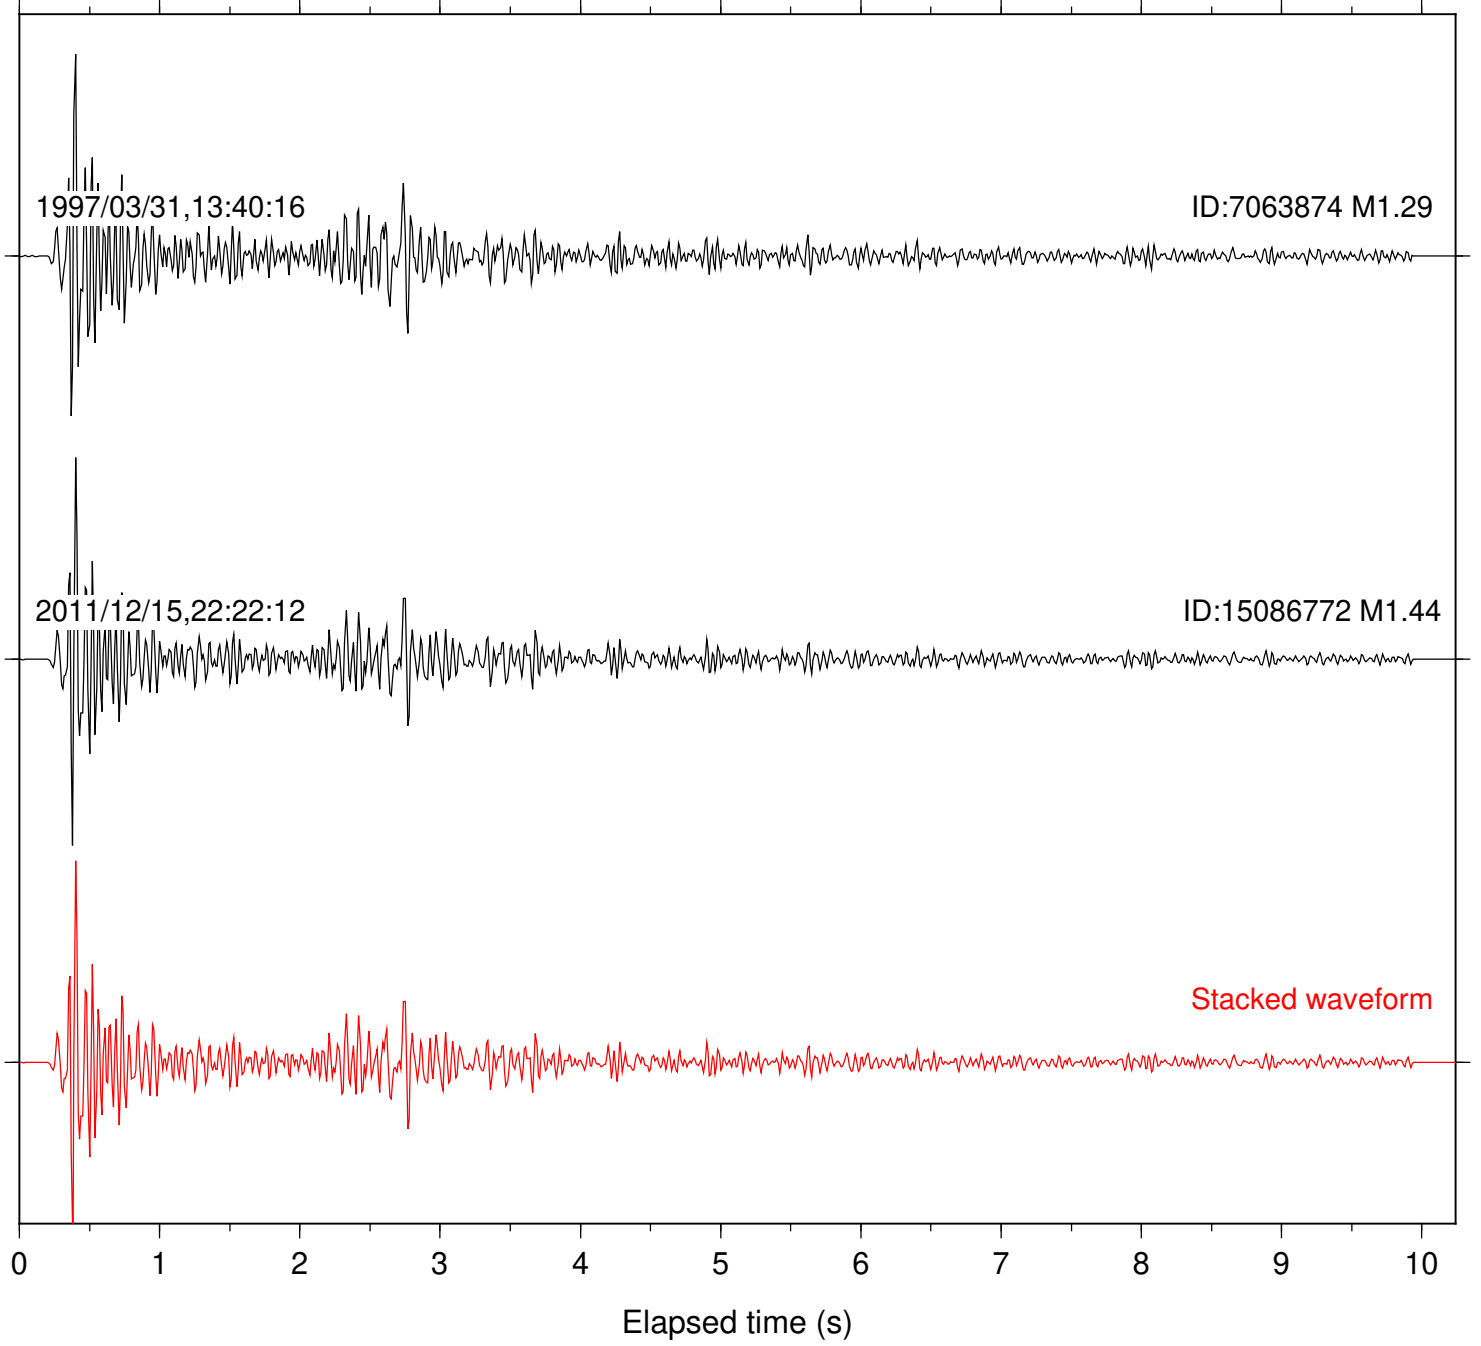

Station: WIN Com: EHZ

Focal depth: 17.96 km

Station: CRR Com: EHZ

Focal depth: 10.21 km

Station: YUH2 Com: HHZ

Focal depth: 10.21 km

Station: FRD Com: HHZ

Focal depth: 15.02 km