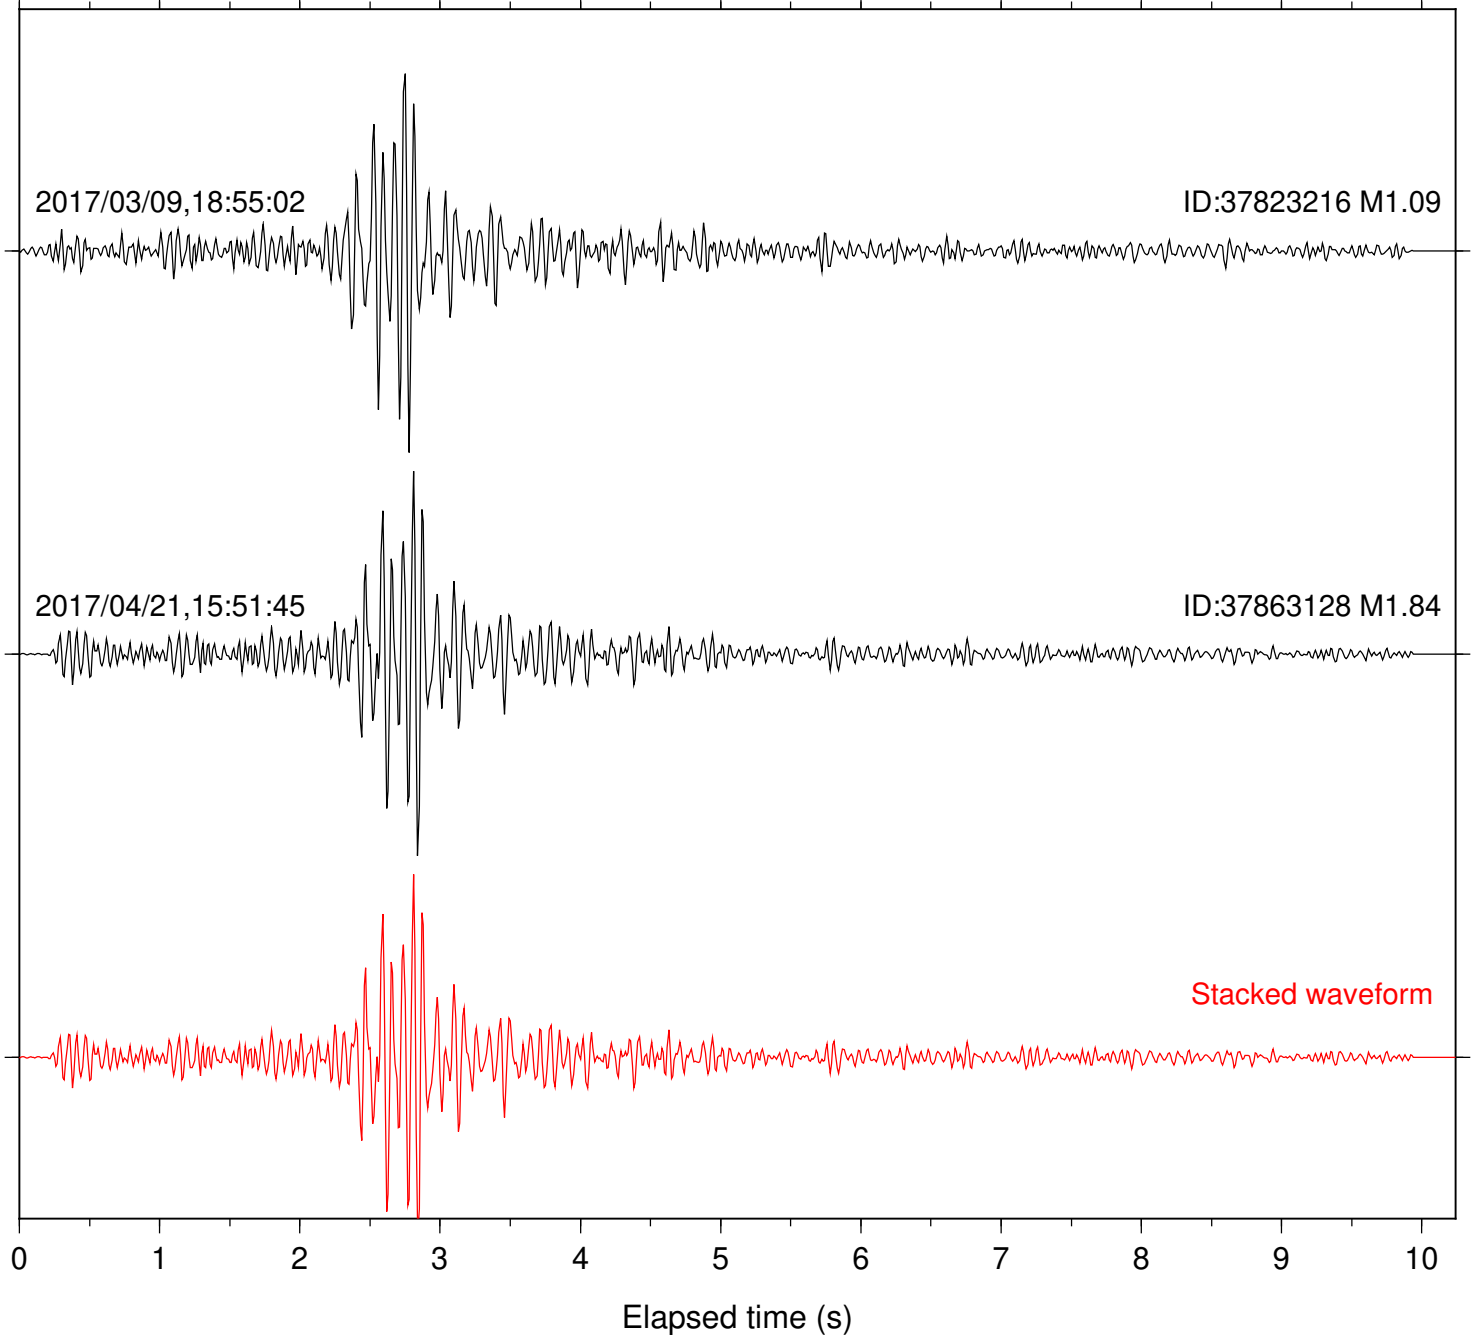

Station: RDM Com: HHZ

Focal depth: 5.75 km