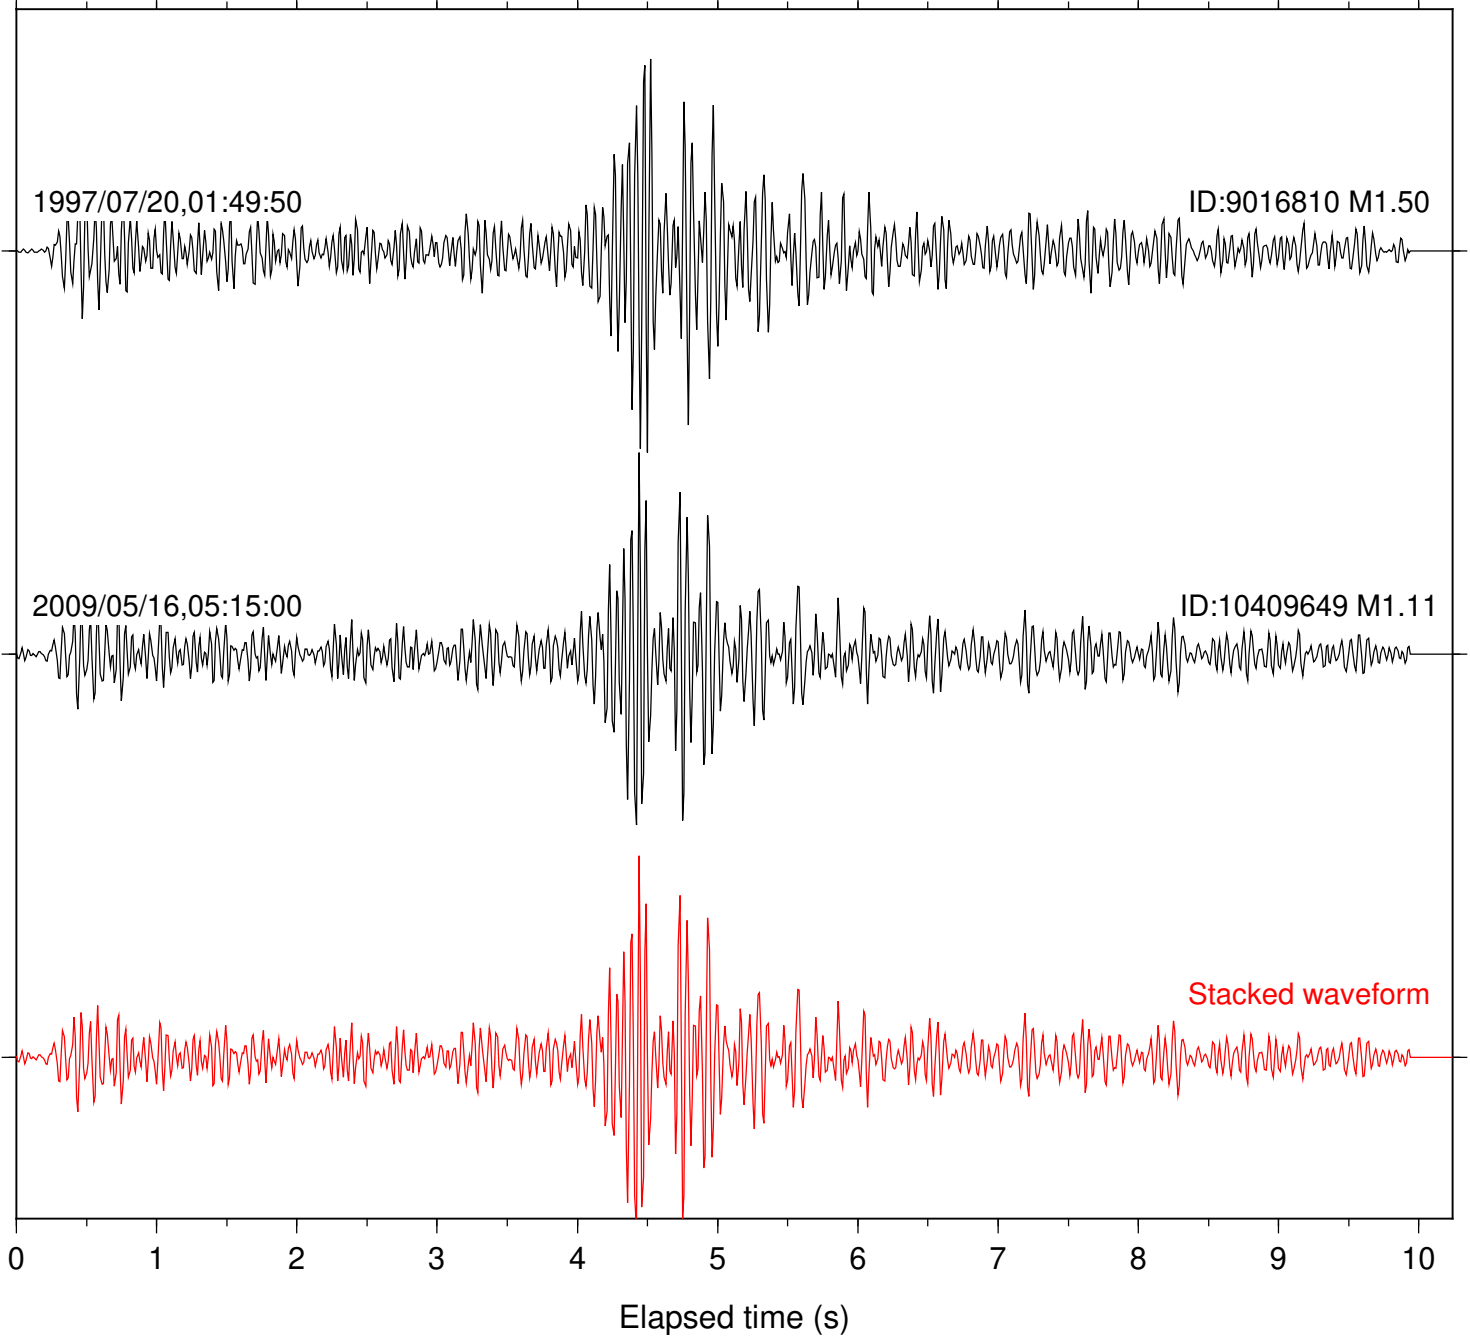

Station: PFO Com: HHZ

Focal depth: 16.54 km