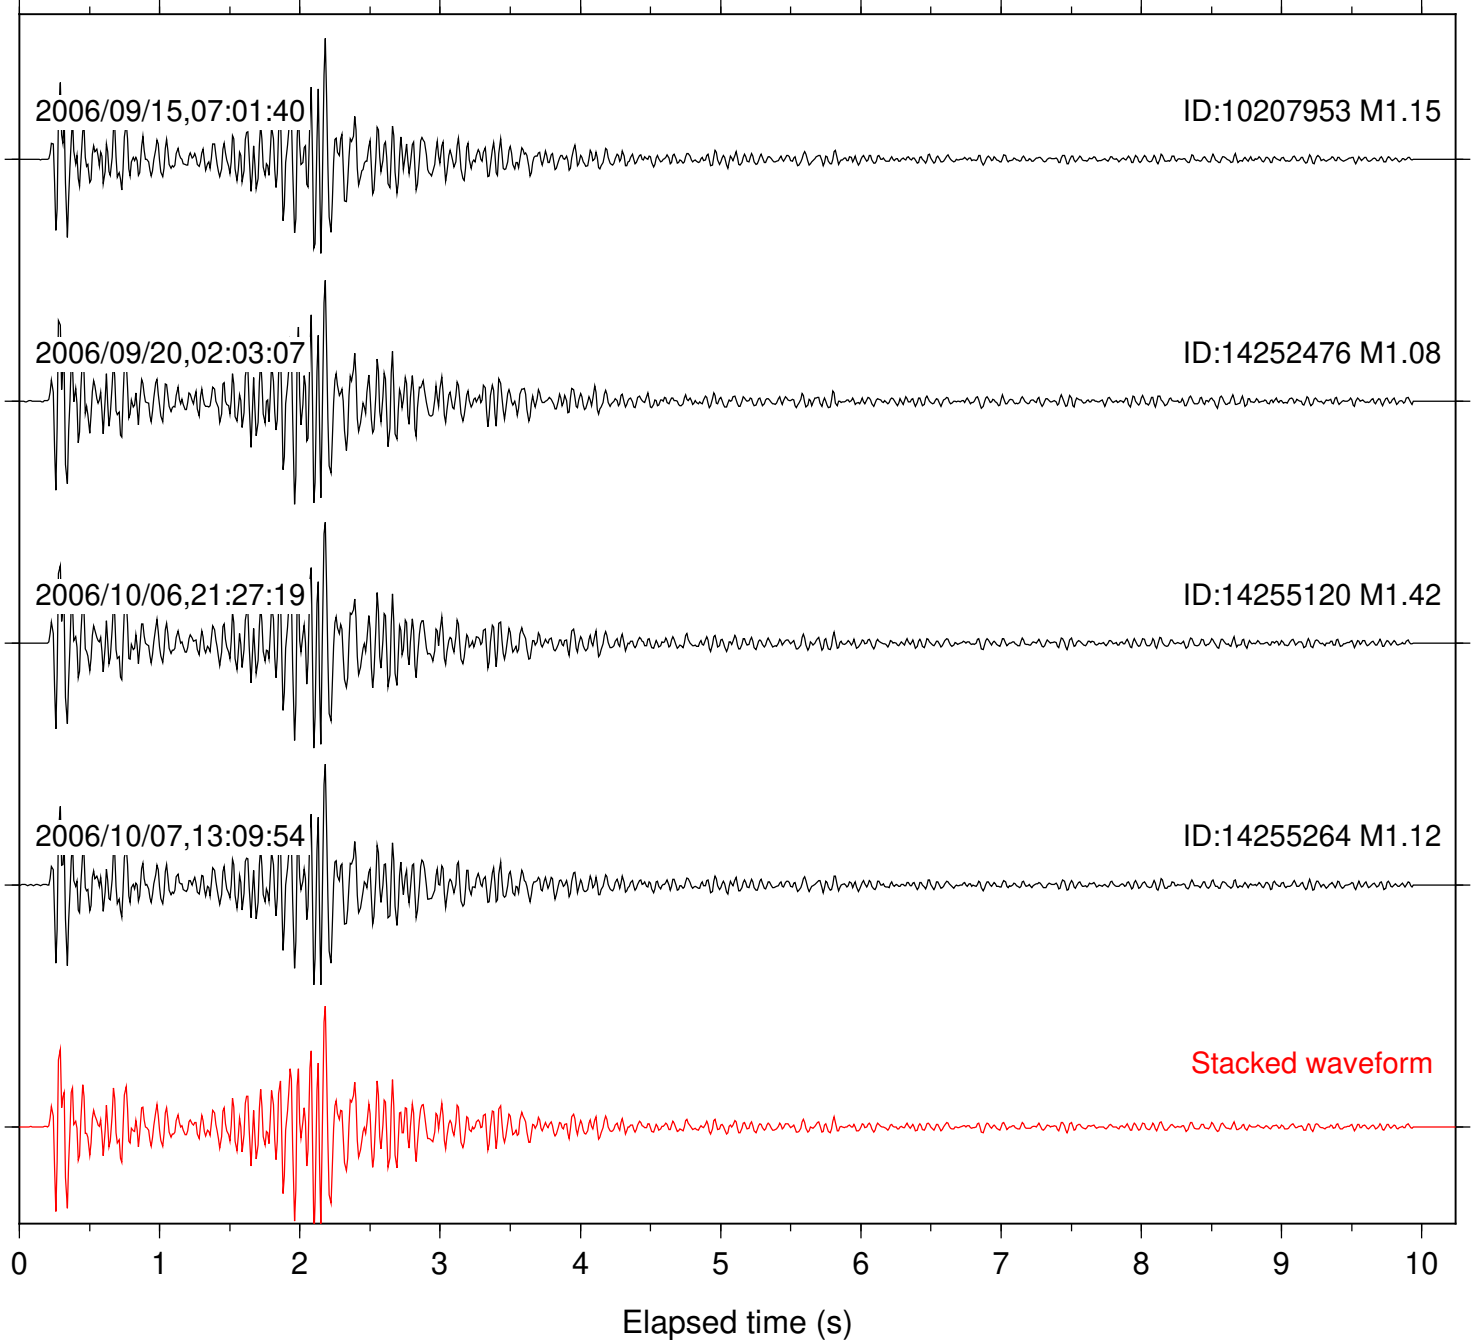

Station: BZN Com: HHZ

Focal depth: 7.92 km