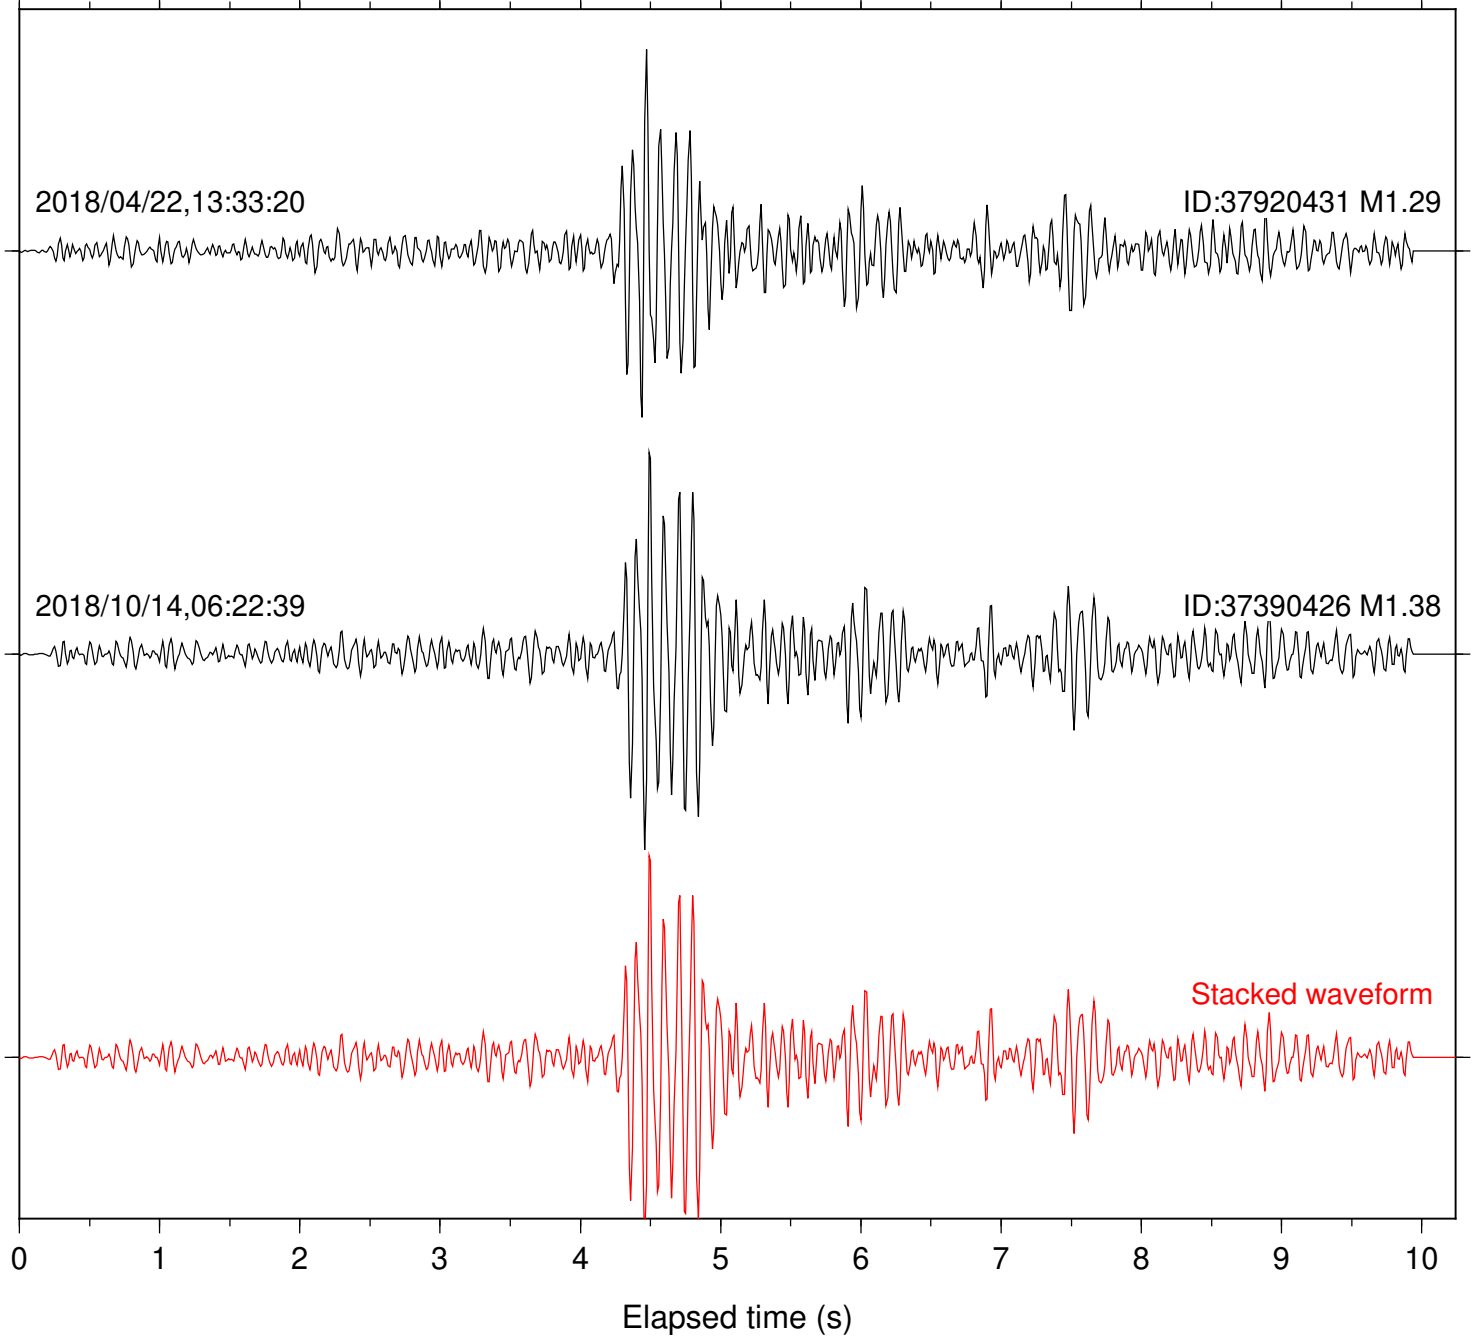

Station: FRD Com: HHZ

Focal depth: 14.30 km

Station: KNW Com: HHZ

Focal depth: 14.30 km

Station: B082 Com: EHZ

Focal depth: 5.11 km

Station: B084 Com: EHZ

Focal depth: 5.11 km