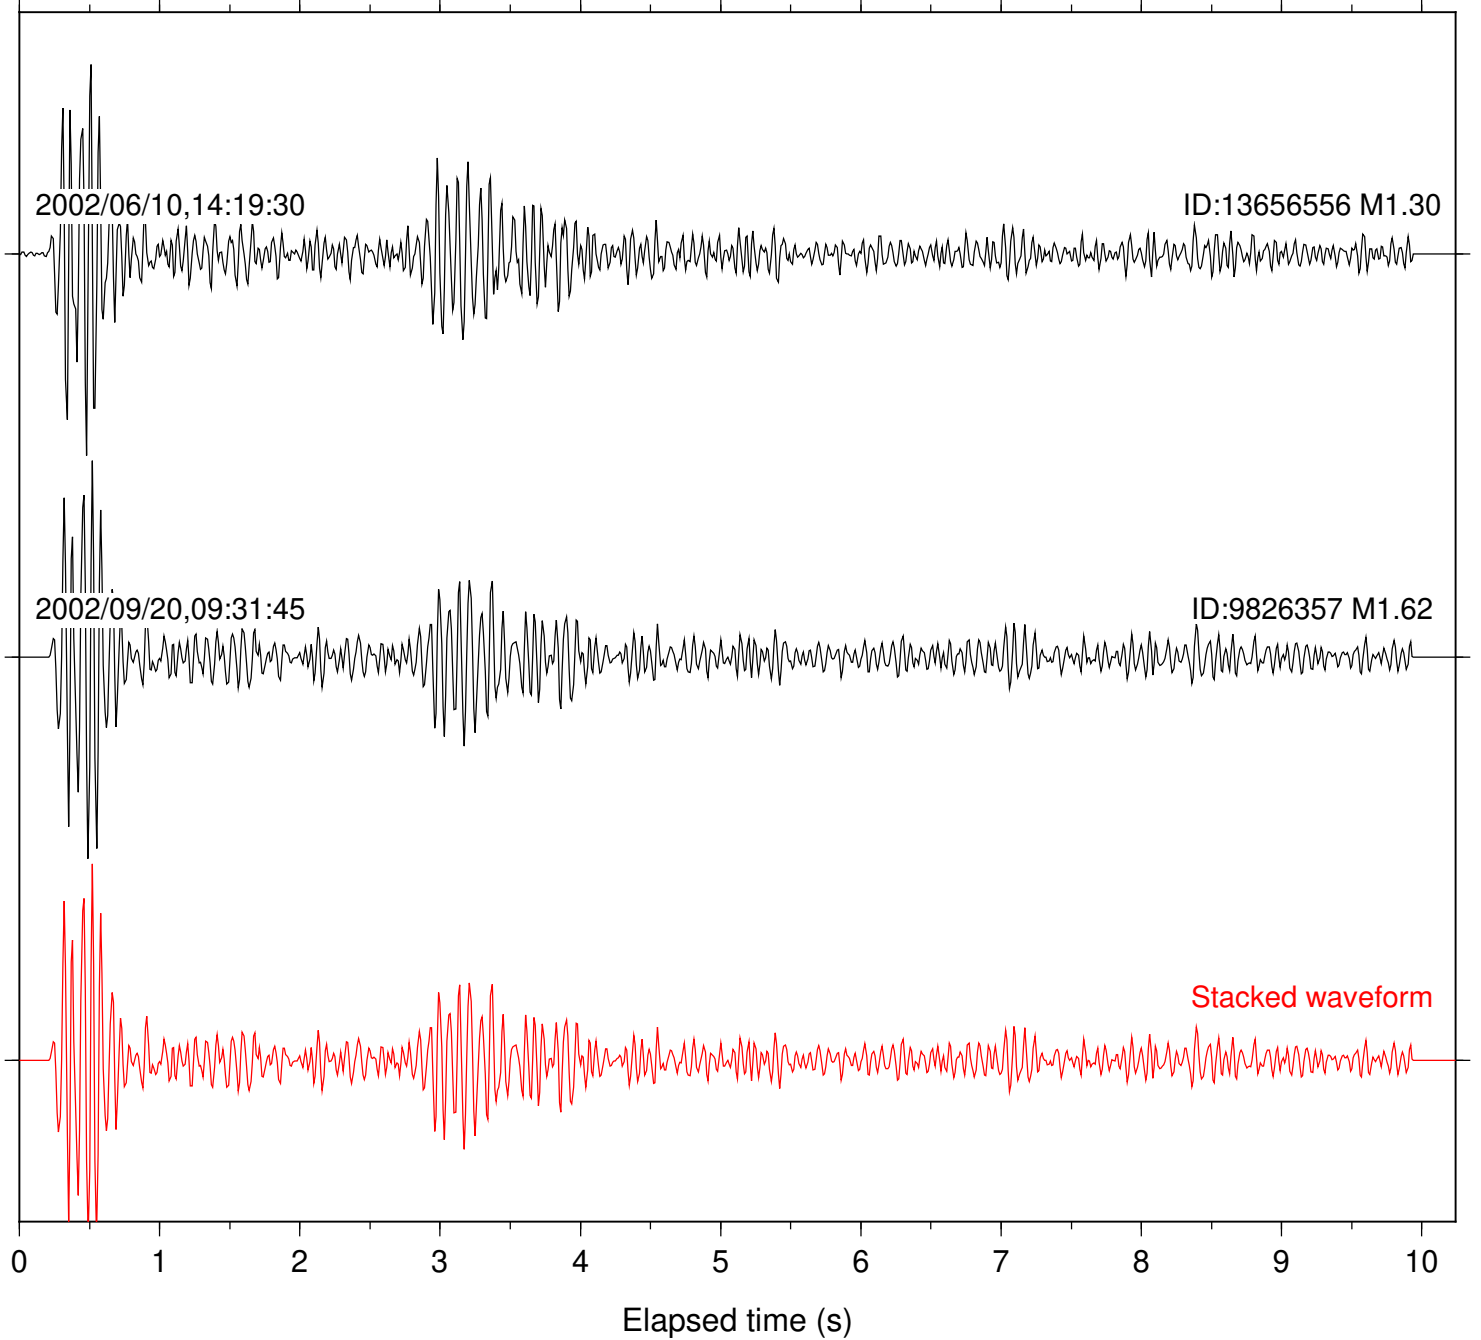

Focal depth: 7.92 km

Station: FRD Com: HHZ

Focal depth: 7.90 km

Station: AGA Com: HHZ

Focal depth: 8.61 km

Station: CRY Com: HHZ

Focal depth: 8.61 km

Station: PFO Com: HHZ