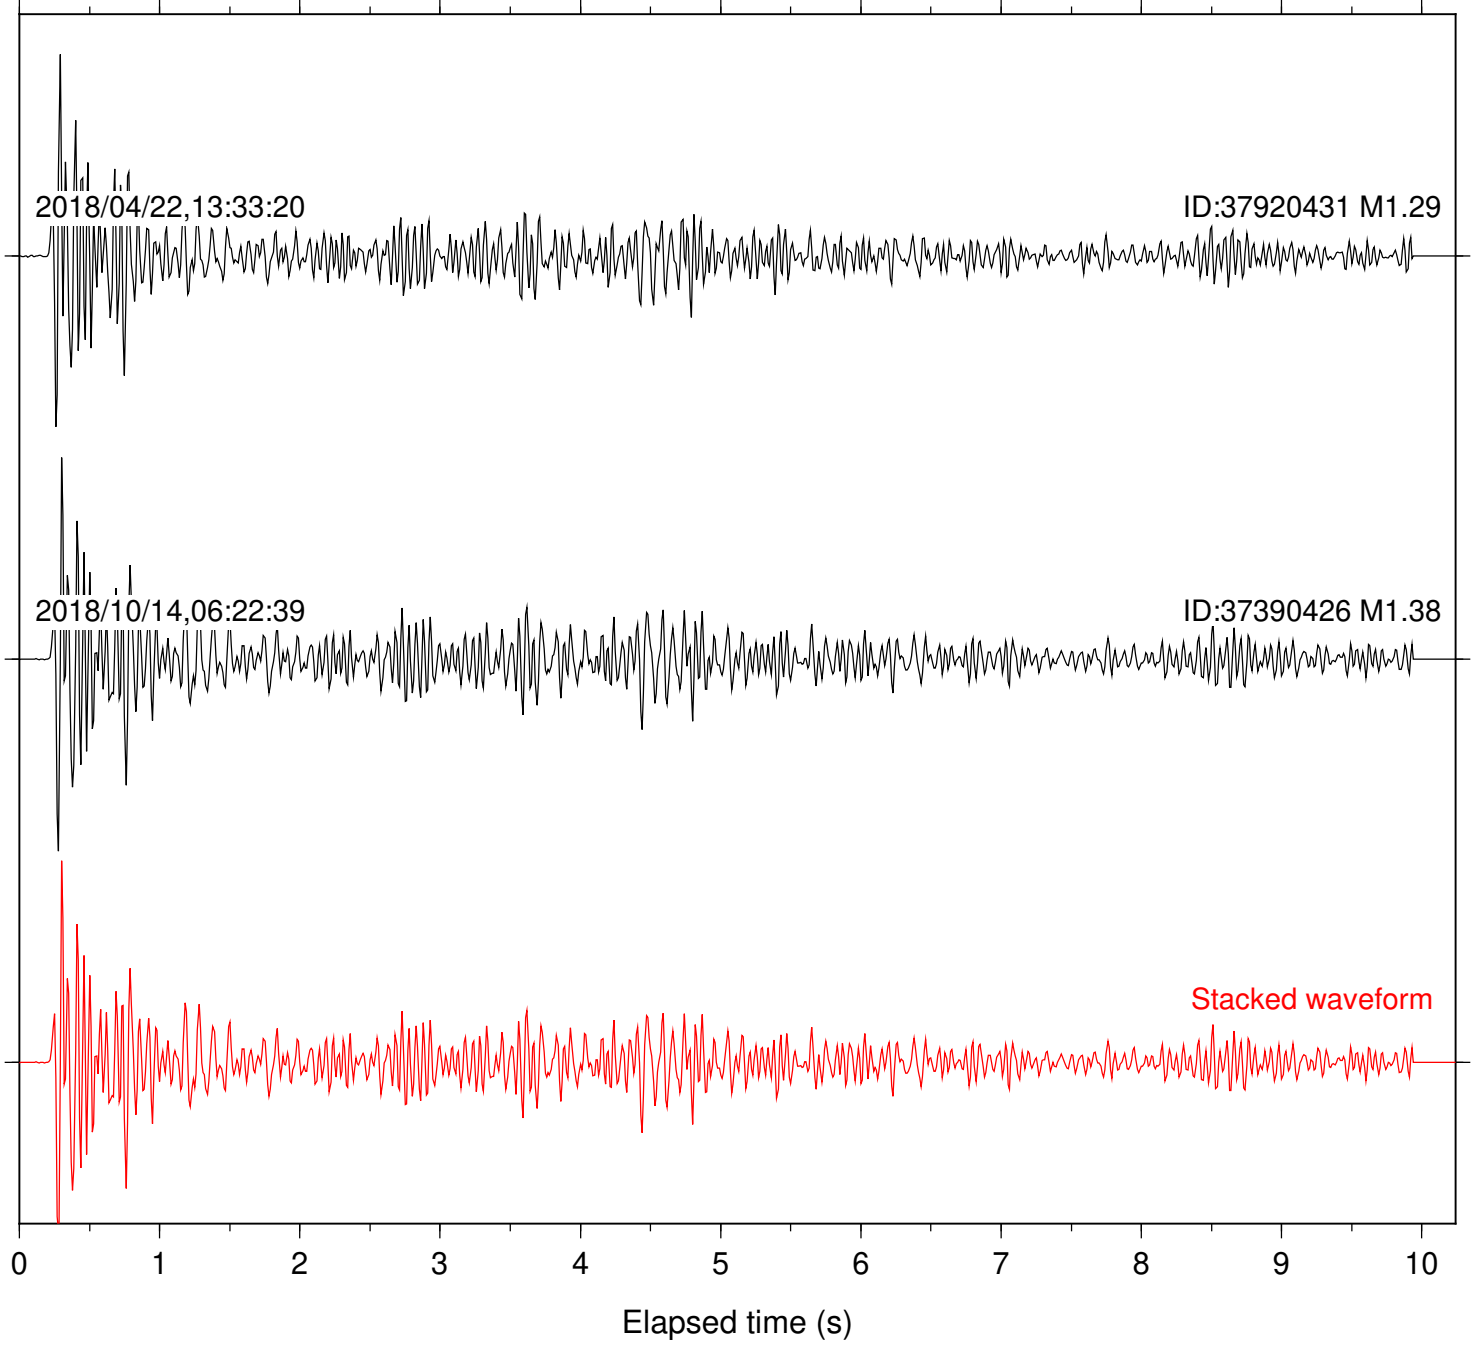

Focal depth: 5.11 km

Station: LKH Com: HHZ

Focal depth: 5.11 km

Station: LVA2 Com: HHZ

Focal depth: 5.11 km

Station: PFO Com: HHZ

Focal depth: 5.11 km

Station: B081 Com: EHZ