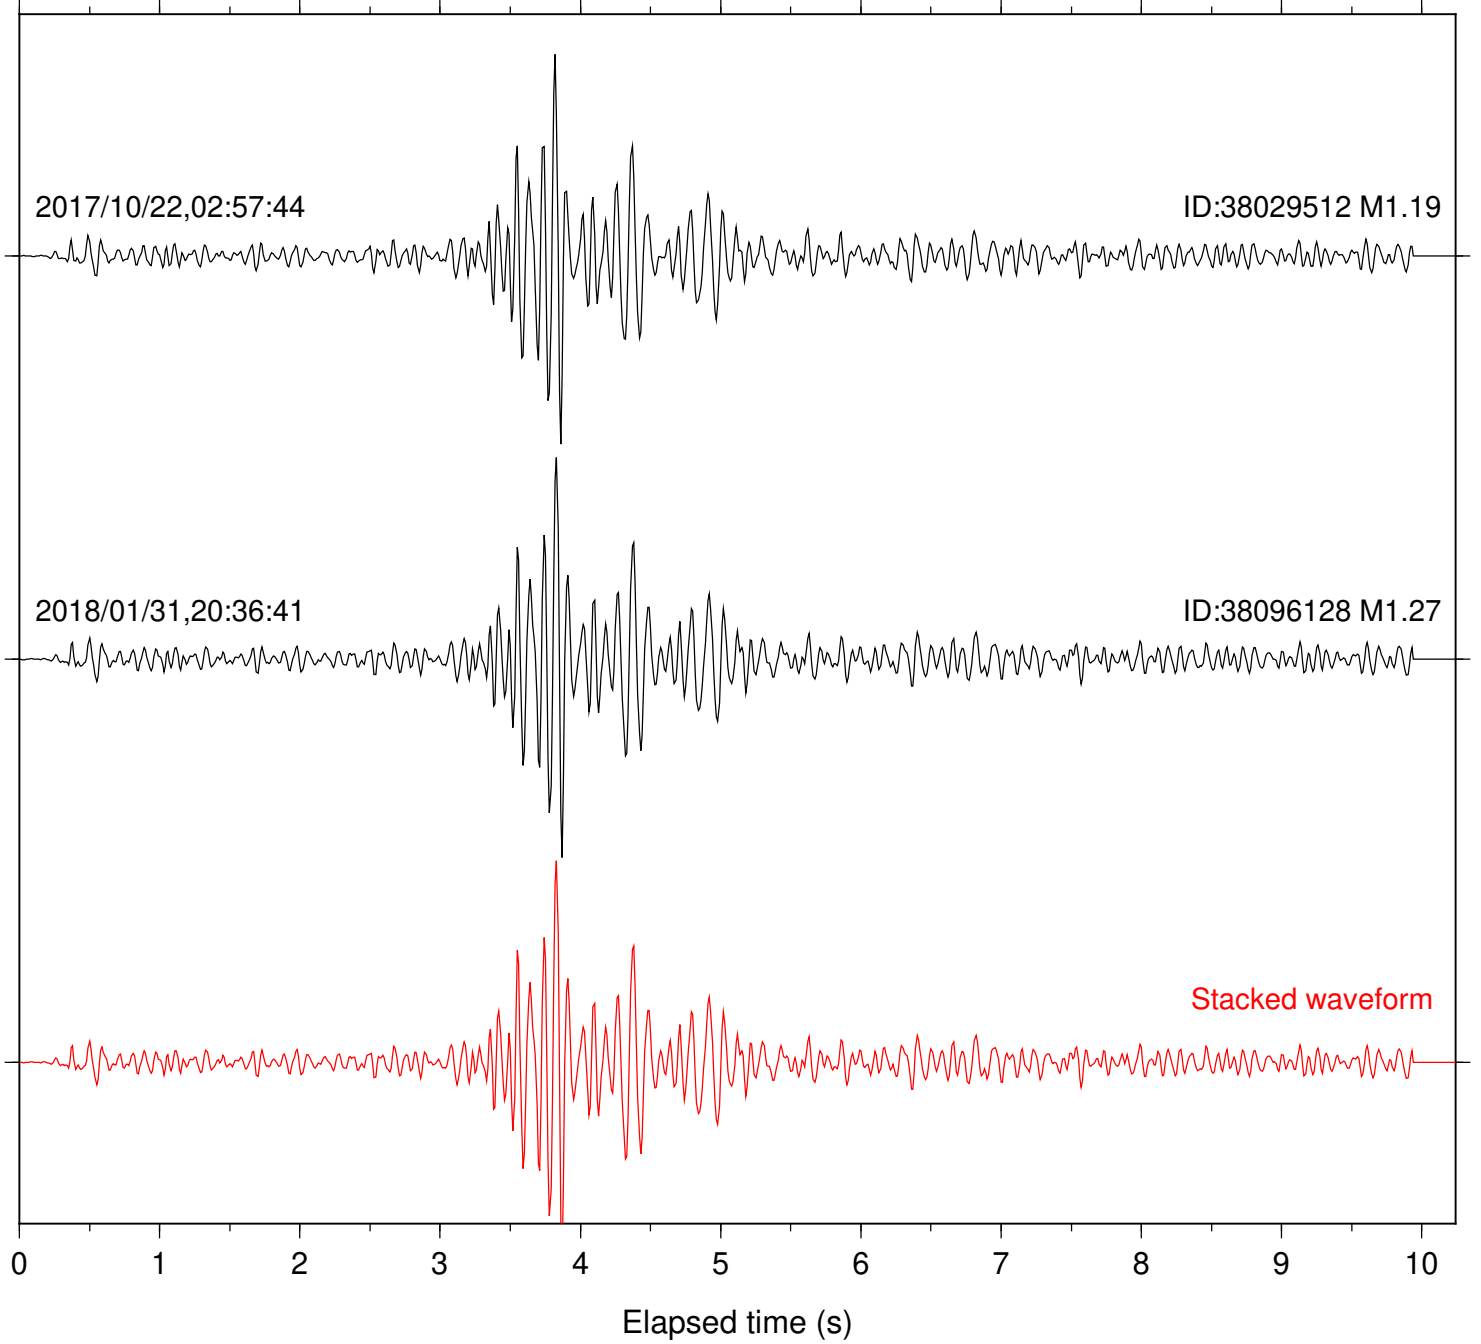

Station: POB2 Com: HHZ

Focal depth: 5.13 km