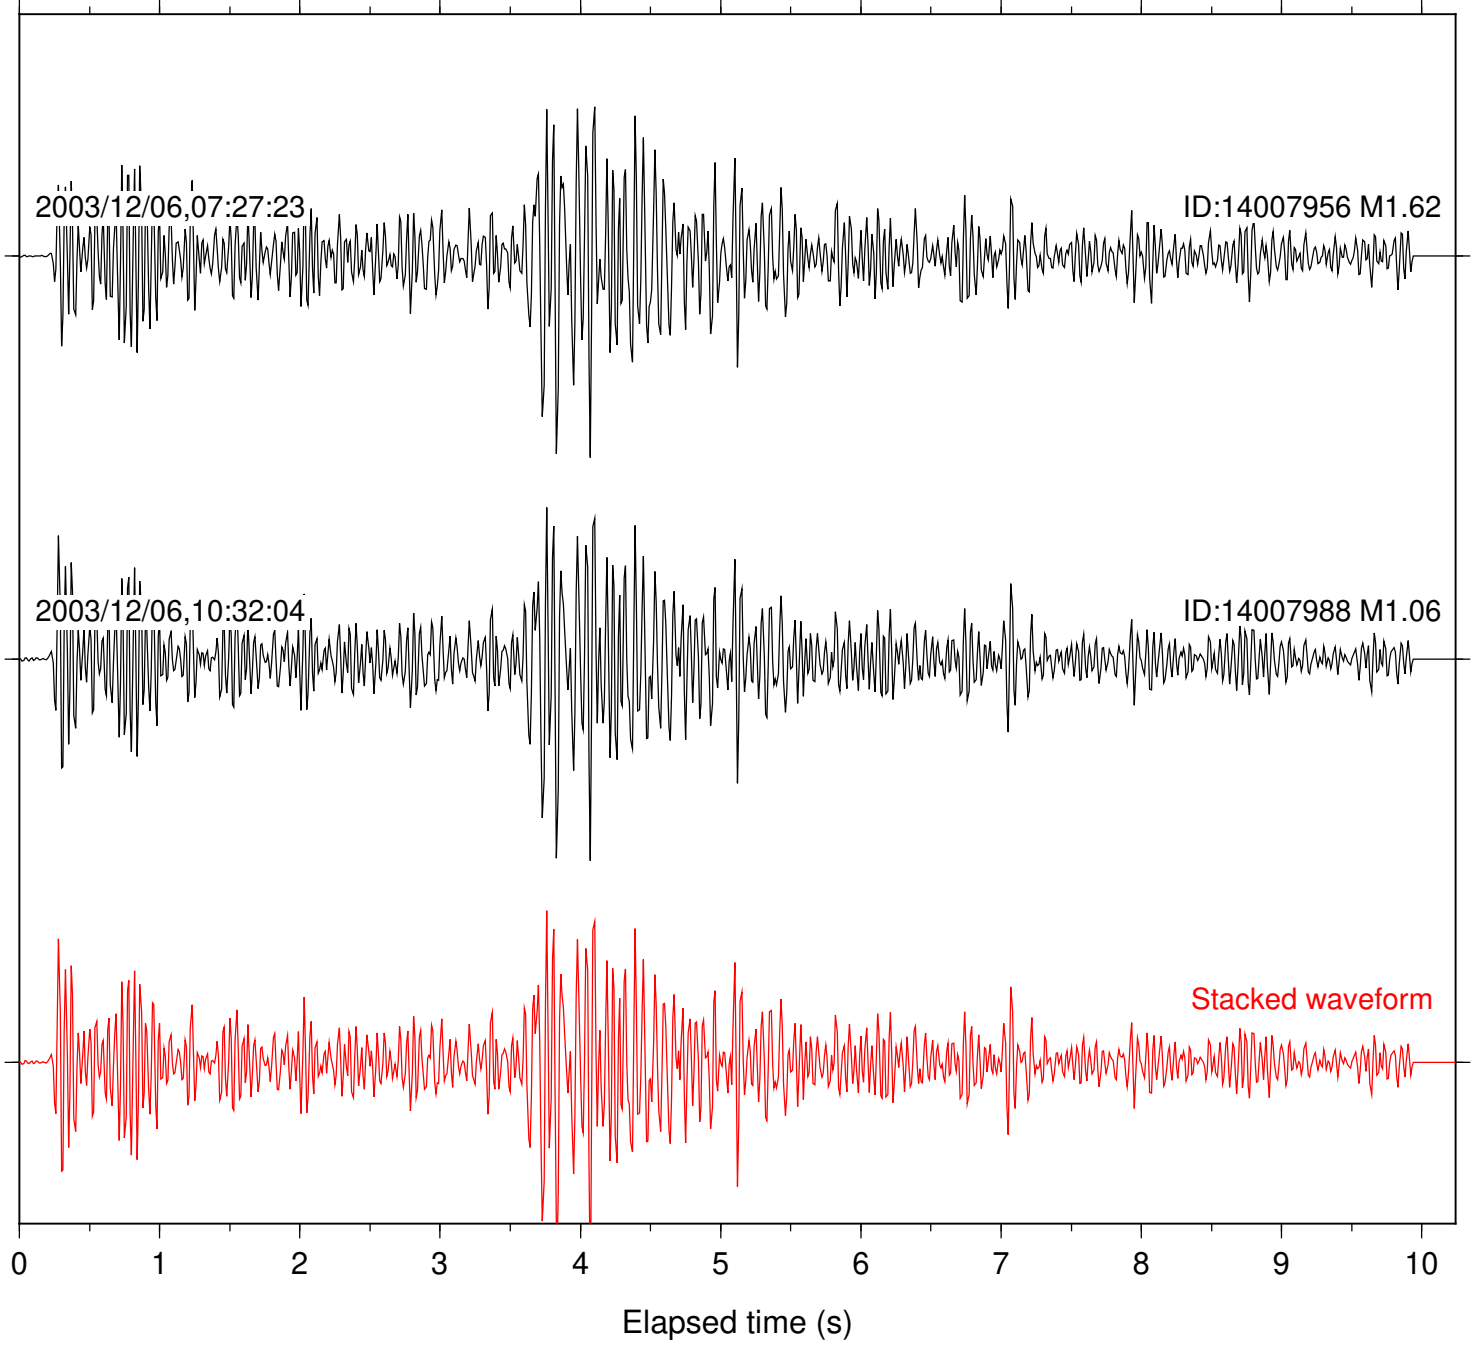

Station: BOR Com: HHZ

Focal depth: 9.17 km