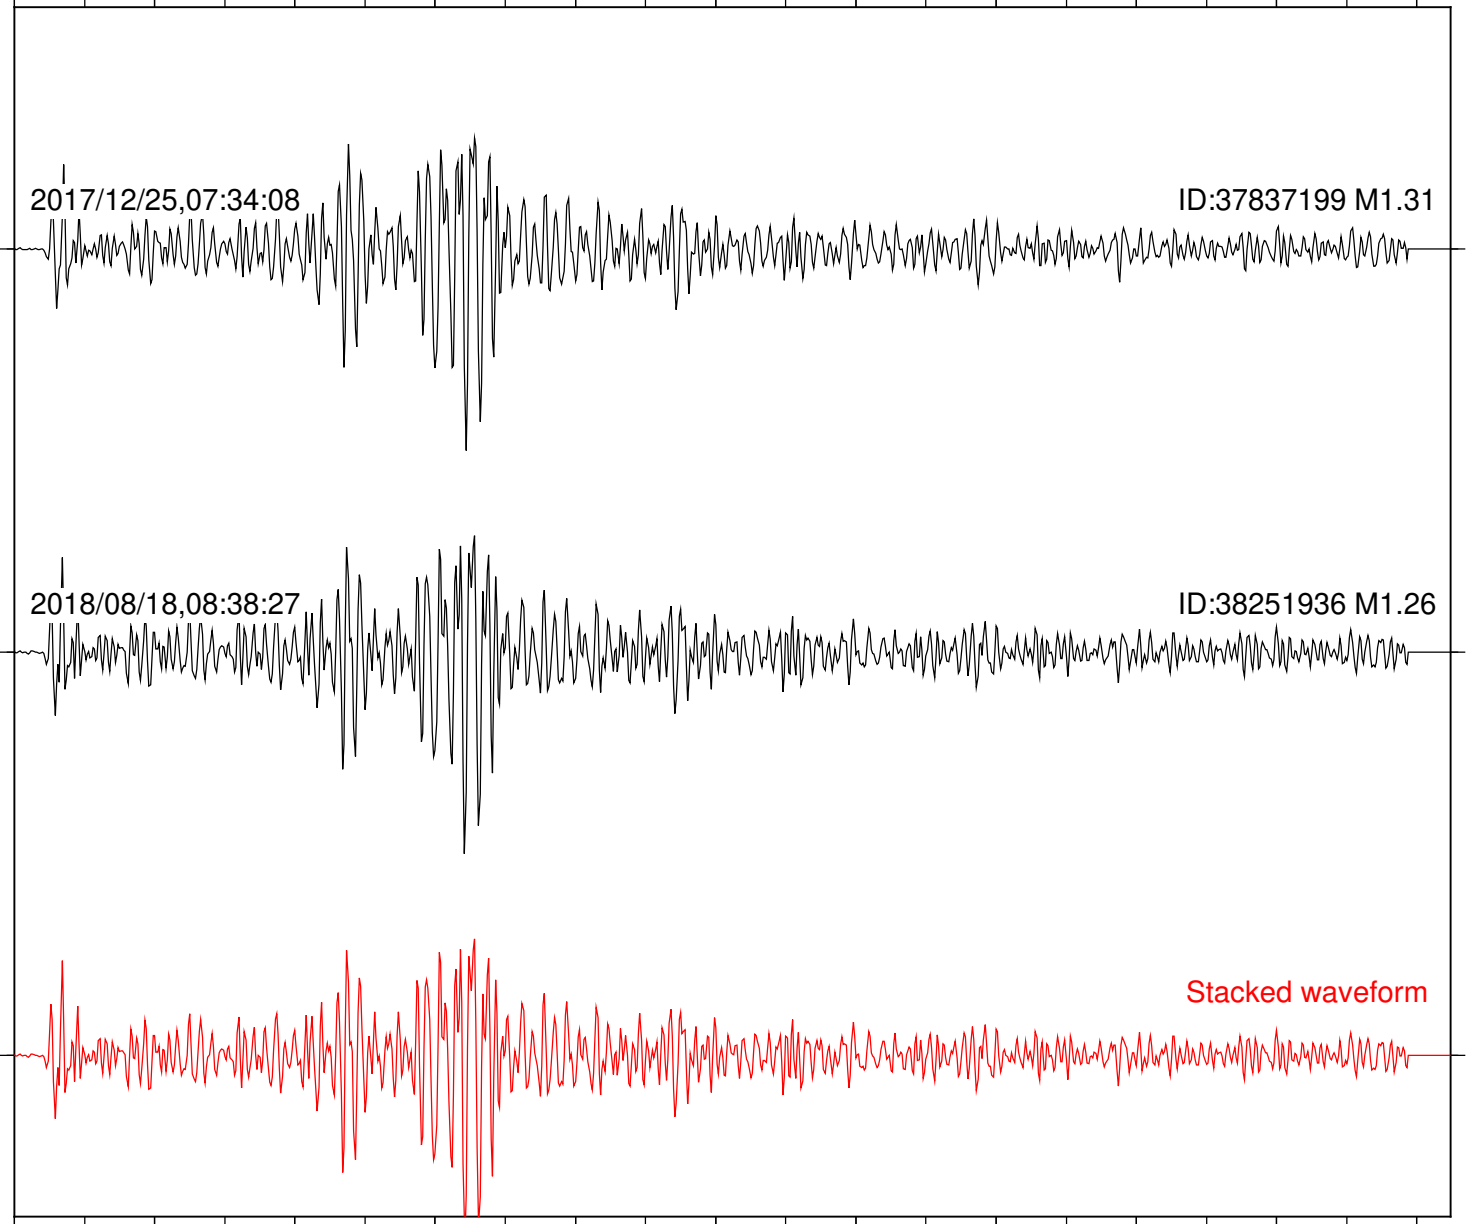

Station: B082 Com: EHZ

Focal depth: 4.67 km

2017/12/25,07:34:08

ID:37837199 M1.31

2018/08/18,08:38:27

ID:38251936 M1.26

Stacked waveform

0 1 2 3 4 5 6 7 8 9 10
Elapsed time (s)