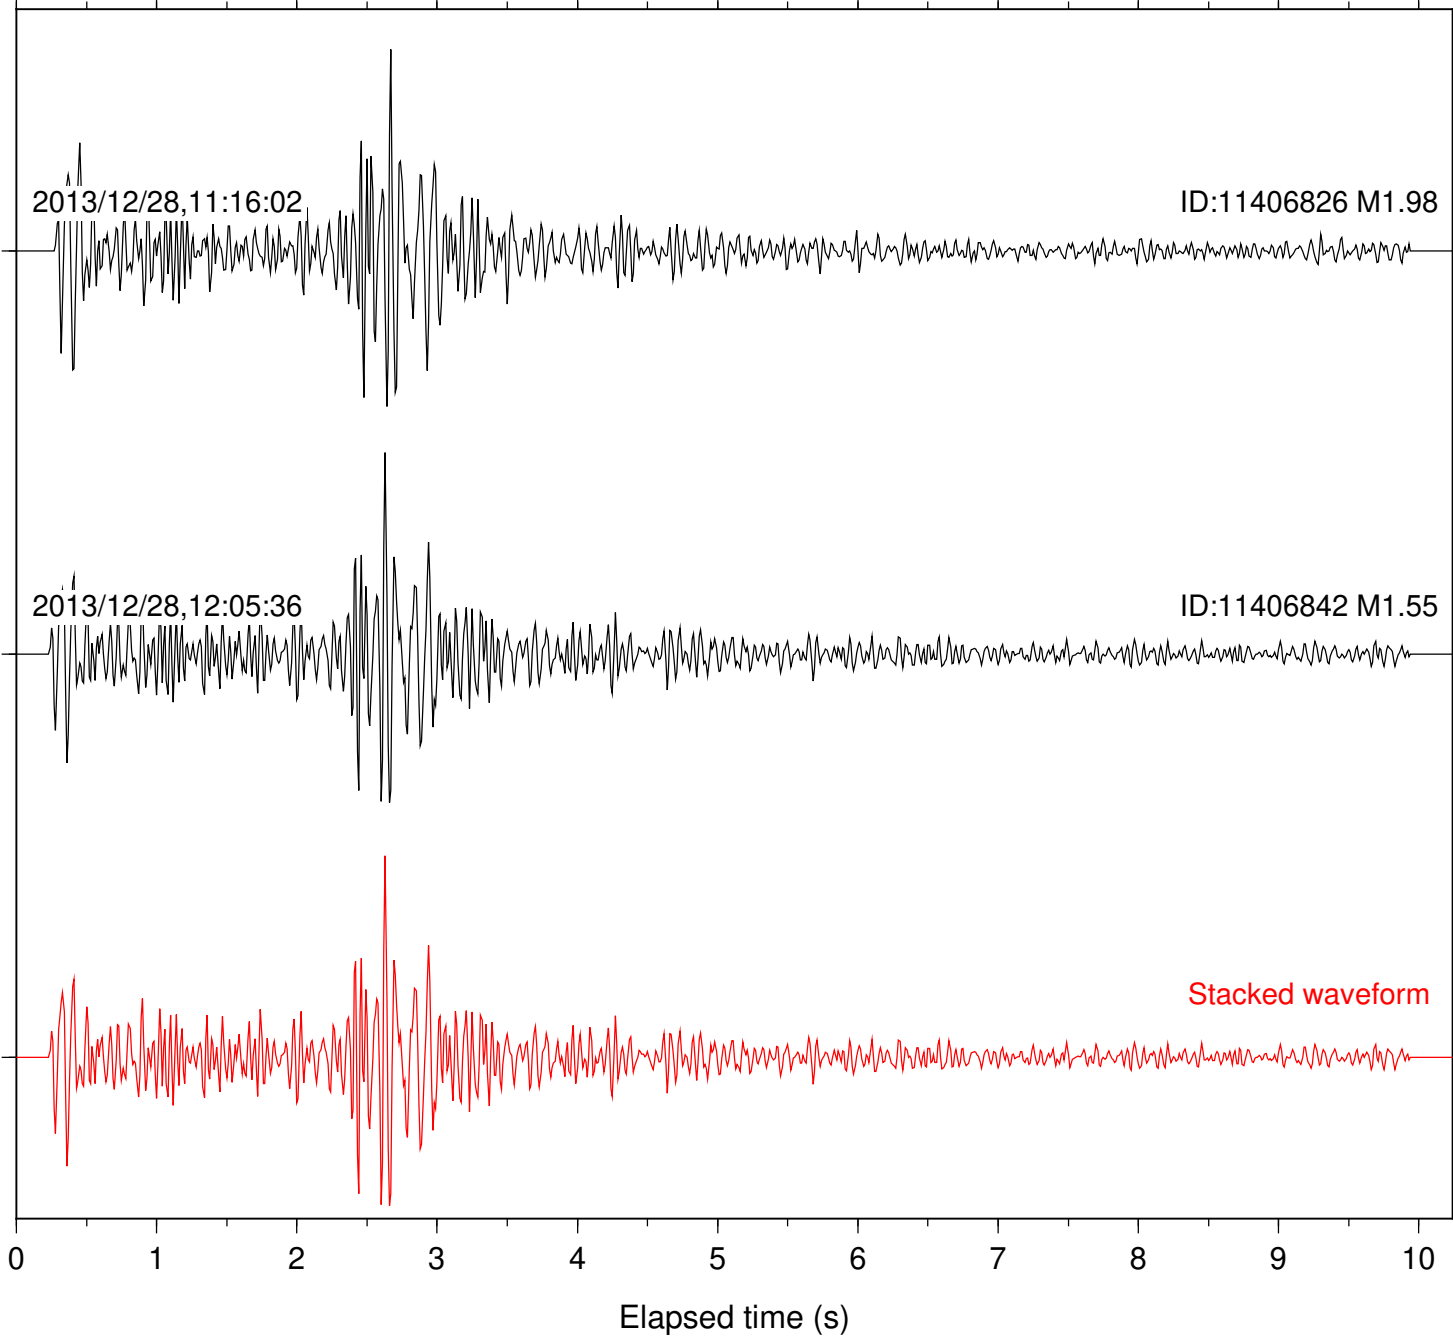

Station: B081 Com: EHZ

Focal depth: 16.63 km

2013/12/28,11:16:02

ID:11406826 M1.98

2013/12/28,12:05:36

ID:11406842 M1.55

Stacked waveform