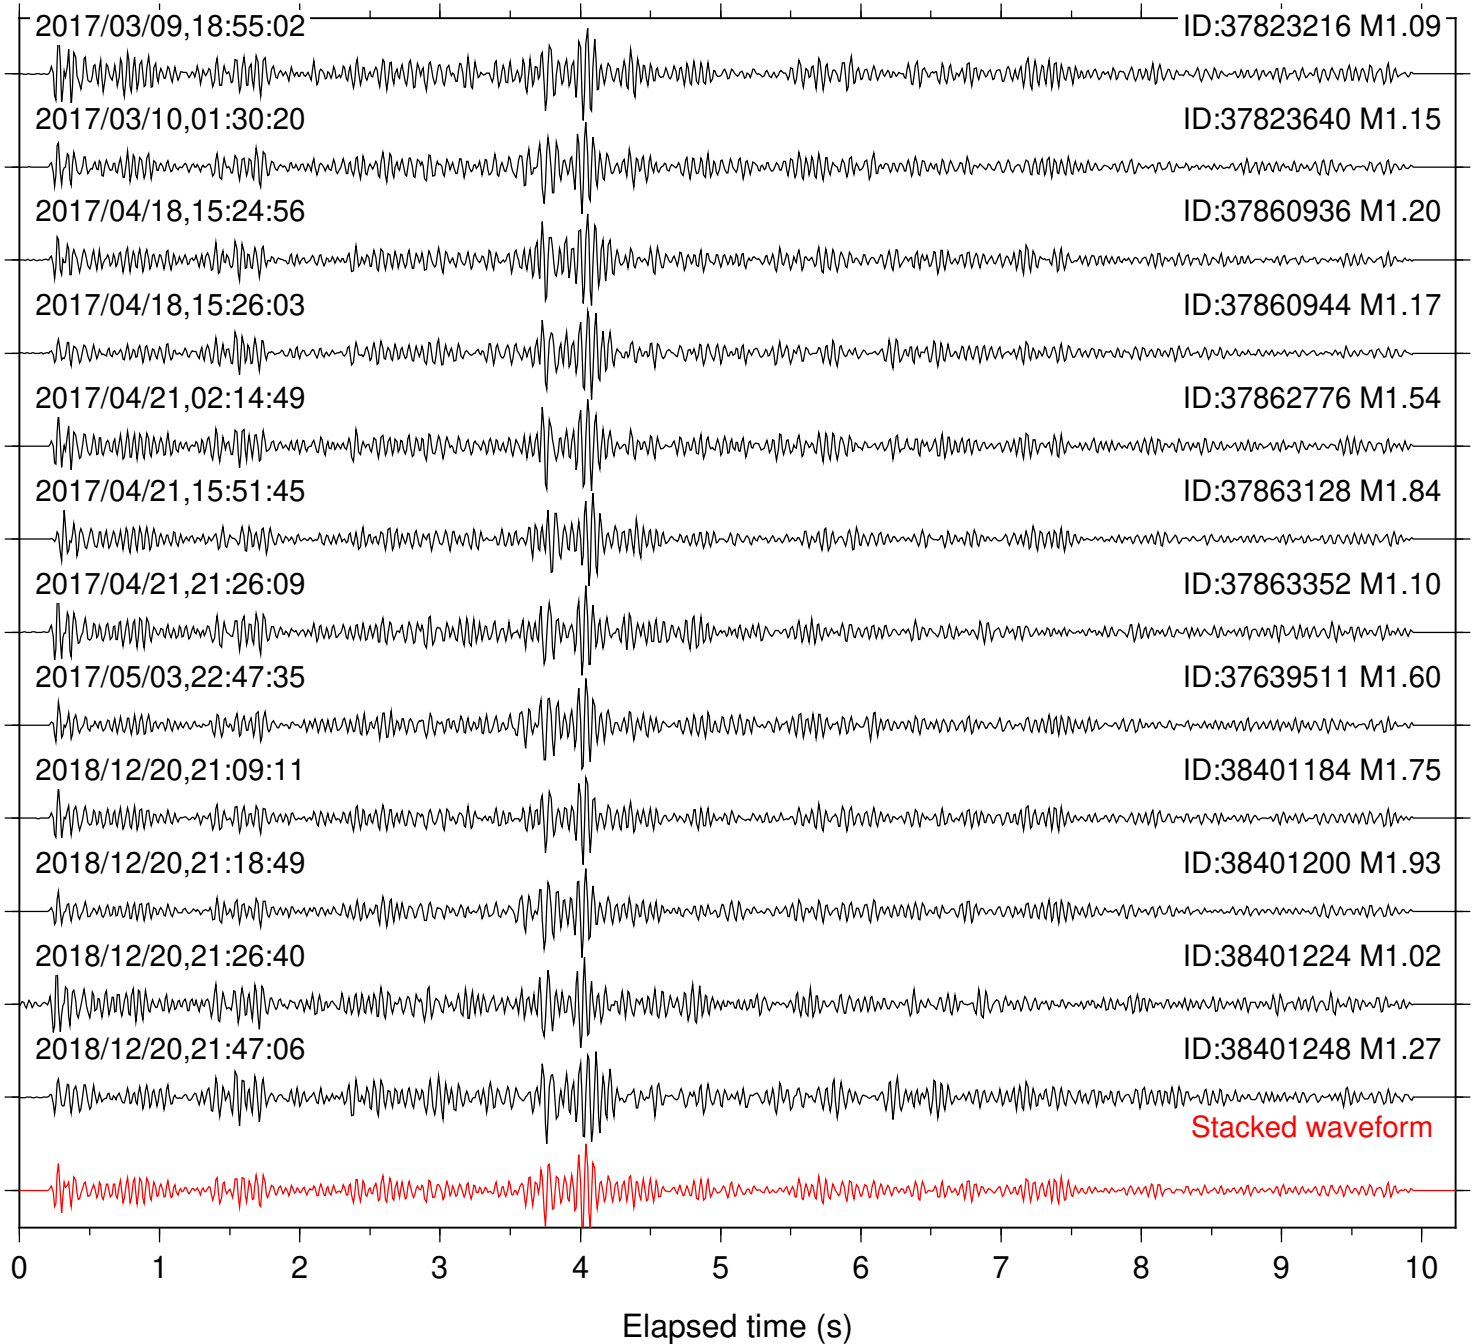

Station: CSH Com: HHZ

Focal depth: 5.70 km

Station: DGR Com: HHZ

Focal depth: 5.81 km

Station: DNR Com: HHZ

Focal depth: 5.73 km

Station: FRD Com: HHZ

Focal depth: 5.81 km