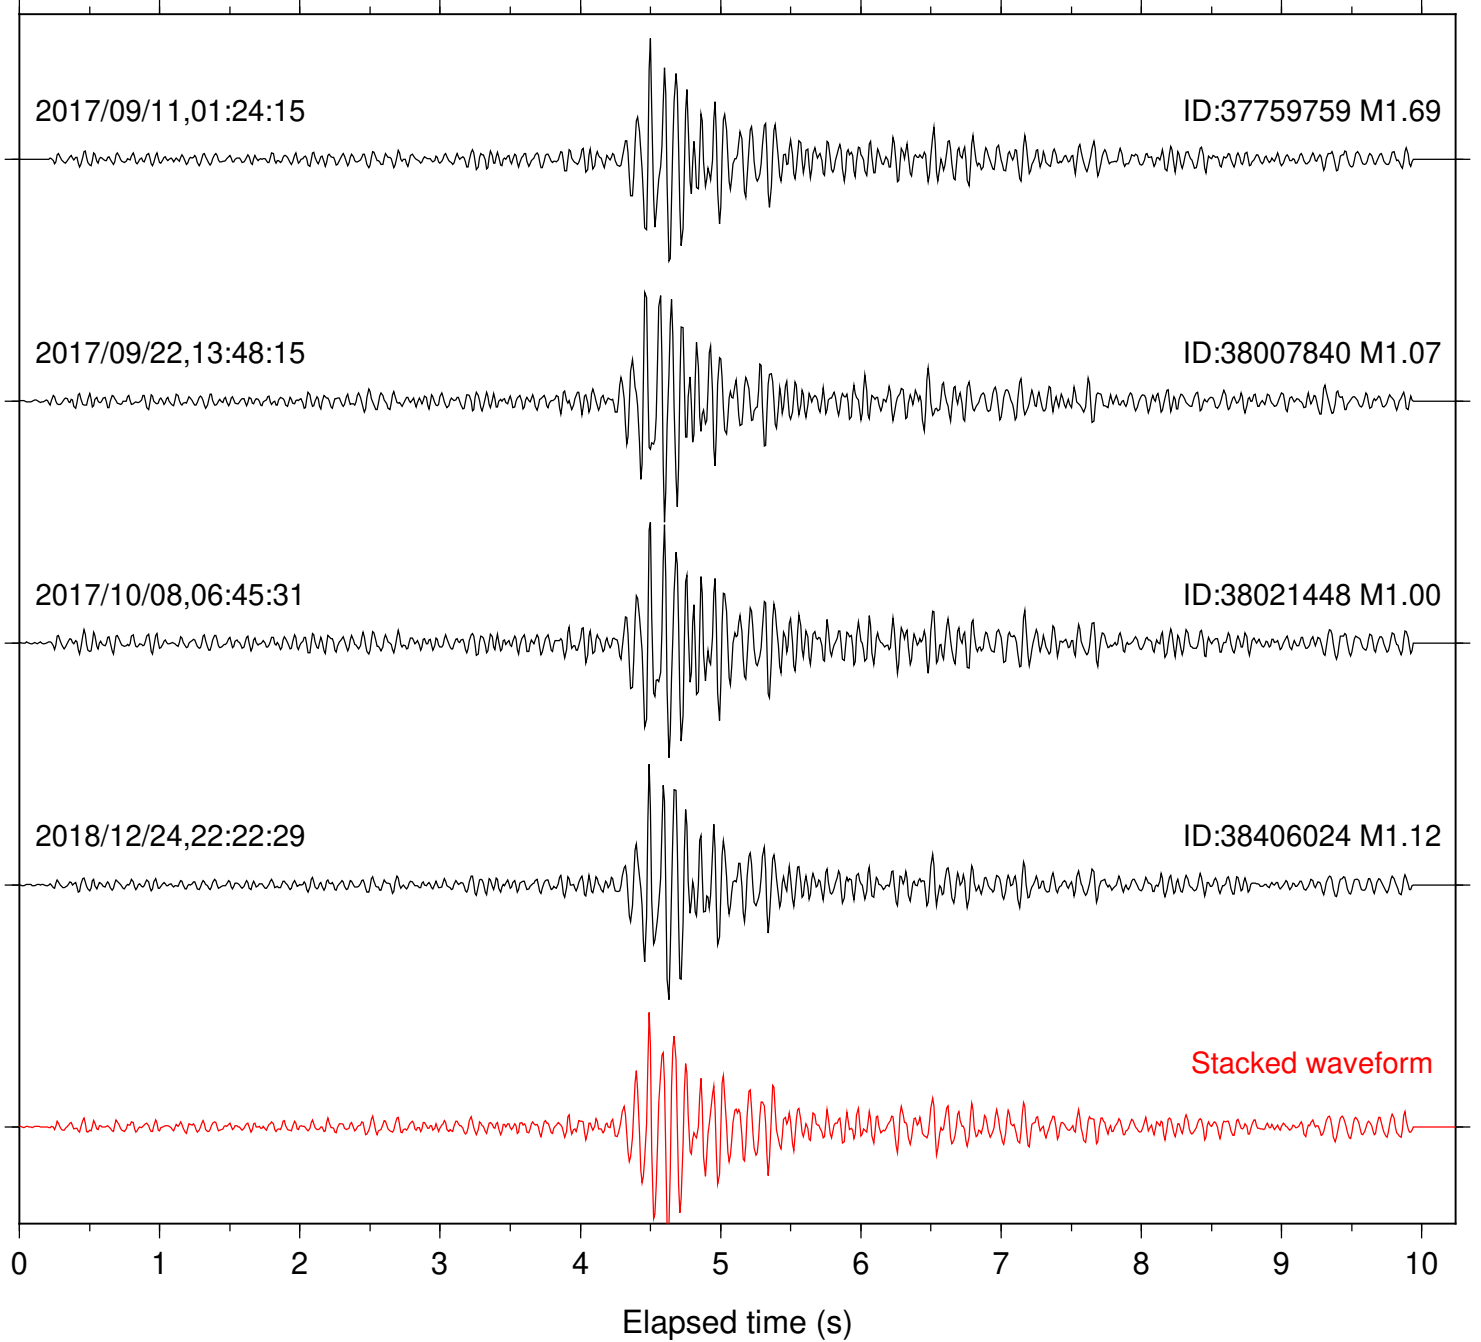

Station: B084 Com: EHZ

Focal depth: 6.52 km