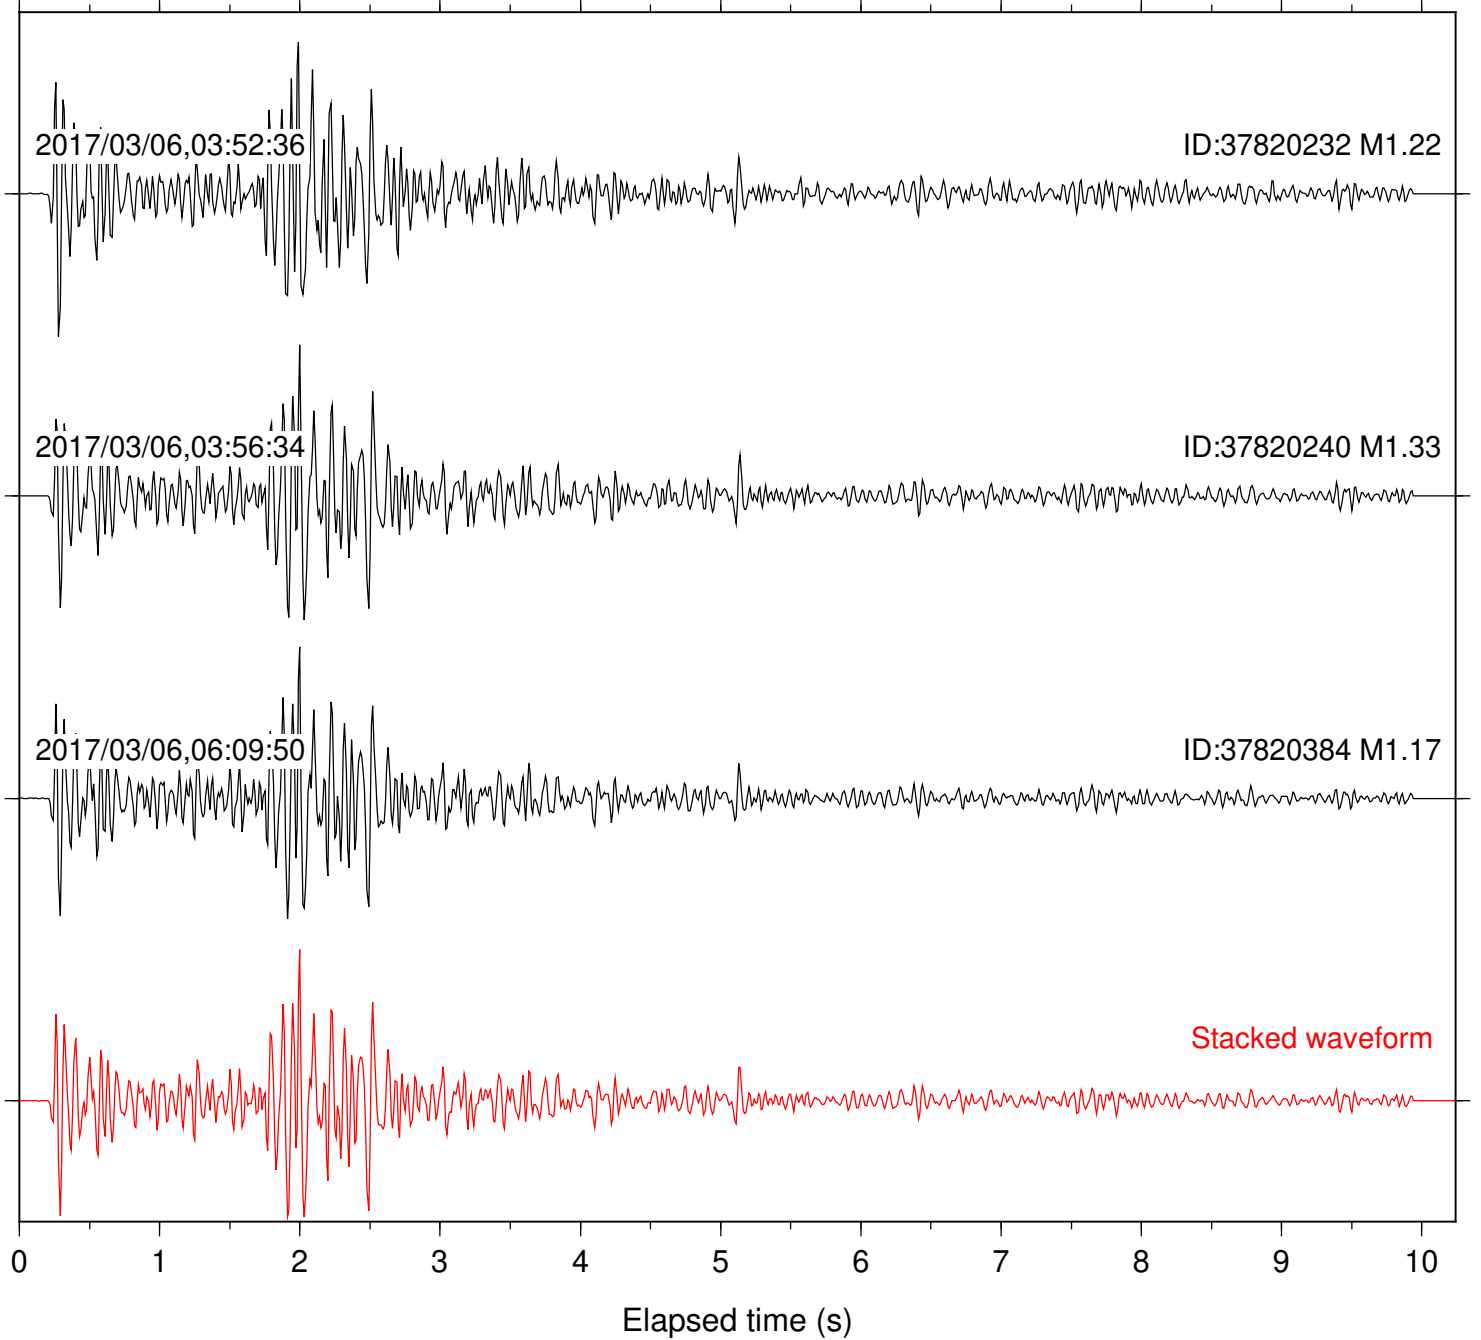

Station: B093 Com: EHZ

Focal depth: 7.15 km