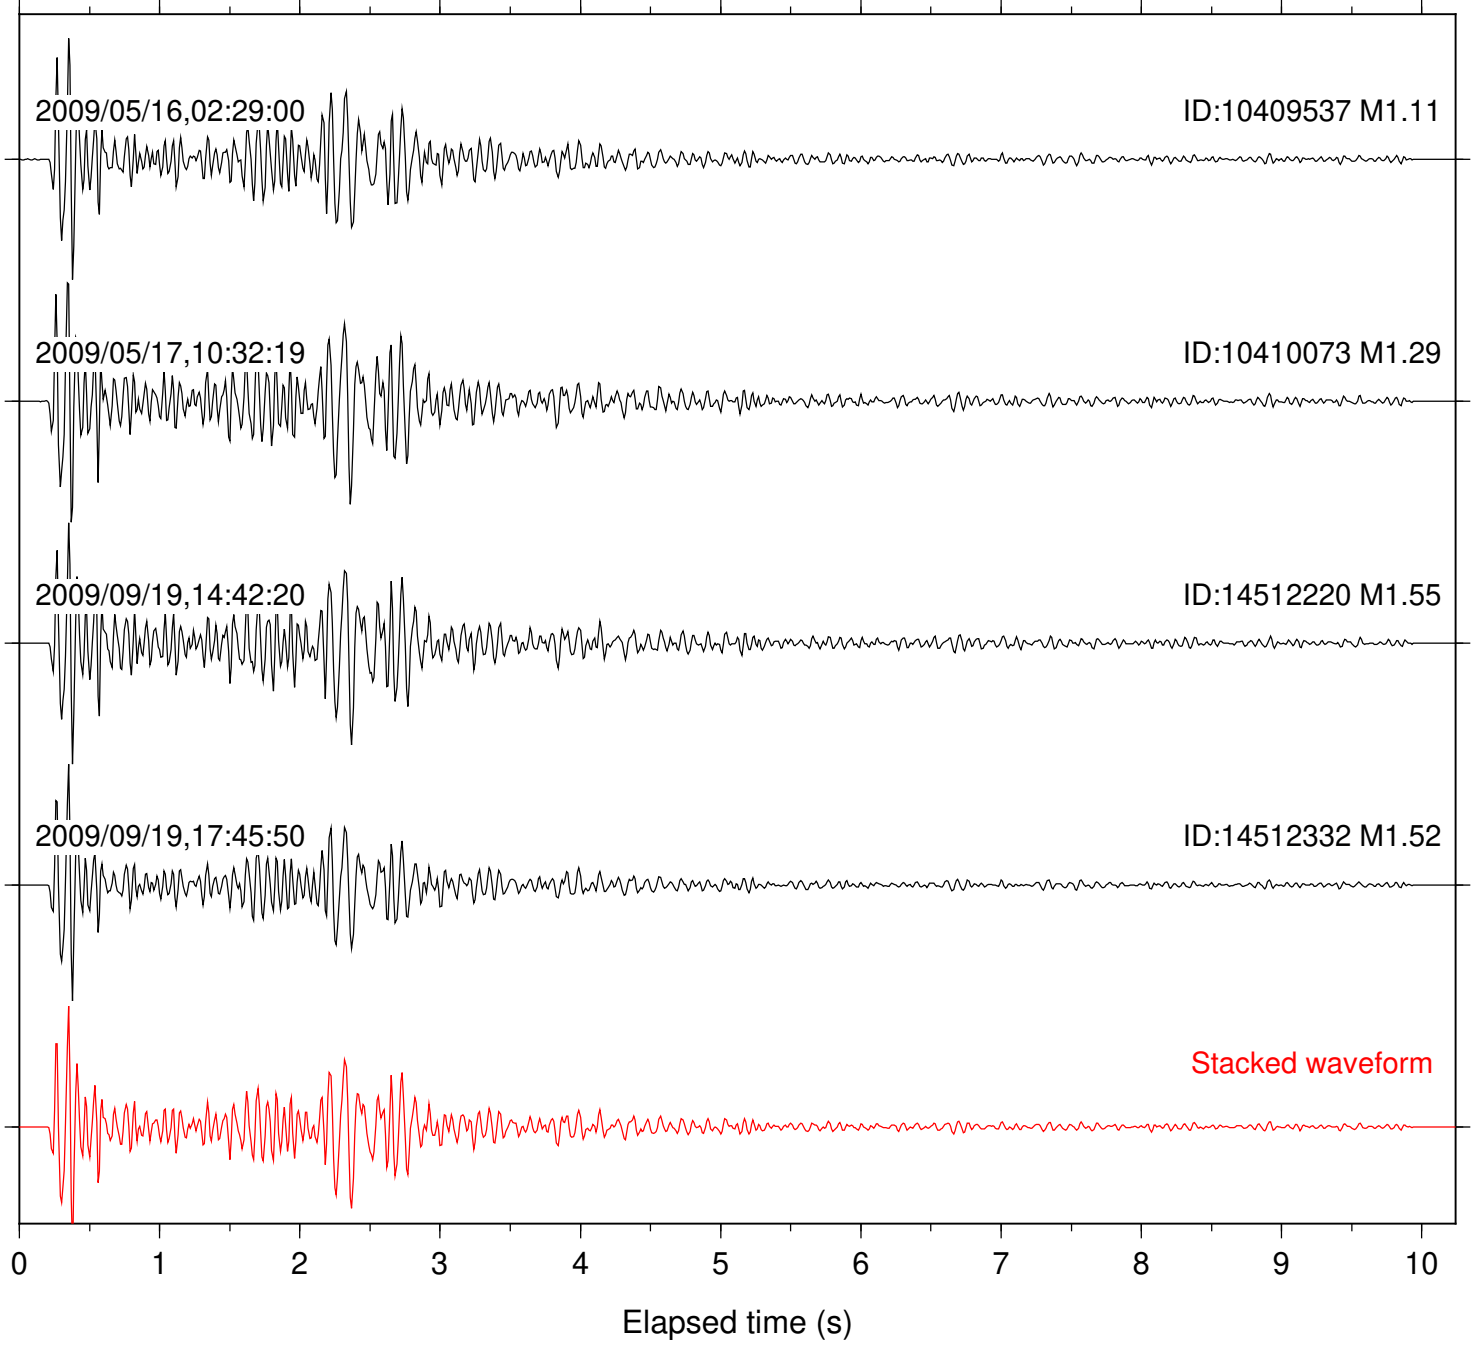

Station: B088 Com: EHZ

Focal depth: 9.65 km