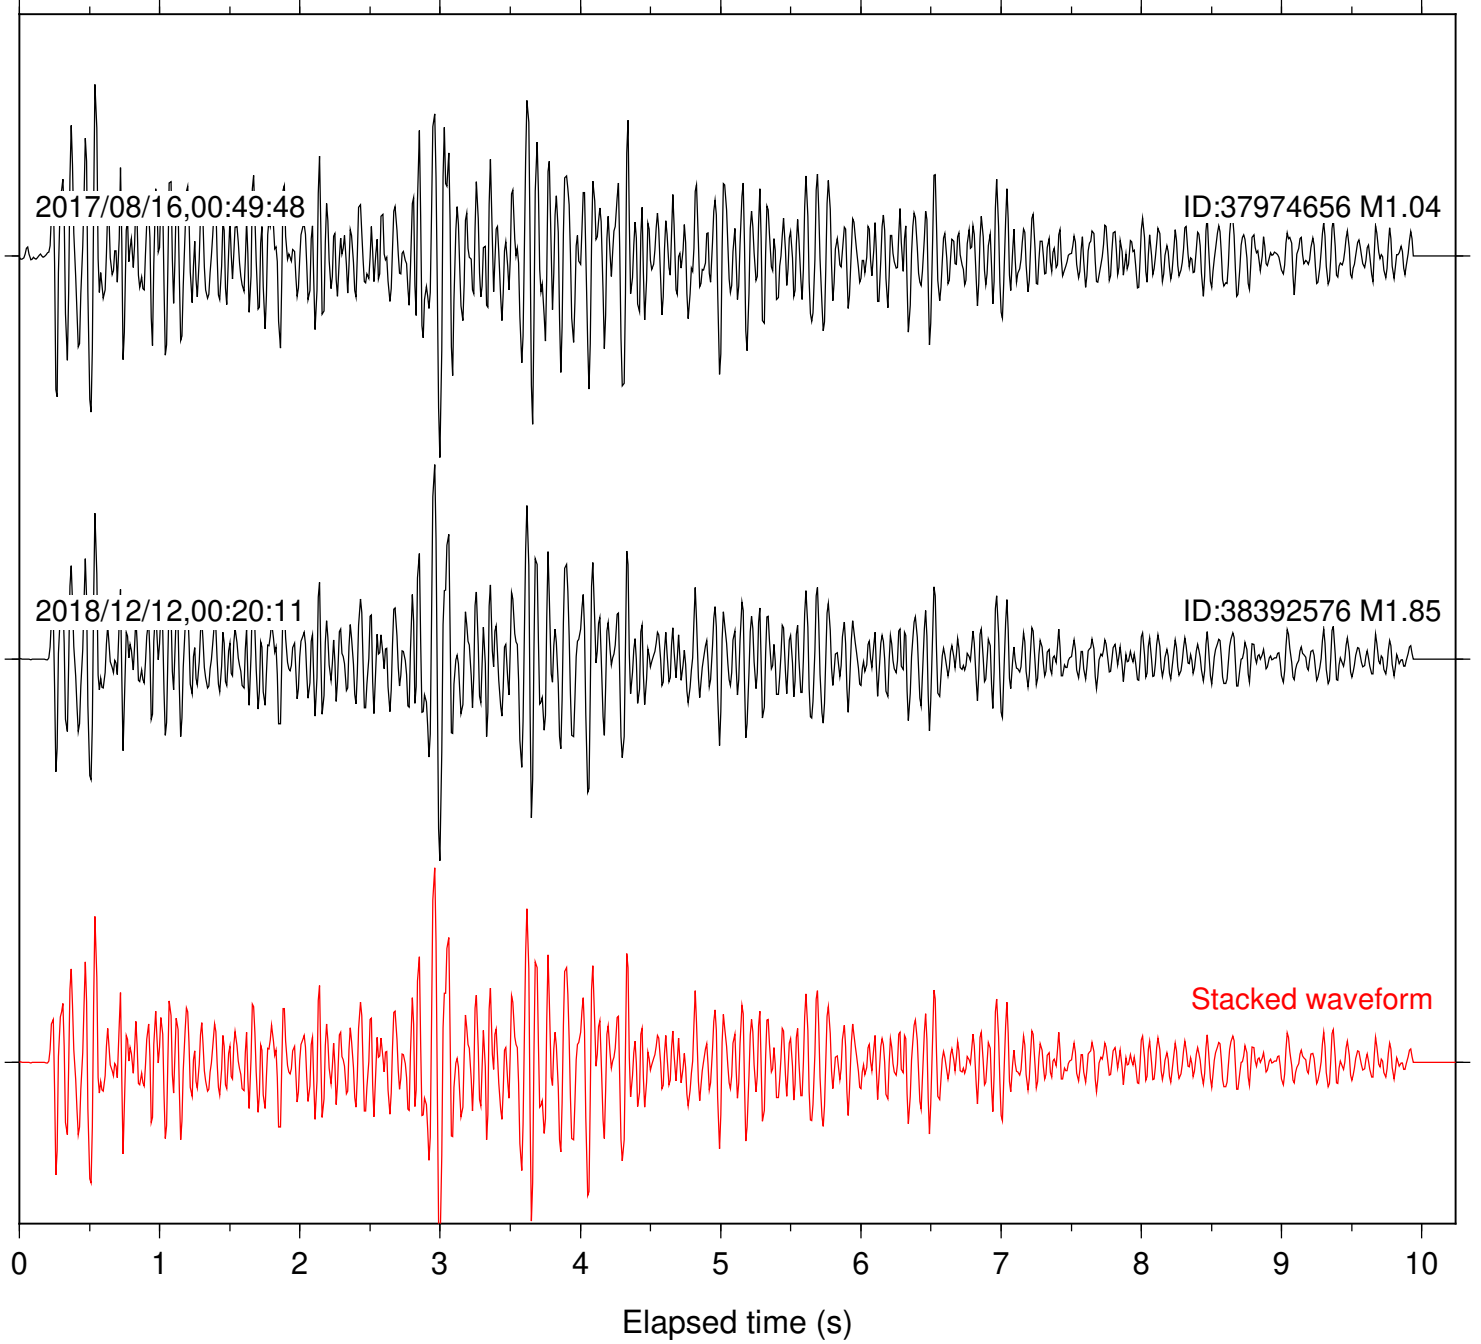

Station: B088 Com: EHZ

Focal depth: 6.49 km