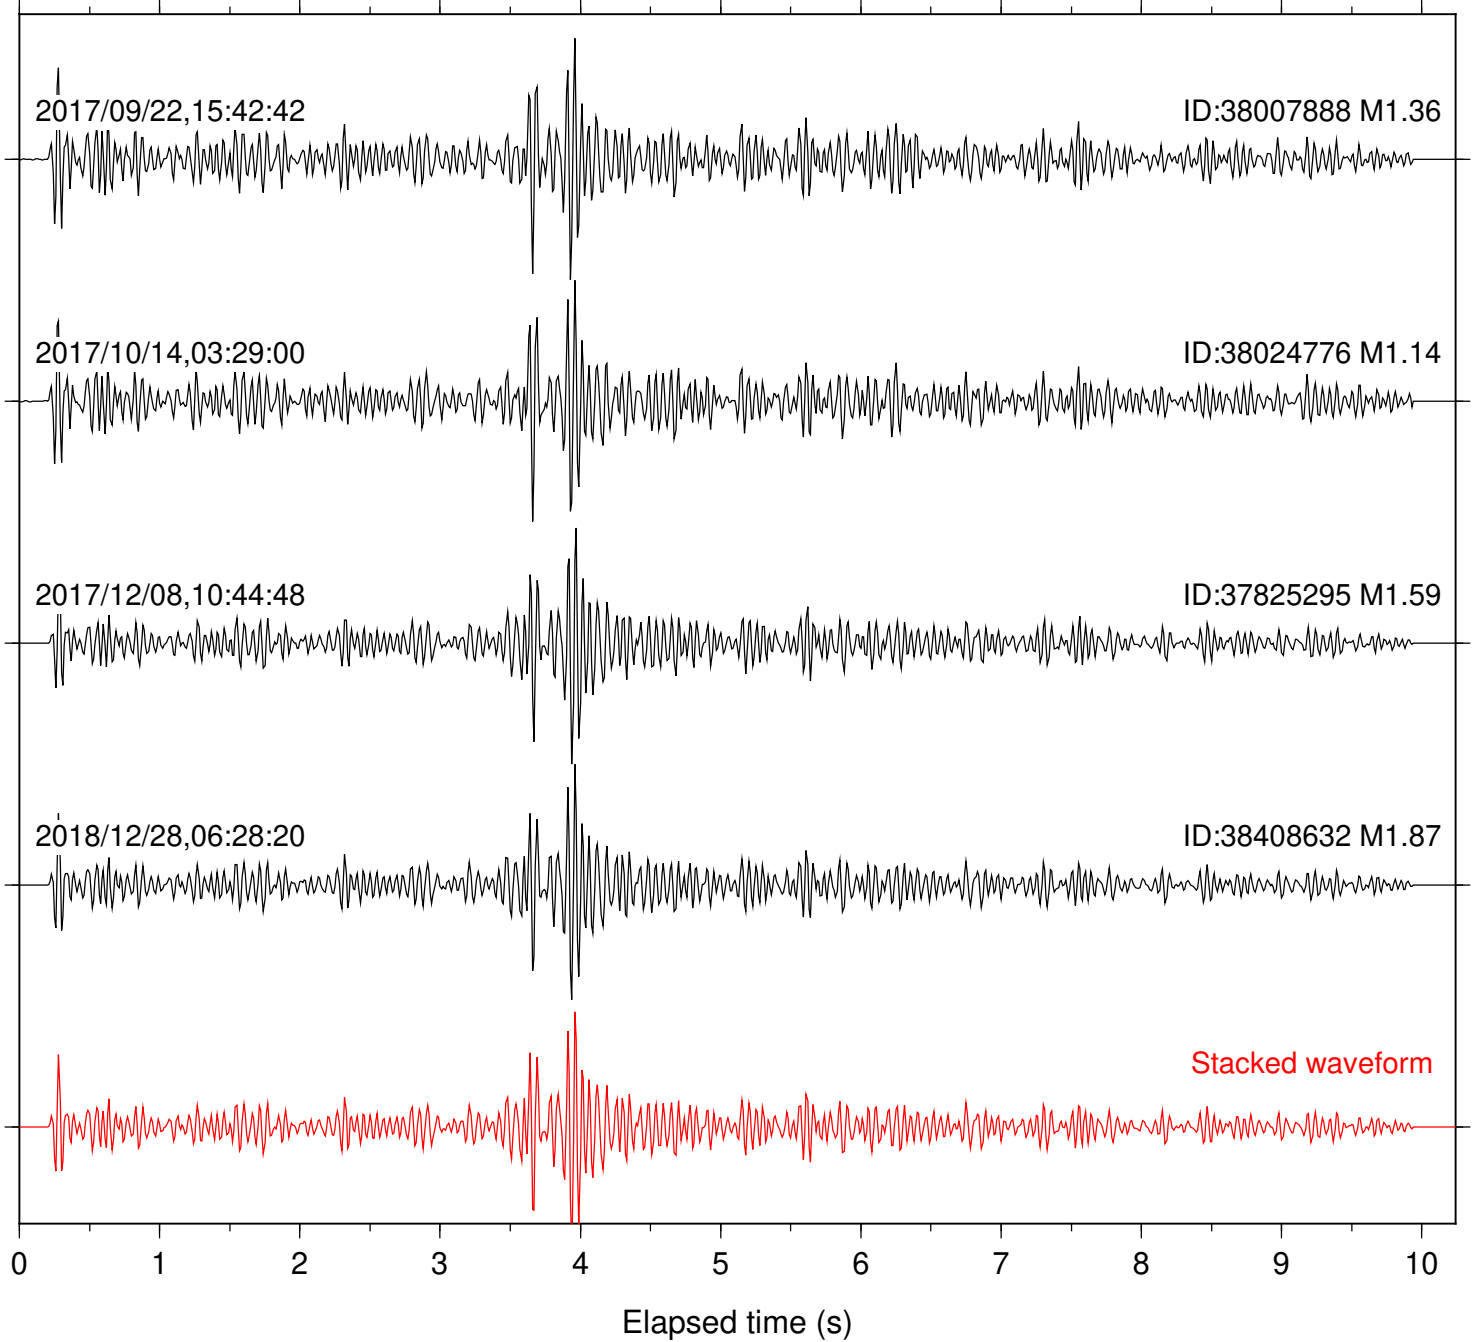

Elapsed time (s)

Station: CRY Com: HHZ

Focal depth: 6.17 km

0 1 2 3 4 5 6 7 8 9 10  
Elapsed time (s)

Station: CSH Com: HHZ

Focal depth: 6.18 km

Station: DGR Com: HHZ

Focal depth: 6.18 km