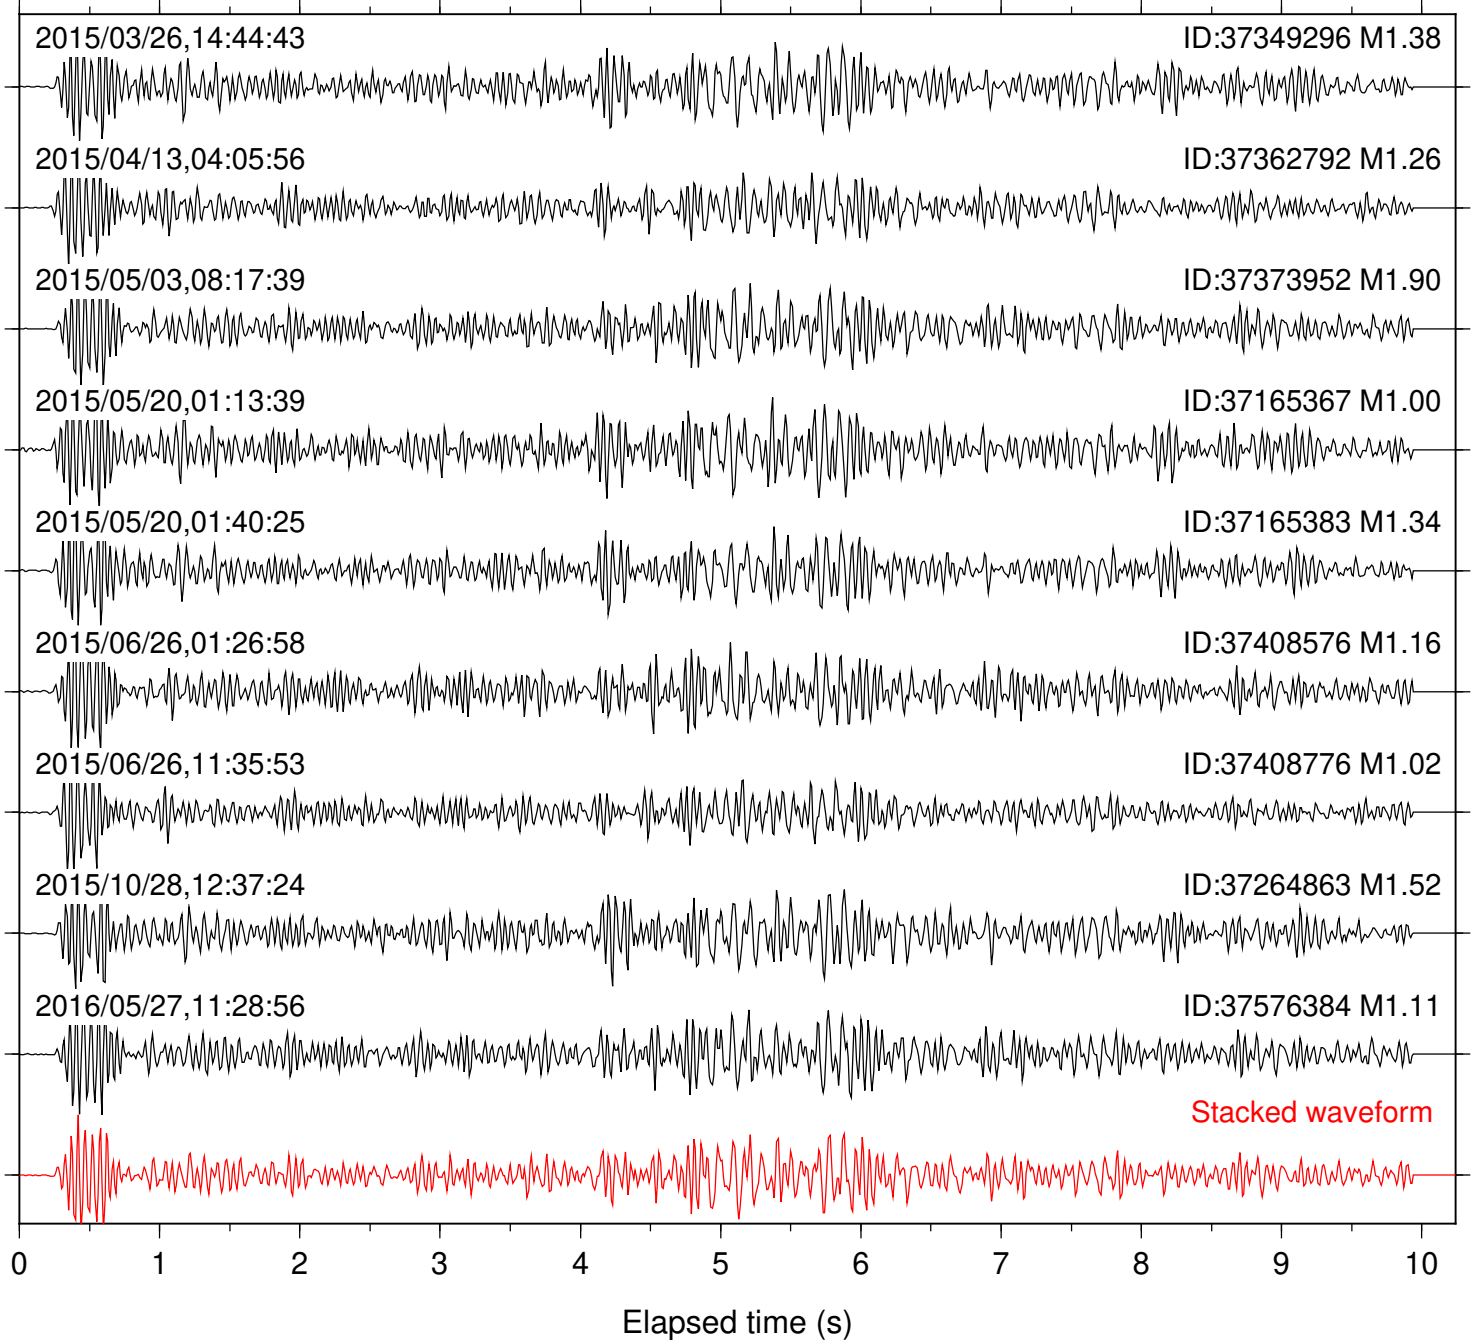

Station: LVA2 Com: HHZ

Focal depth: 8.34 km