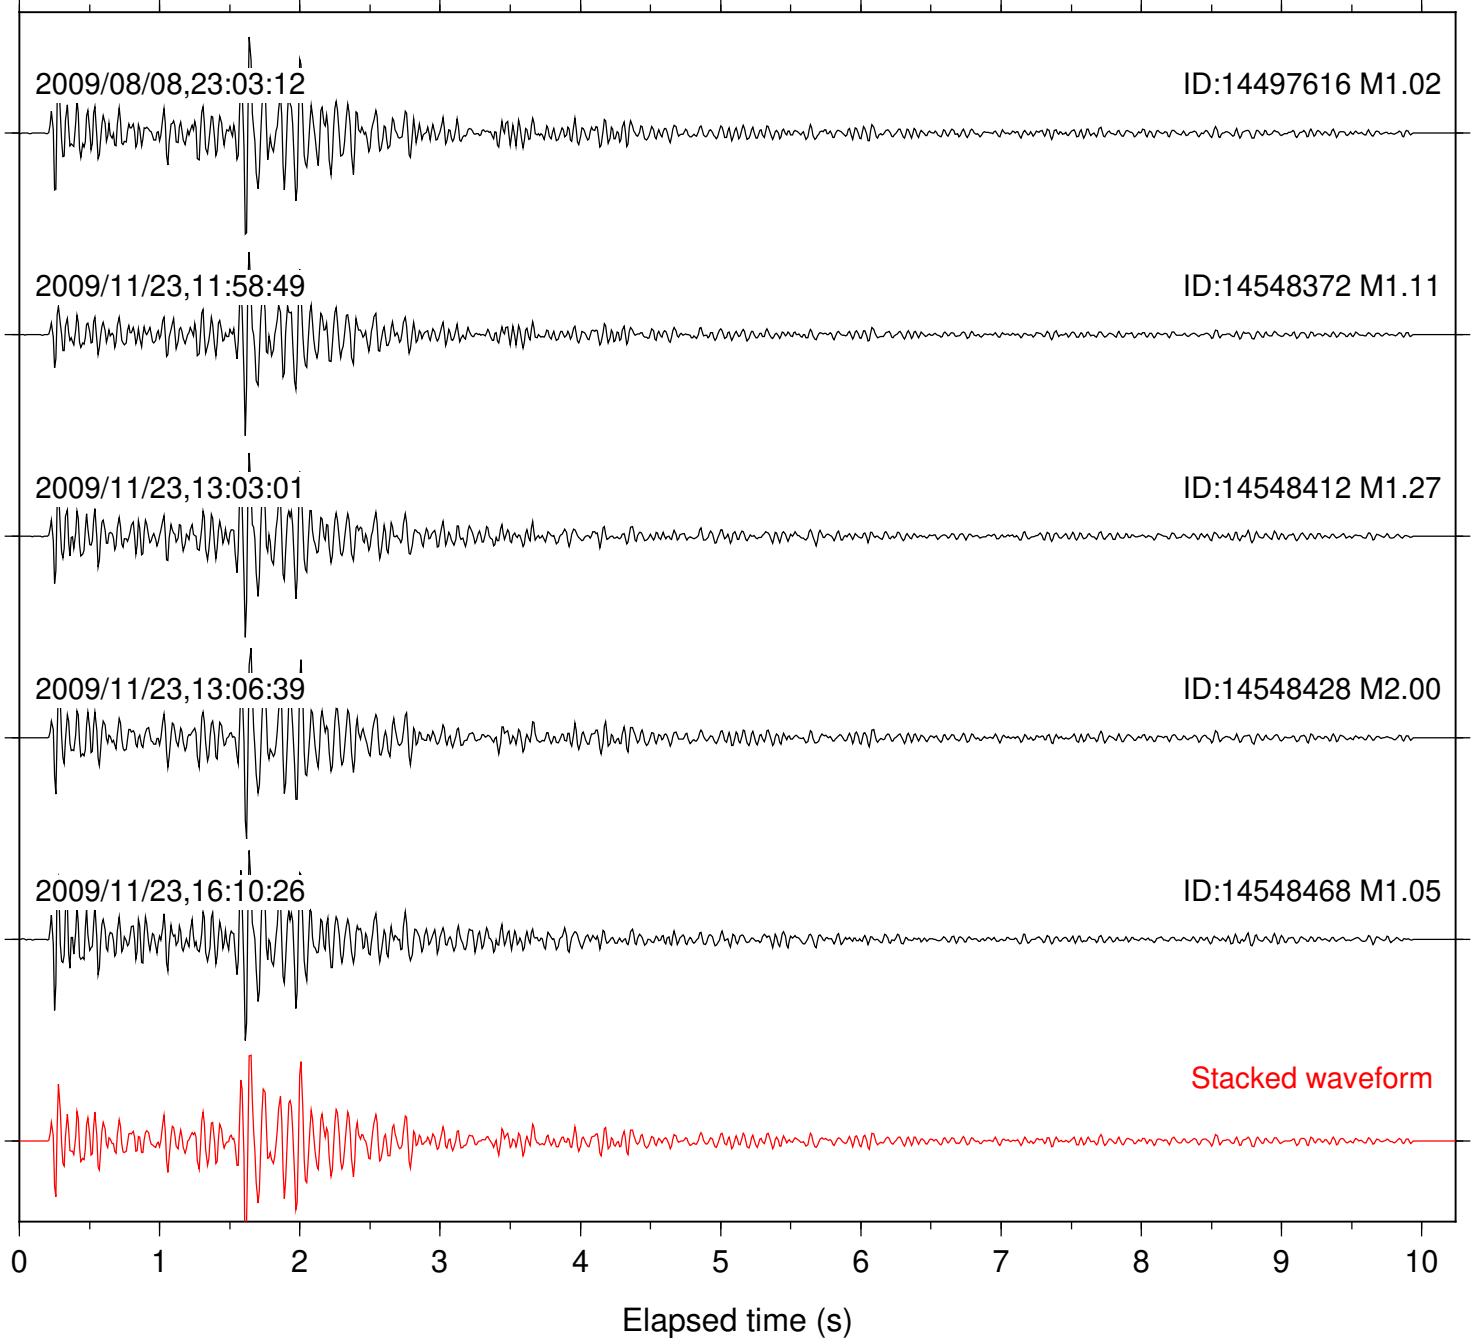

Station: B087 Com: EHZ

Focal depth: 9.33 km