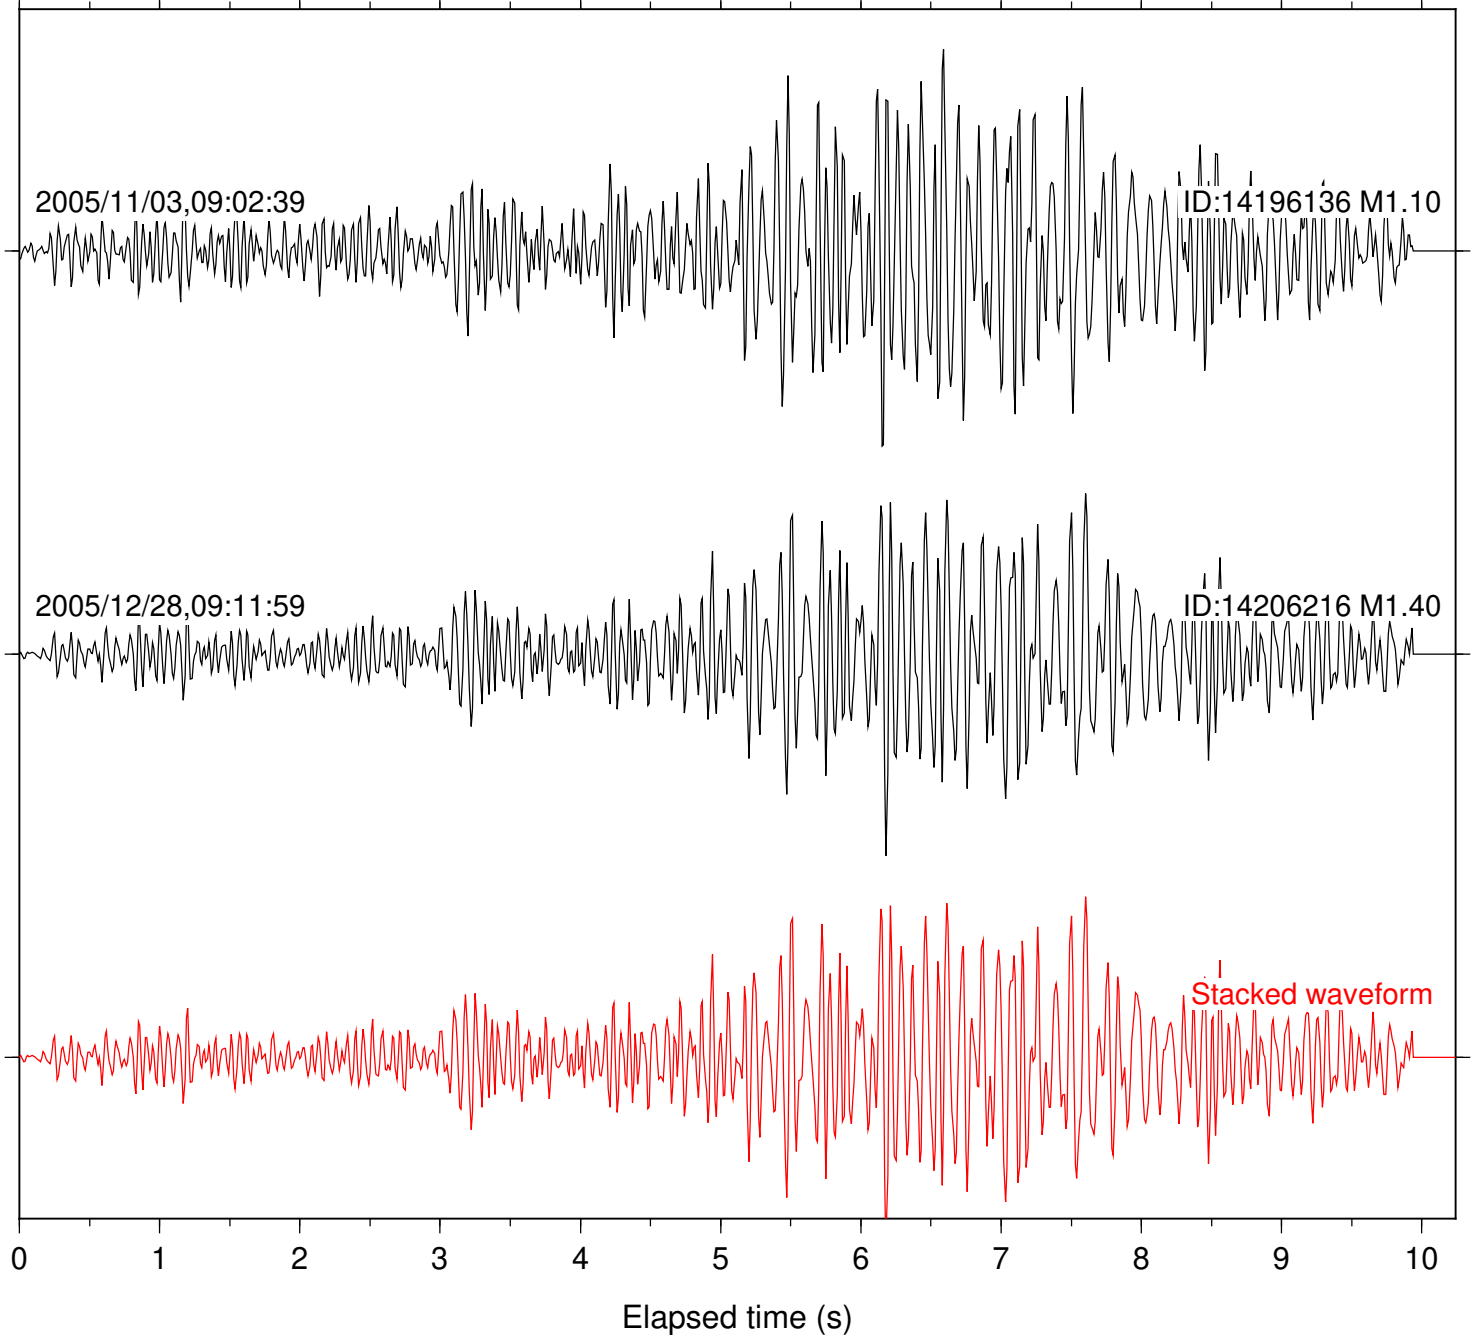

Station: HMT2 Com: HHZ

Focal depth: 13.27 km

Station: KNW Com: HHZ

Focal depth: 13.27 km

Station: POB2 Com: HHZ

Focal depth: 13.27 km

Station: RDM Com: HHZ

Focal depth: 13.25 km