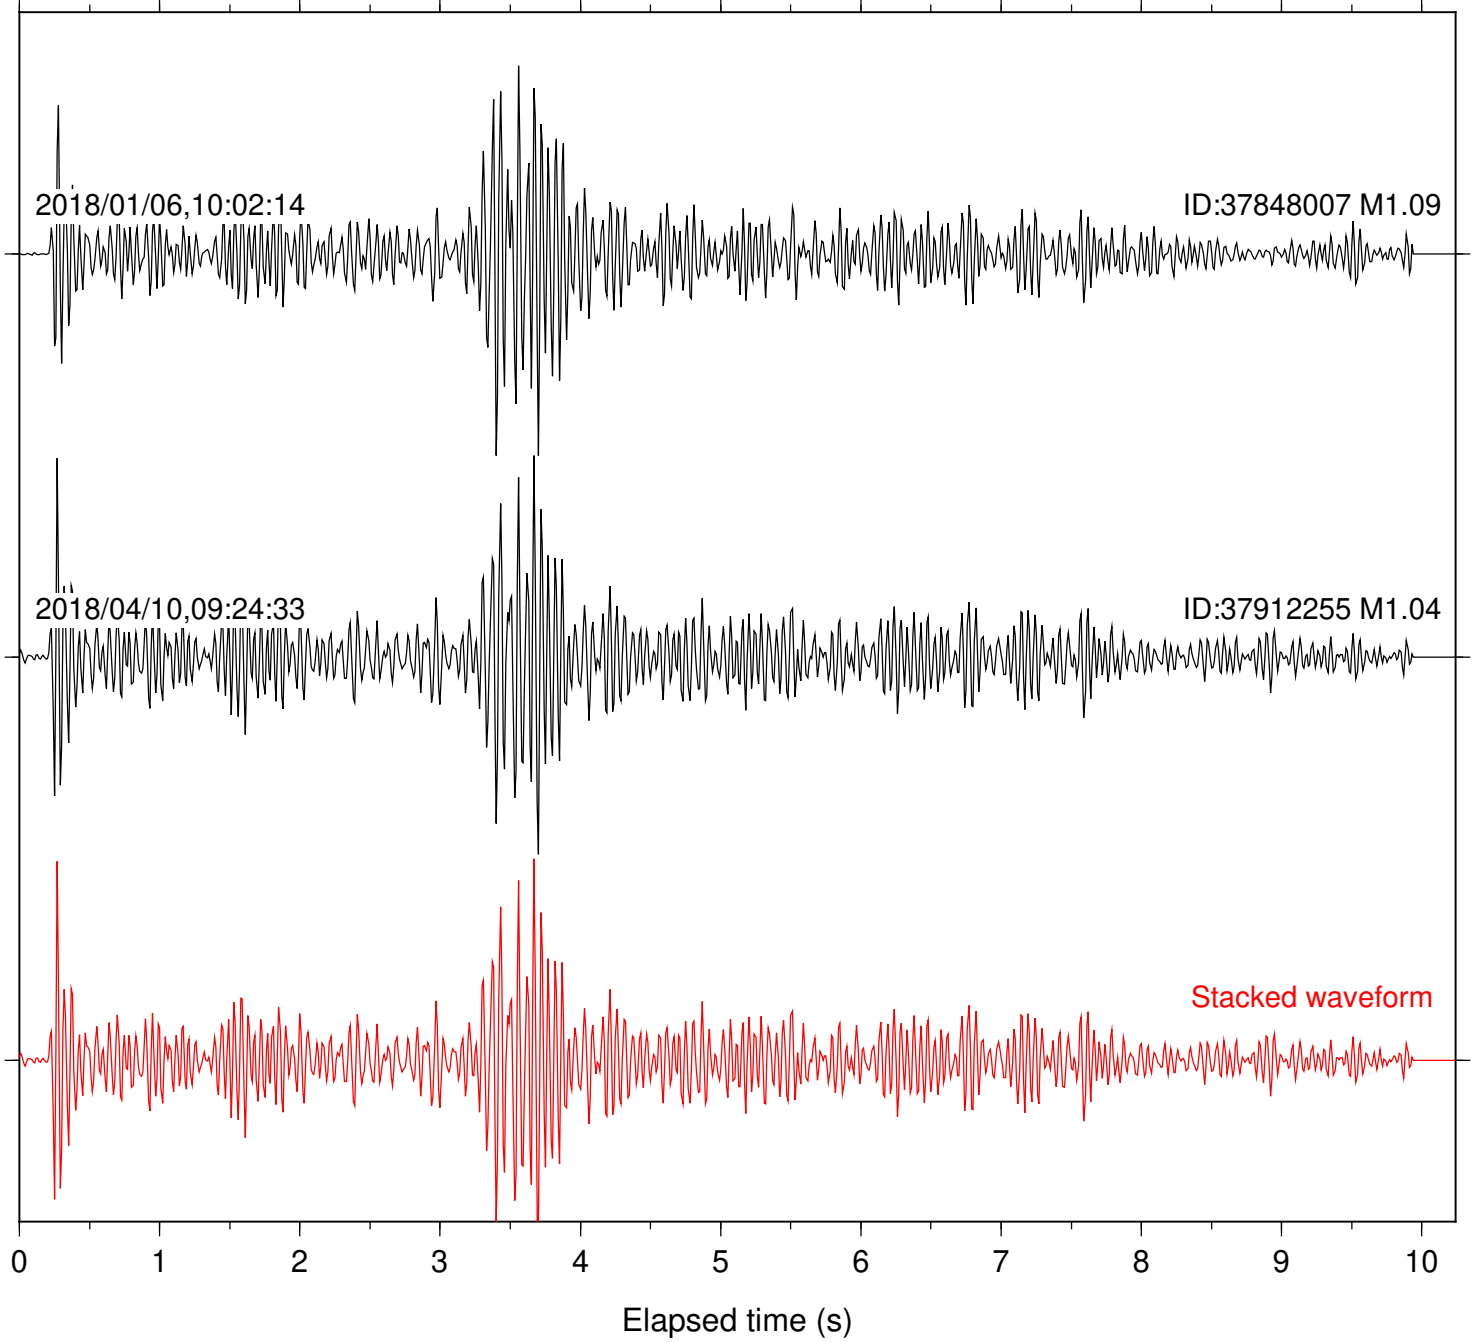

Station: DGR Com: HHZ

Focal depth: 6.38 km