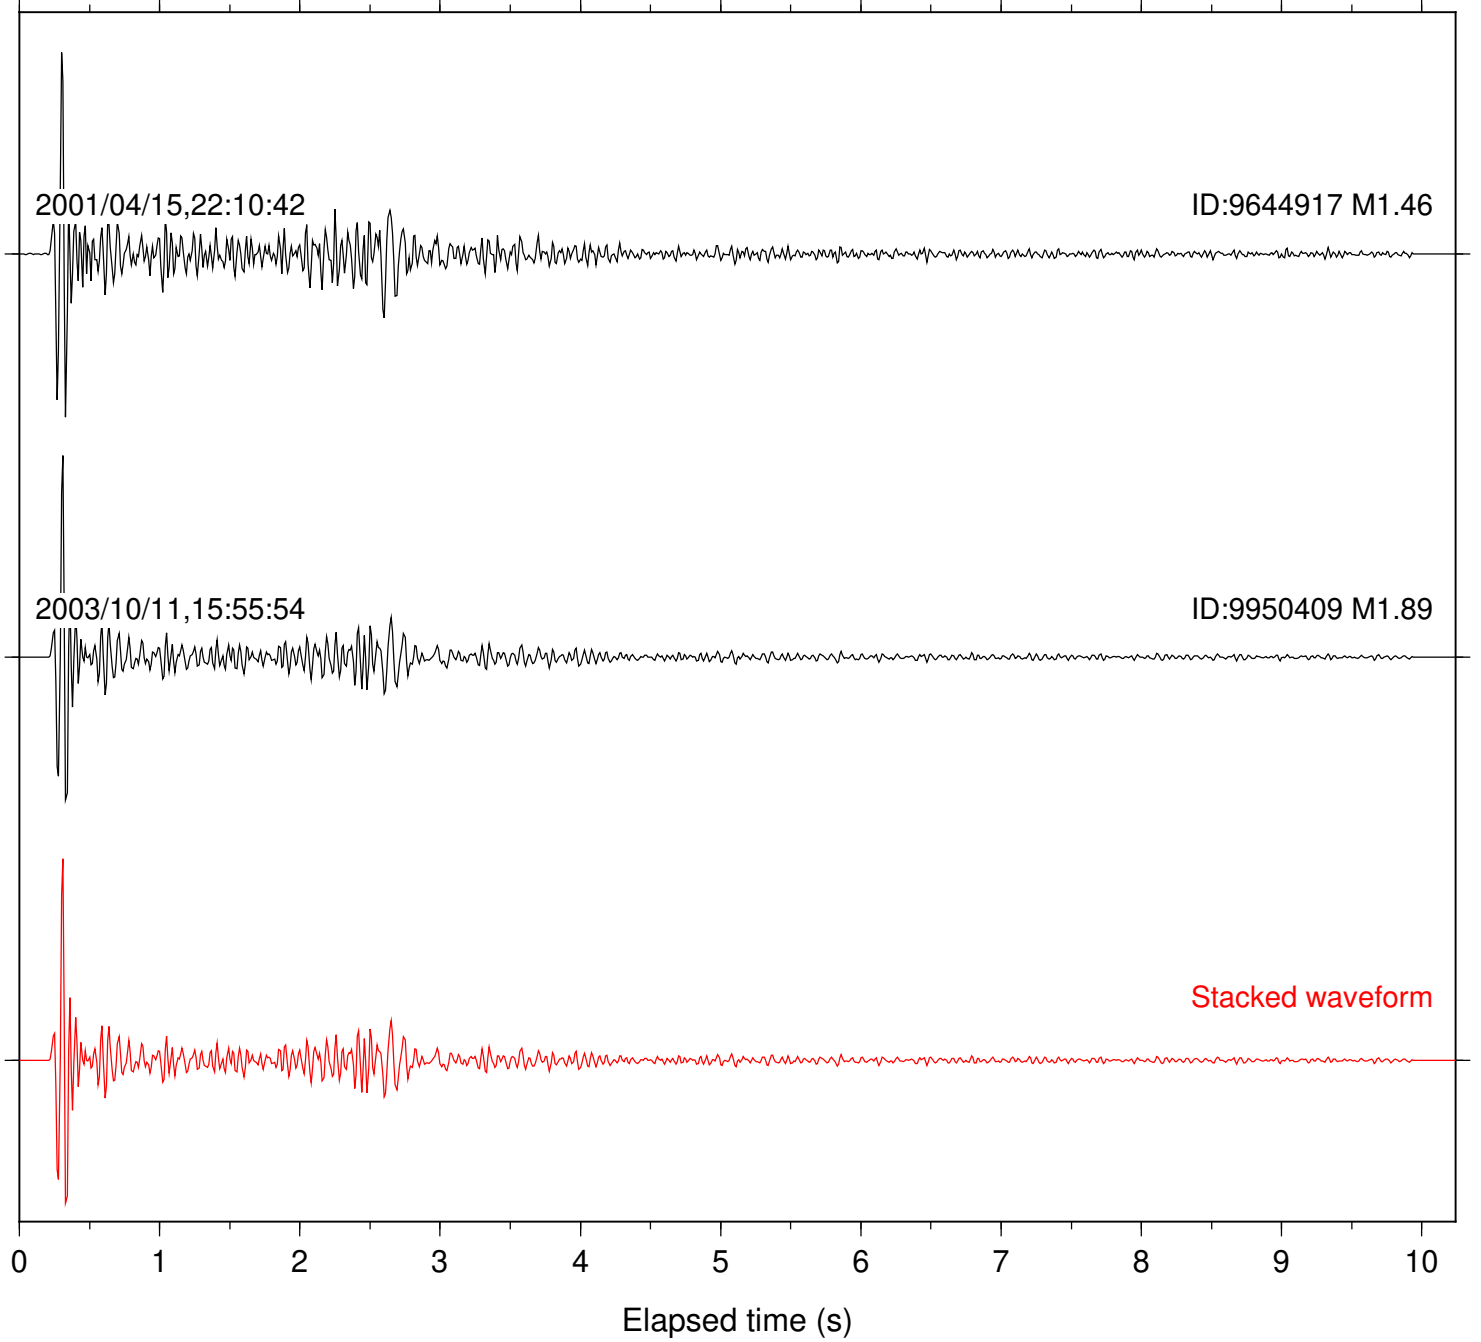

Station: FRD Com: HHZ

Focal depth: 6.01 km