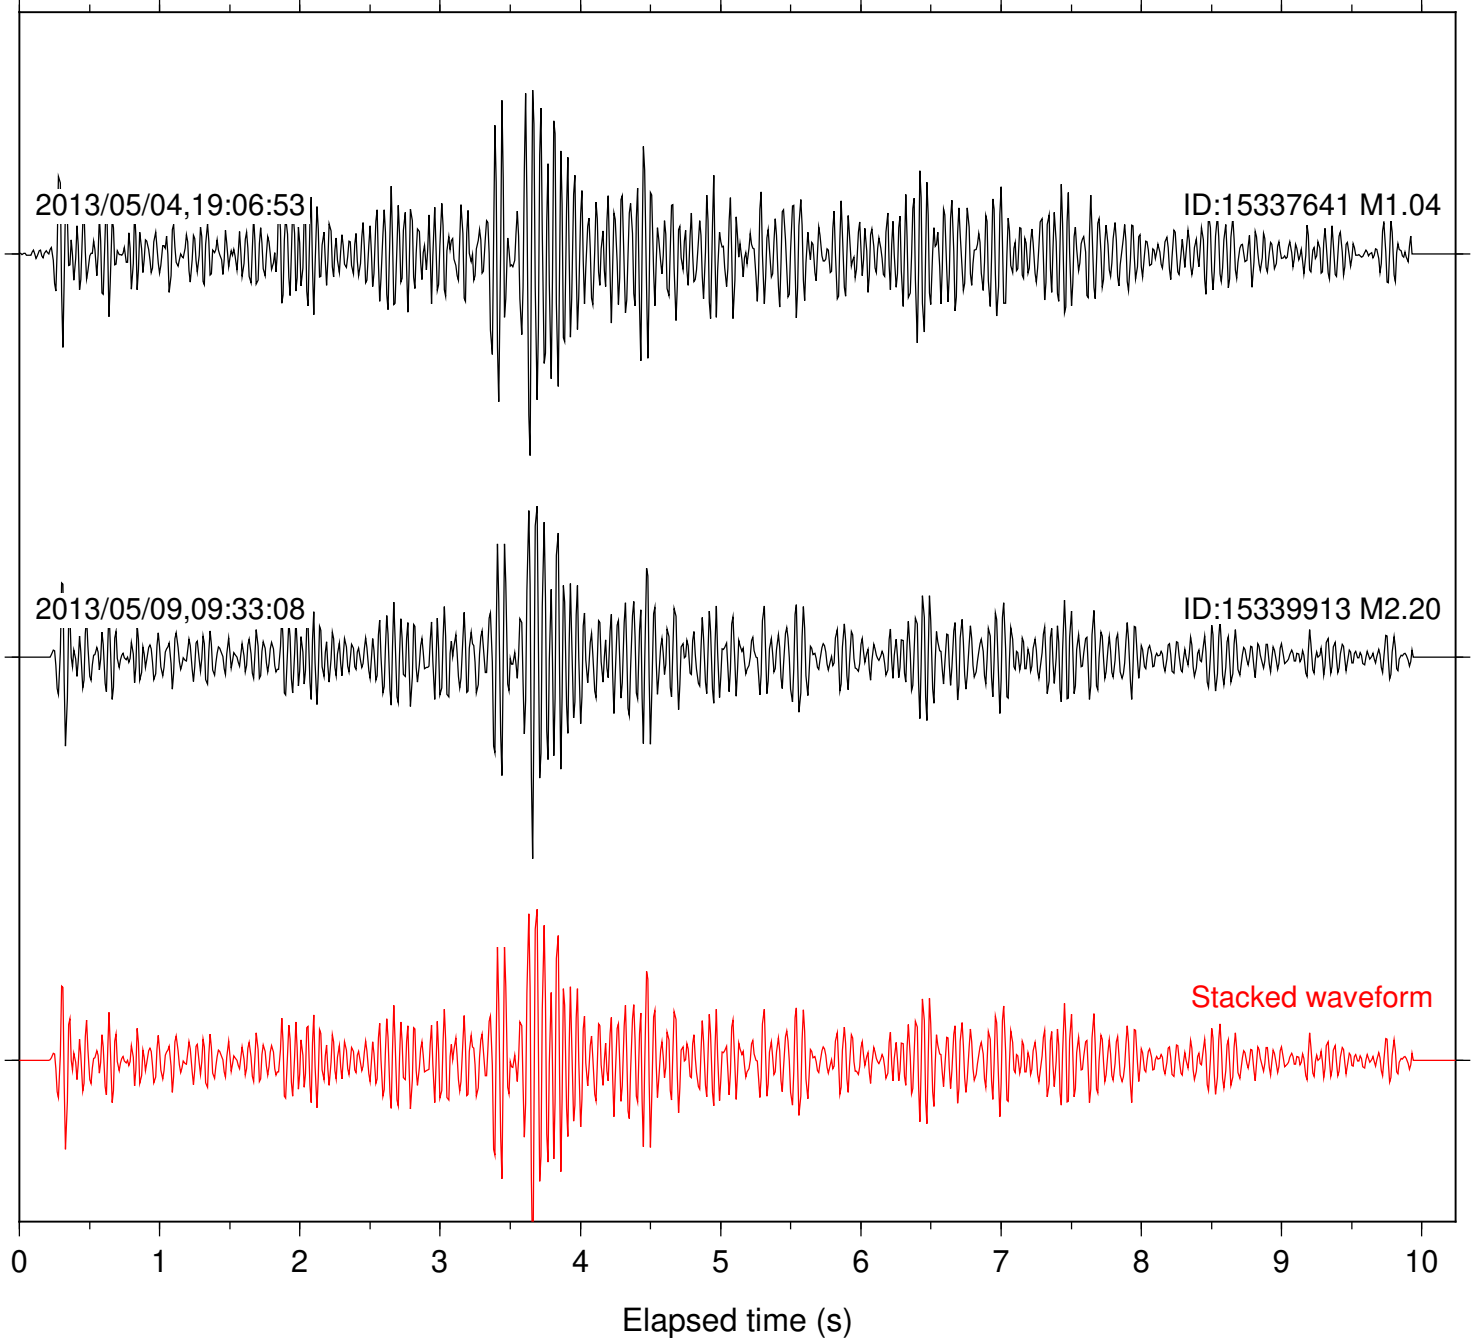

Station: DGR Com: HHZ

Focal depth: 11.71 km