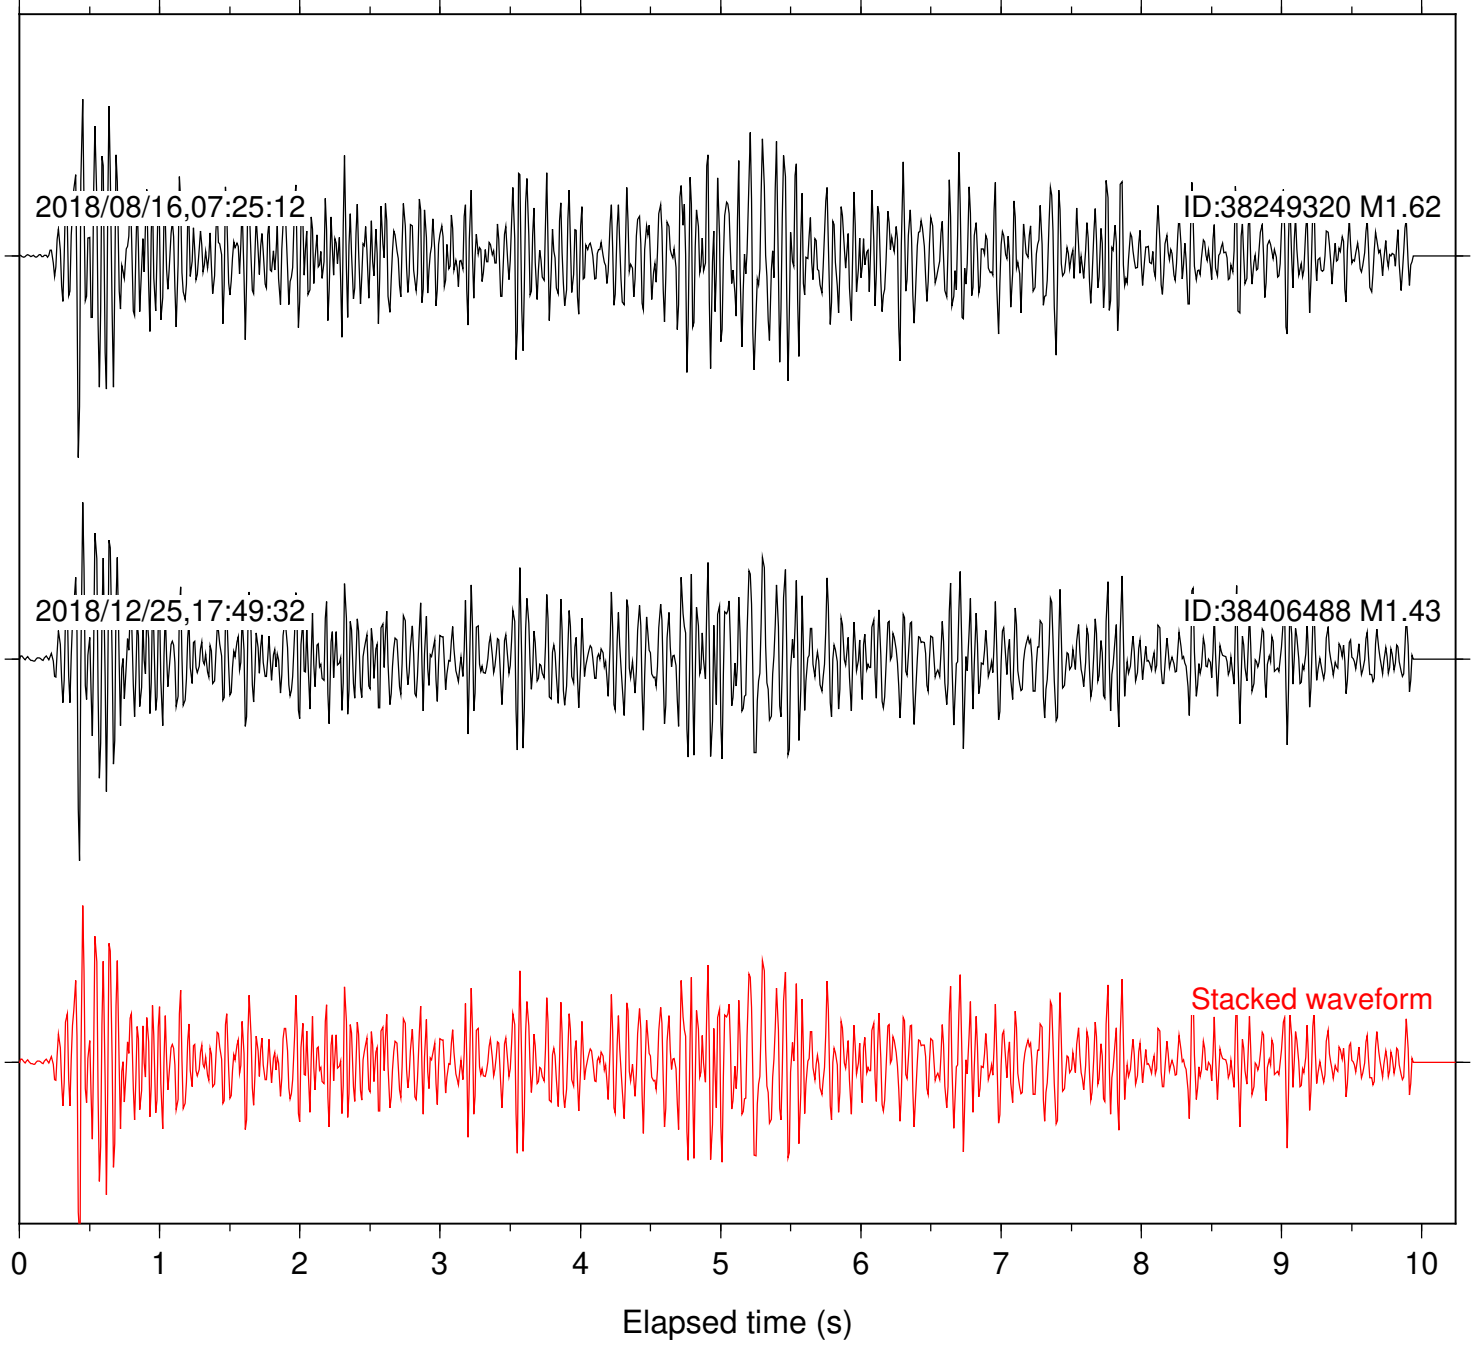

Focal depth: 4.76 km

Station: POB2 Com: HHZ

Focal depth: 4.76 km

Station: SMER Com: HHZ

Focal depth: 4.76 km

Station: SND Com: HHZ

Focal depth: 4.76 km

Station: B084 Com: EHZ