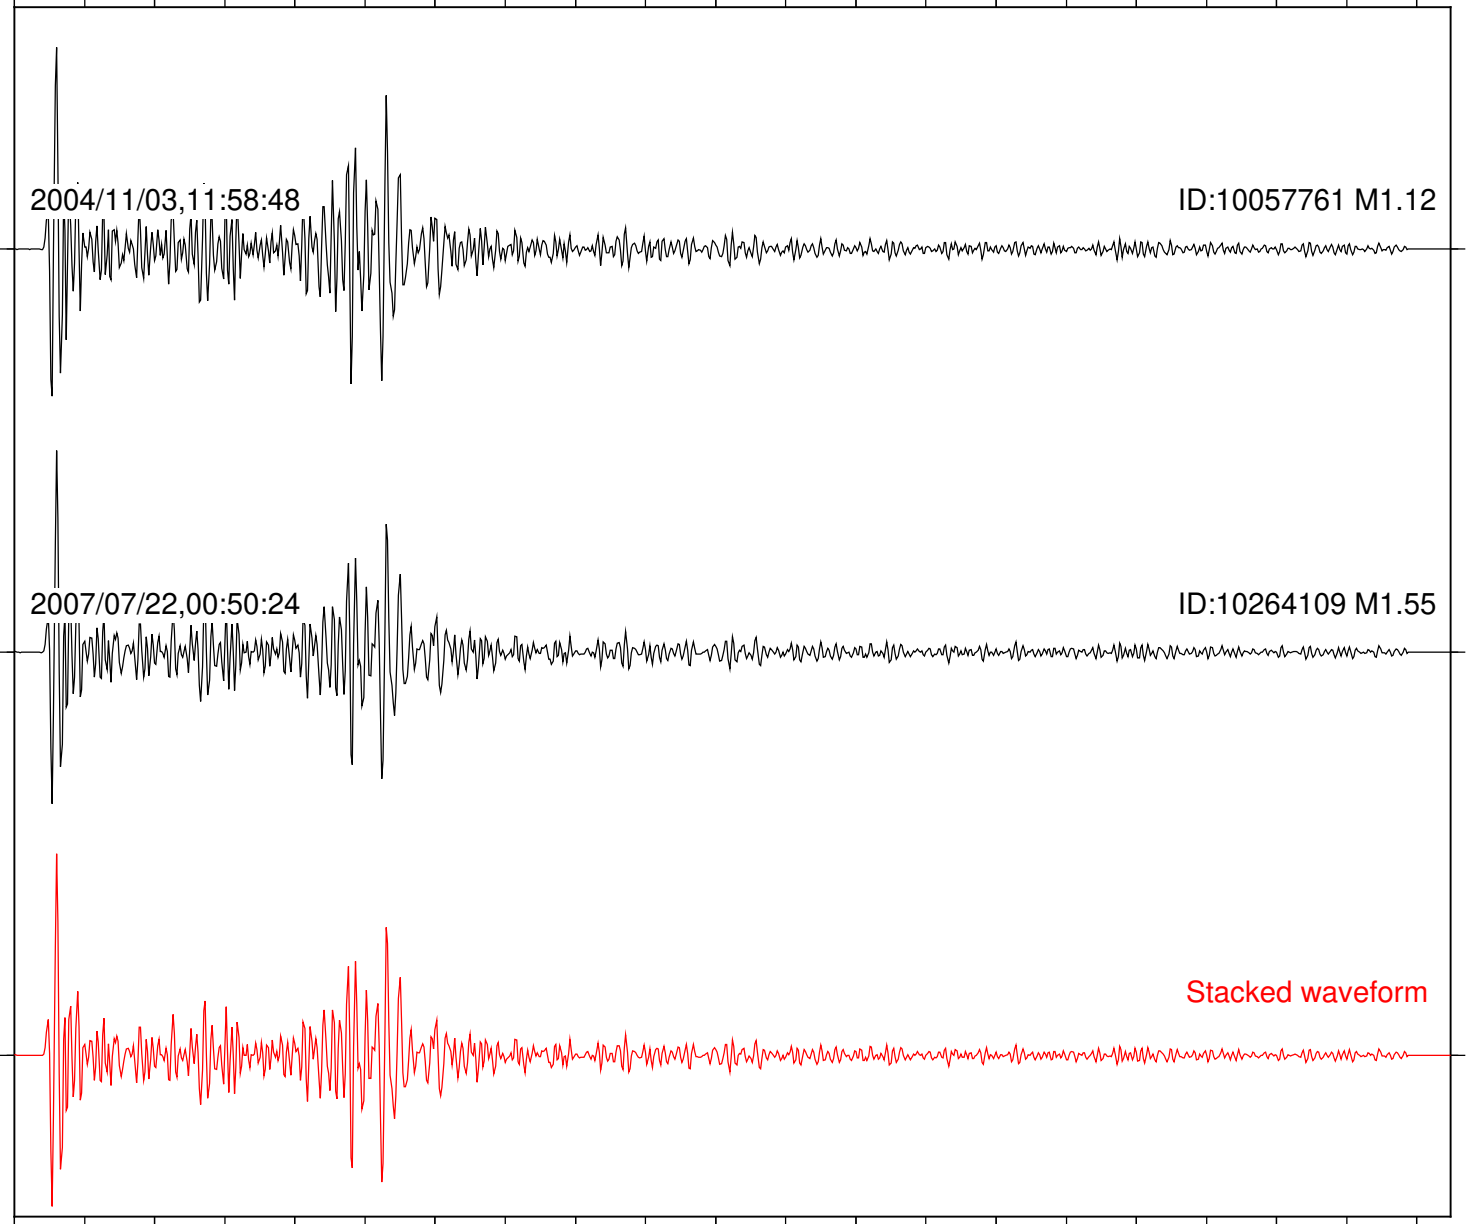

Station: FRD Com: HHZ

Focal depth: 5.60 km

2004/11/03,11:58:48

ID:10057761 M1.12

2007/07/22,00:50:24

ID:10264109 M1.55

Stacked waveform

0 1 2 3 4 5 6 7 8 9 10
Elapsed time (s)