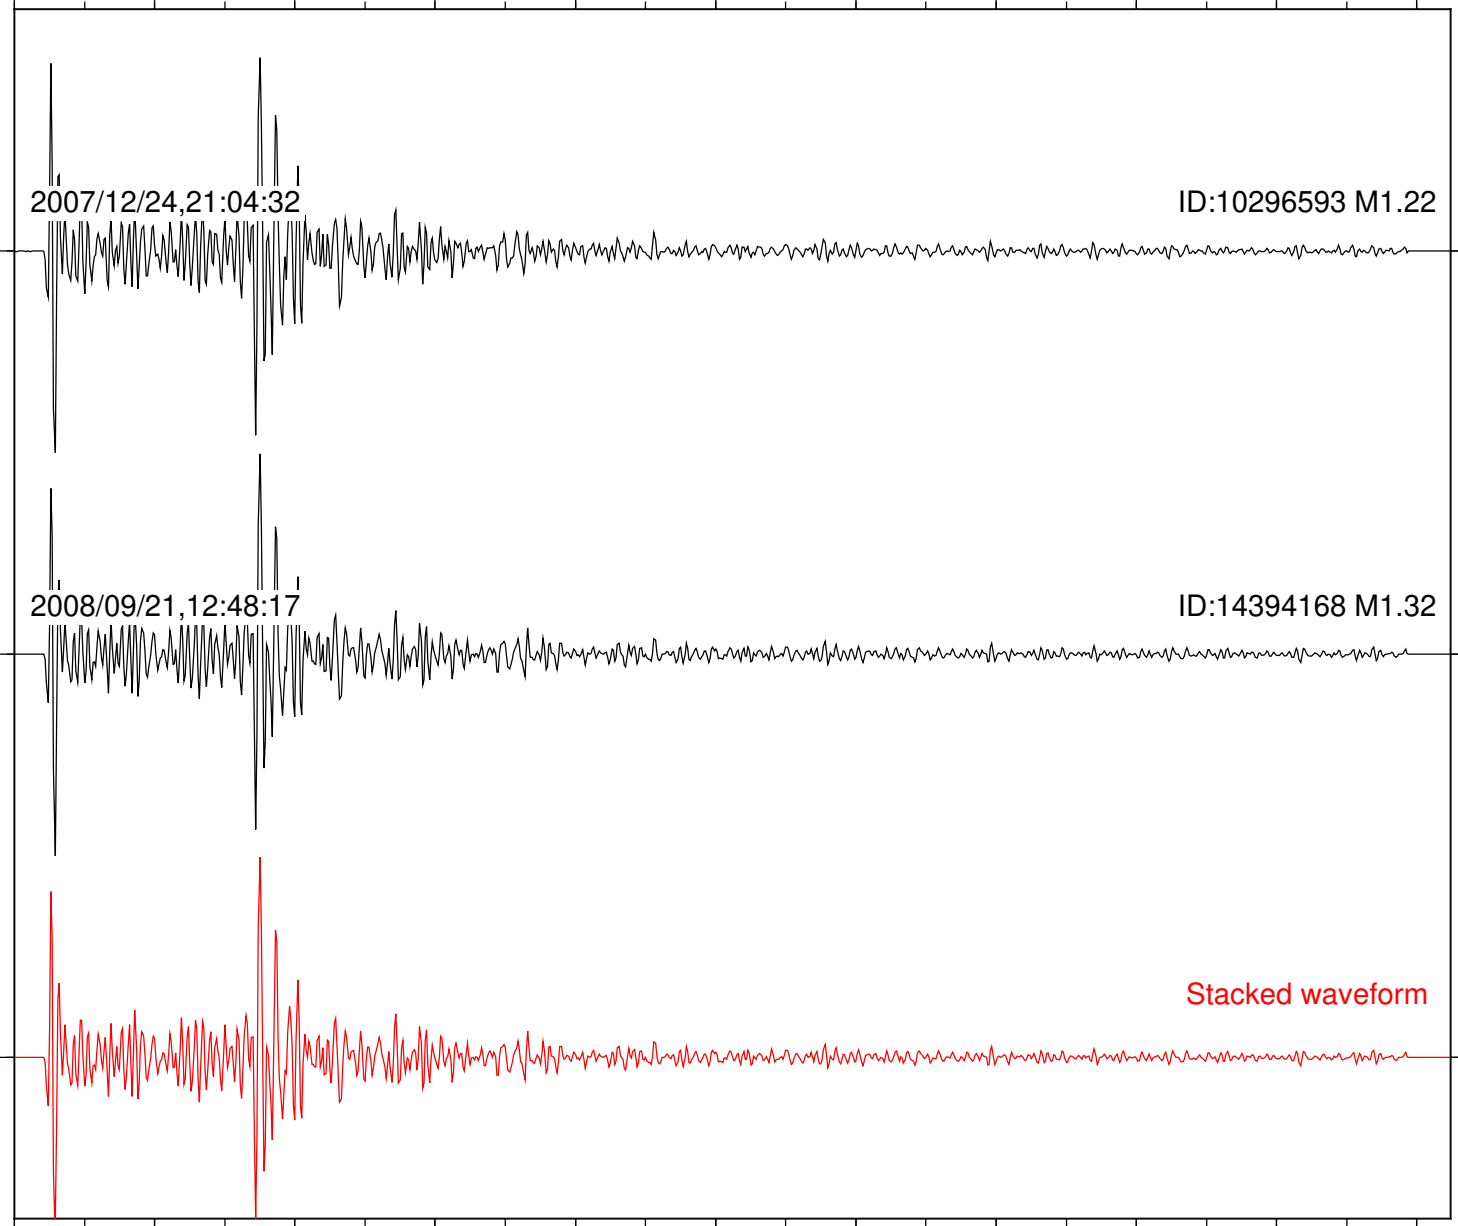

Station: B086 Com: EHZ

Focal depth: 8.28 km

2007/12/24,21:04:32

ID:10296593 M1.22

2008/09/21,12:48:17

ID:14394168 M1.32

Stacked waveform

0 1 2 3 4 5 6 7 8 9 10
Elapsed time (s)