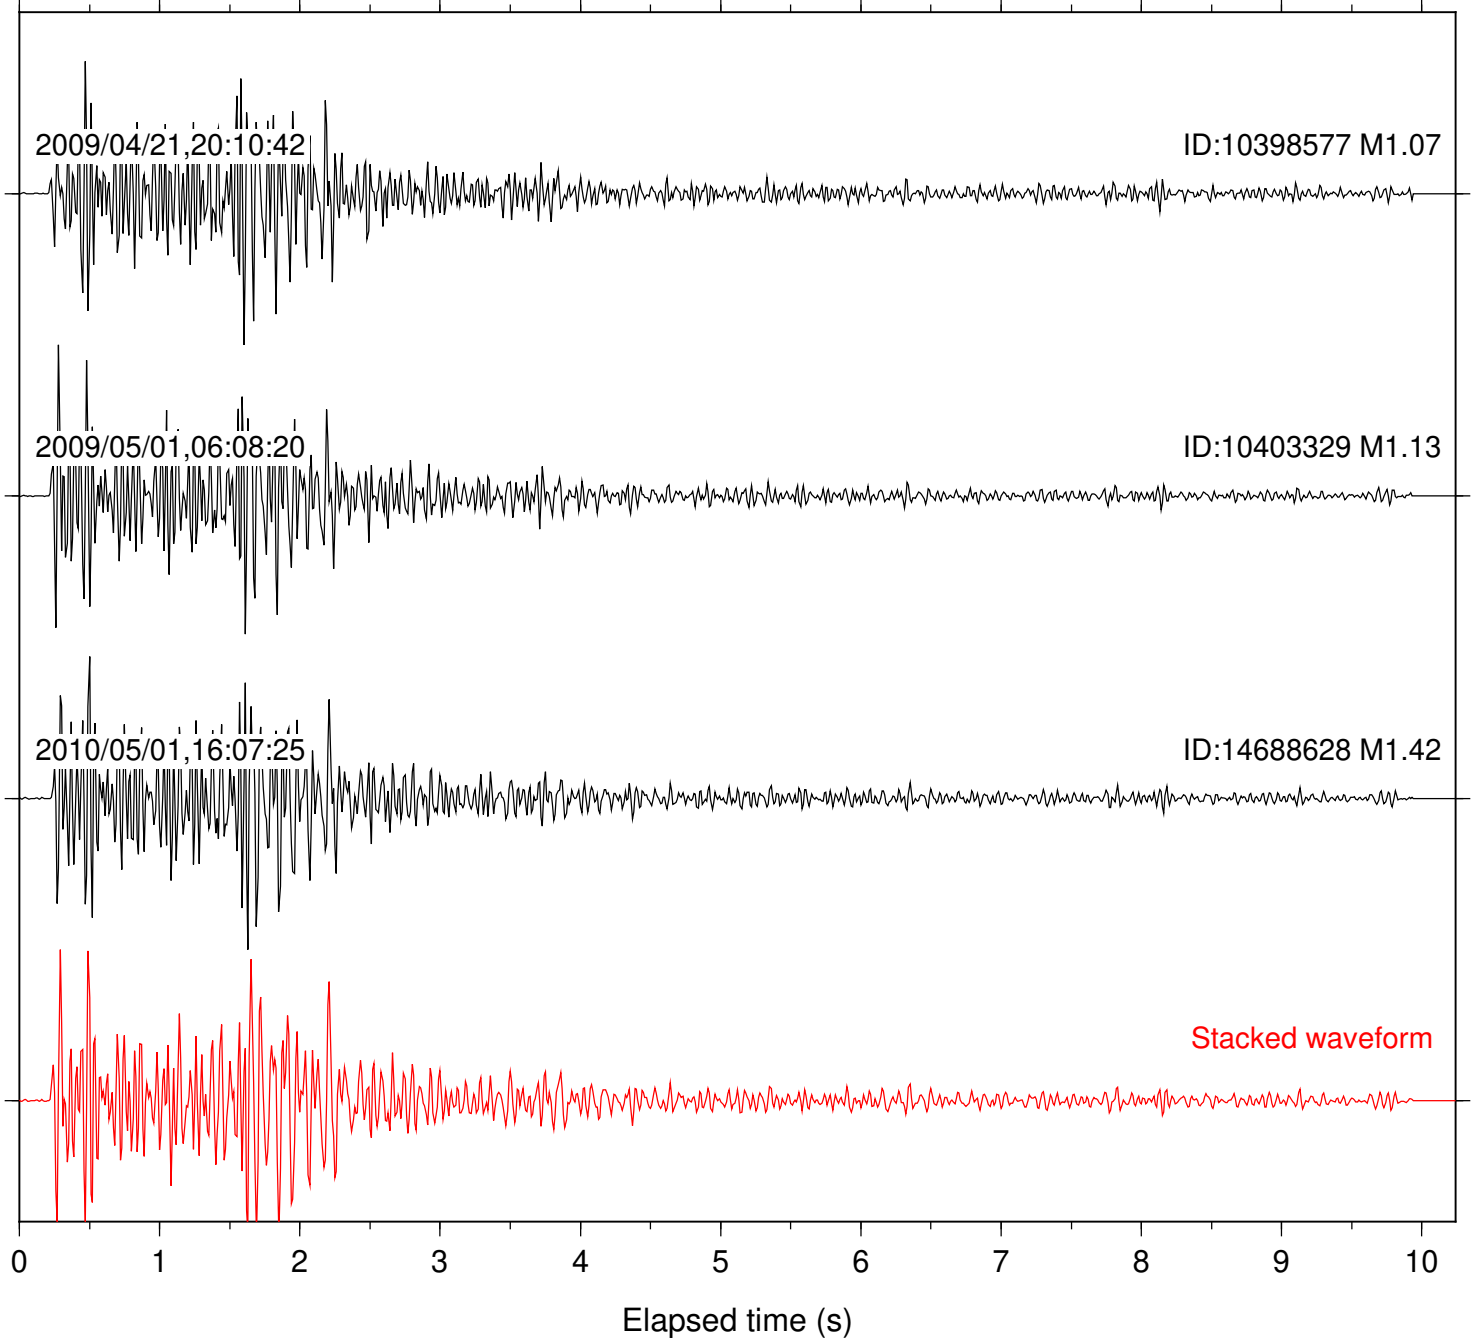

Station: FRD Com: HHZ

Focal depth: 9.99 km