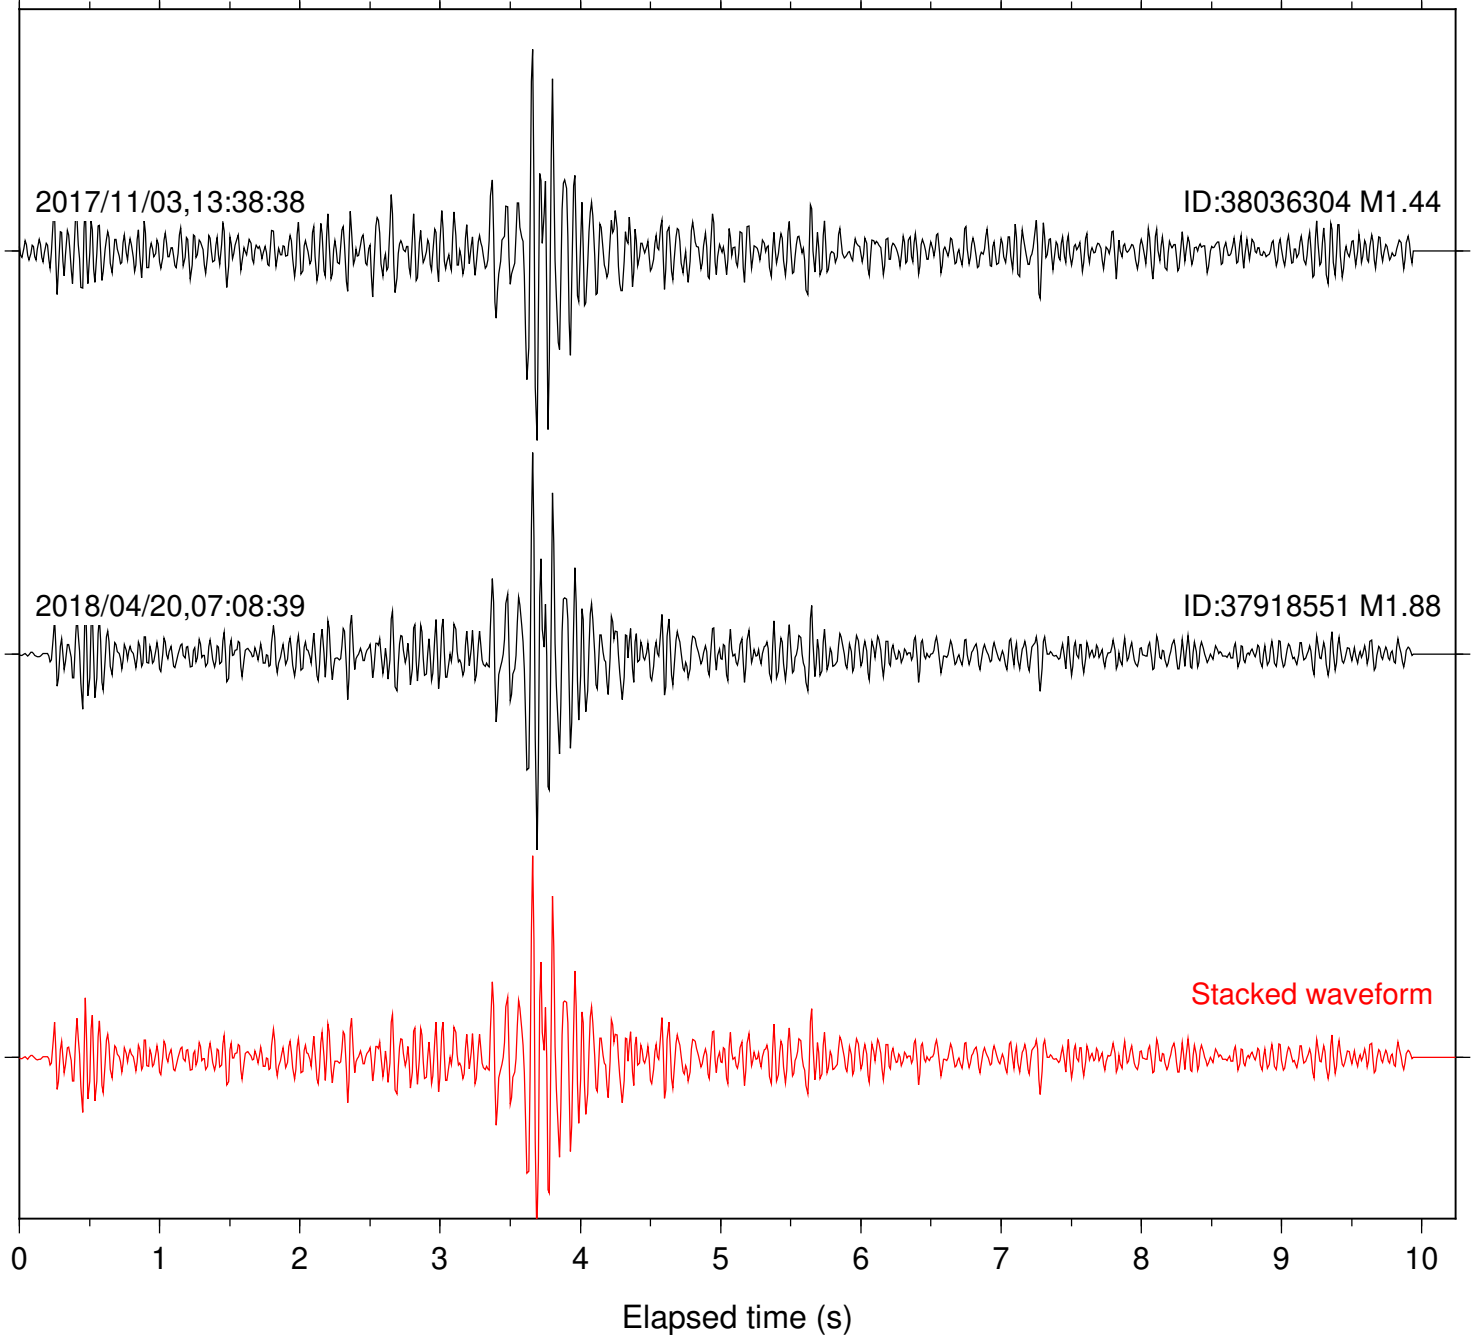

Station: B086 Com: EHZ

Focal depth: 7.65 km