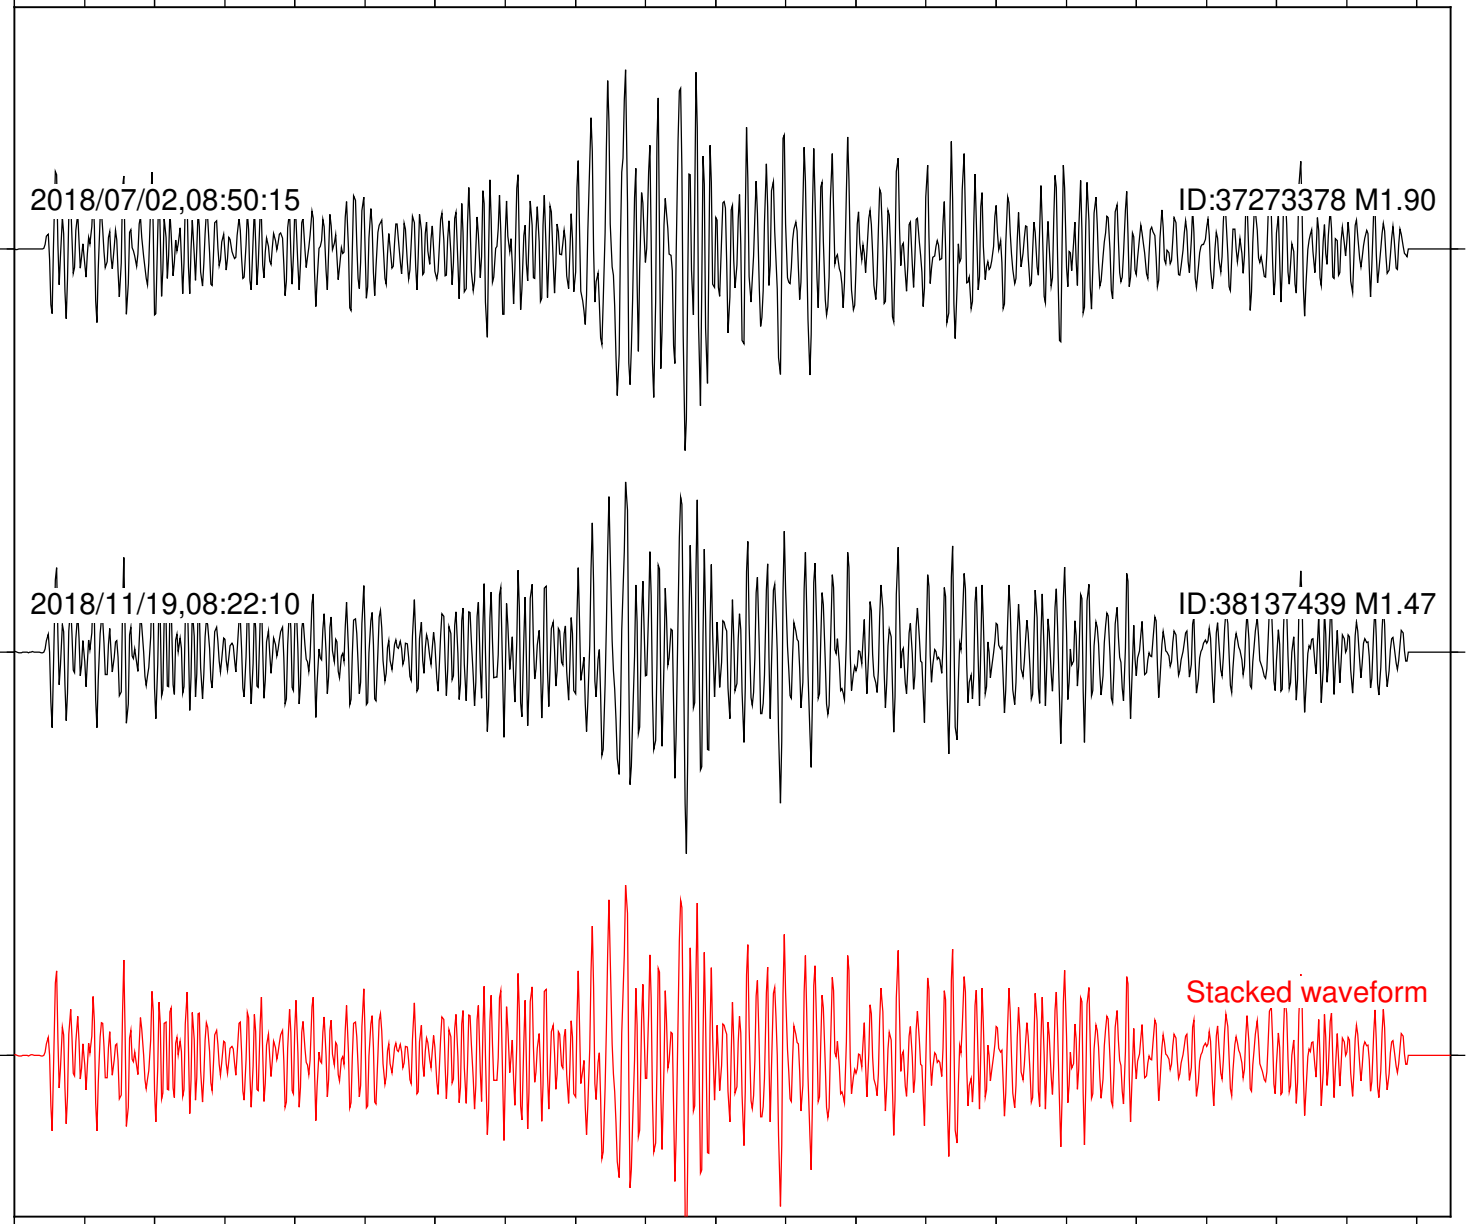

Station: HMT2 Com: HHZ

Focal depth: 2.70 km

2018/07/02,08:50:15

ID:37273378 M1.90

2018/11/19,08:22:10

ID:38137439 M1.47

Stacked waveform

0 1 2 3 4 5 6 7 8 9 10
Elapsed time (s)