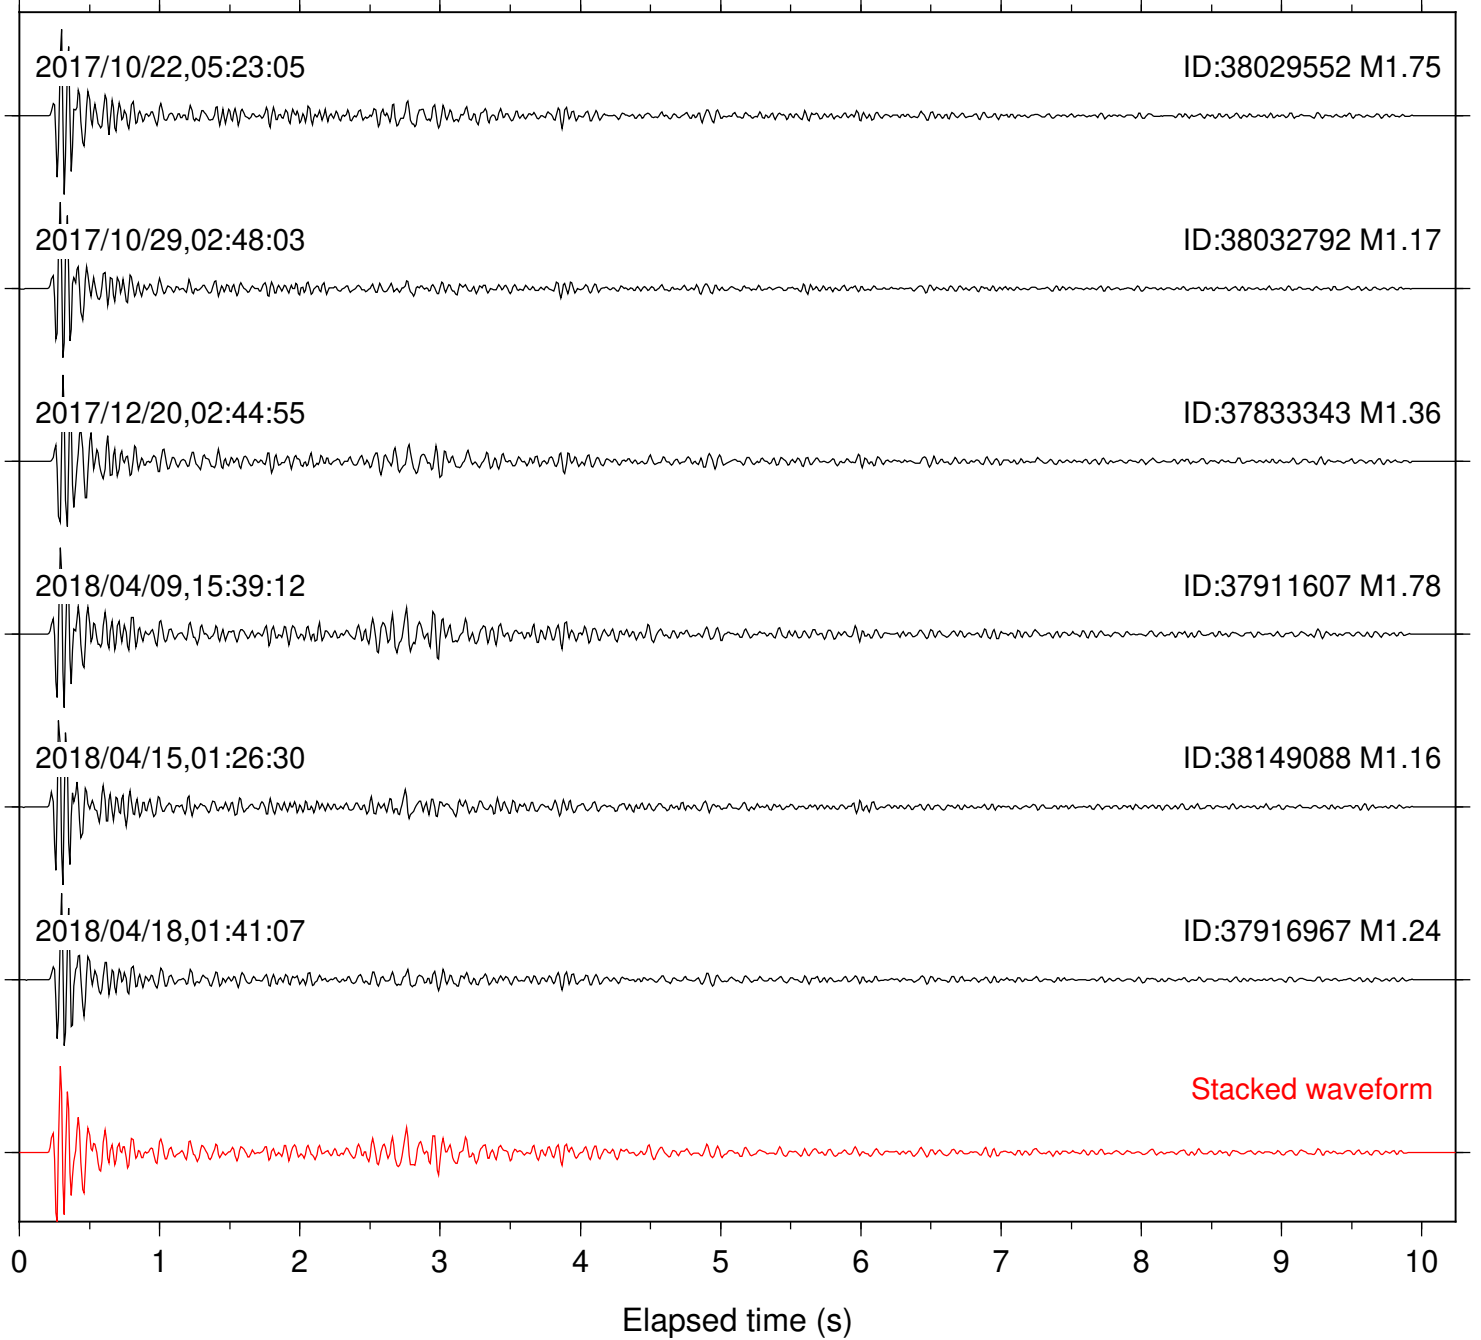

Station: B087 Com: EHZ

Focal depth: 6.51 km