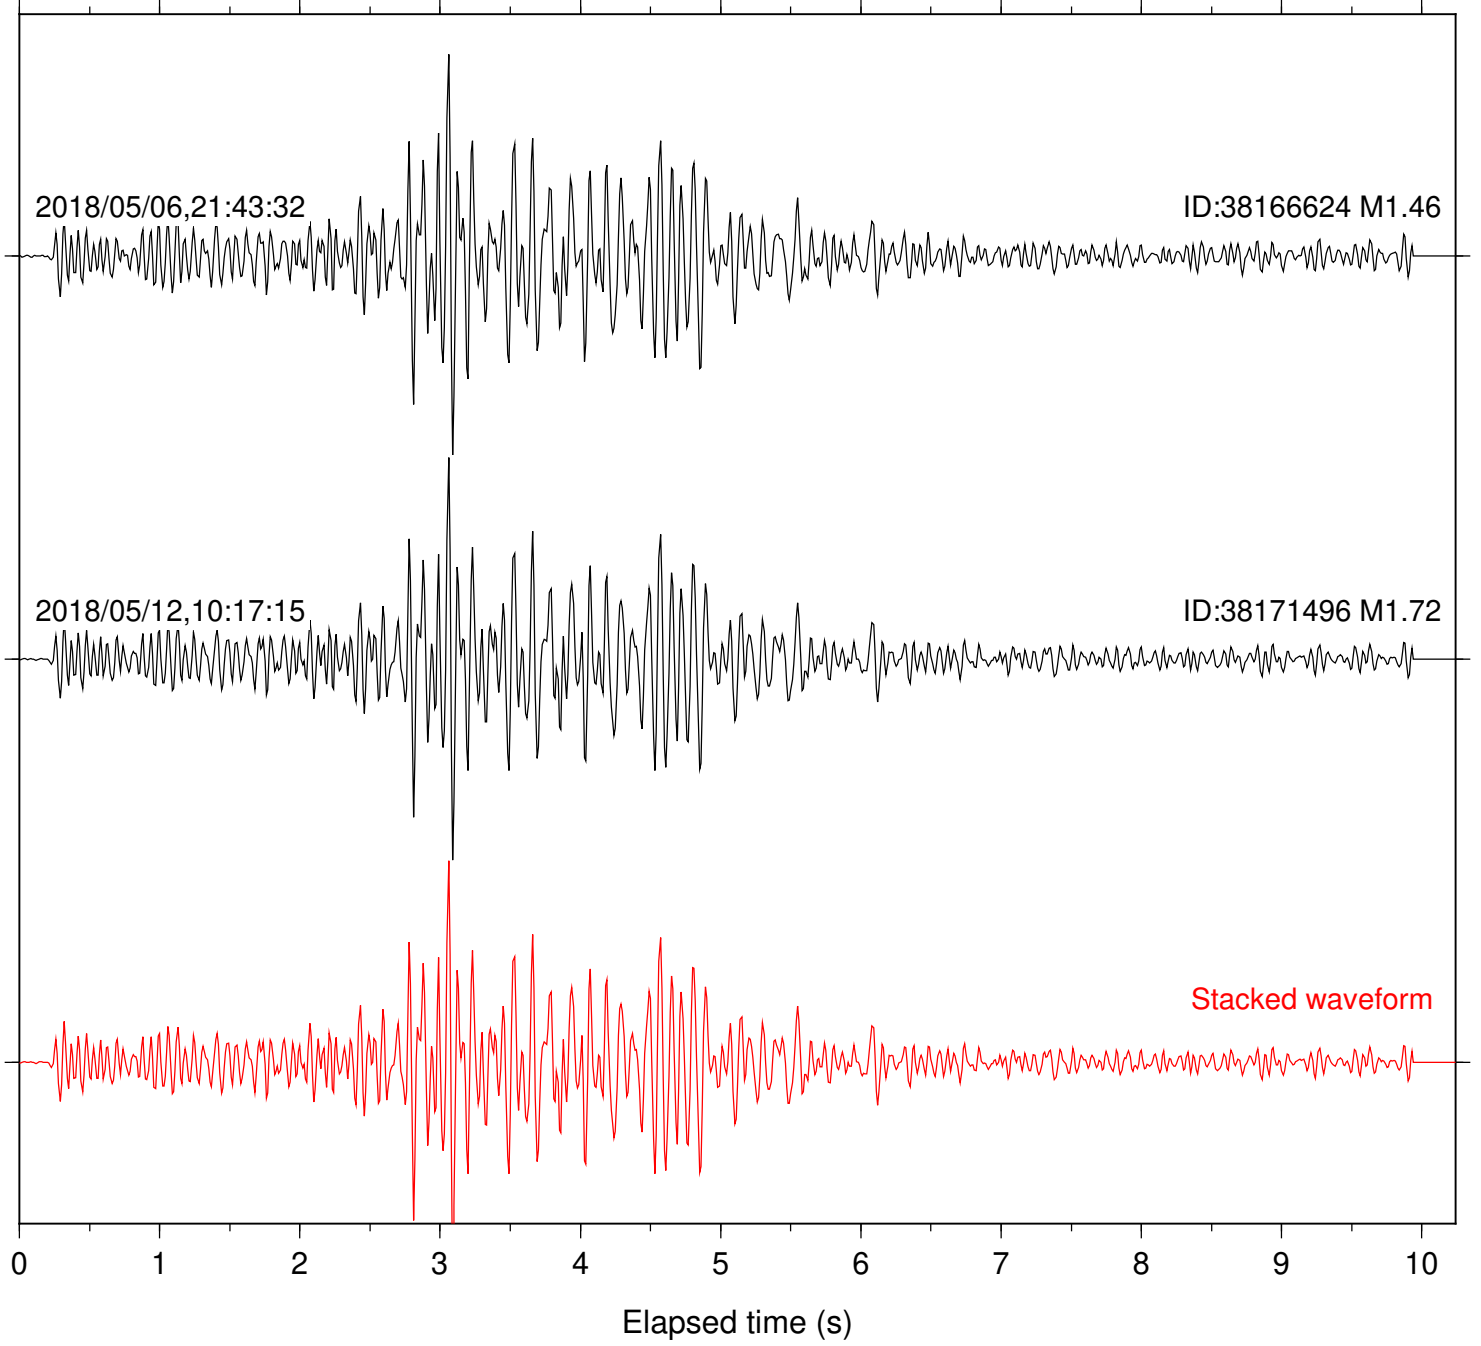

Station: DNR Com: HHZ

Focal depth: 6.70 km

Station: FRD Com: HHZ

Focal depth: 6.67 km

Station: HMT2 Com: HHZ

Focal depth: 6.70 km

Station: KNW Com: HHZ

Focal depth: 6.70 km