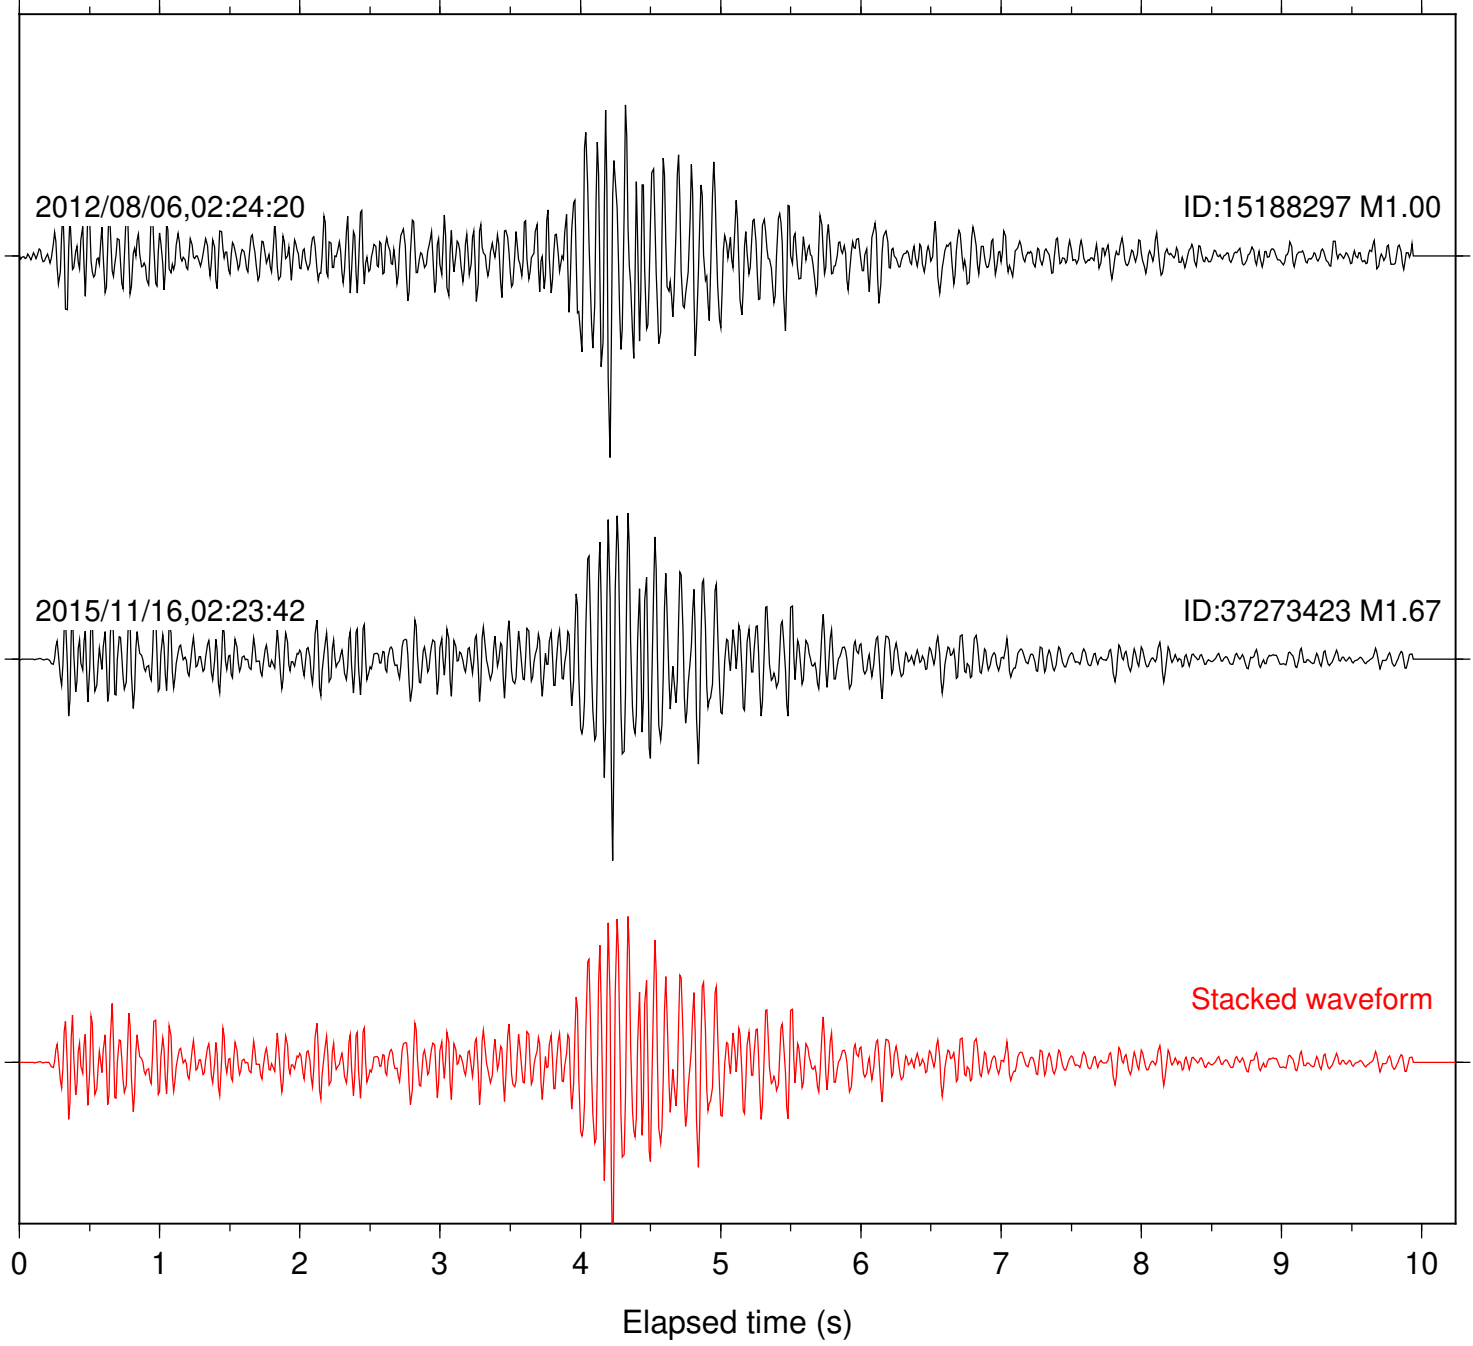

Station: B087 Com: EHZ

Focal depth: 12.05 km