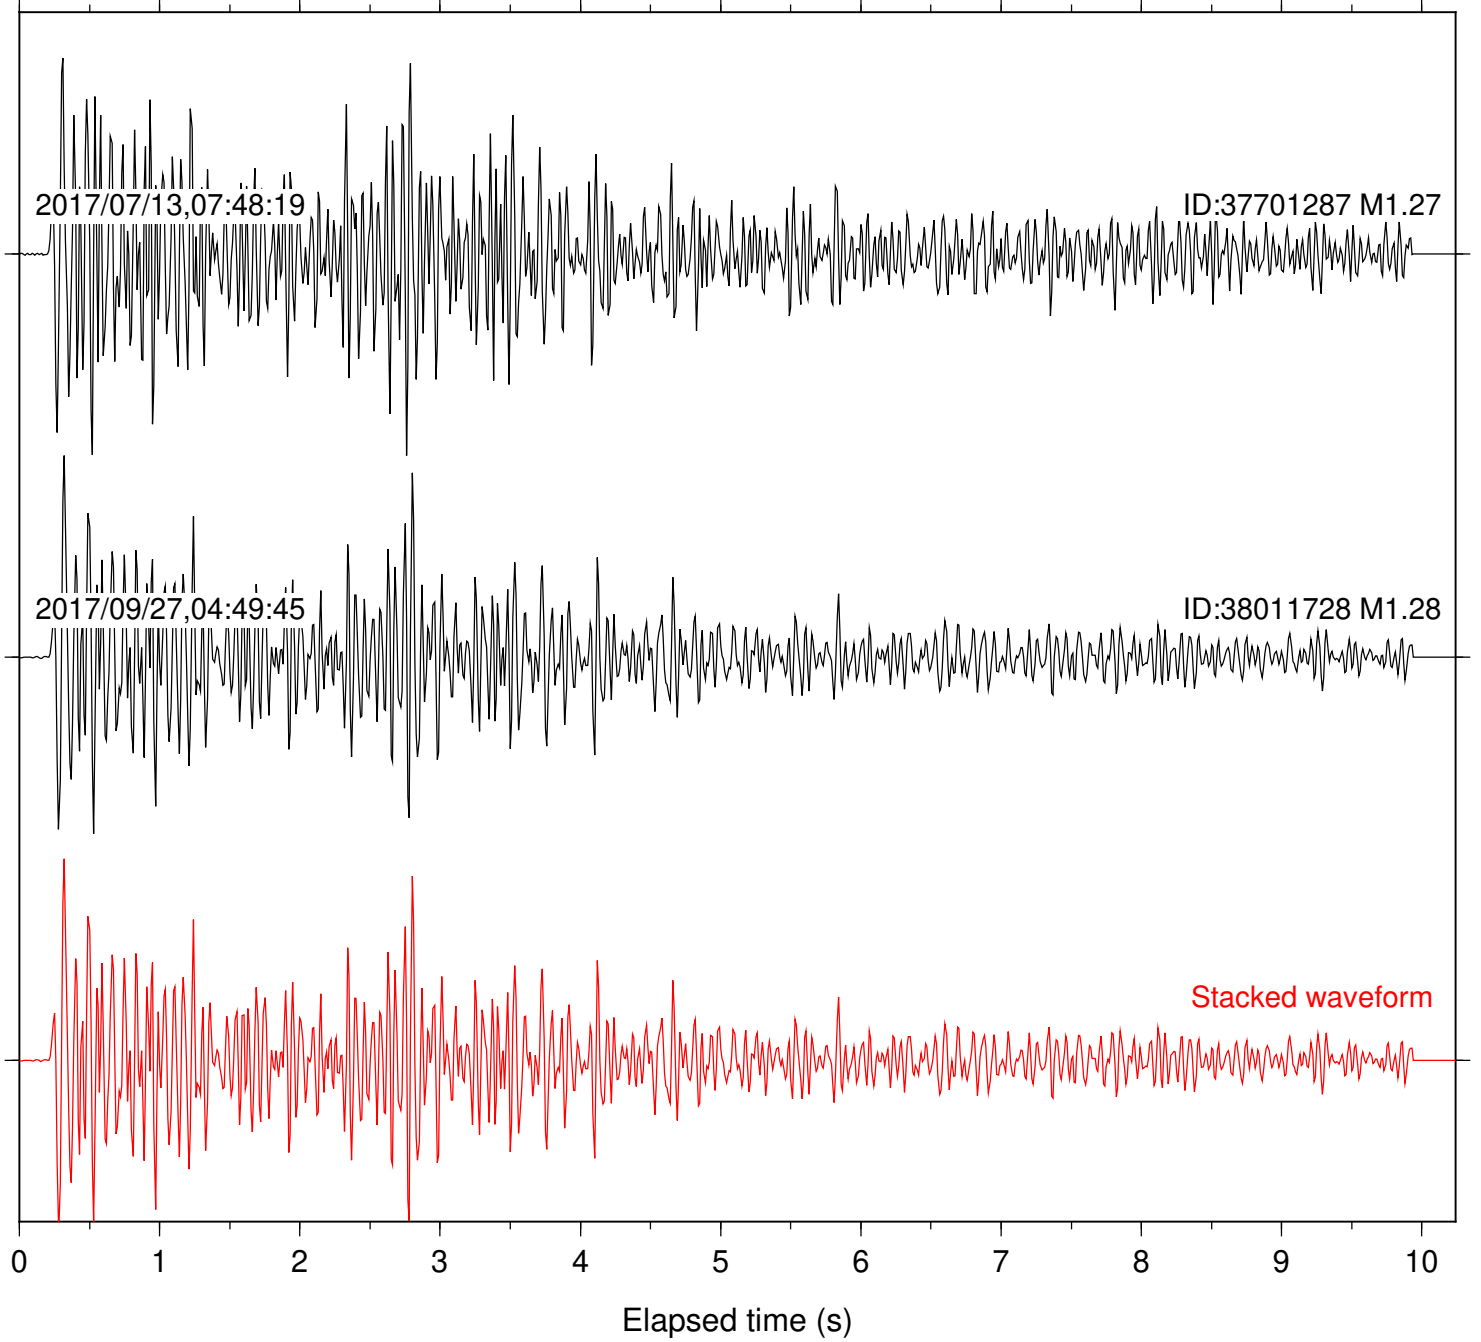

Station: FRD Com: HHZ

Focal depth: 5.81 km

Station: HMT2 Com: HHZ

Focal depth: 5.81 km

Station: KNW Com: HHZ

Focal depth: 5.81 km

Station: LKH Com: HHZ

Focal depth: 5.81 km