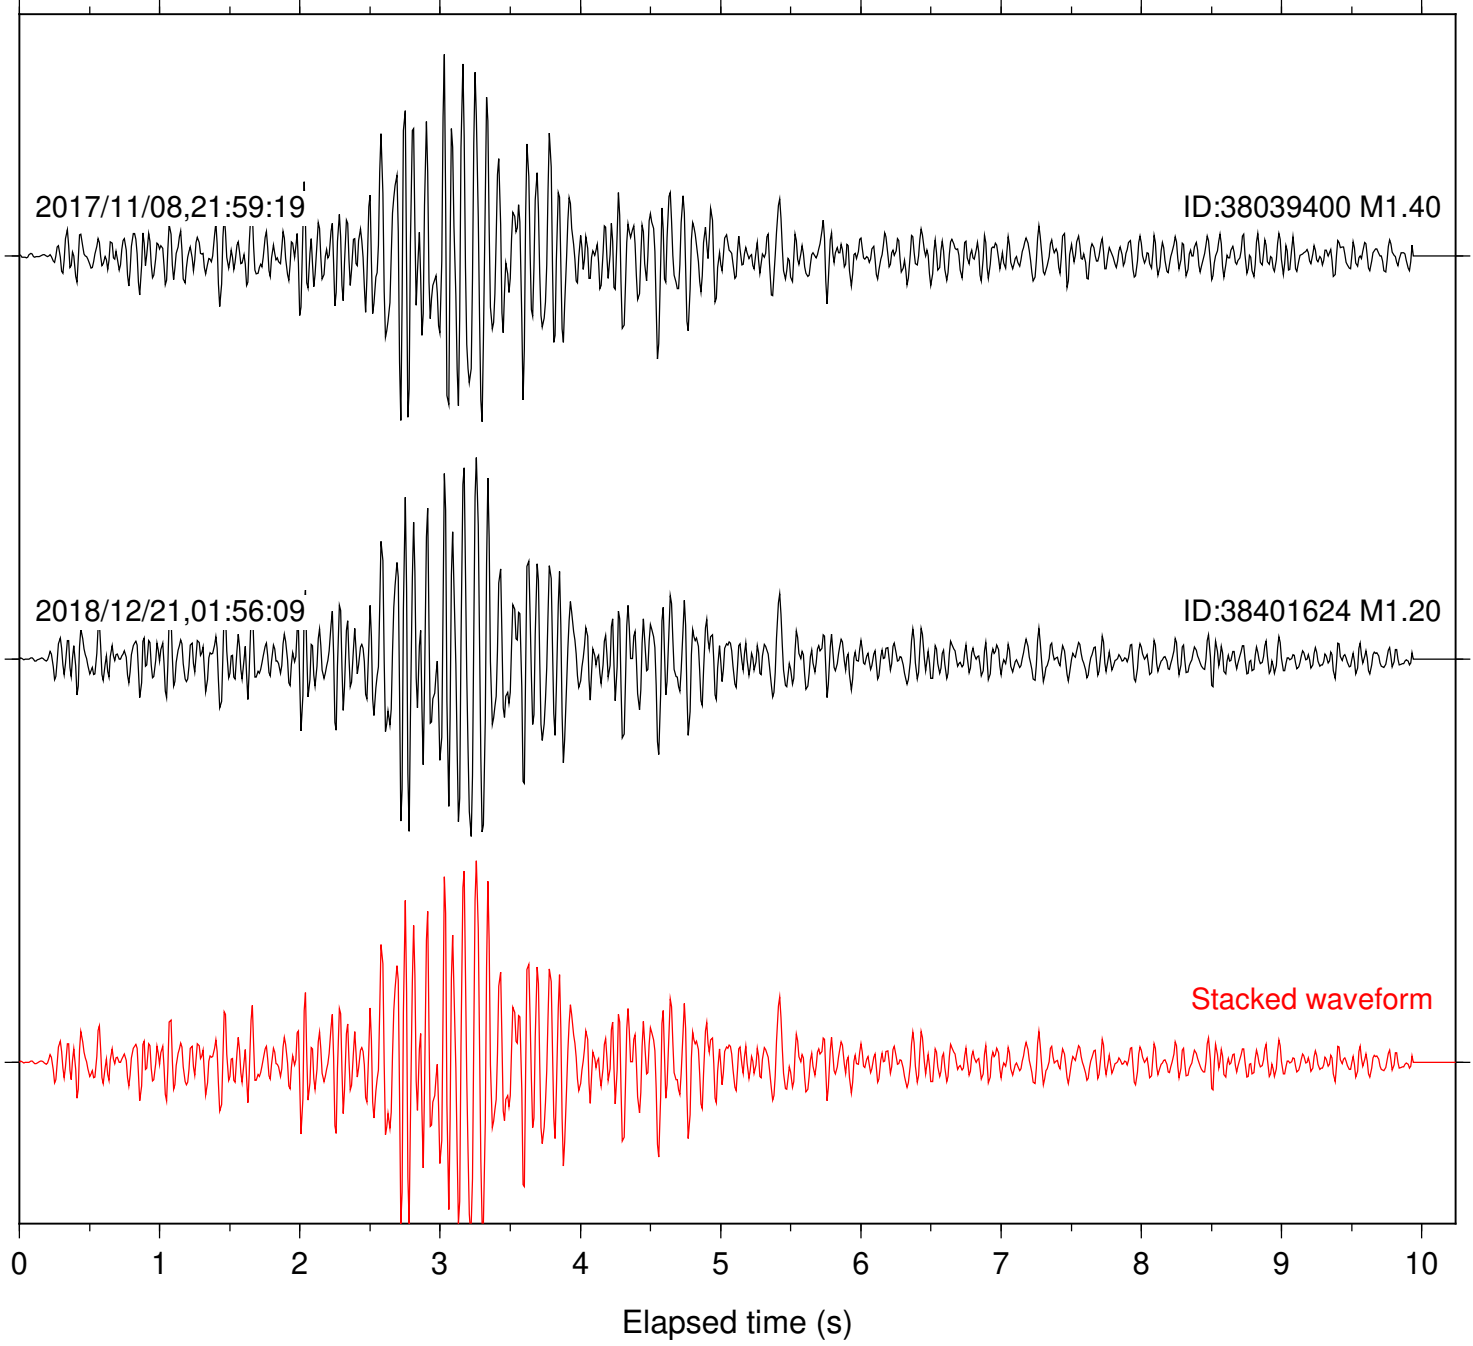

Station: SND Com: HHZ

Focal depth: 5.88 km