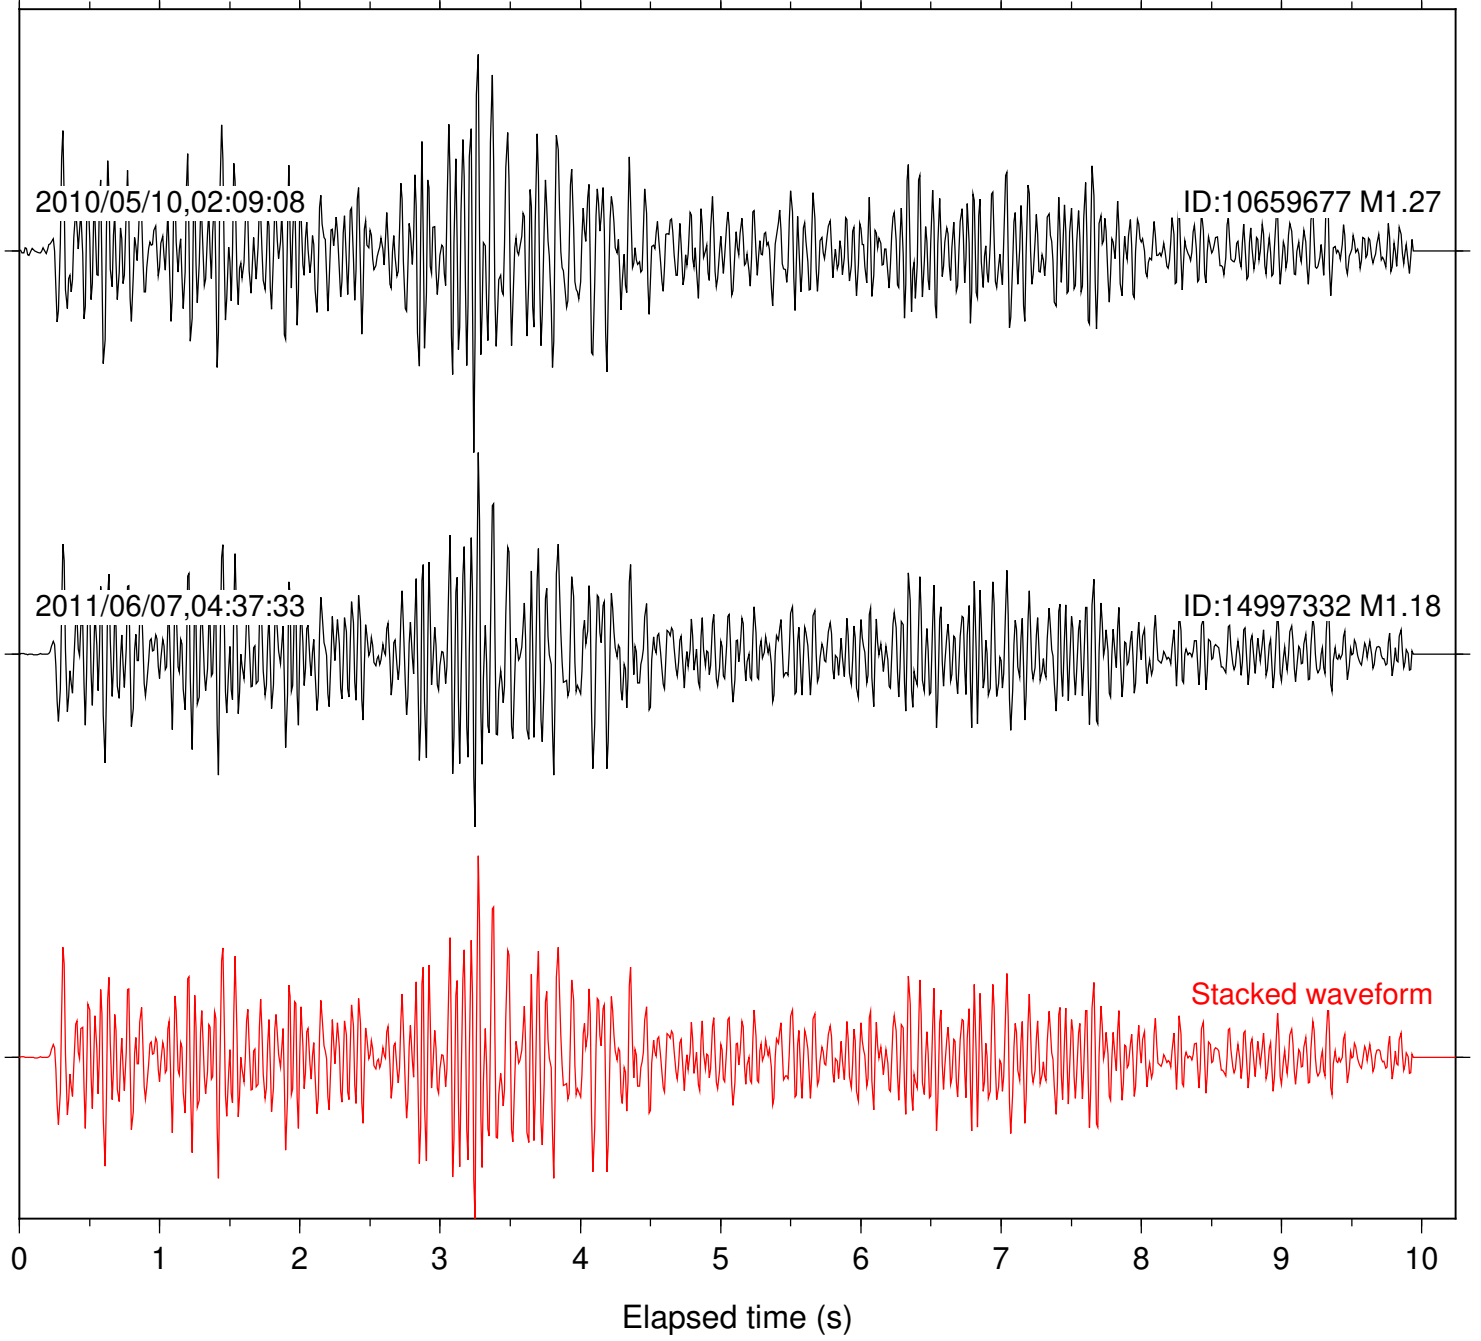

Station: LVA2 Com: HHZ

Focal depth: 2.25 km