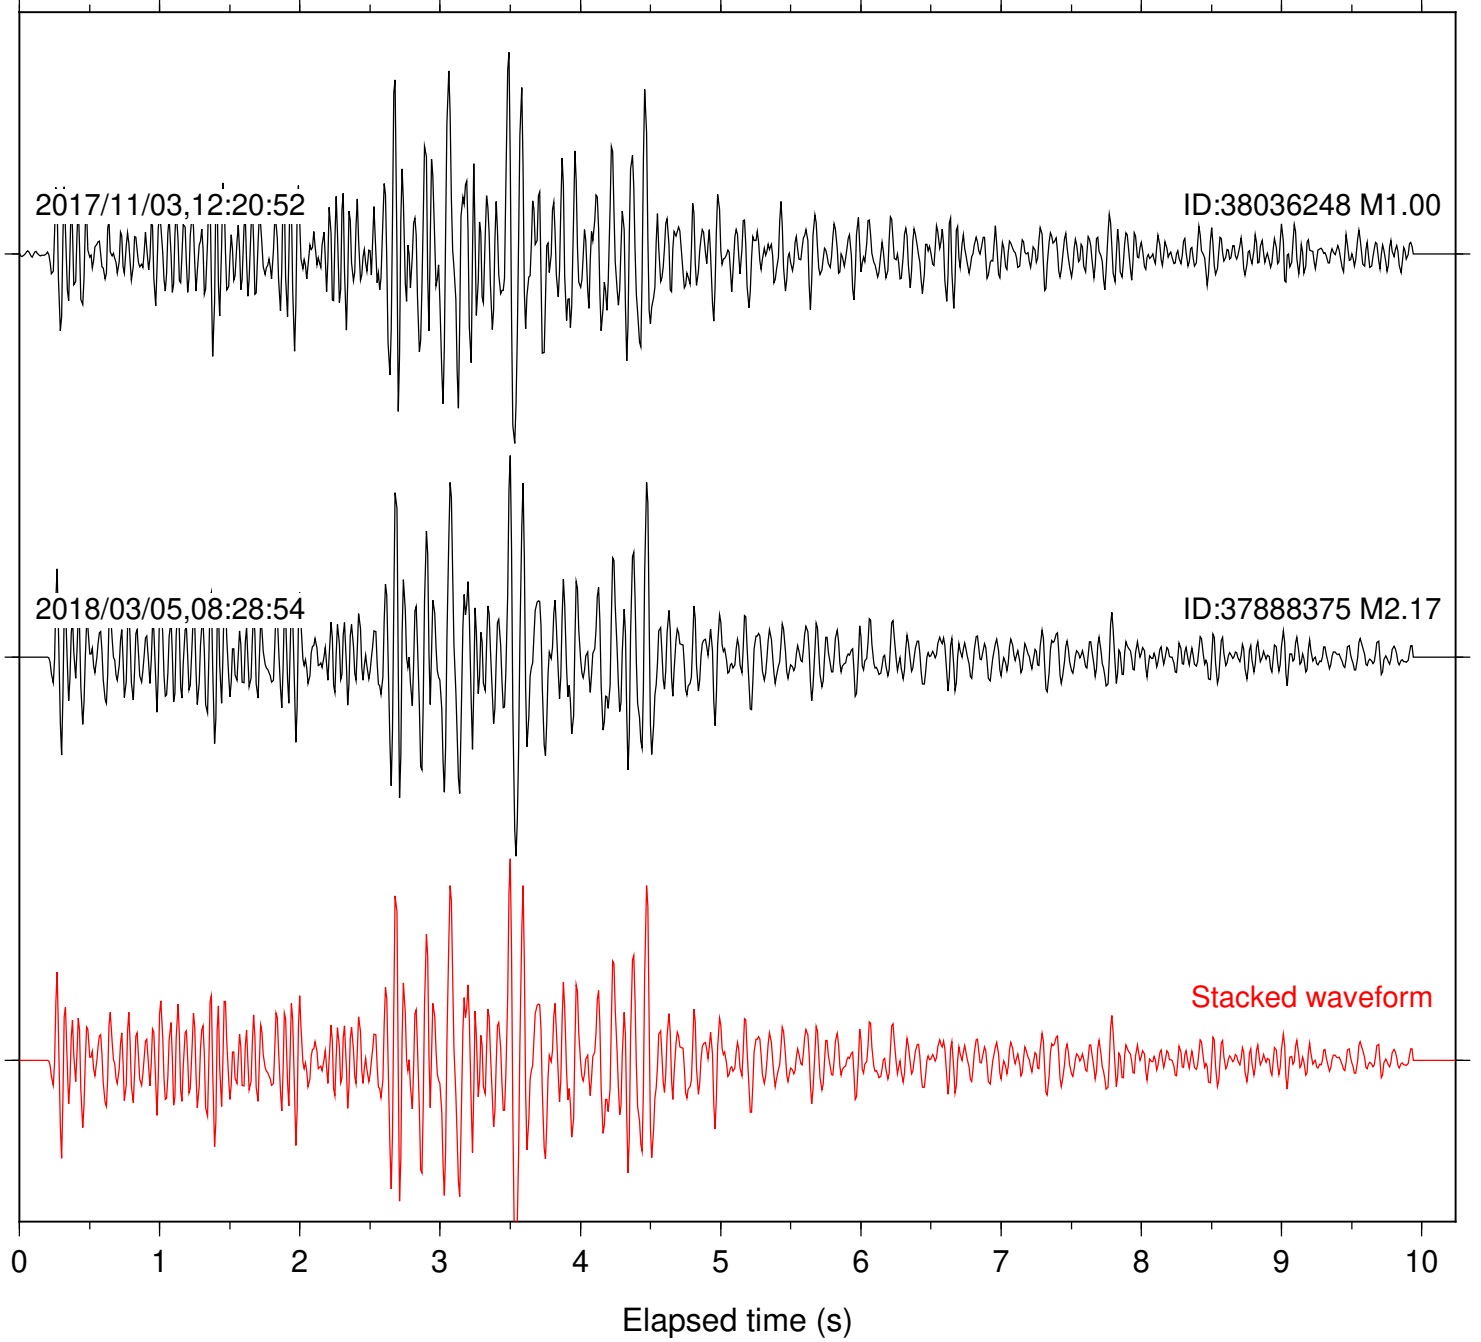

Station: B946 Com: EHZ

Focal depth: 6.49 km