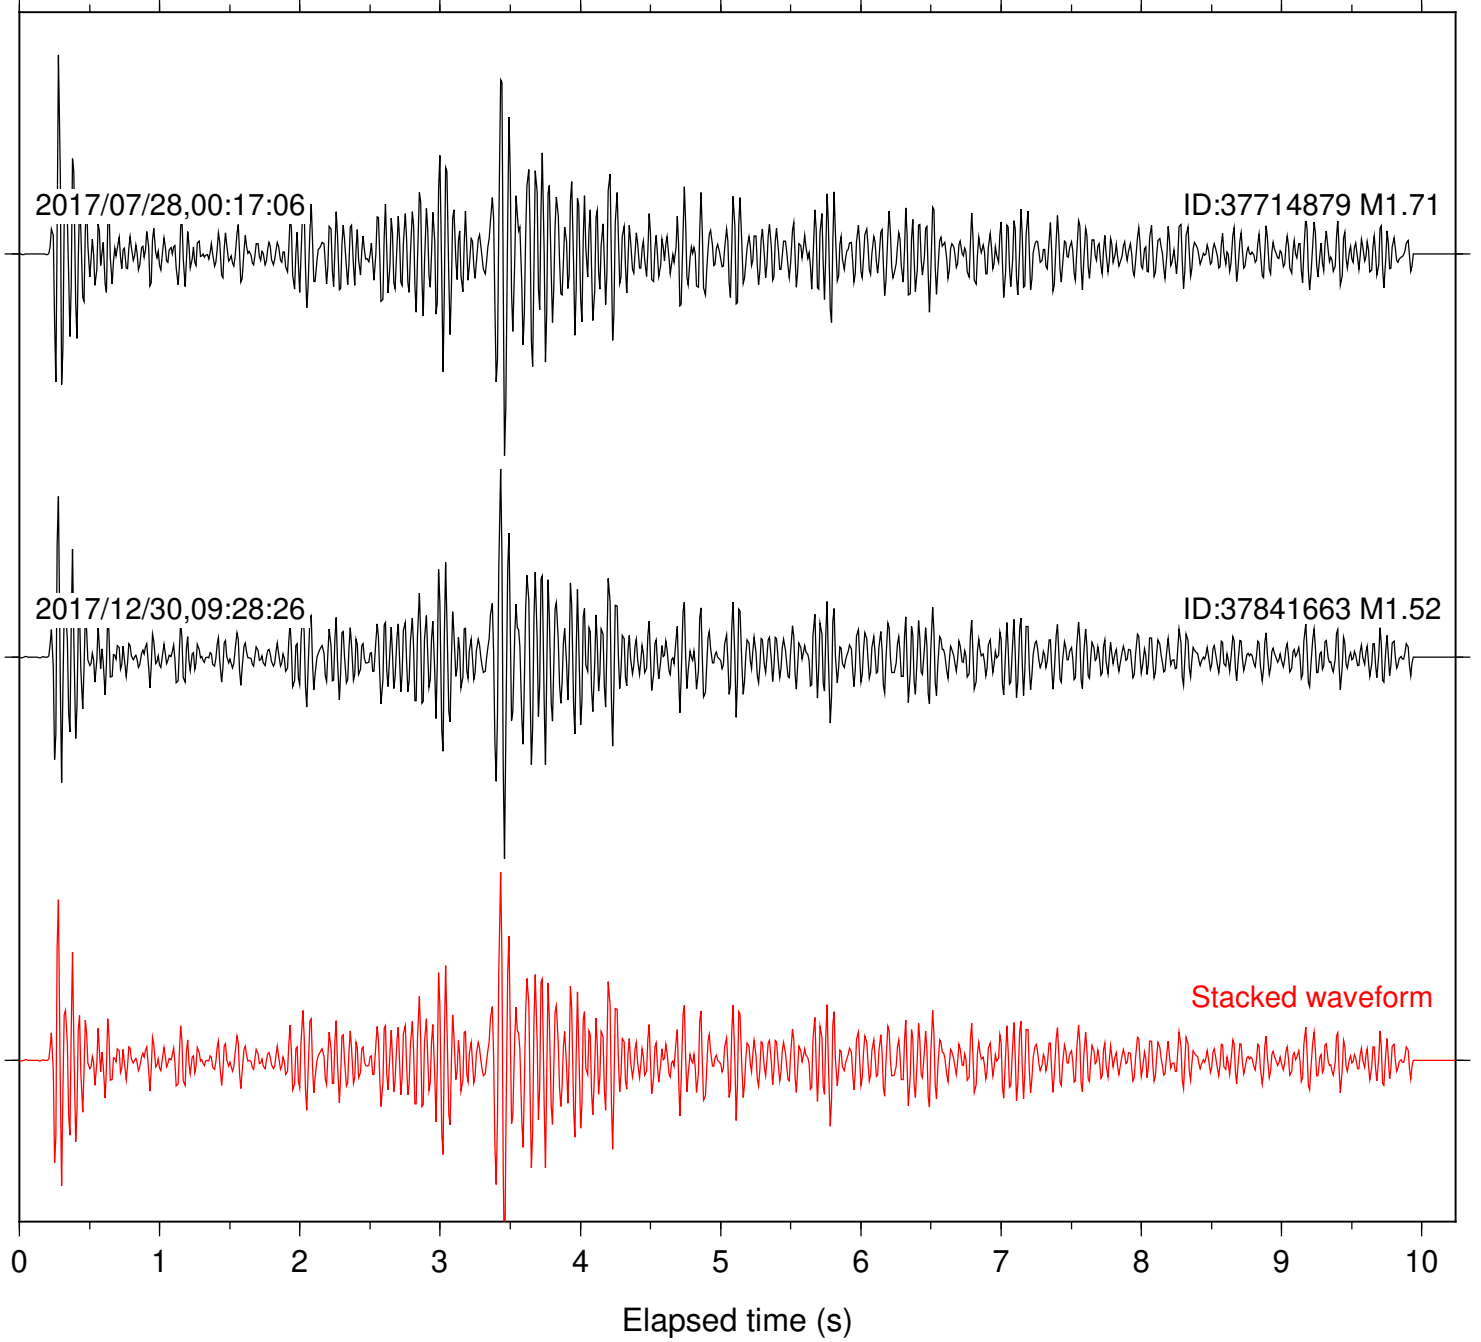

Focal depth: 6.43 km

Station: CSH Com: HHZ

Focal depth: 6.41 km

Station: DGR Com: HHZ

Focal depth: 6.41 km

Station: FRD Com: HHZ

Focal depth: 7.38 km

Station: HMT2 Com: HHZ