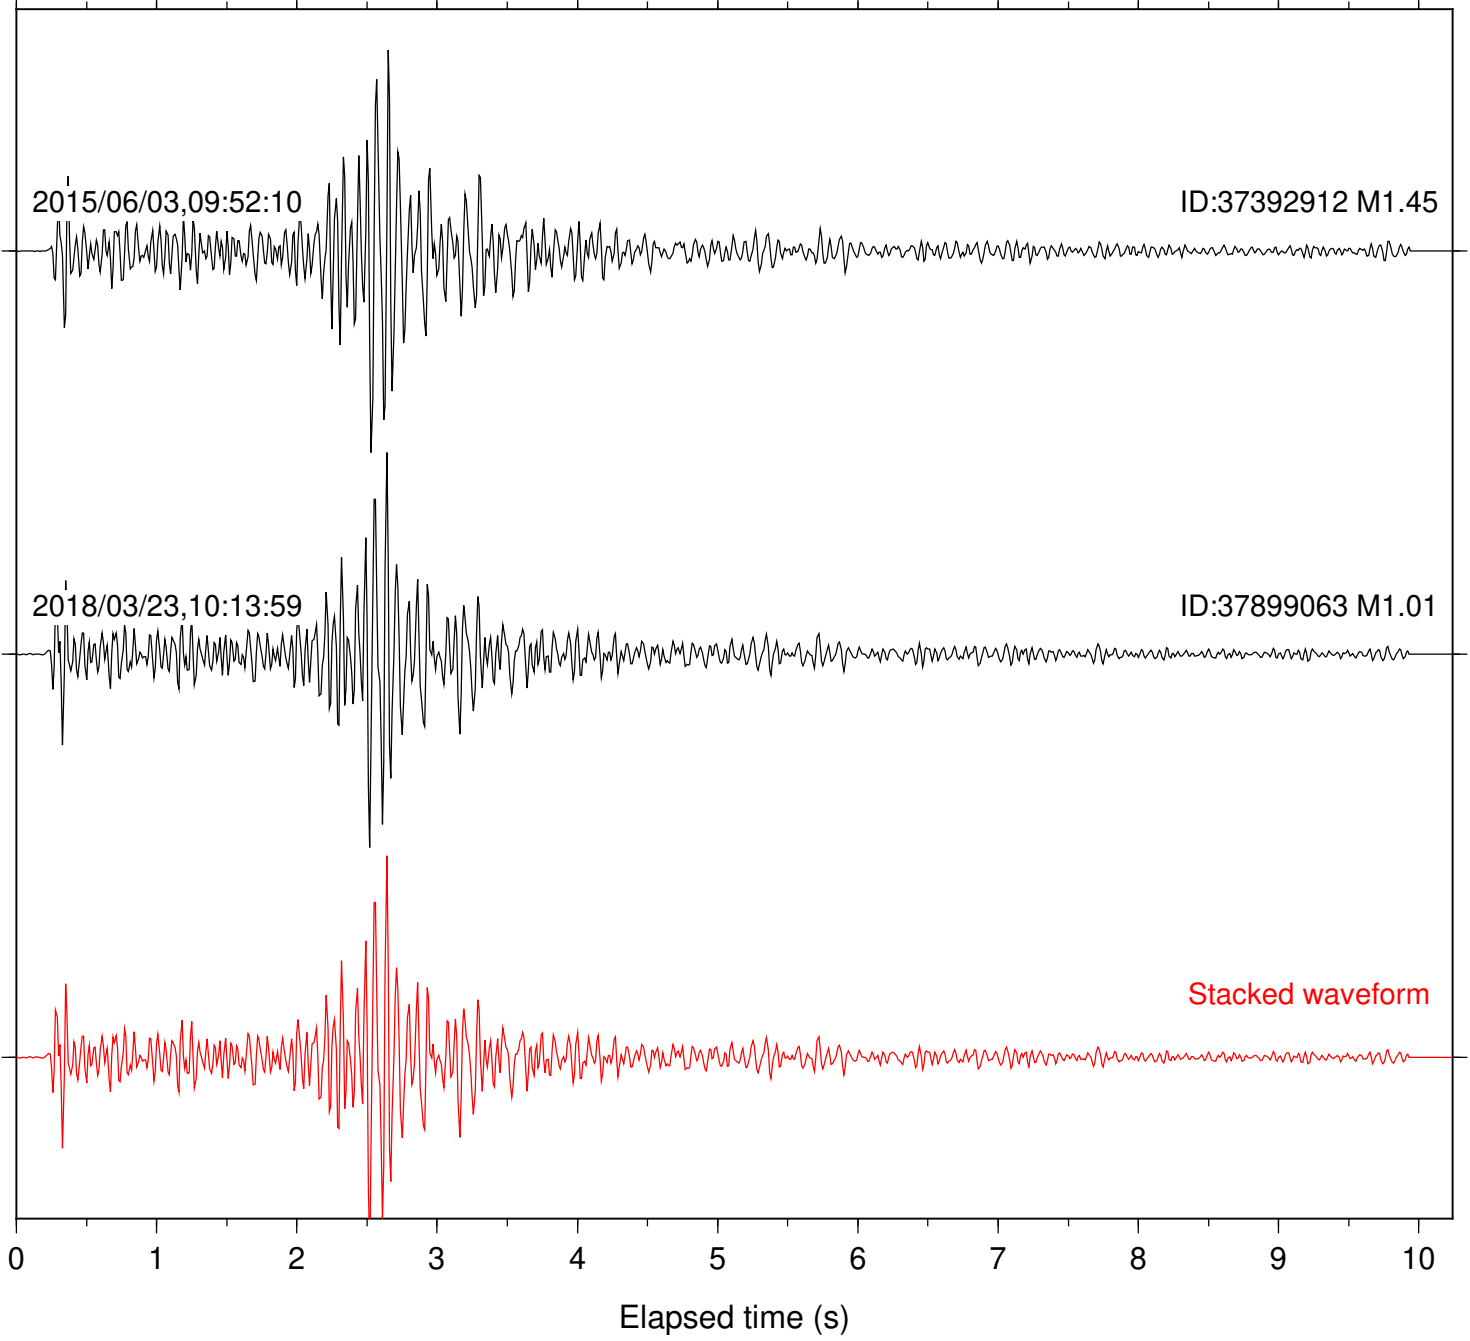

Station: FRD Com: HHZ

Focal depth: 14.30 km

Station: KNW Com: HHZ

Focal depth: 14.30 km

Station: B082 Com: EHZ

Focal depth: 5.11 km

Station: B084 Com: EHZ

Focal depth: 5.11 km