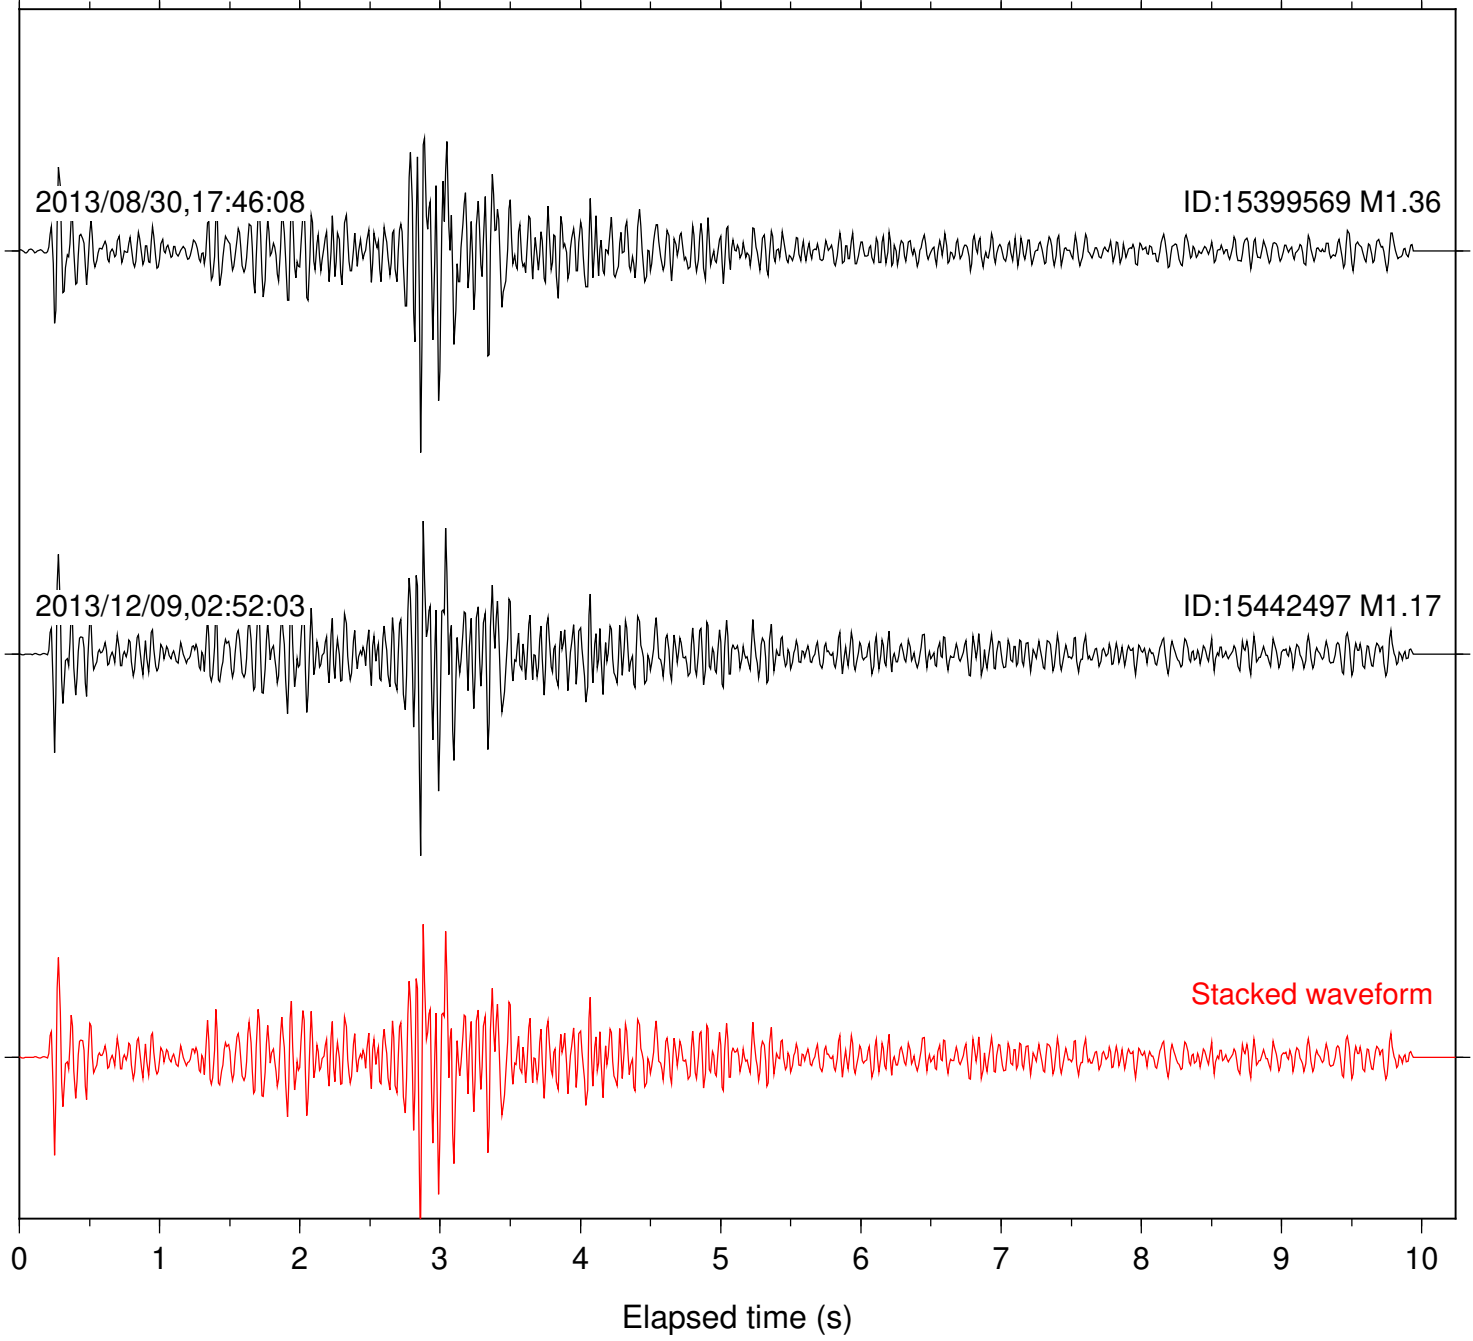

Station: B081 Com: EHZ

Focal depth: 13.15 km