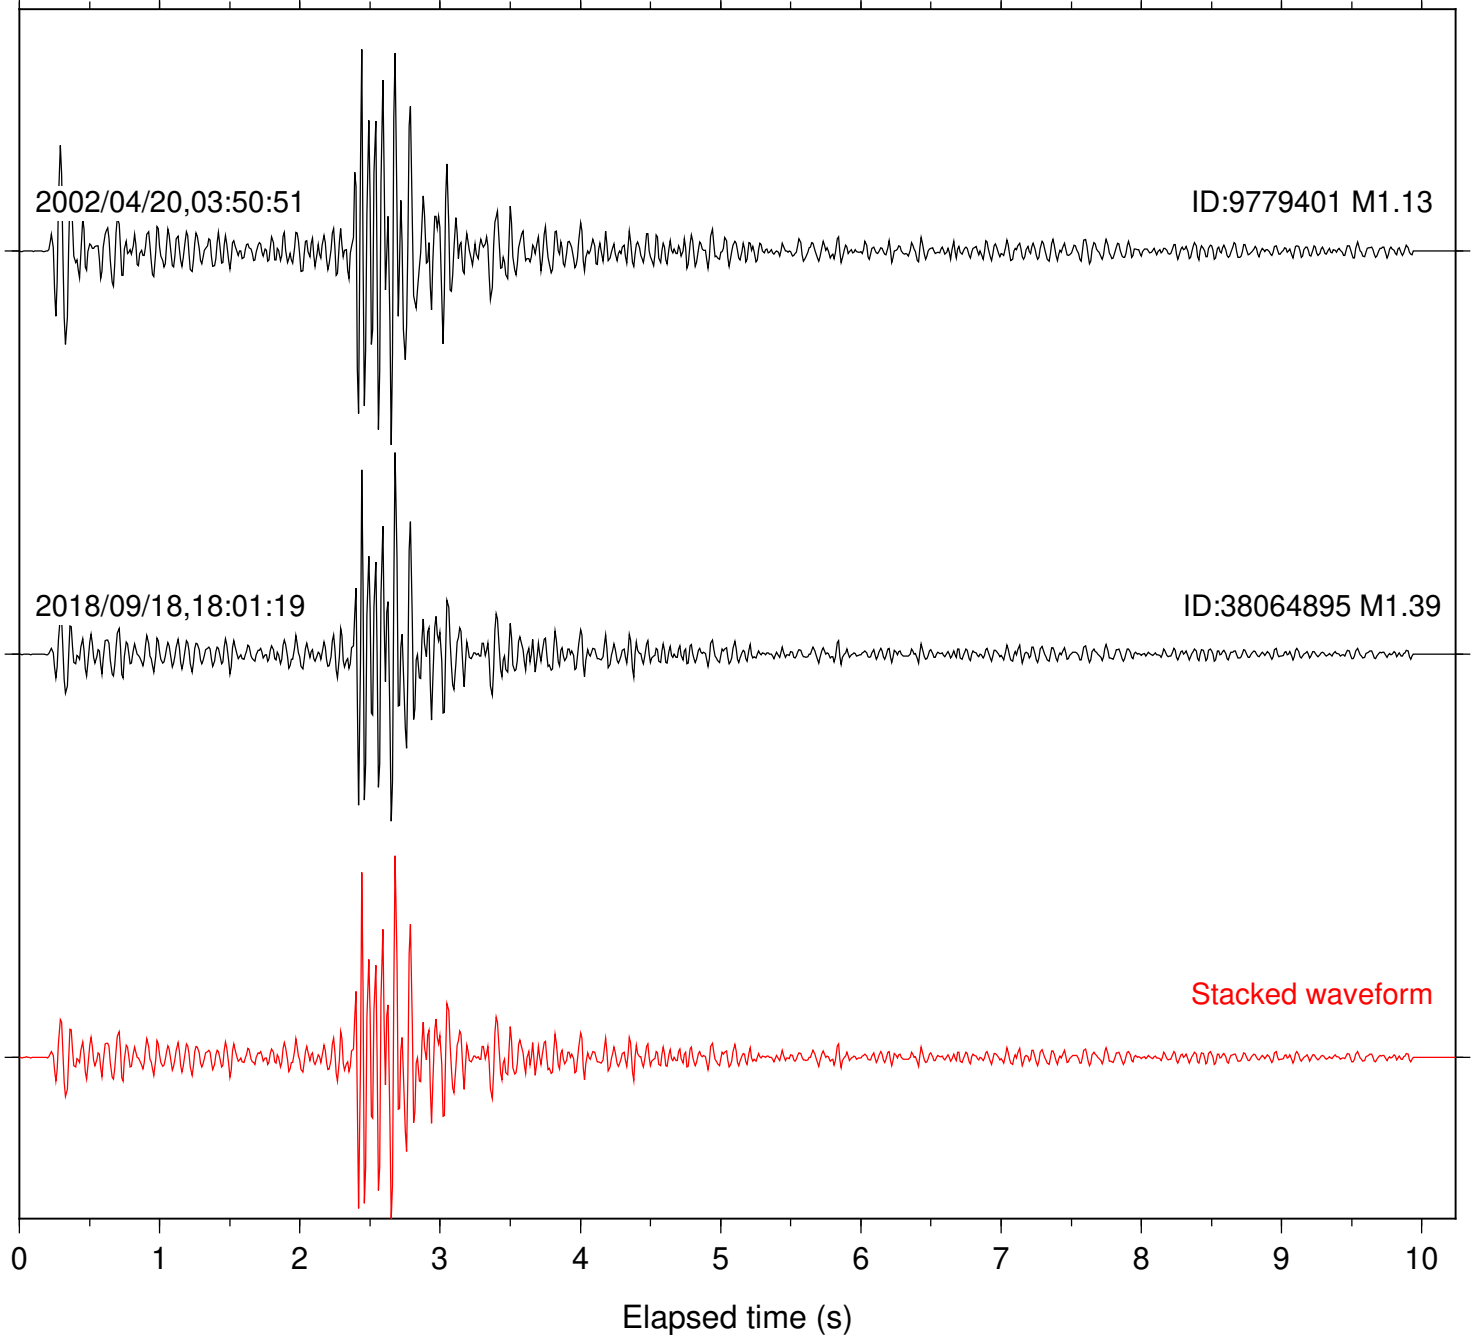

Station: KNW Com: HHZ

Focal depth: 15.62 km