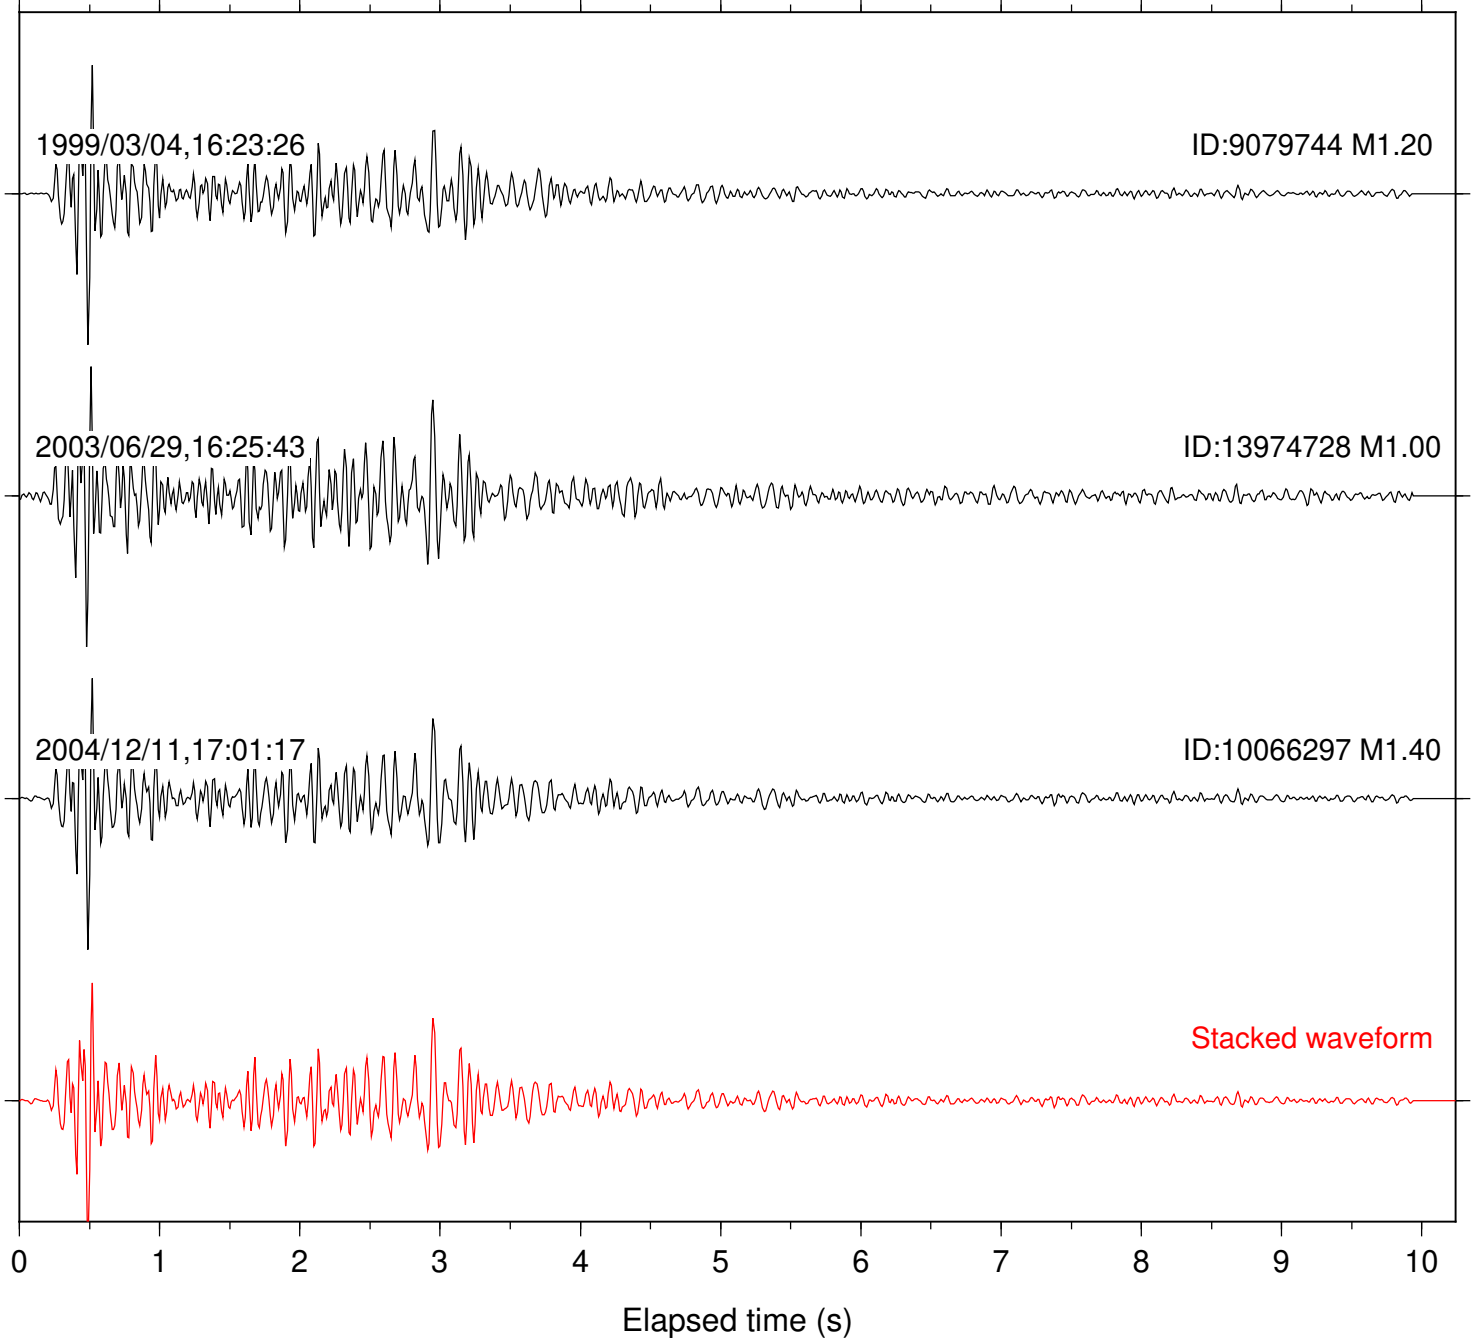

Station: SND Com: HHZ

Focal depth: 10.71 km