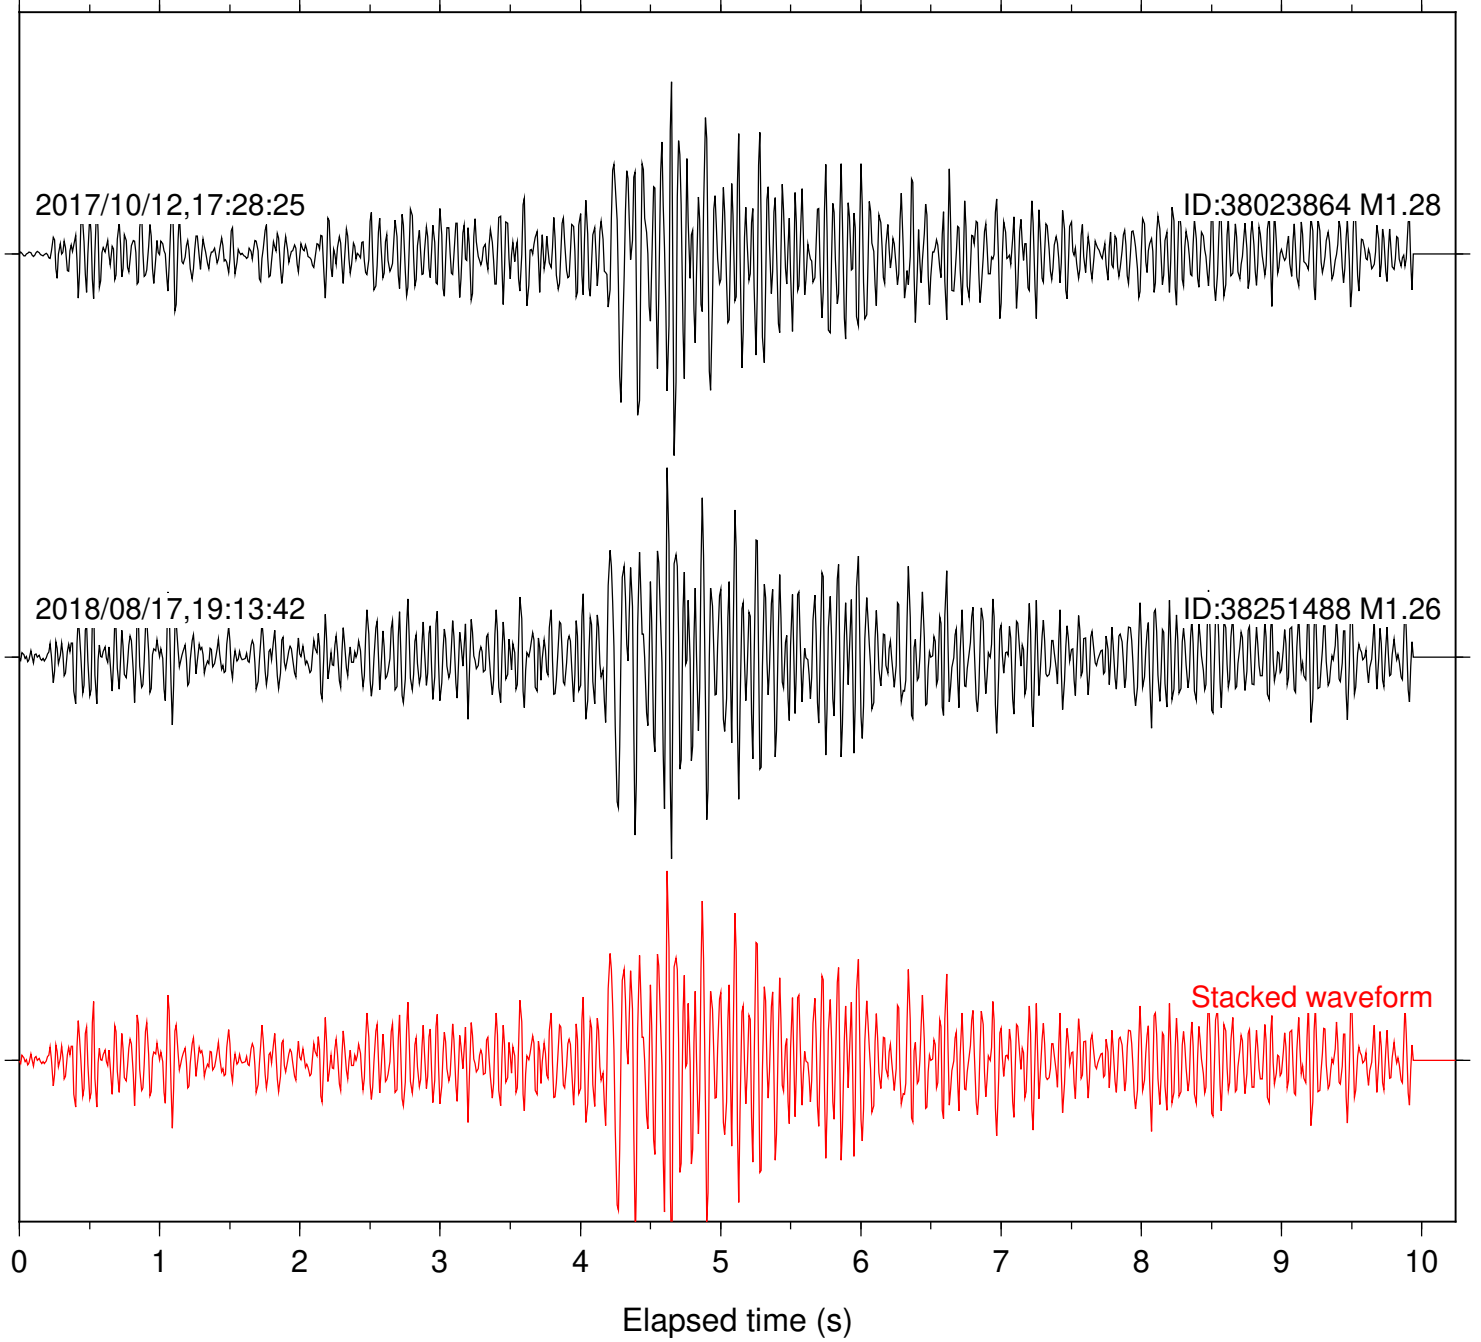

Station: PFO Com: HHZ

Focal depth: 4.89 km