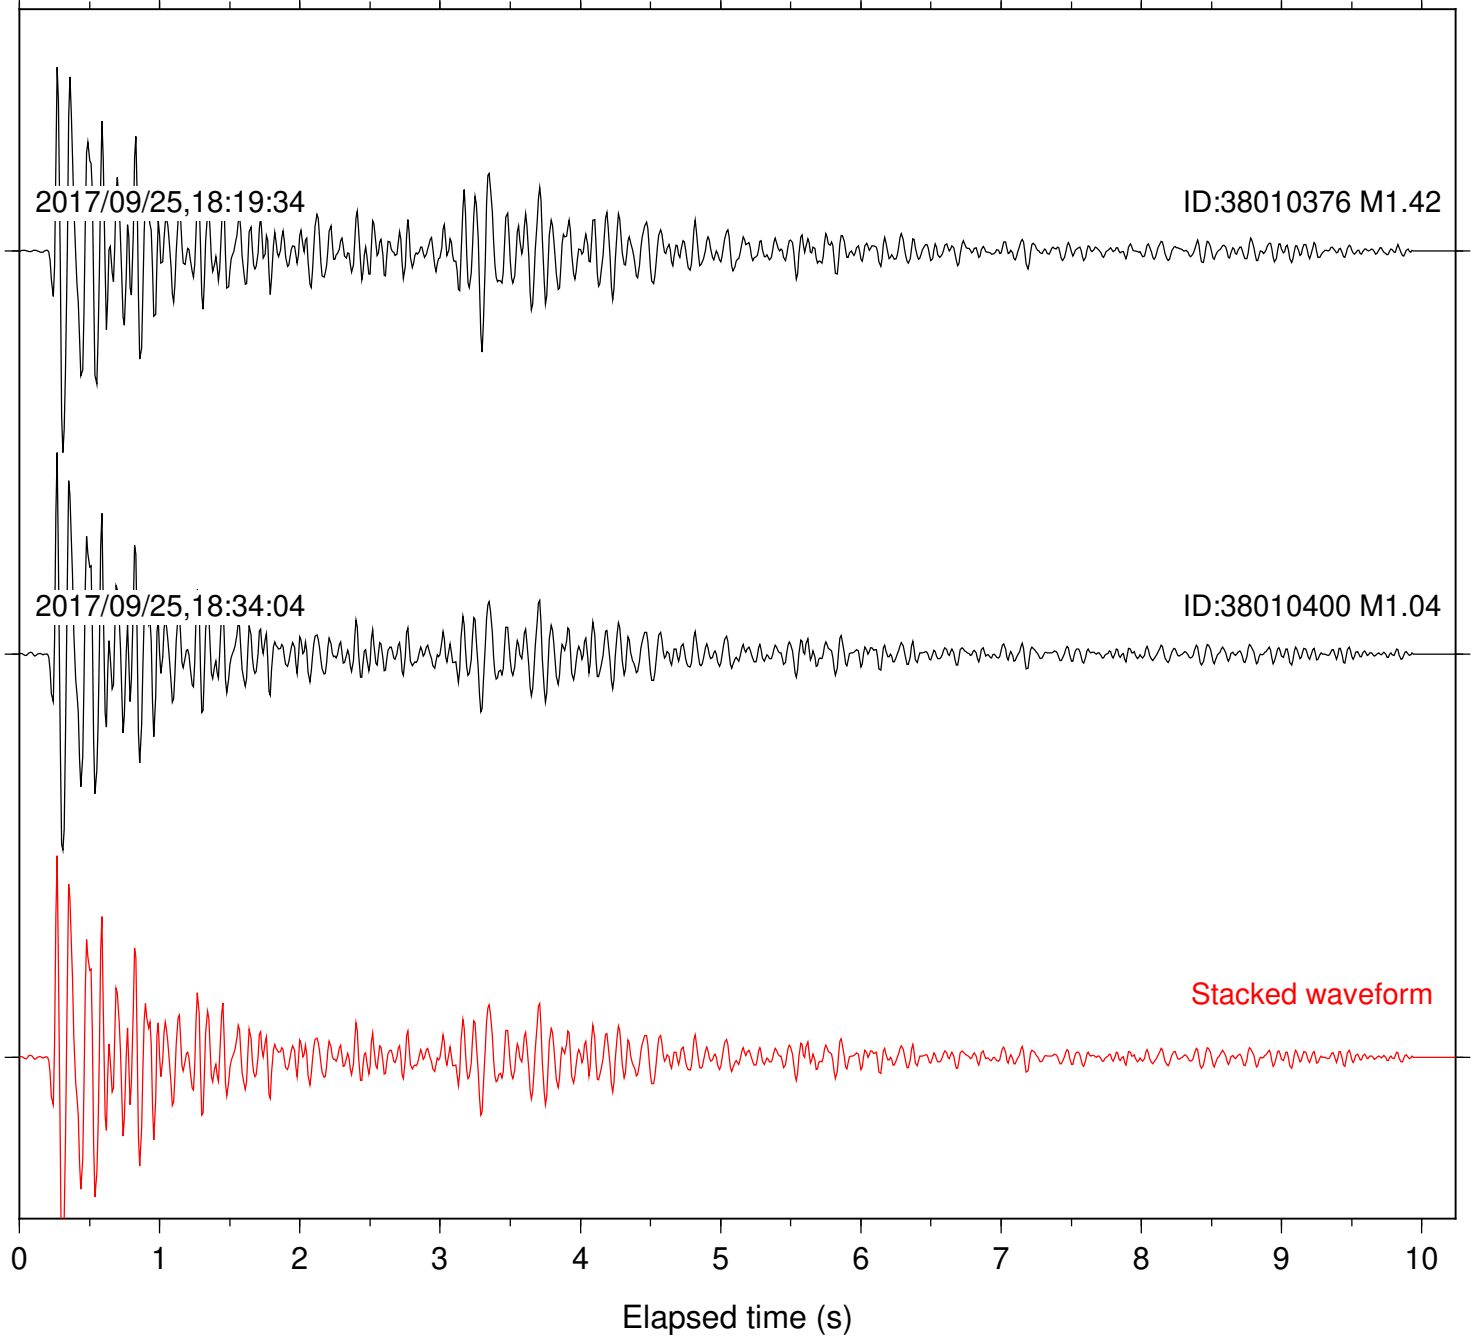

Station: RDM Com: HHZ

Focal depth: 5.55 km

Station: SMER Com: HHZ

Focal depth: 5.55 km

Station: SND Com: HHZ

Focal depth: 5.55 km

Station: TMSP Com: HHZ

Focal depth: 5.37 km