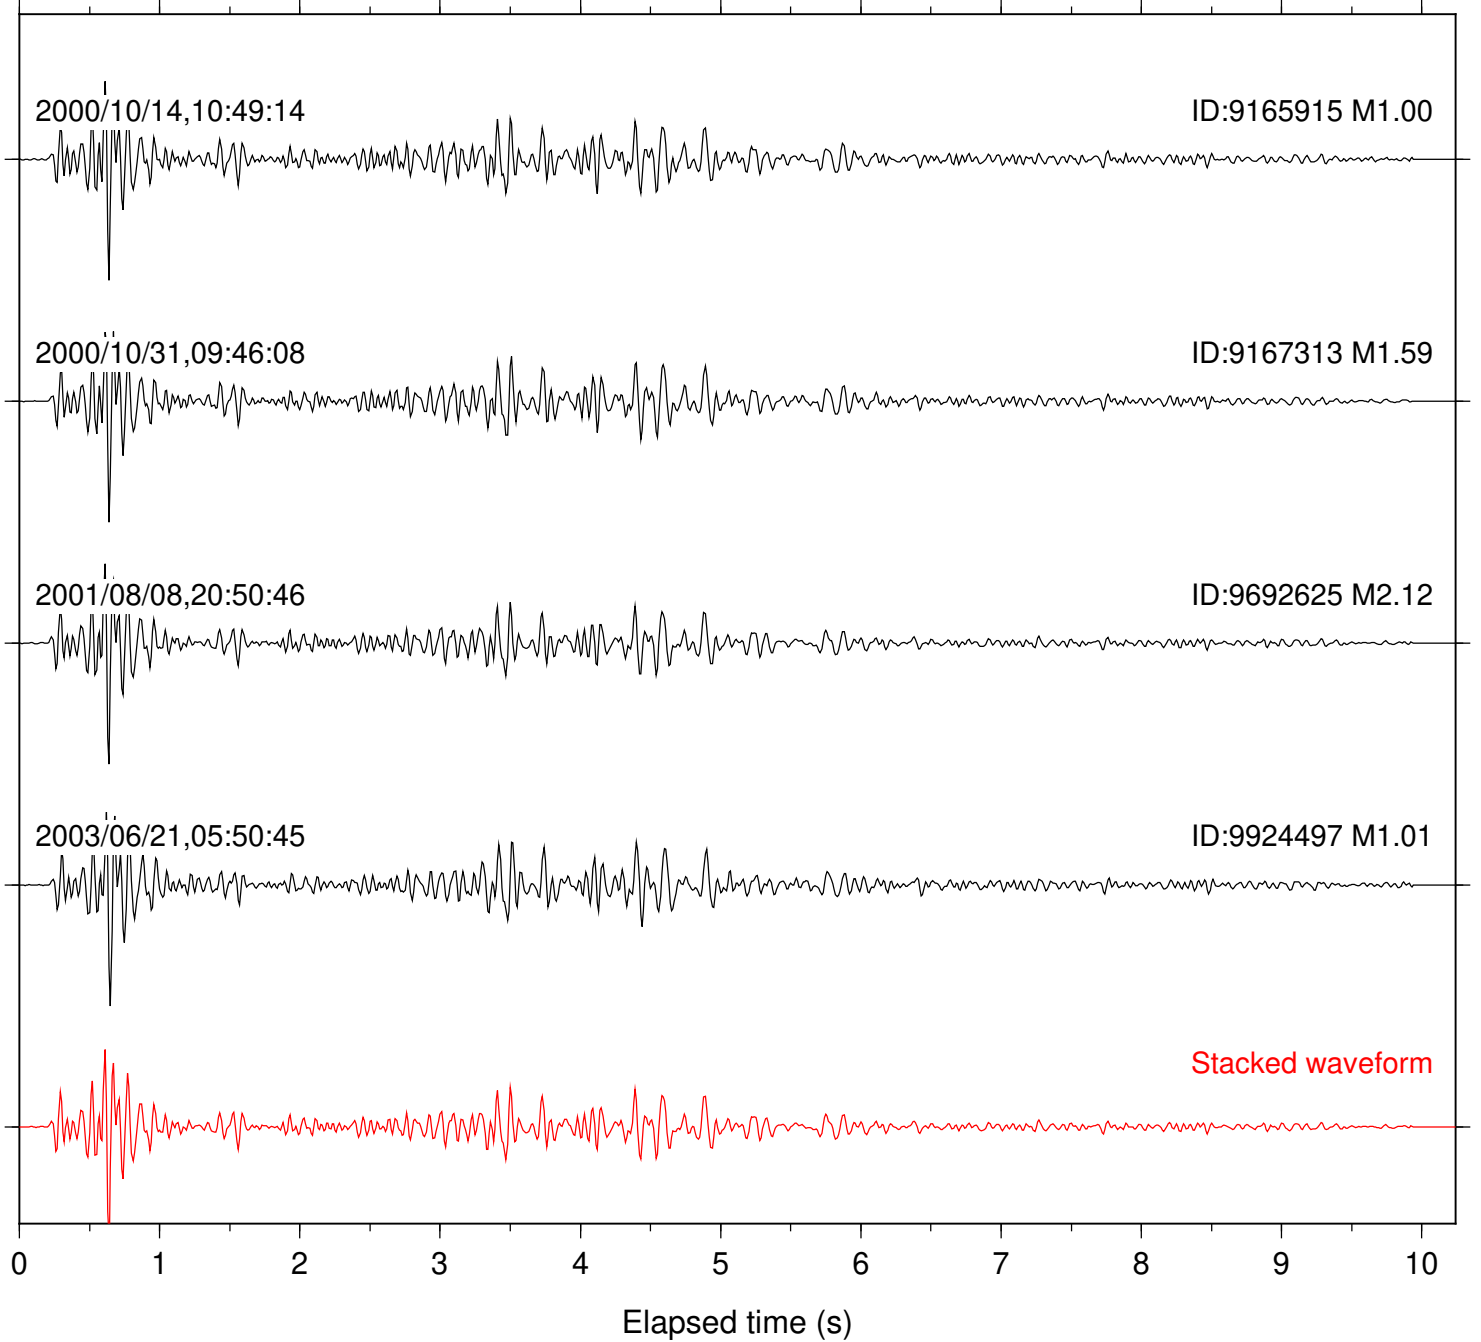

Focal depth: 13.13 km

Station: SND Com: HHZ

Focal depth: 13.13 km

Station: AGA Com: HHZ

Focal depth: 14.34 km

Station: CRY Com: HHZ

Focal depth: 14.34 km

Station: FRD Com: HHZ