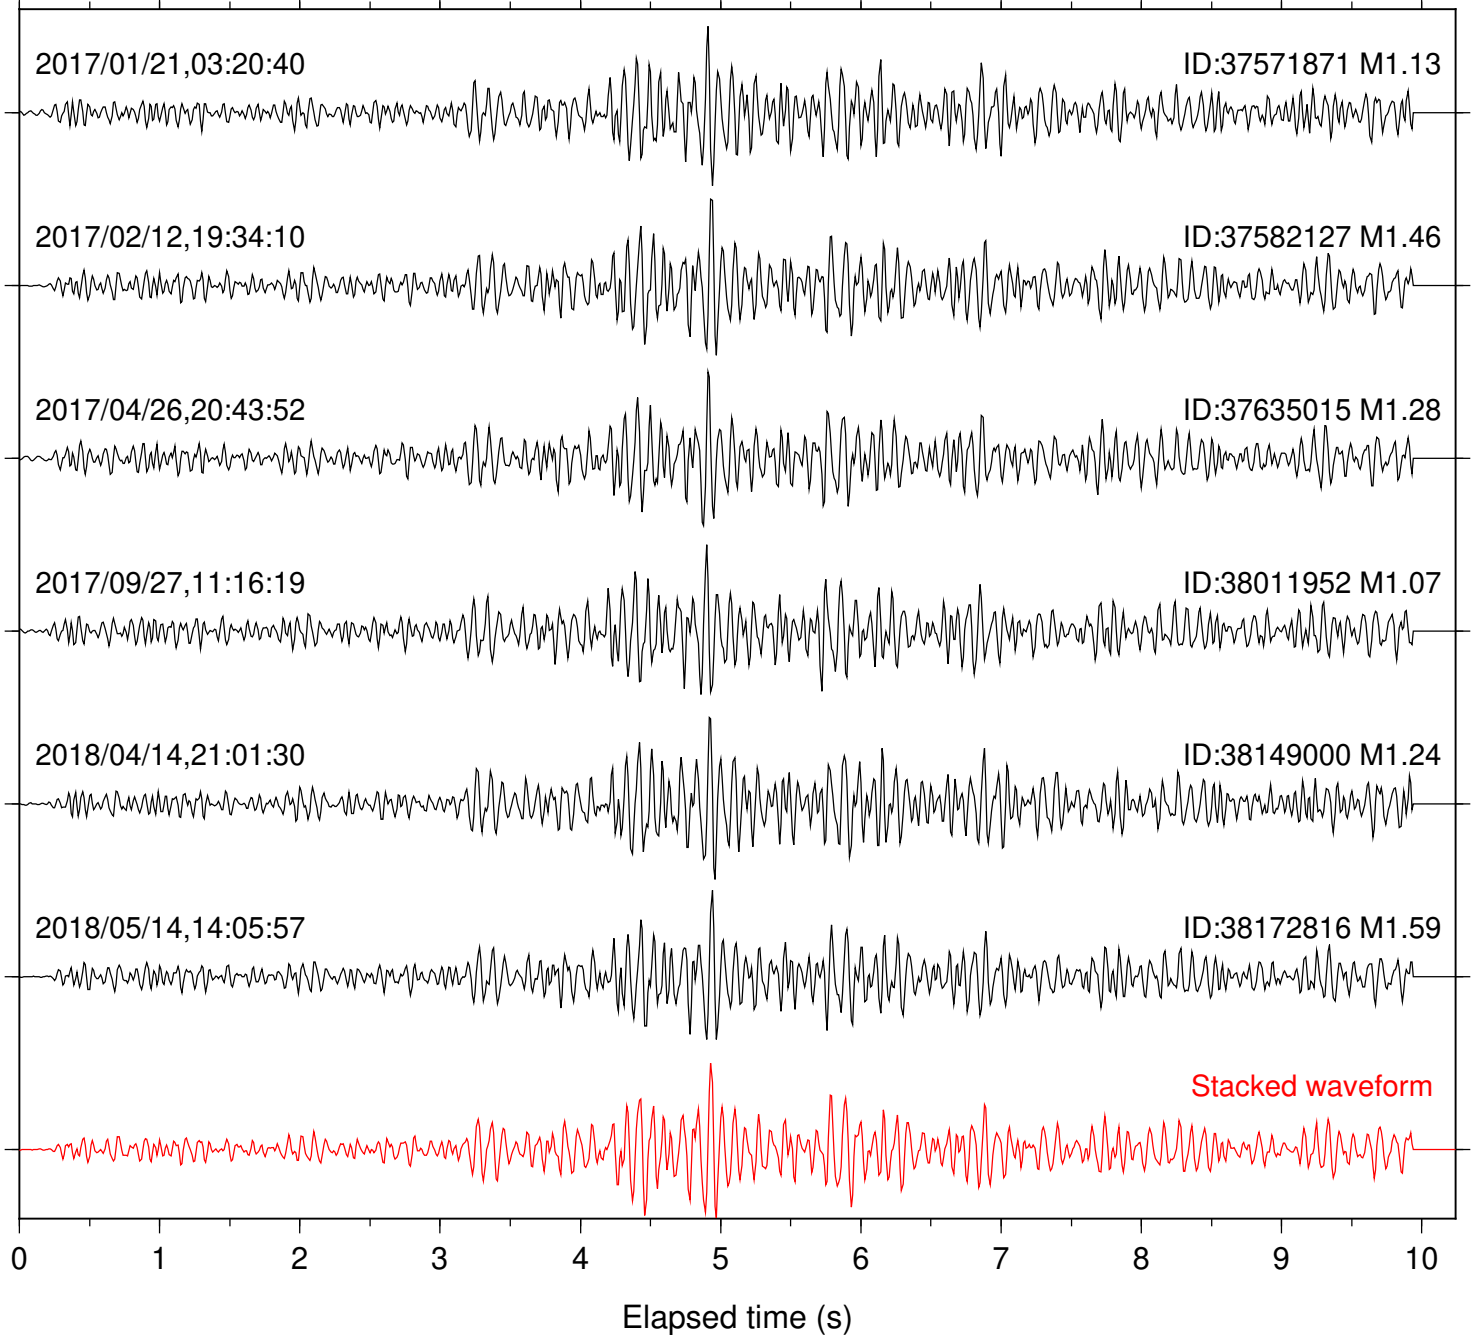

Station: B084 Com: EHZ

Focal depth: 6.38 km