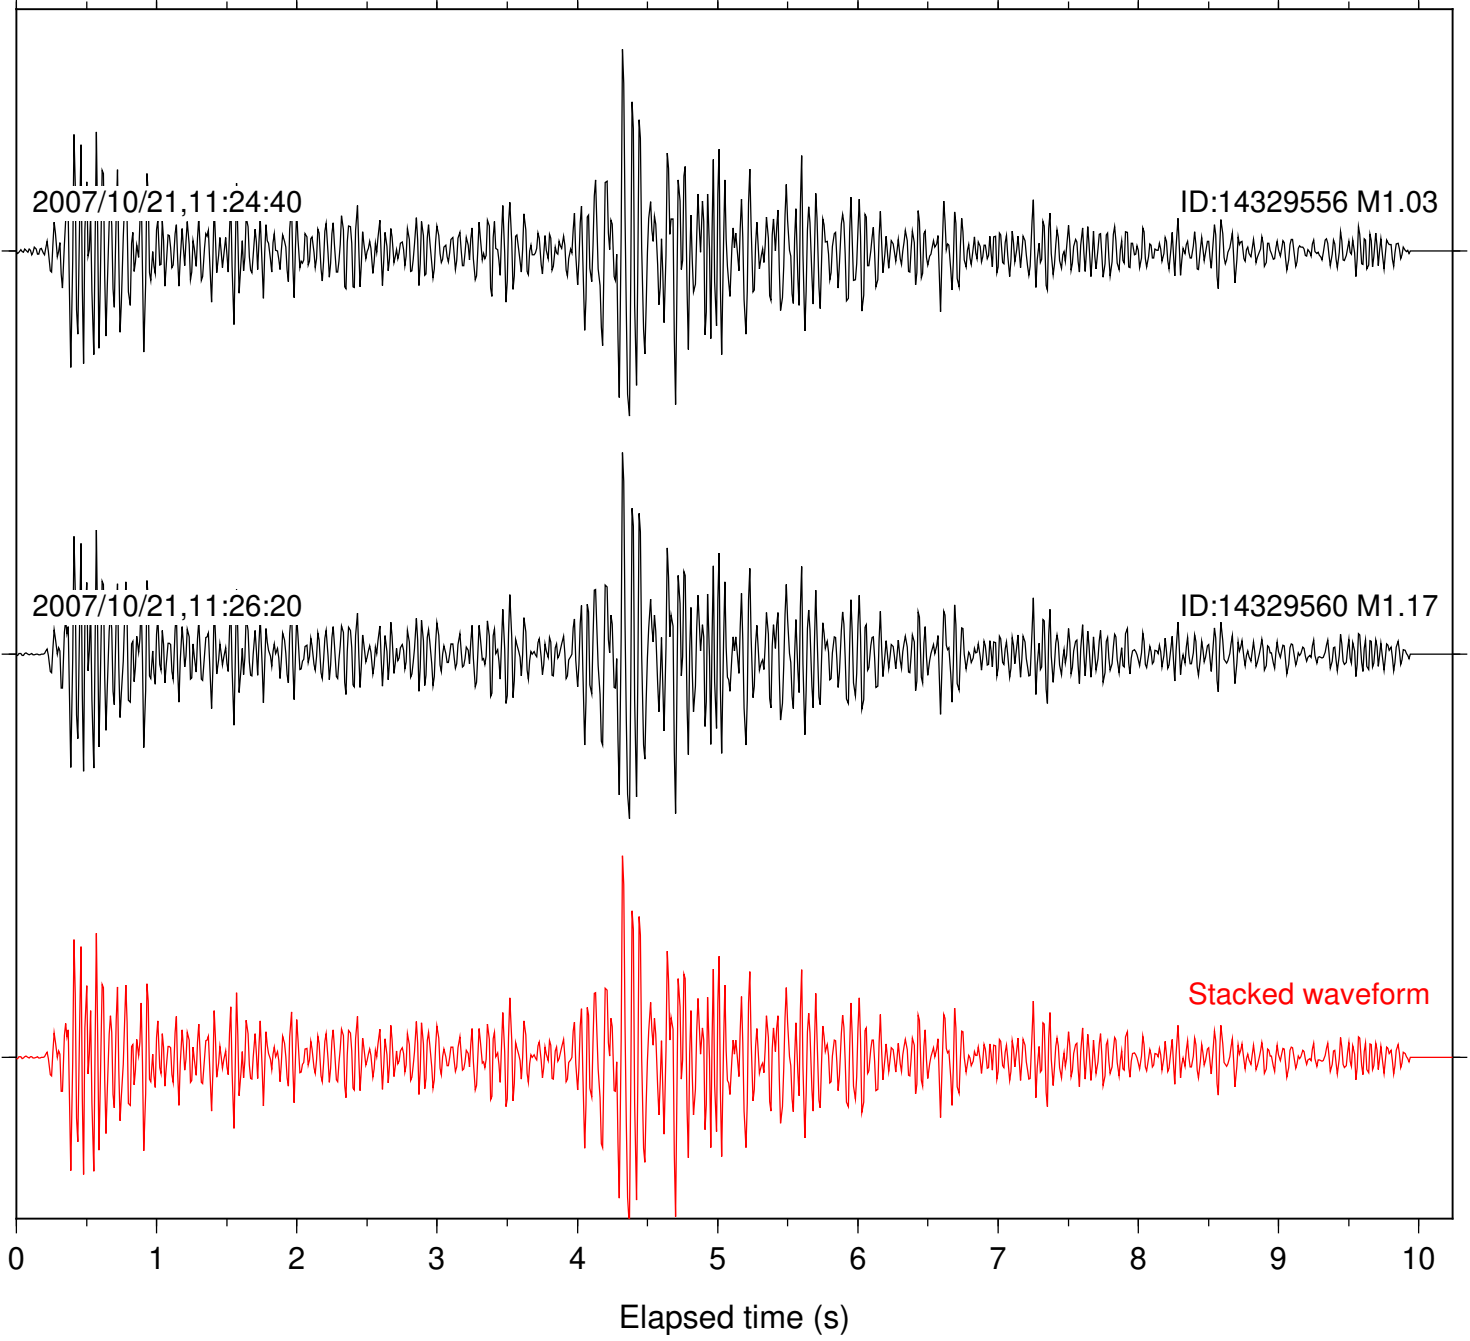

Station: BOR Com: HHZ

Focal depth: 12.93 km