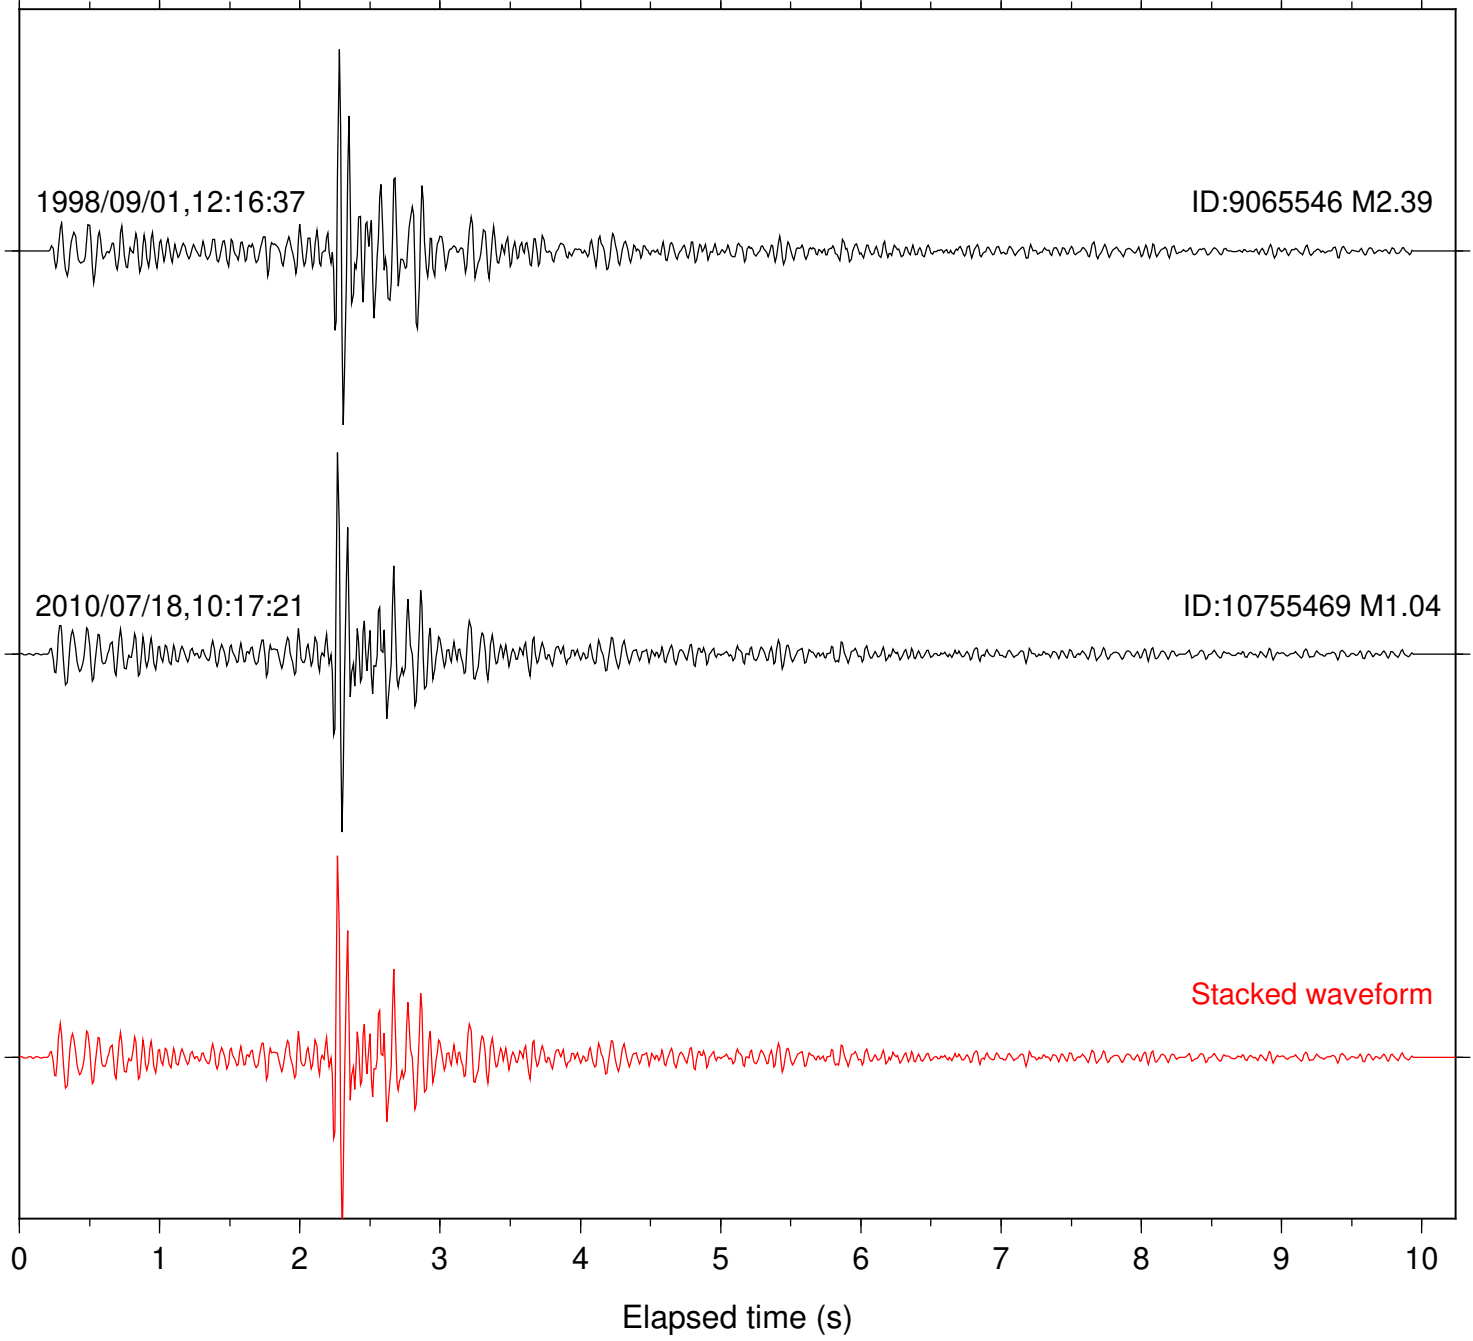

0 1 2 3 4 5 6 7 8 9 10

Elapsed time (s)

Station: HMT2 Com: HHZ

Focal depth: 14.09 km

Station: KNW Com: HHZ

Focal depth: 14.09 km

Station: PFO Com: HHZ

Focal depth: 14.09 km