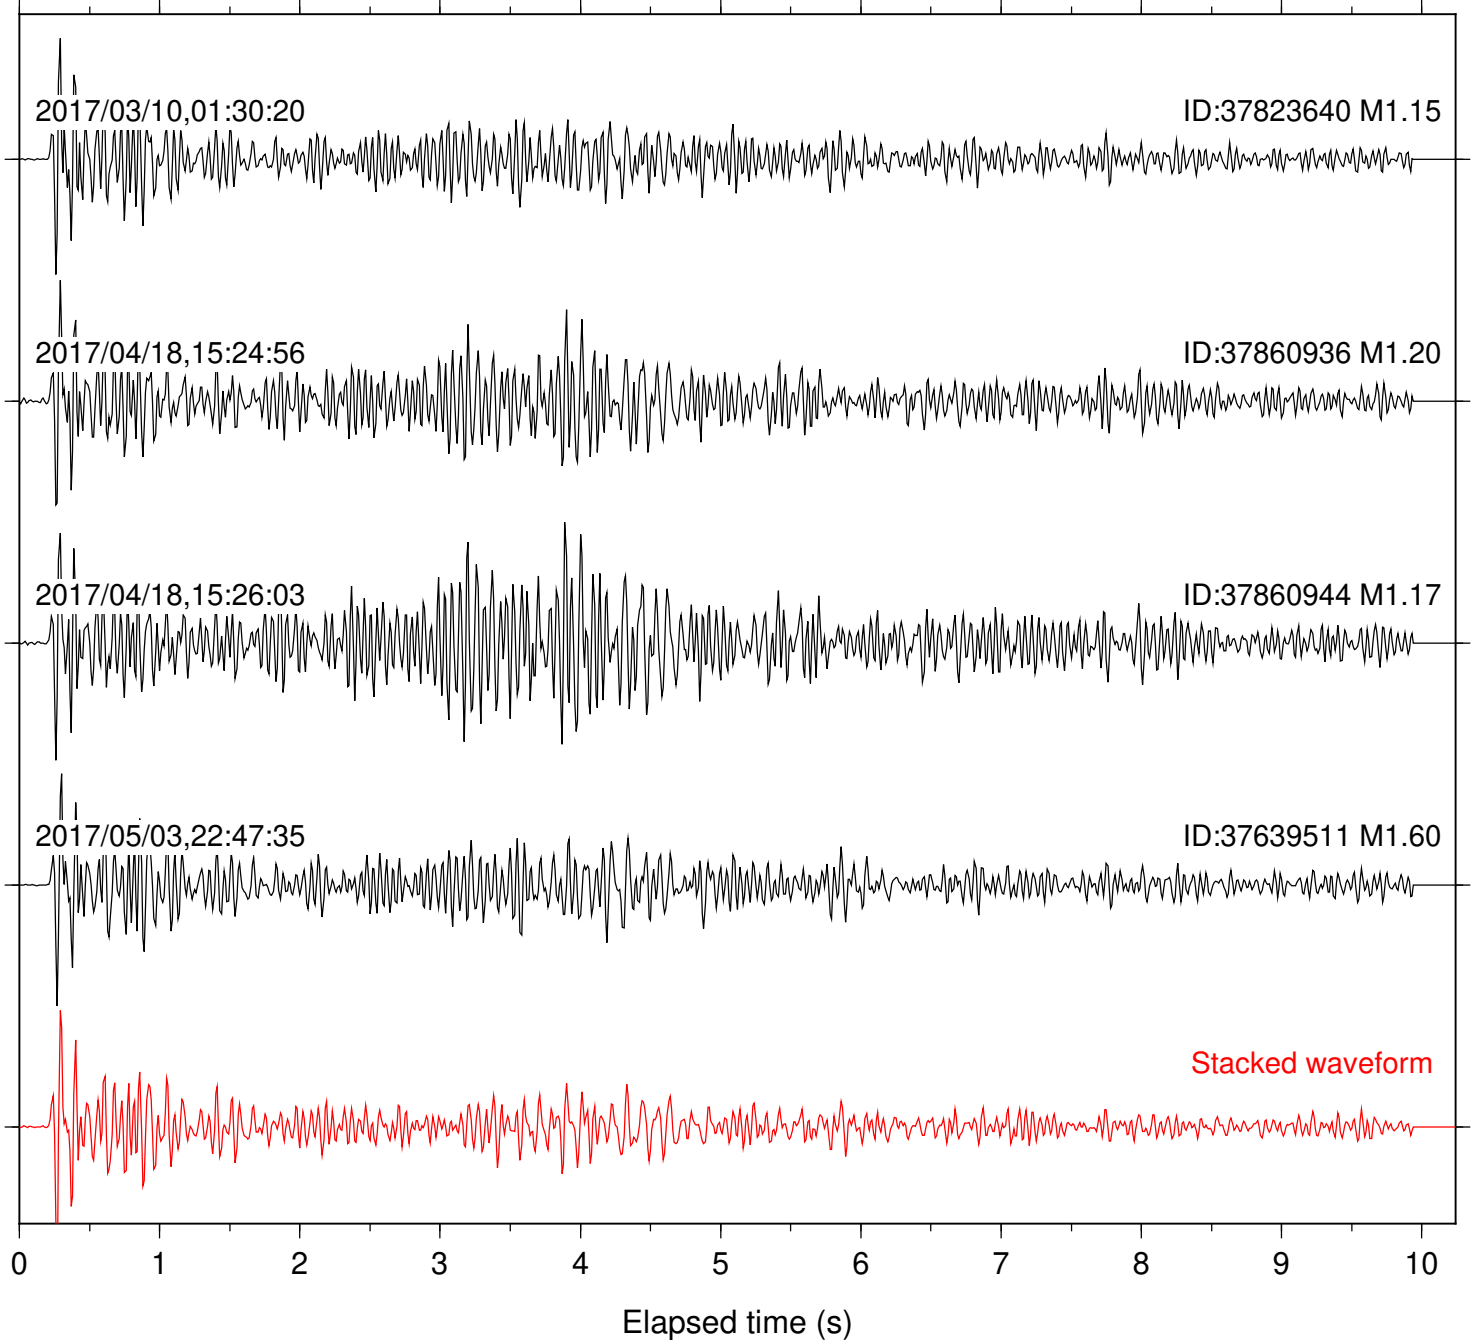

Station: HMT2 Com: HHZ

Focal depth: 5.85 km

Station: KNW Com: HHZ

Focal depth: 5.73 km

Station: LKH Com: HHZ

Focal depth: 5.70 km

Station: LVA2 Com: HHZ

Focal depth: 5.73 km