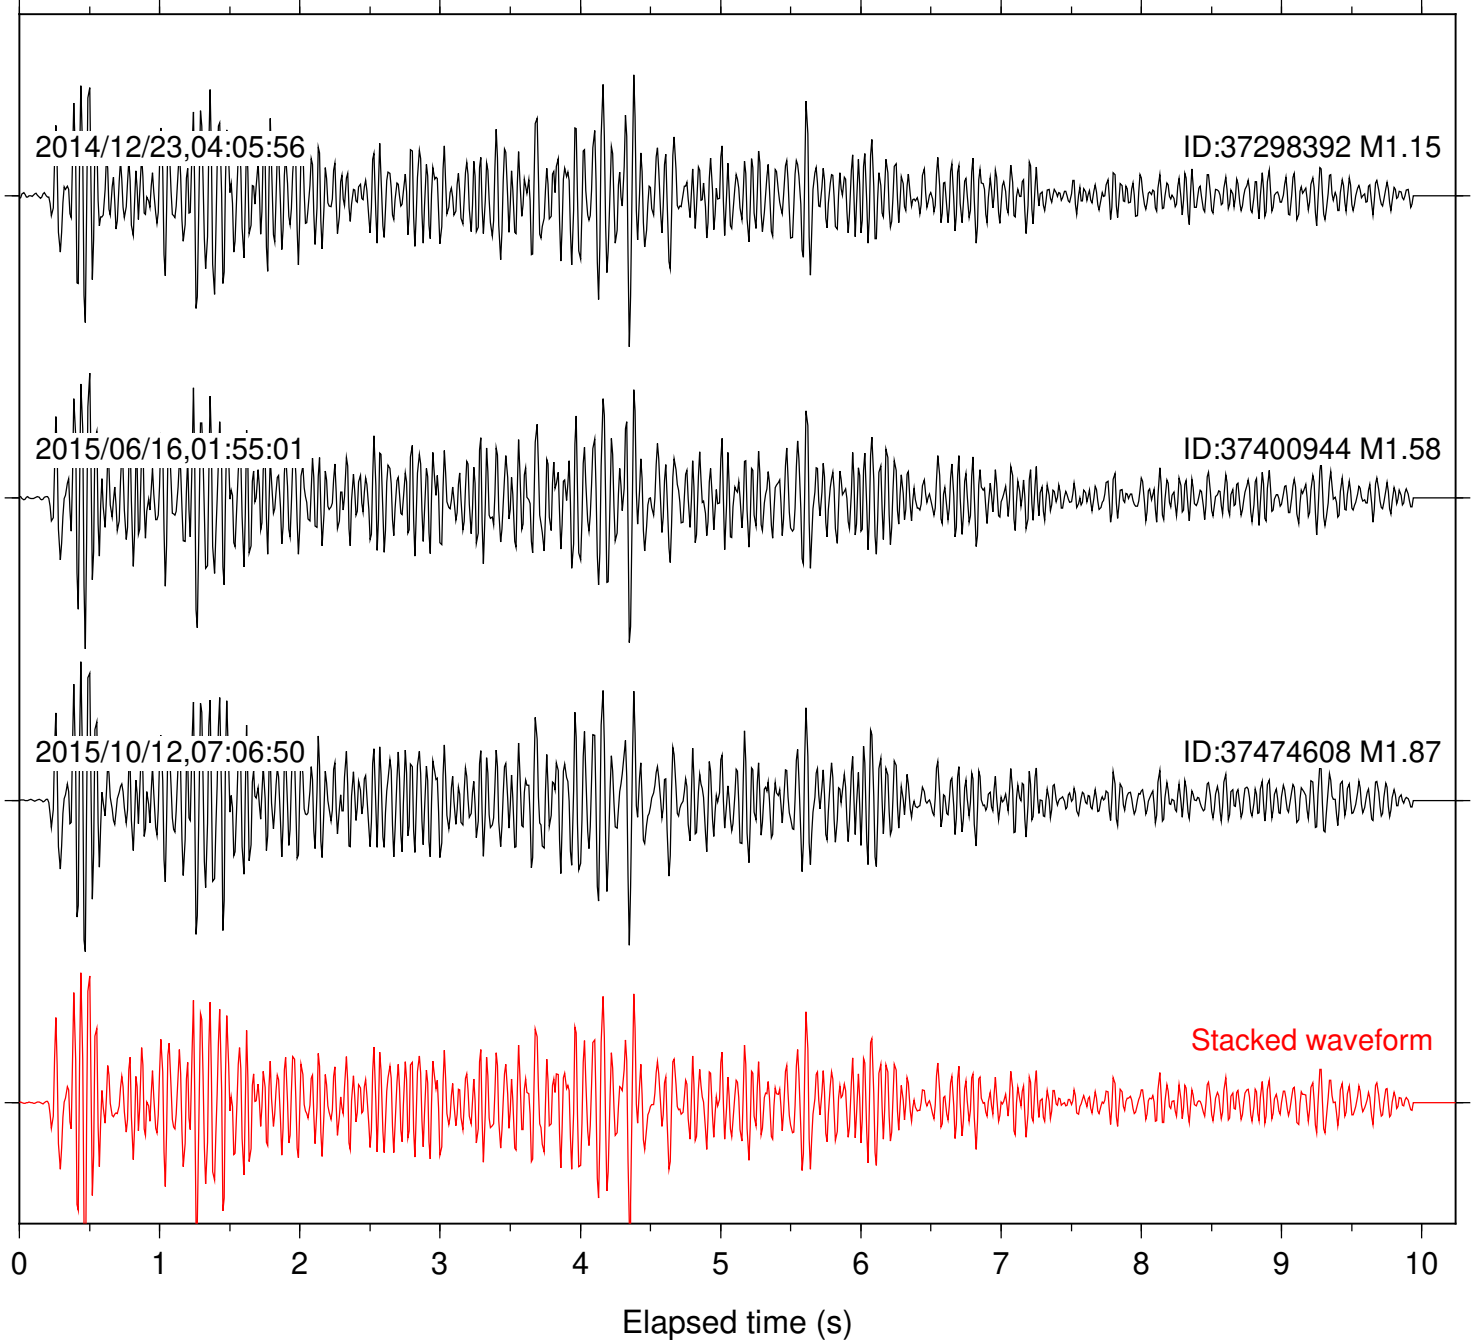

Station: PLM Com: HHZ

Focal depth: 8.51 km