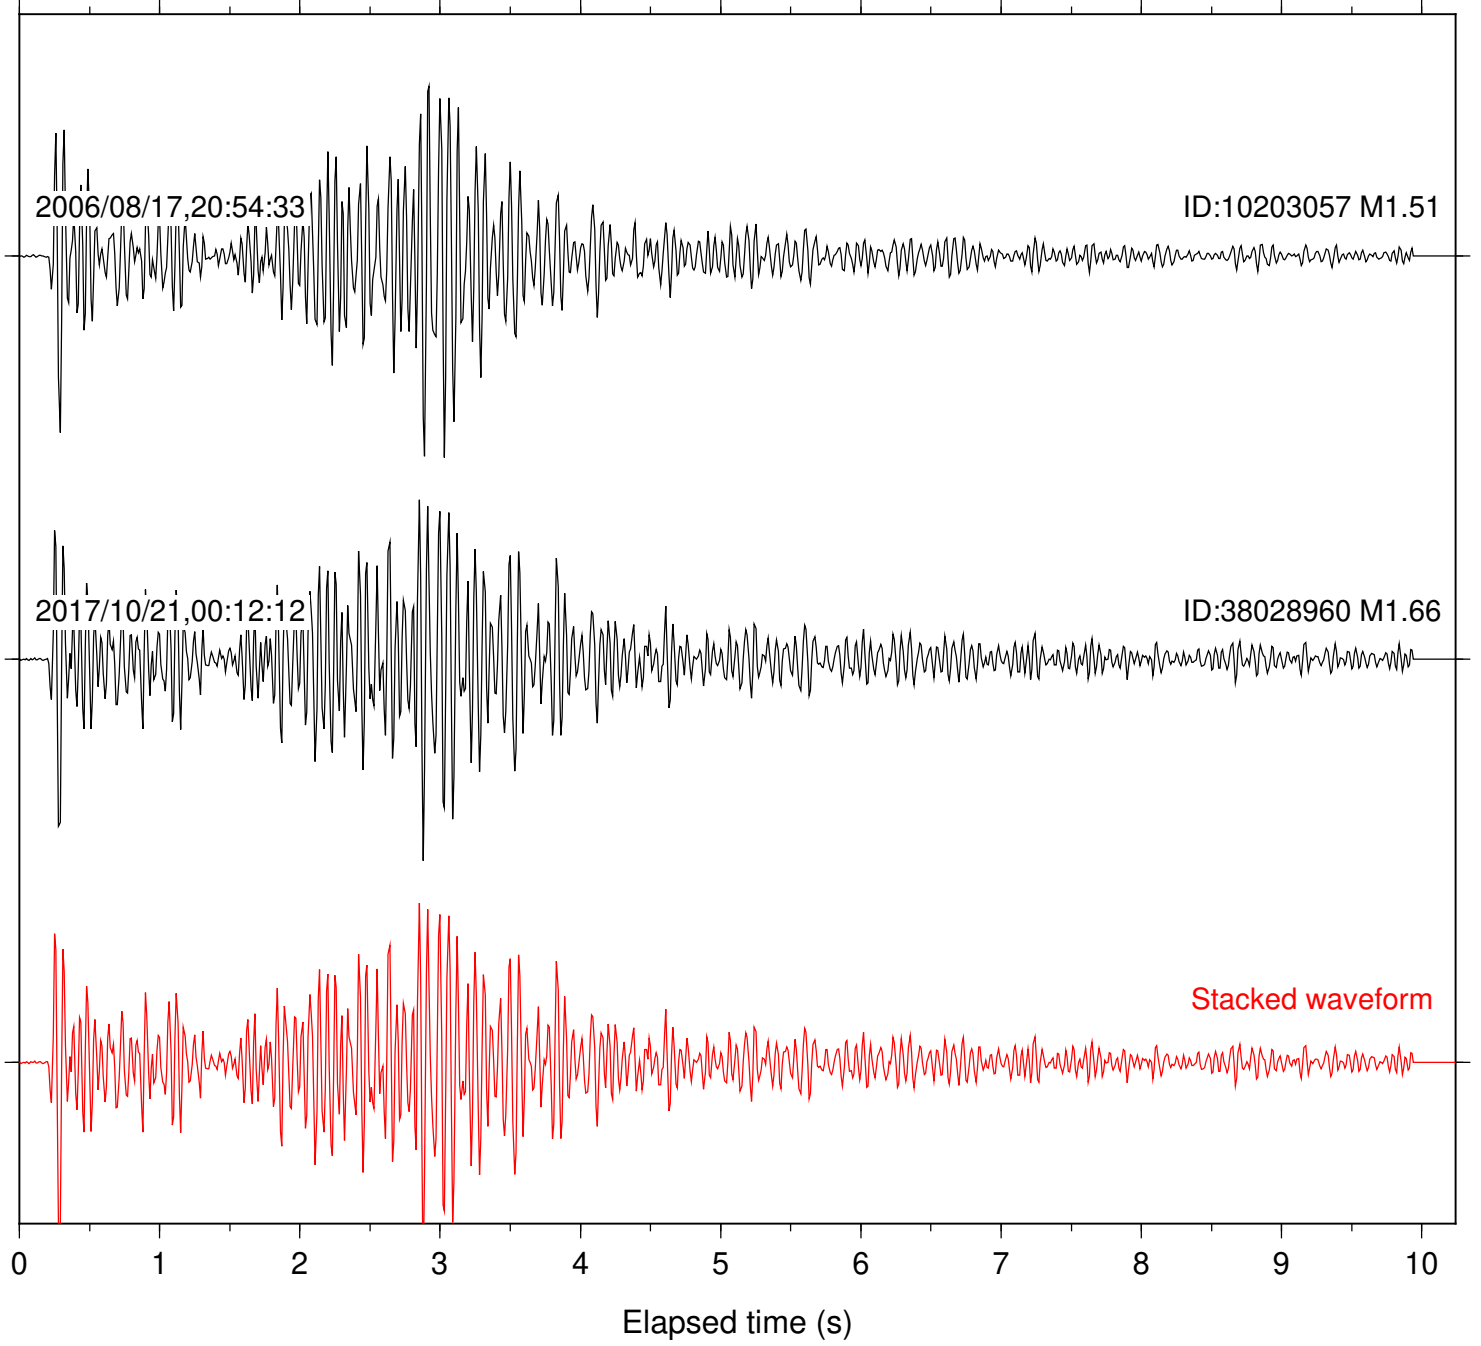

Station: PFO Com: HHZ

Focal depth: 13.76 km