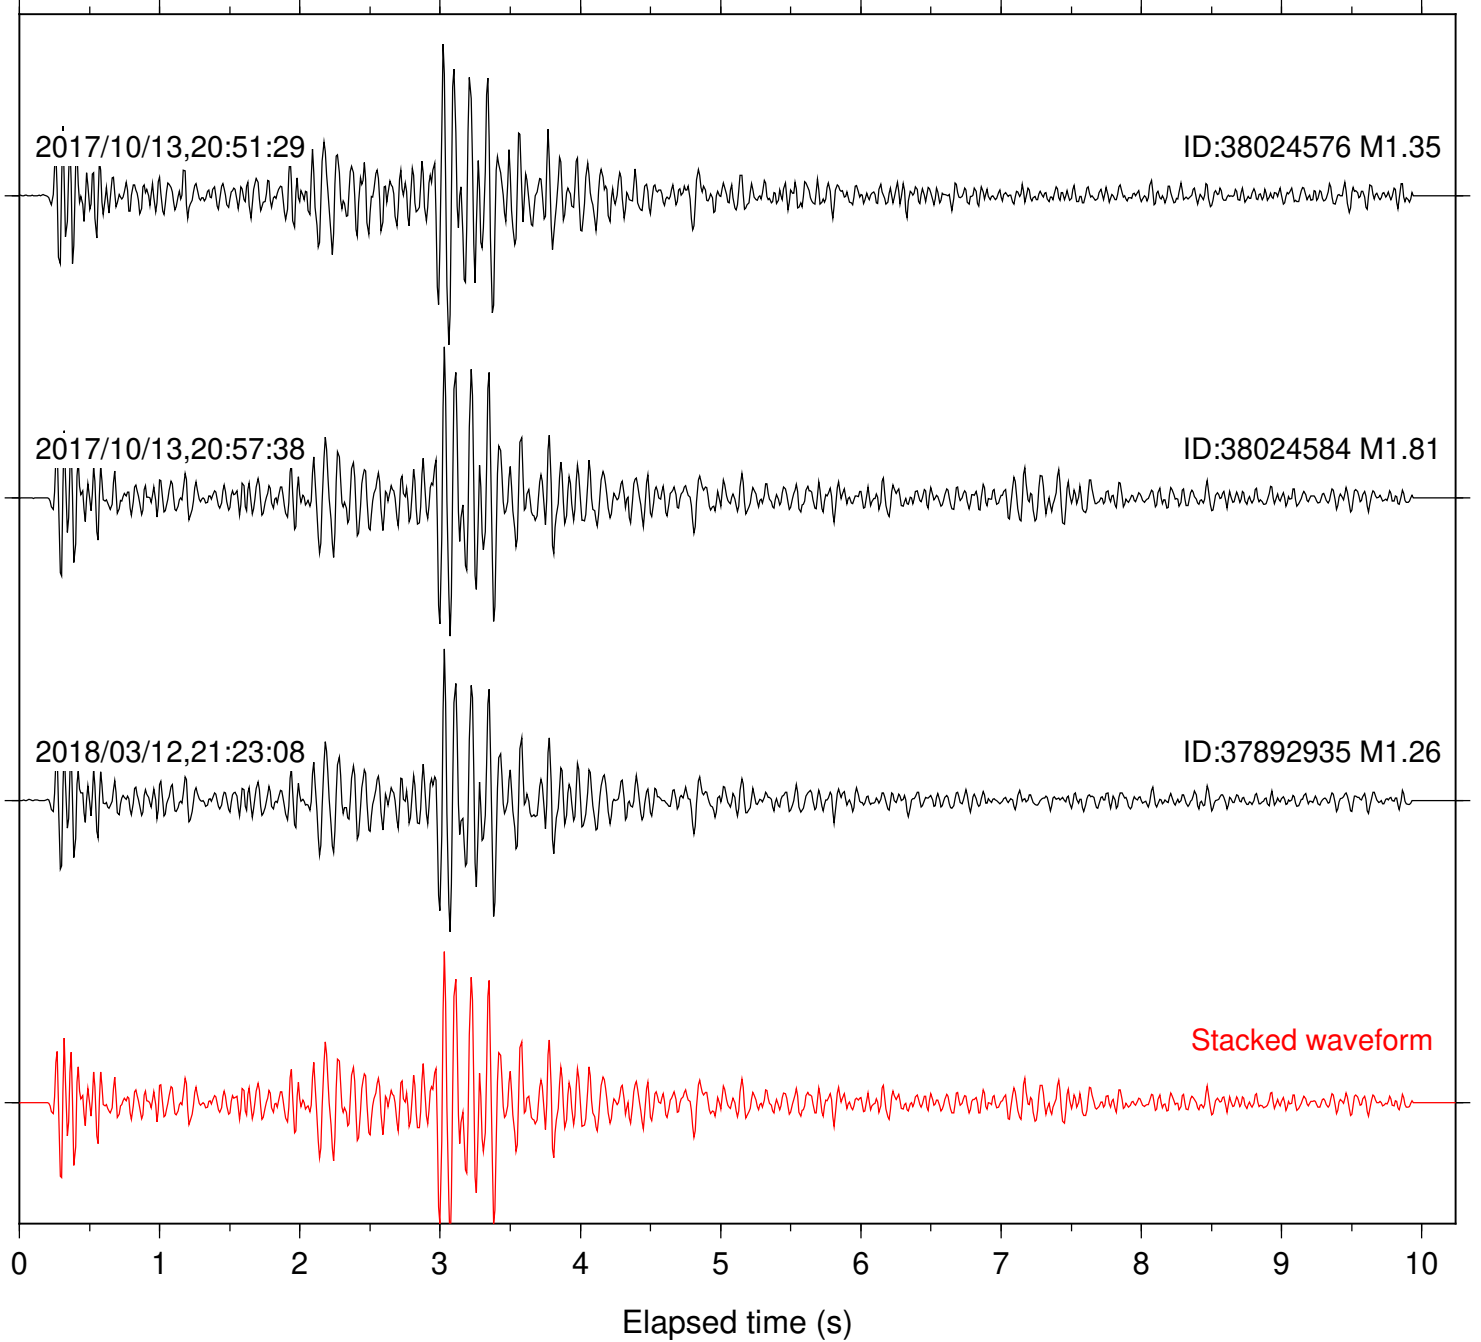

Station: B082 Com: EHZ

Focal depth: 6.61 km