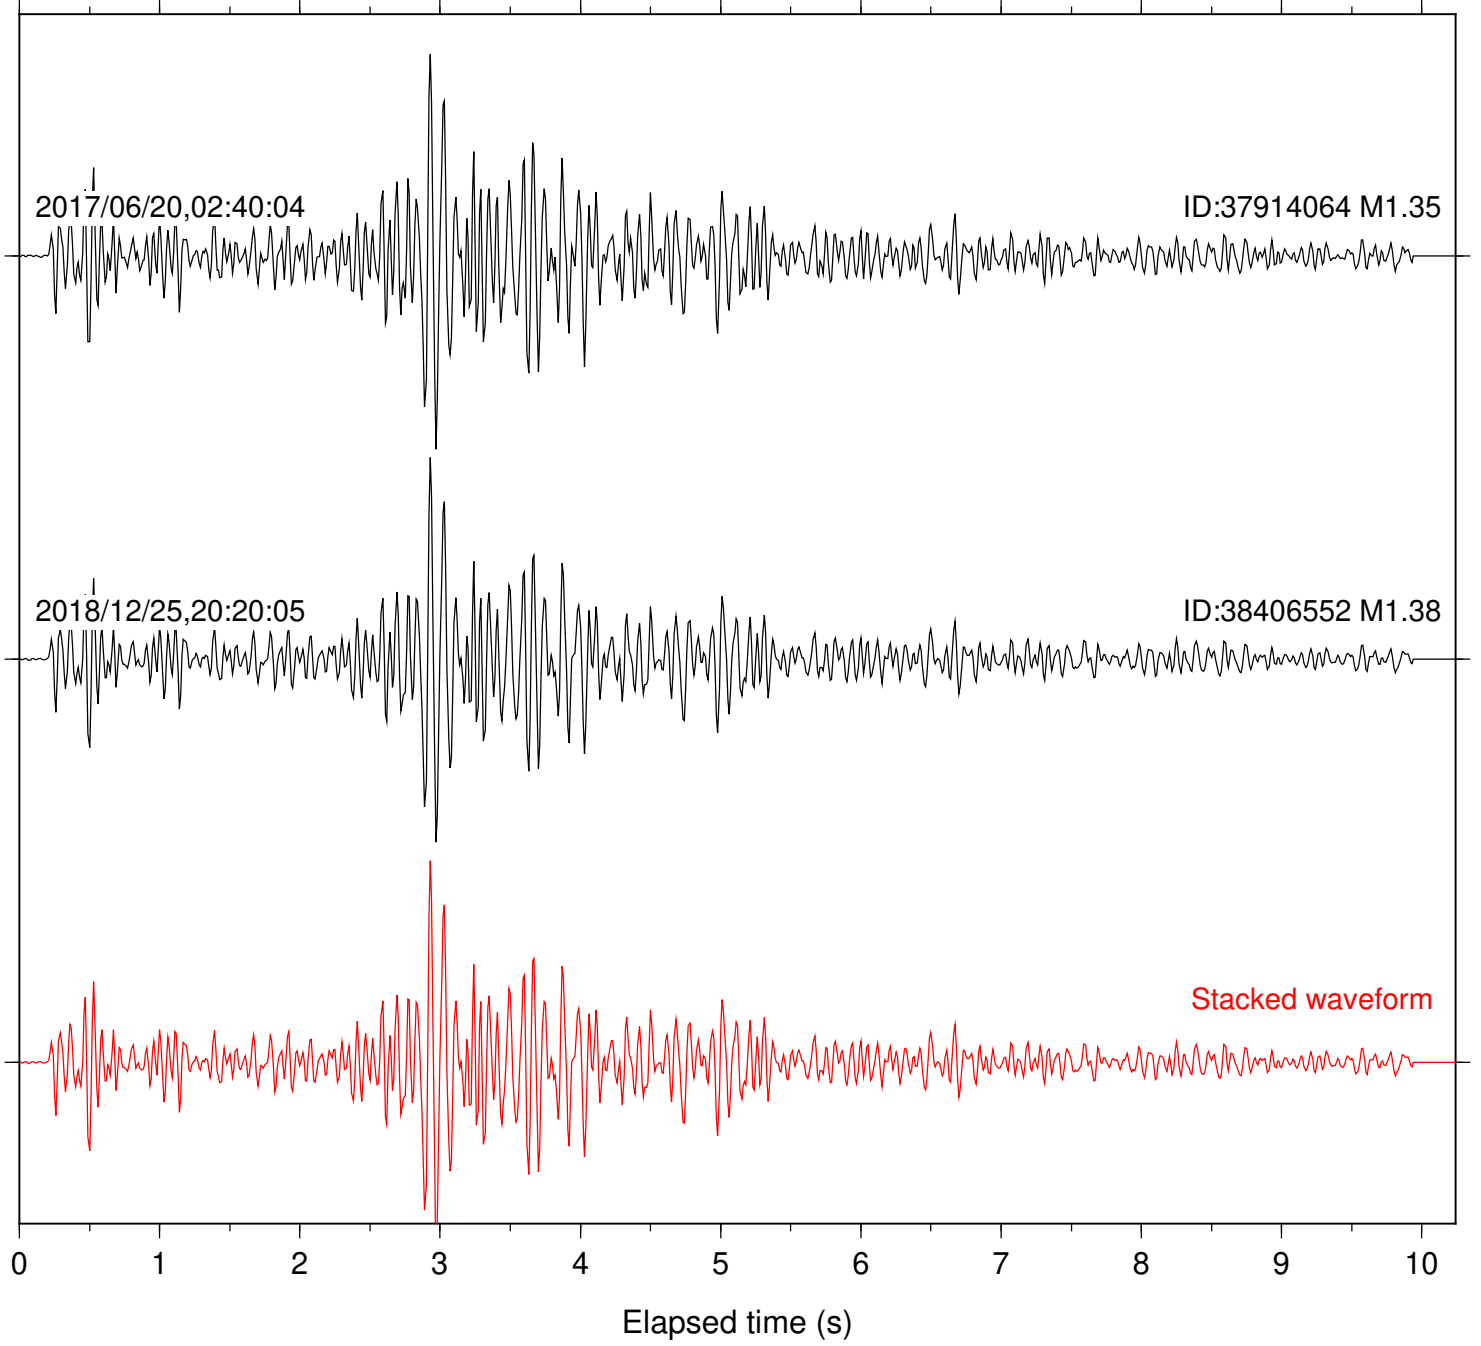

Station: B084 Com: EHZ

Focal depth: 7.13 km

Station: B087 Com: EHZ

Focal depth: 7.13 km

Station: B088 Com: EHZ

Focal depth: 7.13 km

Station: B093 Com: EHZ

Focal depth: 7.13 km