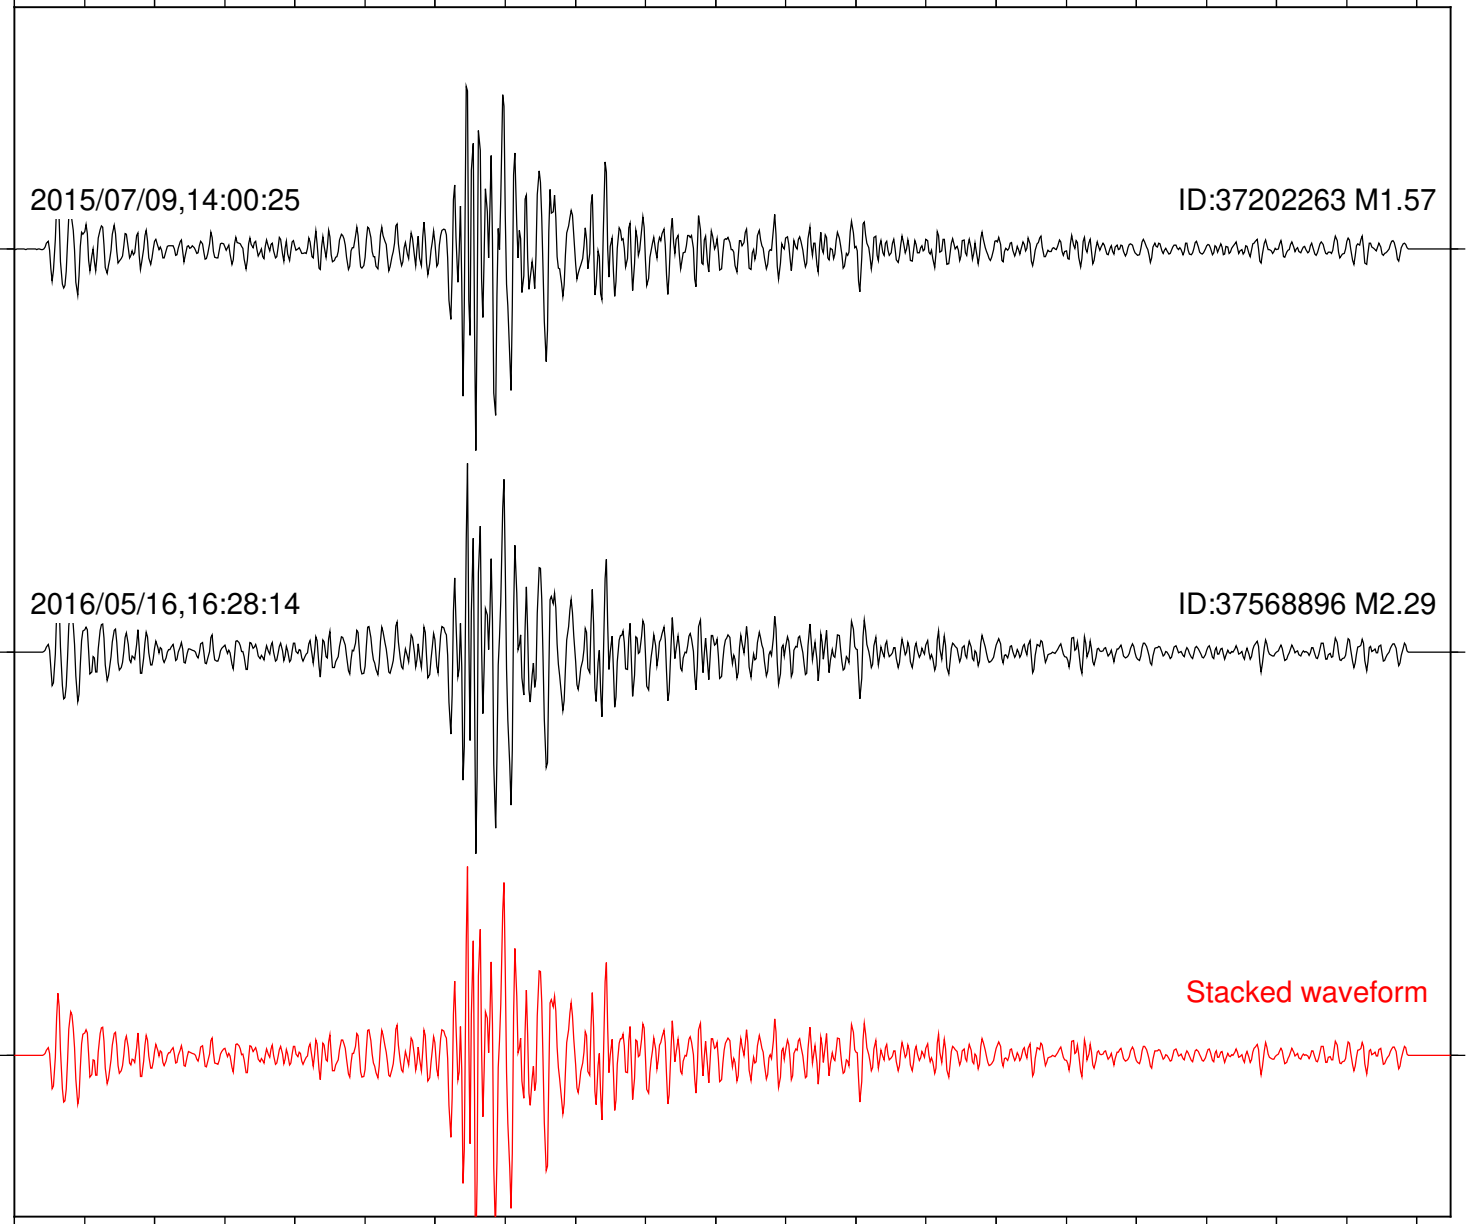

Stacked waveform

0 1 2 3 4 5 6 7 8 9 10  
Elapsed time (s)

Station: DGR Com: HHZ

Focal depth: 9.26 km

Station: FRD Com: HHZ

Focal depth: 9.26 km

2015/07/09,14:00:25

ID:37202263 M1.57