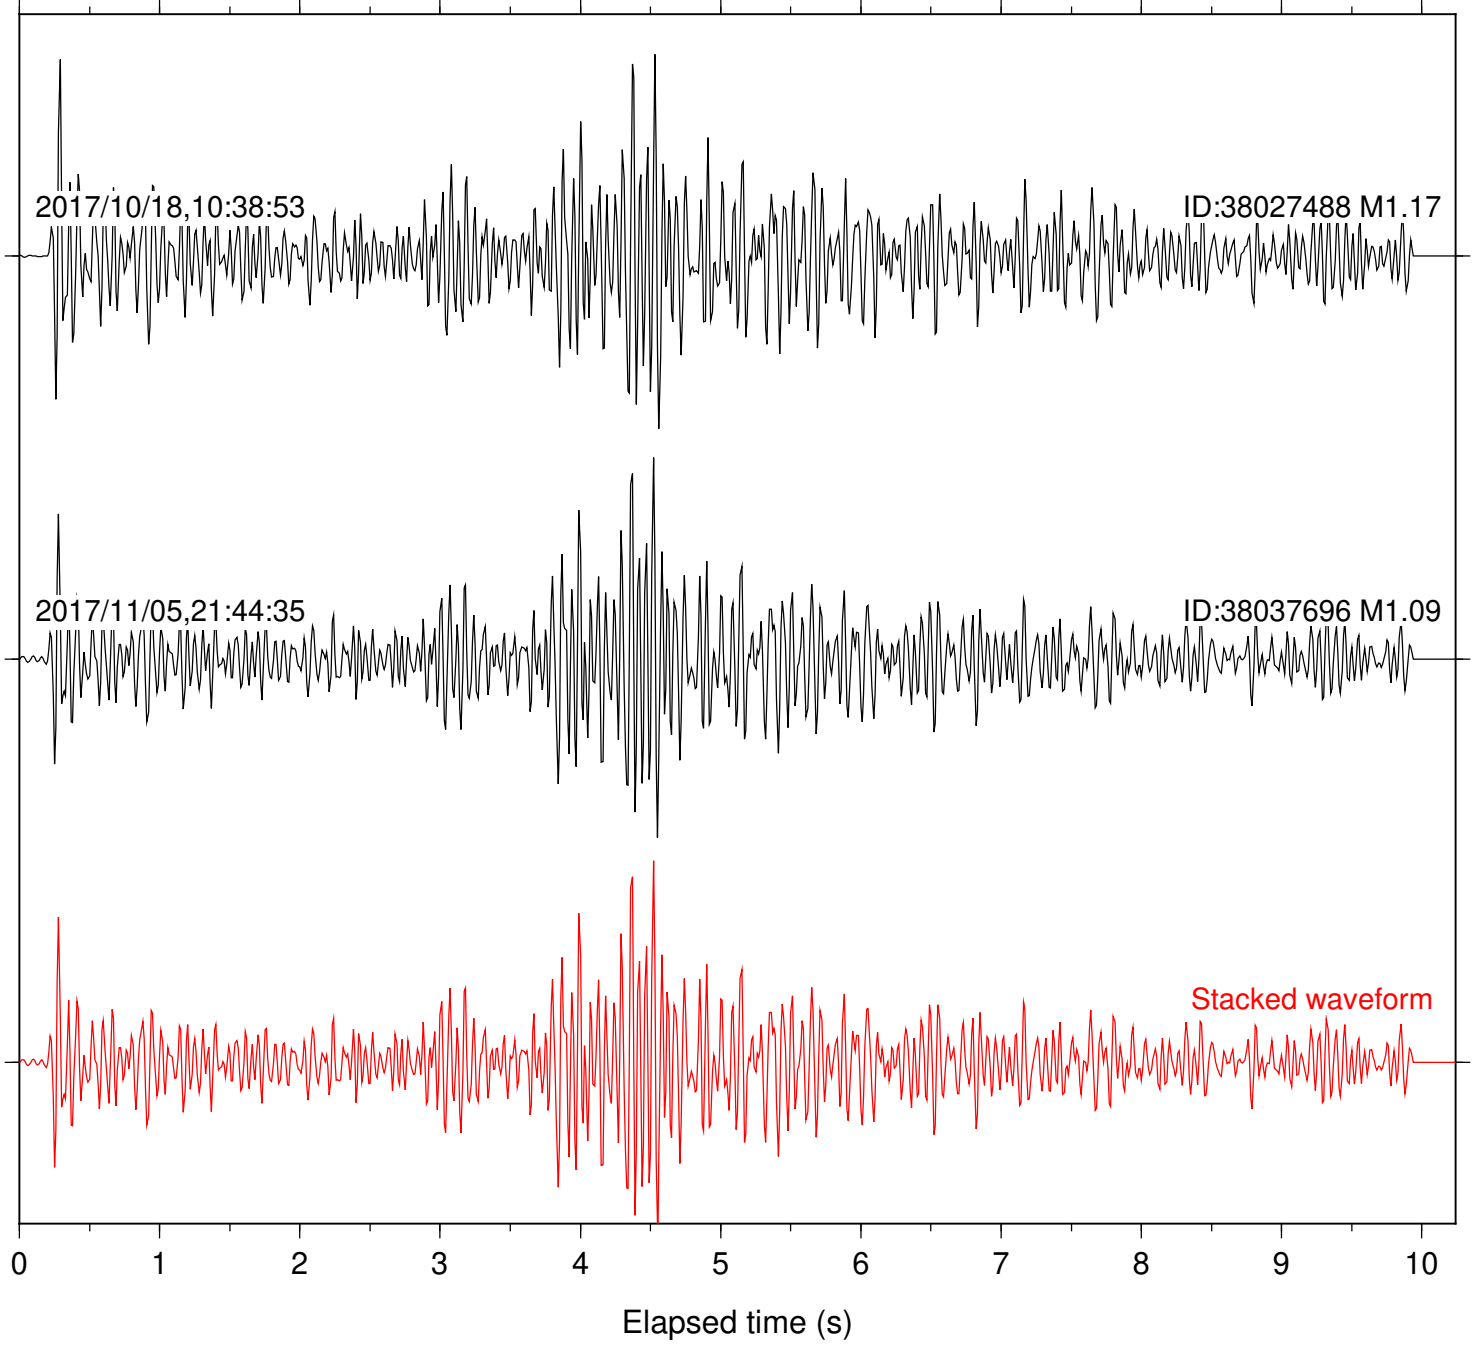

Station: FRD Com: HHZ

Focal depth: 5.43 km

Station: HMT2 Com: HHZ

Focal depth: 5.43 km

Station: LKH Com: HHZ

Focal depth: 5.43 km

Station: LVA2 Com: HHZ

Focal depth: 5.43 km