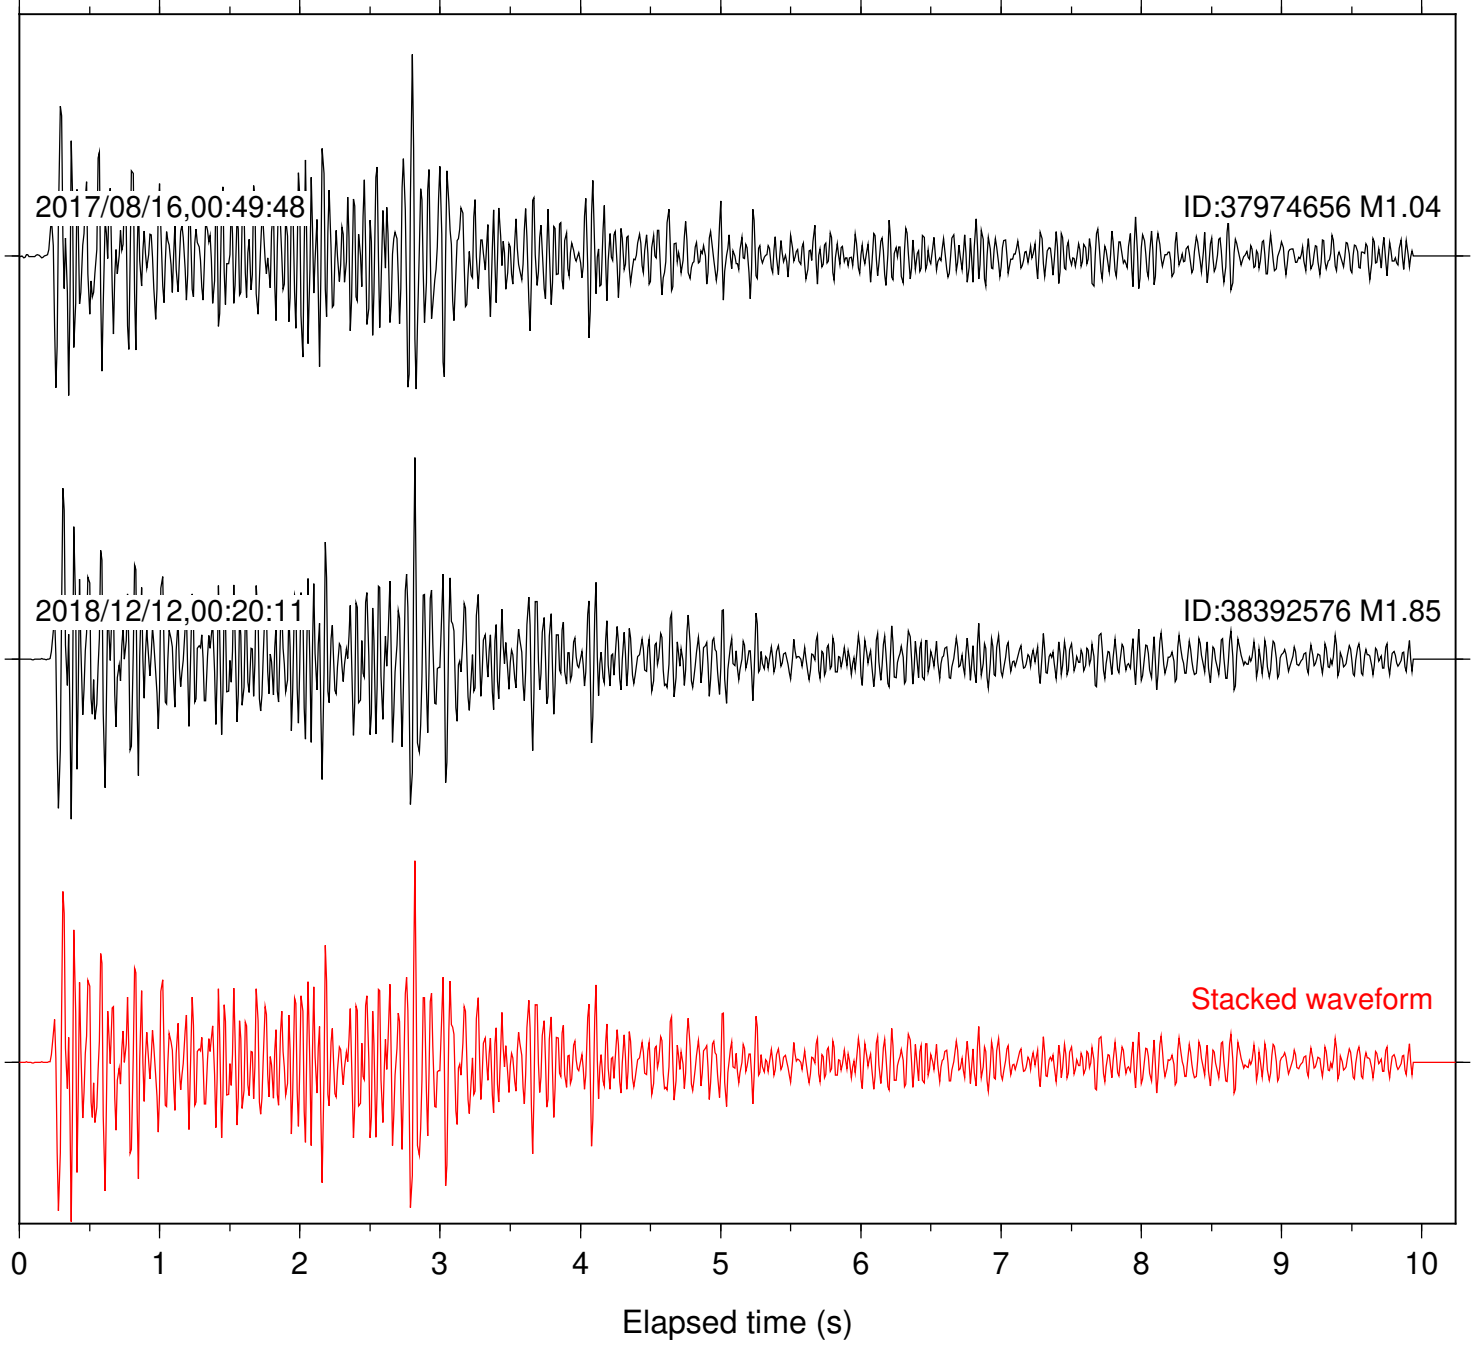

Station: FRD Com: HHZ

Focal depth: 6.49 km