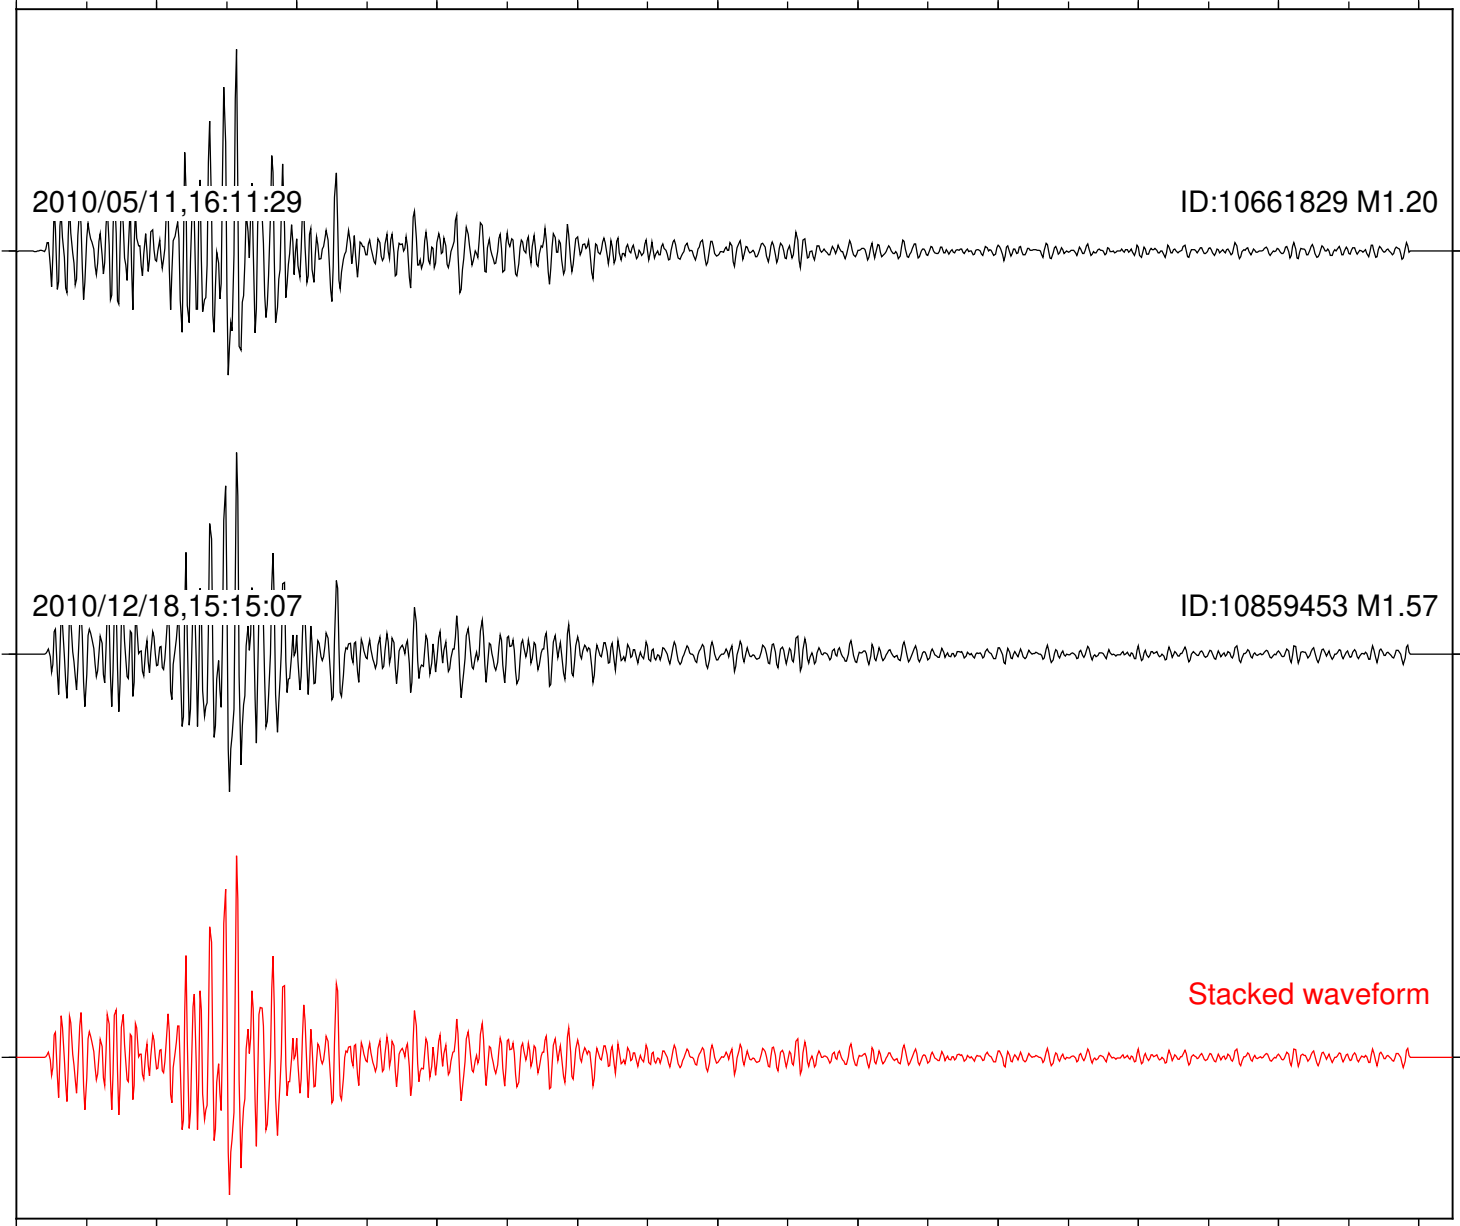

Station: B087 Com: EHZ

Focal depth: 7.85 km

2010/05/11,16:11:29

ID:10661829 M1.20

2010/12/18,15:15:07

ID:10859453 M1.57

Stacked waveform

0 1 2 3 4 5 6 7 8 9 10
Elapsed time (s)