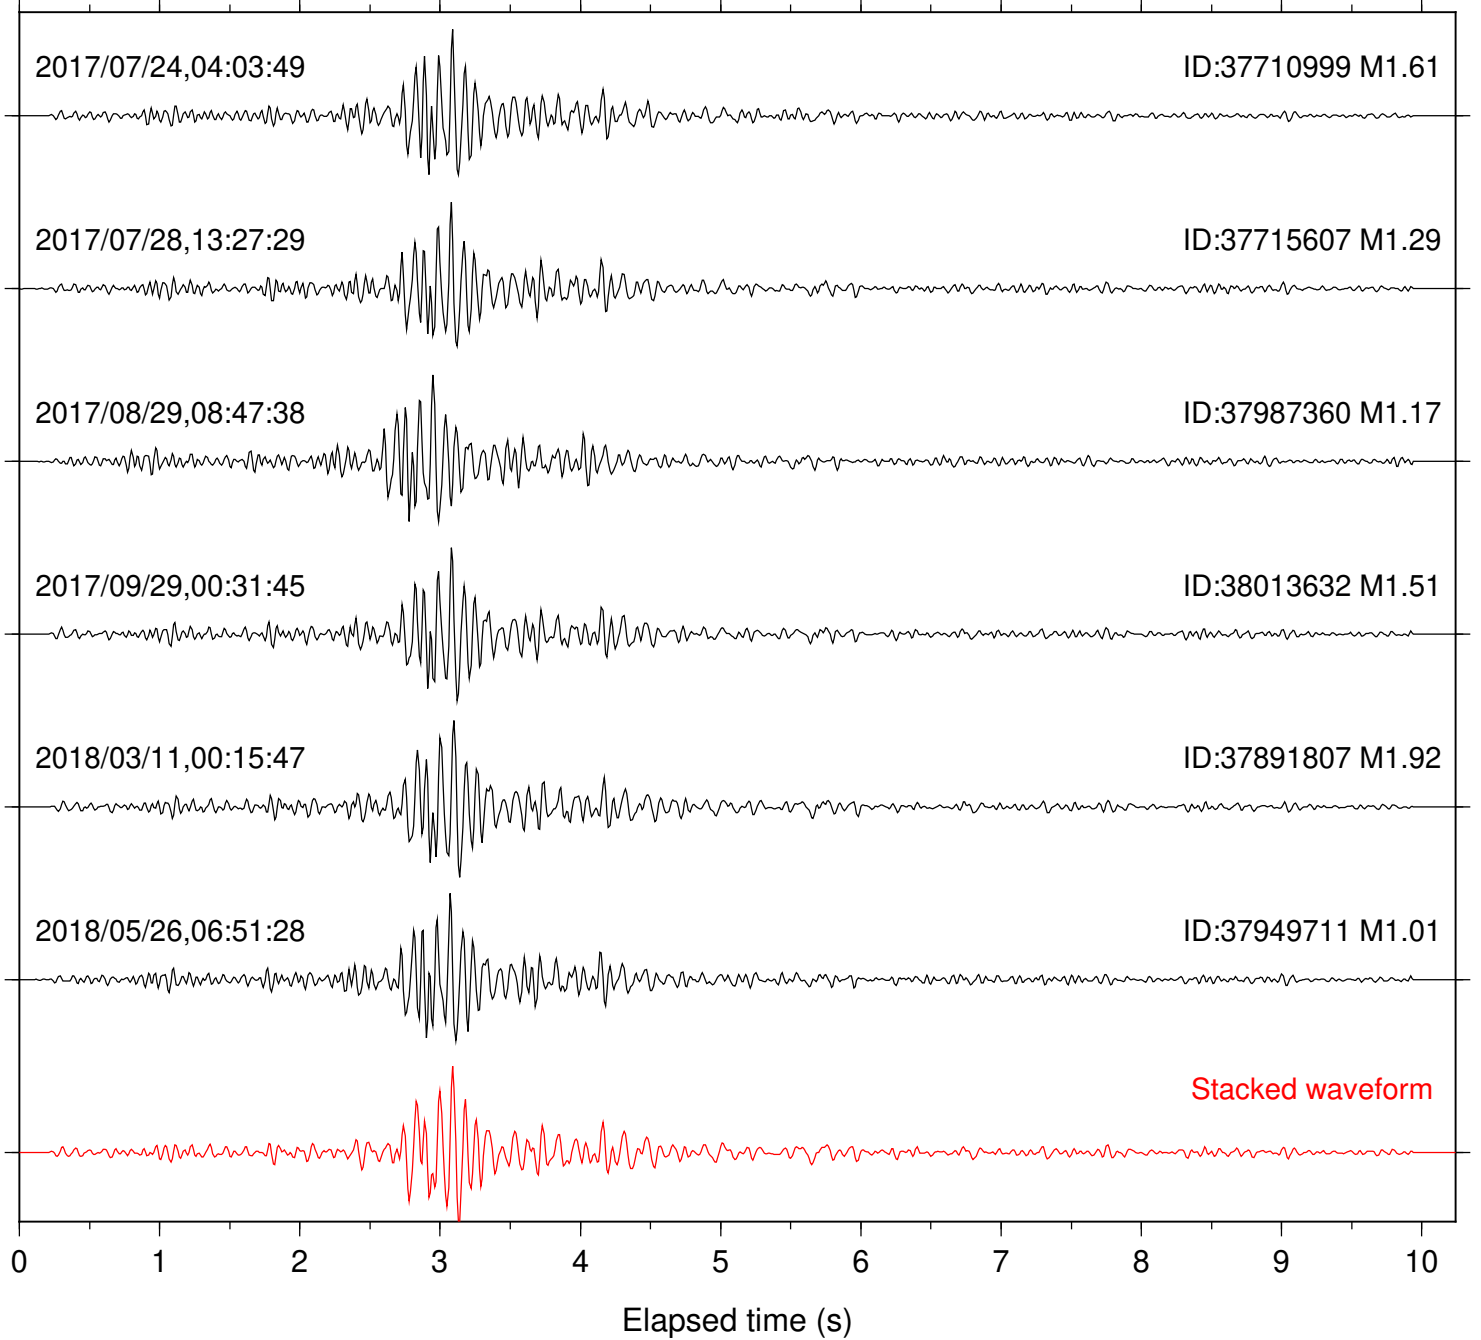

Station: POB2 Com: HHZ

Focal depth: 6.03 km

Station: RDM Com: HHZ

Focal depth: 6.03 km

Station: SMER Com: HHZ

Focal depth: 7.02 km

Station: SND Com: HHZ

Focal depth: 6.03 km