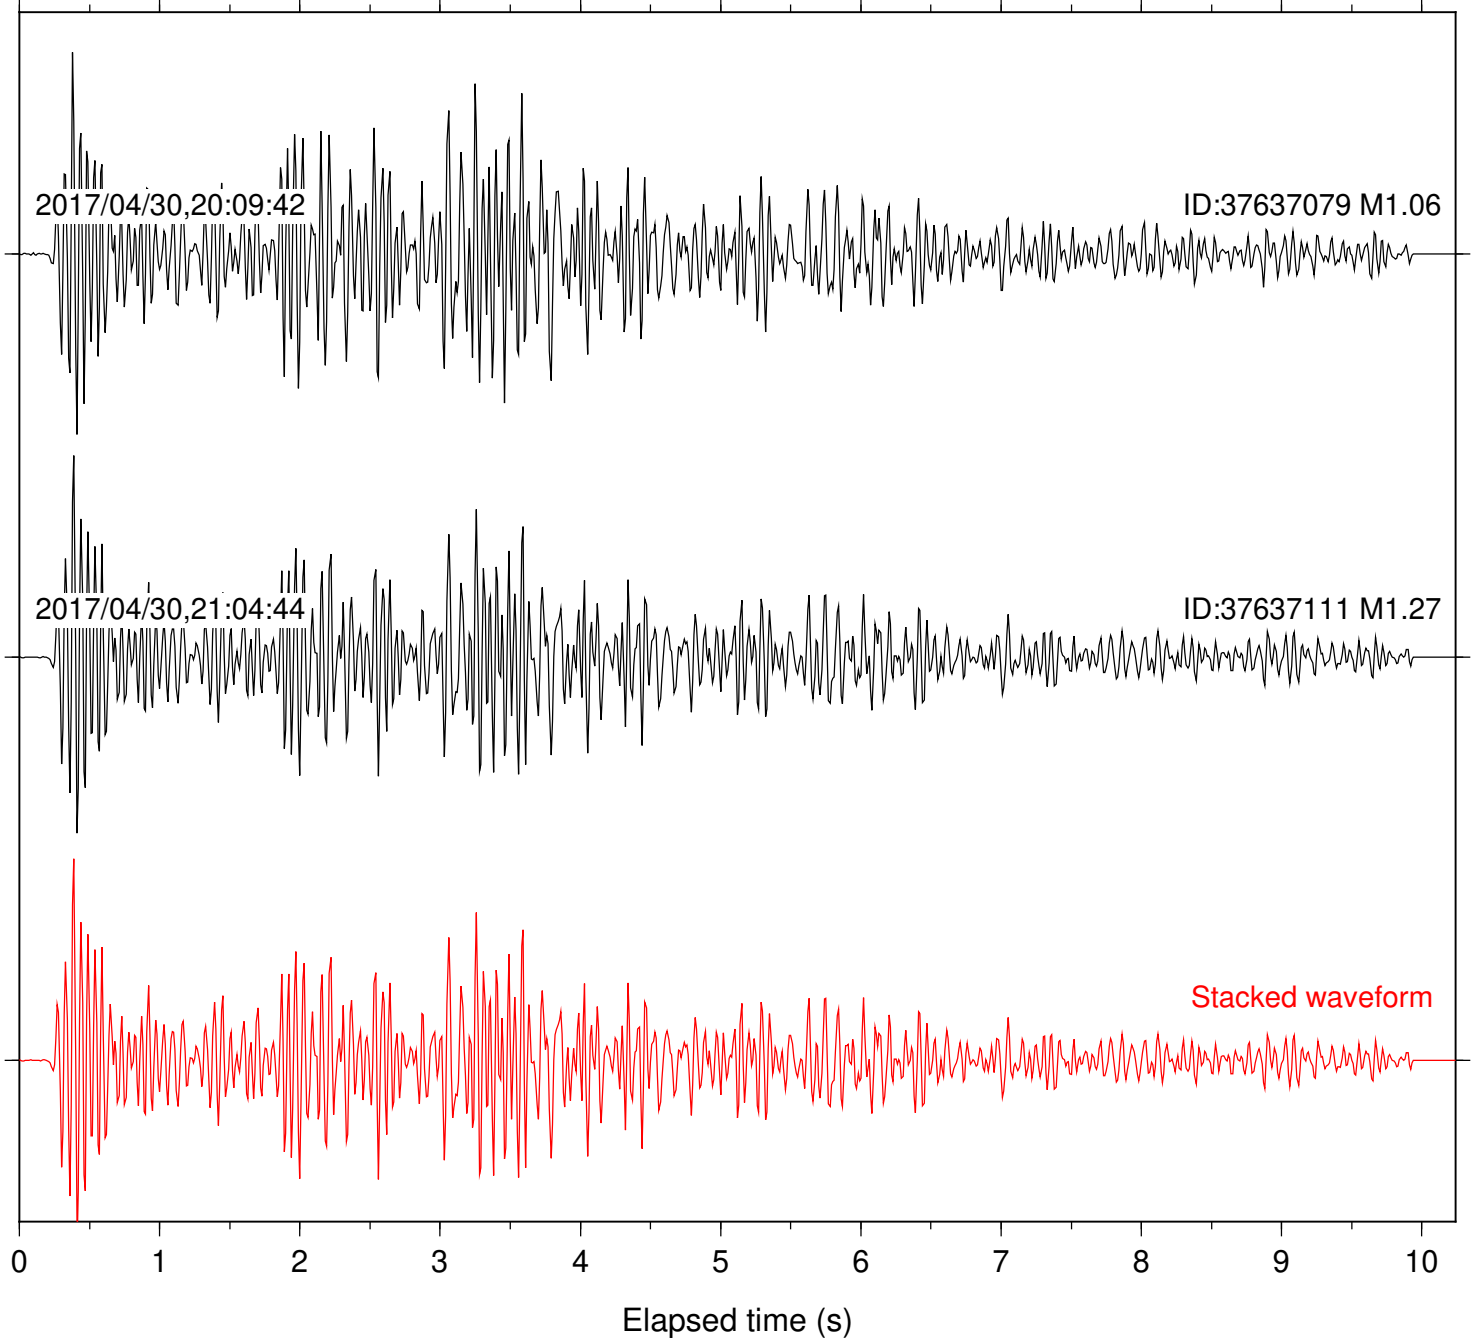

Station: DNR Com: HHZ

Focal depth: 6.08 km

Station: FRD Com: HHZ

Focal depth: 6.06 km

Station: KNW Com: HHZ

Focal depth: 6.08 km

Station: LVA2 Com: HHZ

Focal depth: 6.08 km