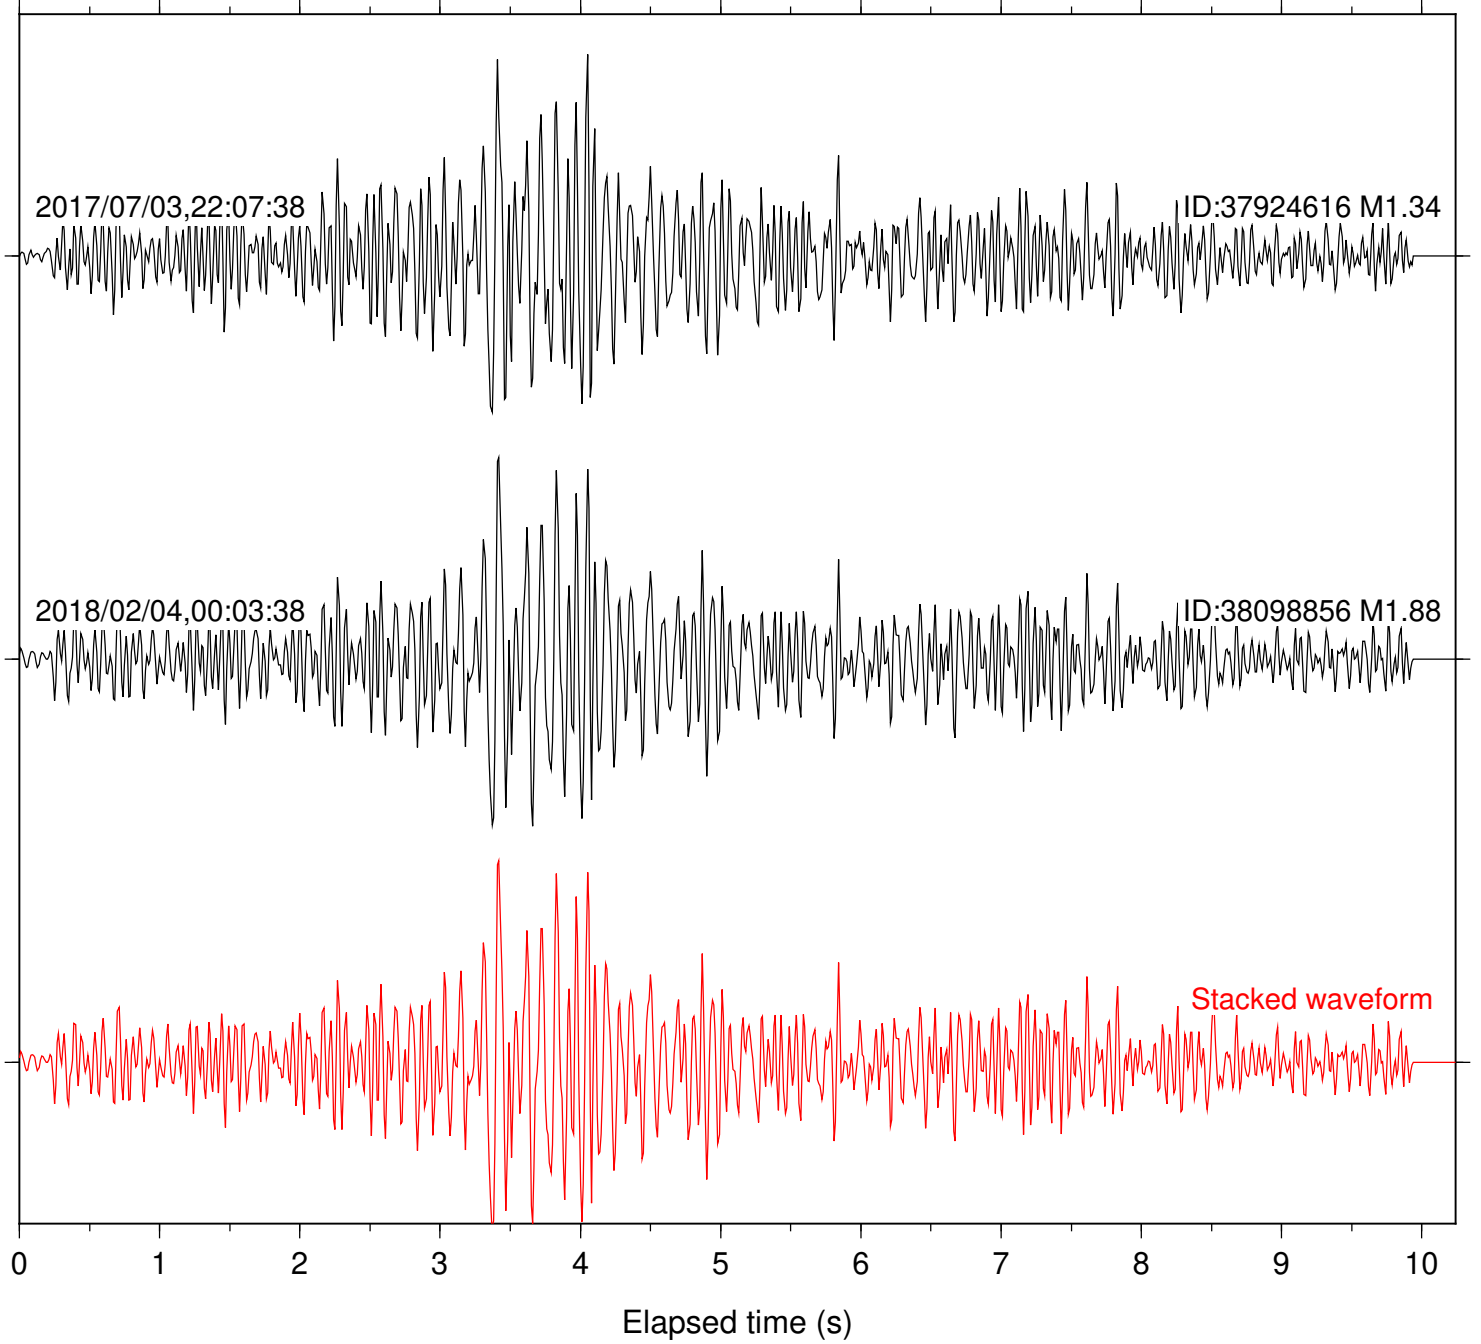

Station: B086 Com: EHZ

Focal depth: 5.27 km