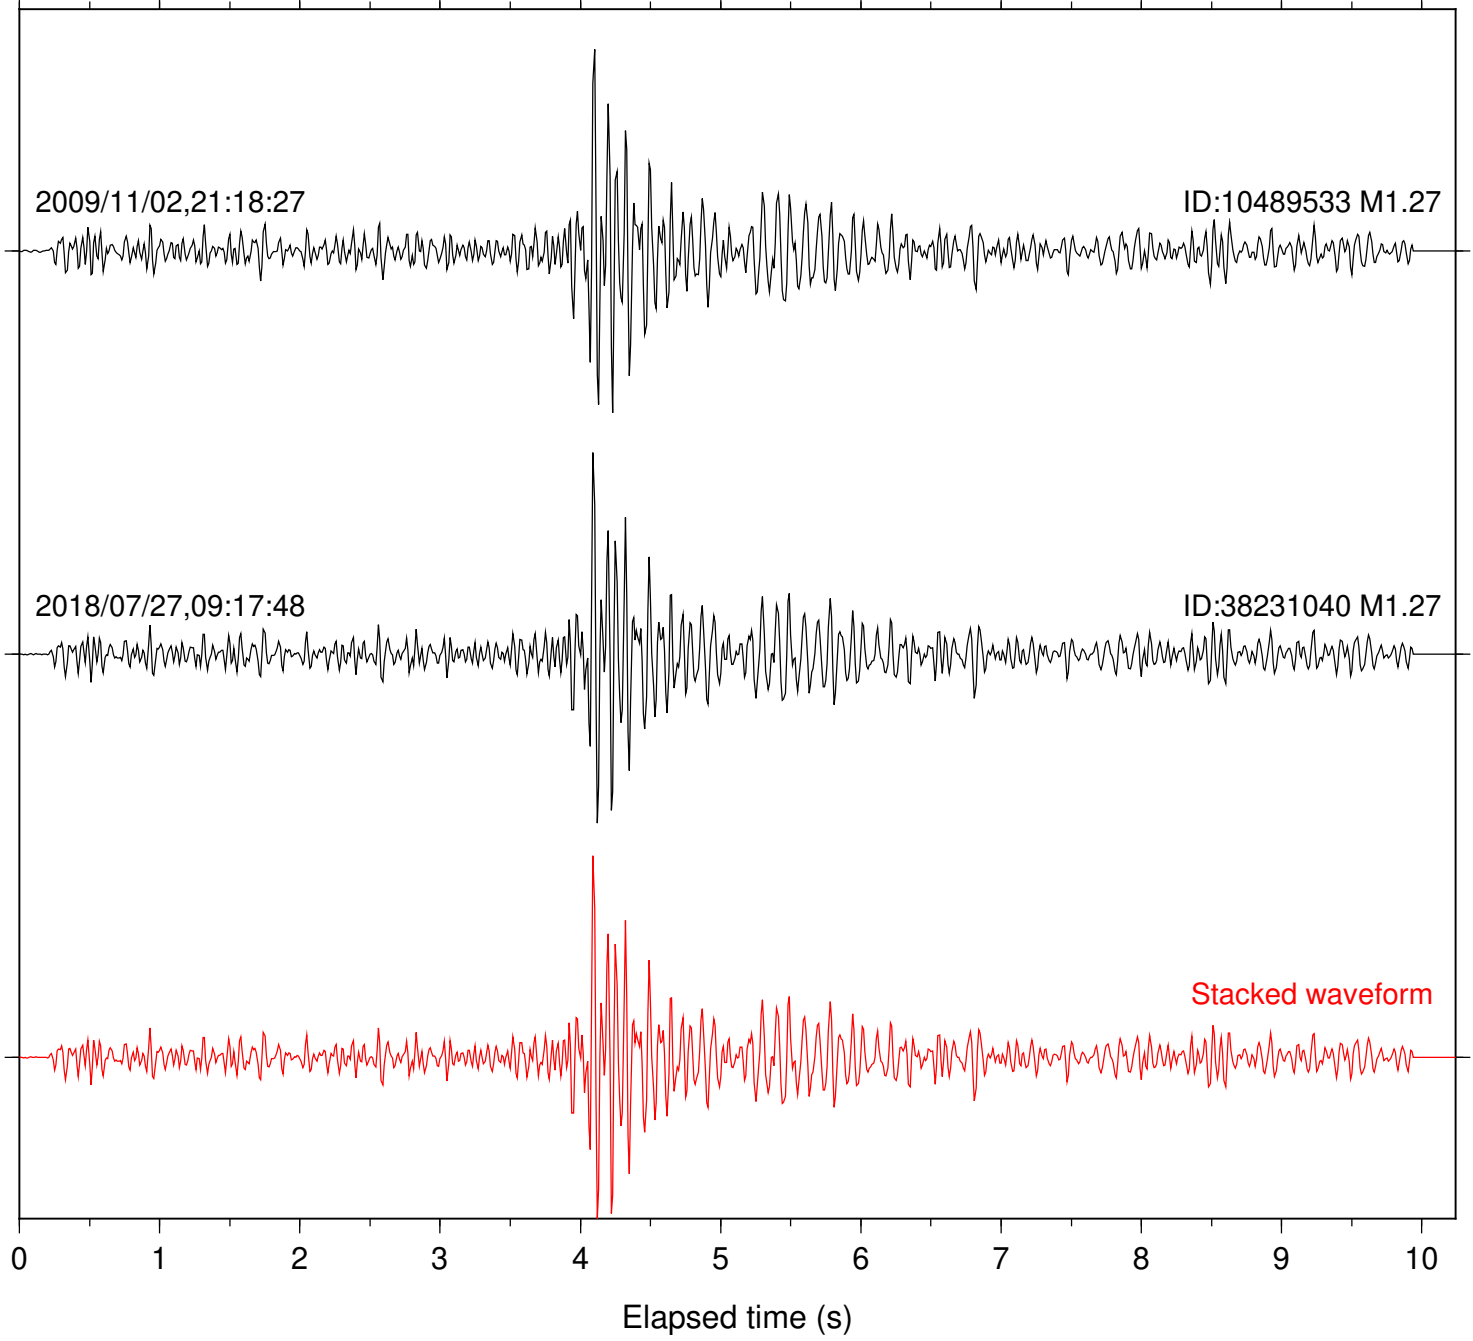

Station: B084 Com: EHZ

Focal depth: 17.77 km