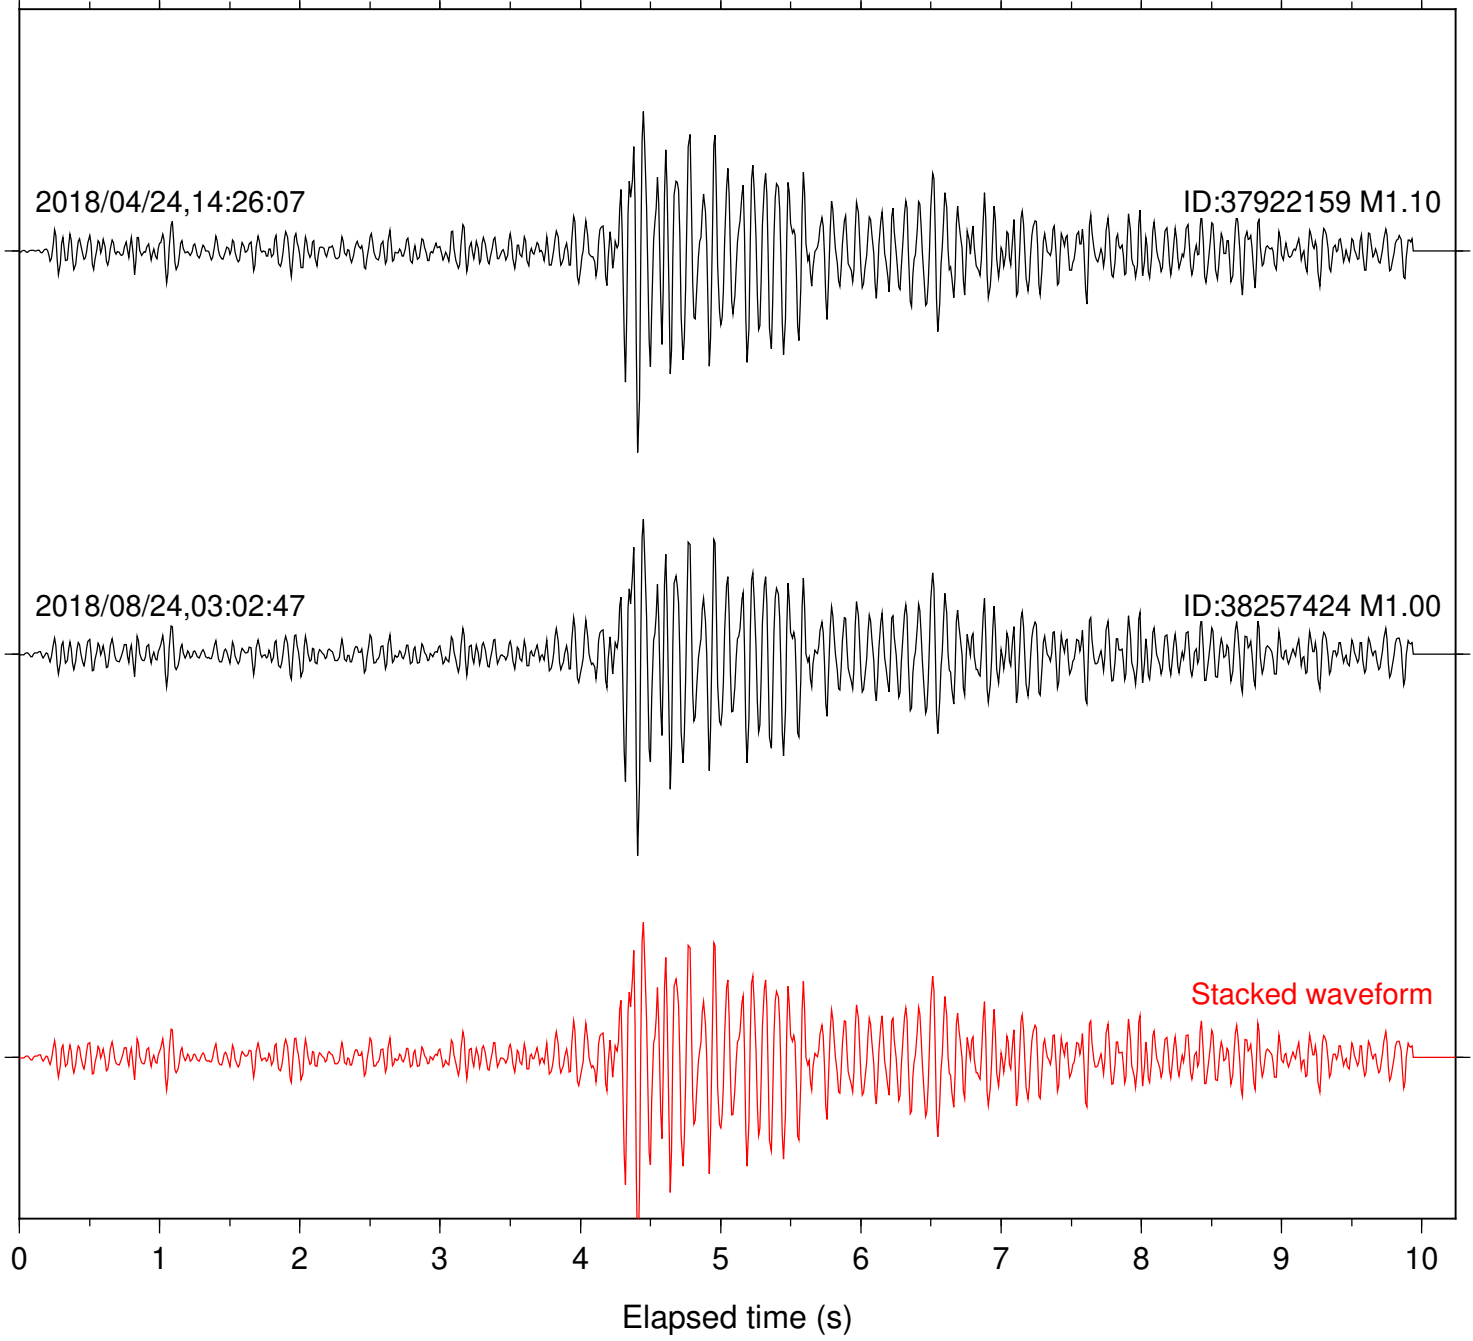

Station: B084 Com: EHZ

Focal depth: 4.50 km