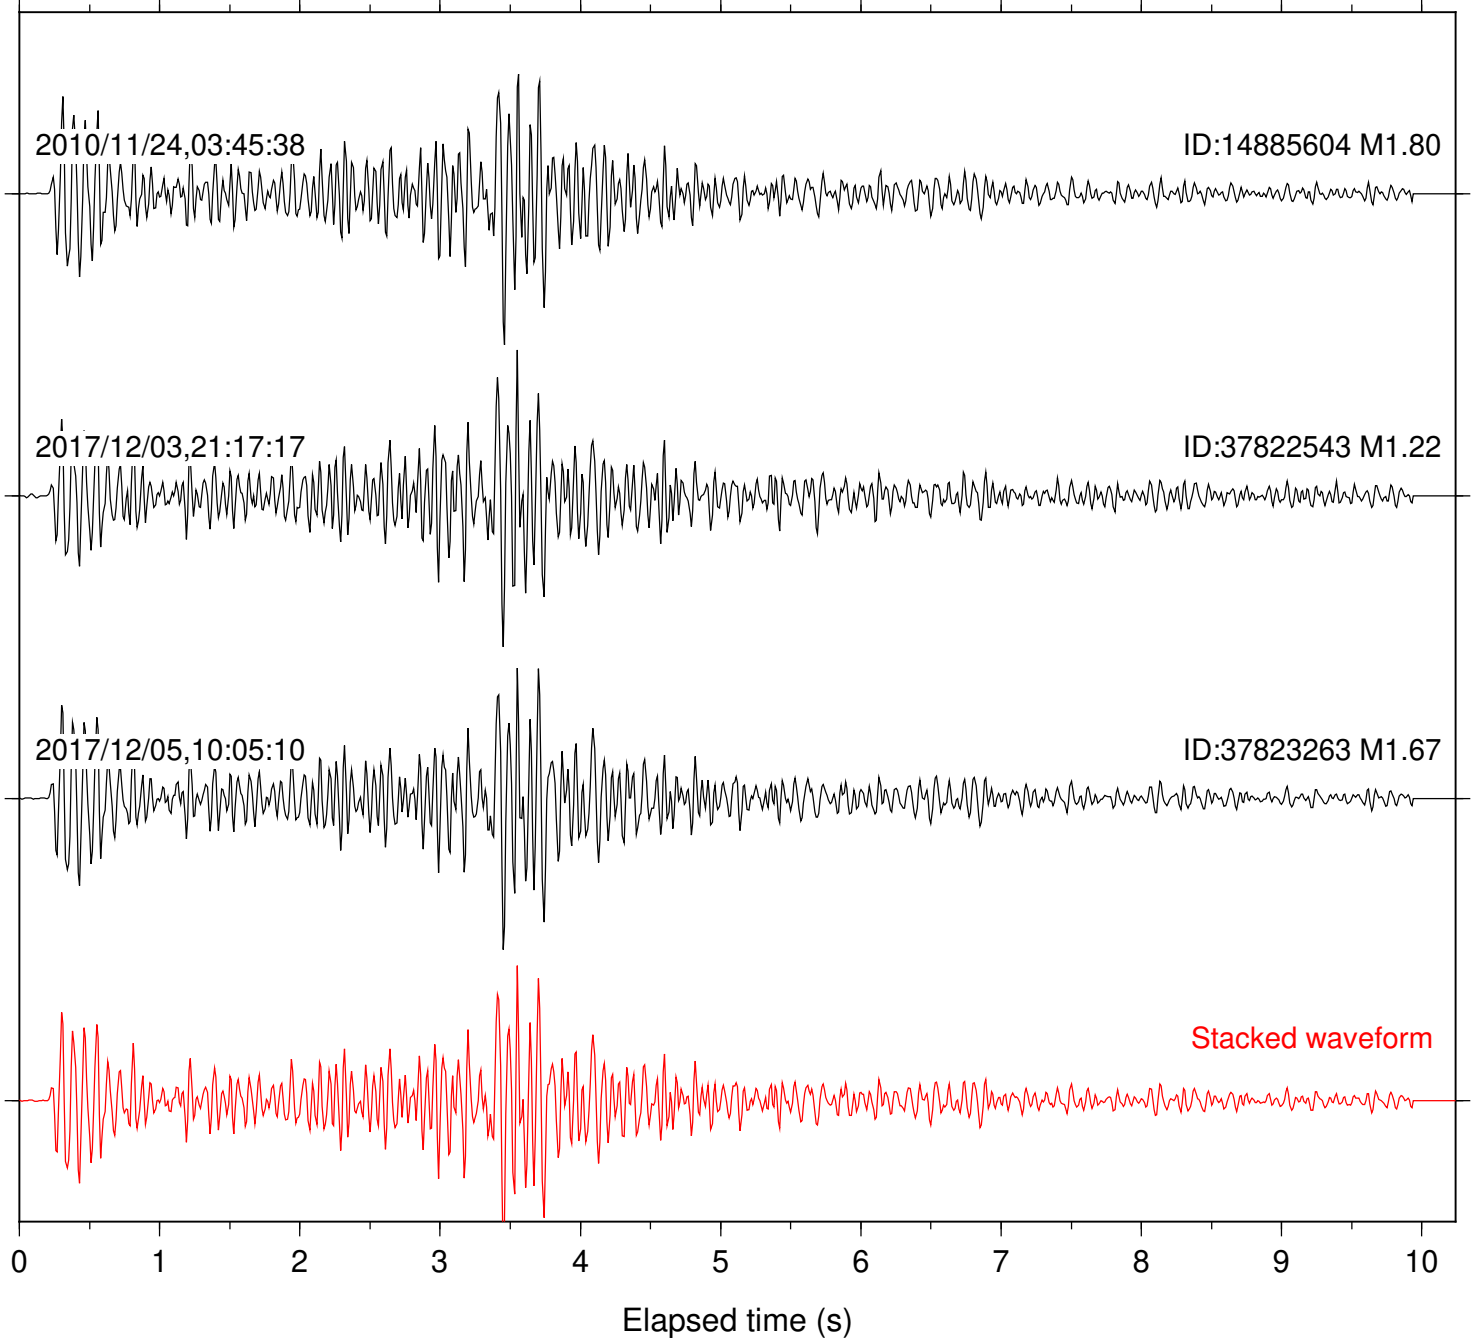

Station: TOR Com: HHZ

Focal depth: 7.06 km