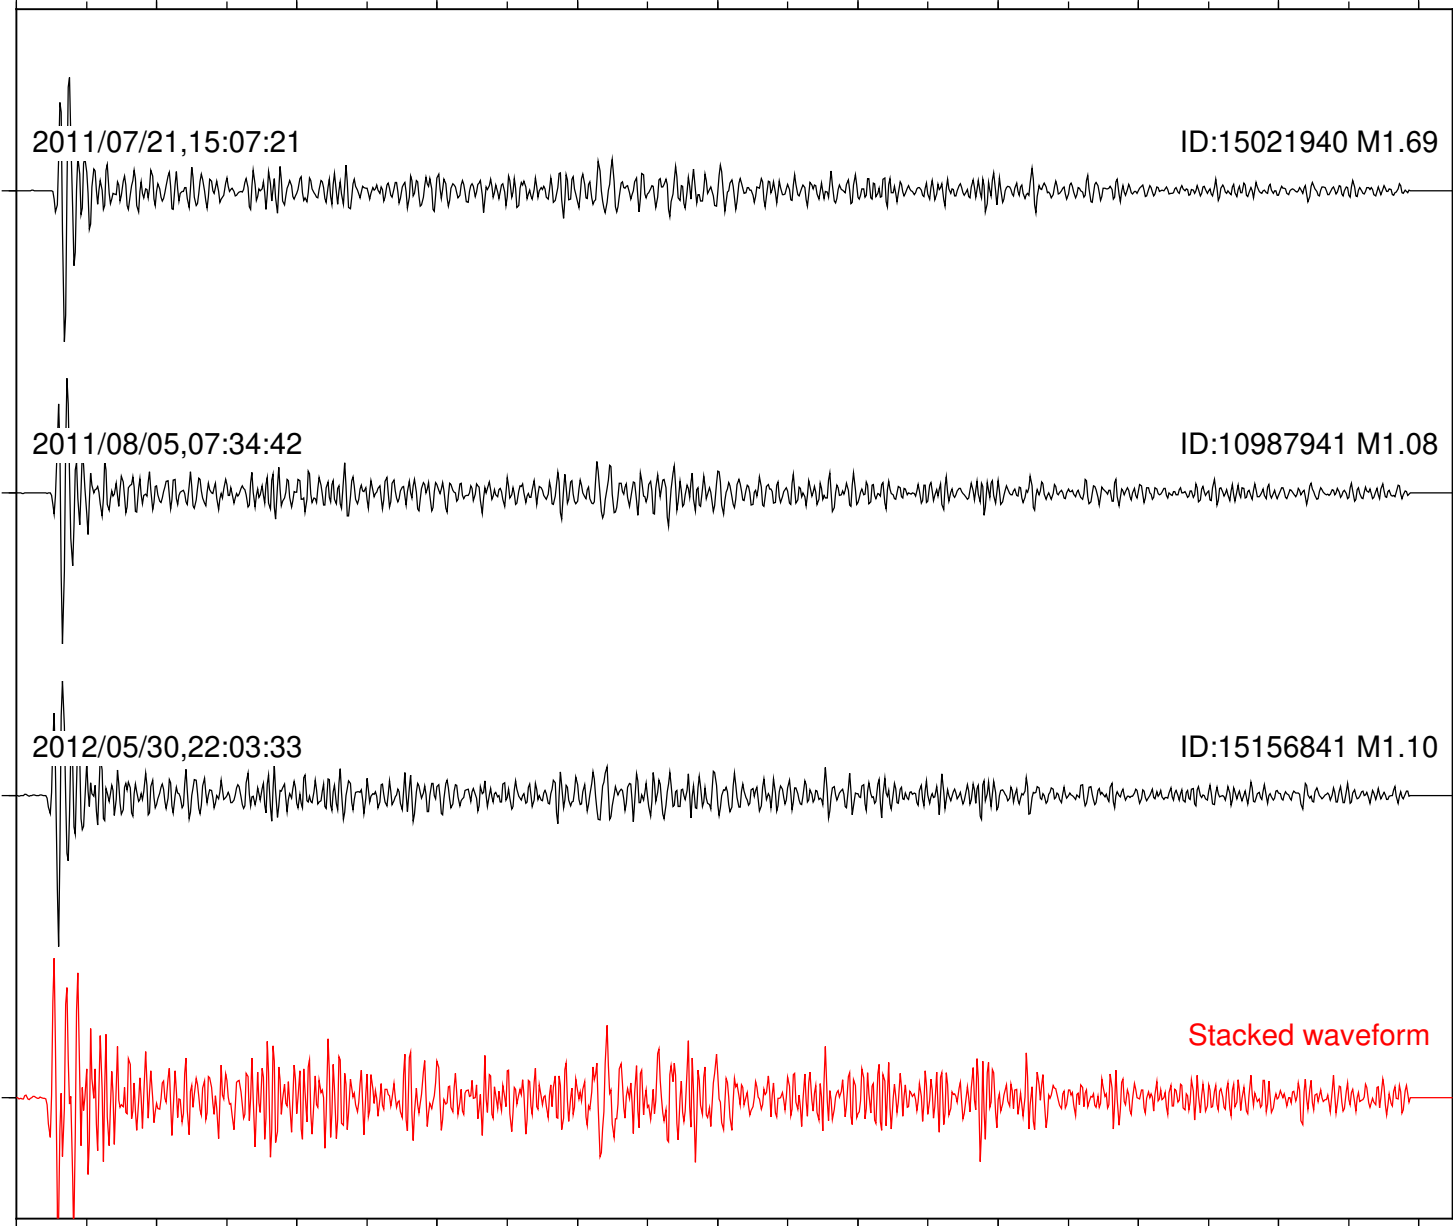

Elapsed time (s)

Station: LVA2 Com: HHZ

Focal depth: 10.59 km

Station: PLM Com: HHZ

Focal depth: 10.59 km

Station: SND Com: HHZ

Focal depth: 10.59 km

Station: B088 Com: EHZ