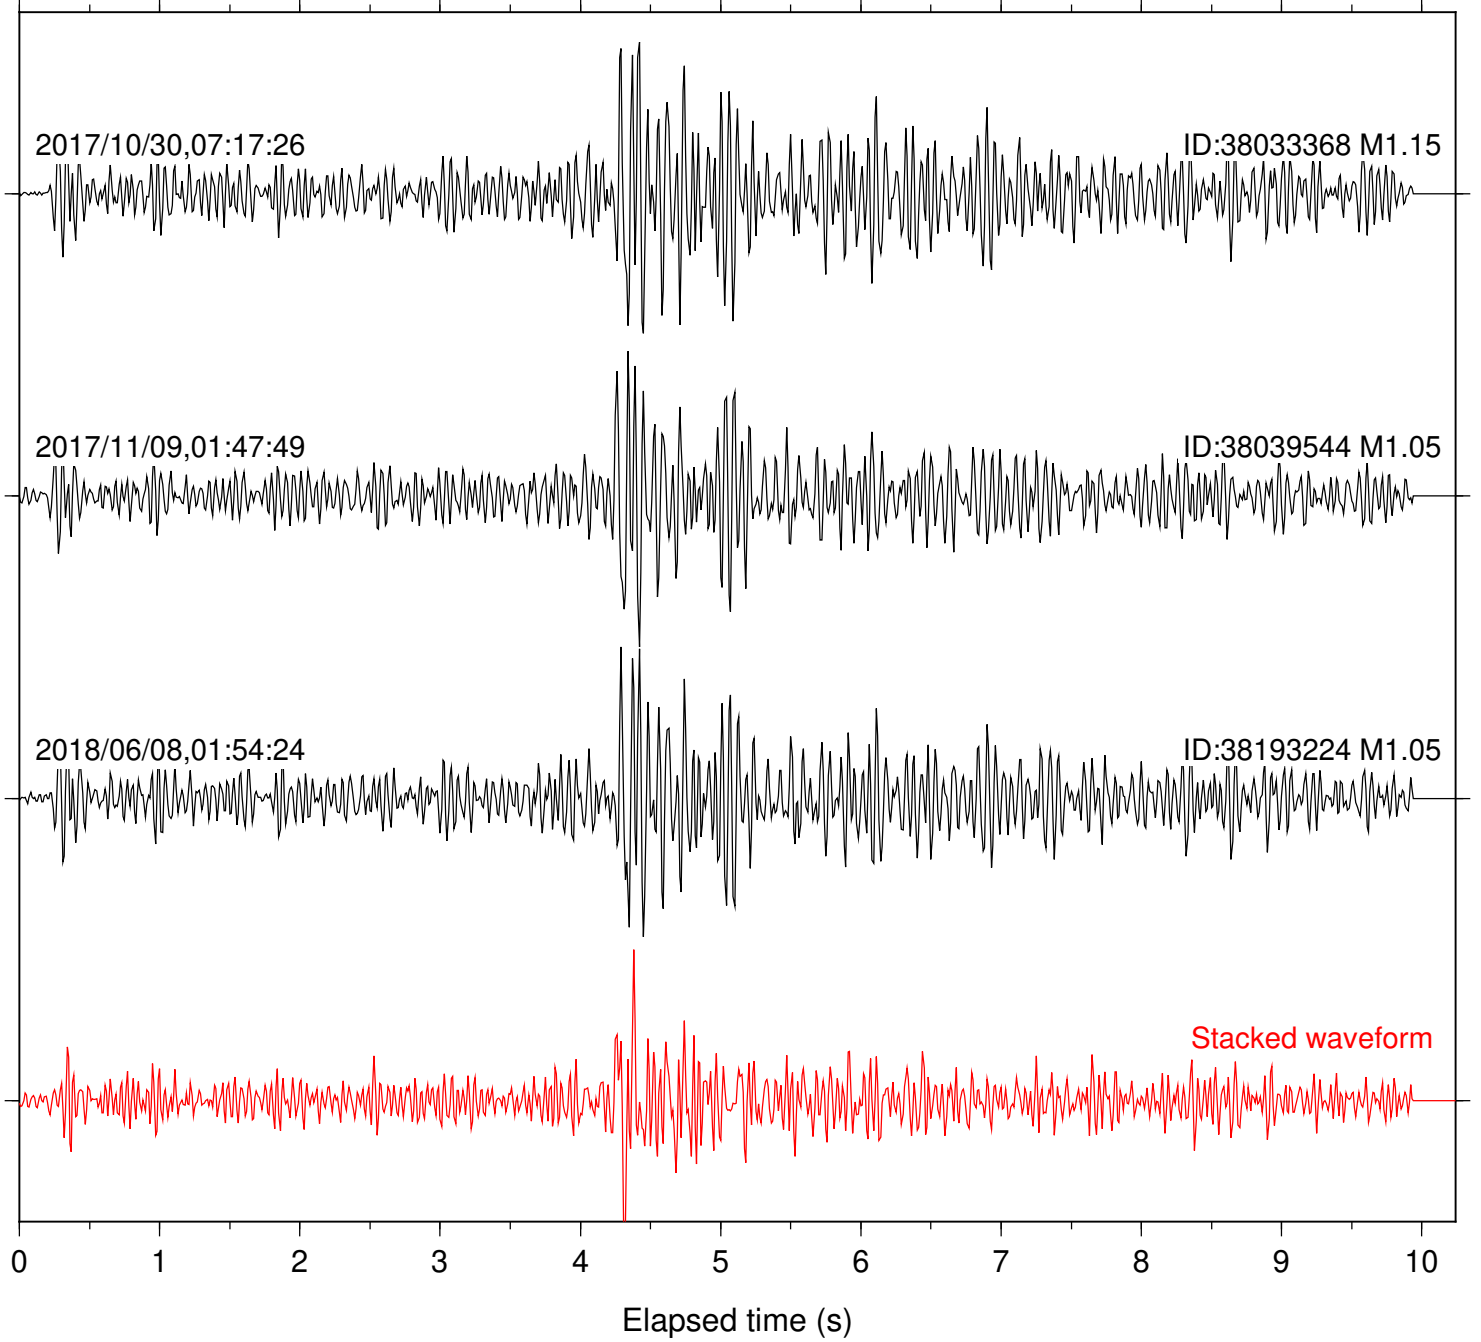

Station: PFO Com: HHZ

Focal depth: 4.81 km