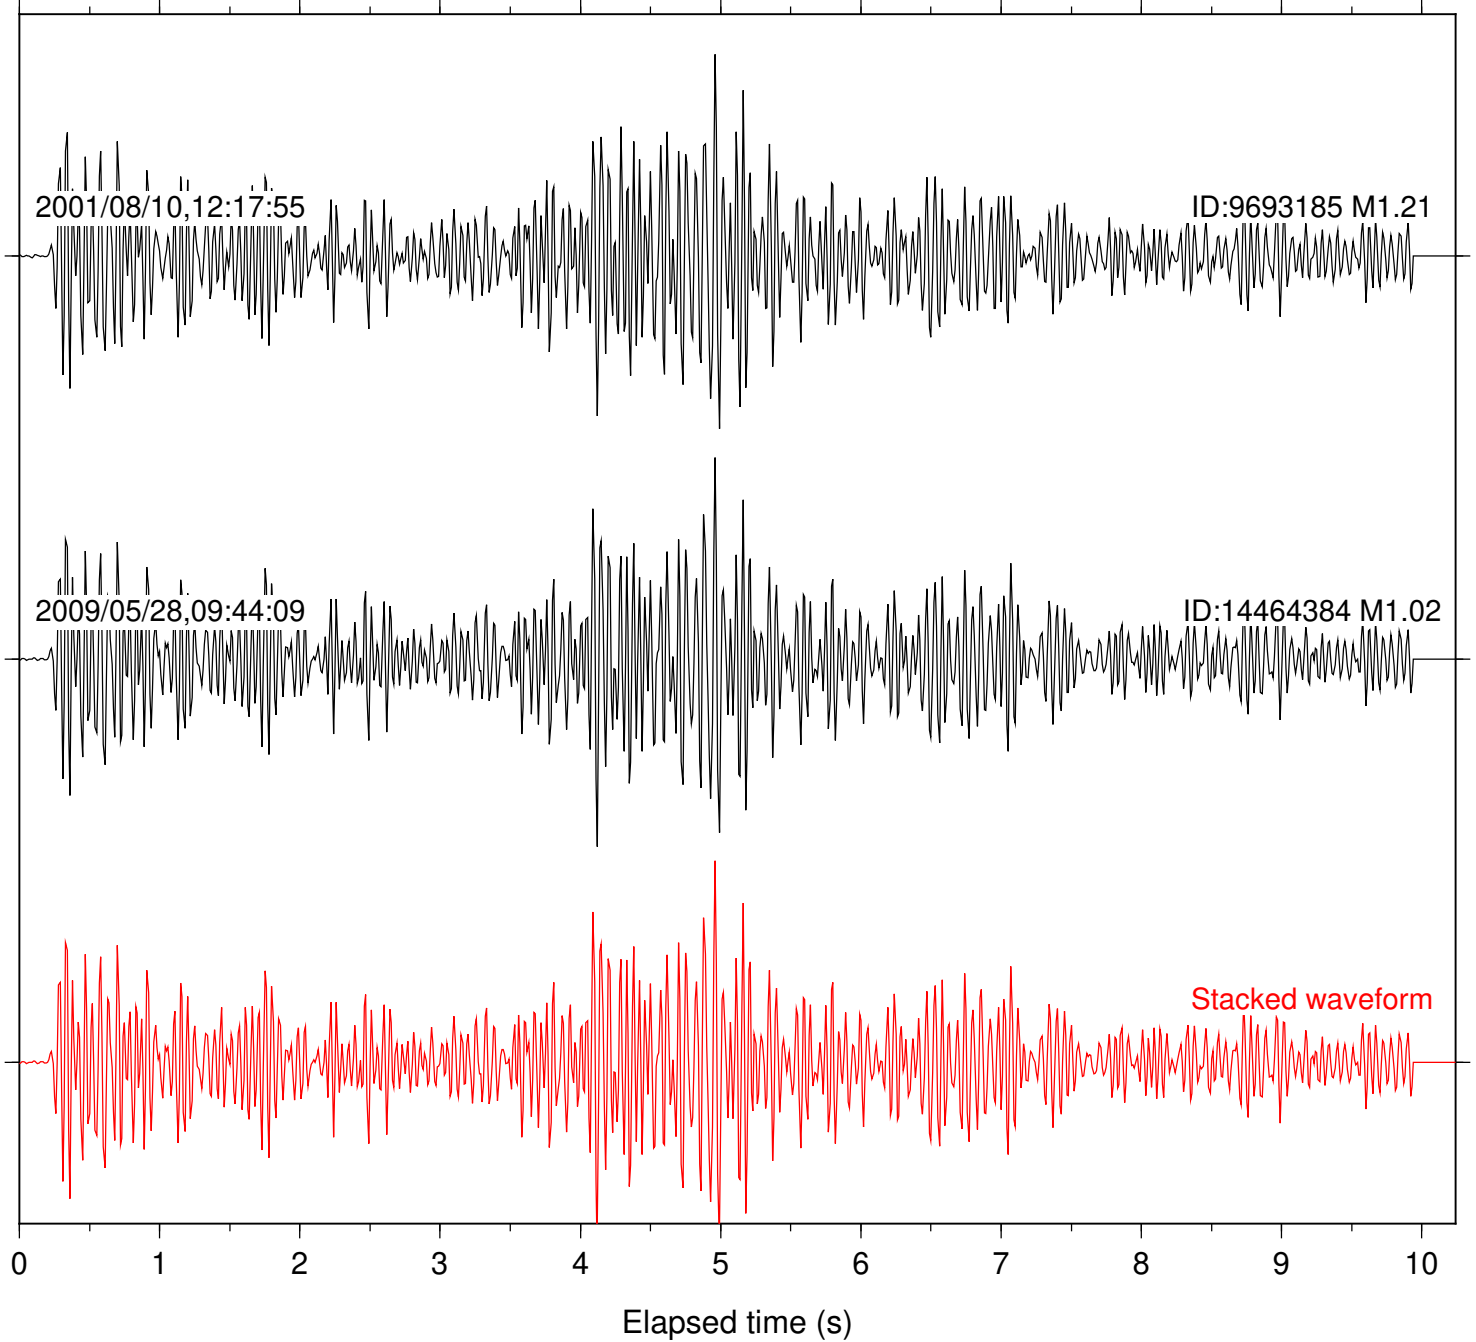

Station: DGR Com: HHZ

Focal depth: 16.43 km