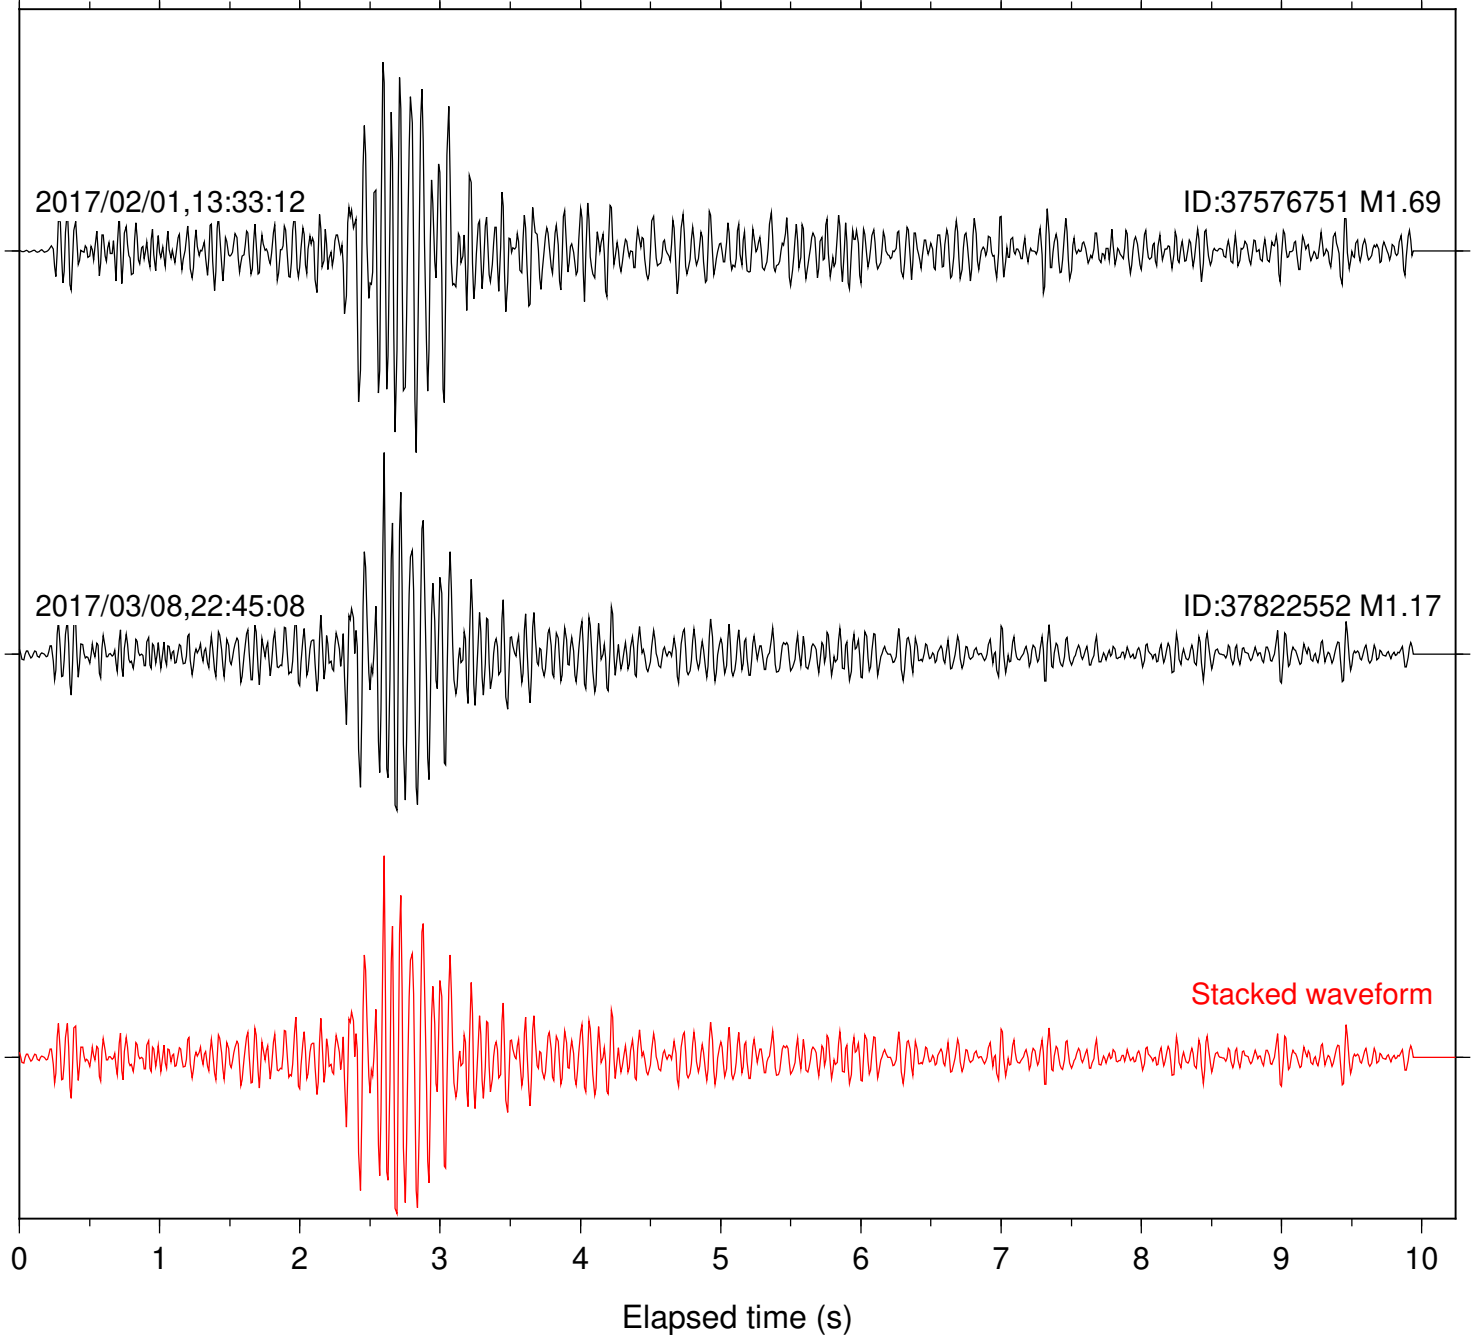

Focal depth: 6.30 km

Station: PFO Com: HHZ

Focal depth: 6.30 km

Station: POB2 Com: HHZ

Focal depth: 6.30 km

Station: RDM Com: HHZ

Focal depth: 6.30 km

Station: B081 Com: EHZ