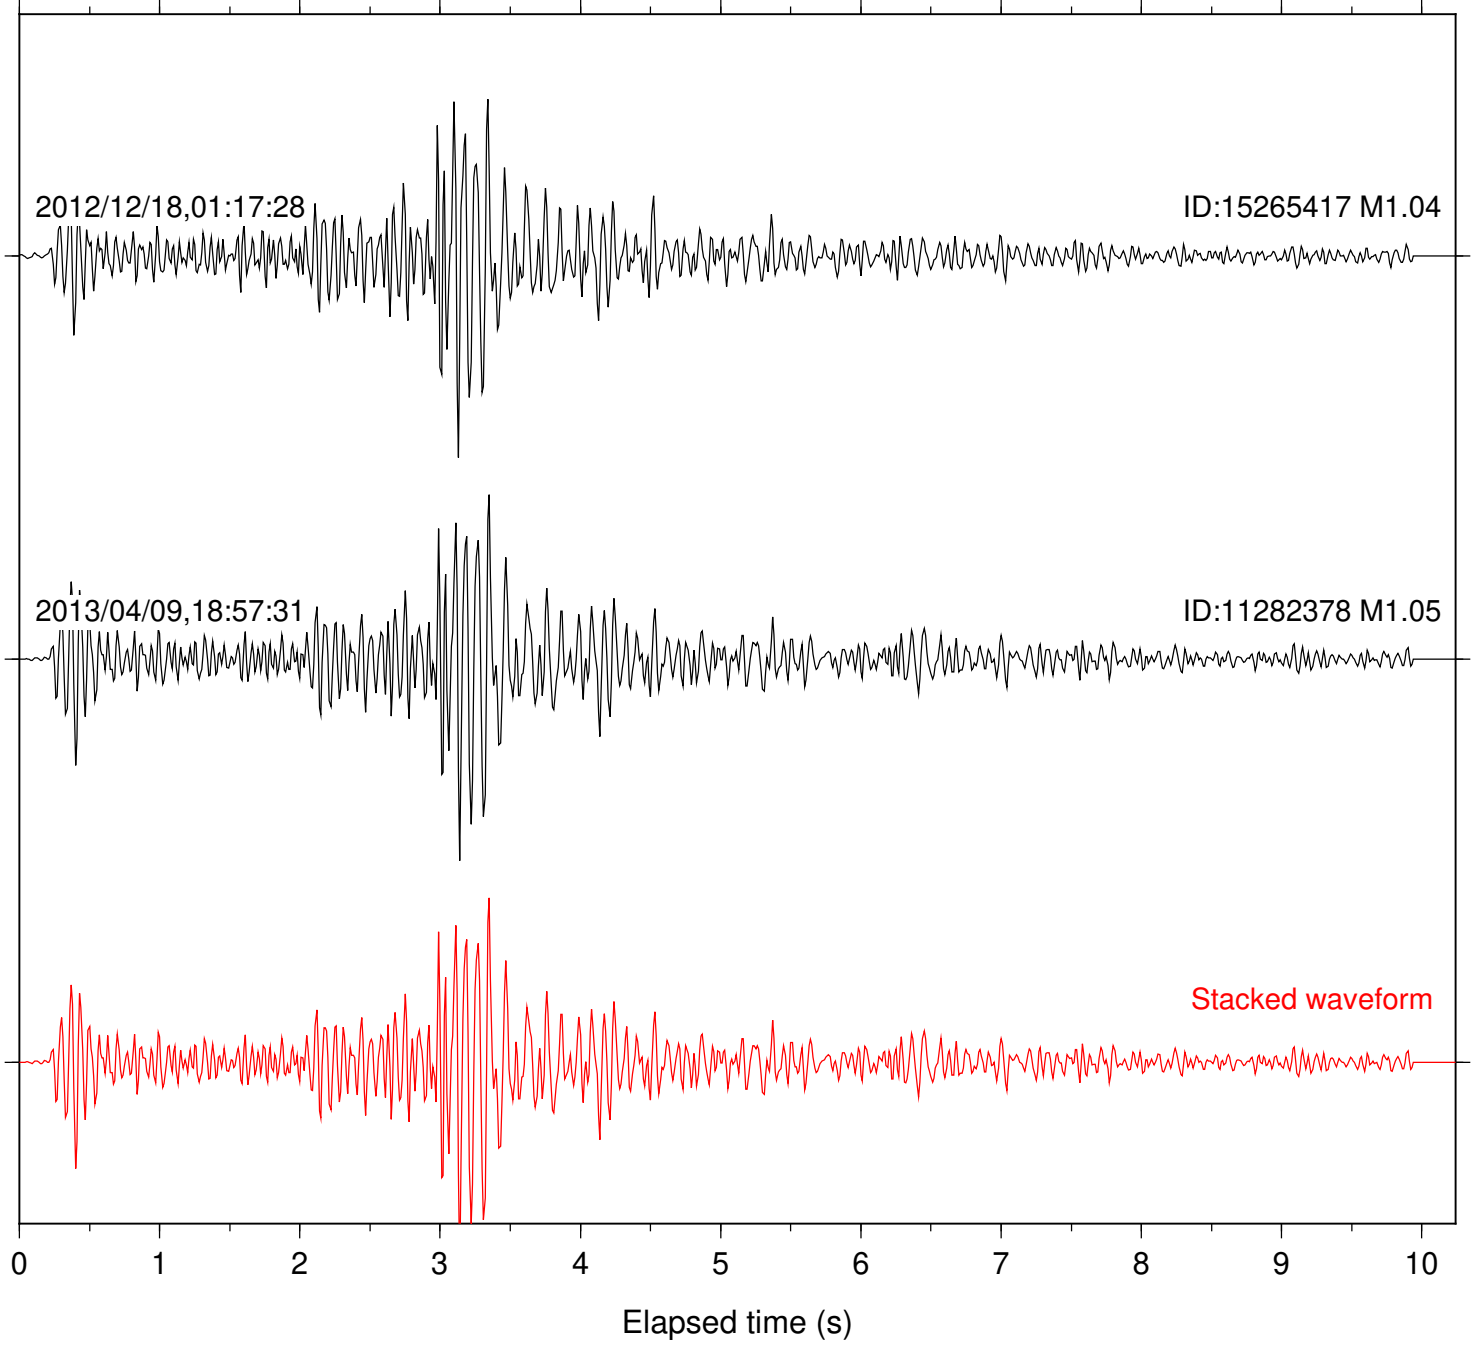

Station: B093 Com: EHZ

Focal depth: 15.00 km