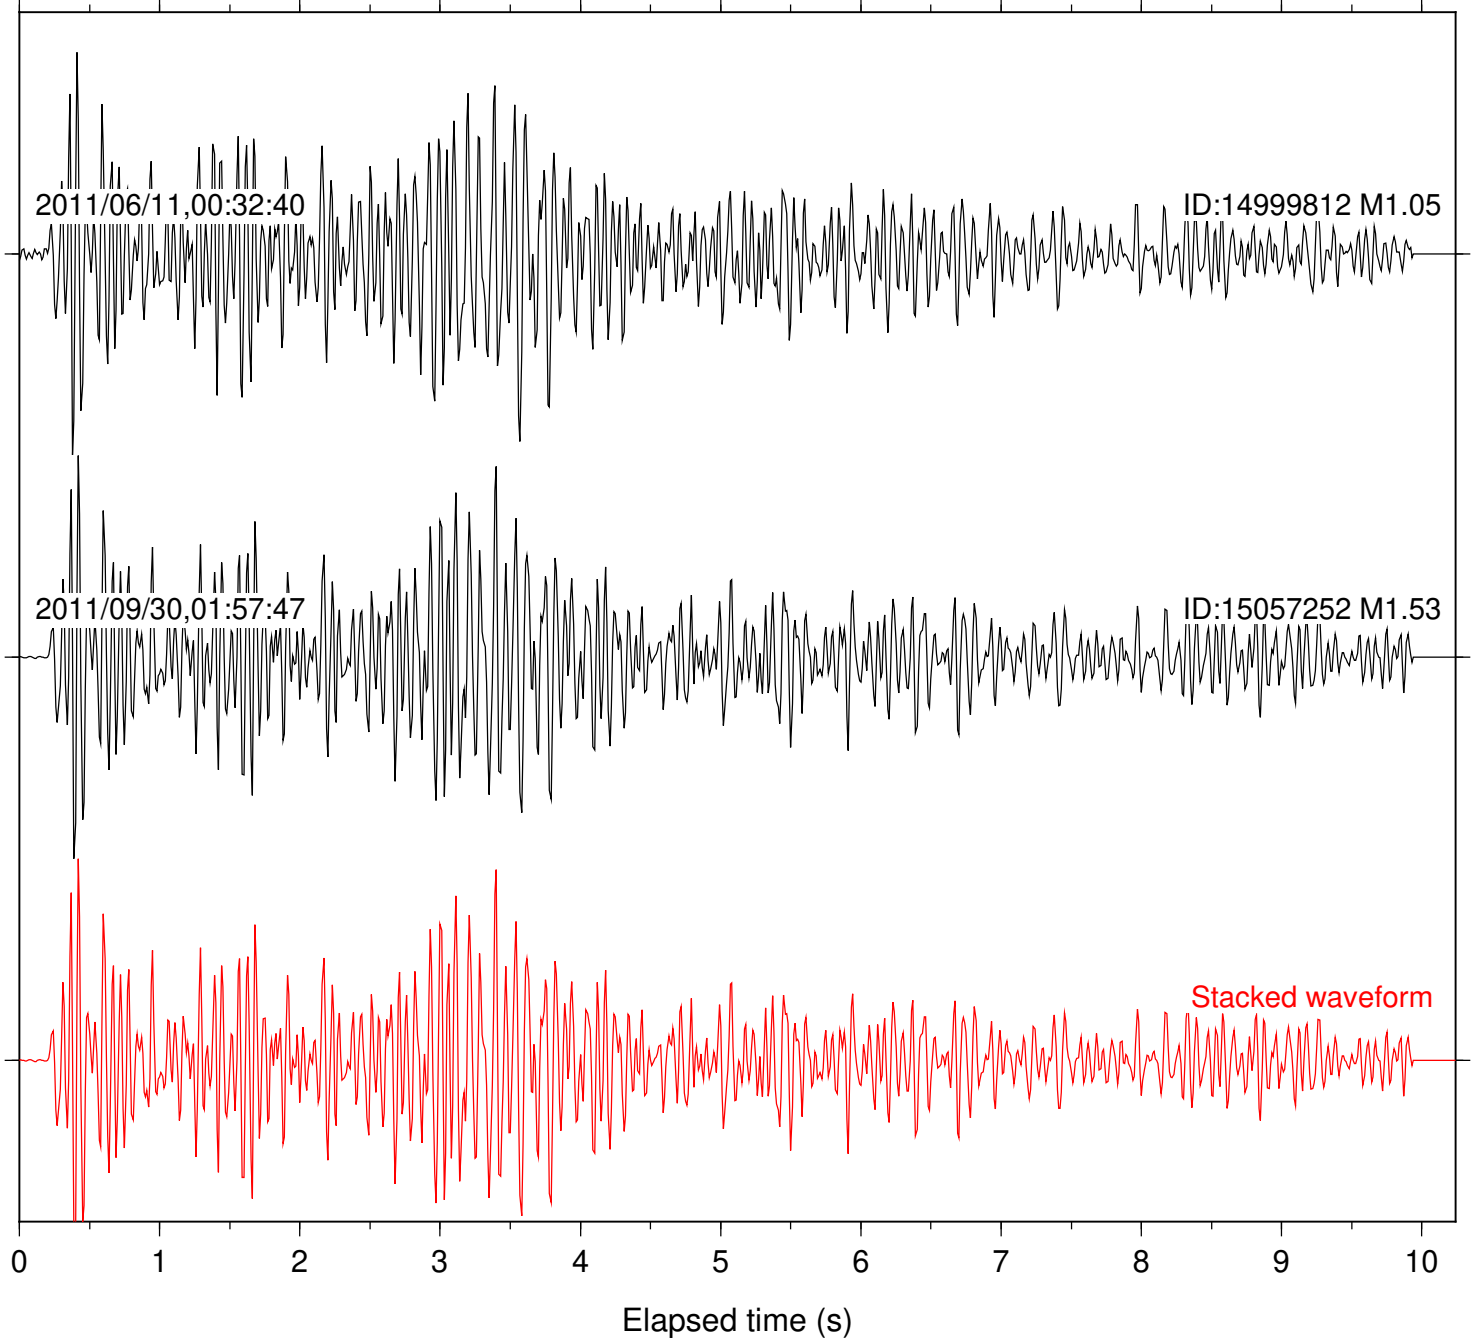

Station: B088 Com: EHZ

Focal depth: 5.64 km