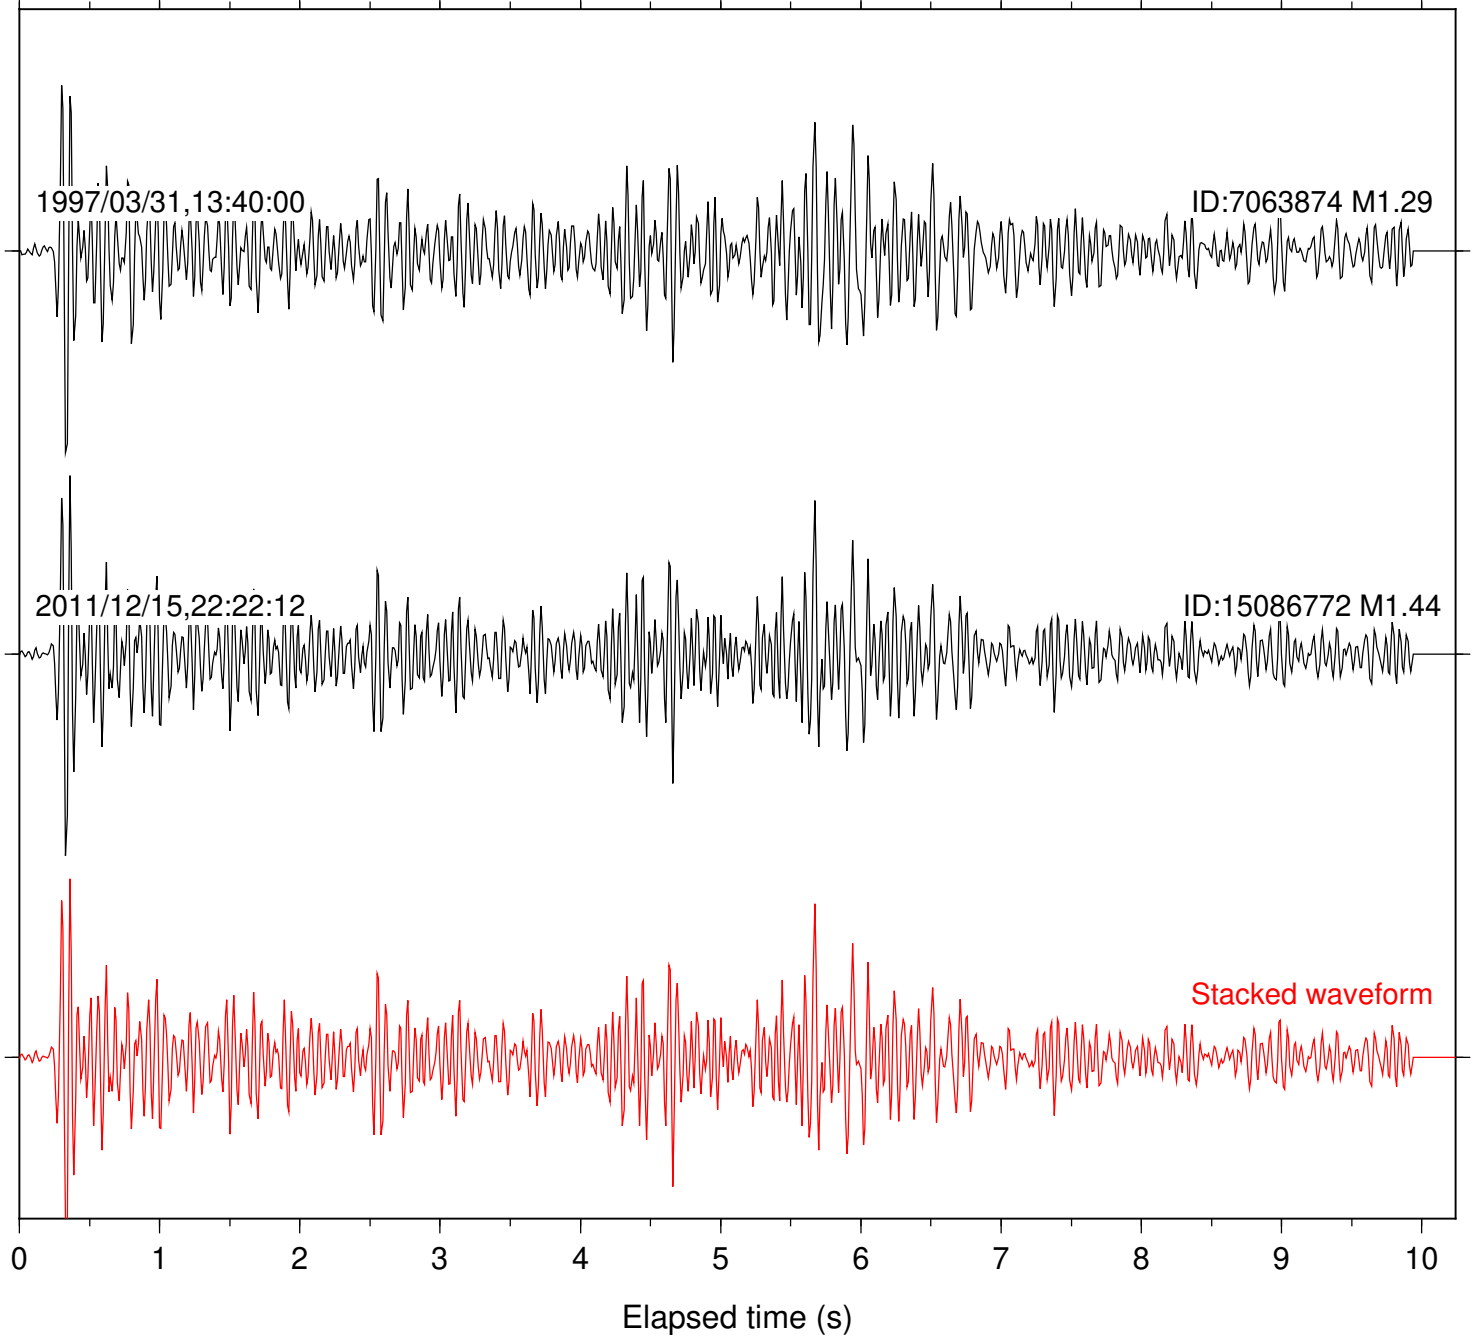

Station: LVA2 Com: HHZ

Focal depth: 15.02 km

Station: PFO Com: HHZ

Focal depth: 15.02 km

Station: PLM Com: HHZ

Focal depth: 15.02 km

Station: CRR Com: EHZ

Focal depth: 10.69 km