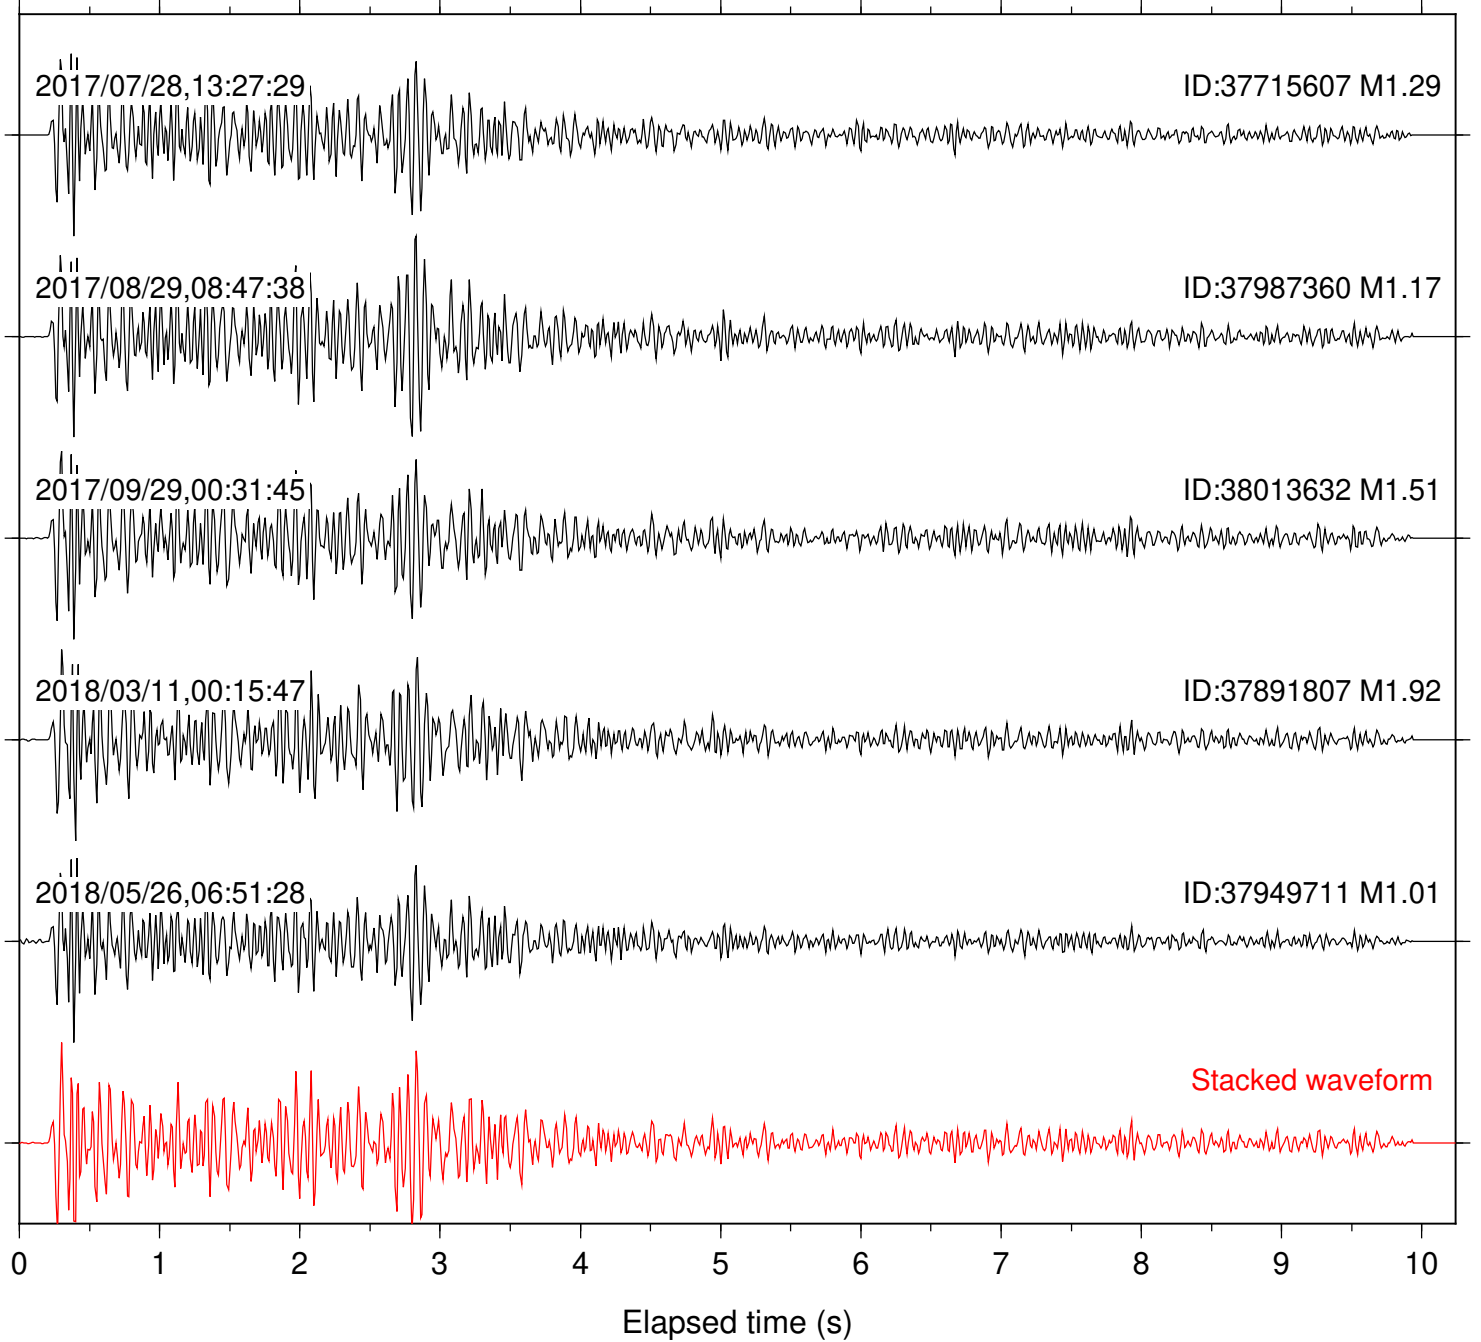

2018/05/26,06:51:28

ID:37949711 M1.01

Stacked waveform

0 1 2 3 4 5 6 7 8 9 10  
Elapsed time (s)

Station: FRD Com: HHZ

Focal depth: 6.03 km

Station: HMT2 Com: HHZ

Focal depth: 6.03 km