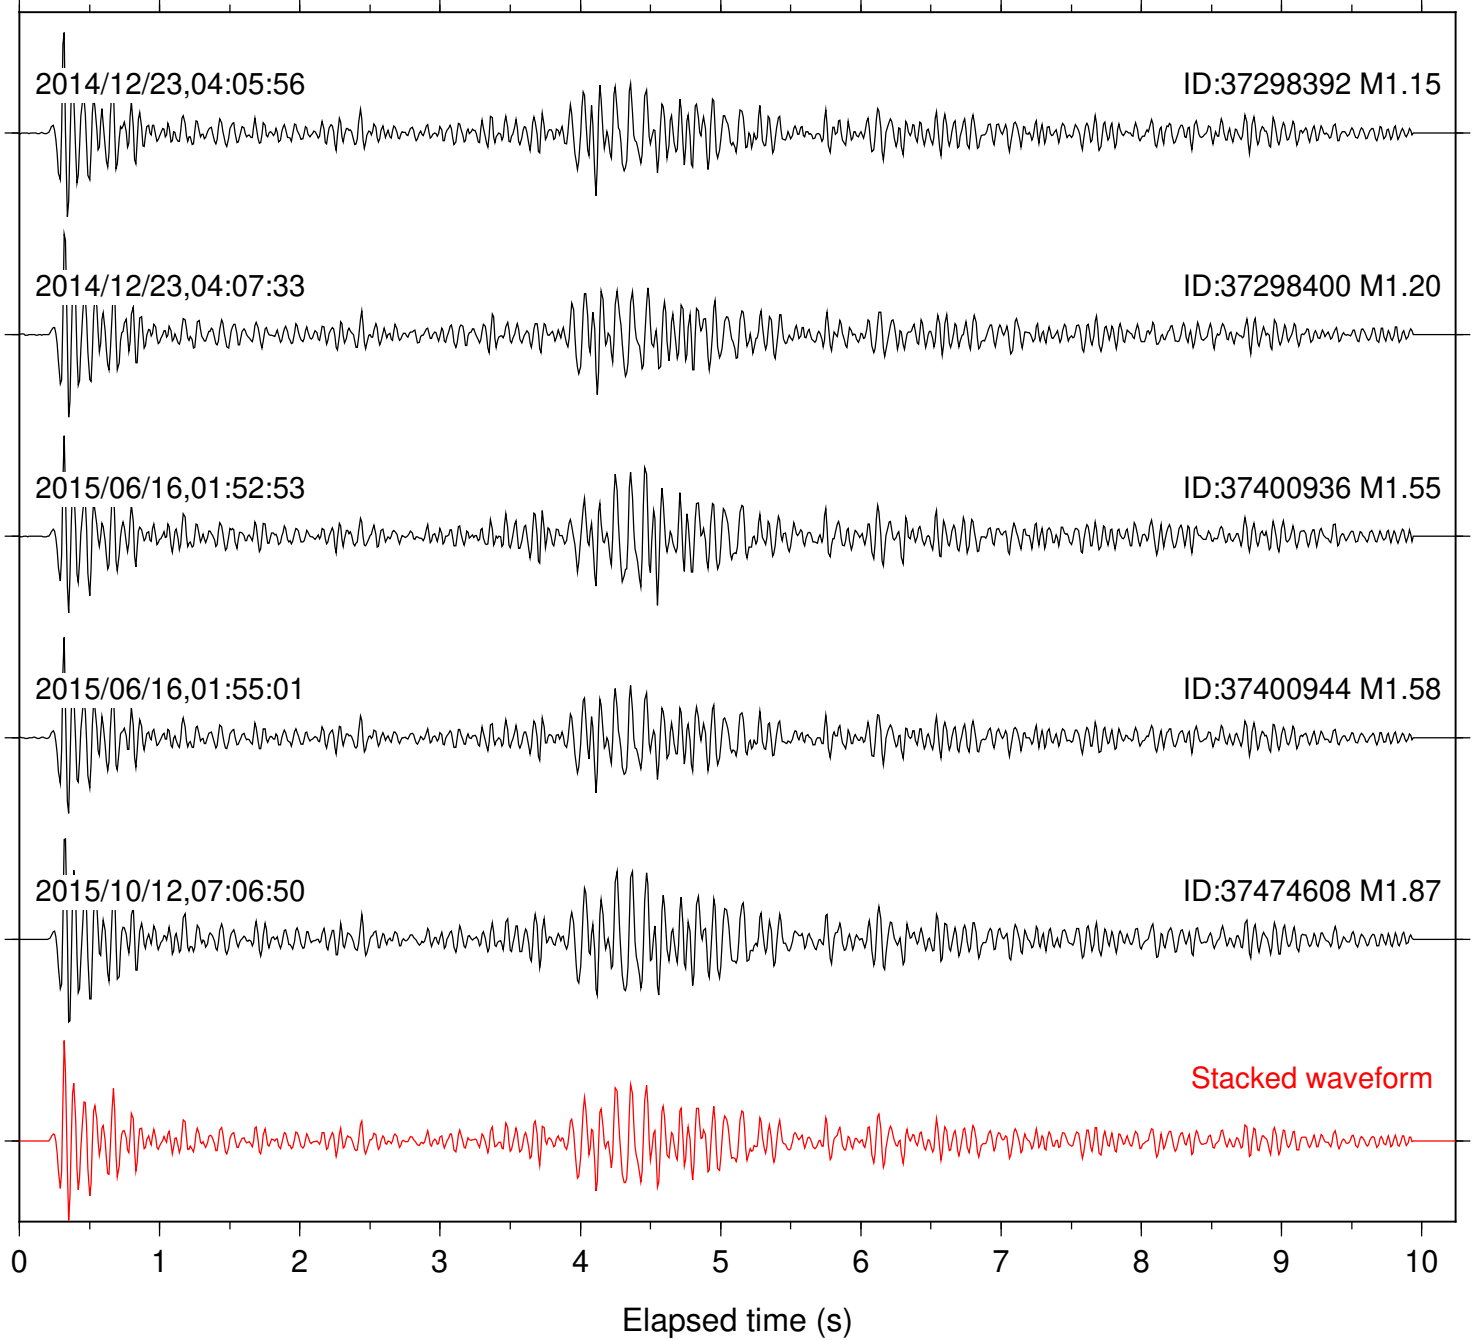

Station: B088 Com: EHZ

Focal depth: 8.51 km