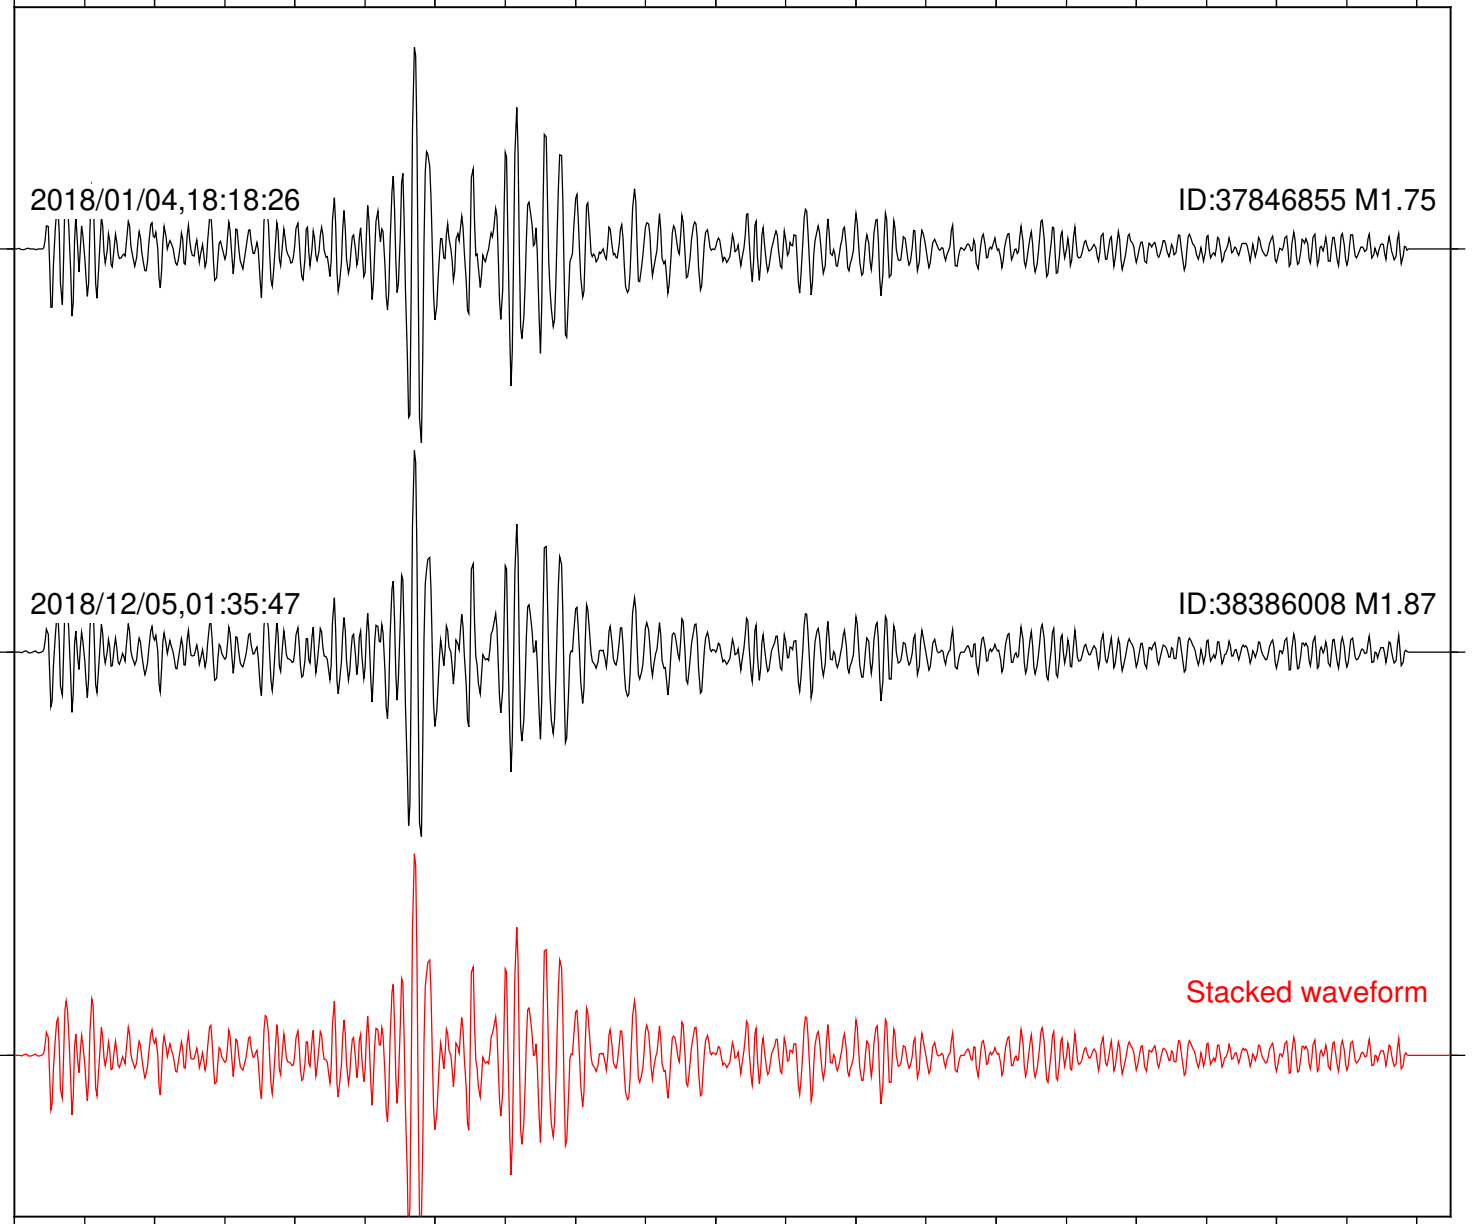

Station: B088 Com: EHZ

Focal depth: 6.31 km

2018/01/04,18:18:26

ID:37846855 M1.75

2018/12/05,01:35:47

ID:38386008 M1.87

Stacked waveform

0 1 2 3 4 5 6 7 8 9 10
Elapsed time (s)