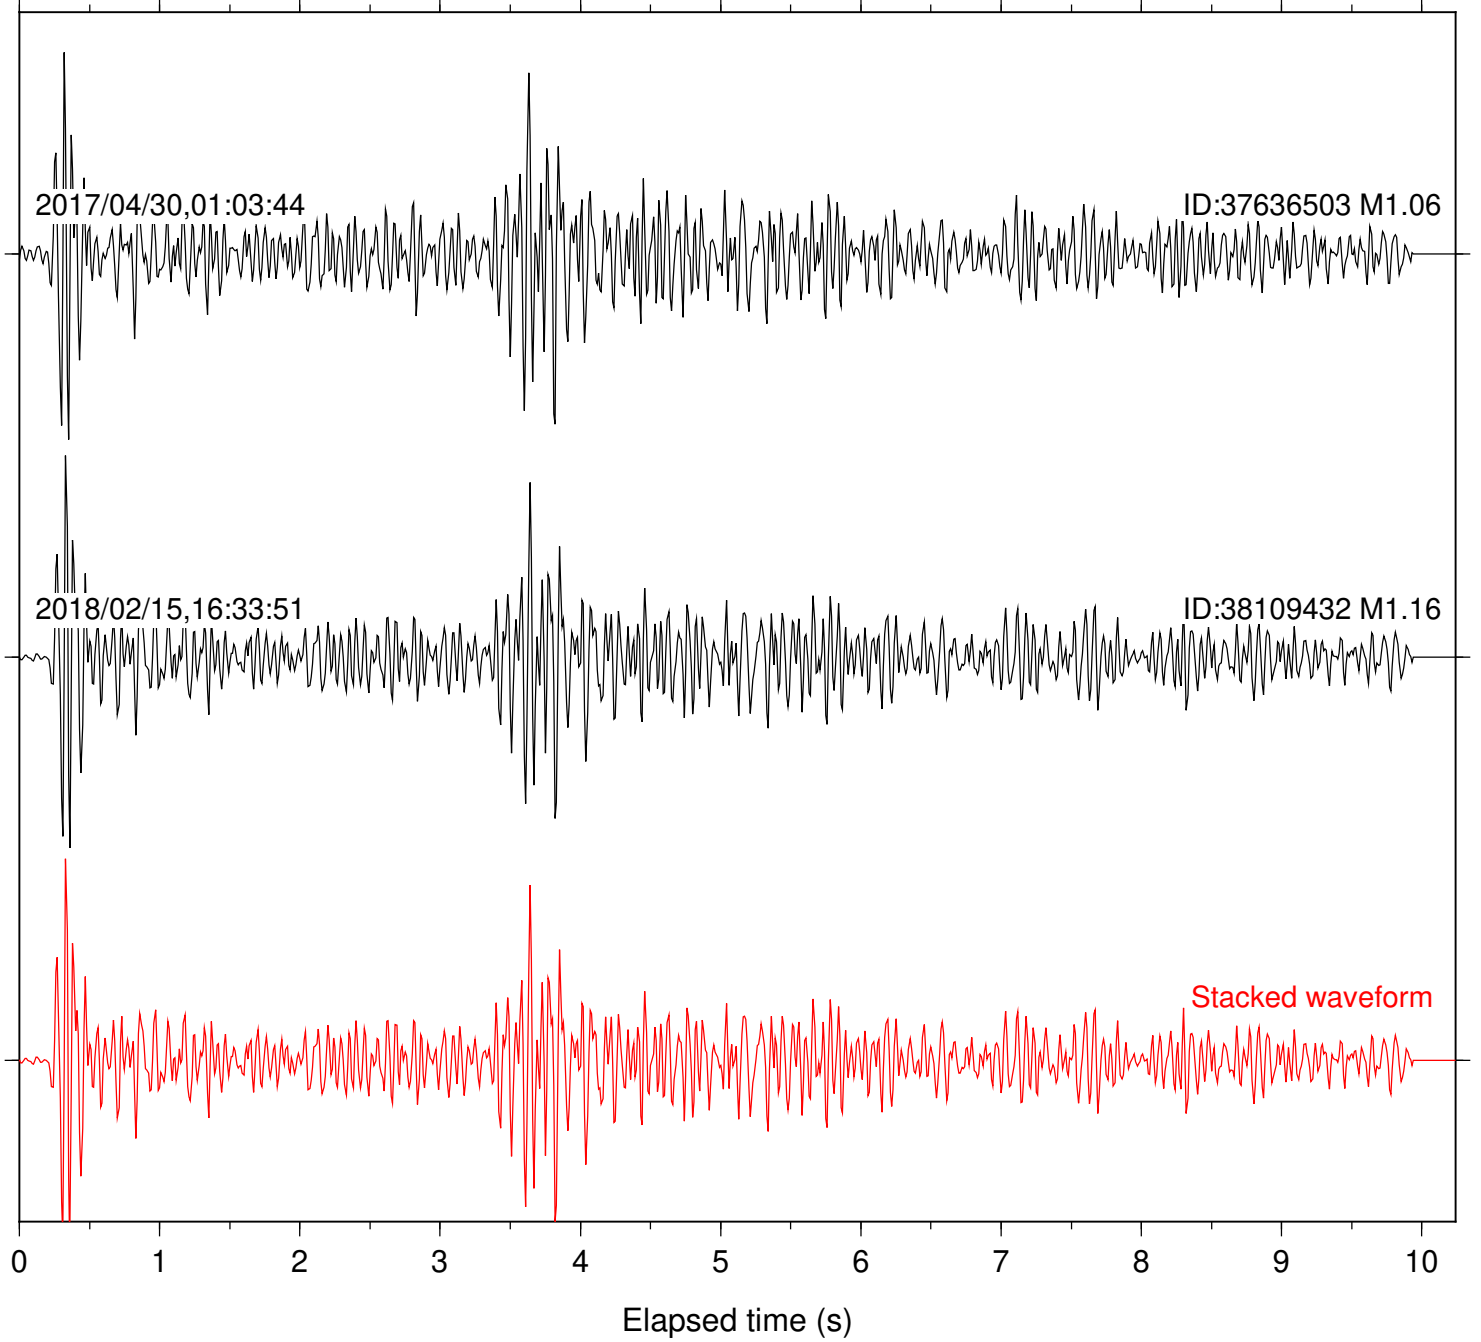

Station: B081 Com: EHZ

Focal depth: 5.40 km