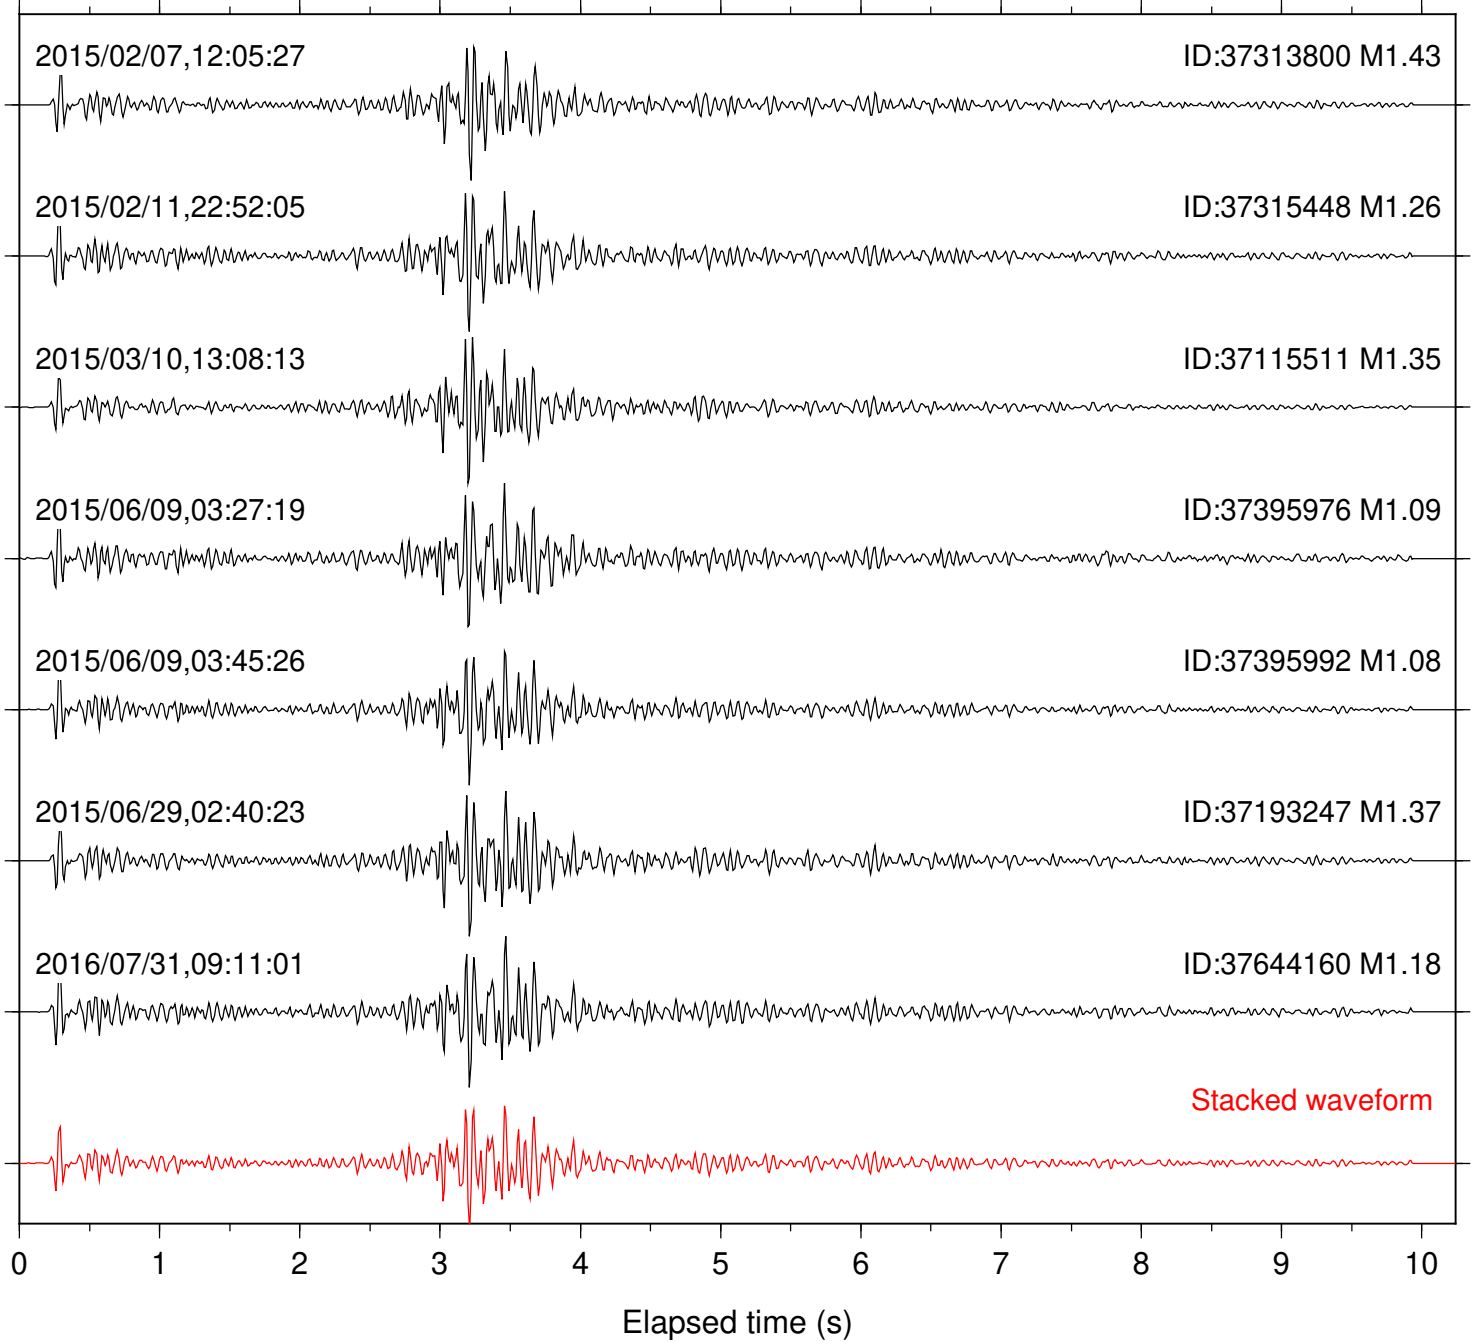

Station: HMT2 Com: HHZ

Focal depth: 8.24 km