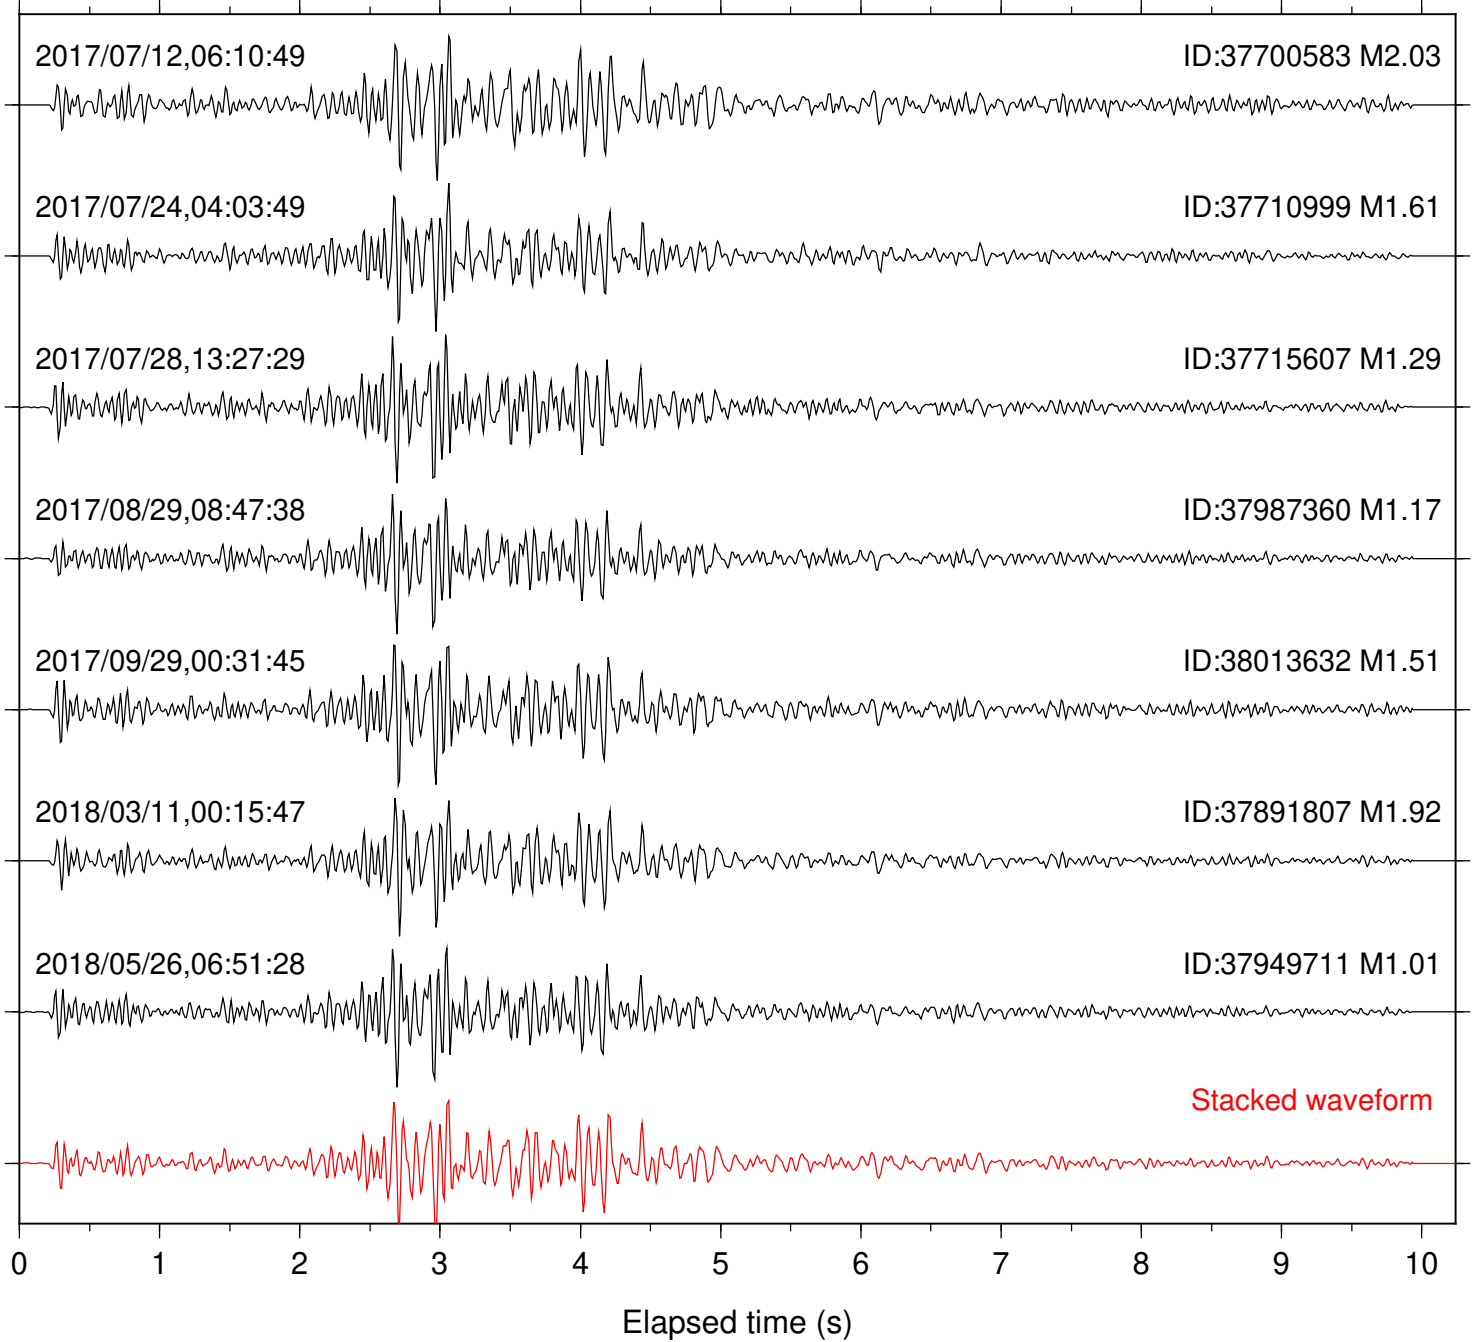

Station: B946 Com: EHZ

Focal depth: 6.03 km