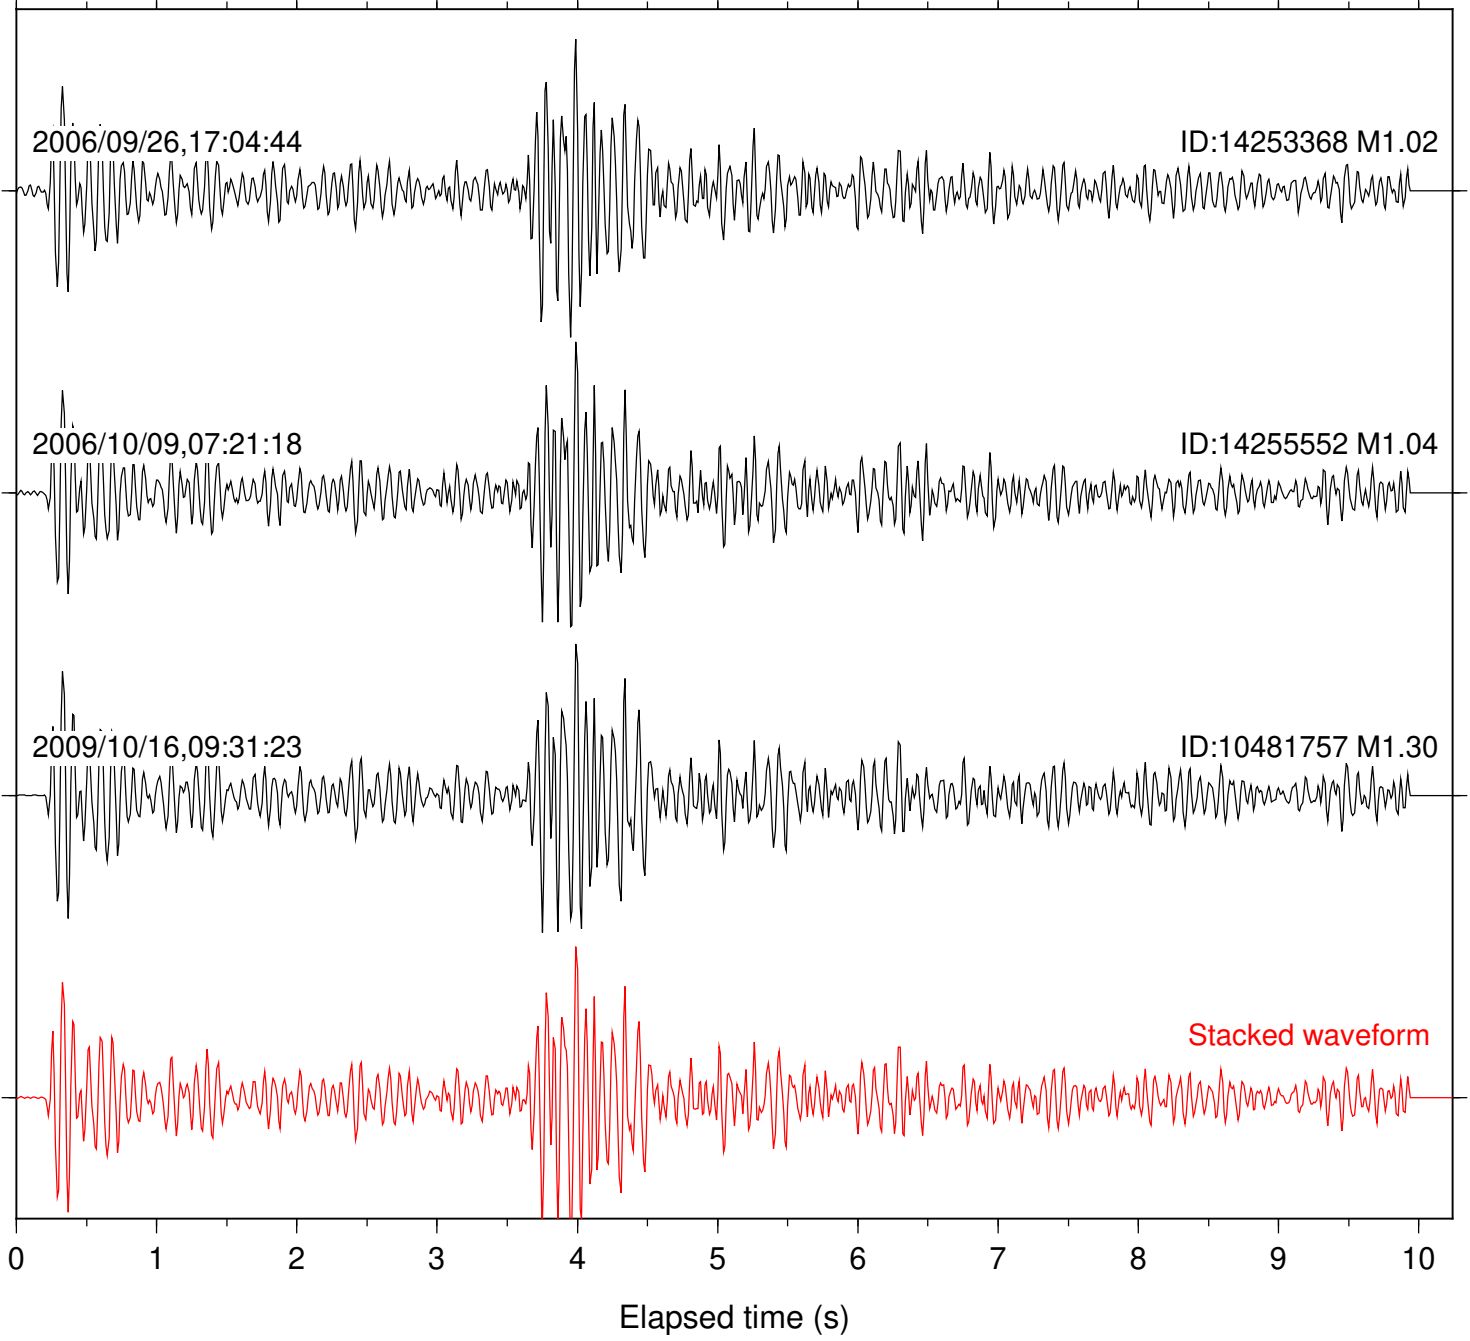

Focal depth: 8.61 km

Station: HMT2 Com: HHZ

Focal depth: 8.54 km

Station: KNW Com: HHZ

Focal depth: 8.56 km

Station: MSC Com: HHZ

Focal depth: 8.54 km

Station: POB2 Com: HHZ