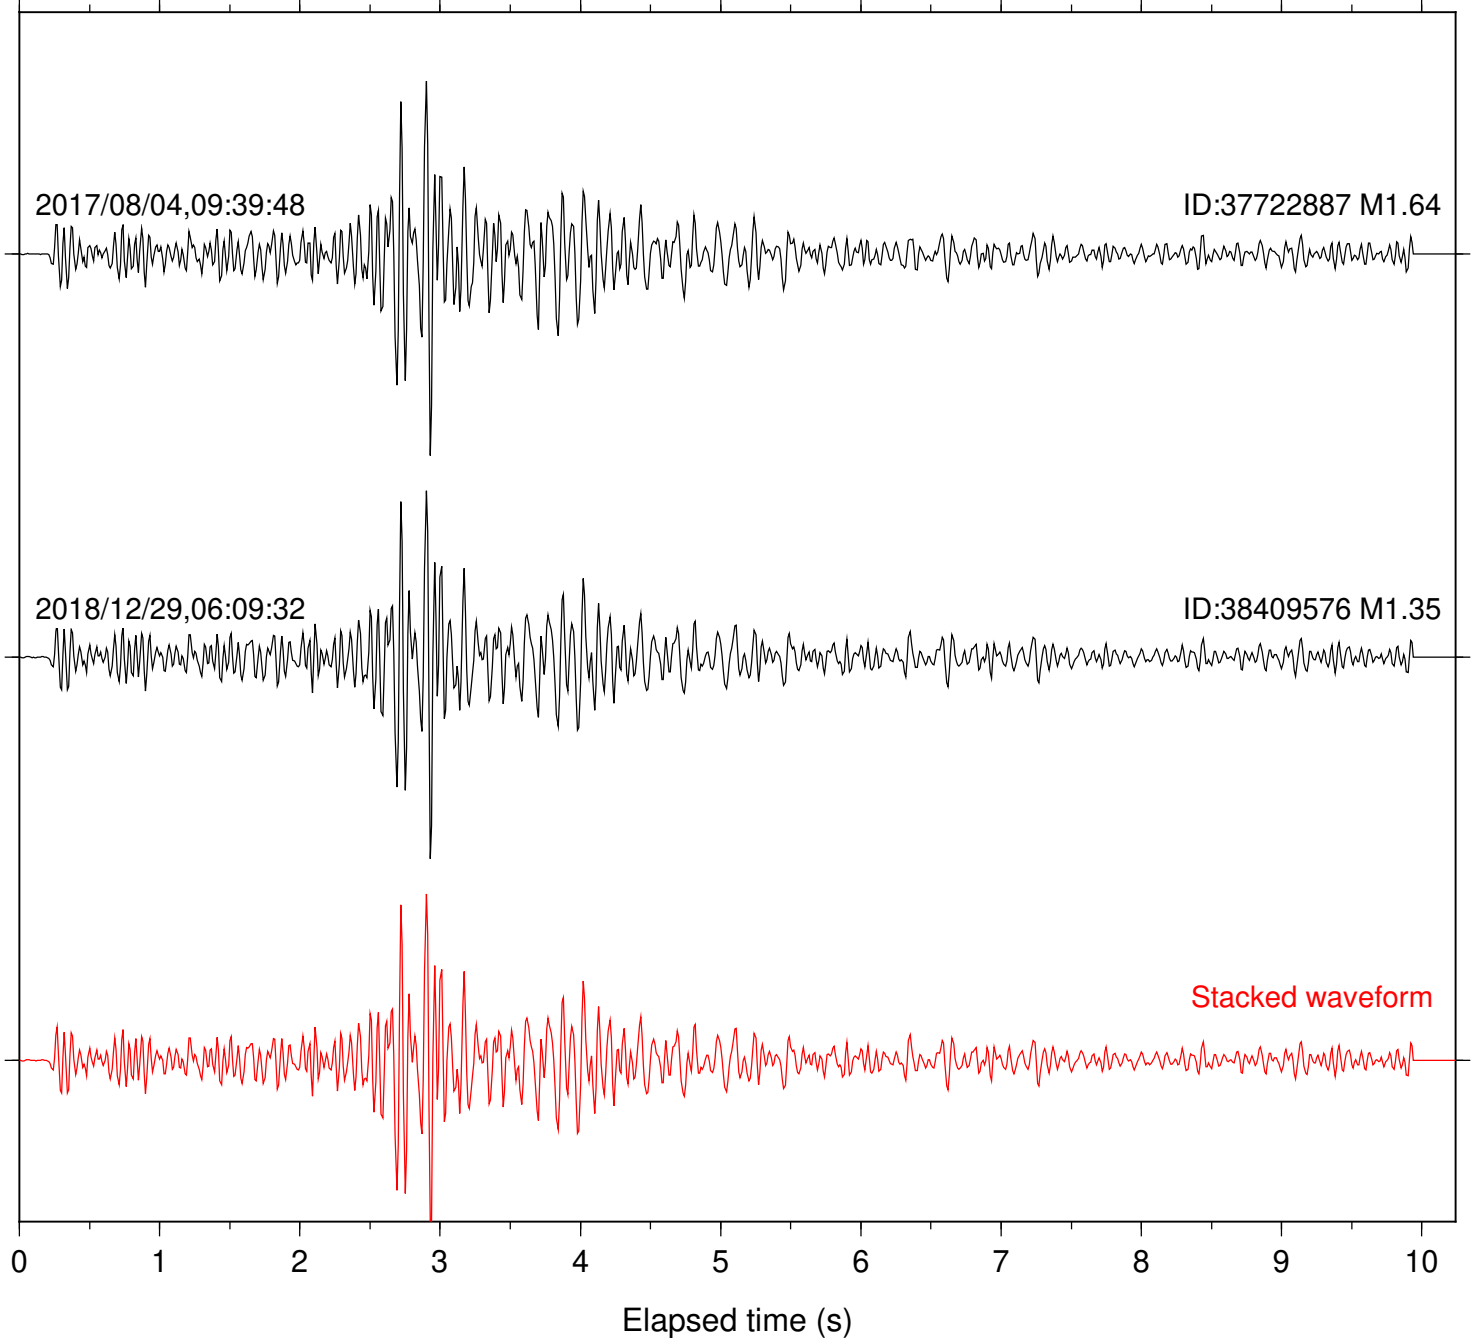

Station: B946 Com: EHZ

Focal depth: 5.44 km