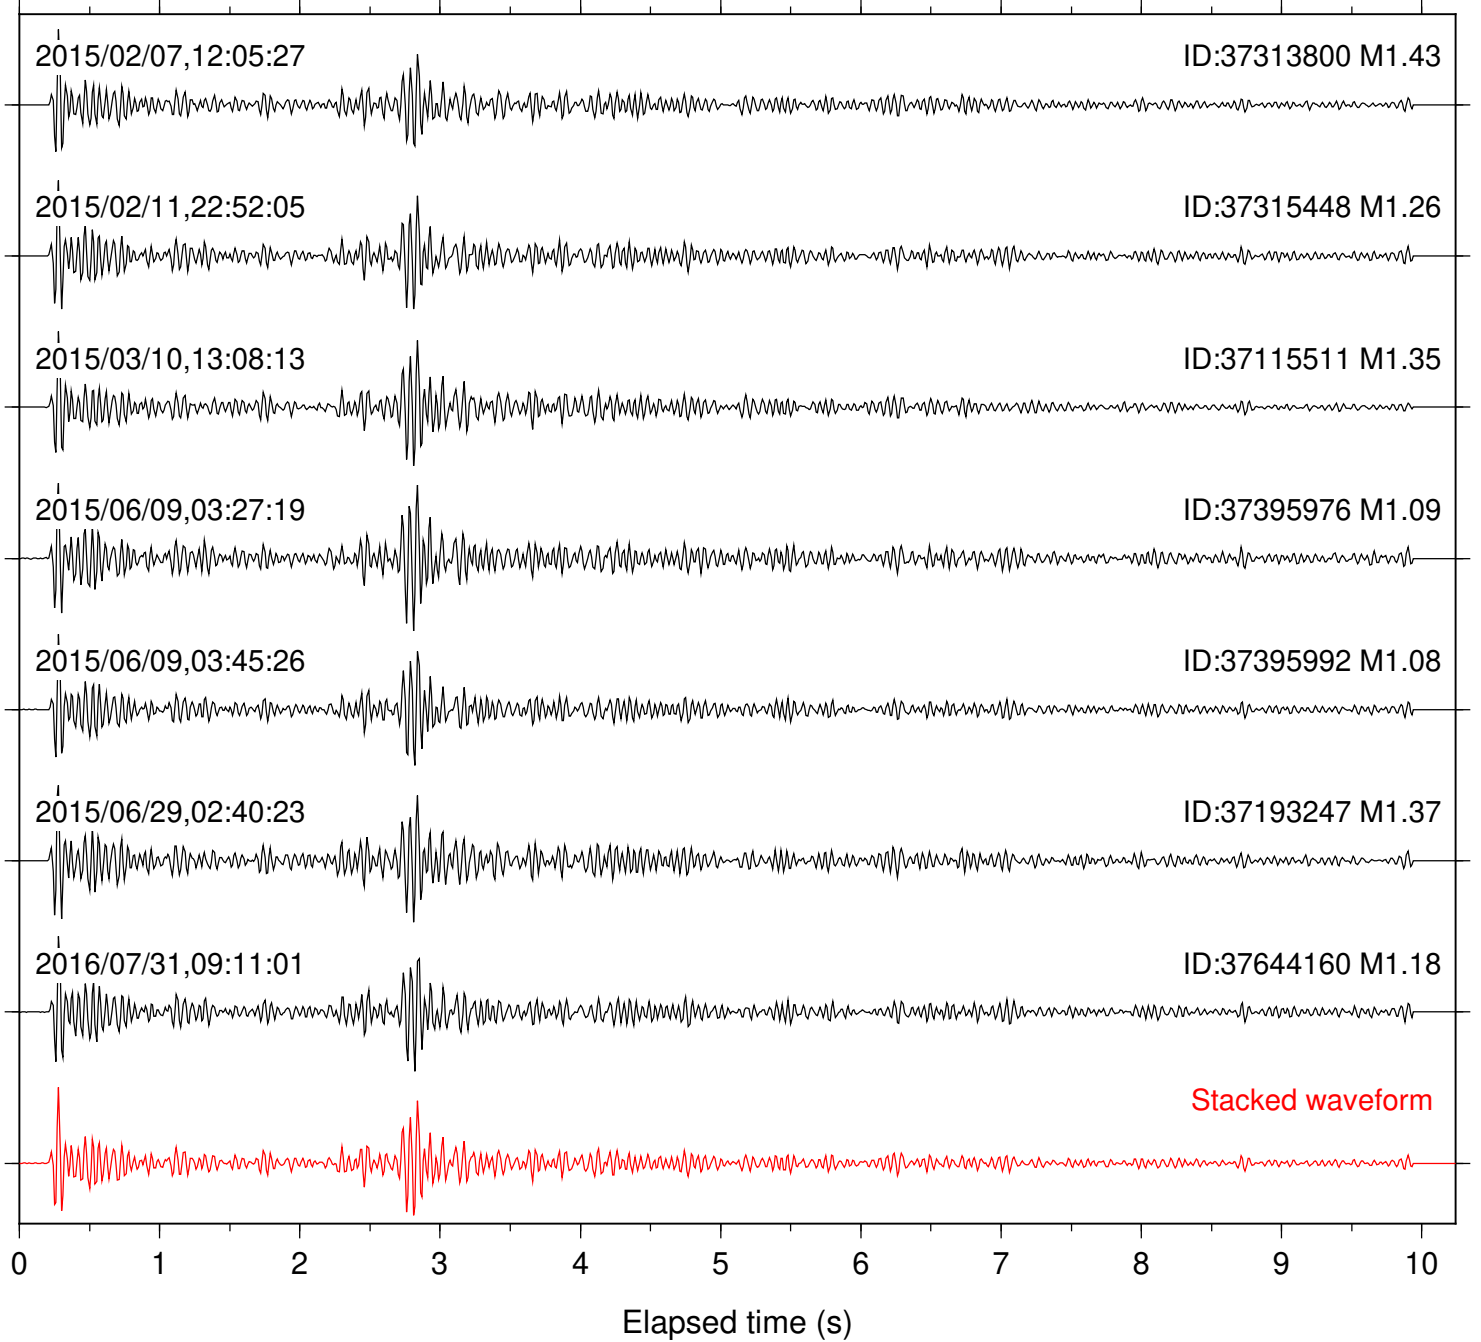

Station: CRY Com: HHZ

Focal depth: 8.24 km

Station: DGR Com: HHZ

Focal depth: 8.24 km

Station: DNR Com: HHZ

Focal depth: 8.24 km

Station: FRD Com: HHZ

Focal depth: 8.24 km