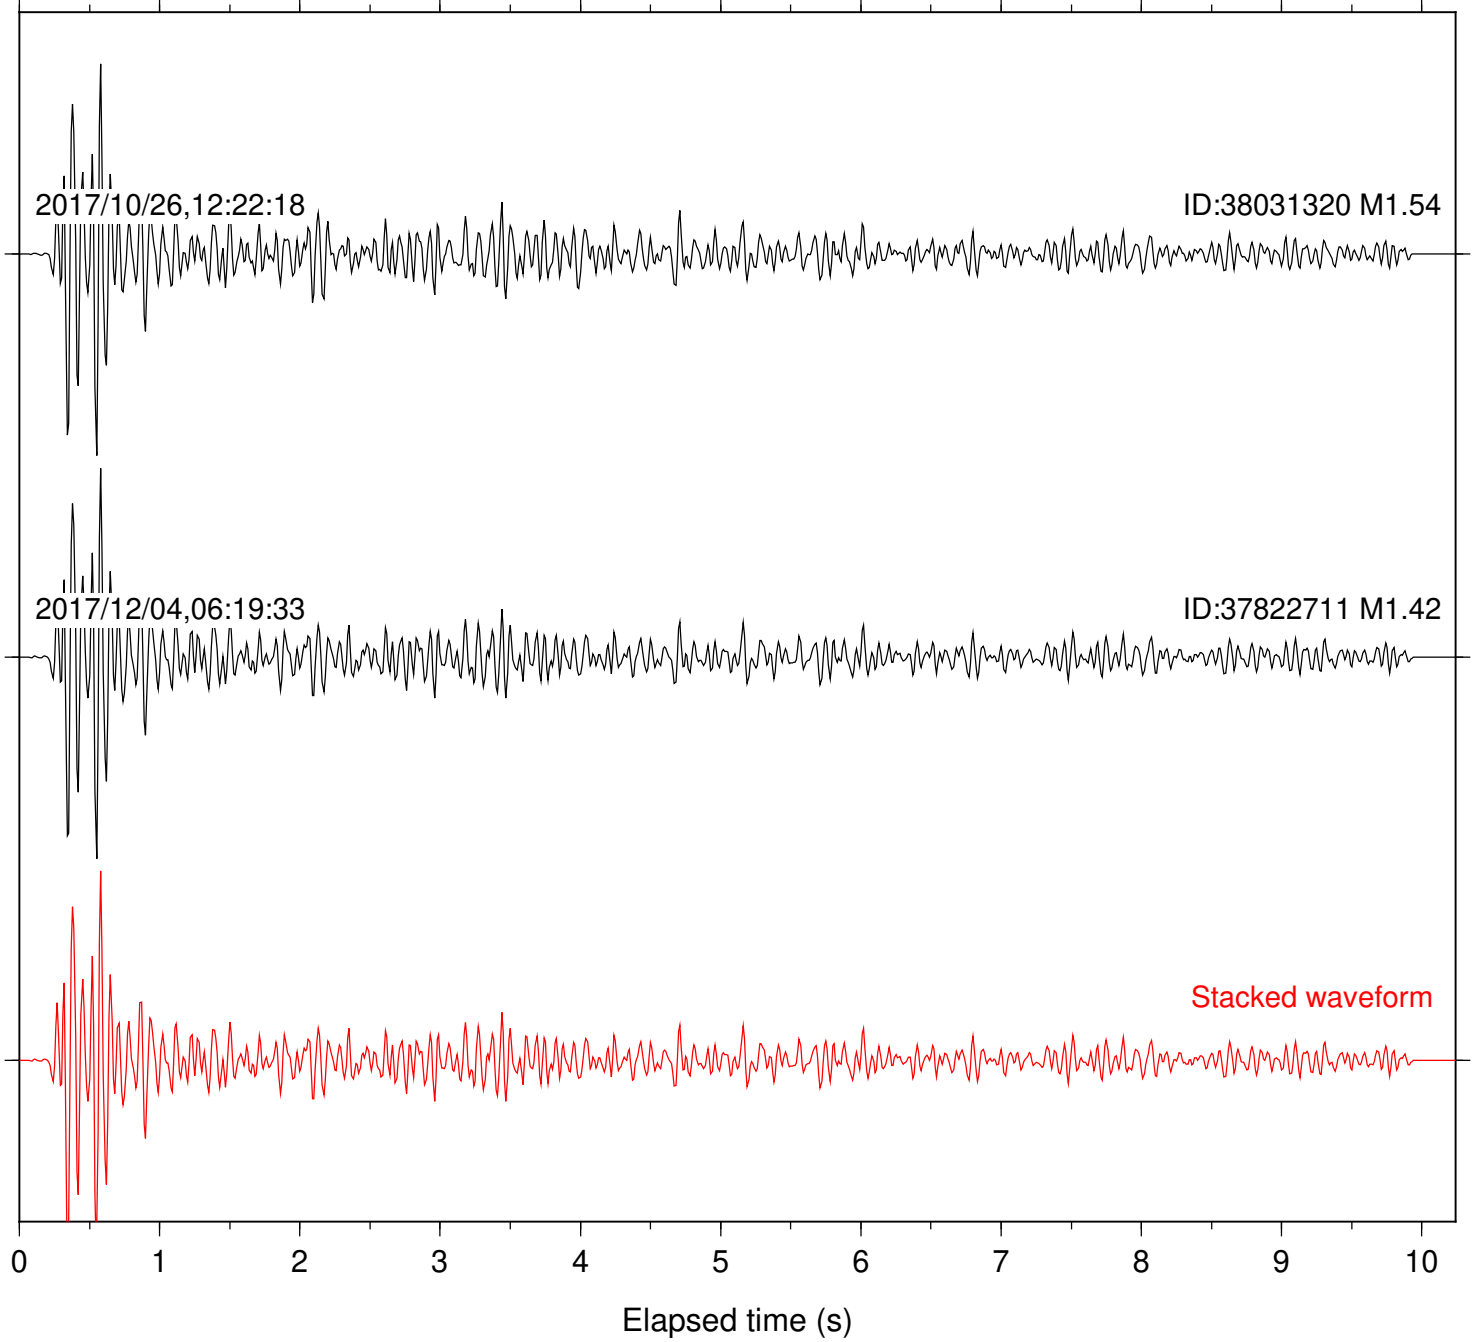

Focal depth: 7.23 km

Station: RDM Com: HHZ

Focal depth: 7.16 km

Station: RRSP Com: HHZ

Focal depth: 7.16 km

Station: SND Com: HHZ

Focal depth: 7.23 km

Station: FRG Com: EHZ