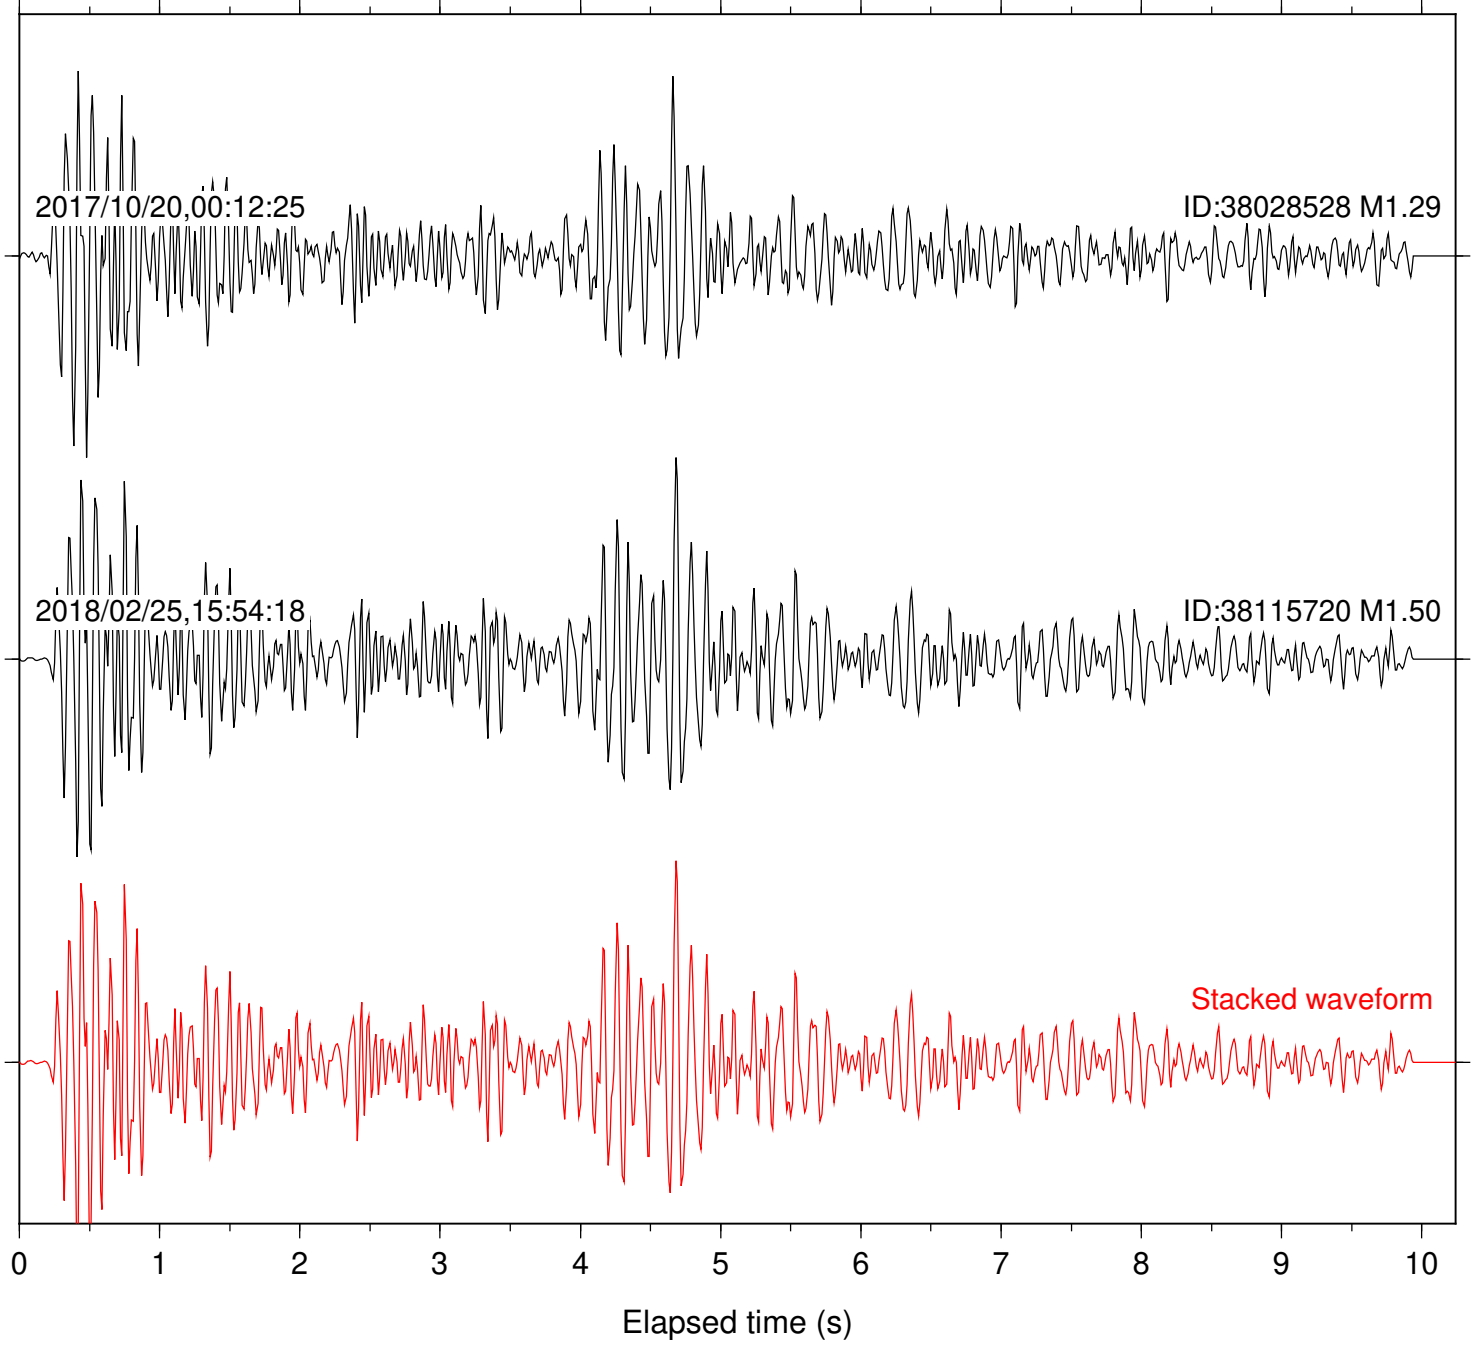

Station: FRD Com: HHZ

Focal depth: 5.43 km

Station: HMT2 Com: HHZ

Focal depth: 5.43 km

Station: LKH Com: HHZ

Focal depth: 5.43 km

Station: LVA2 Com: HHZ

Focal depth: 5.43 km