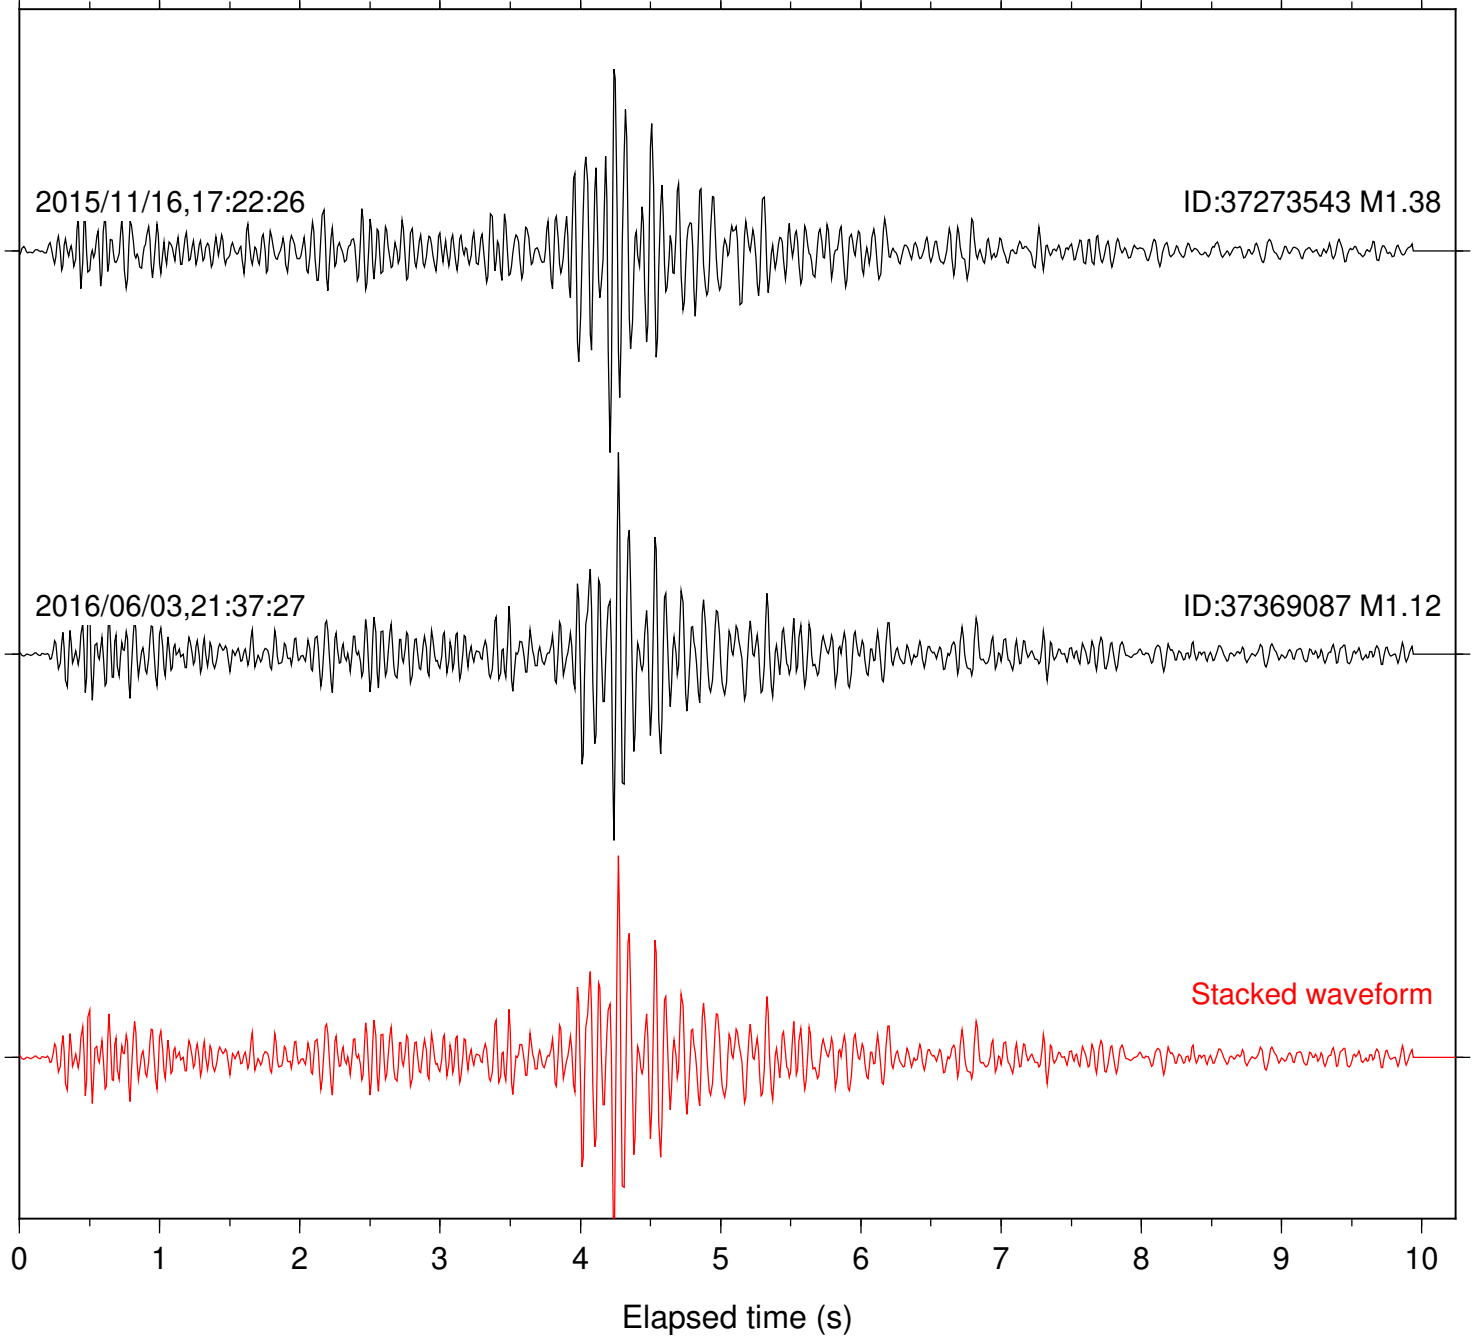

Station: B087 Com: EHZ

Focal depth: 11.99 km