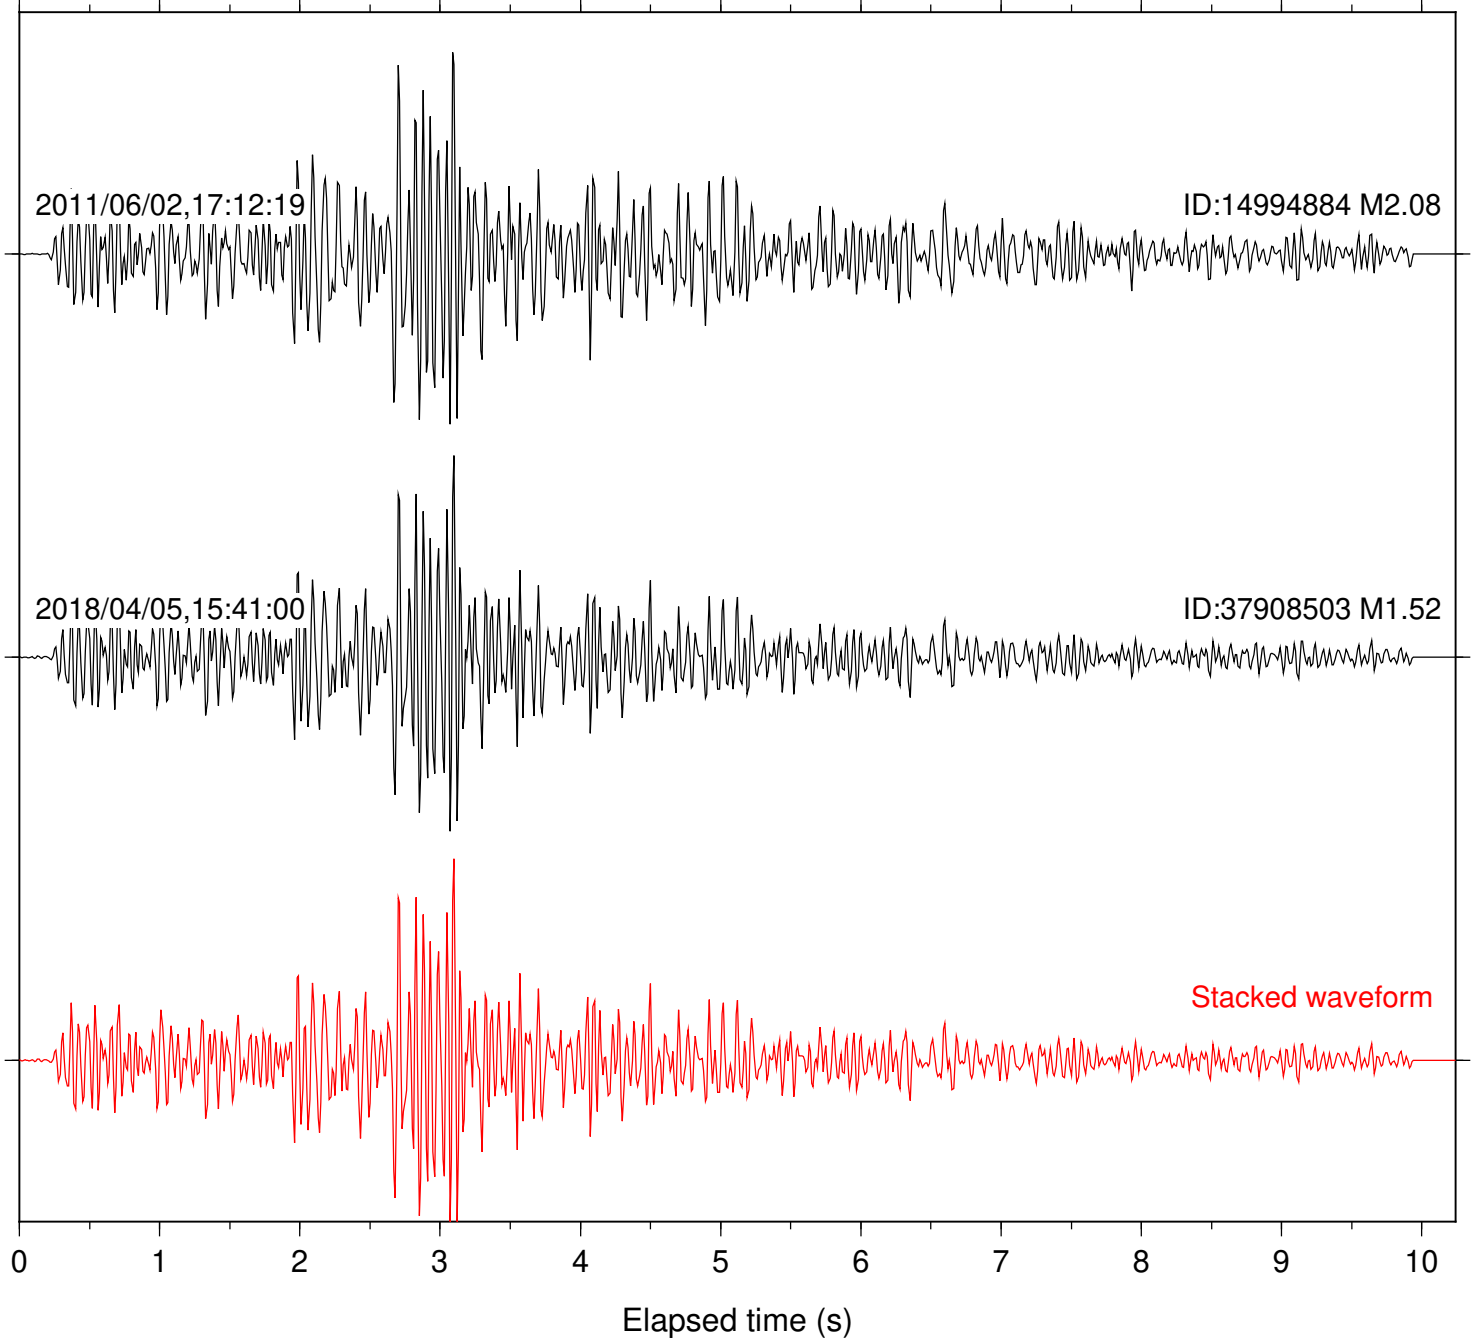

Station: B082 Com: EHZ

Focal depth: 6.97 km