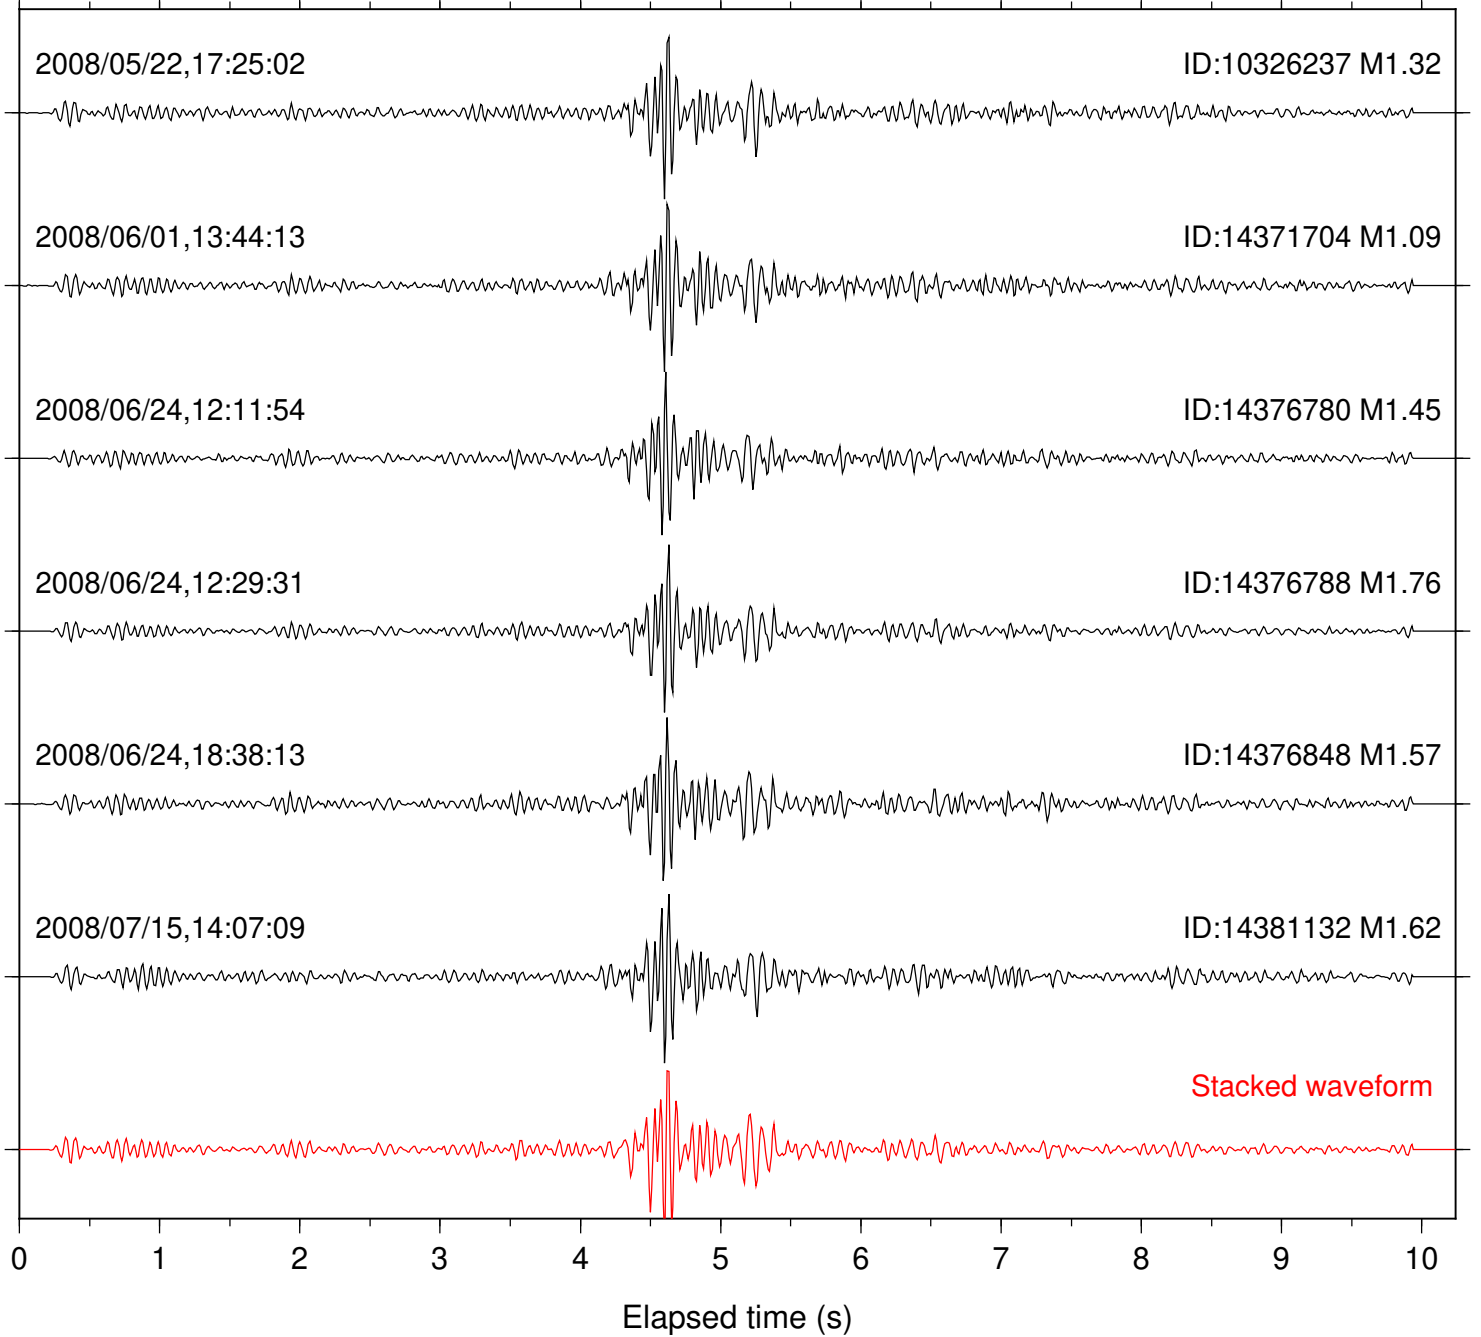

2008/06/24,18:38:13

ID:14376848 M1.57

Stacked waveform

0 1 2 3 4 5 6 7 8 9 10  
Elapsed time (s)

Station: FRD Com: HHZ

Focal depth: 6.64 km

Station: KNW Com: HHZ

Focal depth: 6.54 km