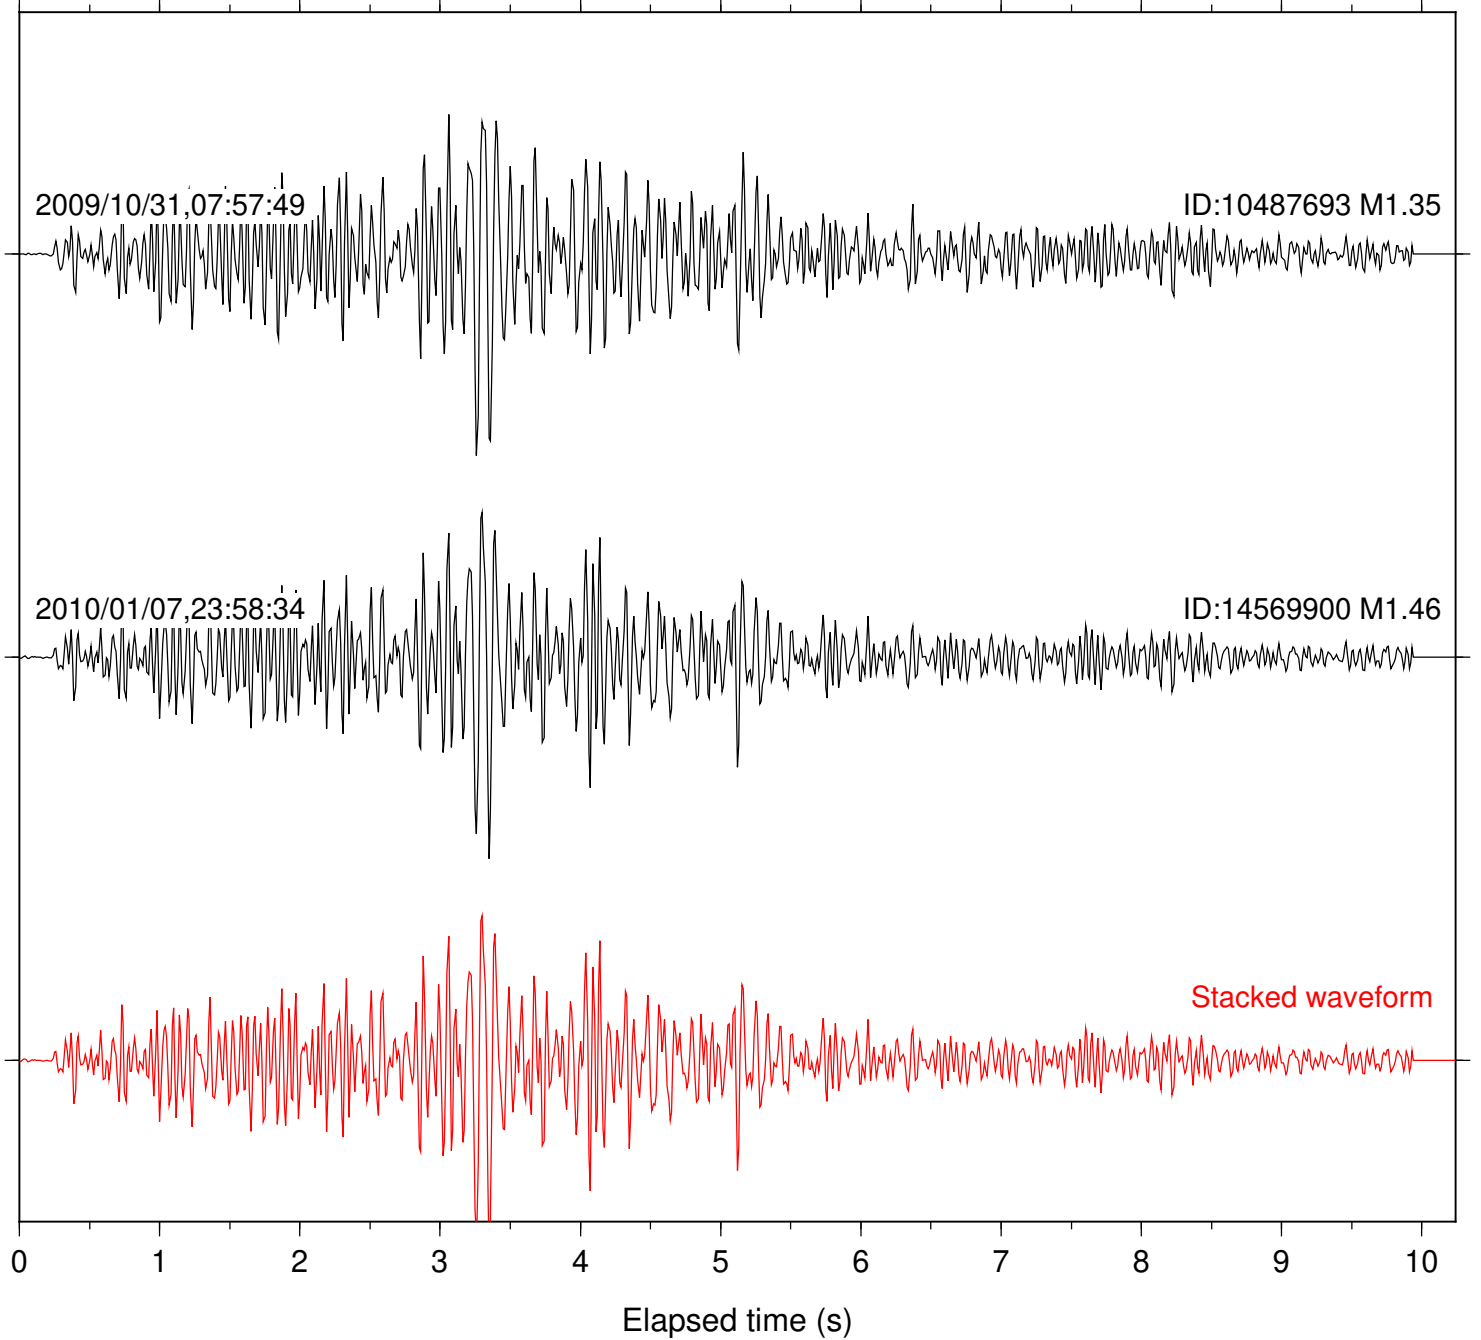

2010/01/07,23:58:34

ID:14569900 M1.46

Stacked waveform

0 1 2 3 4 5 6 7 8 9 10  
Elapsed time (s)

Station: KNW Com: HHZ

Focal depth: 9.14 km

Station: LVA2 Com: HHZ

Focal depth: 9.14 km