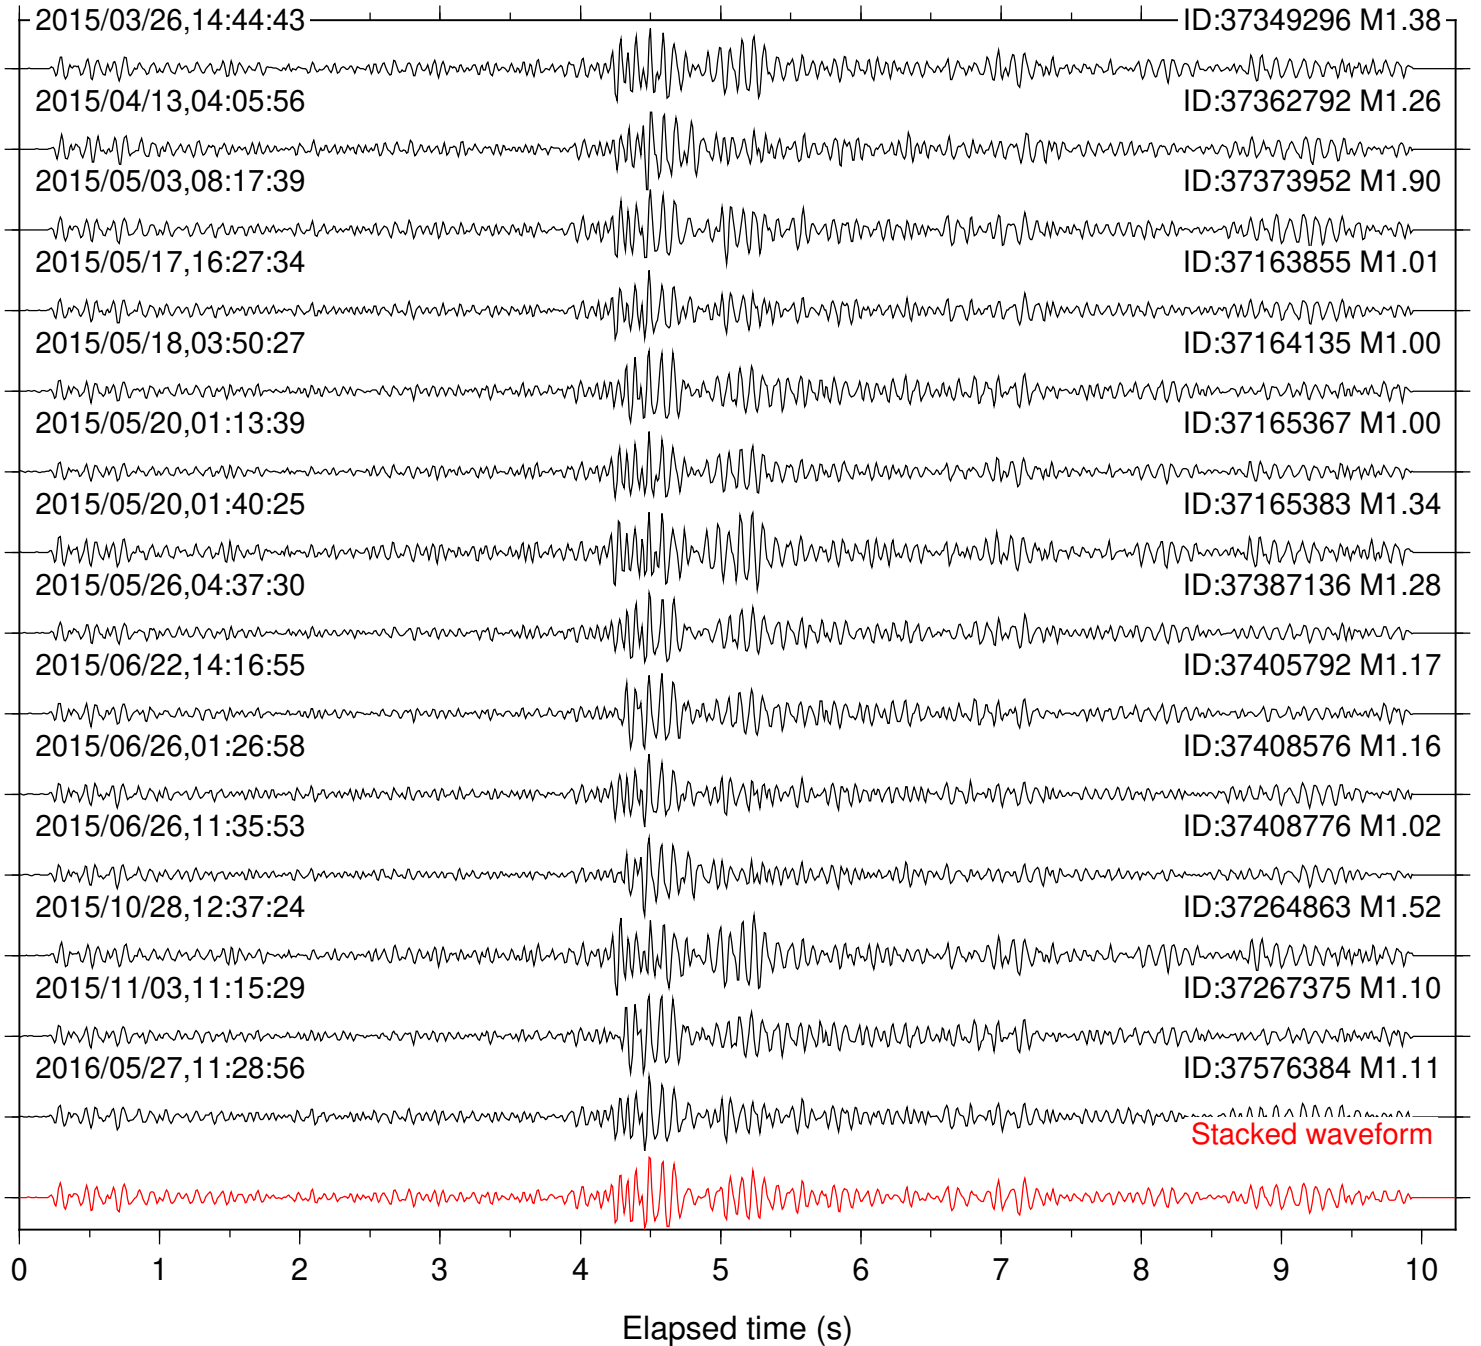

Station: B084 Com: EHZ

Focal depth: 8.34 km