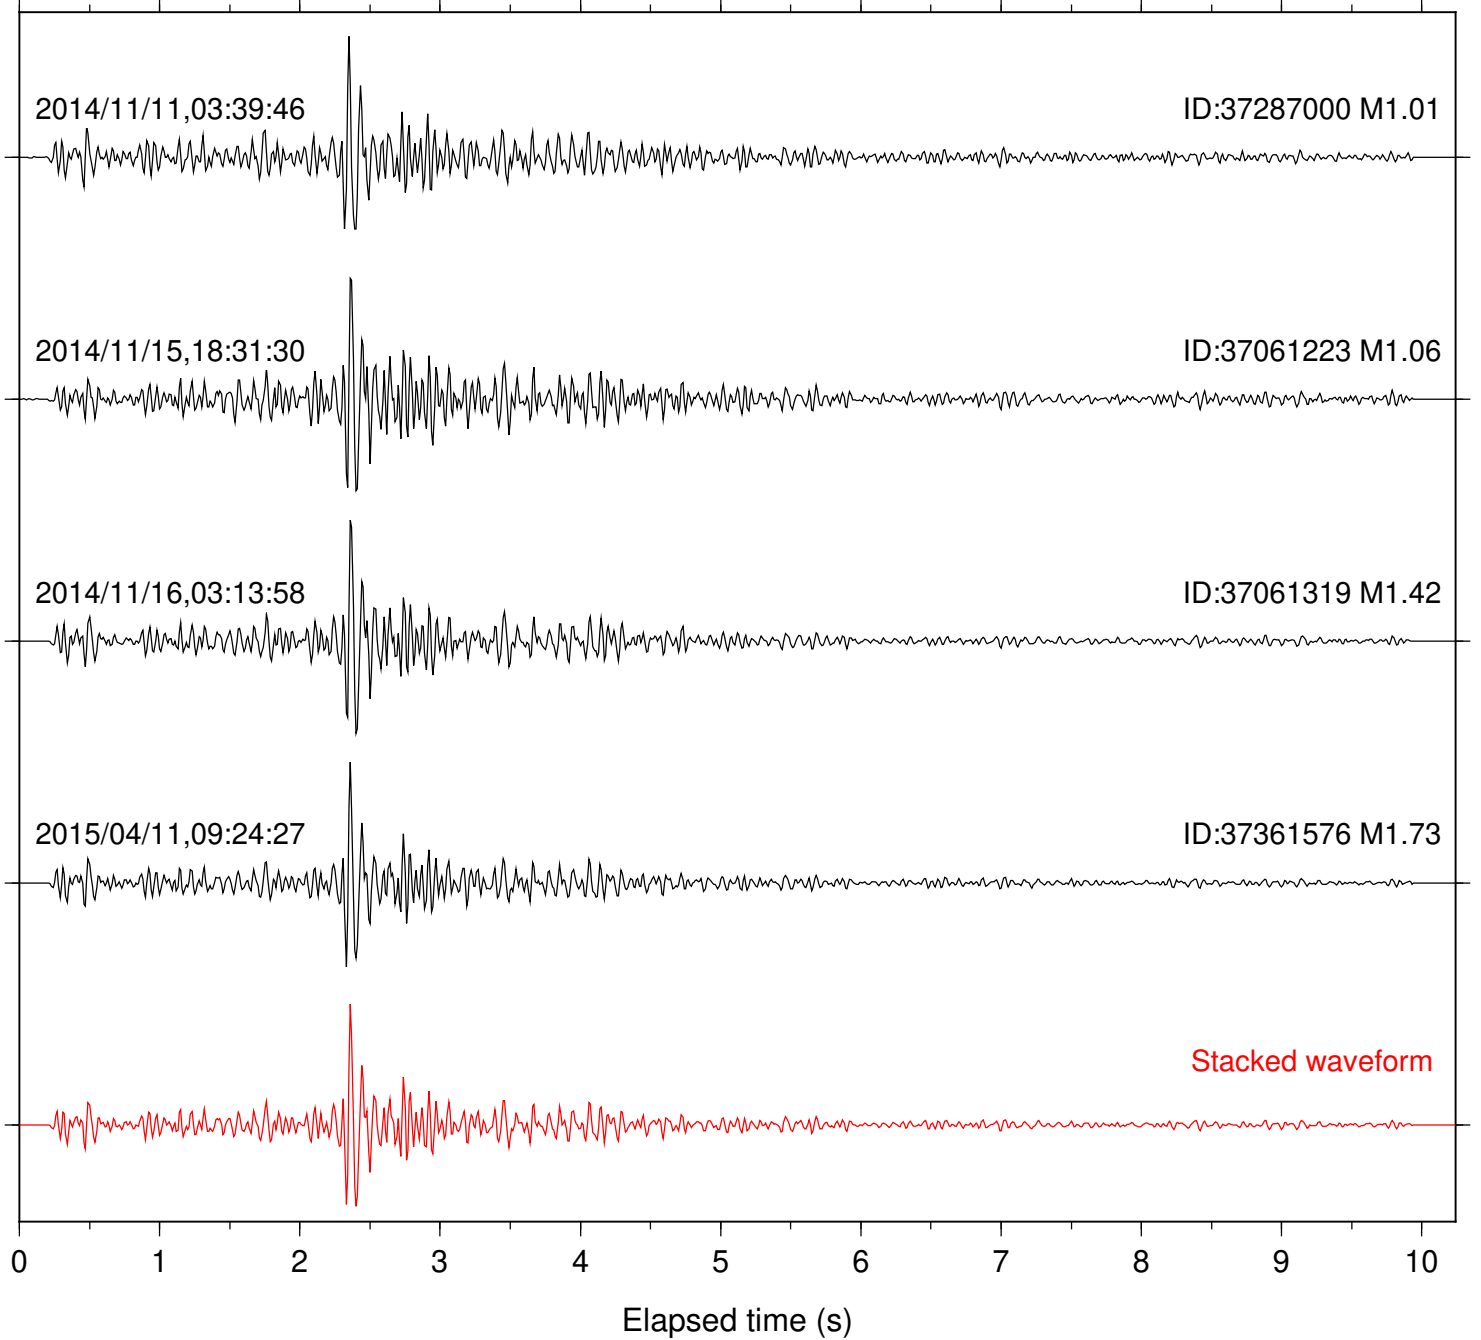

Station: B082 Com: EHZ

Focal depth: 8.10 km