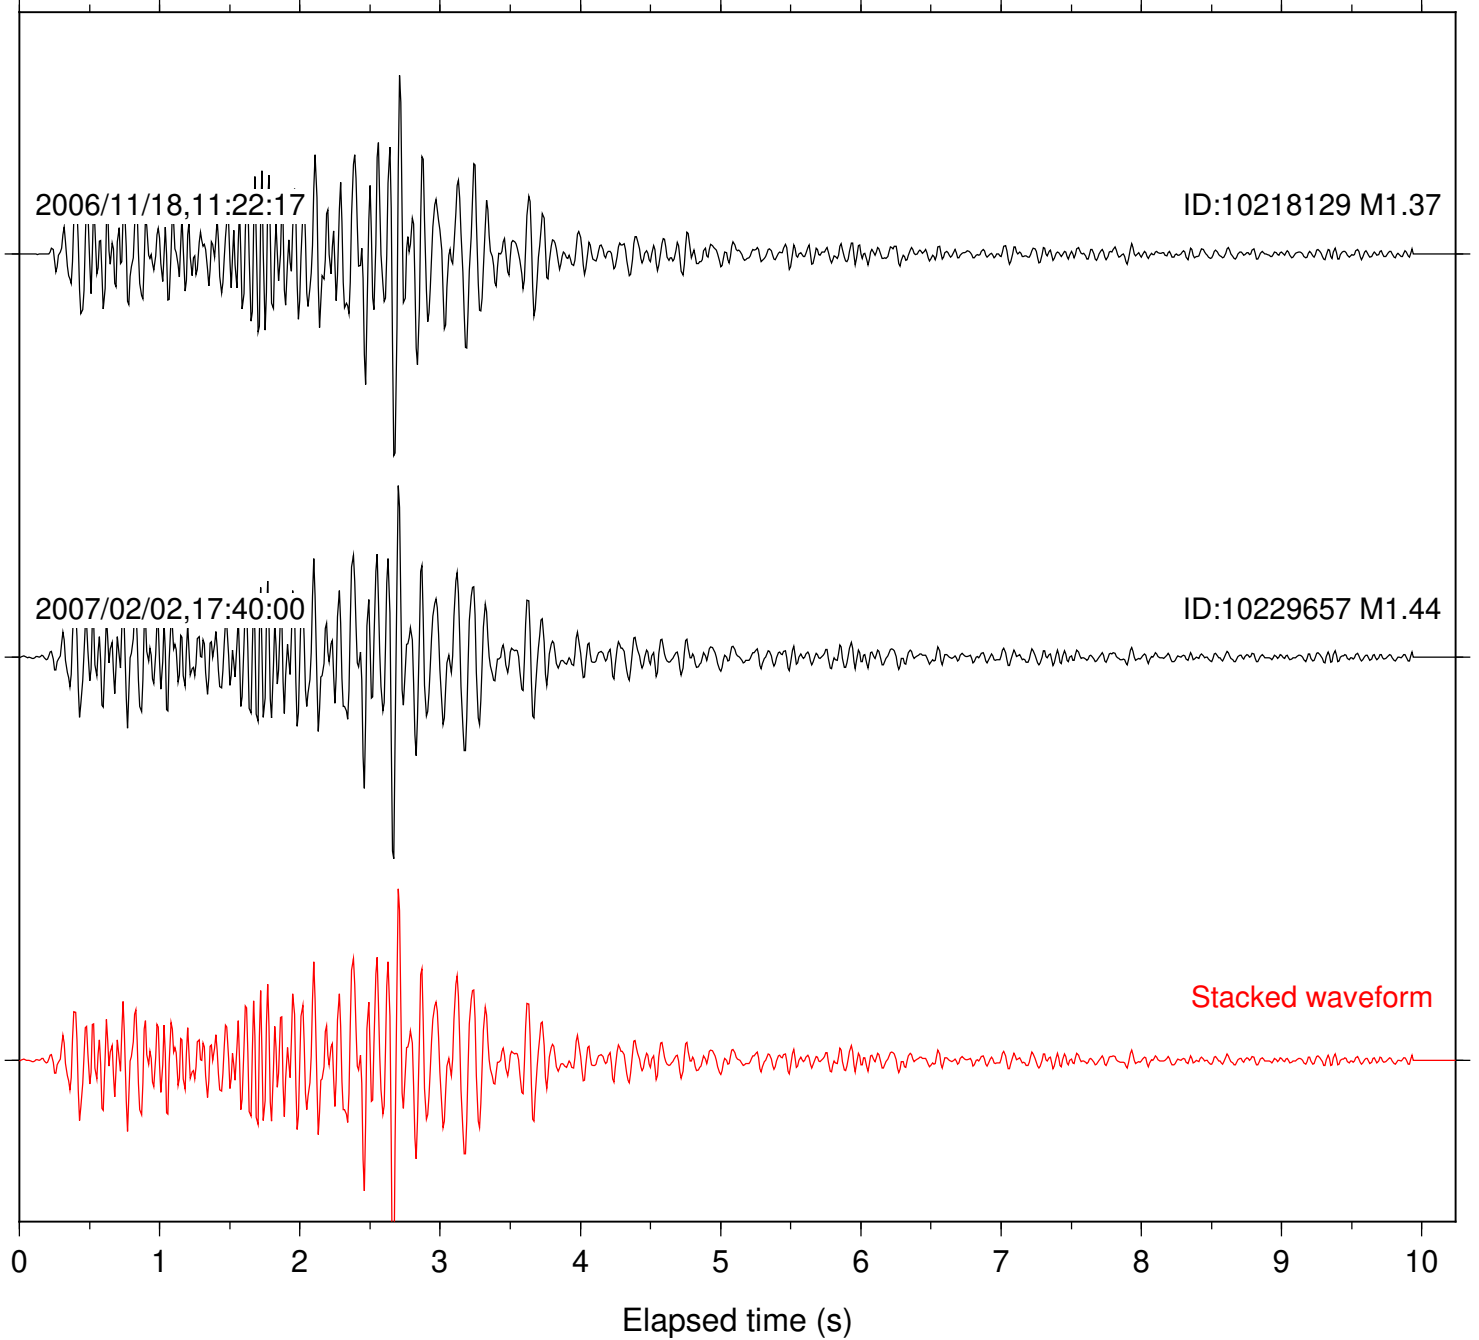

0 1 2 3 4 5 6 7 8 9 10  
Elapsed time (s)

Station: RDM Com: HHZ

Focal depth: 8.72 km

Station: SND Com: HHZ

Focal depth: 8.72 km

Station: FRD Com: HHZ

Focal depth: 7.92 km

2006/11/02,22:59:24