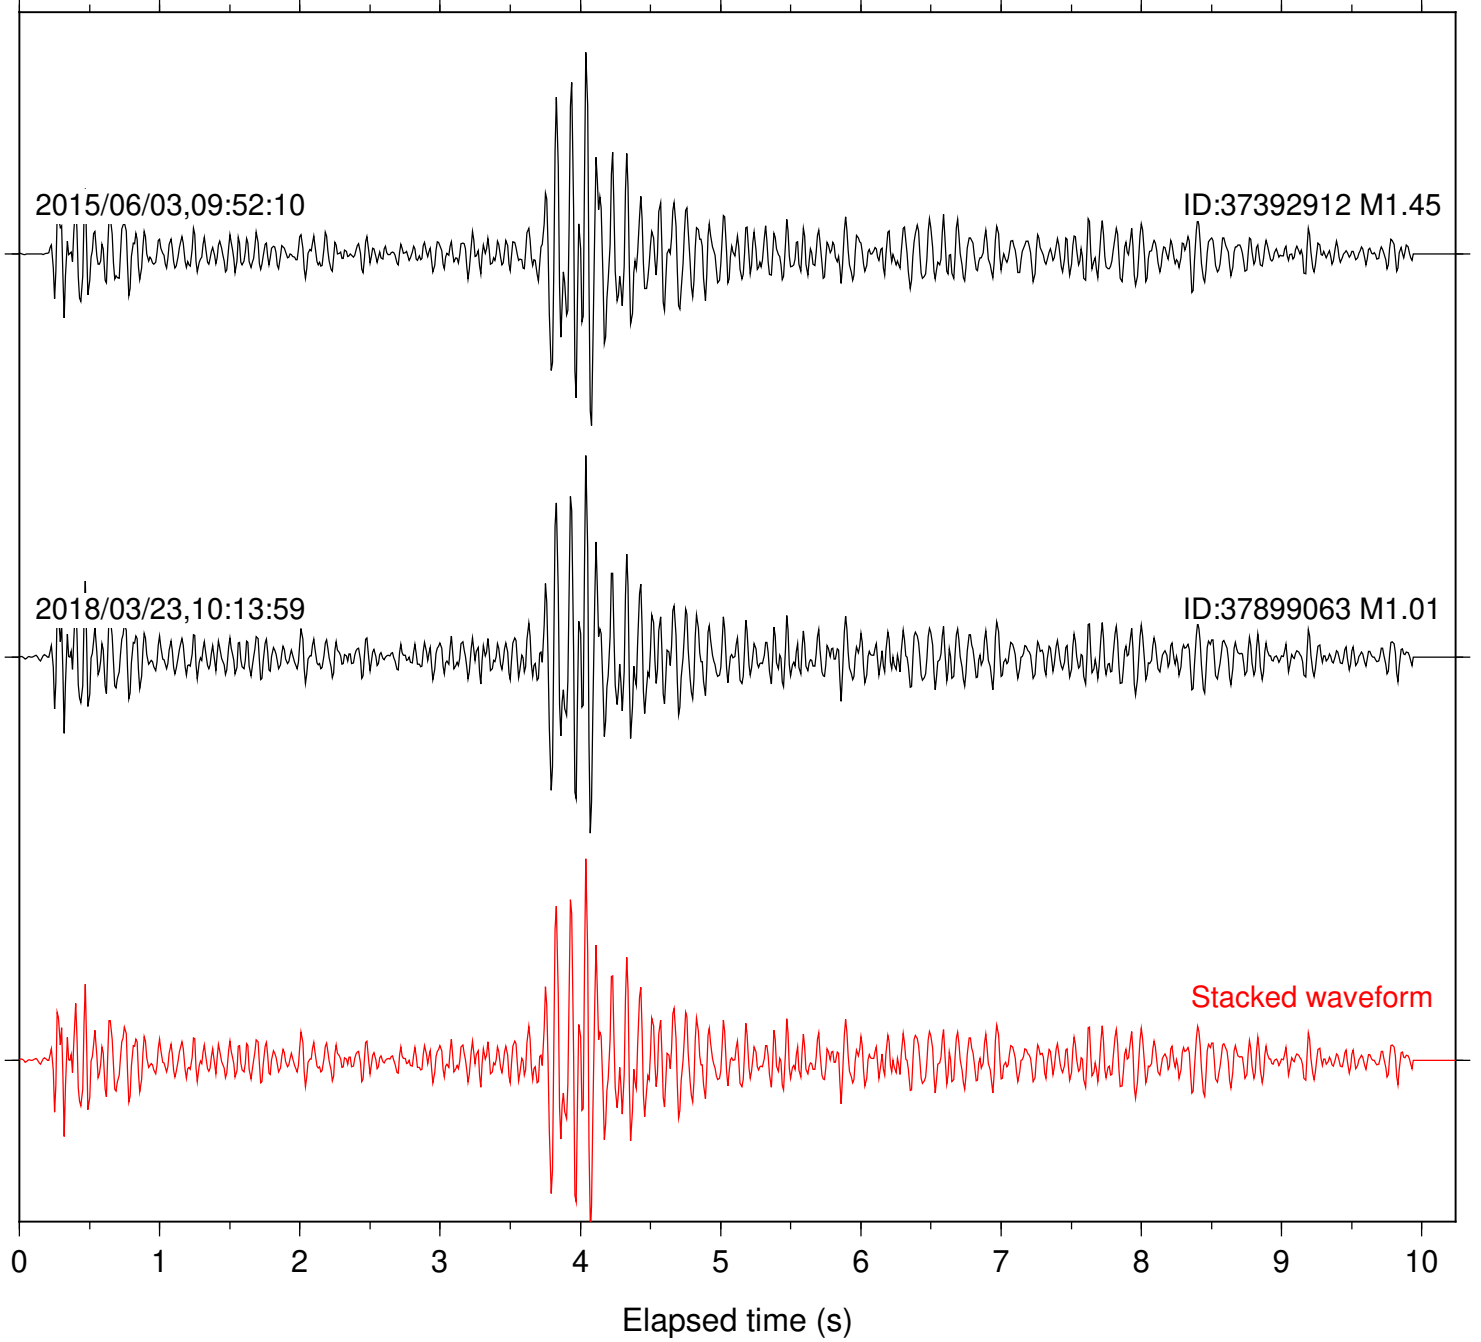

ID:37392912 M1.45

2018/03/23,10:13:59

ID:37899063 M1.01

Stacked waveform

0 1 2 3 4 5 6 7 8 9 10  
Elapsed time (s)

Station: B084 Com: EHZ

Focal depth: 14.30 km

Station: B087 Com: EHZ