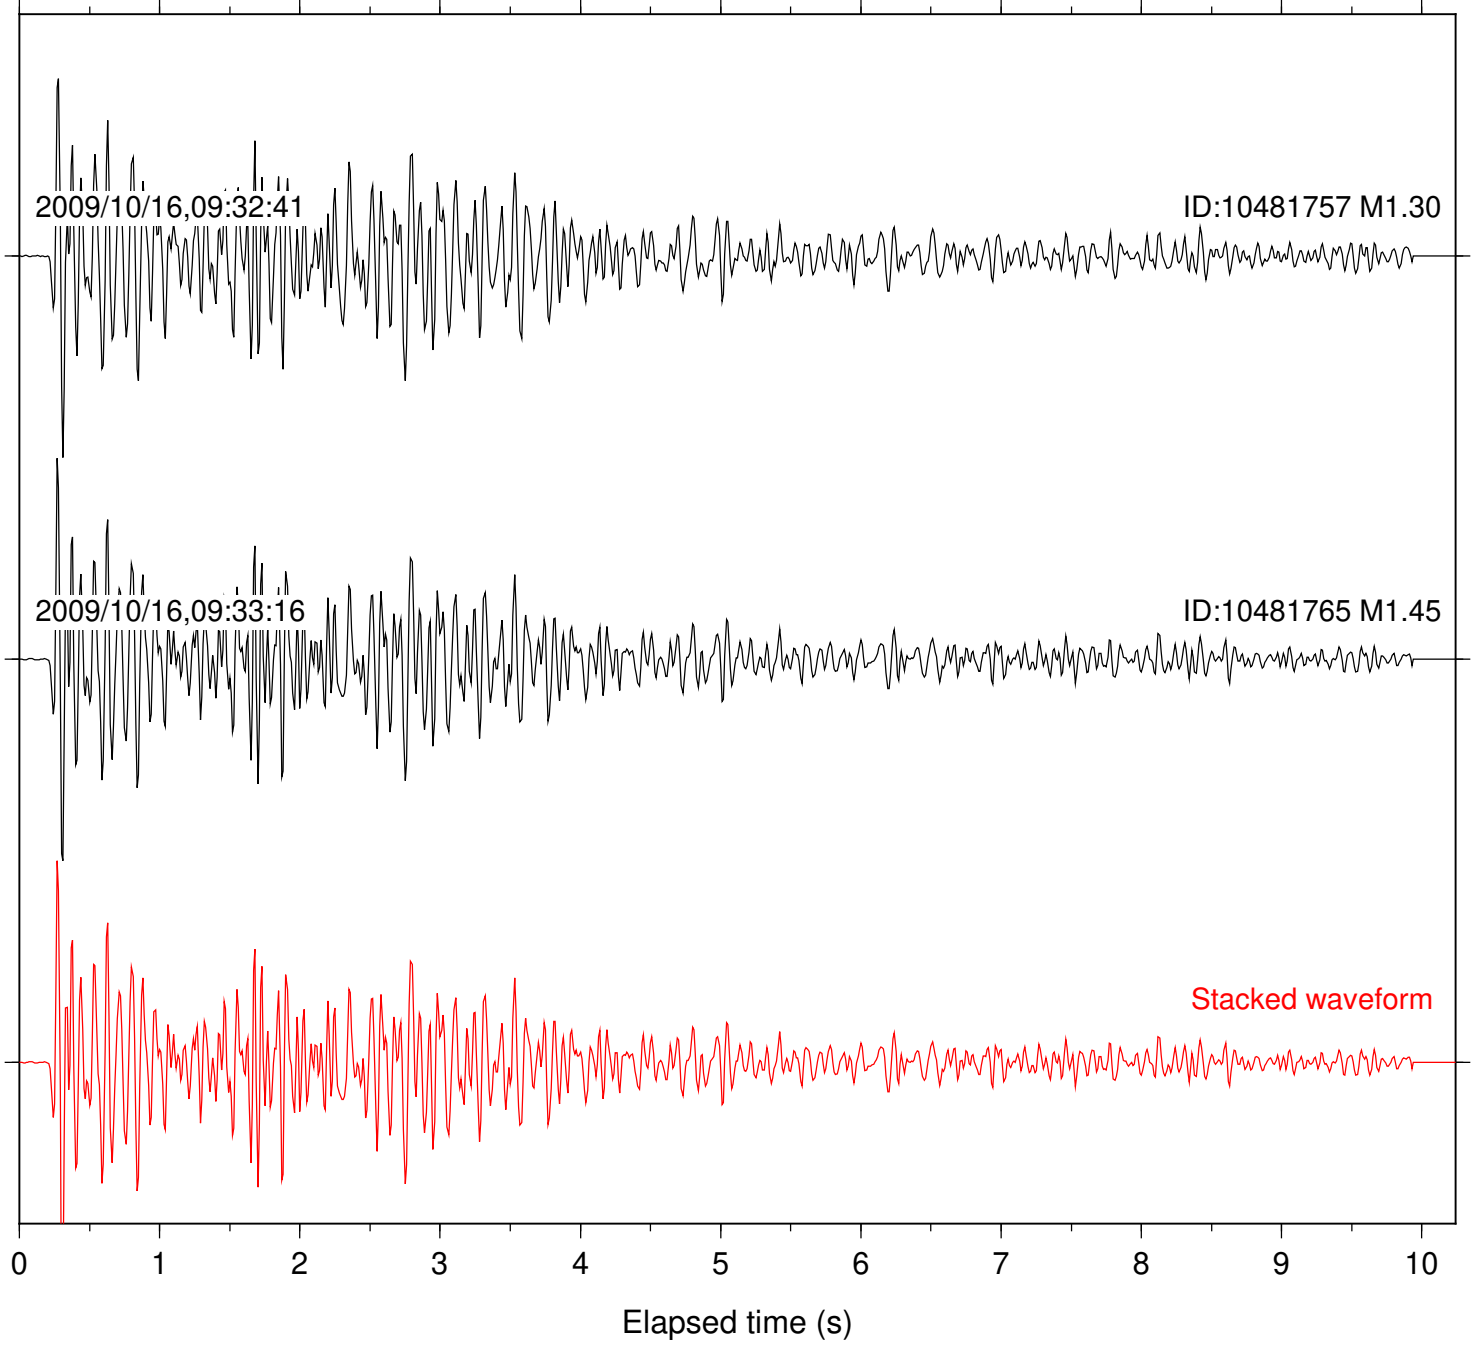

Station: SNO Com: HHZ

Focal depth: 8.54 km