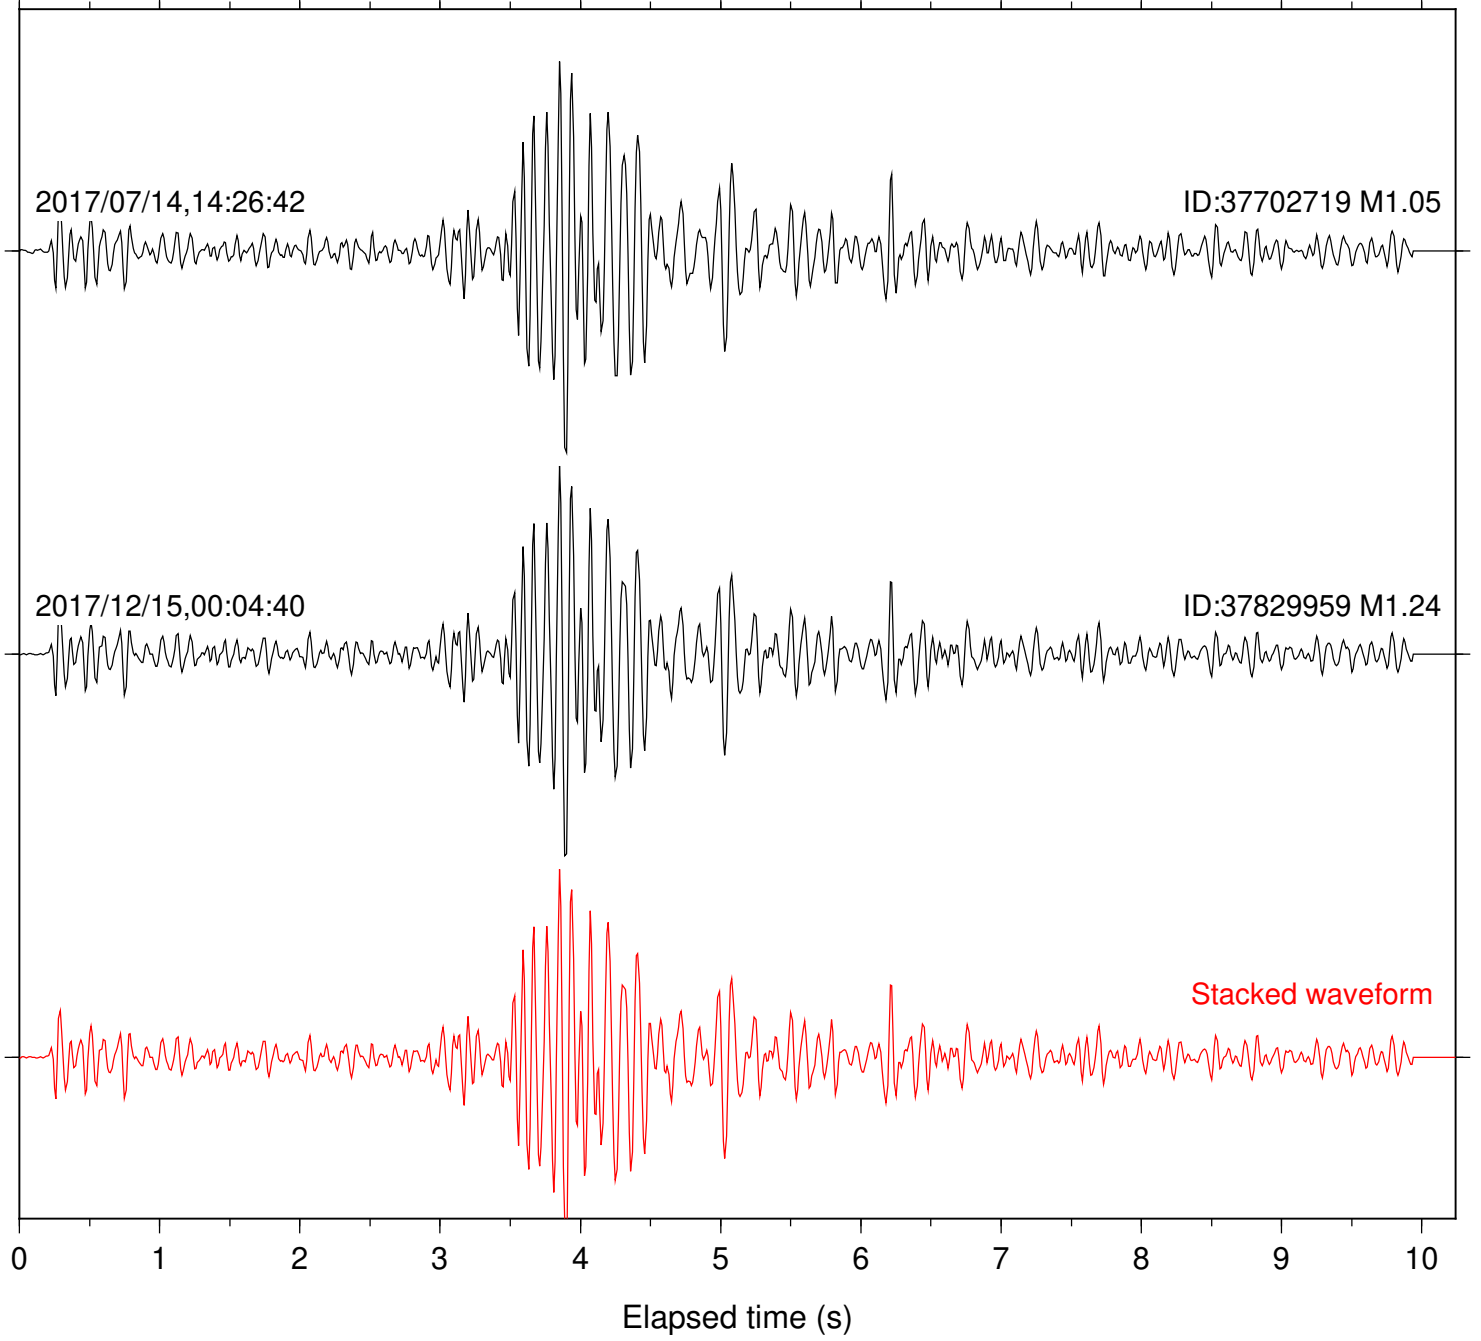

Station: POB2 Com: HHZ

Focal depth: 6.76 km