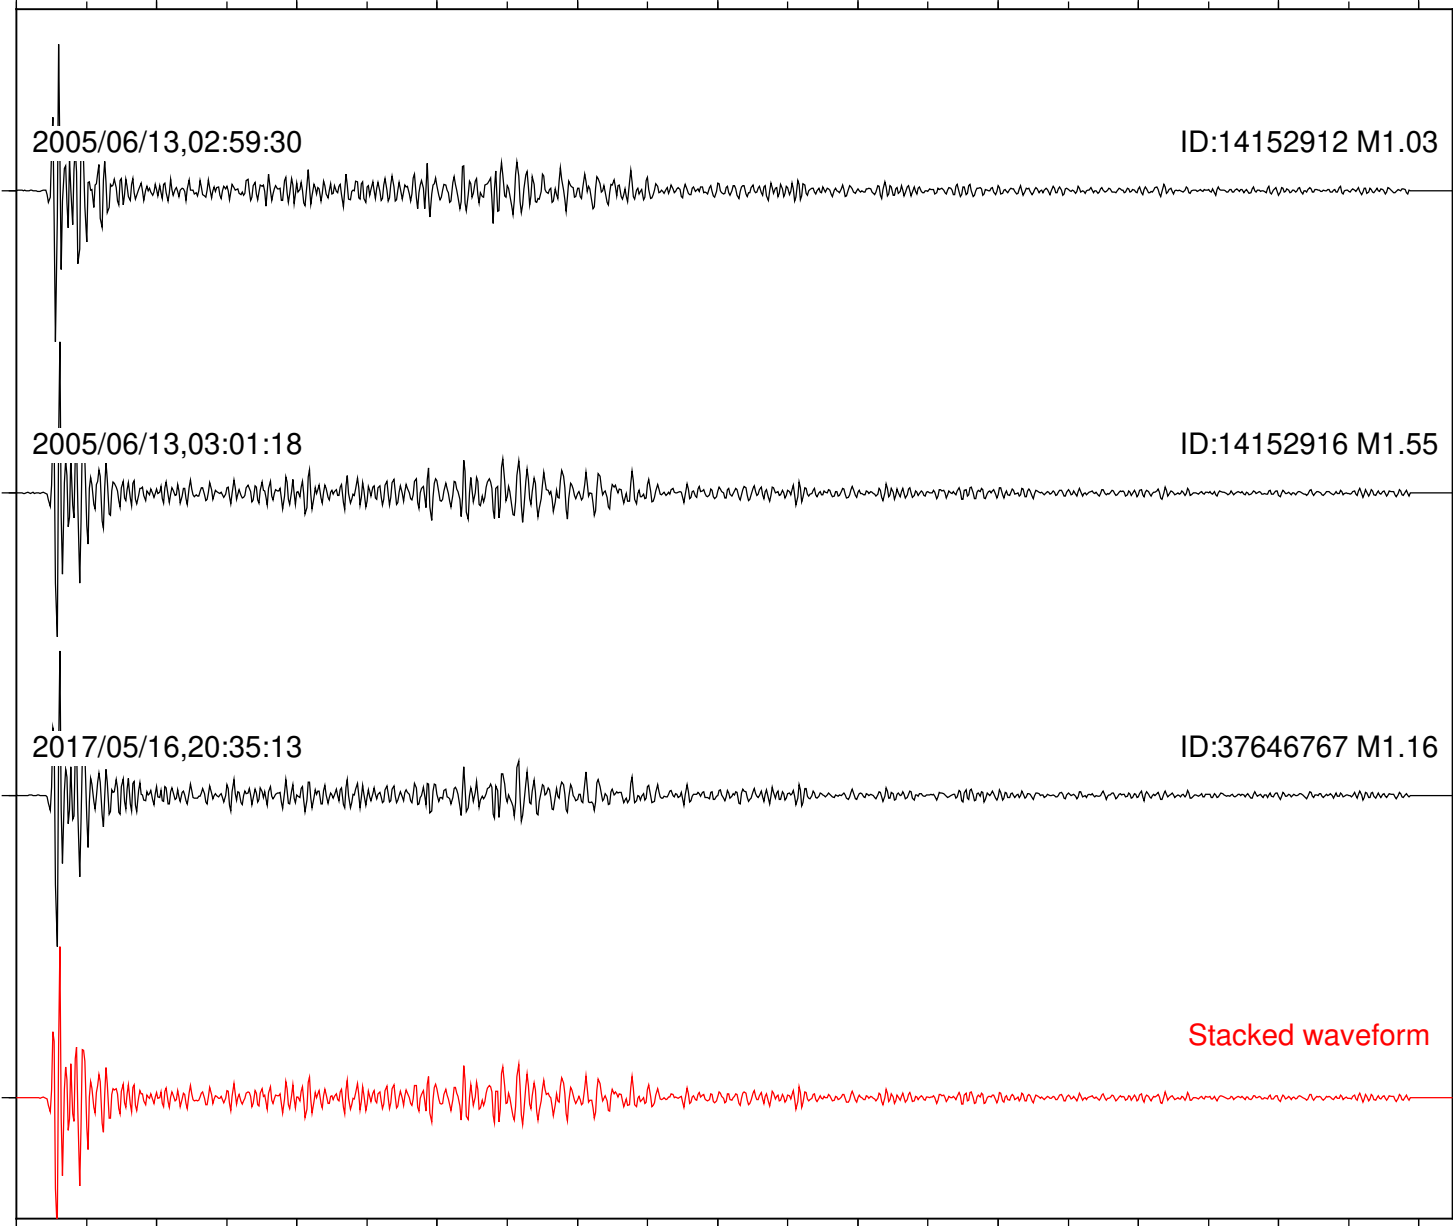

2017/05/16,20:35:13

ID:37646767 M1.16

Stacked waveform

0 1 2 3 4 5 6 7 8 9 10

Elapsed time (s)

Station: KNW Com: HHZ

Focal depth: 13.60 km

Station: PLM Com: HHZ