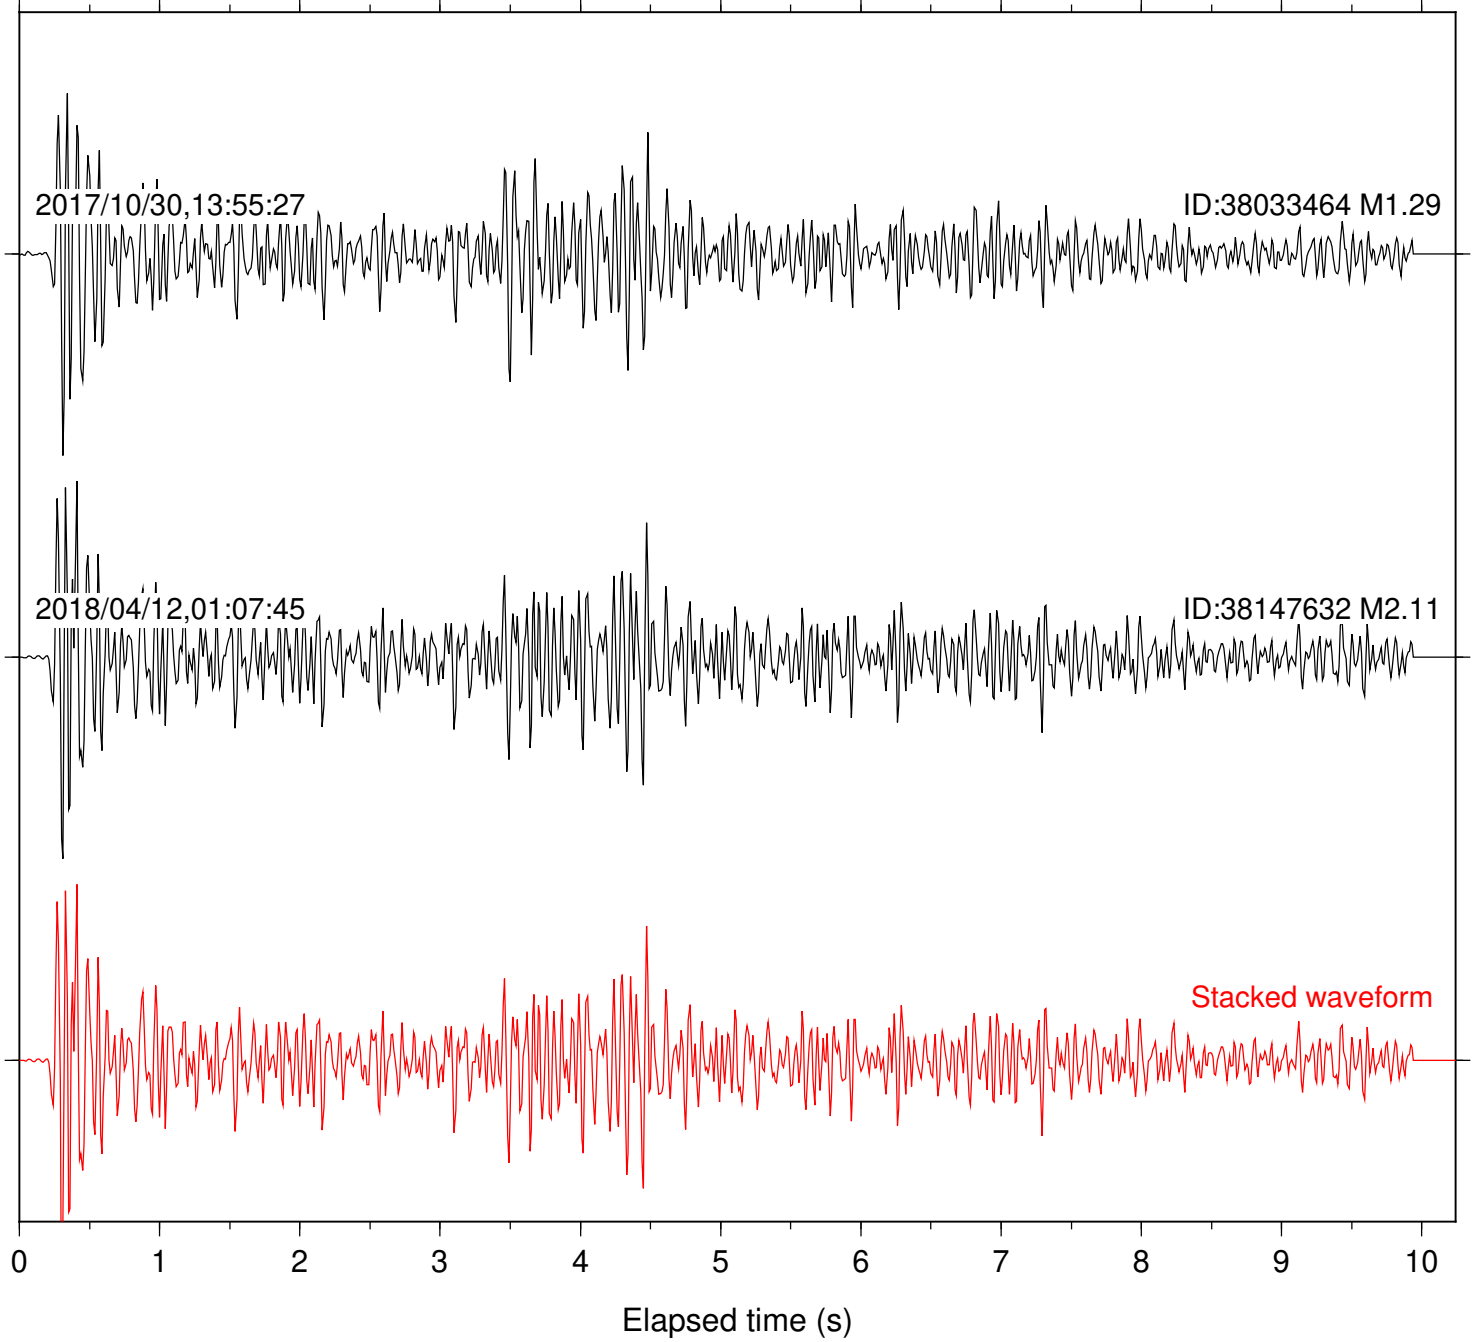

Station: B081 Com: EHZ

Focal depth: 6.26 km