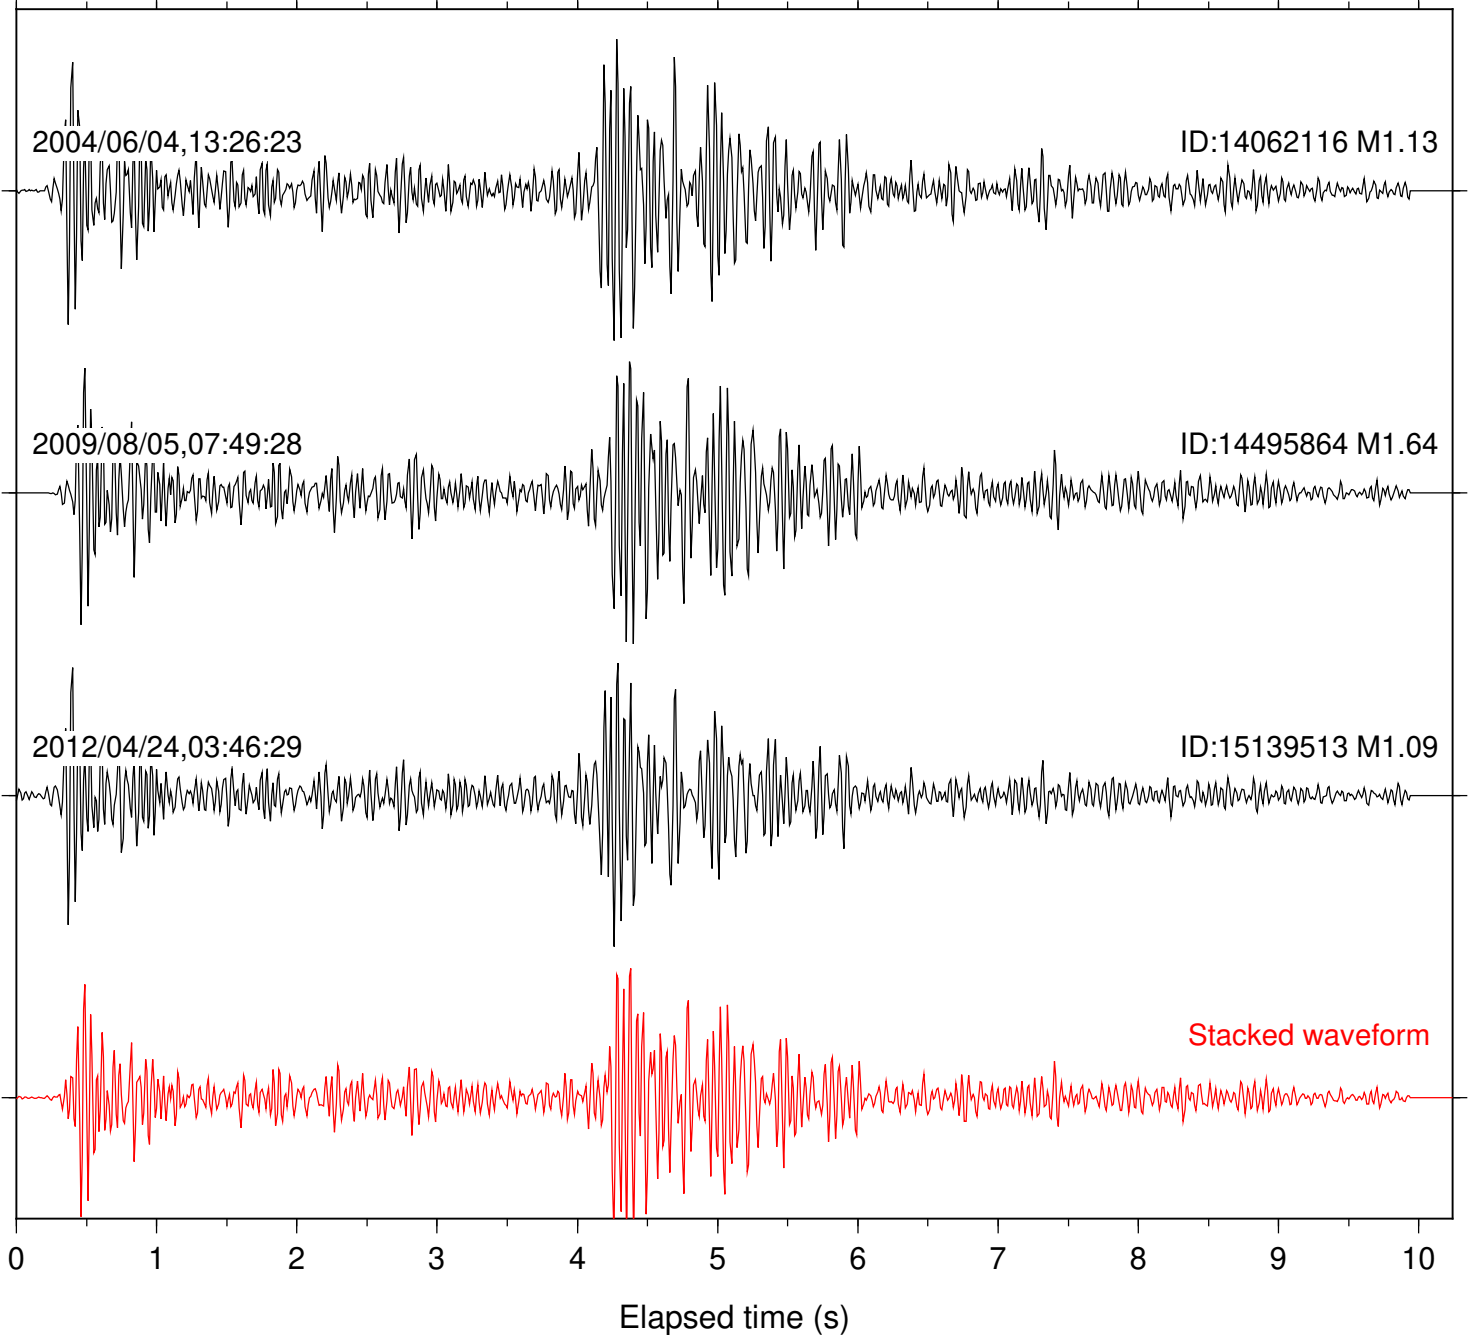

Station: DGR Com: HHZ

Focal depth: 17.73 km

Station: FRD Com: HHZ

Focal depth: 17.74 km

Station: HMT2 Com: HHZ

Focal depth: 17.74 km

Station: KNW Com: HHZ

Focal depth: 17.74 km