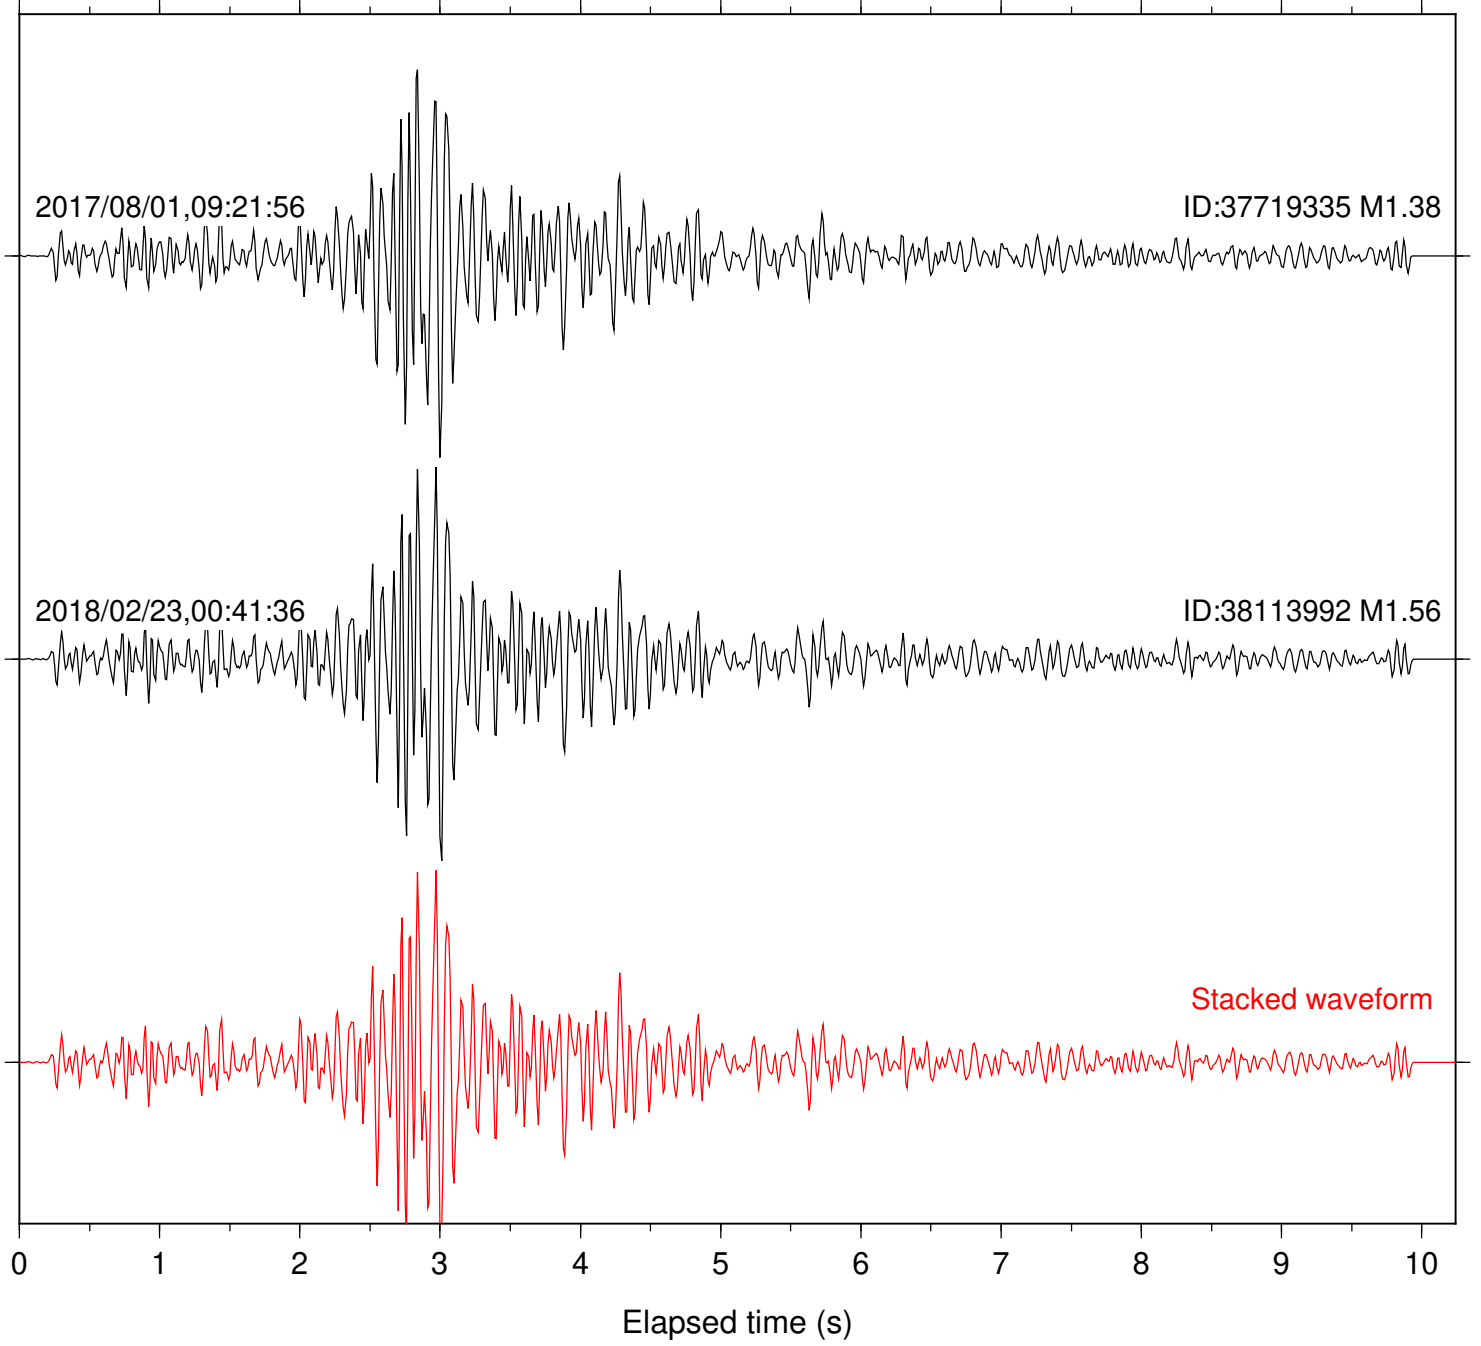

Station: SND Com: HHZ

Focal depth: 7.89 km