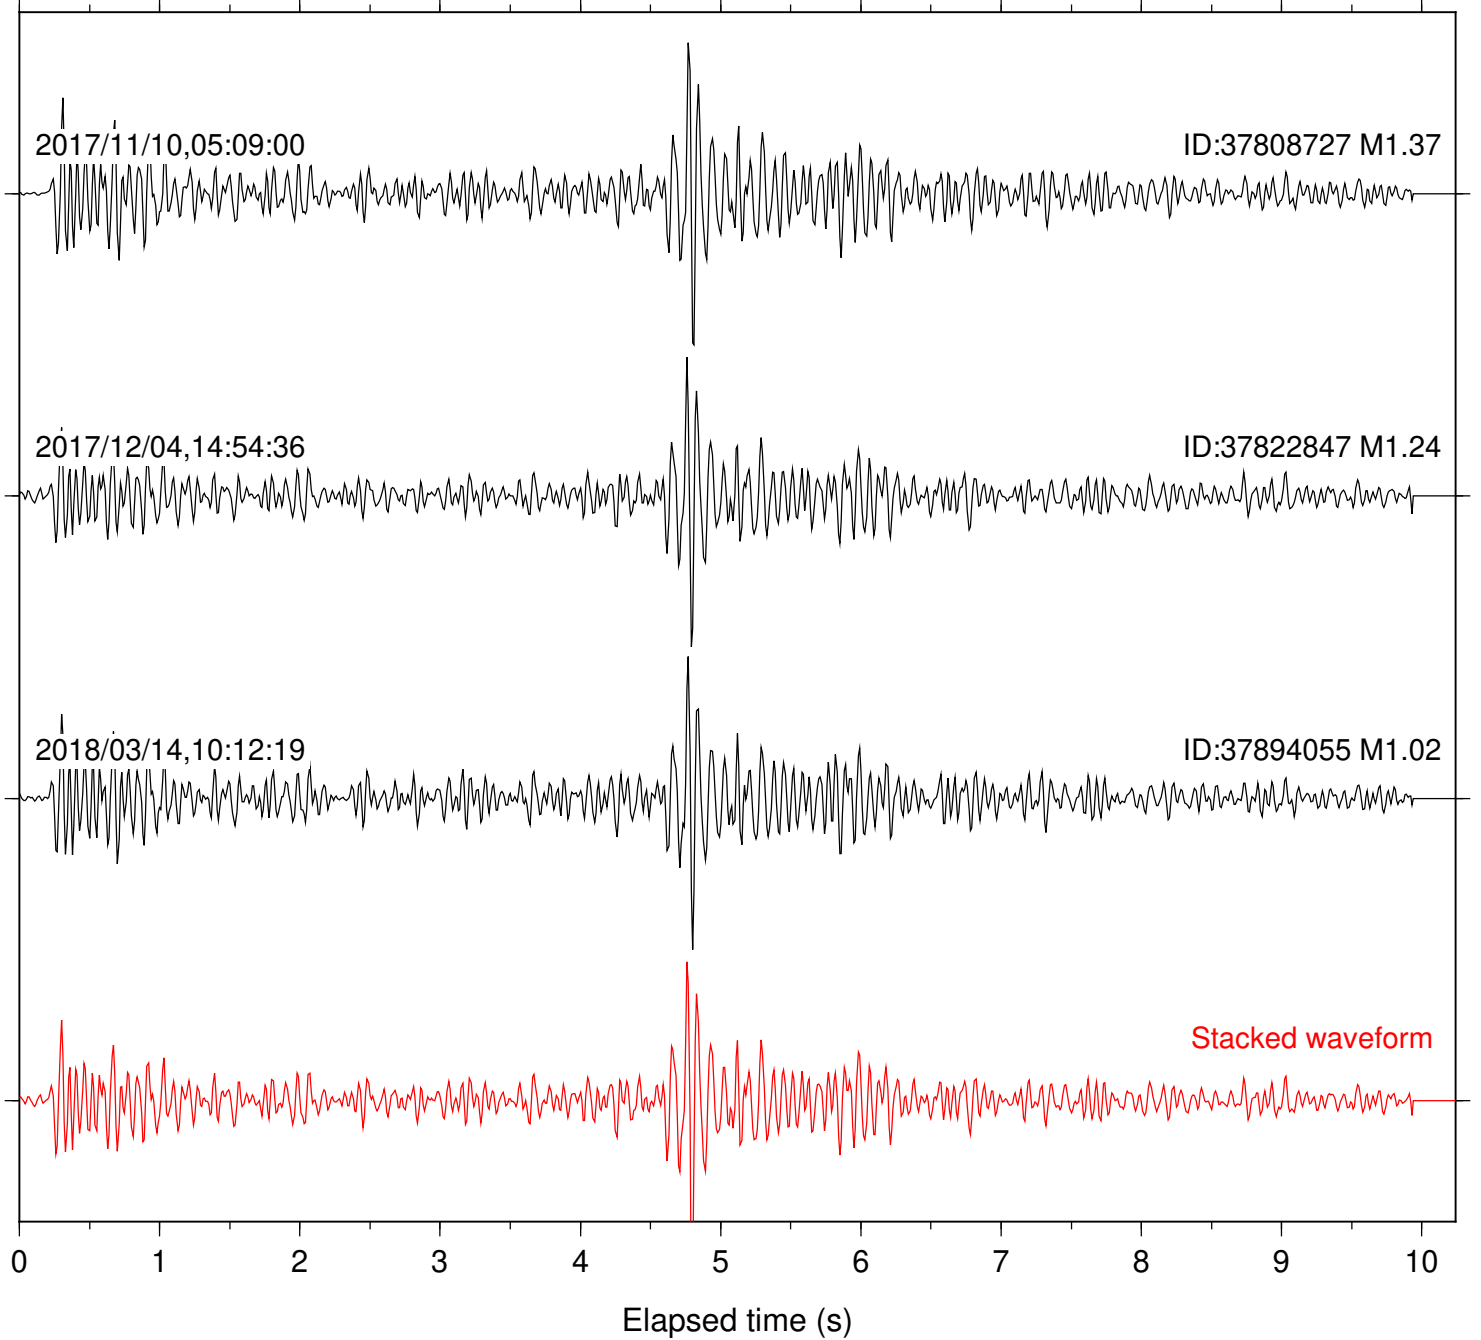

Station: SND Com: HHZ

Focal depth: 12.24 km