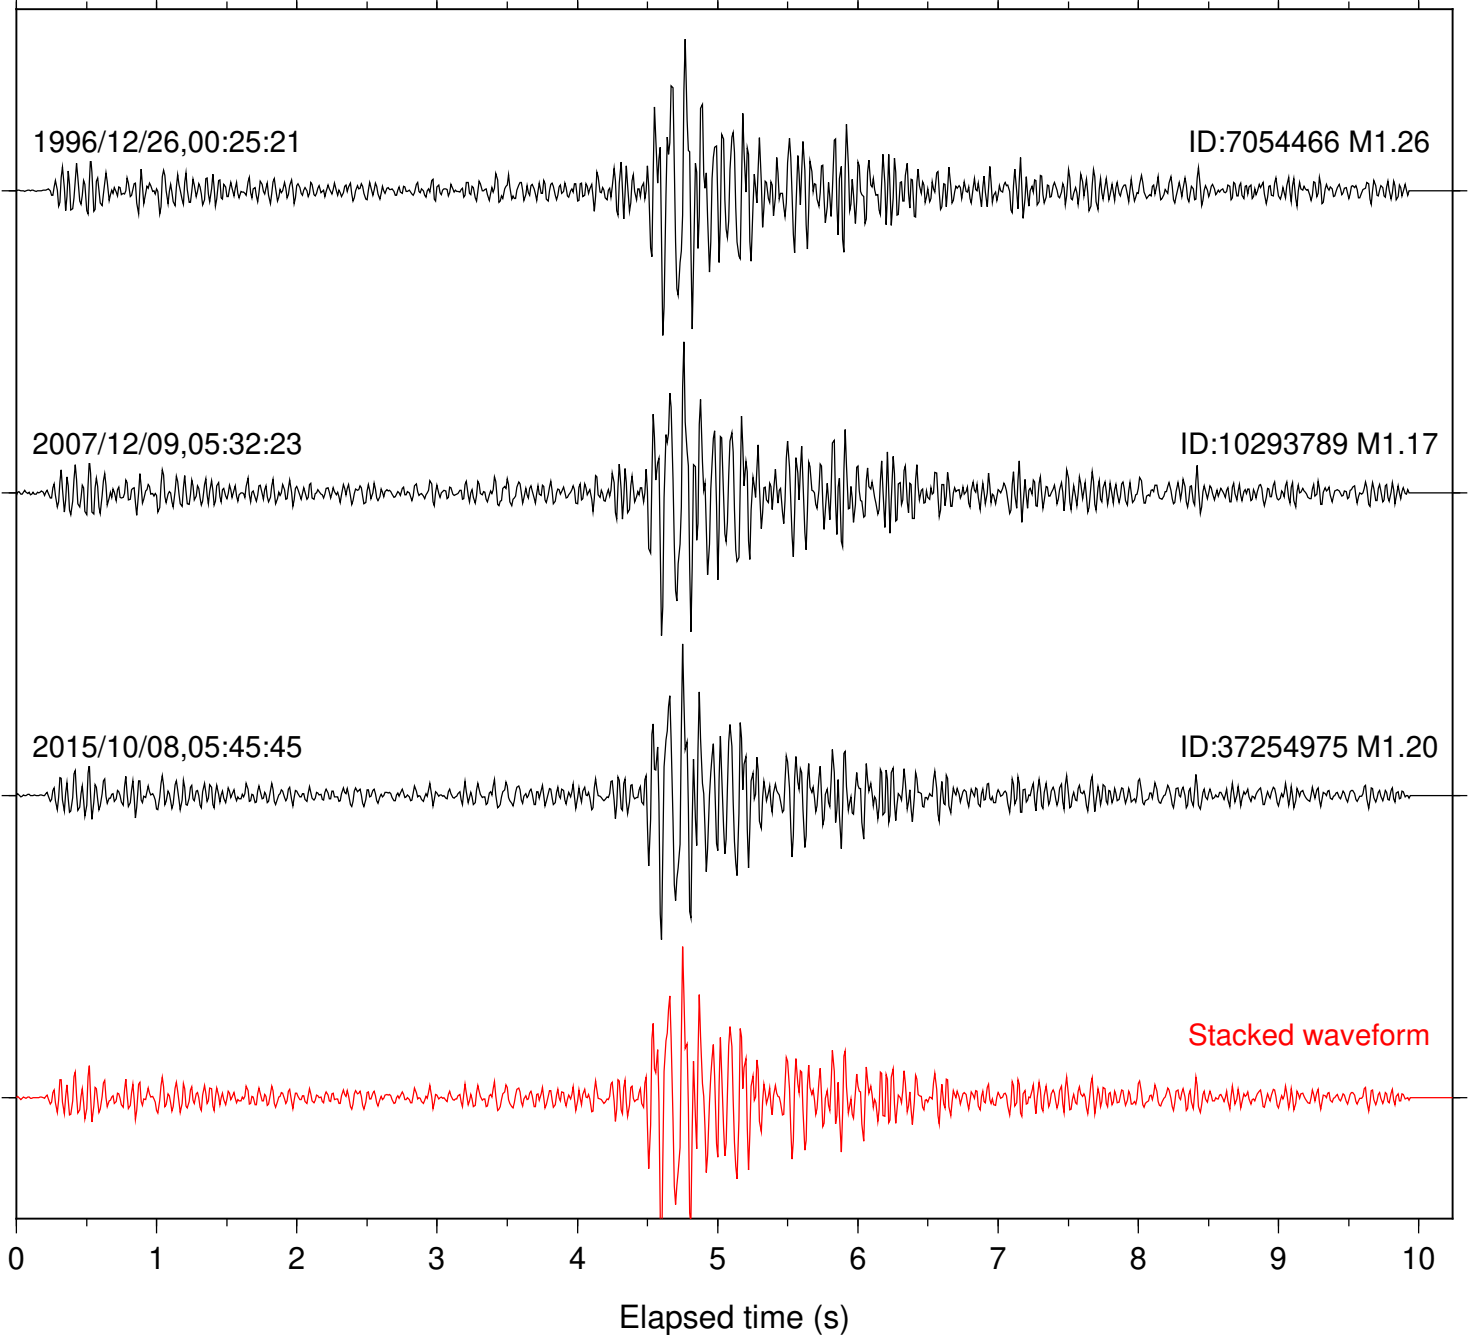

Station: BAC Com: EHZ

Focal depth: 17.57 km