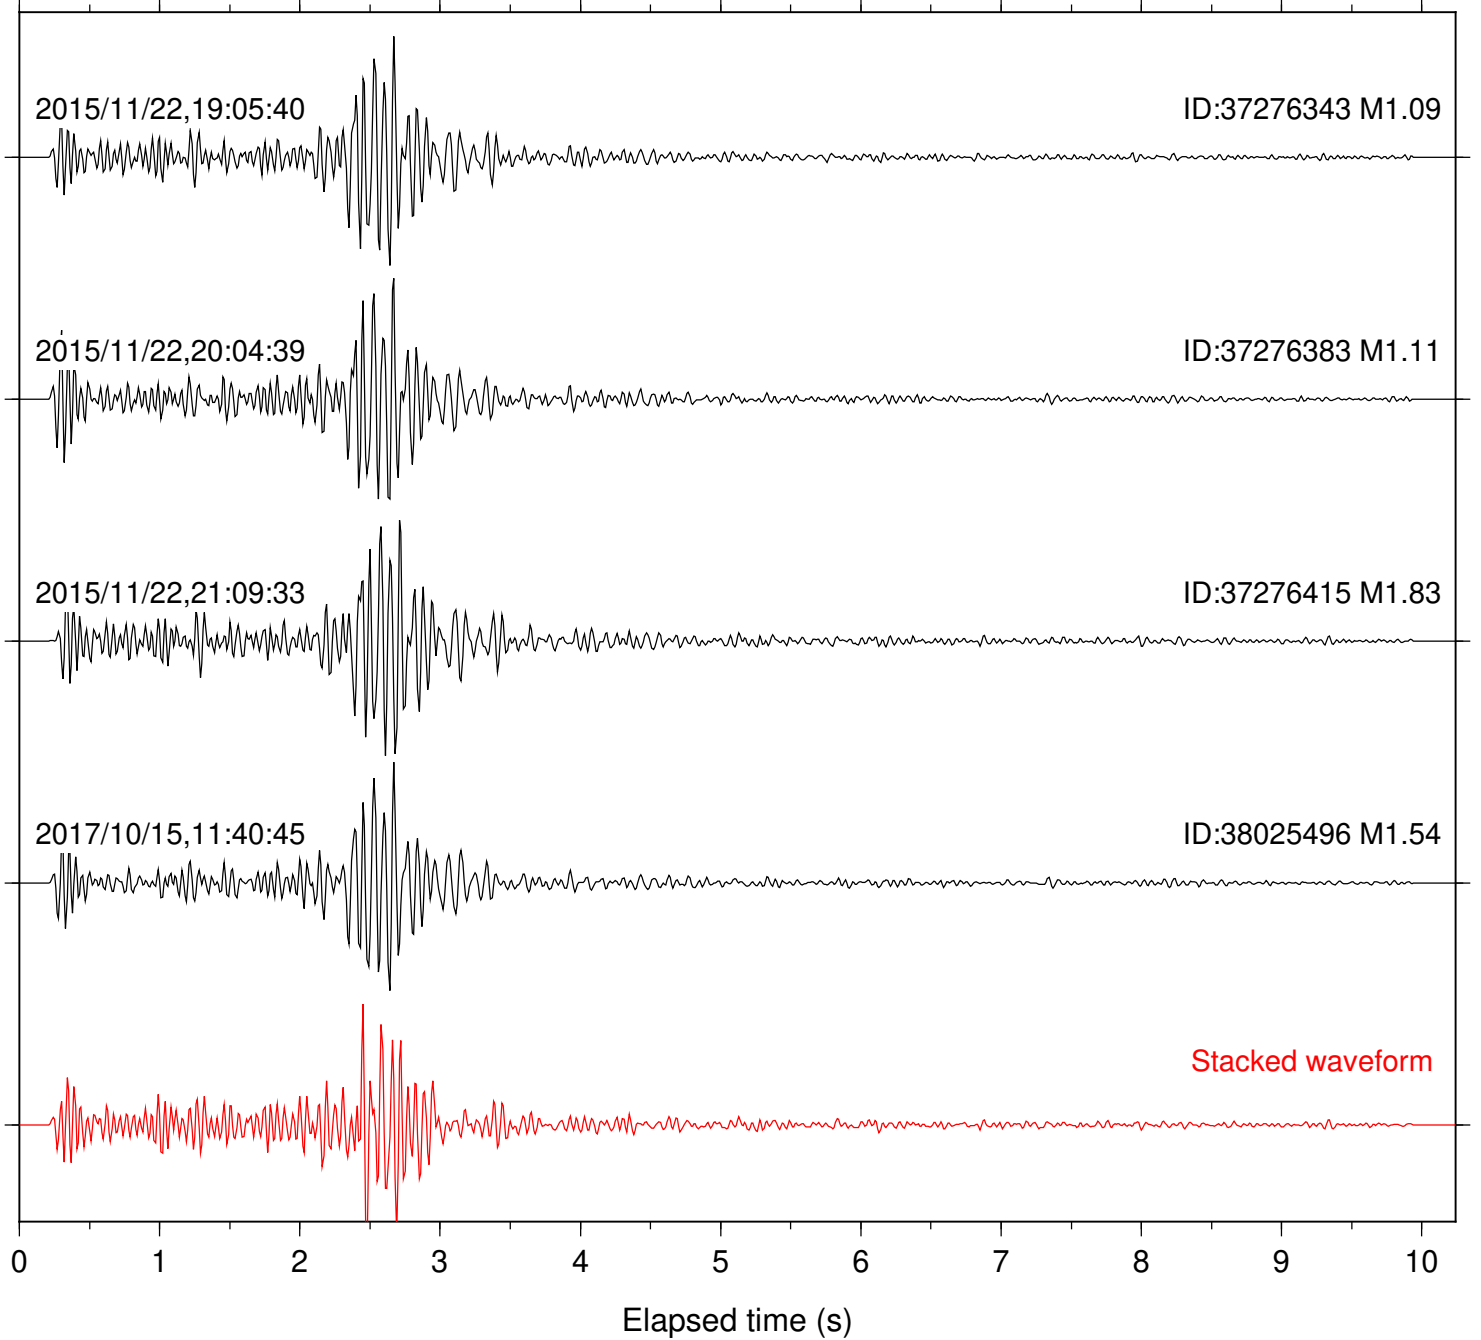

Station: B087 Com: EHZ

Focal depth: 5.13 km