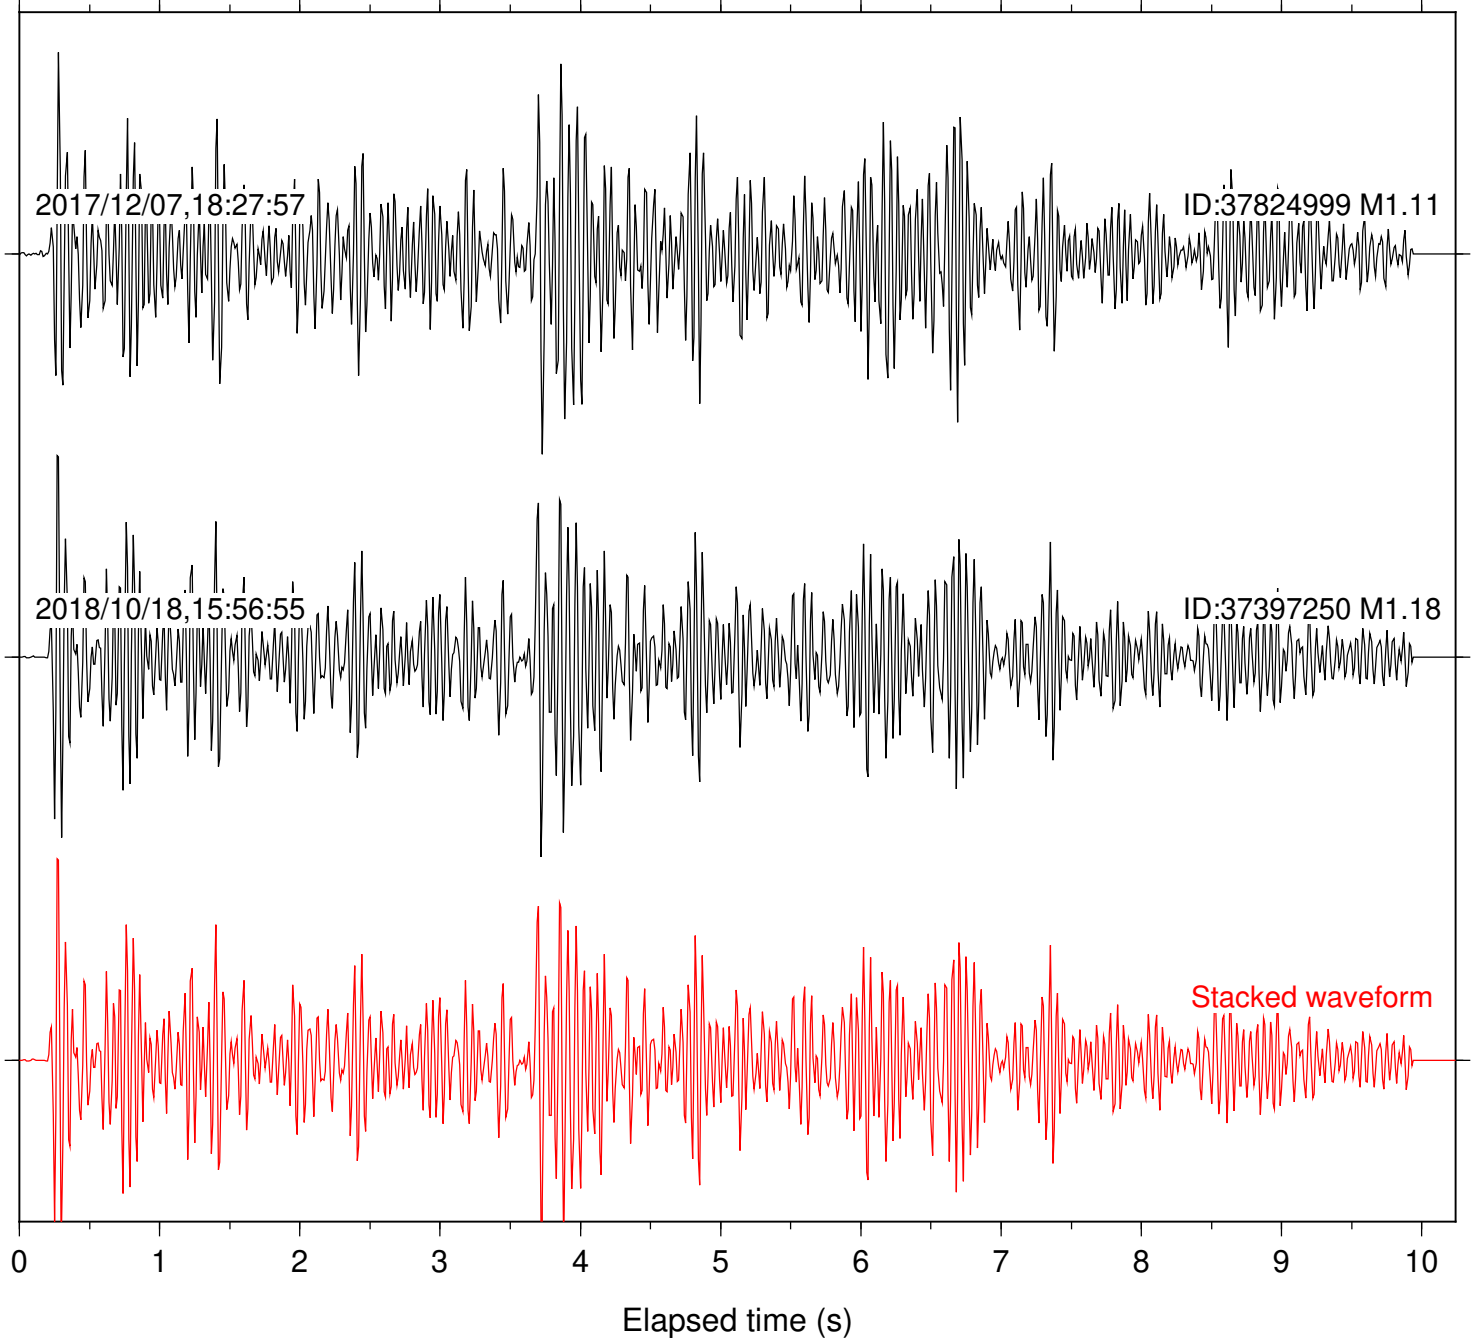

Station: FRD Com: HHZ

Focal depth: 6.96 km

Station: LVA2 Com: HHZ

Focal depth: 6.96 km

Station: POB2 Com: HHZ

Focal depth: 6.96 km

Station: B081 Com: EHZ

Focal depth: 5.04 km