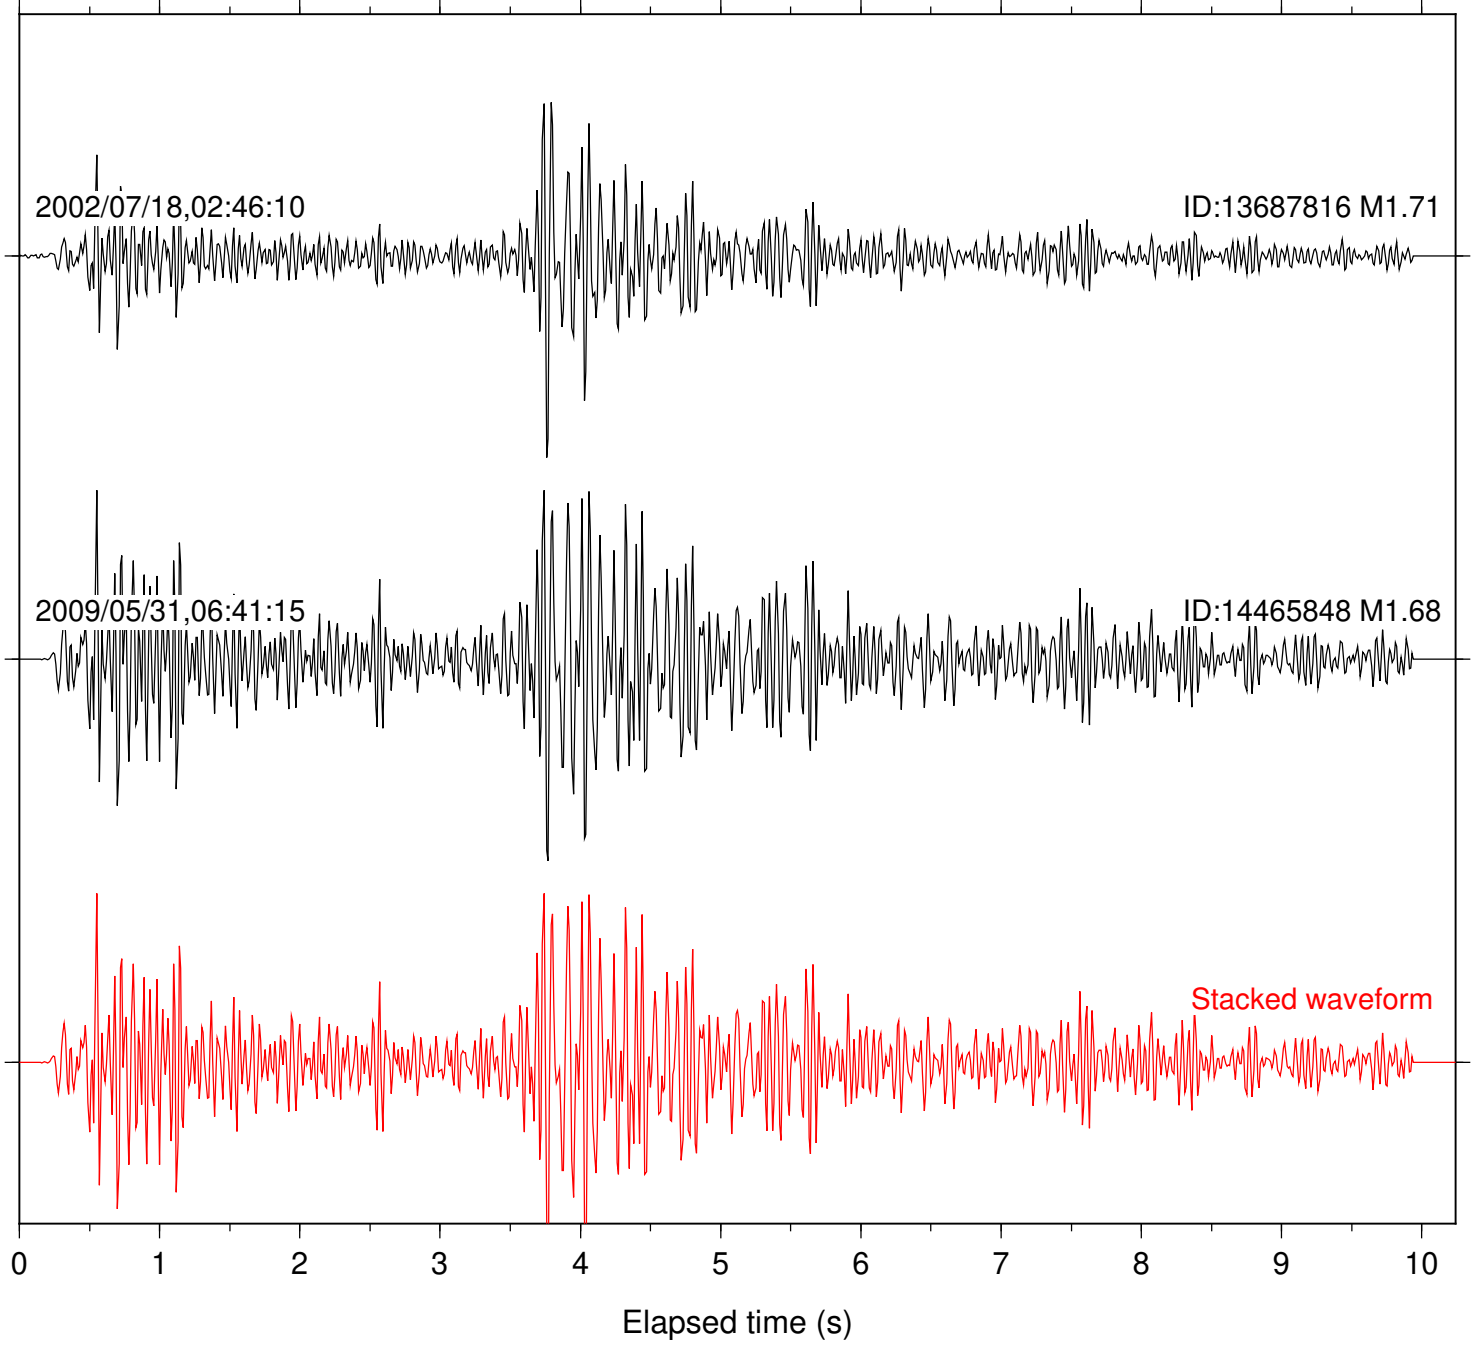

Station: SND Com: HHZ

Focal depth: 6.65 km

Station: BAC Com: EHZ

Focal depth: 16.62 km

Station: DGR Com: HHZ

Focal depth: 16.69 km

Station: HMT2 Com: HHZ

Focal depth: 16.69 km