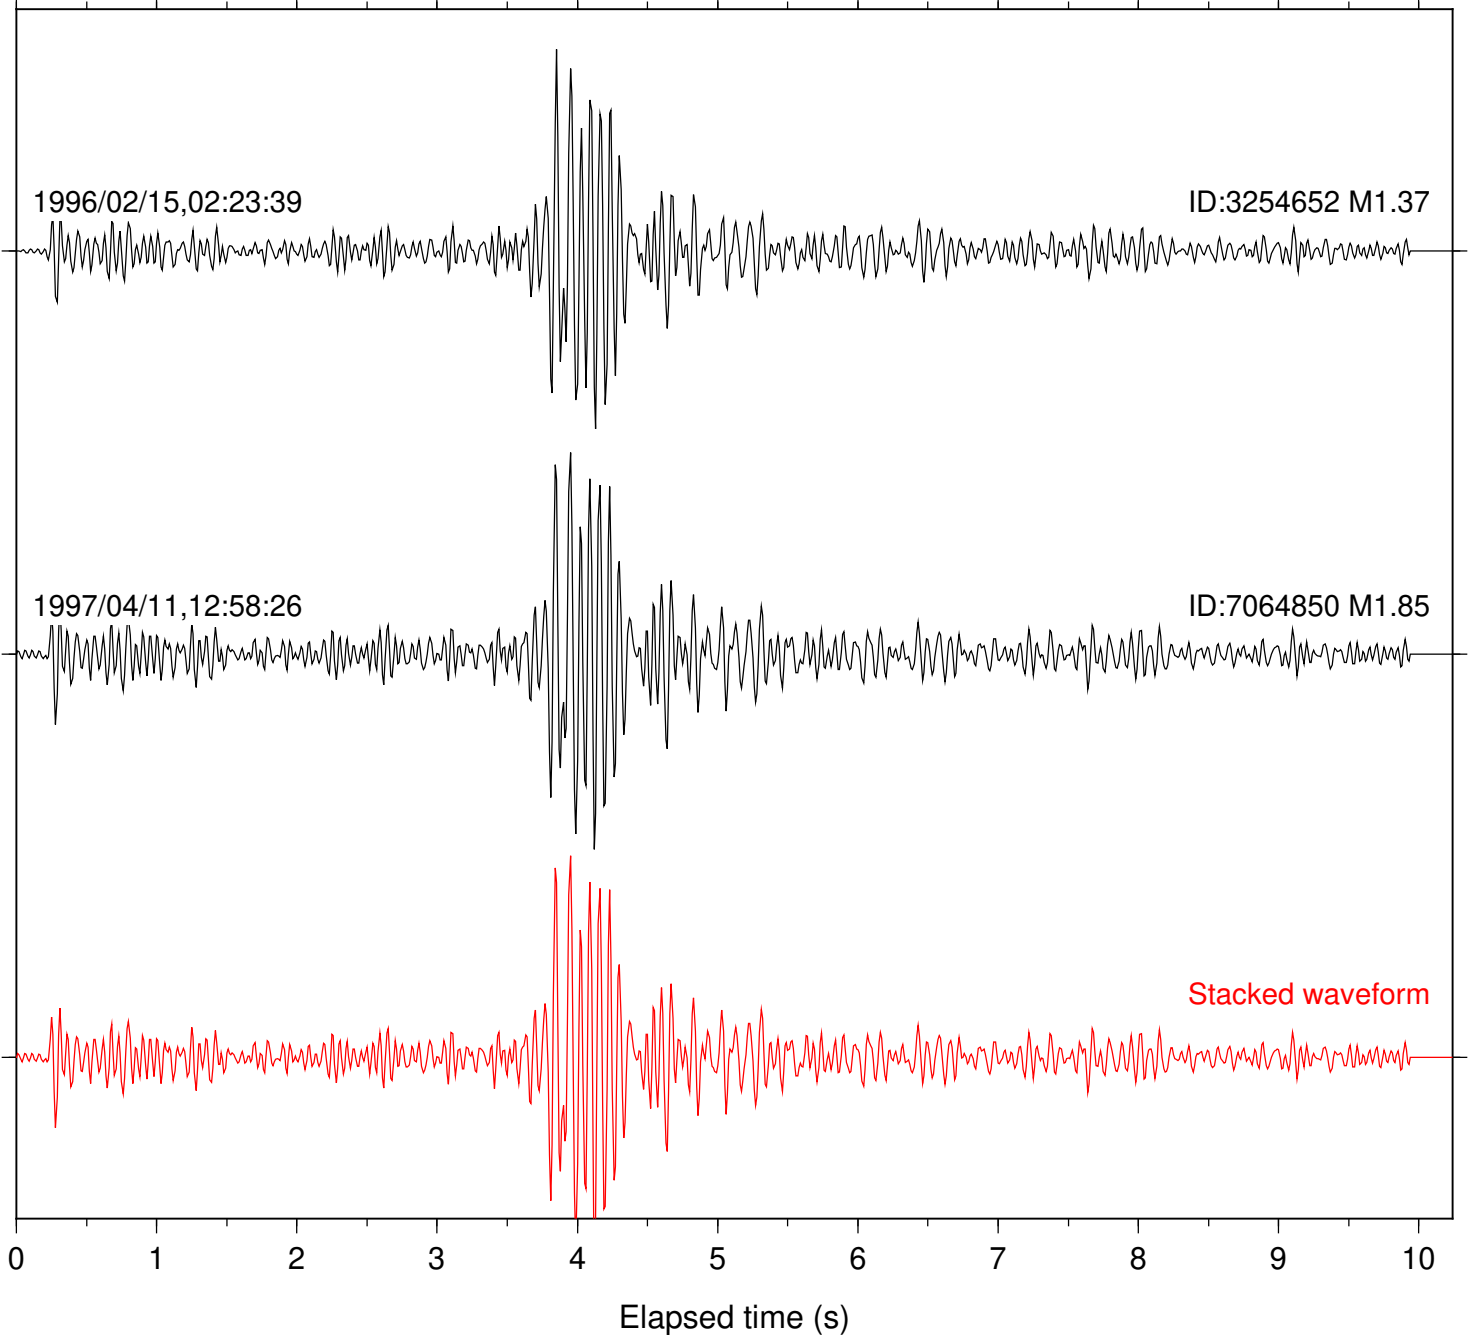

Station: LAQ Com: EHZ

Focal depth: 15.46 km