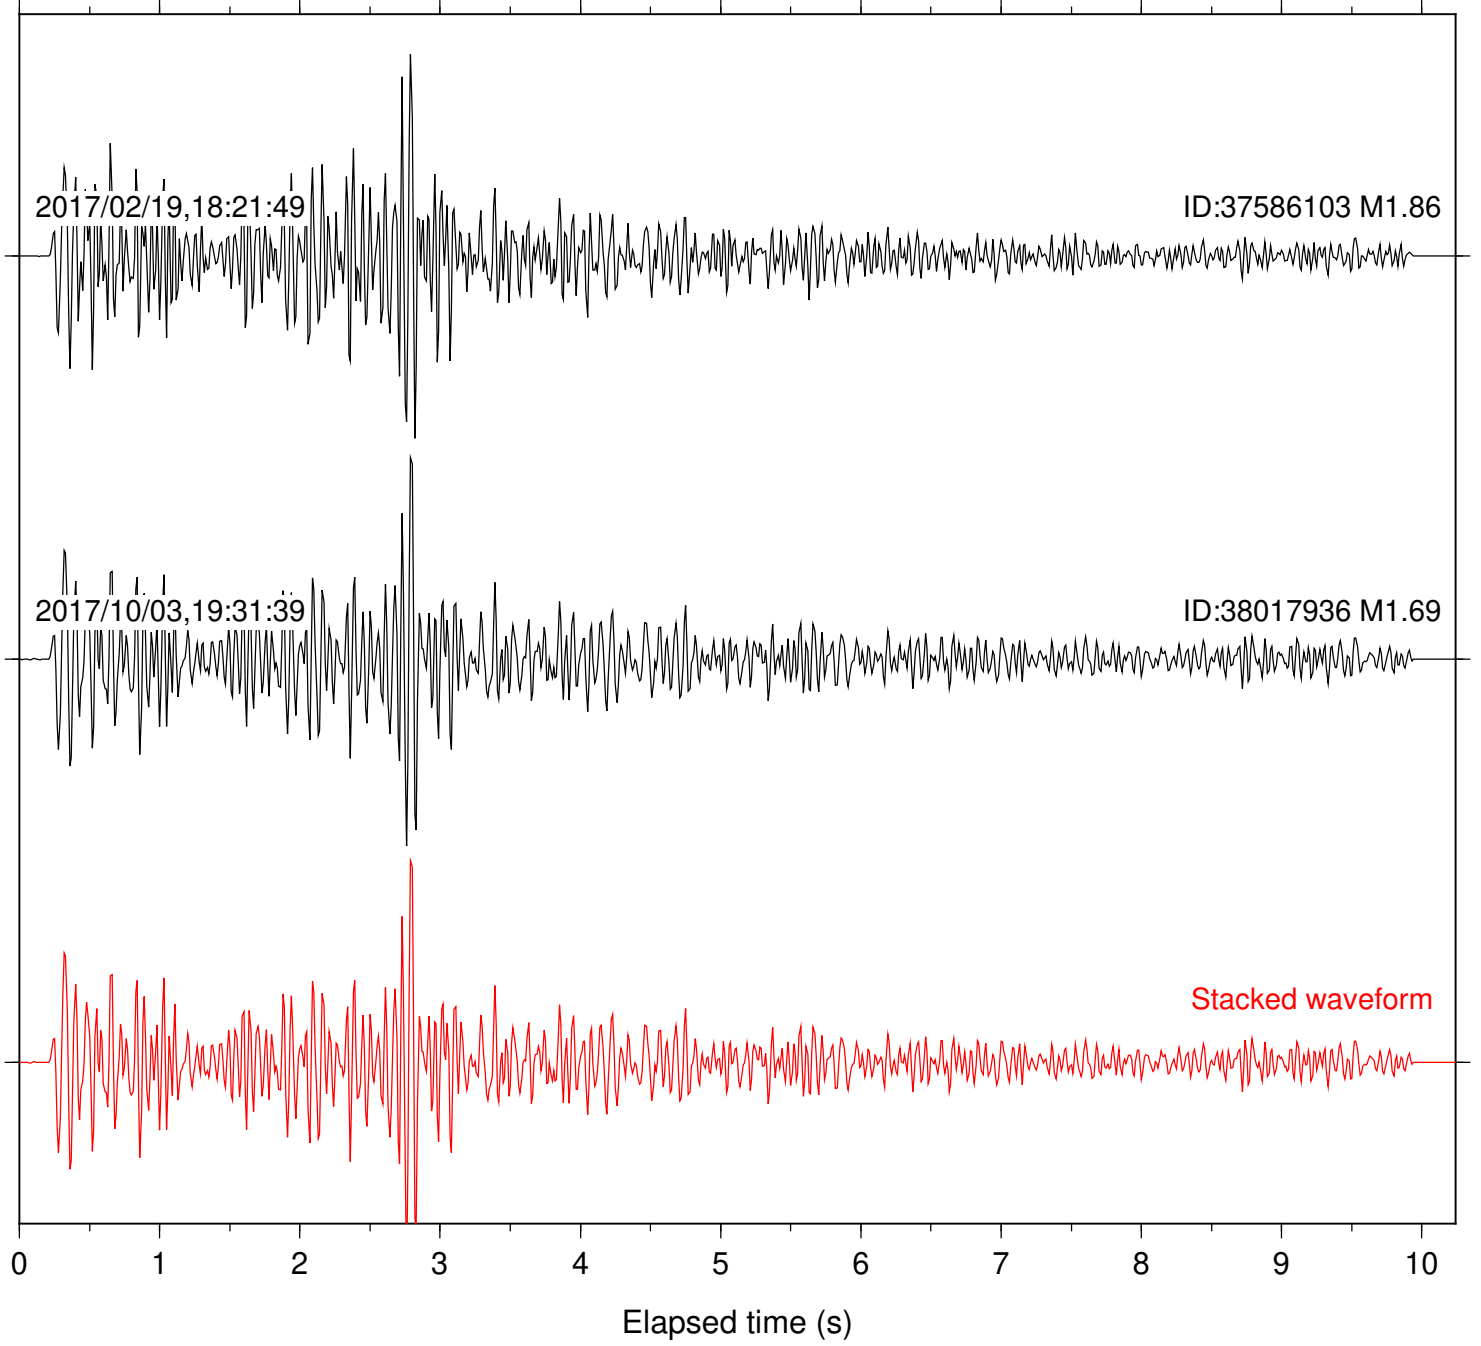

Station: FRD Com: HHZ

Focal depth: 5.65 km