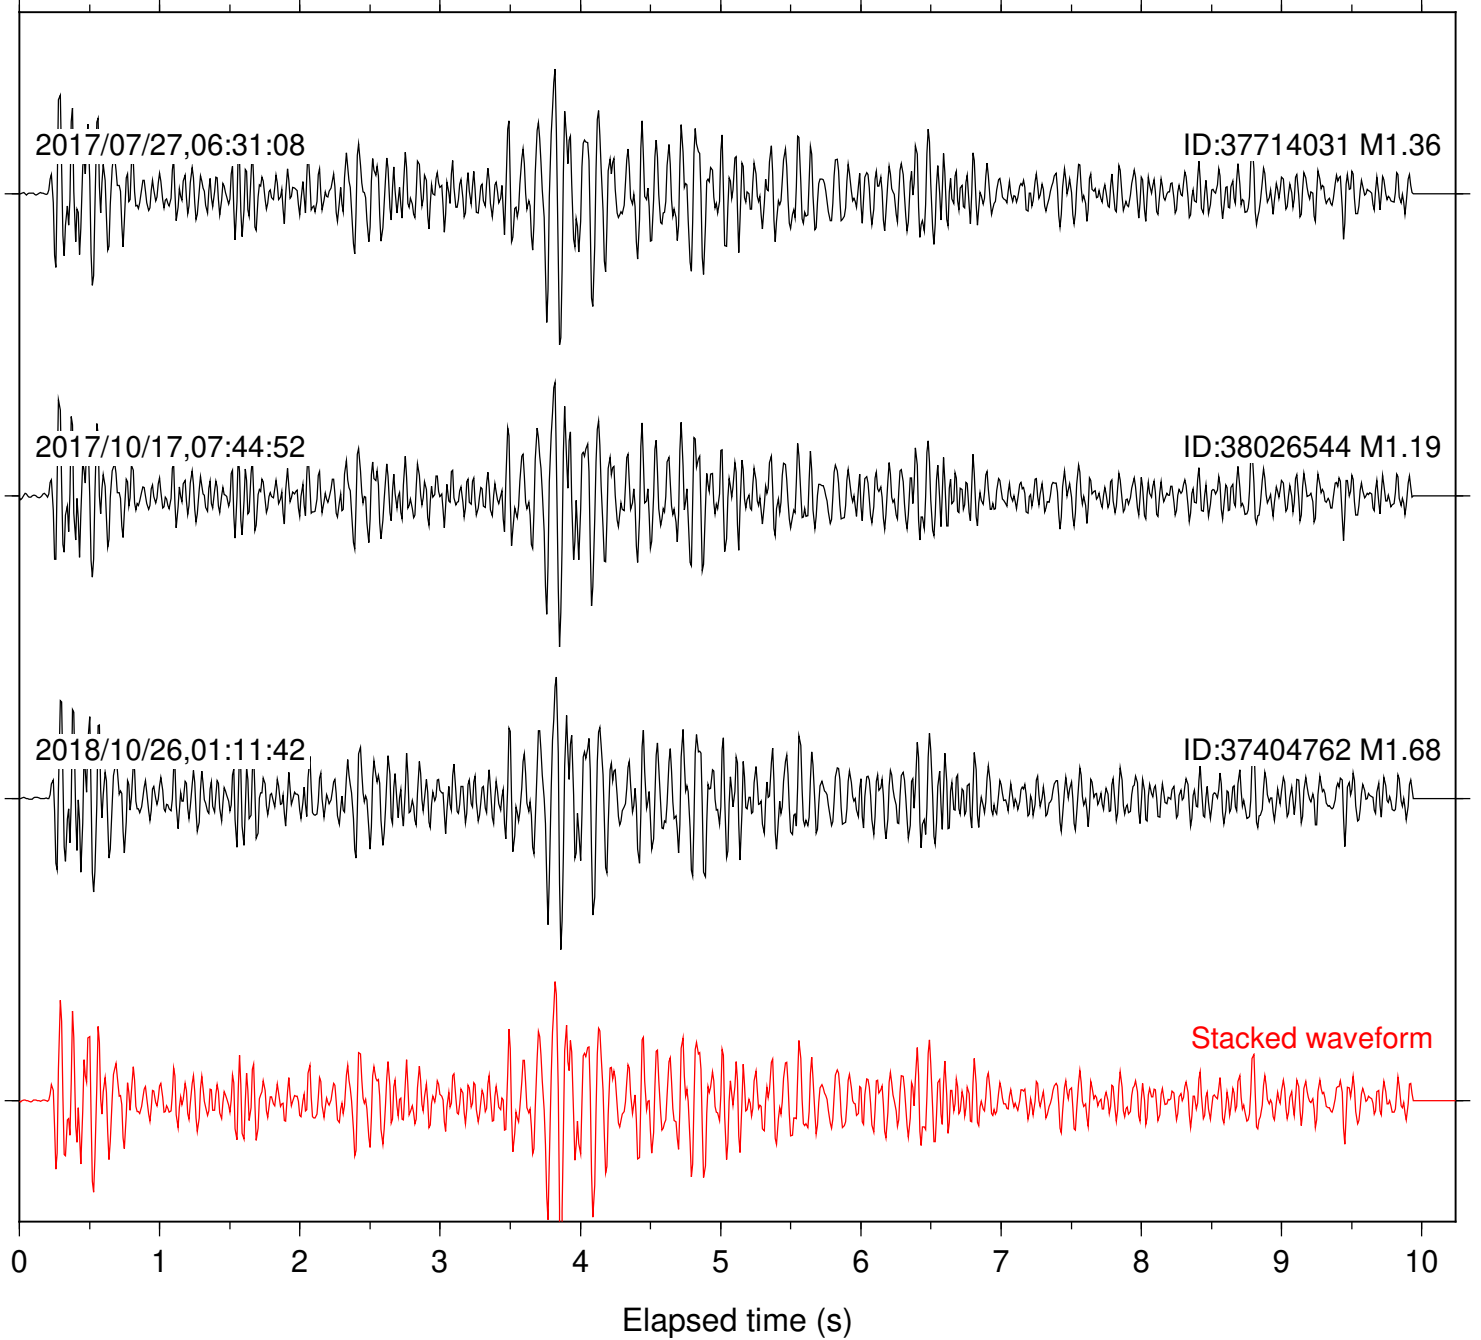

Focal depth: 5.12 km

Station: CSH Com: HHZ

Focal depth: 5.12 km

Station: DGR Com: HHZ

Focal depth: 5.12 km

Station: DNR Com: HHZ

Focal depth: 5.11 km

Station: FRD Com: HHZ