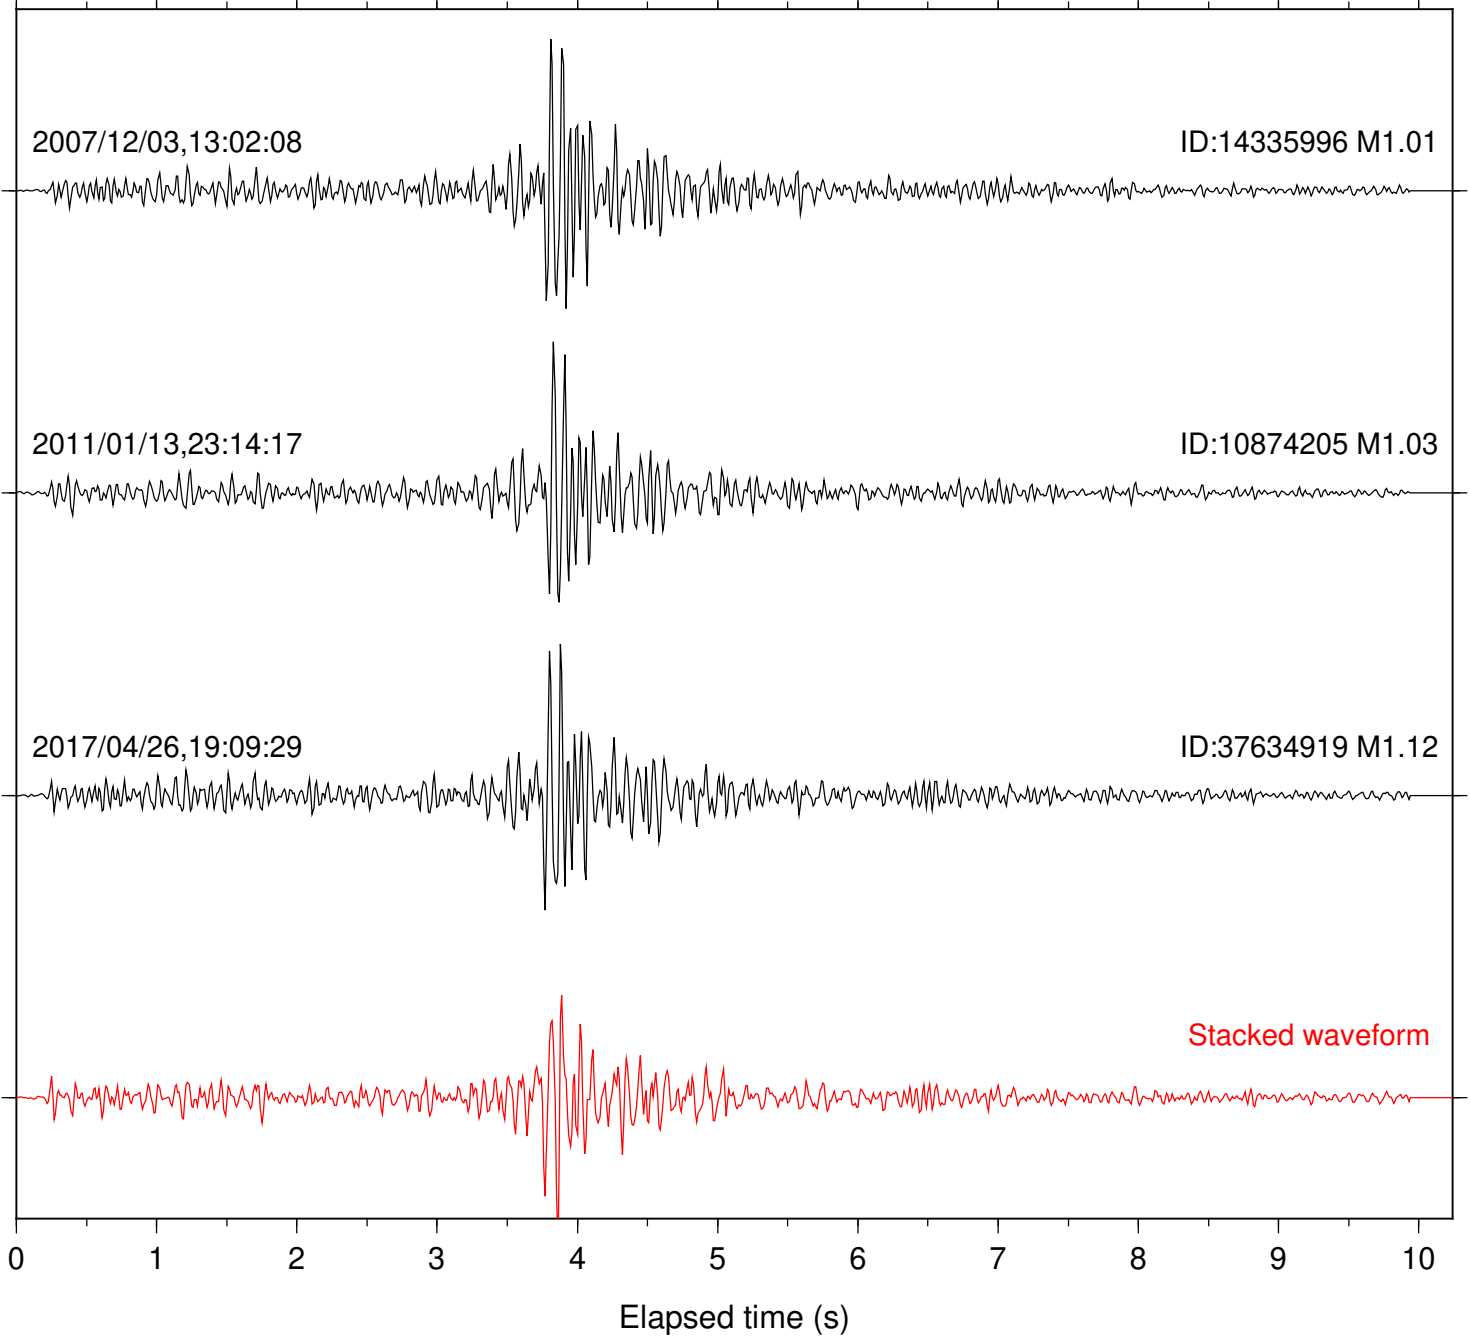

Station: B082 Com: EHZ

Focal depth: 10.19 km