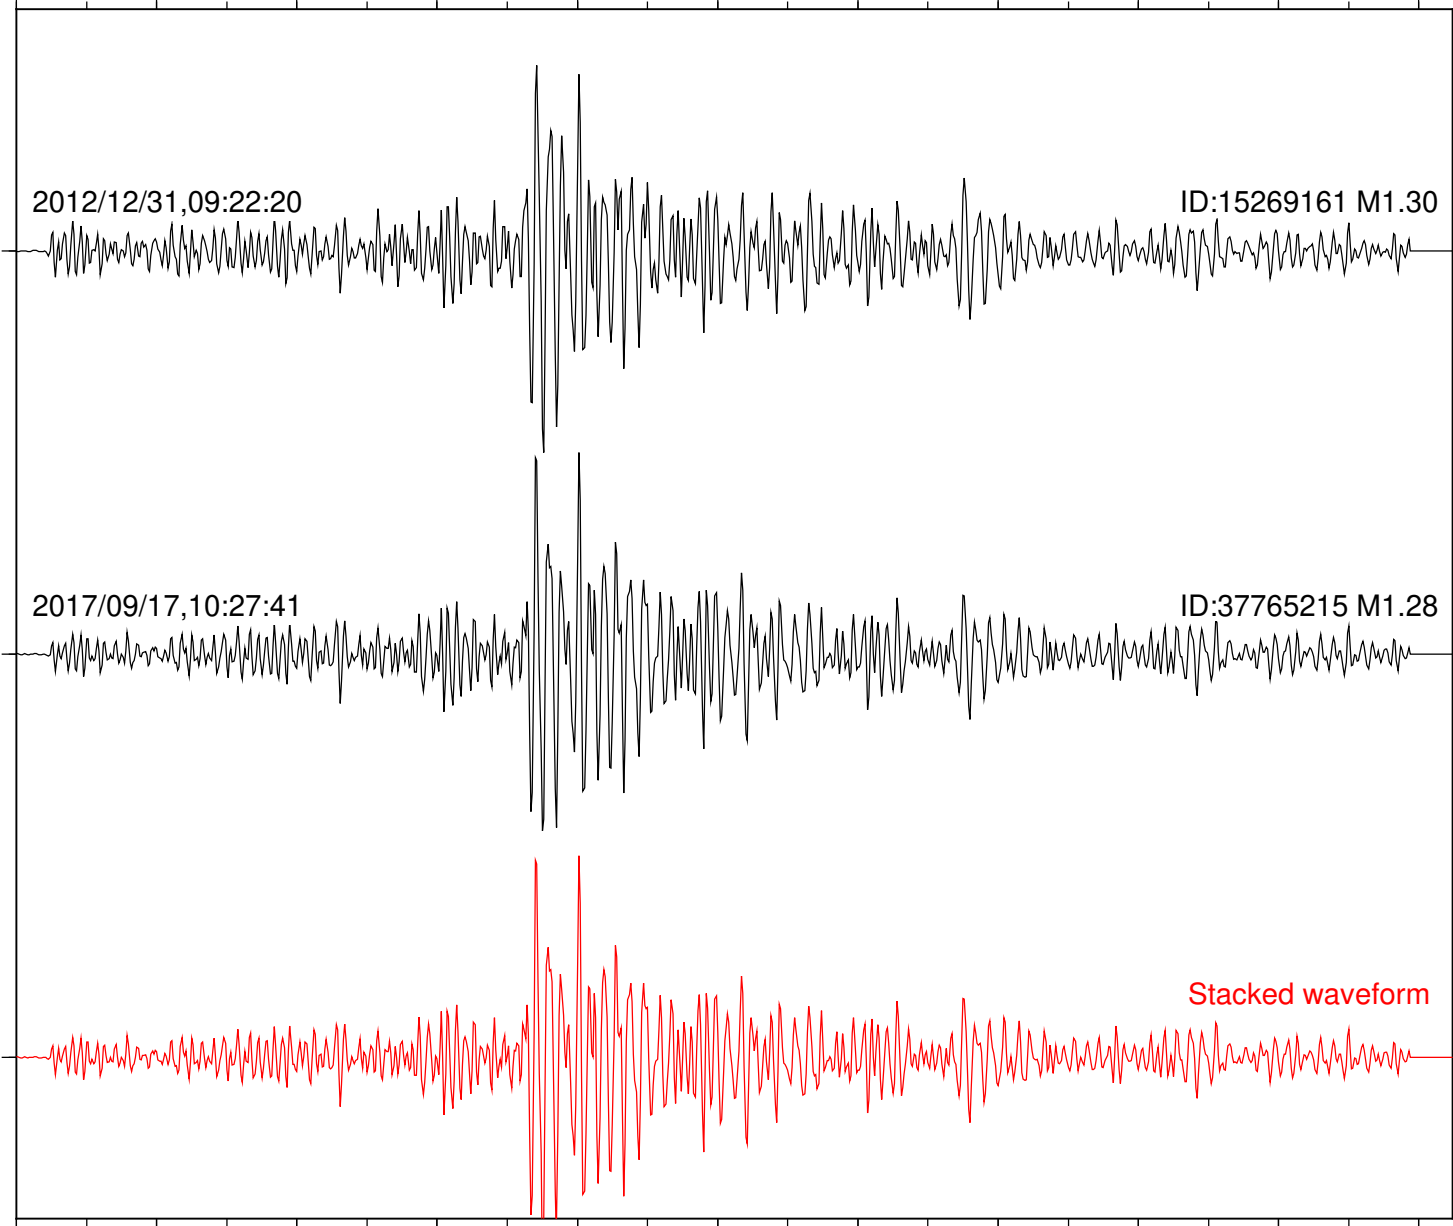

Station: B084 Com: EHZ

Focal depth: 12.10 km

2012/12/31,09:22:20

ID:15269161 M1.30

2017/09/17,10:27:41

ID:37765215 M1.28

Stacked waveform

0 1 2 3 4 5 6 7 8 9 10
Elapsed time (s)