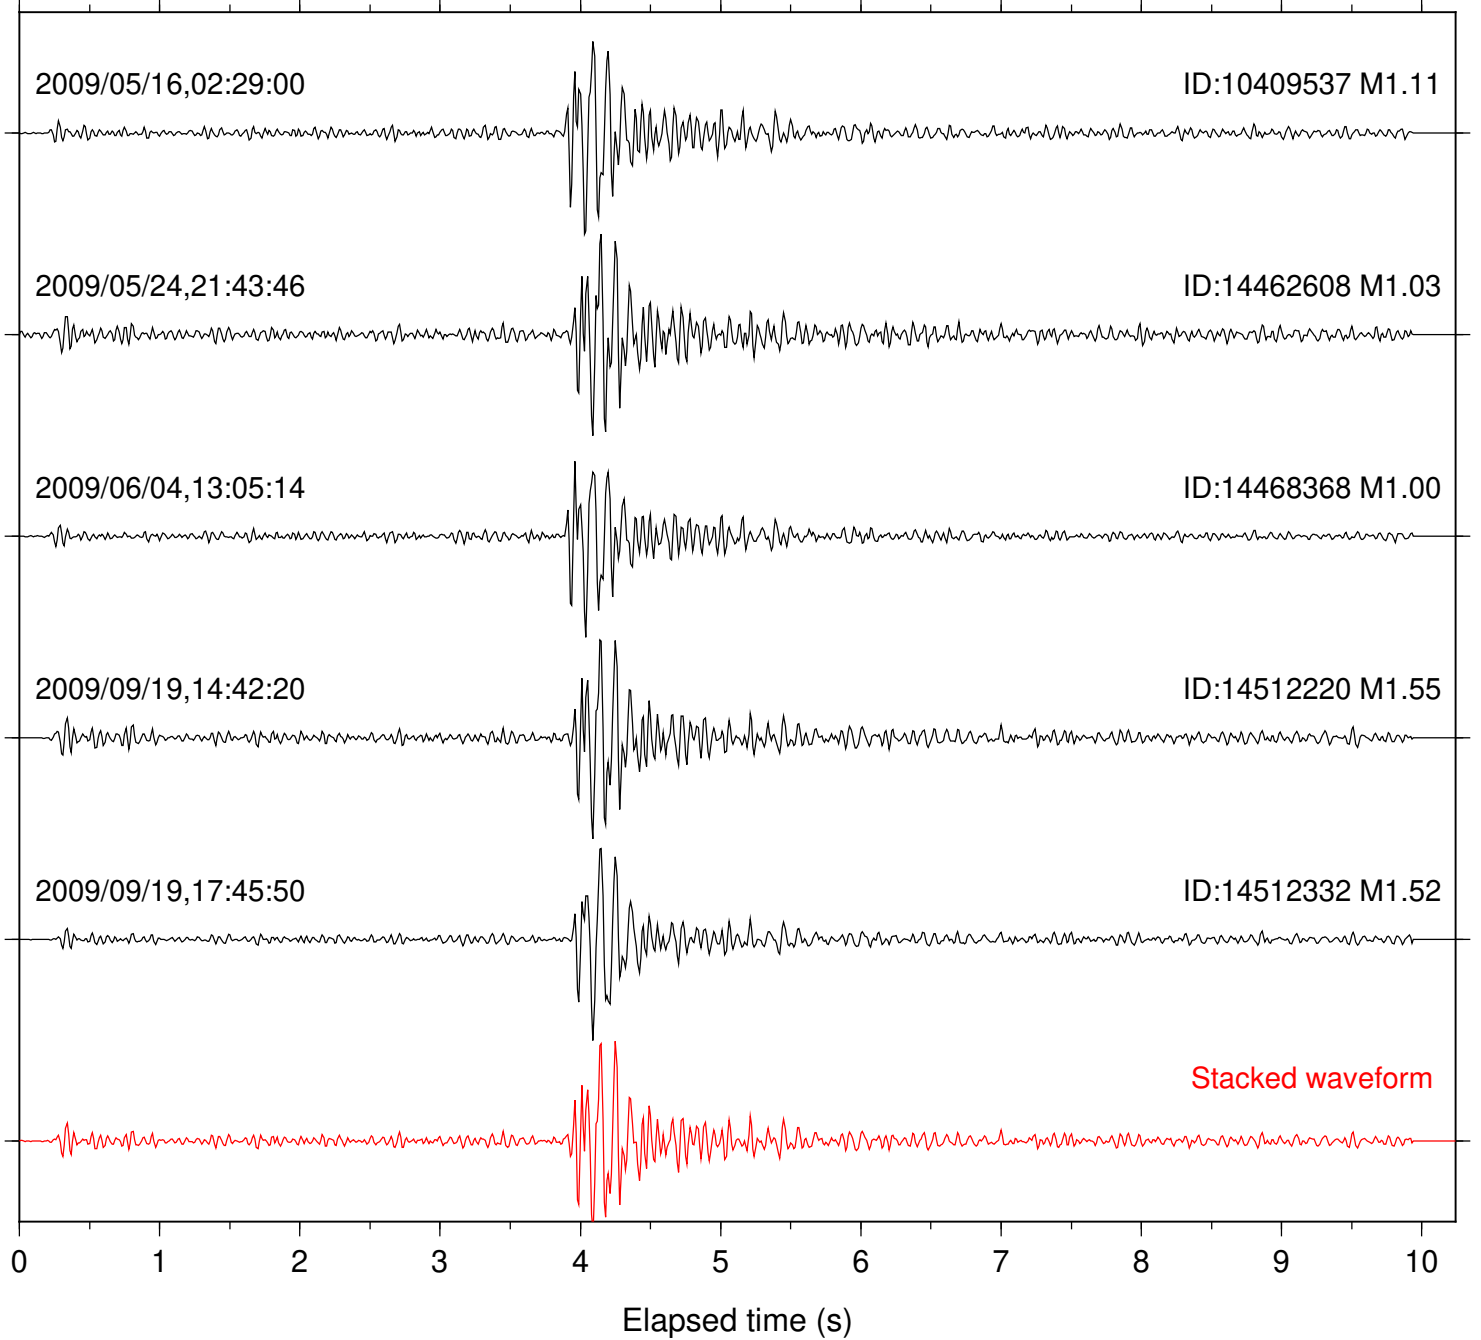

Station: B081 Com: EHZ

Focal depth: 9.65 km