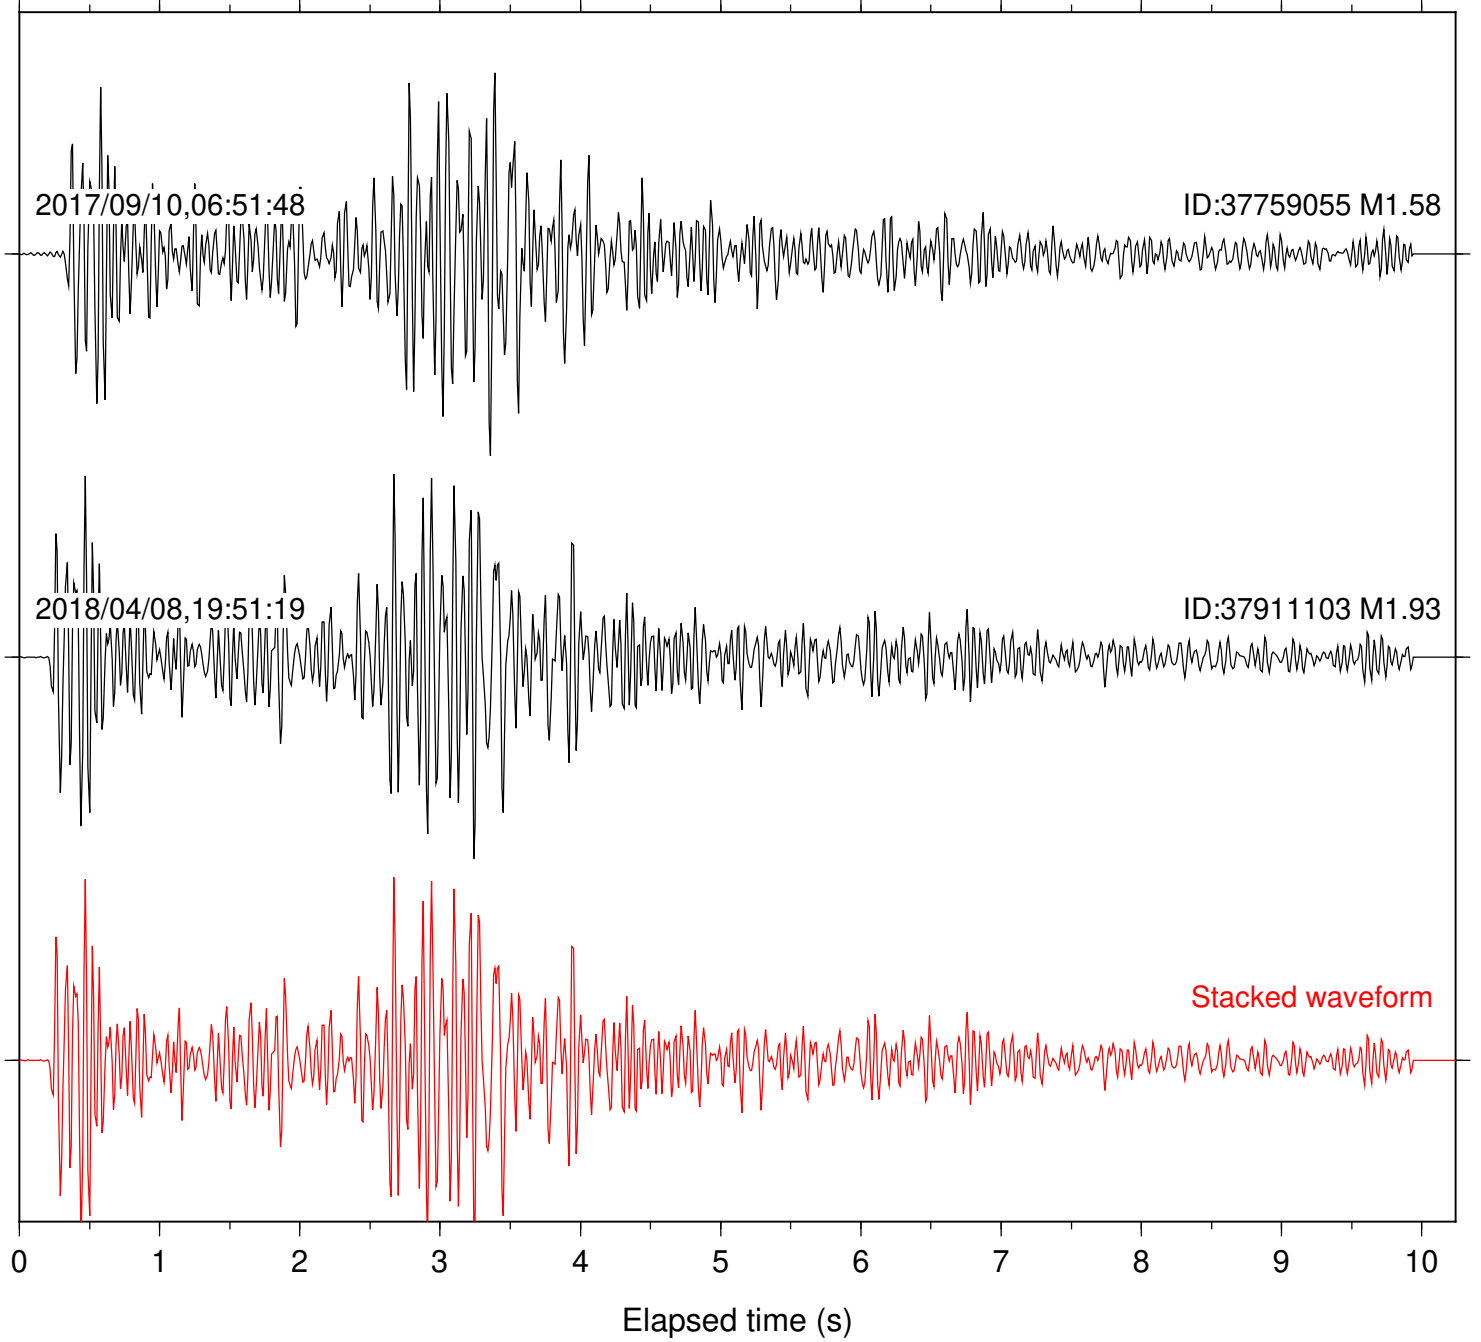

Focal depth: 6.28 km

Station: POB2 Com: HHZ

Focal depth: 6.28 km

Station: RDM Com: HHZ

Focal depth: 6.28 km

Station: SMER Com: HHZ

Focal depth: 6.28 km

Station: SND Com: HHZ