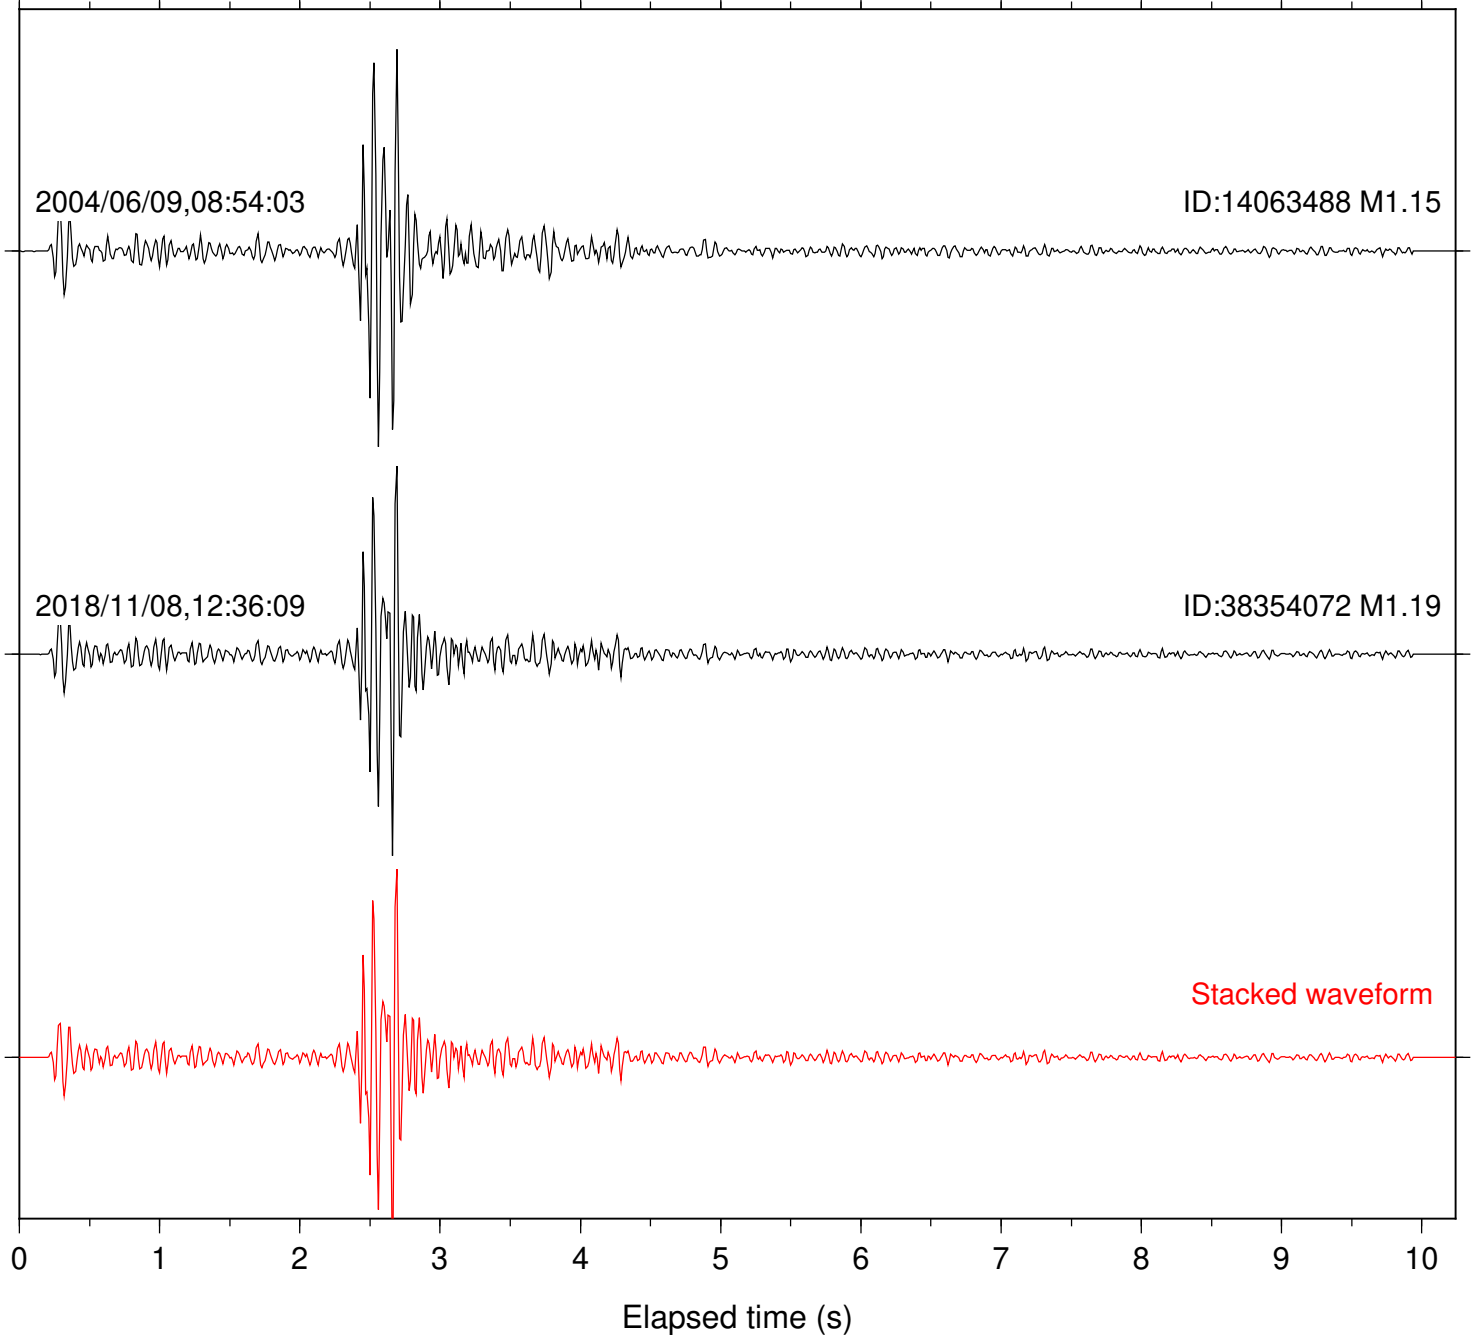

Station: KNW Com: HHZ

Focal depth: 16.67 km