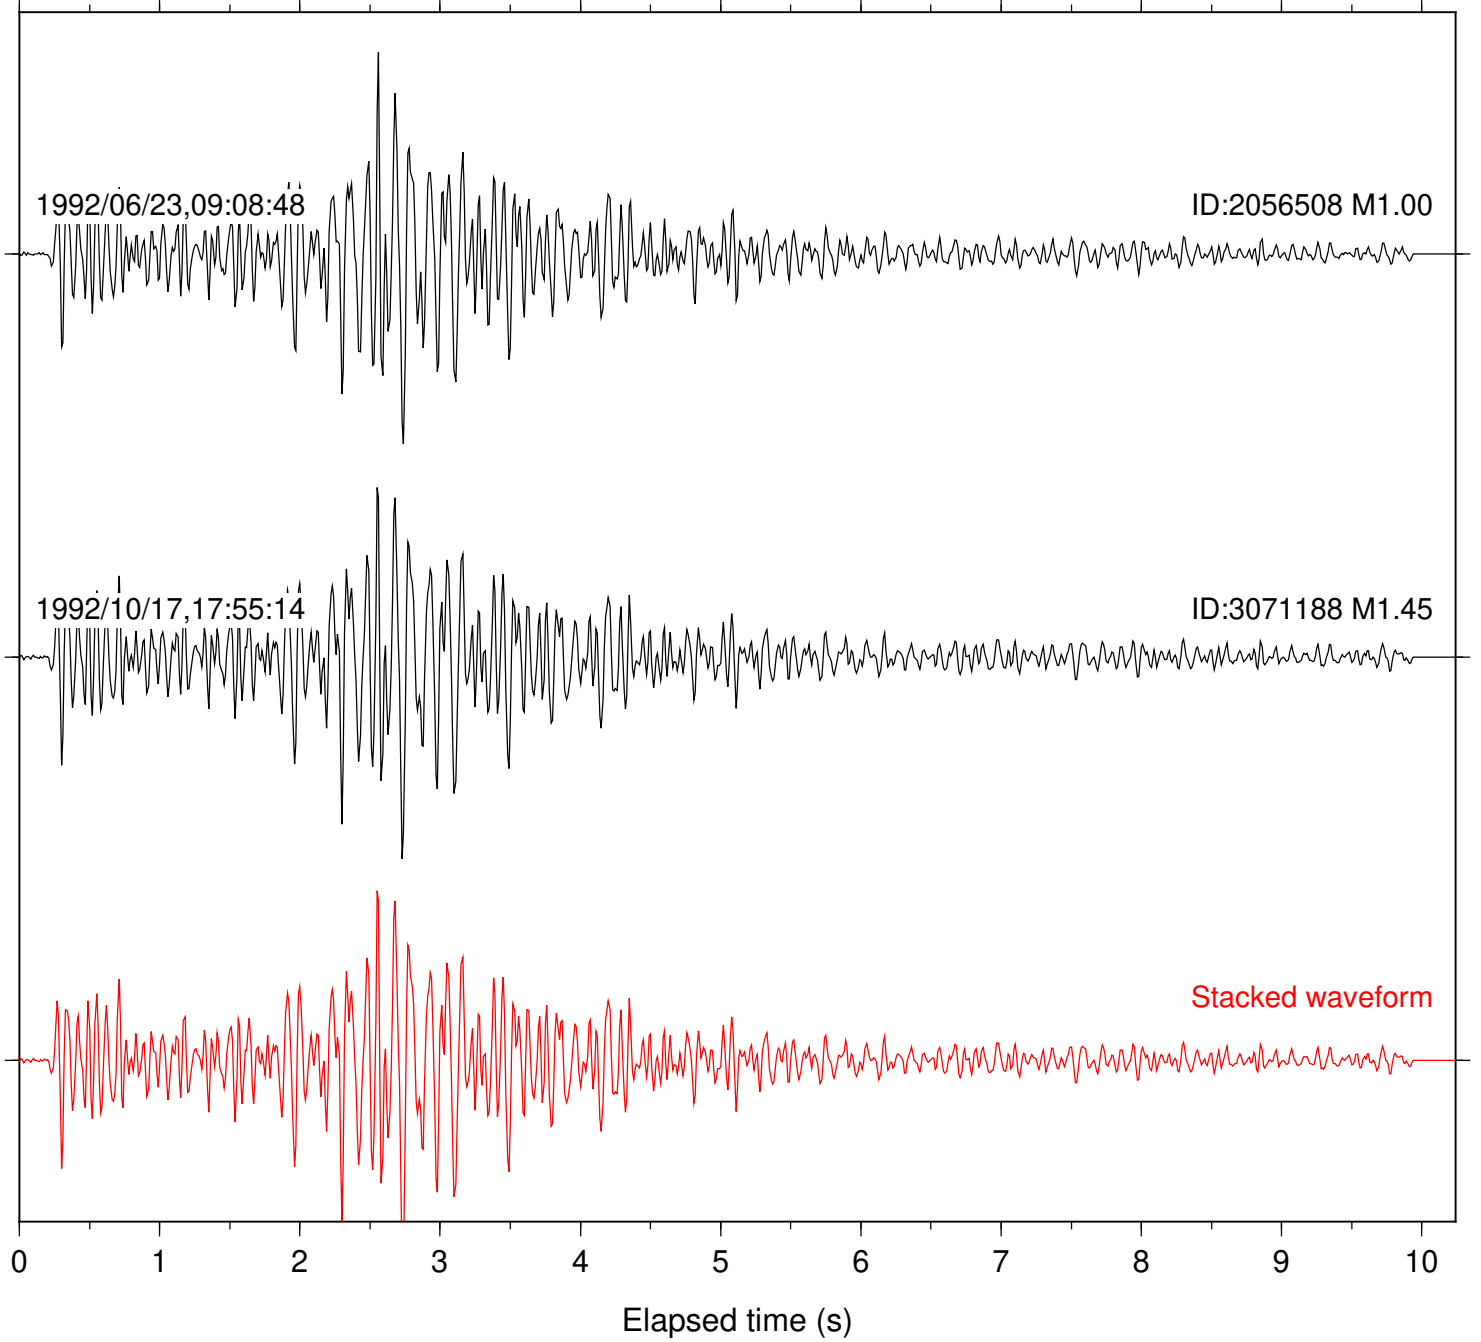

Station: INS Com: EHZ

Focal depth: 7.54 km