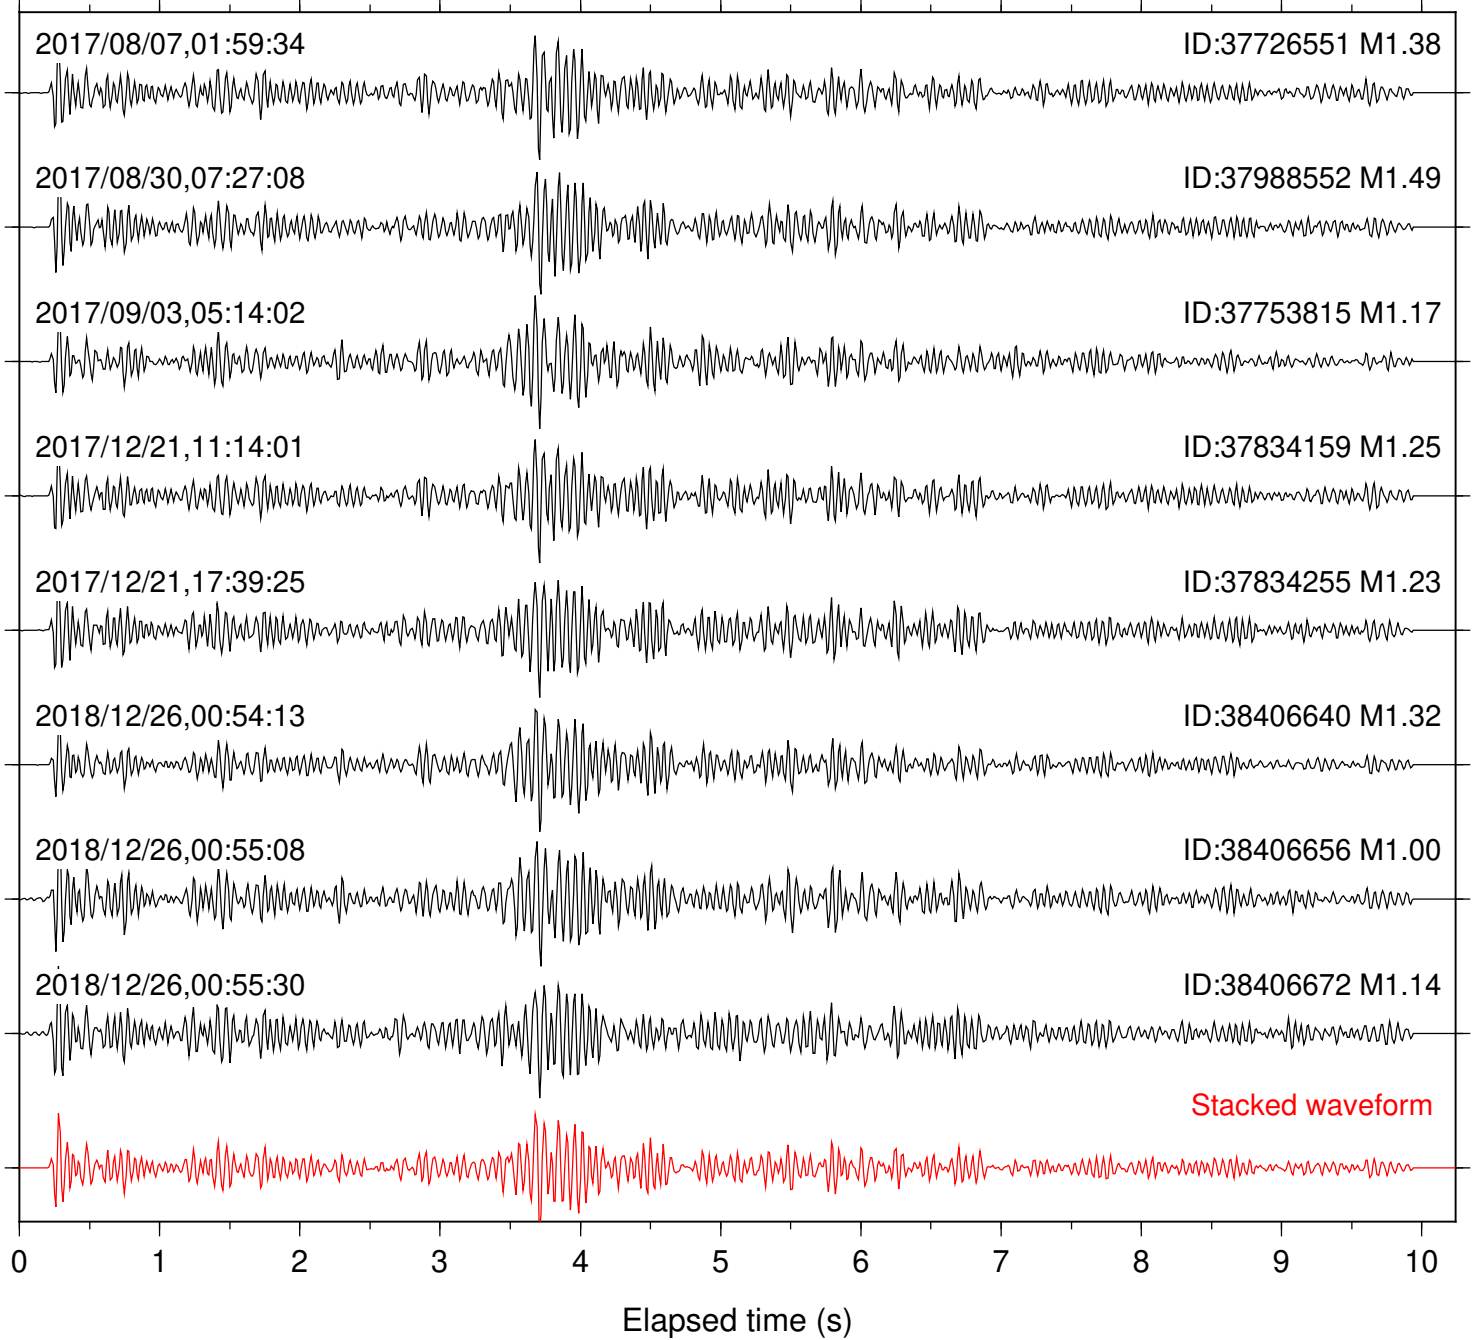

Station: DGR Com: HHZ

Focal depth: 6.96 km