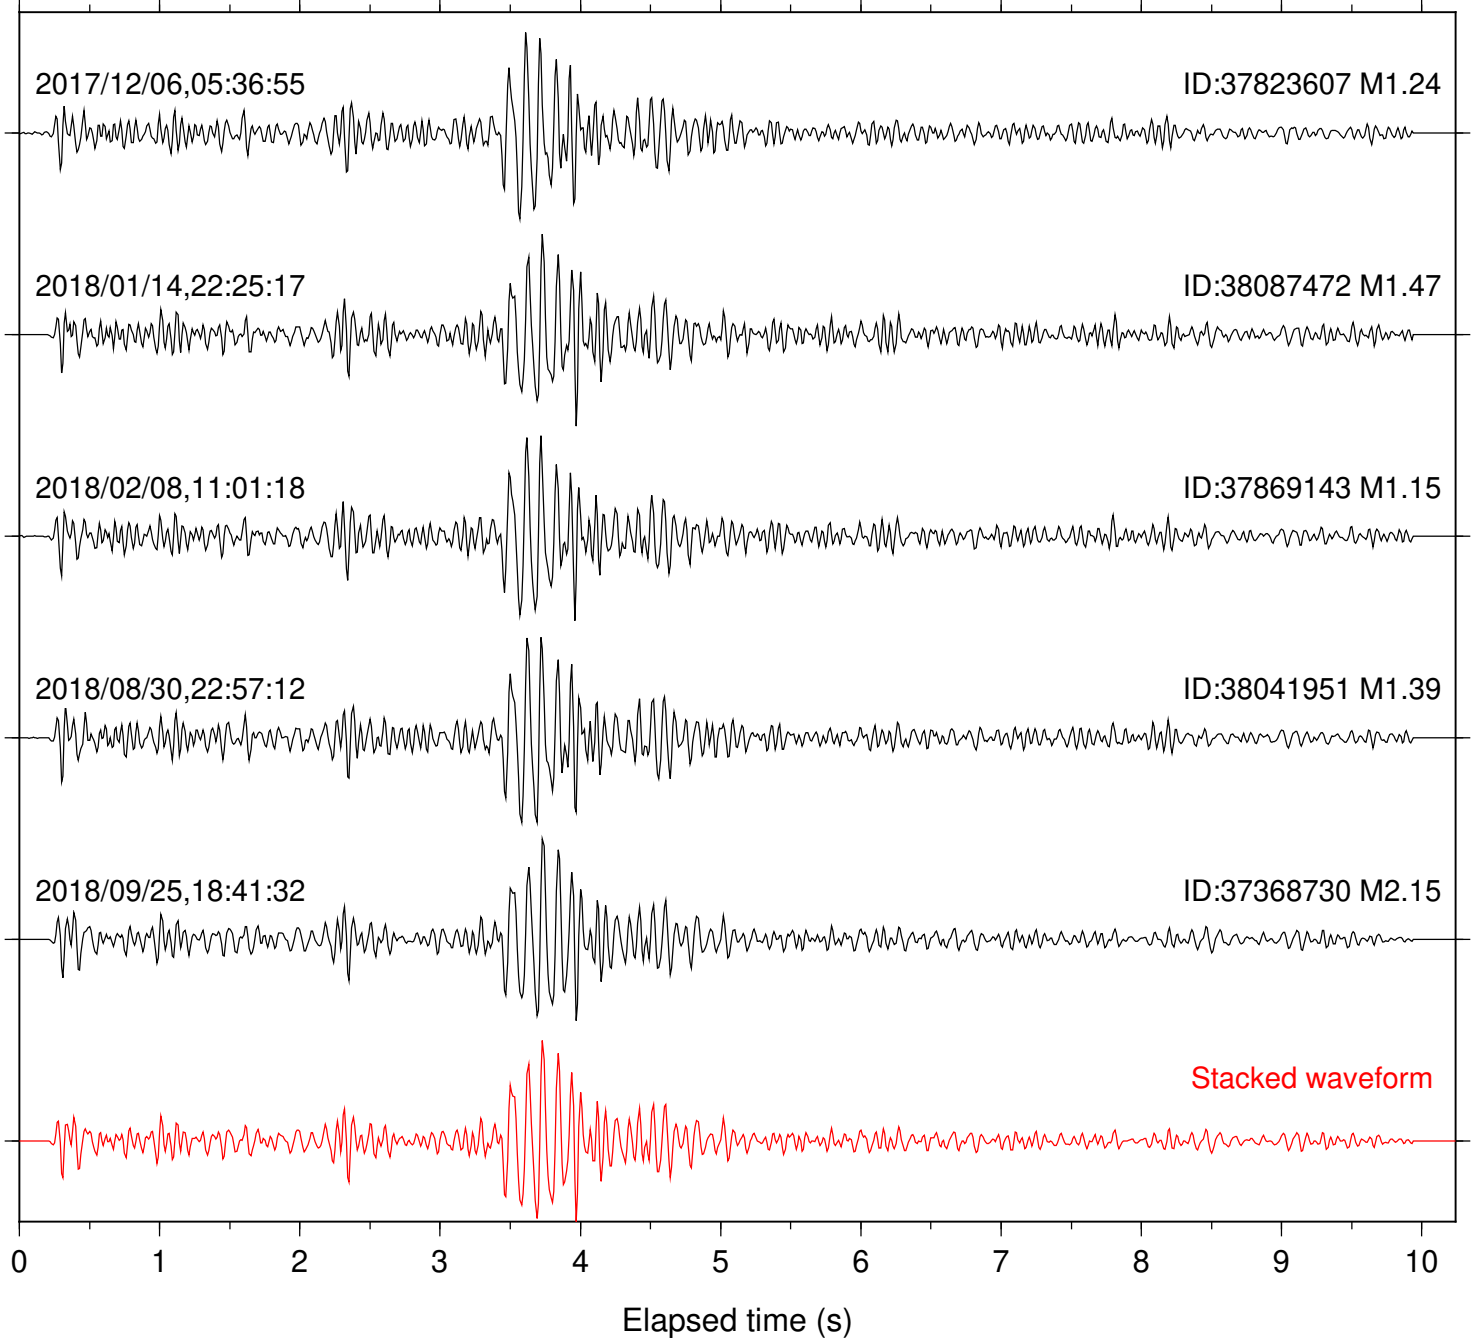

Station: CSH Com: HHZ

Focal depth: 5.09 km