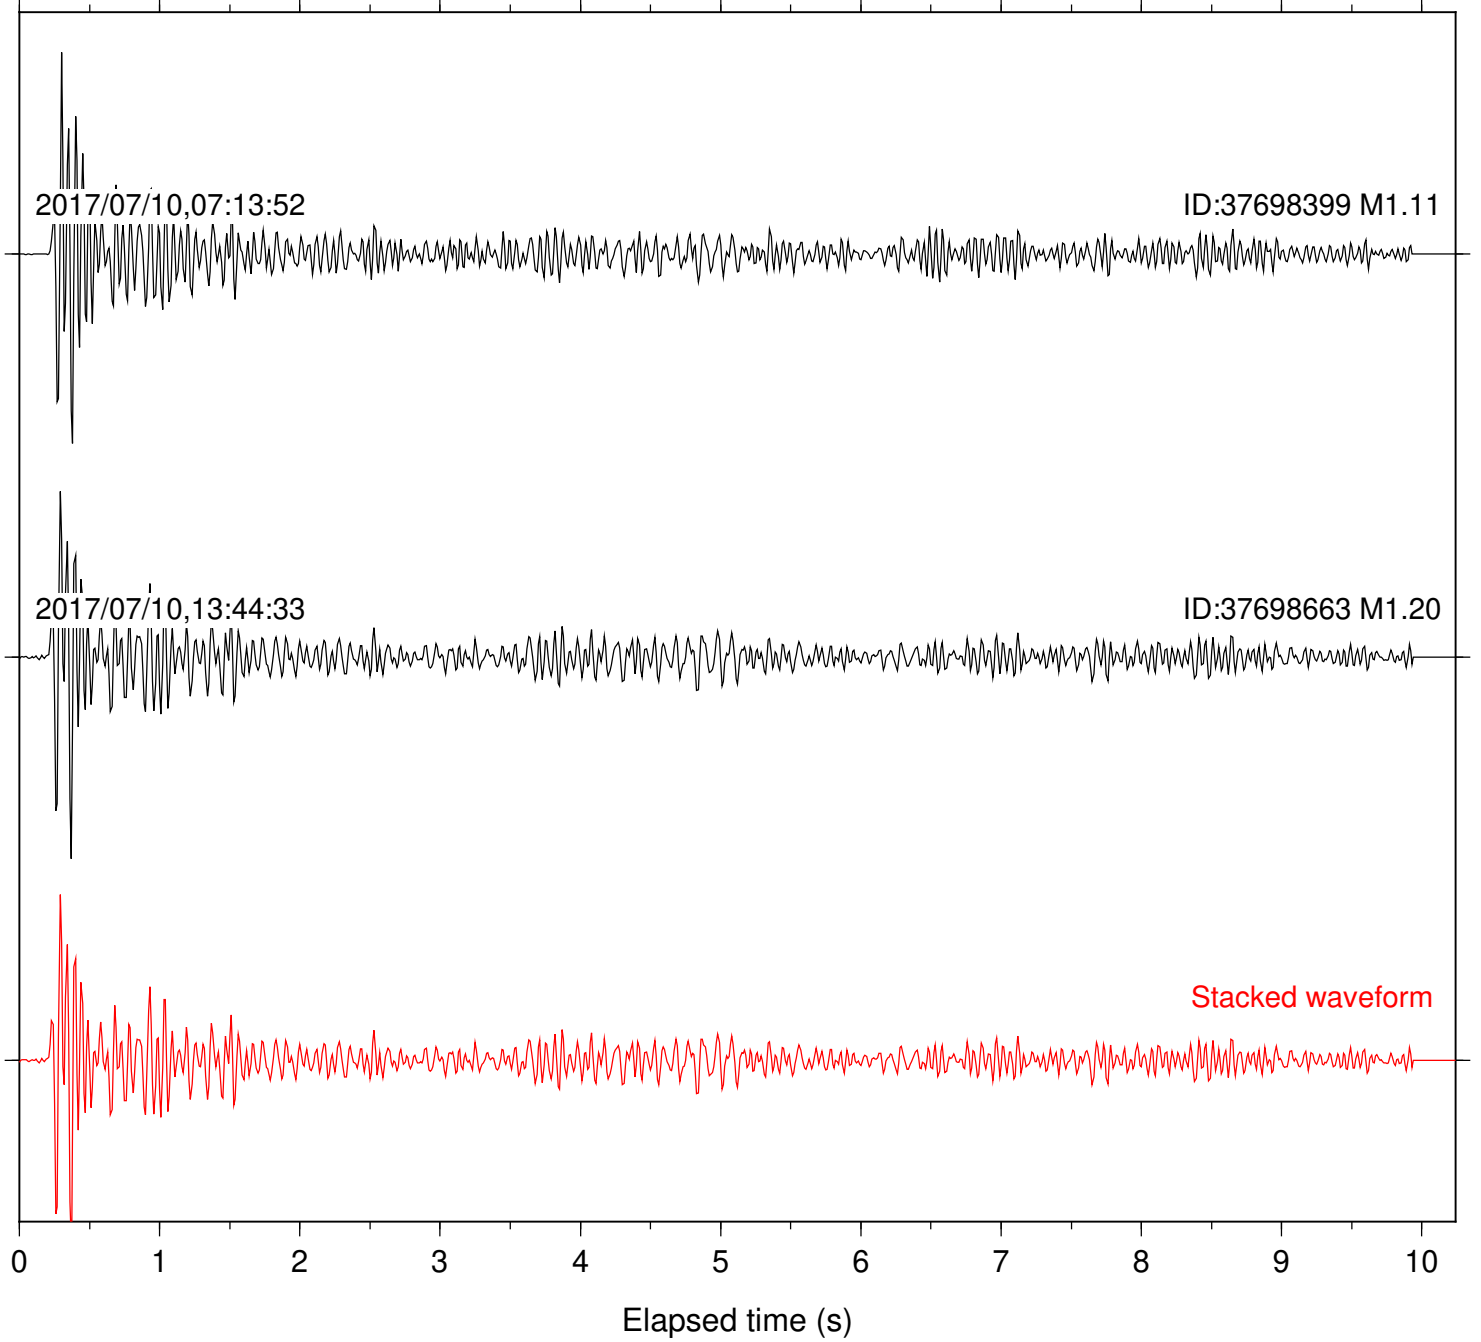

Station: LVA2 Com: HHZ

Focal depth: 6.53 km