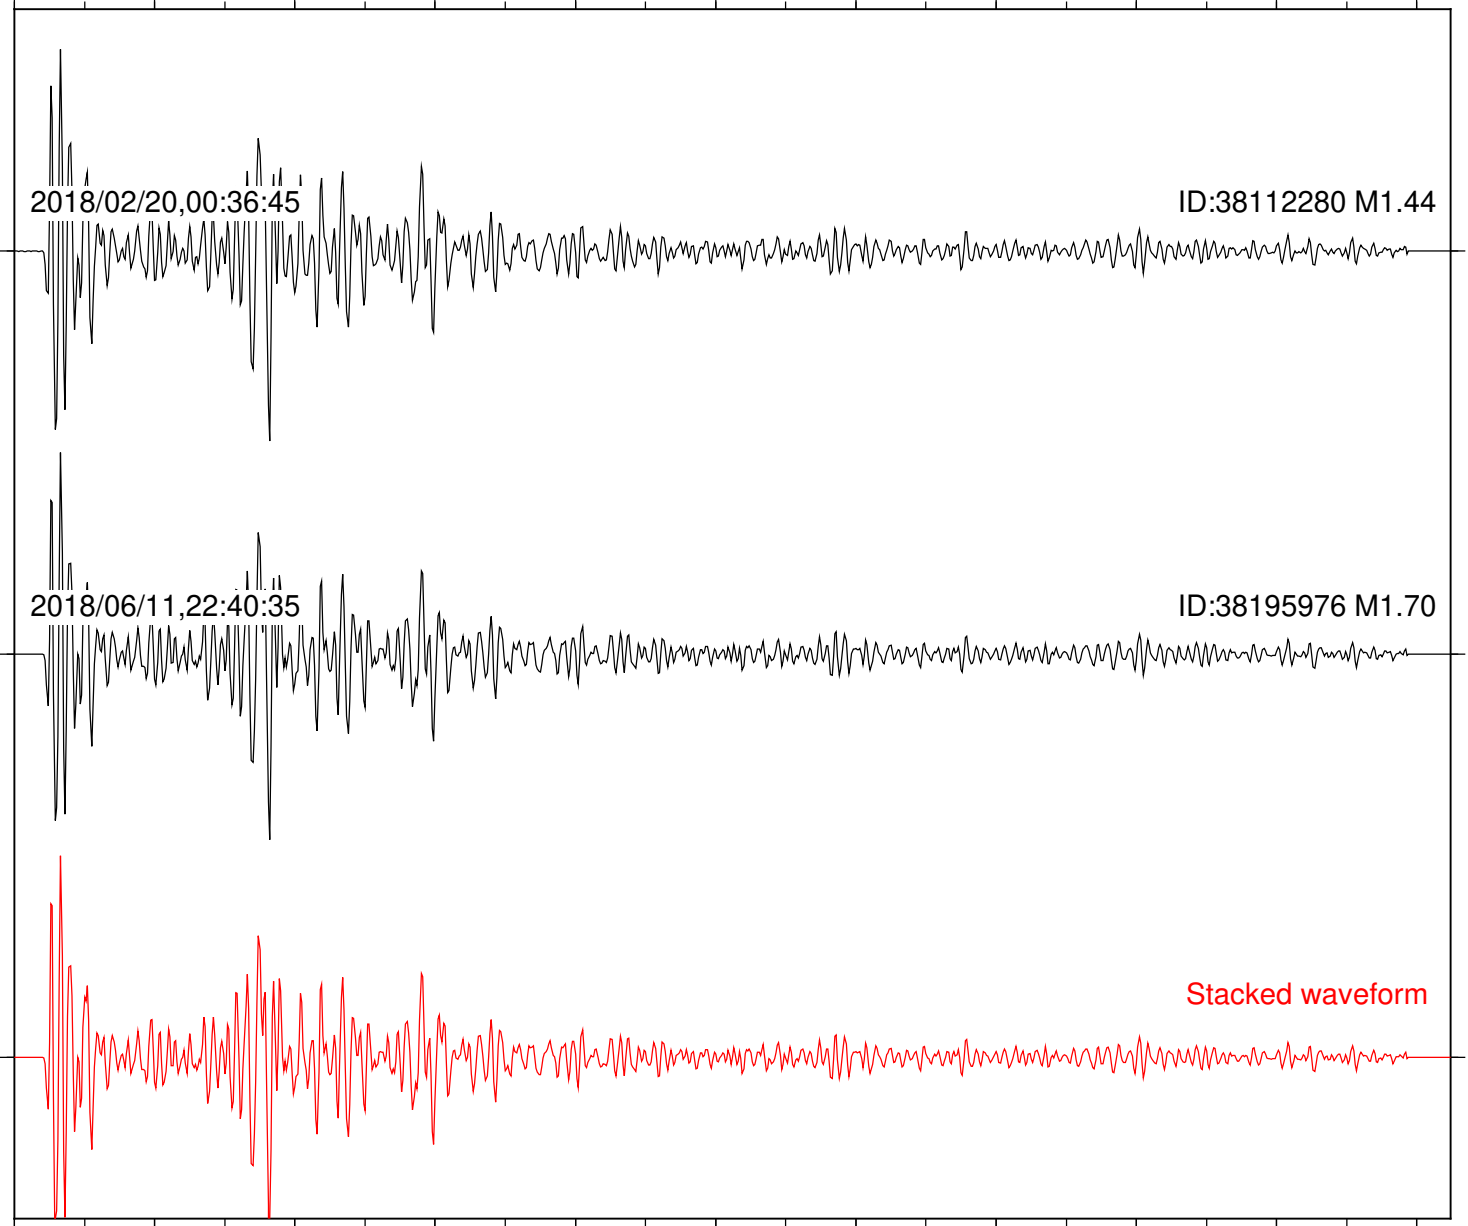

Station: B093 Com: EHZ

Focal depth: 5.77 km

2018/02/20,00:36:45

ID:38112280 M1.44

2018/06/11,22:40:35

ID:38195976 M1.70

Stacked waveform

0 1 2 3 4 5 6 7 8 9 10
Elapsed time (s)