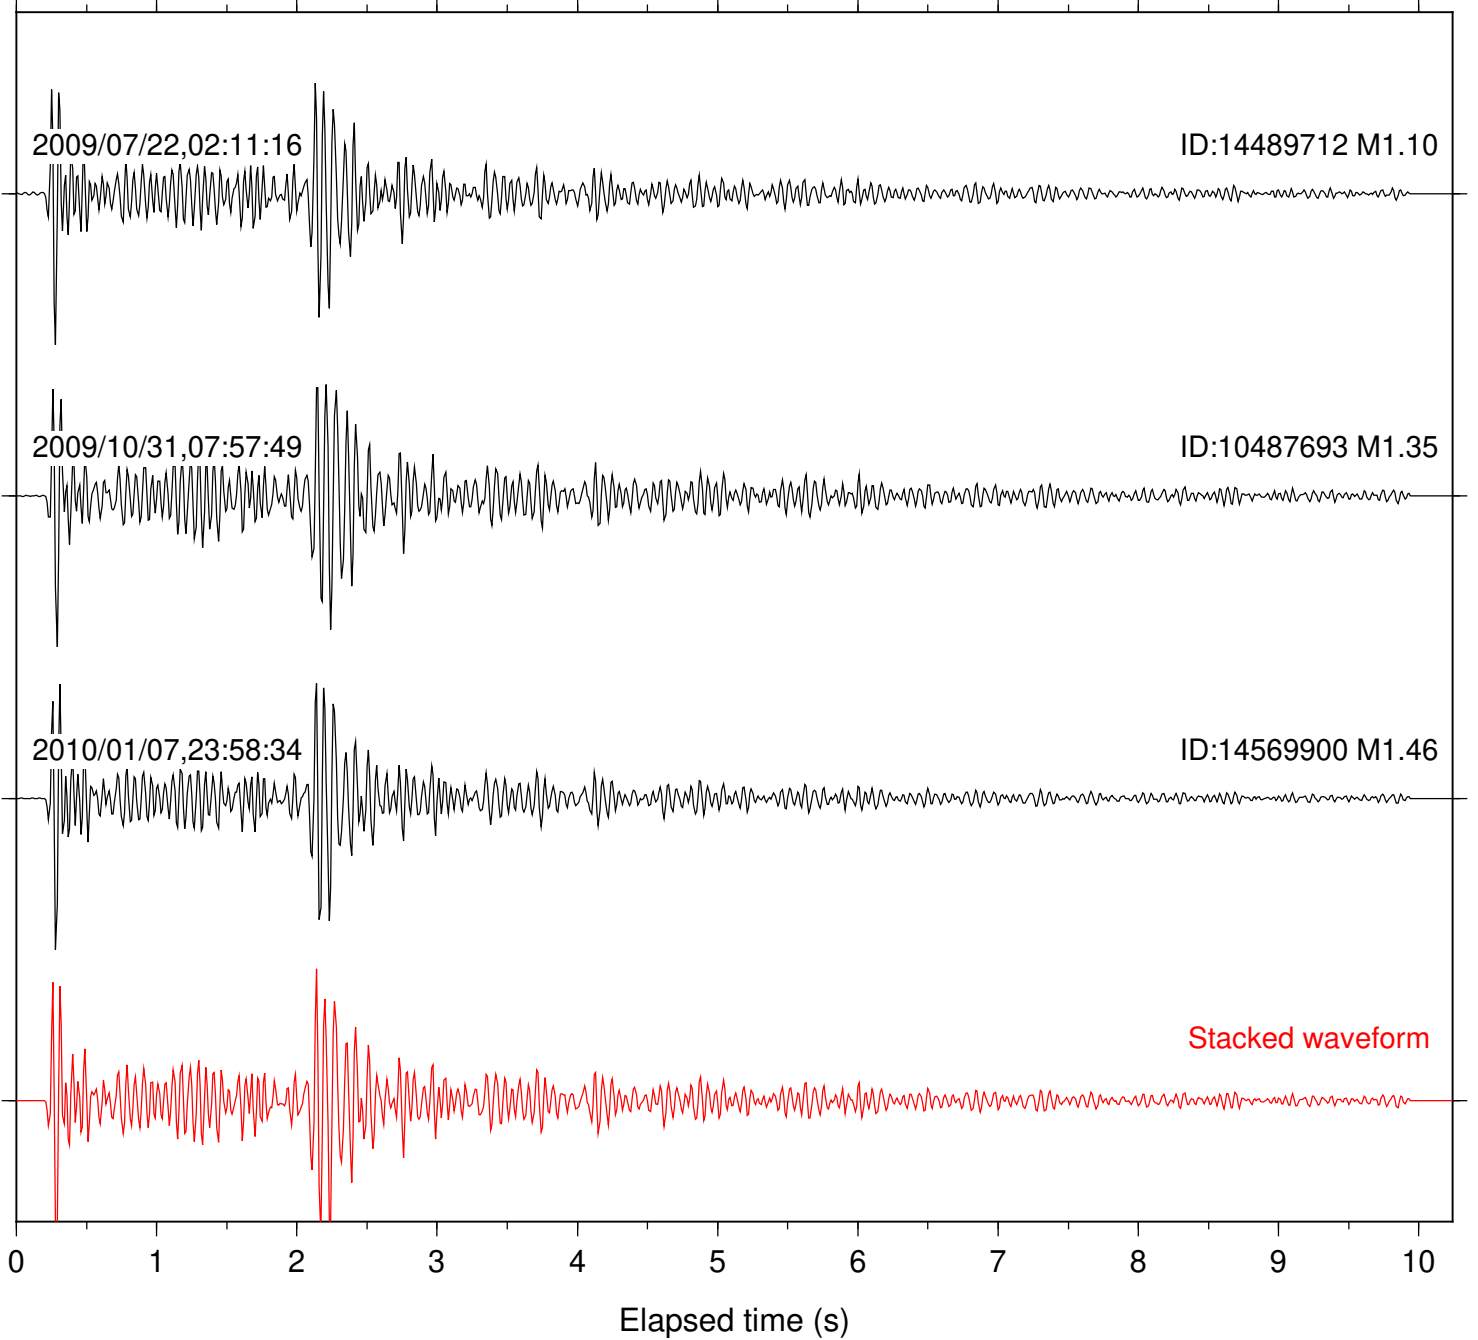

Station: PFO Com: HHZ

Focal depth: 9.14 km