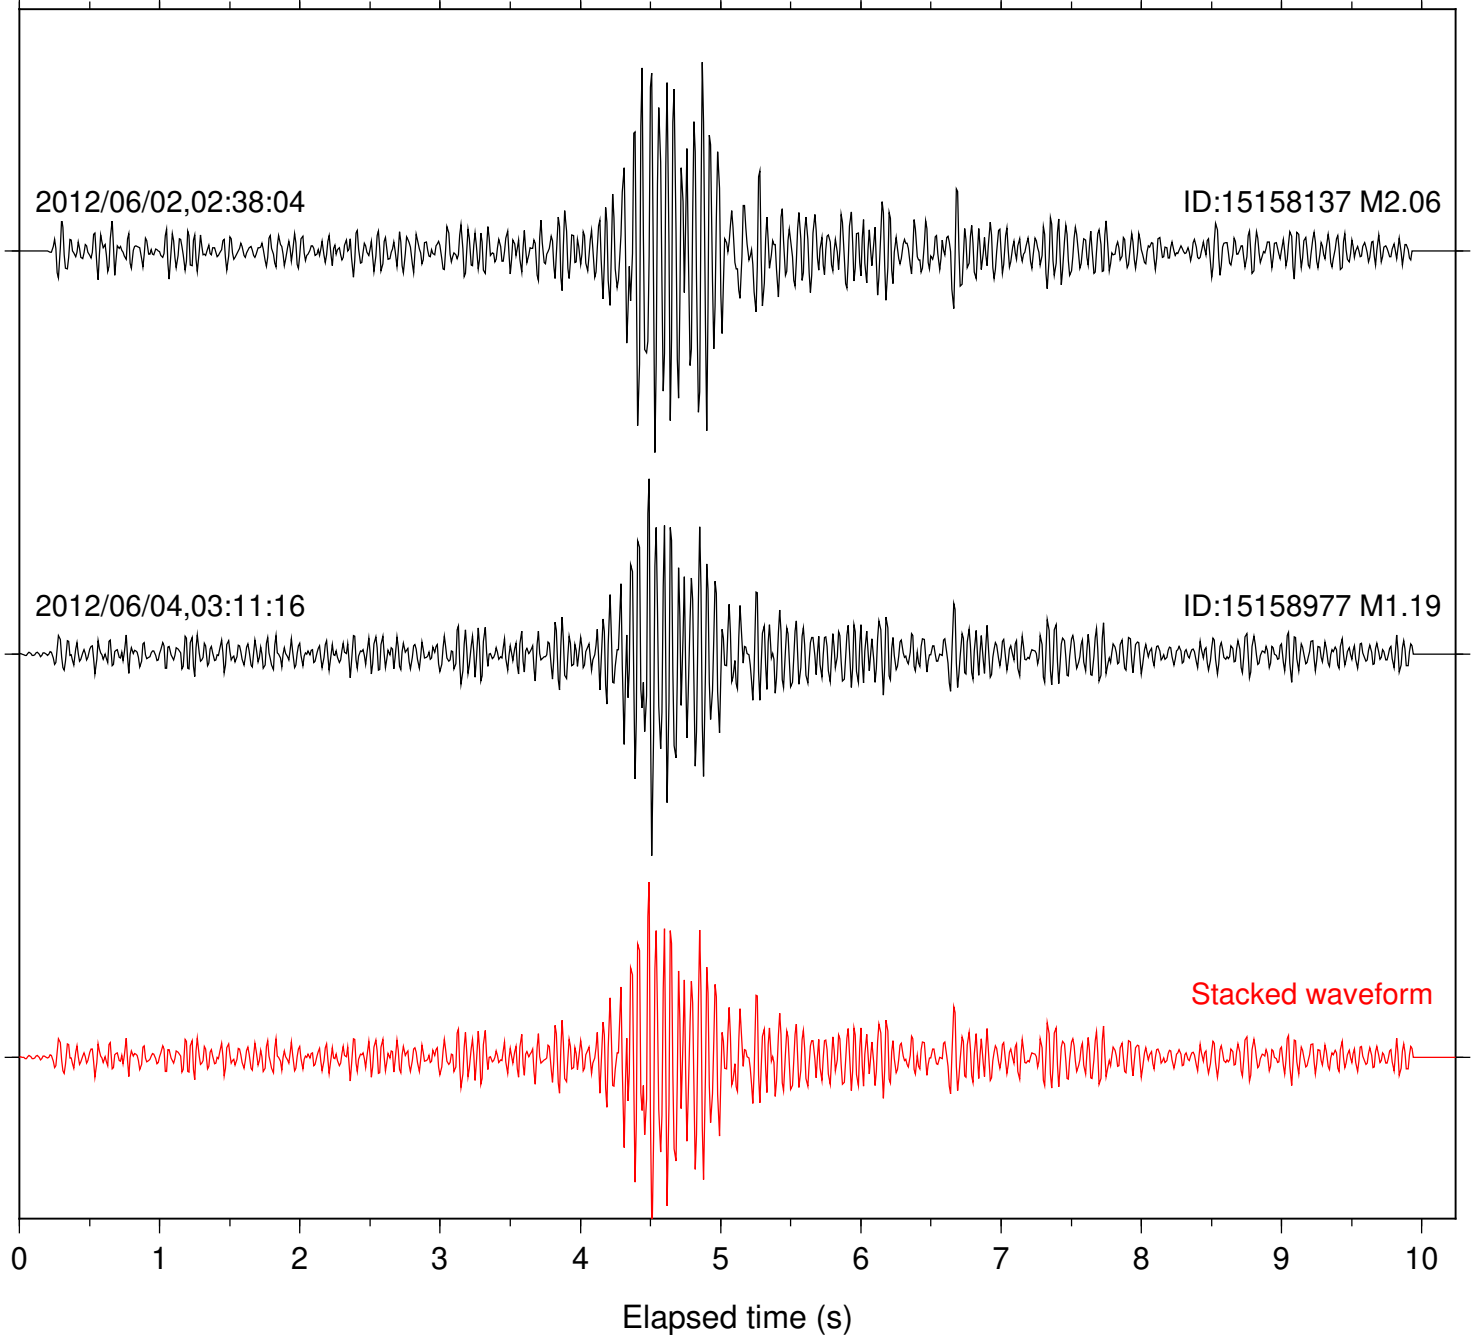

Focal depth: 18.05 km

Station: DNR Com: HHZ

Focal depth: 18.05 km

Station: PFO Com: HHZ

Focal depth: 18.05 km

Station: PMD Com: HHZ

Focal depth: 18.05 km

Station: SND Com: HHZ