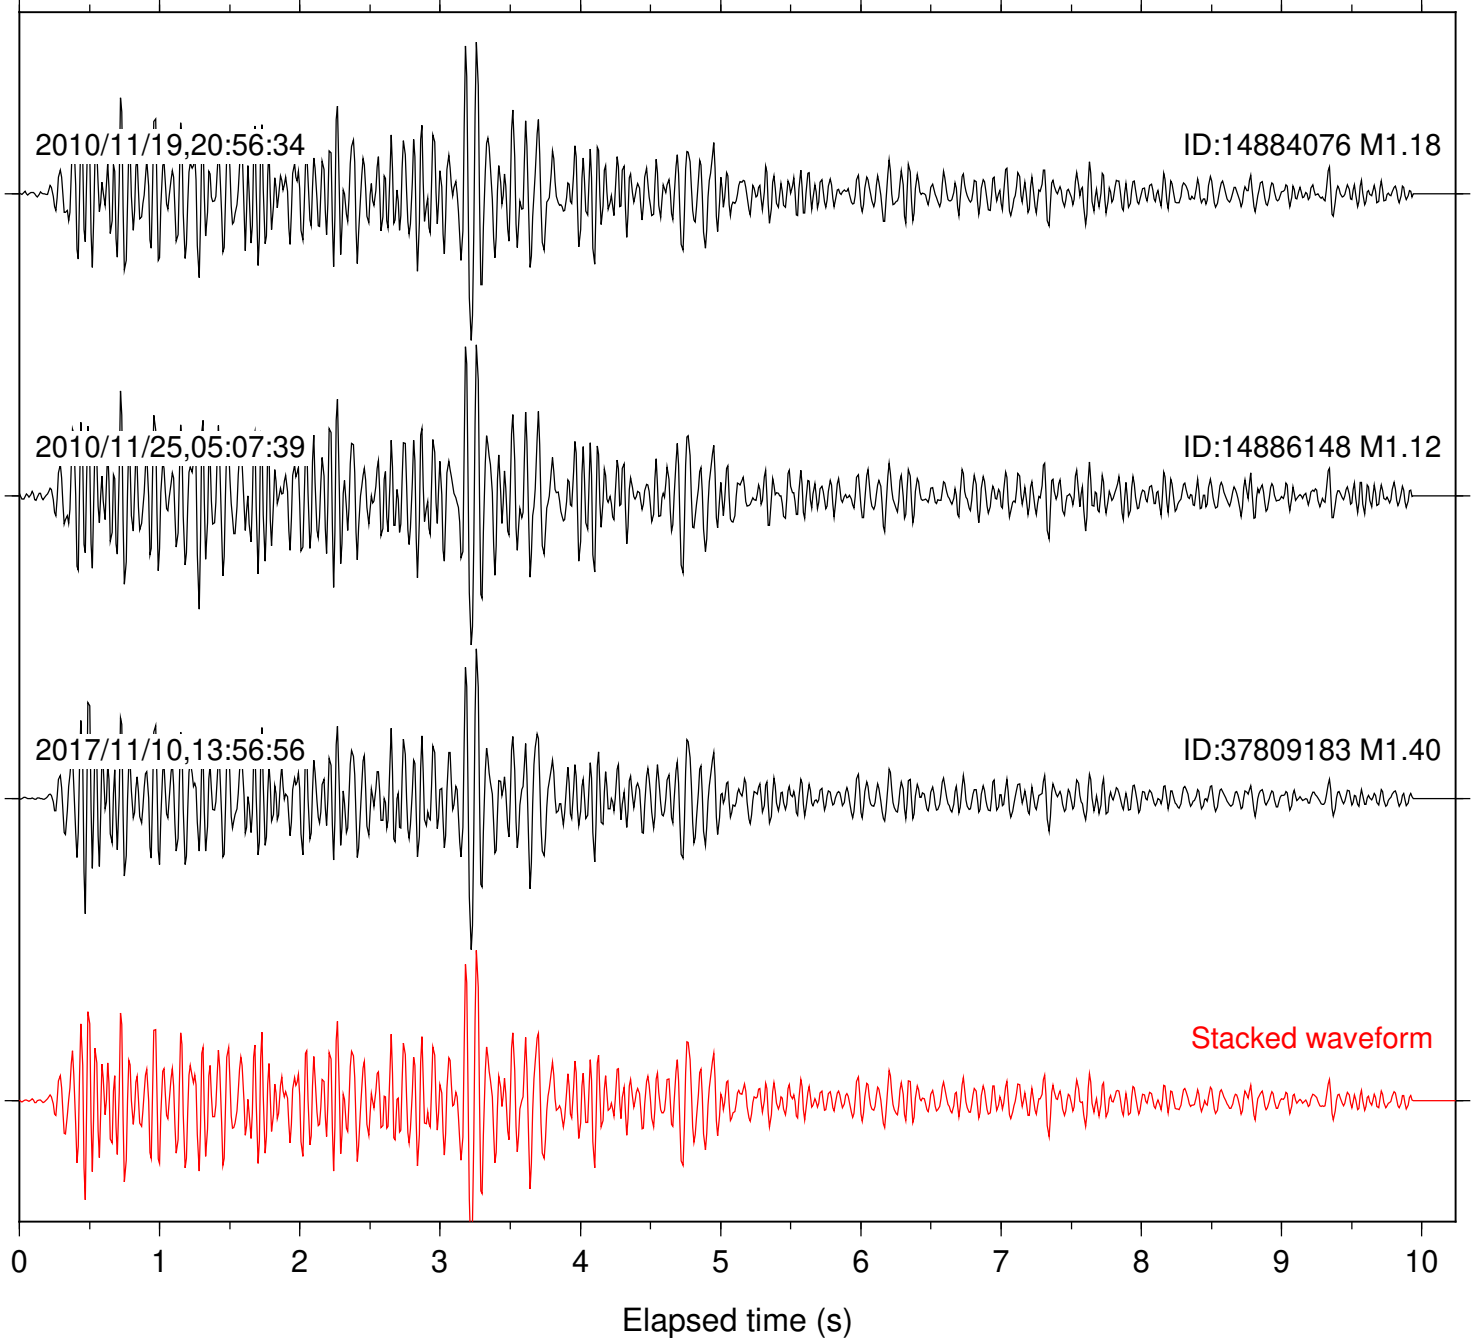

Station: SND Com: HHZ

Focal depth: 7.08 km