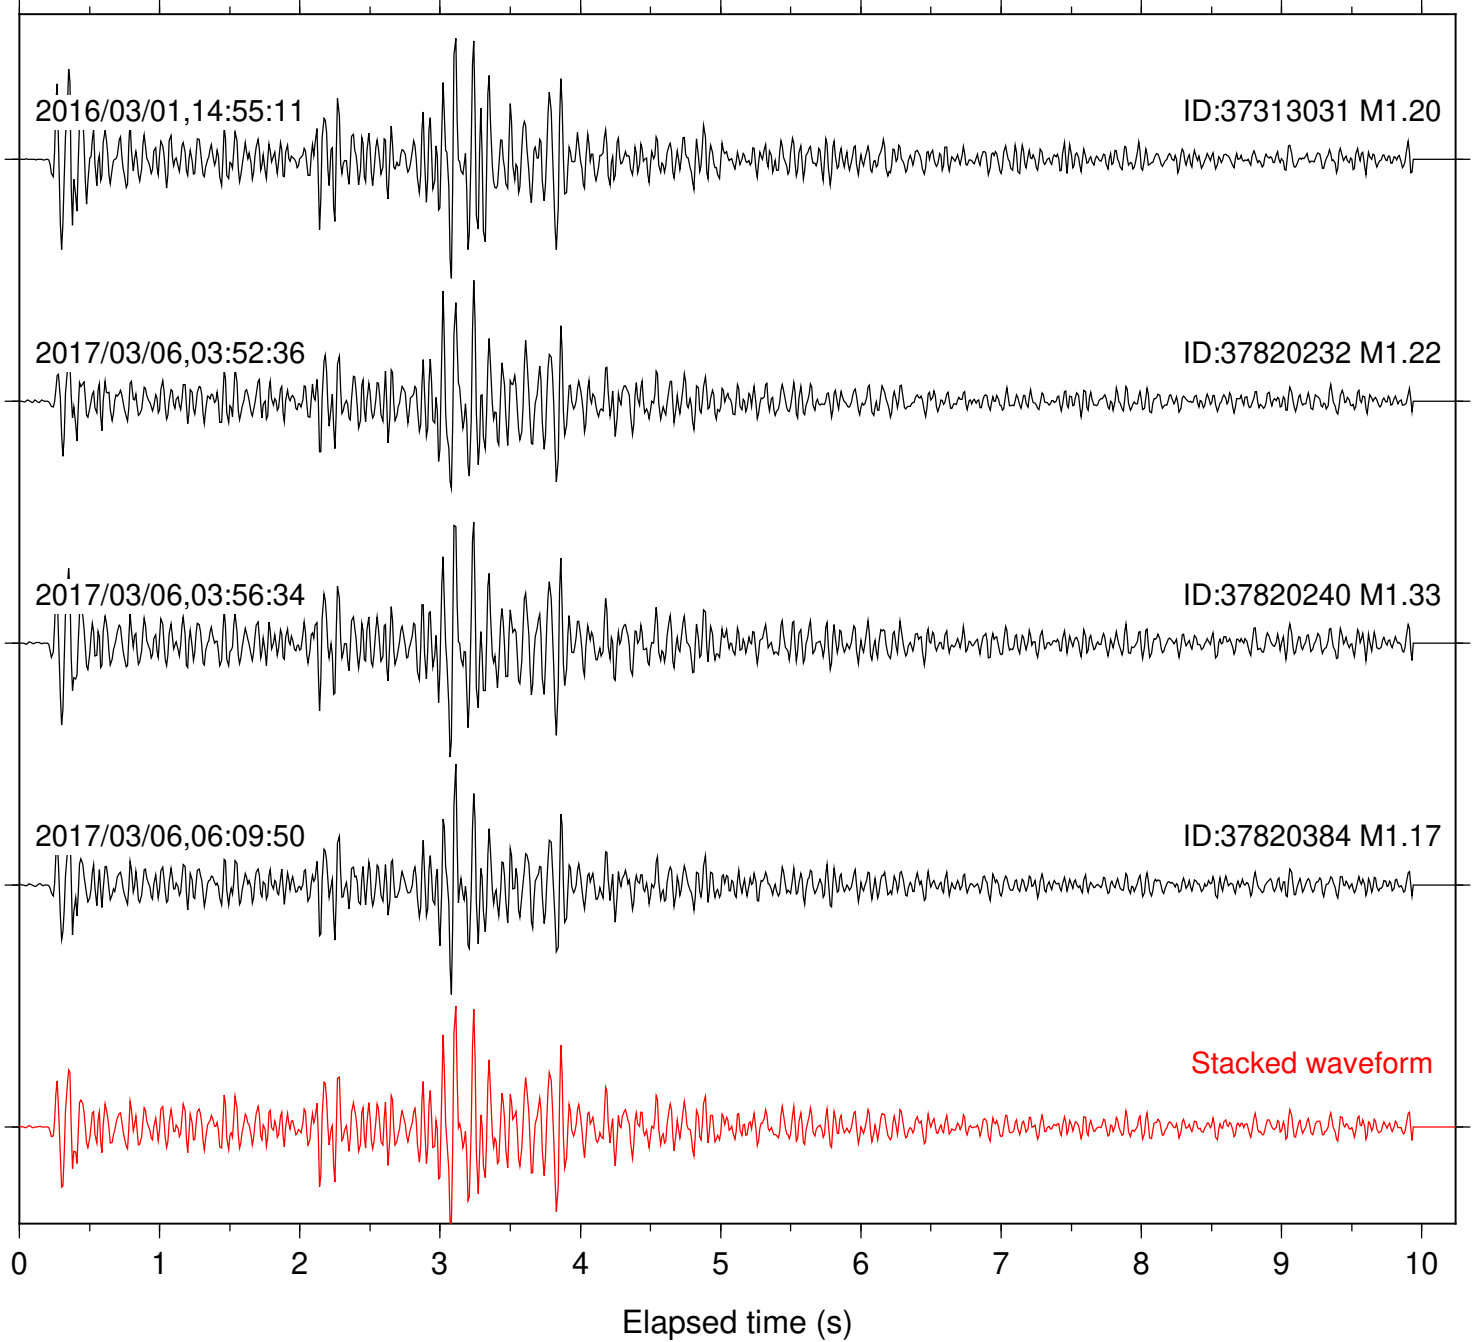

Station: B082 Com: EHZ

Focal depth: 7.15 km