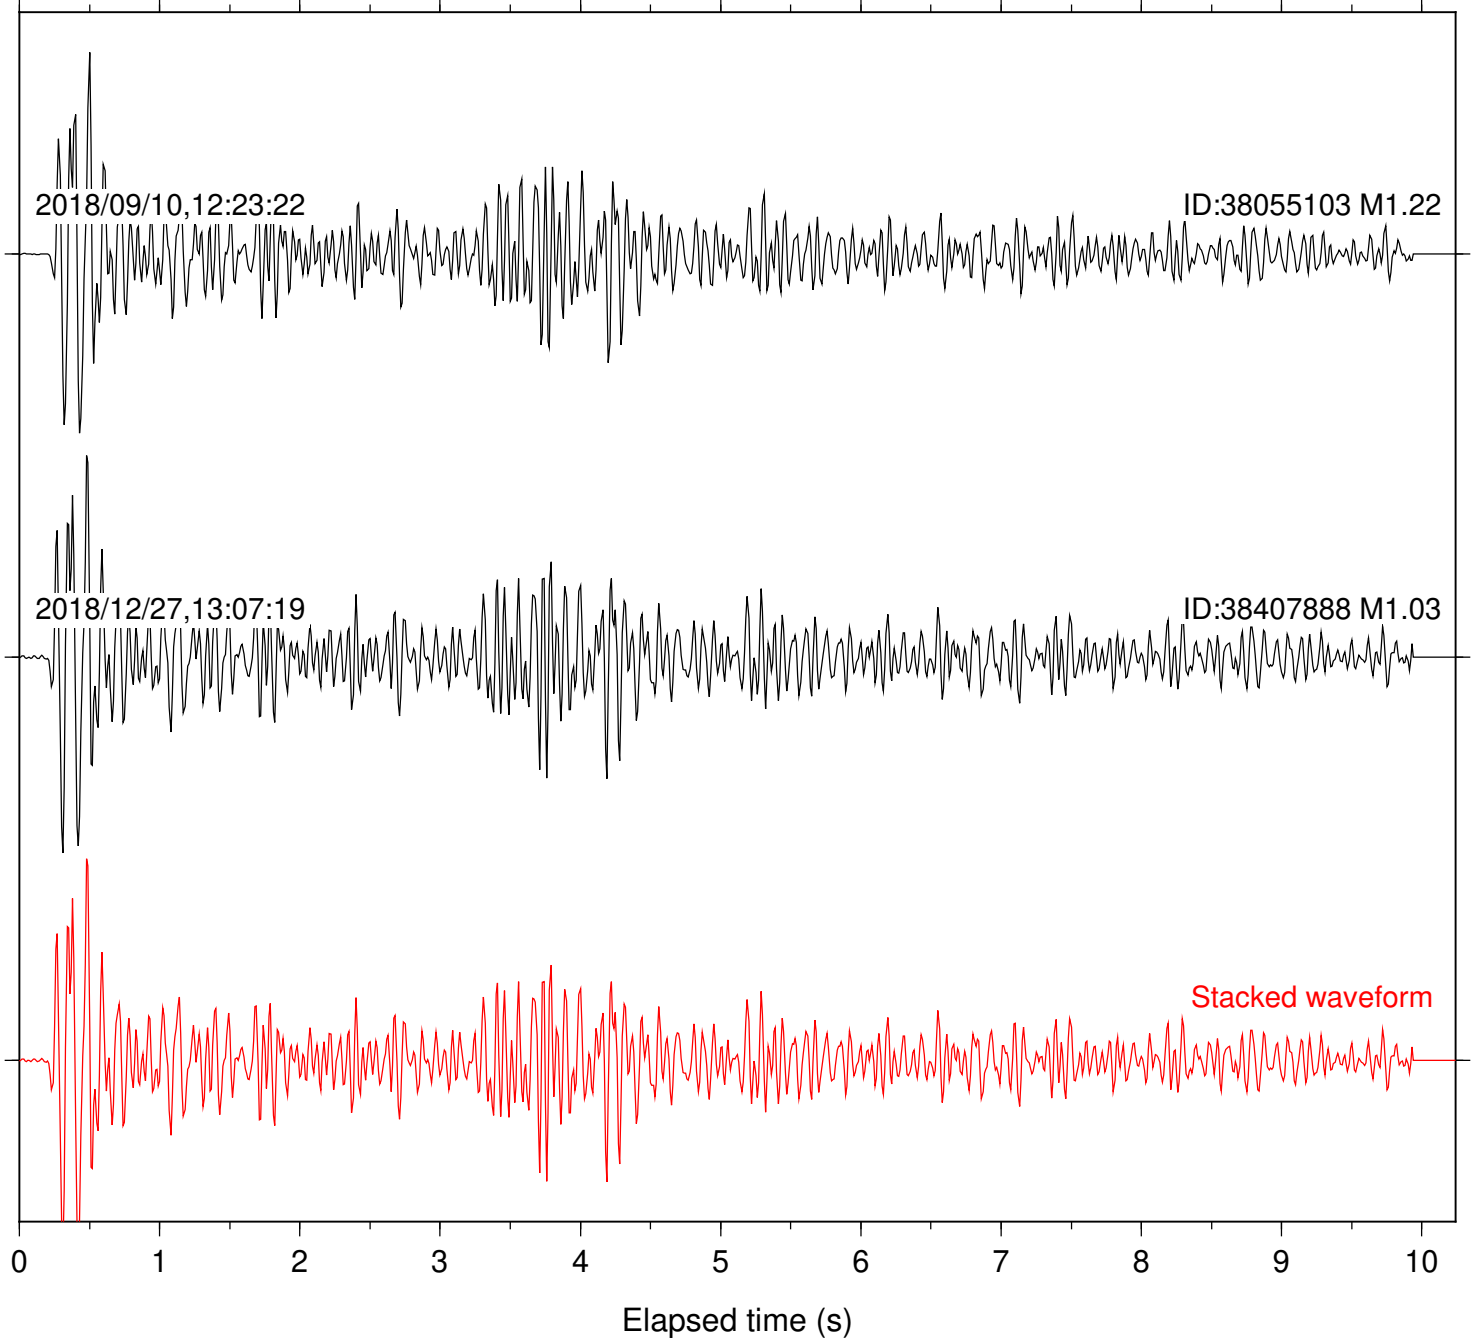

Station: DGR Com: HHZ

Focal depth: 4.29 km

Station: FRD Com: HHZ

Focal depth: 4.29 km

Station: HMT2 Com: HHZ

Focal depth: 4.29 km

Station: LKH Com: HHZ

Focal depth: 4.29 km