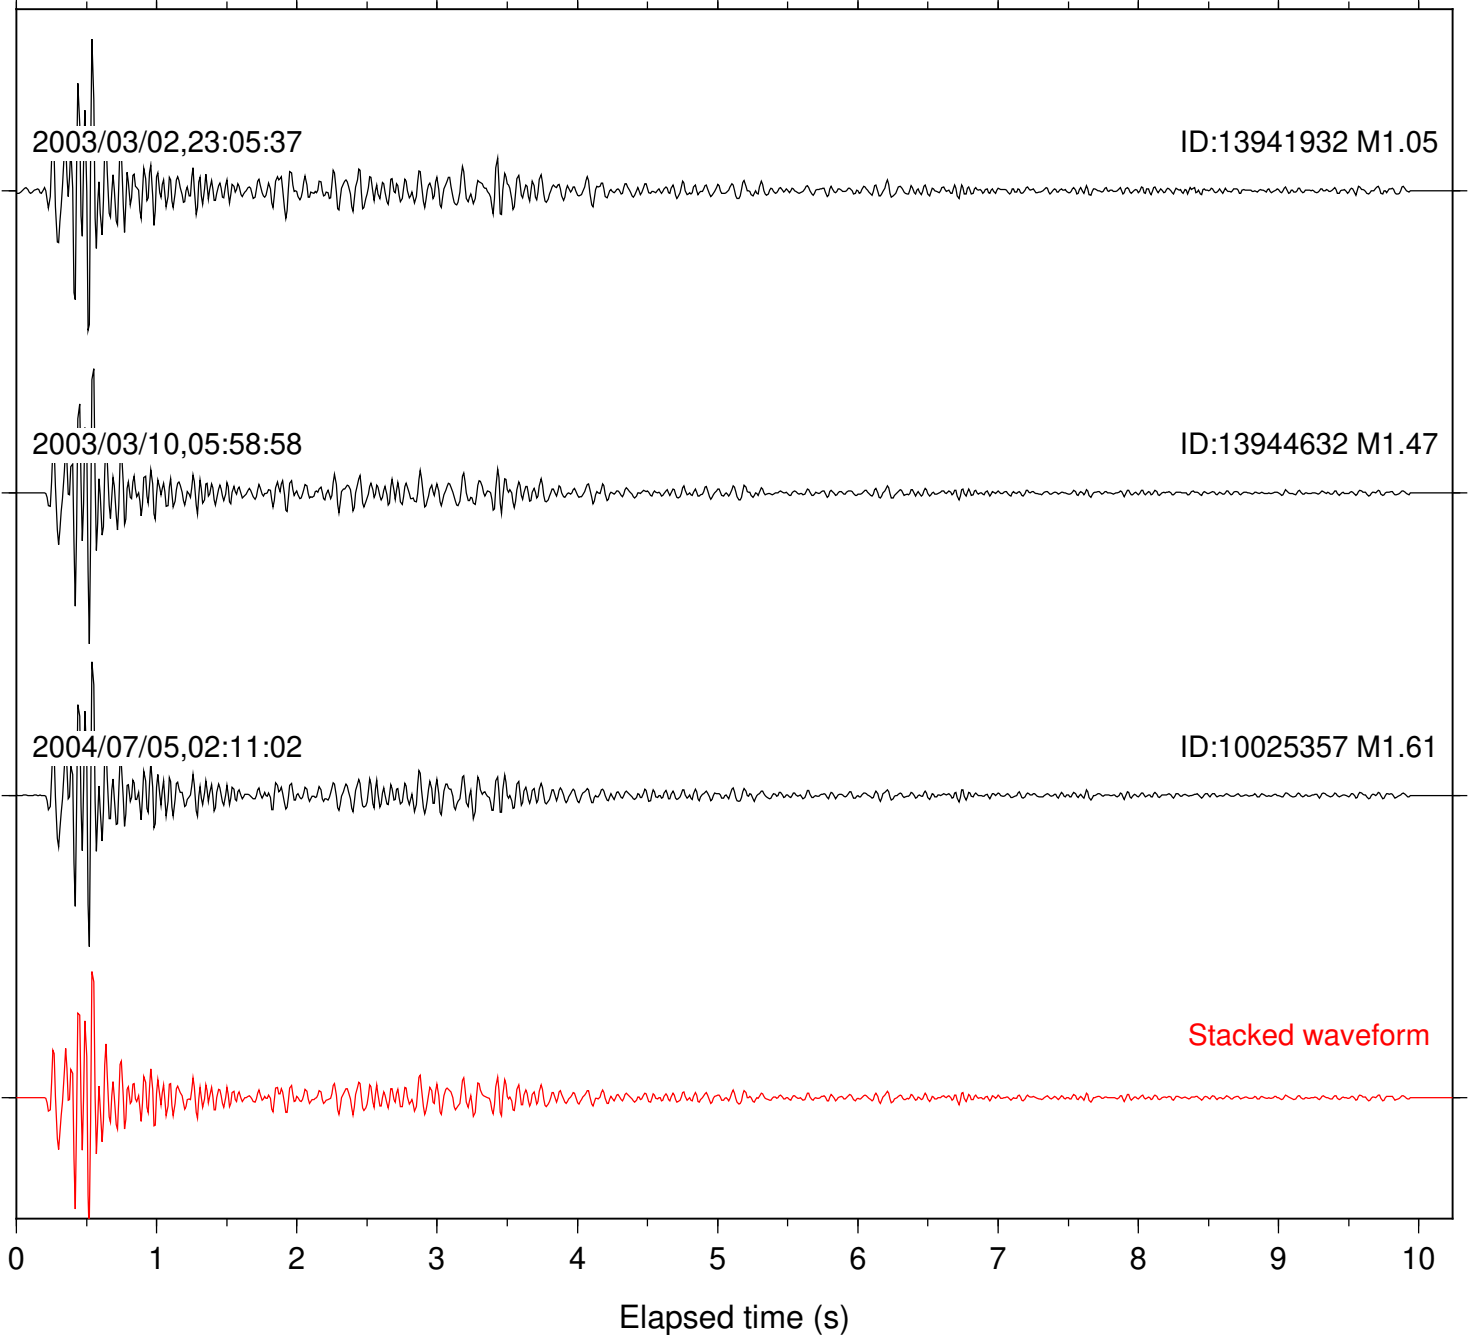

Station: LVA2 Com: HHZ

Focal depth: 10.29 km

Station: PFO Com: HHZ

Focal depth: 10.23 km

Station: RDM Com: HHZ

Focal depth: 10.23 km

Station: SND Com: HHZ

Focal depth: 10.31 km