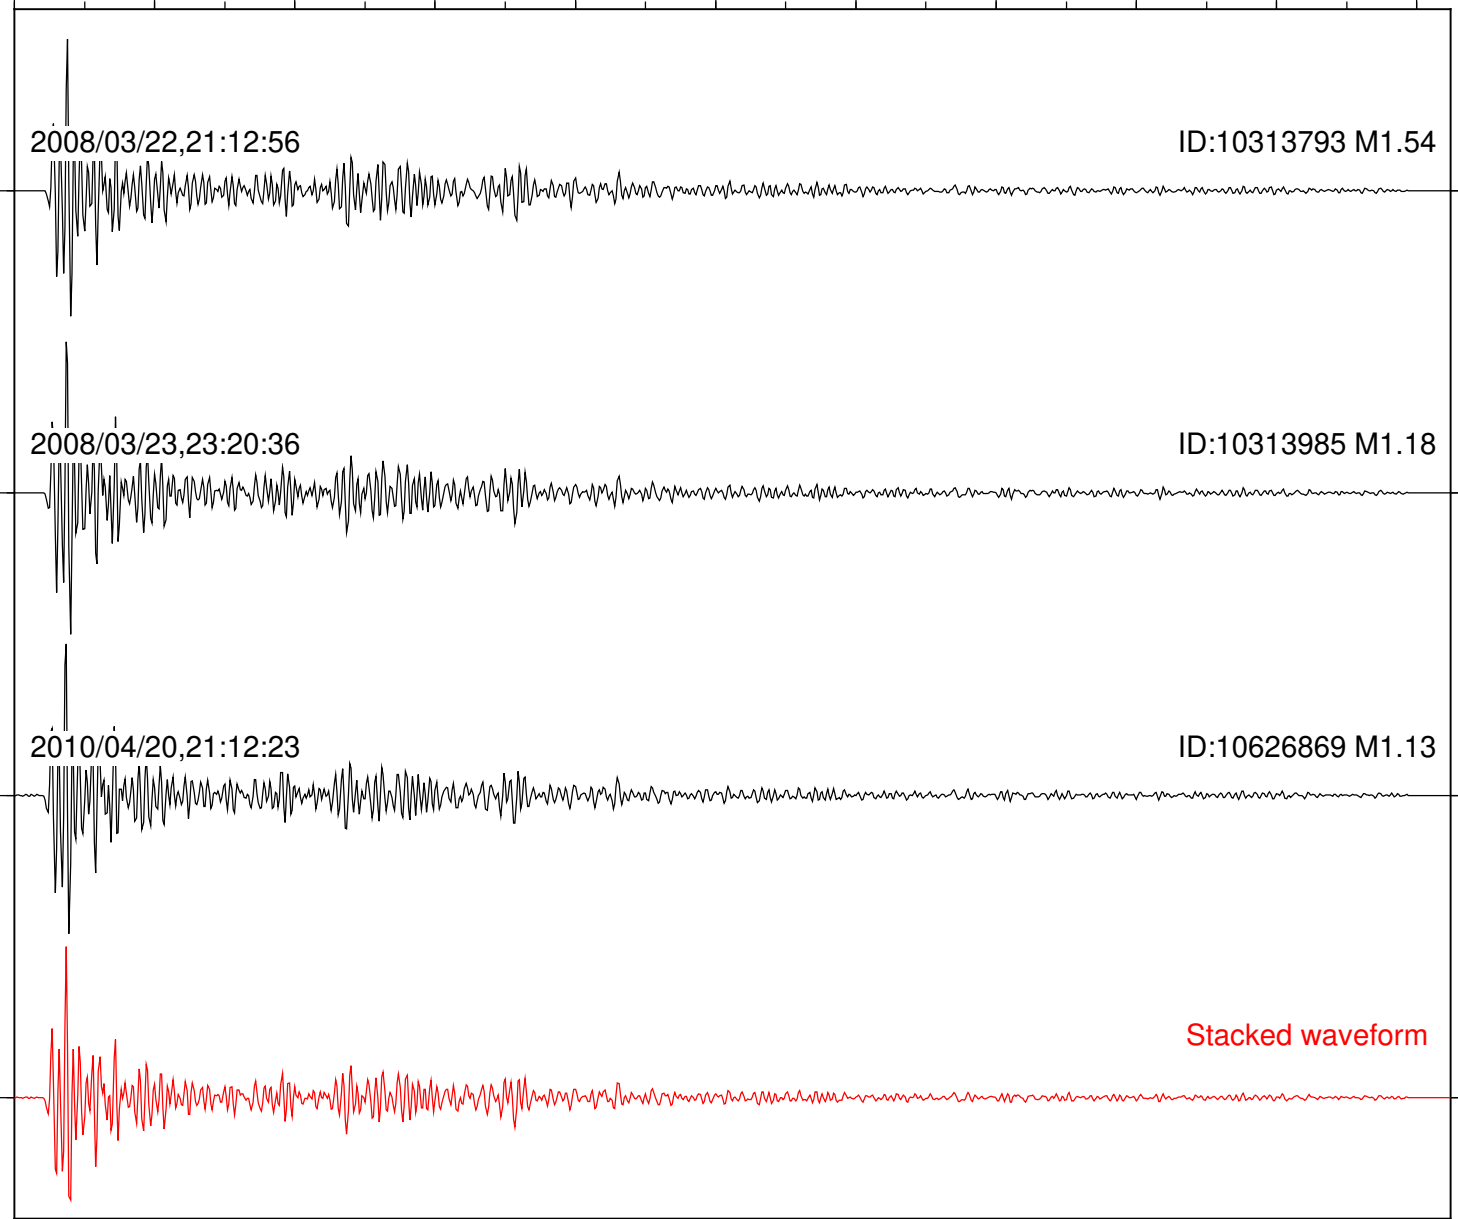

Station: LVA2 Com: HHZ

Focal depth: 10.10 km

2008/03/22,21:12:56

ID:10313793 M1.54

2008/03/23,23:20:36

ID:10313985 M1.18

2010/04/20,21:12:23

ID:10626869 M1.13

Stacked waveform

0 1 2 3 4 5 6 7 8 9 10
Elapsed time (s)