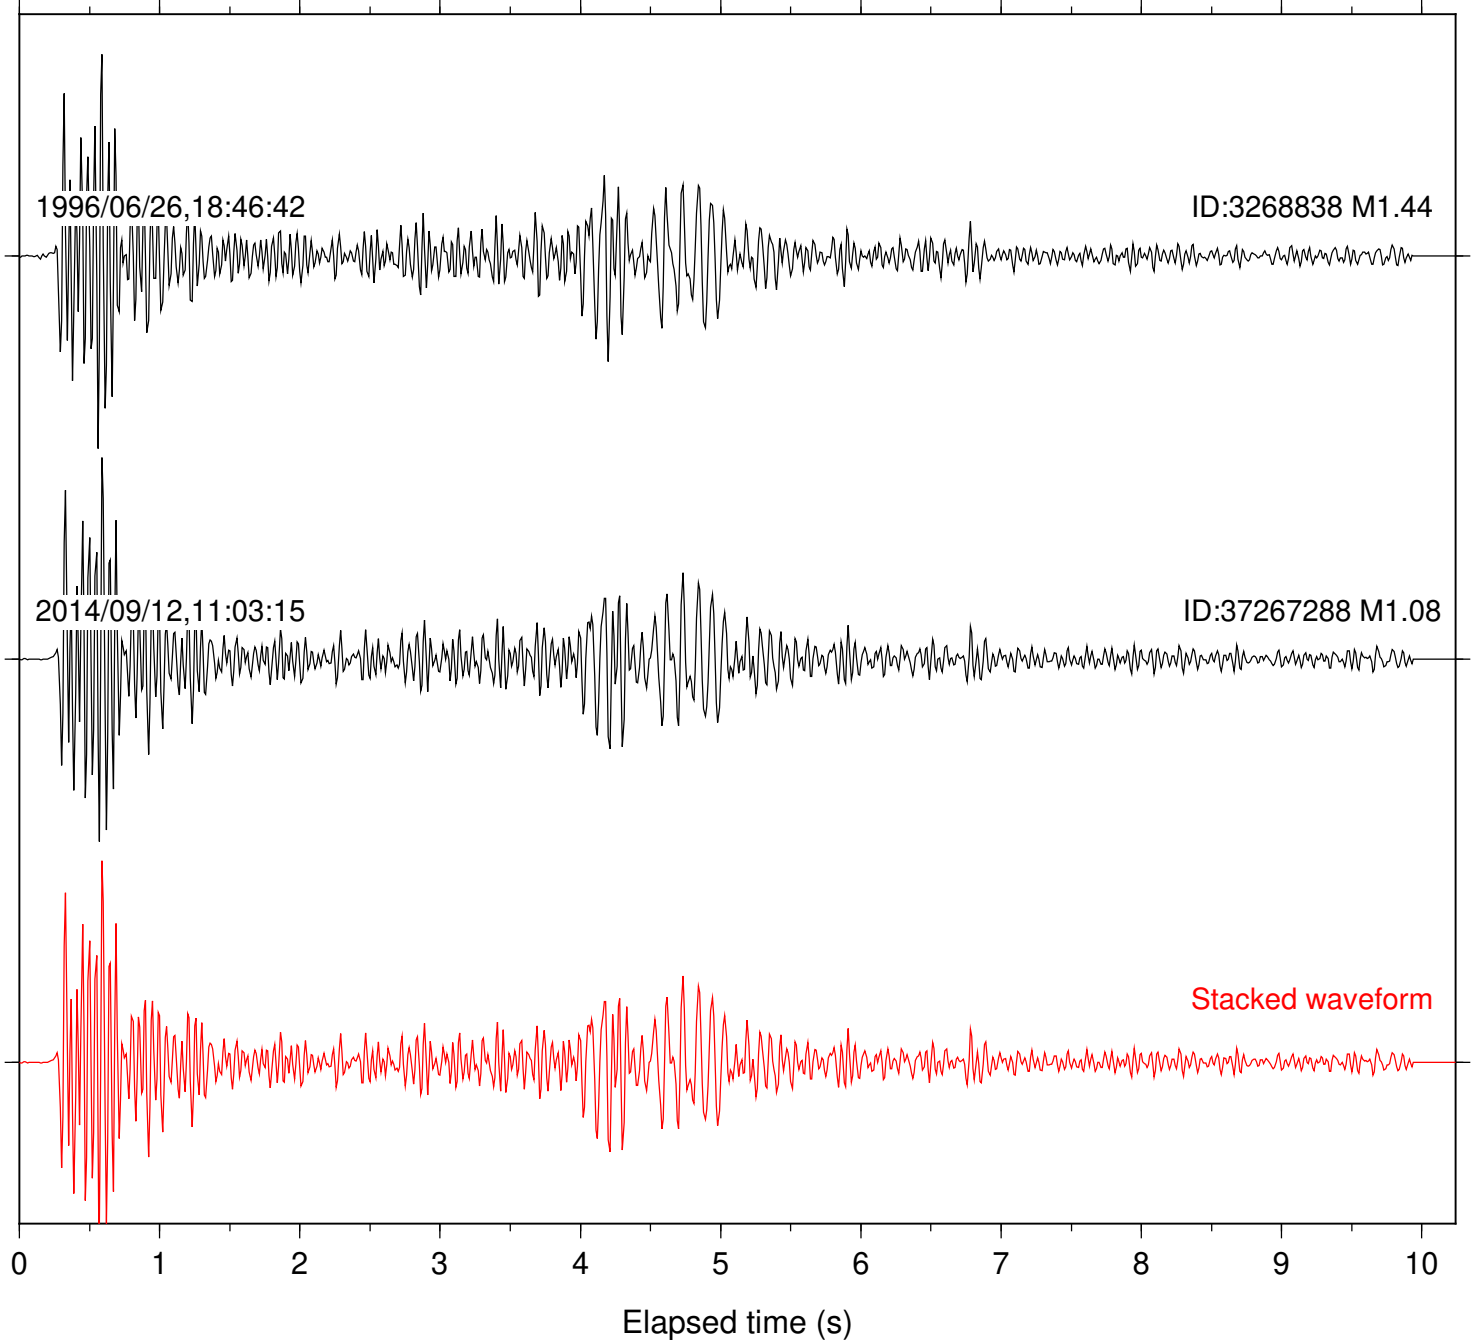

Station: LVA2 Com: HHZ

Focal depth: 14.12 km