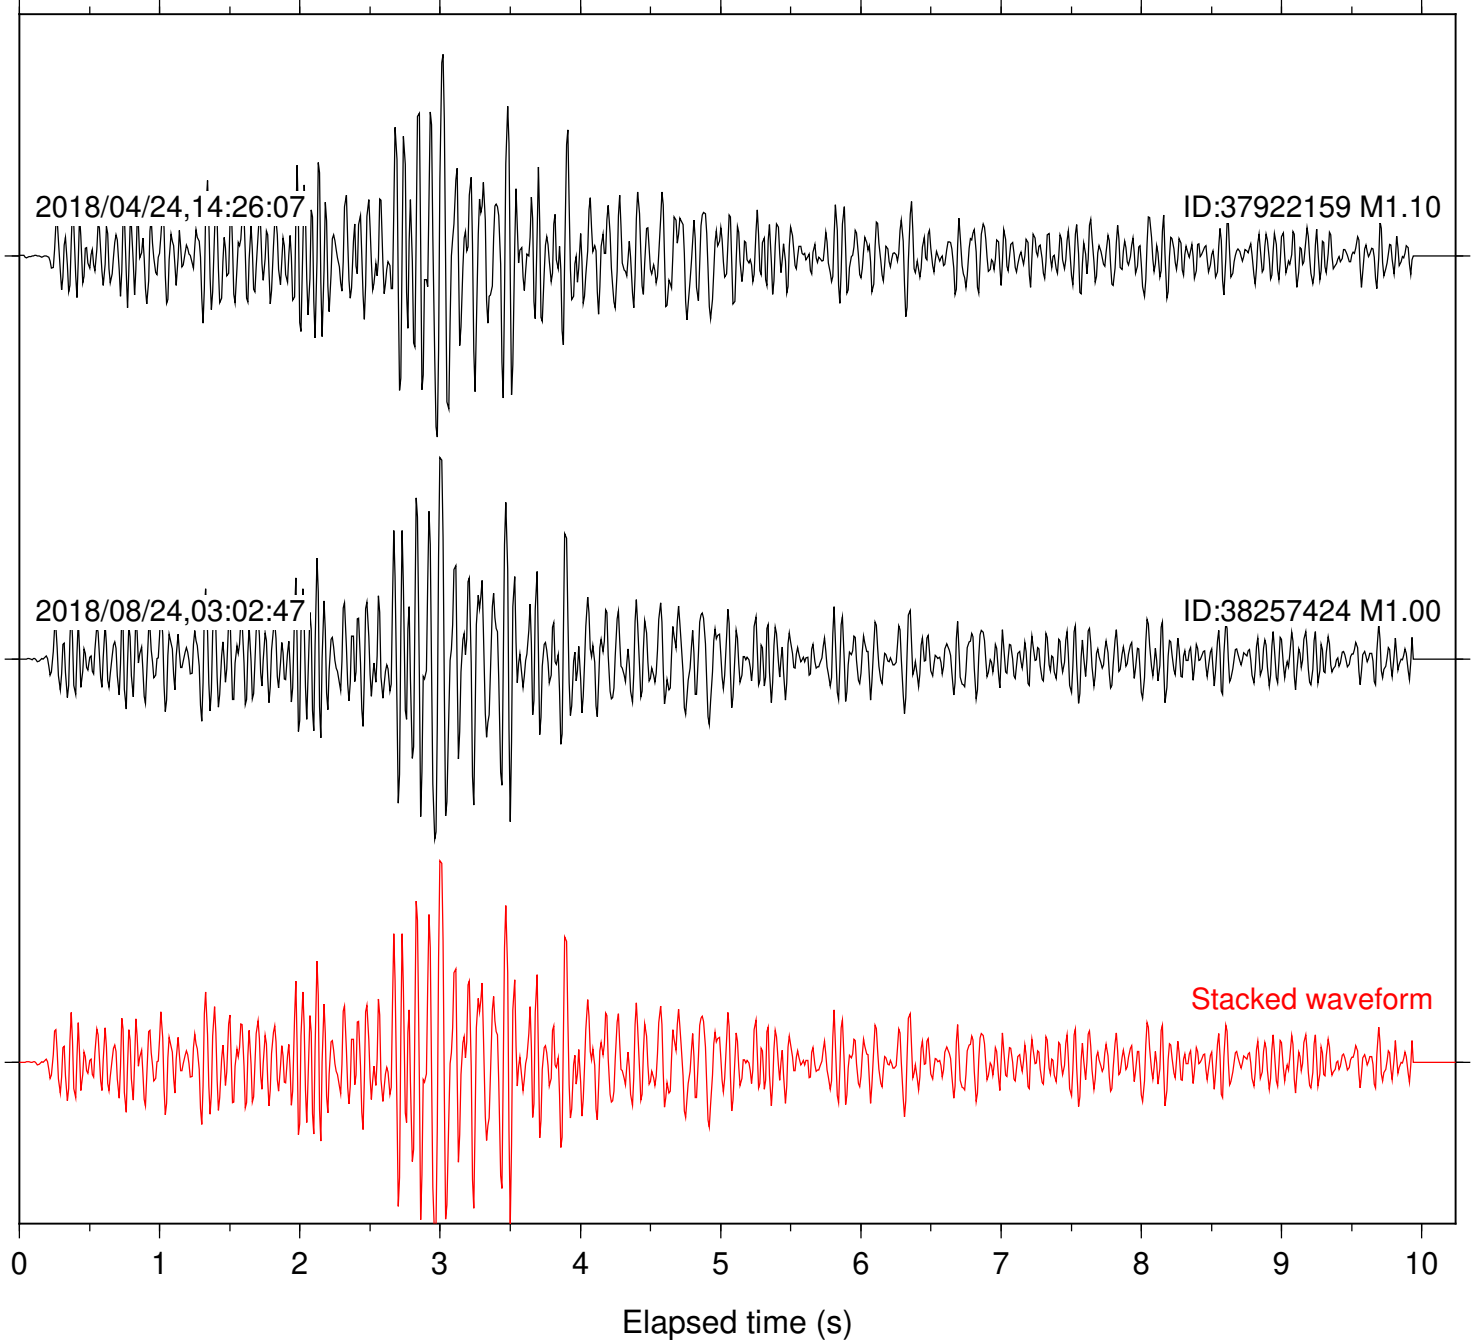

Station: B946 Com: EHZ

Focal depth: 4.50 km