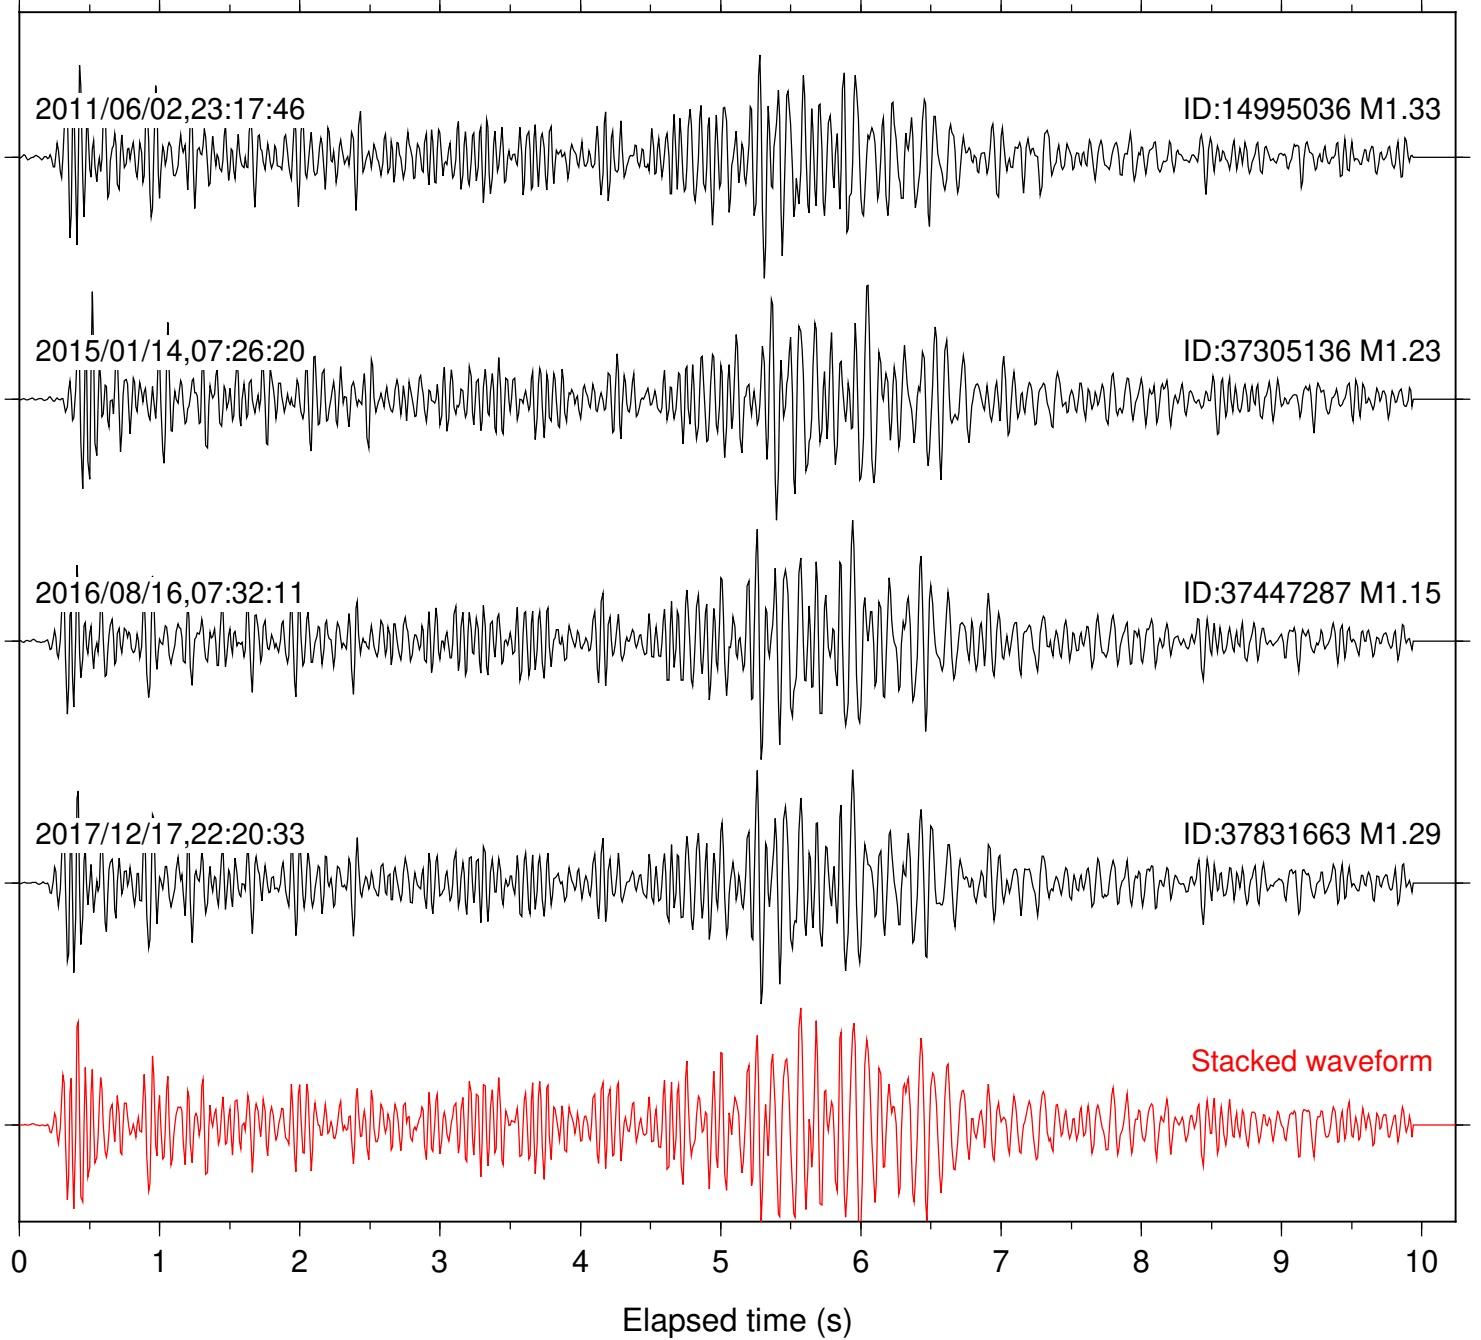

Station: B946 Com: EHZ

Focal depth: 11.61 km