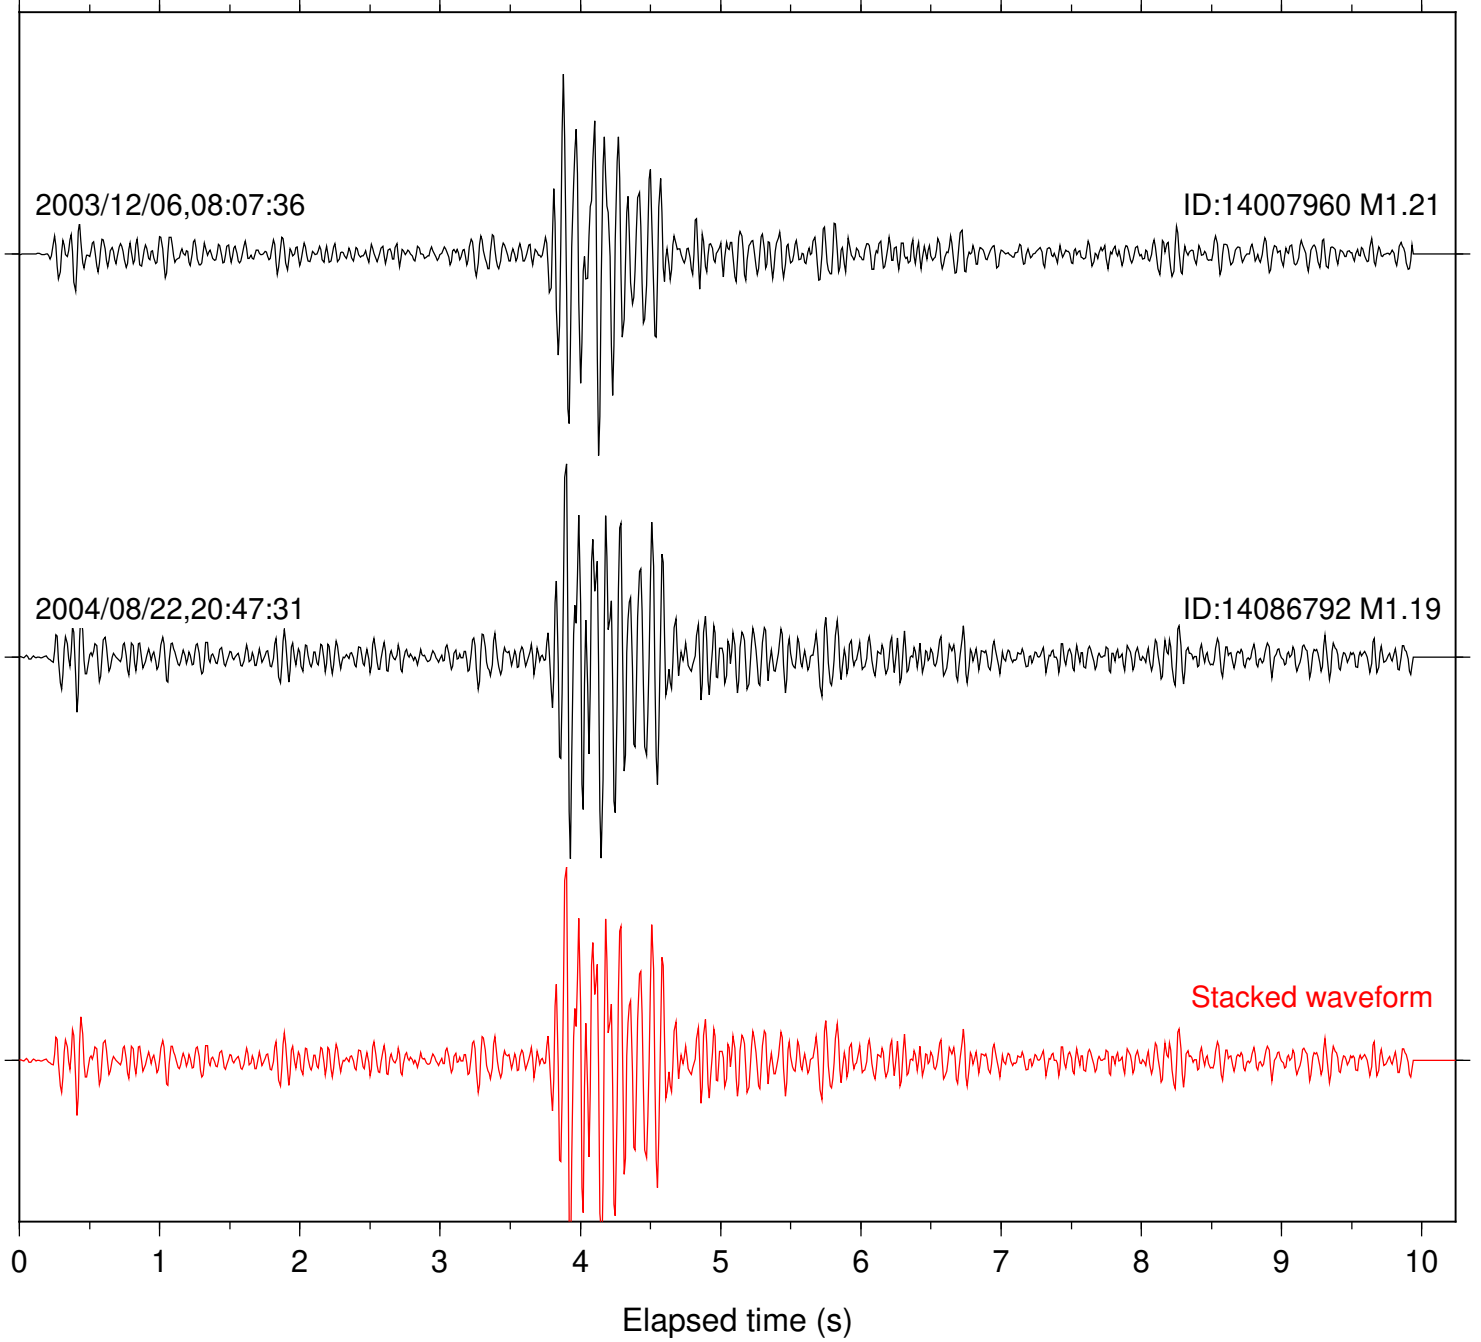

Station: KNW Com: HHZ

Focal depth: 8.85 km