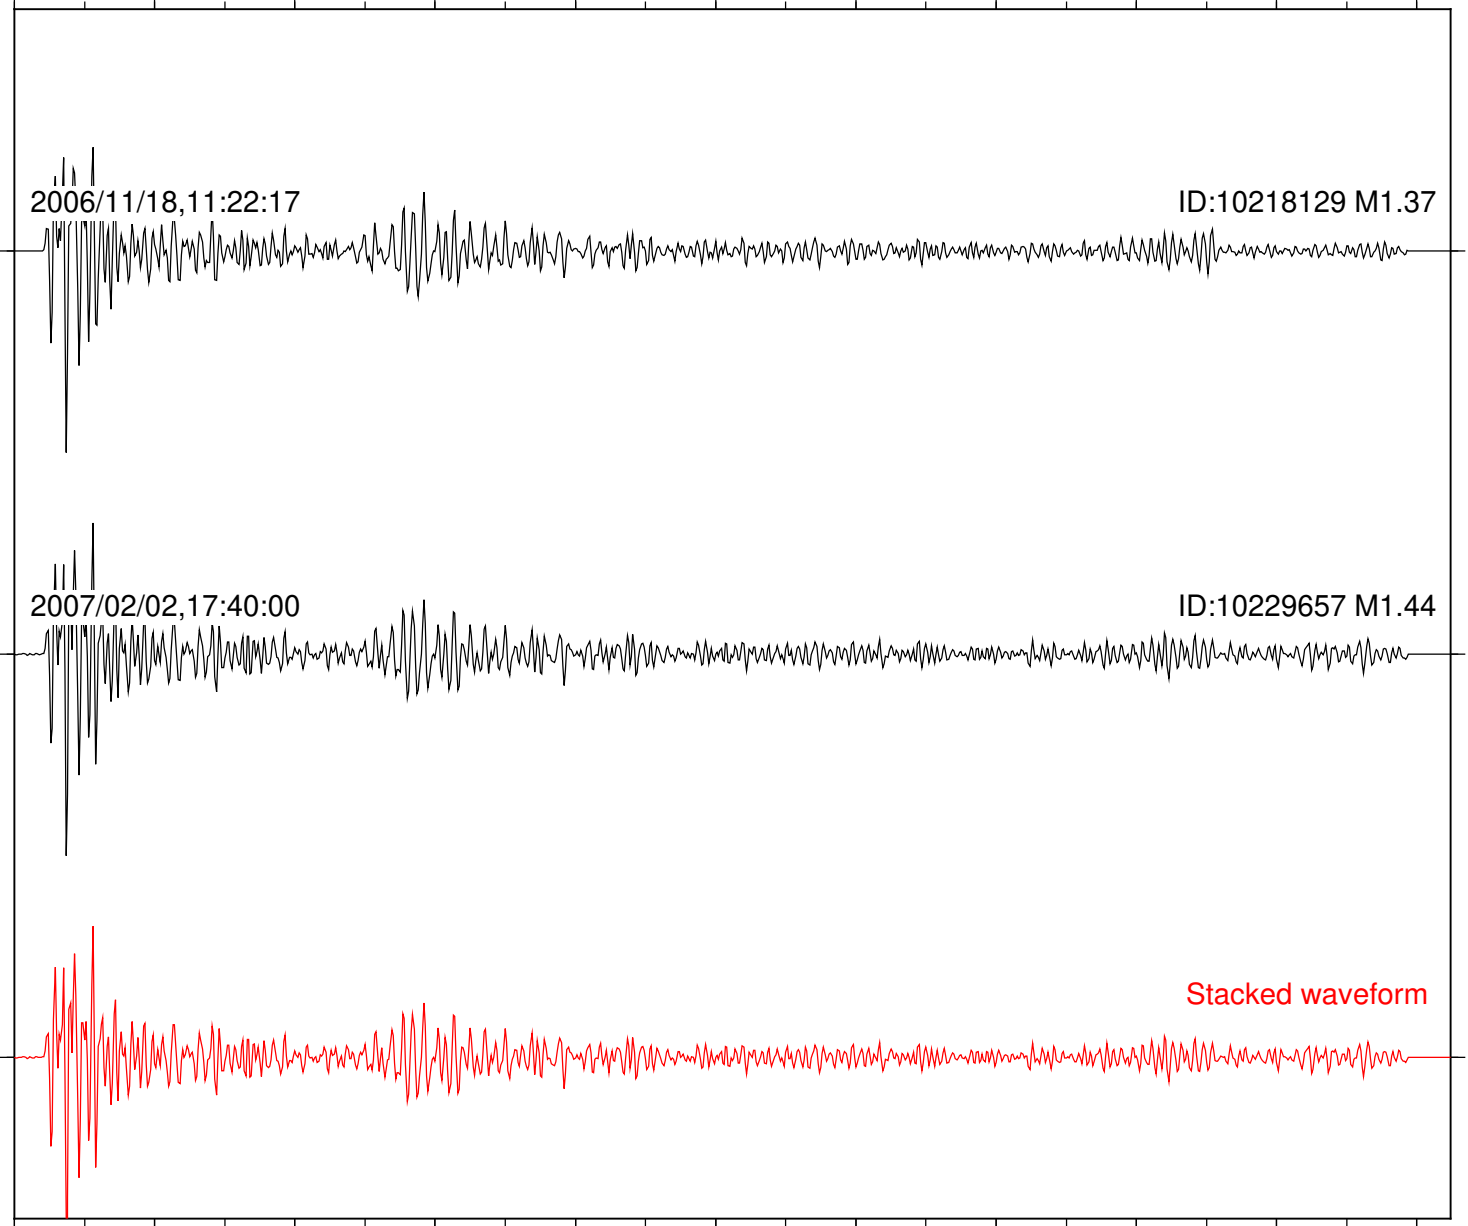

Station: CRY Com: HHZ

Focal depth: 8.72 km

2006/11/18,11:22:17

ID:10218129 M1.37

2007/02/02,17:40:00

ID:10229657 M1.44

Stacked waveform

0 1 2 3 4 5 6 7 8 9 10

Elapsed time (s)