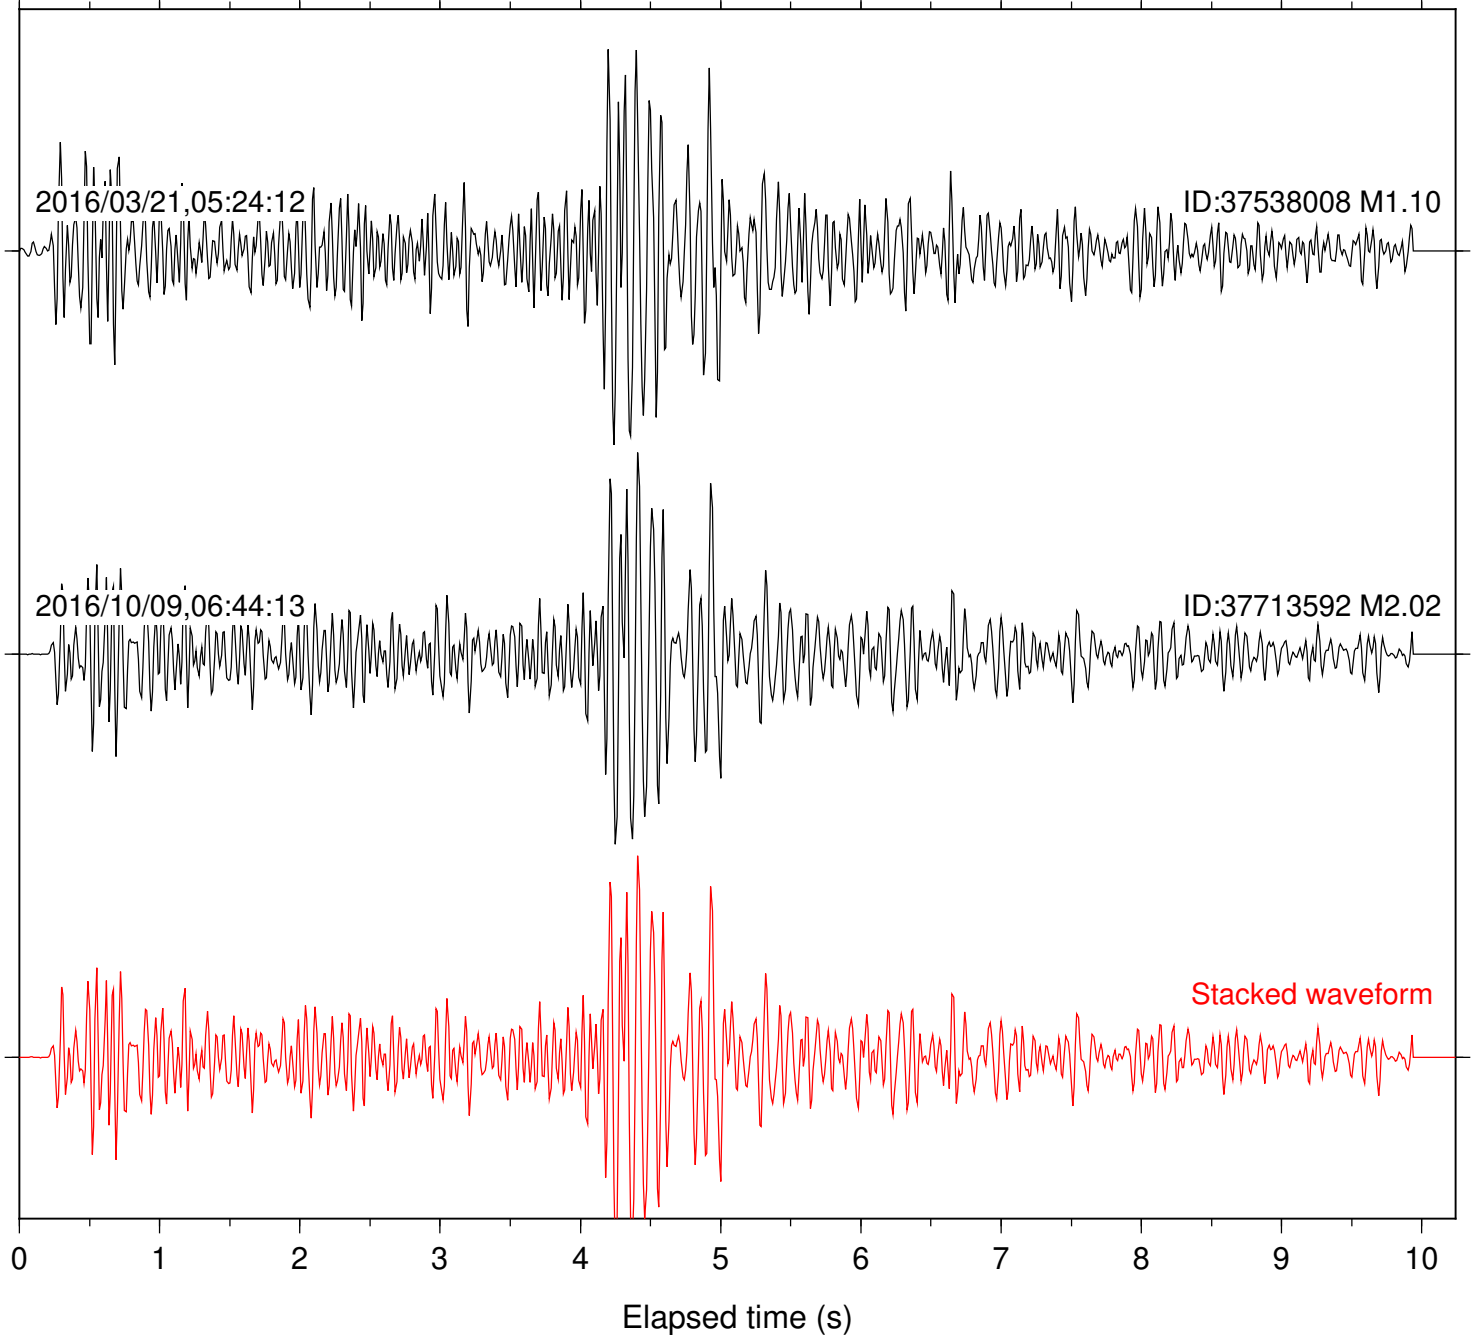

Focal depth: 6.31 km

Station: SND Com: HHZ

Focal depth: 6.31 km

Station: B087 Com: EHZ

Focal depth: 11.11 km

Station: B088 Com: EHZ

Focal depth: 11.11 km

Station: B946 Com: EHZ