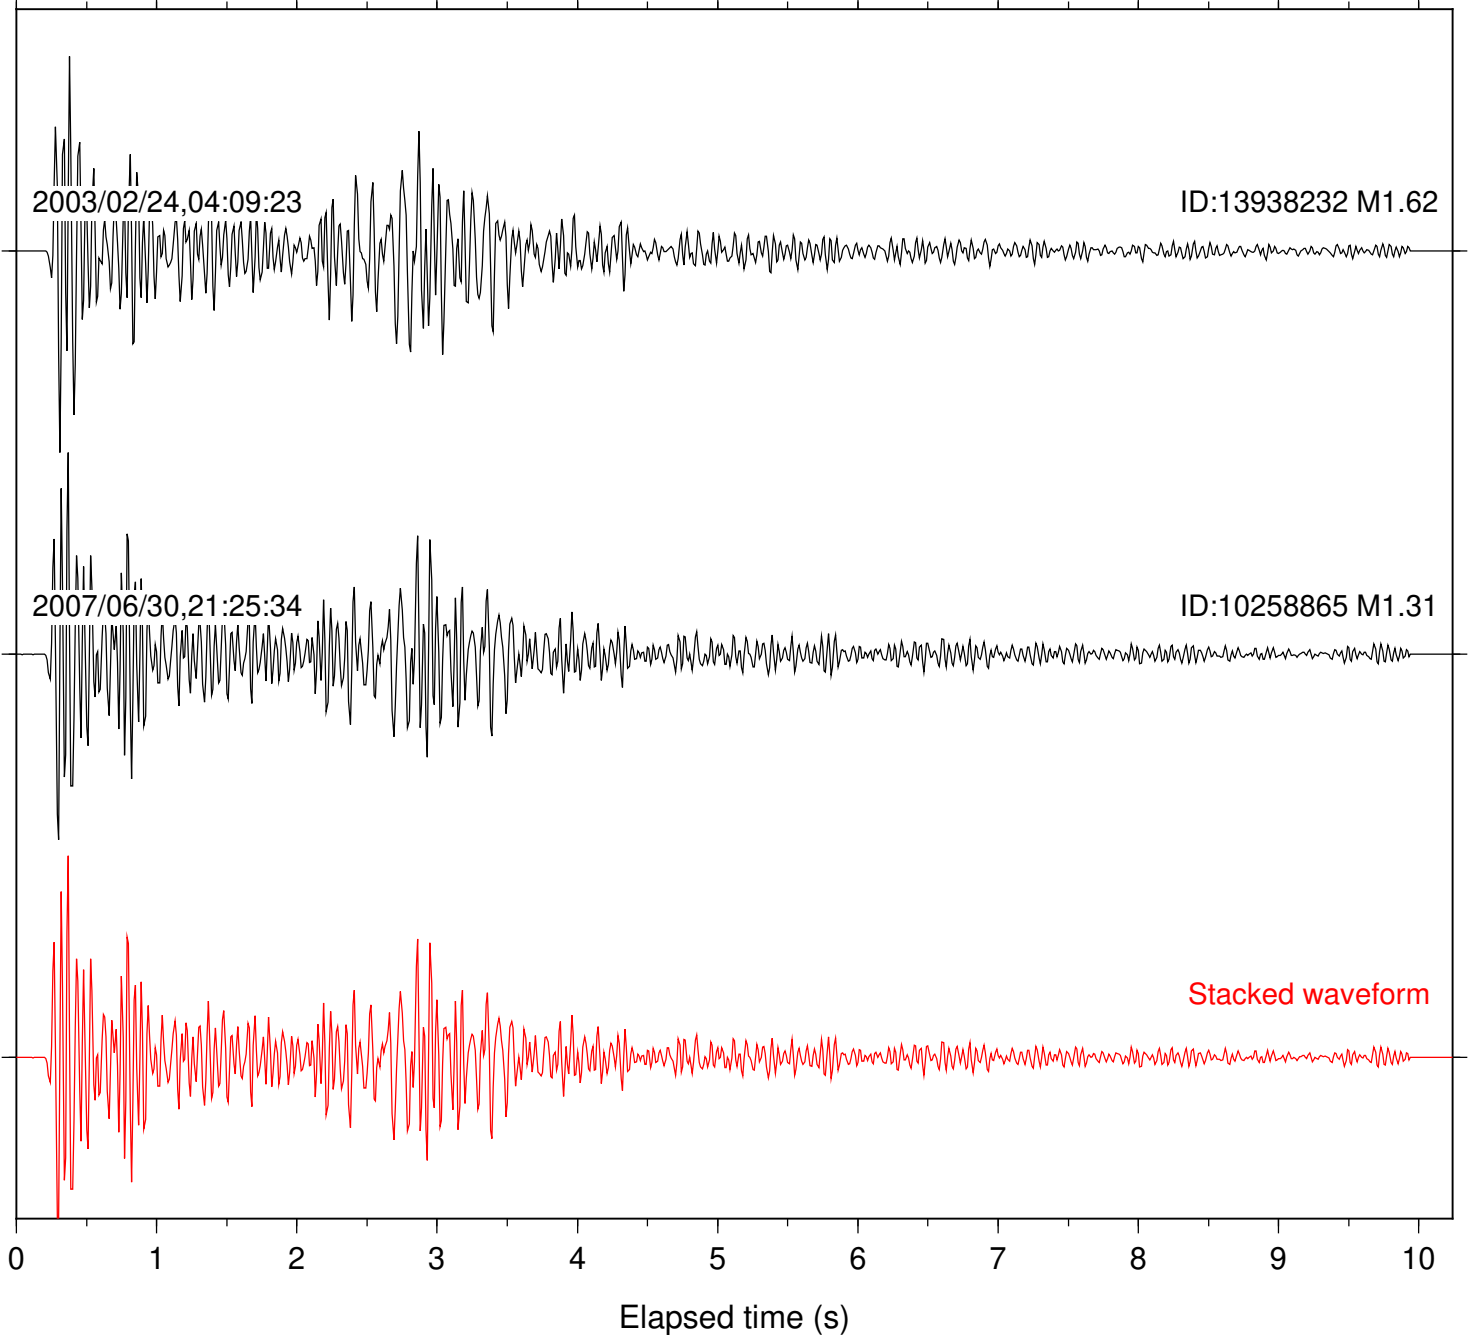

Station: LVA2 Com: HHZ

Focal depth: 7.78 km