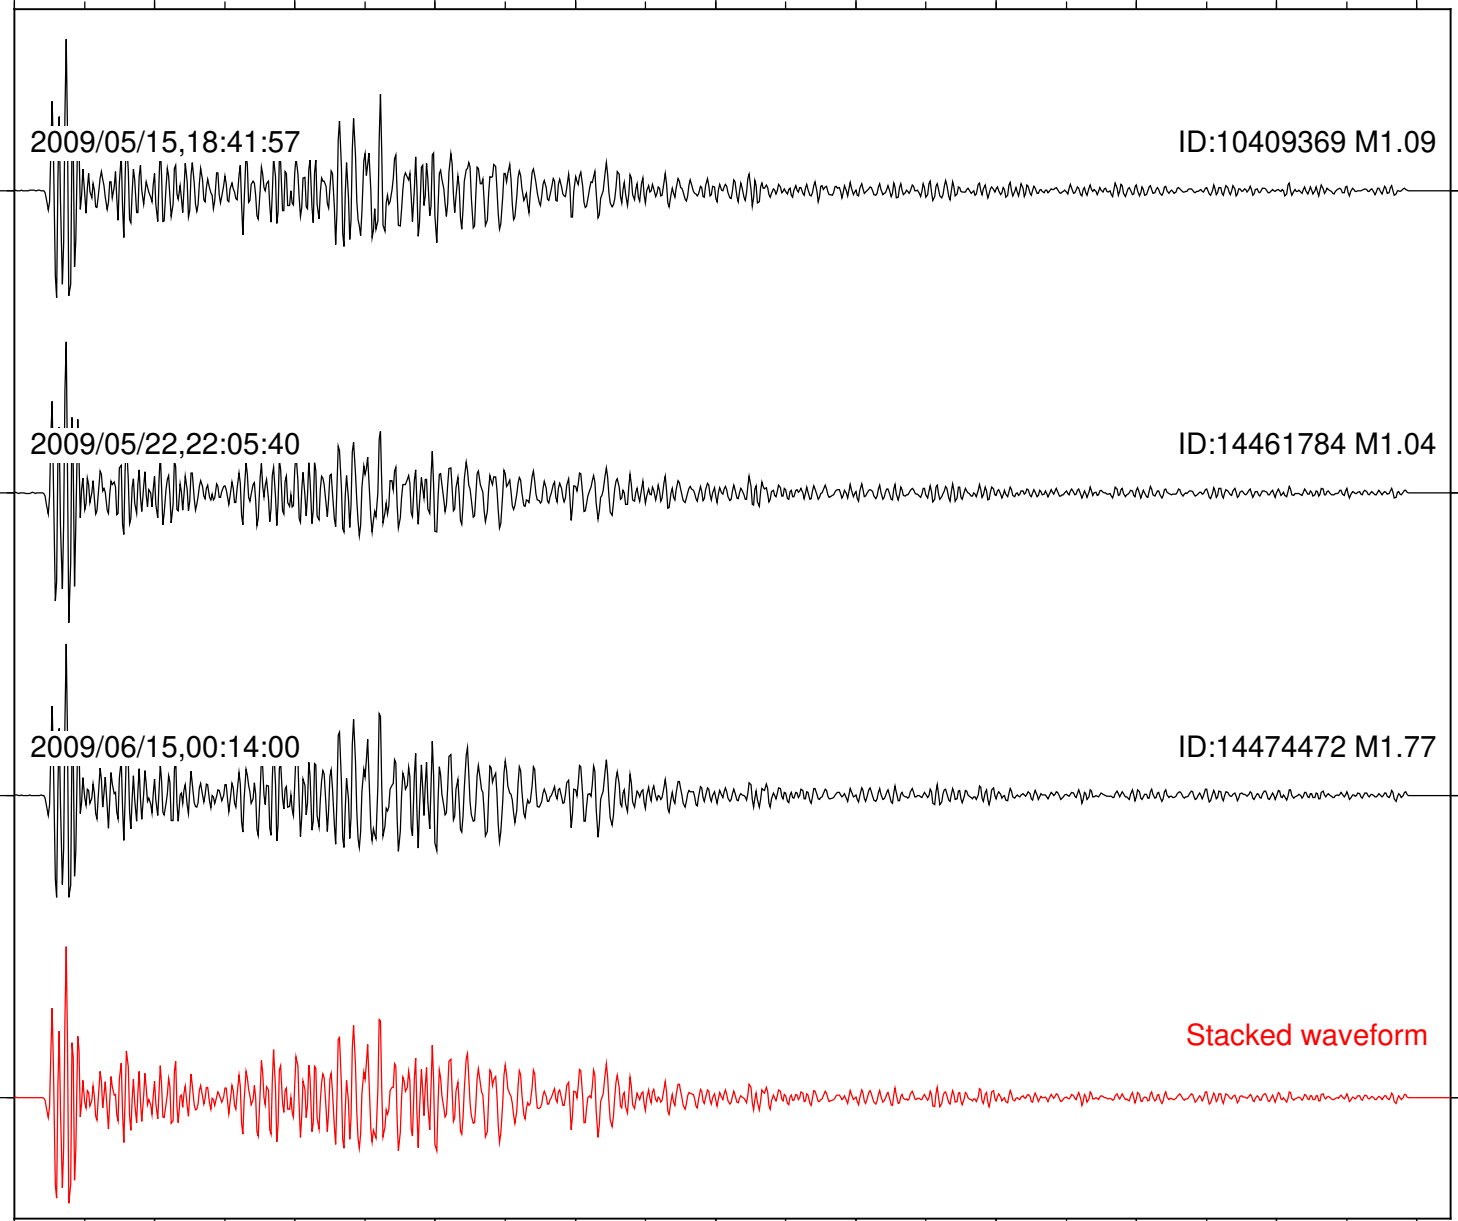

Station: LVA2 Com: HHZ

Focal depth: 9.59 km

2009/05/15,18:41:57

ID:10409369 M1.09

2009/05/22,22:05:40

ID:14461784 M1.04

2009/06/15,00:14:00

ID:14474472 M1.77

Stacked waveform

0 1 2 3 4 5 6 7 8 9 10
Elapsed time (s)