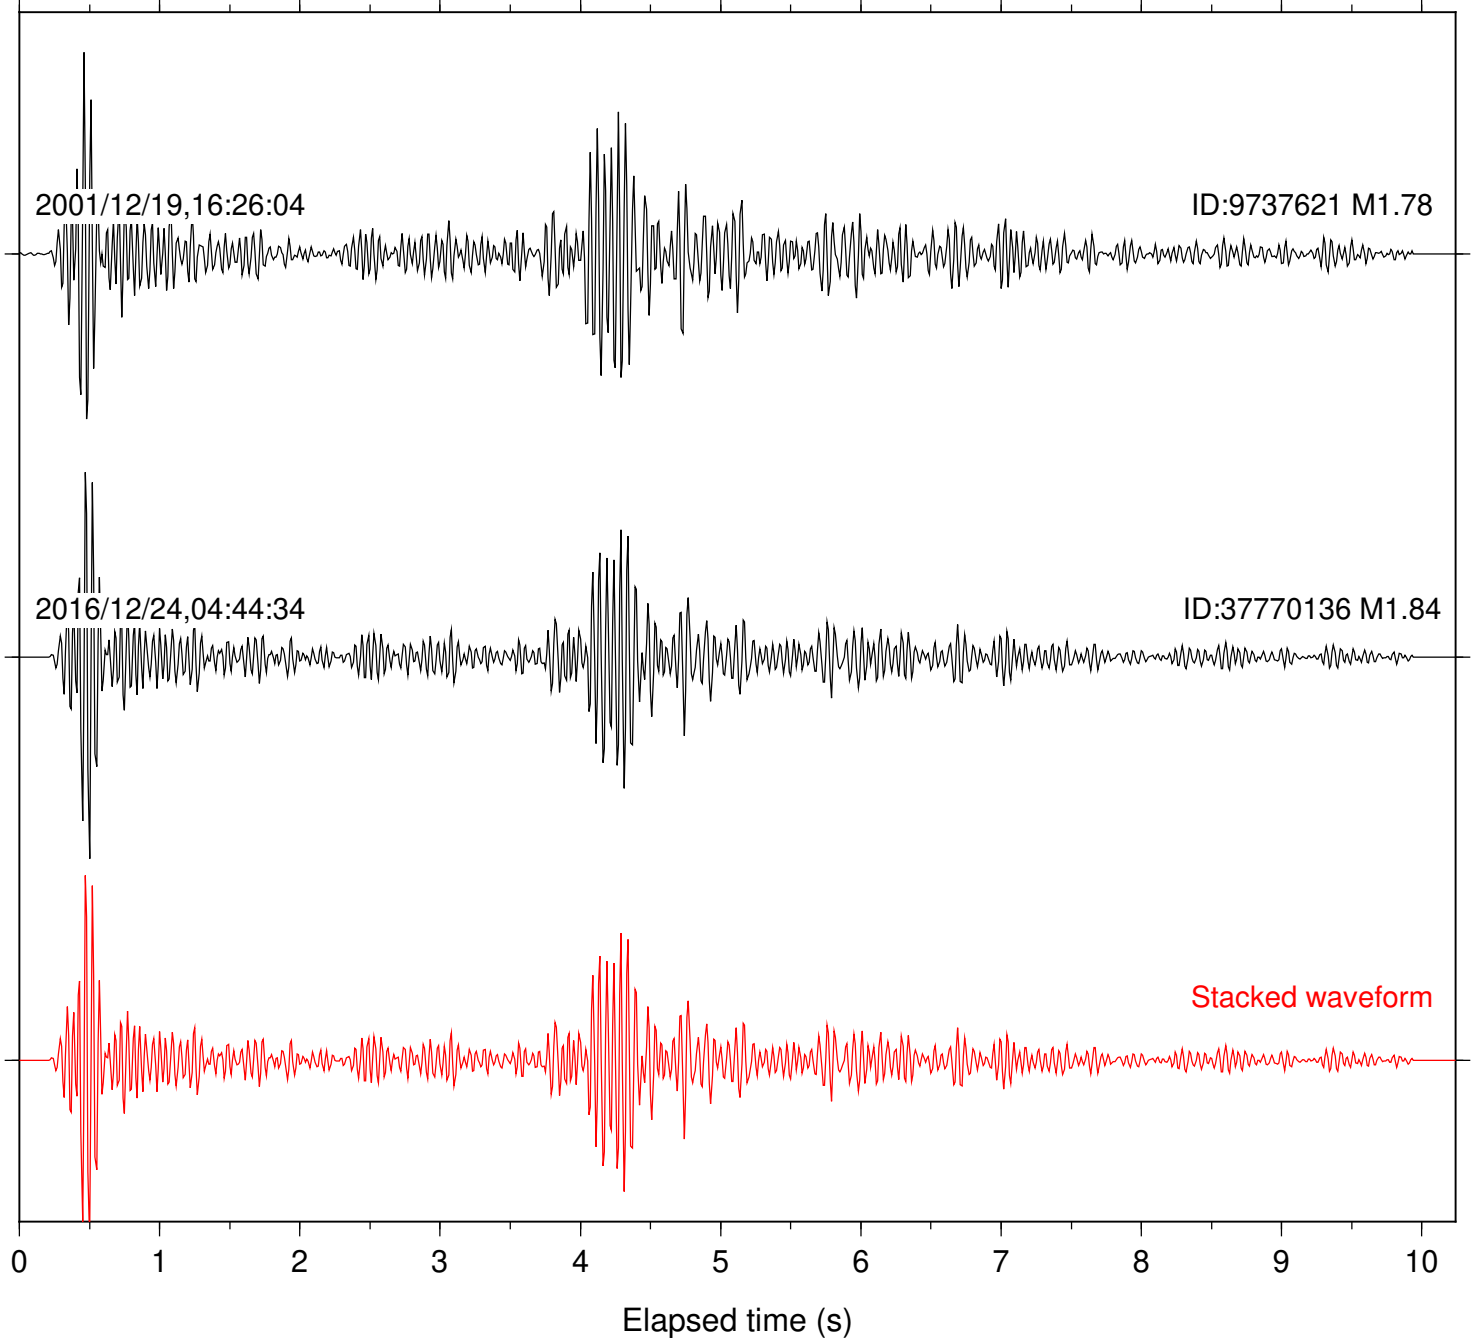

Station: DGR Com: HHZ

Focal depth: 16.59 km