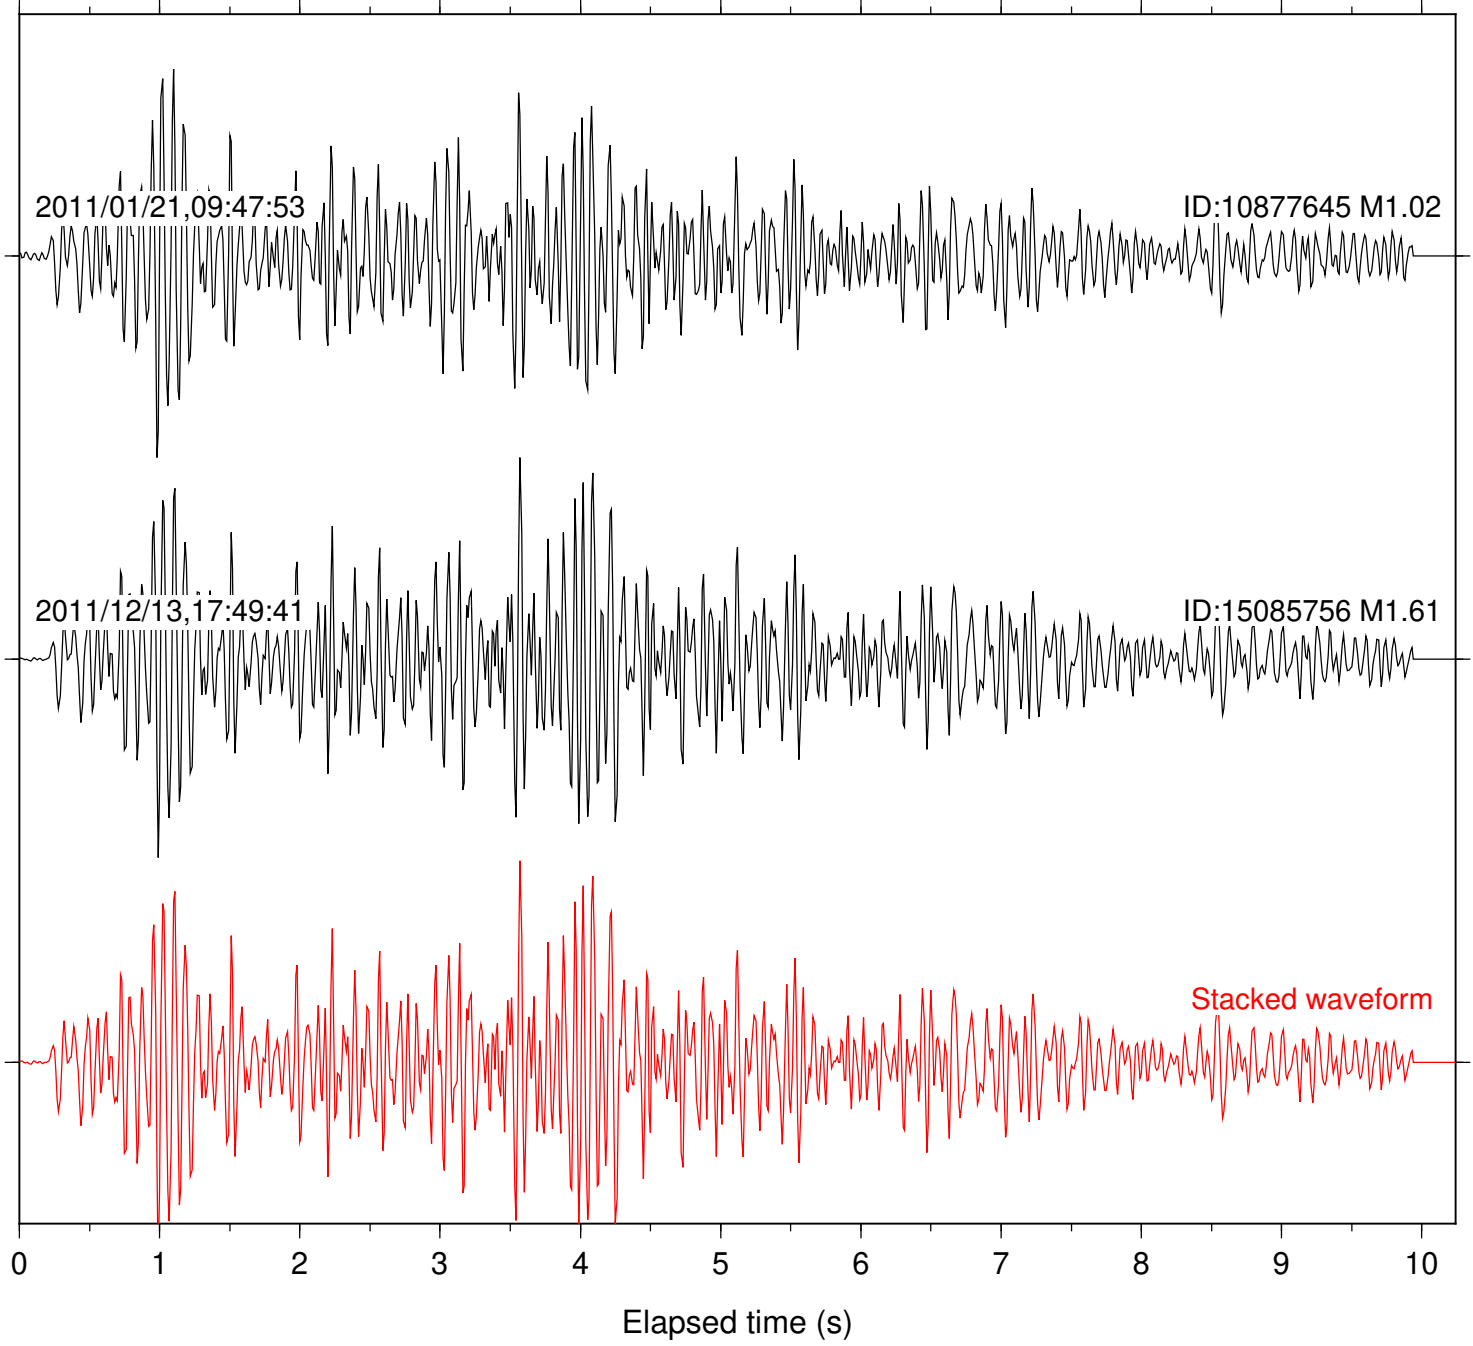

Station: B088 Com: EHZ

Focal depth: 10.95 km