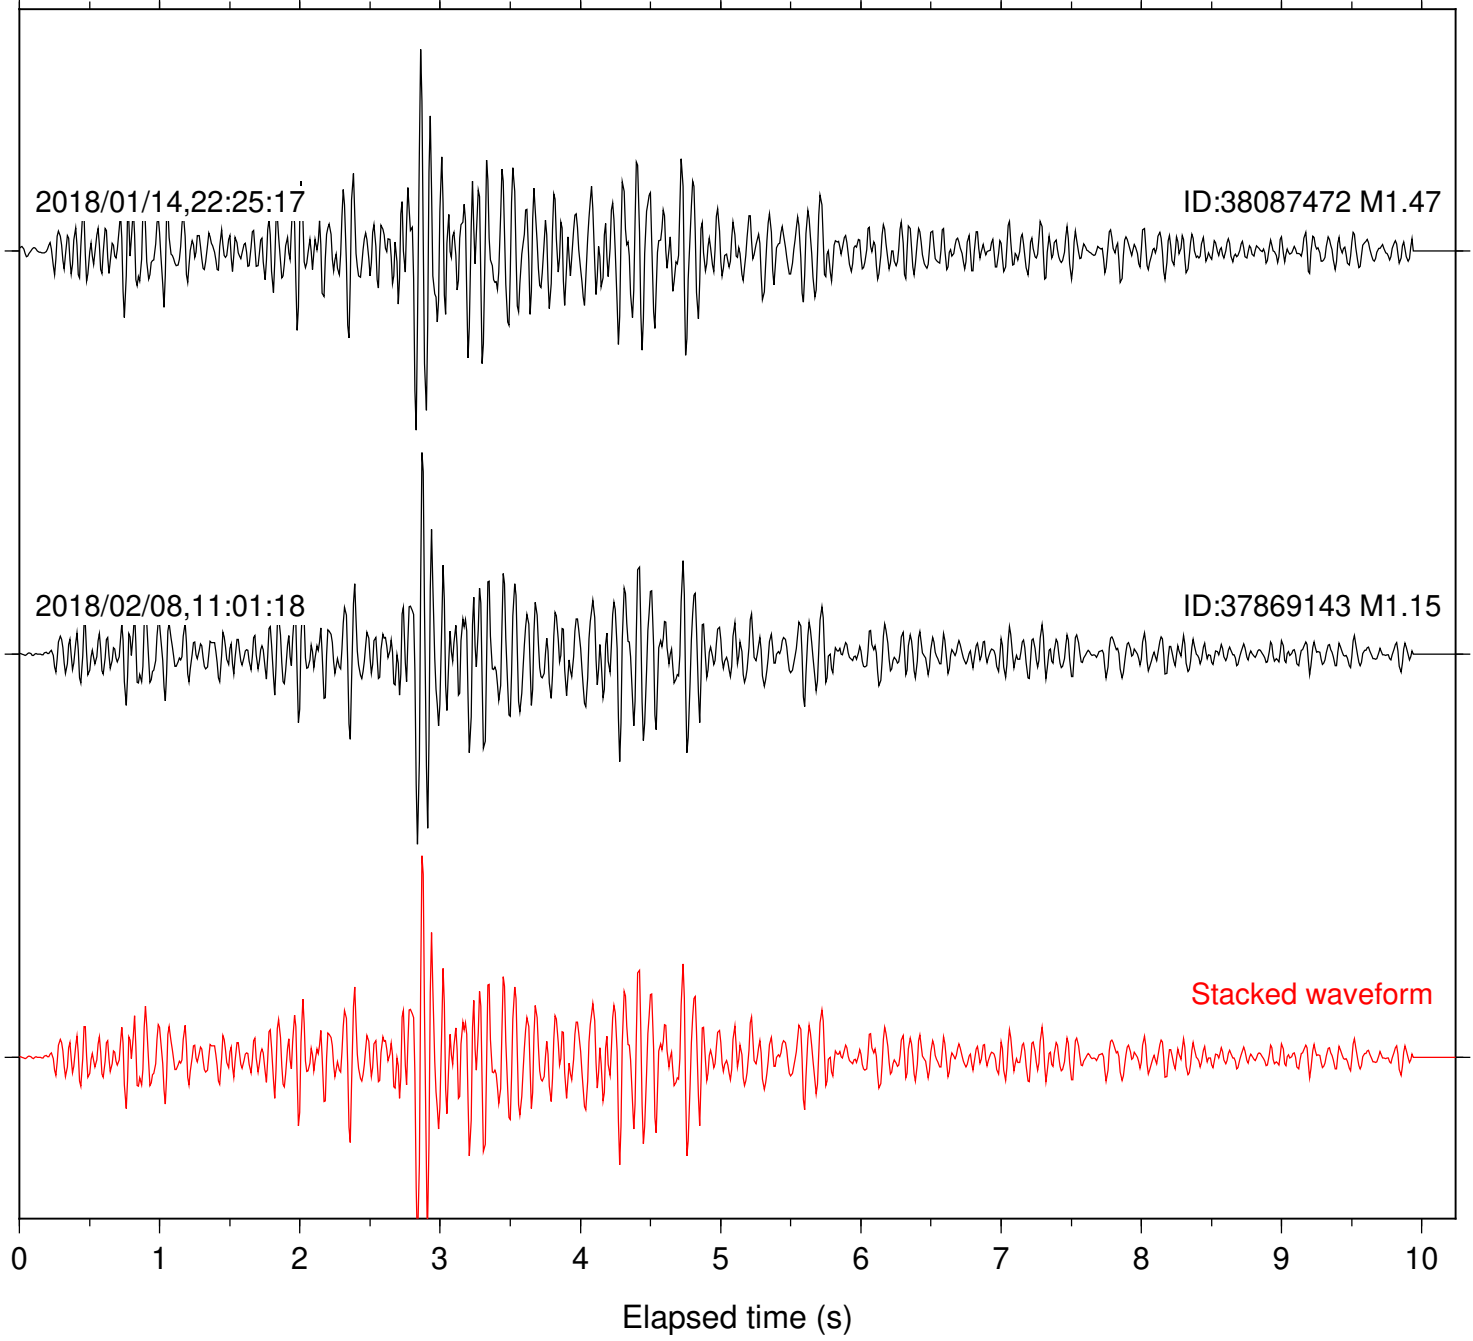

Station: DNR Com: HHZ

Focal depth: 5.12 km