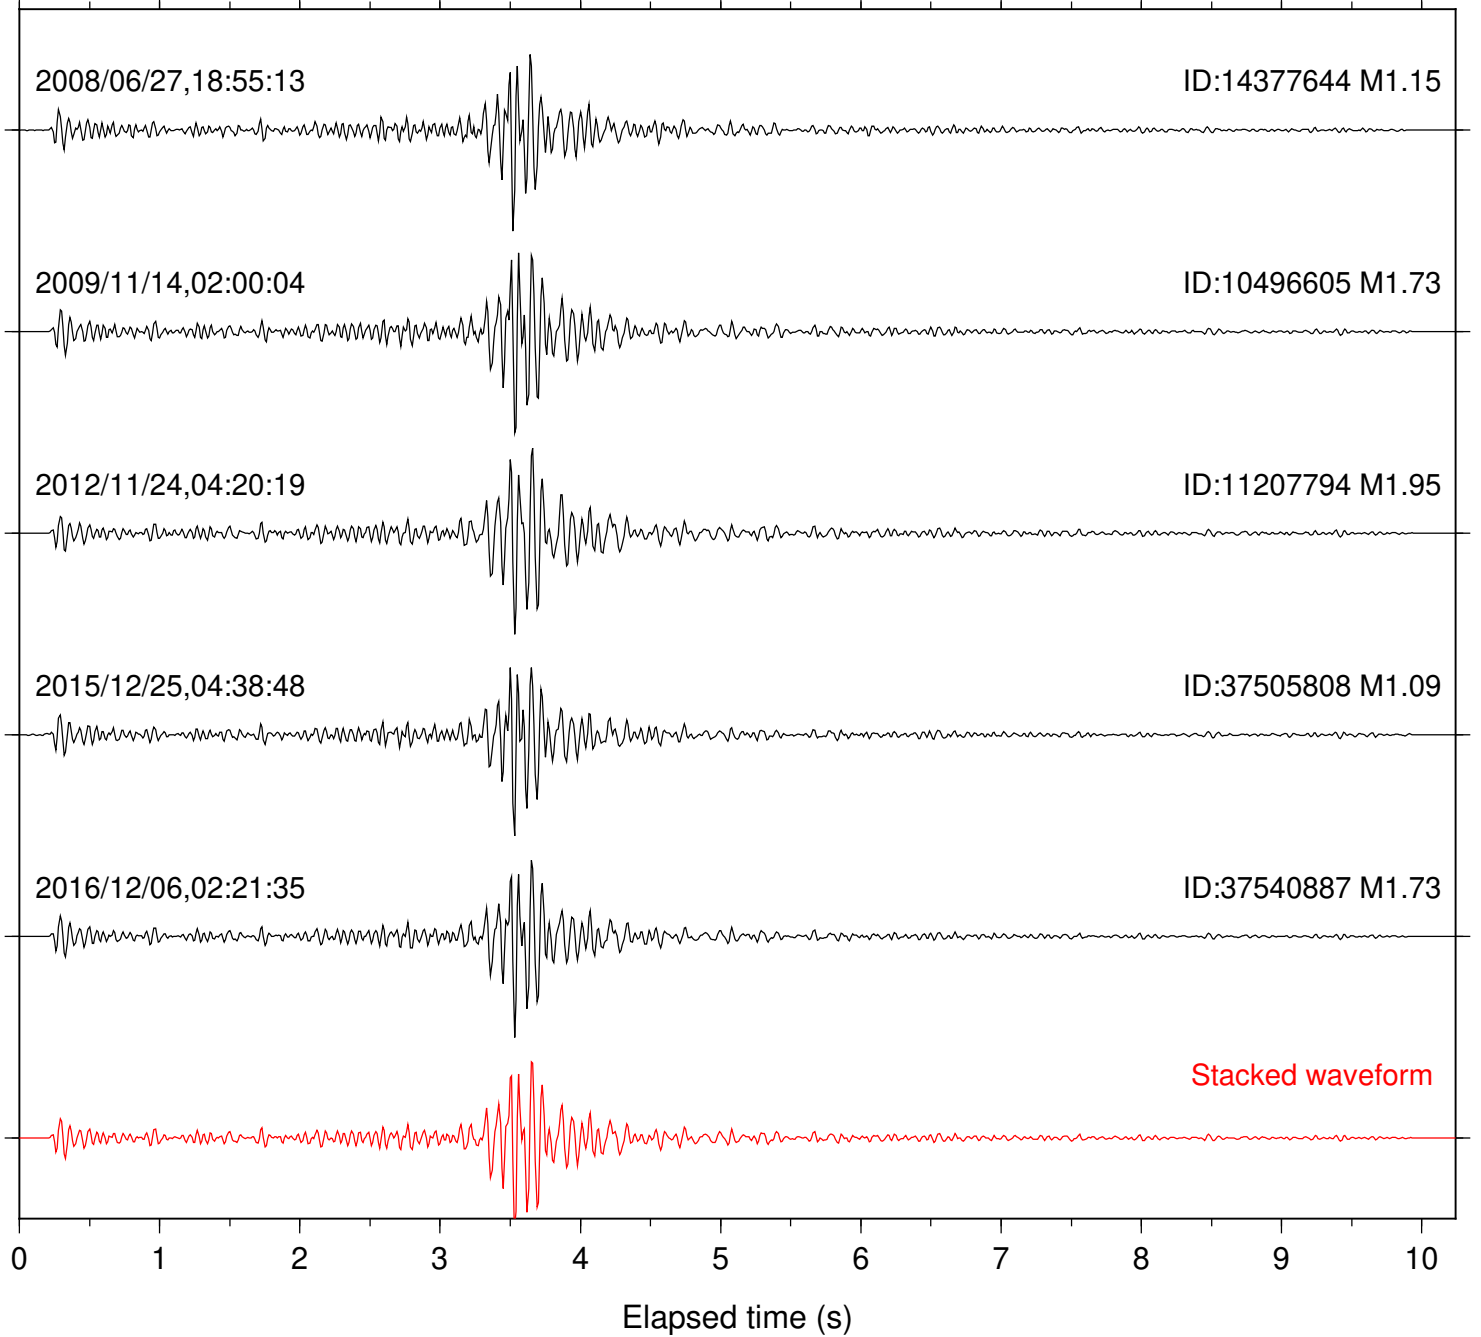

Focal depth: 11.62 km

Station: PMD Com: HHZ

Focal depth: 11.62 km

Station: SND Com: HHZ

Focal depth: 11.62 km

Station: TOR Com: HHZ

Focal depth: 11.62 km

Station: TRO Com: HHZ