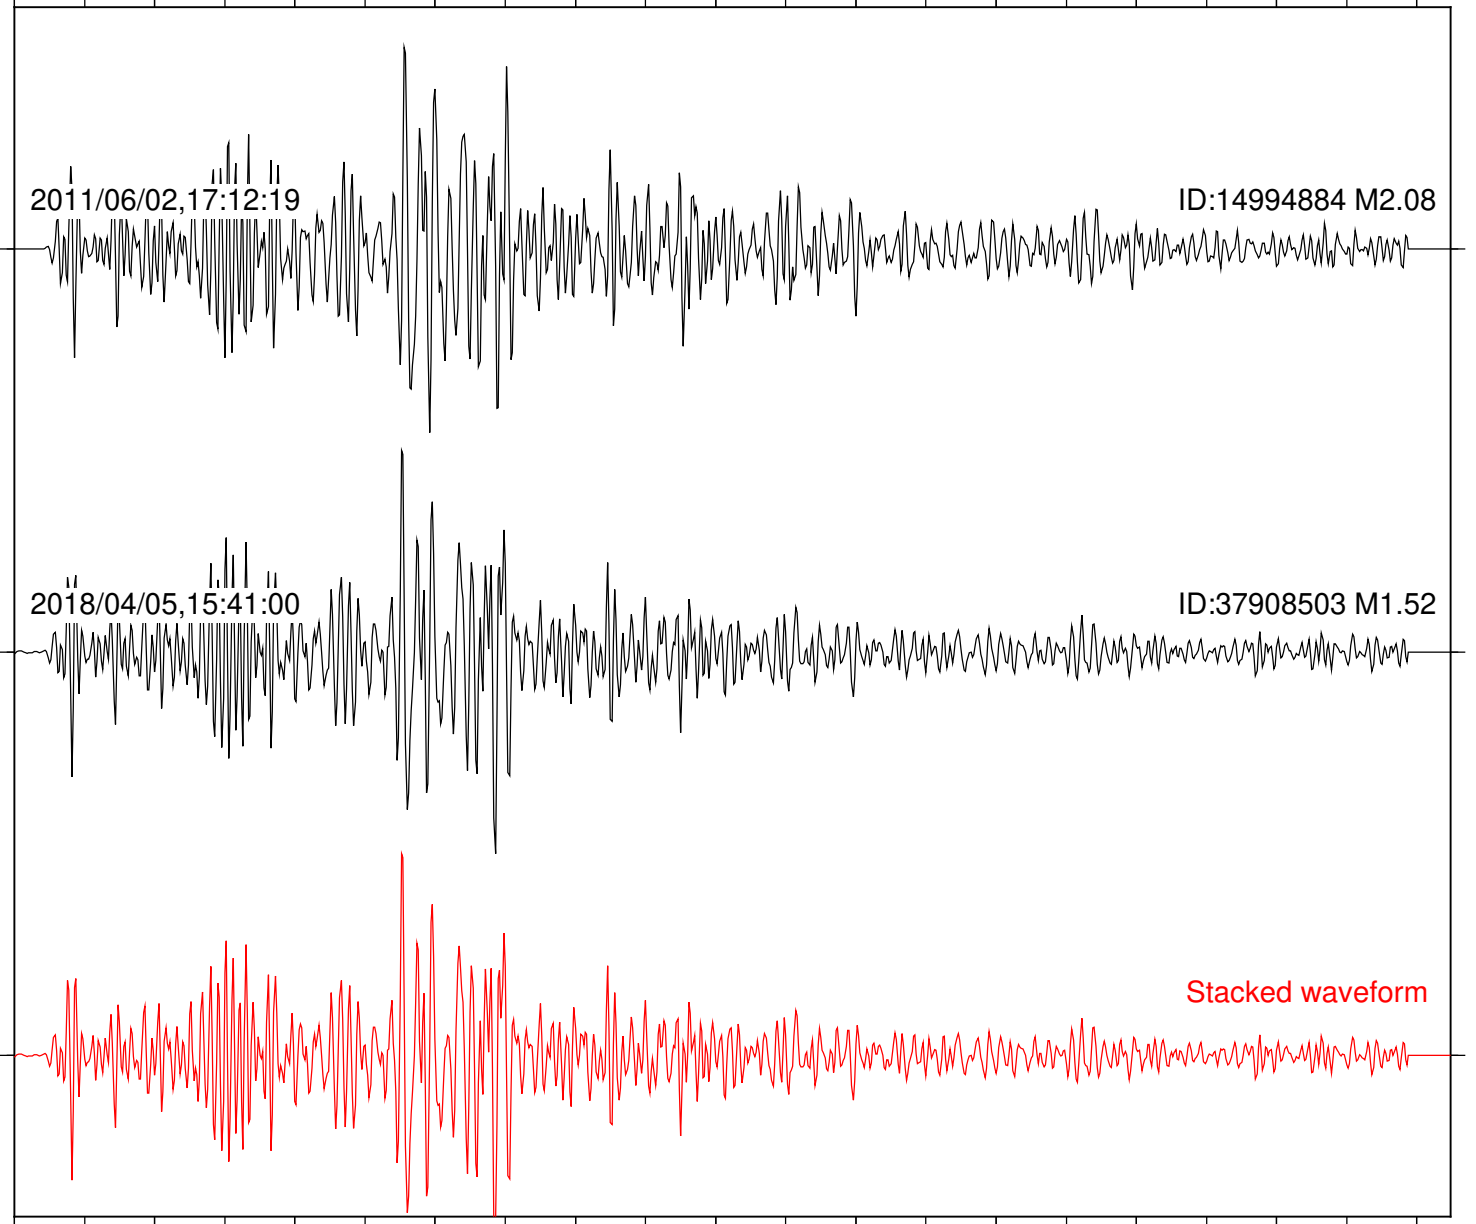

Station: B946 Com: EHZ

Focal depth: 6.97 km

2011/06/02,17:12:19

ID:14994884 M2.08

2018/04/05,15:41:00

ID:37908503 M1.52

Stacked waveform

0 1 2 3 4 5 6 7 8 9 10
Elapsed time (s)