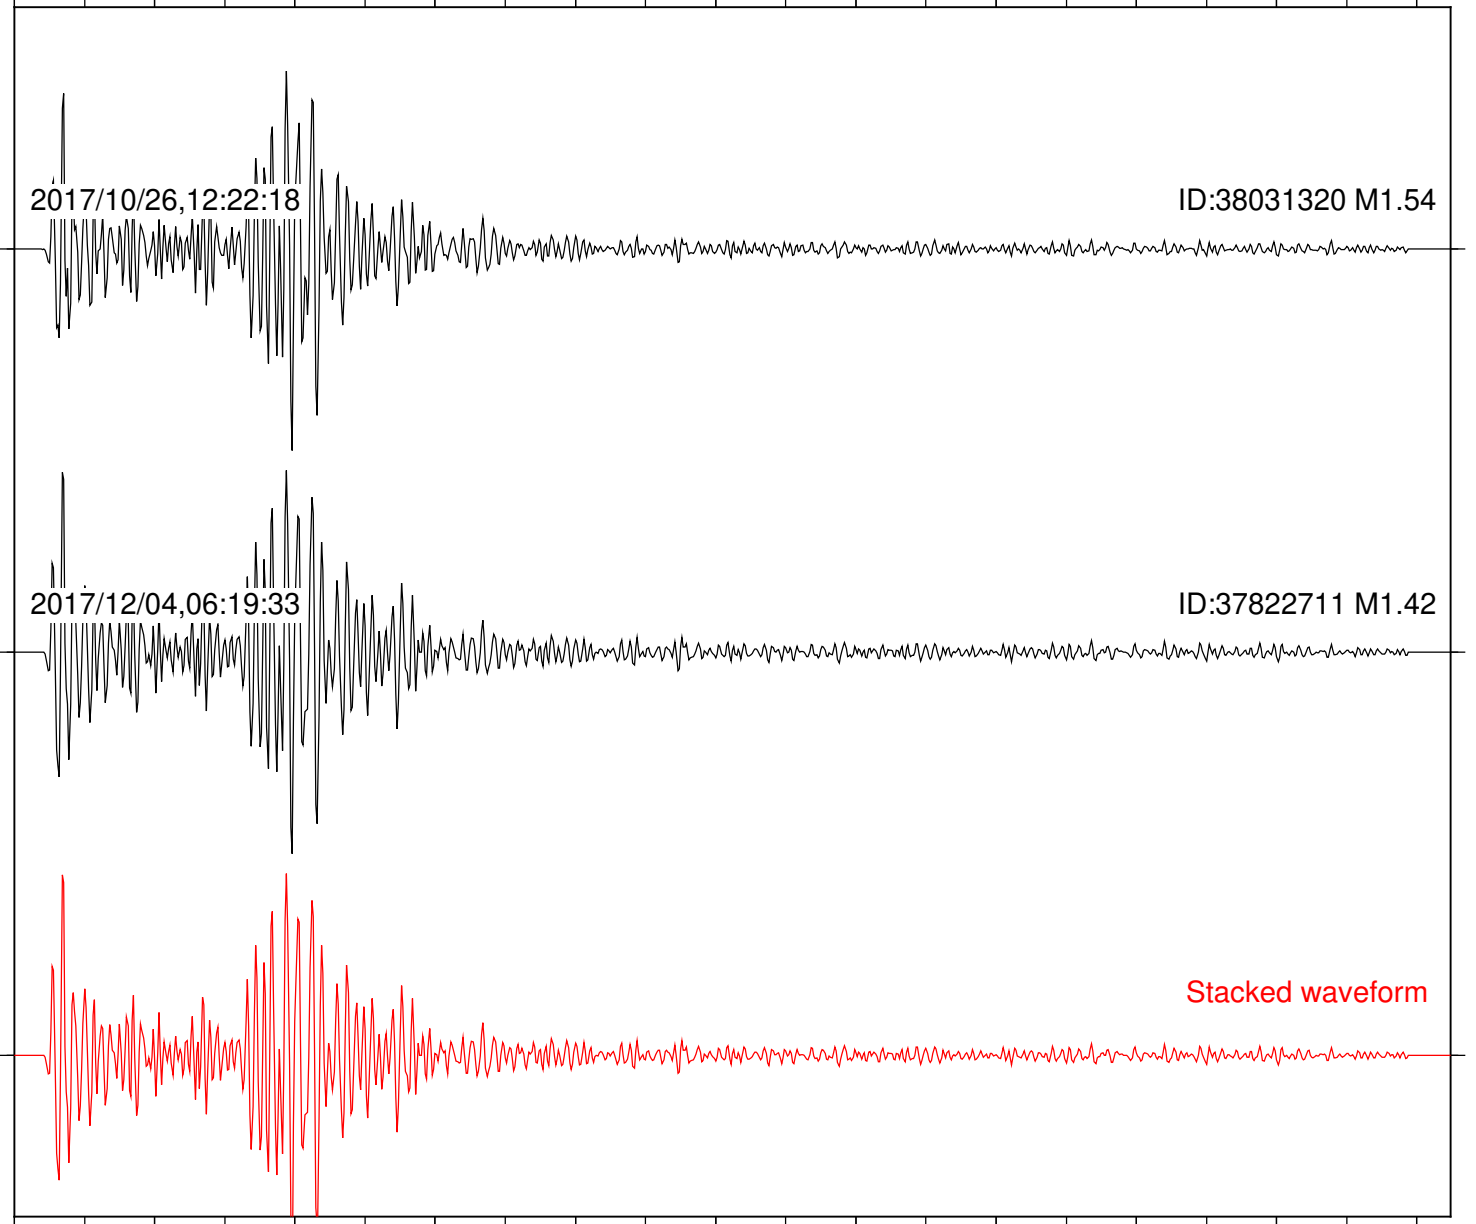

Station: CRY Com: HHZ

Focal depth: 7.16 km

2017/10/26,12:22:18

ID:38031320 M1.54

2017/12/04,06:19:33

ID:37822711 M1.42

Stacked waveform

0 1 2 3 4 5 6 7 8 9 10
Elapsed time (s)