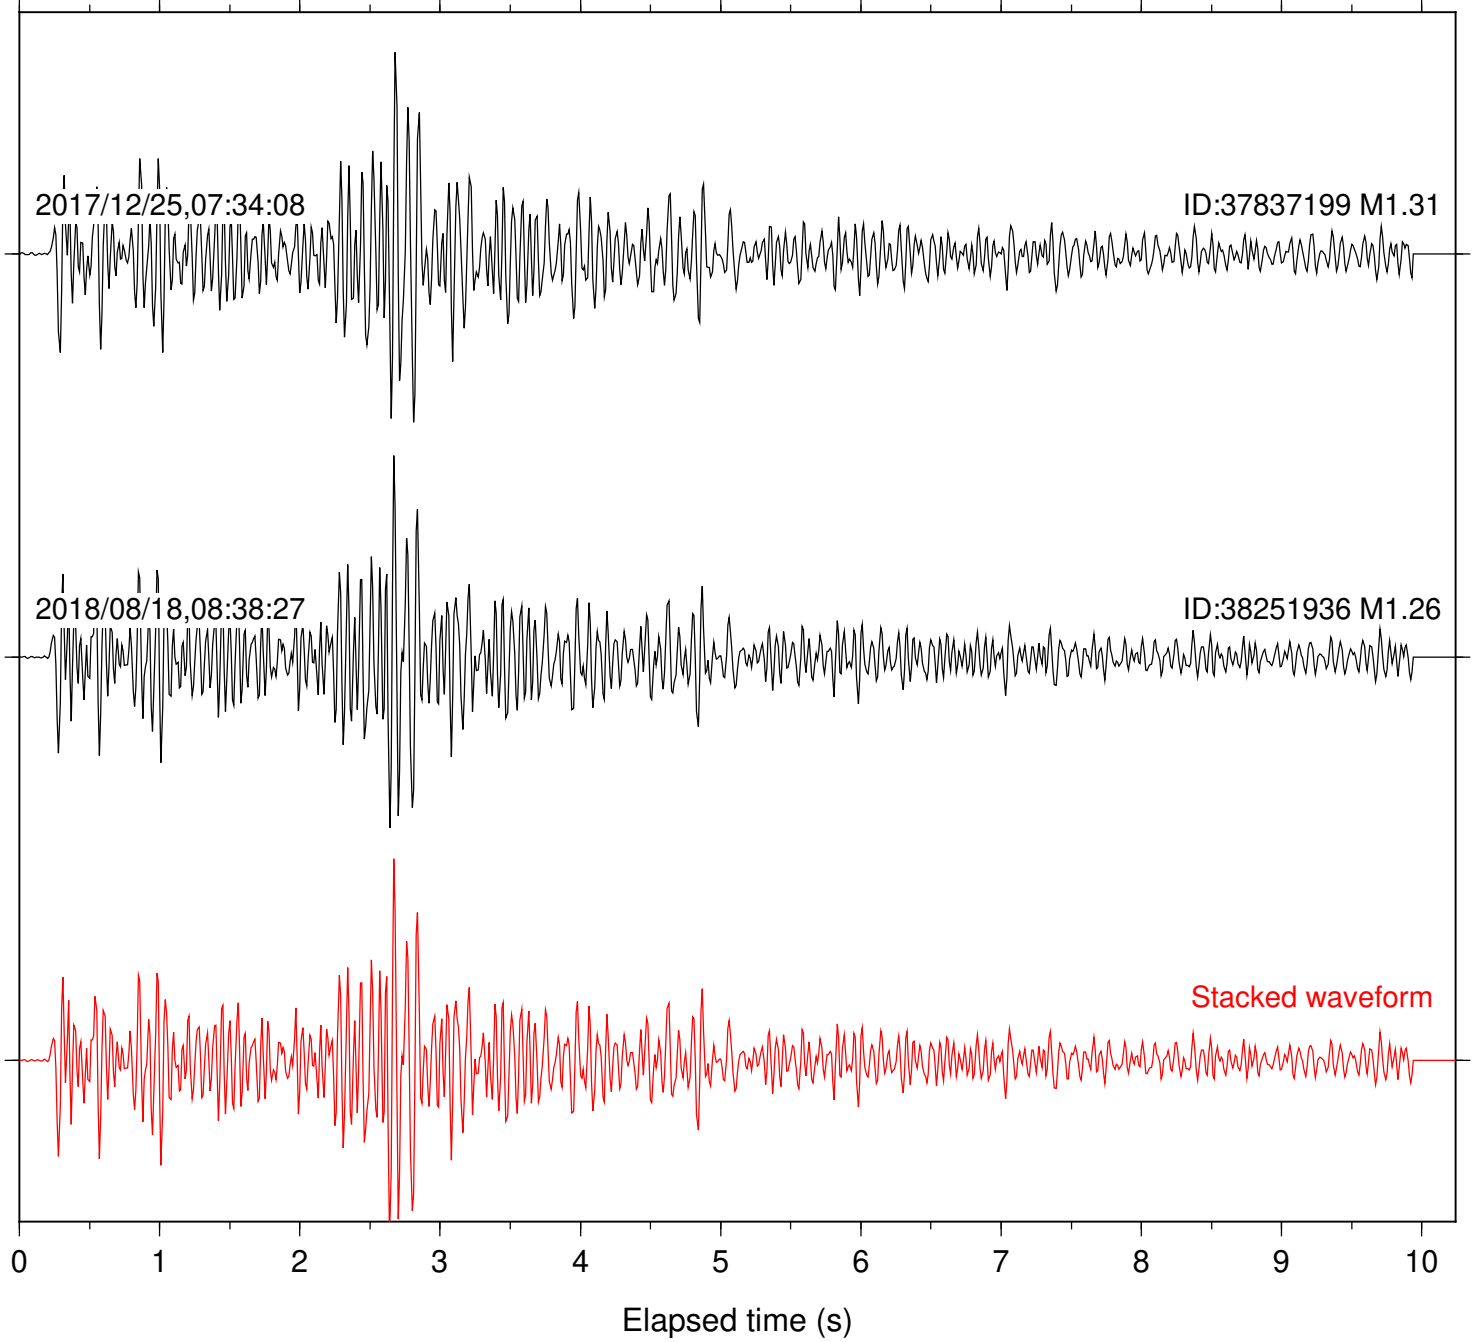

Station: B087 Com: EHZ

Focal depth: 4.67 km