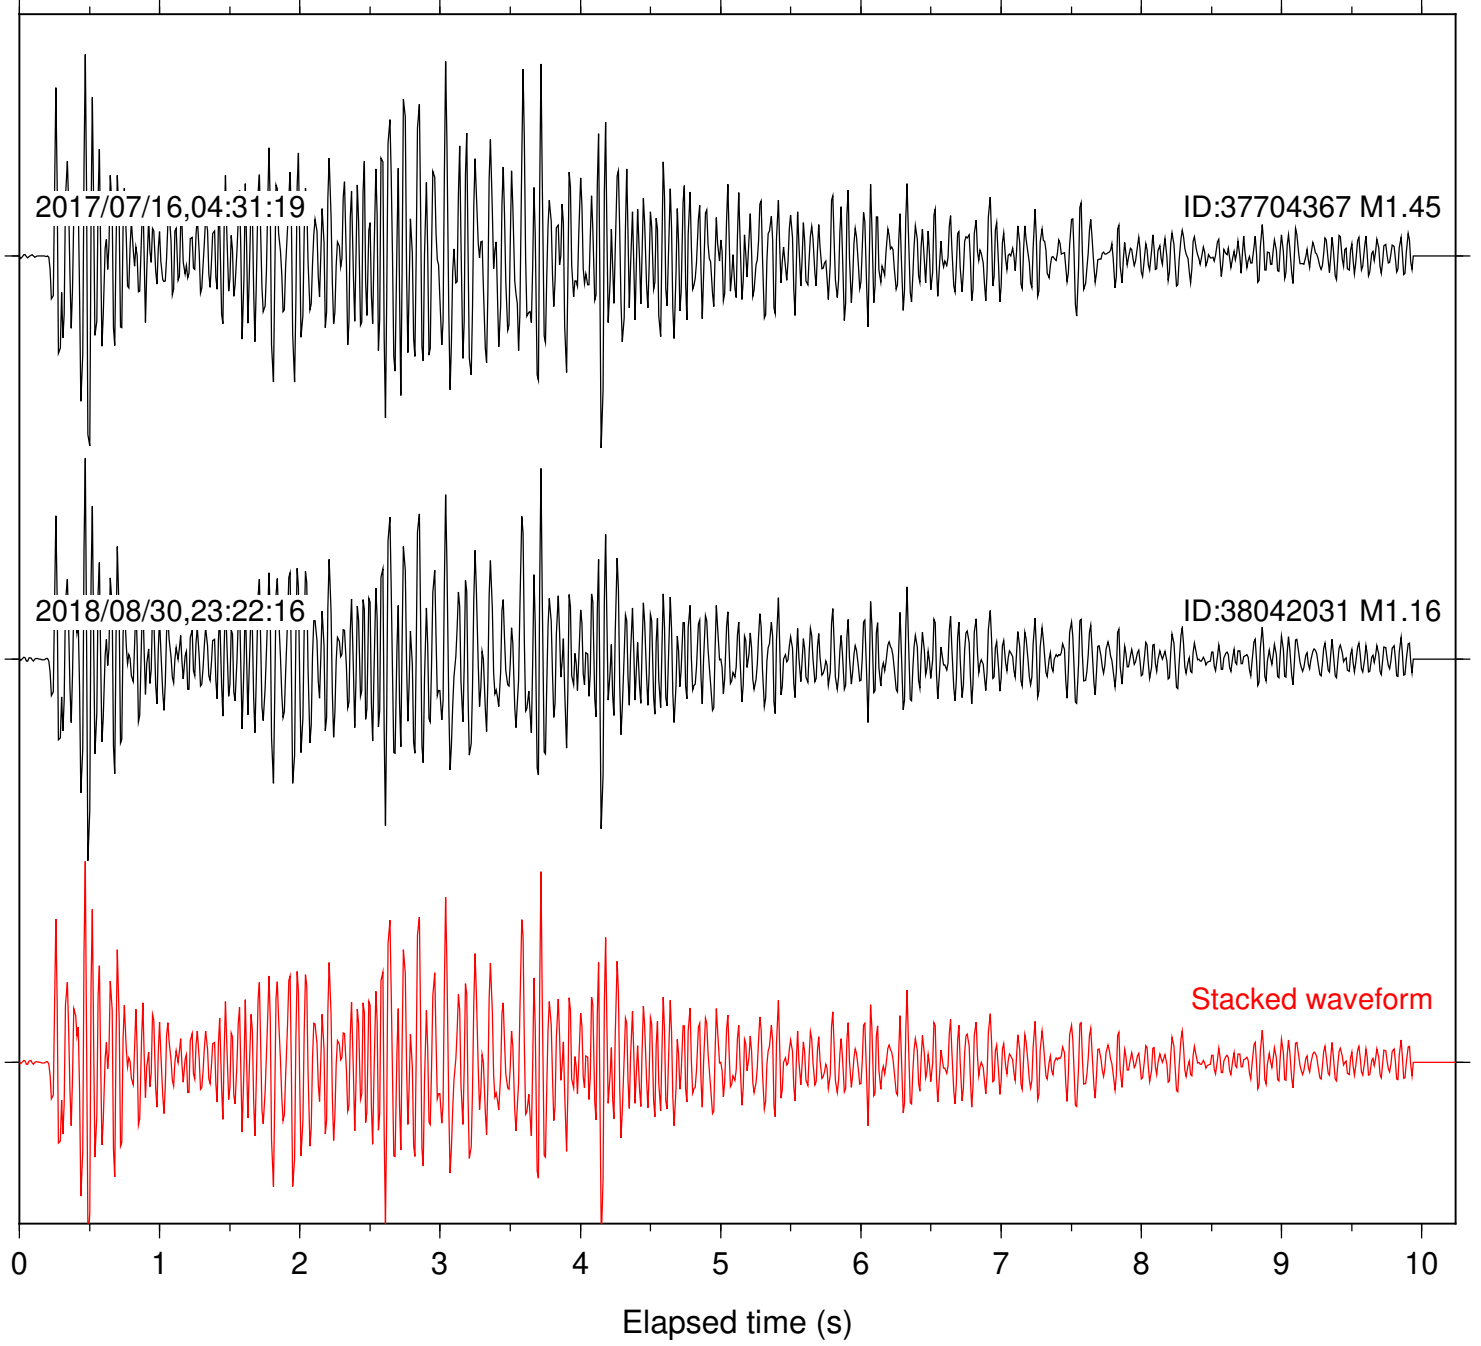

Station: PLM Com: HHZ

Focal depth: 5.92 km