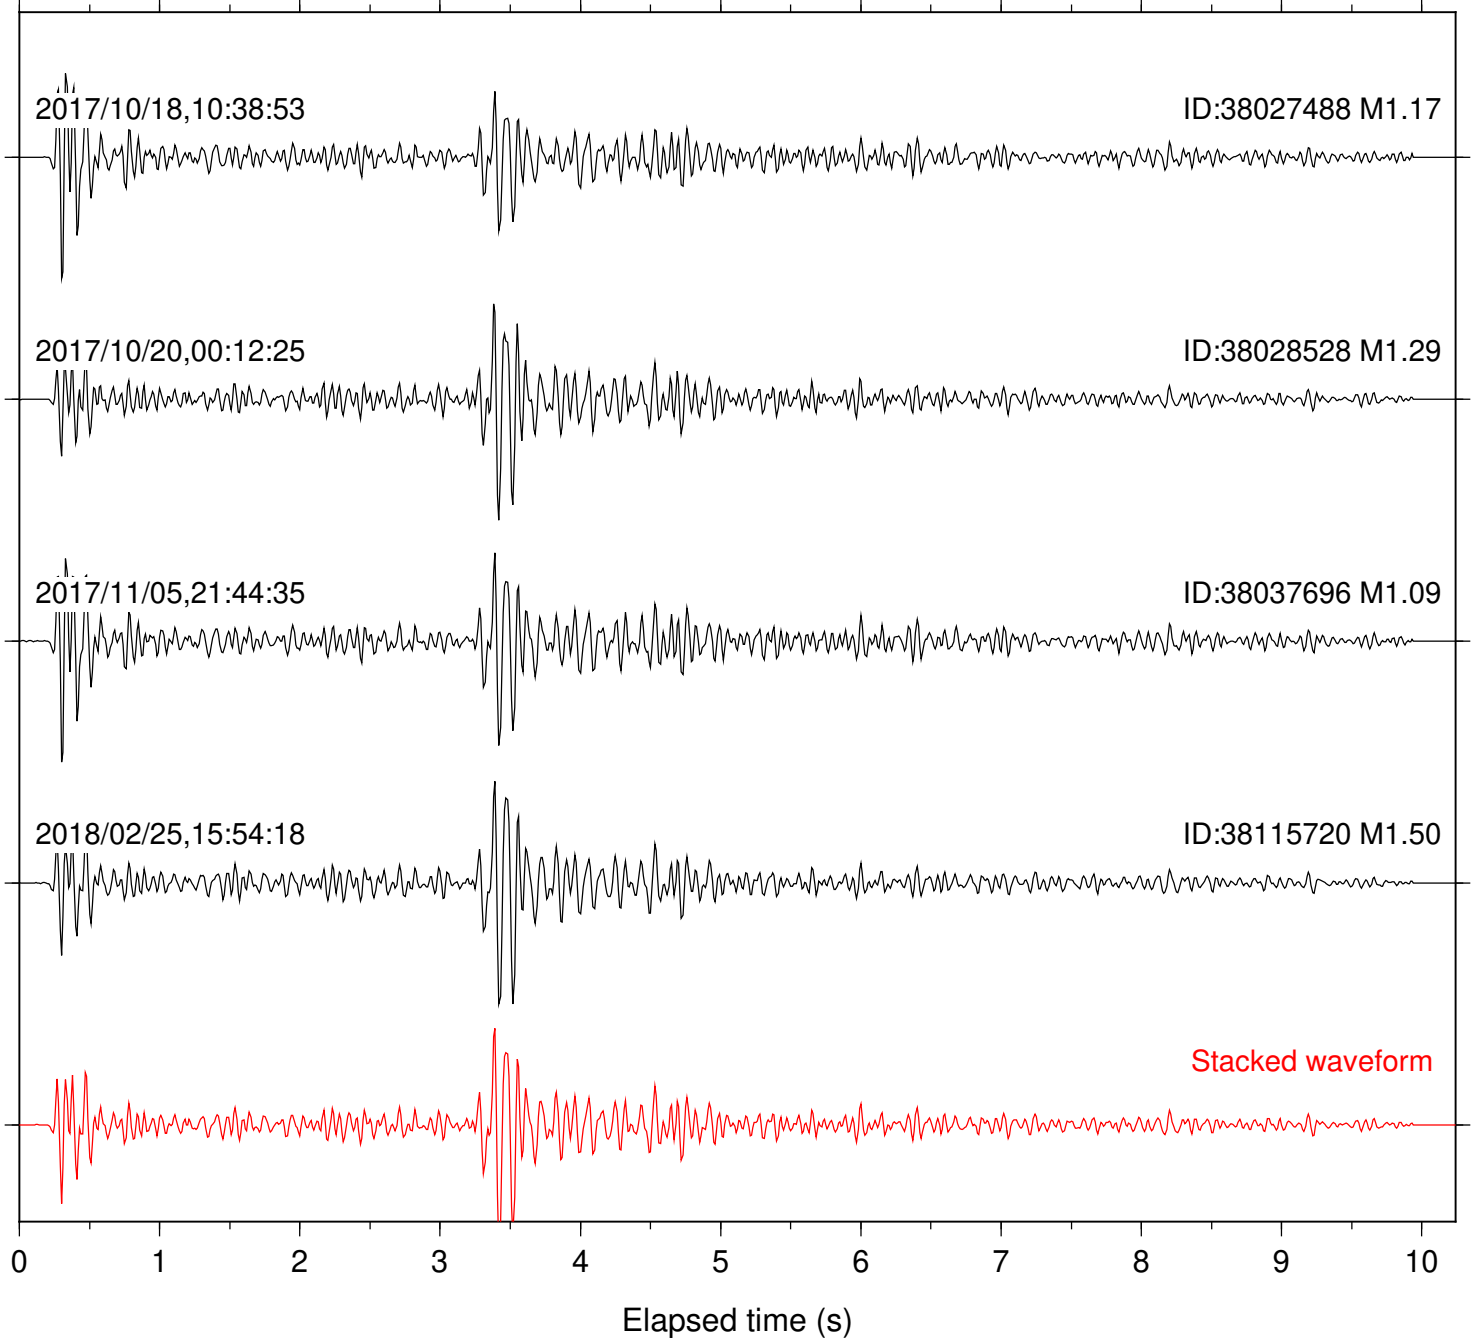

Station: CSH Com: HHZ

Focal depth: 5.43 km