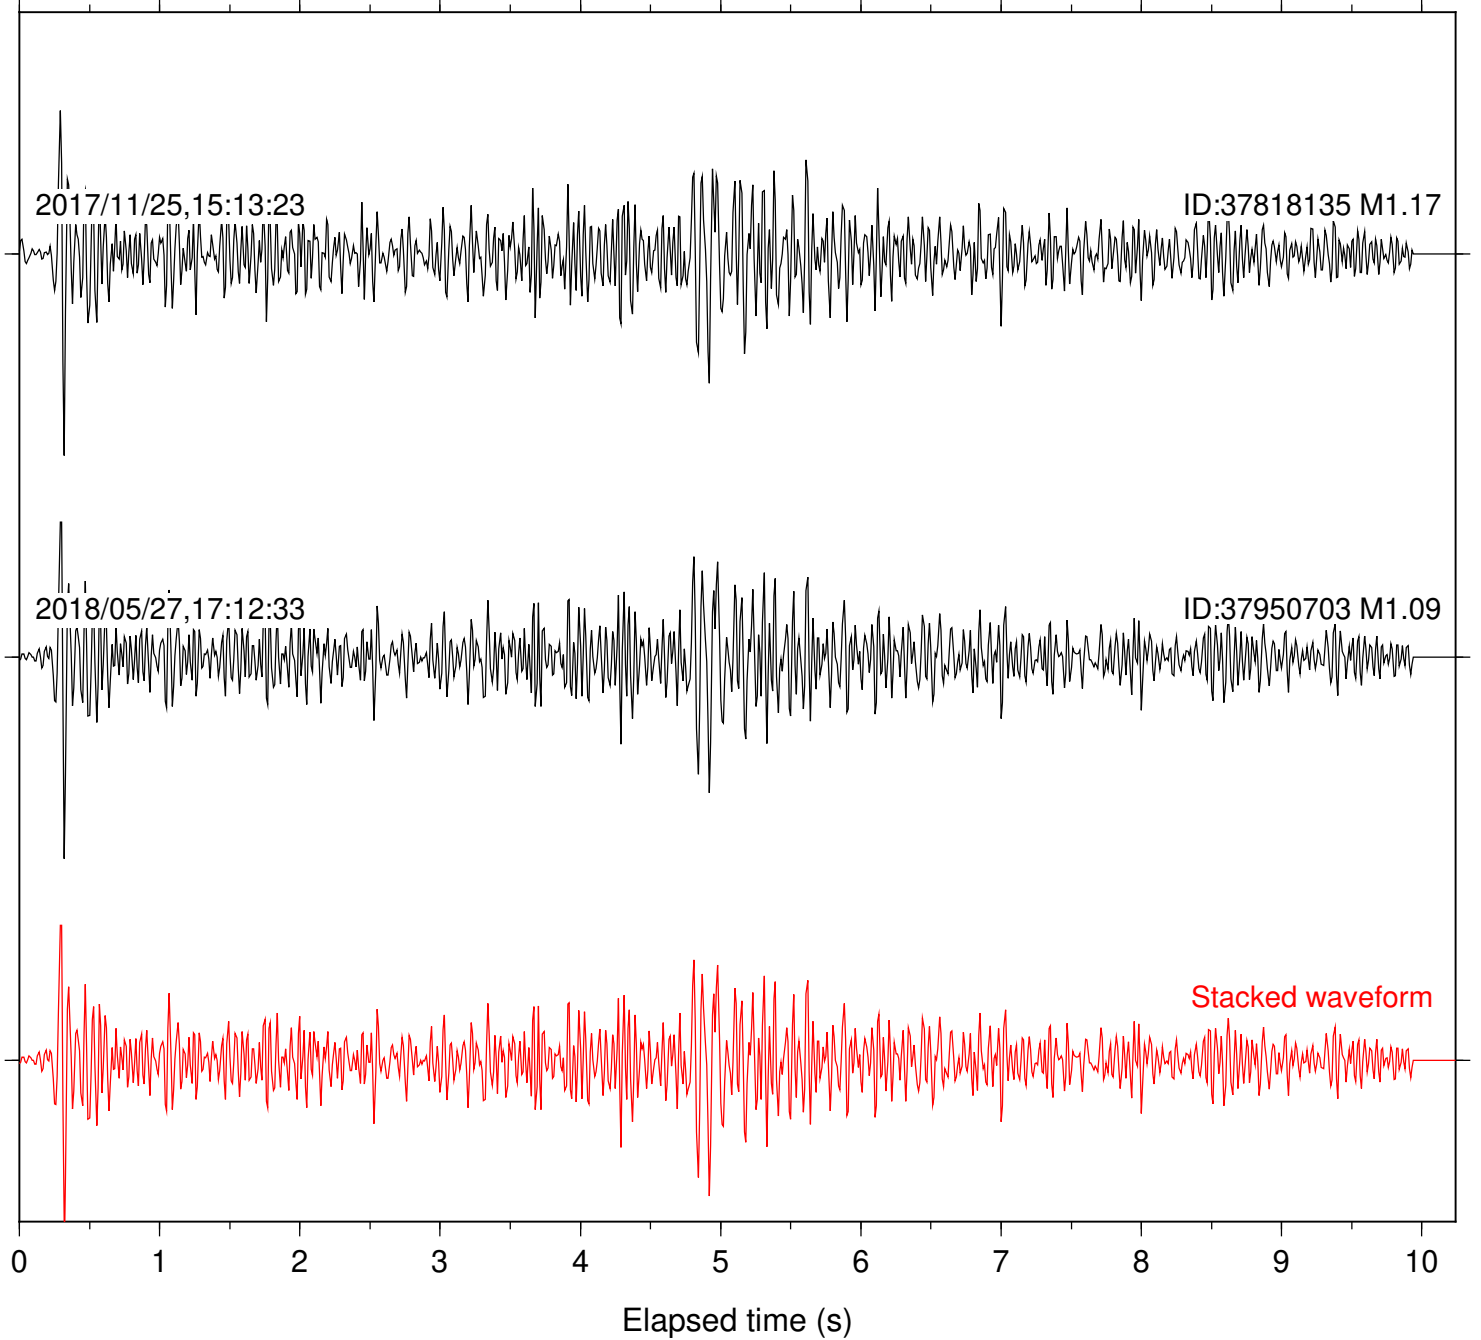

Station: SMER Com: HHZ

Focal depth: 7.35 km