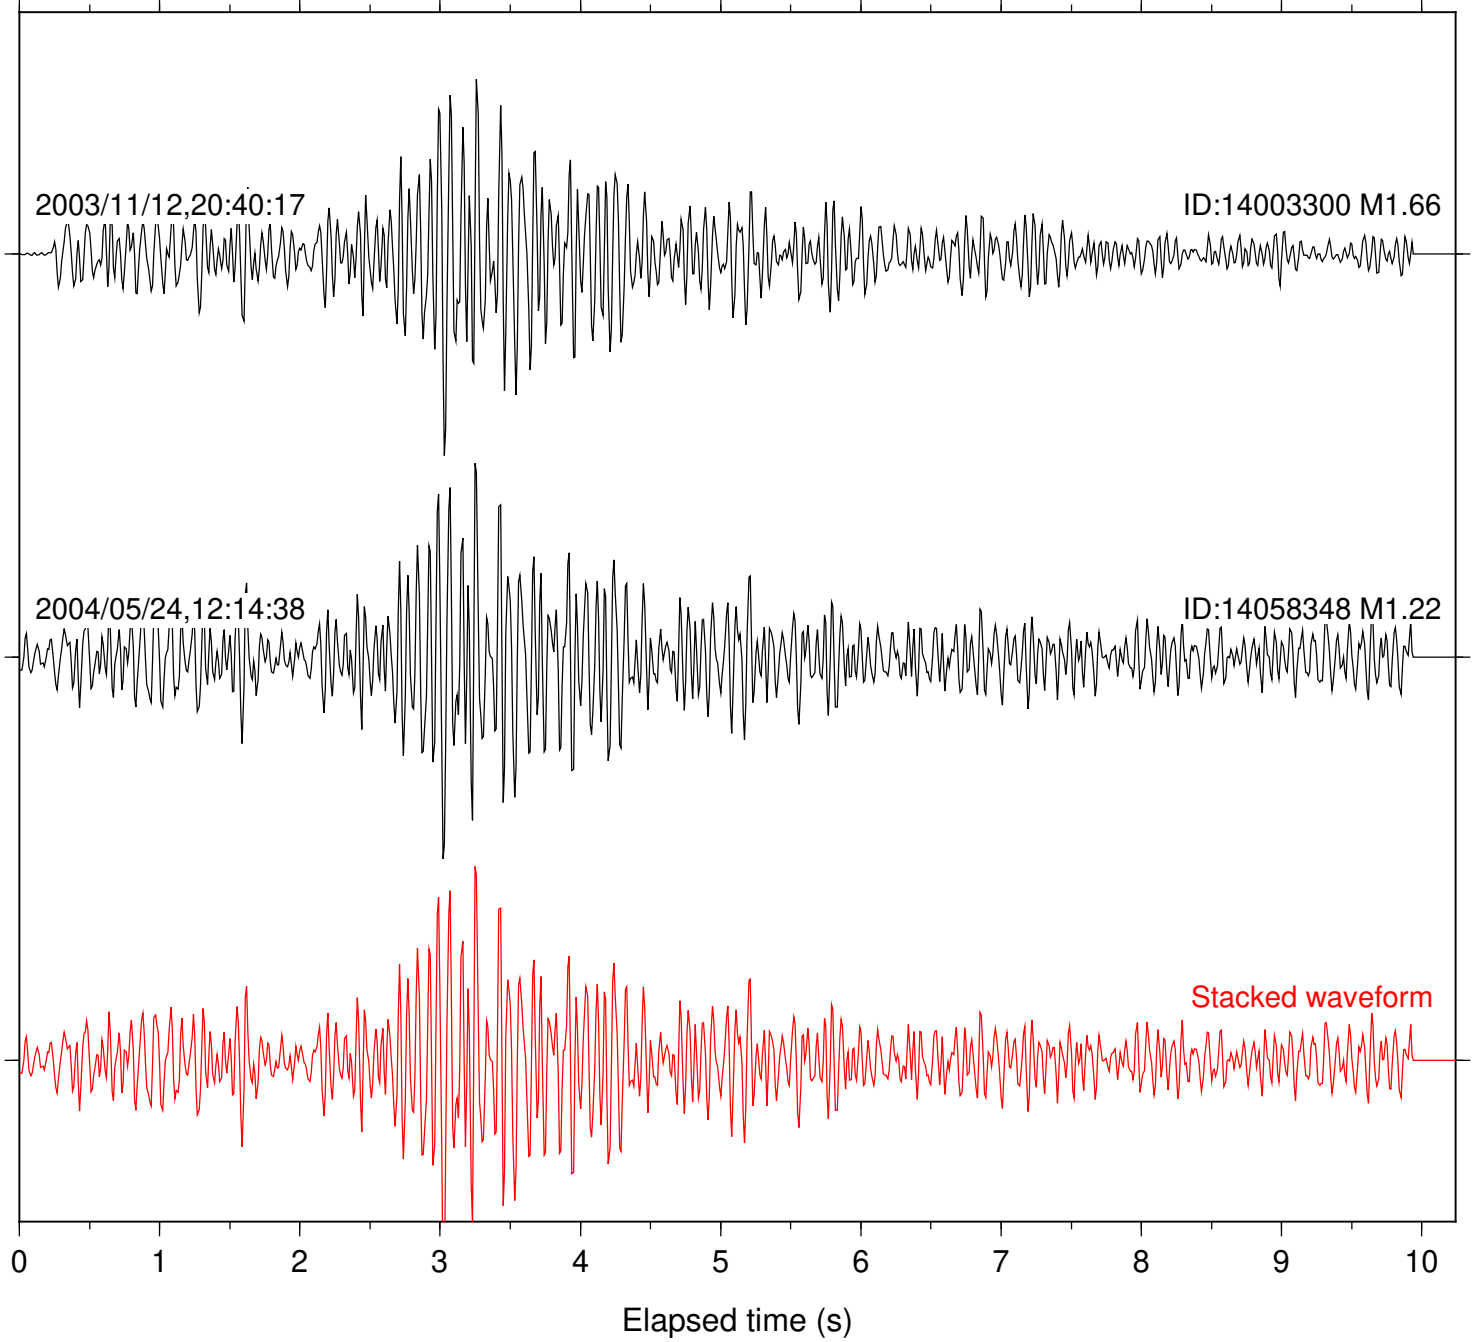

Focal depth: 4.89 km

Station: CBK Com: EHZ

Focal depth: 3.91 km

Station: YAQ Com: HHZ

Focal depth: 3.91 km

Station: DNR Com: HHZ

Focal depth: 16.63 km

Station: SND Com: HHZ