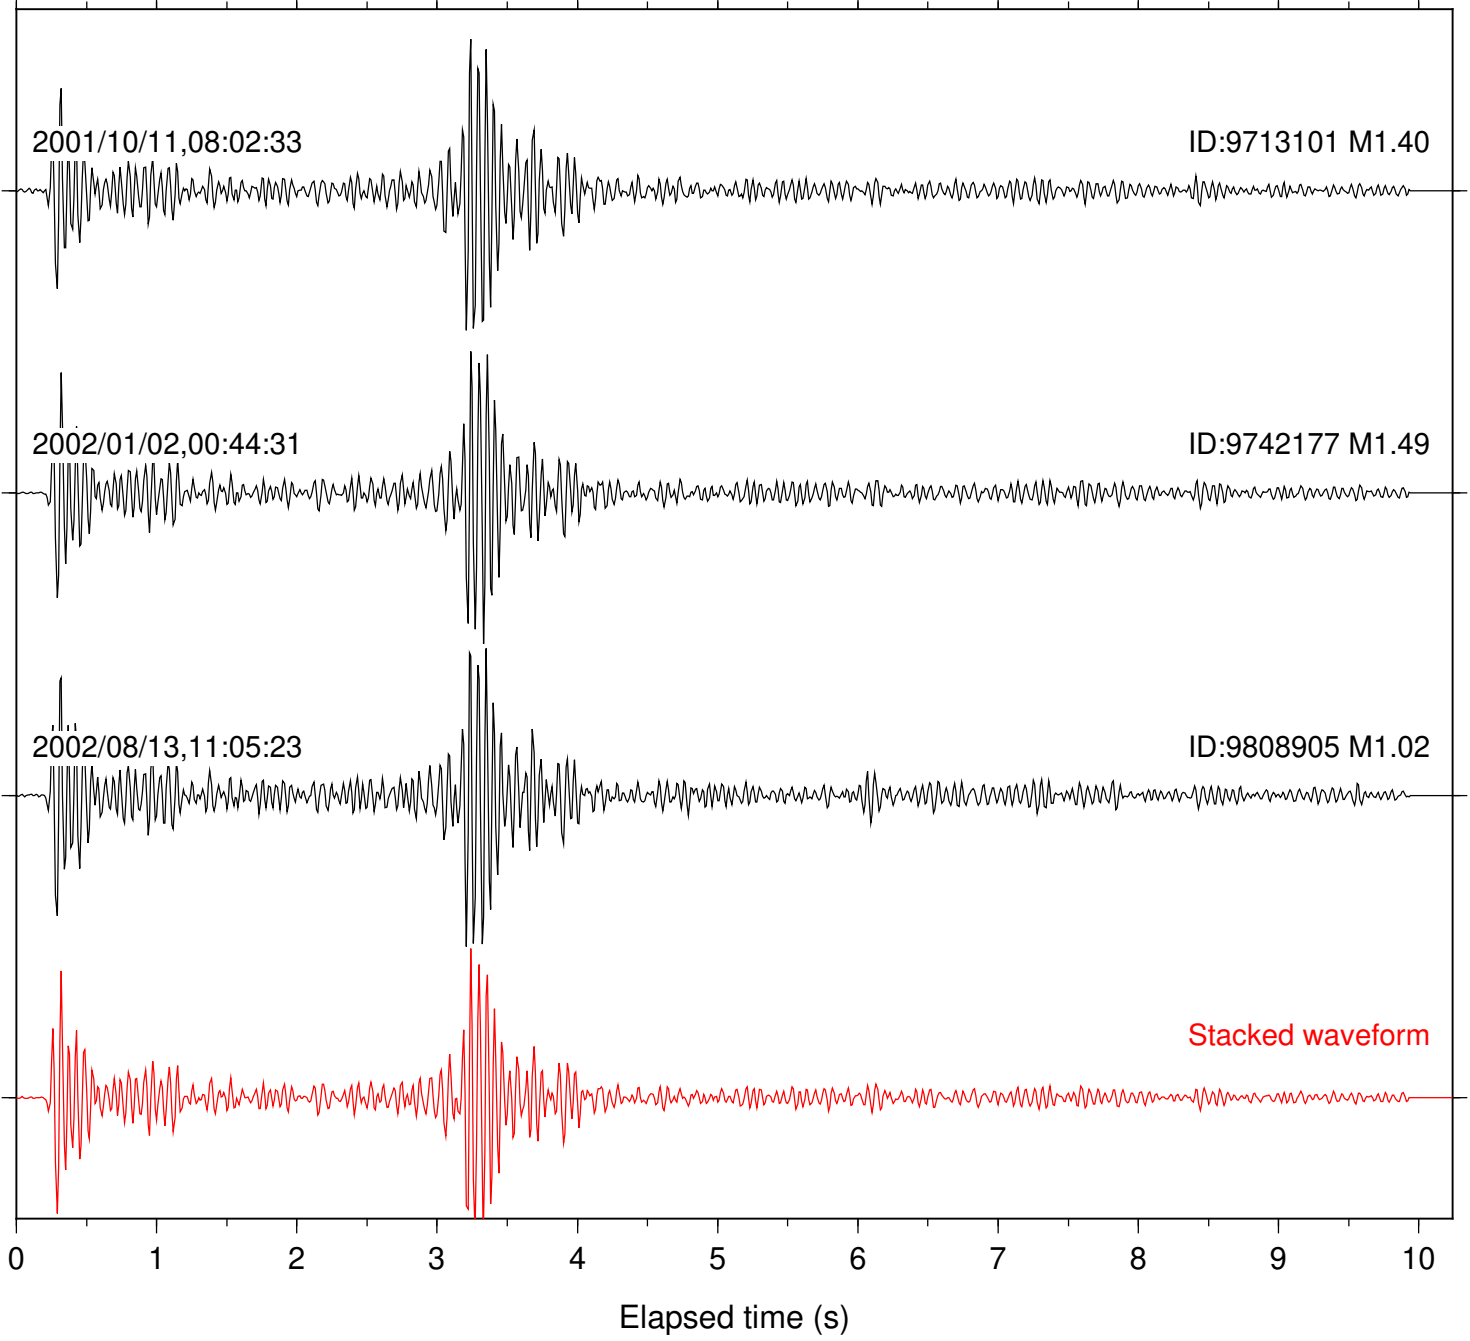

Station: PFO Com: HHZ

Focal depth: 8.63 km