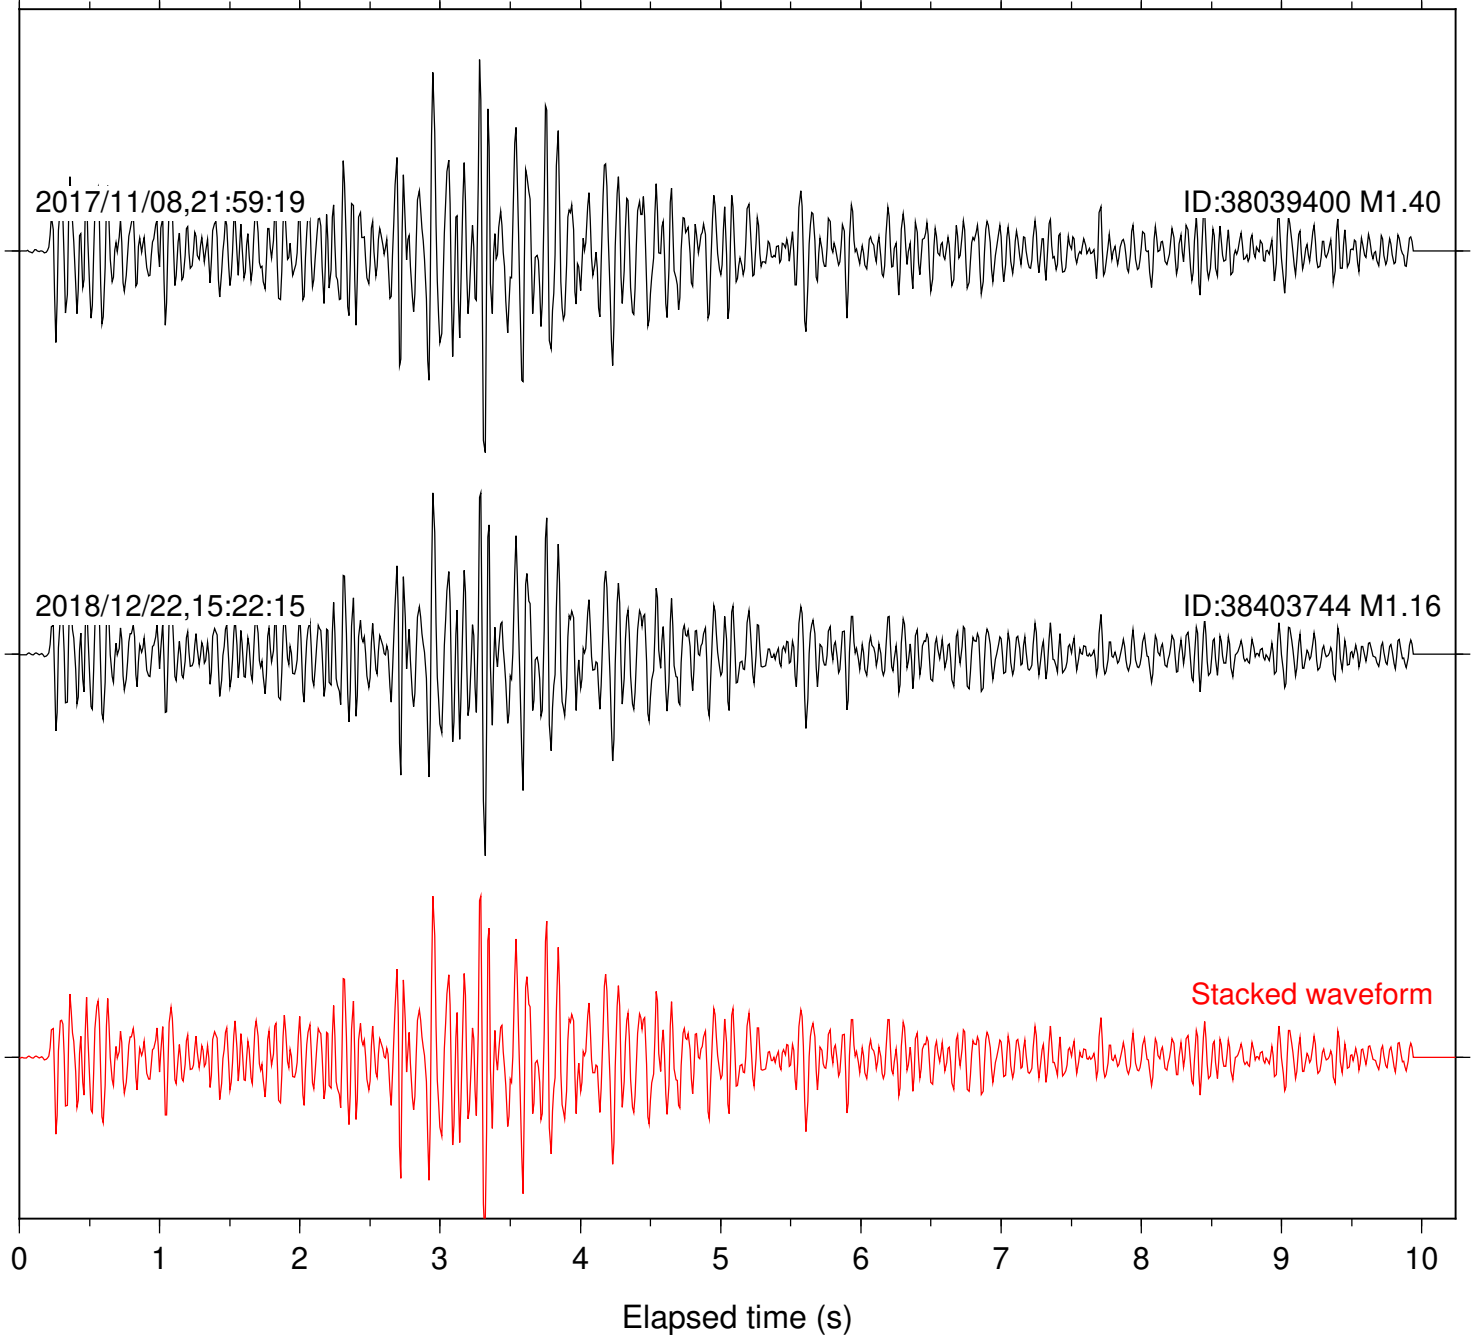

Station: B088 Com: EHZ

Focal depth: 5.79 km