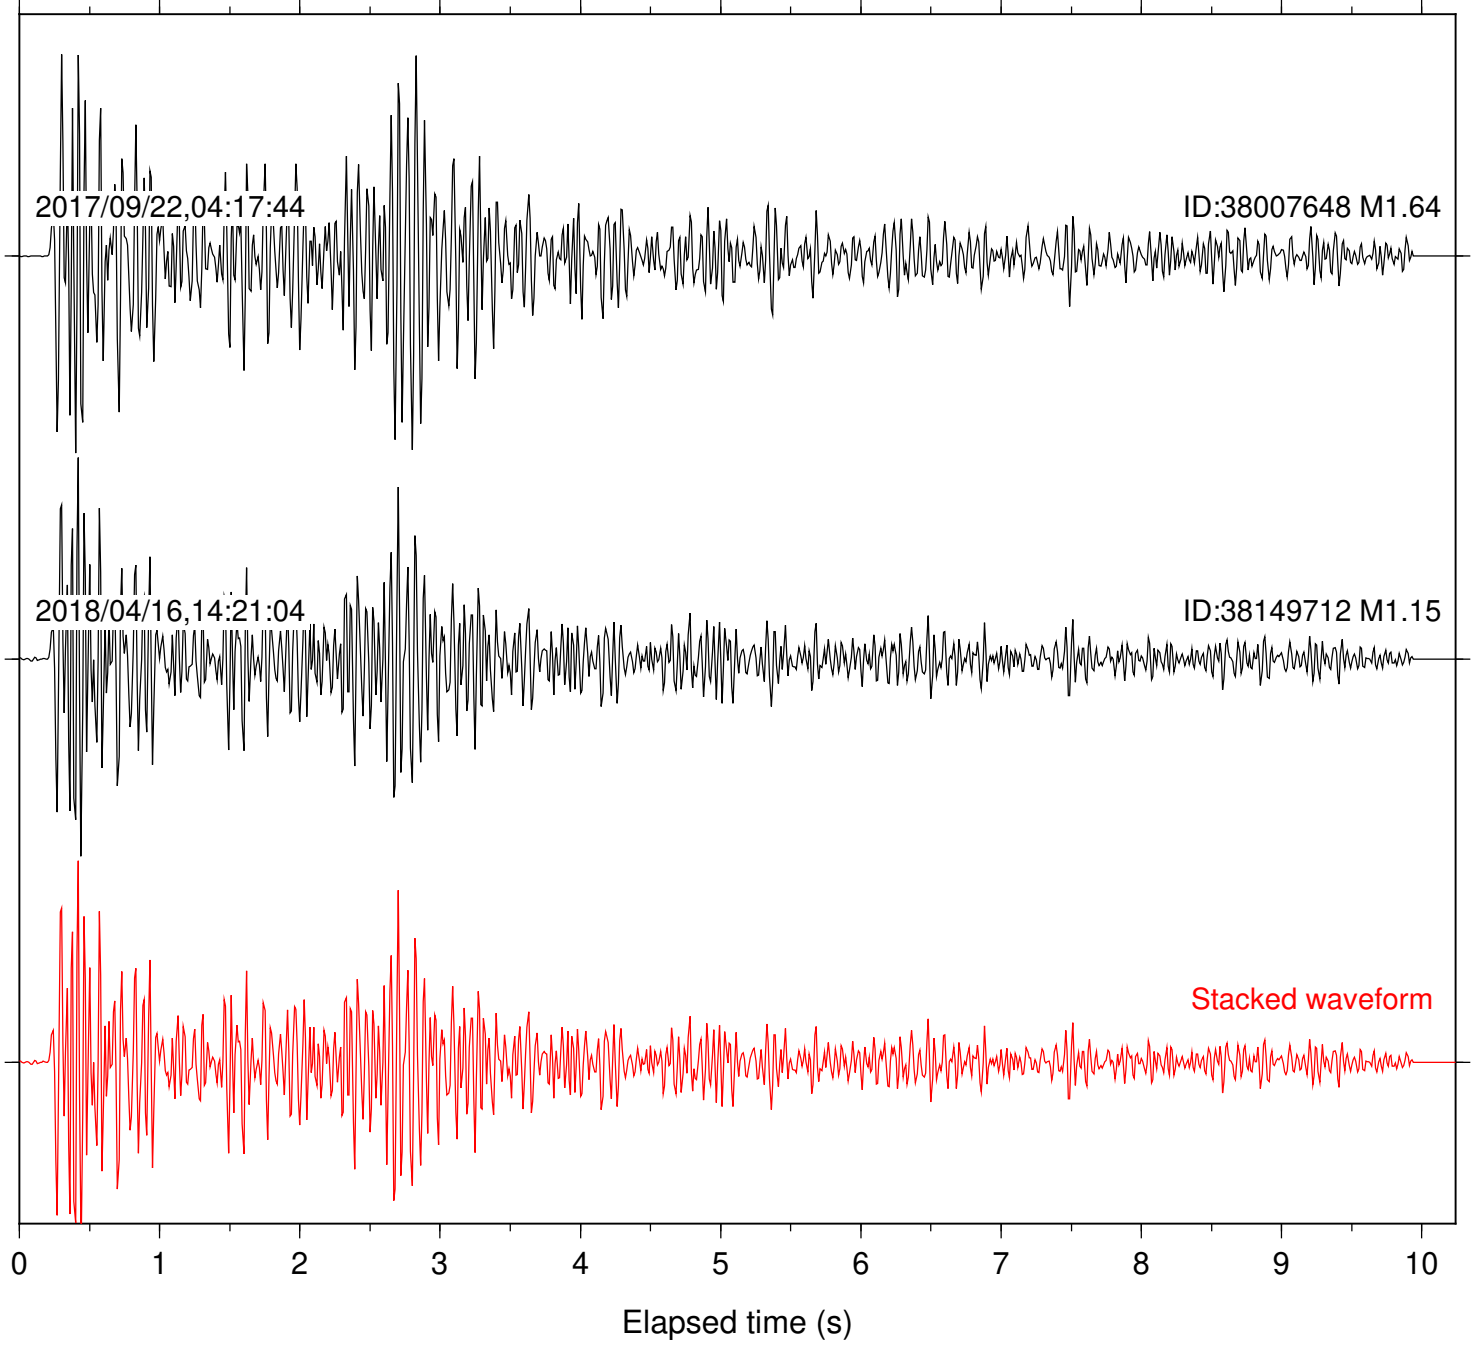

Station: HMT2 Com: HHZ

Focal depth: 5.63 km

Station: LKH Com: HHZ

Focal depth: 5.63 km

Station: LVA2 Com: HHZ

Focal depth: 5.63 km

Station: POB2 Com: HHZ

Focal depth: 5.63 km