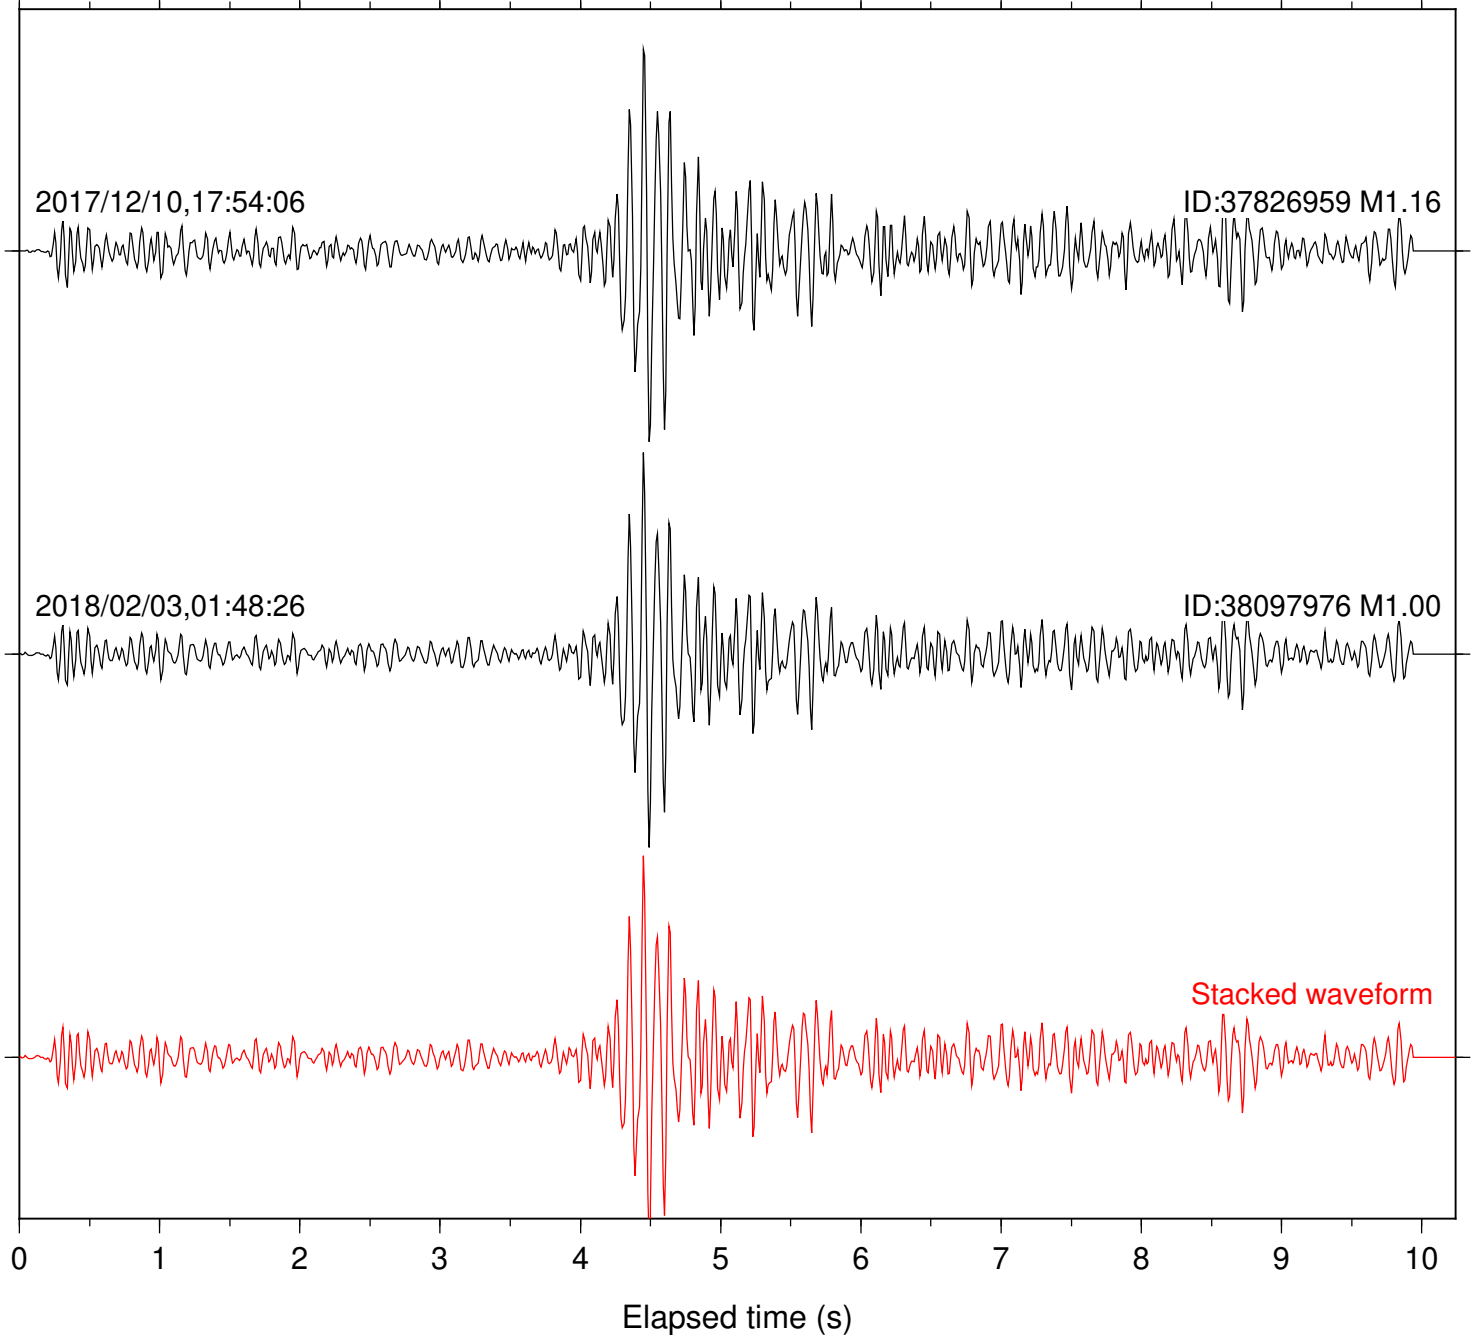

Station: B084 Com: EHZ

Focal depth: 4.97 km