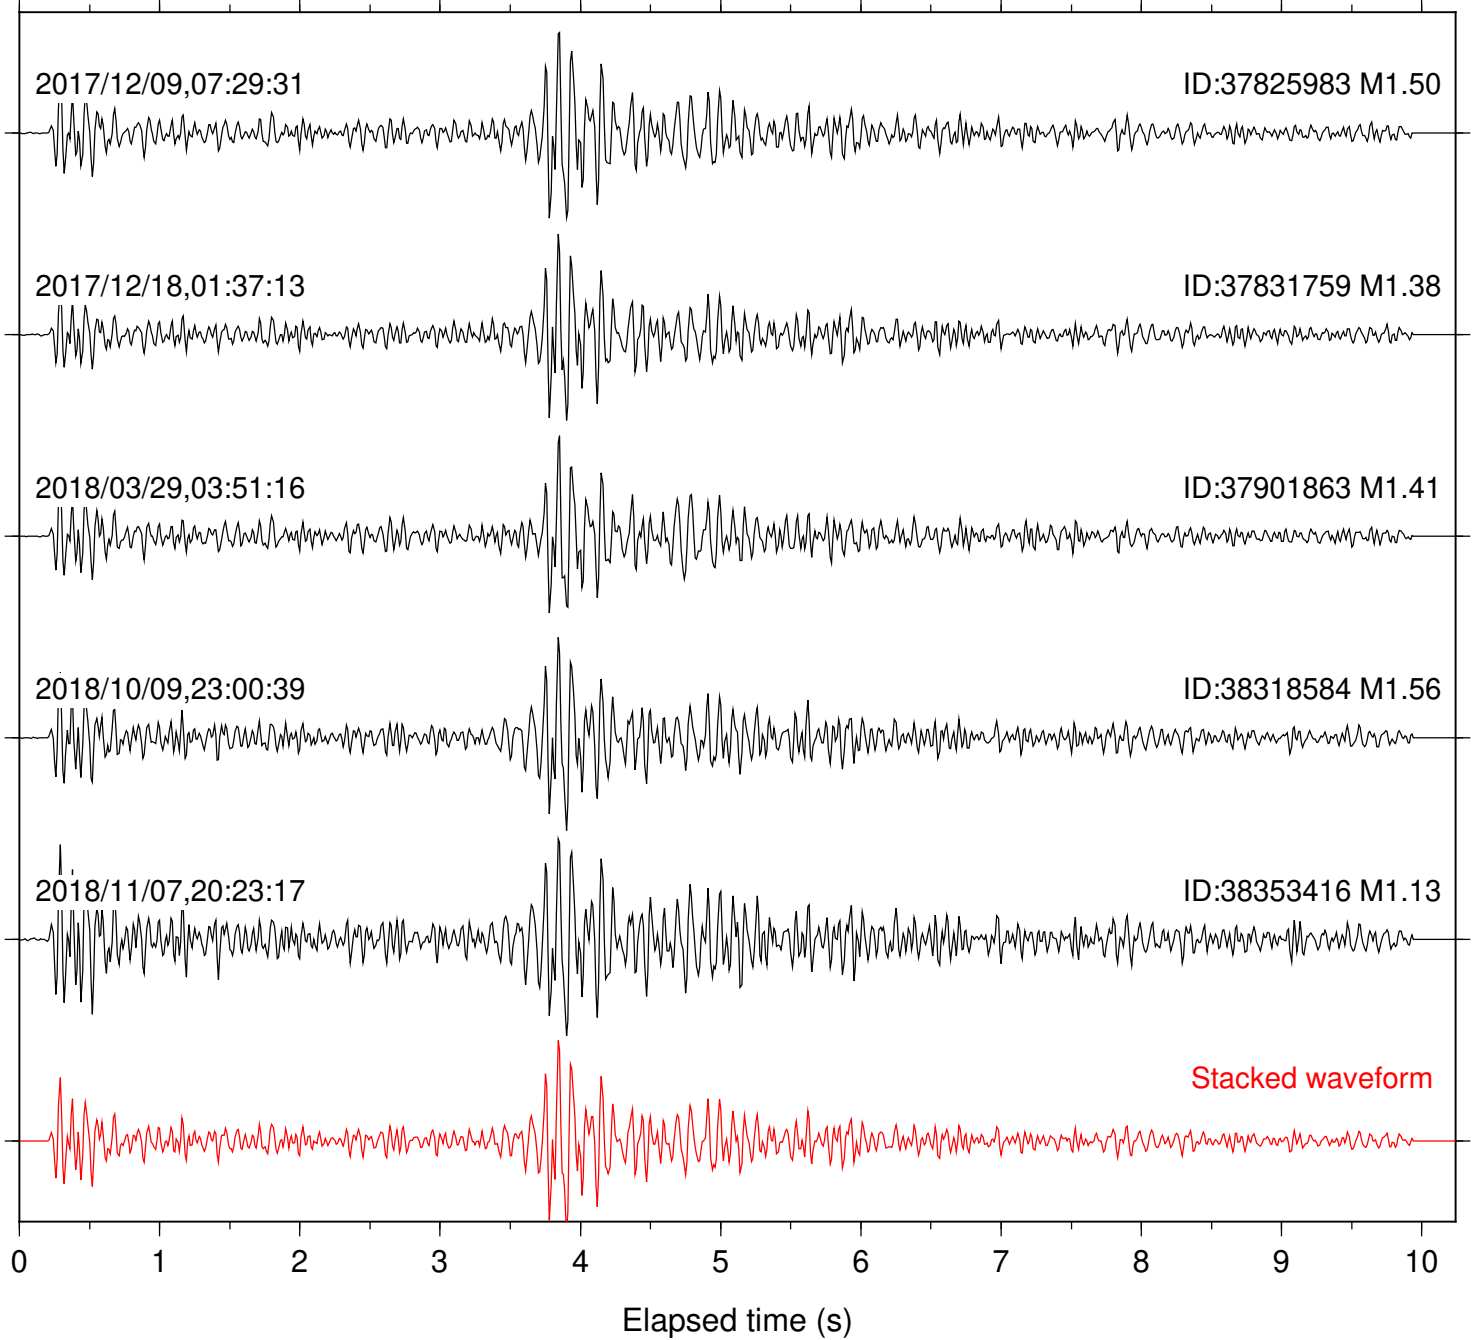

Station: BAC Com: EHZ

Focal depth: 6.83 km