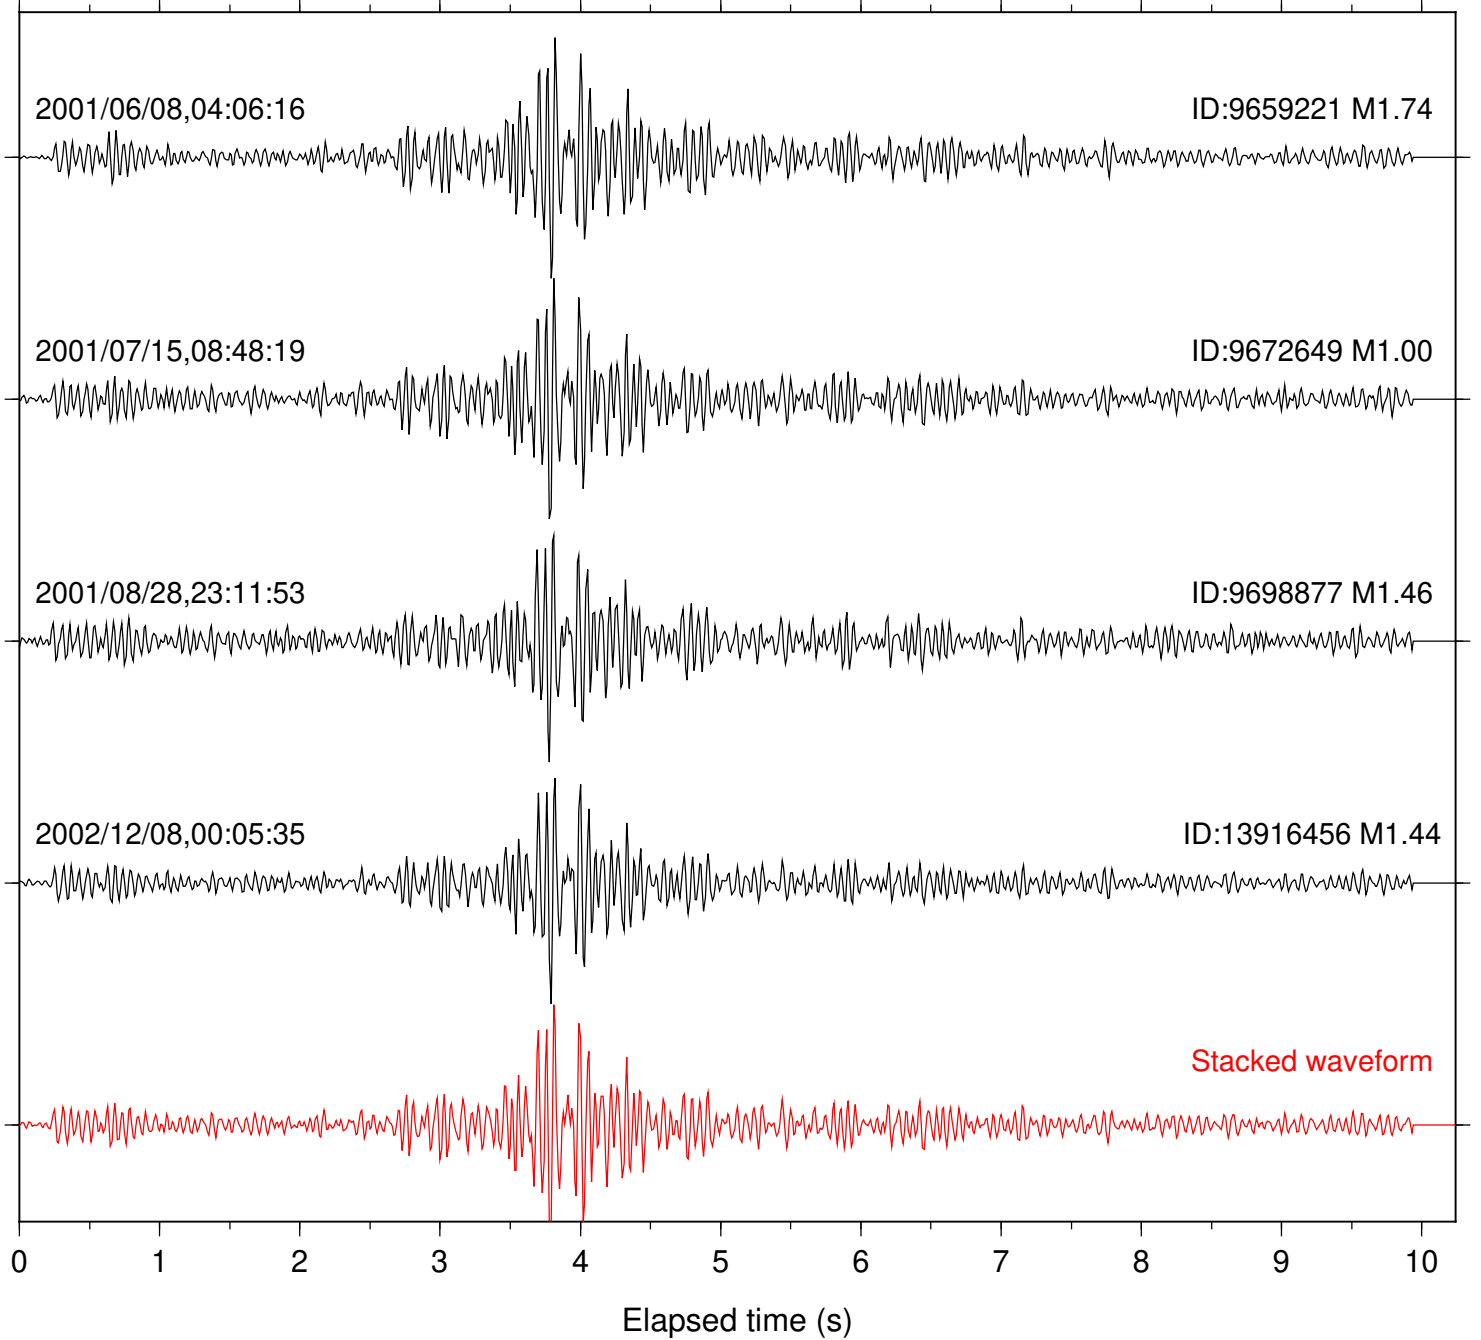

Station: PFO Com: HHZ

Focal depth: 11.67 km