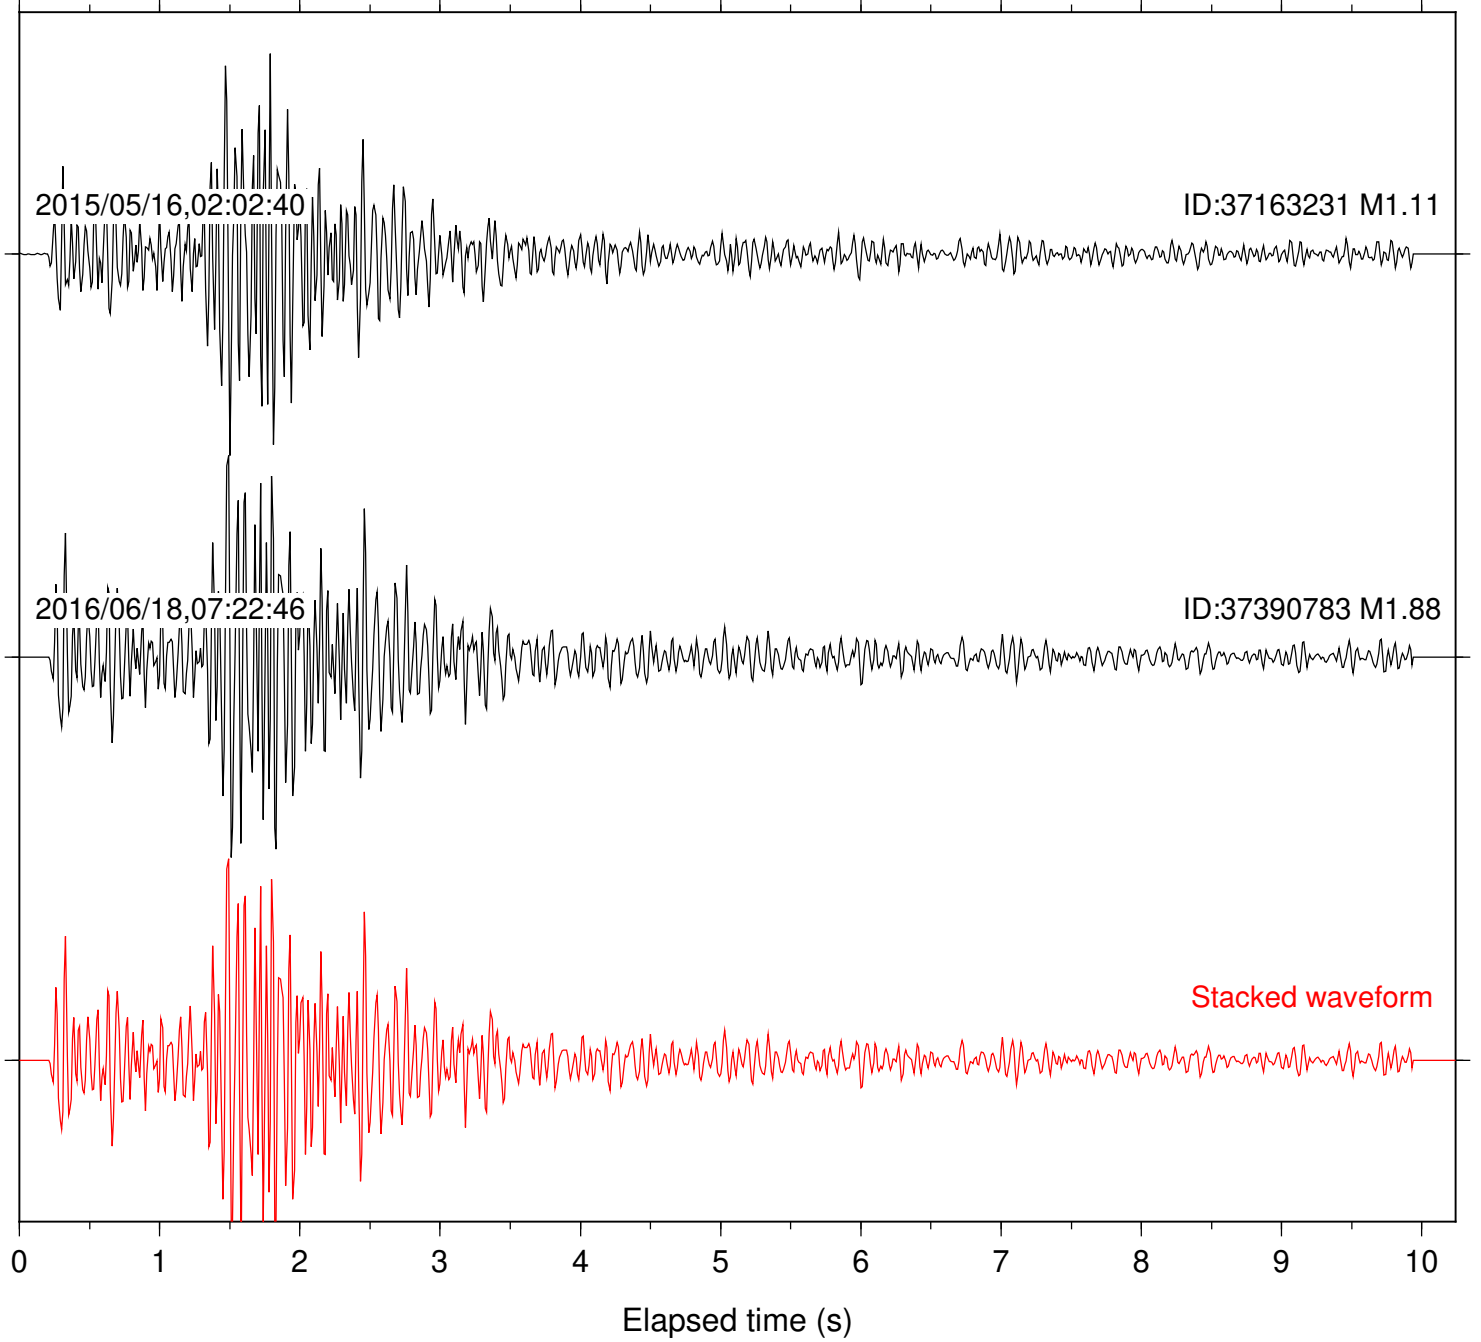

Station: B093 Com: EHZ

Focal depth: 8.46 km