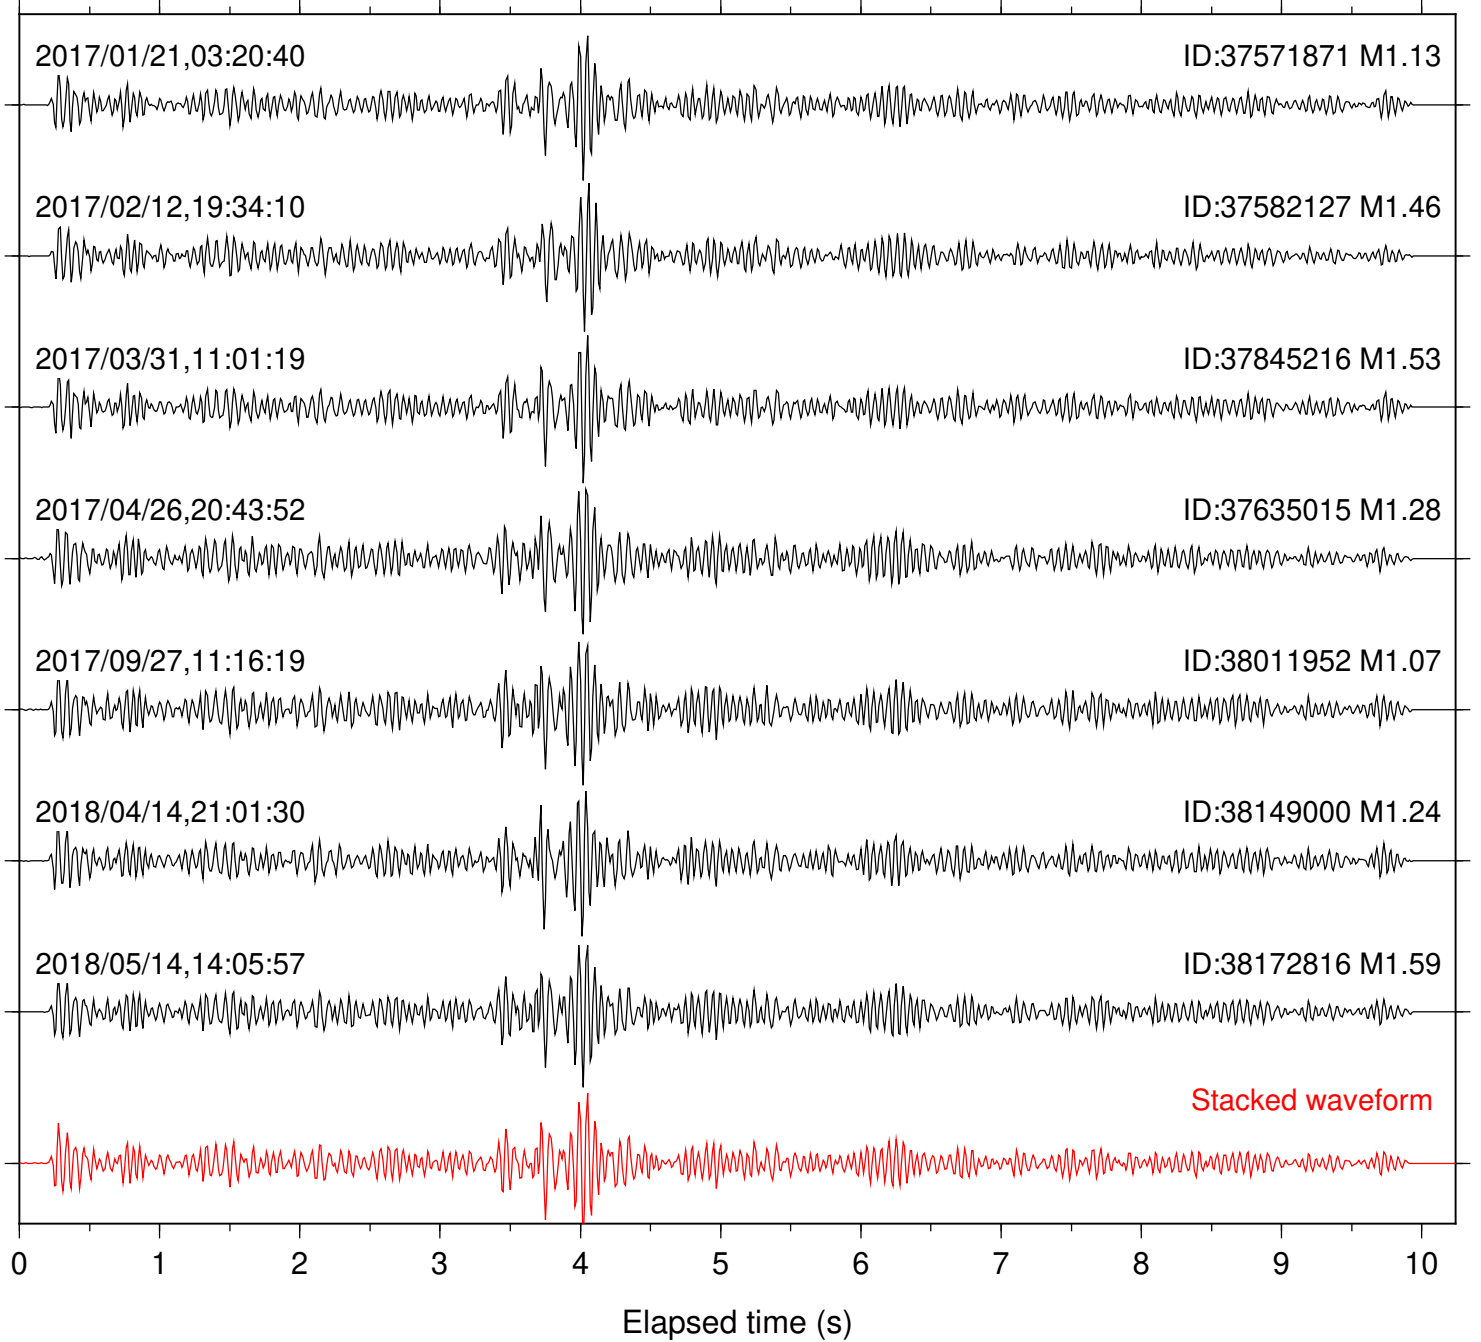

Station: DGR Com: HHZ

Focal depth: 6.38 km