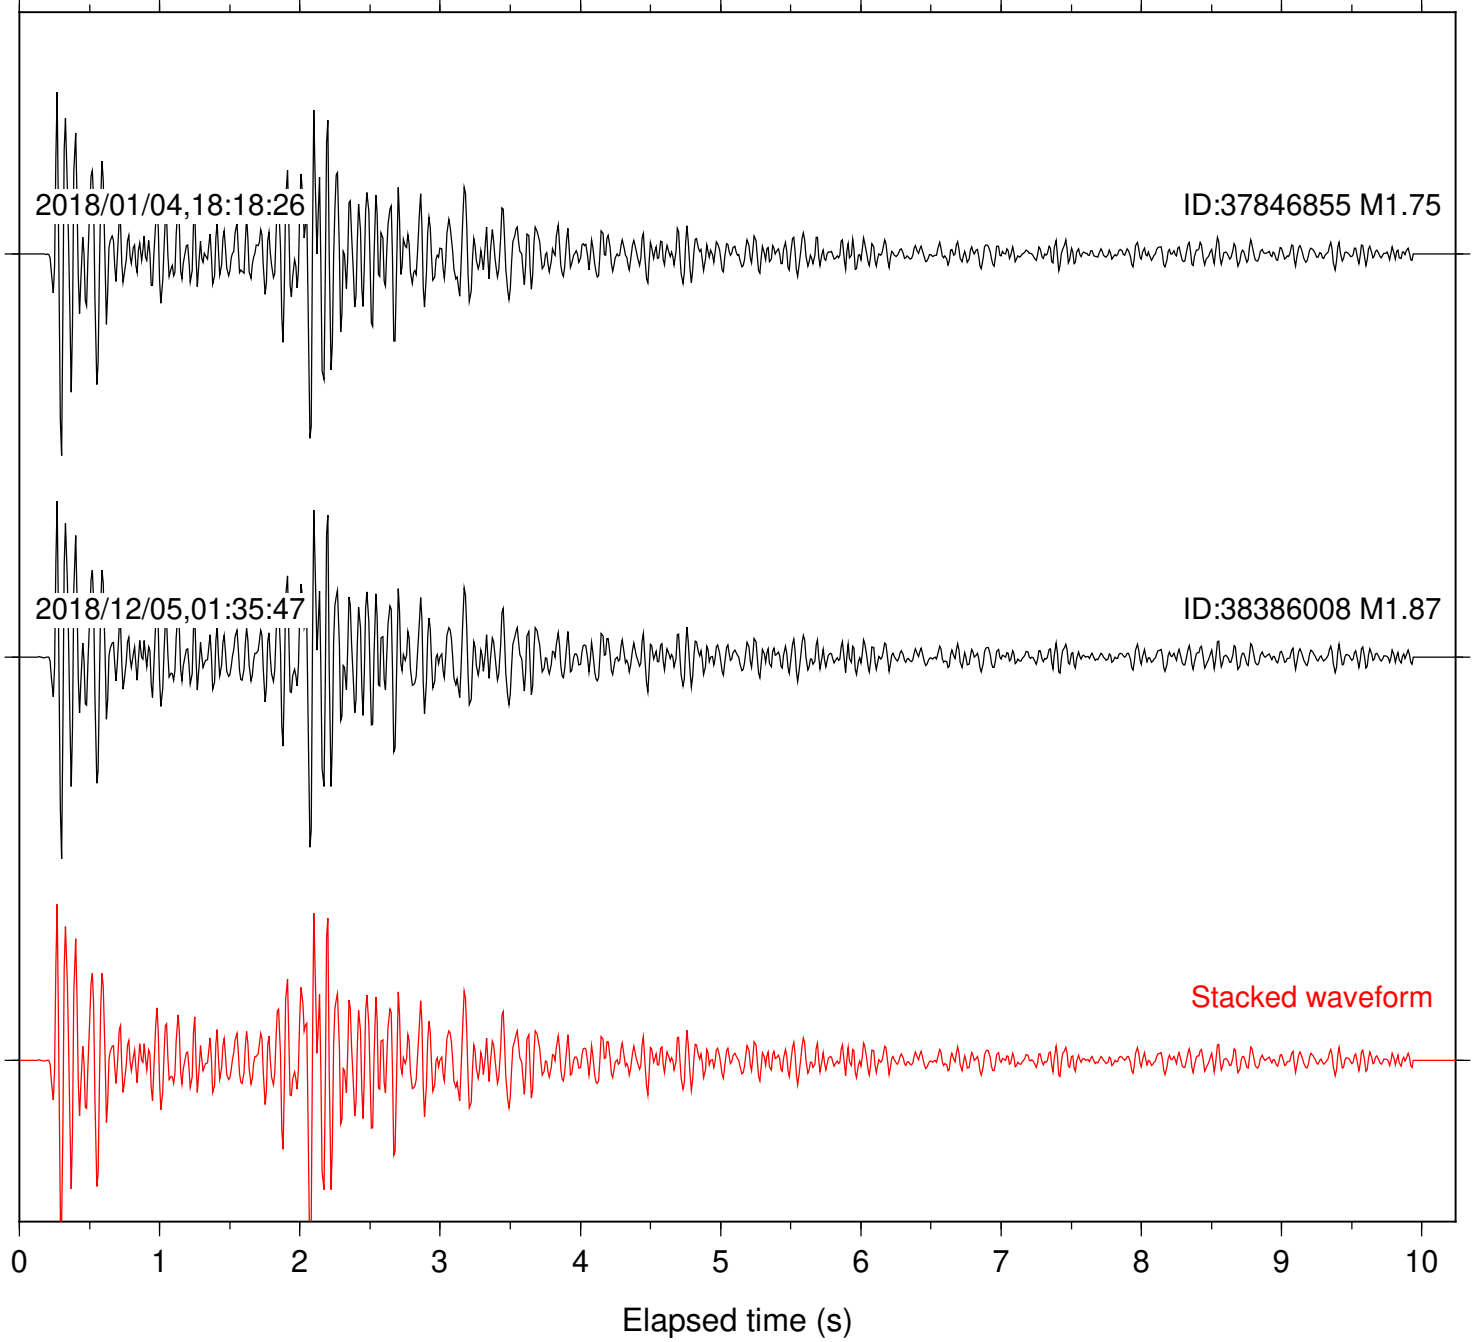

Station: B093 Com: EHZ

Focal depth: 6.31 km