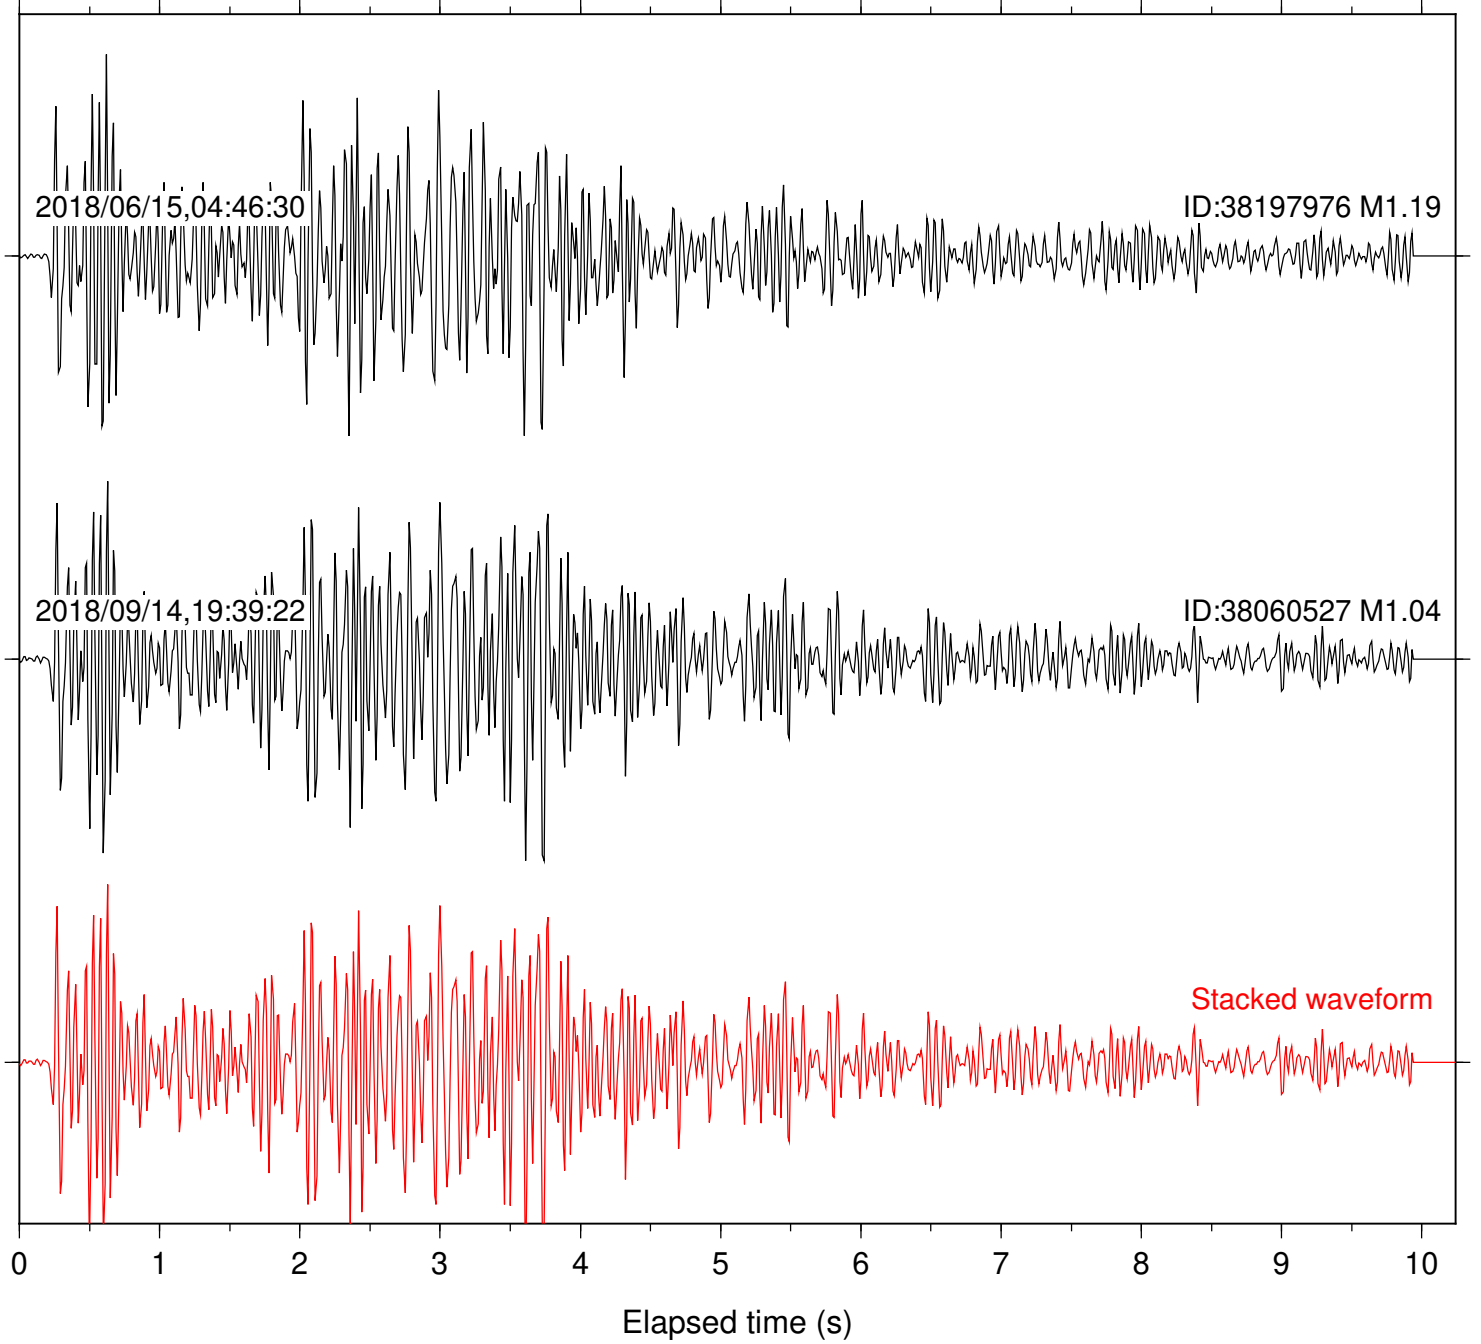

Station: PLM Com: HHZ

Focal depth: 4.76 km