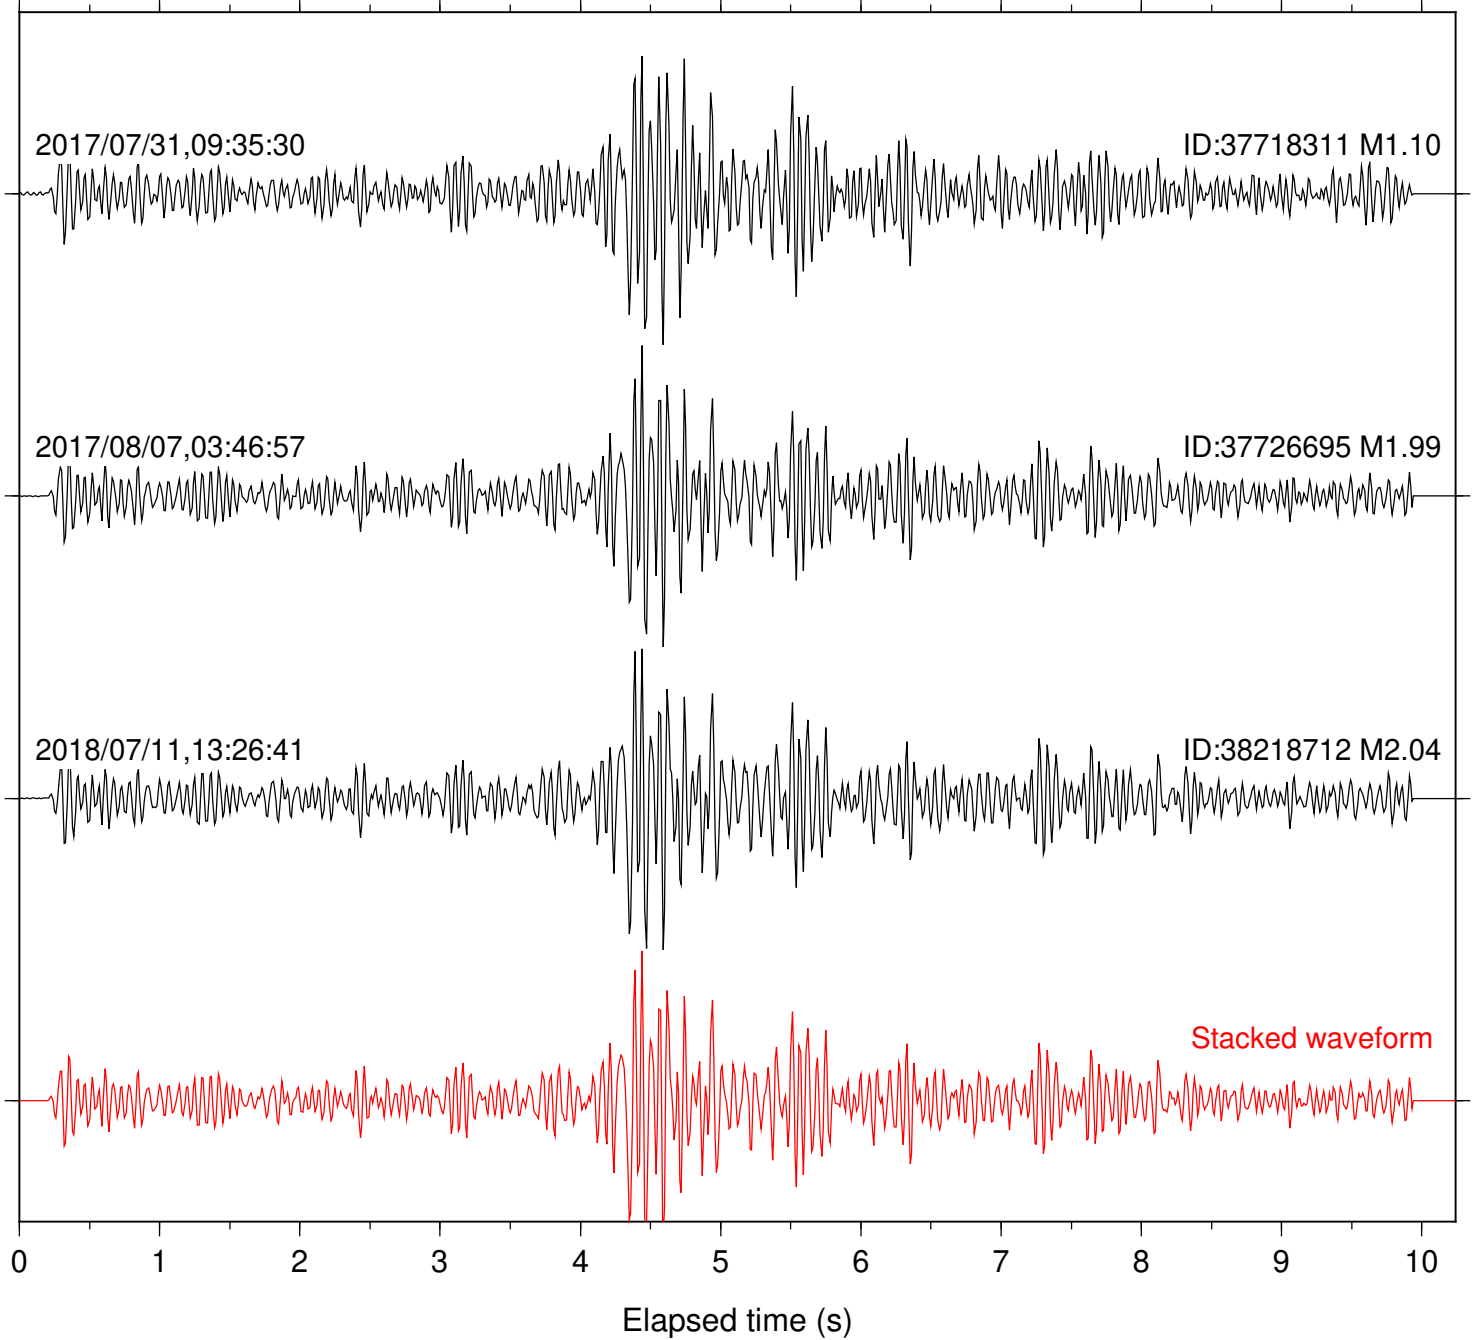

Station: PFO Com: HHZ

Focal depth: 5.13 km