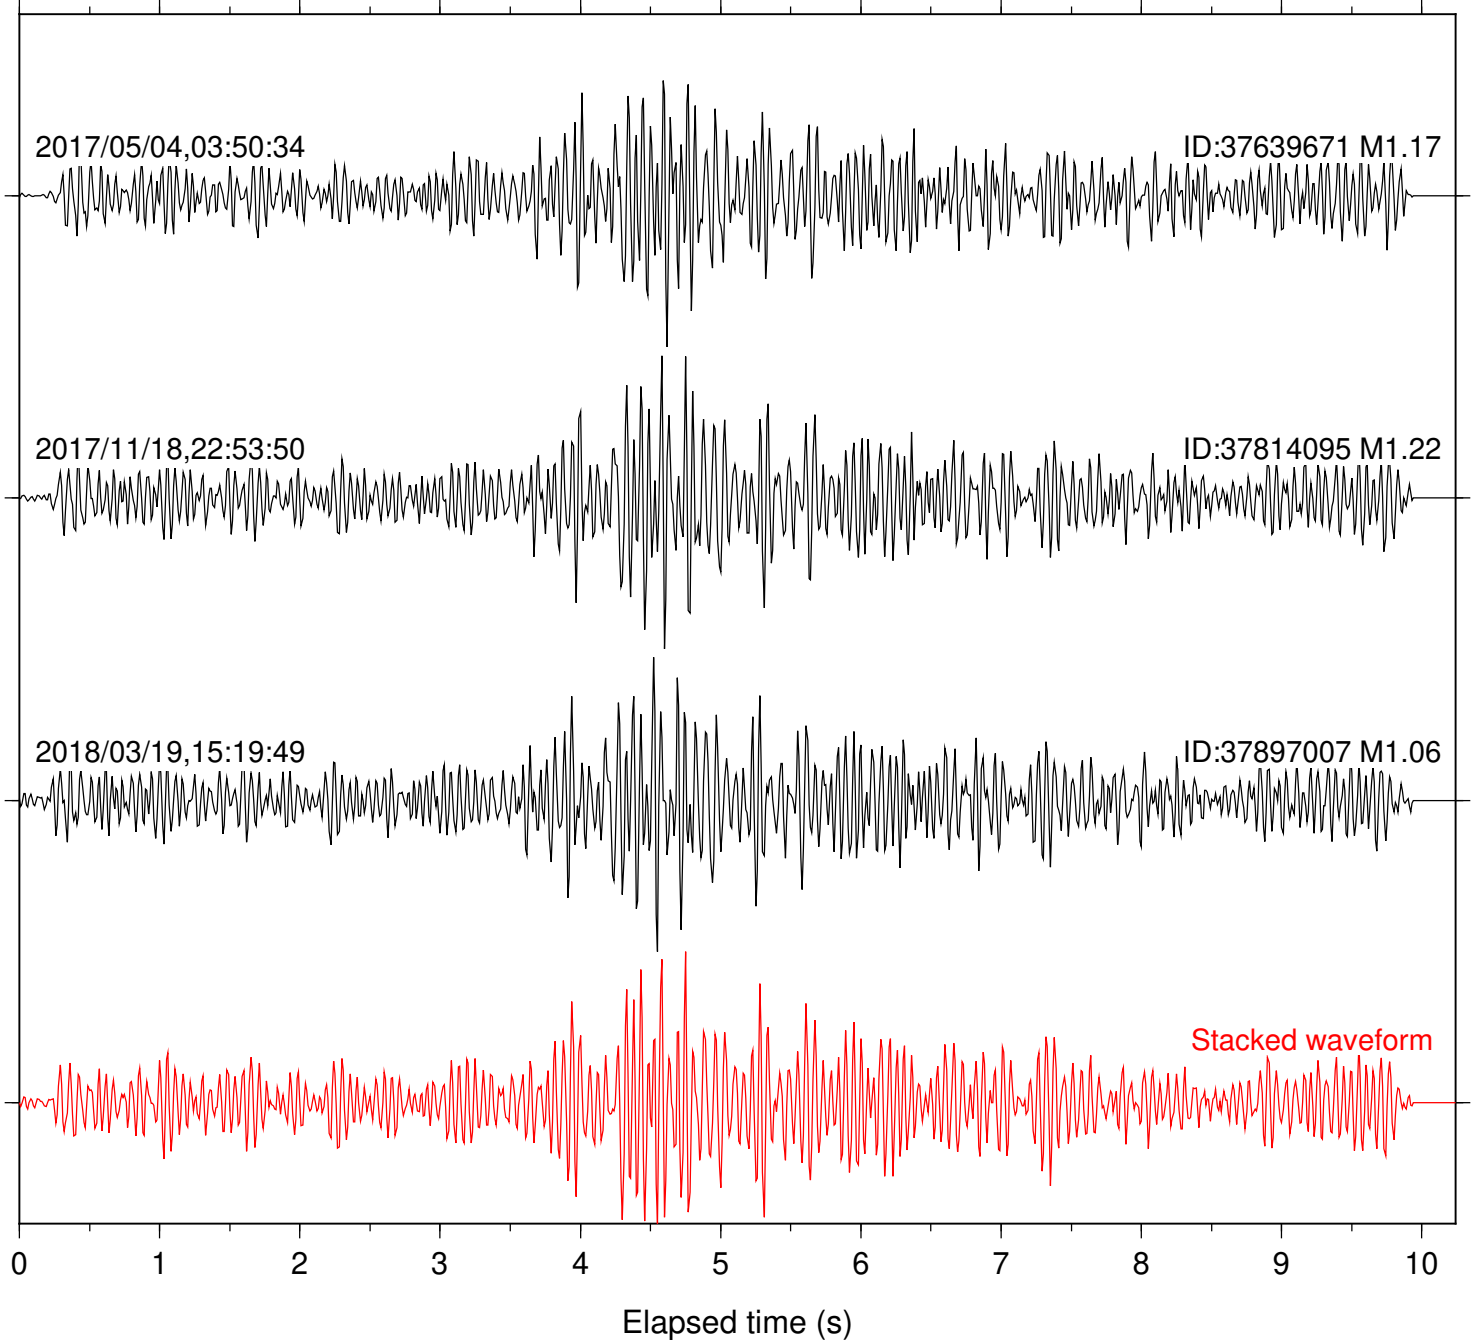

Station: PFO Com: HHZ

Focal depth: 6.67 km