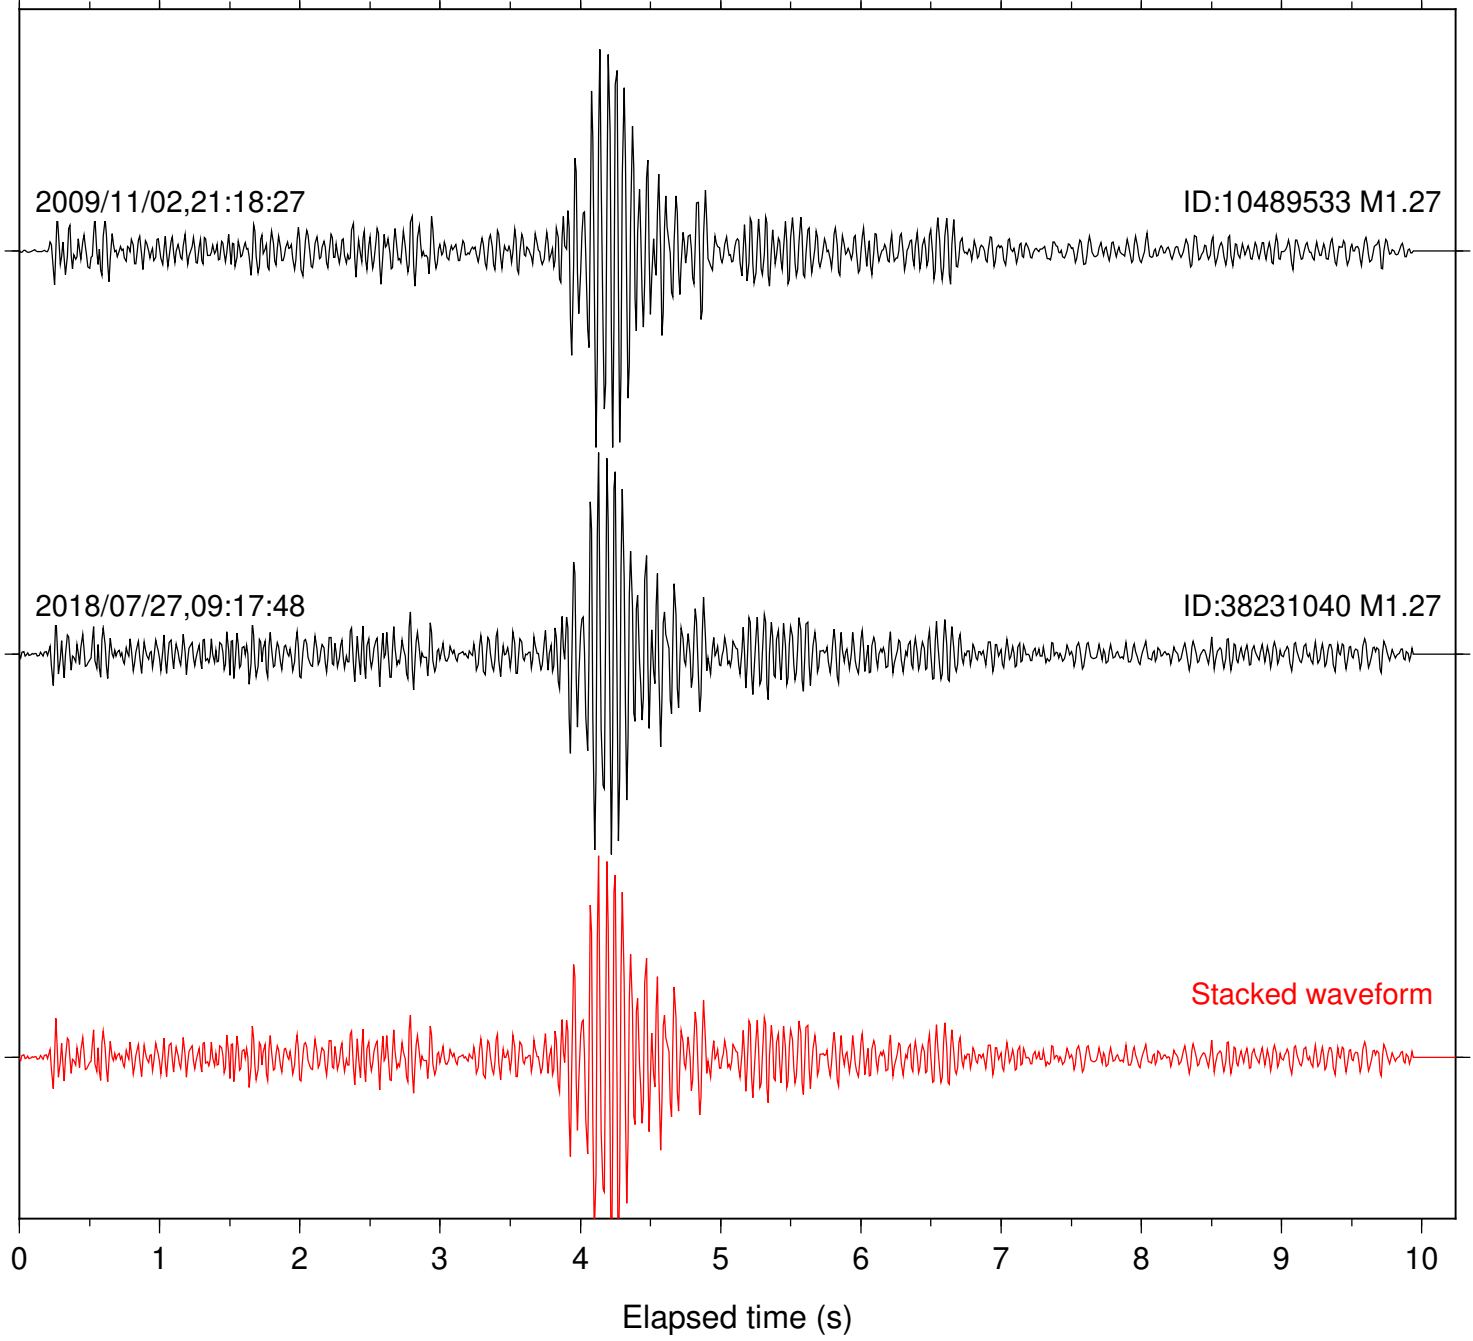

Focal depth: 17.77 km

Station: KNW Com: HHZ

Focal depth: 17.77 km

Station: PFO Com: HHZ

Focal depth: 17.77 km

Station: POB2 Com: HHZ

Focal depth: 17.80 km

Station: SND Com: HHZ