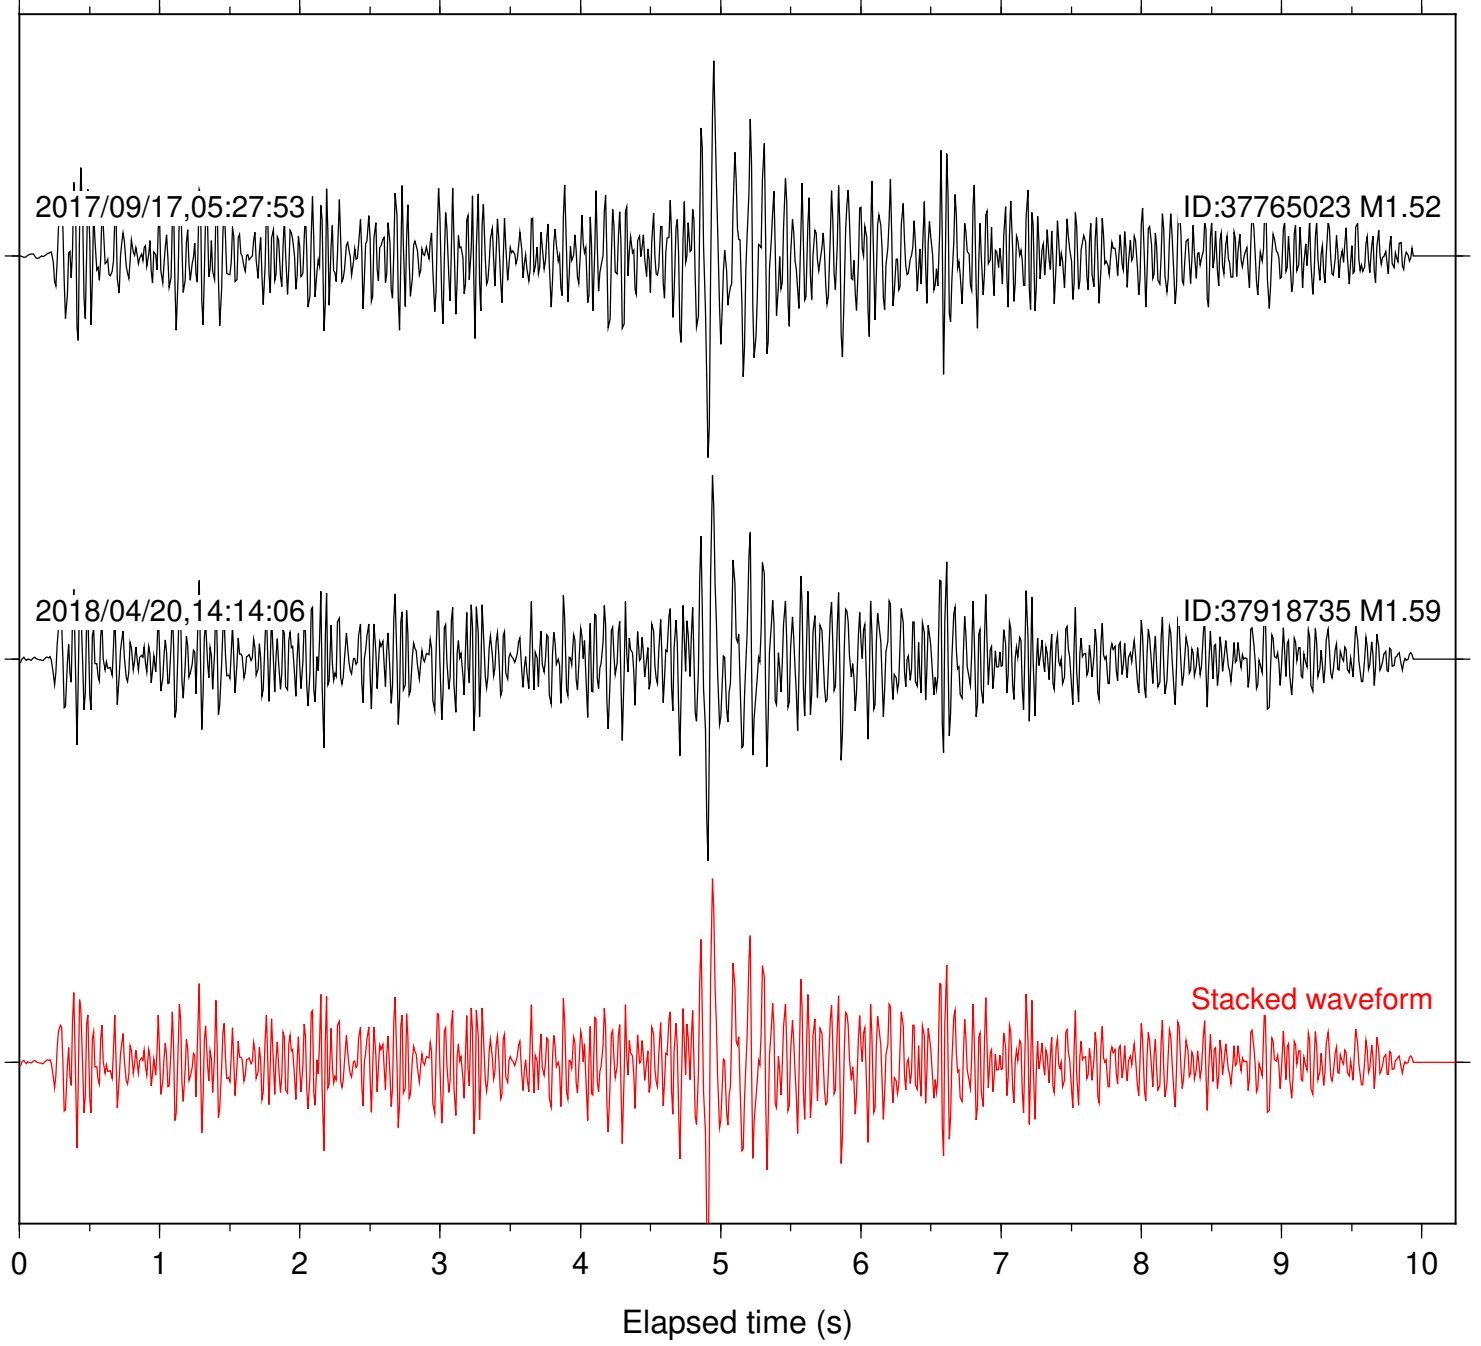

Focal depth: 6.09 km

Station: SND Com: HHZ

Focal depth: 6.09 km

Station: B084 Com: EHZ

Focal depth: 7.04 km

Station: DNR Com: HHZ

Focal depth: 7.04 km

Station: B081 Com: EHZ