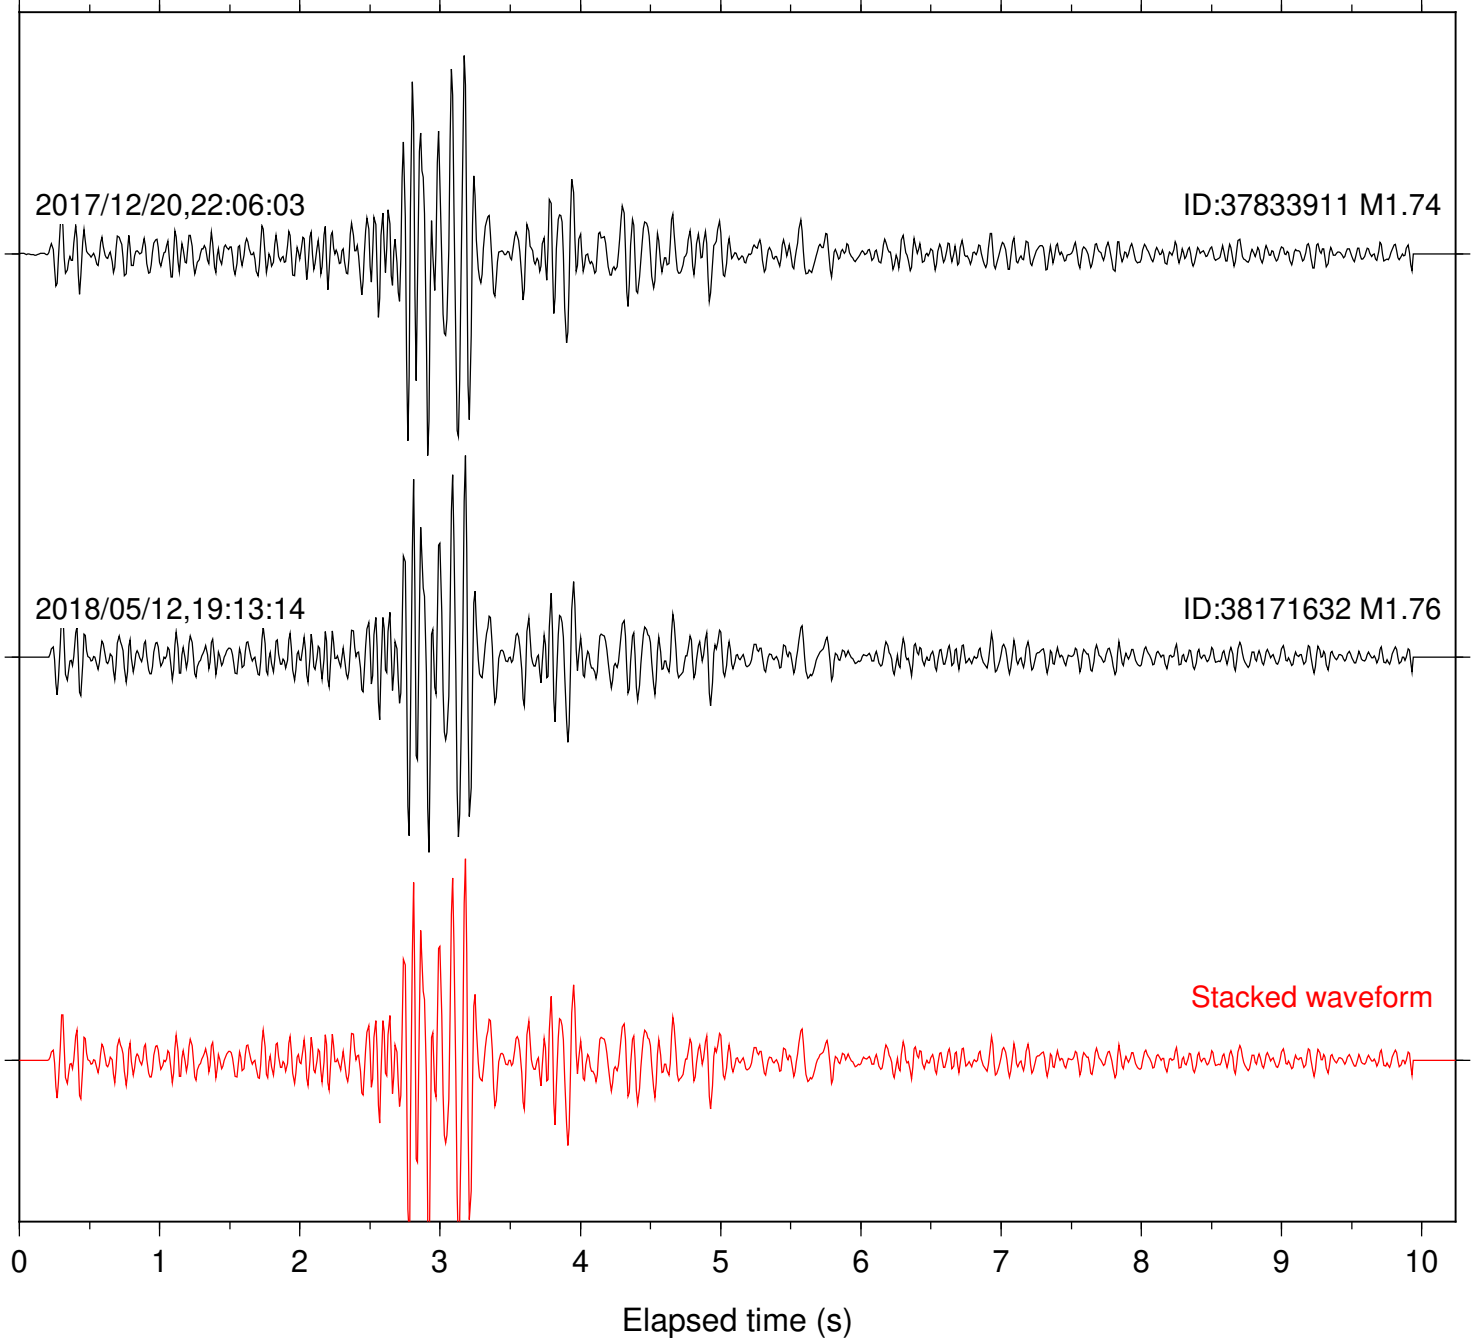

Station: SND Com: HHZ

Focal depth: 7.36 km

Station: POB2 Com: HHZ

Focal depth: 1.95 km

Station: WIN Com: EHZ

Focal depth: 1.95 km

Station: DGR Com: HHZ

Focal depth: 15.42 km