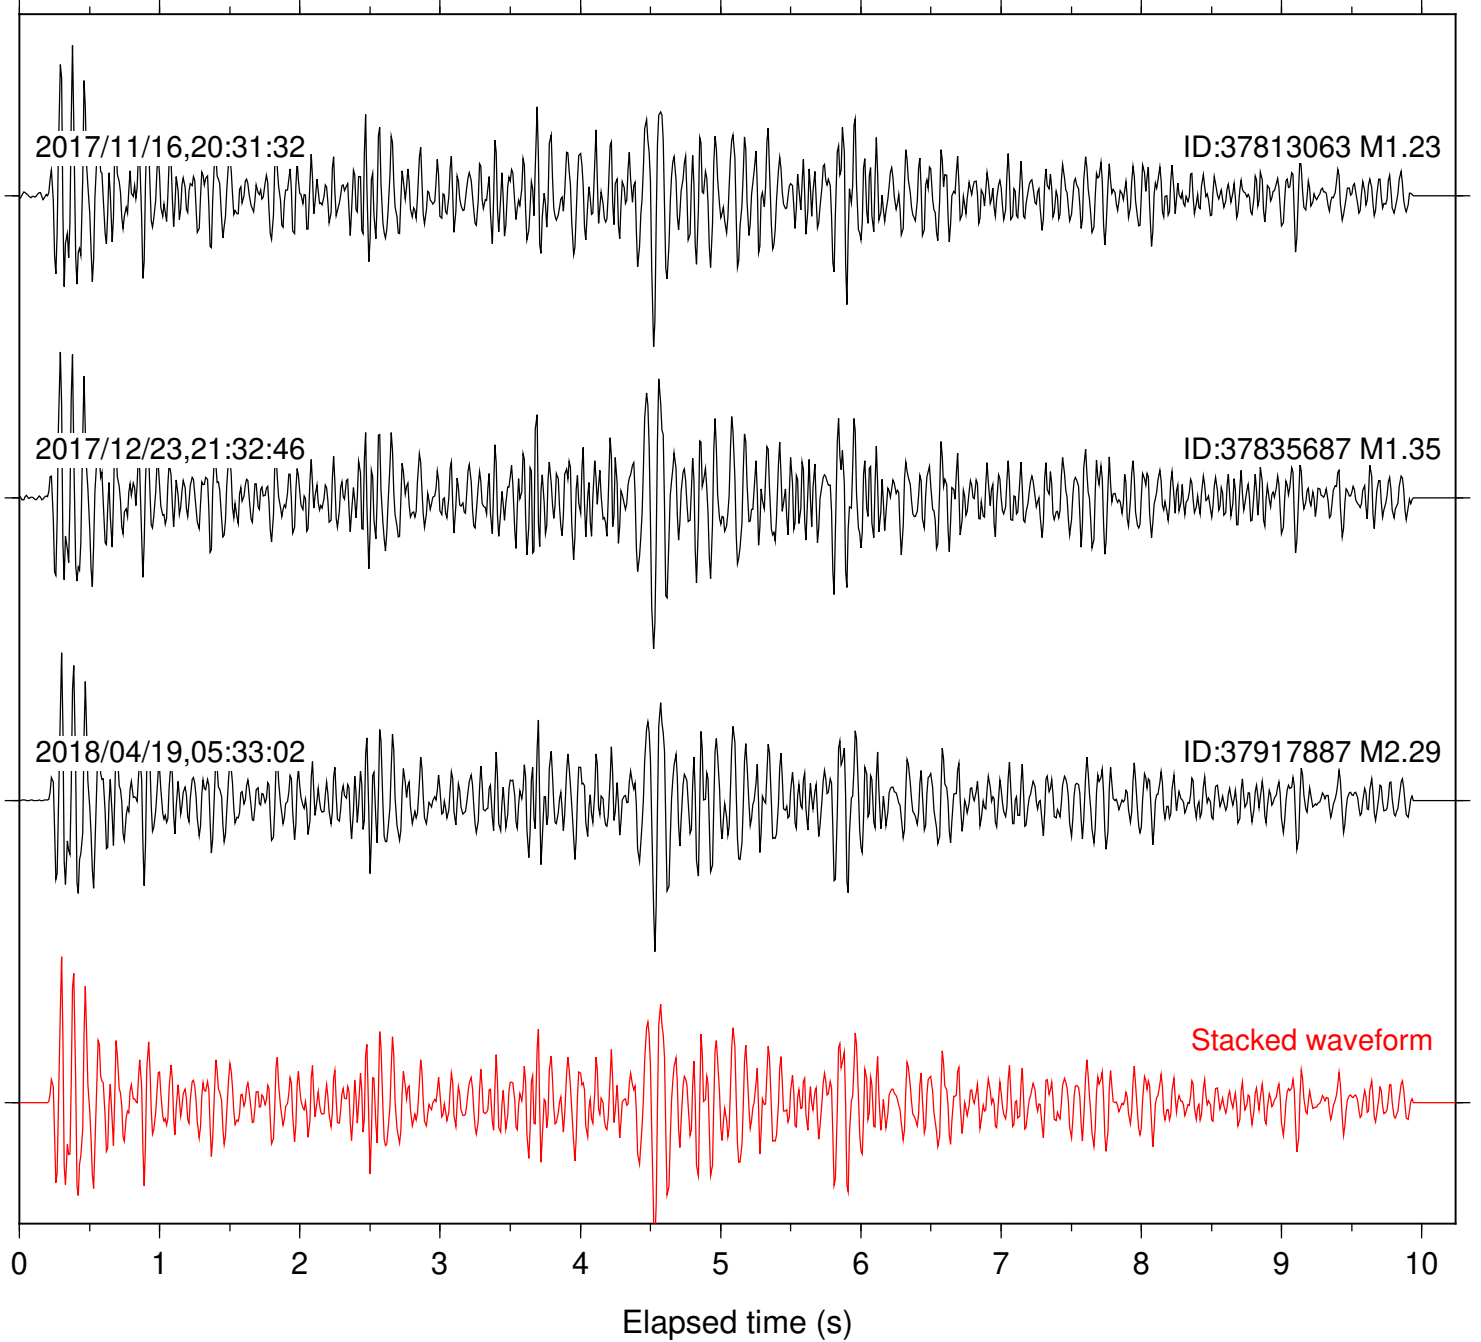

Station: BAC Com: EHZ

Focal depth: 6.10 km