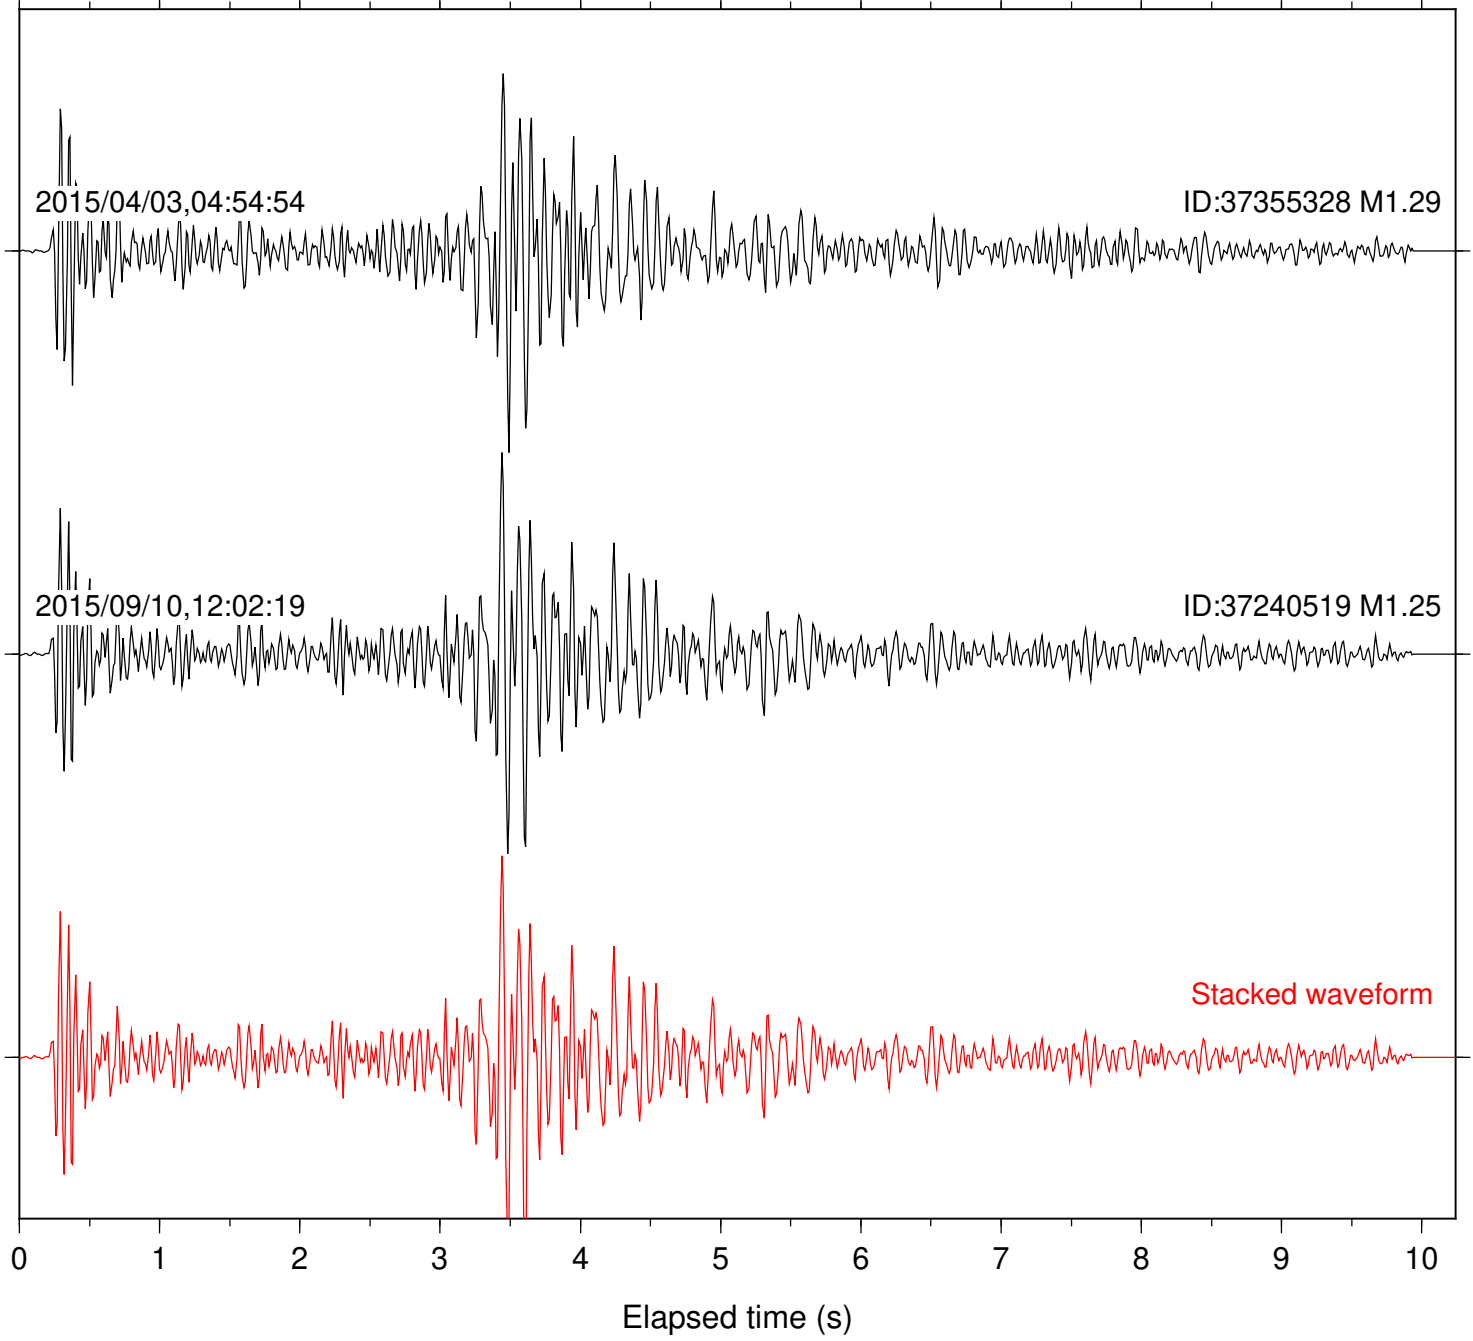

Station: B093 Com: EHZ

Focal depth: 8.28 km