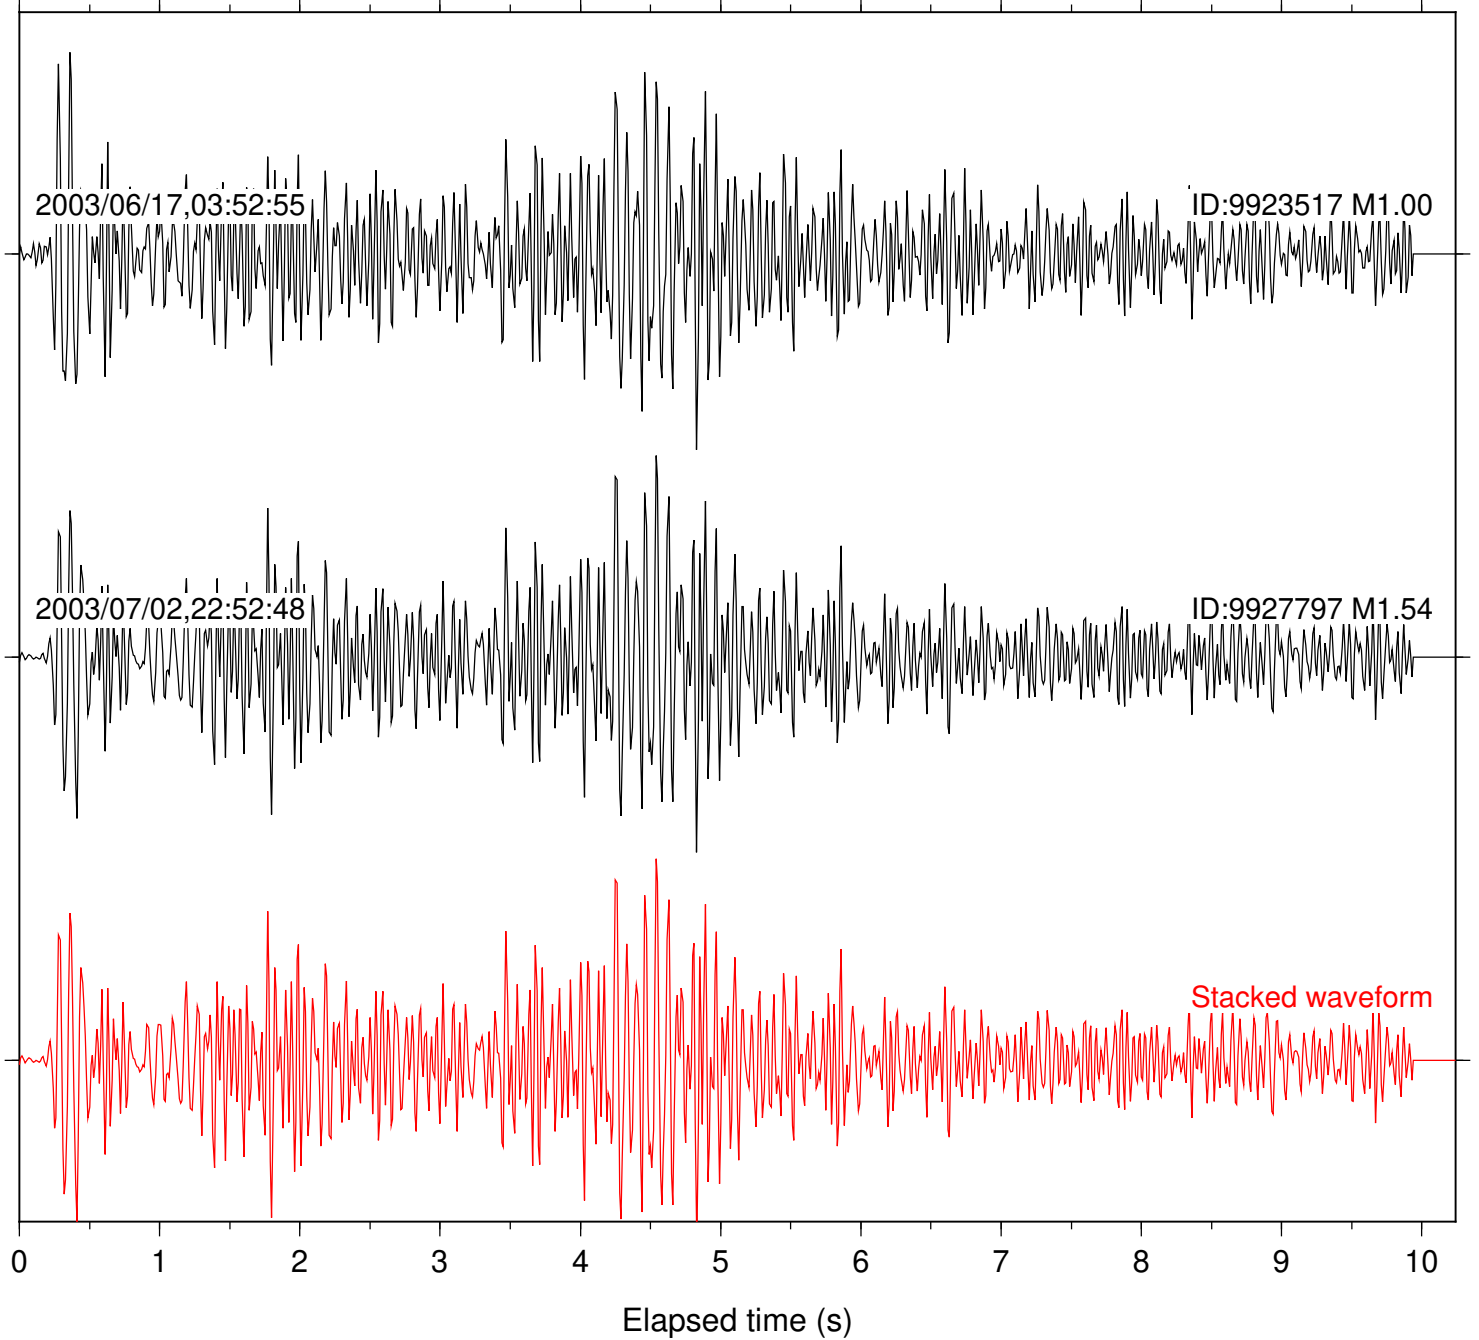

Focal depth: 2.94 km

Station: BOR Com: HHZ

Focal depth: 2.94 km

Station: BZN Com: HHZ

Focal depth: 2.94 km

Station: CRY Com: HHZ

Focal depth: 5.34 km

Station: FRD Com: HHZ