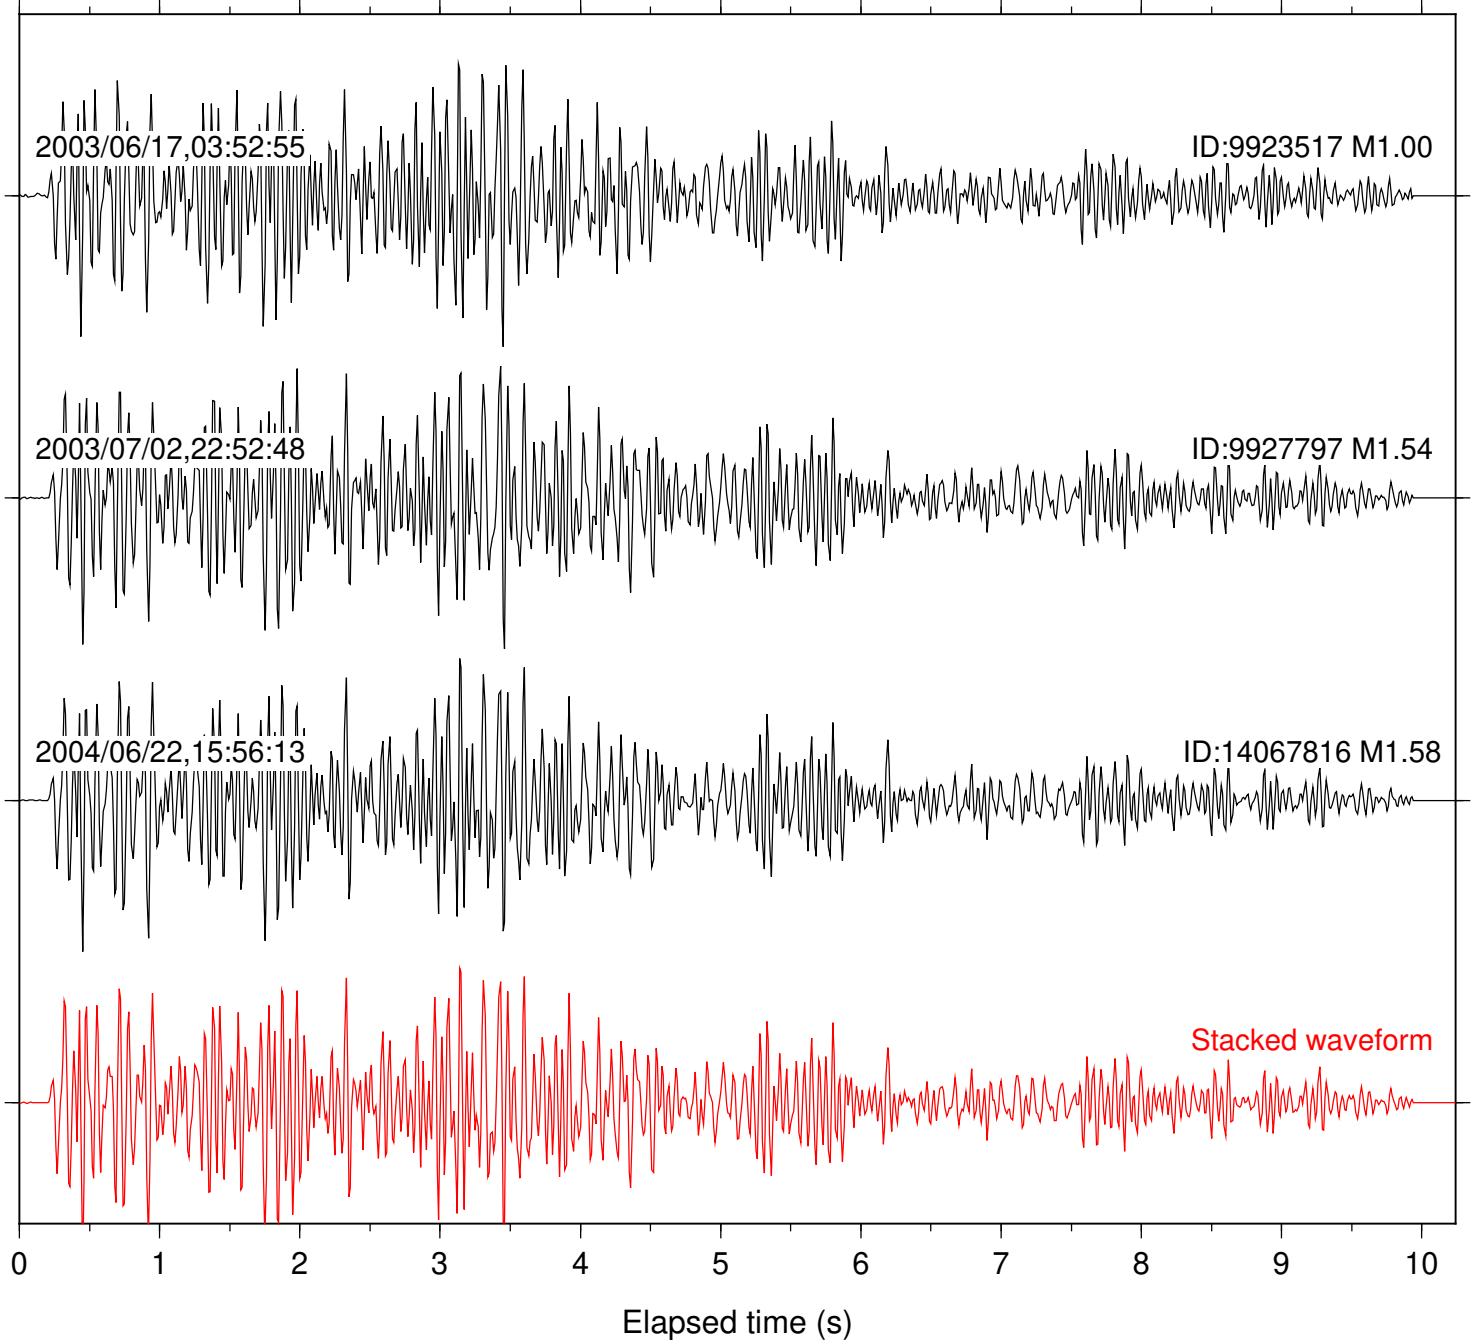

Station: LVA2 Com: HHZ

Focal depth: 2.94 km