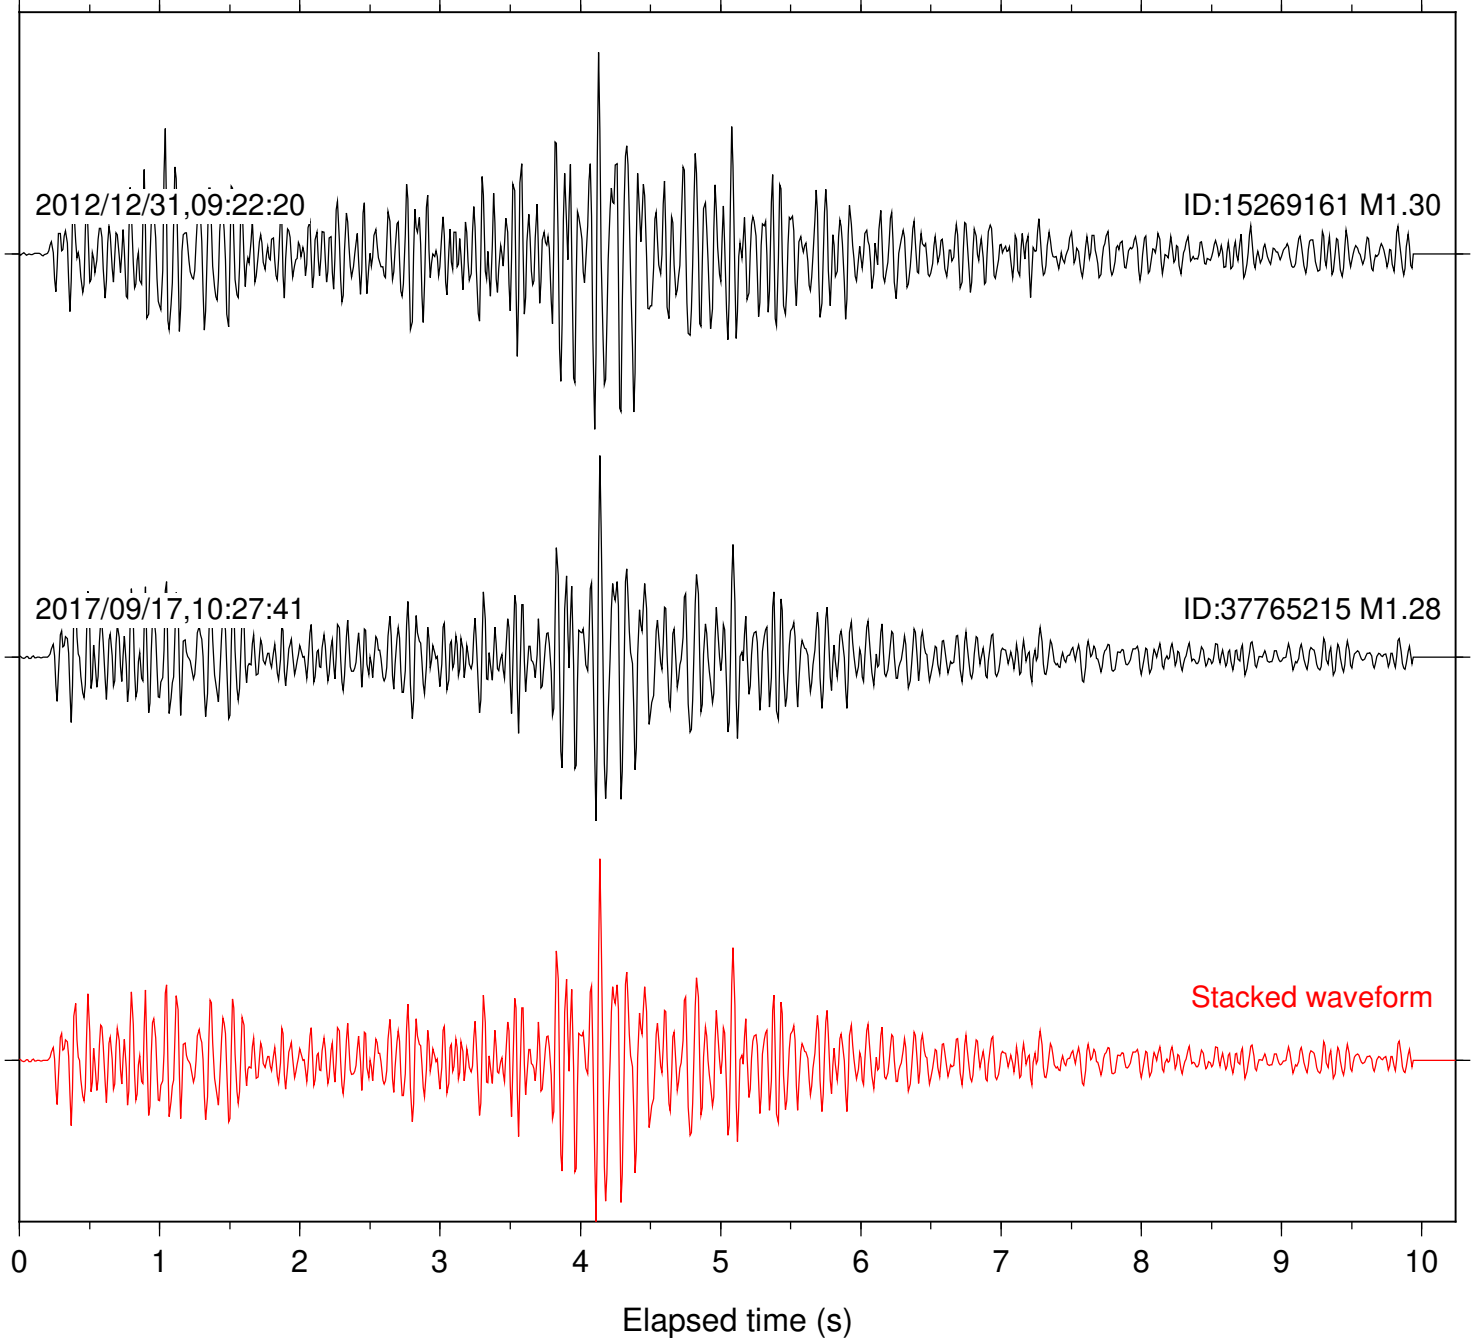

Station: B088 Com: EHZ

Focal depth: 12.10 km