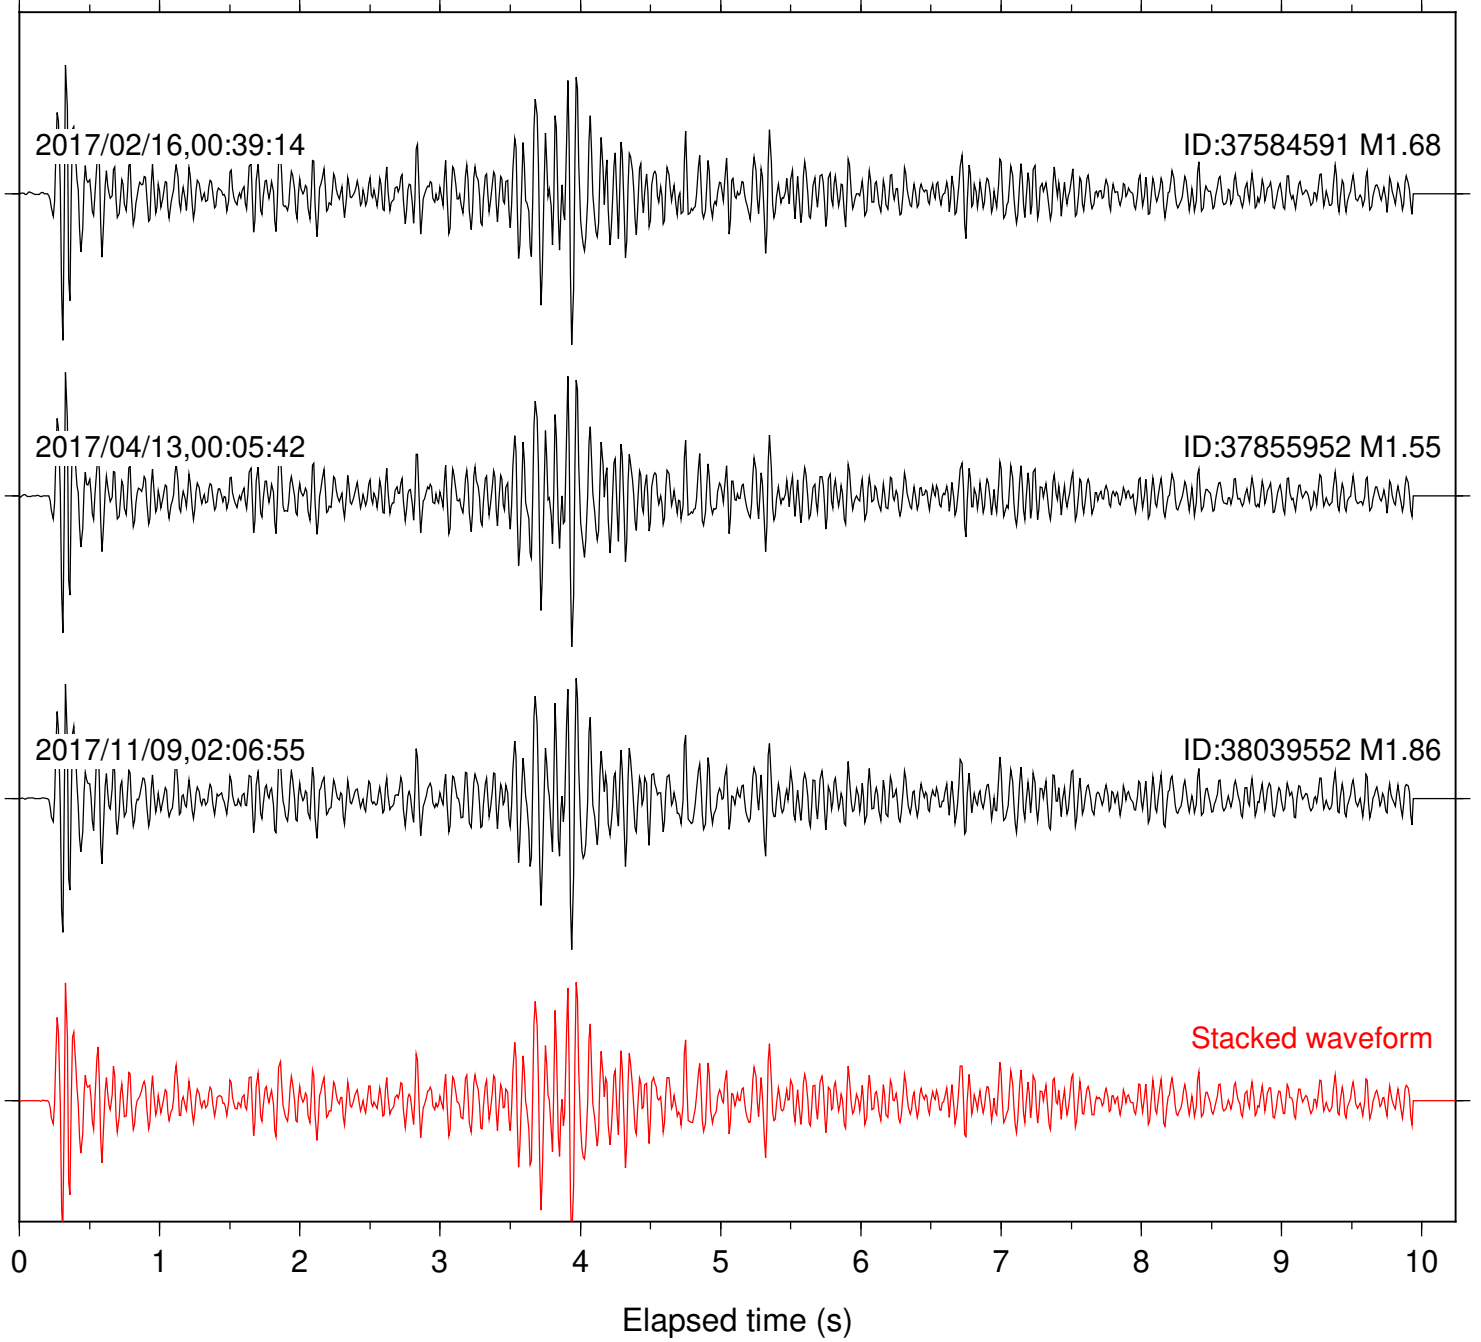

Station: B081 Com: EHZ

Focal depth: 6.48 km