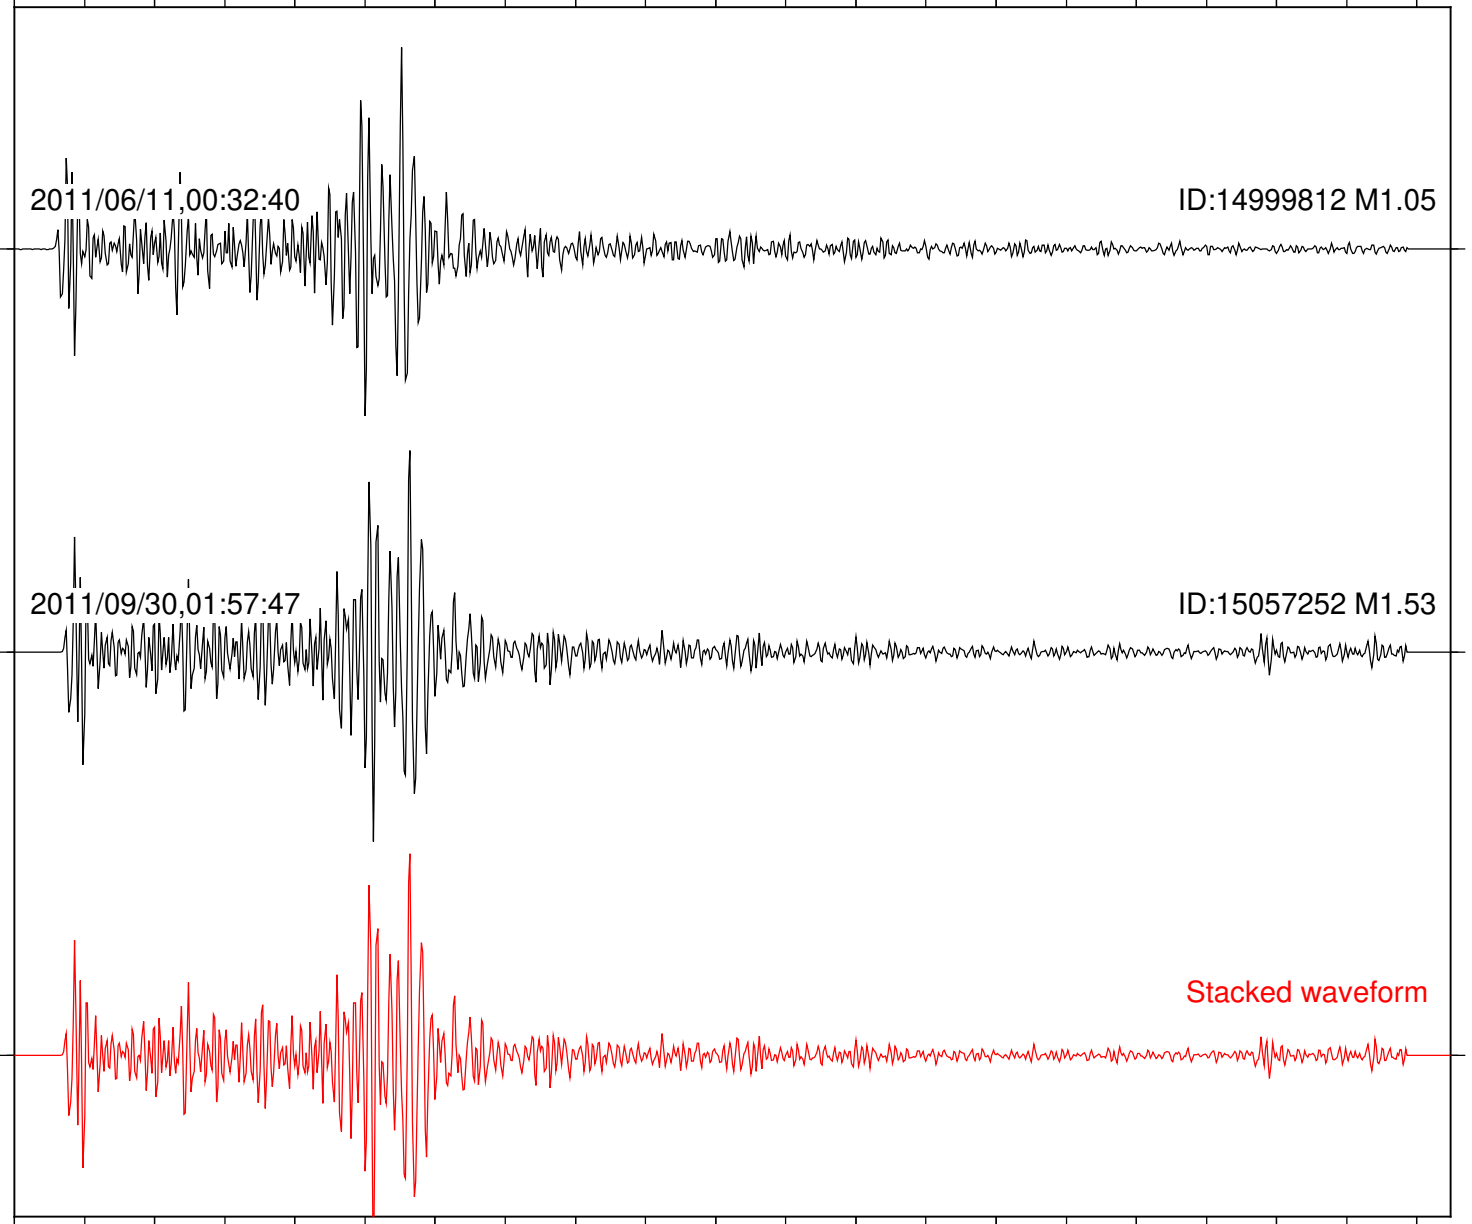

ID:14999812 M1.05

2011/09/30,01:57:47

ID:15057252 M1.53

Stacked waveform

0 1 2 3 4 5 6 7 8 9 10  
Elapsed time (s)

Station: TOR Com: HHZ

Focal depth: 5.64 km

Station: B081 Com: EHZ