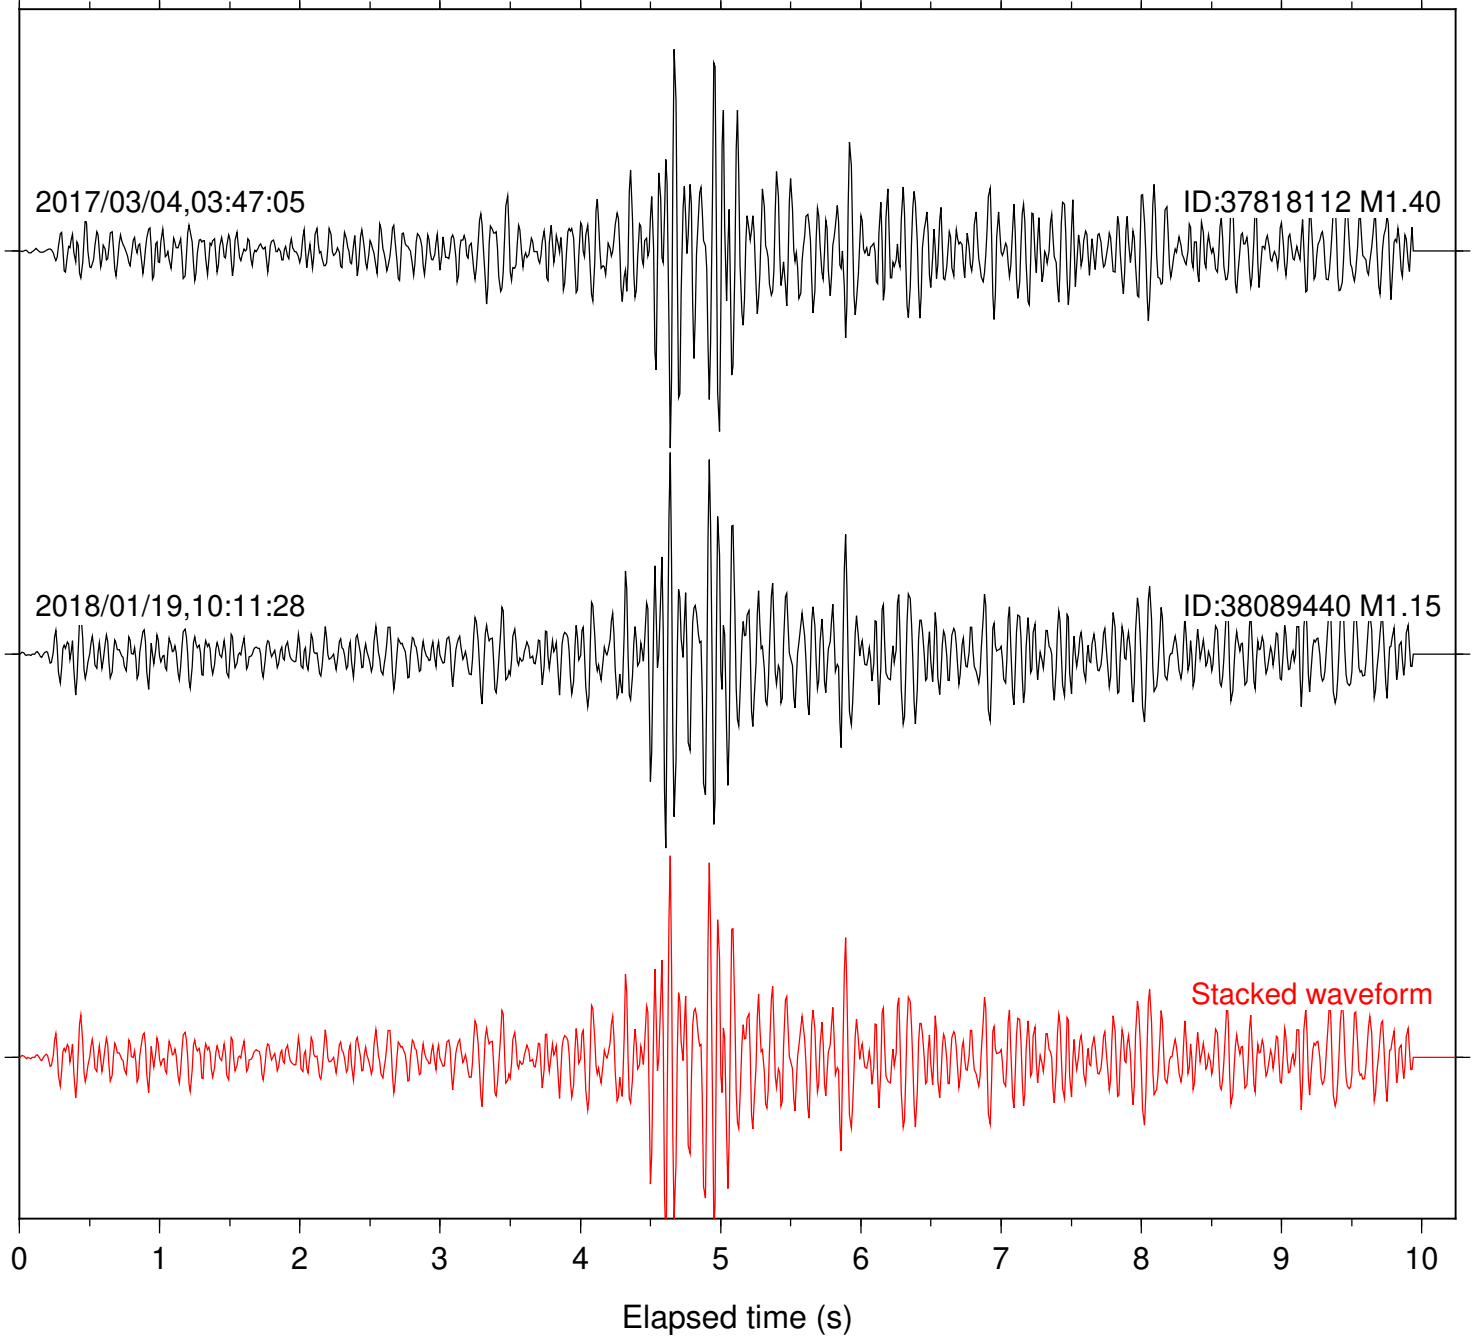

Station: B084 Com: EHZ

Focal depth: 5.78 km