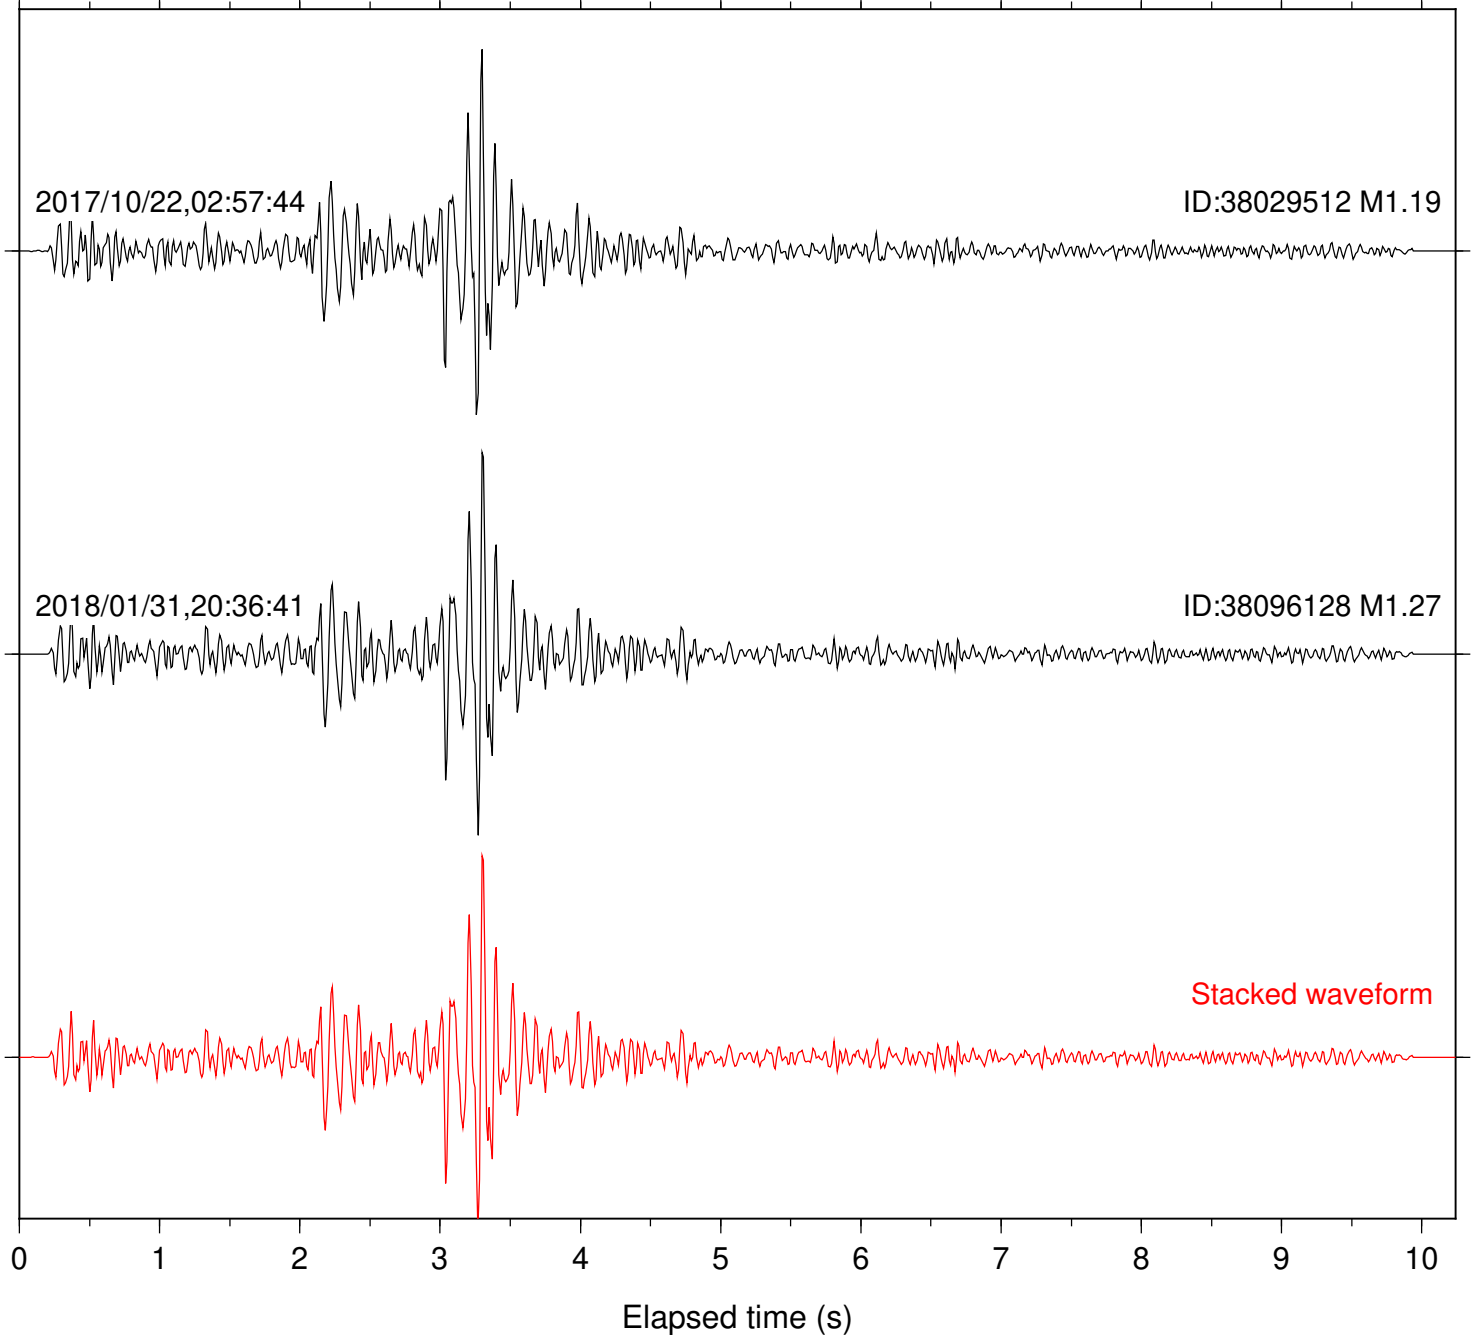

Station: B082 Com: EHZ

Focal depth: 5.13 km