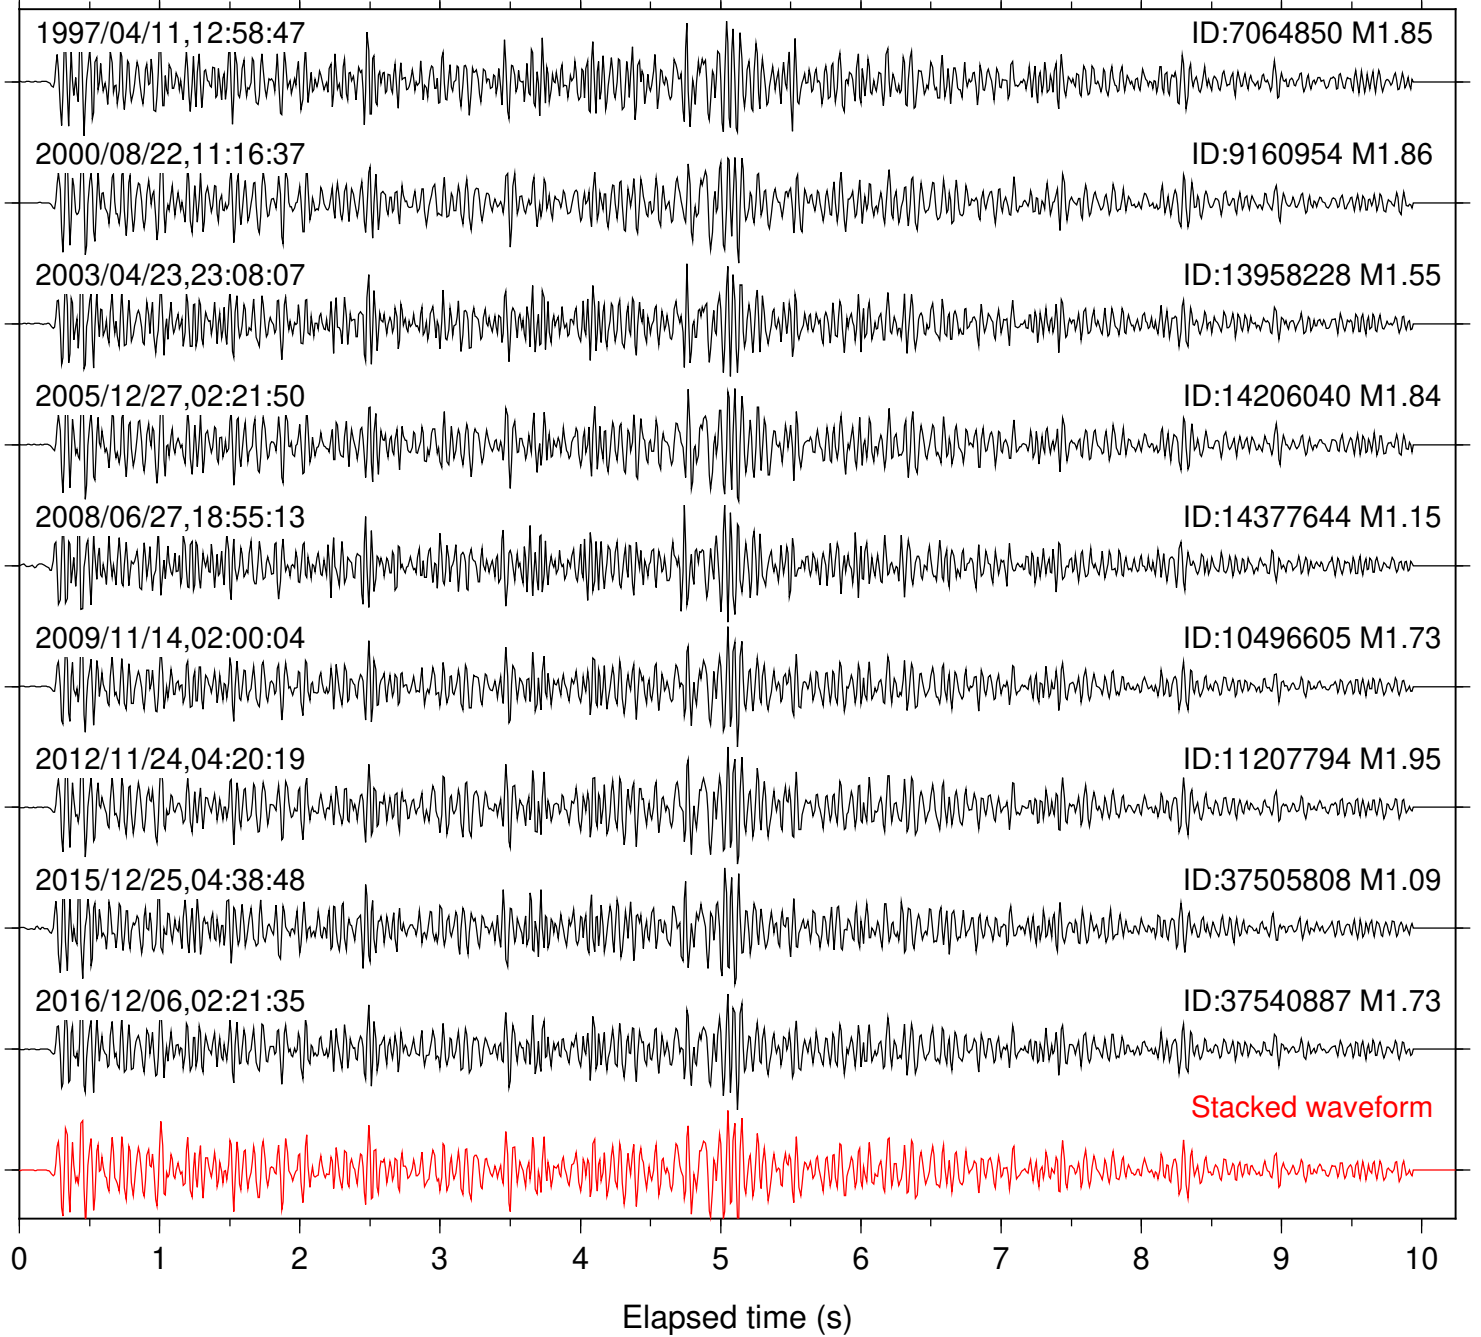

Station: FRD Com: HHZ

Focal depth: 11.62 km