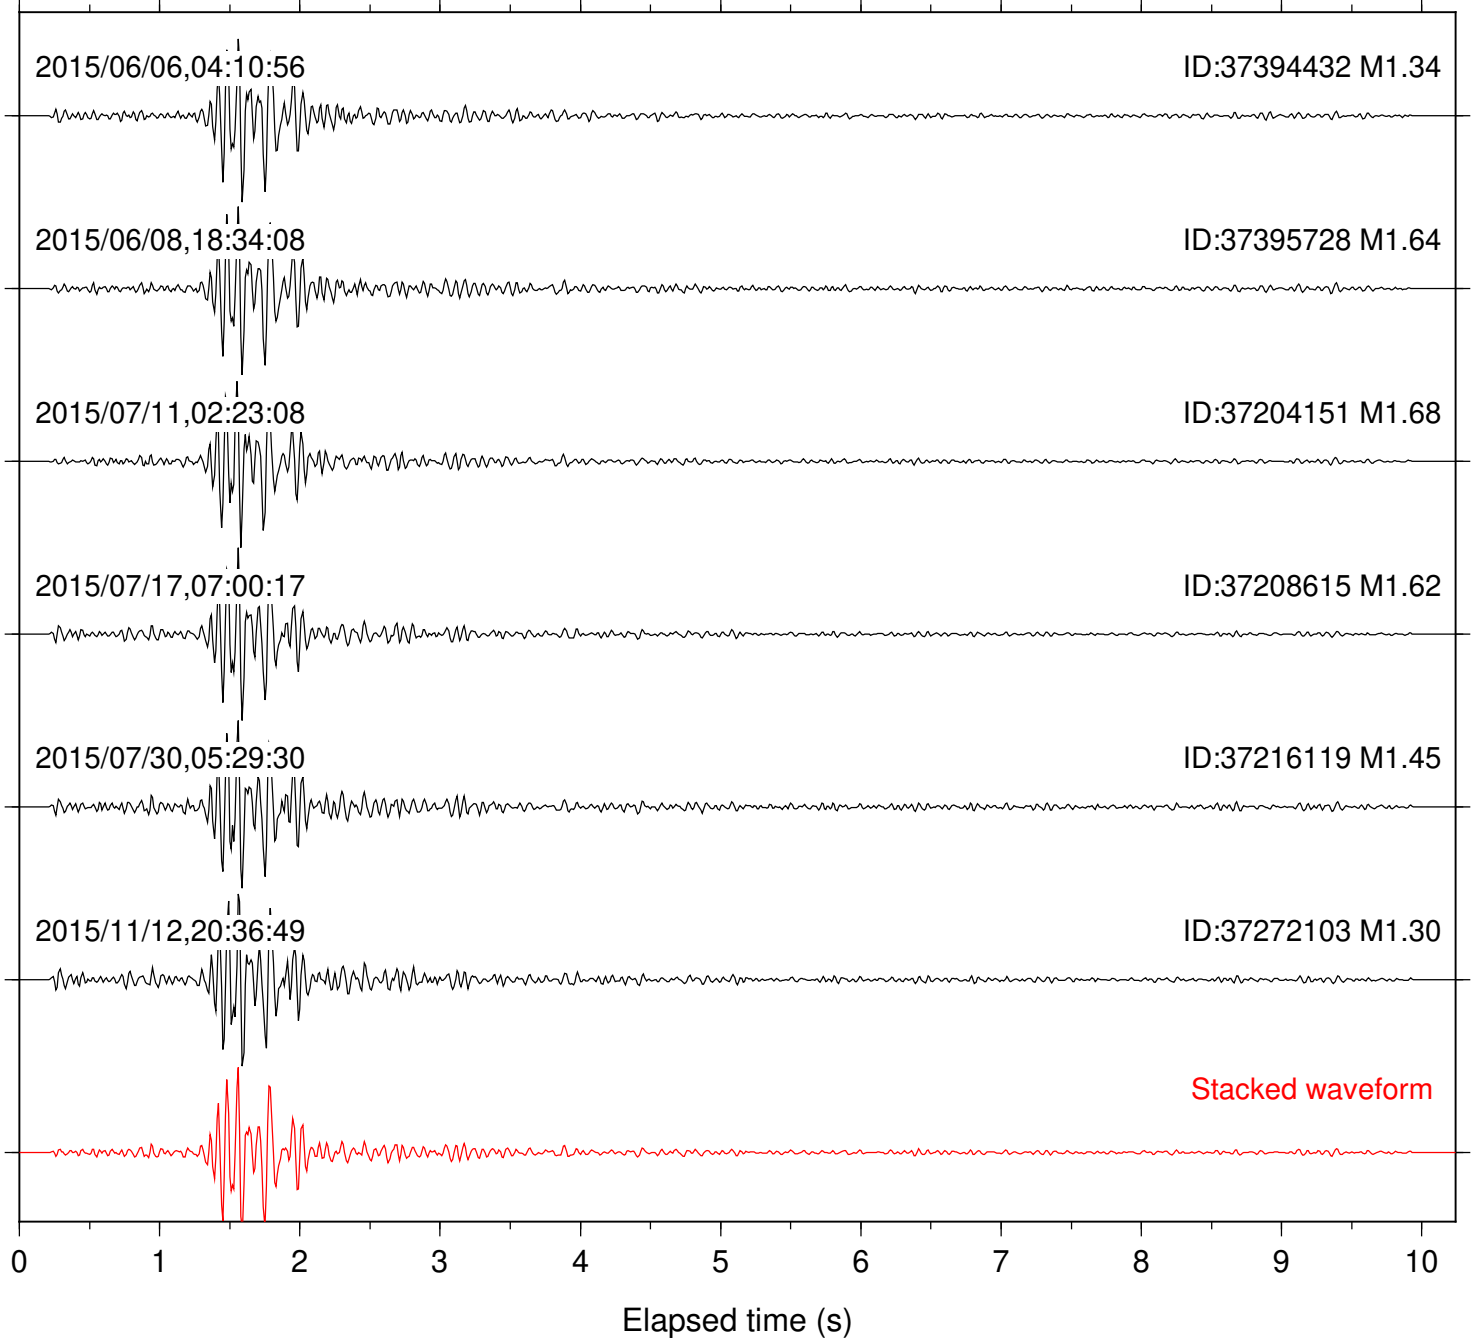

Station: B093 Com: EHZ

Focal depth: 8.23 km