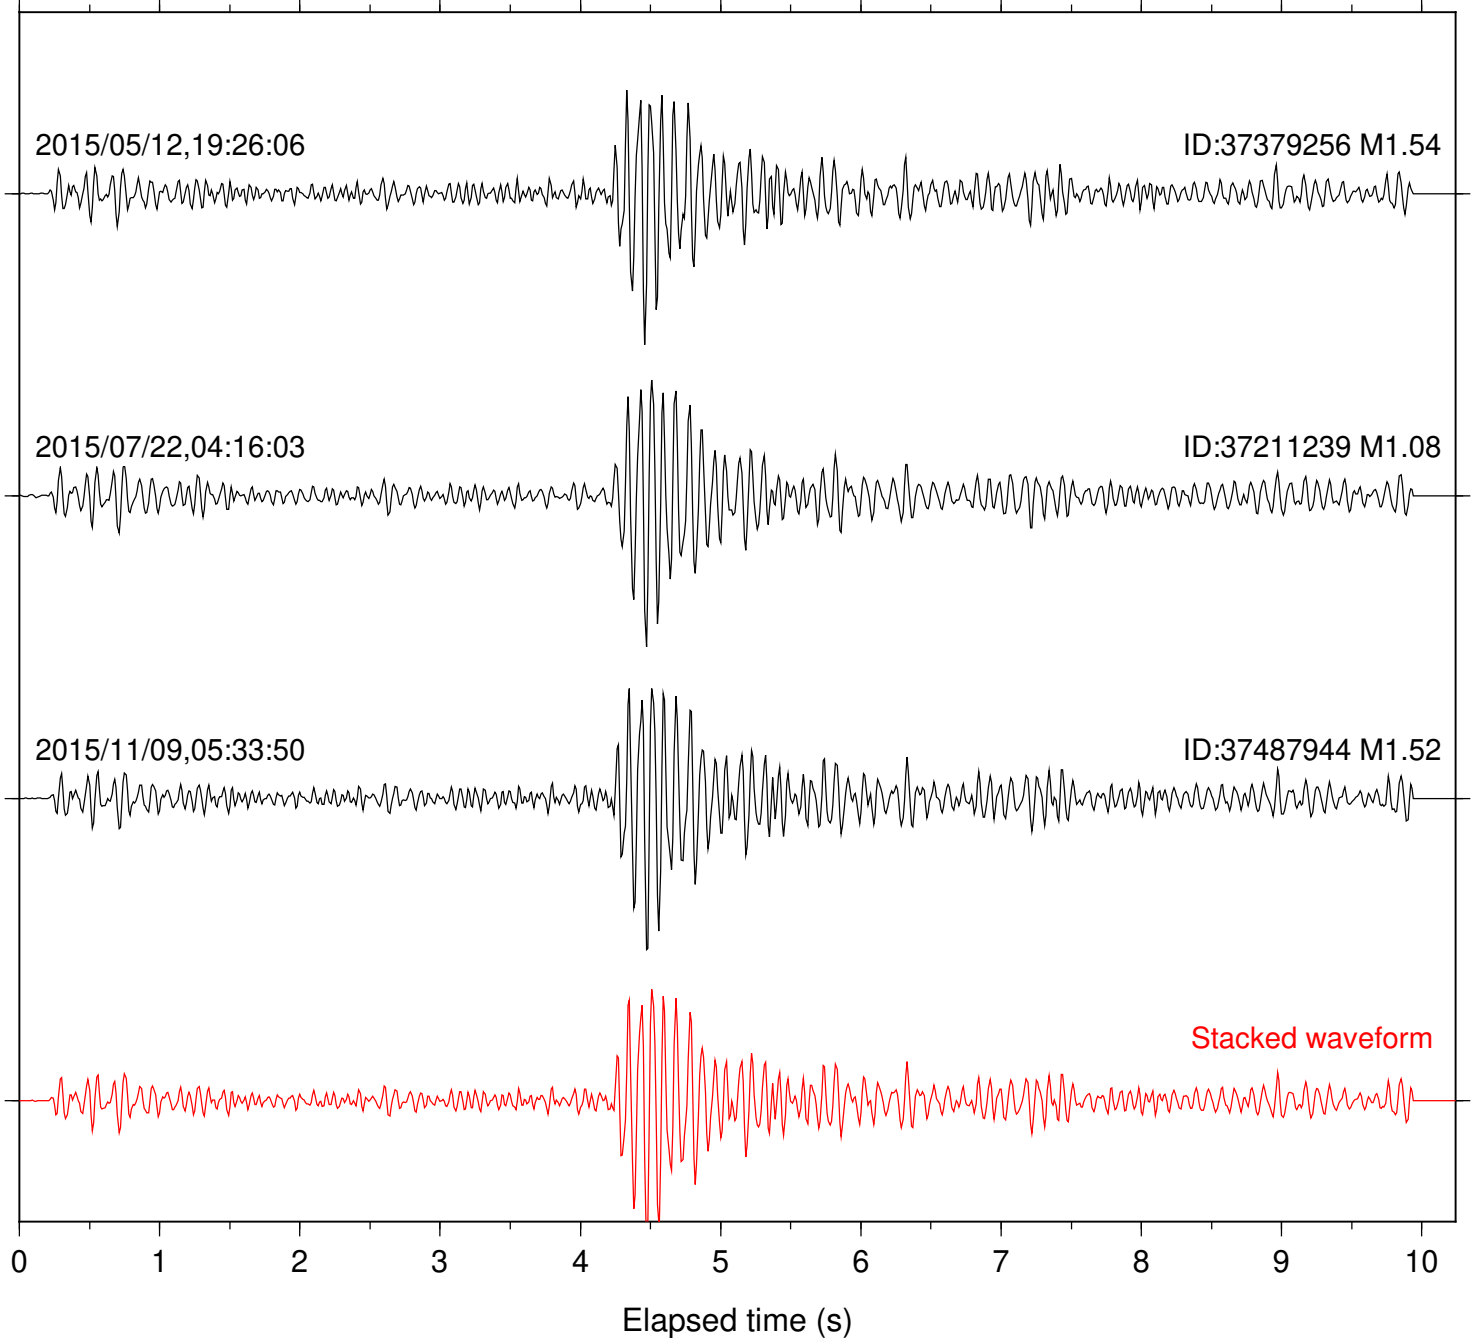

Station: B084 Com: EHZ

Focal depth: 8.33 km