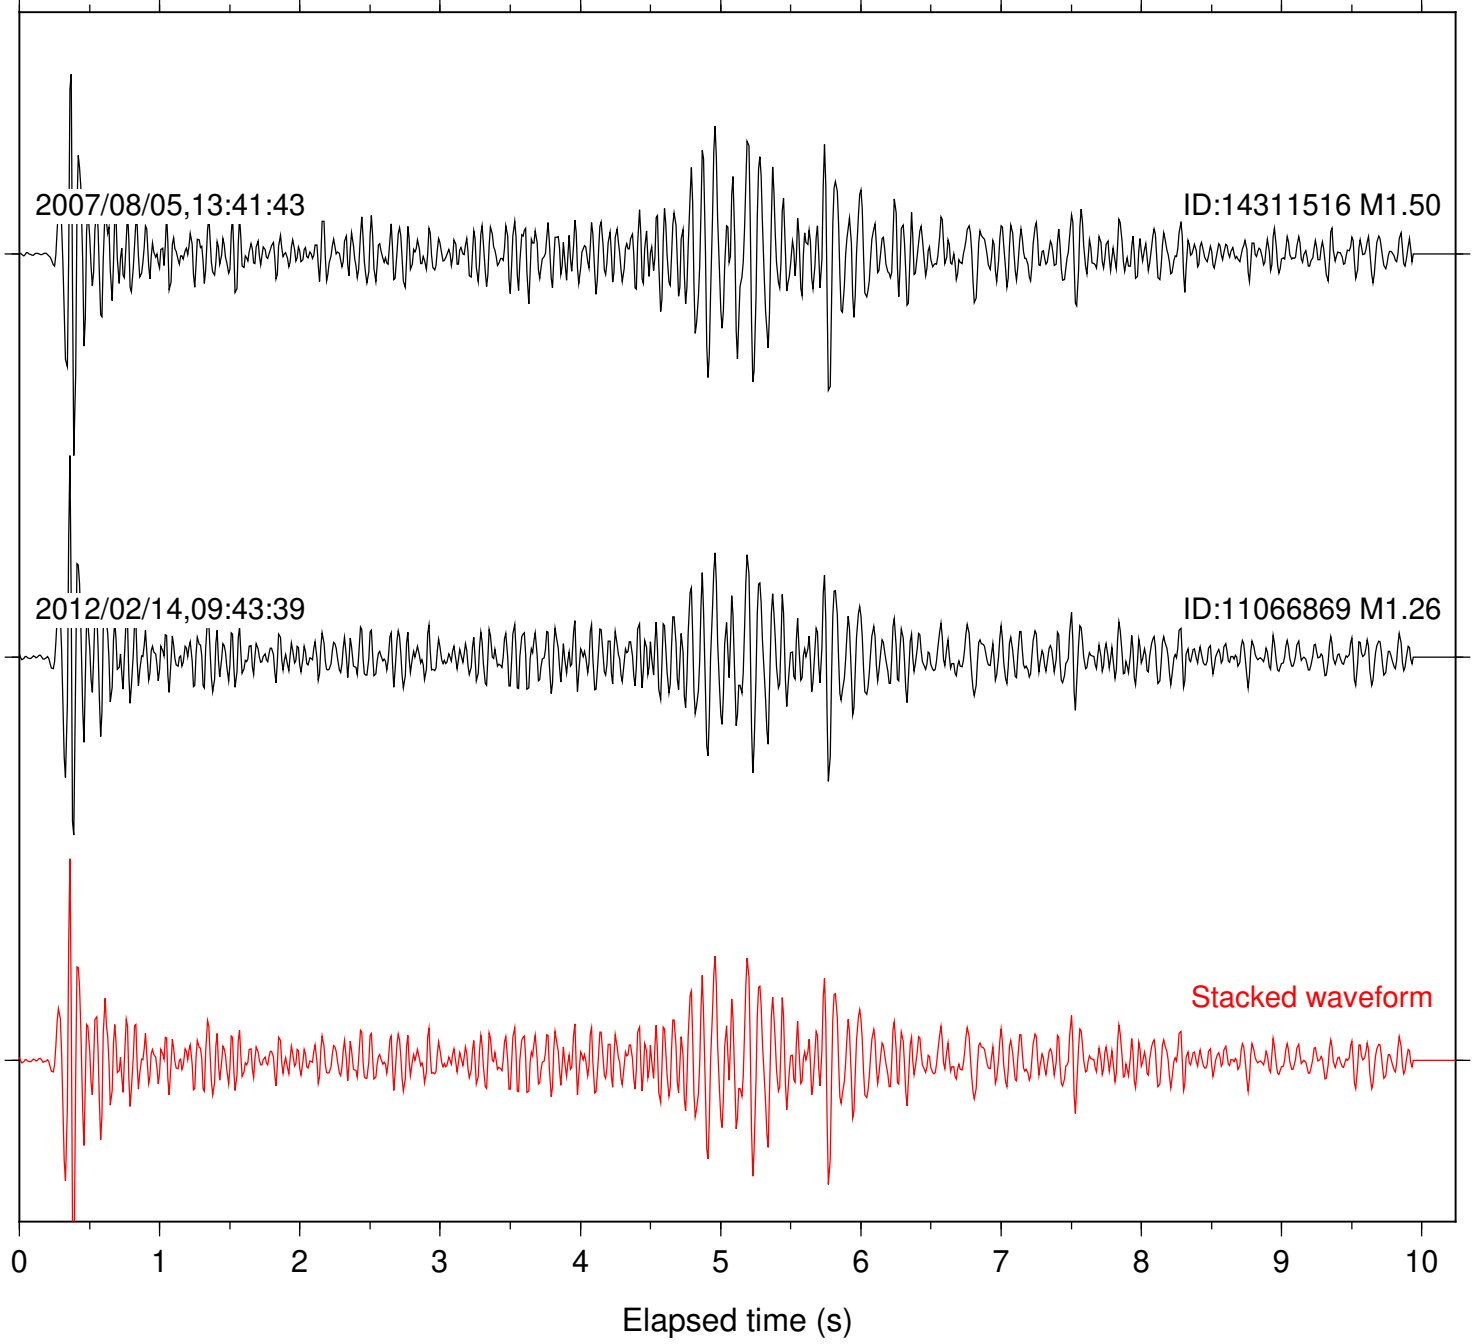

Station: B088 Com: EHZ

Focal depth: 16.32 km