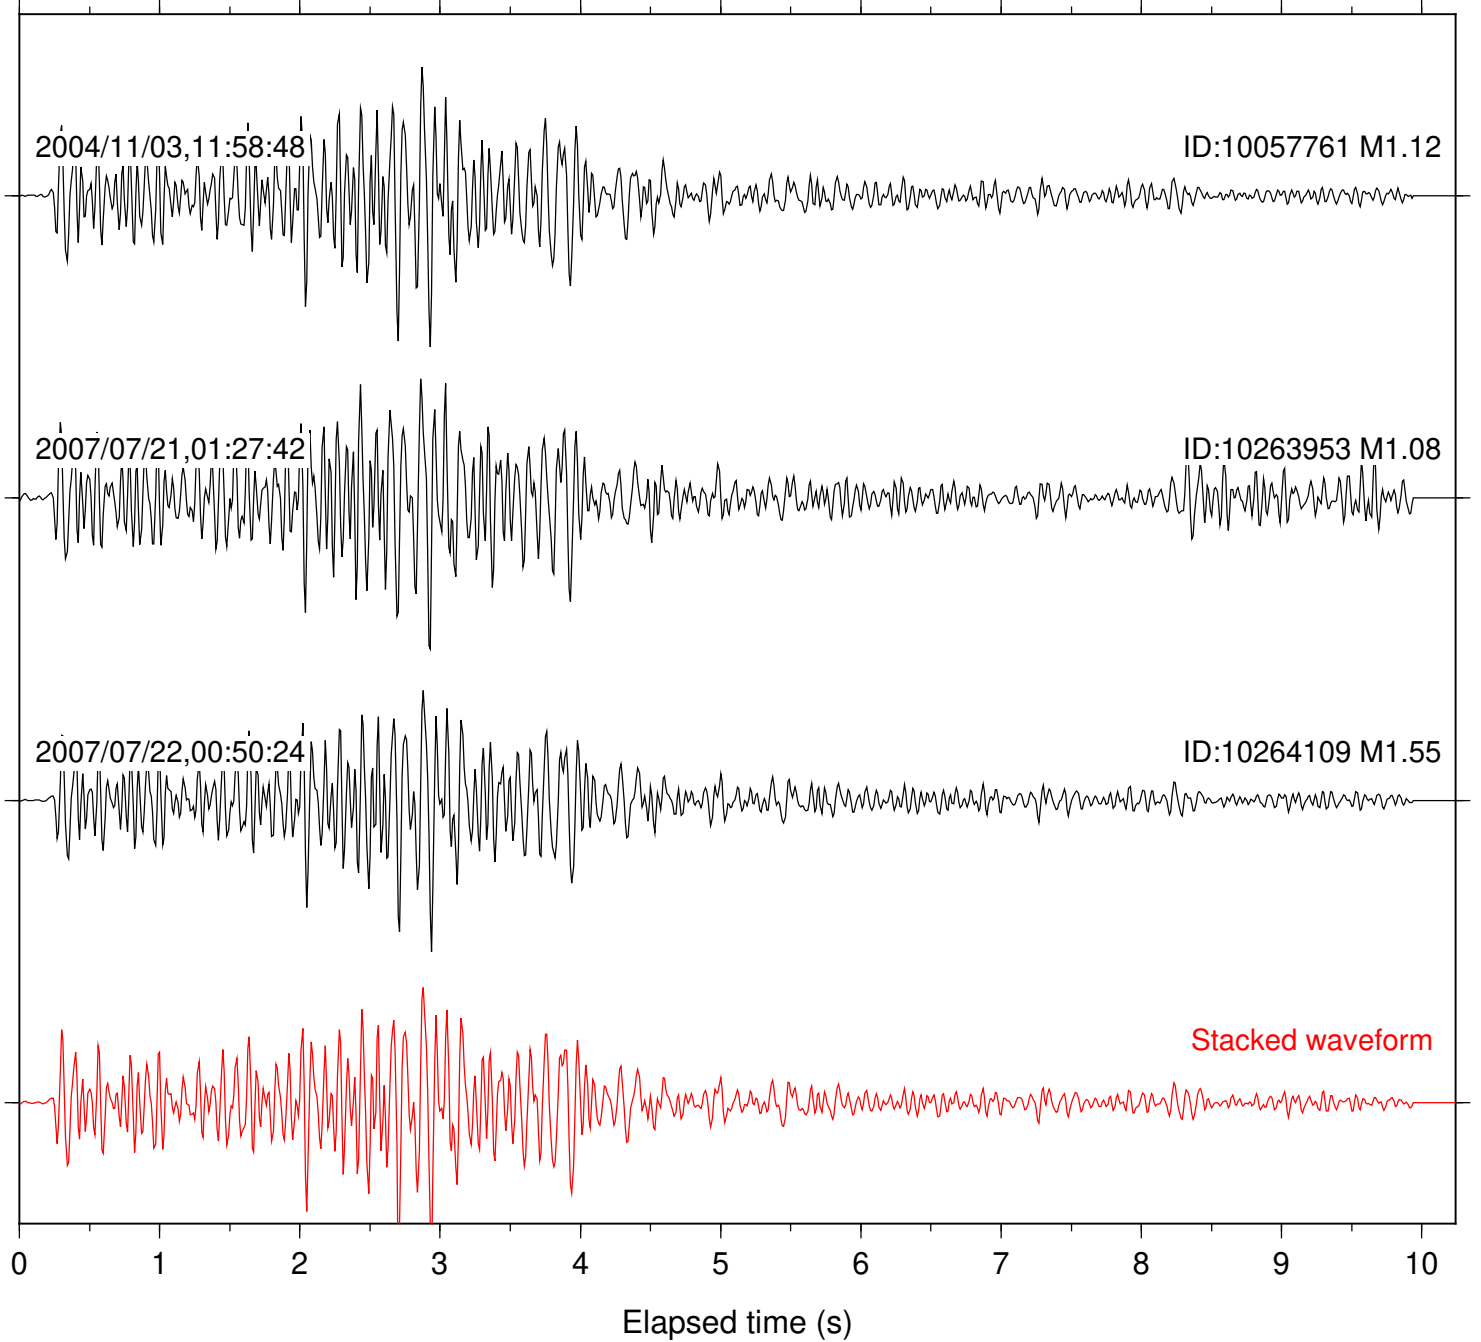

Station: SND Com: HHZ

Focal depth: 5.60 km