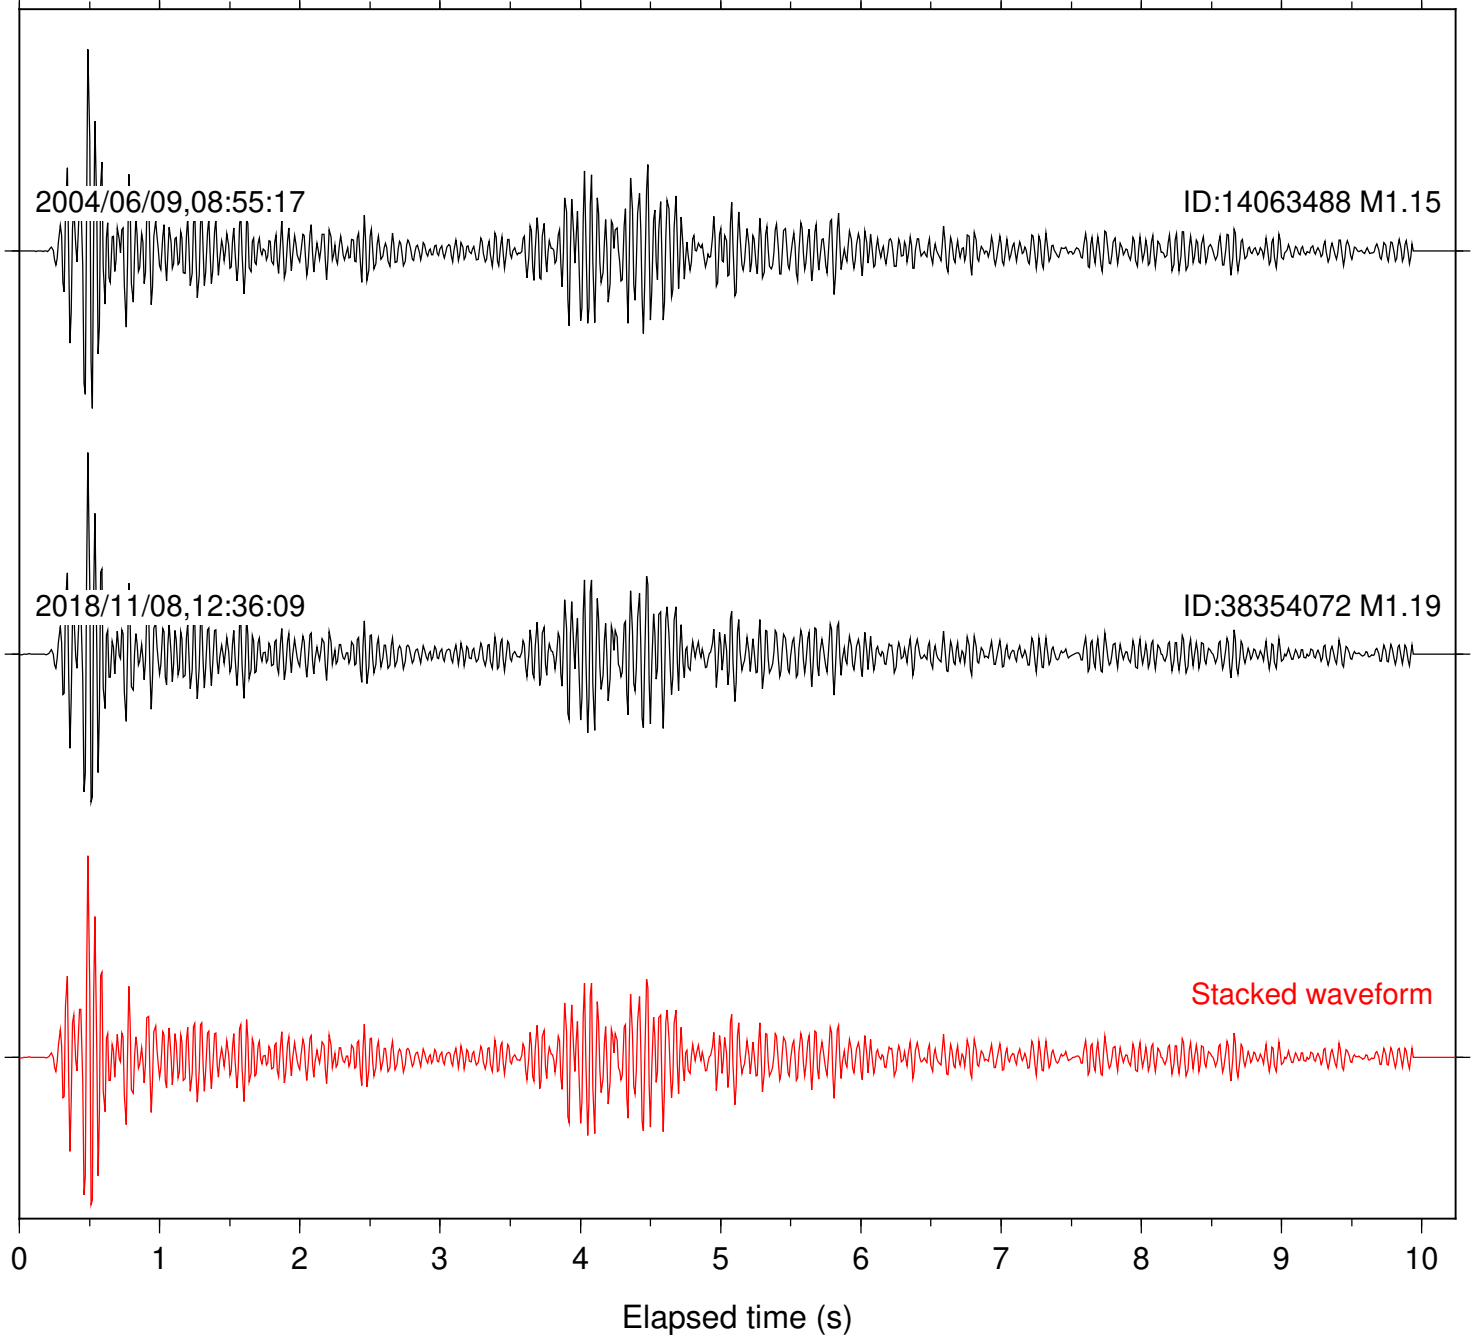

Station: SND Com: HHZ

Focal depth: 16.88 km

Station: BAC Com: EHZ

Focal depth: 16.67 km

Station: CRY Com: HHZ

Focal depth: 16.67 km

Station: DGR Com: HHZ

Focal depth: 16.67 km