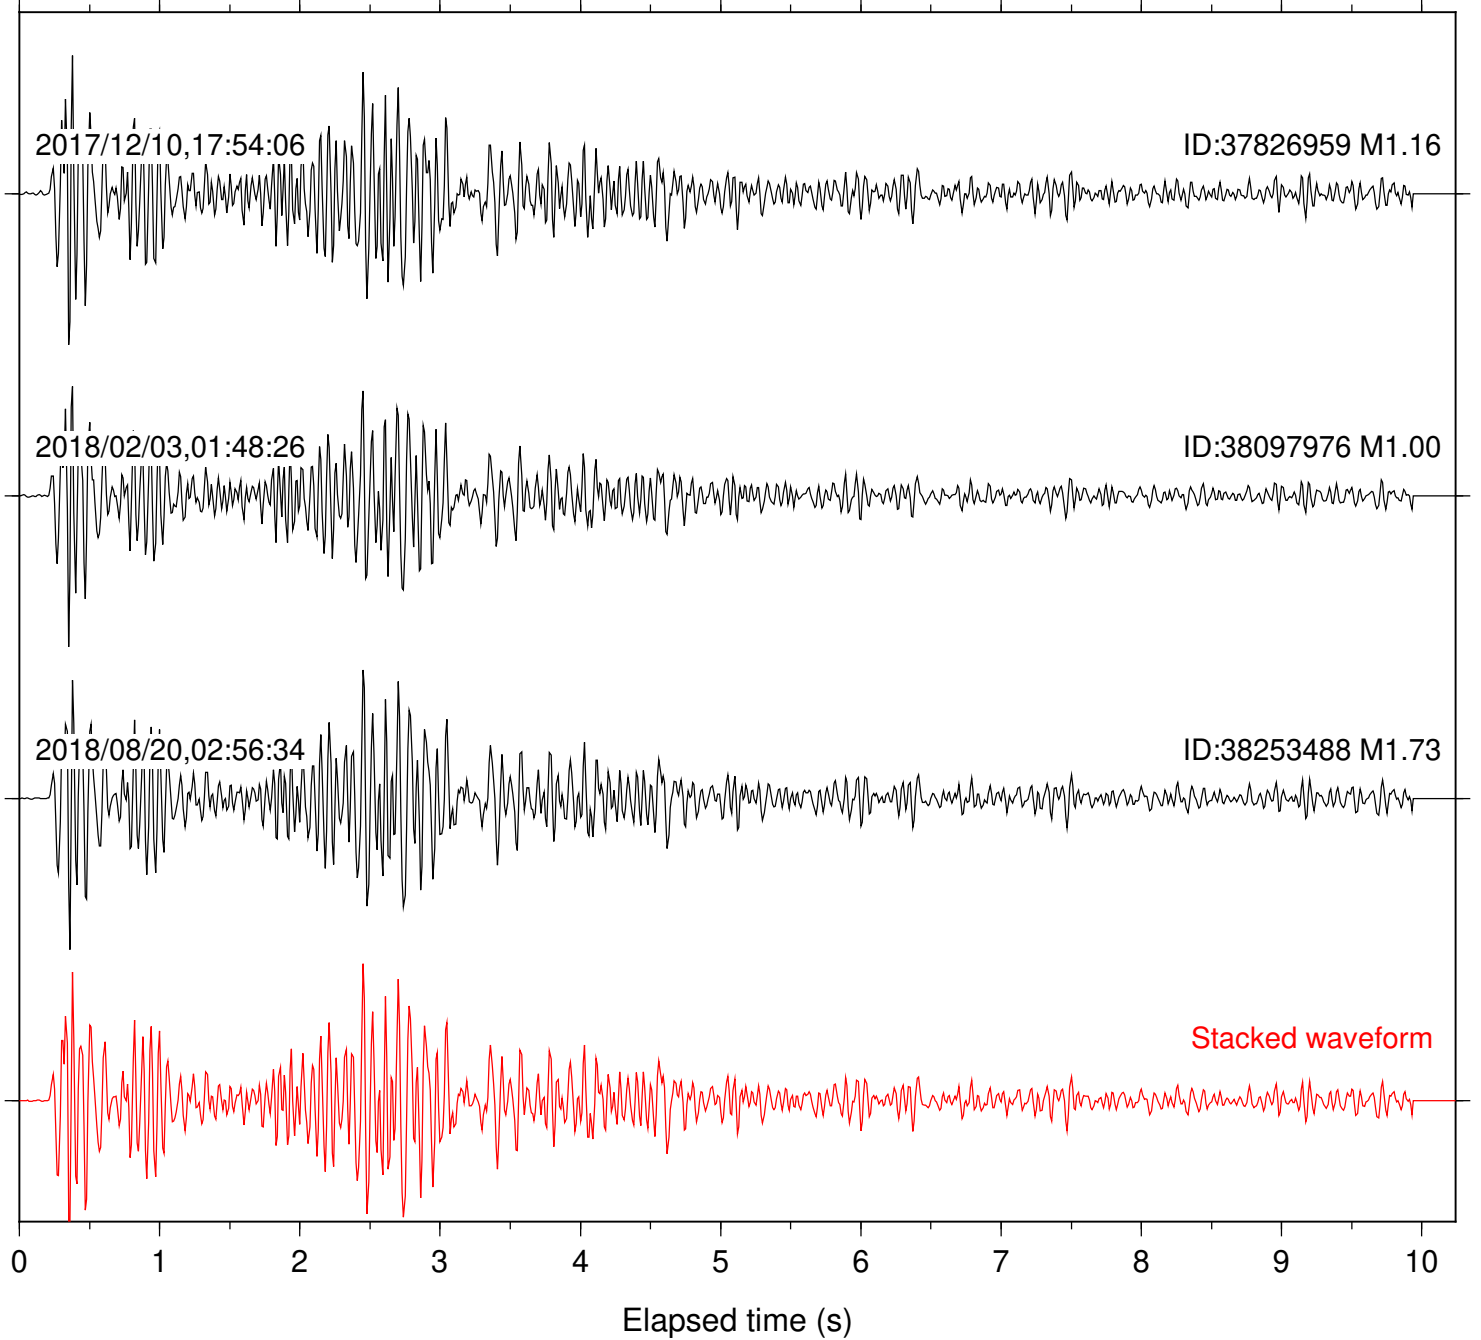

Station: B087 Com: EHZ

Focal depth: 4.98 km