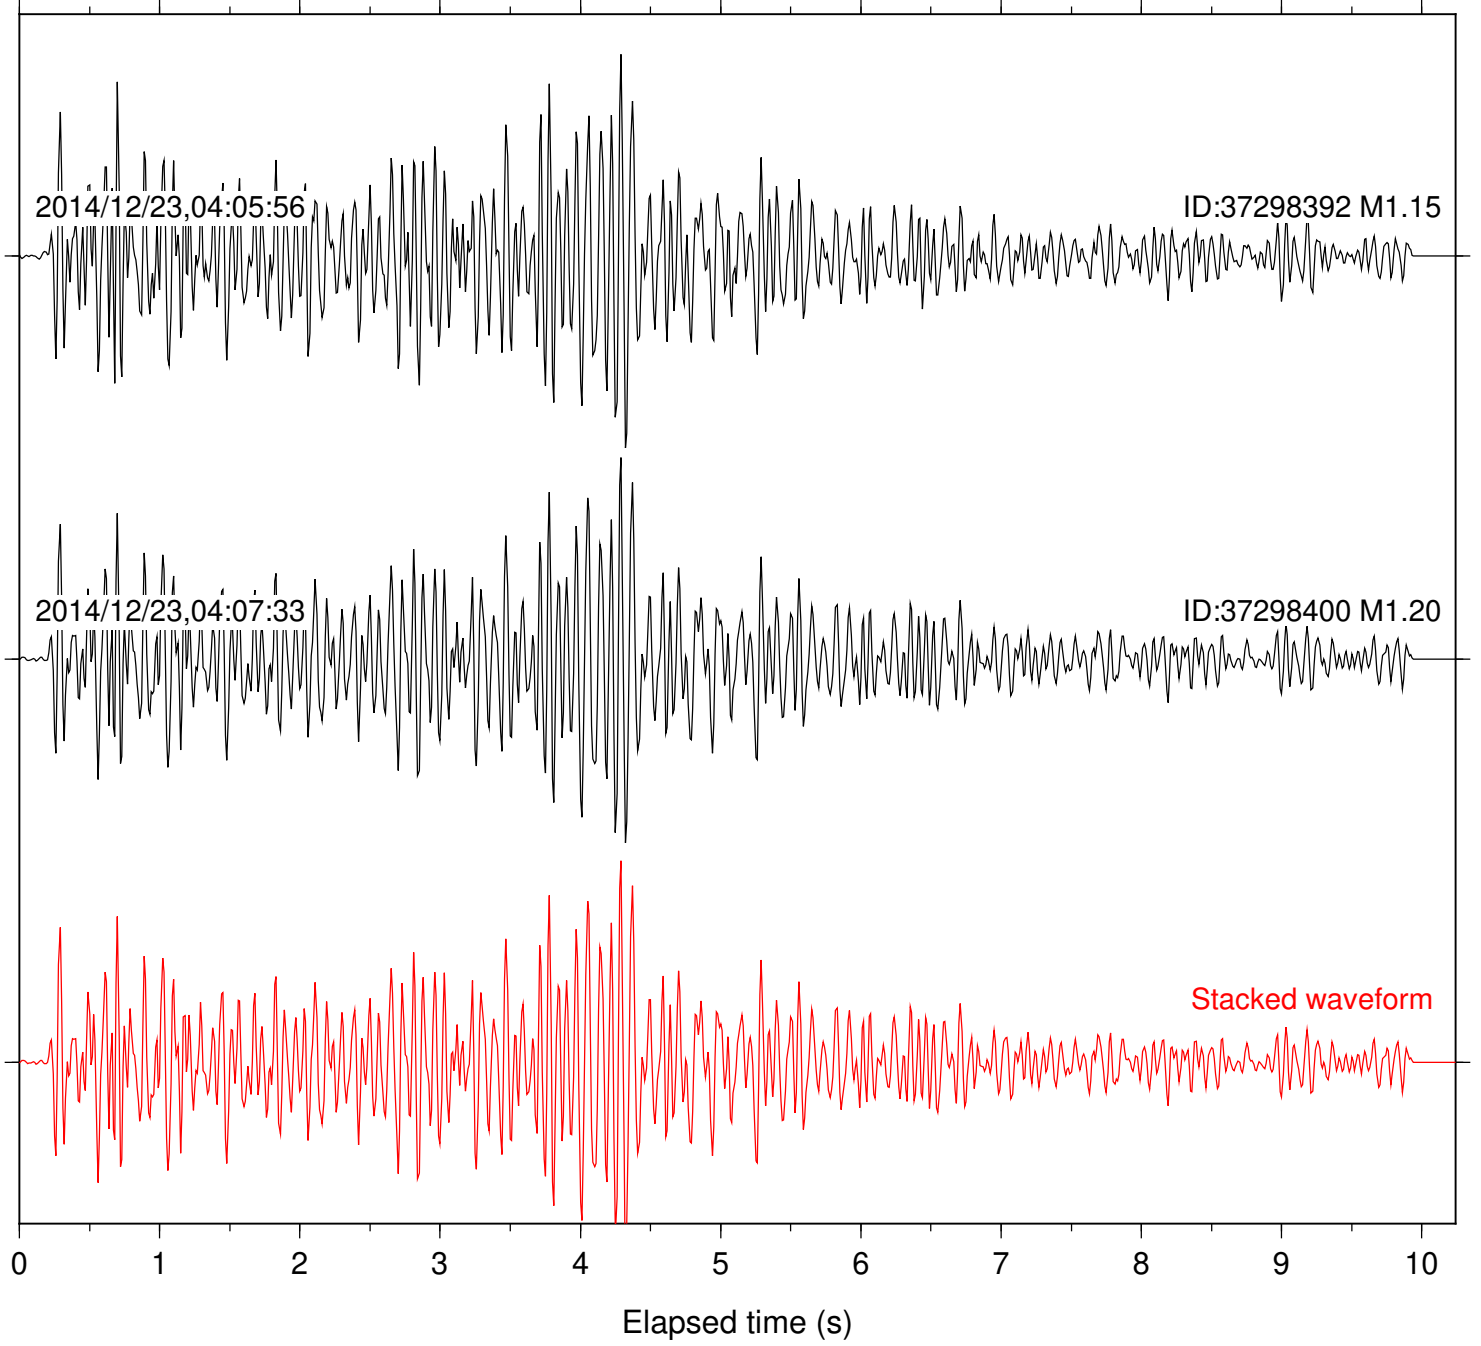

Station: DNR Com: HHZ

Focal depth: 8.49 km

Station: FRD Com: HHZ

Focal depth: 8.51 km

Station: HMT2 Com: HHZ

Focal depth: 8.51 km

Station: KNW Com: HHZ

Focal depth: 8.51 km