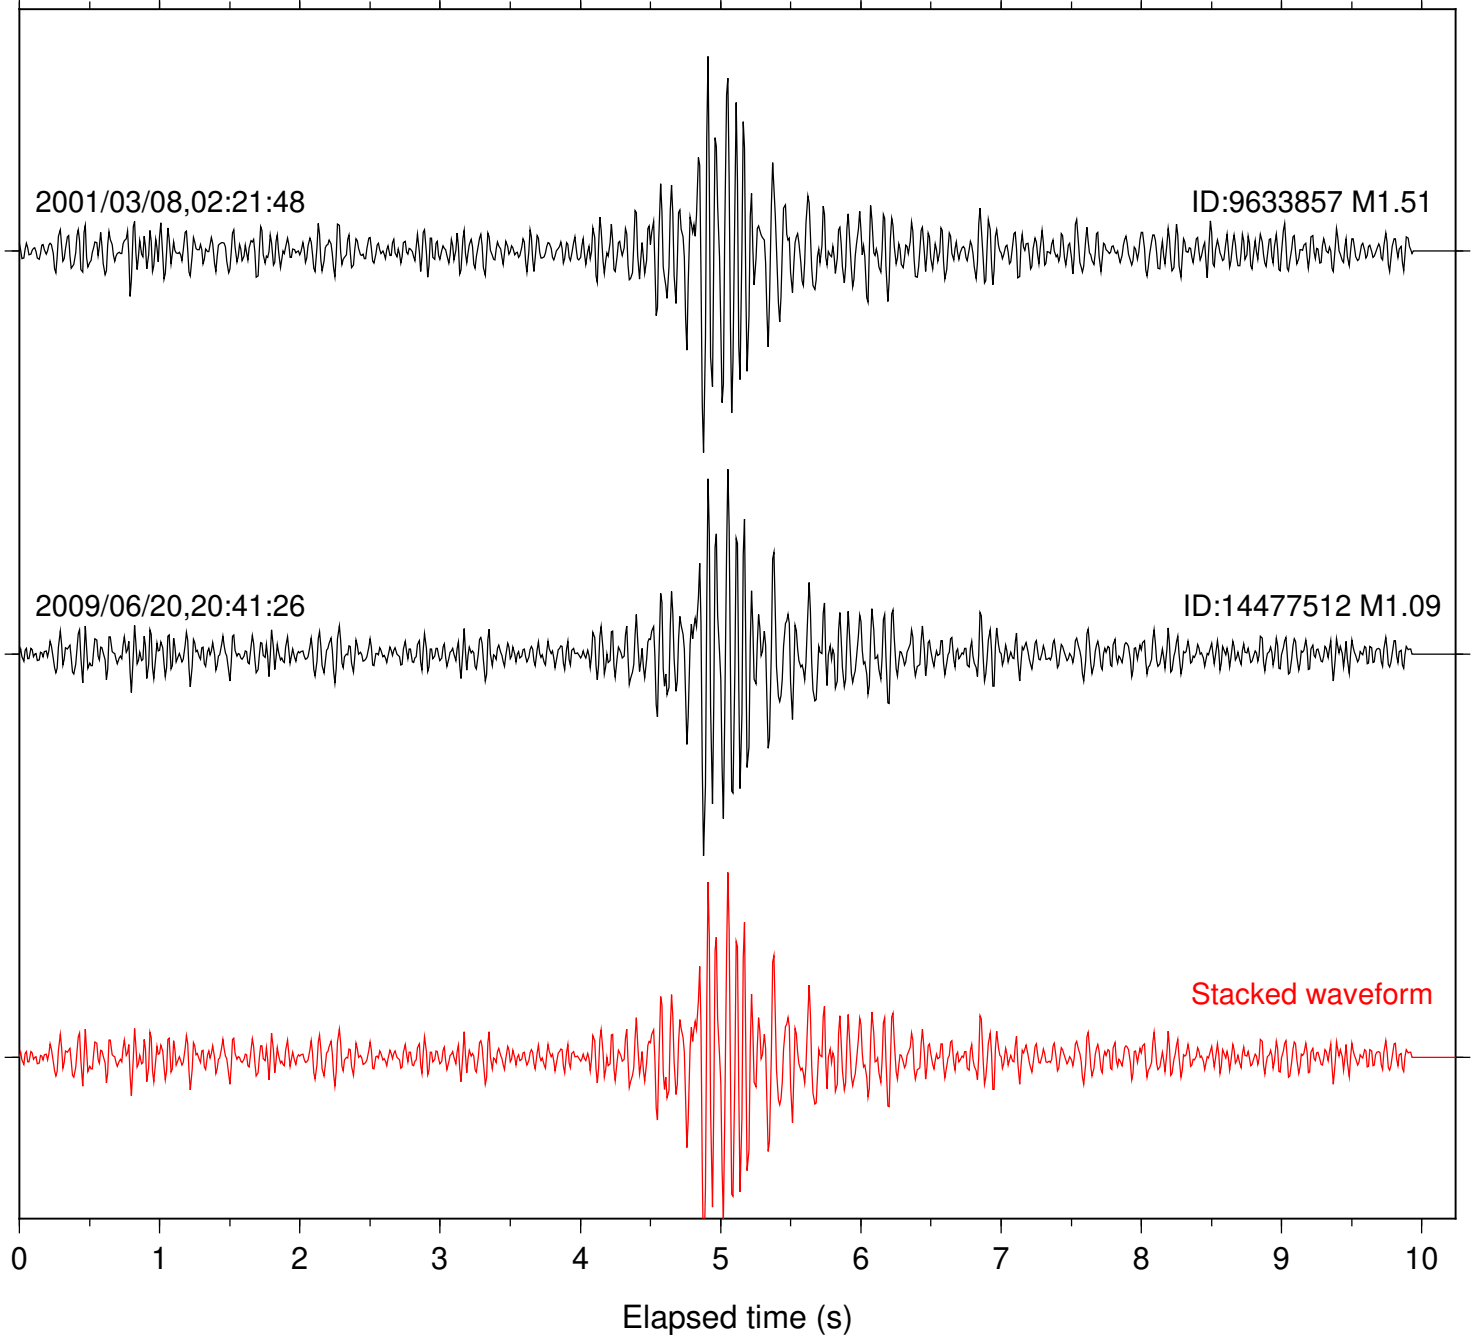

Station: RDM Com: HHZ

Focal depth: 14.18 km