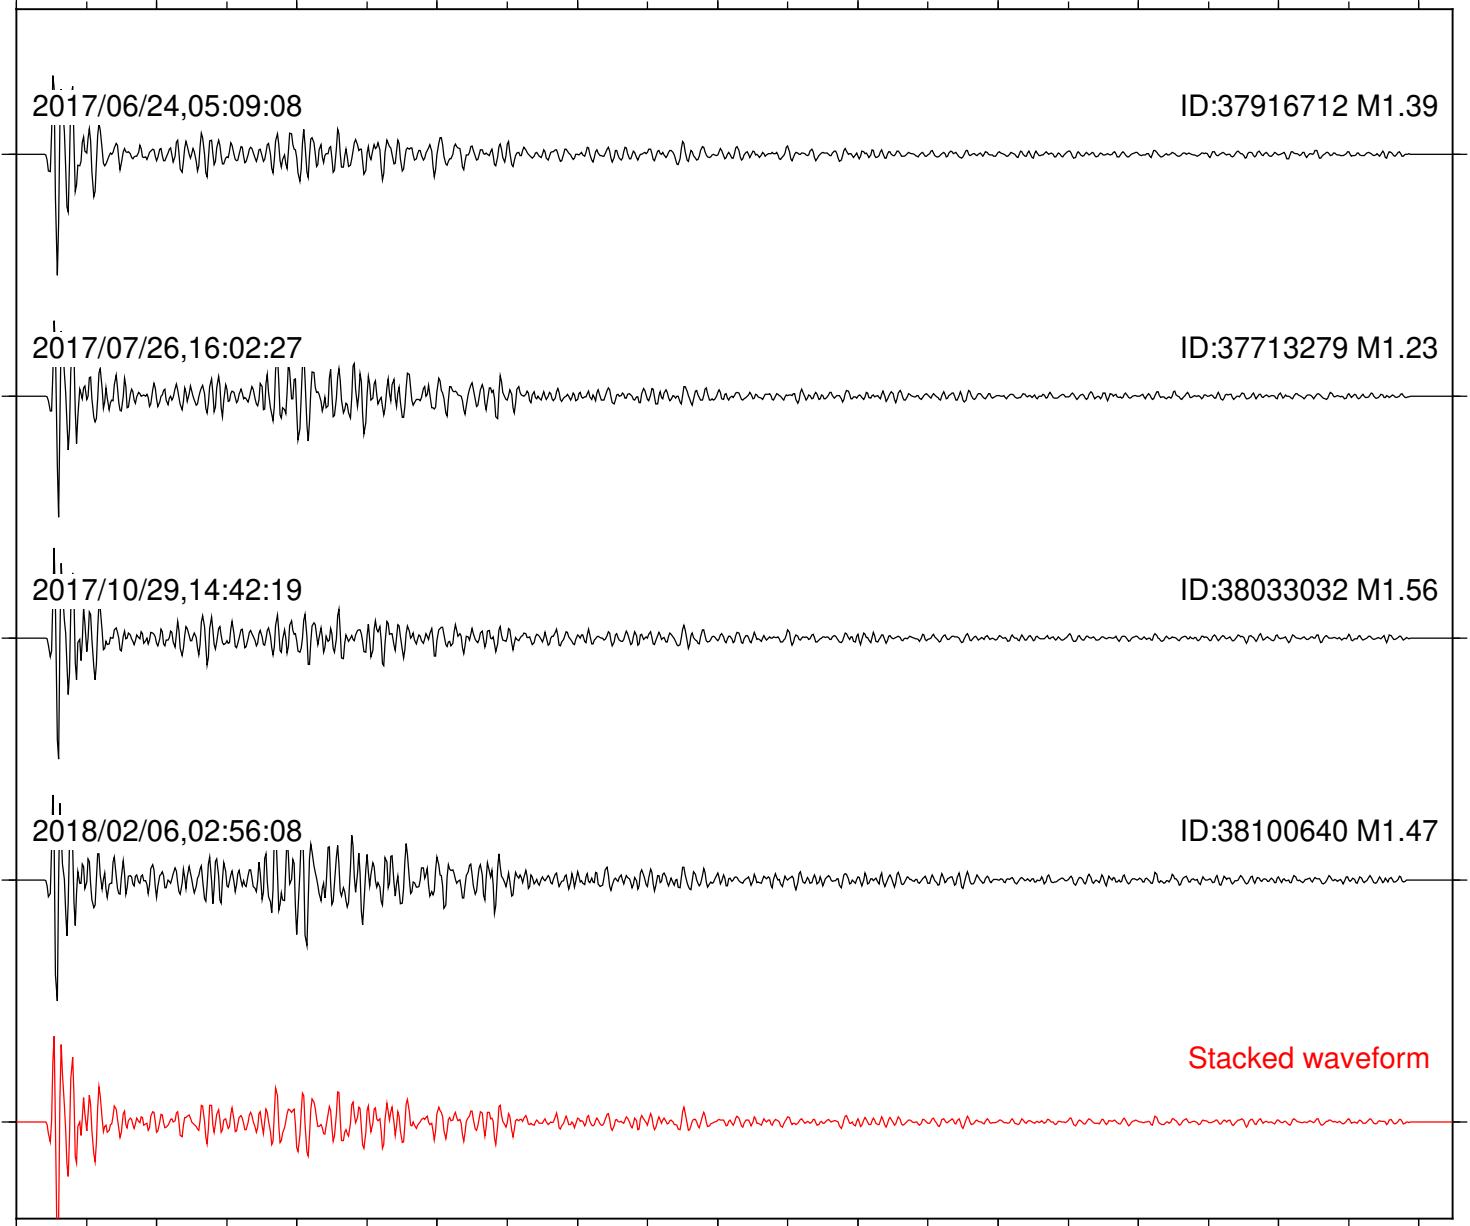

Station: B093 Com: EHZ

Focal depth: 5.28 km

2017/06/24,05:09:08

ID:37916712 M1.39

2017/07/26,16:02:27

ID:37713279 M1.23

2017/10/29,14:42:19

ID:38033032 M1.56

2018/02/06,02:56:08

ID:38100640 M1.47

Stacked waveform

0 1 2 3 4 5 6 7 8 9 10

Elapsed time (s)