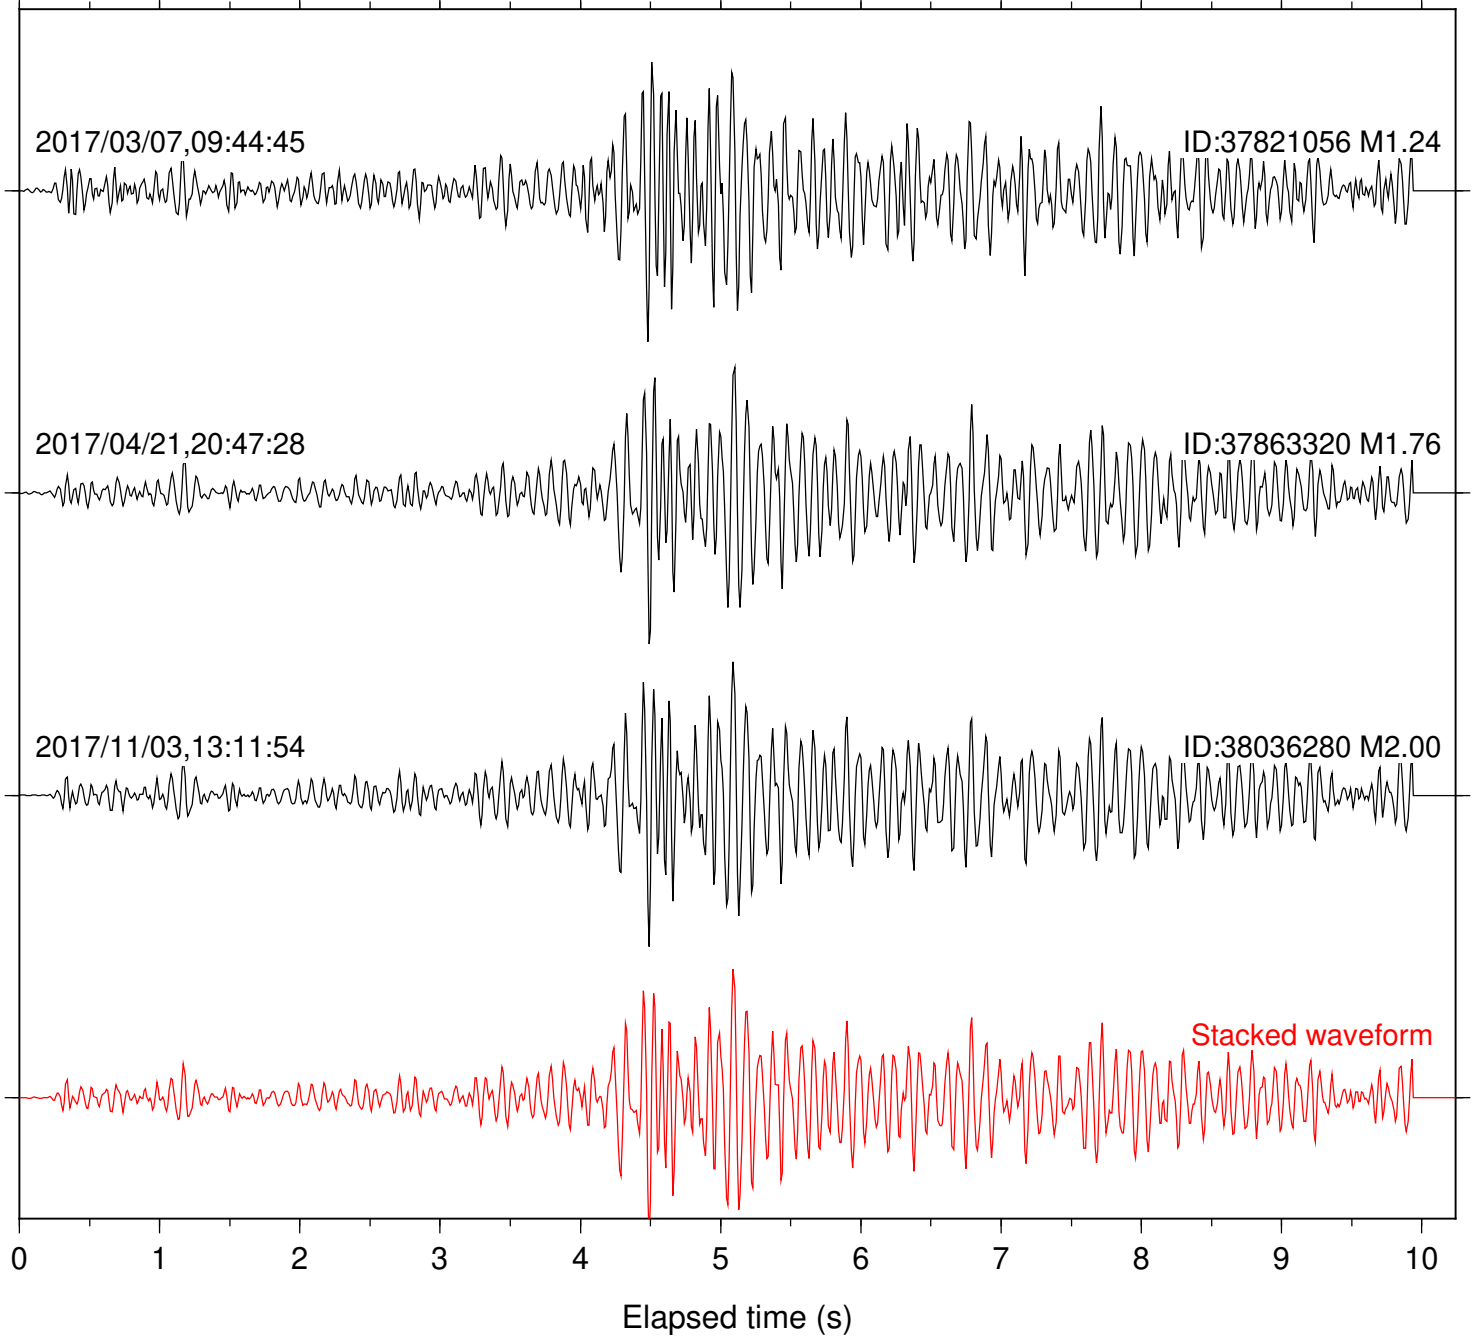

Station: B084 Com: EHZ

Focal depth: 5.80 km