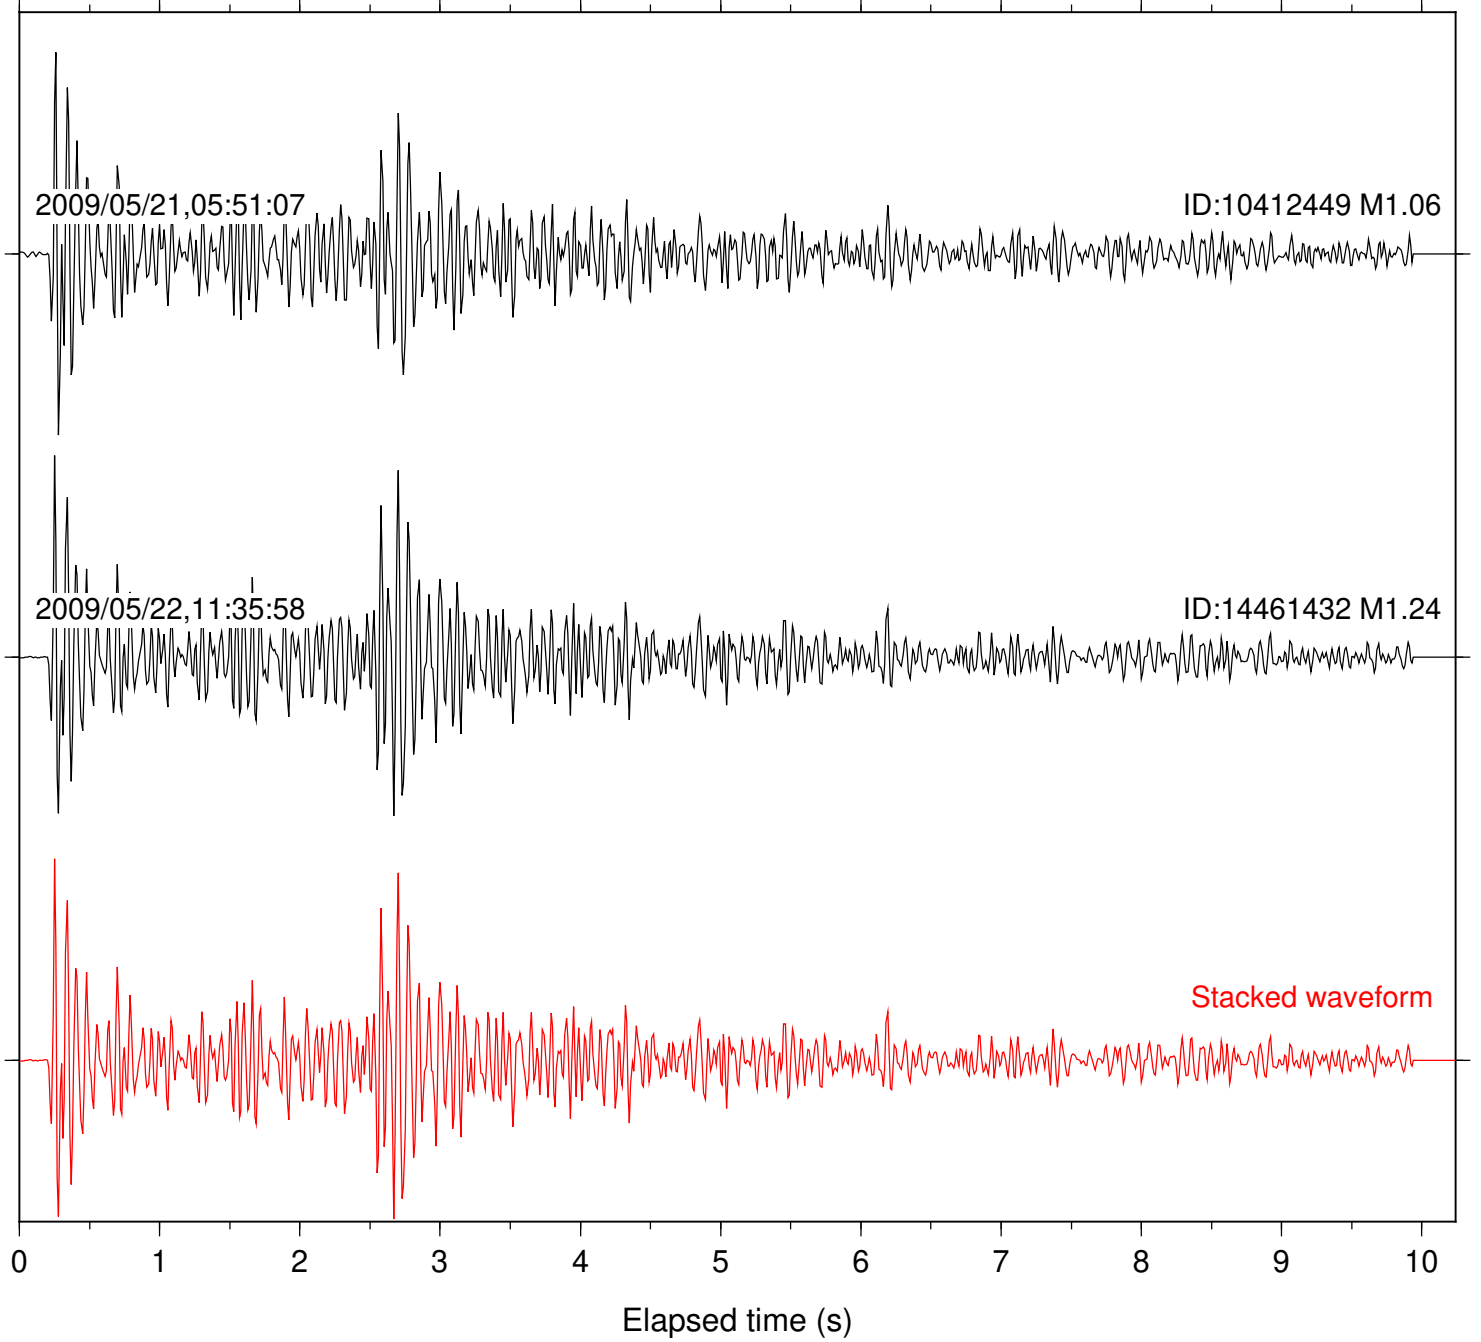

Station: B081 Com: EHZ

Focal depth: 8.29 km