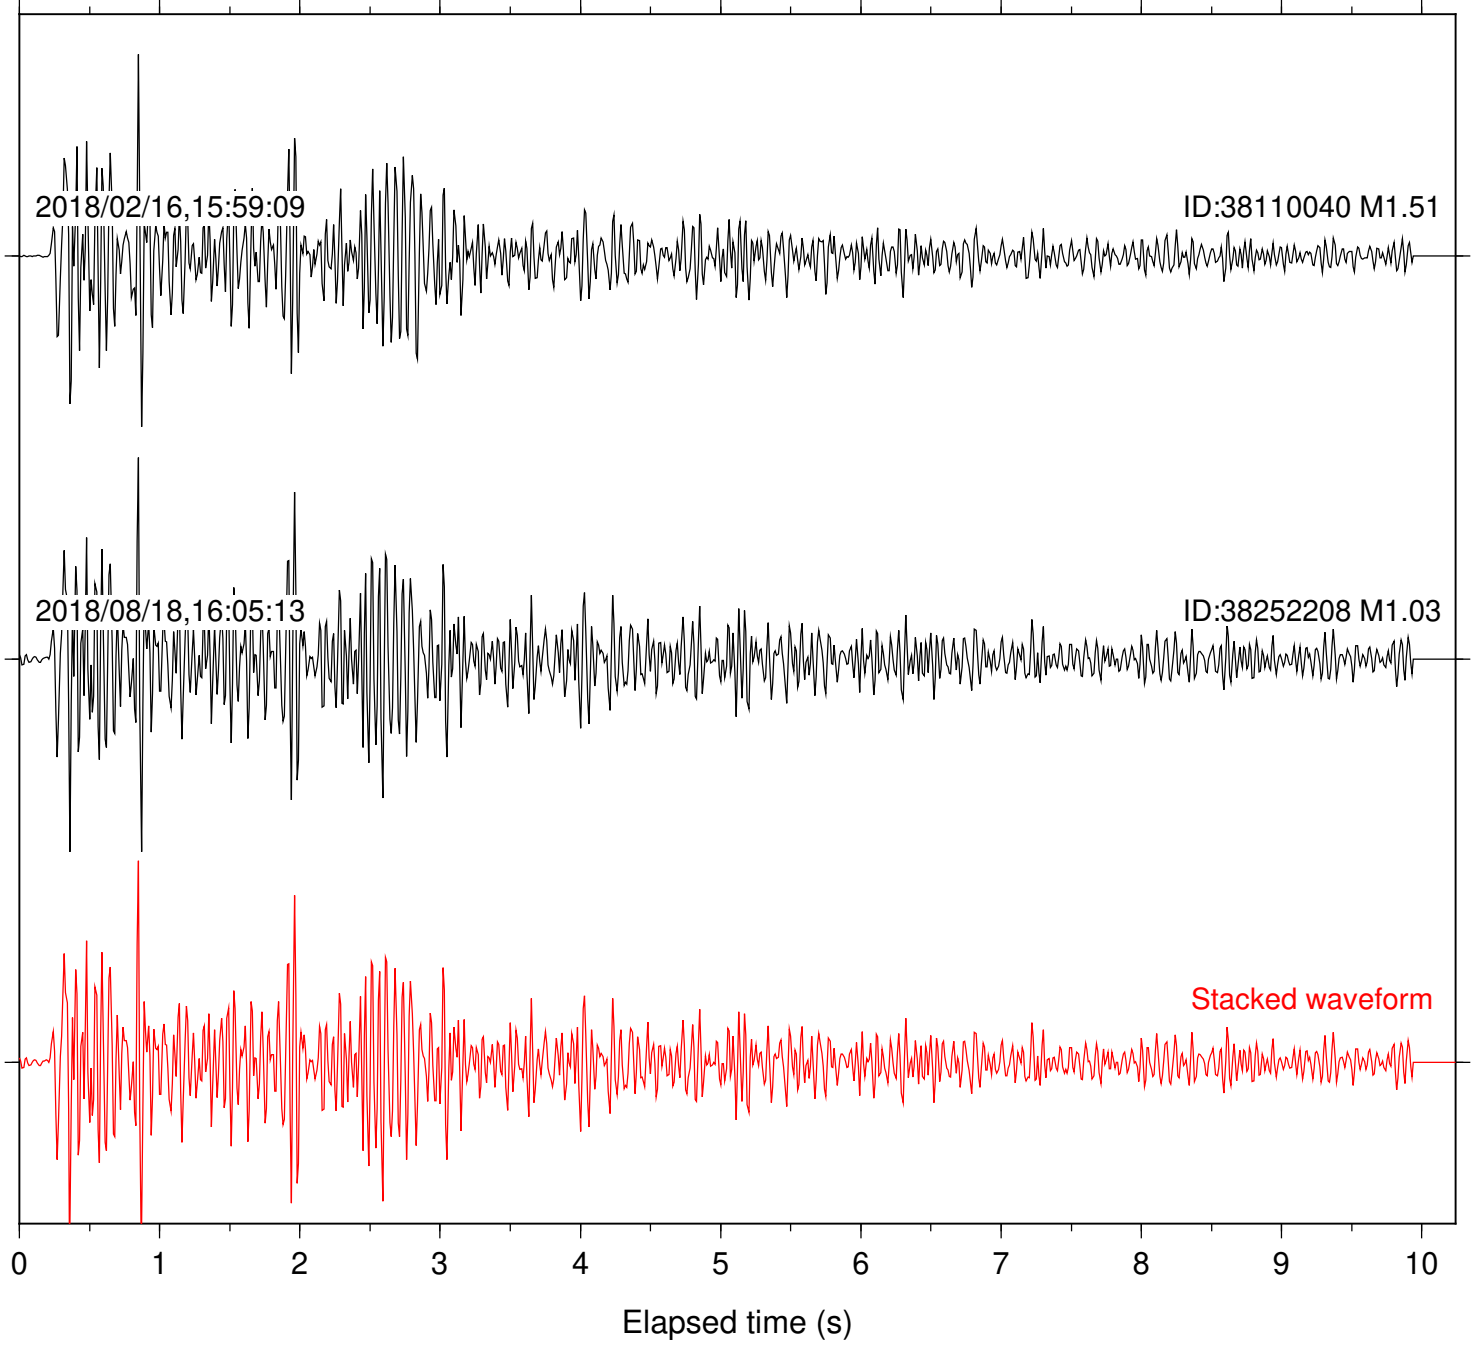

Station: FRD Com: HHZ

Focal depth: 4.95 km