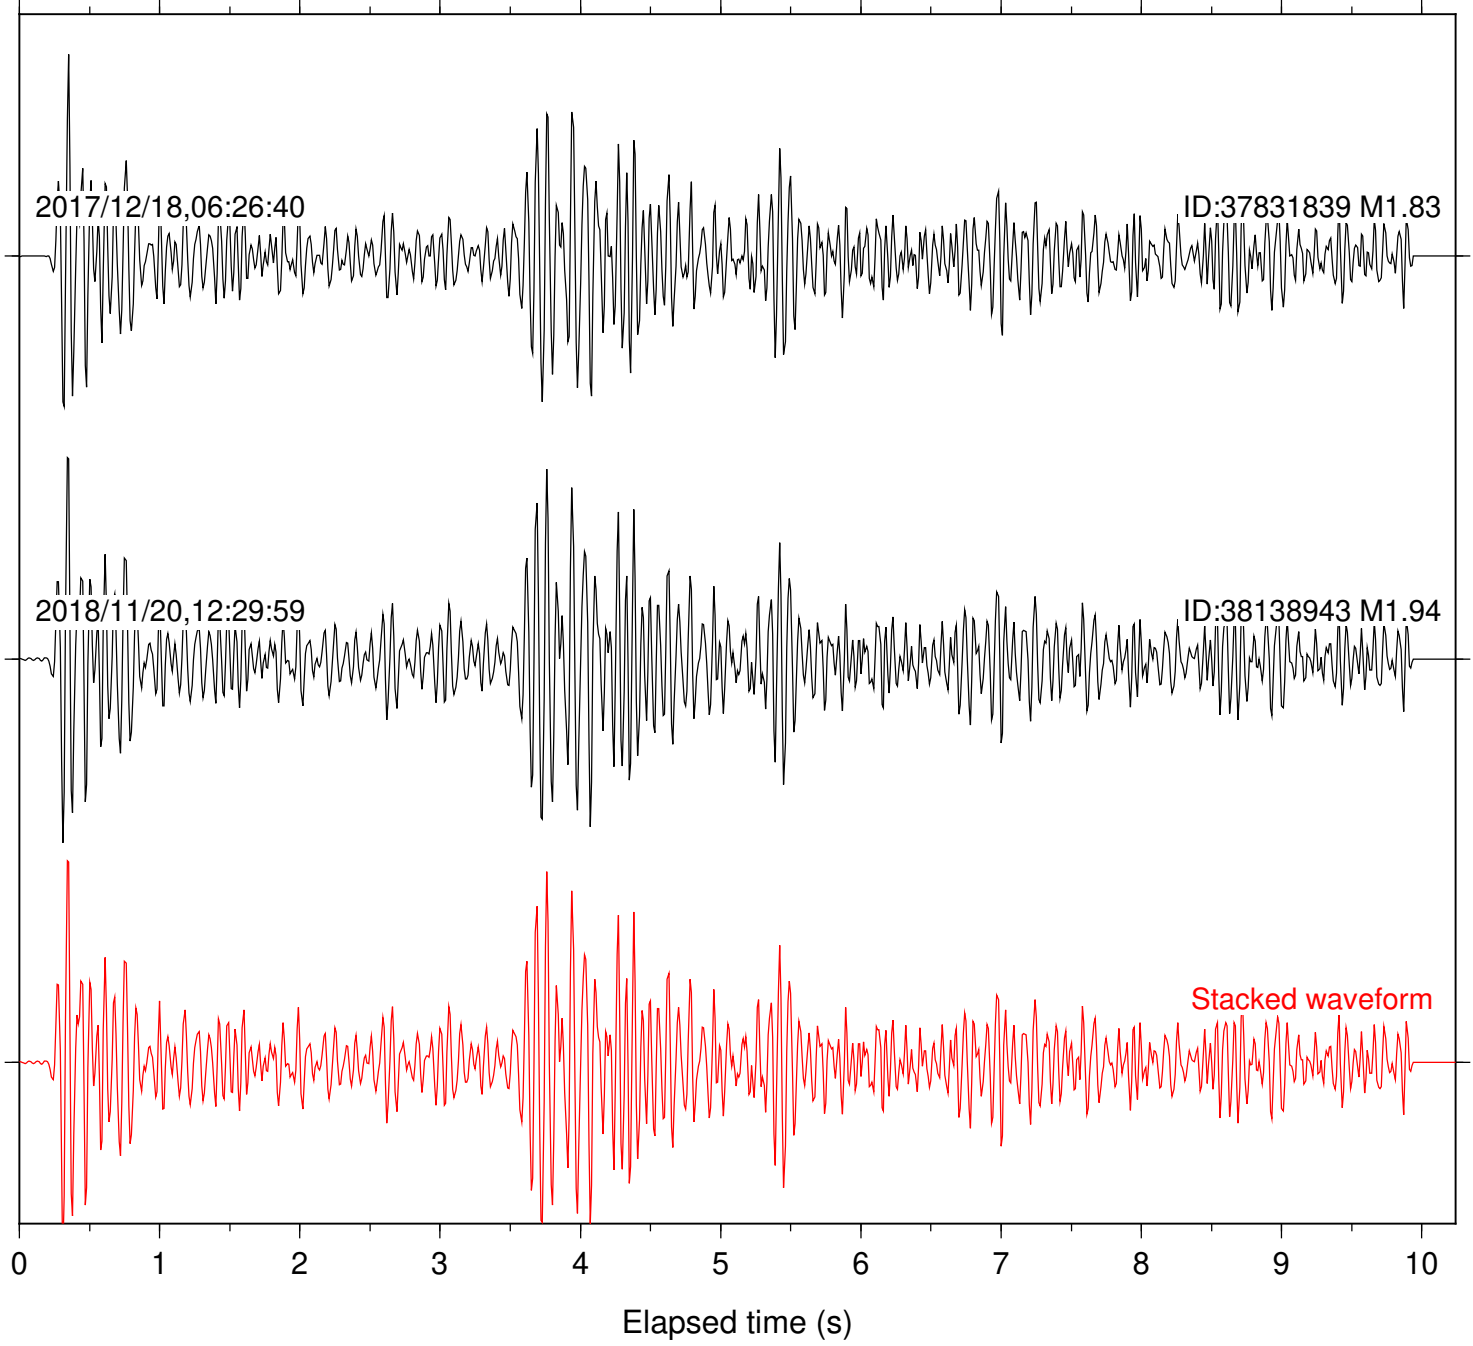

Station: KNW Com: HHZ

Focal depth: 3.00 km