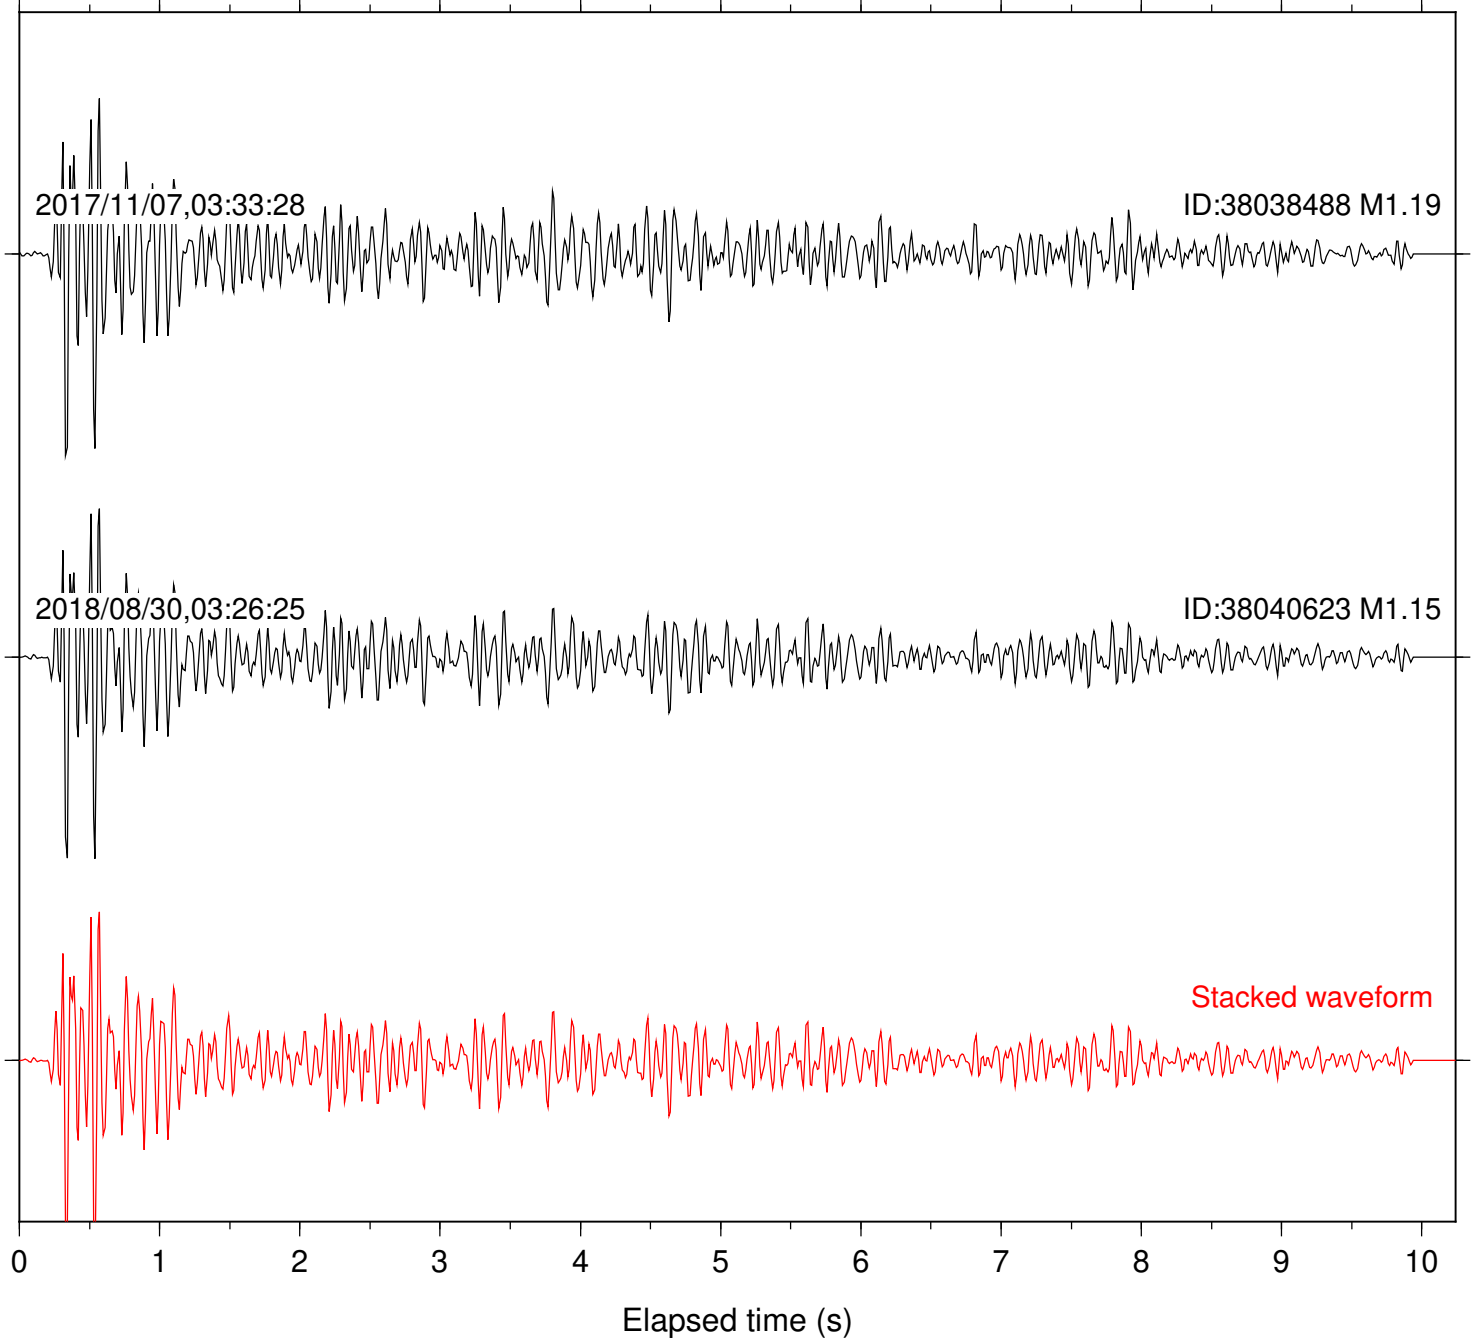

Station: RRSP Com: HHZ

Focal depth: 5.16 km