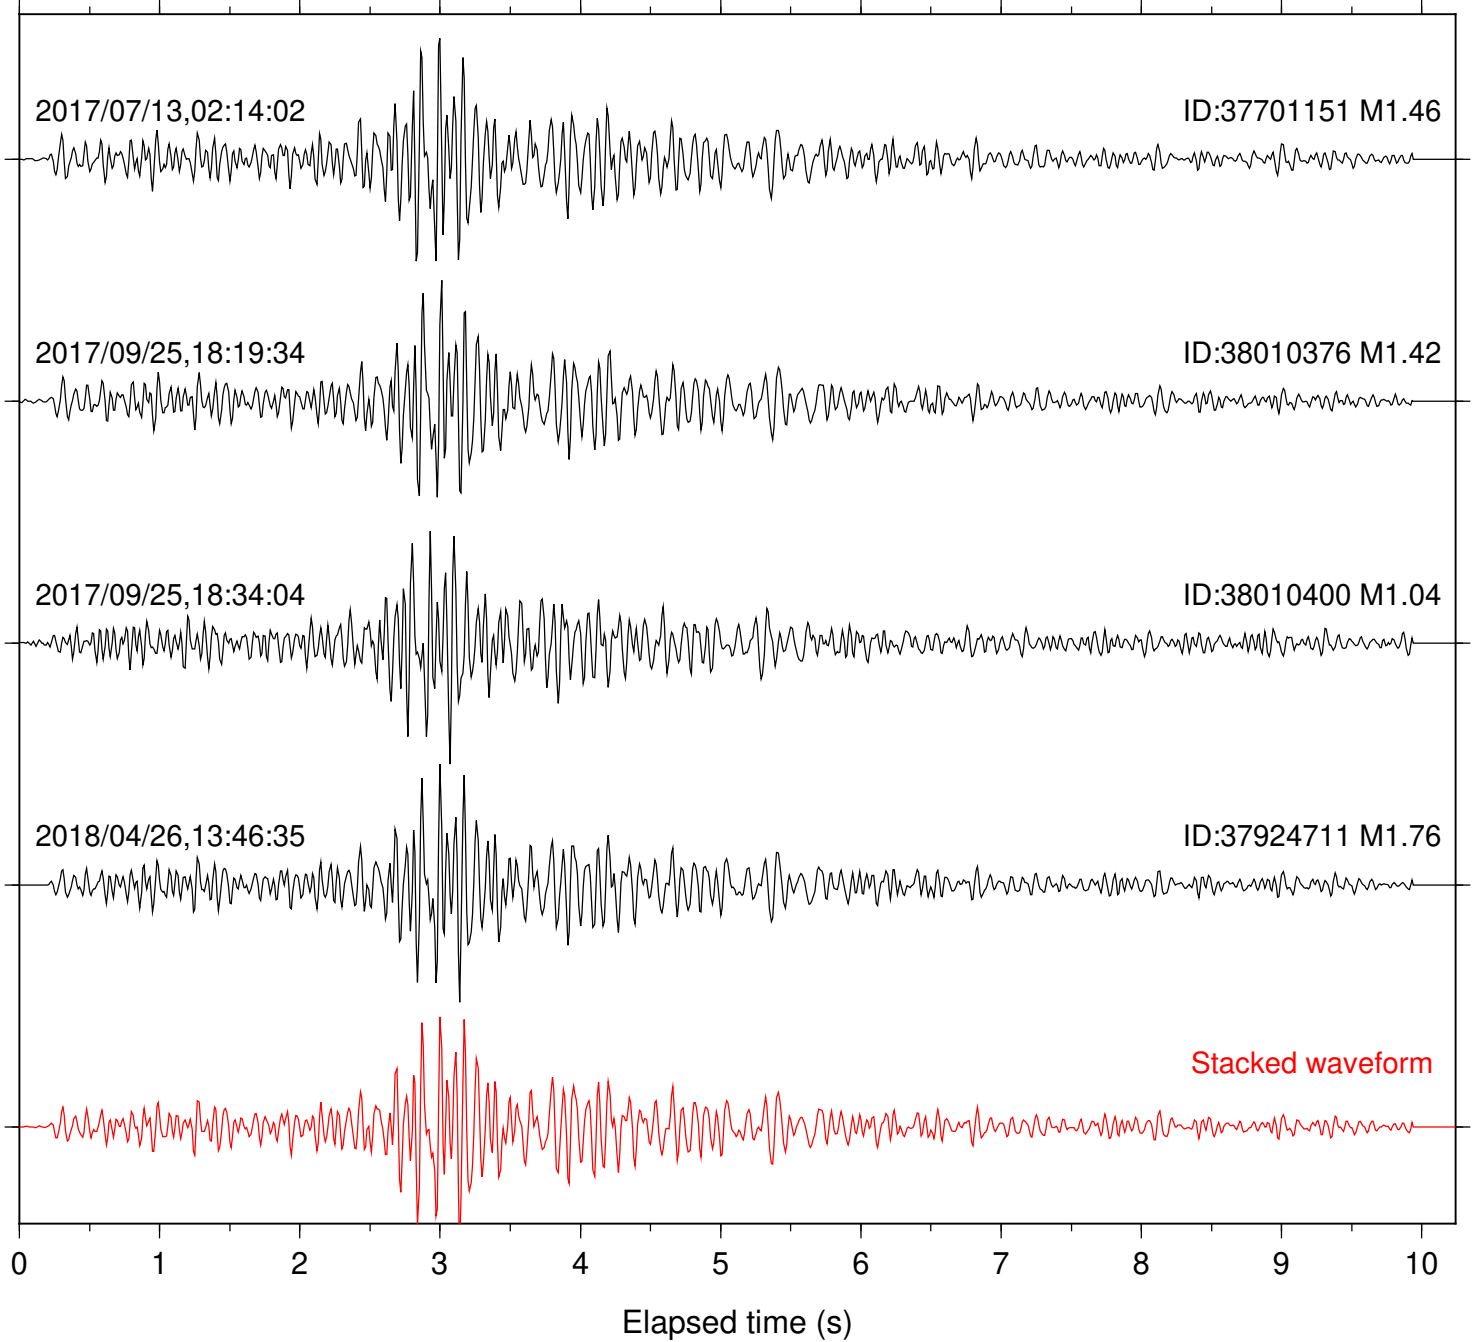

Station: RDM Com: HHZ

Focal depth: 5.55 km

Station: SMER Com: HHZ

Focal depth: 5.55 km

Station: SND Com: HHZ

Focal depth: 5.55 km

Station: TMSP Com: HHZ

Focal depth: 5.37 km