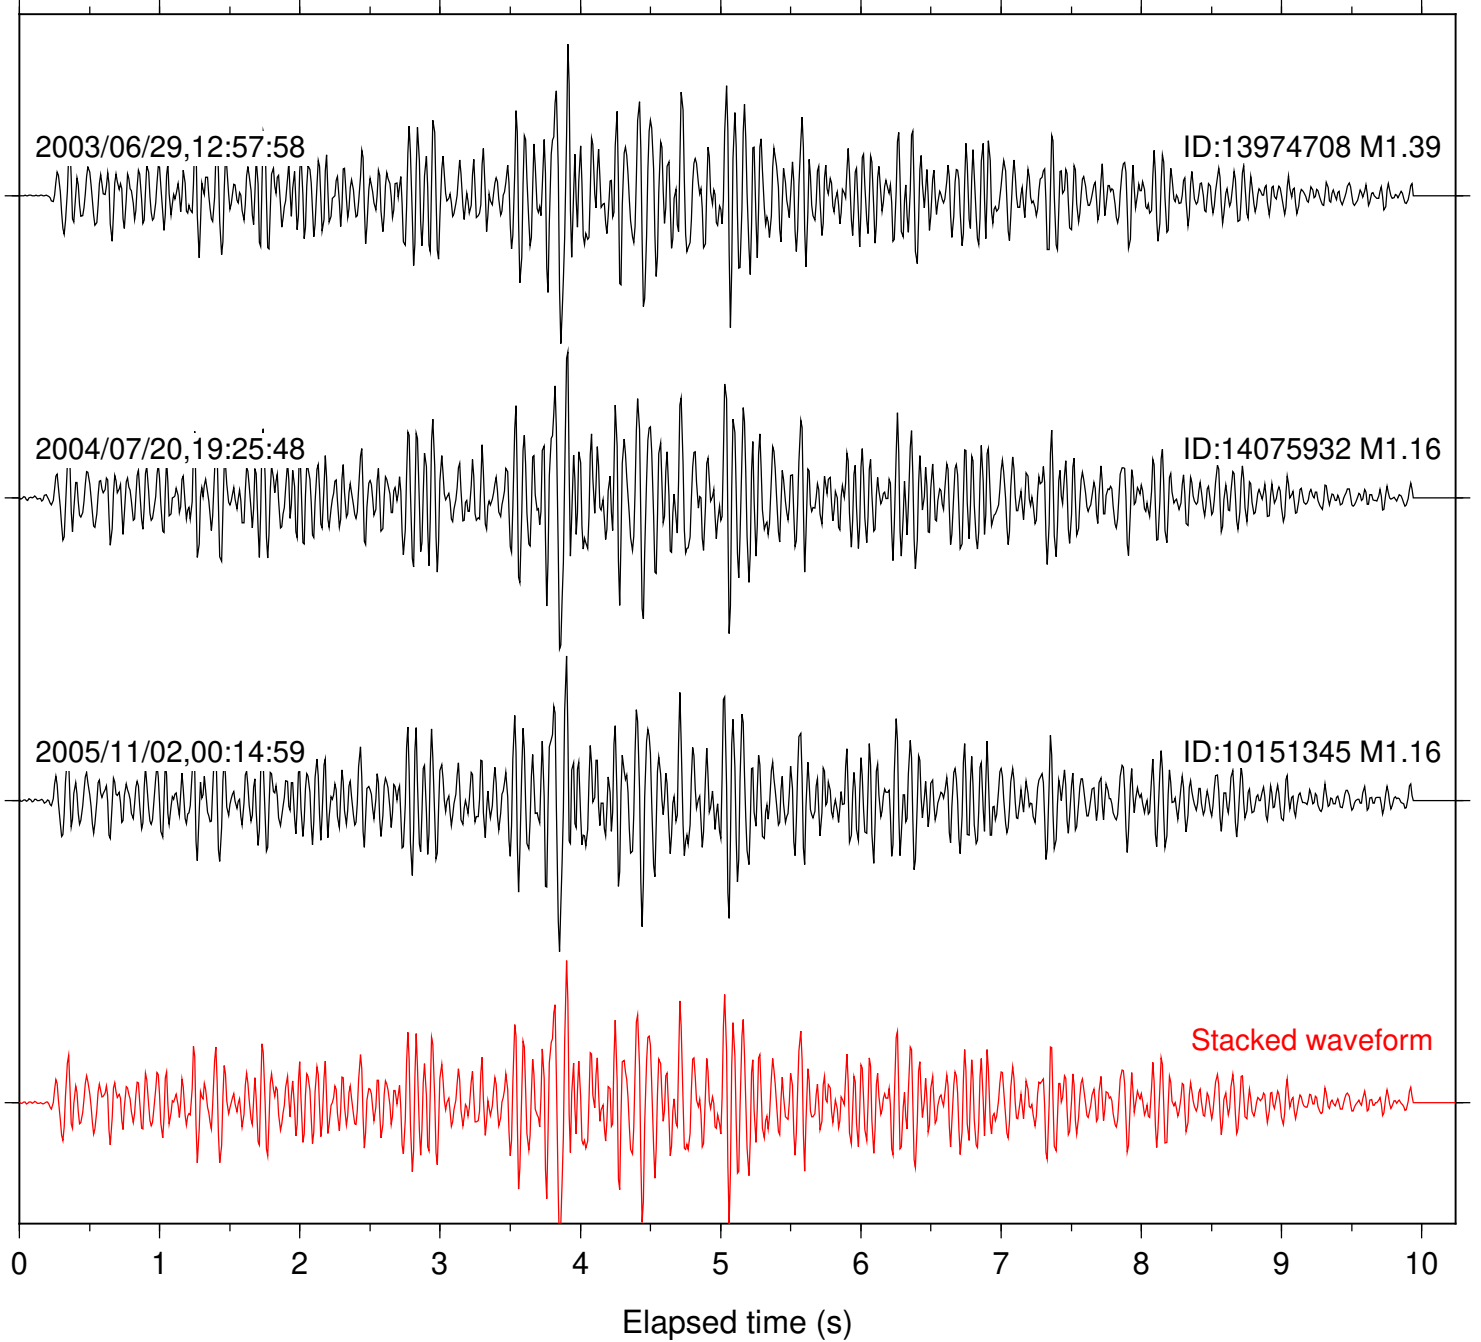

Station: YAQ Com: HHZ

Focal depth: 11.70 km