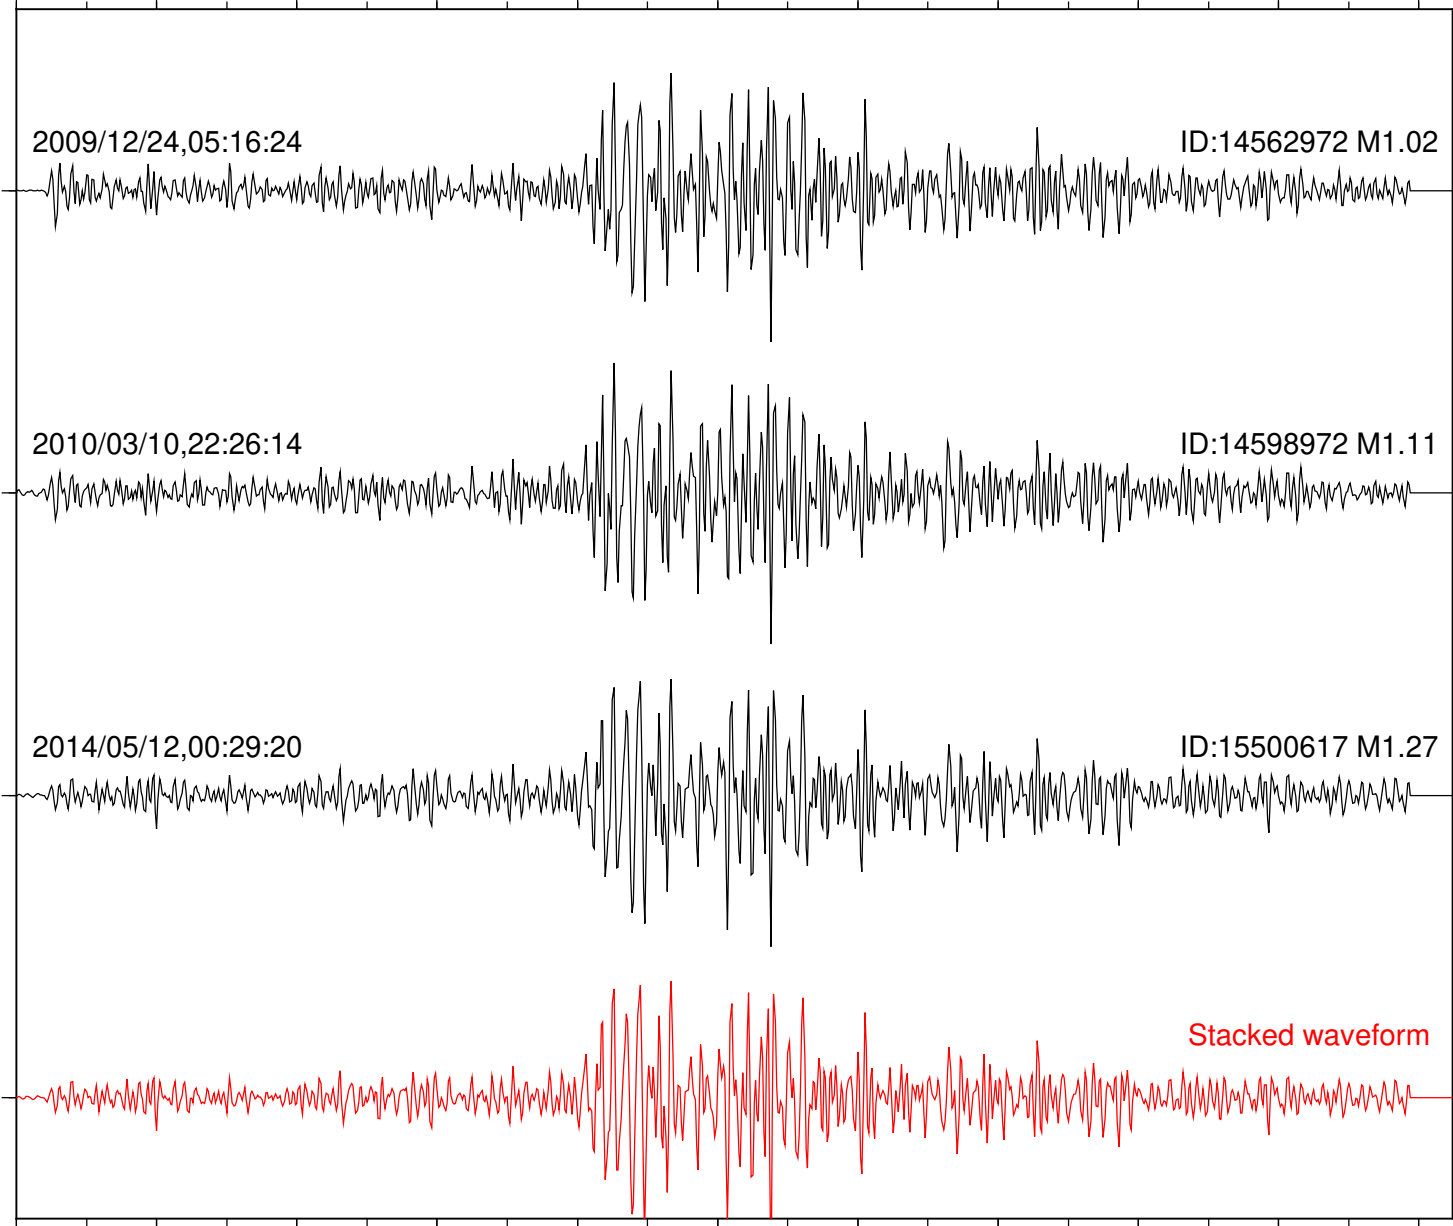

ID:14562972 M1.02

2010/03/10,22:26:14

ID:14598972 M1.11

2014/05/12,00:29:20

ID:15500617 M1.27

Stacked waveform

0 1 2 3 4 5 6 7 8 9 10  
Elapsed time (s)

Station: FRD Com: HHZ