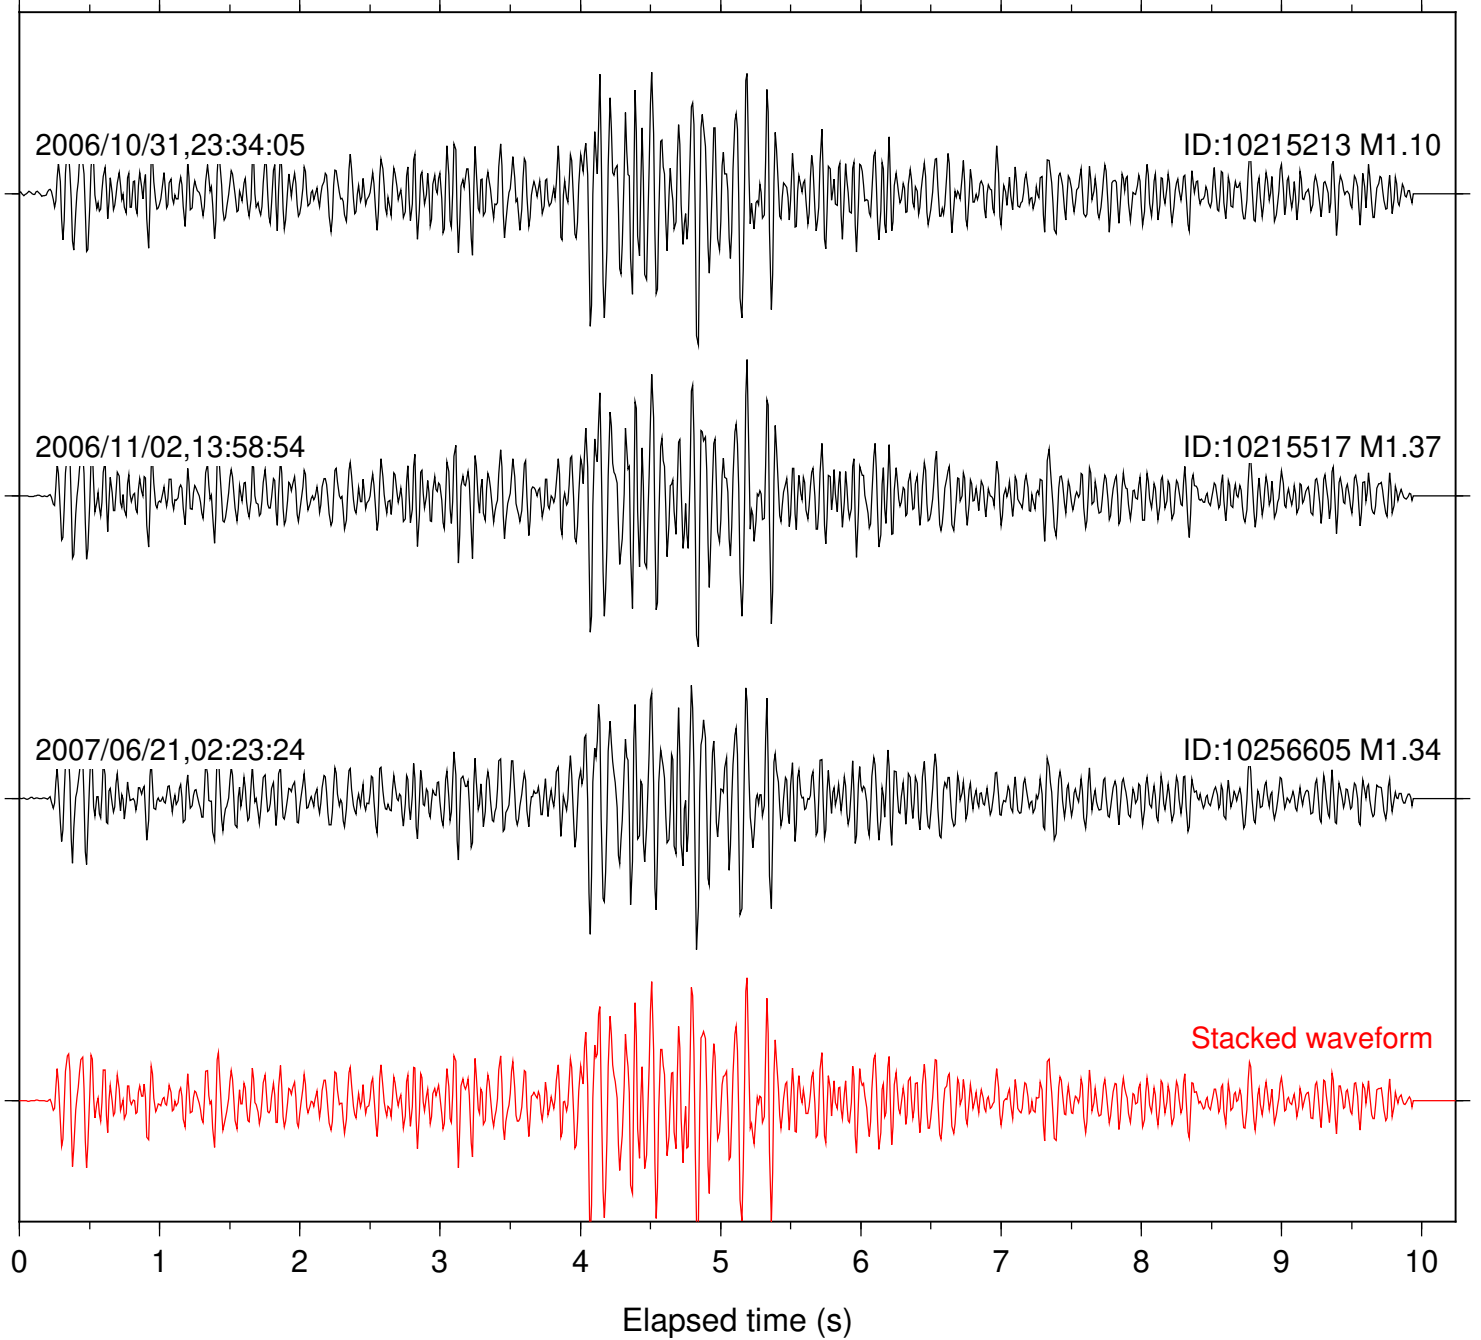

Station: PMD Com: HHZ

Focal depth: 7.76 km

Station: POB2 Com: HHZ

Focal depth: 7.76 km

Station: RDM Com: HHZ

Focal depth: 7.69 km

Station: SND Com: HHZ

Focal depth: 7.76 km