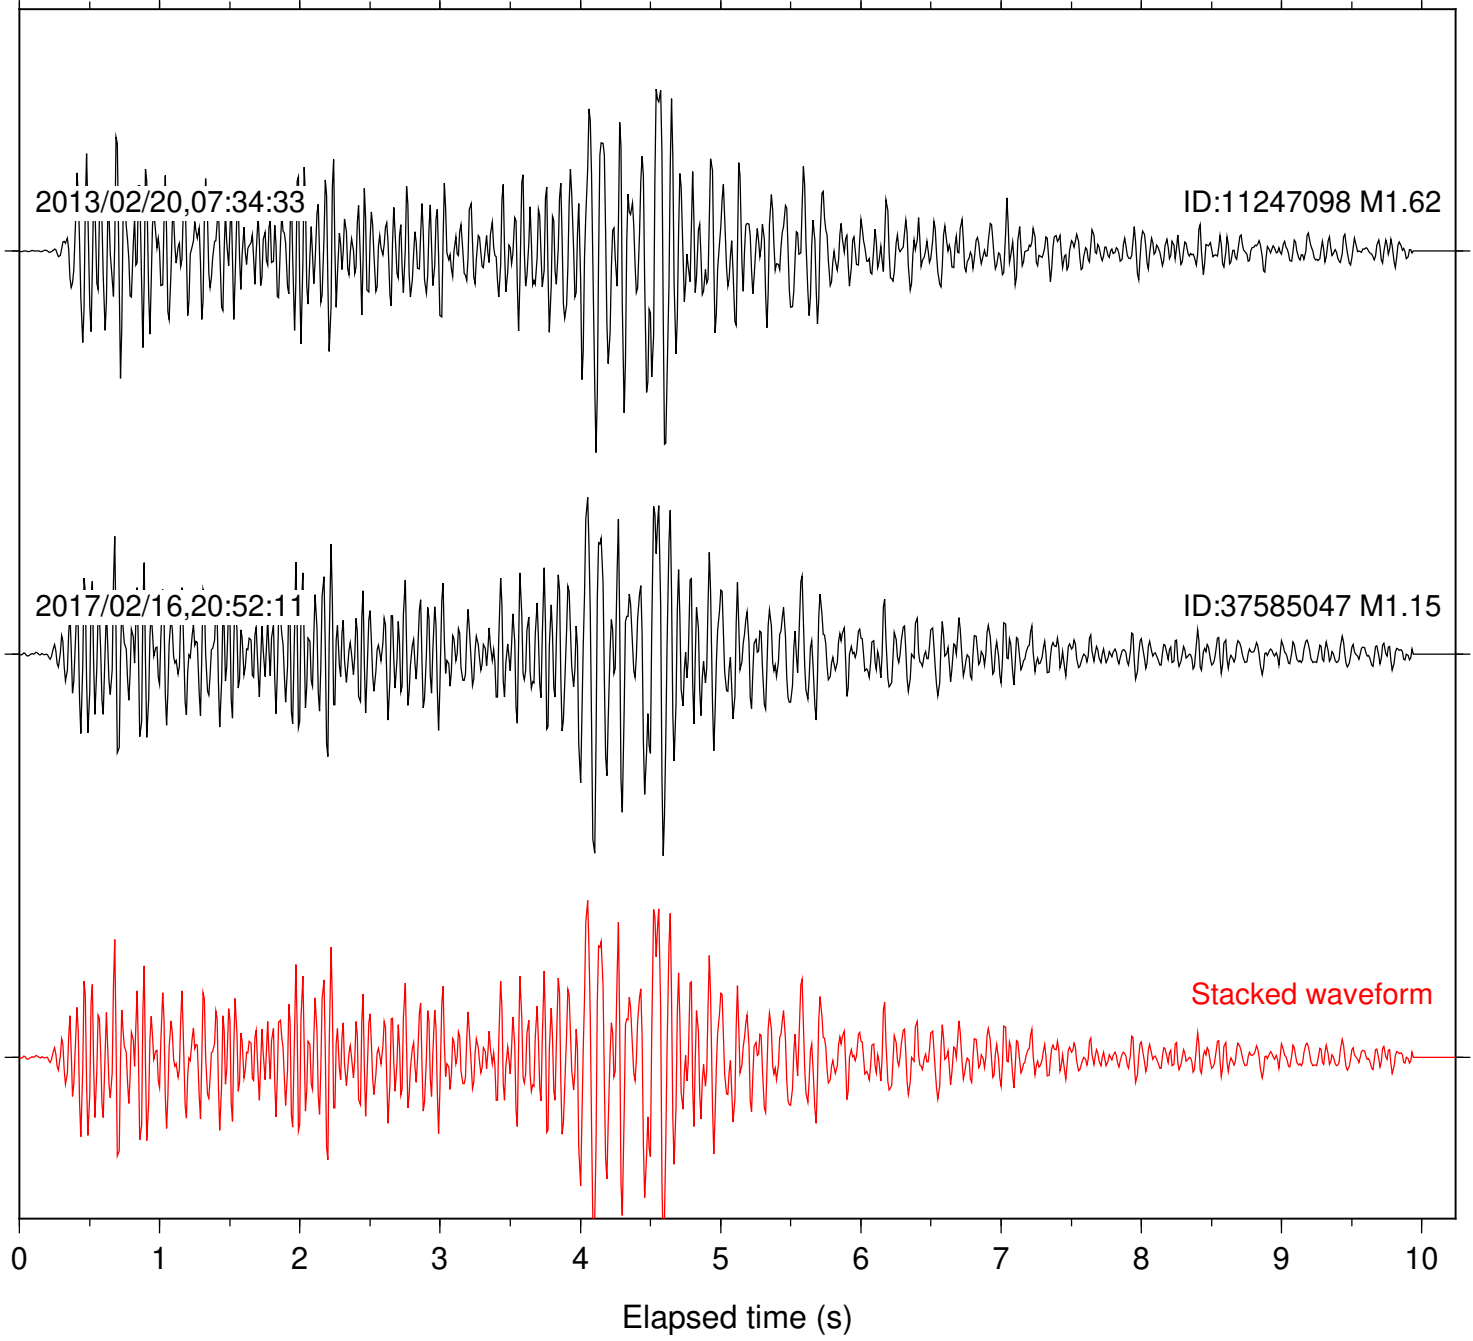

Station: B086 Com: EHZ

Focal depth: 10.87 km

Station: B087 Com: EHZ

Focal depth: 10.87 km

Station: B088 Com: EHZ

Focal depth: 10.87 km

Station: B946 Com: EHZ

Focal depth: 10.87 km