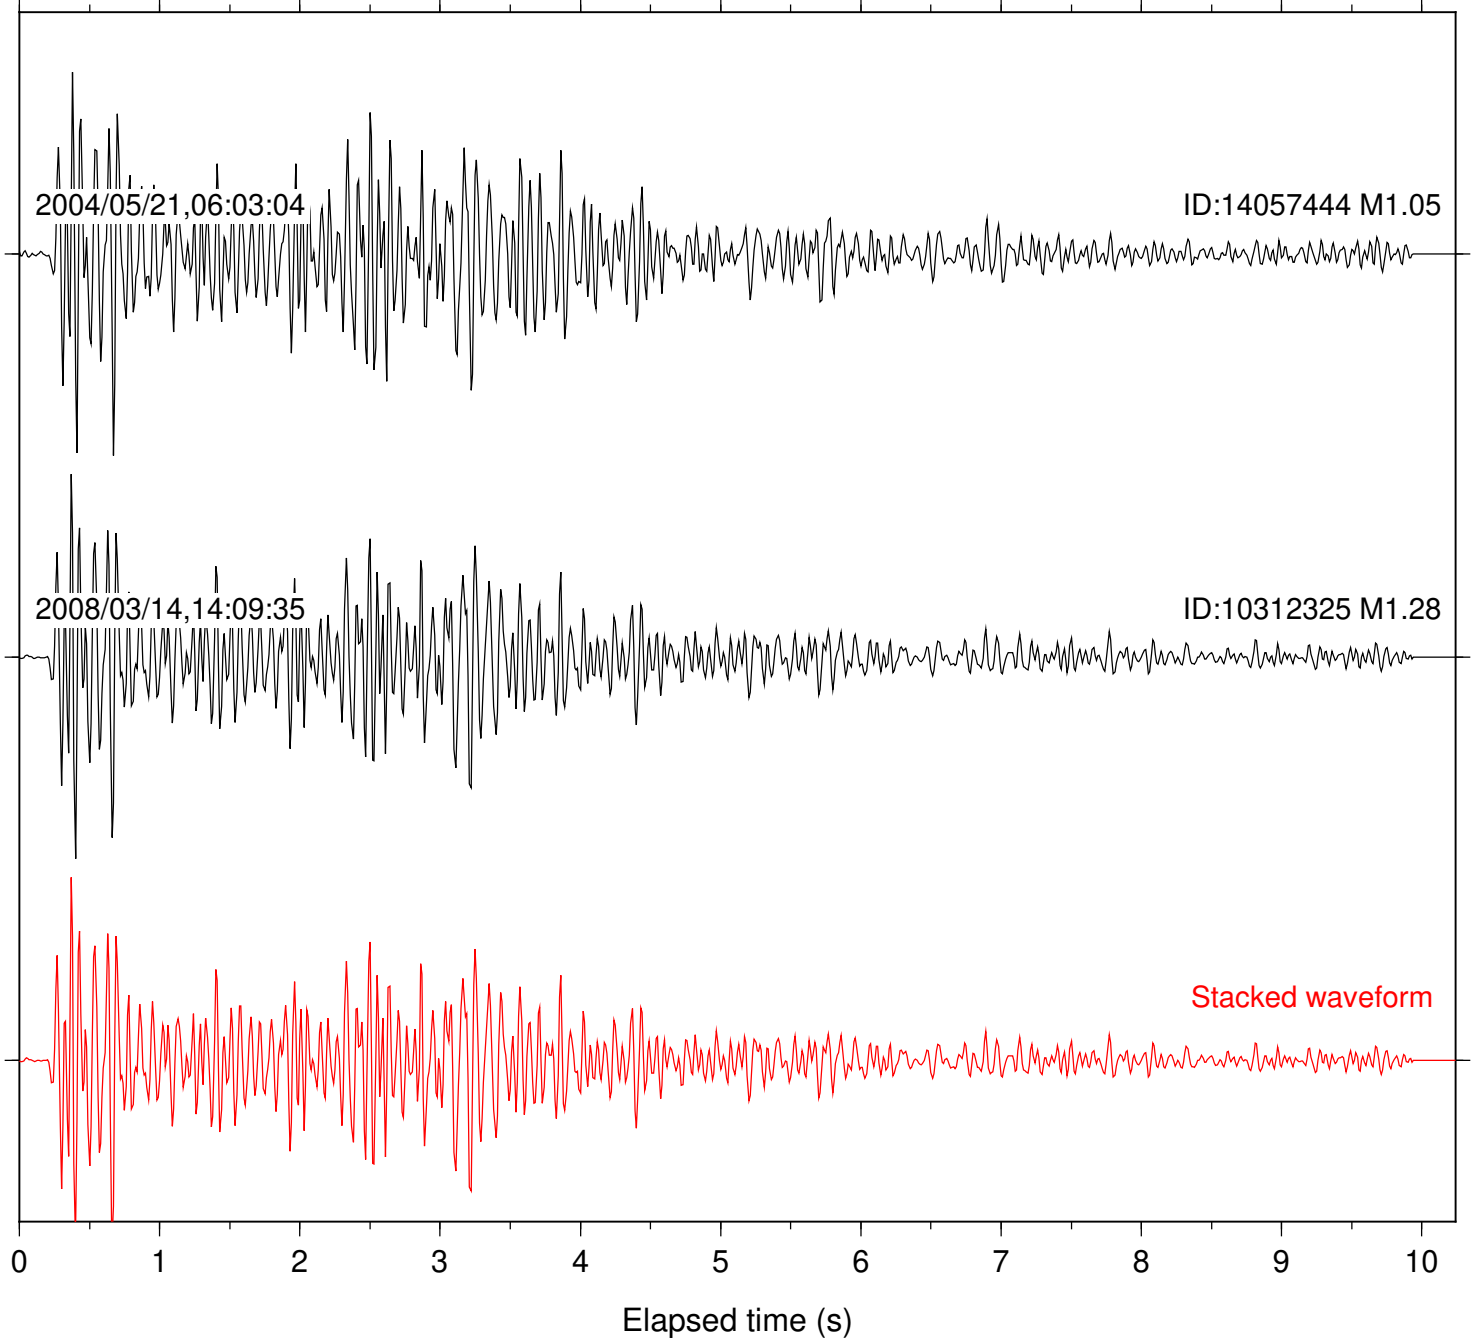

Station: SND Com: HHZ

Focal depth: 14.12 km