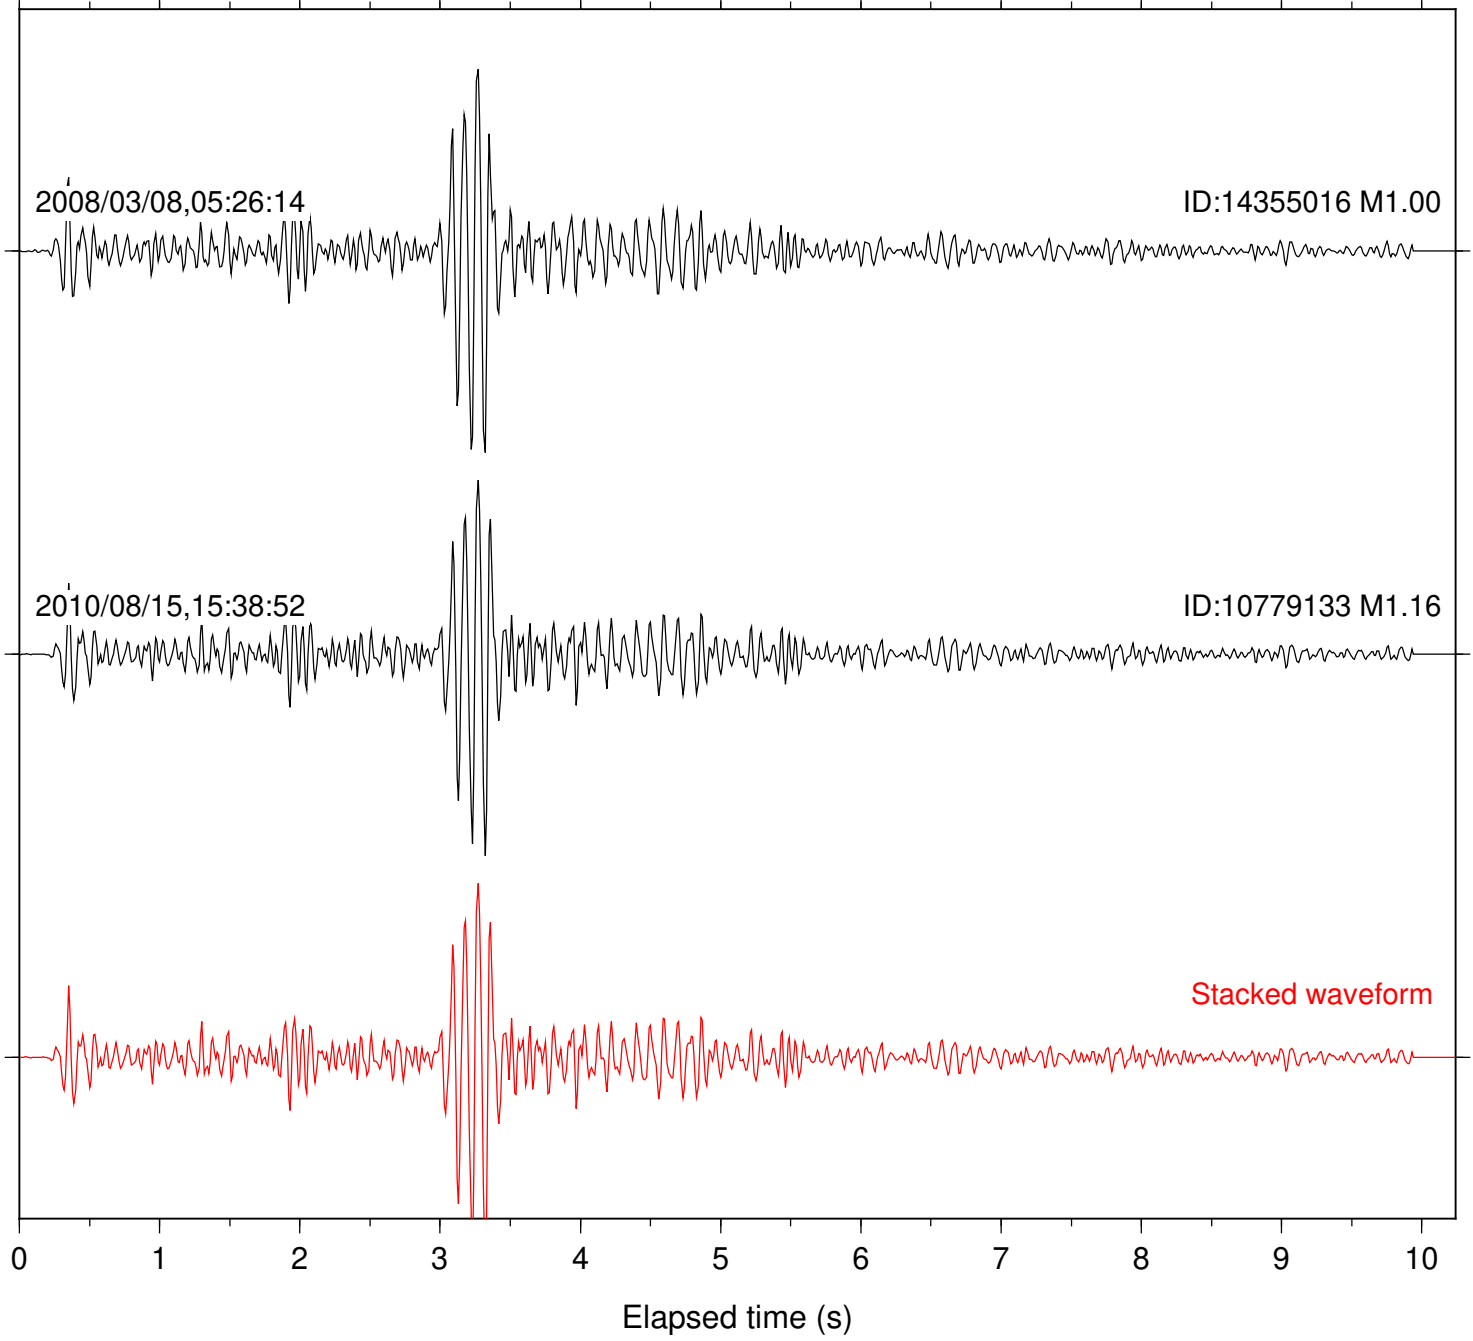

Station: B084 Com: EHZ

Focal depth: 10.33 km