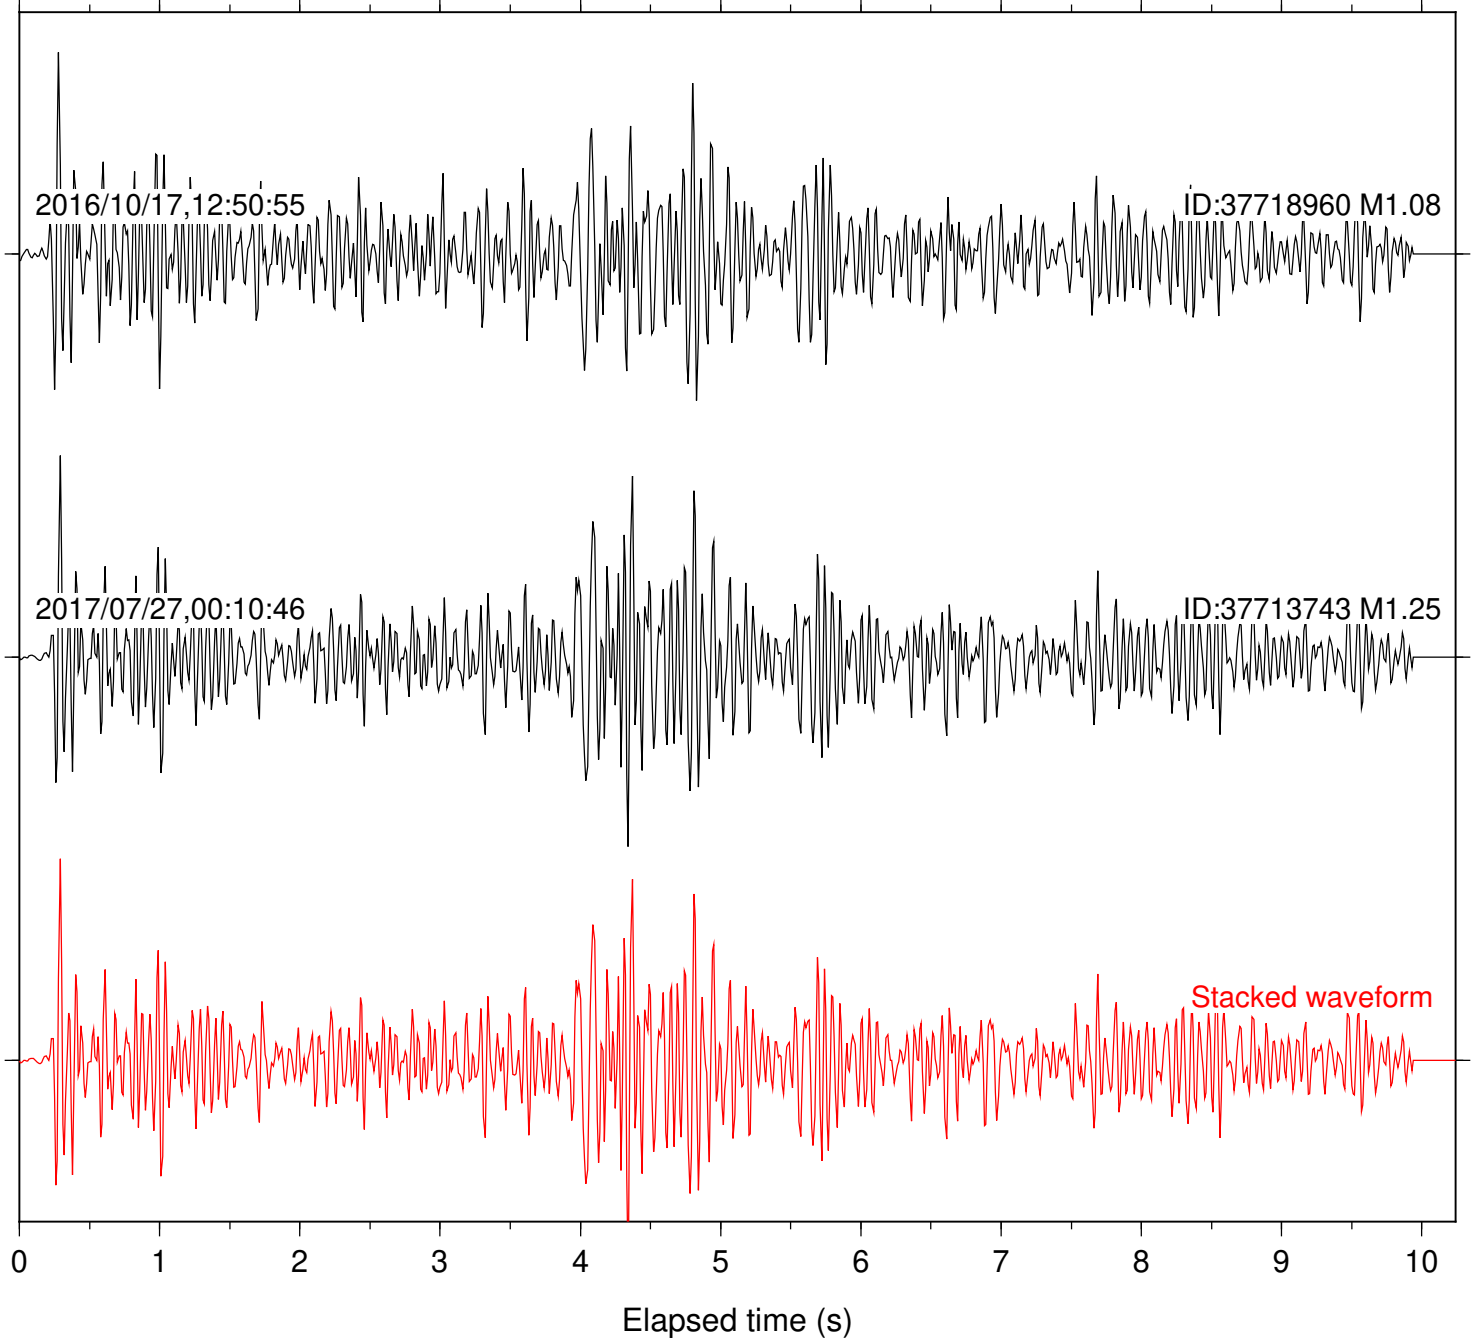

Focal depth: 6.98 km

Station: DNR Com: HHZ

Focal depth: 6.98 km

Station: FRD Com: HHZ

Focal depth: 6.43 km

Station: HMT2 Com: HHZ

Focal depth: 6.43 km

Station: LVA2 Com: HHZ