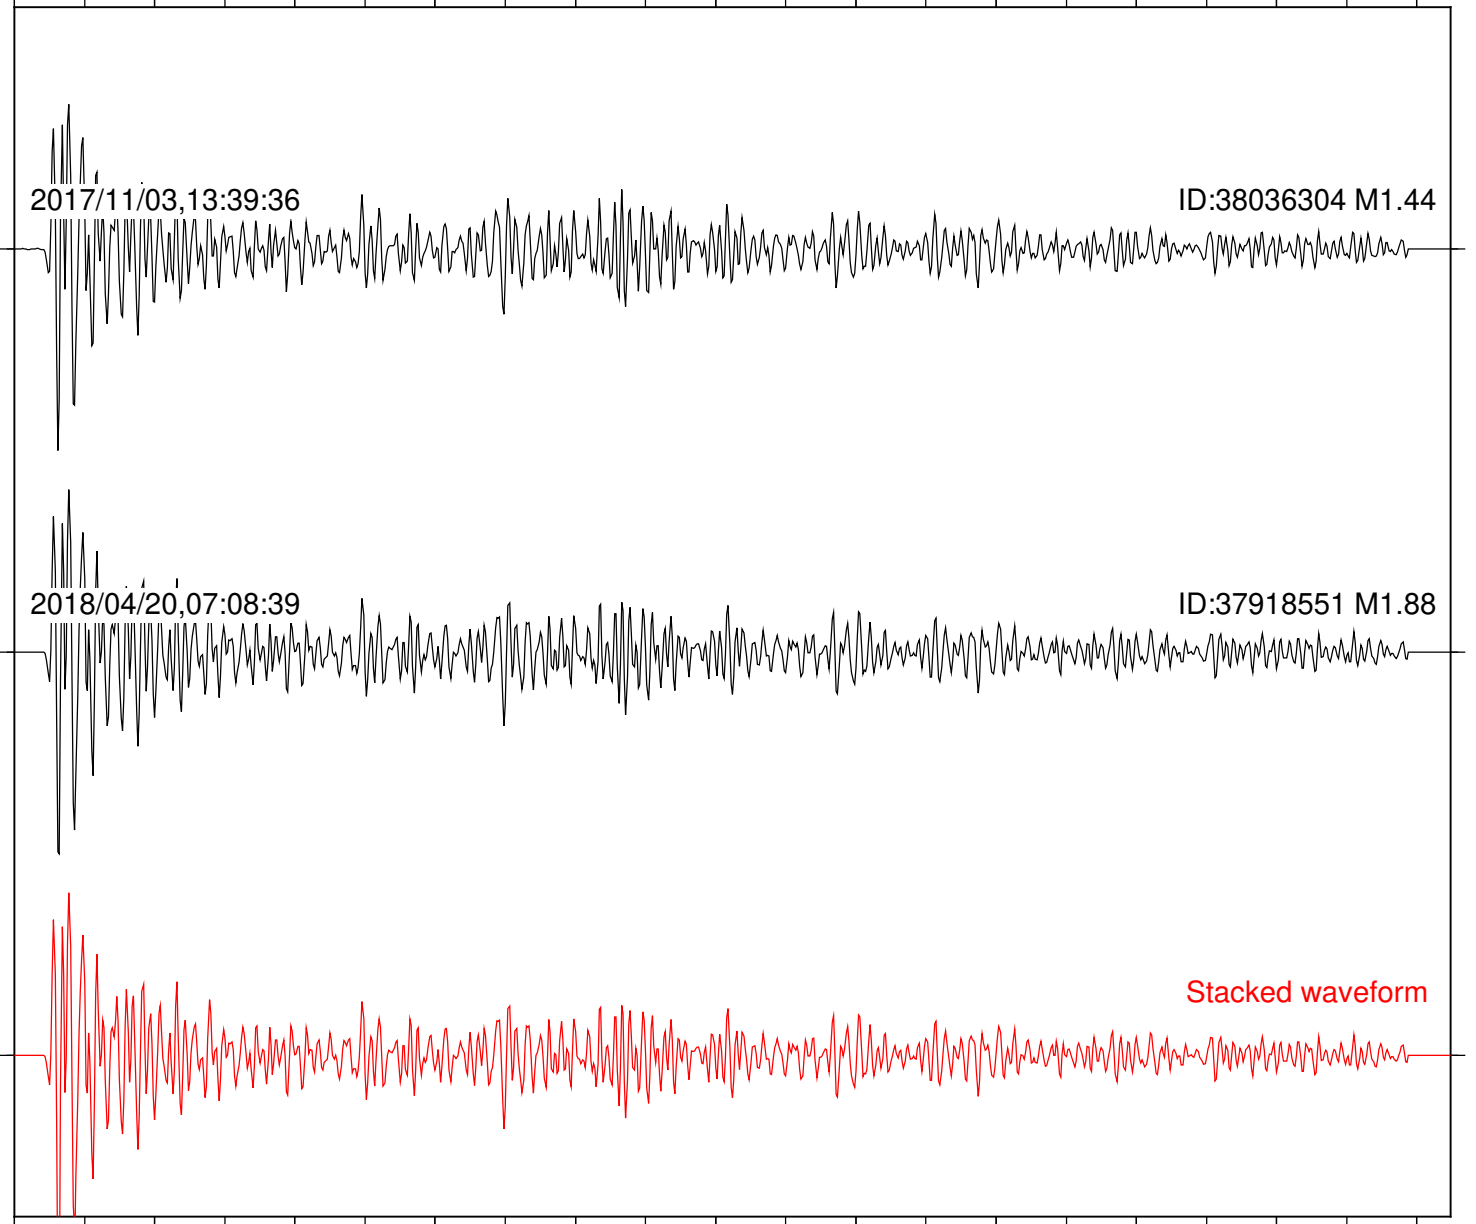

Station: CSH Com: HHZ

Focal depth: 7.65 km

2017/11/03,13:39:36

ID:38036304 M1.44

2018/04/20,07:08:39

ID:37918551 M1.88

Stacked waveform

0 1 2 3 4 5 6 7 8 9 10
Elapsed time (s)