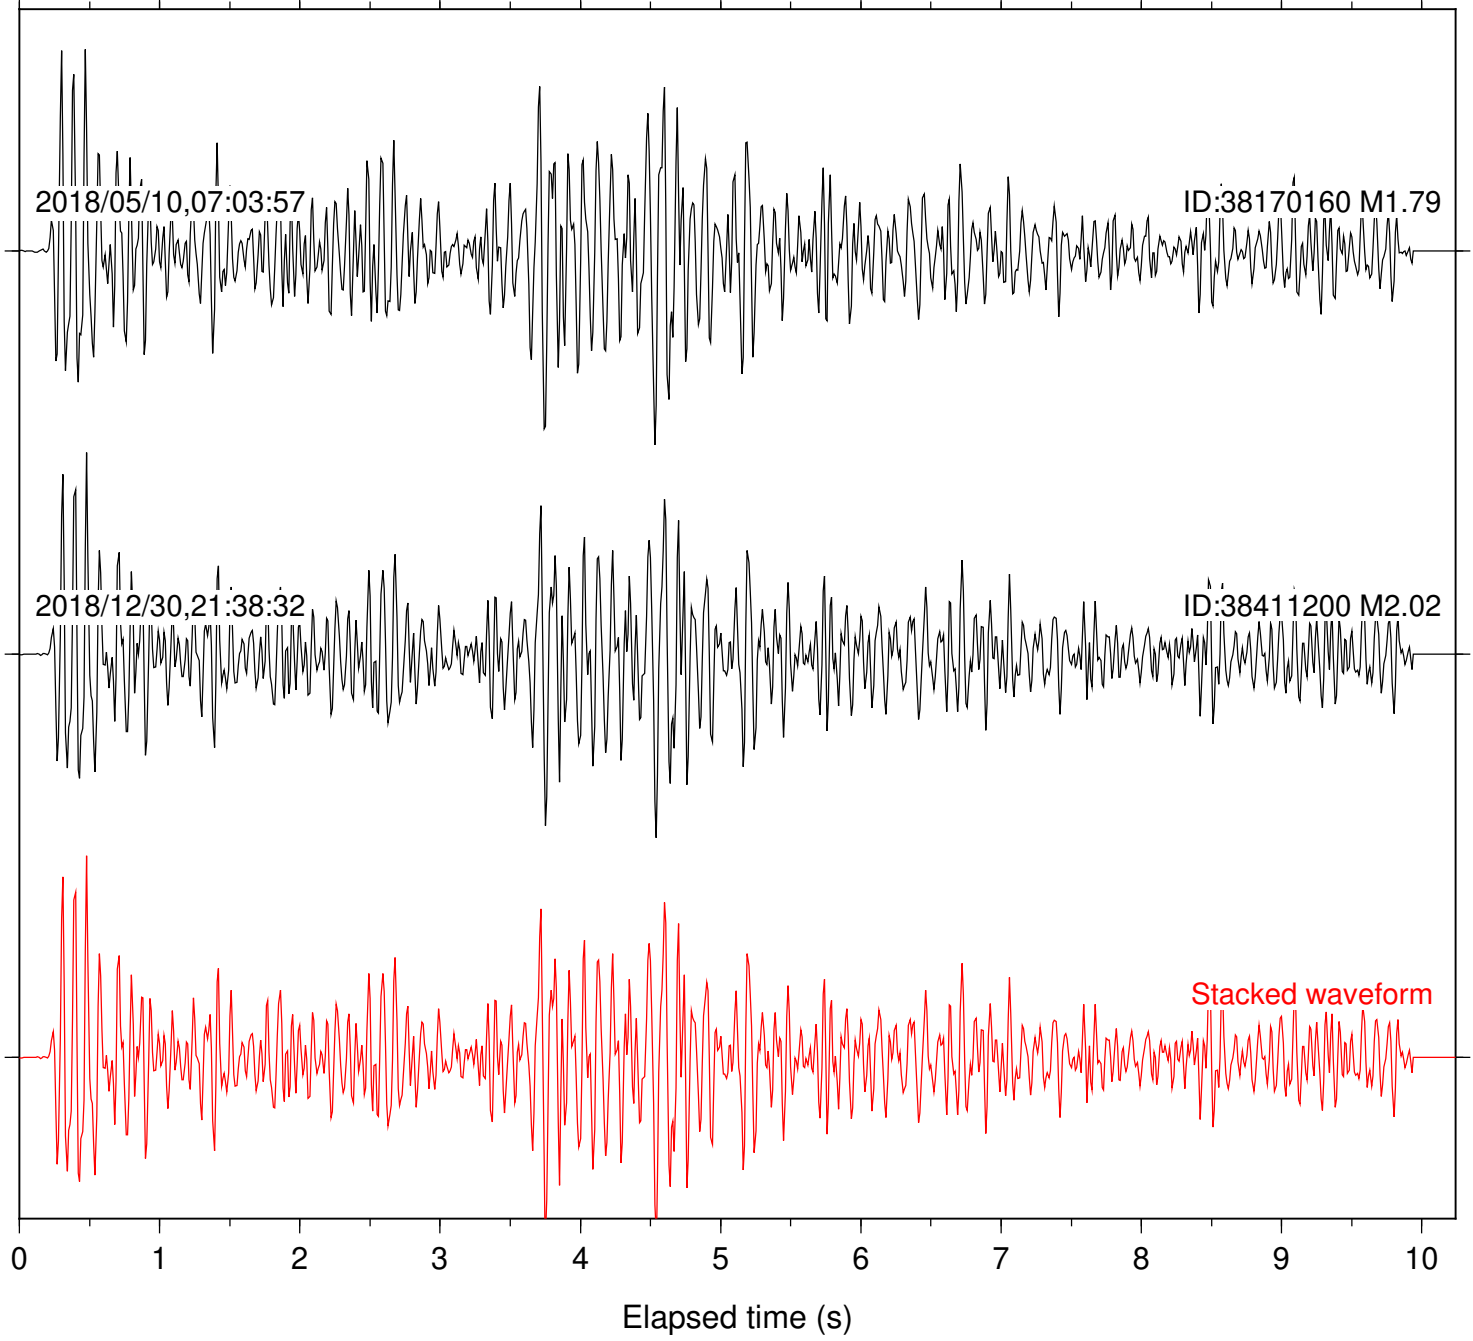

Station: BAC Com: EHZ

Focal depth: 5.61 km