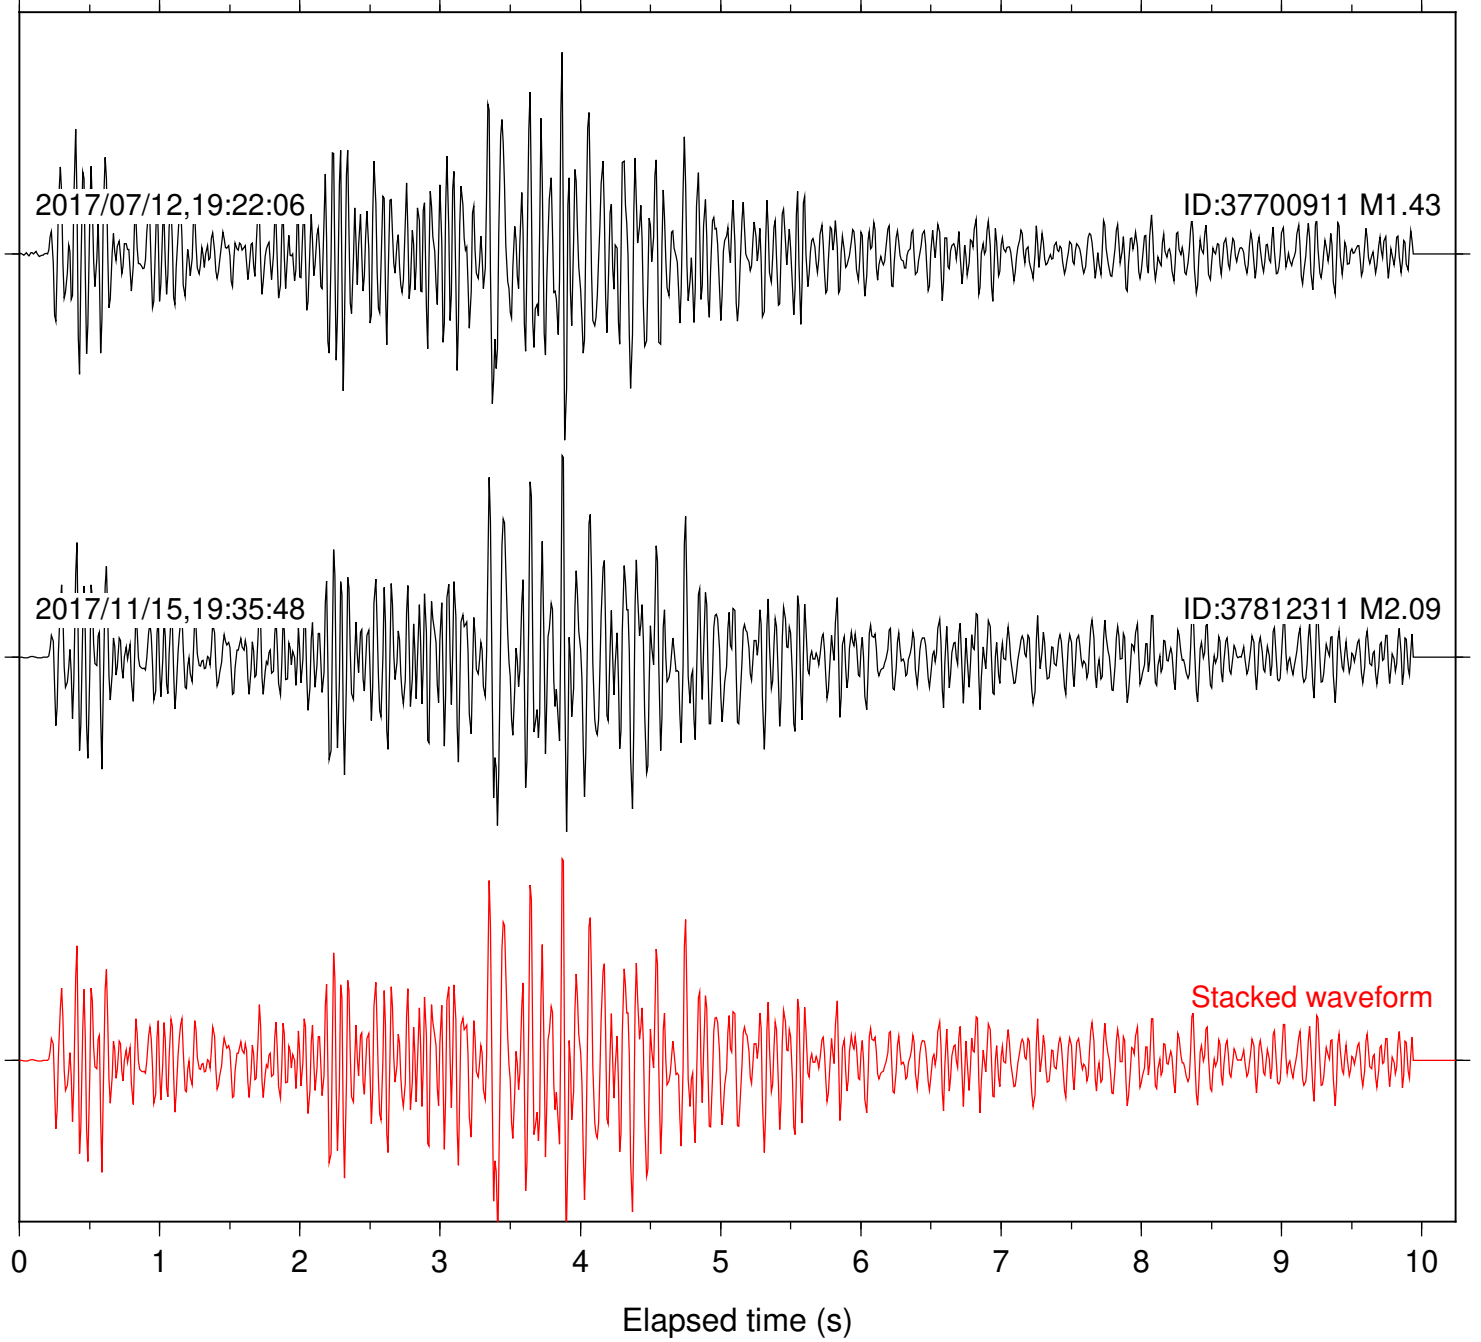

Station: B086 Com: EHZ

Focal depth: 5.71 km