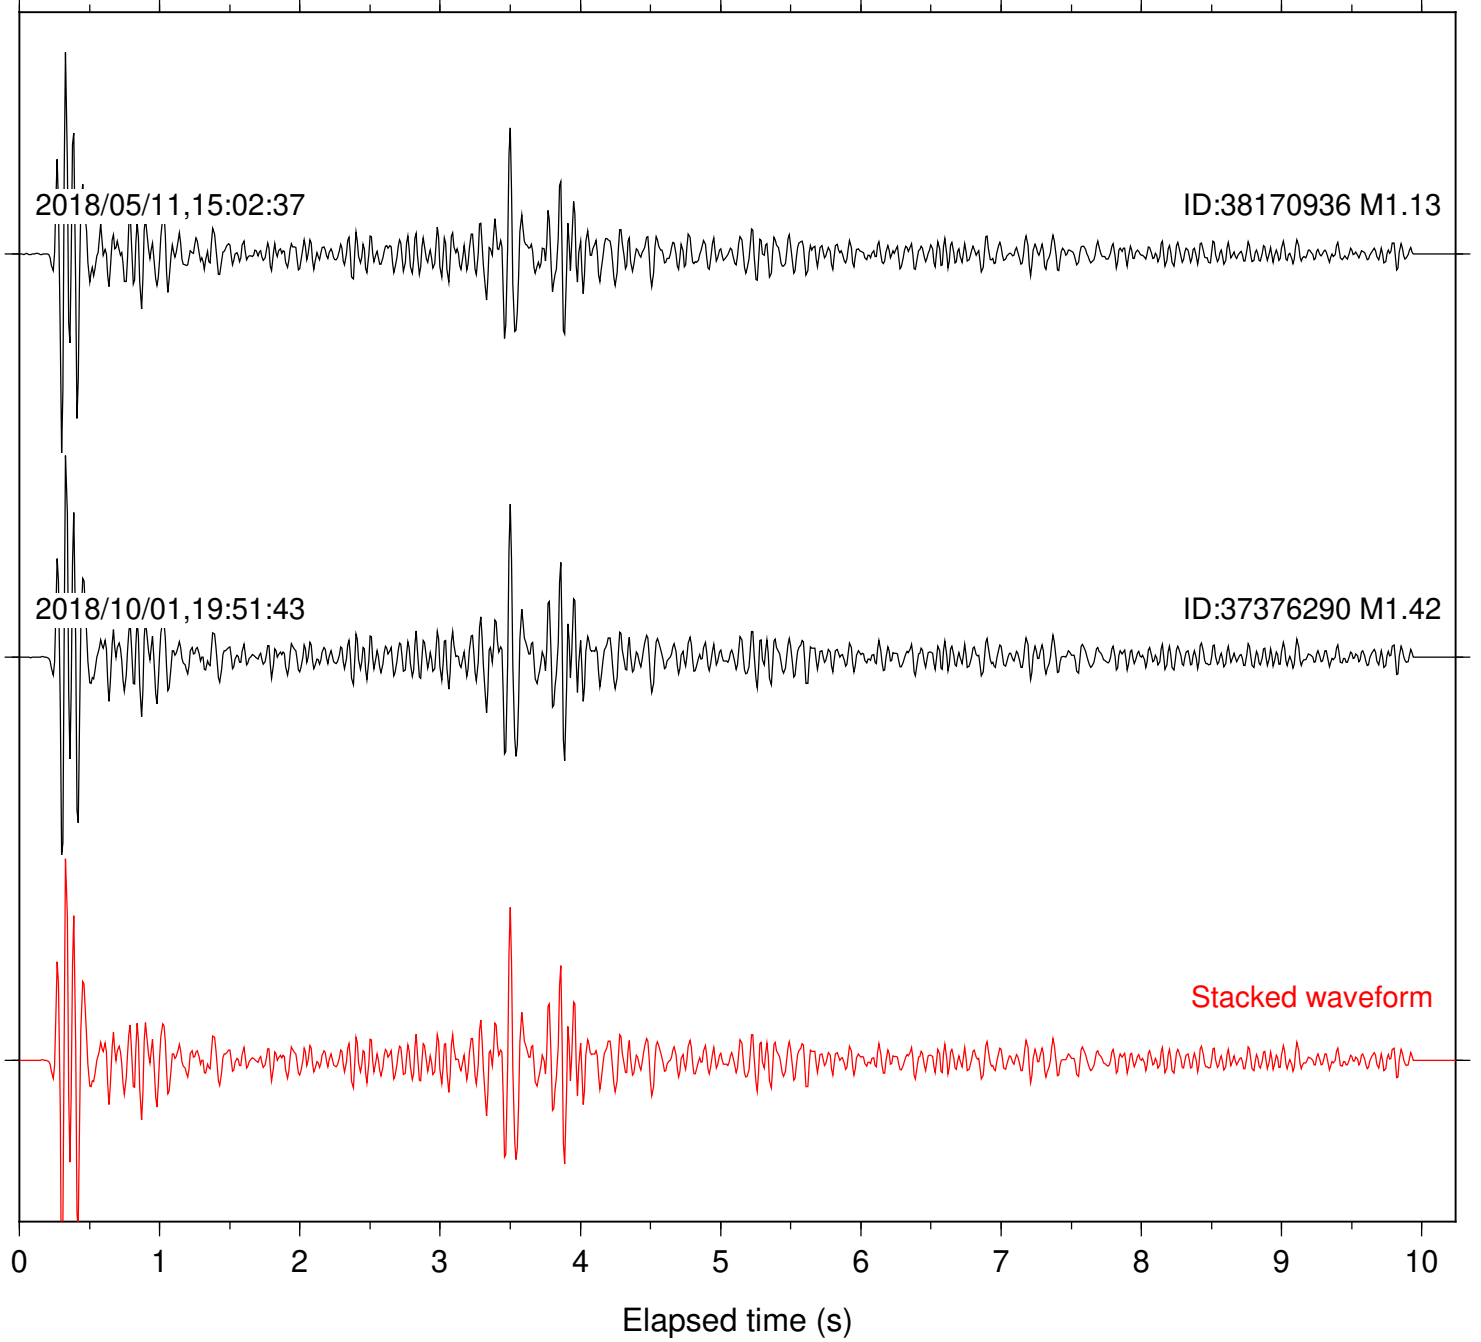

Station: BAC Com: EHZ

Focal depth: 4.96 km

Station: CSH Com: HHZ

Focal depth: 4.96 km

Station: DGR Com: HHZ

Focal depth: 4.96 km

Station: HMT2 Com: HHZ

Focal depth: 4.96 km