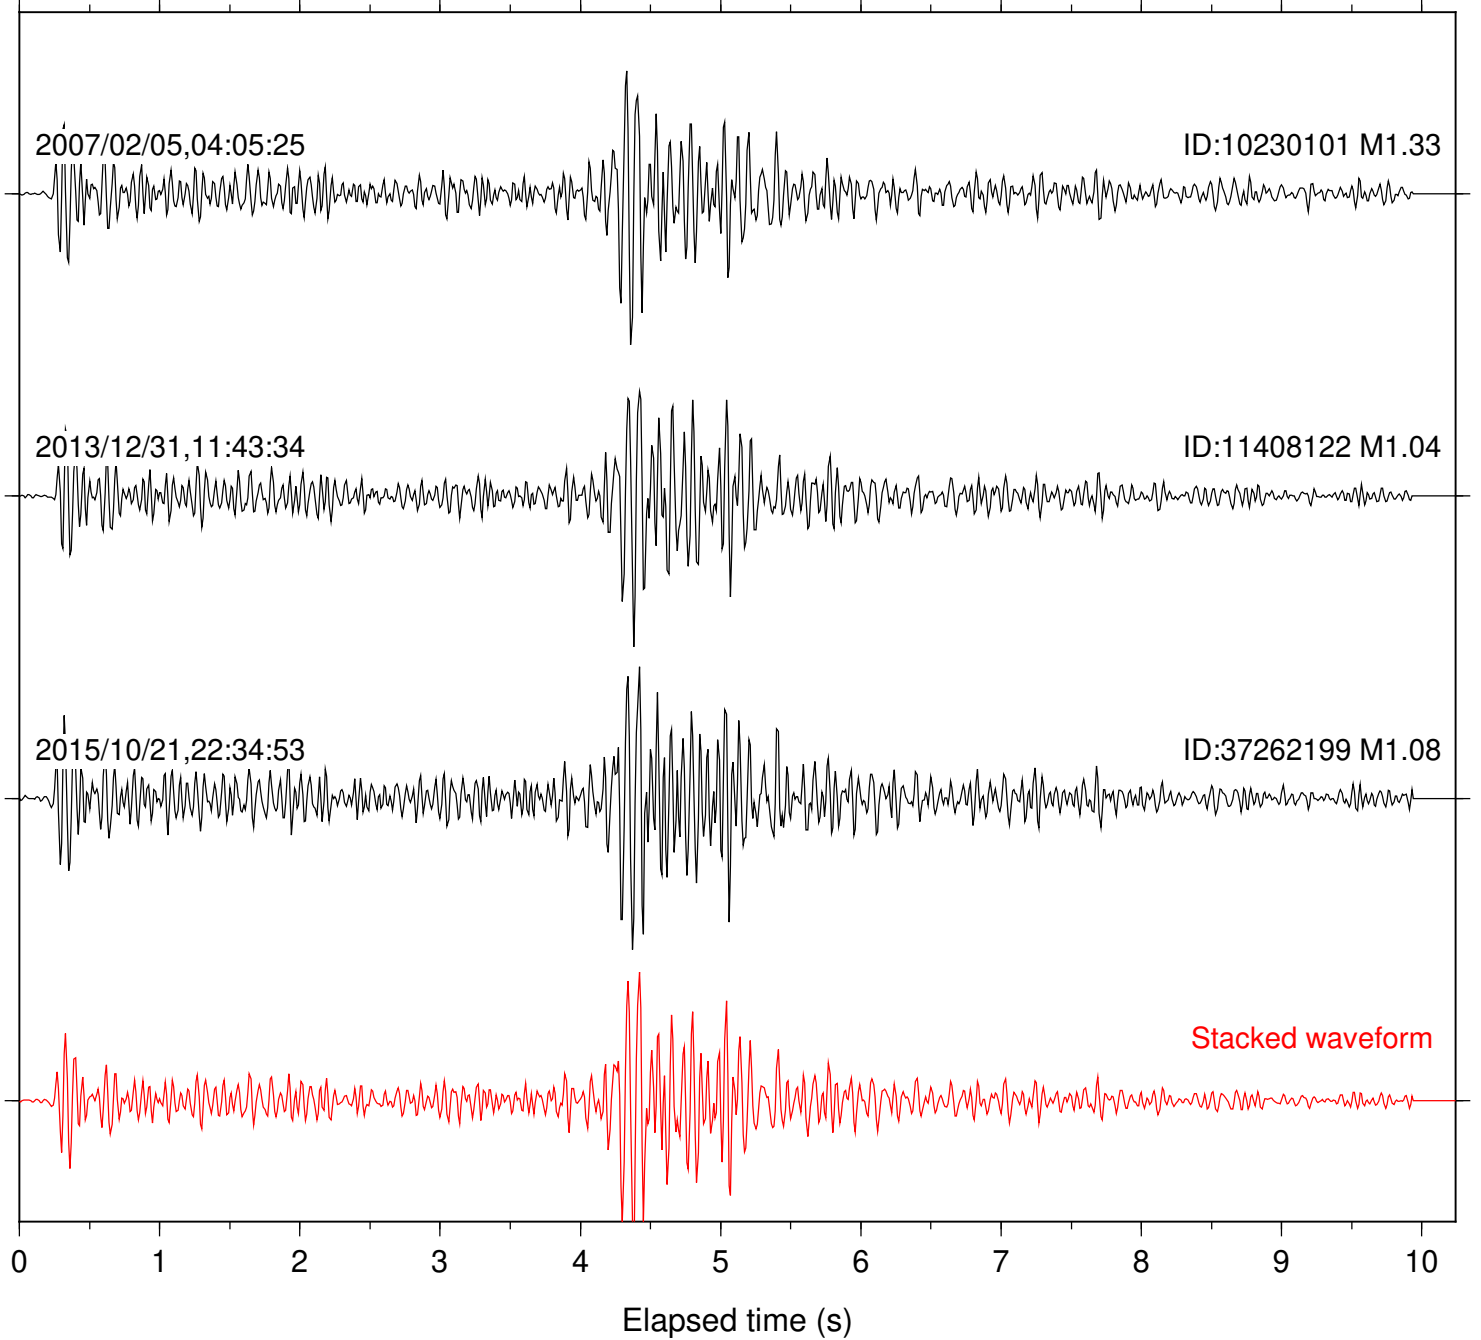

Station: B082 Com: EHZ

Focal depth: 11.93 km