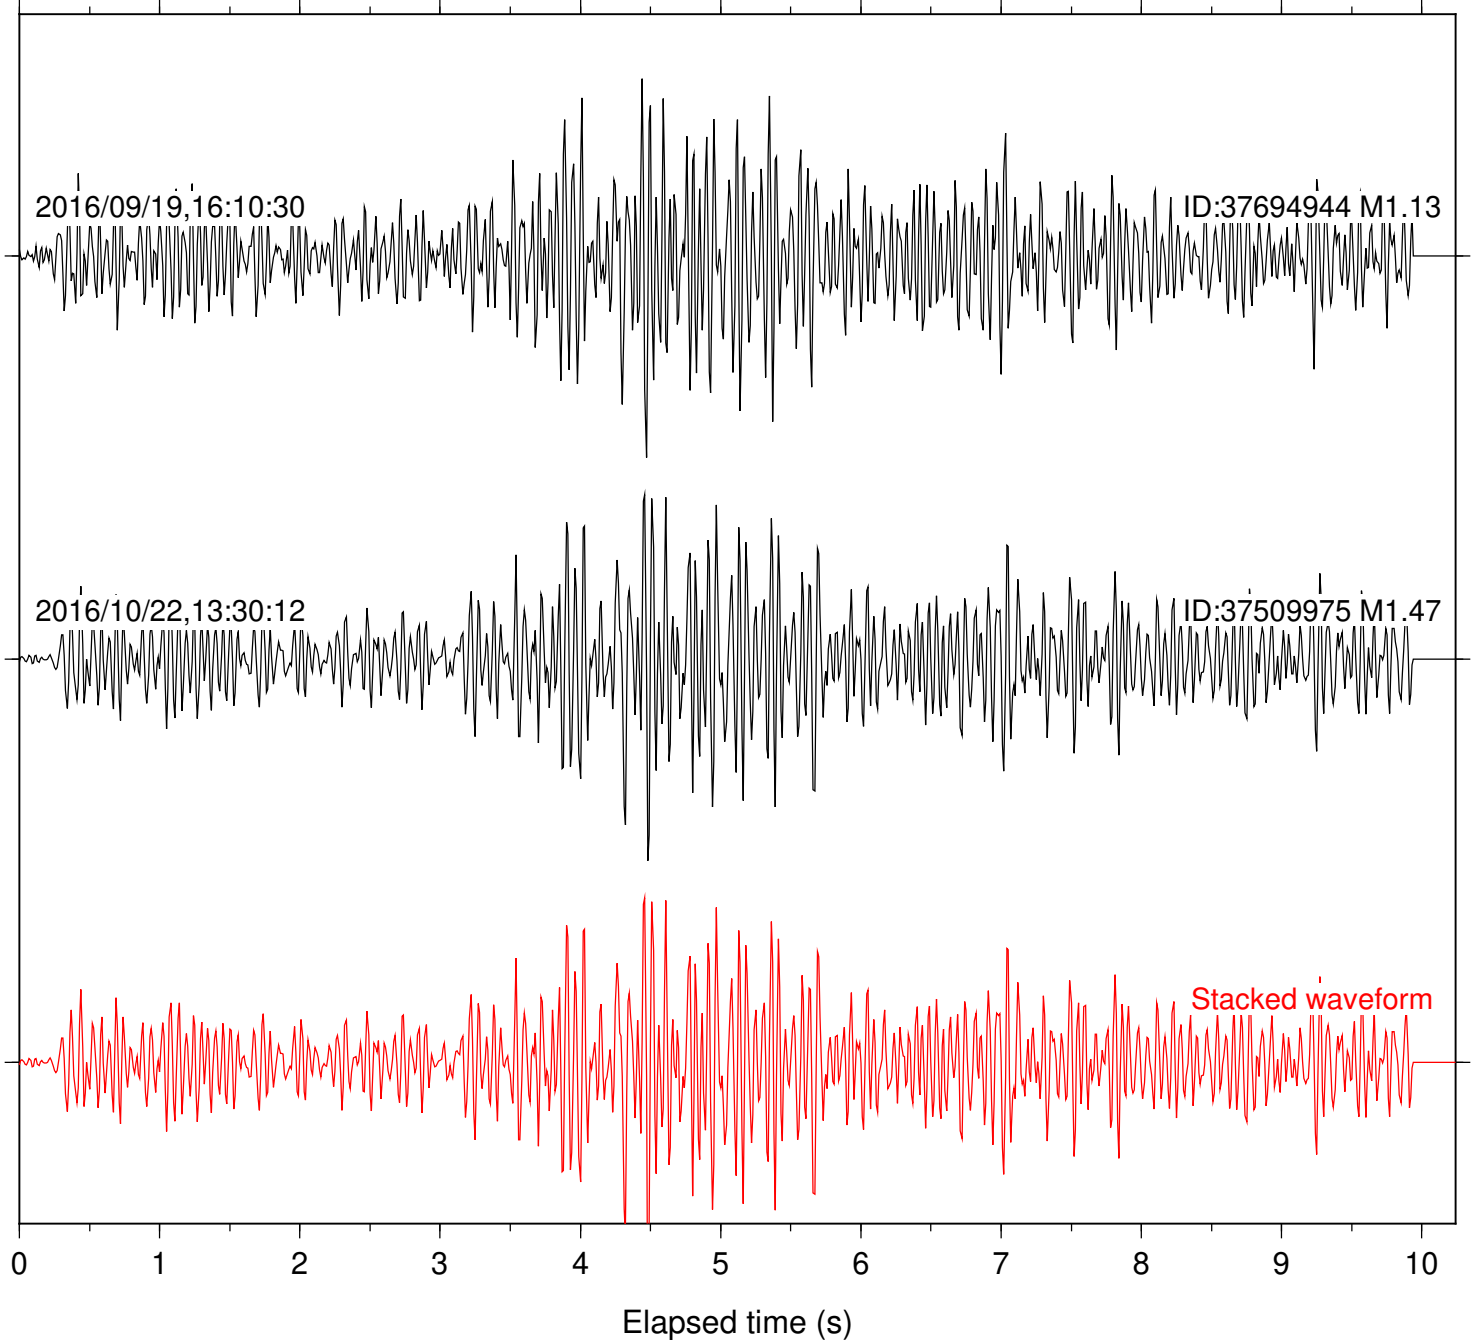

Focal depth: 6.53 km

Station: LKH Com: HHZ

Focal depth: 6.53 km

Station: PFO Com: HHZ

Focal depth: 6.53 km

Station: PLM Com: HHZ

Focal depth: 6.53 km

Station: POB2 Com: HHZ