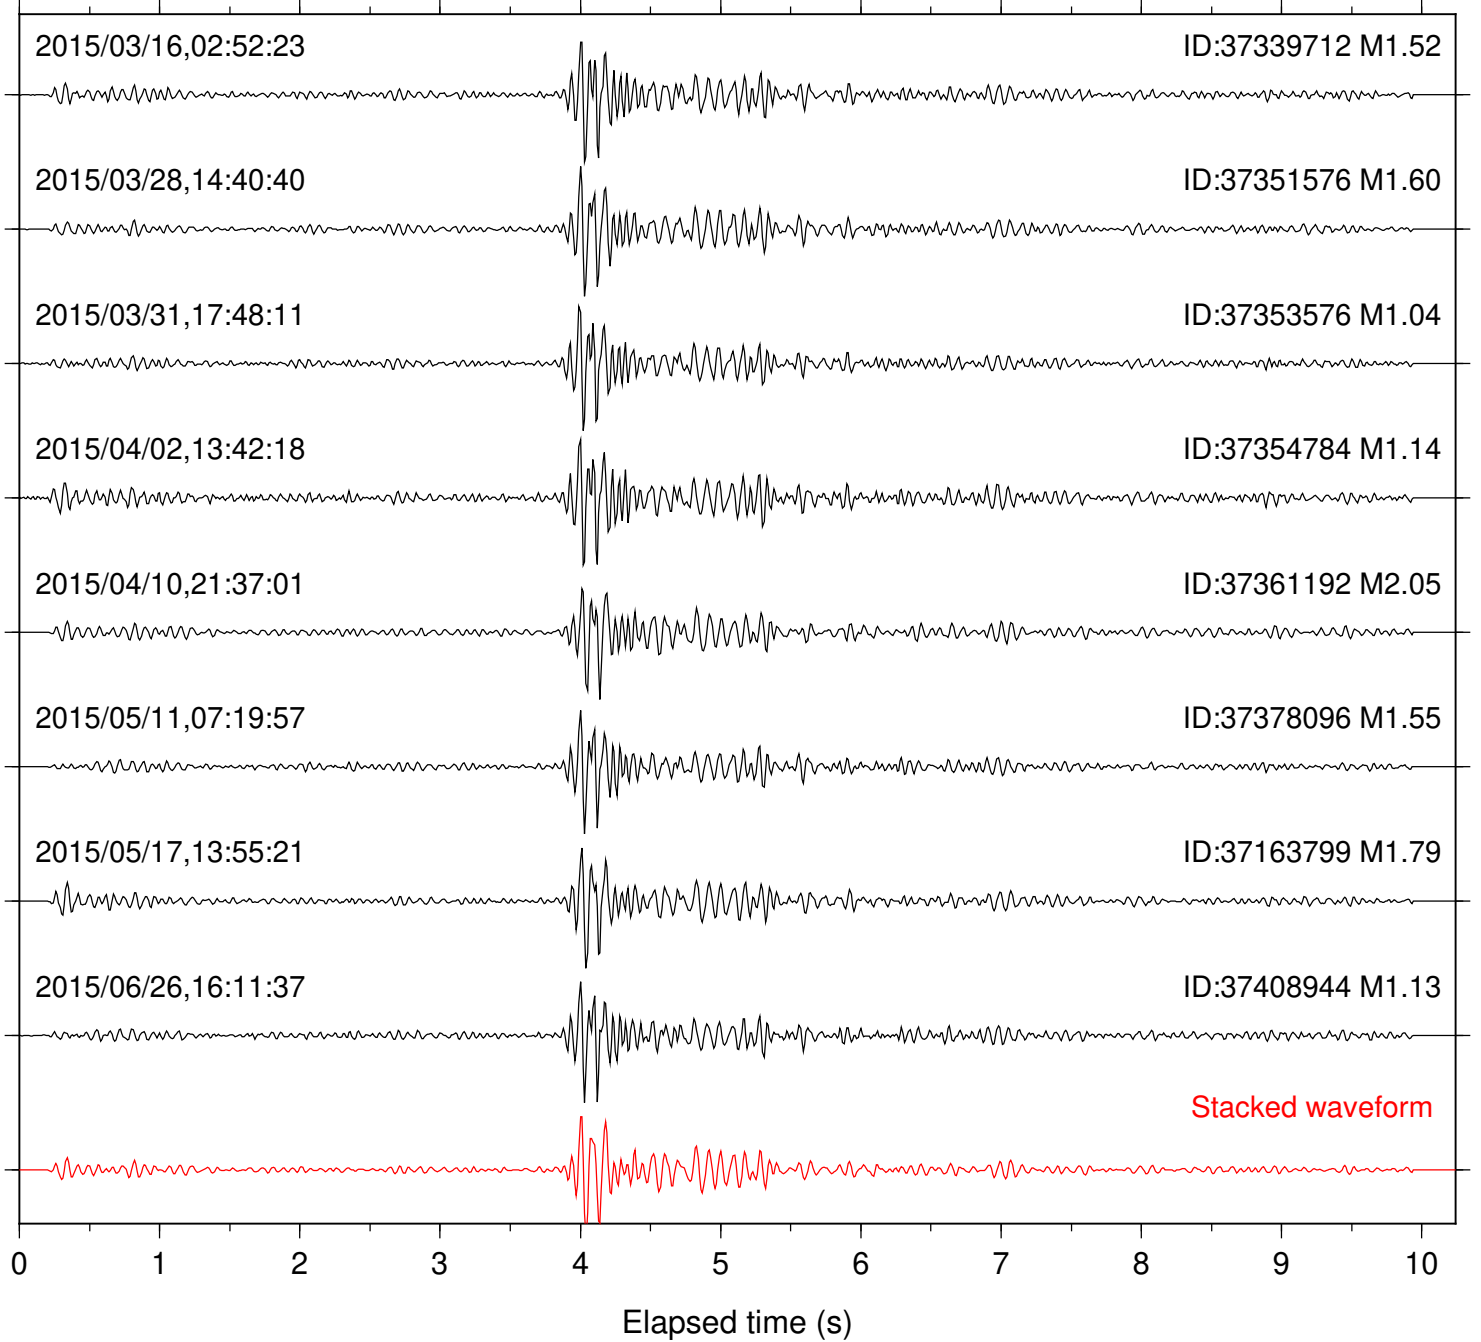

Station: KNW Com: HHZ

Focal depth: 7.92 km