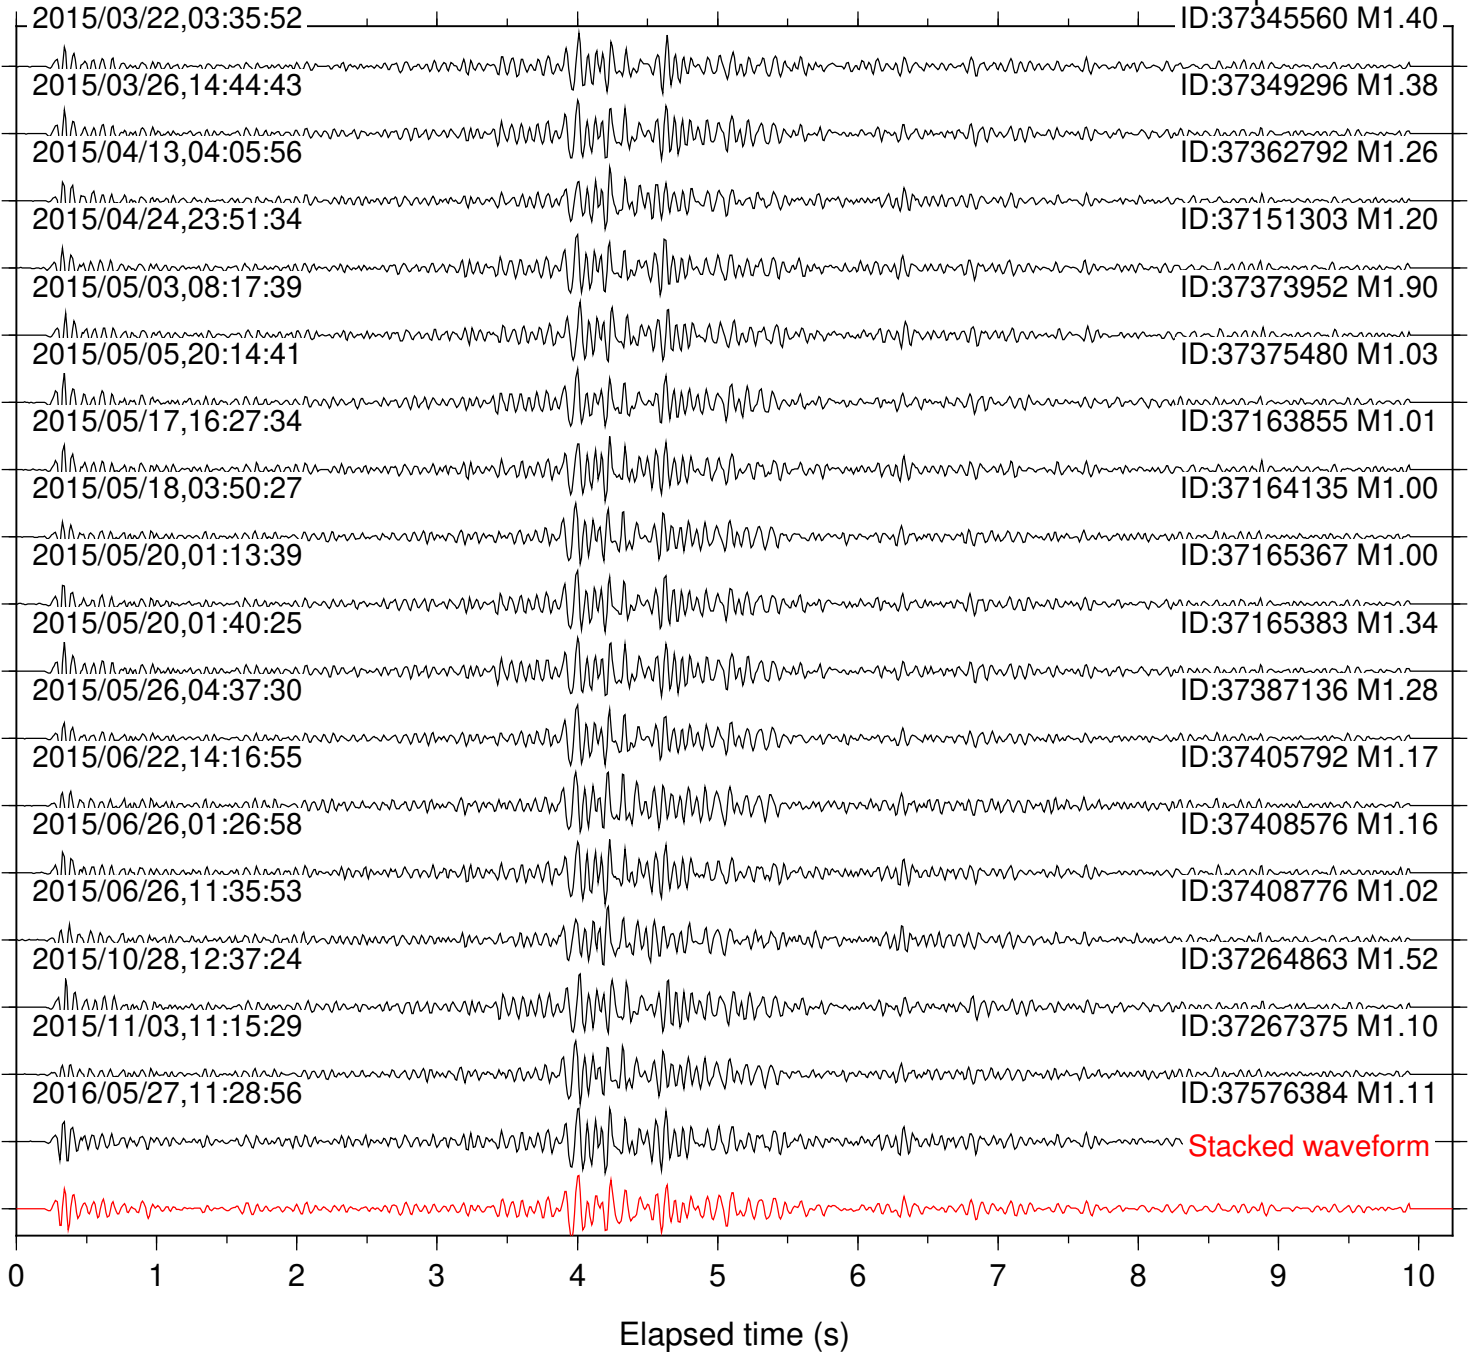

Station: B088 Com: EHZ

Focal depth: 8.34 km