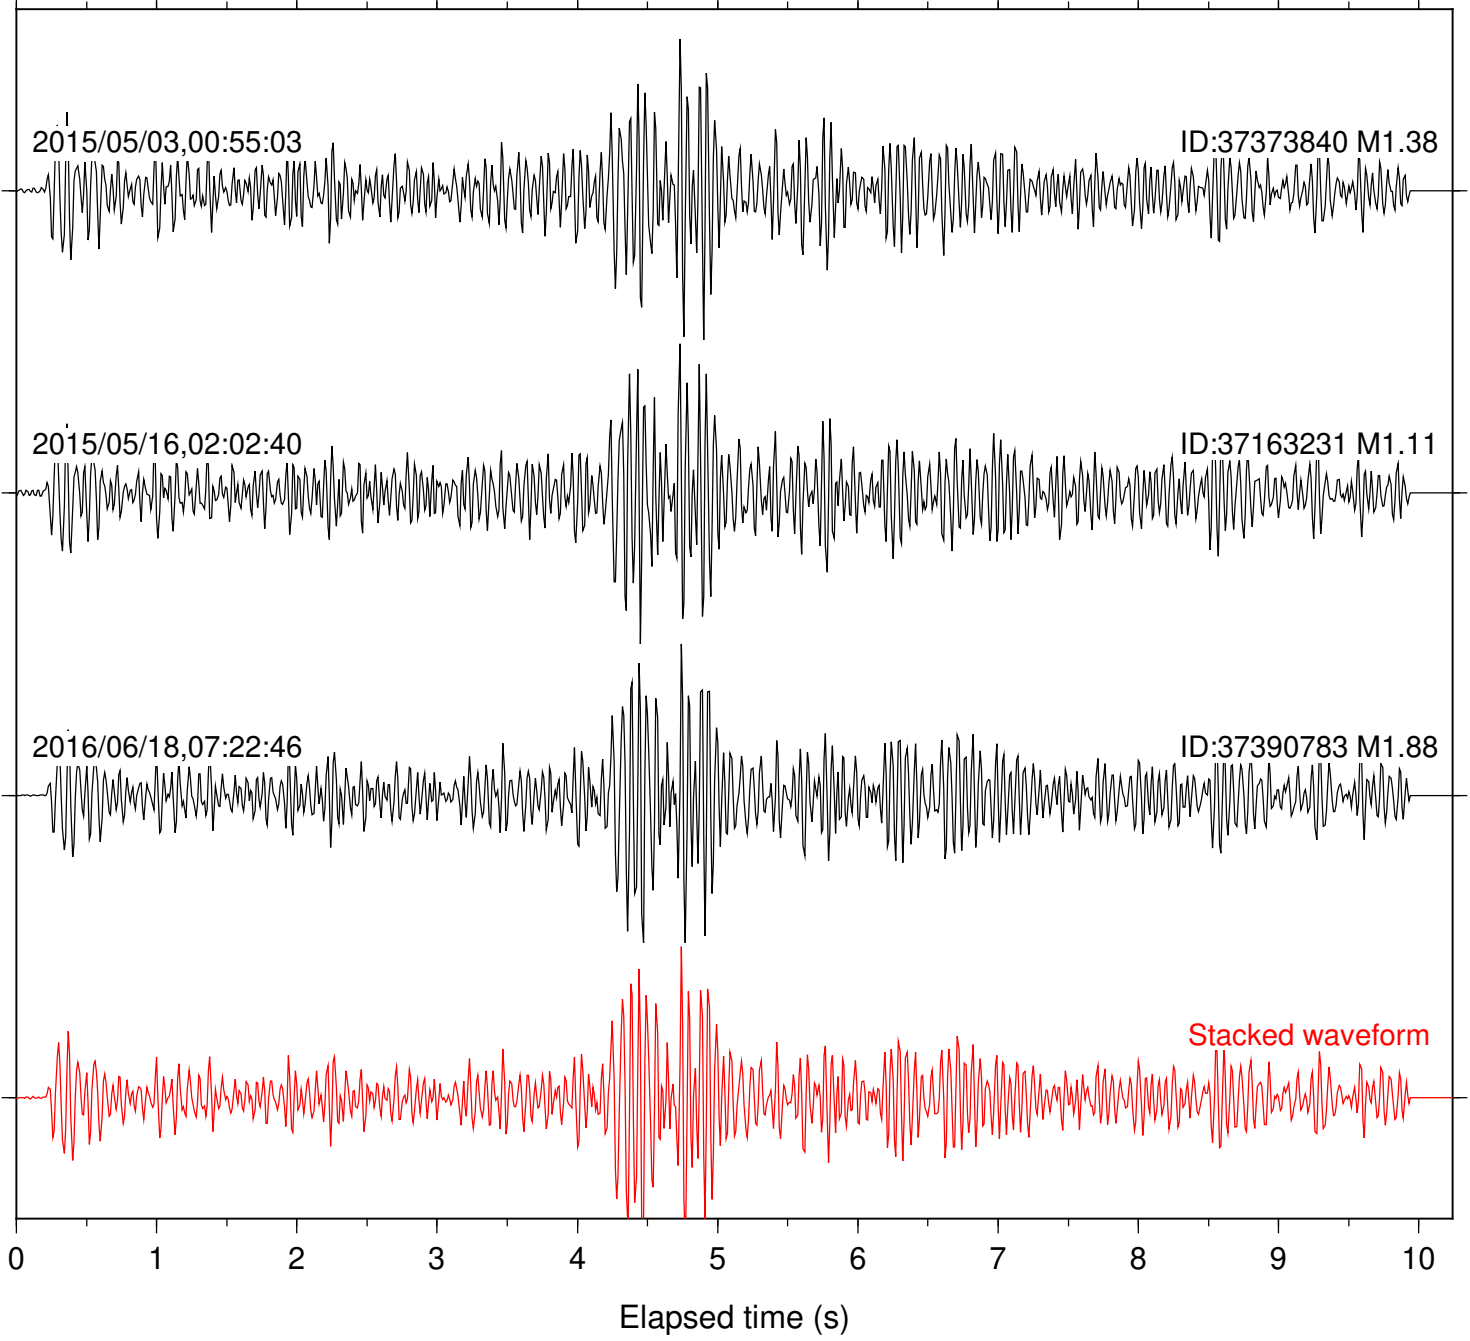

Station: PFO Com: HHZ

Focal depth: 8.46 km