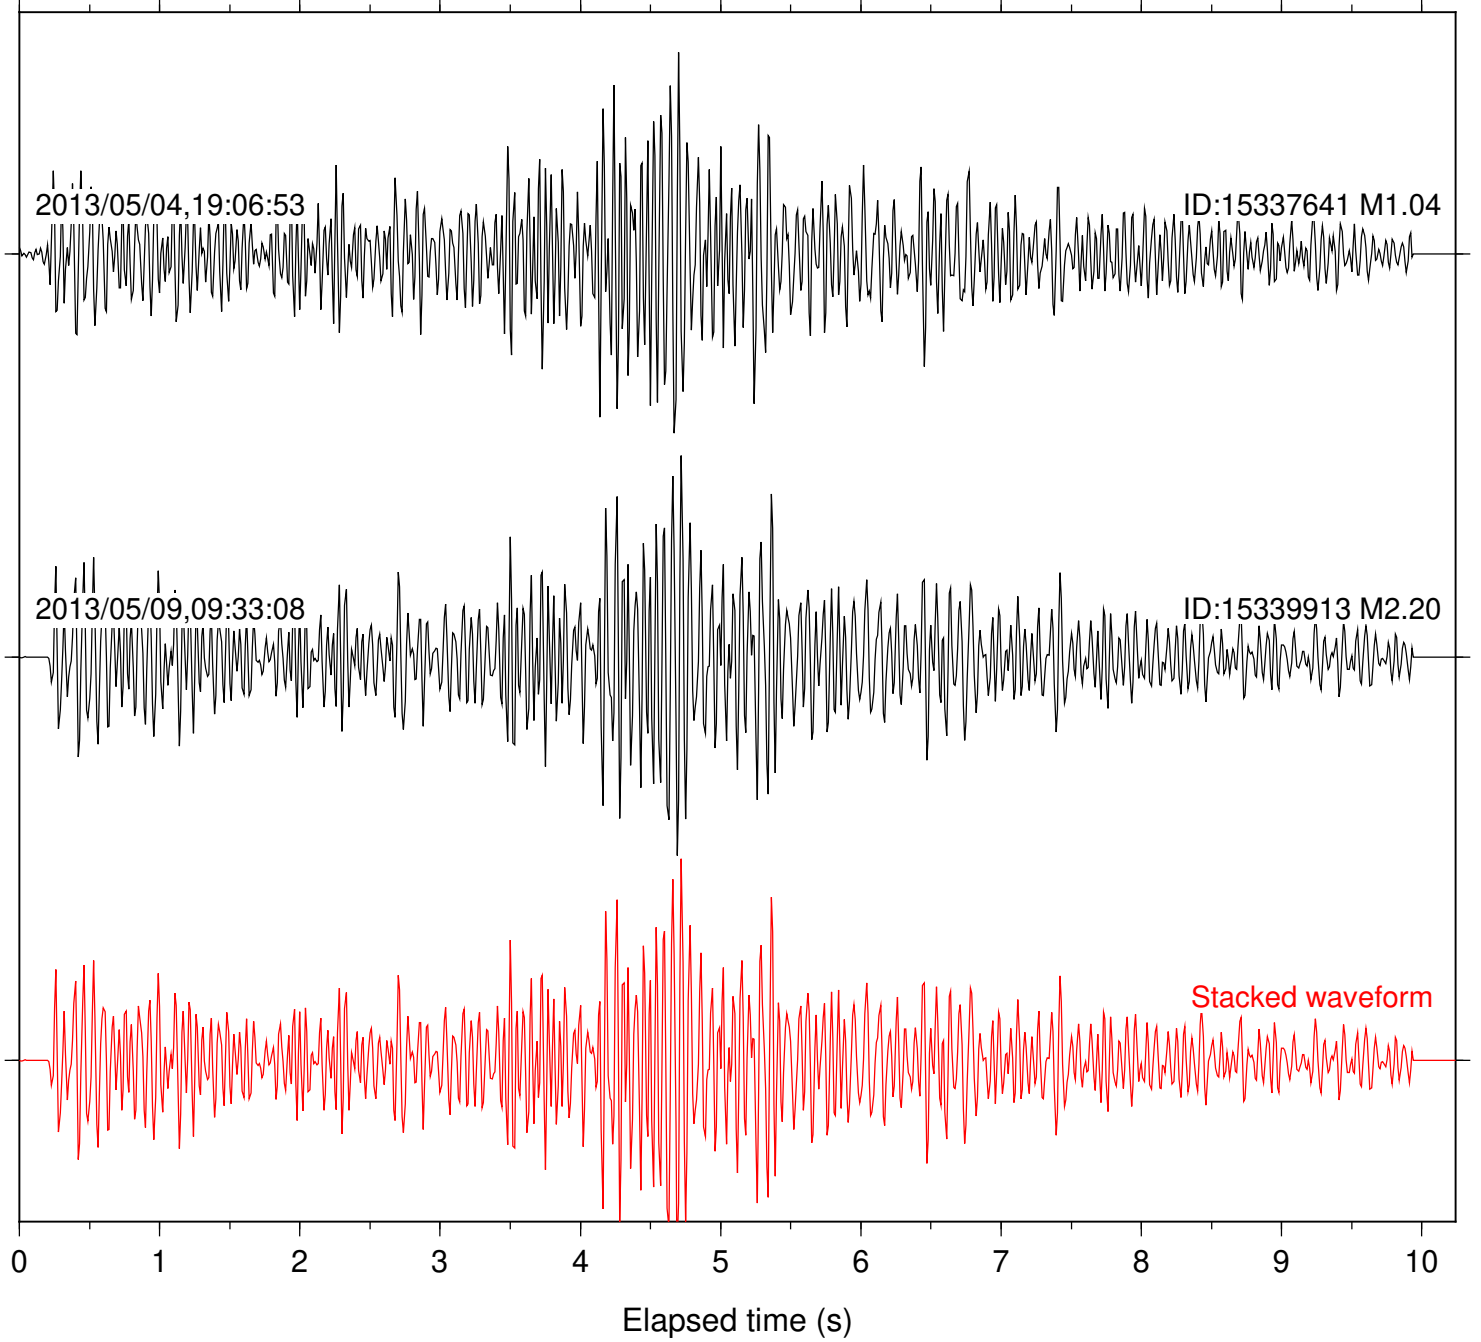

Station: PLM Com: HHZ

Focal depth: 11.71 km