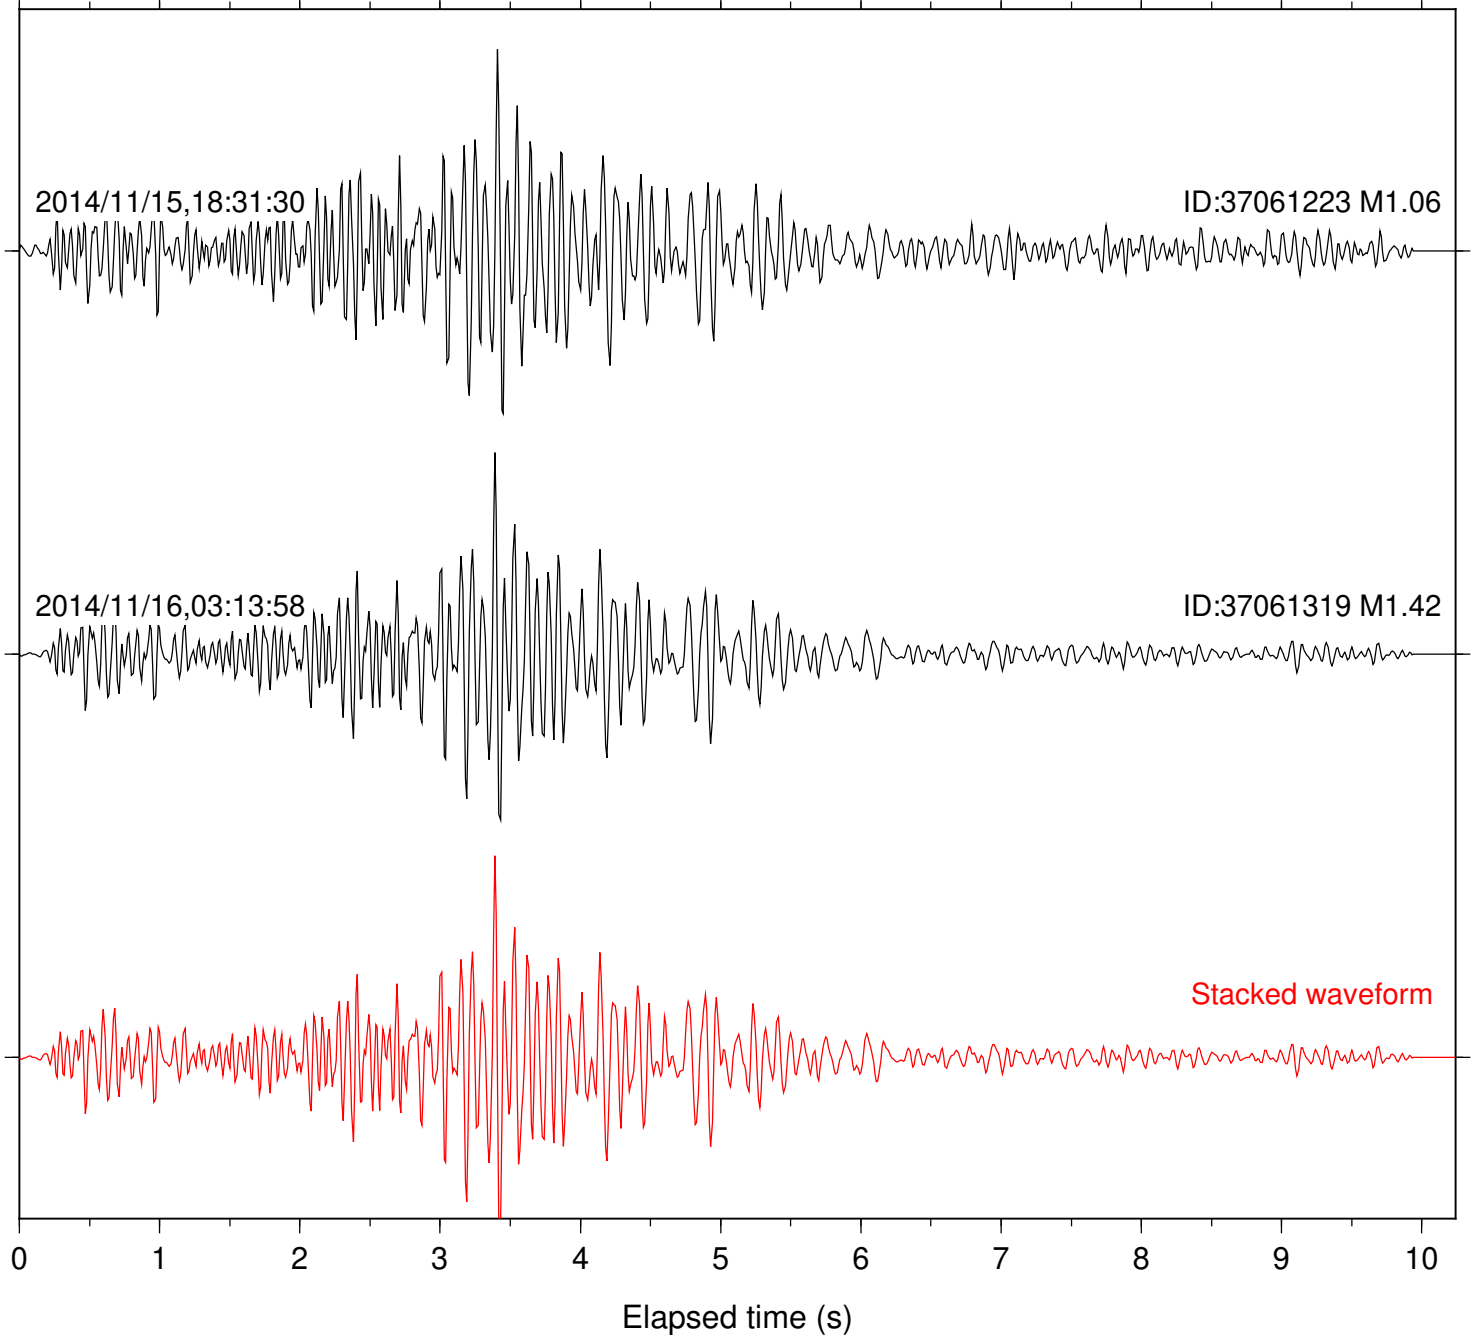

Station: DNR Com: HHZ

Focal depth: 8.06 km