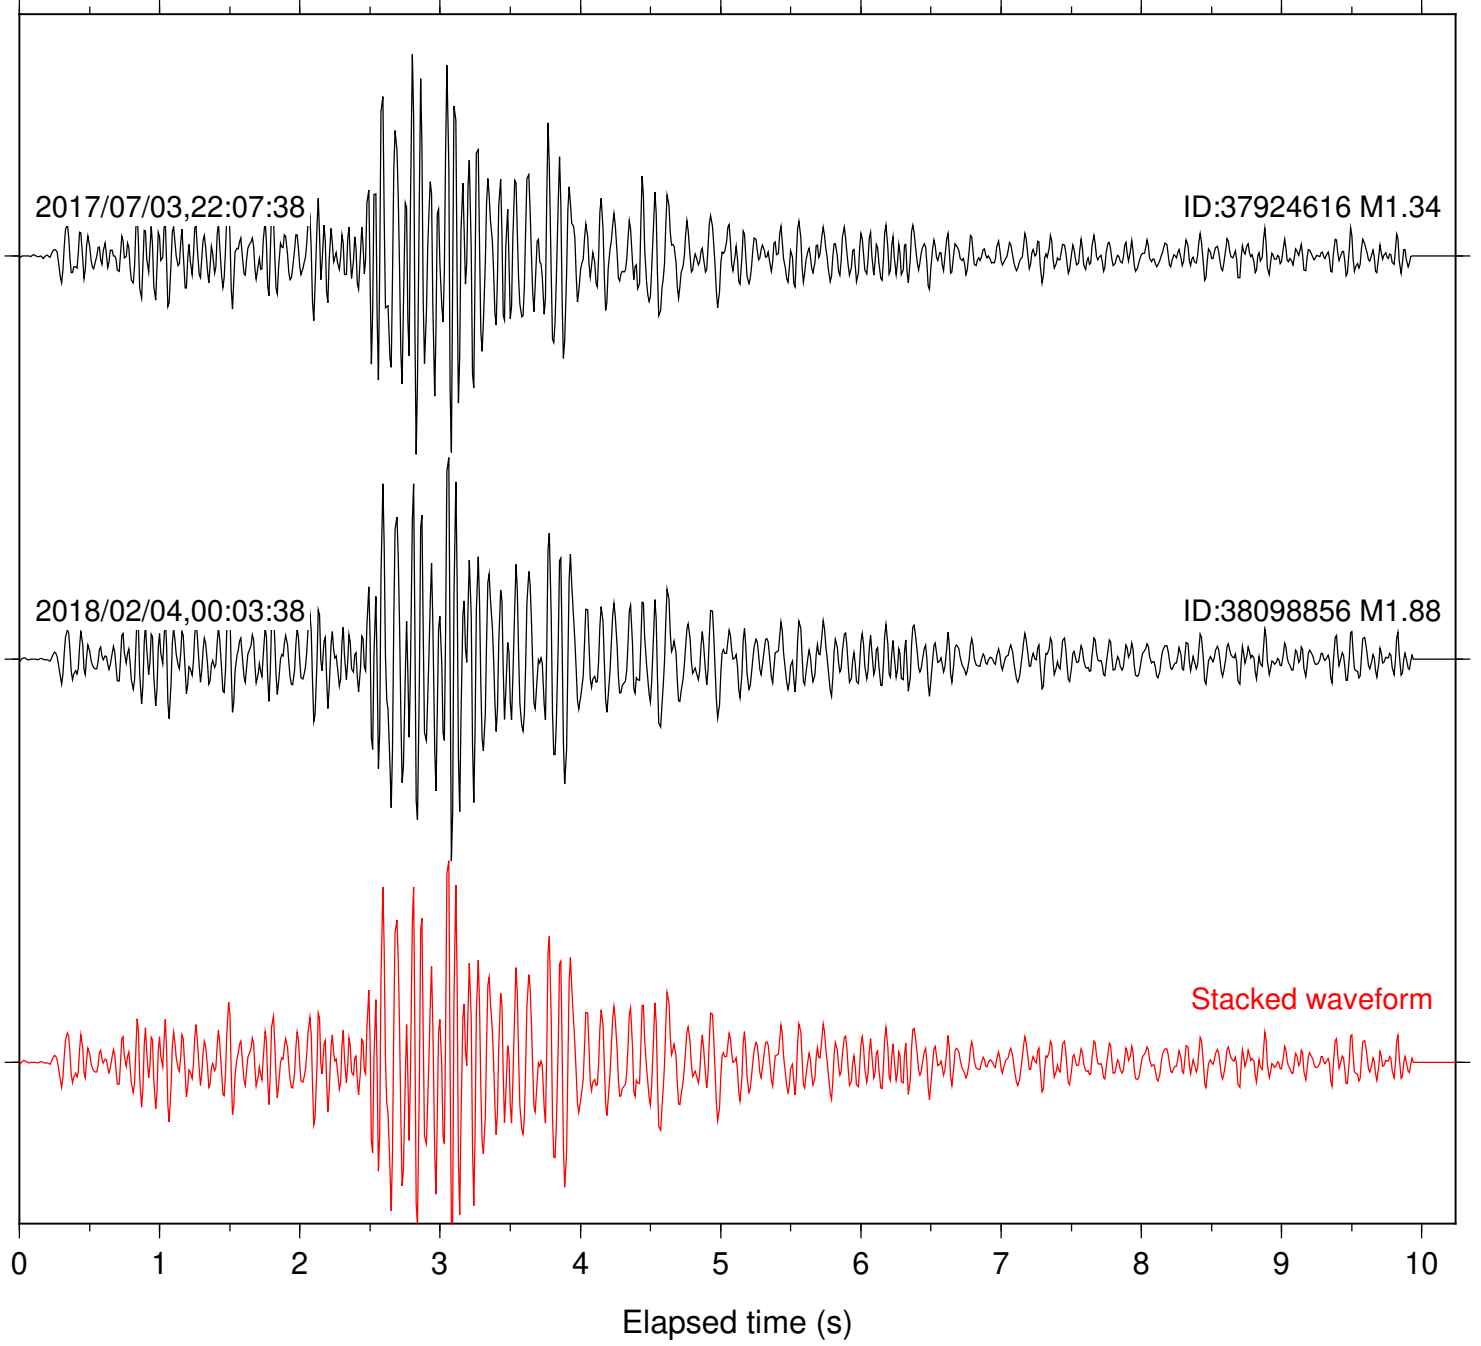

Station: SND Com: HHZ

Focal depth: 5.27 km