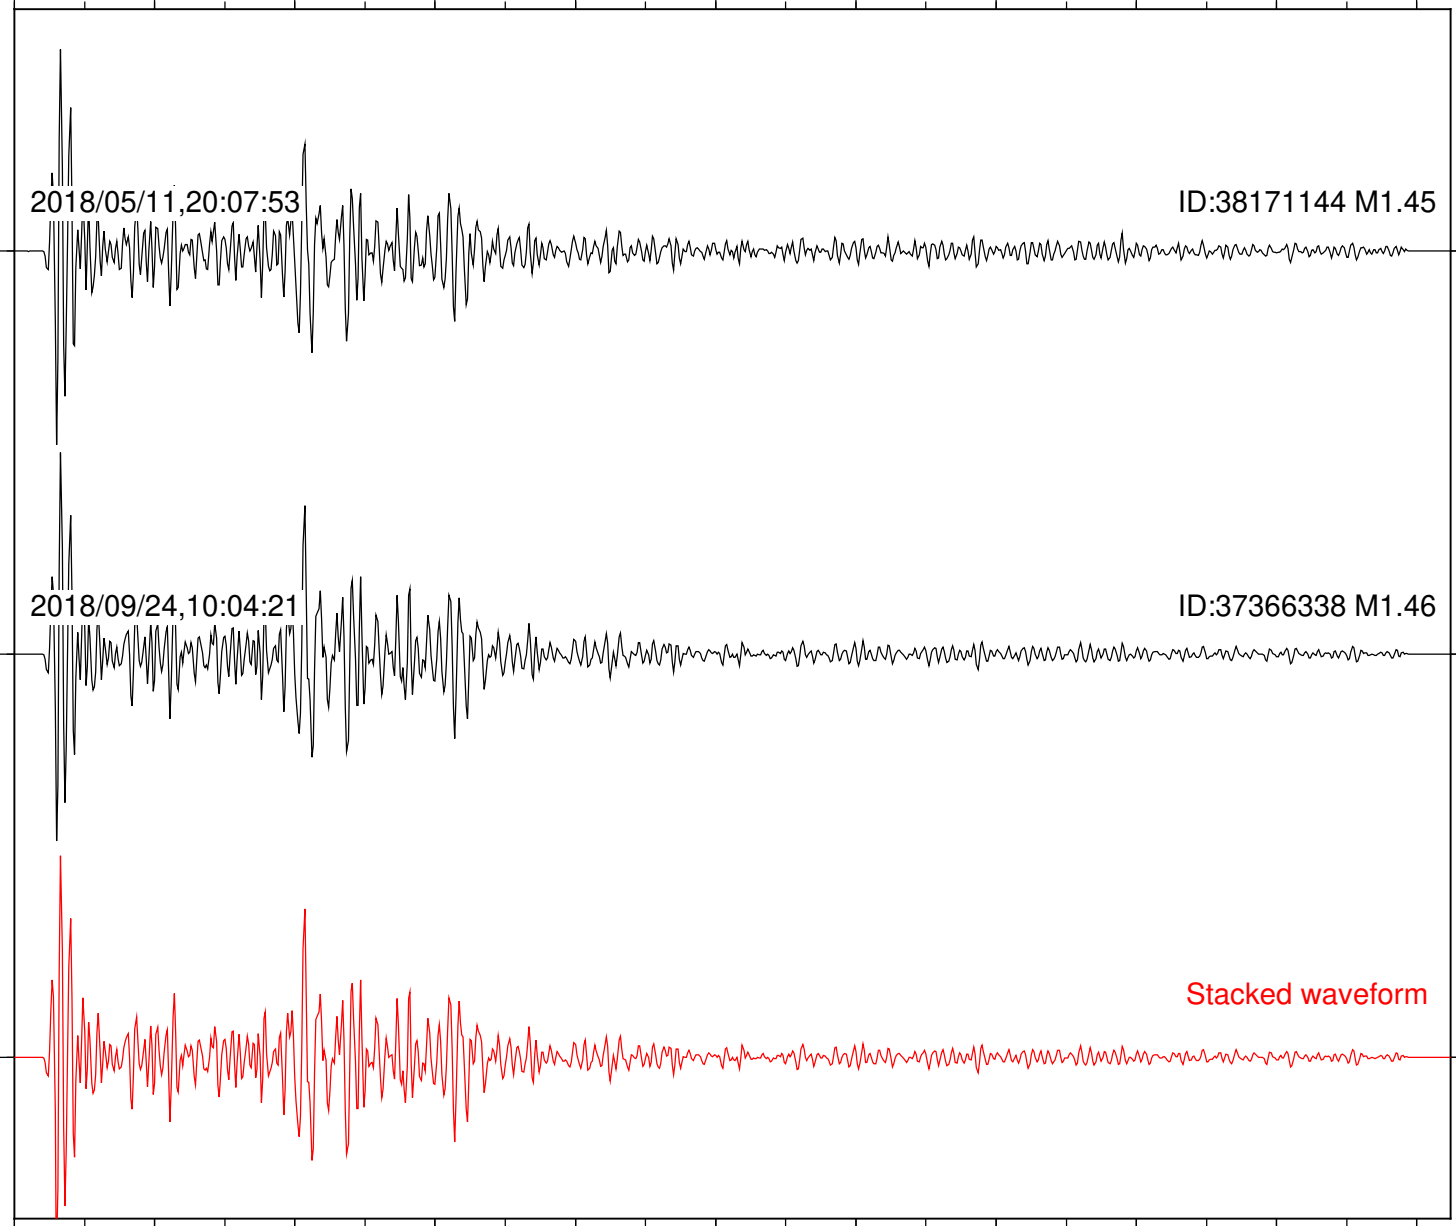

Station: B093 Com: EHZ

Focal depth: 4.46 km

2018/05/11,20:07:53

ID:38171144 M1.45

2018/09/24,10:04:21

ID:37366338 M1.46

Stacked waveform

0 1 2 3 4 5 6 7 8 9 10
Elapsed time (s)