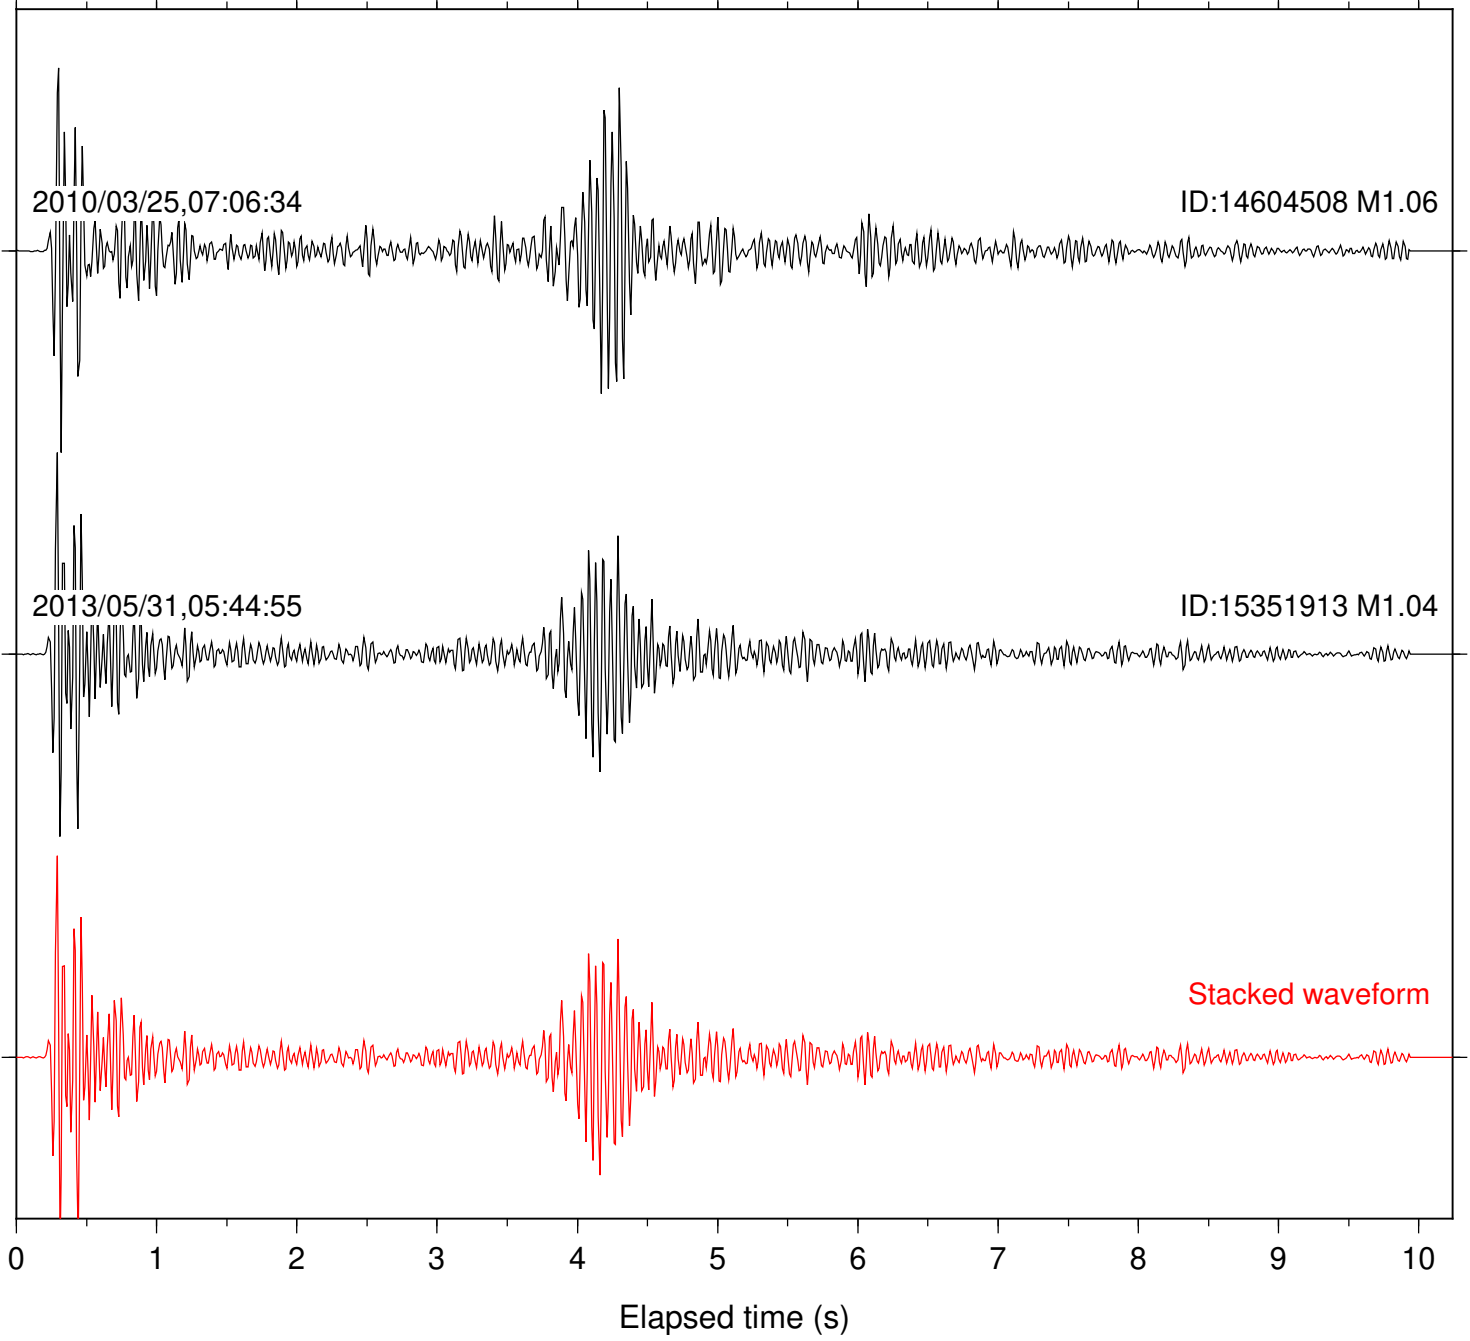

Station: DGR Com: HHZ

Focal depth: 17.42 km