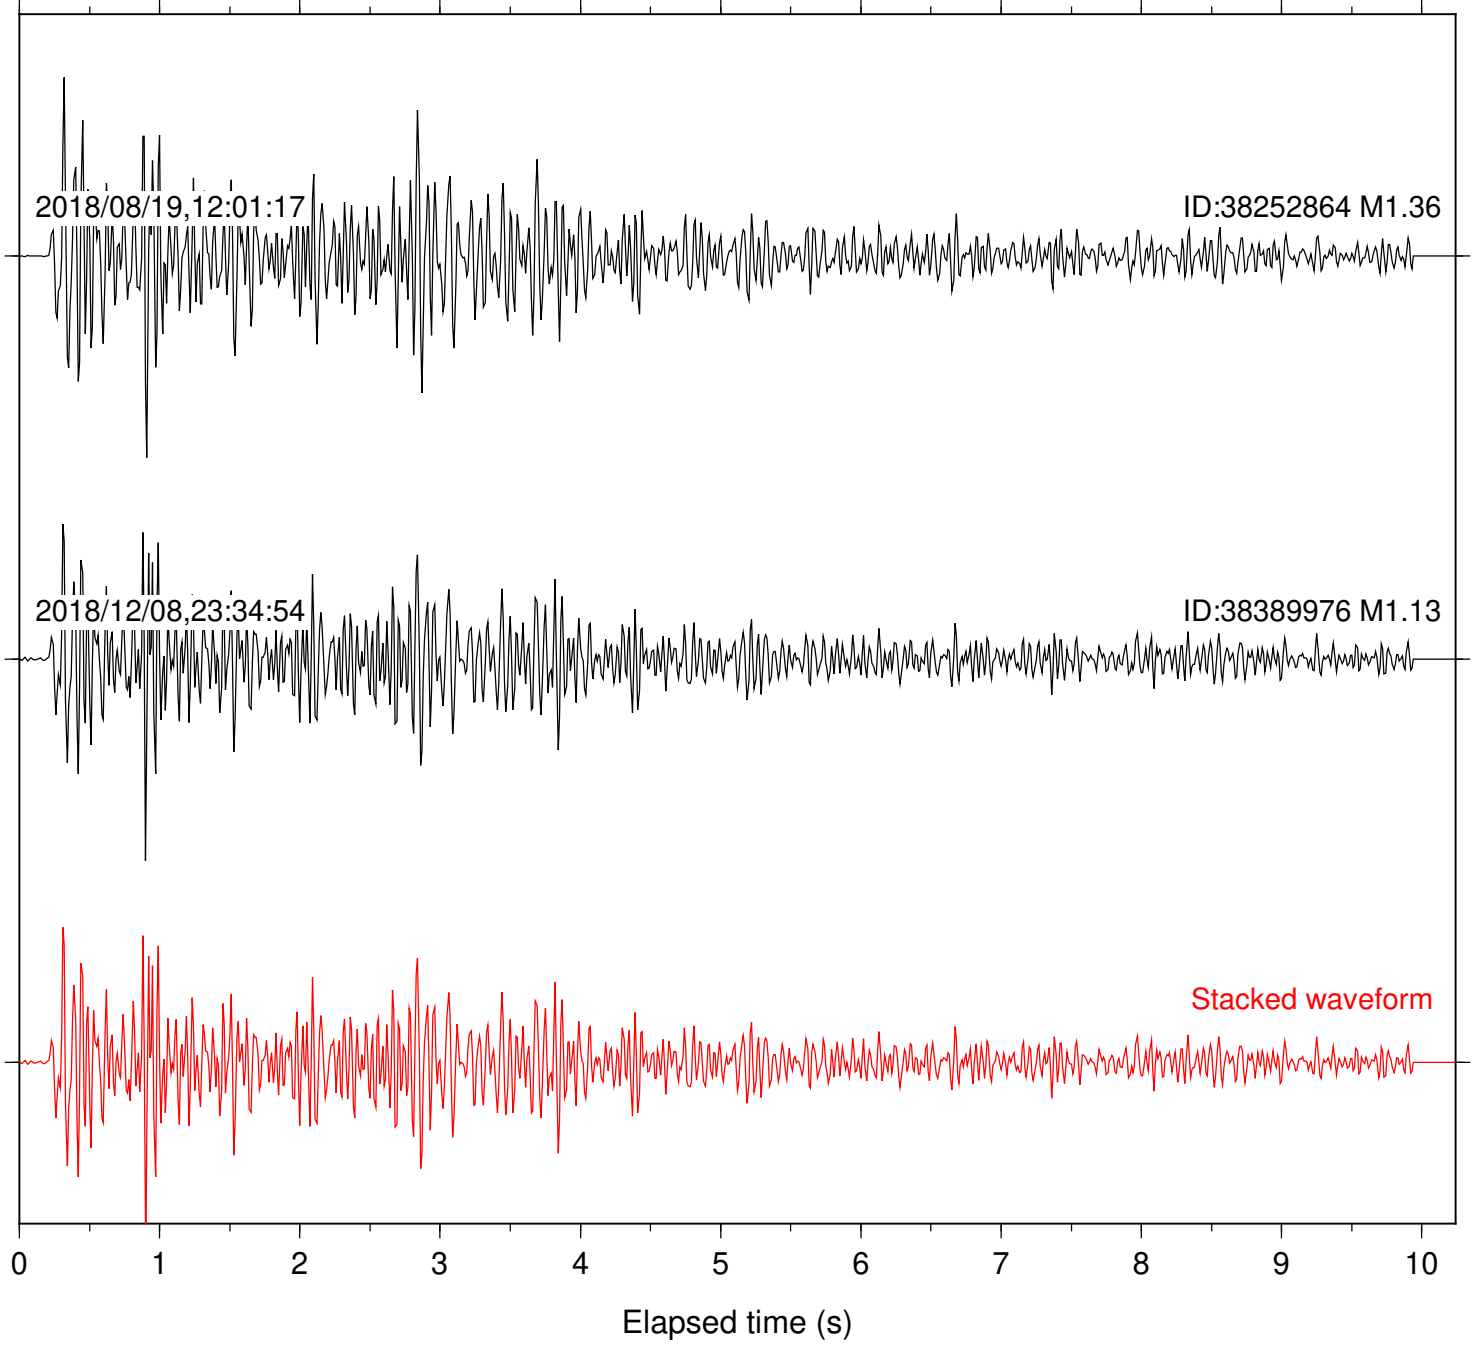

Station: FRD Com: HHZ

Focal depth: 4.09 km