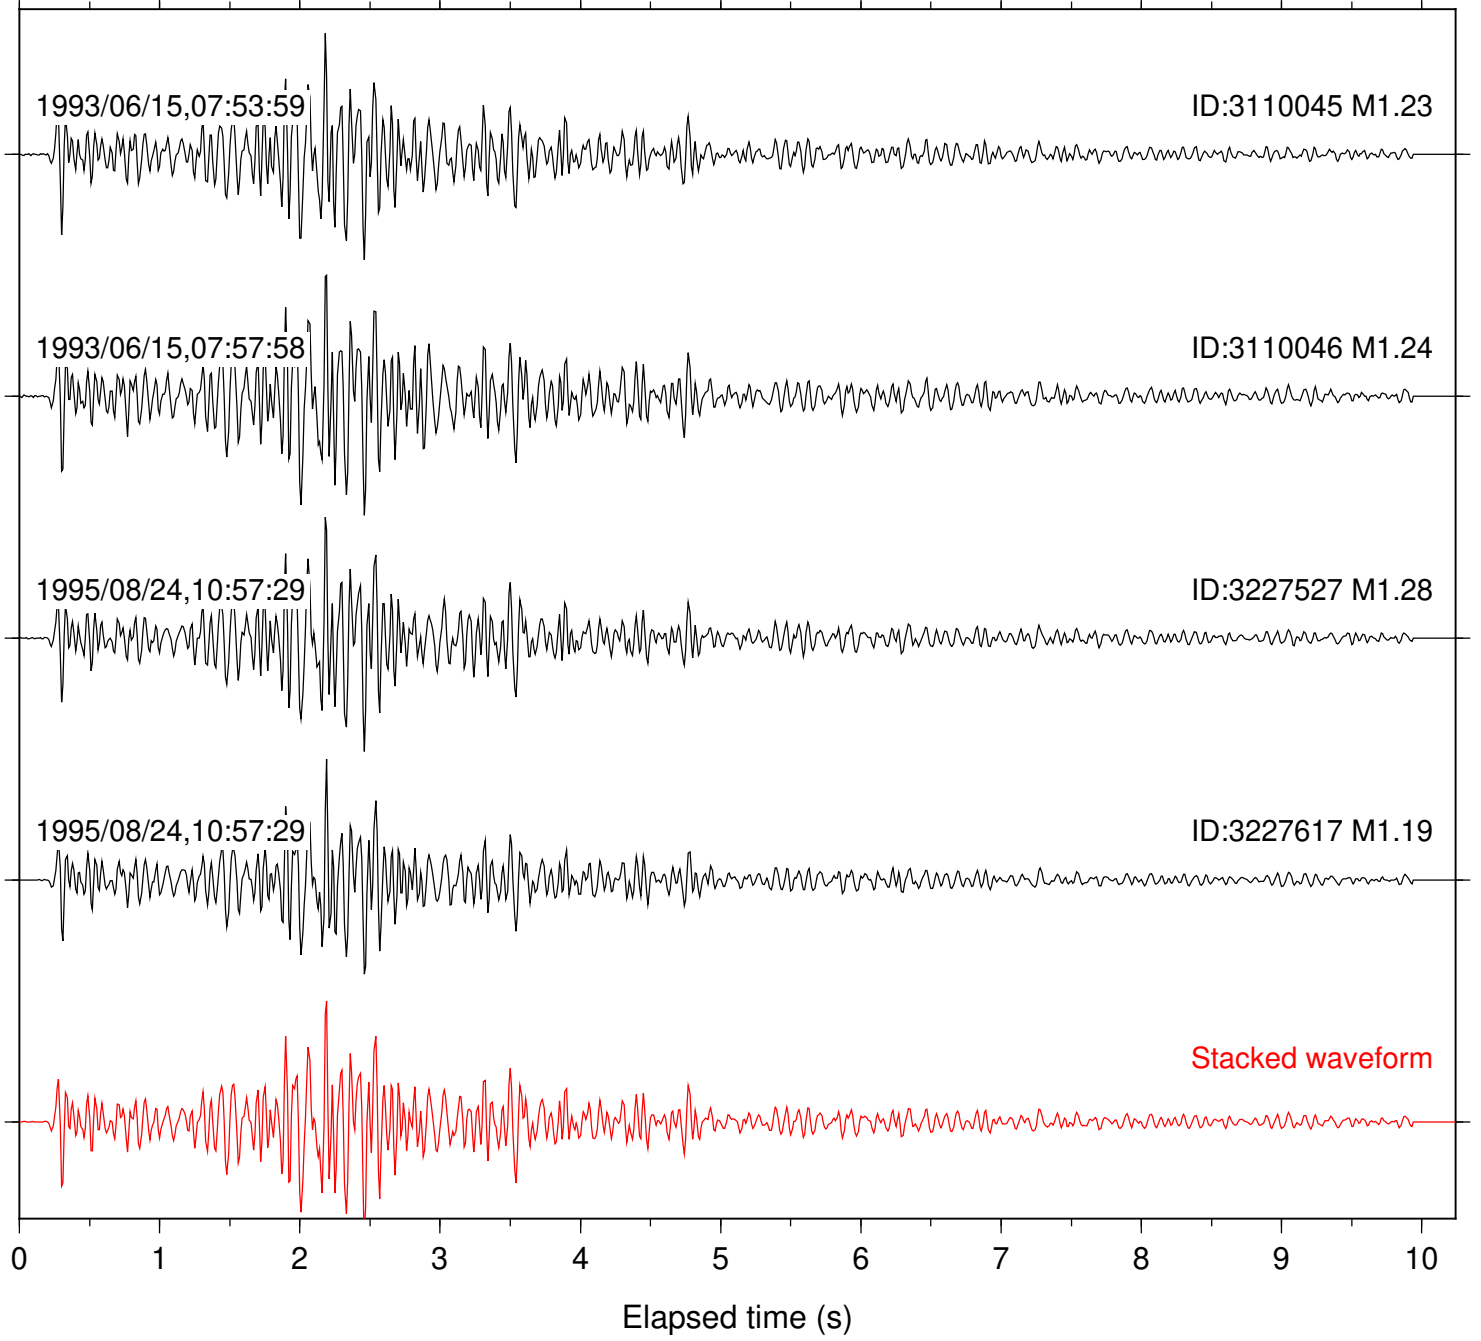

Station: INS Com: EHZ

Focal depth: 6.69 km