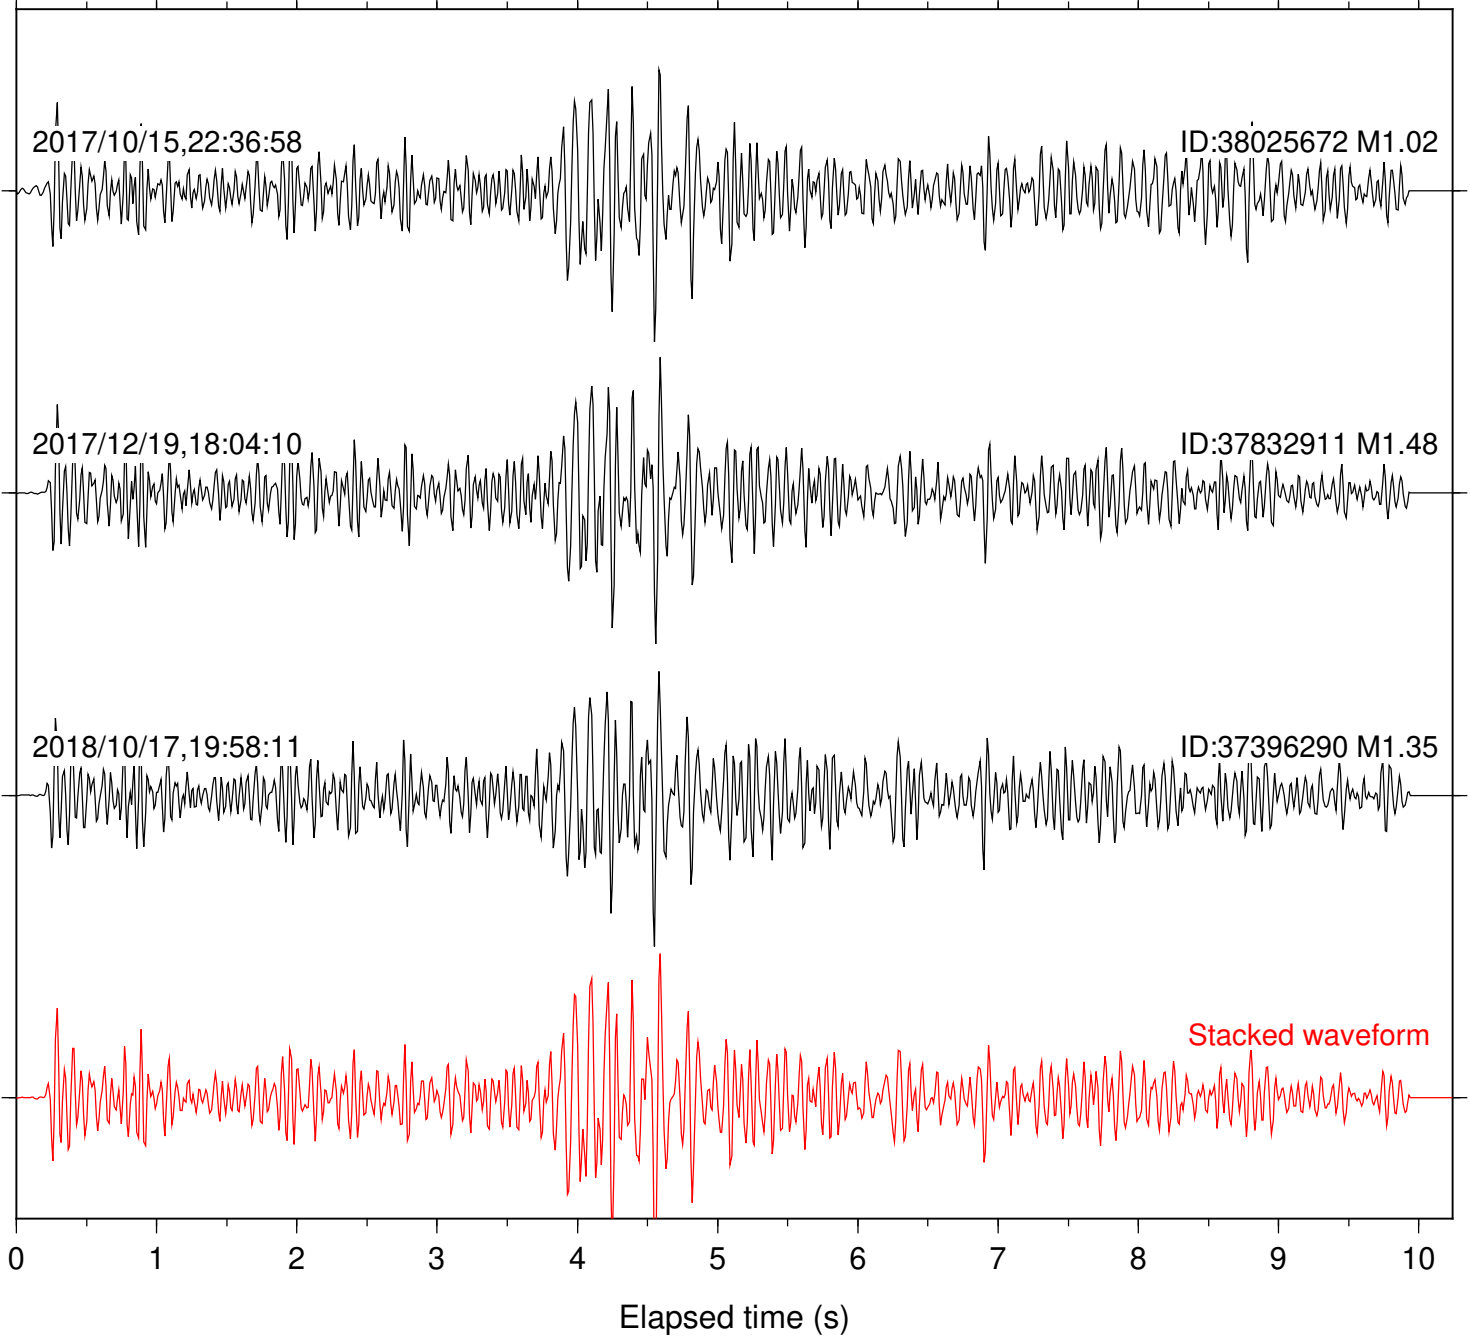

Focal depth: 4.96 km

Station: FRD Com: HHZ

Focal depth: 5.04 km

Station: HMT2 Com: HHZ

Focal depth: 5.04 km

Station: KNW Com: HHZ

Focal depth: 5.04 km

Station: LVA2 Com: HHZ