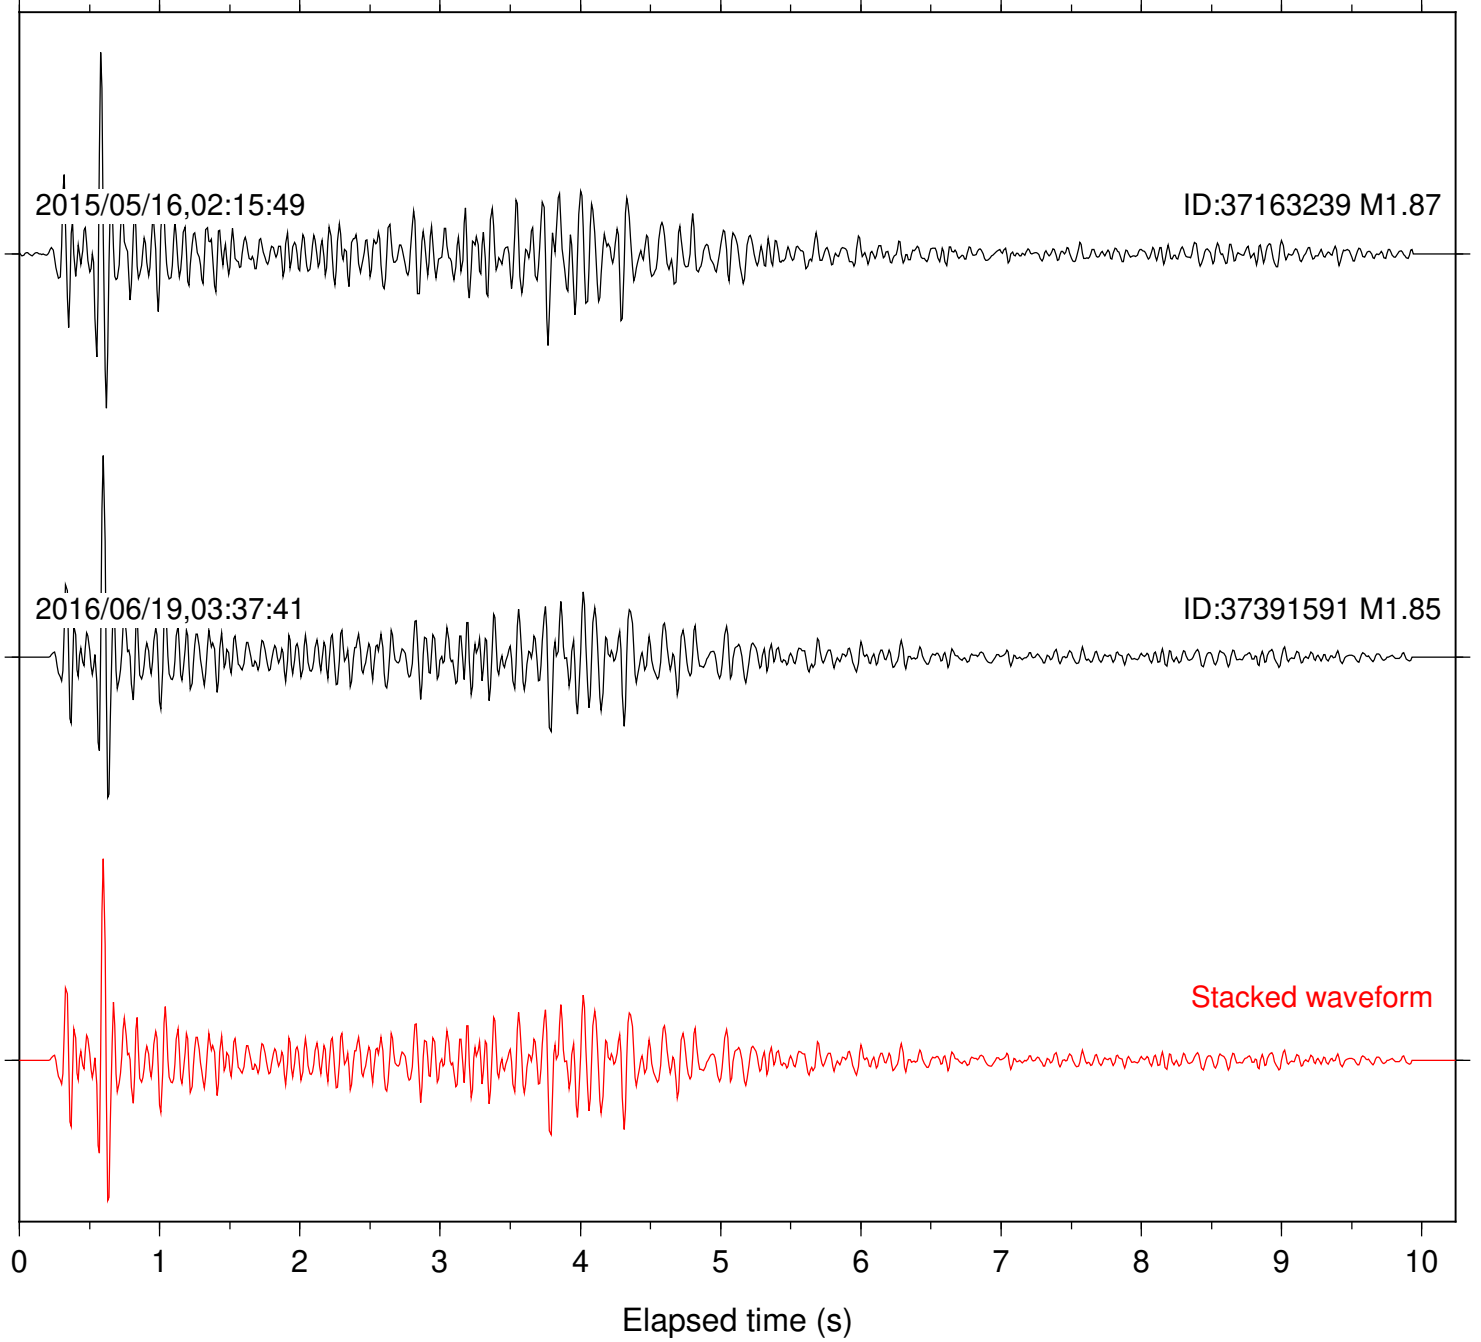

Station: SND Com: HHZ

Focal depth: 8.43 km

Station: WMC Com: HHZ

Focal depth: 8.43 km

Station: B084 Com: EHZ

Focal depth: 8.46 km

Station: B087 Com: EHZ

Focal depth: 8.46 km