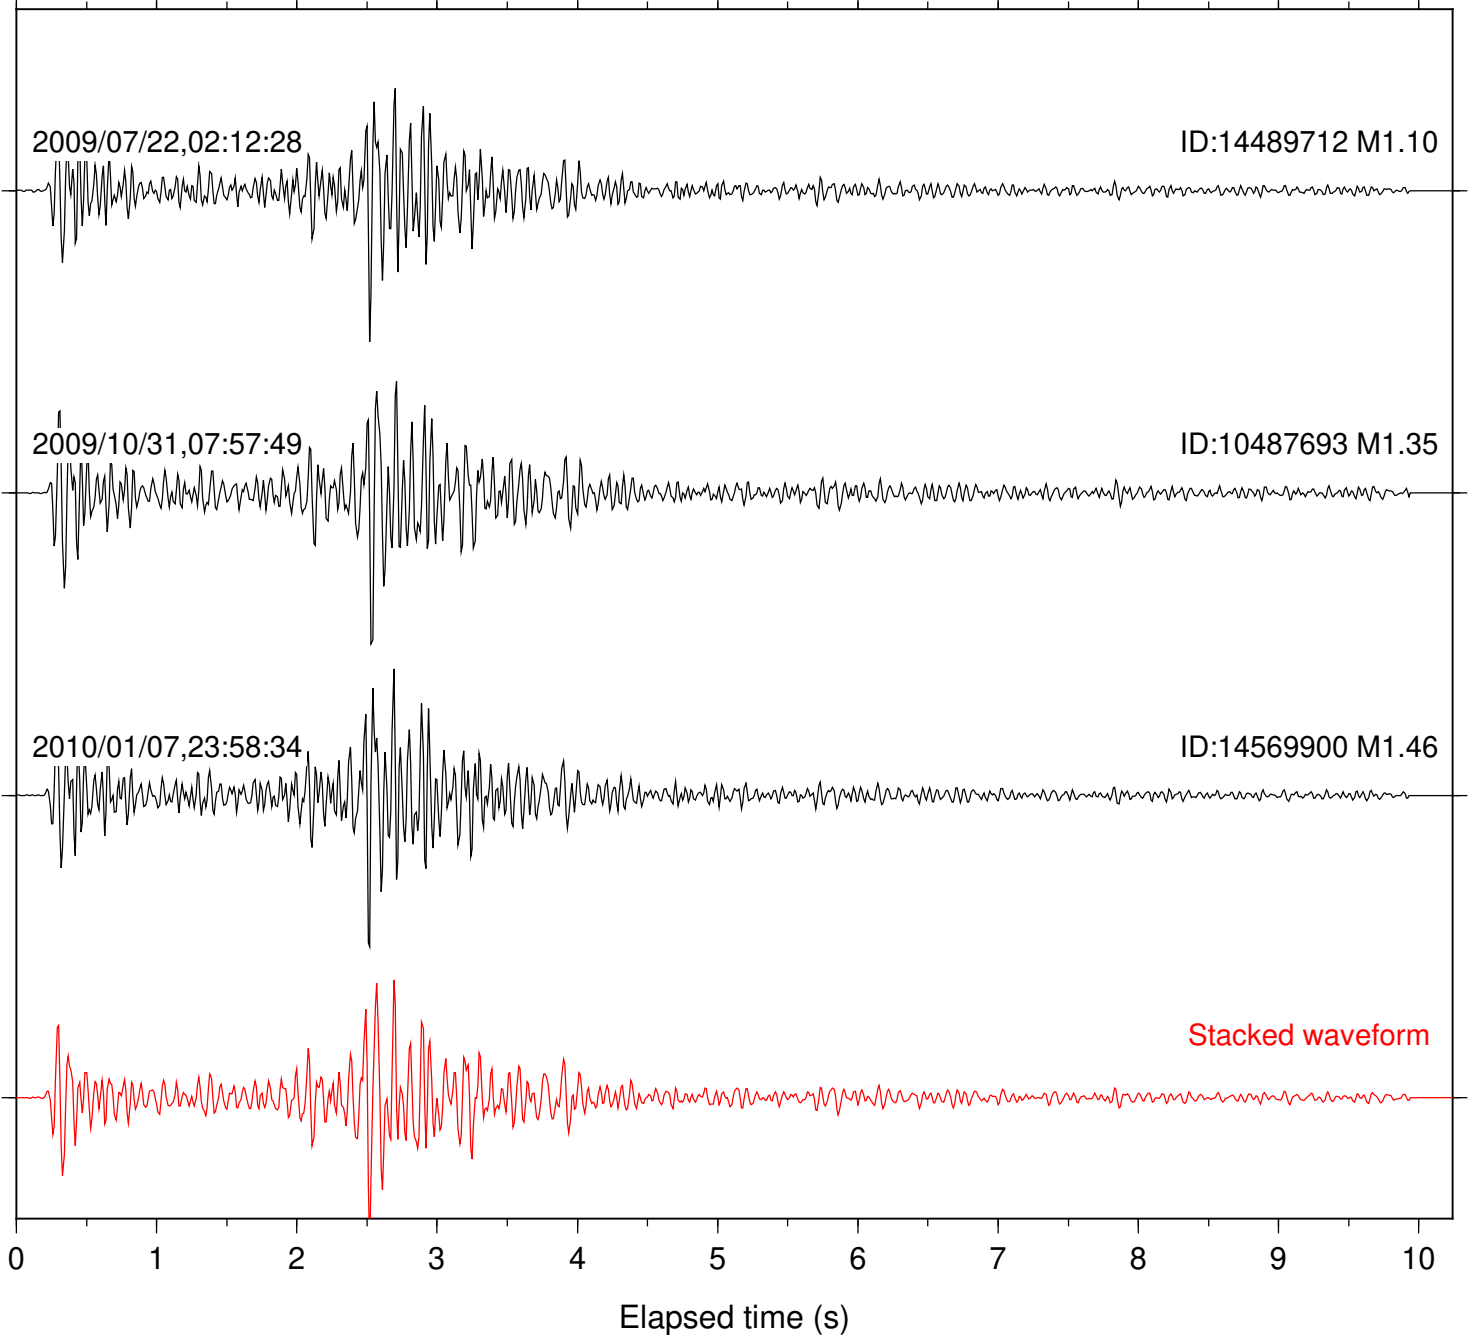

Station: B082 Com: EHZ

Focal depth: 9.14 km