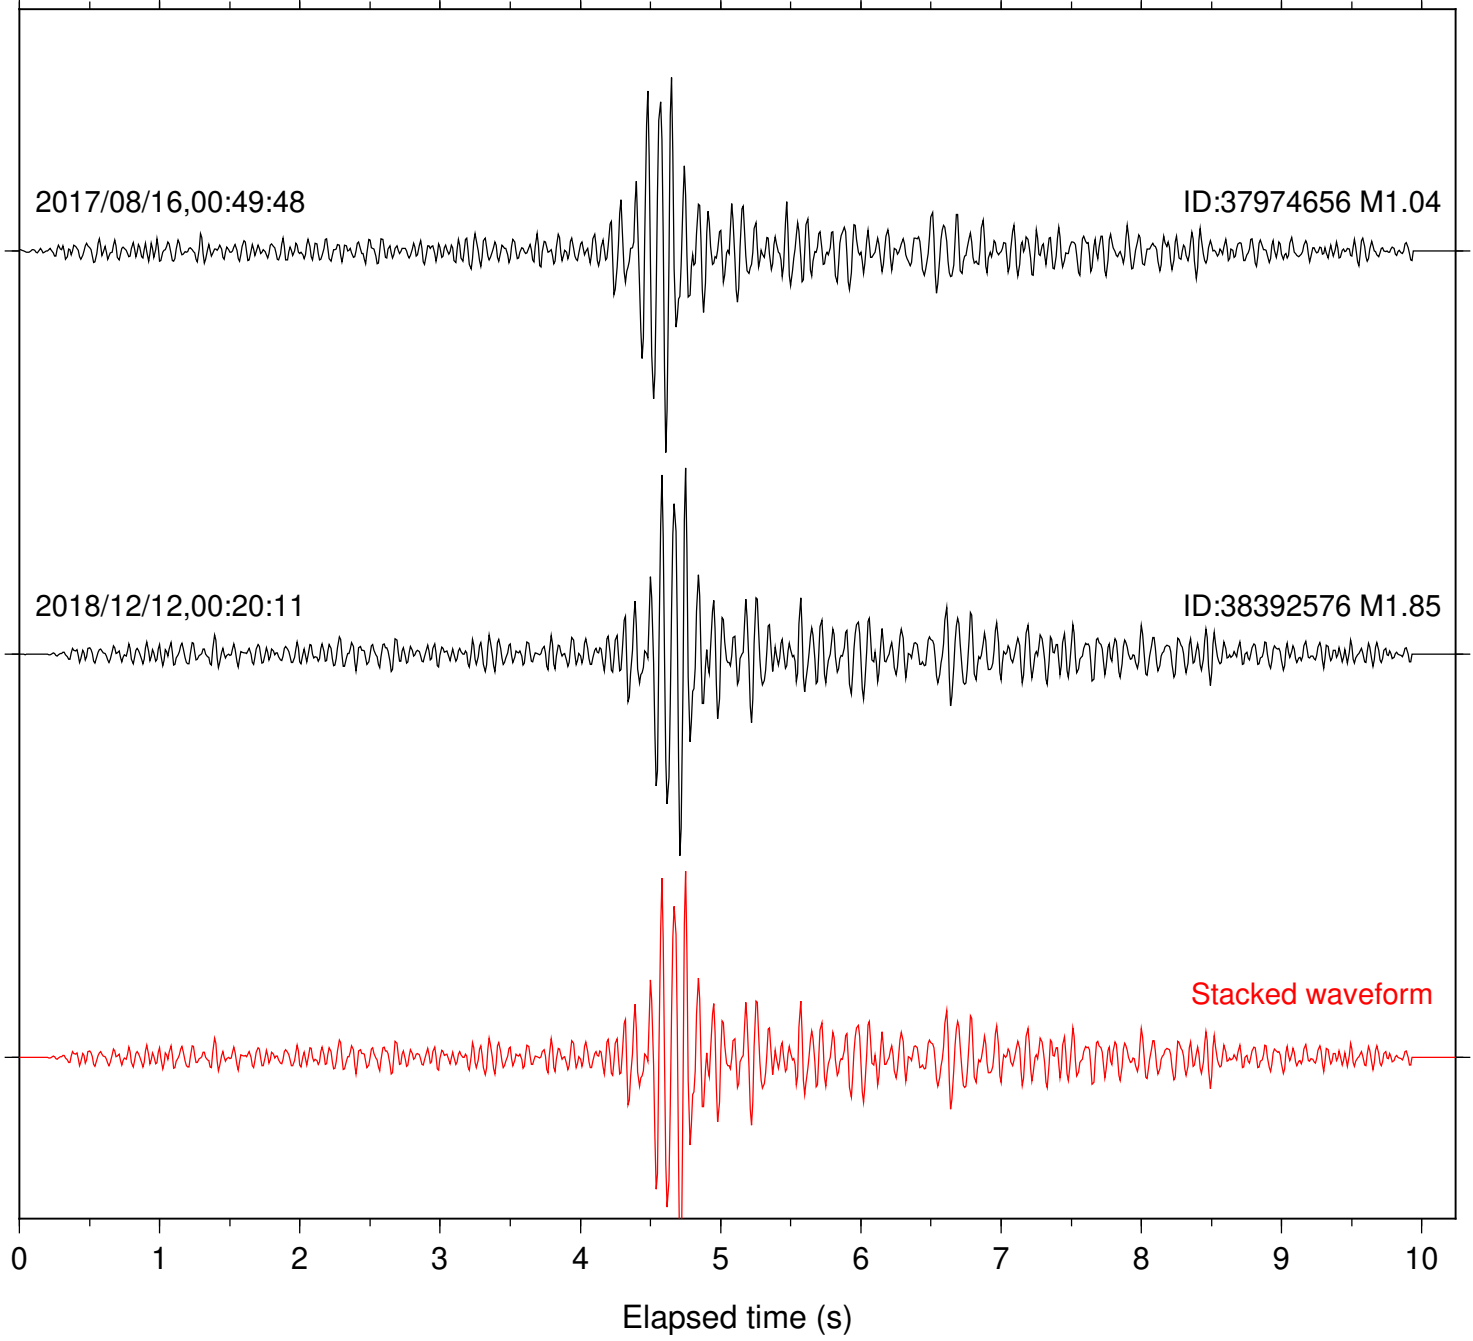

Station: B084 Com: EHZ

Focal depth: 6.49 km