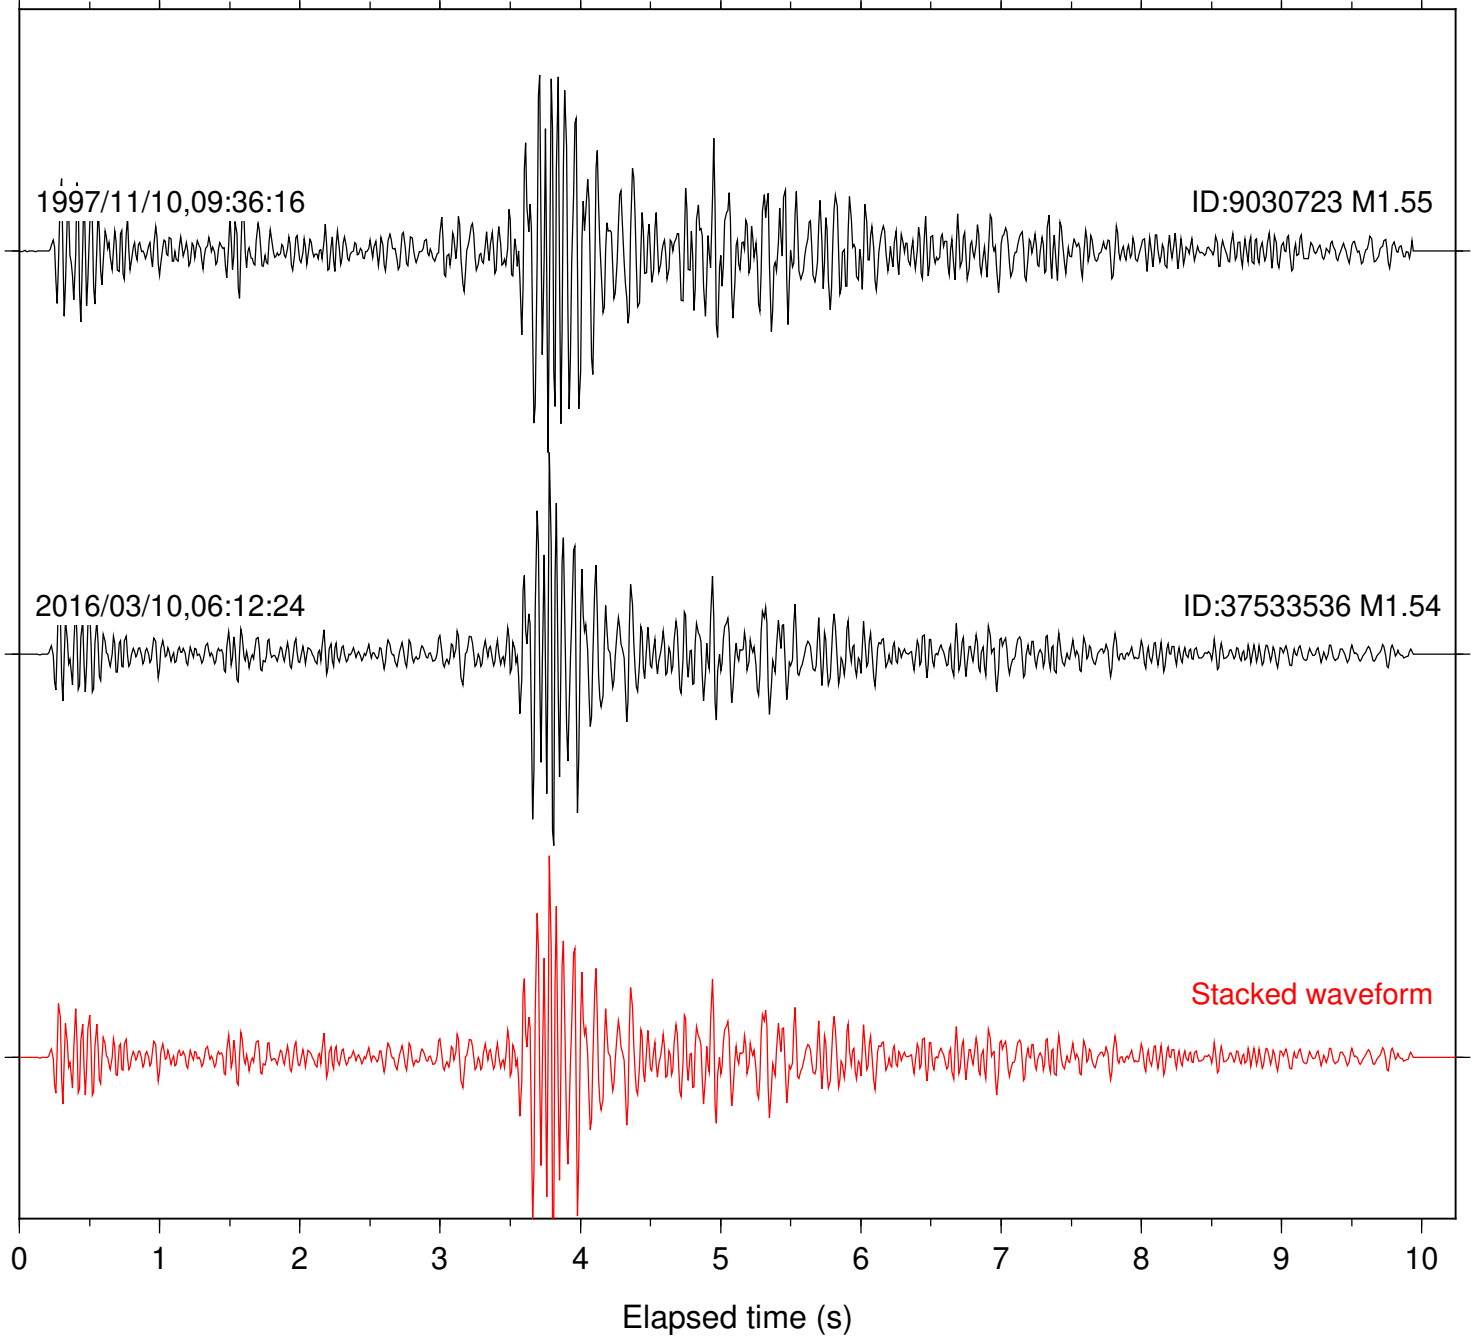

Station: BAC Com: EHZ

Focal depth: 15.61 km