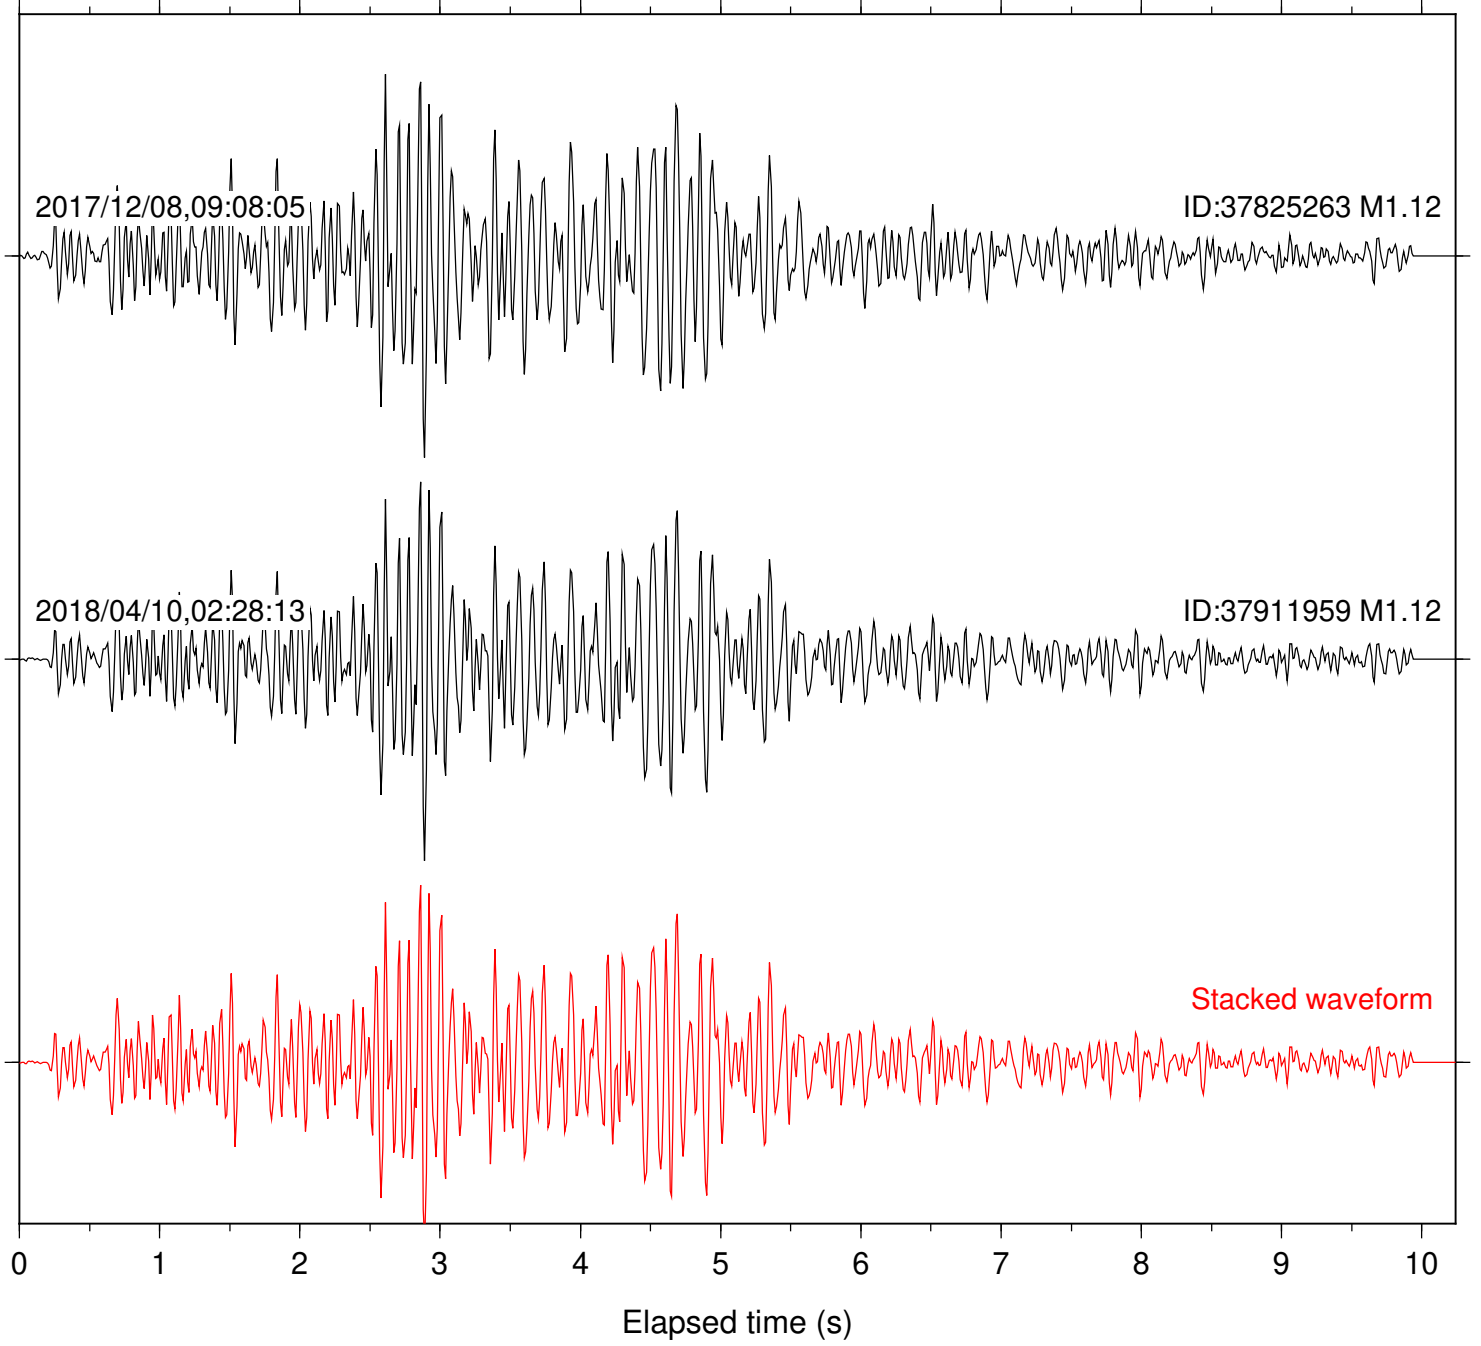

Focal depth: 6.24 km

Station: DGR Com: HHZ

Focal depth: 6.24 km

Station: DNR Com: HHZ

Focal depth: 6.24 km

Station: FRD Com: HHZ

Focal depth: 6.24 km

2017/12/08,09:08:05