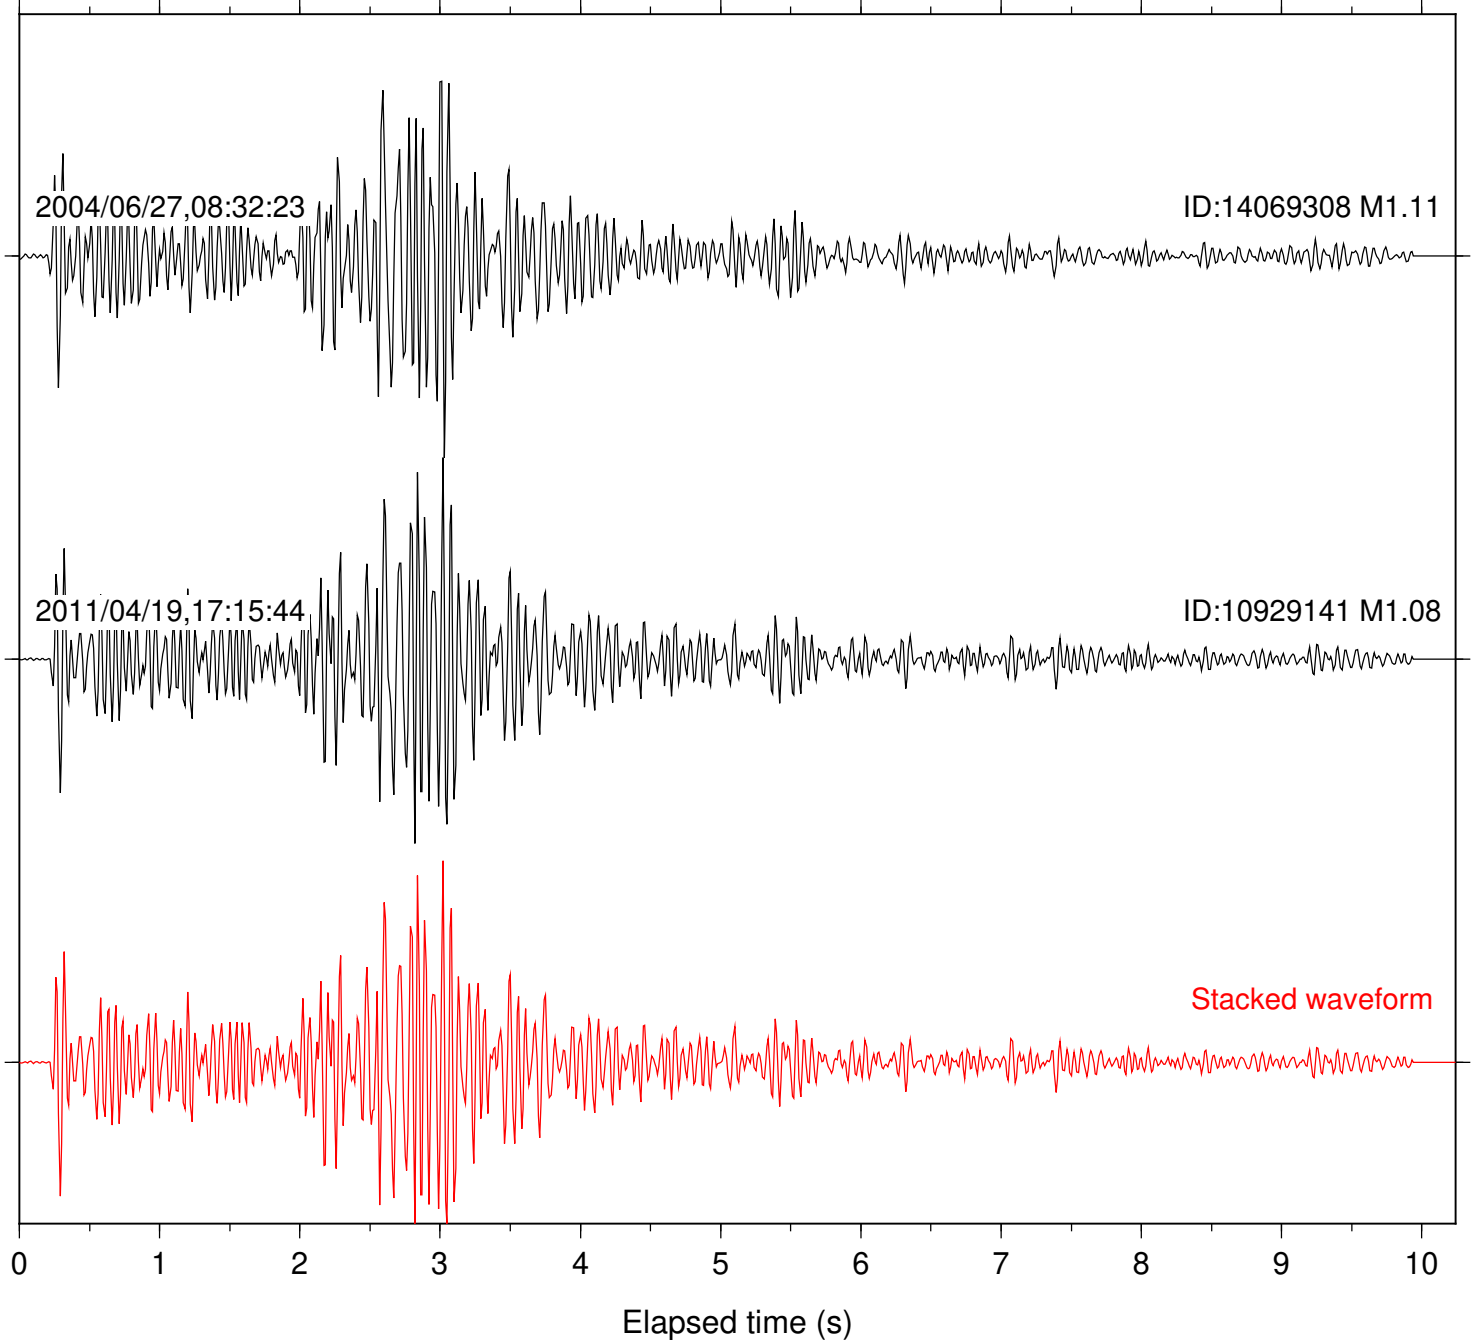

Station: SND Com: HHZ

Focal depth: 6.49 km

Station: FRD Com: HHZ

Focal depth: 5.43 km

Station: PFO Com: HHZ

Focal depth: 5.43 km

Station: B086 Com: EHZ

Focal depth: 4.02 km