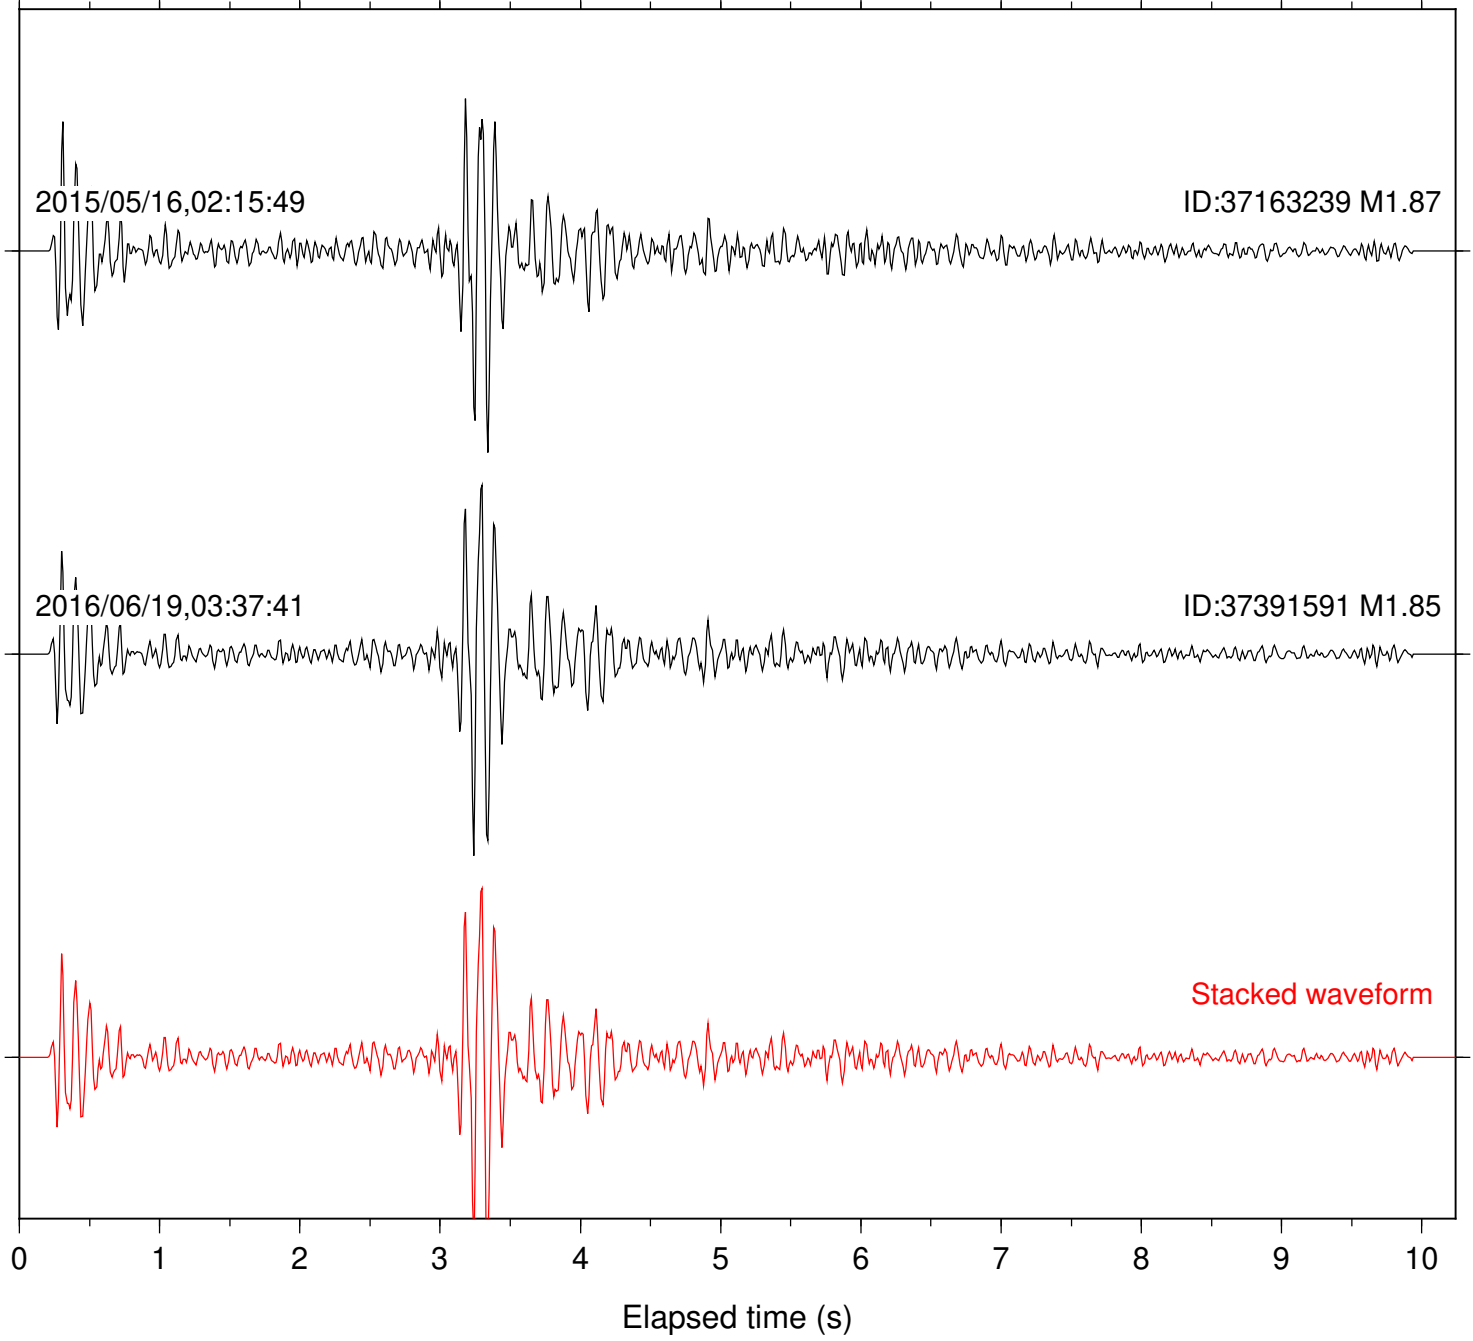

Station: BAC Com: EHZ

Focal depth: 8.43 km