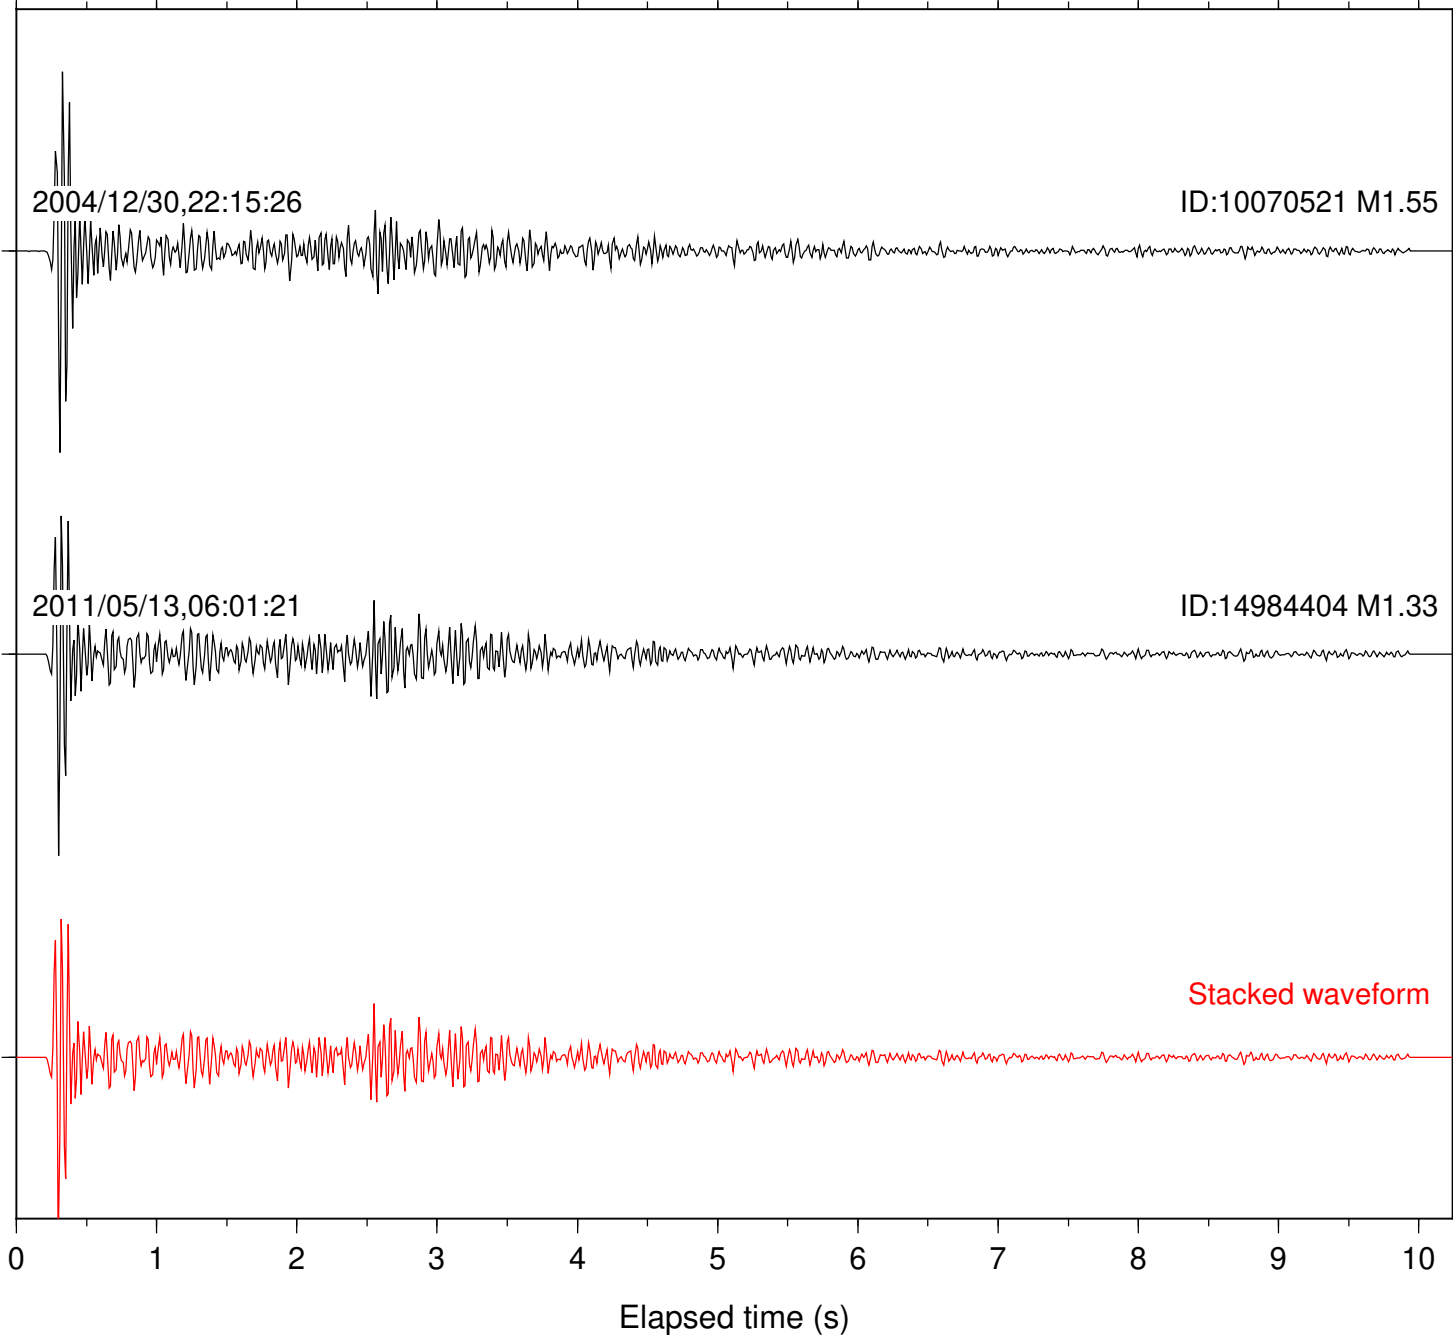

Station: FRD Com: HHZ

Focal depth: 15.29 km

2004/12/30,22:15:26

ID:10070521 M1.55

2011/05/13,06:01:21

ID:14984404 M1.33

Stacked waveform