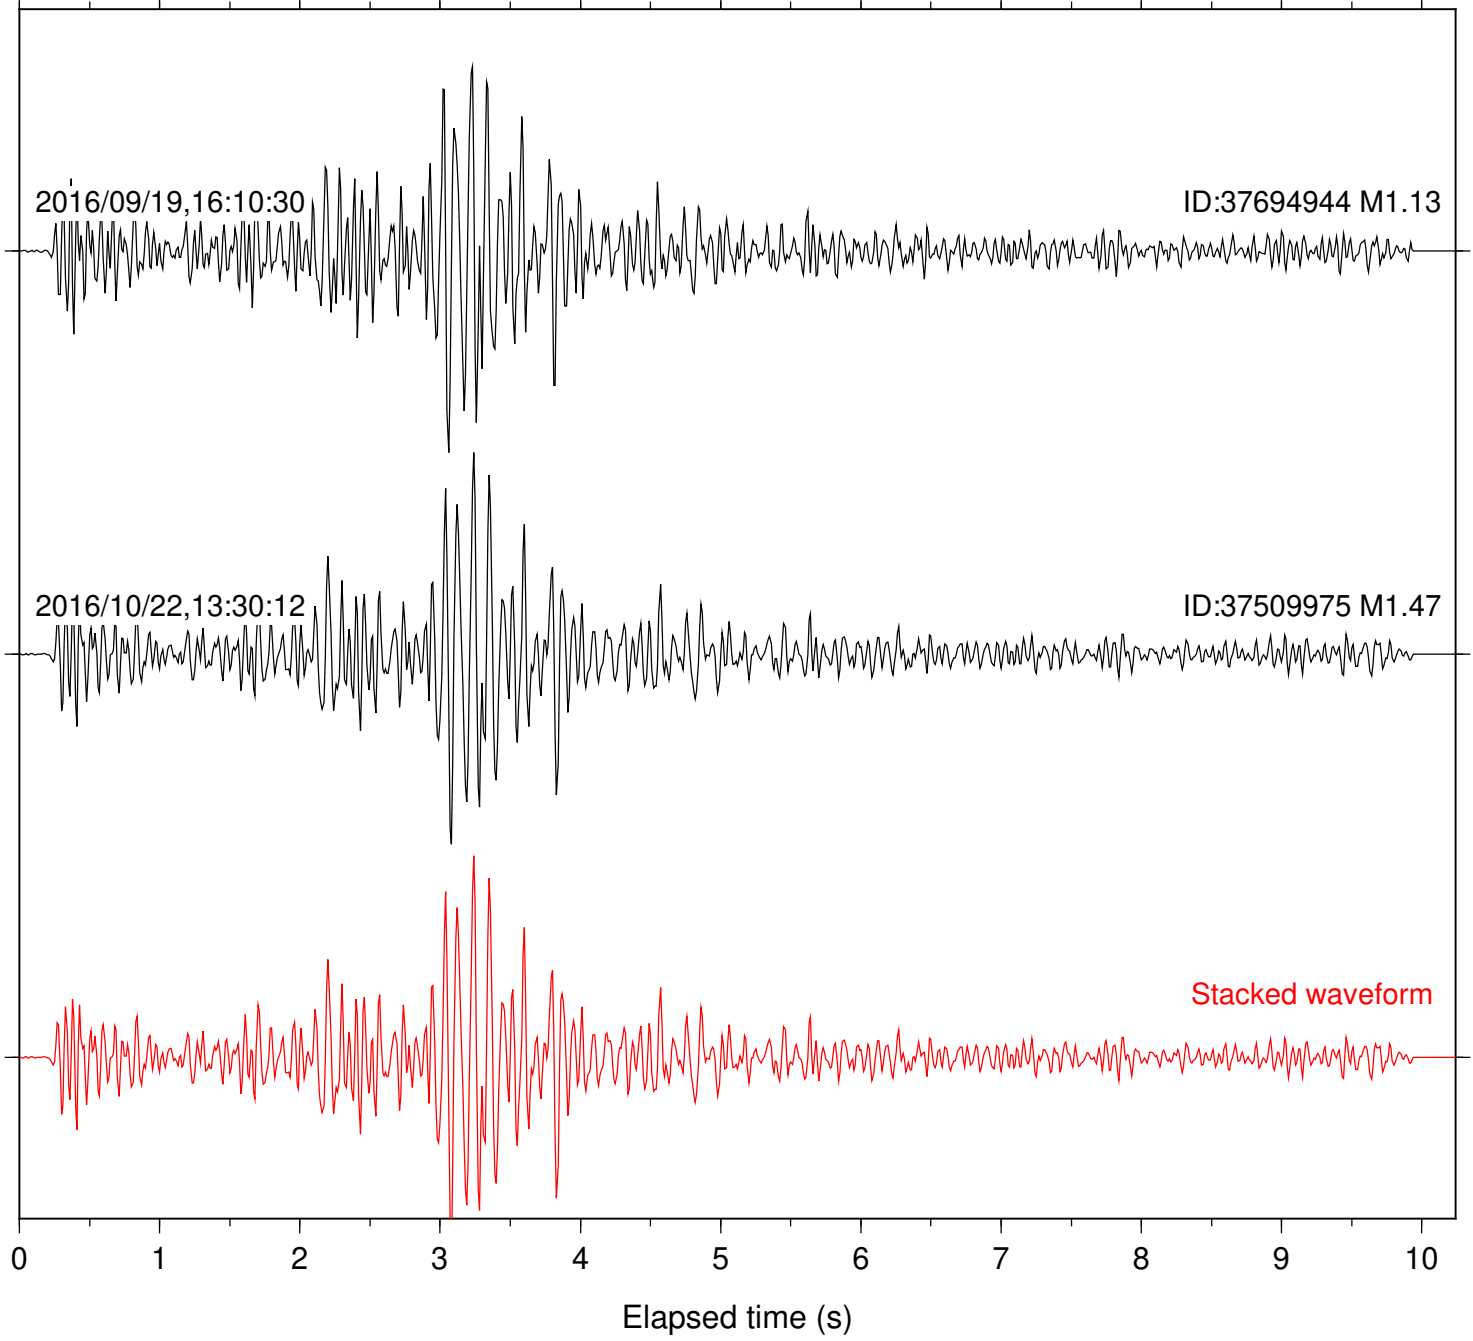

Station: B082 Com: EHZ

Focal depth: 6.53 km