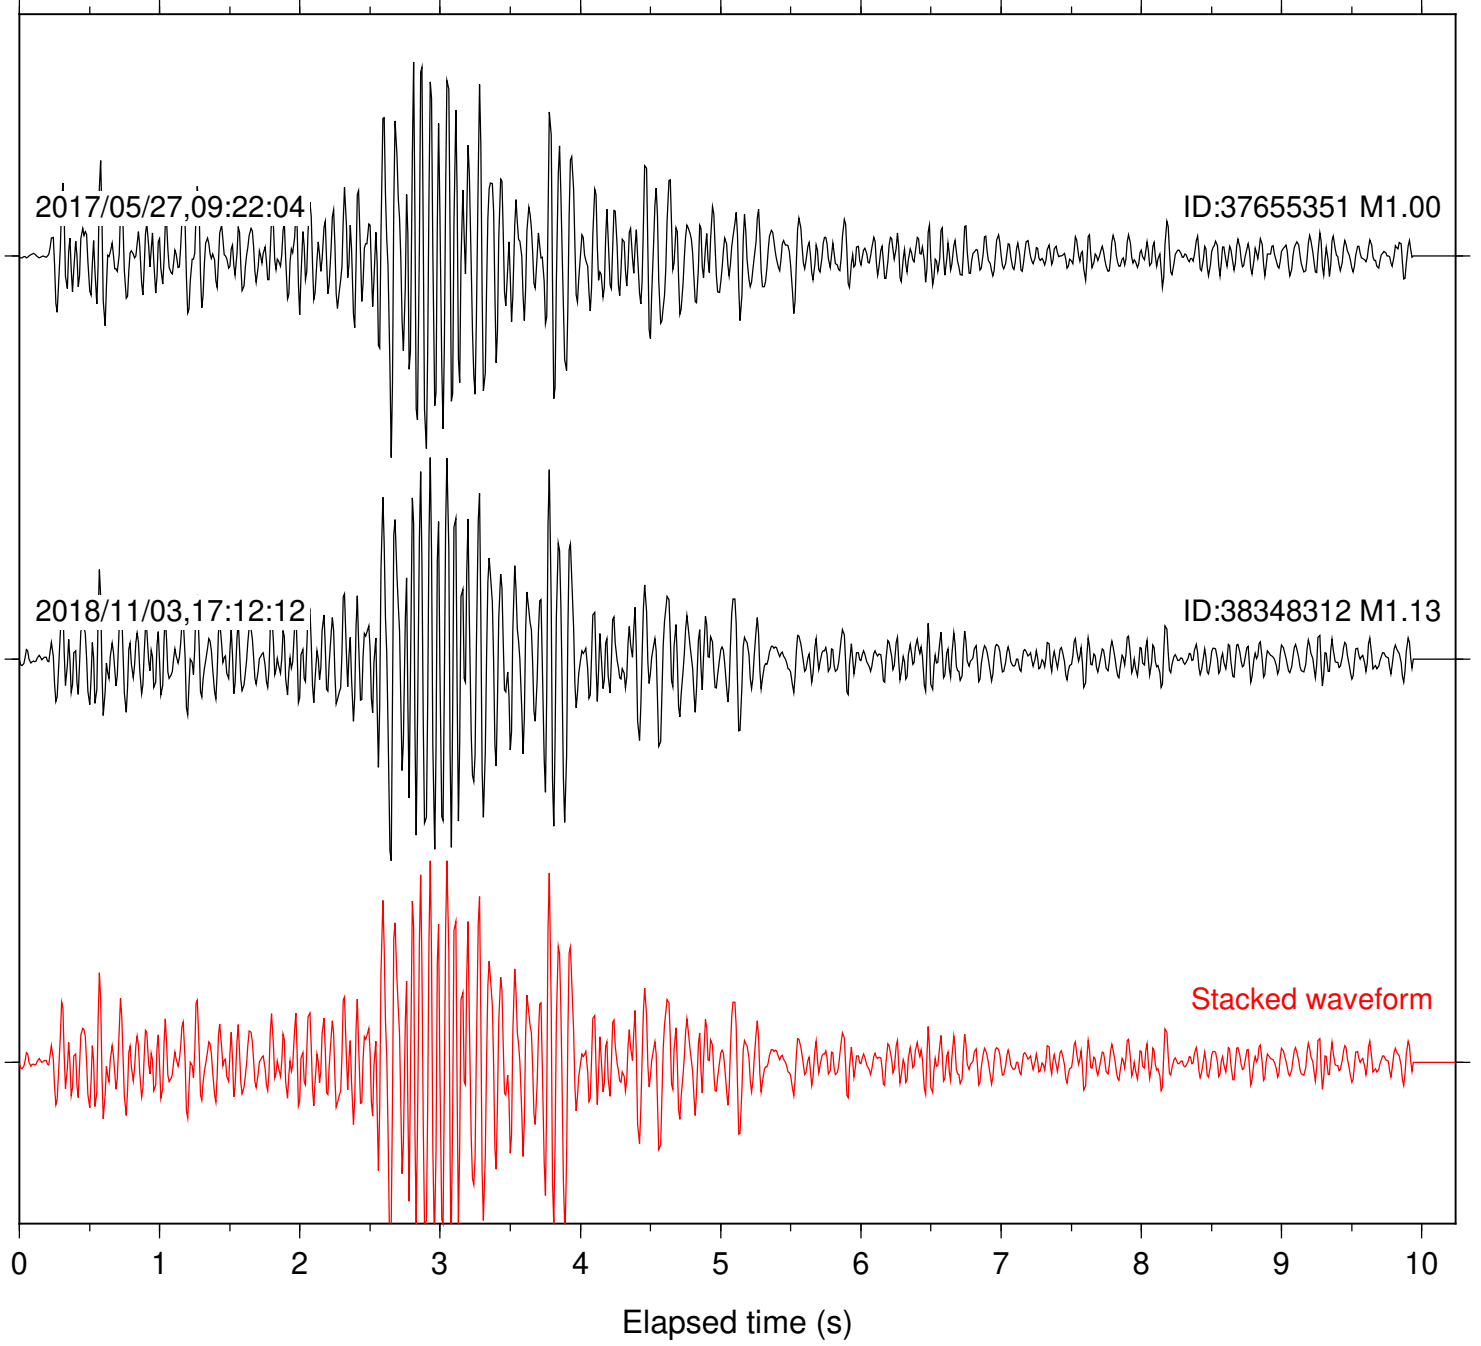

Station: SND Com: HHZ

Focal depth: 5.53 km