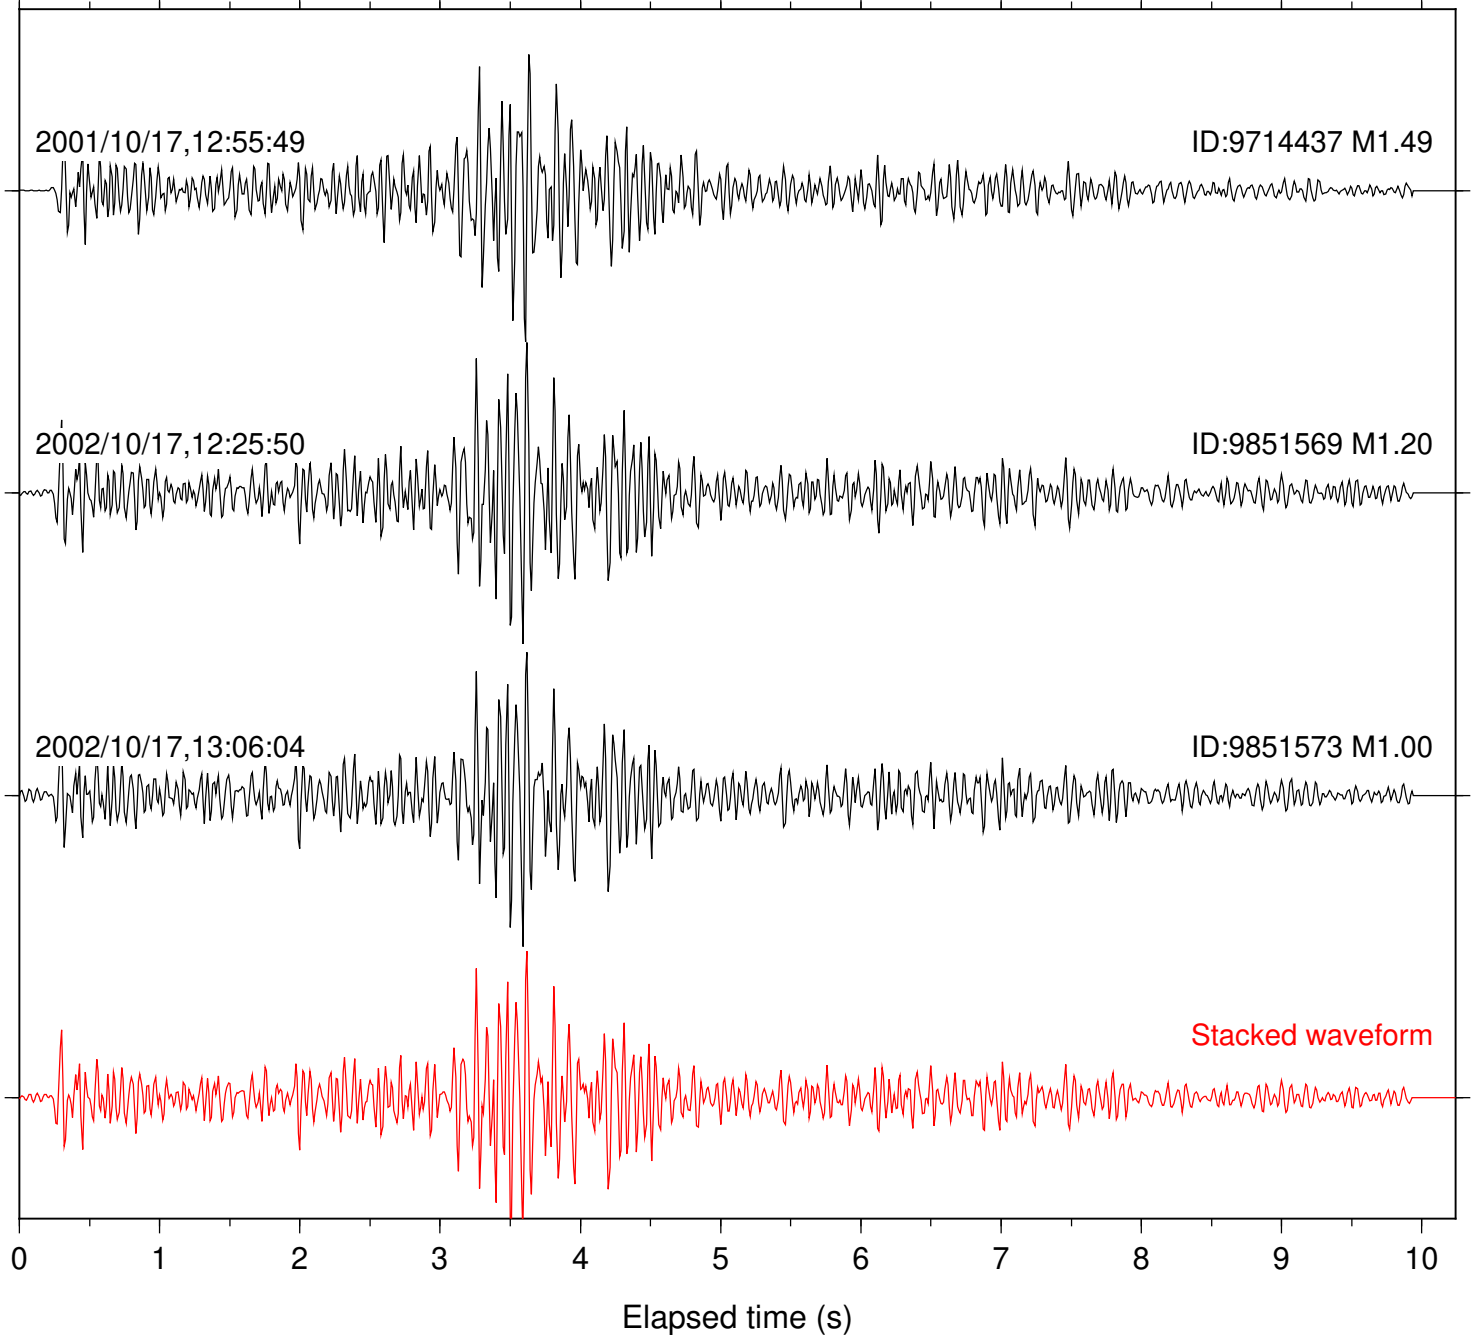

Focal depth: 14.61 km

Station: RDM Com: HHZ

Focal depth: 14.61 km

Station: SKY Com: EHZ

Focal depth: 14.30 km

Station: WIN Com: EHZ

Focal depth: 14.30 km

Station: CRY Com: HHZ