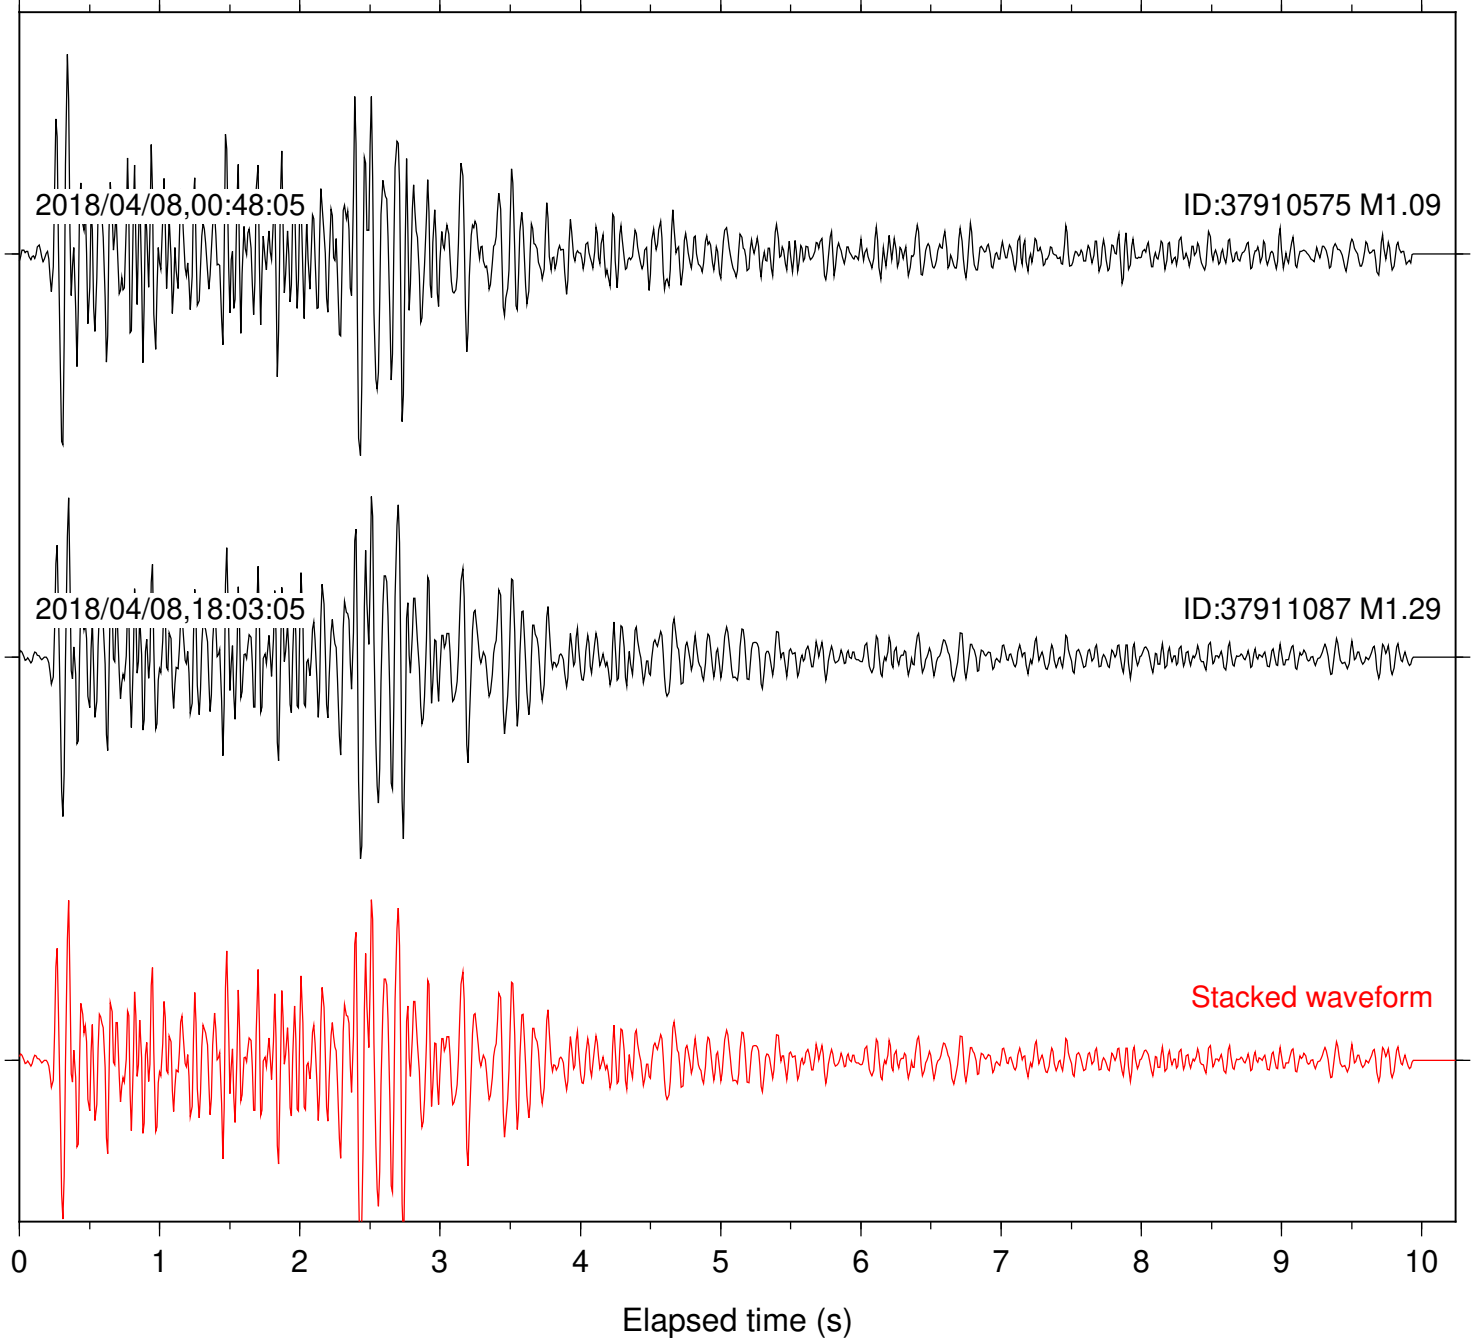

Station: WMC Com: HHZ

Focal depth: 6.37 km