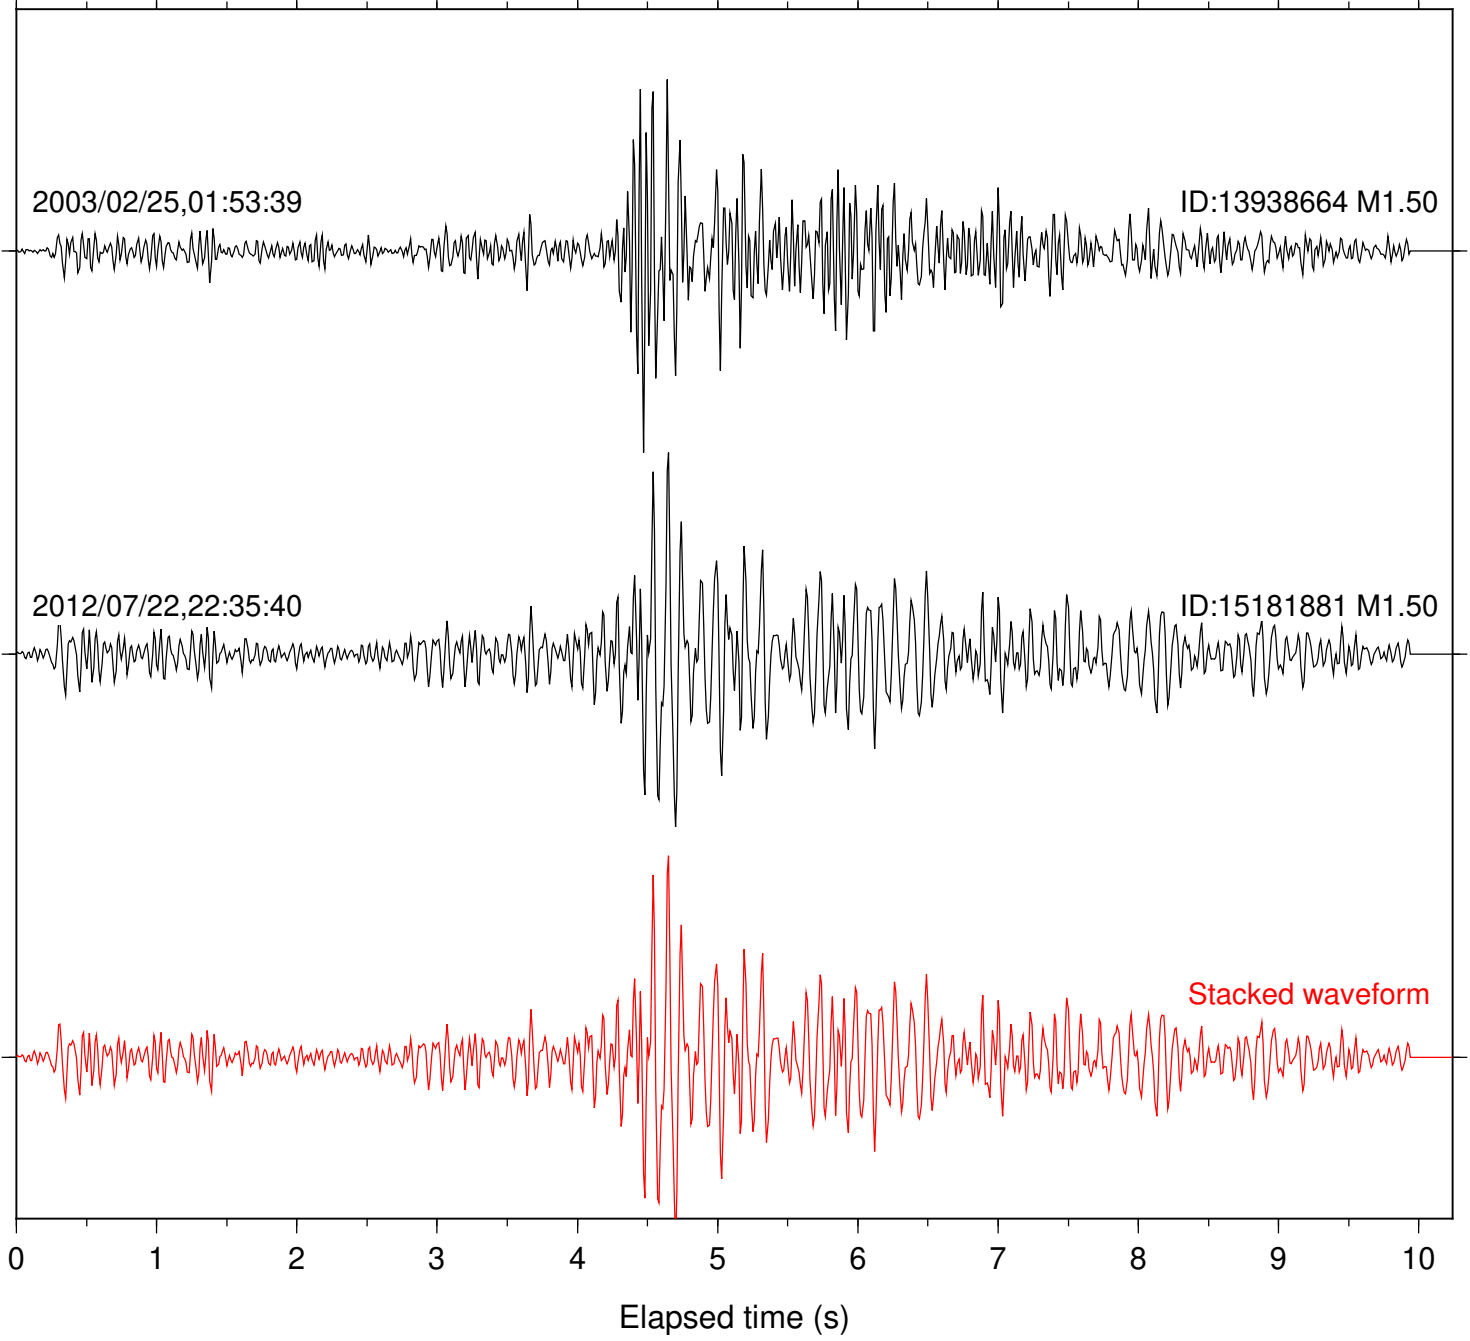

Station: BAC Com: EHZ

Focal depth: 16.19 km

2003/02/25,01:53:39

ID:13938664 M1.50

2012/07/22,22:35:40

ID:15181881 M1.50

Stacked waveform