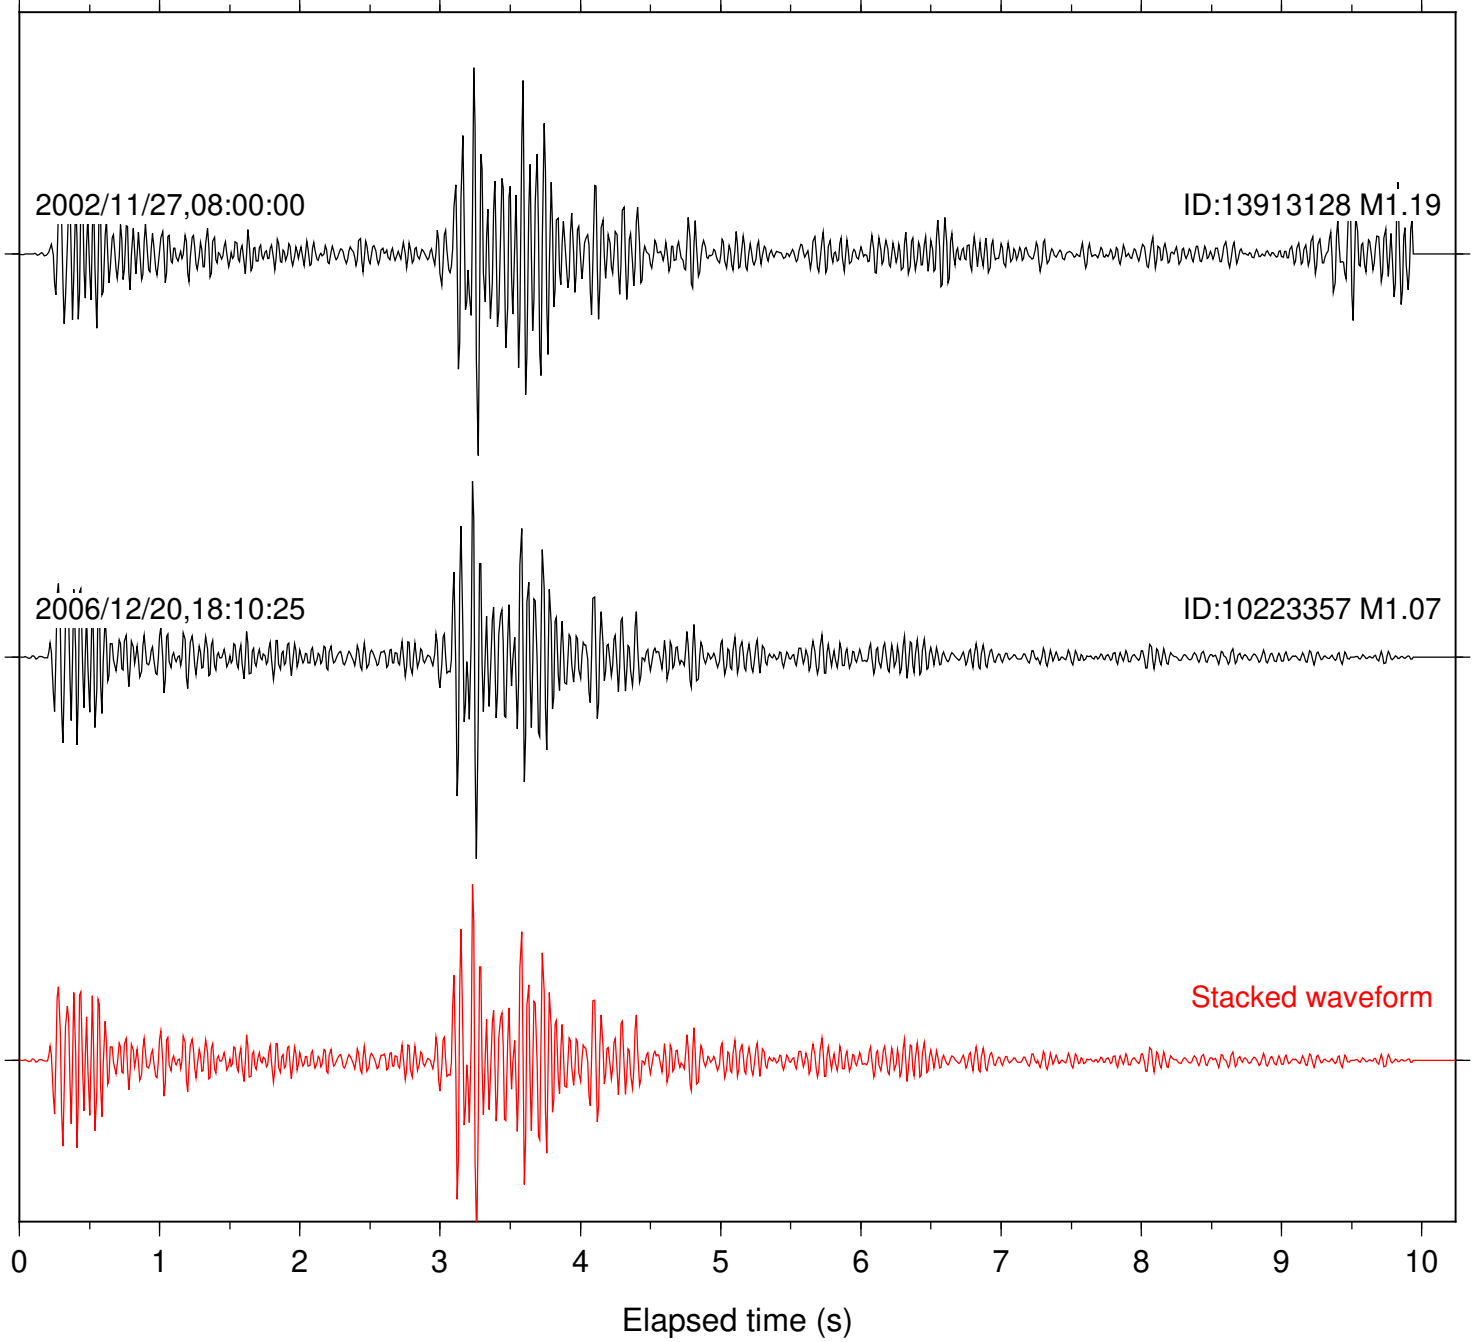

Station: DGR Com: HHZ

Focal depth: 15.31 km