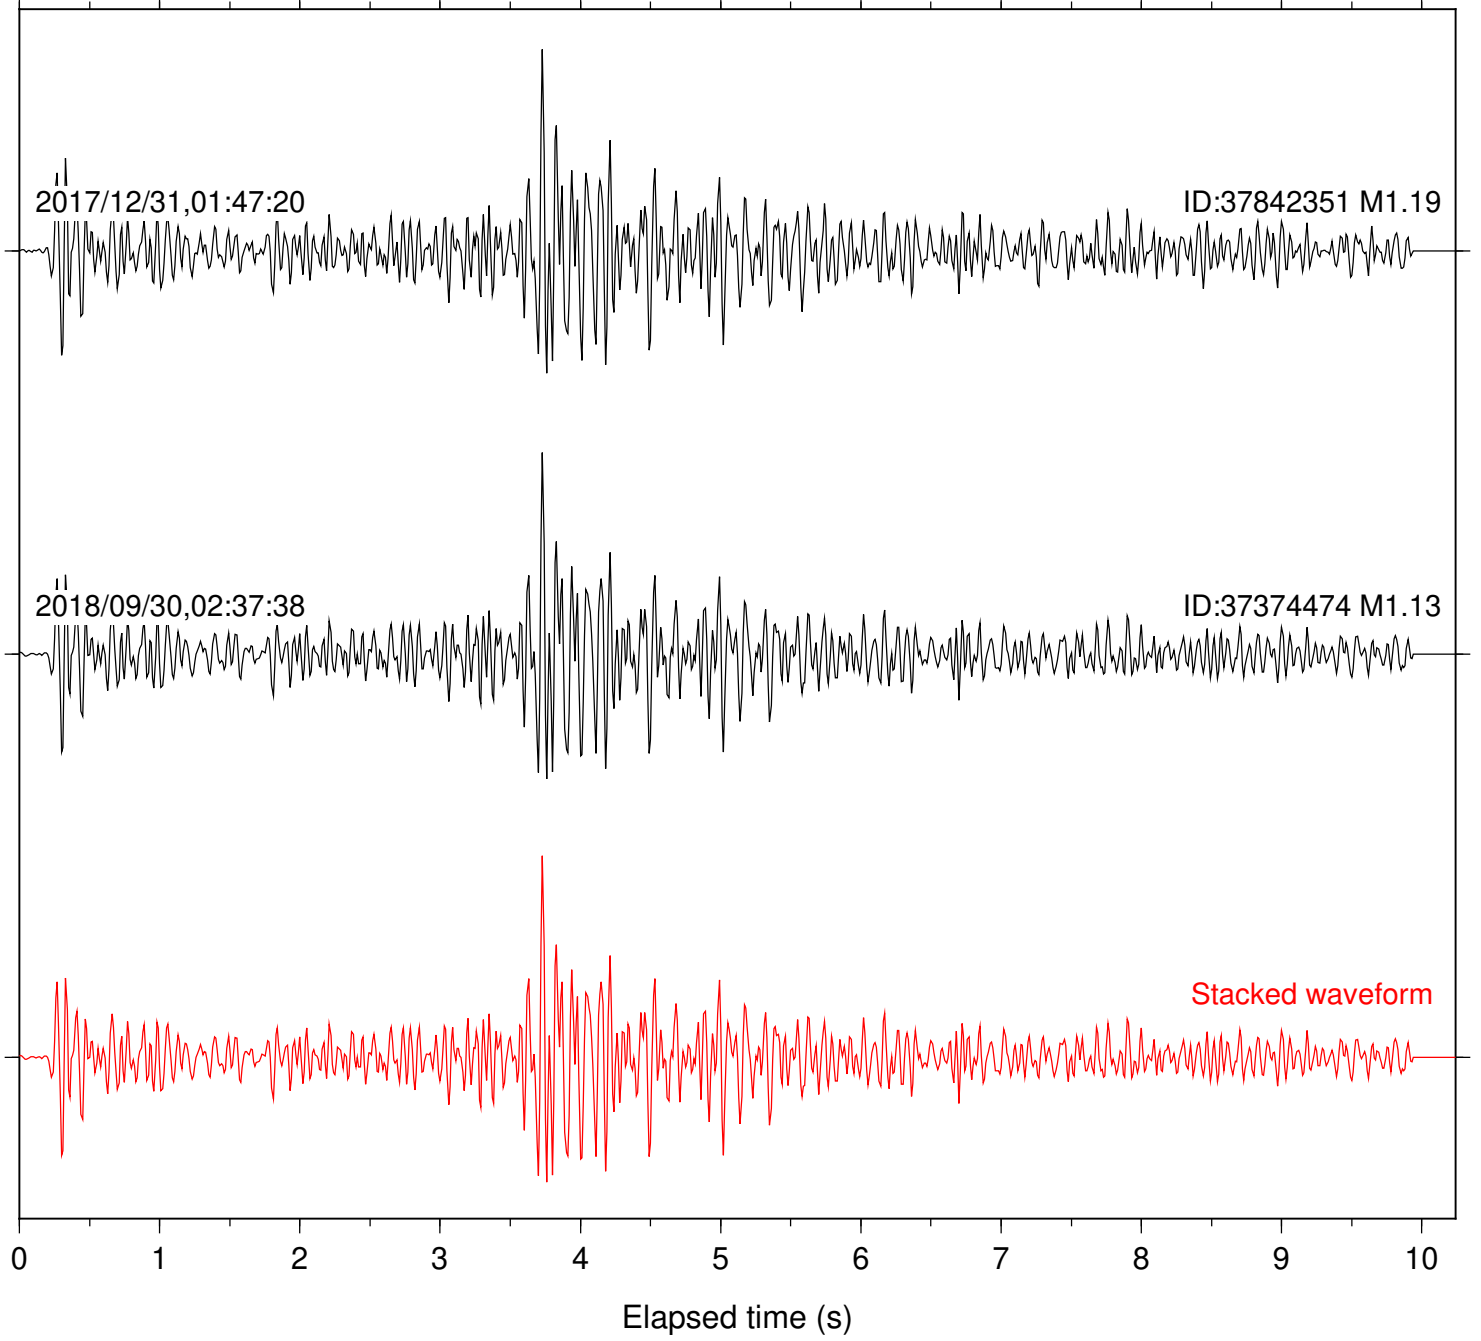

Station: DGR Com: HHZ

Focal depth: 5.83 km

Station: FRD Com: HHZ

Focal depth: 5.83 km

Station: HMT2 Com: HHZ

Focal depth: 5.83 km

Station: B081 Com: EHZ

Focal depth: 5.10 km