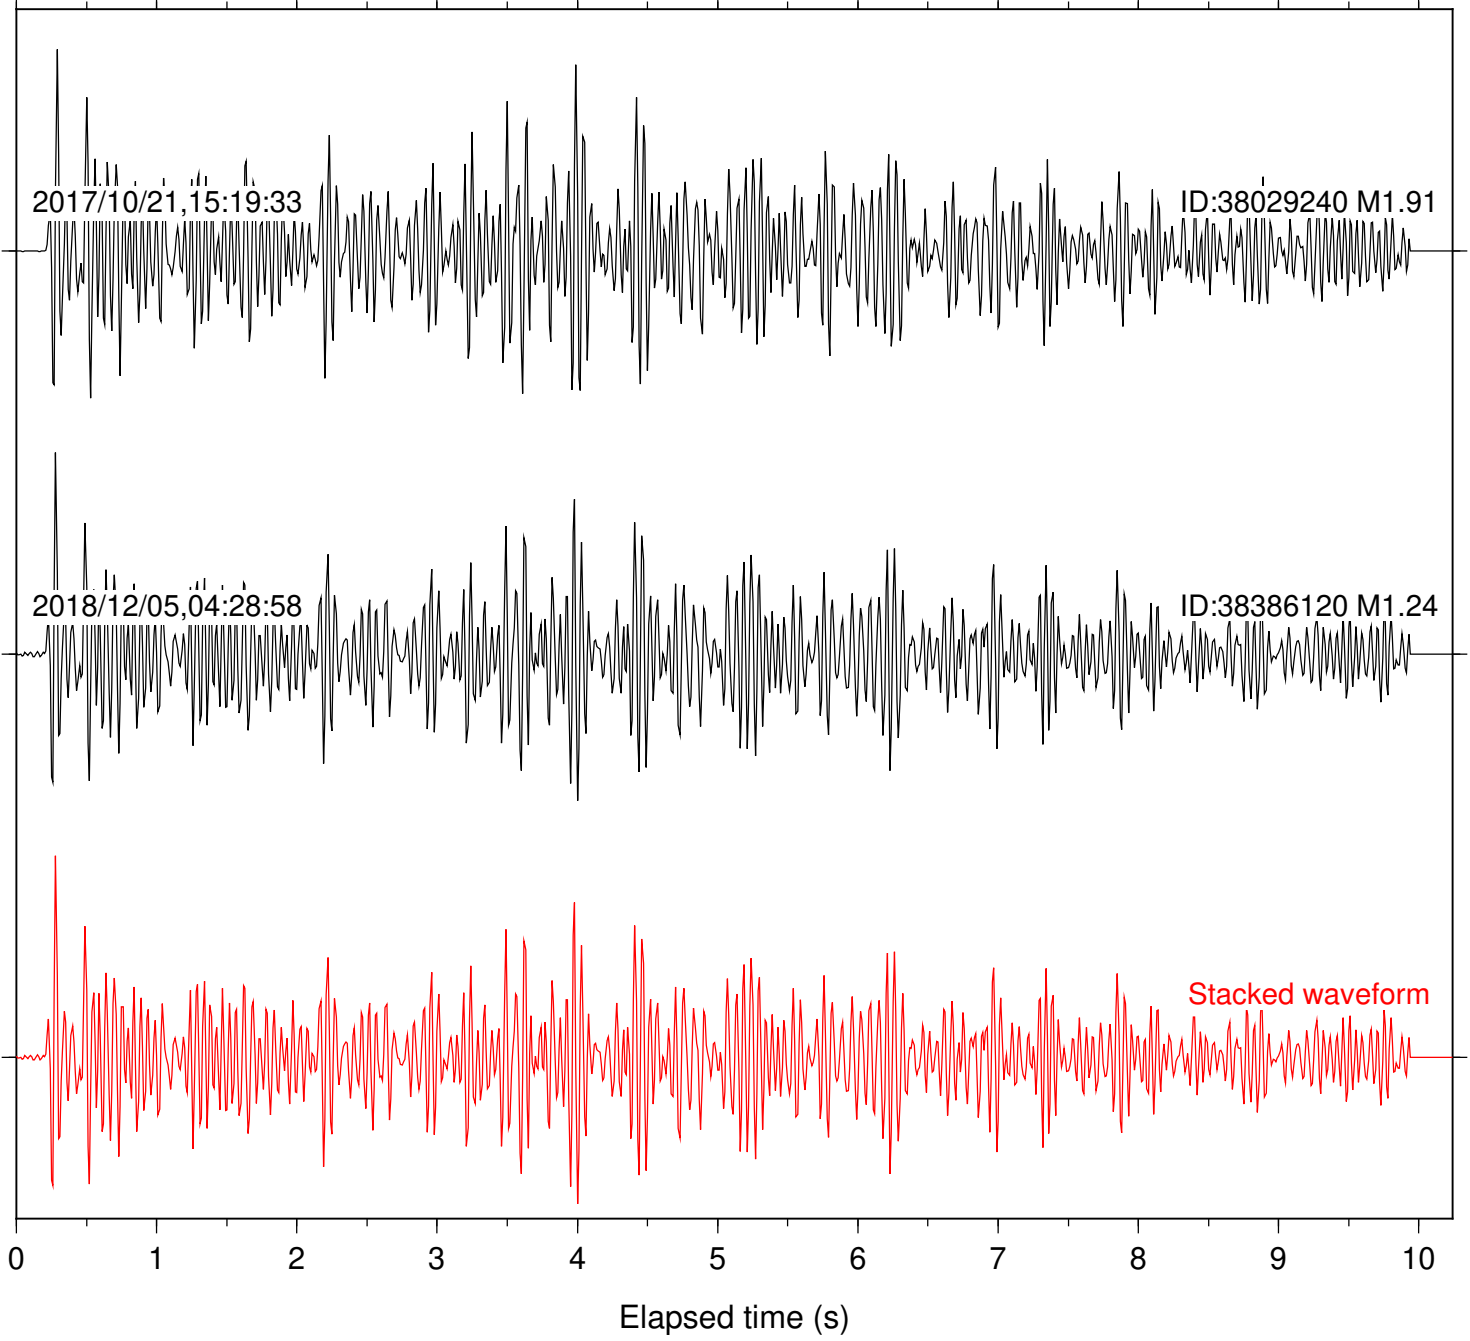

Station: BAC Com: EHZ

Focal depth: 5.14 km

Station: BZN Com: HHZ

Focal depth: 5.14 km

Station: CSH Com: HHZ

Focal depth: 5.14 km

Station: DGR Com: HHZ

Focal depth: 5.14 km