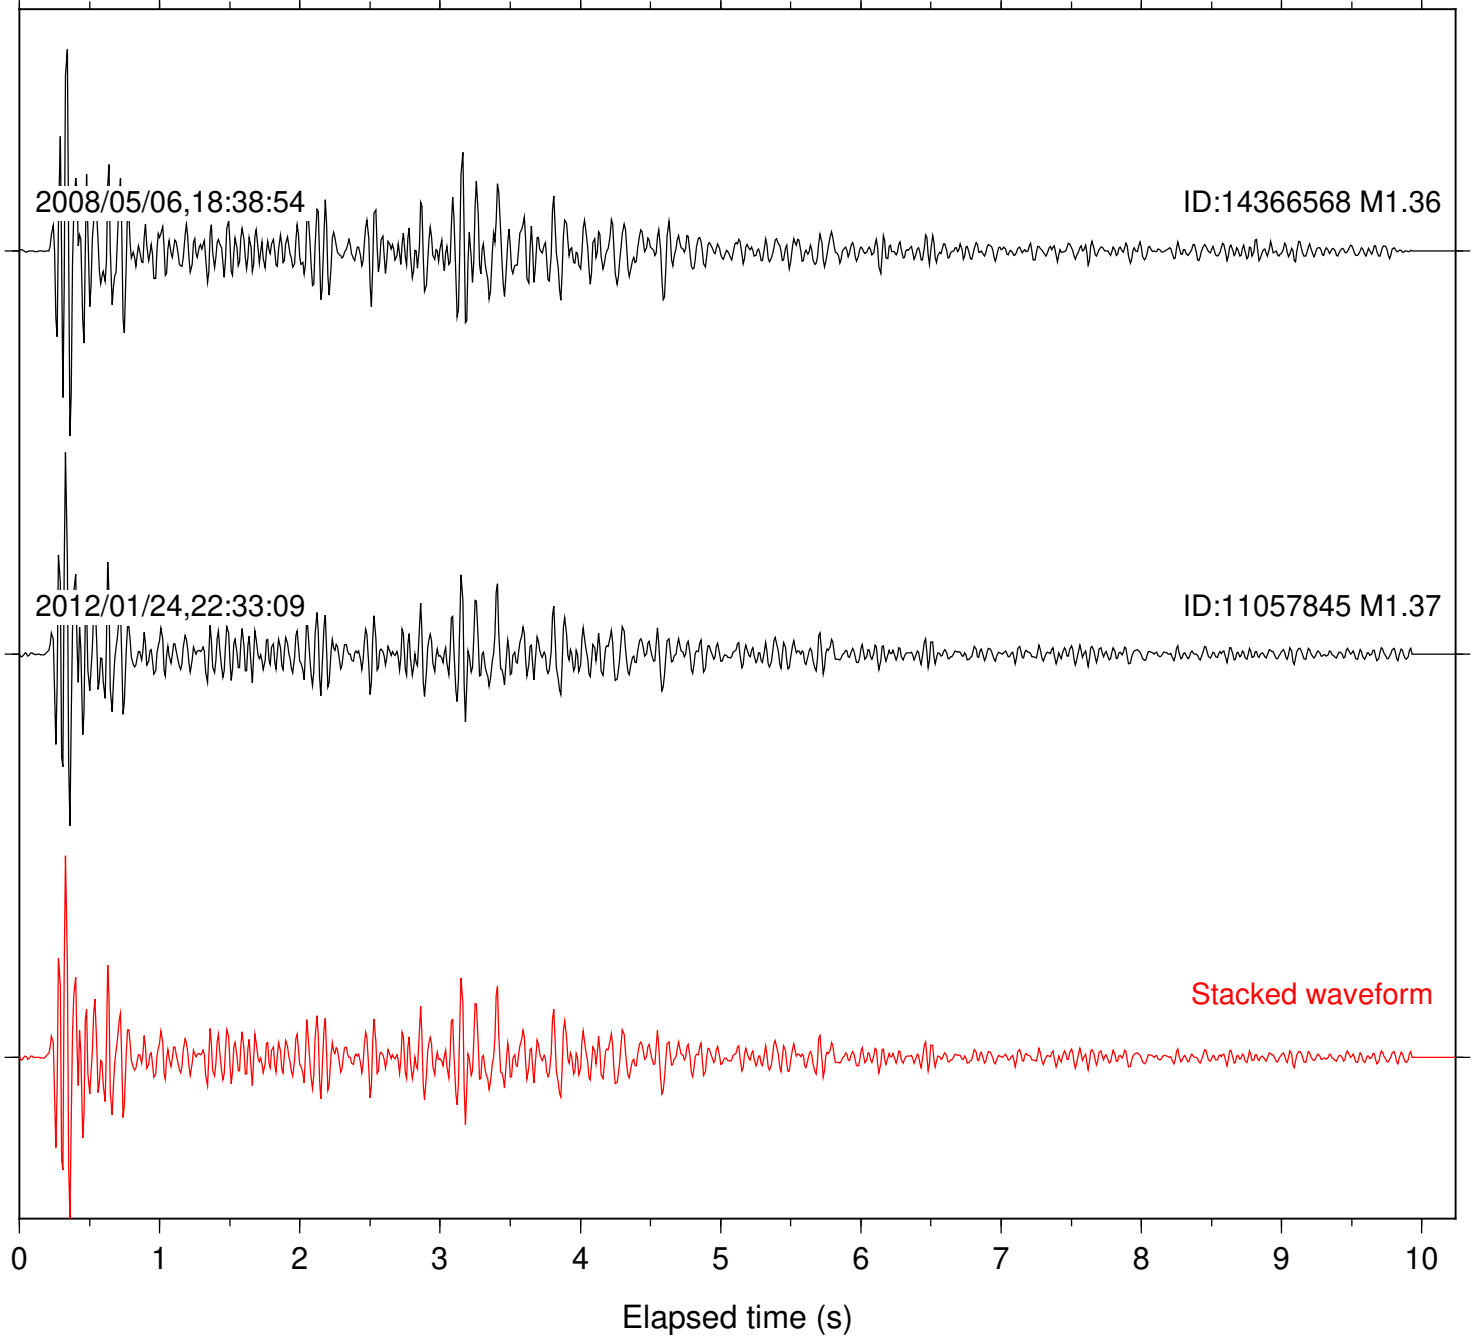

ID:11057845 M1.37

Stacked waveform

0 1 2 3 4 5 6 7 8 9 10  
Elapsed time (s)

Station: B087 Com: EHZ

Focal depth: 14.56 km

Station: B081 Com: EHZ

Focal depth: 5.11 km

Station: B082 Com: EHZ