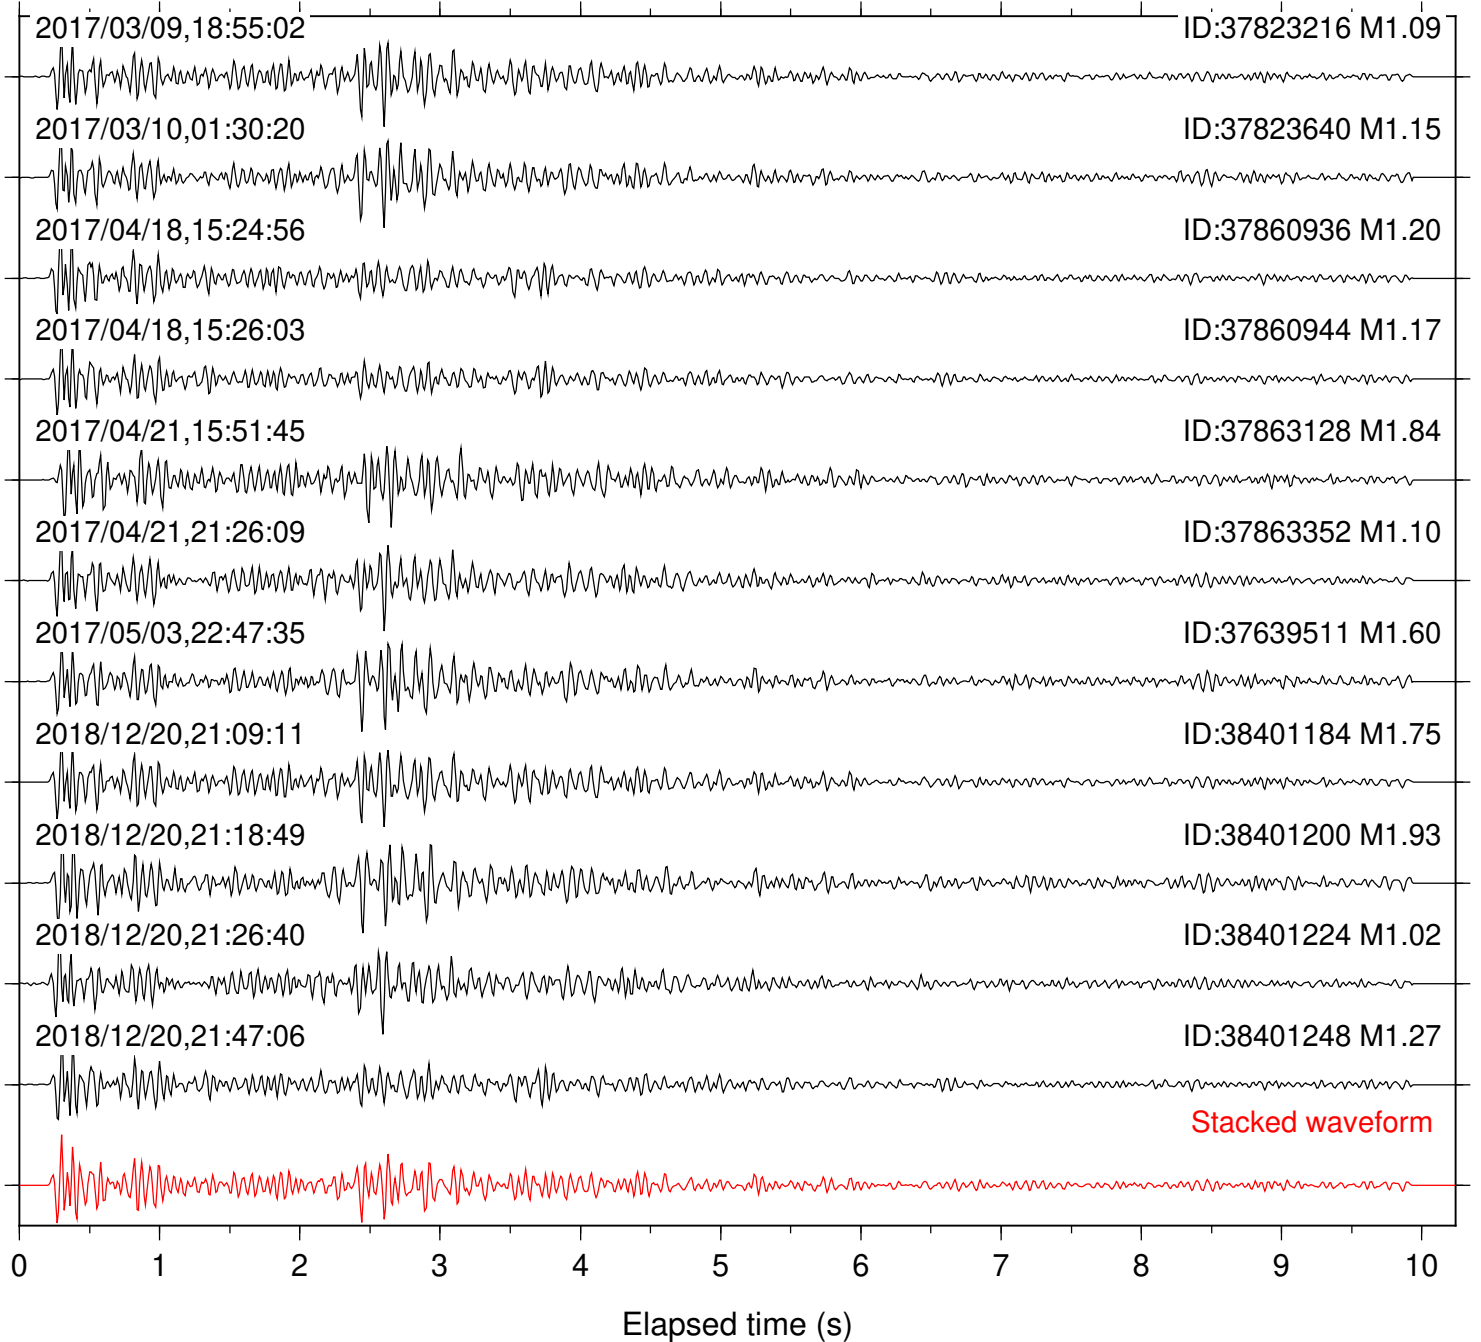

Focal depth: 5.81 km

Station: B086 Com: EHZ

Focal depth: 5.73 km

Station: B087 Com: EHZ

Focal depth: 5.81 km

Station: B088 Com: EHZ

Focal depth: 5.81 km

Station: B093 Com: EHZ