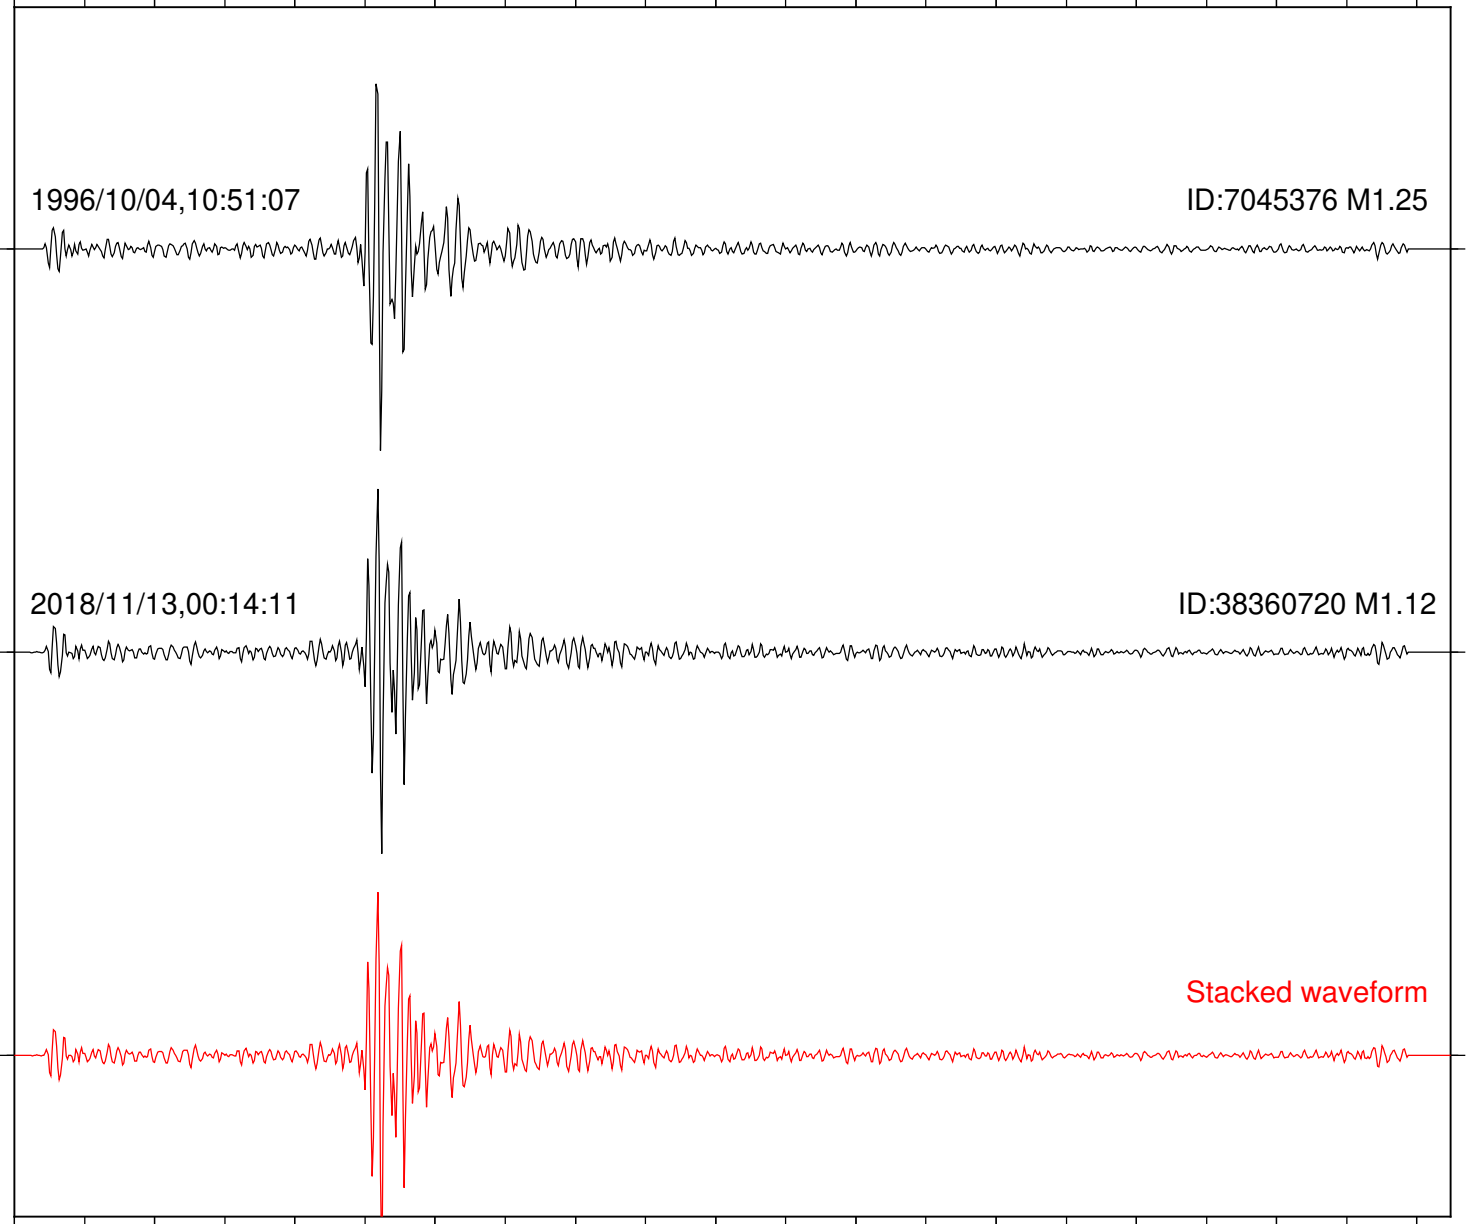

Station: KNW Com: HHZ

Focal depth: 16.60 km

1996/10/04,10:51:07

ID:7045376 M1.25

2018/11/13,00:14:11

ID:38360720 M1.12

Stacked waveform

0 1 2 3 4 5 6 7 8 9 10  
Elapsed time (s)