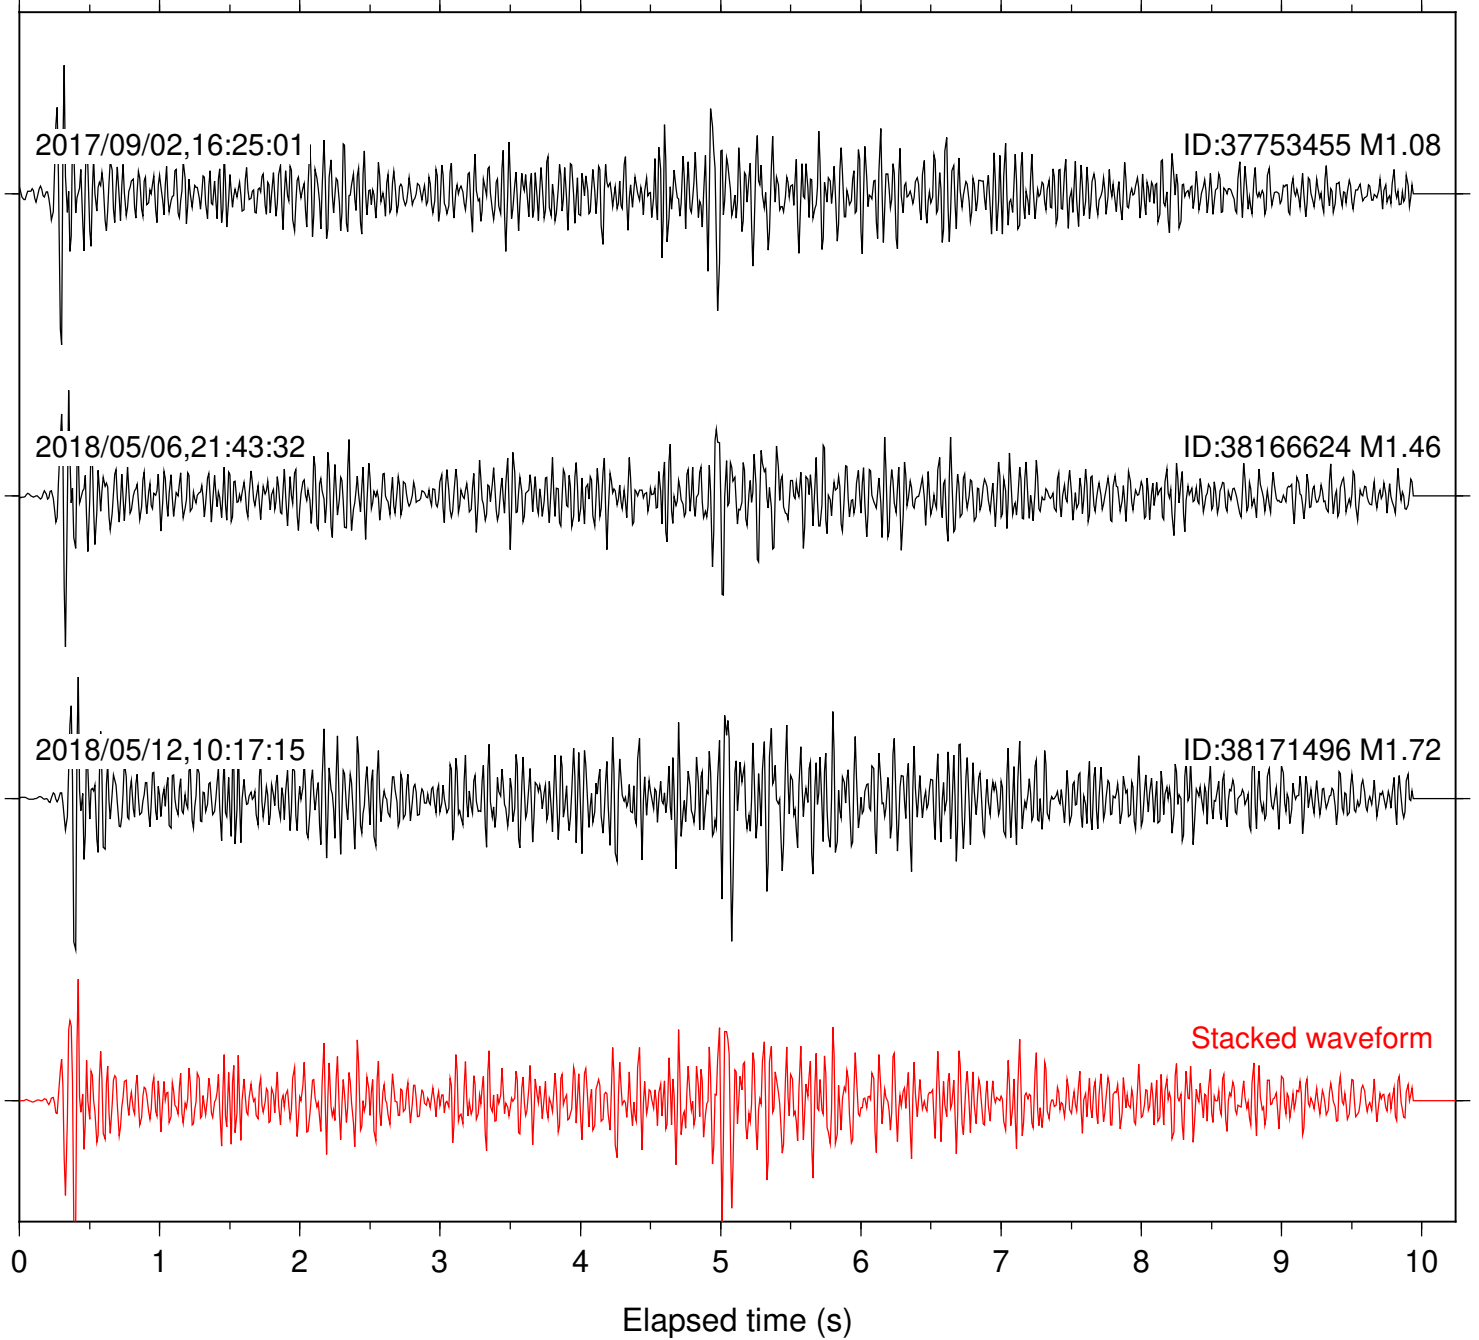

Station: RDM Com: HHZ

Focal depth: 6.70 km

Station: RRSP Com: HHZ

Focal depth: 6.67 km

Station: SMER Com: HHZ

Focal depth: 6.70 km

Station: SND Com: HHZ

Focal depth: 6.70 km