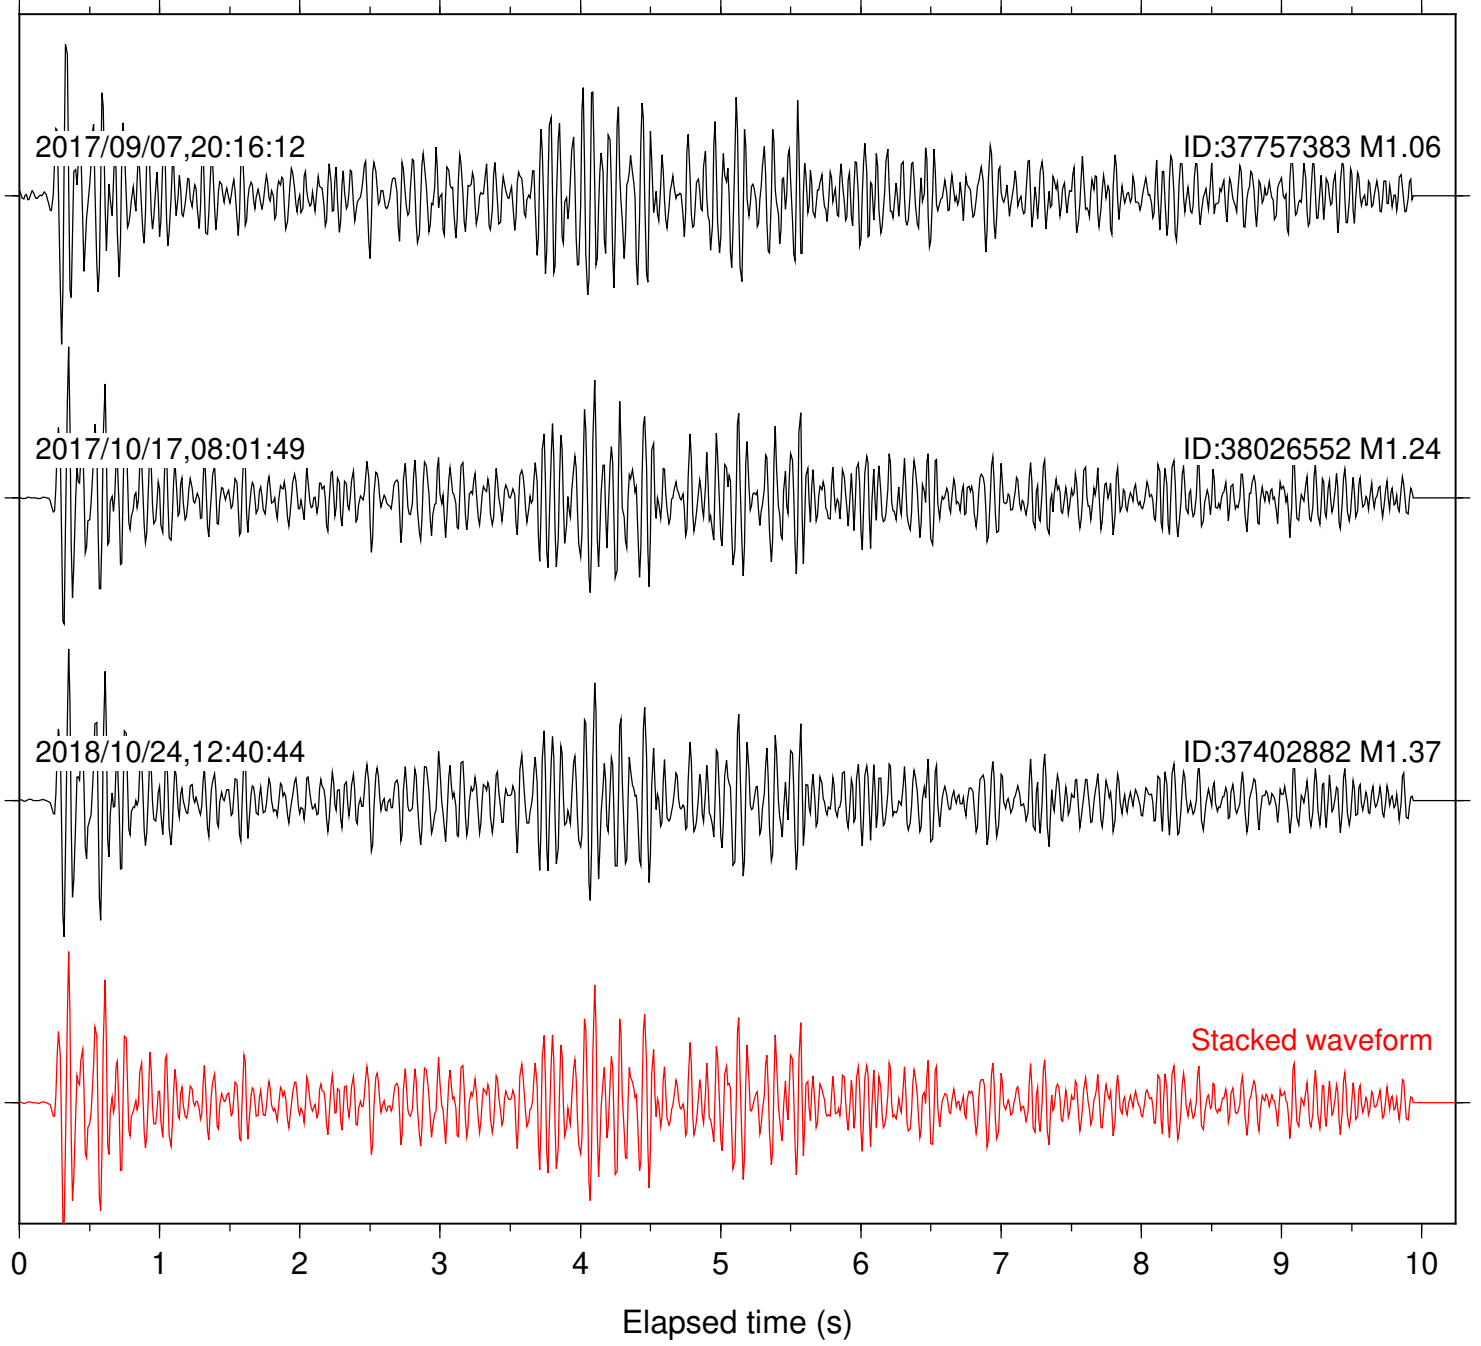

Focal depth: 5.09 km

Station: HMT2 Com: HHZ

Focal depth: 5.09 km

Station: KNW Com: HHZ

Focal depth: 5.09 km

Station: LKH Com: HHZ

Focal depth: 5.09 km

Station: LVA2 Com: HHZ