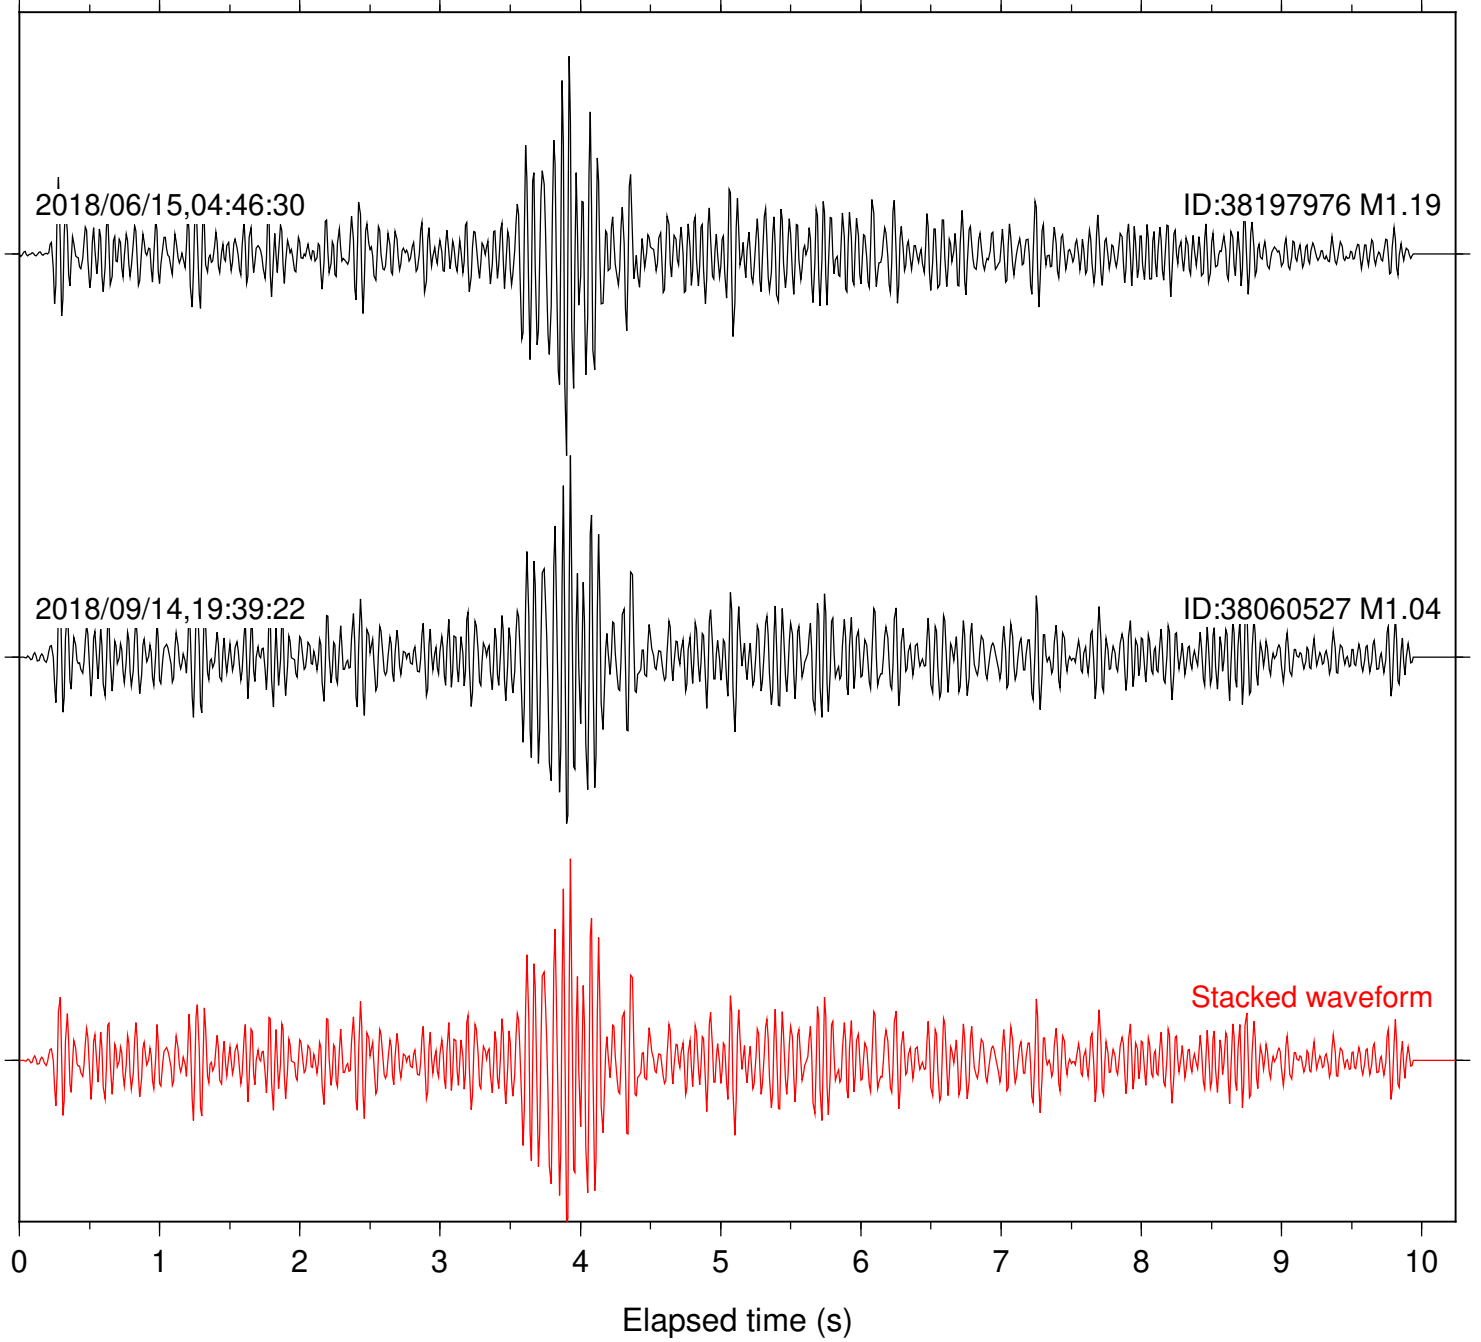

Station: CRY Com: HHZ

Focal depth: 4.76 km

Station: CSH Com: HHZ

Focal depth: 4.76 km

Station: DGR Com: HHZ

Focal depth: 4.76 km

Station: FRD Com: HHZ

Focal depth: 4.76 km