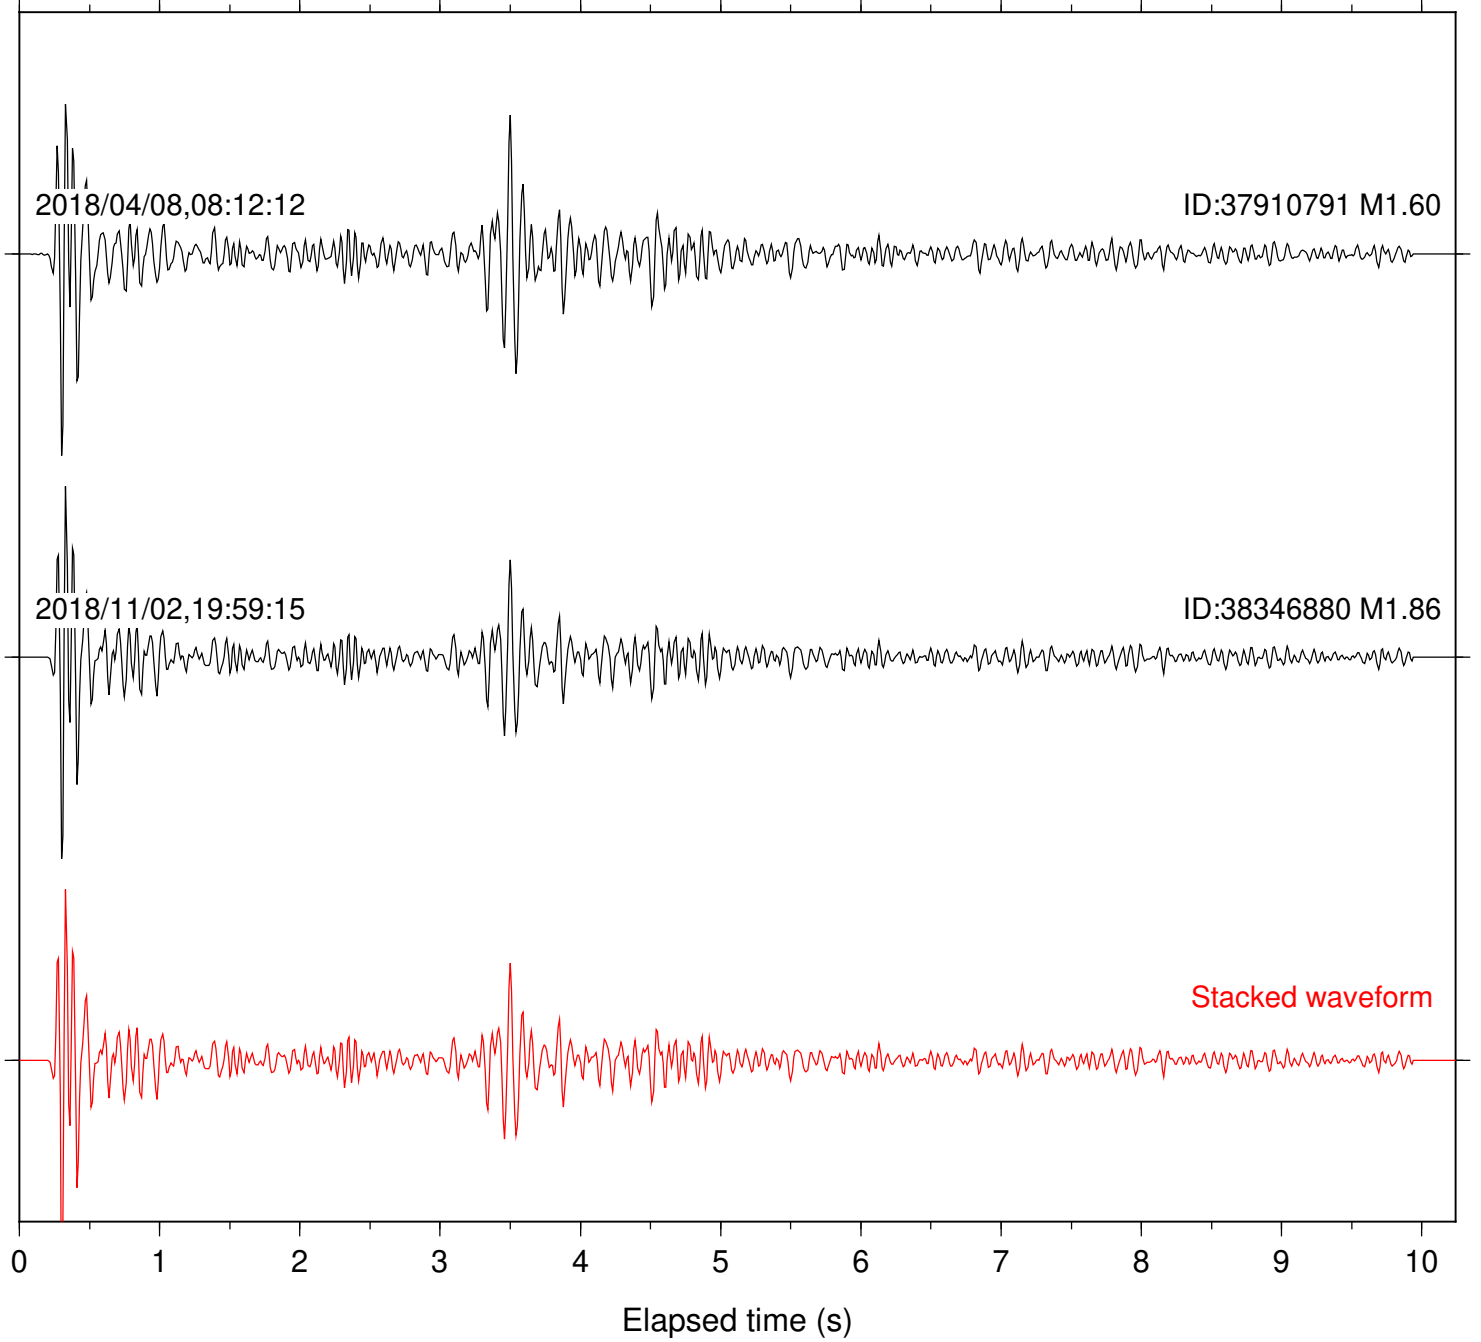

Focal depth: 5.23 km

Station: B946 Com: EHZ

Focal depth: 5.23 km

Station: CSH Com: HHZ

Focal depth: 5.23 km

Station: FRD Com: HHZ

Focal depth: 5.23 km

Station: LKH Com: HHZ