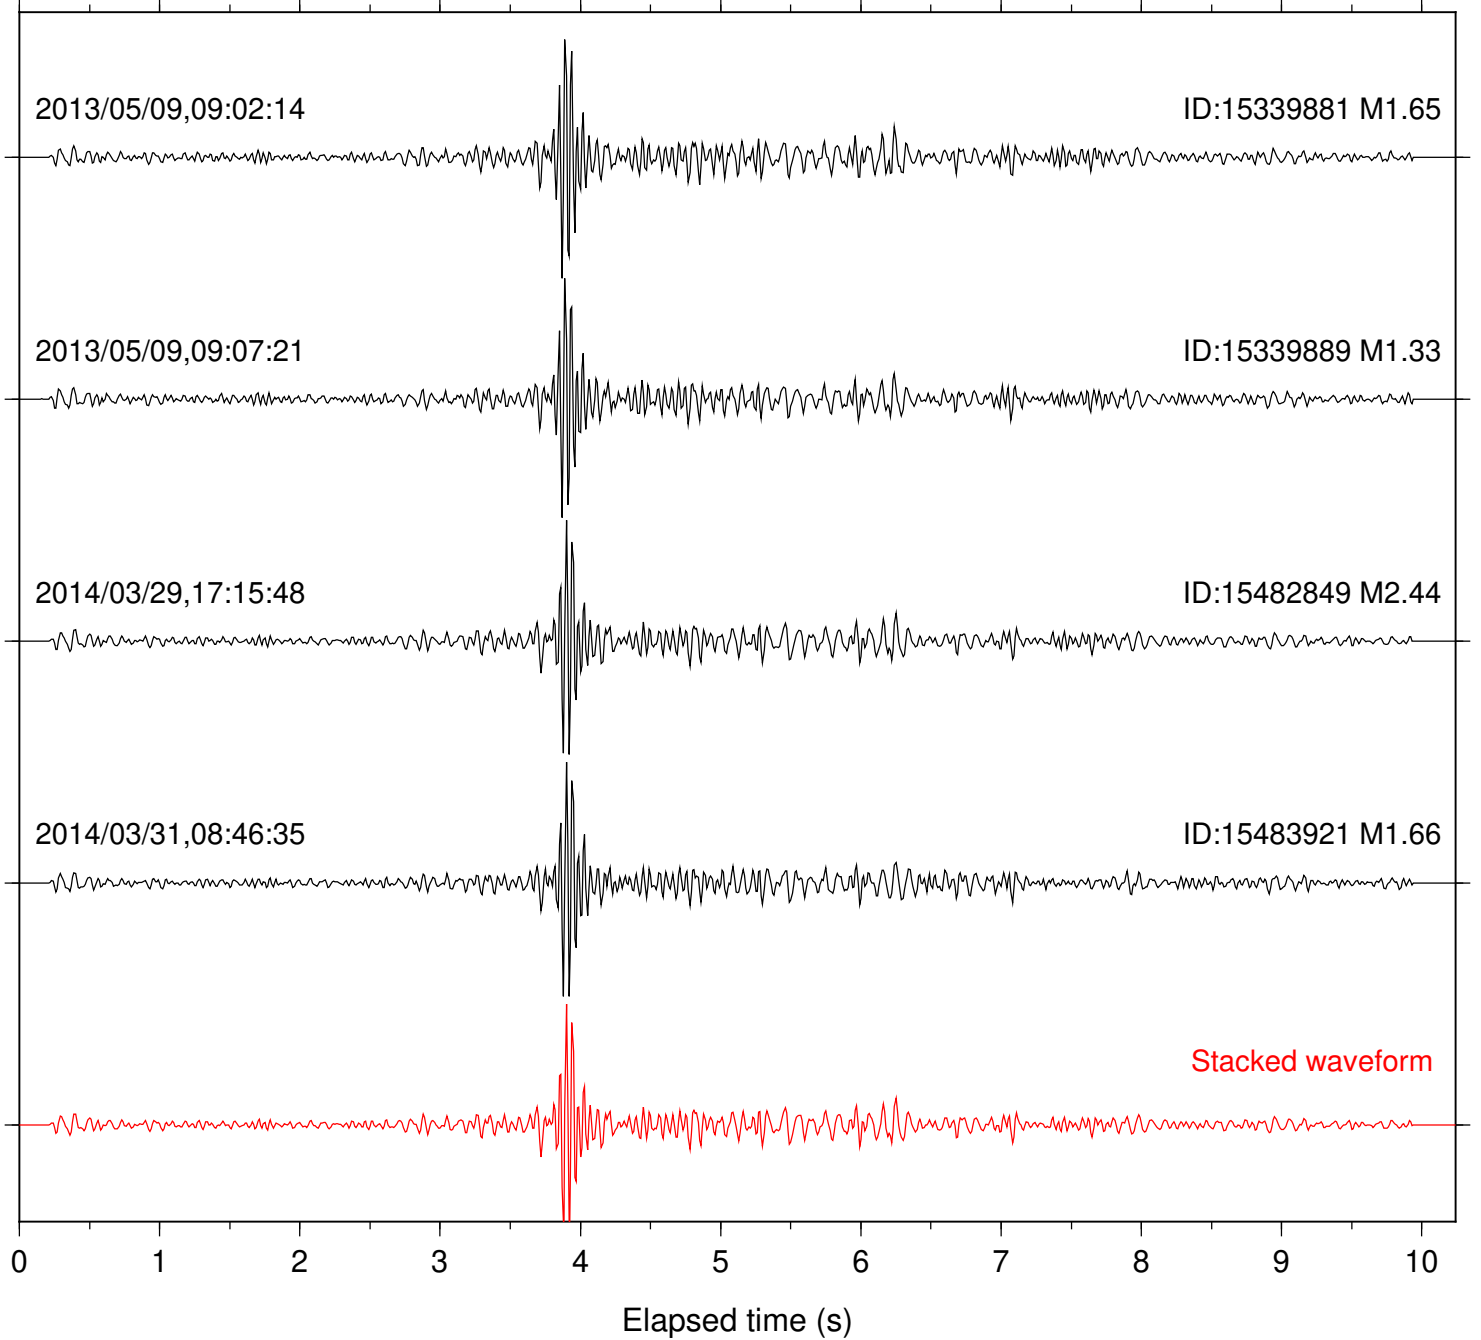

Station: BAC Com: EHZ

Focal depth: 11.66 km