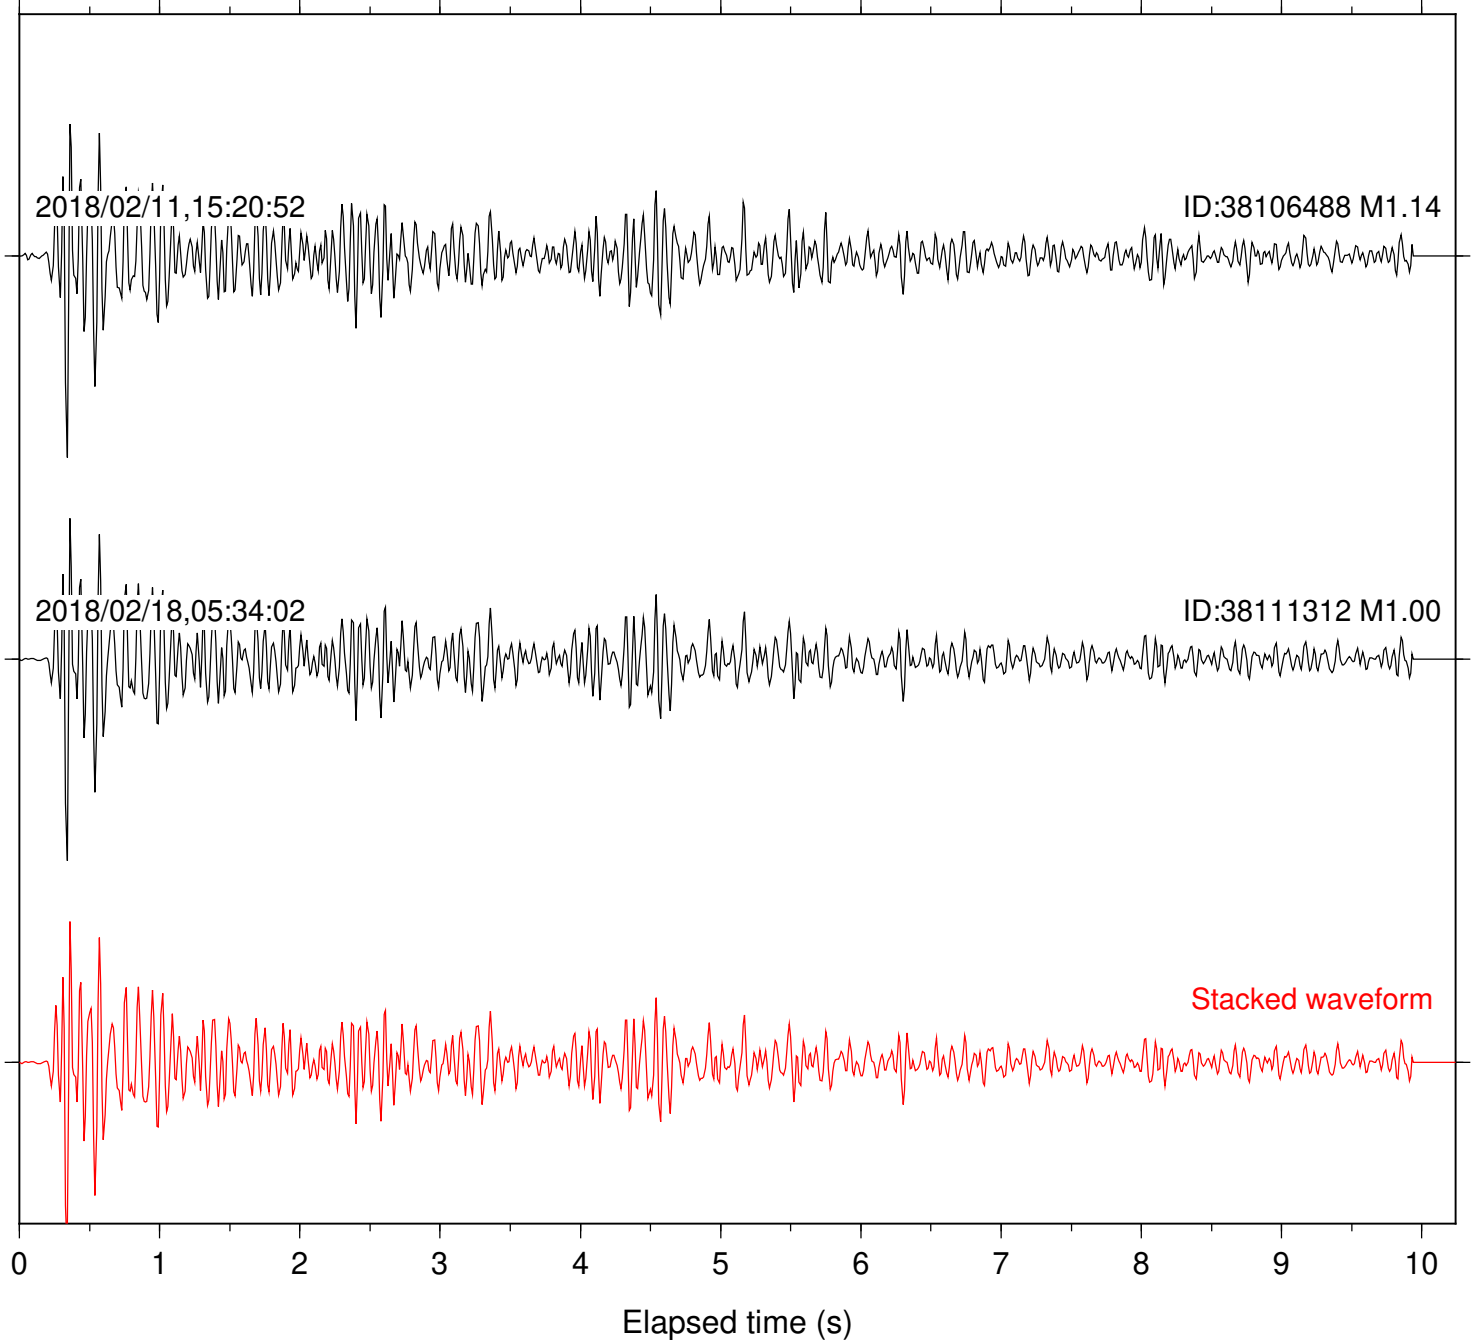

Station: RRSP Com: HHZ

Focal depth: 4.96 km