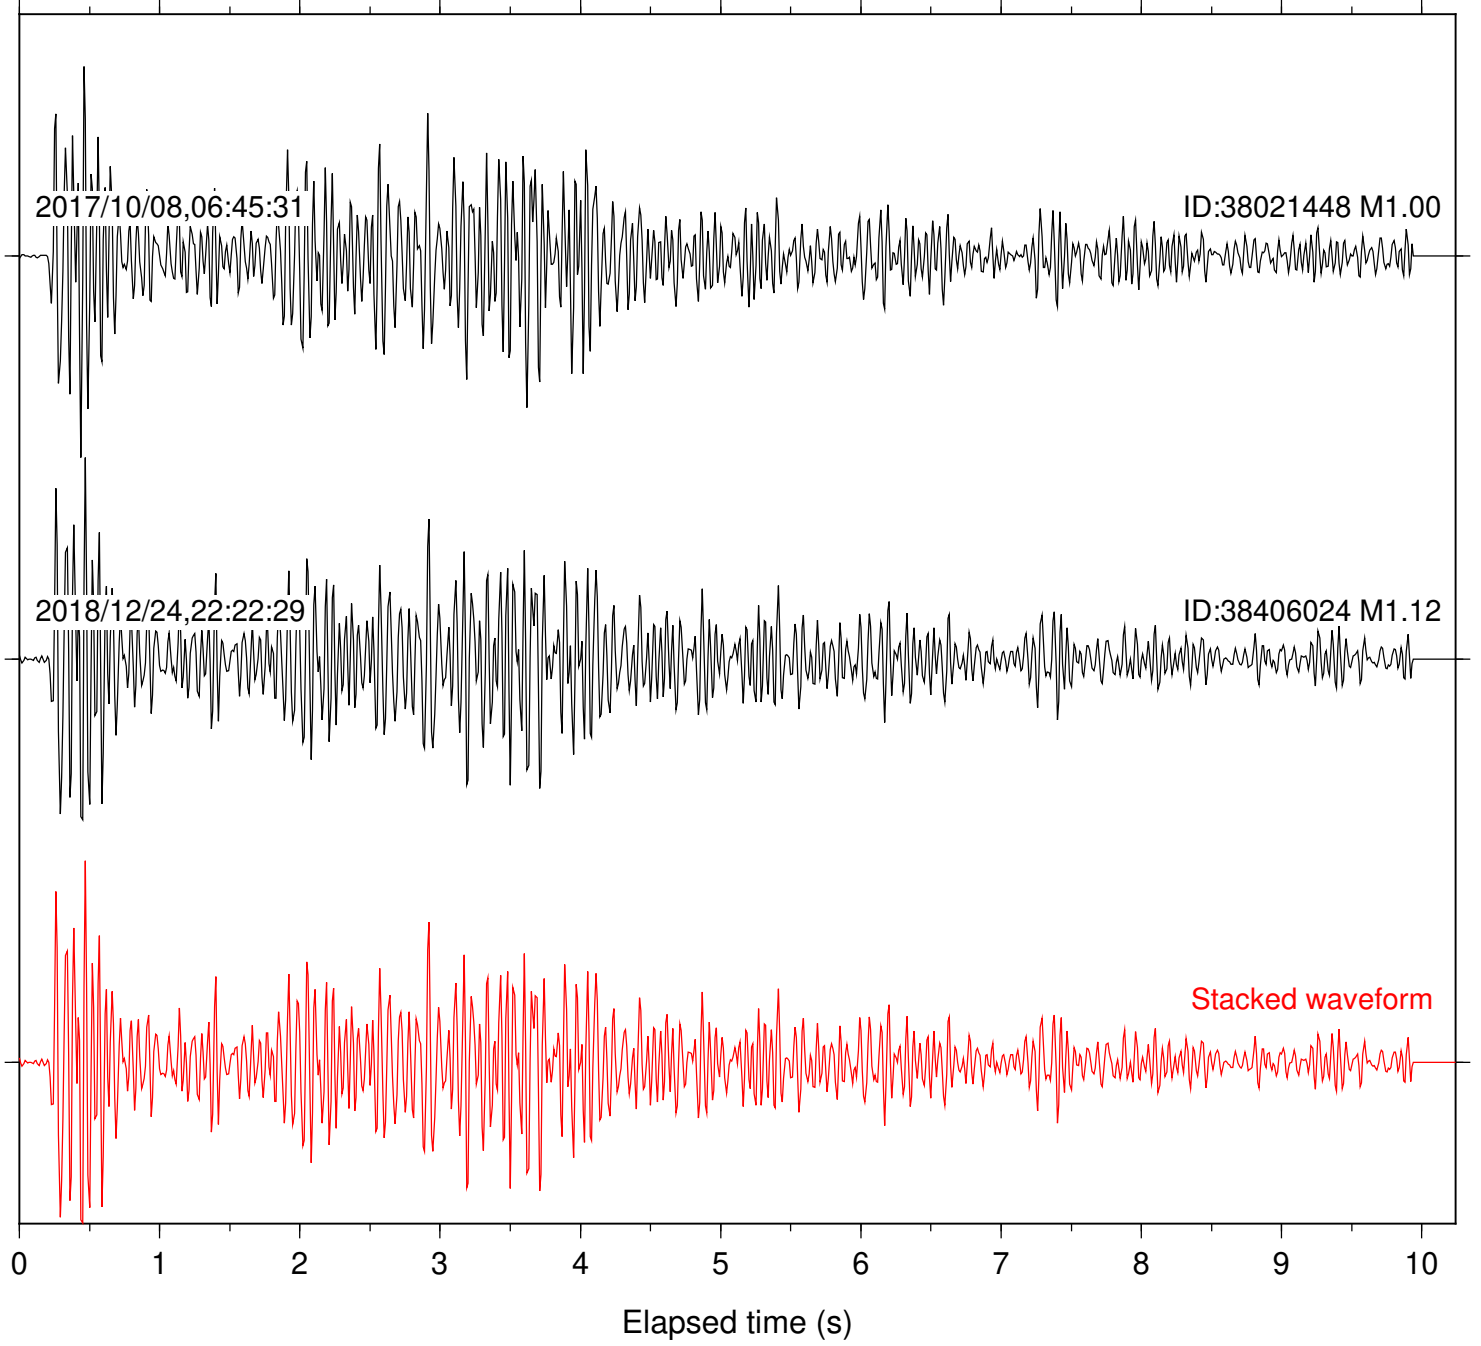

Station: LKH Com: HHZ

Focal depth: 6.52 km

Station: PFO Com: HHZ

Focal depth: 6.52 km

Station: PLM Com: HHZ

Focal depth: 6.52 km

Station: POB2 Com: HHZ

Focal depth: 6.52 km