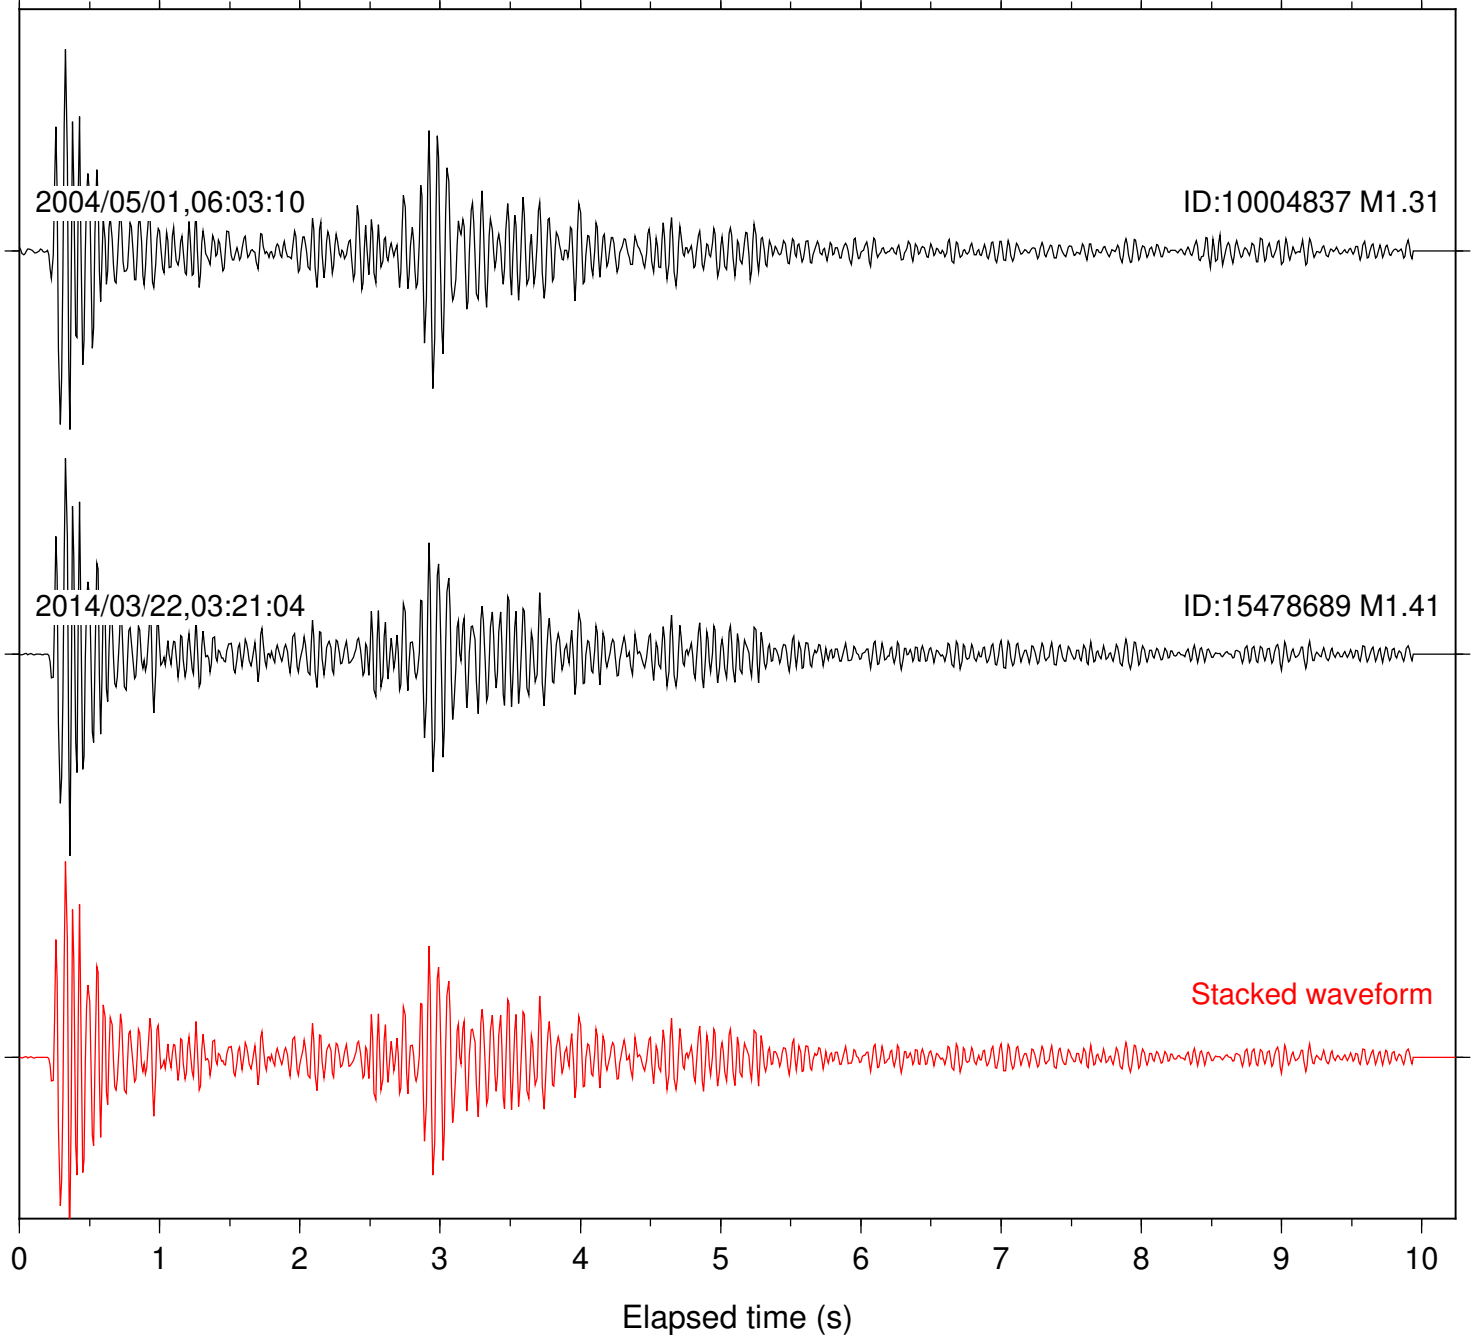

Station: PFO Com: HHZ

Focal depth: 13.34 km