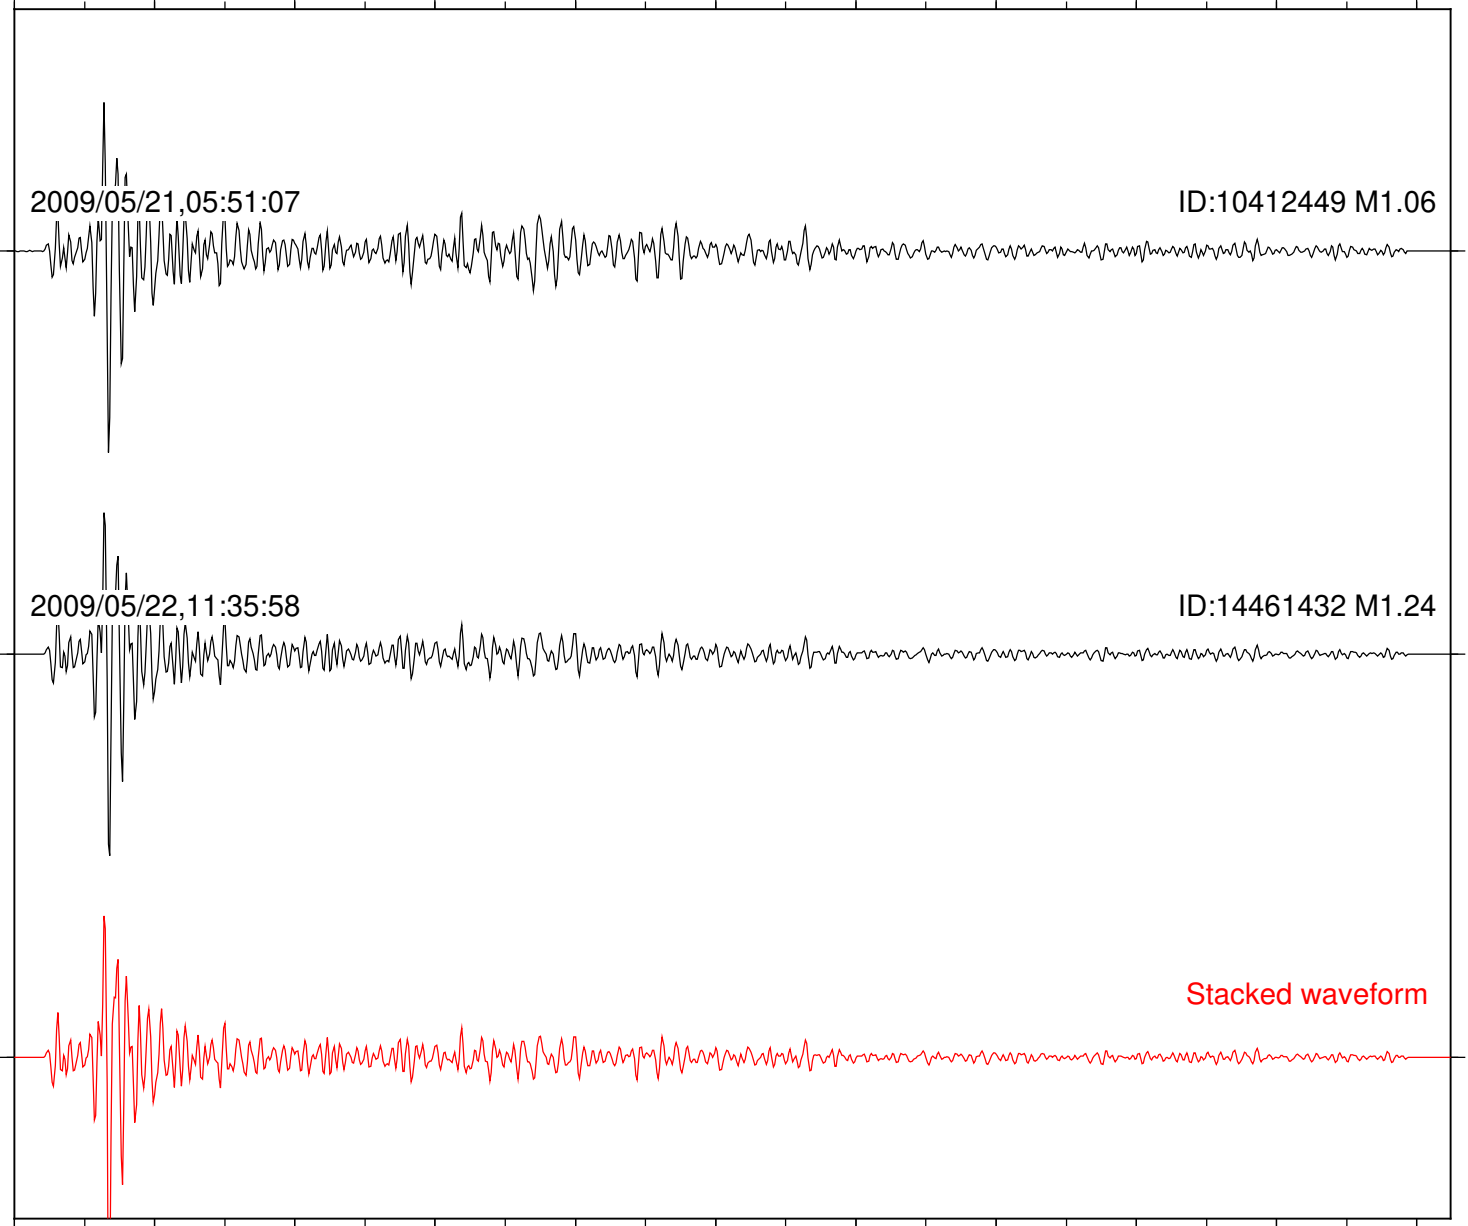

Station: SND Com: HHZ

Focal depth: 8.29 km

2009/05/21,05:51:07

ID:10412449 M1.06

2009/05/22,11:35:58

ID:14461432 M1.24

Stacked waveform

0 1 2 3 4 5 6 7 8 9 10

Elapsed time (s)