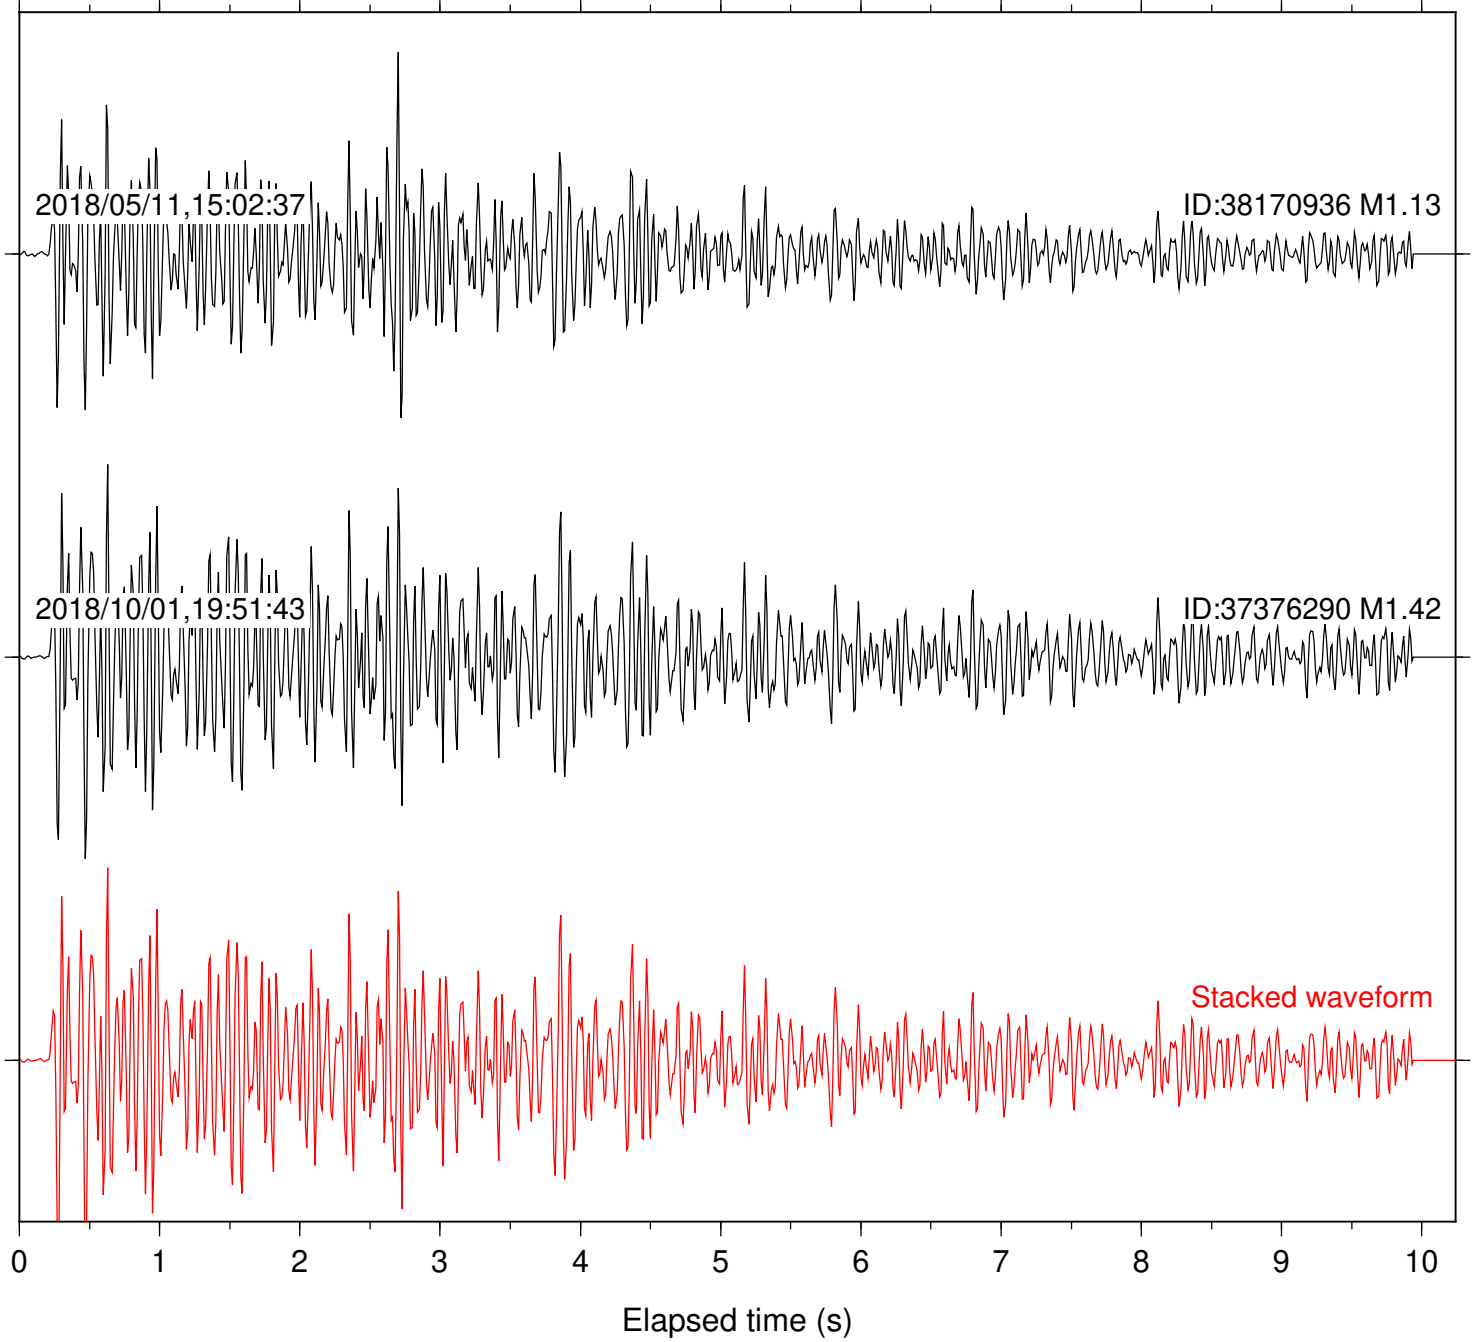

Station: B087 Com: EHZ

Focal depth: 4.96 km