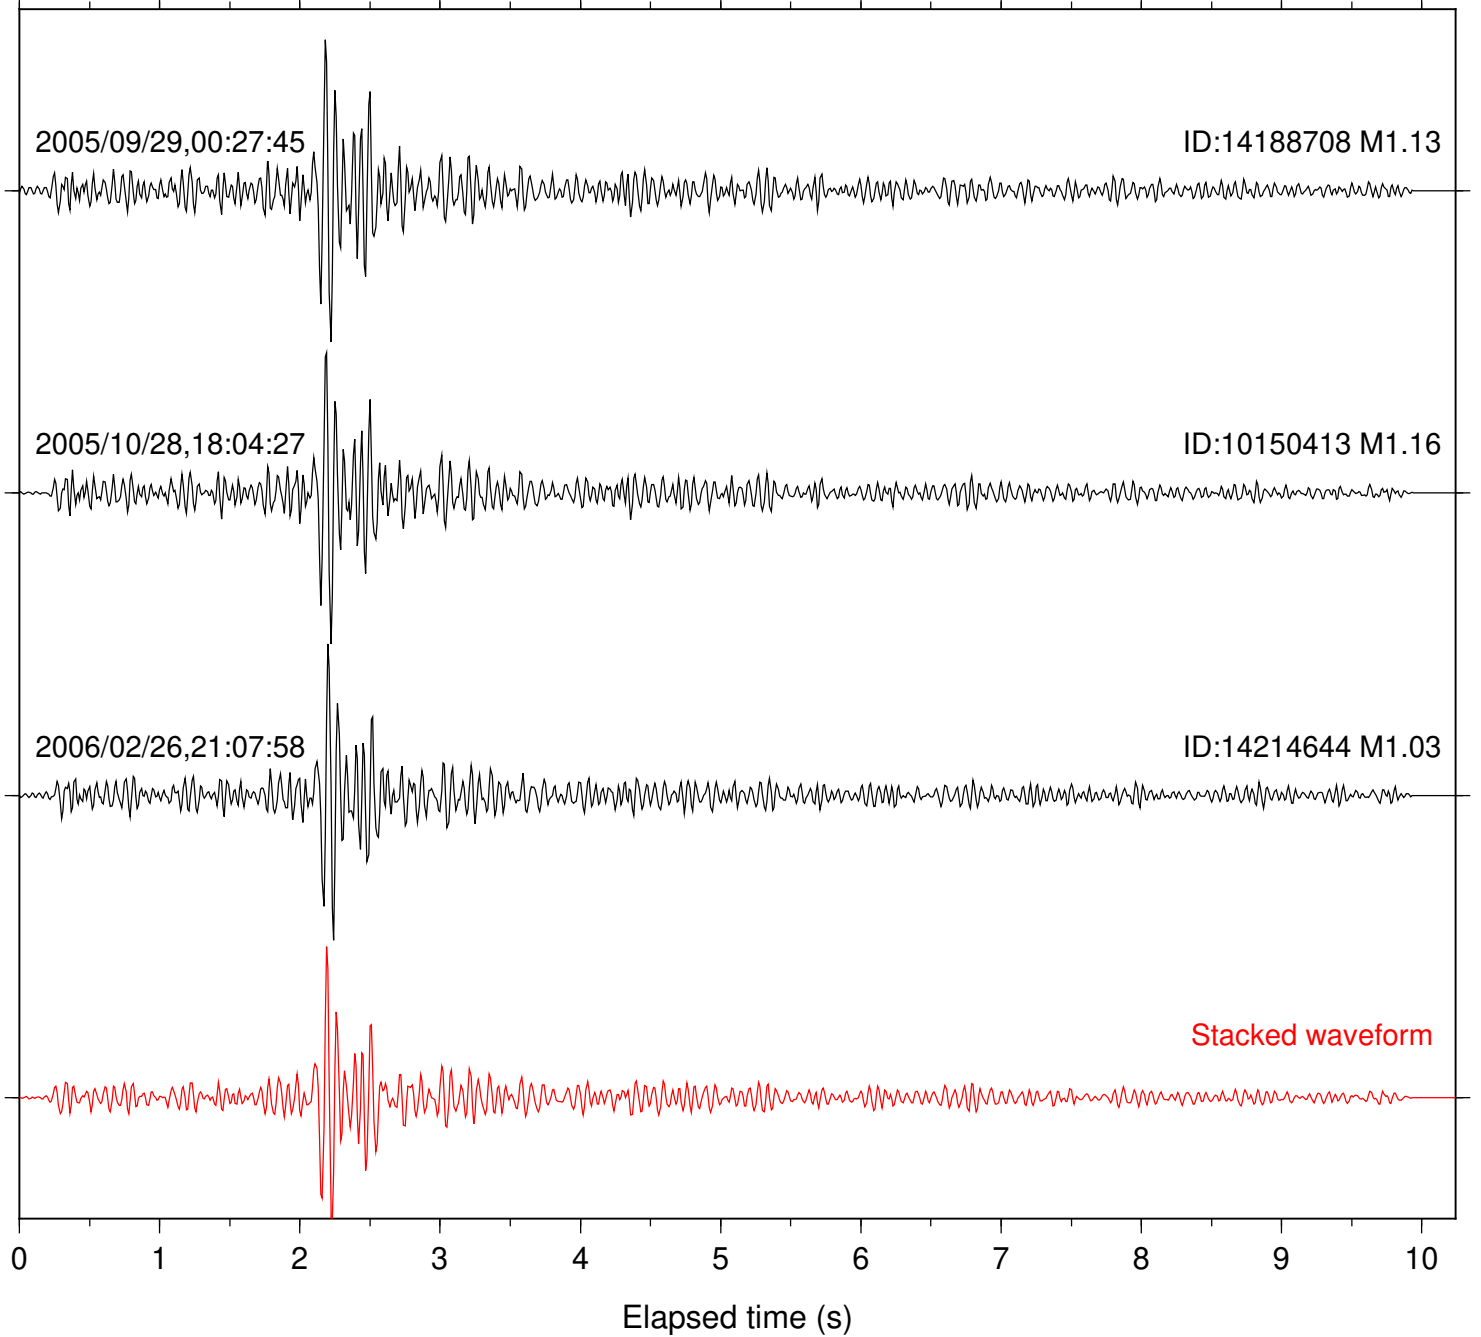

Station: RDM Com: HHZ

Focal depth: 11.09 km