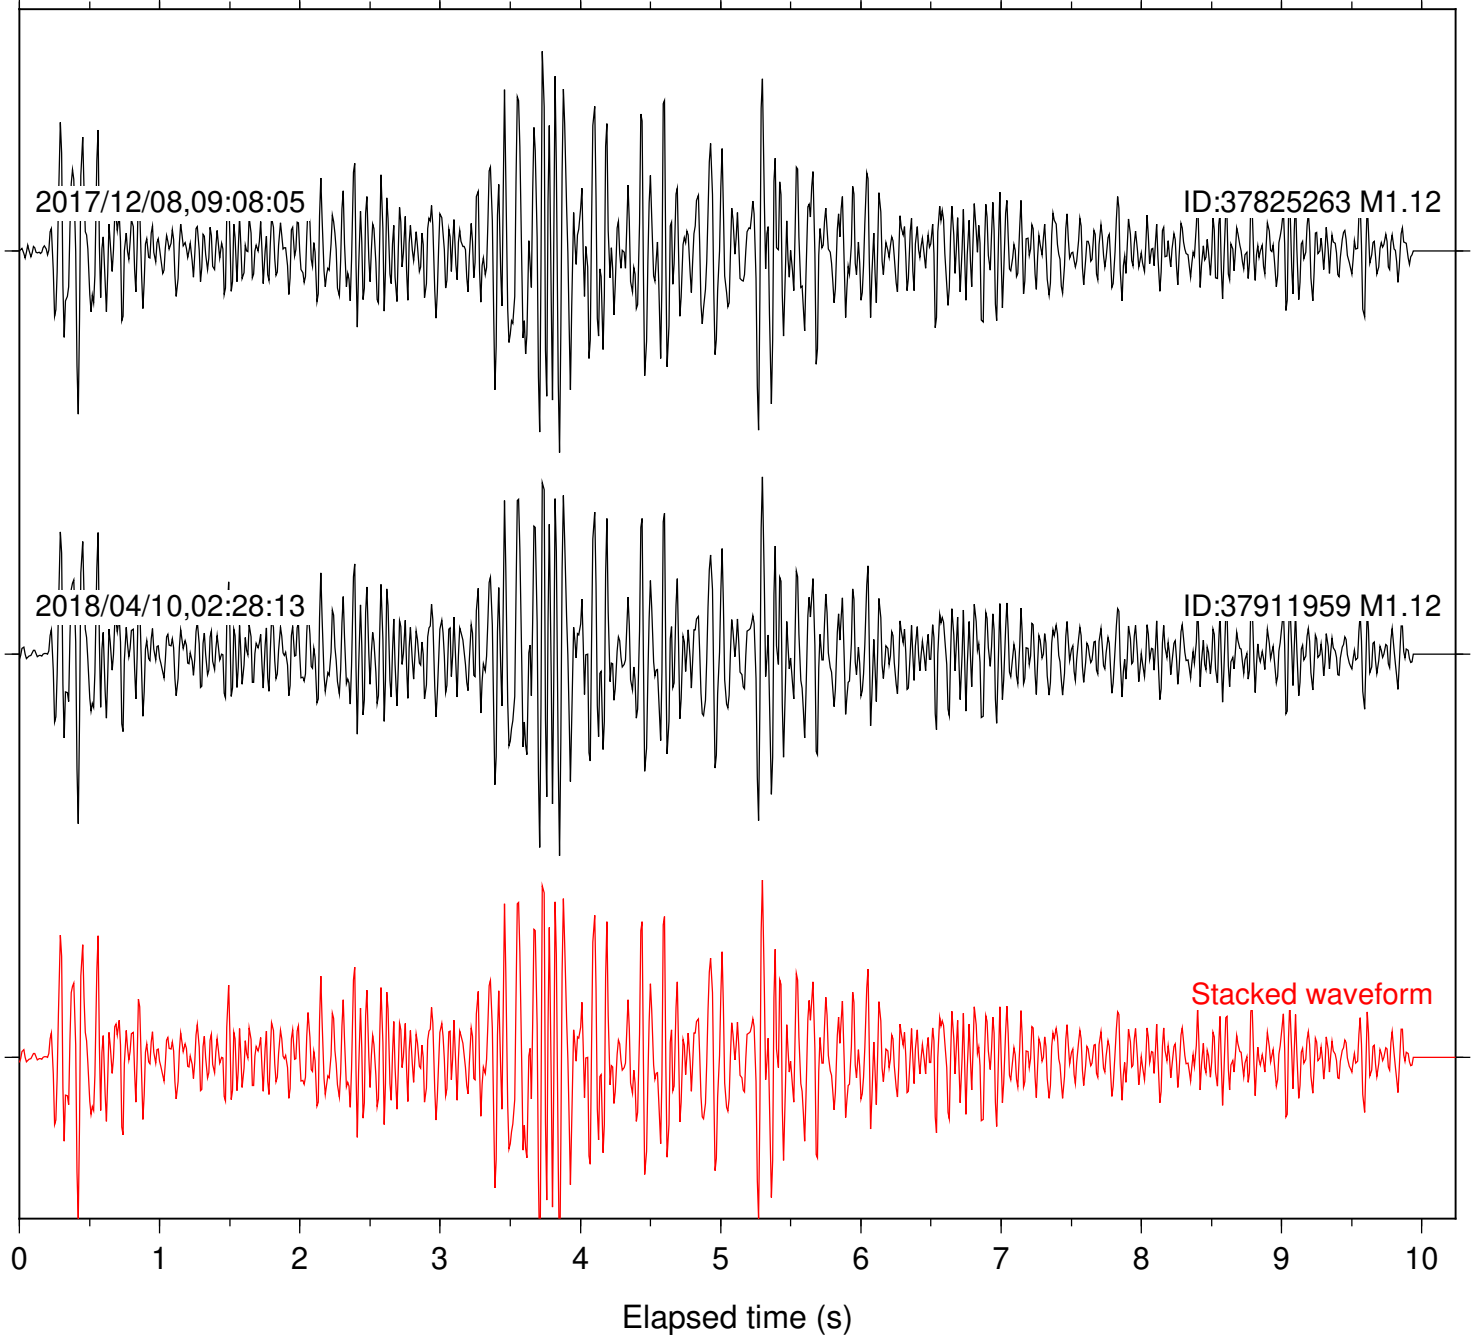

Station: BAC Com: EHZ

Focal depth: 6.24 km