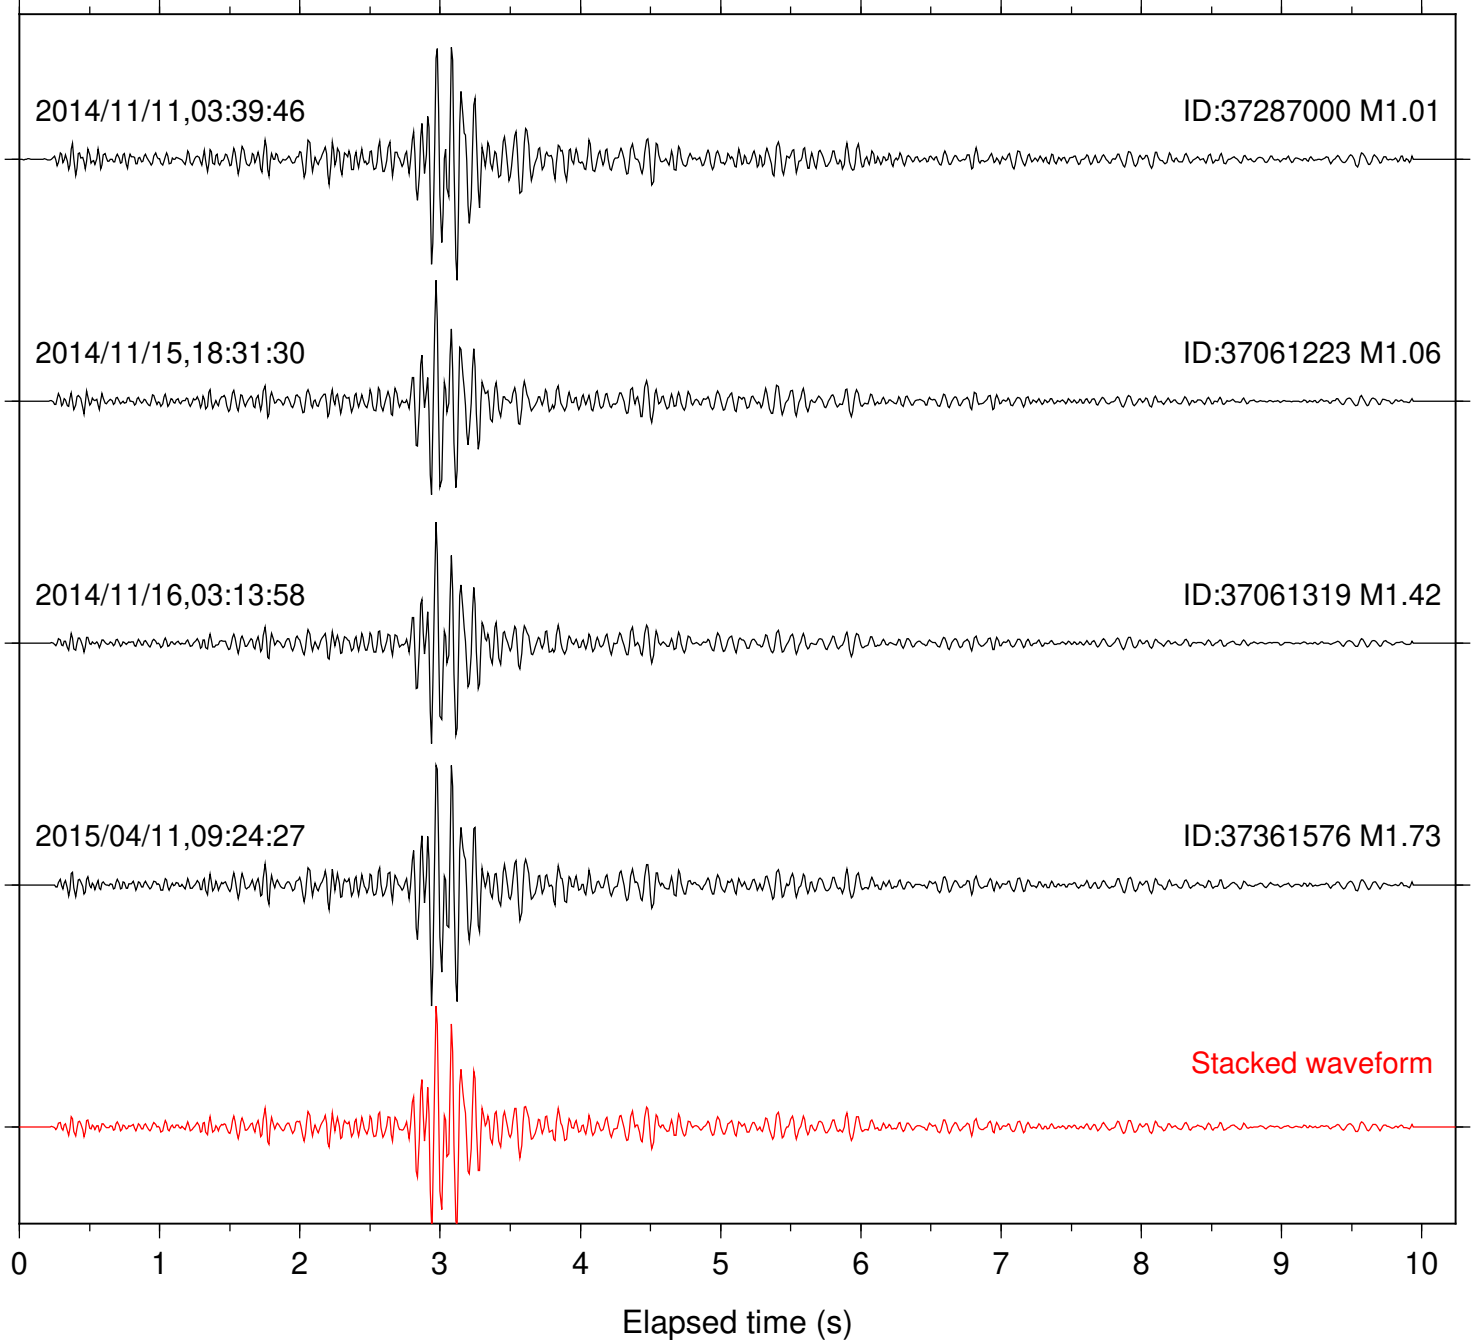

Station: B084 Com: EHZ

Focal depth: 8.10 km