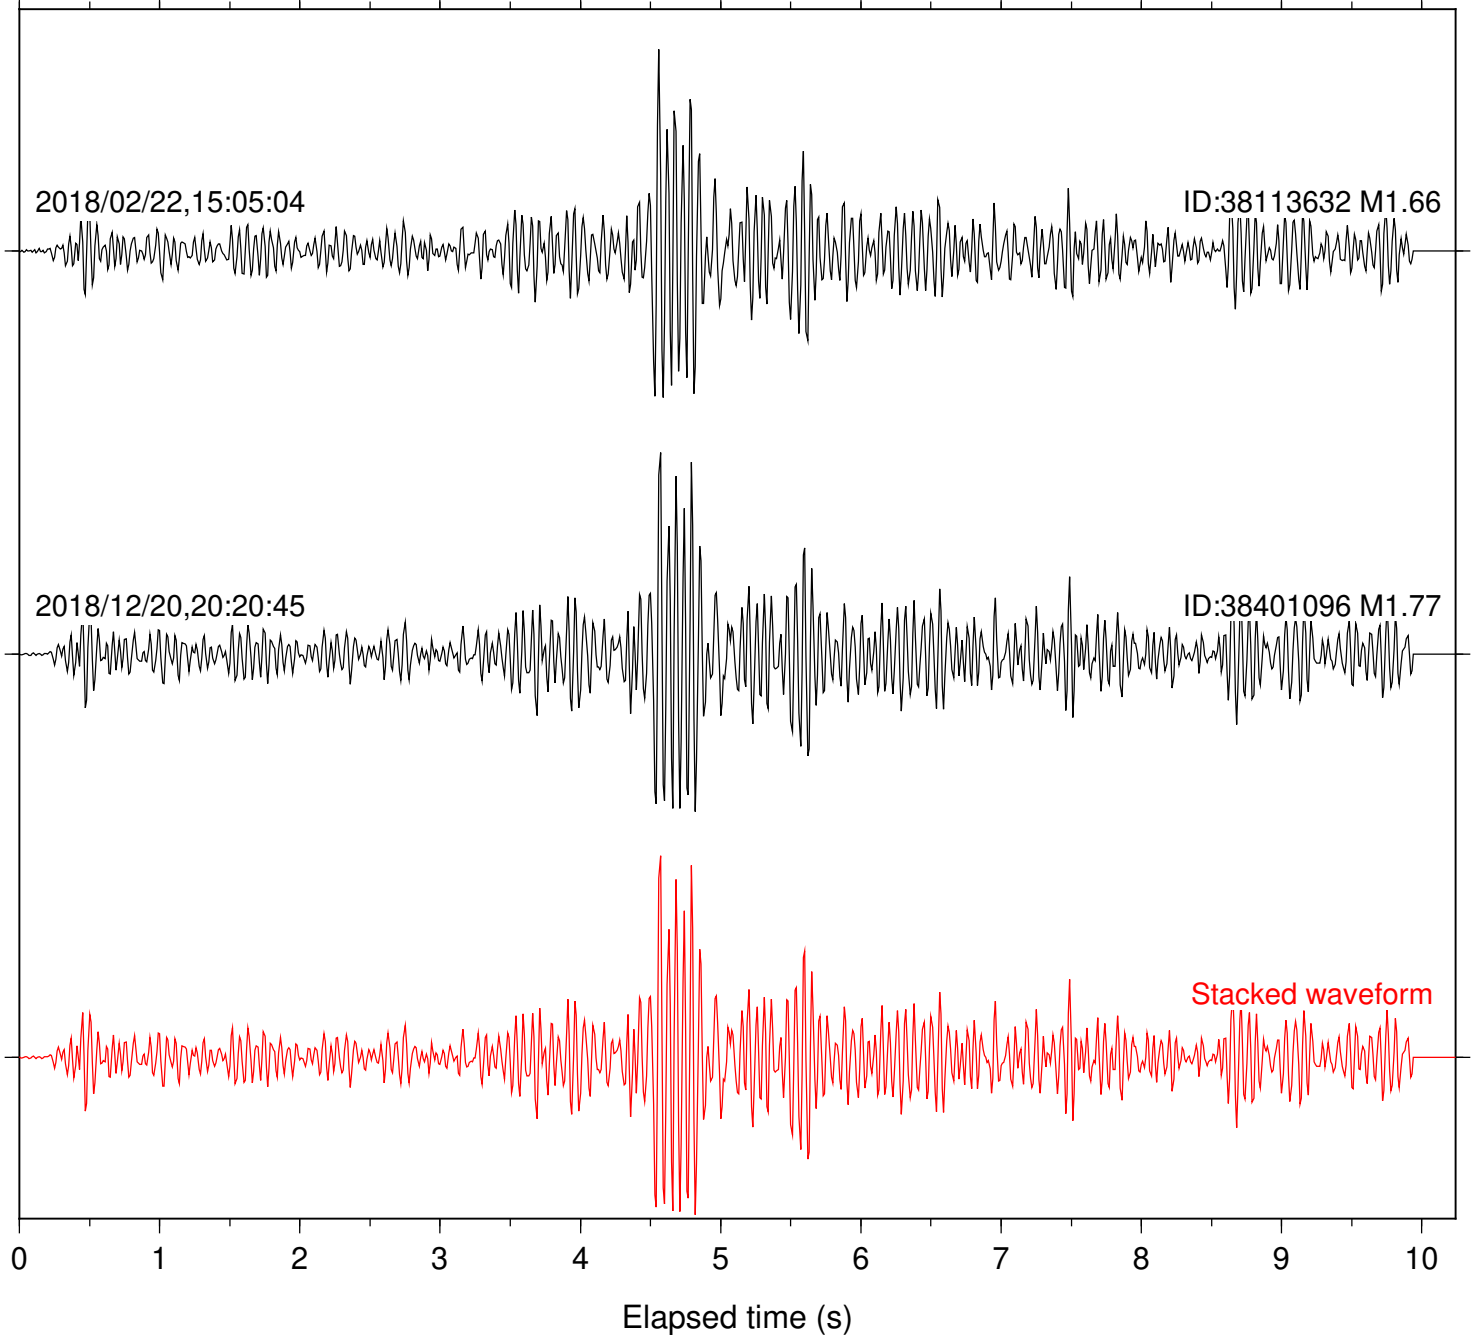

Station: PFO Com: HHZ

Focal depth: 6.71 km