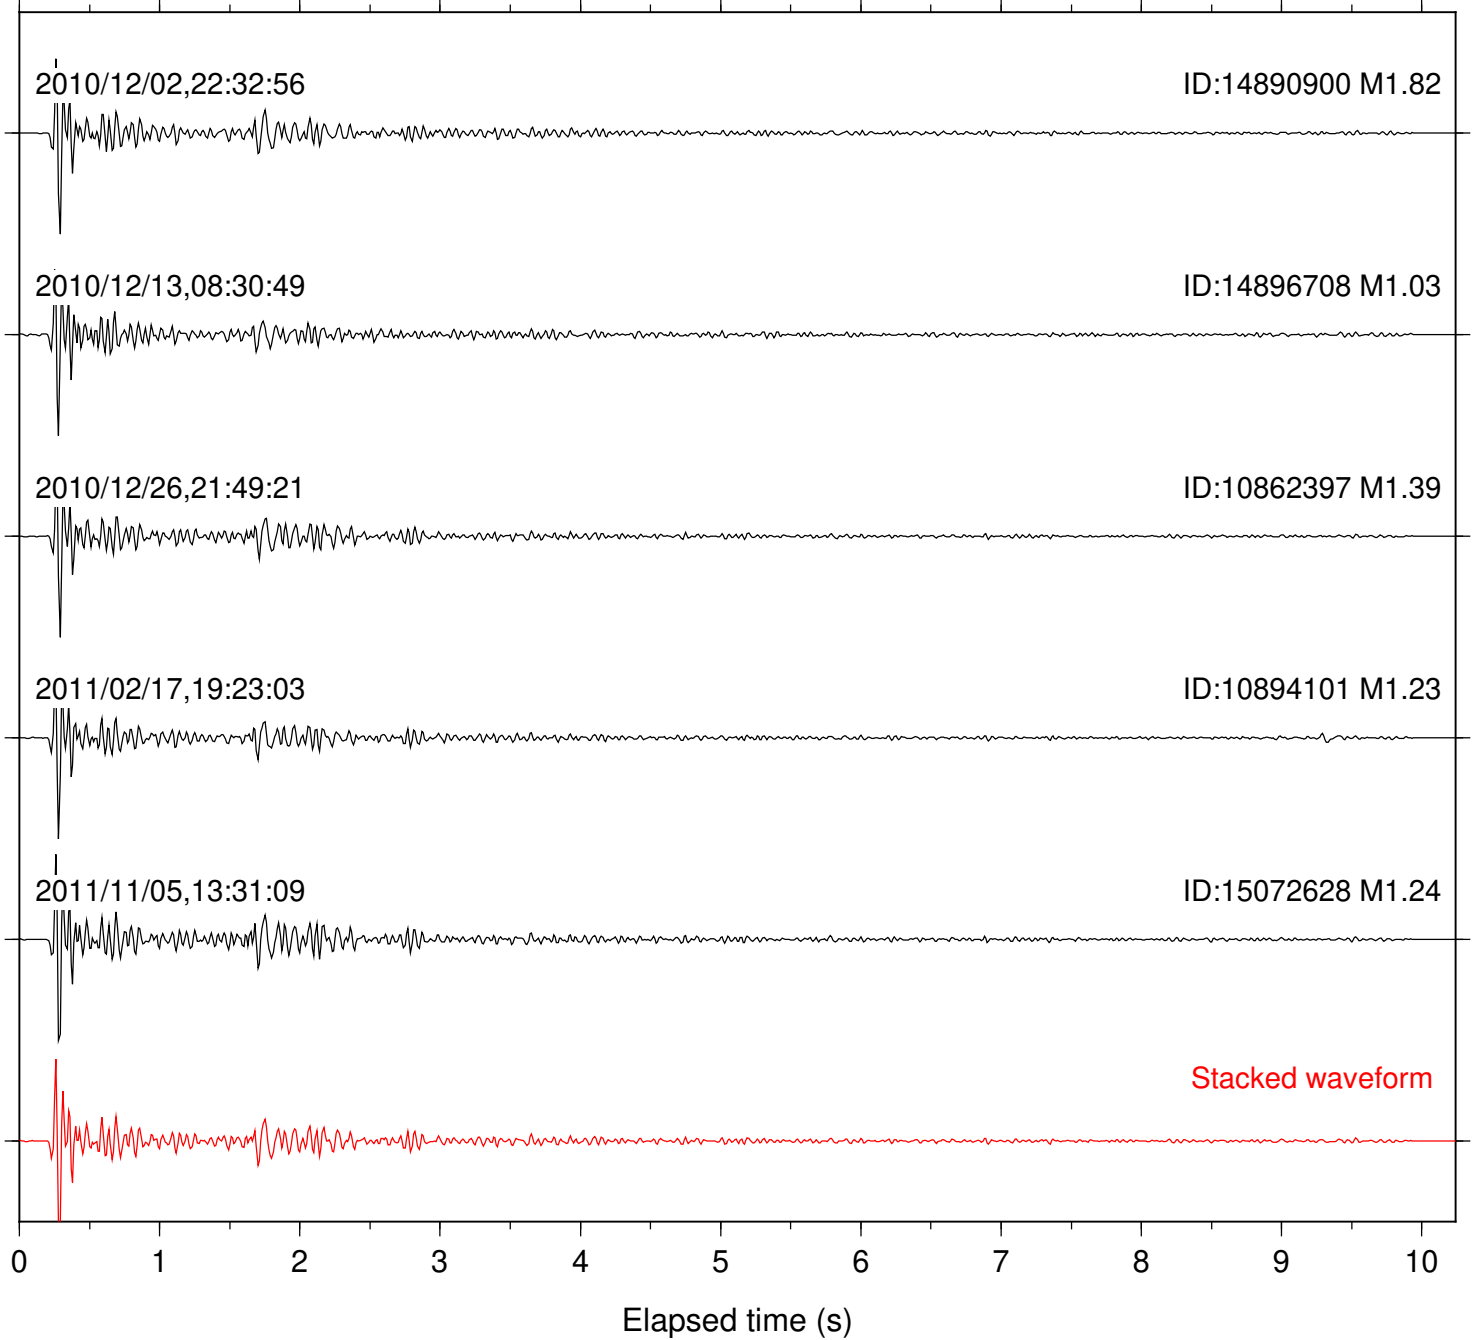

Station: B086 Com: EHZ

Focal depth: 7.66 km