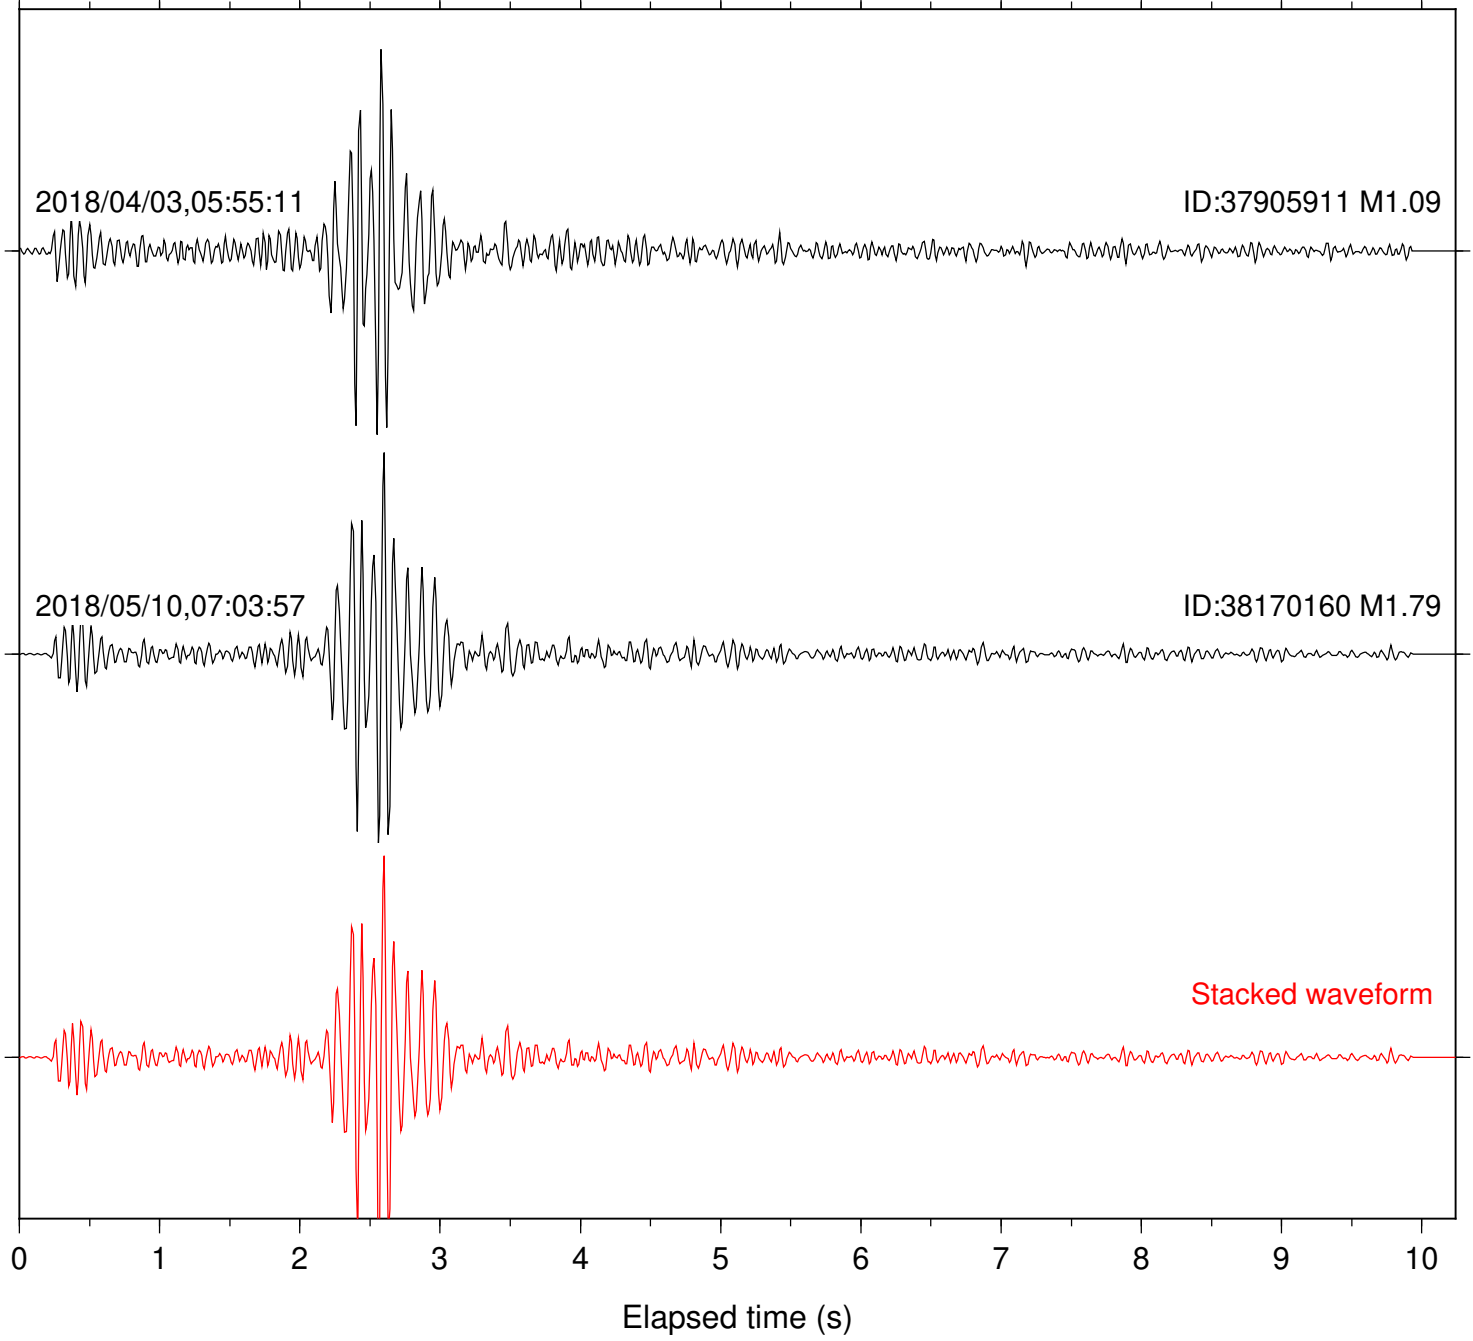

Station: SND Com: HHZ

Focal depth: 5.61 km

2018/05/10,07:03:57

ID:38170160 M1.79

2018/12/30,21:38:32

ID:38411200 M2.02

Stacked waveform

0 1 2 3 4 5 6 7 8 9 10  
Elapsed time (s)