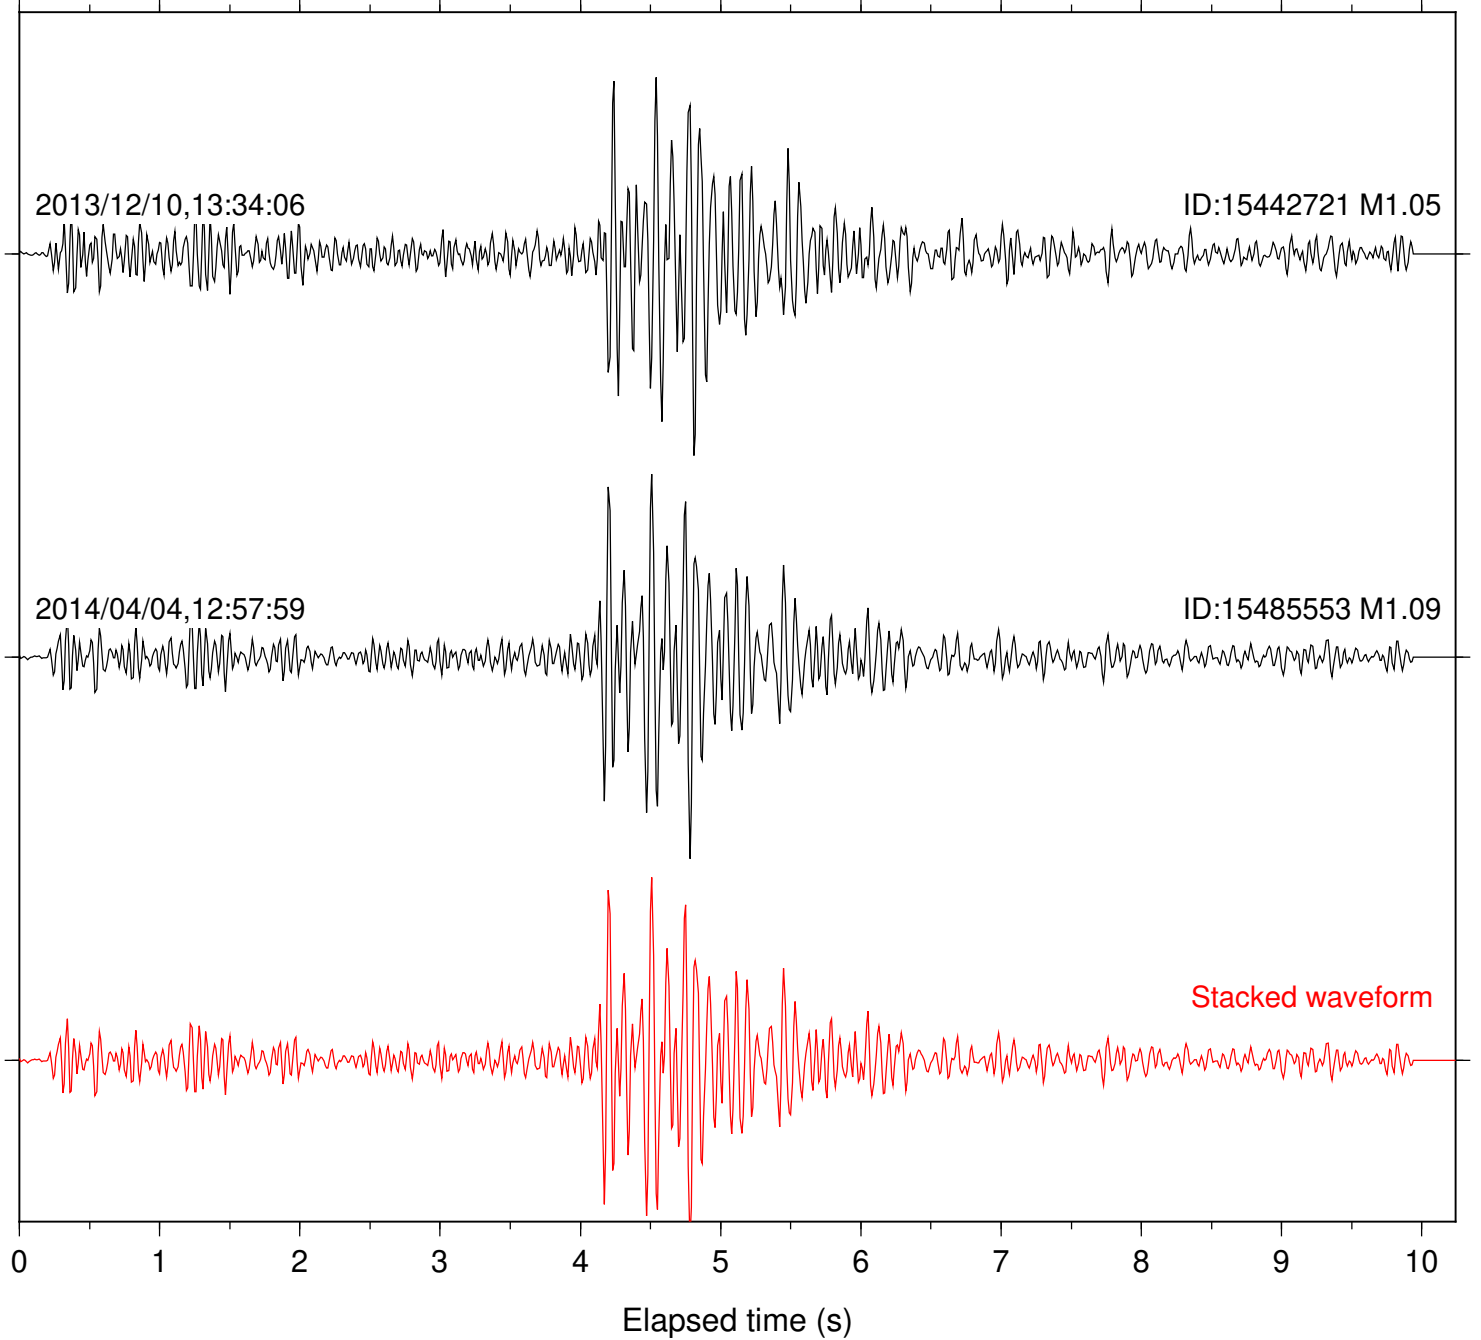

Station: B946 Com: EHZ

Focal depth: 11.75 km