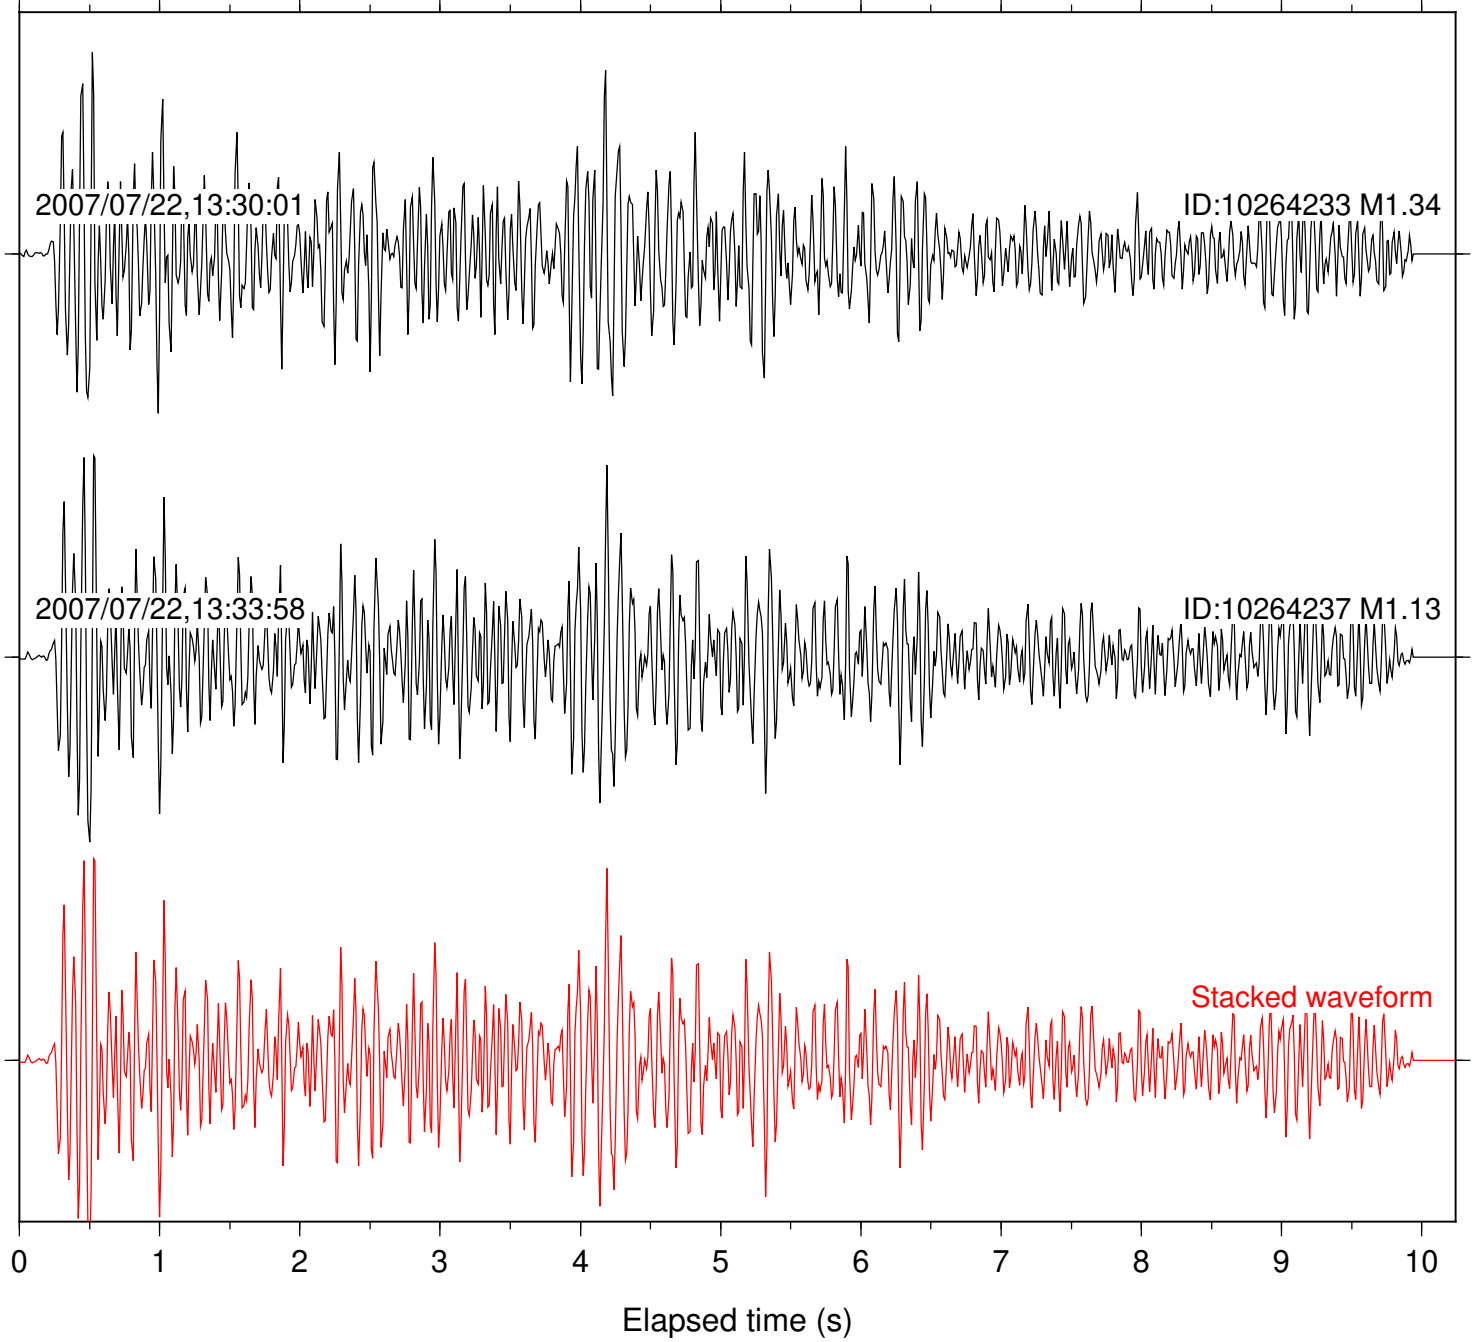

Station: CRY Com: HHZ

Focal depth: 5.55 km