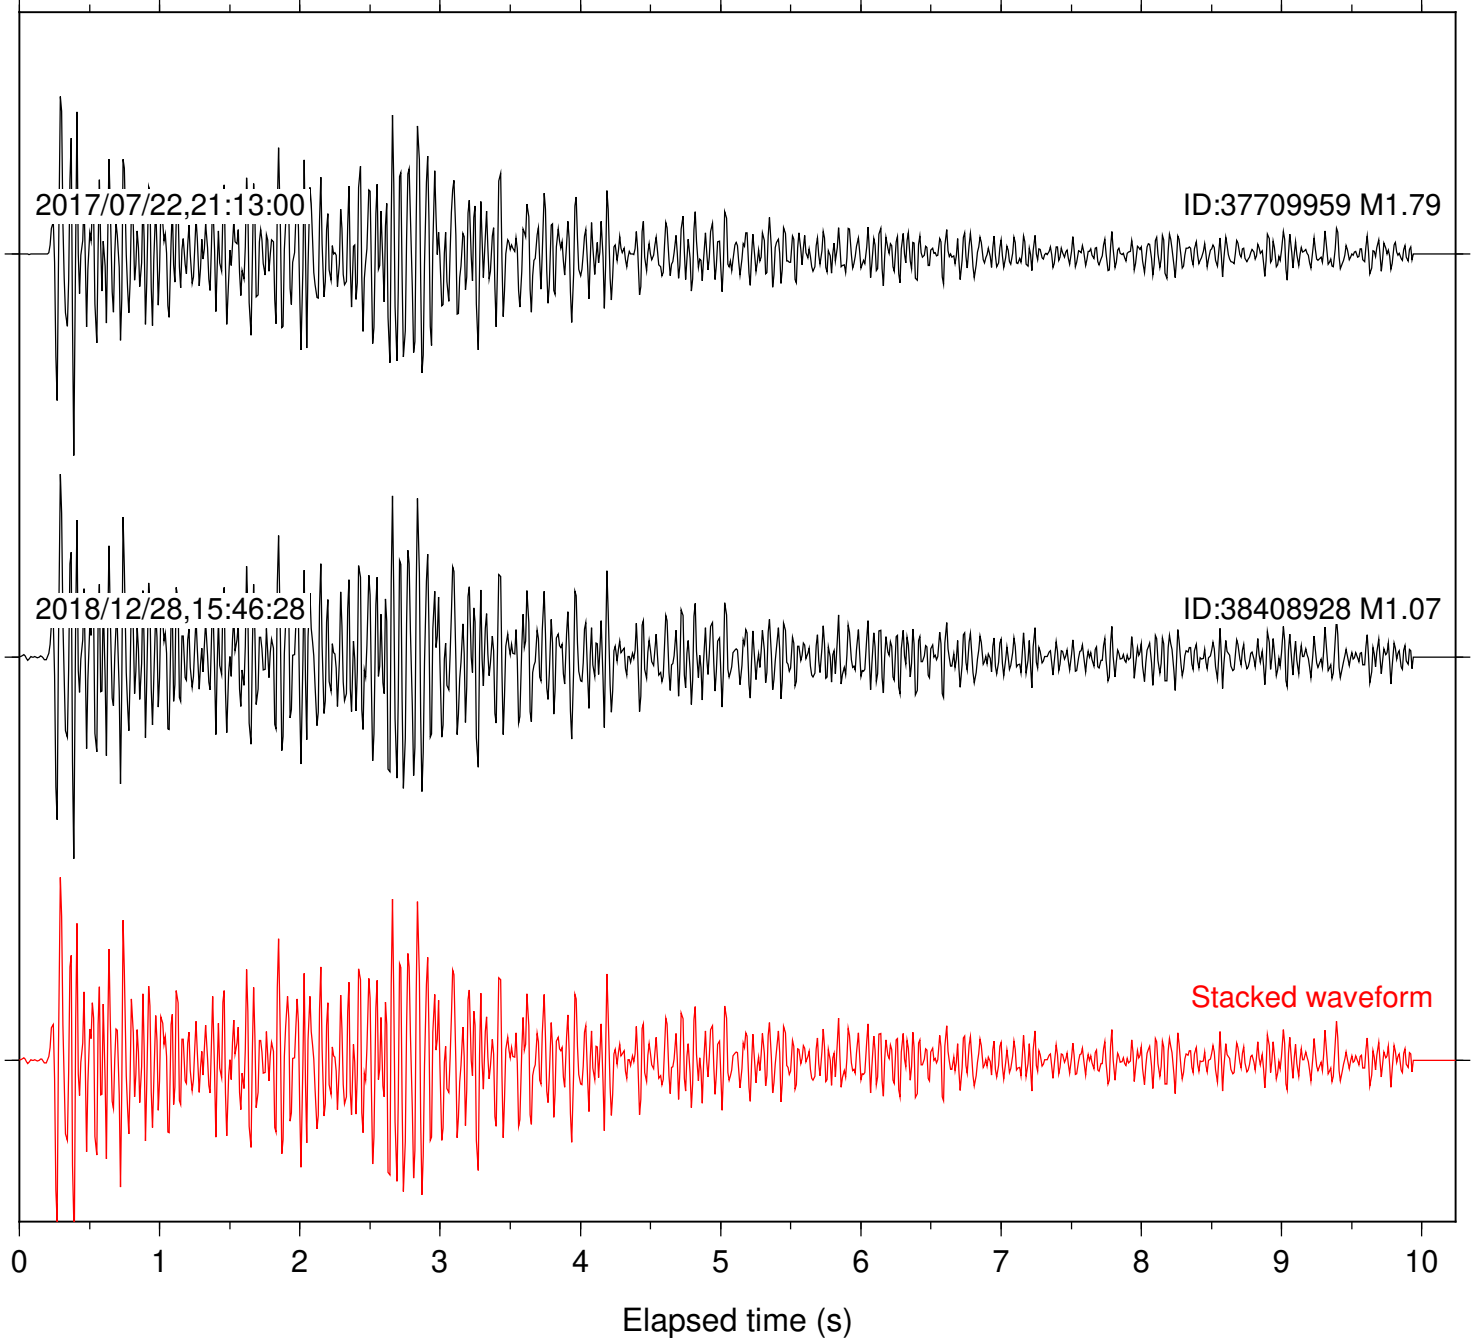

Focal depth: 6.01 km

Station: DGR Com: HHZ

Focal depth: 6.01 km

Station: FRD Com: HHZ

Focal depth: 6.01 km

Station: HMT2 Com: HHZ

Focal depth: 6.01 km

Station: PLM Com: HHZ