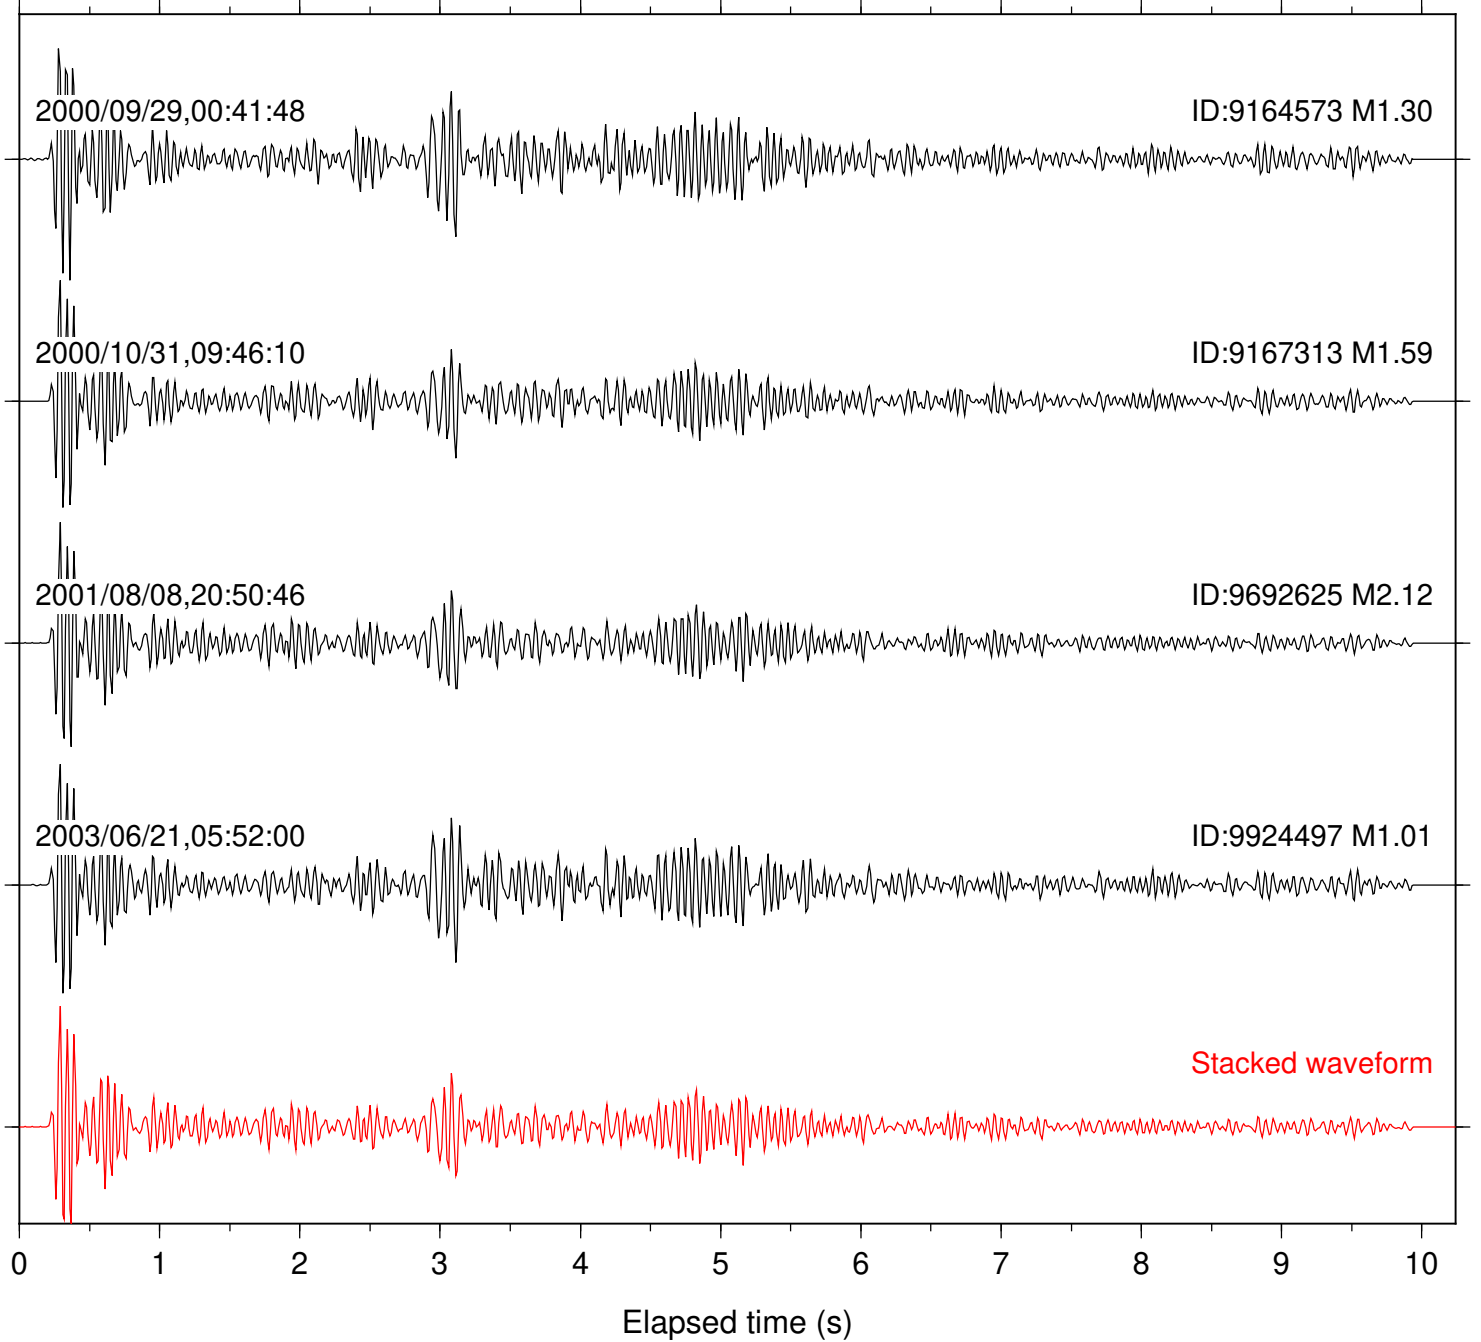

Station: DGR Com: HHZ

Focal depth: 13.13 km