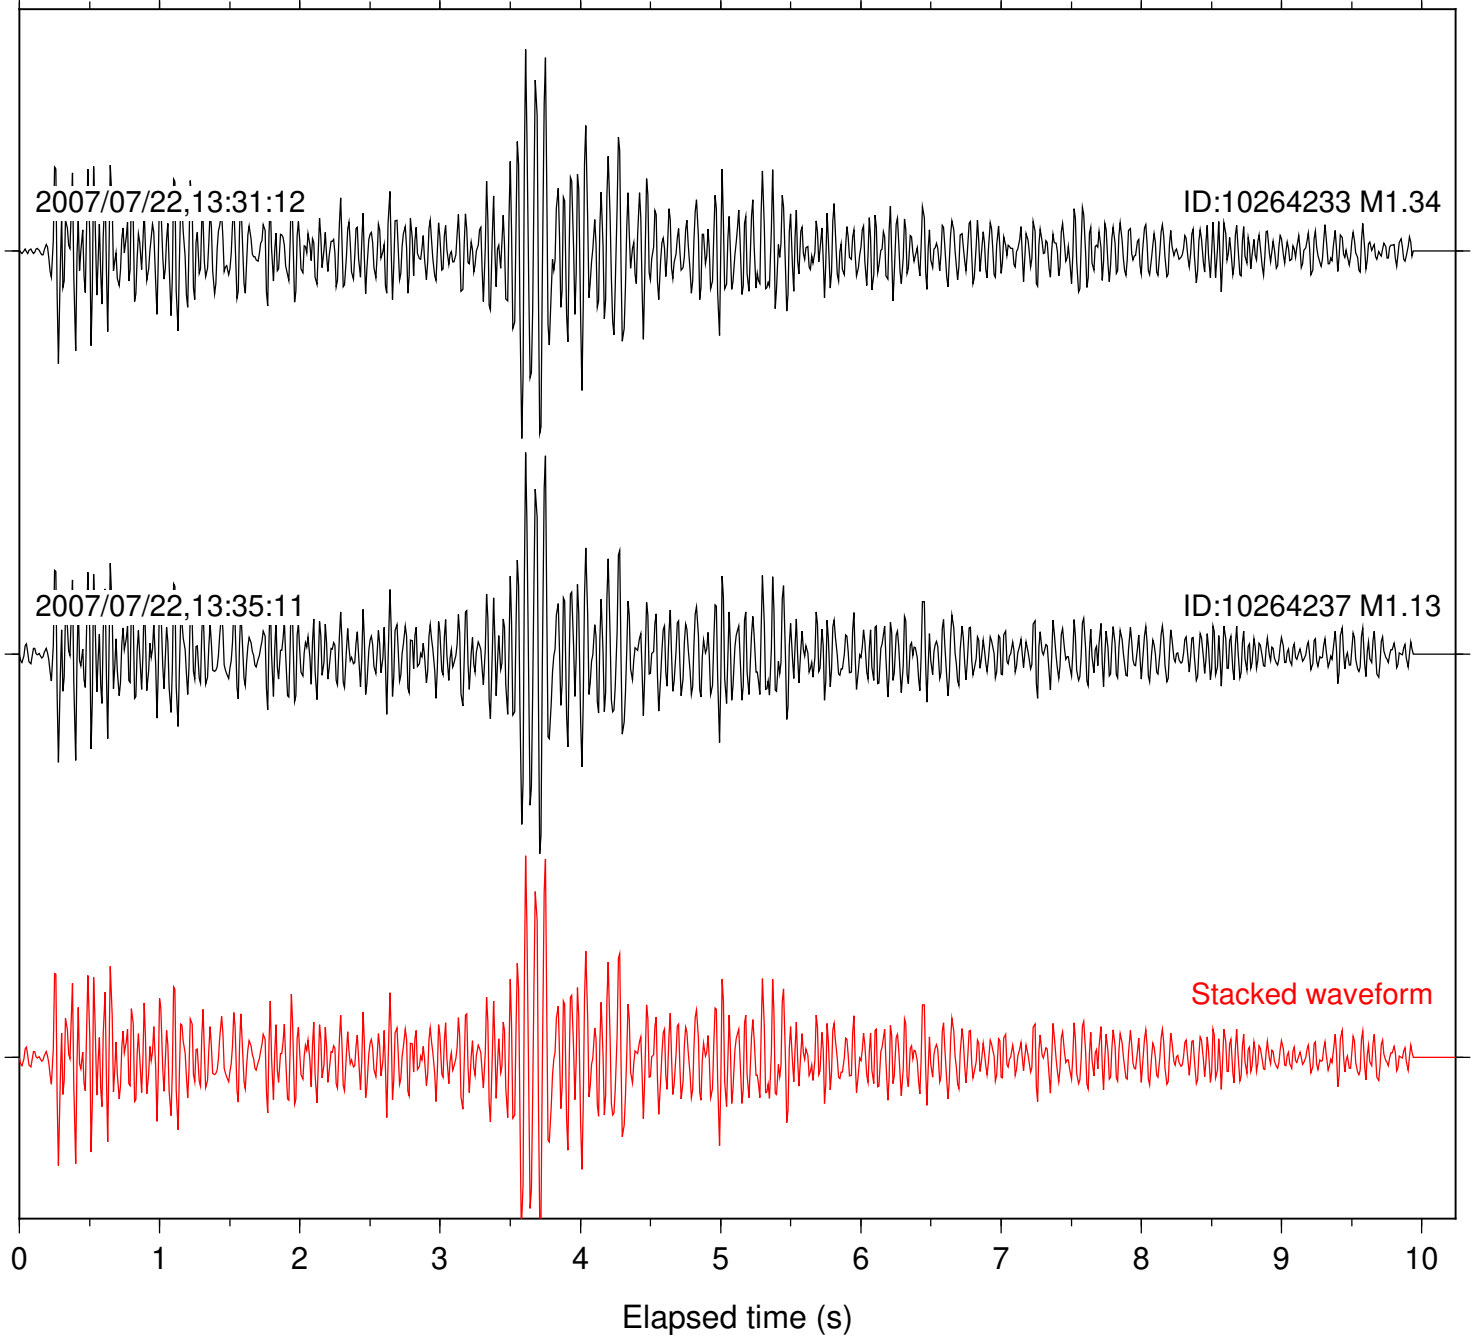

Station: BOR Com: HHZ

Focal depth: 5.55 km