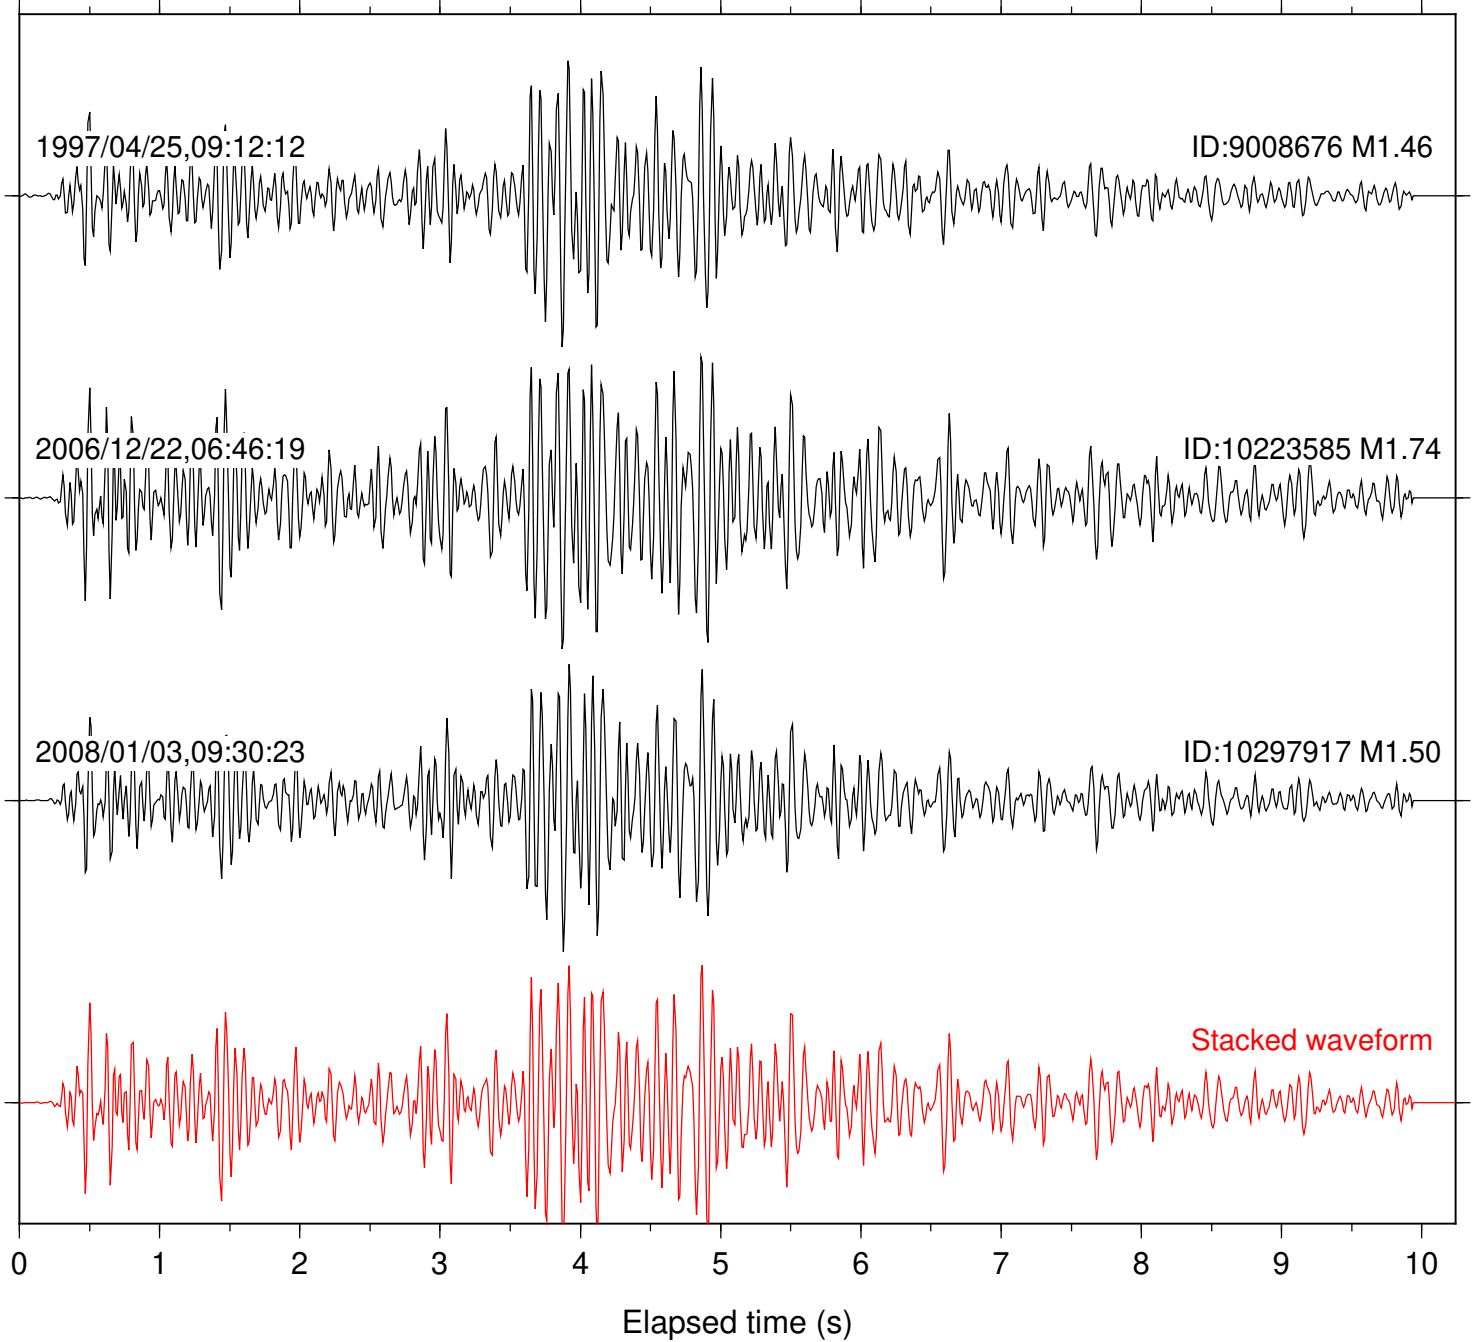

Station: POB2 Com: HHZ

Focal depth: 17.82 km