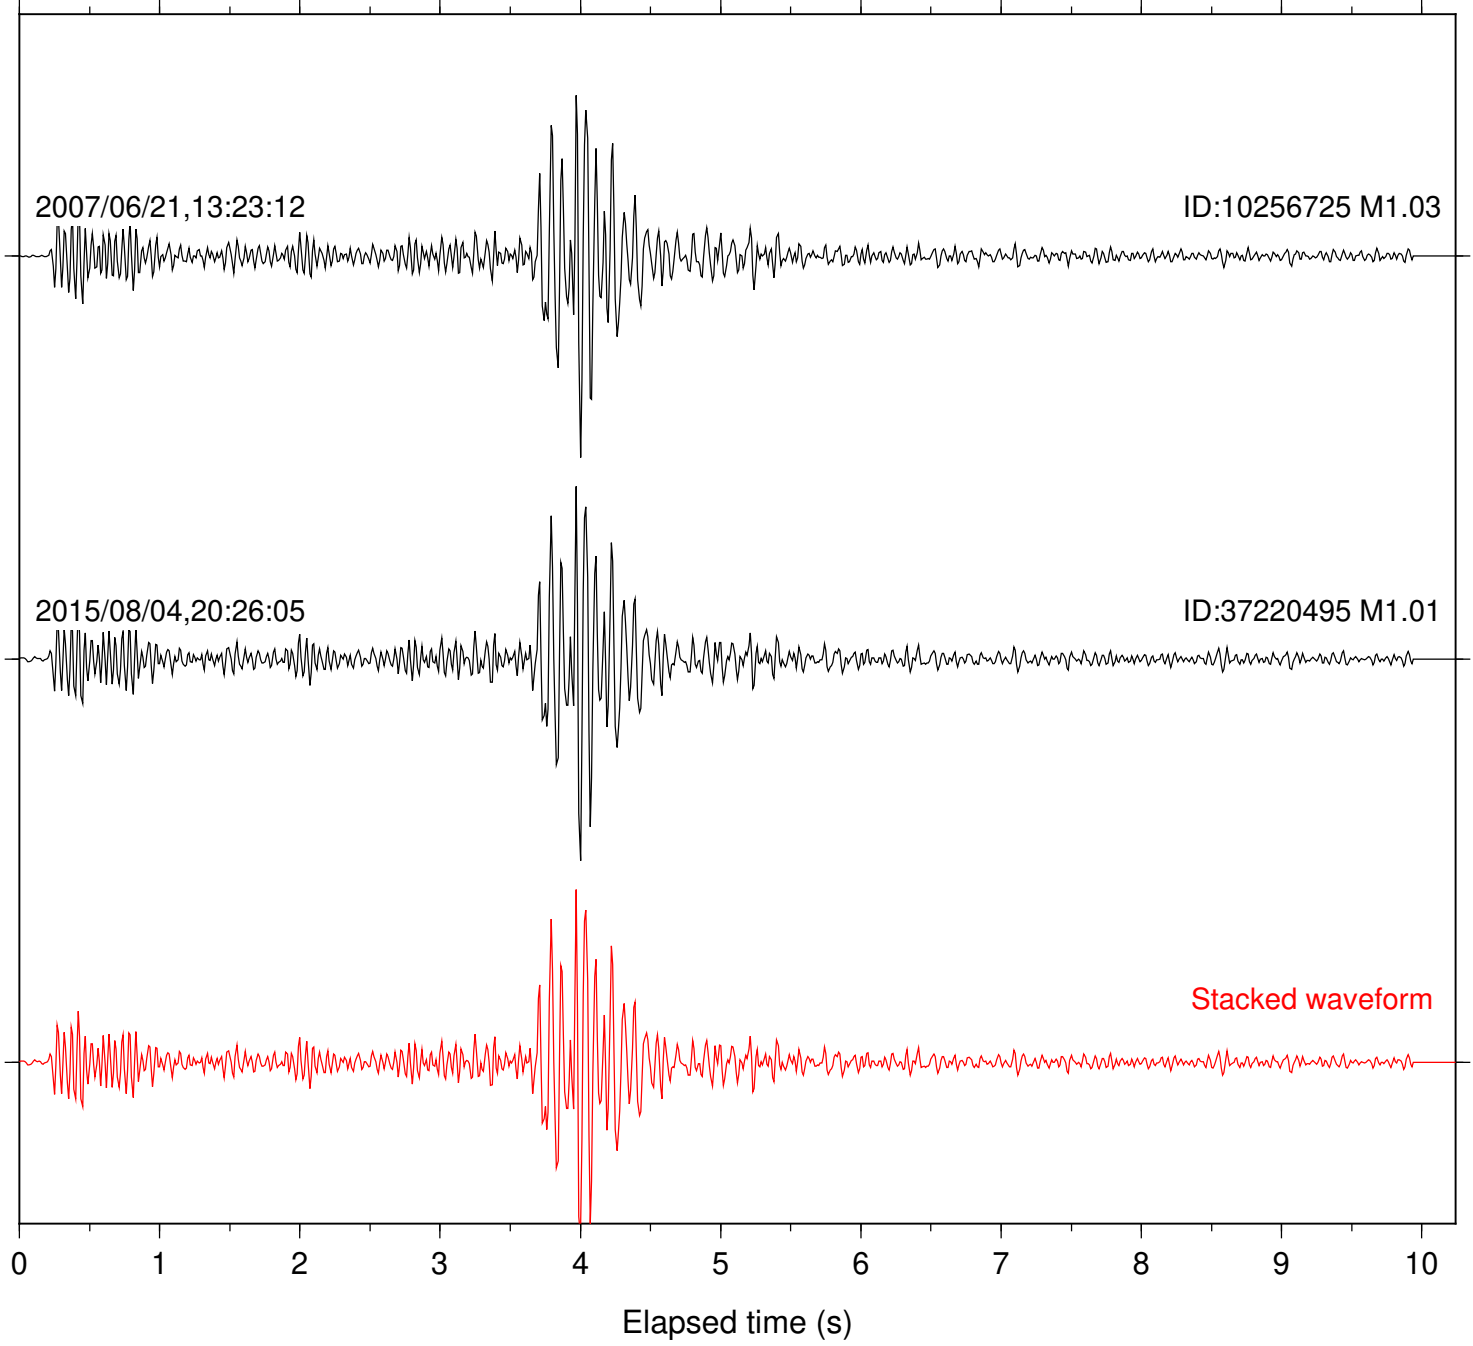

Station: B086 Com: EHZ

Focal depth: 17.54 km