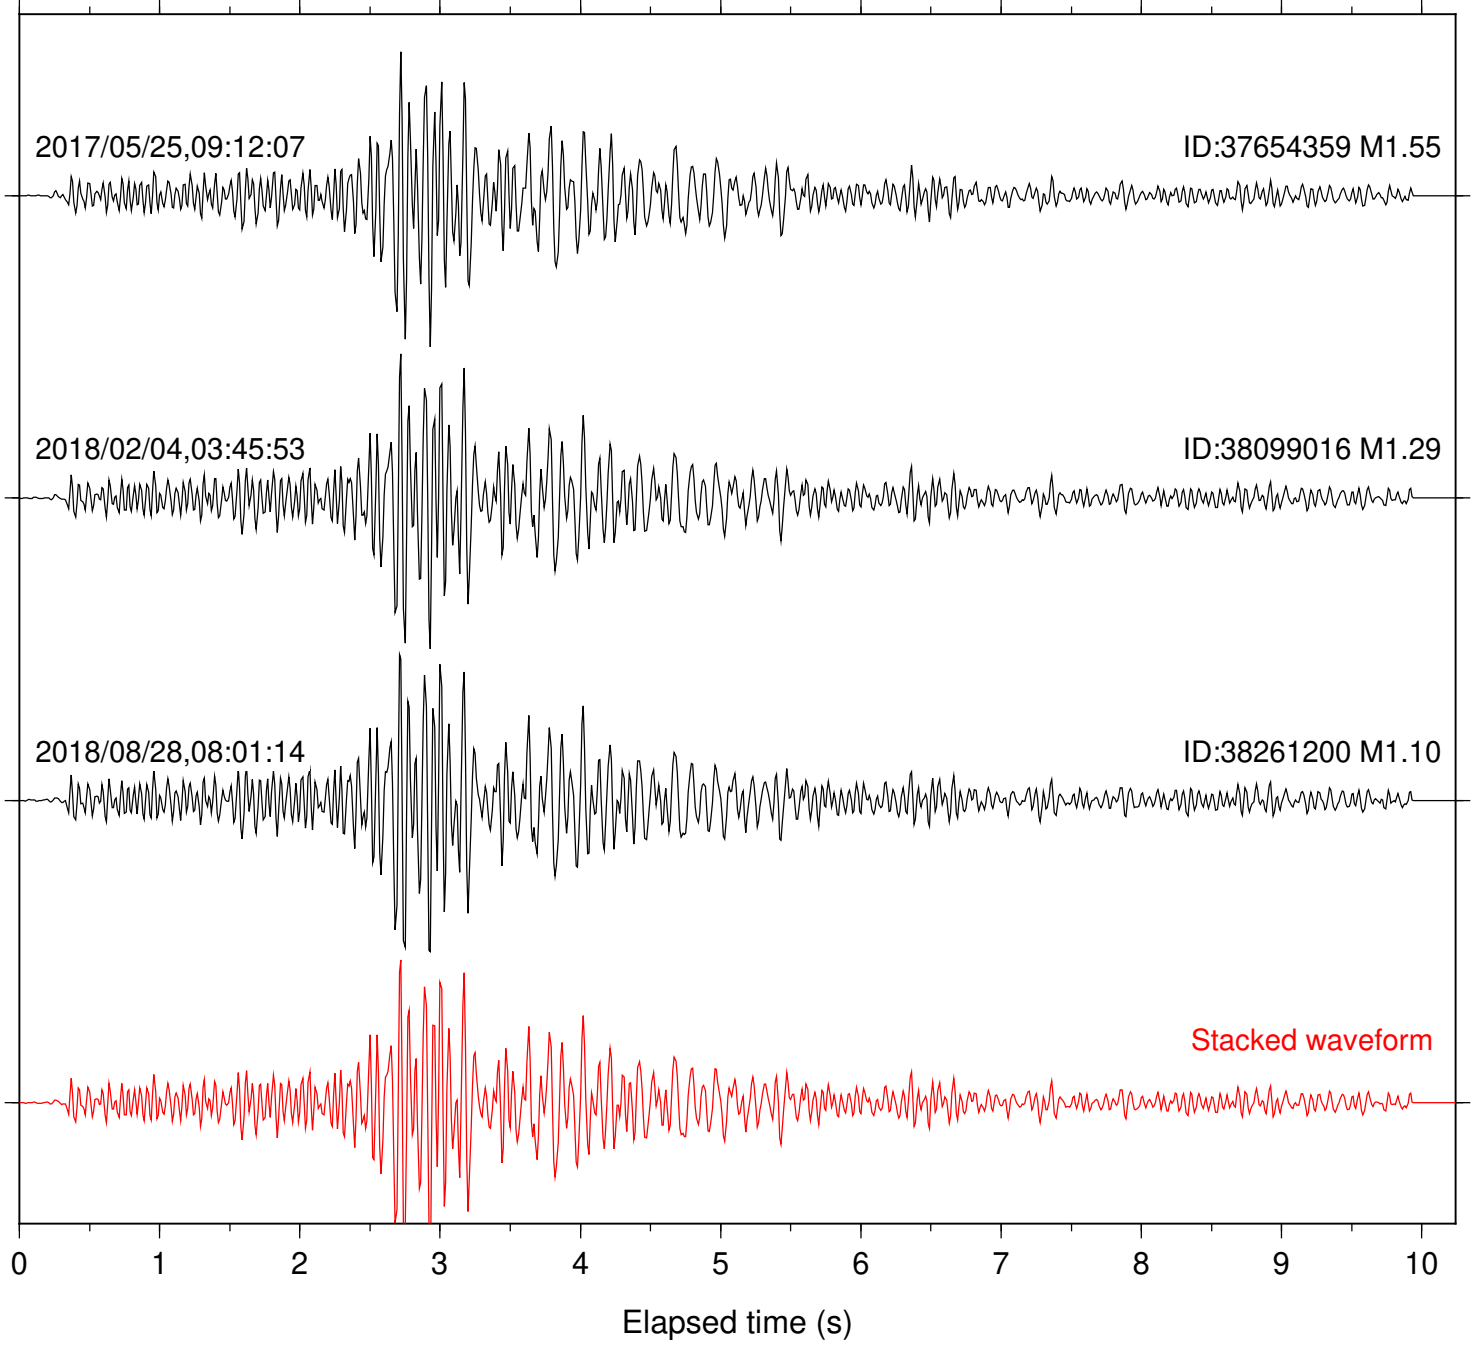

Focal depth: 5.24 km

Station: B088 Com: EHZ

Focal depth: 5.24 km

Station: B093 Com: EHZ

Focal depth: 5.24 km

0 1 2 3 4 5 6 7 8 9 10  
Elapsed time (s)

Station: B946 Com: EHZ

Focal depth: 5.24 km