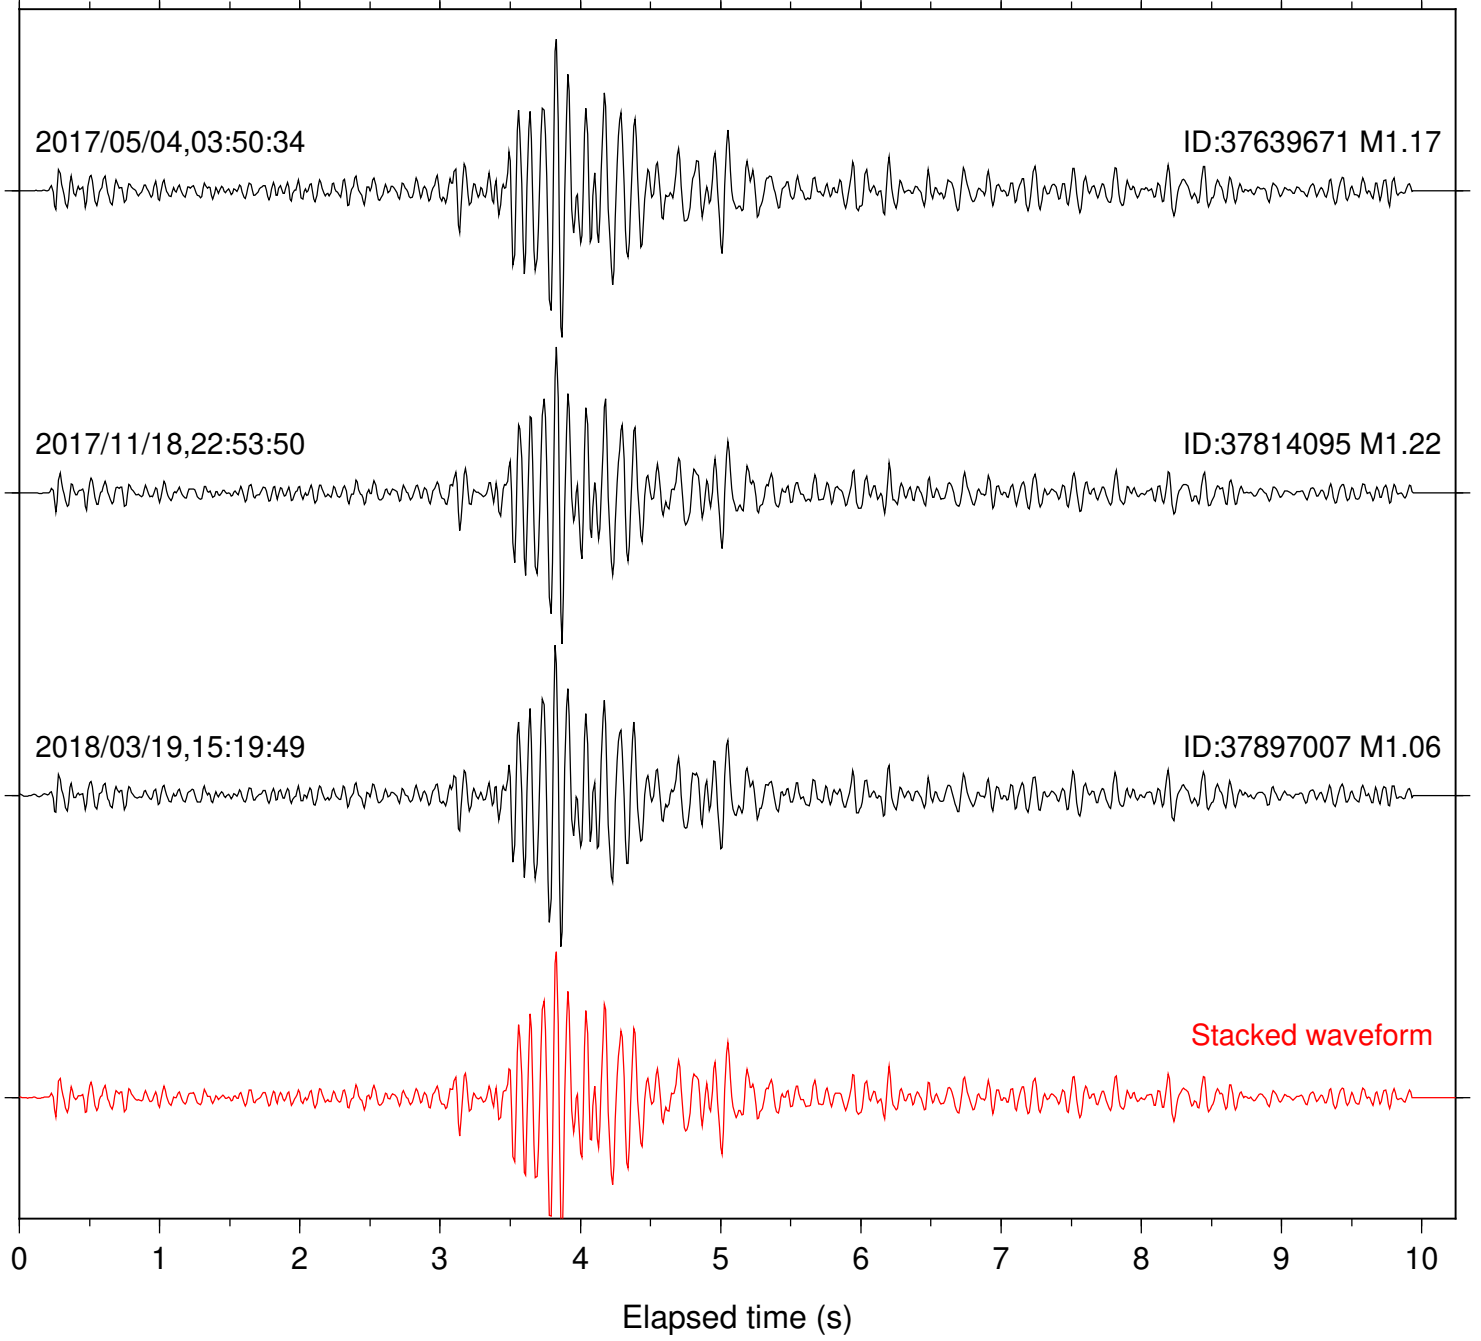

Station: POB2 Com: HHZ

Focal depth: 6.67 km