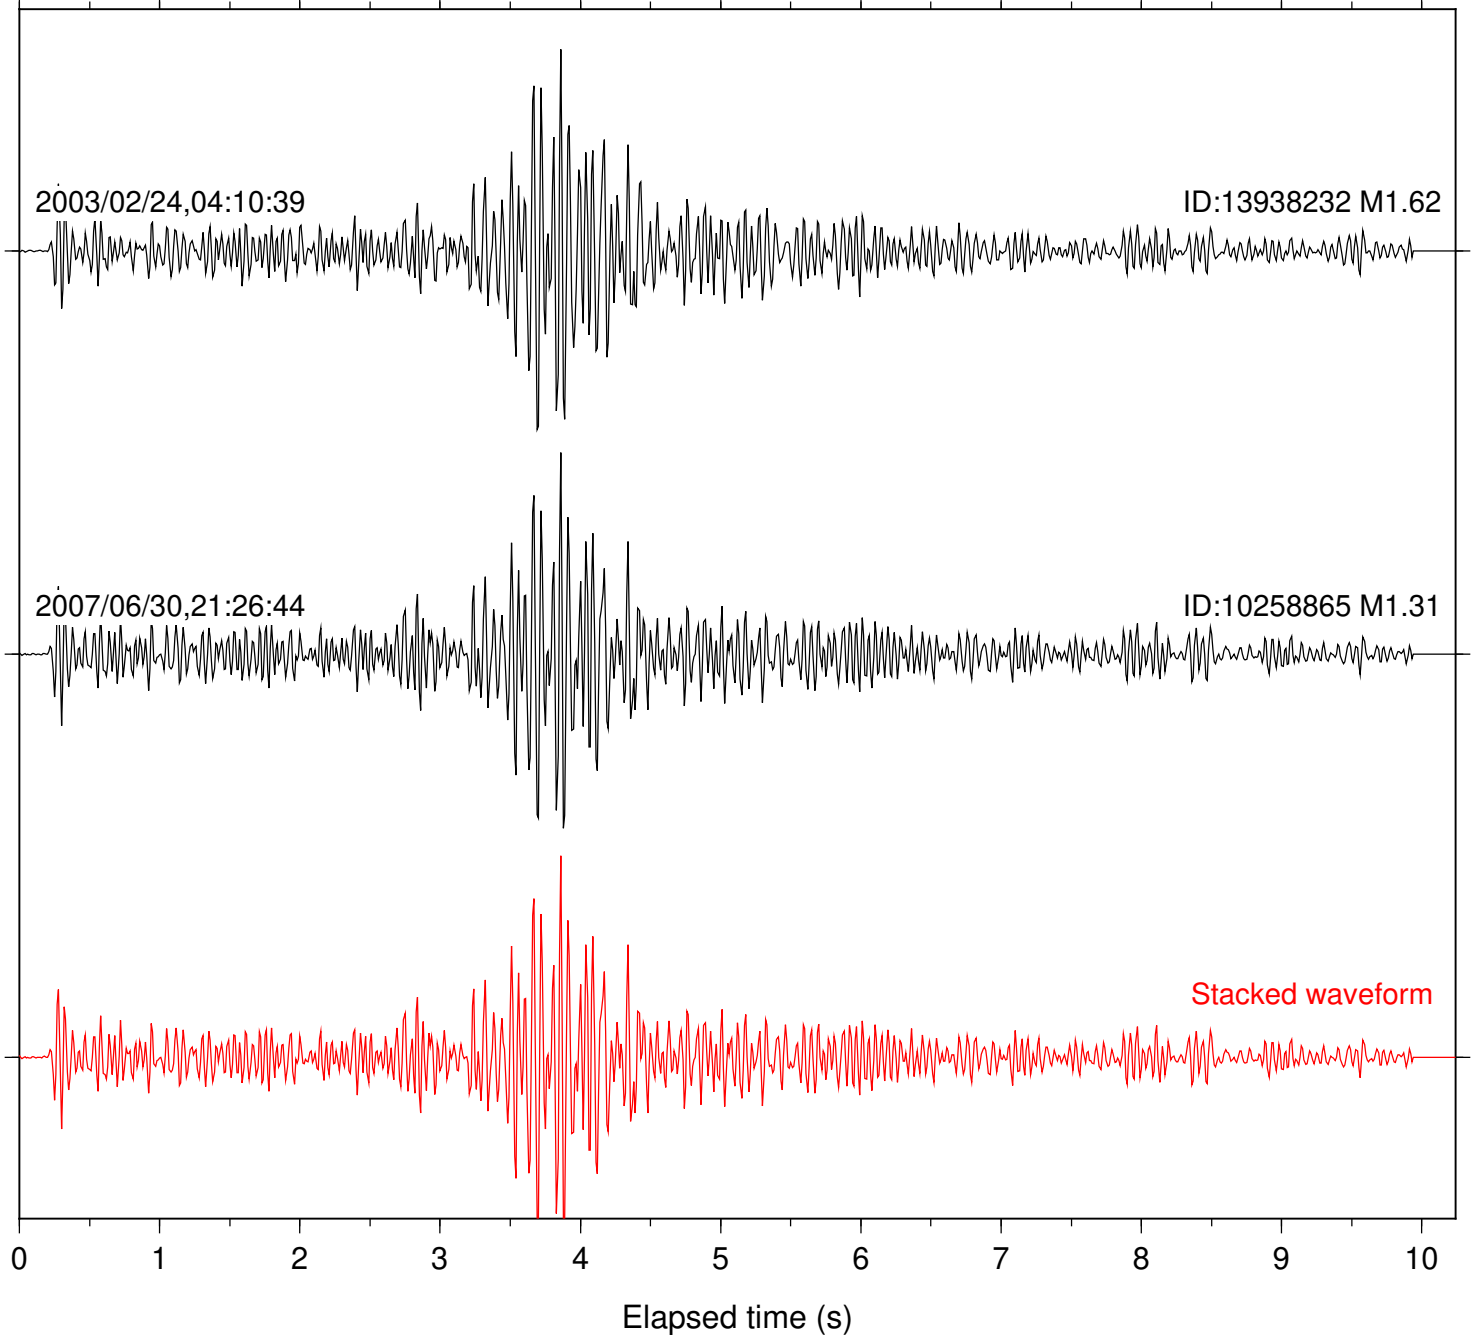

Station: PLM Com: HHZ

Focal depth: 7.78 km