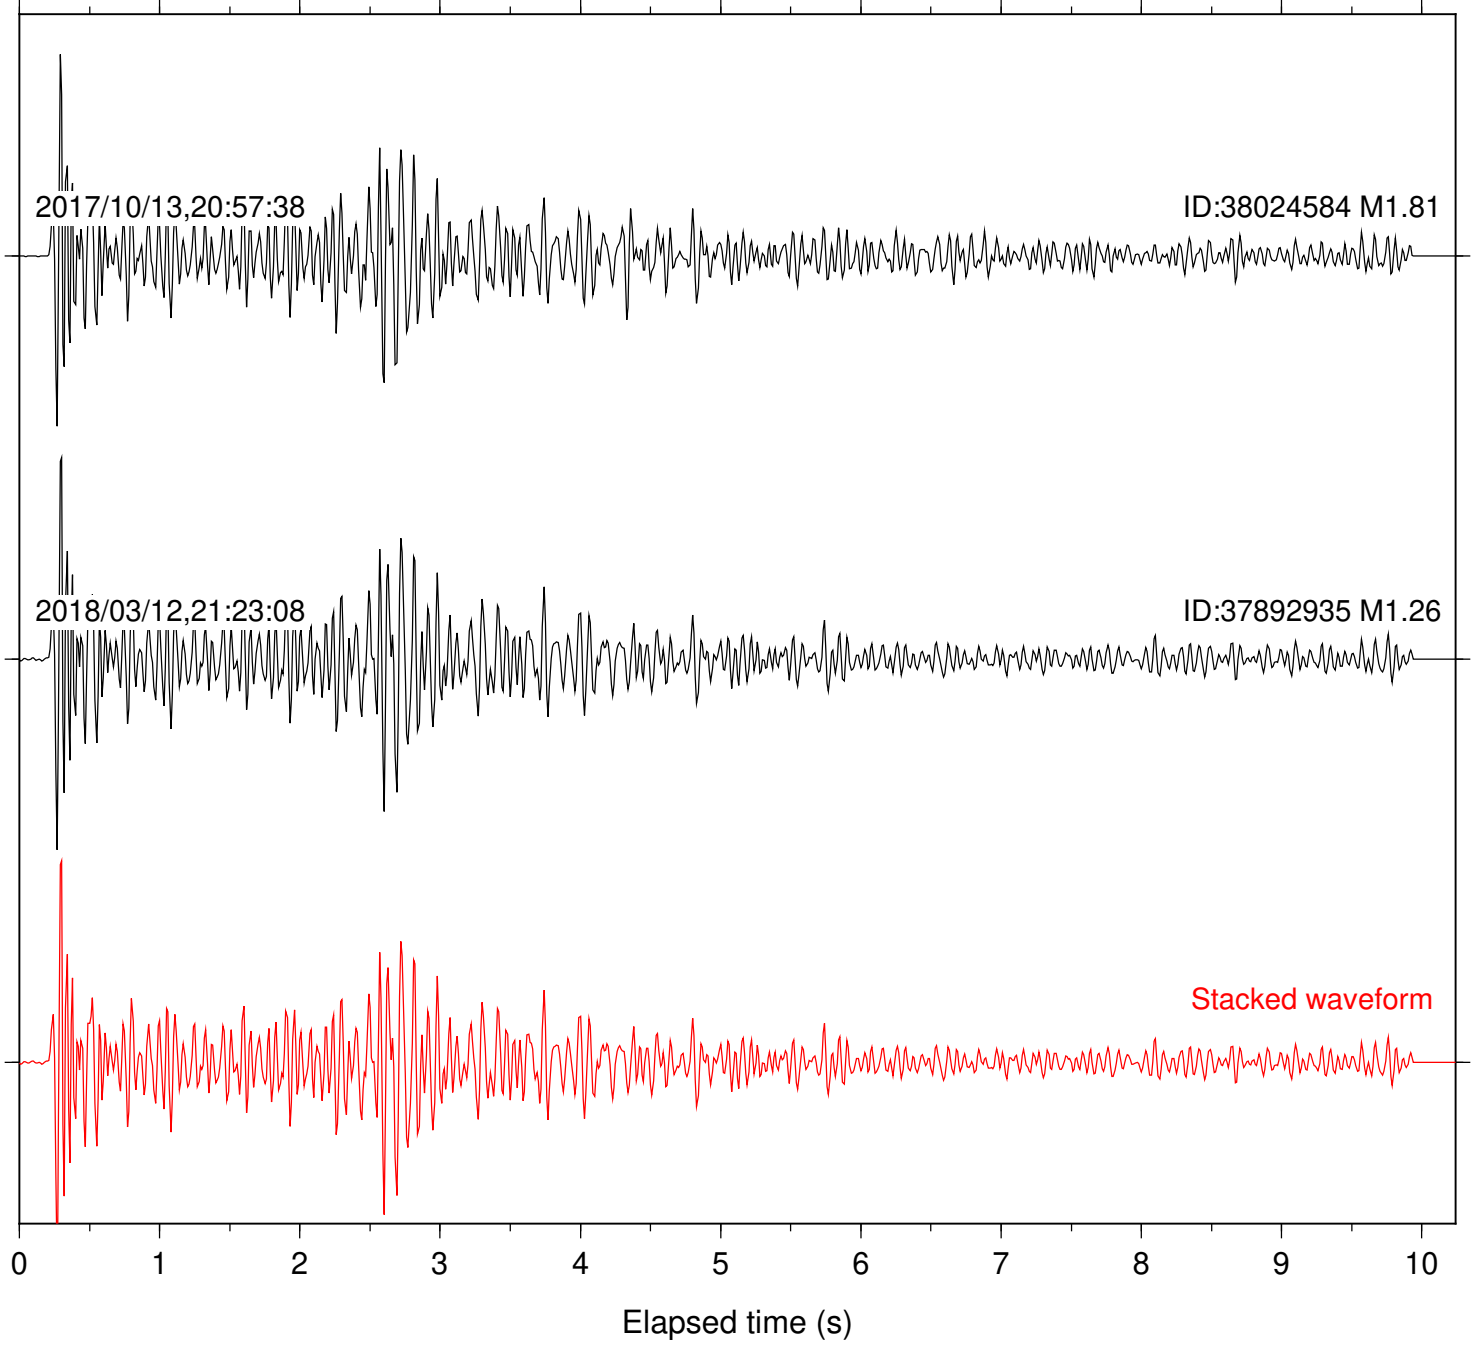

Station: B087 Com: EHZ

Focal depth: 6.61 km