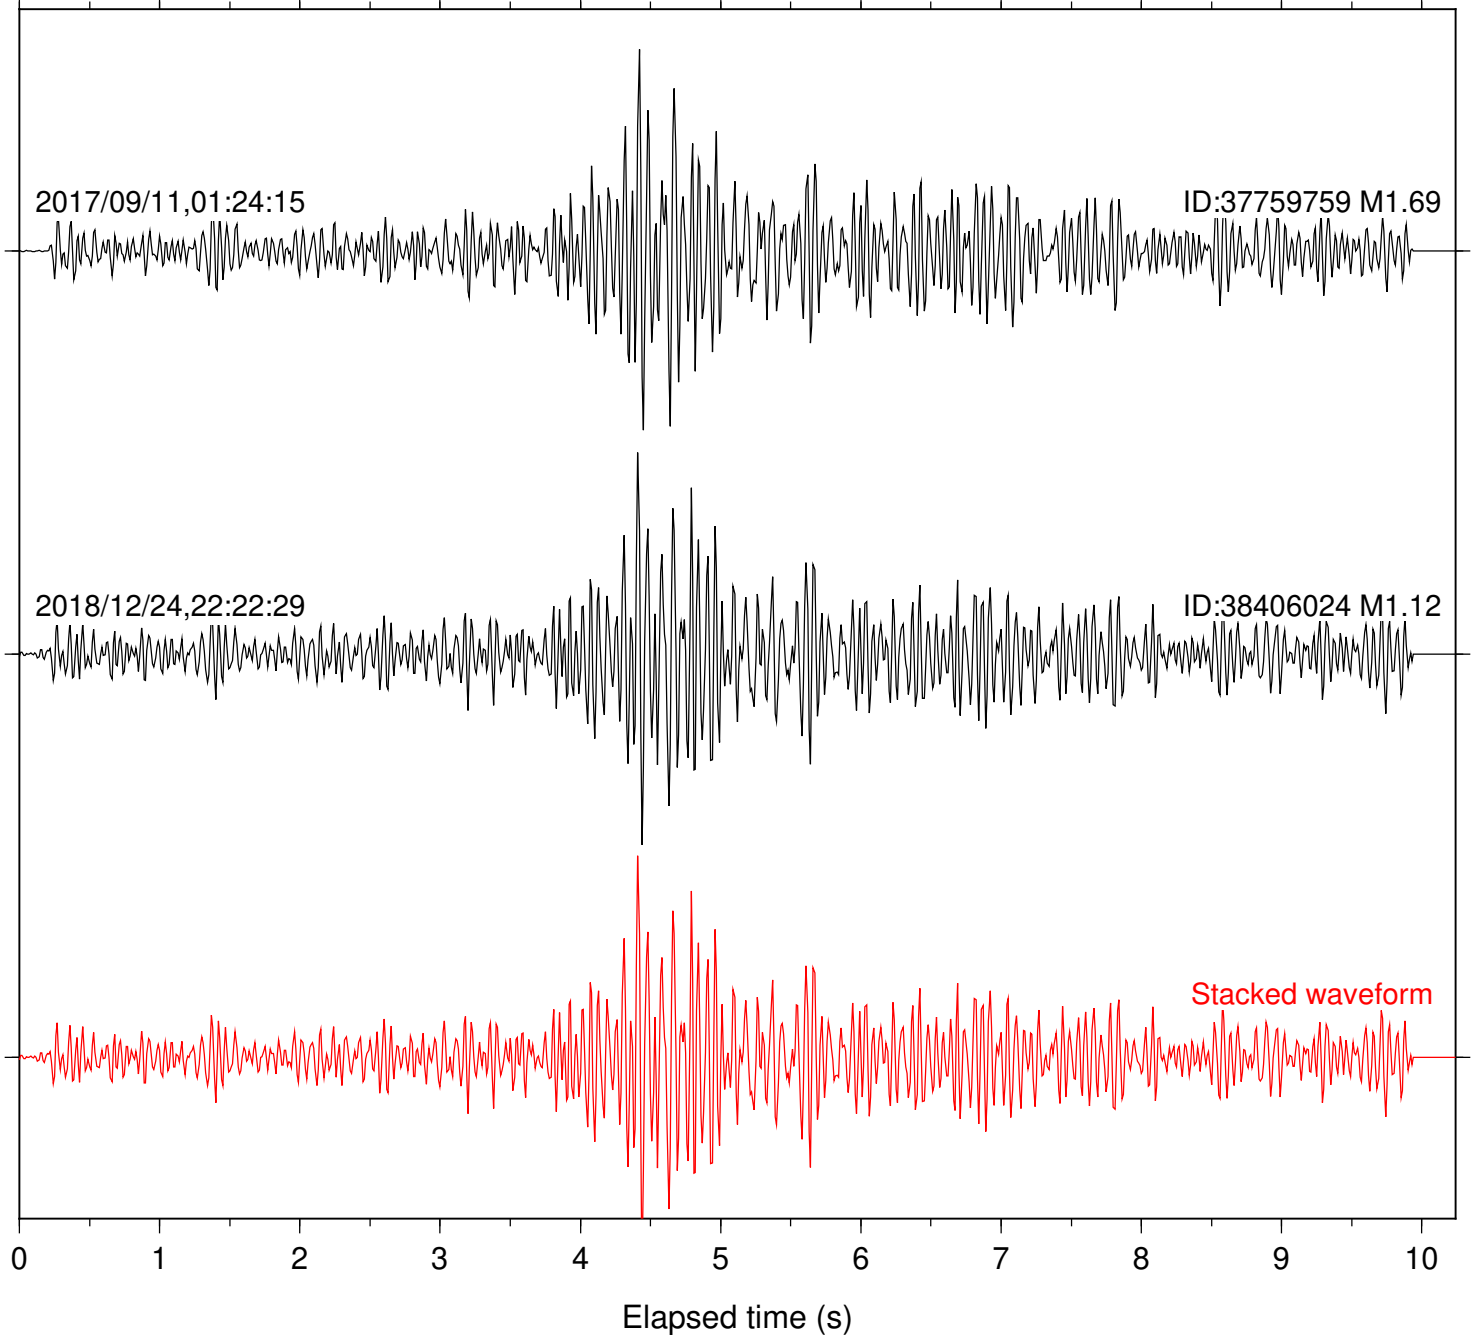

Station: LKH Com: HHZ

Focal depth: 6.52 km

Station: PFO Com: HHZ

Focal depth: 6.52 km

Station: PLM Com: HHZ

Focal depth: 6.52 km

Station: POB2 Com: HHZ

Focal depth: 6.52 km