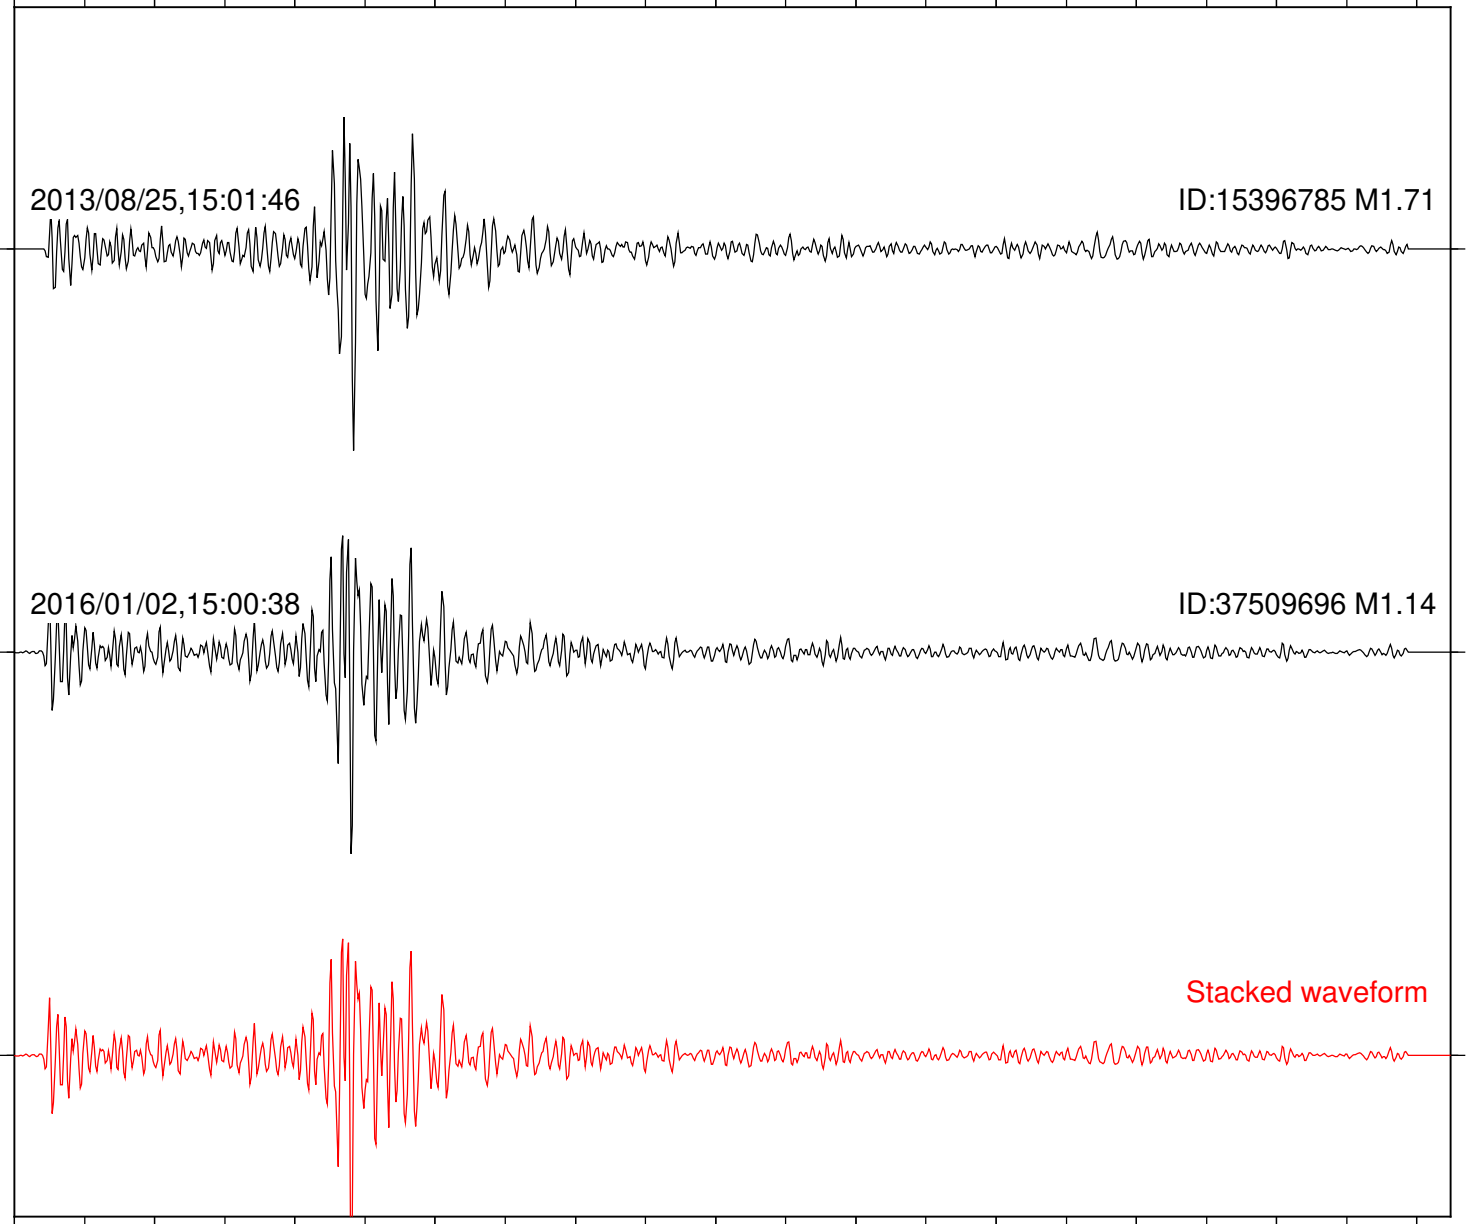

Station: B087 Com: EHZ

Focal depth: 12.09 km

2013/08/25,15:01:46

ID:15396785 M1.71

2016/01/02,15:00:38

ID:37509696 M1.14

Stacked waveform

0 1 2 3 4 5 6 7 8 9 10
Elapsed time (s)