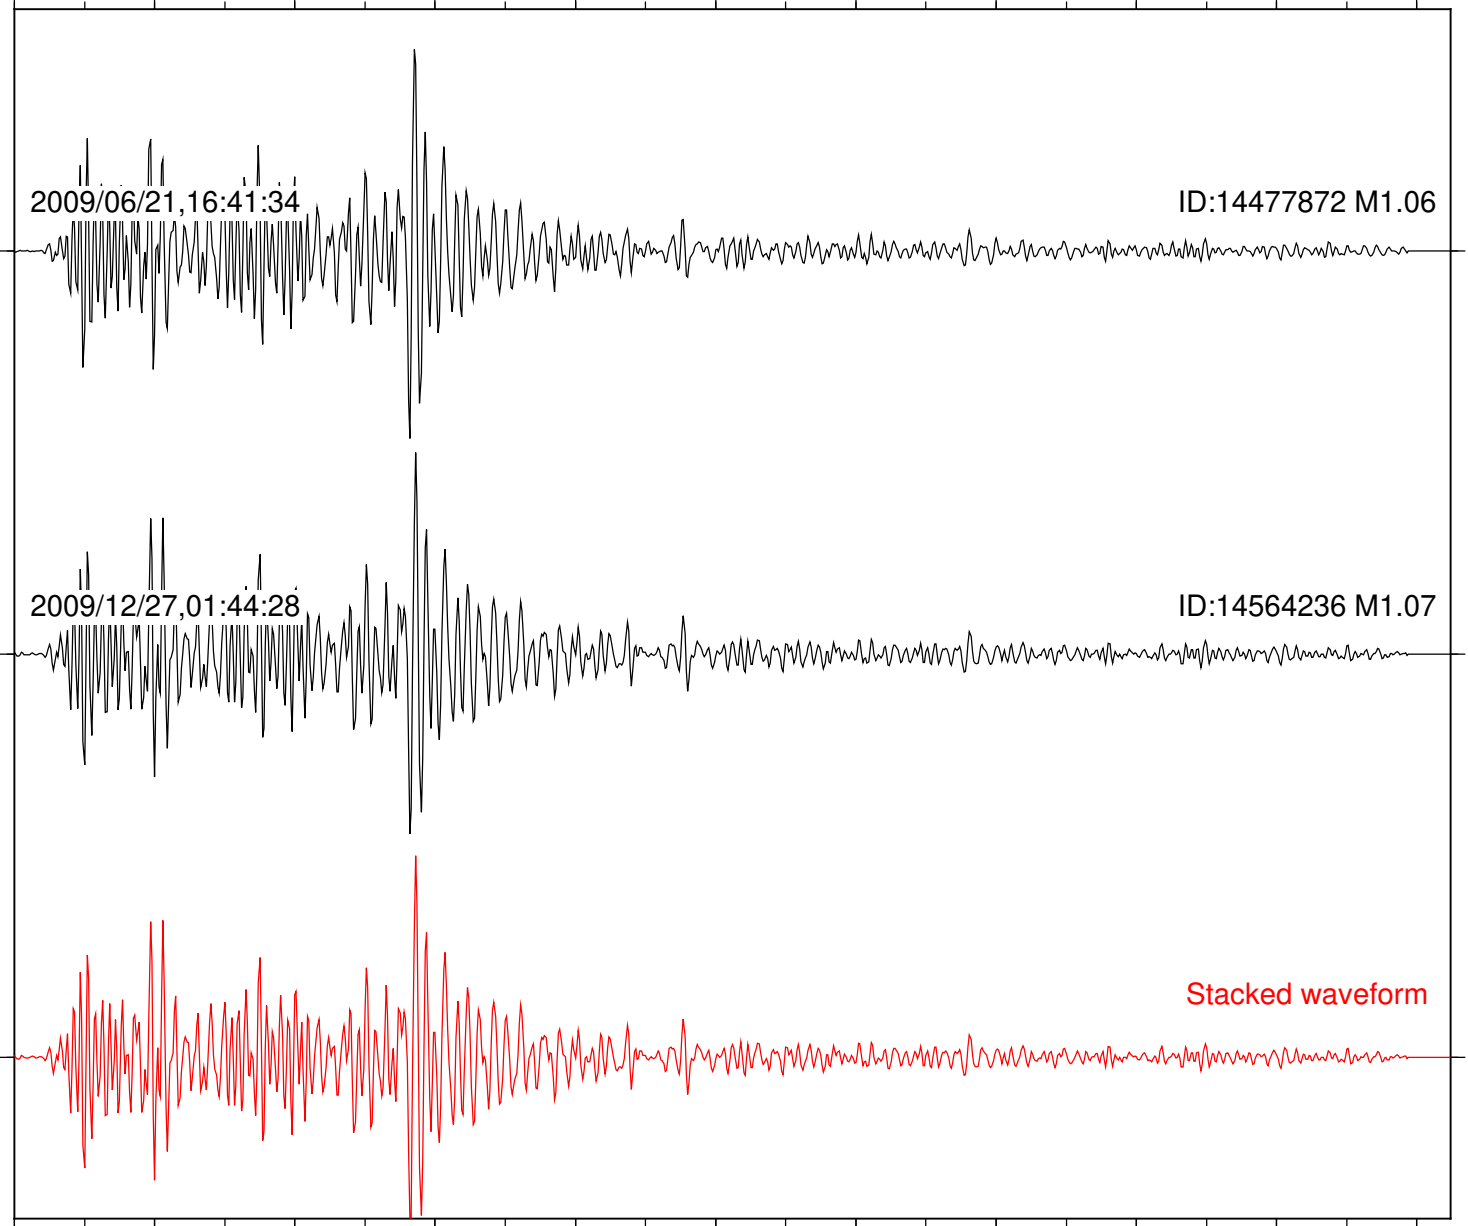

2009/06/21,16:41:34

ID:14477872 M1.06

2009/12/27,01:44:28

ID:14564236 M1.07

Stacked waveform

0 1 2 3 4 5 6 7 8 9 10

Elapsed time (s)

Station: TOR Com: HHZ