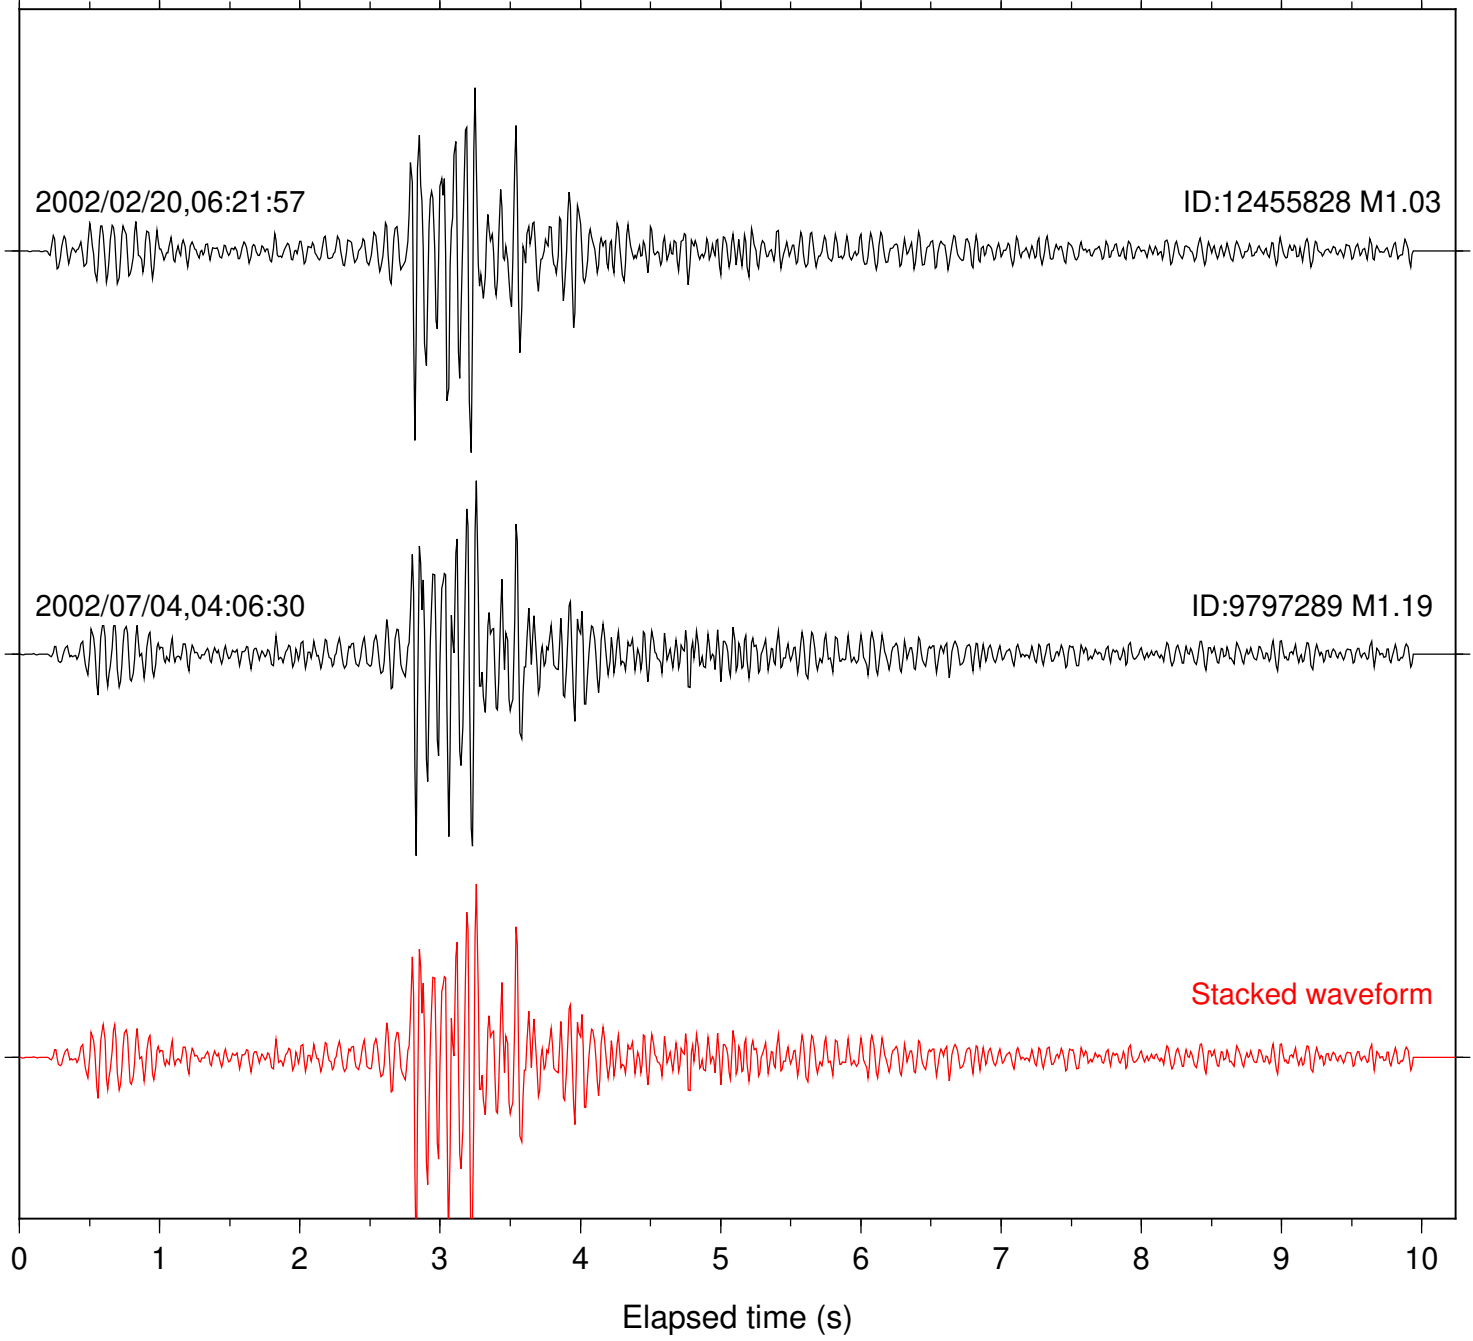

0 1 2 3 4 5 6 7 8 9 10  
Elapsed time (s)

Station: HMT2 Com: HHZ

Focal depth: 8.50 km

Station: KNW Com: HHZ

Focal depth: 8.54 km

Station: POB2 Com: HHZ

Focal depth: 8.54 km

Station: FRD Com: HHZ