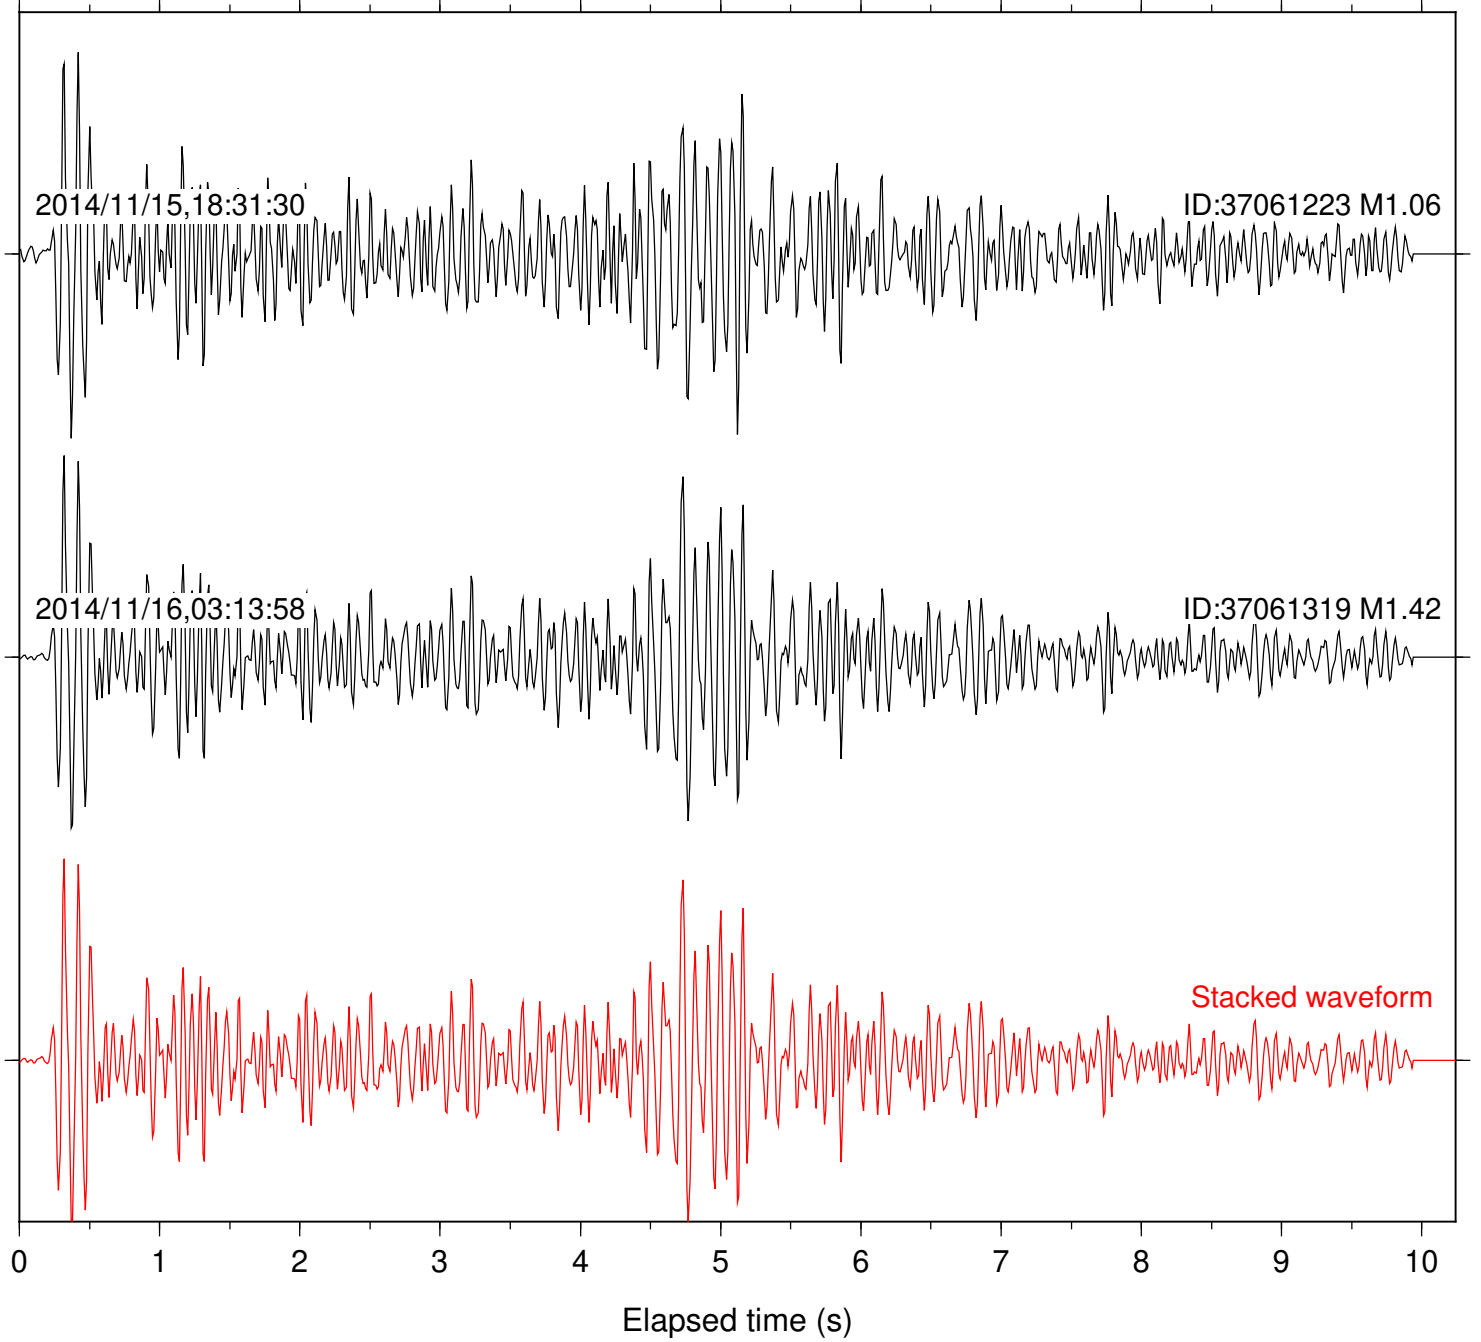

Station: PFO Com: HHZ

Focal depth: 8.06 km

Station: PMD Com: HHZ

Focal depth: 8.06 km

Station: RDM Com: HHZ

Focal depth: 8.06 km

Station: TOR Com: HHZ

Focal depth: 8.06 km