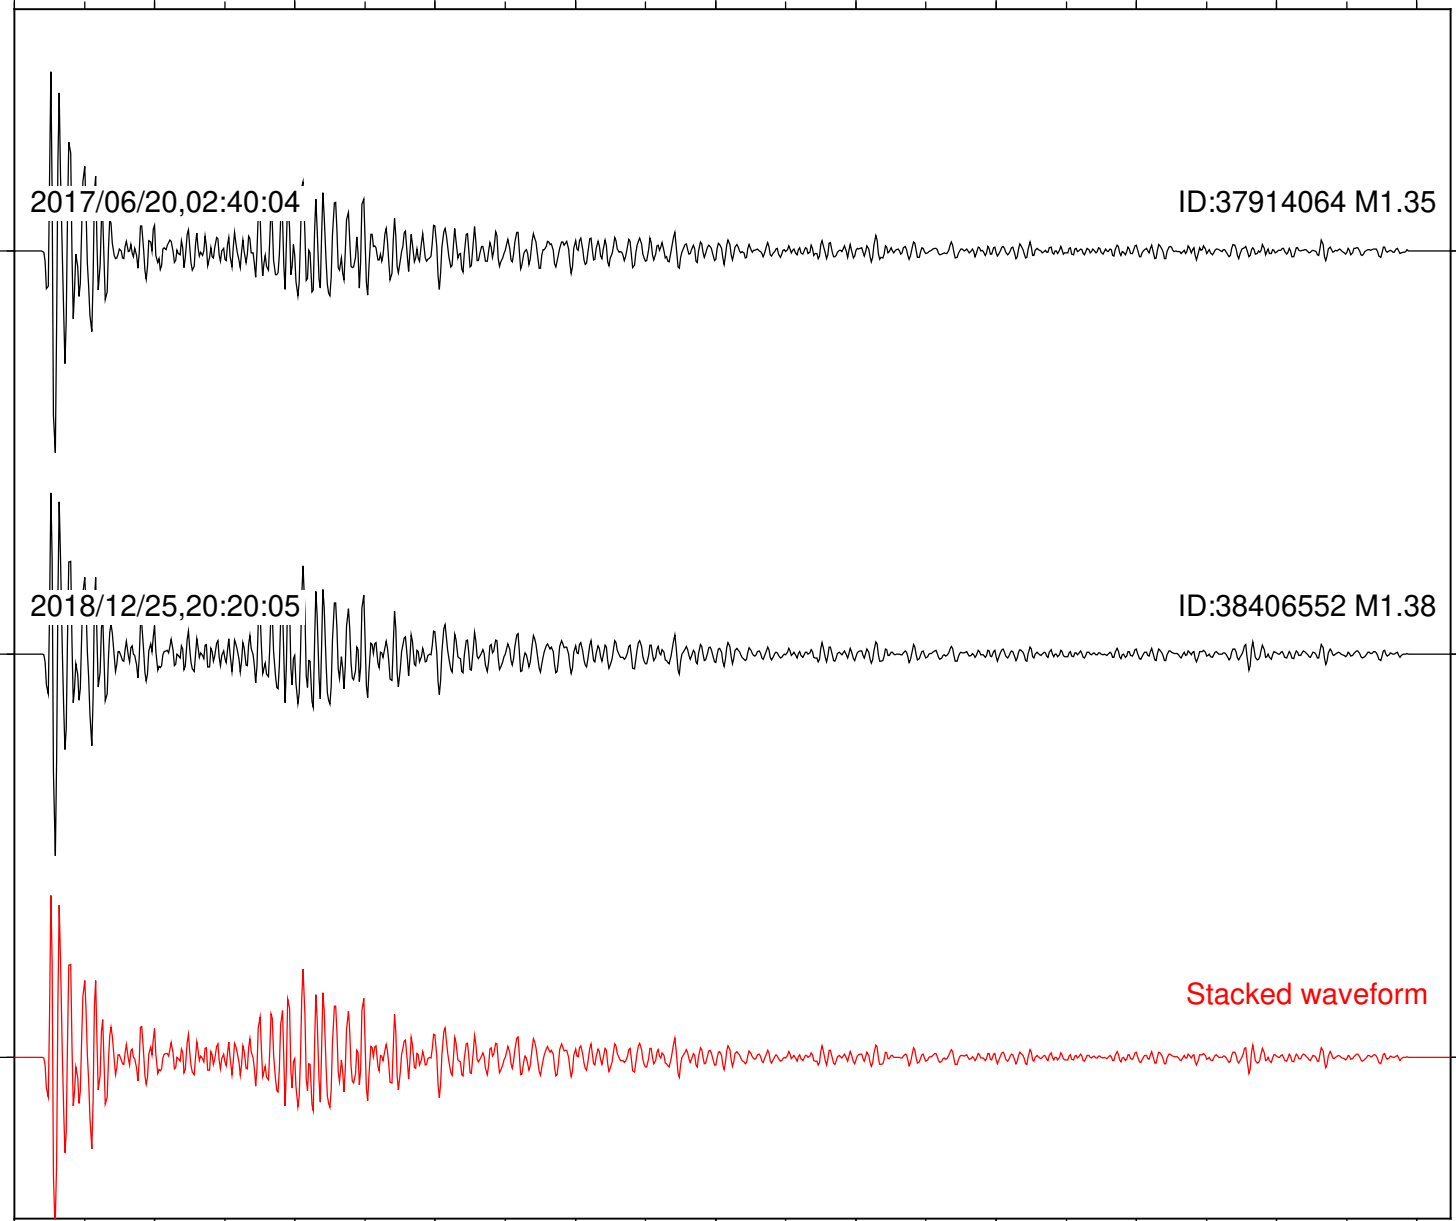

Station: B093 Com: EHZ

Focal depth: 7.13 km

2017/06/20,02:40:04

ID:37914064 M1.35

2018/12/25,20:20:05

ID:38406552 M1.38

Stacked waveform

0 1 2 3 4 5 6 7 8 9 10
Elapsed time (s)