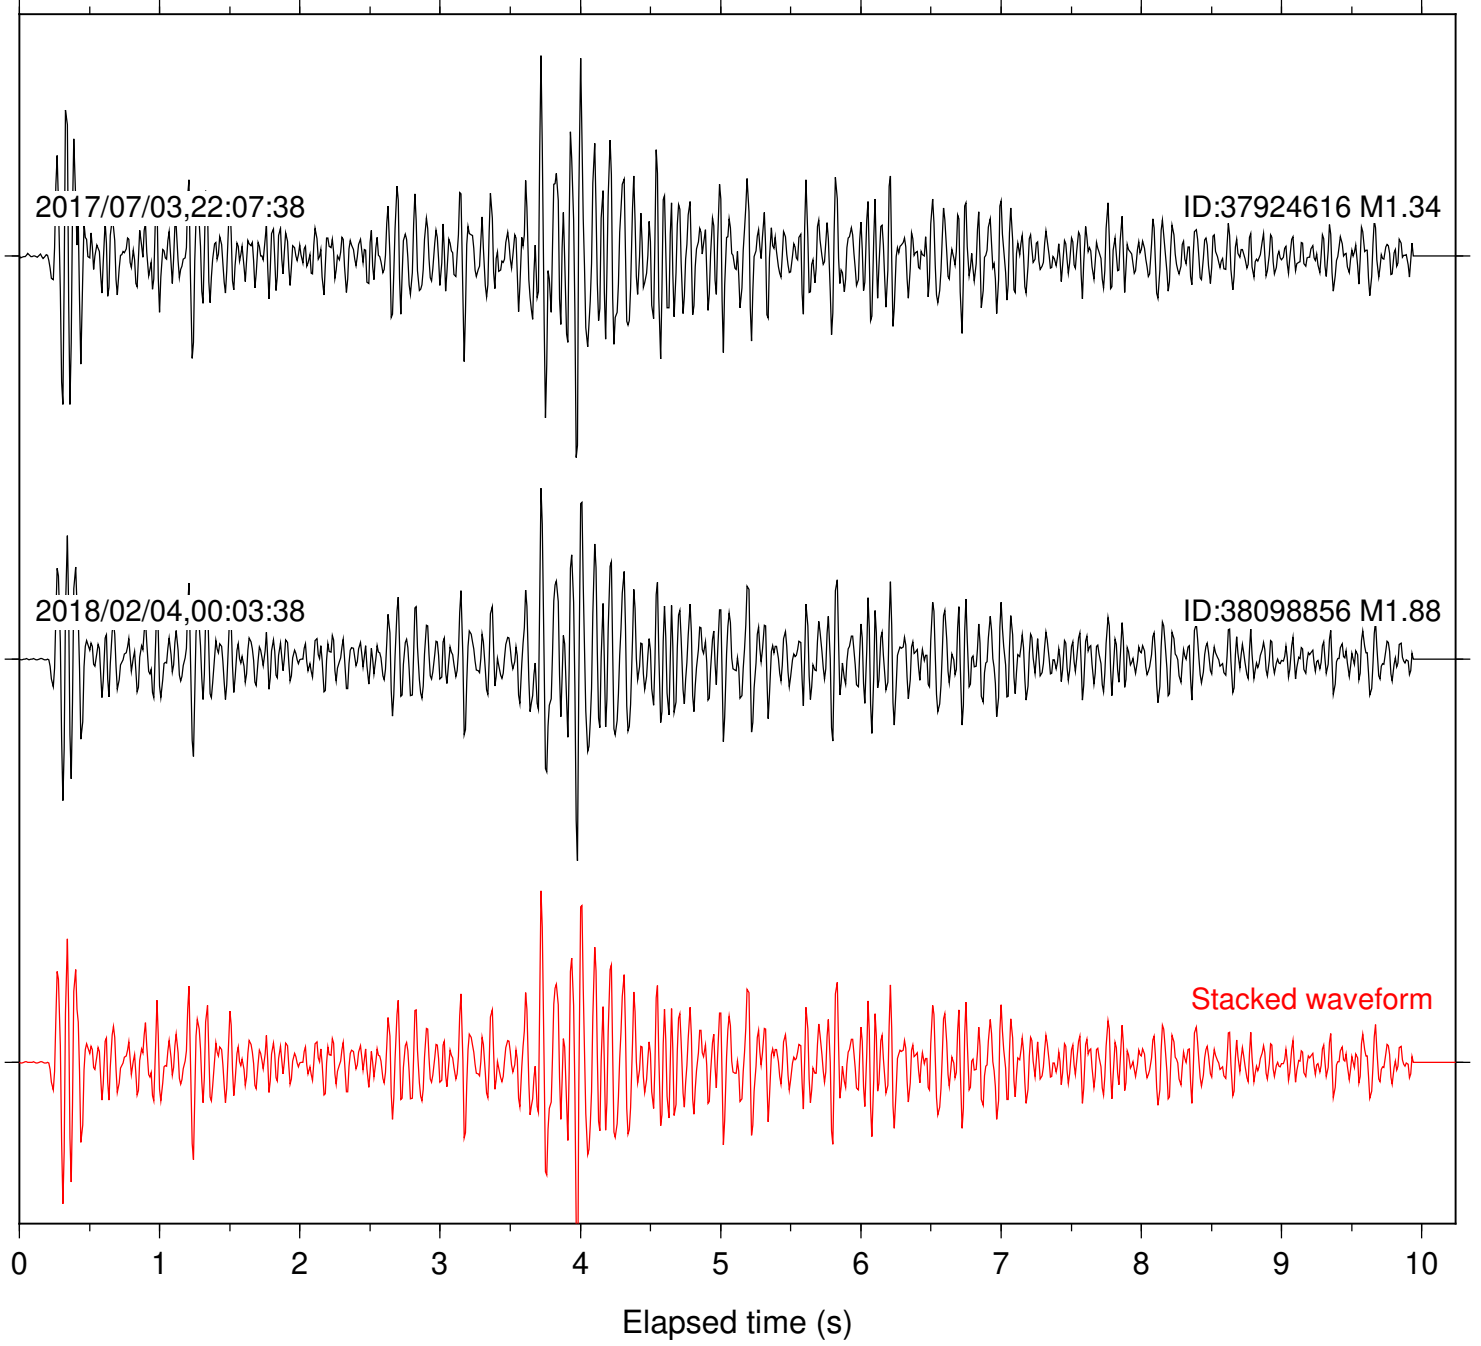

Station: B081 Com: EHZ

Focal depth: 5.27 km