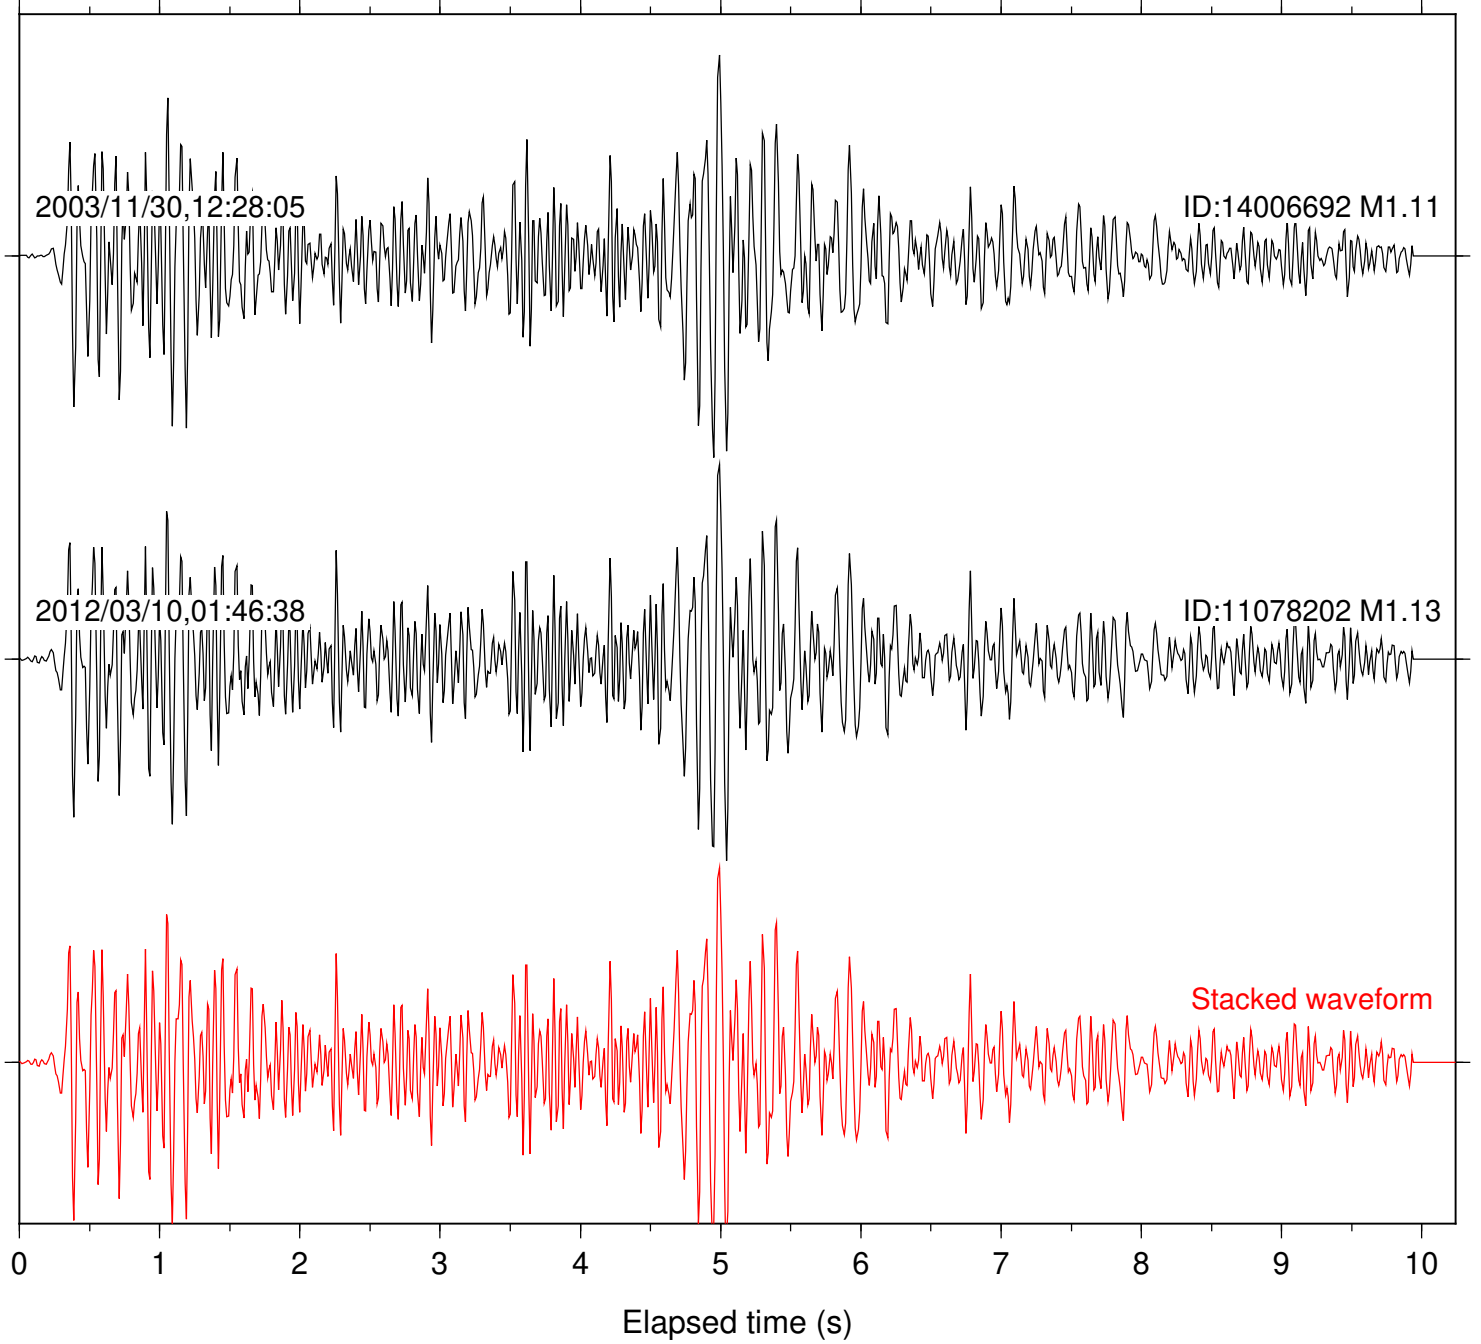

Station: LVA2 Com: HHZ

Focal depth: 12.35 km