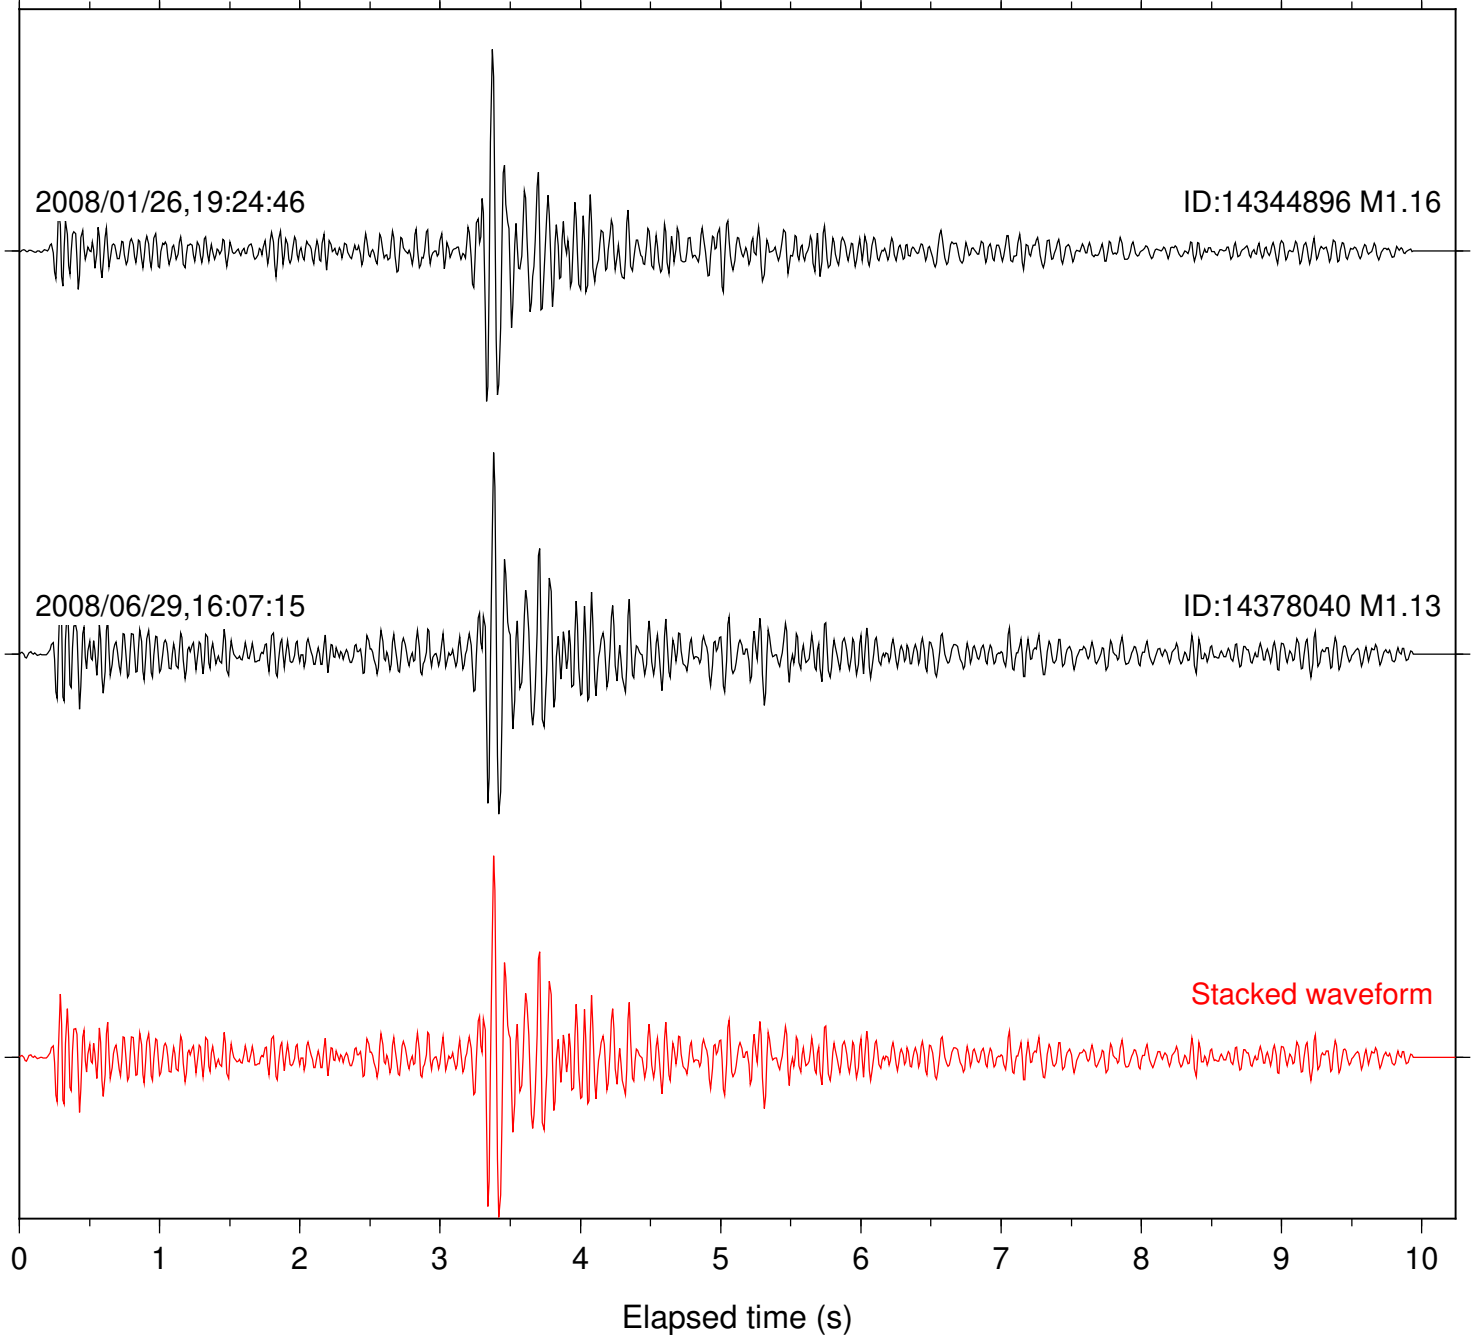

Station: B087 Com: EHZ

Focal depth: 5.39 km