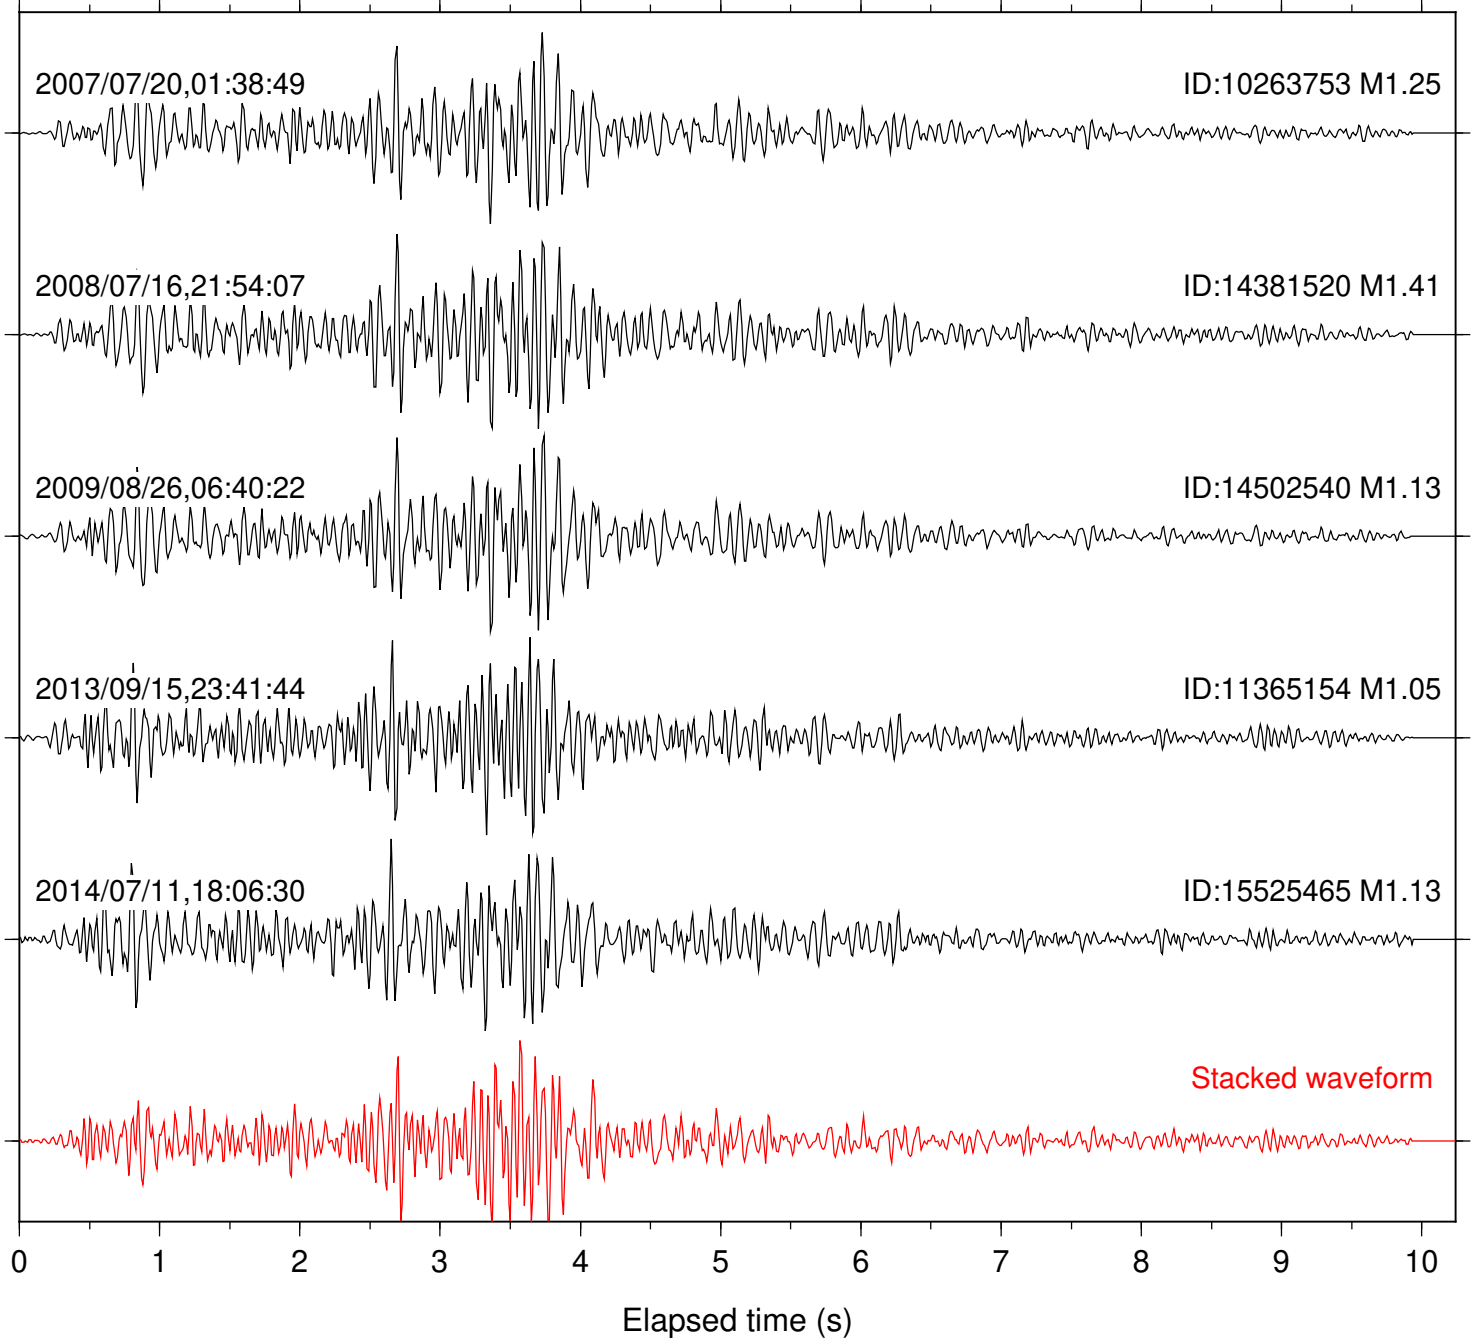

Station: TOR Com: HHZ

Focal depth: 10.81 km