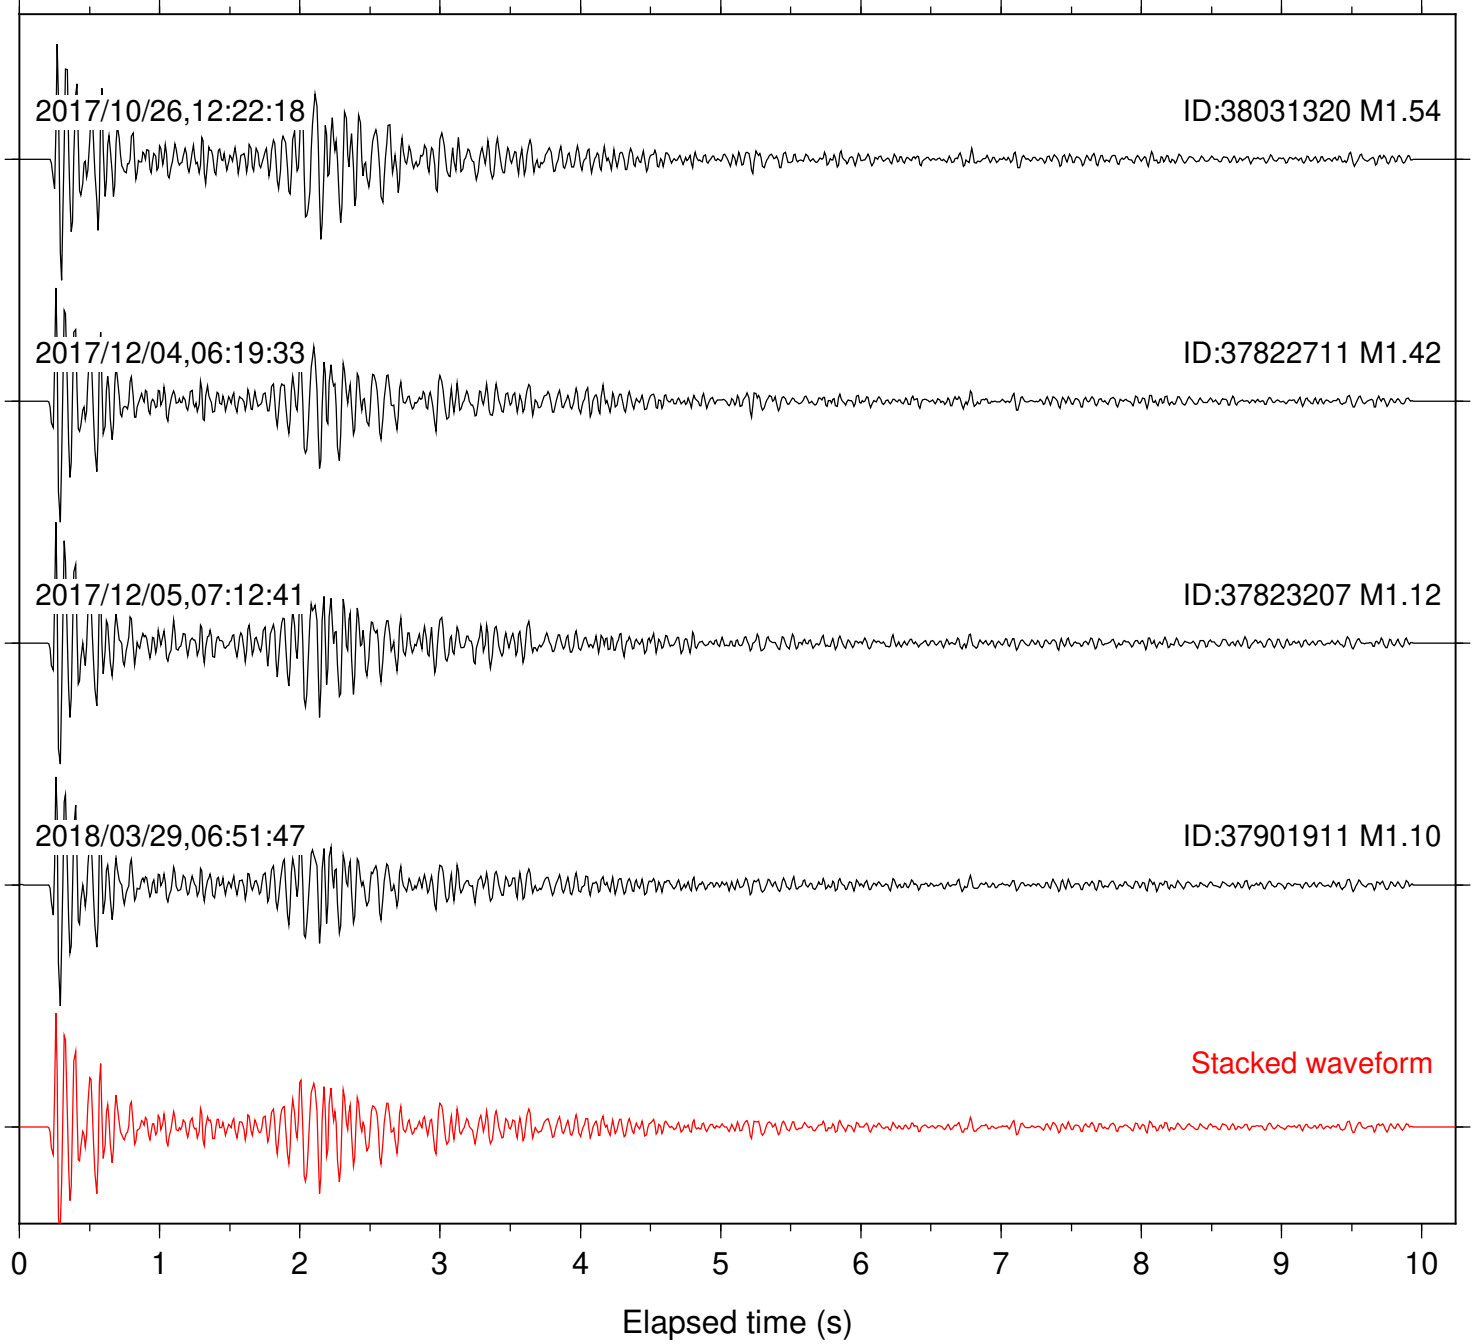

Station: B093 Com: EHZ

Focal depth: 7.23 km