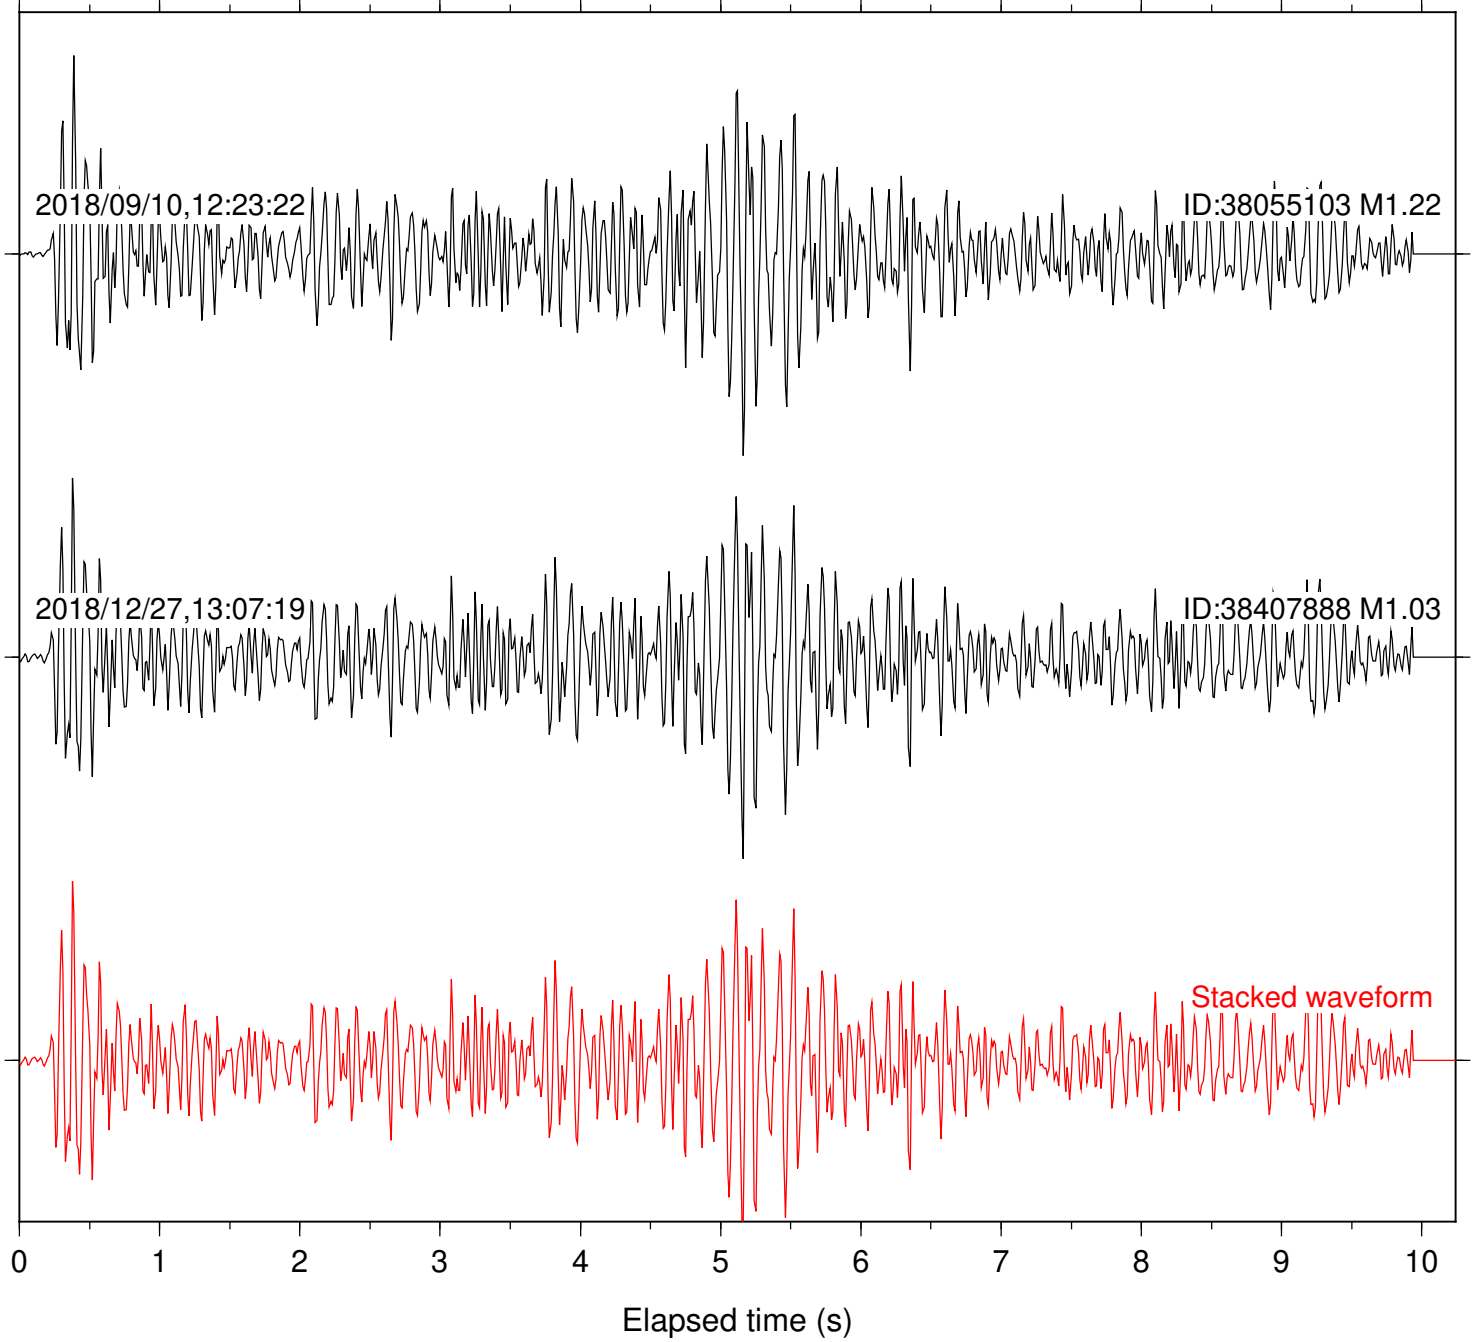

Station: BAC Com: EHZ

Focal depth: 4.29 km