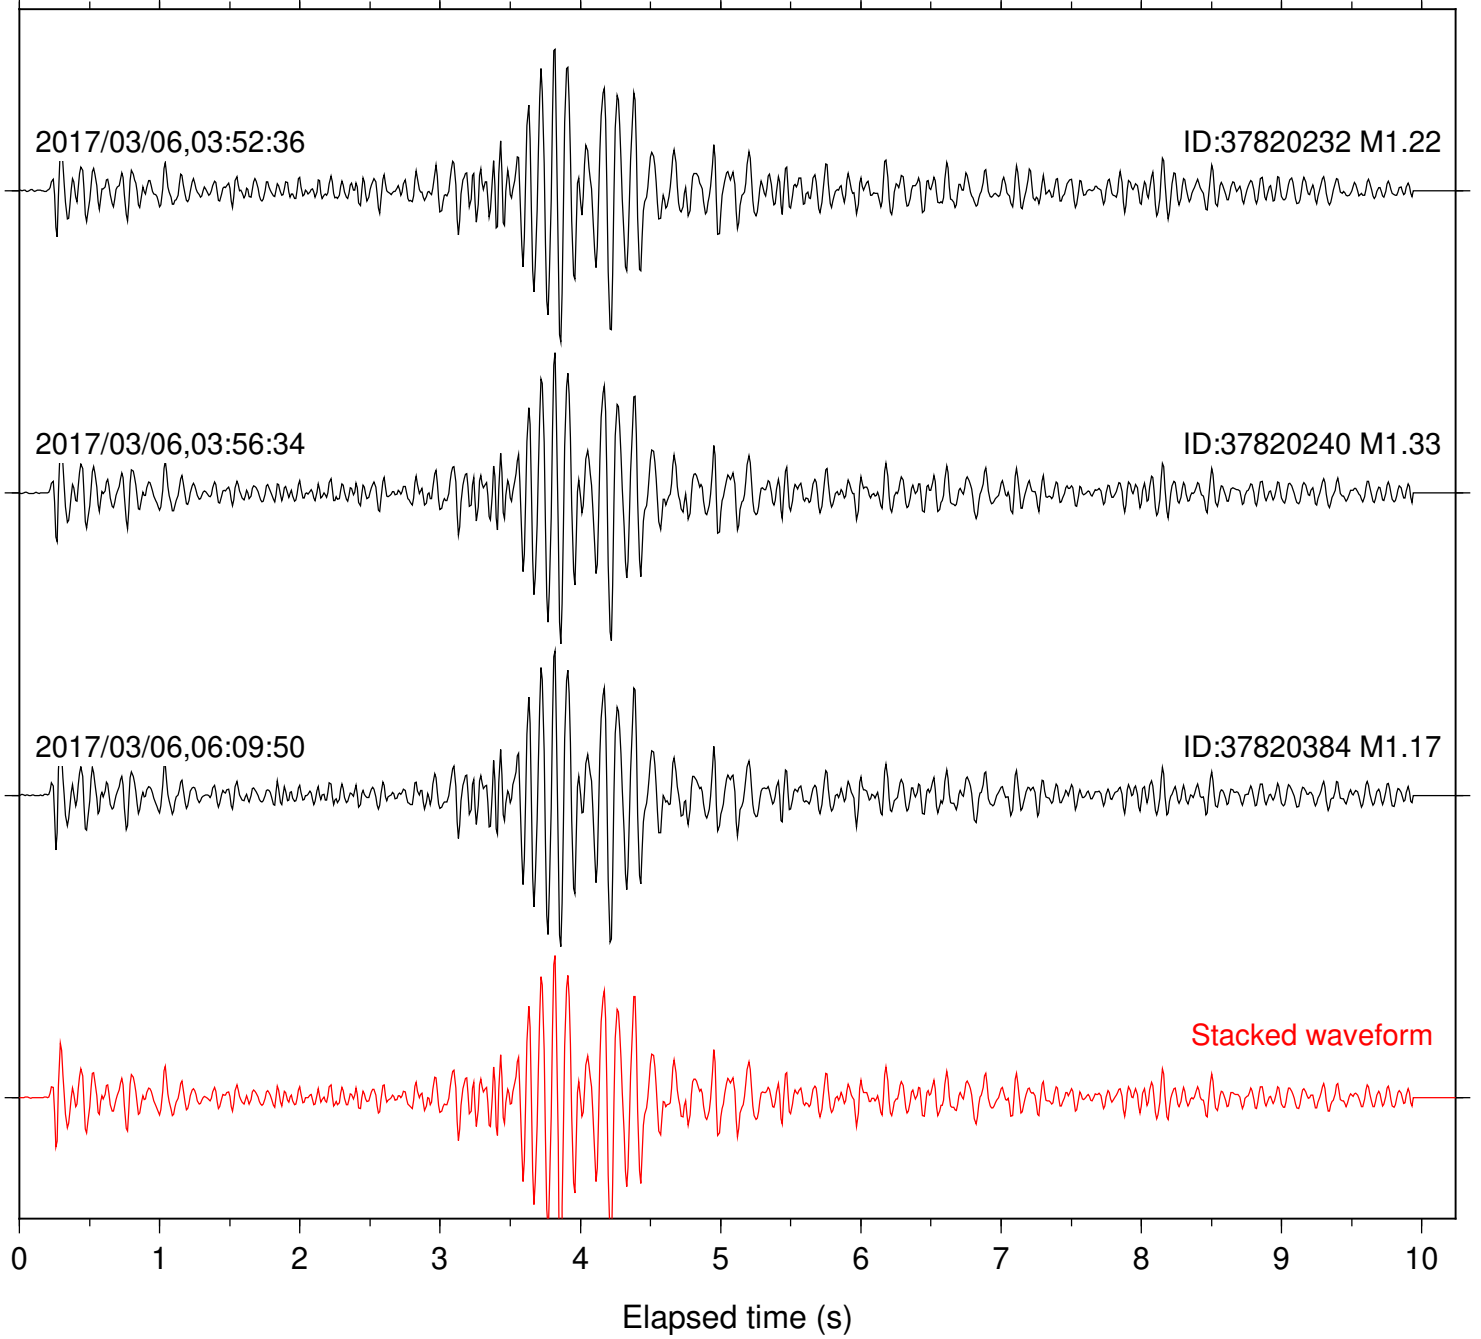

Station: POB2 Com: HHZ

Focal depth: 7.15 km