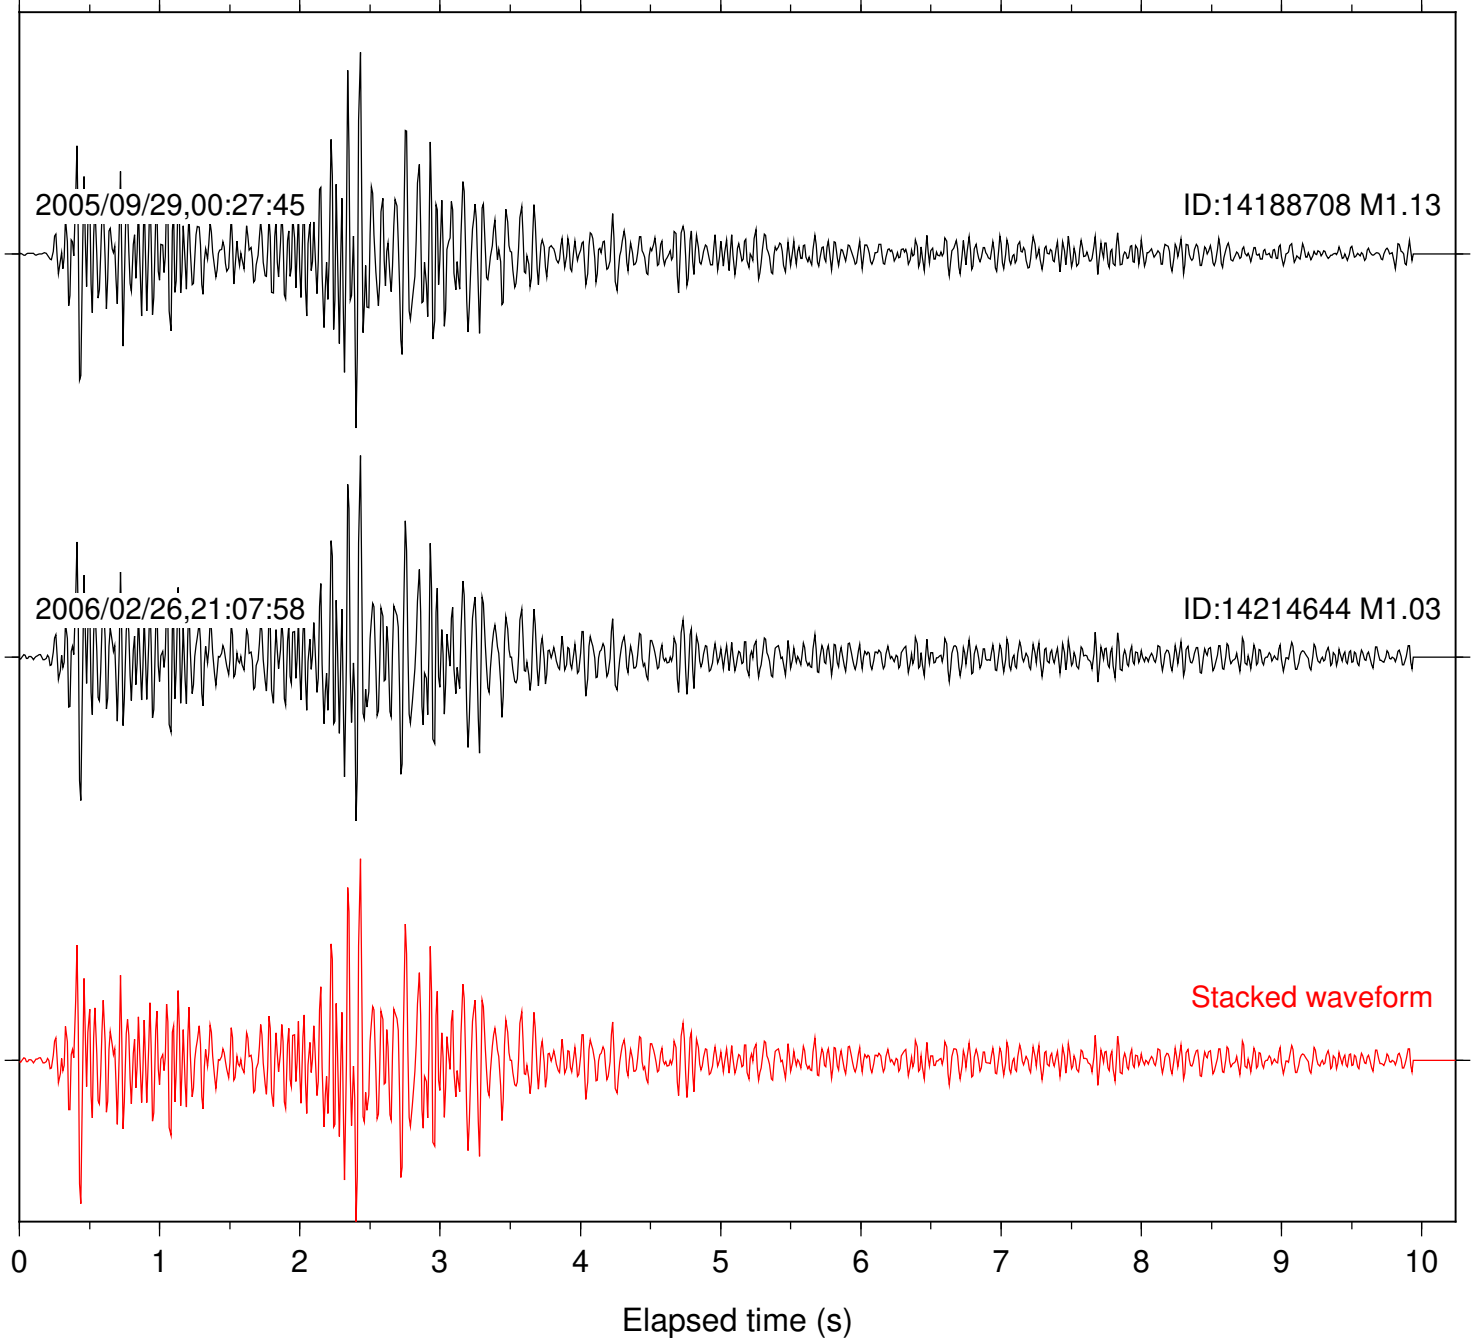

Station: CRY Com: HHZ

Focal depth: 11.09 km