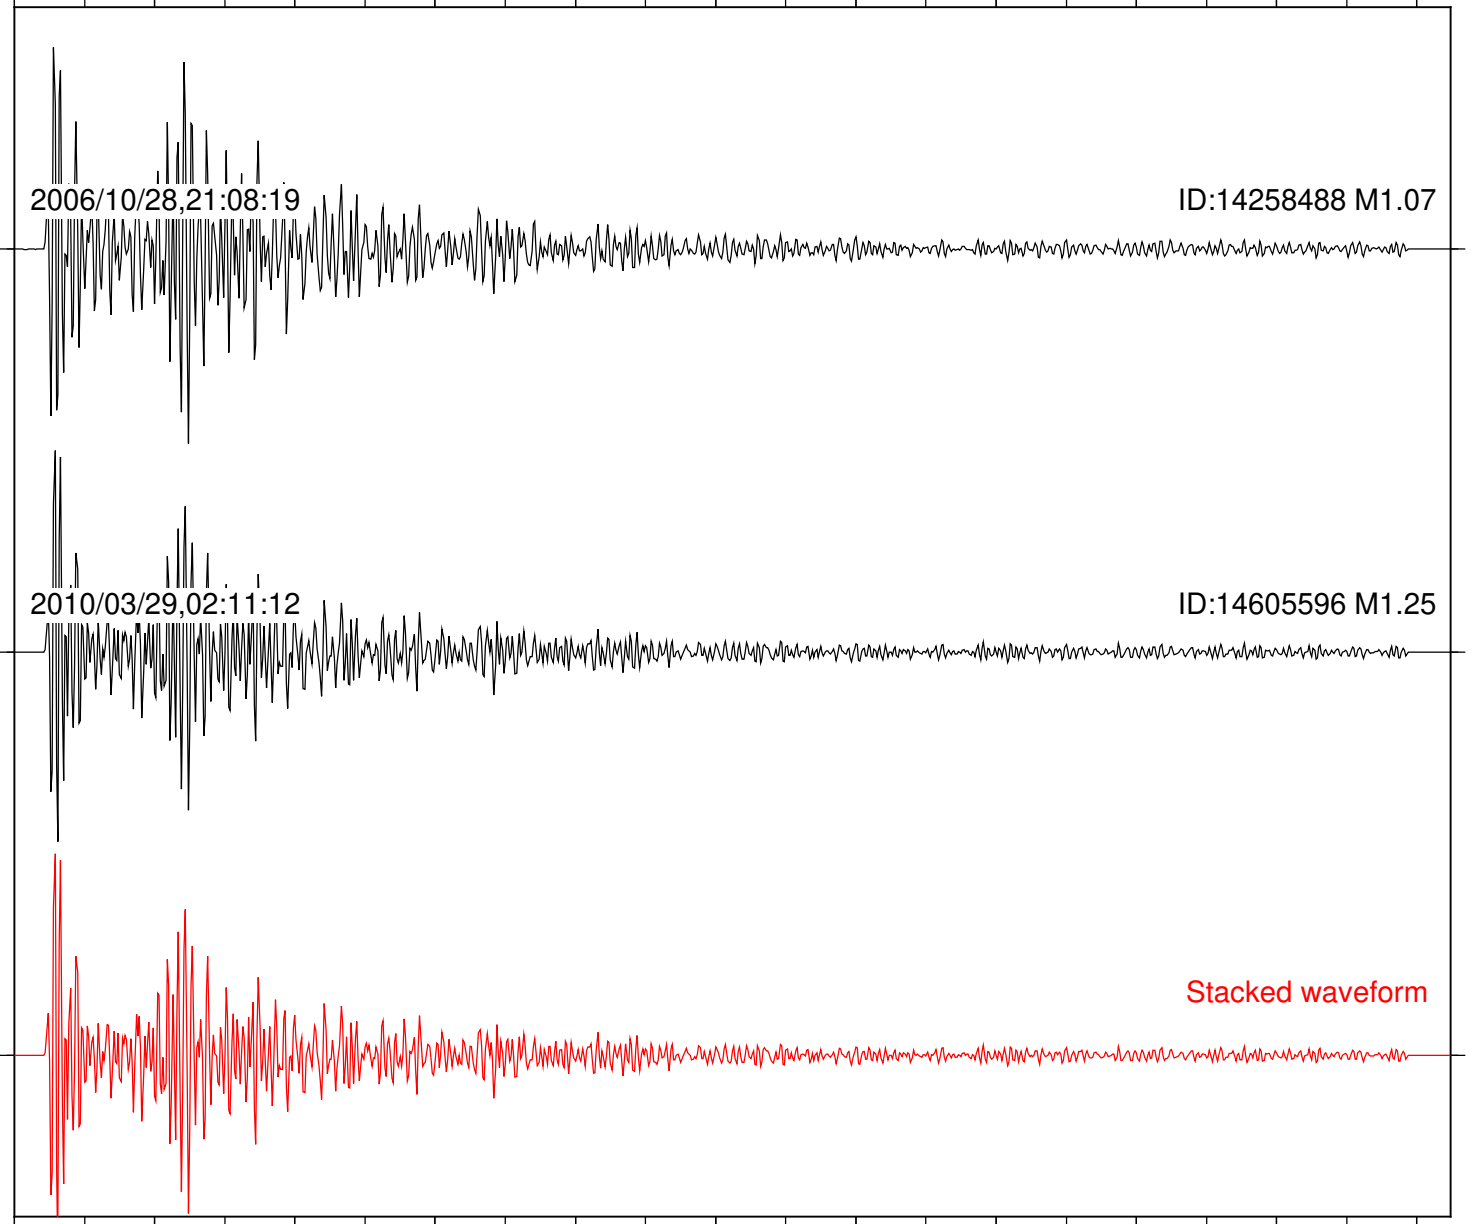

Station: FRD Com: HHZ

Focal depth: 7.82 km

2006/10/28,21:08:19

ID:14258488 M1.07

2010/03/29,02:11:12

ID:14605596 M1.25

Stacked waveform

0 1 2 3 4 5 6 7 8 9 10
Elapsed time (s)