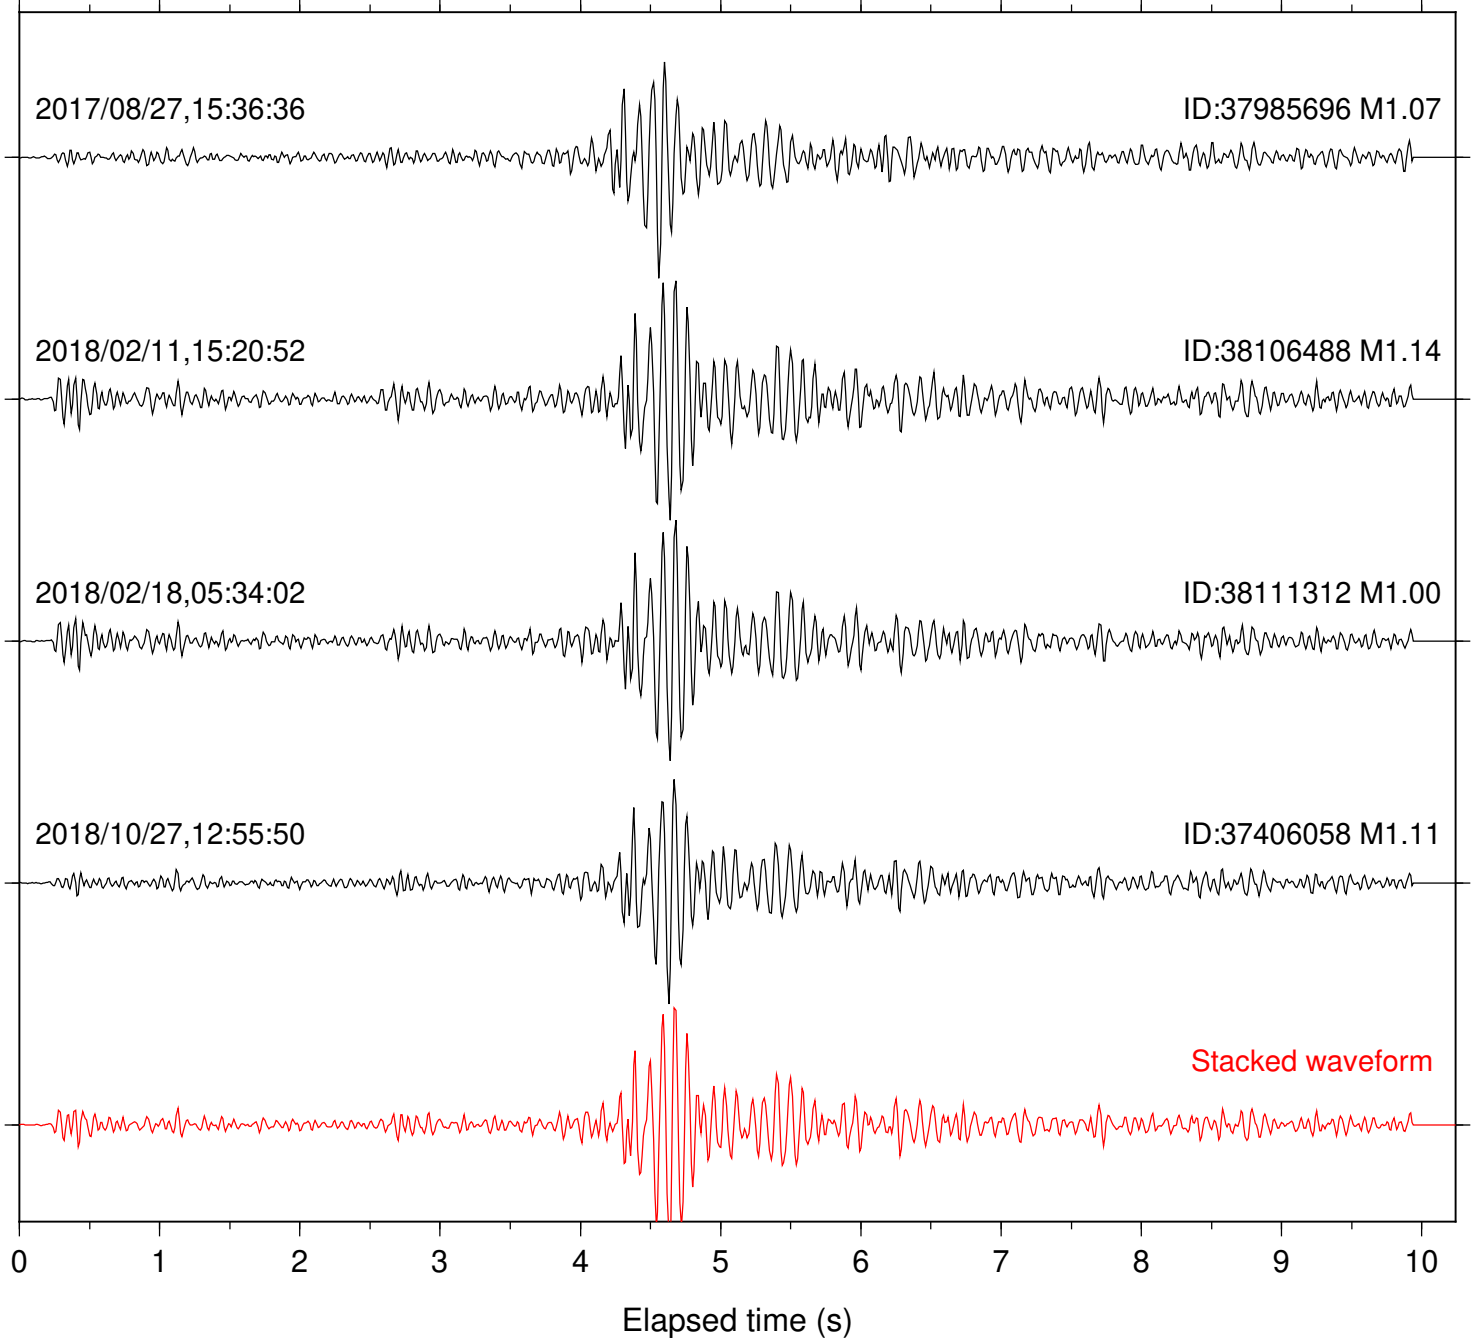

Station: B084 Com: EHZ

Focal depth: 4.99 km