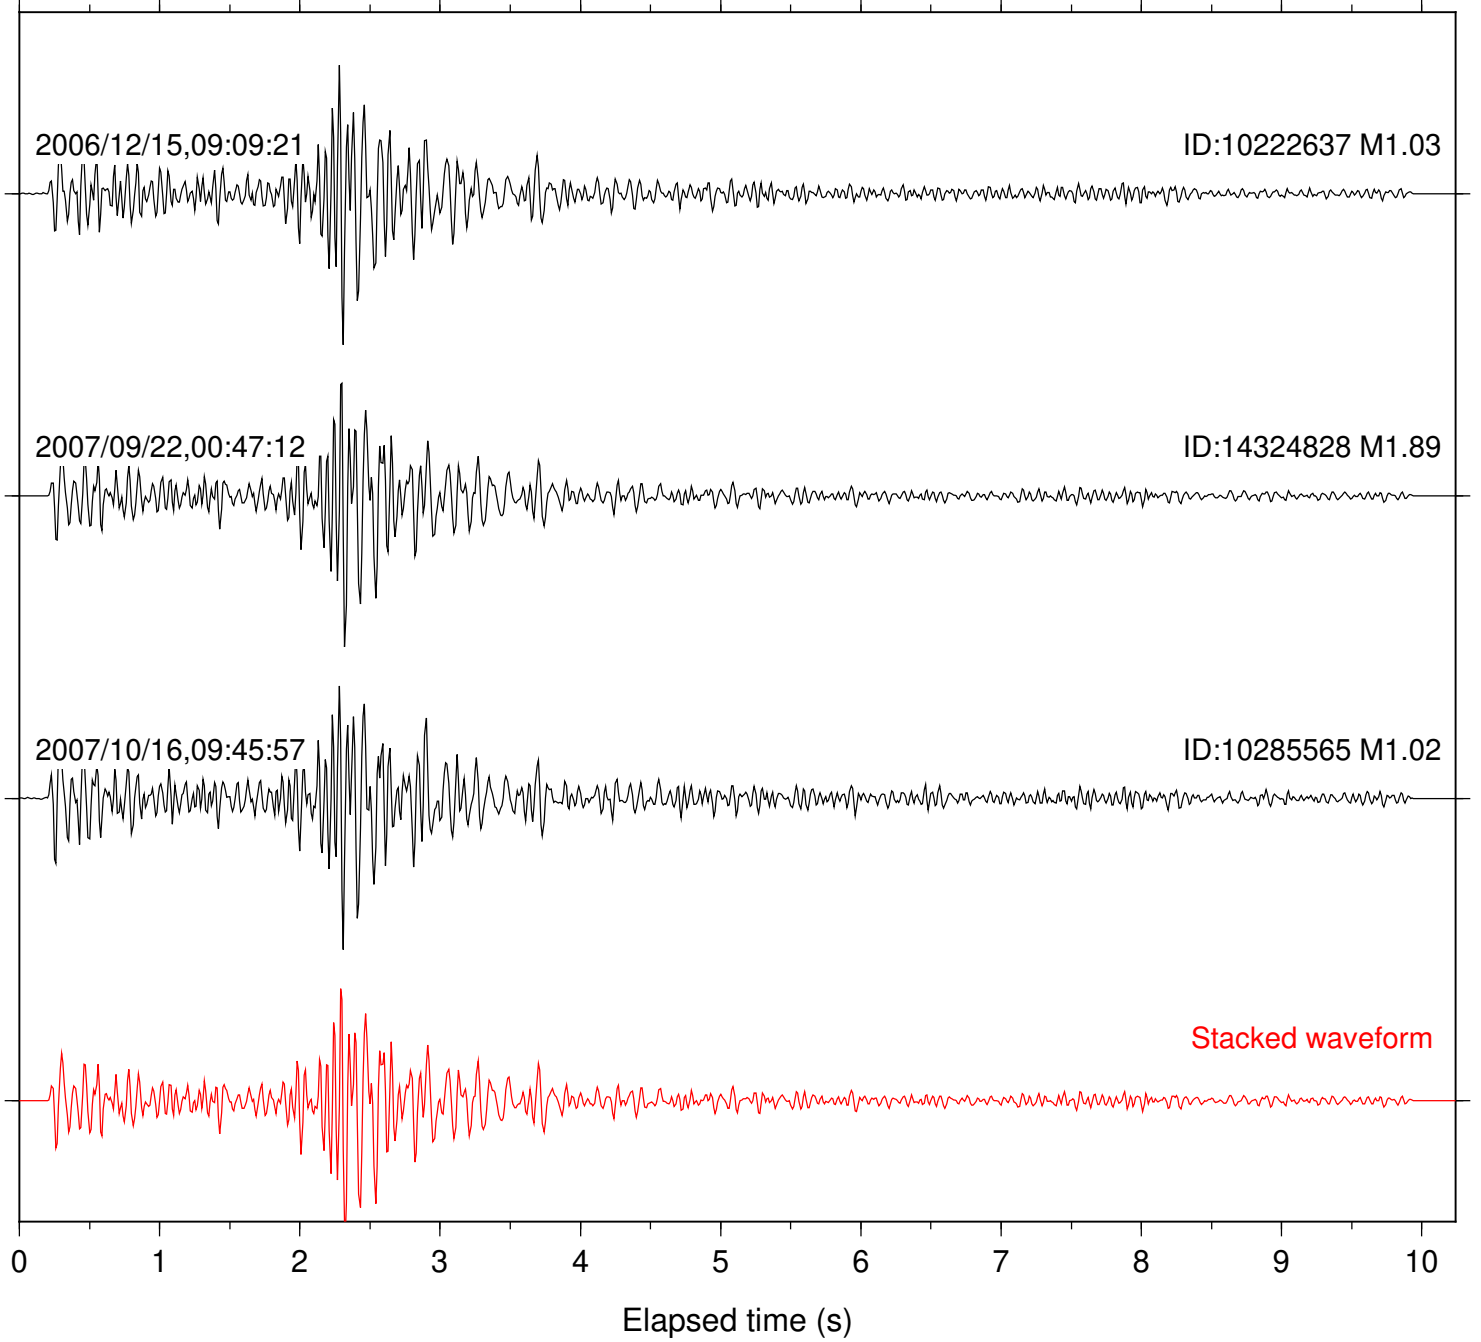

Stacked waveform

0 1 2 3 4 5 6 7 8 9 10  
Elapsed time (s)

Station: BZN Com: HHZ

Focal depth: 9.66 km

Station: FRD Com: HHZ

Focal depth: 9.66 km

Station: PFO Com: HHZ

Focal depth: 9.66 km