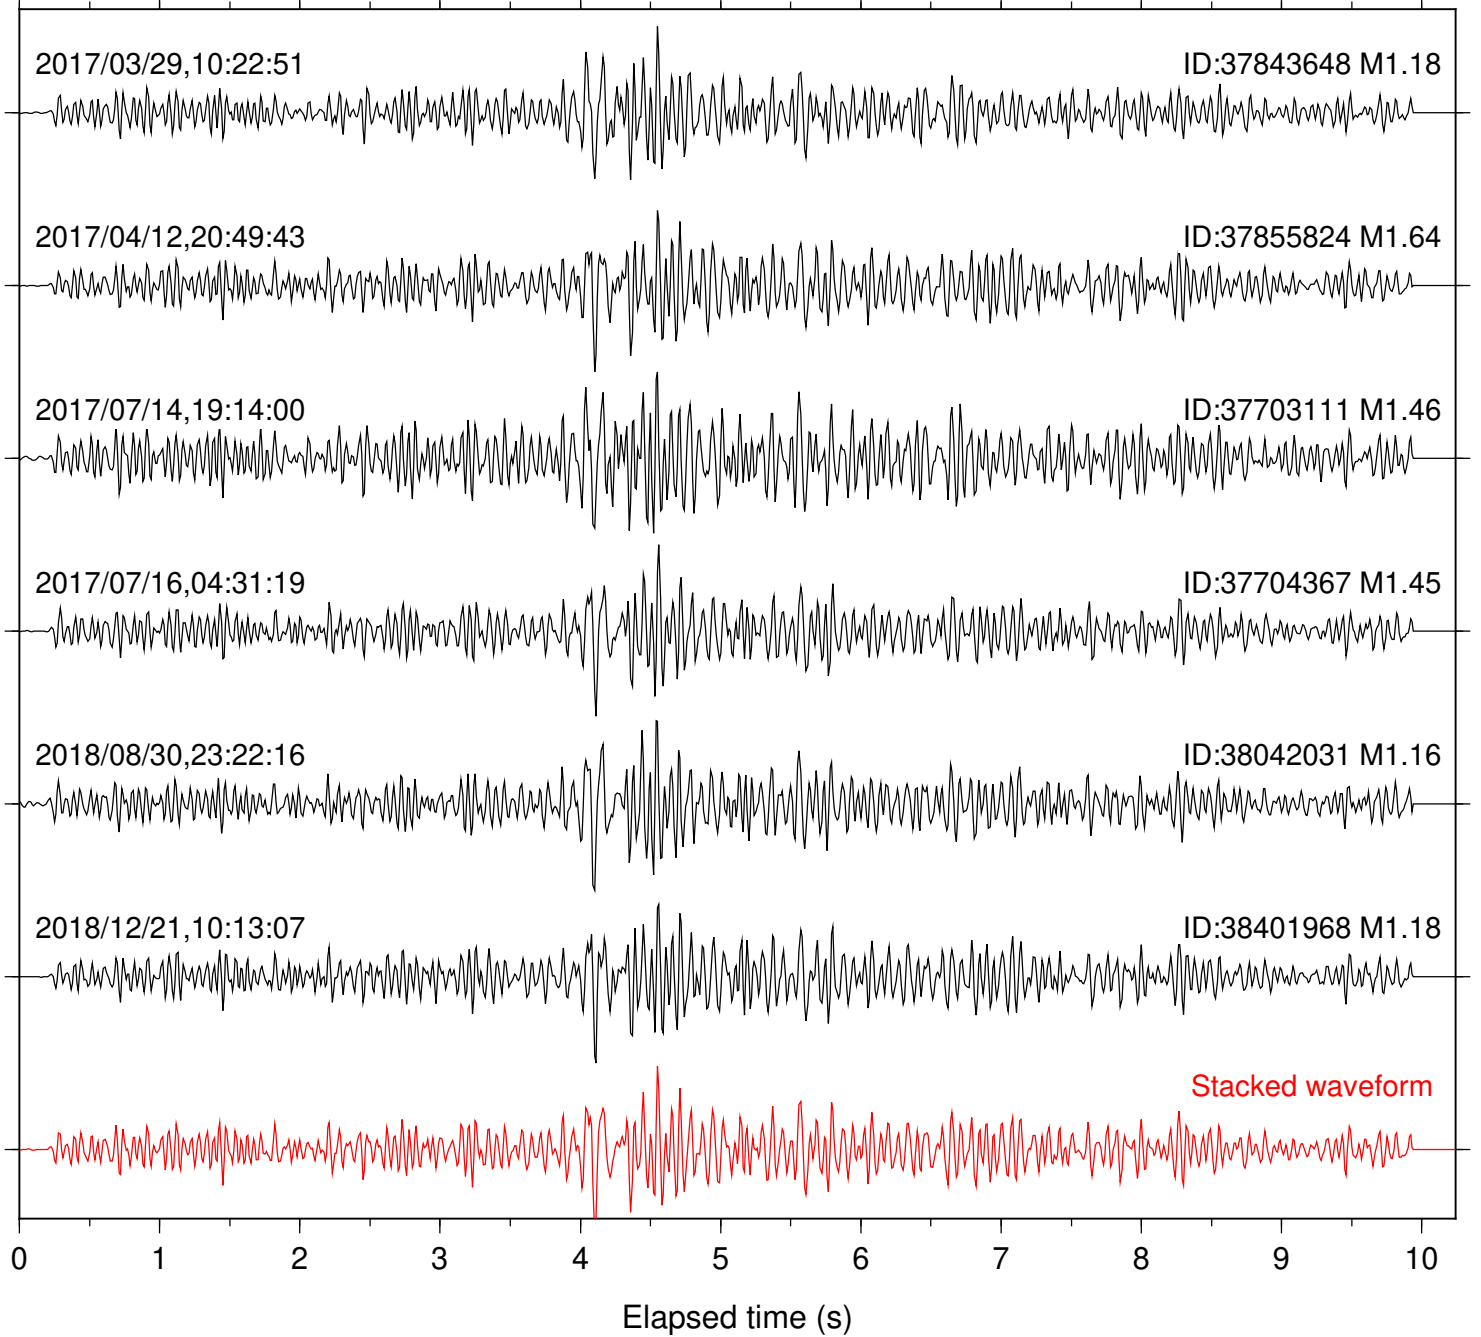

Station: HMT2 Com: HHZ

Focal depth: 6.08 km