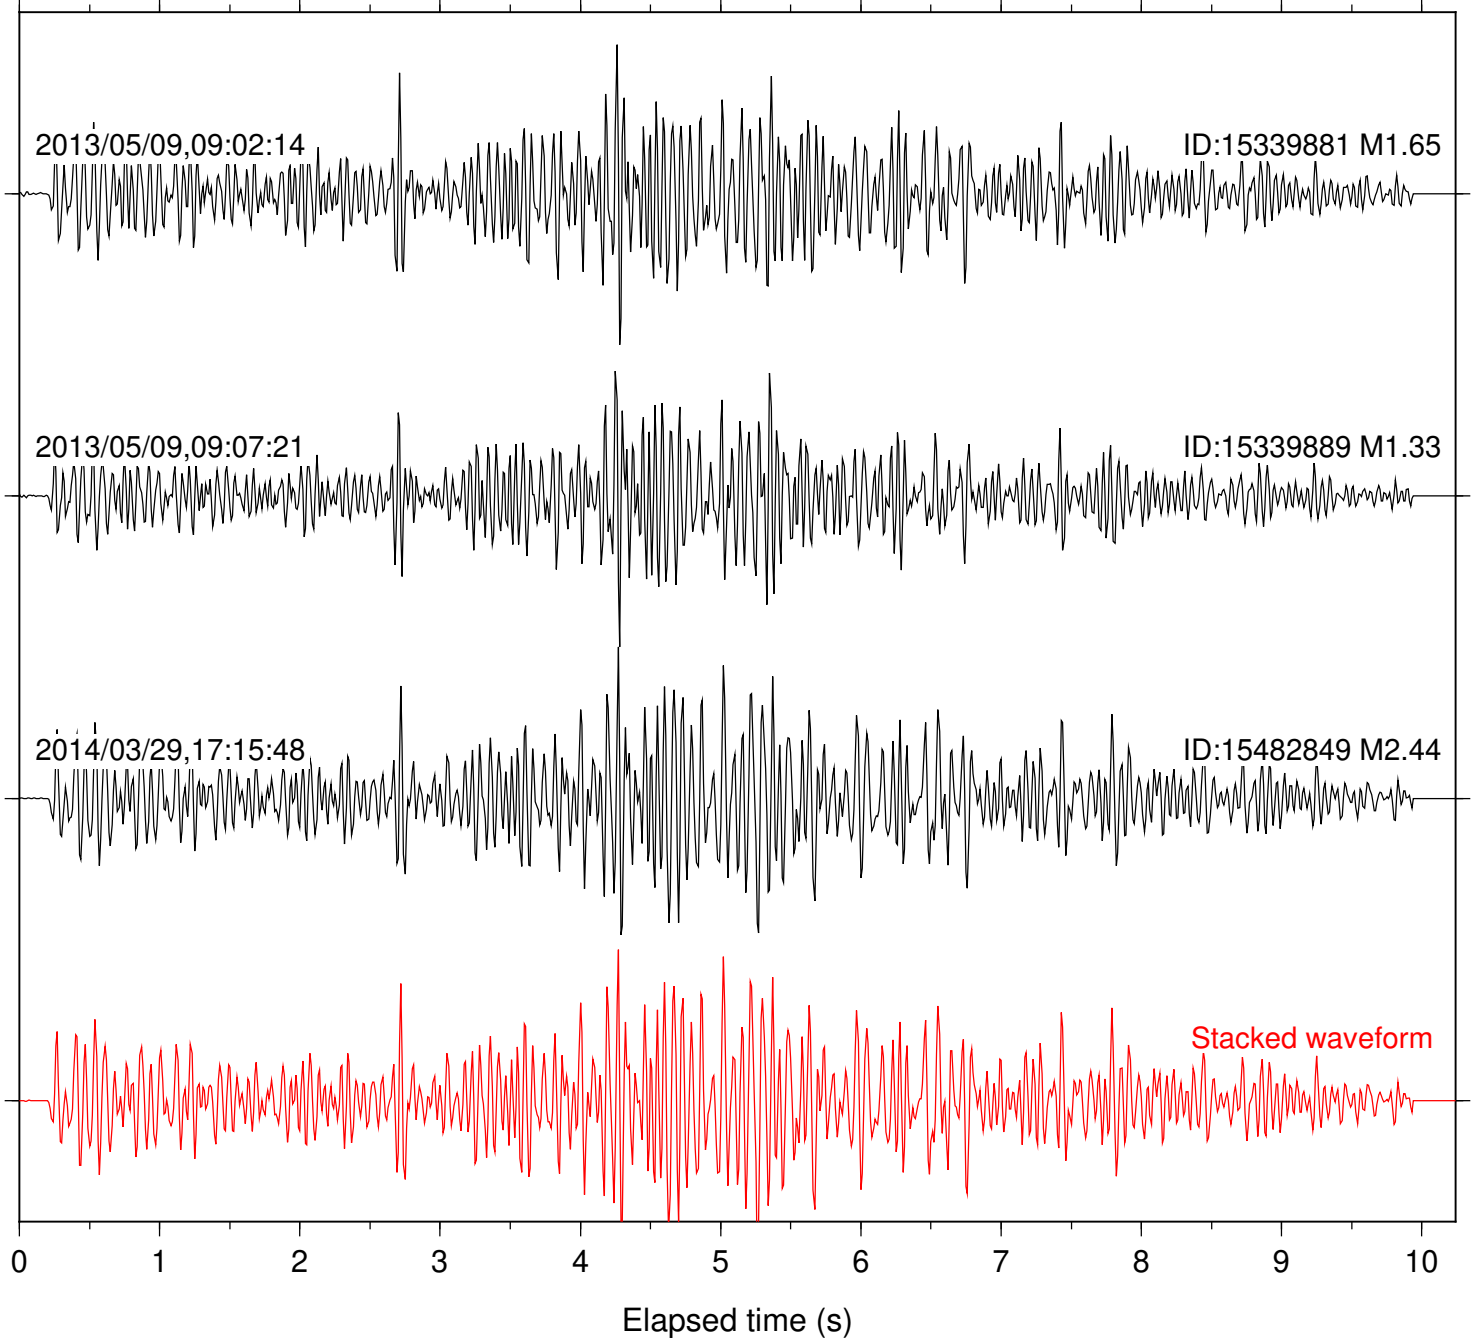

Focal depth: 11.67 km

Station: PLM Com: HHZ

Focal depth: 11.67 km

Station: PMD Com: HHZ

Focal depth: 11.67 km

Station: RDM Com: HHZ

Focal depth: 11.66 km

Station: SKY Com: EHZ