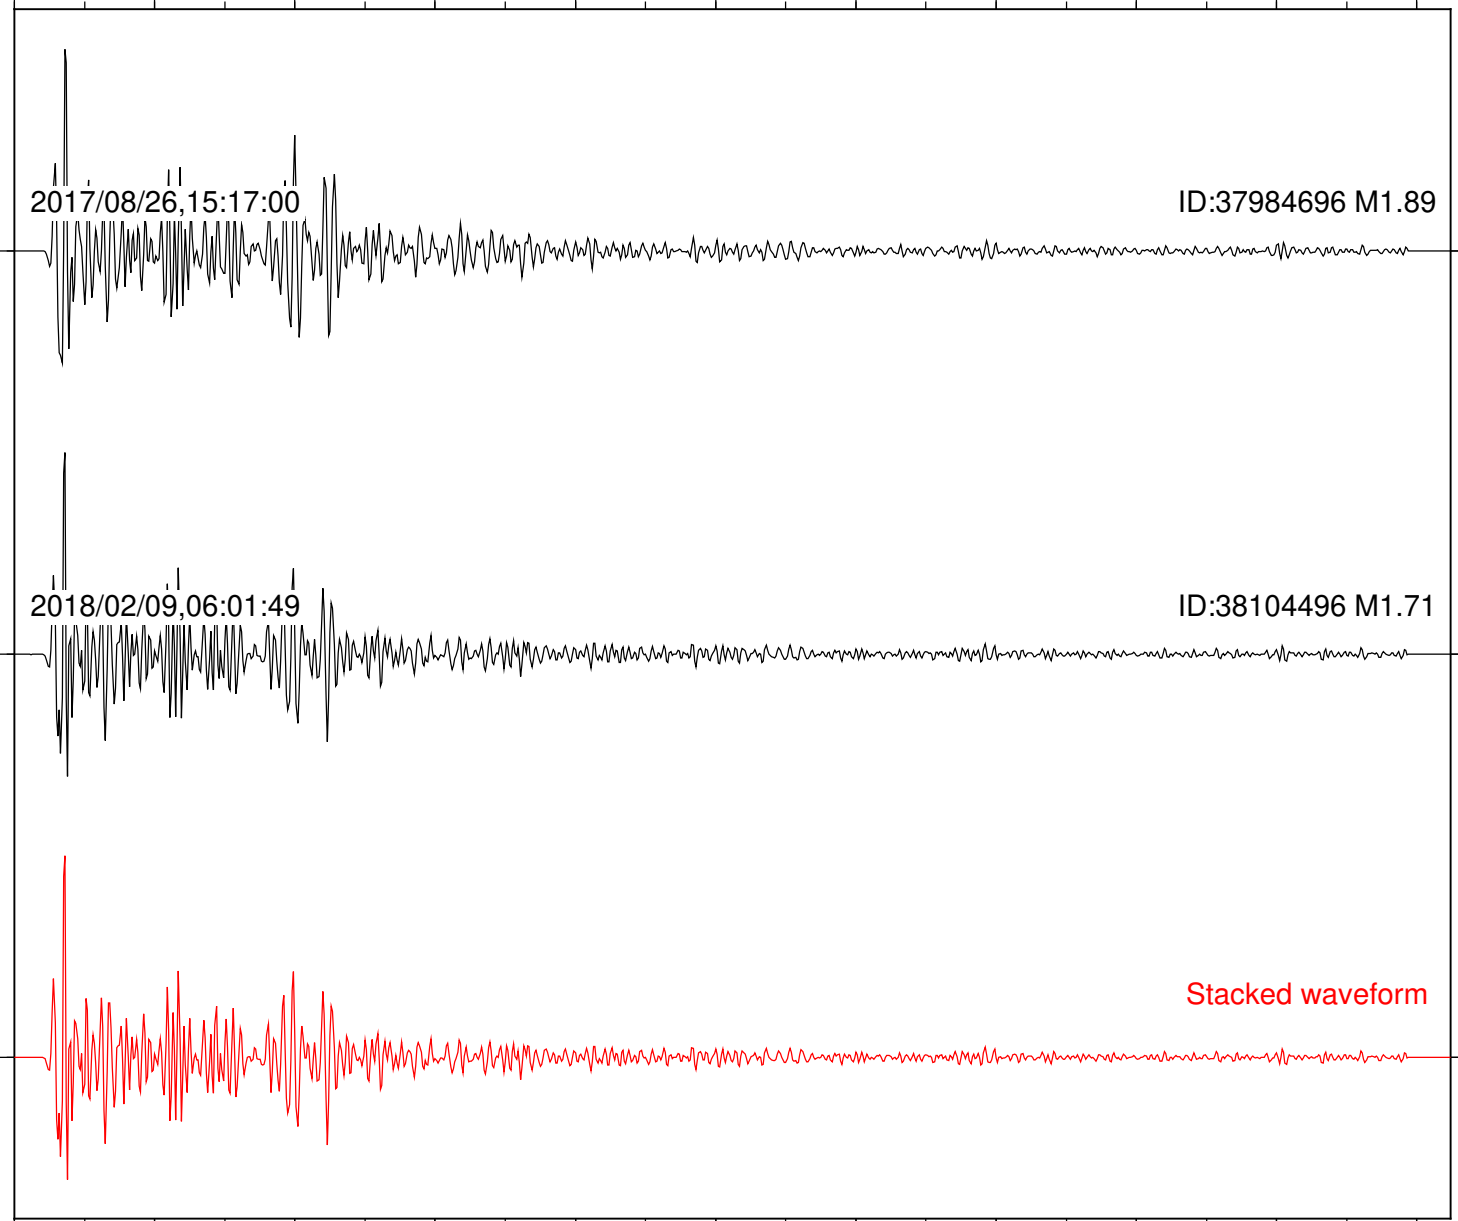

Station: CRY Com: HHZ

Focal depth: 5.11 km

2017/08/26,15:17:00

ID:37984696 M1.89

2018/02/09,06:01:49

ID:38104496 M1.71

Stacked waveform

0 1 2 3 4 5 6 7 8 9 10
Elapsed time (s)