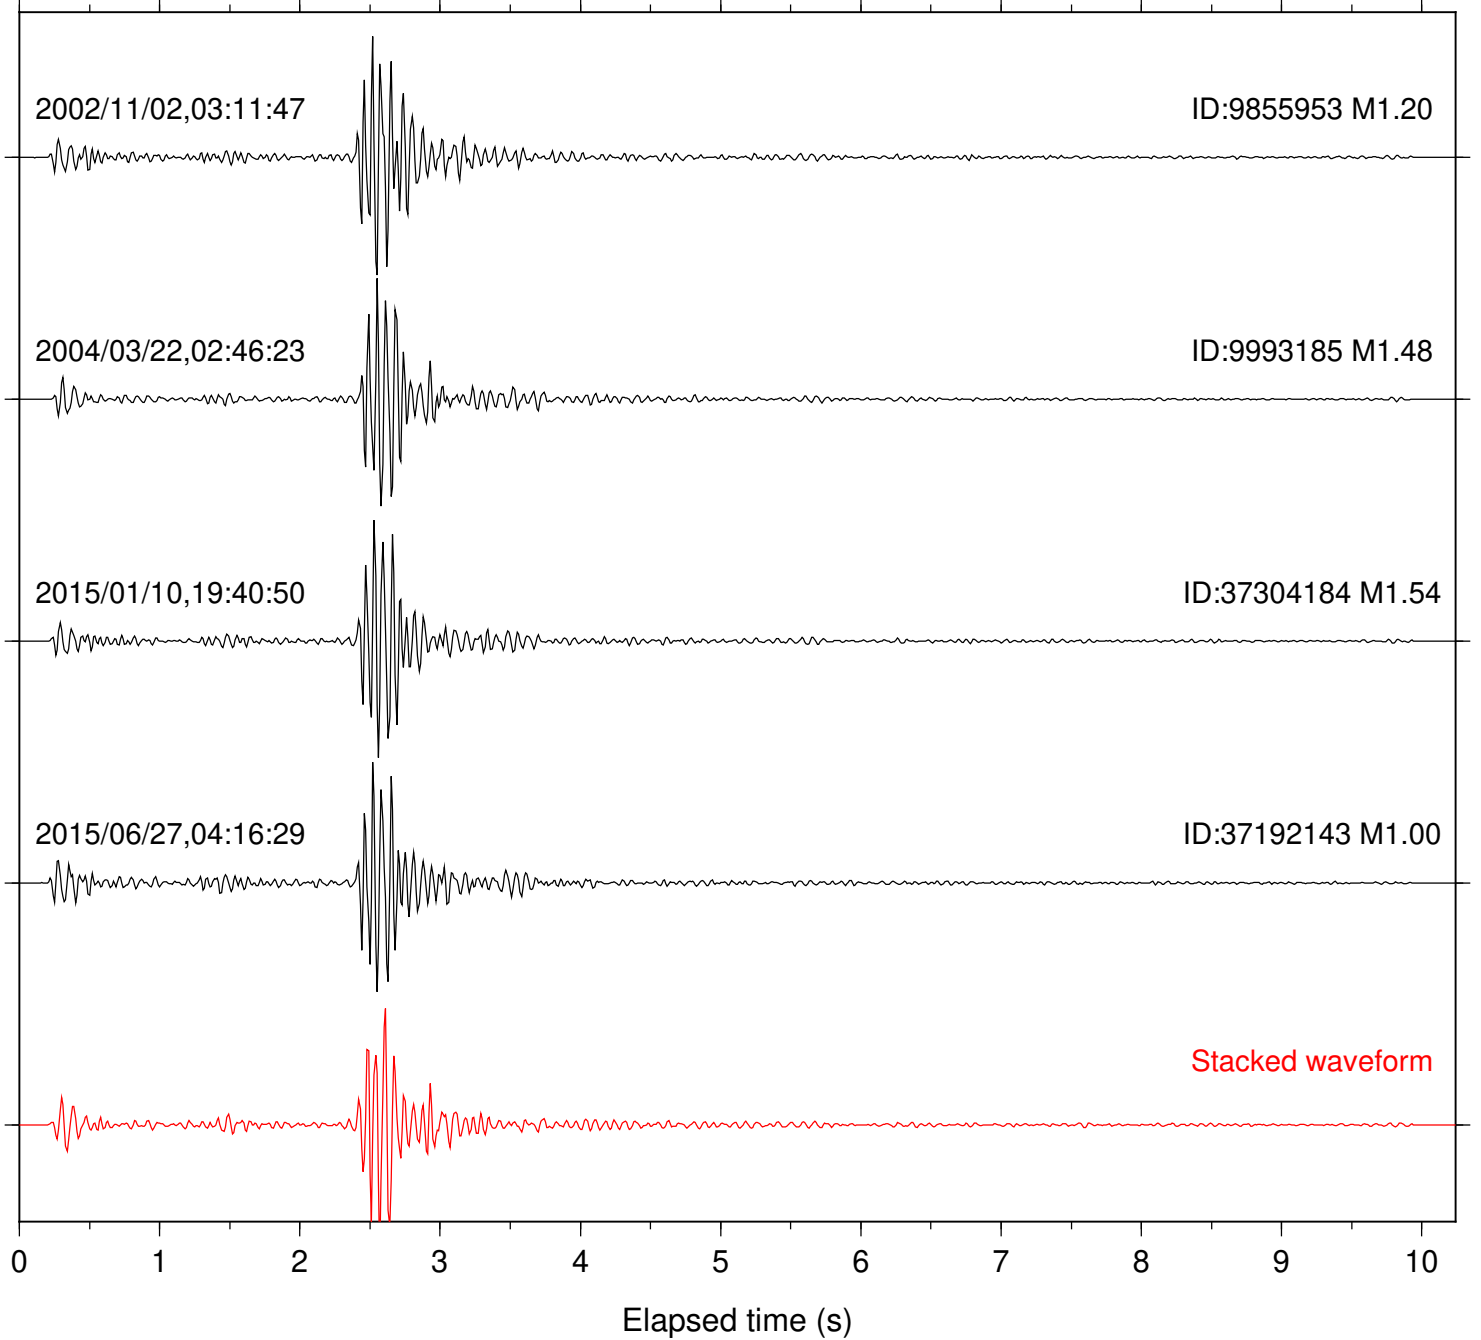

Station: KNW Com: HHZ

Focal depth: 16.34 km