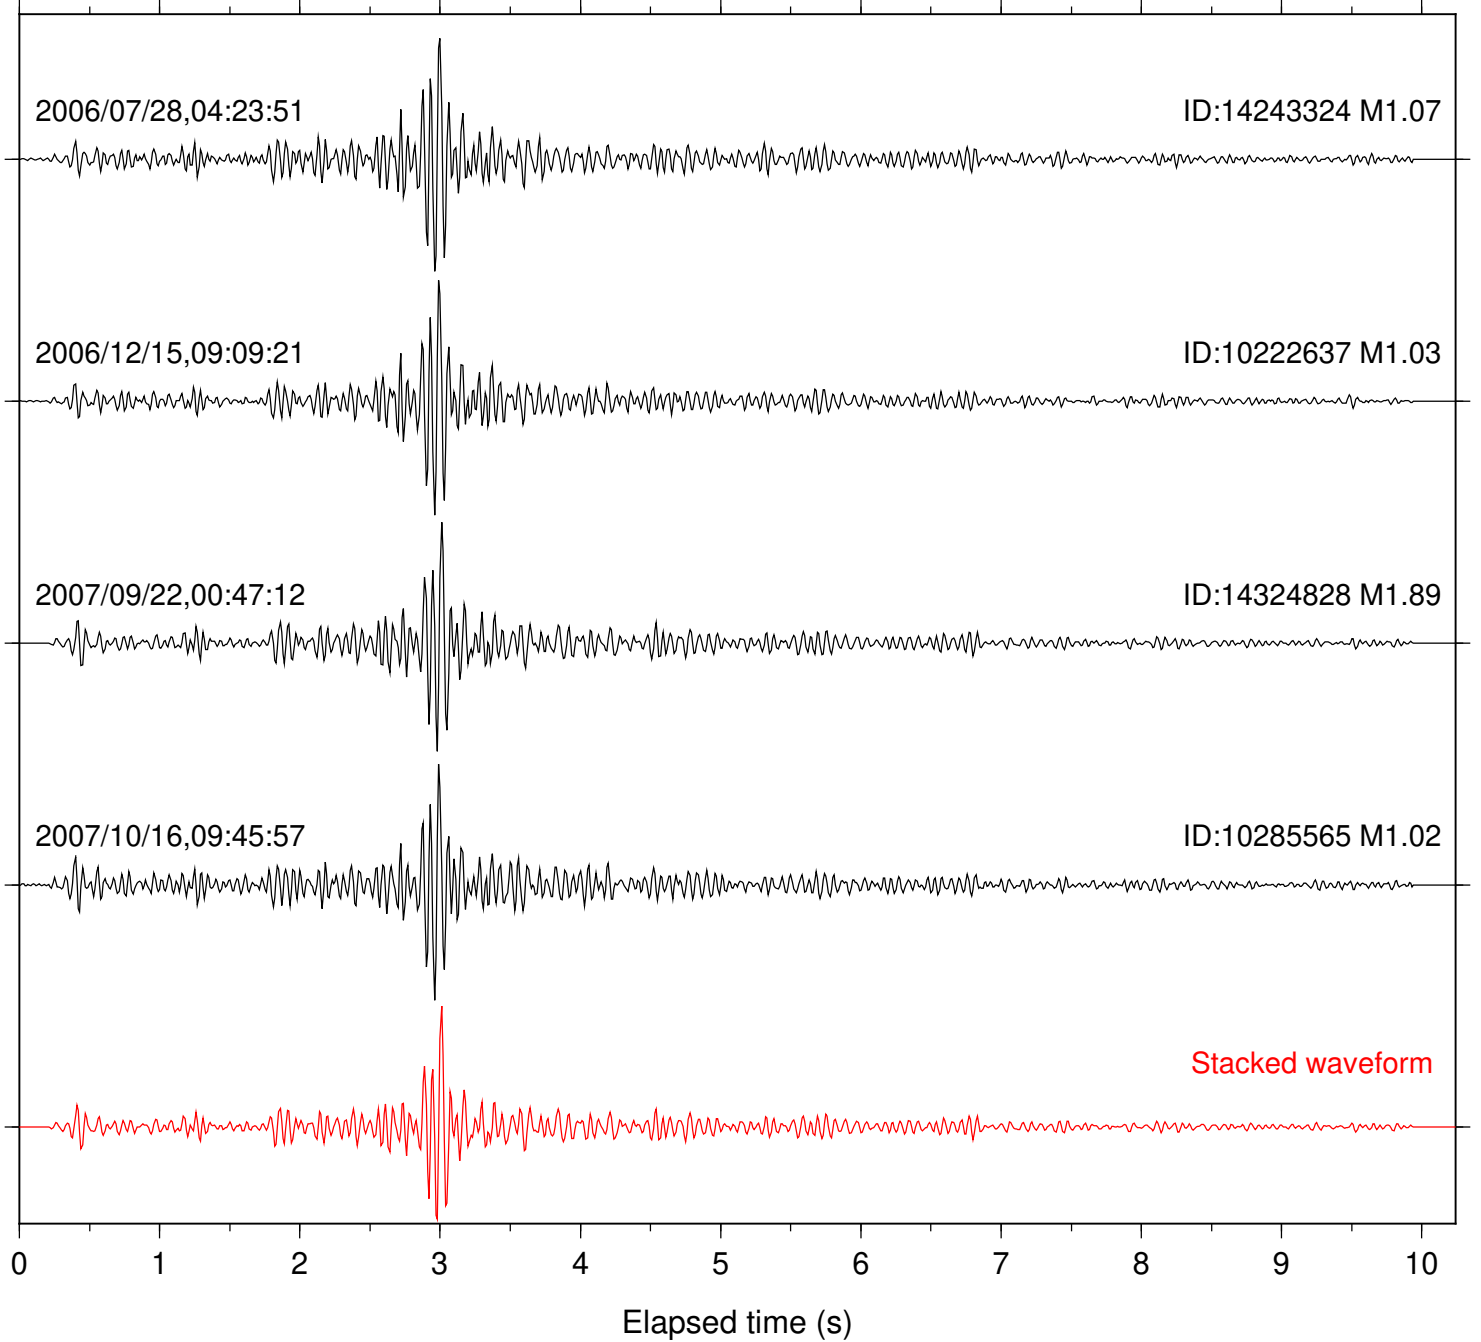

Stacked waveform

0 1 2 3 4 5 6 7 8 9 10  
Elapsed time (s)

Station: BZN Com: HHZ

Focal depth: 9.66 km

Station: FRD Com: HHZ

Focal depth: 9.66 km

Station: PFO Com: HHZ

Focal depth: 9.66 km