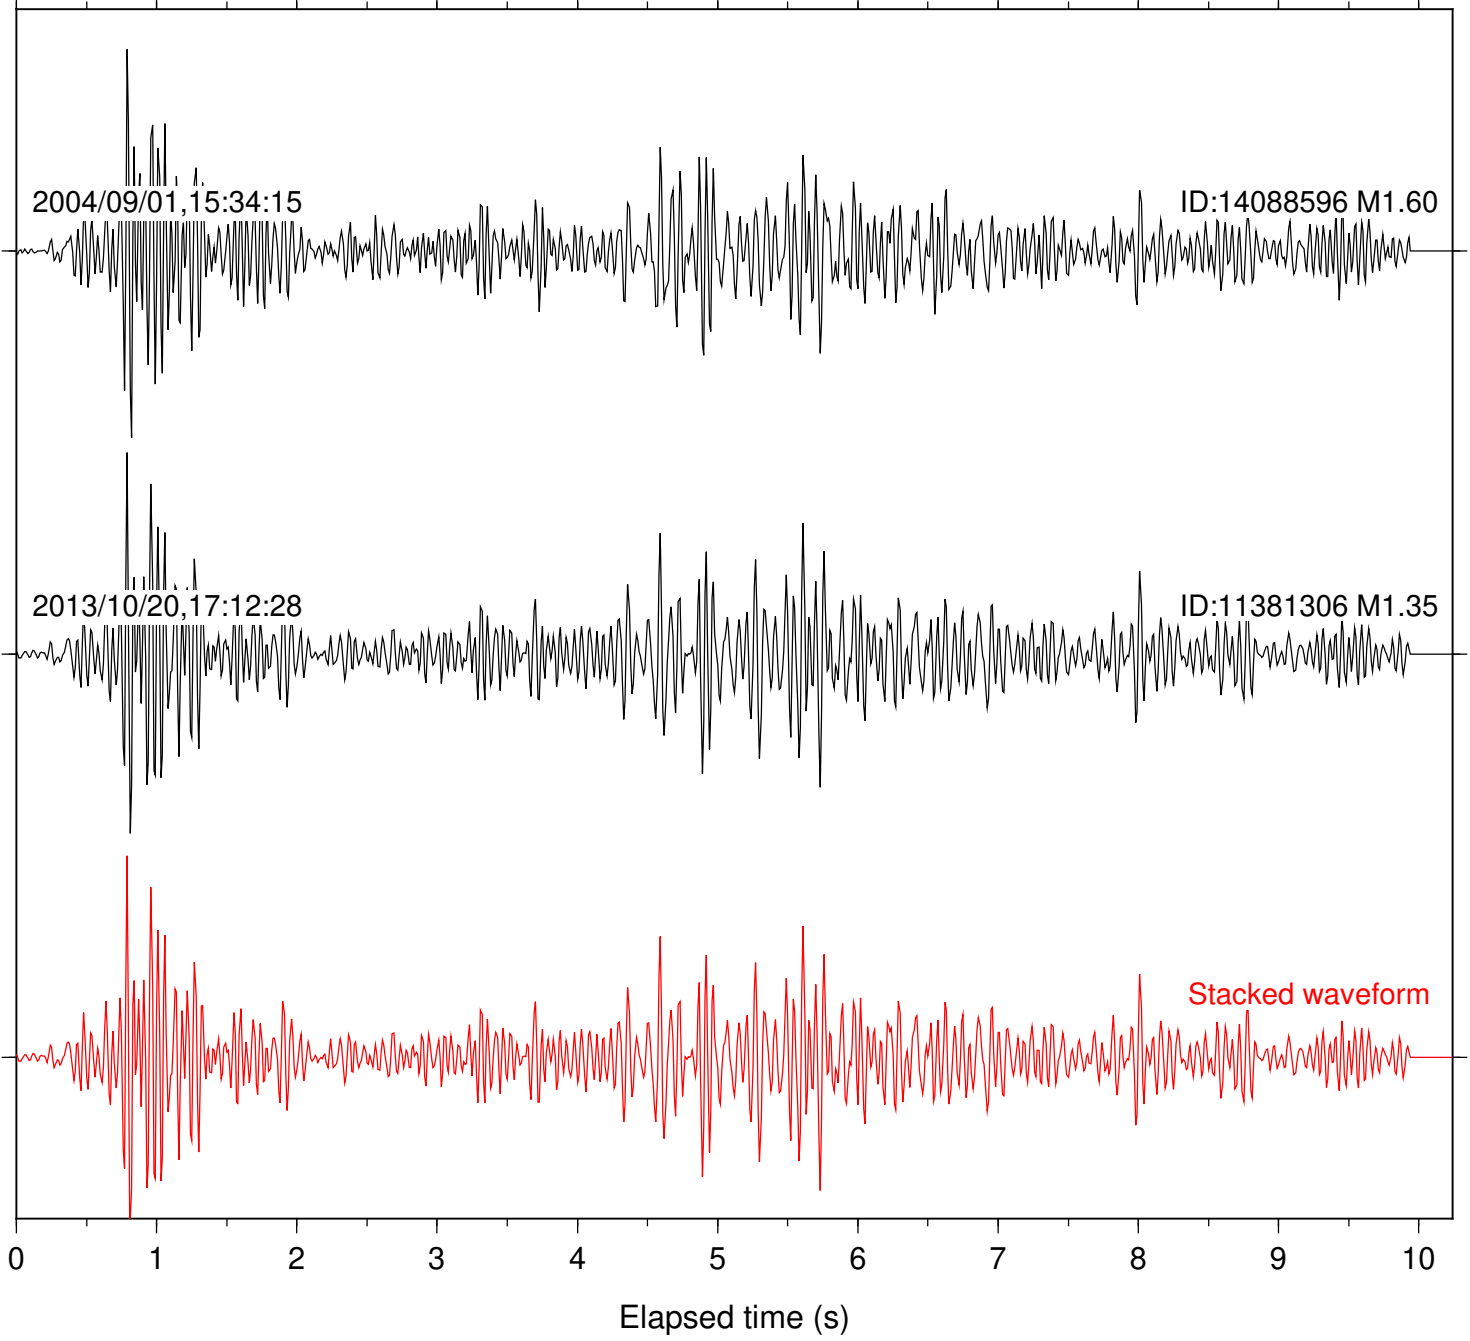

Station: PLM Com: HHZ

Focal depth: 16.68 km