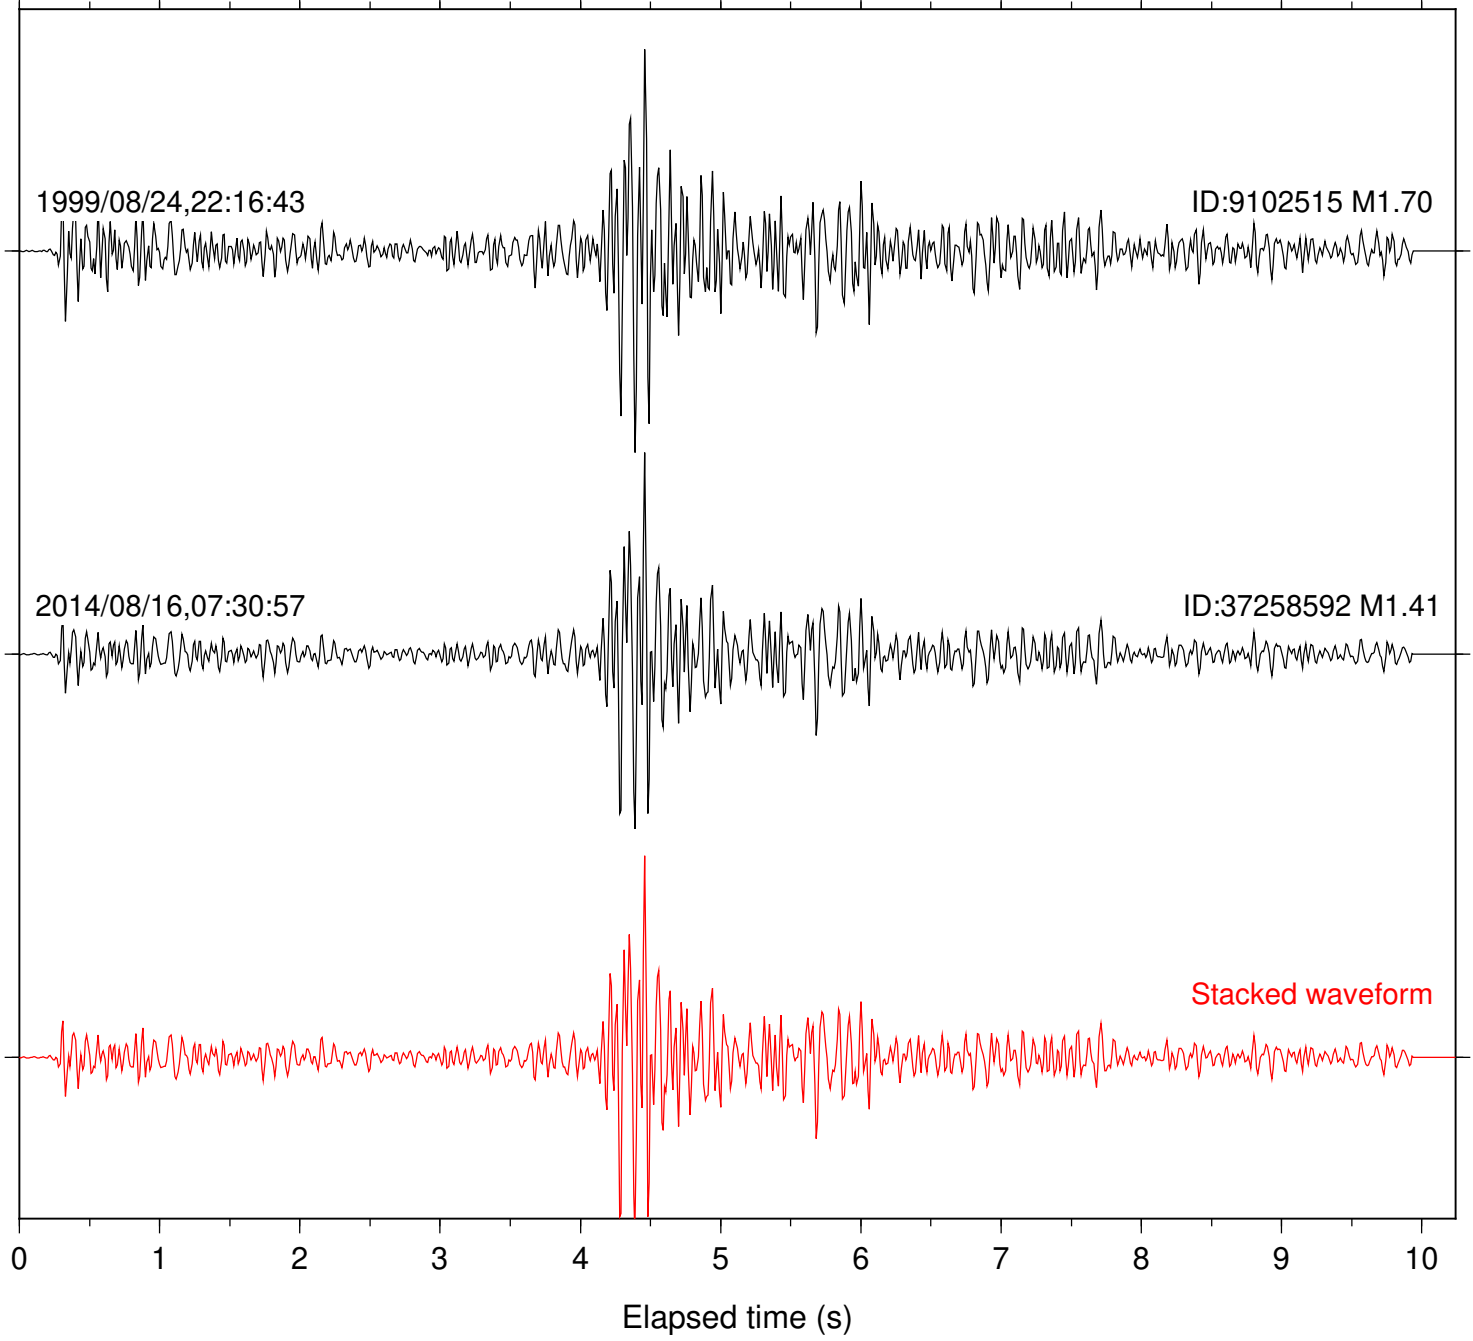

Station: SND Com: HHZ

Focal depth: 17.62 km

Station: BAC Com: EHZ

Focal depth: 16.77 km

Station: DGR Com: HHZ

Focal depth: 16.77 km

Station: FRD Com: HHZ

Focal depth: 16.77 km