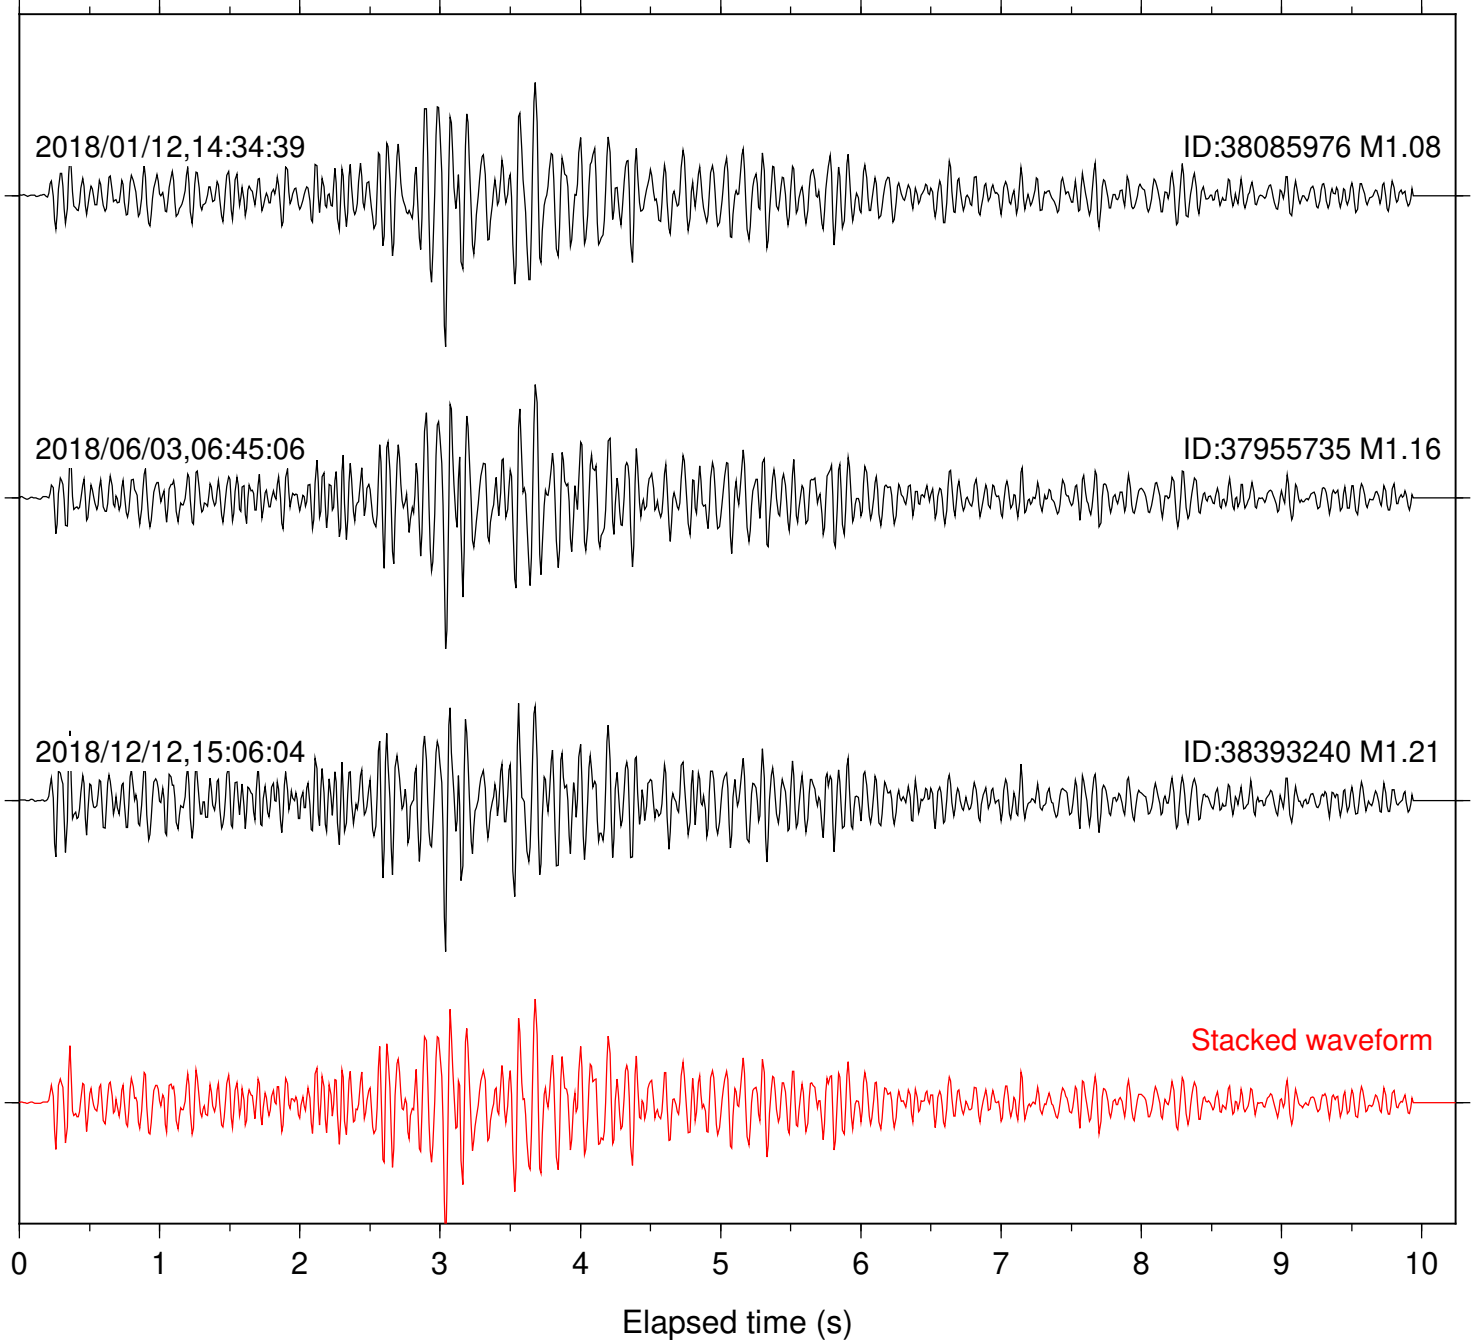

Station: B088 Com: EHZ

Focal depth: 4.78 km