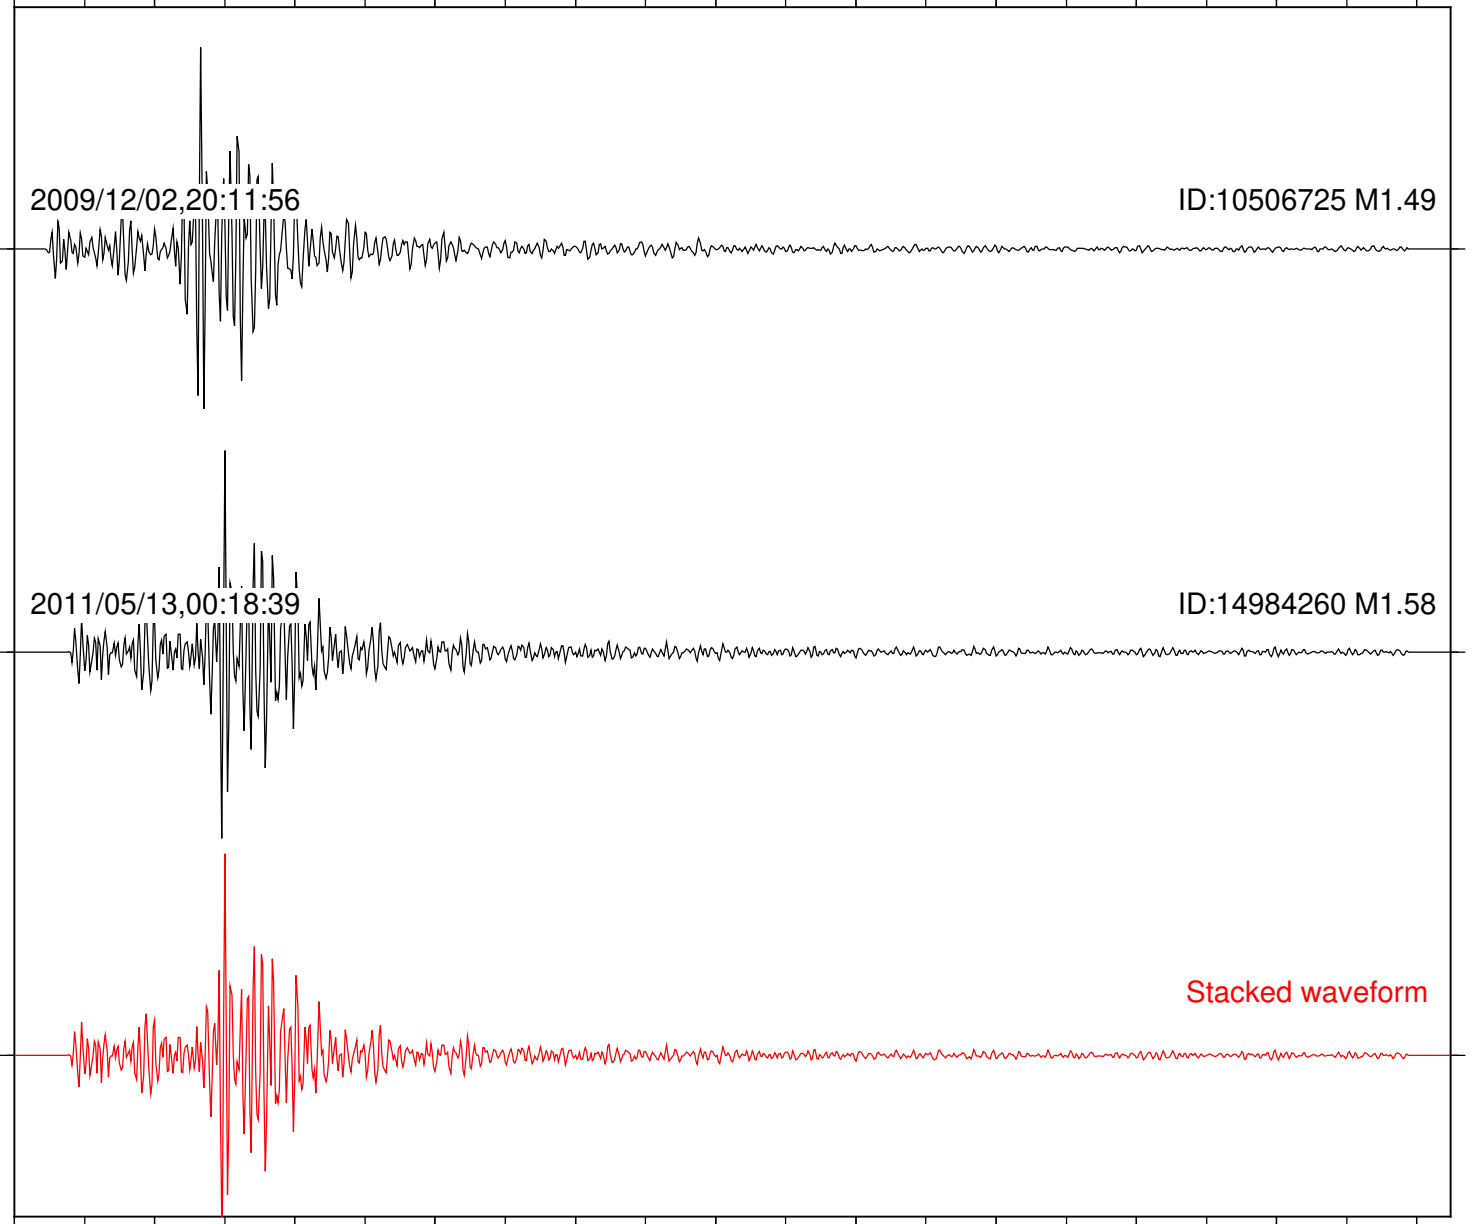

0 1 2 3 4 5 6 7 8 9 10  
Elapsed time (s)

Station: COK2 Com: EHZ

Focal depth: 3.21 km

Station: CRR Com: EHZ

Focal depth: 3.21 km

Station: ERP Com: EHZ

Focal depth: 3.21 km

Station: WES Com: HHZ