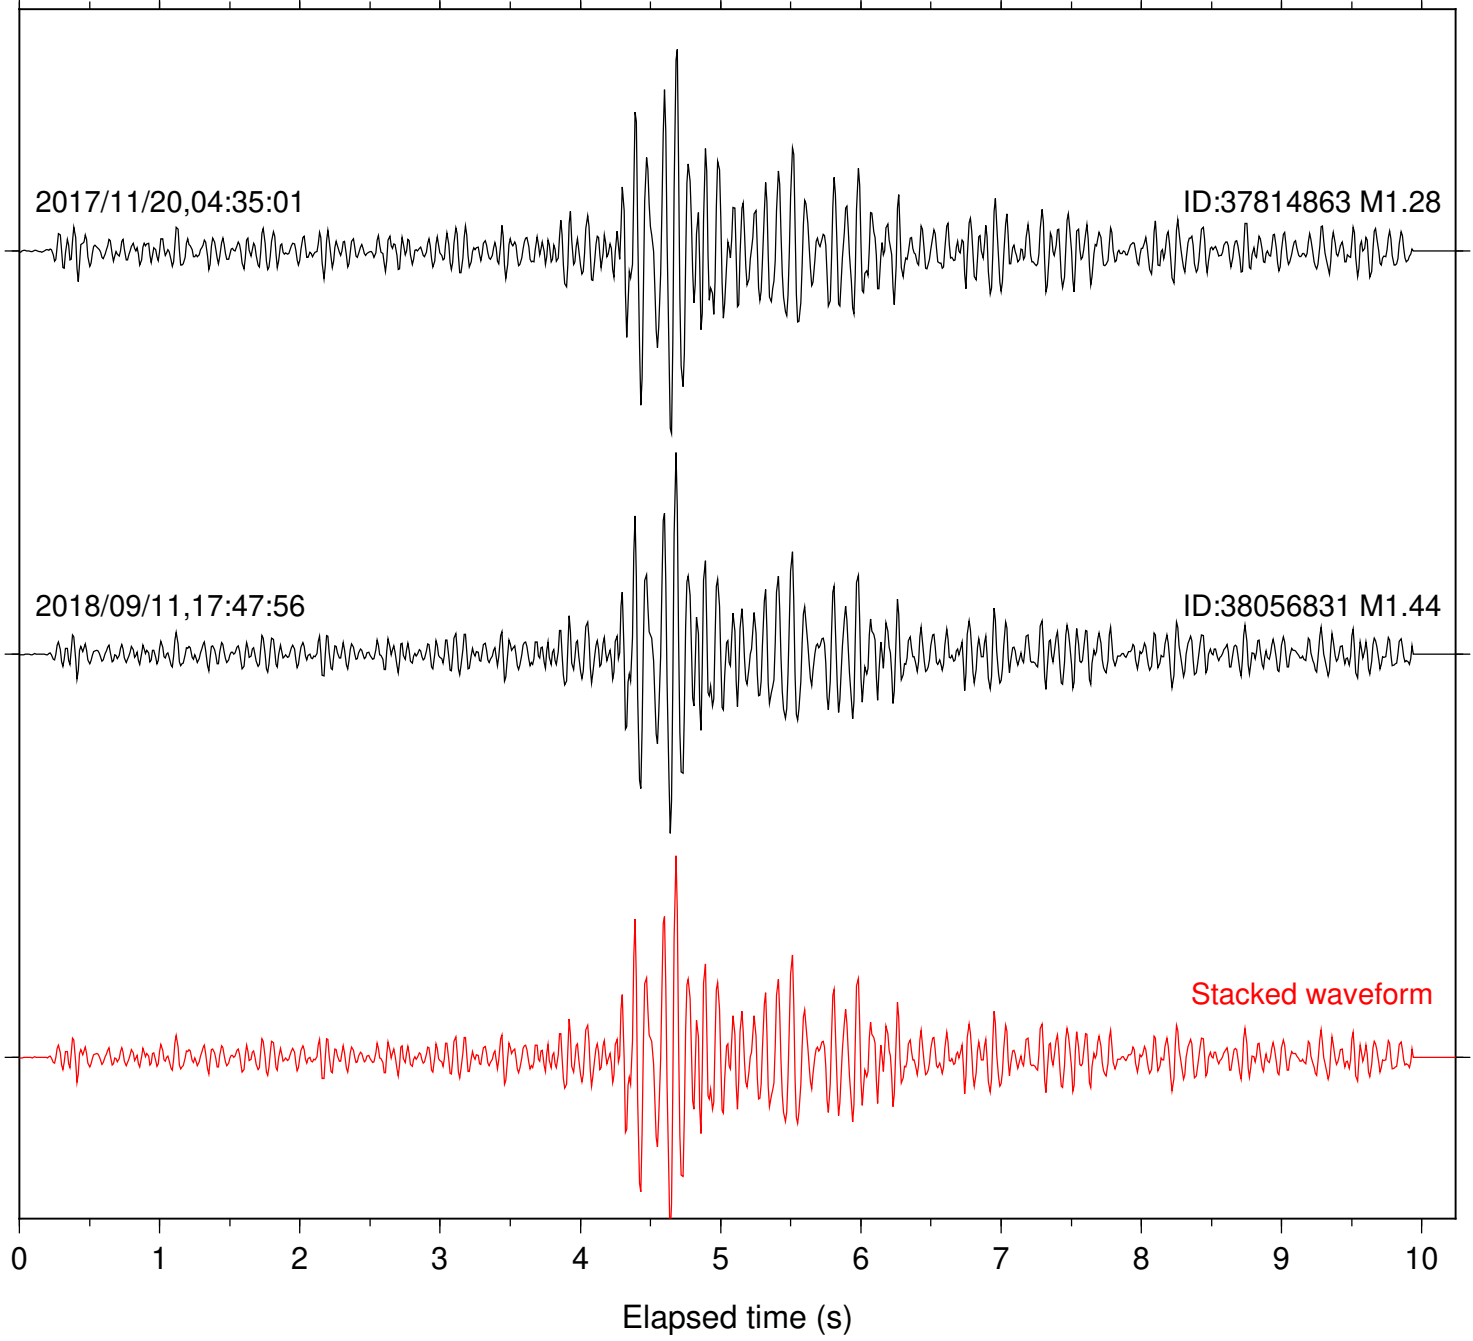

Station: B084 Com: EHZ

Focal depth: 4.83 km