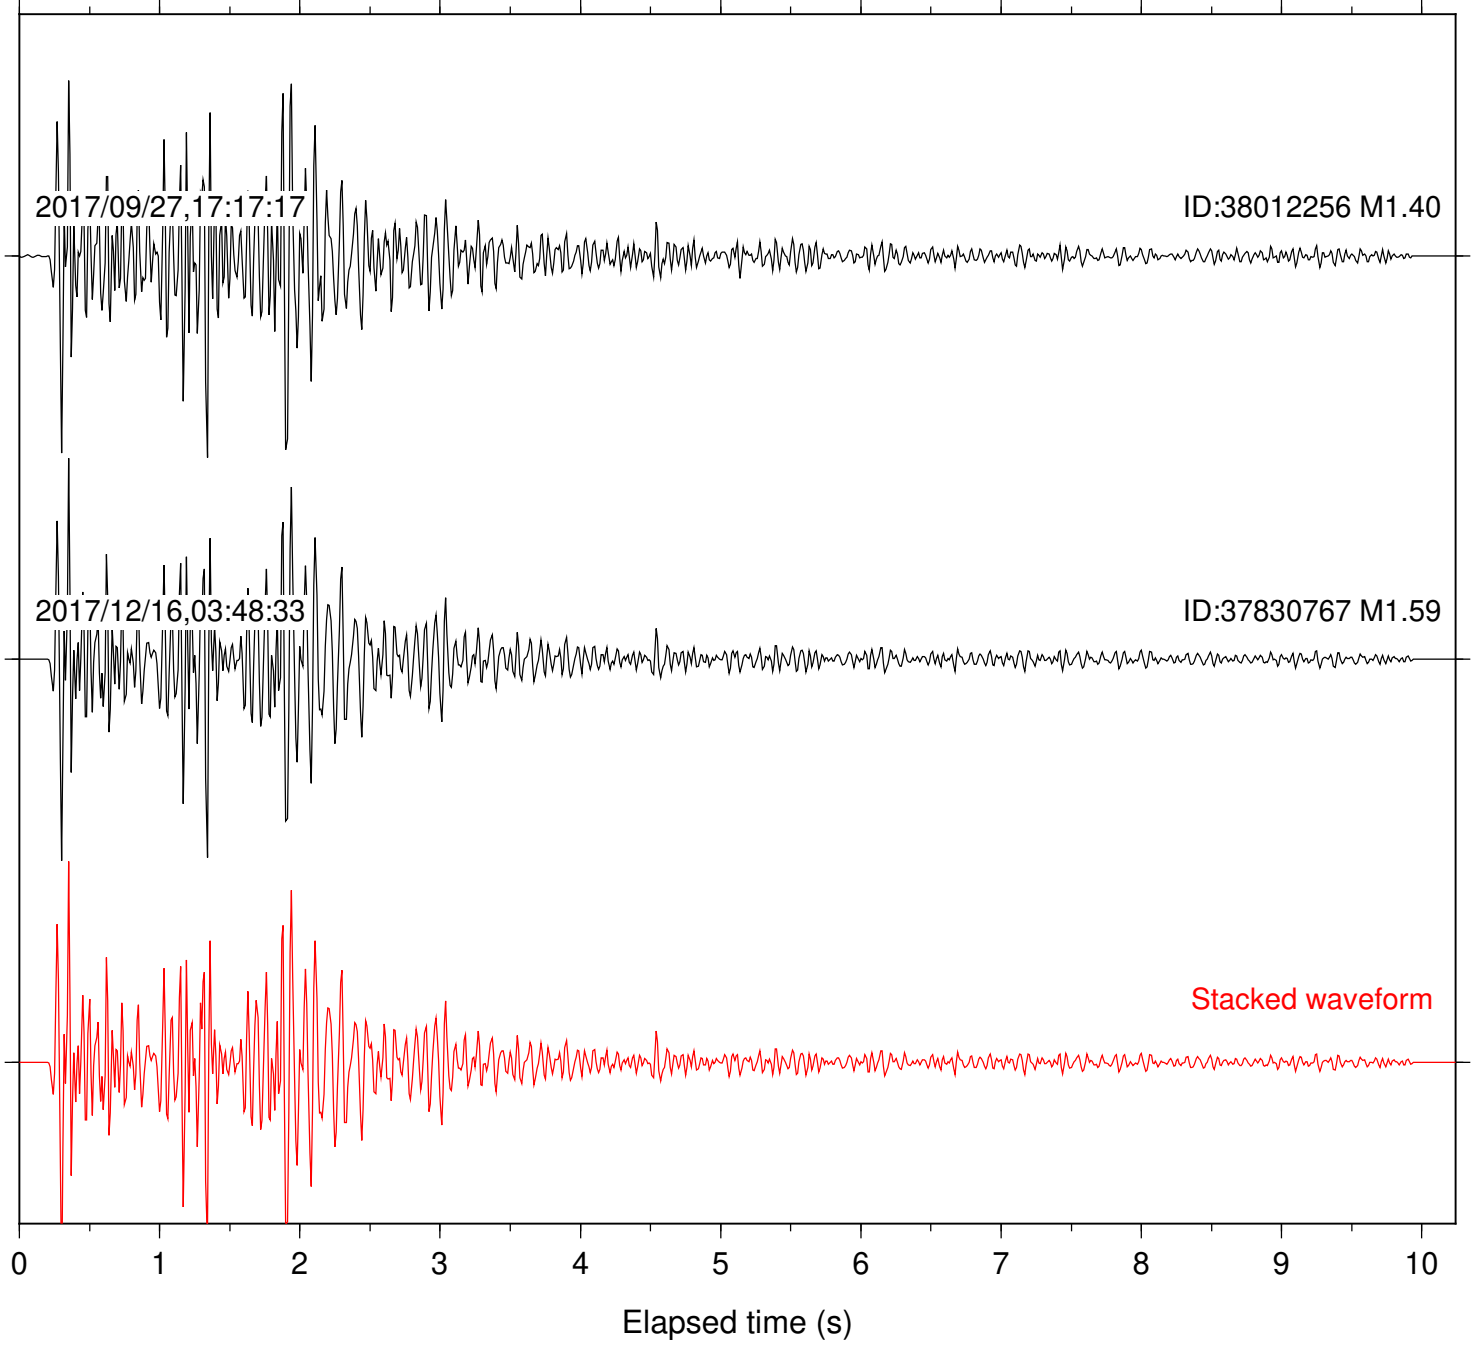

Station: CRY Com: HHZ

Focal depth: 6.65 km