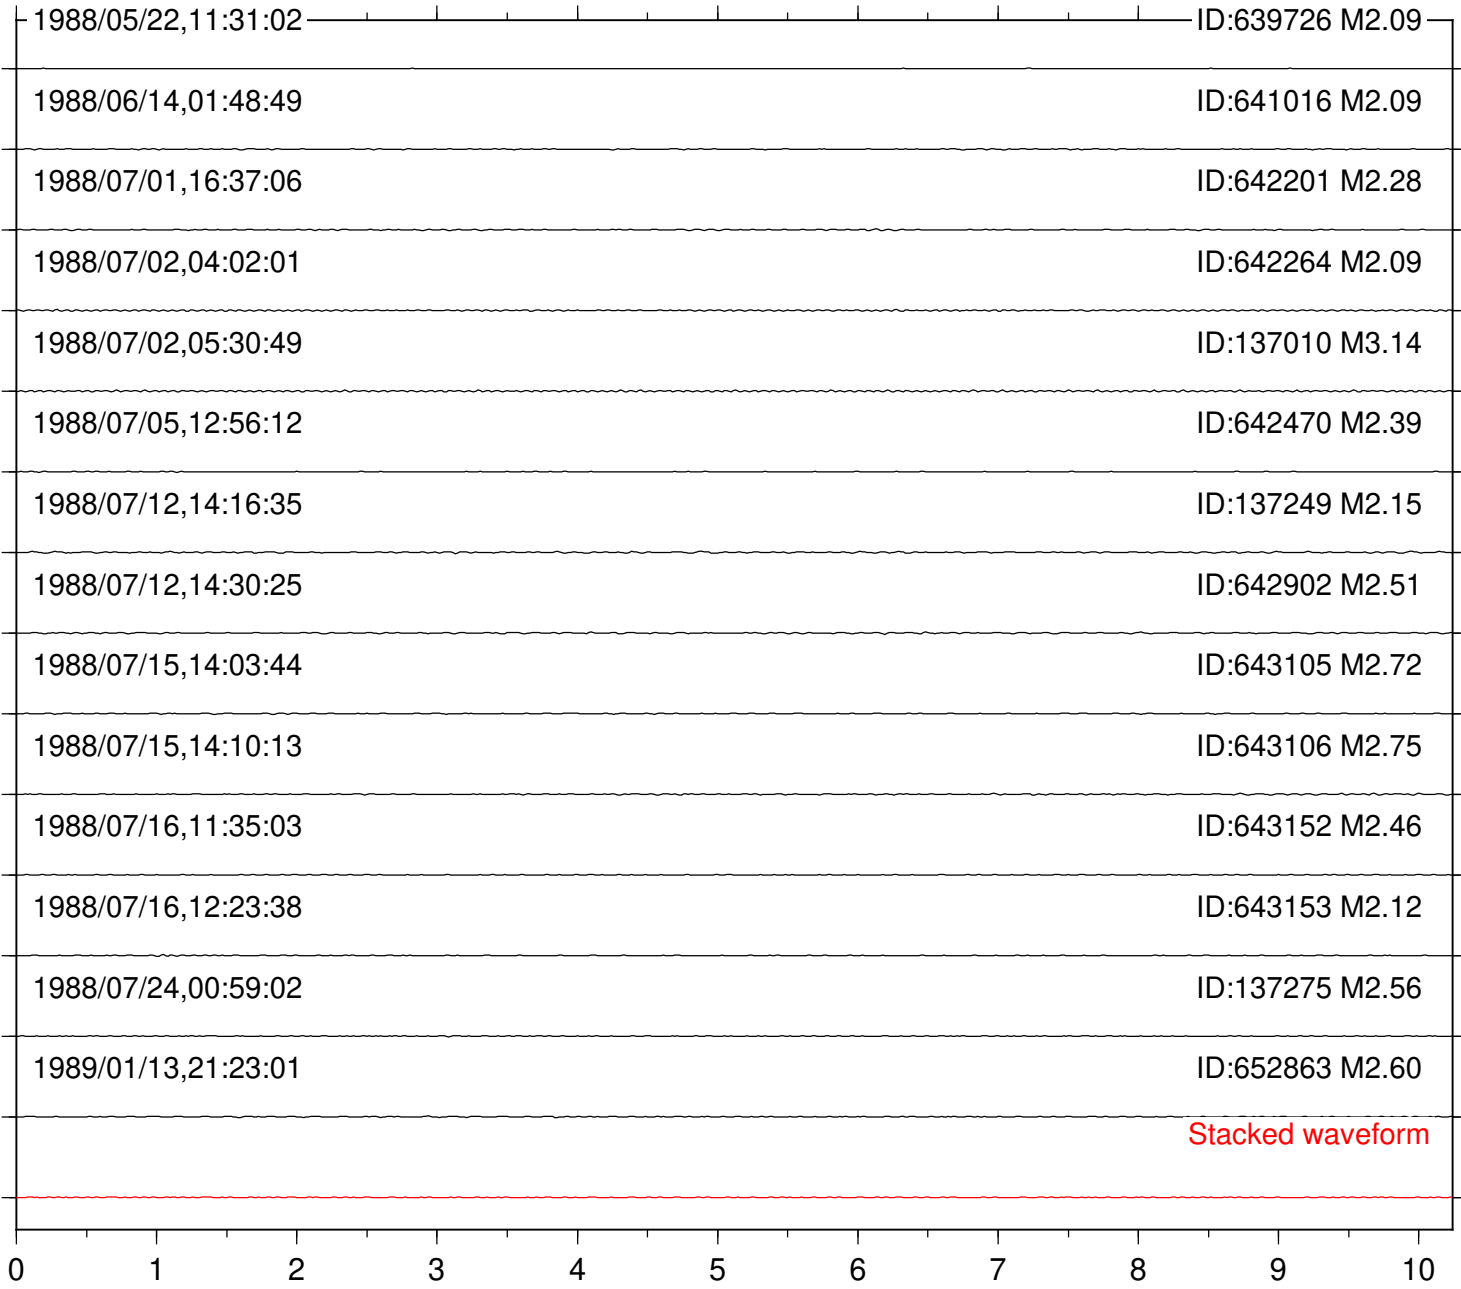

Station: HOT Com: EHZ

Focal depth: 8.39 km

Elapsed time (s)

Station: KEE Com: EHZ

Focal depth: 7.78 km

Stacked waveform

Elapsed time (s)

Station: LAQ Com: EHZ