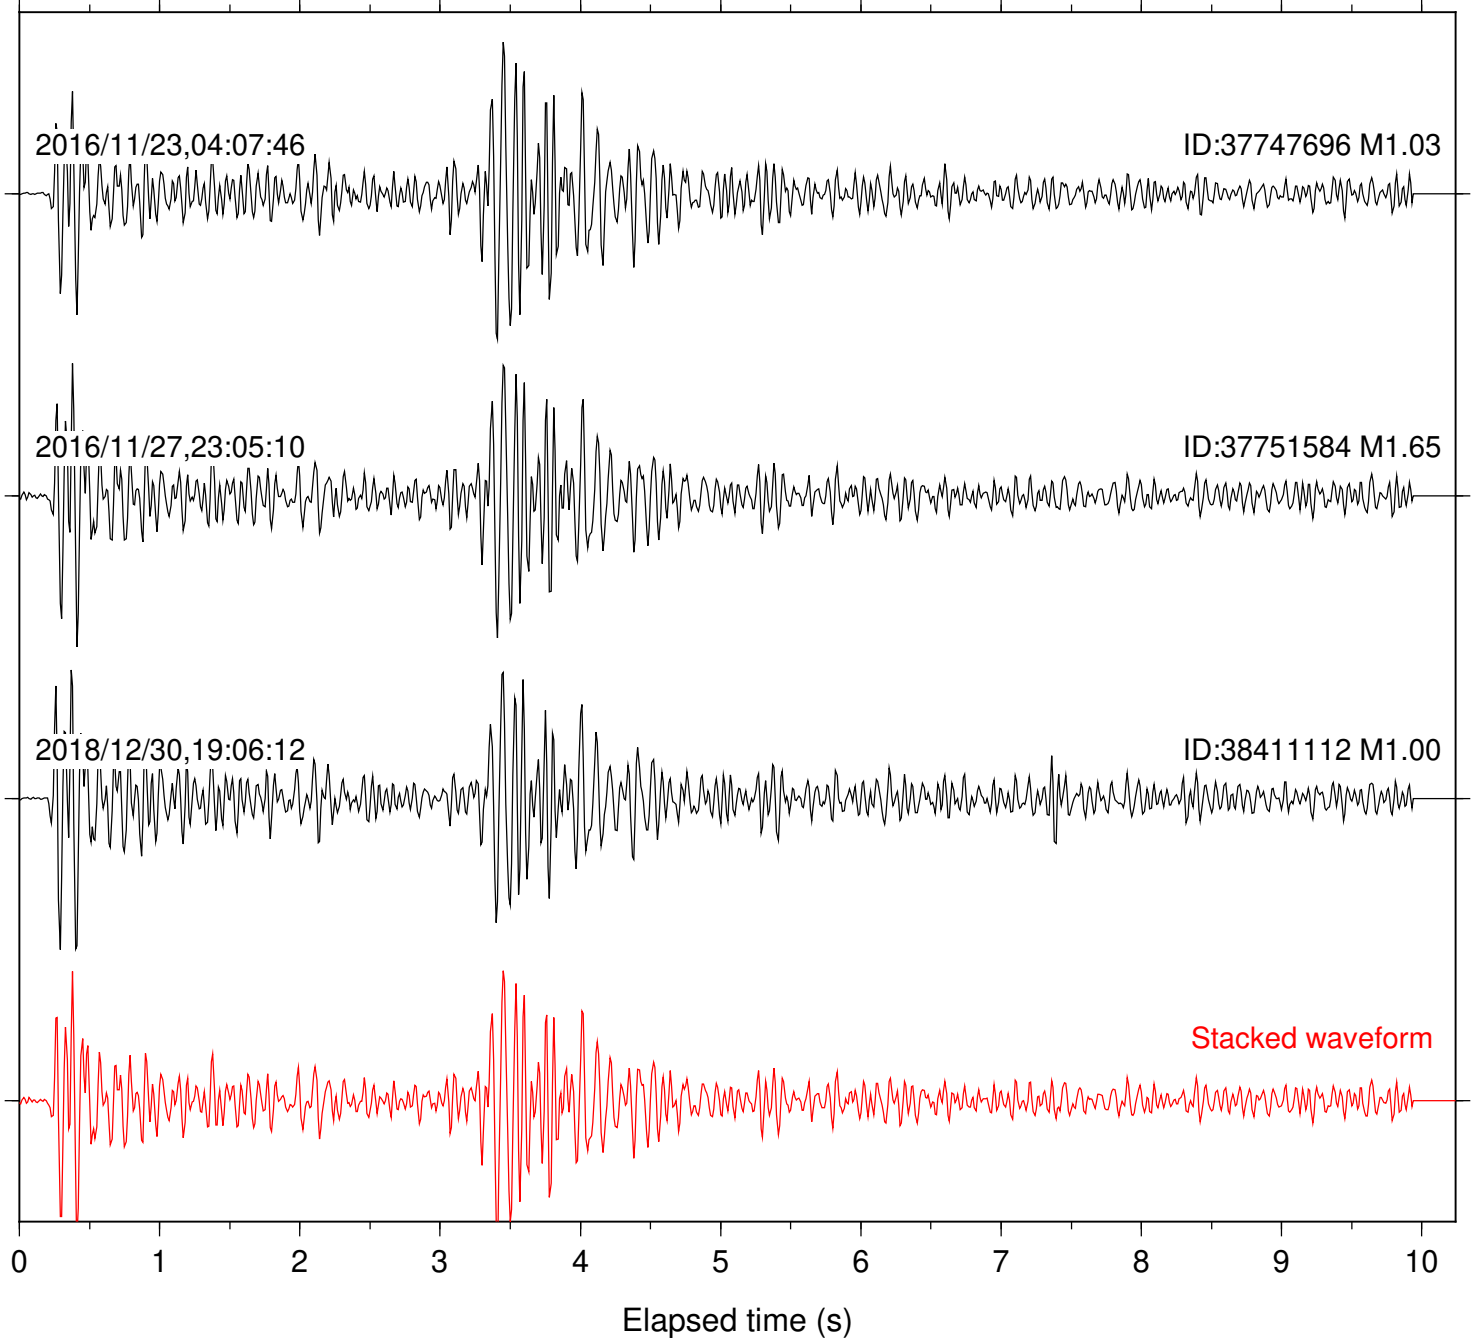

Focal depth: 6.74 km

Station: DGR Com: HHZ

Focal depth: 7.67 km

Station: FRD Com: HHZ

Focal depth: 7.67 km

Station: HMT2 Com: HHZ

Focal depth: 7.67 km

Station: SND Com: HHZ