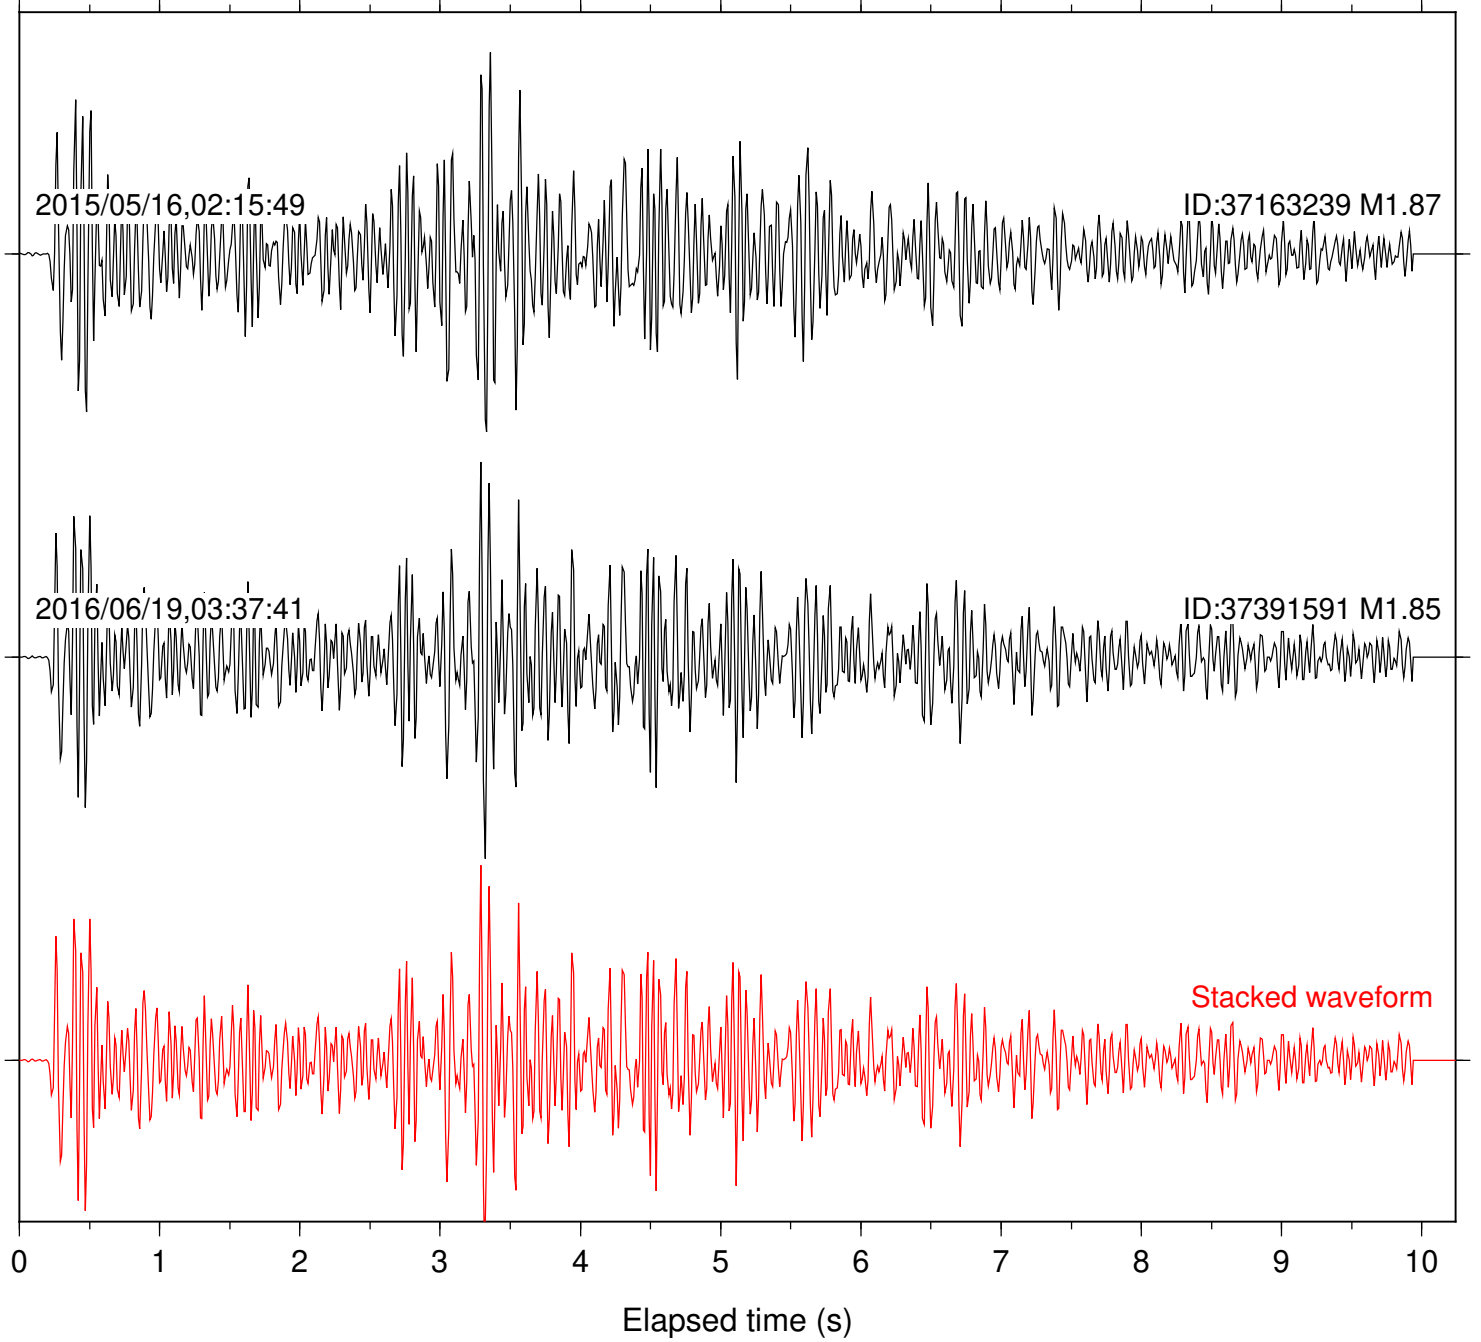

Station: PLM Com: HHZ

Focal depth: 8.43 km