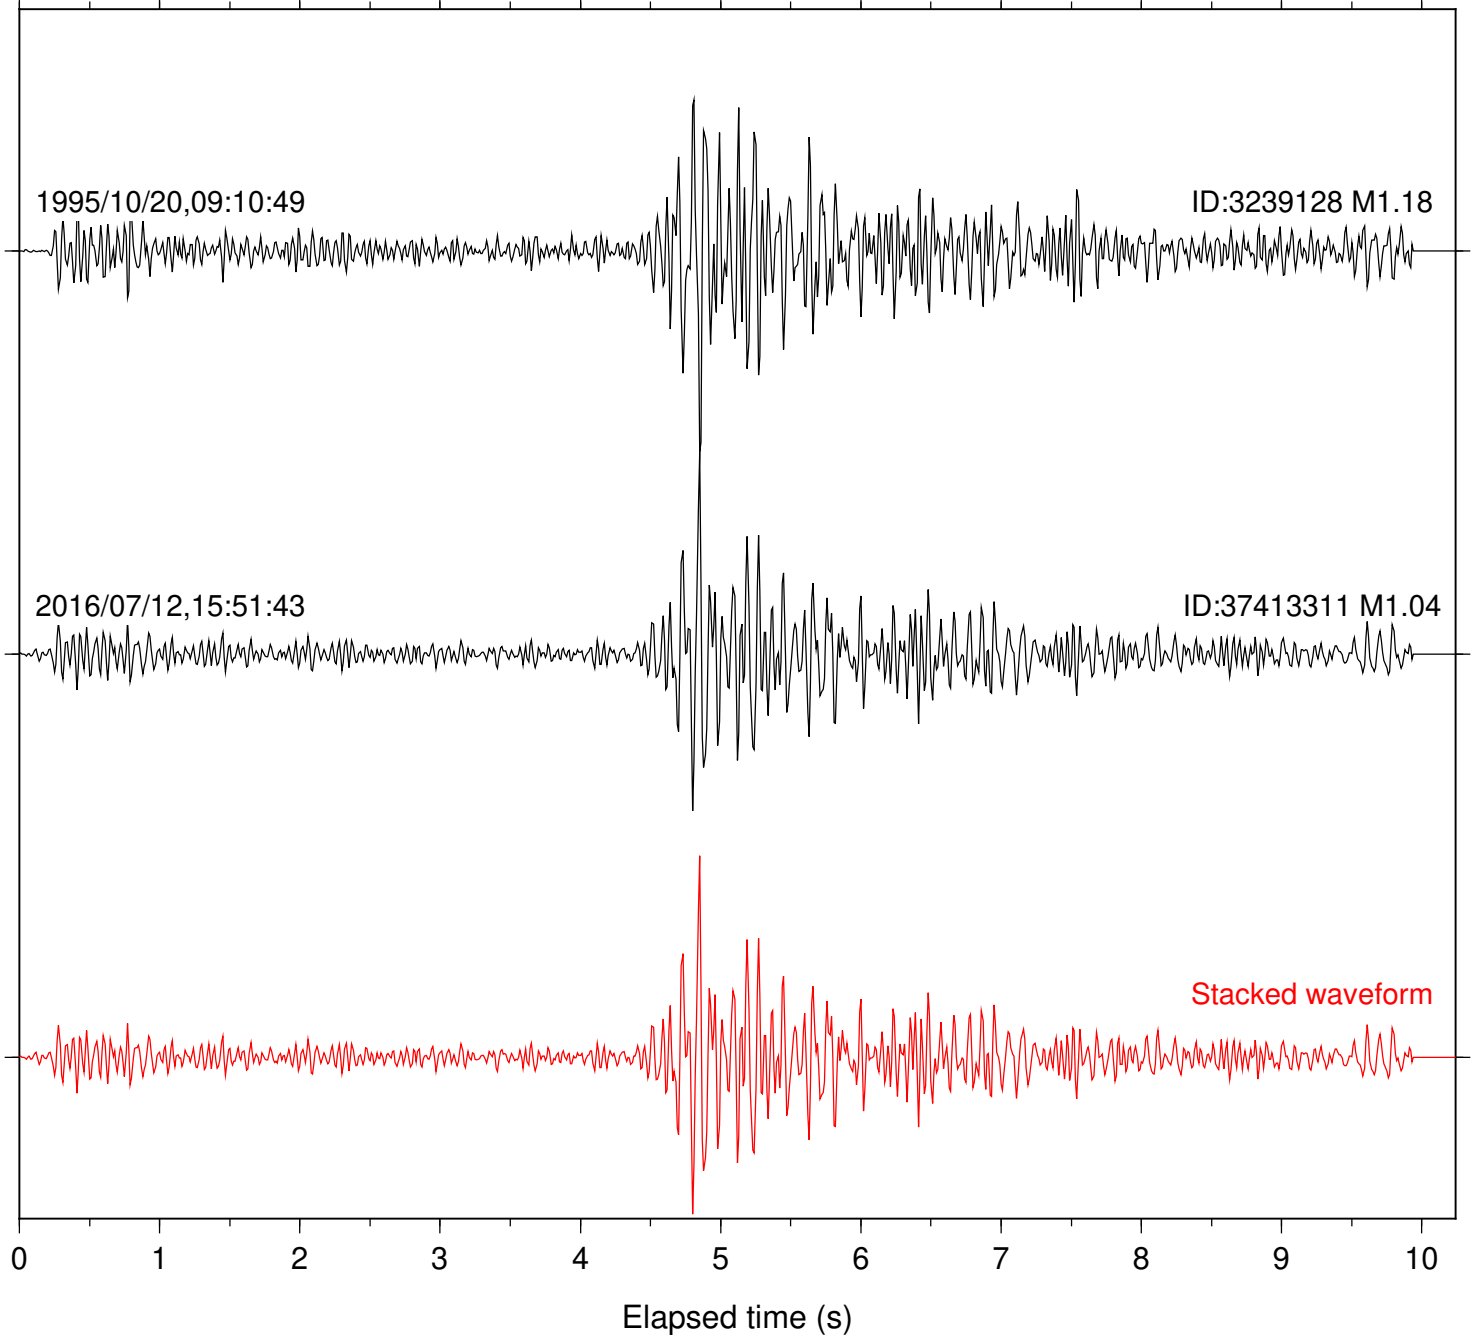

Stacked waveform

Station: KNW Com: HHZ

Focal depth: 16.55 km

Station: POB2 Com: HHZ

Focal depth: 16.52 km

Station: BAC Com: EHZ

Focal depth: 17.42 km

Station: FRD Com: HHZ