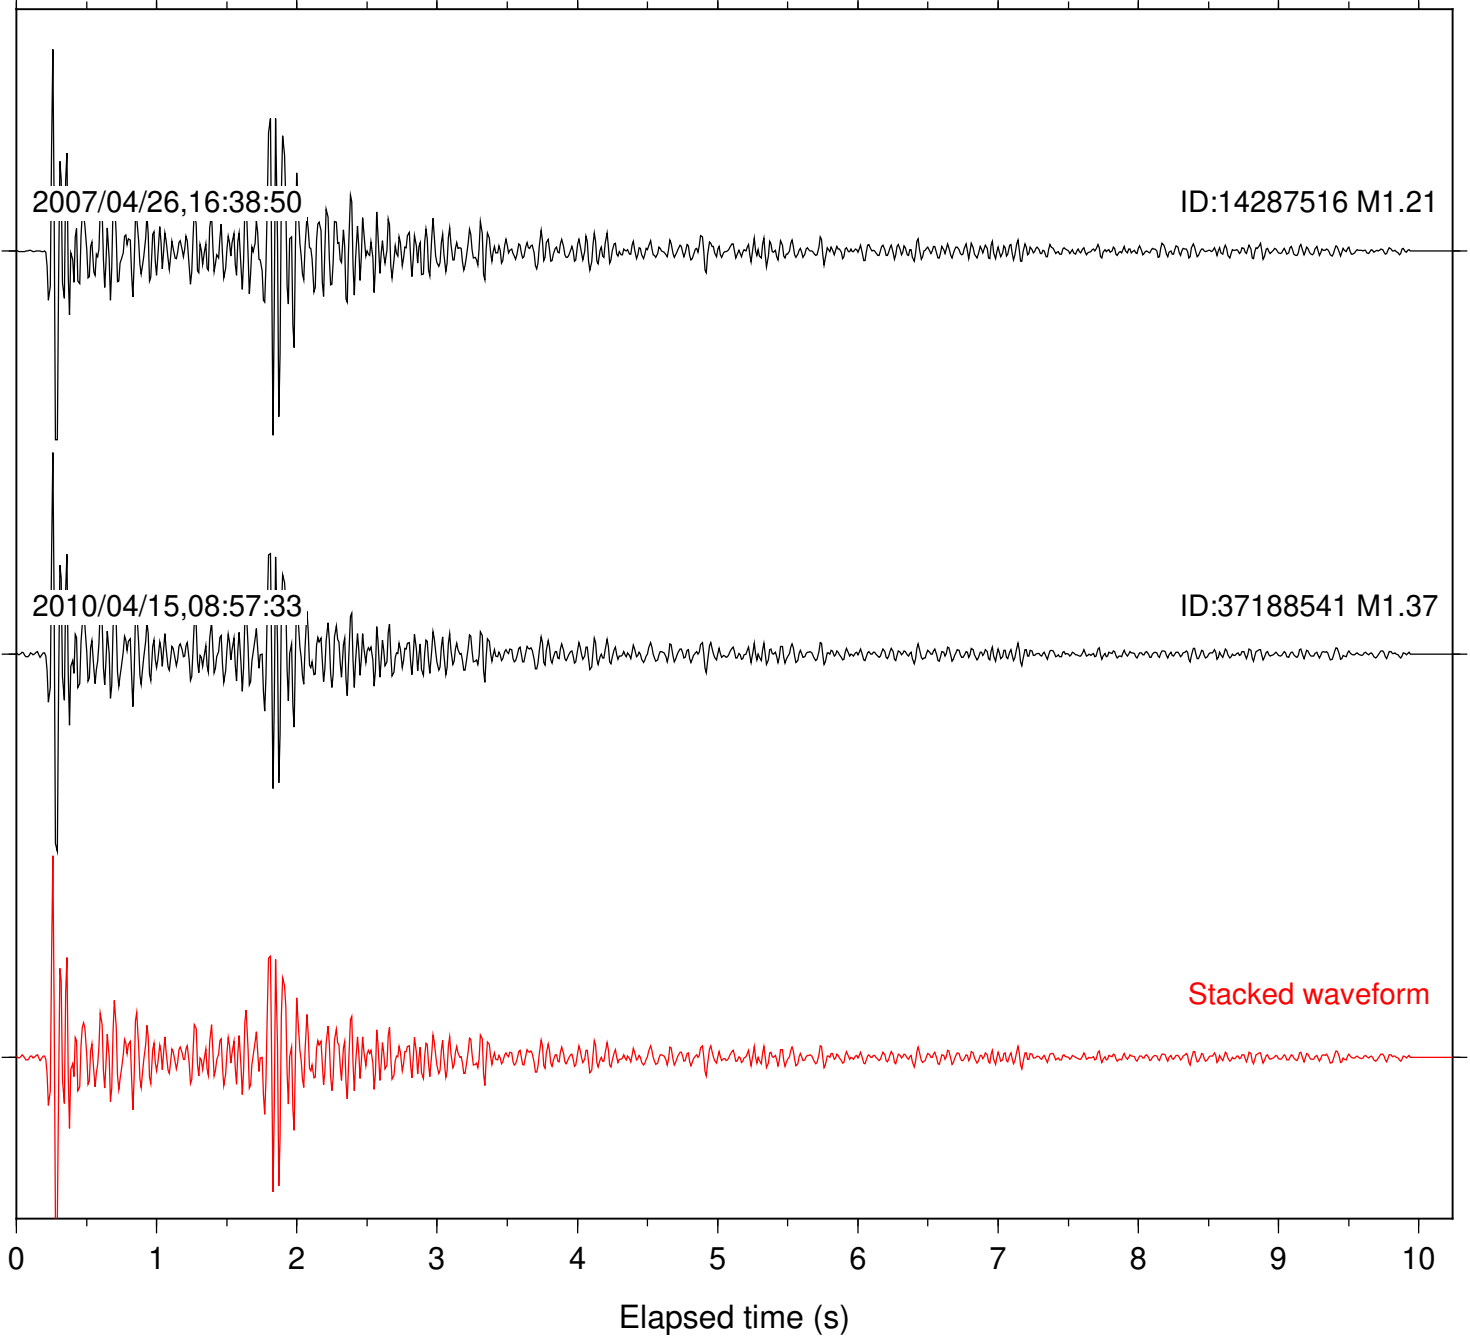

Station: B086 Com: EHZ

Focal depth: 8.86 km