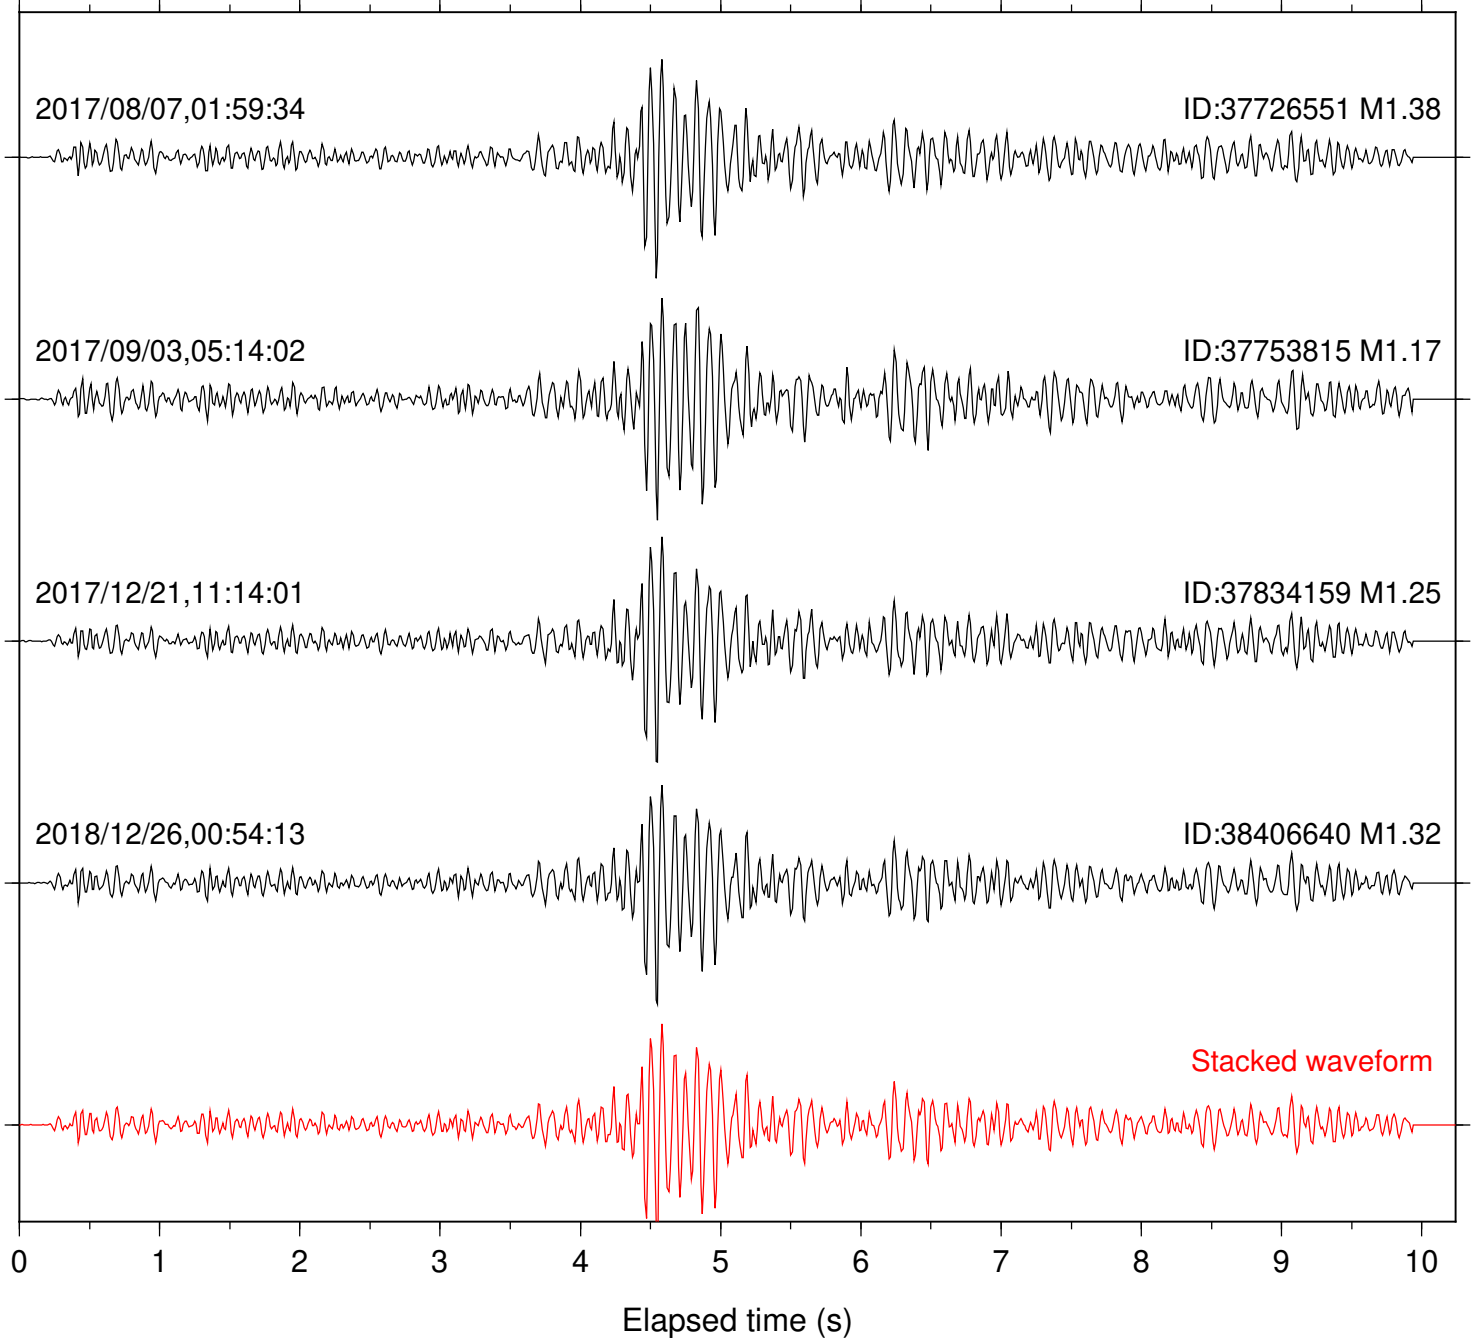

Station: B084 Com: EHZ

Focal depth: 6.86 km