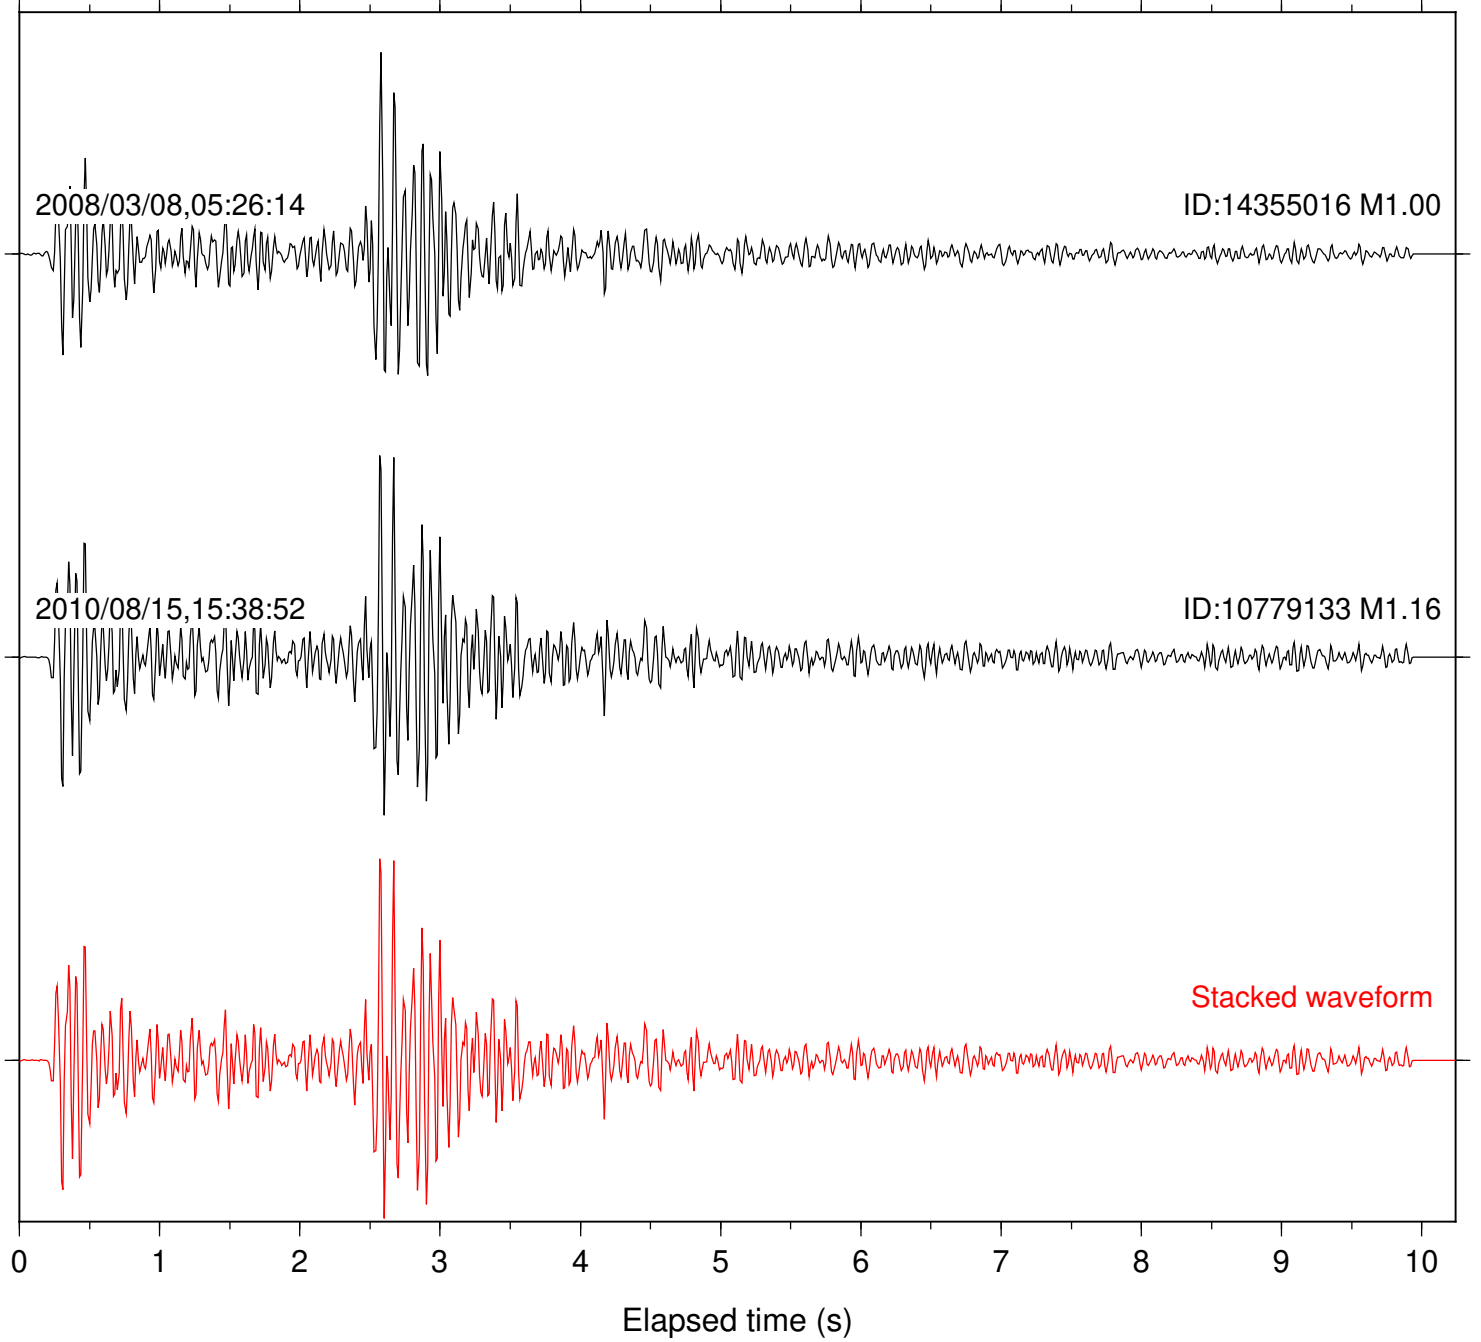

Station: B082 Com: EHZ

Focal depth: 10.33 km