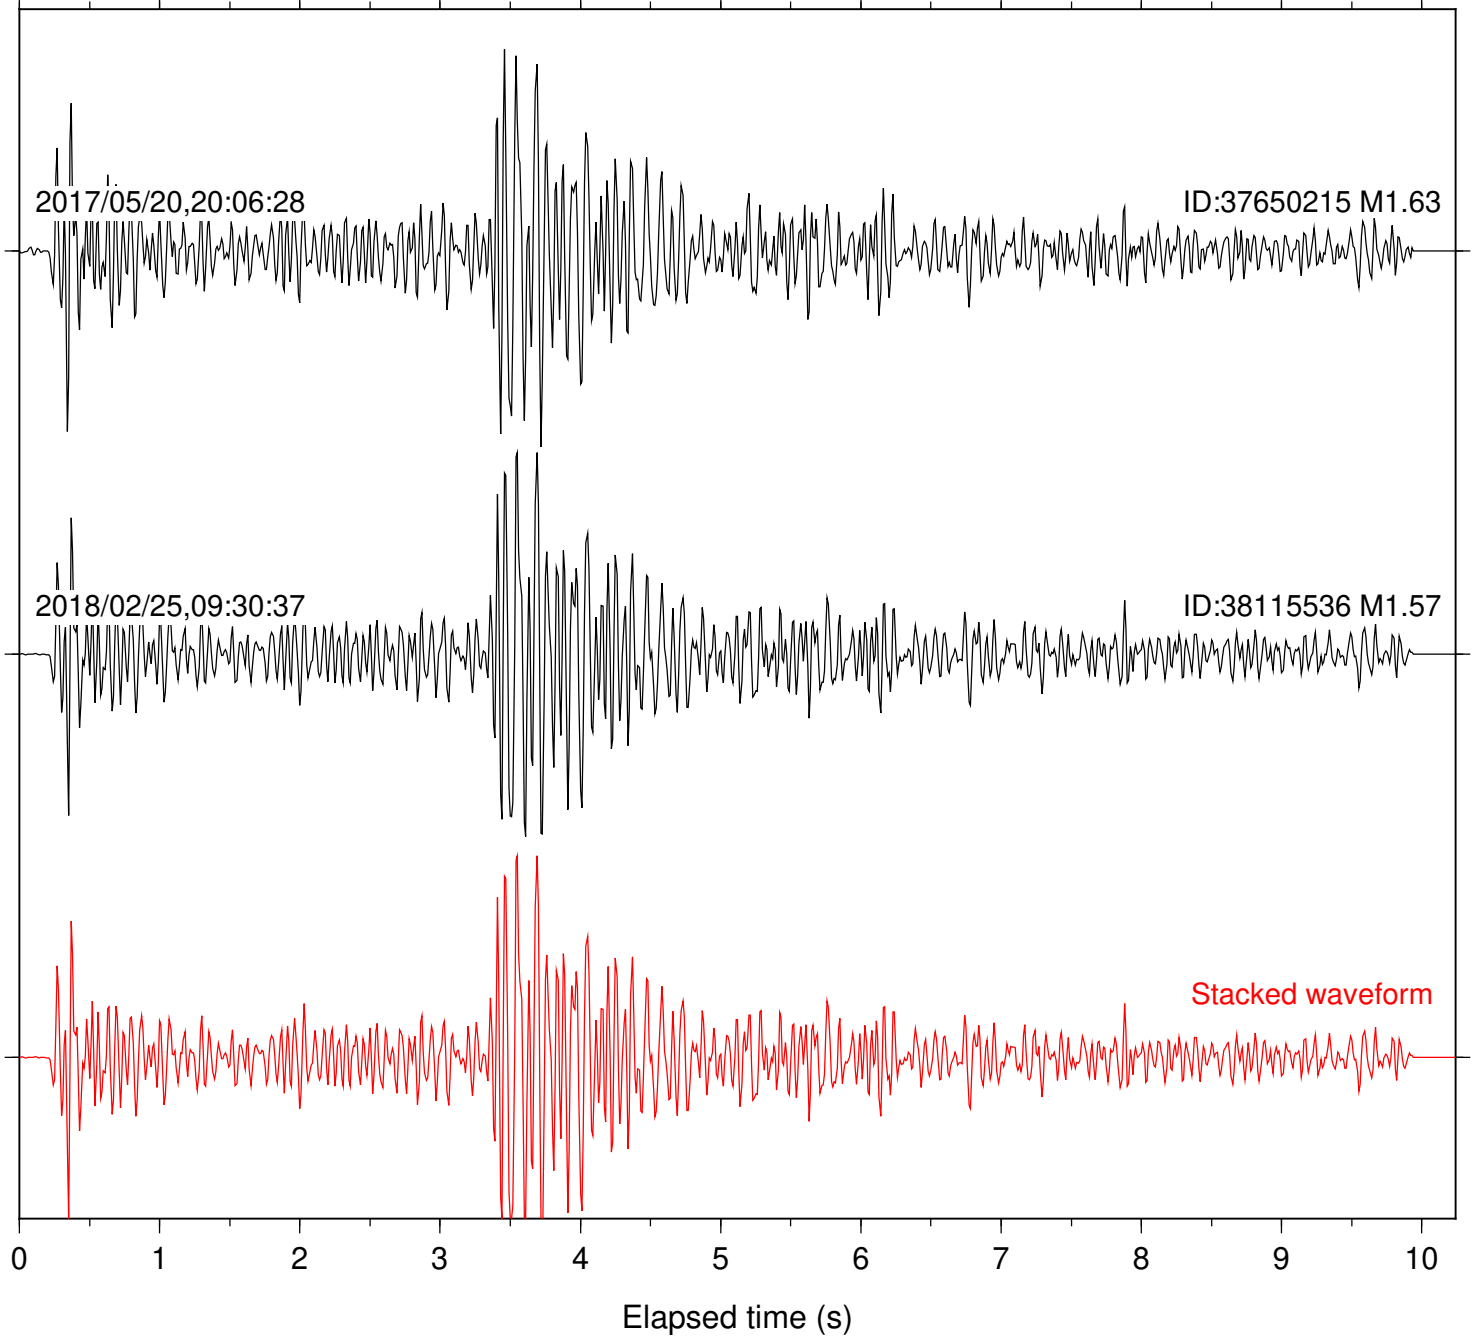

Station: FRD Com: HHZ

Focal depth: 6.75 km

Station: HMT2 Com: HHZ

Focal depth: 6.75 km

Station: SND Com: HHZ

Focal depth: 6.75 km

Station: B081 Com: EHZ

Focal depth: 7.48 km