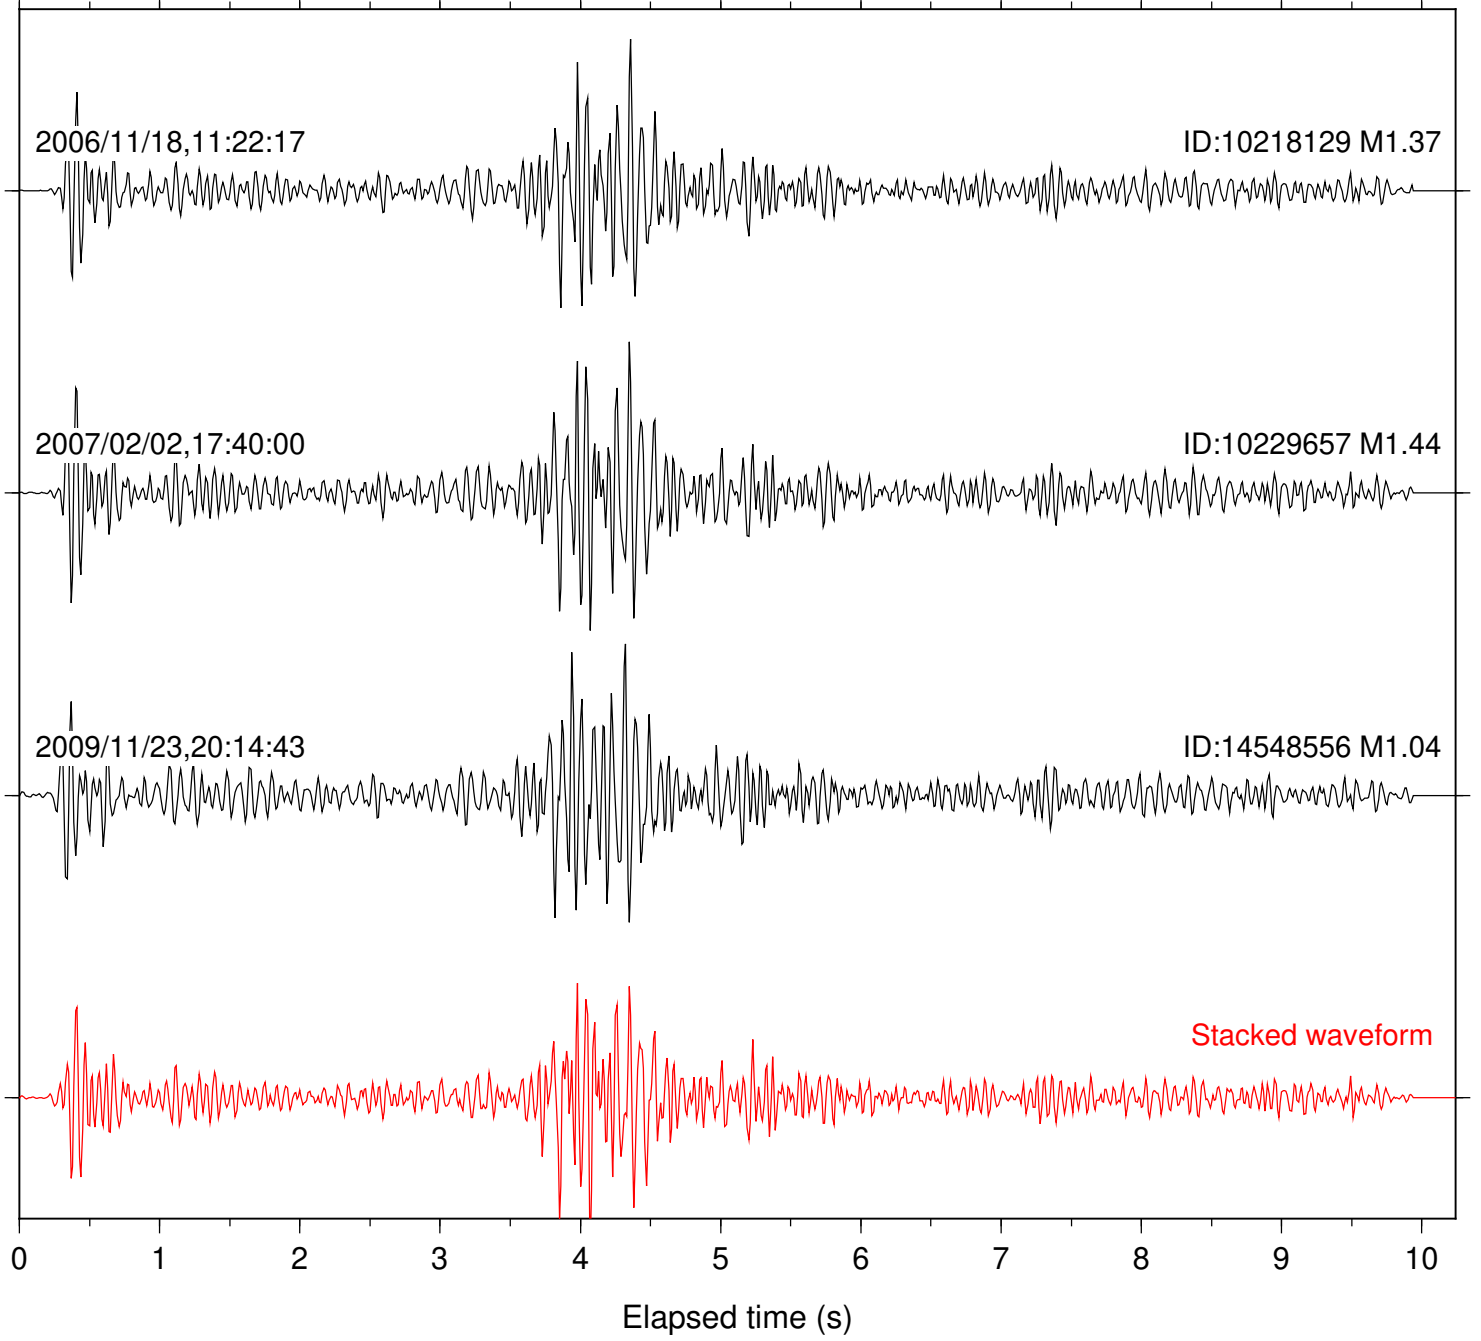

Focal depth: 8.73 km

Station: KNW Com: HHZ

Focal depth: 8.73 km

Station: PFO Com: HHZ

Focal depth: 8.73 km

Station: PLM Com: HHZ

Focal depth: 8.72 km

Station: POB2 Com: HHZ