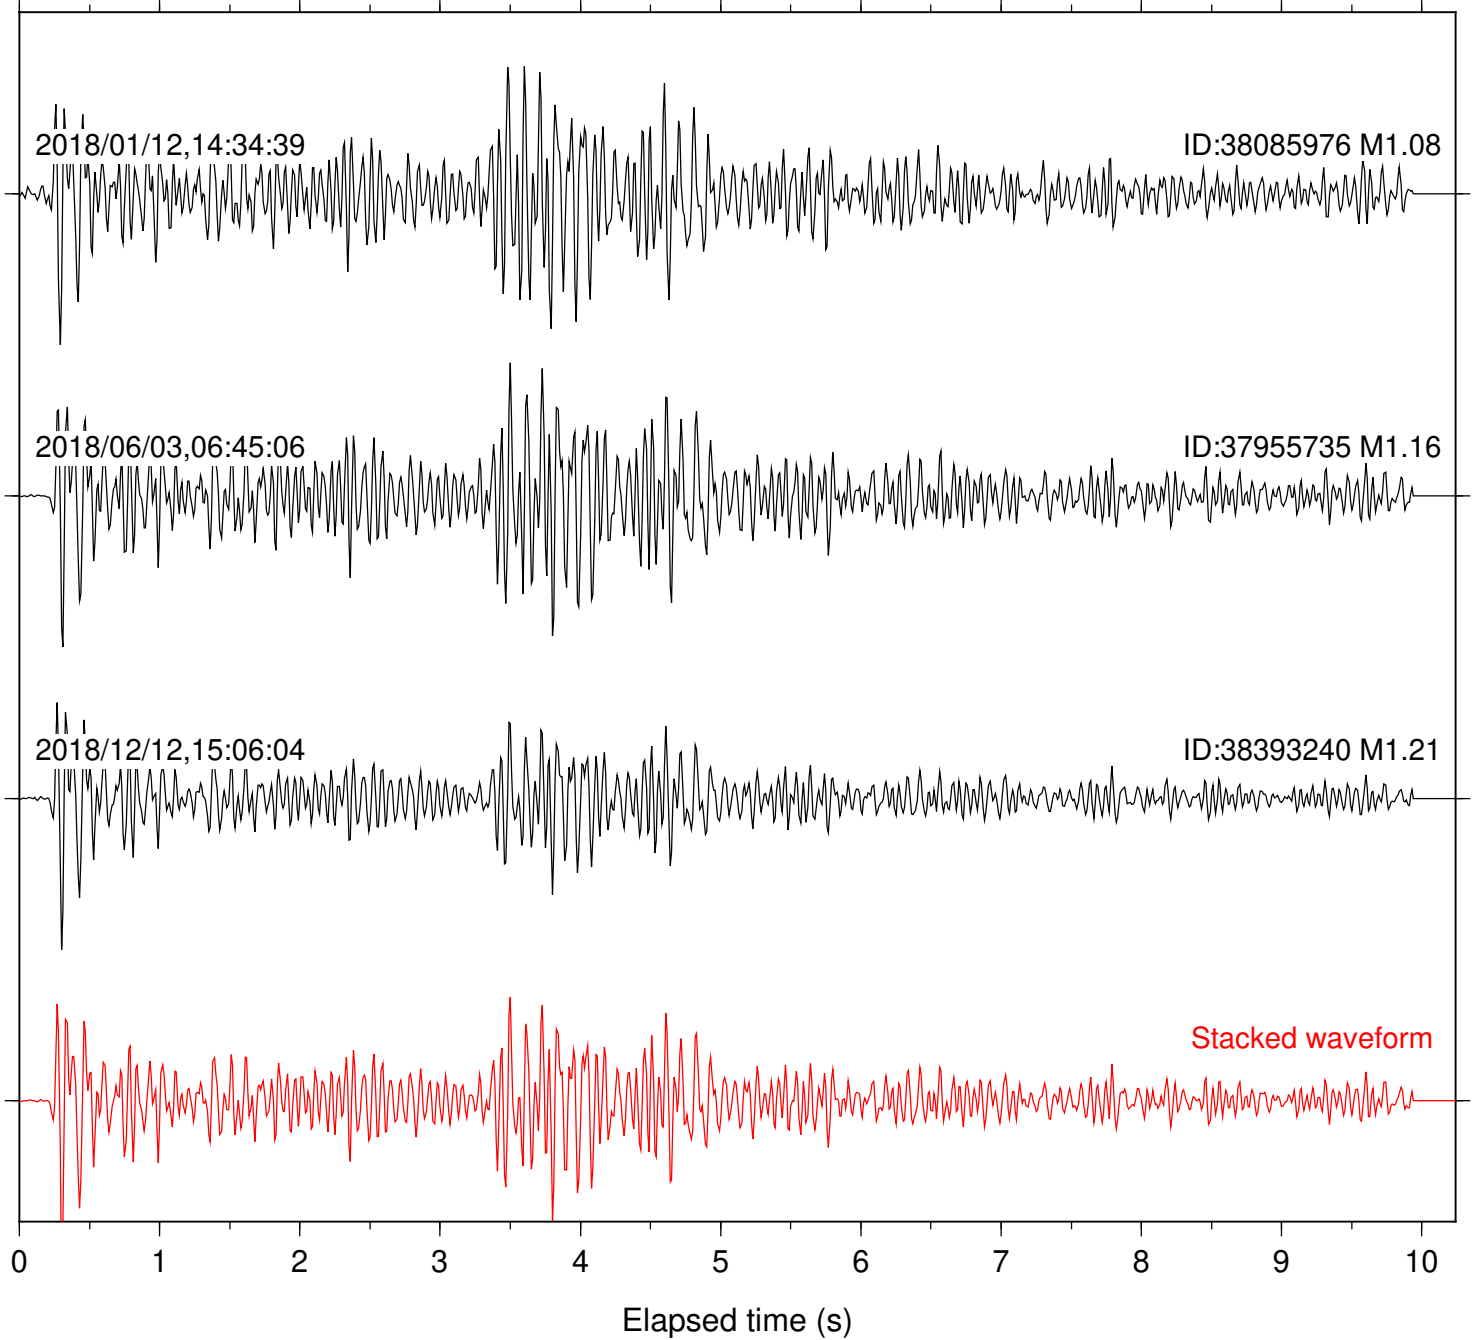

Station: CSH Com: HHZ

Focal depth: 4.78 km

Station: DGR Com: HHZ

Focal depth: 4.78 km

Station: DNR Com: HHZ

Focal depth: 4.78 km

Station: FRD Com: HHZ

Focal depth: 4.72 km