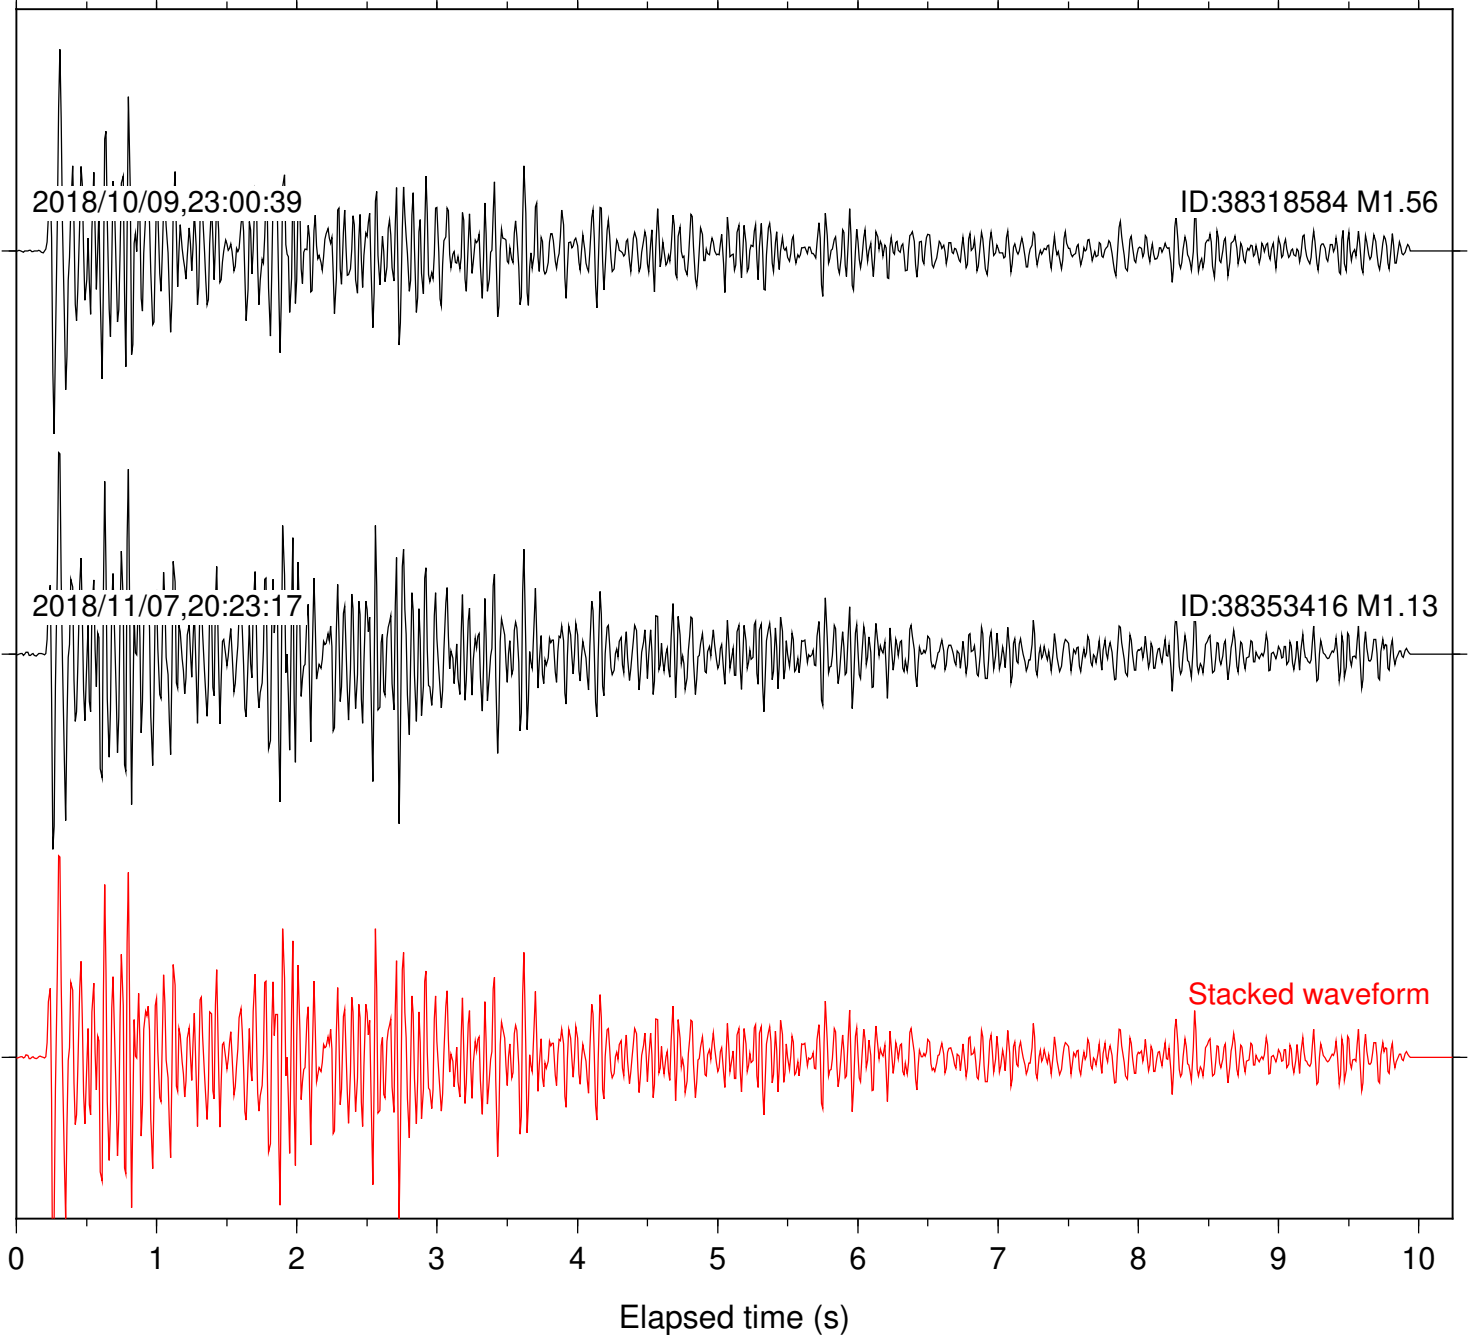

Station: FRD Com: HHZ

Focal depth: 6.83 km

Station: HMT2 Com: HHZ

Focal depth: 6.83 km

Station: LVA2 Com: HHZ

Focal depth: 6.83 km

Station: PFO Com: HHZ

Focal depth: 6.83 km