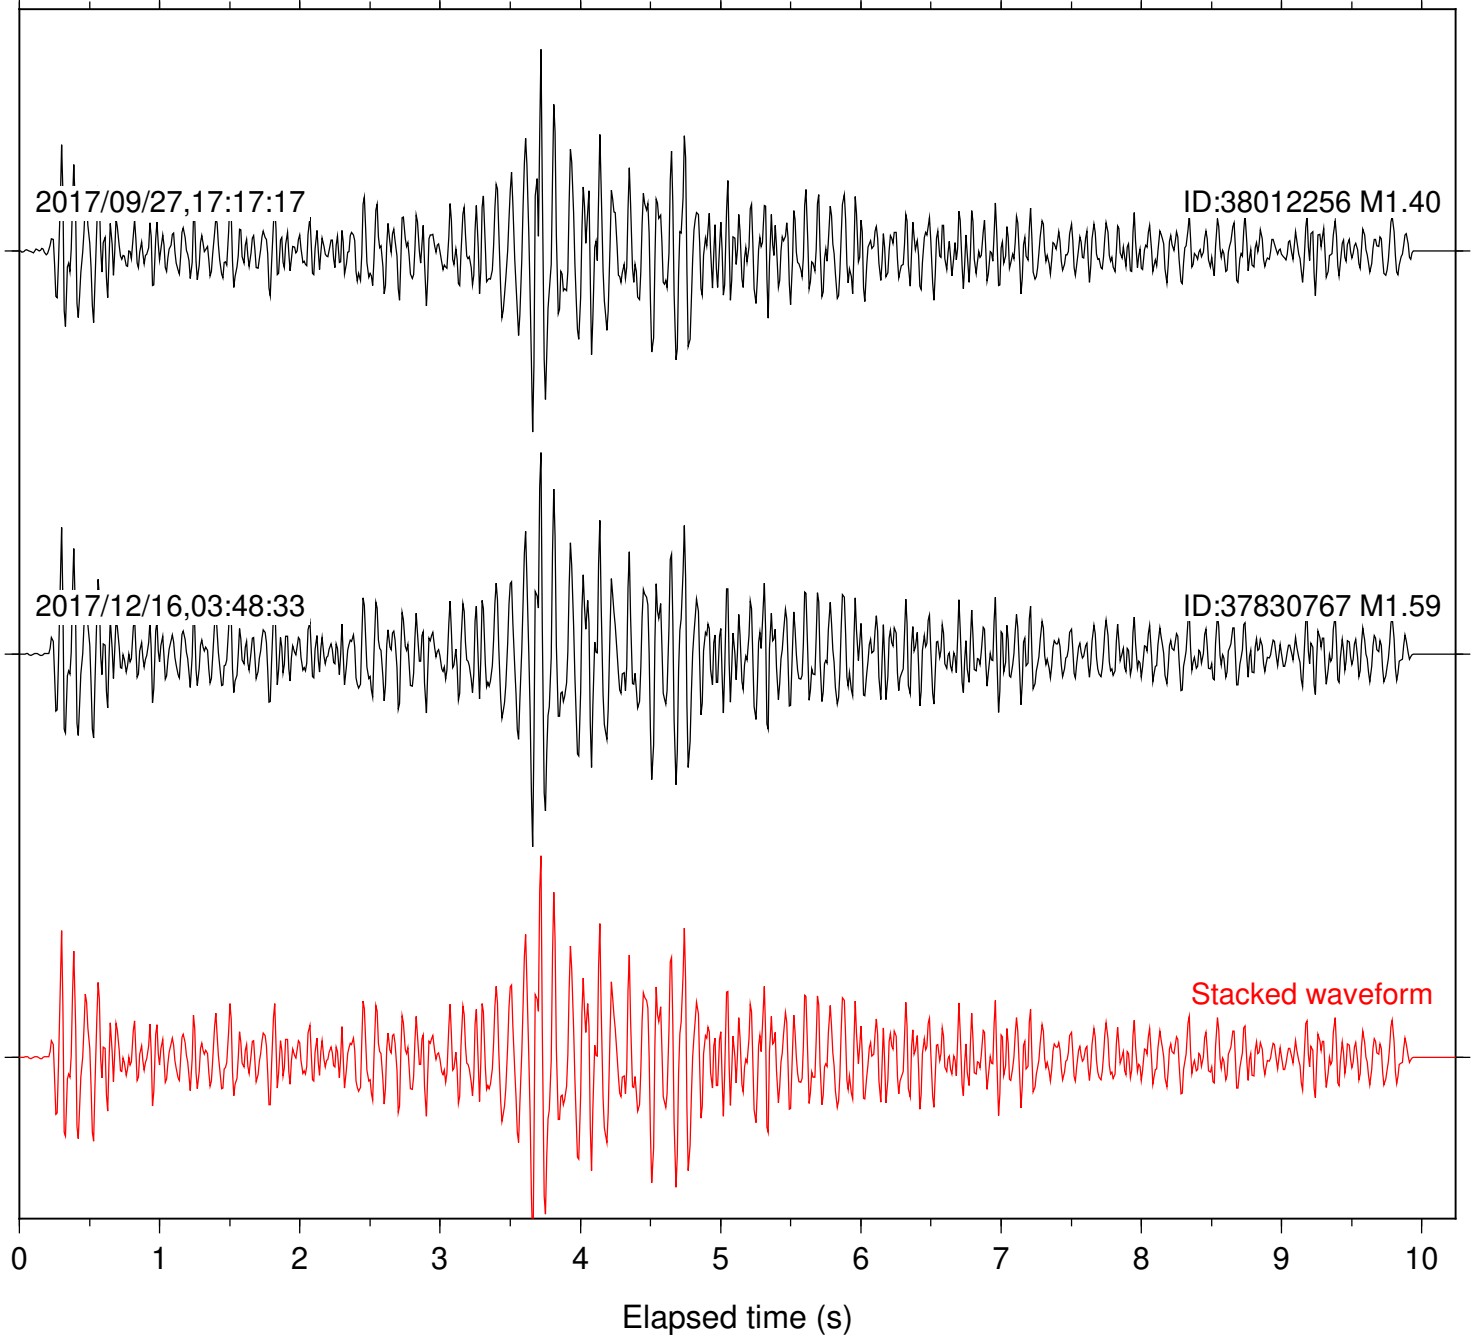

Station: BAC Com: EHZ

Focal depth: 6.65 km