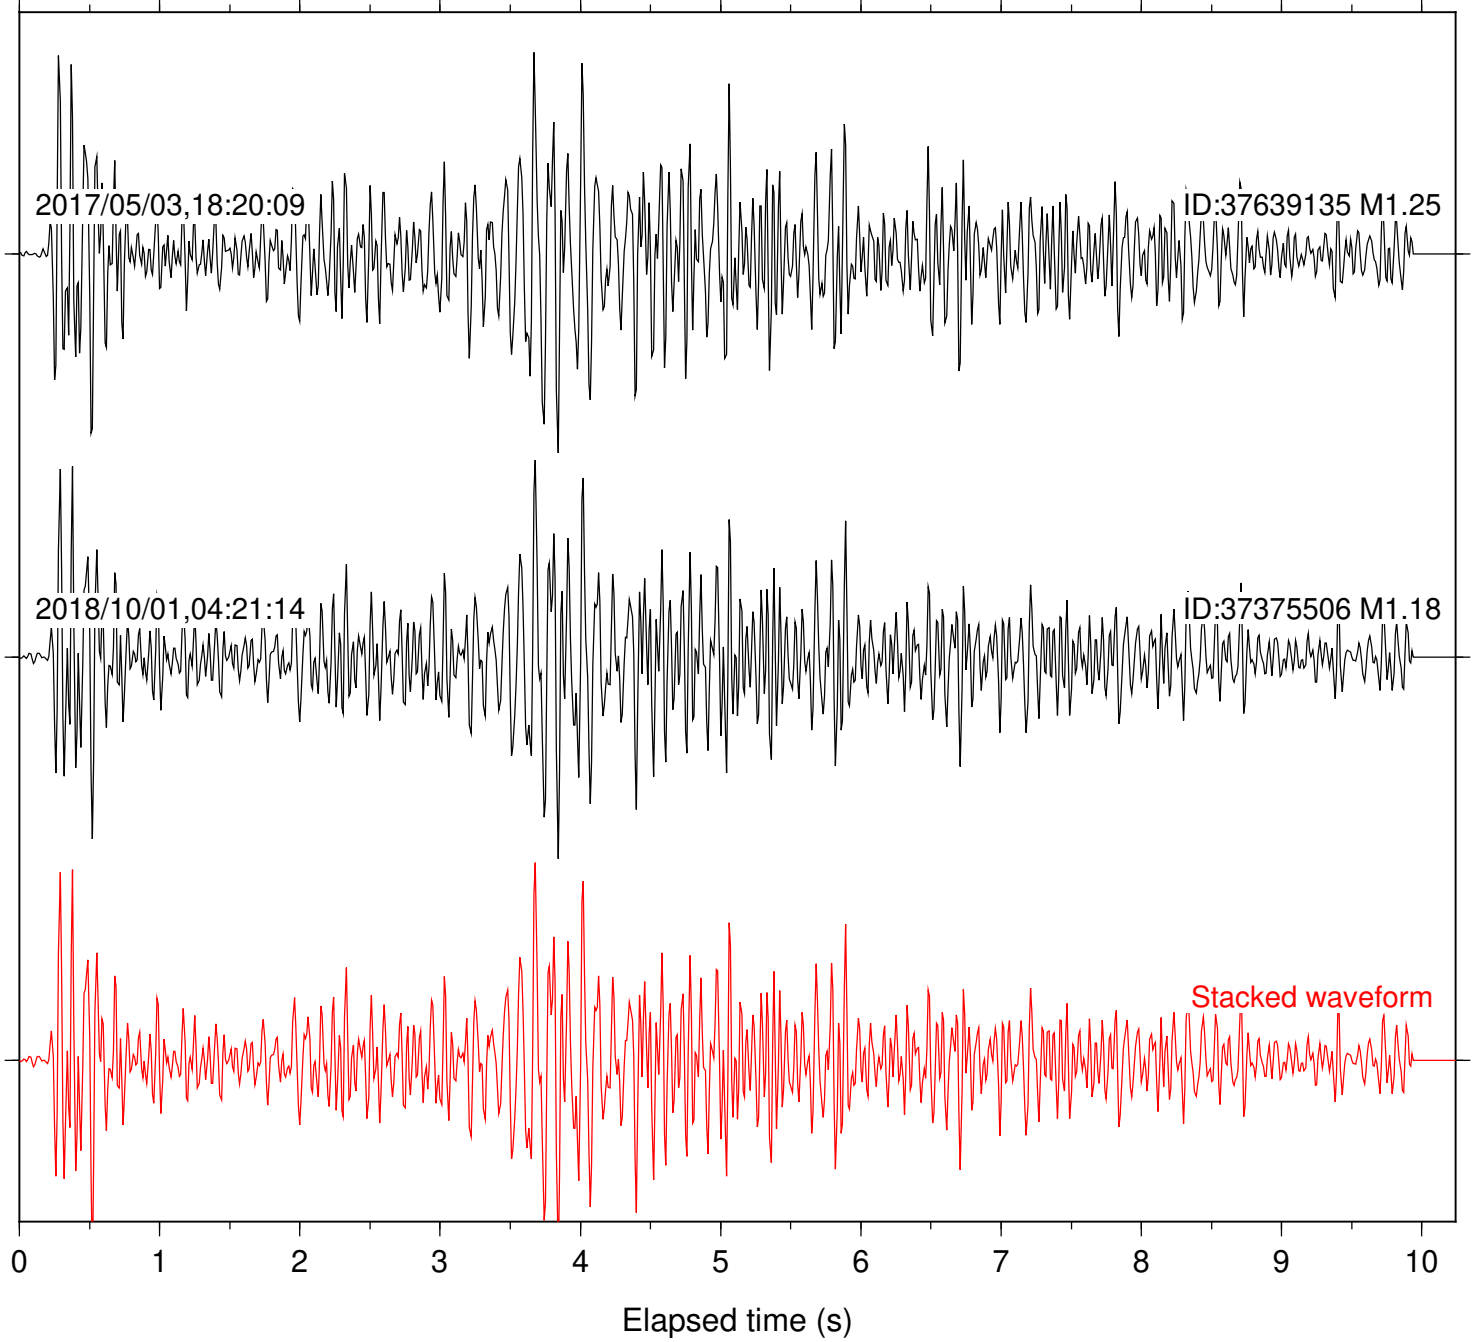

Station: CSH Com: HHZ

Focal depth: 5.83 km

2017/05/03,18:20:09

ID:37639135 M1.25

2018/10/01,04:21:14

ID:37375506 M1.18

Stacked waveform

0 1 2 3 4 5 6 7 8 9 10  
Elapsed time (s)