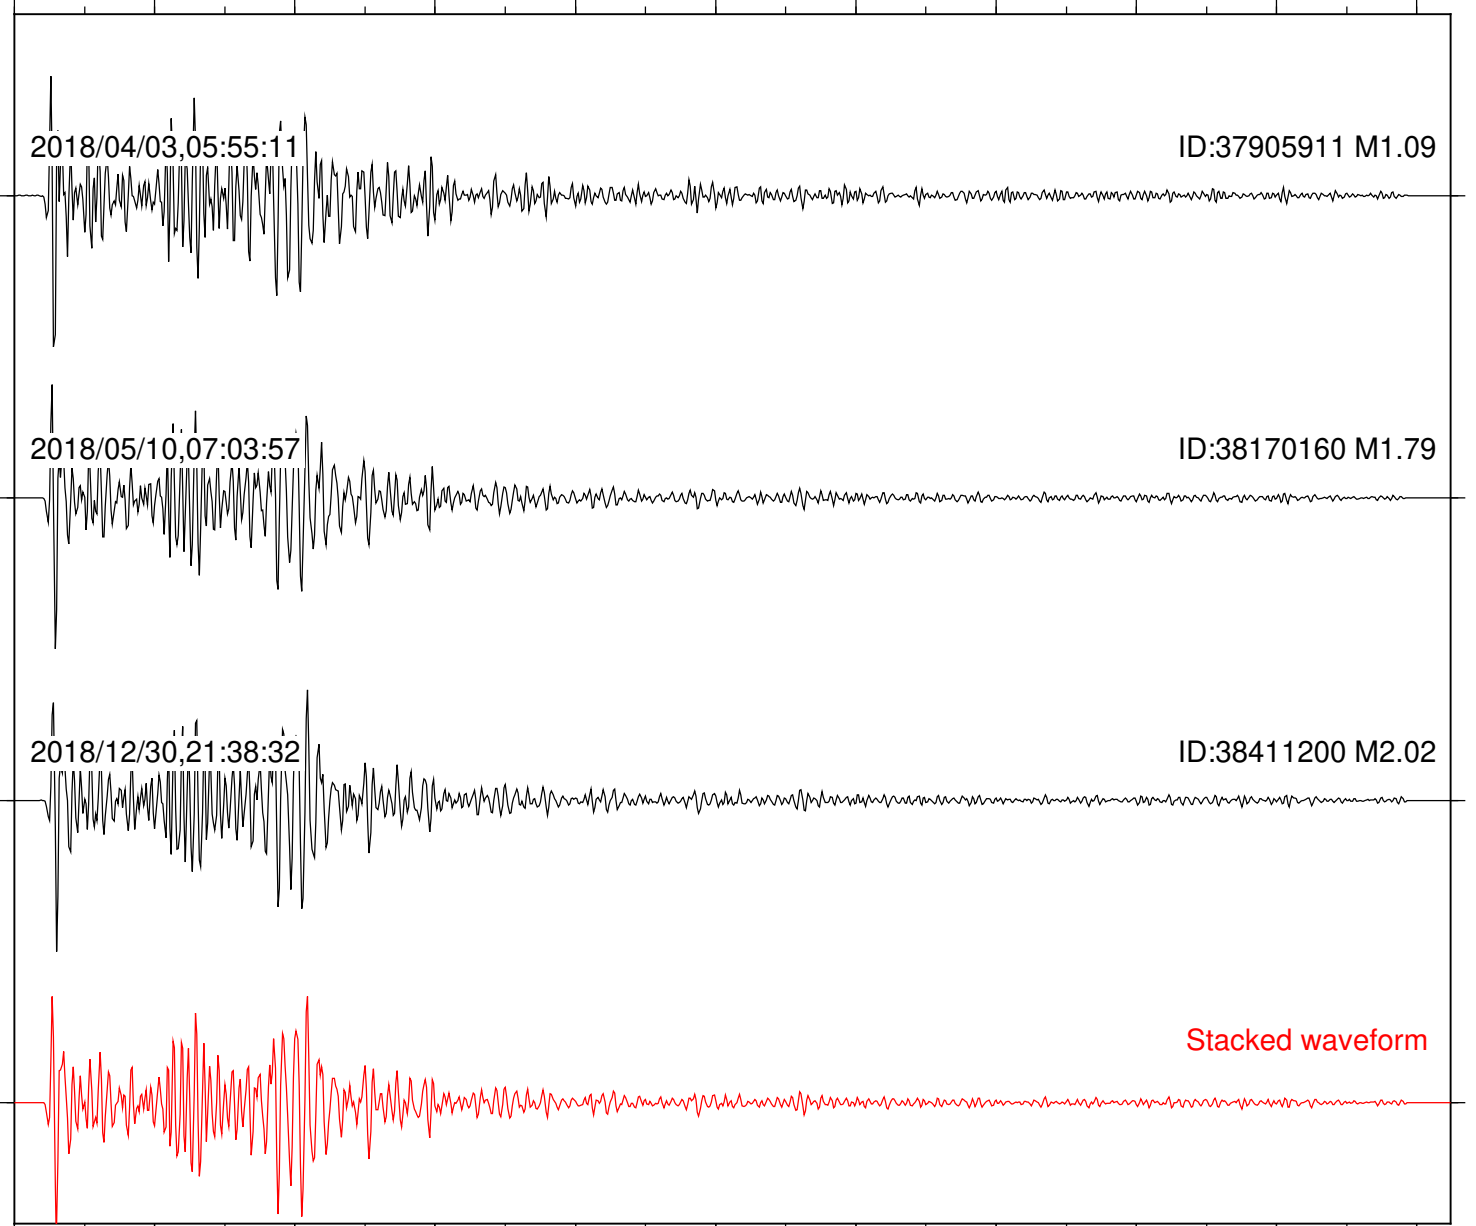

Station: CRY Com: HHZ

Focal depth: 5.61 km

2018/04/03,05:55:11

ID:37905911 M1.09

2018/05/10,07:03:57

ID:38170160 M1.79

2018/12/30,21:38:32

ID:38411200 M2.02

Stacked waveform

0 1 2 3 4 5 6 7 8 9 10

Elapsed time (s)