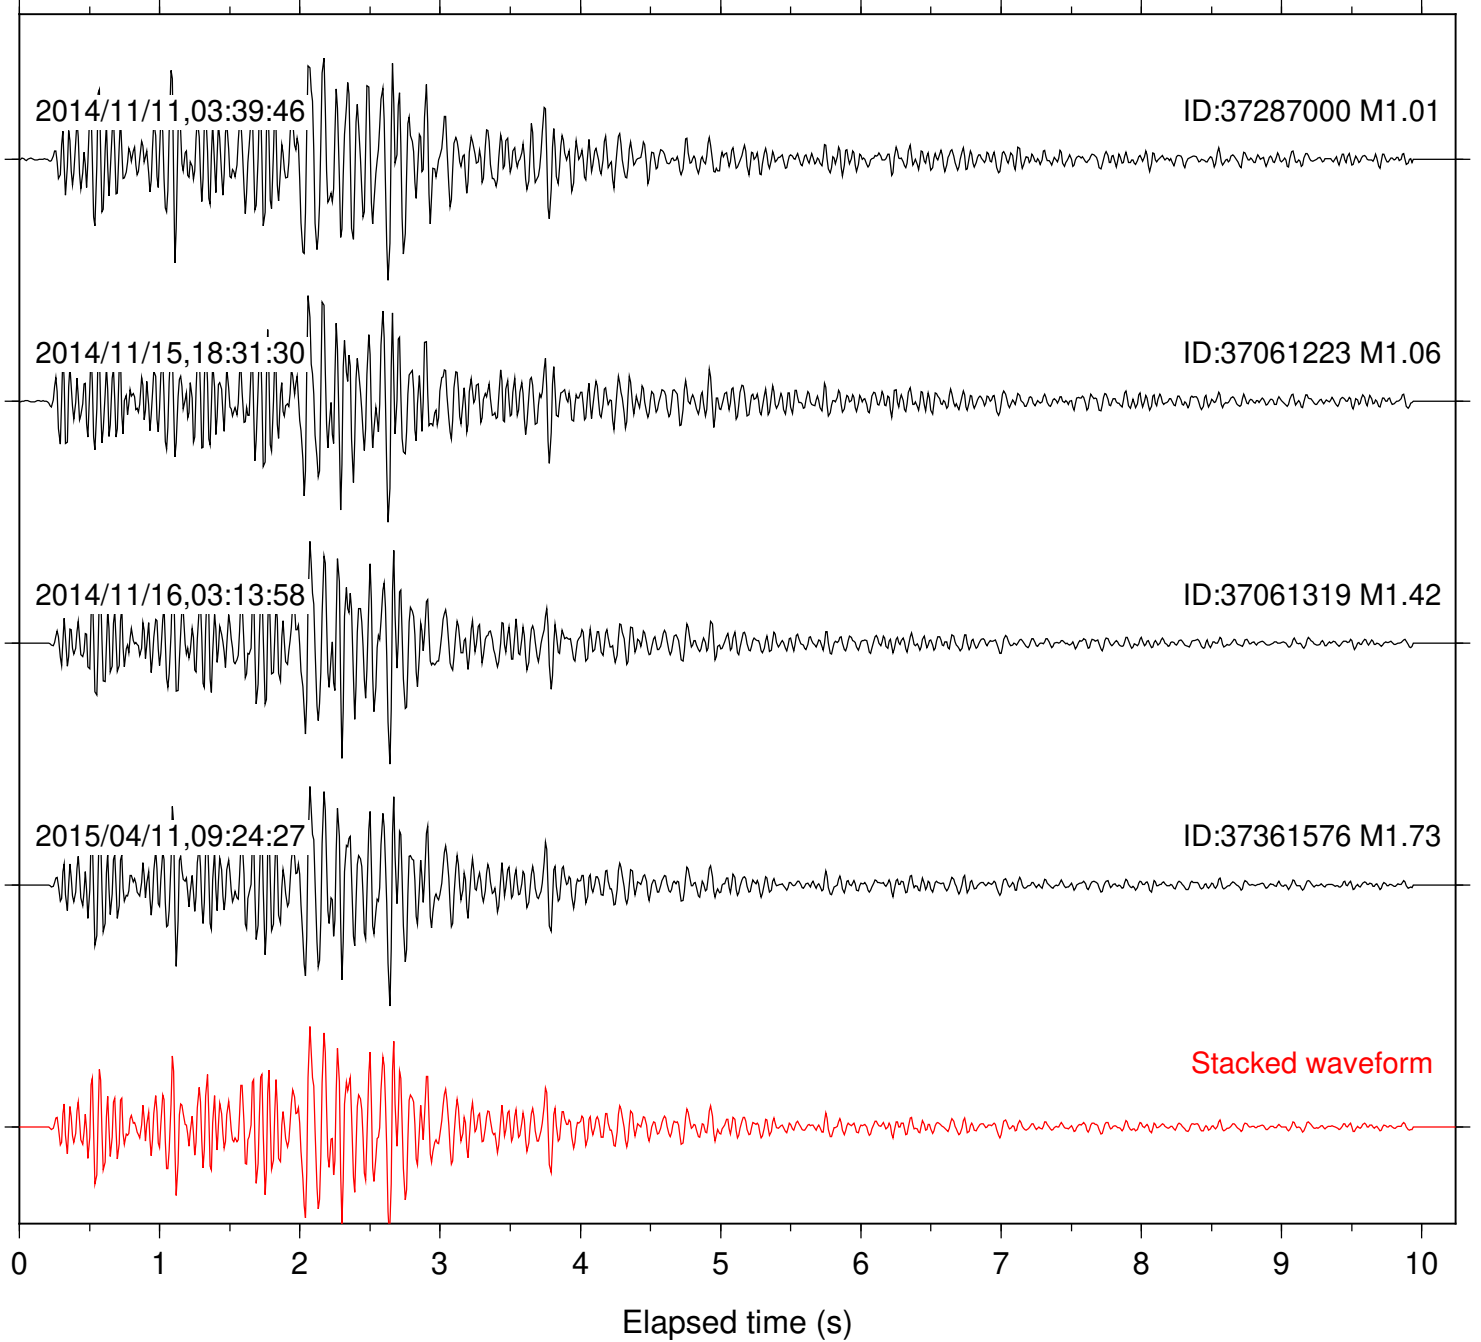

Station: B946 Com: EHZ

Focal depth: 8.10 km