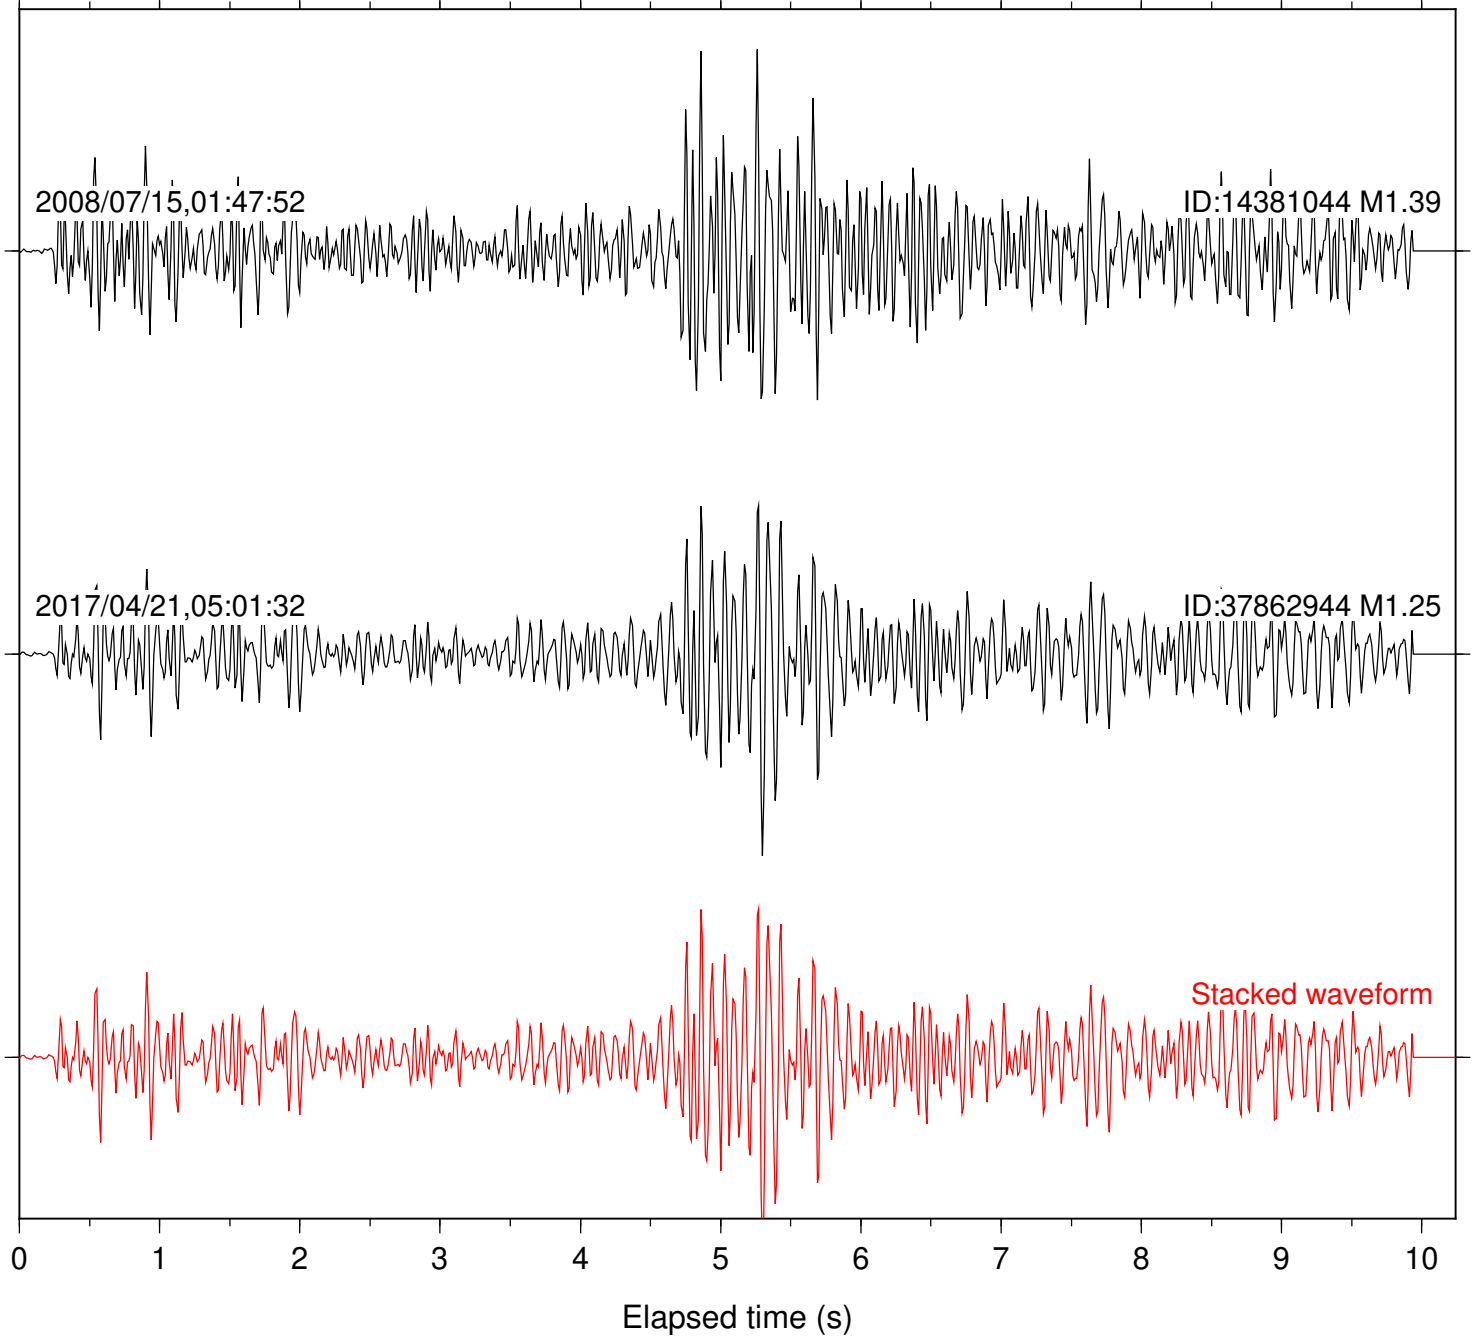

Focal depth: 15.84 km

Station: B082 Com: EHZ

Focal depth: 15.84 km

Station: B084 Com: EHZ

Focal depth: 15.84 km

Station: BAC Com: EHZ

Focal depth: 15.84 km

Station: SND Com: HHZ