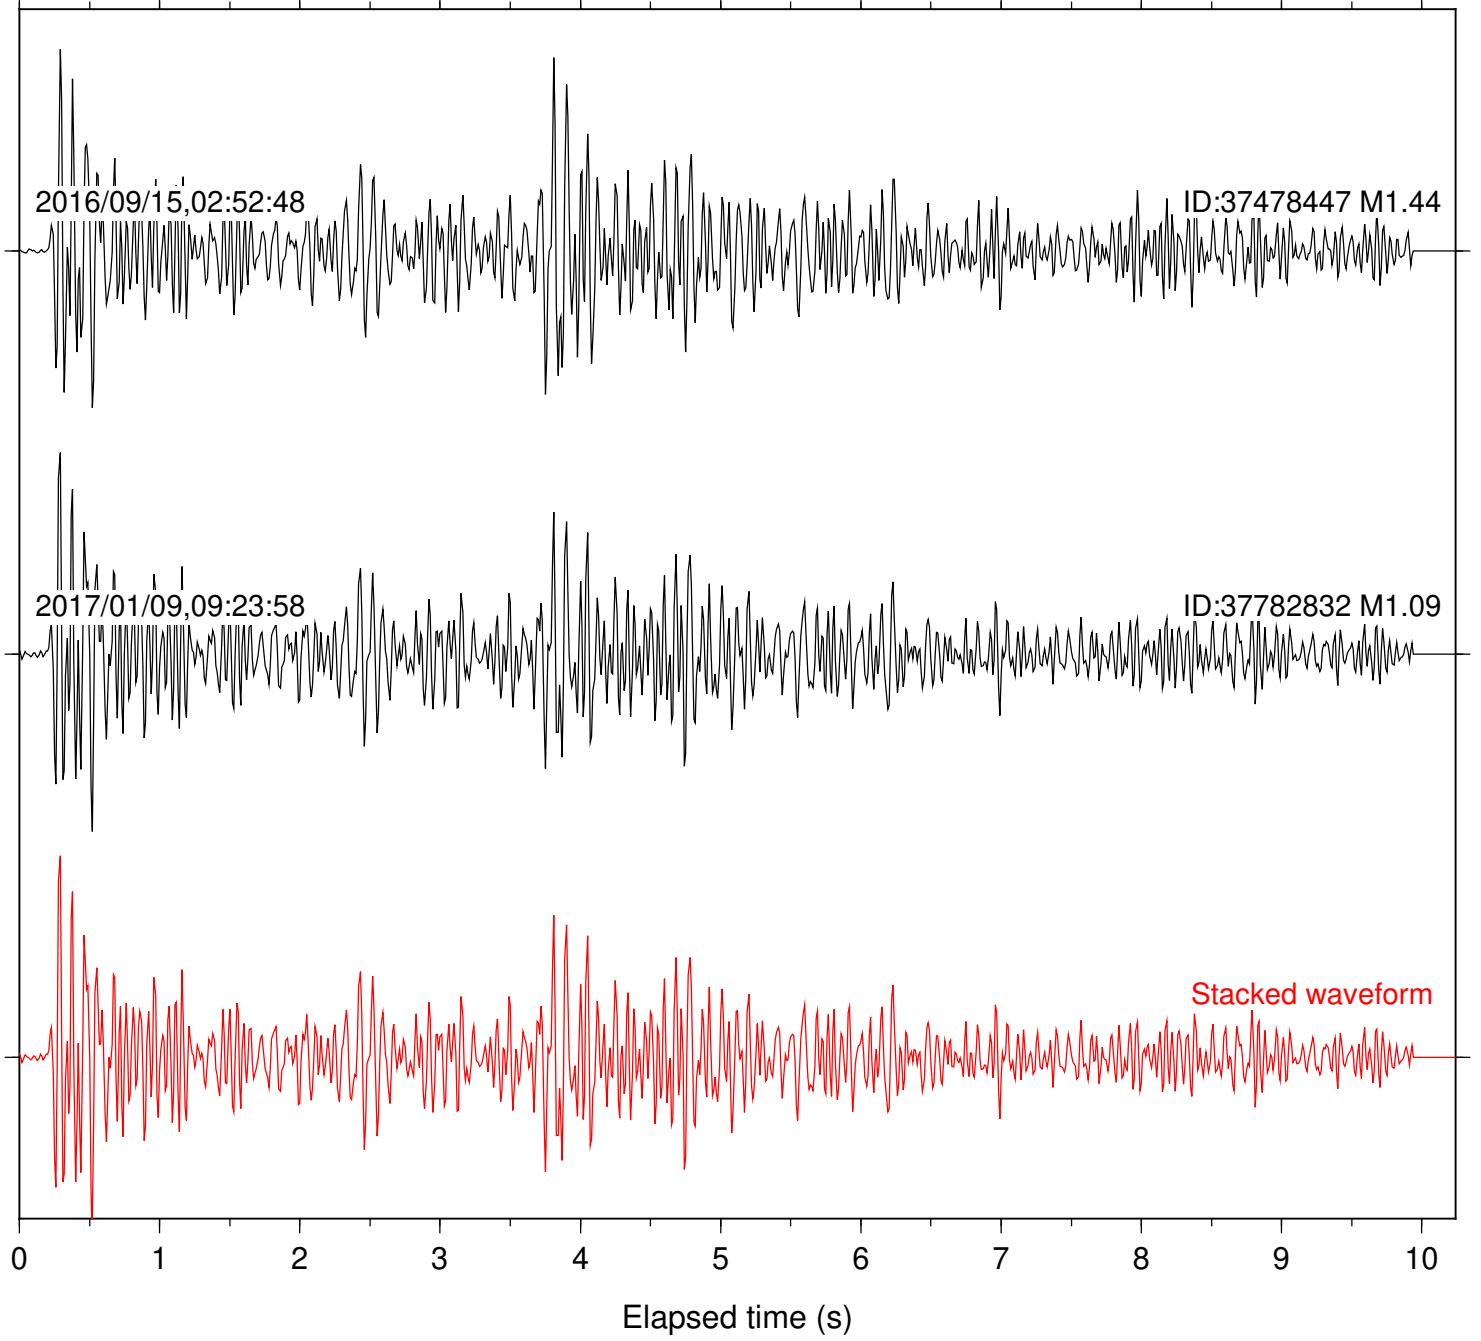

Station: BAC Com: EHZ

Focal depth: 6.55 km

Station: CSH Com: HHZ

Focal depth: 6.55 km

Station: DGR Com: HHZ

Focal depth: 6.55 km

Station: SND Com: HHZ

Focal depth: 6.55 km