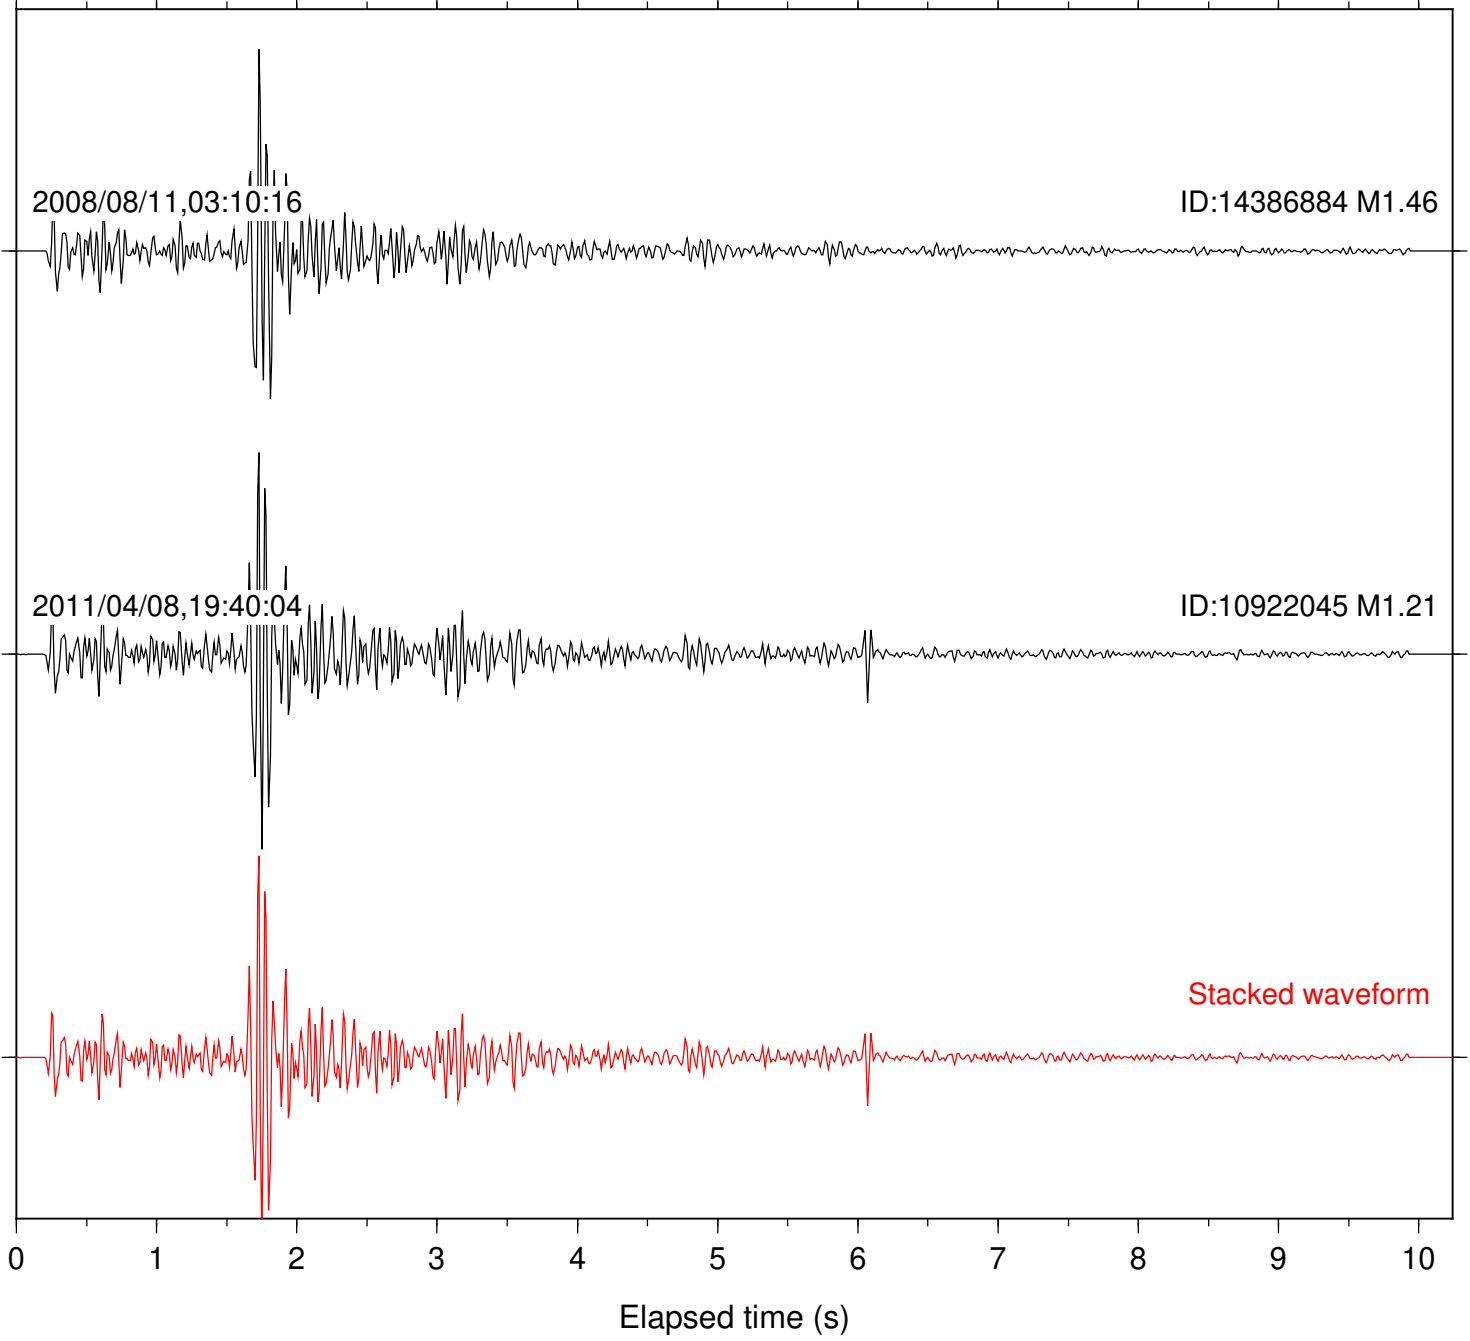

Station: B086 Com: EHZ

Focal depth: 6.55 km

2008/08/11,03:10:16

ID:14386884 M1.46

2011/04/08,19:40:04

ID:10922045 M1.21

Stacked waveform