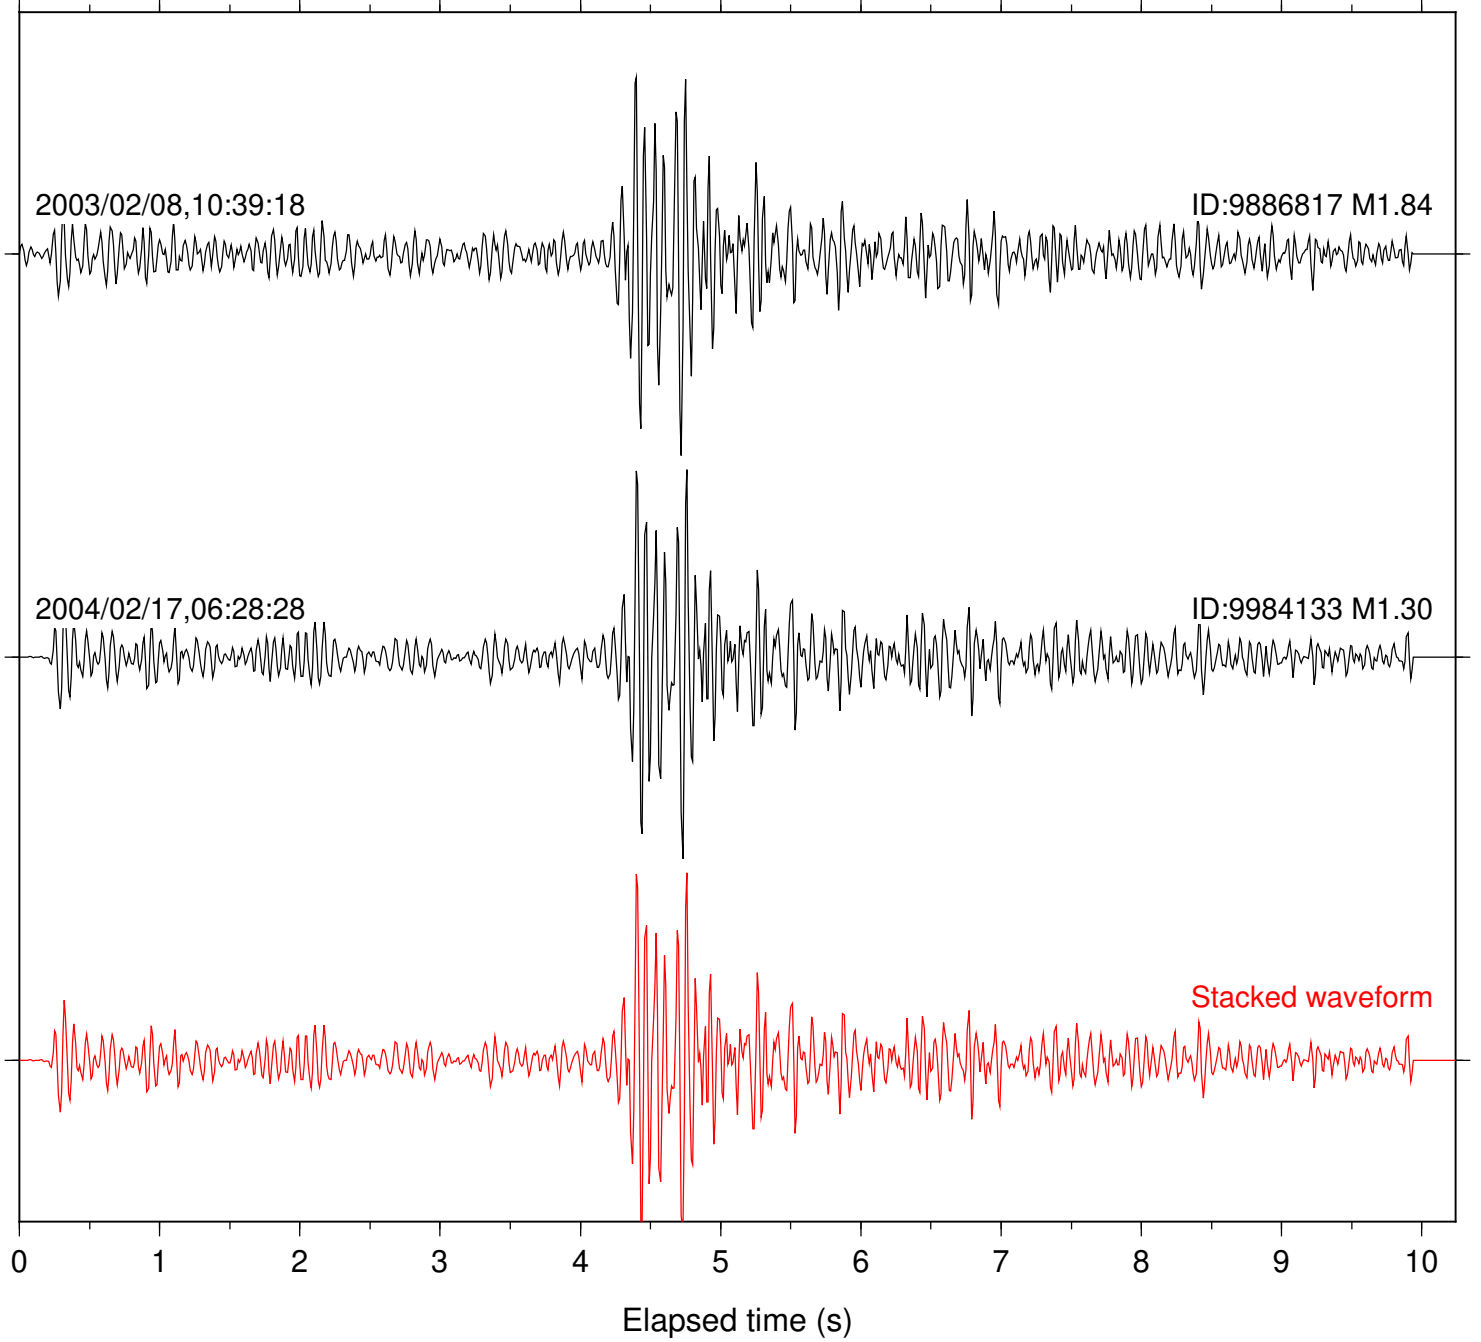

Station: KNW Com: HHZ

Focal depth: 5.61 km