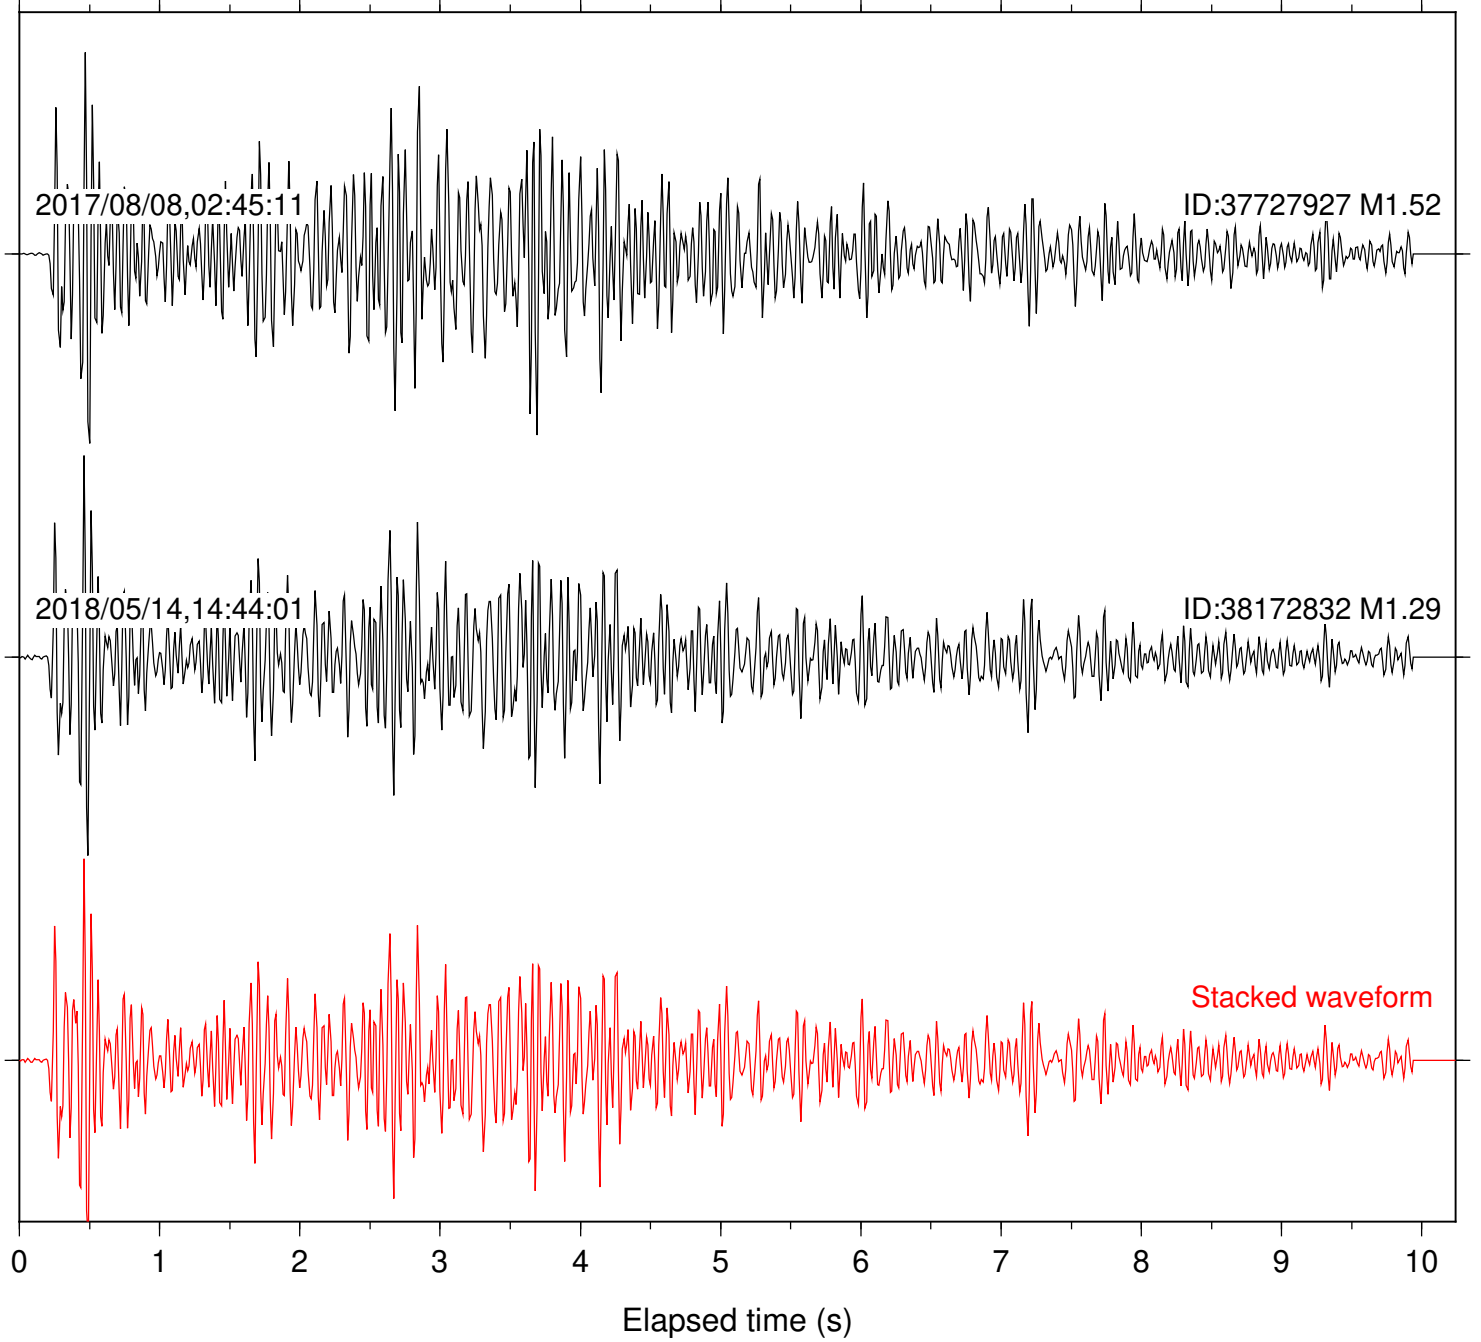

Station: HMT2 Com: HHZ

Focal depth: 6.12 km

Station: PFO Com: HHZ

Focal depth: 6.12 km

Station: PLM Com: HHZ

Focal depth: 6.12 km

Station: B081 Com: EHZ

Focal depth: 6.41 km