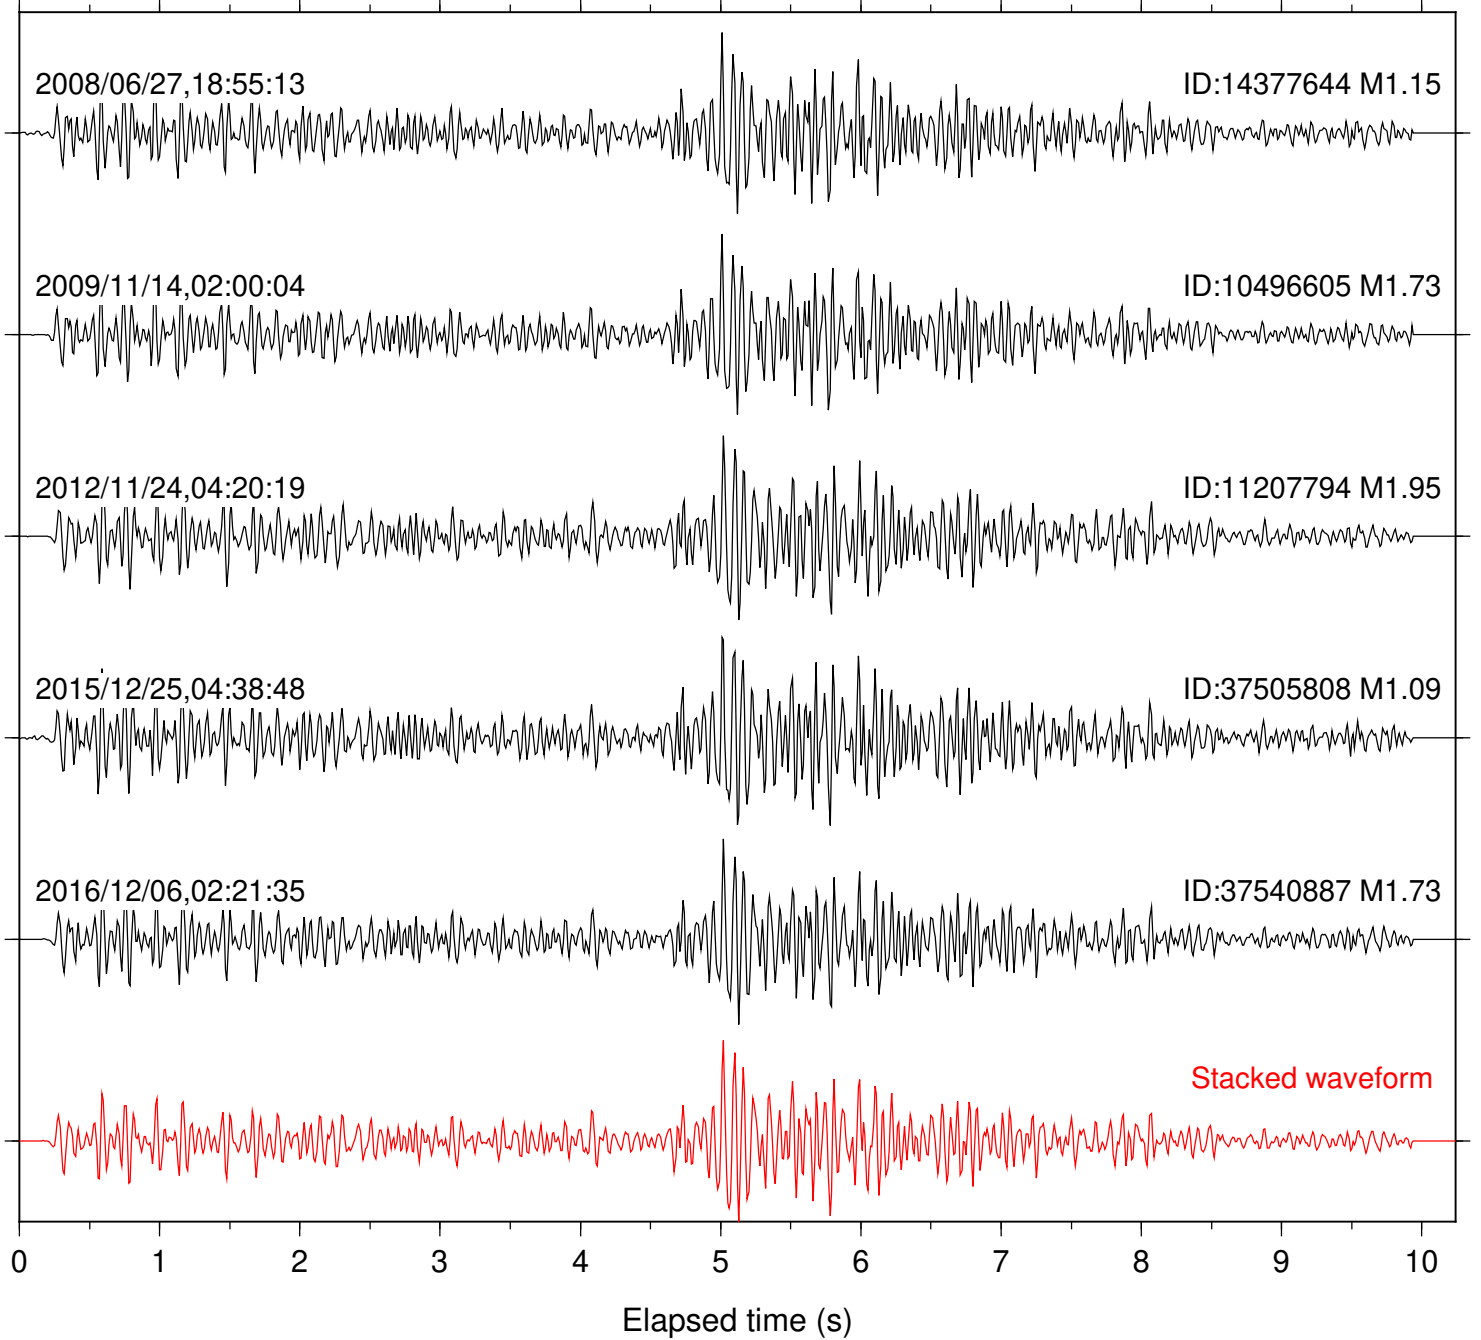

Station: B082 Com: EHZ

Focal depth: 11.62 km