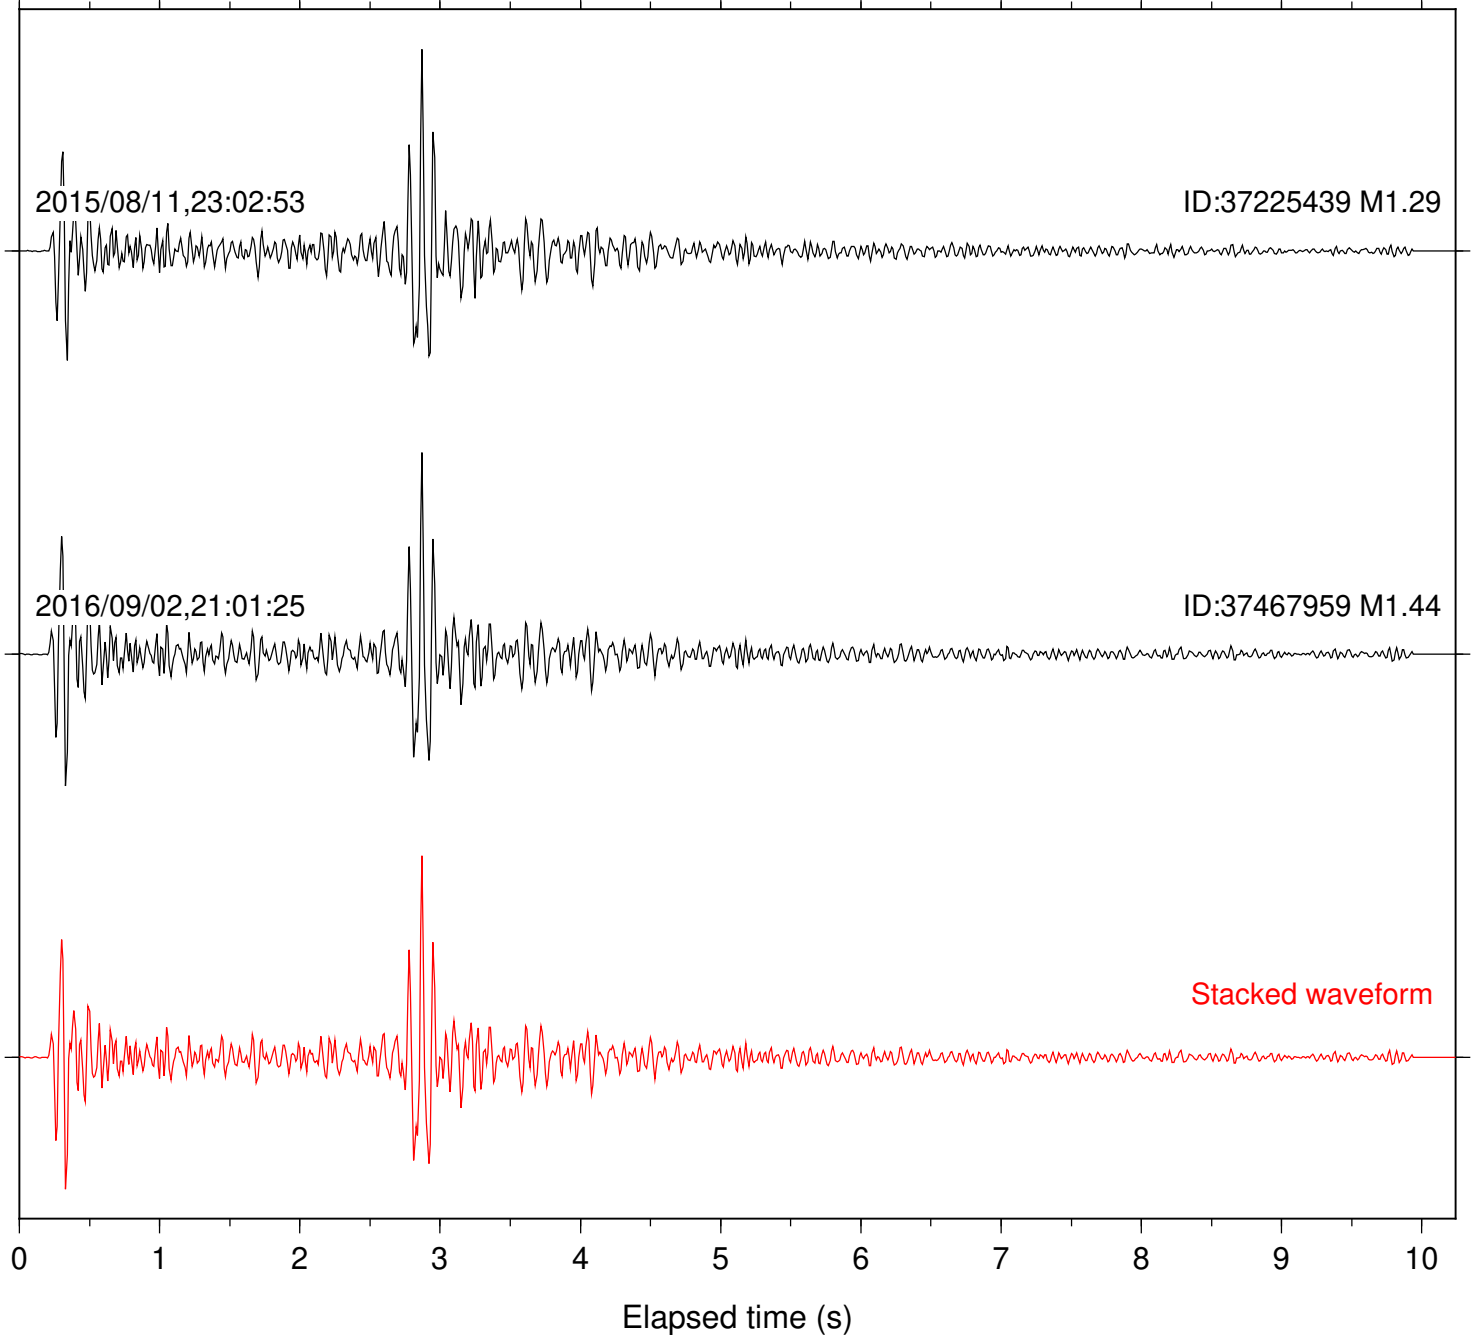

Station: B082 Com: EHZ

Focal depth: 11.76 km