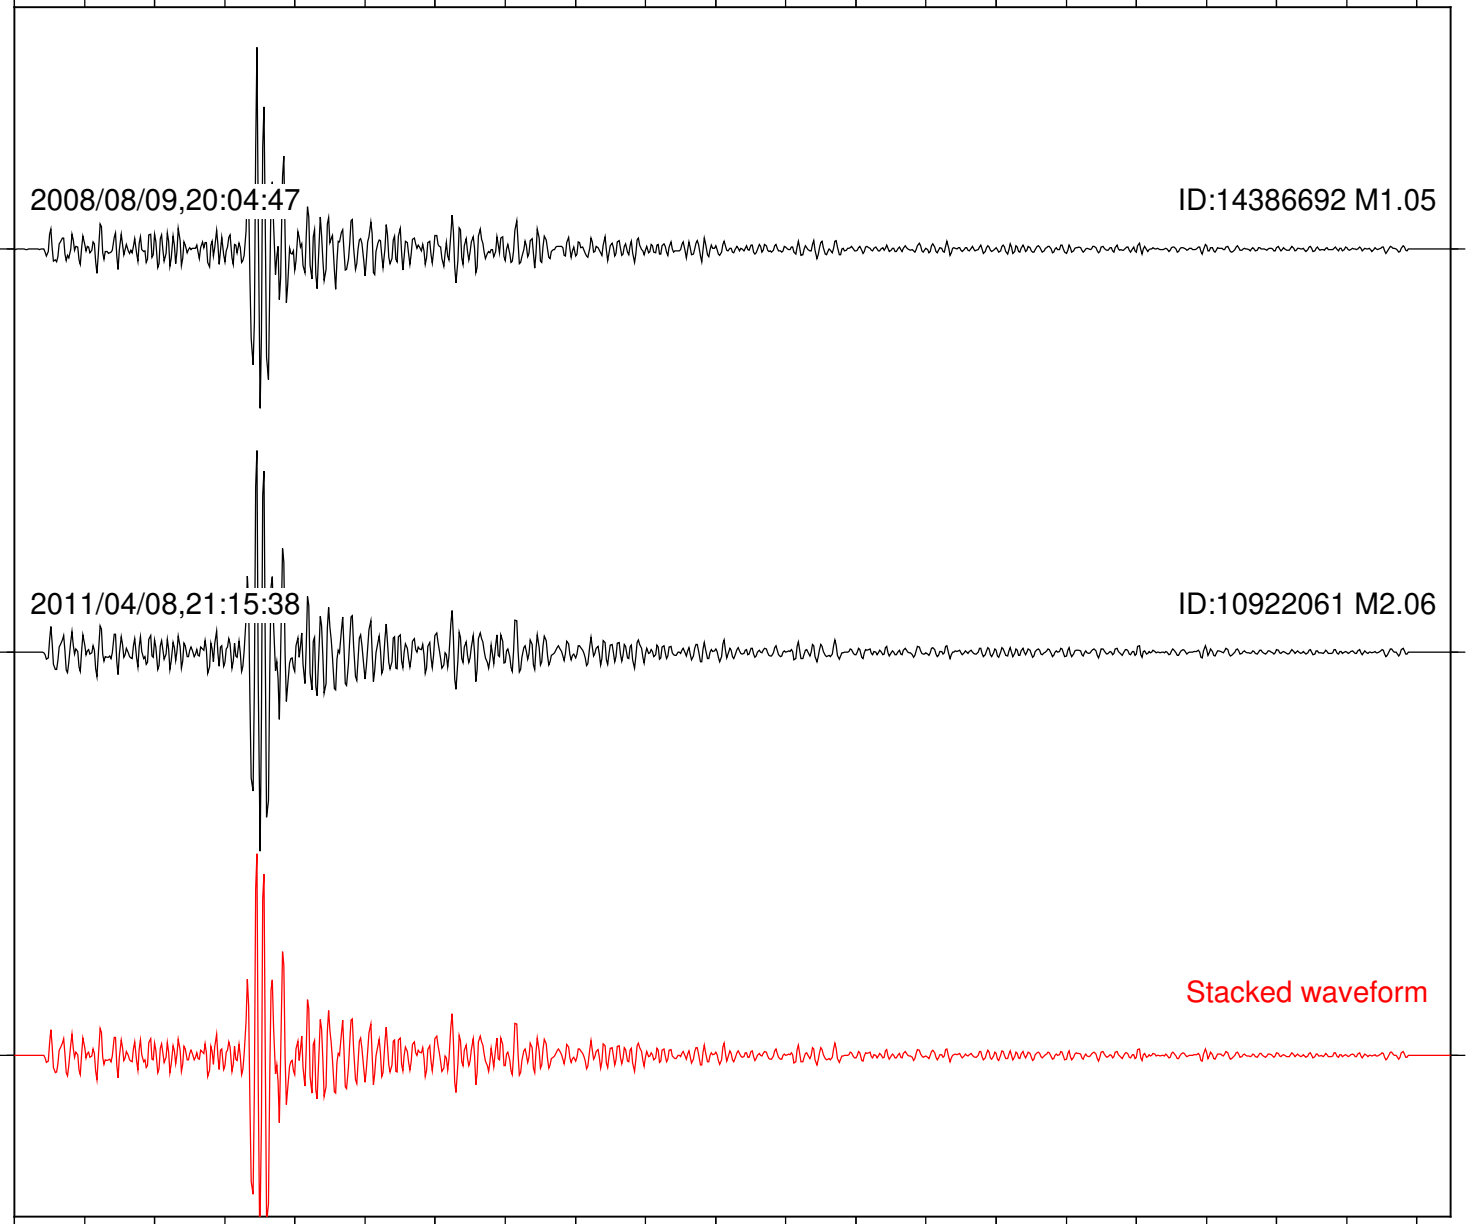

Station: B086 Com: EHZ

Focal depth: 6.69 km

2008/08/09,20:04:47

ID:14386692 M1.05

2011/04/08,21:15:38

ID:10922061 M2.06

Stacked waveform

0 1 2 3 4 5 6 7 8 9 10
Elapsed time (s)