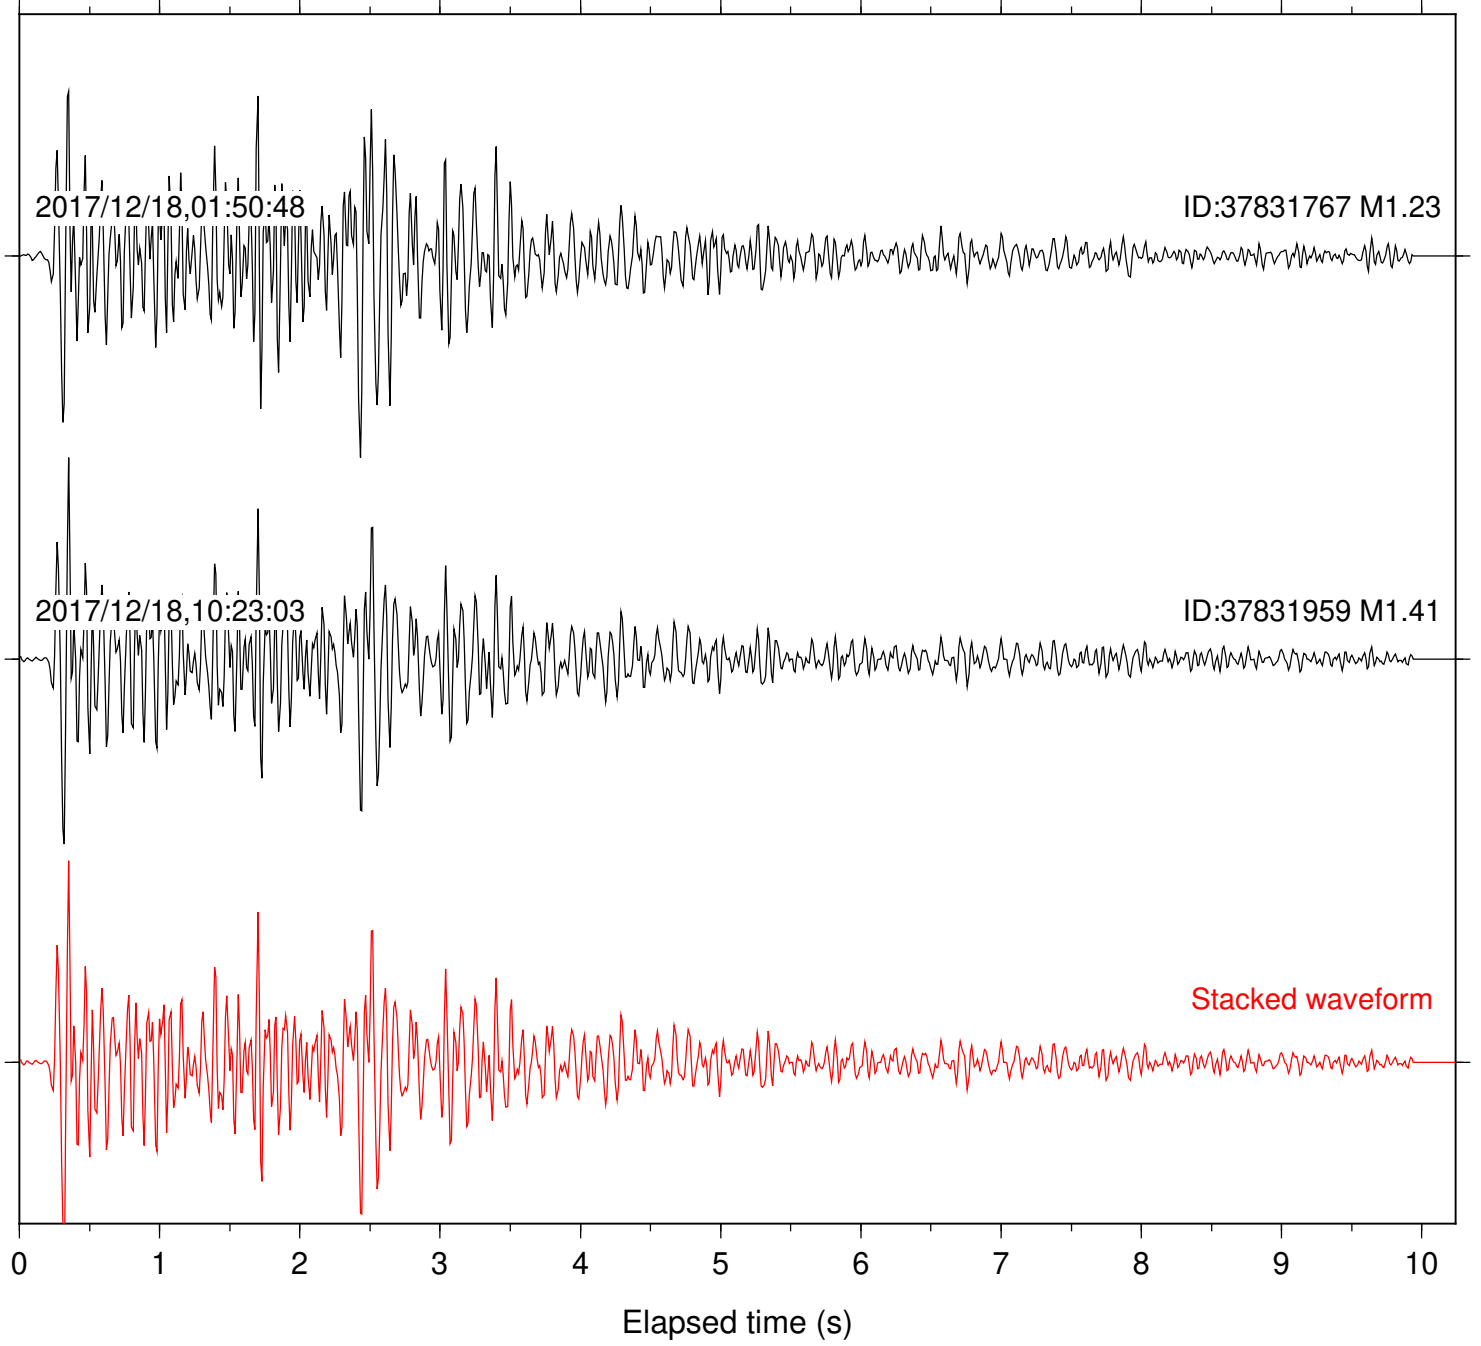

Station: WMC Com: HHZ

Focal depth: 6.38 km