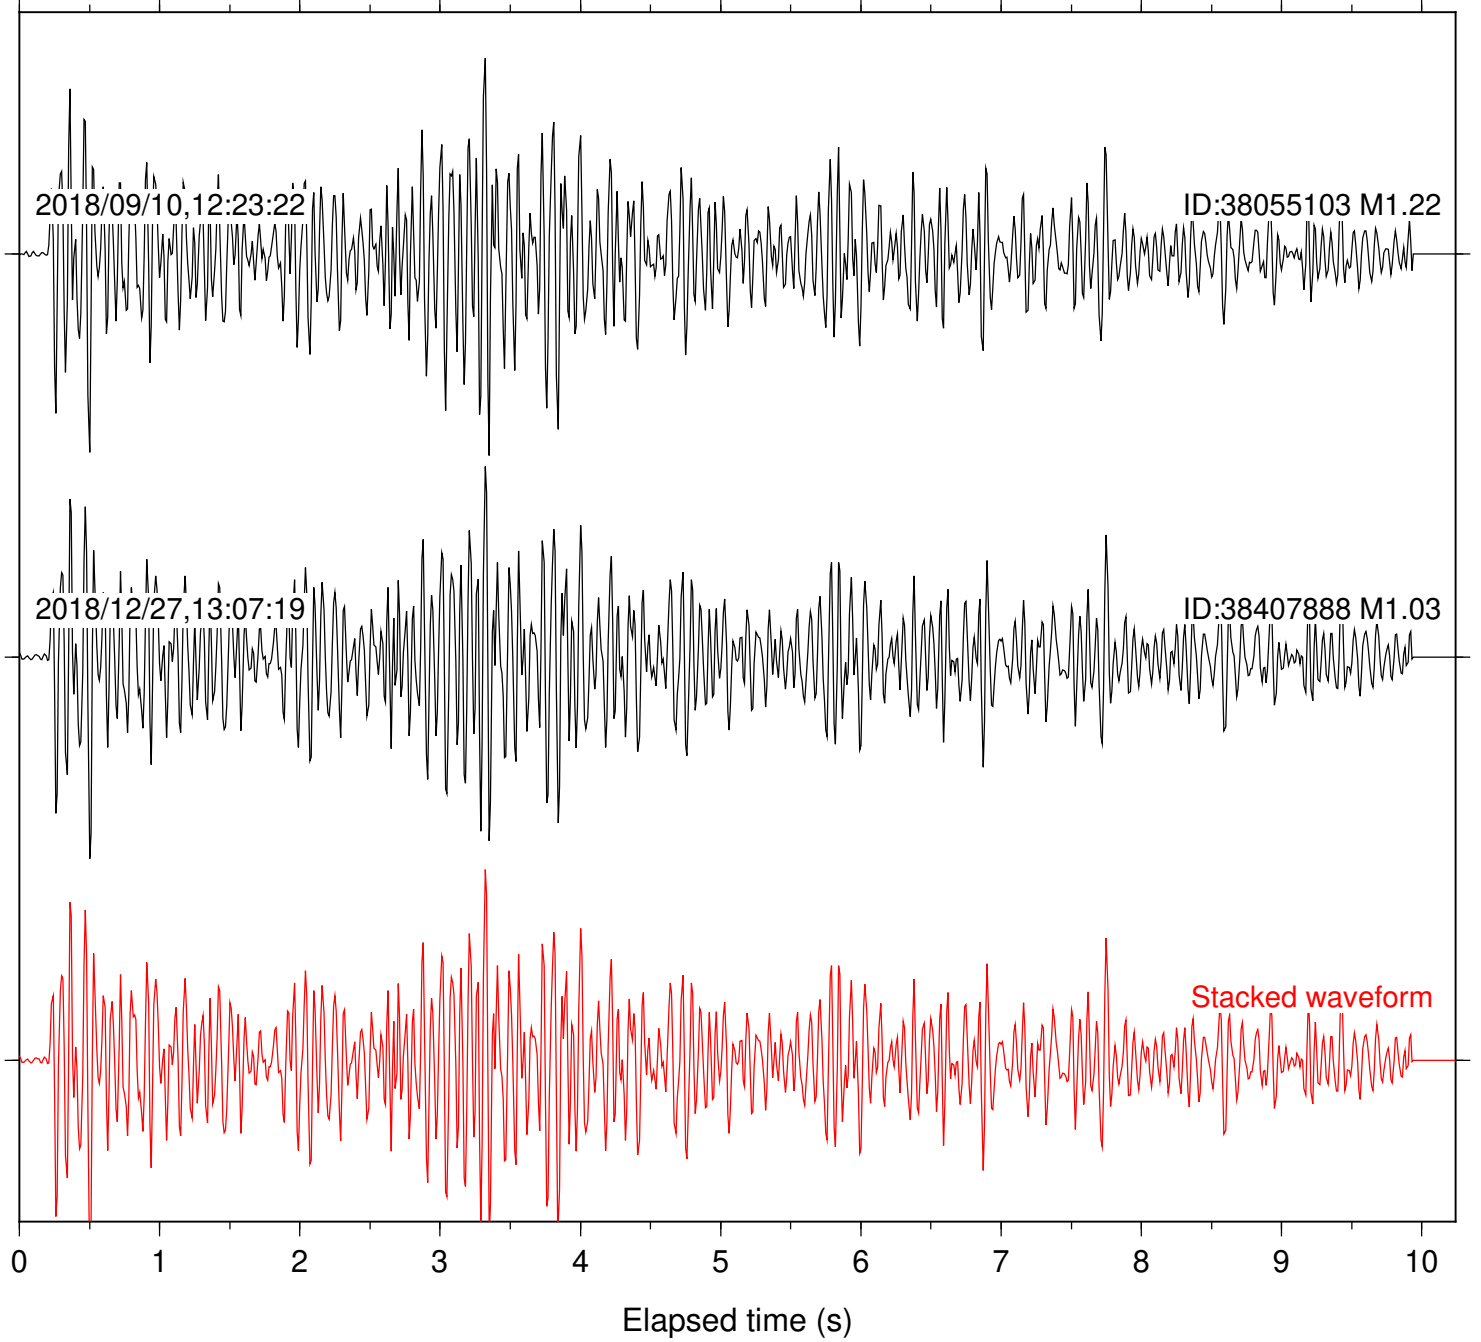

Station: B088 Com: EHZ

Focal depth: 4.29 km