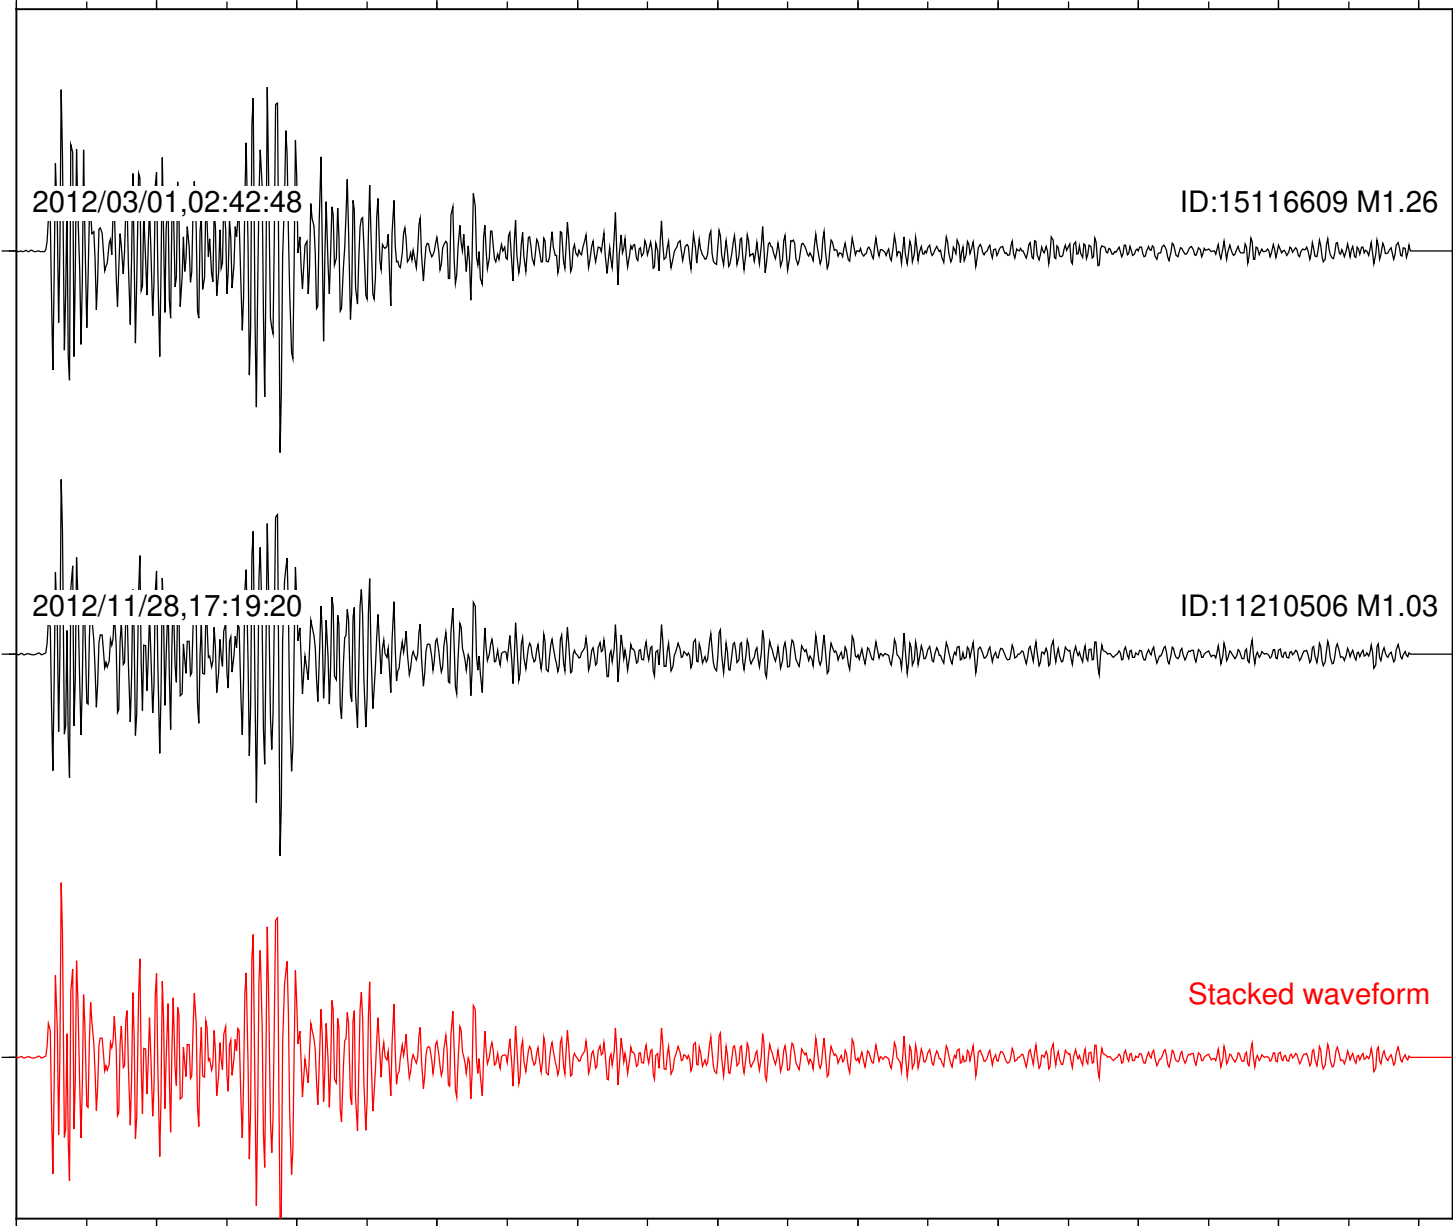

Station: FRD Com: HHZ

Focal depth: 10.33 km

2012/03/01,02:42:48

ID:15116609 M1.26

2012/11/28,17:19:20

ID:11210506 M1.03

Stacked waveform

0 1 2 3 4 5 6 7 8 9 10

Elapsed time (s)