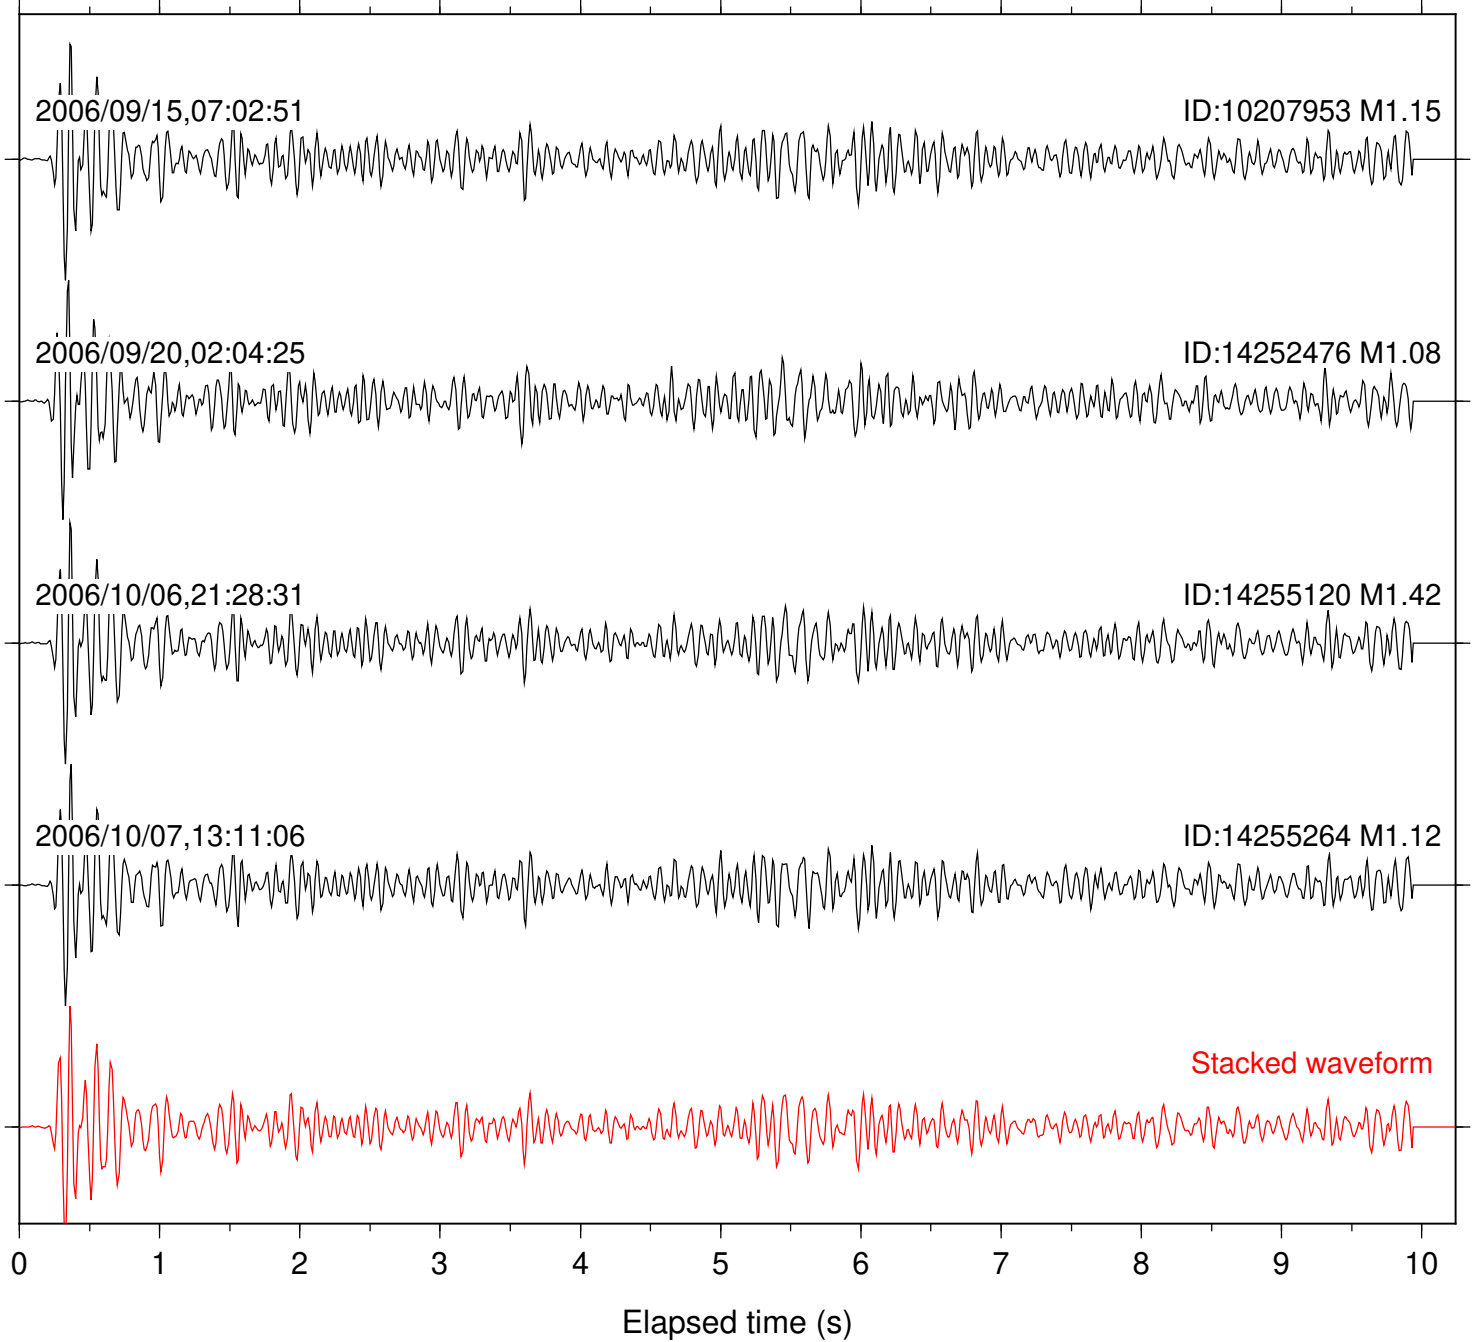

Station: POB2 Com: HHZ

Focal depth: 7.92 km