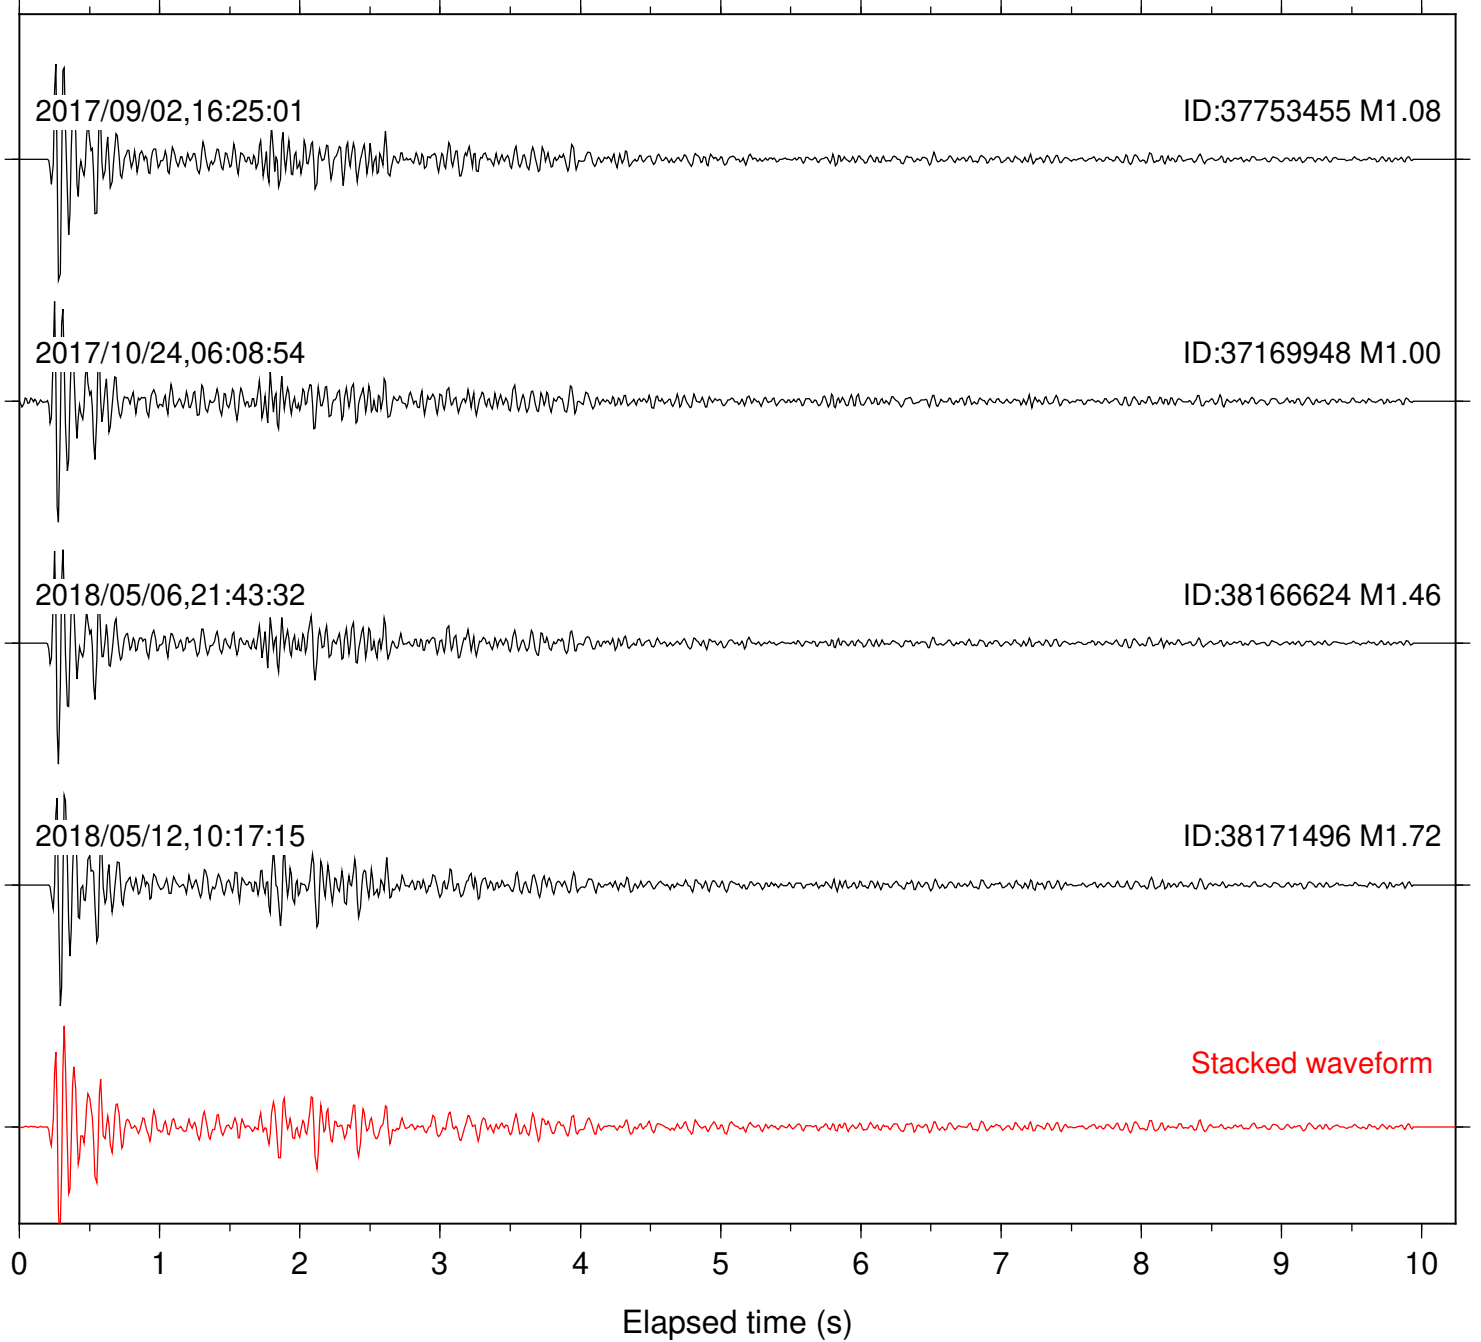

Station: B093 Com: EHZ

Focal depth: 6.70 km