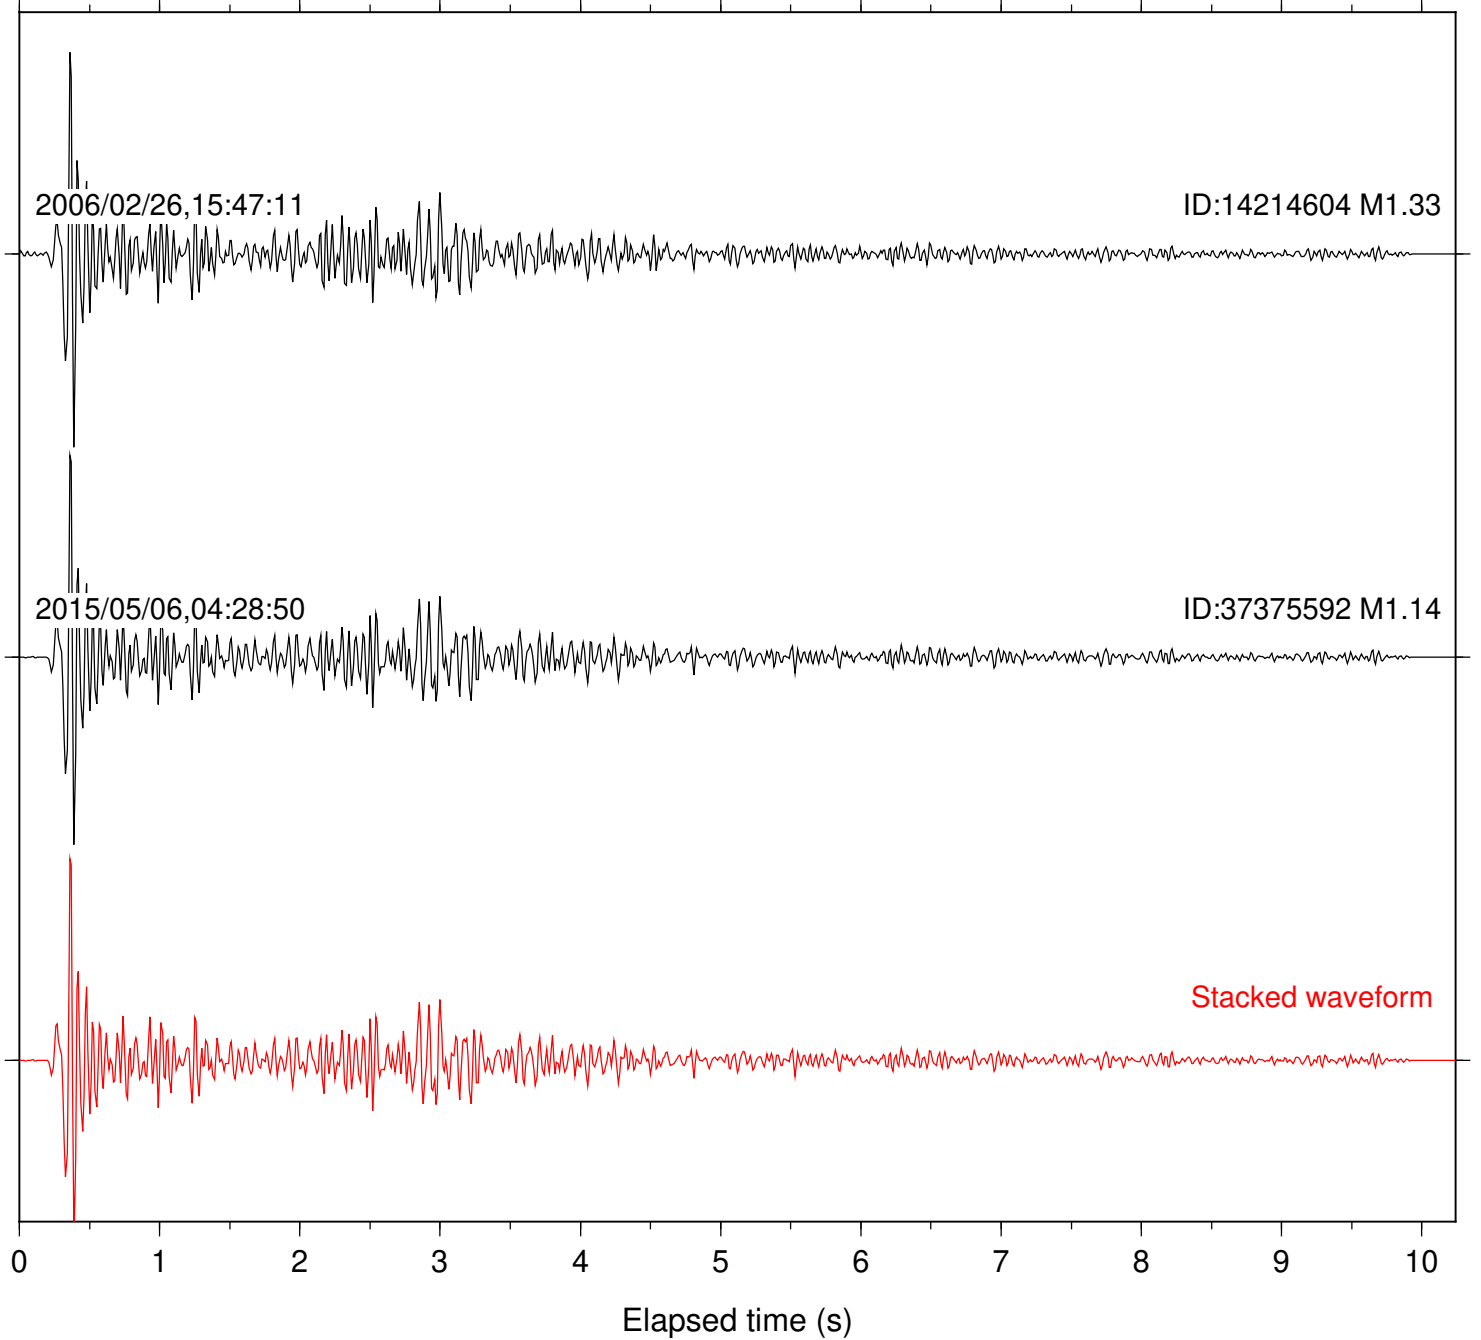

Station: FRD Com: HHZ

Focal depth: 14.61 km