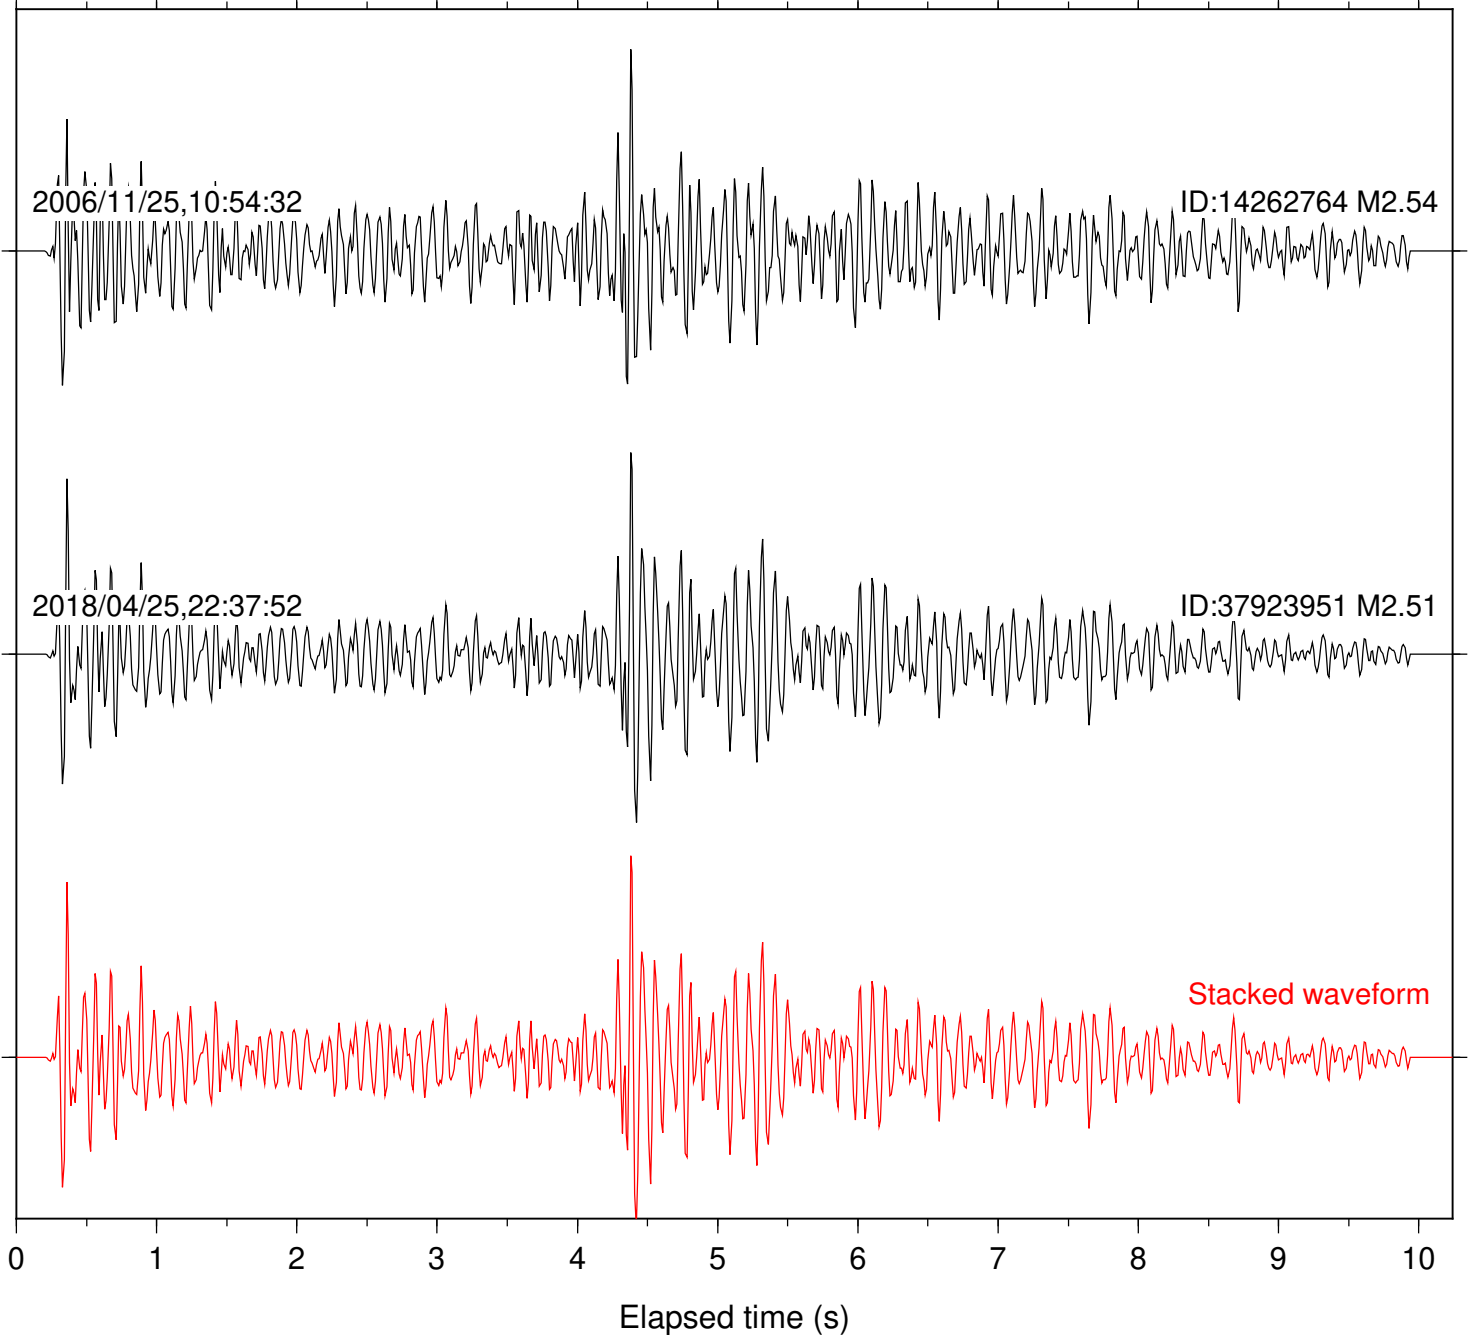

Station: B084 Com: EHZ

Focal depth: 11.36 km