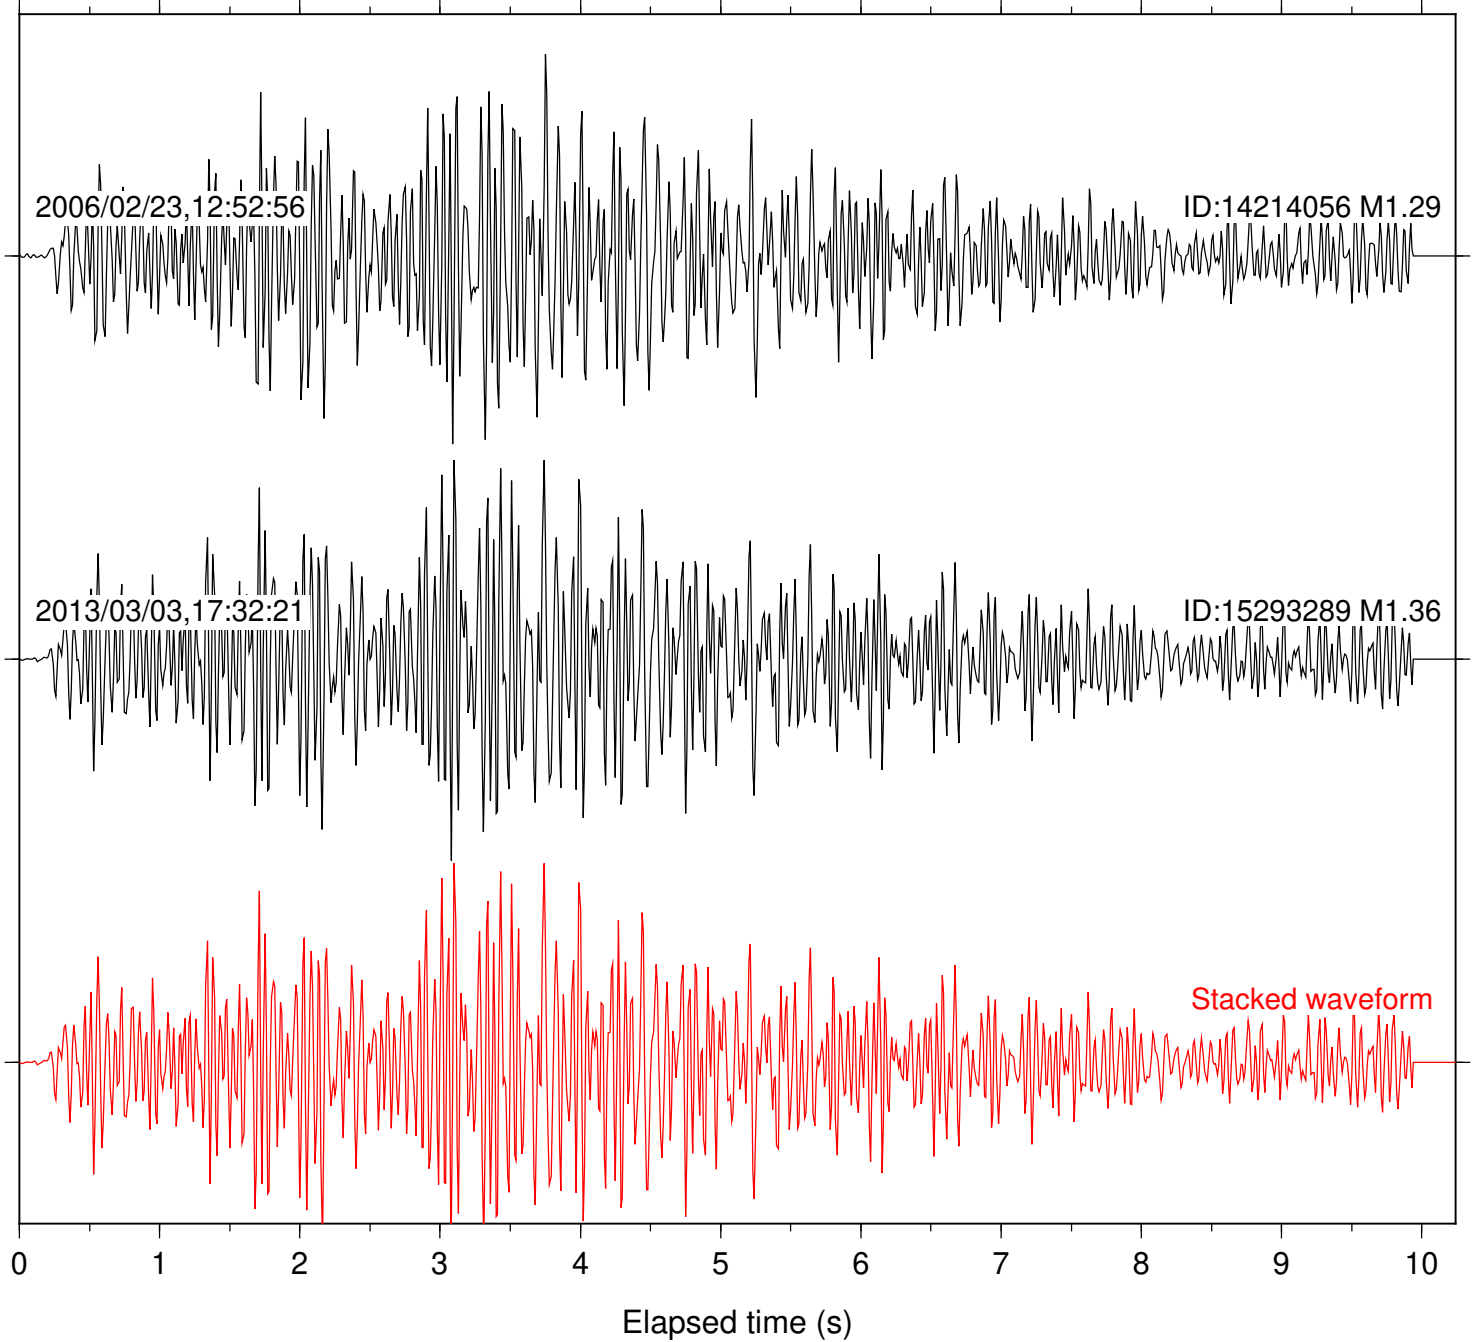

Stacked waveform

0 1 2 3 4 5 6 7 8 9 10  
Elapsed time (s)

Station: KNW Com: HHZ

Focal depth: 5.44 km

Station: LVA2 Com: HHZ

Focal depth: 5.44 km

Station: PMD Com: HHZ

Focal depth: 5.40 km