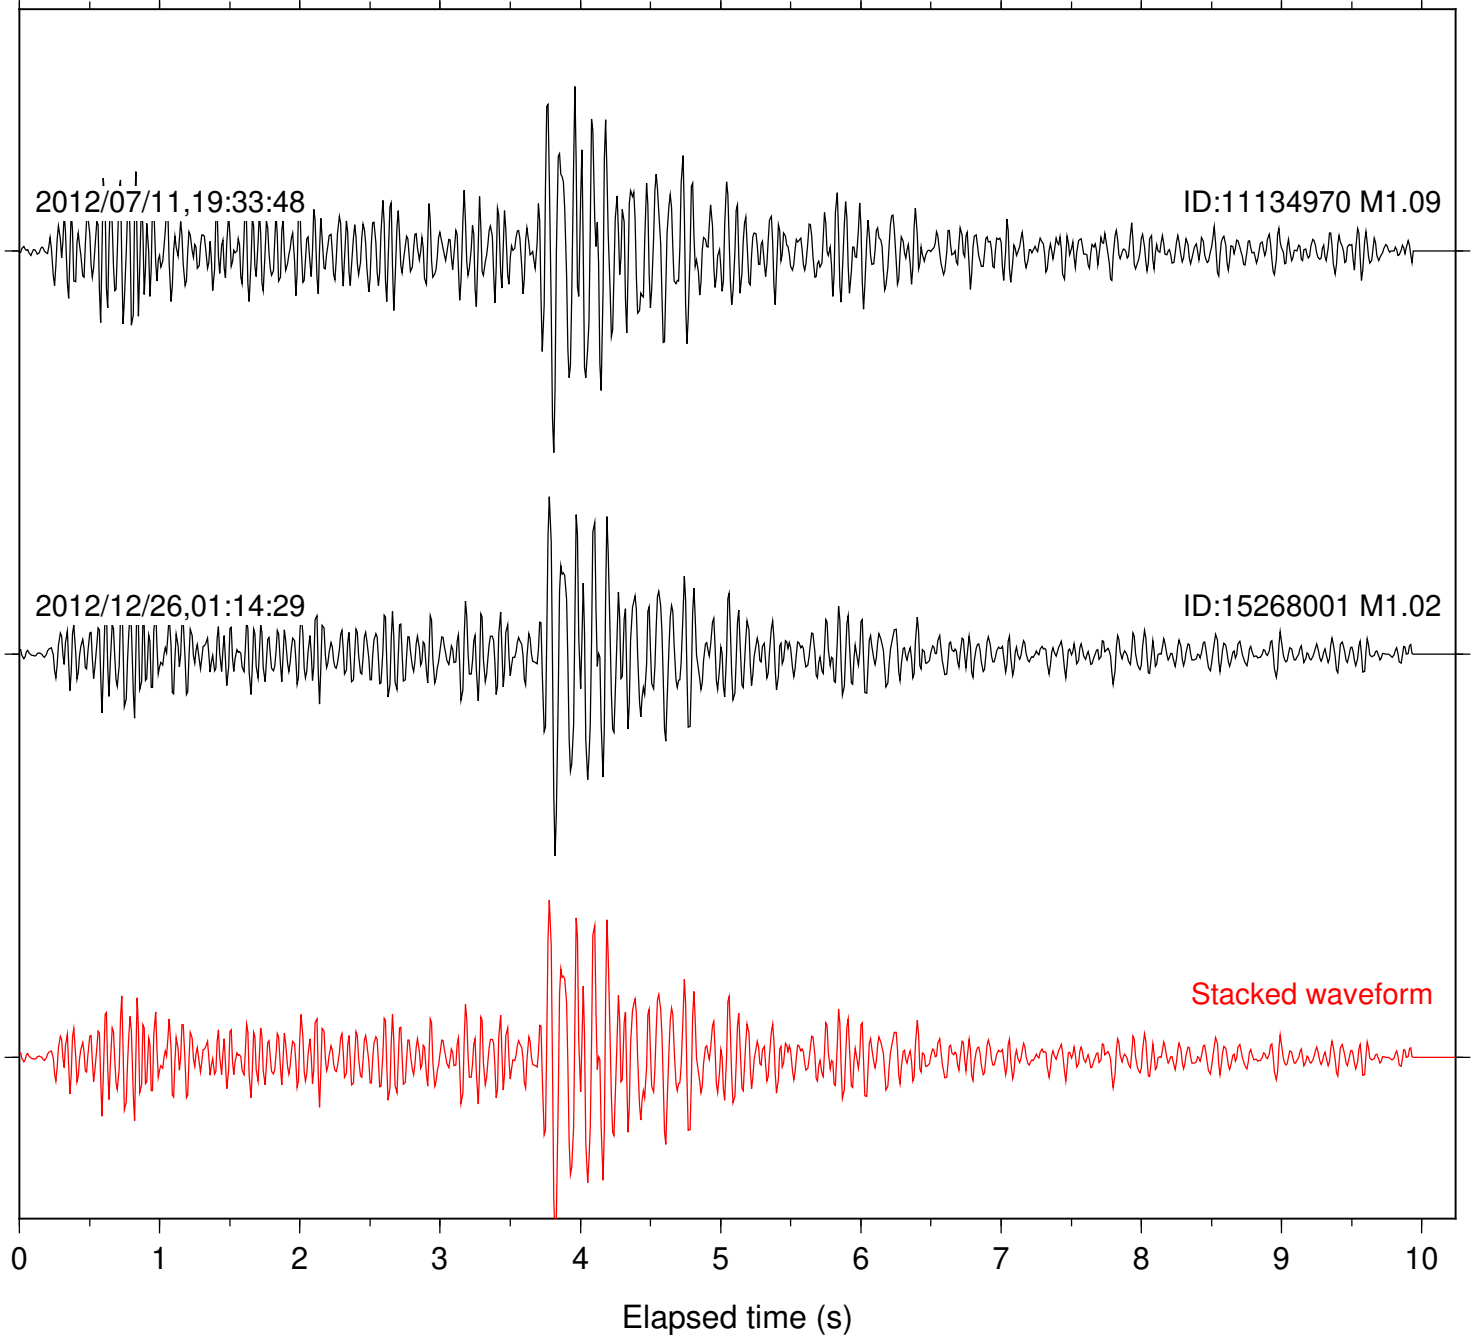

Station: B087 Com: EHZ

Focal depth: 10.30 km