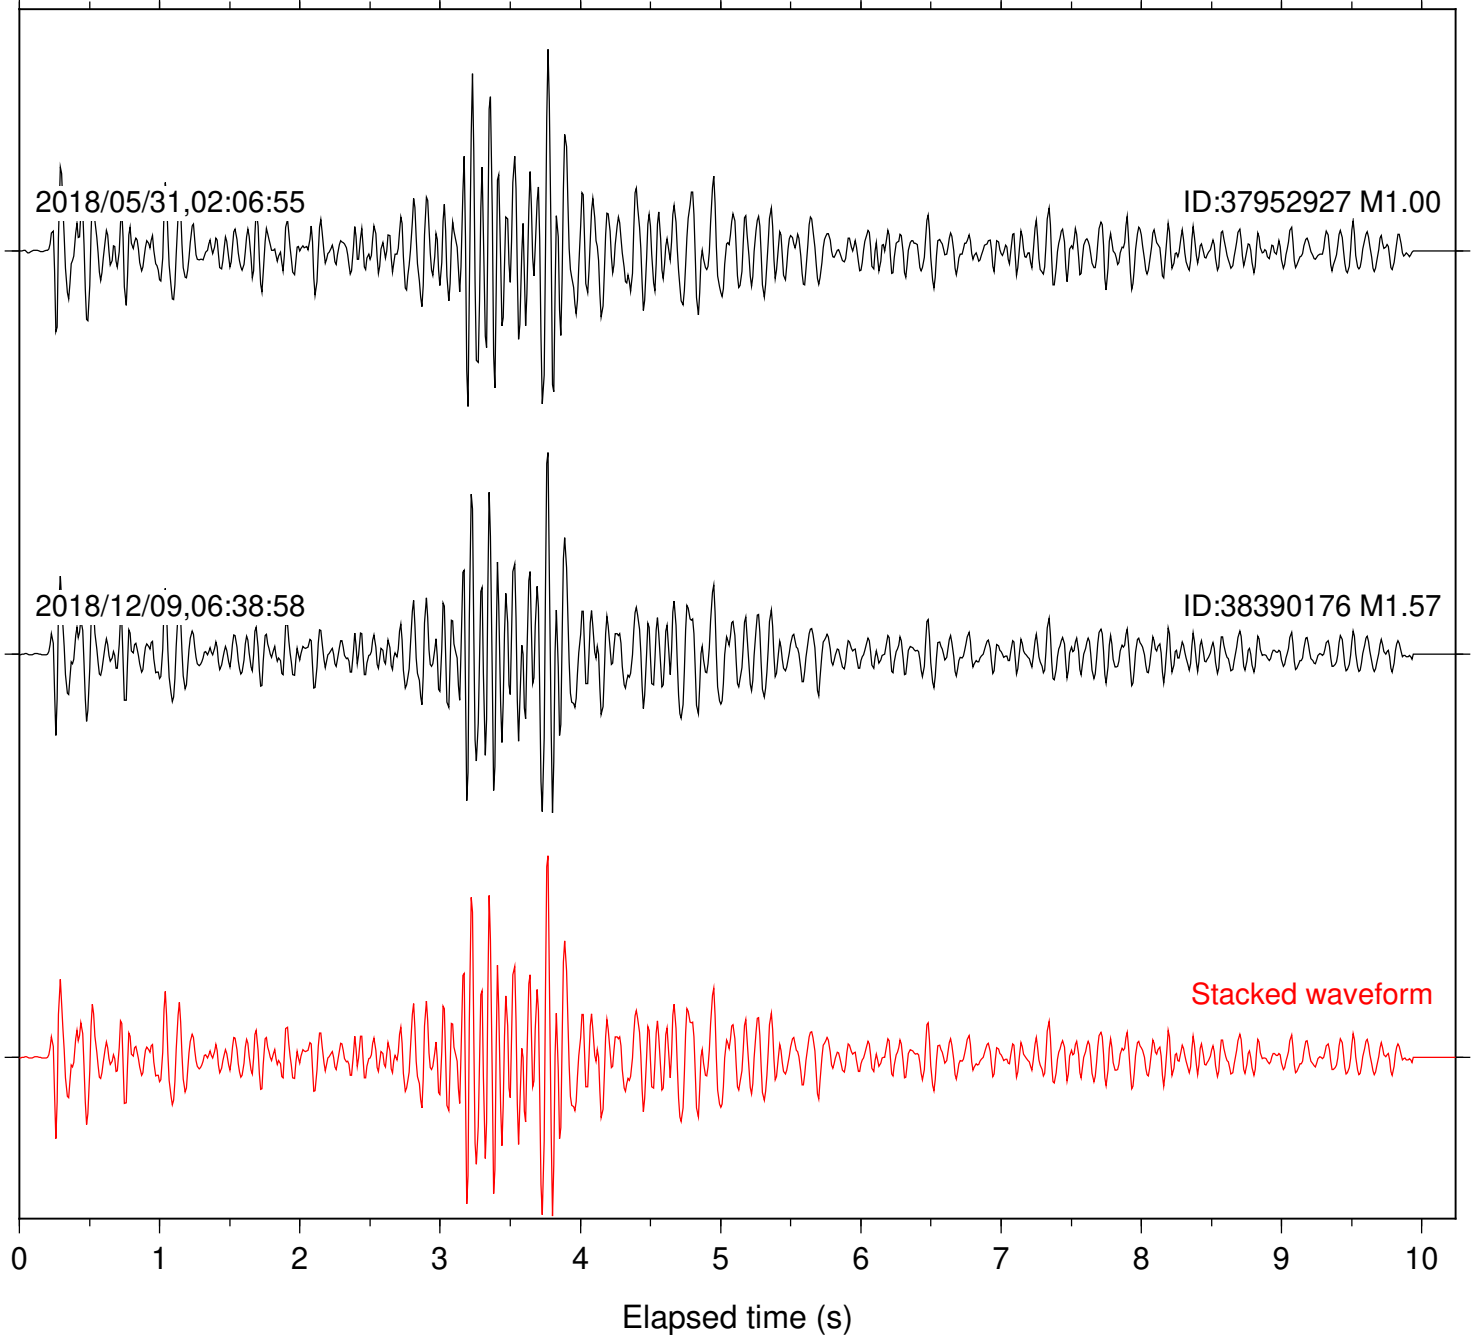

Station: POB2 Com: HHZ

Focal depth: 6.21 km