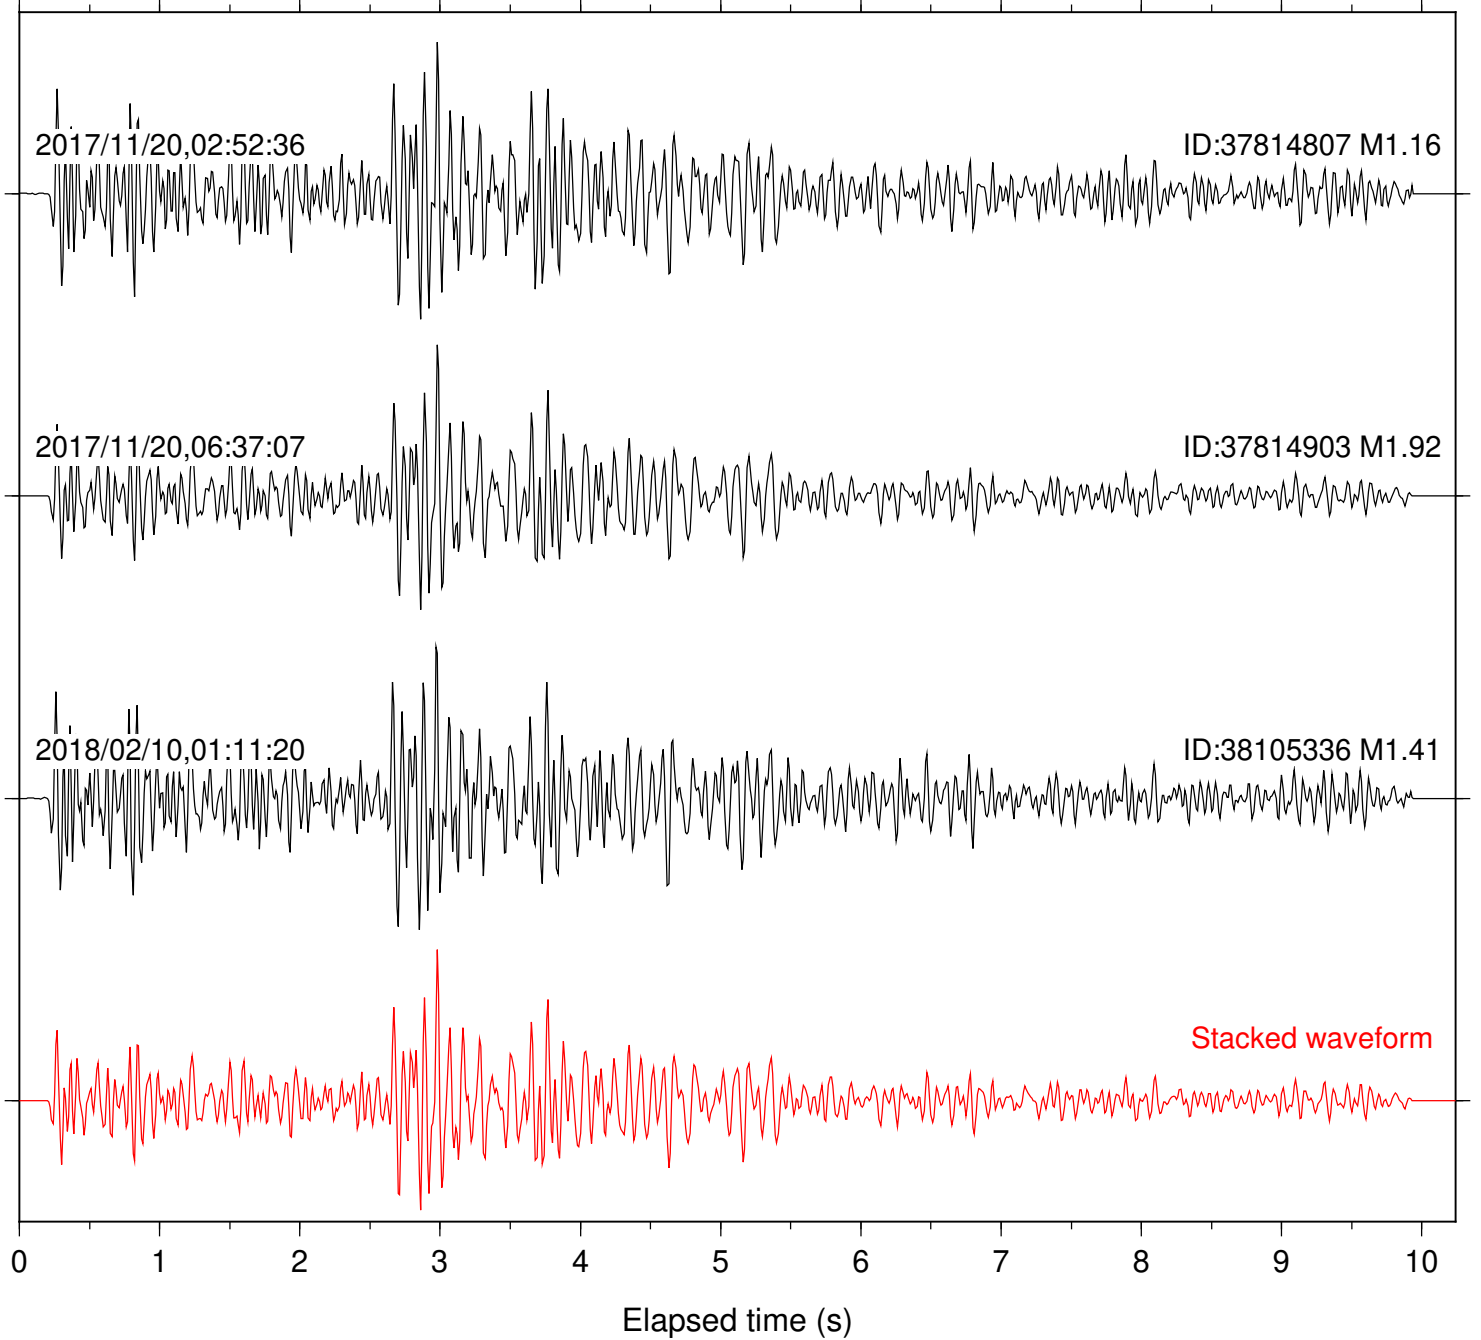

Station: B946 Com: EHZ

Focal depth: 5.24 km