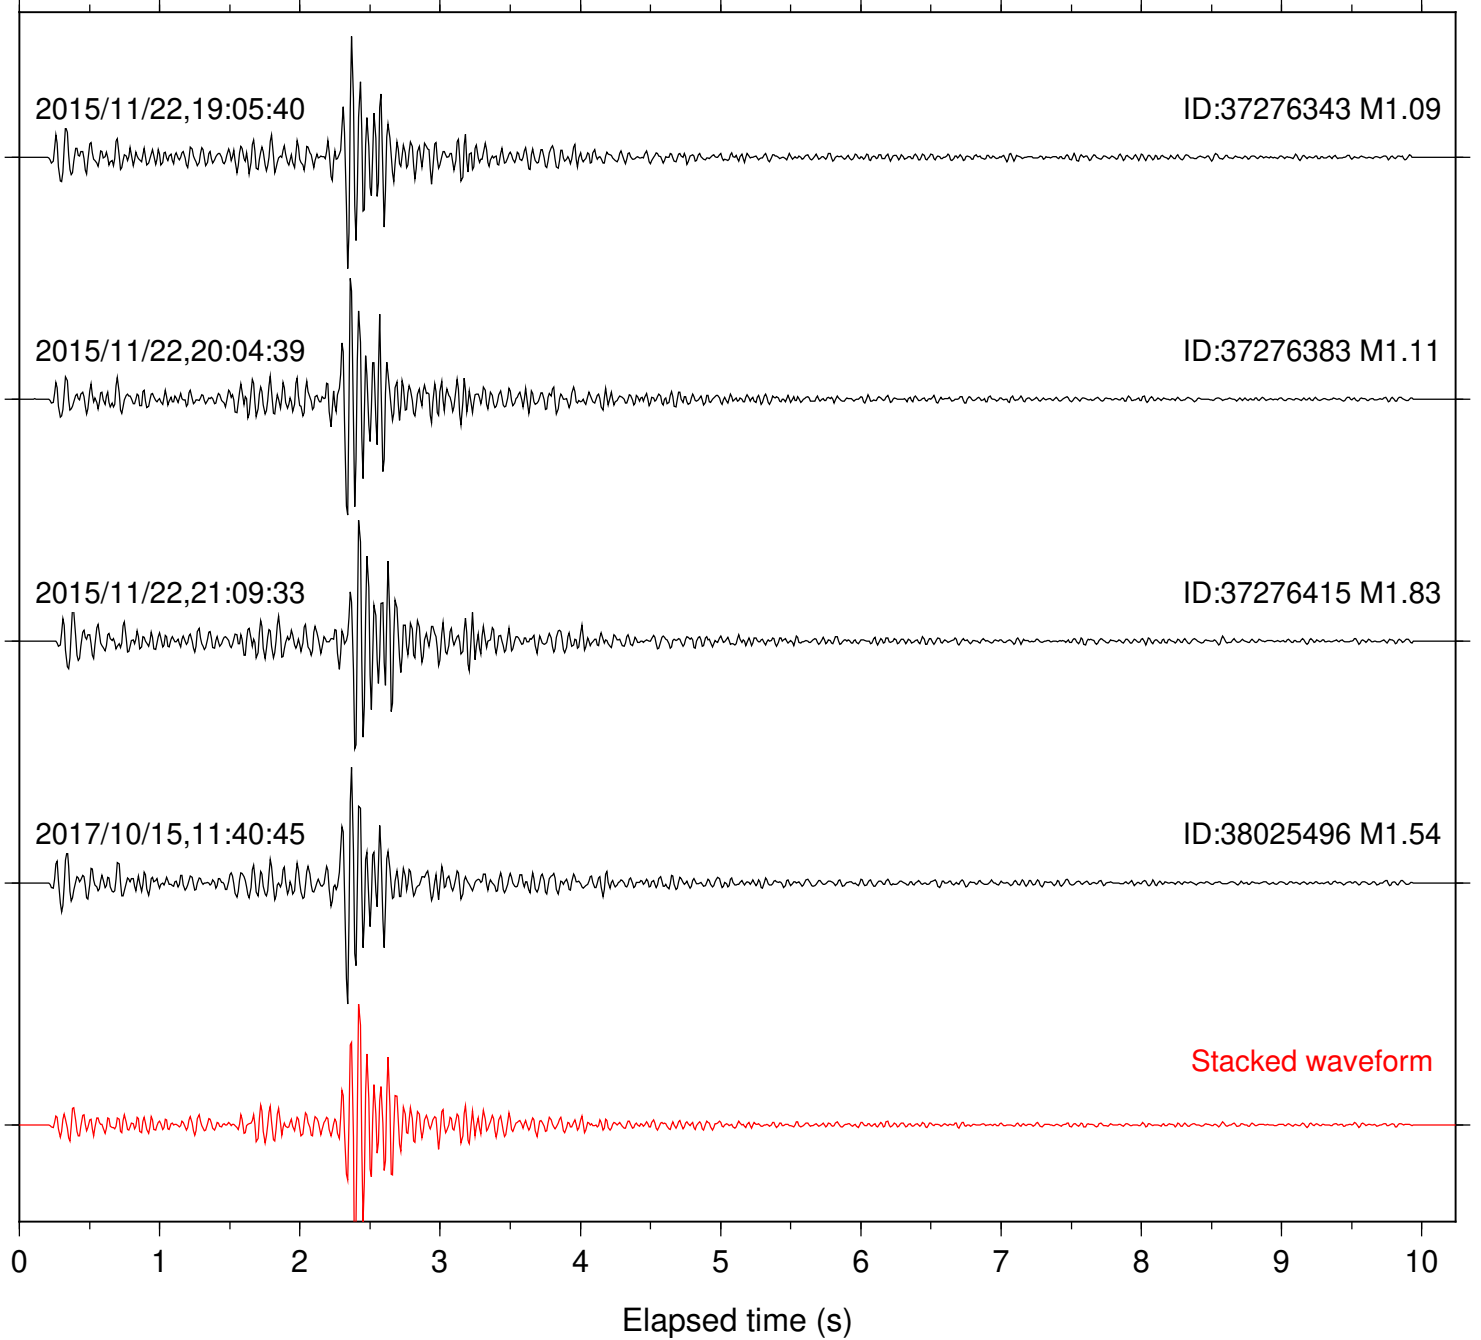

Stacked waveform

0 1 2 3 4 5 6 7 8 9 10  
Elapsed time (s)

Station: B081 Com: EHZ

Focal depth: 5.17 km

Station: B082 Com: EHZ

Focal depth: 5.13 km

Station: B084 Com: EHZ

Focal depth: 5.17 km