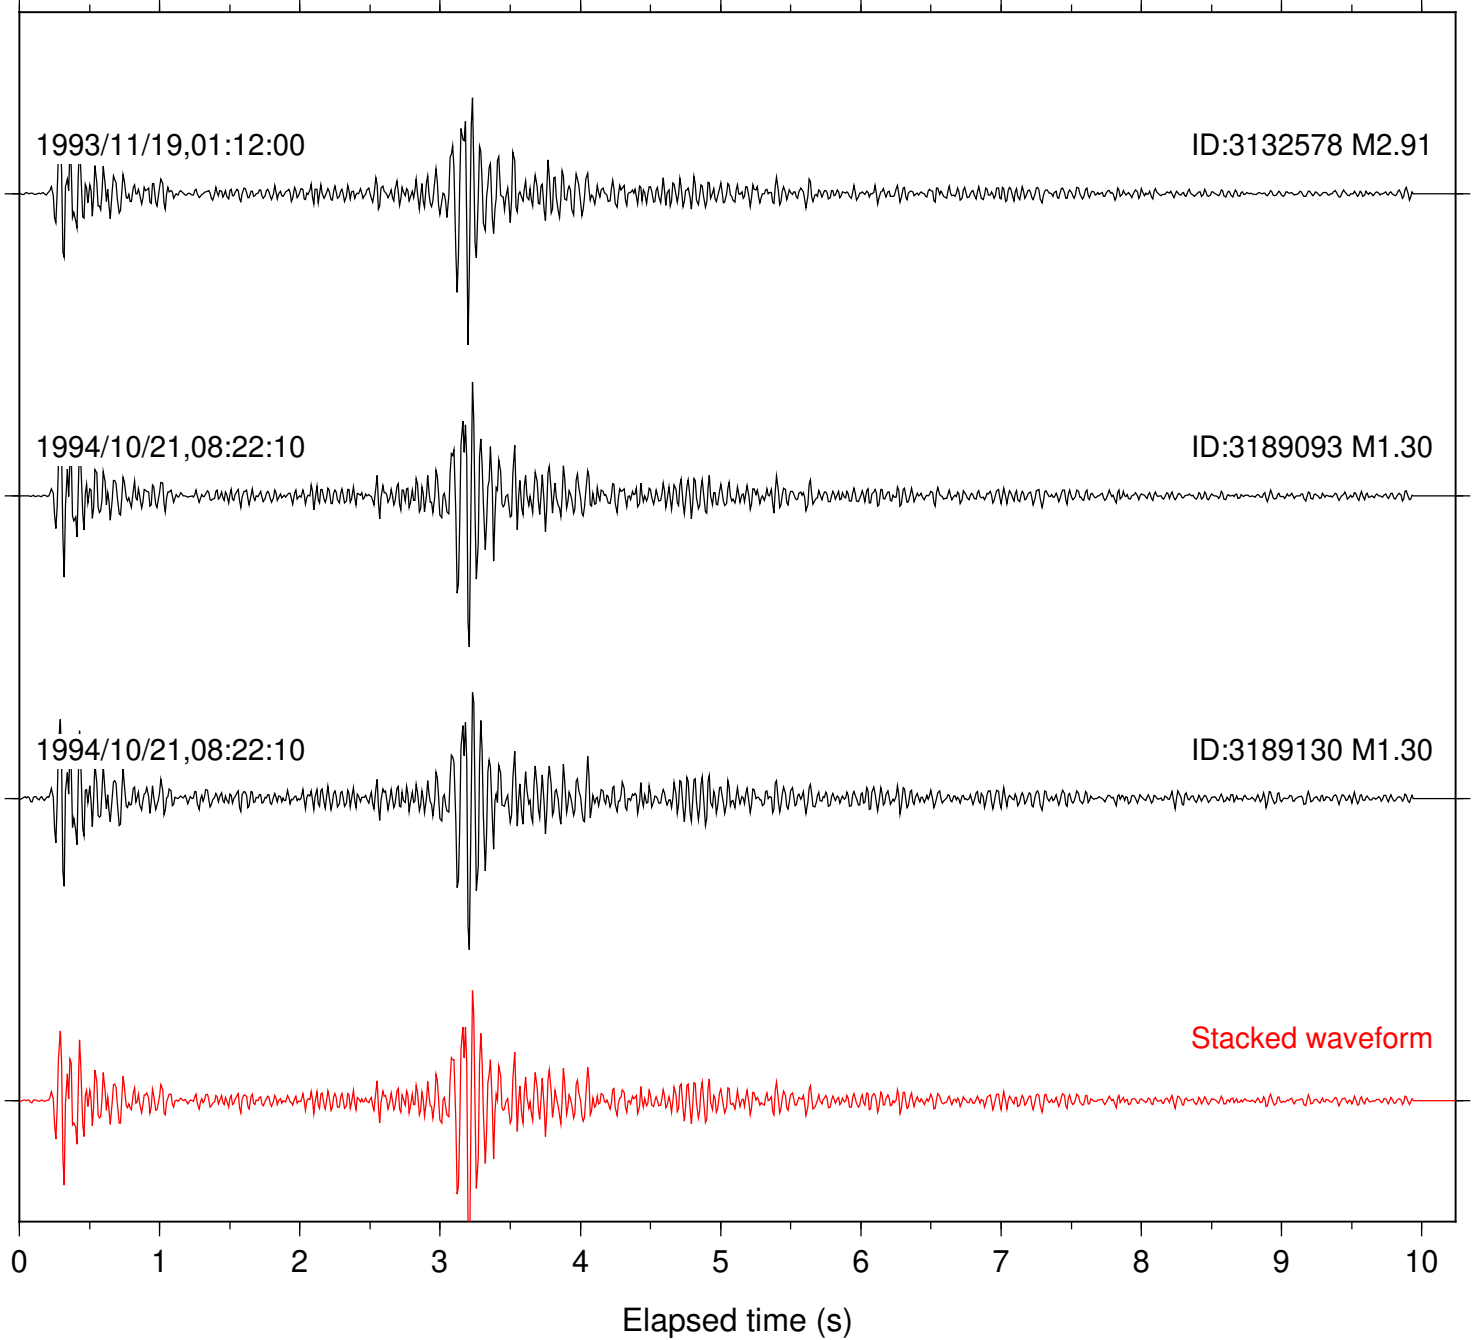

Station: WIN Com: EHZ

Focal depth: 17.23 km