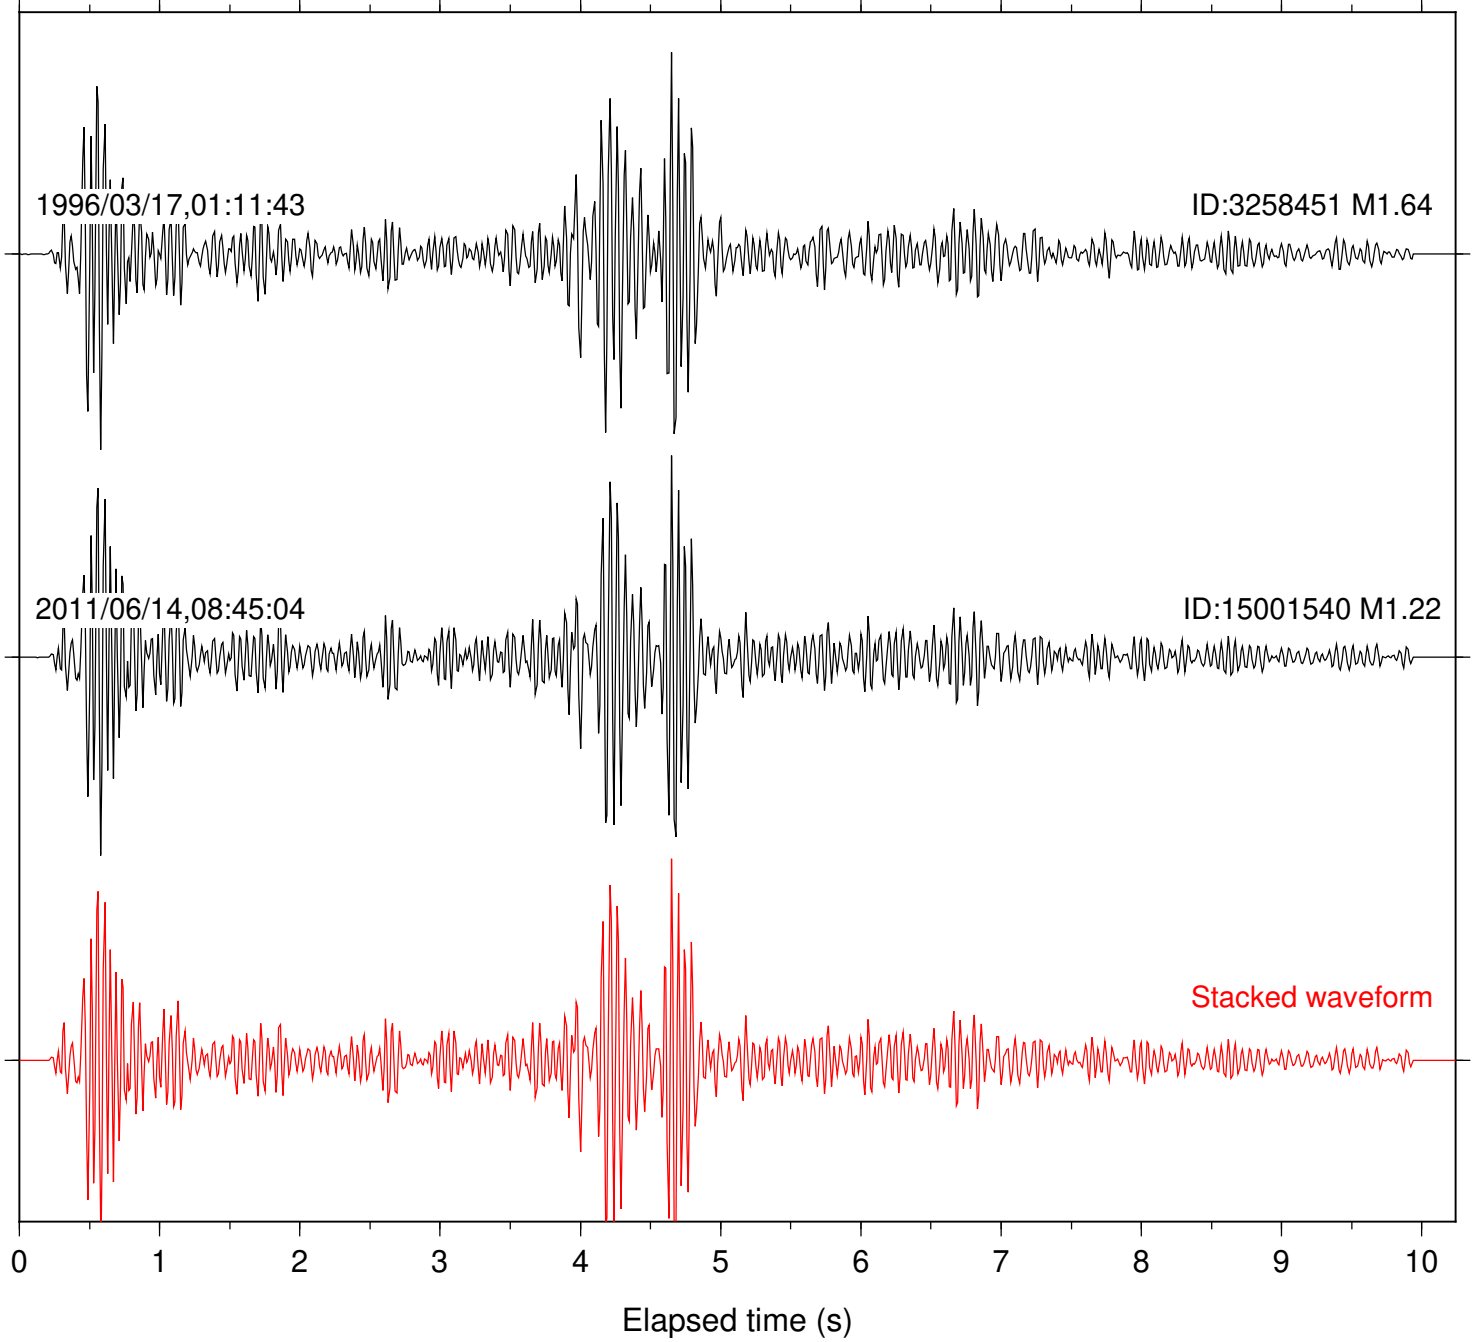

Focal depth: 4.98 km

Station: POB2 Com: HHZ

Focal depth: 4.97 km

Station: BAC Com: EHZ

Focal depth: 17.10 km

Station: DGR Com: HHZ

Focal depth: 17.10 km

Station: AGA Com: HHZ