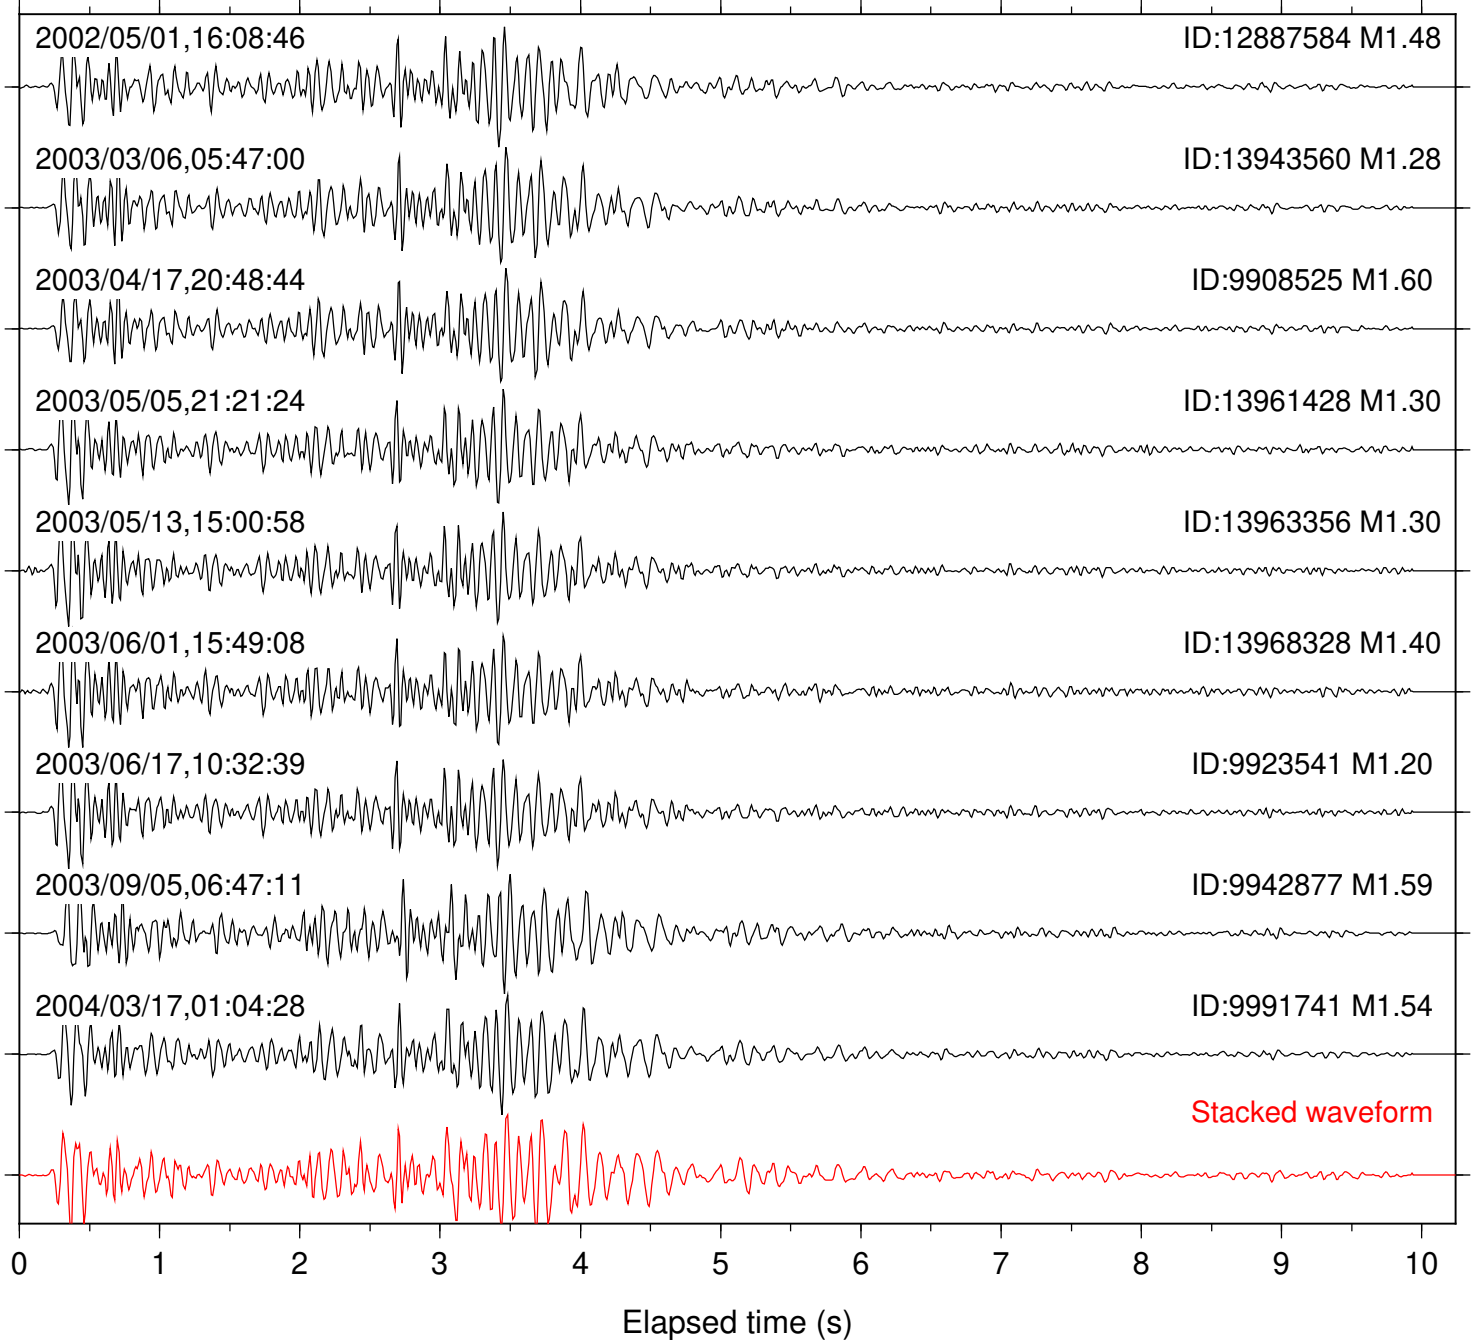

Focal depth: 7.49 km

Station: PFO Com: HHZ

Focal depth: 7.51 km

Station: SND Com: HHZ

Focal depth: 7.47 km

Station: TRO Com: HHZ

Focal depth: 7.51 km

Station: KNW Com: HHZ