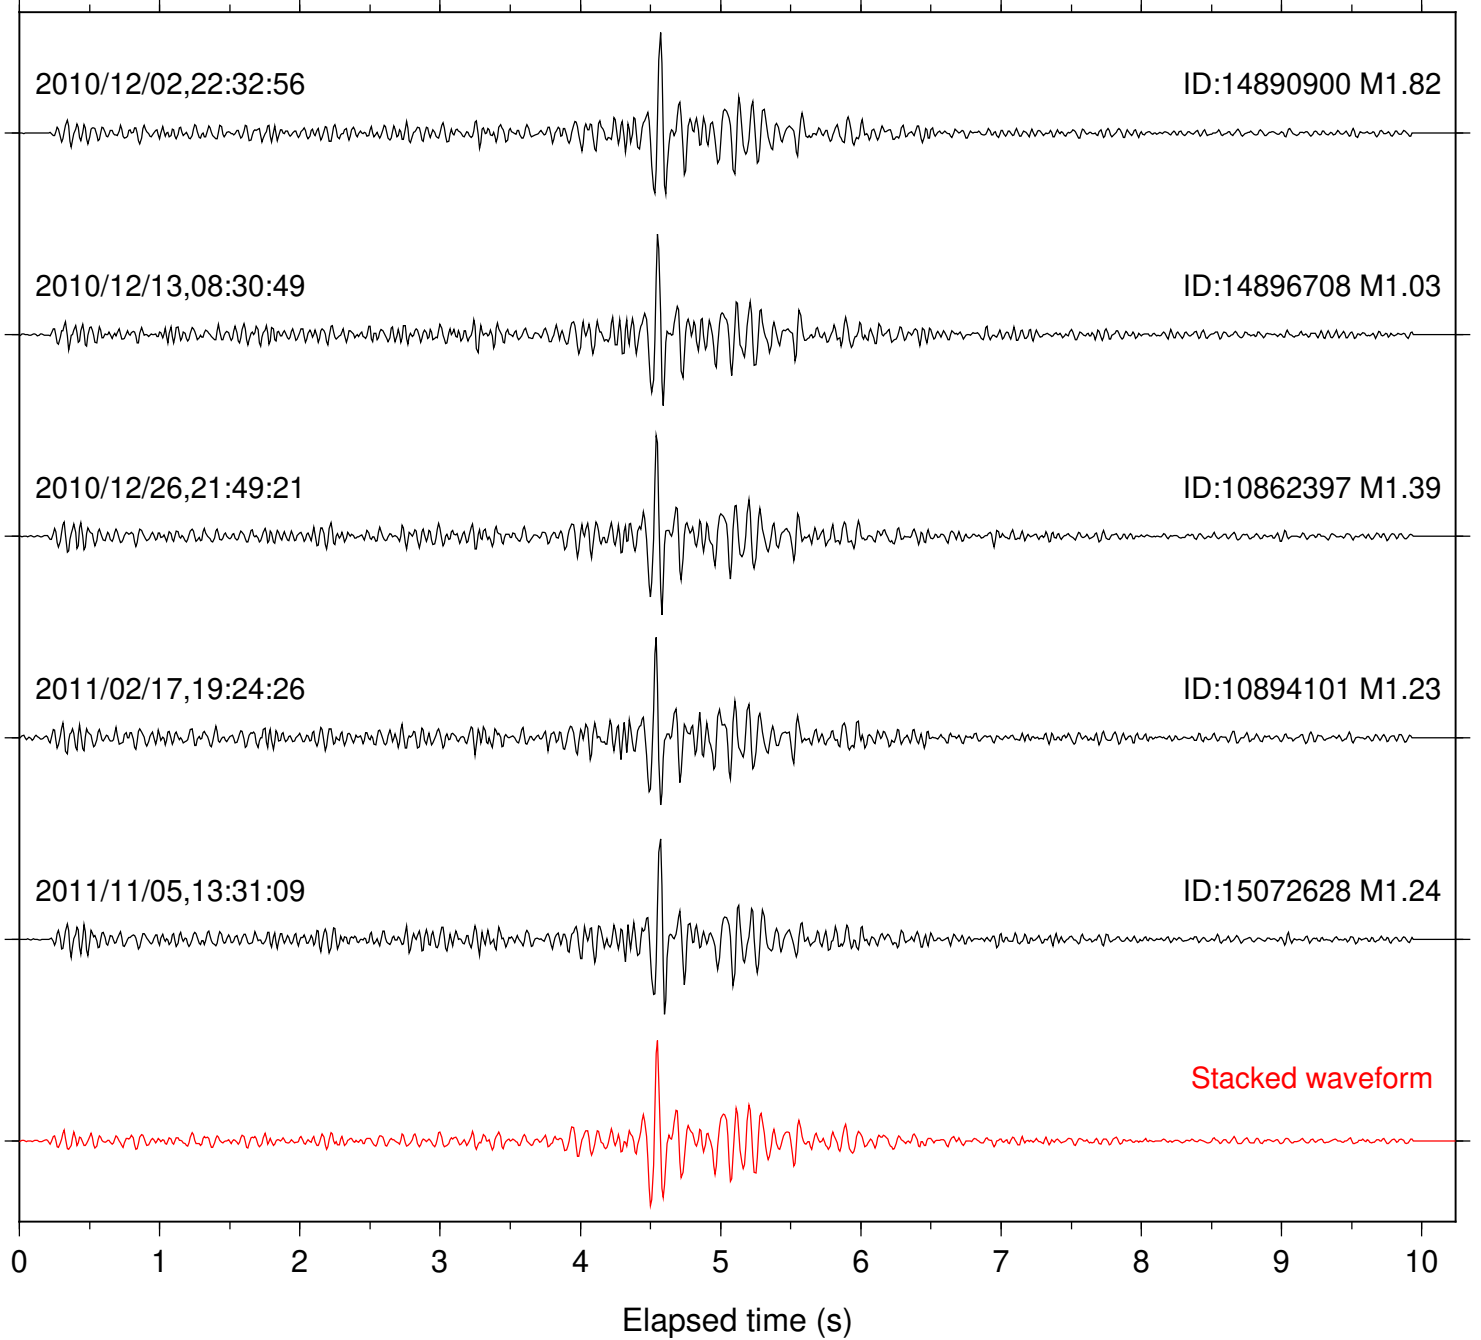

Stacked waveform

0 1 2 3 4 5 6 7 8 9 10  
Elapsed time (s)

Station: SND Com: HHZ

Focal depth: 7.66 km

Station: TOR Com: HHZ

Focal depth: 7.66 km

Station: B082 Com: EHZ

Focal depth: 8.32 km