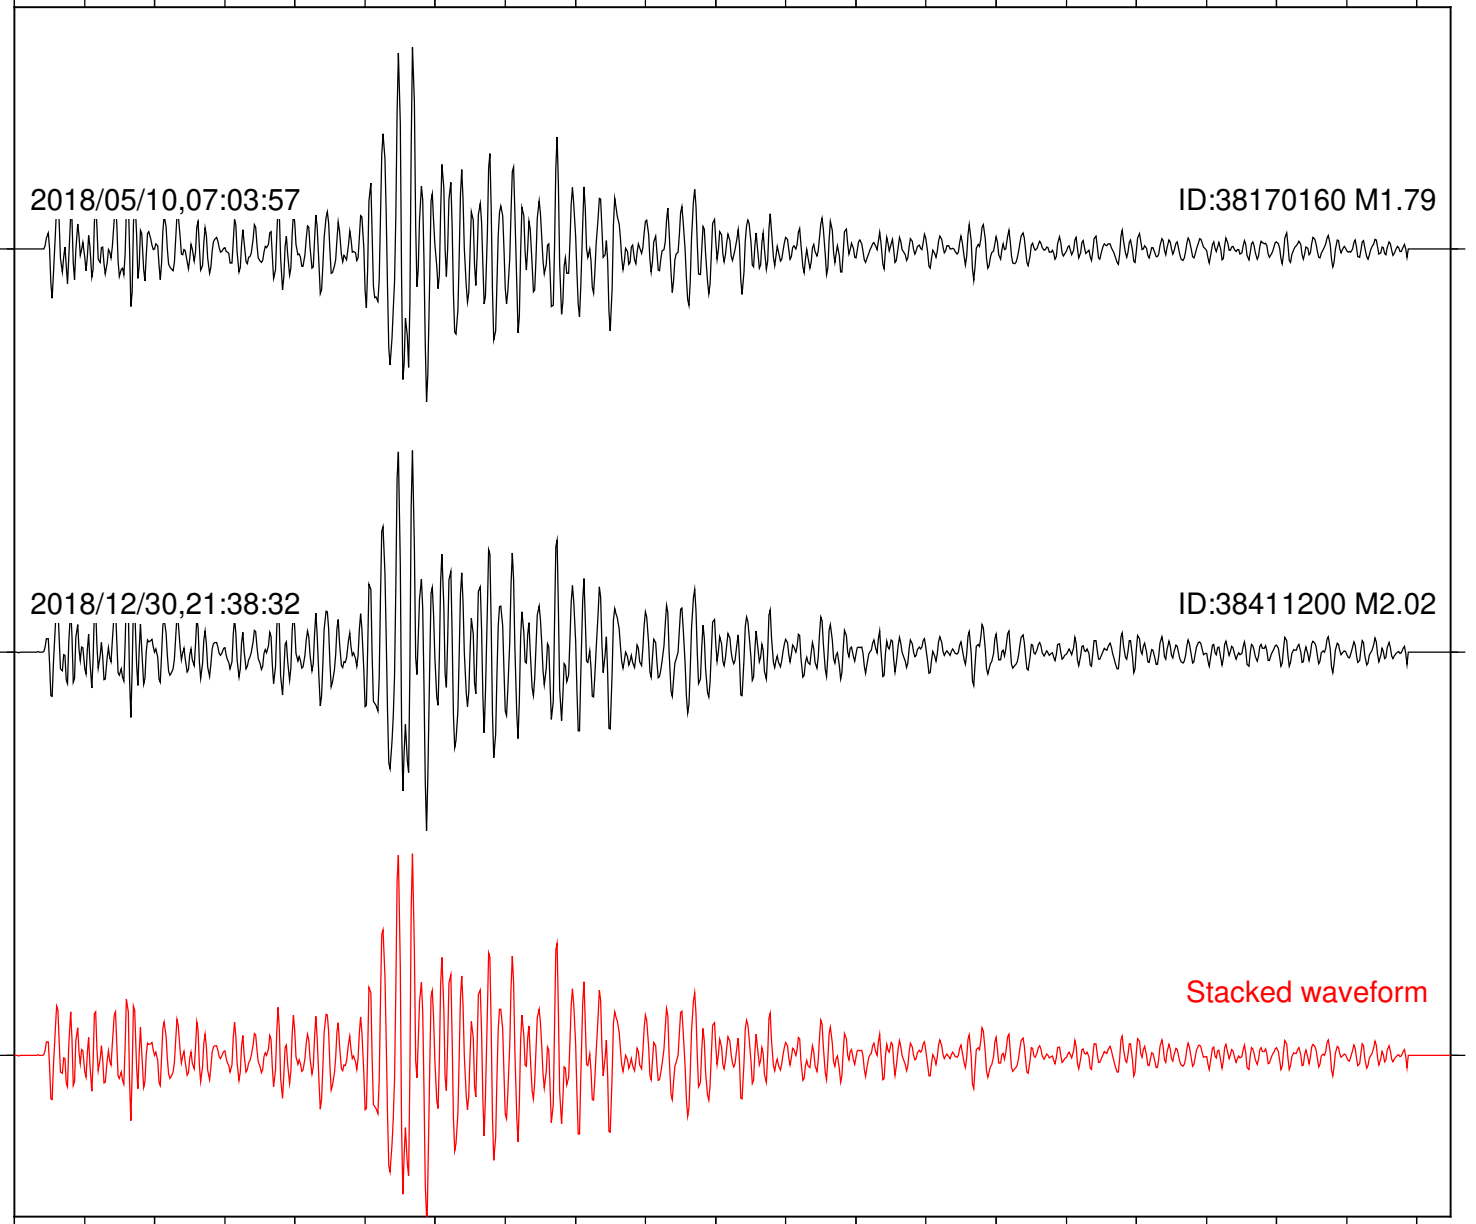

Station: SND Com: HHZ

Focal depth: 5.61 km

2018/05/10,07:03:57

ID:38170160 M1.79

2018/12/30,21:38:32

ID:38411200 M2.02

Stacked waveform

0 1 2 3 4 5 6 7 8 9 10  
Elapsed time (s)