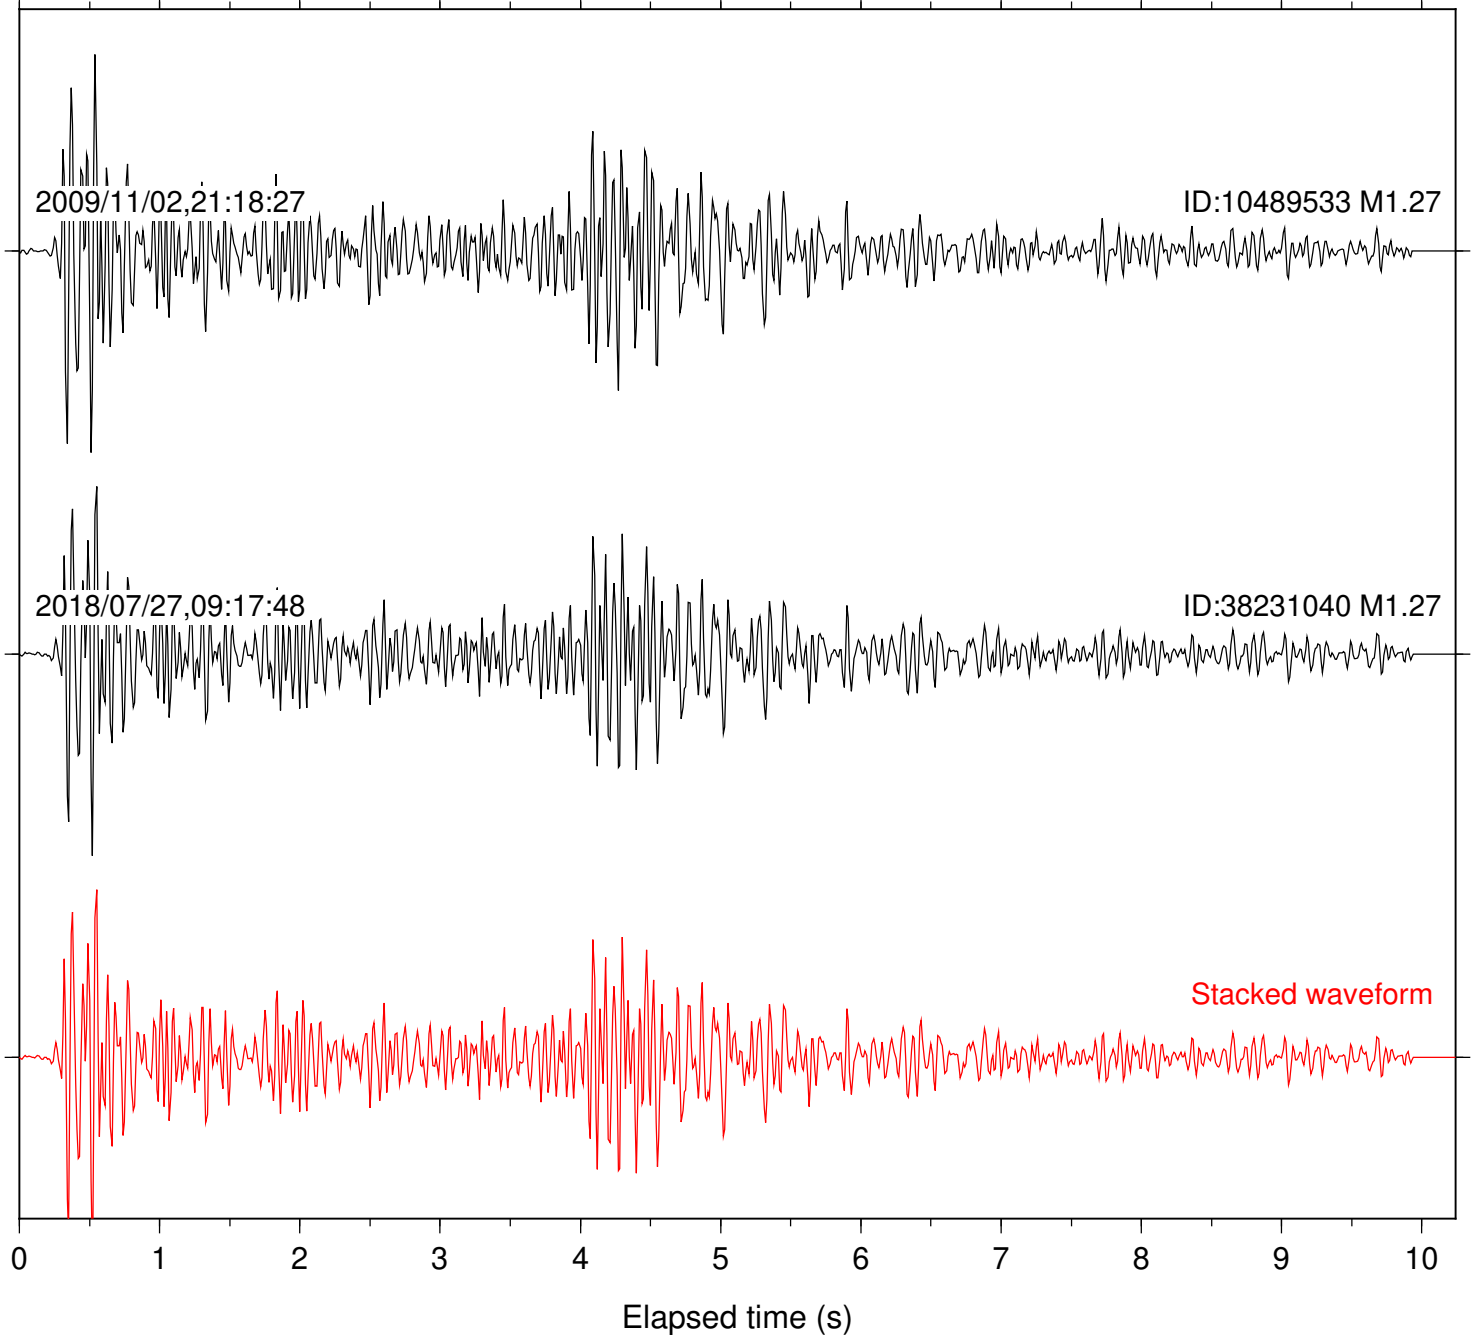

Station: B087 Com: EHZ

Focal depth: 17.77 km