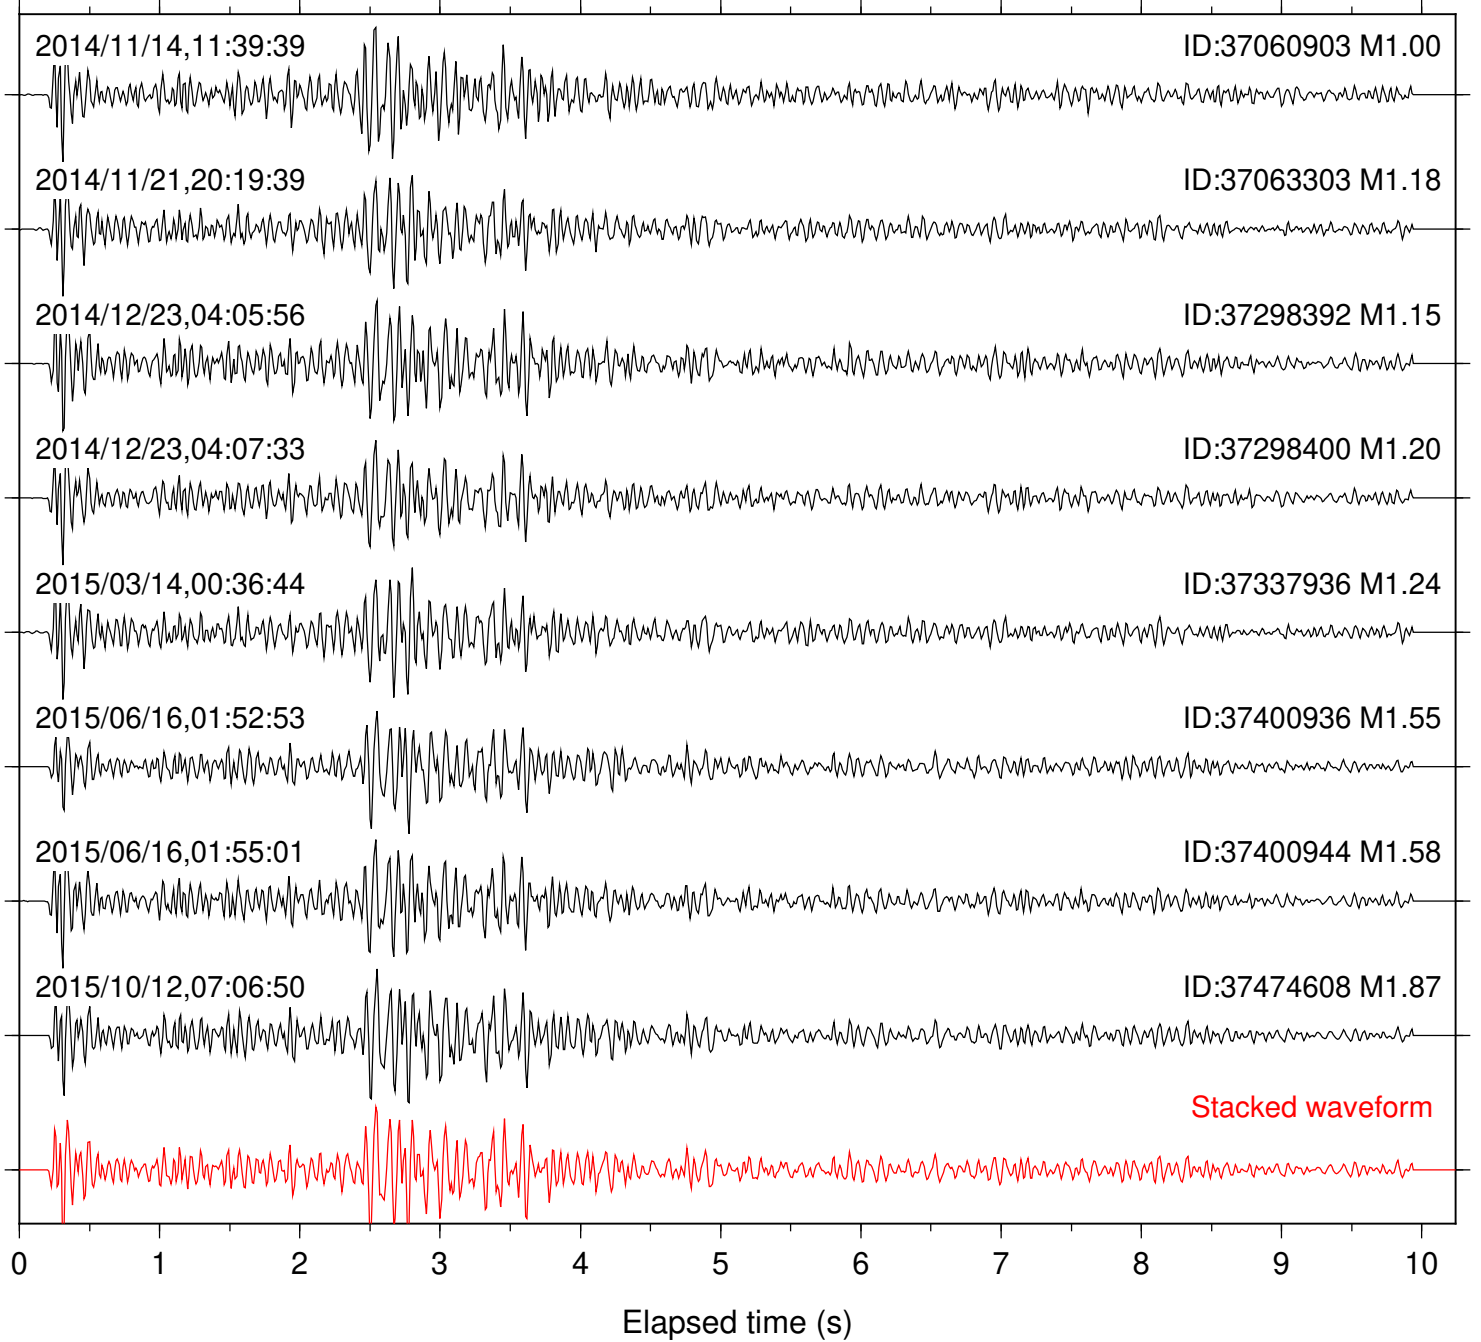

Station: B081 Com: EHZ

Focal depth: 8.51 km