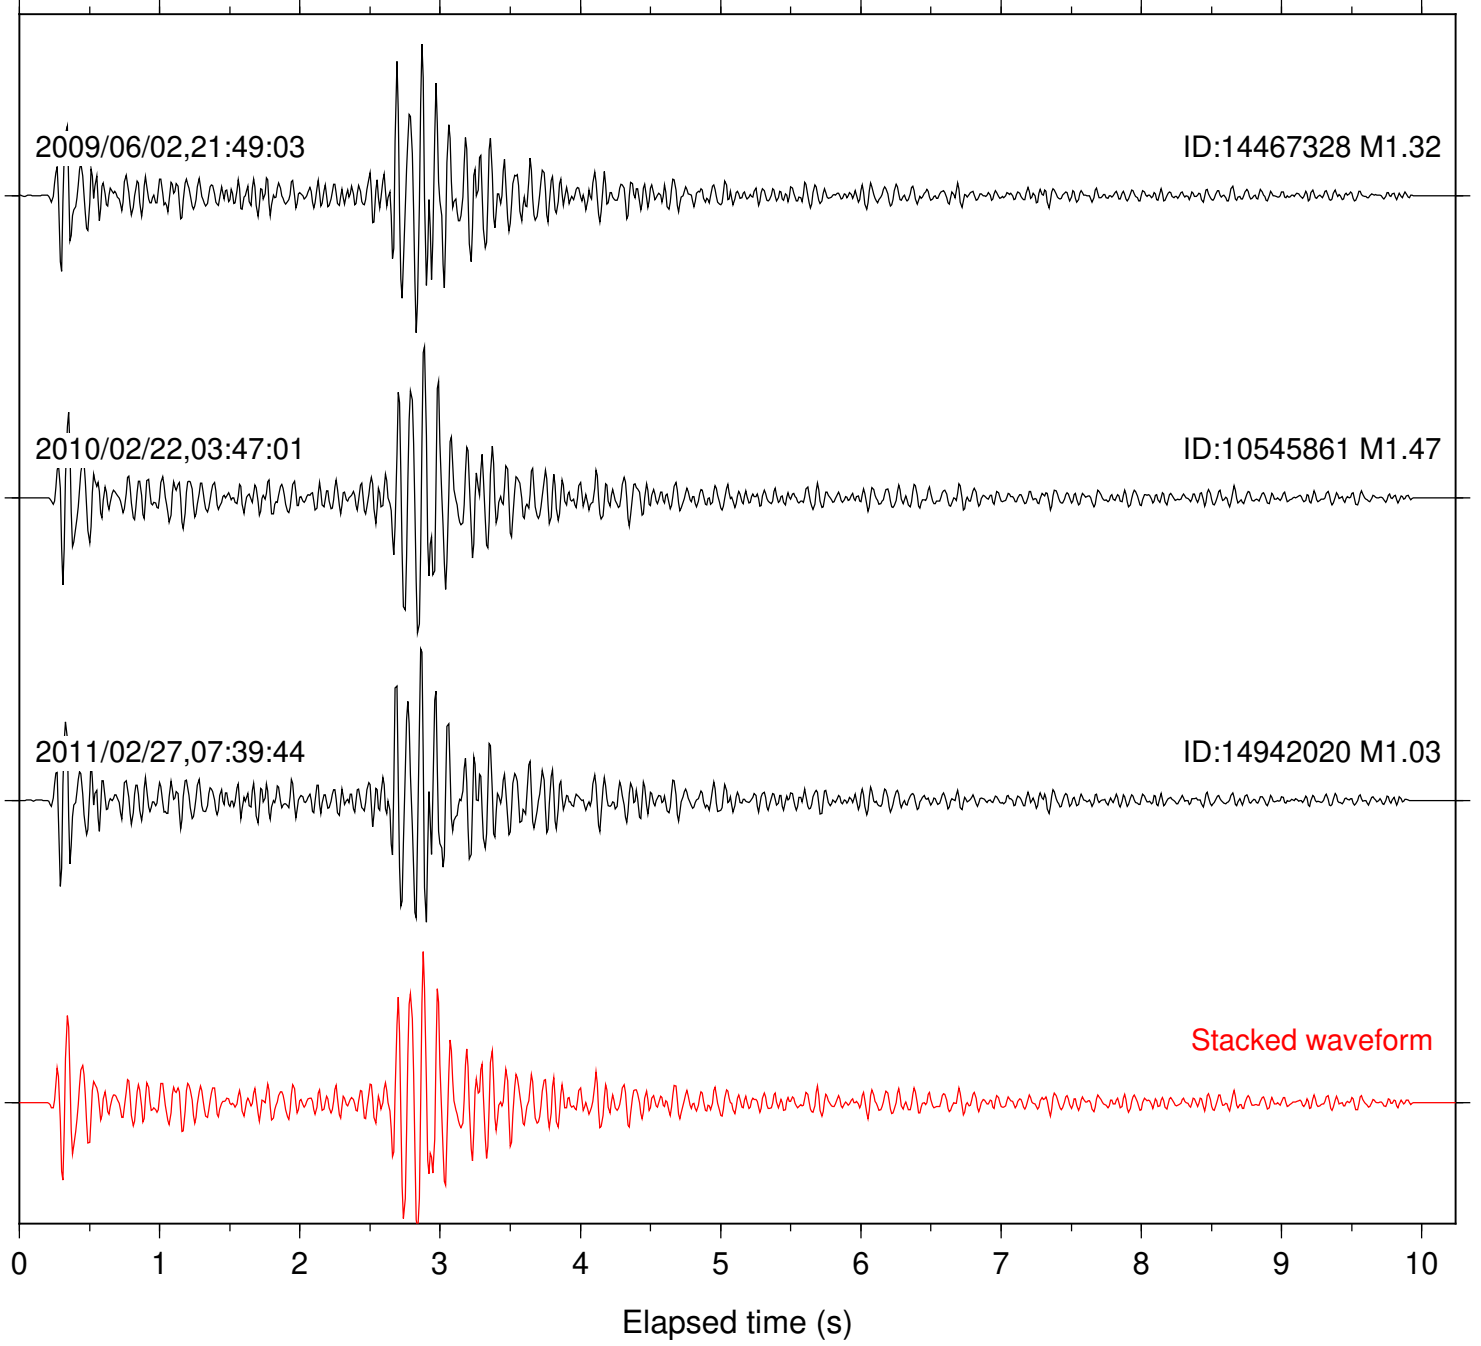

Station: B084 Com: EHZ

Focal depth: 8.47 km