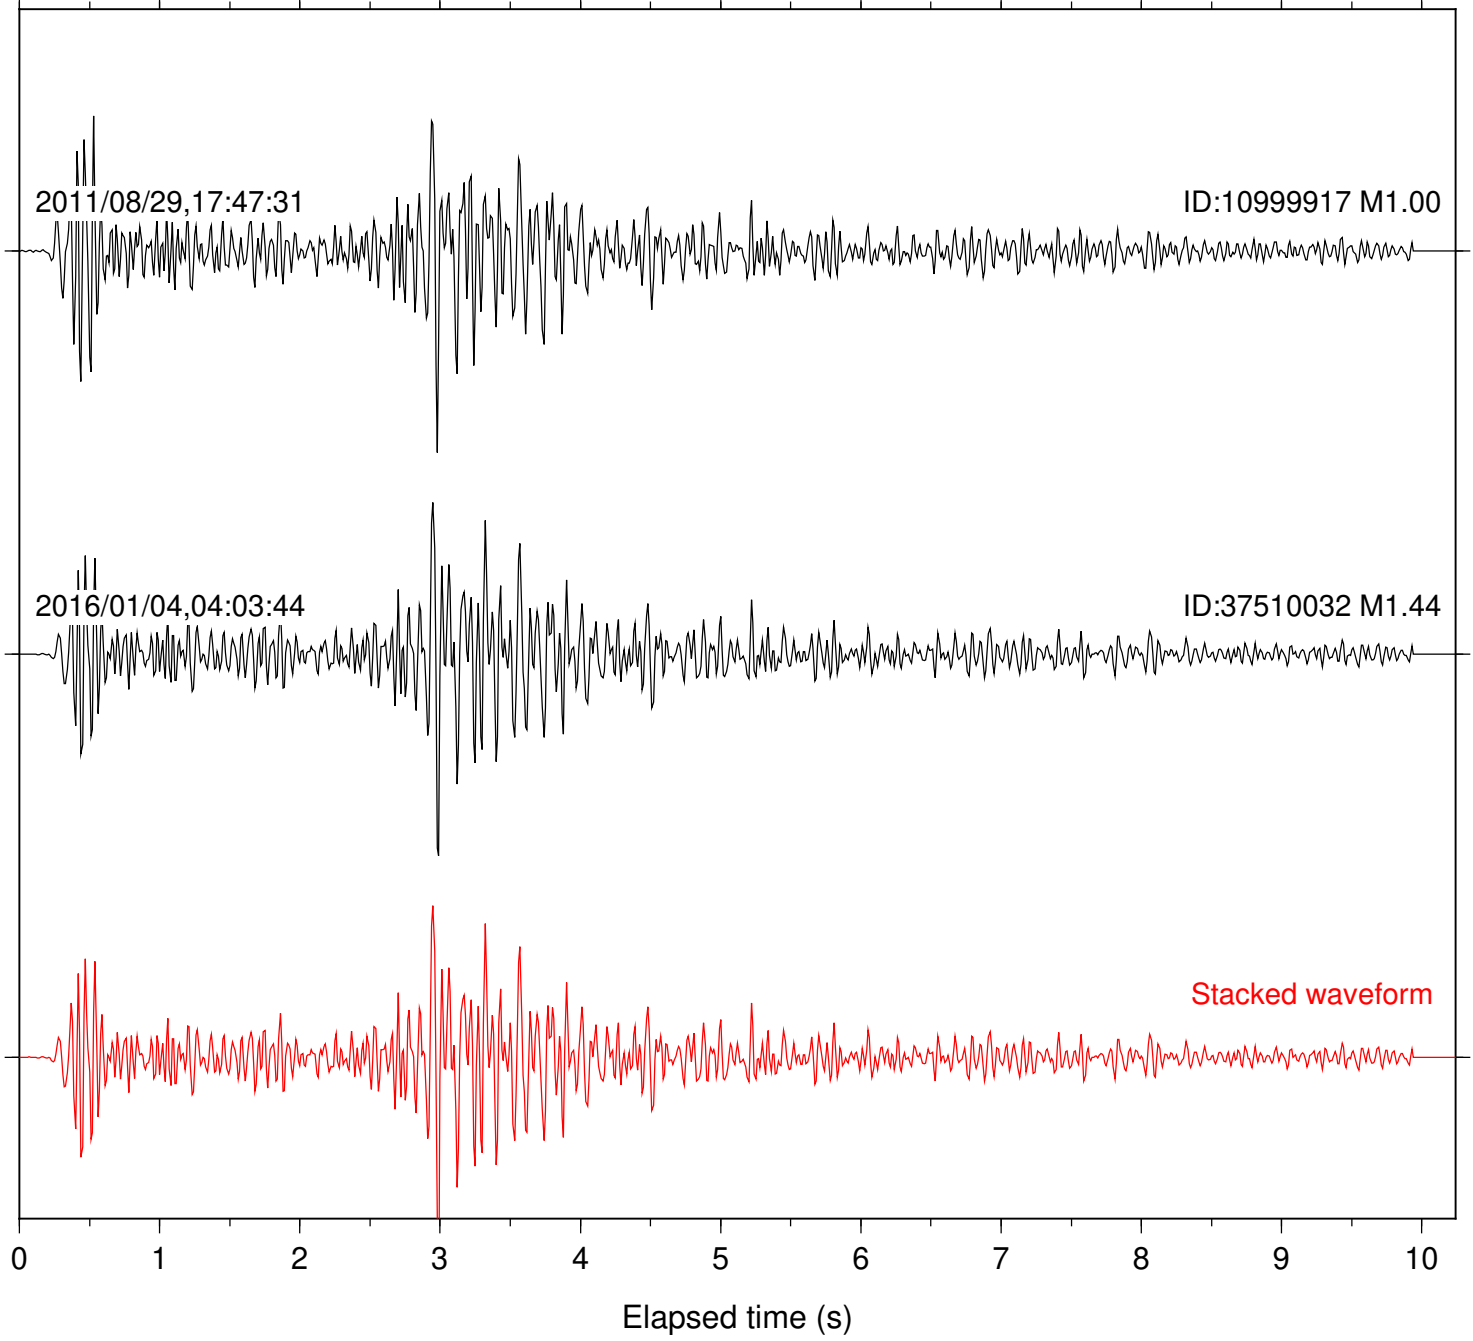

Station: B093 Com: EHZ

Focal depth: 16.22 km