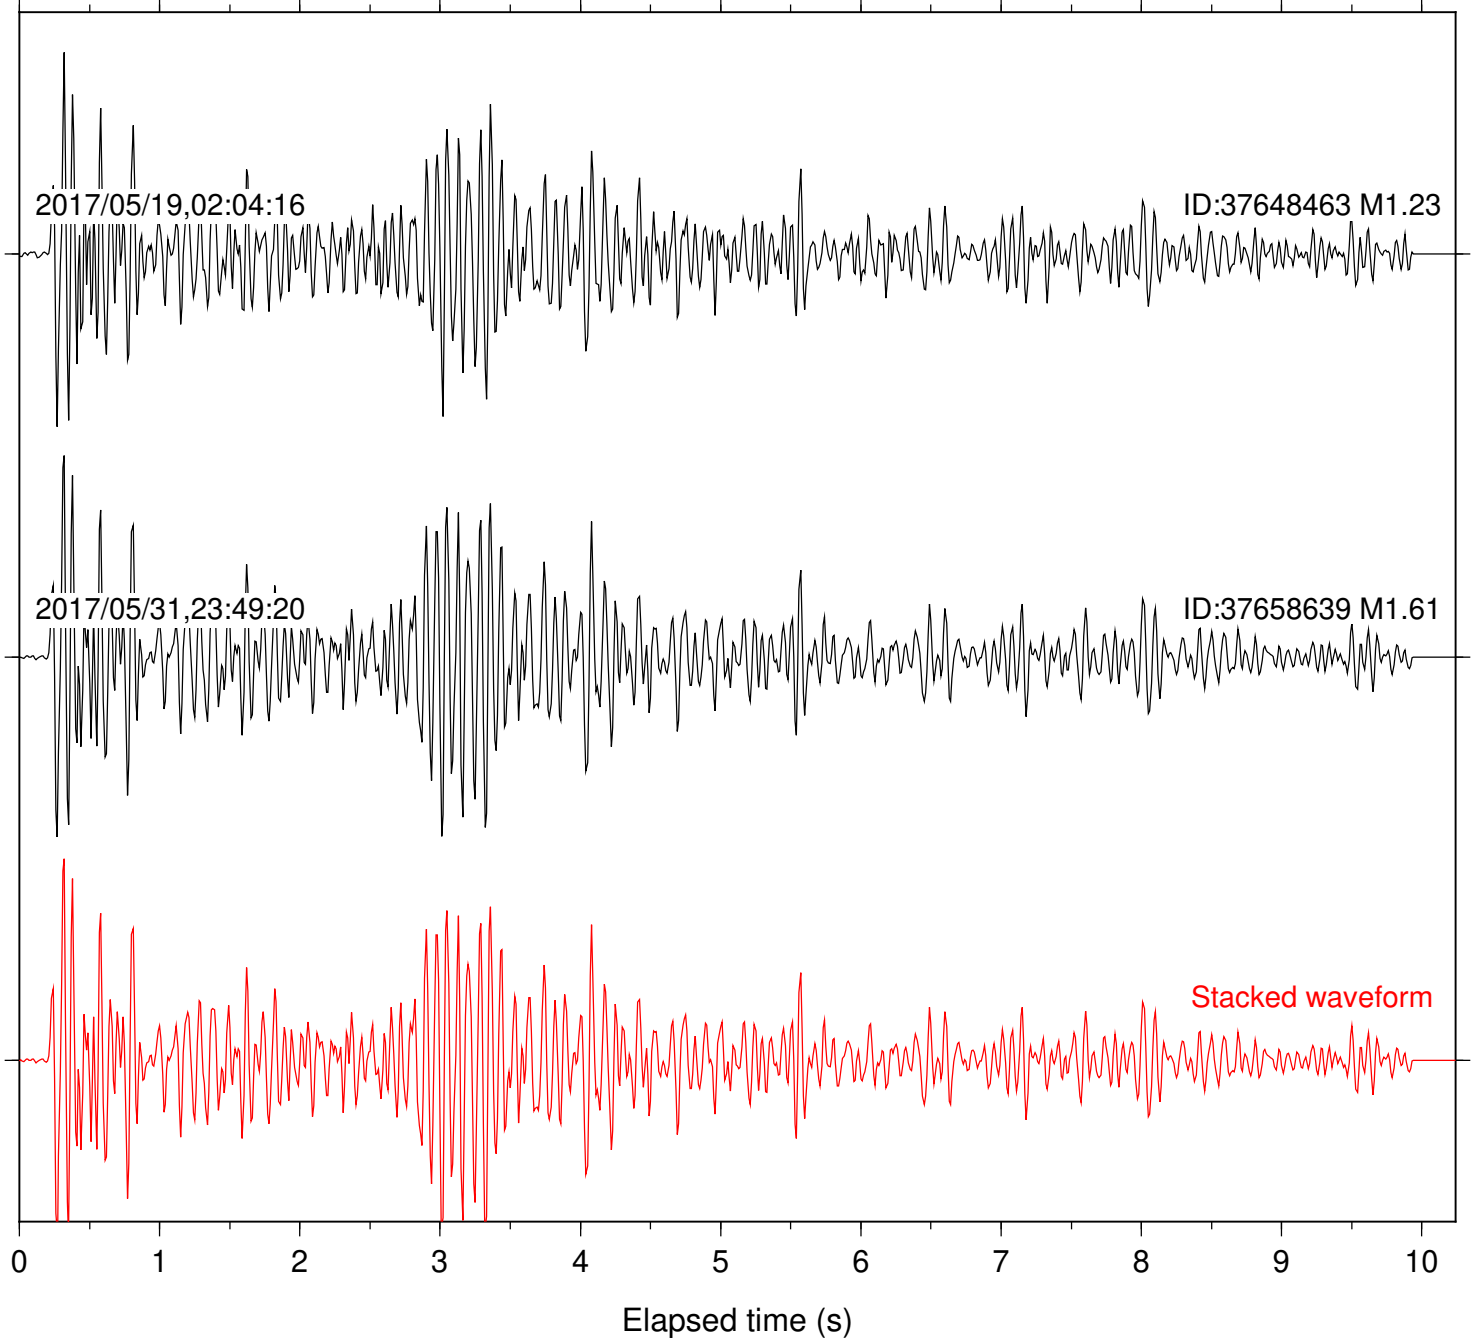

Station: B088 Com: EHZ

Focal depth: 9.88 km