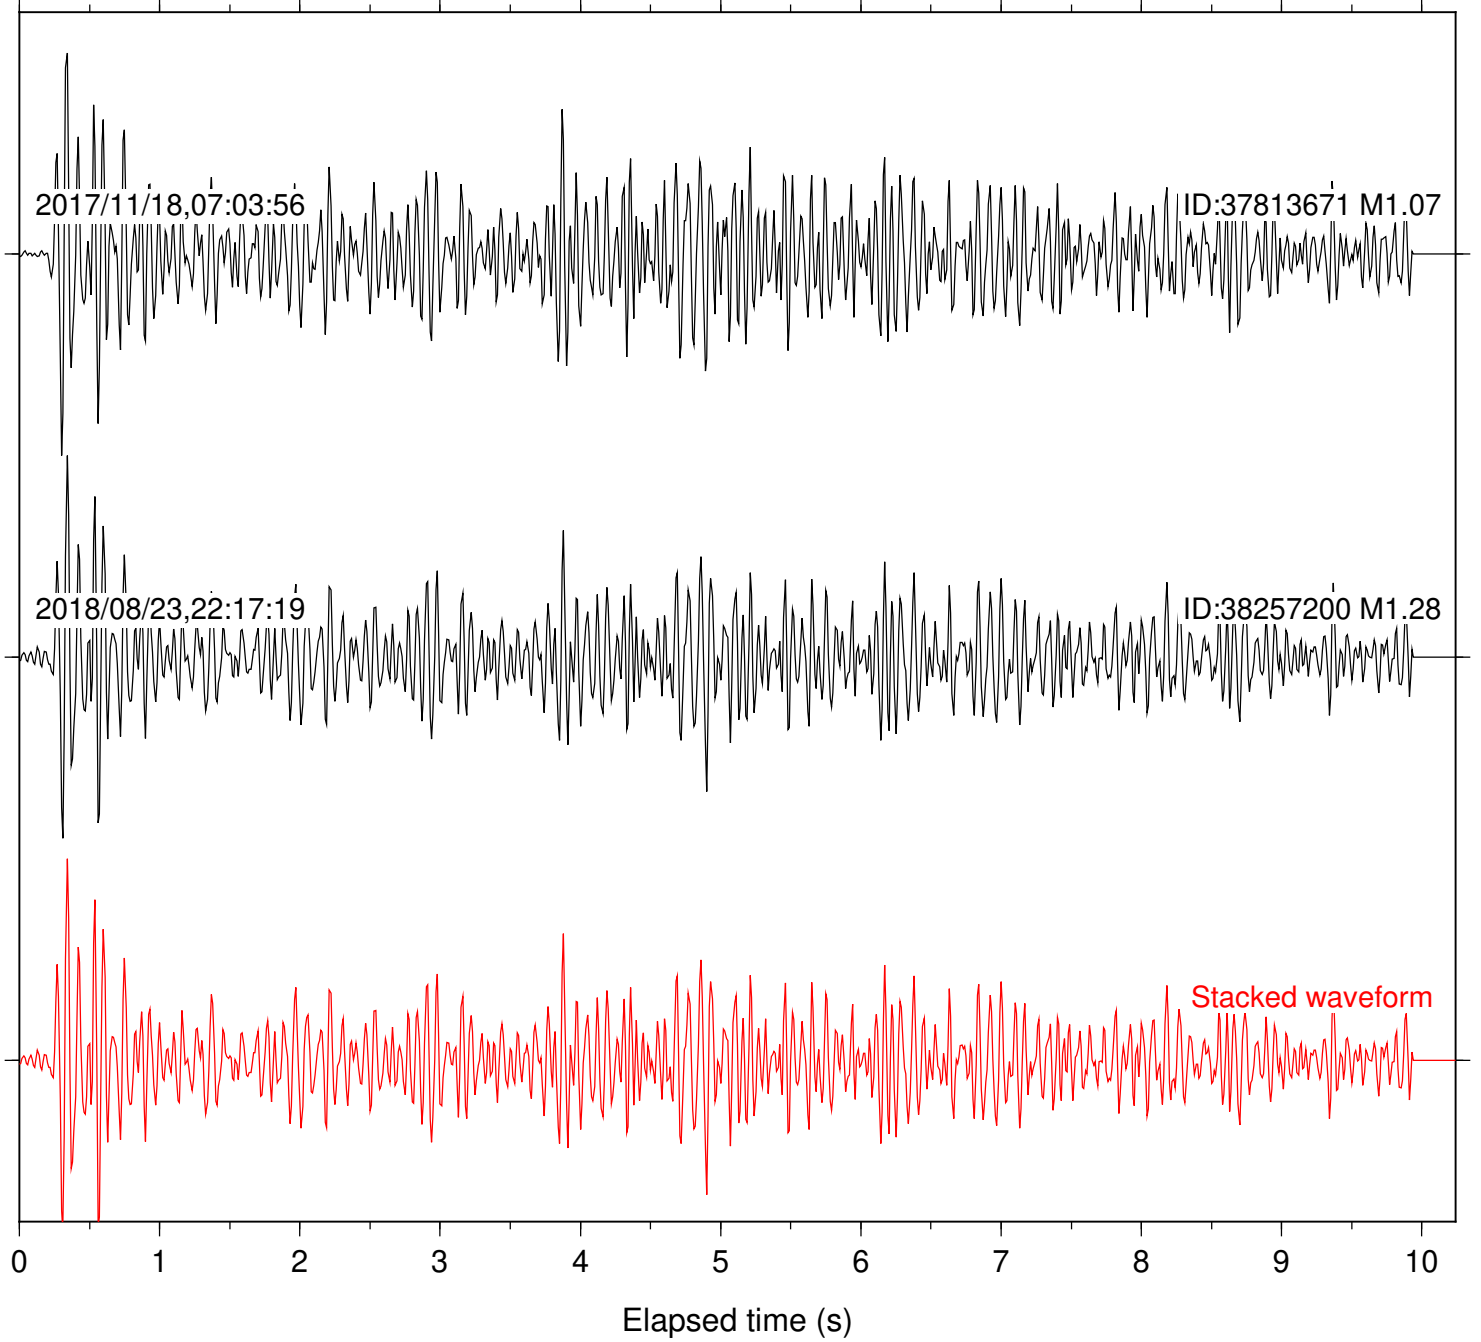

Focal depth: 4.88 km

Station: HMT2 Com: HHZ

Focal depth: 4.88 km

Station: KNW Com: HHZ

Focal depth: 4.88 km

Station: LKH Com: HHZ

Focal depth: 4.88 km

Station: PFO Com: HHZ