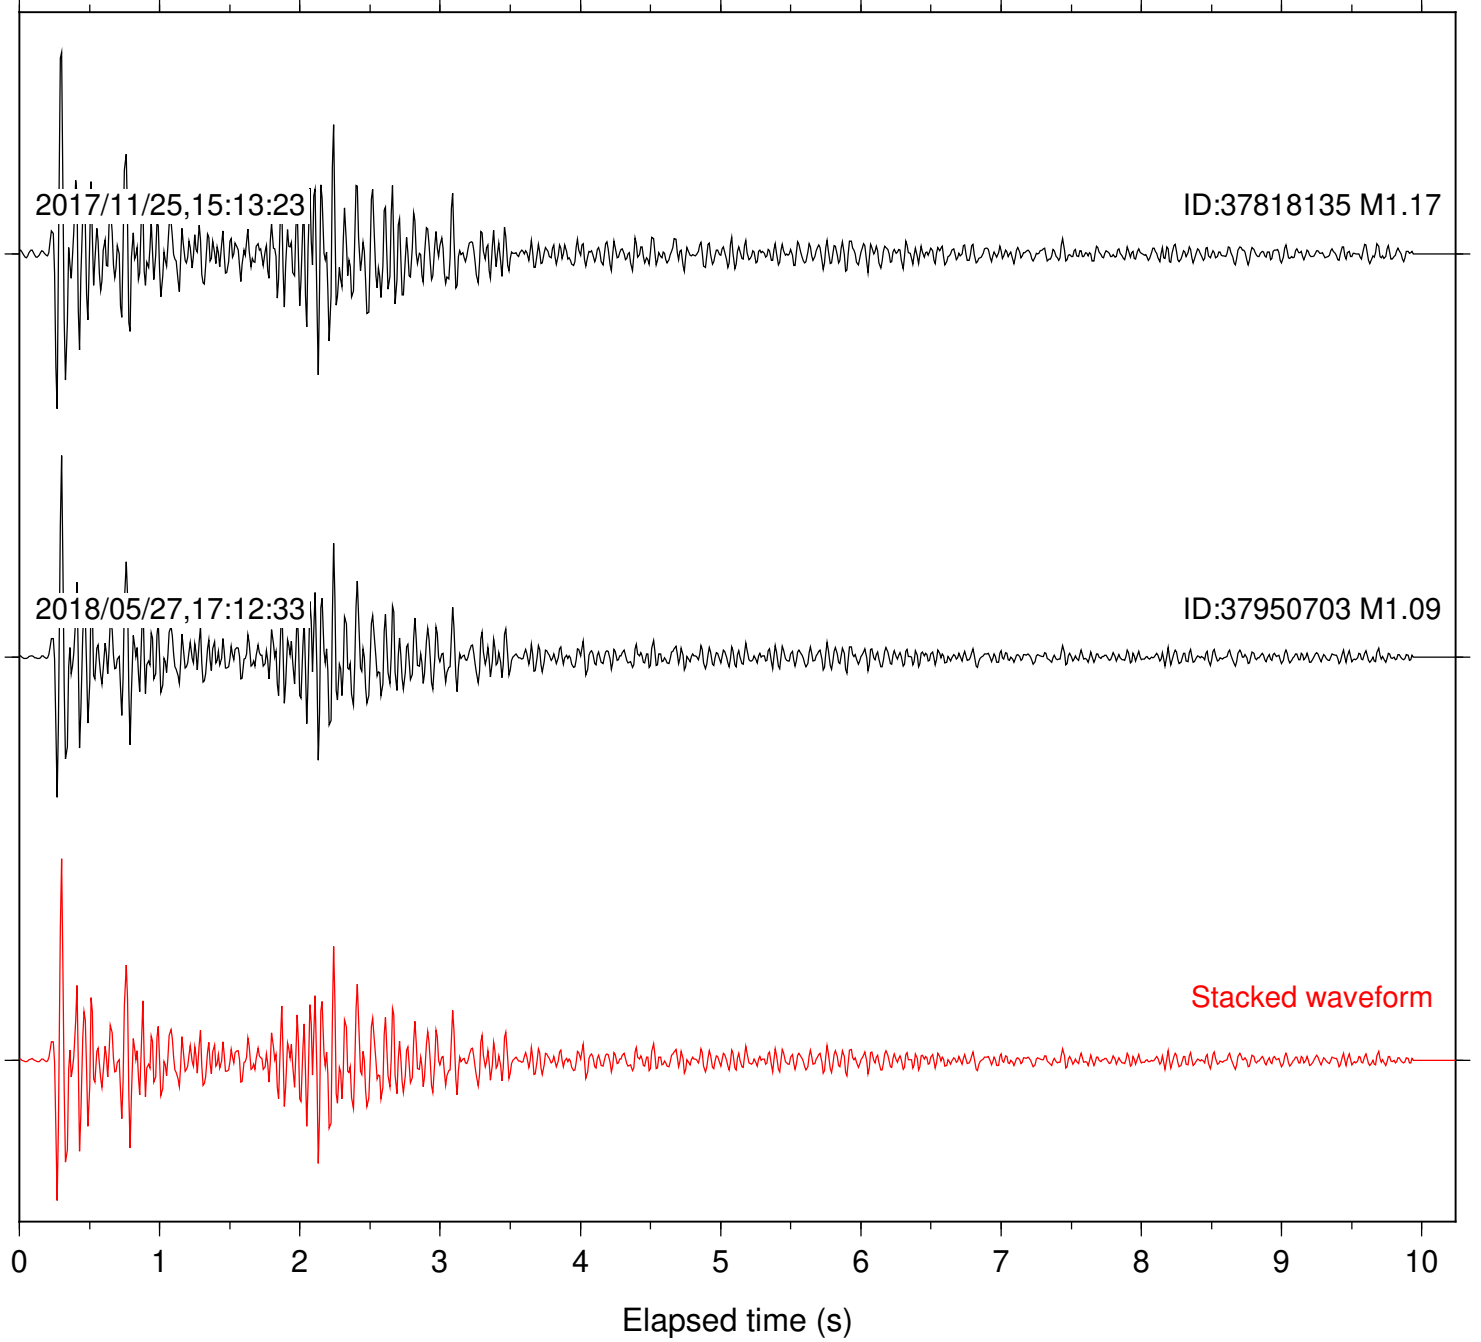

Station: BZN Com: HHZ

Focal depth: 7.35 km