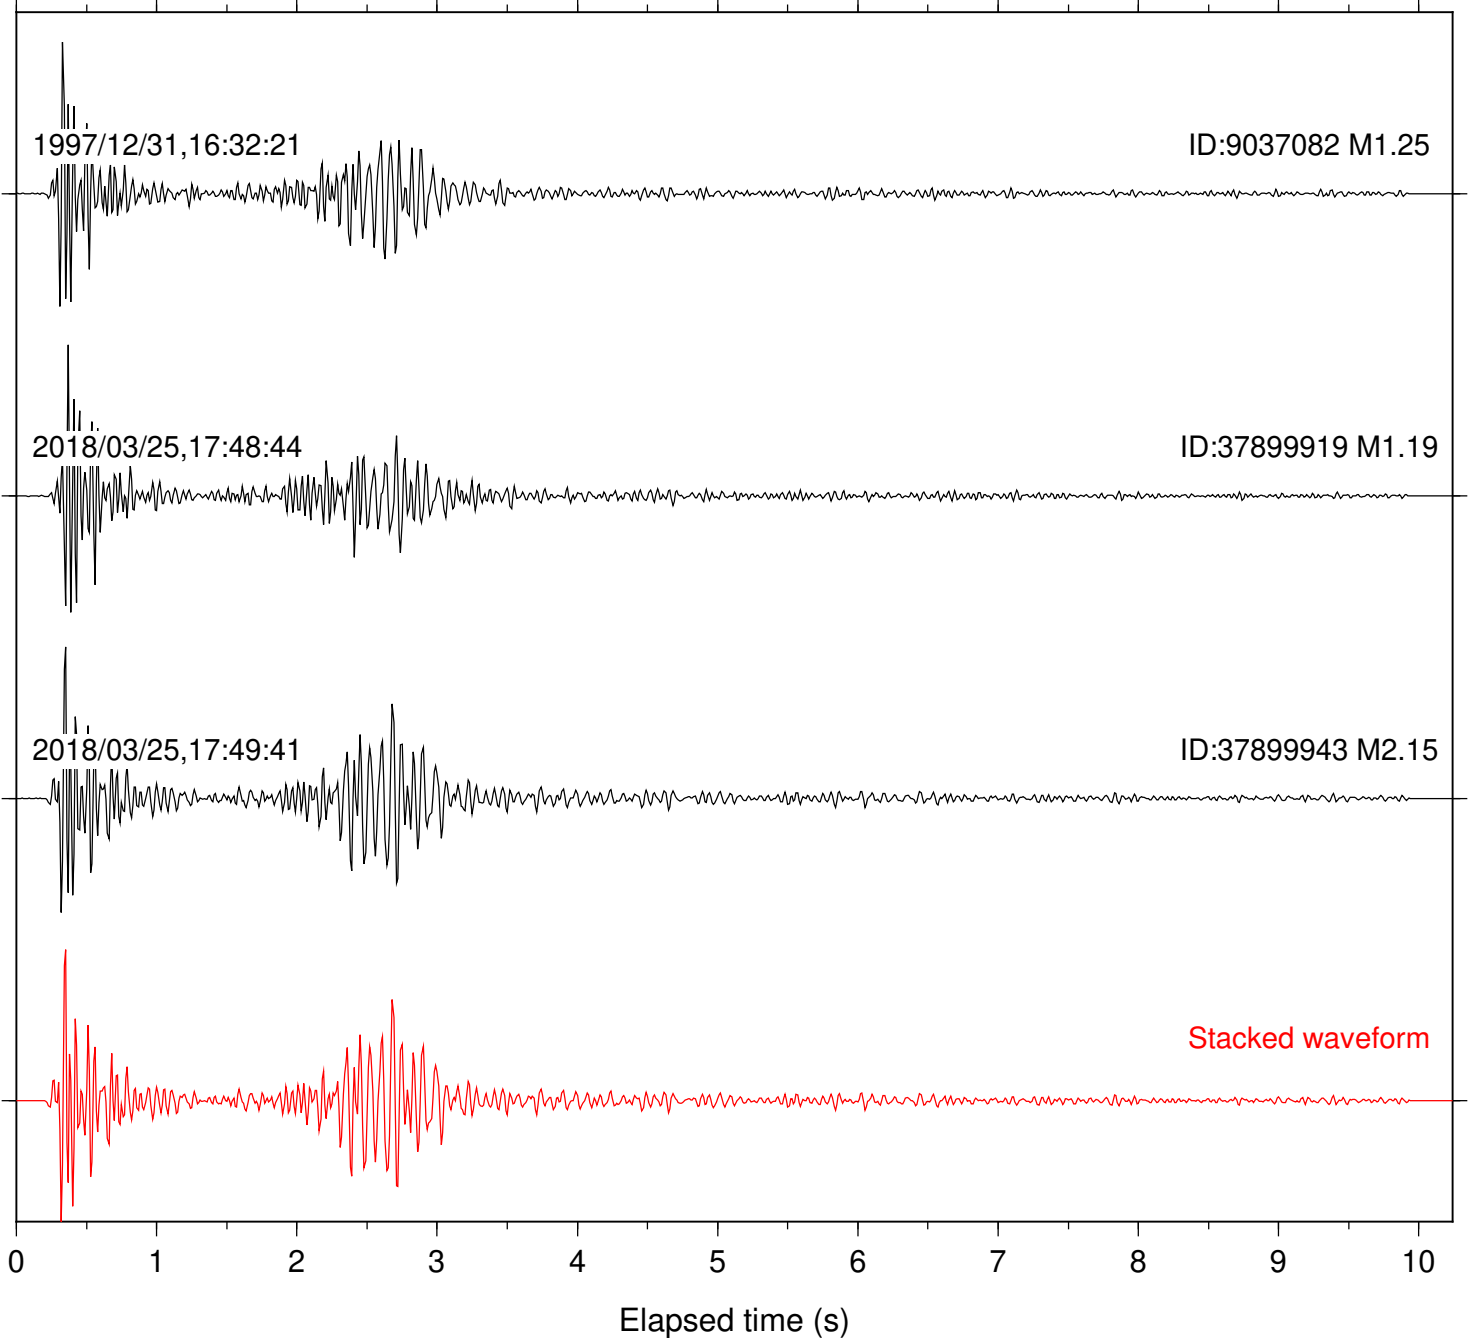

Station: CRY Com: HHZ

Focal depth: 14.04 km