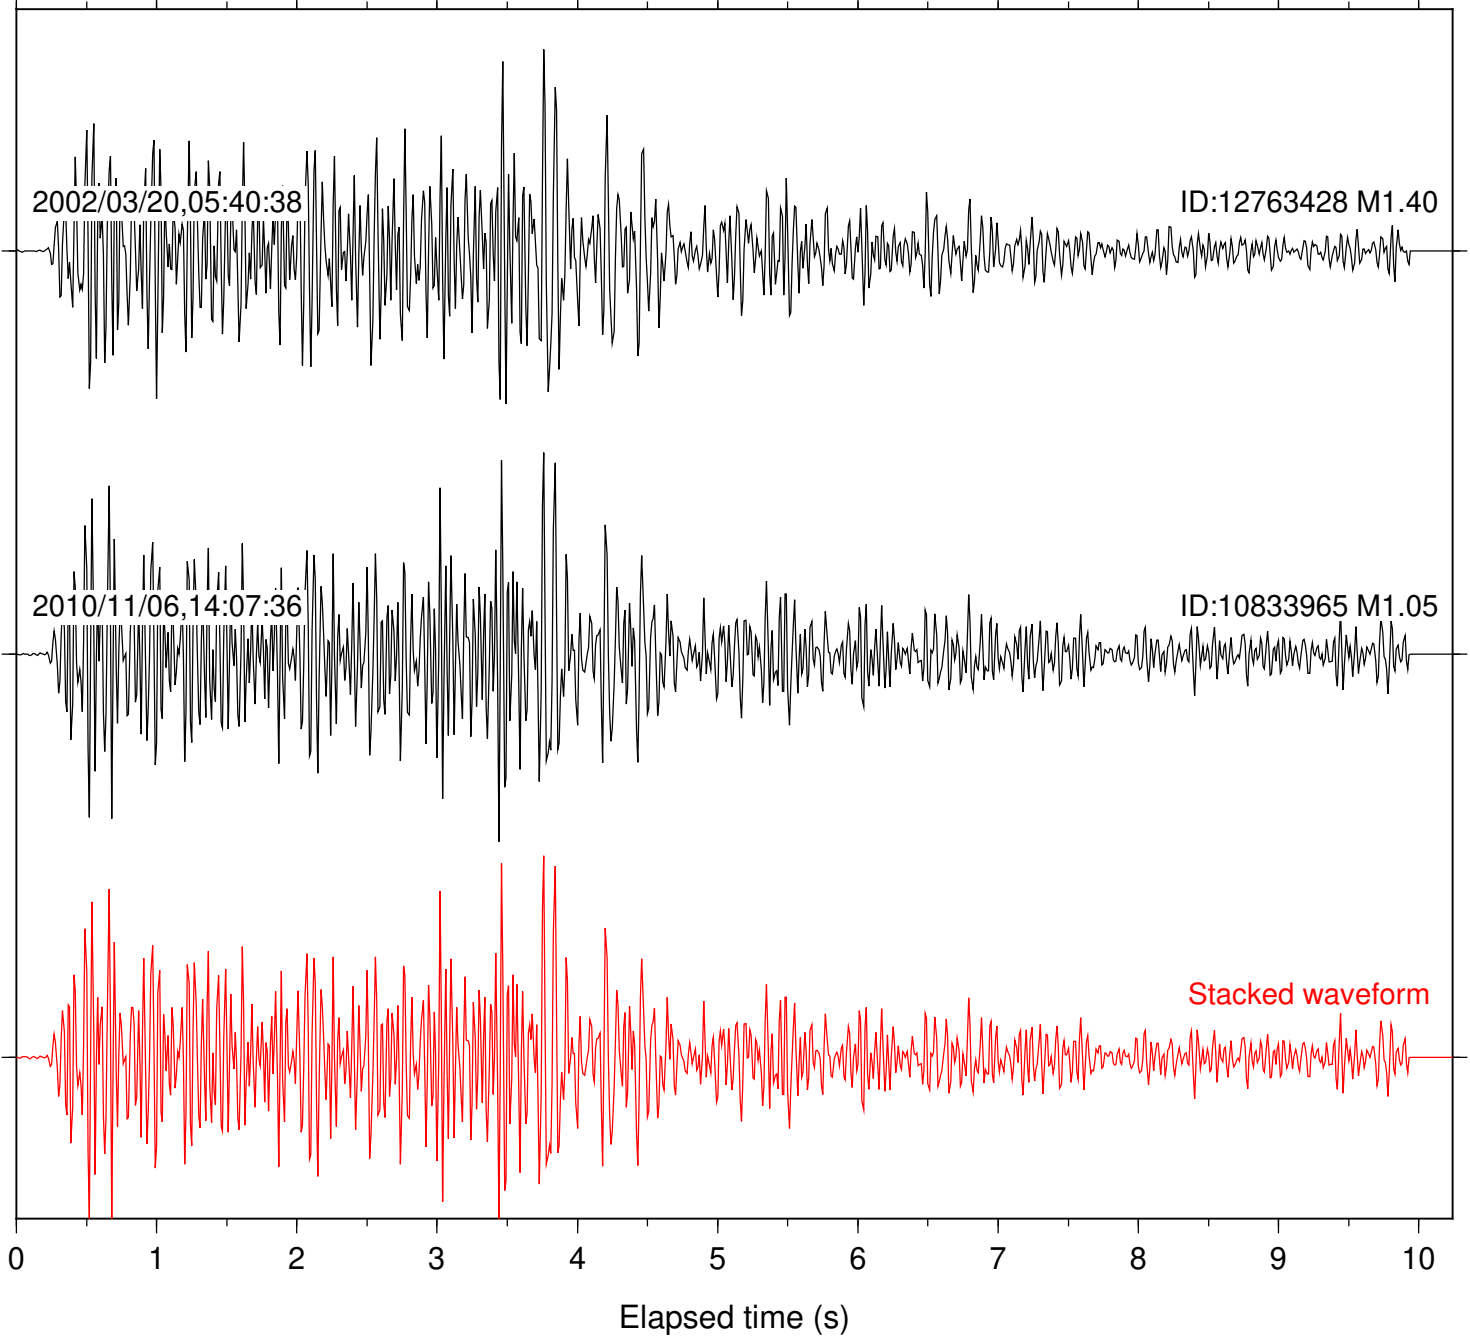

Station: FRD Com: HHZ

Focal depth: 10.32 km