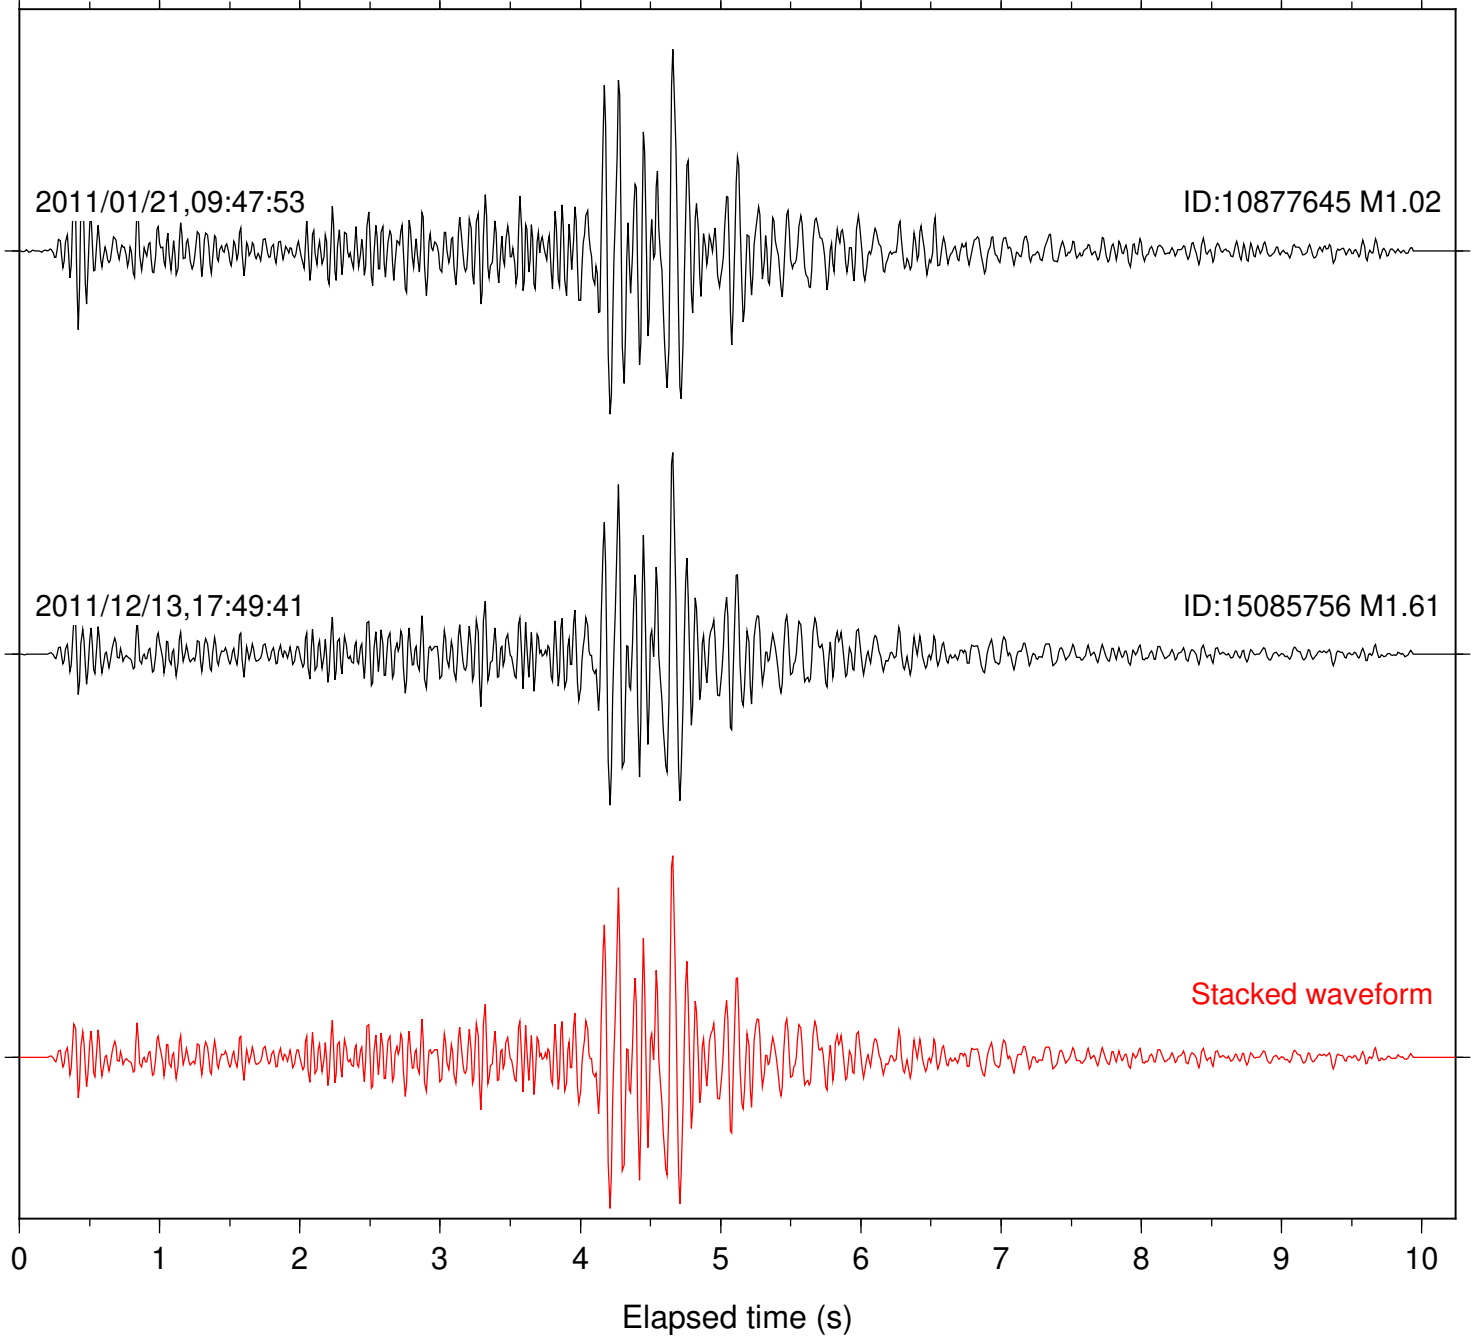

Station: B946 Com: EHZ

Focal depth: 10.95 km