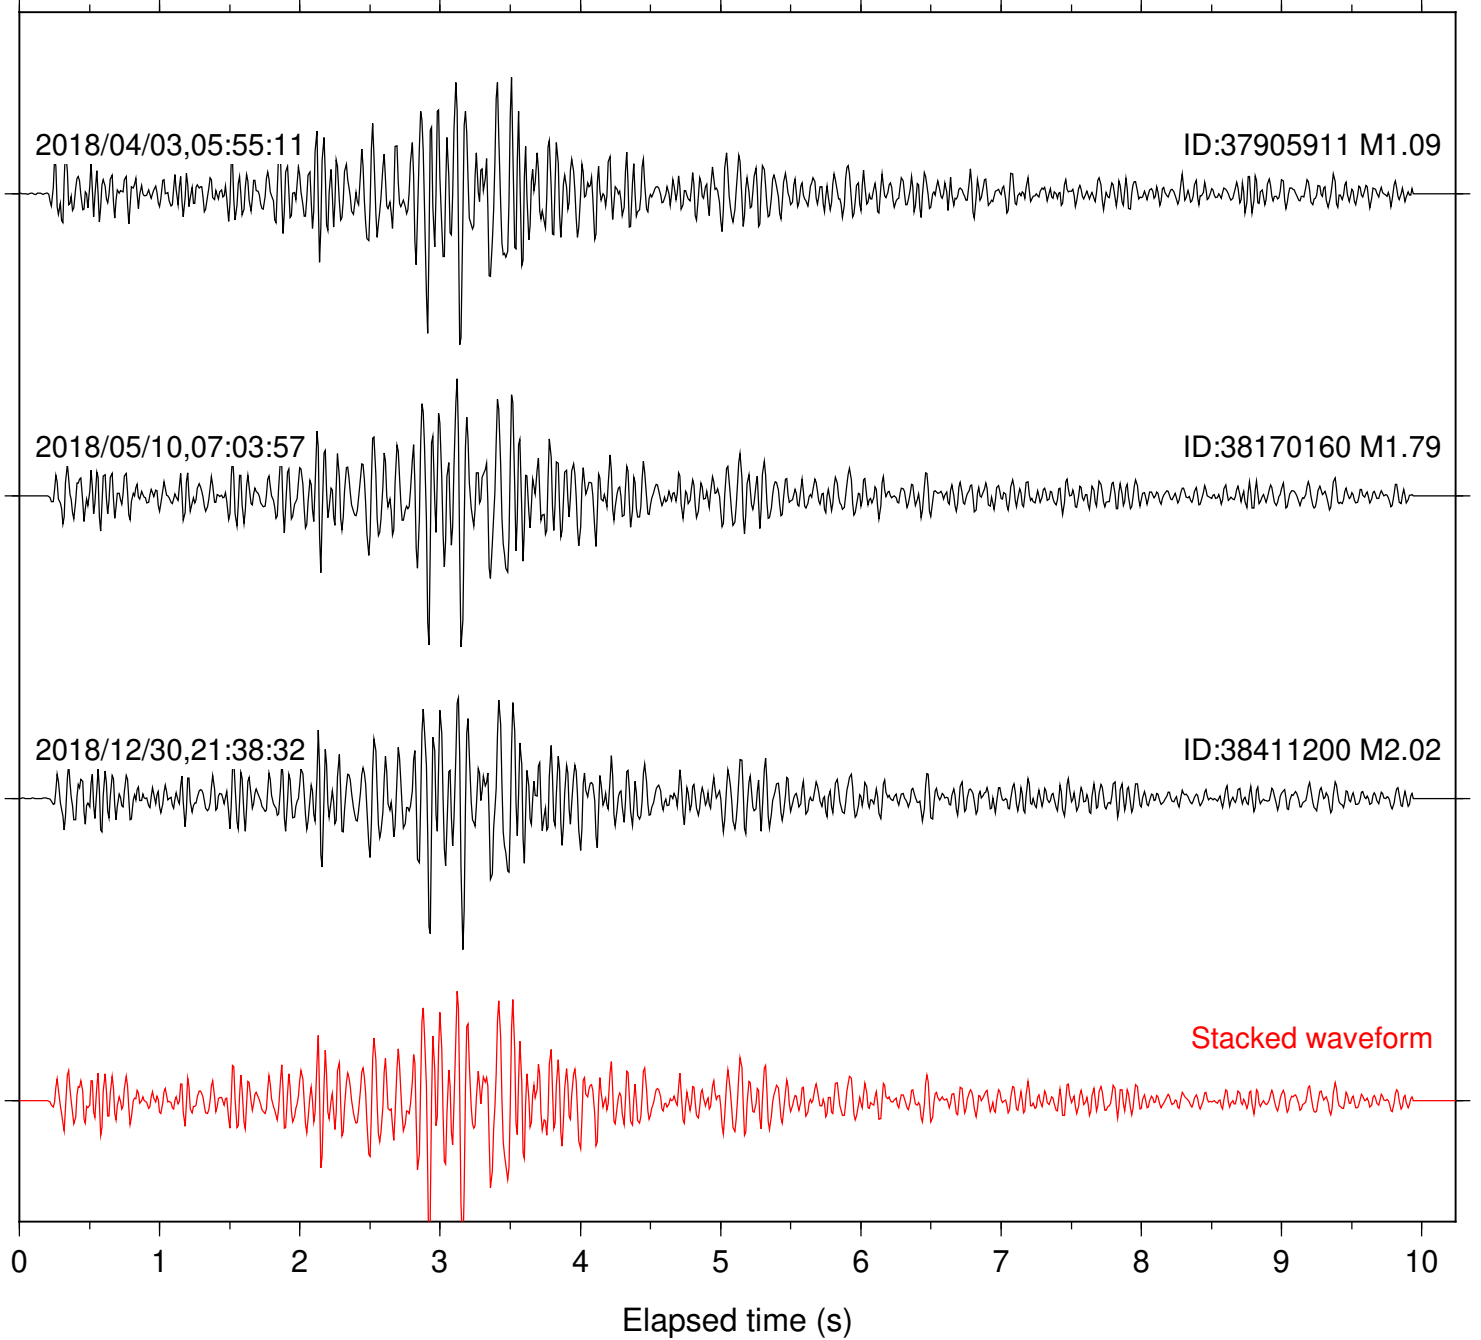

Station: B082 Com: EHZ

Focal depth: 5.61 km