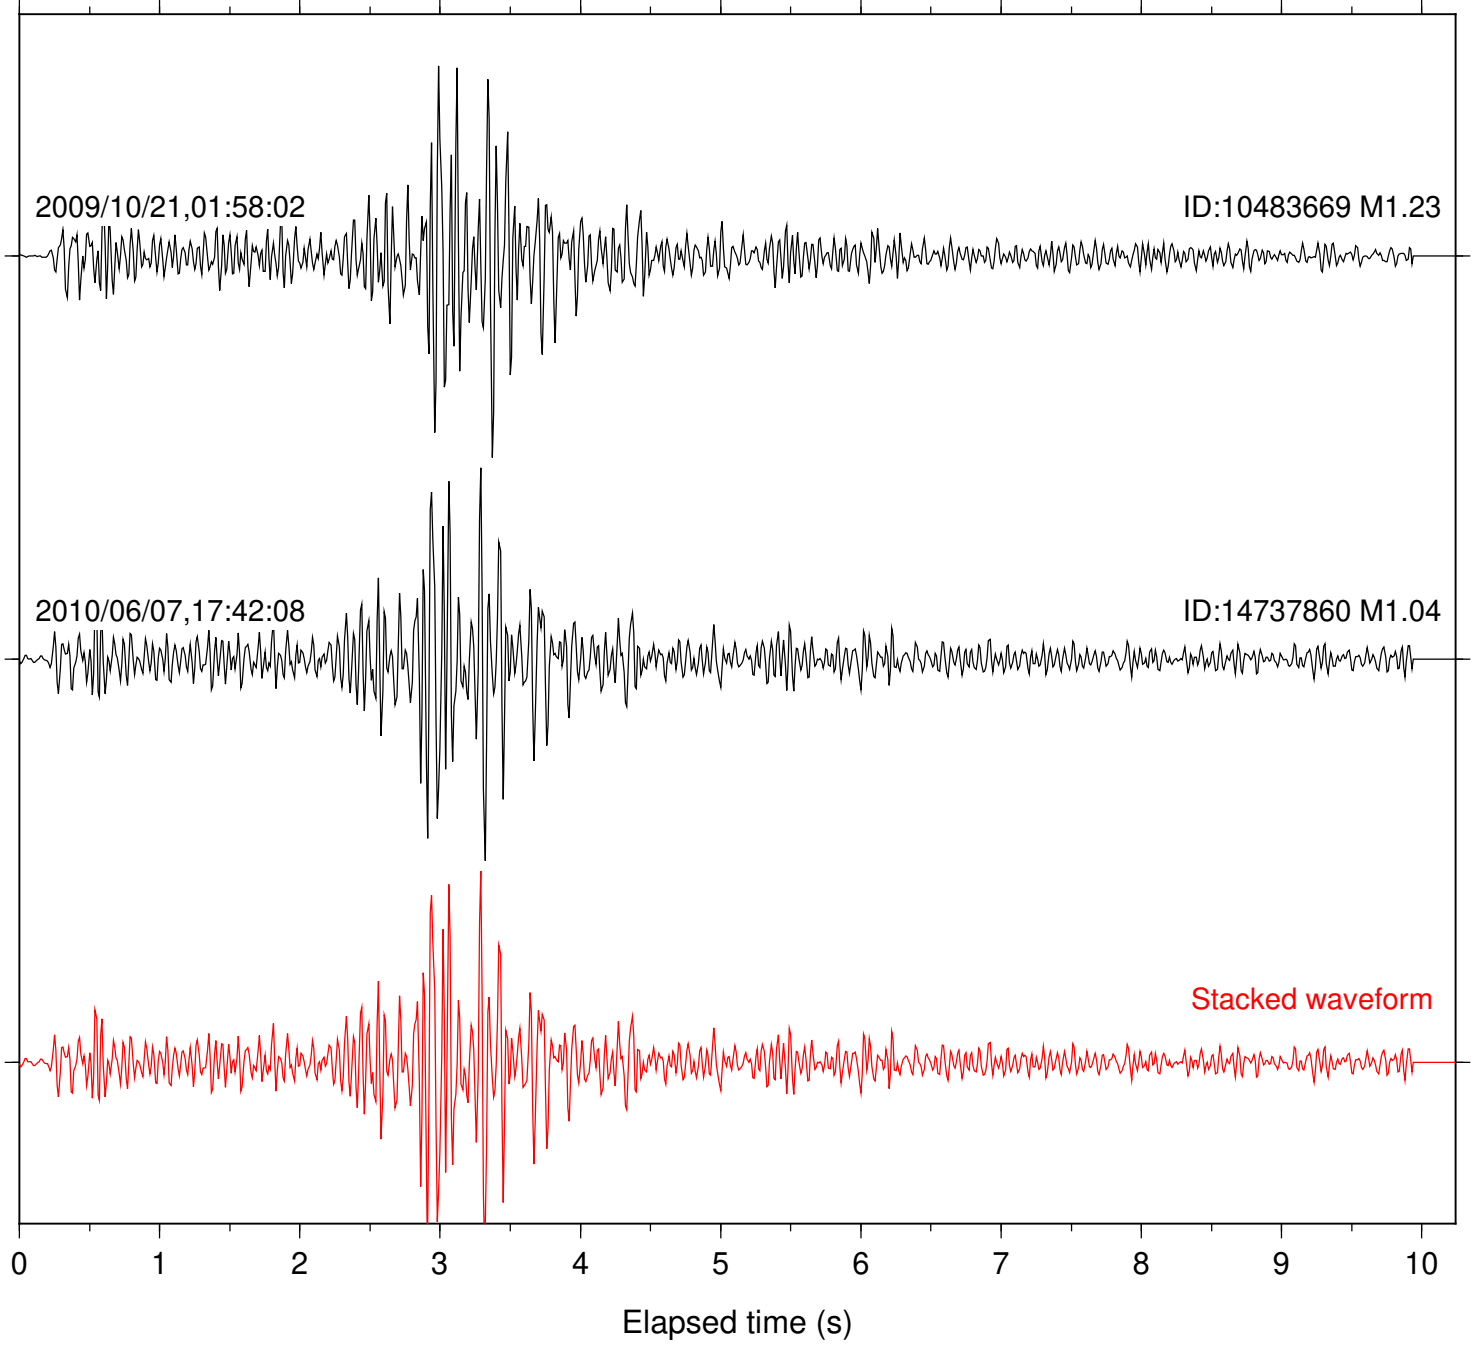

Station: B086 Com: EHZ

Focal depth: 13.29 km