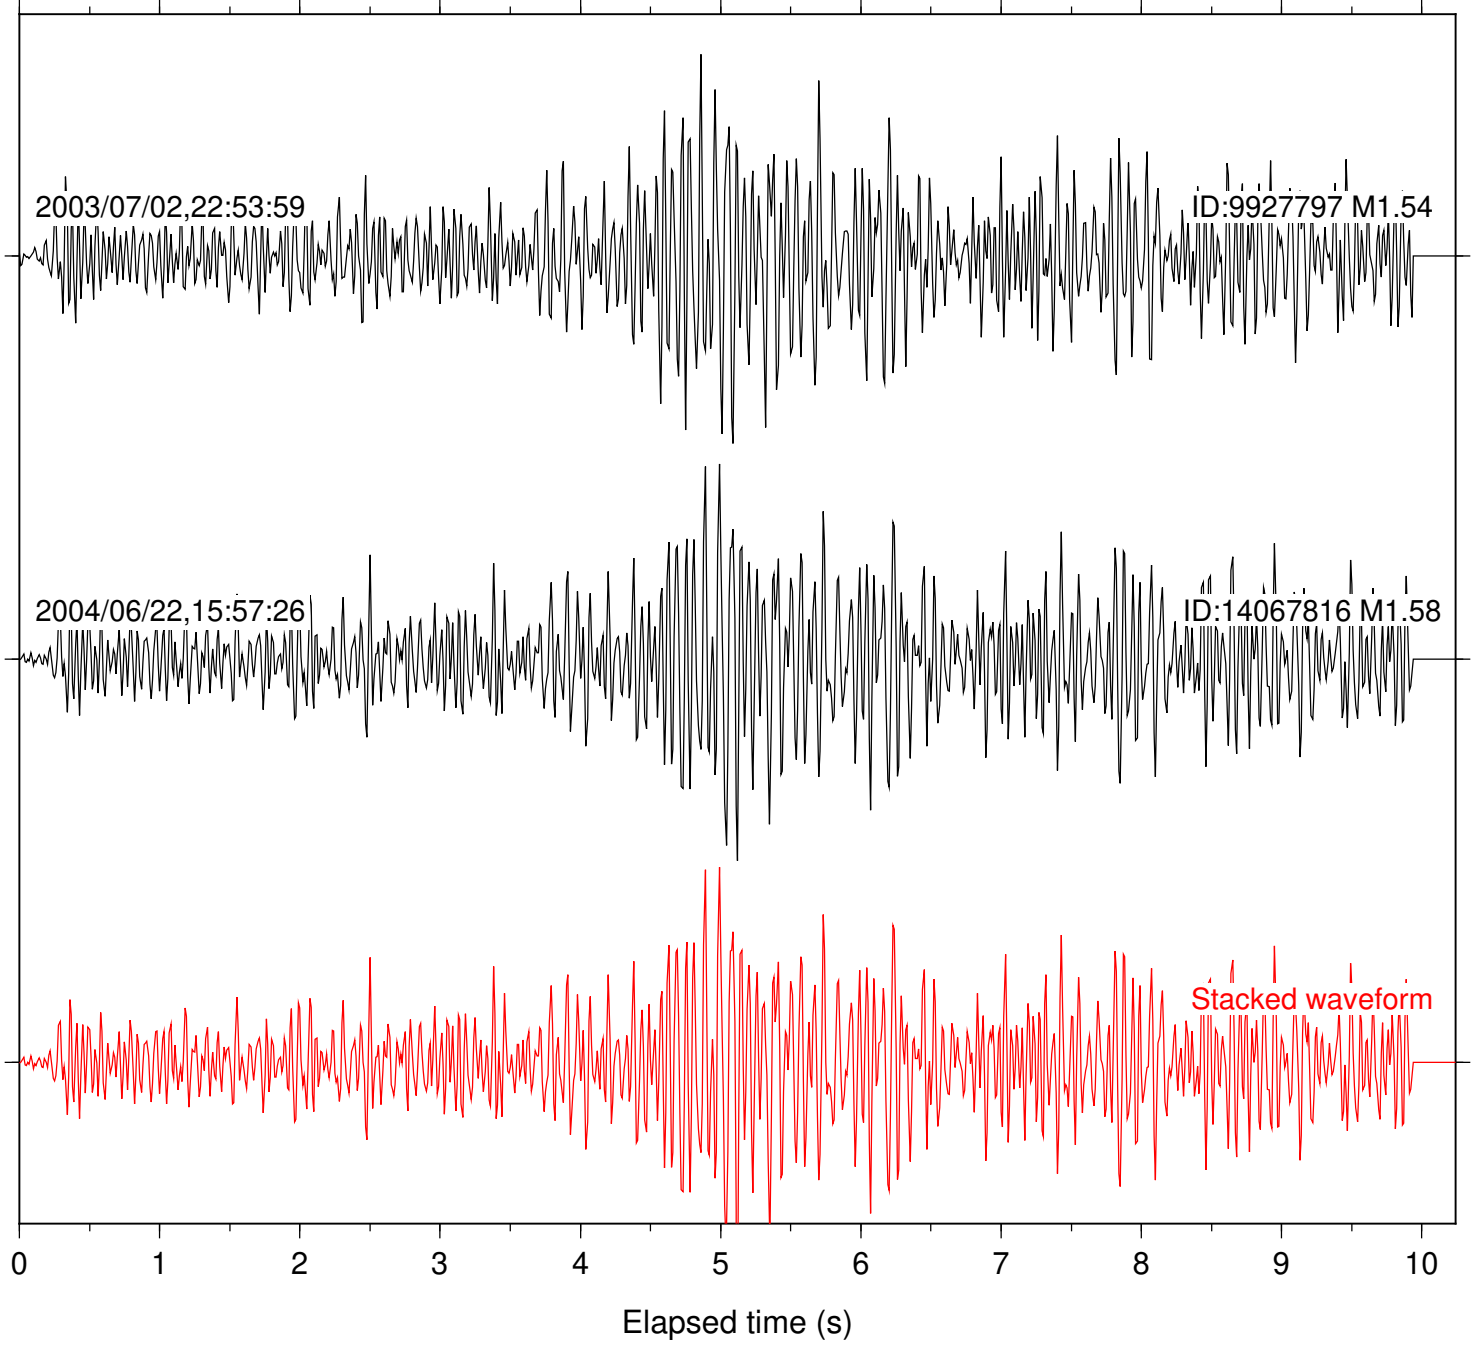

Station: MIR Com: EHZ

Focal depth: 2.94 km