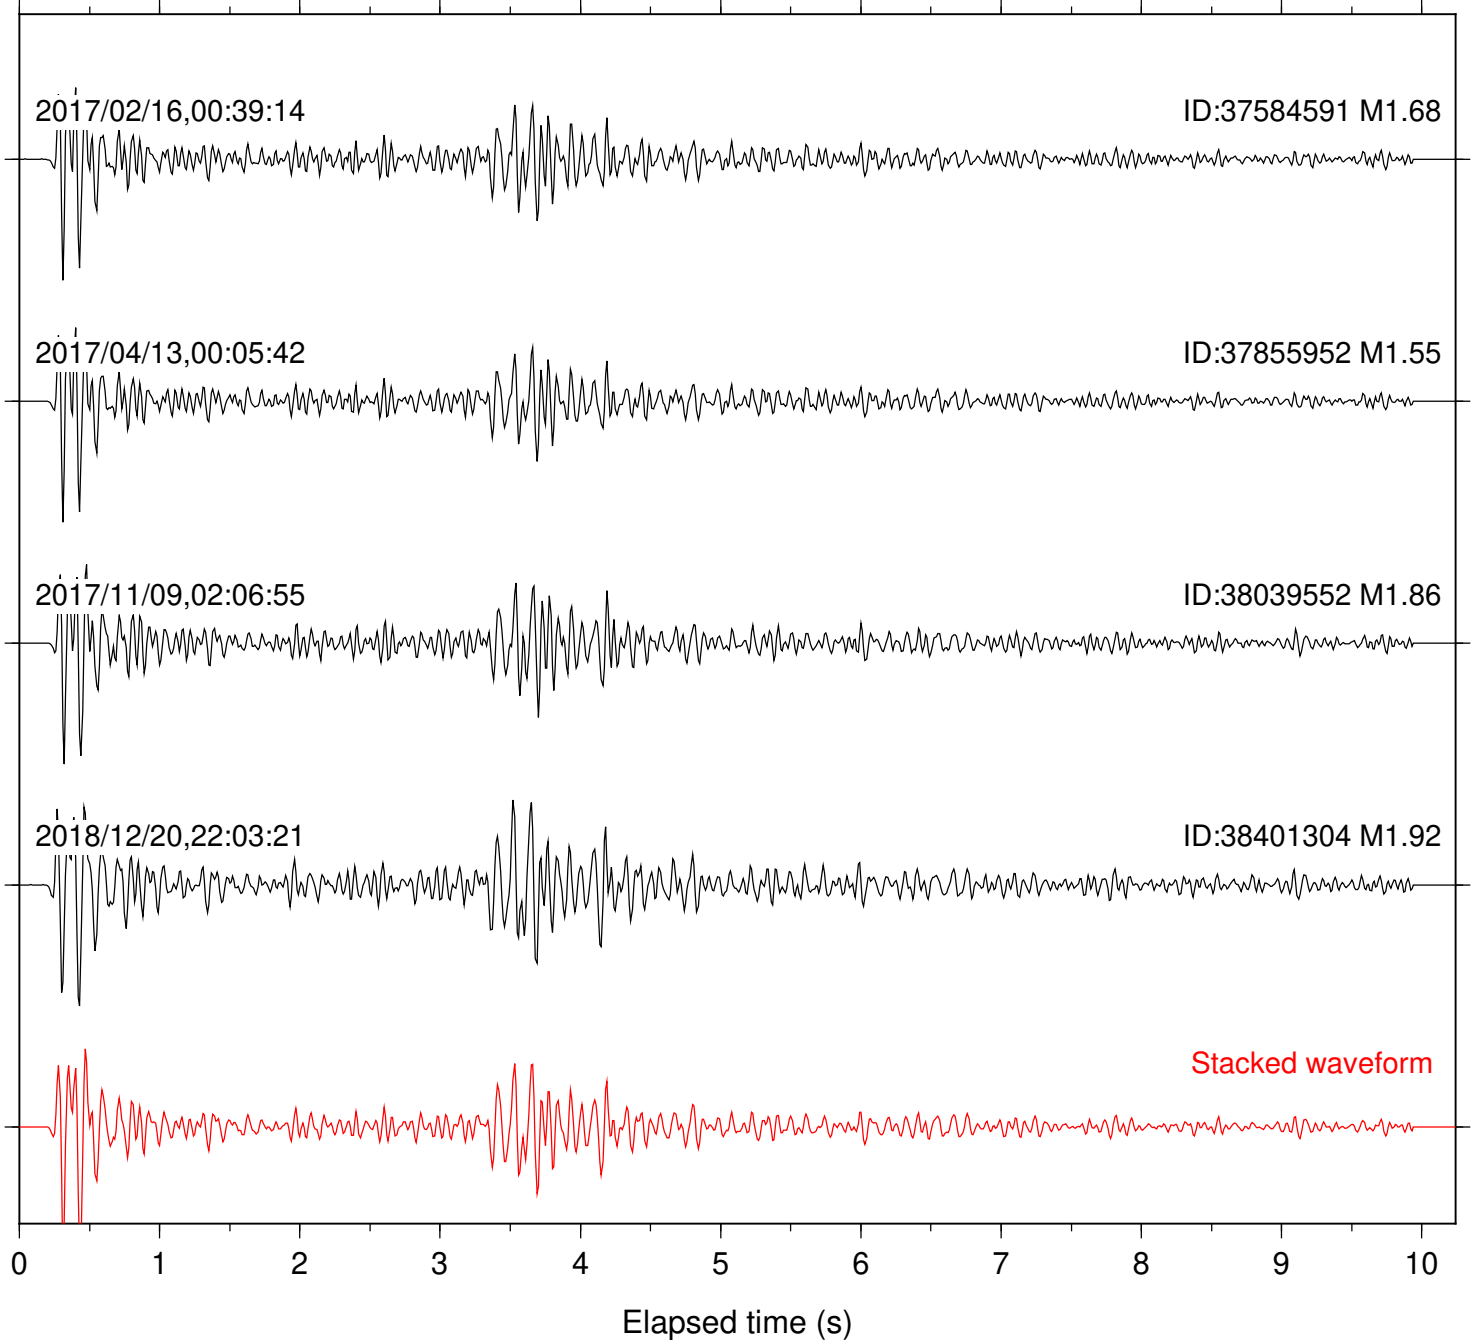

Focal depth: 6.49 km

Station: CSH Com: HHZ

Focal depth: 6.49 km

Station: DGR Com: HHZ

Focal depth: 6.48 km

Station: DNR Com: HHZ

Focal depth: 6.49 km

Station: FRD Com: HHZ