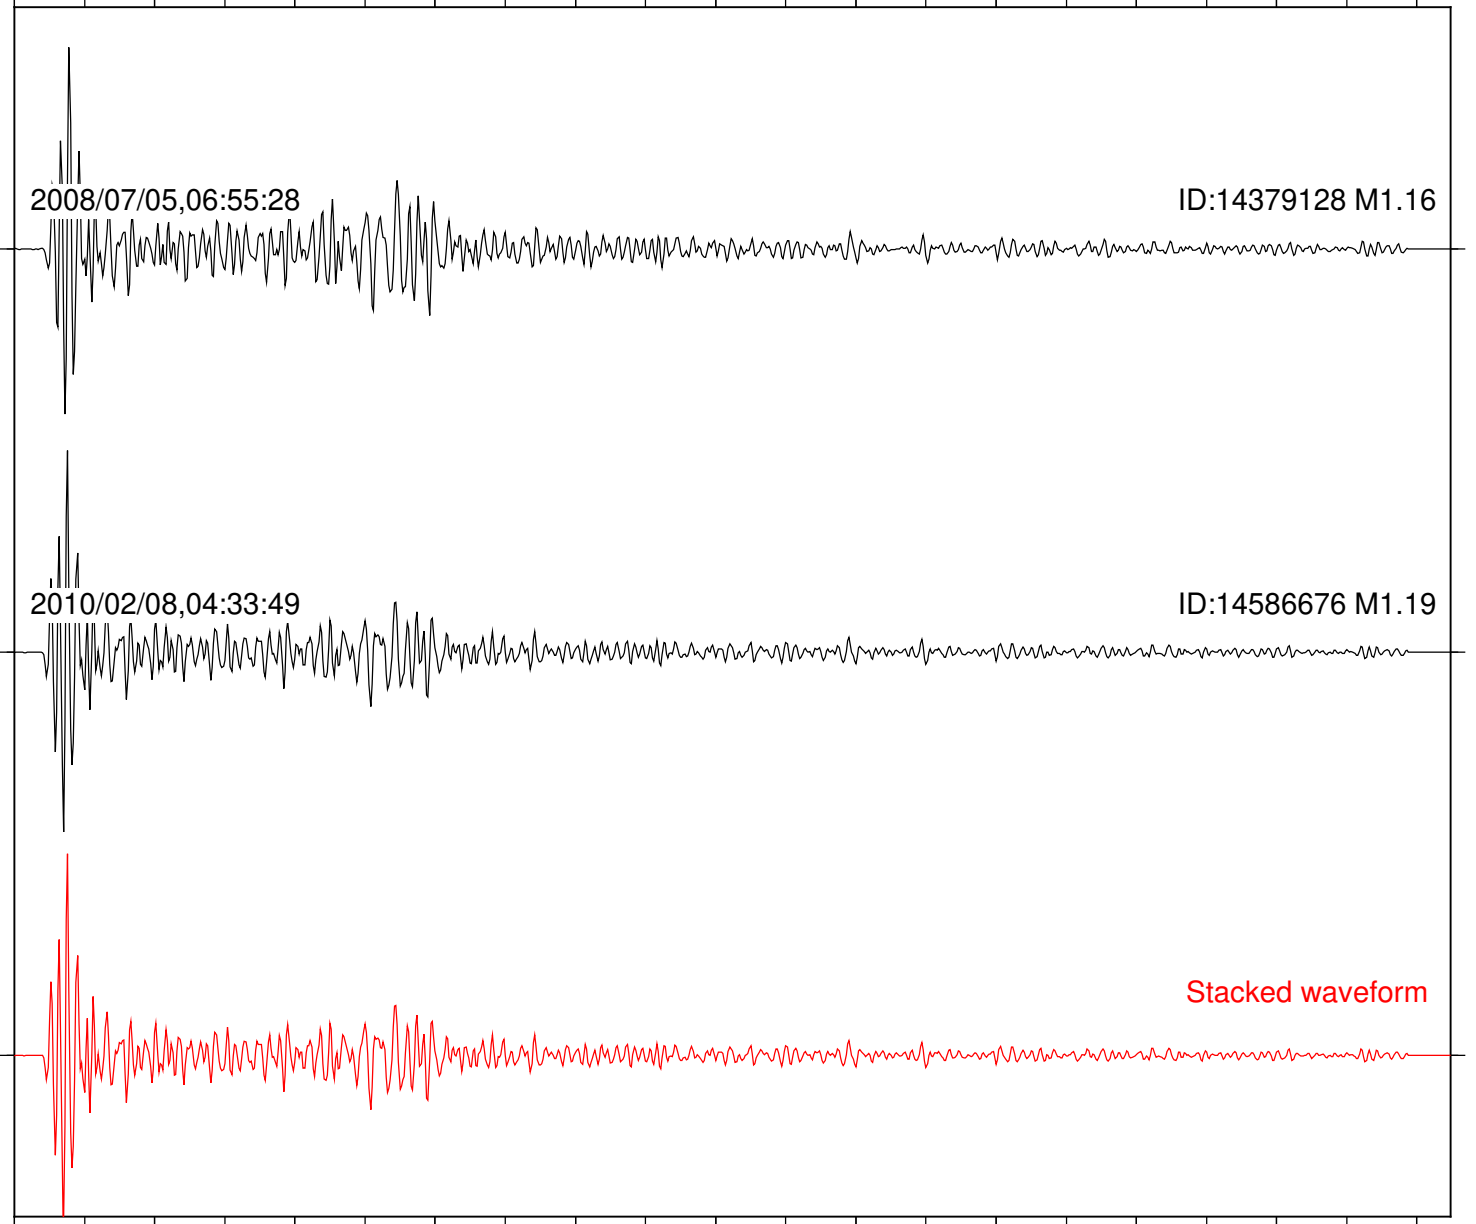

Station: B088 Com: EHZ

Focal depth: 8.53 km

2008/07/05,06:55:28

ID:14379128 M1.16

2010/02/08,04:33:49

ID:14586676 M1.19

Stacked waveform

0 1 2 3 4 5 6 7 8 9 10
Elapsed time (s)