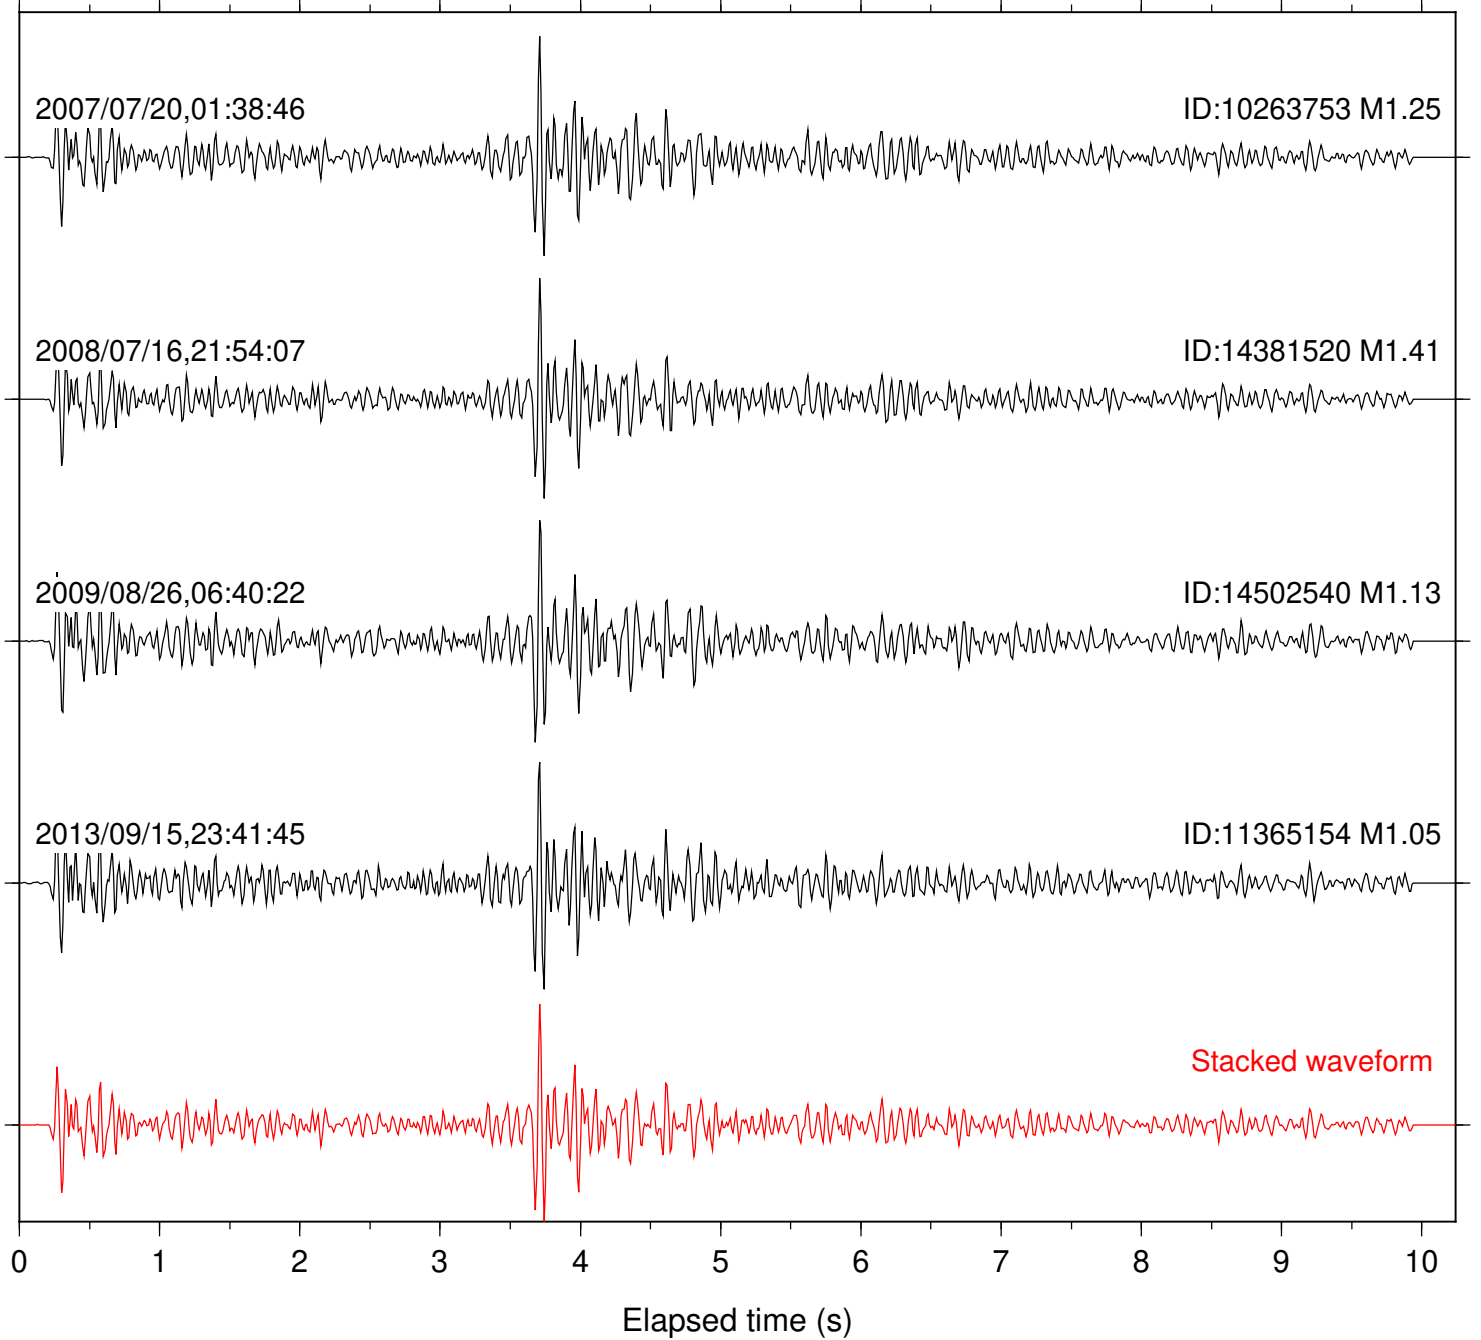

Focal depth: 10.82 km

Station: PFO Com: HHZ

Focal depth: 10.79 km

Station: PMD Com: HHZ

Focal depth: 10.82 km

Station: SND Com: HHZ

Focal depth: 10.79 km

Station: TOR Com: HHZ