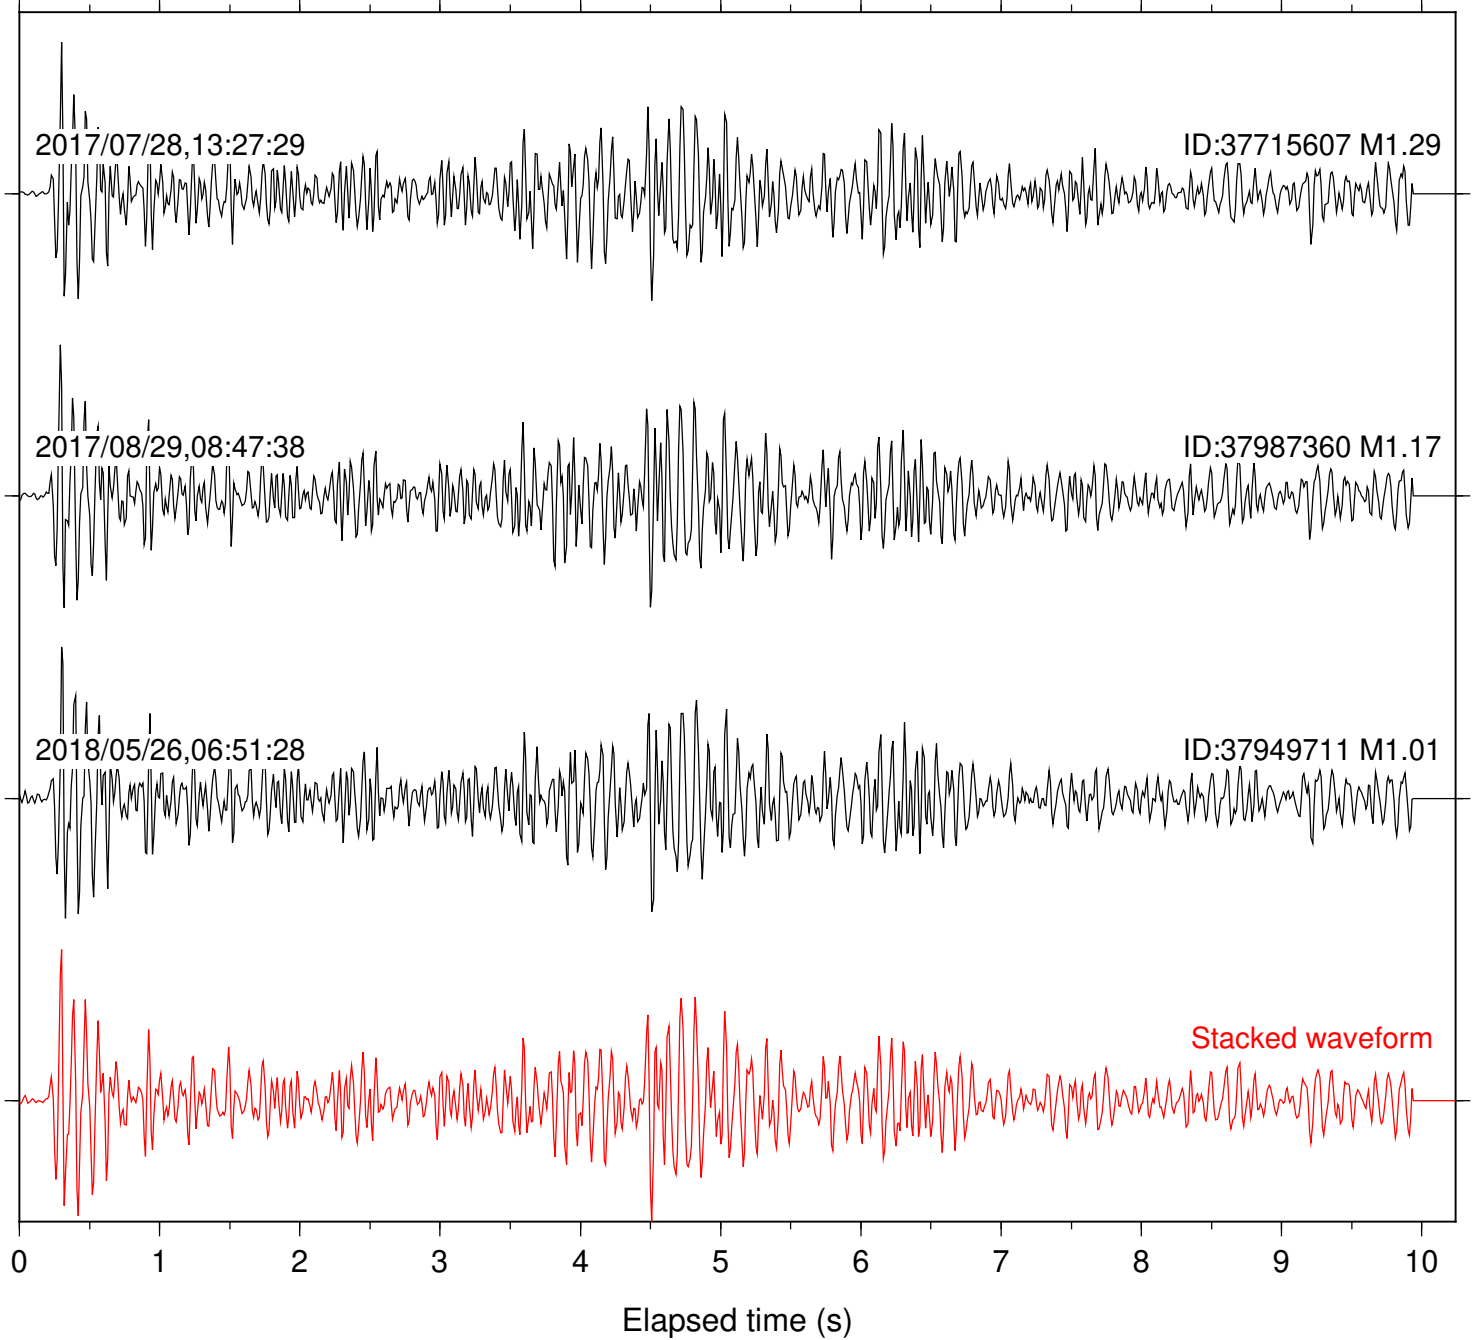

Station: BAC Com: EHZ

Focal depth: 6.03 km