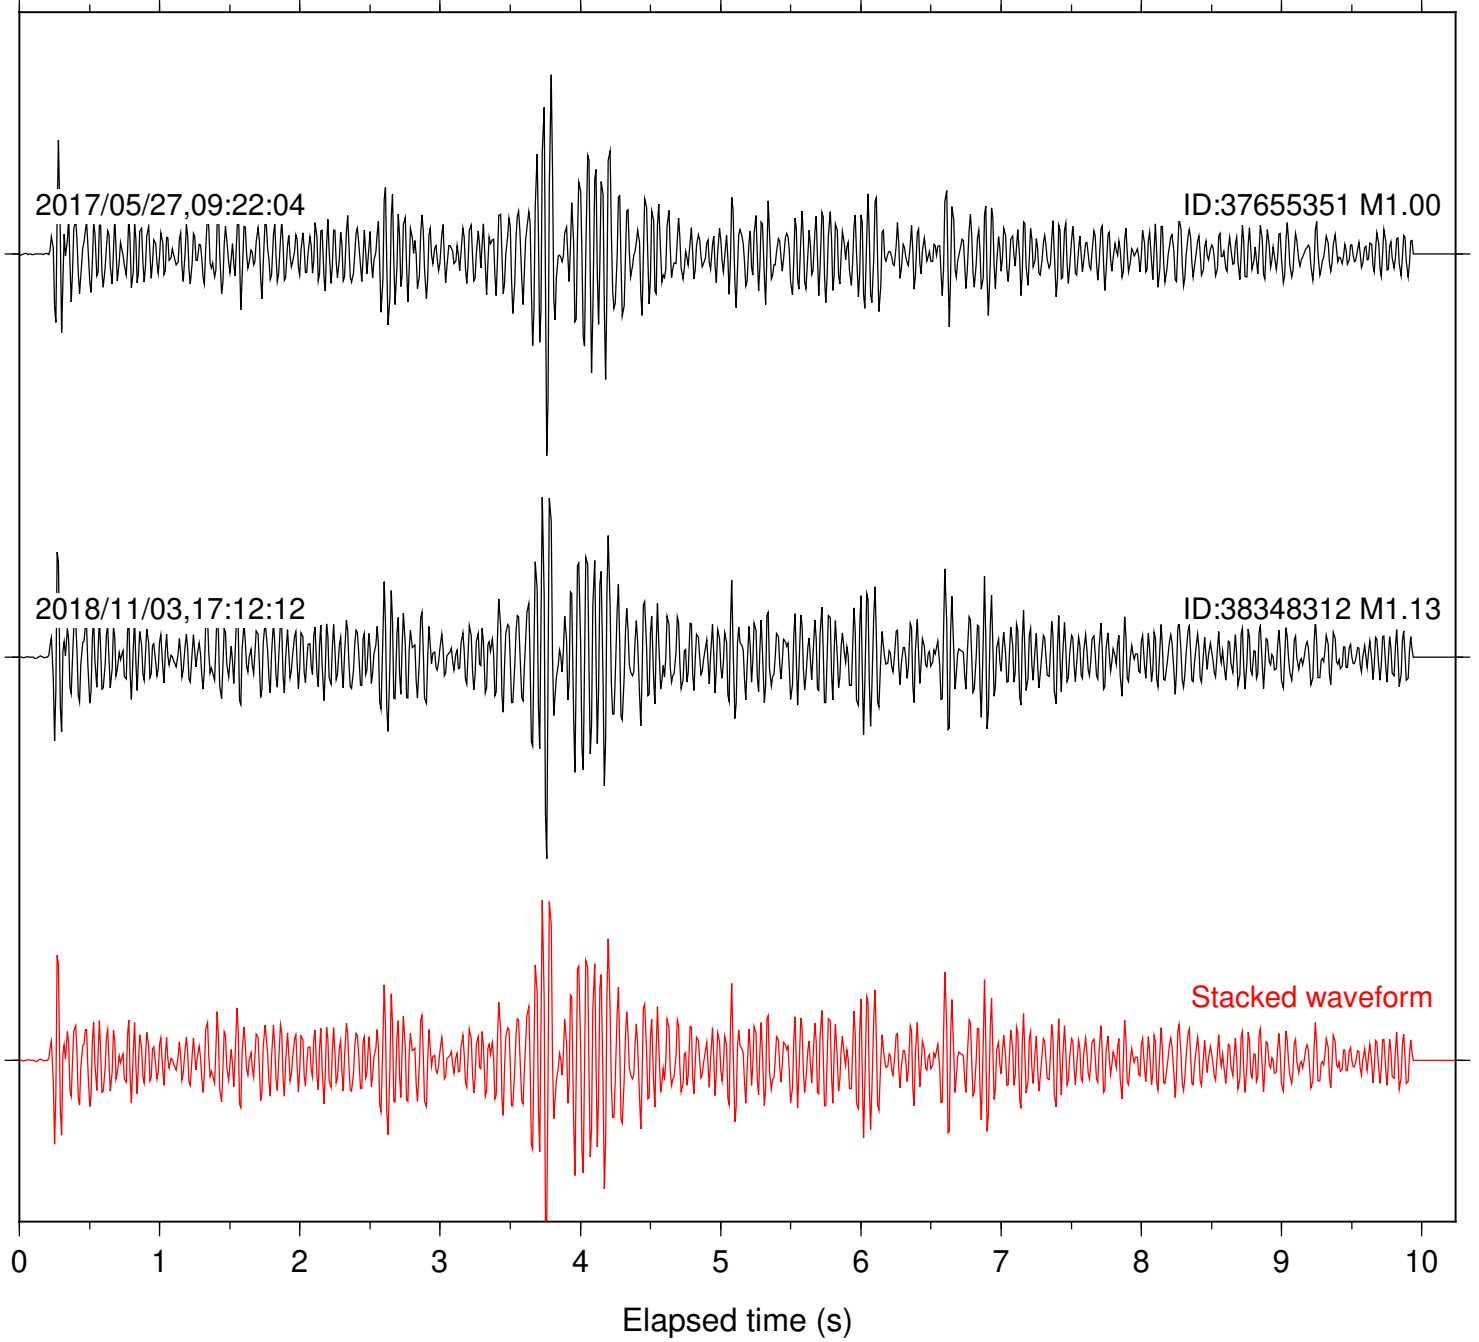

Station: DGR Com: HHZ

Focal depth: 5.53 km