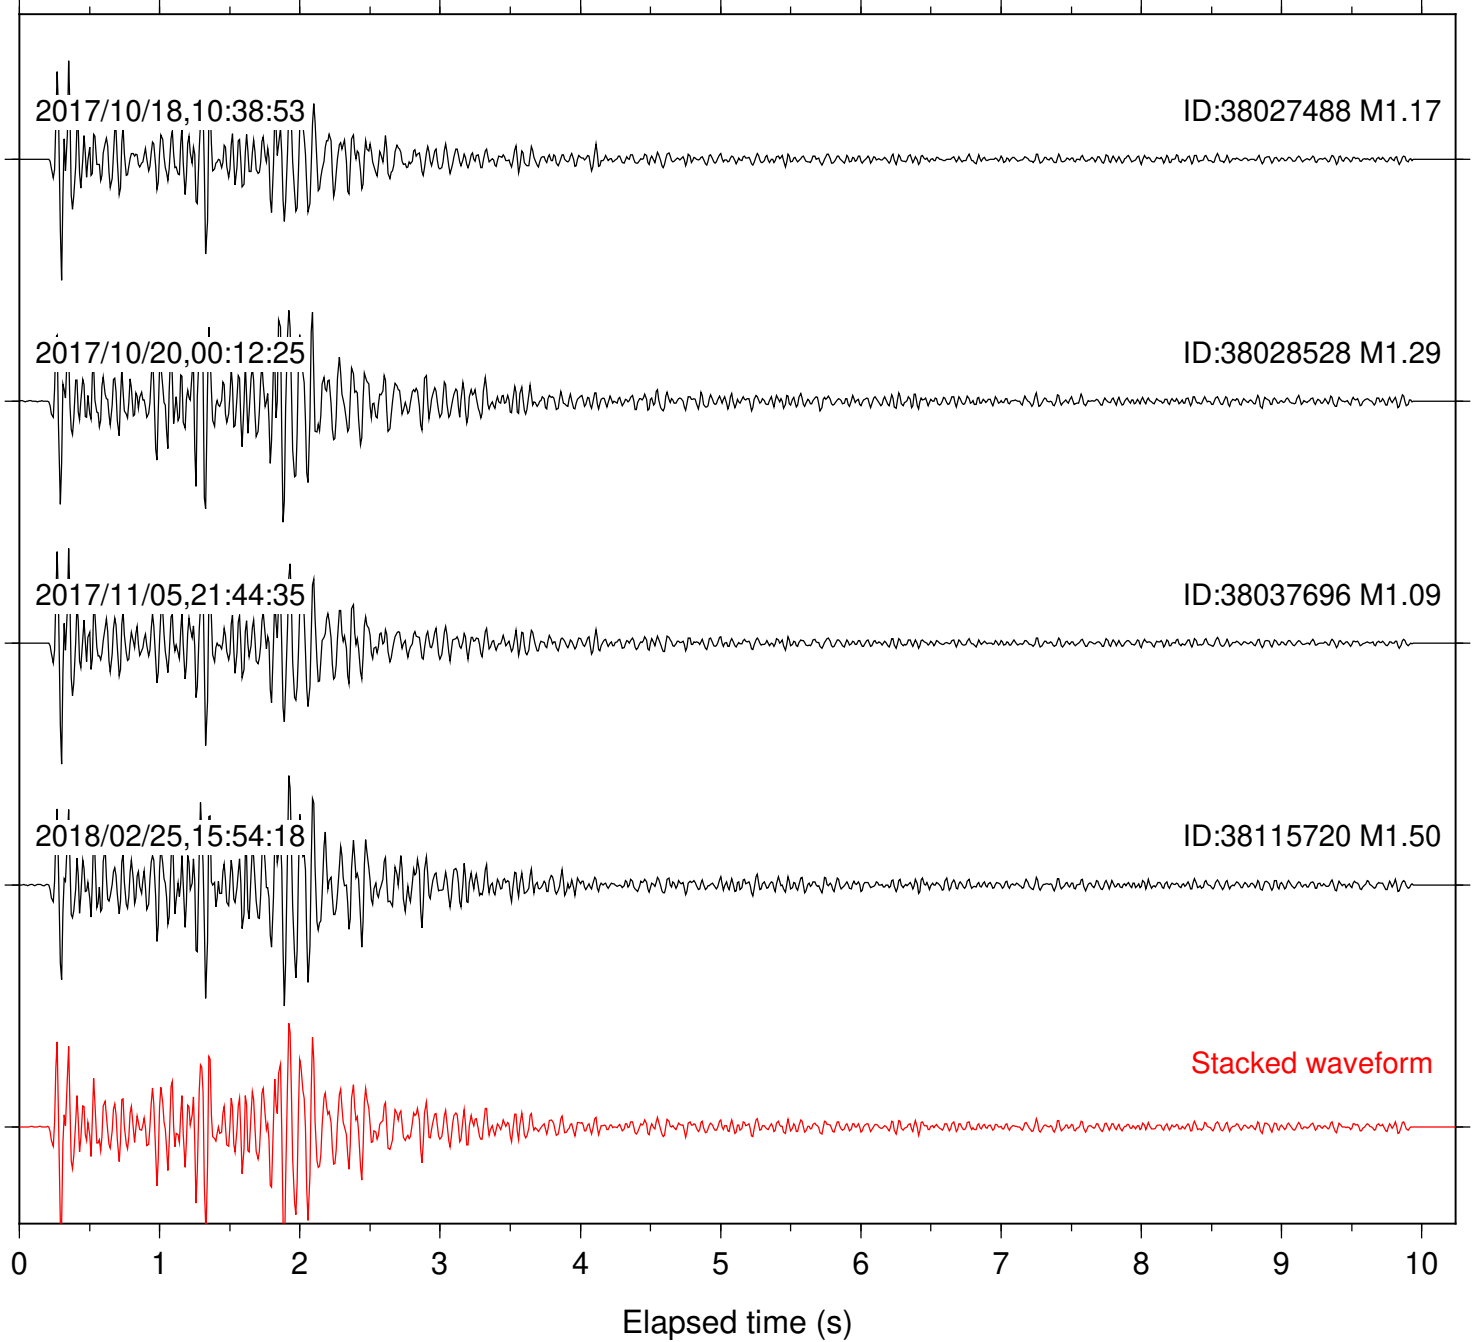

Station: CRY Com: HHZ

Focal depth: 5.43 km