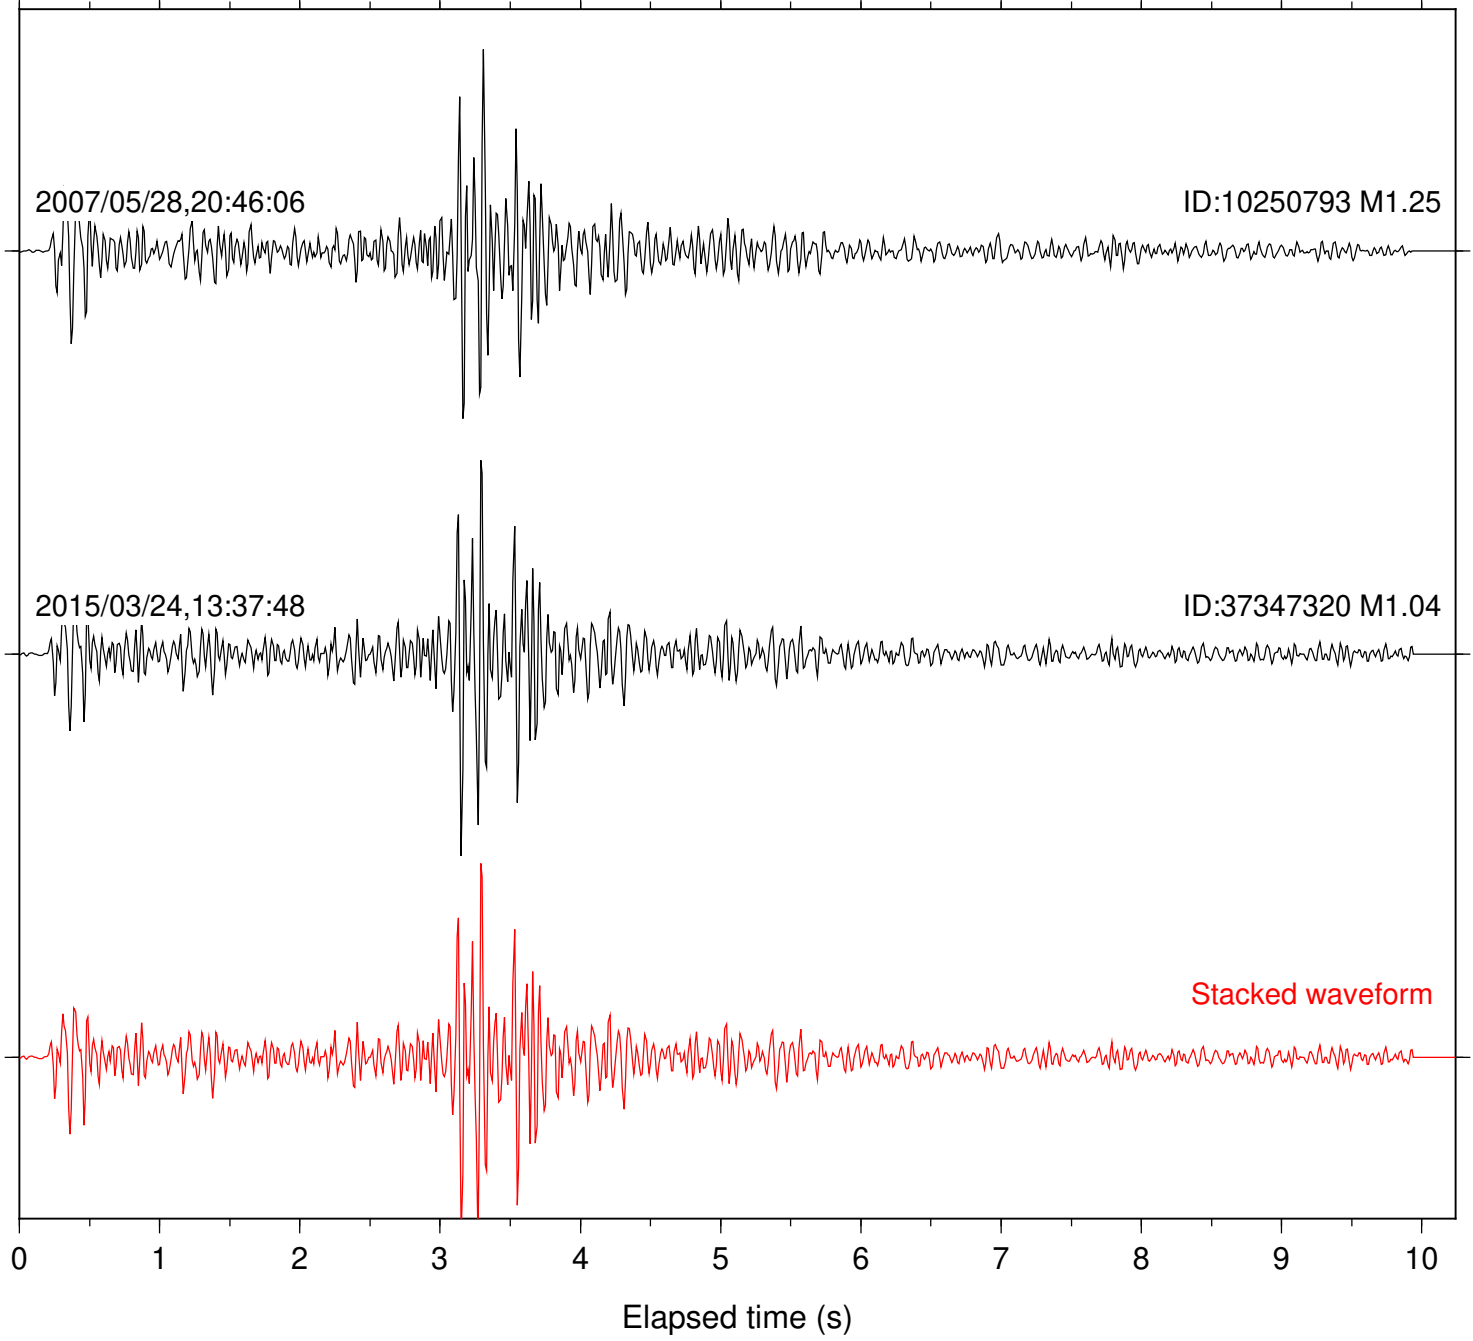

0 1 2 3 4 5 6 7 8 9 10  
Elapsed time (s)

Station: LVA2 Com: HHZ

Focal depth: 9.29 km

Station: SND Com: HHZ

Focal depth: 9.33 km

Station: B082 Com: EHZ

Focal depth: 17.82 km

Station: B086 Com: EHZ