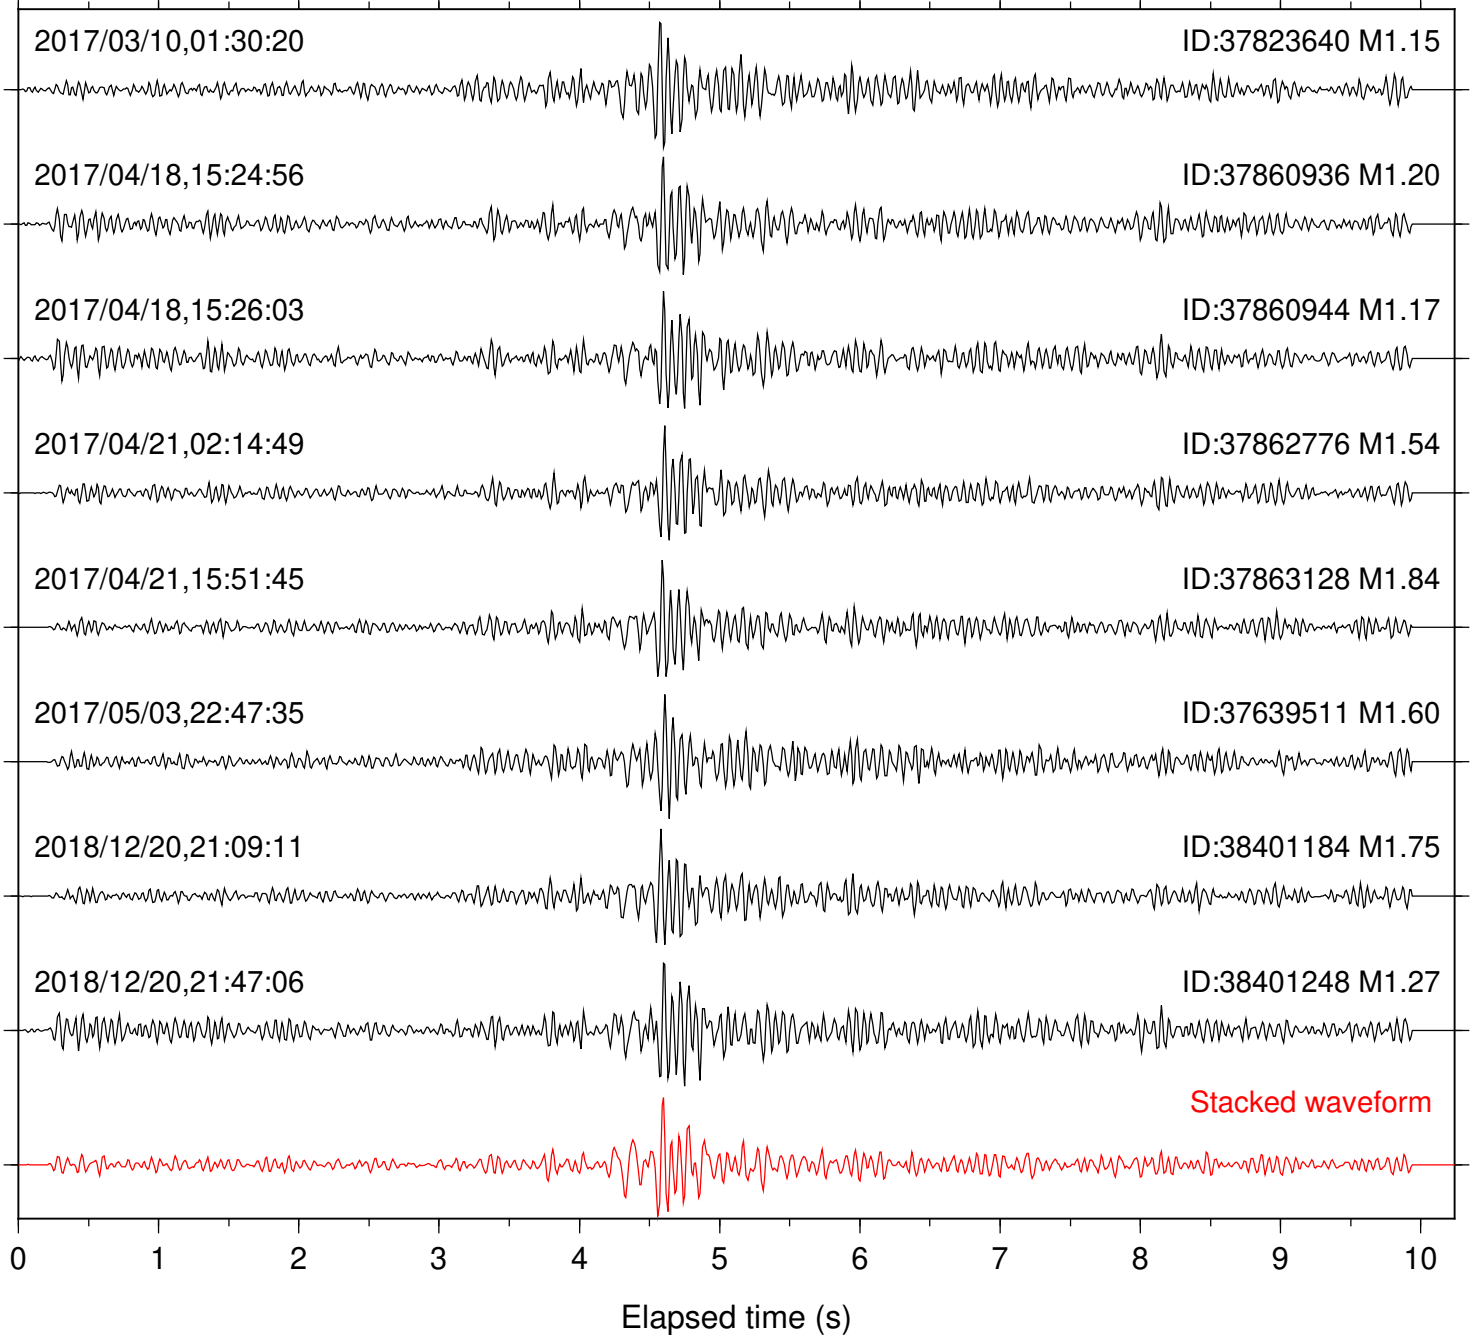

Station: PFO Com: HHZ

Focal depth: 5.81 km