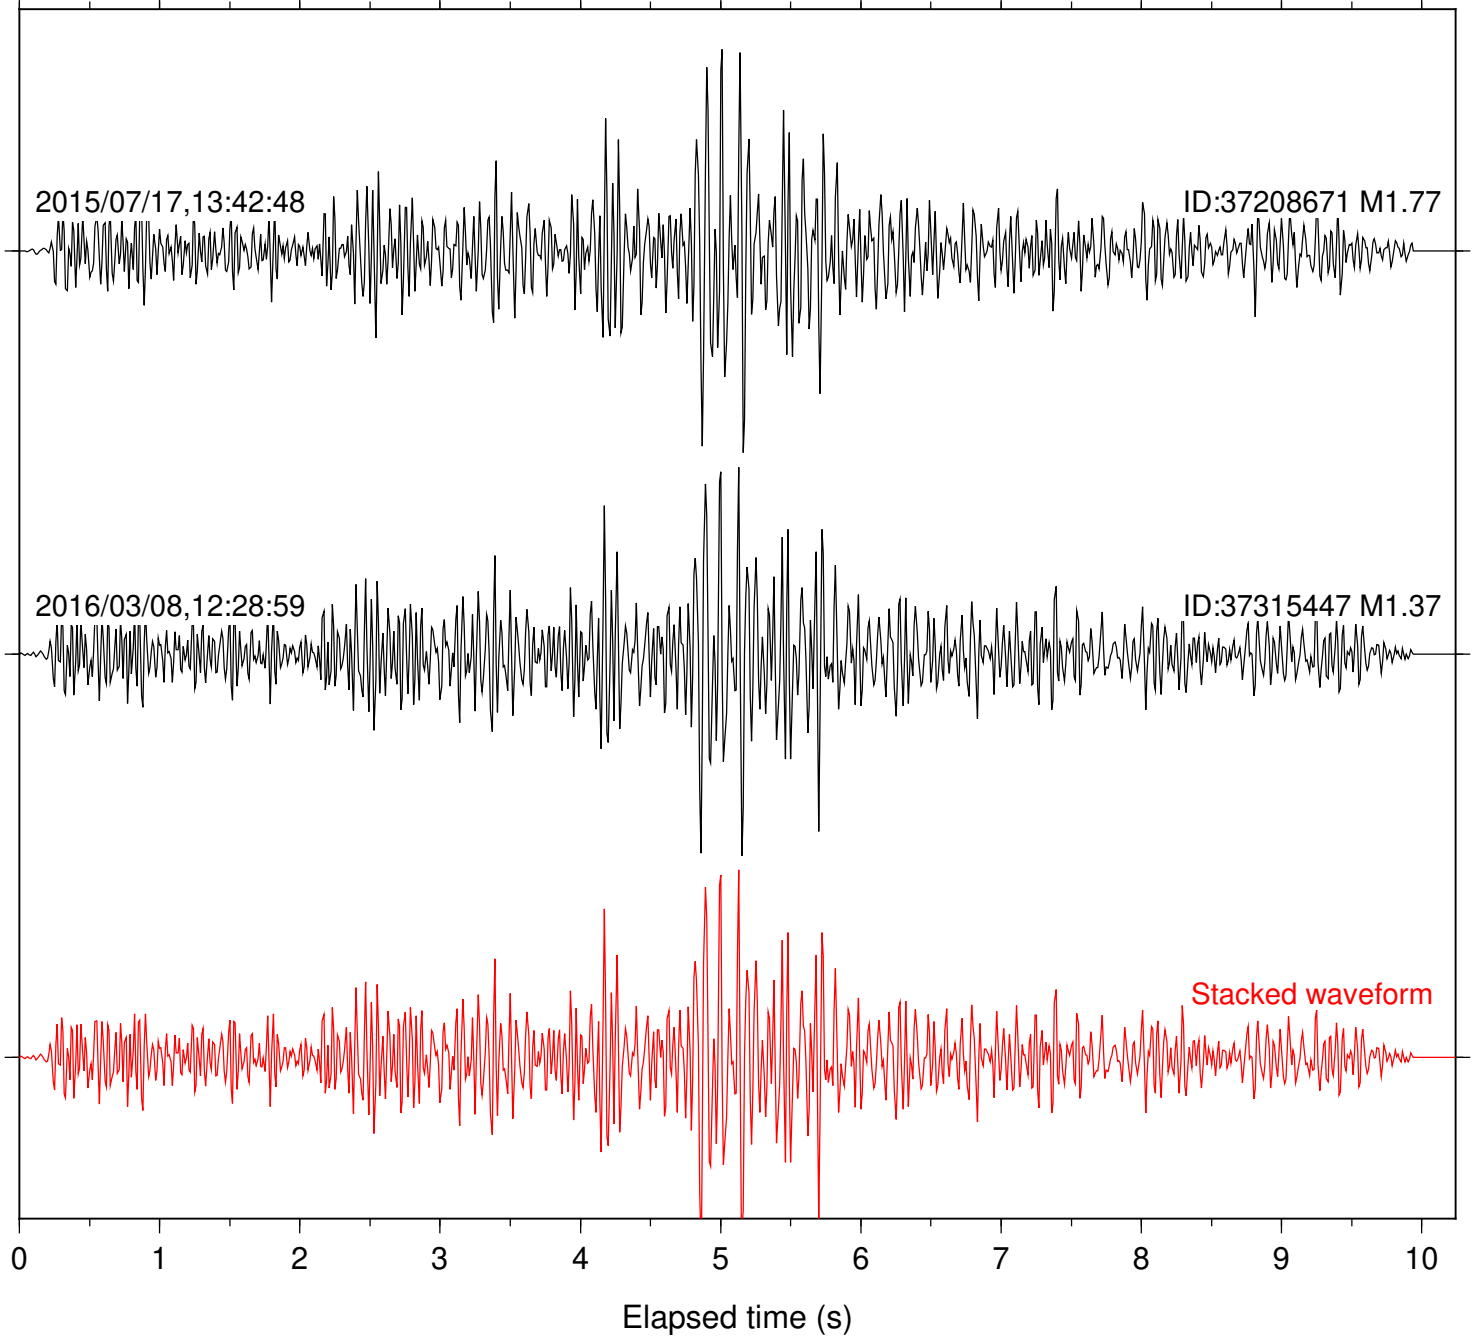

Station: SMER Com: HHZ

Focal depth: 8.09 km