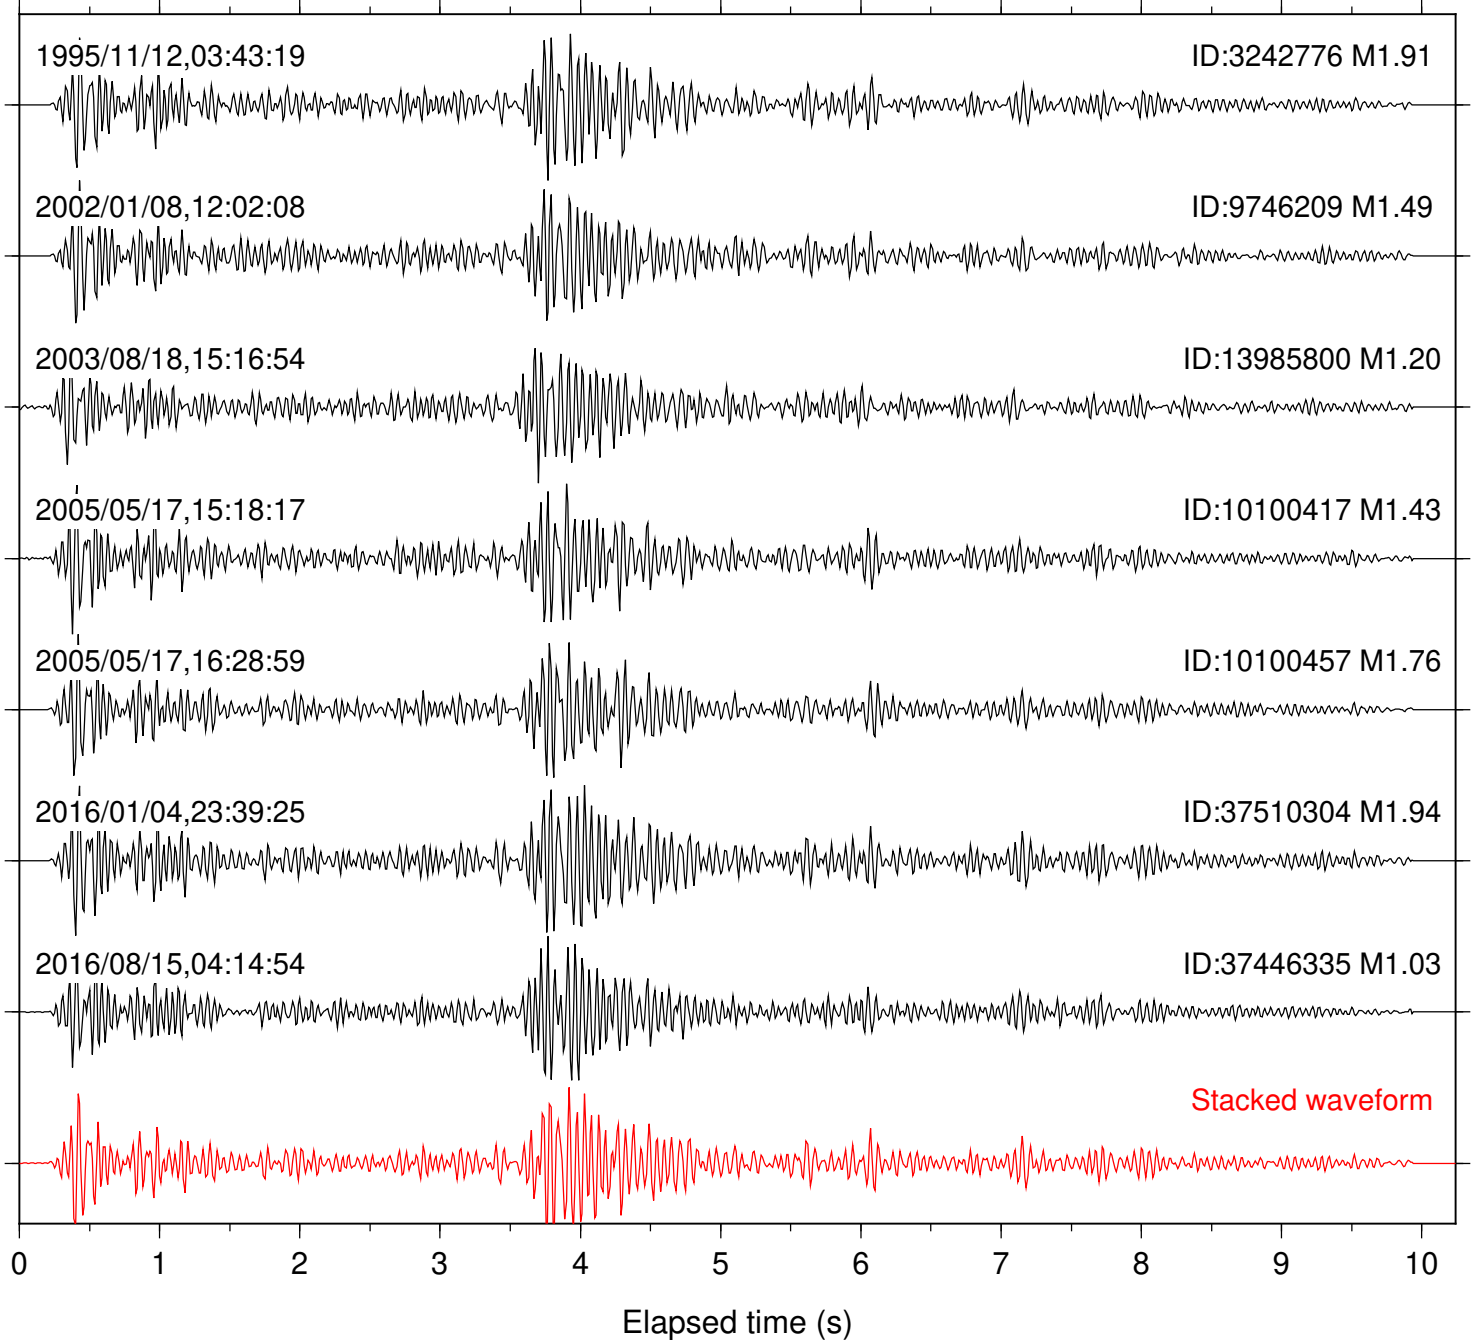

Station: DGR Com: HHZ

Focal depth: 16.55 km