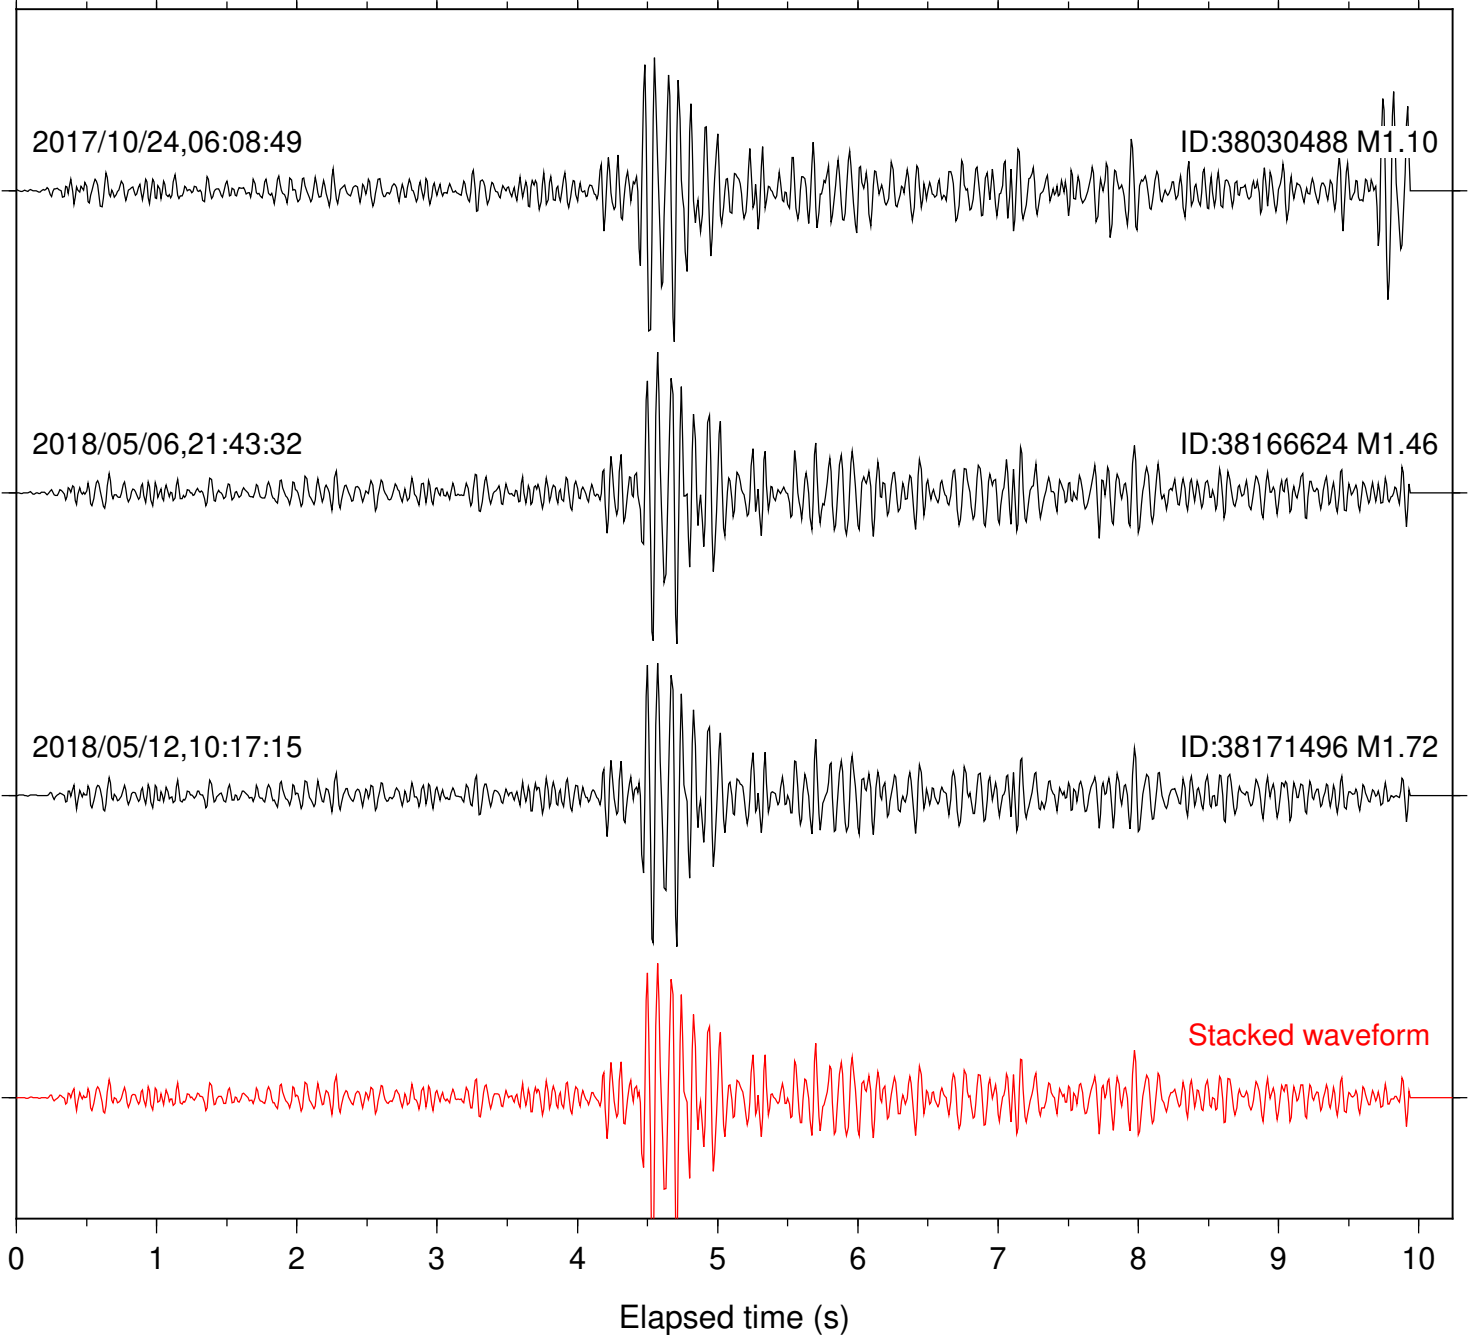

Station: B084 Com: EHZ

Focal depth: 6.70 km