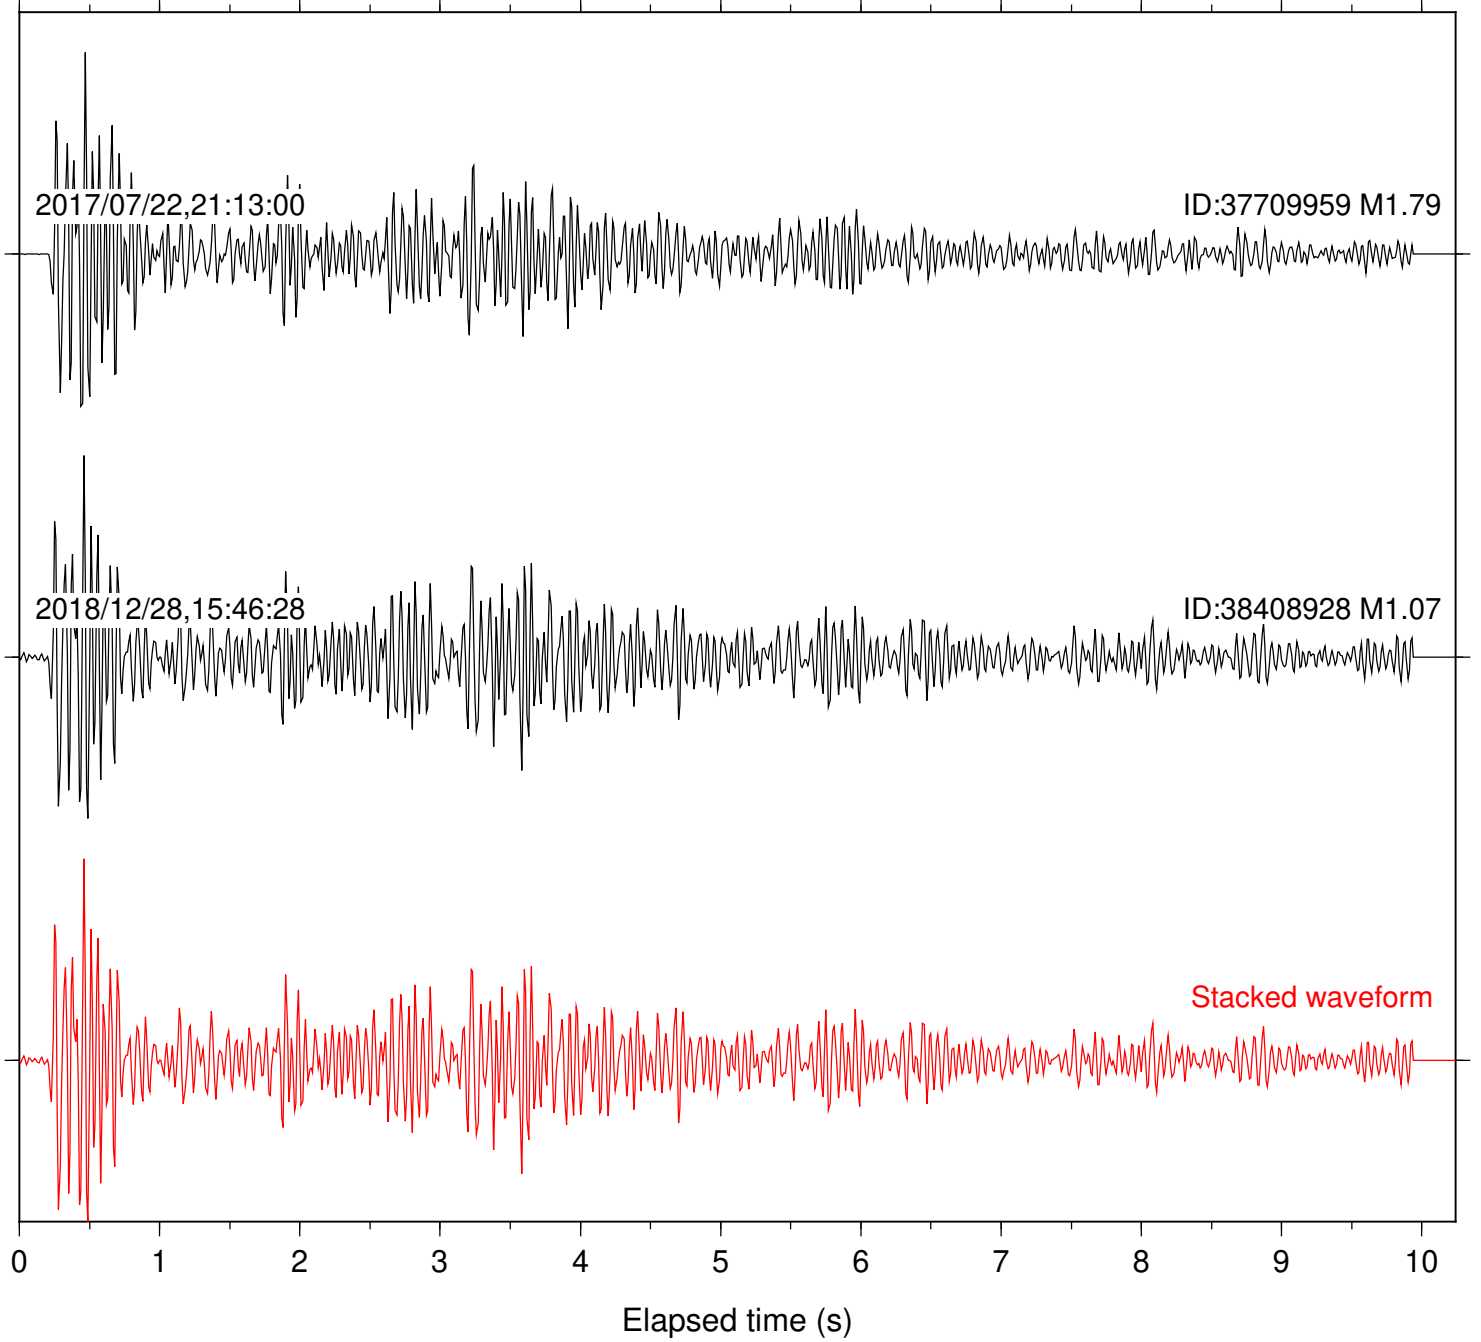

Station: PLM Com: HHZ

Focal depth: 6.01 km