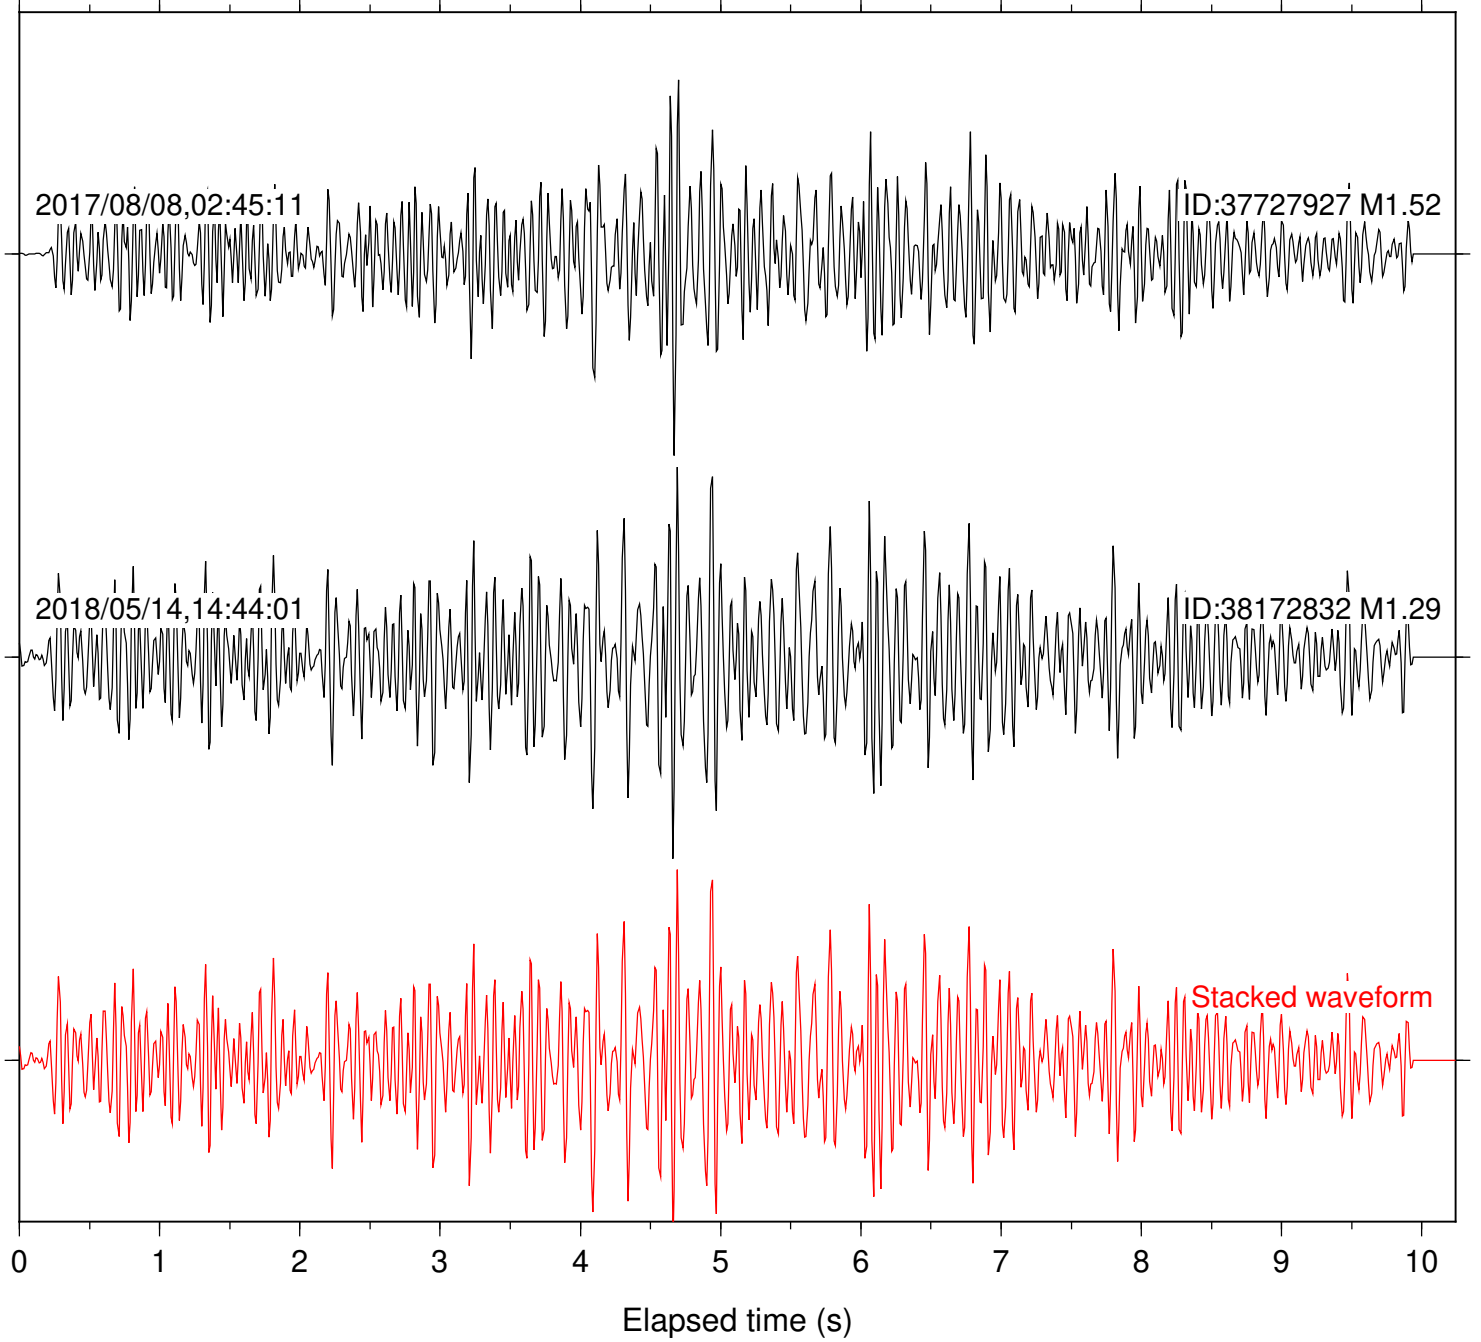

Station: HMT2 Com: HHZ

Focal depth: 6.12 km