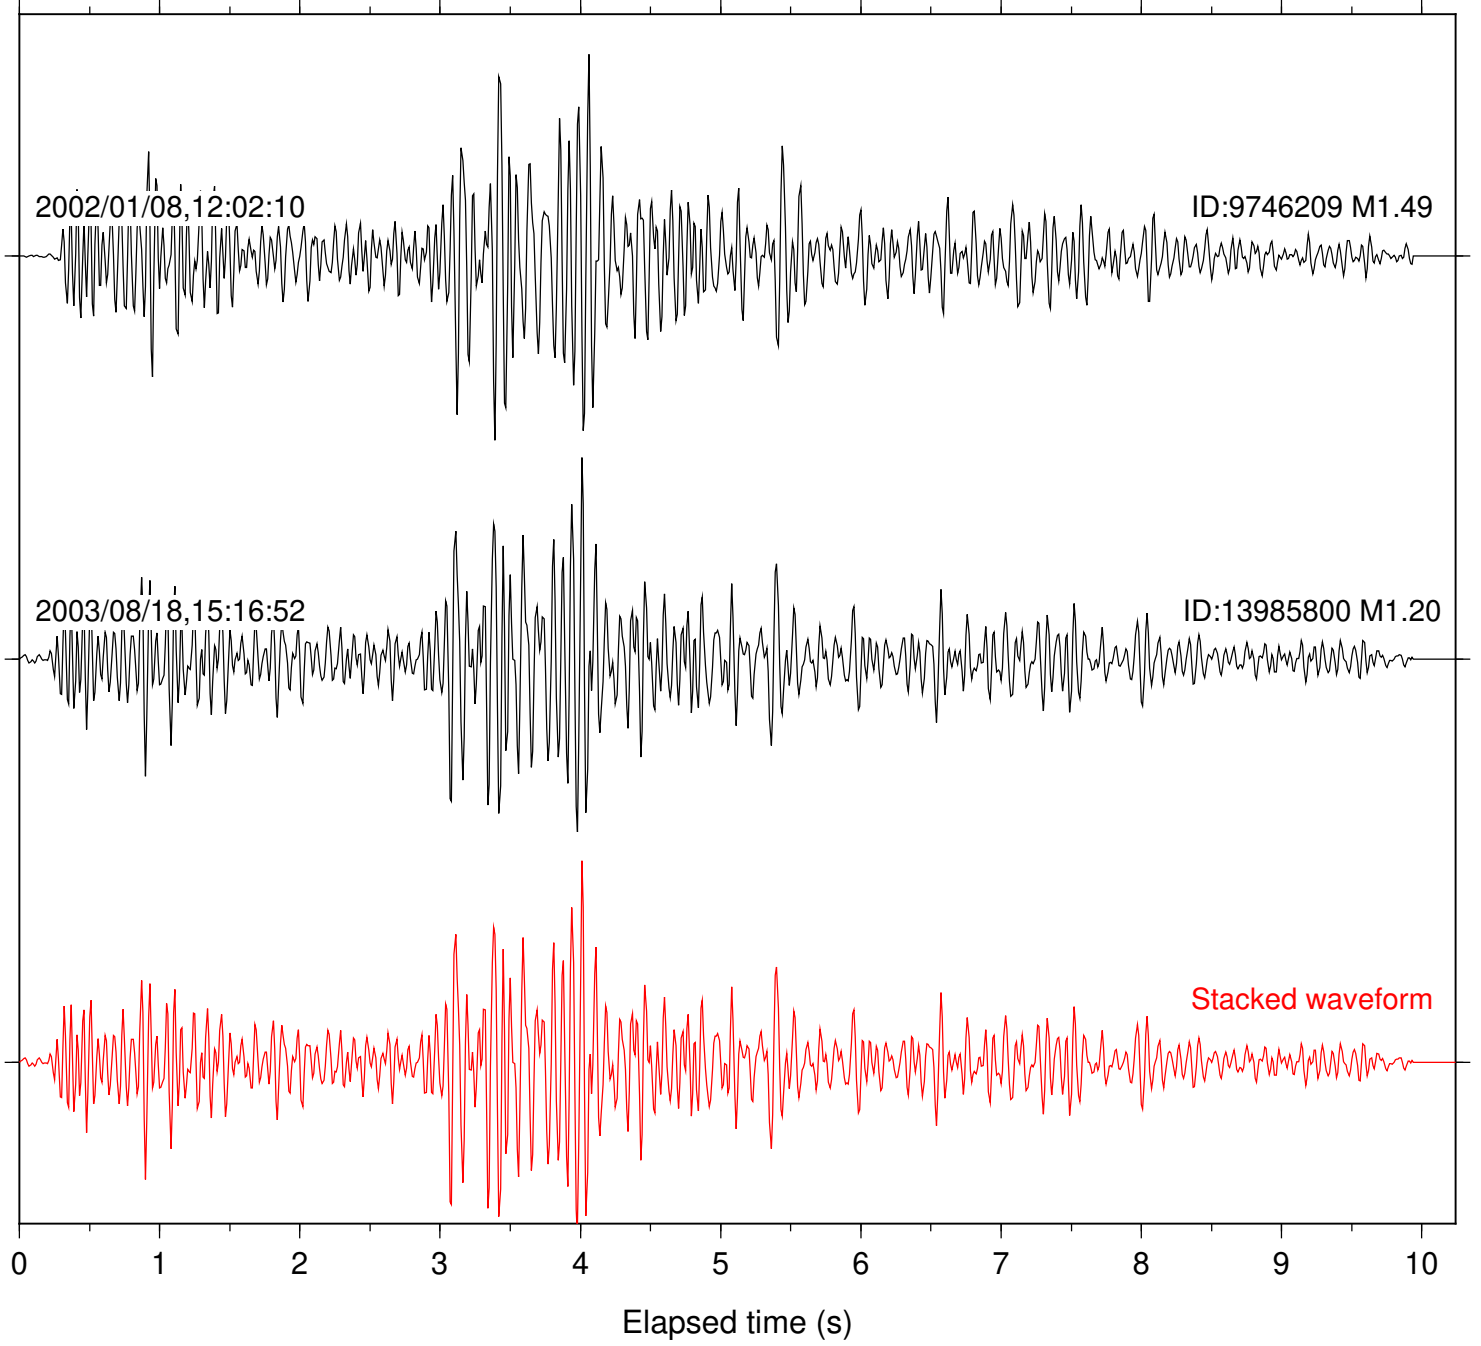

Stacked waveform

Station: KNW Com: HHZ

Focal depth: 16.55 km

Station: POB2 Com: HHZ

Focal depth: 16.52 km

Station: BAC Com: EHZ

Focal depth: 17.42 km

Station: FRD Com: HHZ