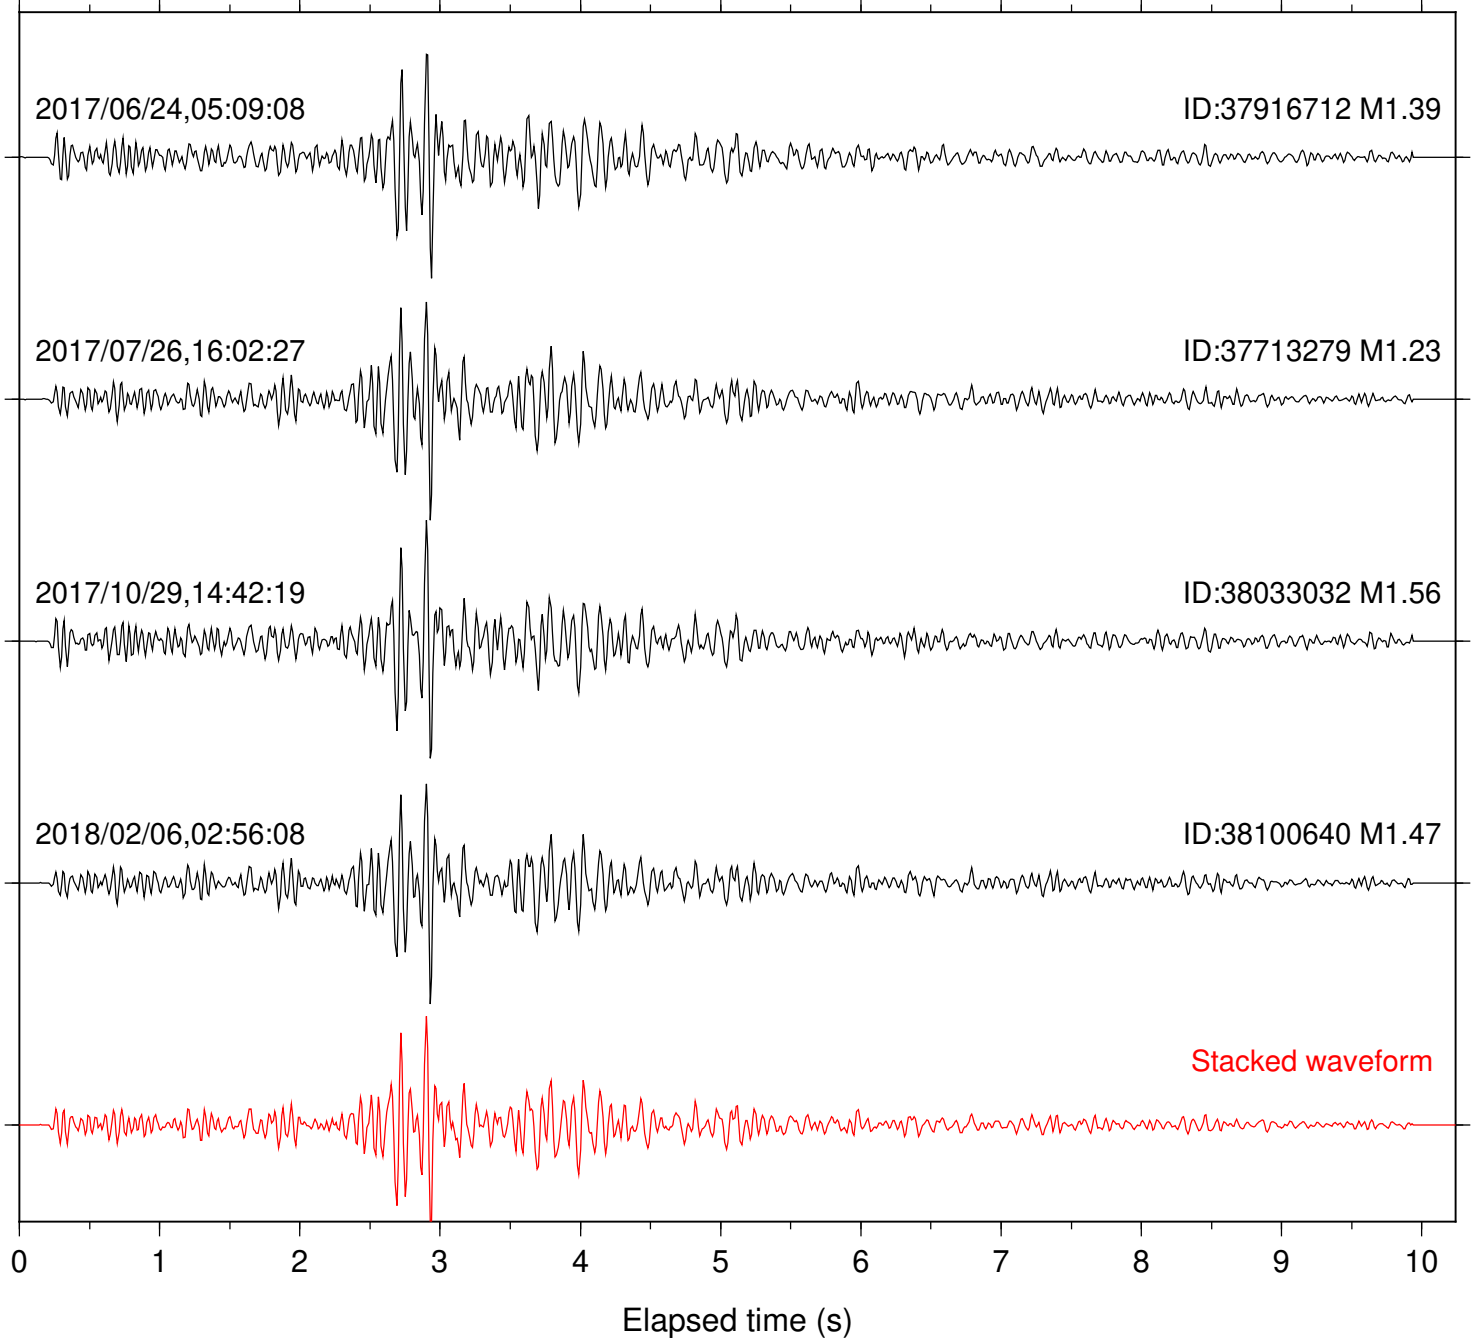

Station: B946 Com: EHZ

Focal depth: 5.28 km