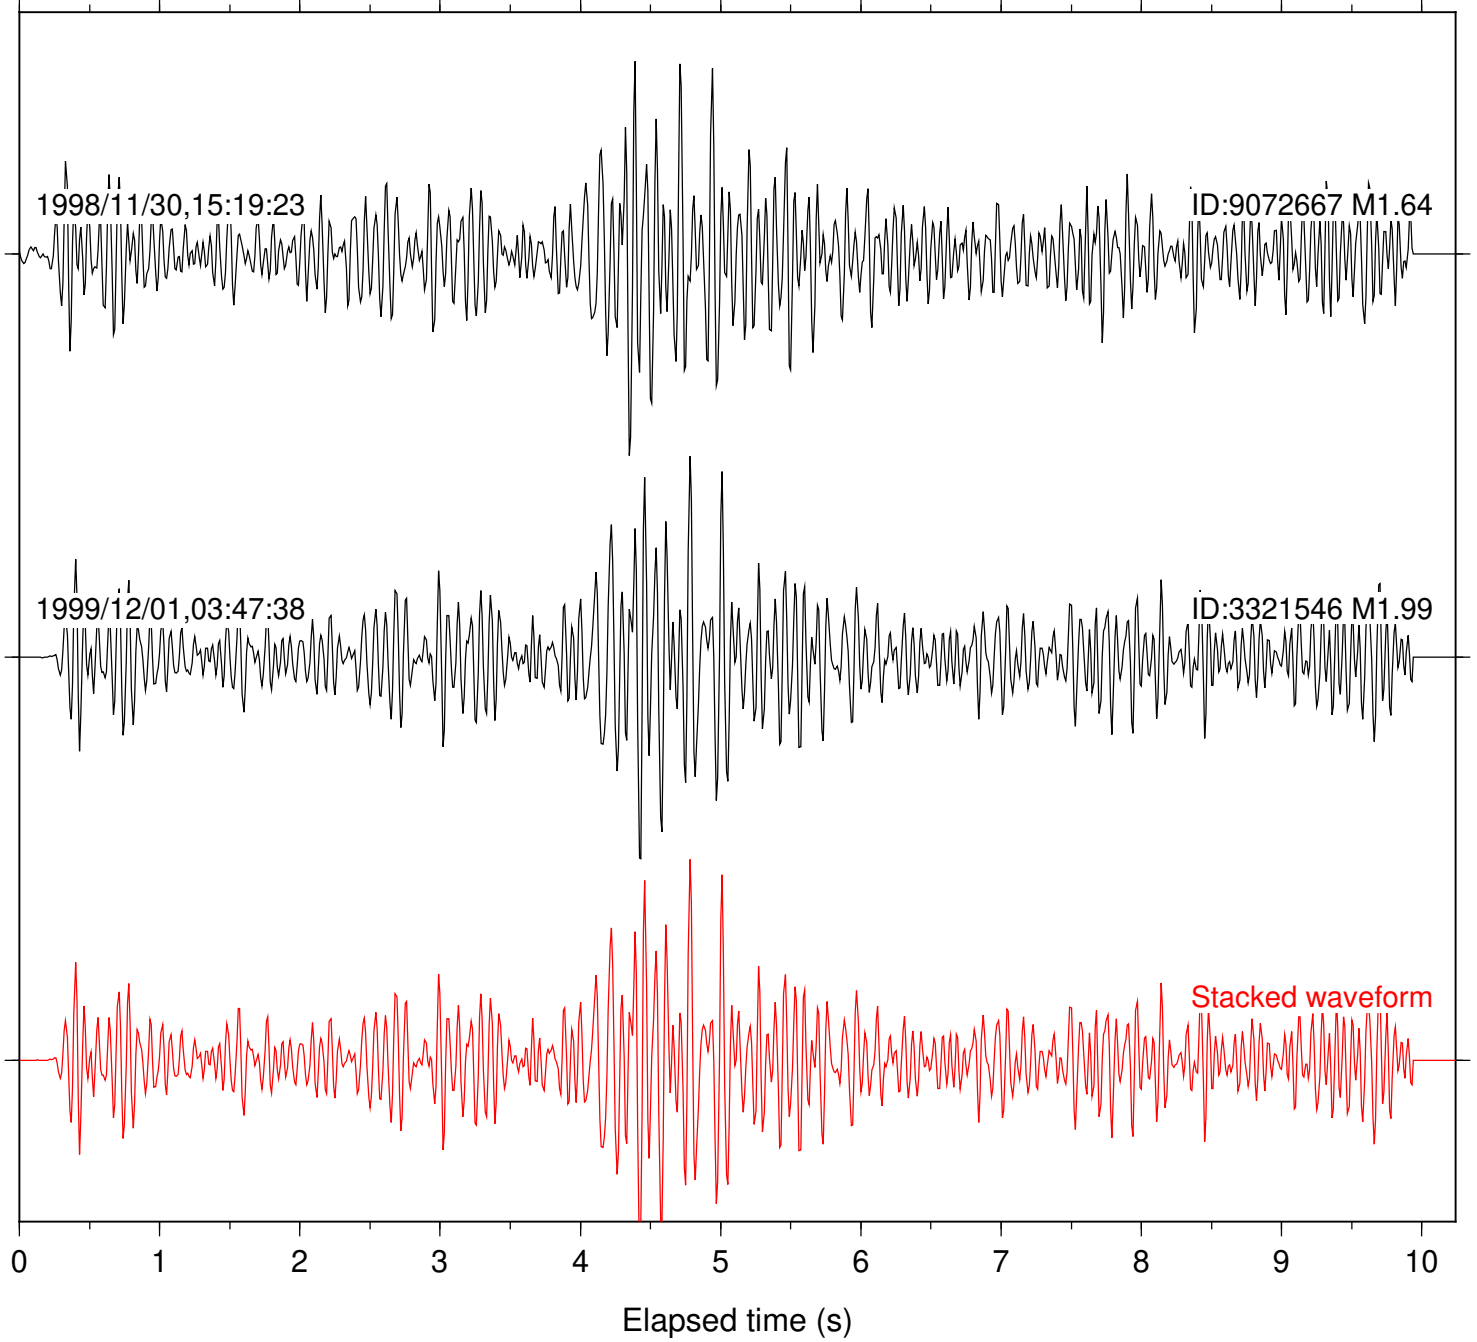

Station: RDM Com: HHZ

Focal depth: 8.44 km

Station: WIN Com: EHZ

Focal depth: 8.45 km

Station: HMT2 Com: HHZ

Focal depth: 5.97 km

Station: WIN Com: EHZ

Focal depth: 5.97 km