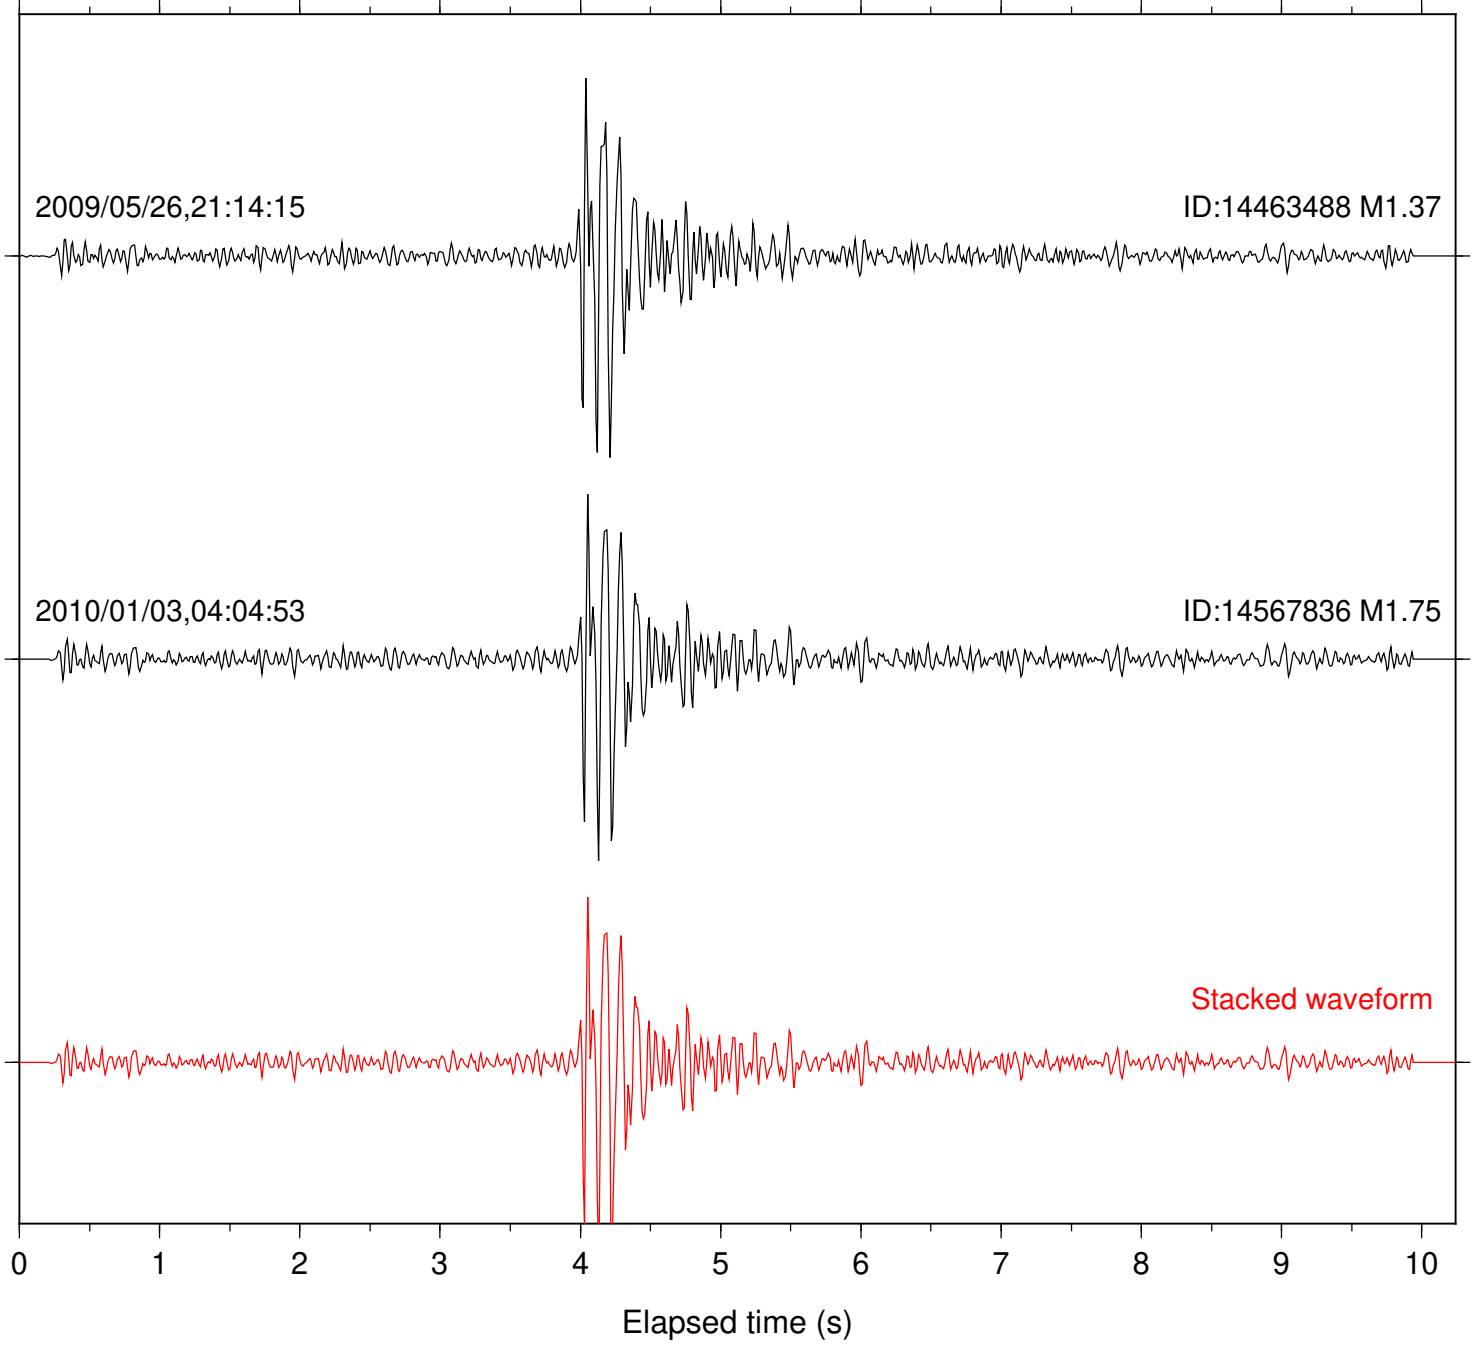

Station: B081 Com: EHZ

Focal depth: 9.73 km