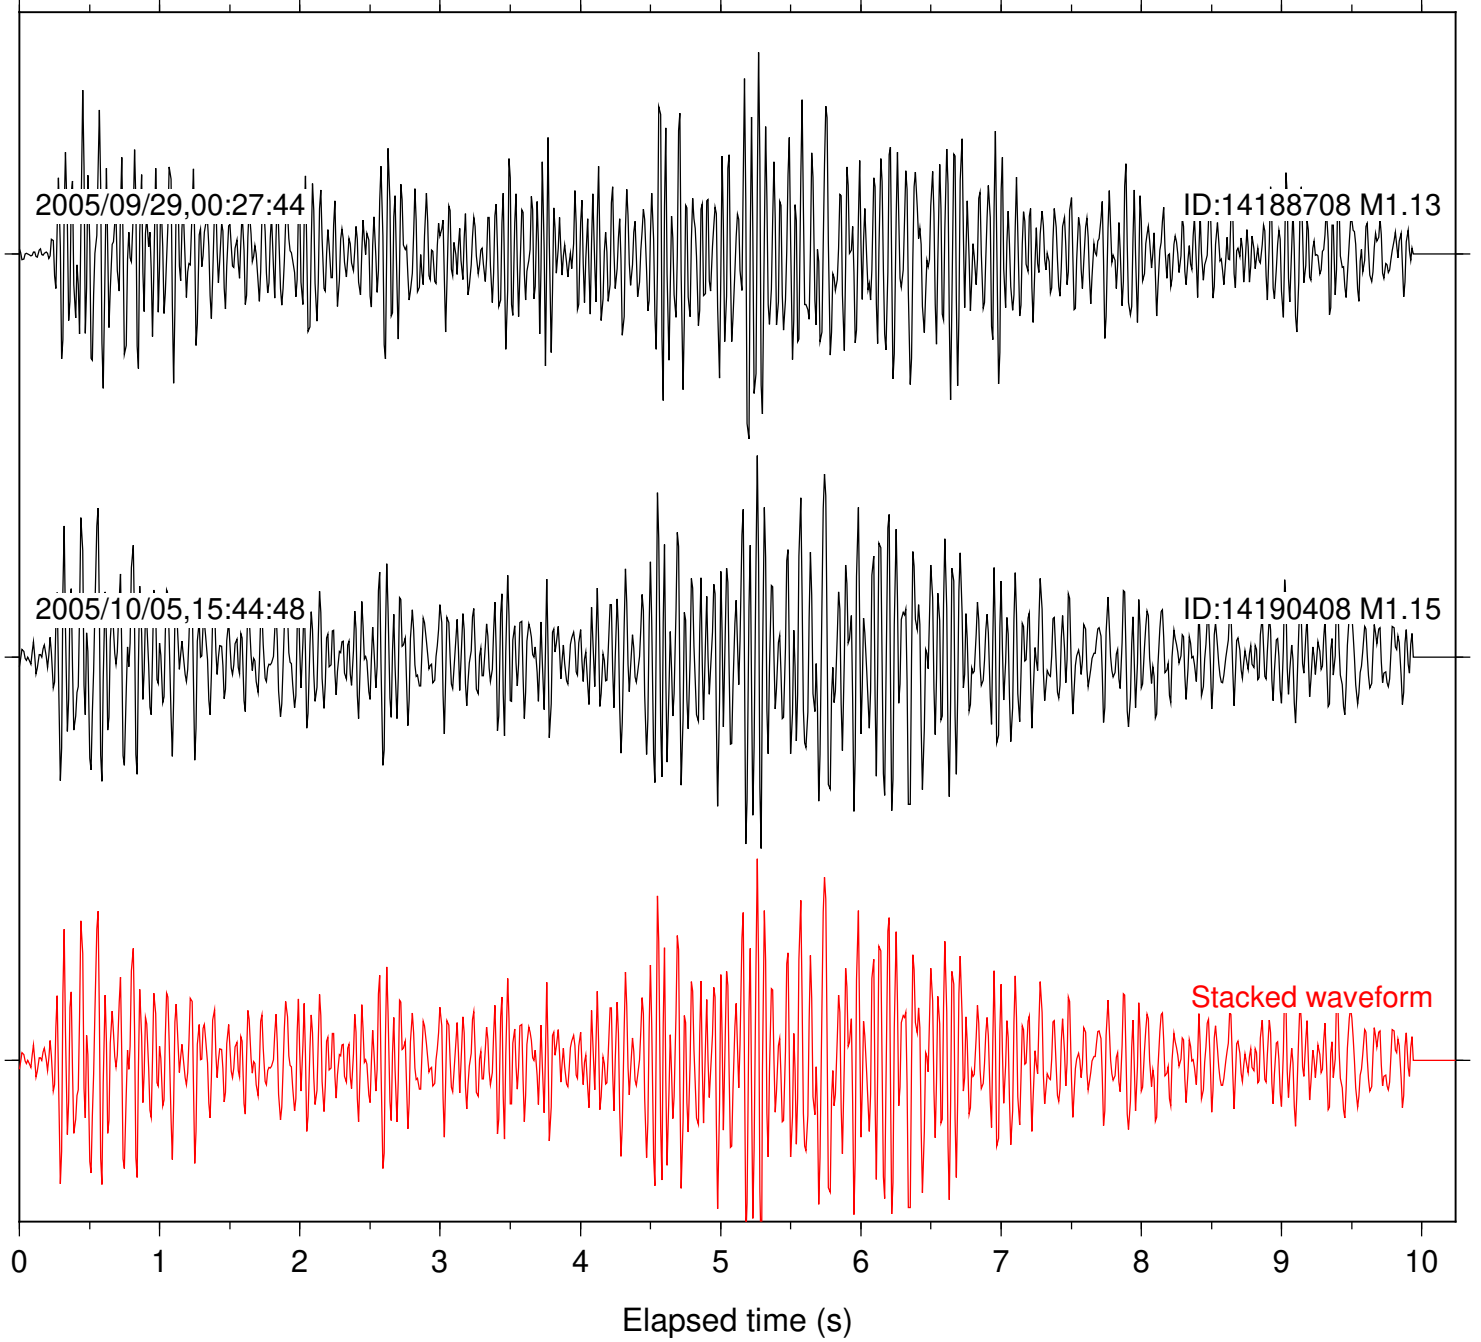

Station: LVA2 Com: HHZ

Focal depth: 11.10 km