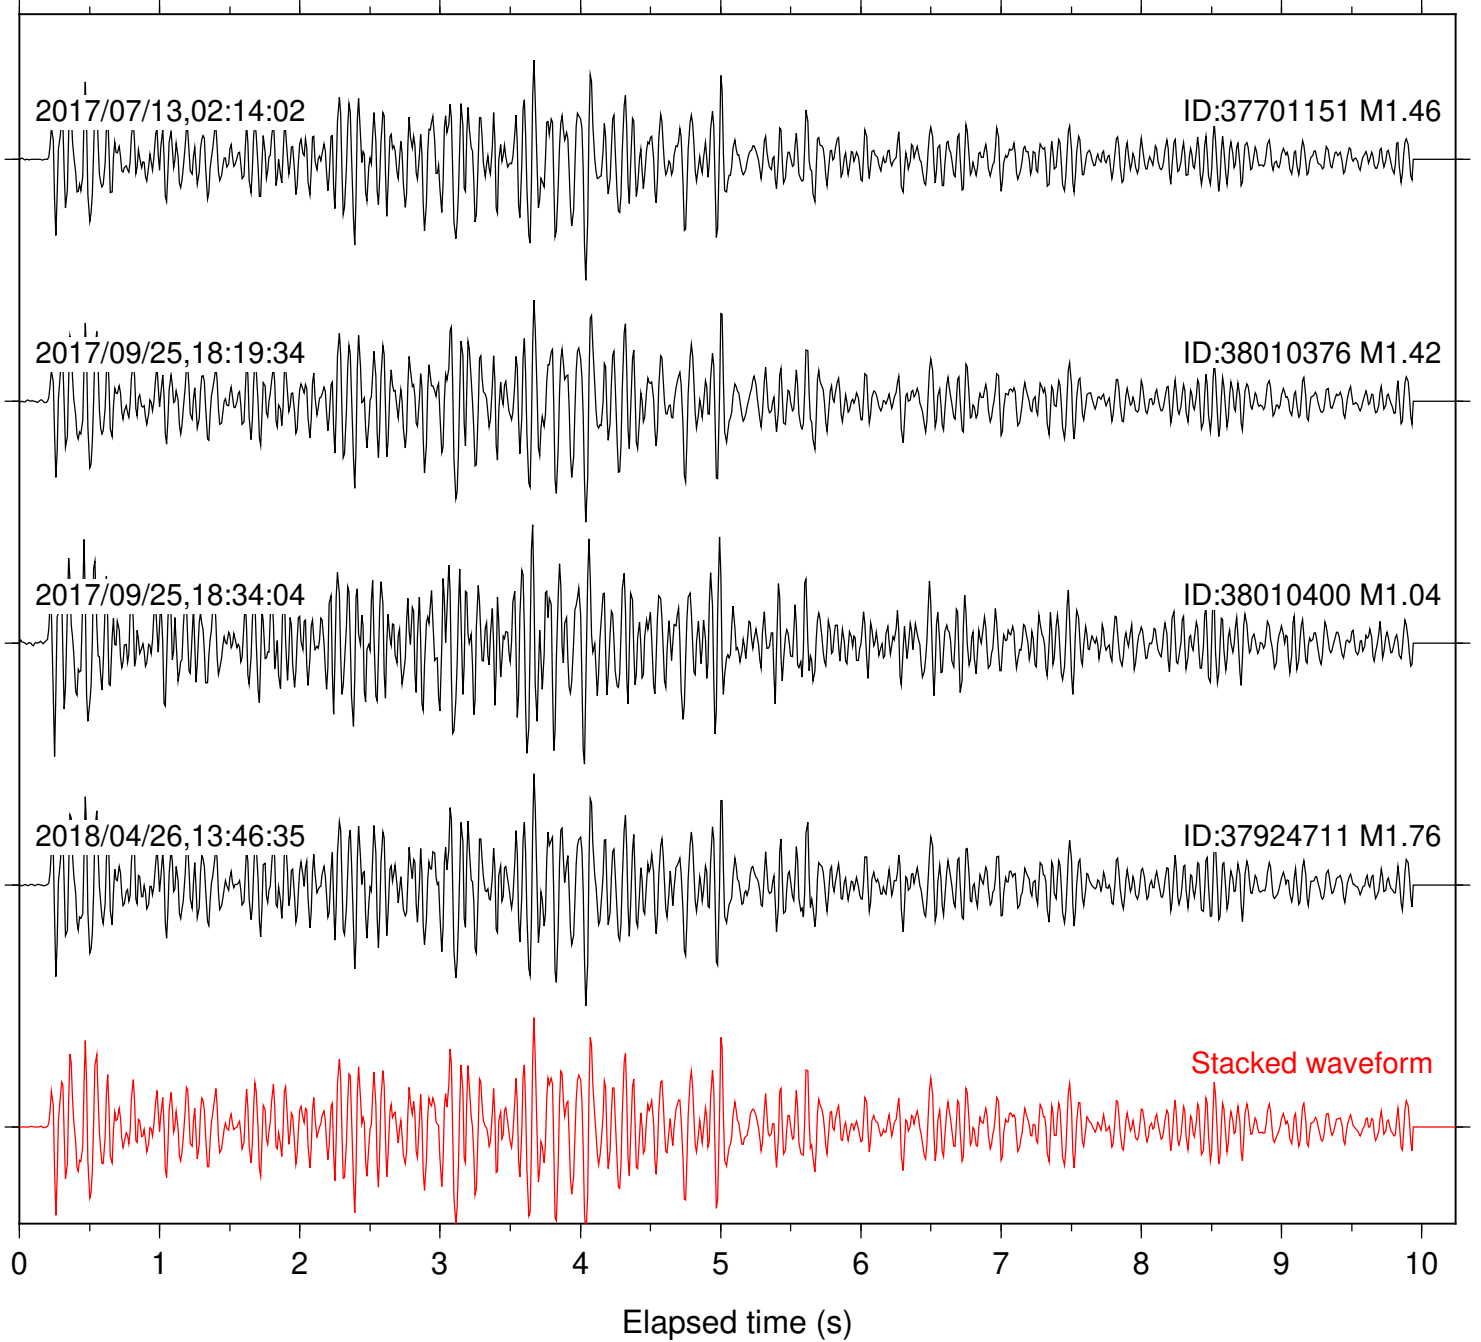

Station: B088 Com: EHZ

Focal depth: 5.55 km