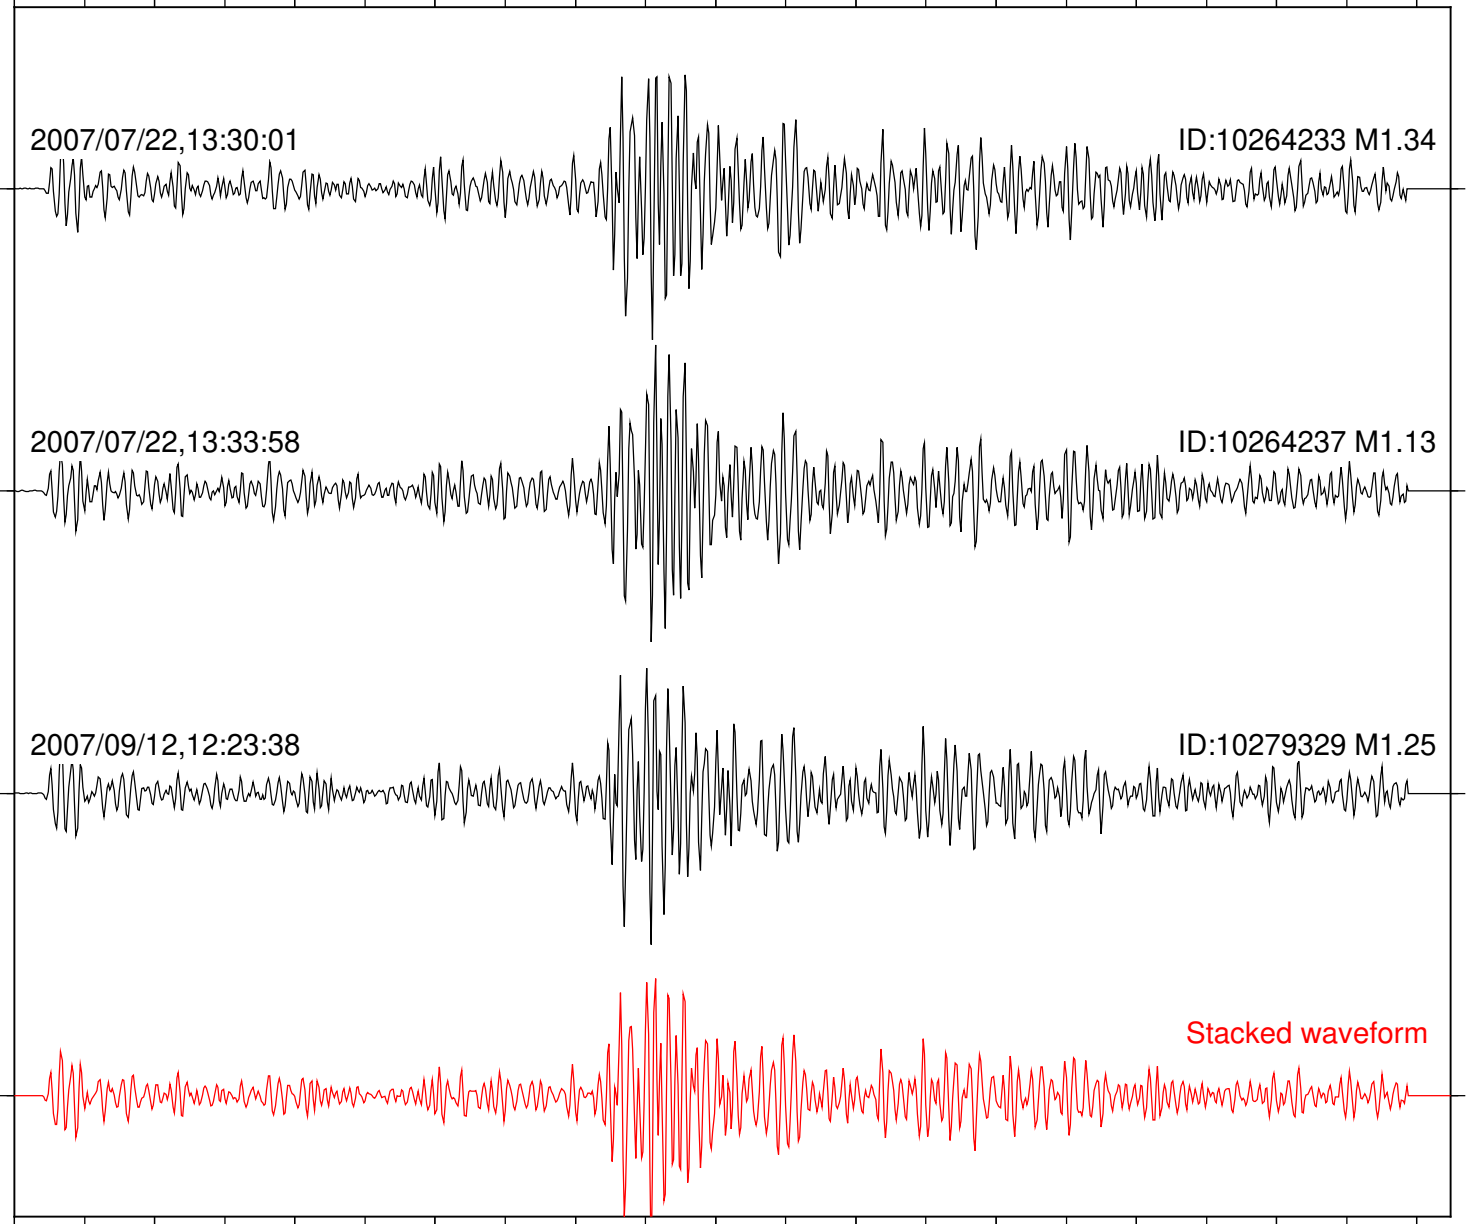

Station: KNW Com: HHZ

Focal depth: 5.60 km

2007/07/22,13:30:01

ID:10264233 M1.34

2007/07/22,13:33:58

ID:10264237 M1.13

2007/09/12,12:23:38

ID:10279329 M1.25

Stacked waveform

0 1 2 3 4 5 6 7 8 9 10
Elapsed time (s)