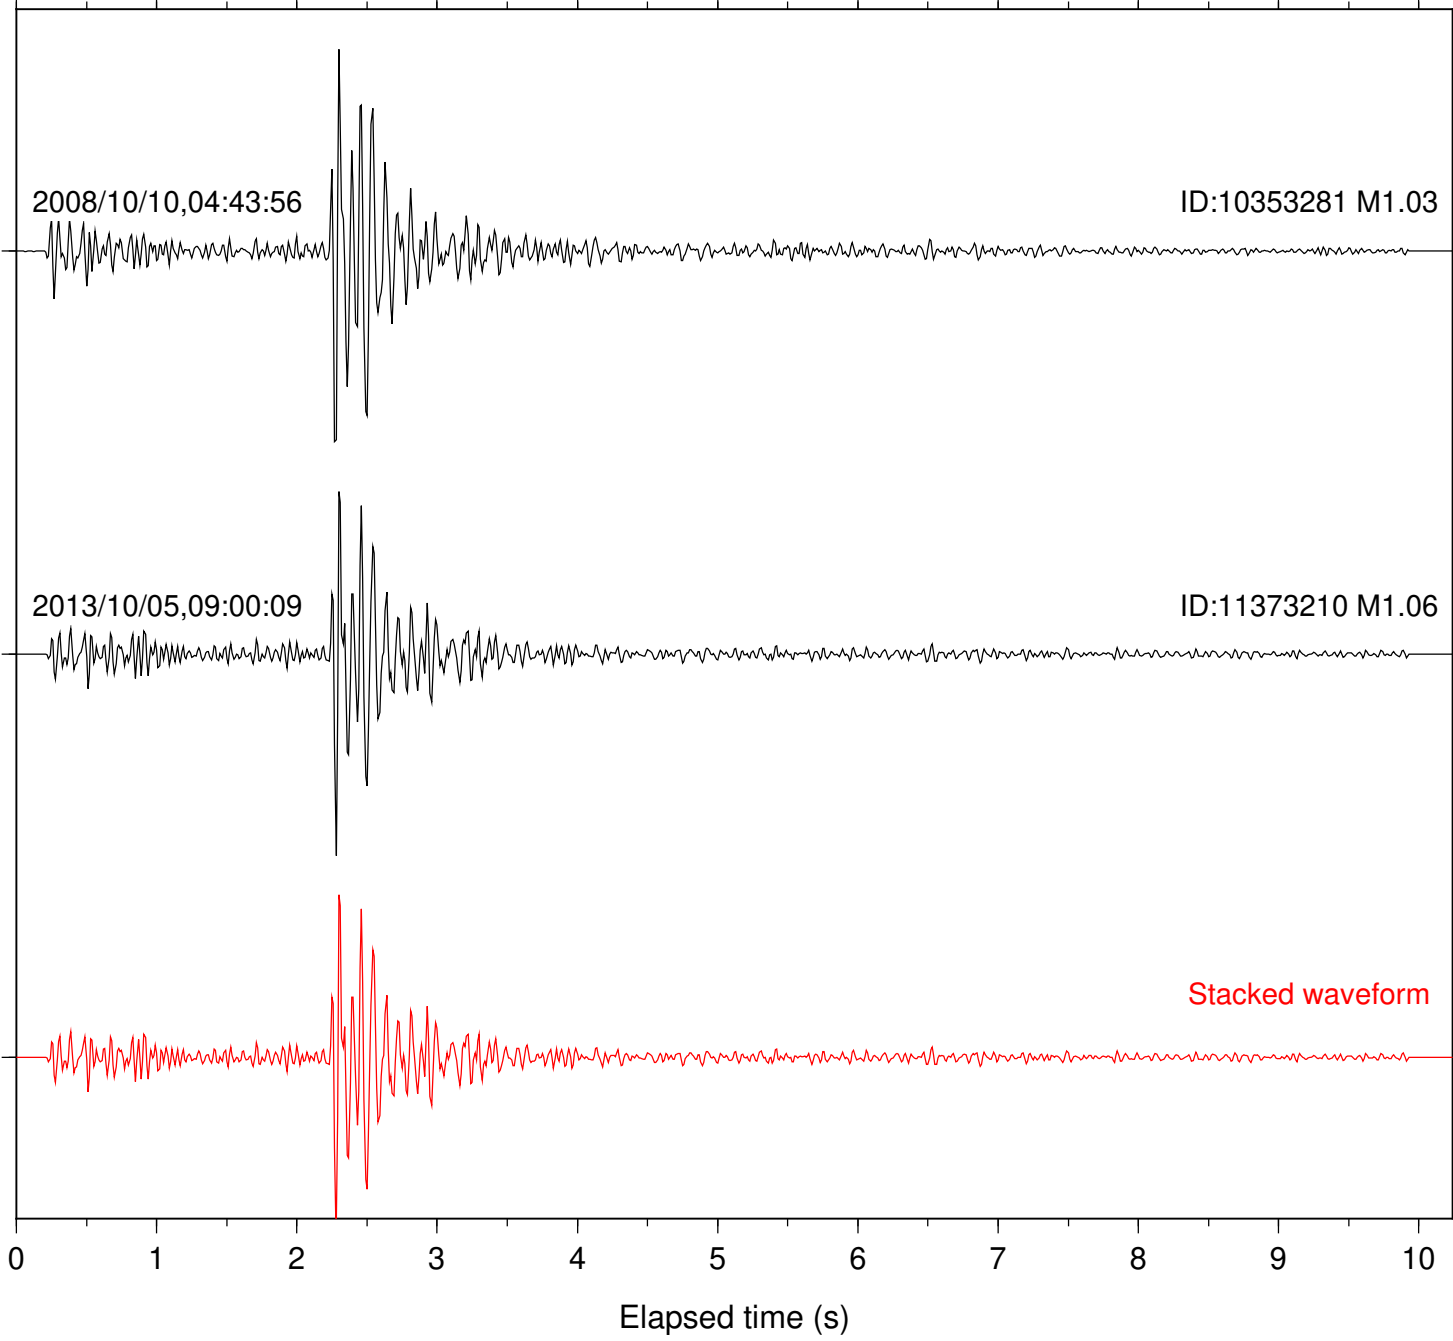

Focal depth: 14.42 km

2008/10/10,04:43:56

ID:10353281 M1.03

2013/10/05,09:00:09

ID:11373210 M1.06

Stacked waveform

Station: KNW Com: HHZ

Focal depth: 14.42 km