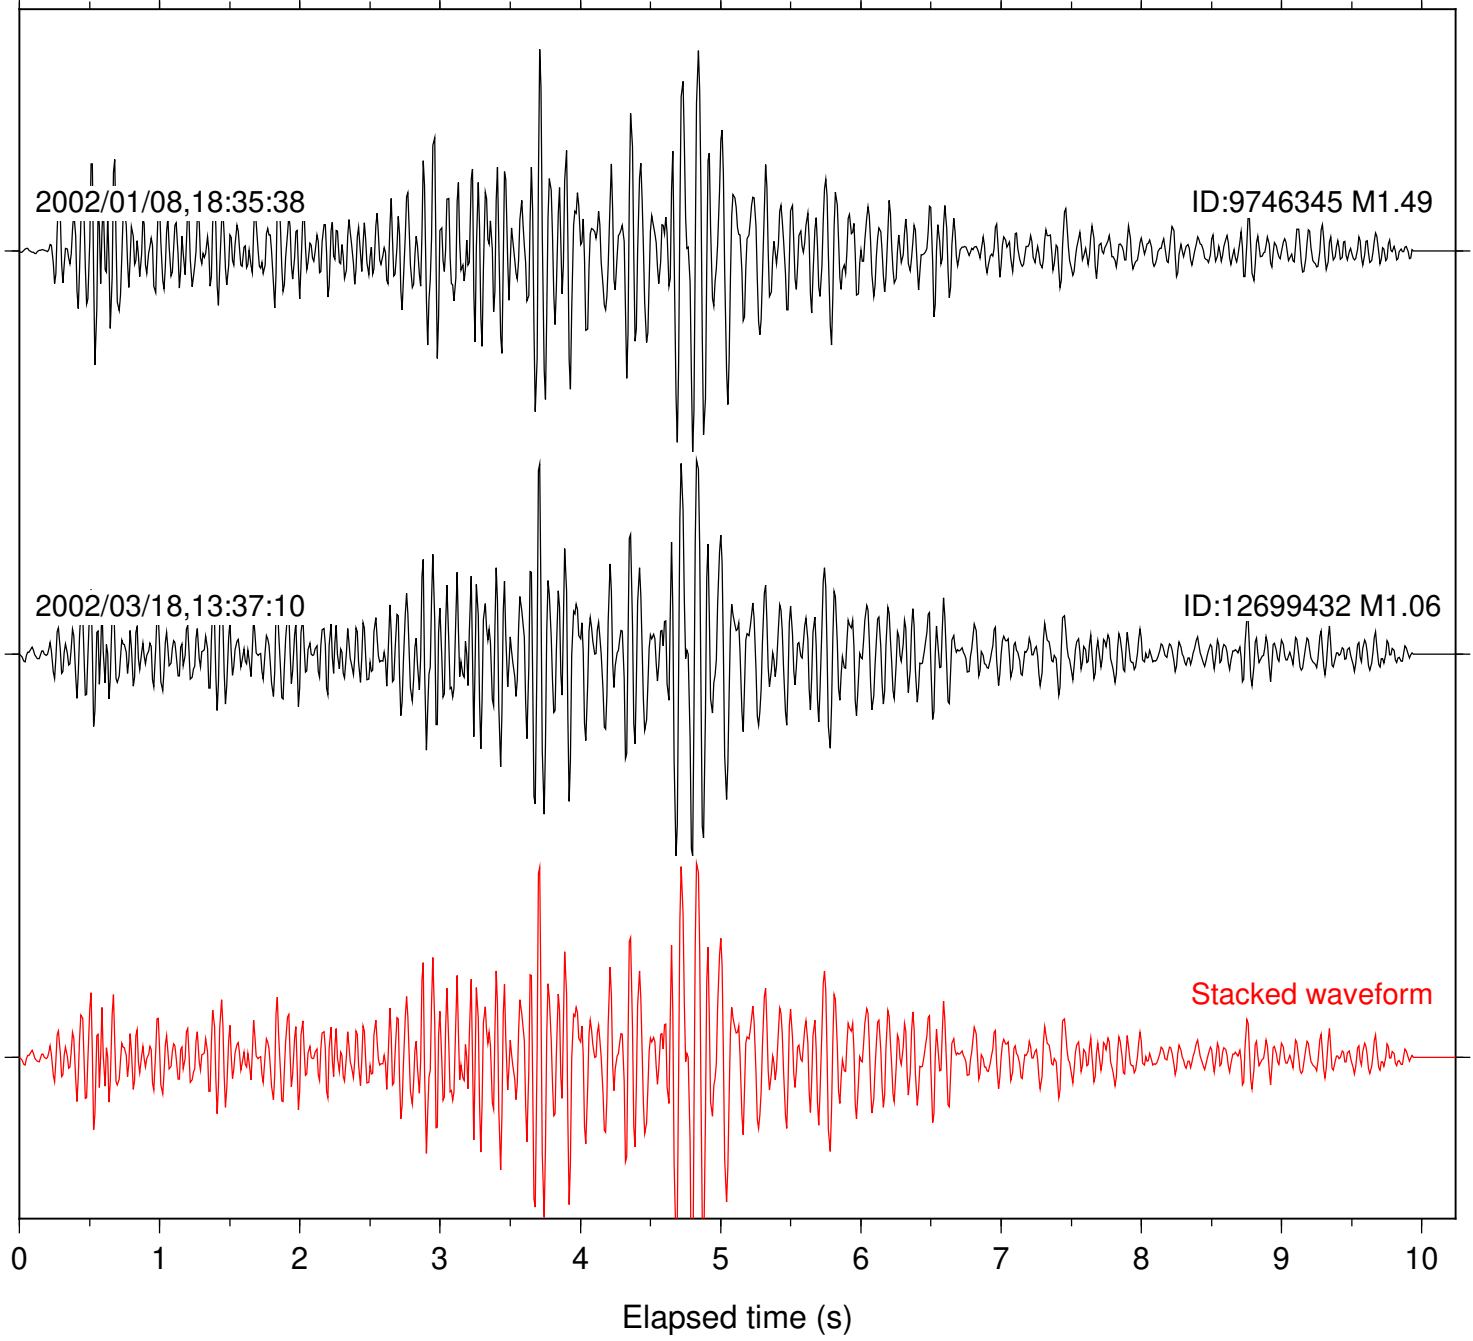

Station: BZN Com: HHZ

Focal depth: 13.65 km

Station: DGR Com: HHZ

Focal depth: 13.65 km

Station: DNR Com: HHZ

Focal depth: 13.65 km

Station: FRD Com: HHZ

Focal depth: 13.65 km