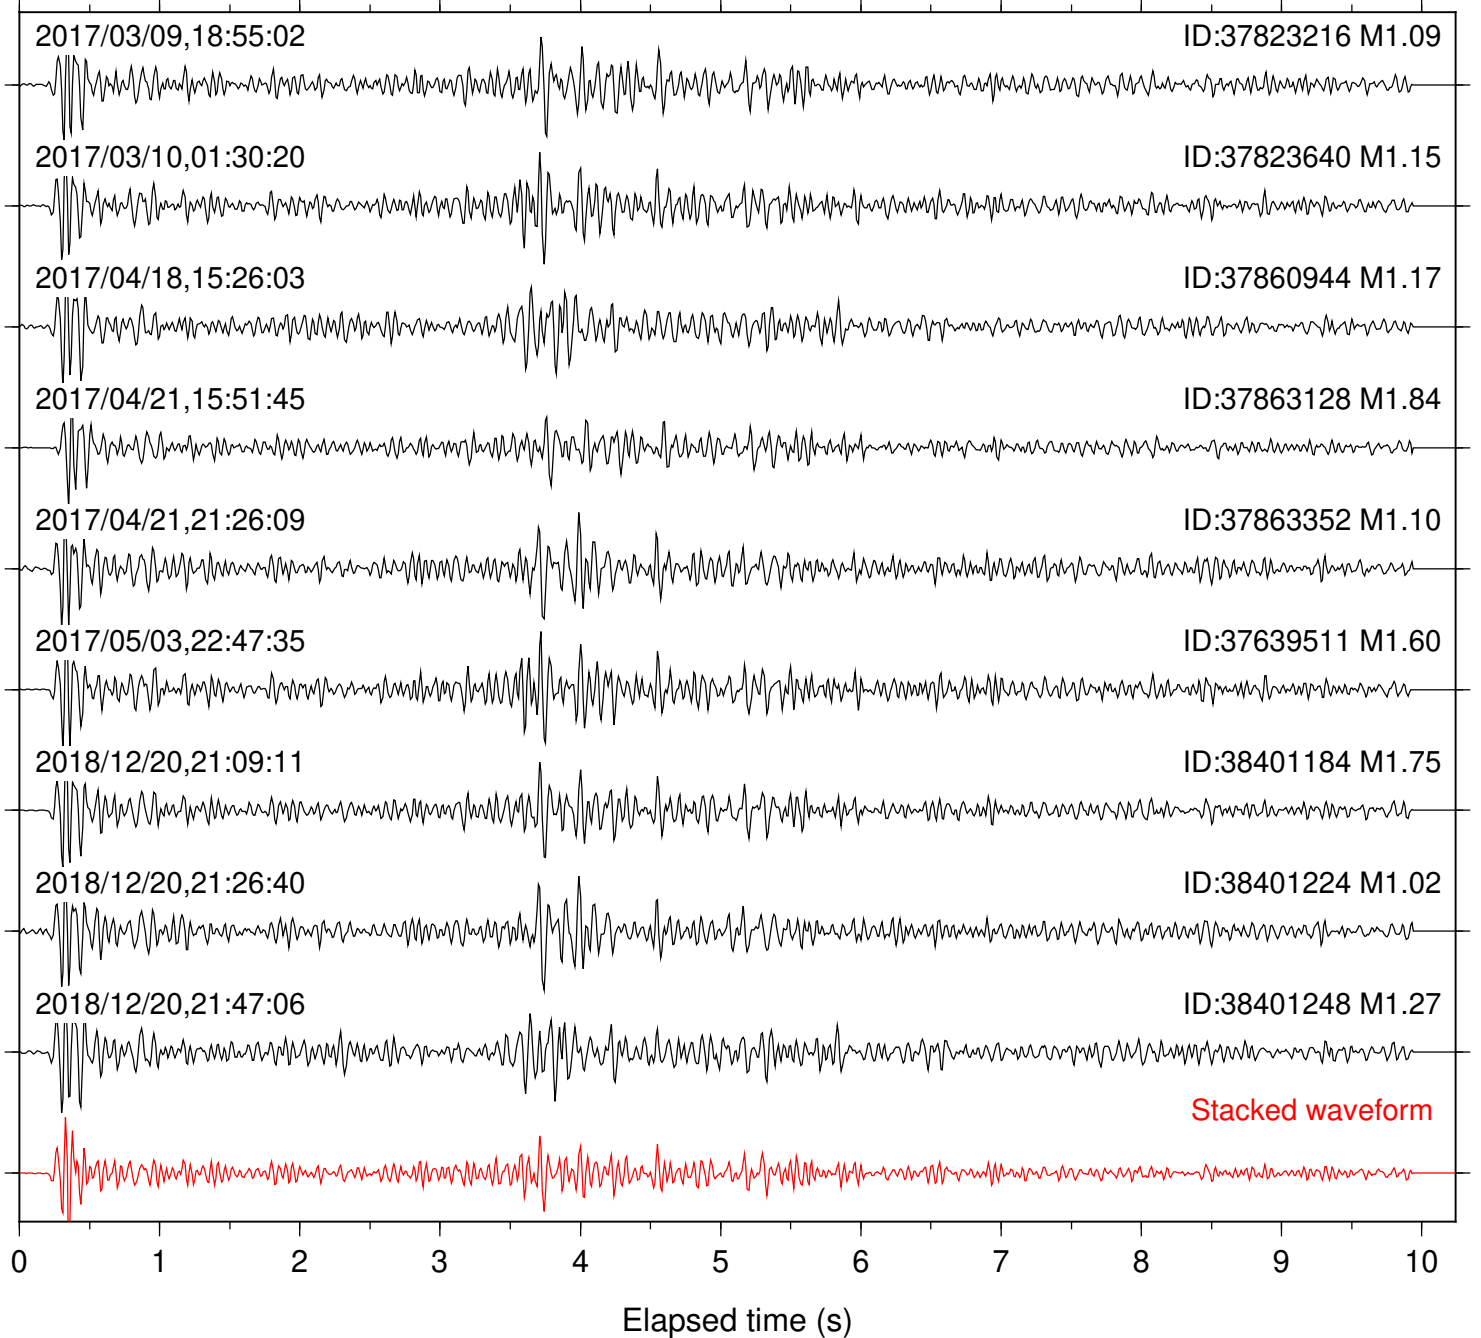

Focal depth: 6.32 km

Station: SND Com: HHZ

Focal depth: 6.98 km

Station: B081 Com: EHZ

Focal depth: 5.81 km

Station: B082 Com: EHZ

Focal depth: 5.81 km

Station: B084 Com: EHZ