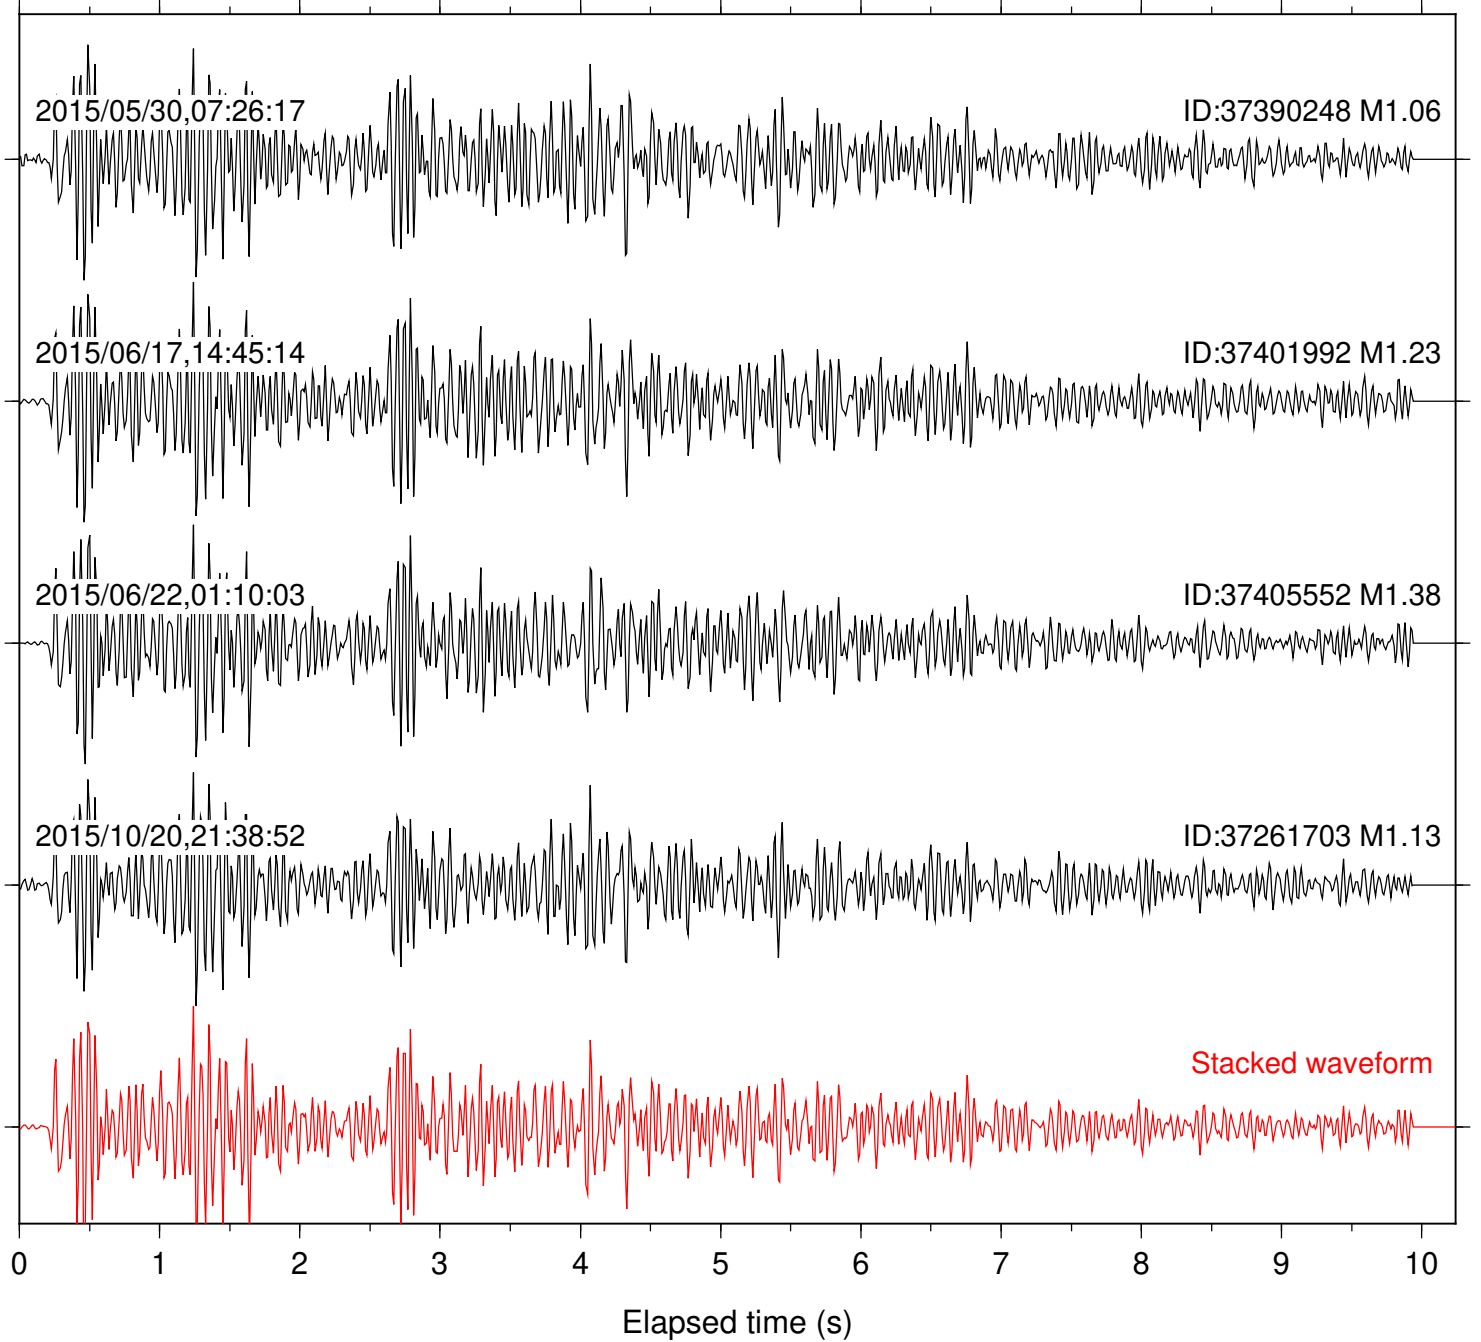

Station: PLM Com: HHZ

Focal depth: 8.57 km