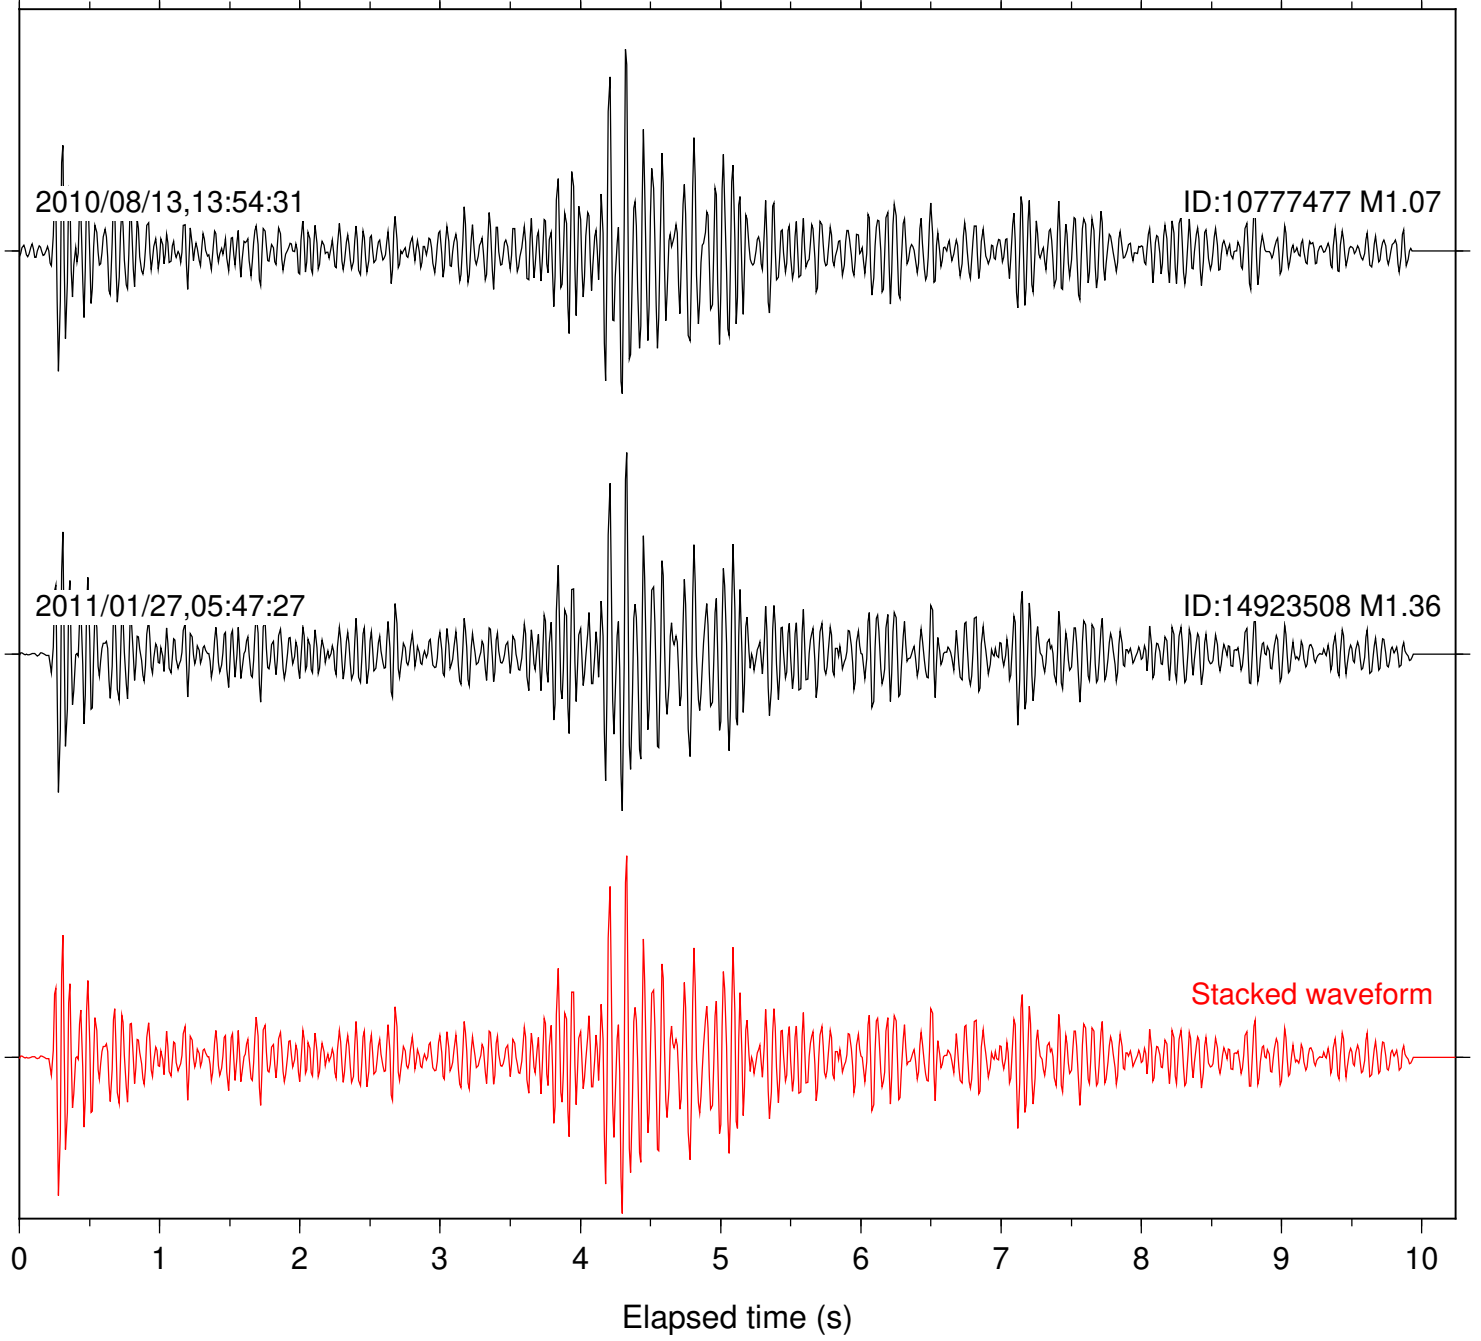

Station: FRD Com: HHZ

Focal depth: 7.72 km

Station: PFO Com: HHZ

Focal depth: 7.72 km

Station: TOR Com: HHZ

Focal depth: 7.72 km

Station: CBK Com: EHZ

Focal depth: 8.18 km