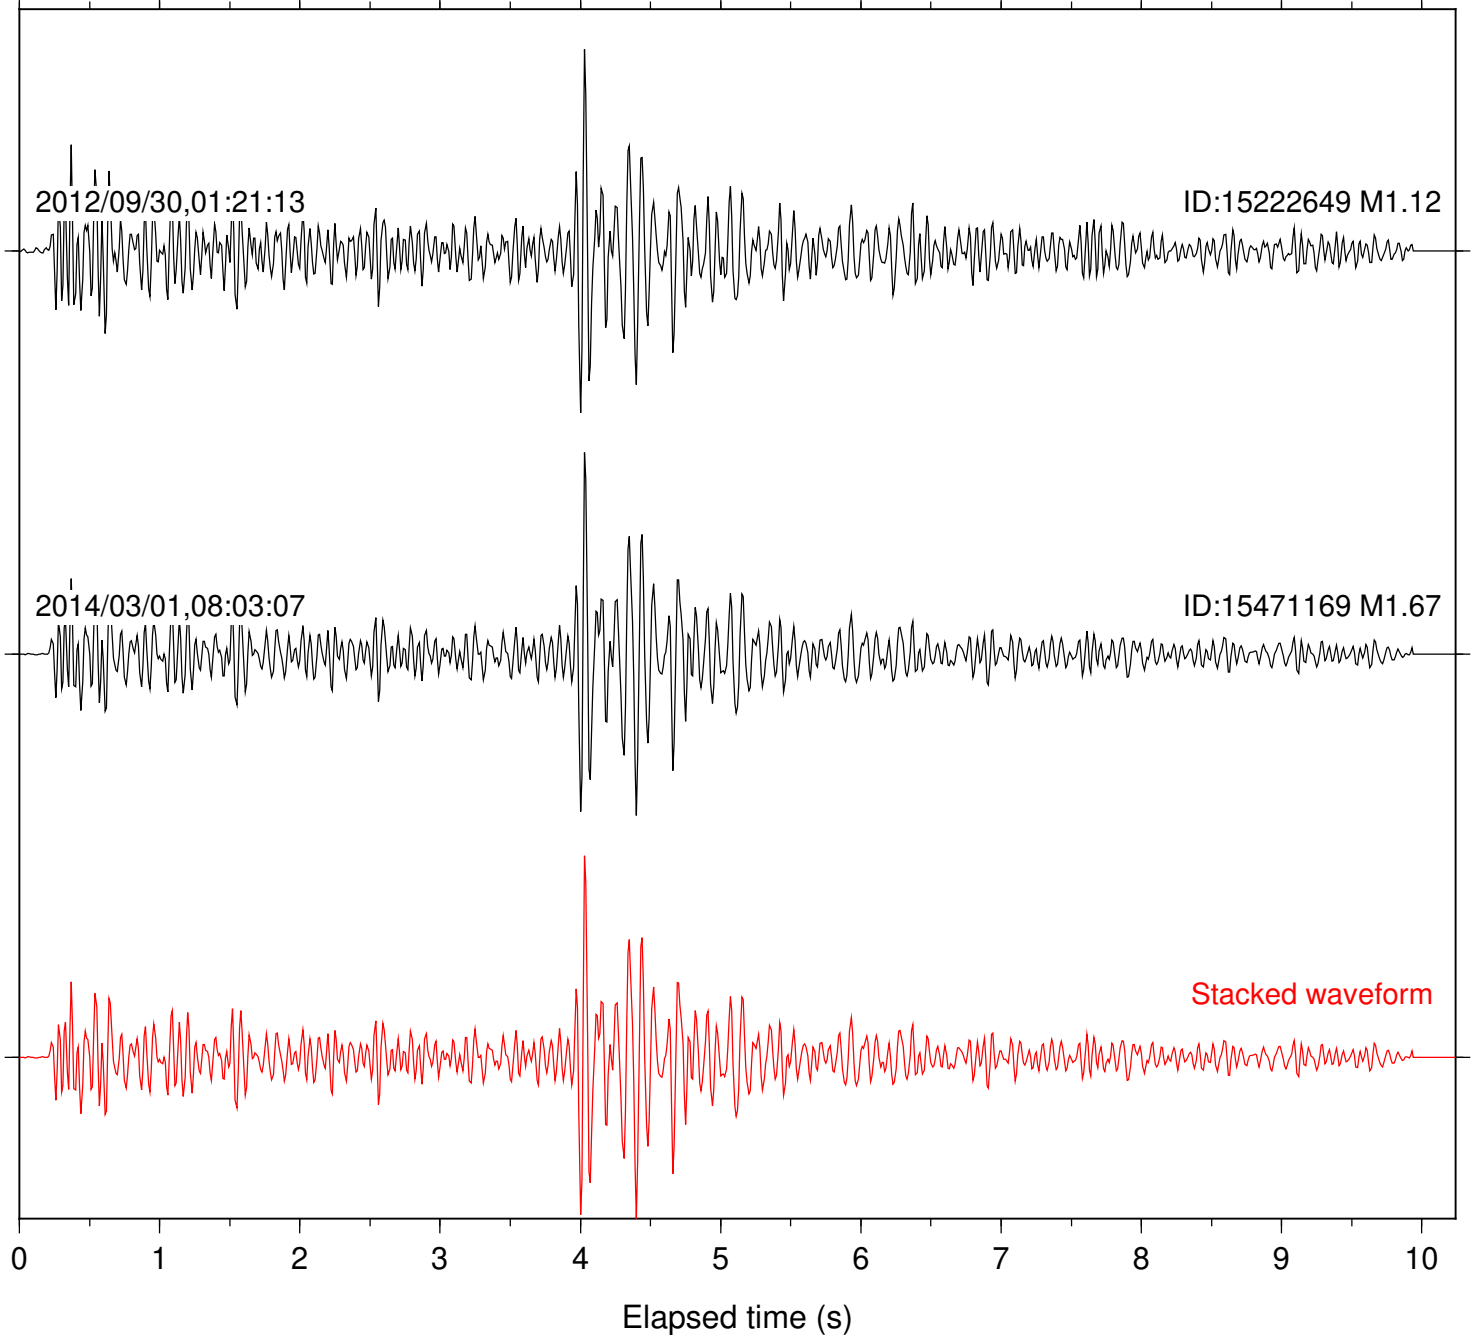

Focal depth: 7.64 km

Station: FRD Com: HHZ

Focal depth: 7.64 km

Station: PLM Com: HHZ

Focal depth: 7.64 km

2012/09/30,01:21:13

ID:15222649 M1.12

2014/03/01,08:03:07