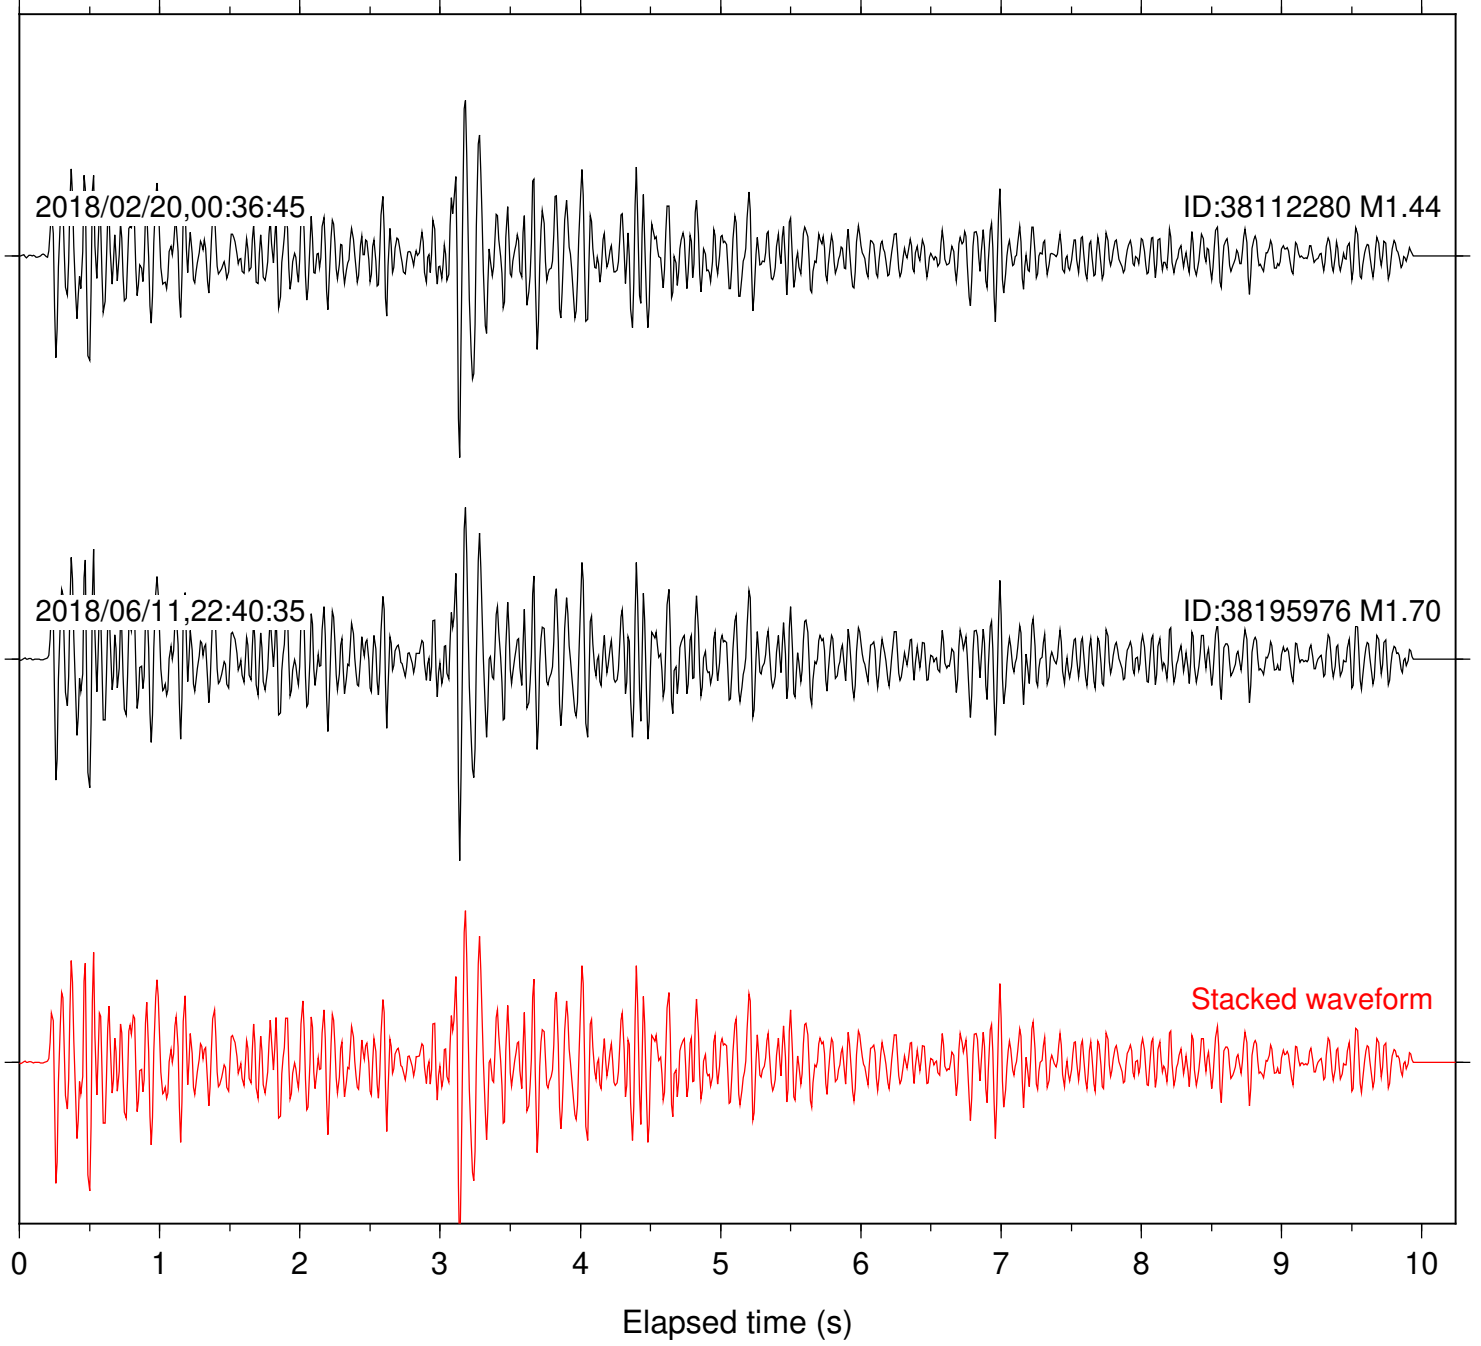

Station: B088 Com: EHZ

Focal depth: 5.77 km