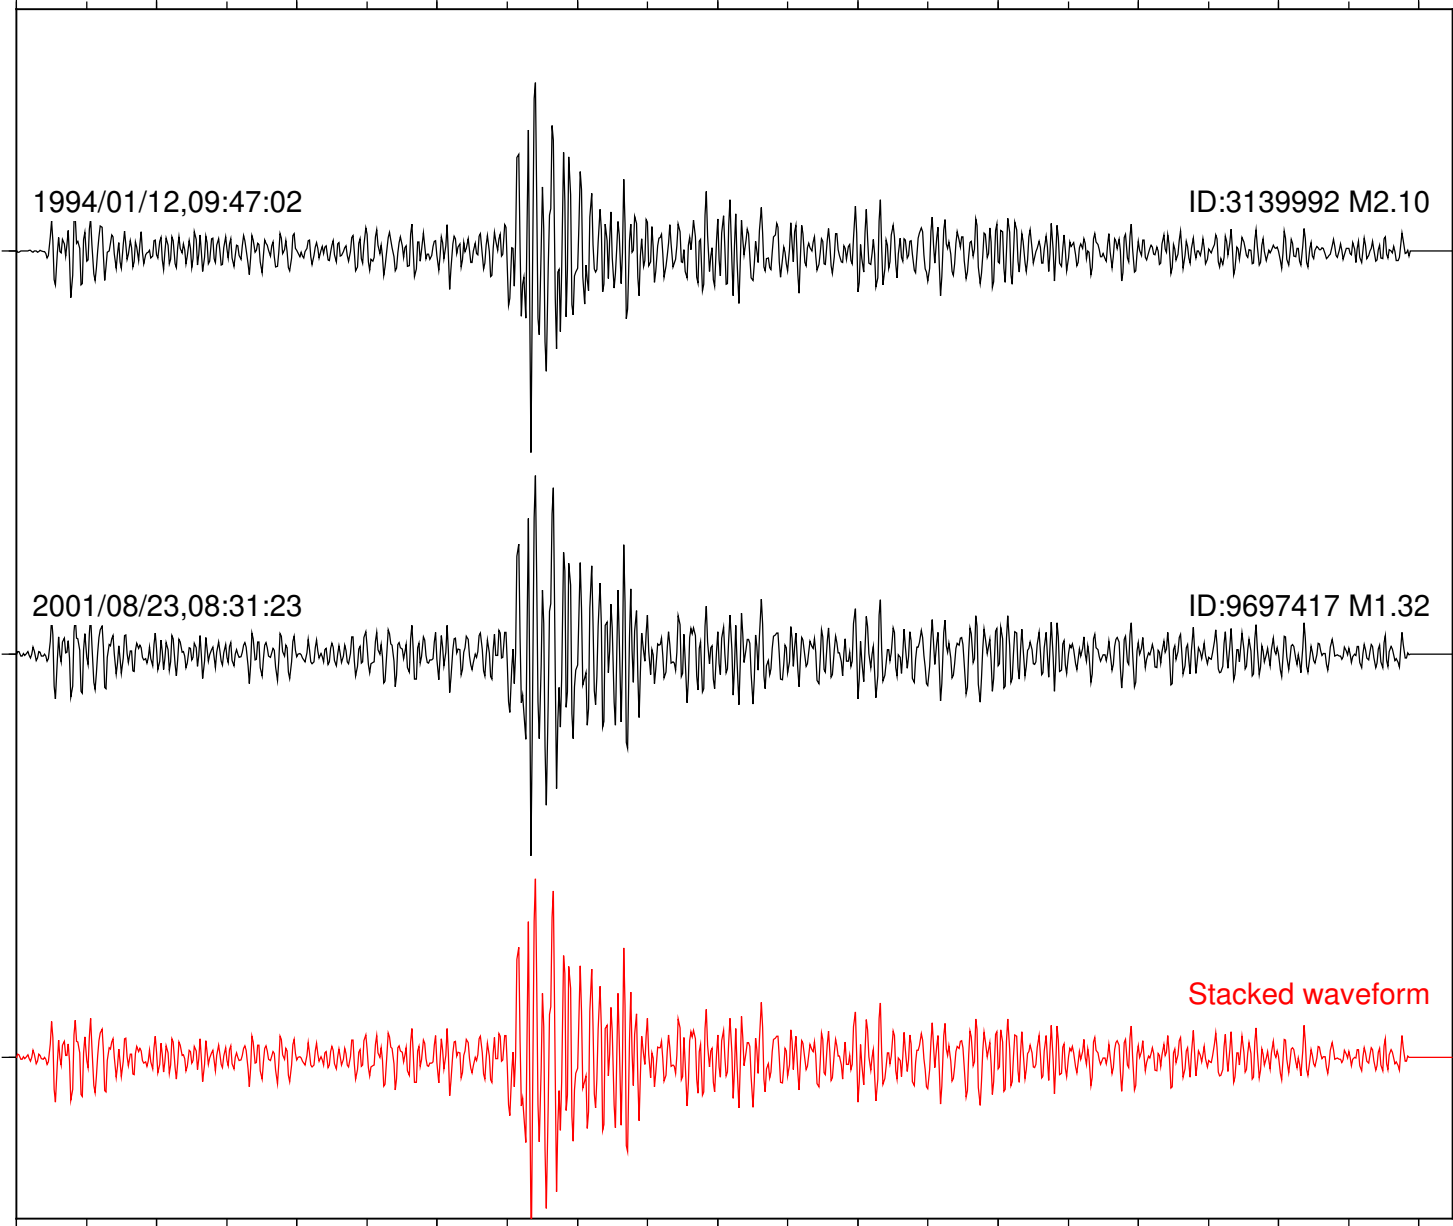

Station: BAC Com: EHZ

Focal depth: 12.19 km

1994/01/12,09:47:02

ID:3139992 M2.10

2001/08/23,08:31:23

ID:9697417 M1.32

Stacked waveform

0 1 2 3 4 5 6 7 8 9 10
Elapsed time (s)