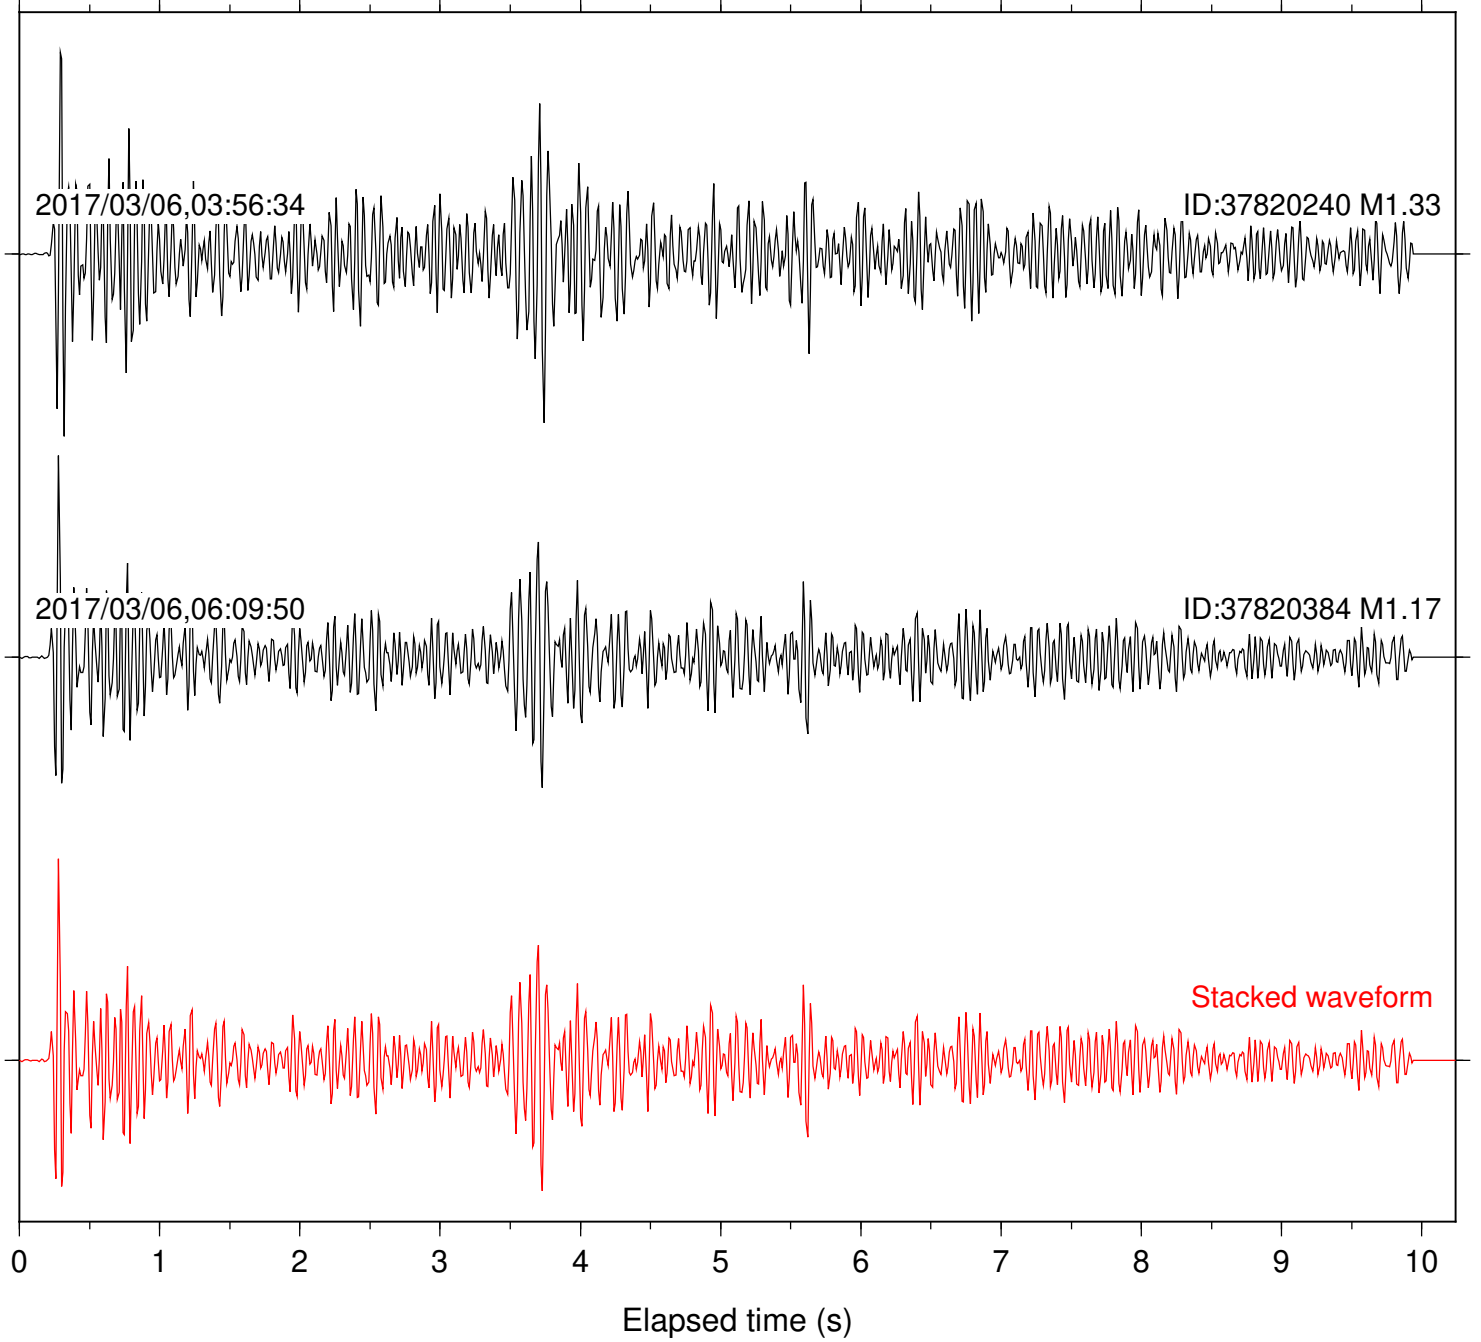

Station: DGR Com: HHZ

Focal depth: 7.15 km

Station: FRD Com: HHZ

Focal depth: 7.15 km

Station: HMT2 Com: HHZ

Focal depth: 7.15 km

Station: KNW Com: HHZ

Focal depth: 7.15 km