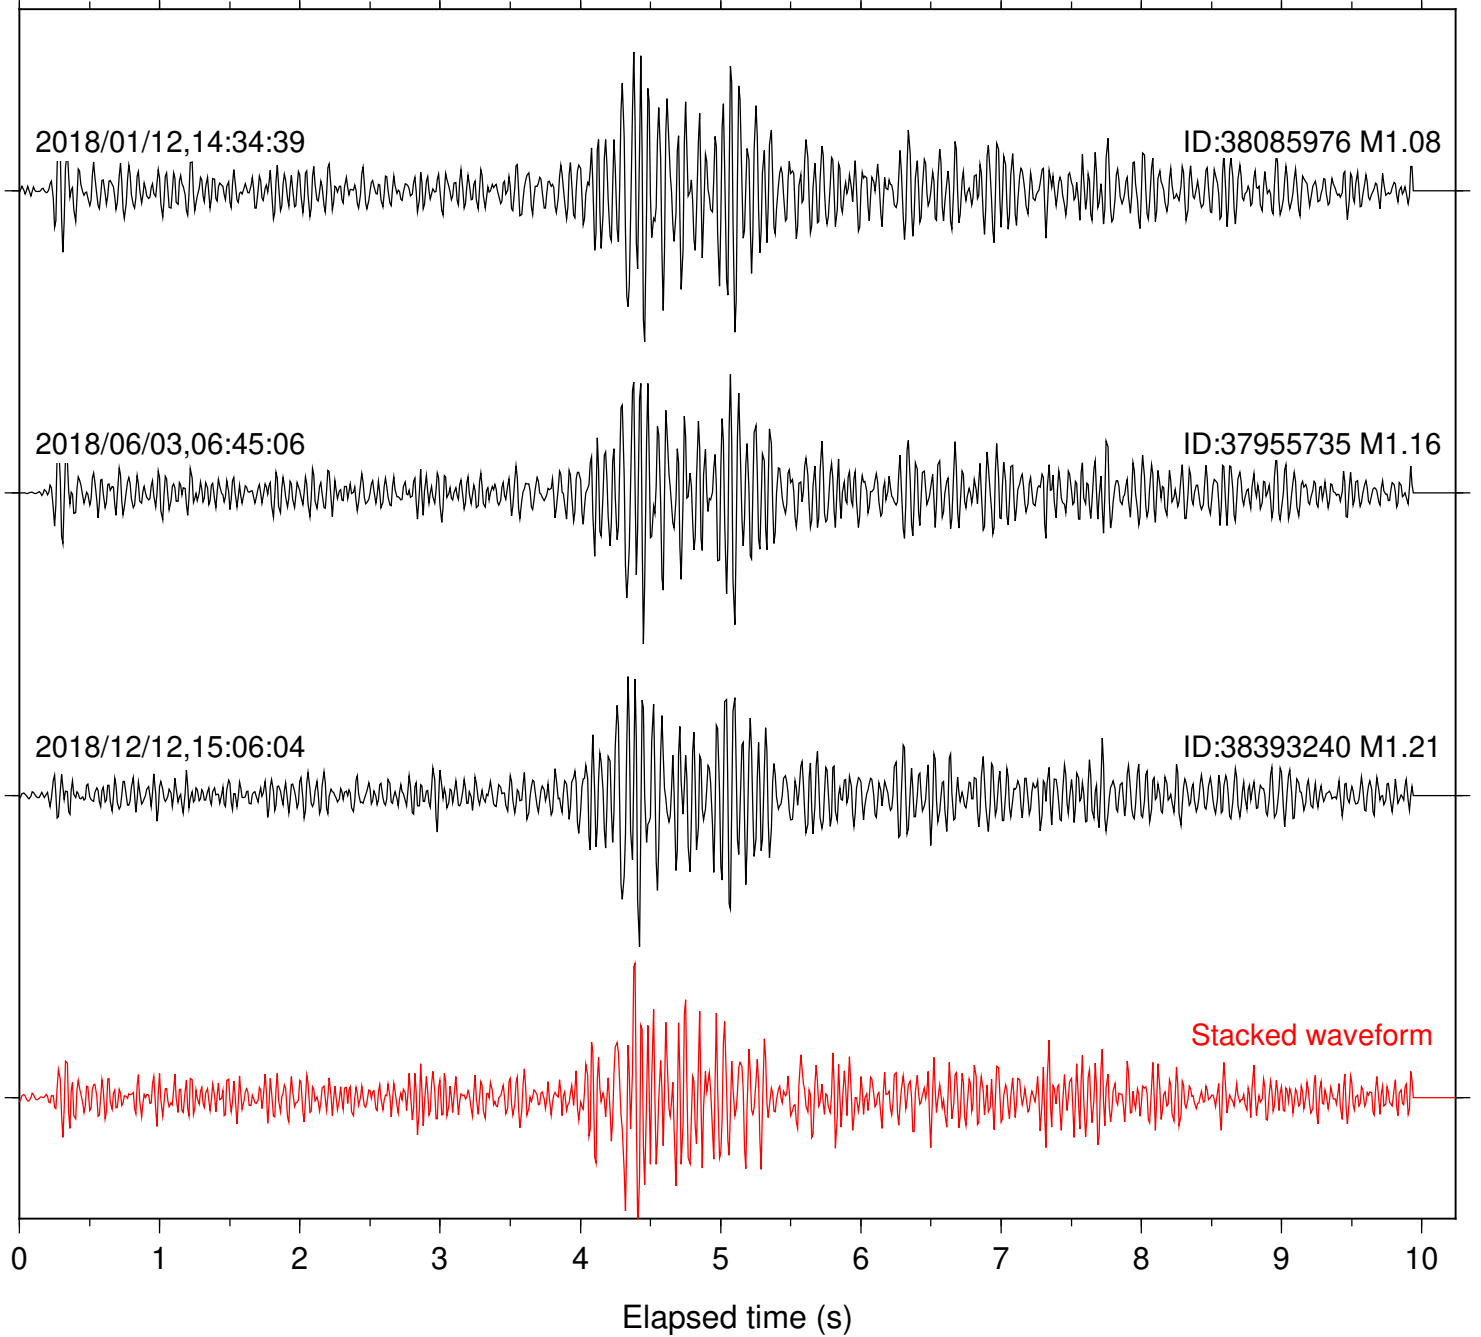

Station: HMT2 Com: HHZ

Focal depth: 4.78 km

Station: KNW Com: HHZ

Focal depth: 4.72 km

Station: PFO Com: HHZ

Focal depth: 4.78 km

Station: PLM Com: HHZ

Focal depth: 4.78 km