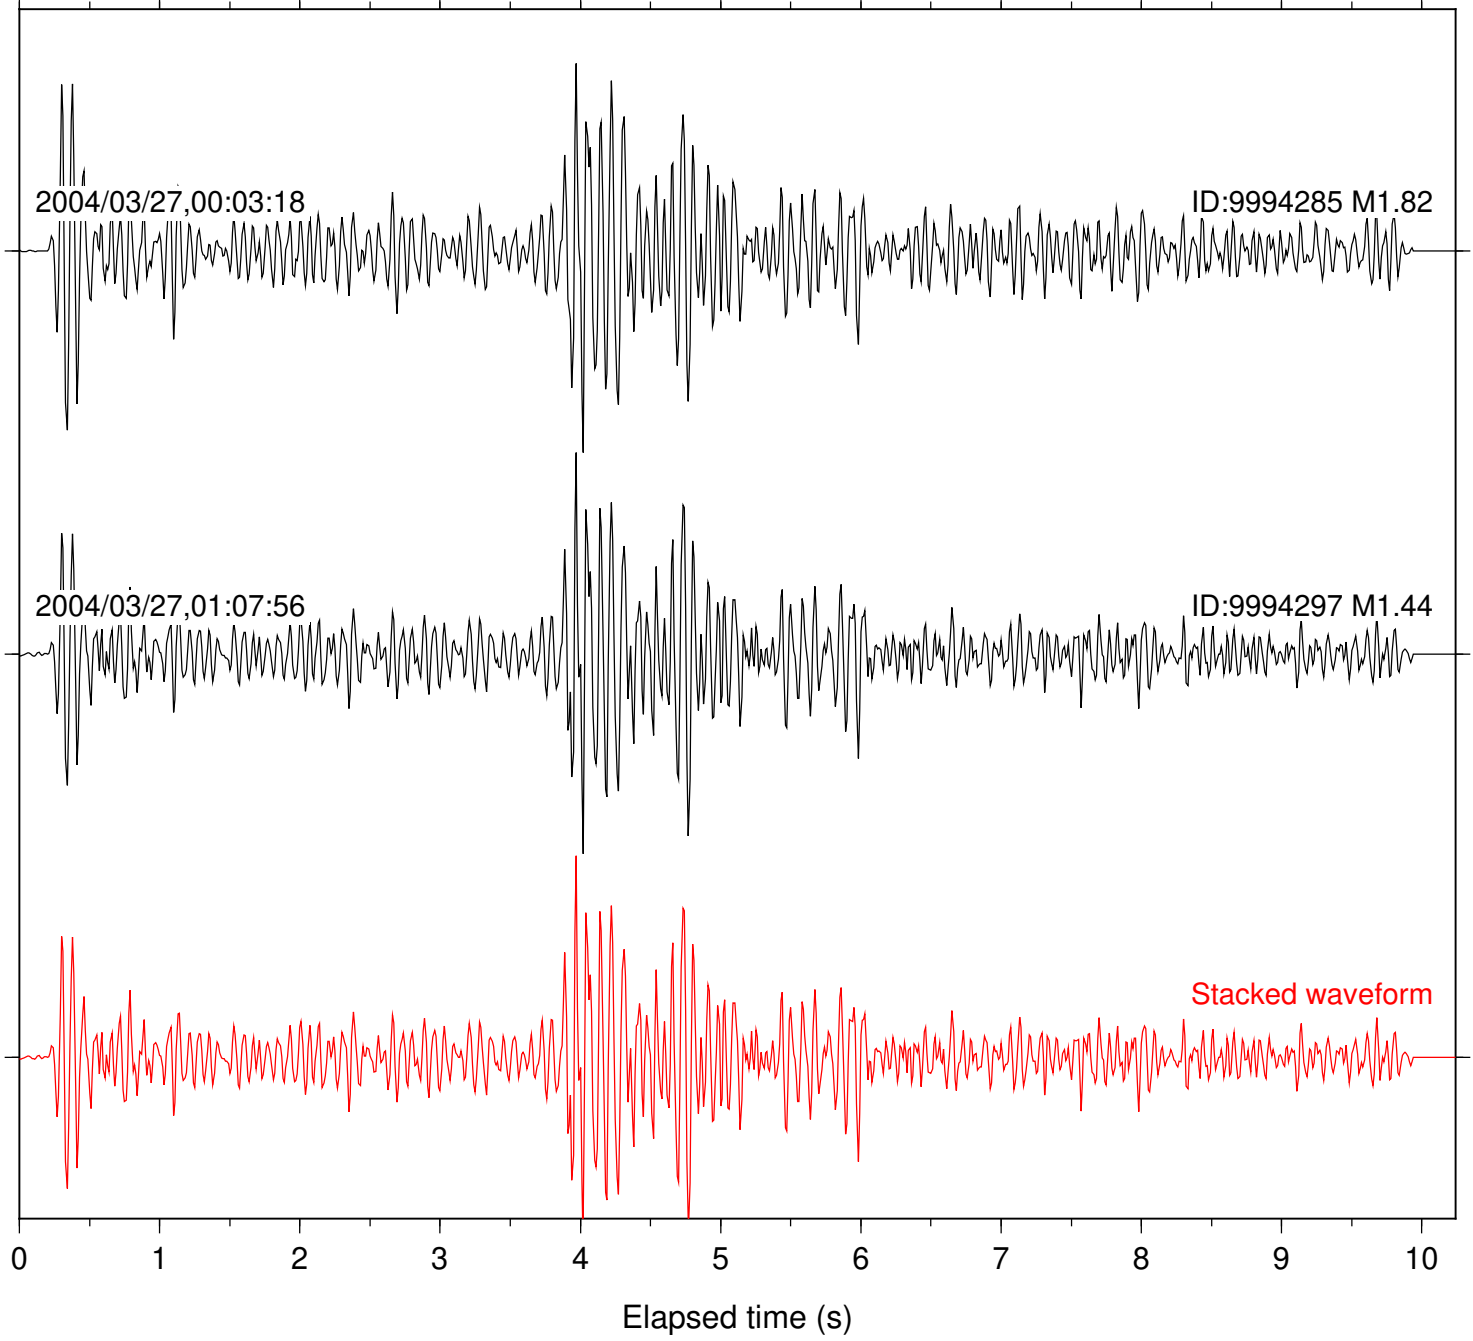

Station: KNW Com: HHZ

Focal depth: 13.02 km