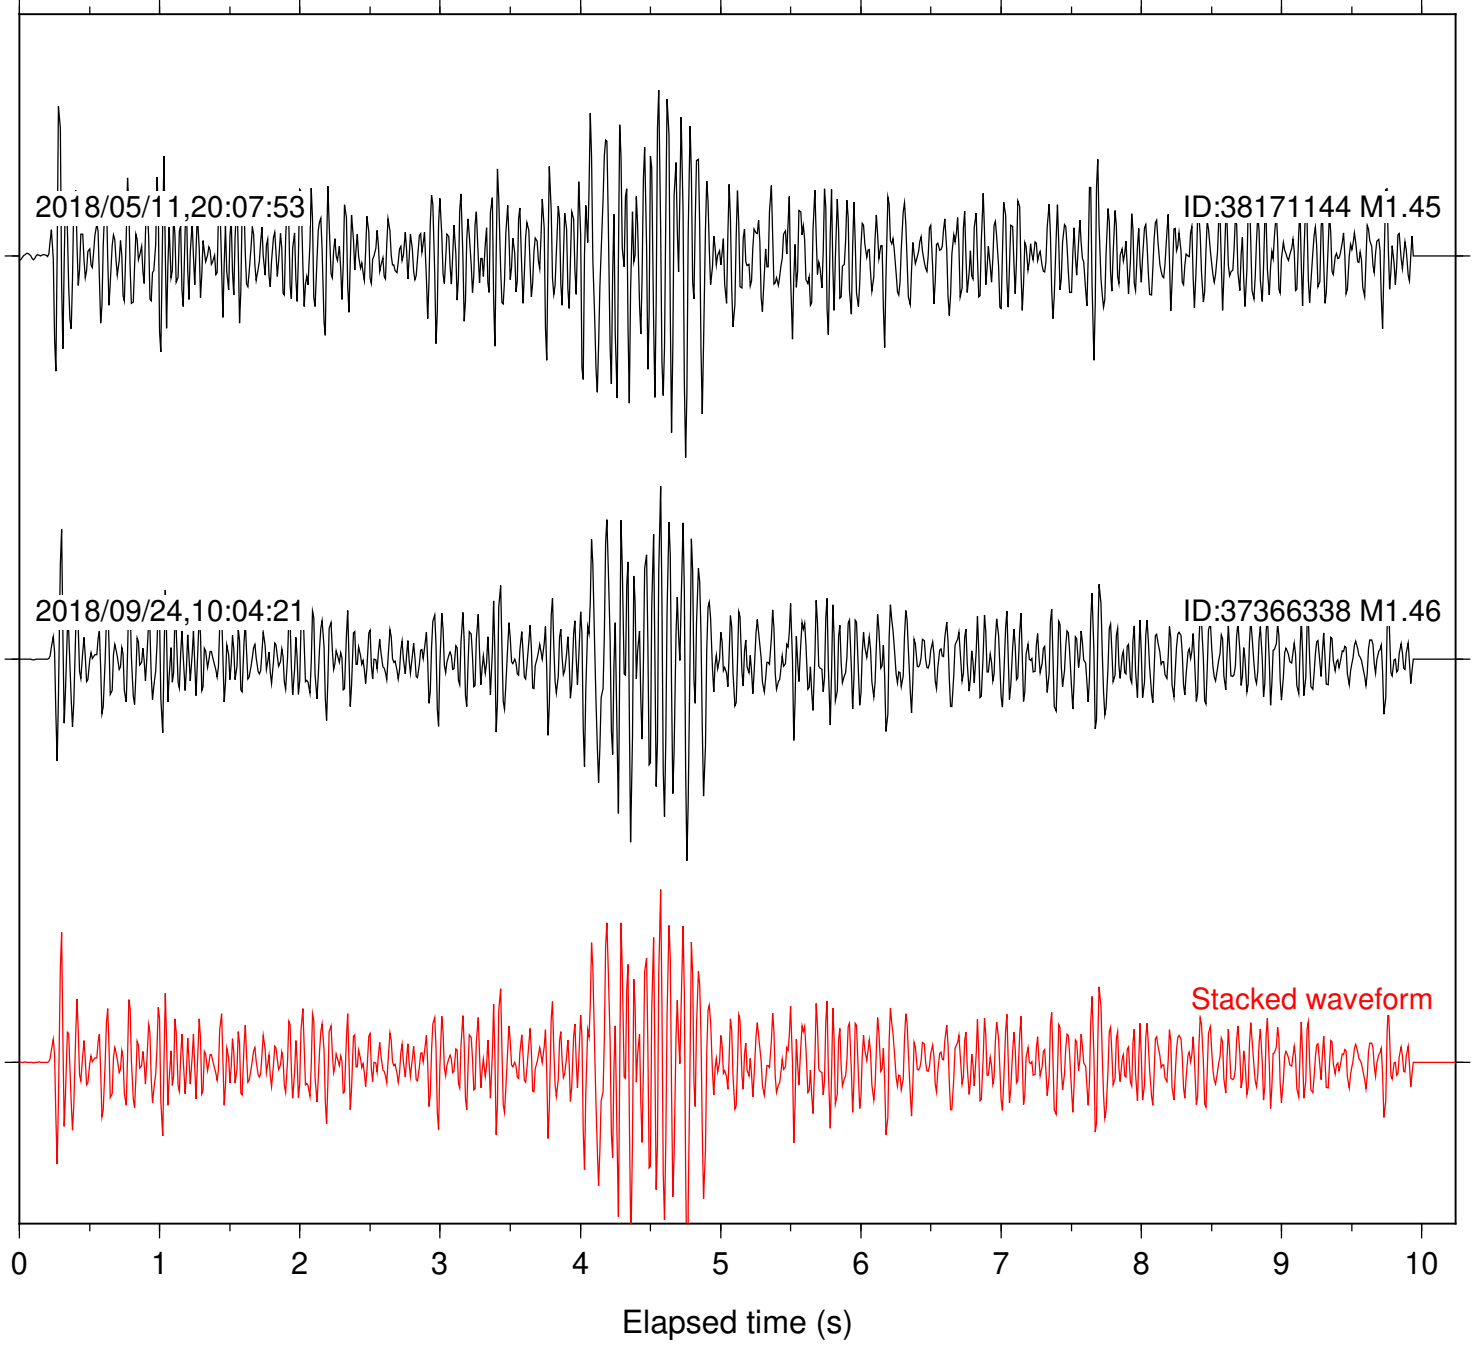

Station: CSH Com: HHZ

Focal depth: 4.46 km

Station: DGR Com: HHZ

Focal depth: 4.46 km

Station: HMT2 Com: HHZ

Focal depth: 4.46 km

Station: POB2 Com: HHZ

Focal depth: 4.46 km