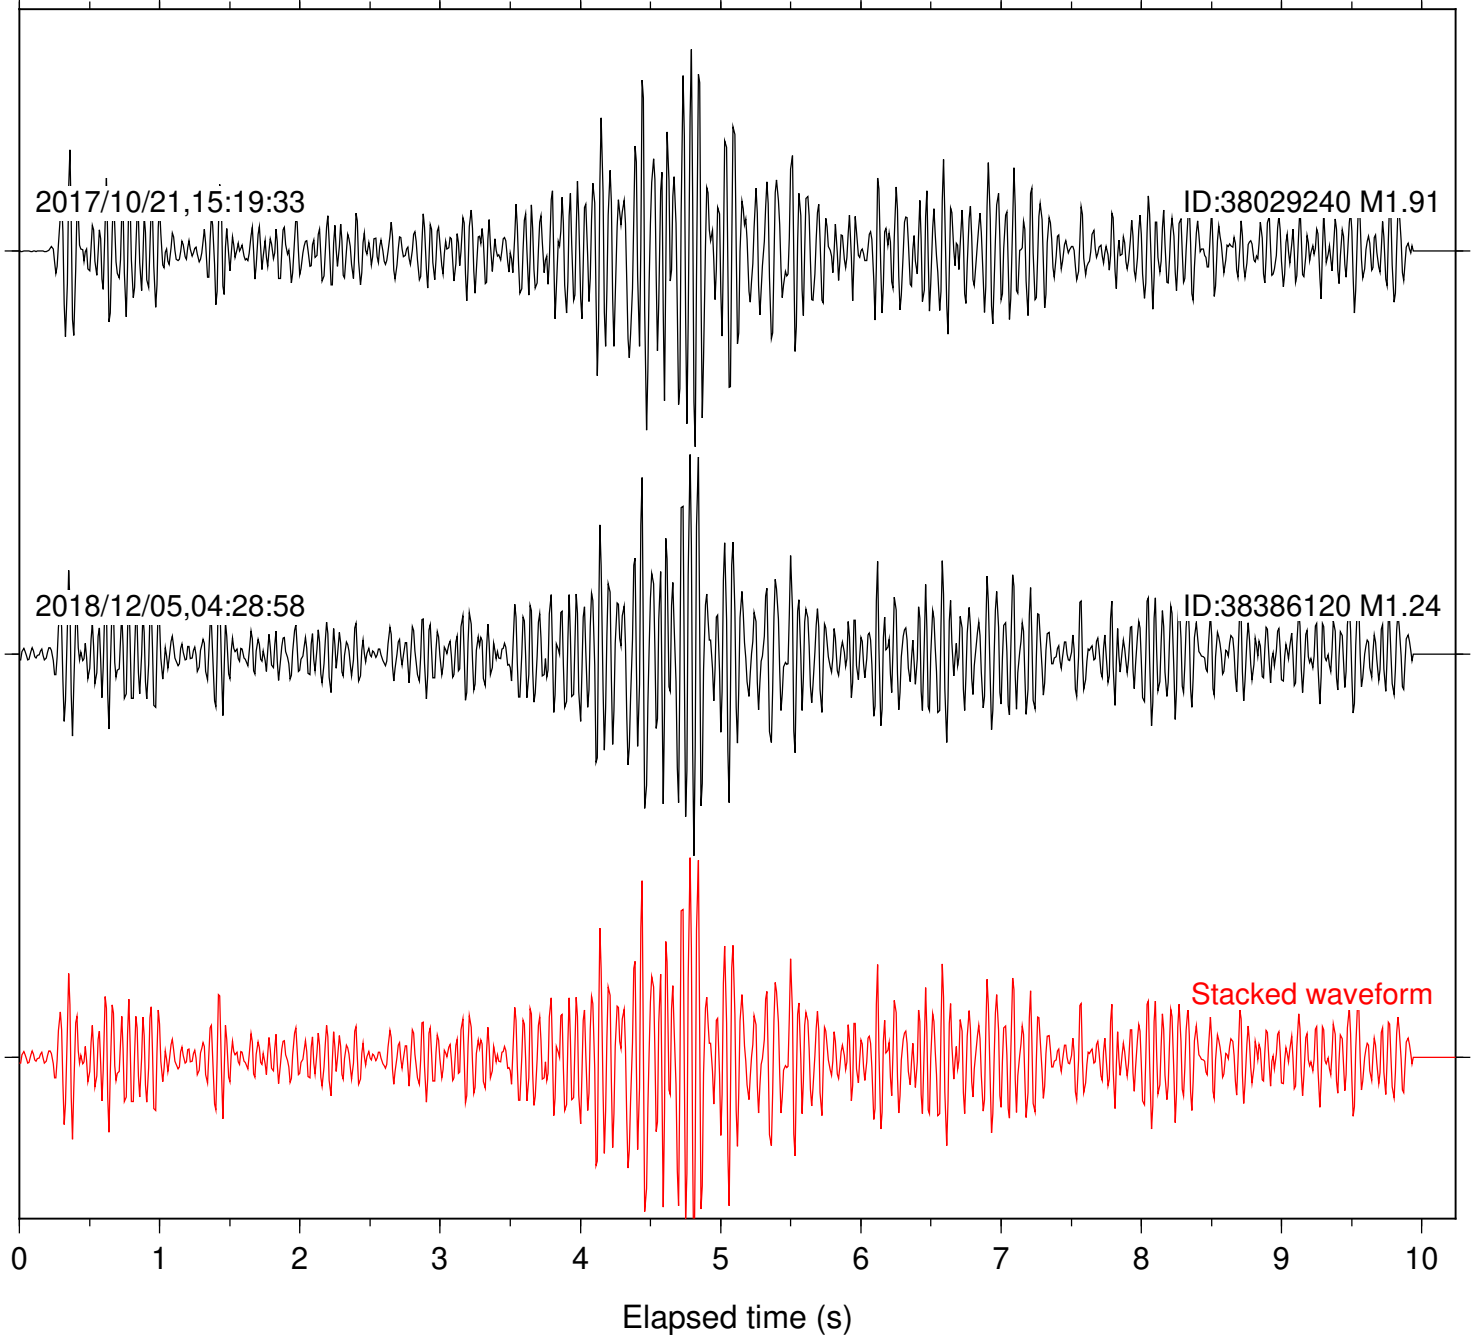

Station: FRD Com: HHZ

Focal depth: 5.14 km

Station: HMT2 Com: HHZ

Focal depth: 5.14 km

Station: LKH Com: HHZ

Focal depth: 5.14 km

Station: PFO Com: HHZ

Focal depth: 5.14 km