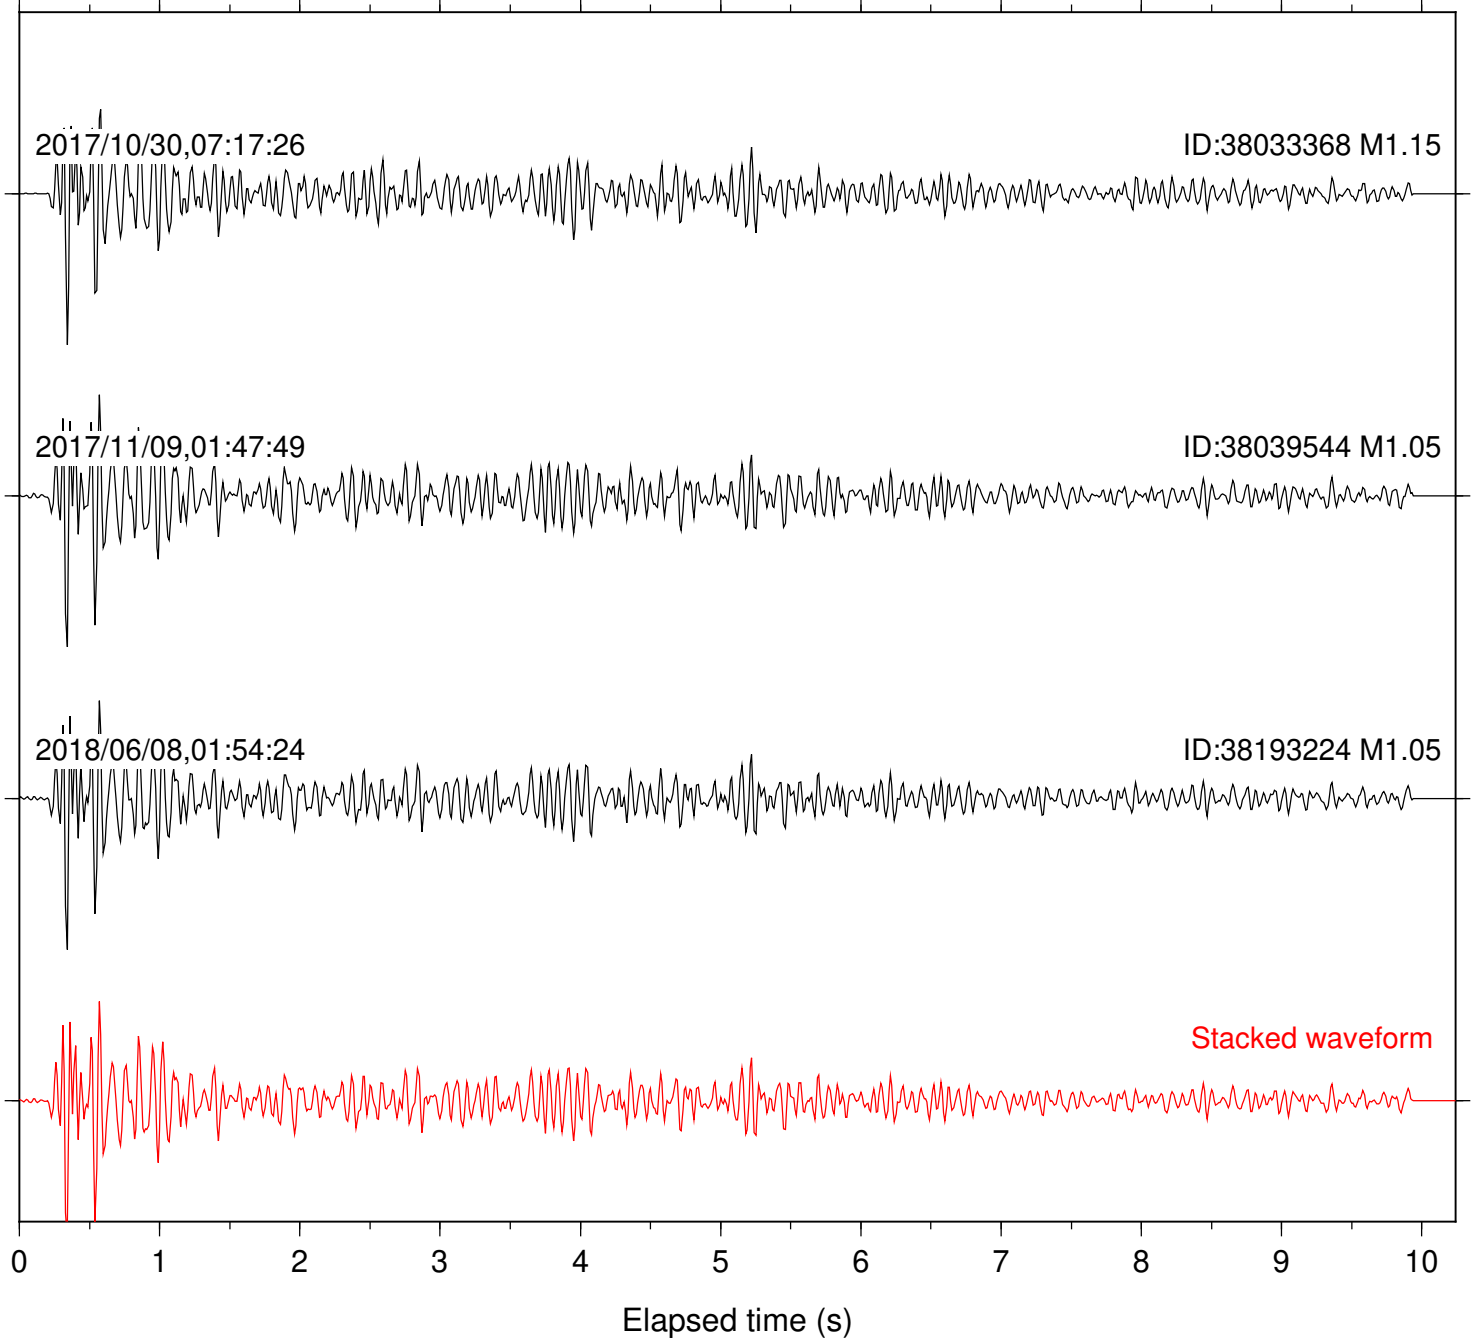

Station: RRSP Com: HHZ

Focal depth: 4.81 km