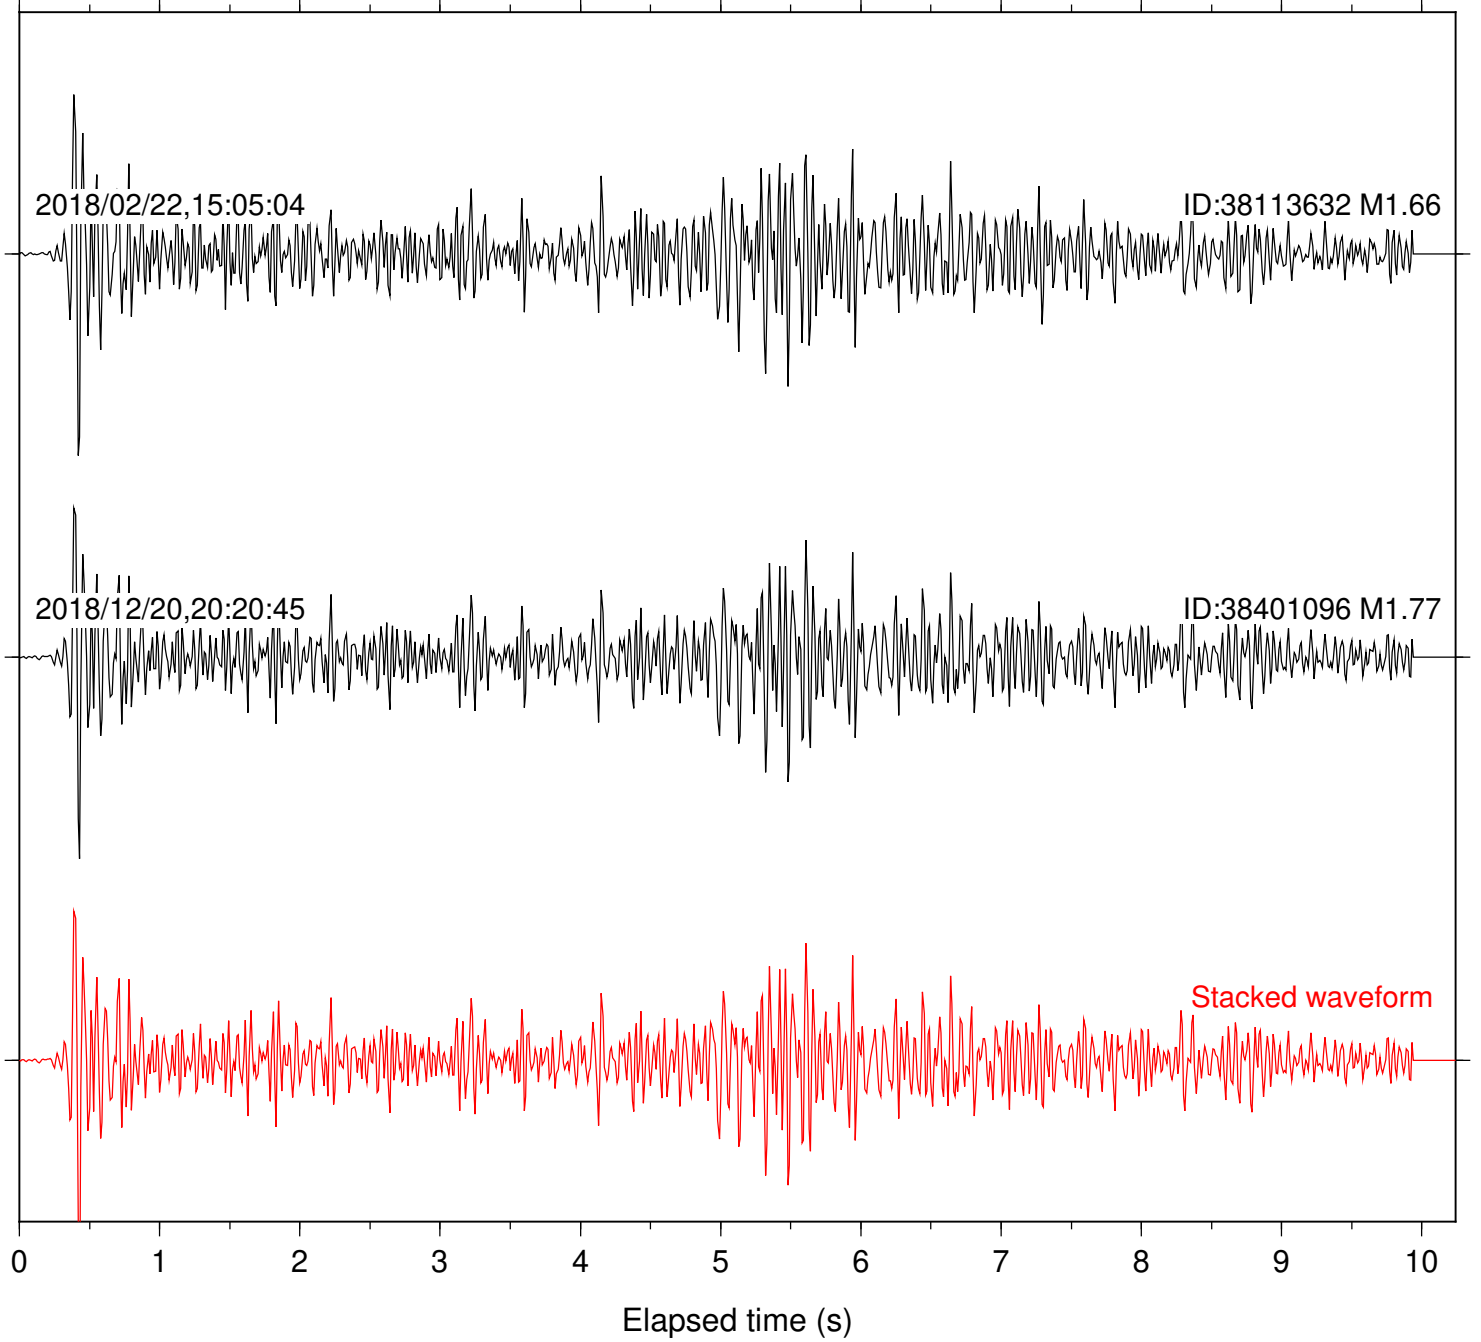

Station: SMER Com: HHZ

Focal depth: 6.71 km