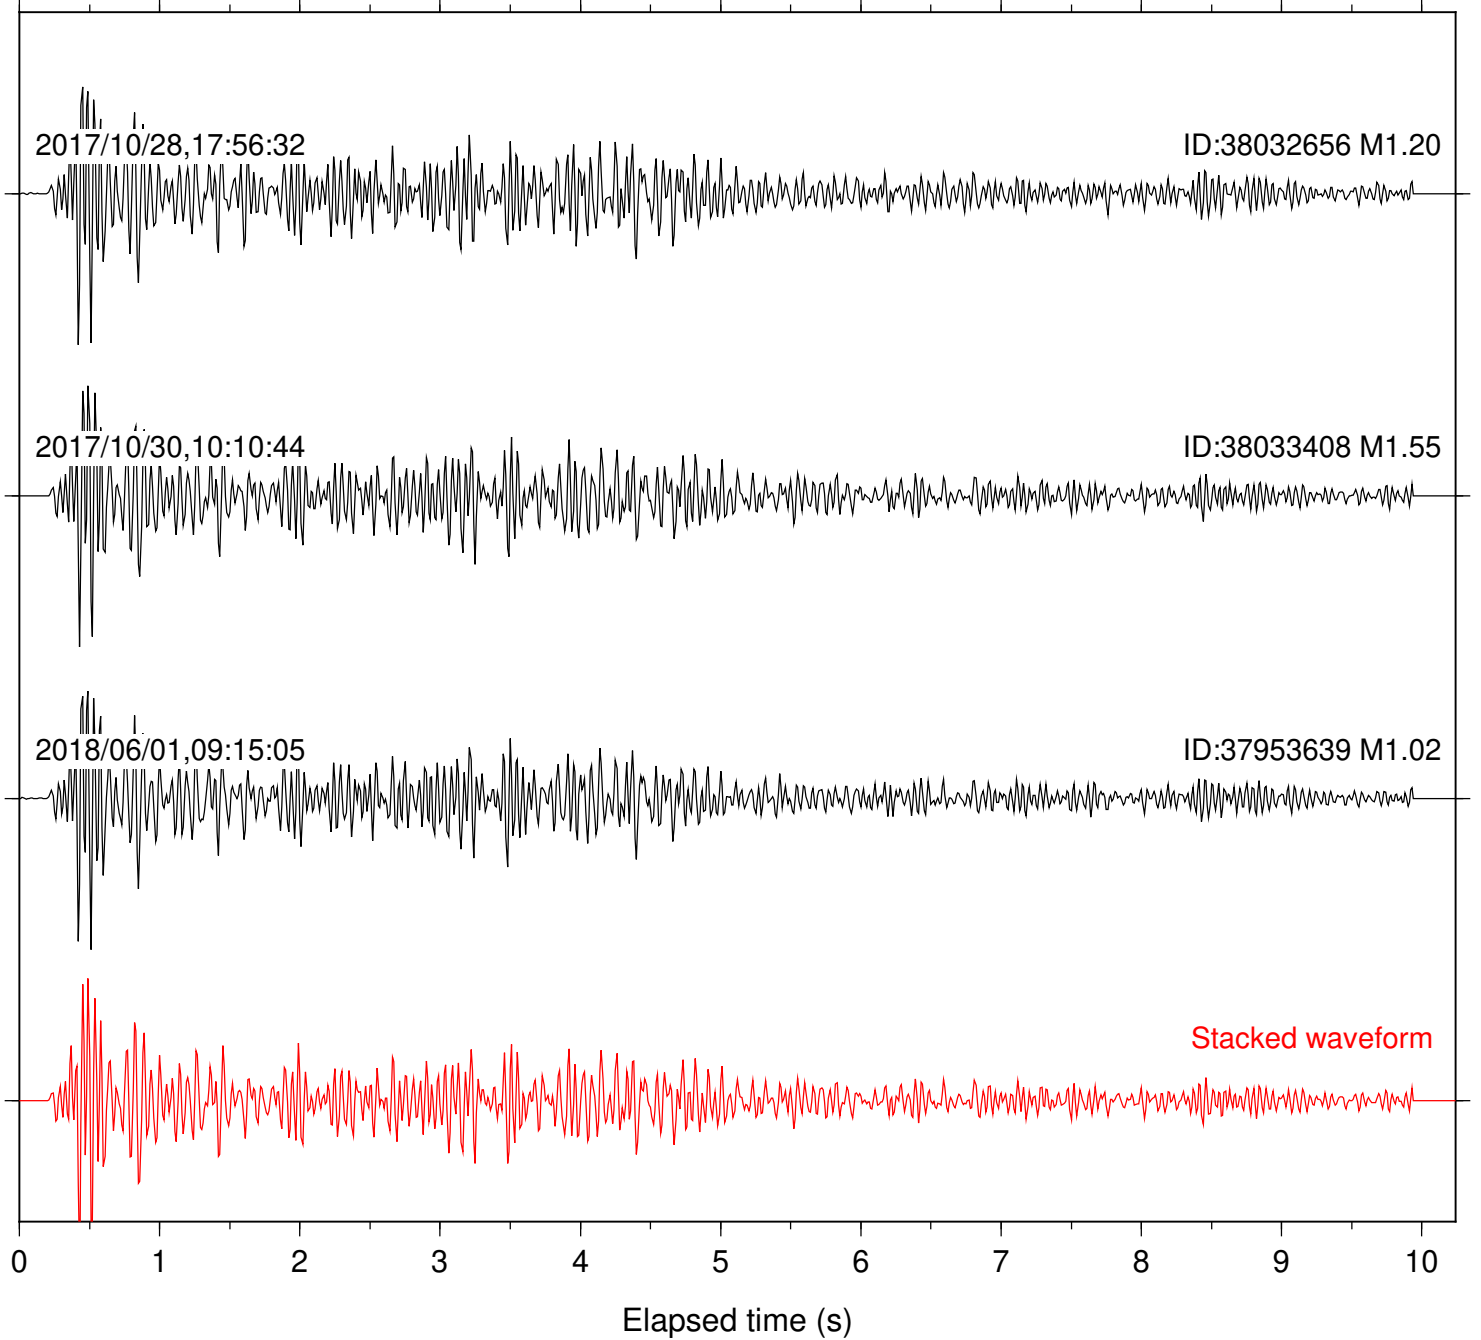

Focal depth: 10.93 km

Station: LVA2 Com: HHZ

Focal depth: 10.93 km

Station: MTG Com: HHZ

Focal depth: 10.93 km

Station: PLM Com: HHZ

Focal depth: 10.93 km

Station: SND Com: HHZ