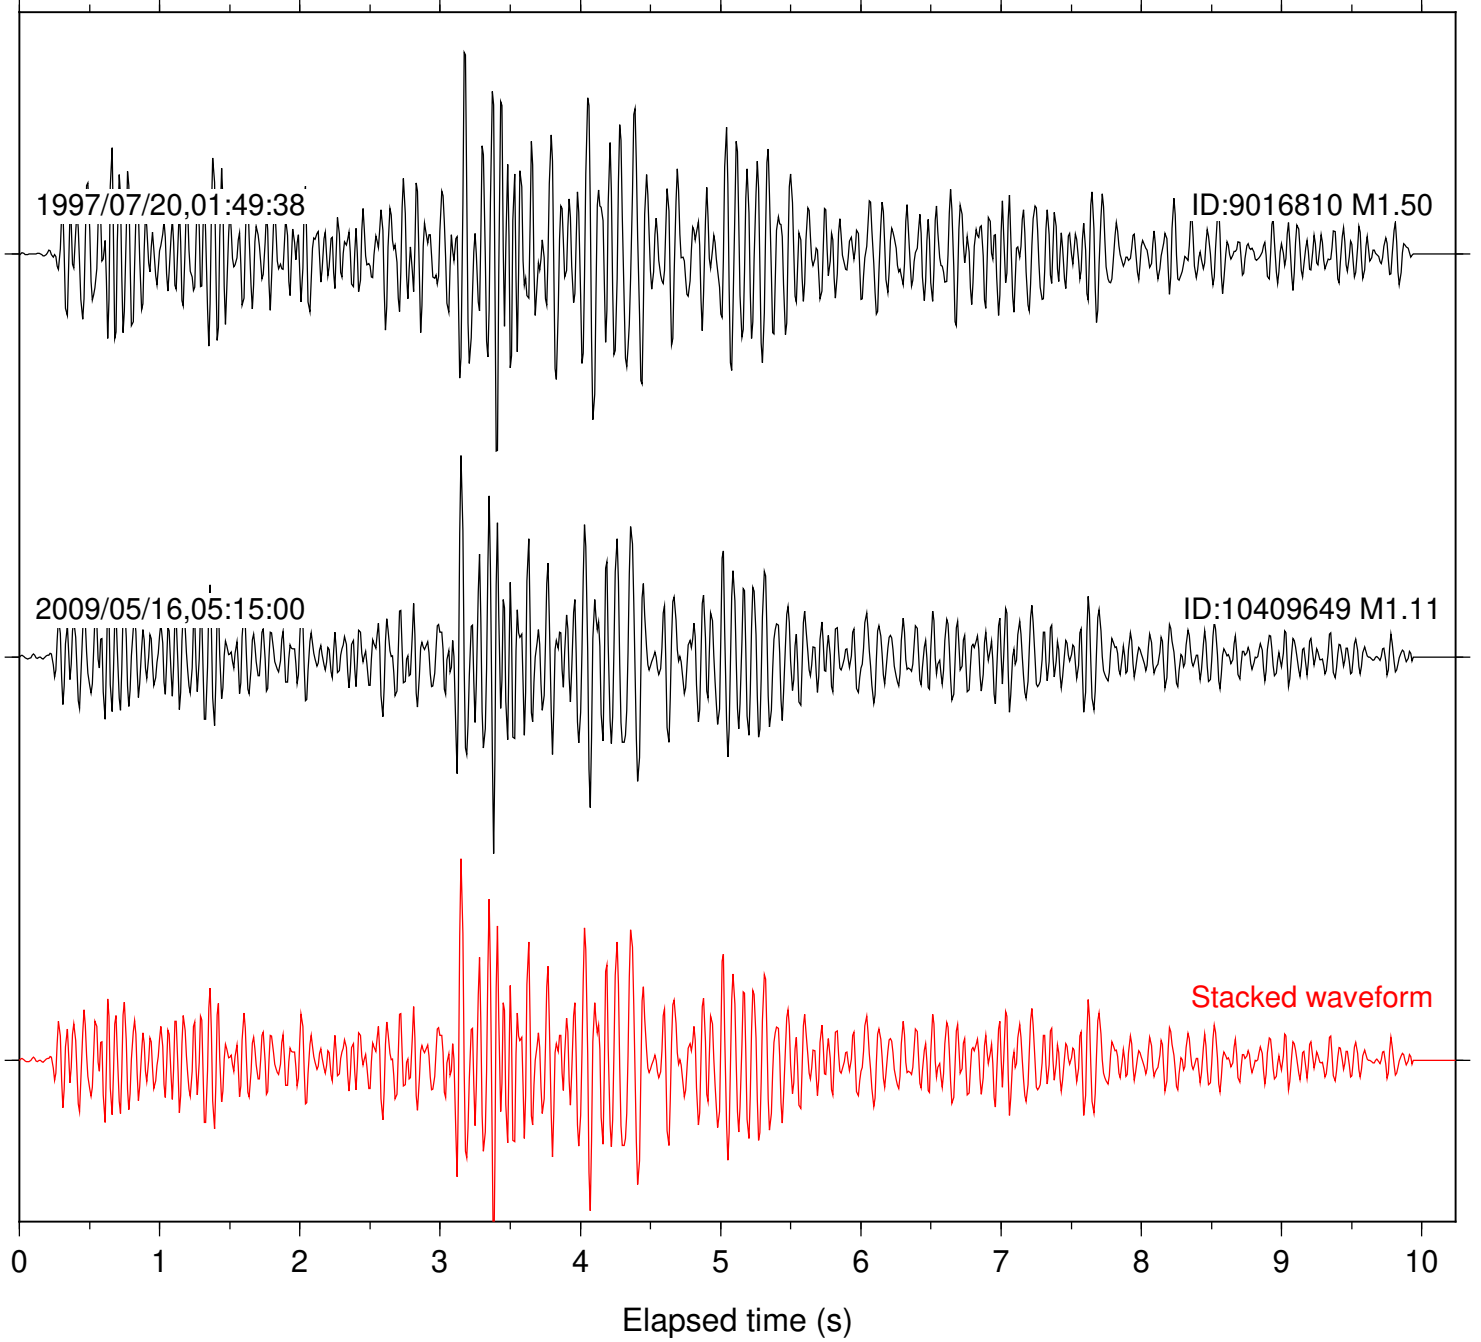

Station: POB2 Com: HHZ

Focal depth: 16.54 km