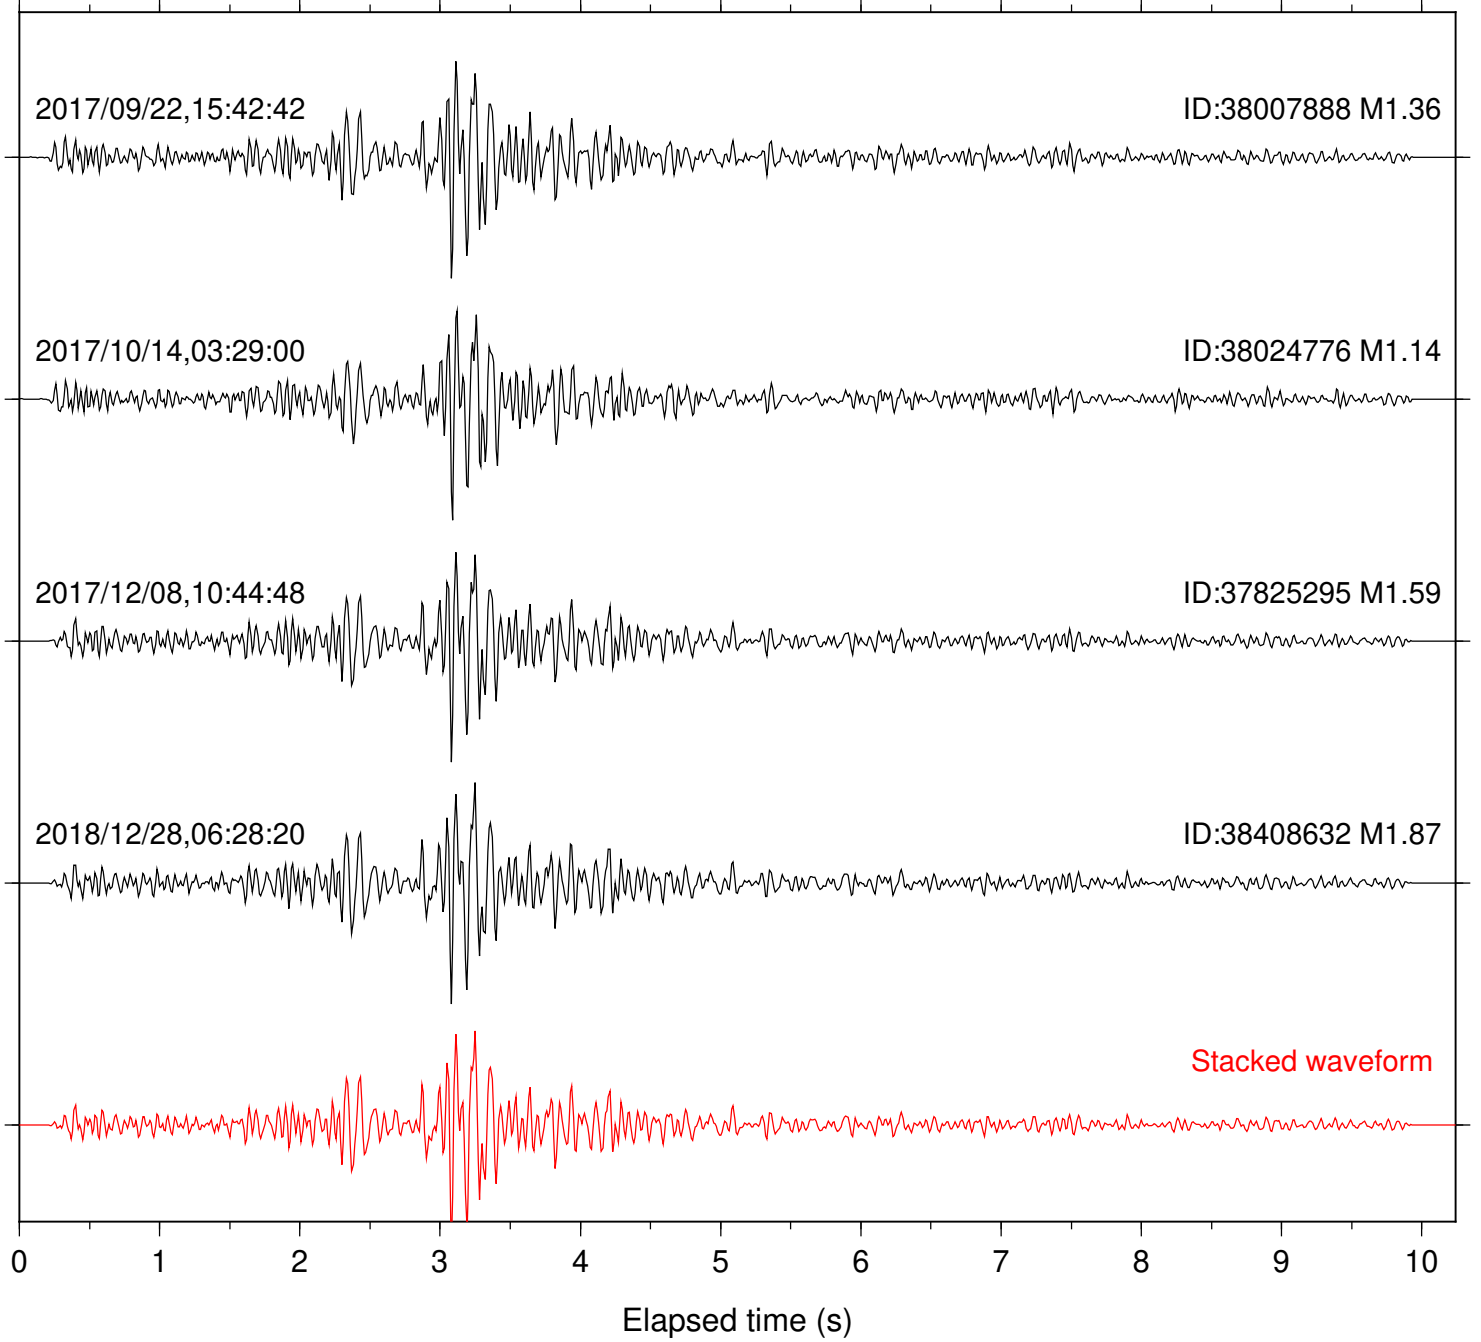

Station: B082 Com: EHZ

Focal depth: 6.18 km