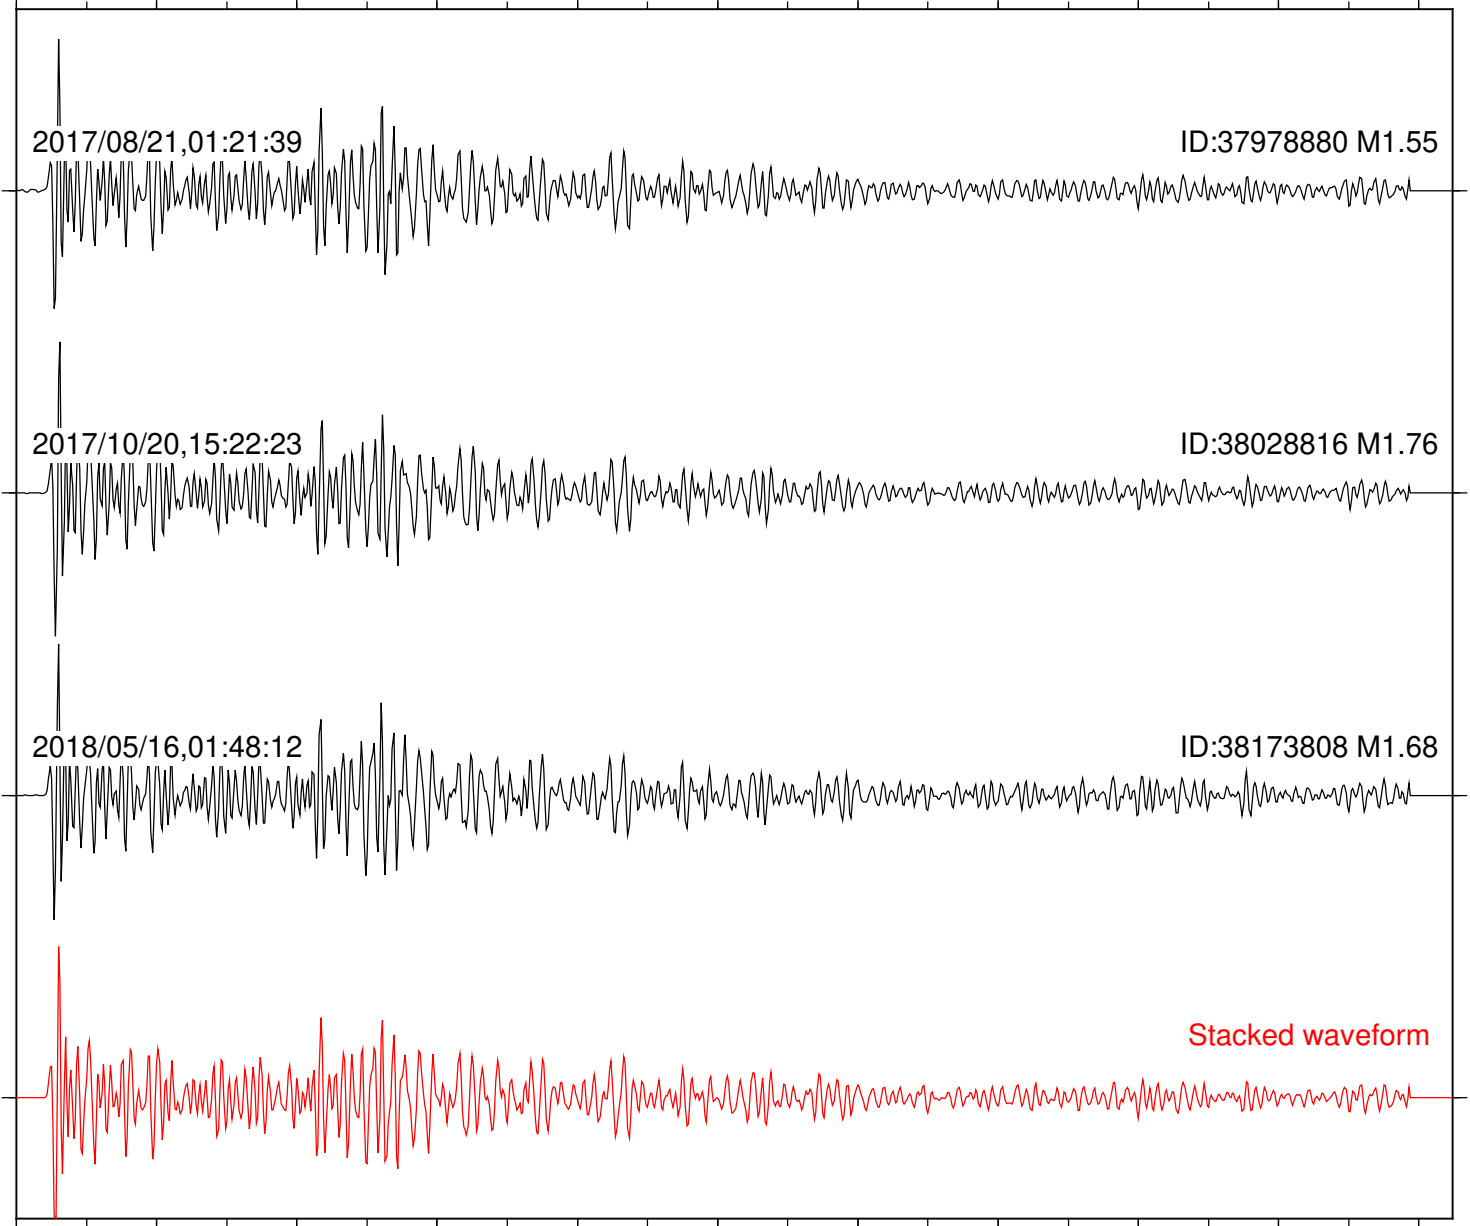

Station: B087 Com: EHZ

Focal depth: 6.61 km

2017/08/21,01:21:39

ID:37978880 M1.55

2017/10/20,15:22:23

ID:38028816 M1.76

2018/05/16,01:48:12

ID:38173808 M1.68

Stacked waveform

0 1 2 3 4 5 6 7 8 9 10
Elapsed time (s)