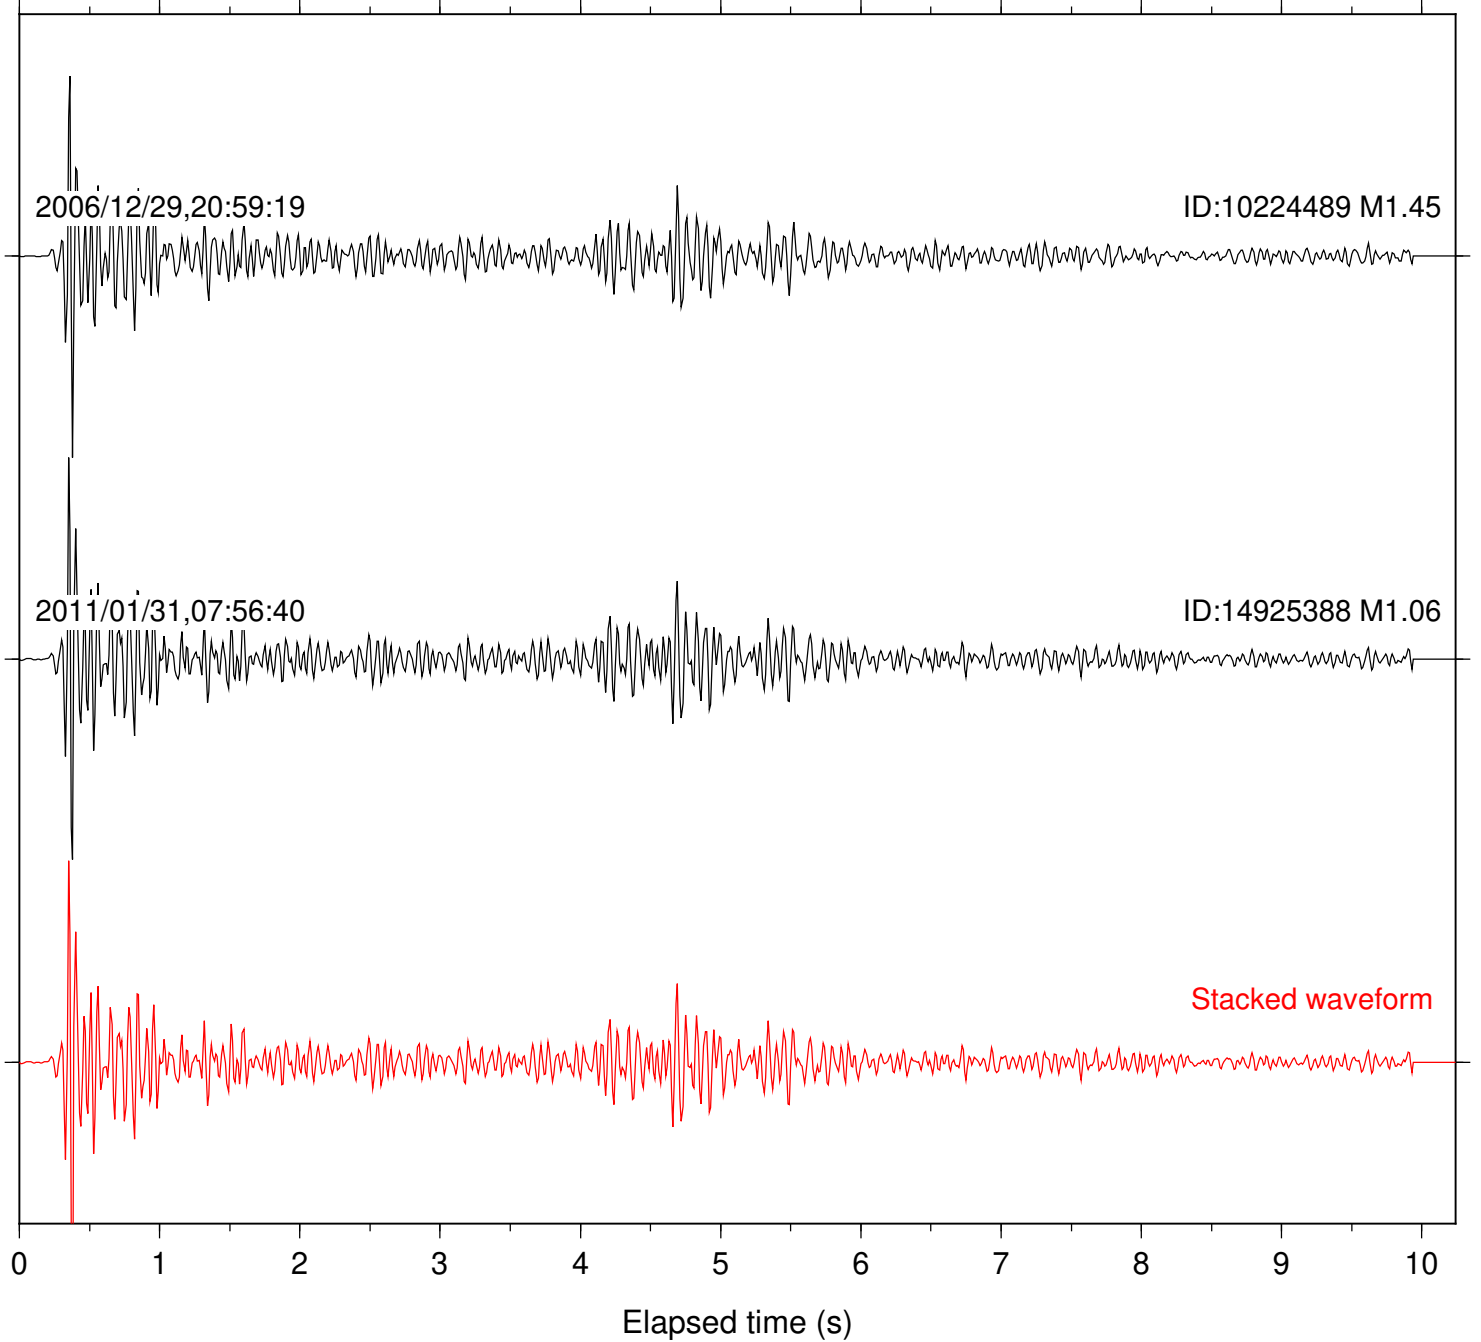

0 1 2 3 4 5 6 7 8 9 10  
Elapsed time (s)

Station: B084 Com: EHZ

Focal depth: 5.46 km

Station: FRD Com: HHZ

Focal depth: 5.46 km

Station: B087 Com: EHZ

Focal depth: 16.45 km

Station: PMD Com: HHZ