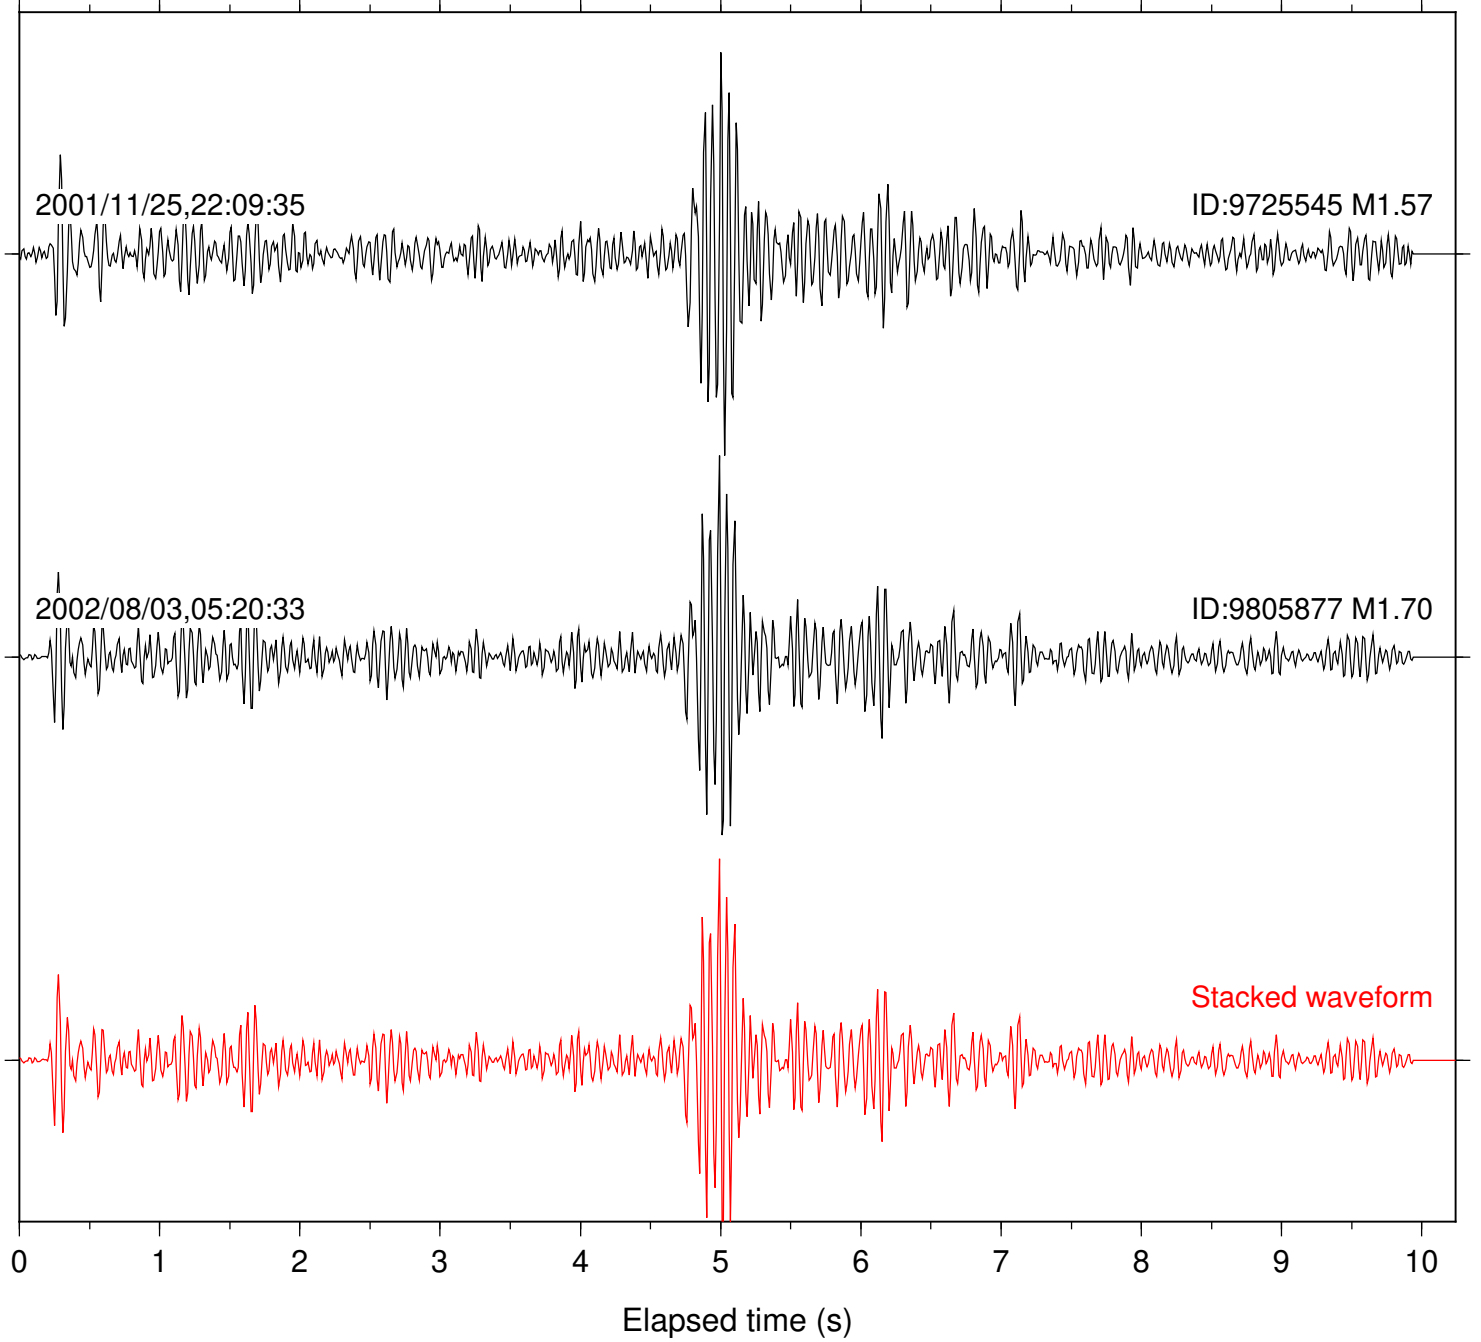

Station: FRD Com: HHZ

Focal depth: 15.24 km

Station: KNW Com: HHZ

Focal depth: 15.18 km

Station: PFO Com: HHZ

Focal depth: 15.24 km

Station: SND Com: HHZ

Focal depth: 15.24 km