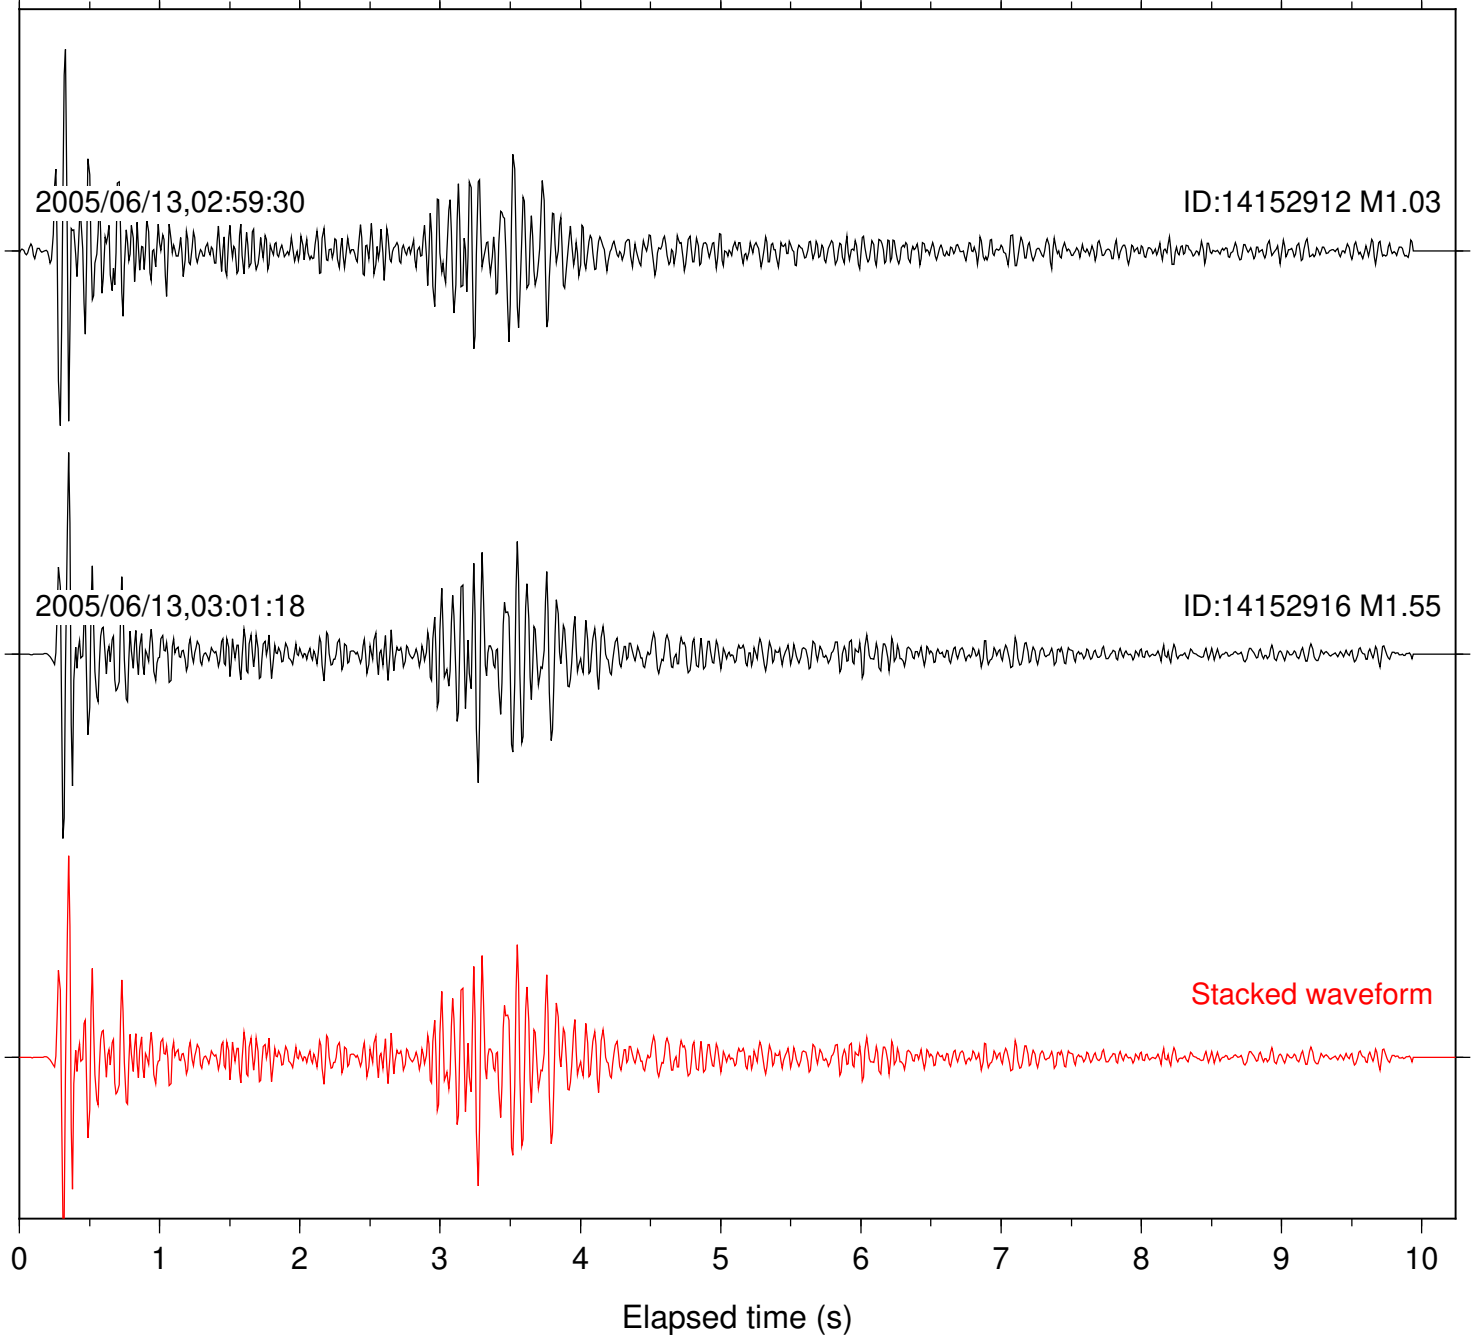

Station: BAC Com: EHZ

Focal depth: 13.62 km

Station: BZN Com: HHZ

Focal depth: 13.62 km

Station: CRY Com: HHZ

Focal depth: 13.60 km

Station: DGR Com: HHZ

Focal depth: 13.62 km