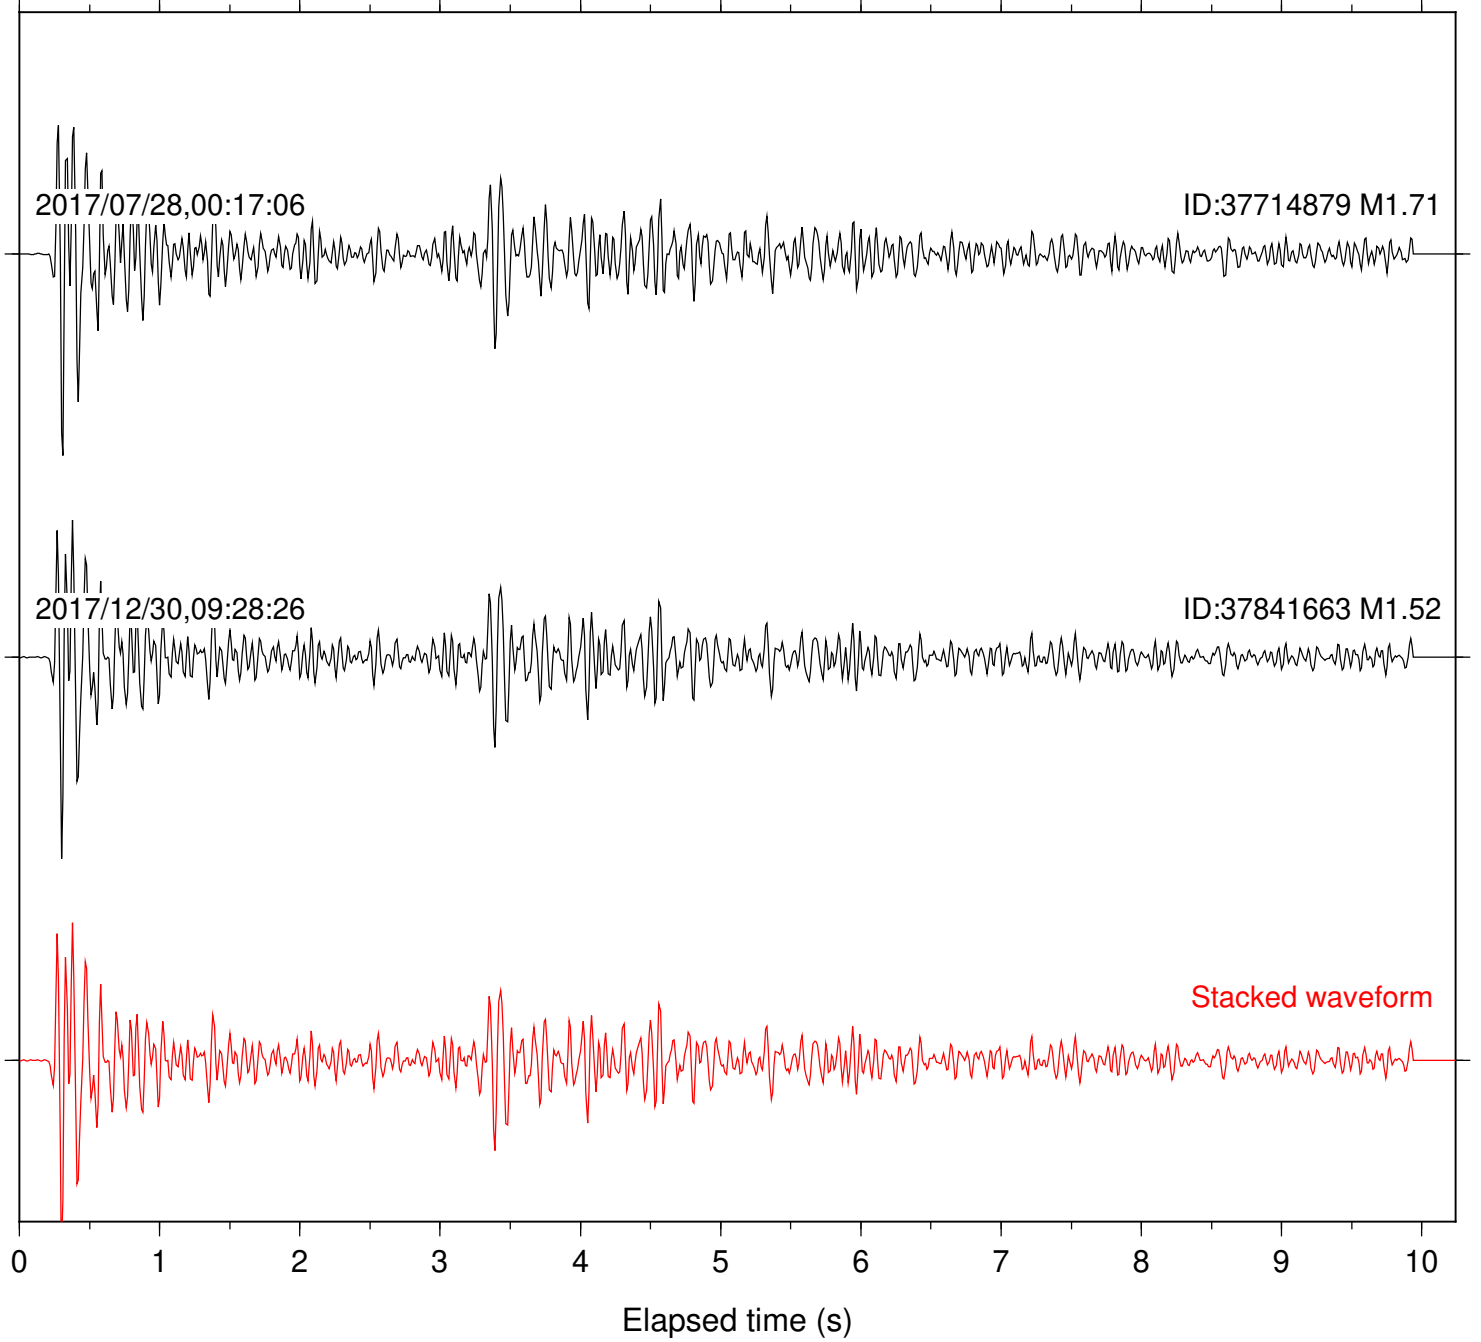

Focal depth: 6.43 km

Station: CSH Com: HHZ

Focal depth: 6.41 km

Station: DGR Com: HHZ

Focal depth: 6.41 km

Station: FRD Com: HHZ

Focal depth: 7.38 km

Station: HMT2 Com: HHZ