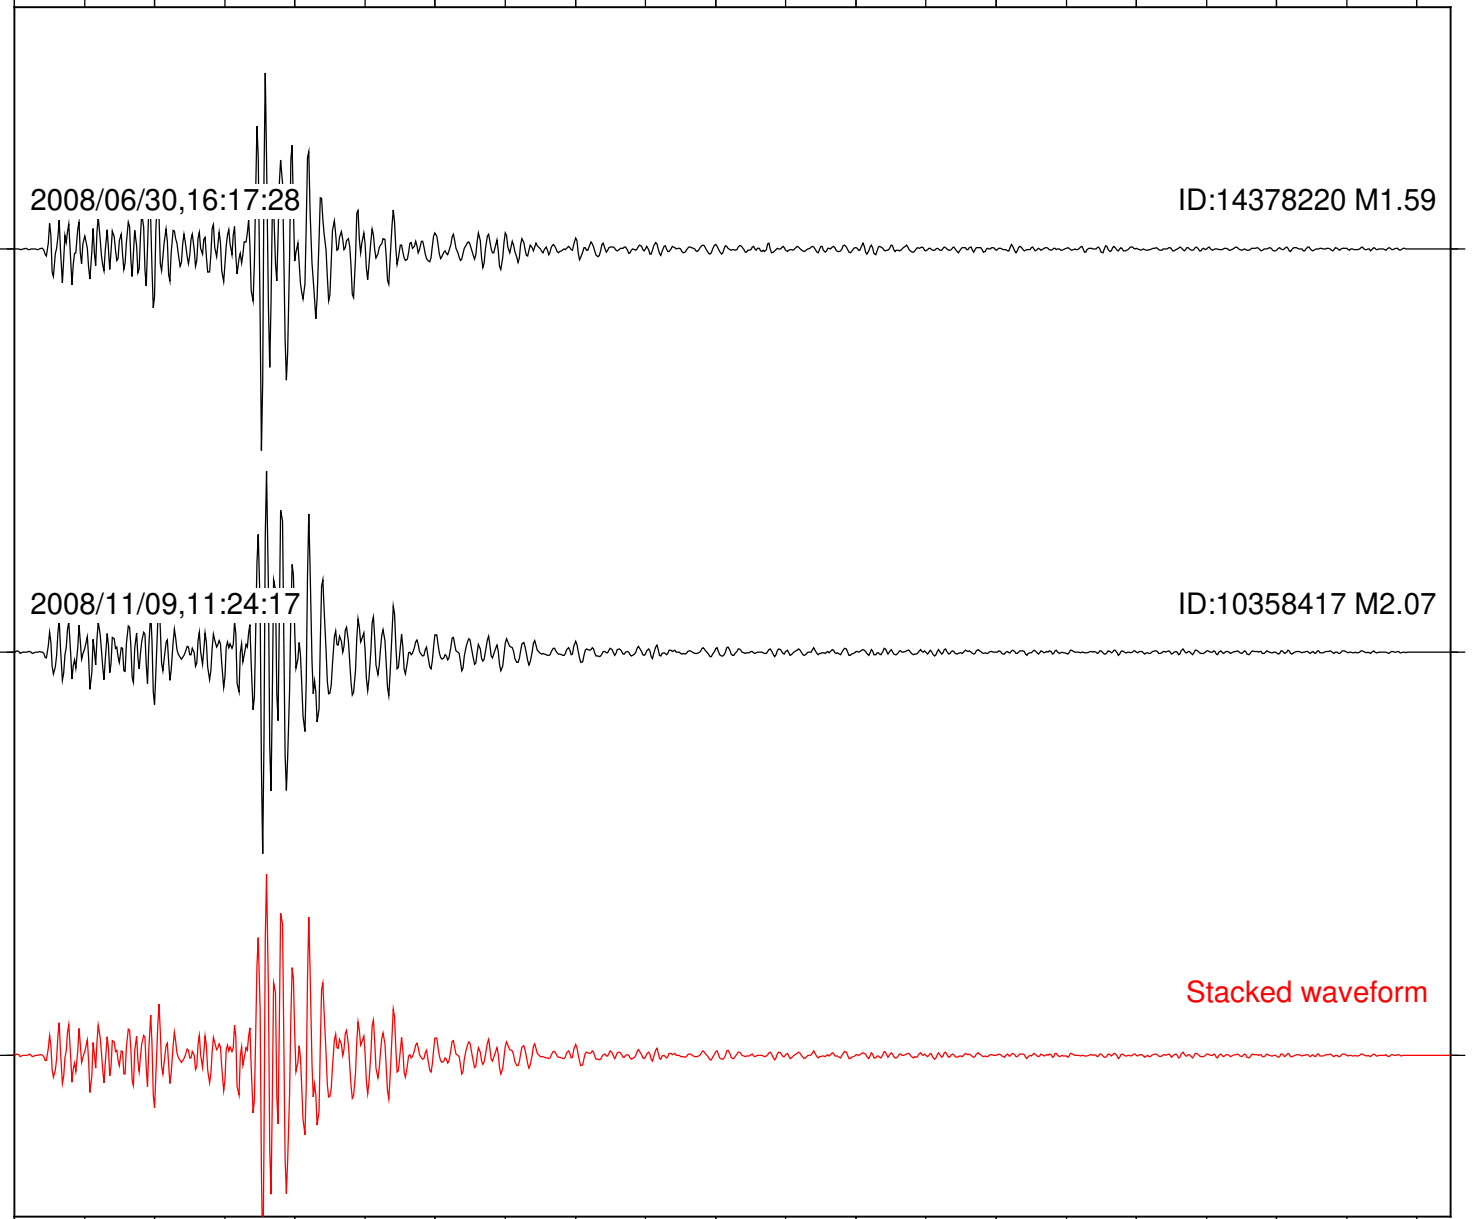

Station: TRO Com: HHZ

Focal depth: 7.56 km

2008/06/30,16:17:28

ID:14378220 M1.59

2008/11/09,11:24:17

ID:10358417 M2.07

Stacked waveform

0 1 2 3 4 5 6 7 8 9 10

Elapsed time (s)