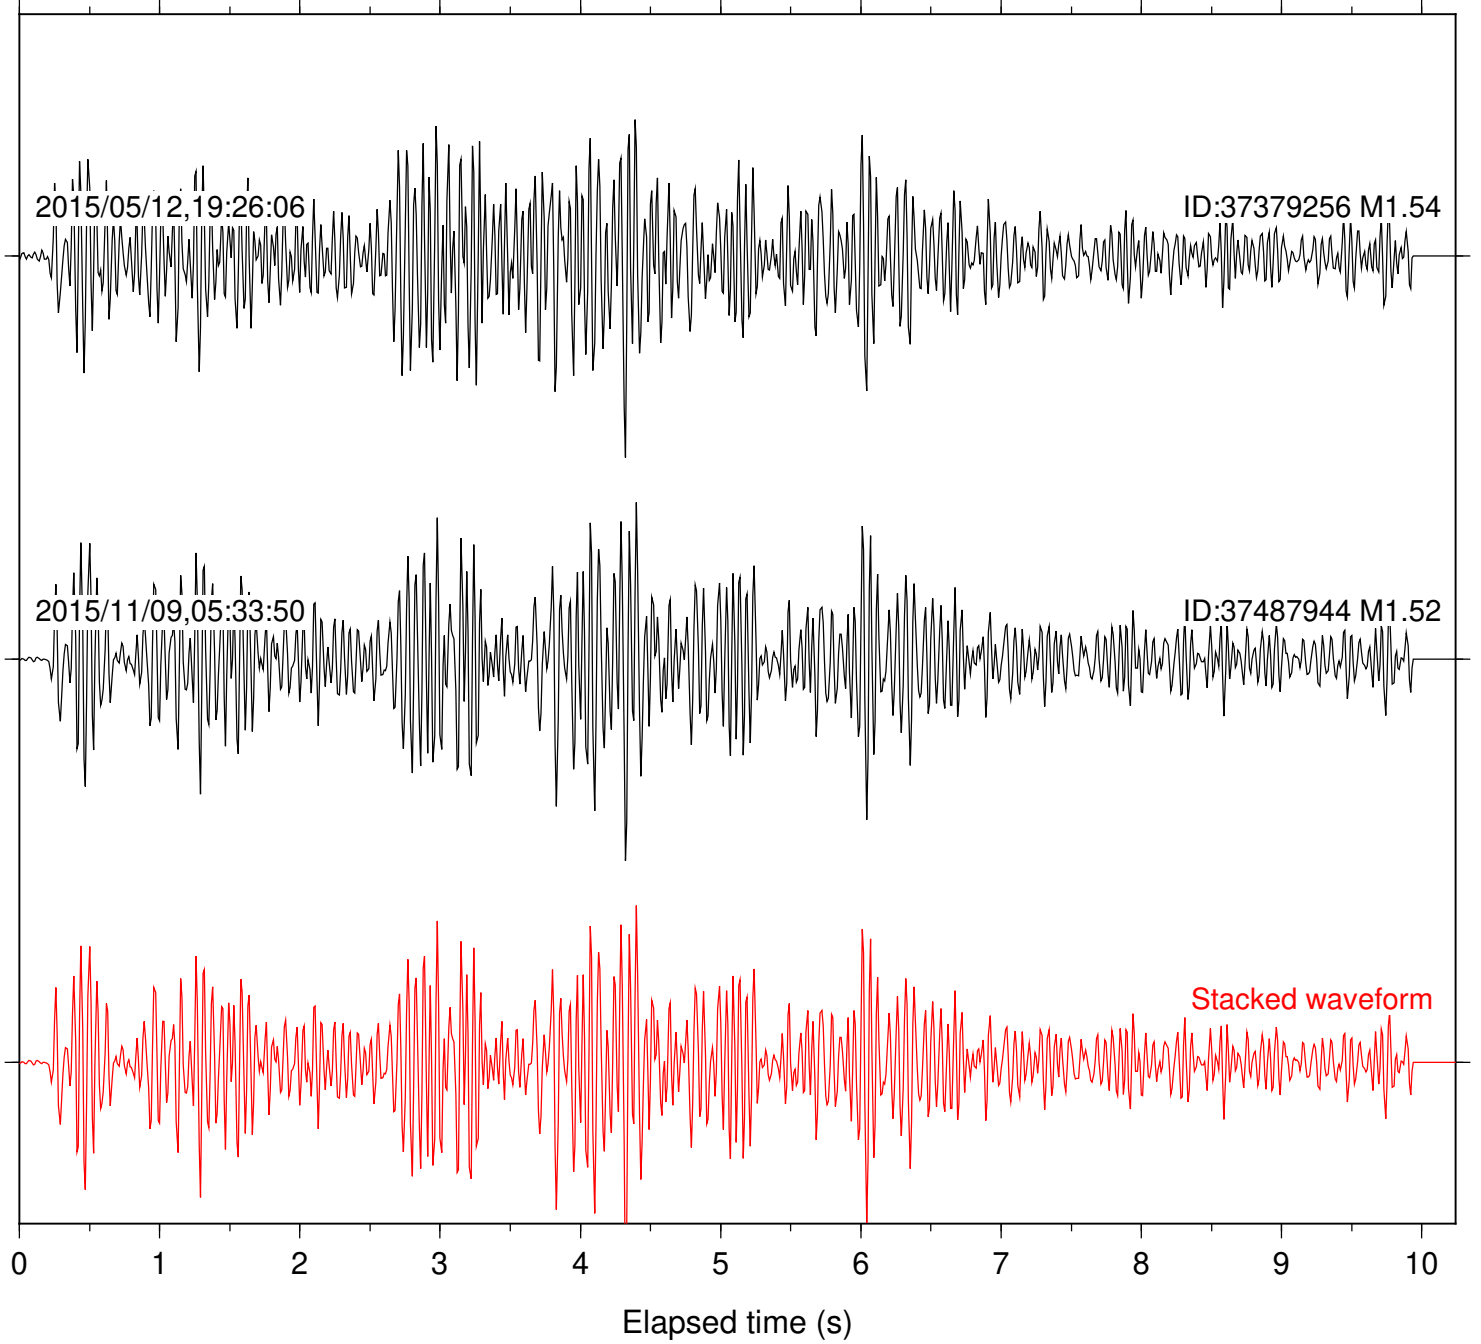

Station: PLM Com: HHZ

Focal depth: 8.33 km