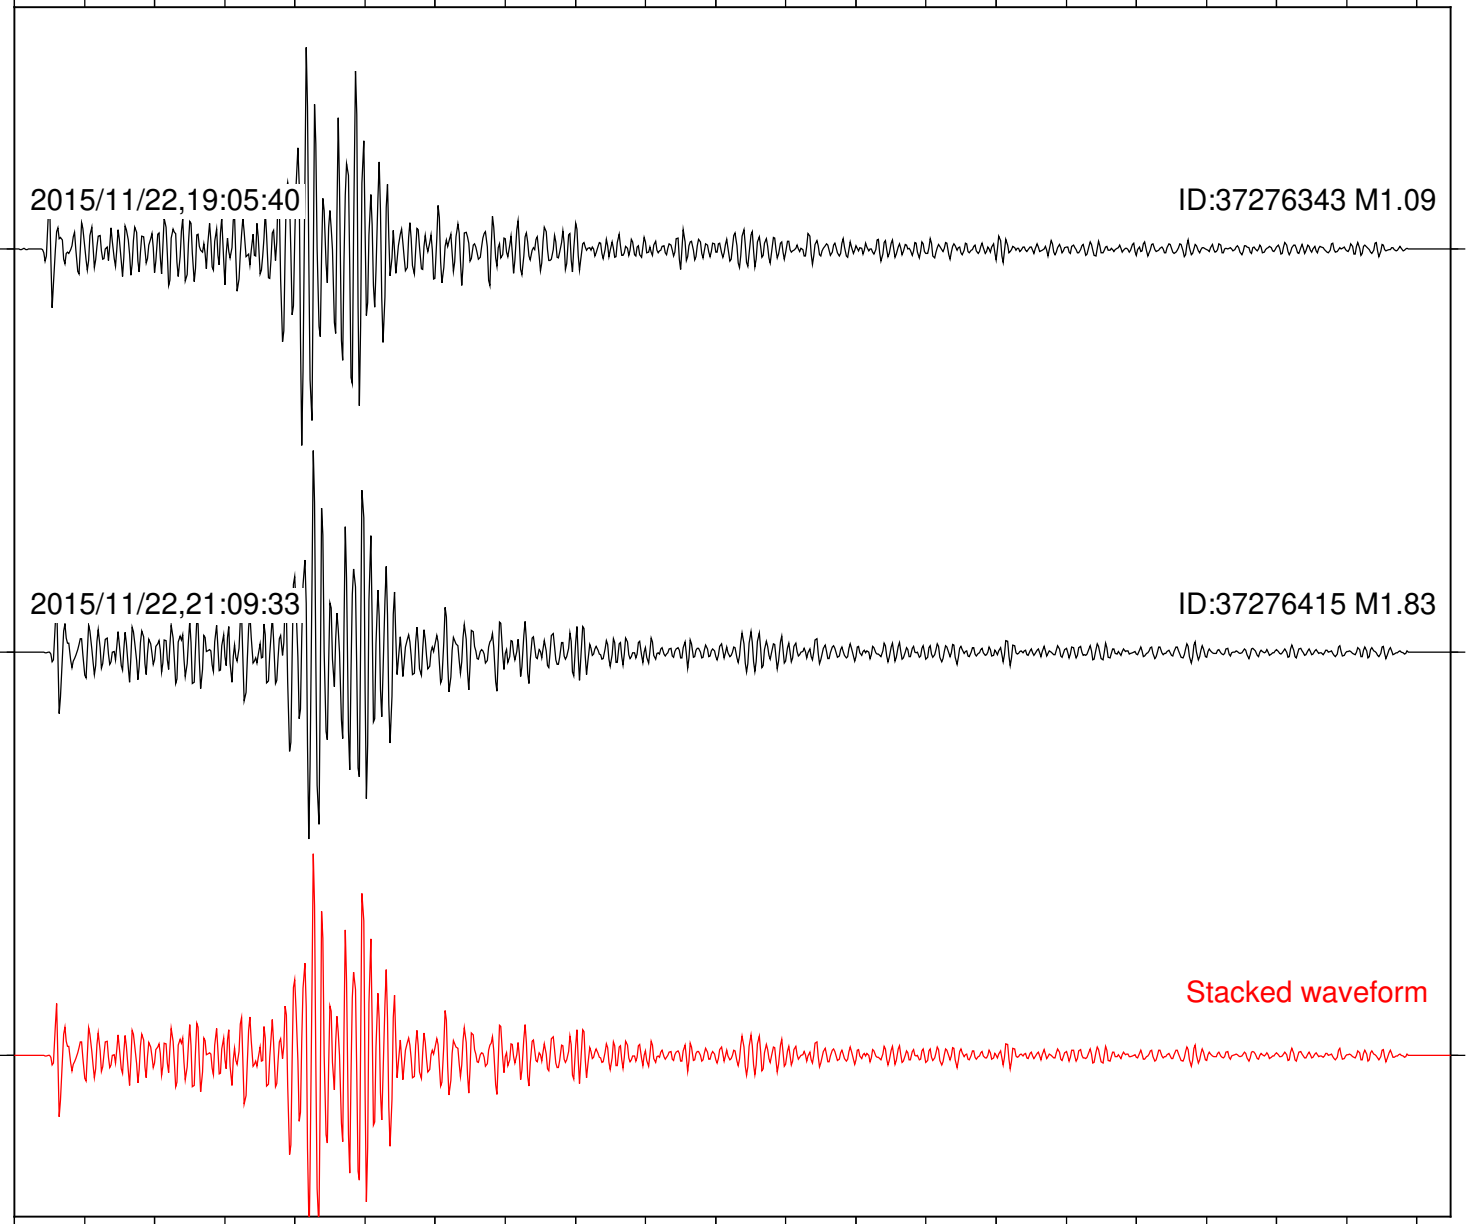

Station: PFO Com: HHZ

Focal depth: 5.17 km

2015/11/22,19:05:40

ID:37276343 M1.09

2015/11/22,21:09:33

ID:37276415 M1.83

Stacked waveform

0 1 2 3 4 5 6 7 8 9 10
Elapsed time (s)