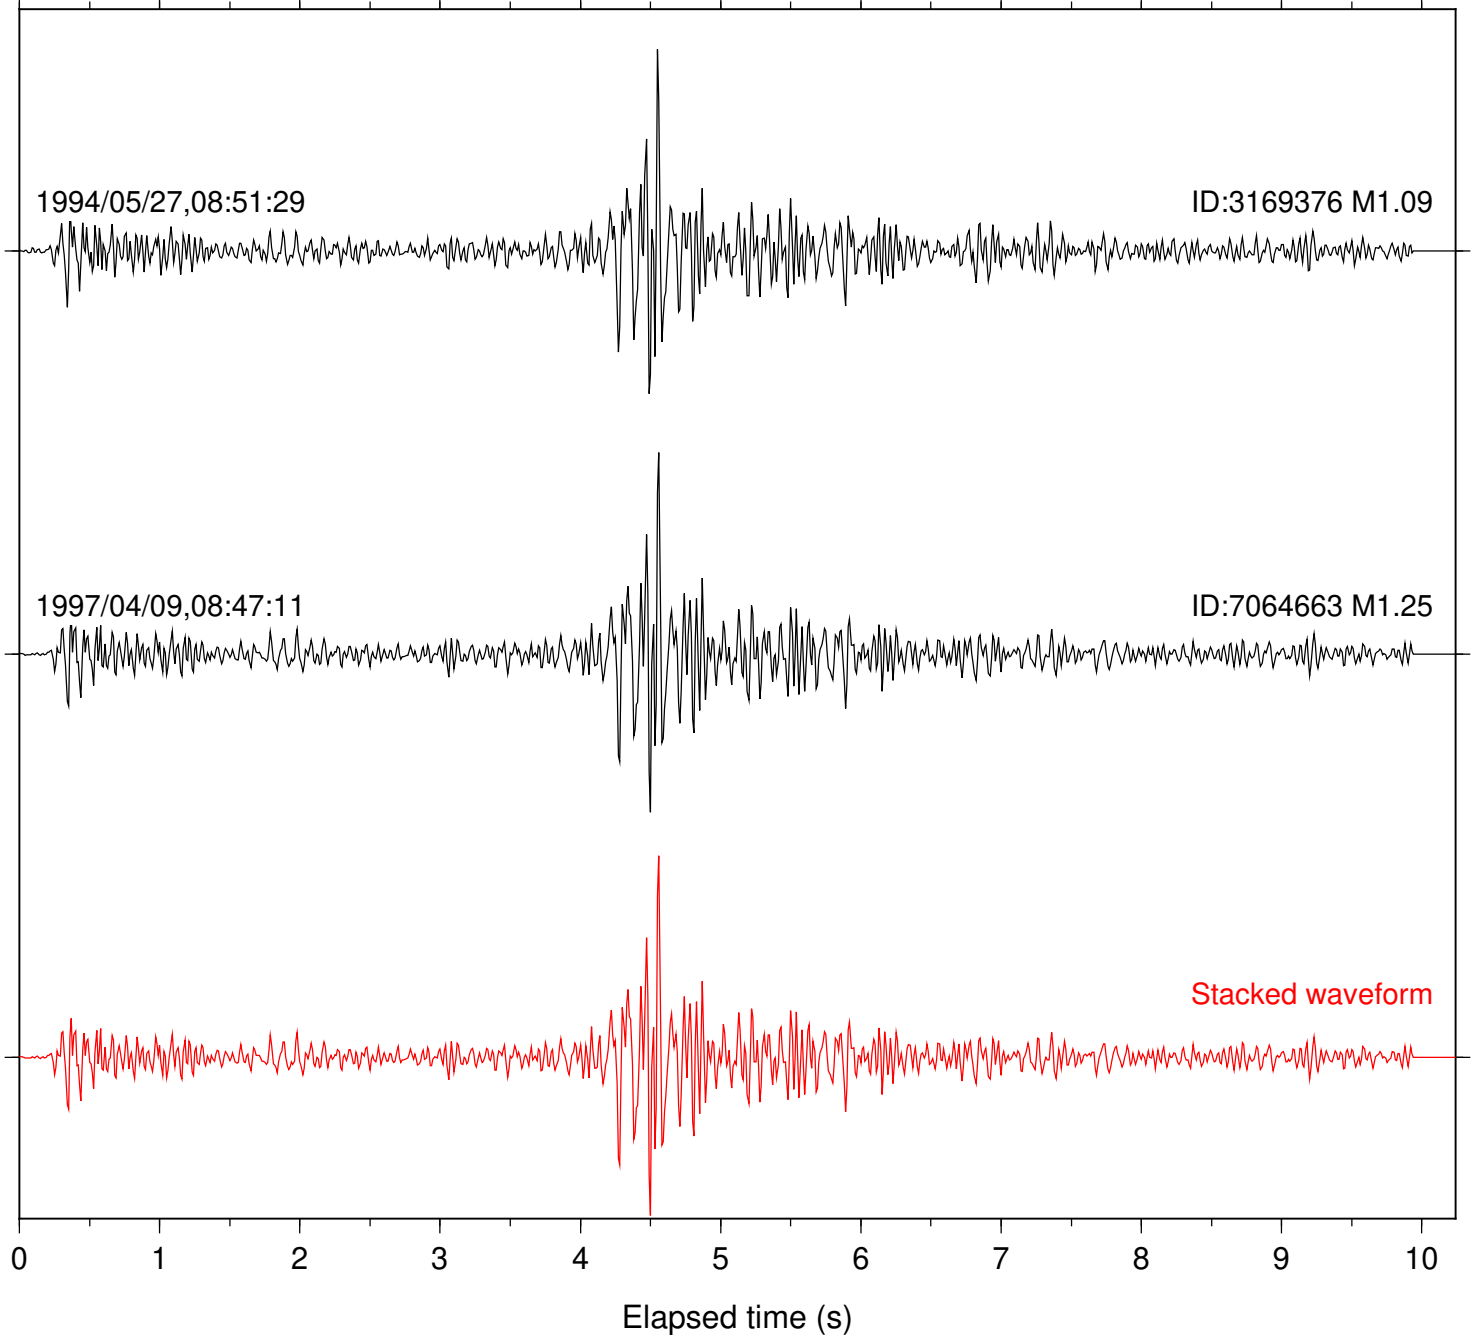

Station: BAC Com: EHZ

Focal depth: 16.65 km