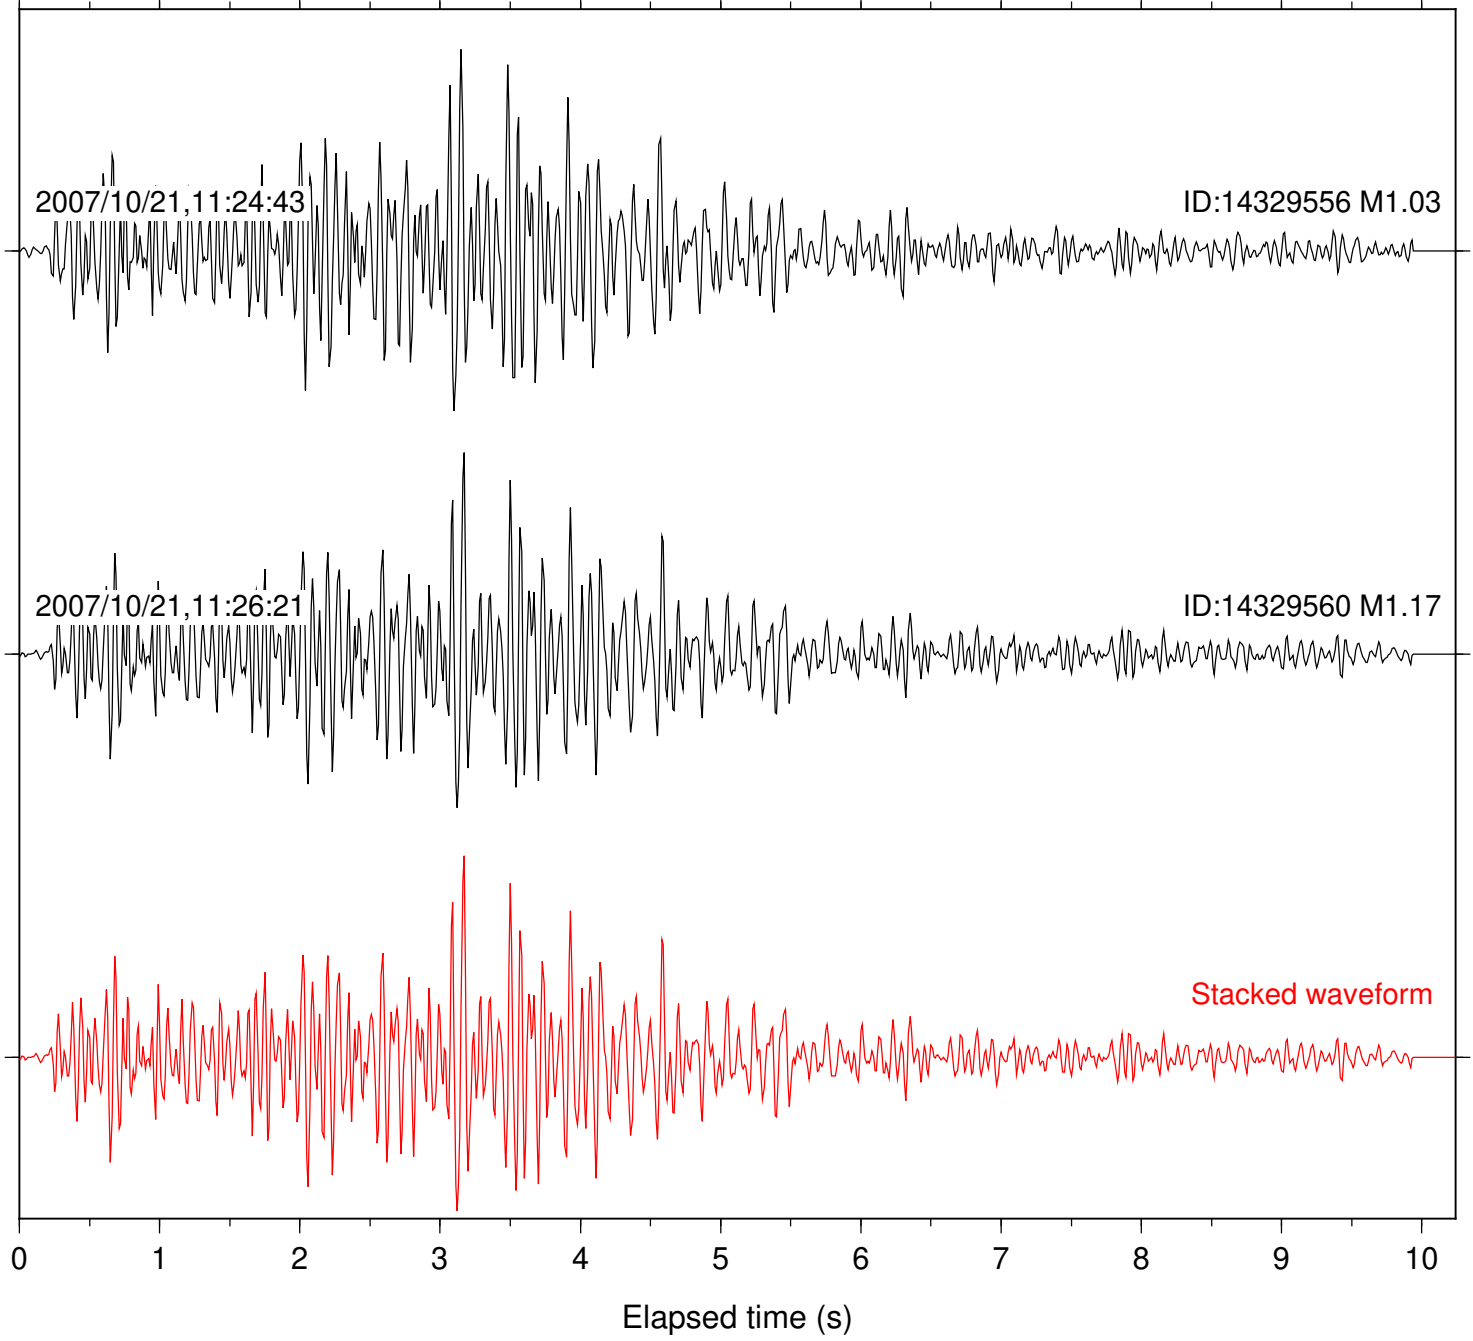

Station: DNR Com: HHZ

Focal depth: 12.93 km