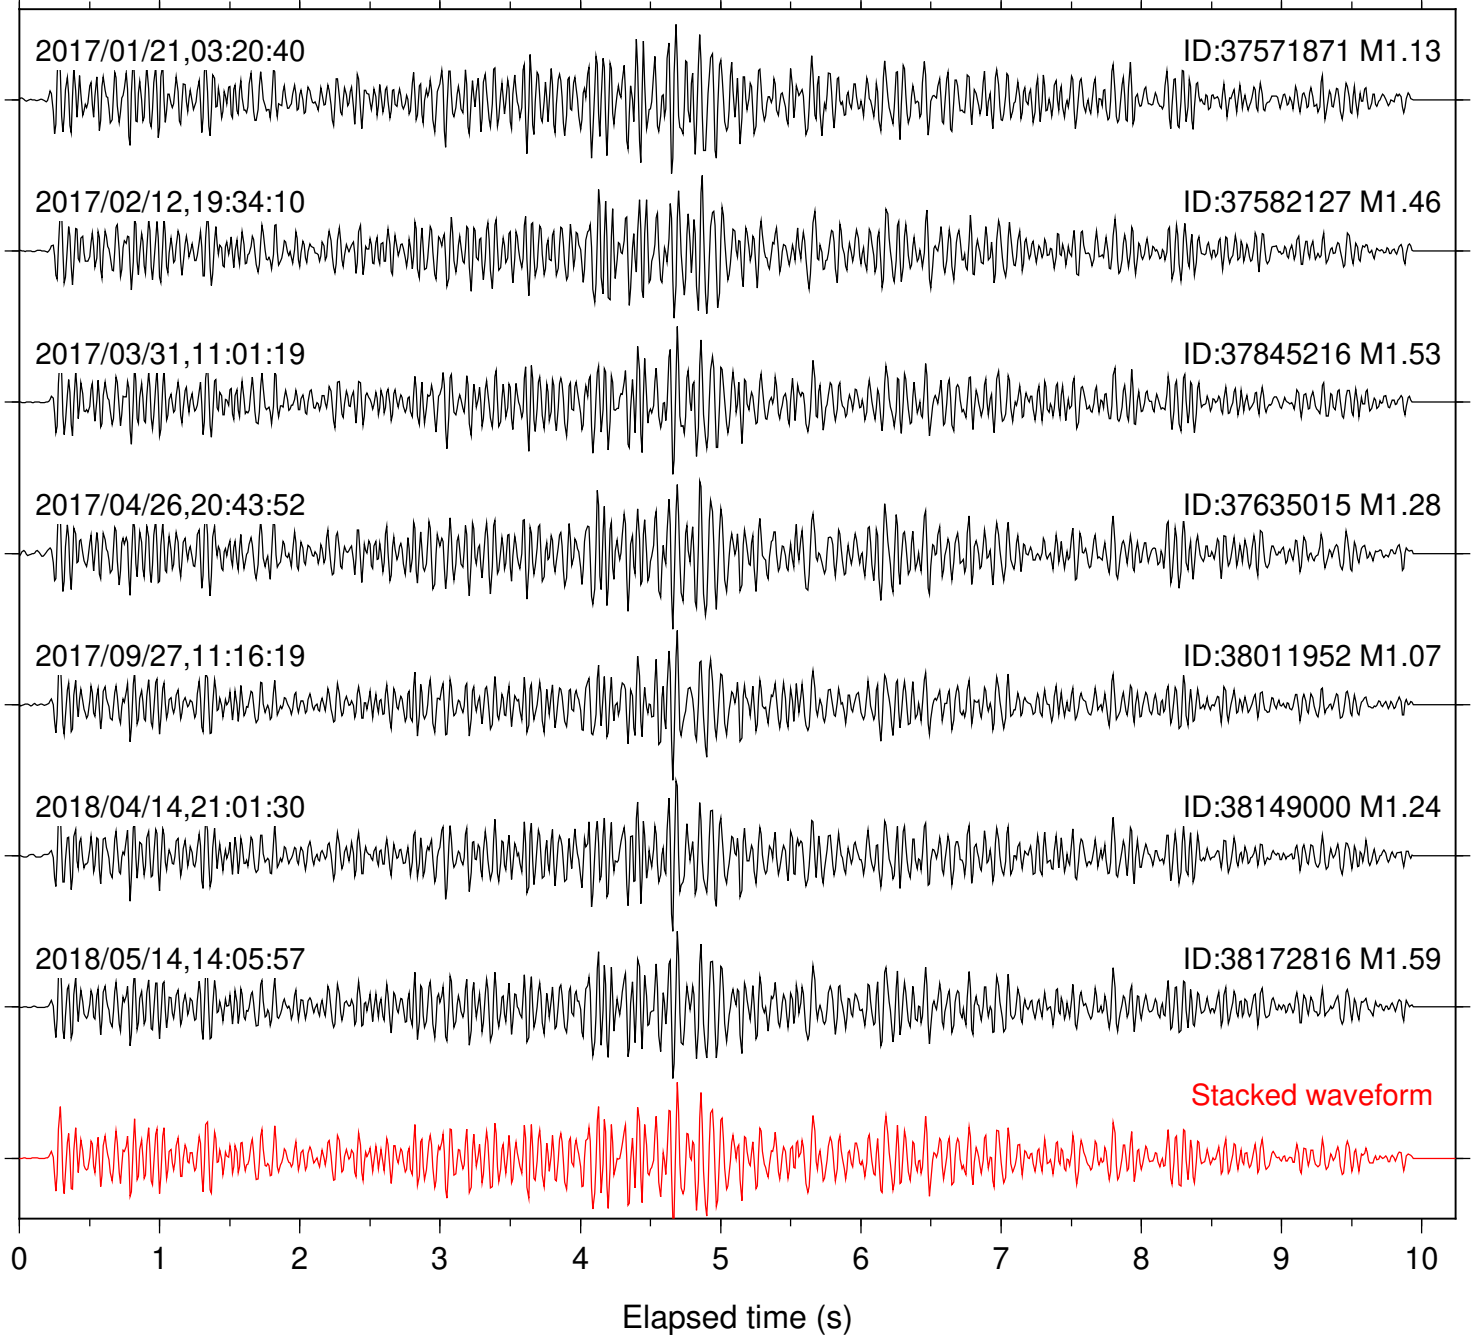

Focal depth: 6.38 km

Station: FRD Com: HHZ

Focal depth: 6.36 km

Station: HMT2 Com: HHZ

Focal depth: 6.38 km

Station: KNW Com: HHZ

Focal depth: 6.38 km

Station: LKH Com: HHZ