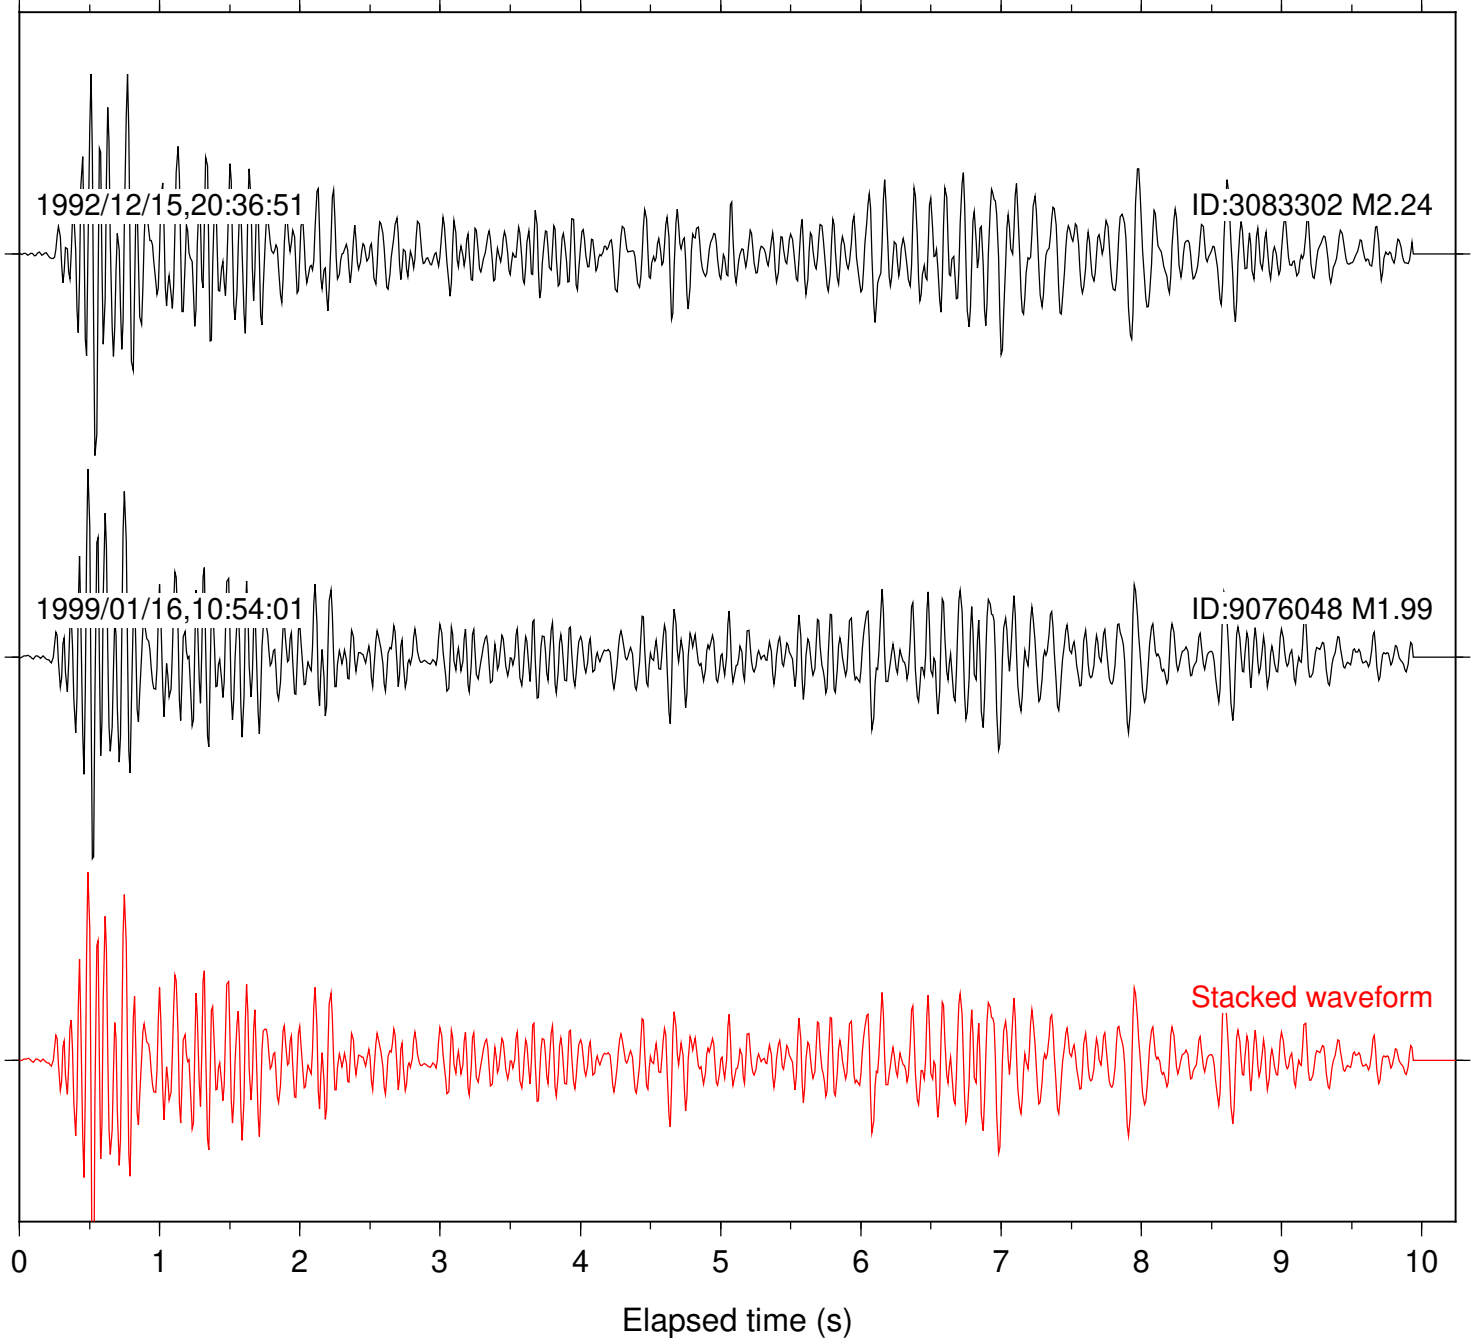

Station: INS Com: EHZ

Focal depth: 6.69 km

Station: TPC Com: EHZ

Focal depth: 6.69 km

Station: CRR Com: EHZ

Focal depth: 7.53 km

Station: MIR Com: EHZ

Focal depth: 7.53 km