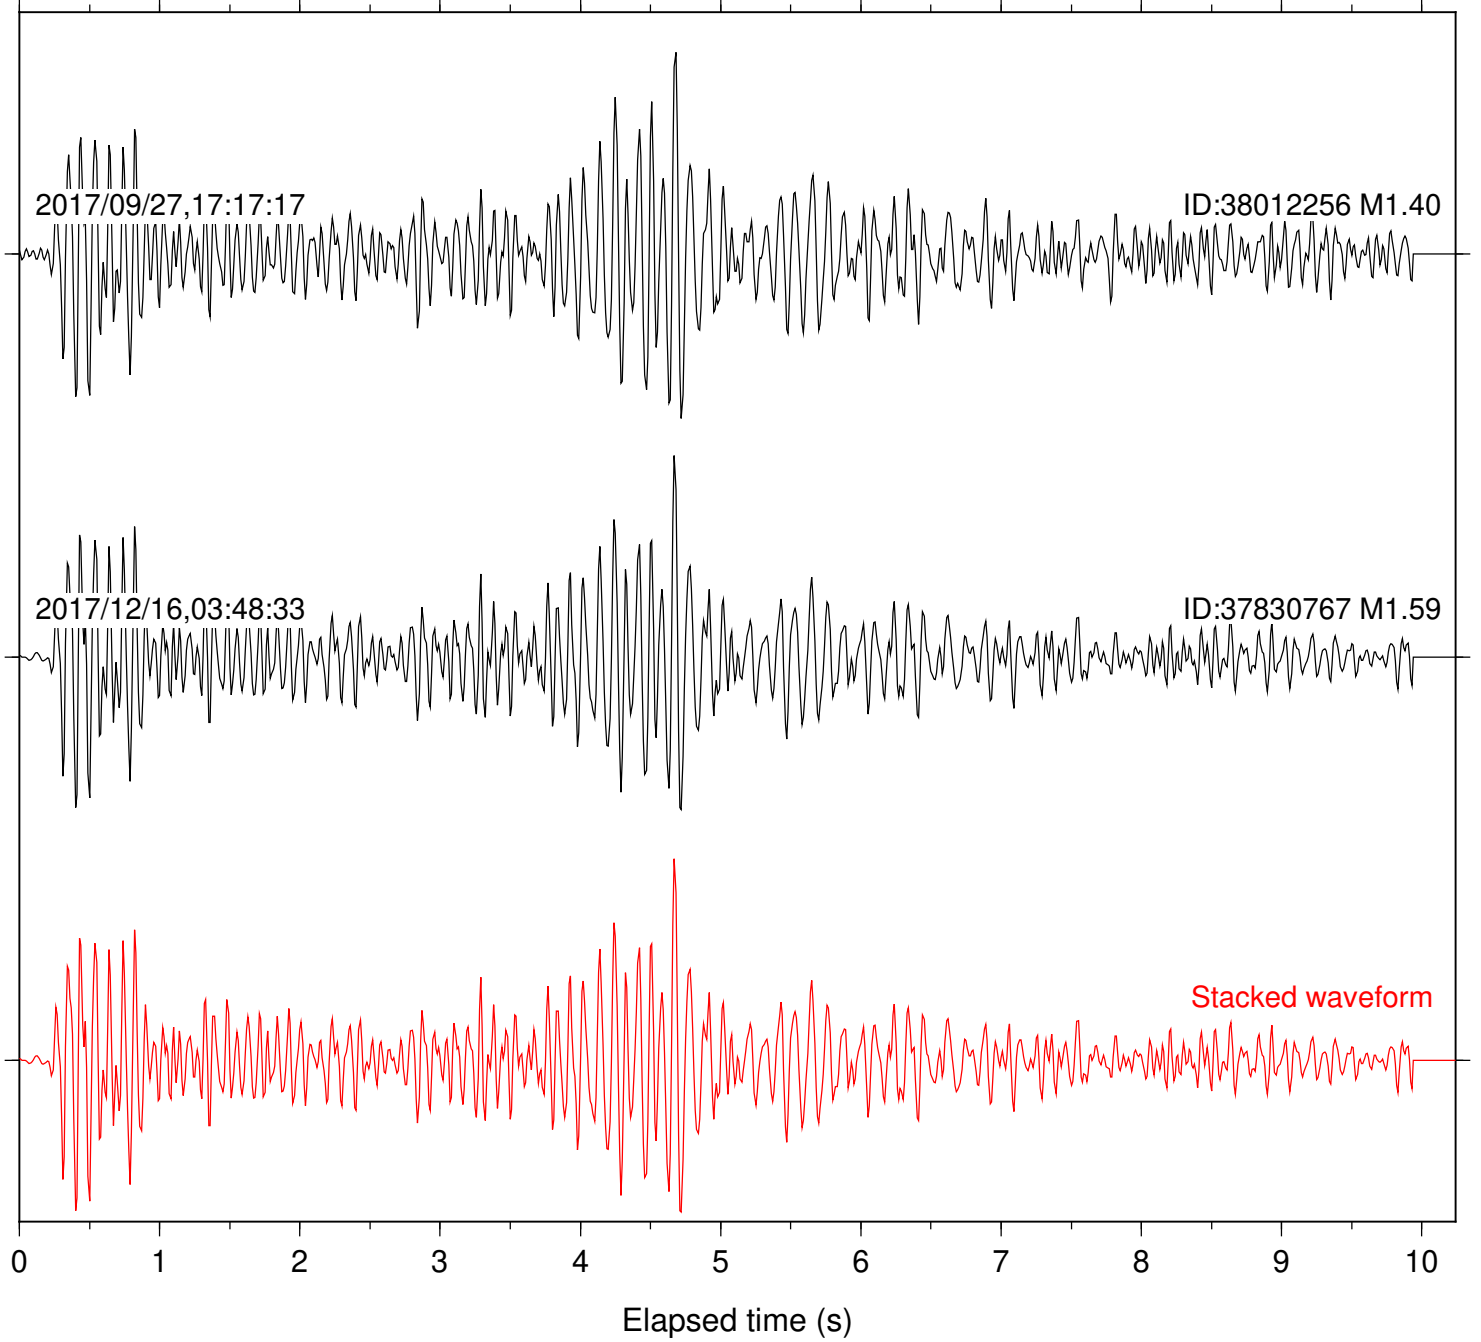

Station: LKH Com: HHZ

Focal depth: 6.65 km