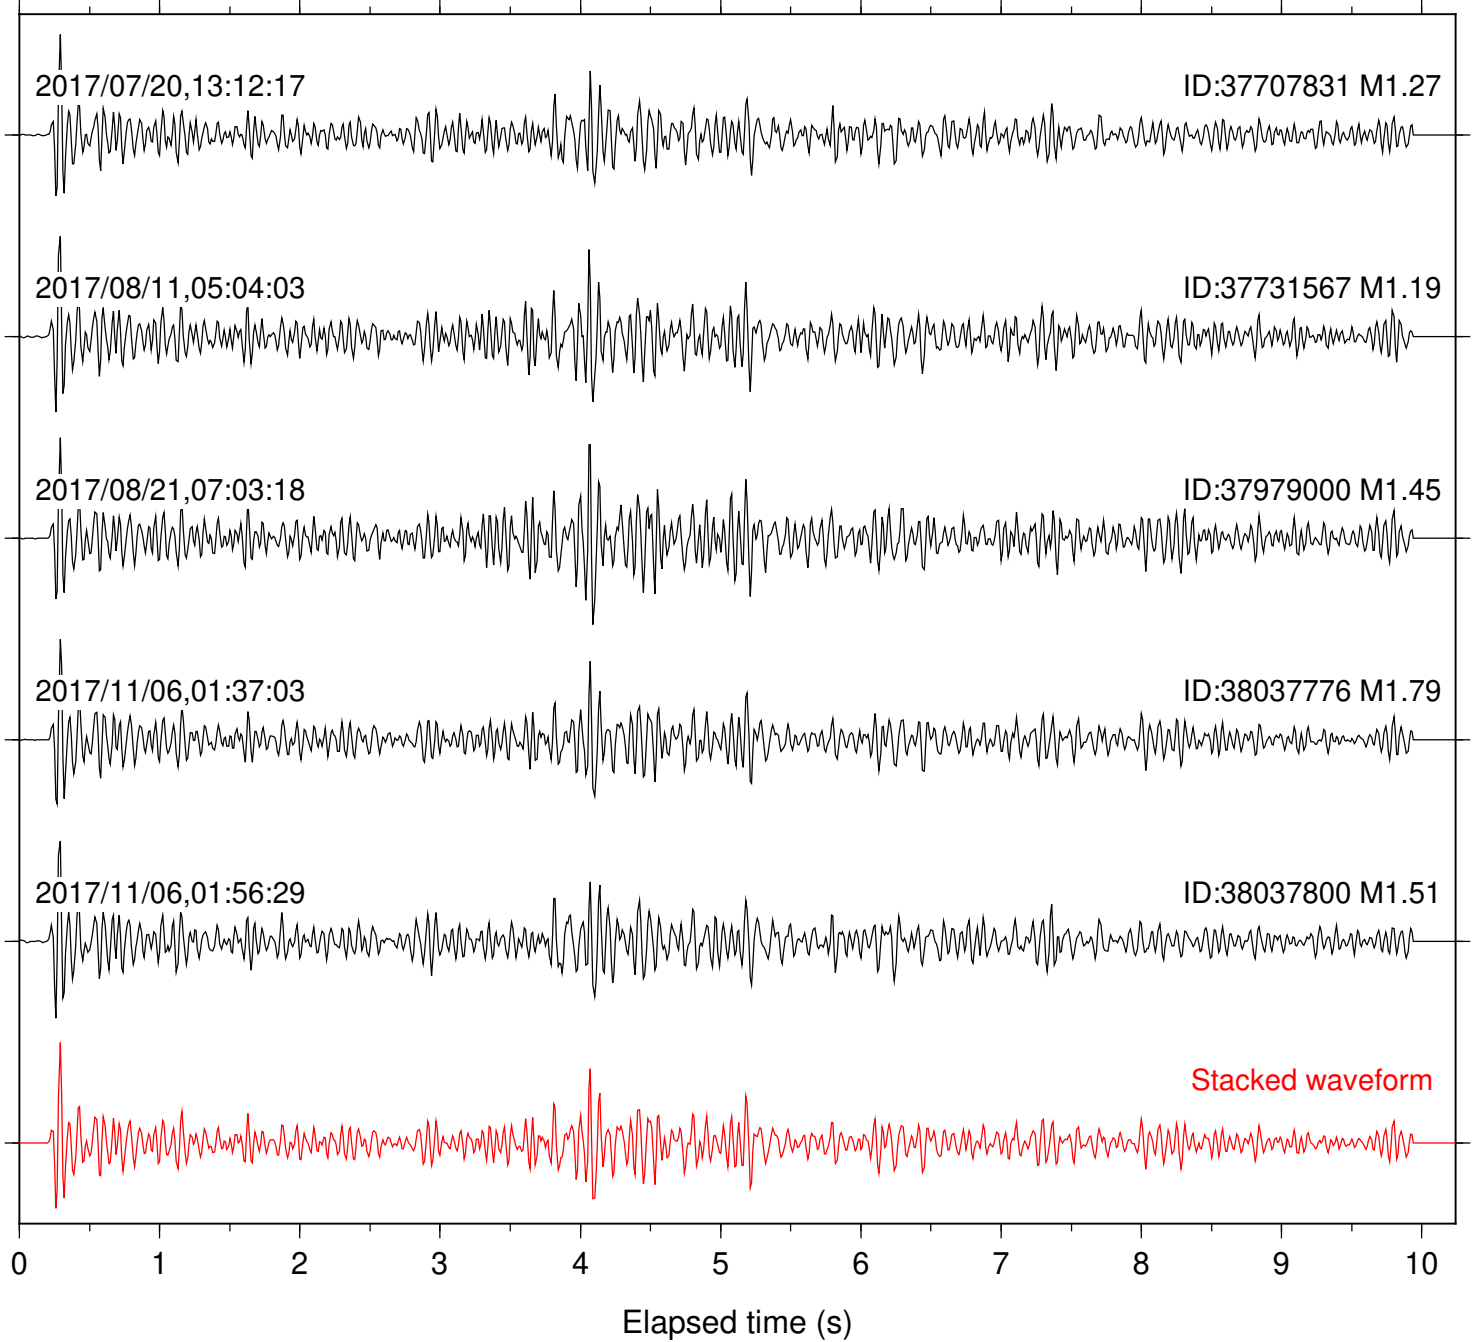

Station: DGR Com: HHZ

Focal depth: 6.59 km

Station: DNR Com: HHZ

Focal depth: 6.60 km

Station: FRD Com: HHZ

Focal depth: 6.59 km

Station: HMT2 Com: HHZ

Focal depth: 6.59 km