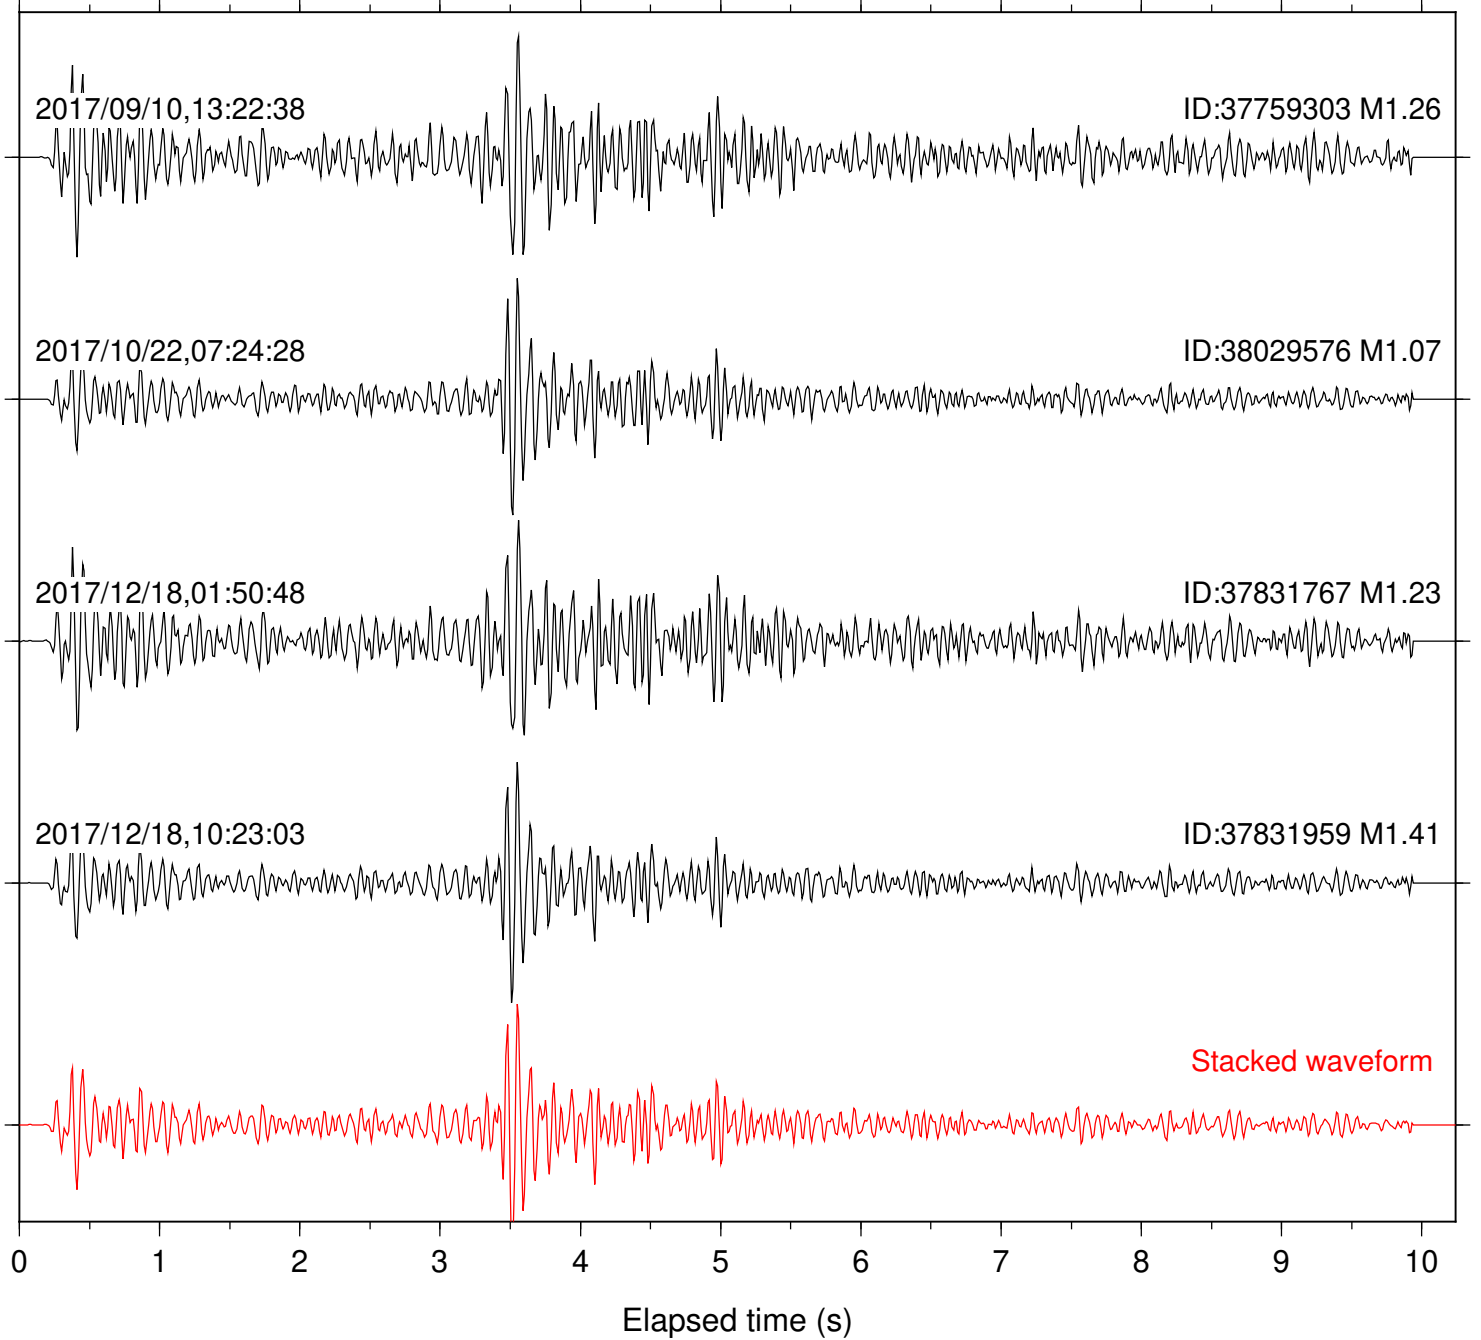

Station: KNW Com: HHZ

Focal depth: 6.38 km