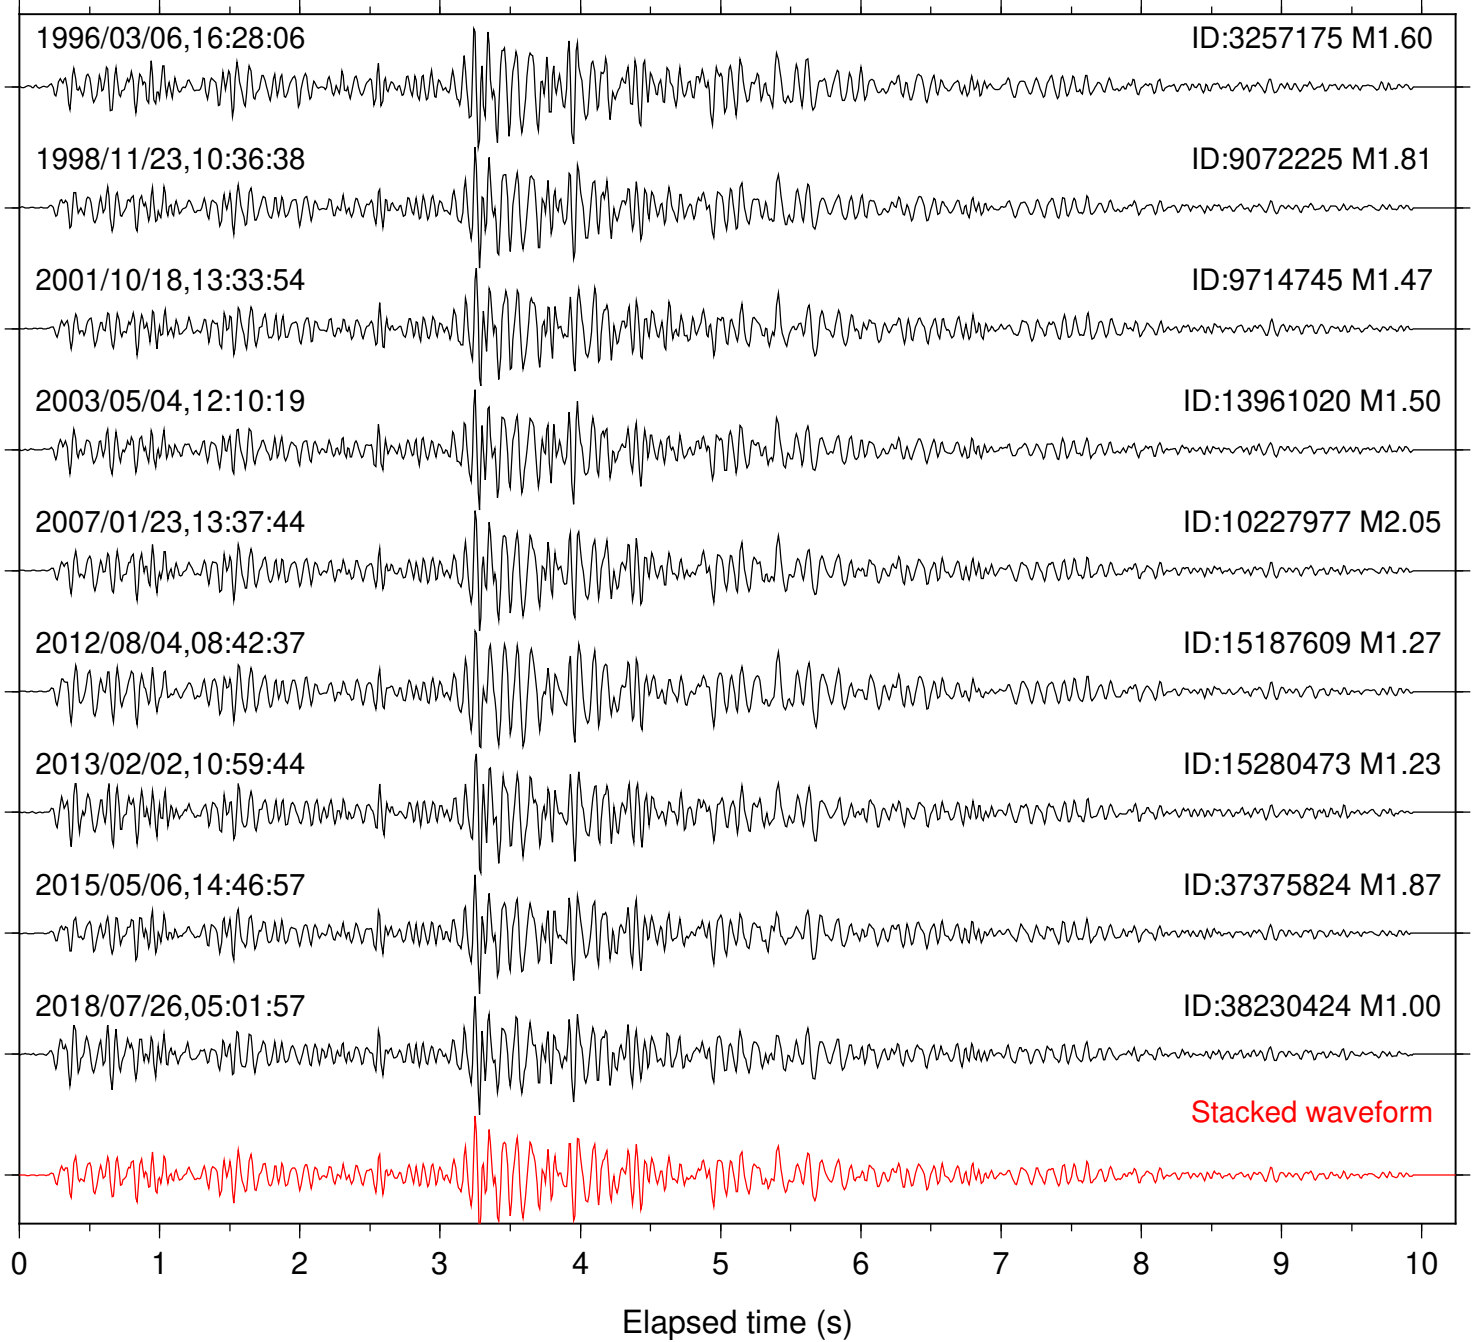

Station: SND Com: HHZ

Focal depth: 17.56 km