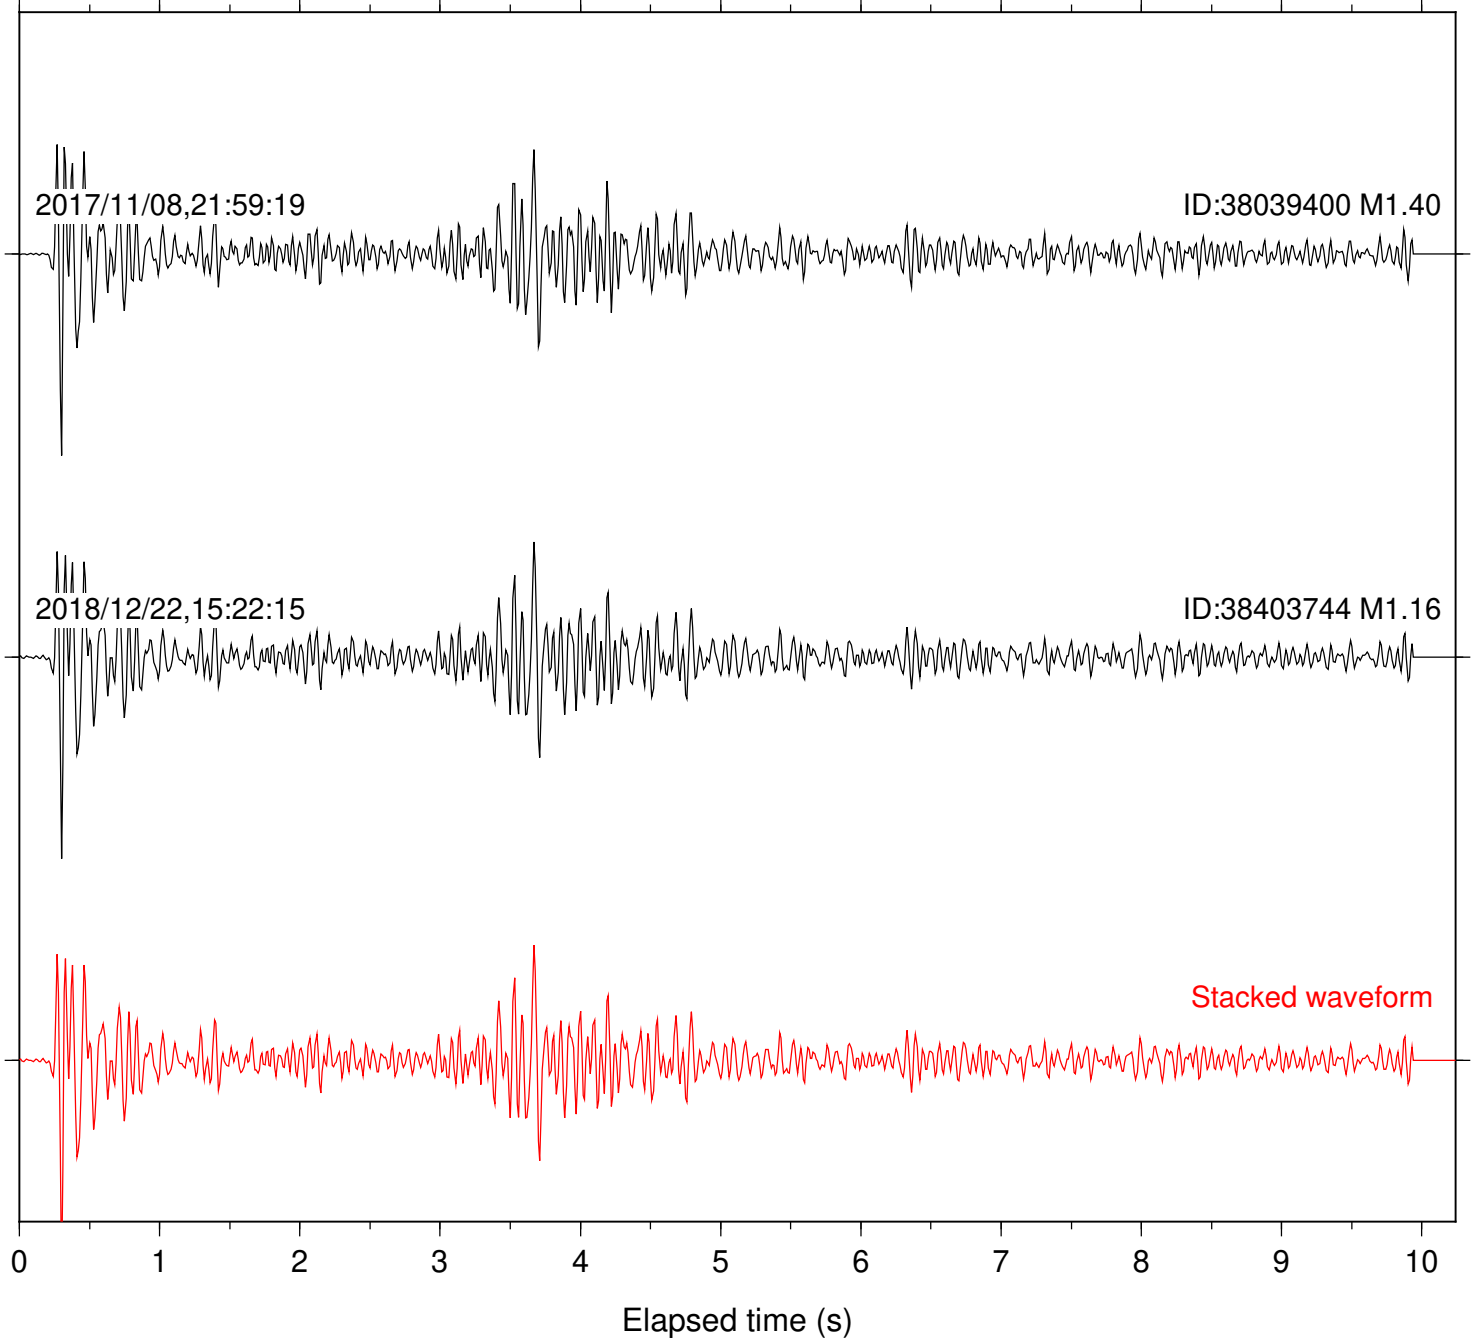

Station: CSH Com: HHZ

Focal depth: 5.79 km