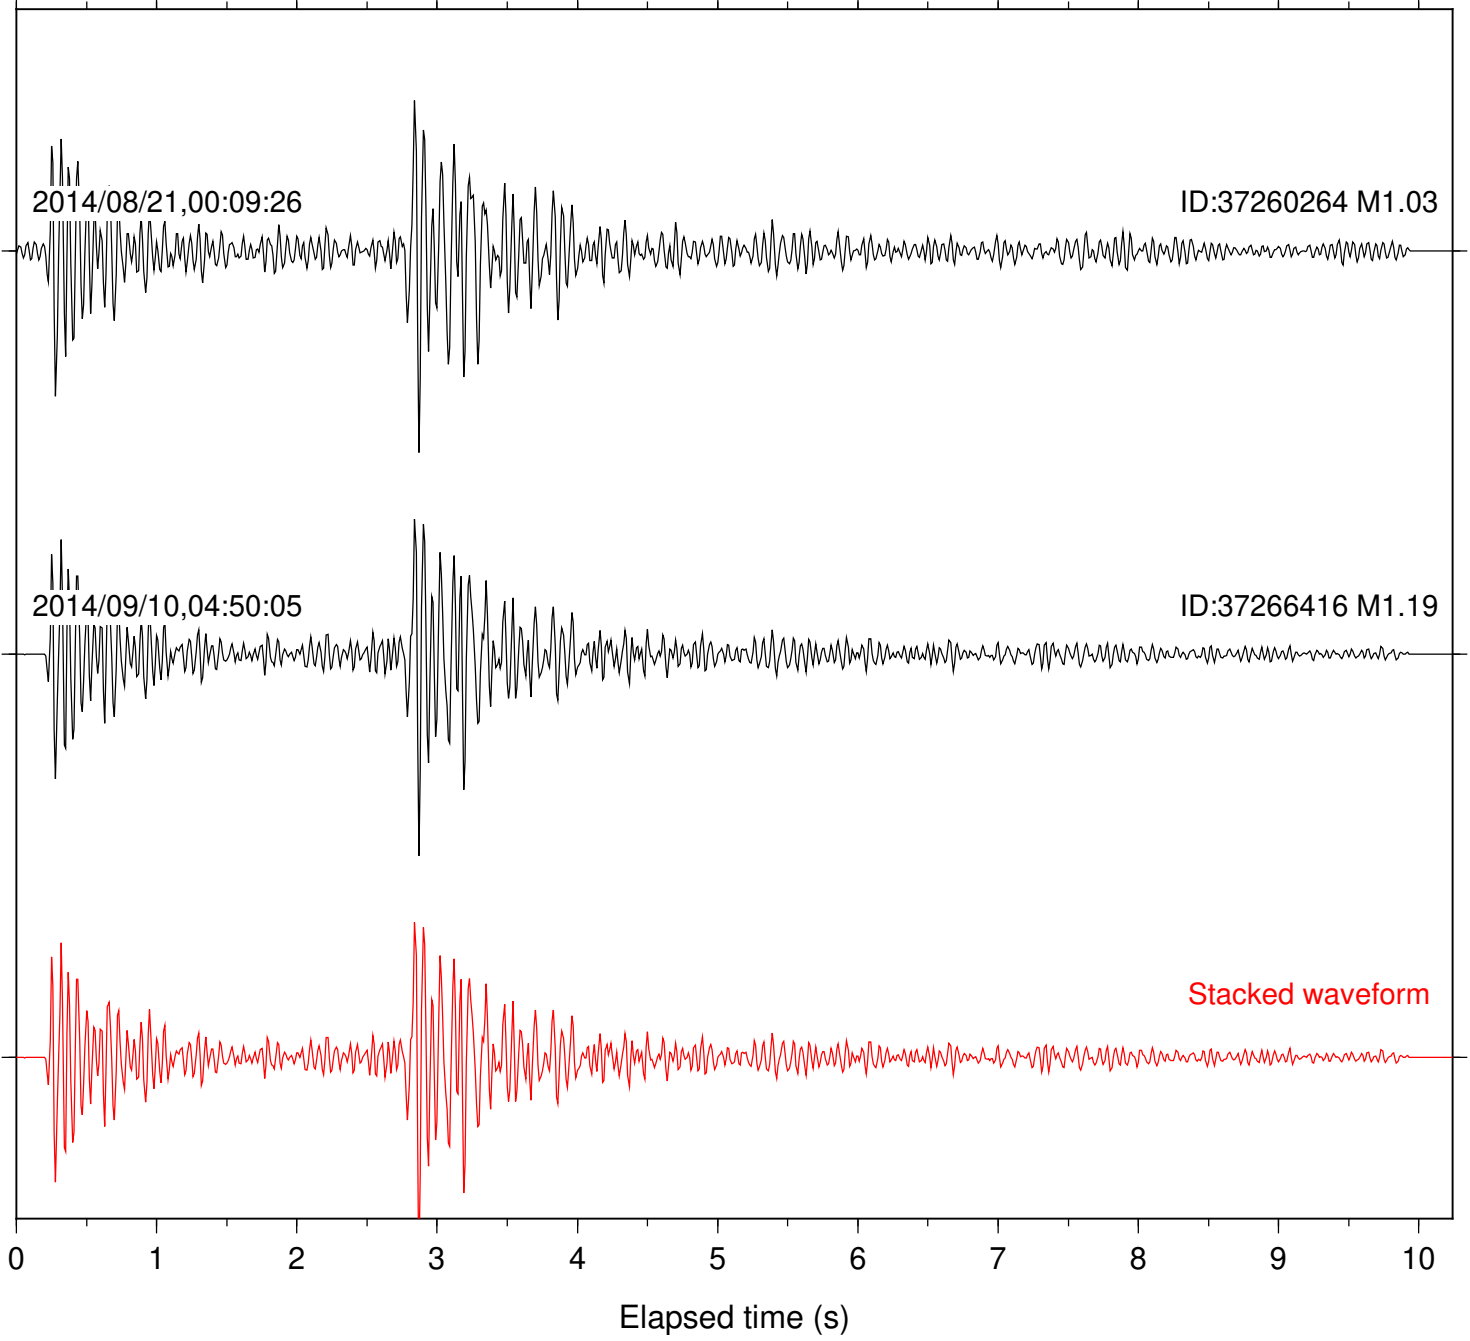

Station: RDM Com: HHZ

Focal depth: 12.20 km