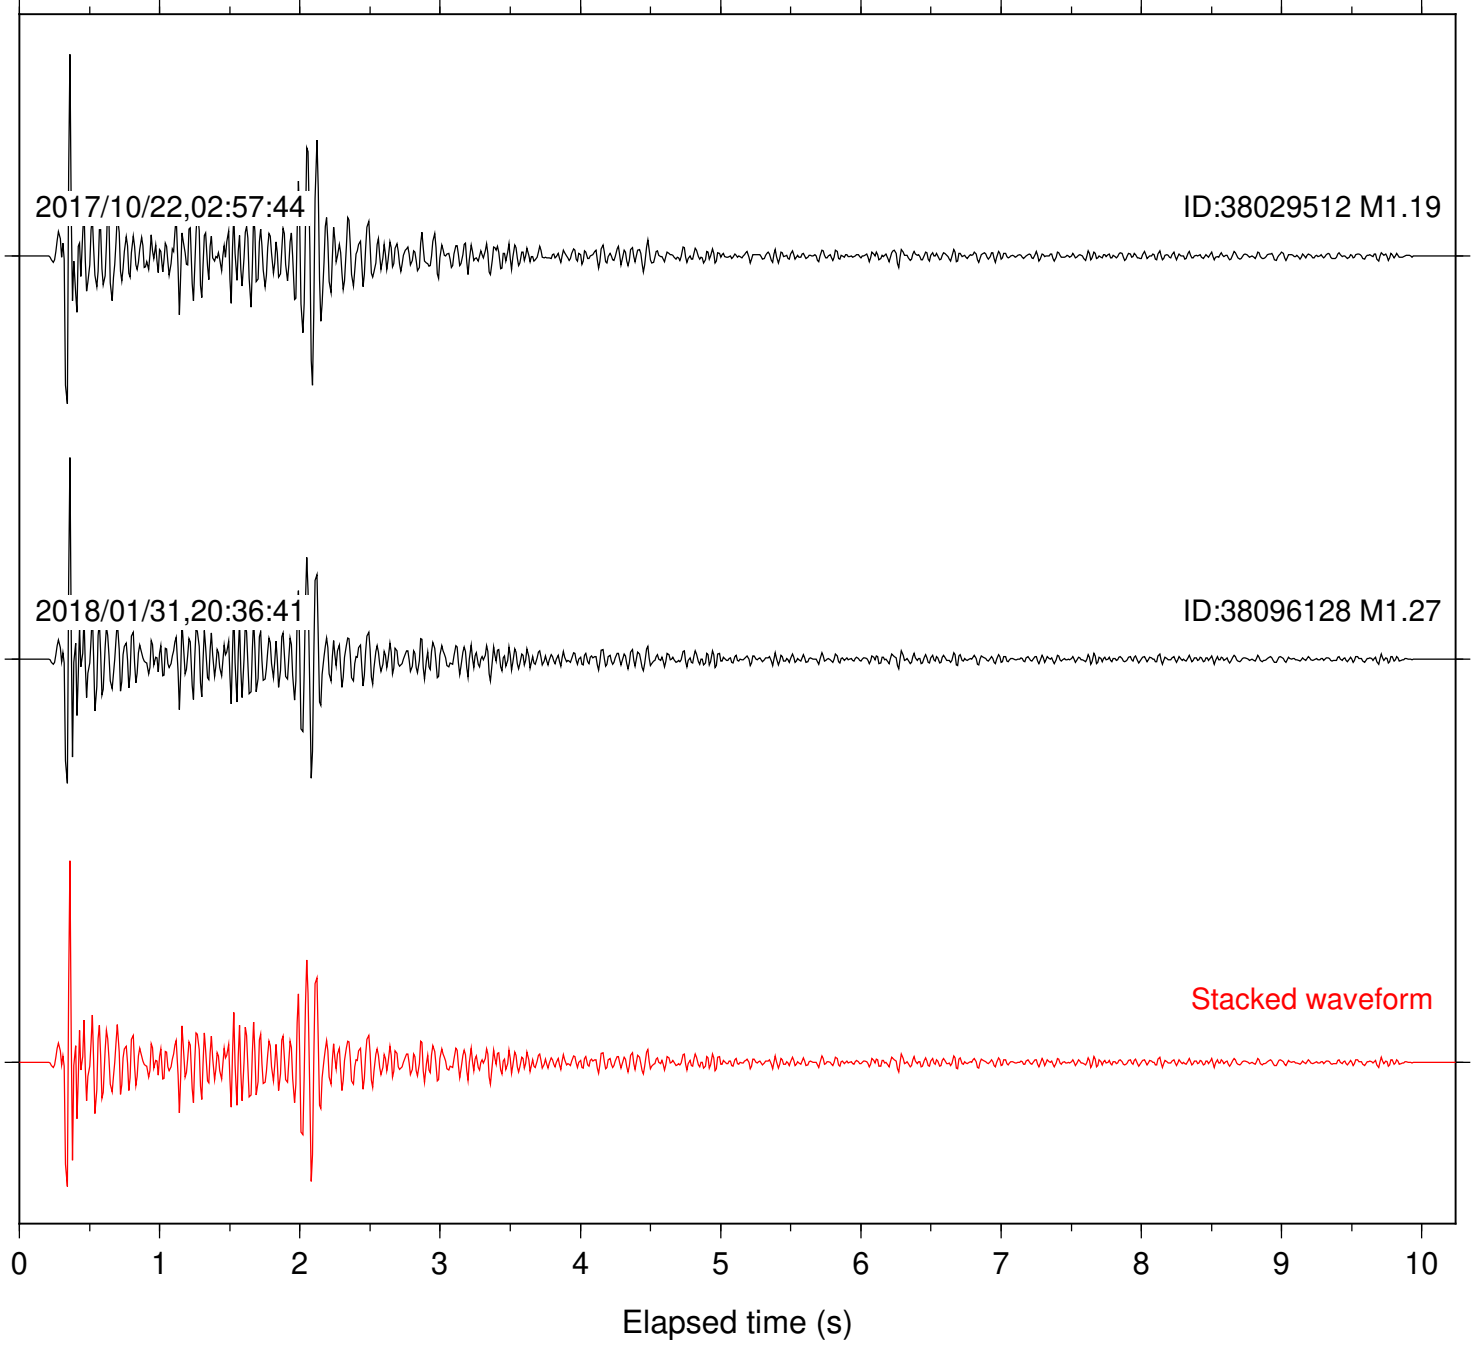

Station: CRY Com: HHZ

Focal depth: 5.13 km