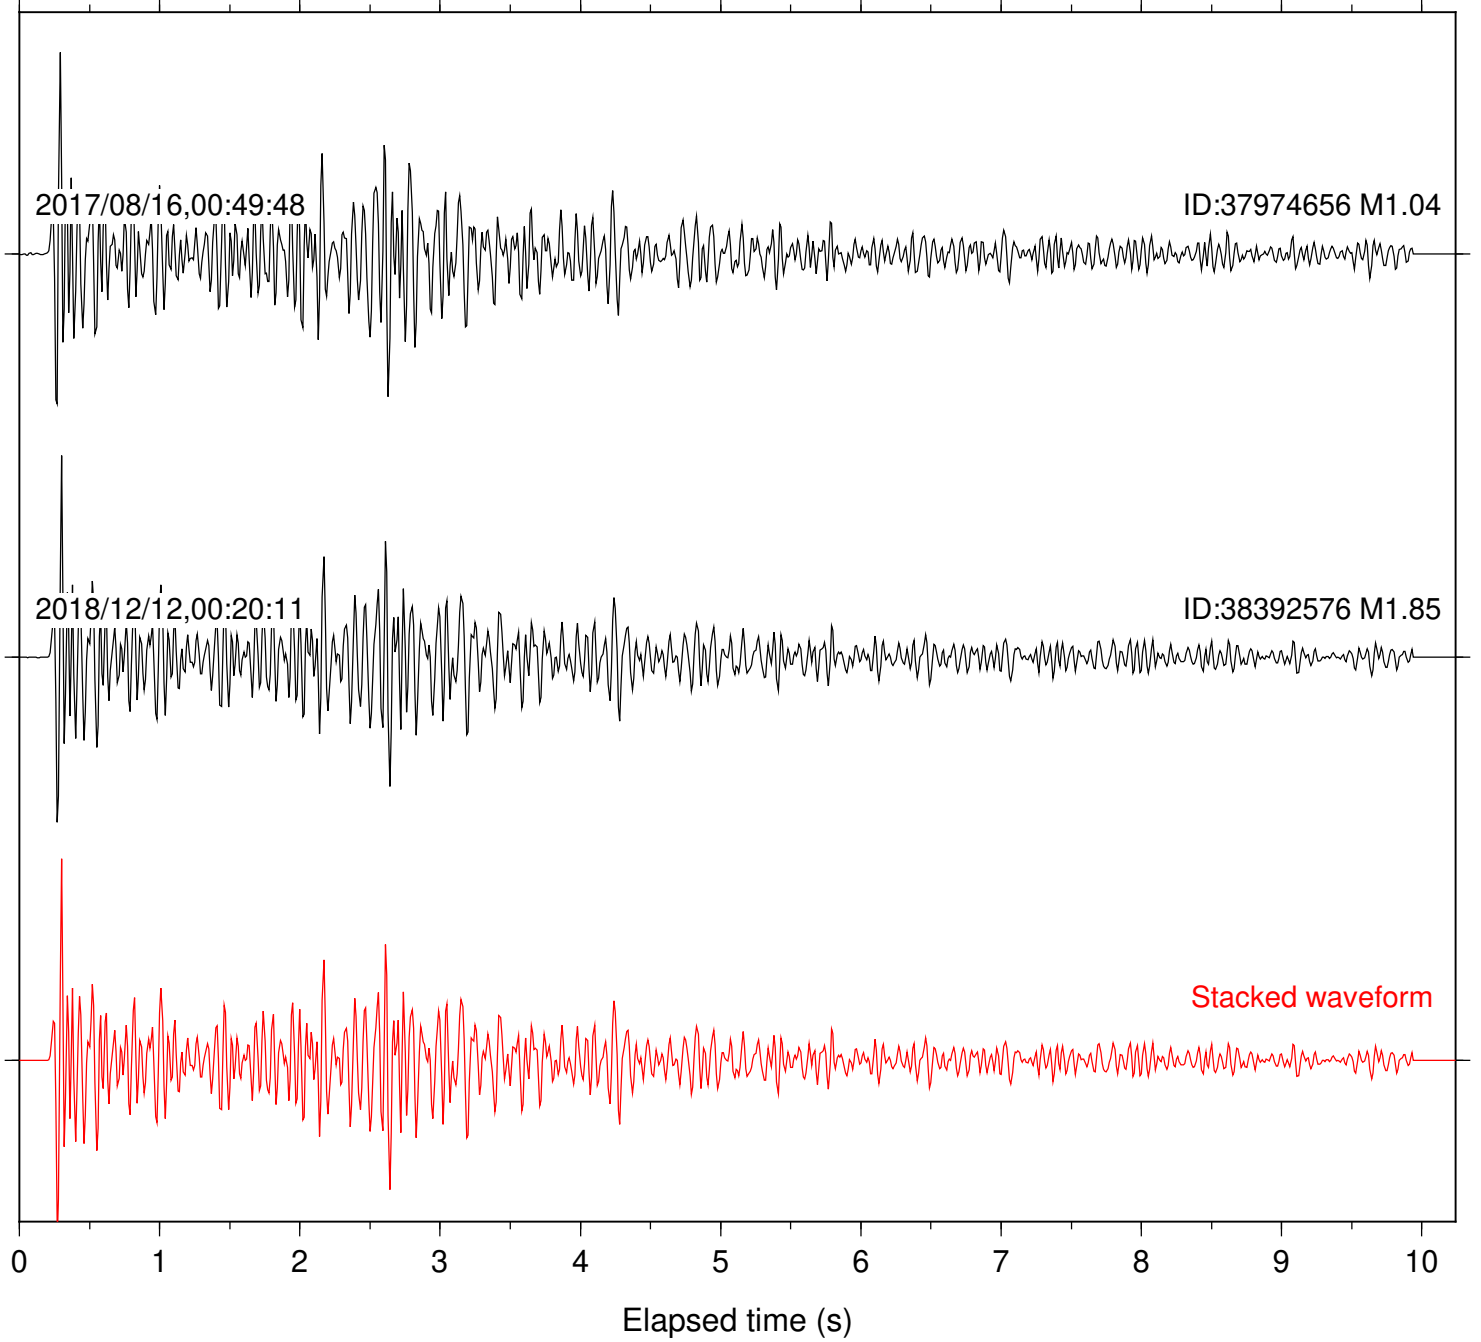

Station: B087 Com: EHZ

Focal depth: 6.49 km