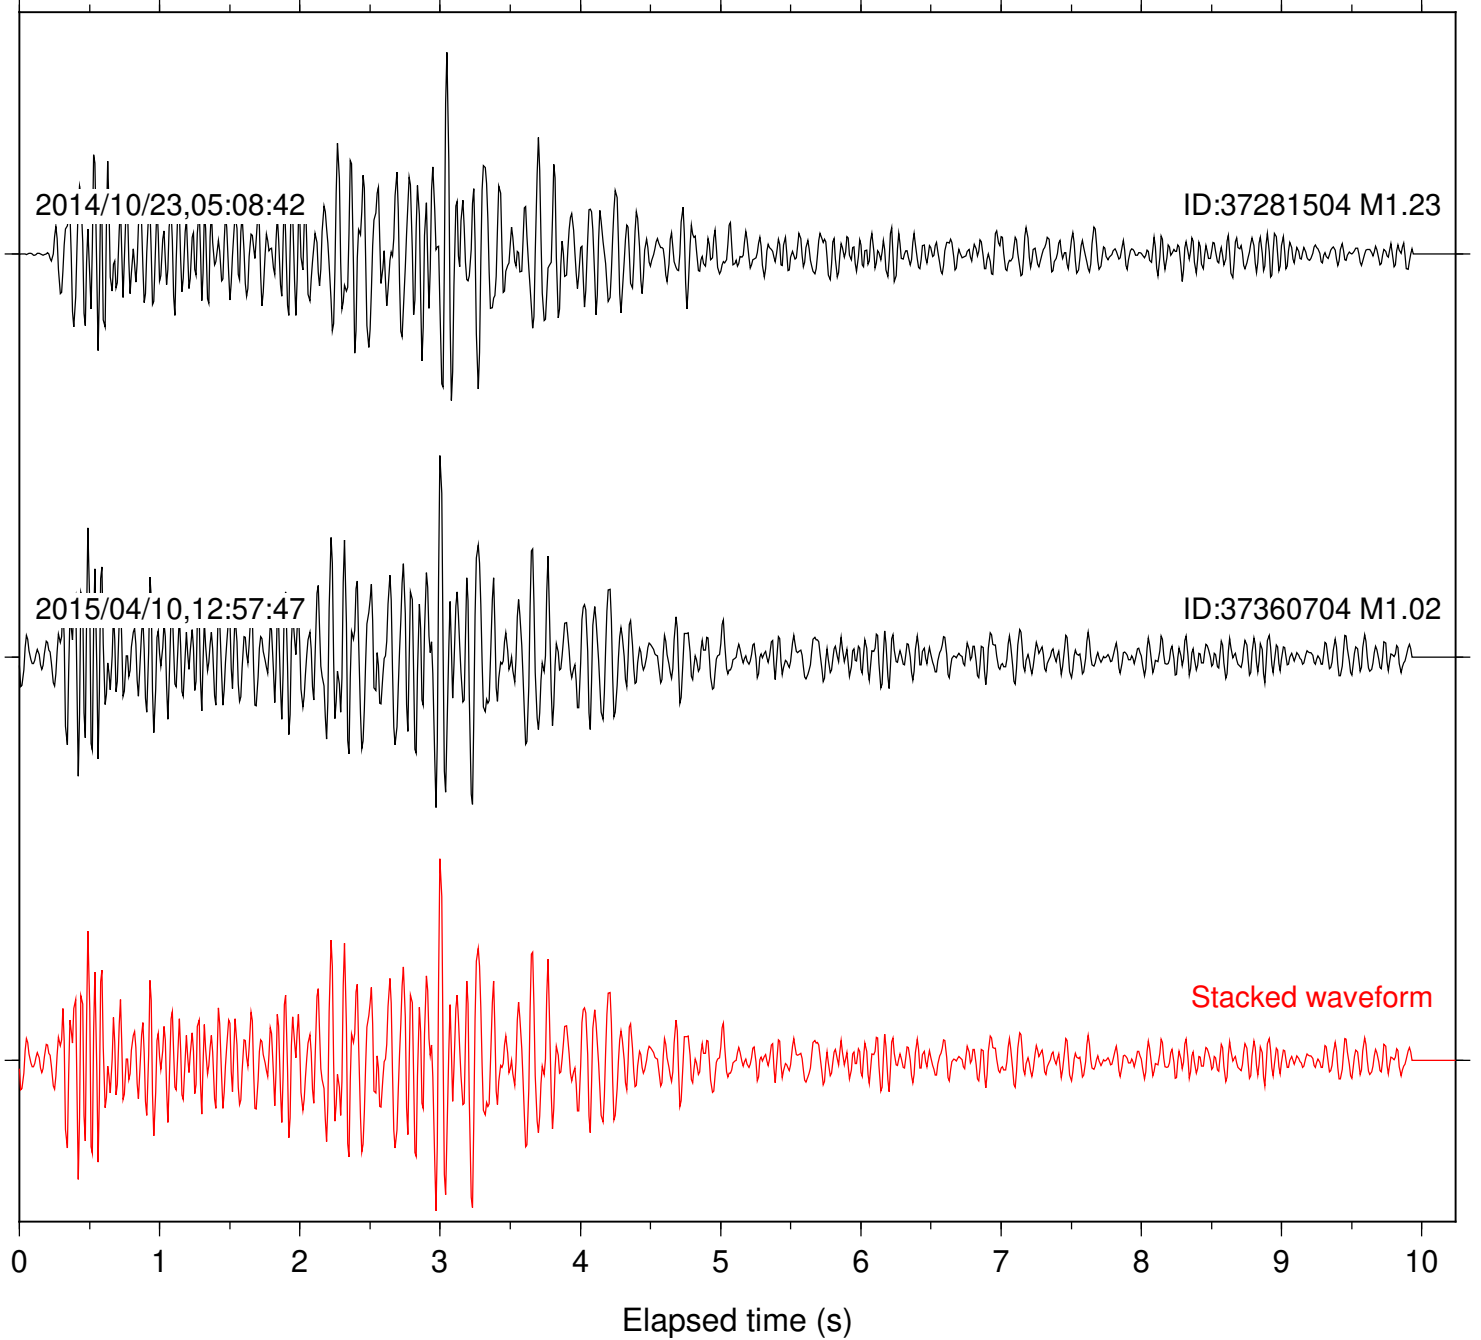

Station: PLM Com: HHZ

Focal depth: 9.54 km

Station: RDM Com: HHZ

Focal depth: 9.55 km

Station: RRSP Com: HHZ

Focal depth: 9.54 km

Station: SND Com: HHZ

Focal depth: 9.54 km