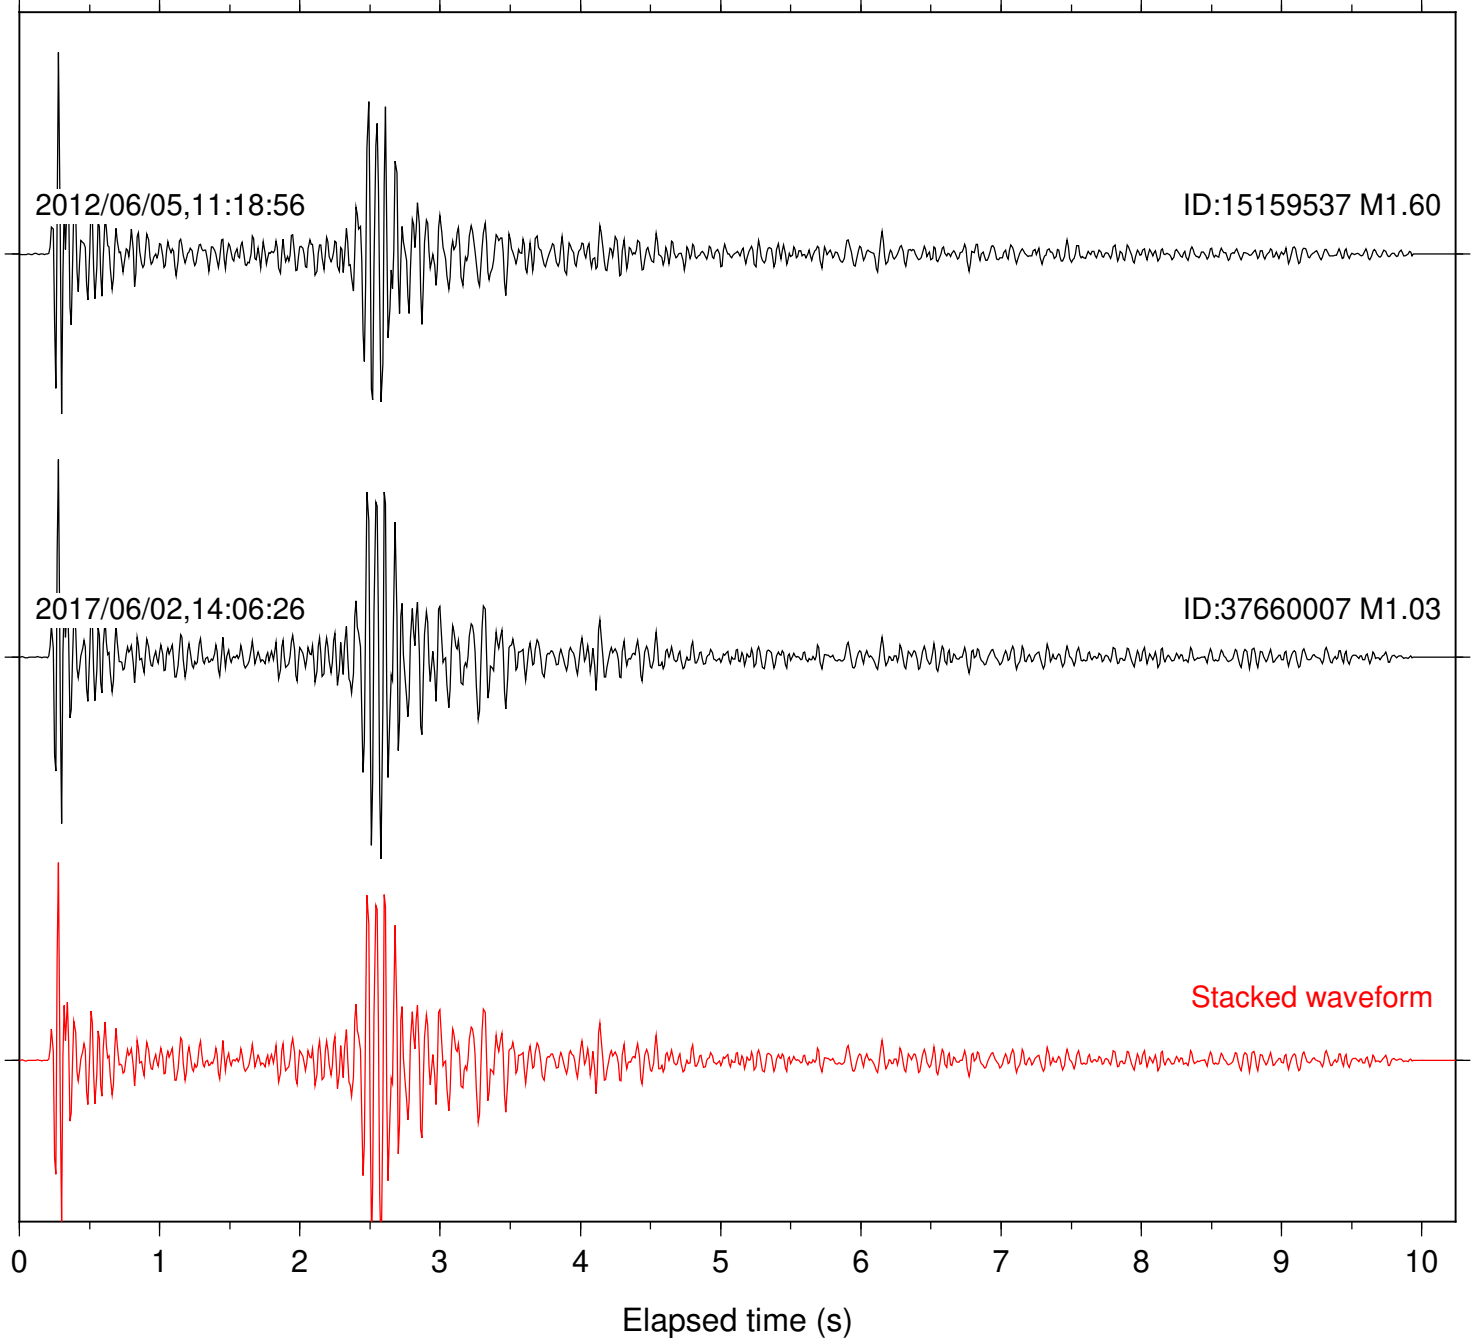

Station: B093 Com: EHZ

Focal depth: 7.92 km