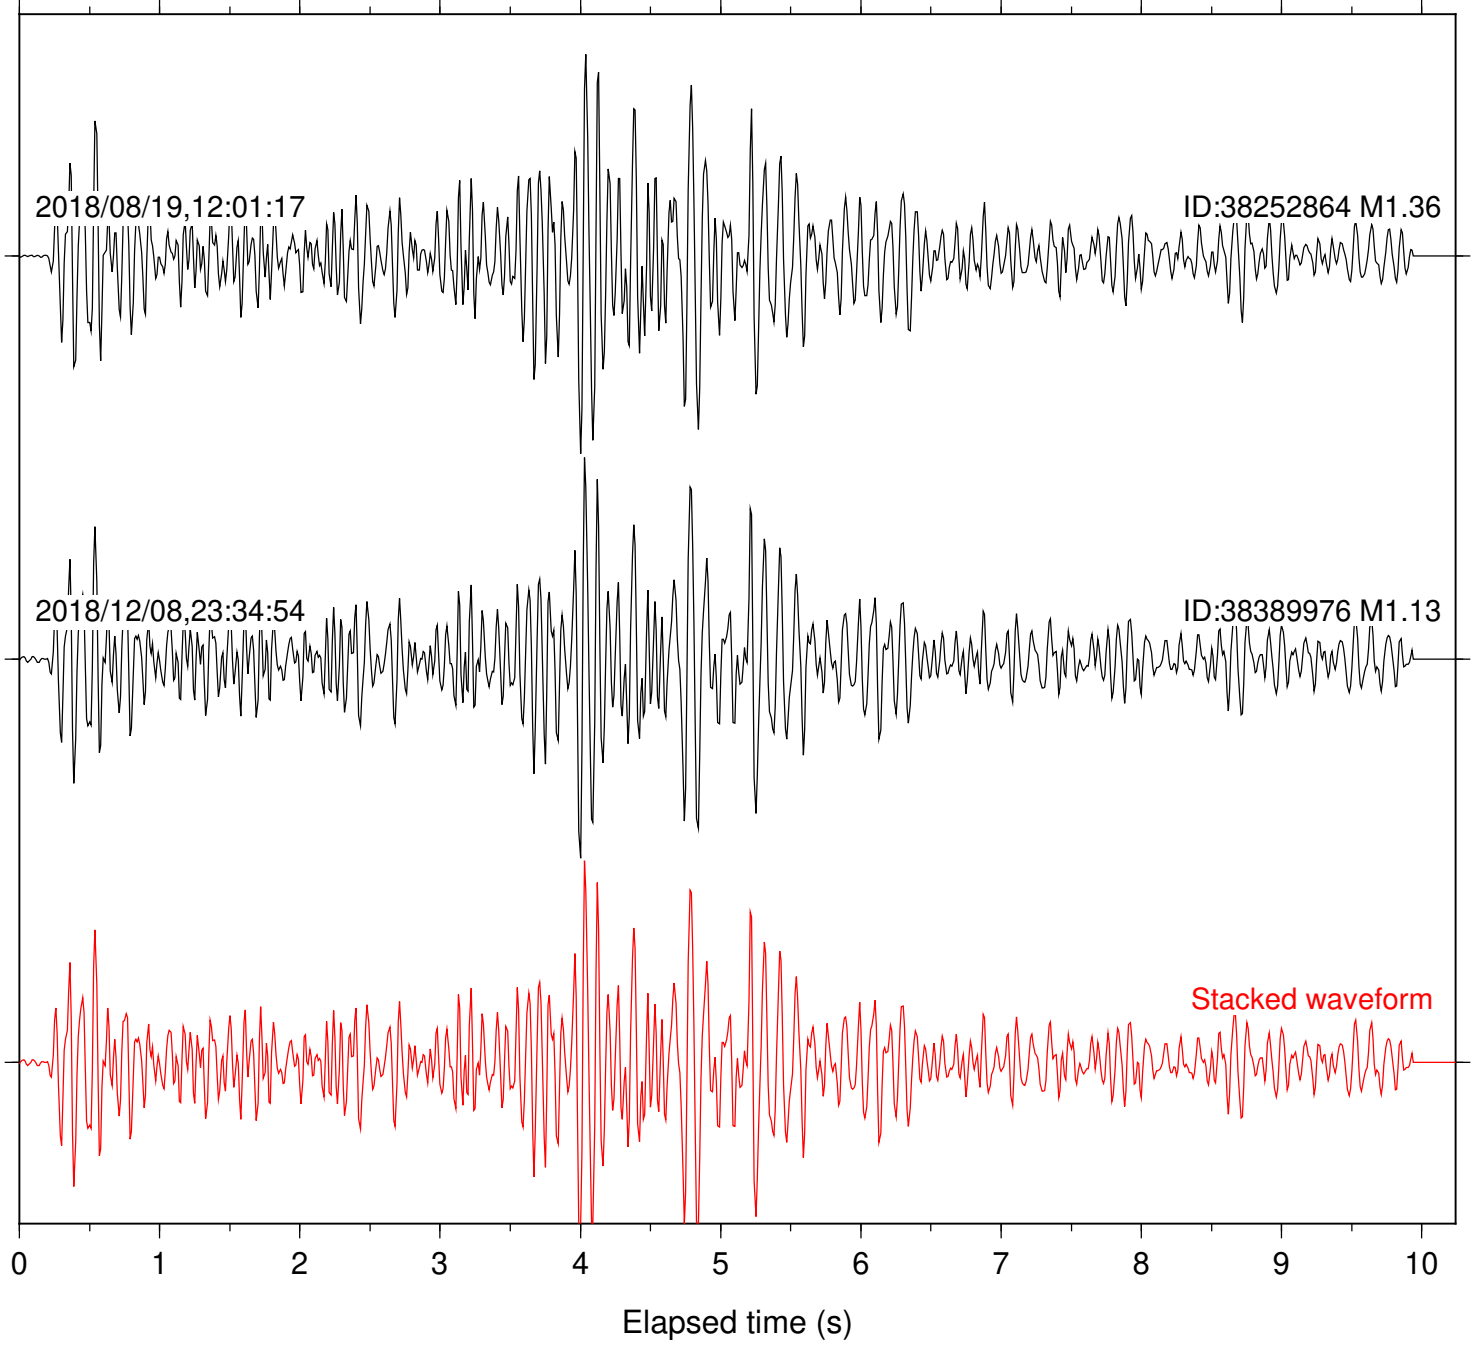

Station: LKH Com: HHZ

Focal depth: 4.09 km