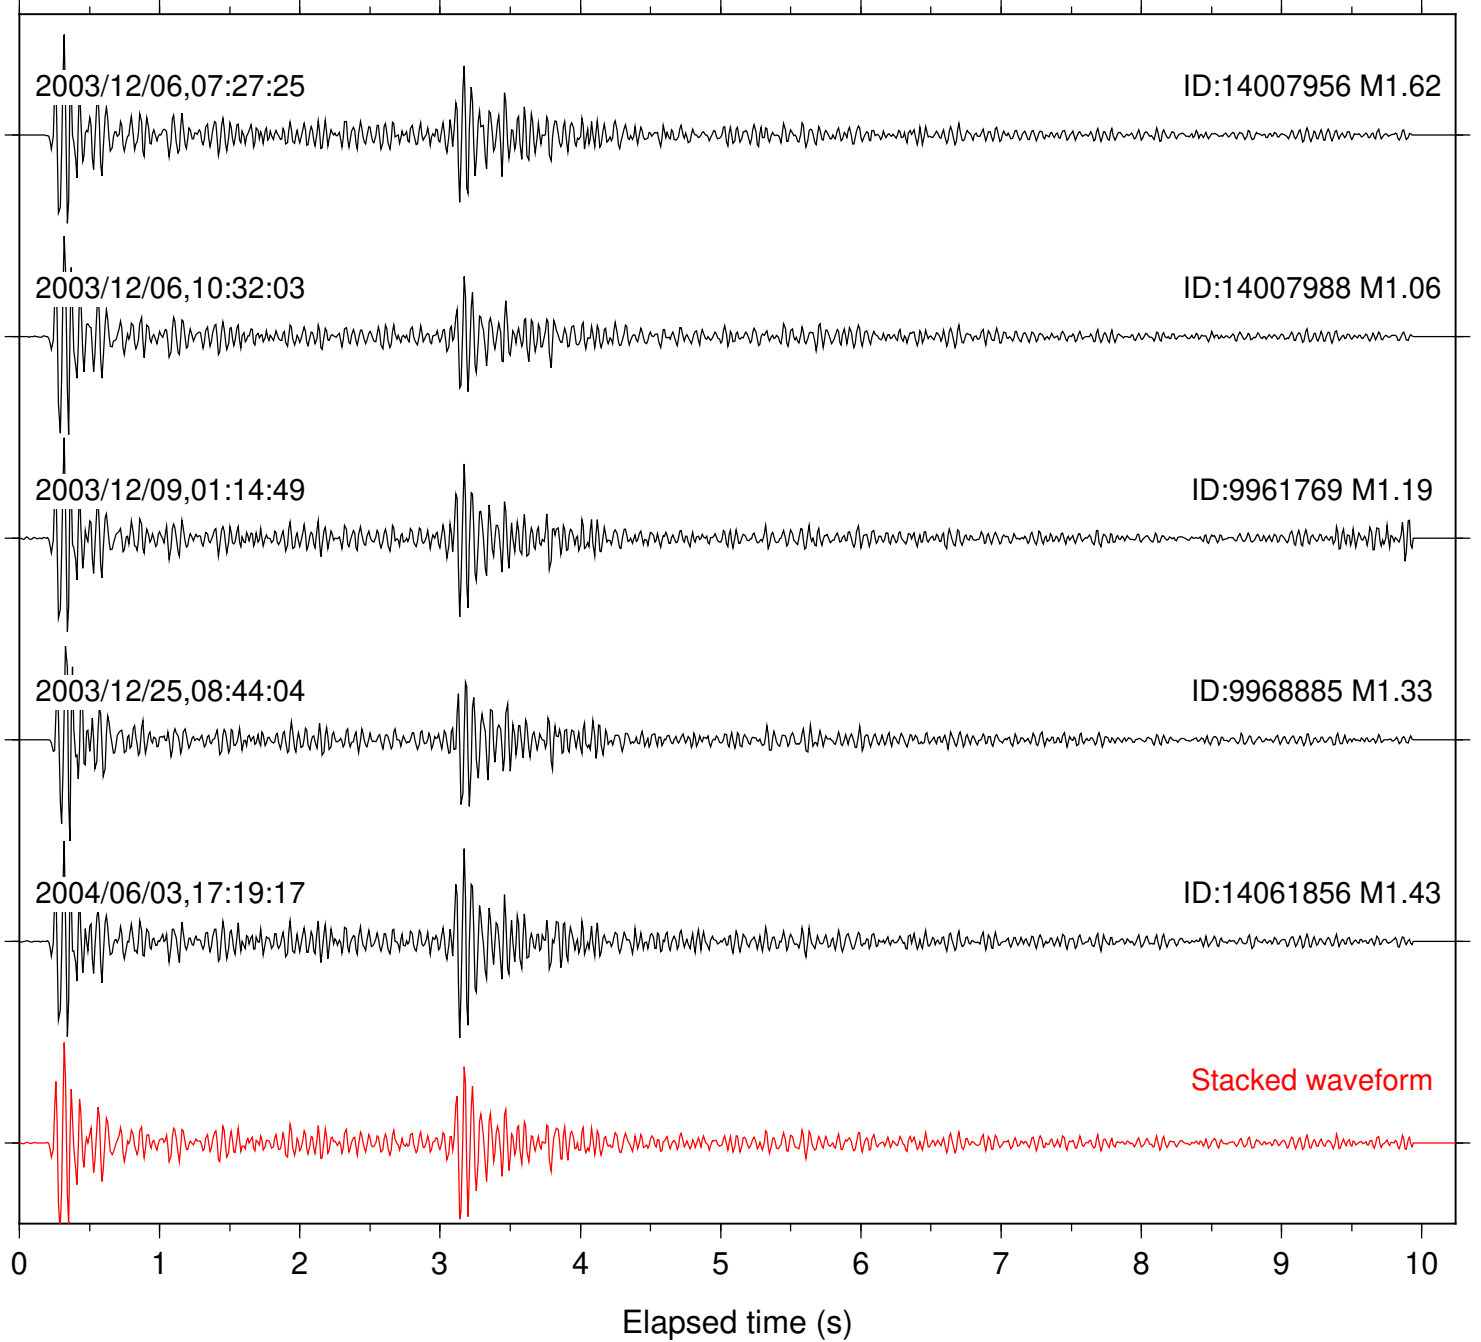

Station: AGA Com: HHZ

Focal depth: 8.94 km