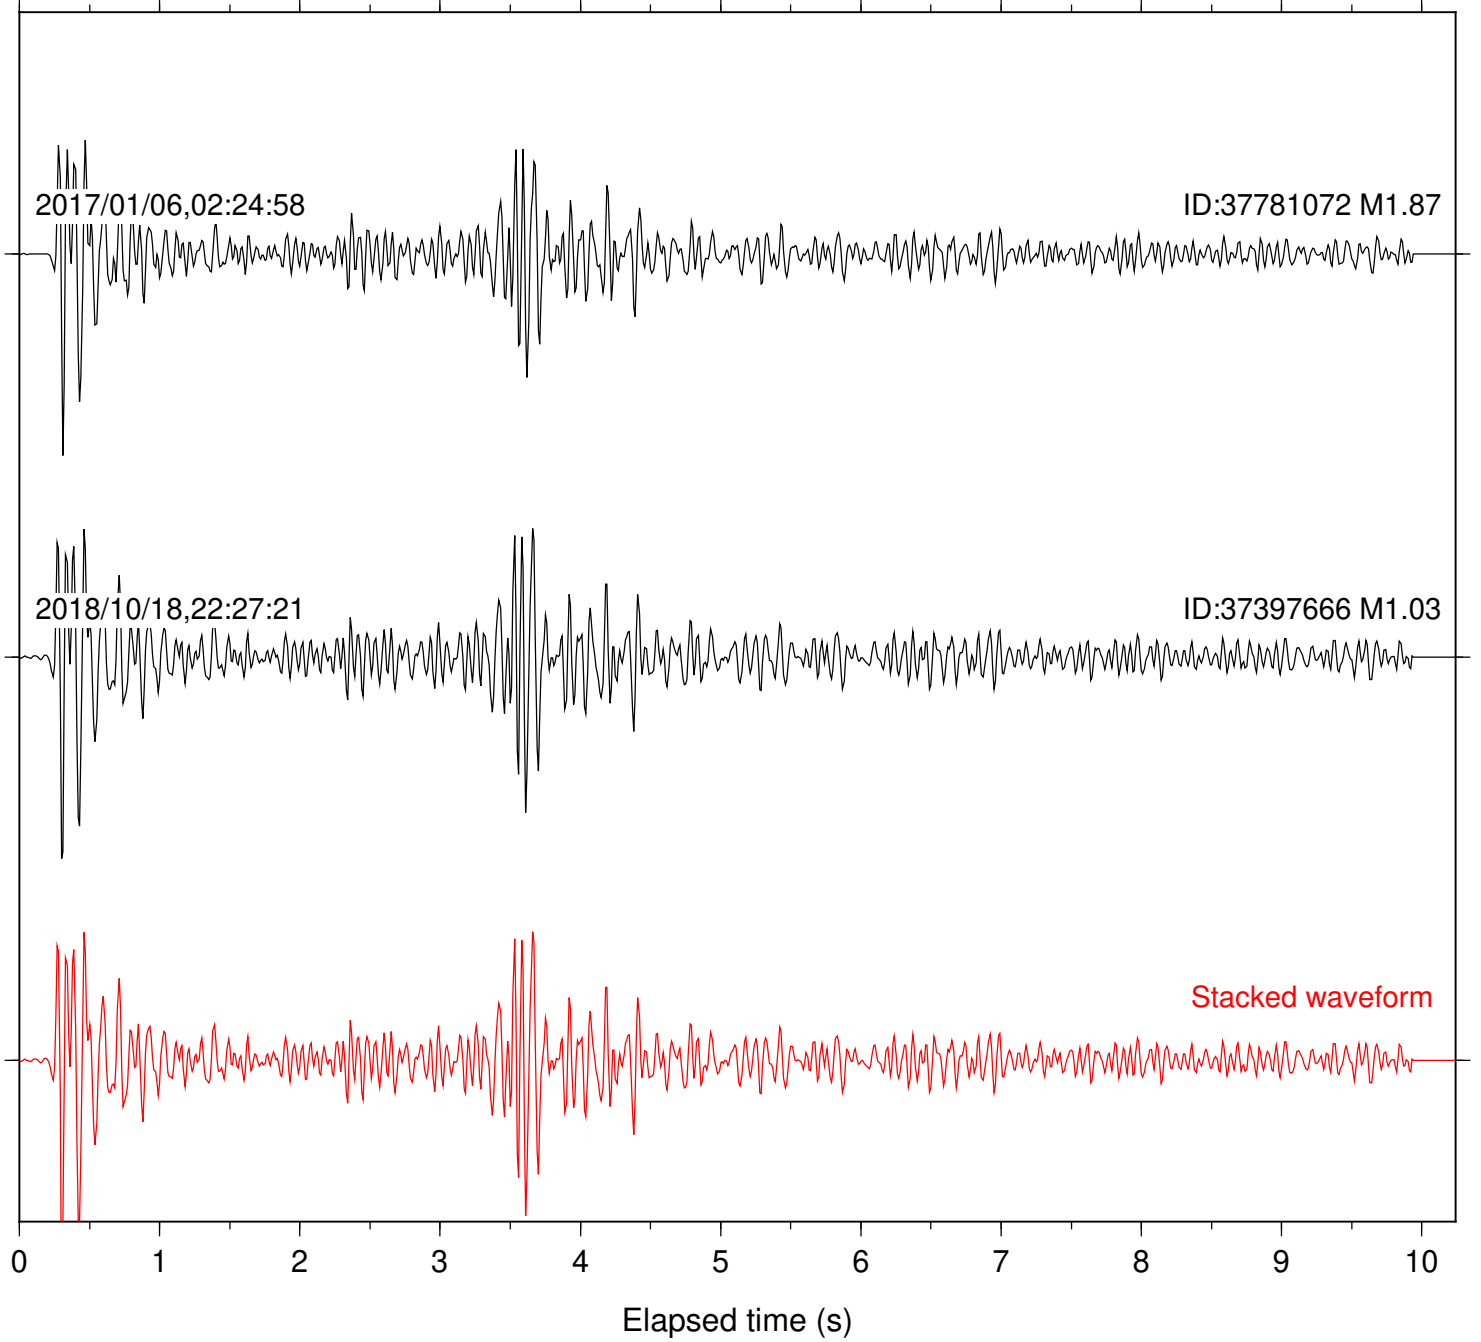

Station: CSH Com: HHZ

Focal depth: 6.15 km

Station: DGR Com: HHZ

Focal depth: 6.15 km

Station: FRD Com: HHZ

Focal depth: 6.15 km

Station: B081 Com: EHZ

Focal depth: 6.96 km