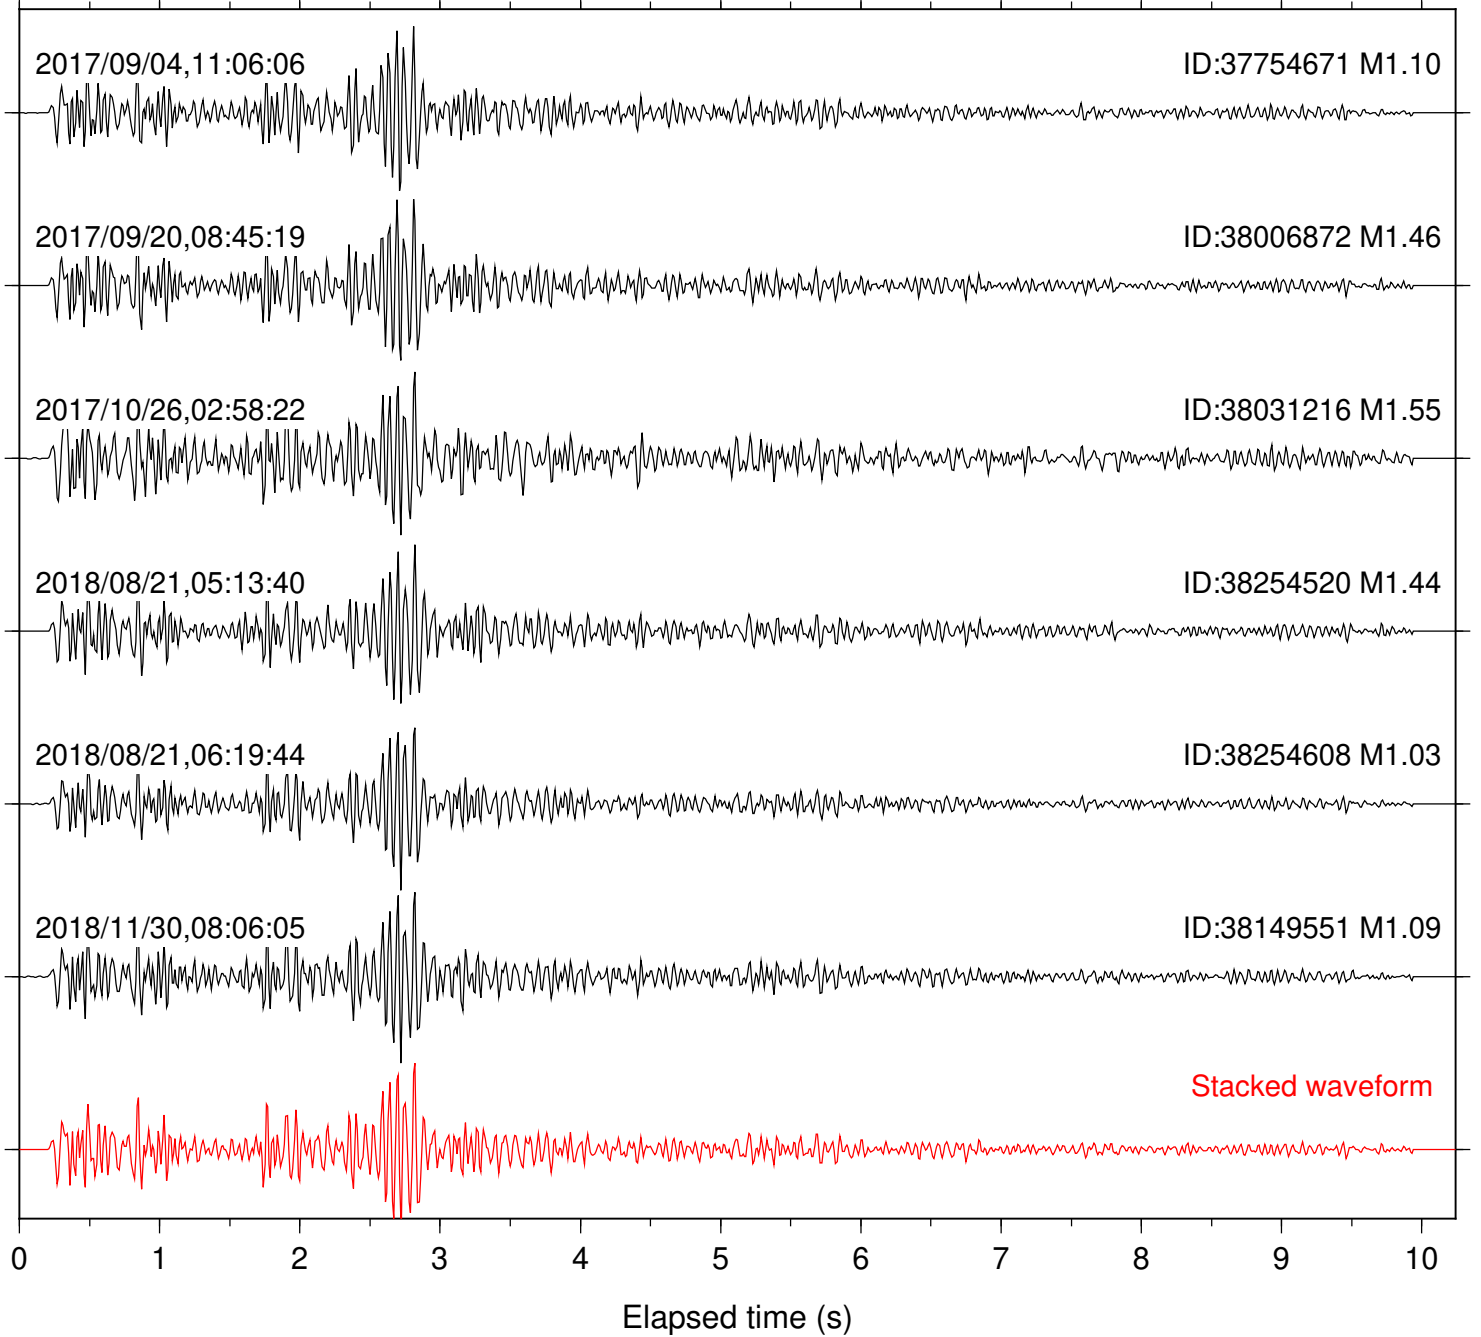

Station: FRD Com: HHZ

Focal depth: 4.50 km

Station: HMT2 Com: HHZ

Focal depth: 4.50 km

Station: KNW Com: HHZ

Focal depth: 5.27 km

Station: LKH Com: HHZ

Focal depth: 5.27 km