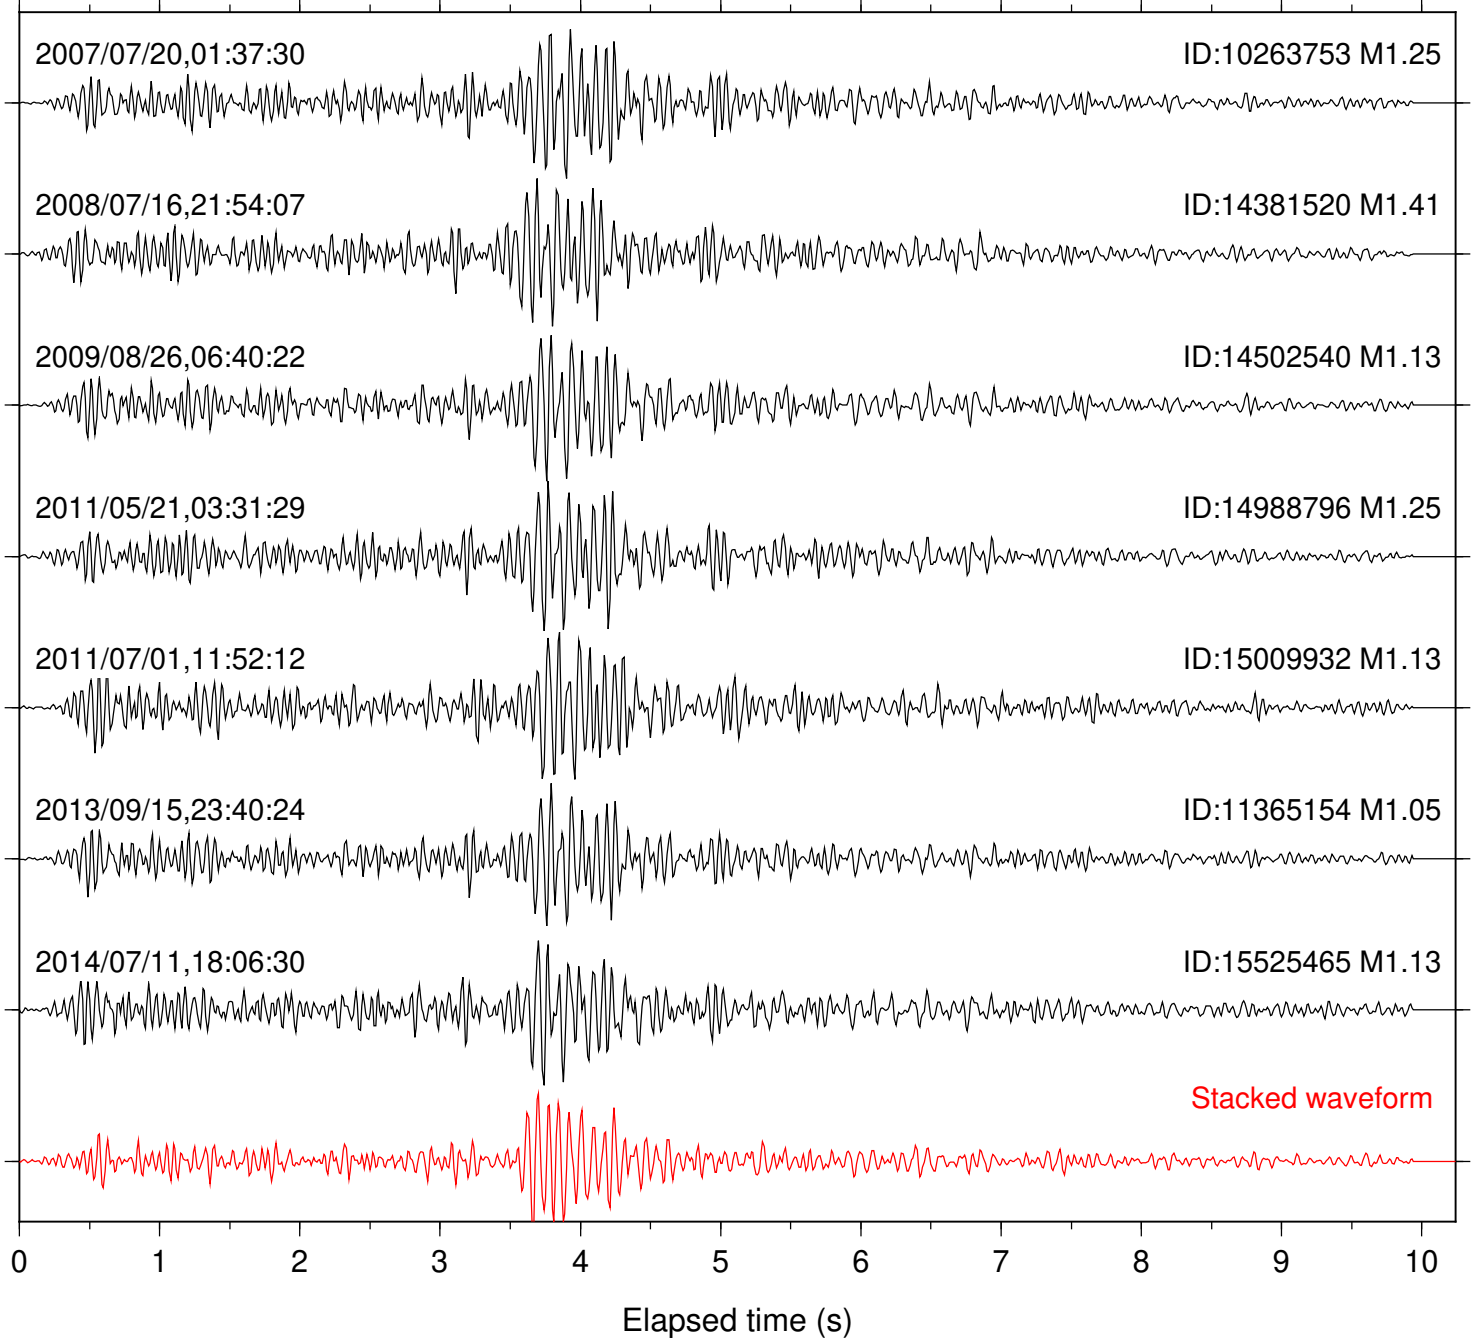

Station: B087 Com: EHZ

Focal depth: 10.81 km