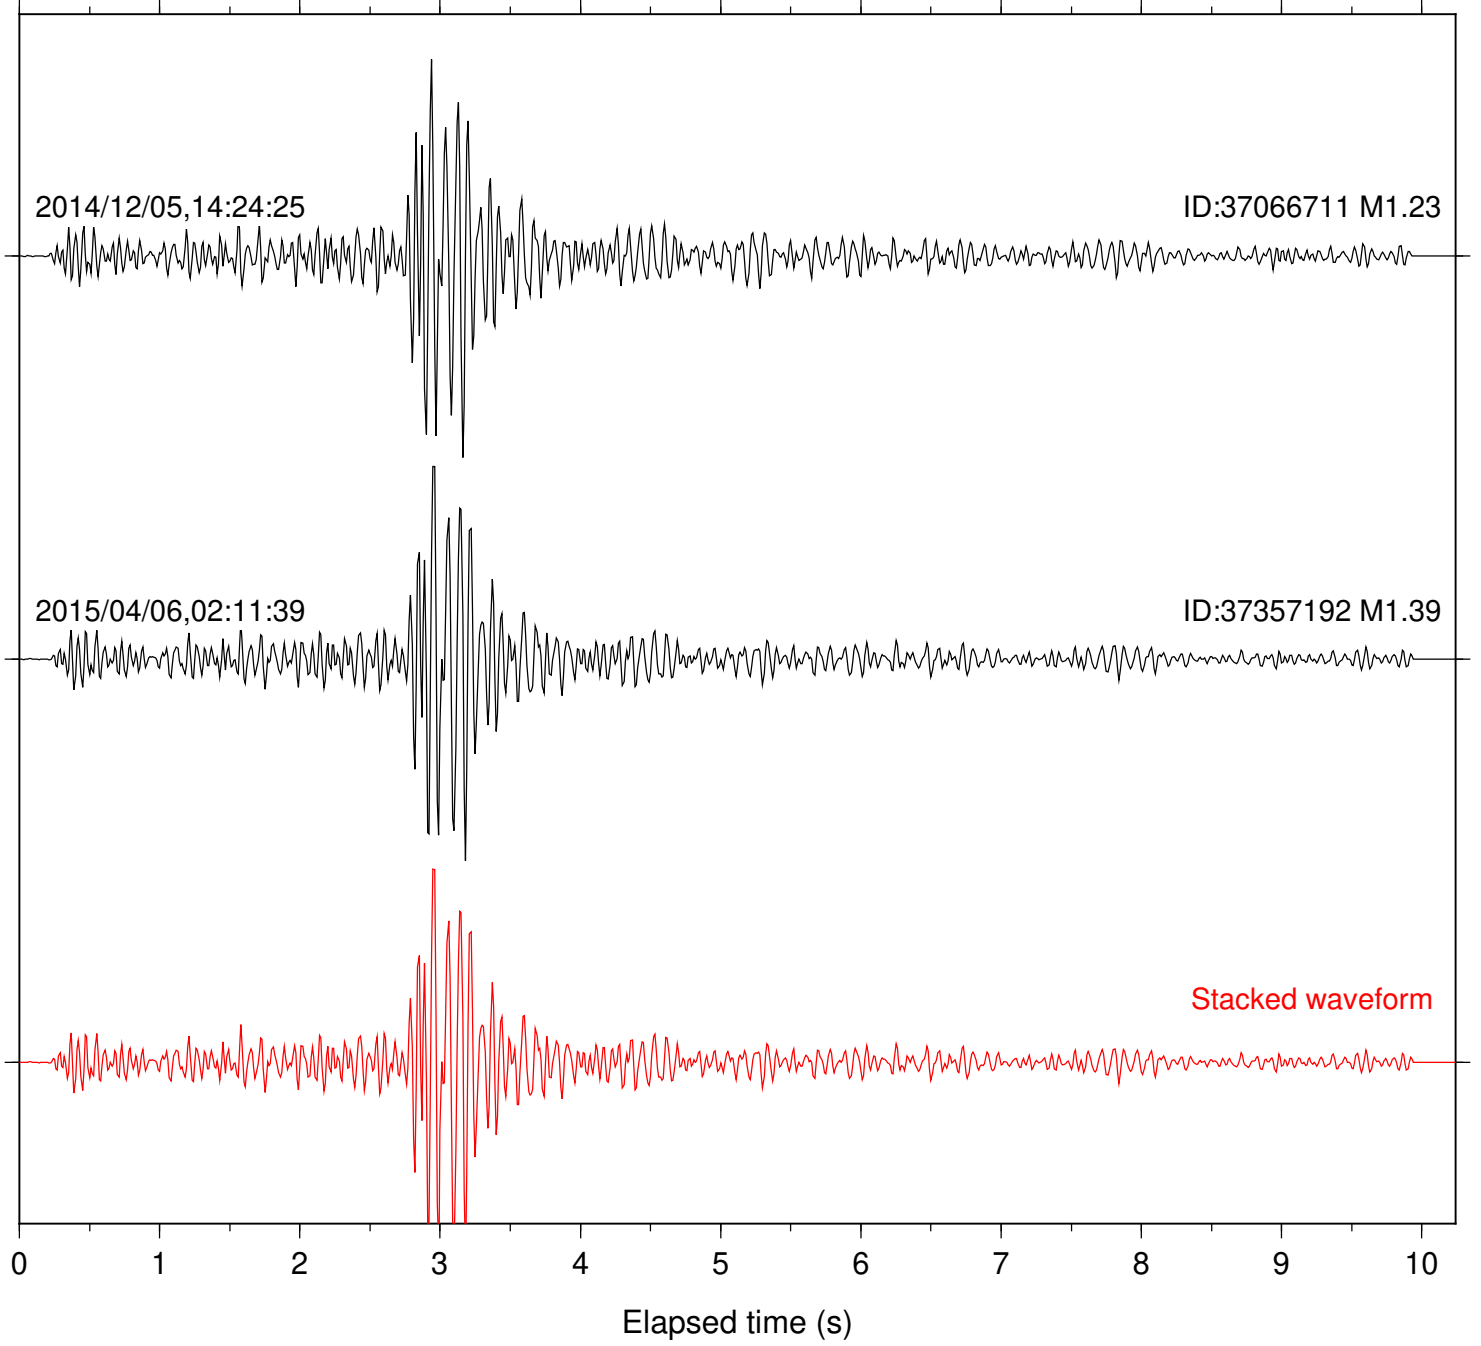

Station: POB2 Com: HHZ

Focal depth: 6.86 km

Station: B081 Com: EHZ

Focal depth: 8.44 km

Station: B082 Com: EHZ

Focal depth: 8.44 km

Station: B084 Com: EHZ

Focal depth: 8.41 km