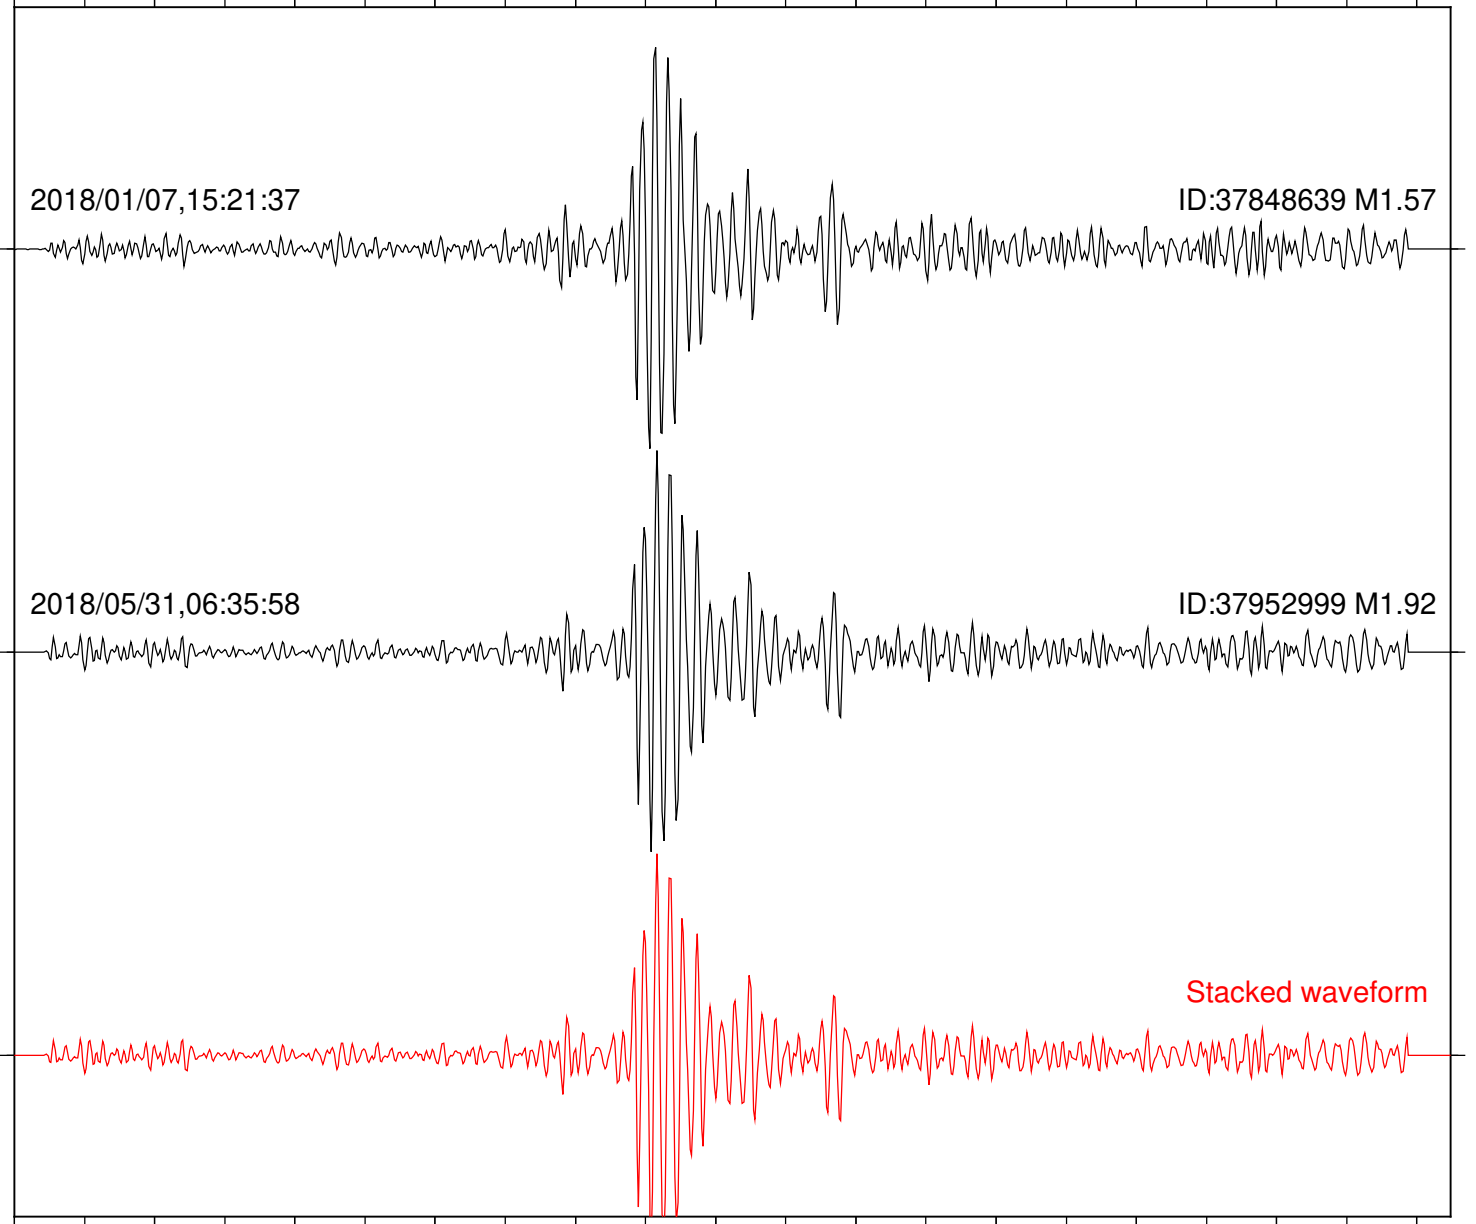

Station: B084 Com: EHZ

Focal depth: 6.75 km

2018/01/07,15:21:37

ID:37848639 M1.57

2018/05/31,06:35:58

ID:37952999 M1.92

Stacked waveform

0 1 2 3 4 5 6 7 8 9 10
Elapsed time (s)