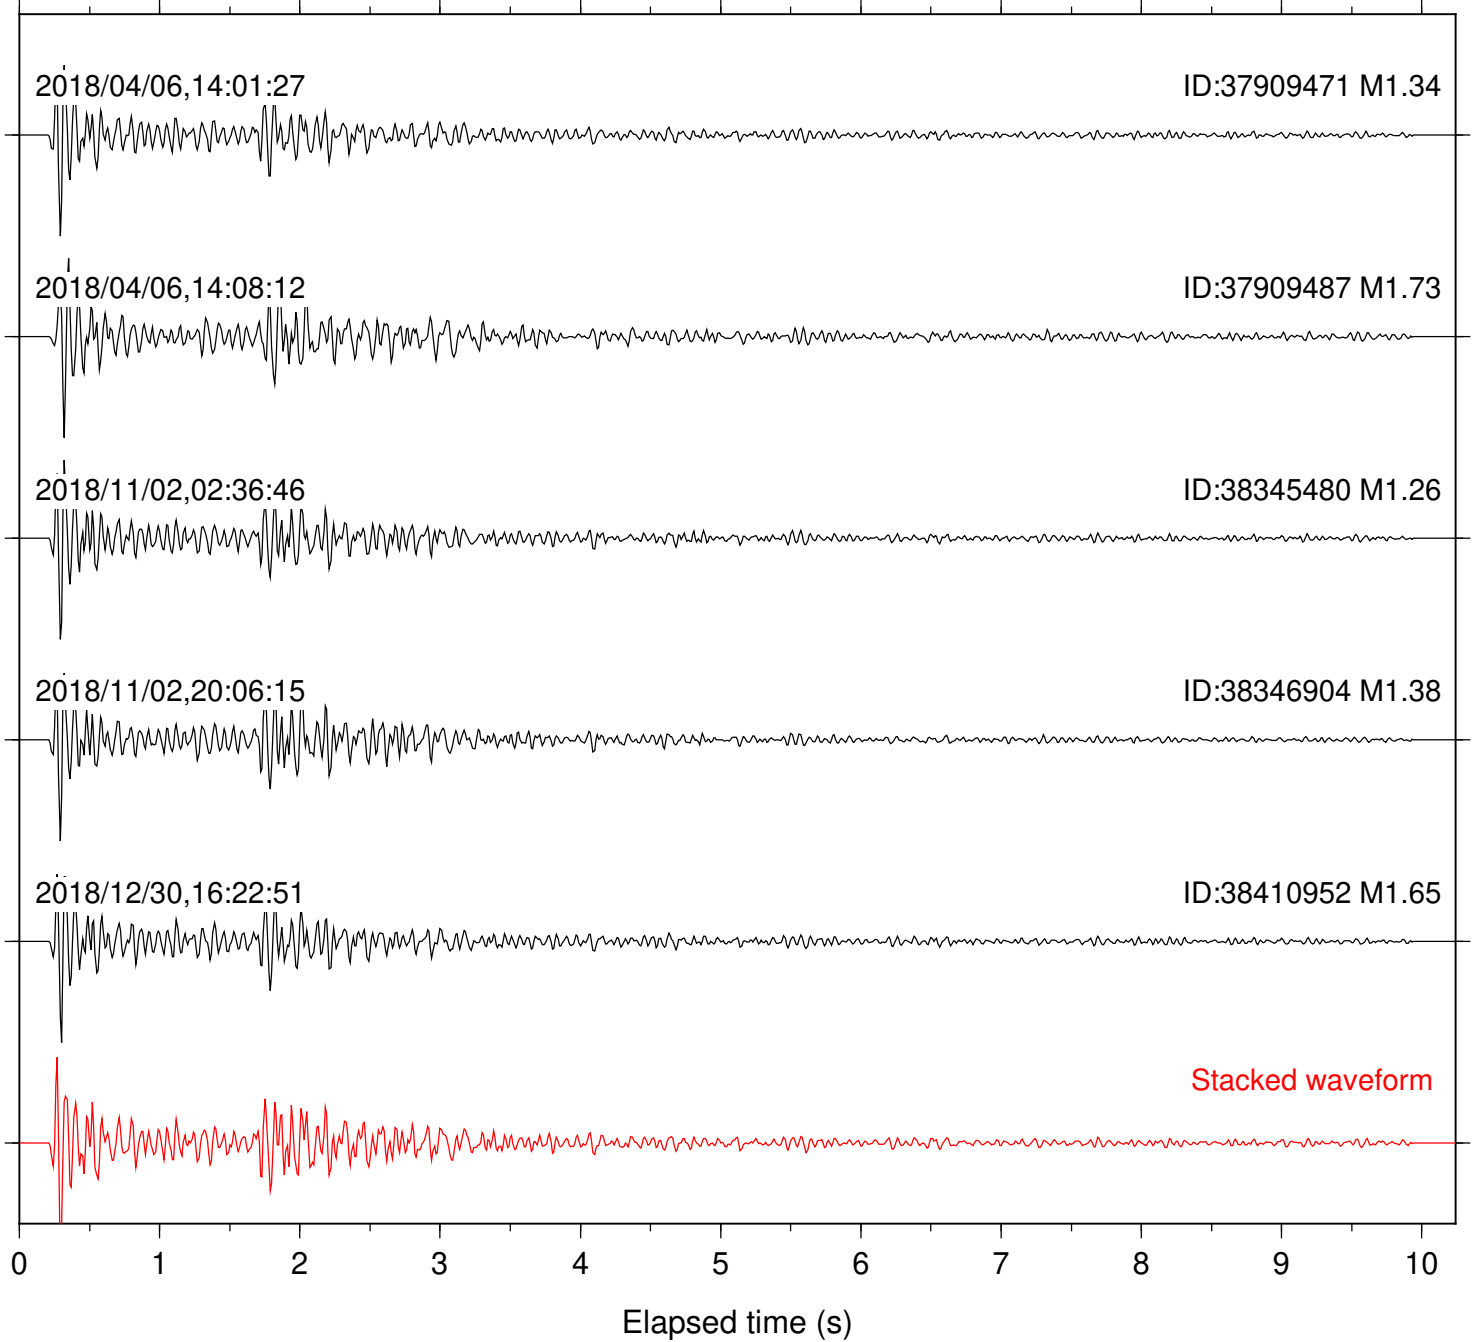

Station: B093 Com: EHZ

Focal depth: 5.27 km