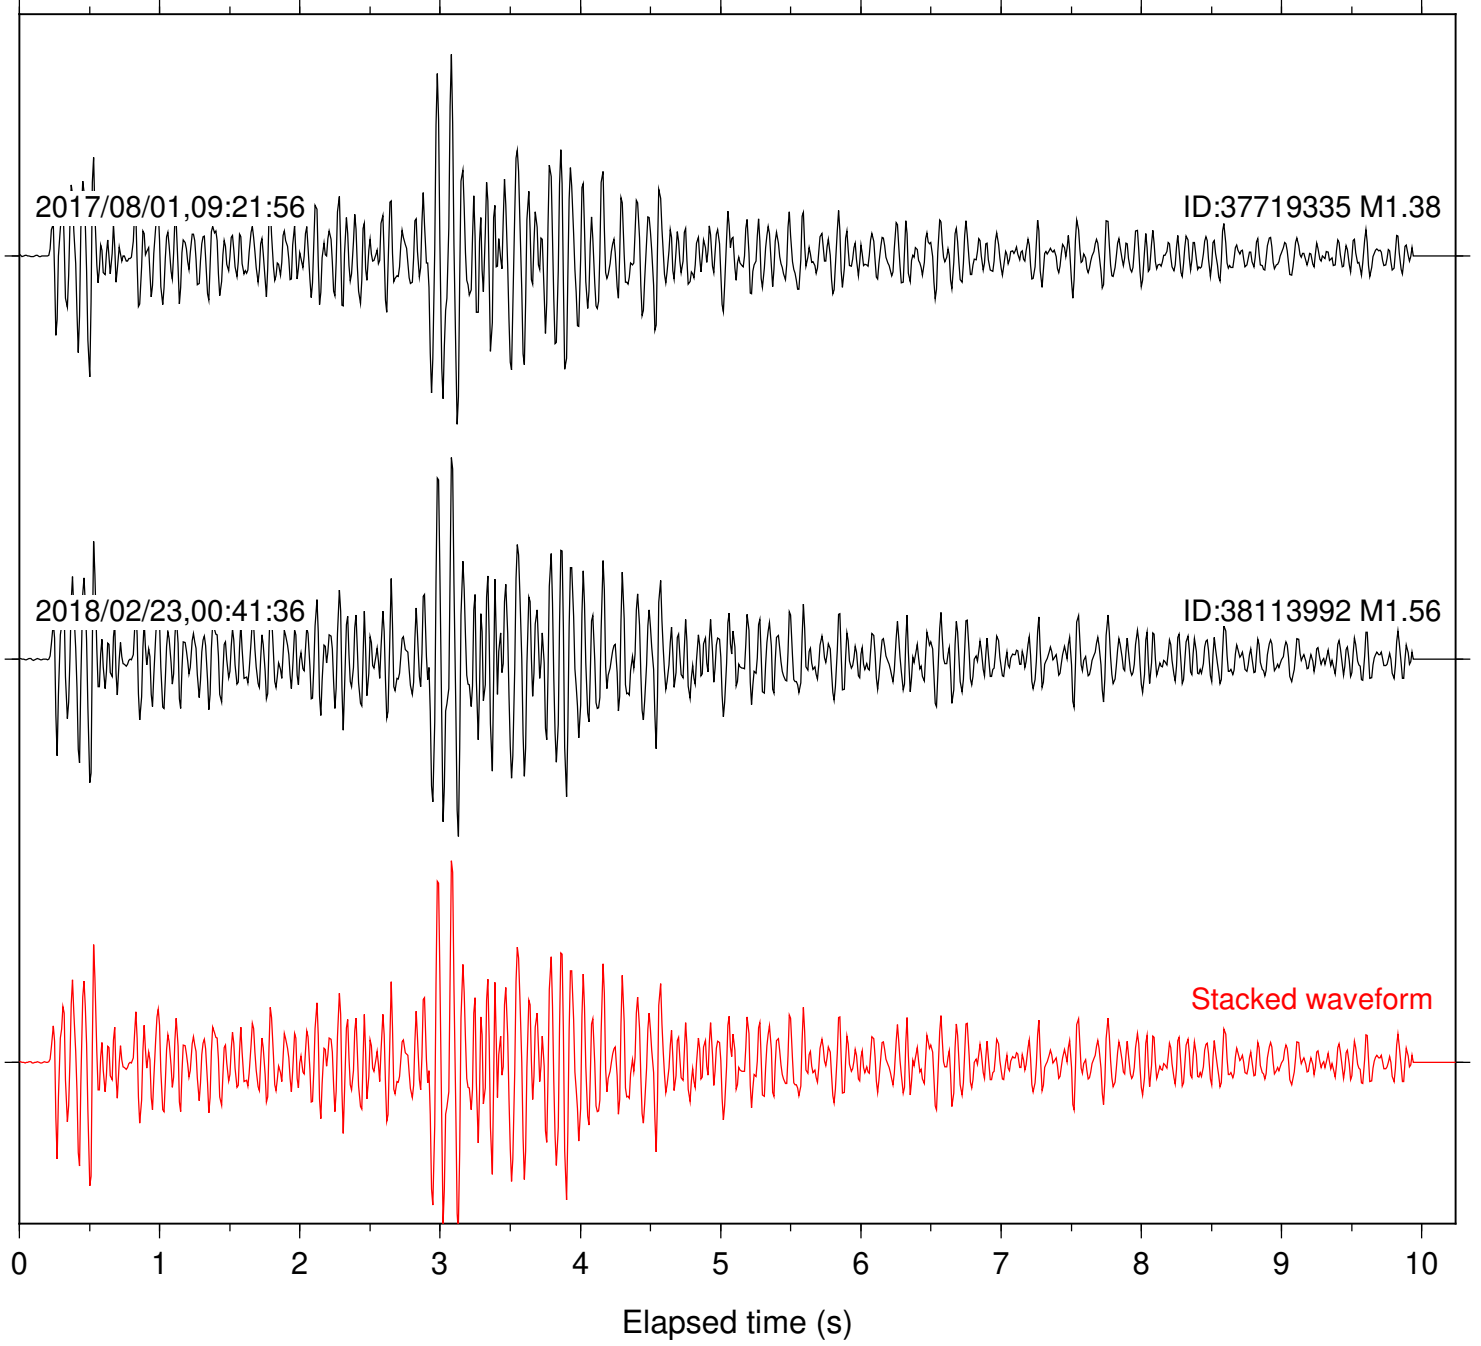

Station: B088 Com: EHZ

Focal depth: 7.89 km