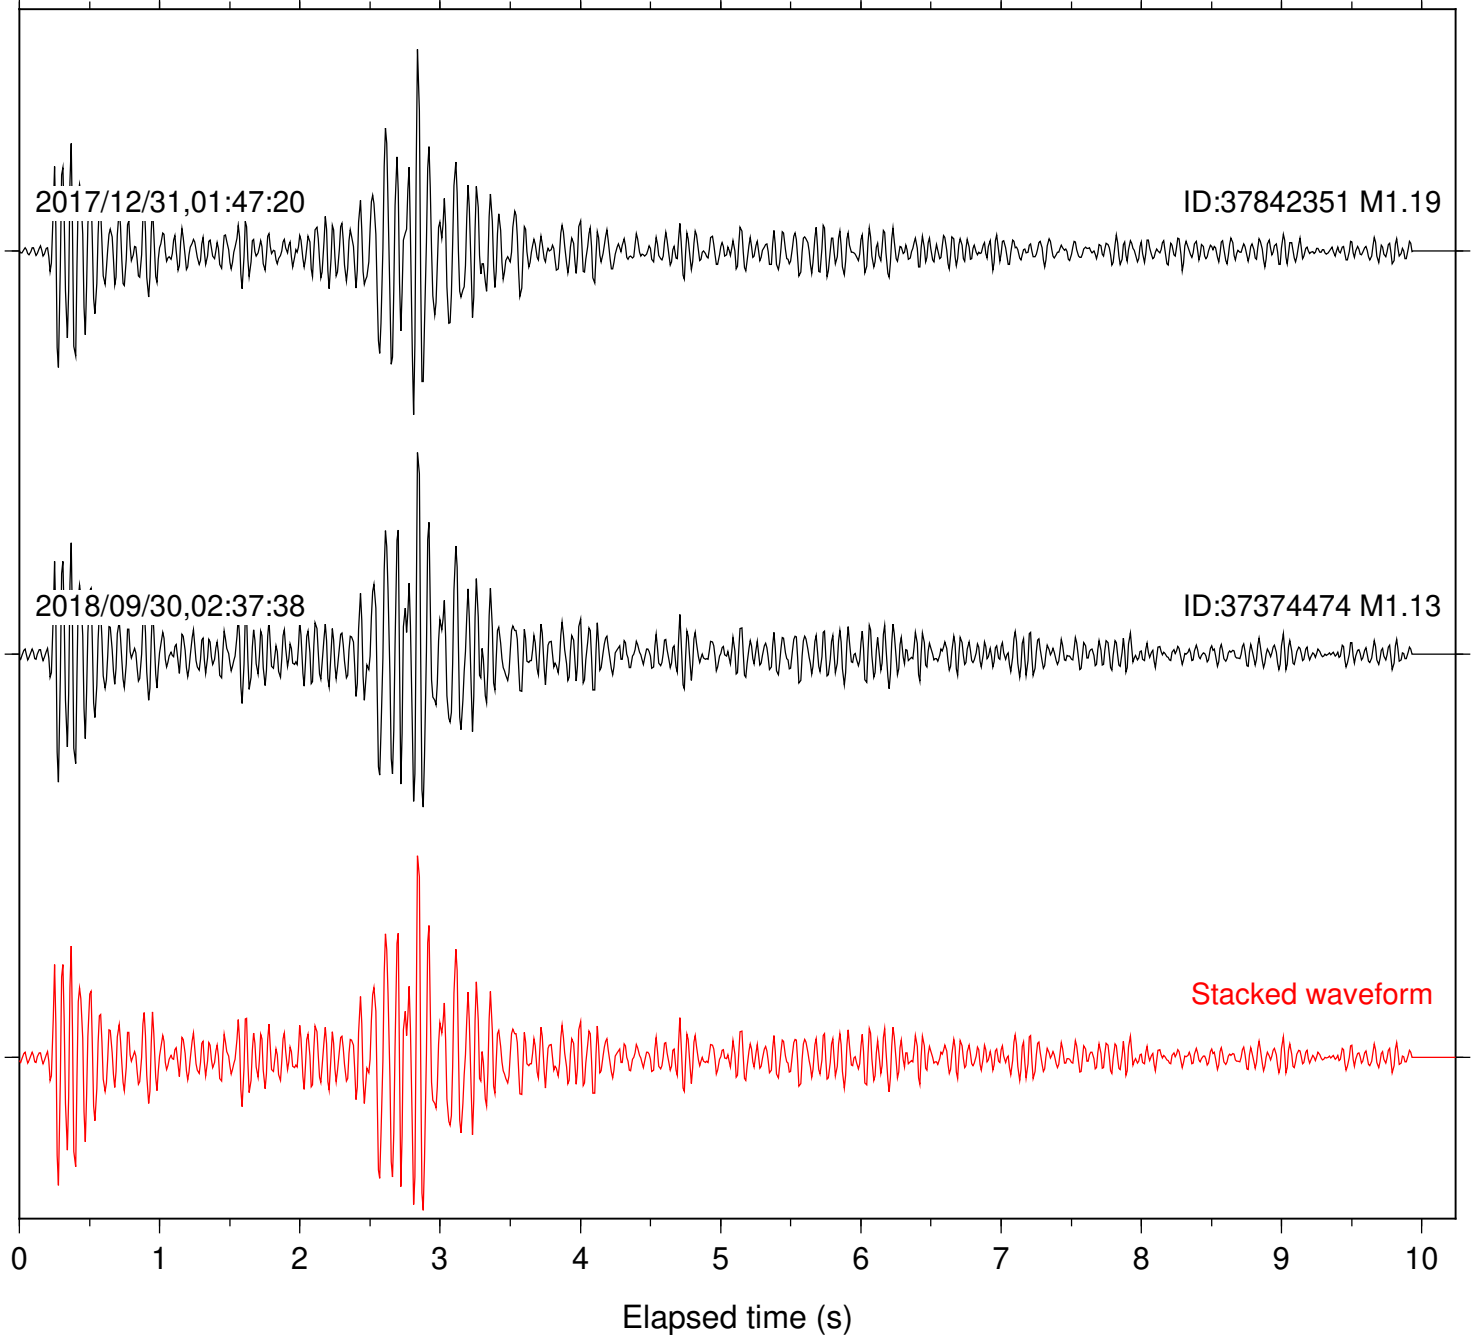

Station: RDM Com: HHZ

Focal depth: 5.10 km