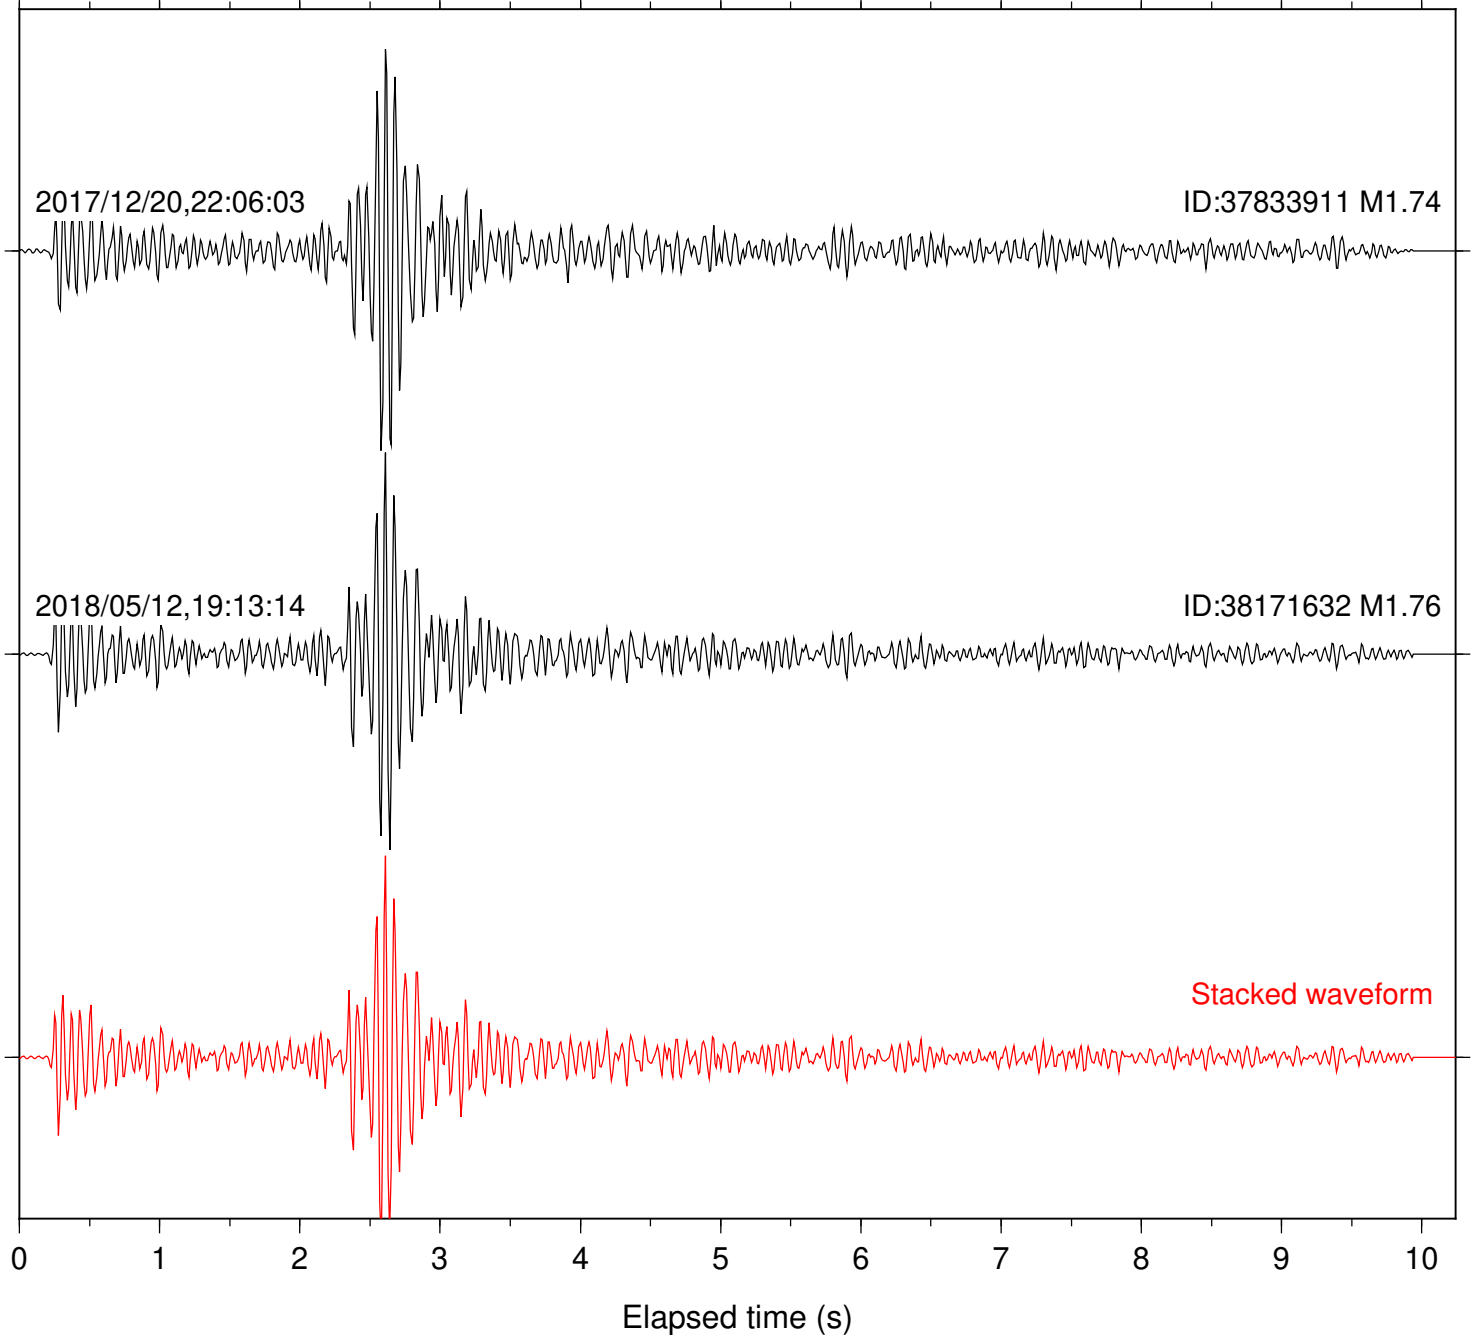

Station: RDM Com: HHZ

Focal depth: 7.36 km