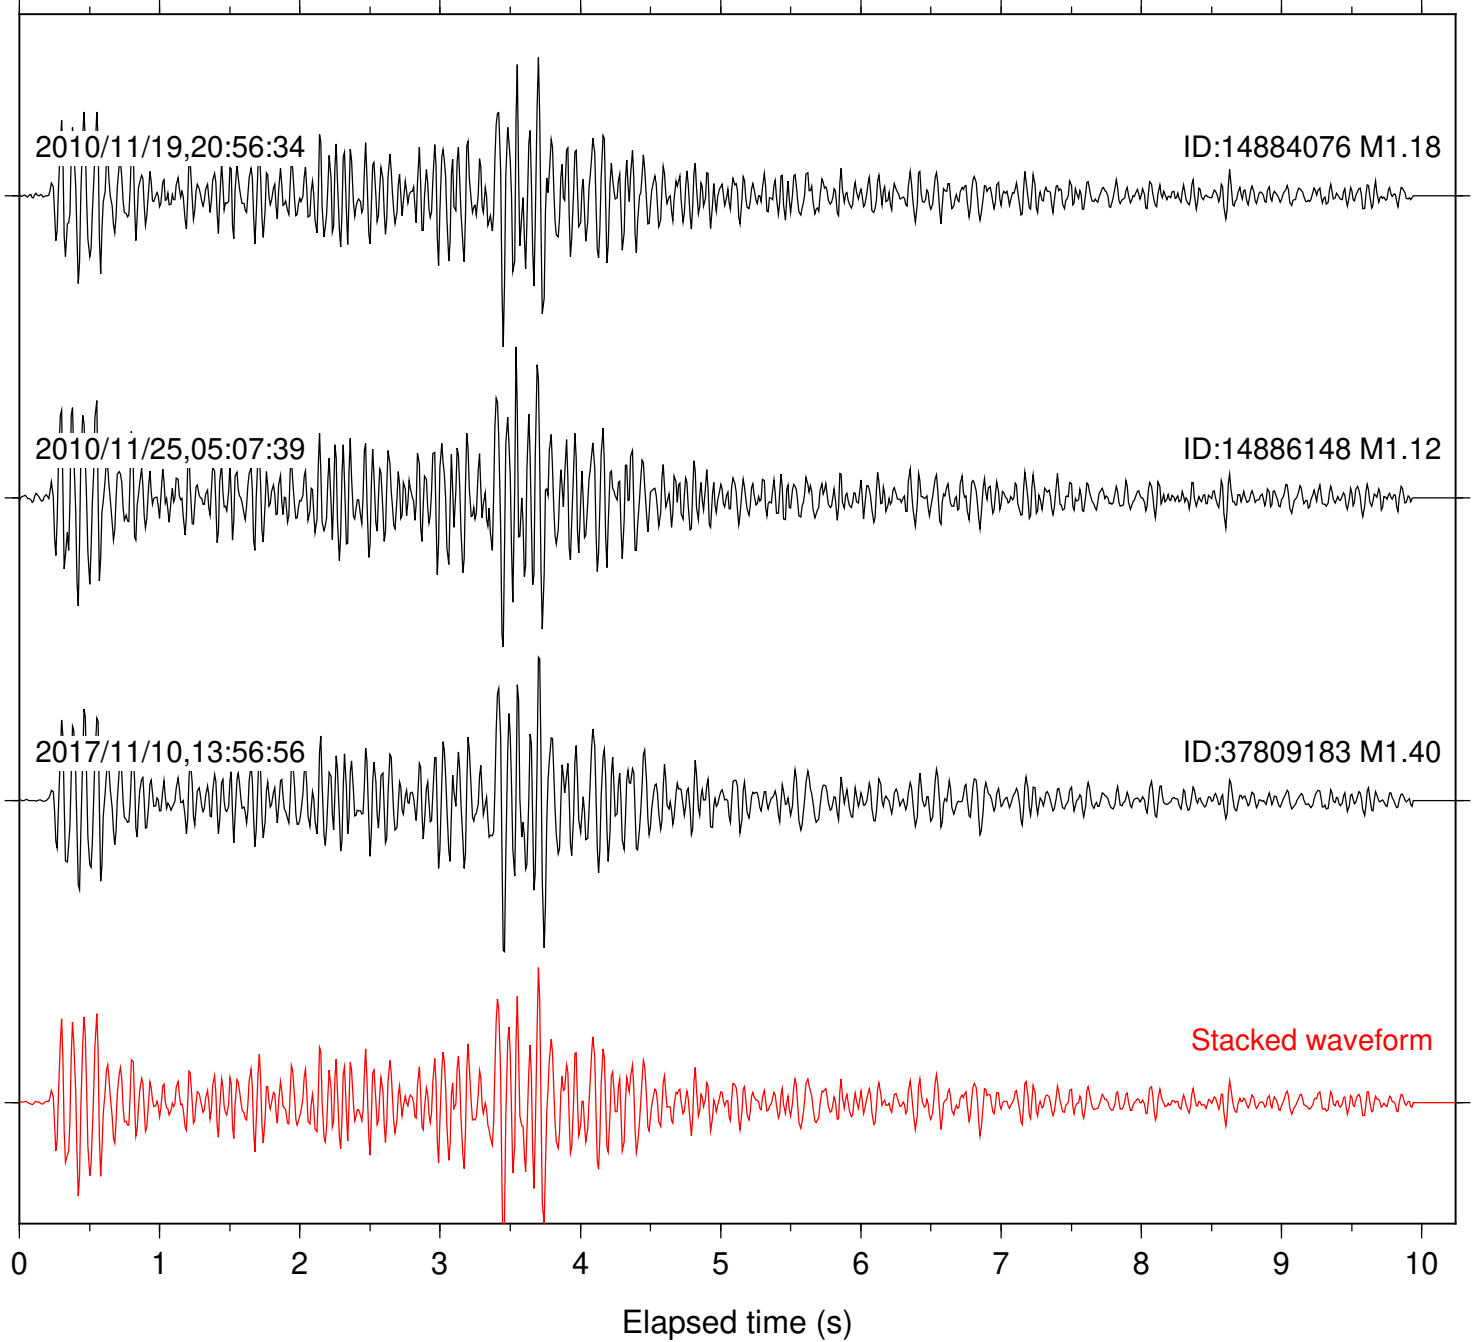

Station: TOR Com: HHZ

Focal depth: 7.08 km