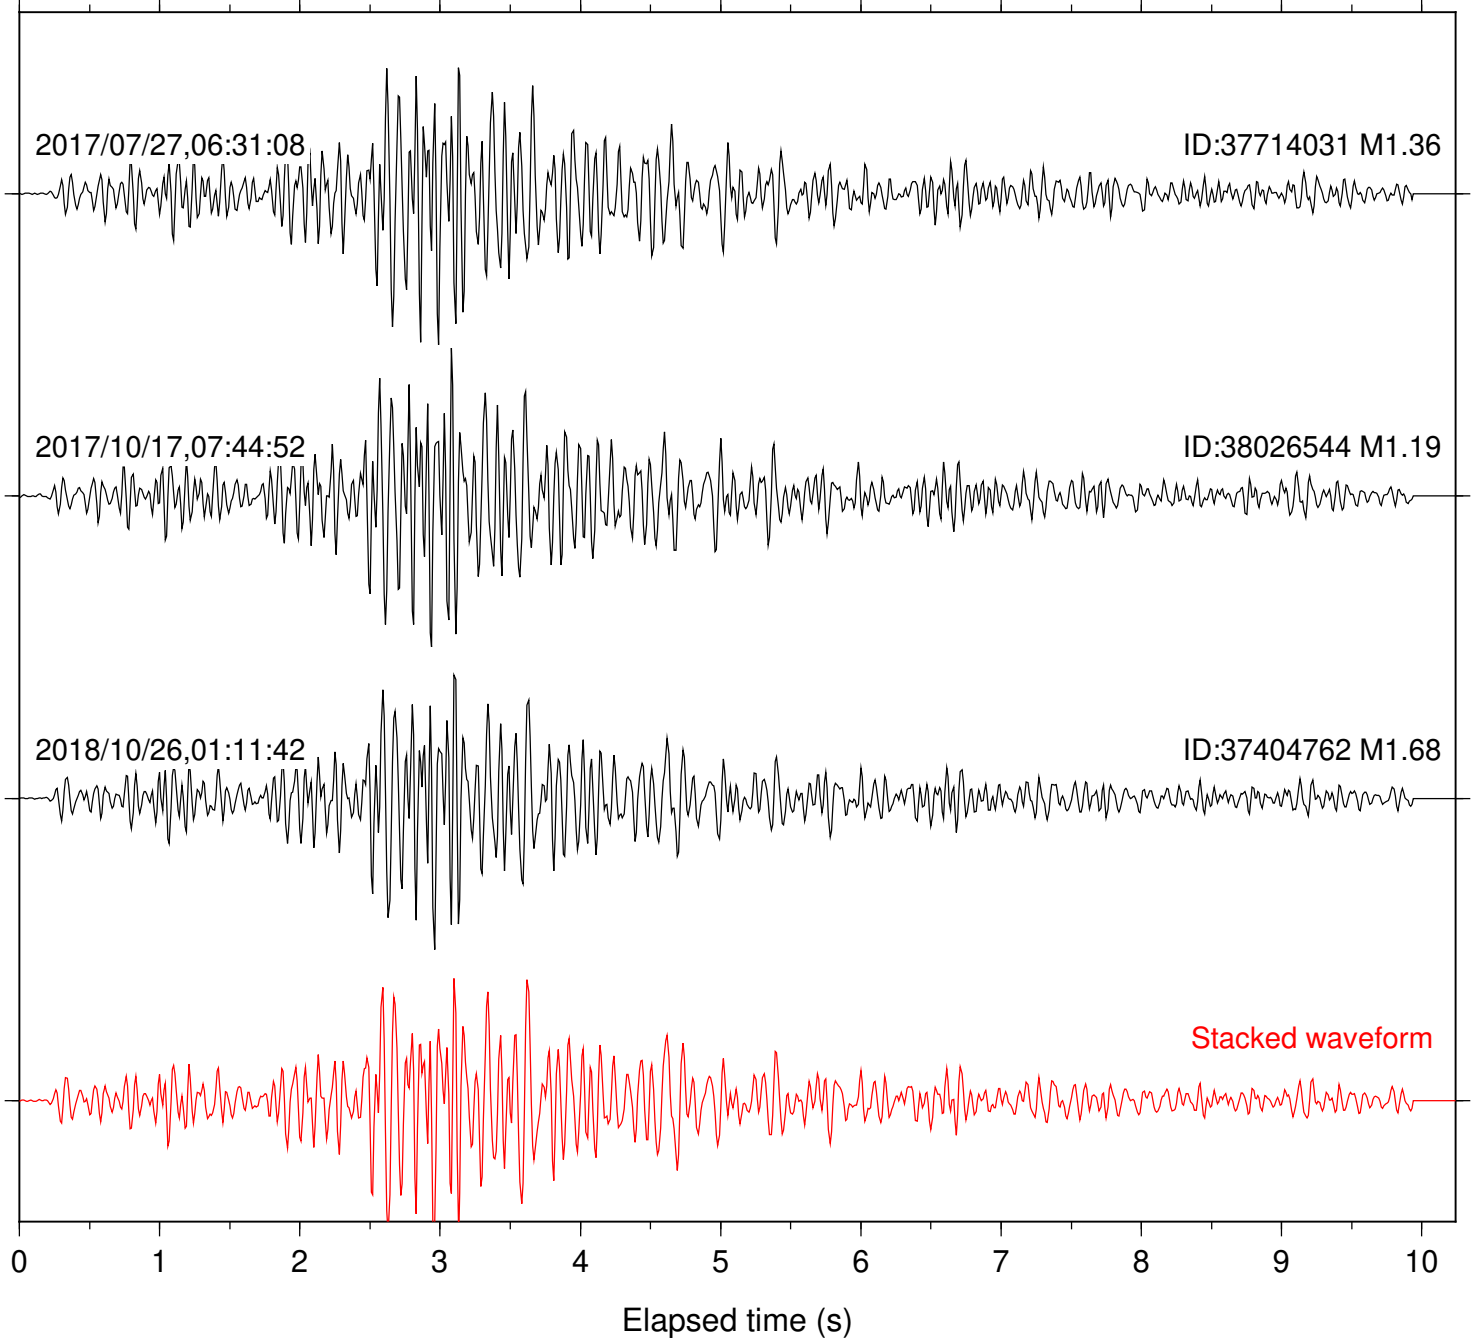

Focal depth: 5.12 km

Station: RRSP Com: HHZ

Focal depth: 5.11 km

Station: SND Com: HHZ

Focal depth: 5.12 km

Station: WMC Com: HHZ

Focal depth: 5.11 km

Station: B081 Com: EHZ