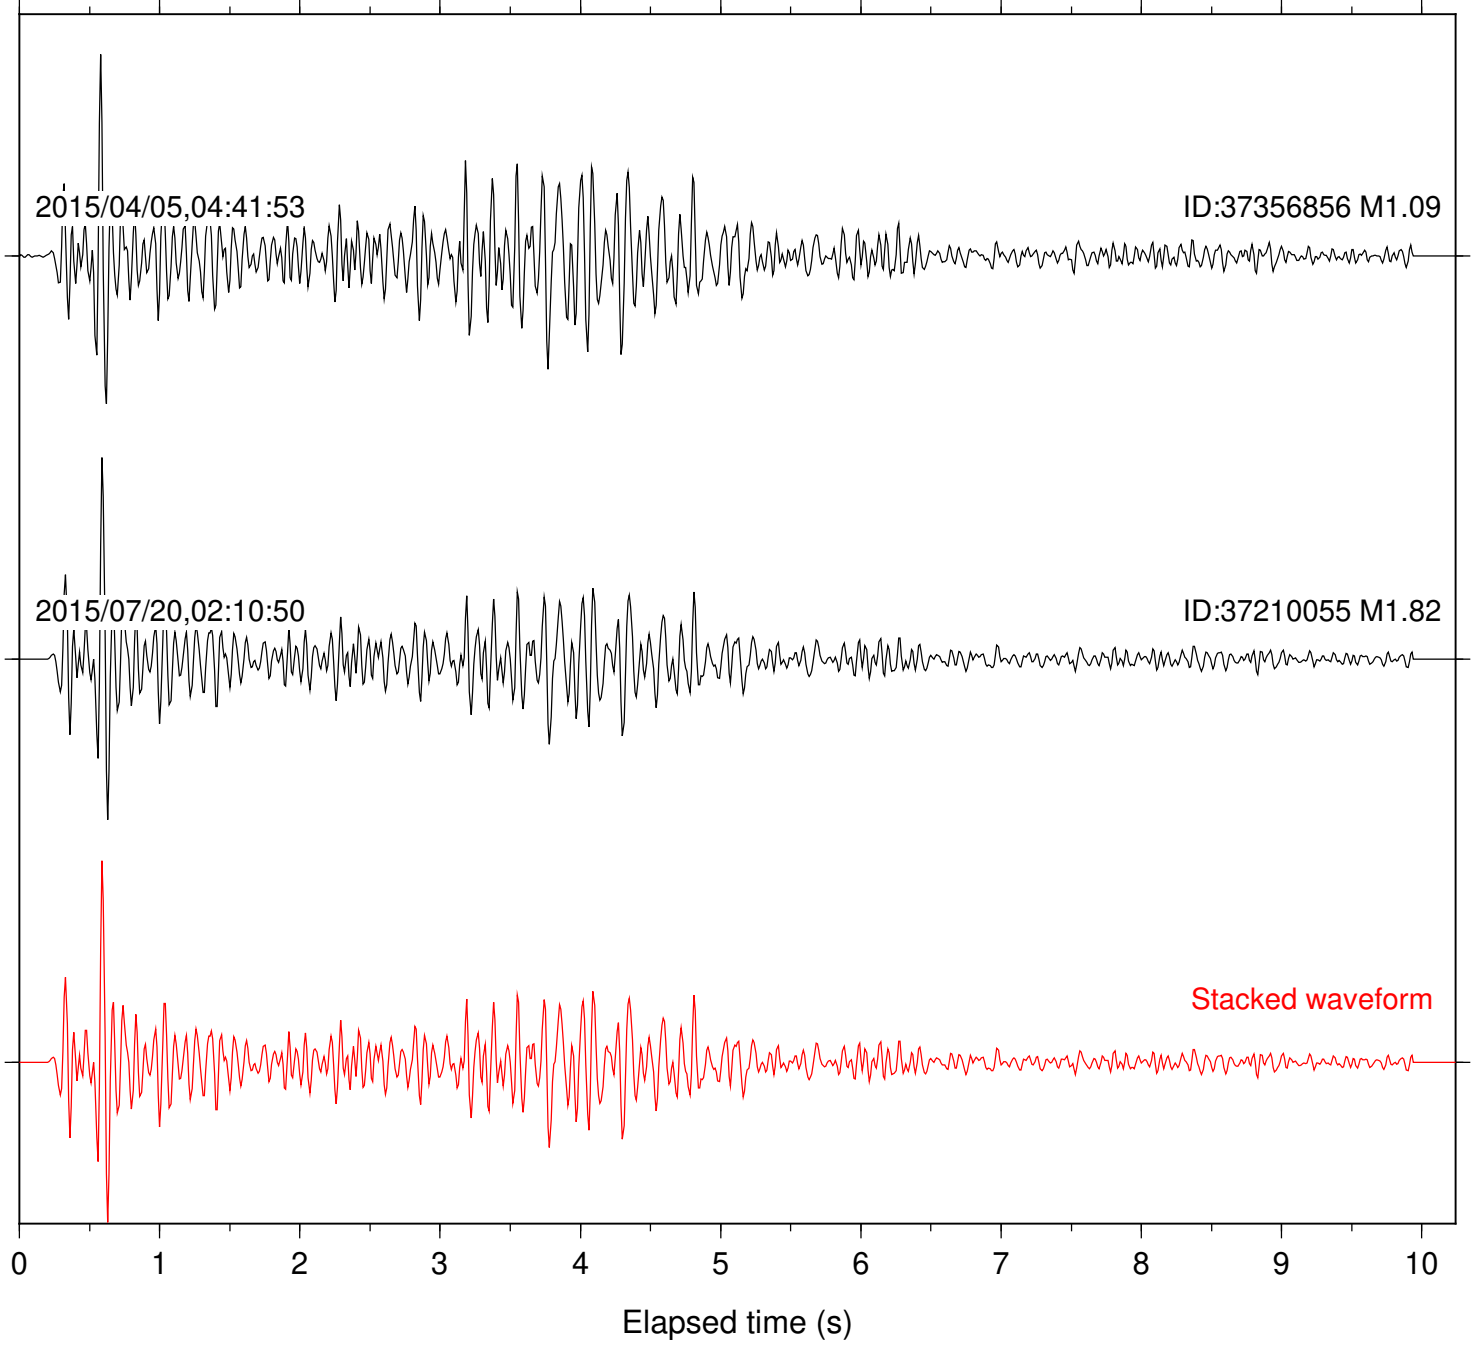

Focal depth: 8.43 km

Station: PLM Com: HHZ

Focal depth: 8.43 km

Station: POB2 Com: HHZ

Focal depth: 8.43 km

Station: SND Com: HHZ

Focal depth: 8.43 km

Station: B081 Com: EHZ