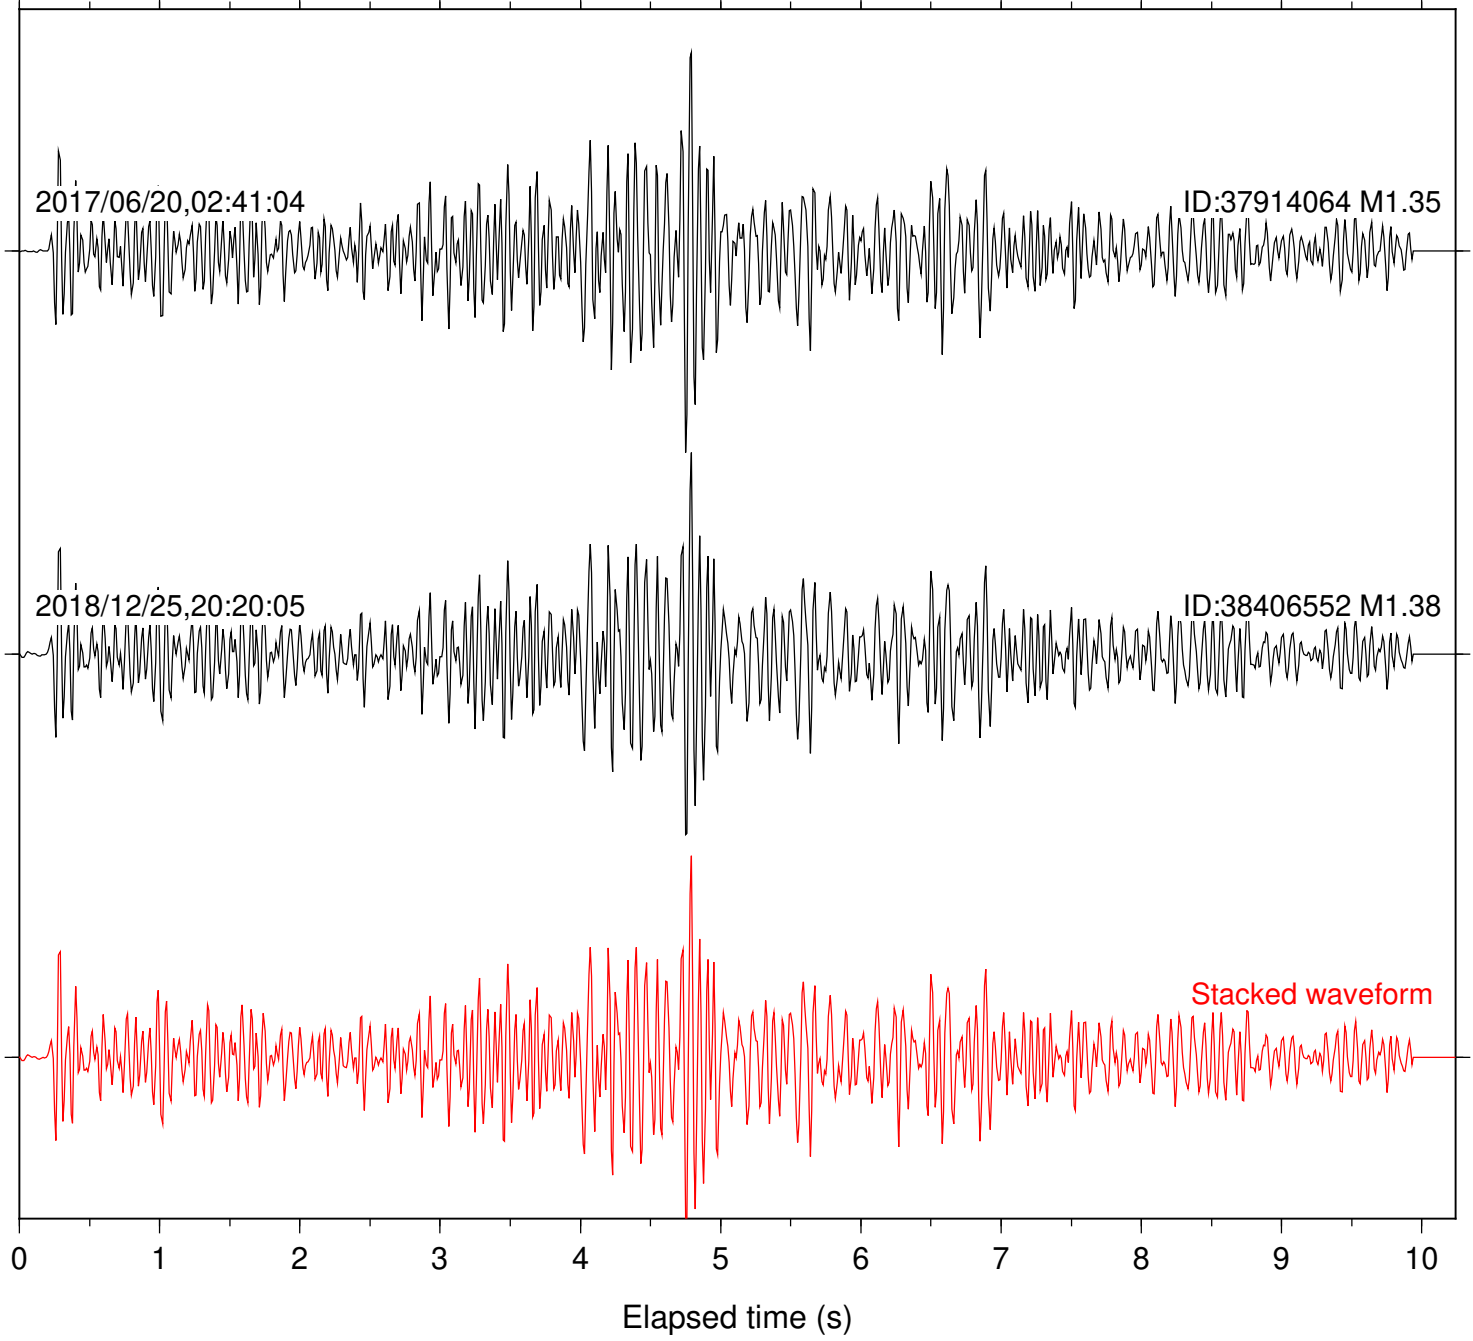

Station: CSH Com: HHZ

Focal depth: 7.13 km

Station: DGR Com: HHZ

Focal depth: 7.13 km

Station: FRD Com: HHZ

Focal depth: 7.13 km

Station: HMT2 Com: HHZ

Focal depth: 7.13 km