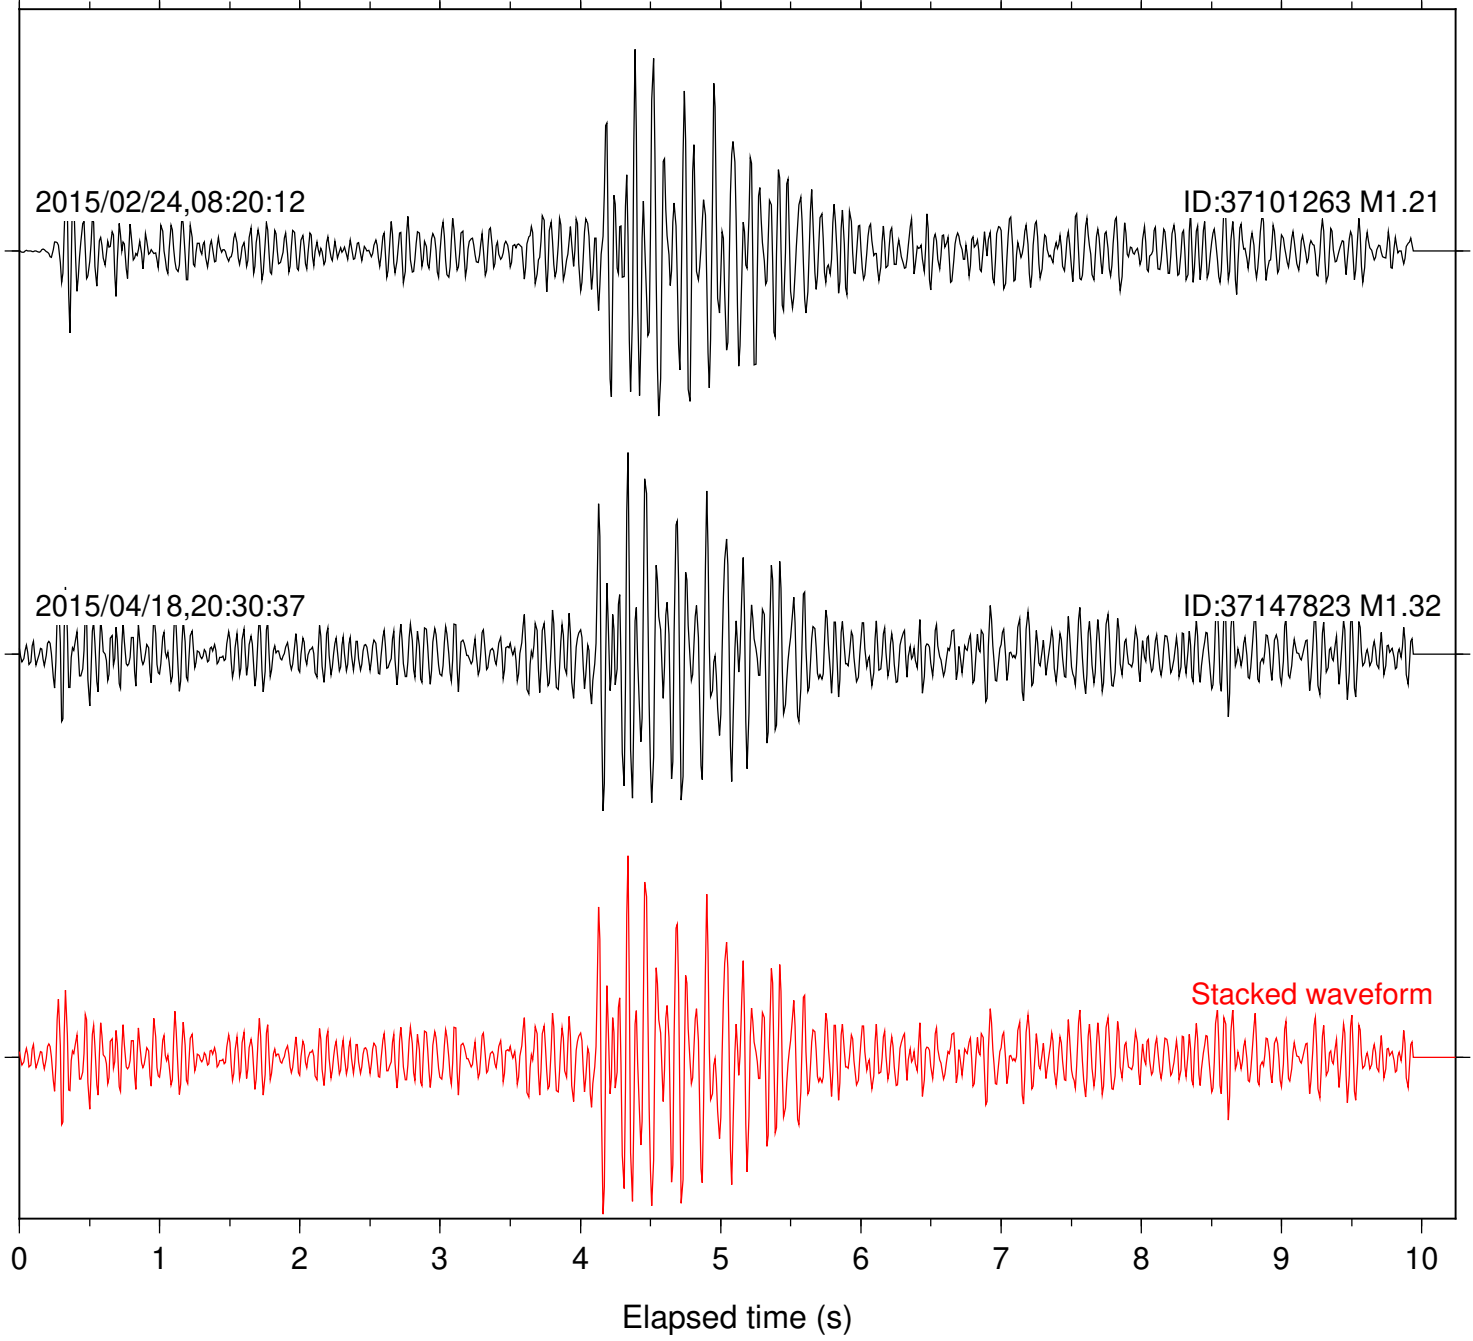

Station: RDM Com: HHZ

Focal depth: 8.12 km