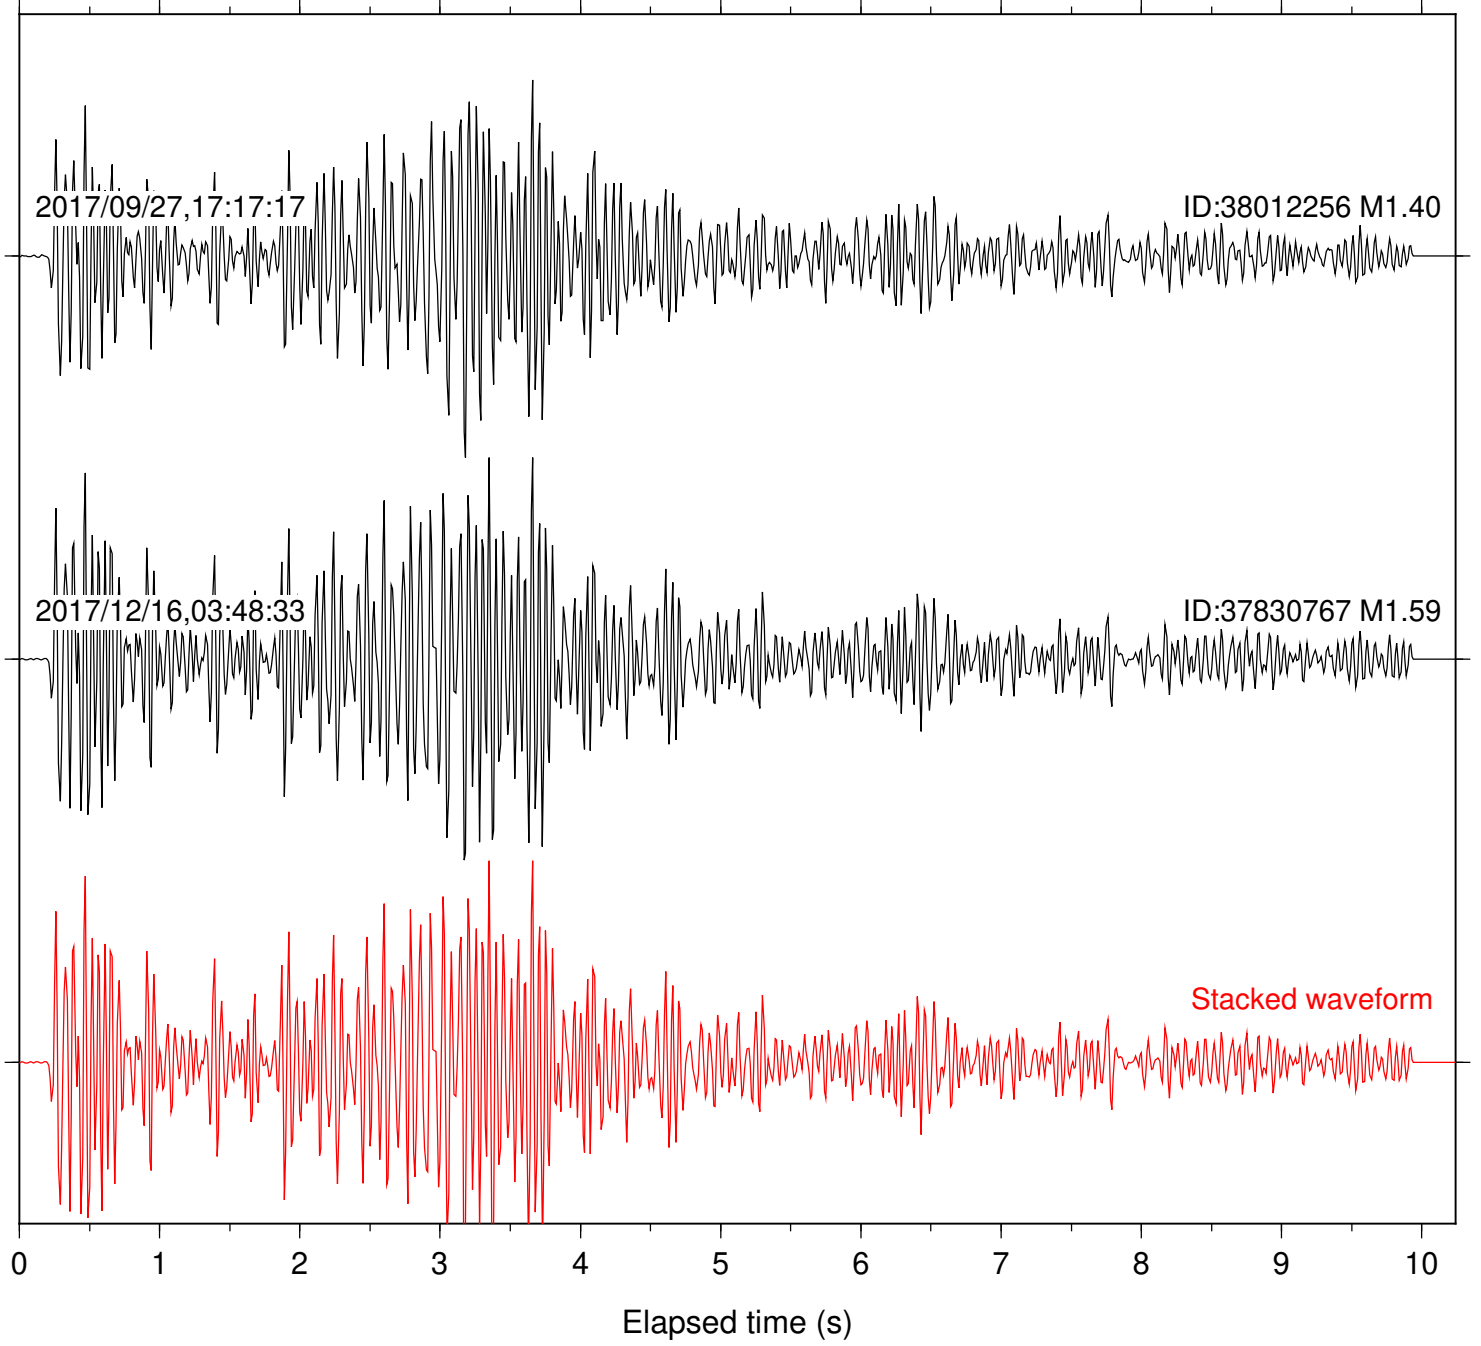

Station: PLM Com: HHZ

Focal depth: 6.65 km