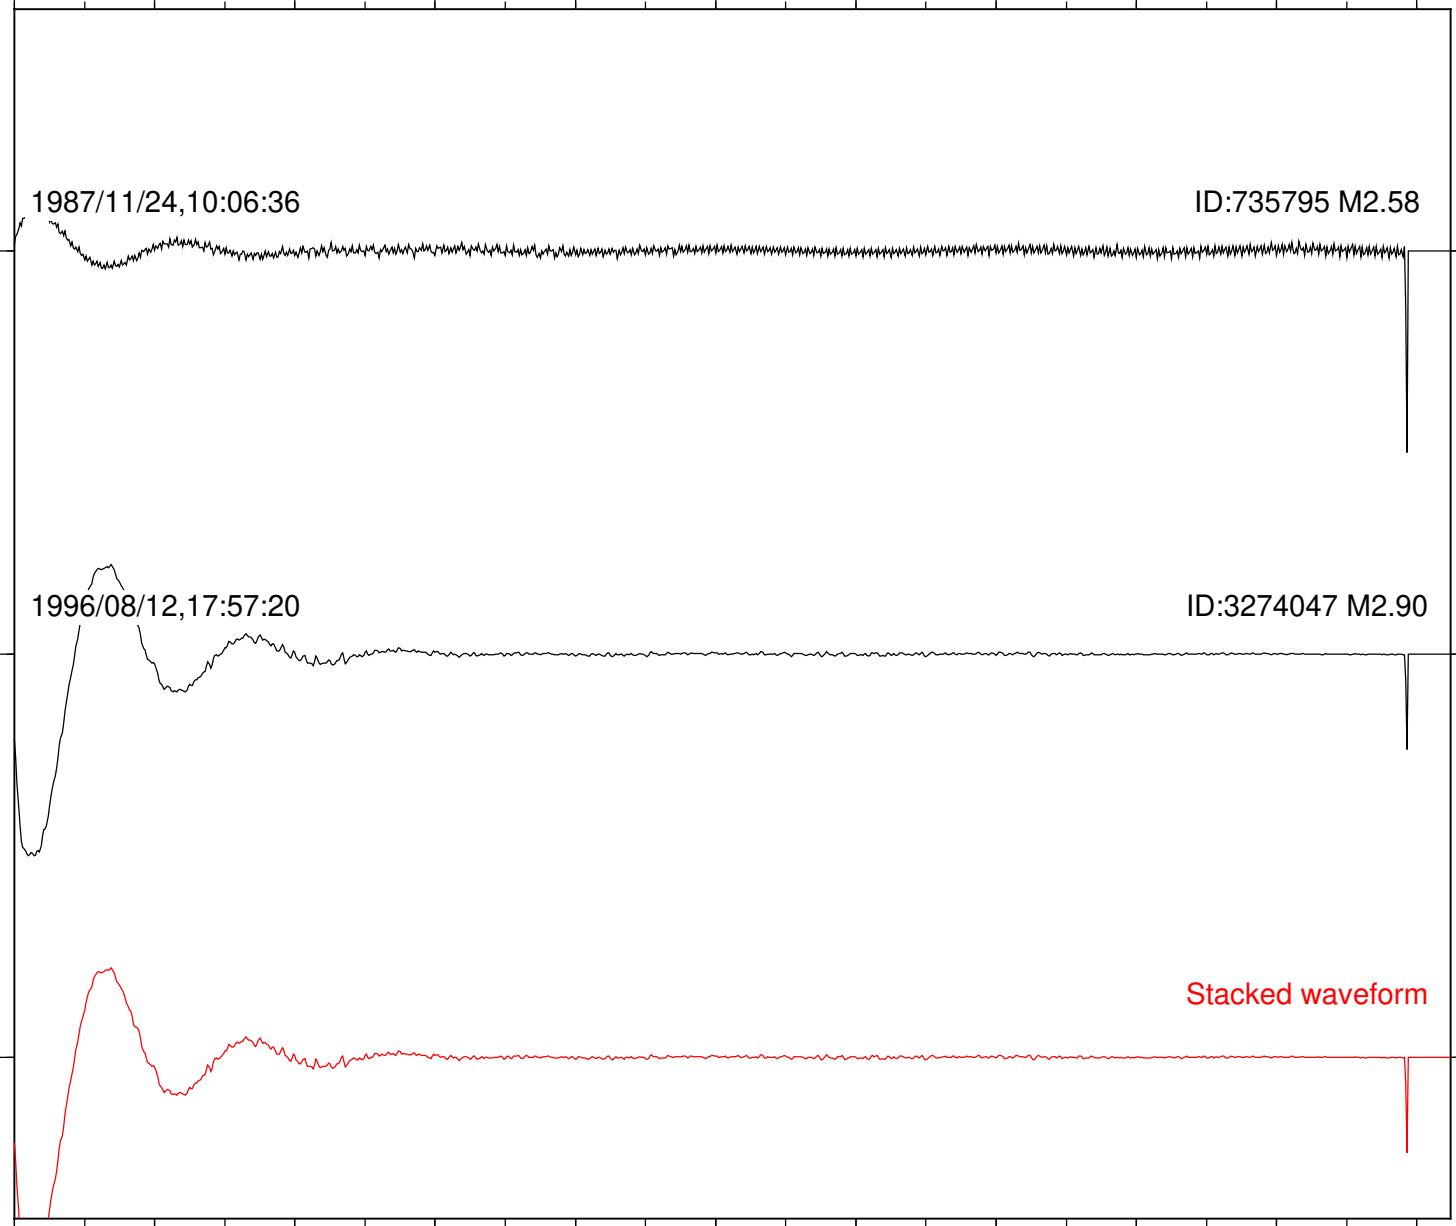

Station: BAT Com: EHZ

Focal depth: 7.26 km

1987/11/24,10:06:36

ID:735795 M2.58

1996/08/12,17:57:20

ID:3274047 M2.90

Stacked waveform

0 1 2 3 4 5 6 7 8 9 10
Elapsed time (s)