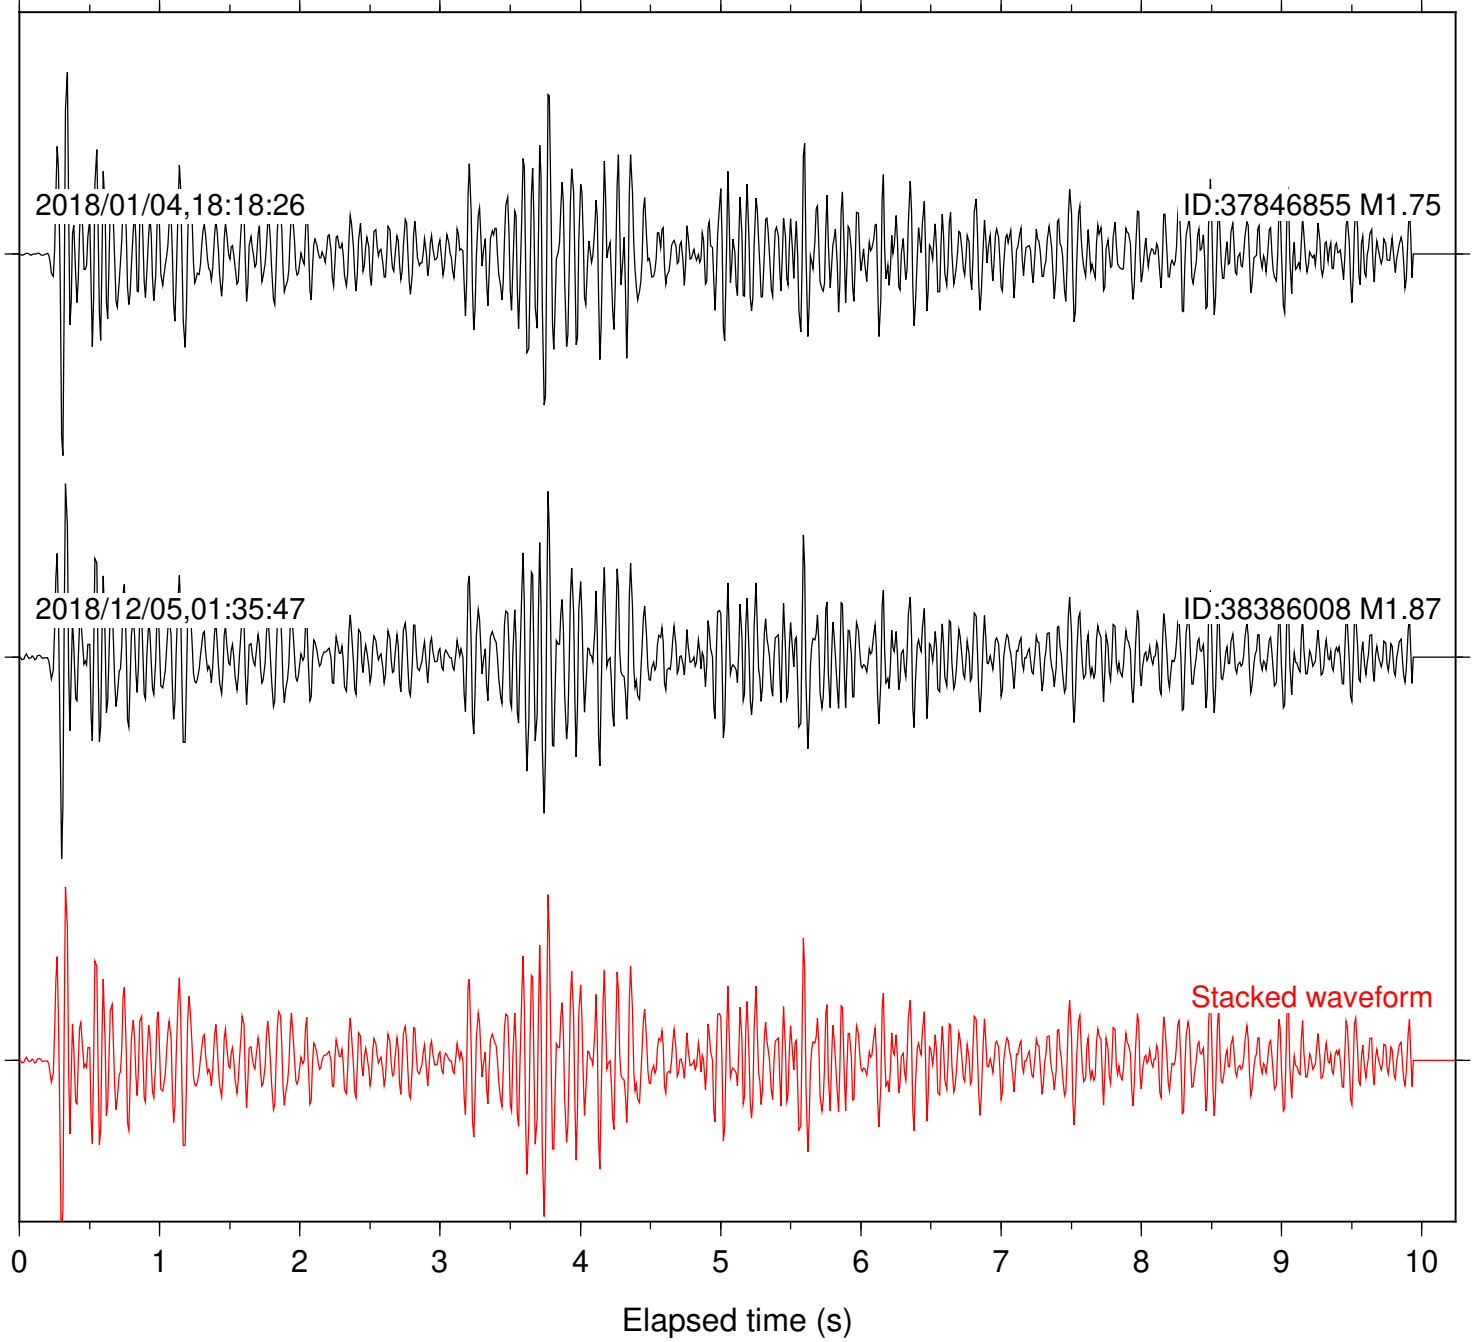

Station: KNW Com: HHZ

Focal depth: 6.31 km