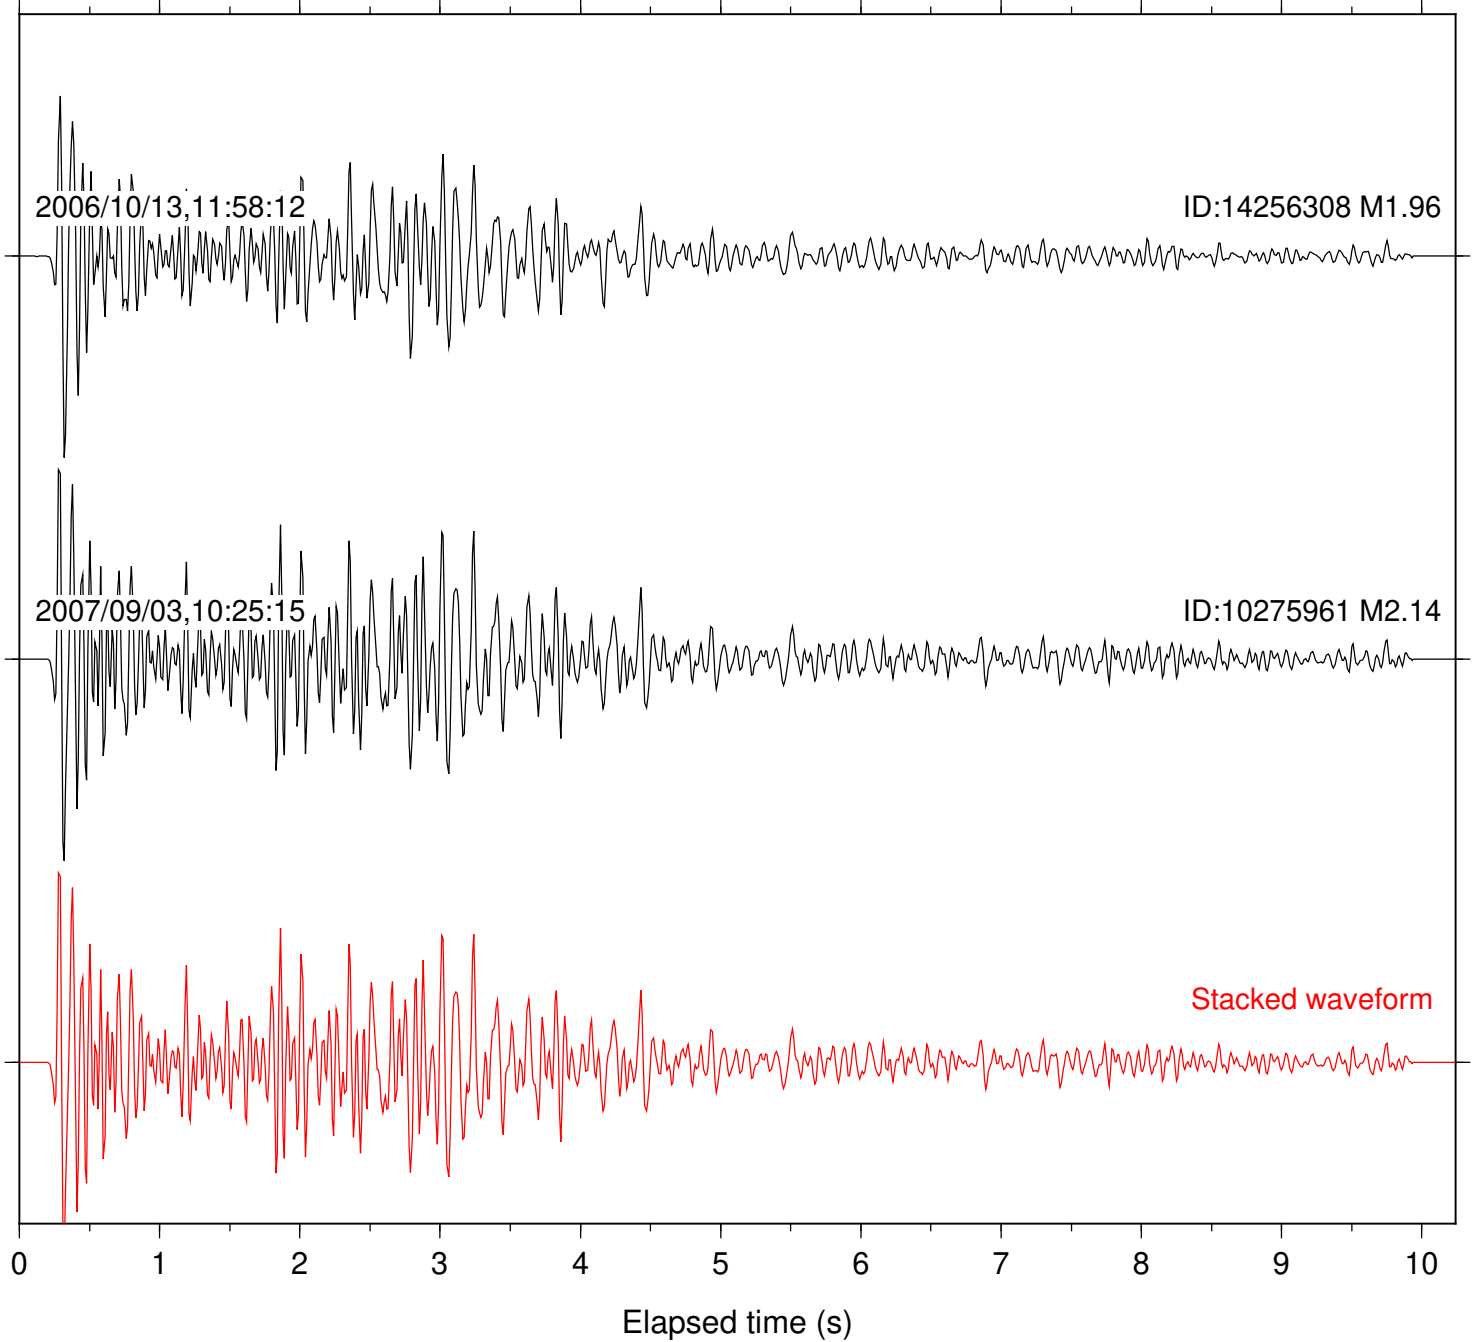

Station: SND Com: HHZ

Focal depth: 7.84 km