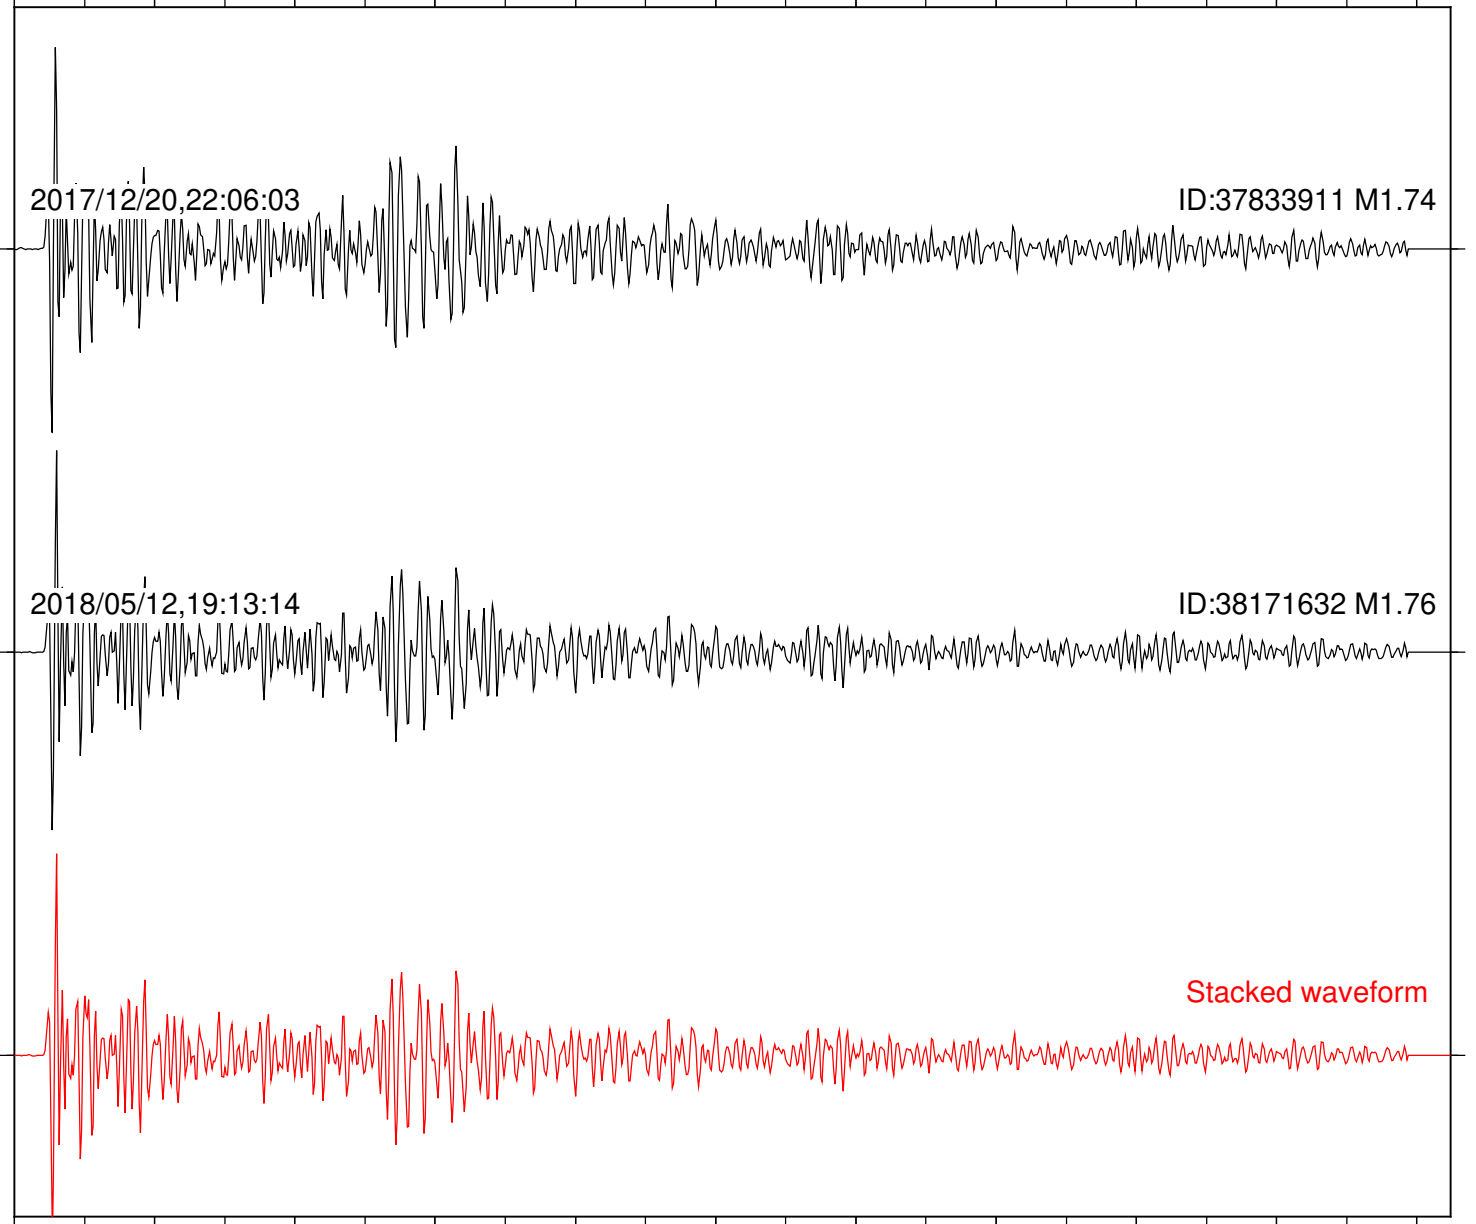

Station: B088 Com: EHZ

Focal depth: 7.36 km

Station: B093 Com: EHZ

Focal depth: 7.36 km

2017/12/20,22:06:03

ID:37833911 M1.74

2018/05/12,19:13:14

ID:38171632 M1.76