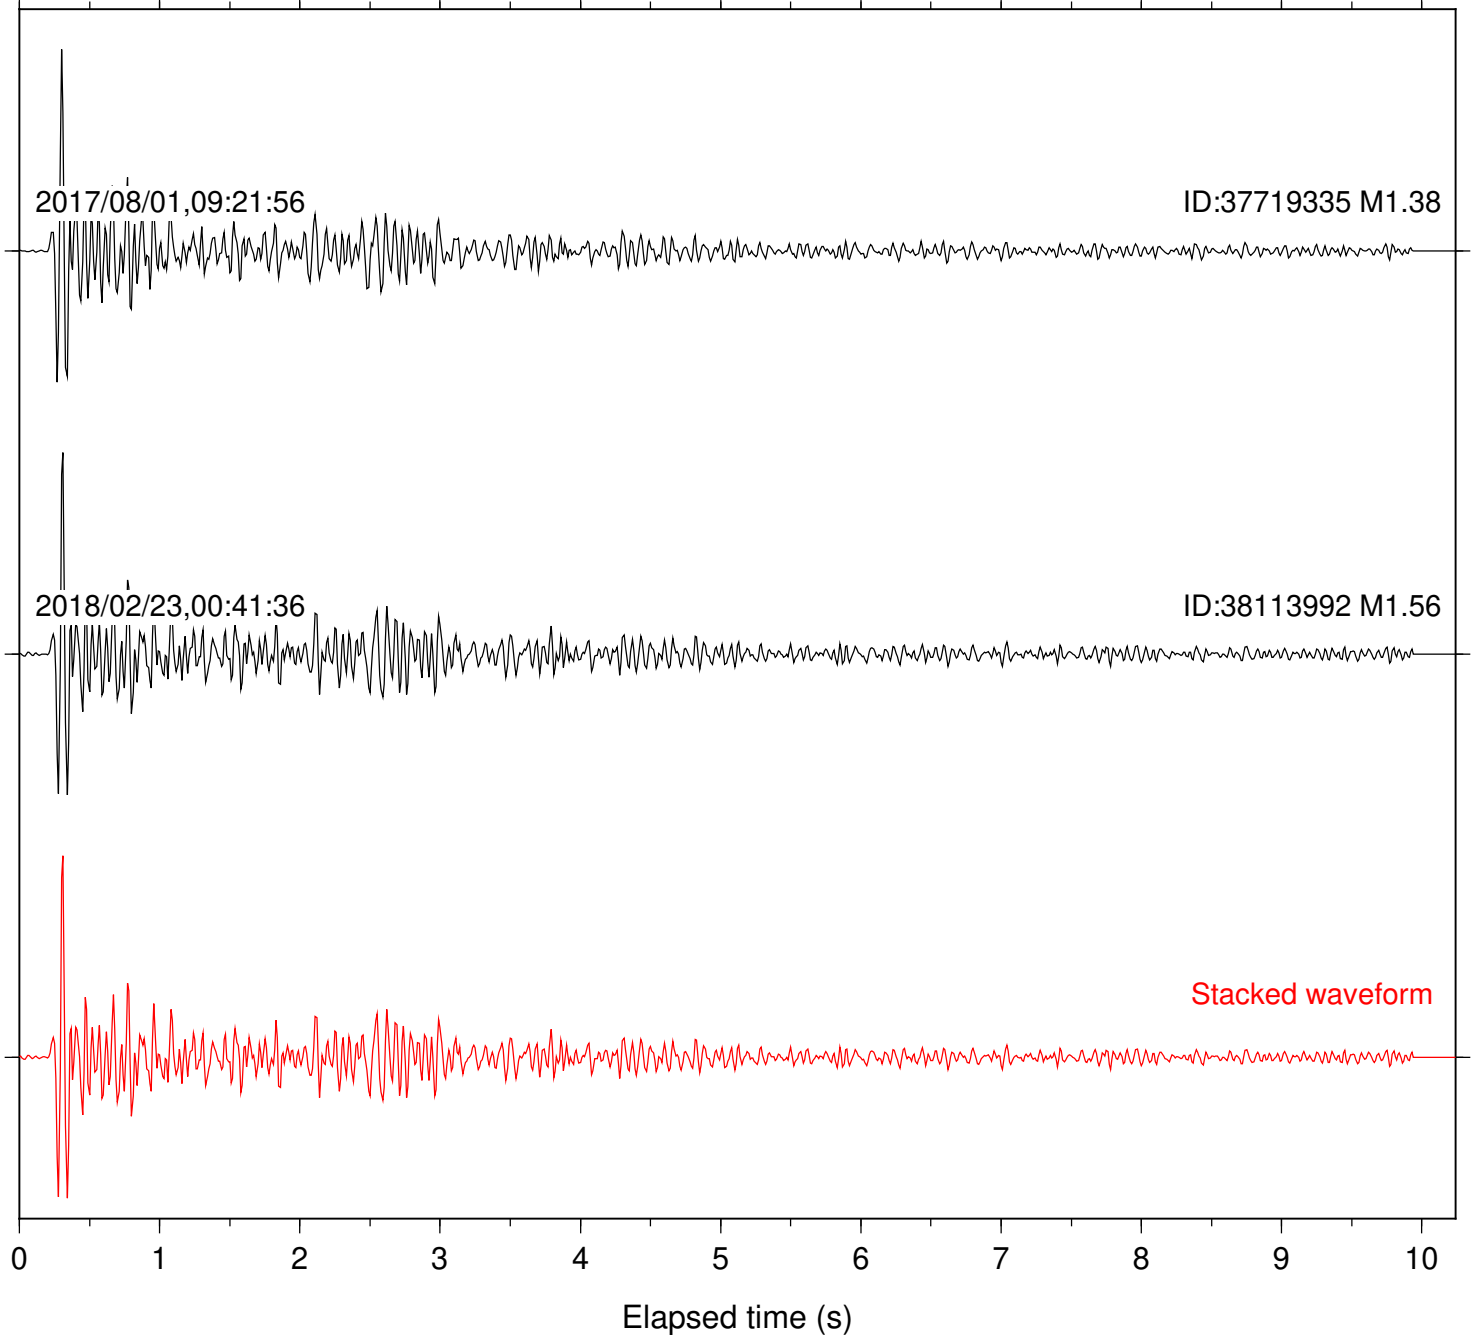

Station: BZN Com: HHZ

Focal depth: 7.89 km