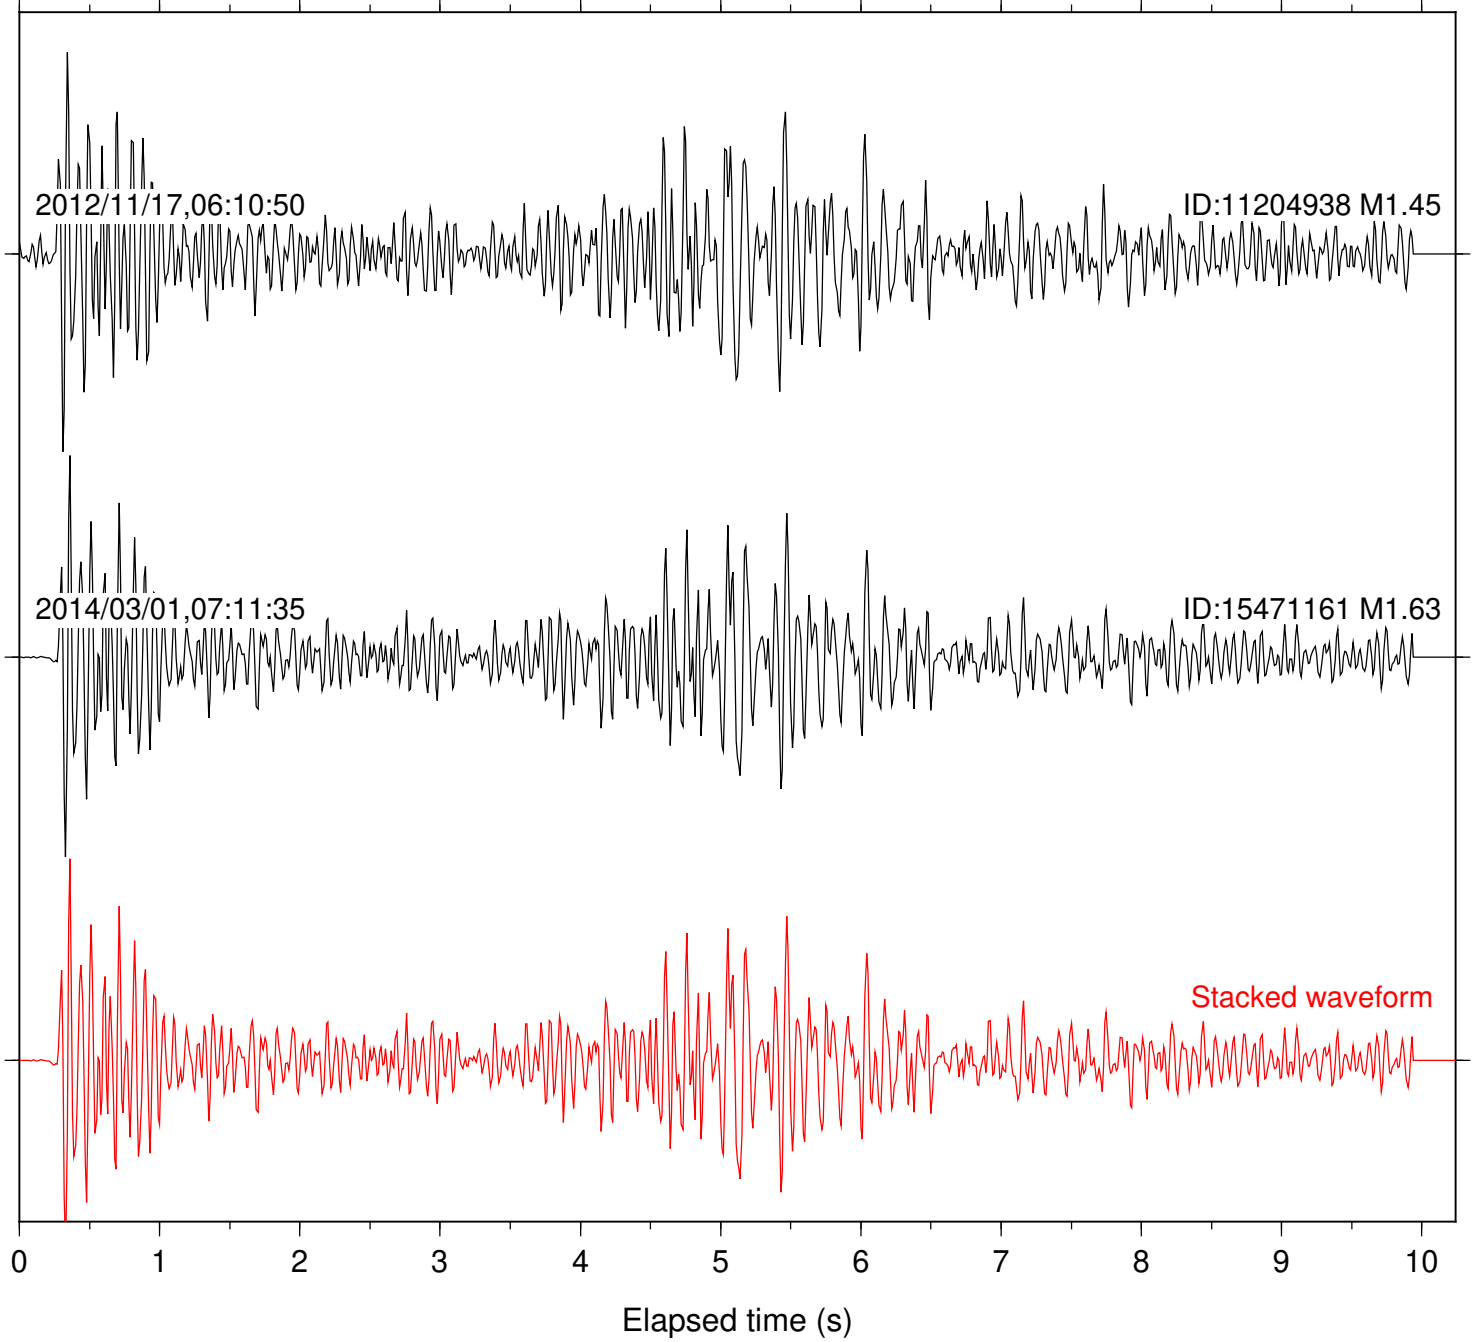

Station: B093 Com: EHZ

Focal depth: 7.67 km