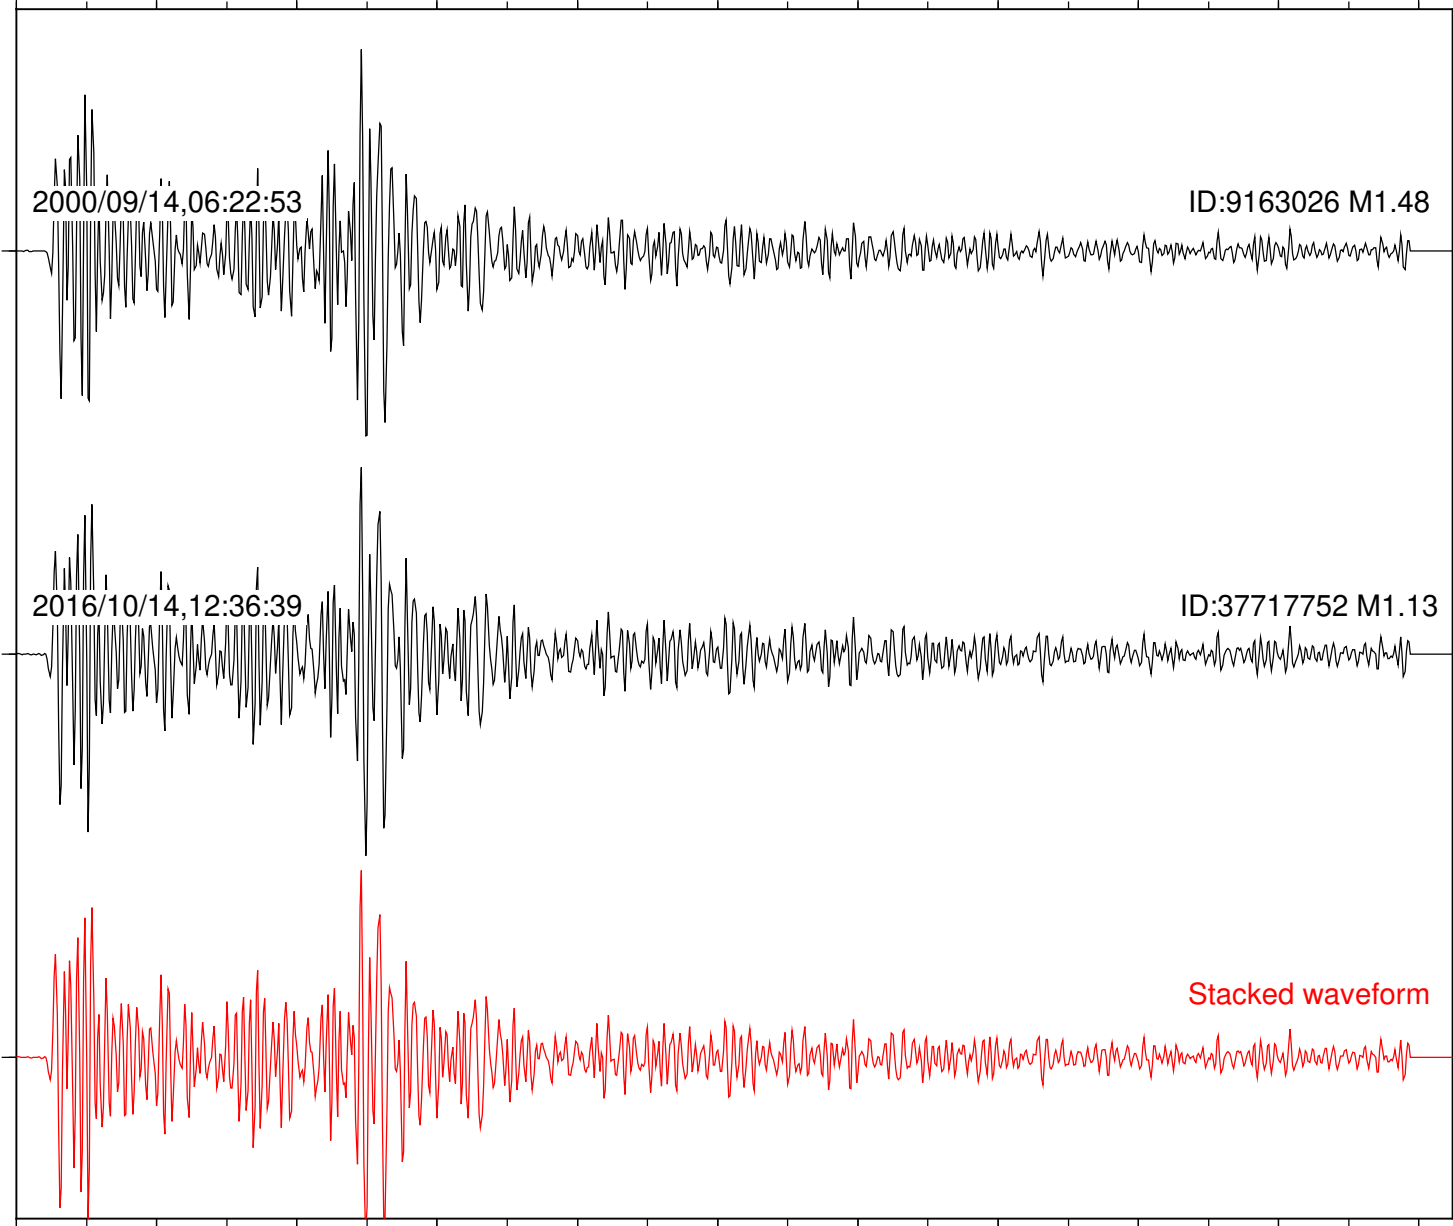

Station: FRD Com: HHZ

Focal depth: 14.05 km

2000/09/14,06:22:53

ID:9163026 M1.48

2016/10/14,12:36:39

ID:37717752 M1.13

Stacked waveform

0 1 2 3 4 5 6 7 8 9 10

Elapsed time (s)