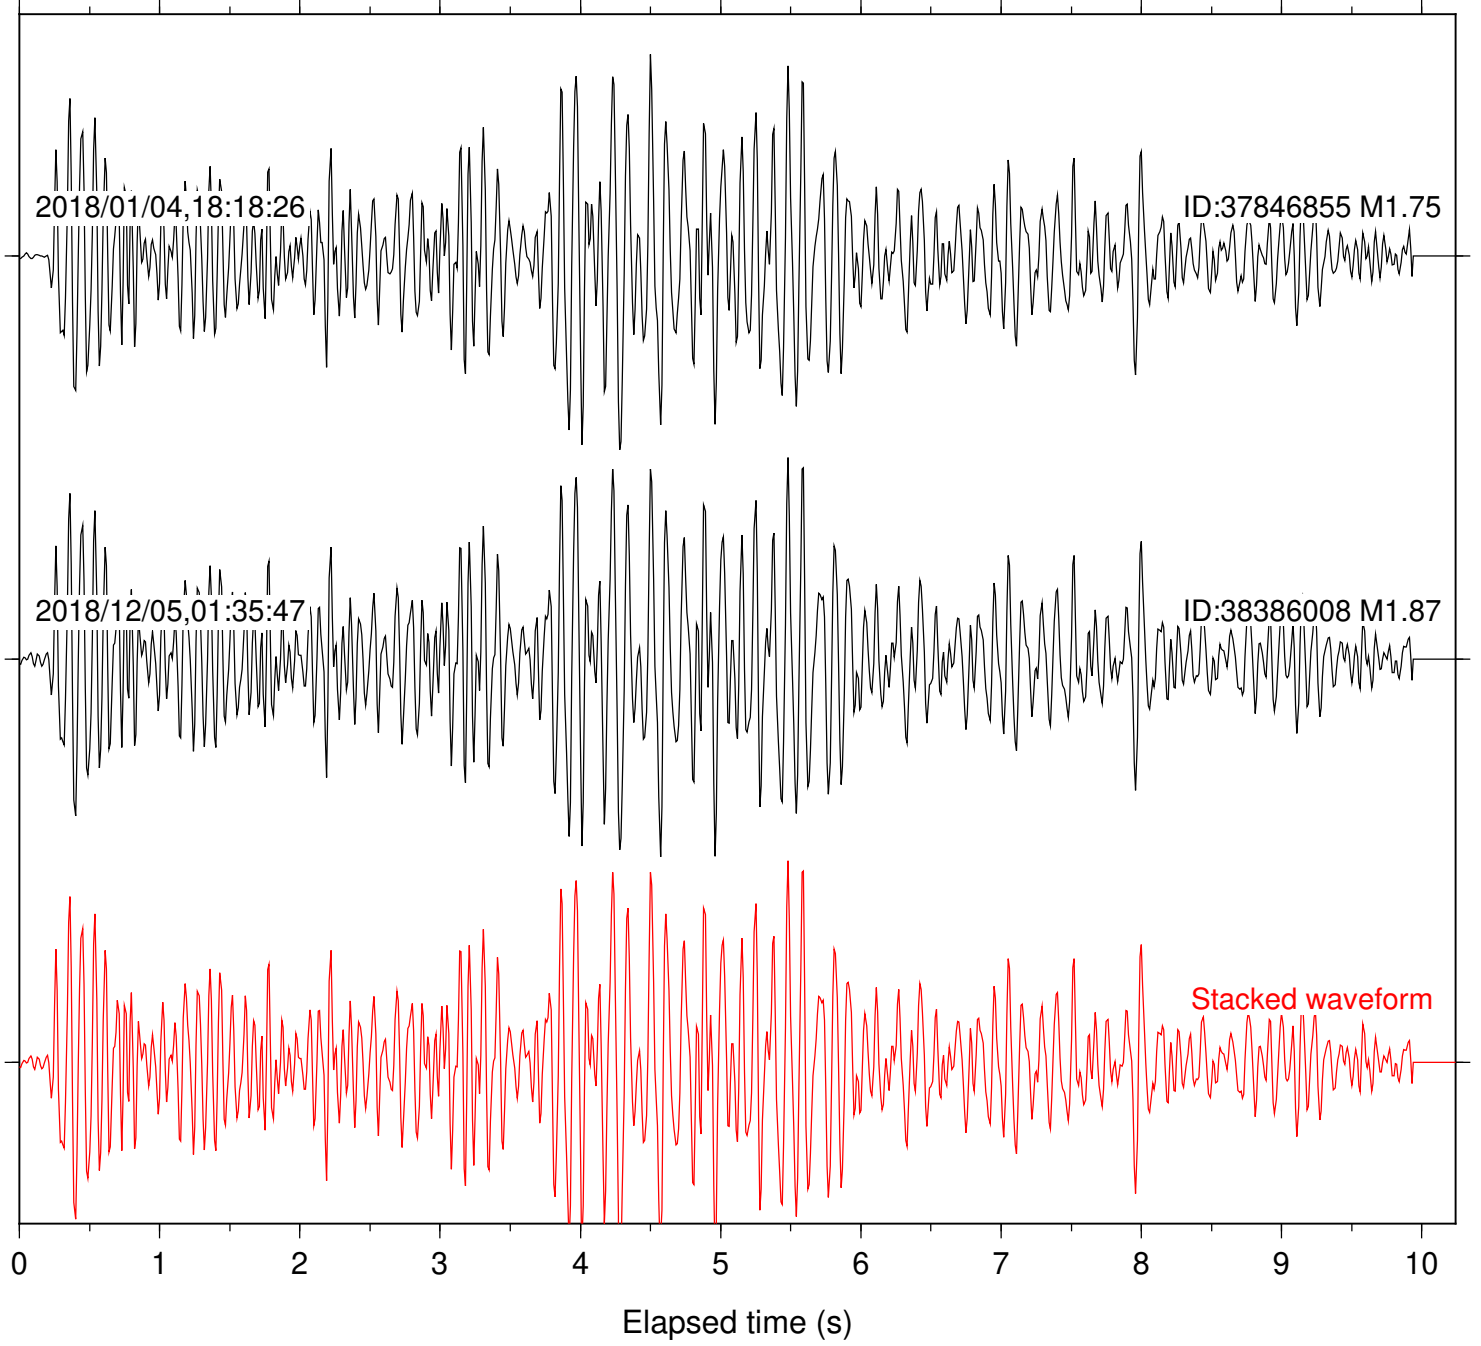

Station: LKH Com: HHZ

Focal depth: 6.31 km