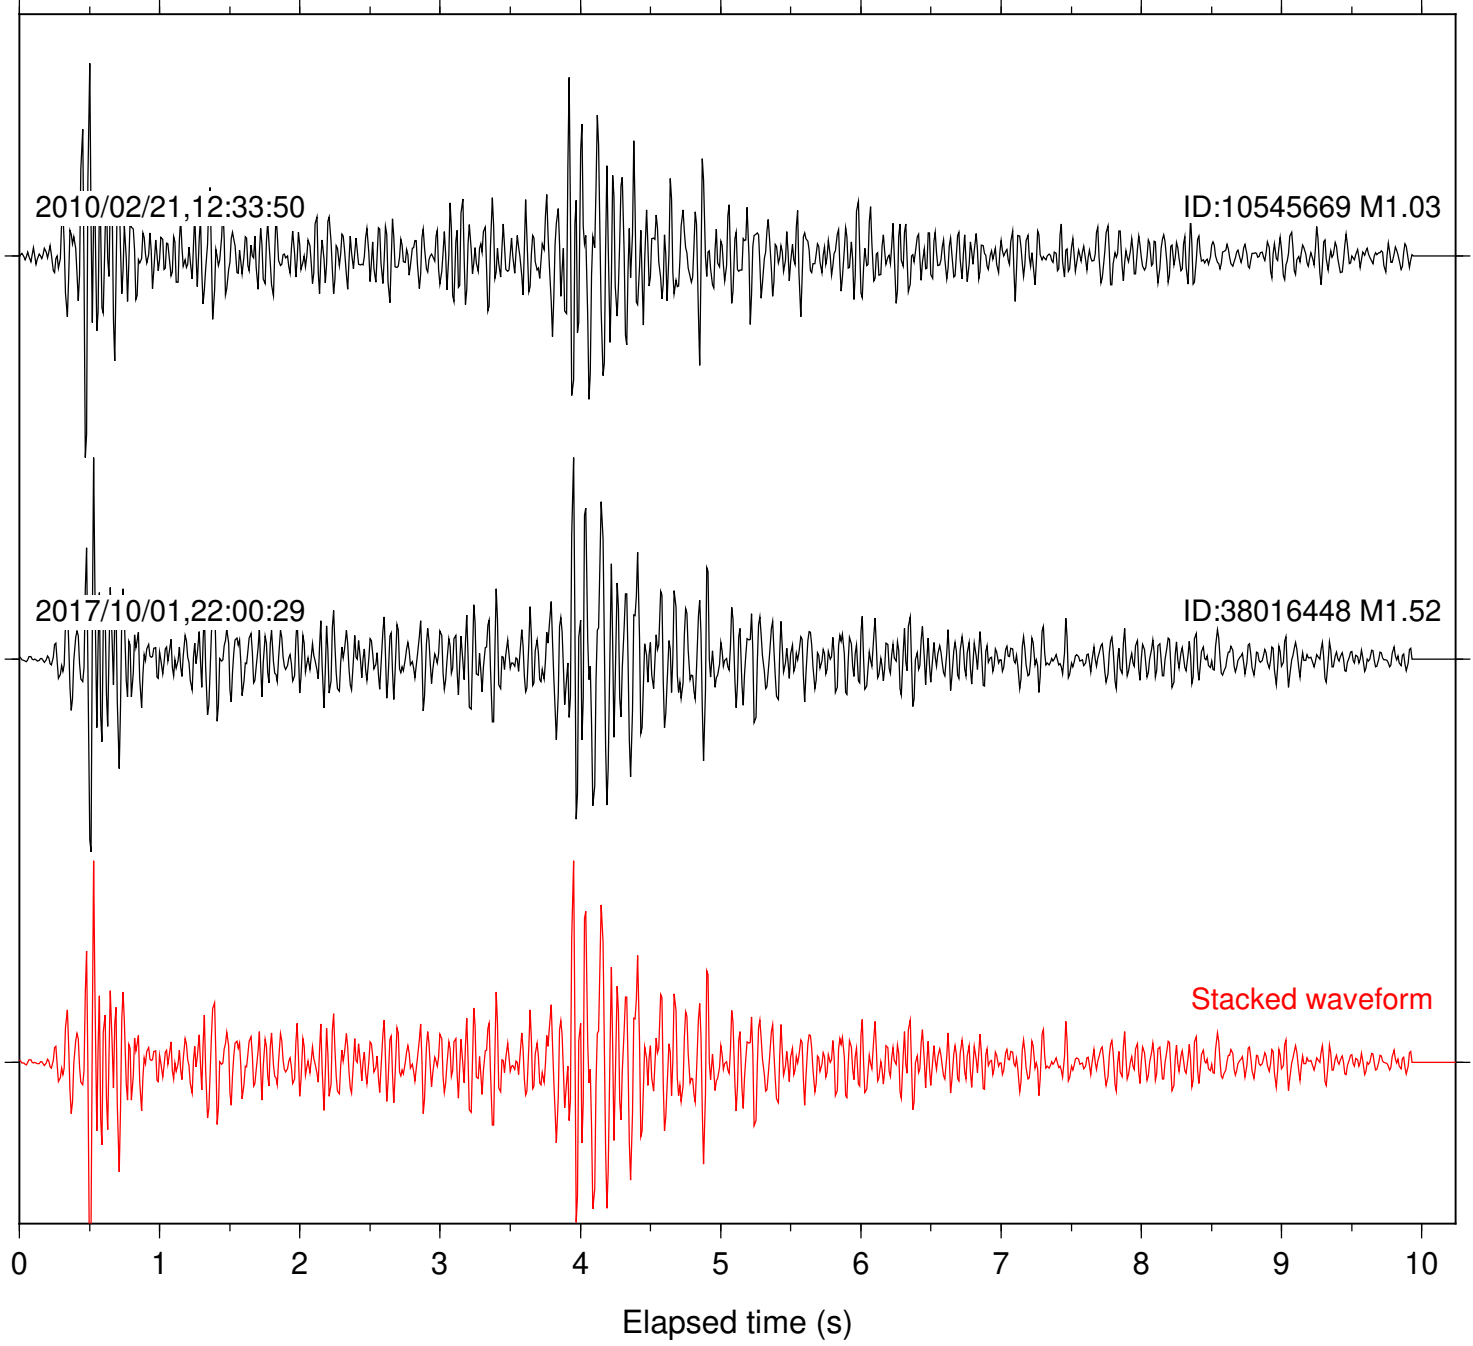

0 1 2 3 4 5 6 7 8 9 10

Elapsed time (s)

Station: TOR Com: HHZ

Focal depth: 8.46 km

Station: B082 Com: EHZ

Focal depth: 17.00 km

Station: B084 Com: EHZ

Focal depth: 17.00 km