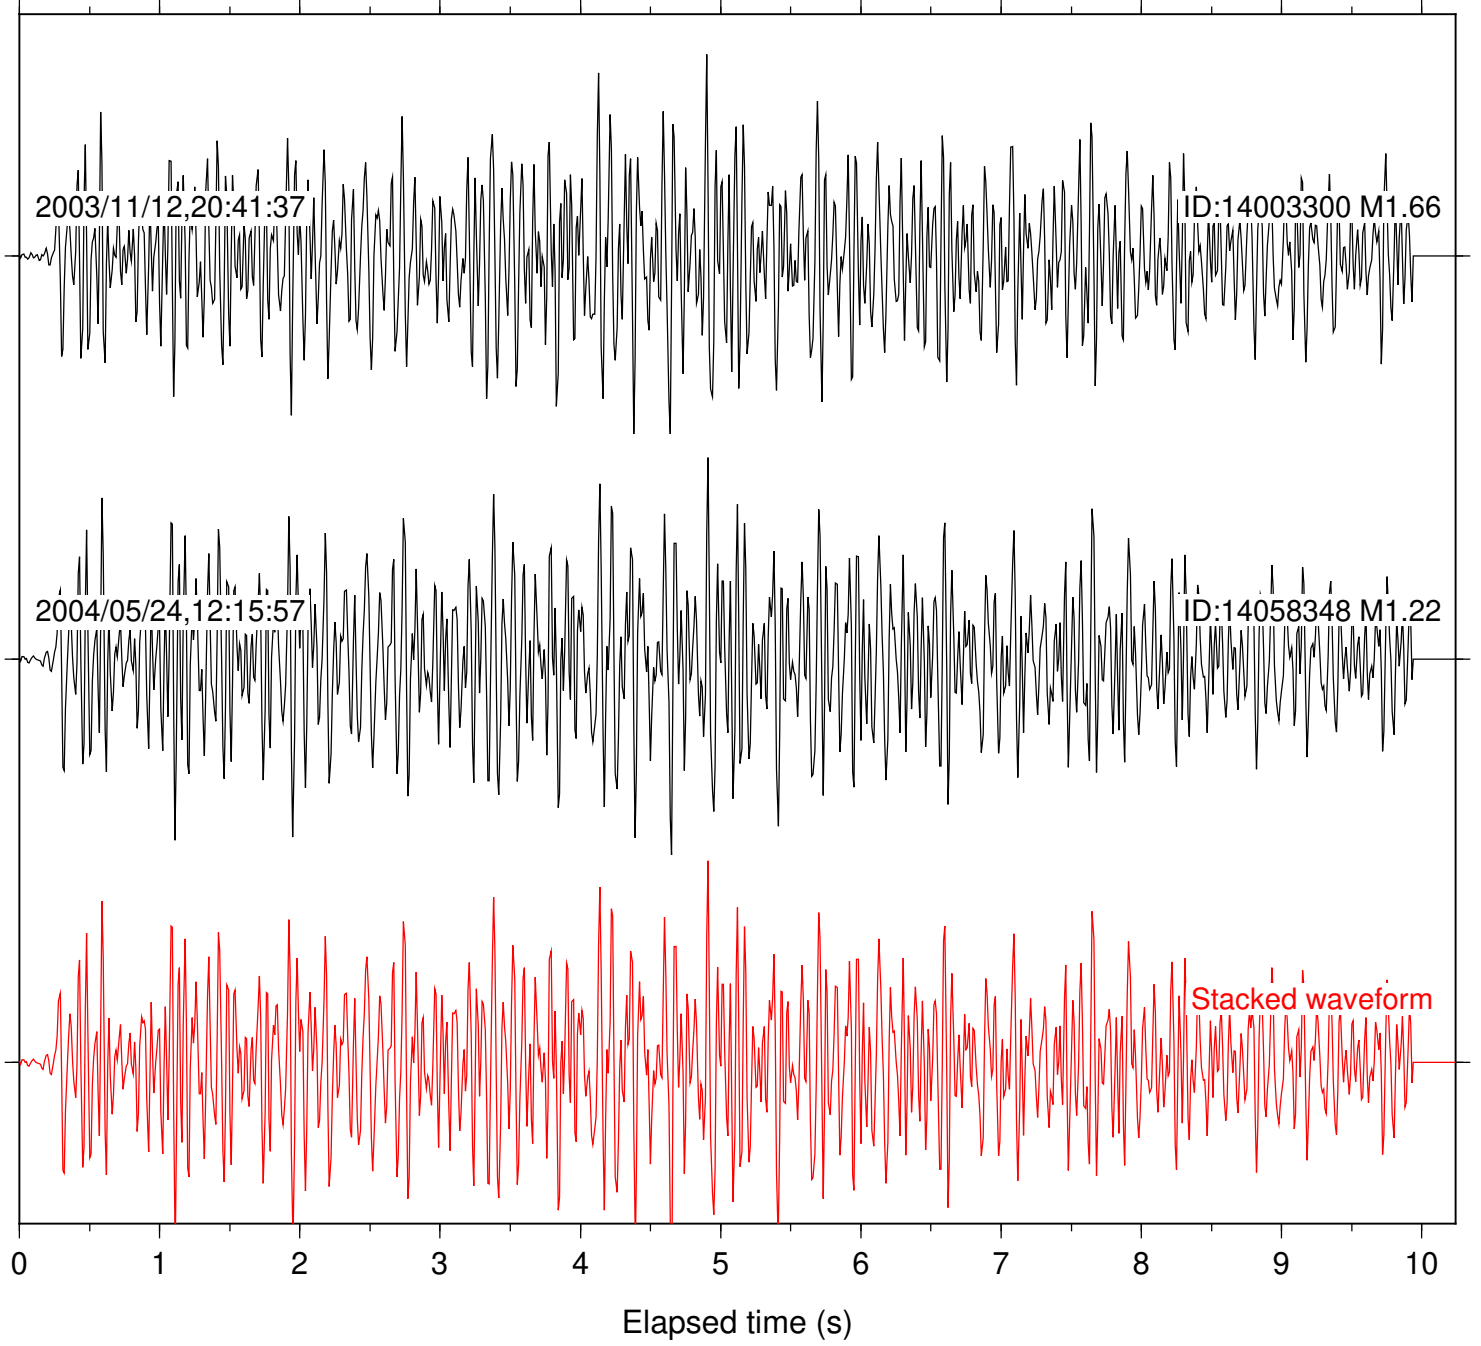

Focal depth: 4.89 km

Station: CBK Com: EHZ

Focal depth: 3.91 km

Station: YAQ Com: HHZ

Focal depth: 3.91 km

Station: DNR Com: HHZ

Focal depth: 16.63 km

Station: SND Com: HHZ