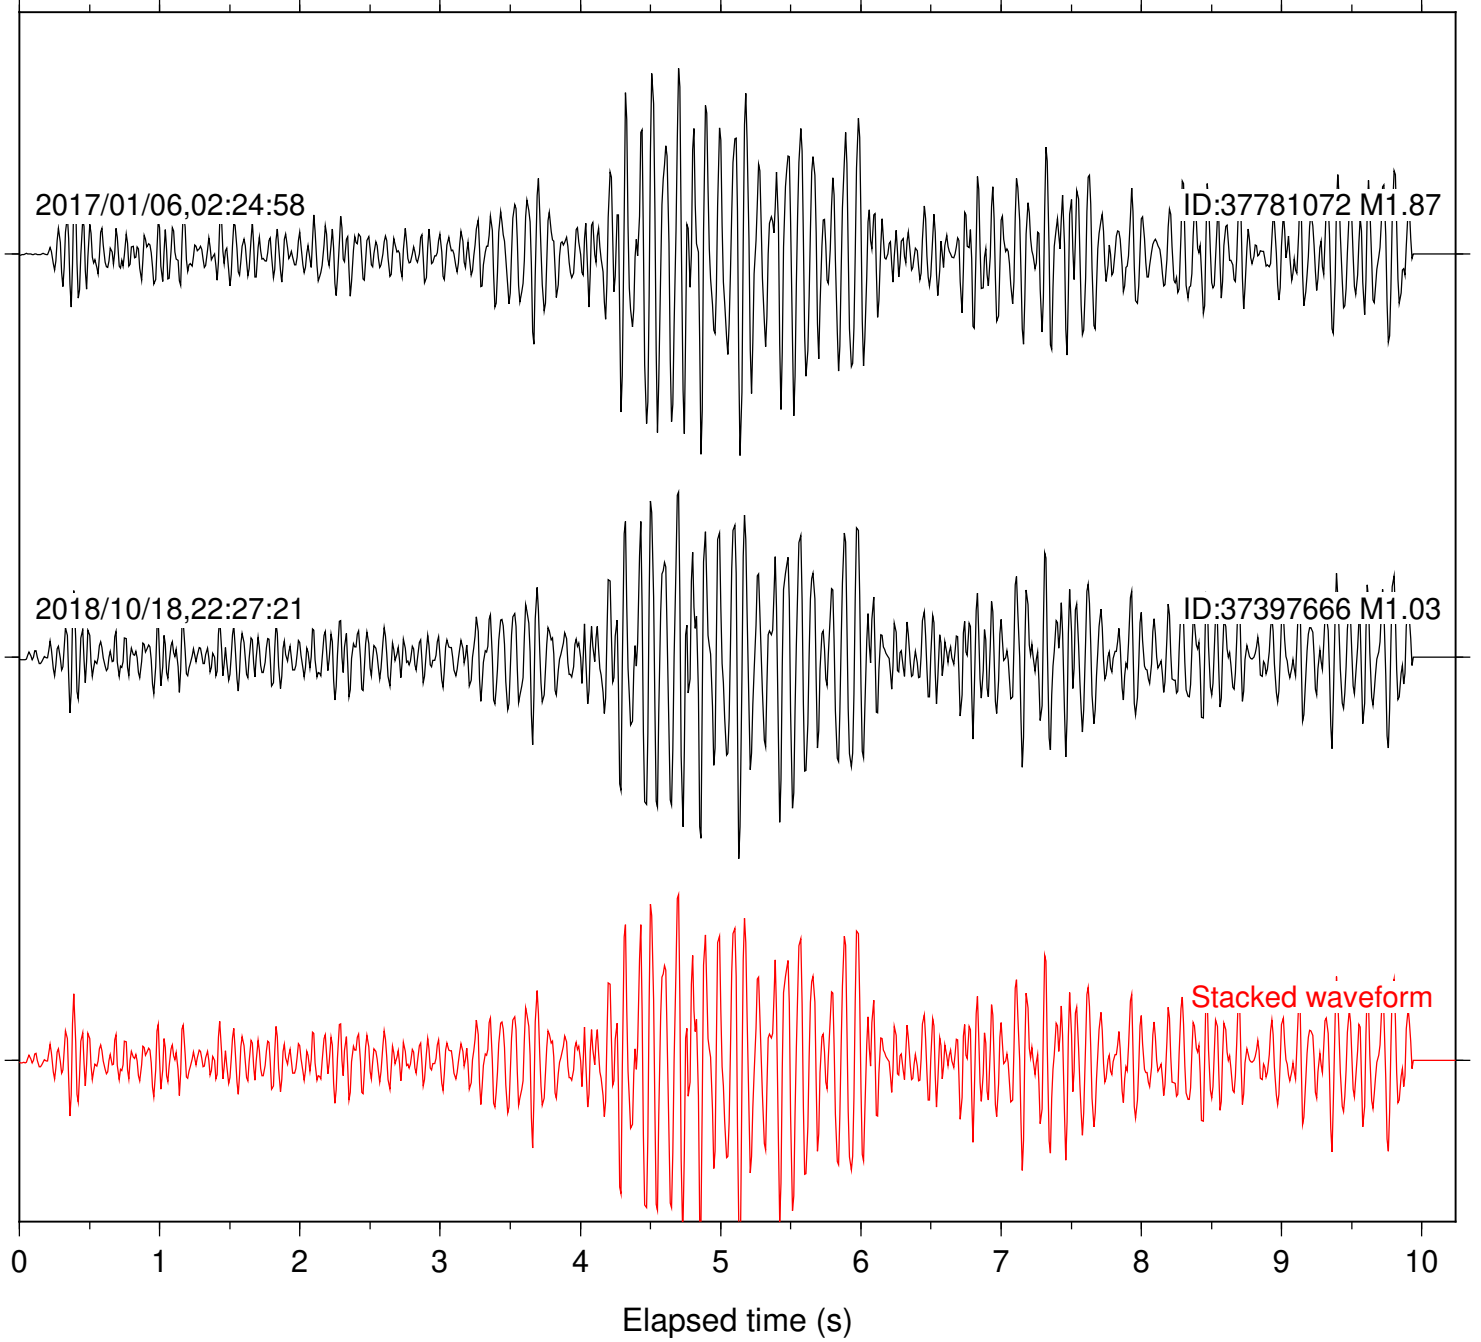

Station: B084 Com: EHZ

Focal depth: 6.15 km