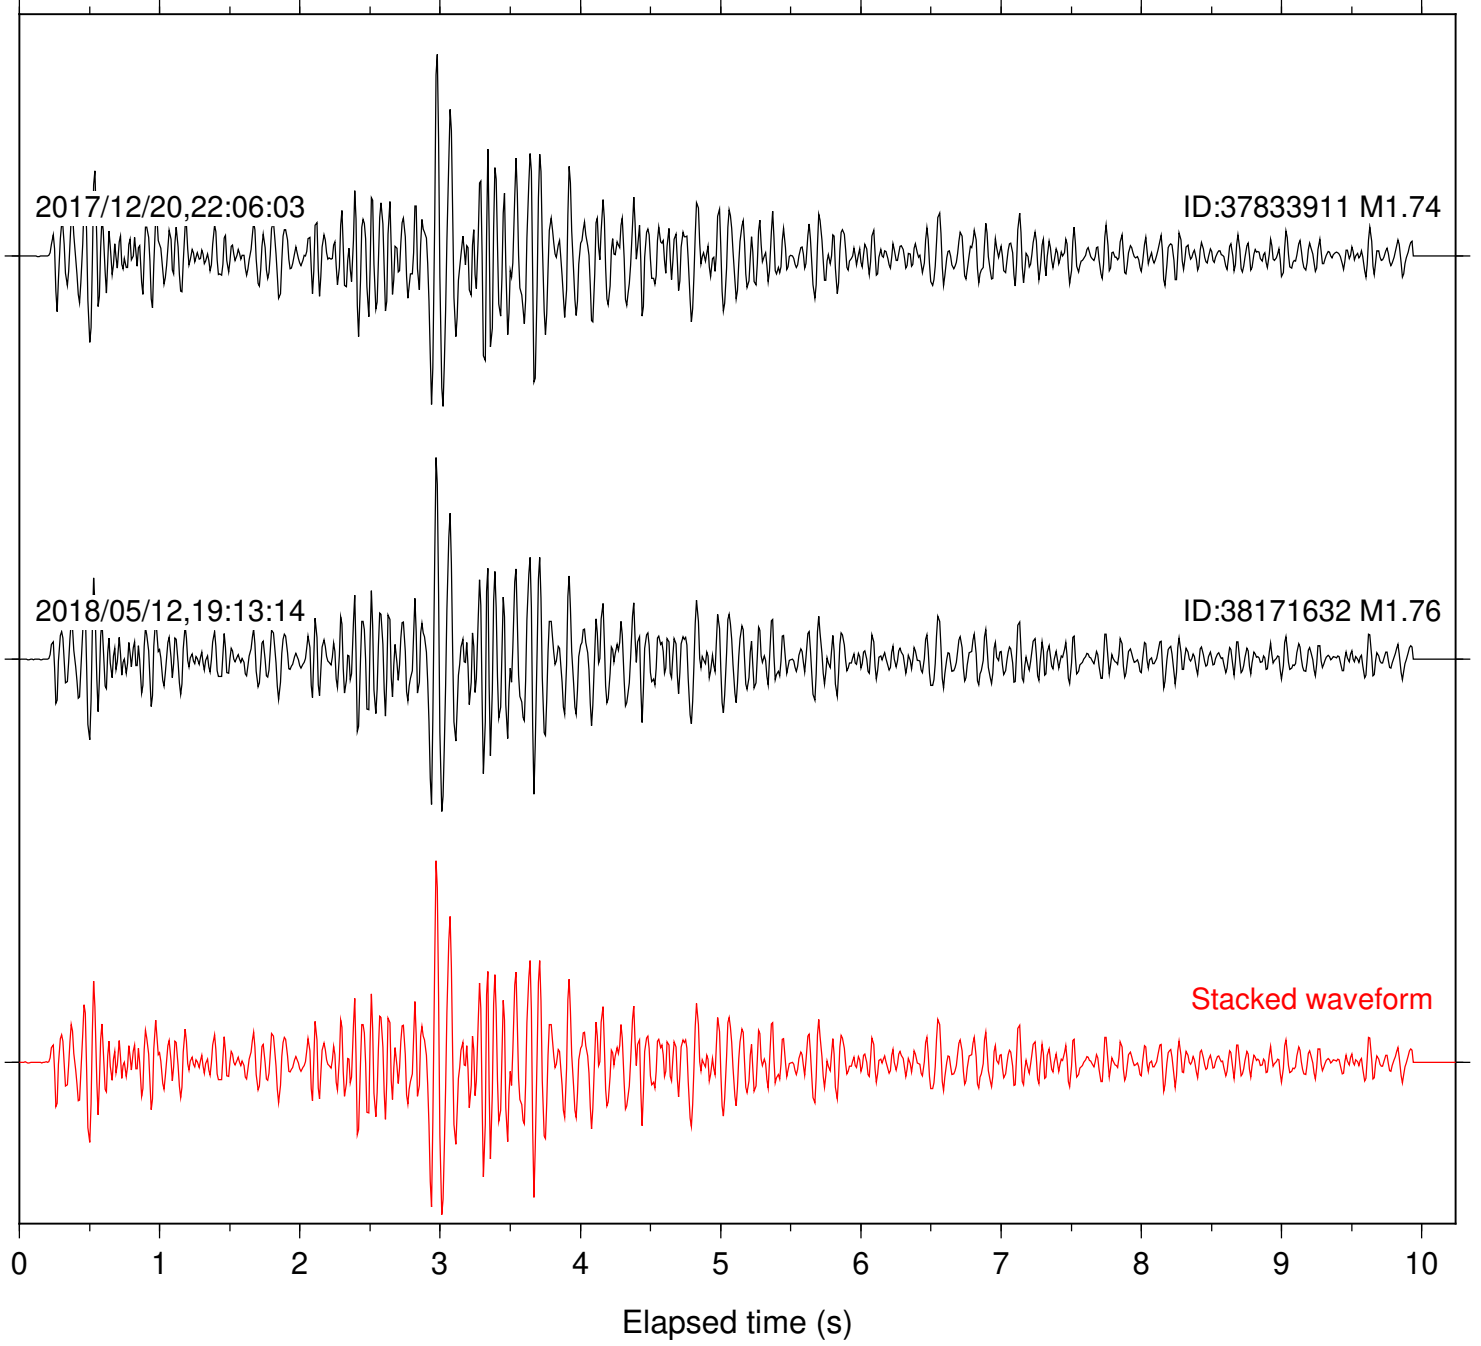

Station: B088 Com: EHZ

Focal depth: 7.36 km

Station: B093 Com: EHZ

Focal depth: 7.36 km

2017/12/20,22:06:03

ID:37833911 M1.74

2018/05/12,19:13:14

ID:38171632 M1.76