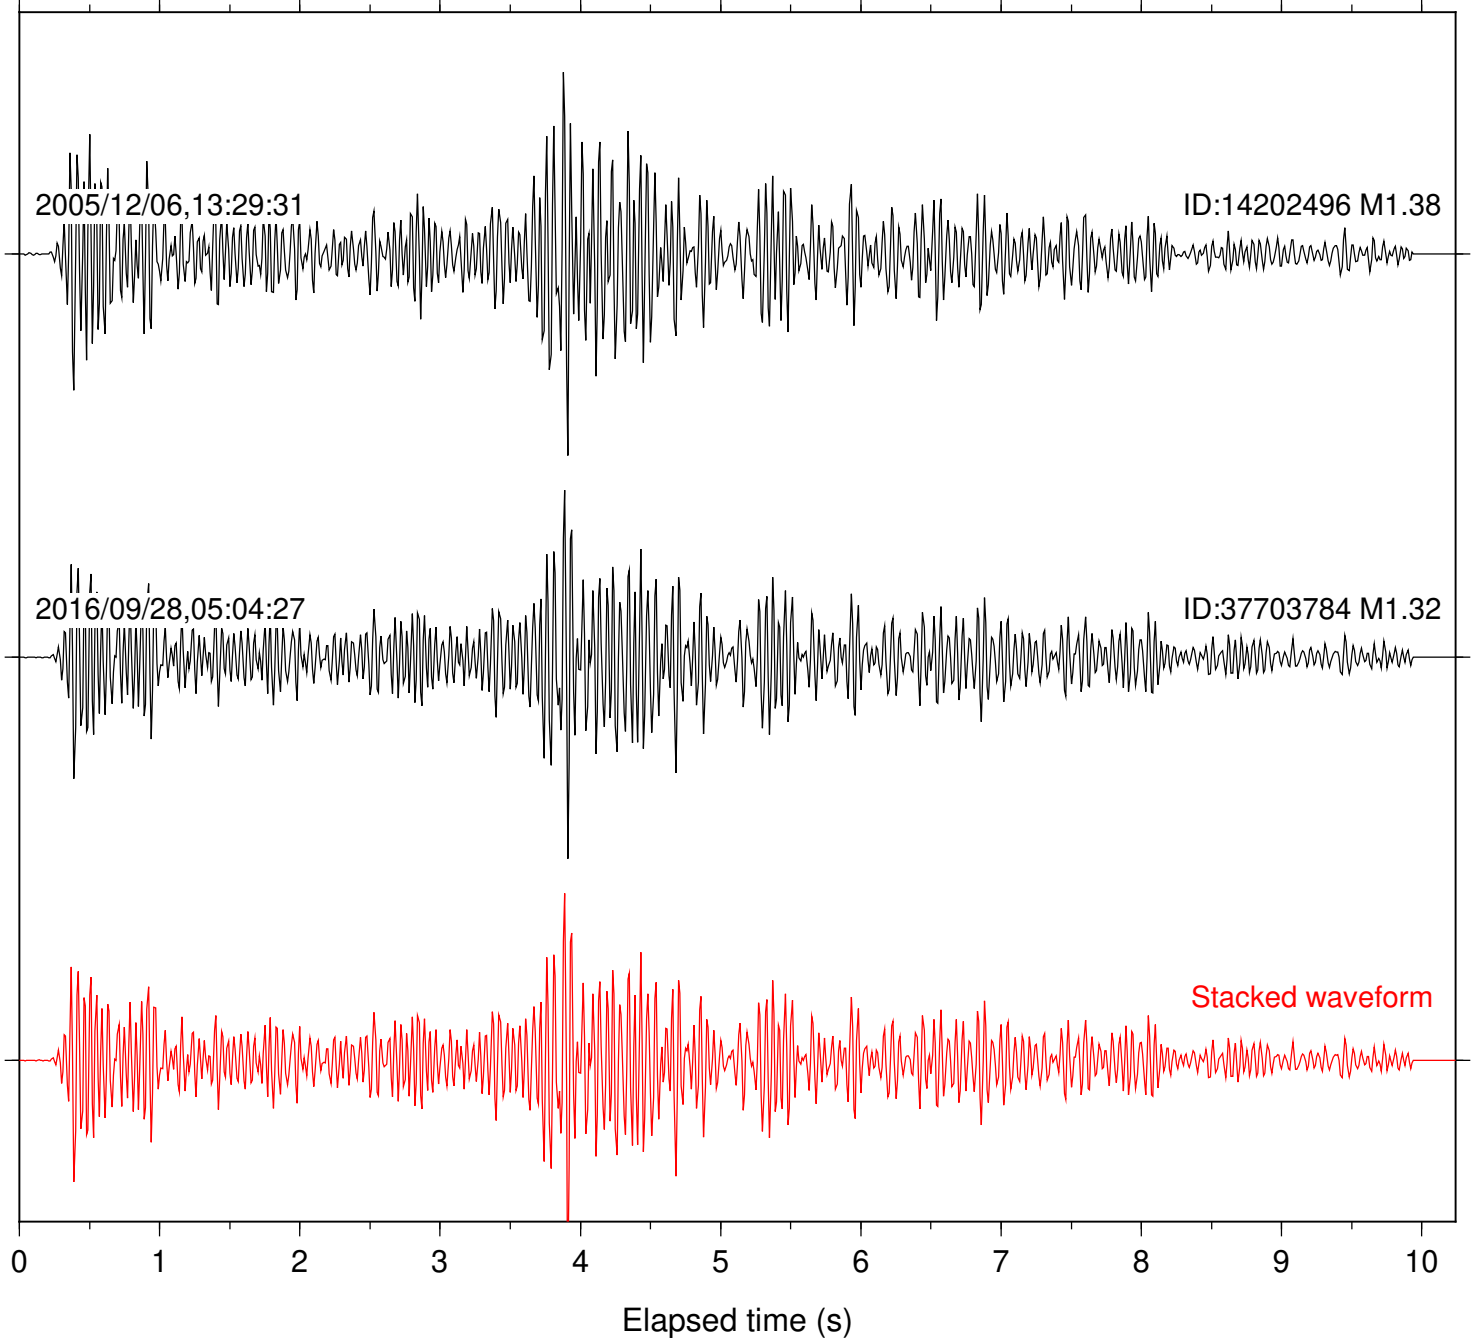

Station: DGR Com: HHZ

Focal depth: 16.21 km