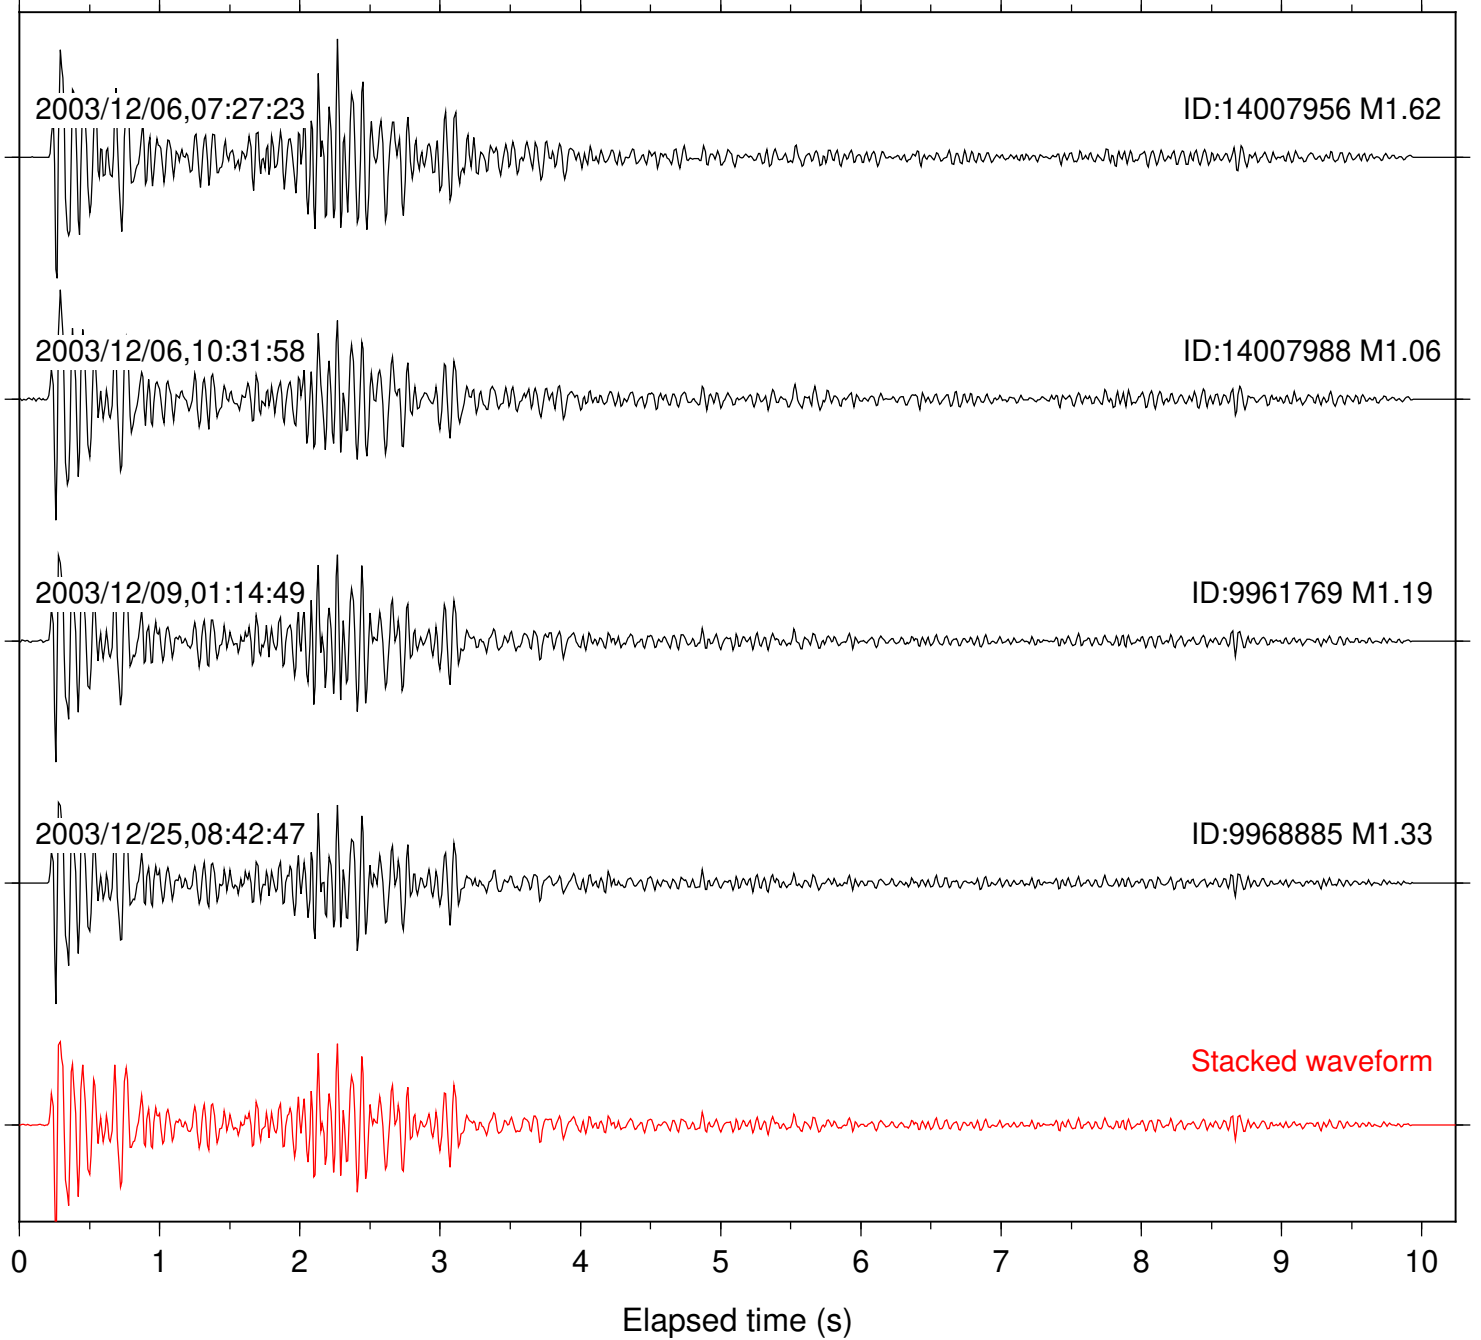

Station: BZN Com: HHZ

Focal depth: 8.99 km