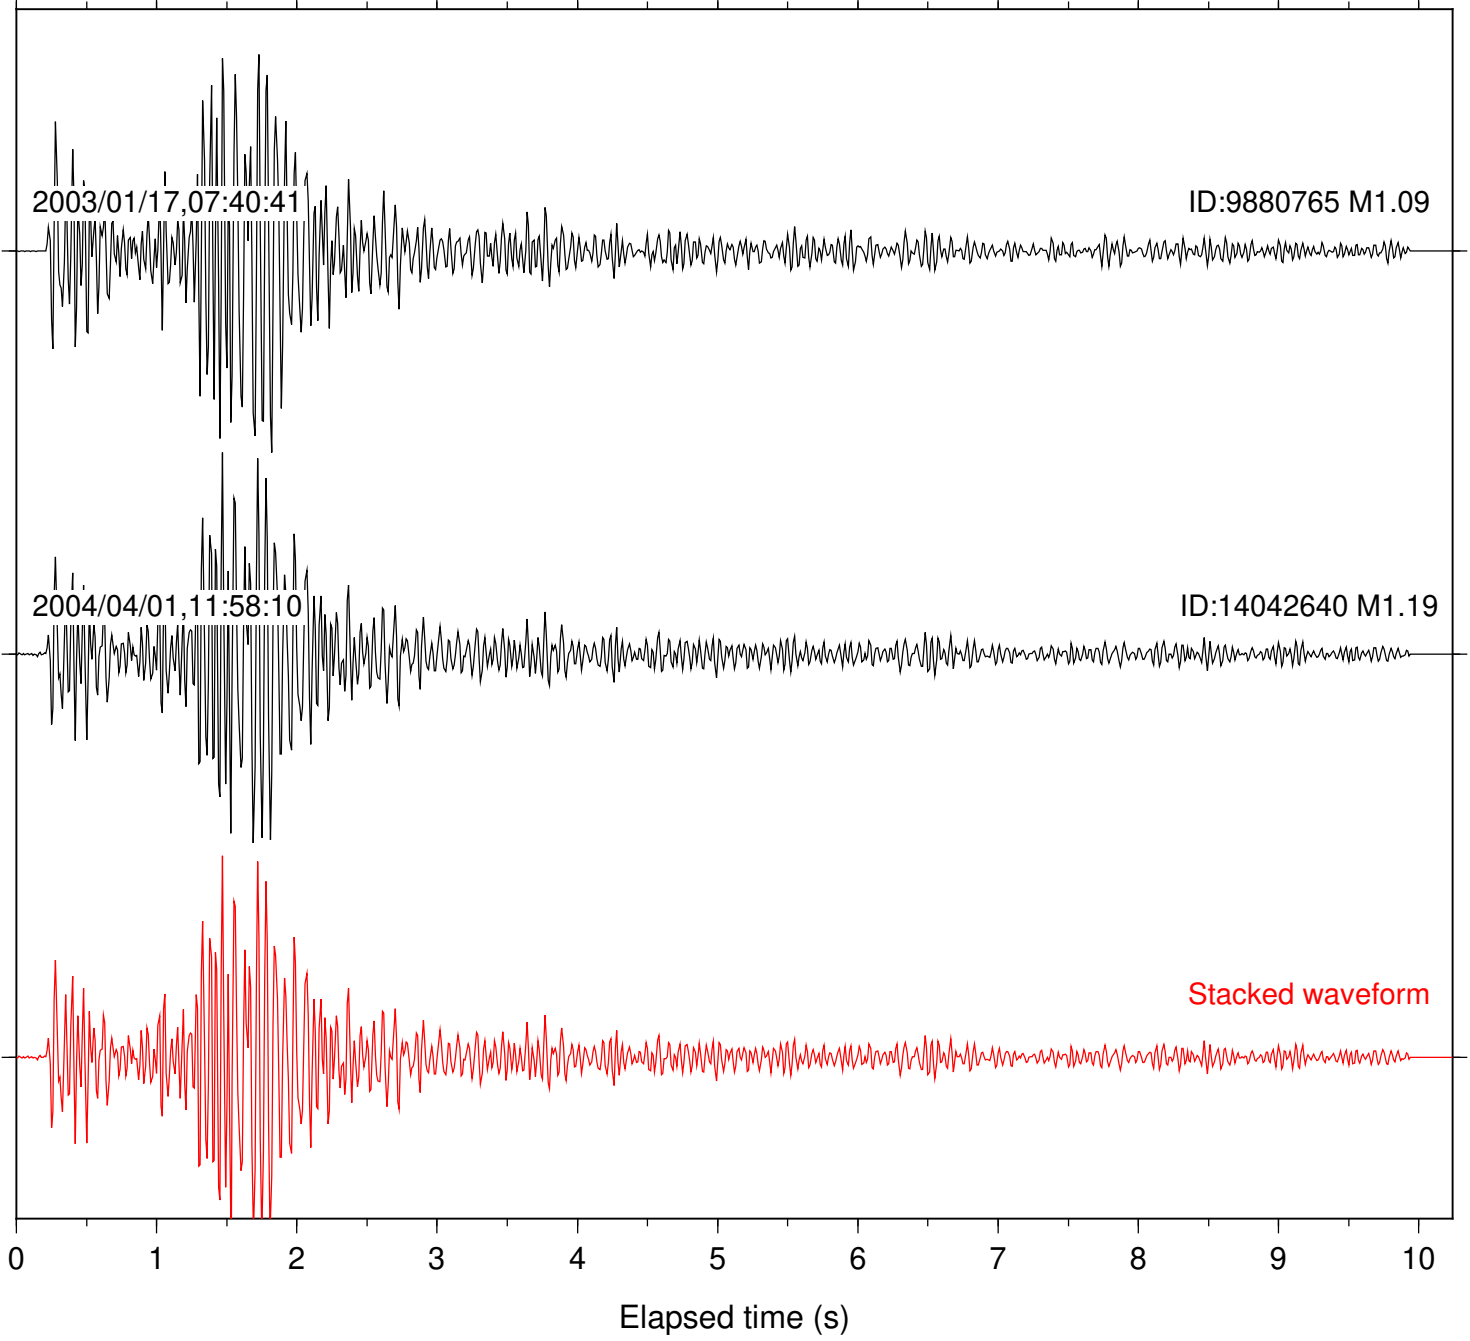

Station: HMT2 Com: HHZ

Focal depth: 3.81 km

Station: POB2 Com: HHZ

Focal depth: 3.81 km

Station: RDM Com: HHZ

Focal depth: 3.81 km

Station: SND Com: HHZ

Focal depth: 3.81 km