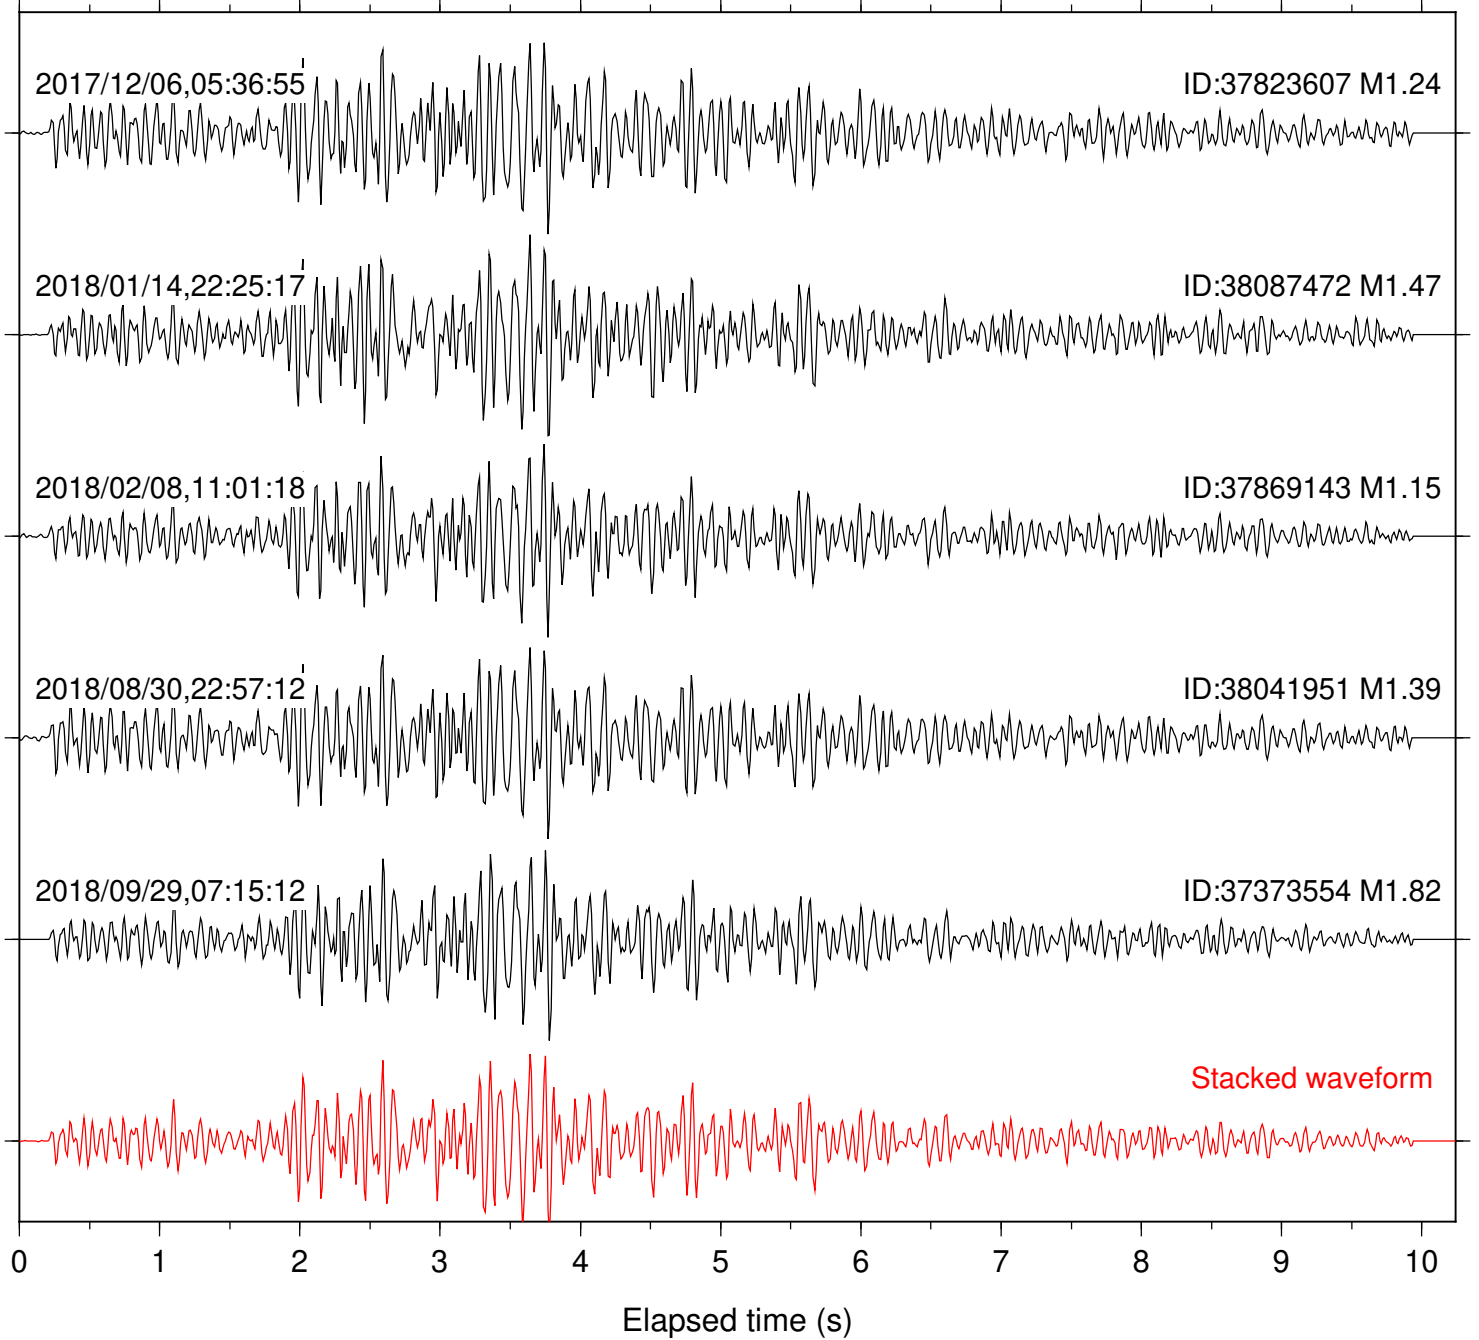

Station: B088 Com: EHZ

Focal depth: 5.13 km