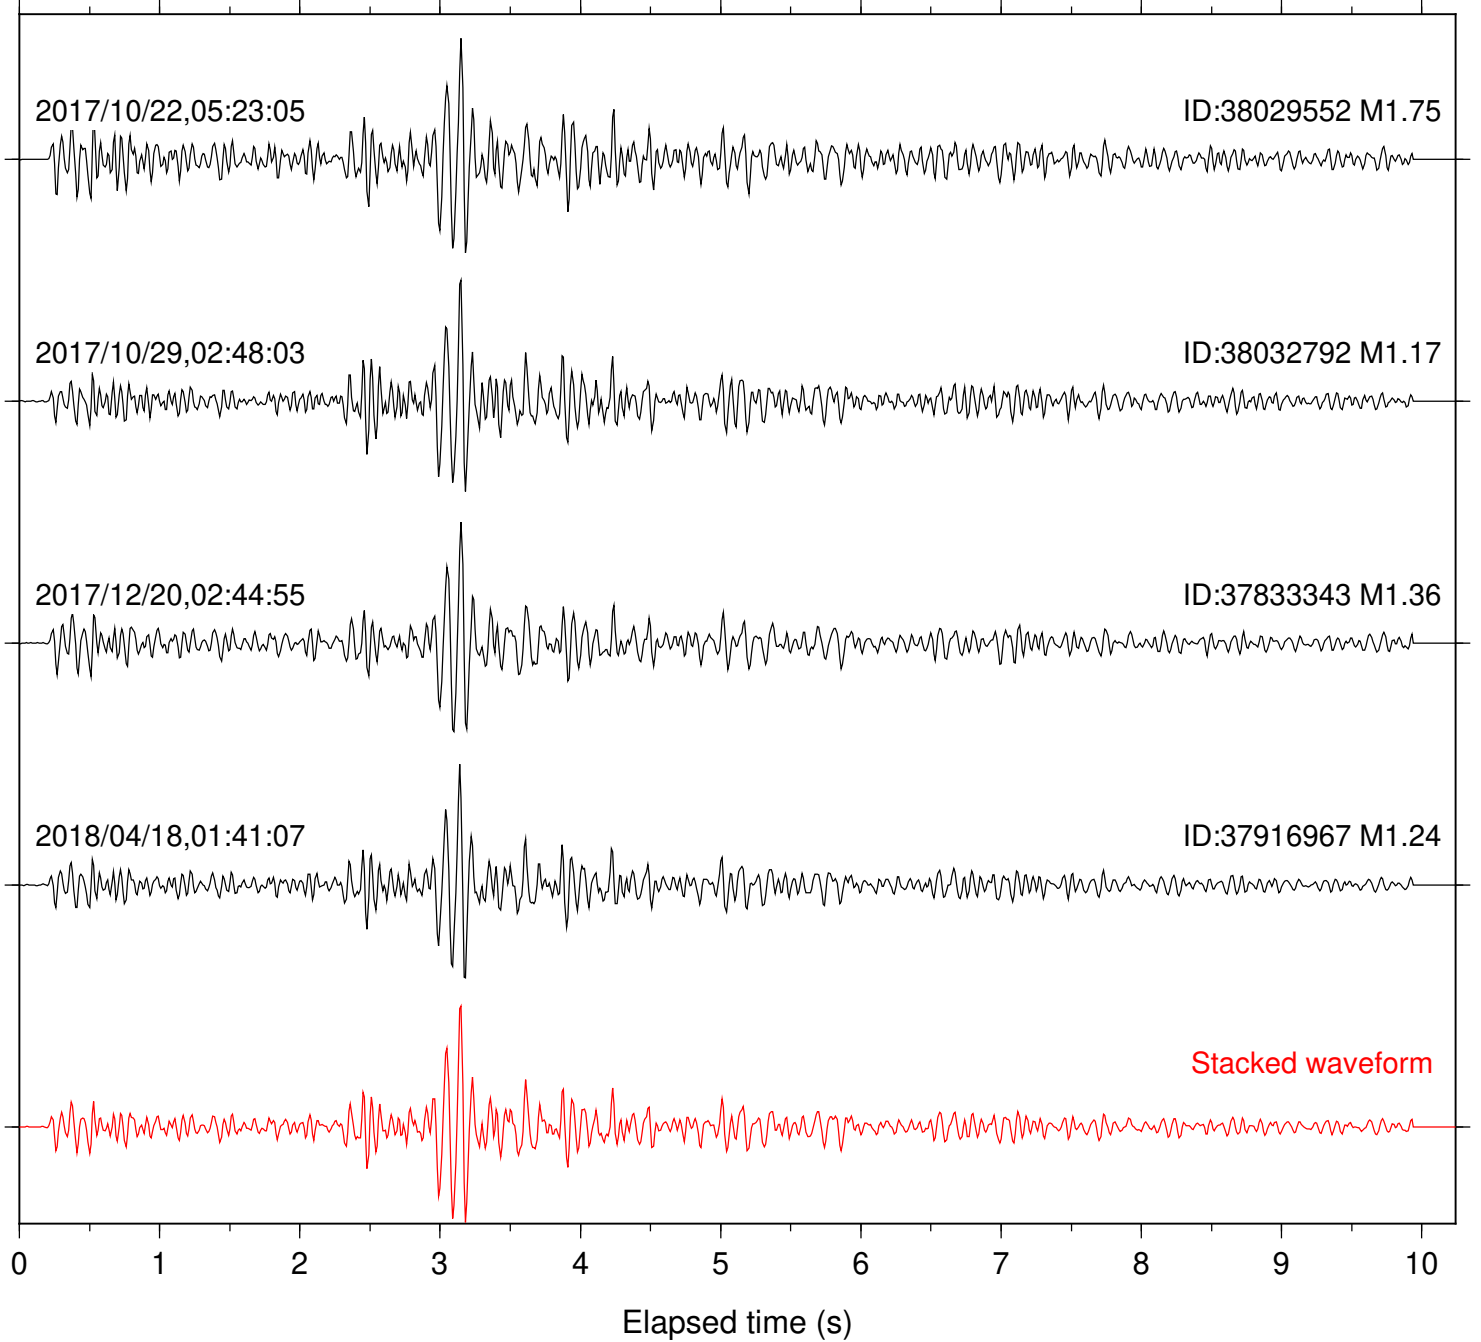

Station: B088 Com: EHZ

Focal depth: 6.51 km