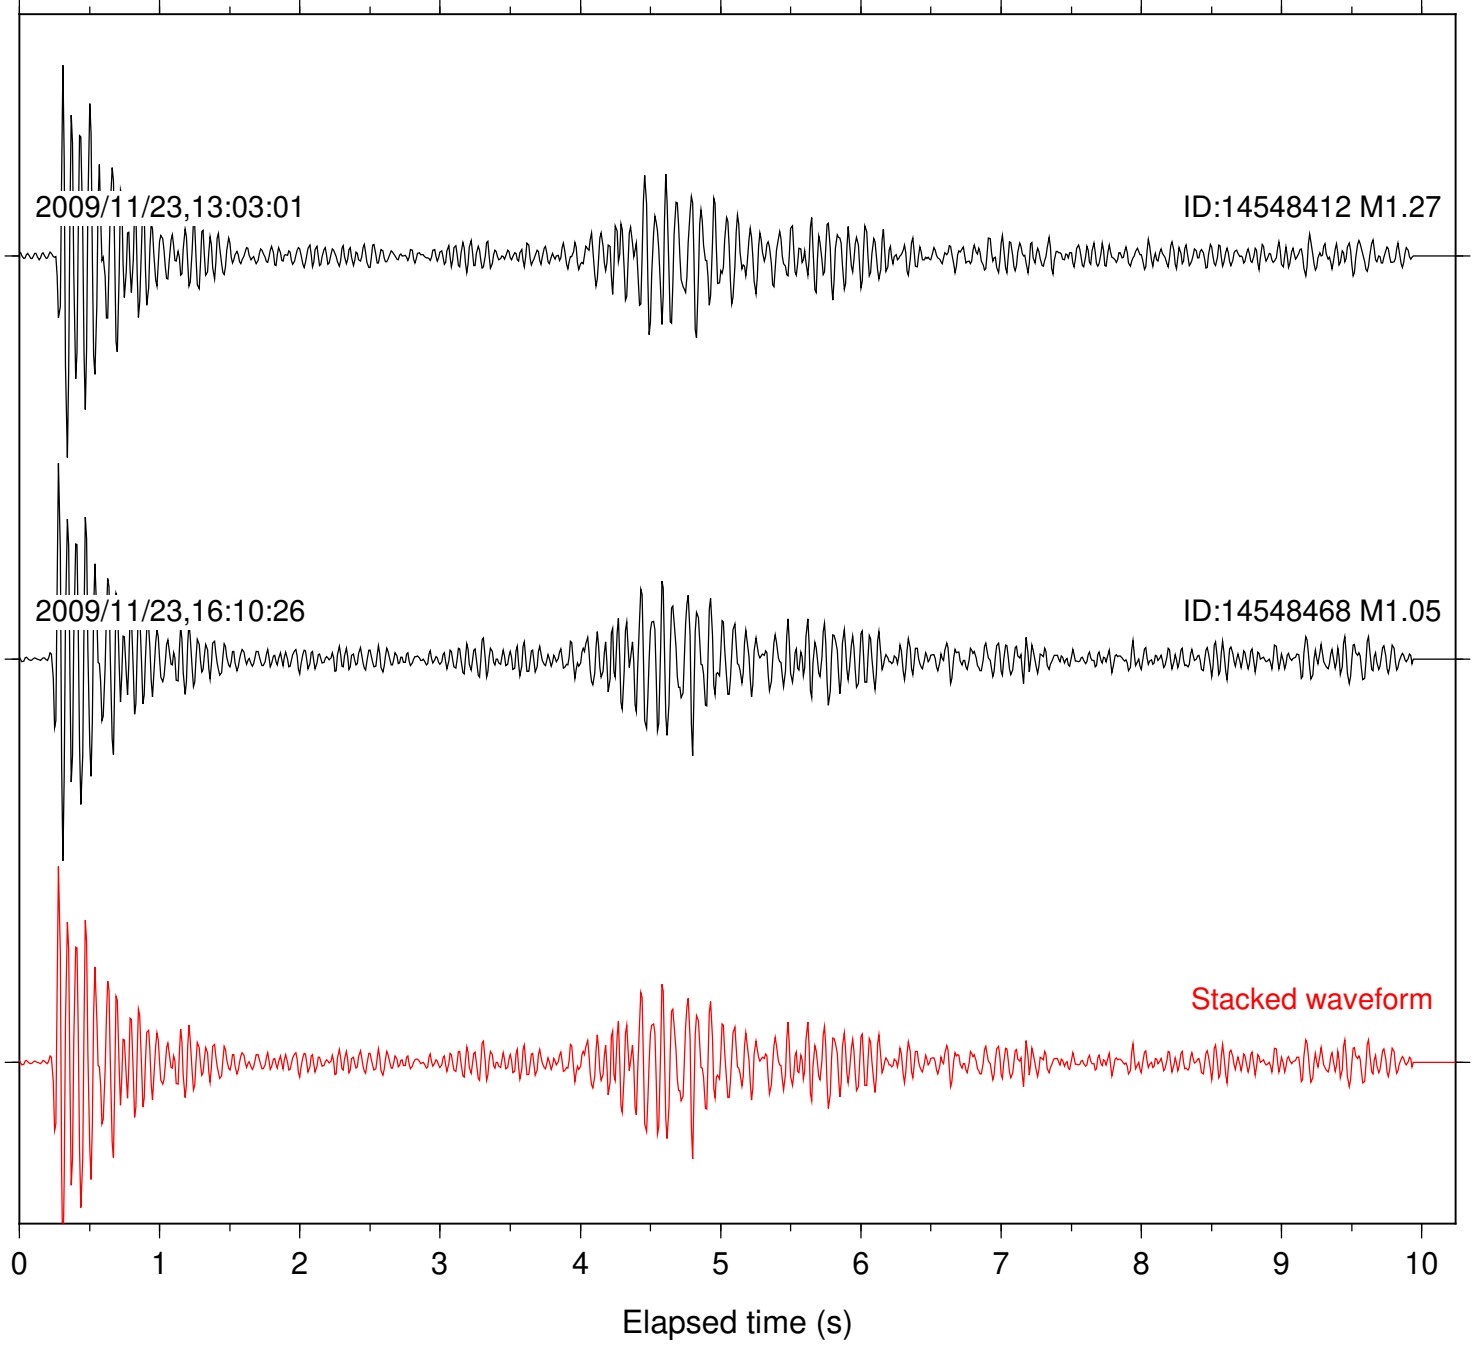

Station: RDM Com: HHZ

Focal depth: 9.33 km