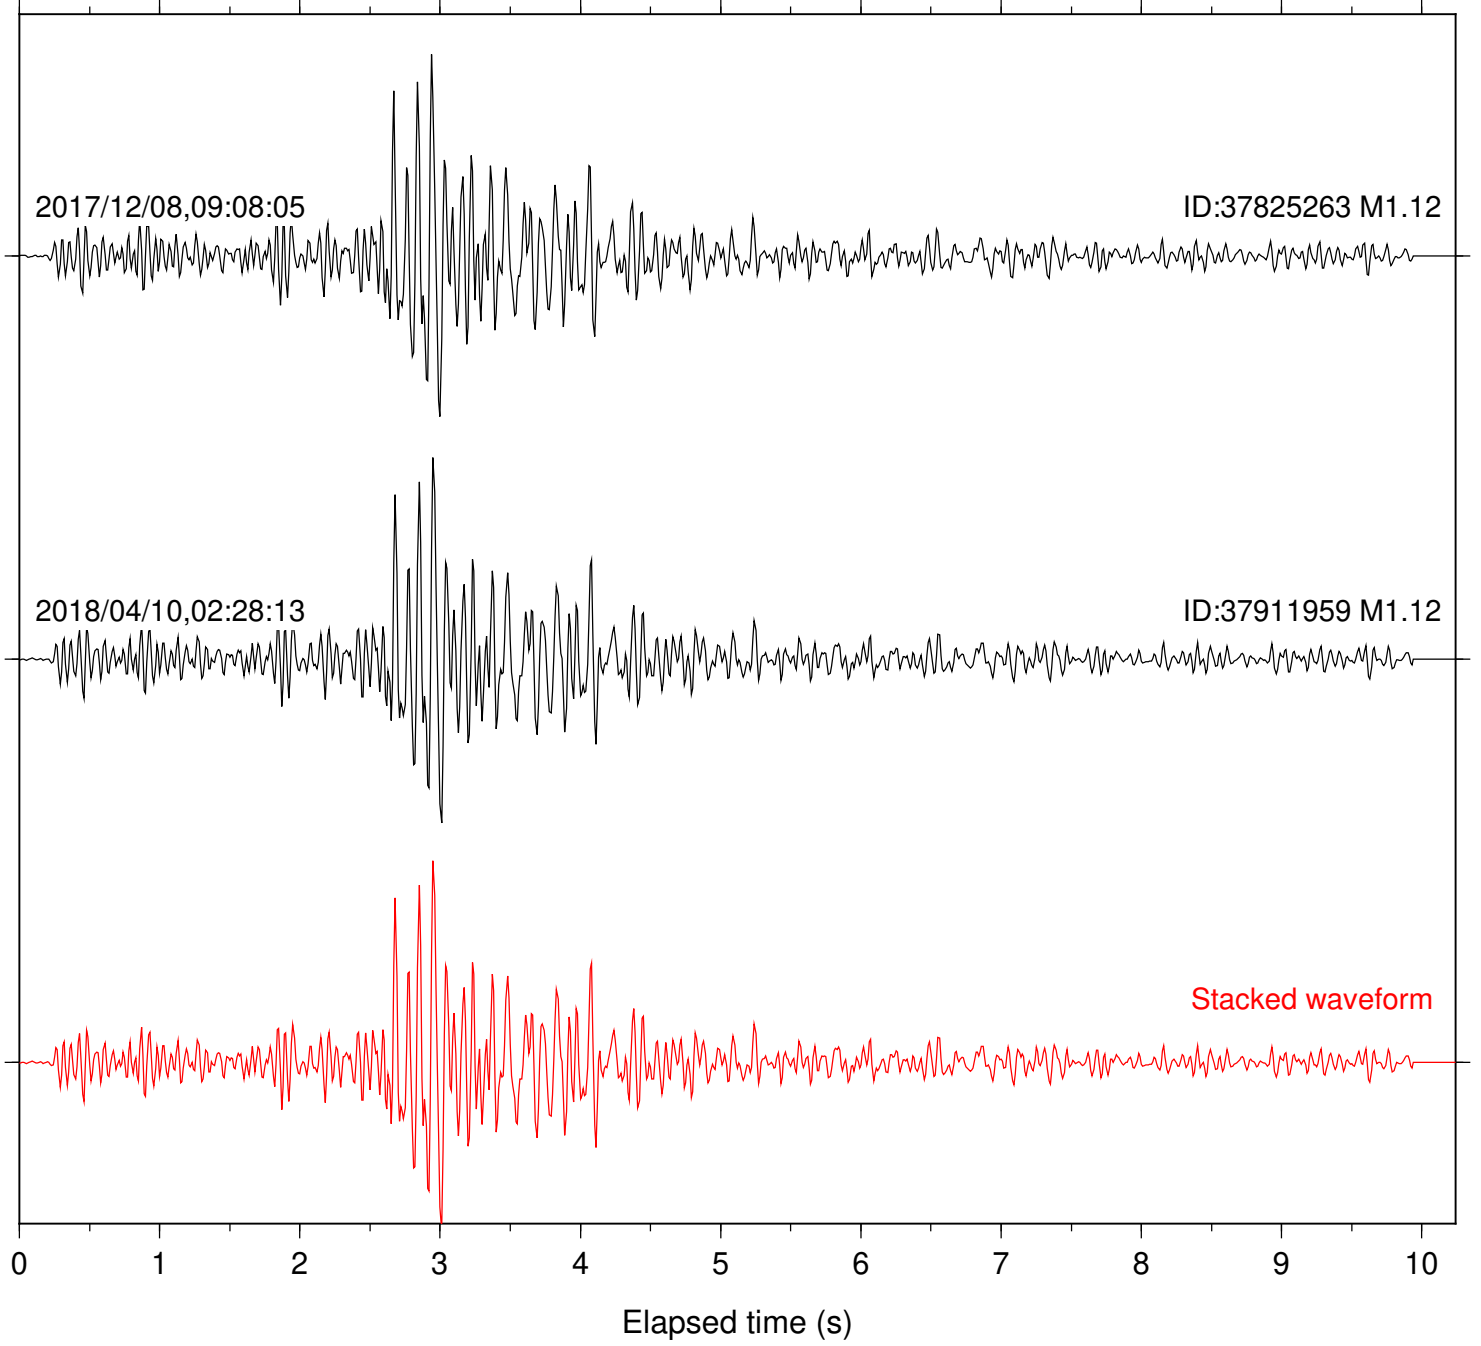

Station: B946 Com: EHZ

Focal depth: 6.24 km