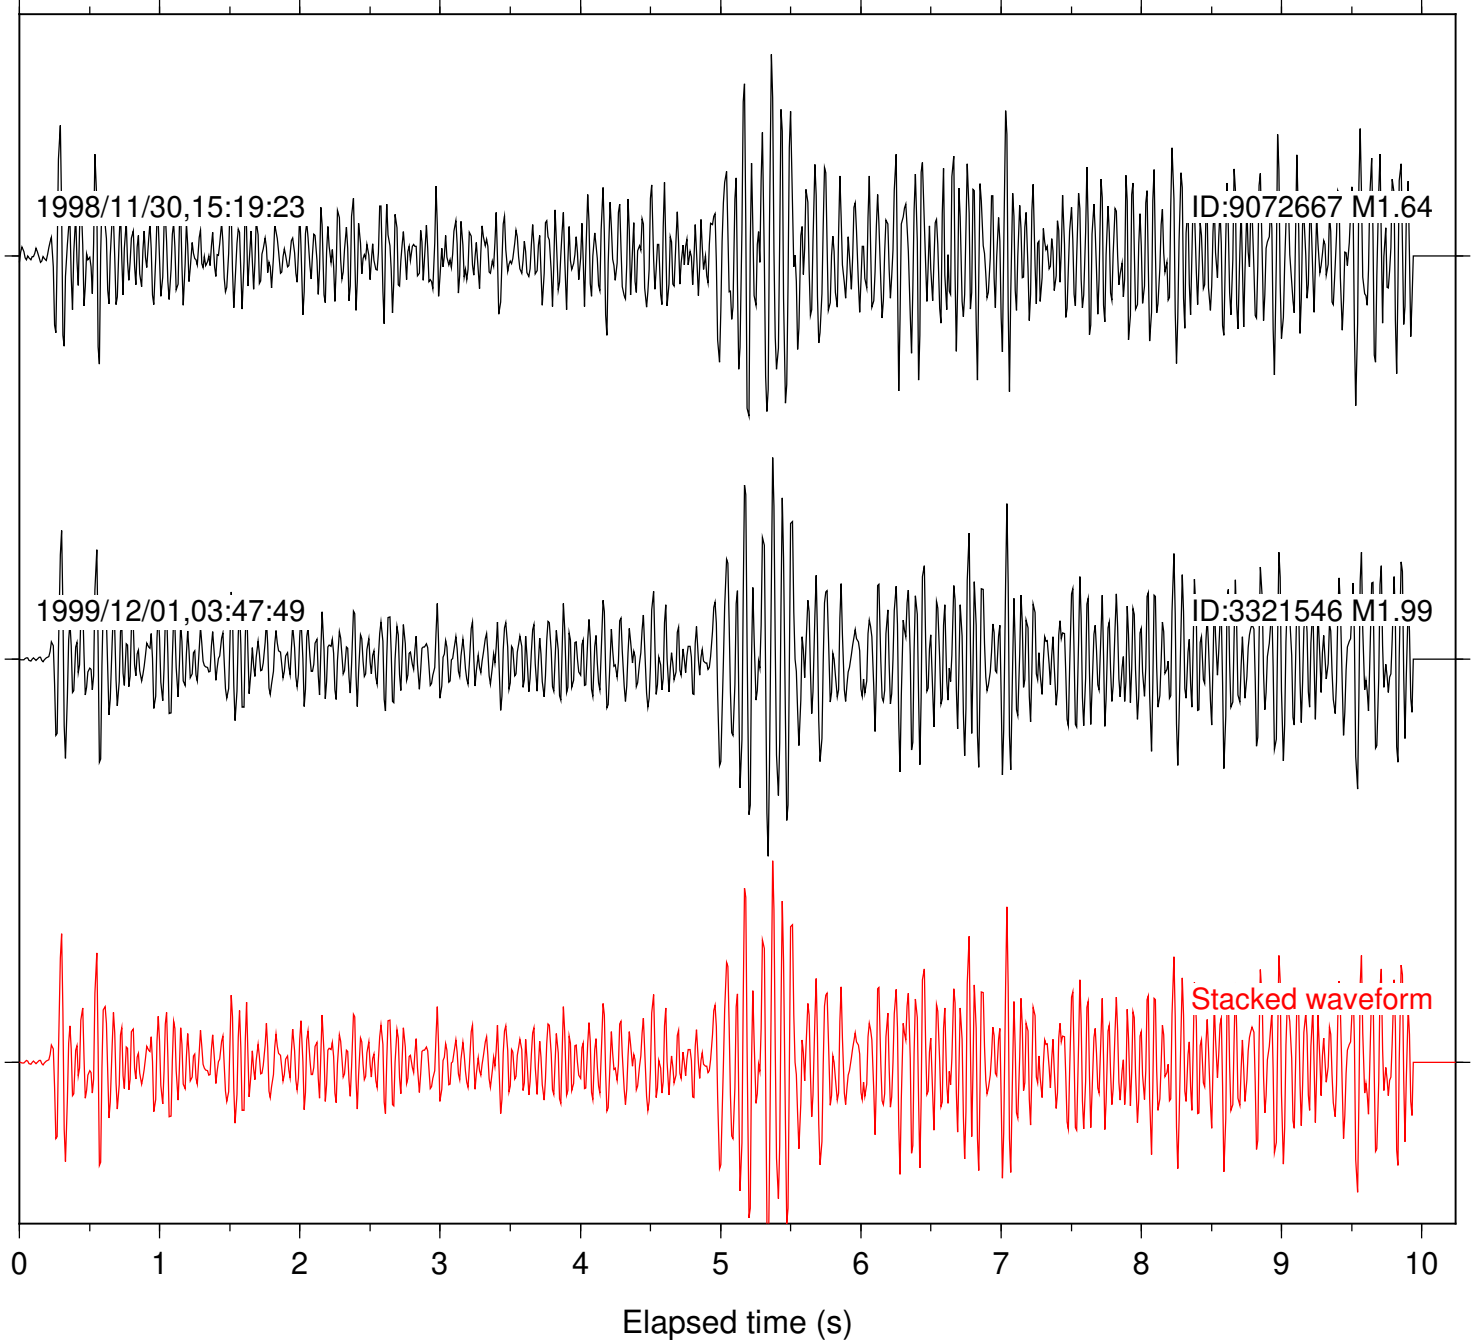

Station: RDM Com: HHZ

Focal depth: 8.44 km

Station: WIN Com: EHZ

Focal depth: 8.45 km

Station: HMT2 Com: HHZ

Focal depth: 5.97 km

Station: WIN Com: EHZ

Focal depth: 5.97 km