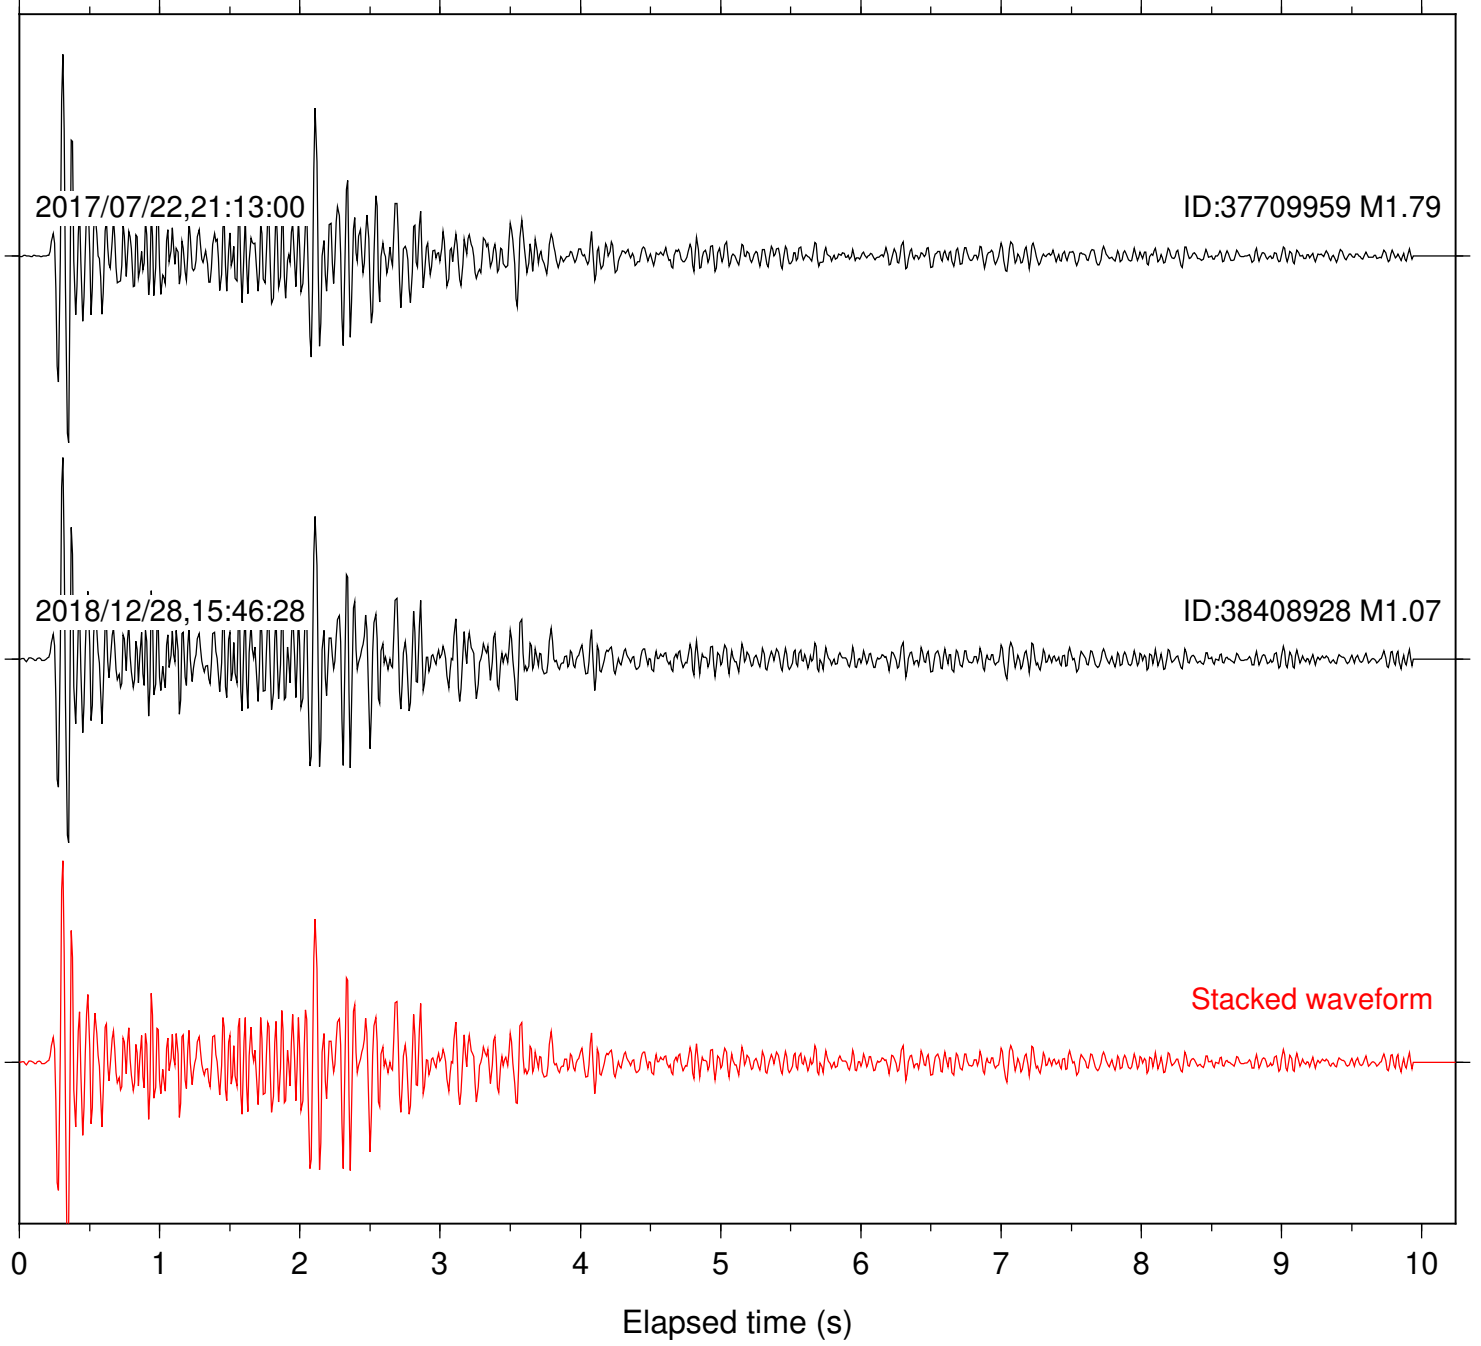

Station: BZN Com: HHZ

Focal depth: 6.01 km