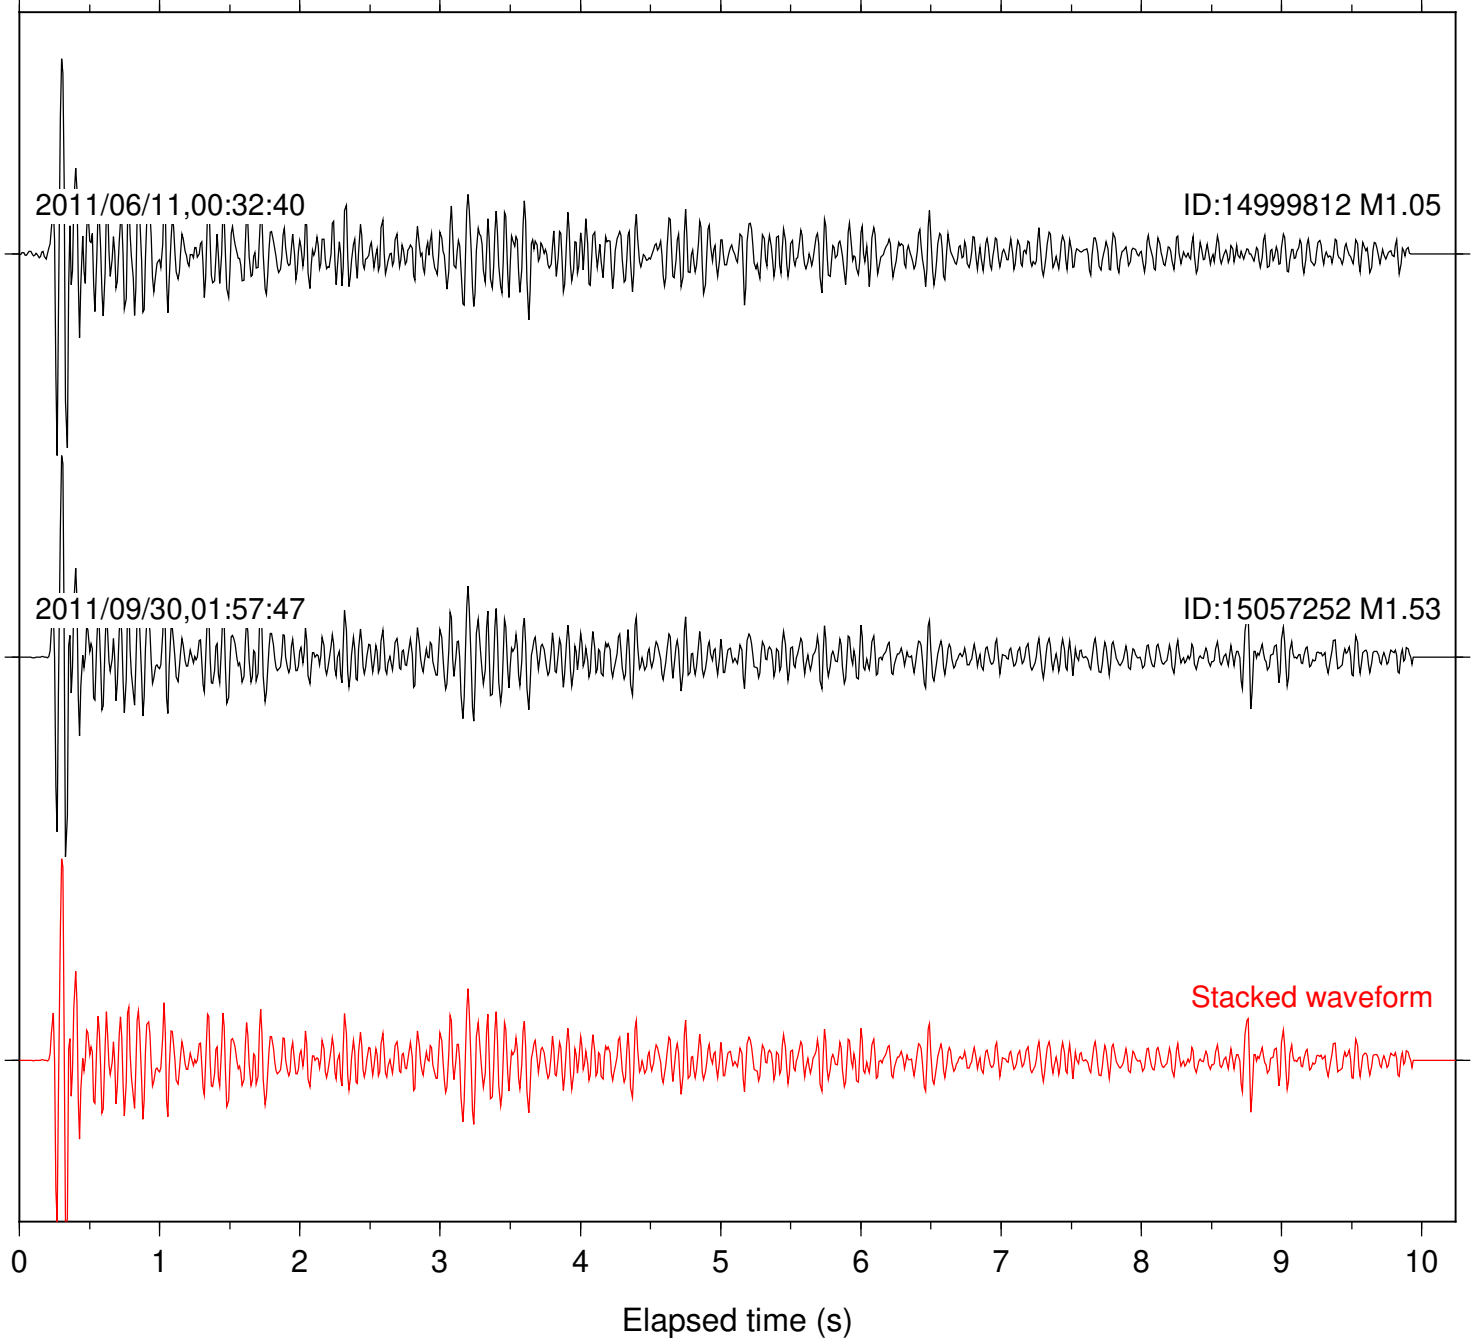

ID:14999812 M1.05

2011/09/30,01:57:47

ID:15057252 M1.53

Stacked waveform

0 1 2 3 4 5 6 7 8 9 10  
Elapsed time (s)

Station: TOR Com: HHZ

Focal depth: 5.64 km

Station: B081 Com: EHZ