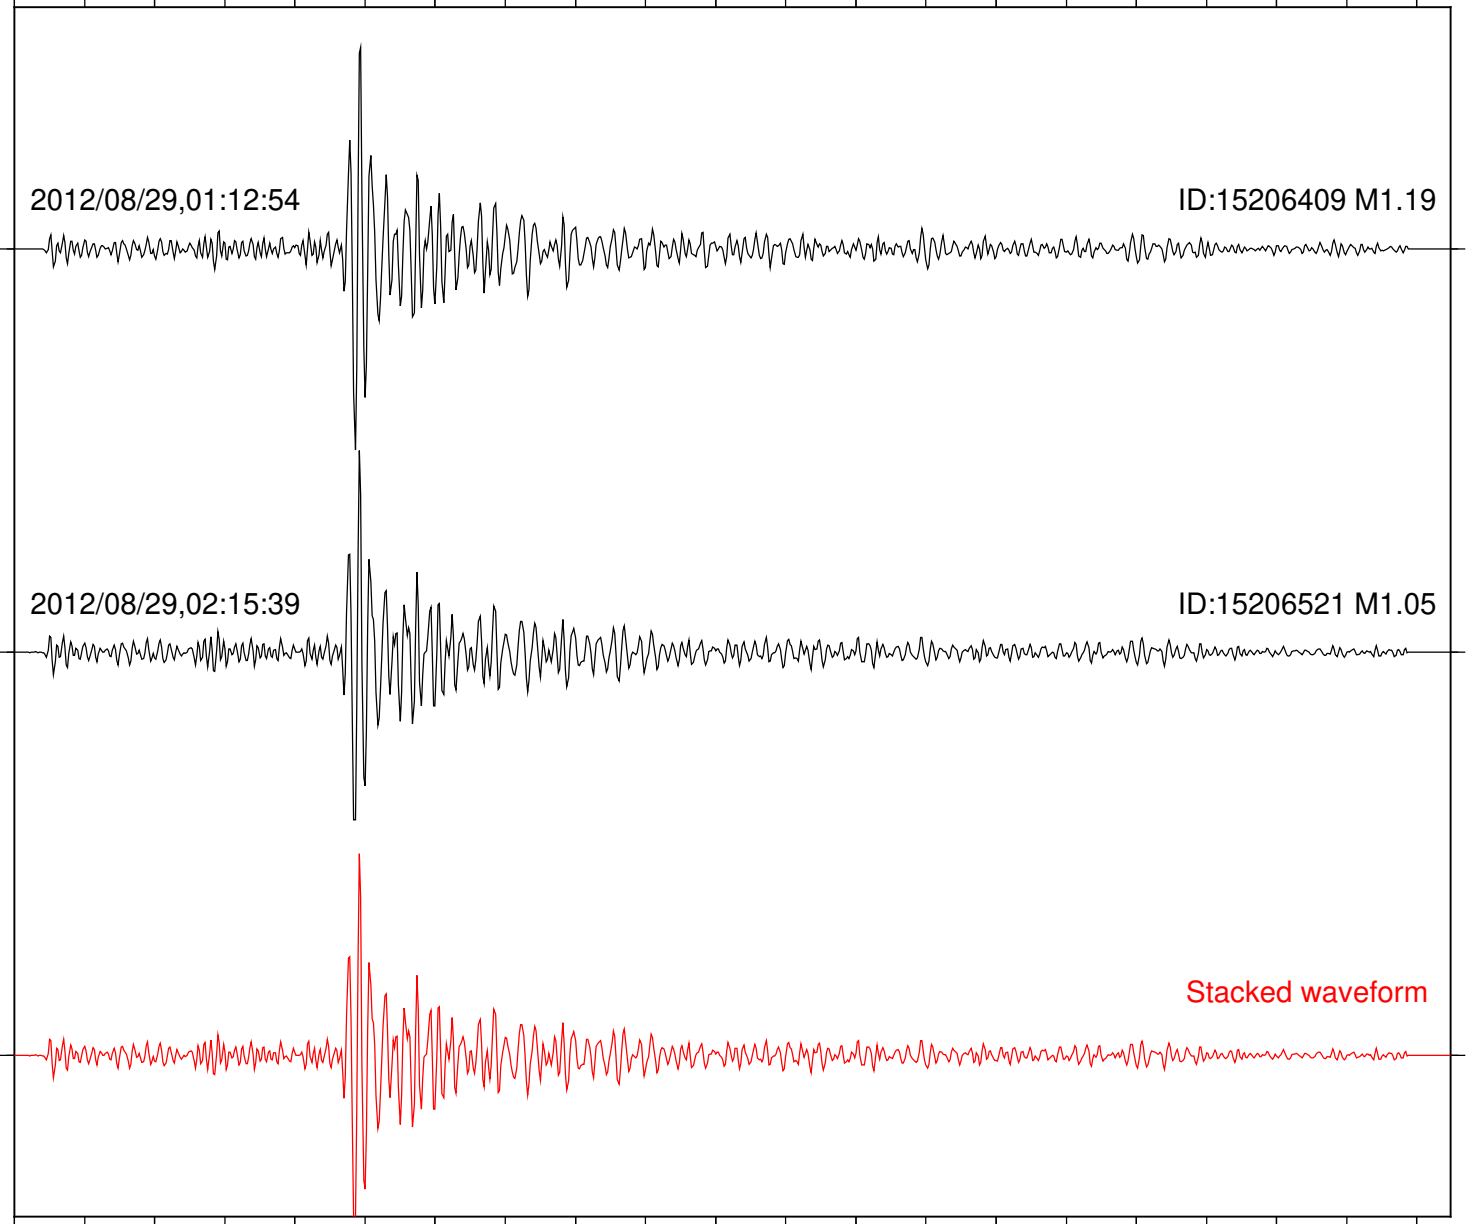

Station: PMD Com: HHZ

Focal depth: 5.37 km

2012/08/29,01:12:54

ID:15206409 M1.19

2012/08/29,02:15:39

ID:15206521 M1.05

Stacked waveform

0 1 2 3 4 5 6 7 8 9 10
Elapsed time (s)