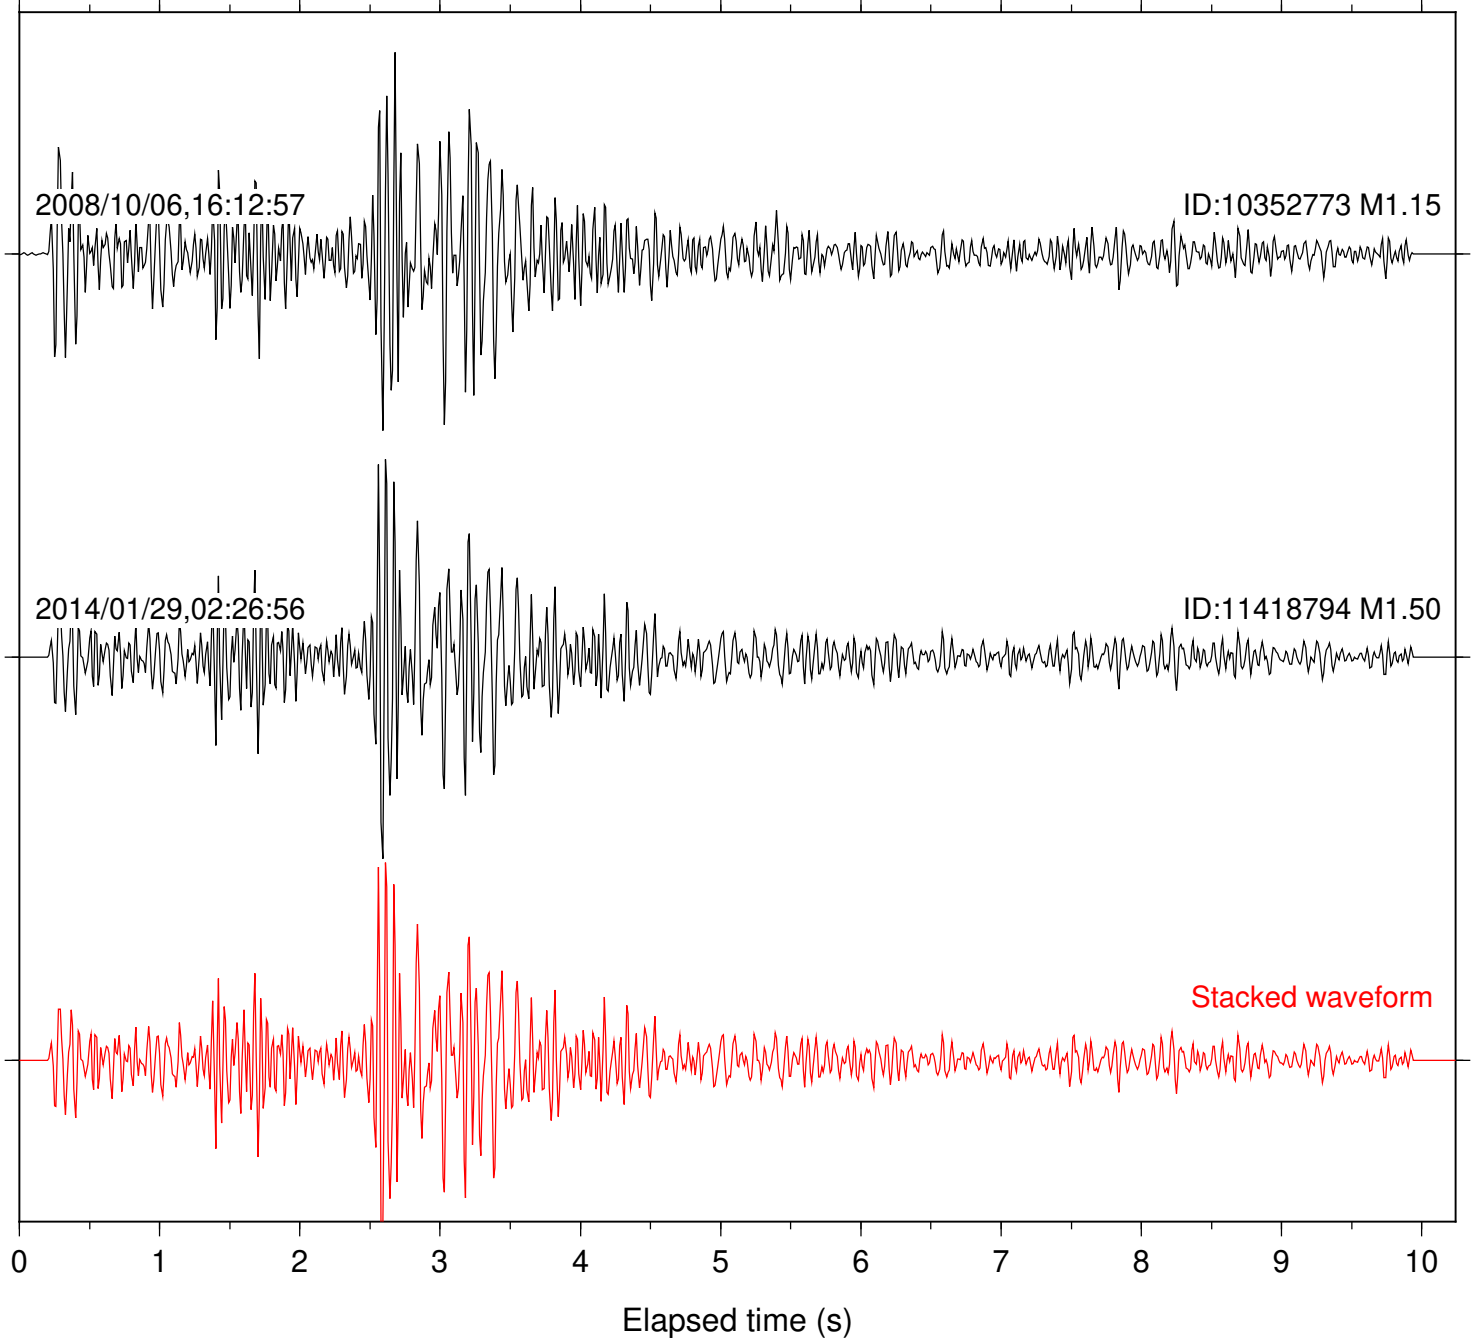

Station: B081 Com: EHZ

Focal depth: 16.33 km