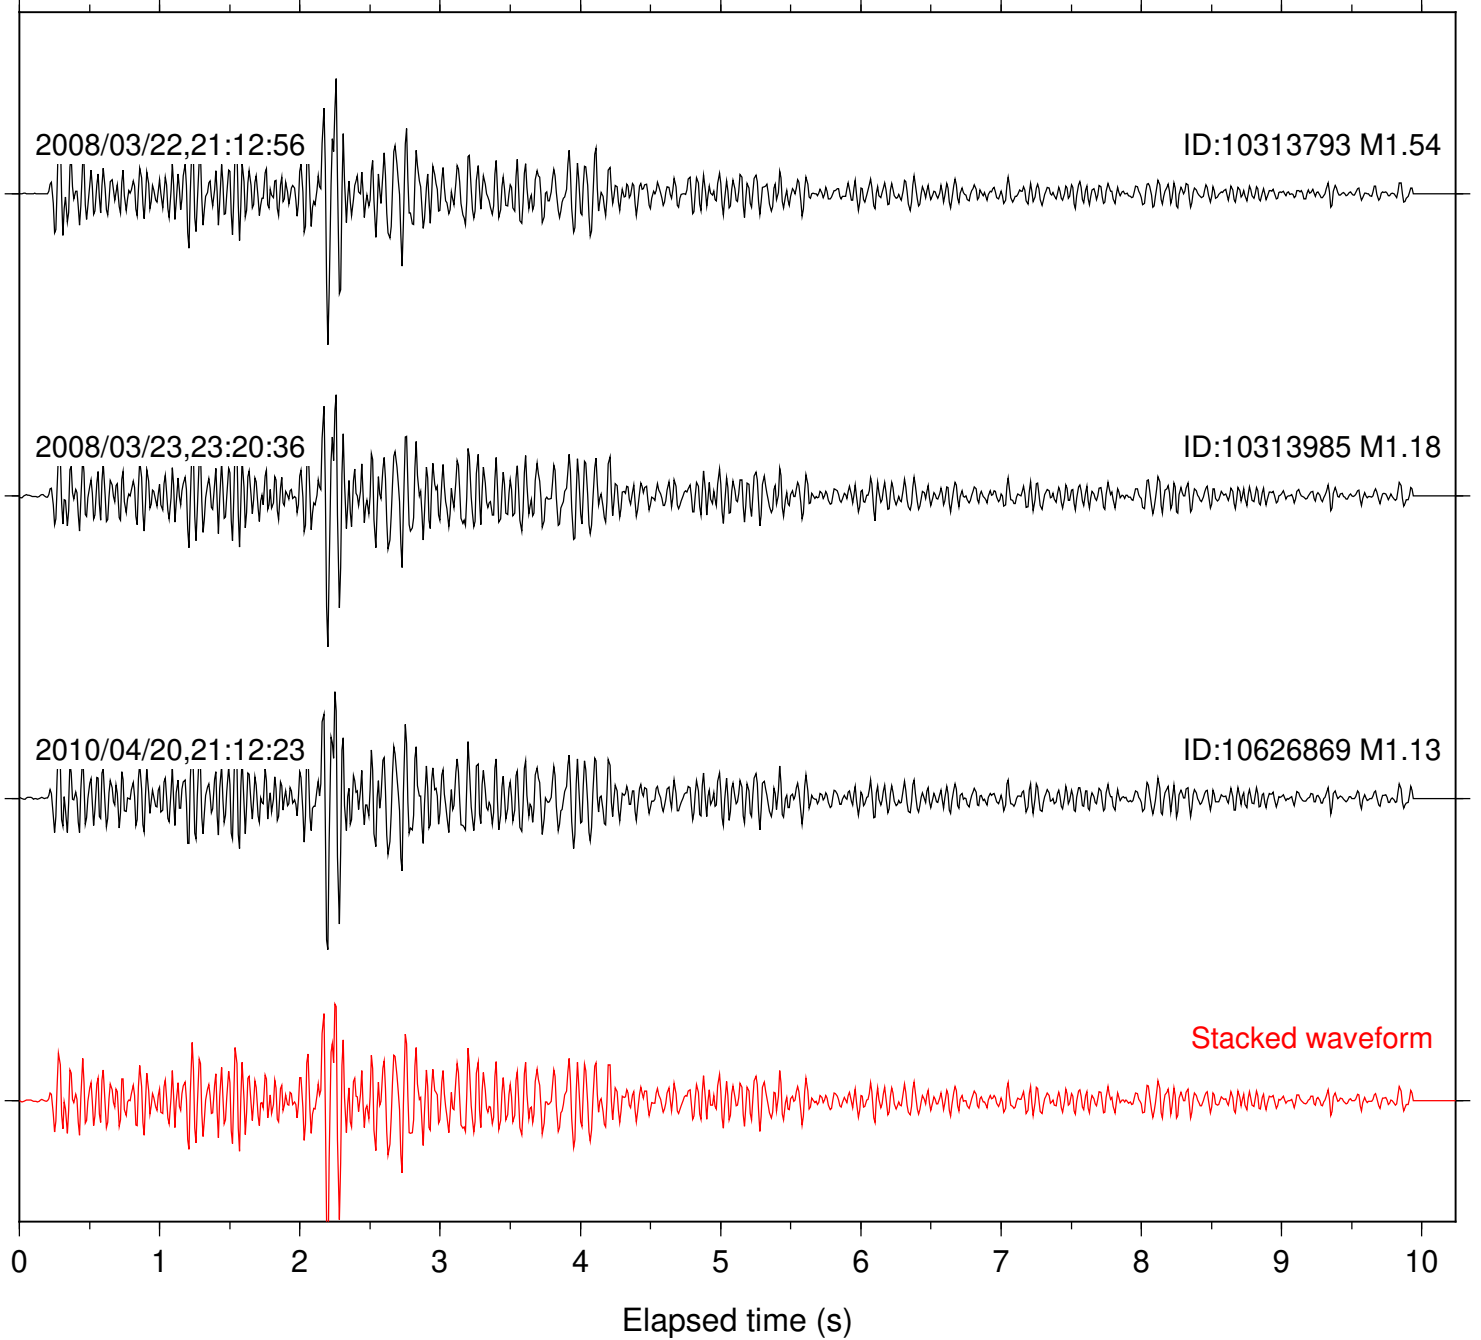

Station: B086 Com: EHZ

Focal depth: 10.10 km