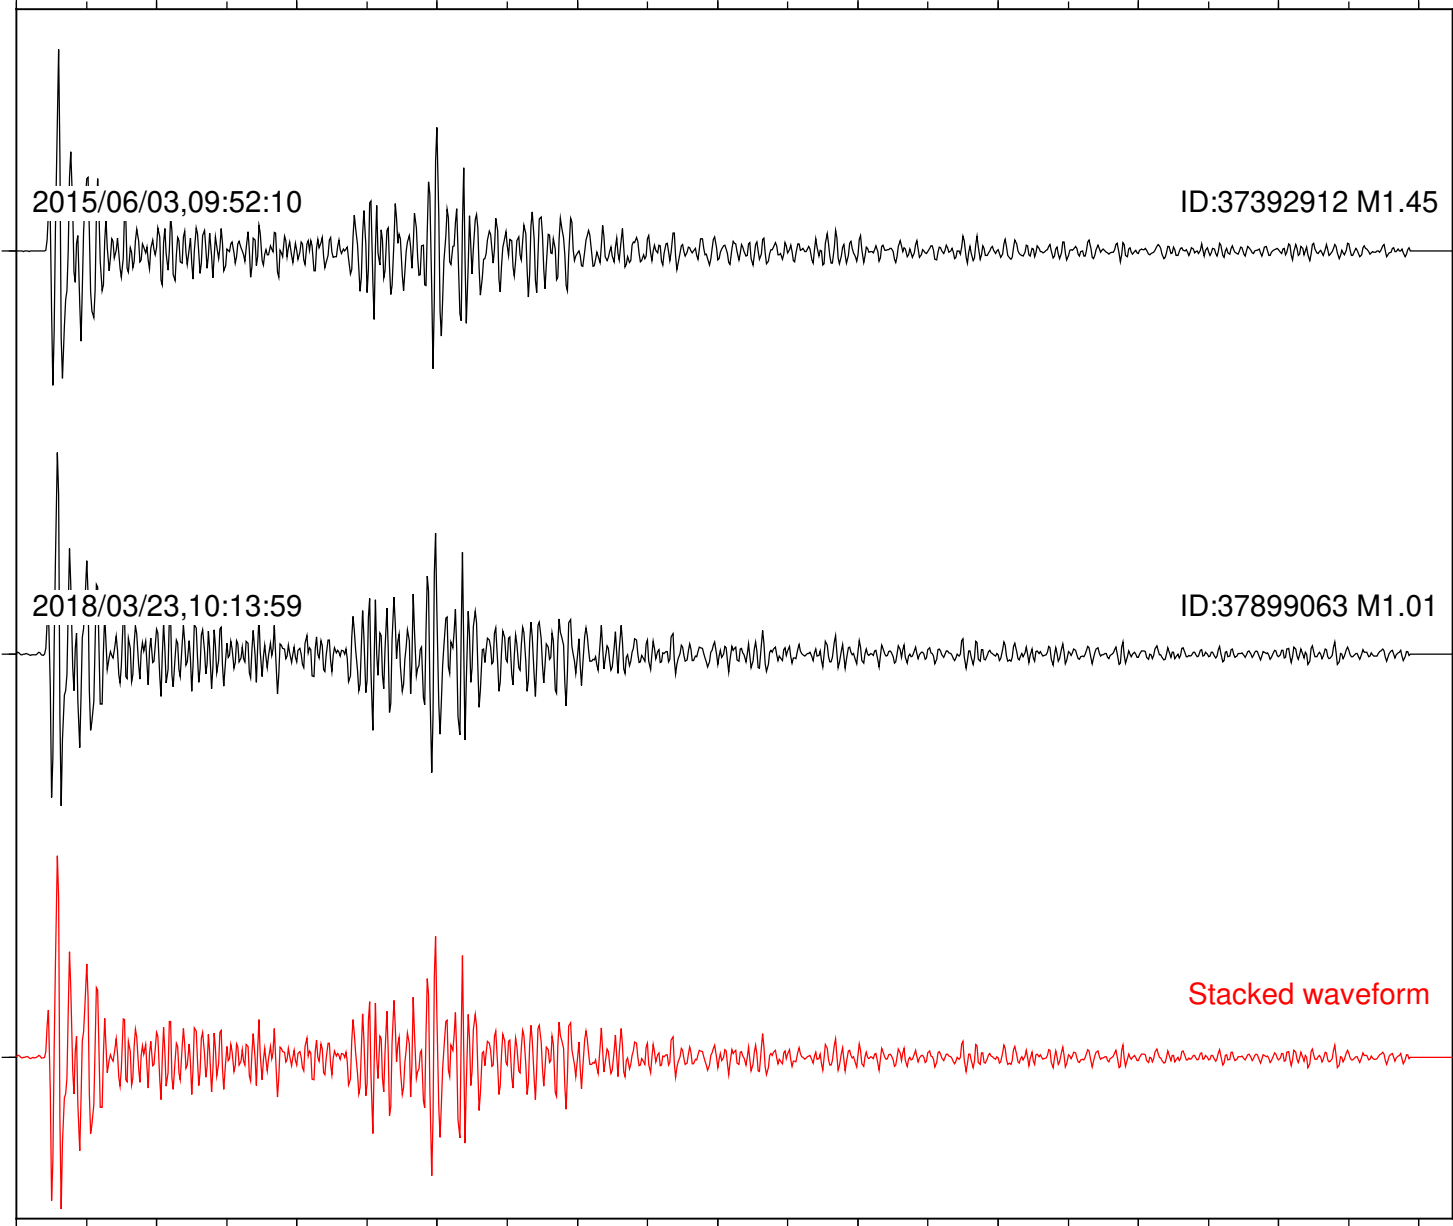

Station: B082 Com: EHZ

Focal depth: 14.30 km

2015/06/03,09:52:10

ID:37392912 M1.45

2018/03/23,10:13:59

ID:37899063 M1.01

Stacked waveform

0 1 2 3 4 5 6 7 8 9 10
Elapsed time (s)