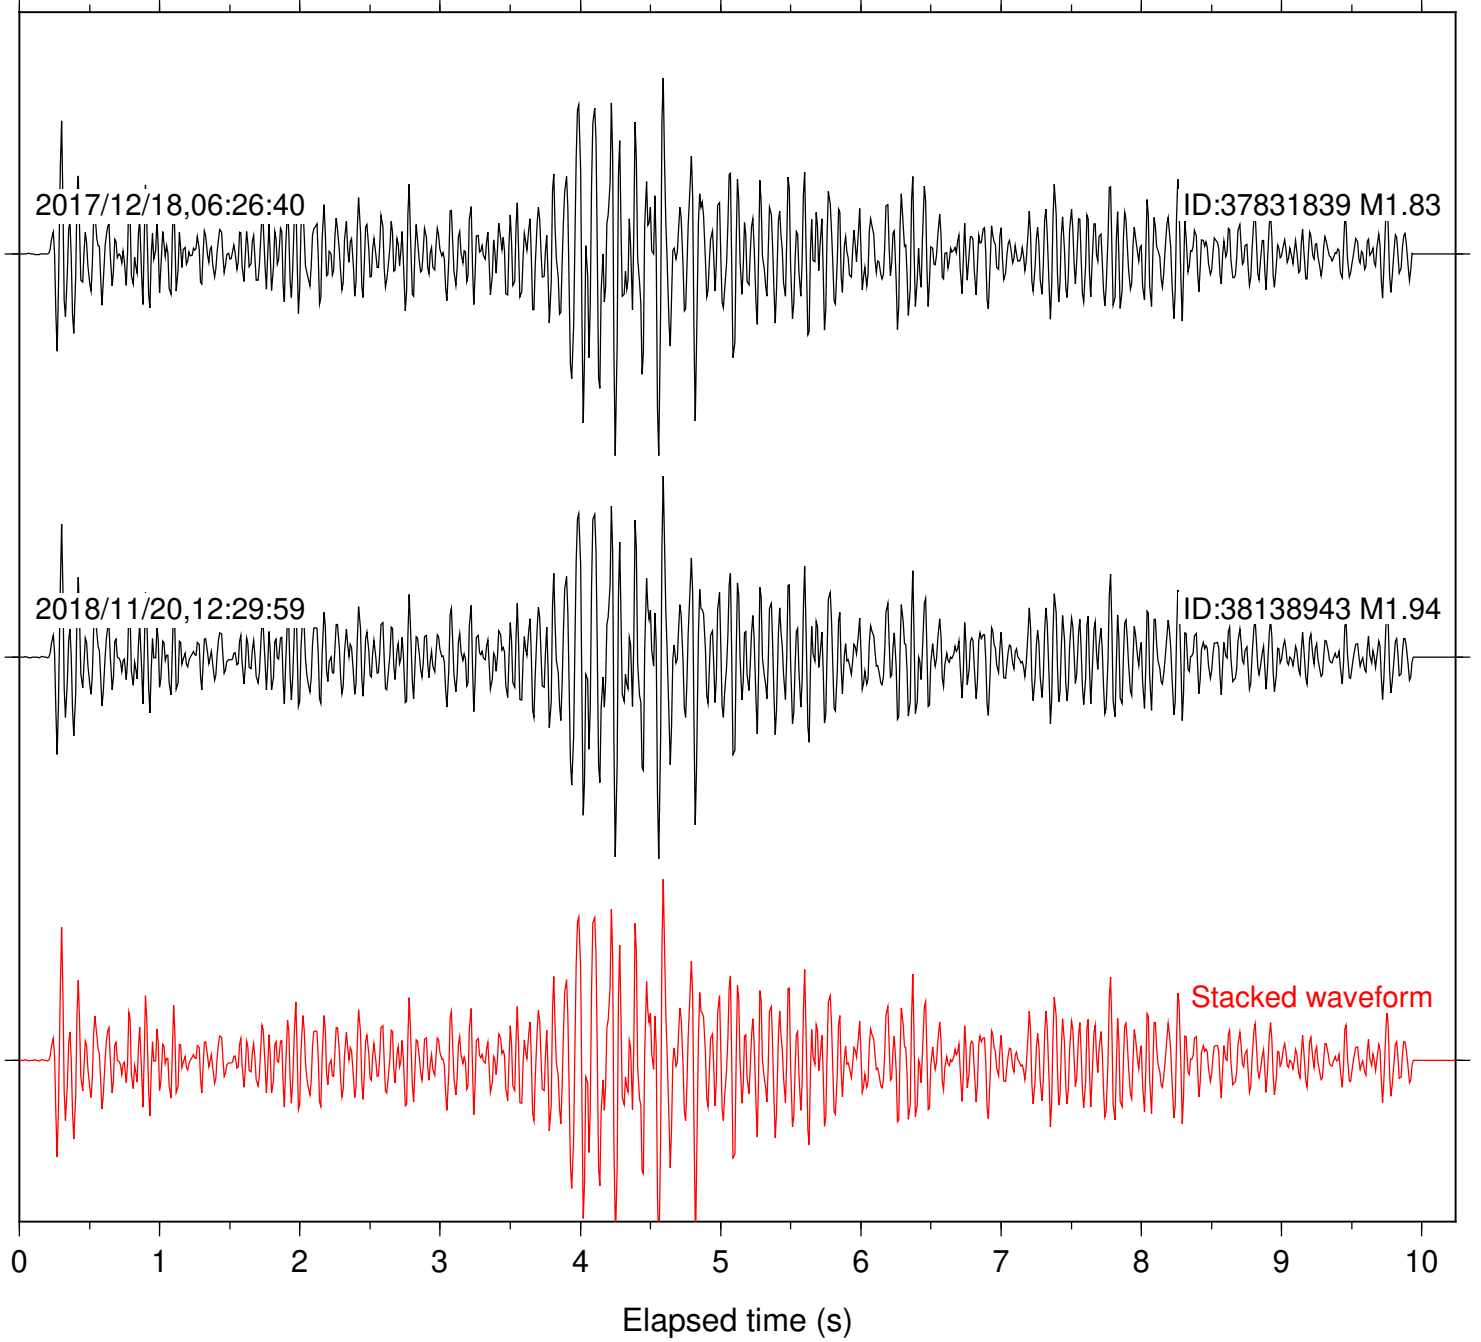

Station: CSH Com: HHZ

Focal depth: 3.00 km

Station: DGR Com: HHZ

Focal depth: 3.00 km

Station: FRD Com: HHZ

Focal depth: 3.00 km

Station: HMT2 Com: HHZ

Focal depth: 3.00 km