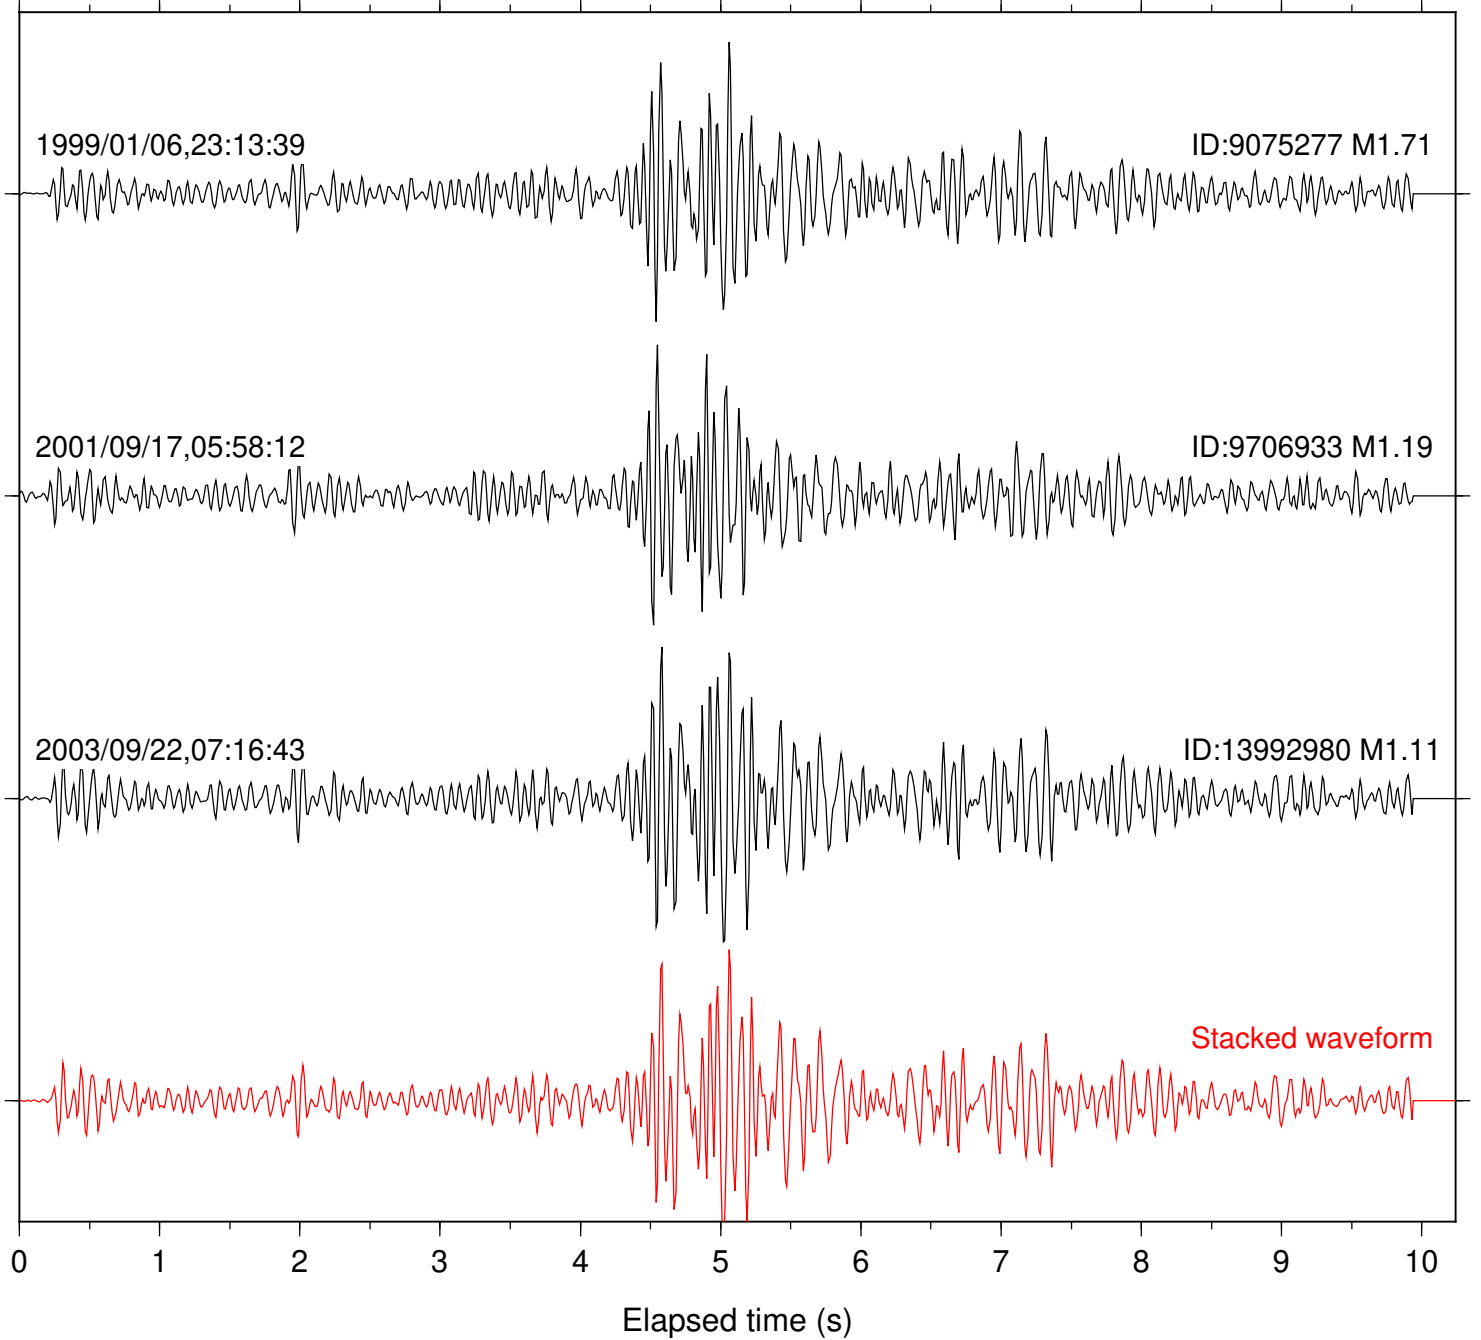

Station: POB2 Com: HHZ

Focal depth: 12.09 km