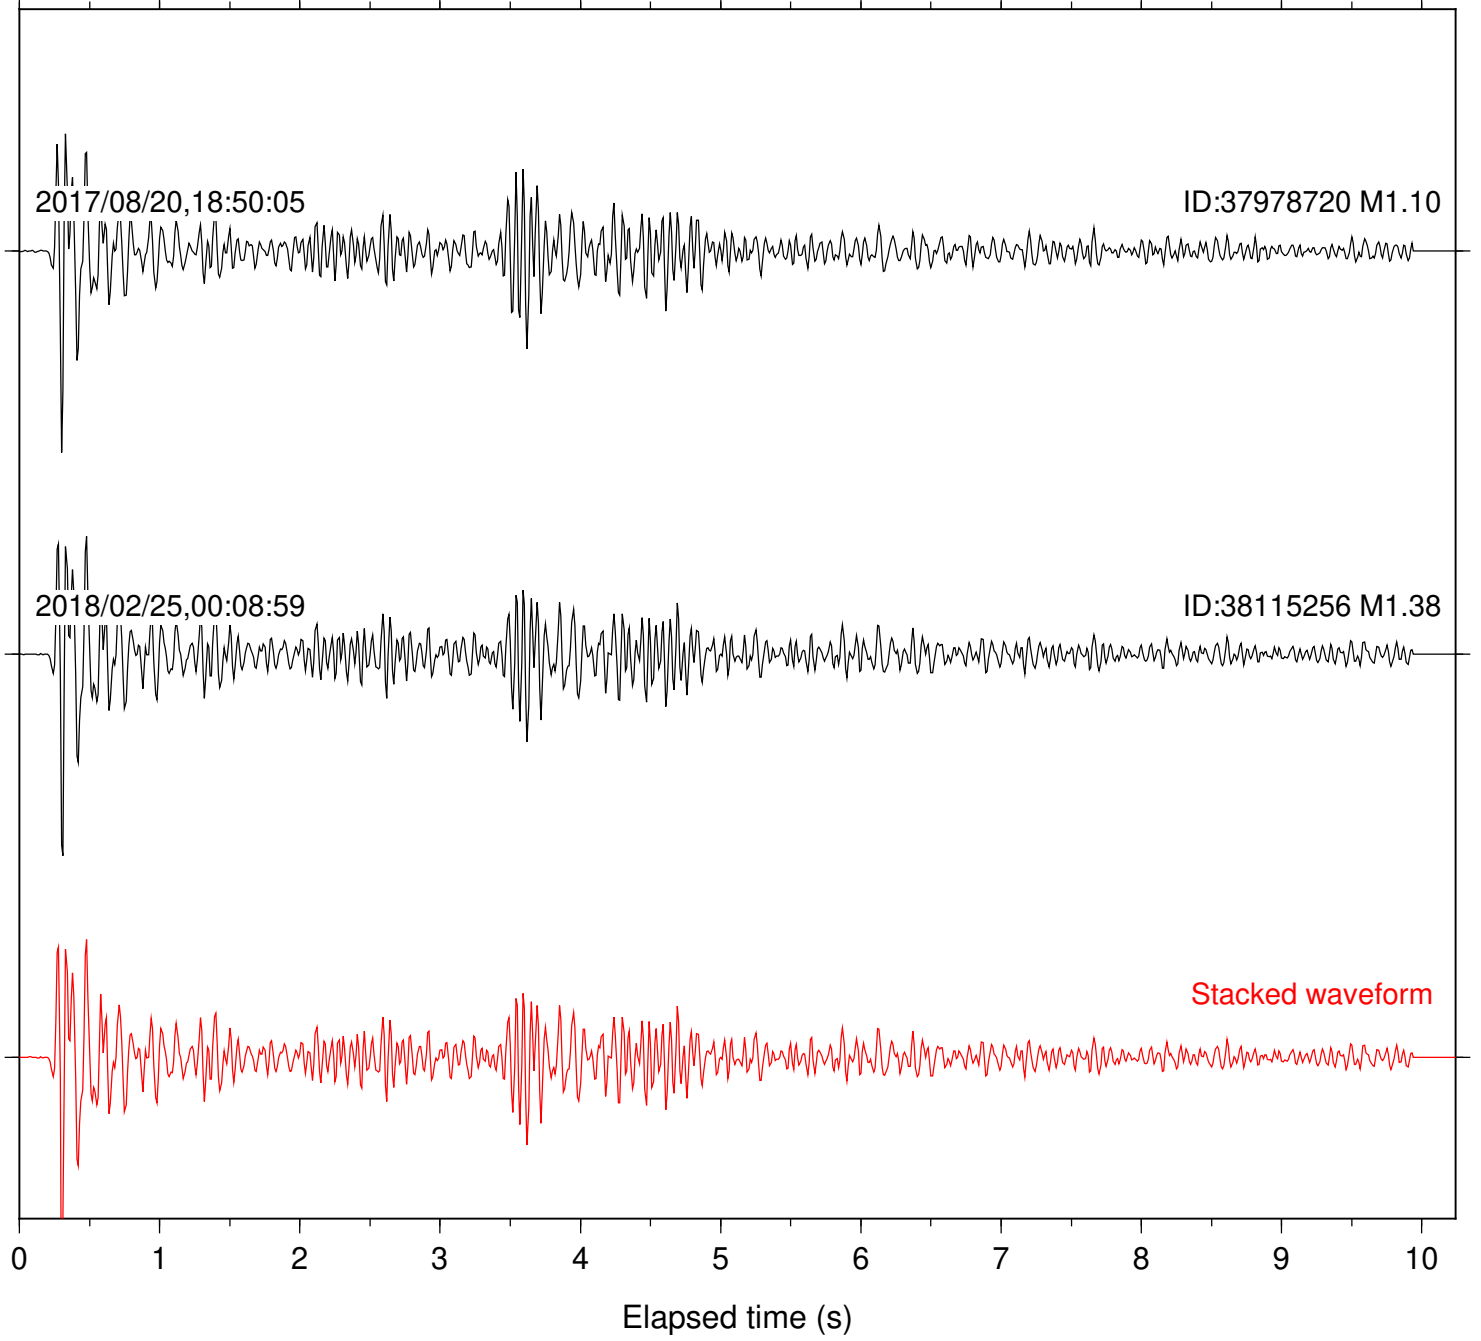

Station: CSH Com: HHZ

Focal depth: 5.23 km