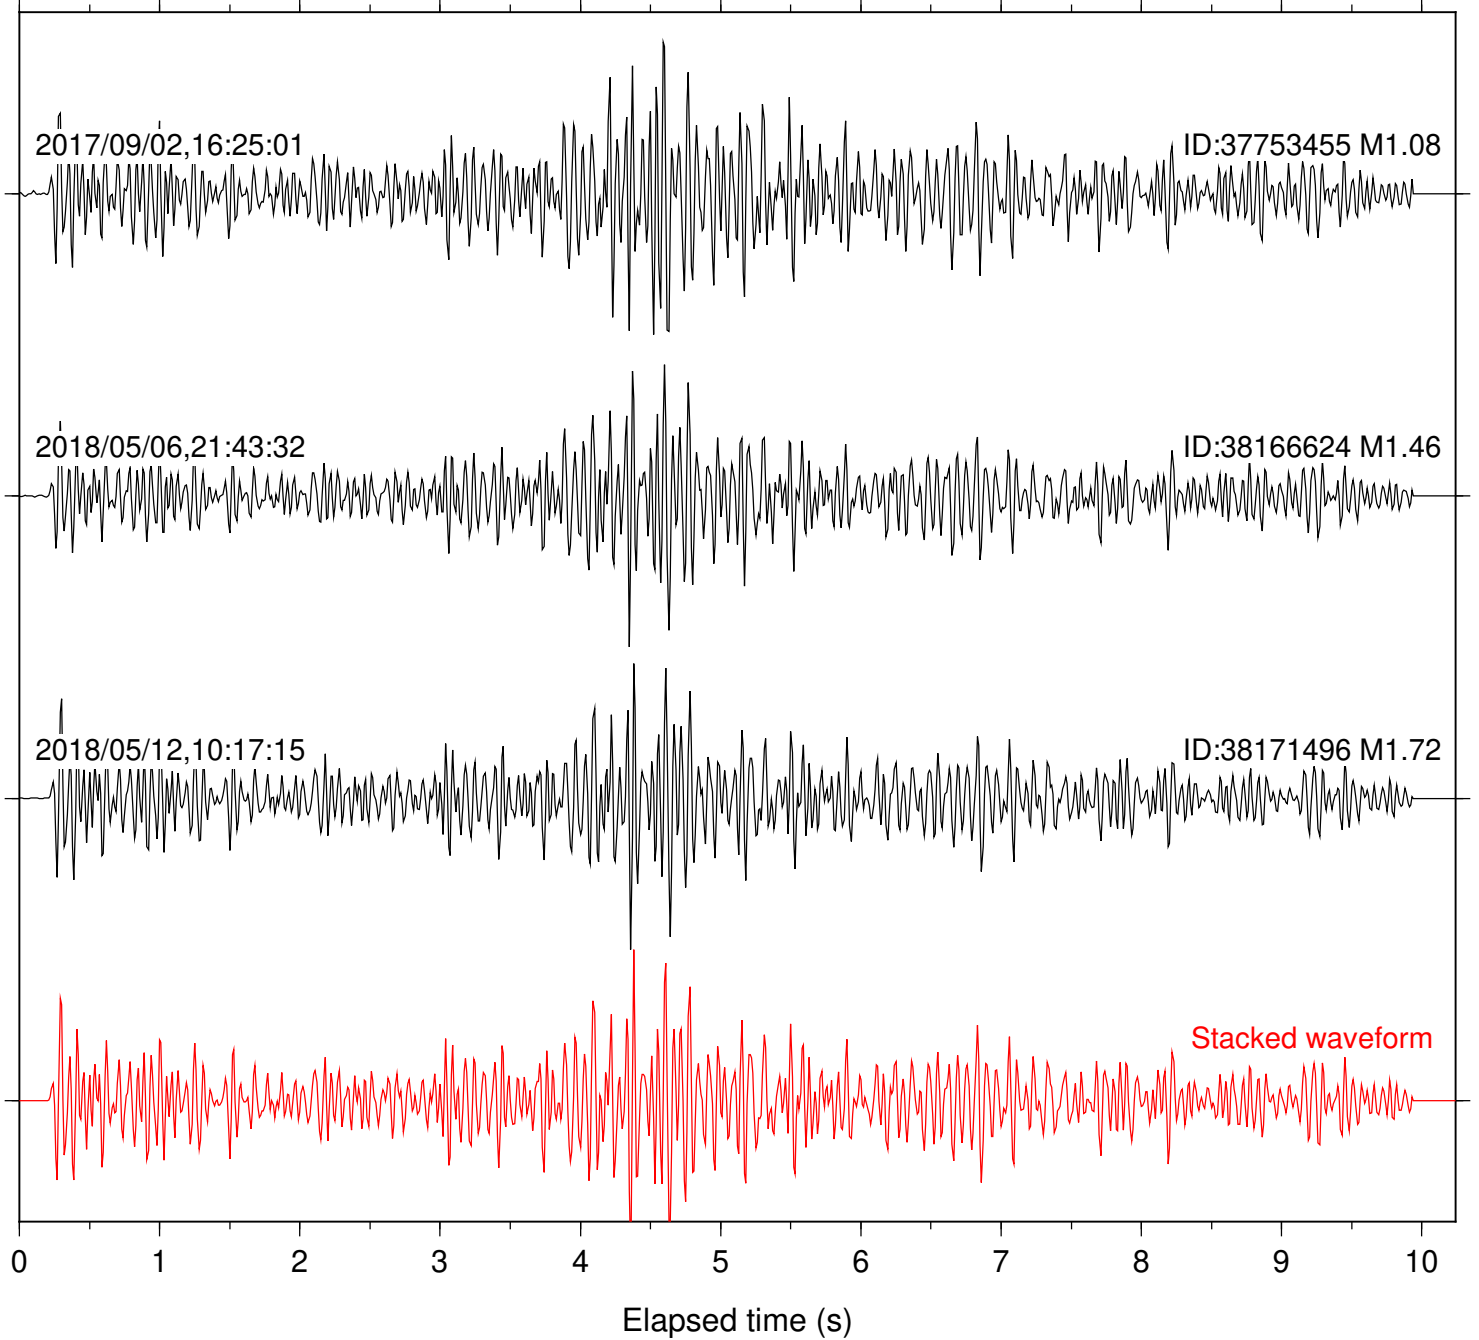

Station: DNR Com: HHZ

Focal depth: 6.70 km

Station: FRD Com: HHZ

Focal depth: 6.67 km

Station: HMT2 Com: HHZ

Focal depth: 6.70 km

Station: KNW Com: HHZ

Focal depth: 6.70 km