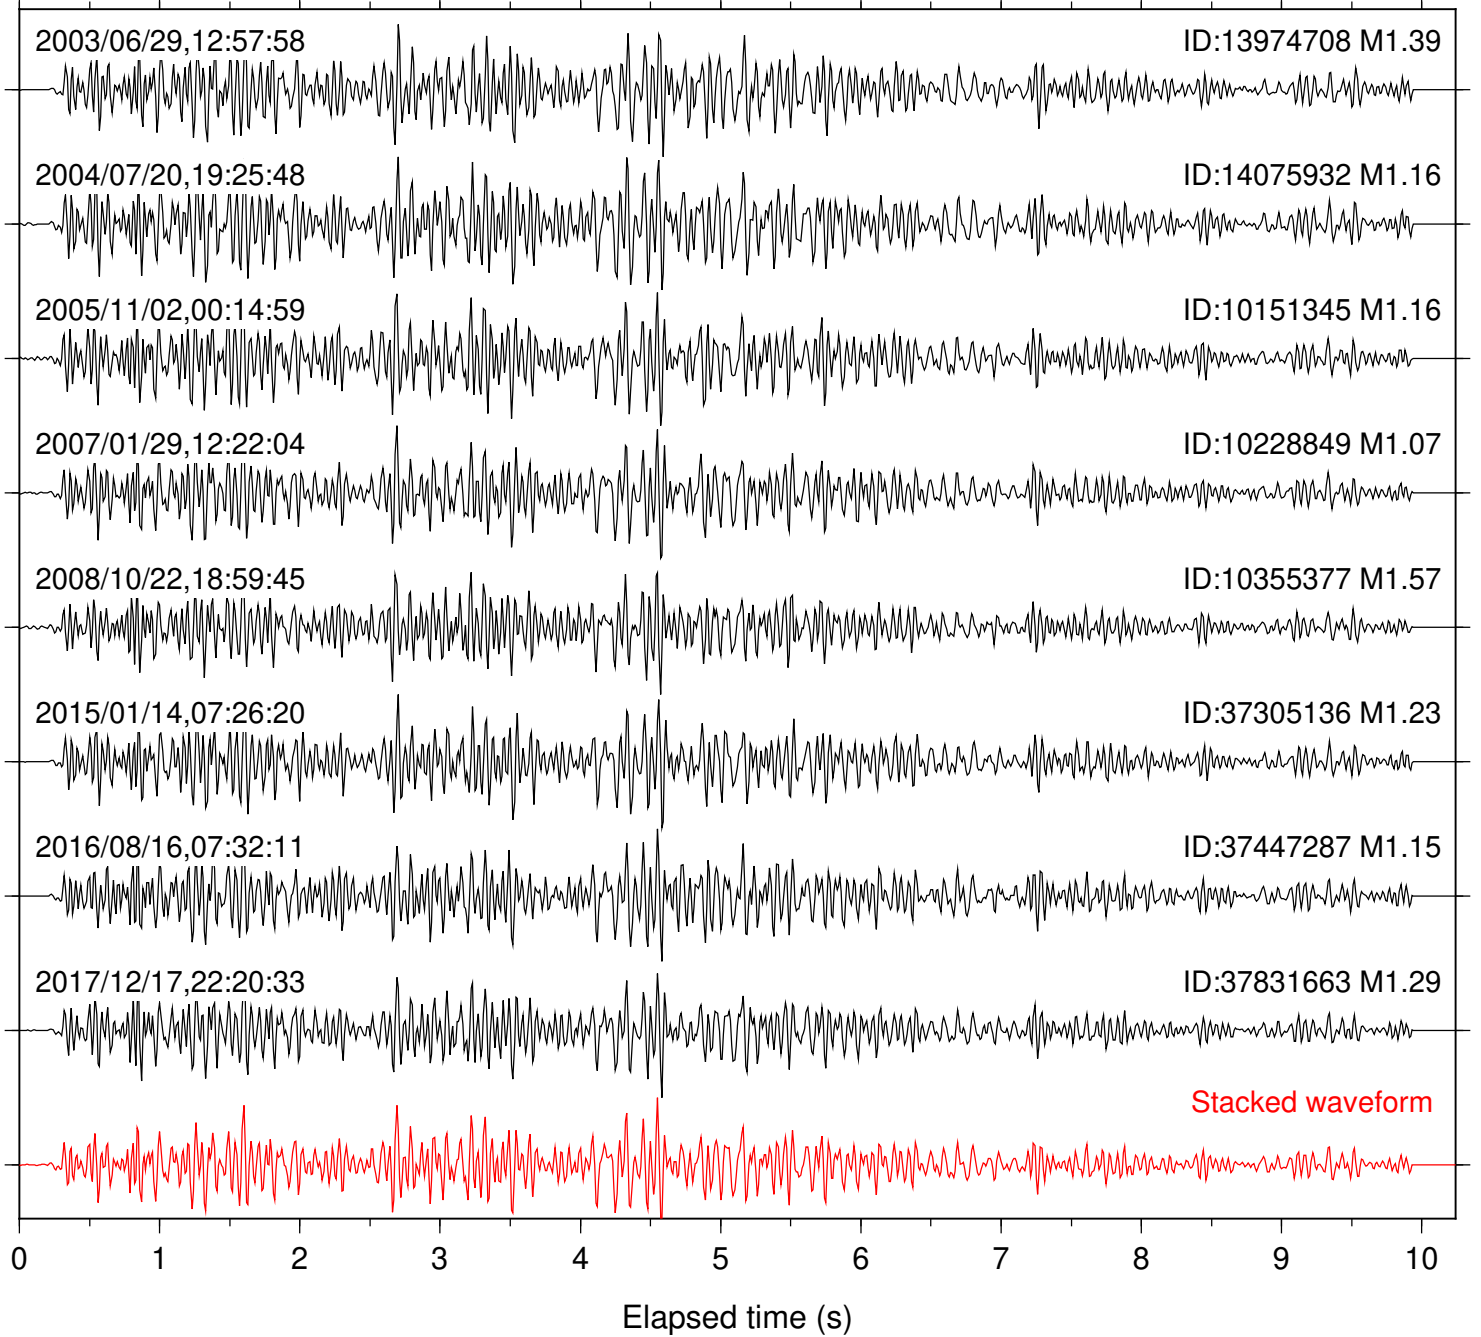

Station: LVA2 Com: HHZ

Focal depth: 11.61 km