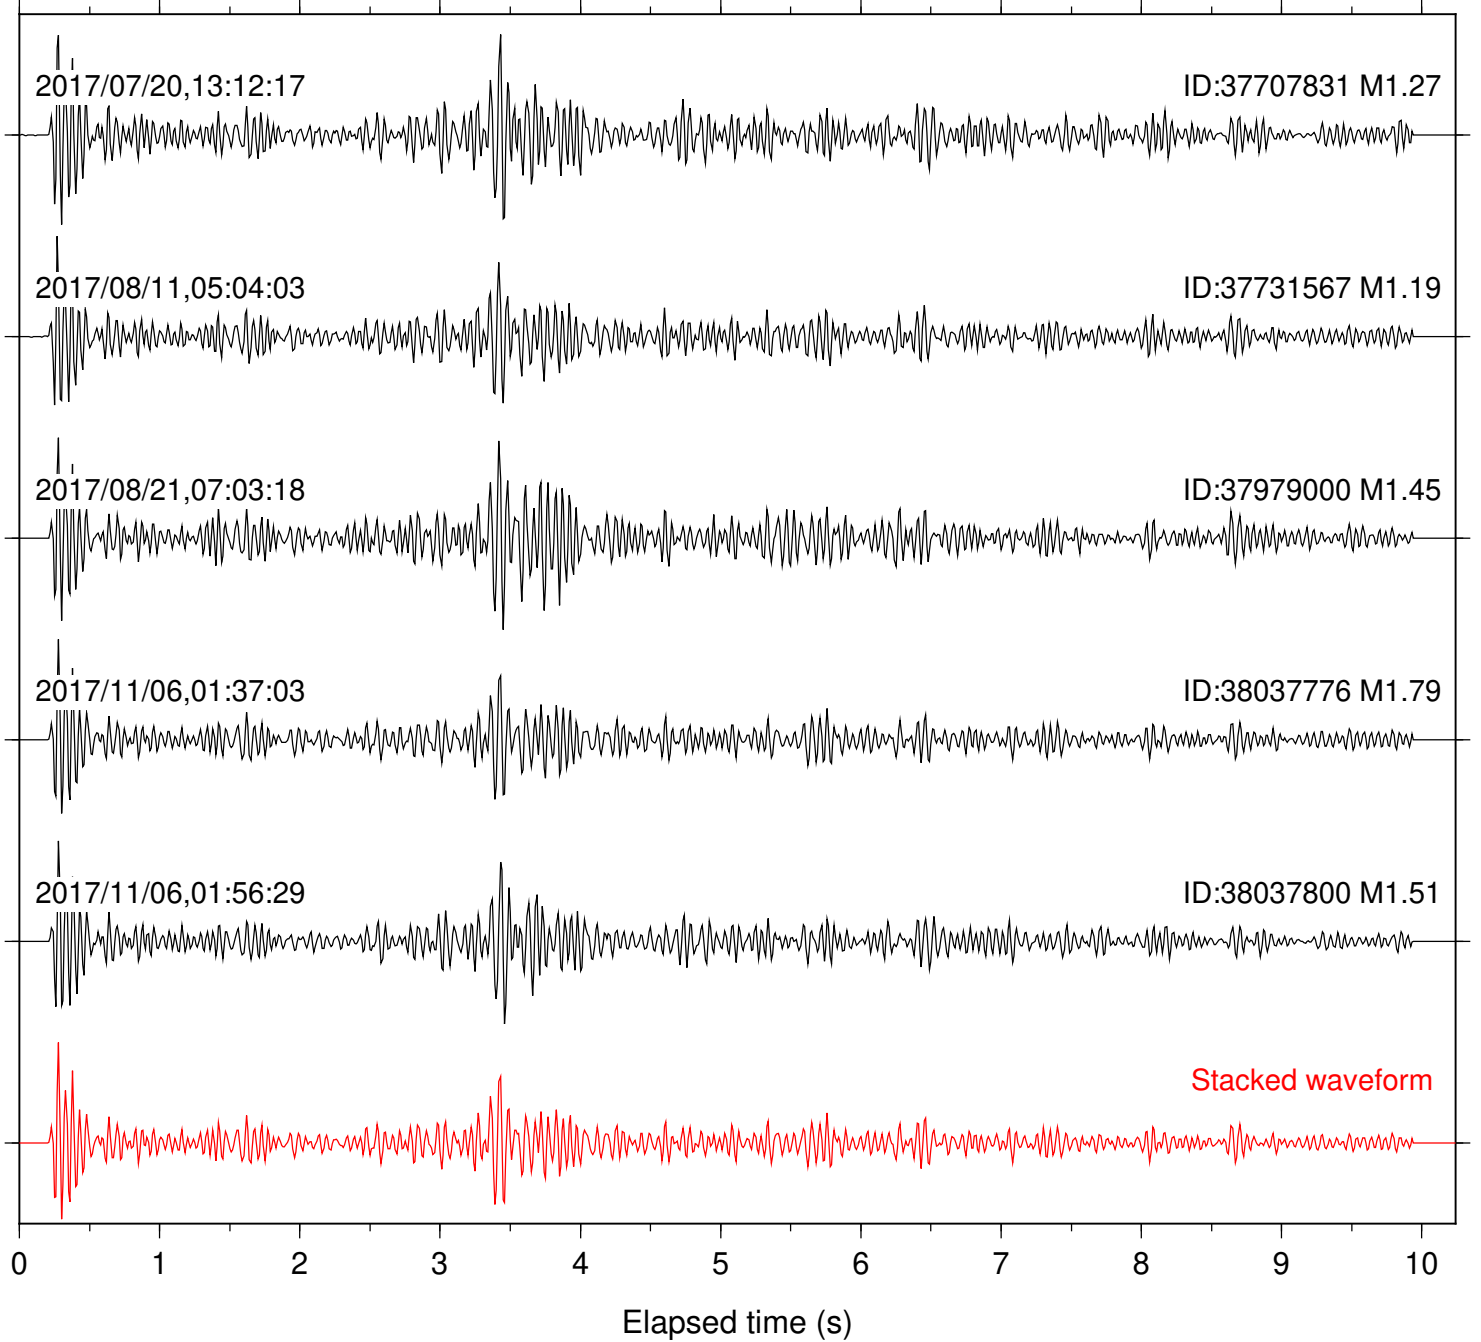

Station: DGR Com: HHZ

Focal depth: 6.59 km

Station: DNR Com: HHZ

Focal depth: 6.60 km

Station: FRD Com: HHZ

Focal depth: 6.59 km

Station: HMT2 Com: HHZ

Focal depth: 6.59 km