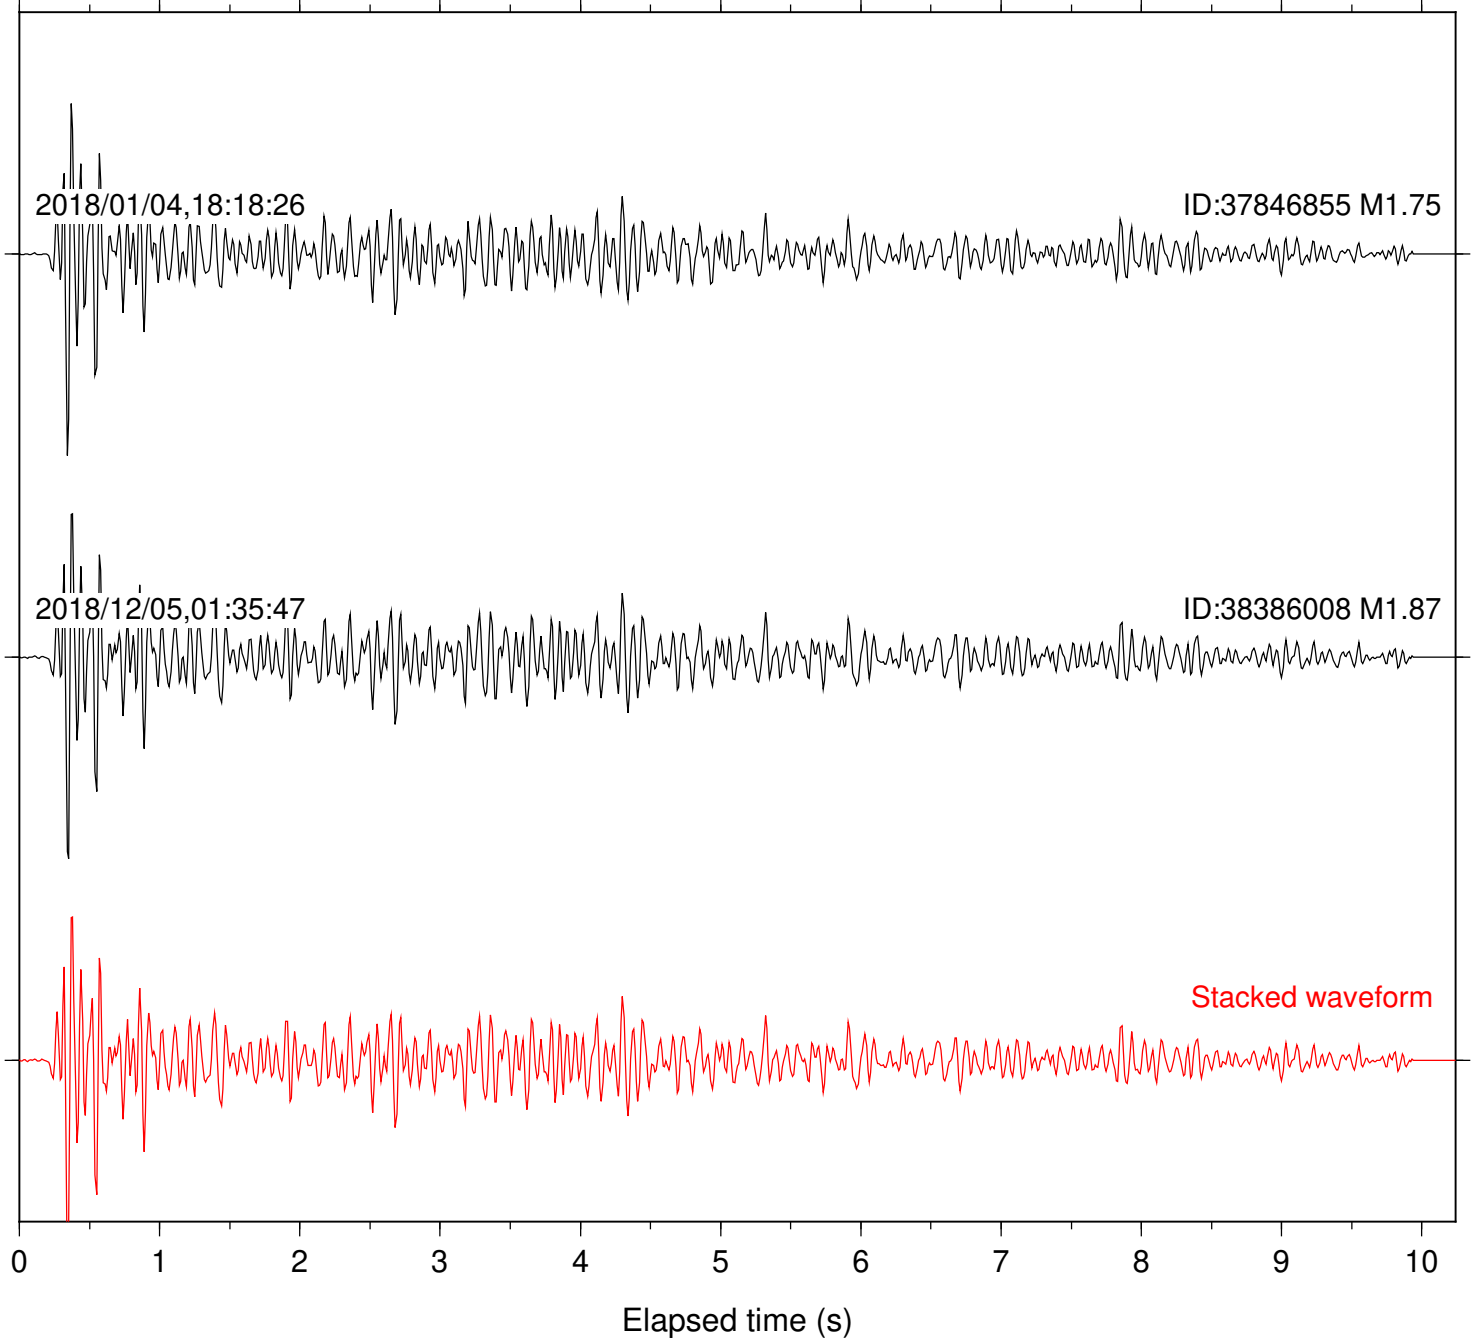

Focal depth: 6.31 km

Station: RDM Com: HHZ

Focal depth: 6.31 km

Station: RRSP Com: HHZ

Focal depth: 6.31 km

Station: SMER Com: HHZ

Focal depth: 6.31 km

Station: SND Com: HHZ