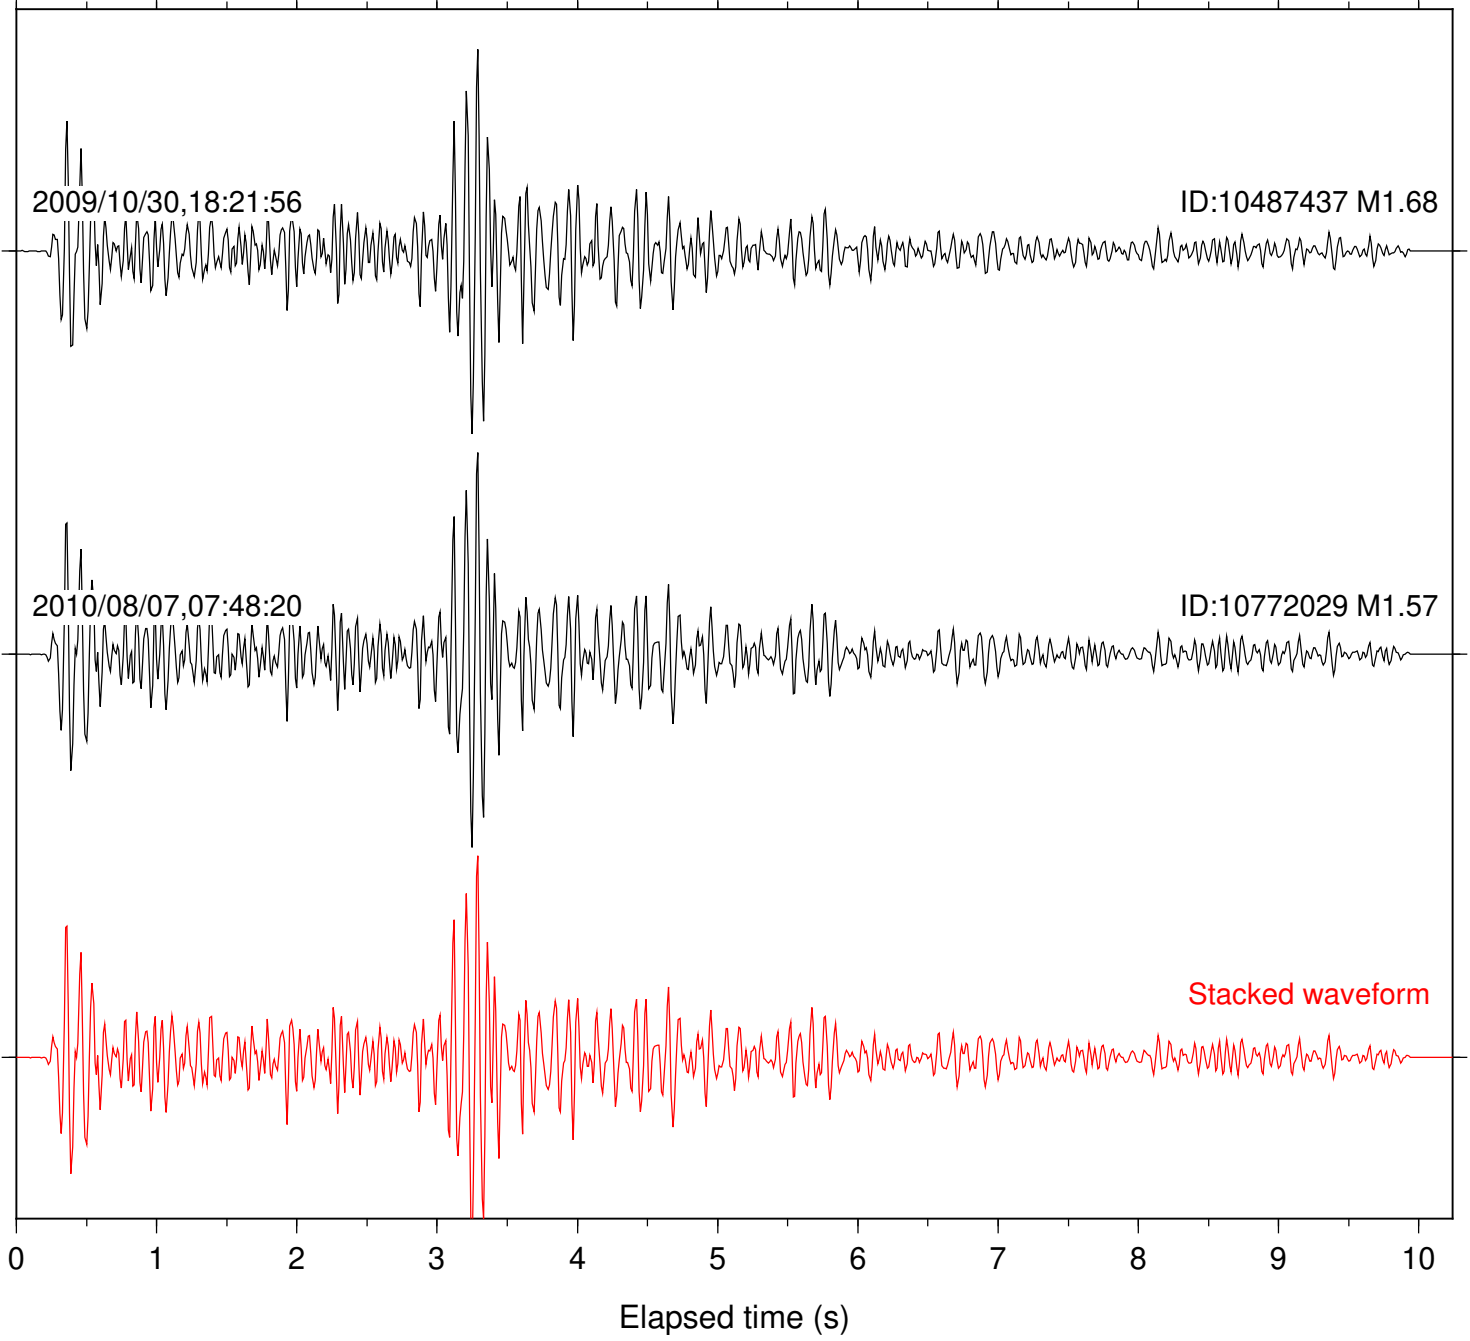

Station: B084 Com: EHZ

Focal depth: 10.13 km