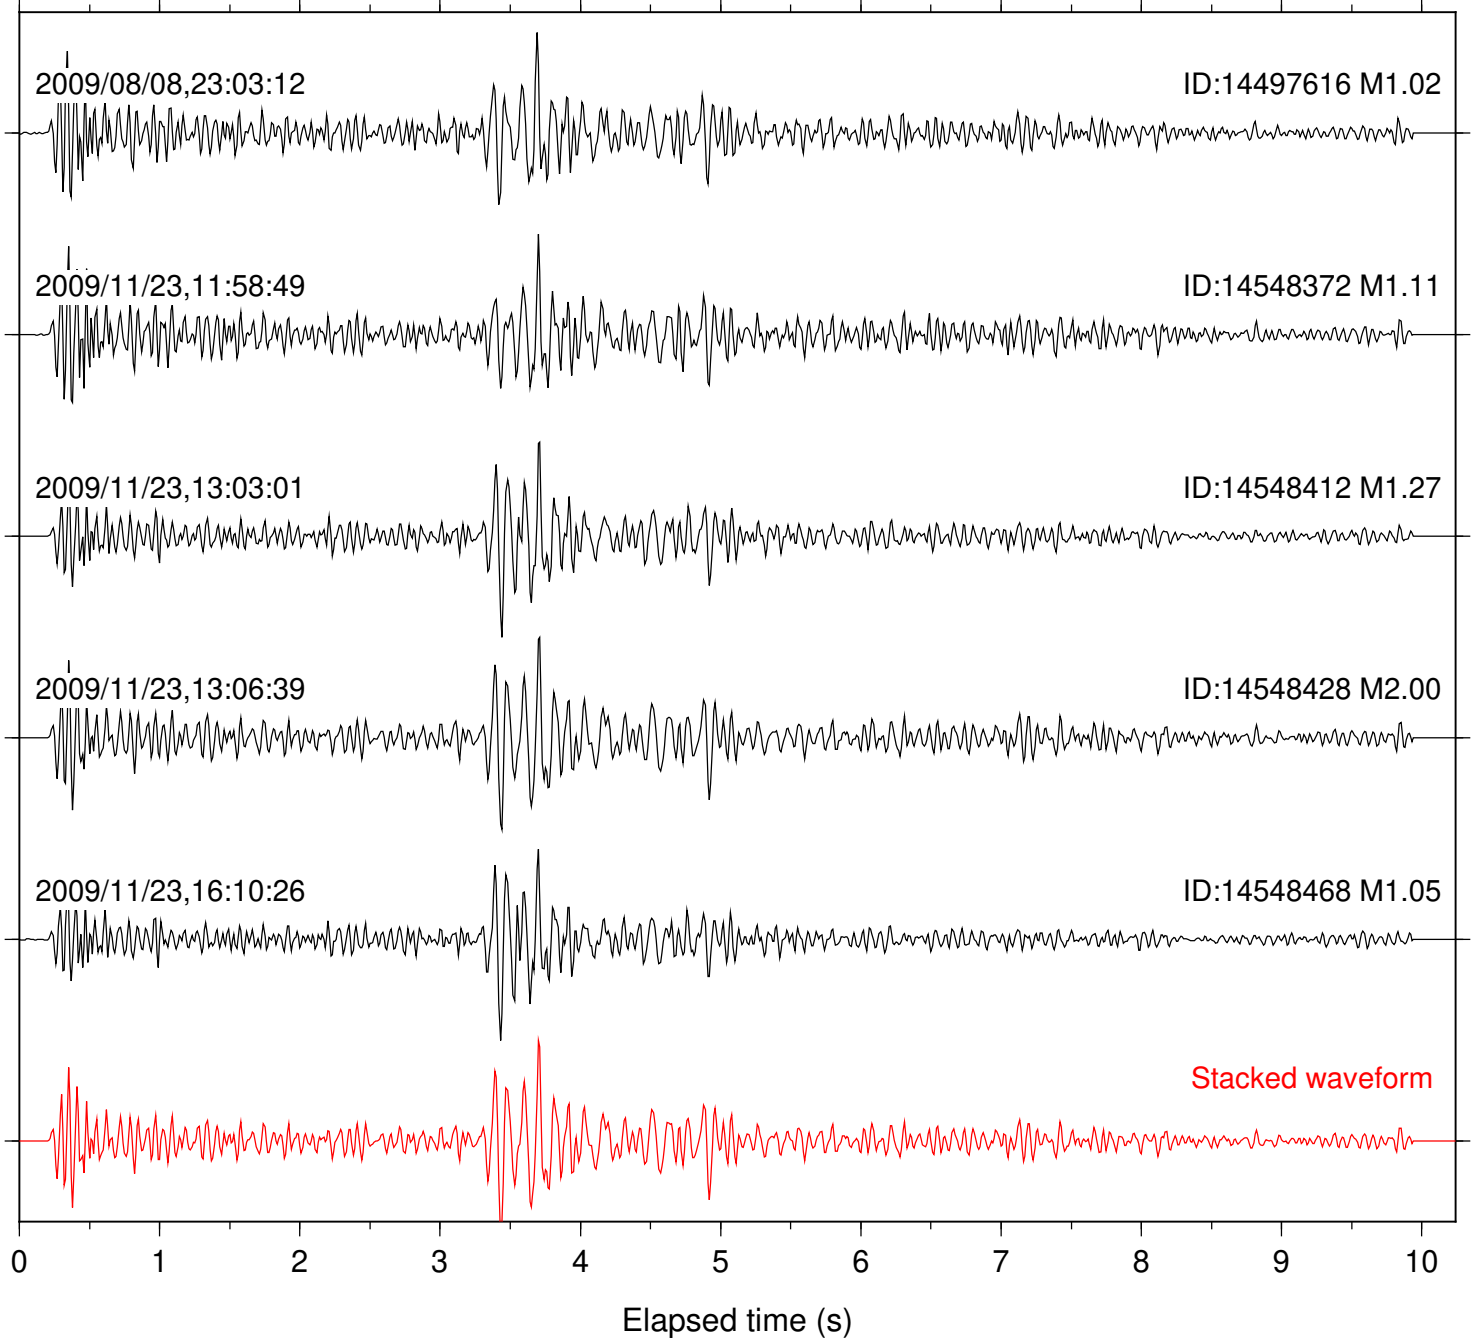

Station: B093 Com: EHZ

Focal depth: 9.33 km