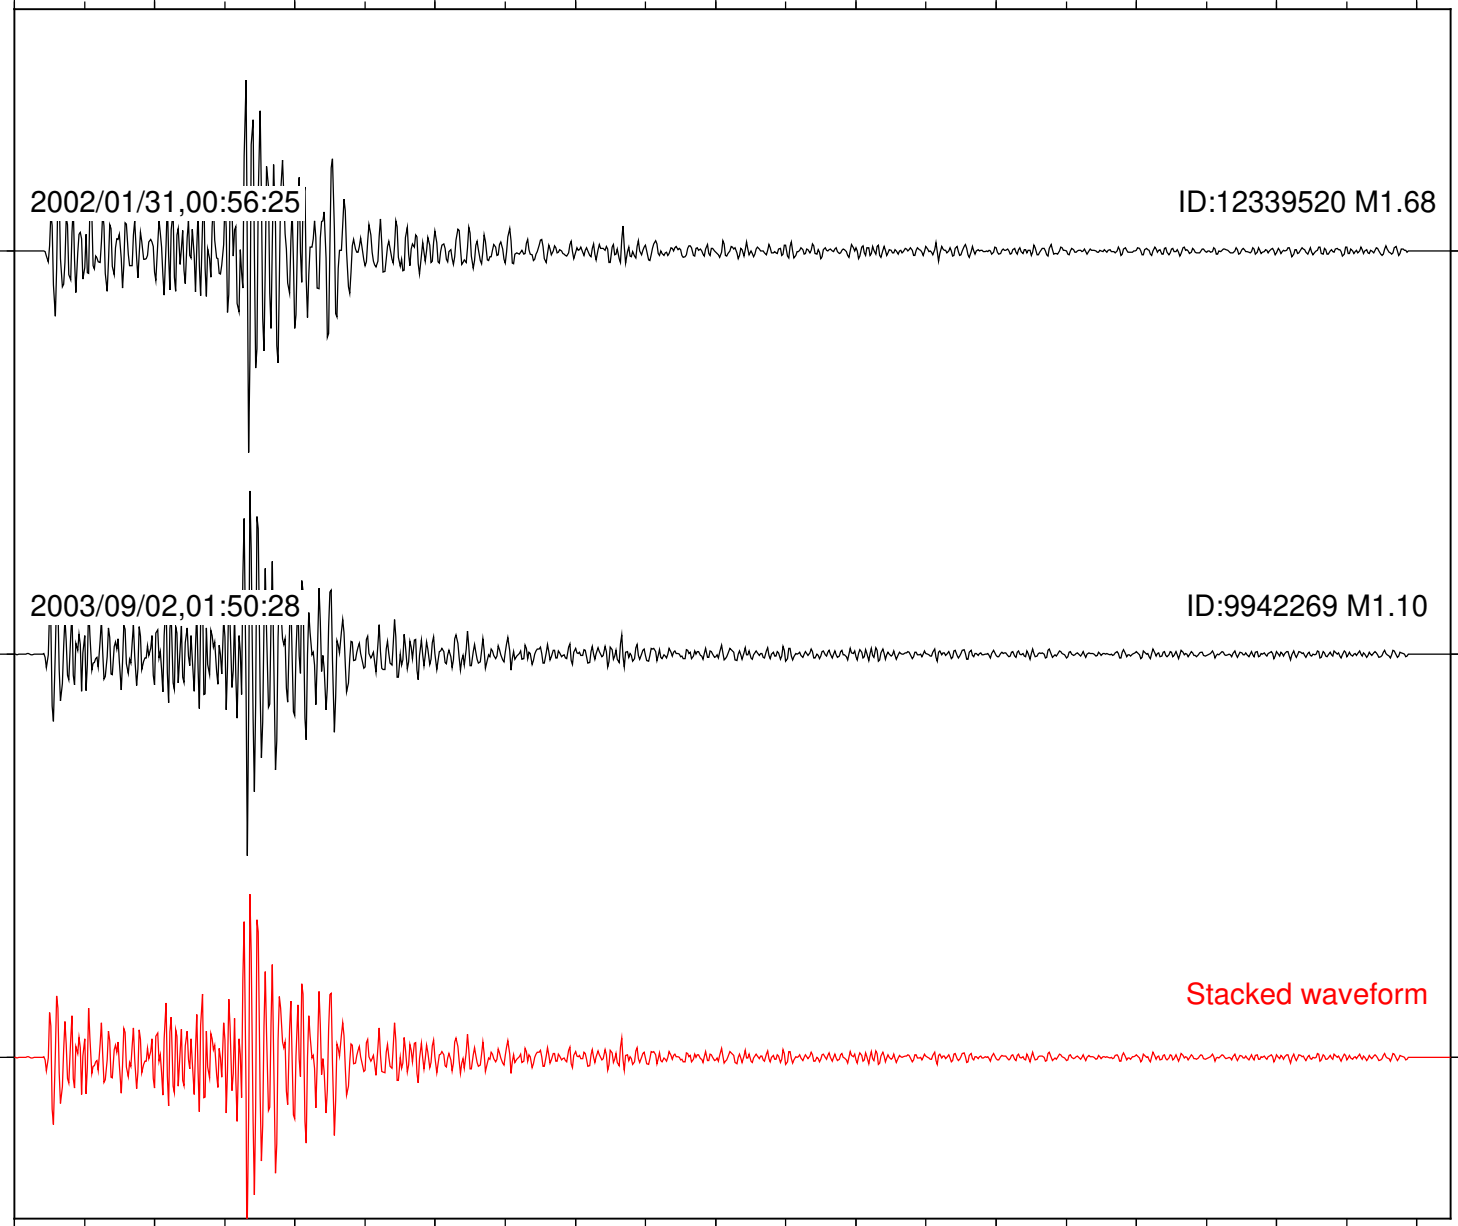

Station: FRD Com: HHZ

Focal depth: 8.25 km

2002/01/31,00:56:25

ID:12339520 M1.68

2003/09/02,01:50:28

ID:9942269 M1.10

Stacked waveform

0 1 2 3 4 5 6 7 8 9 10
Elapsed time (s)