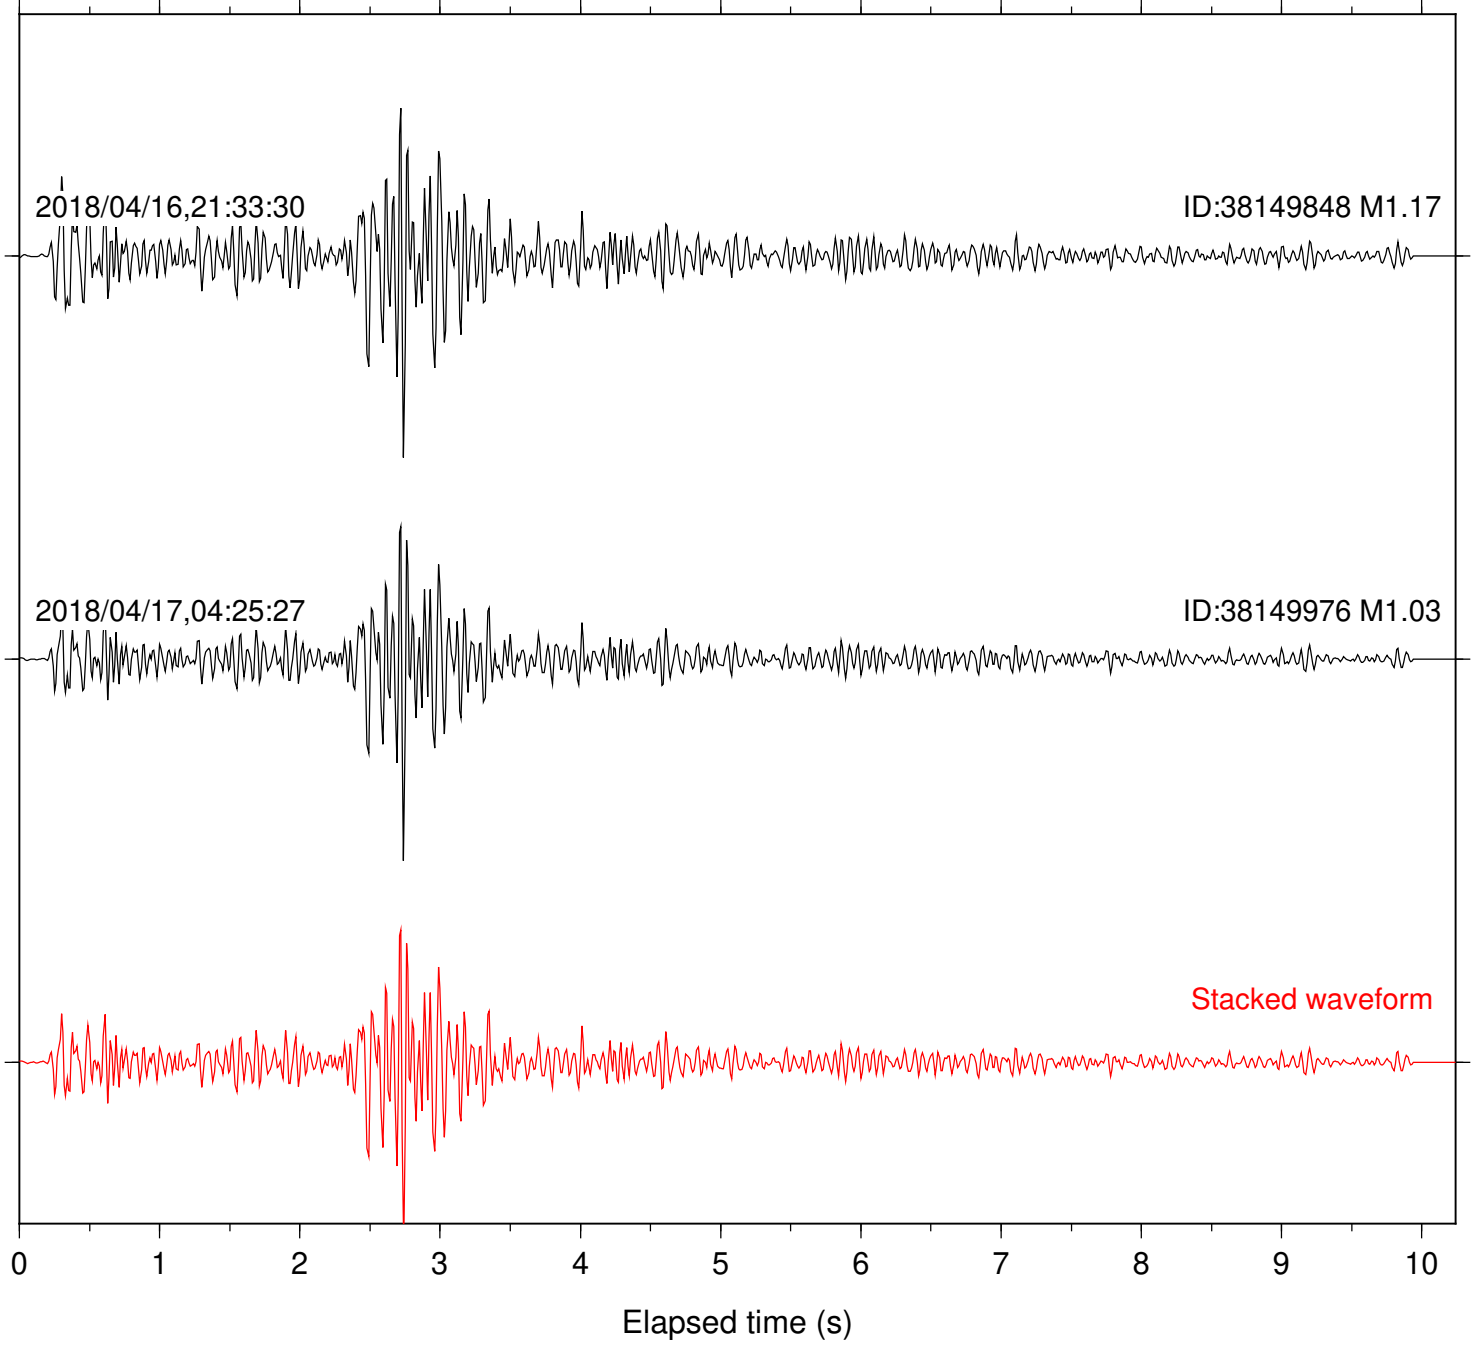

Station: HMT2 Com: HHZ

Focal depth: 13.35 km