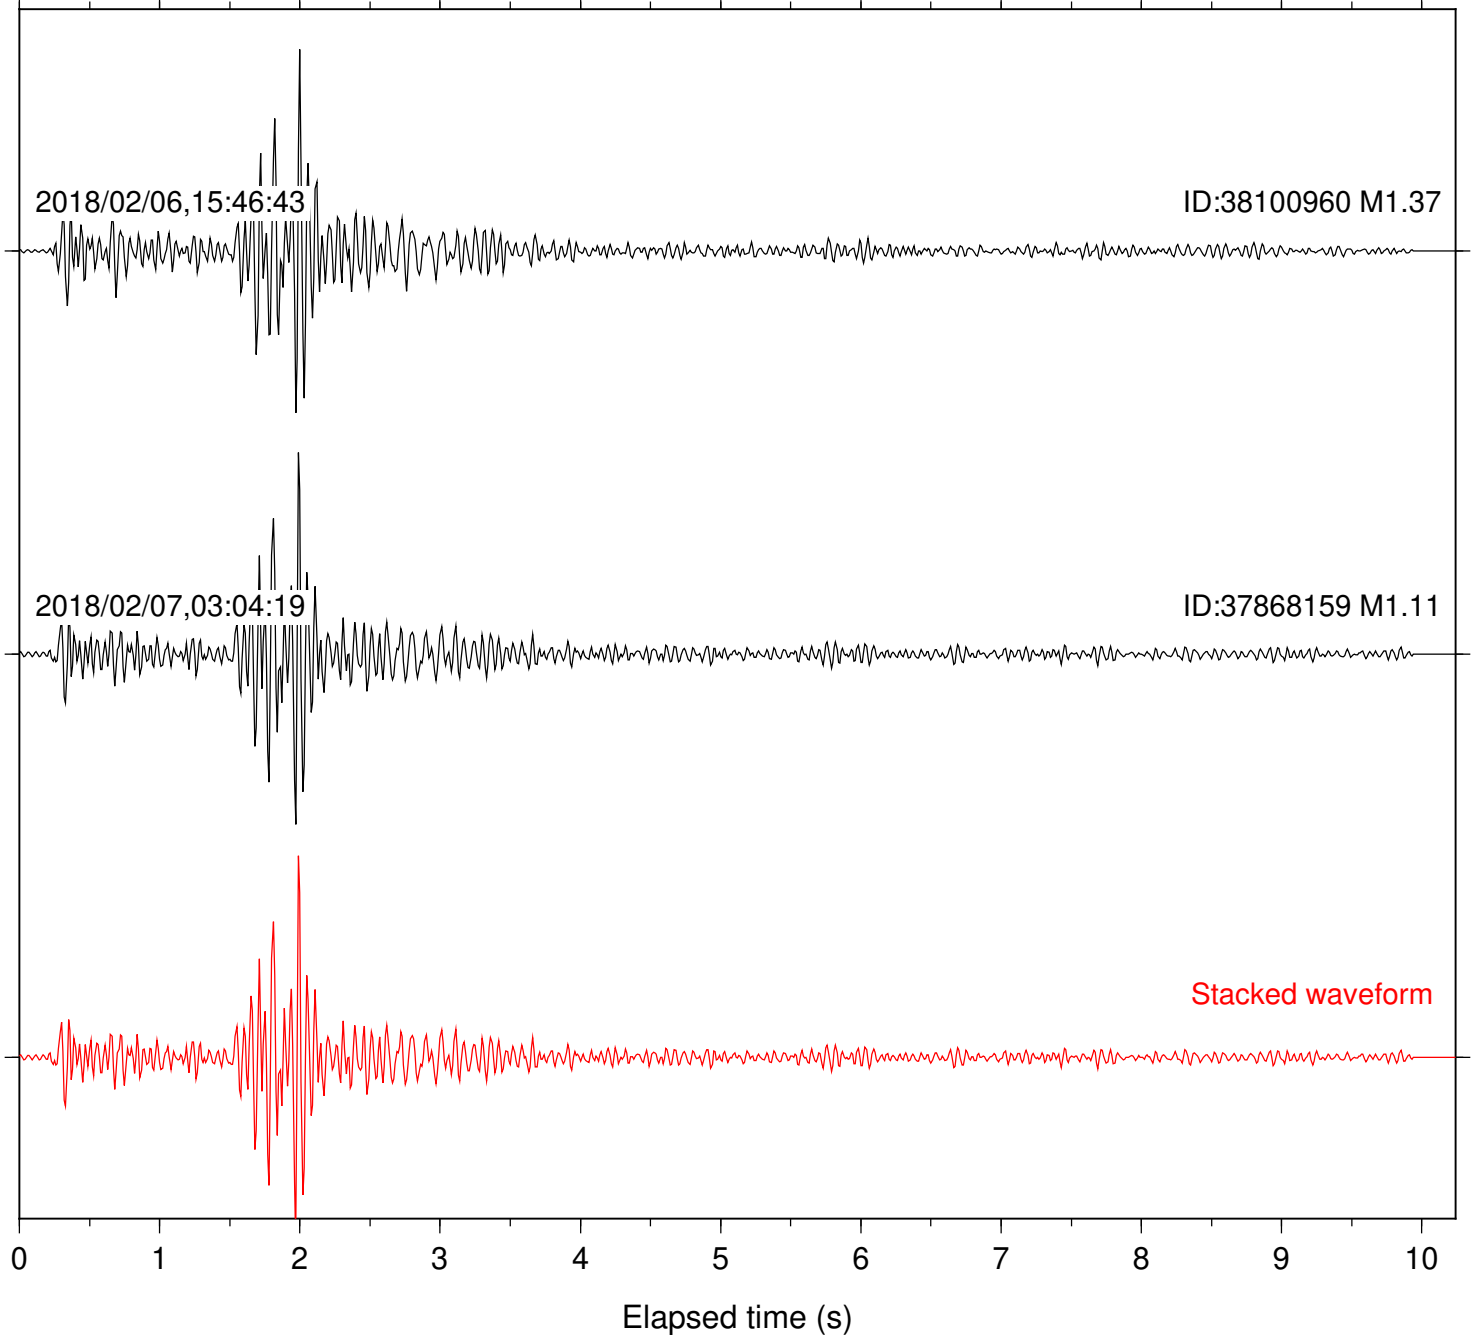

Station: RDM Com: HHZ

Focal depth: 8.67 km