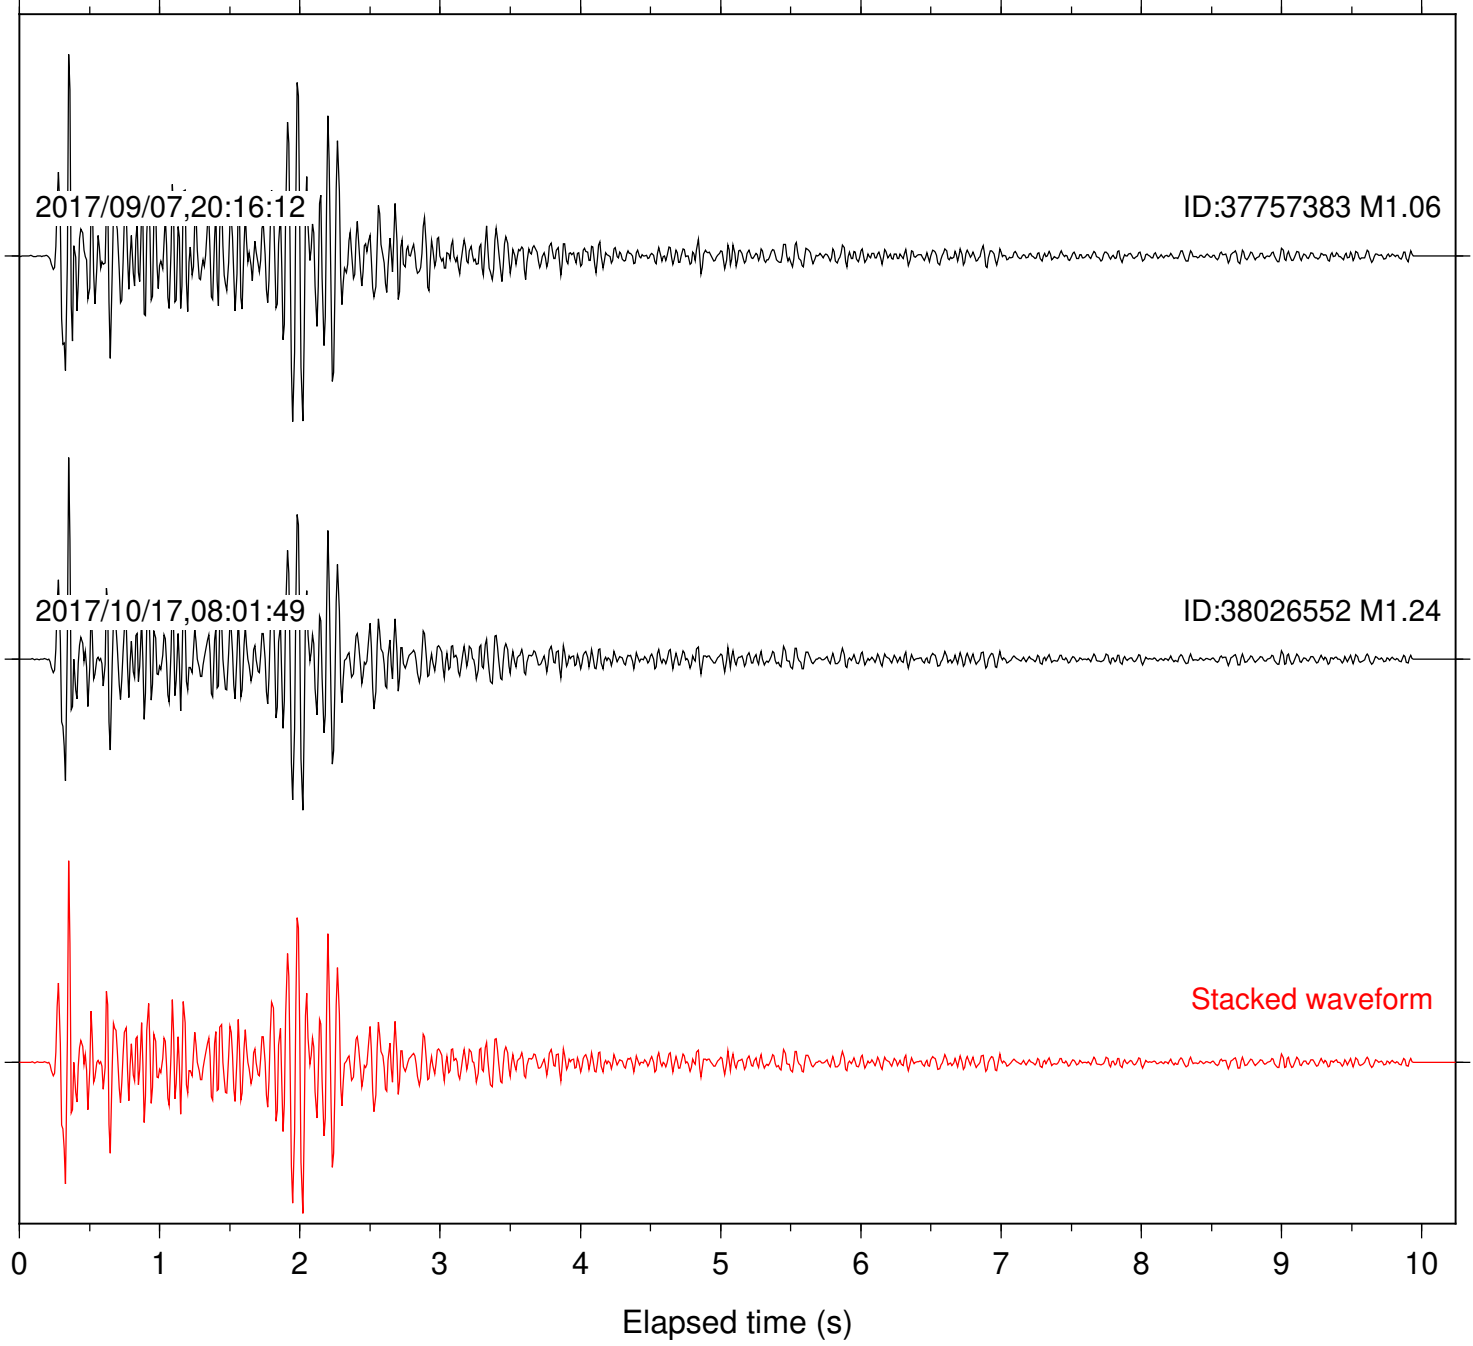

Station: CRY Com: HHZ

Focal depth: 5.07 km