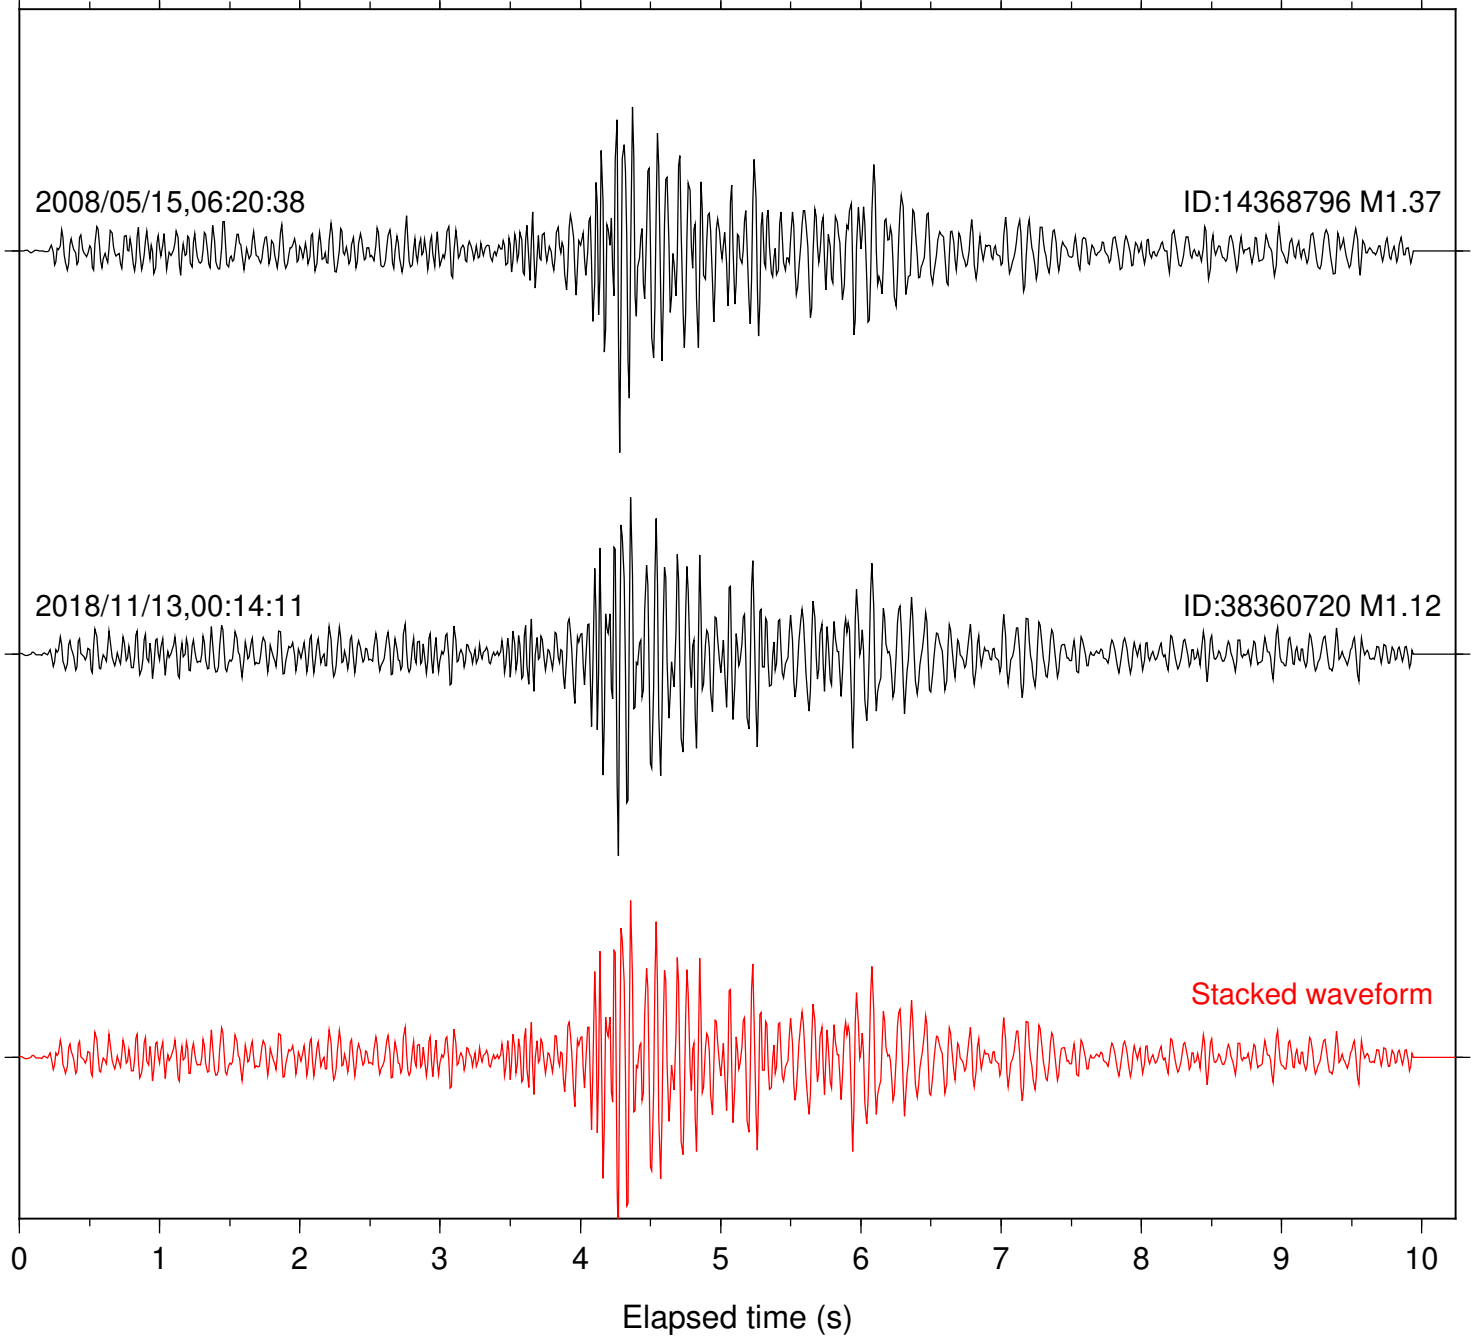

Station: B084 Com: EHZ

Focal depth: 16.60 km