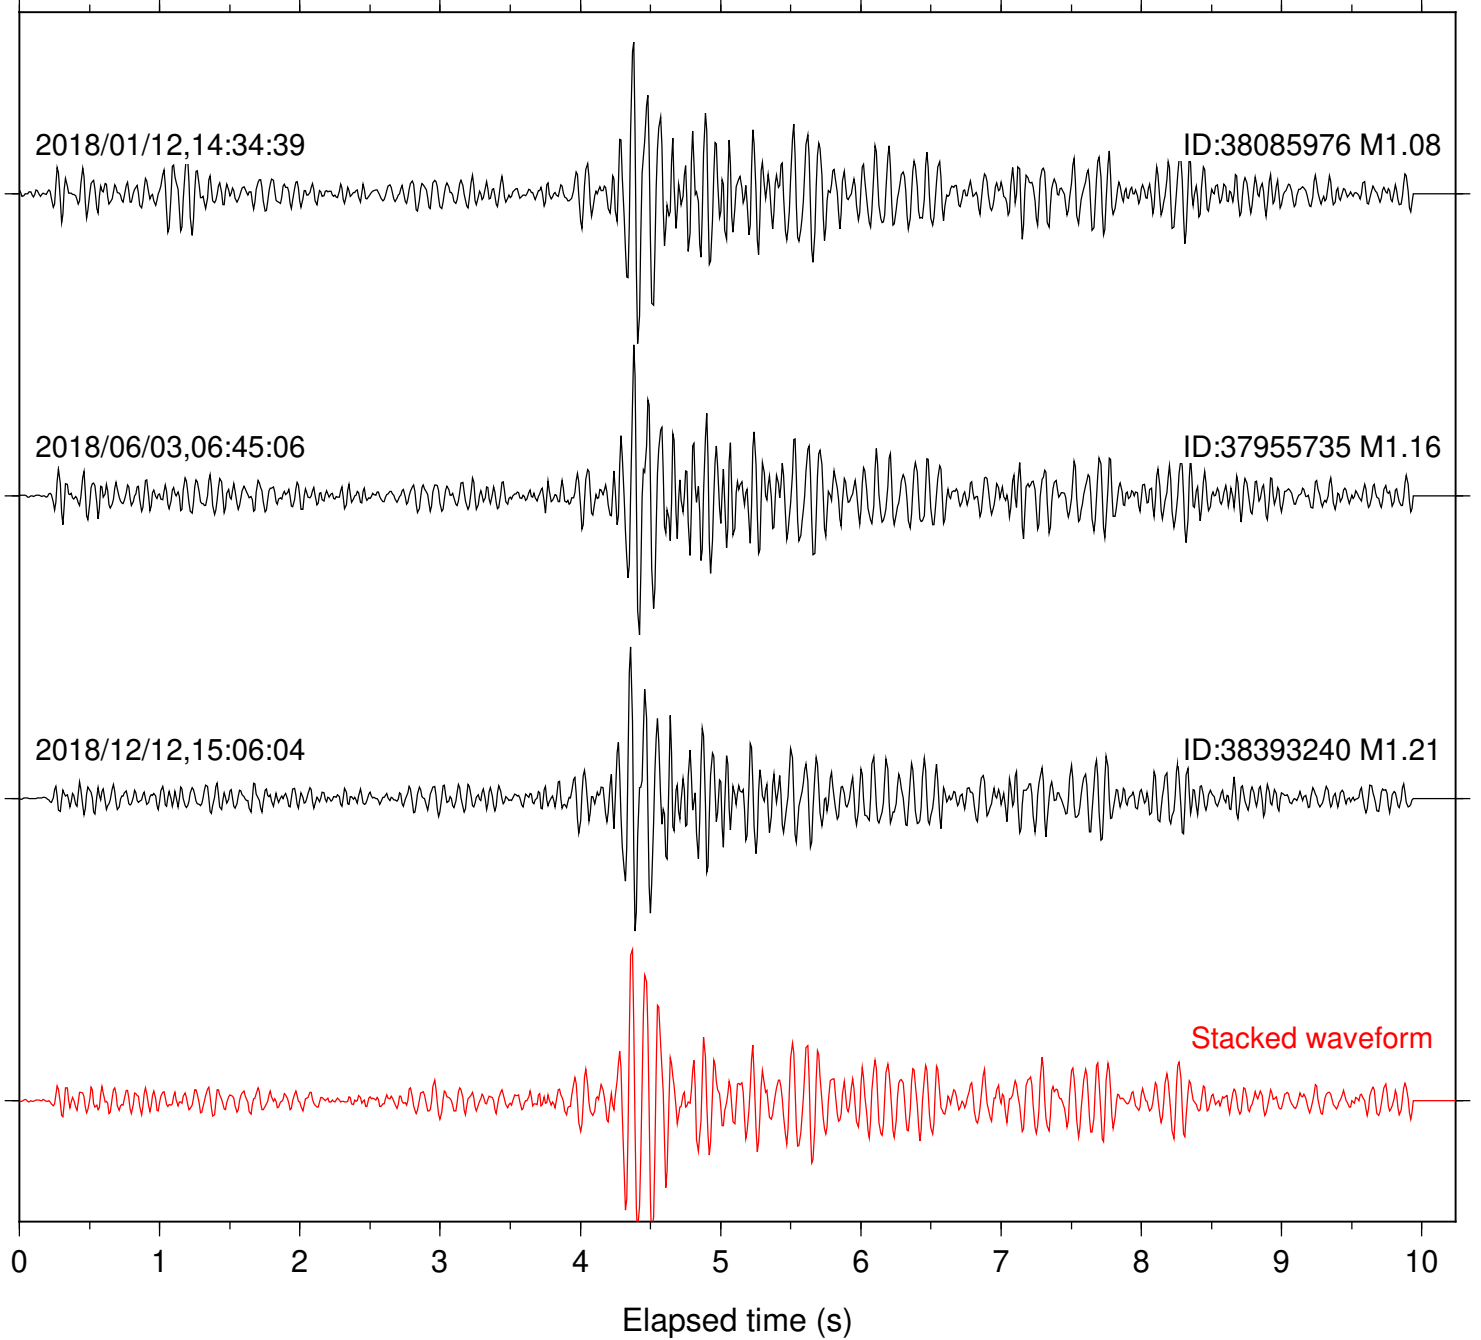

Elapsed time (s)

Station: B082 Com: EHZ

Focal depth: 4.78 km

Station: B084 Com: EHZ

Focal depth: 4.78 km

Station: B087 Com: EHZ

Focal depth: 4.72 km

Station: B088 Com: EHZ