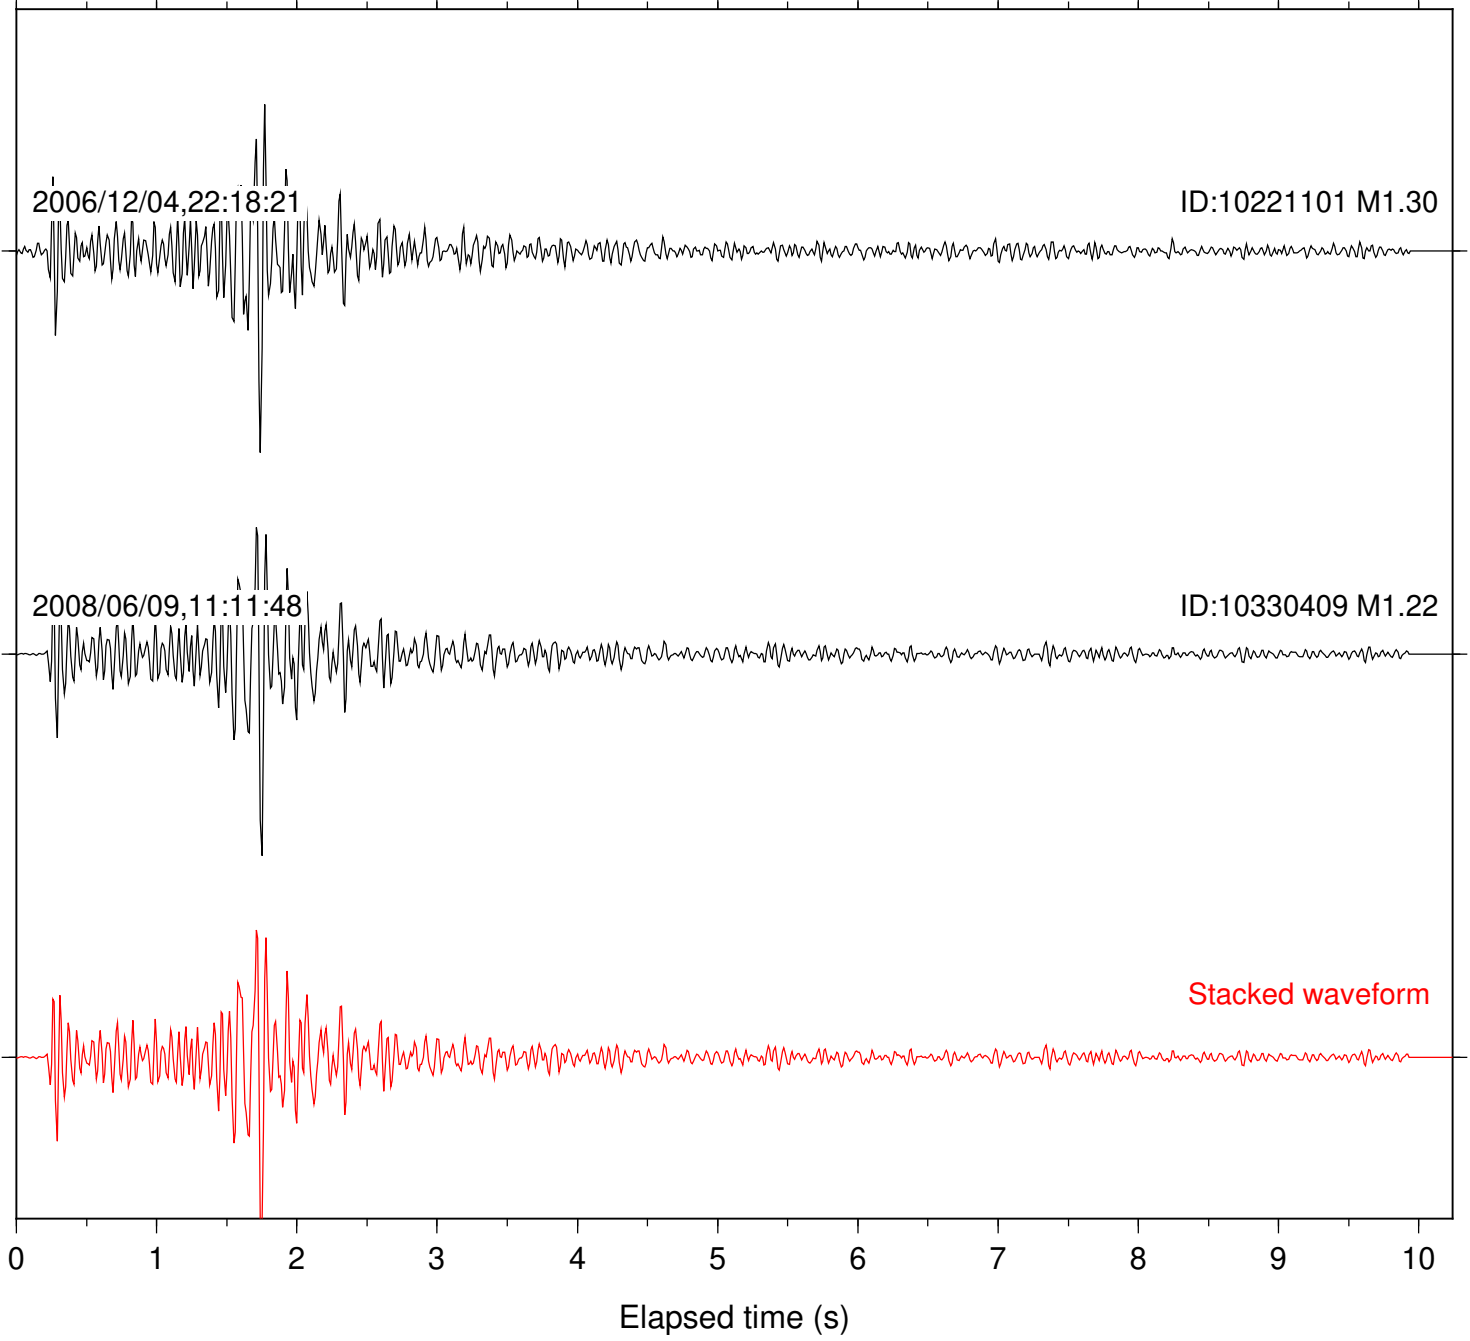

Station: B087 Com: EHZ

Focal depth: 7.92 km