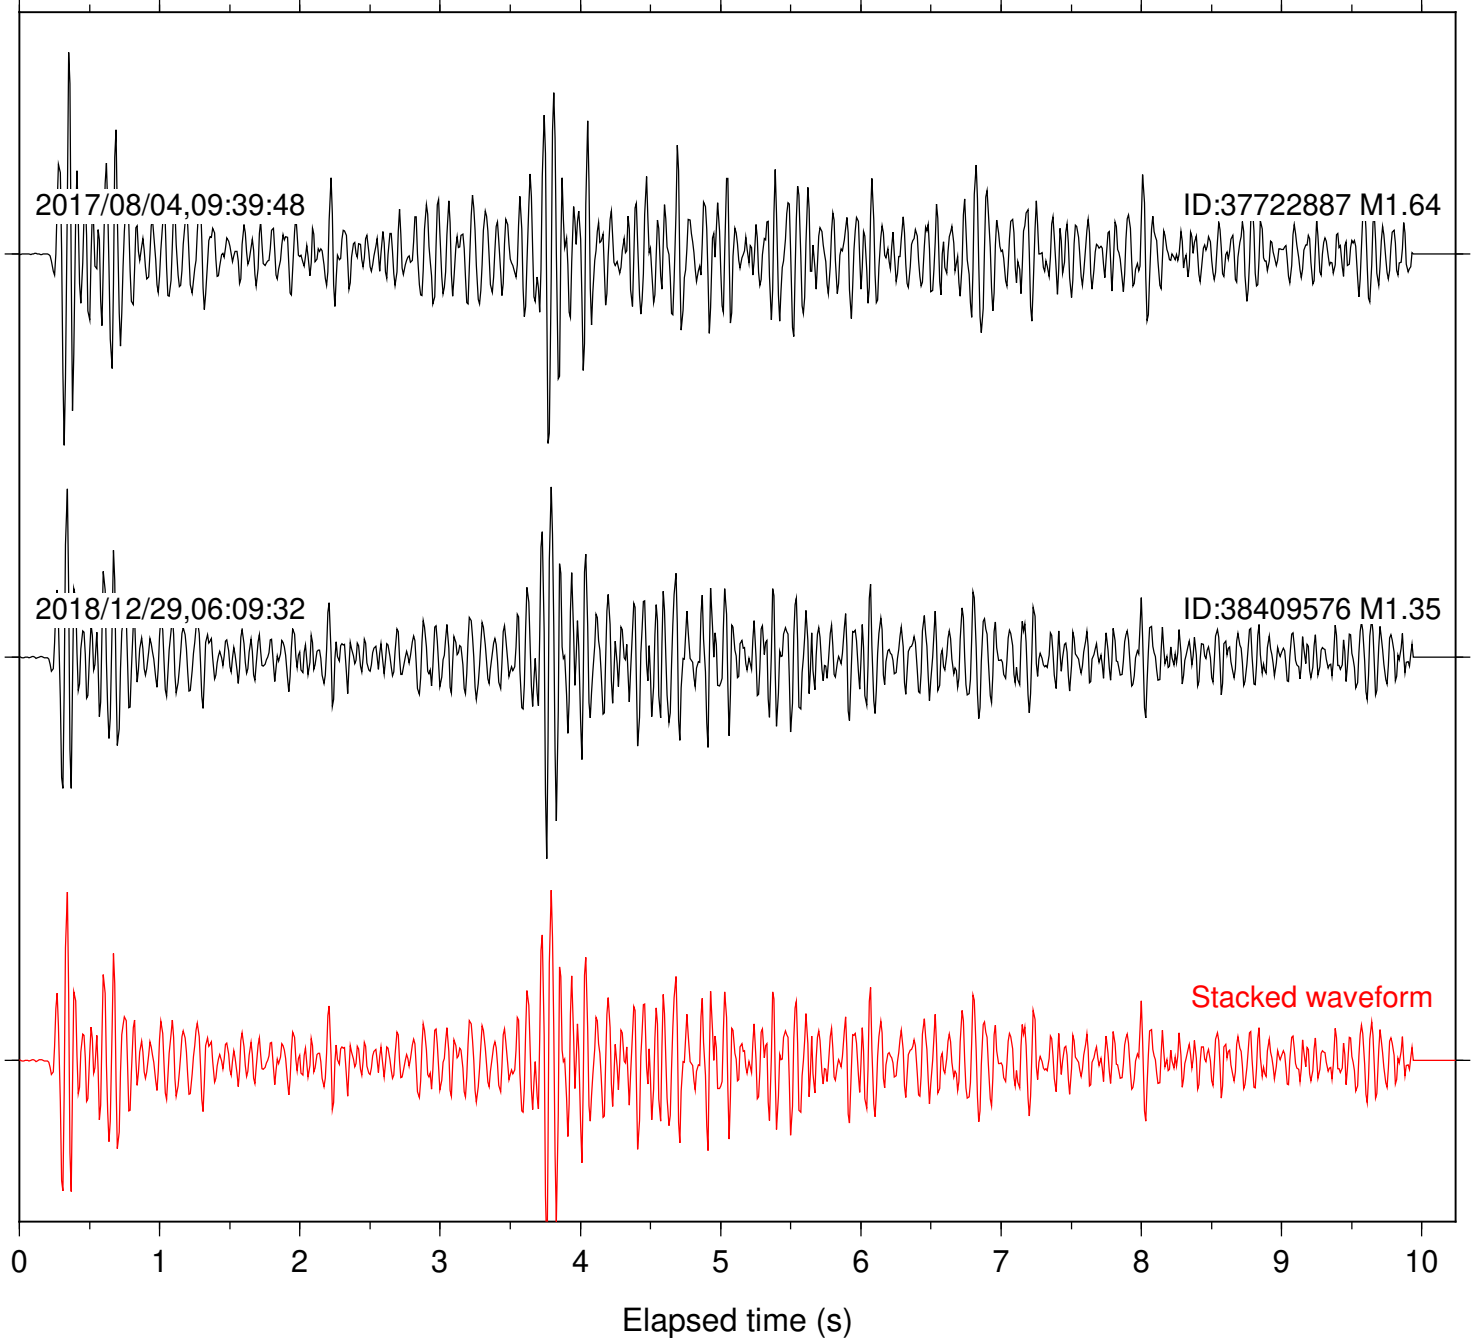

Station: KNW Com: HHZ

Focal depth: 5.44 km

Station: PFO Com: HHZ

Focal depth: 5.44 km

Station: SMER Com: HHZ

Focal depth: 5.44 km

Station: SND Com: HHZ

Focal depth: 5.44 km