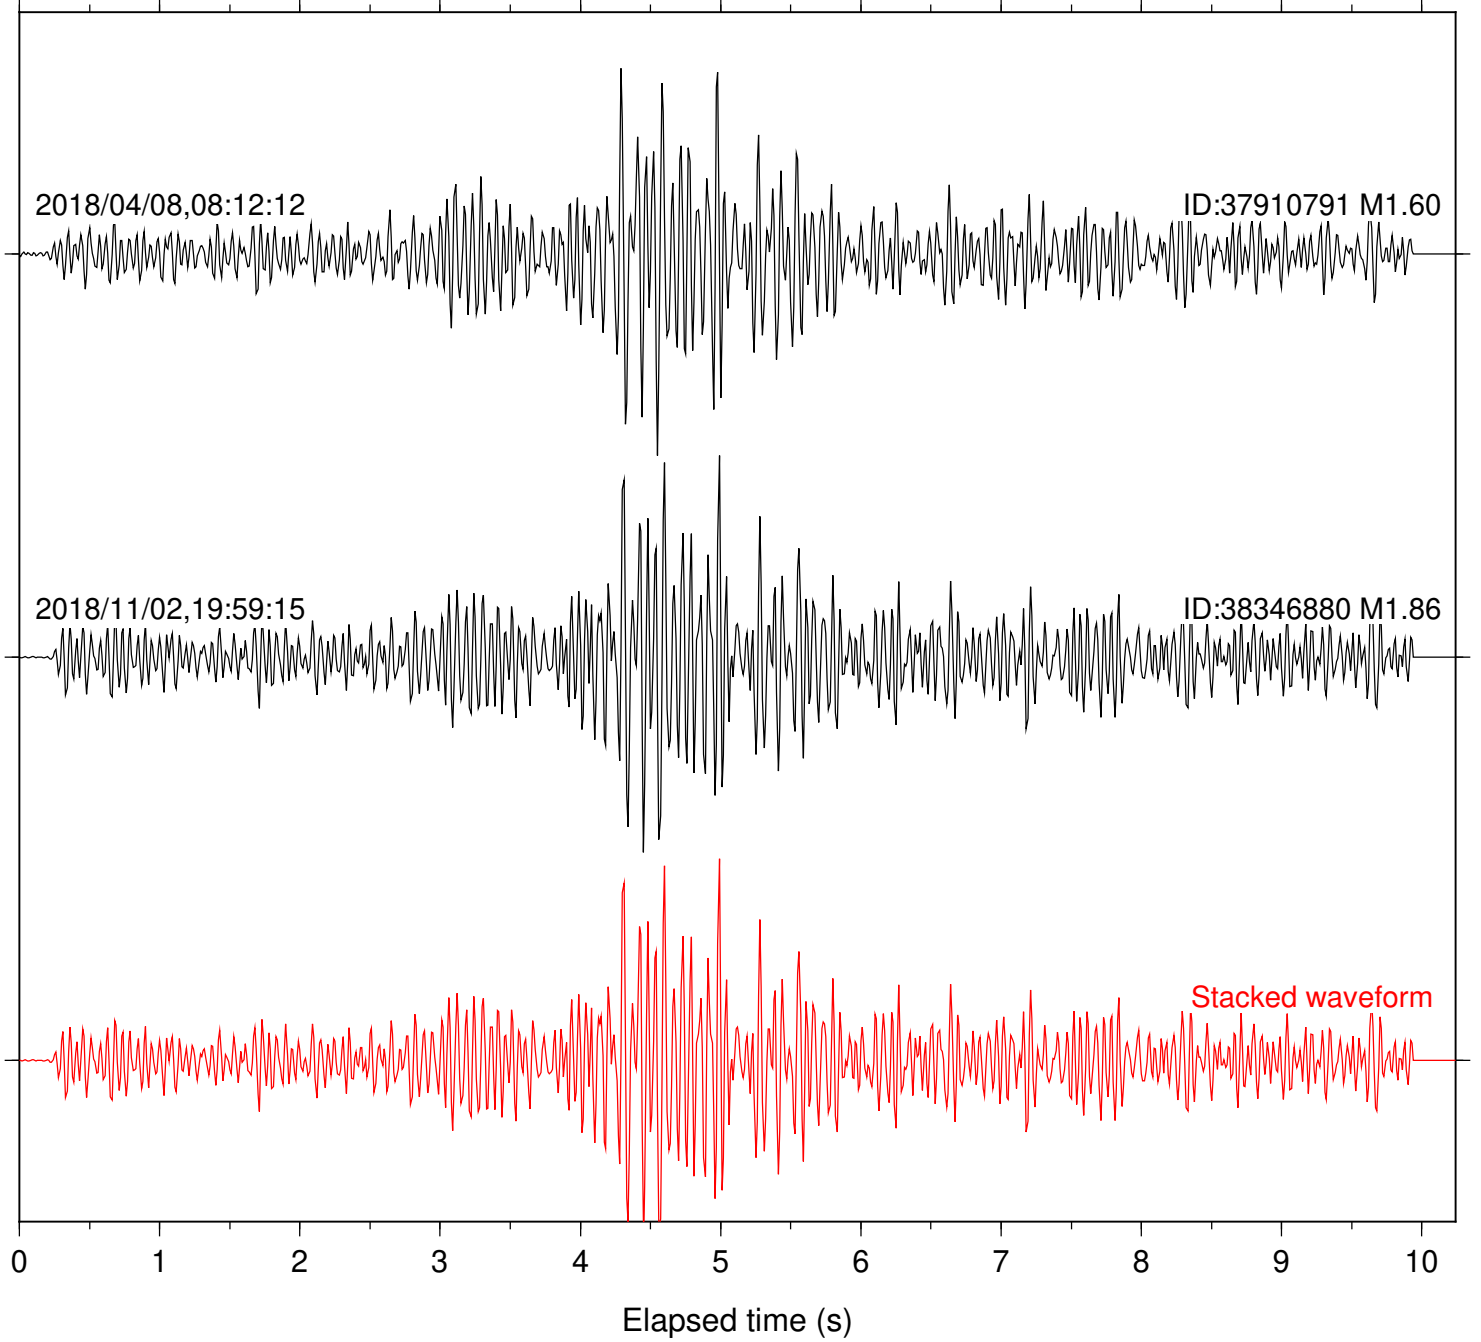

Station: PFO Com: HHZ

Focal depth: 5.23 km