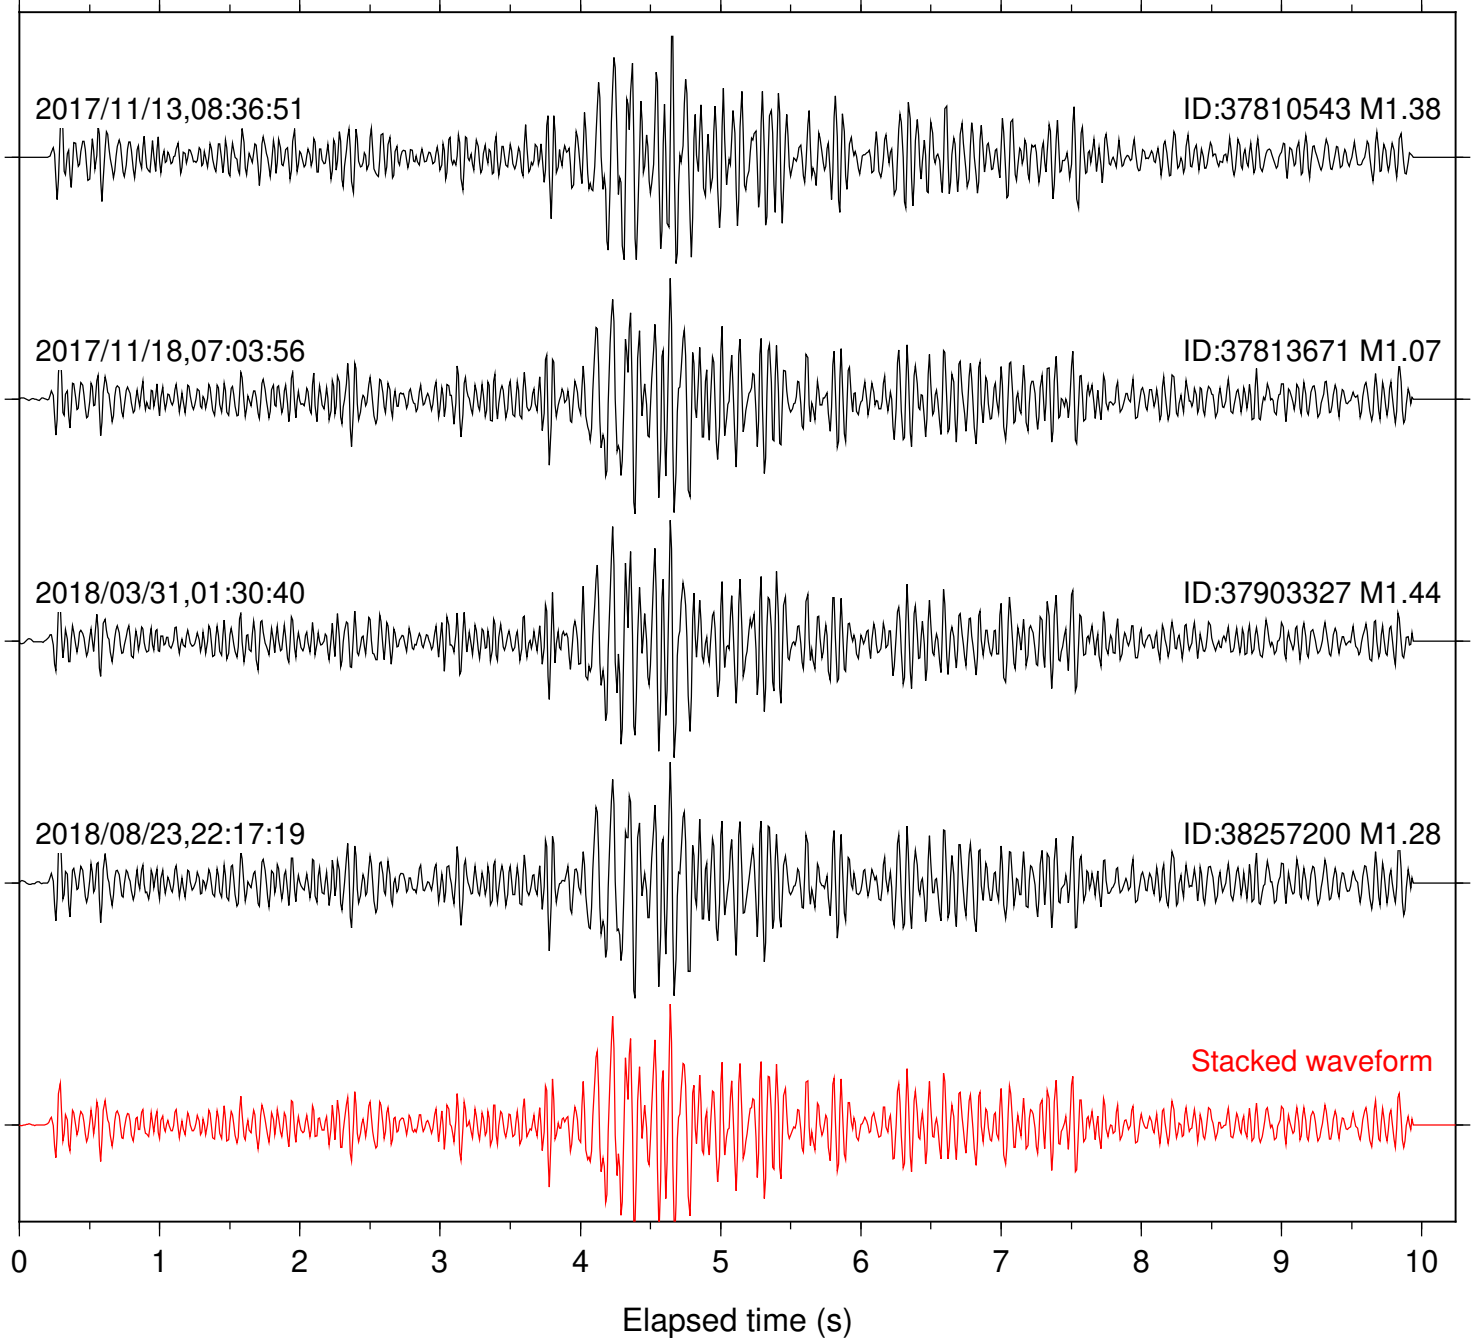

Station: HMT2 Com: HHZ

Focal depth: 4.88 km