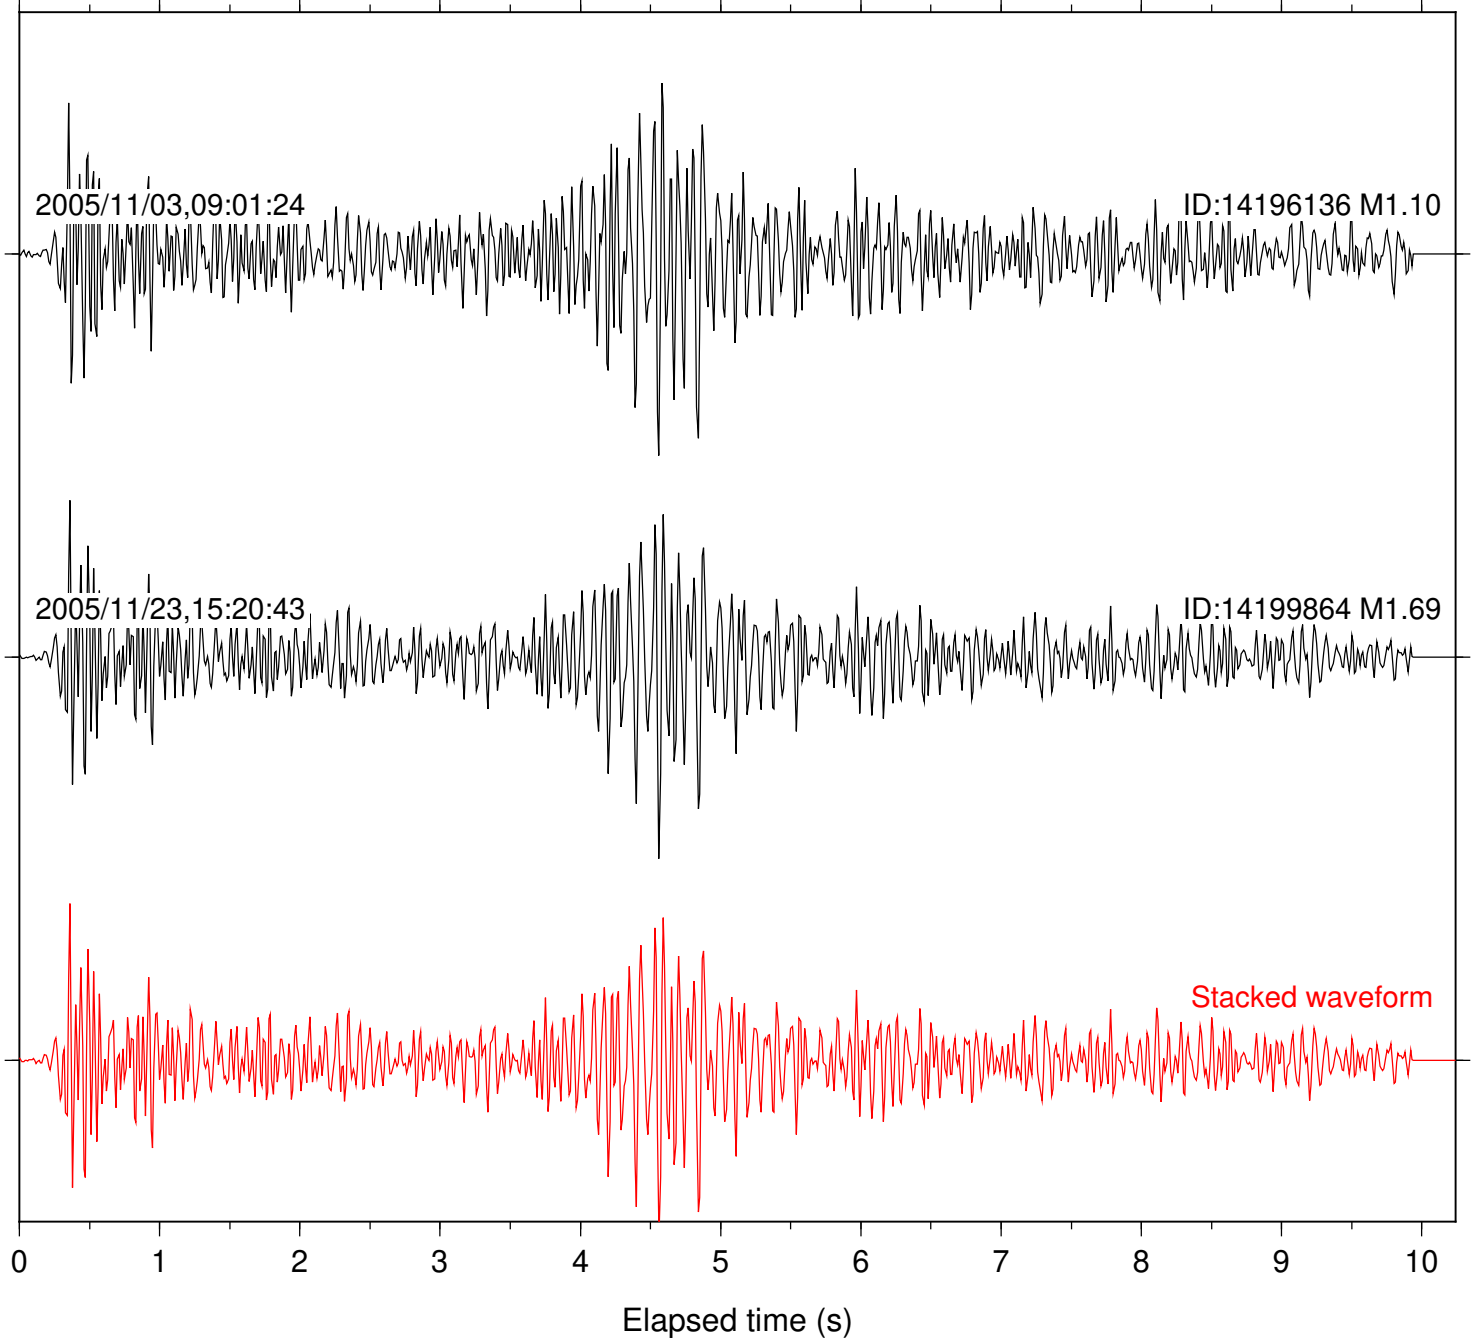

Station: CRY Com: HHZ

Focal depth: 13.27 km