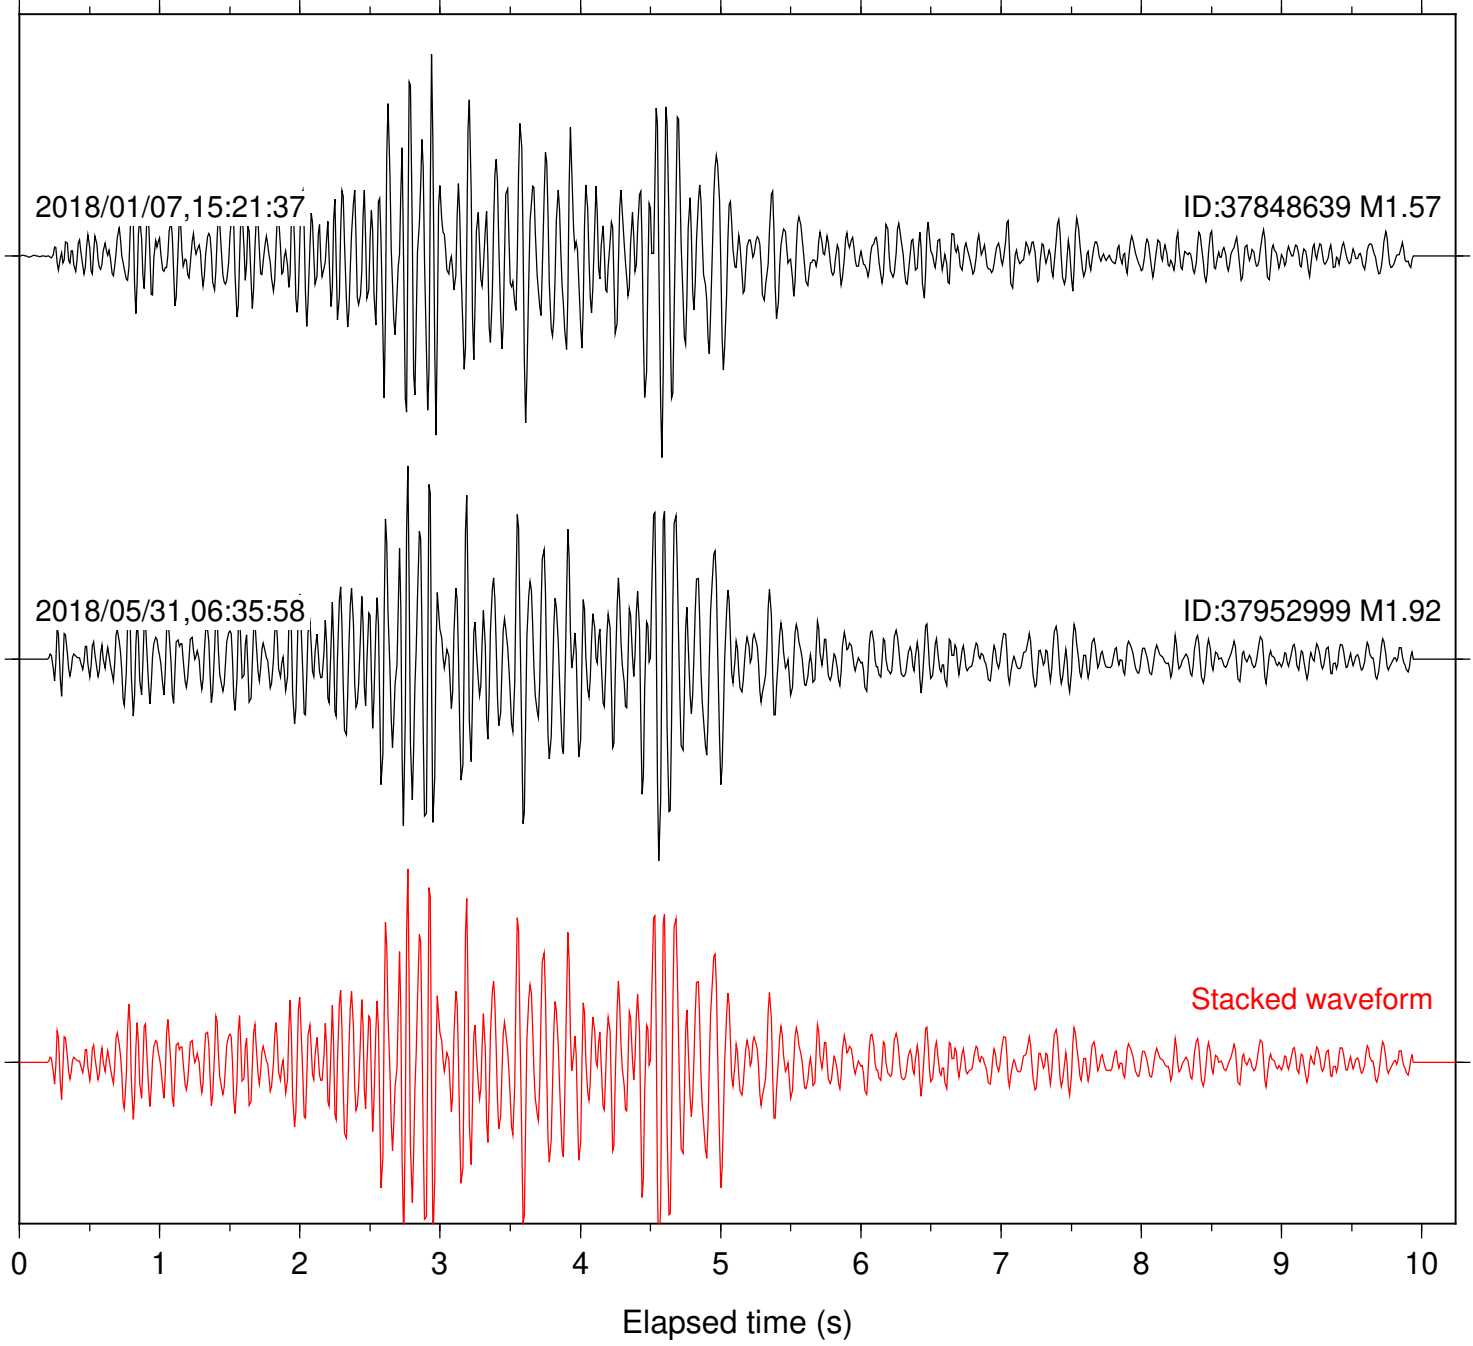

Station: DNR Com: HHZ

Focal depth: 6.75 km