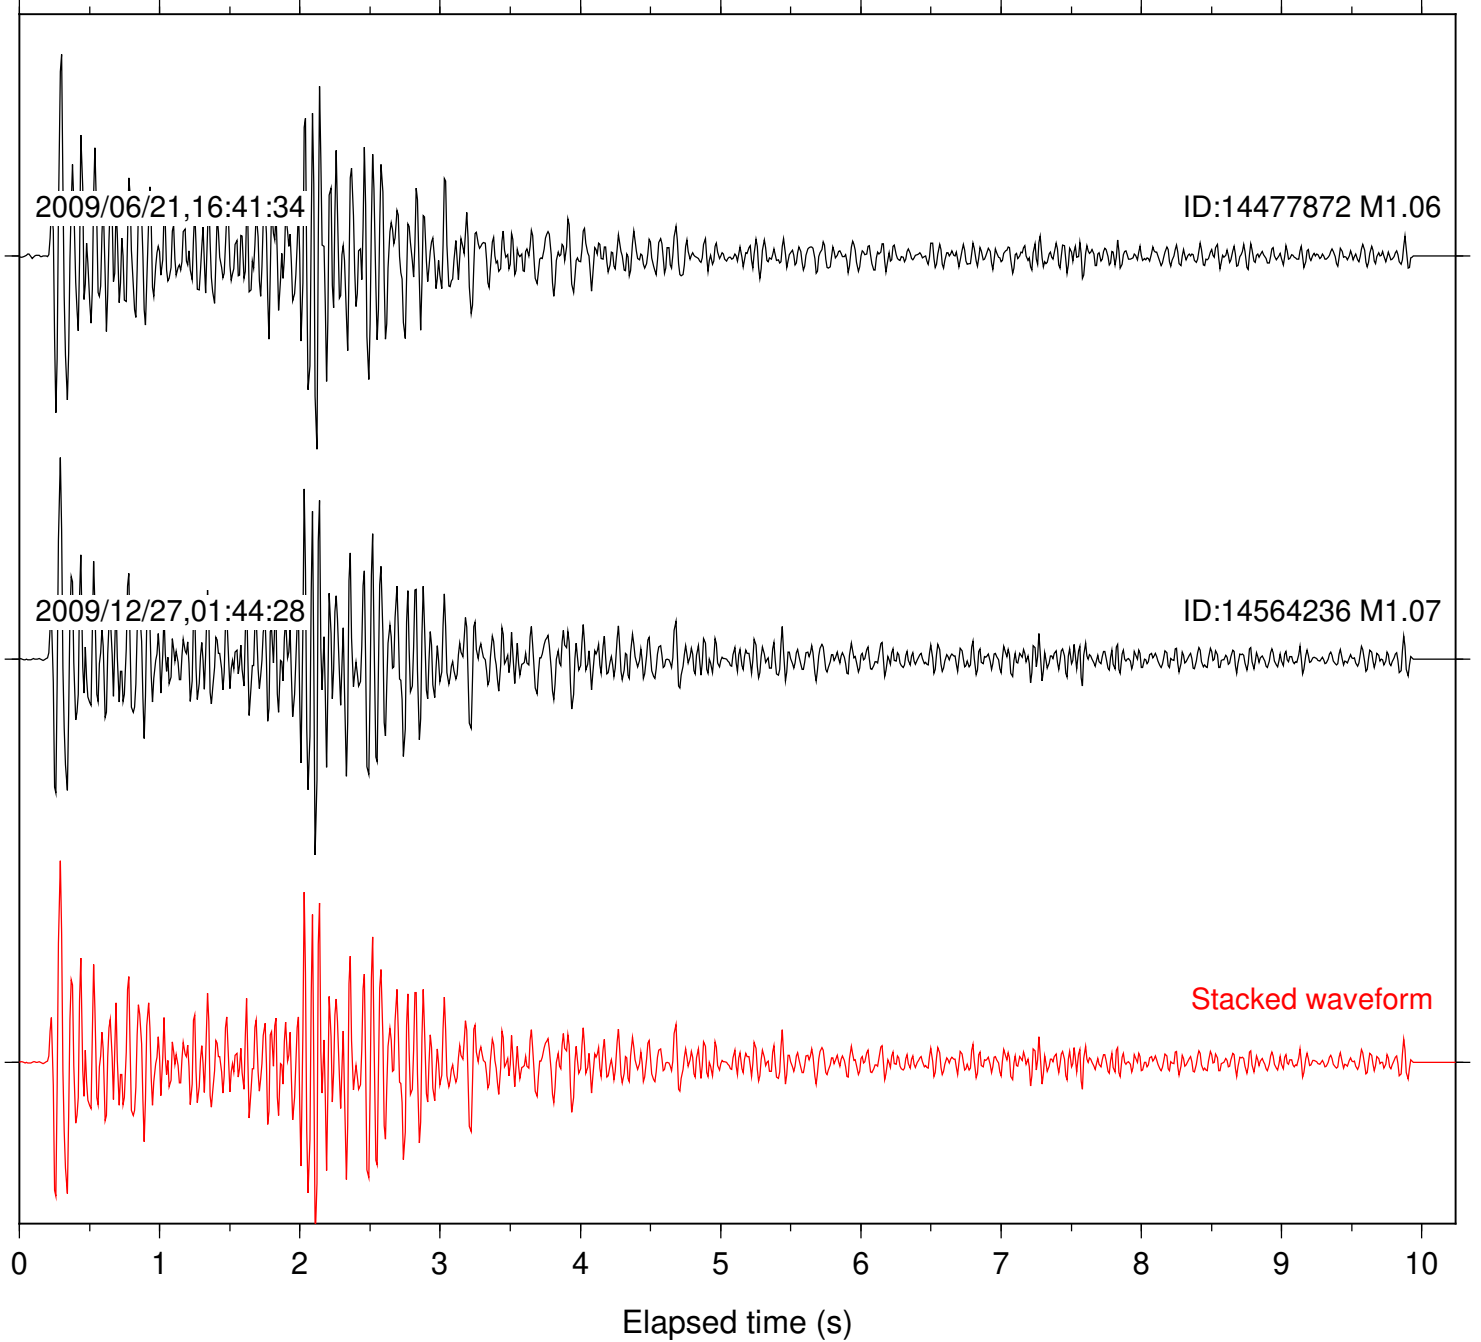

Station: B086 Com: EHZ

Focal depth: 9.52 km

Station: B088 Com: EHZ

Focal depth: 9.52 km

Station: B093 Com: EHZ

Focal depth: 9.52 km

Station: BZN Com: HHZ

Focal depth: 9.52 km