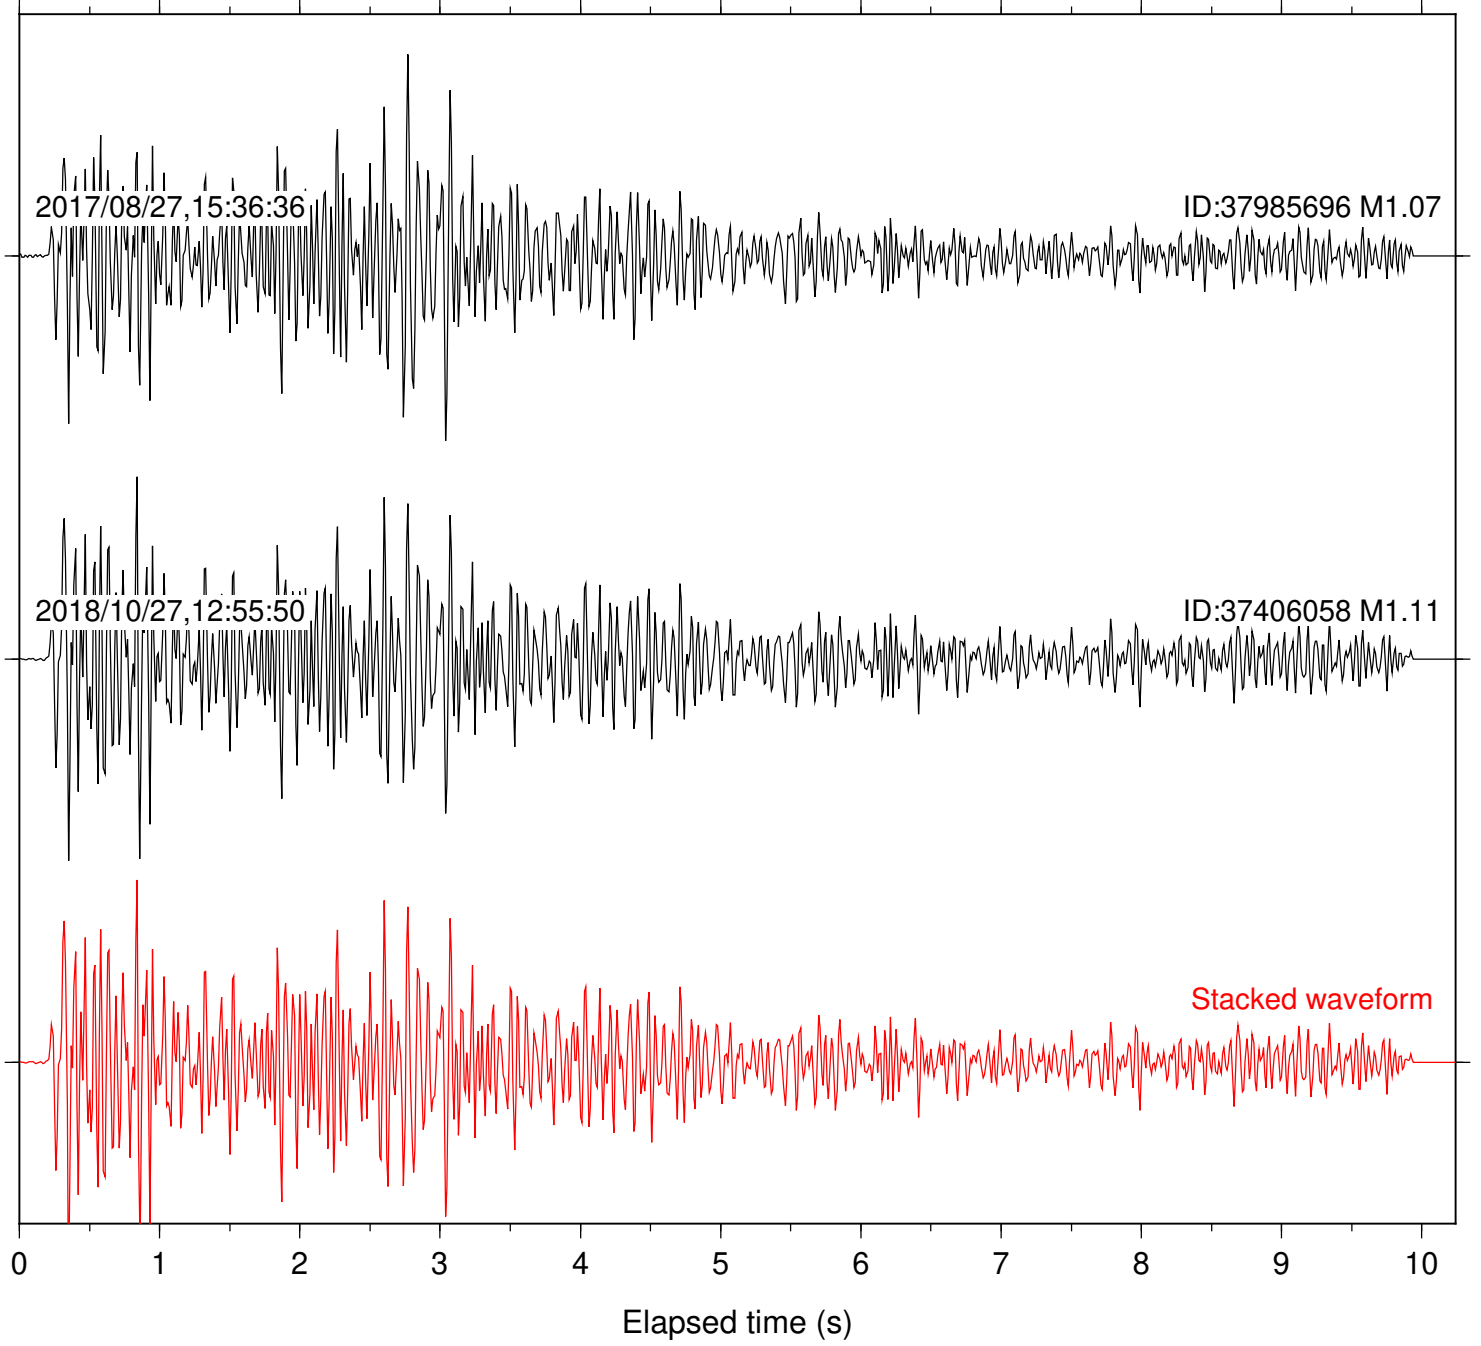

Station: DGR Com: HHZ

Focal depth: 4.99 km

Station: DNR Com: HHZ

Focal depth: 4.96 km

Station: FRD Com: HHZ

Focal depth: 4.99 km

Station: HMT2 Com: HHZ

Focal depth: 4.99 km