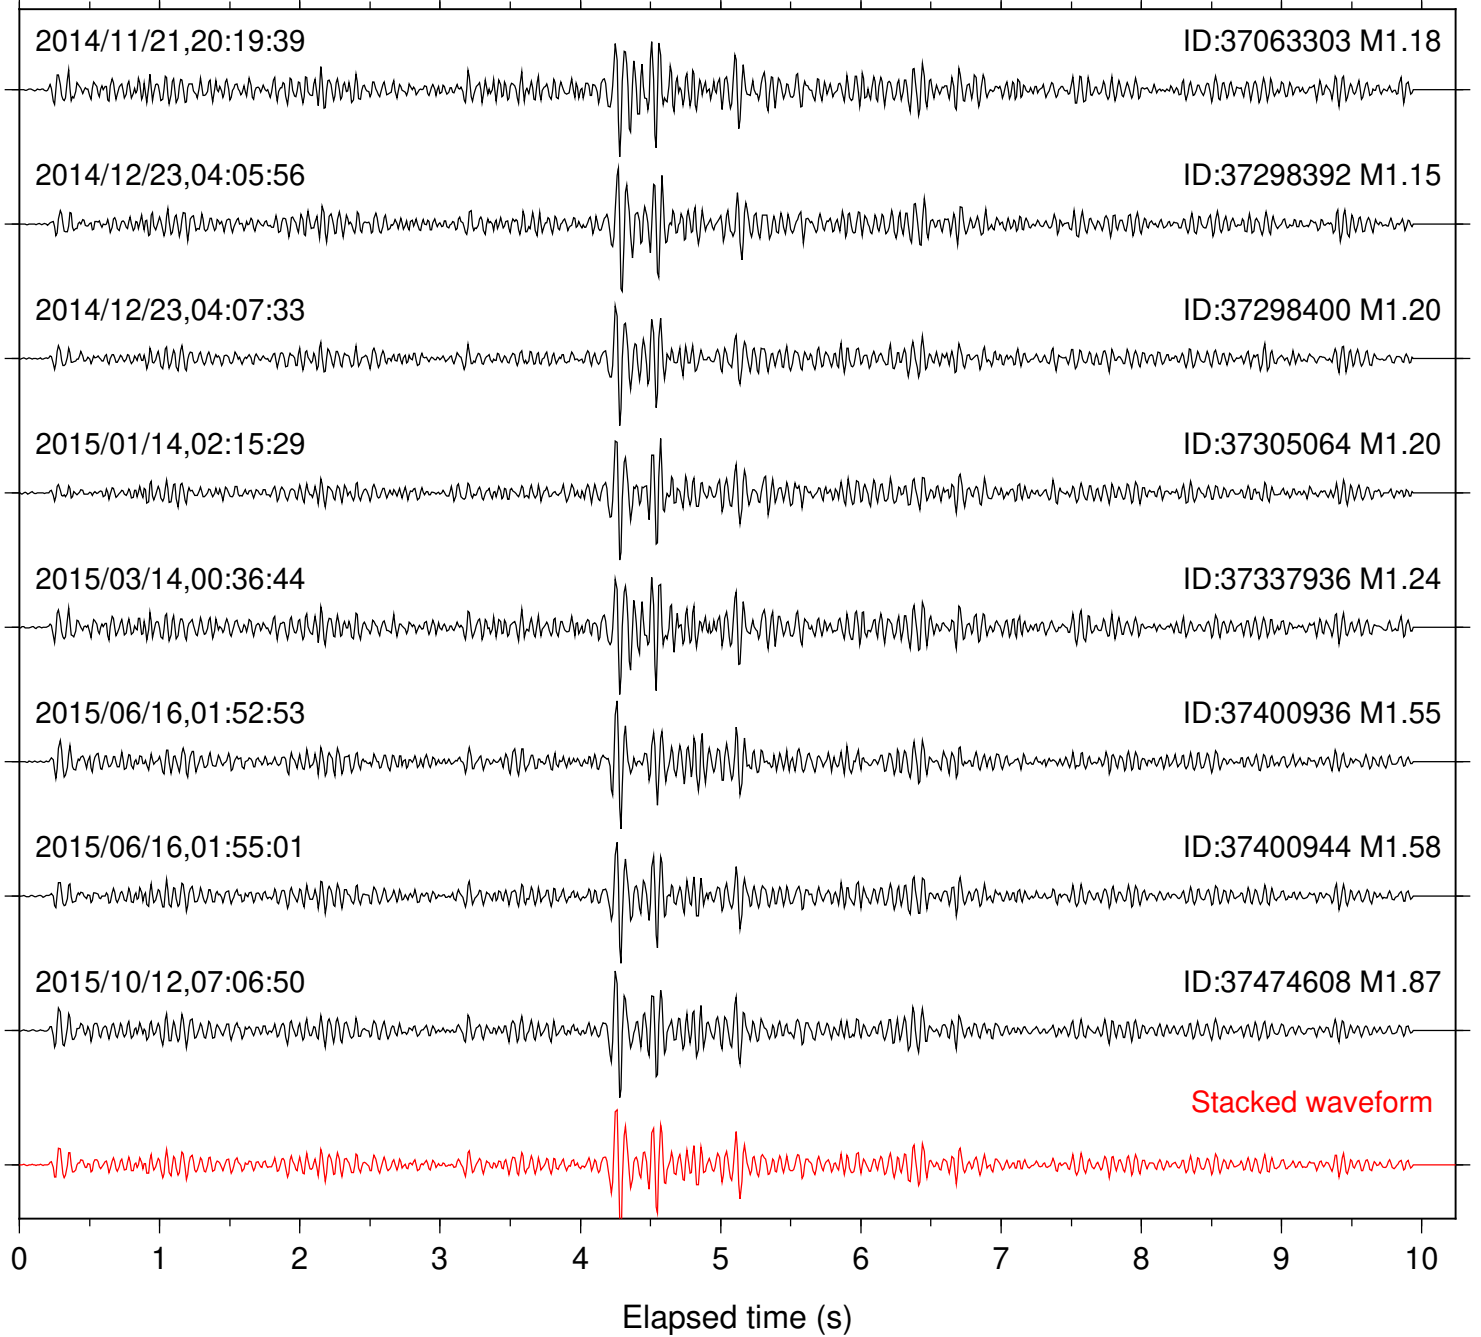

Station: PFO Com: HHZ

Focal depth: 8.51 km