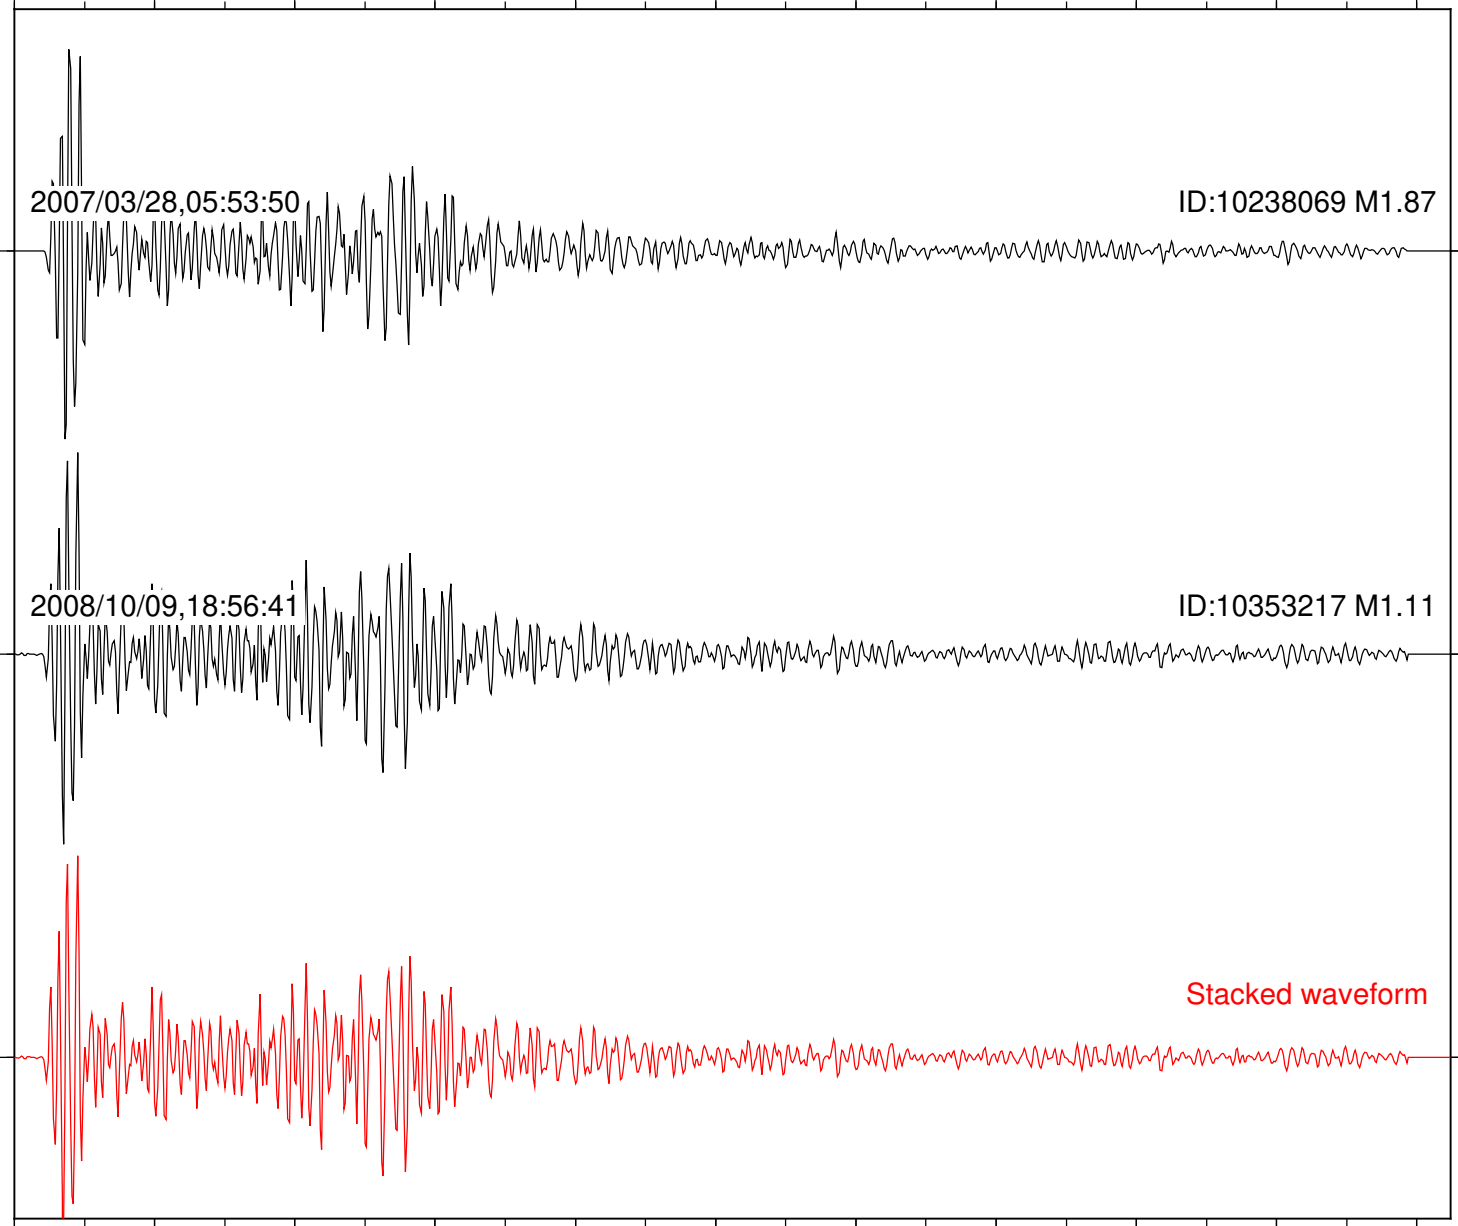

Station: B088 Com: EHZ

Focal depth: 8.12 km

2007/03/28,05:53:50

ID:10238069 M1.87

2008/10/09,18:56:41

ID:10353217 M1.11

Stacked waveform

0 1 2 3 4 5 6 7 8 9 10
Elapsed time (s)