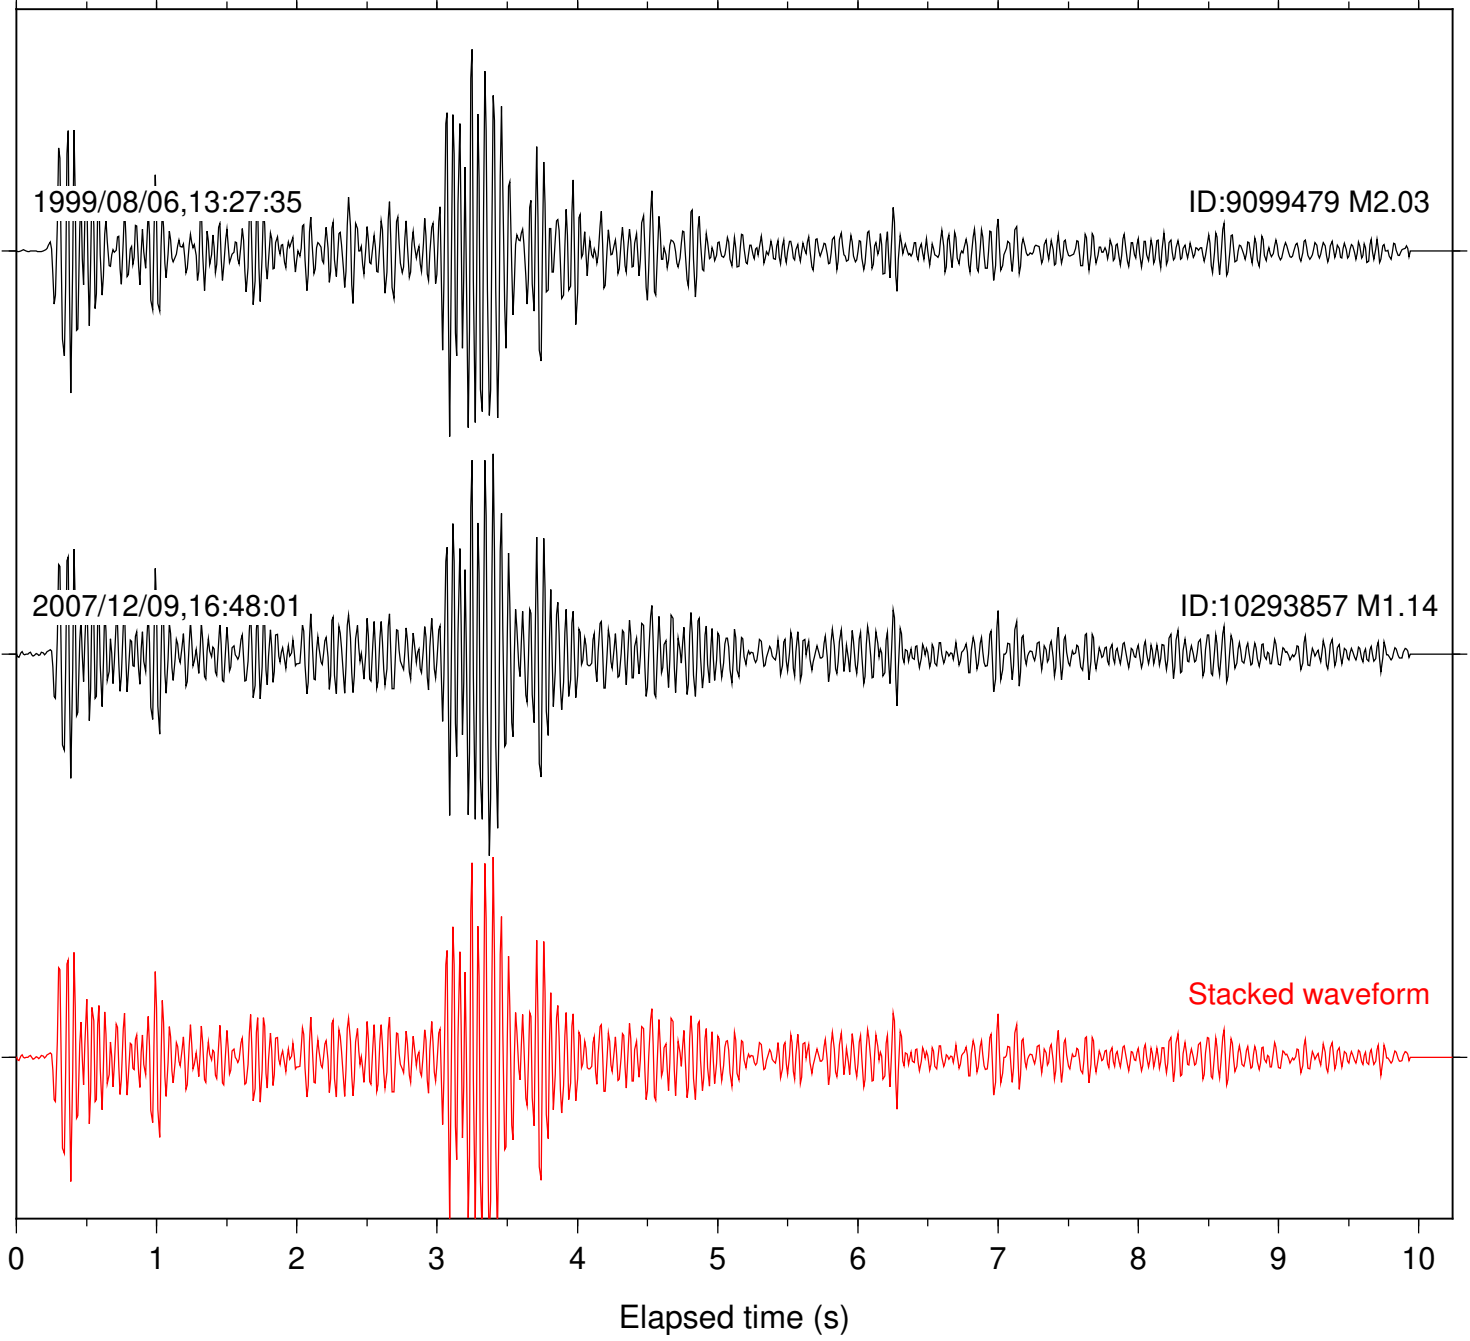

Station: DGR Com: HHZ

Focal depth: 15.20 km