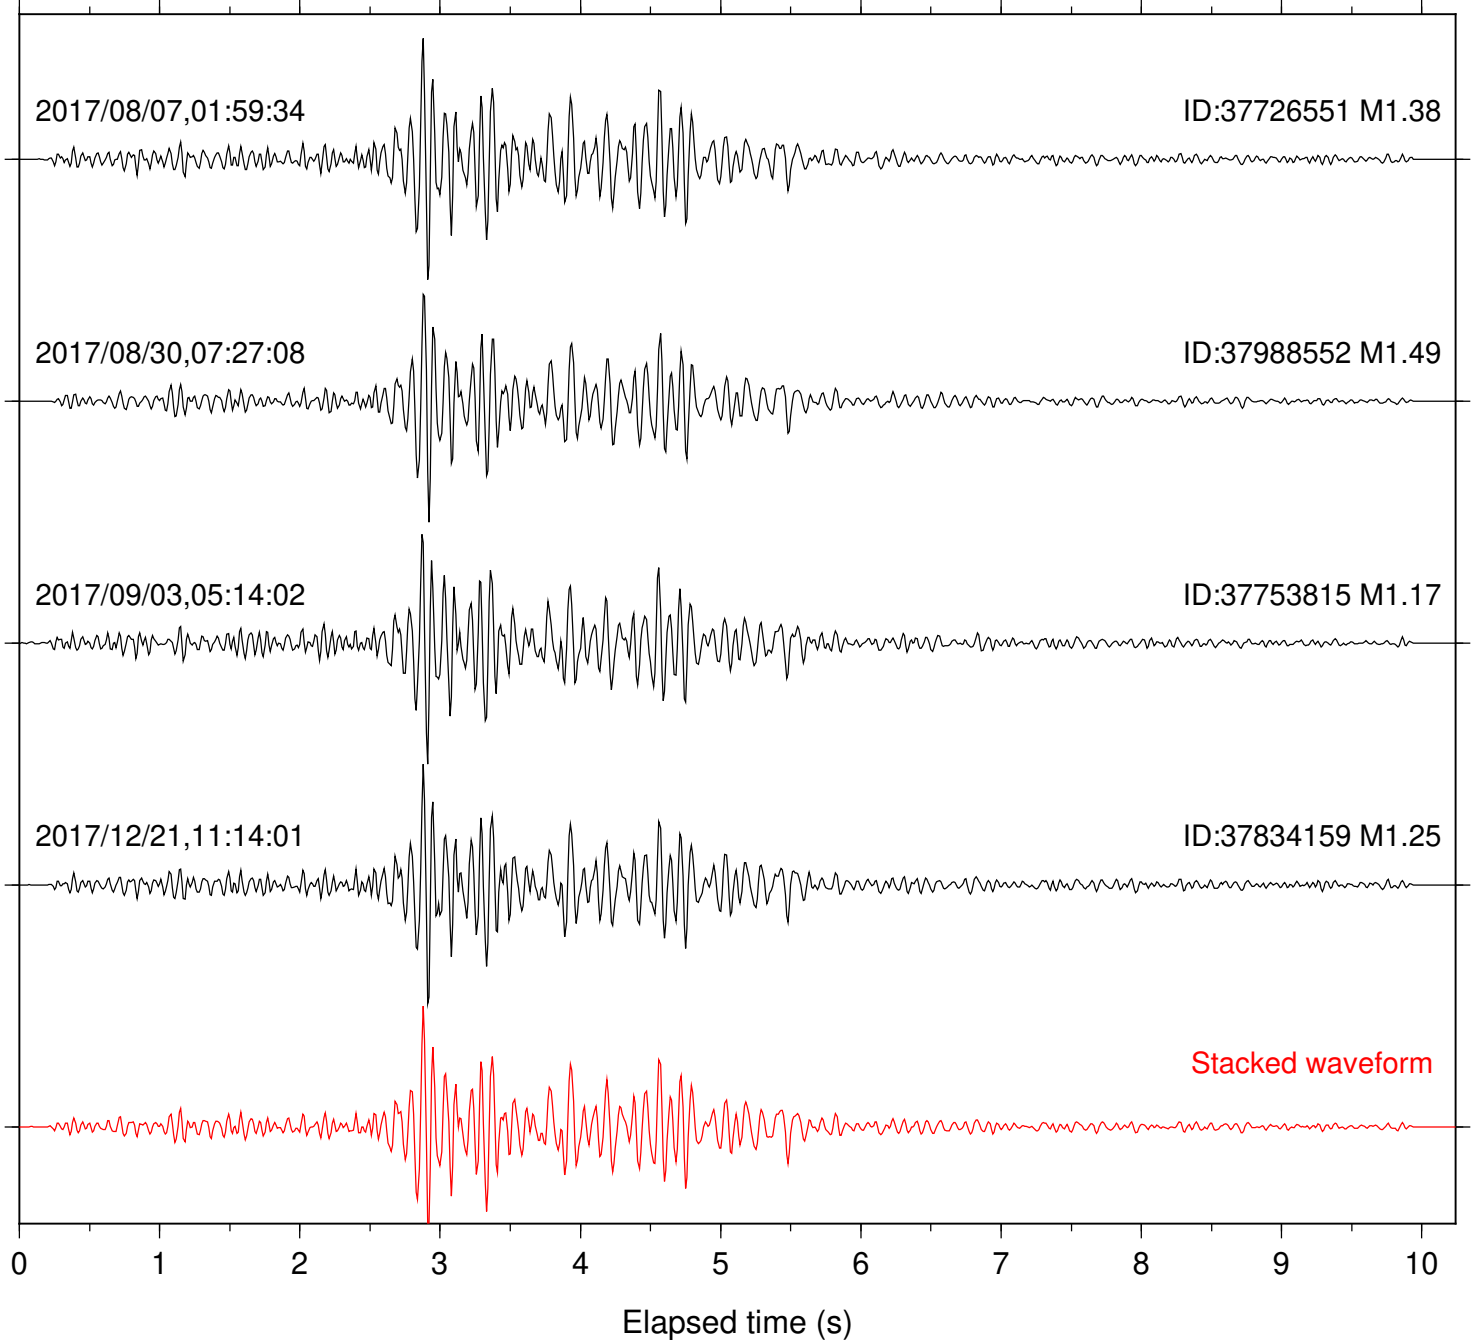

Station: FRD Com: HHZ

Focal depth: 6.96 km

Station: HMT2 Com: HHZ

Focal depth: 6.35 km

Station: KNW Com: HHZ

Focal depth: 6.86 km

Station: LVA2 Com: HHZ

Focal depth: 6.41 km