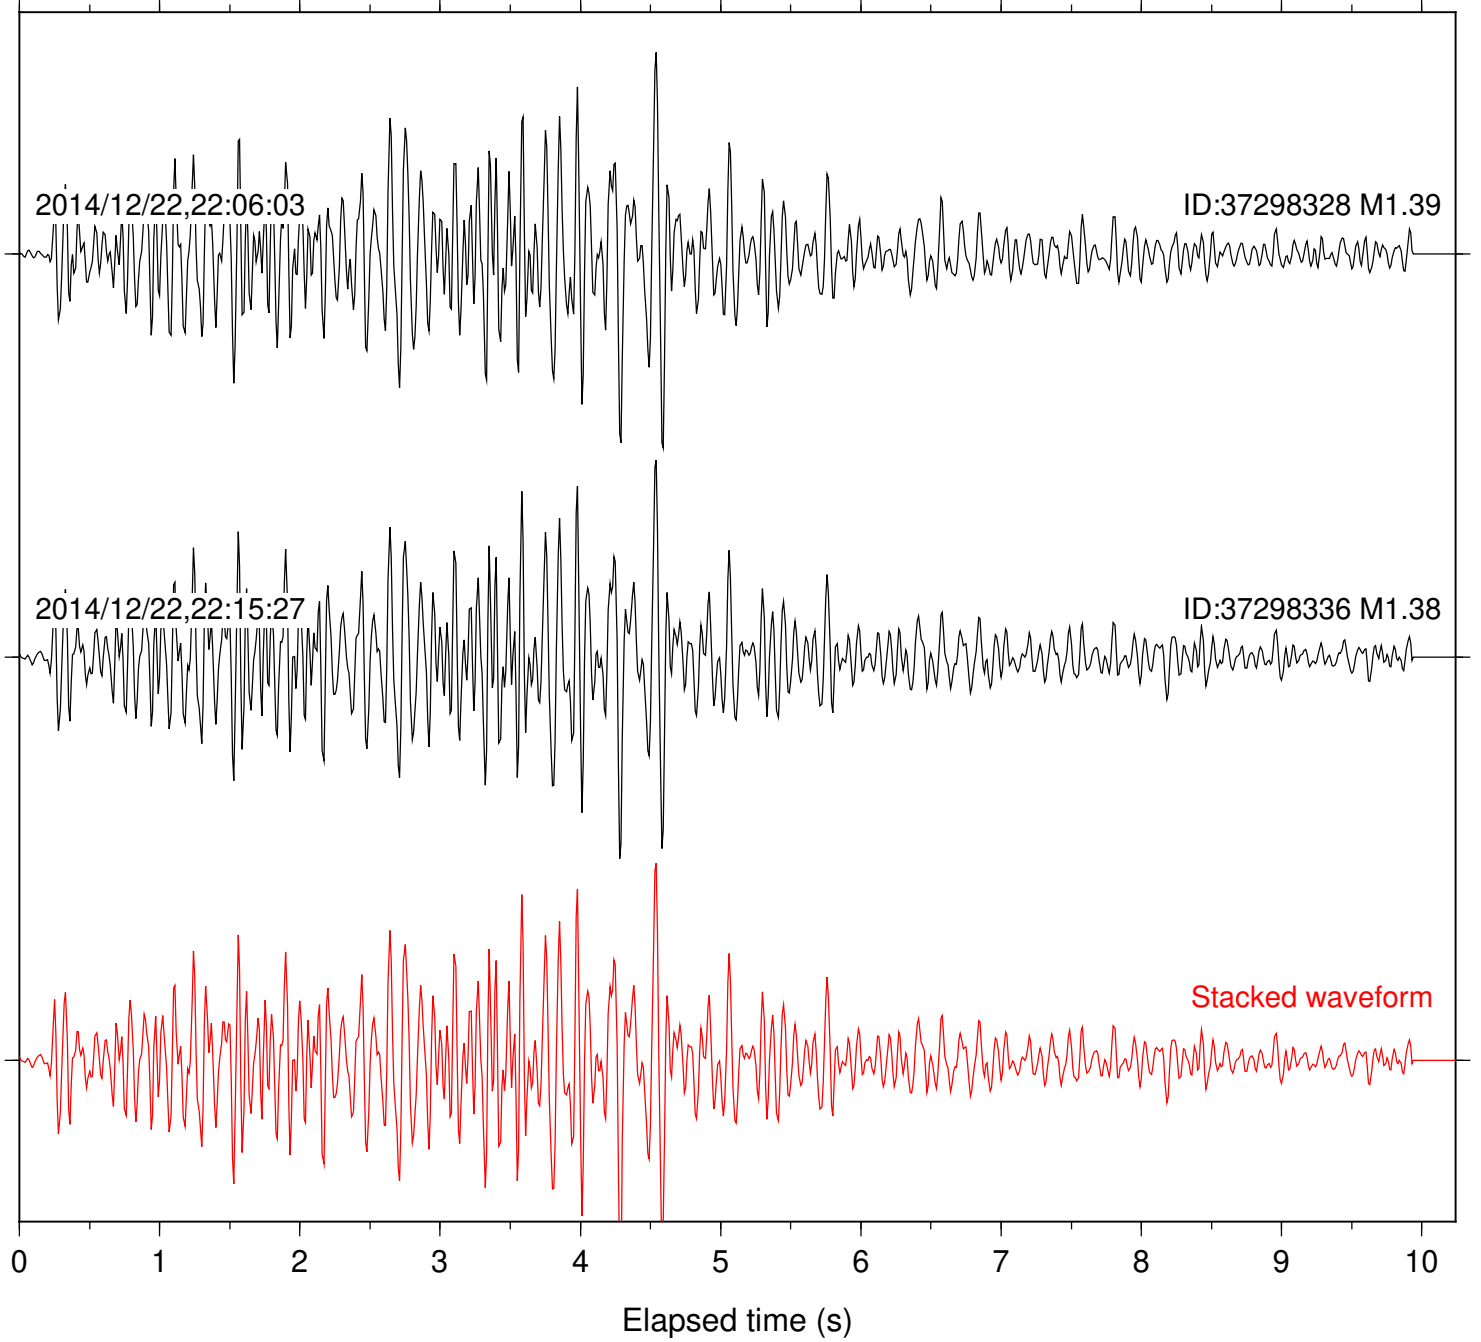

Focal depth: 6.24 km

Station: RRSP Com: HHZ

Focal depth: 6.24 km

Station: SND Com: HHZ  
2001/04/27,18:28:48

Focal depth: 6.24 km  
ID:9648405 M1.61

Station: TMSP Com: HHZ

Focal depth: 6.24 km

Station: TOR Com: HHZ