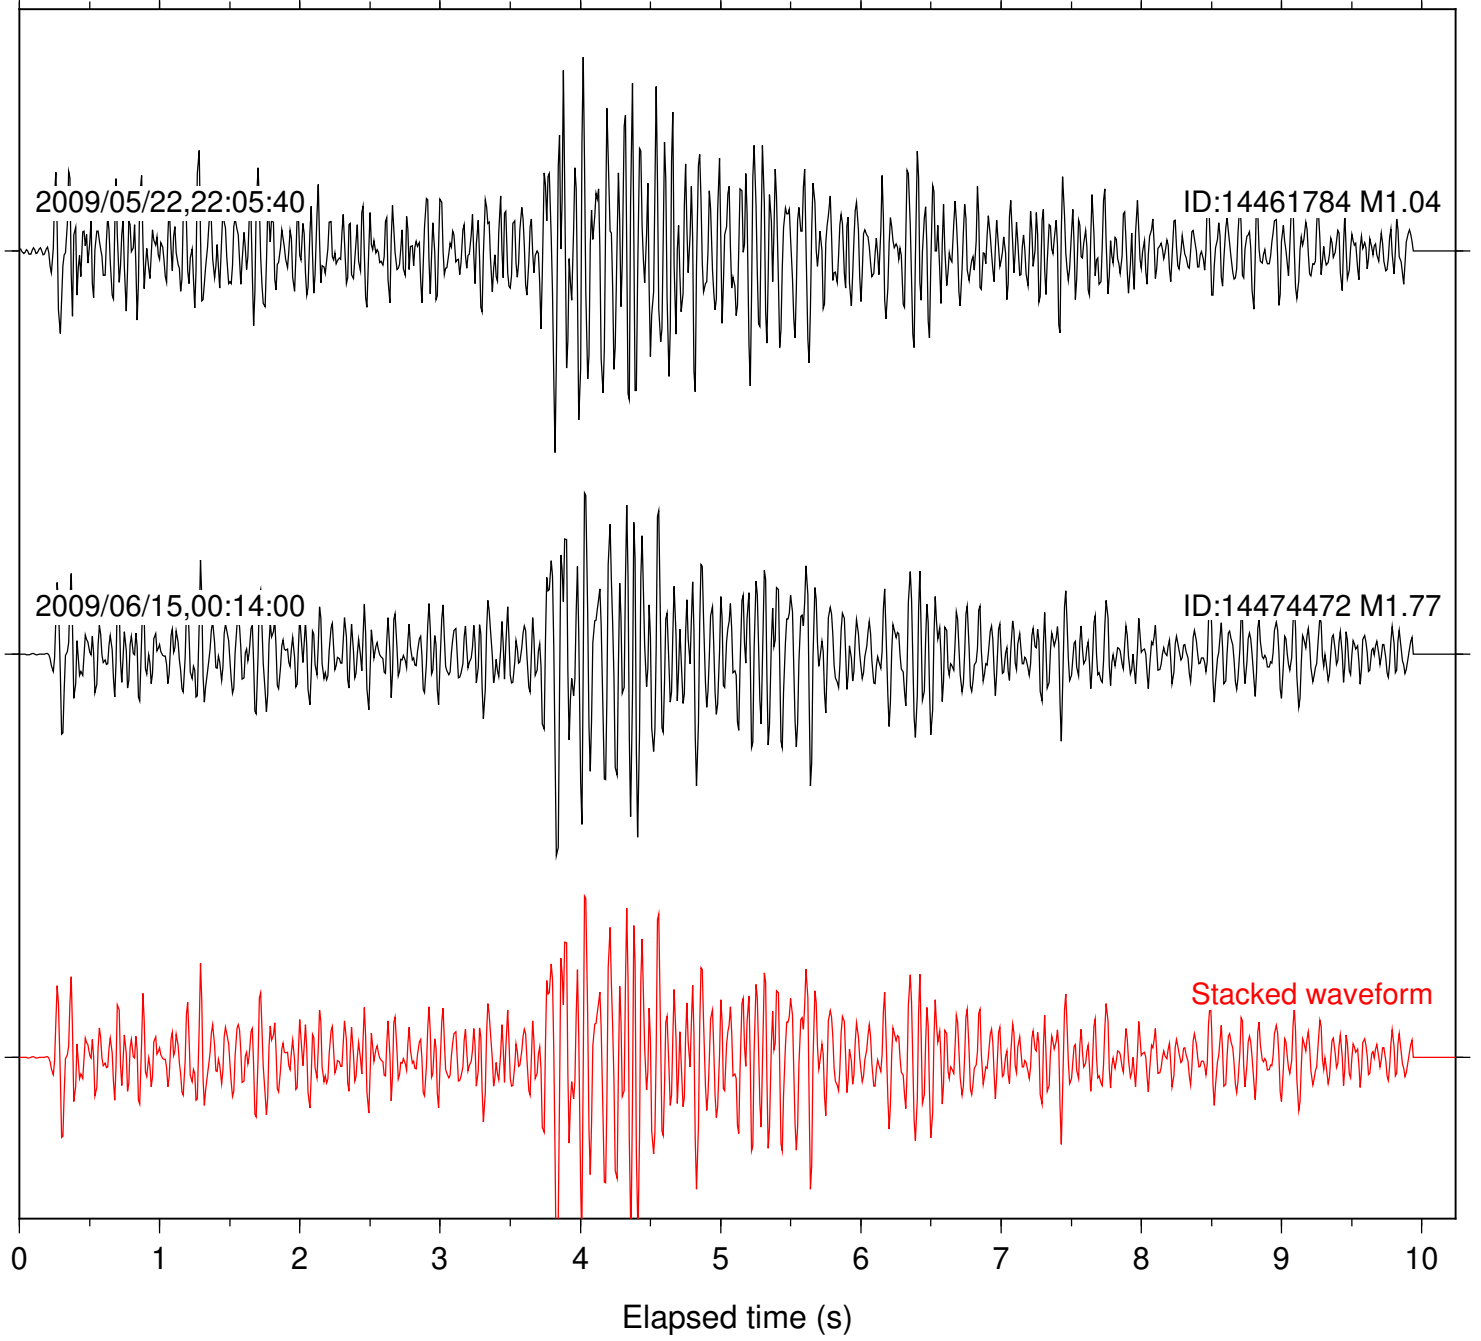

Station: PFO Com: HHZ

Focal depth: 9.59 km

Station: PLM Com: HHZ

Focal depth: 9.56 km

Station: PMD Com: HHZ

Focal depth: 9.59 km

Station: SND Com: HHZ

Focal depth: 9.56 km