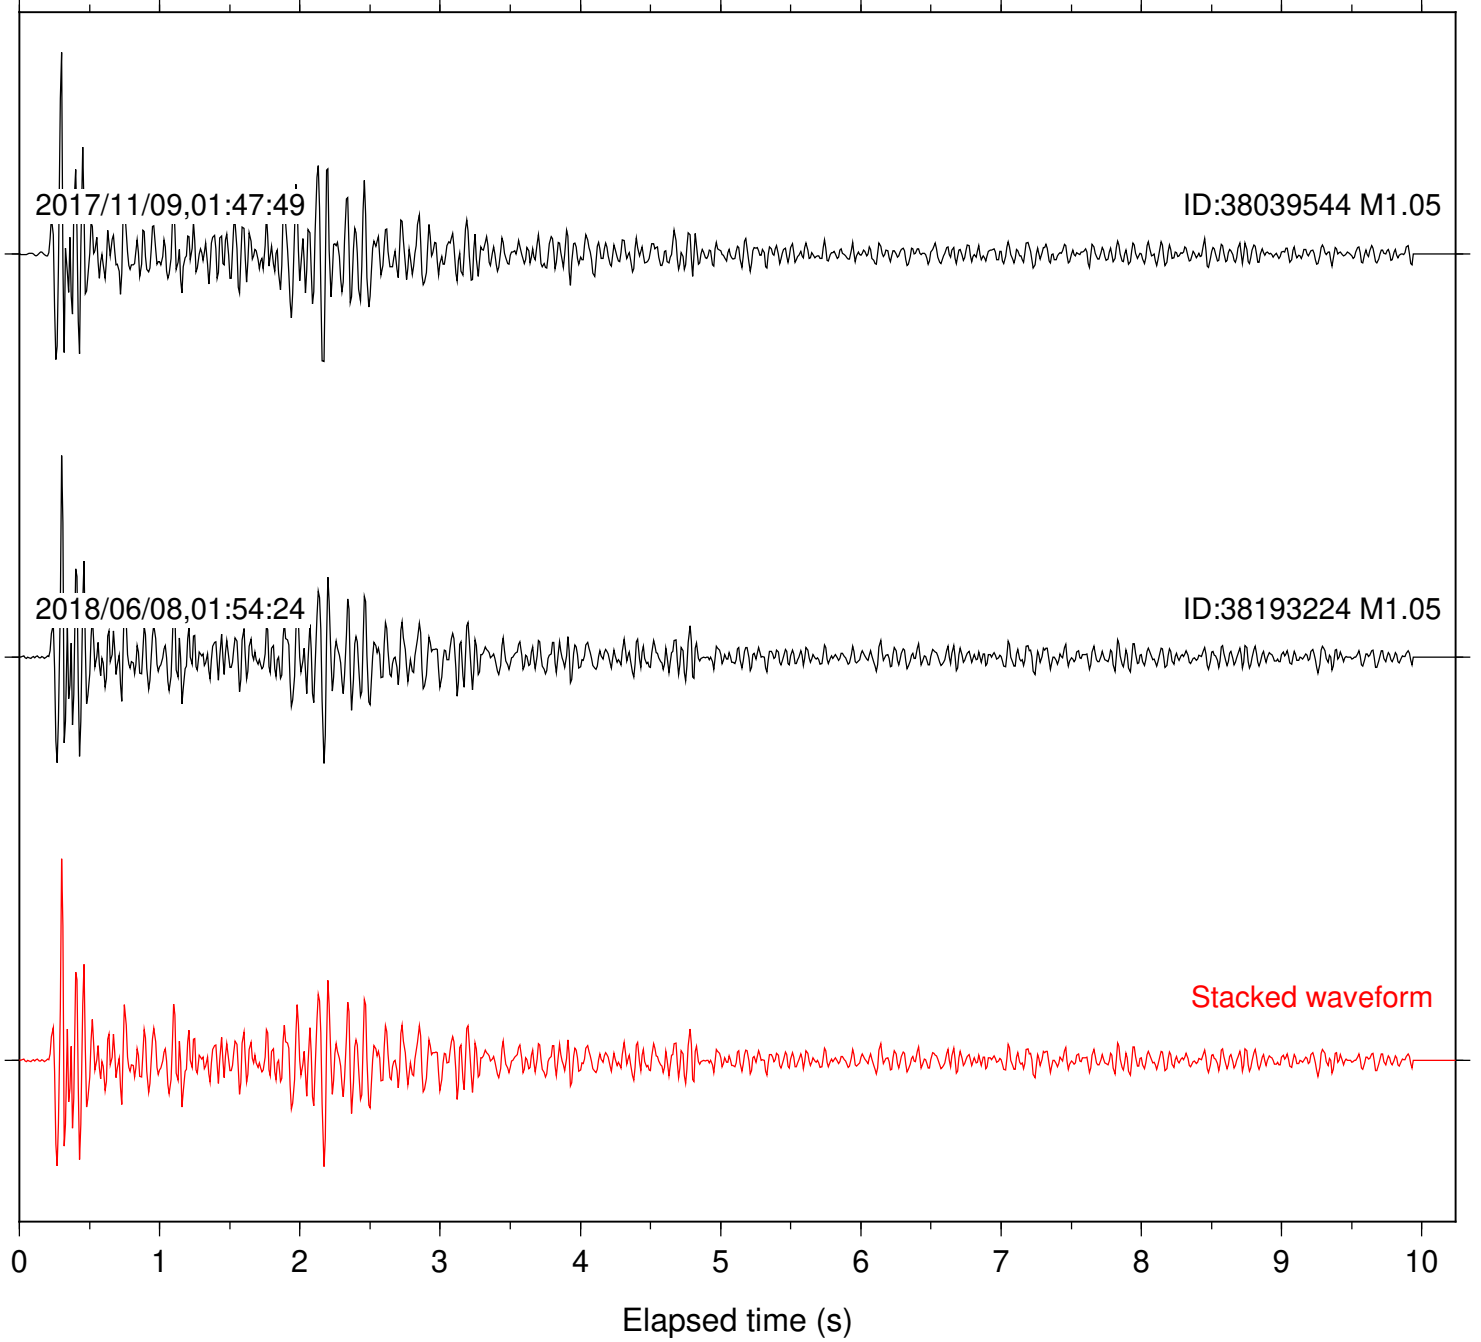

Station: CSH Com: HHZ

Focal depth: 4.81 km

Station: DGR Com: HHZ

Focal depth: 4.81 km

Station: DNR Com: HHZ

Focal depth: 4.81 km

Station: HMT2 Com: HHZ

Focal depth: 4.81 km