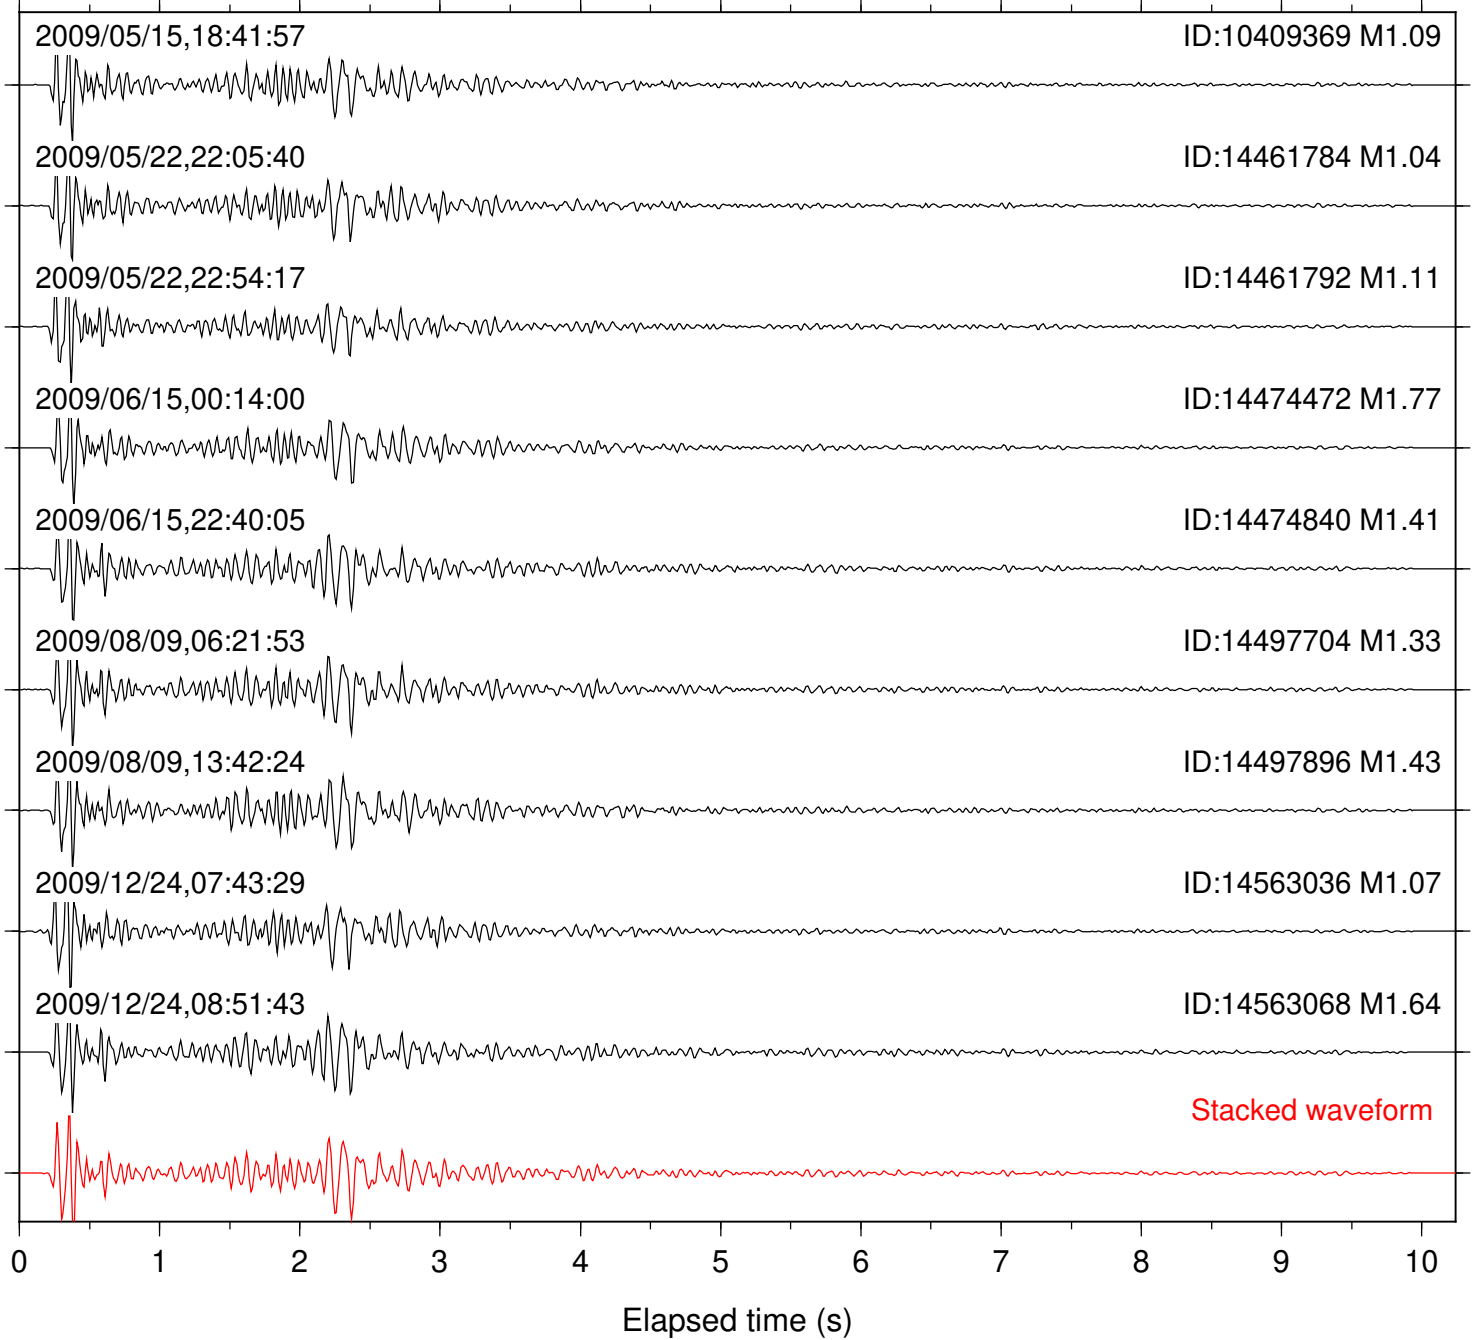

Station: B088 Com: EHZ

Focal depth: 9.56 km