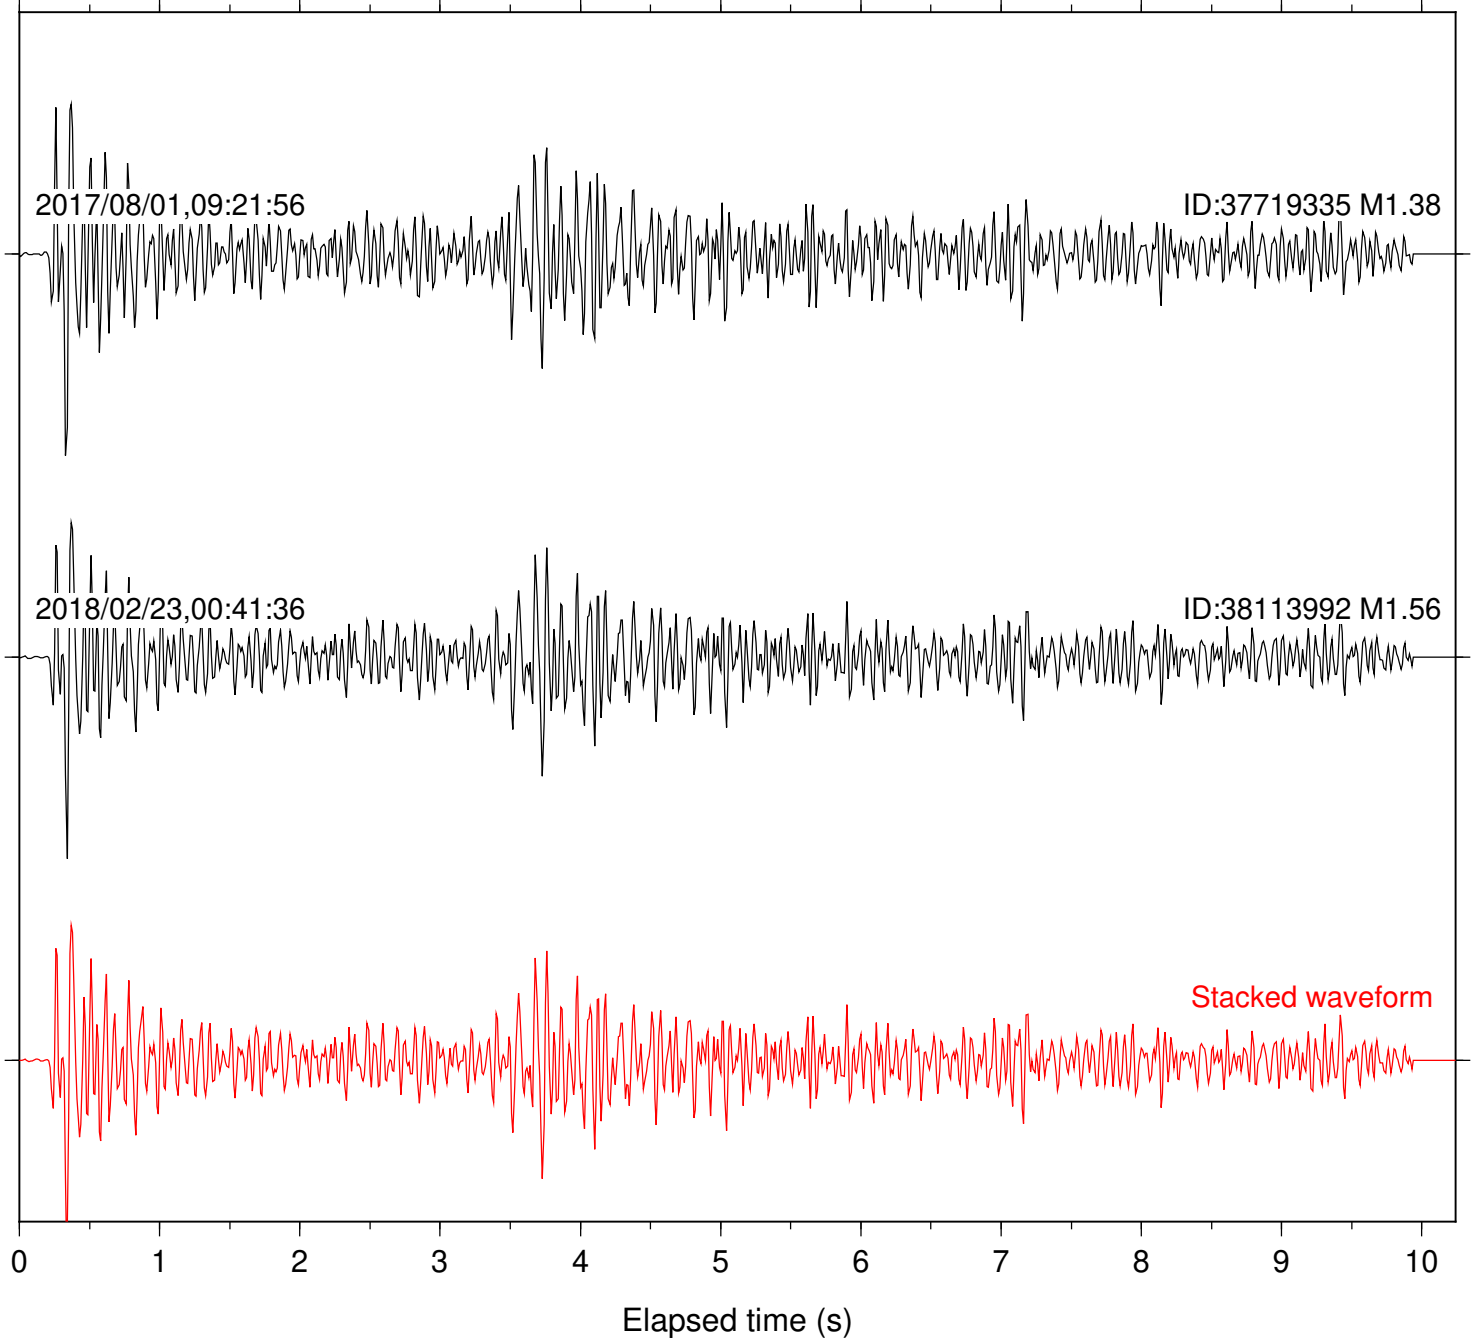

Station: B081 Com: EHZ

Focal depth: 7.89 km