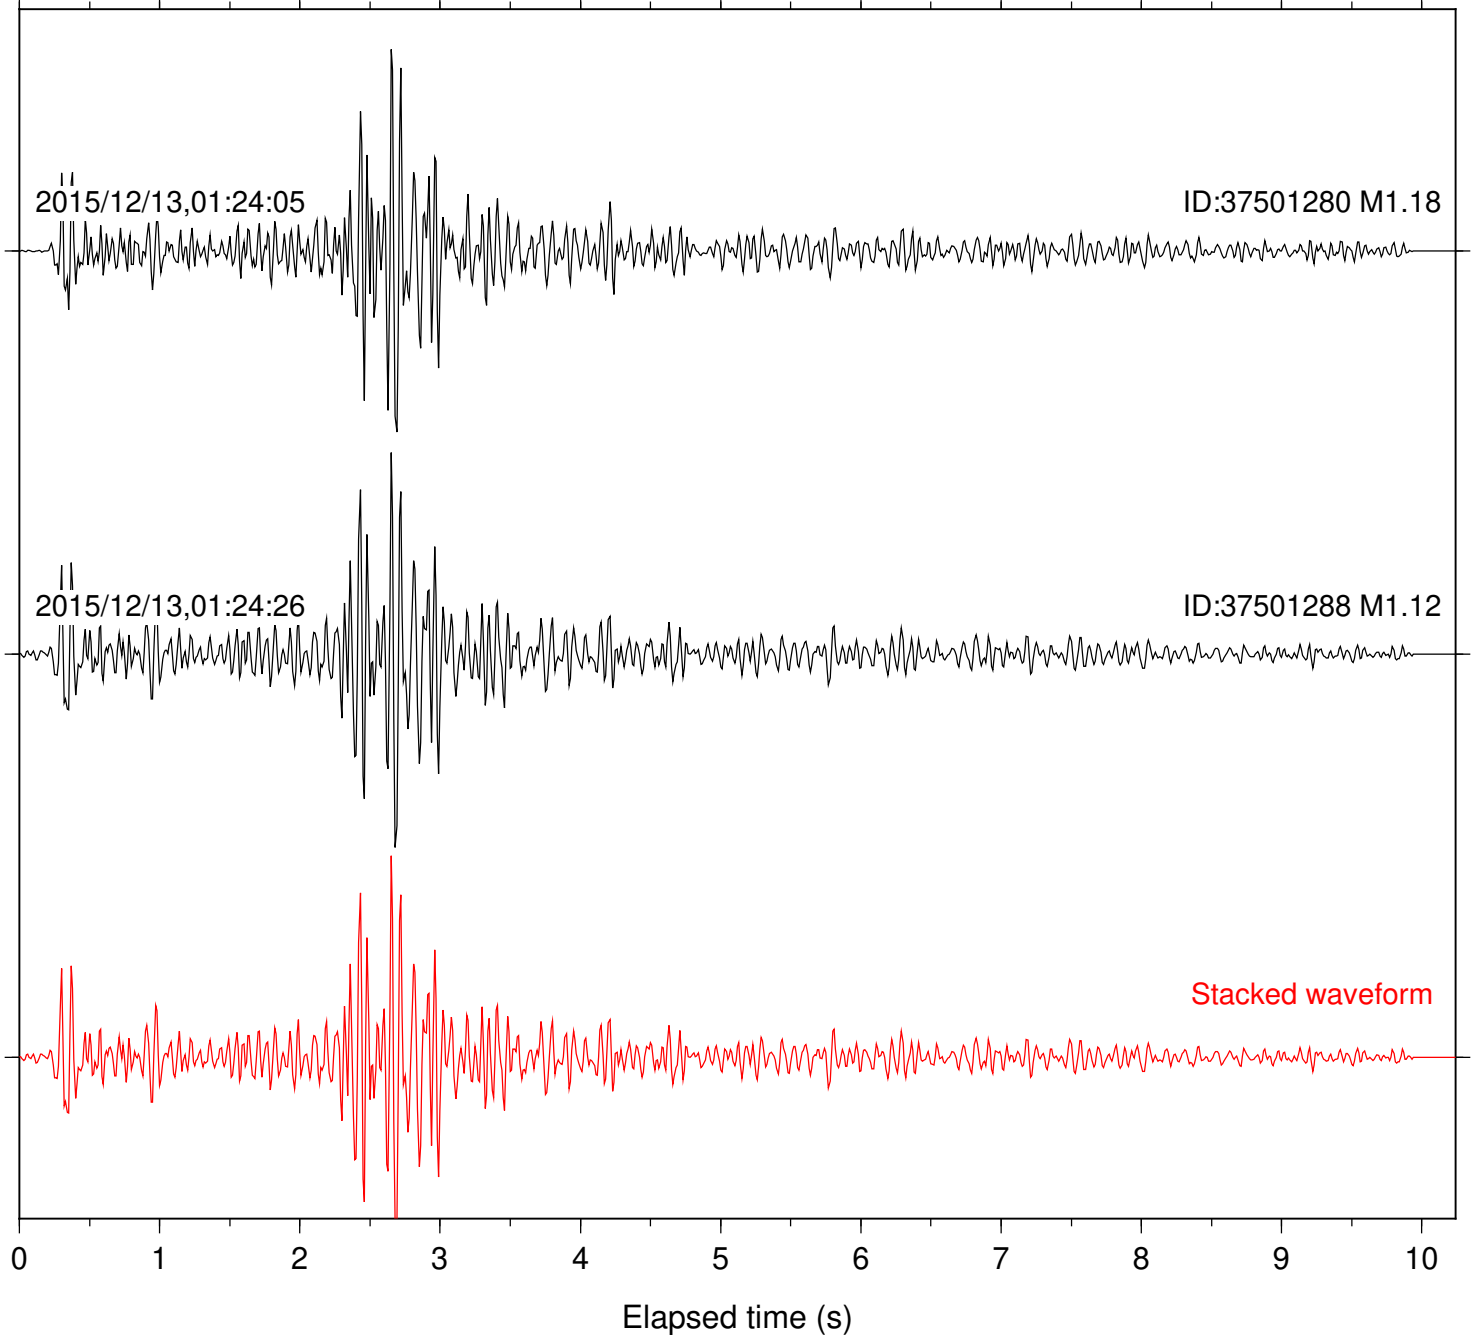

Station: B093 Com: EHZ

Focal depth: 14.99 km