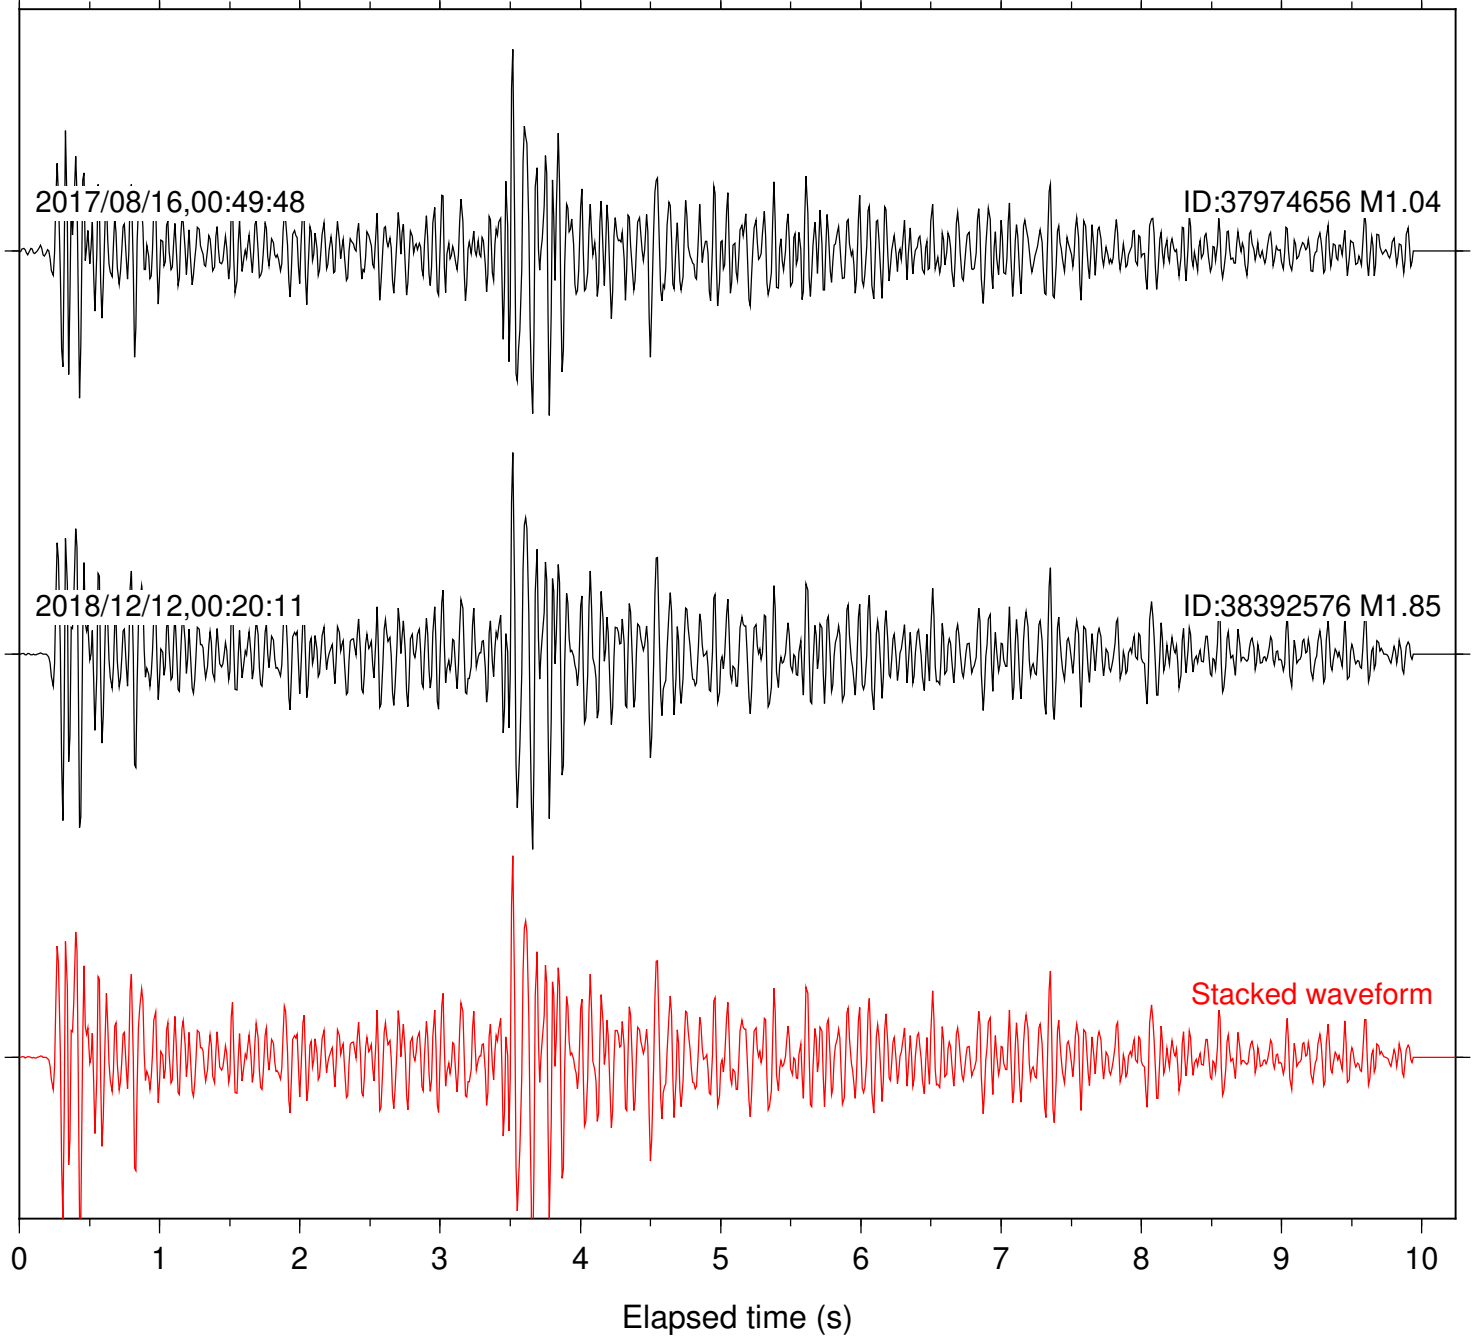

Station: B081 Com: EHZ

Focal depth: 6.49 km