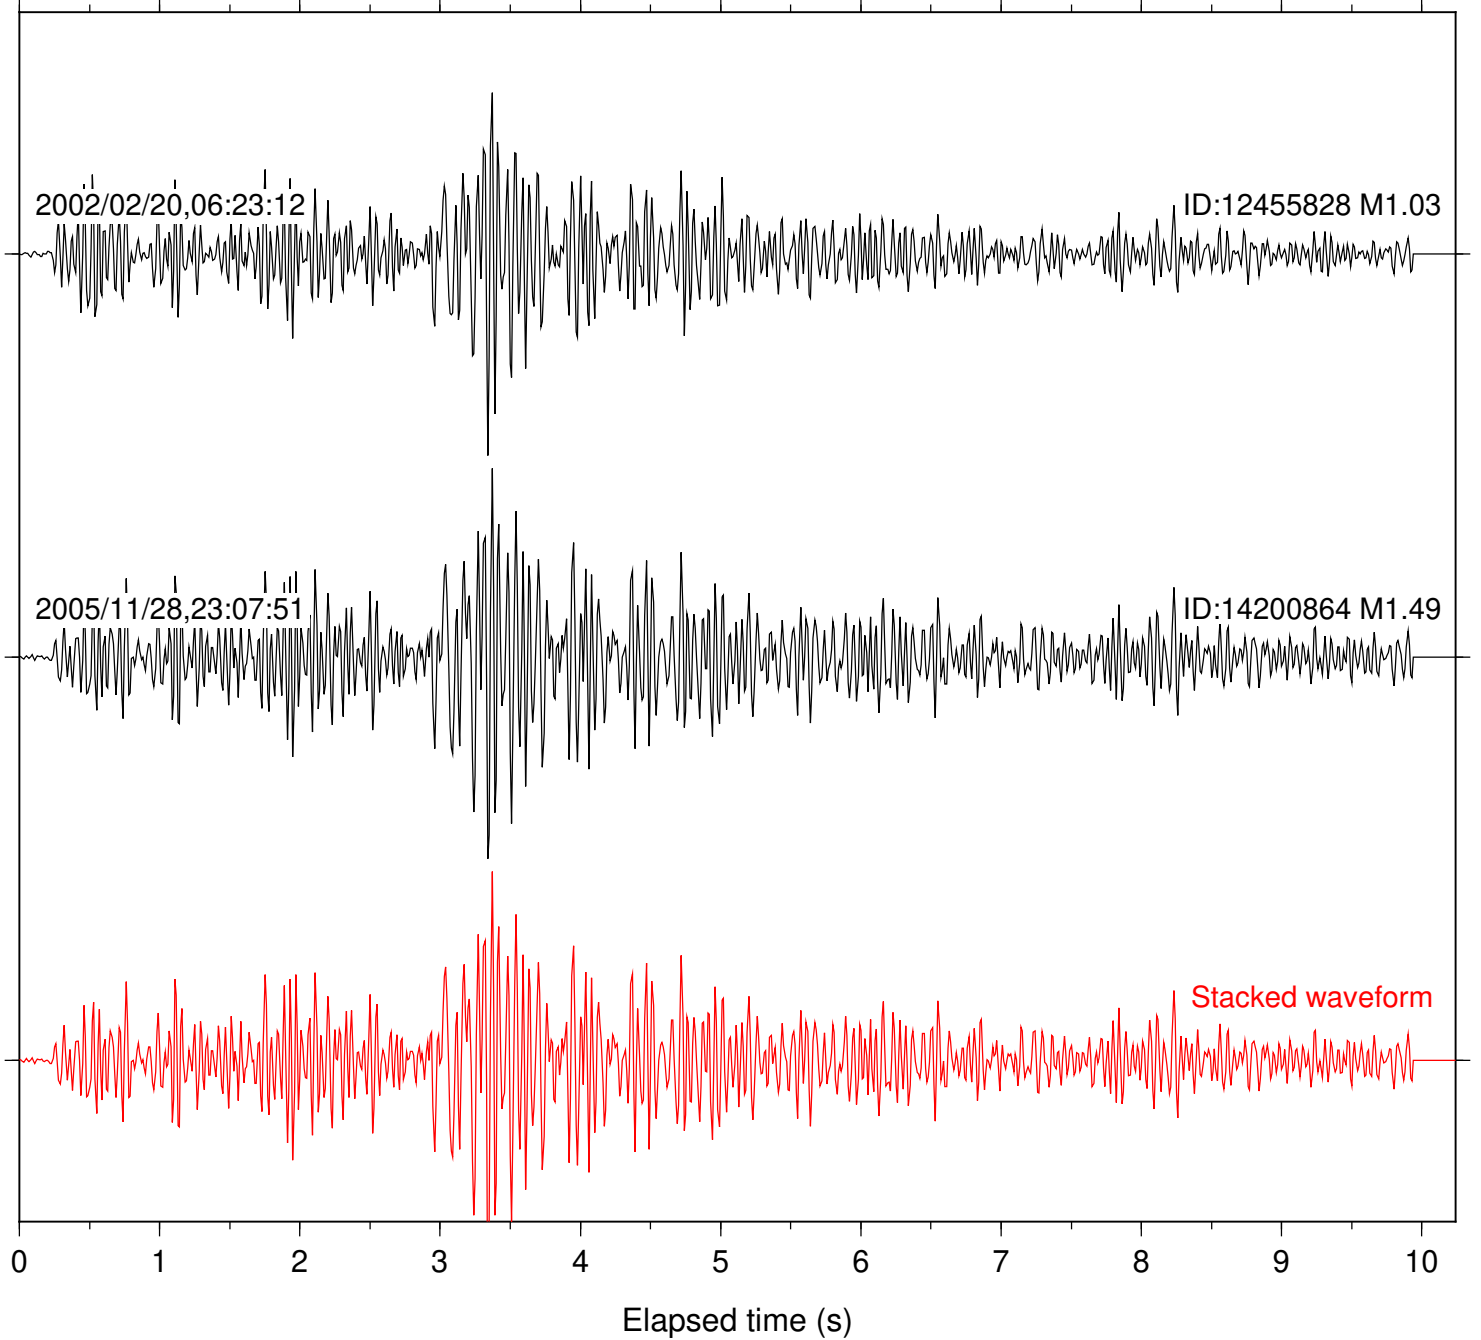

0 1 2 3 4 5 6 7 8 9 10  
Elapsed time (s)

Station: HMT2 Com: HHZ

Focal depth: 8.50 km

Station: KNW Com: HHZ

Focal depth: 8.54 km

Station: POB2 Com: HHZ

Focal depth: 8.54 km

Station: FRD Com: HHZ