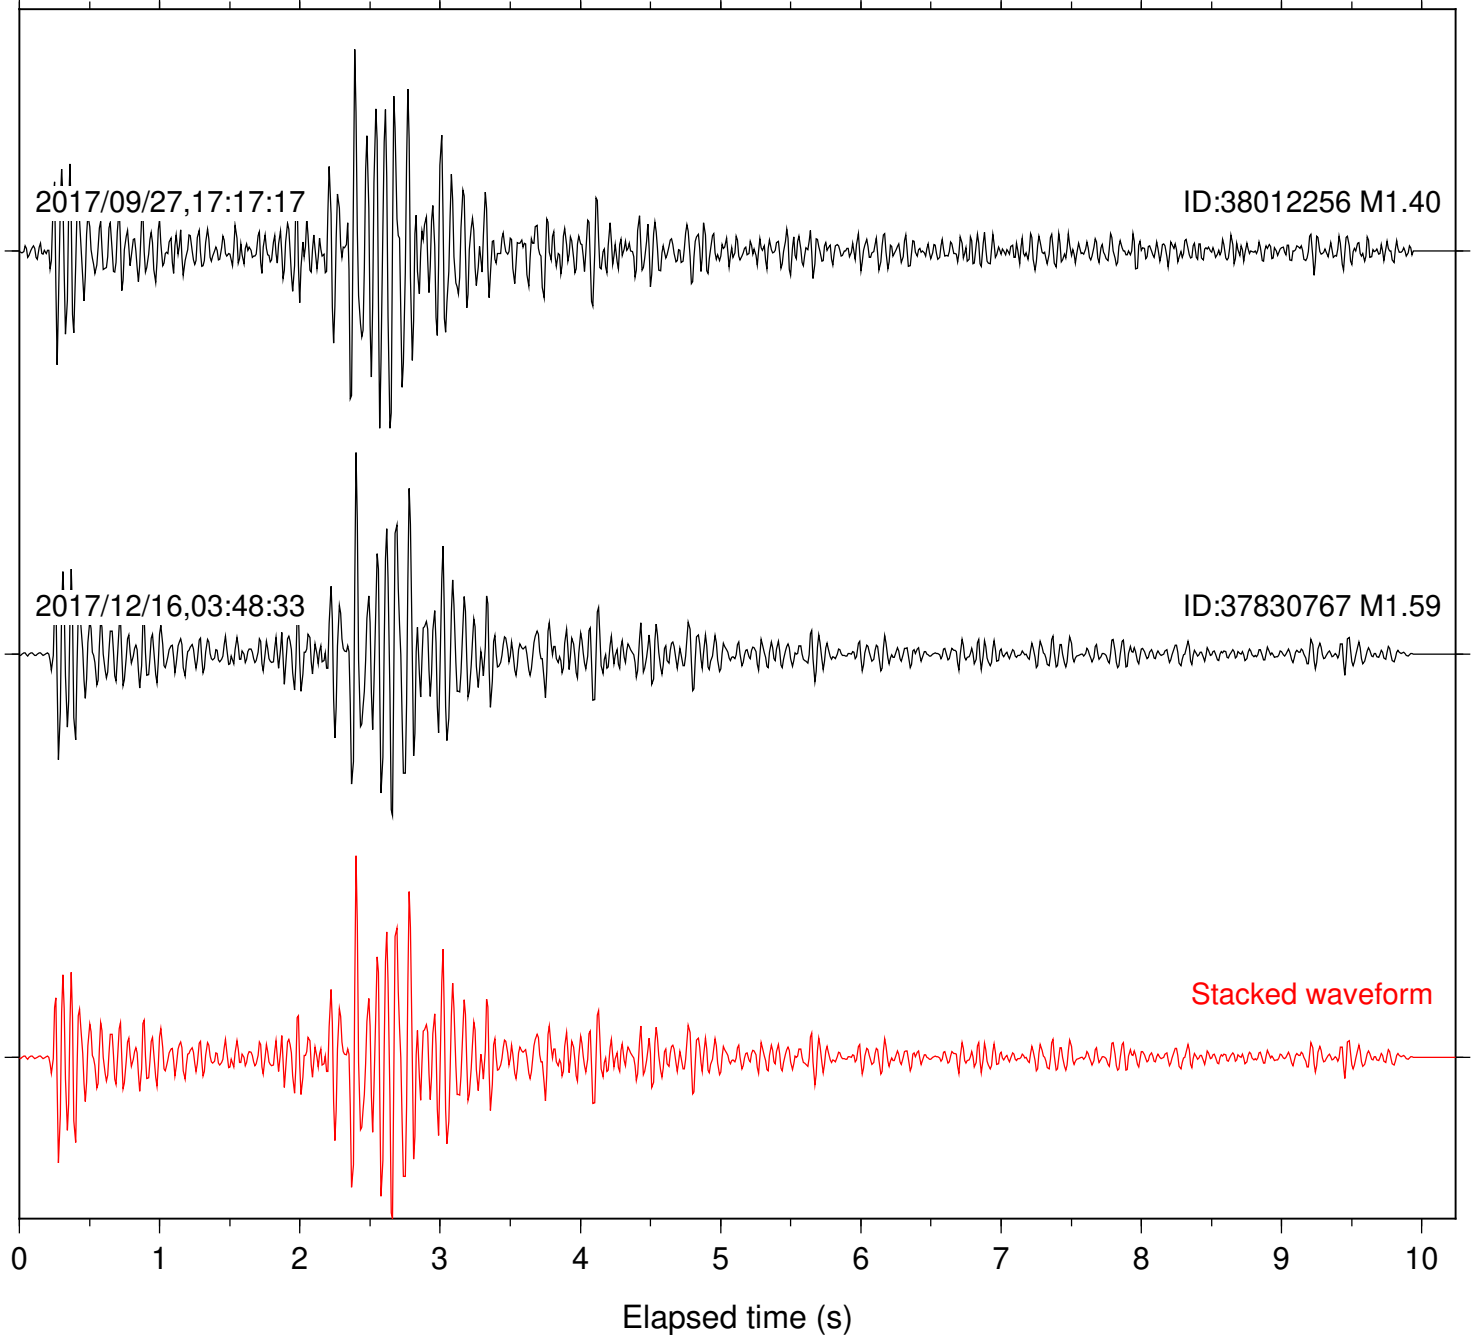

Station: RDM Com: HHZ

Focal depth: 6.65 km