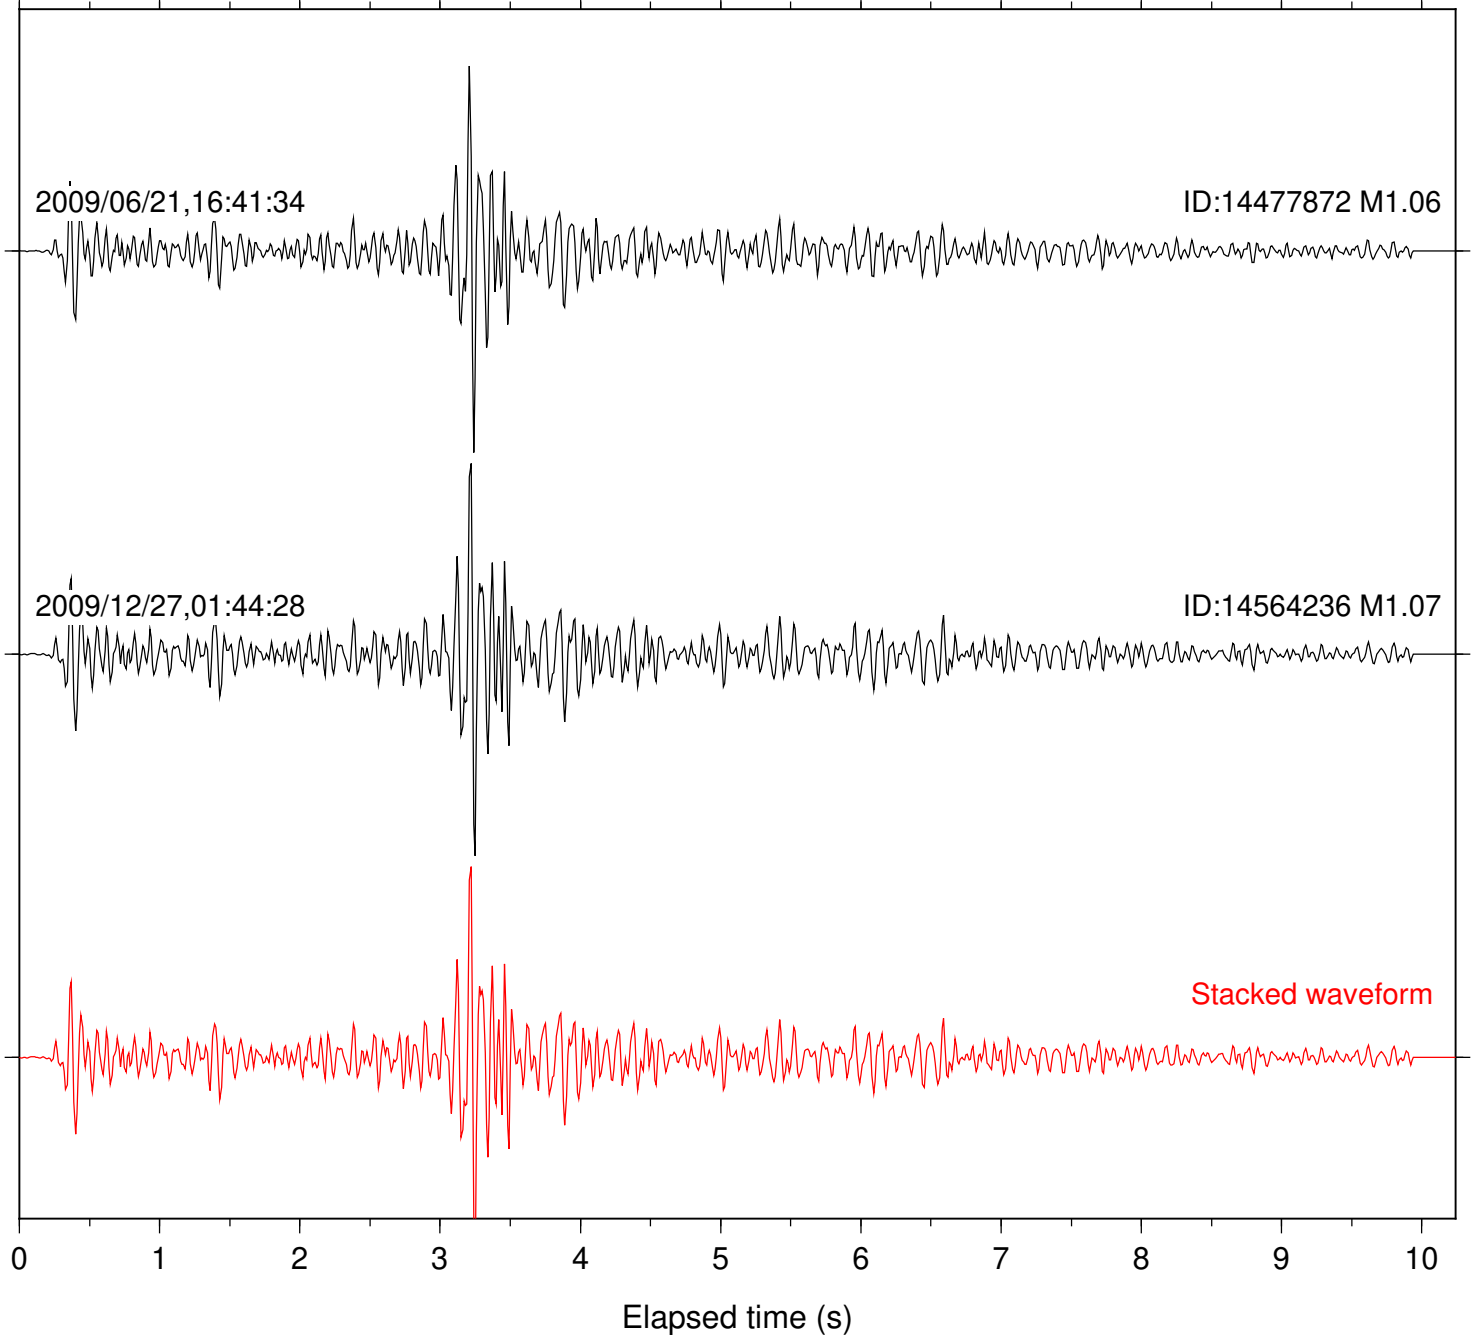

Station: SND Com: HHZ

Focal depth: 9.33 km

Station: WMC Com: HHZ

Focal depth: 9.33 km

Station: B082 Com: EHZ

Focal depth: 9.52 km

Station: B084 Com: EHZ

Focal depth: 9.52 km