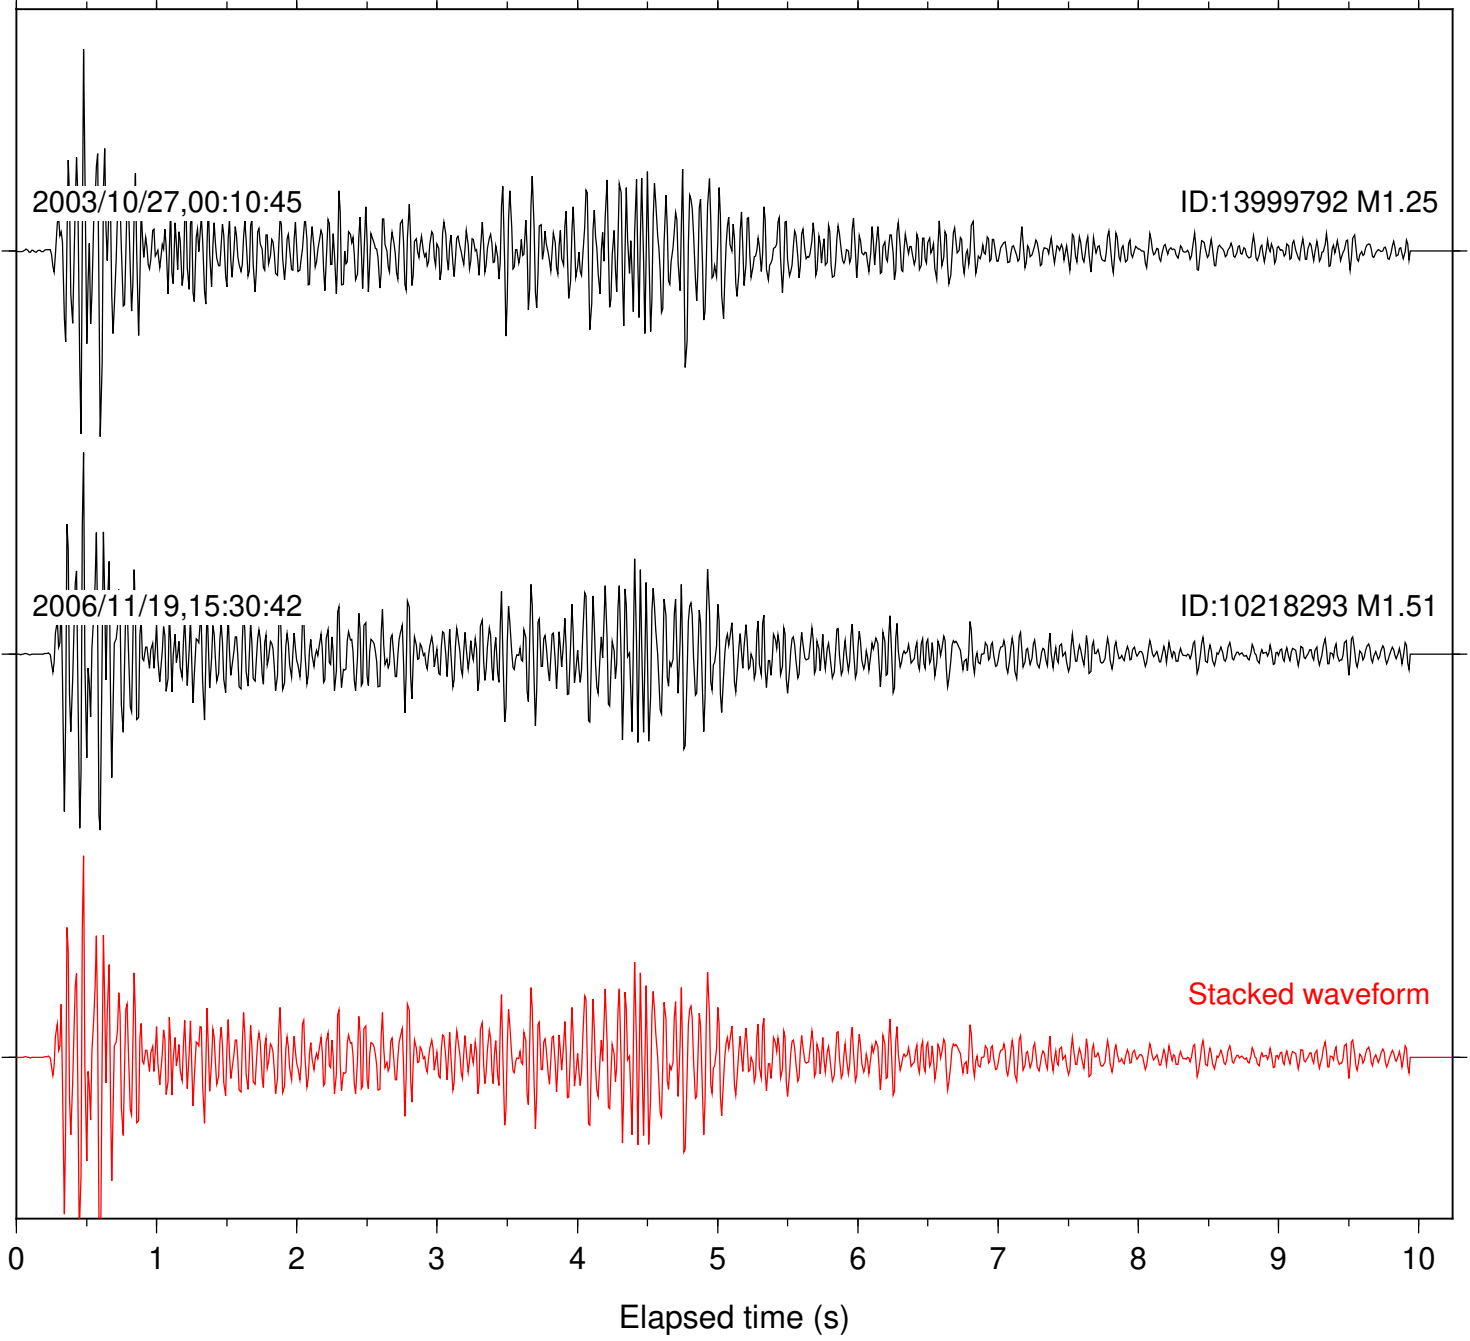

Focal depth: 16.87 km

Station: FRD Com: HHZ

Focal depth: 16.87 km

Station: KNW Com: HHZ

Focal depth: 16.87 km

Station: B081 Com: EHZ

Focal depth: 8.70 km

Station: B082 Com: EHZ