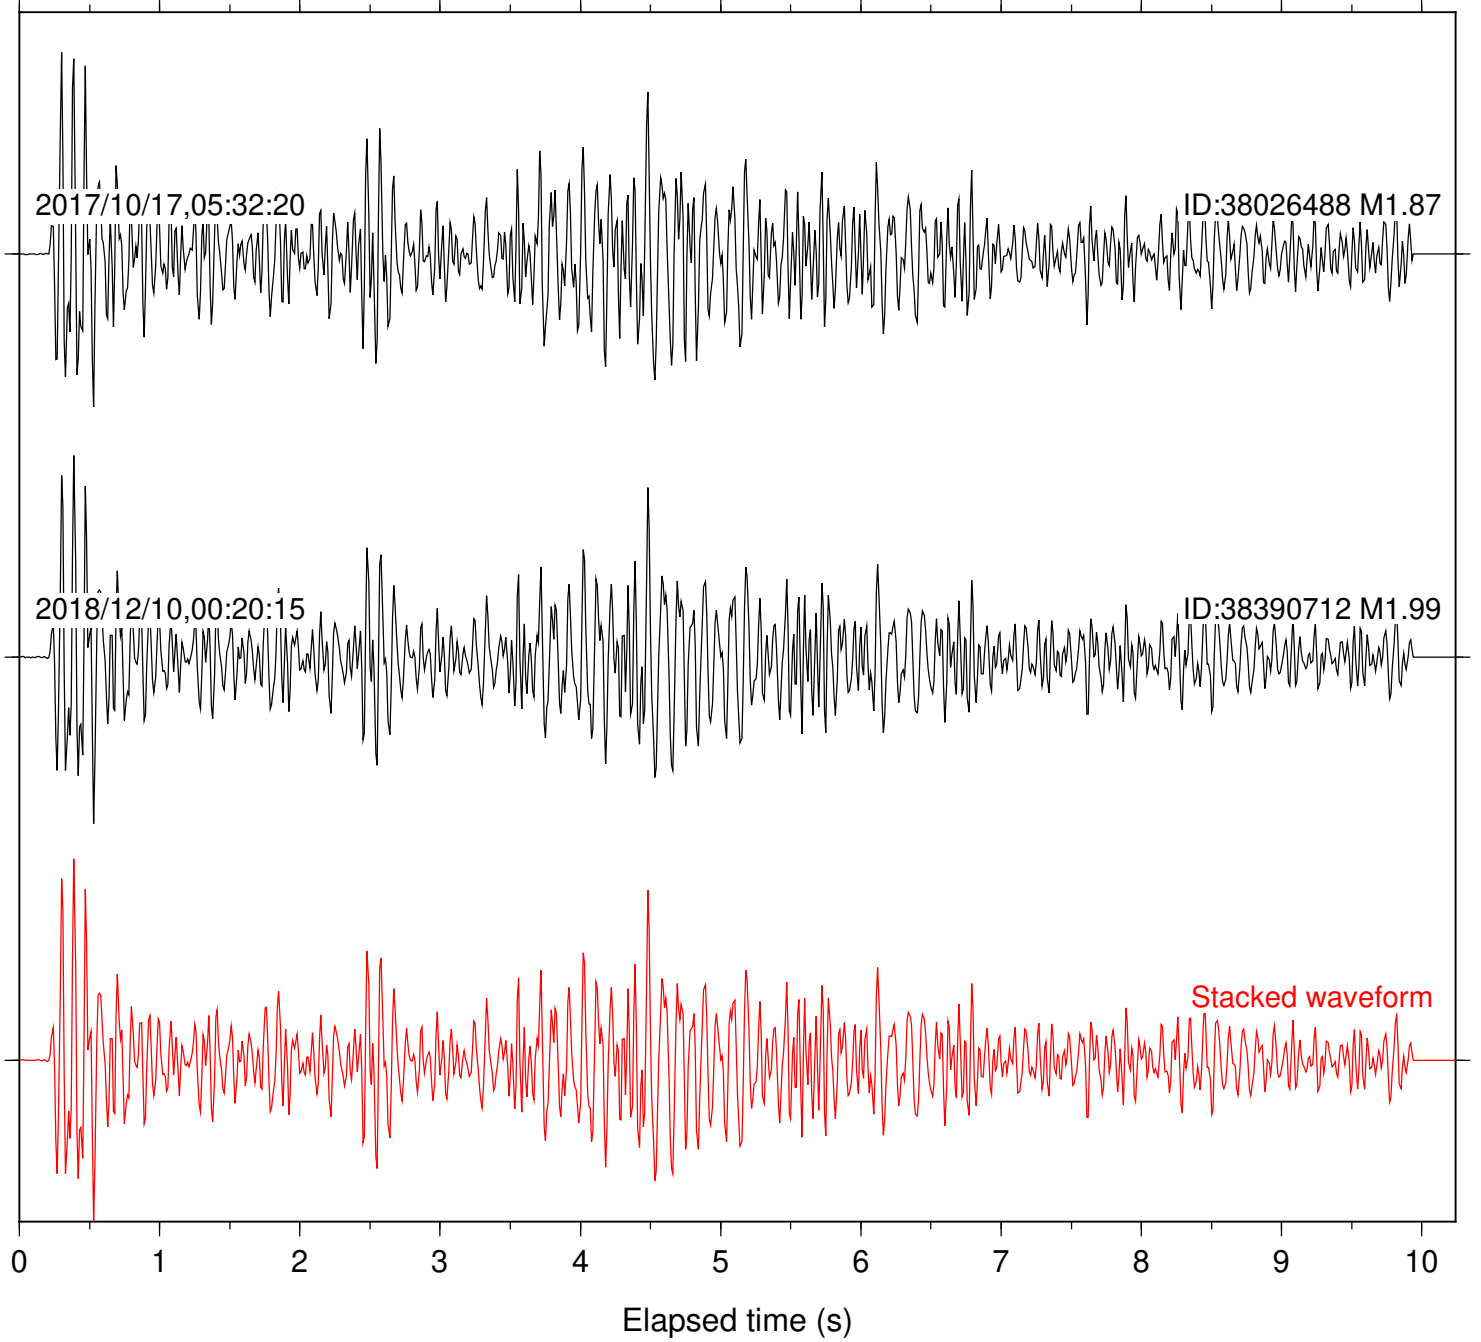

Focal depth: 5.70 km

Station: CRY Com: HHZ

Focal depth: 5.81 km

Station: CSH Com: HHZ

Focal depth: 5.70 km

Station: DGR Com: HHZ

Focal depth: 5.70 km

Station: HMT2 Com: HHZ