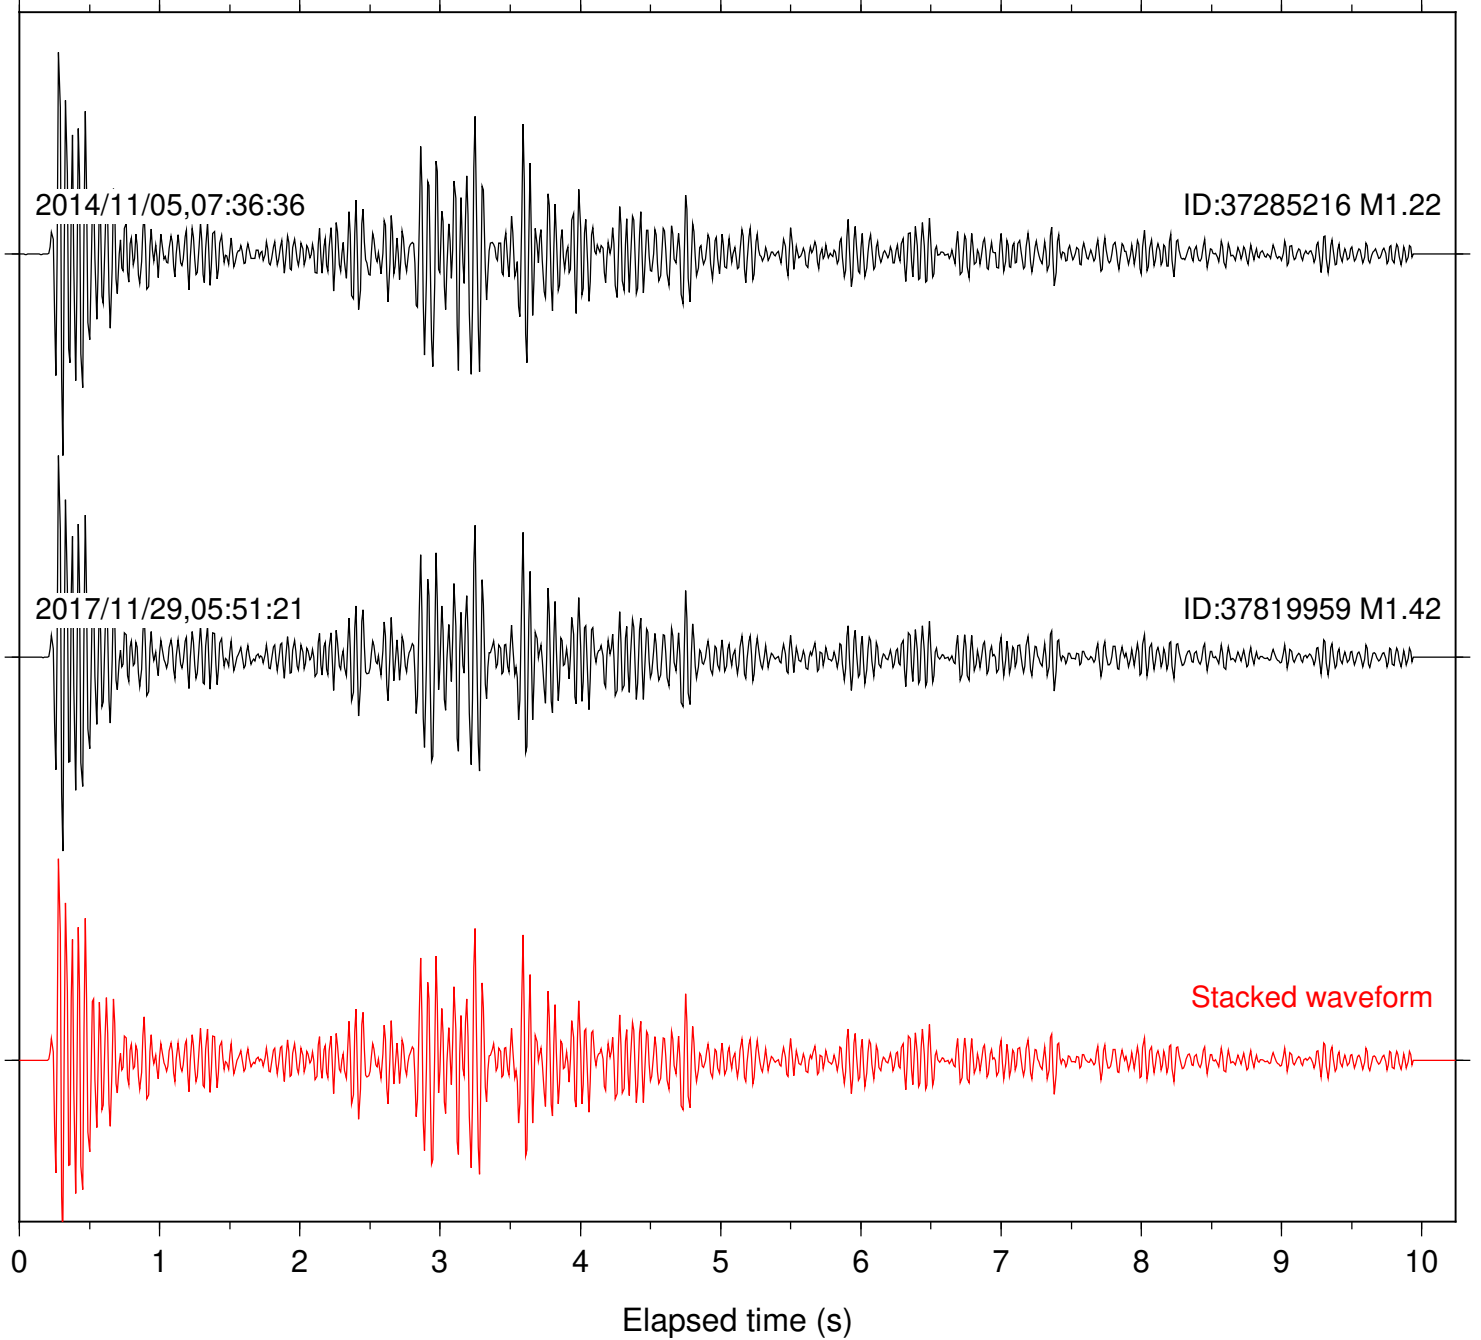

Station: DGR Com: HHZ

Focal depth: 8.88 km

Station: FRD Com: HHZ

Focal depth: 8.88 km

2014/11/05,07:36:36

ID:37285216 M1.22

2017/11/29,05:51:21

ID:37819959 M1.42