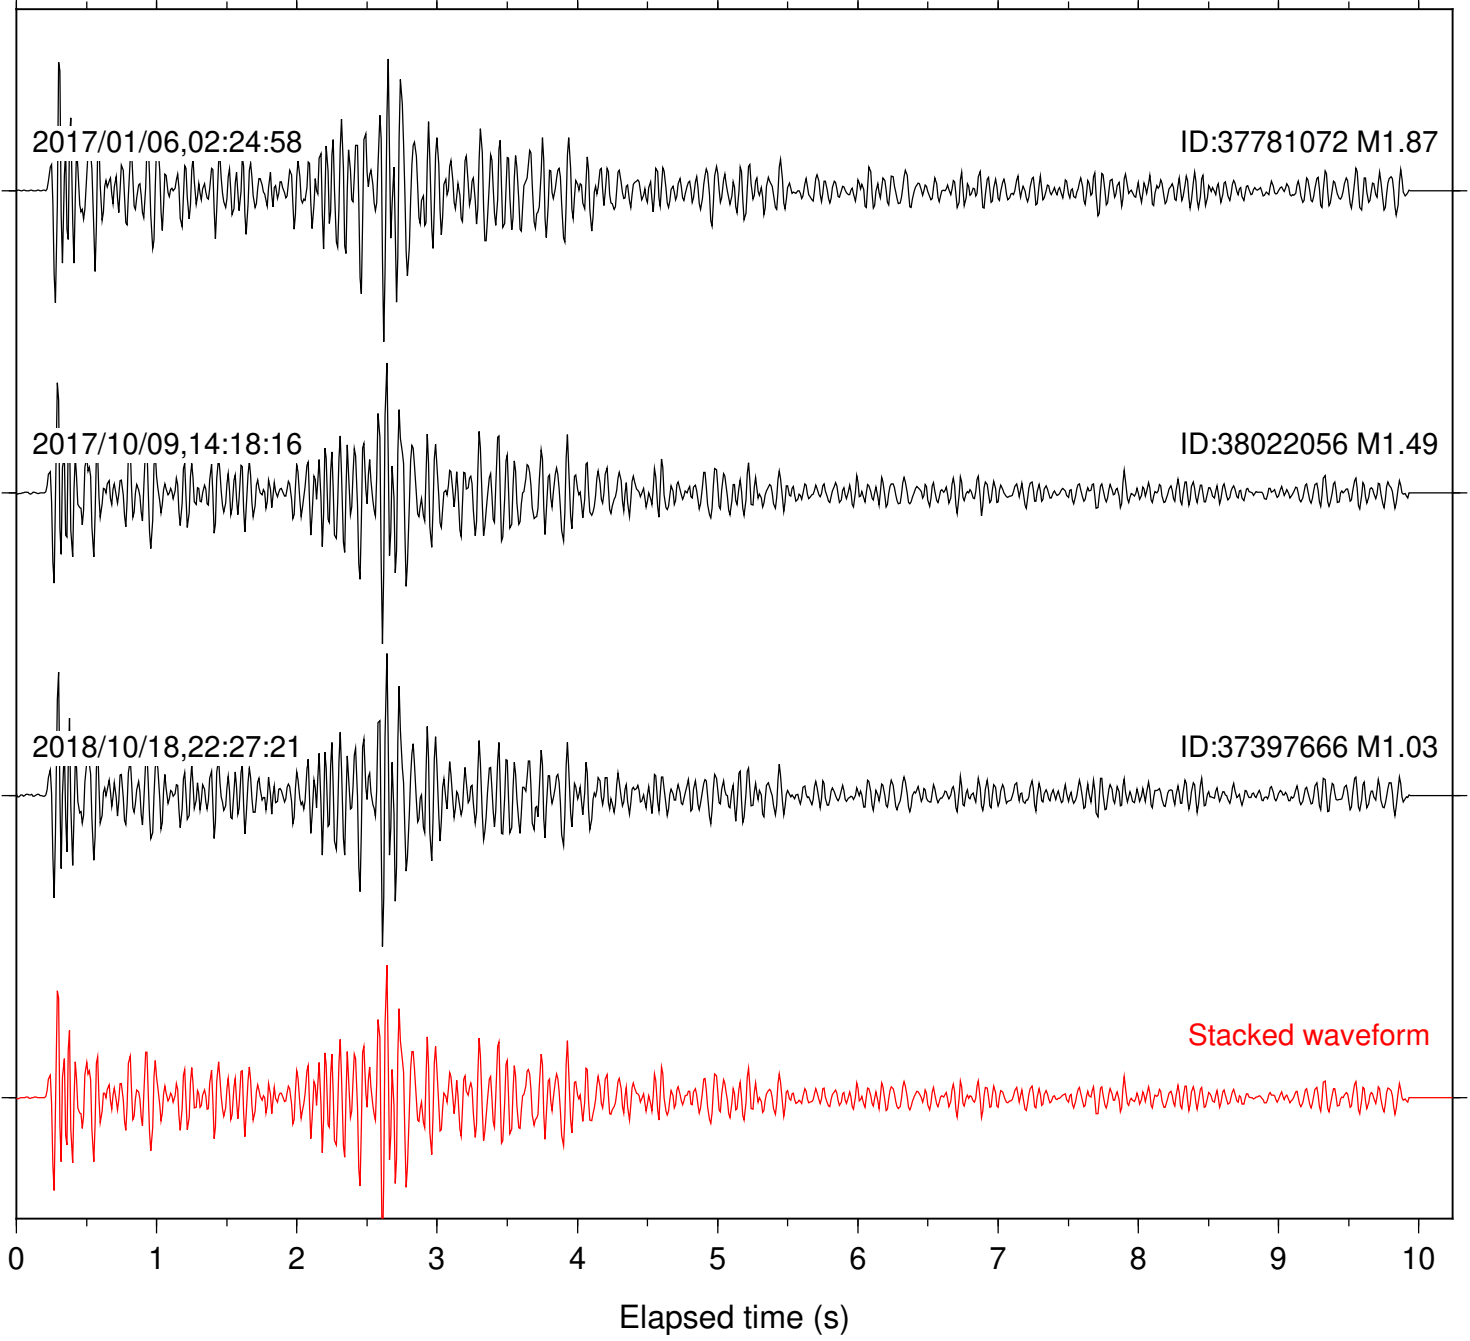

Focal depth: 6.15 km

Station: B084 Com: EHZ

Focal depth: 6.15 km

Station: B087 Com: EHZ

Focal depth: 6.15 km

Station: B088 Com: EHZ

Focal depth: 6.15 km

Station: B093 Com: EHZ