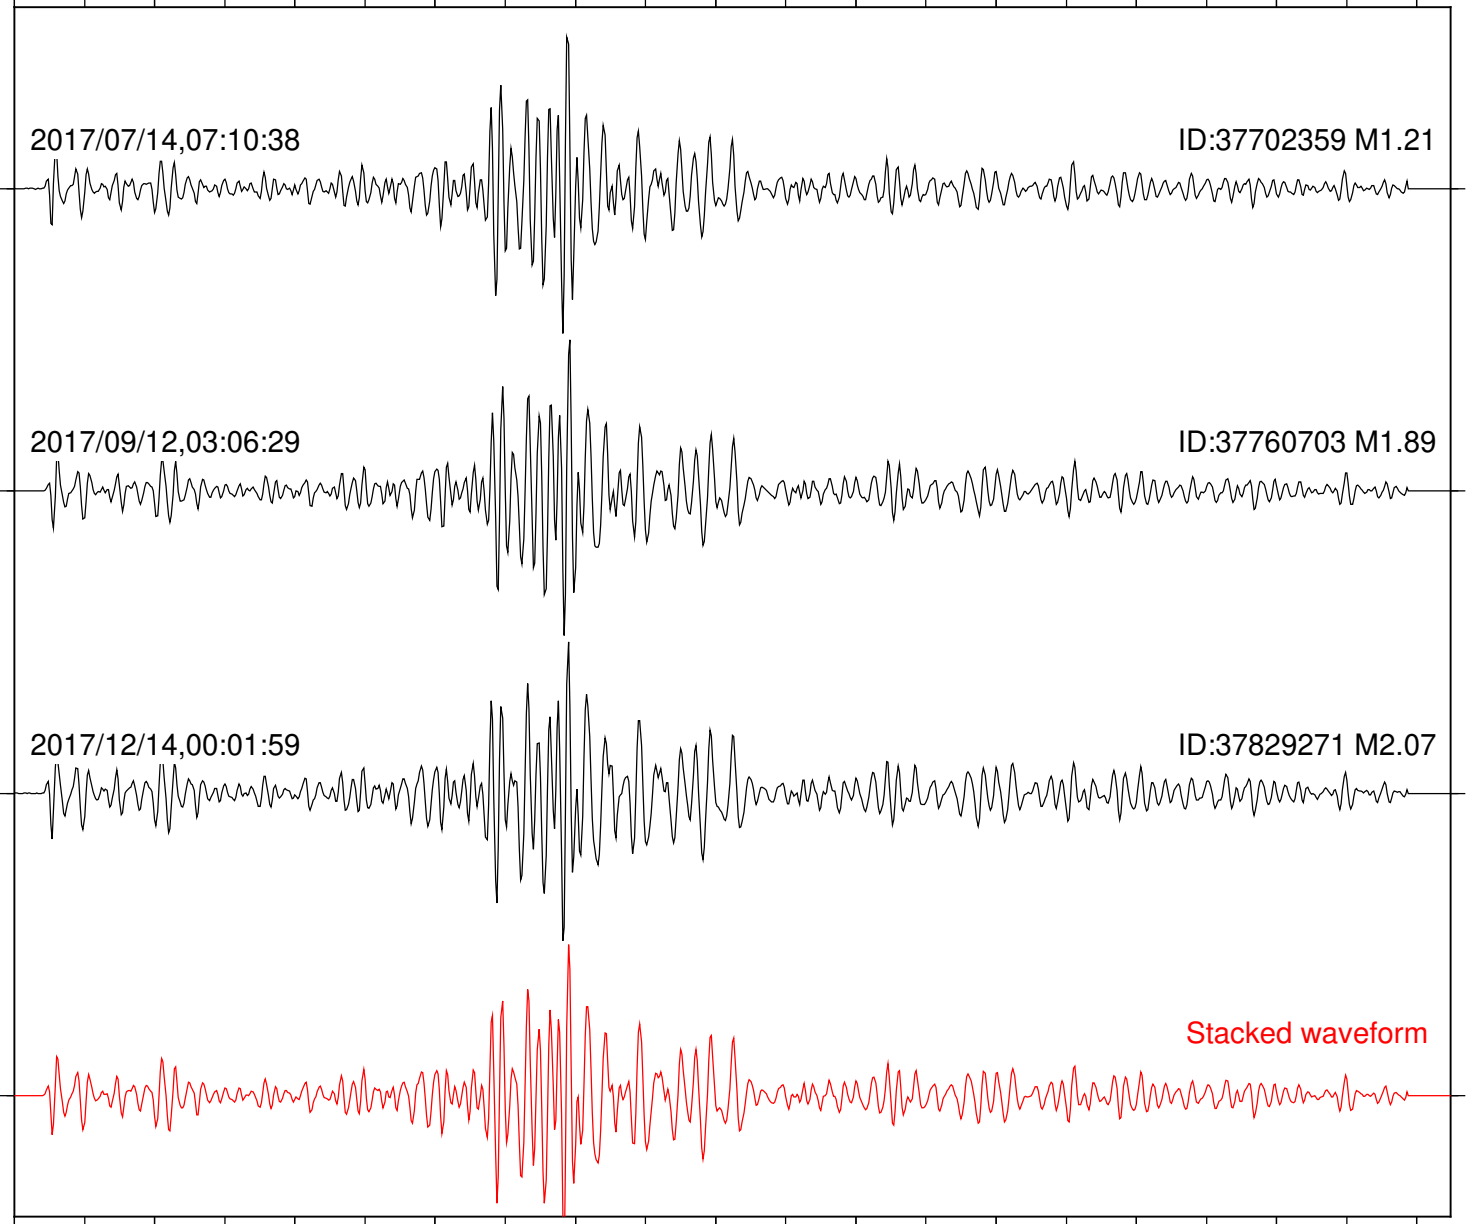

2017/09/12,03:06:29

ID:37760703 M1.89

2017/12/14,00:01:59

ID:37829271 M2.07

Stacked waveform

0 1 2 3 4 5 6 7 8 9 10  
Elapsed time (s)

Station: RDM Com: HHZ

Focal depth: 5.87 km