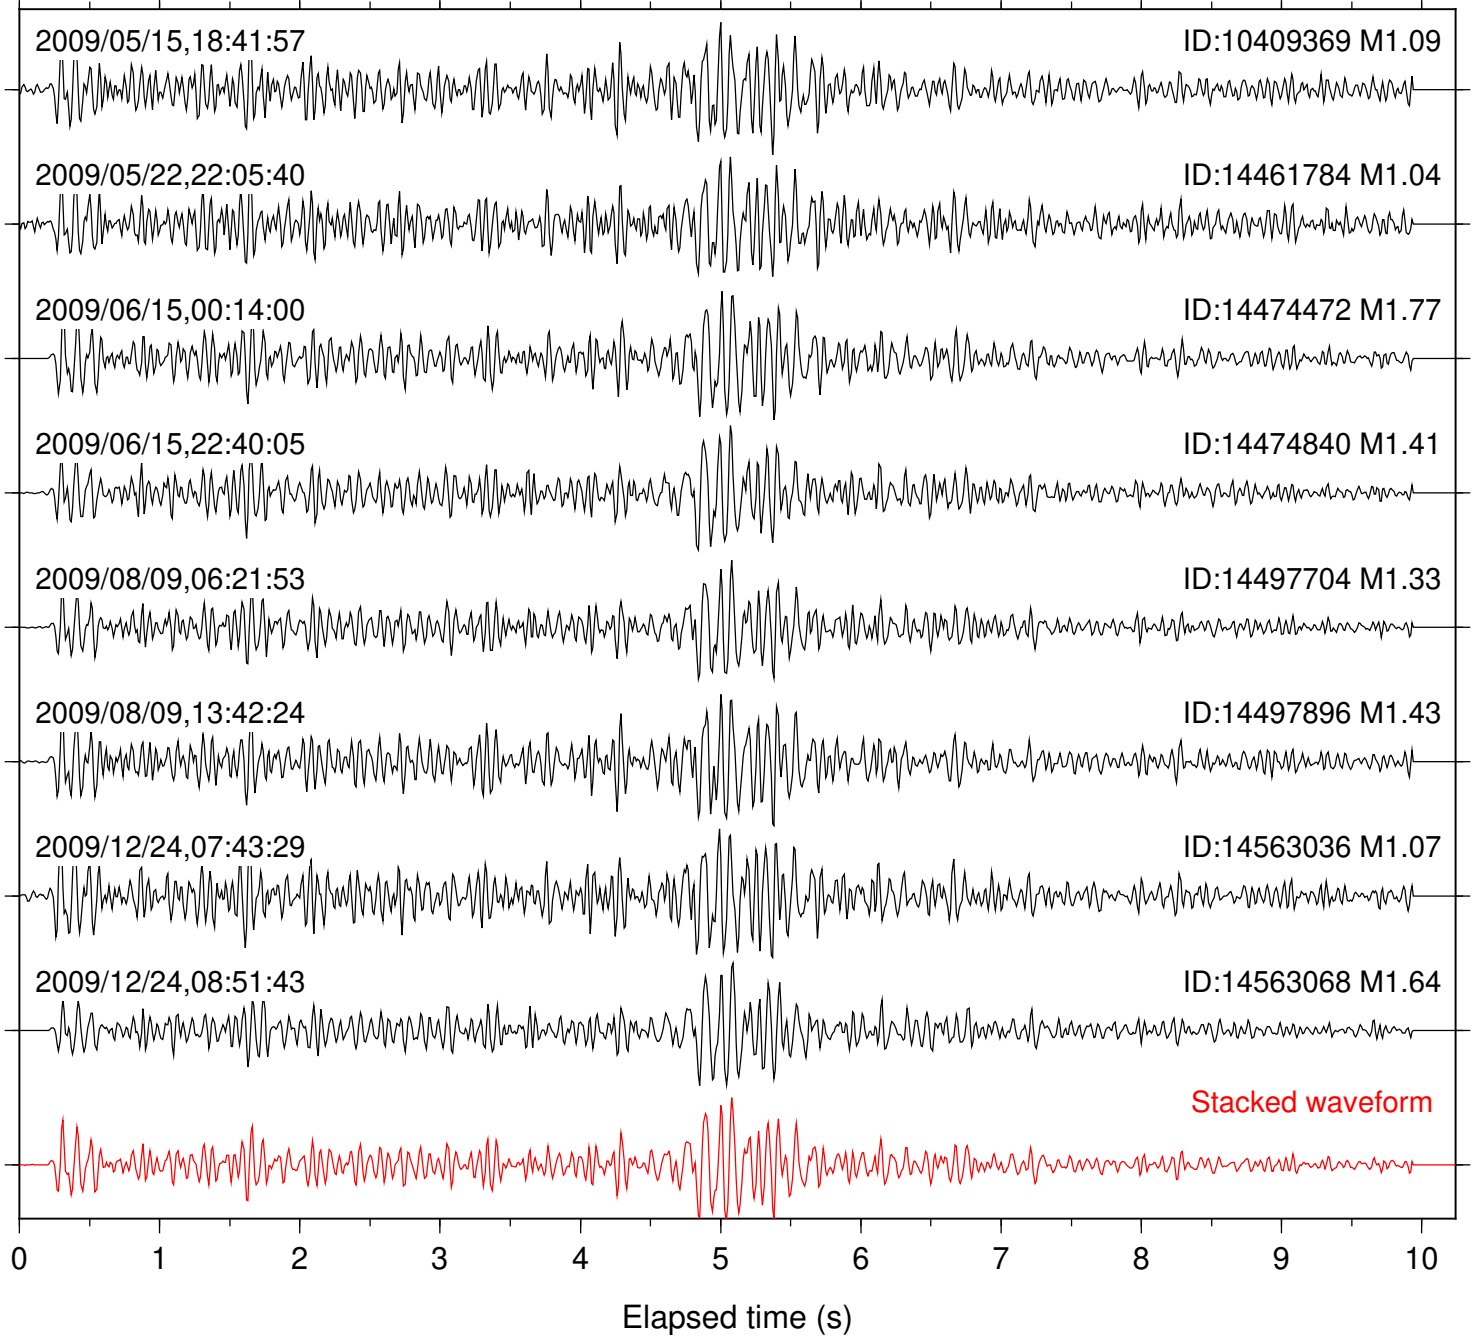

Station: TOR Com: HHZ

Focal depth: 9.56 km