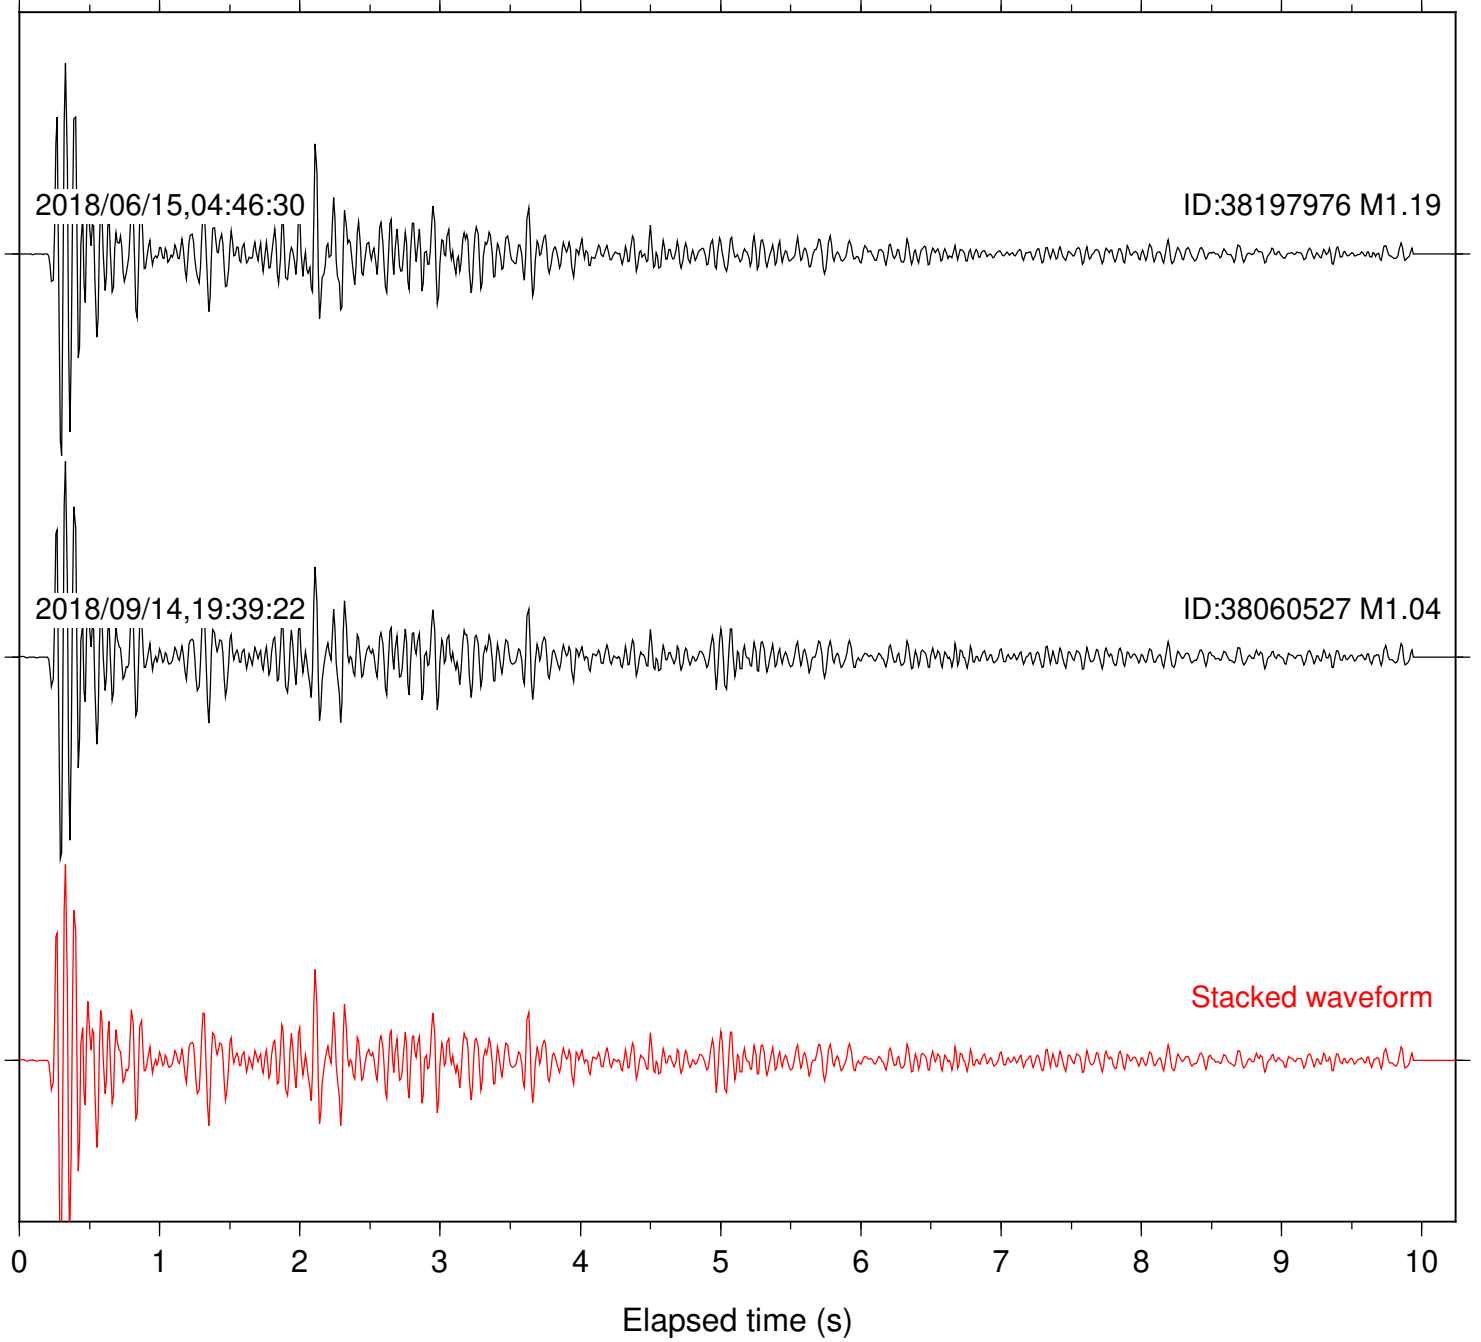

Station: B093 Com: EHZ

Focal depth: 4.76 km