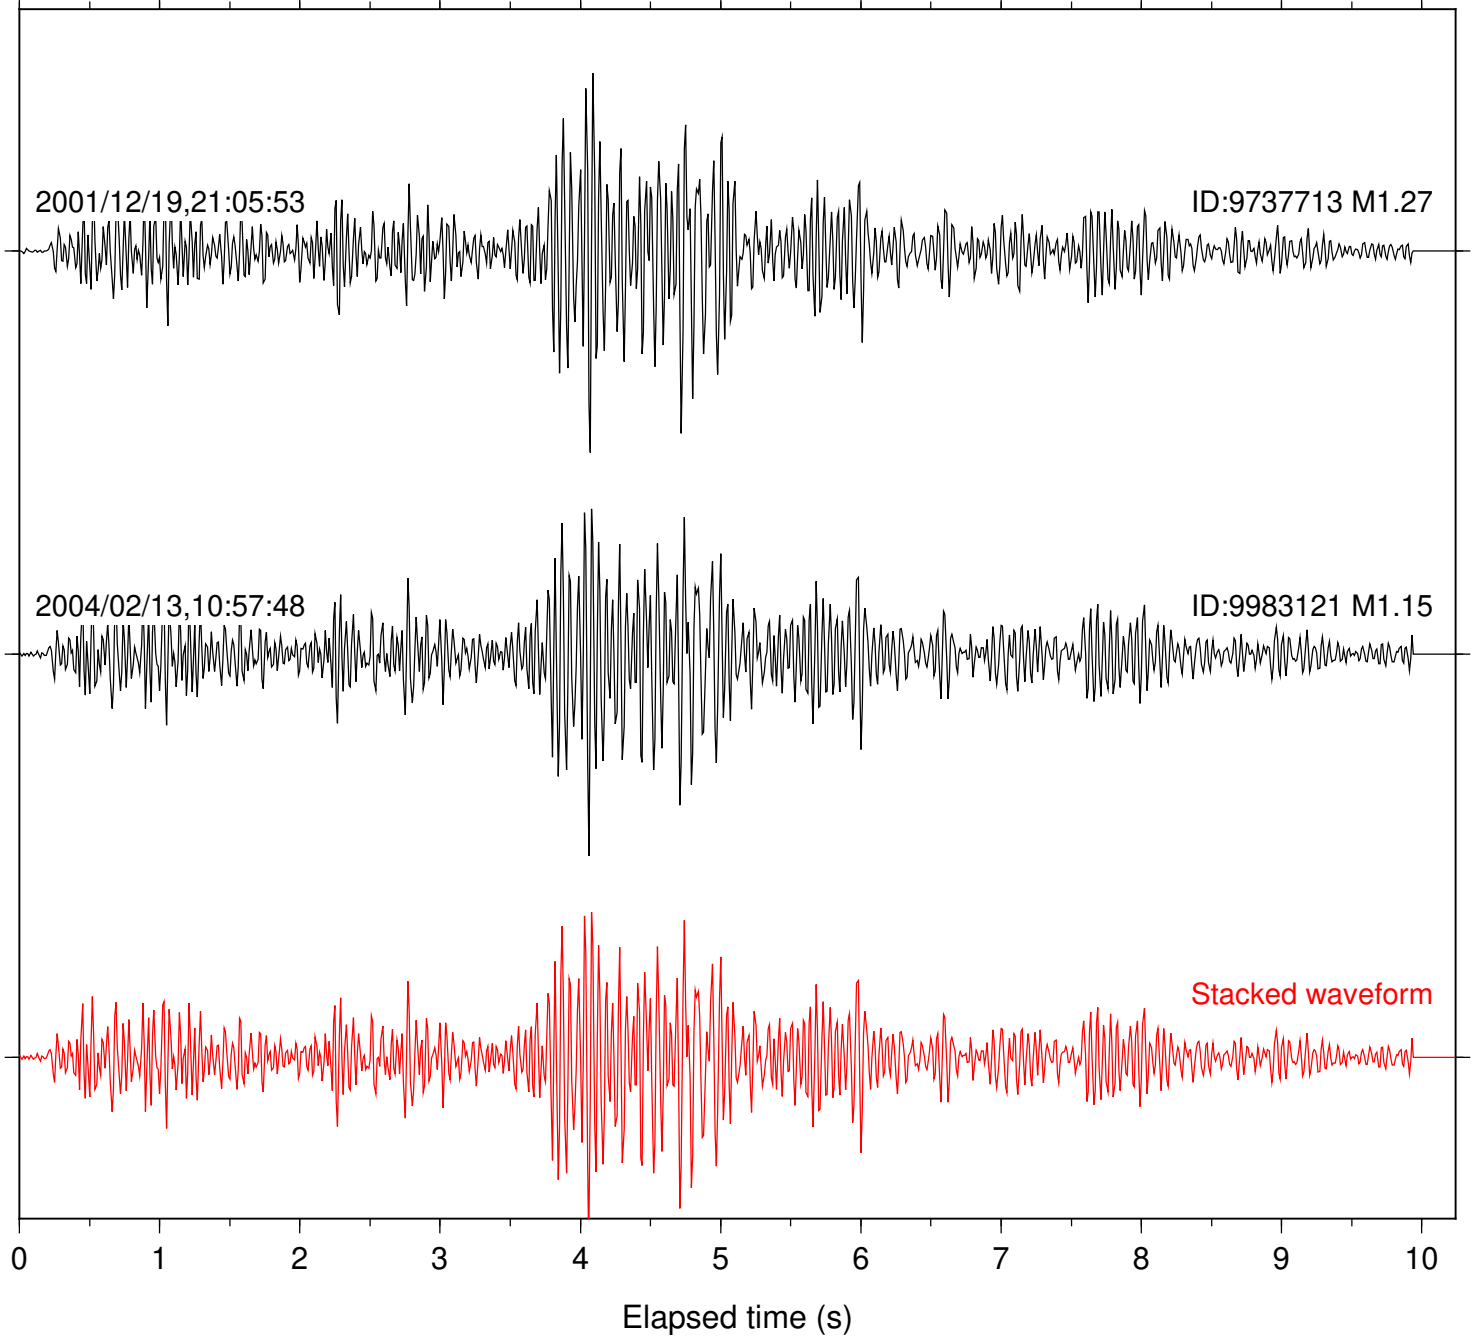

Station: HMT2 Com: HHZ

Focal depth: 15.74 km