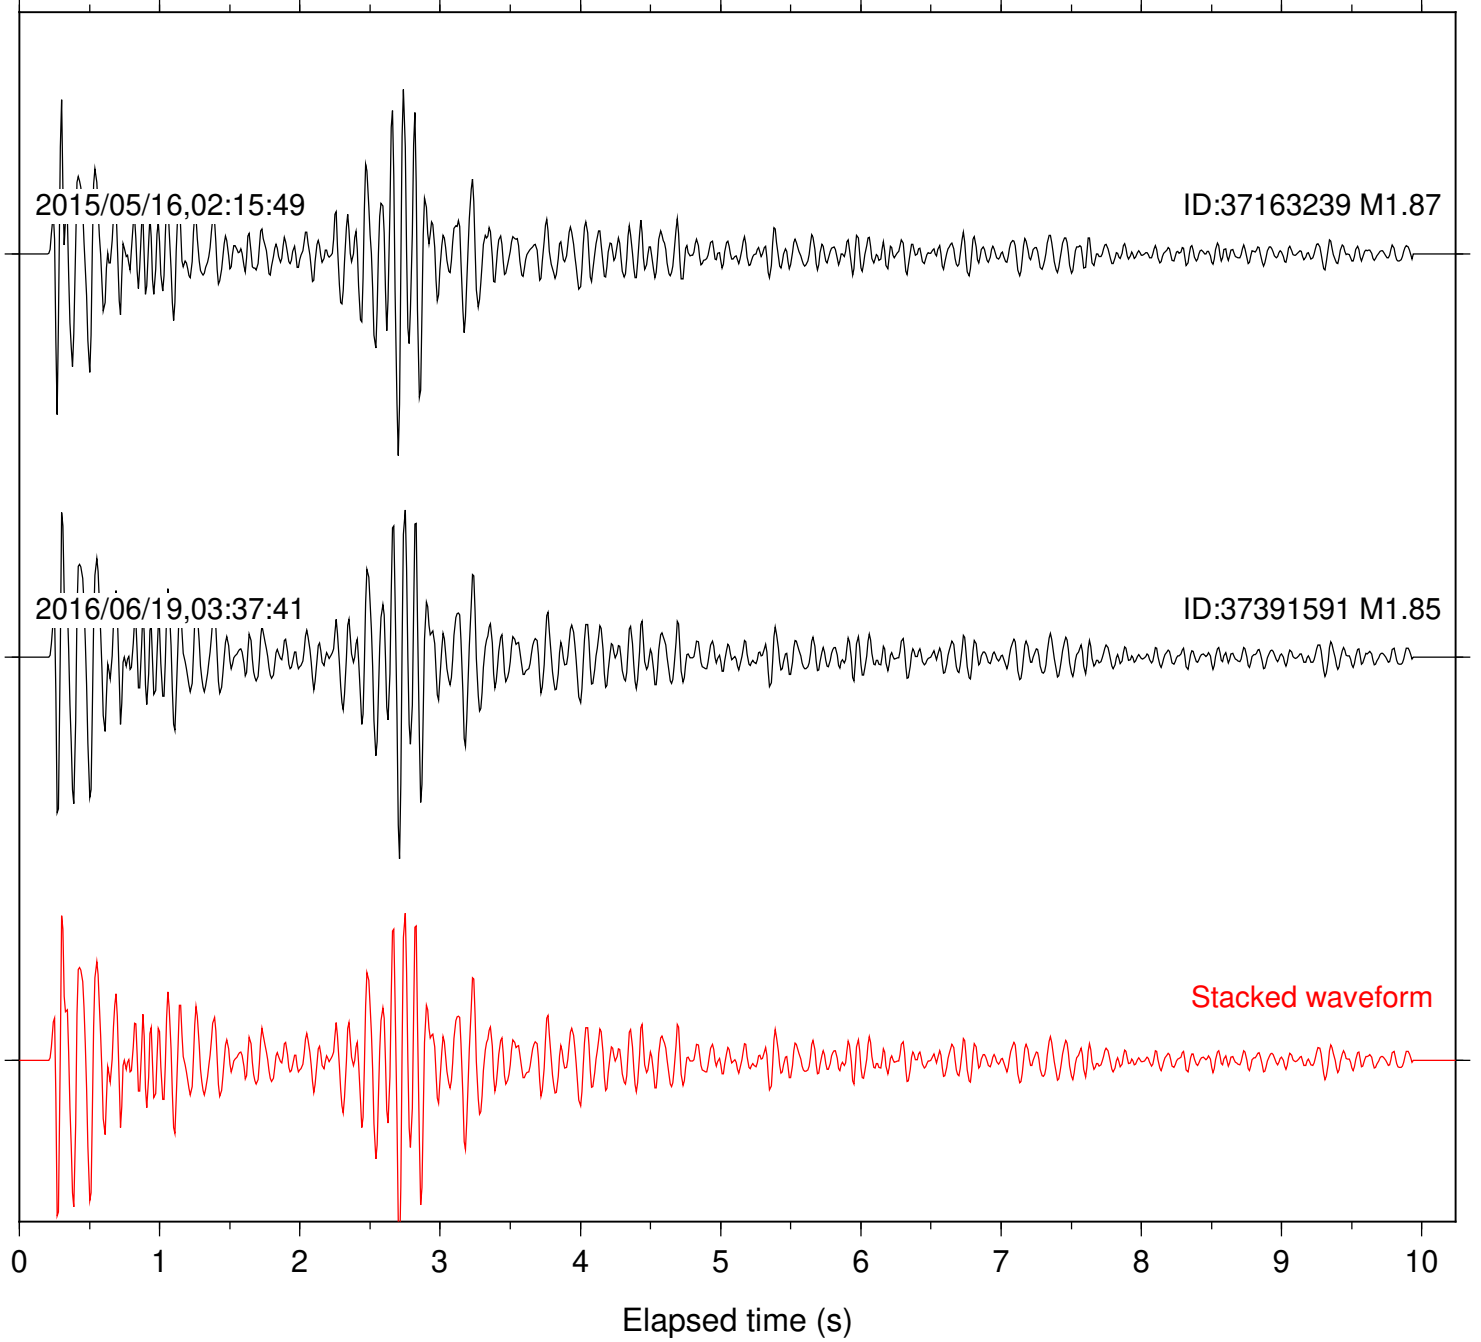

Station: POB2 Com: HHZ

Focal depth: 8.43 km