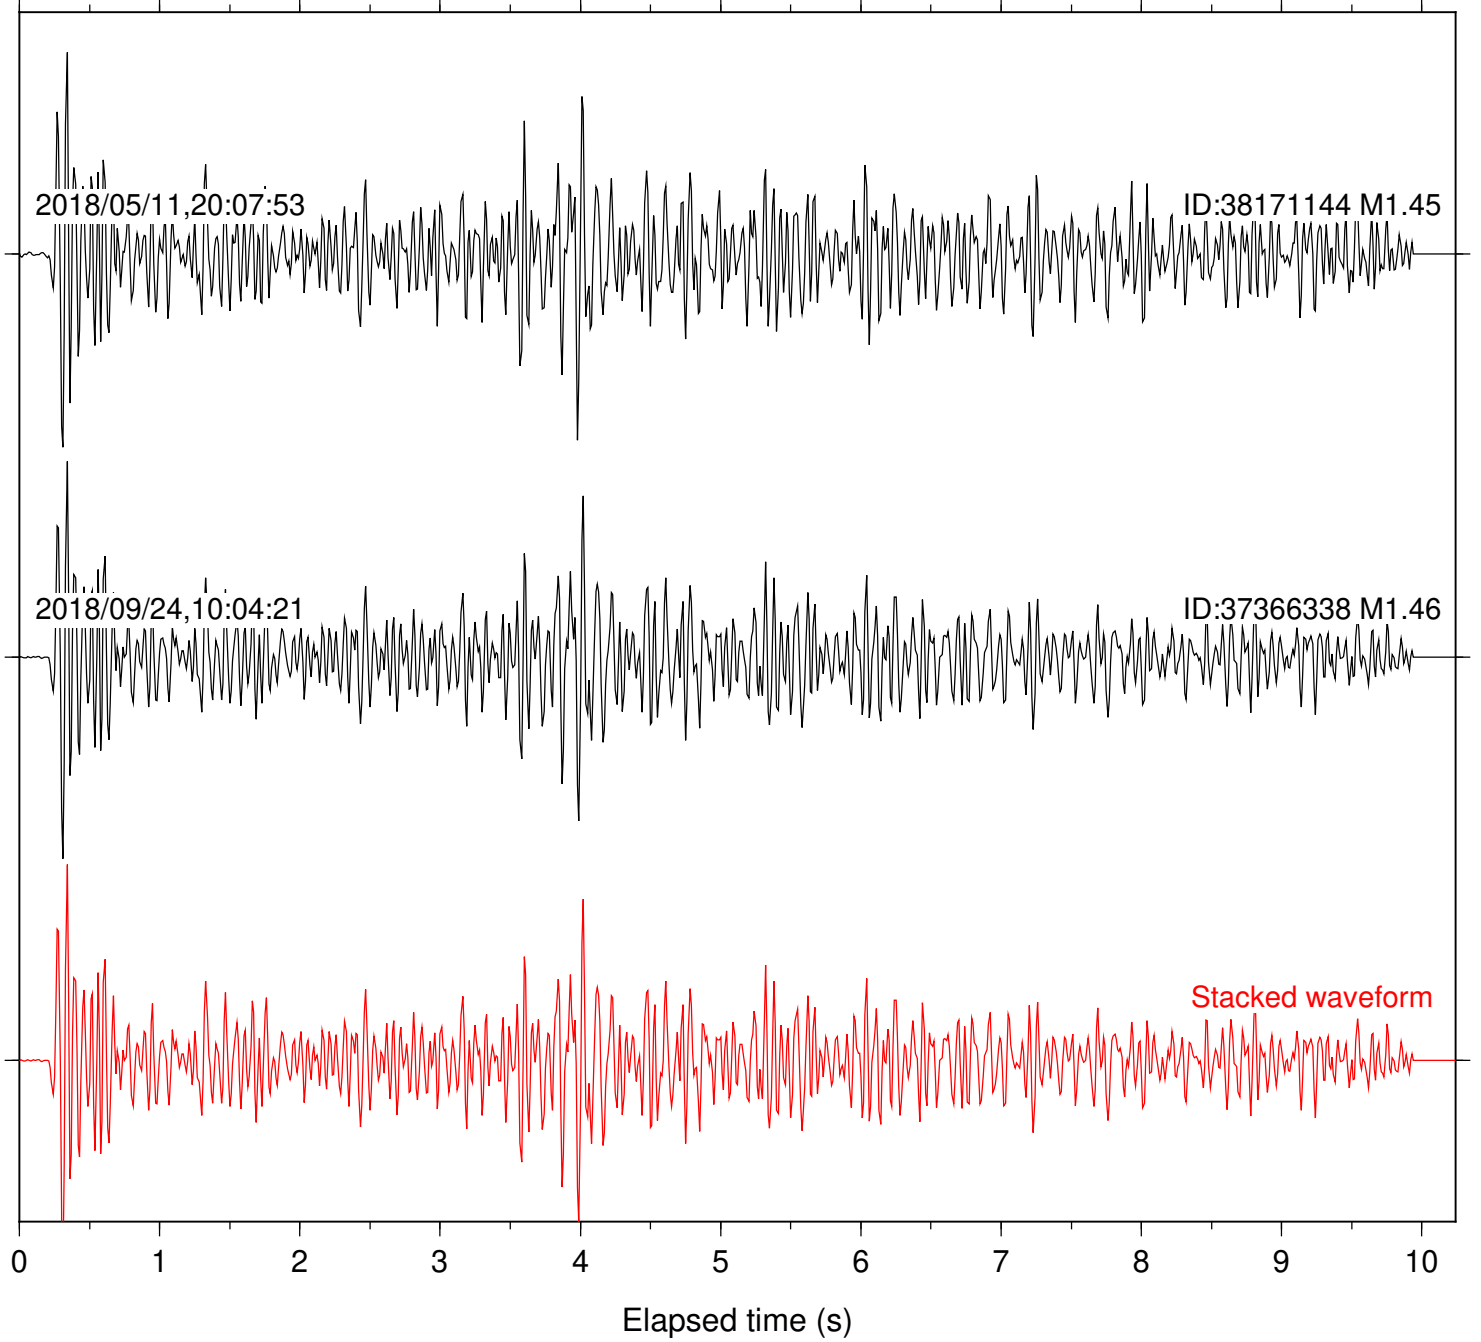

Station: B081 Com: EHZ

Focal depth: 4.46 km