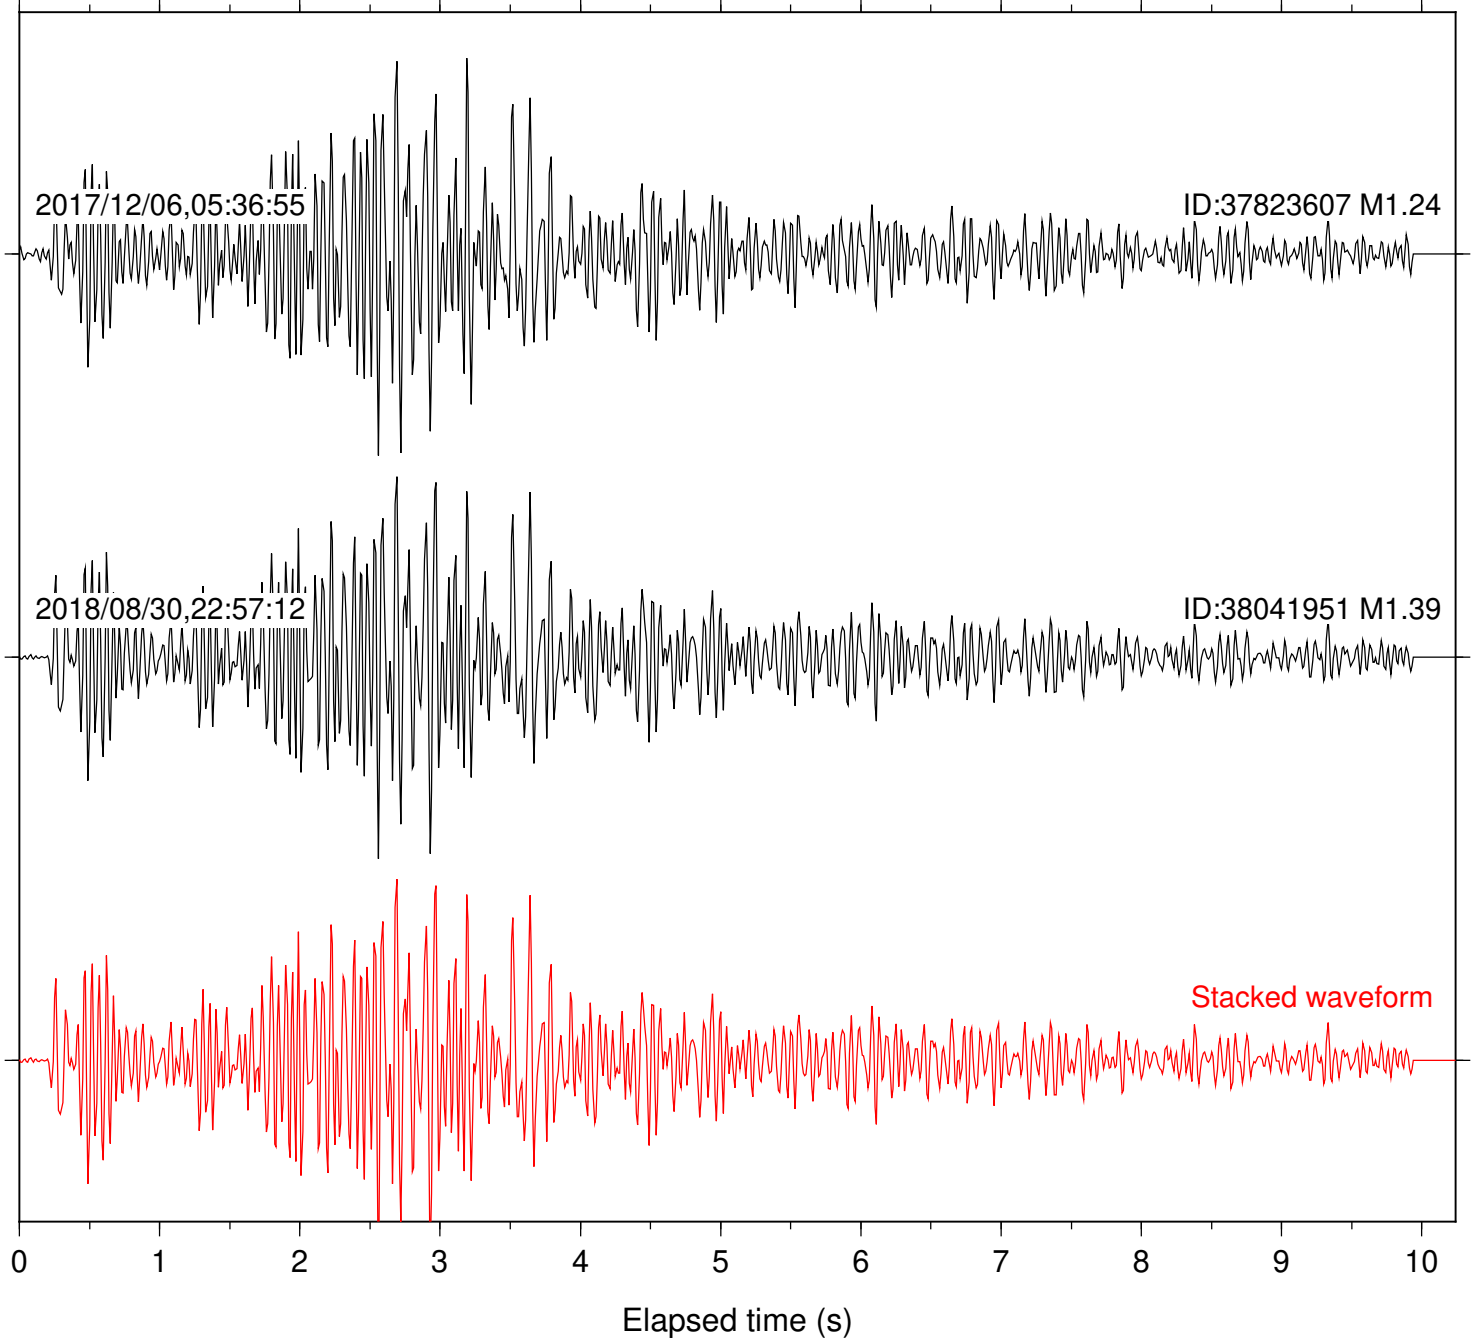

Station: PLM Com: HHZ

Focal depth: 5.17 km