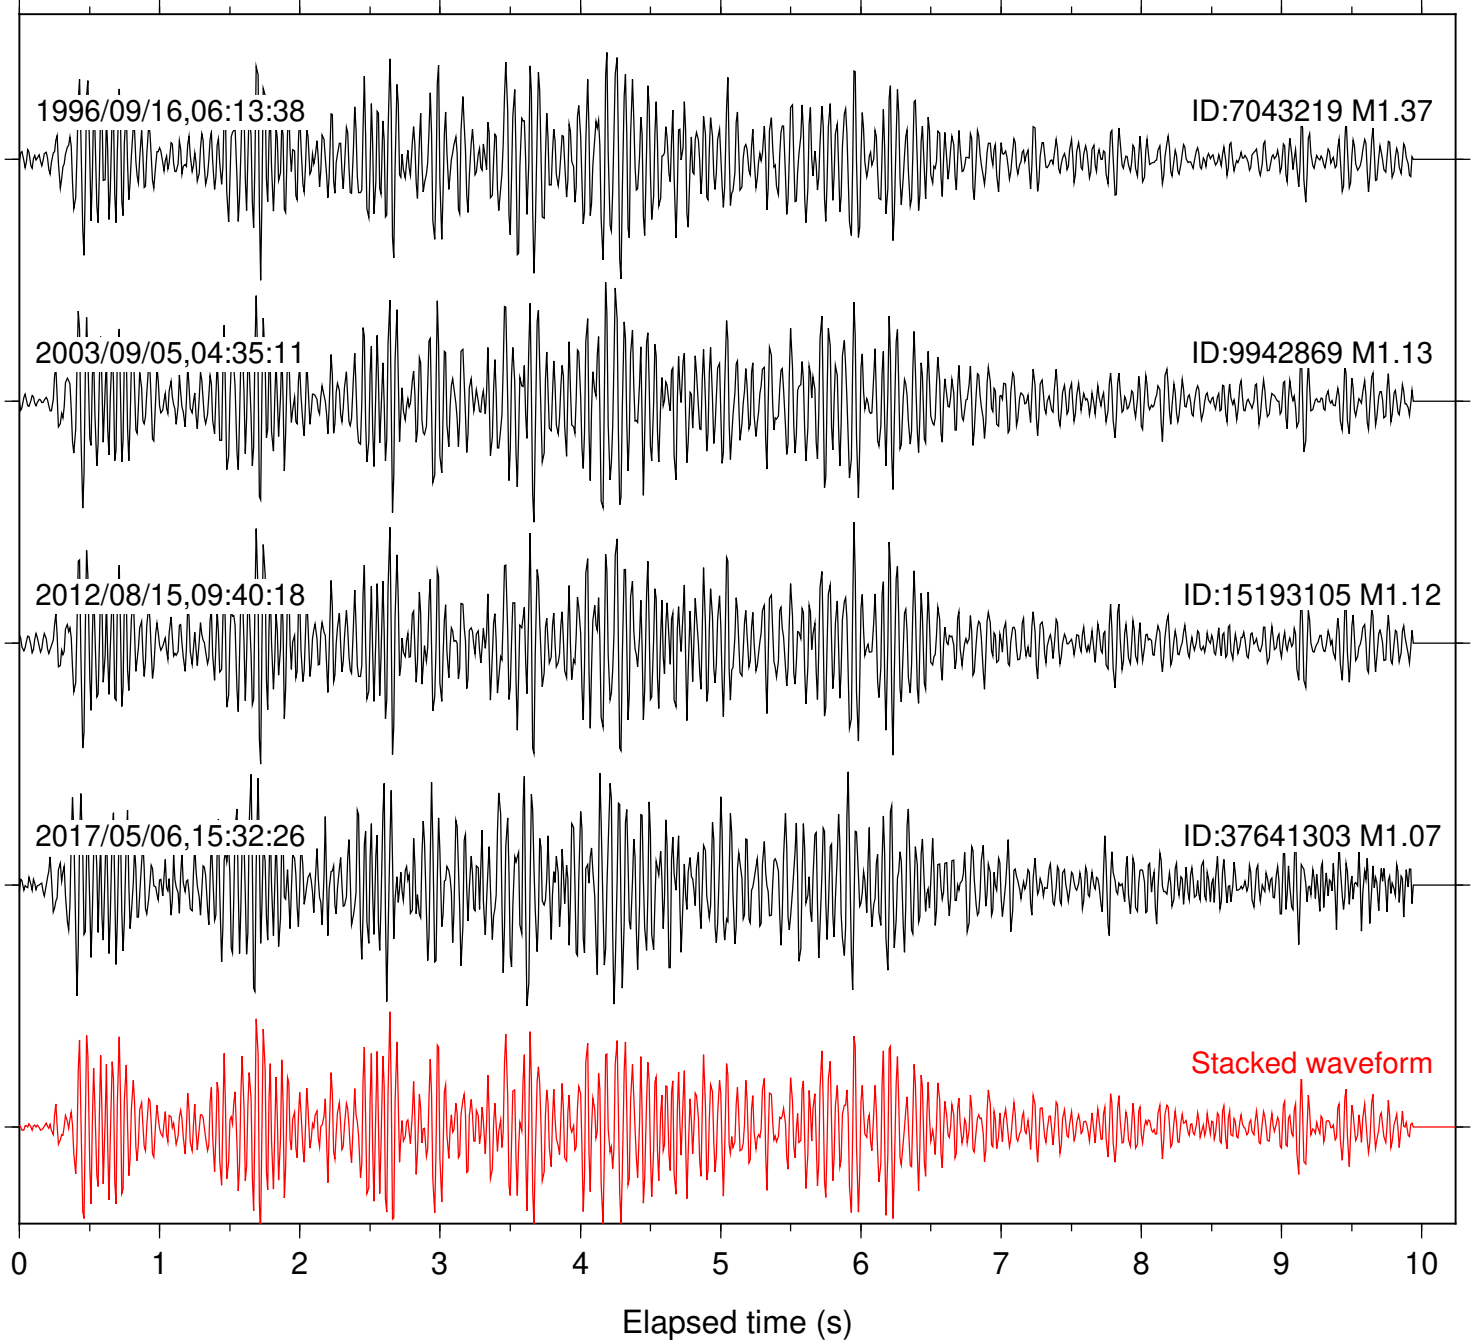

Station: PFO Com: HHZ

Focal depth: 10.72 km