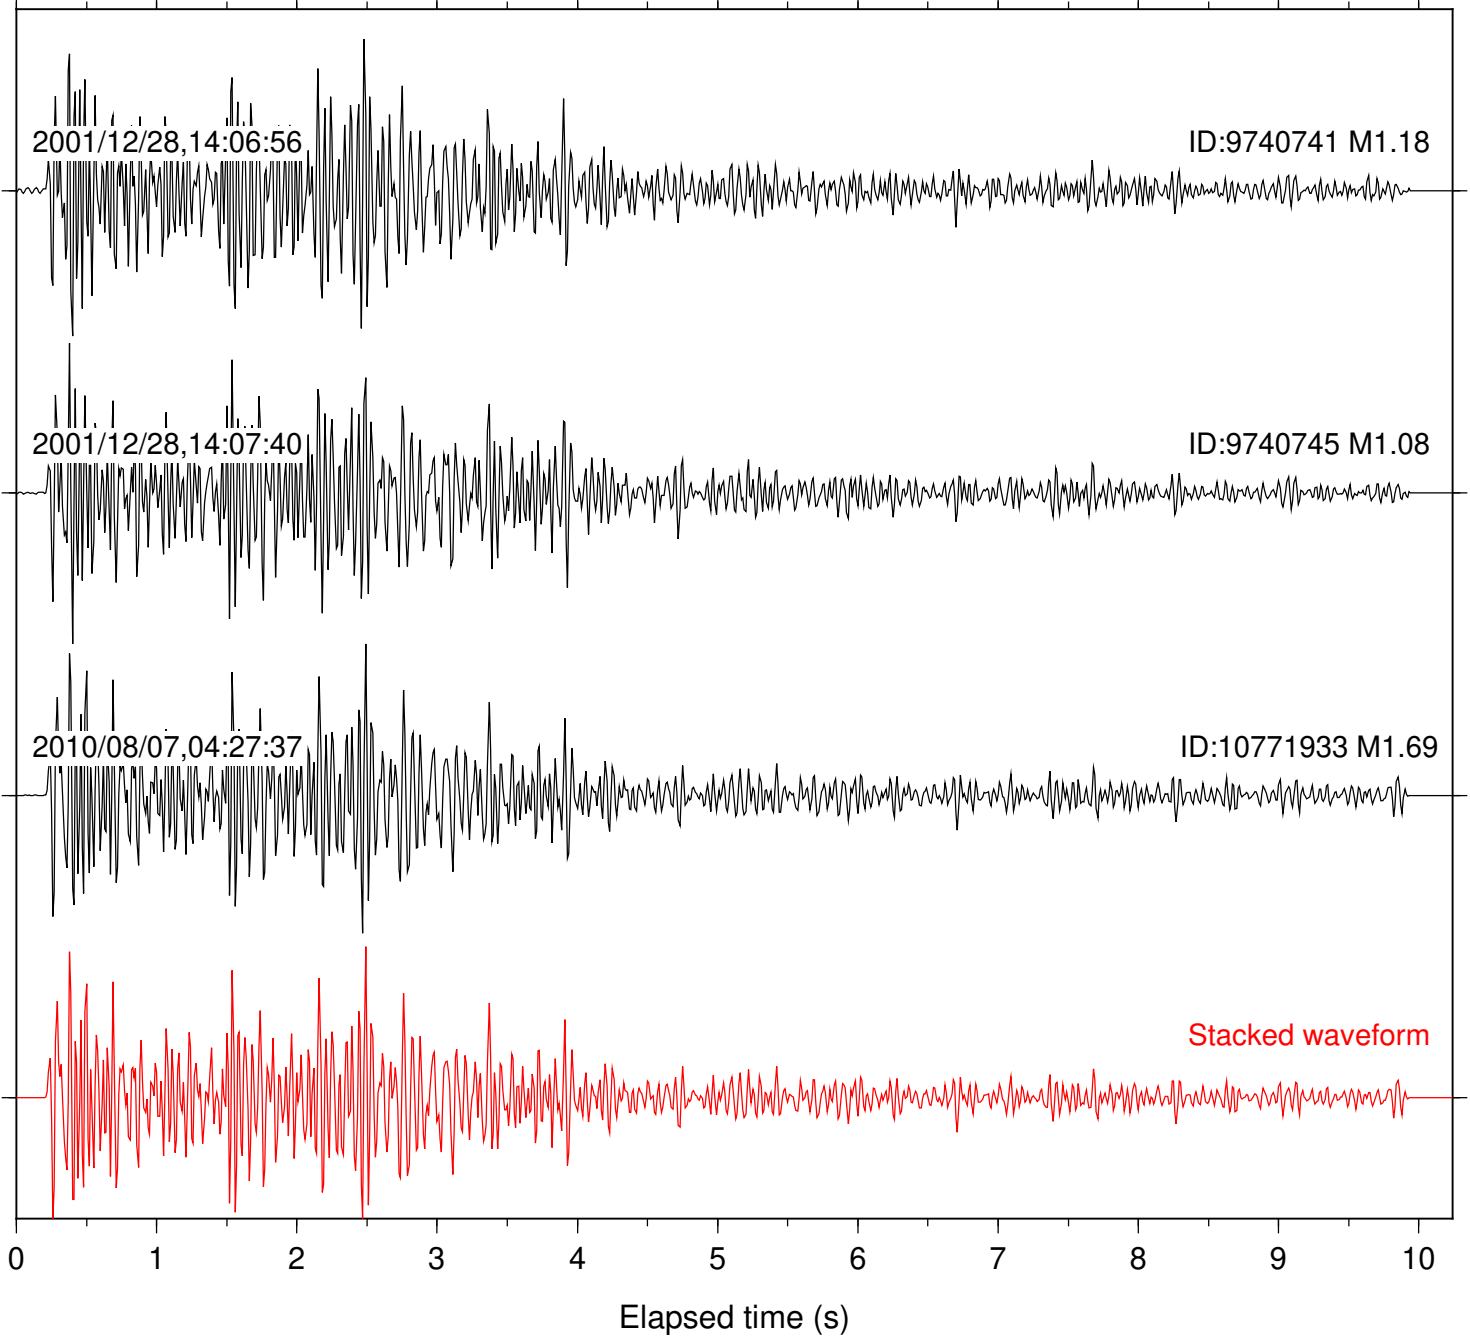

Station: FRD Com: HHZ

Focal depth: 11.45 km