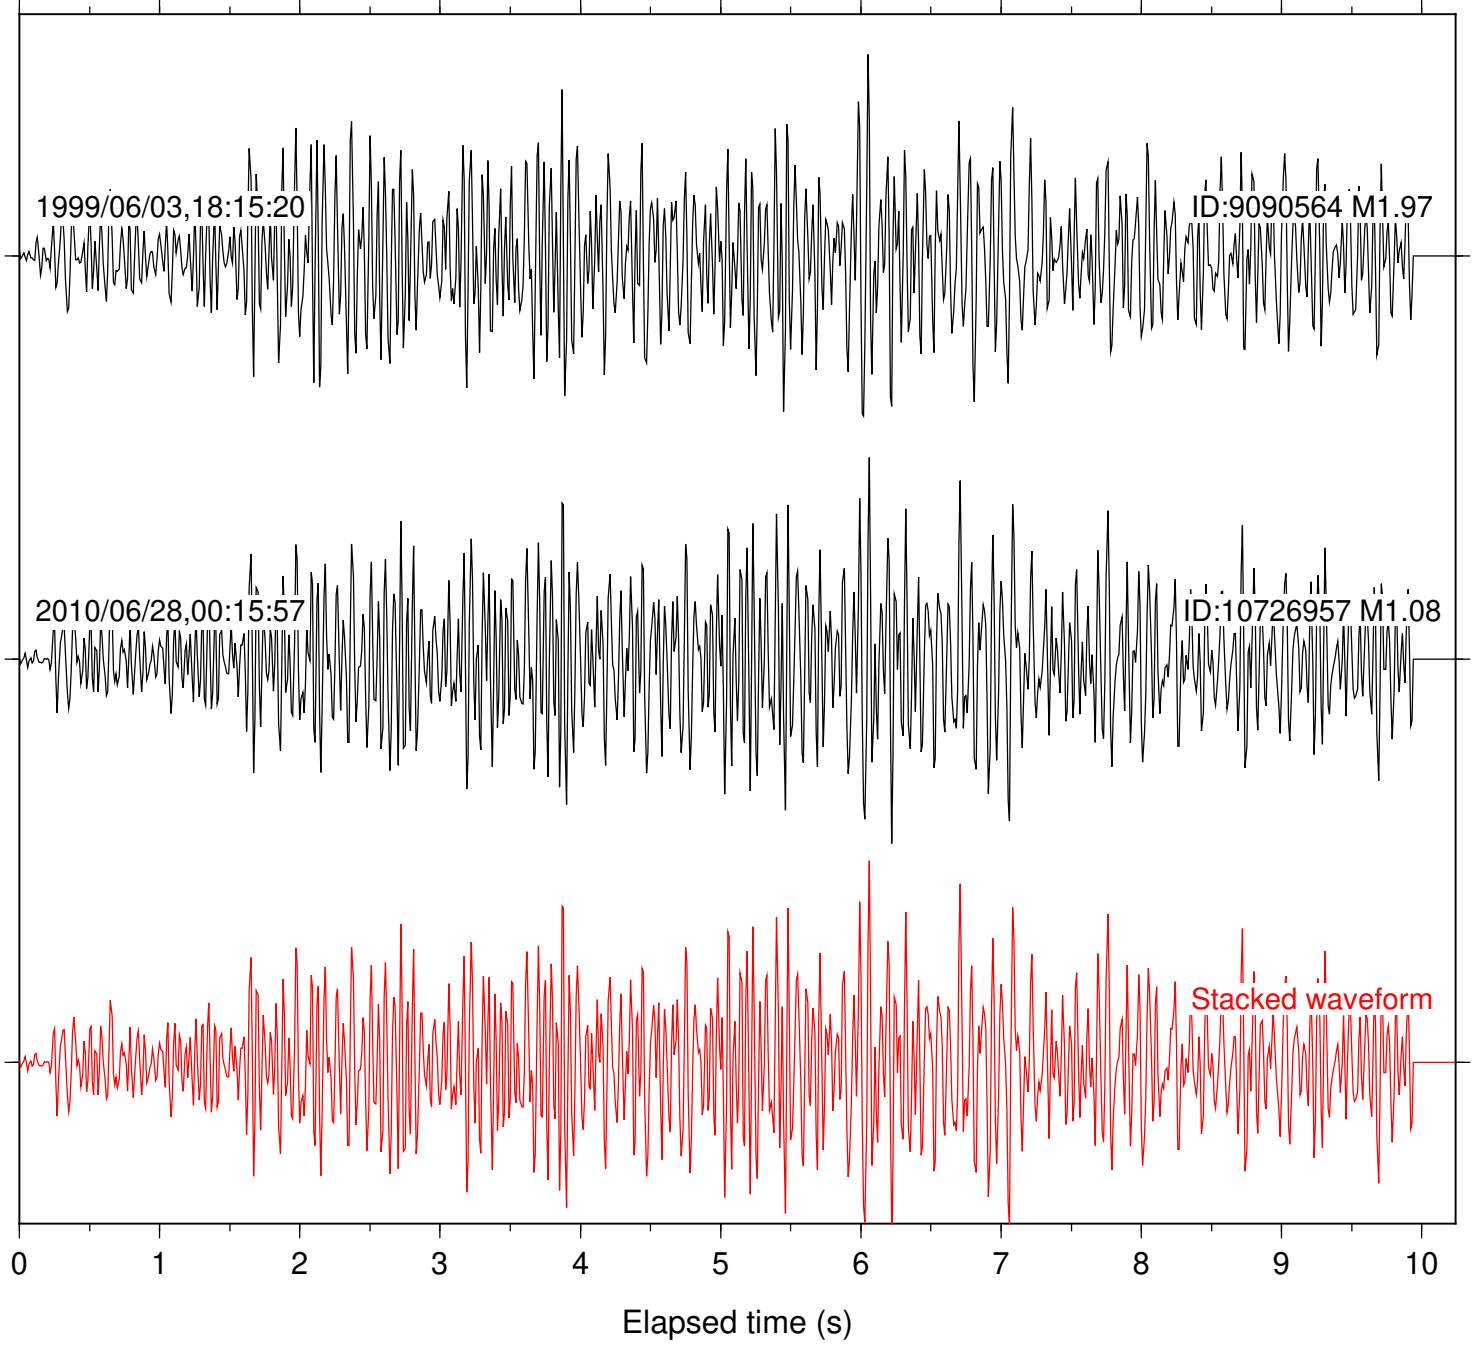

Station: CBK Com: EHZ

Focal depth: 2.59 km