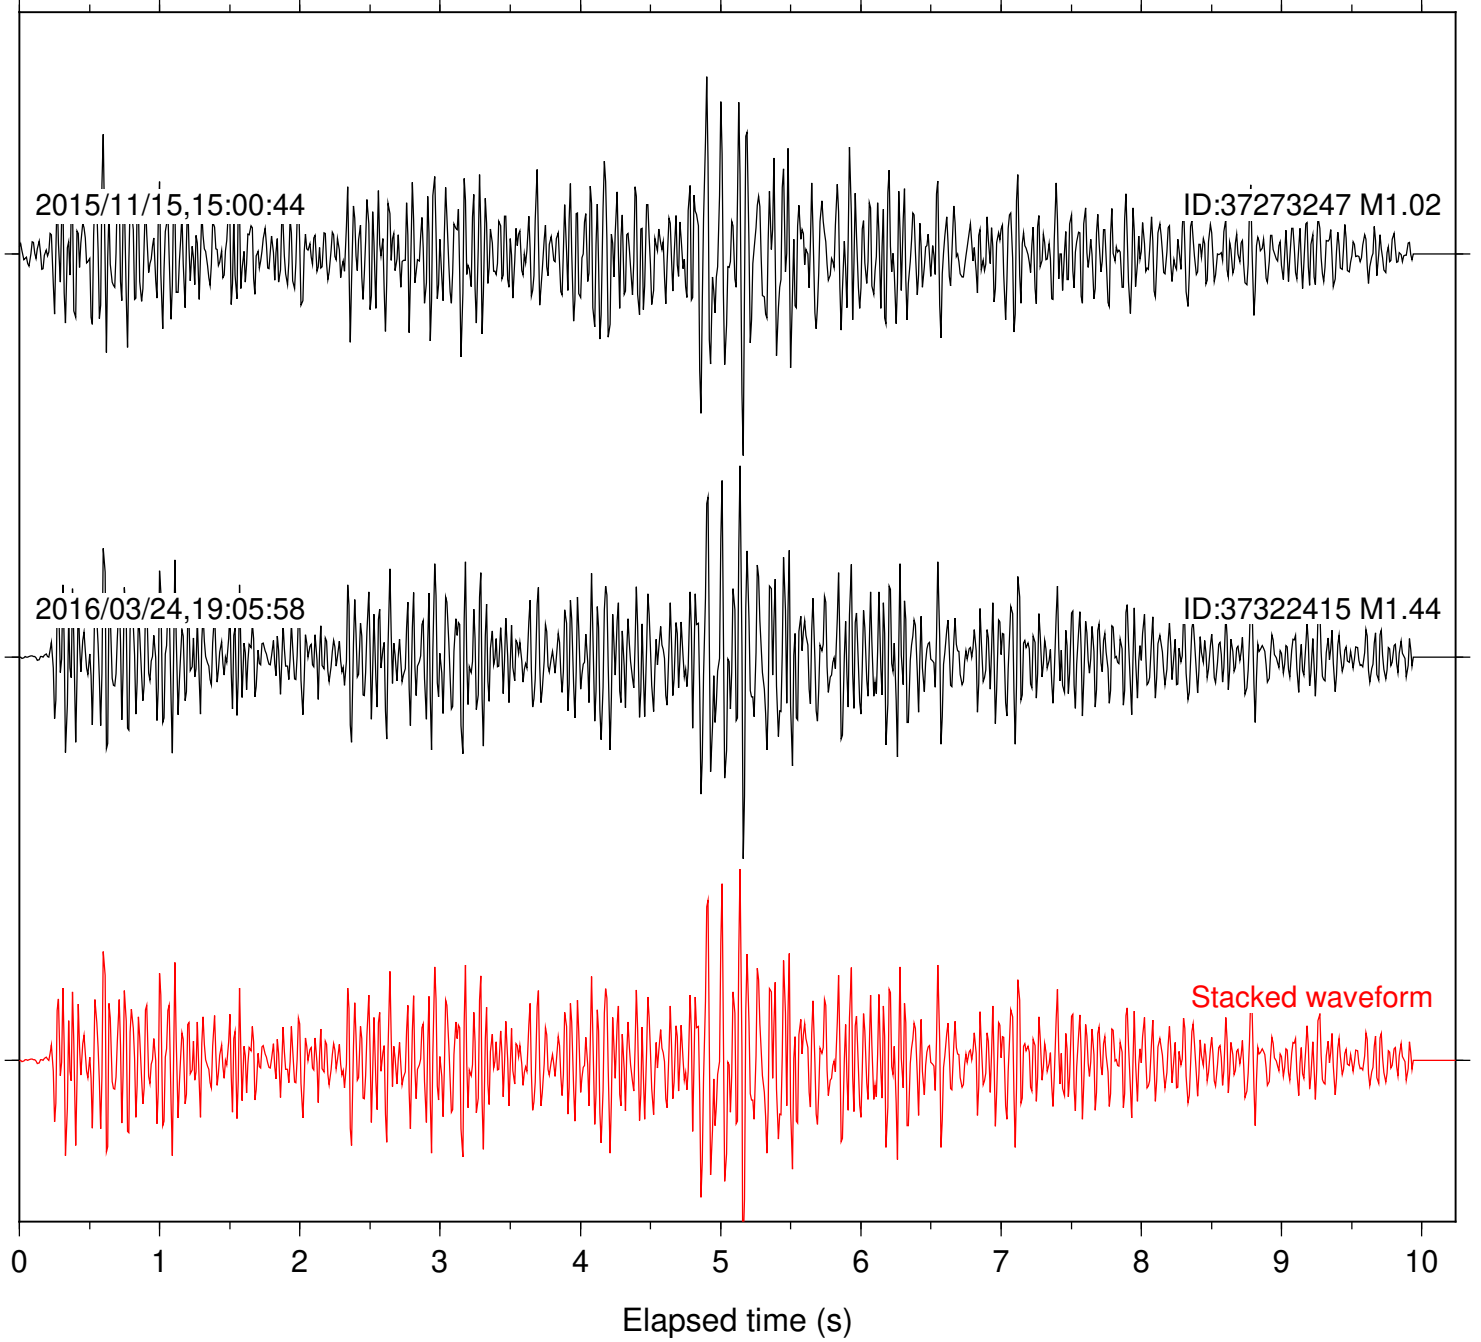

Station: SMER Com: HHZ

Focal depth: 8.14 km