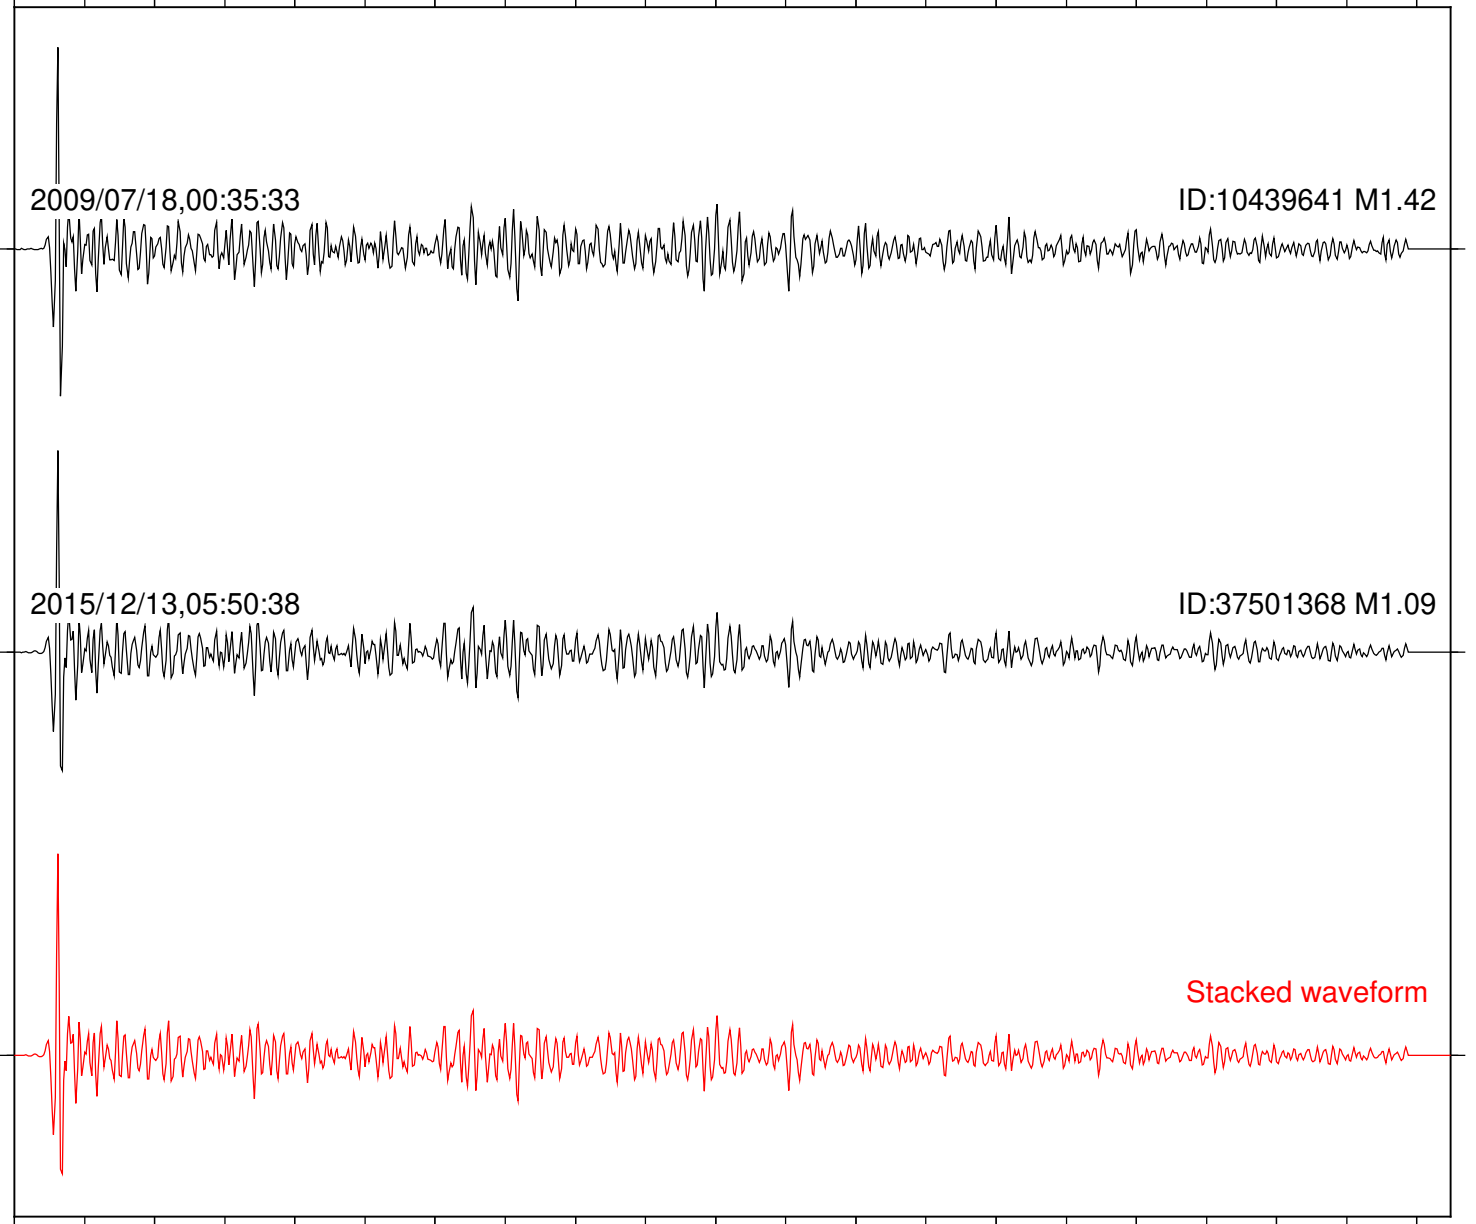

Station: TOR Com: HHZ

Focal depth: 8.50 km

2009/07/18,00:35:33

ID:10439641 M1.42

2015/12/13,05:50:38

ID:37501368 M1.09

Stacked waveform

0 1 2 3 4 5 6 7 8 9 10  
Elapsed time (s)