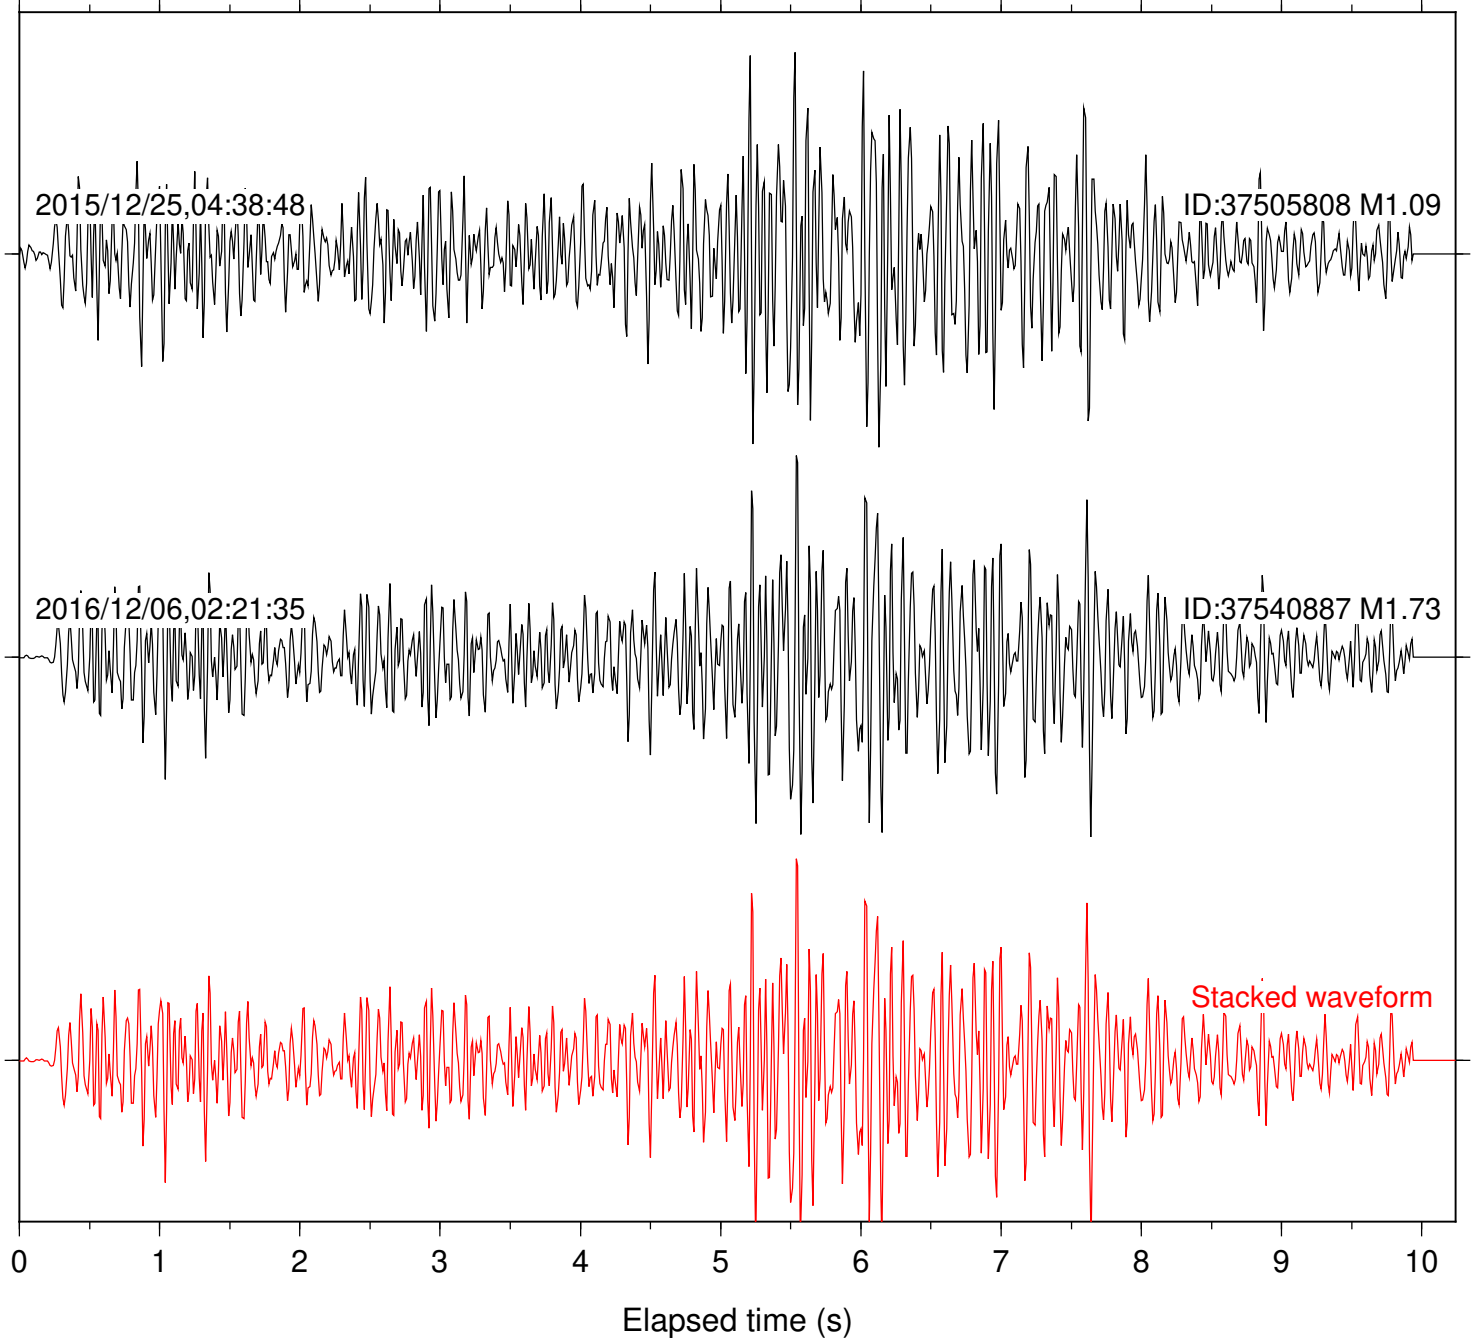

Station: BZN Com: HHZ

Focal depth: 11.62 km