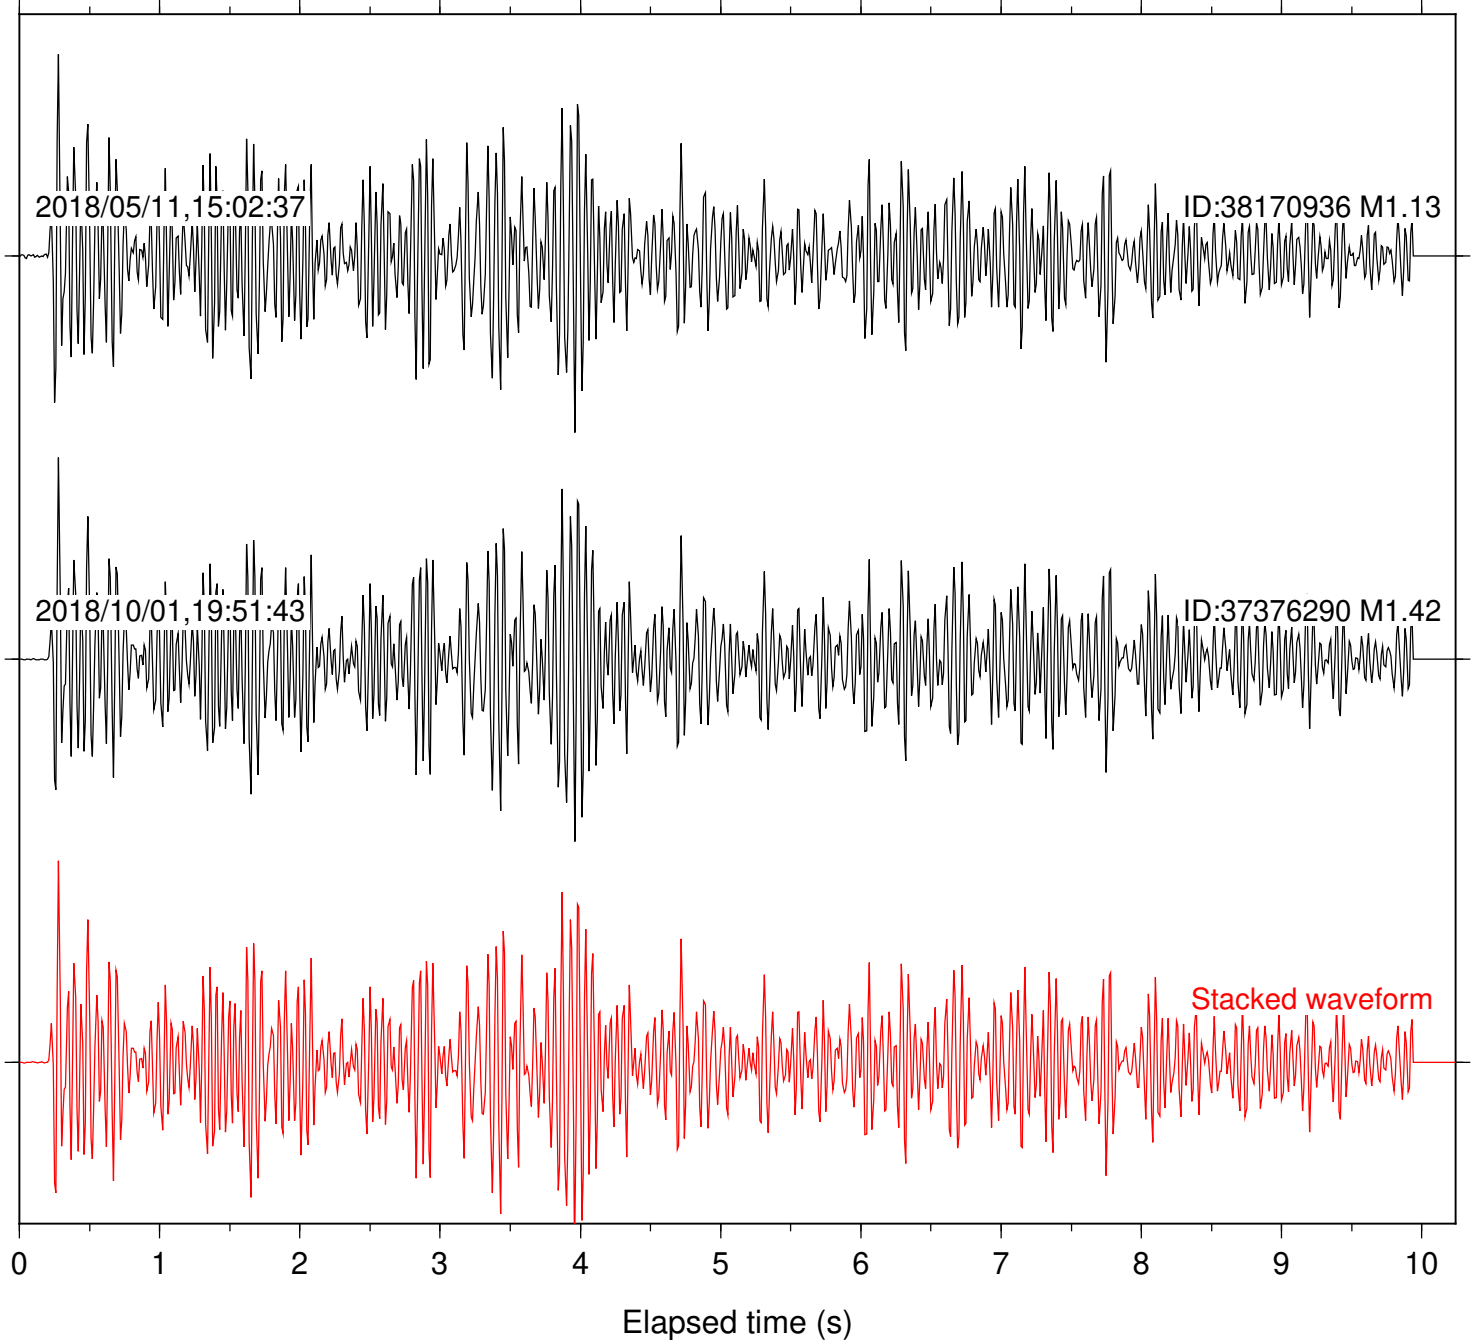

Station: BAC Com: EHZ

Focal depth: 4.96 km

Station: CSH Com: HHZ

Focal depth: 4.96 km

Station: DGR Com: HHZ

Focal depth: 4.96 km

Station: HMT2 Com: HHZ

Focal depth: 4.96 km