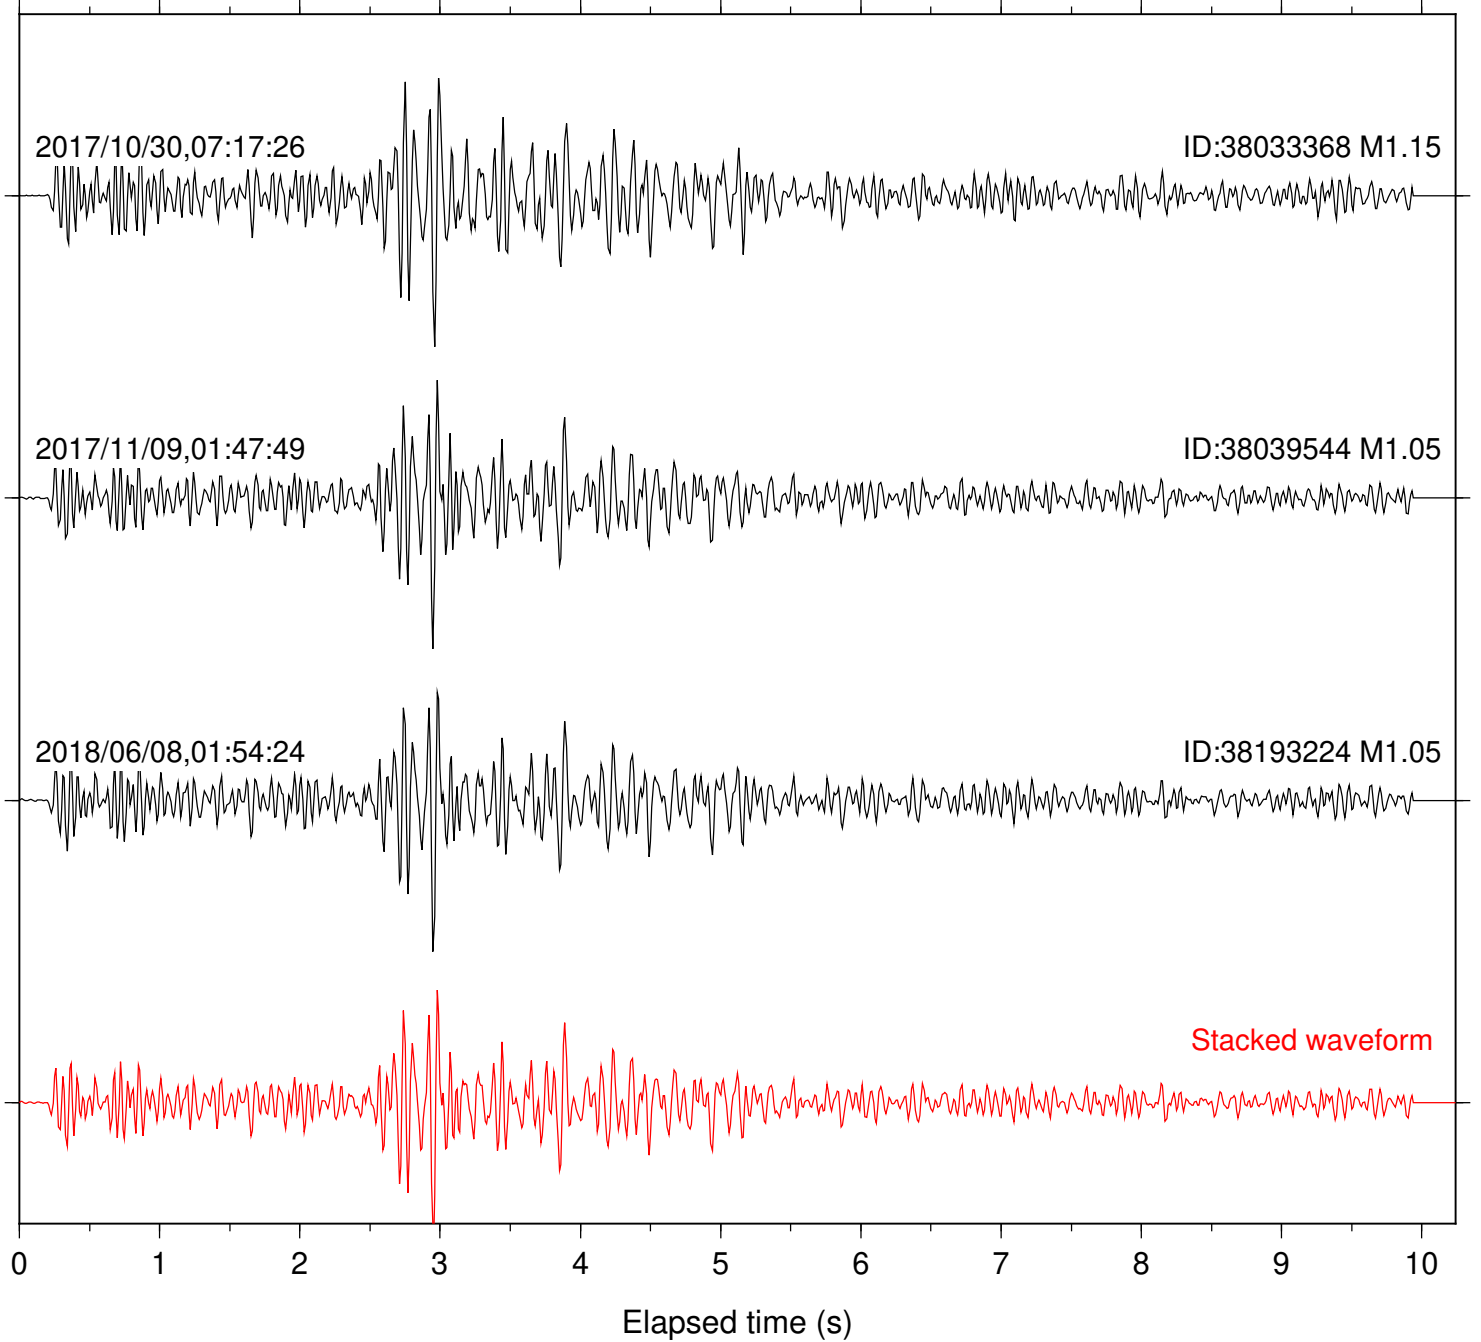

Station: B946 Com: EHZ

Focal depth: 4.81 km