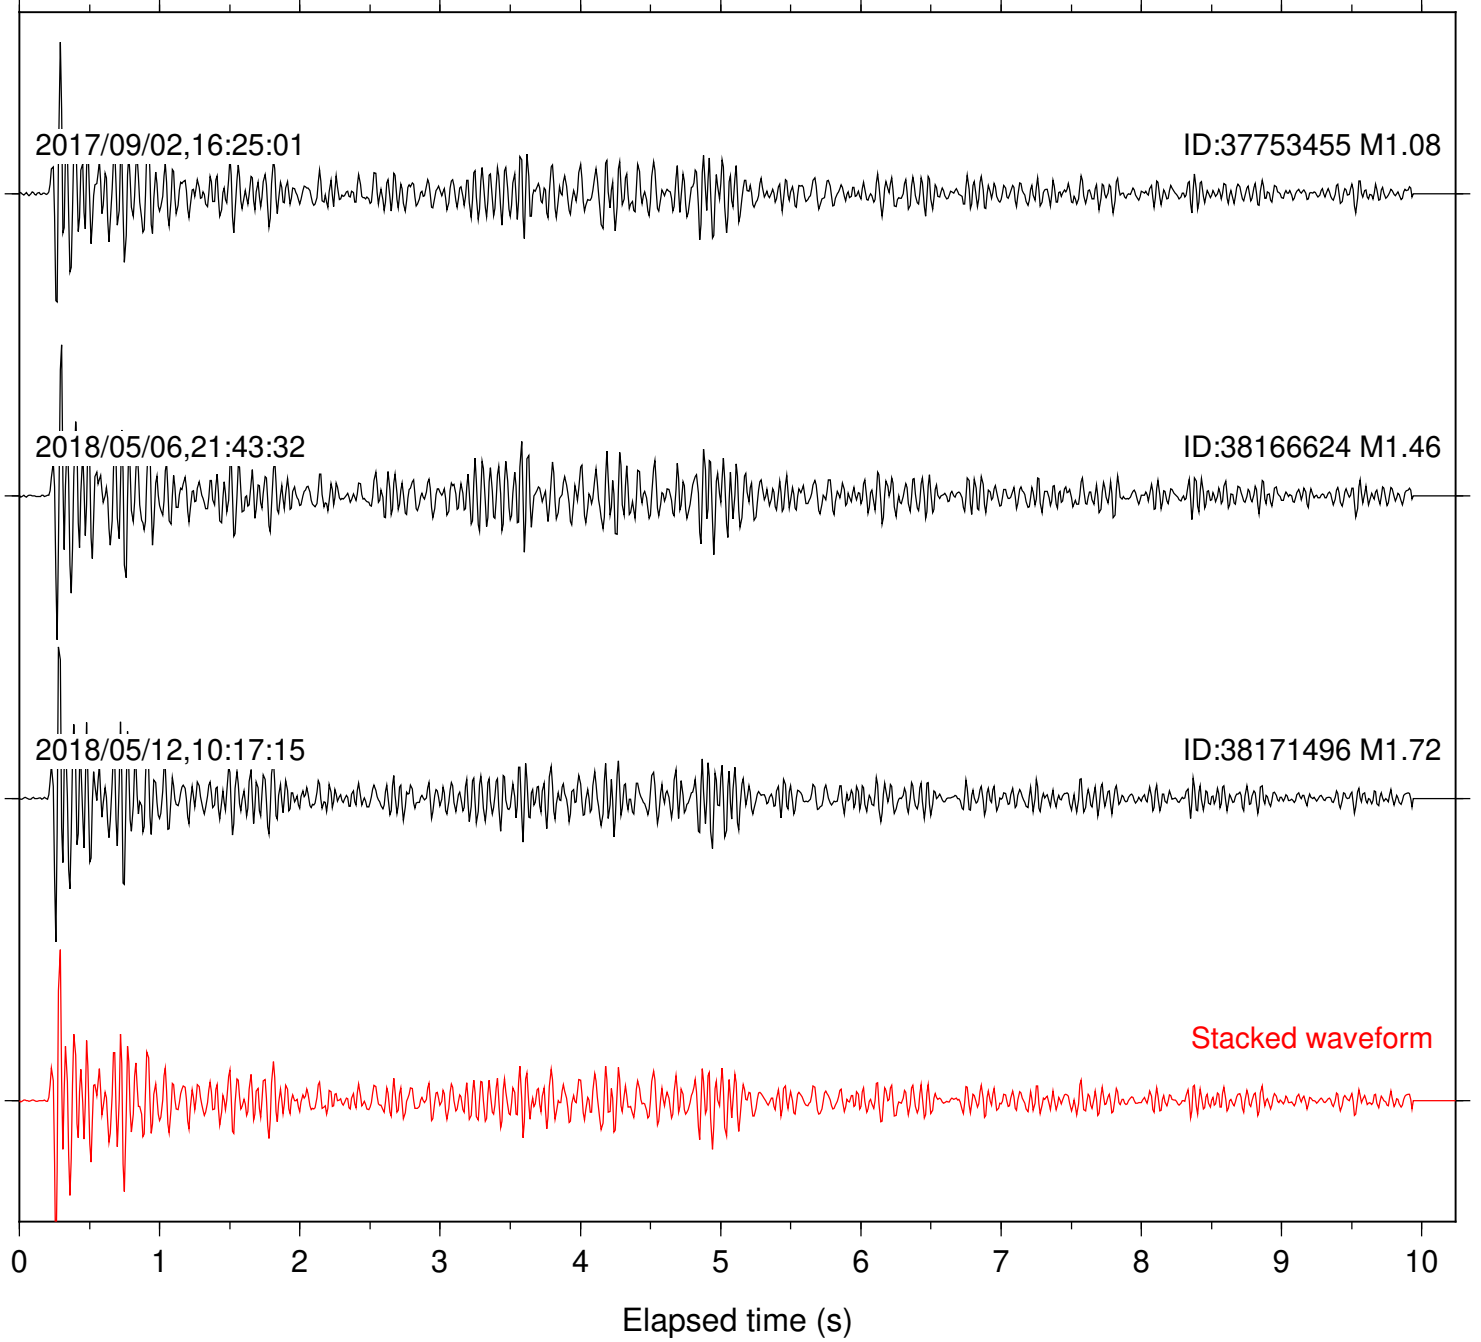

Station: LVA2 Com: HHZ

Focal depth: 6.70 km