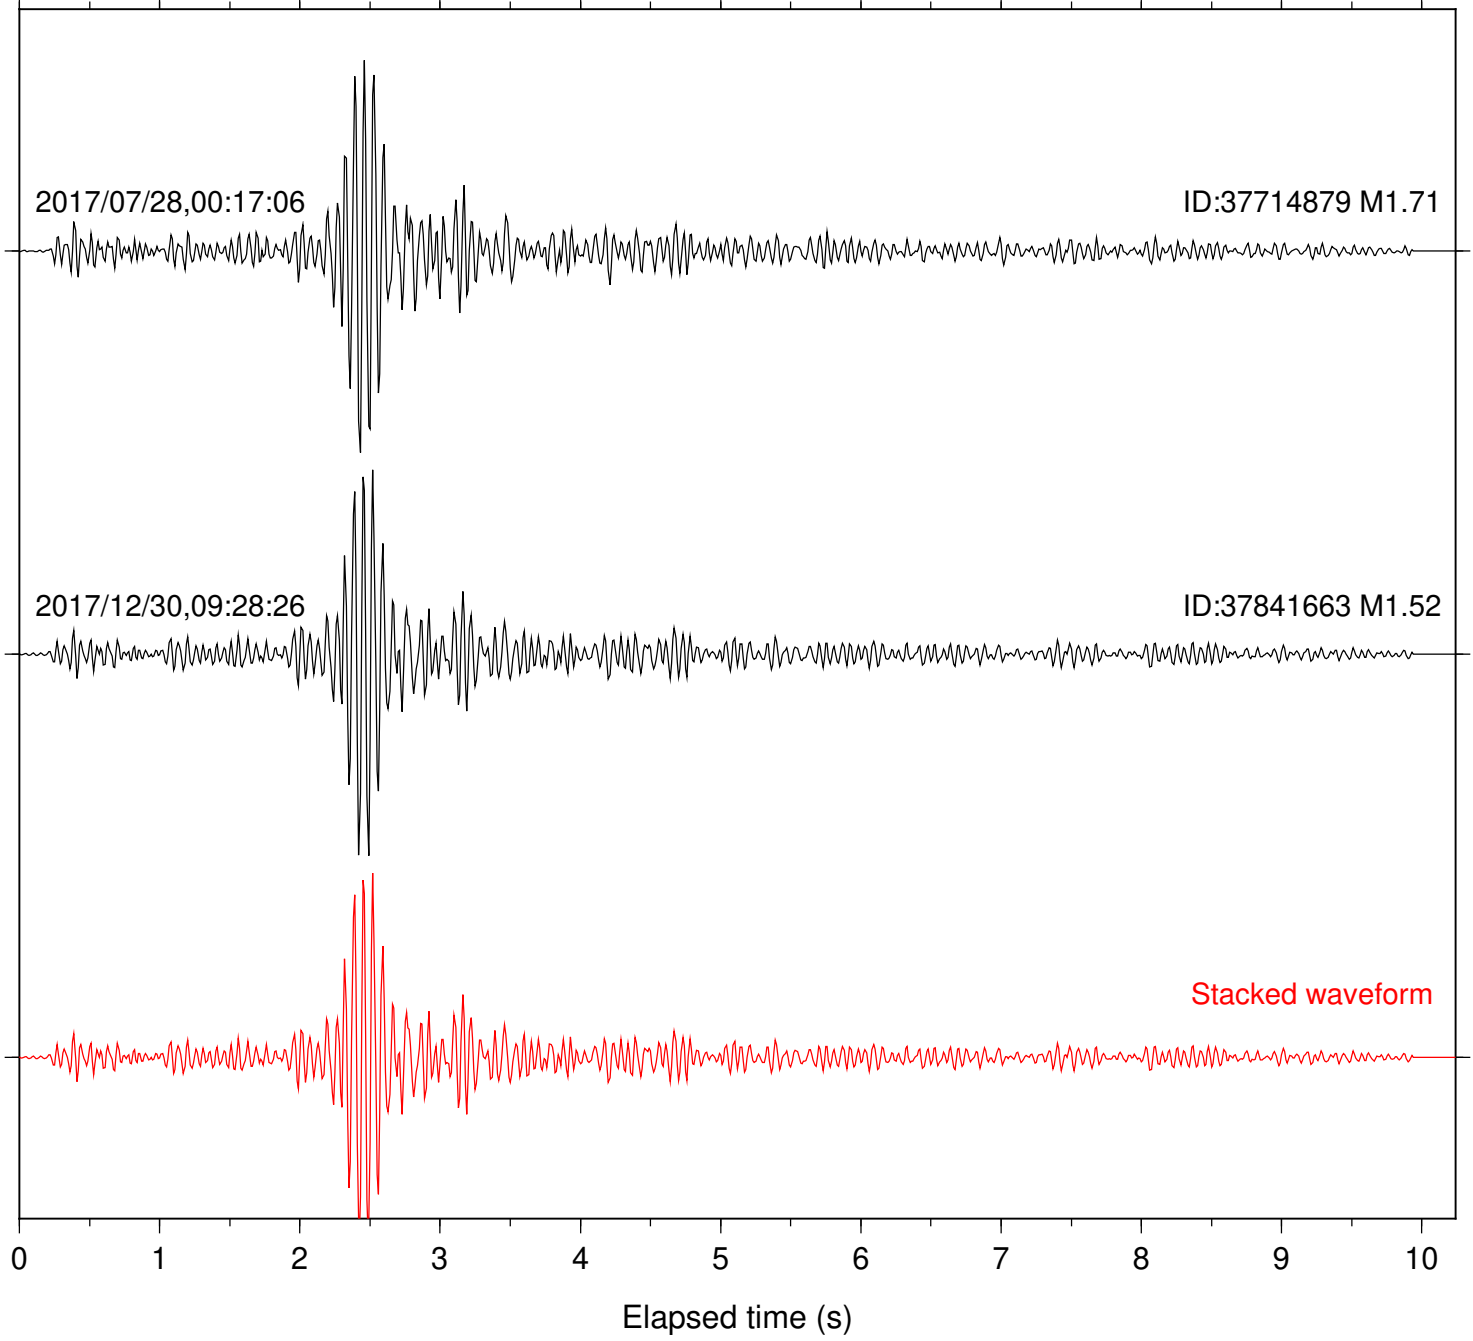

0 1 2 3 4 5 6 7 8 9 10  
Elapsed time (s)

Station: PFO Com: HHZ

Focal depth: 6.41 km

Station: RDM Com: HHZ

Focal depth: 6.41 km

Station: SMER Com: HHZ

Focal depth: 6.41 km

Station: SND Com: HHZ