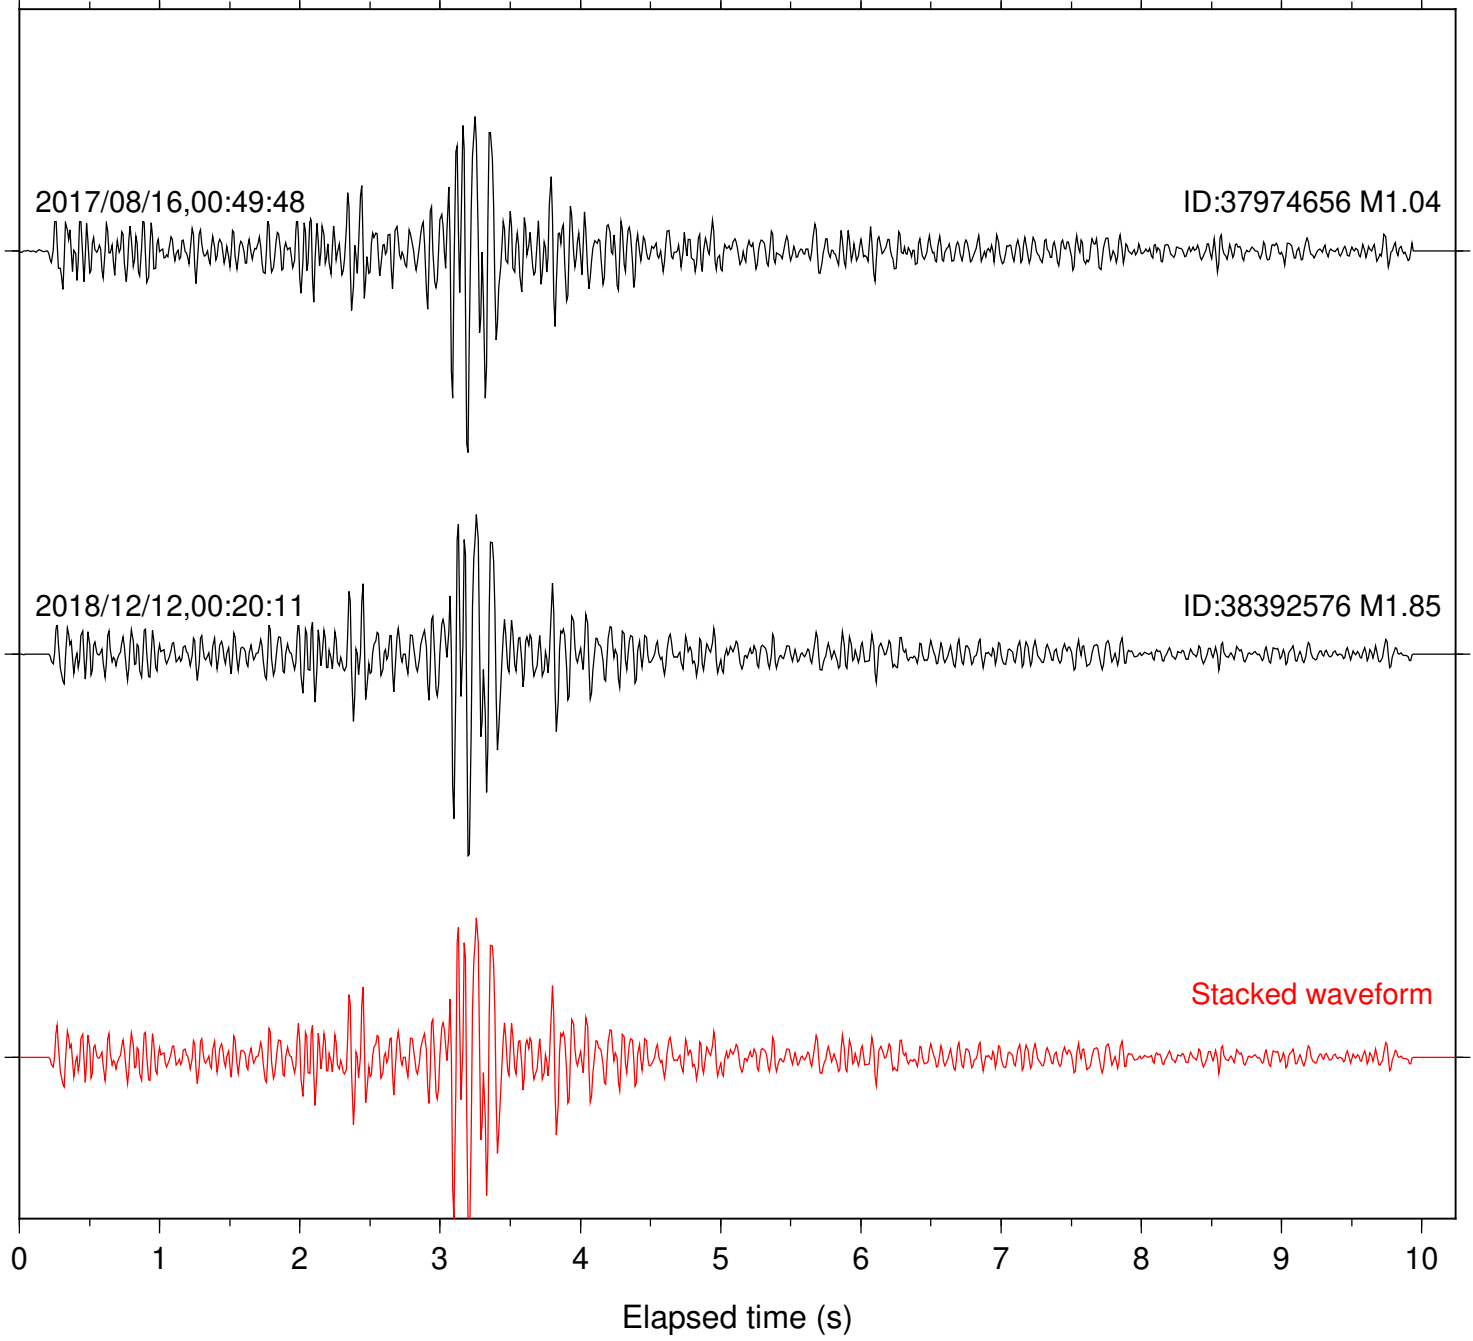

Station: B082 Com: EHZ

Focal depth: 6.49 km