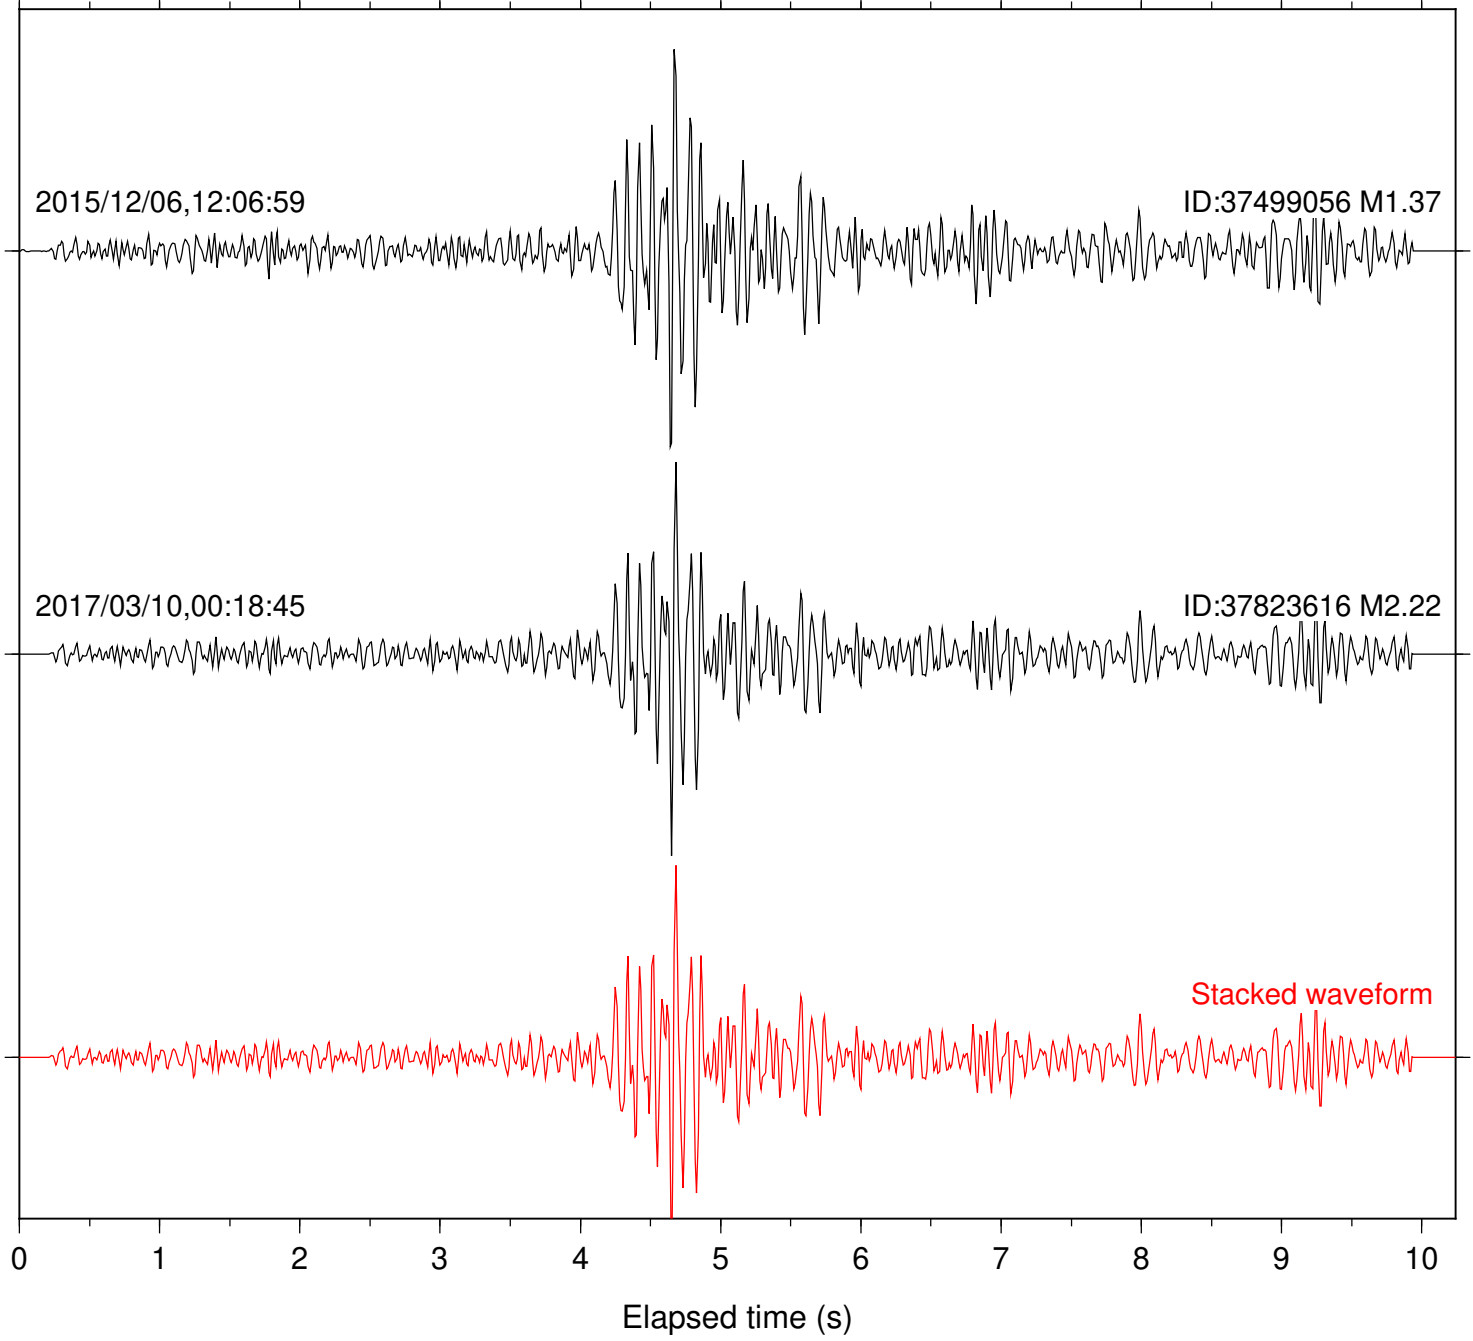

Focal depth: 6.53 km

Station: RRSP Com: HHZ

Focal depth: 6.53 km

Station: SND Com: HHZ

Focal depth: 6.53 km

Station: B084 Com: EHZ

Focal depth: 16.32 km

Station: B087 Com: EHZ