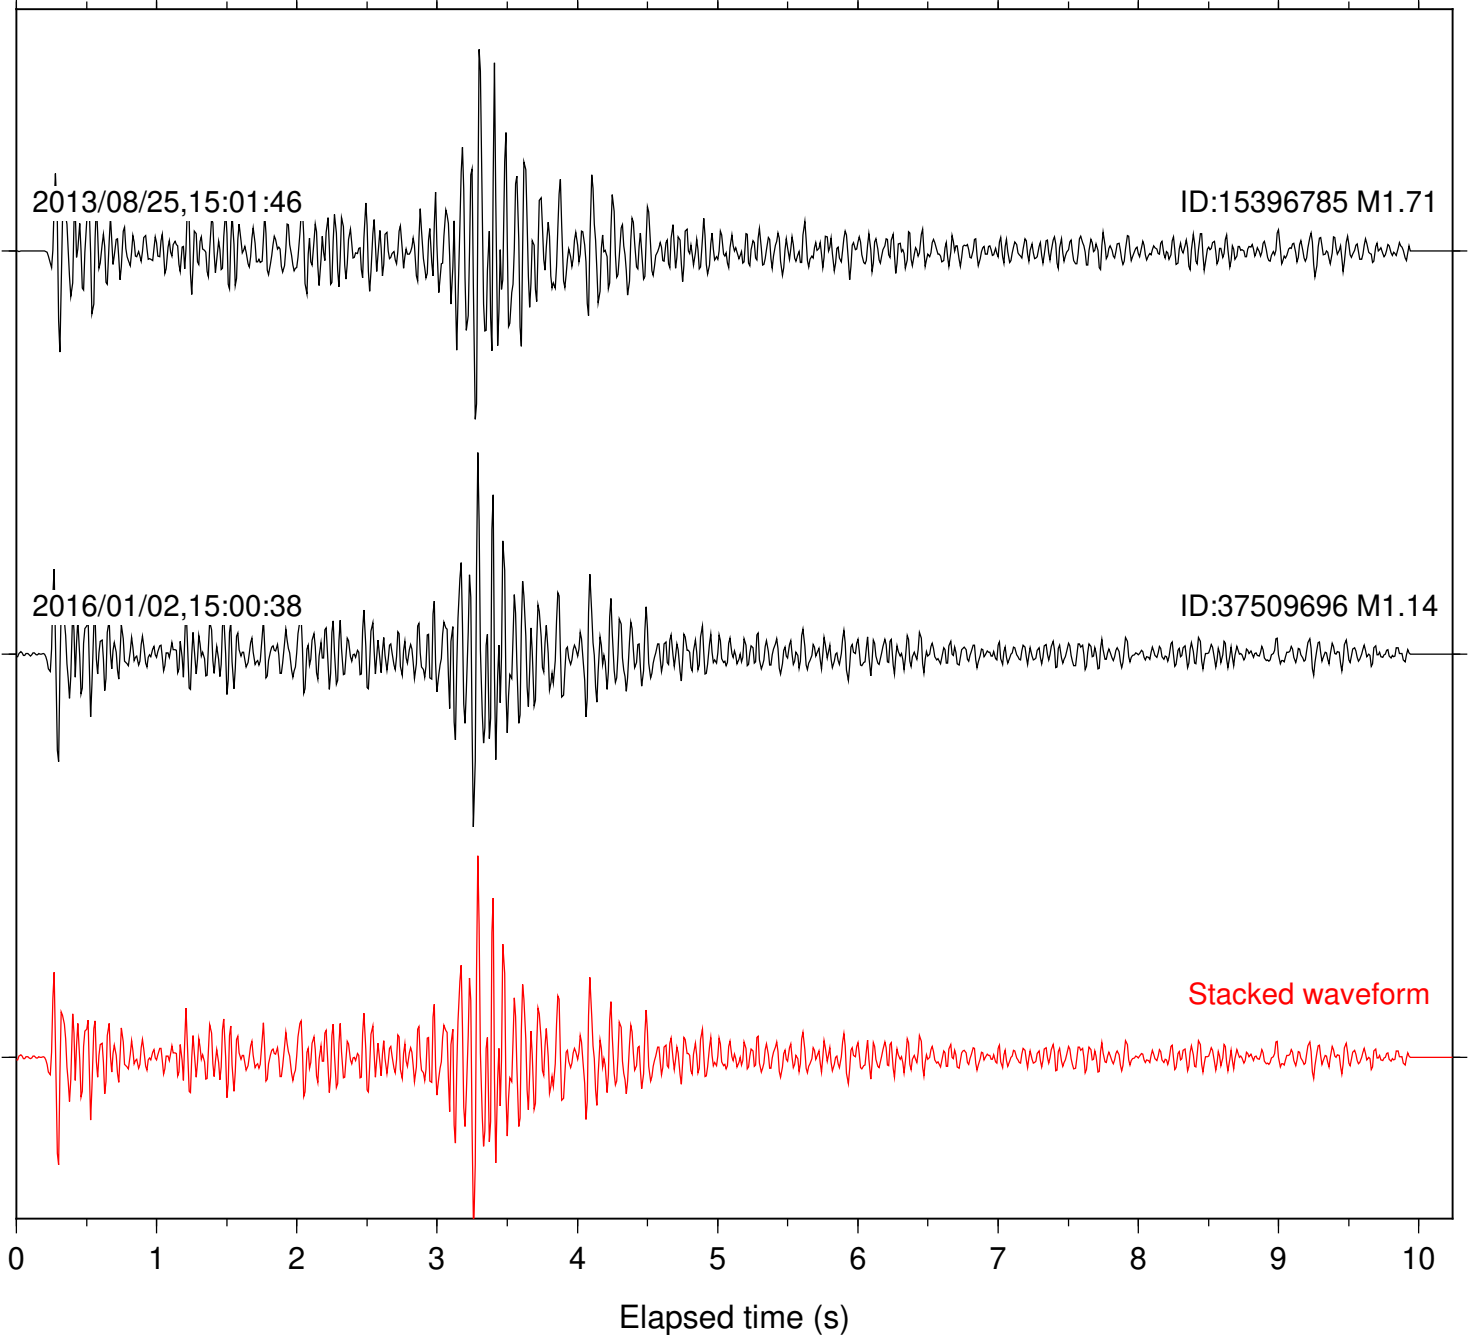

Station: B082 Com: EHZ

Focal depth: 12.09 km

2013/08/25,15:01:46

ID:15396785 M1.71

2016/01/02,15:00:38

ID:37509696 M1.14

Stacked waveform