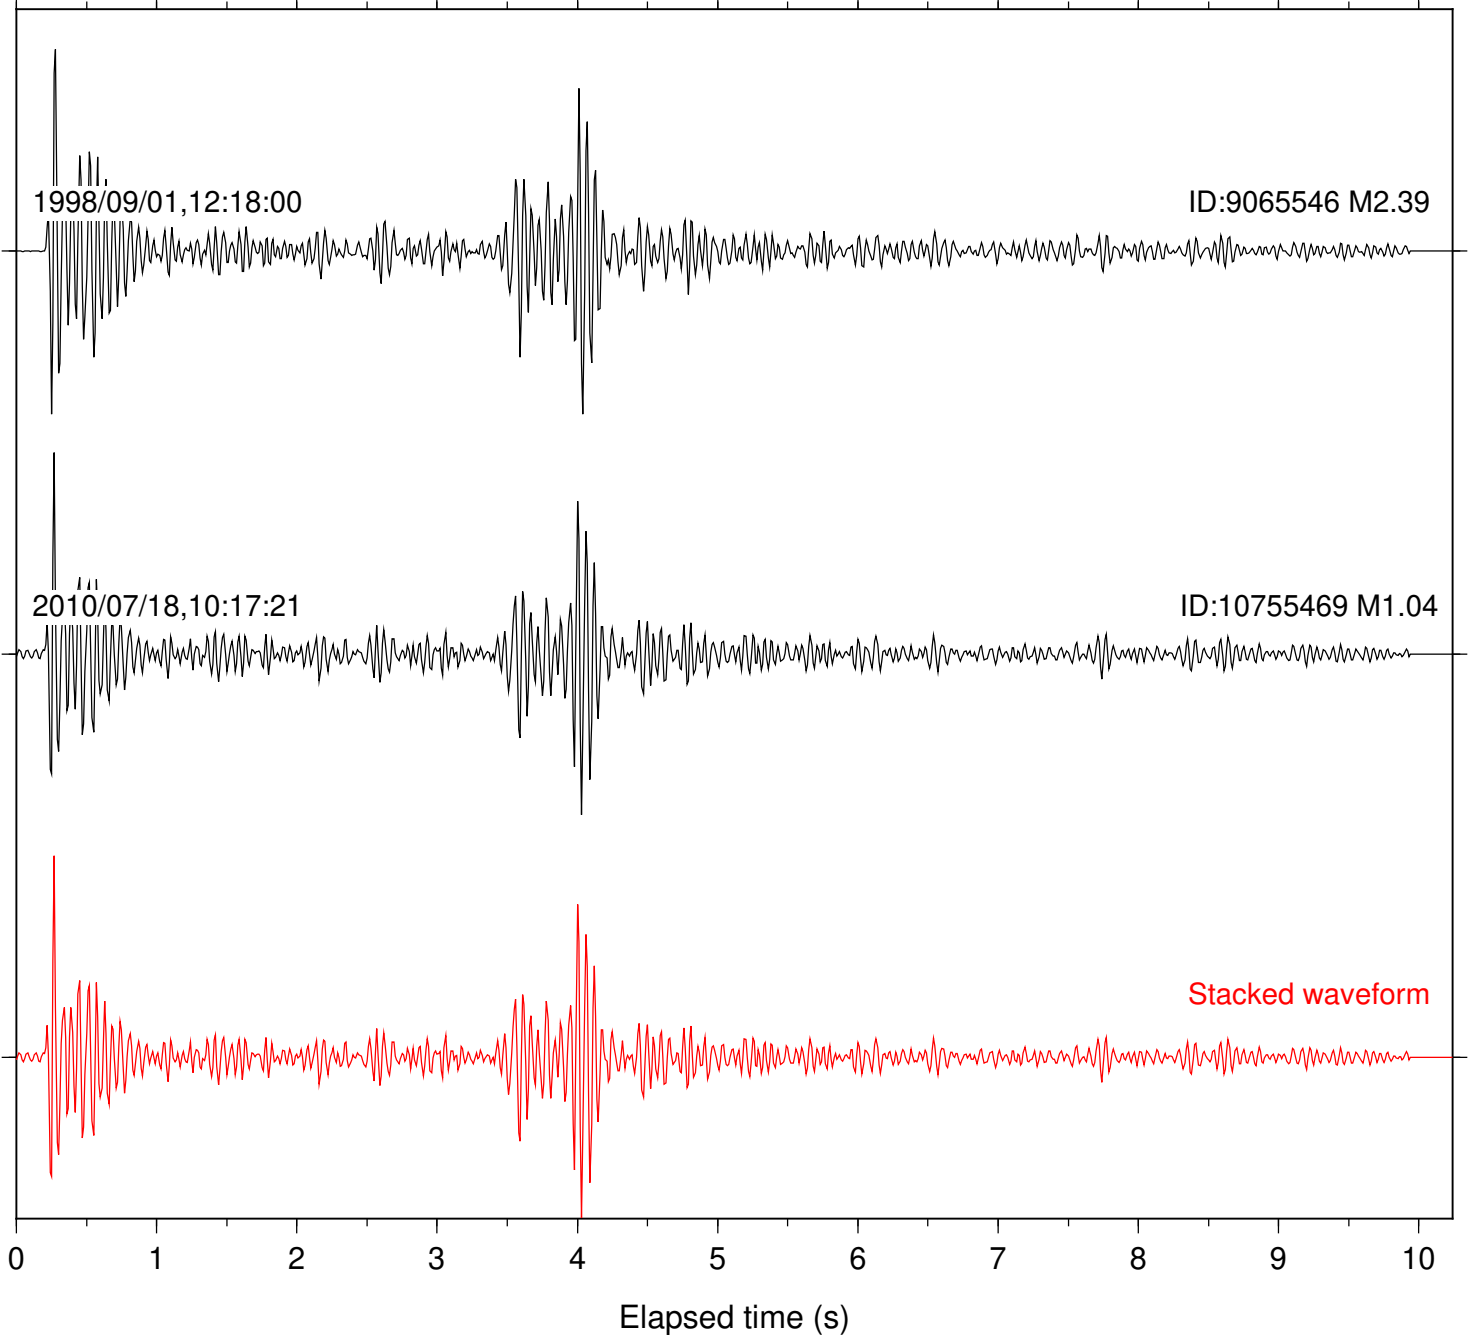

0 1 2 3 4 5 6 7 8 9 10

Elapsed time (s)

Station: HMT2 Com: HHZ

Focal depth: 14.09 km

Station: KNW Com: HHZ

Focal depth: 14.09 km

Station: PFO Com: HHZ

Focal depth: 14.09 km