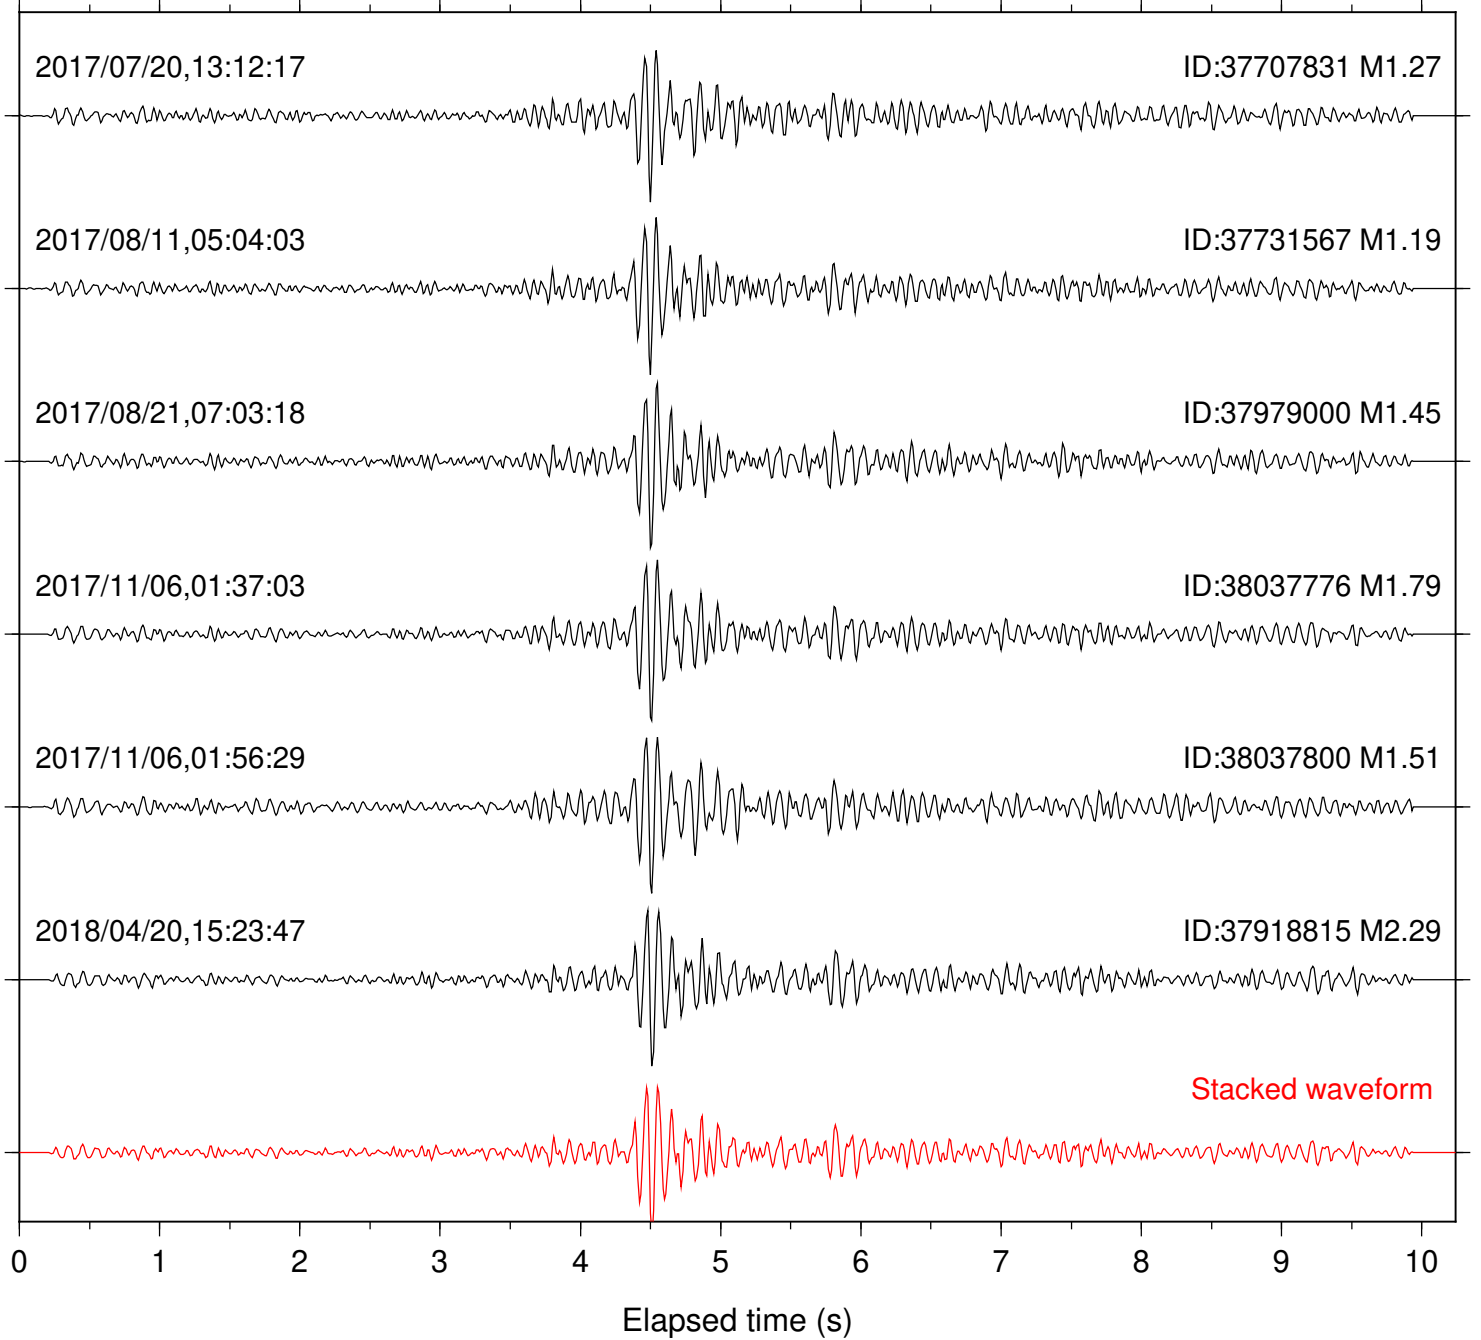

Station: B084 Com: EHZ

Focal depth: 7.57 km