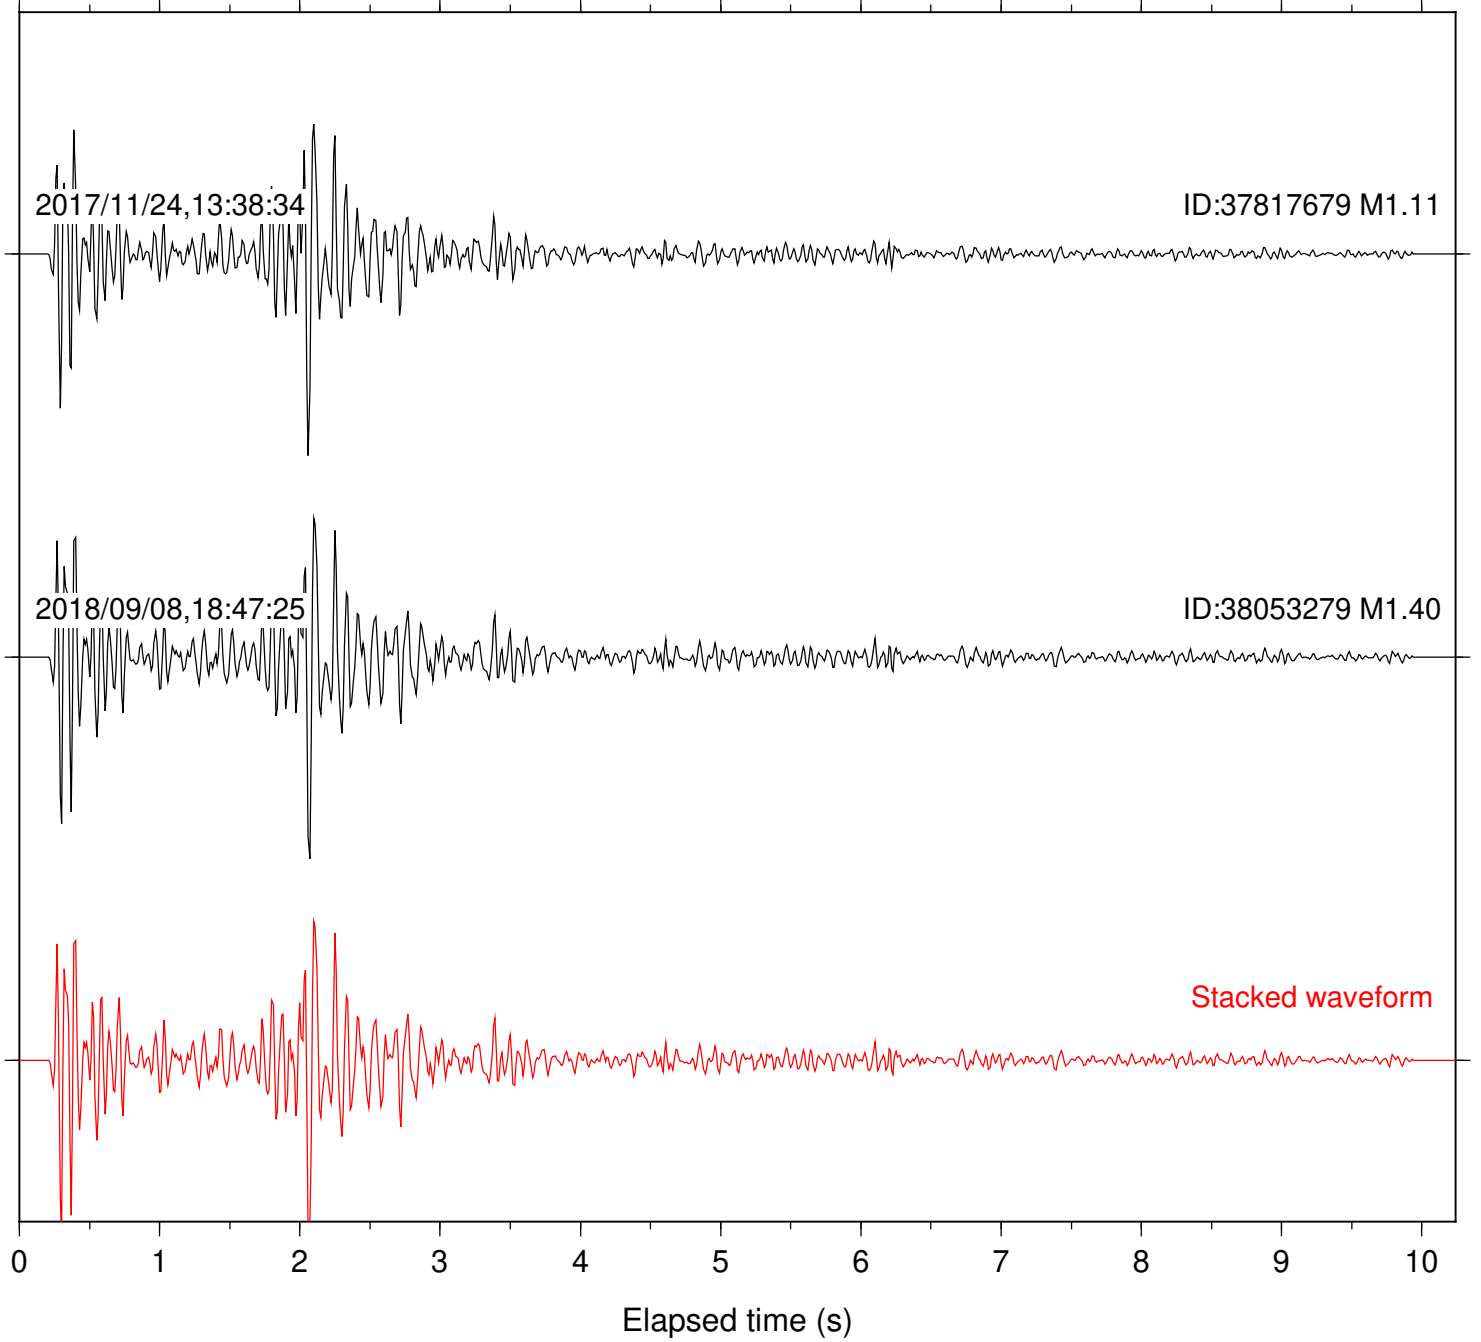

Station: B093 Com: EHZ

Focal depth: 4.89 km