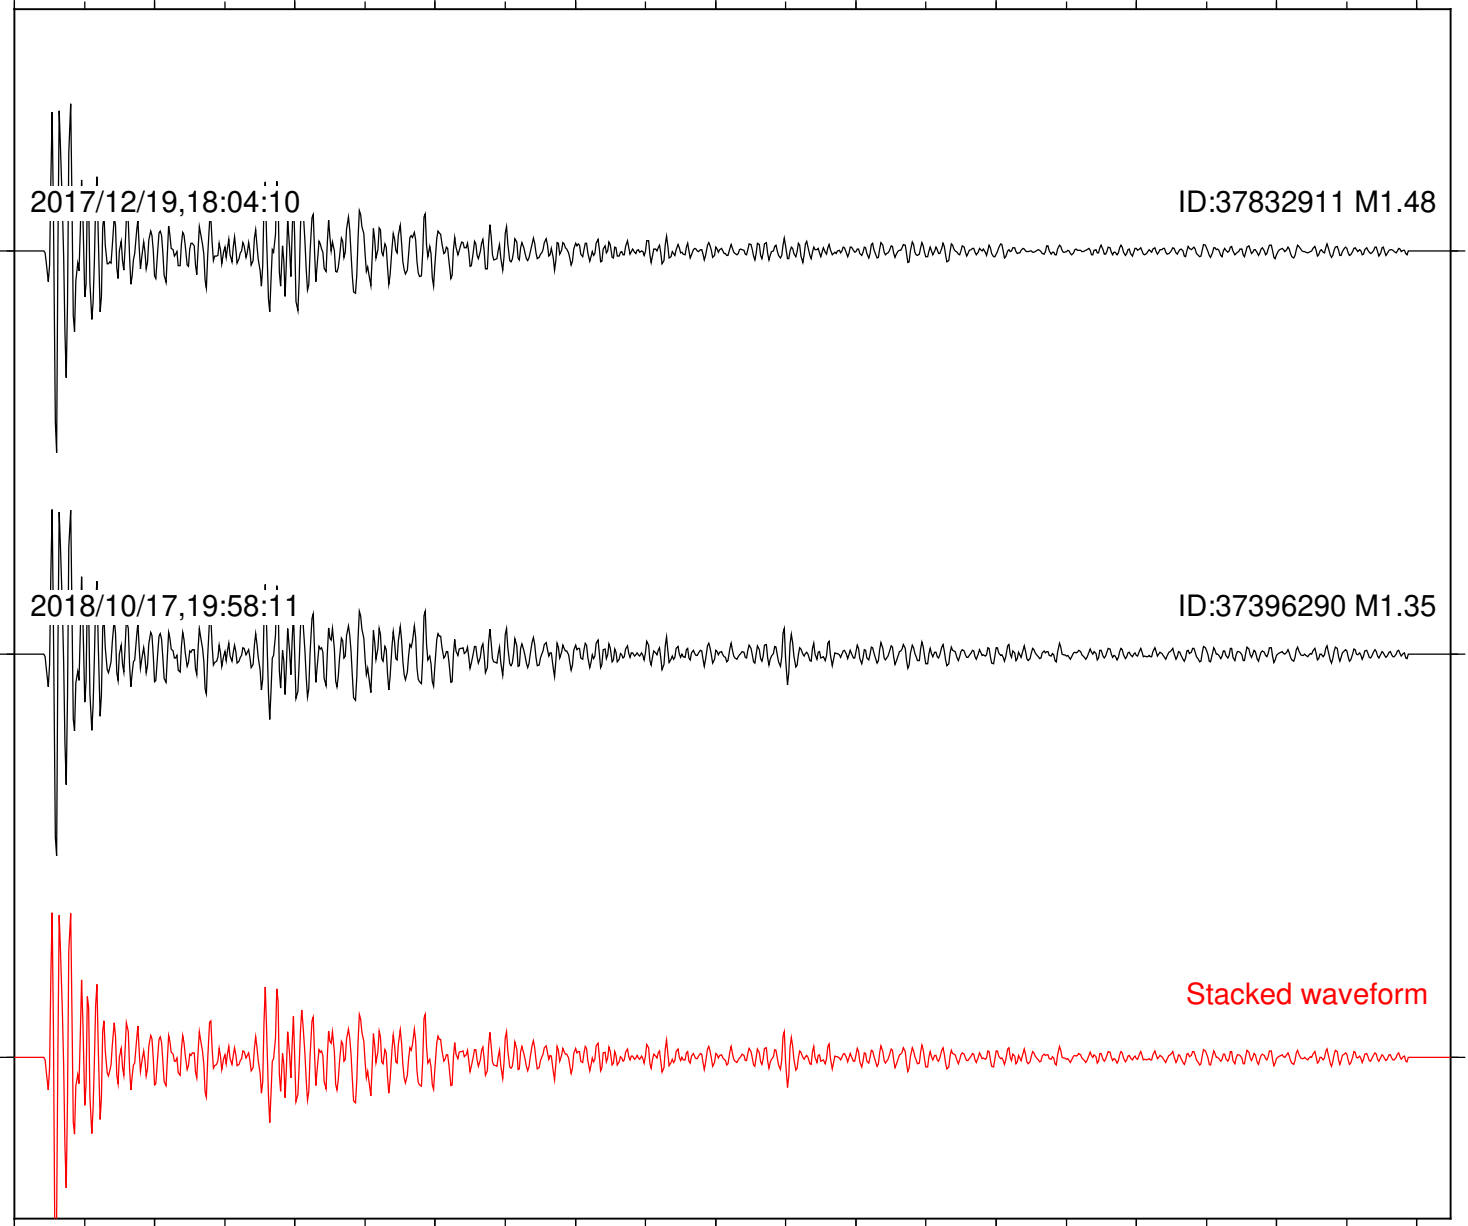

Station: B093 Com: EHZ

Focal depth: 5.04 km

2017/12/19,18:04:10

ID:37832911 M1.48

2018/10/17,19:58:11

ID:37396290 M1.35

Stacked waveform

0 1 2 3 4 5 6 7 8 9 10

Elapsed time (s)