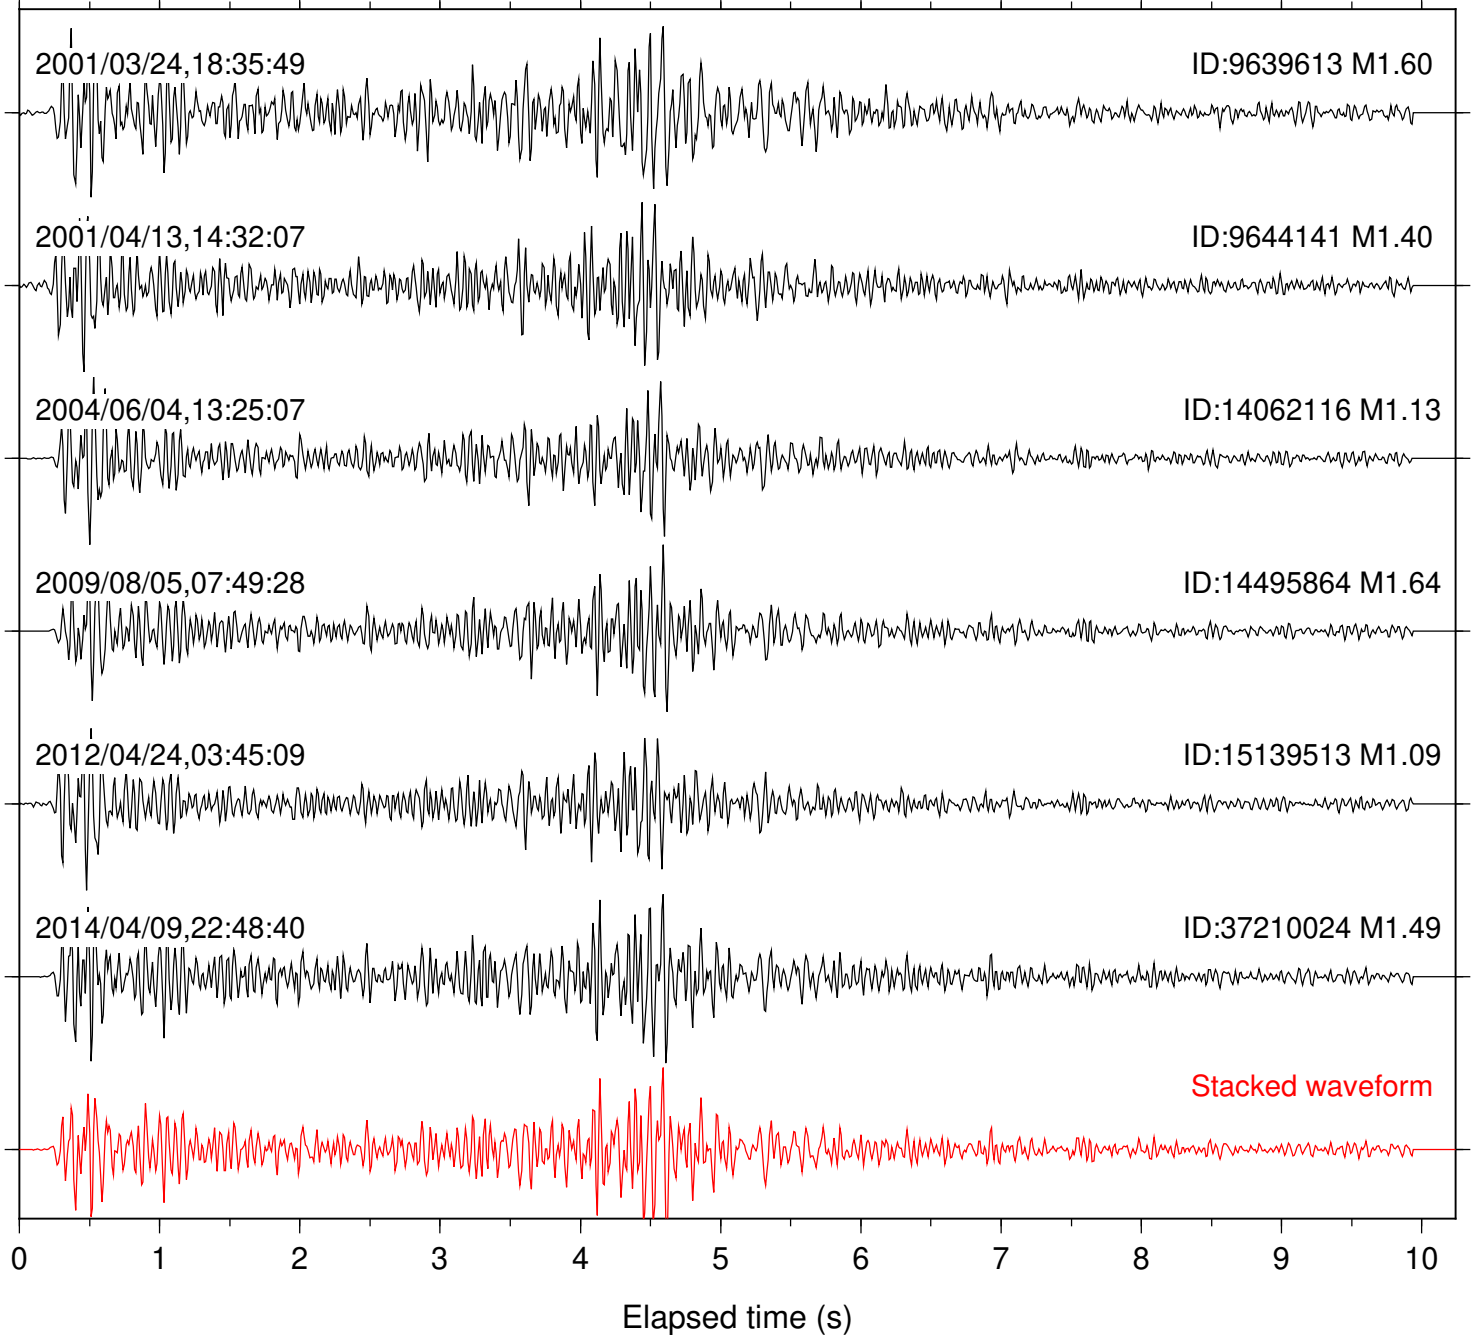

Station: DGR Com: HHZ

Focal depth: 17.73 km

Station: FRD Com: HHZ

Focal depth: 17.74 km

Station: HMT2 Com: HHZ

Focal depth: 17.74 km

Station: KNW Com: HHZ

Focal depth: 17.74 km