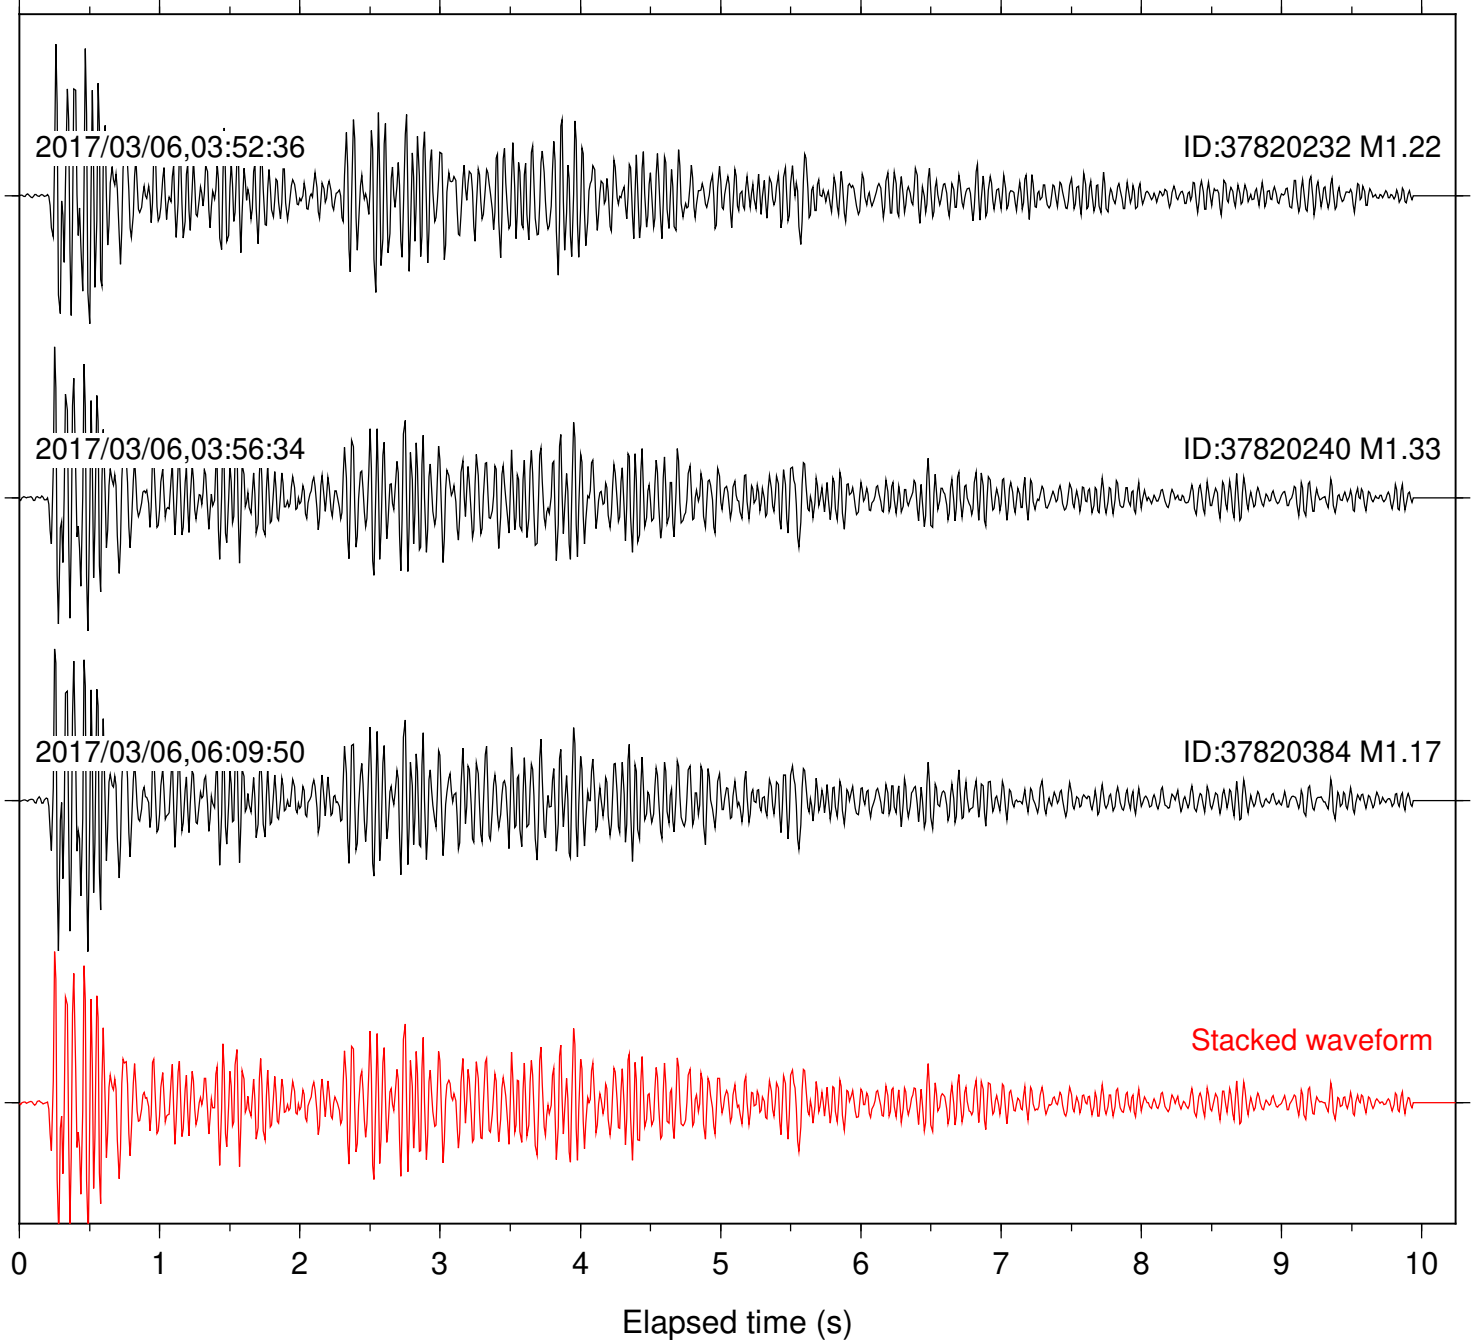

Station: PLM Com: HHZ

Focal depth: 7.15 km