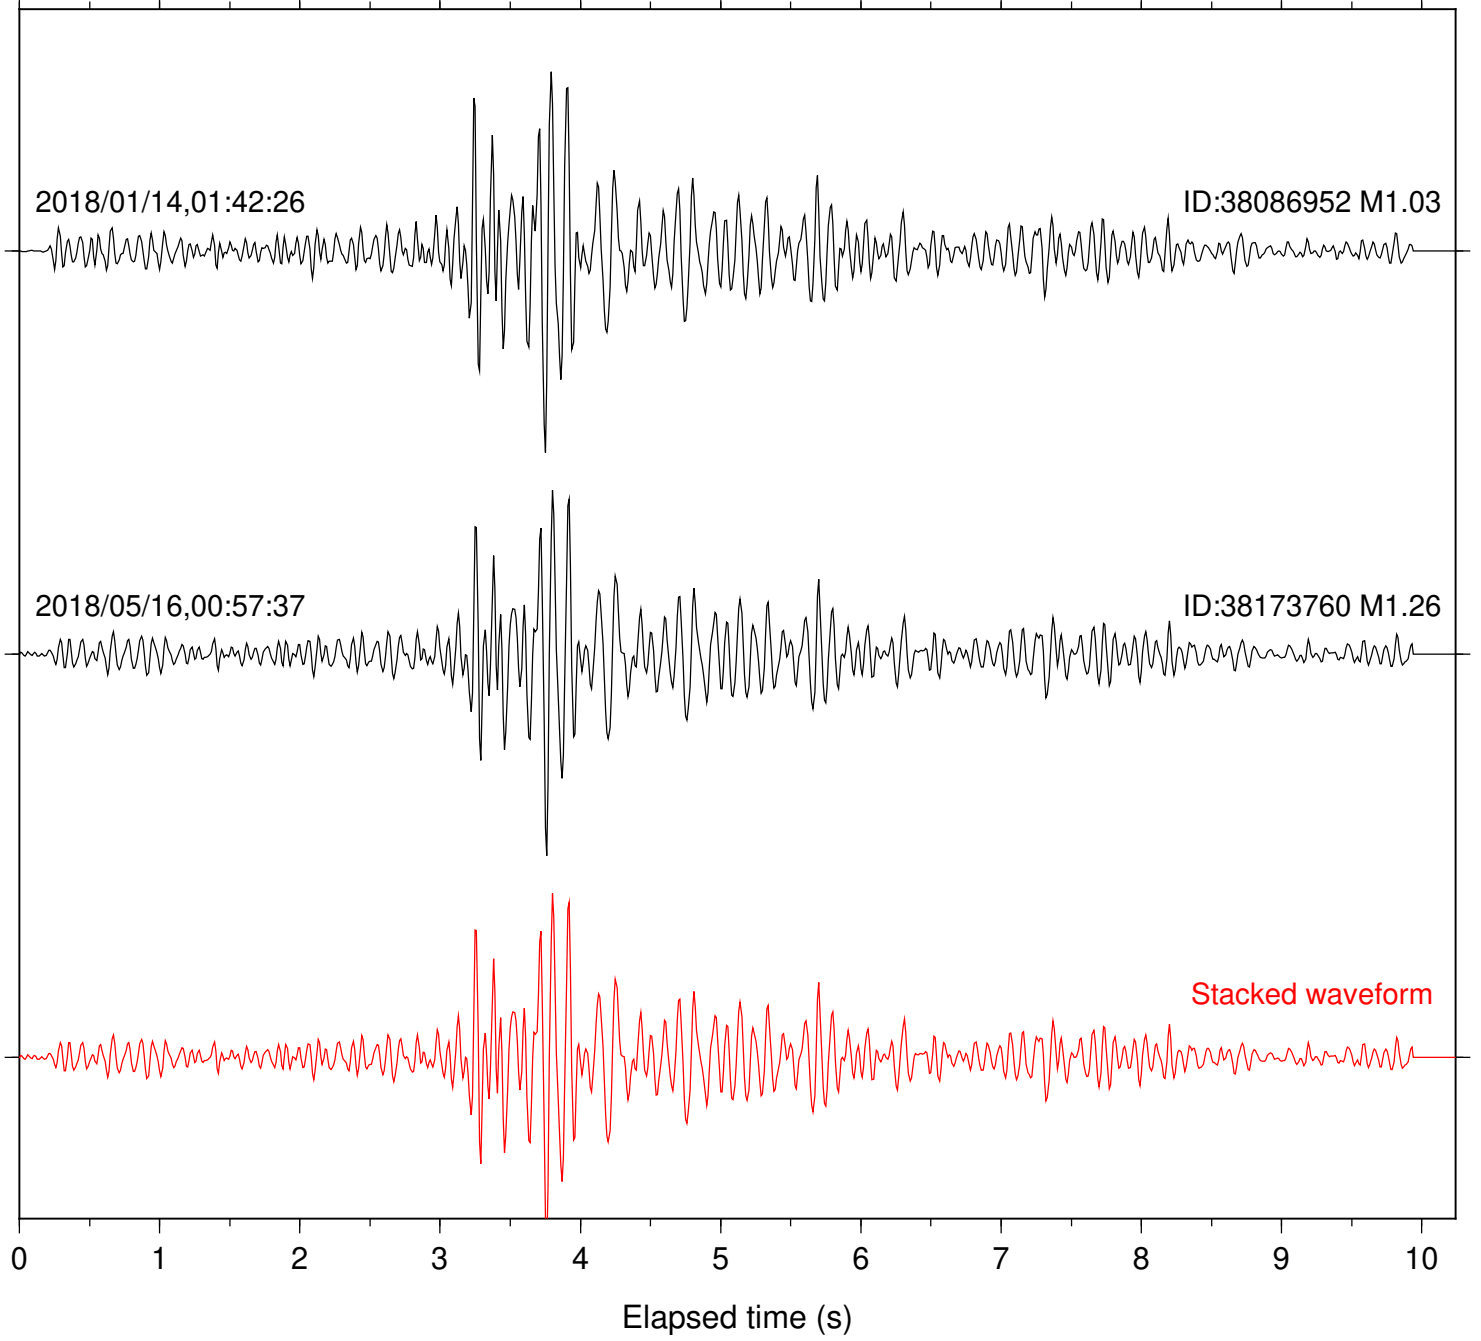

Station: POB2 Com: HHZ

Focal depth: 6.30 km