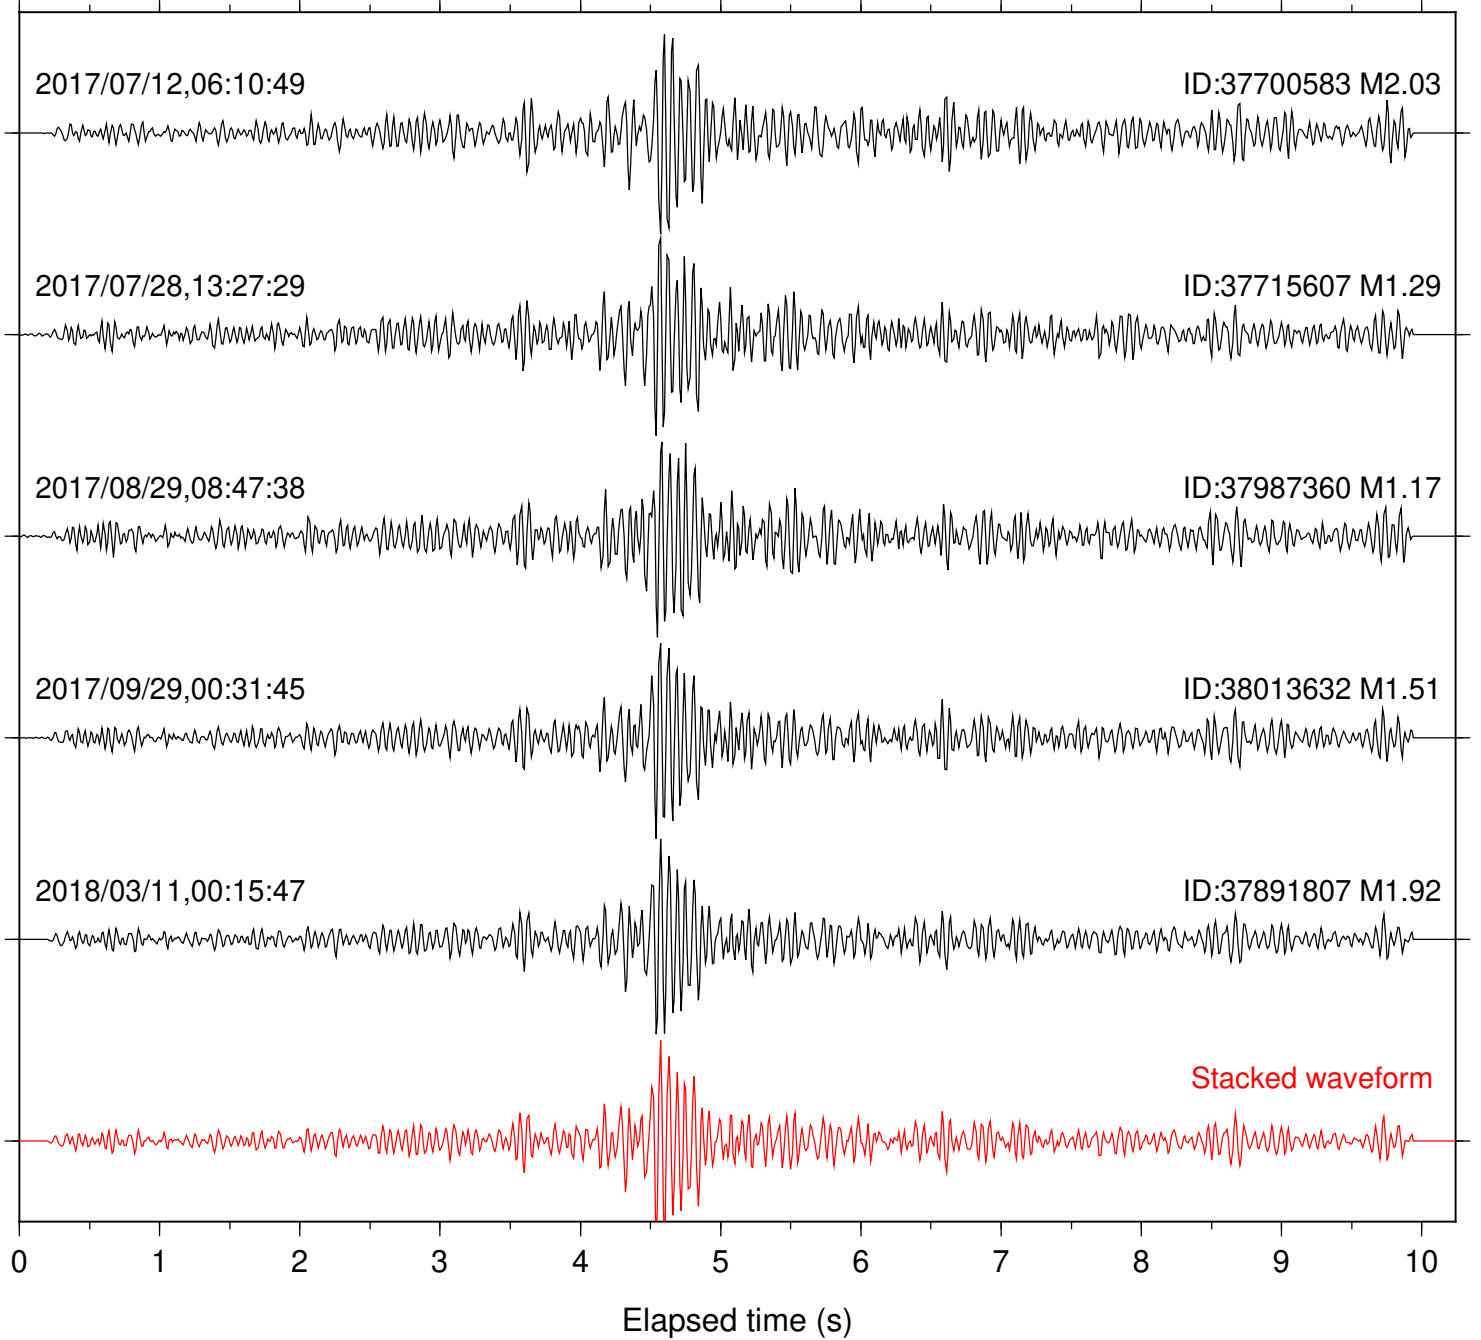

Station: LKH Com: HHZ

Focal depth: 6.03 km

Station: LVA2 Com: HHZ

Focal depth: 6.03 km

Station: PFO Com: HHZ

Focal depth: 7.02 km

Station: PLM Com: HHZ

Focal depth: 6.03 km