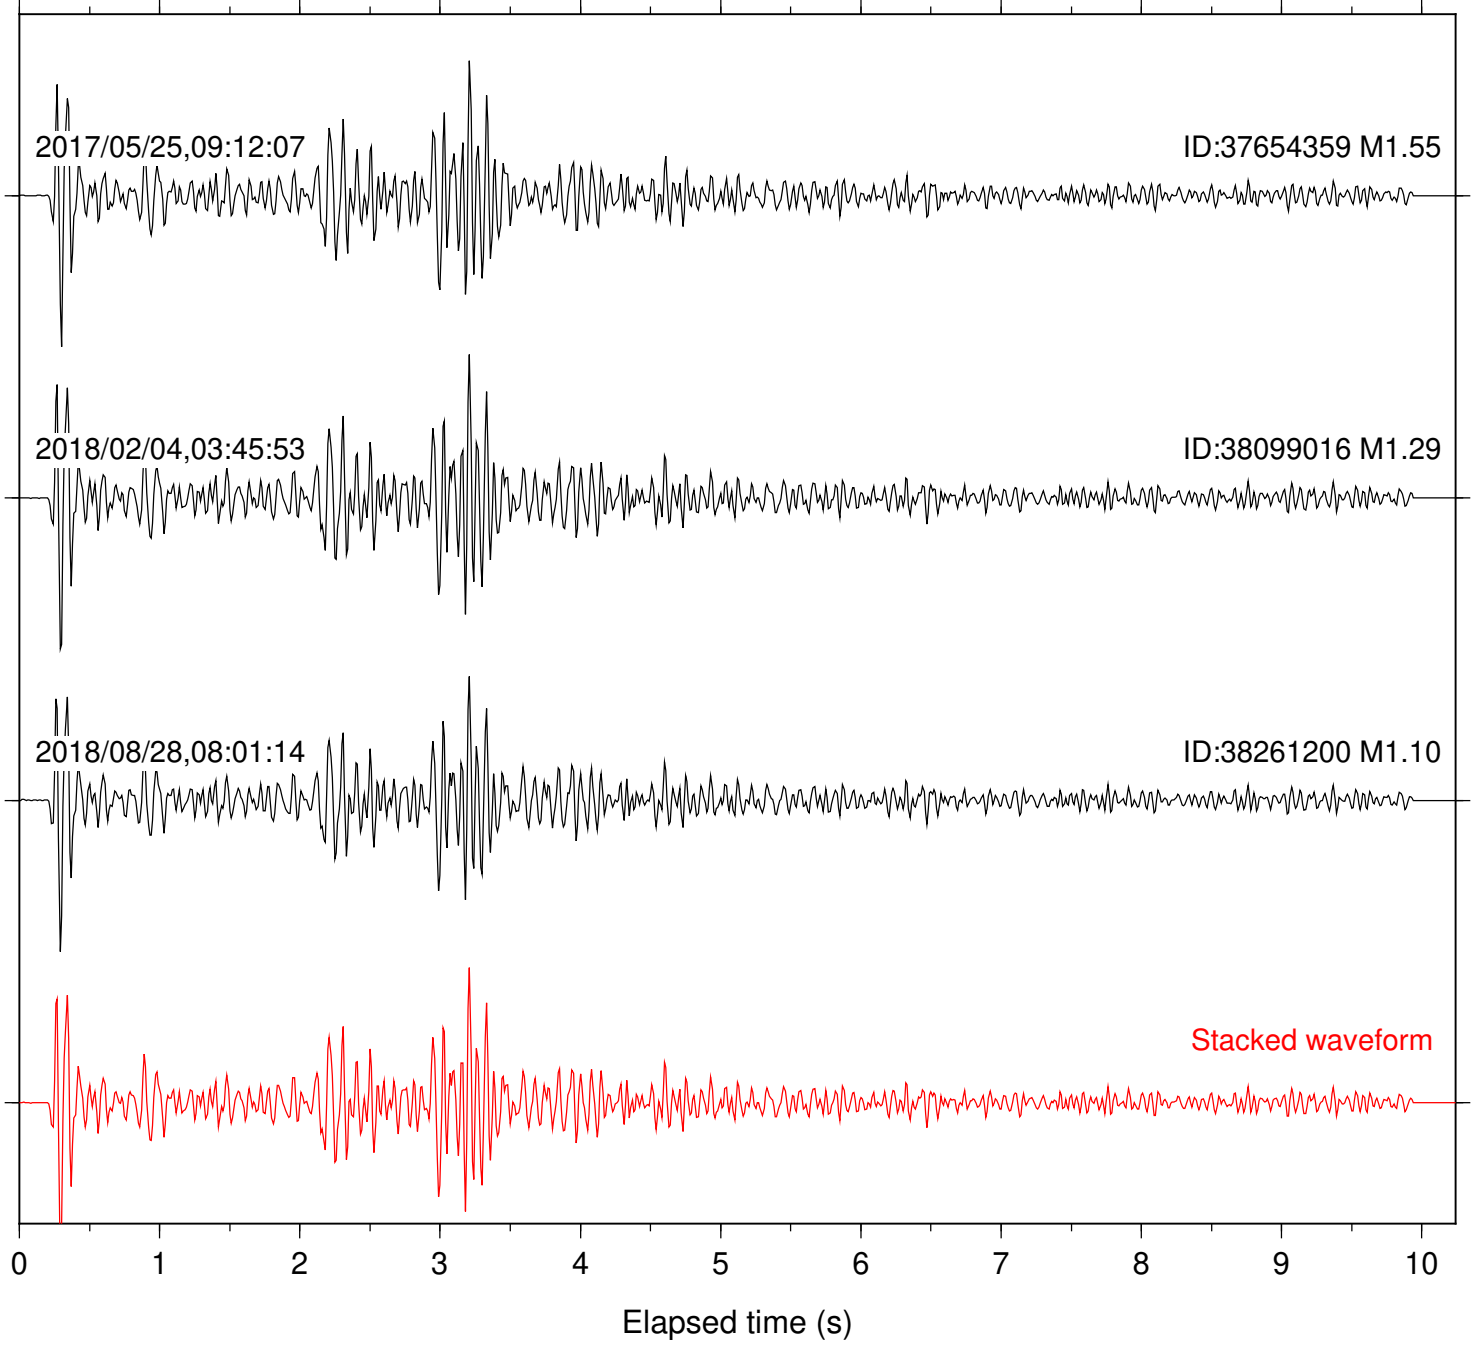

Station: B082 Com: EHZ

Focal depth: 5.24 km