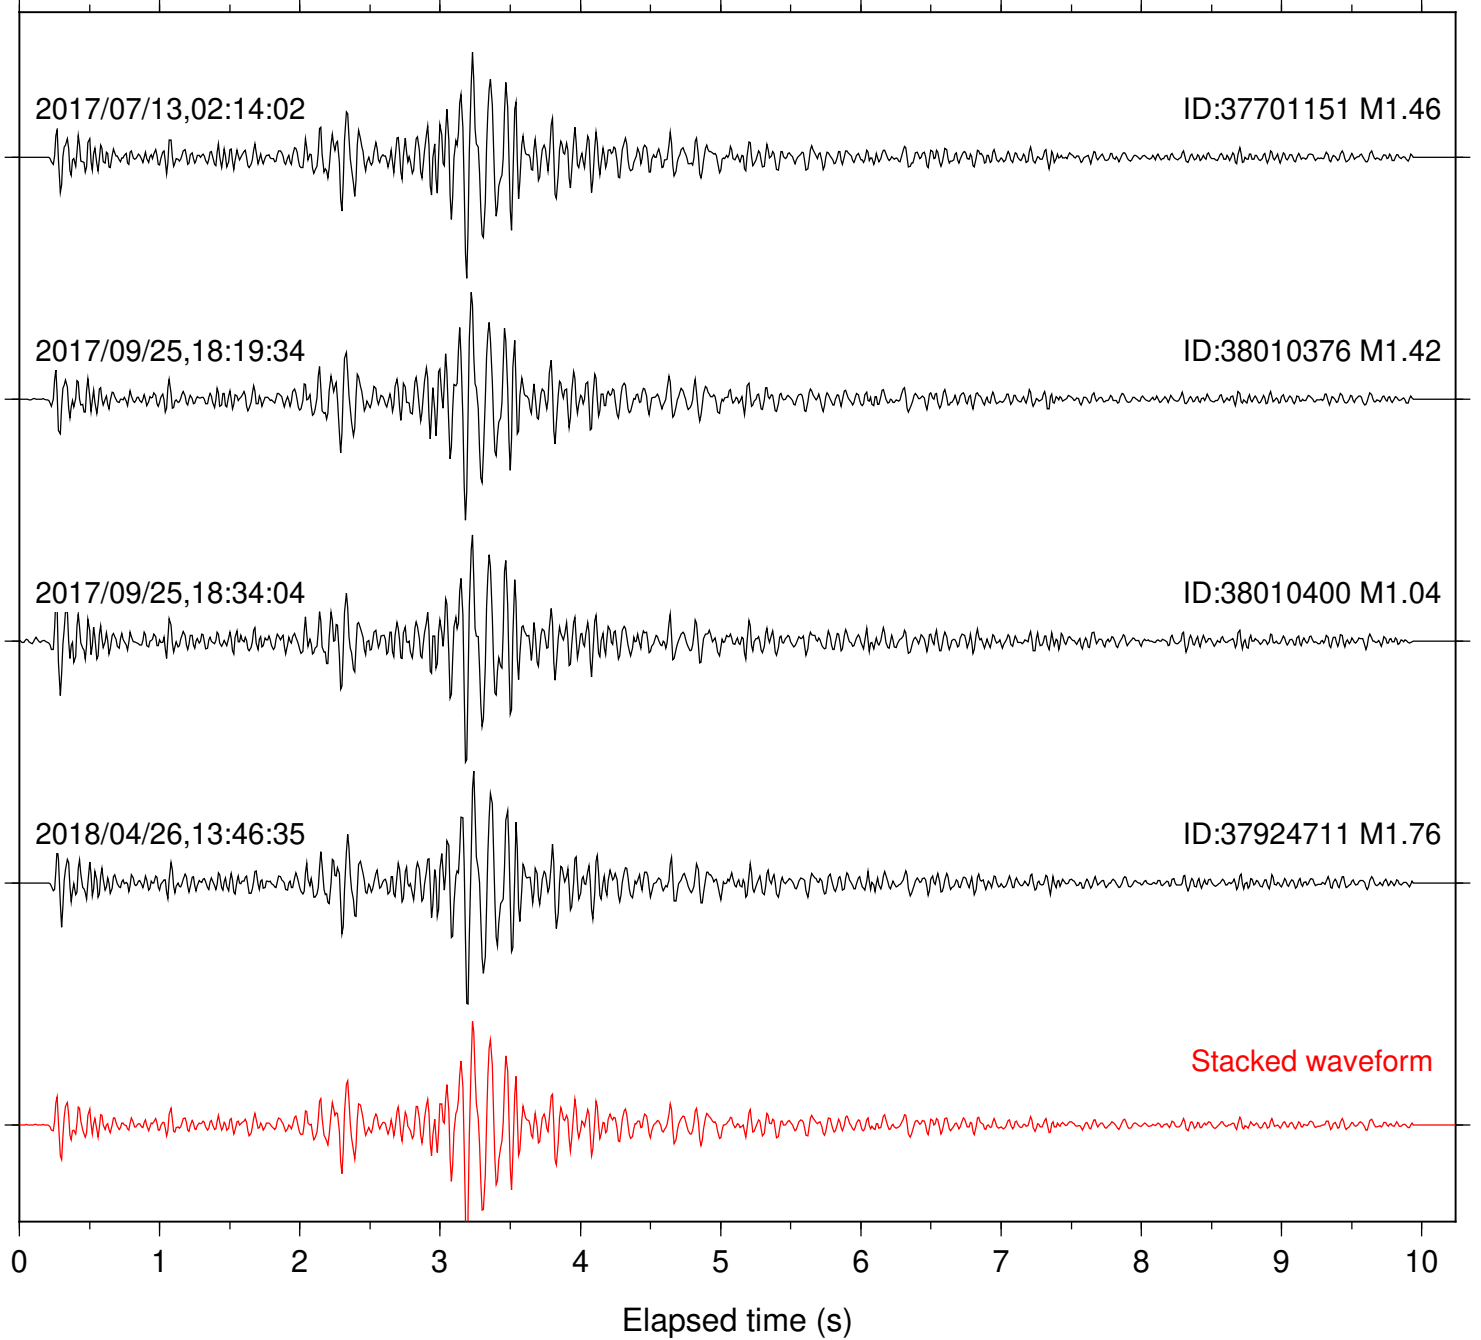

Station: SND Com: HHZ

Focal depth: 5.81 km

Station: B081 Com: EHZ

Focal depth: 5.55 km

Station: B082 Com: EHZ

Focal depth: 5.55 km

Station: B084 Com: EHZ

Focal depth: 5.55 km