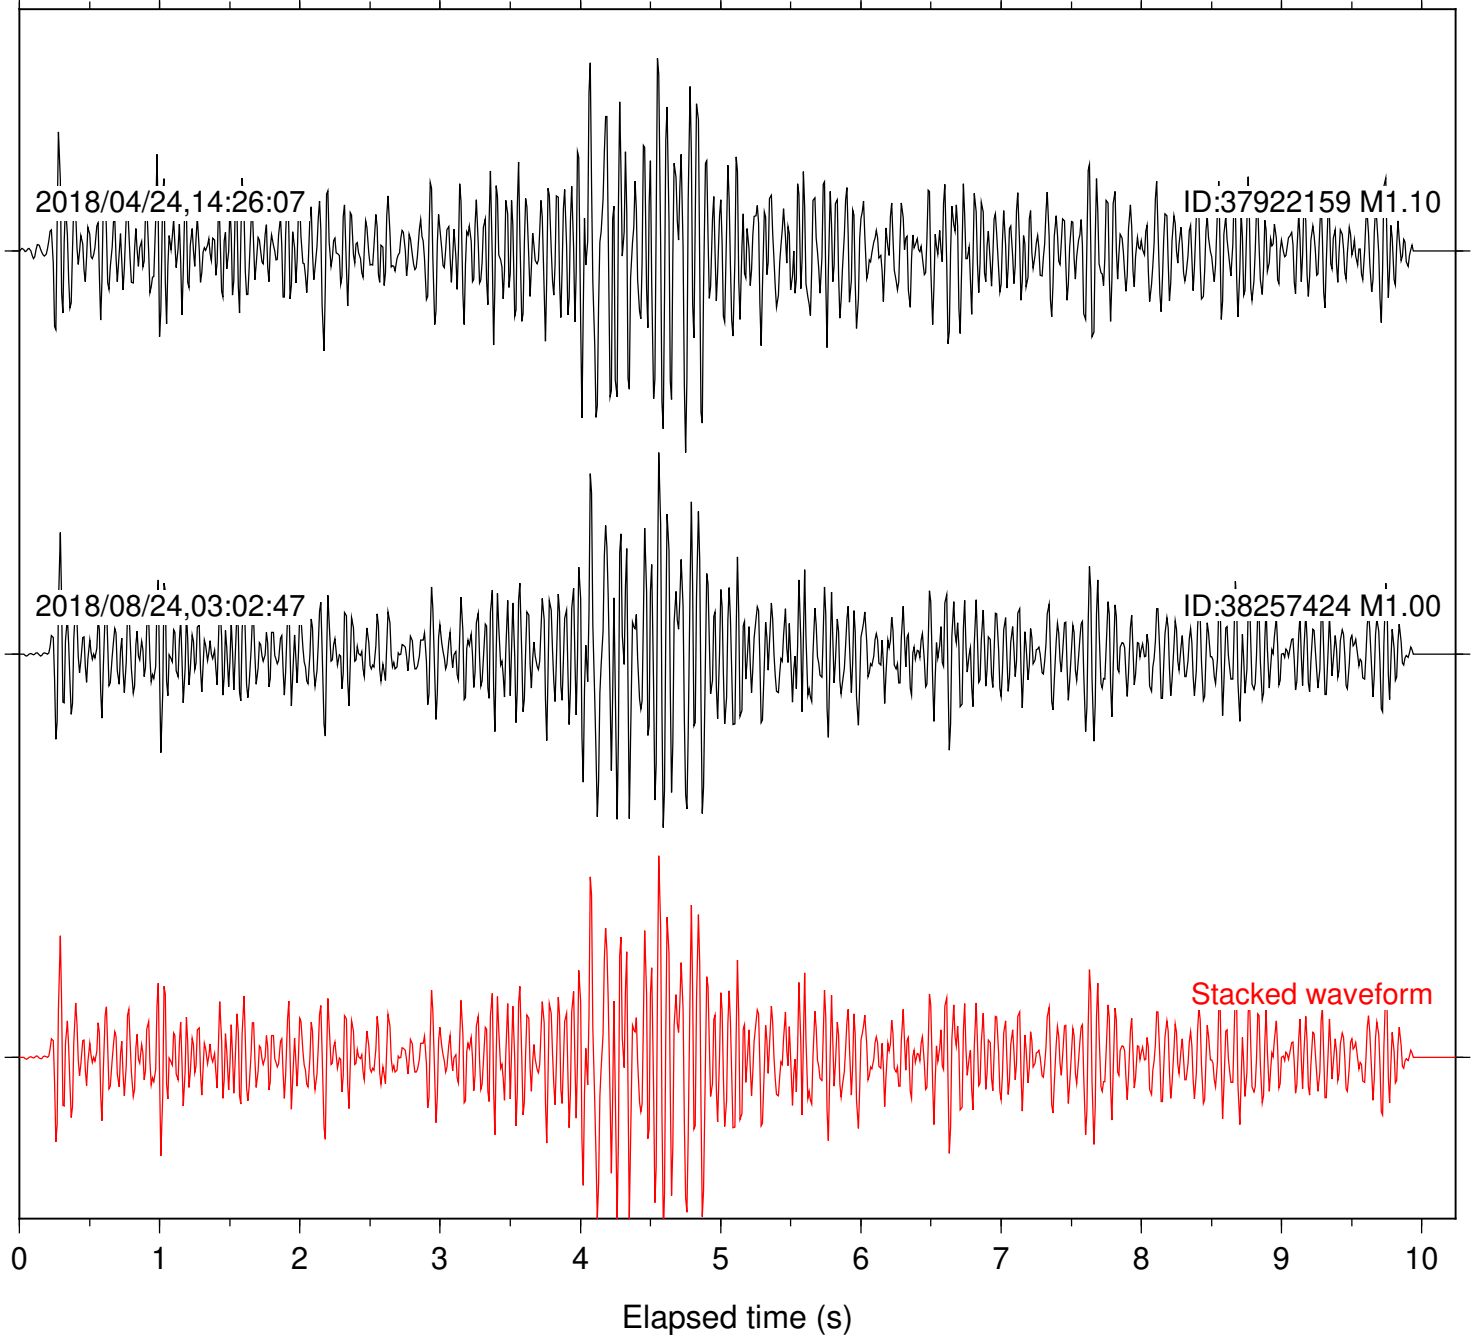

Station: HMT2 Com: HHZ

Focal depth: 4.50 km