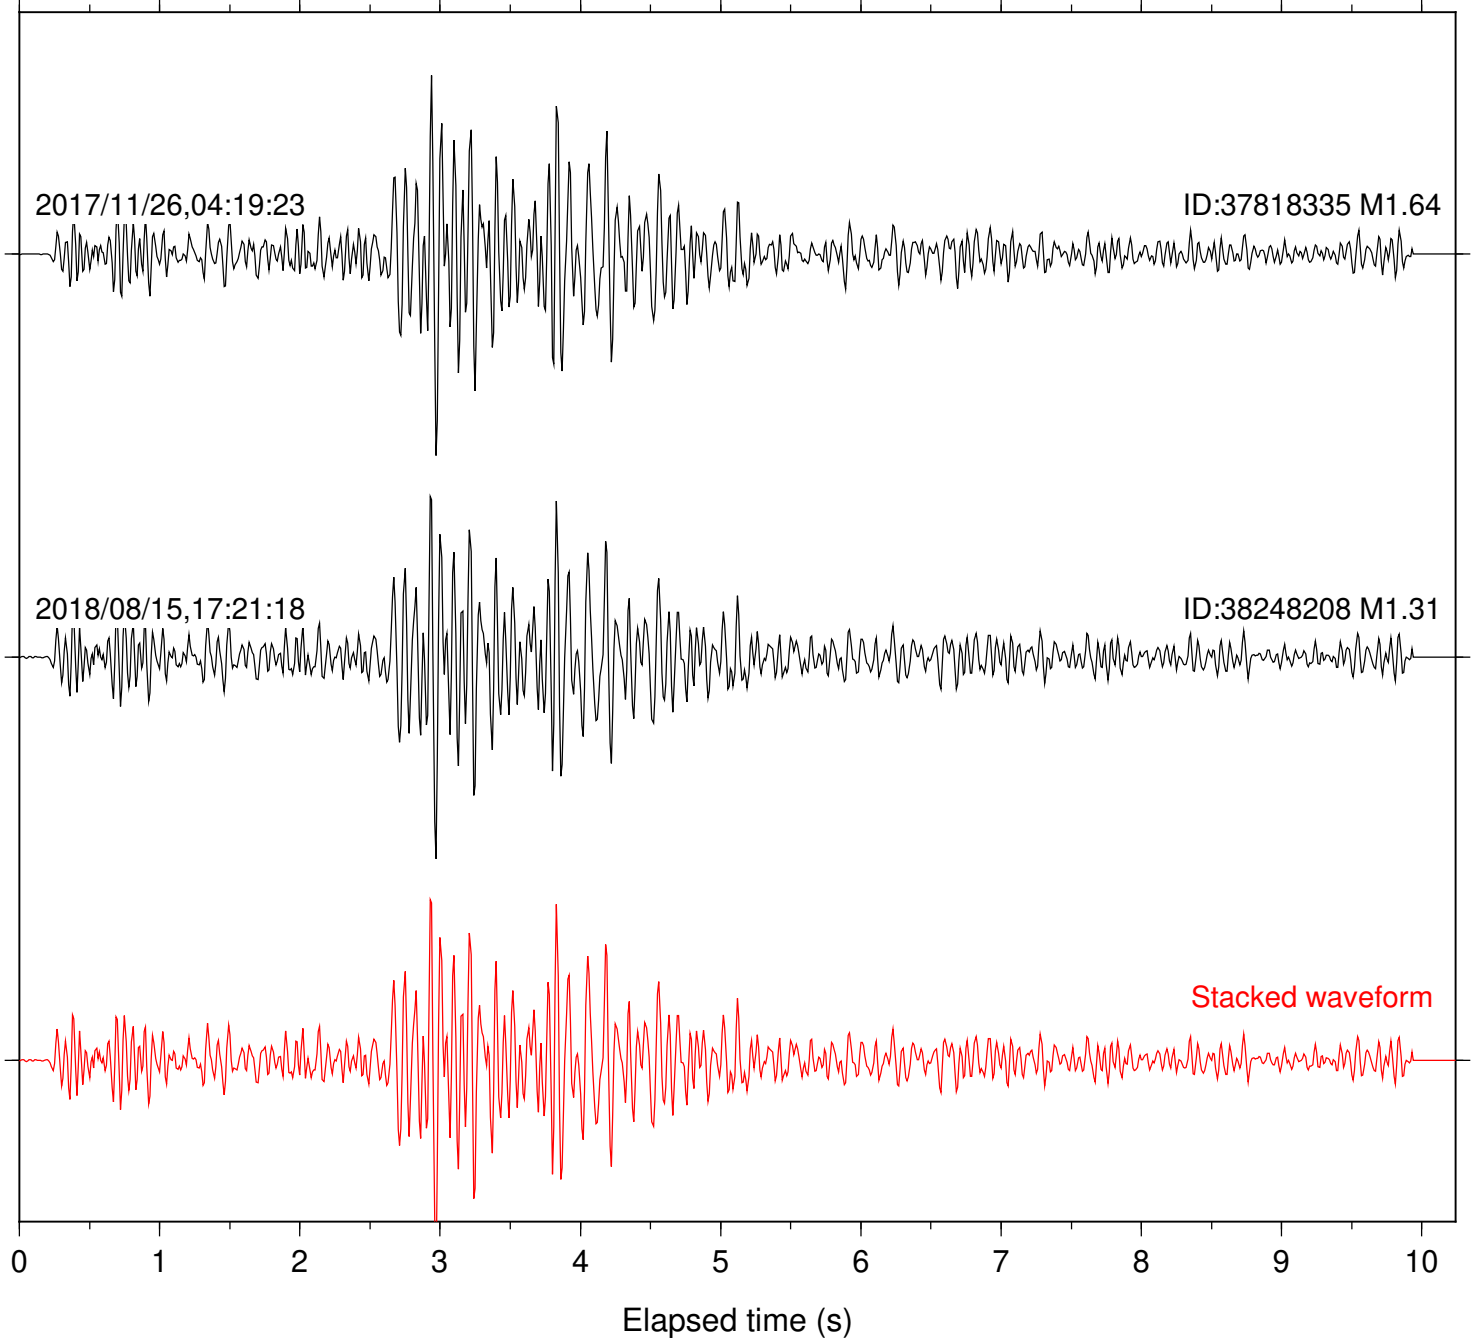

Station: B946 Com: EHZ

Focal depth: 4.87 km