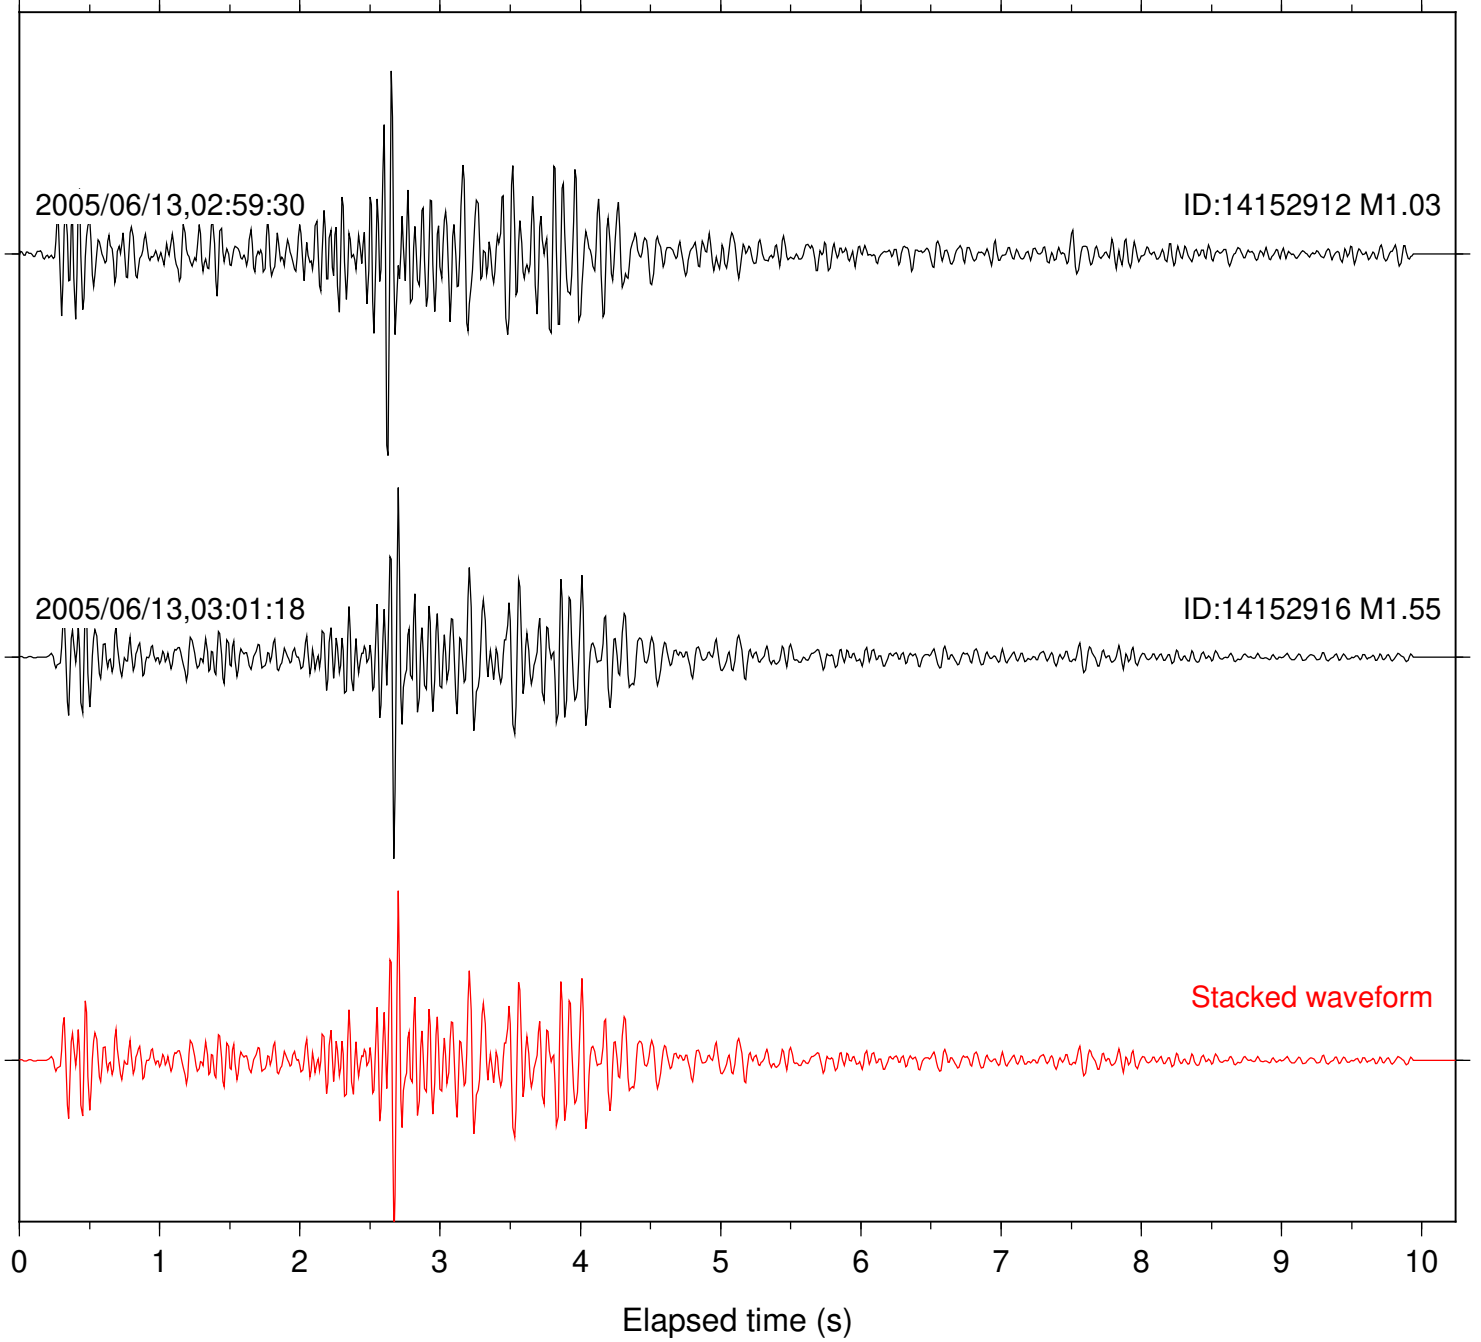

Station: SND Com: HHZ

Focal depth: 13.62 km