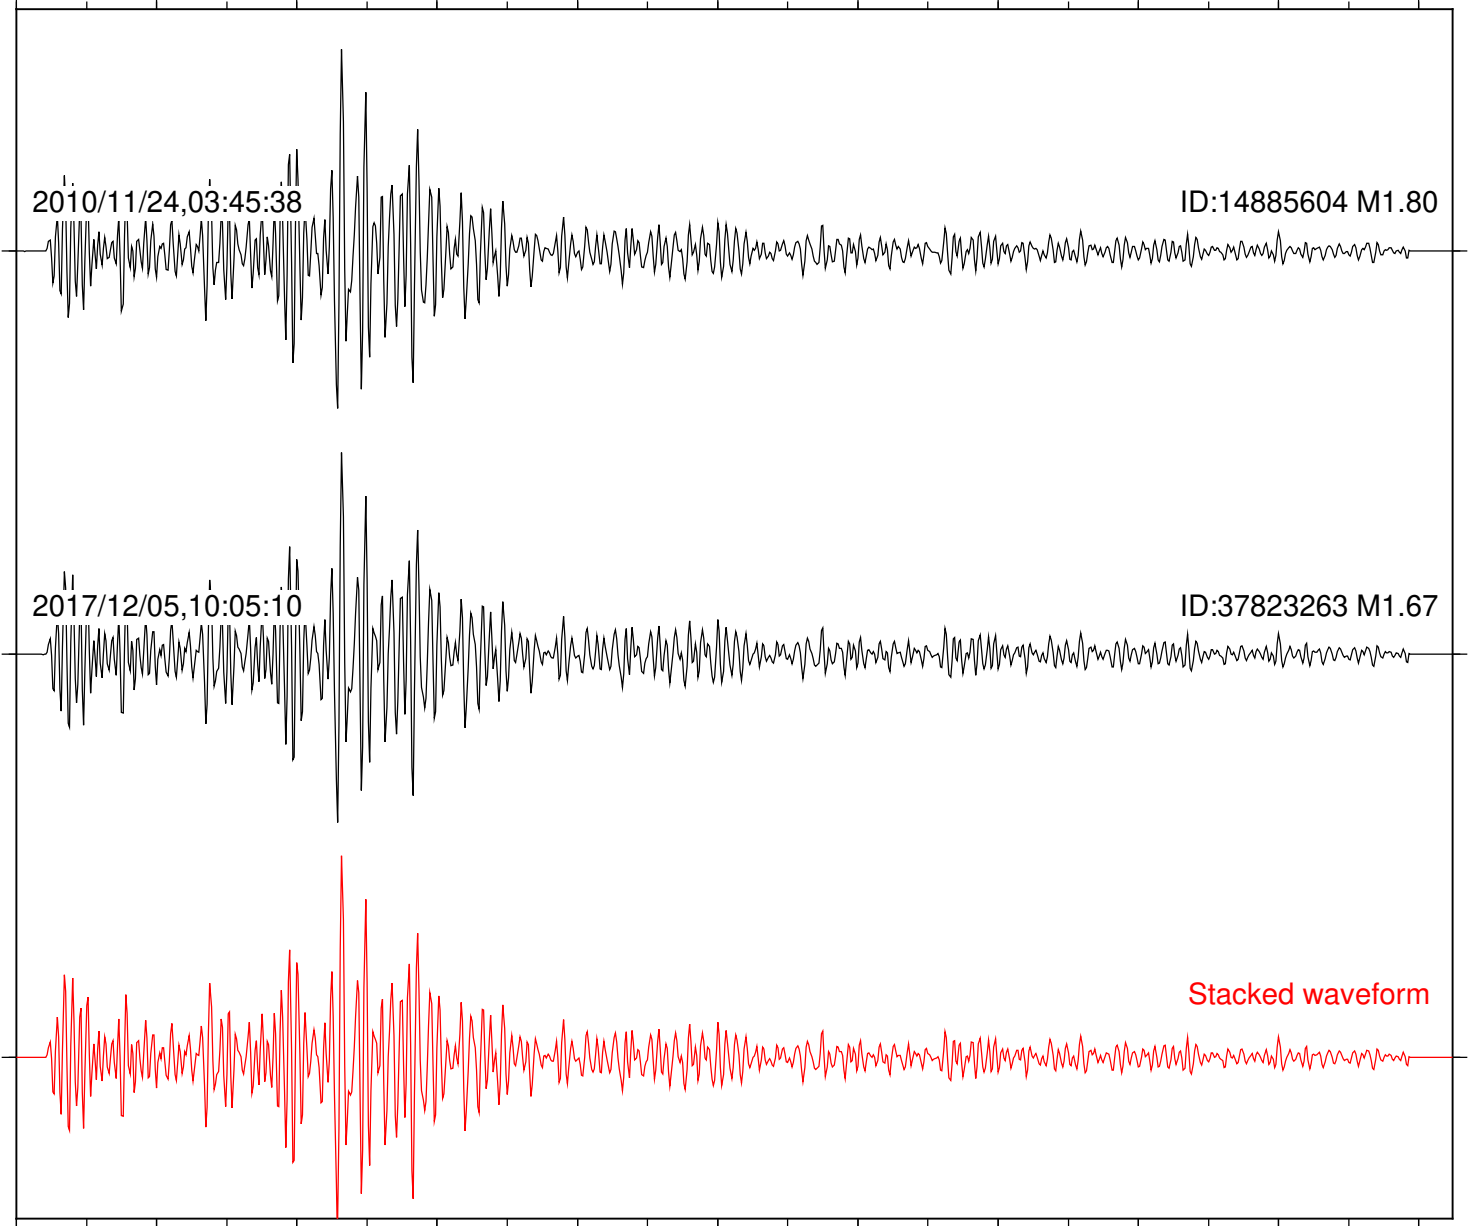

Station: B087 Com: EHZ

Focal depth: 7.06 km

2010/11/24,03:45:38

ID:14885604 M1.80

2017/12/05,10:05:10

ID:37823263 M1.67

Stacked waveform

0 1 2 3 4 5 6 7 8 9 10
Elapsed time (s)