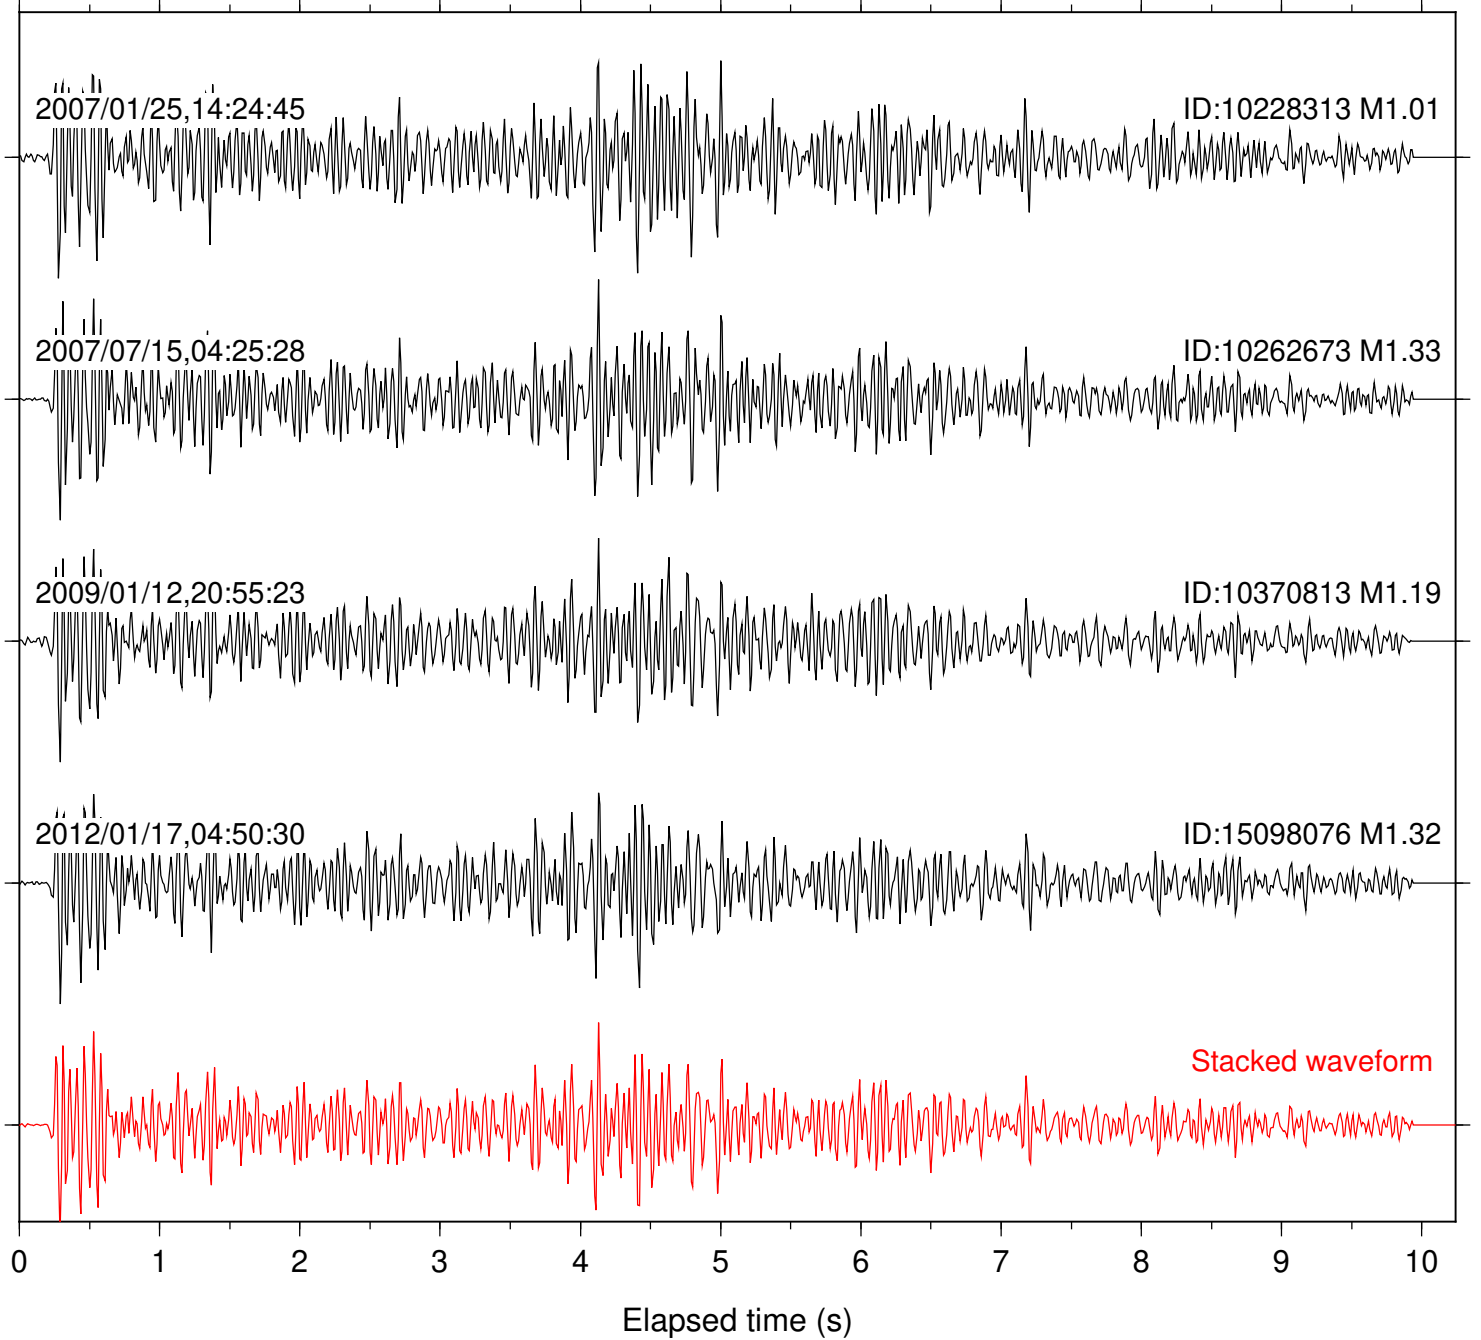

Focal depth: 8.32 km

Station: PMD Com: HHZ

Focal depth: 8.23 km

Station: SND Com: HHZ

Focal depth: 8.32 km

Station: TOR Com: HHZ

Focal depth: 8.32 km

Station: B081 Com: EHZ