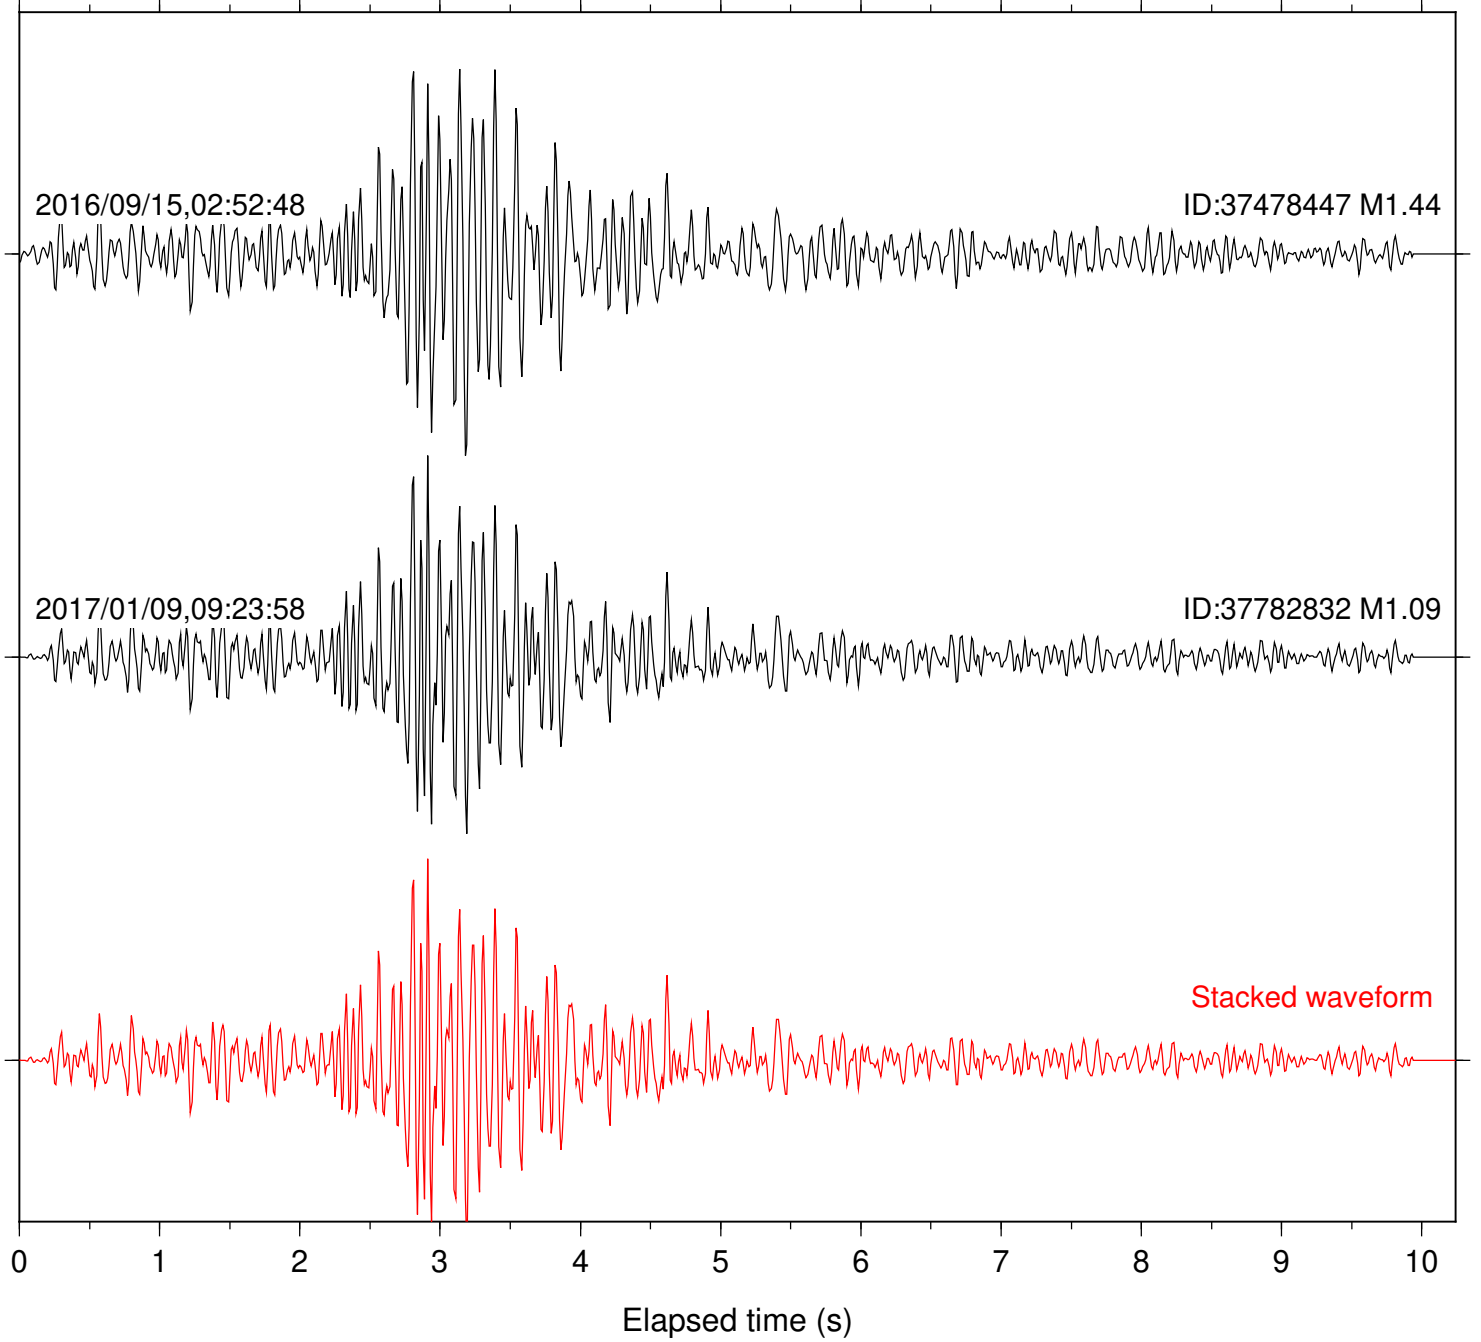

Station: BAC Com: EHZ

Focal depth: 6.55 km

Station: CSH Com: HHZ

Focal depth: 6.55 km

Station: DGR Com: HHZ

Focal depth: 6.55 km

Station: SND Com: HHZ

Focal depth: 6.55 km