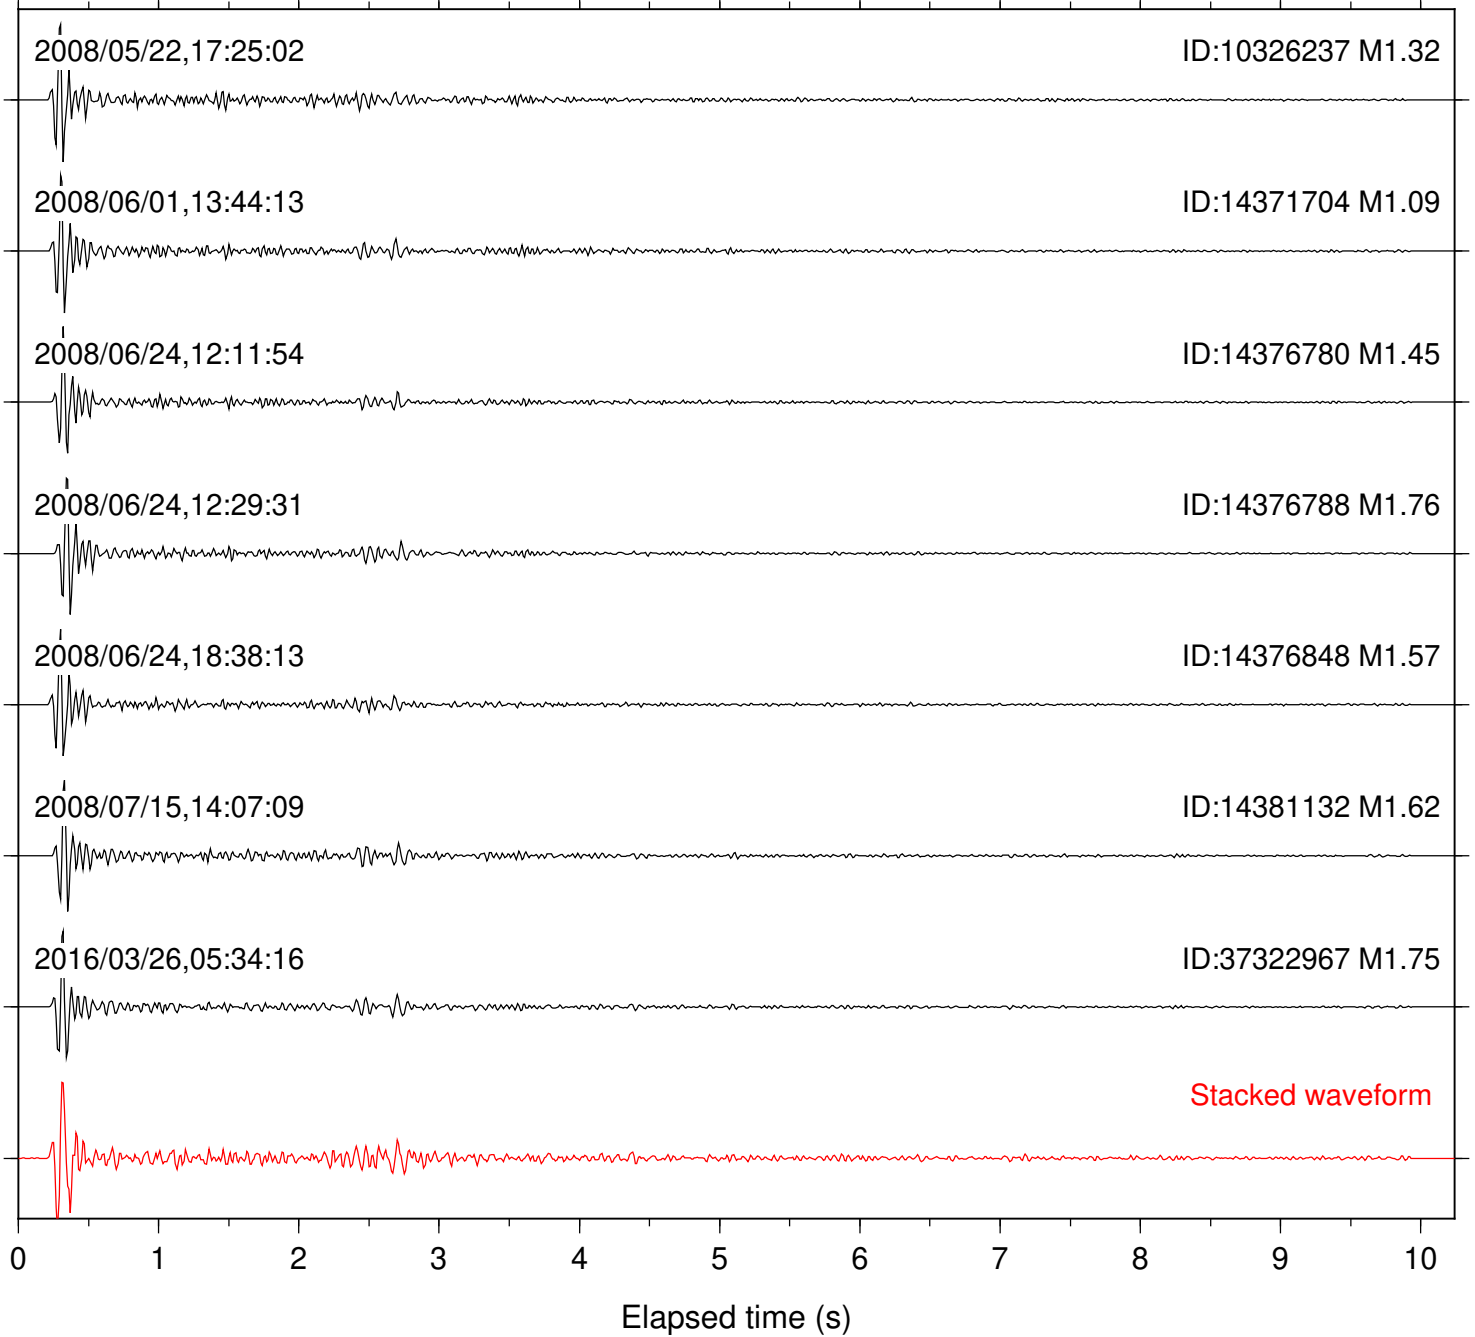

2008/06/24,18:38:13

ID:14376848 M1.57

Stacked waveform

0 1 2 3 4 5 6 7 8 9 10  
Elapsed time (s)

Station: FRD Com: HHZ

Focal depth: 6.64 km

Station: KNW Com: HHZ

Focal depth: 6.54 km