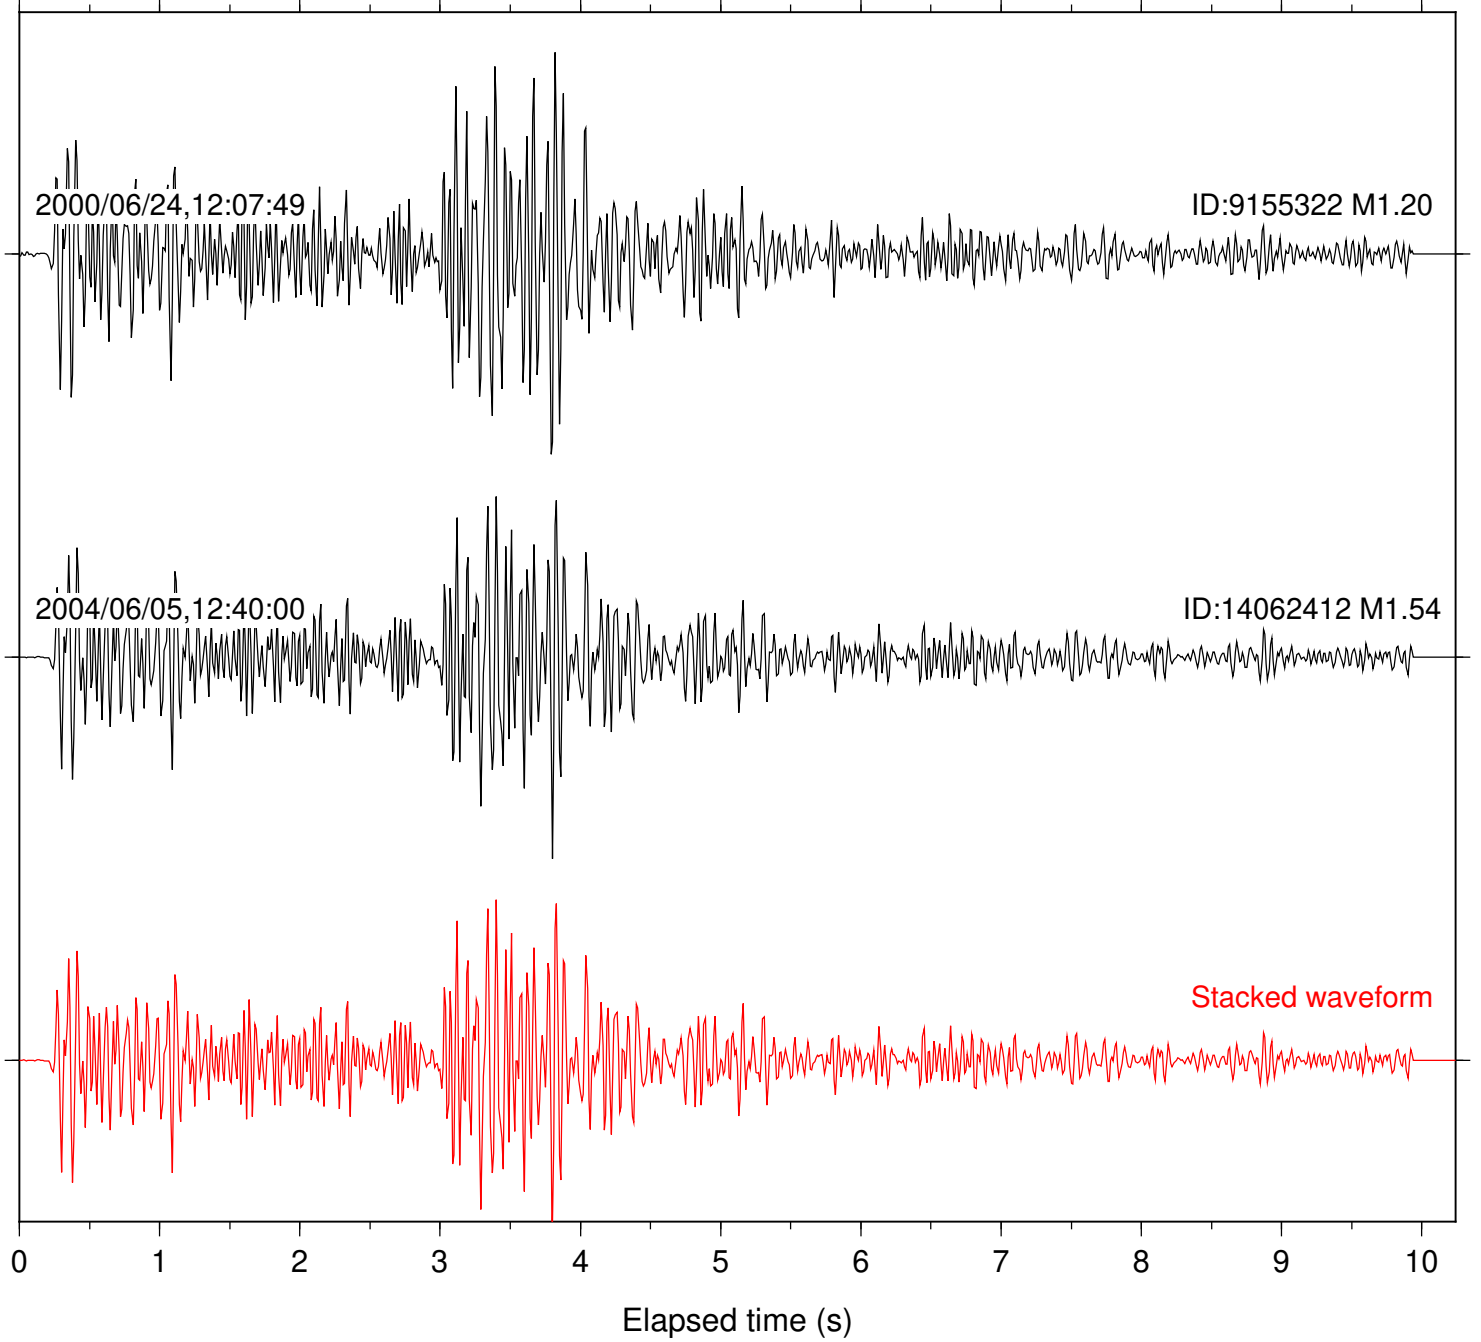

Station: CRY Com: HHZ

Focal depth: 17.83 km