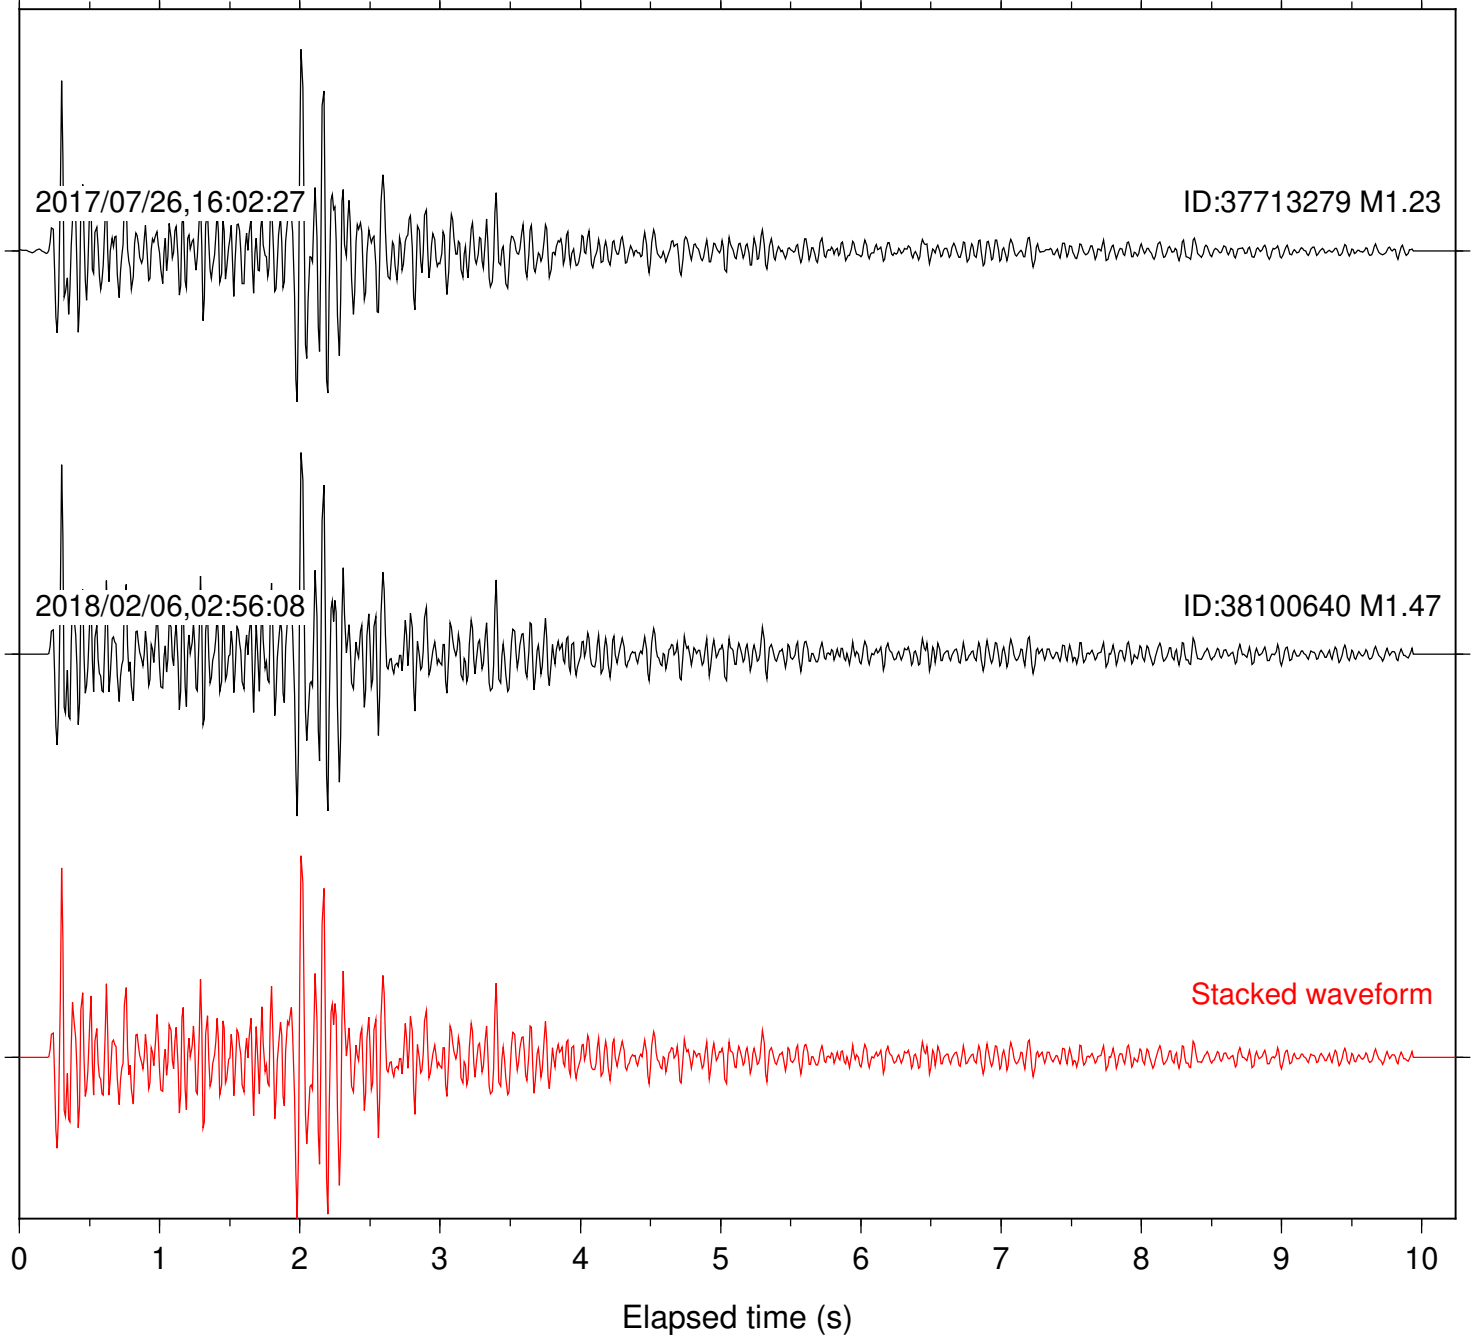

Station: CSH Com: HHZ

Focal depth: 5.28 km

Station: DNR Com: HHZ

Focal depth: 5.28 km

Station: FRD Com: HHZ

Focal depth: 5.28 km

Station: HMT2 Com: HHZ

Focal depth: 5.28 km