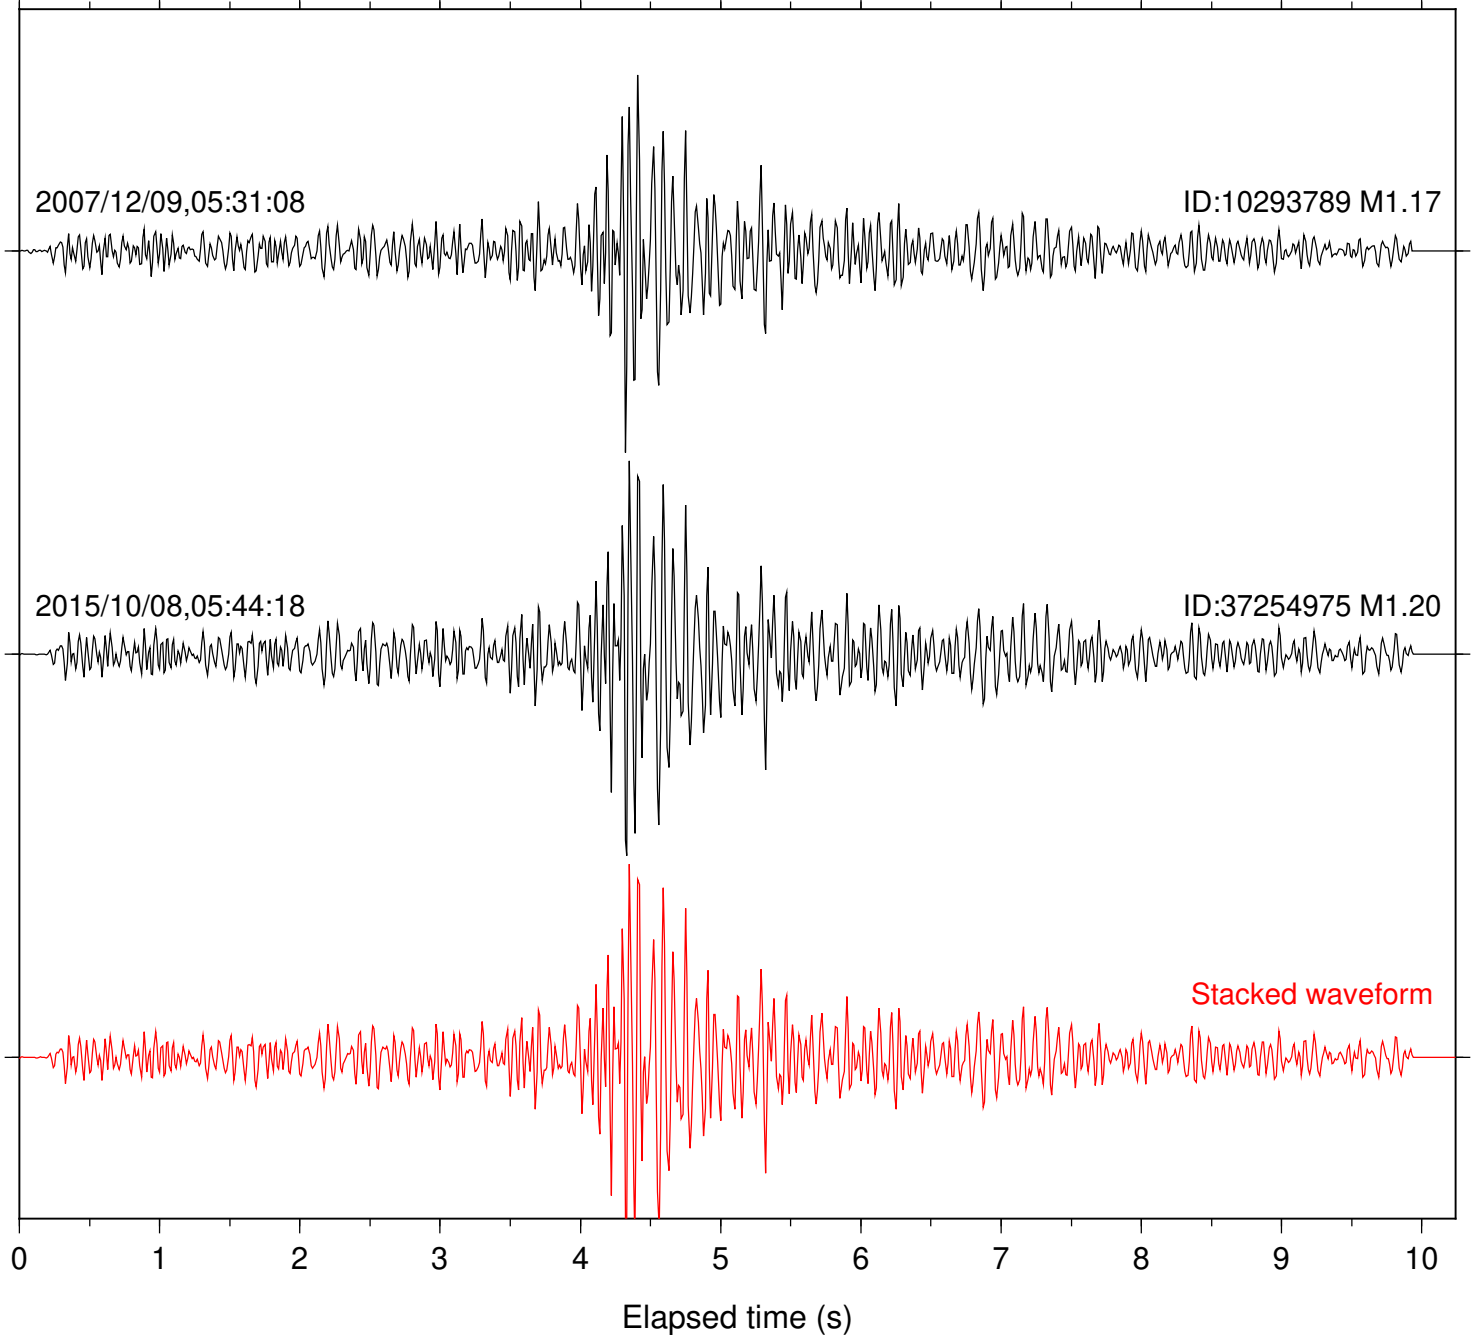

Station: B084 Com: EHZ

Focal depth: 17.57 km