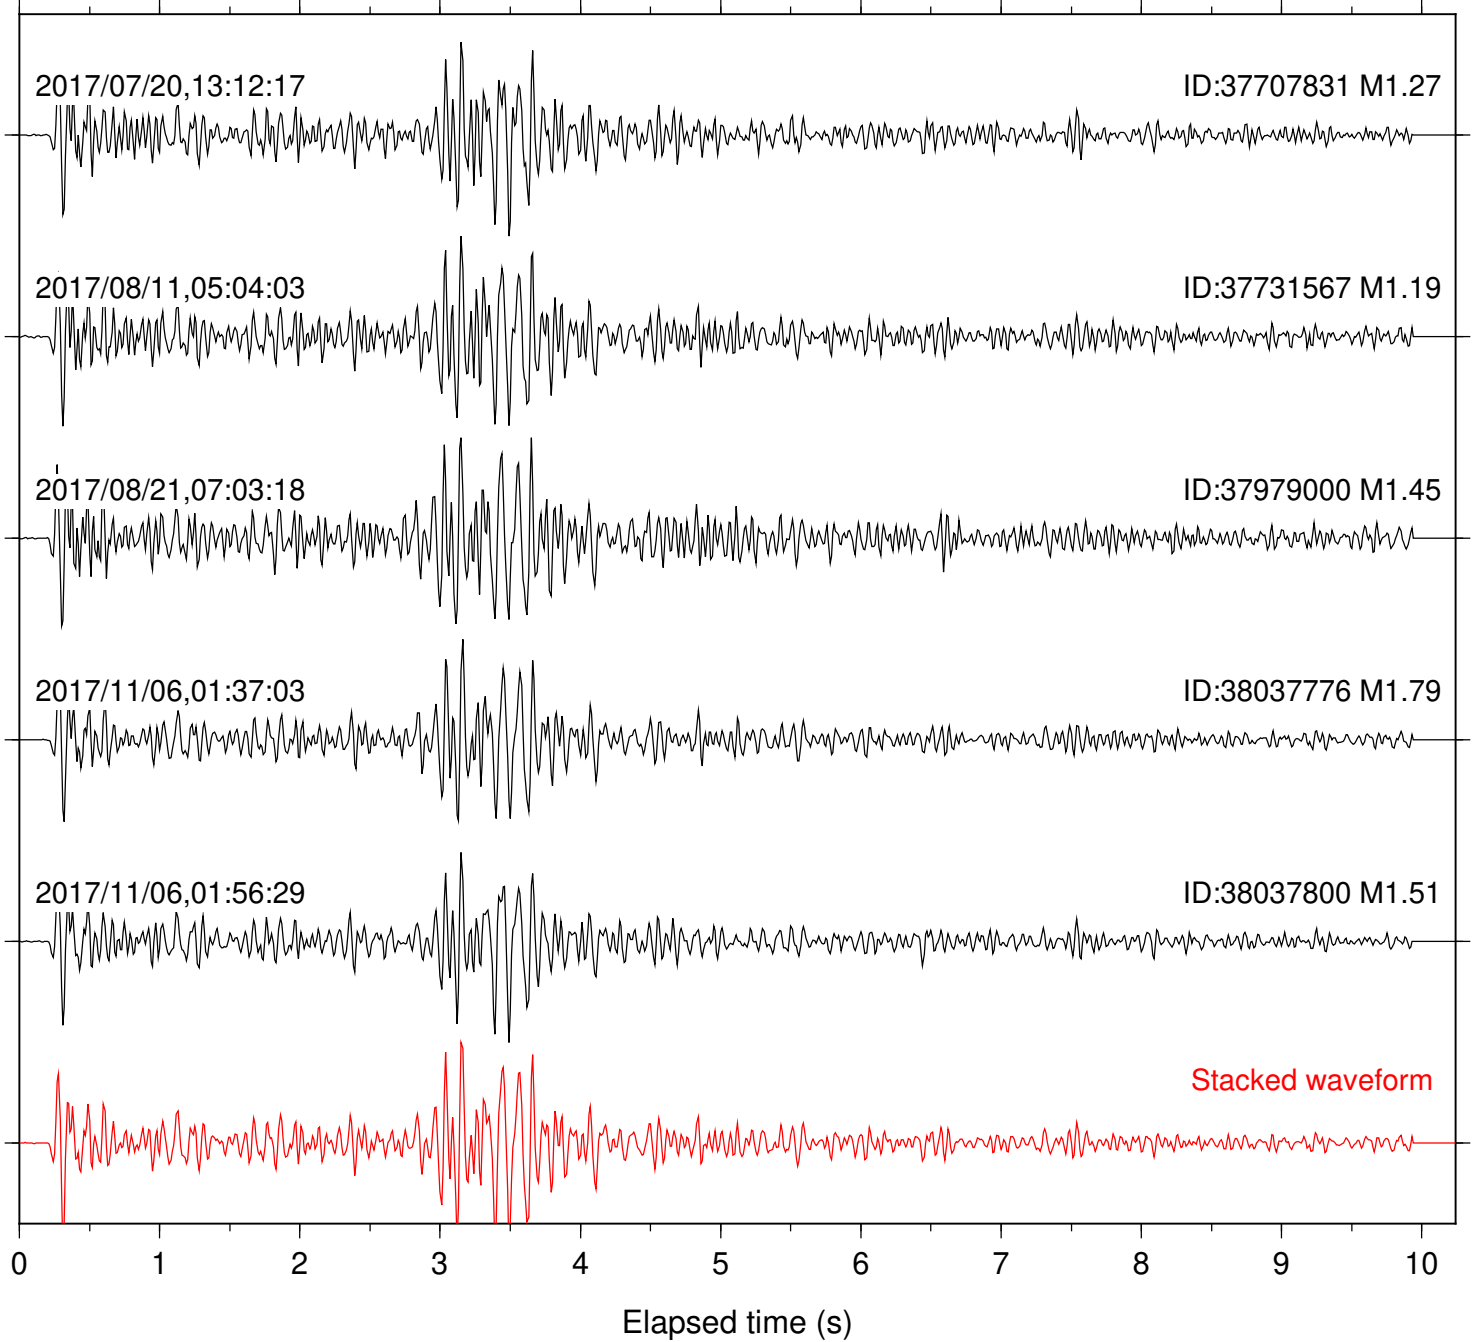

Station: B082 Com: EHZ

Focal depth: 6.59 km