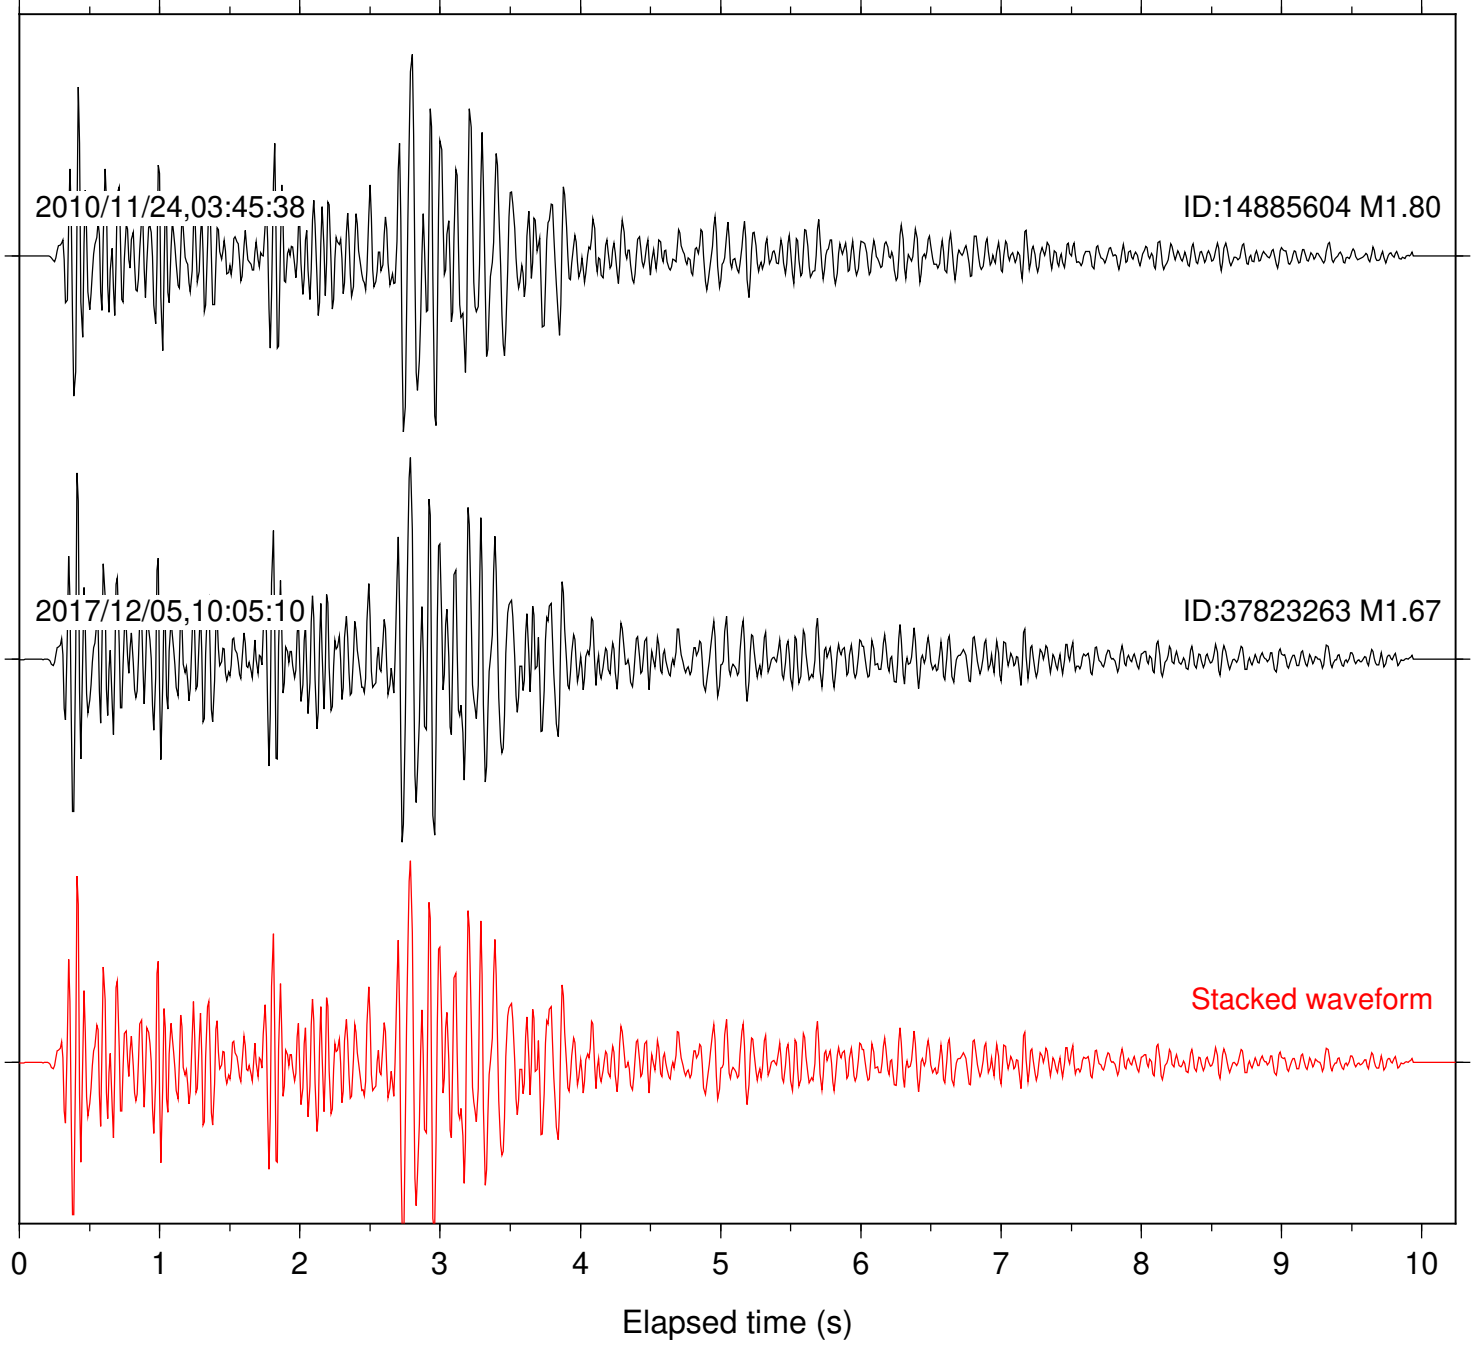

Station: B946 Com: EHZ

Focal depth: 7.06 km