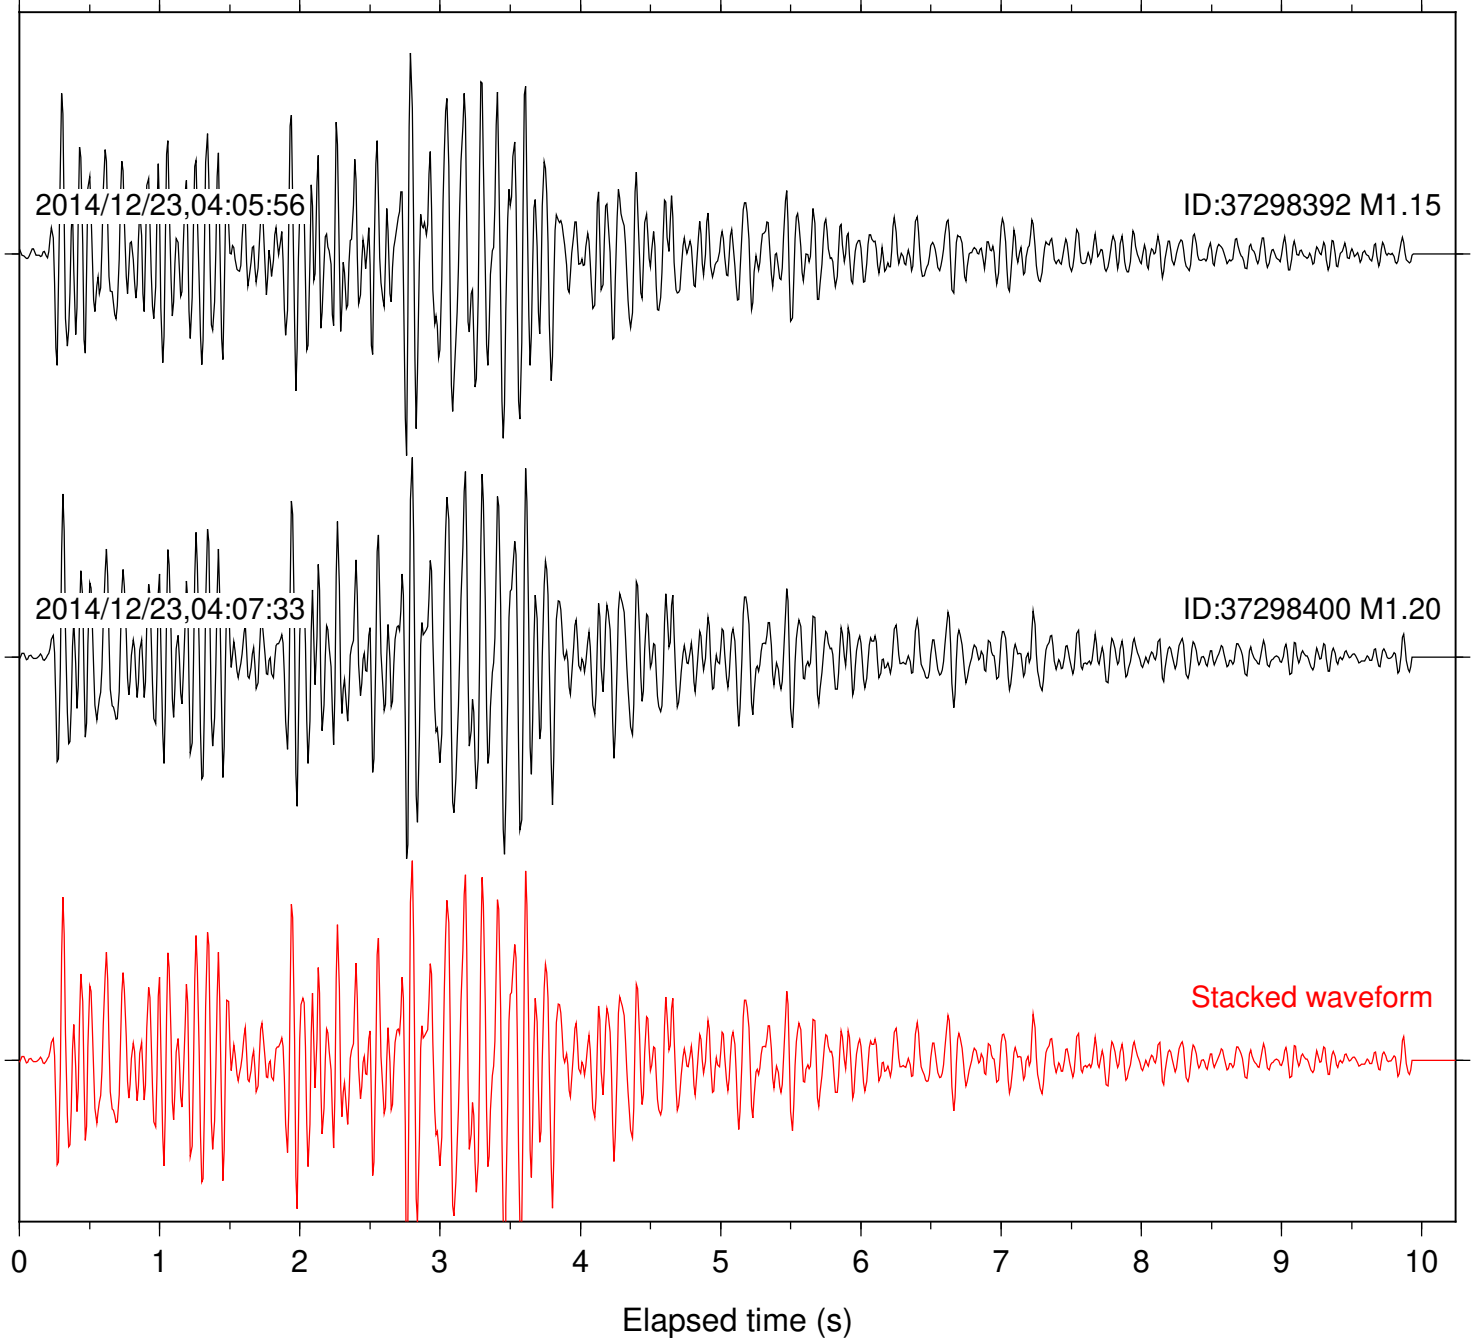

Station: SND Com: HHZ

Focal depth: 8.51 km

Station: TMSP Com: HHZ

Focal depth: 8.49 km

Station: WMC Com: HHZ

Focal depth: 8.44 km

Station: B081 Com: EHZ

Focal depth: 14.99 km