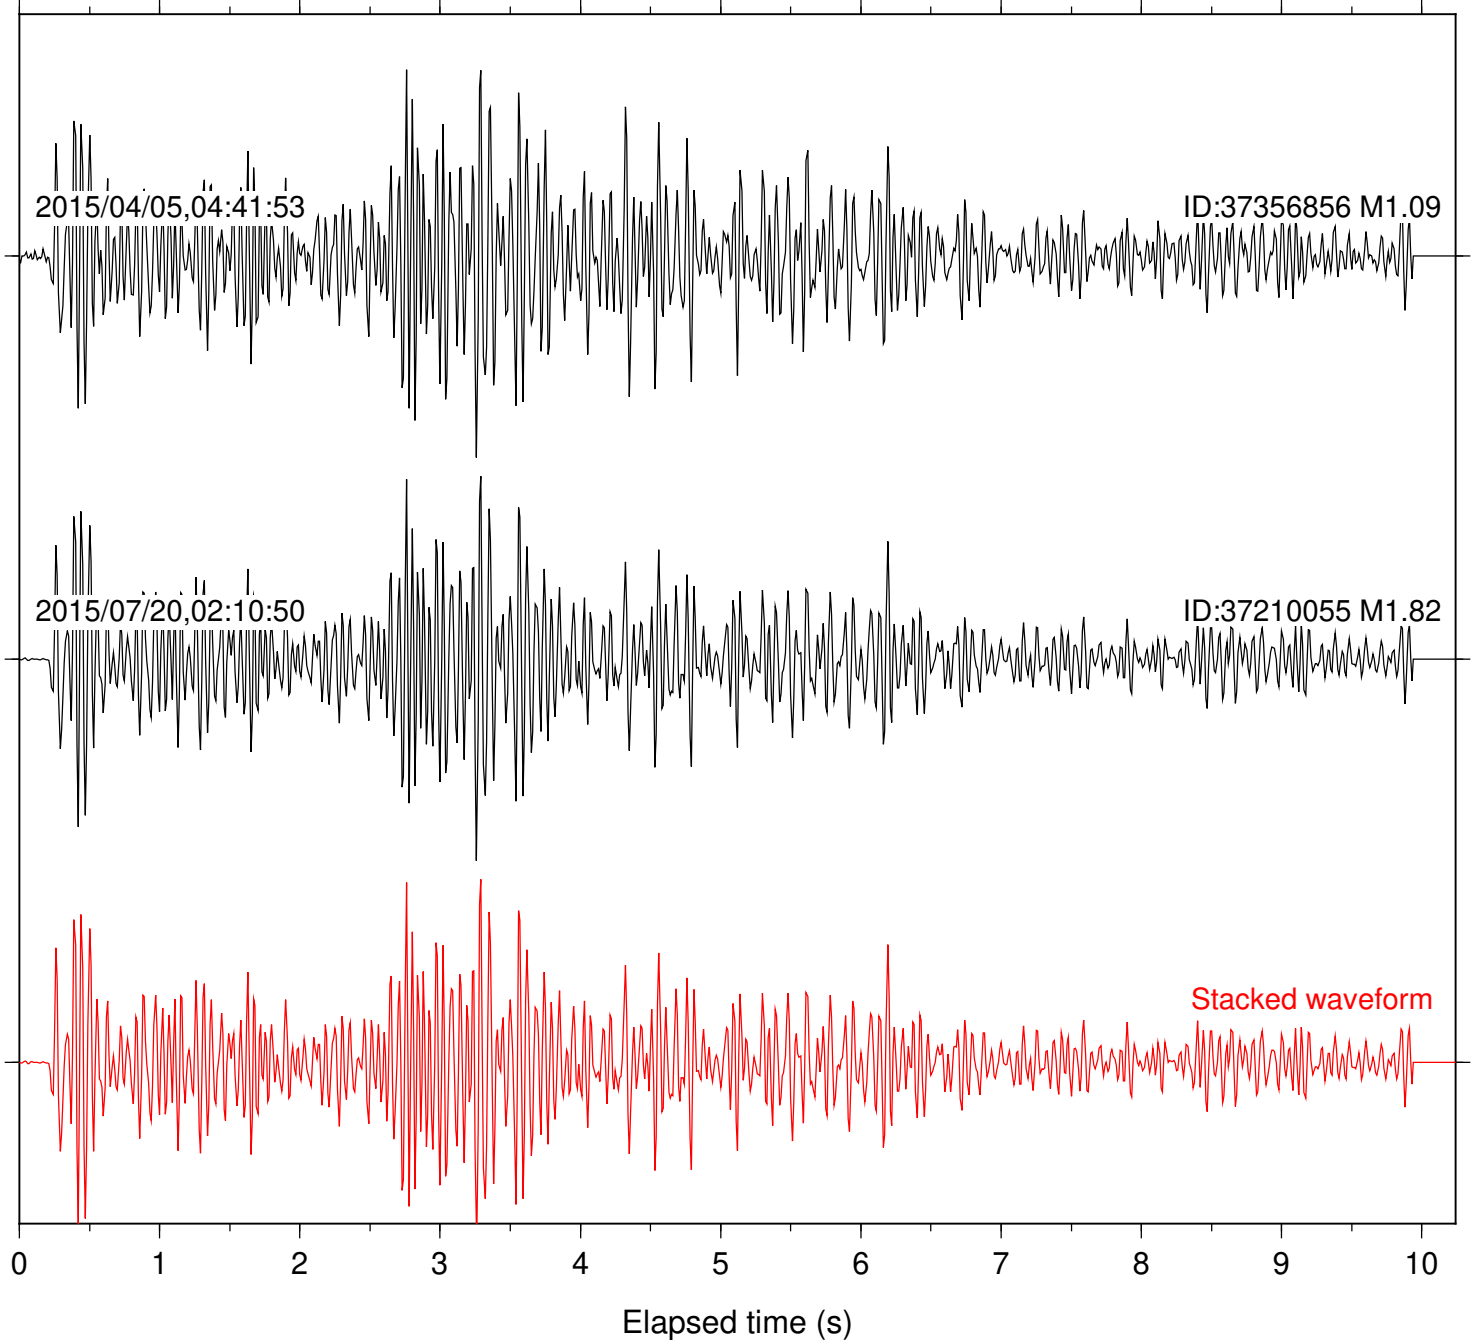

Focal depth: 8.43 km

Station: PLM Com: HHZ

Focal depth: 8.43 km

Station: POB2 Com: HHZ

Focal depth: 8.43 km

Station: SND Com: HHZ

Focal depth: 8.43 km

Station: B081 Com: EHZ