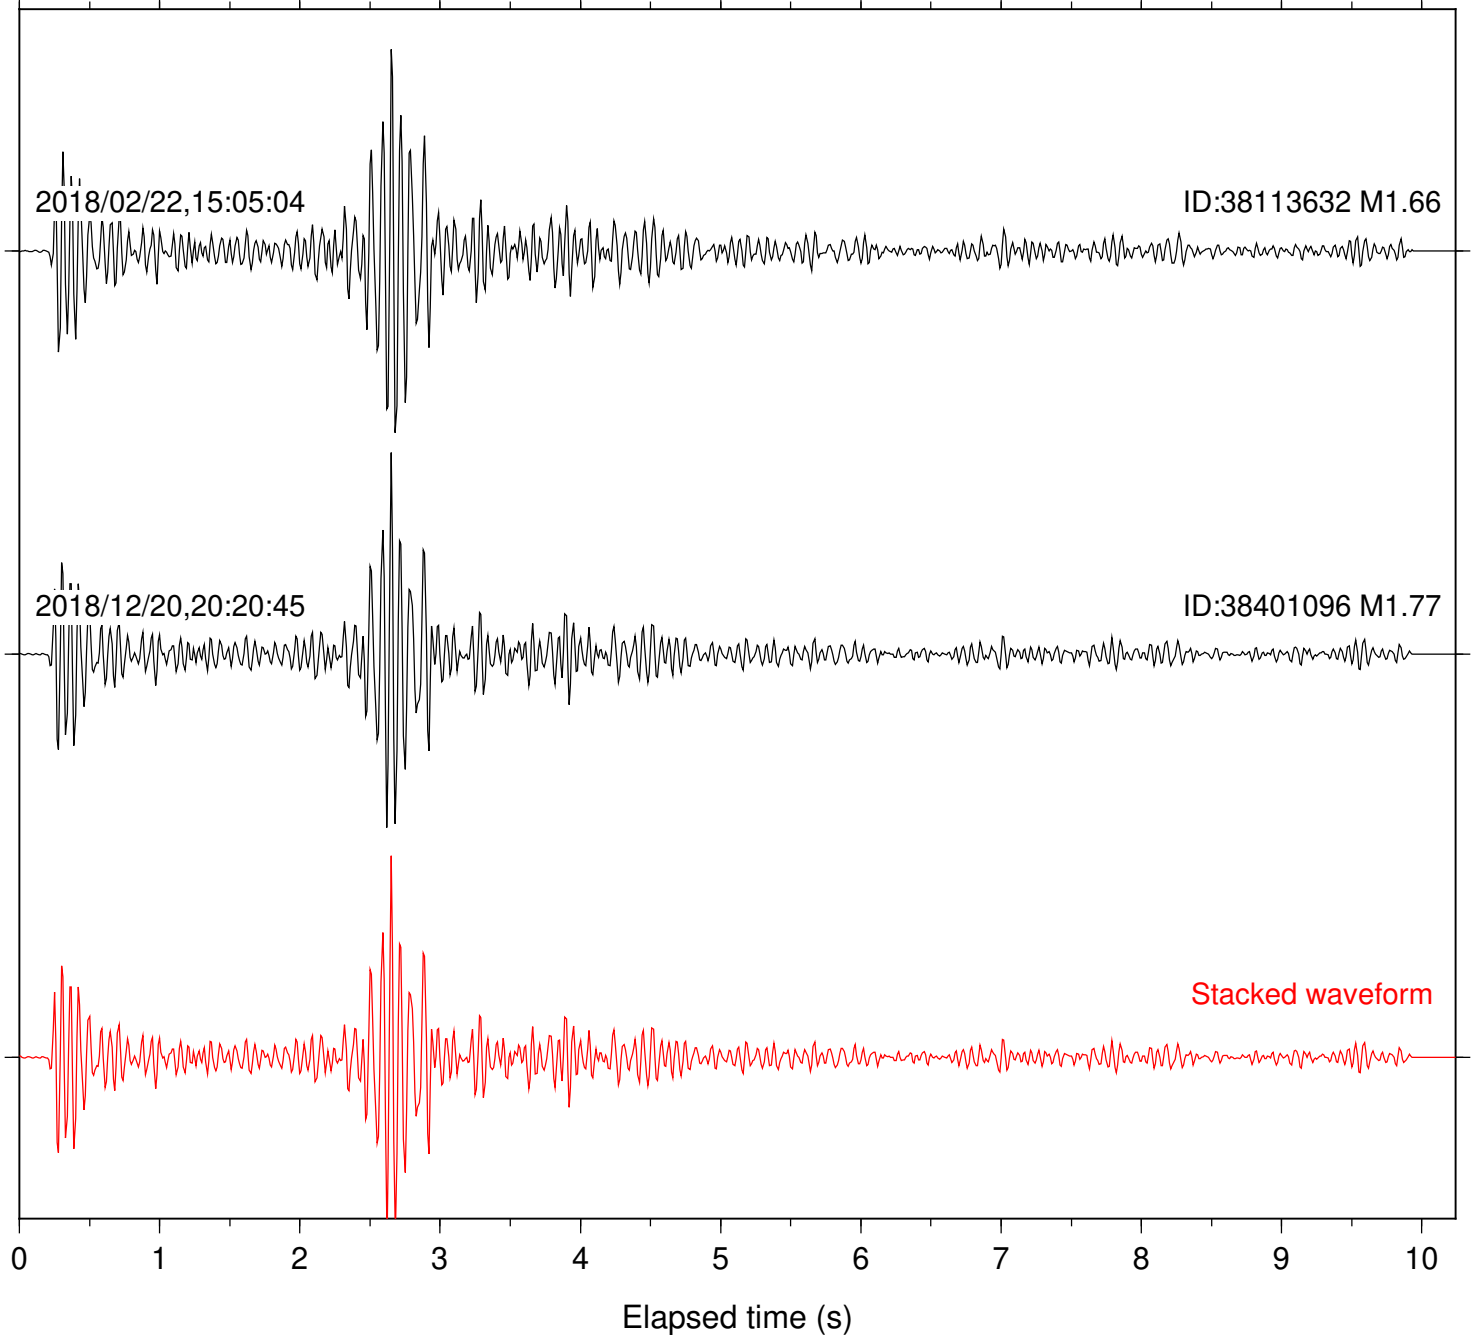

Station: RDM Com: HHZ

Focal depth: 6.71 km