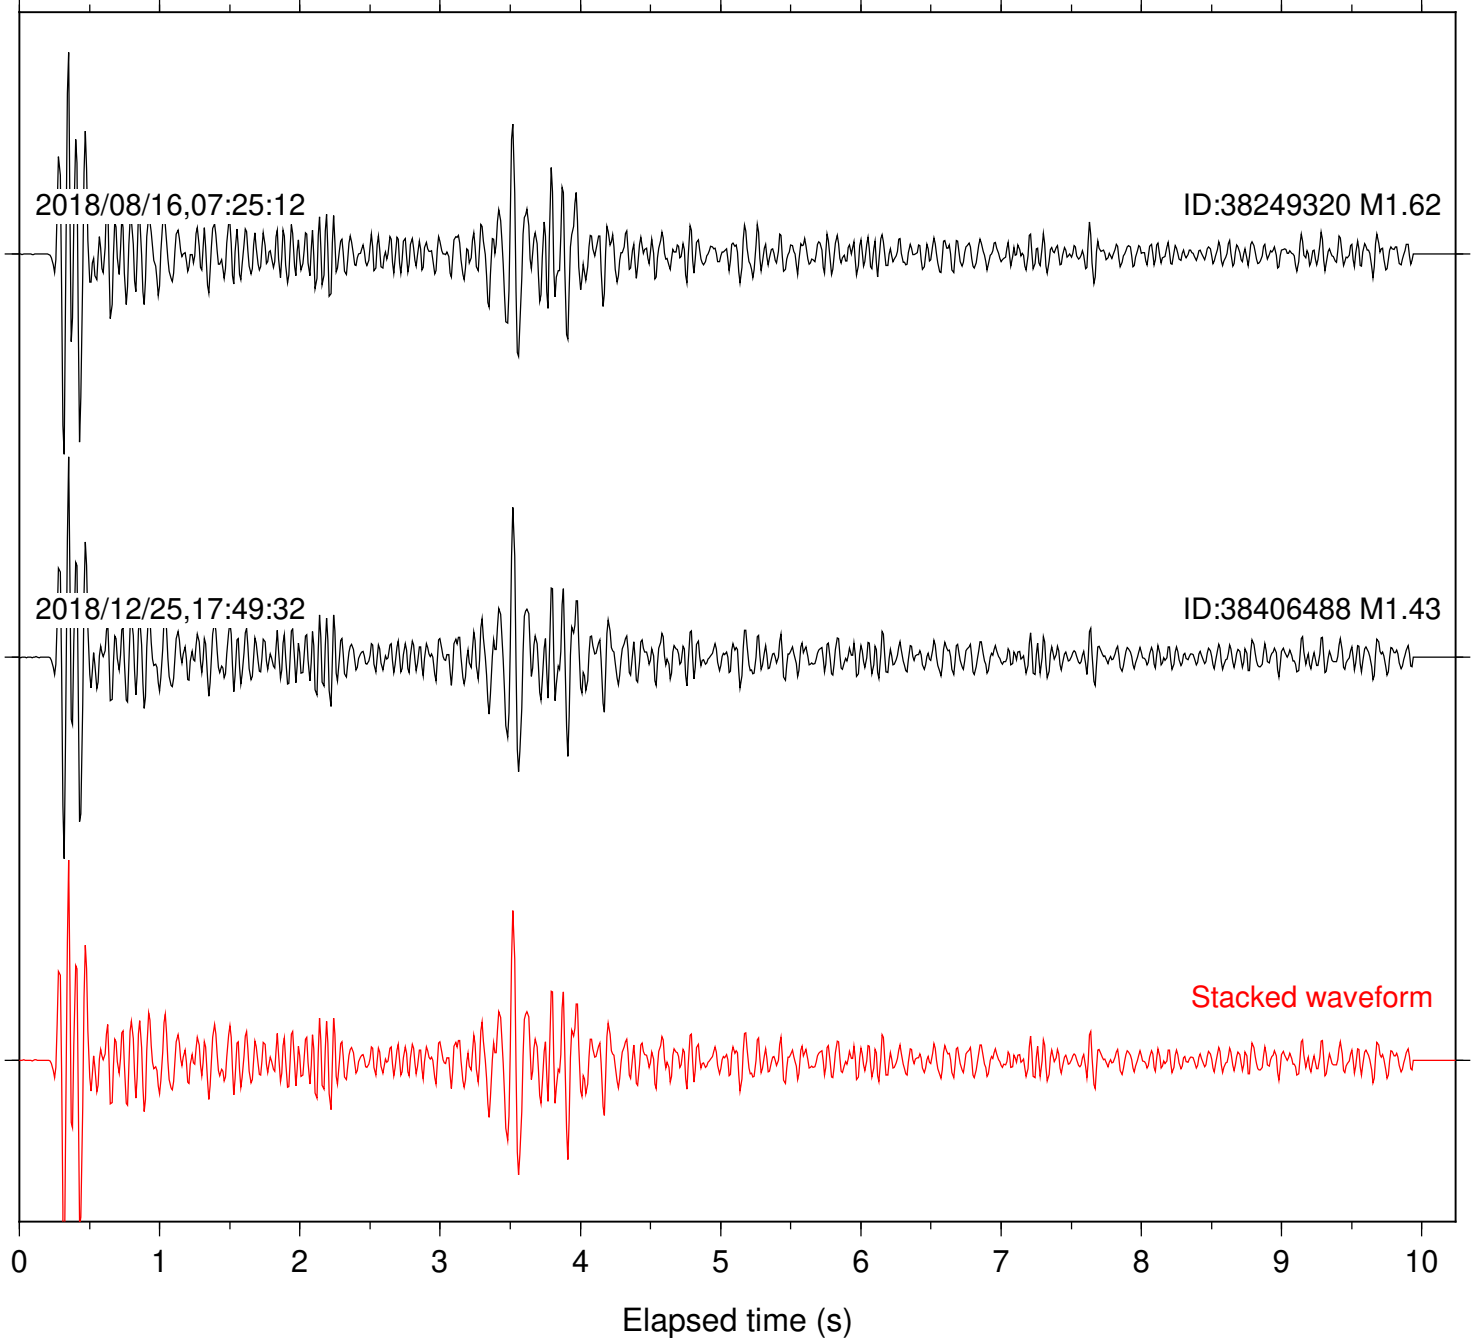

Focal depth: 4.76 km

Station: BAC Com: EHZ

Focal depth: 4.76 km

Station: CSH Com: HHZ

Focal depth: 4.76 km

Station: DGR Com: HHZ

Focal depth: 4.76 km

Station: FRD Com: HHZ