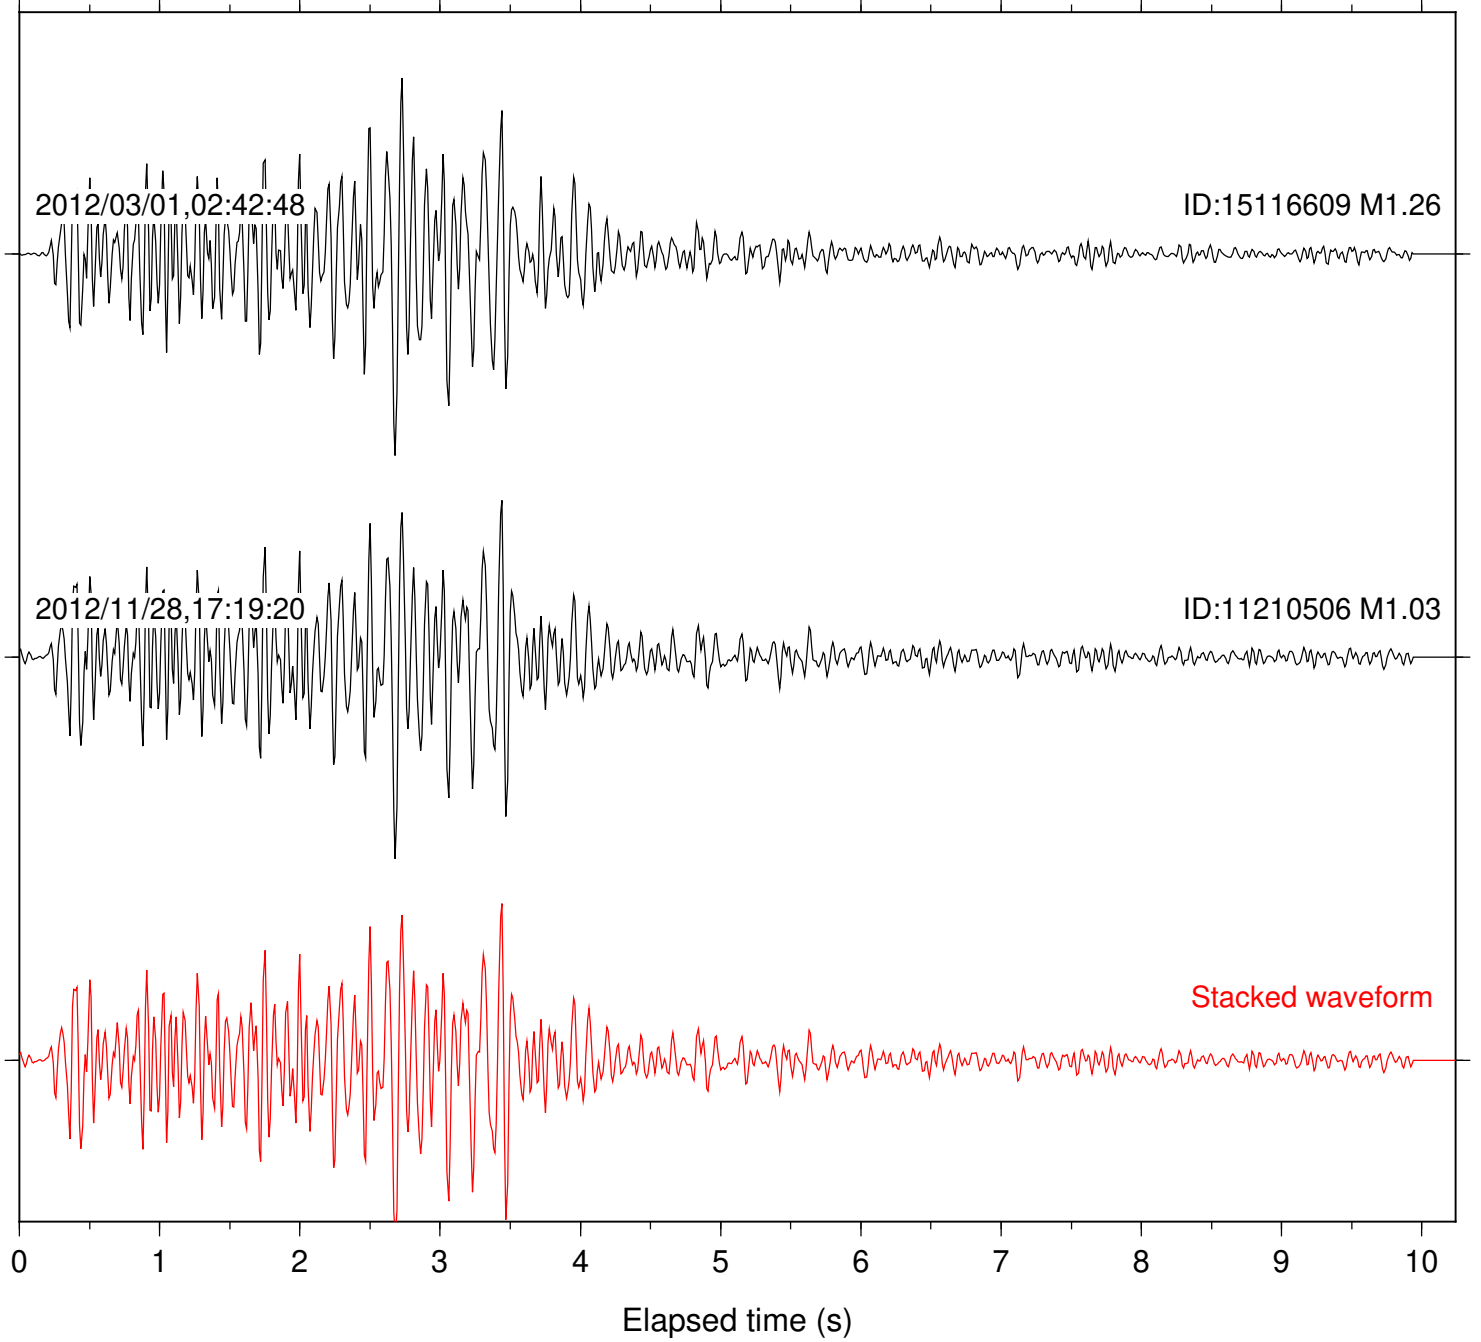

0 1 2 3 4 5 6 7 8 9 10

Elapsed time (s)

Station: PFO Com: HHZ

Focal depth: 10.33 km

Station: SND Com: HHZ

Focal depth: 10.33 km

Station: TOR Com: HHZ

Focal depth: 10.33 km