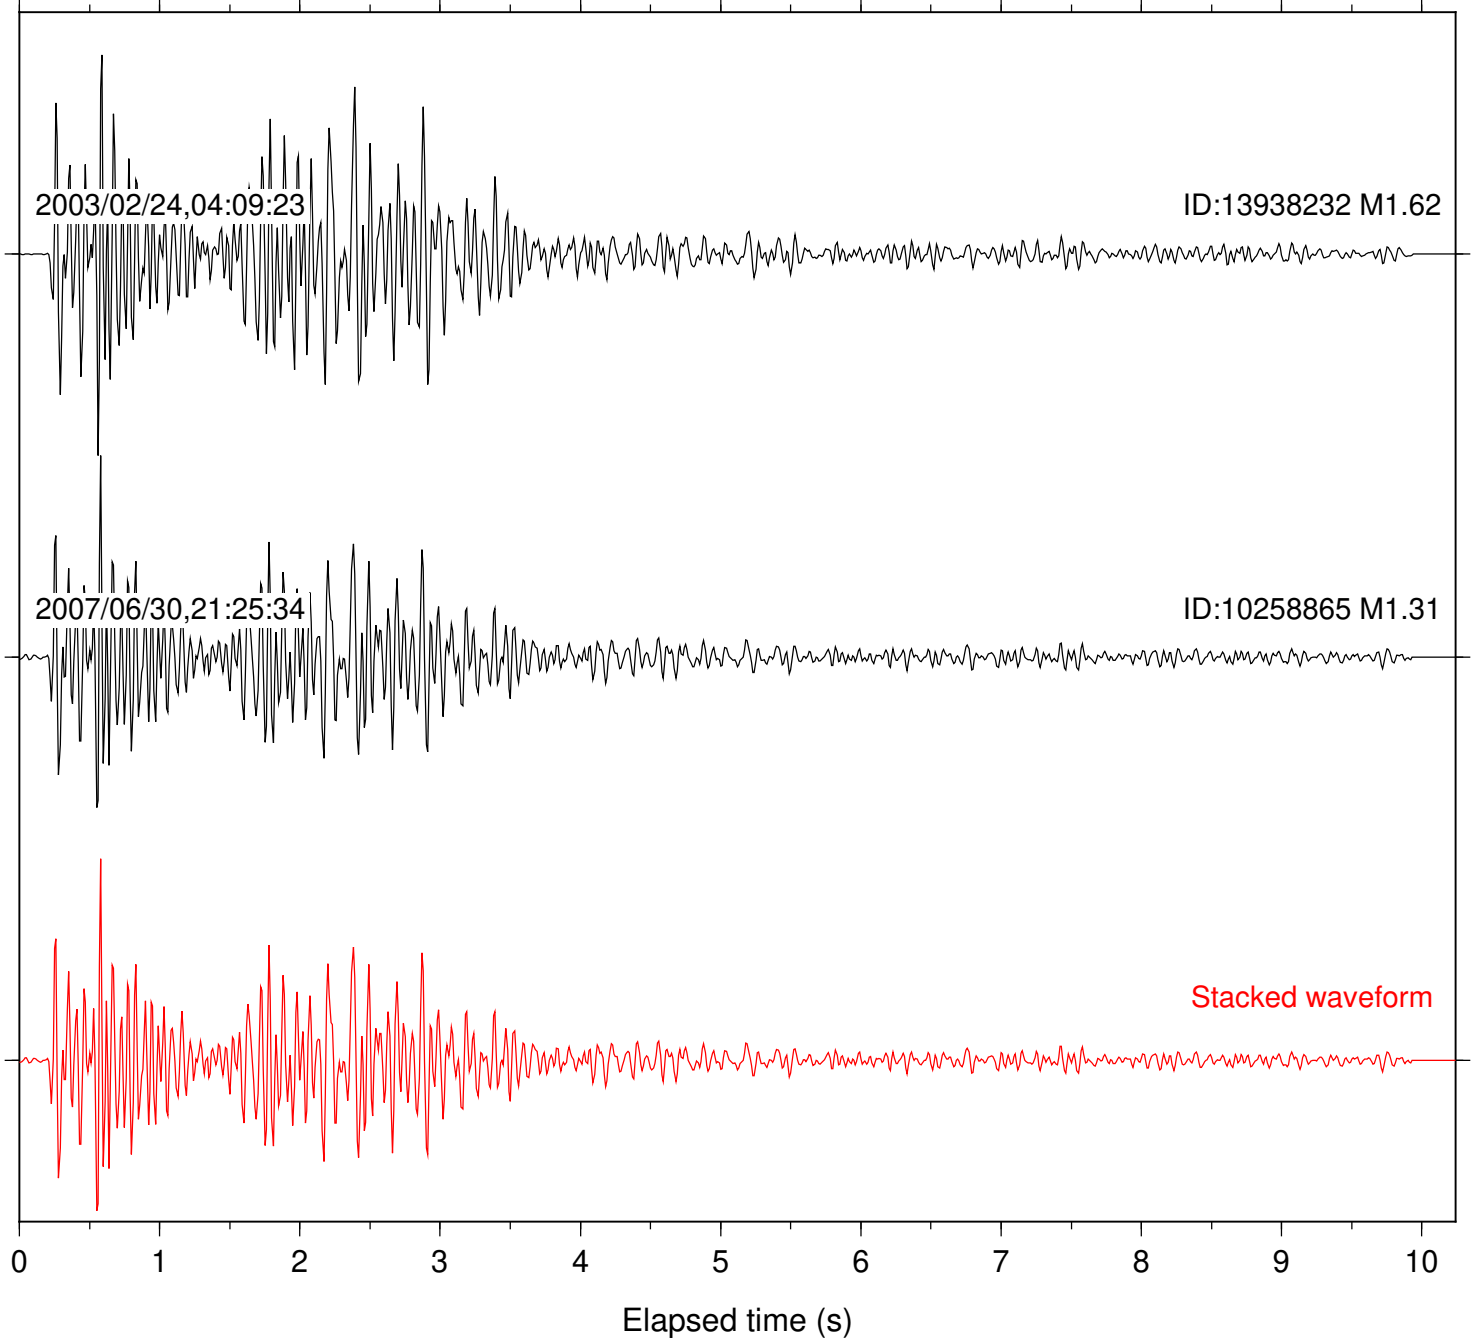

Station: SND Com: HHZ

Focal depth: 7.78 km