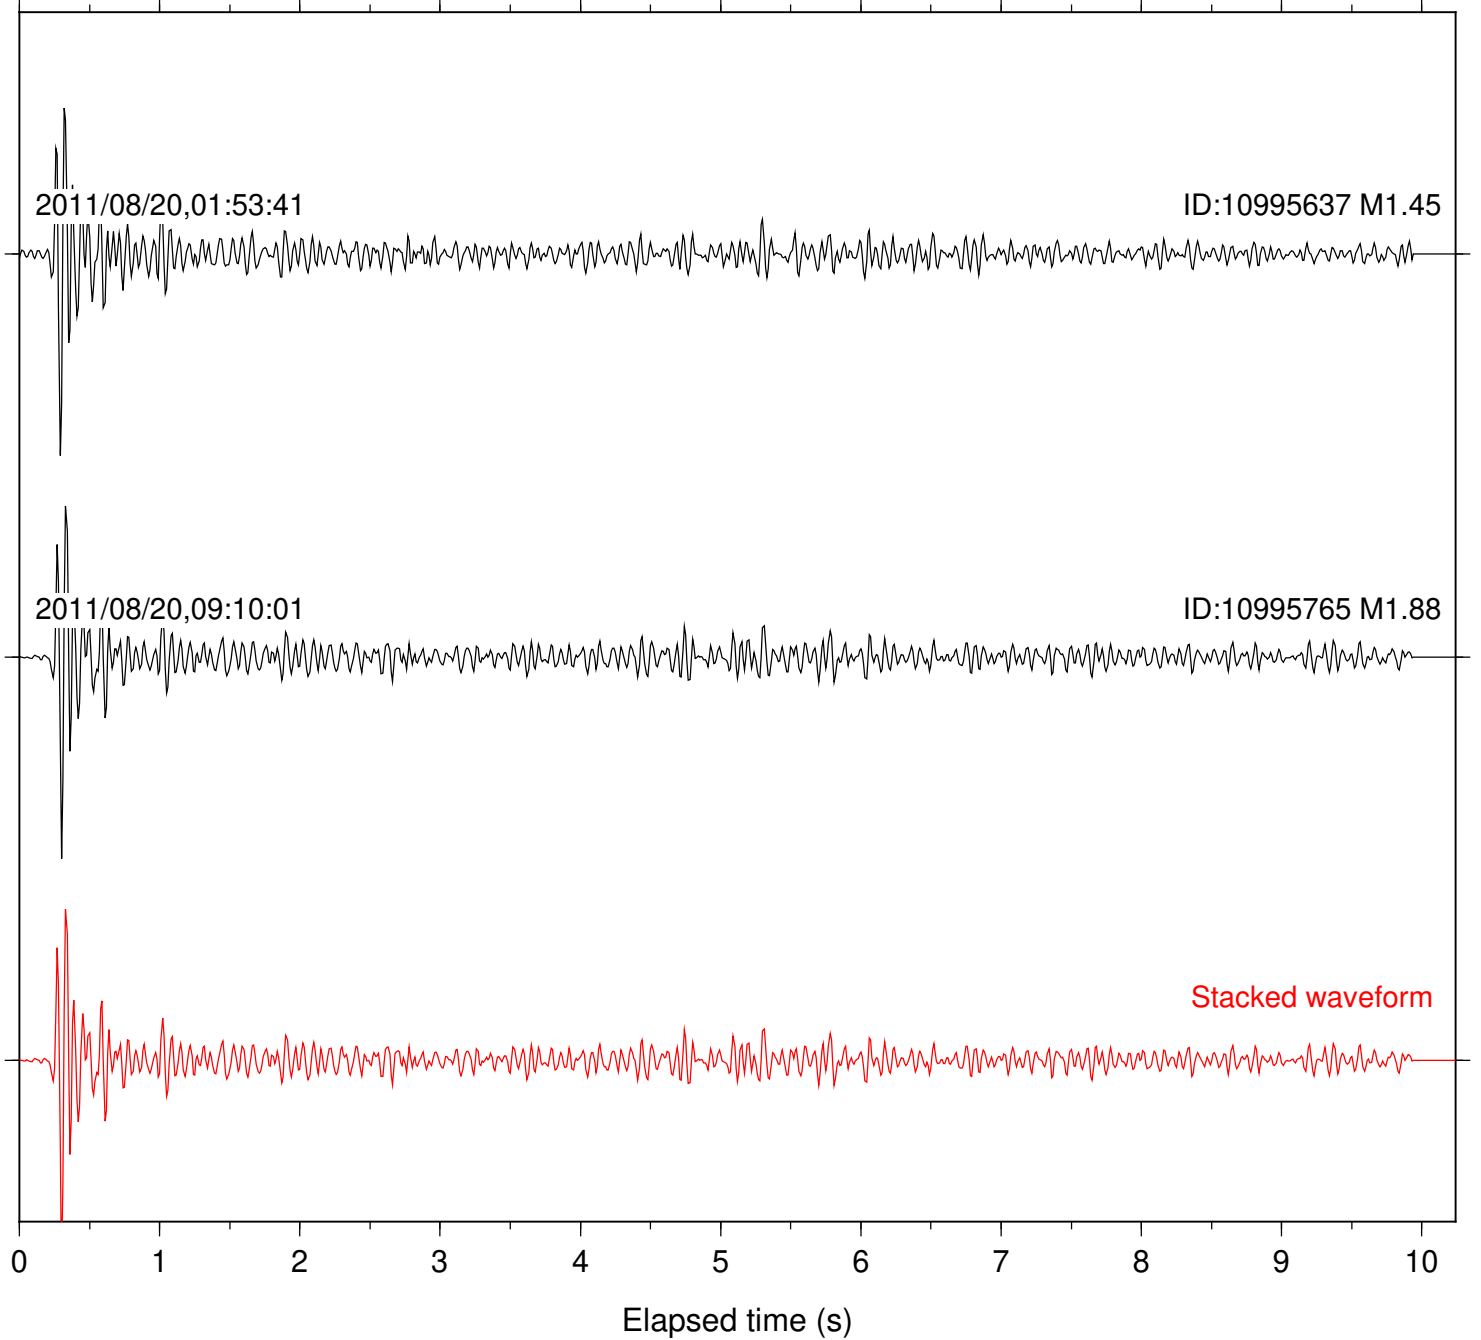

Station: TRO Com: HHZ

Focal depth: 4.02 km