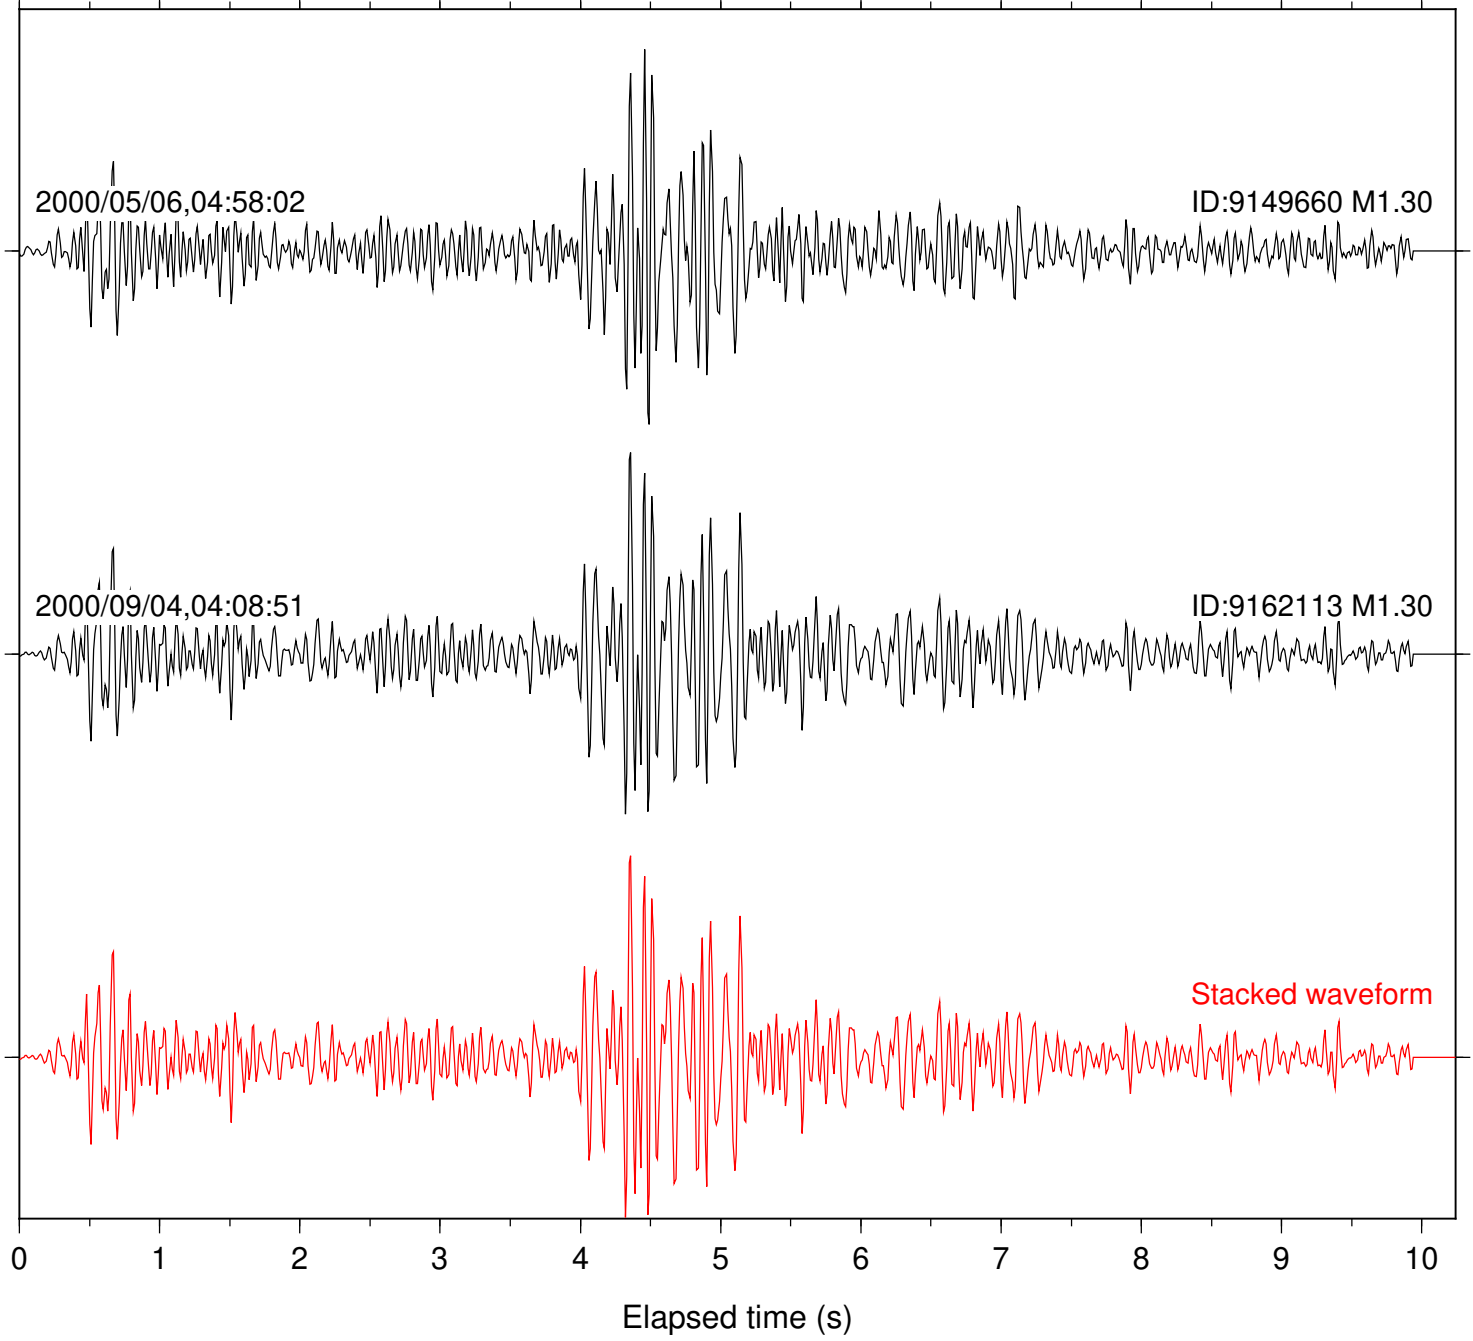

Station: OLY Com: EHZ

Focal depth: 12.75 km