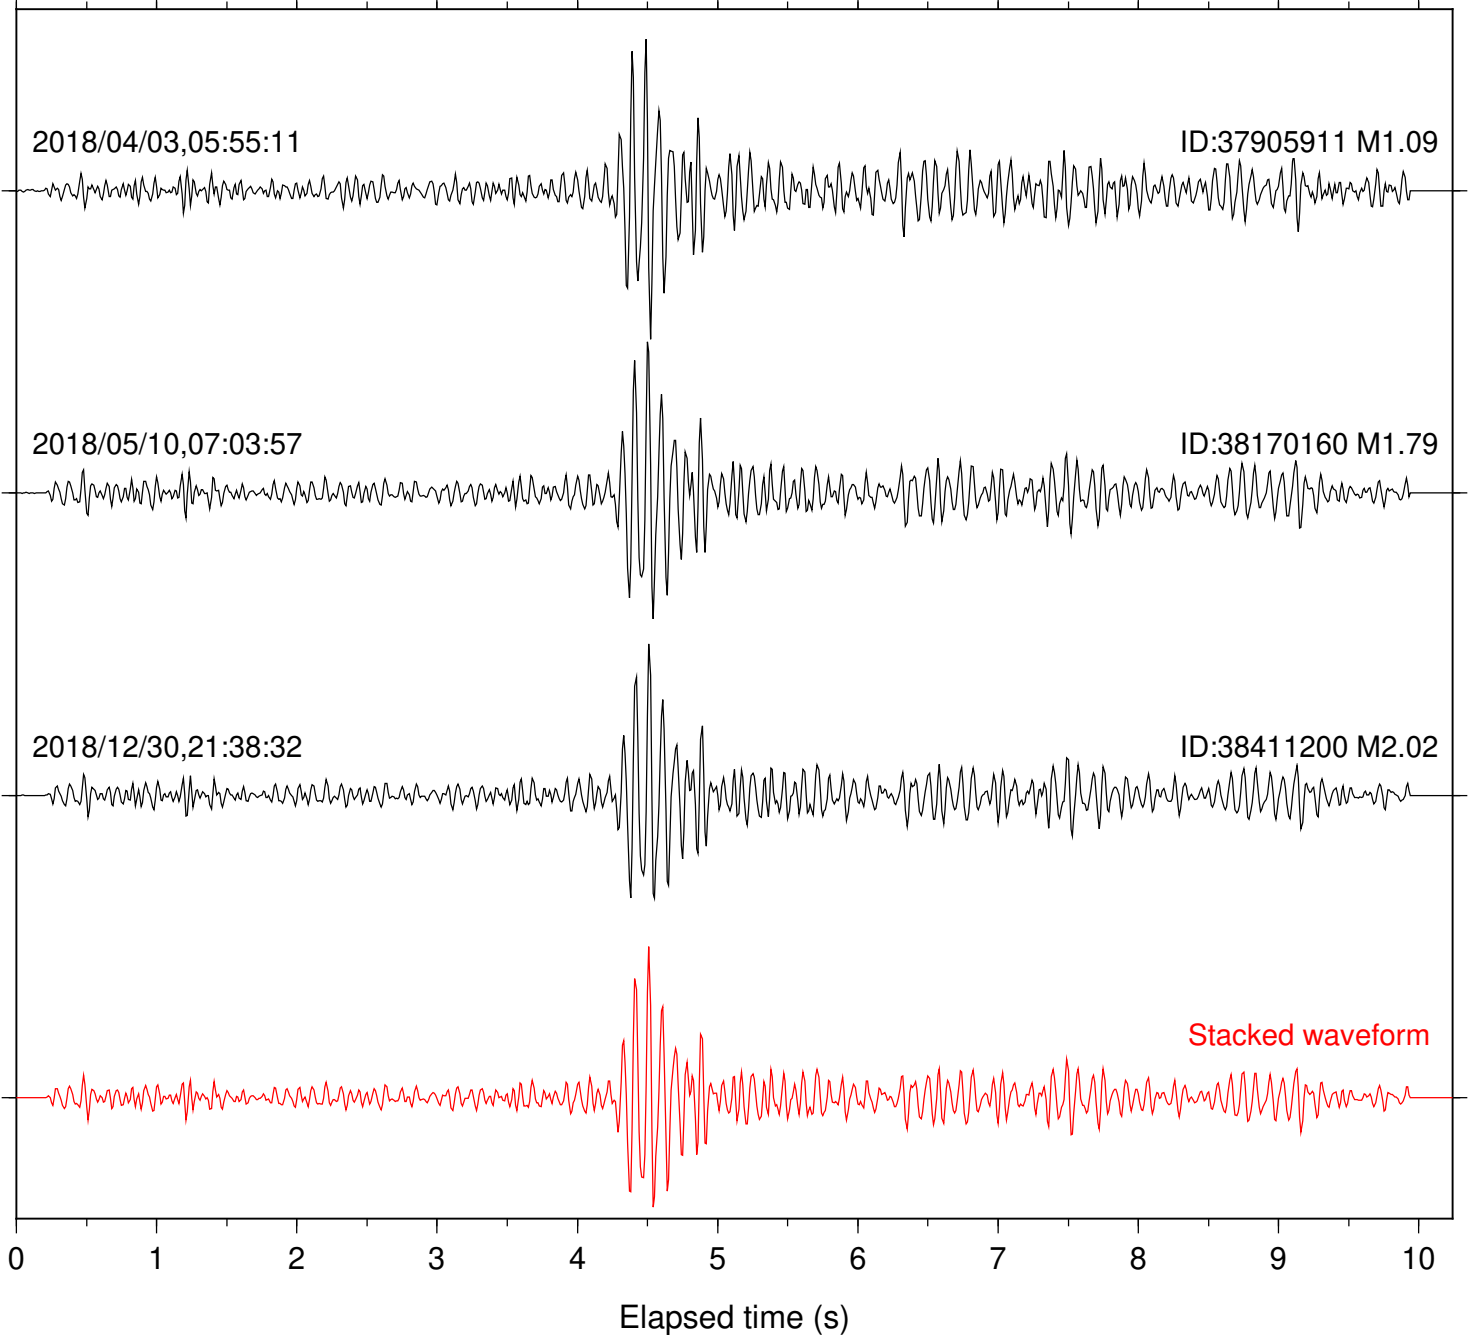

Station: B084 Com: EHZ

Focal depth: 5.61 km