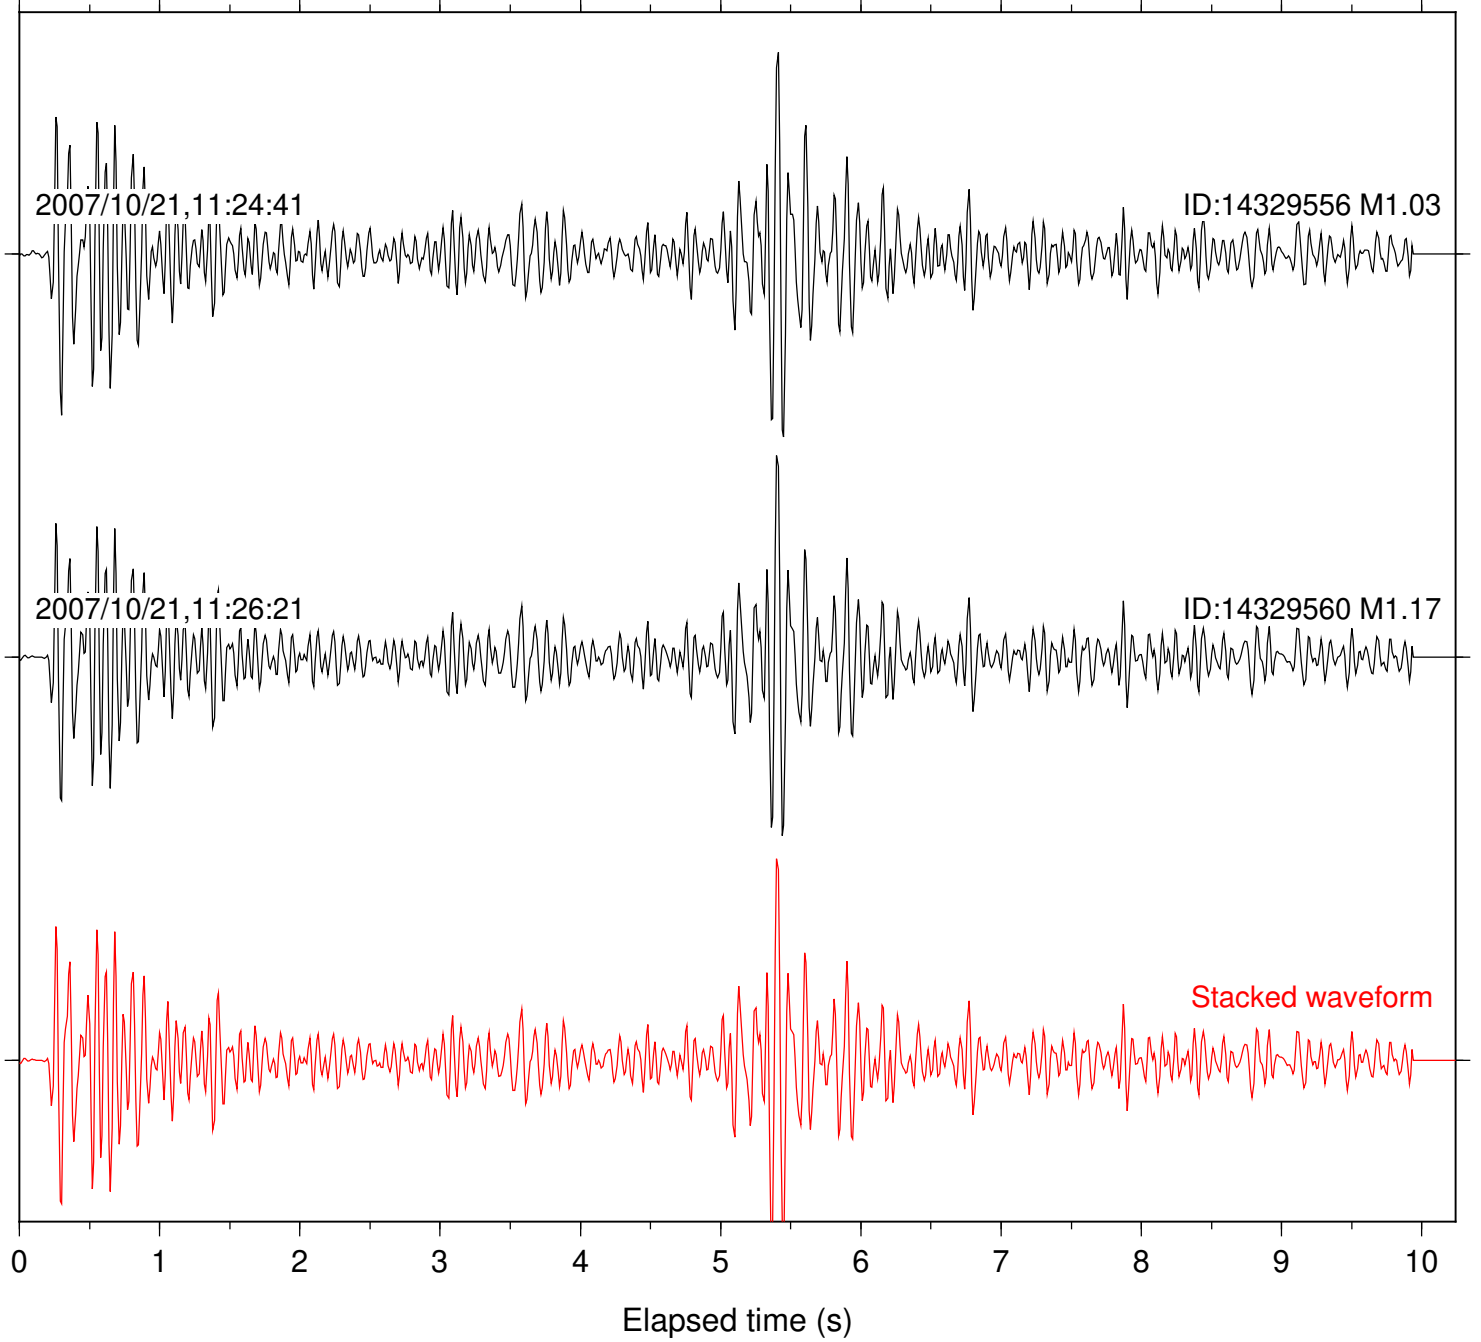

Focal depth: 12.93 km

Station: PMD Com: HHZ

Focal depth: 12.93 km

Station: POB2 Com: HHZ

Focal depth: 12.93 km

Station: RDM Com: HHZ

Focal depth: 12.93 km

Station: TOR Com: HHZ