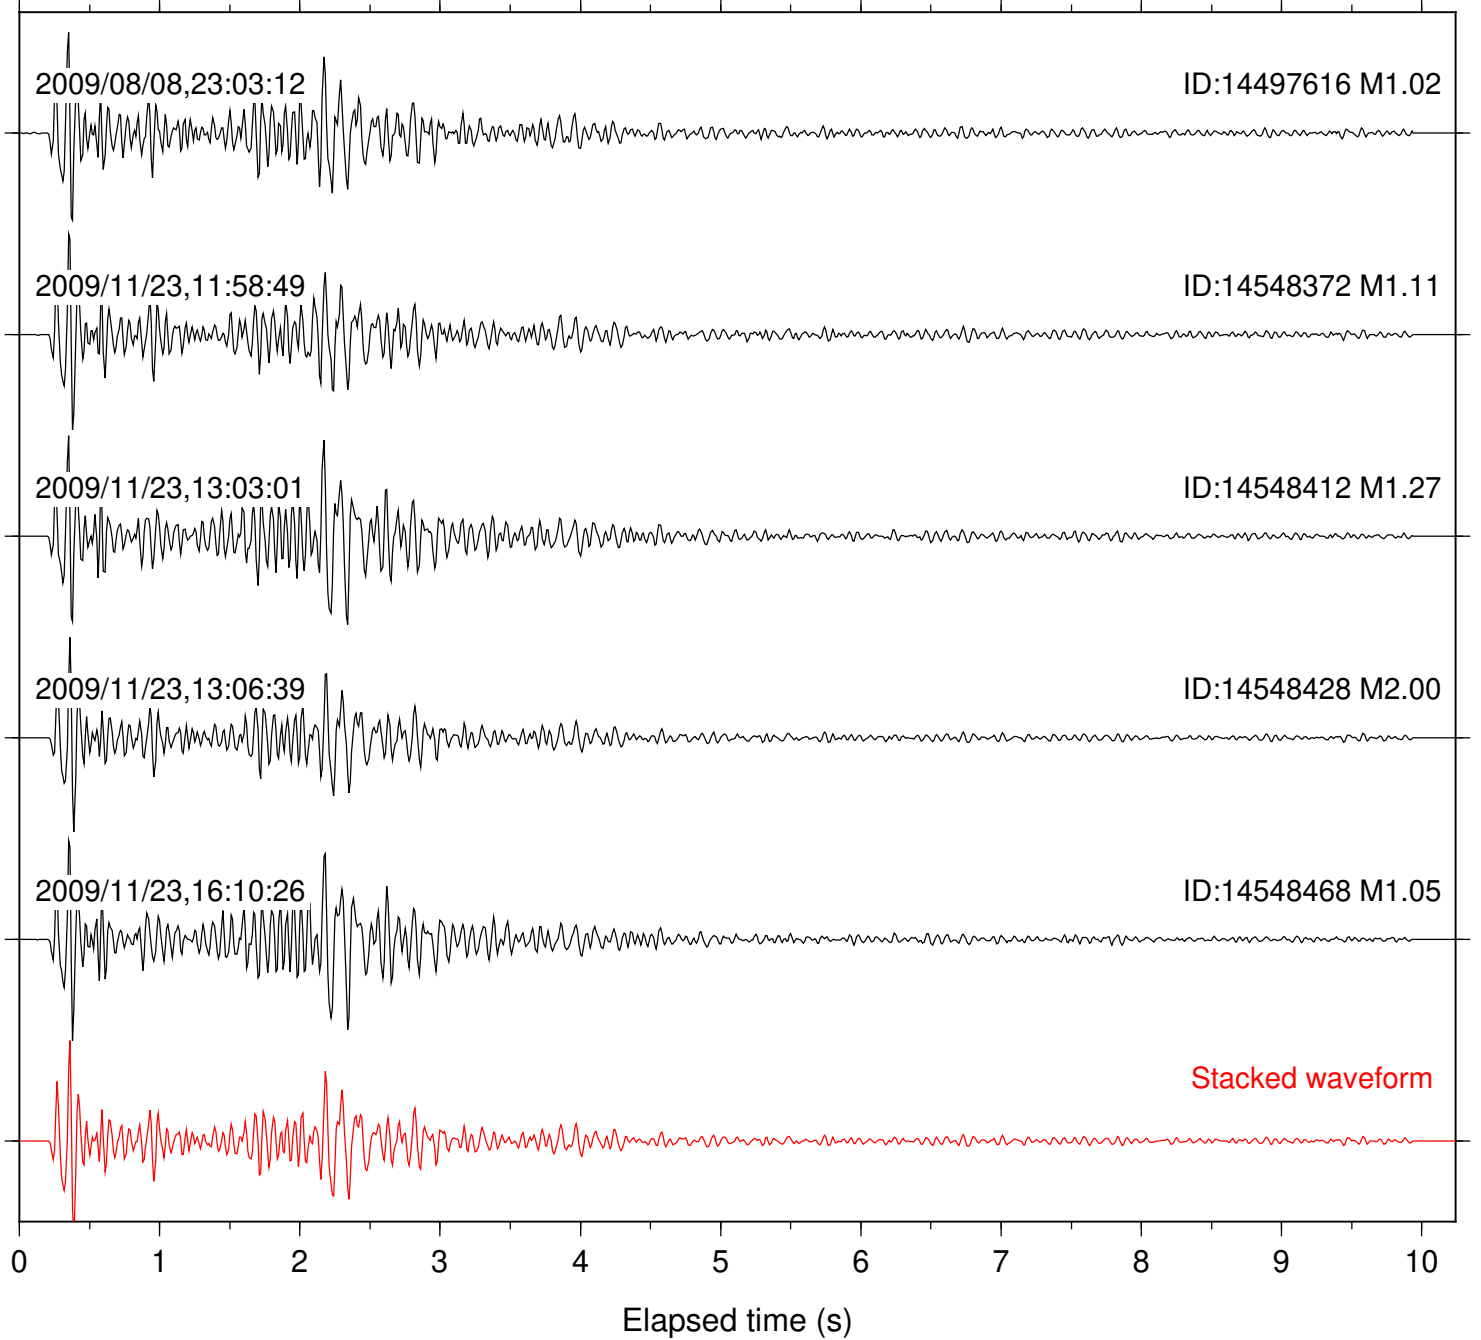

Station: B088 Com: EHZ

Focal depth: 9.33 km