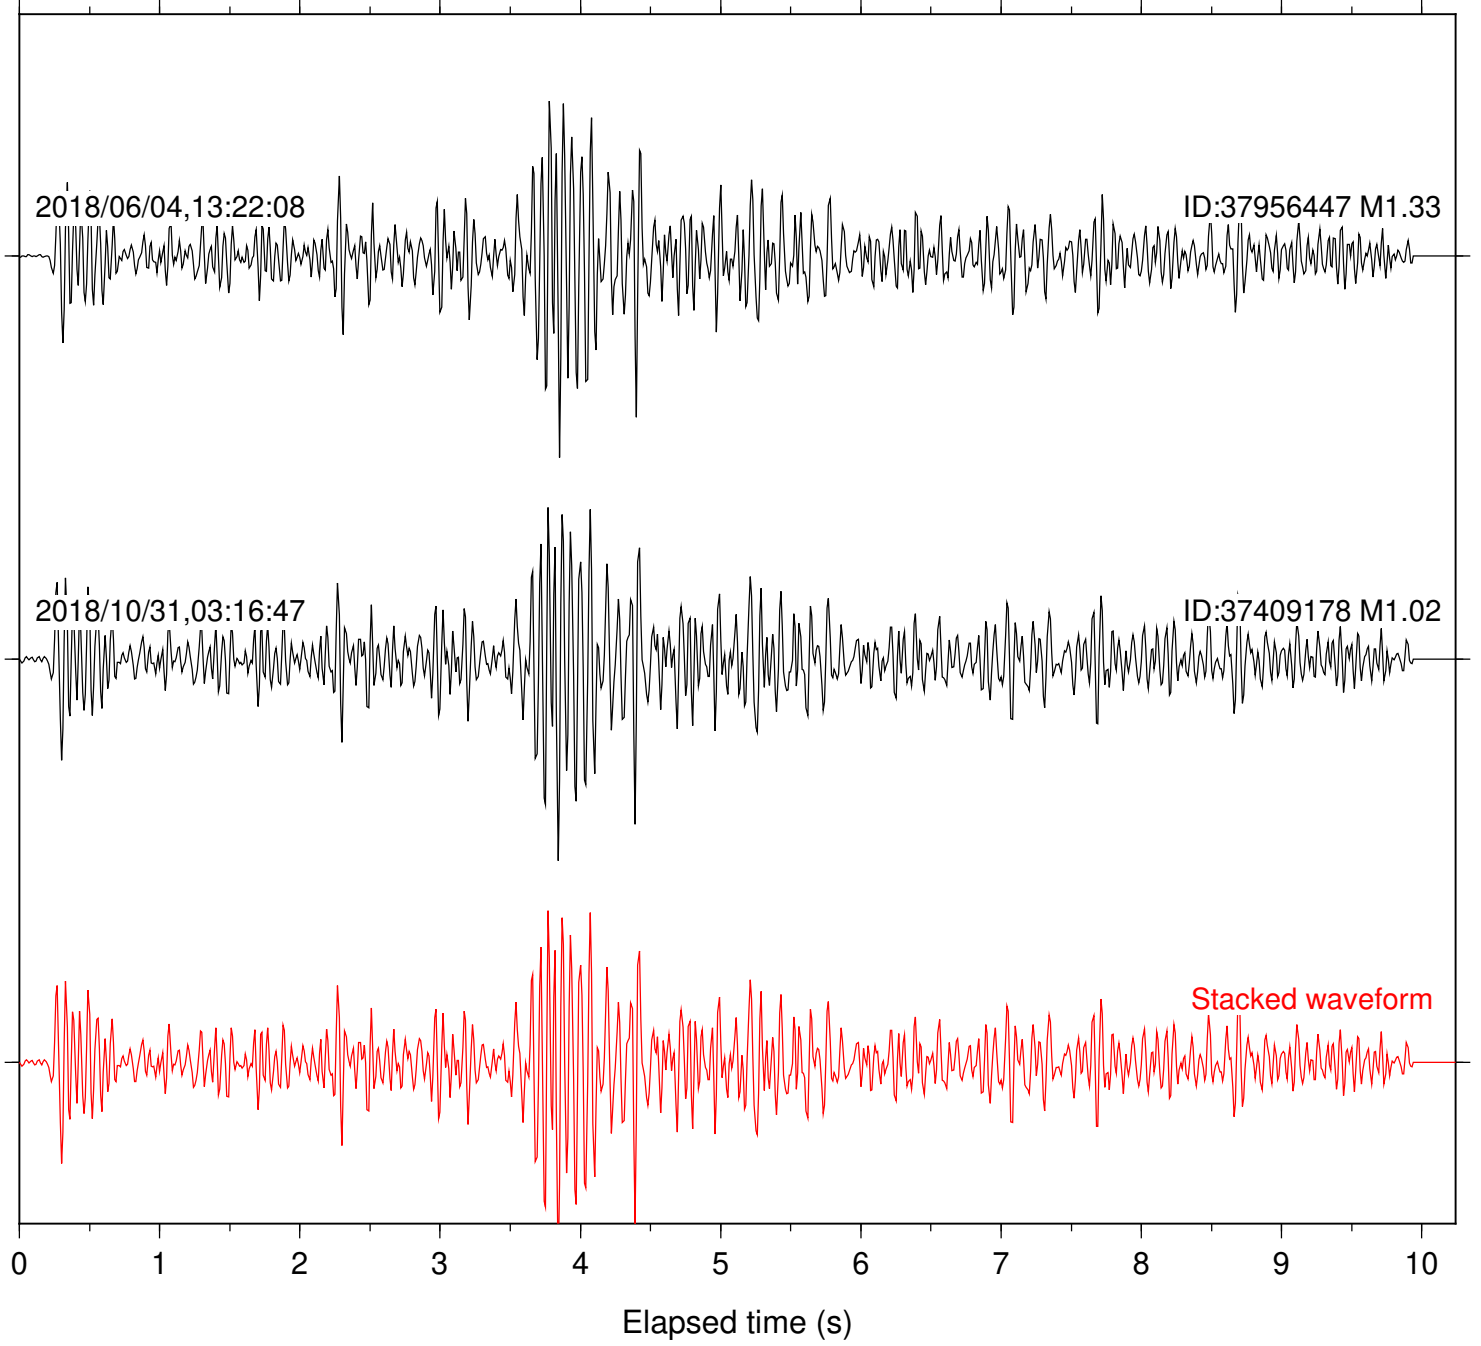

Station: B081 Com: EHZ

Focal depth: 4.77 km