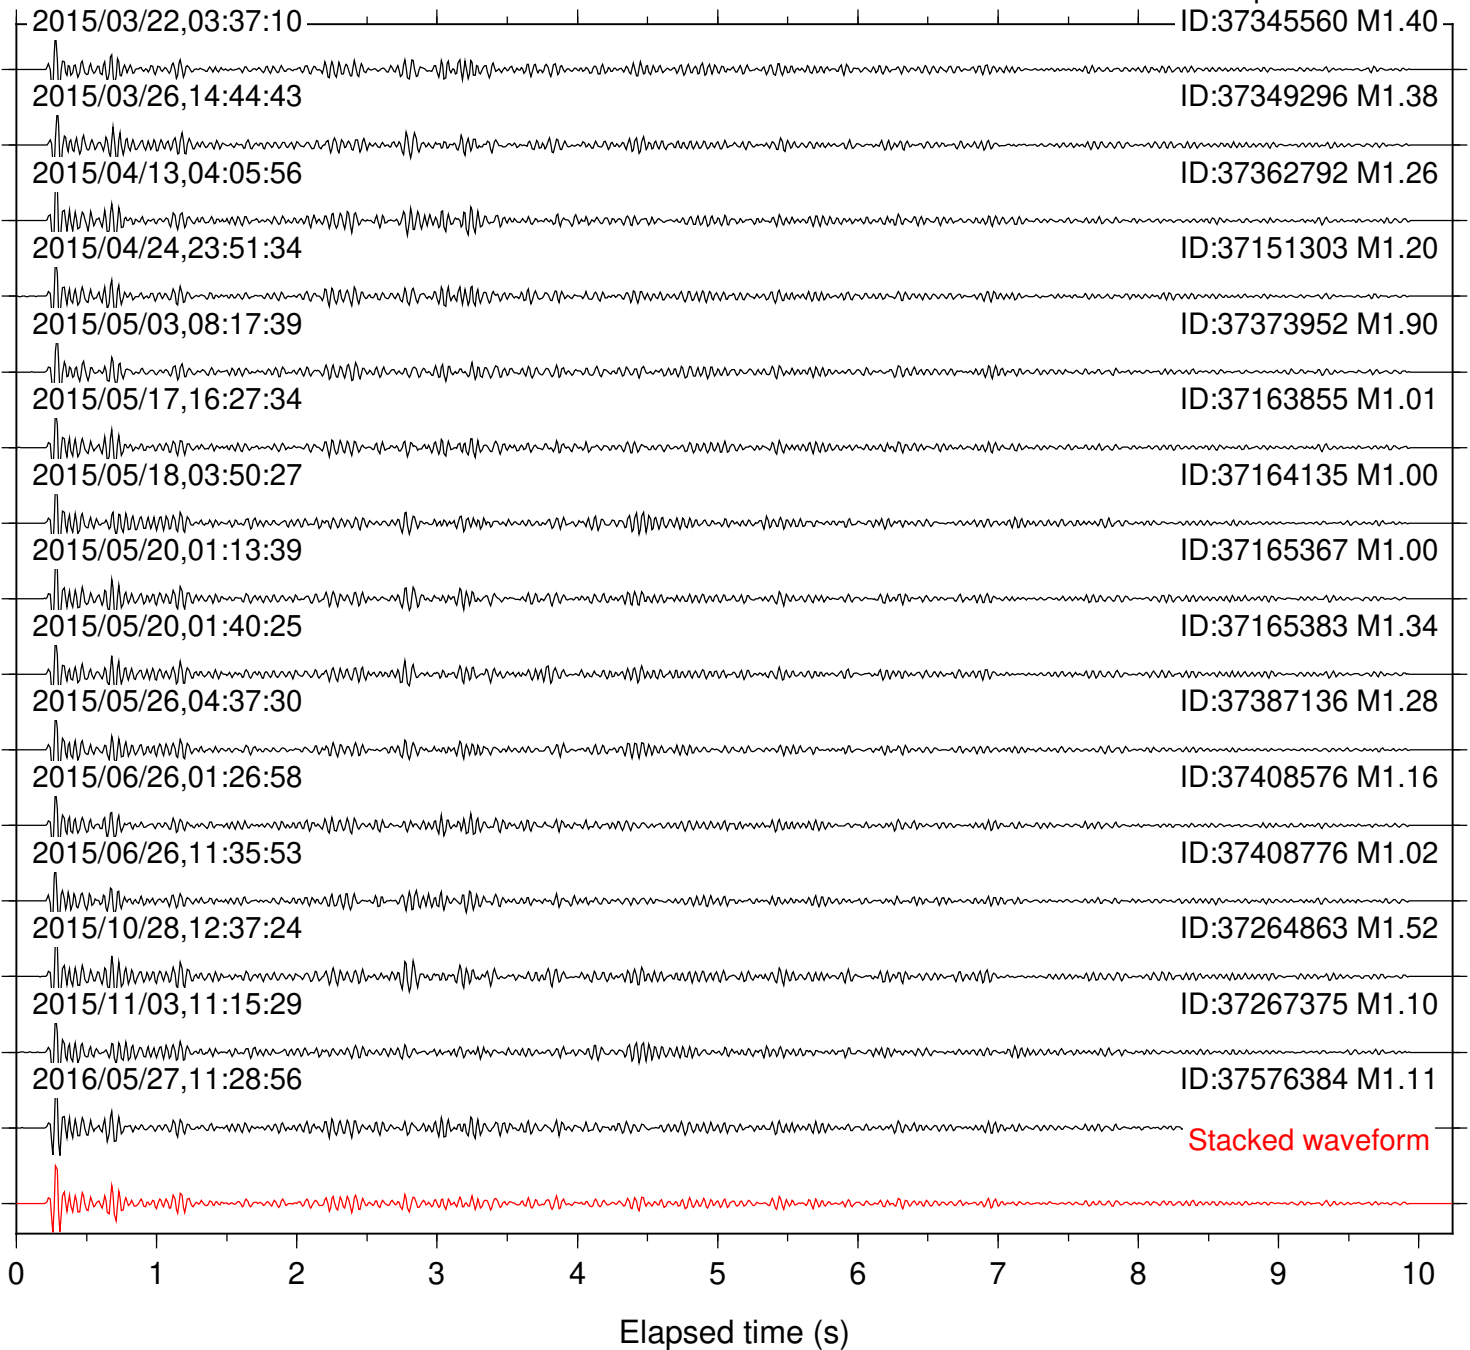

Station: DGR Com: HHZ

Focal depth: 8.34 km

Station: DNR Com: HHZ

Focal depth: 8.34 km

Station: FRD Com: HHZ

Focal depth: 8.34 km

Station: HMT2 Com: HHZ

Focal depth: 8.34 km