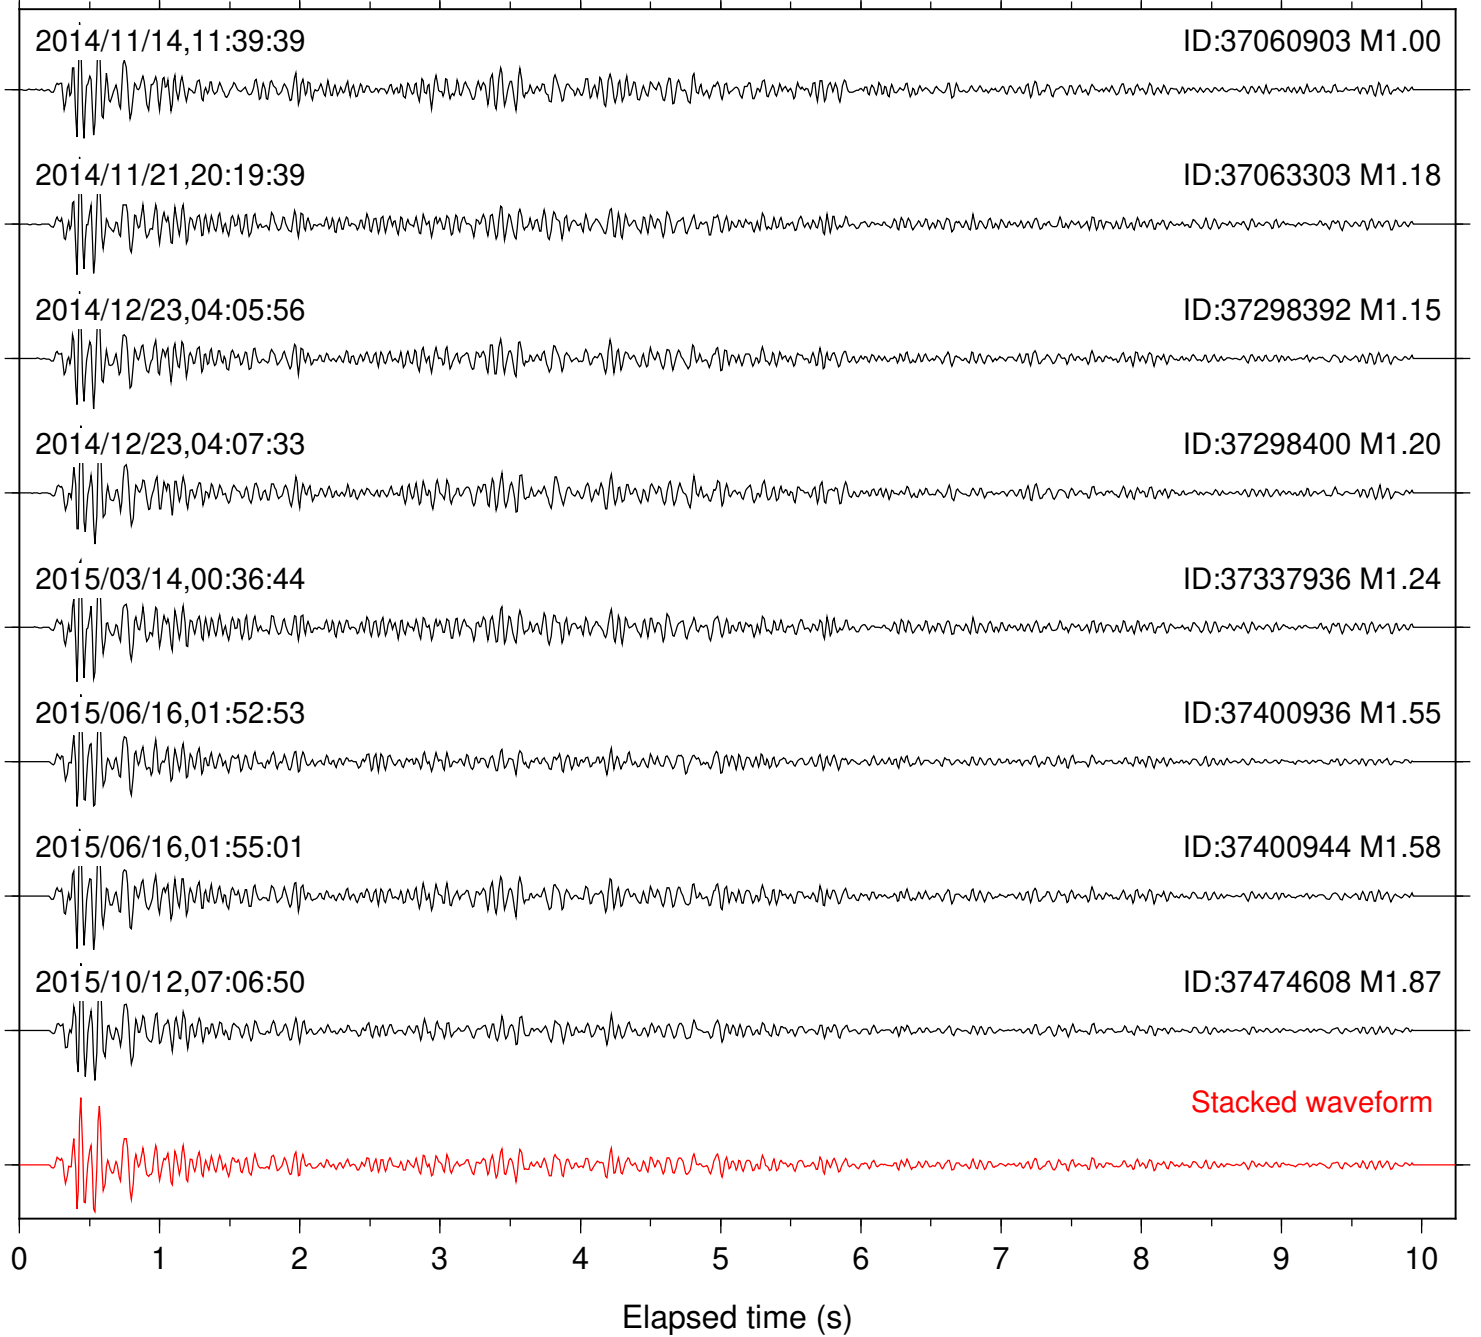

Station: B946 Com: EHZ

Focal depth: 8.51 km