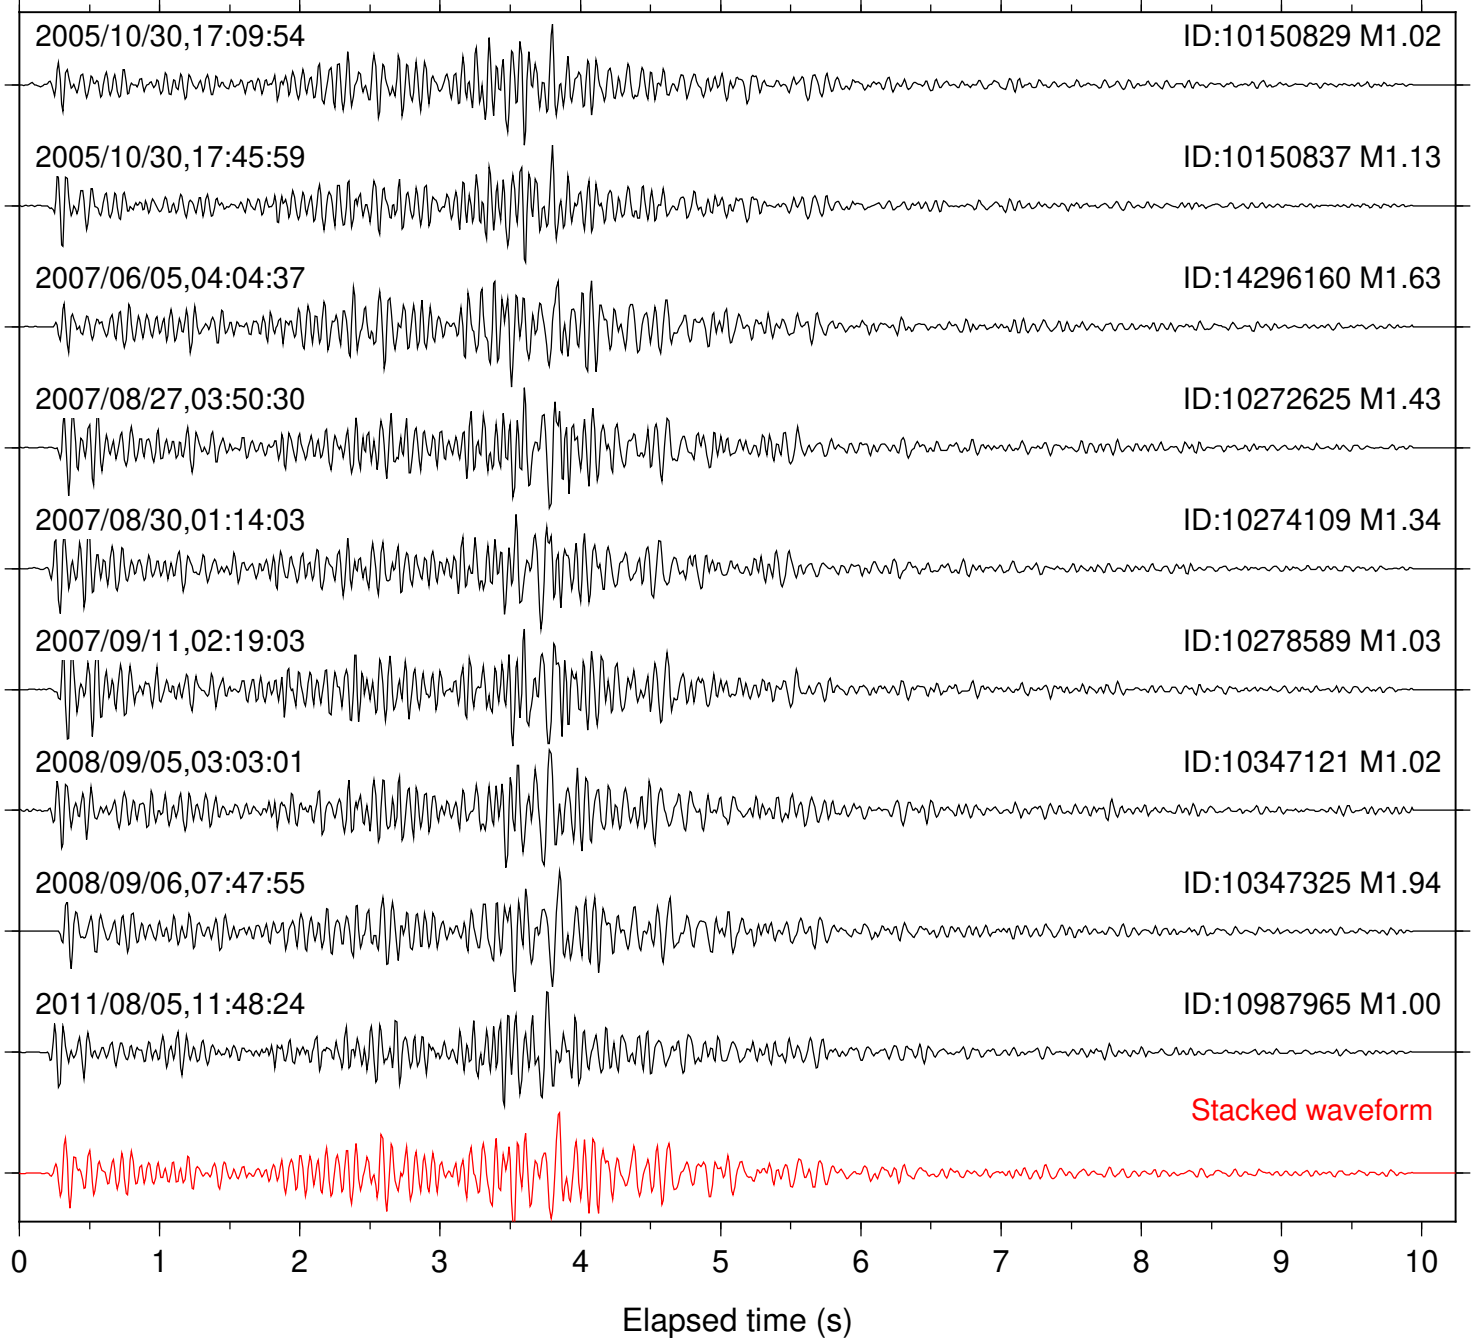

Focal depth: 6.58 km

Station: FRD Com 4HZ

Focal depth: 6.24 km

Stacked waveform

Station: KNW Com: HHZ

Focal depth: 6.24 km

Station: LVA2 Com: HHZ

Focal depth: 6.24 km