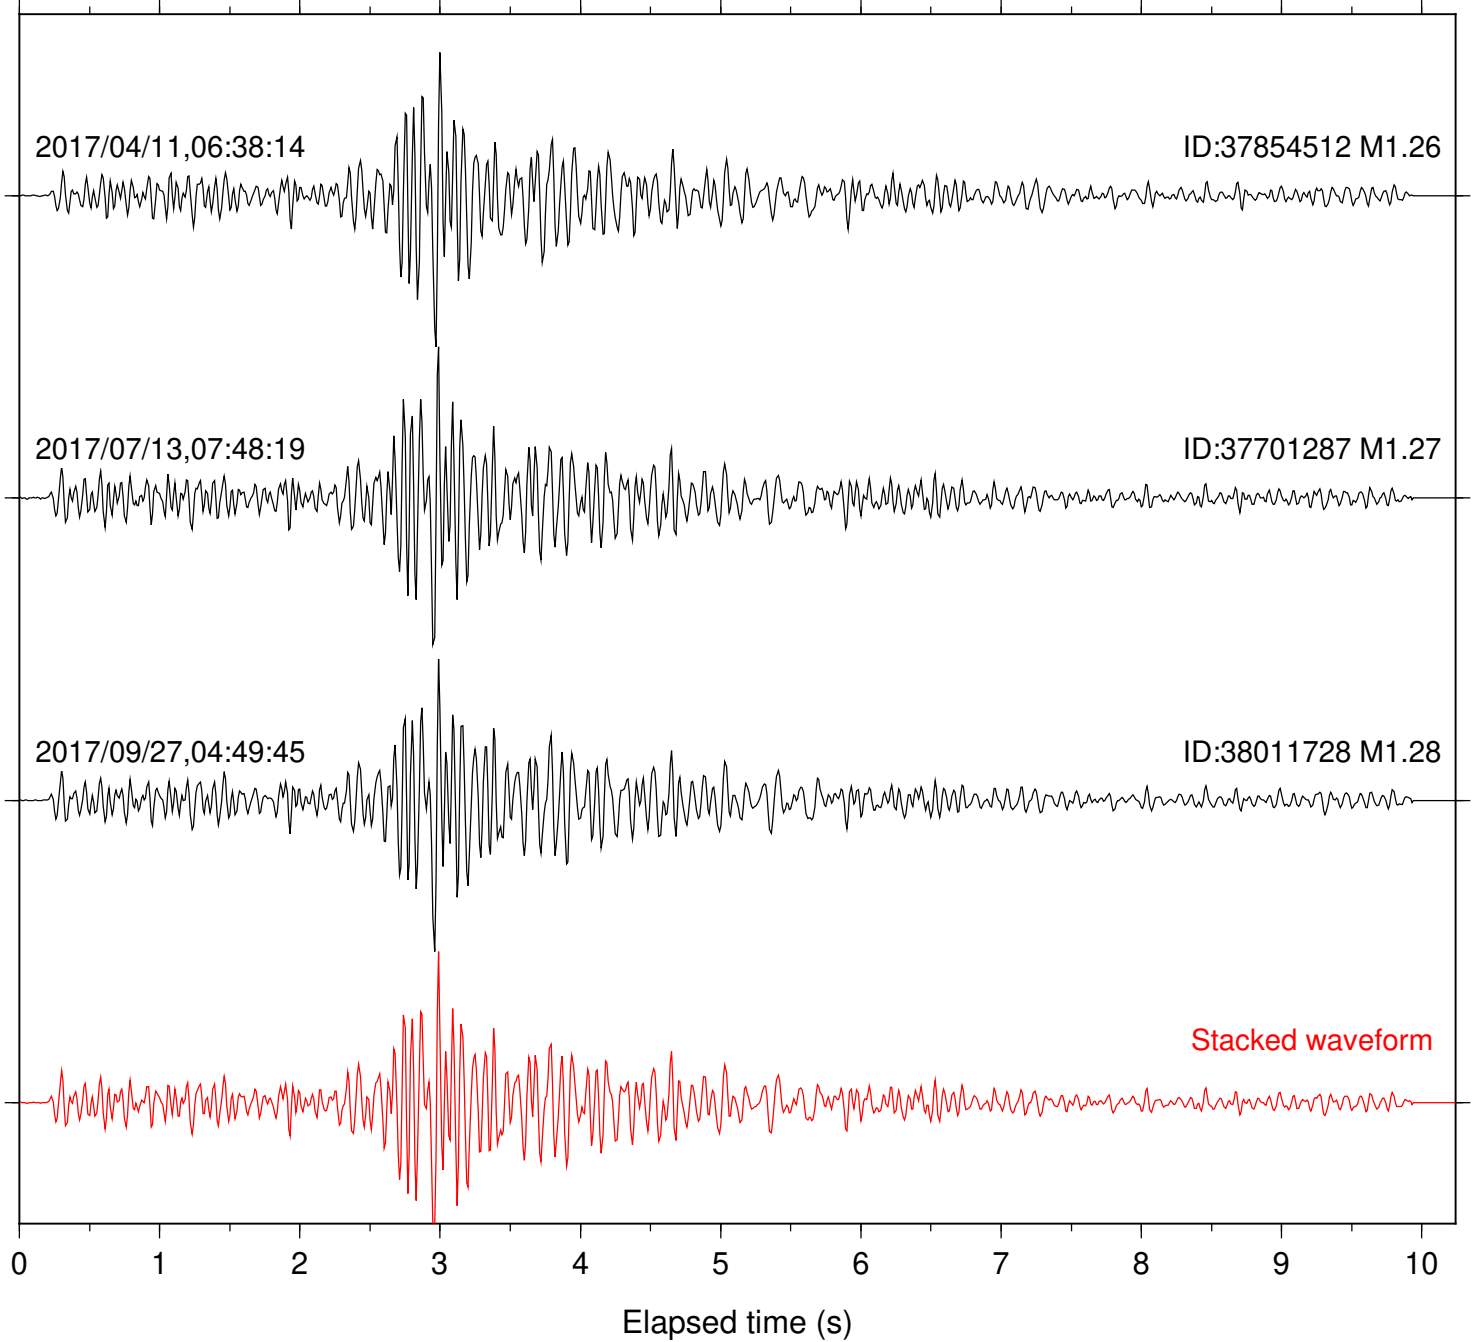

Station: SND Com: HHZ

Focal depth: 5.81 km