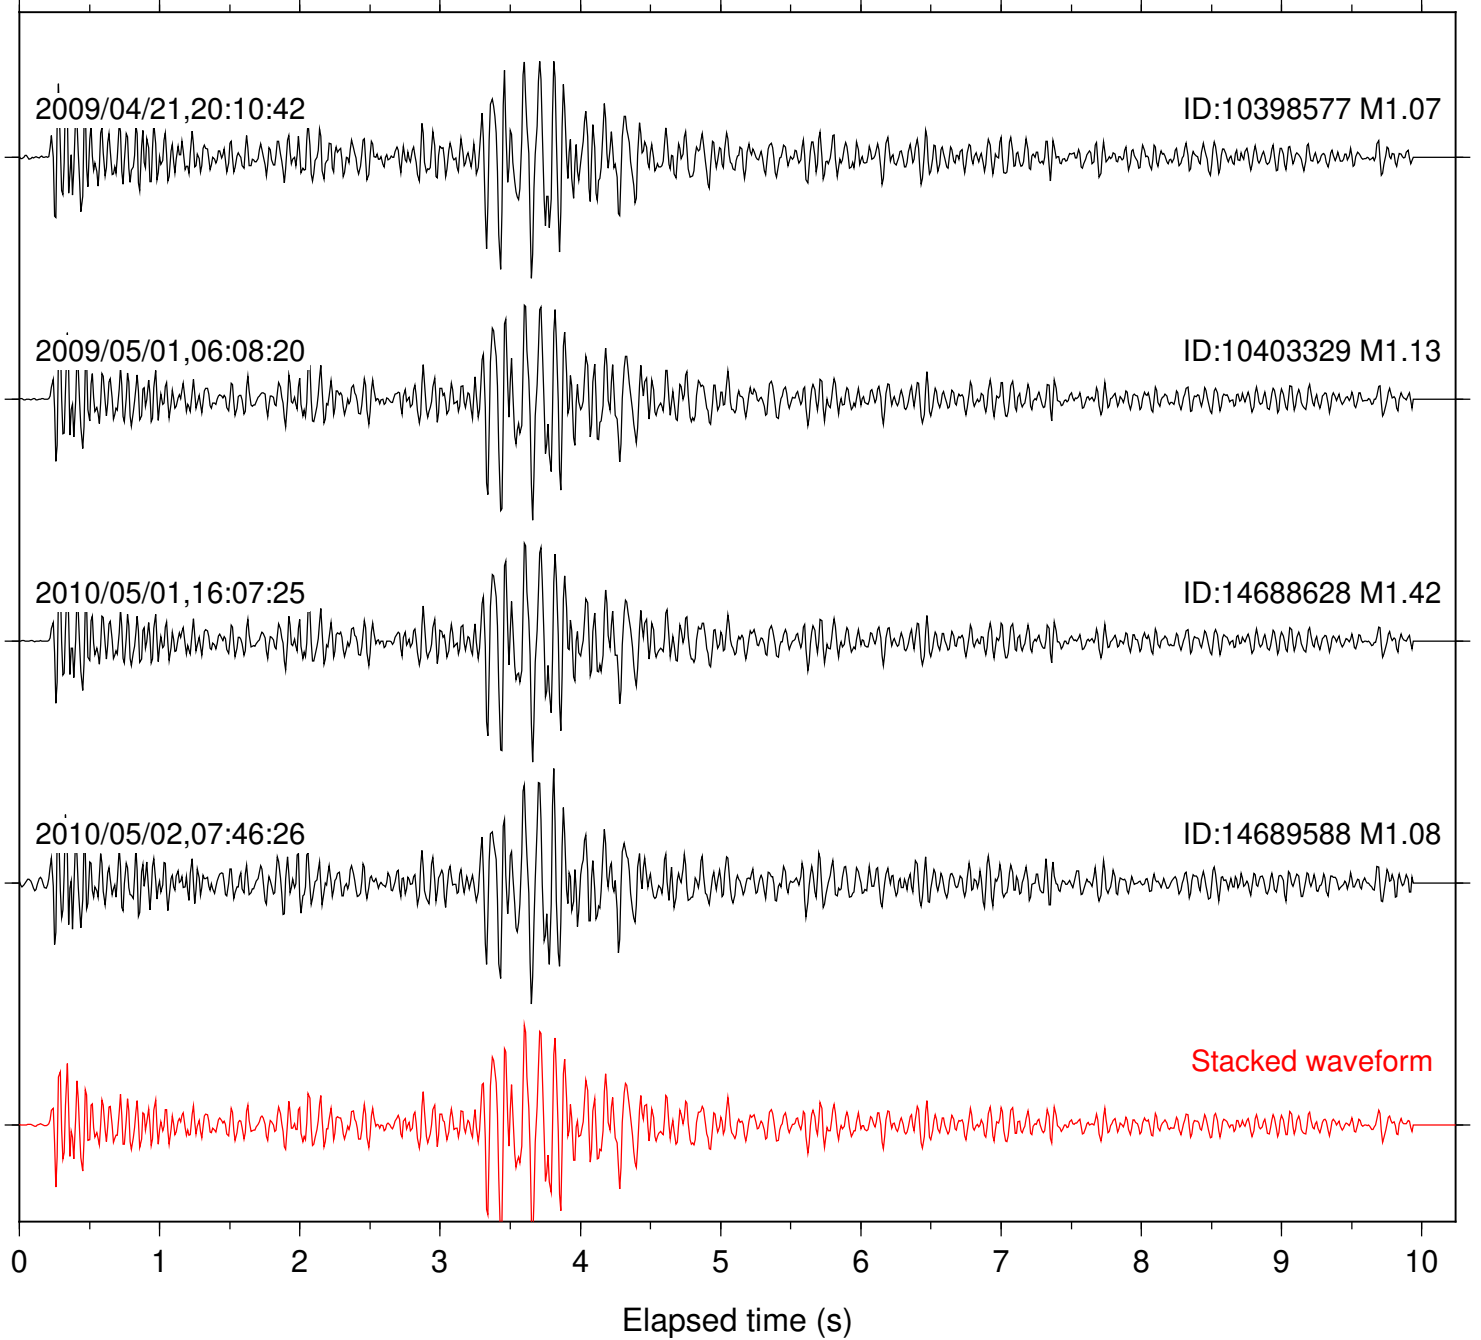

Station: B093 Com: EHZ

Focal depth: 10.04 km