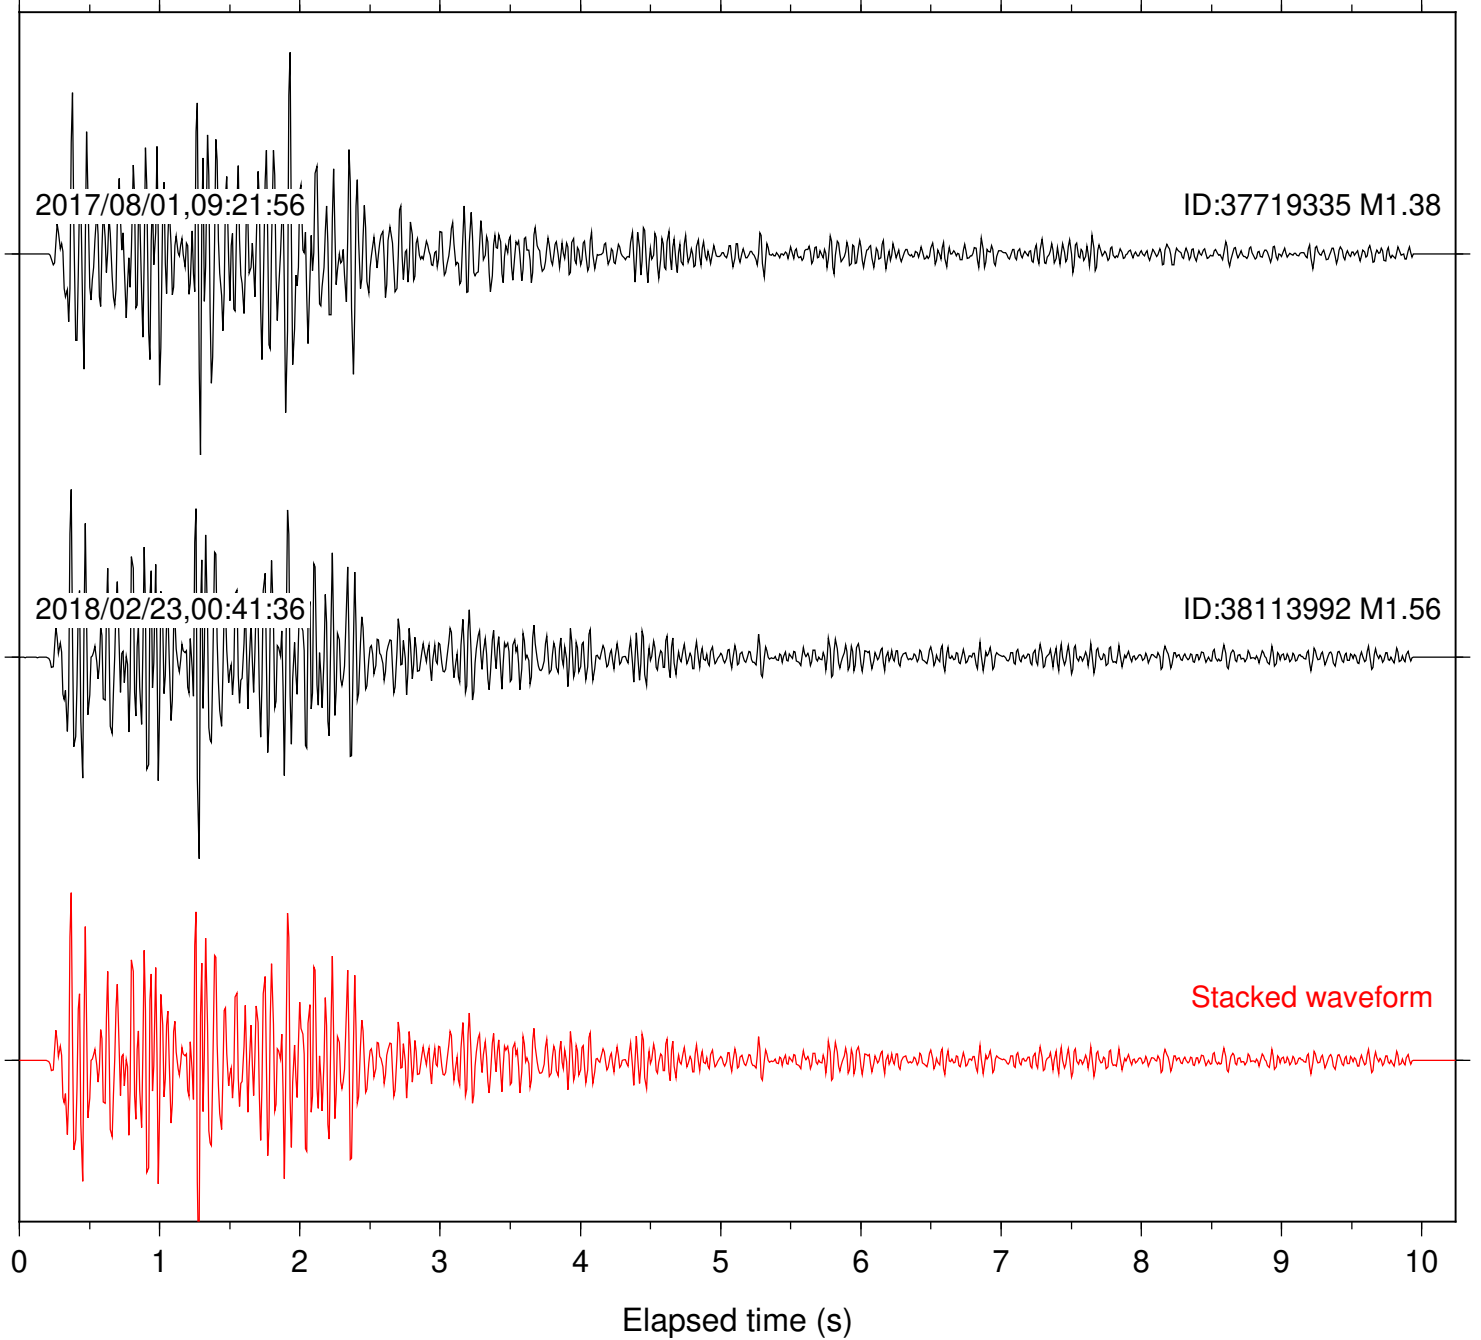

Station: CSH Com: HHZ

Focal depth: 7.89 km

Station: DNR Com: HHZ

Focal depth: 7.89 km

Station: FRD Com: HHZ

Focal depth: 7.89 km

Station: HMT2 Com: HHZ

Focal depth: 7.89 km