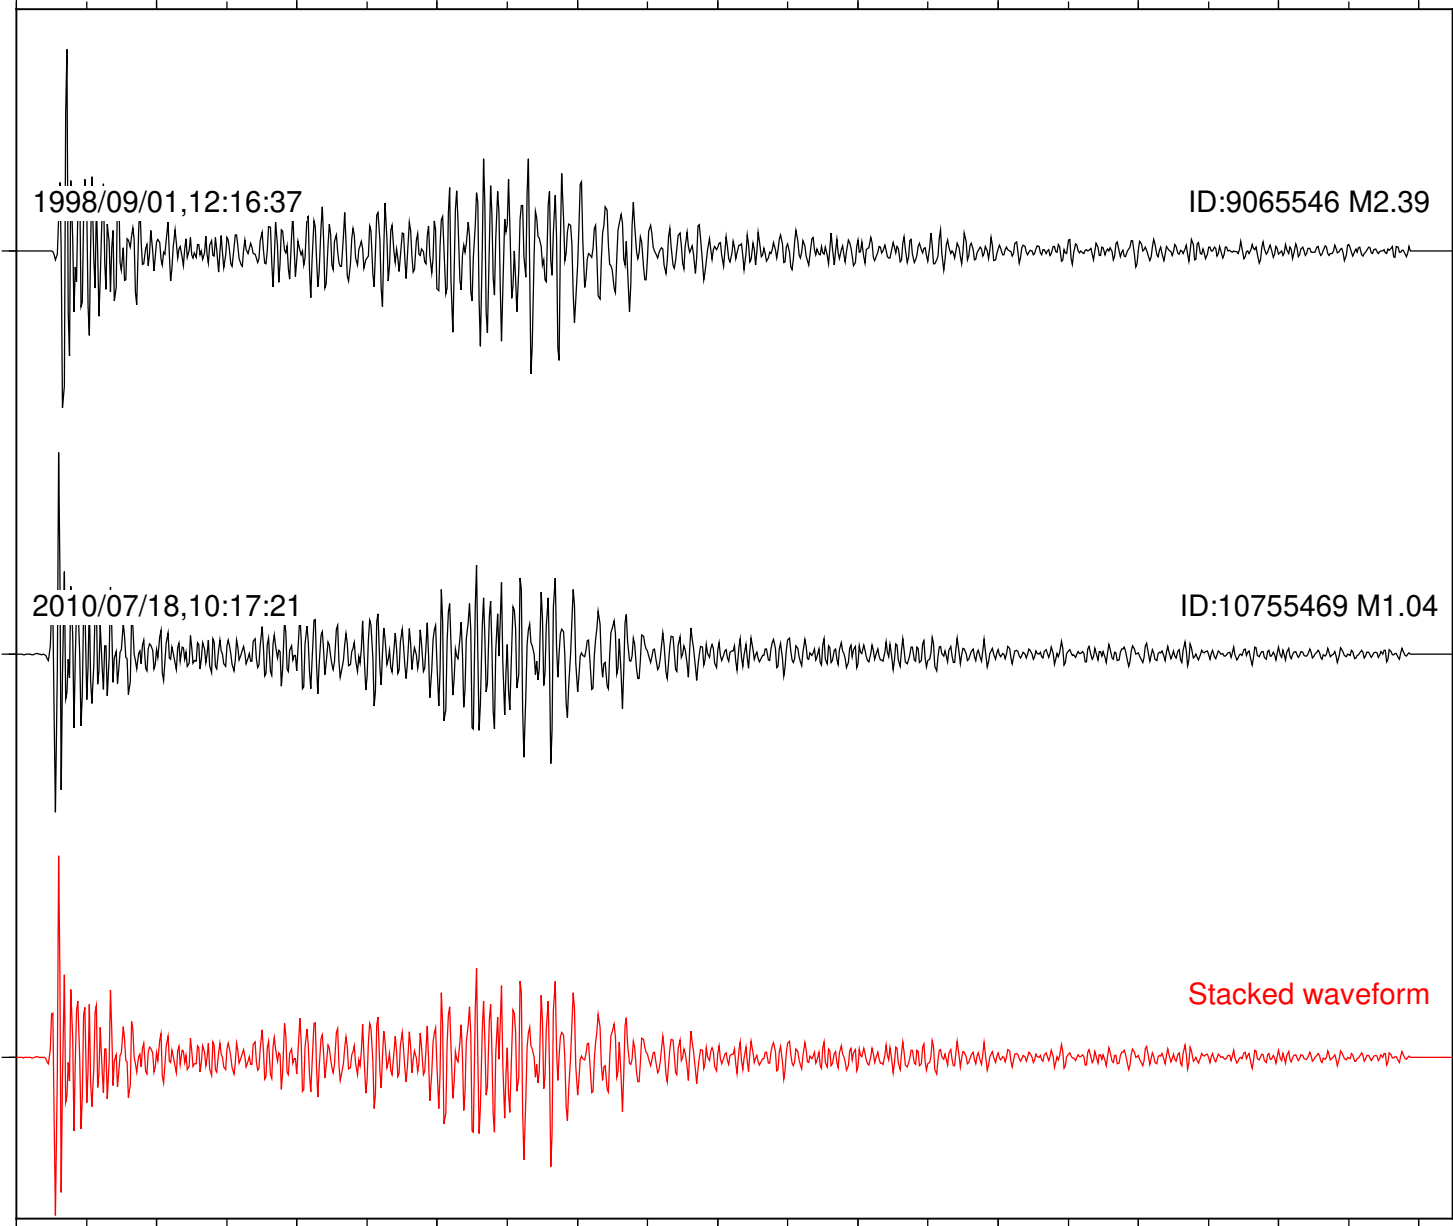

0 1 2 3 4 5 6 7 8 9 10

Elapsed time (s)

Station: HMT2 Com: HHZ

Focal depth: 14.09 km

Station: KNW Com: HHZ

Focal depth: 14.09 km

Station: PFO Com: HHZ

Focal depth: 14.09 km