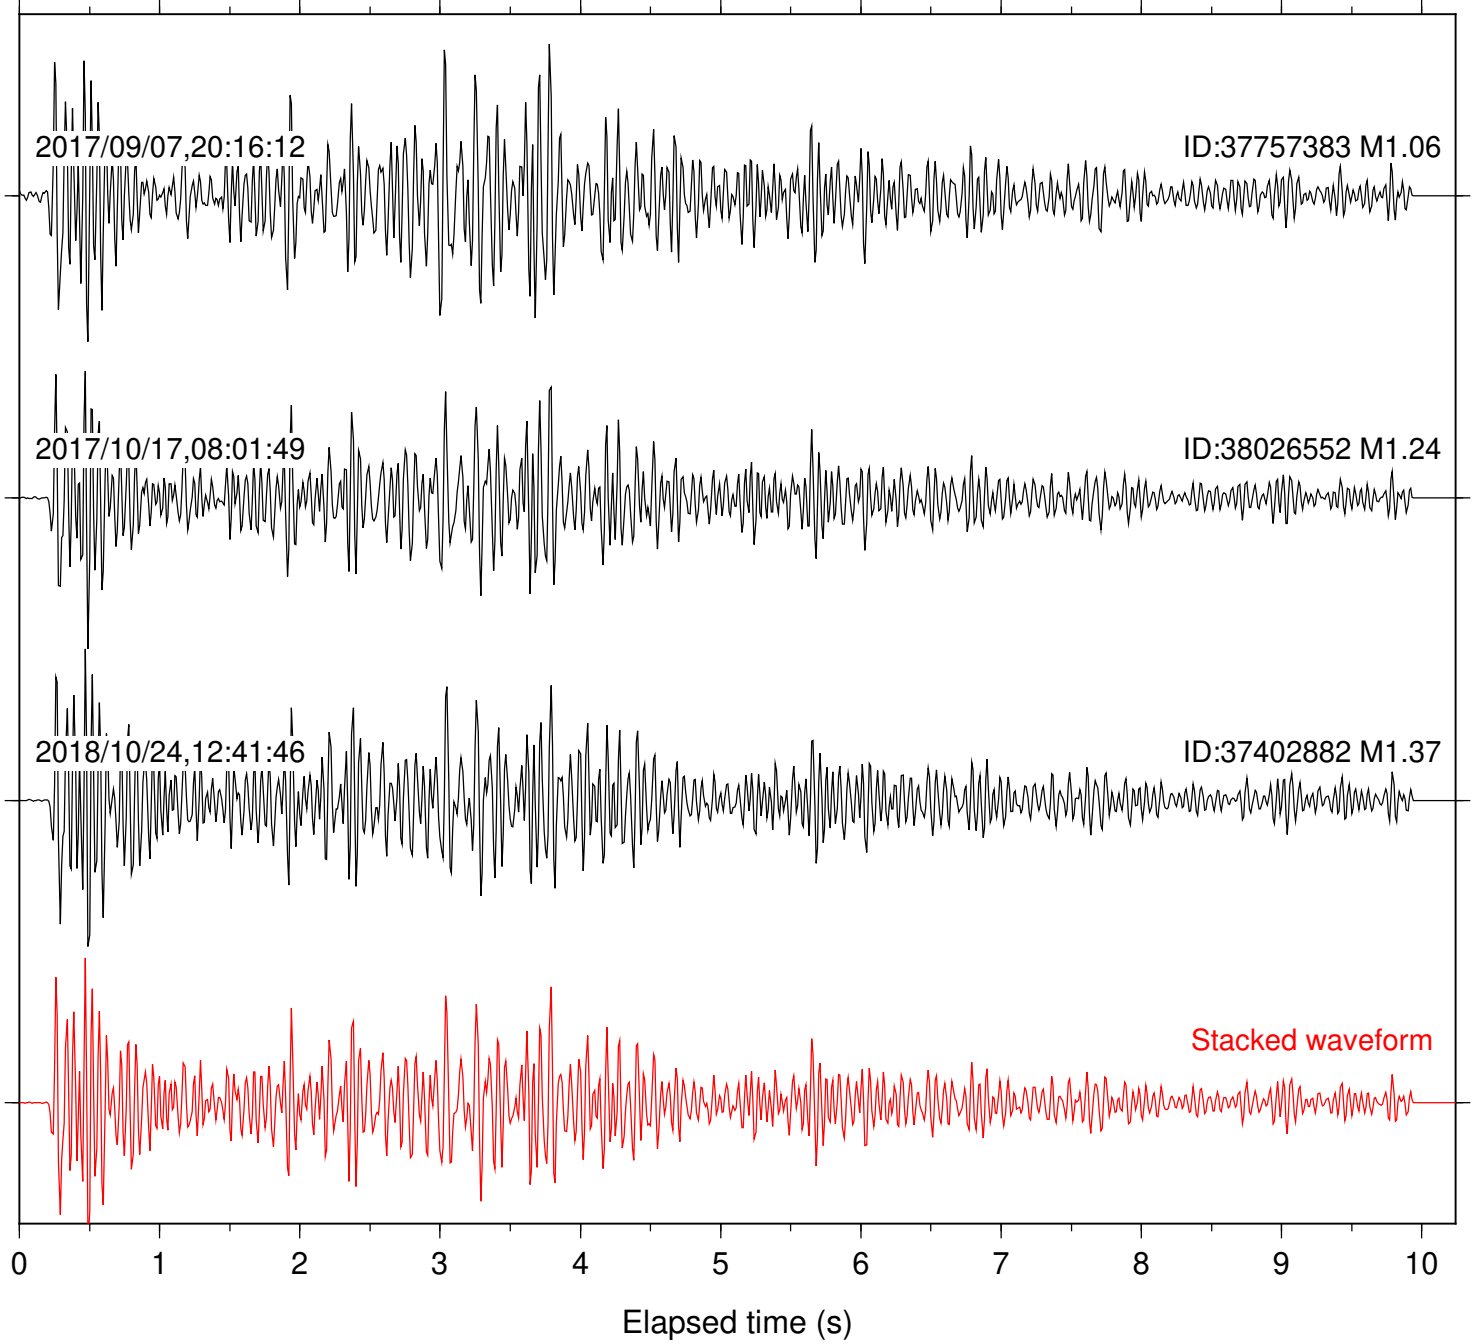

Focal depth: 5.09 km

Station: MTG Com: HHZ

Focal depth: 5.07 km

Station: PFO Com: HHZ

Focal depth: 5.09 km

Station: PLM Com: HHZ

Focal depth: 5.09 km

Station: POB2 Com: HHZ