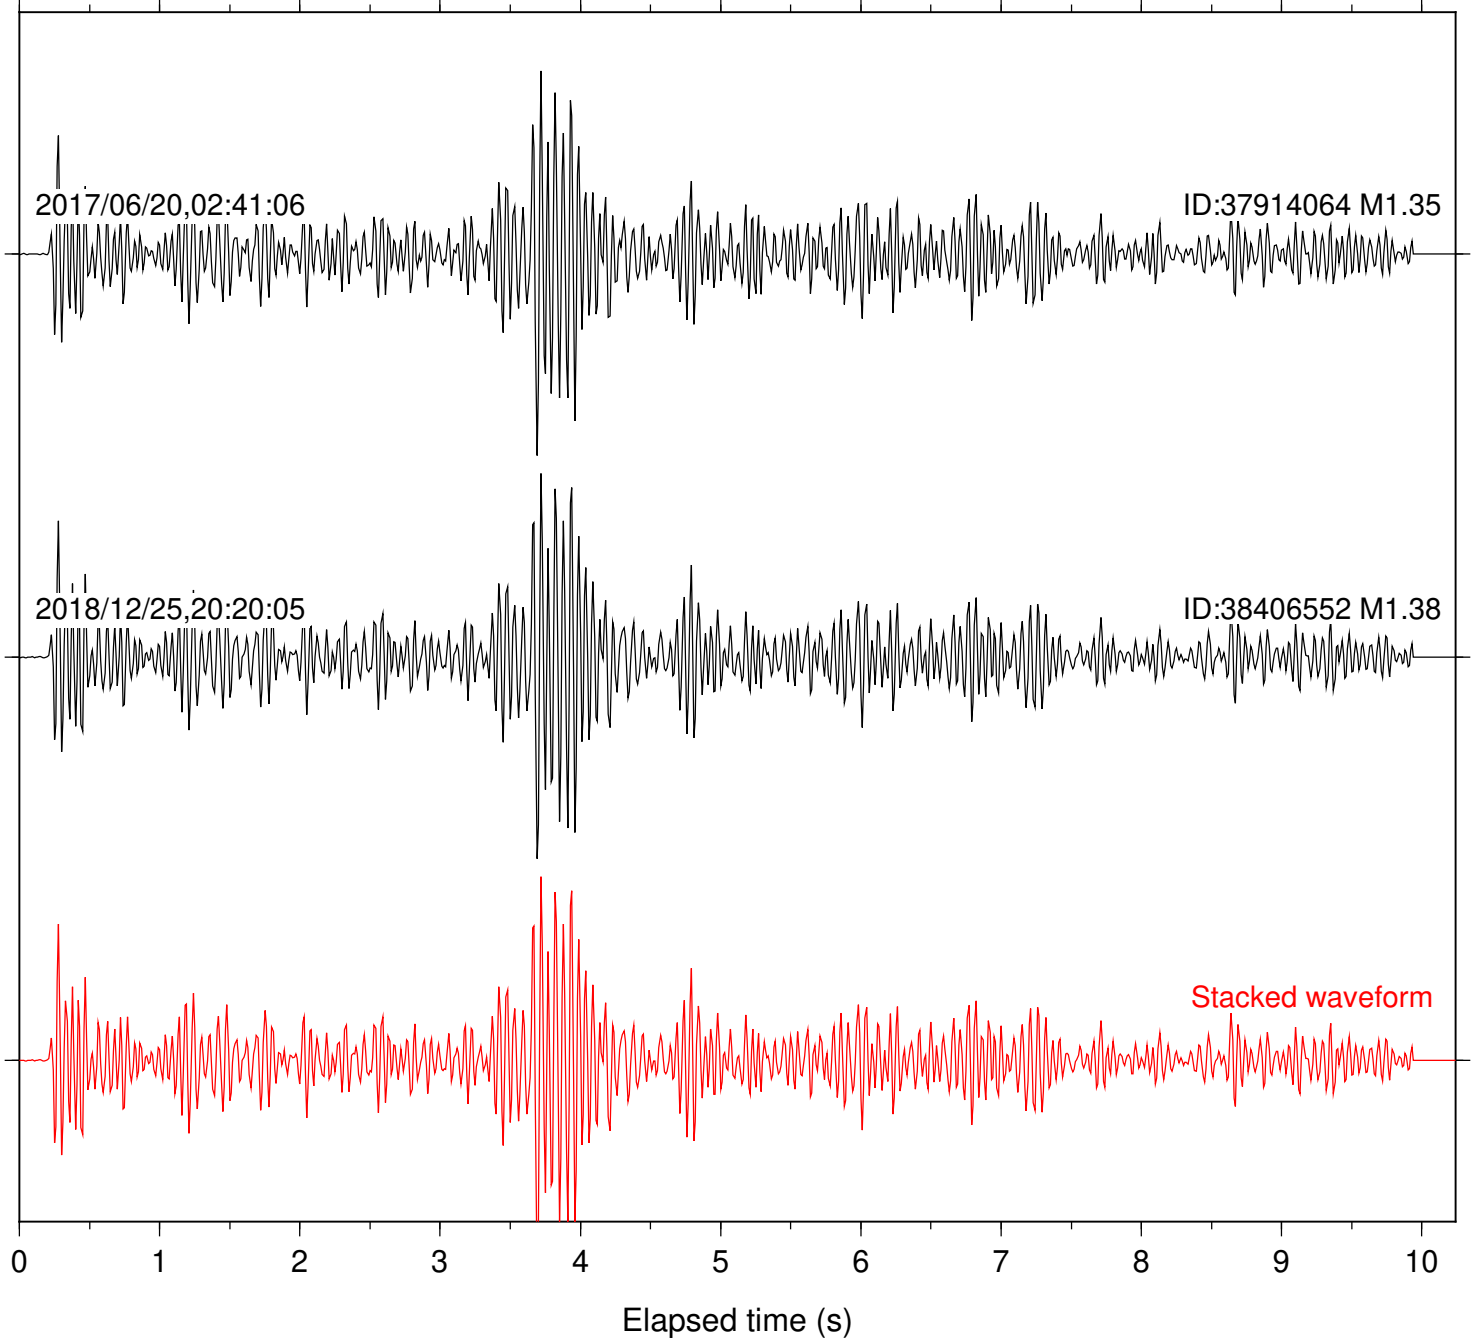

Station: CSH Com: HHZ

Focal depth: 7.13 km

Station: DGR Com: HHZ

Focal depth: 7.13 km

Station: FRD Com: HHZ

Focal depth: 7.13 km

Station: HMT2 Com: HHZ

Focal depth: 7.13 km