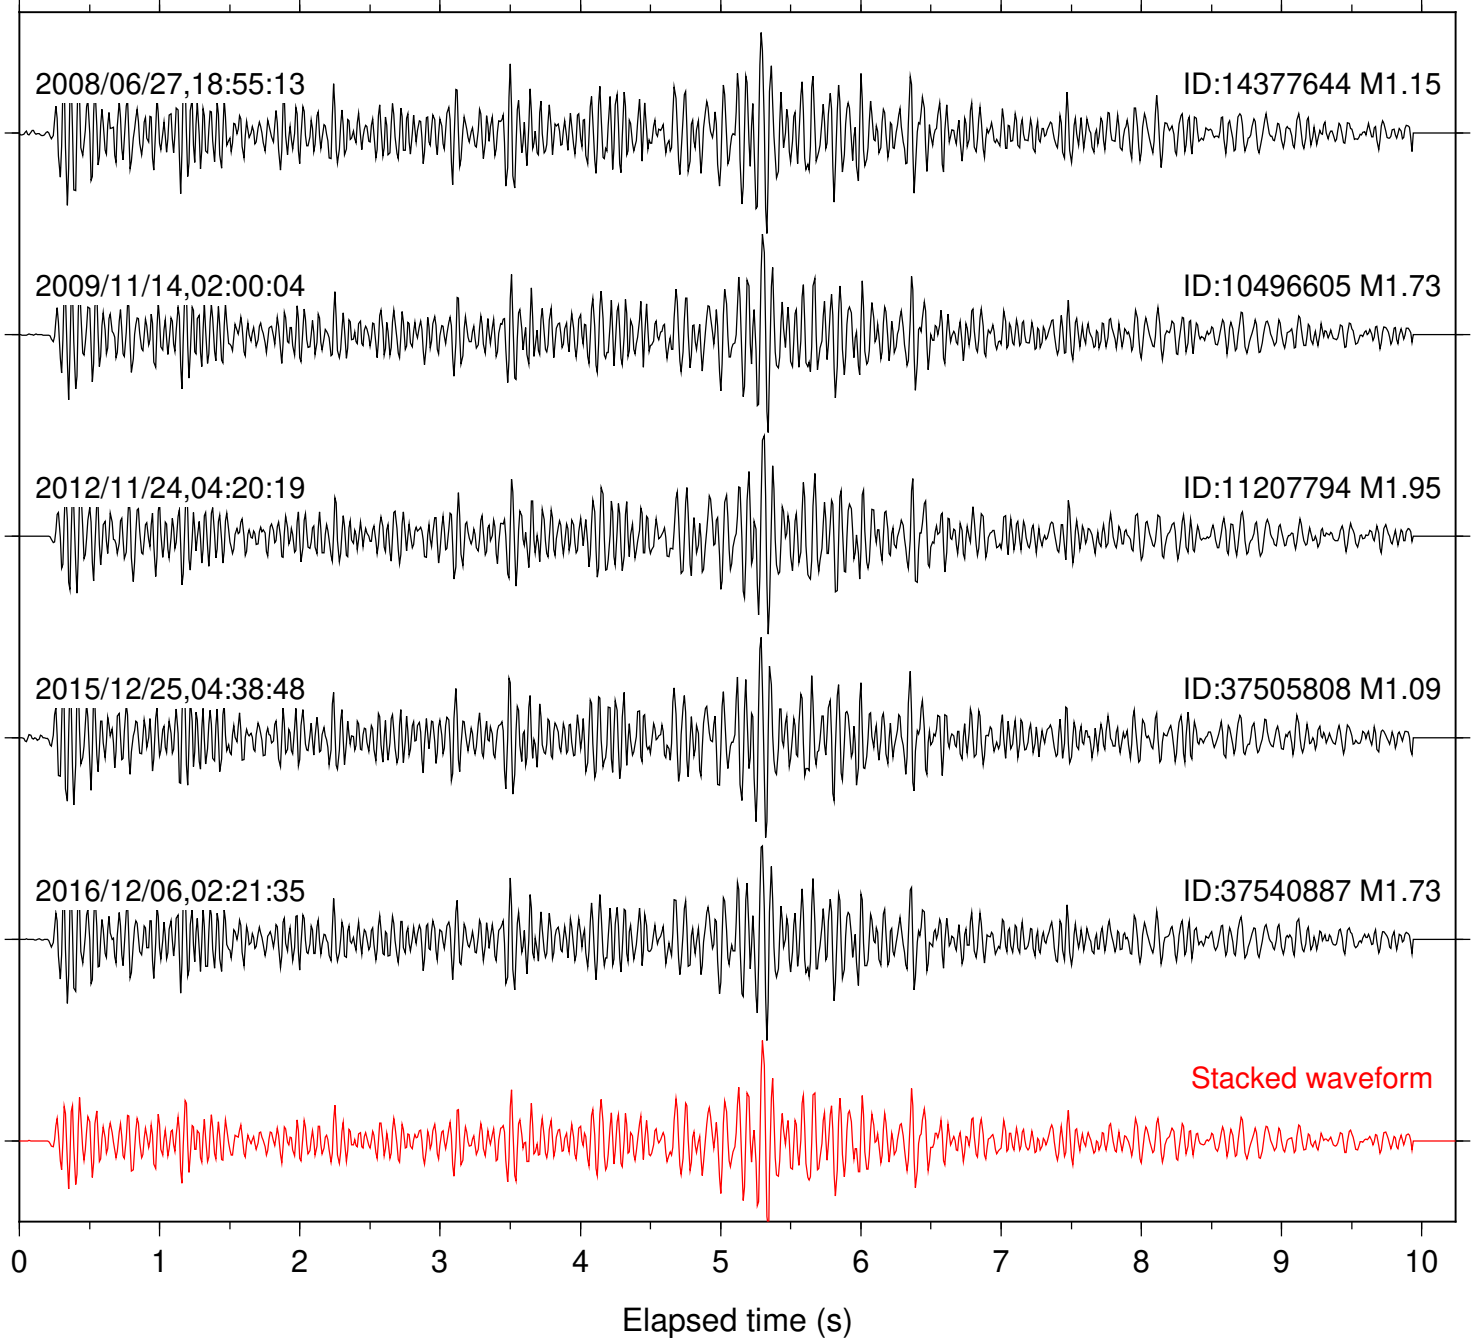

Station: B087 Com: EHZ

Focal depth: 11.62 km