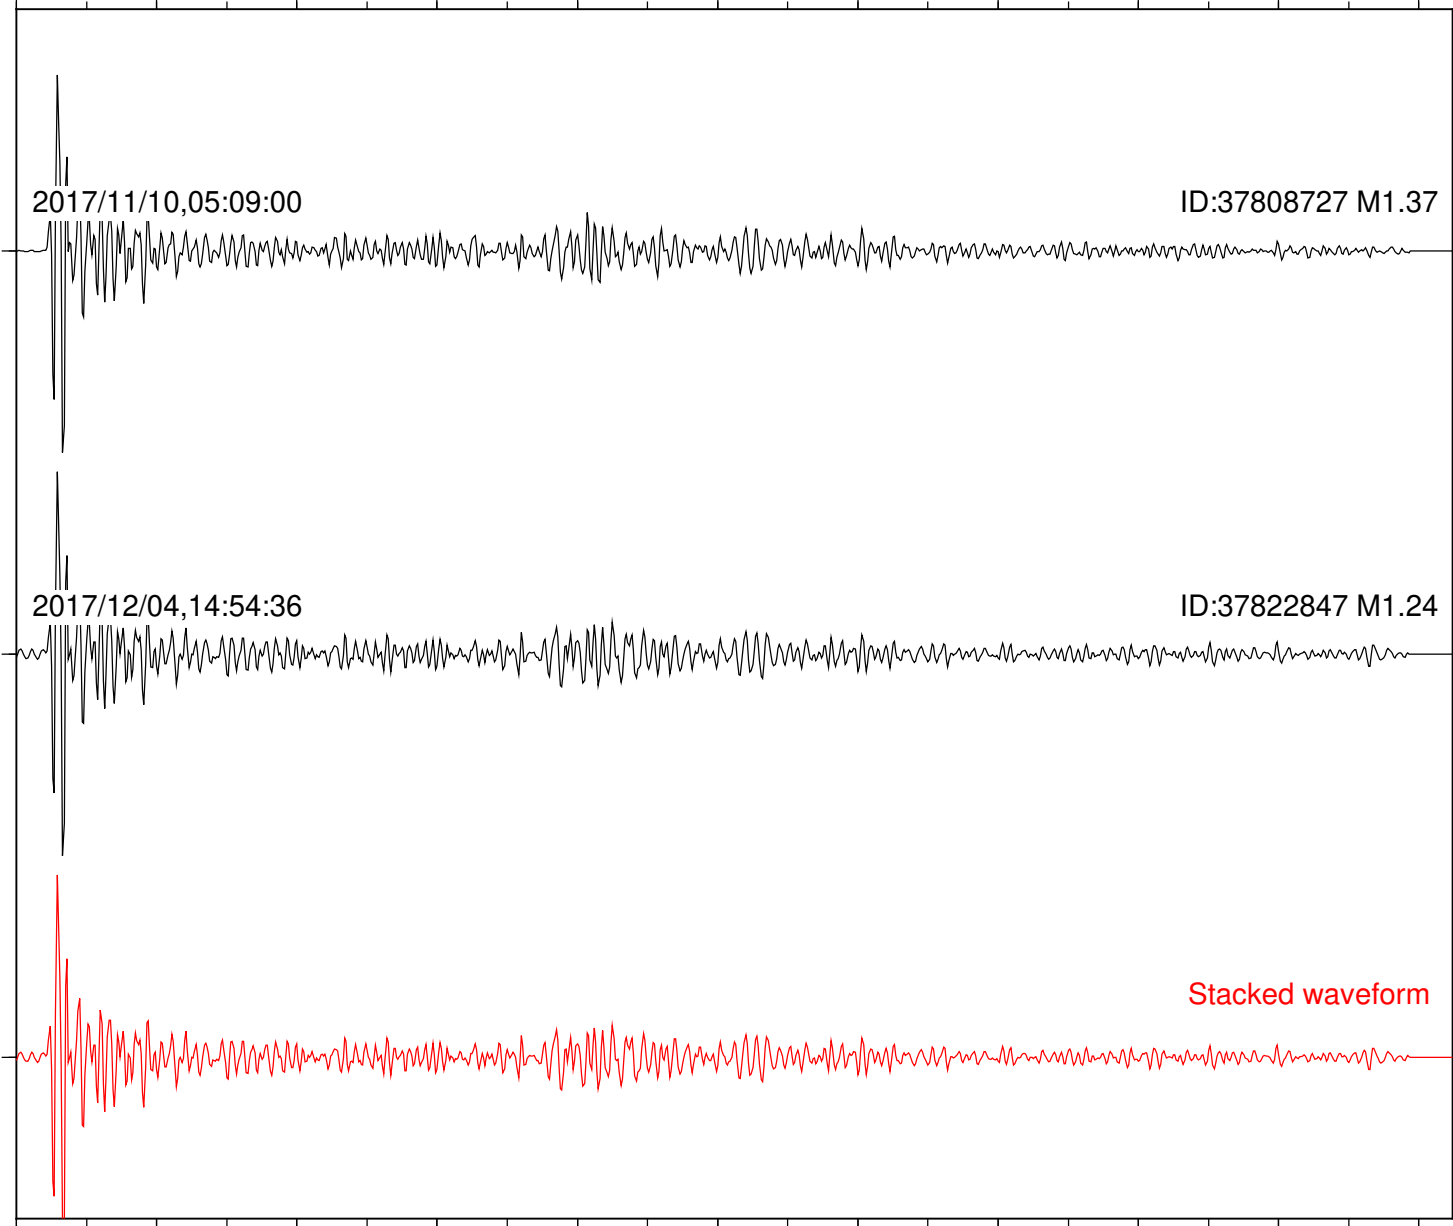

Station: BZN Com: HHZ

Focal depth: 12.26 km

2017/11/10,05:09:00

ID:37808727 M1.37

2017/12/04,14:54:36

ID:37822847 M1.24

Stacked waveform

0 1 2 3 4 5 6 7 8 9 10
Elapsed time (s)