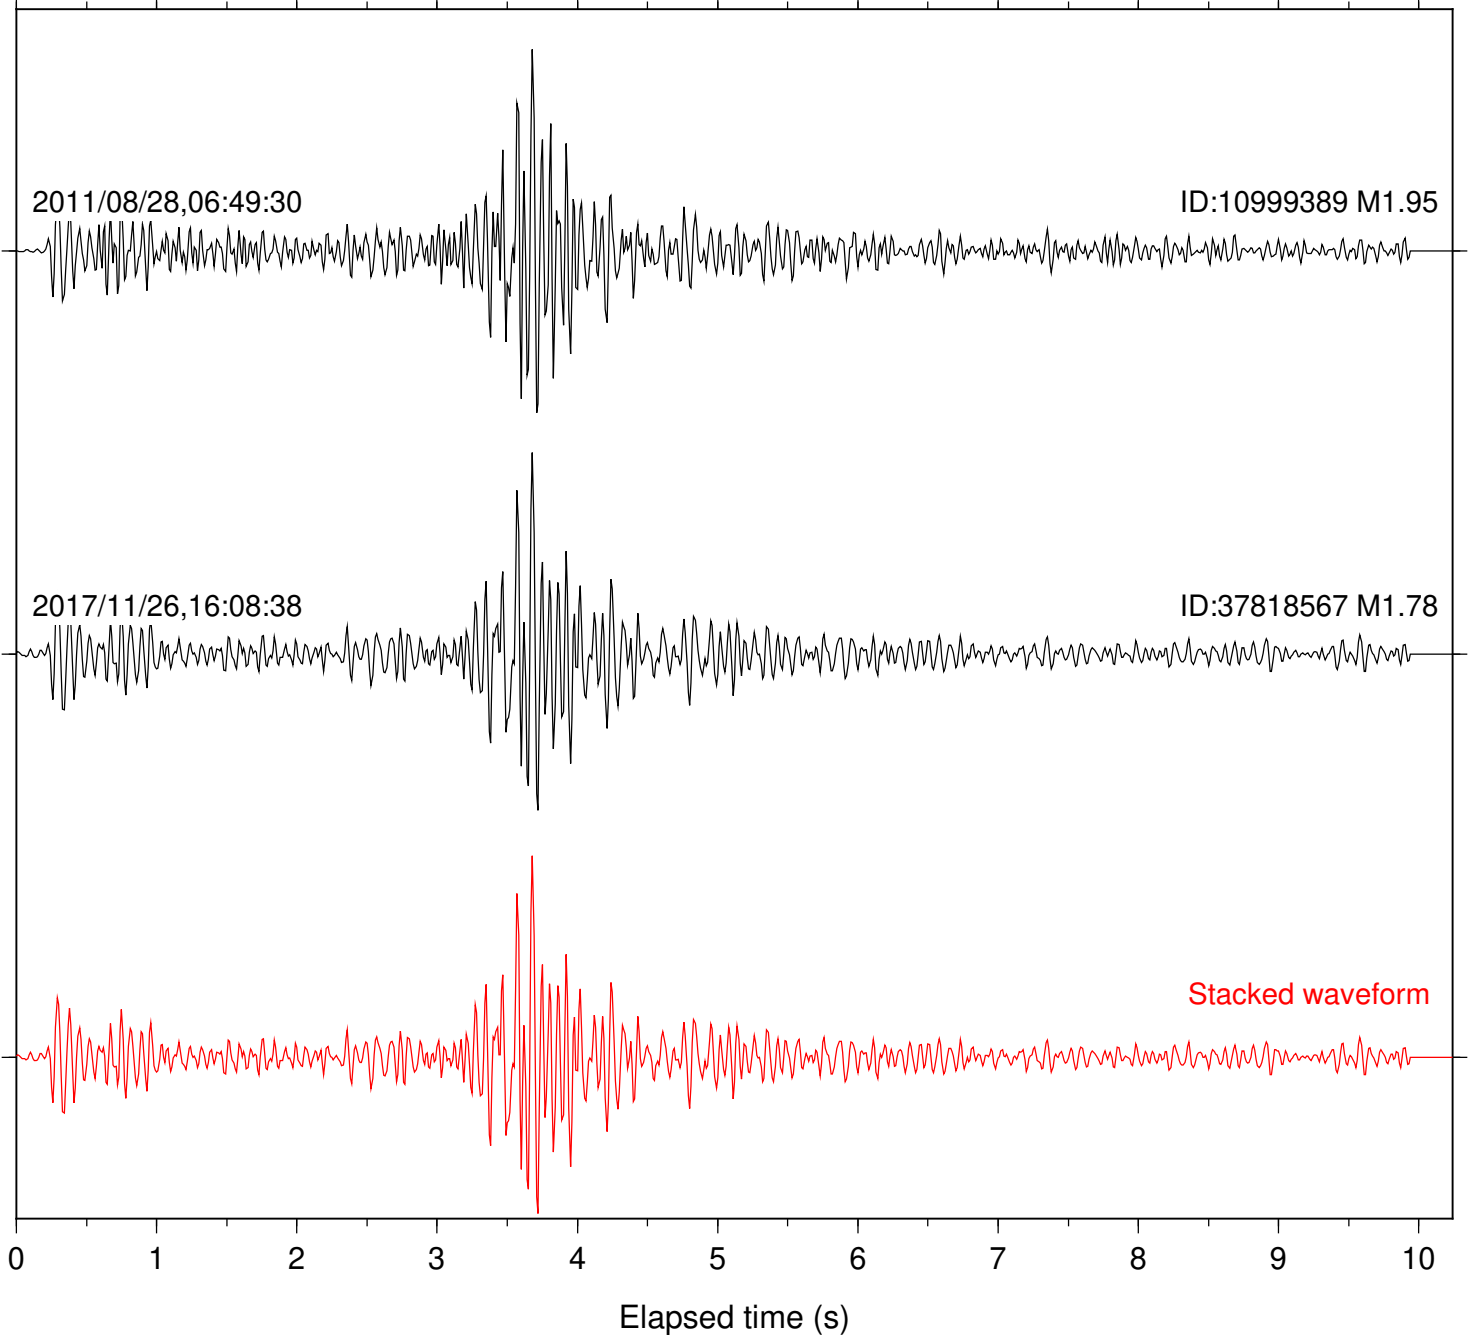

Station: PSD Com: HHZ

Focal depth: 17.80 km

2011/08/28,06:49:30

ID:10999389 M1.95

2017/11/26,16:08:38

ID:37818567 M1.78

Stacked waveform