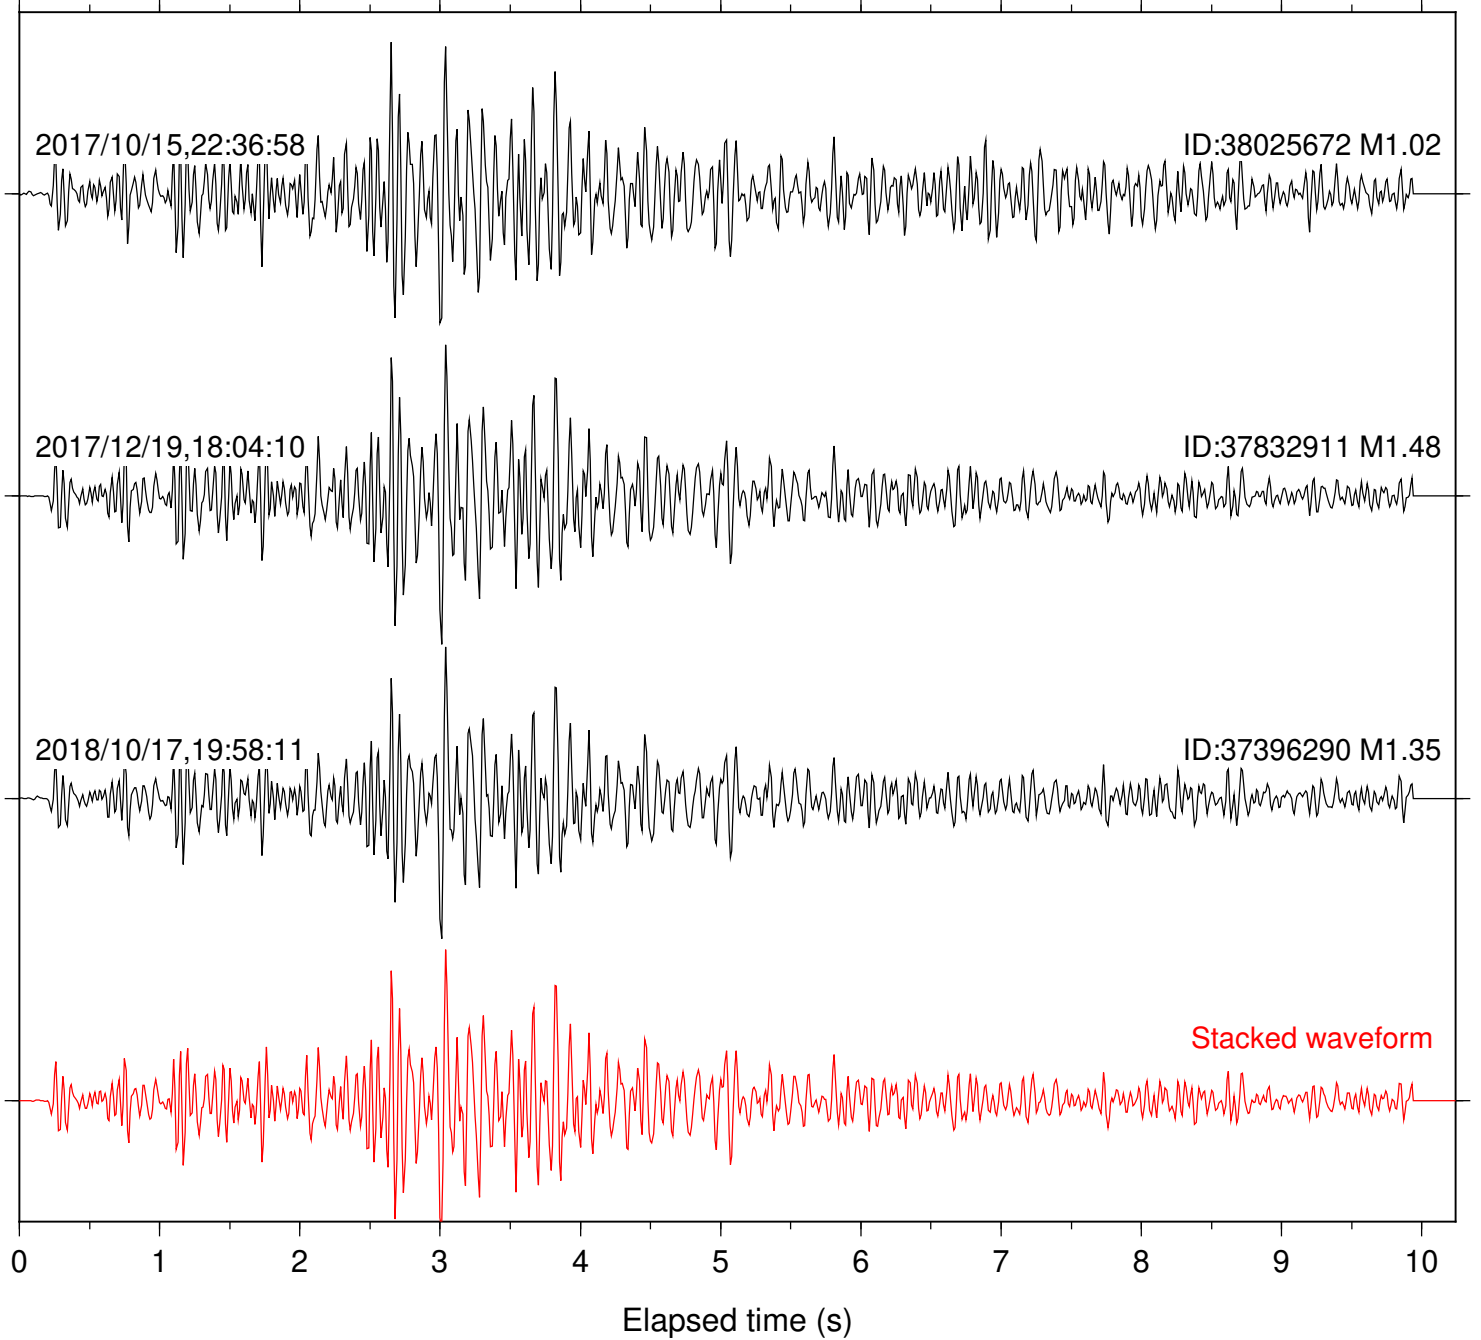

Focal depth: 5.04 km

Station: BAC Com: EHZ

Focal depth: 5.04 km

Station: CSH Com: HHZ

Focal depth: 5.04 km

Station: DGR Com: HHZ

Focal depth: 5.04 km

Station: DNR Com: HHZ