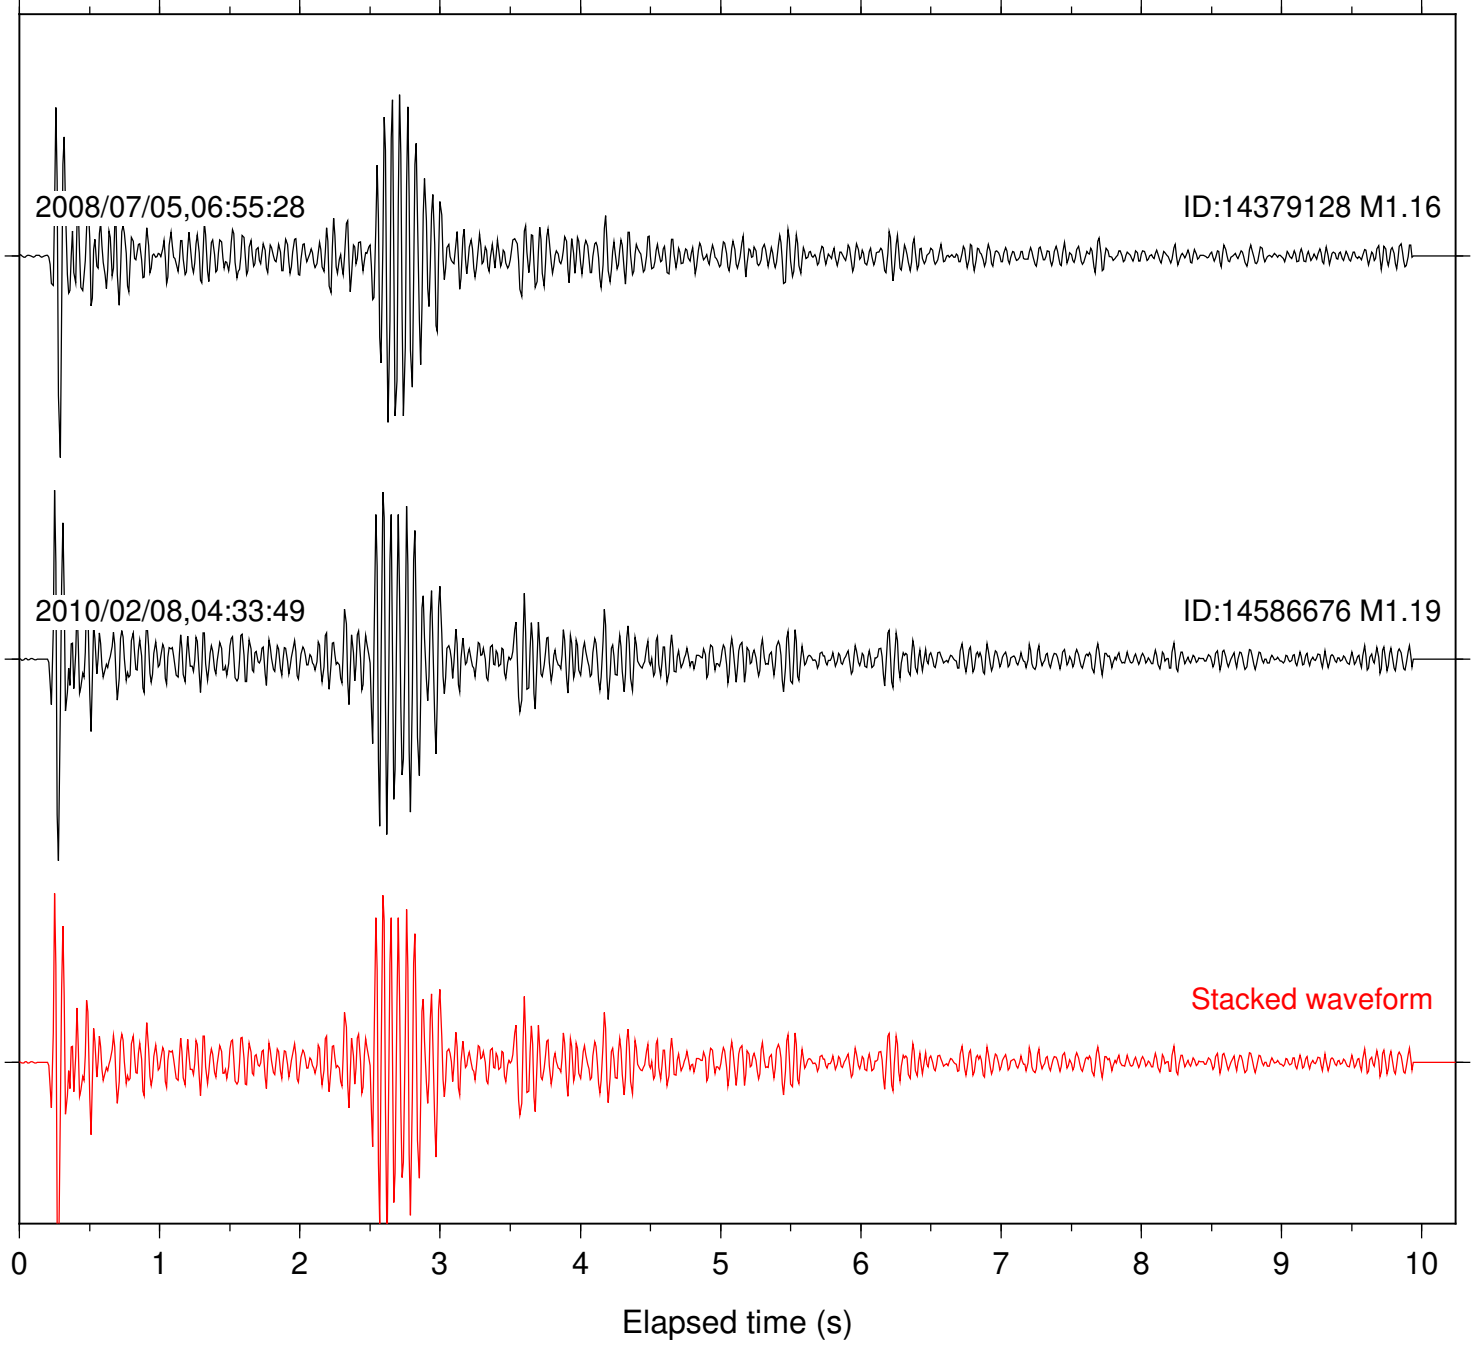

Station: PFO Com: HHZ

Focal depth: 8.53 km