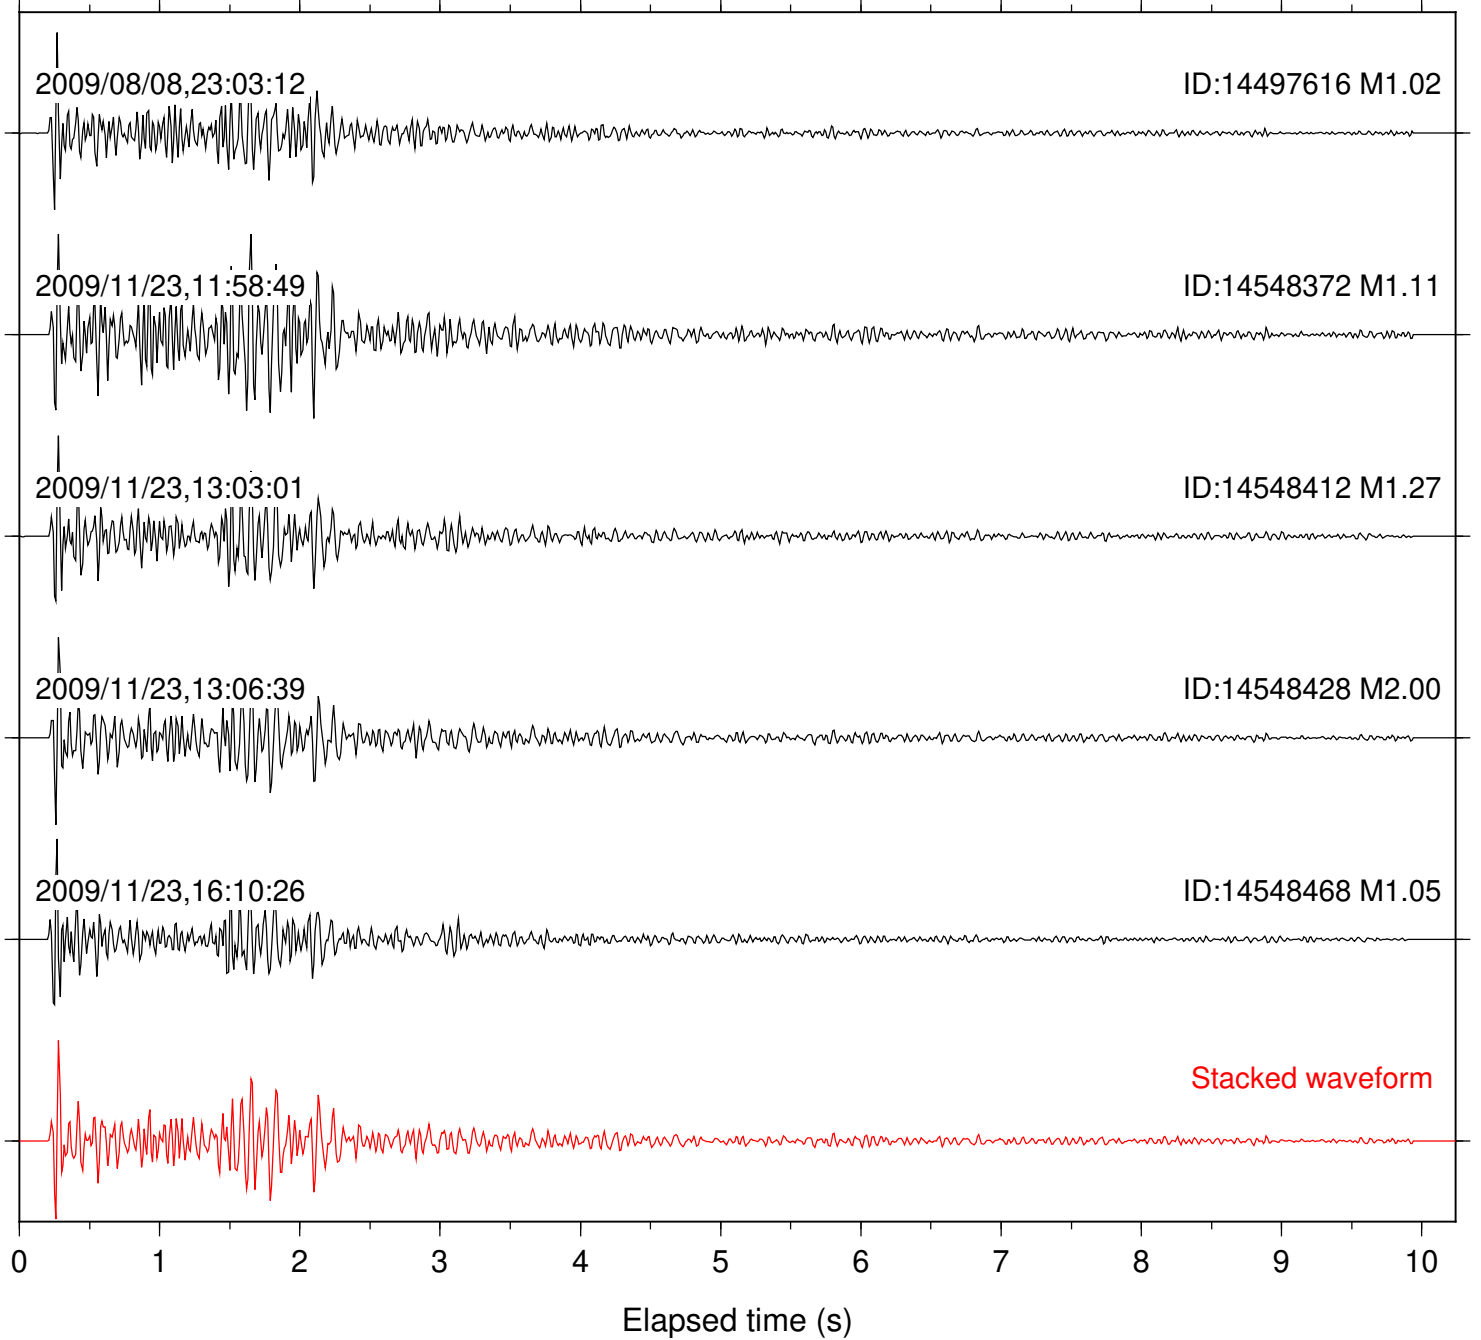

Station: DNR Com: HHZ

Focal depth: 9.33 km

Station: FRD Com: HHZ

Focal depth: 9.33 km

Station: KNW Com: HHZ

Focal depth: 9.33 km

Station: LVA2 Com: HHZ

Focal depth: 9.33 km