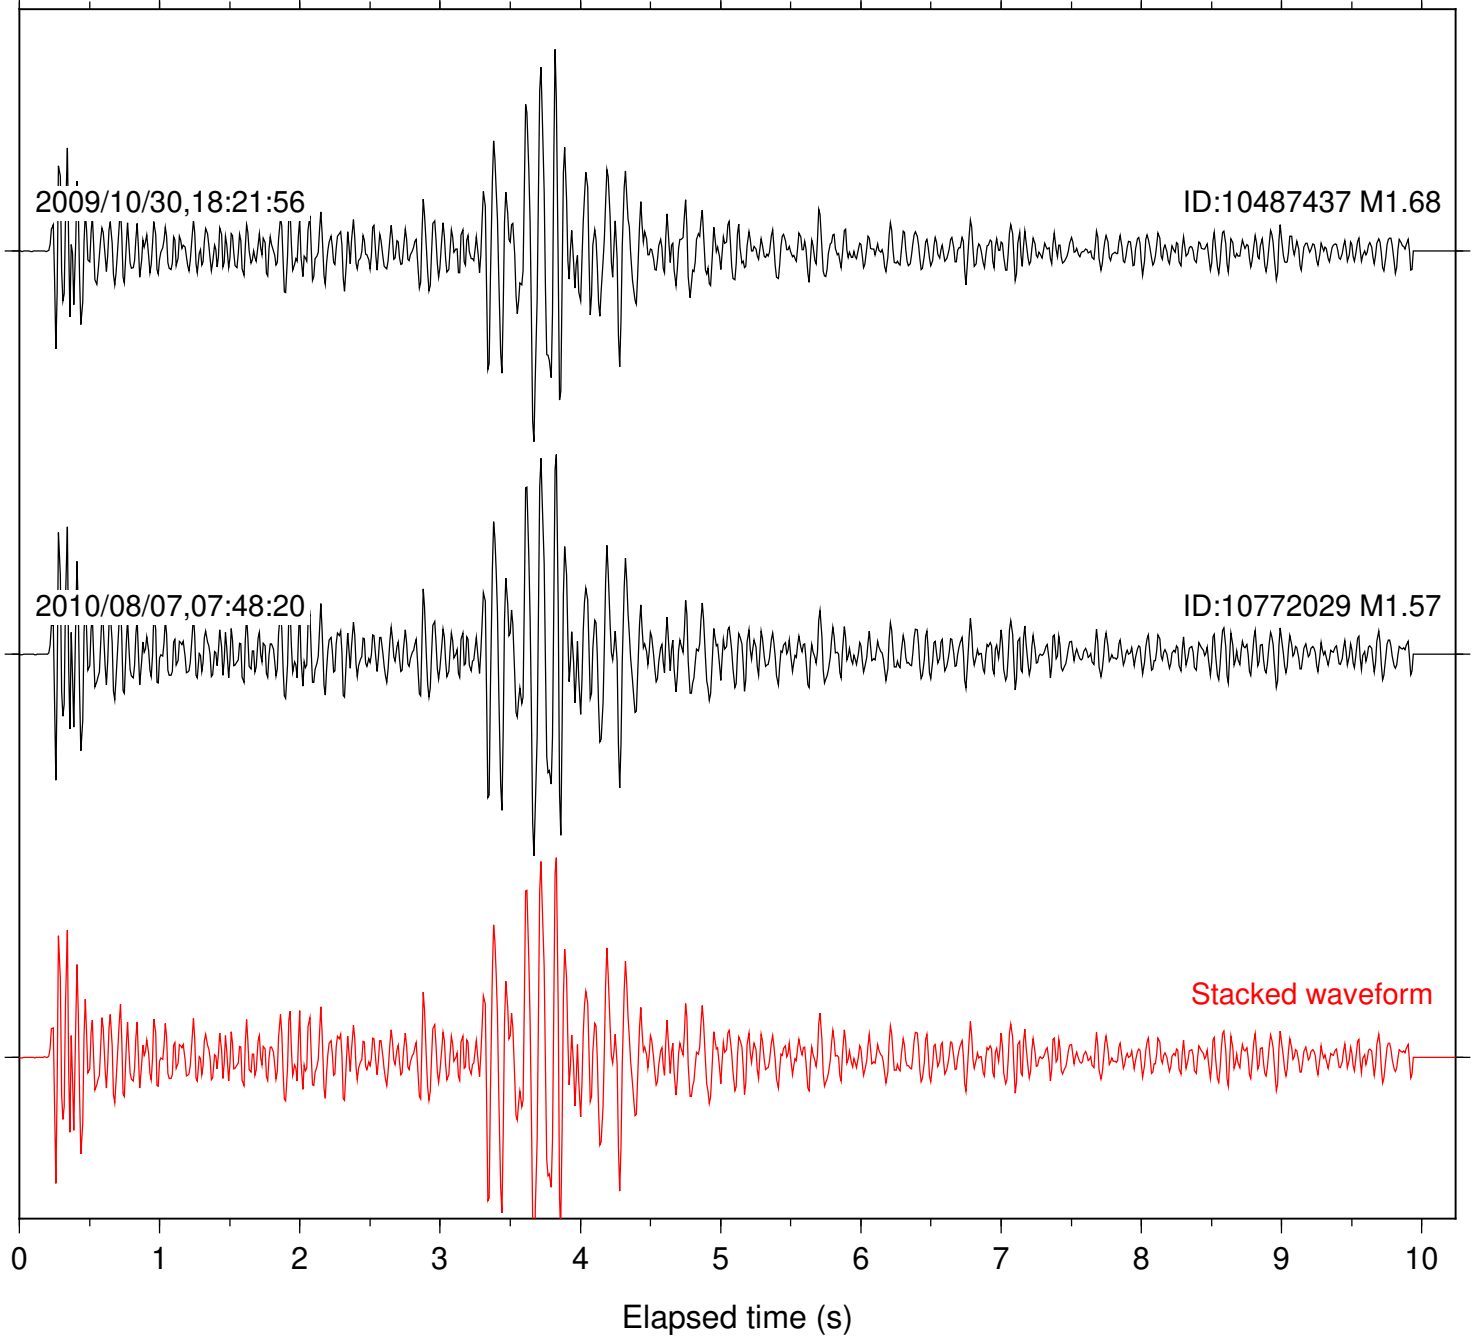

Station: B093 Com: EHZ

Focal depth: 10.13 km