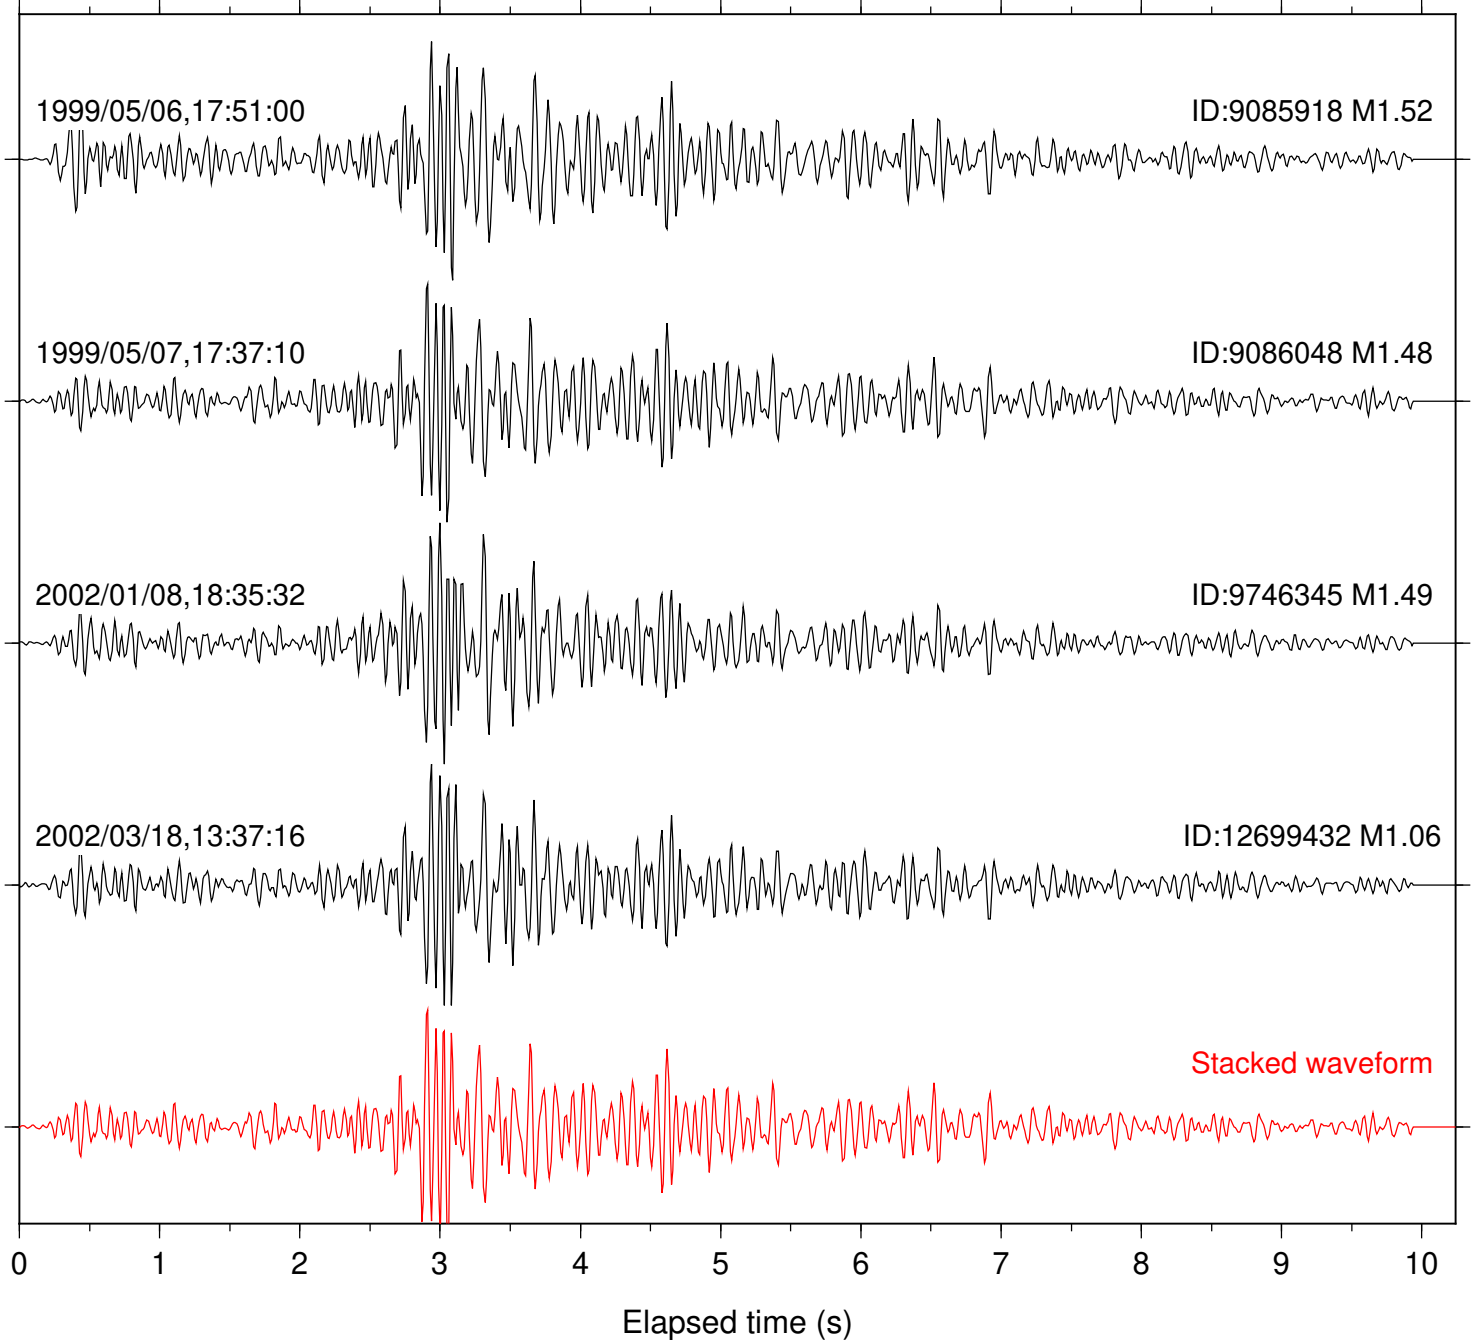

Station: POB2 Com: HHZ

Focal depth: 13.65 km