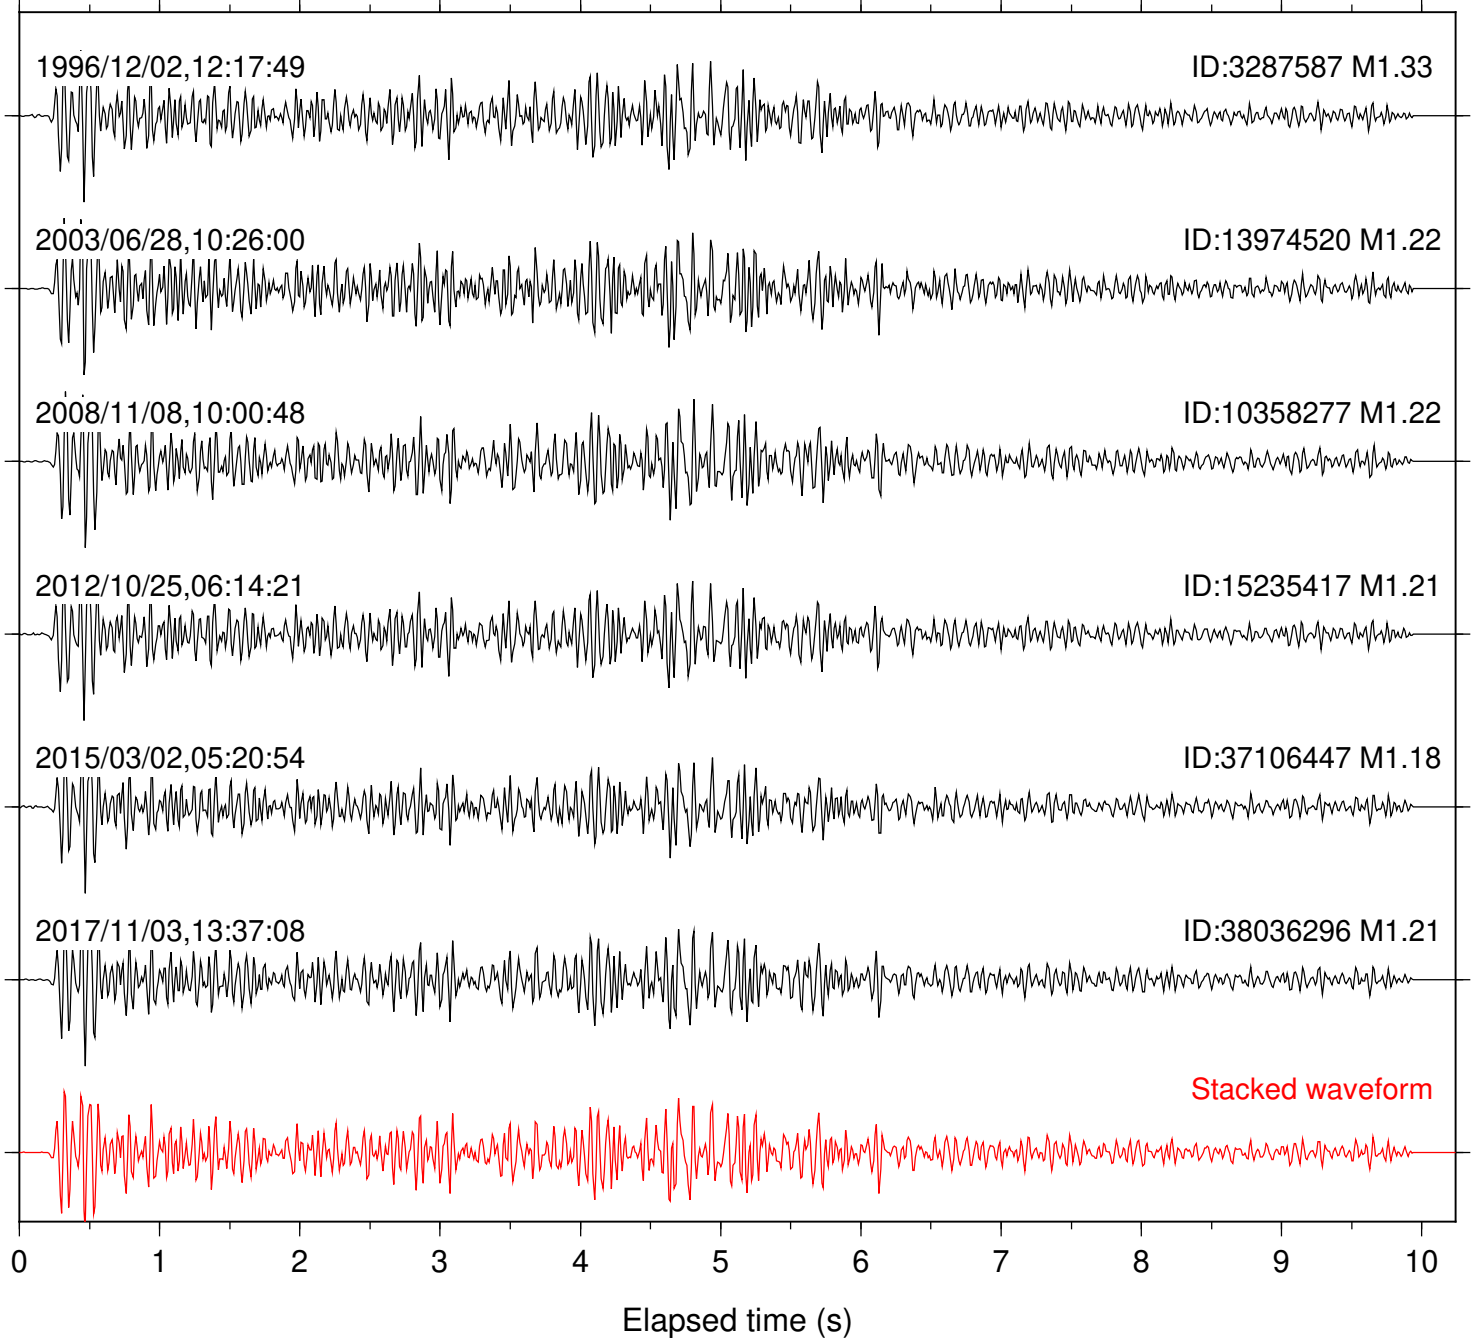

Station: FRD Com: HHZ

Focal depth: 11.29 km