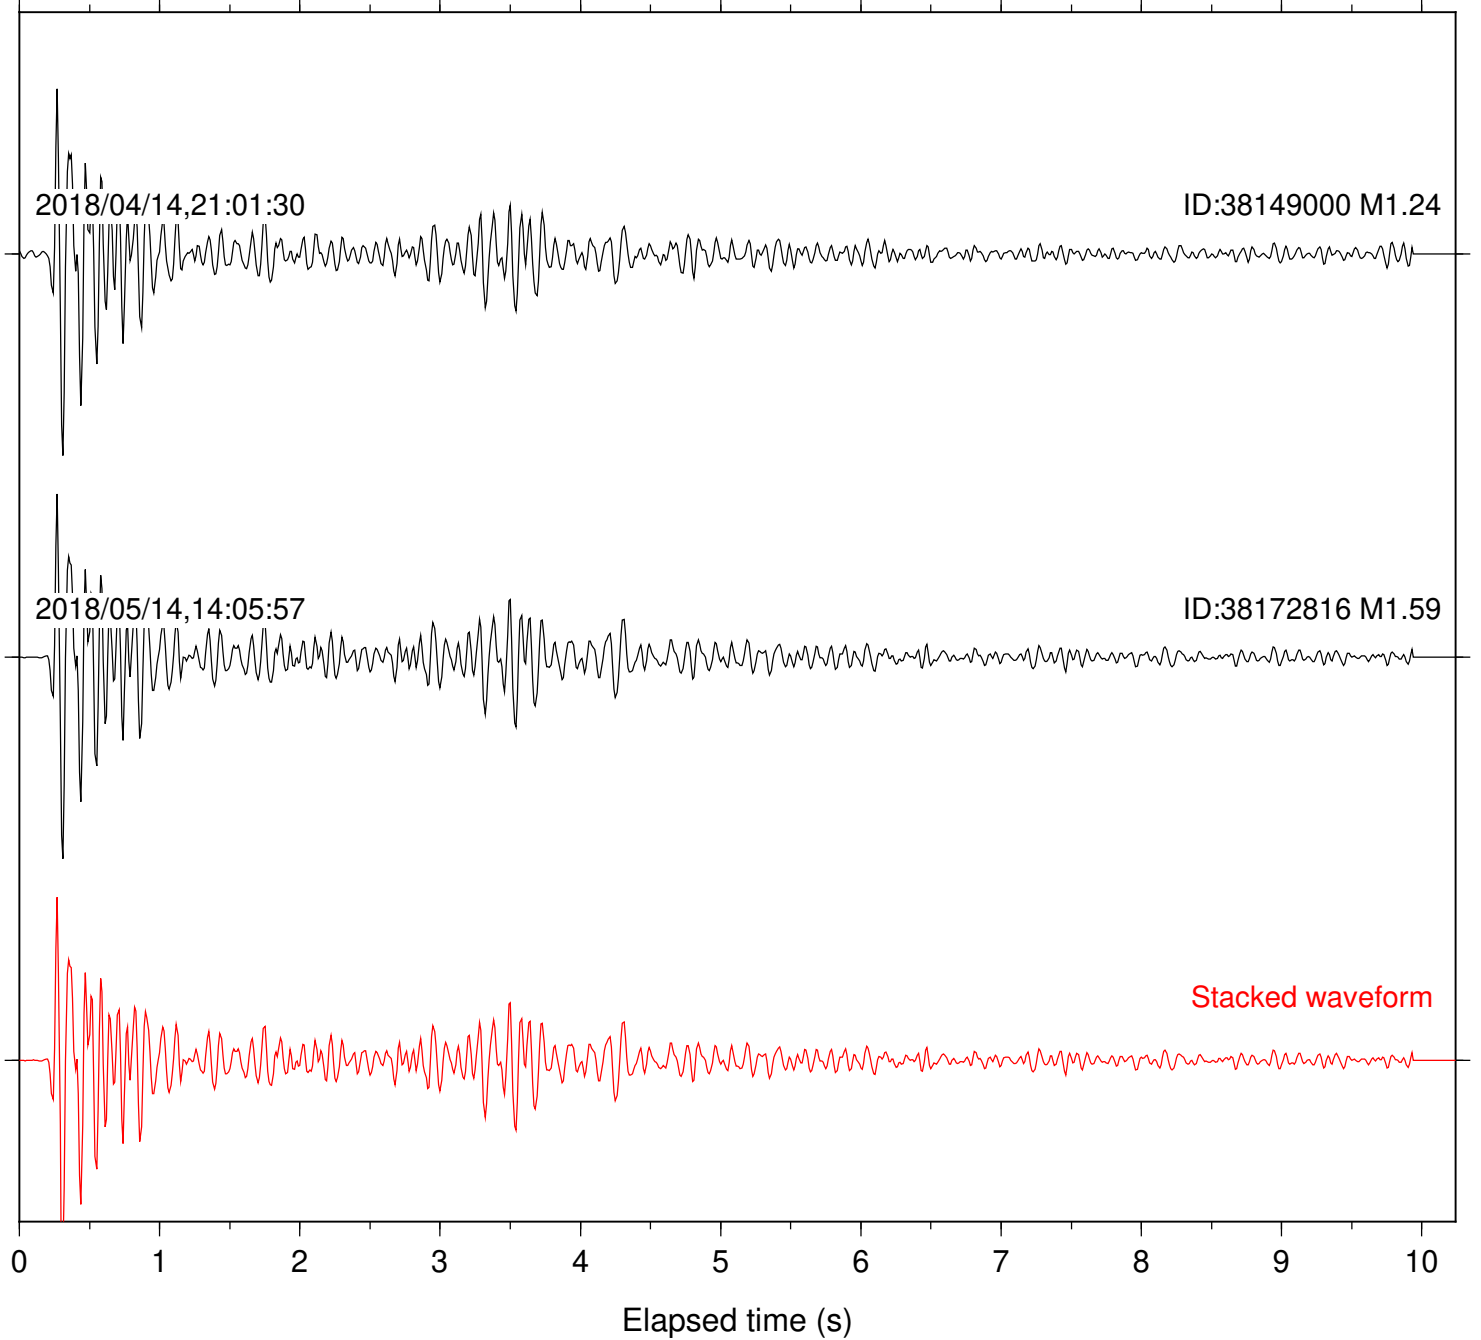

Station: TMSP Com: HHZ

Focal depth: 6.38 km