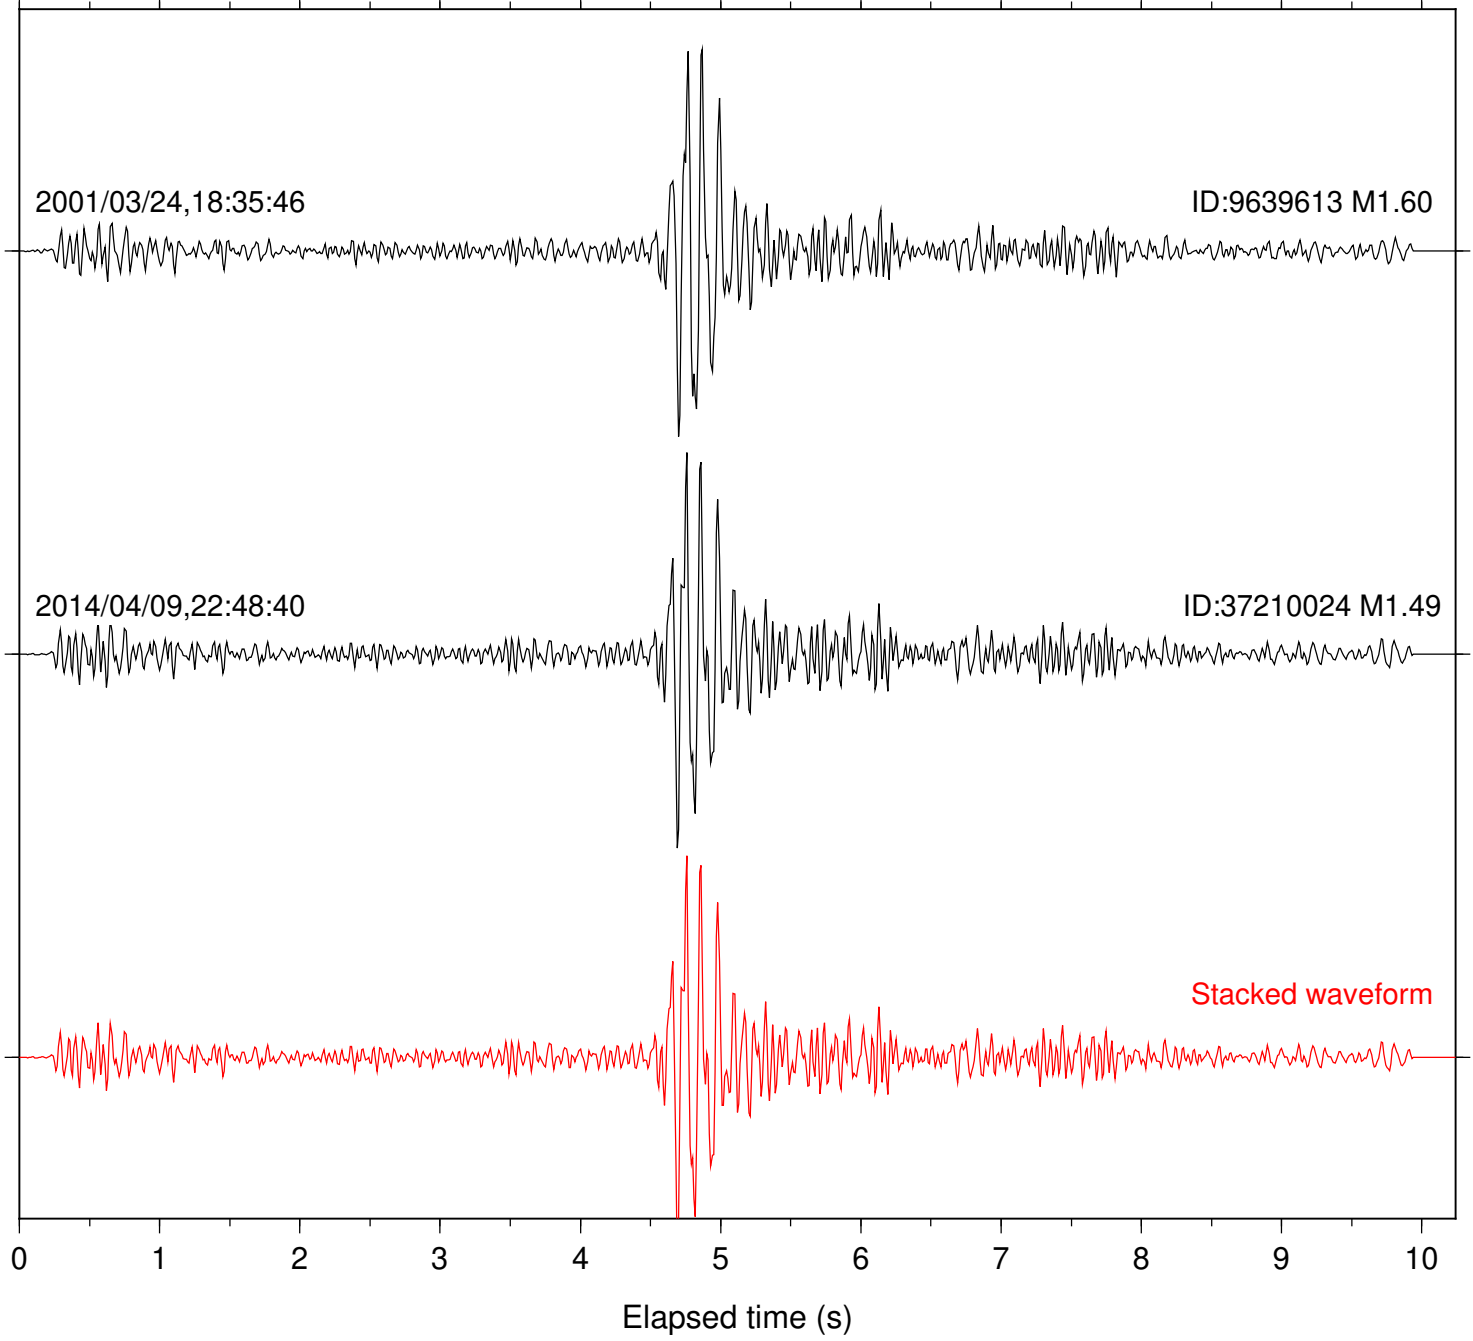

Station: DGR Com: HHZ

Focal depth: 17.73 km

Station: FRD Com: HHZ

Focal depth: 17.74 km

Station: HMT2 Com: HHZ

Focal depth: 17.74 km

Station: KNW Com: HHZ

Focal depth: 17.74 km