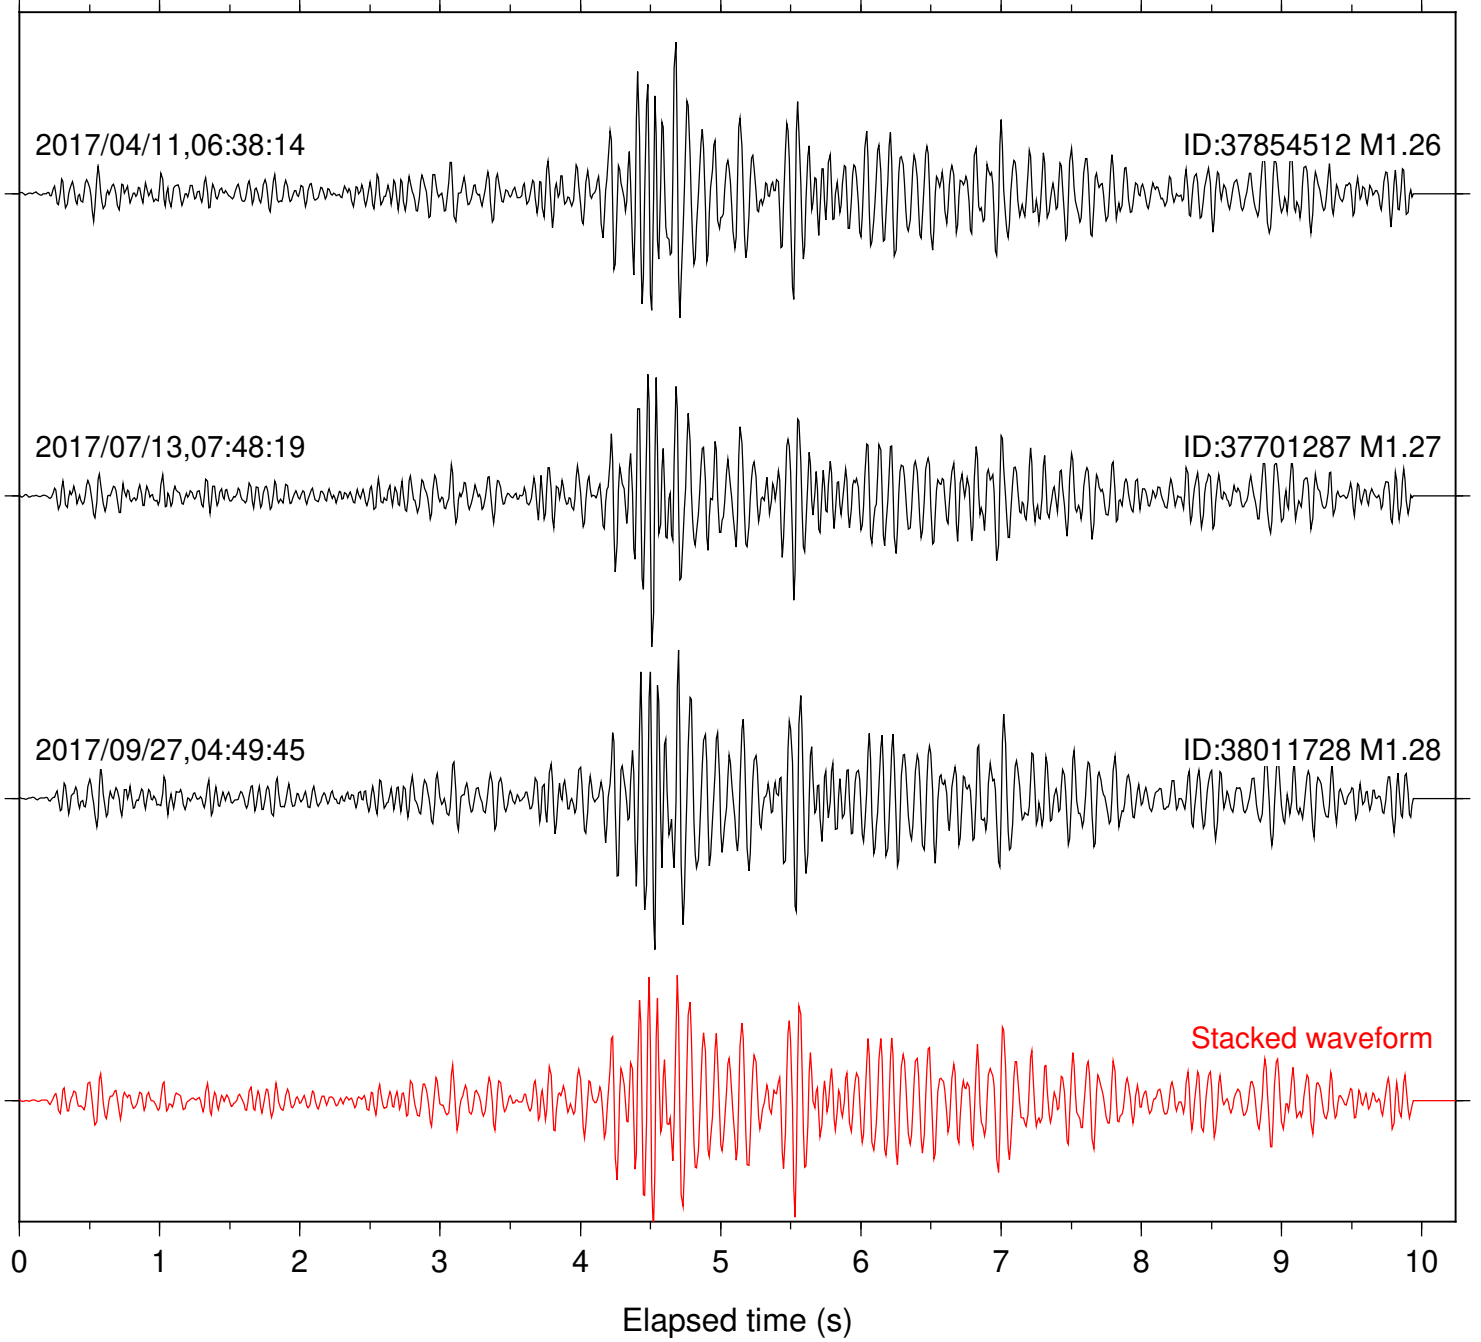

Station: B084 Com: EHZ

Focal depth: 5.81 km