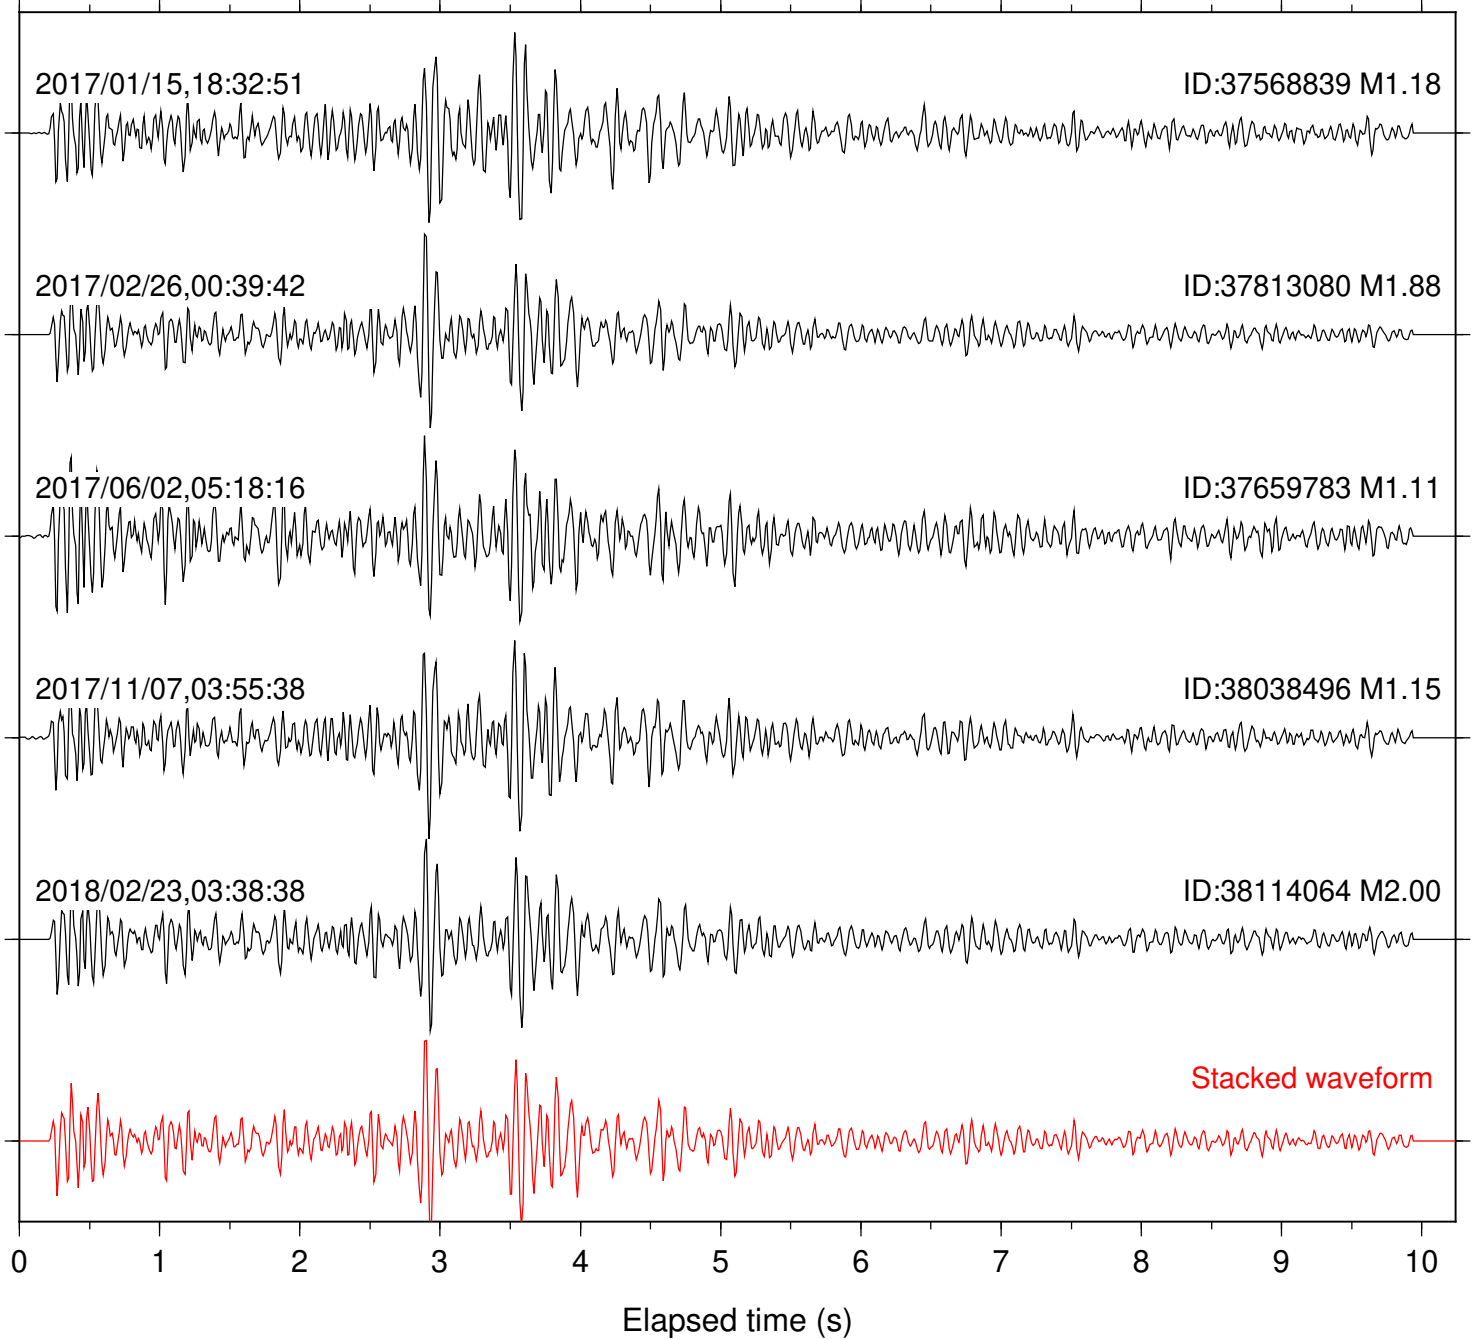

Station: B088 Com: EHZ

Focal depth: 6.31 km