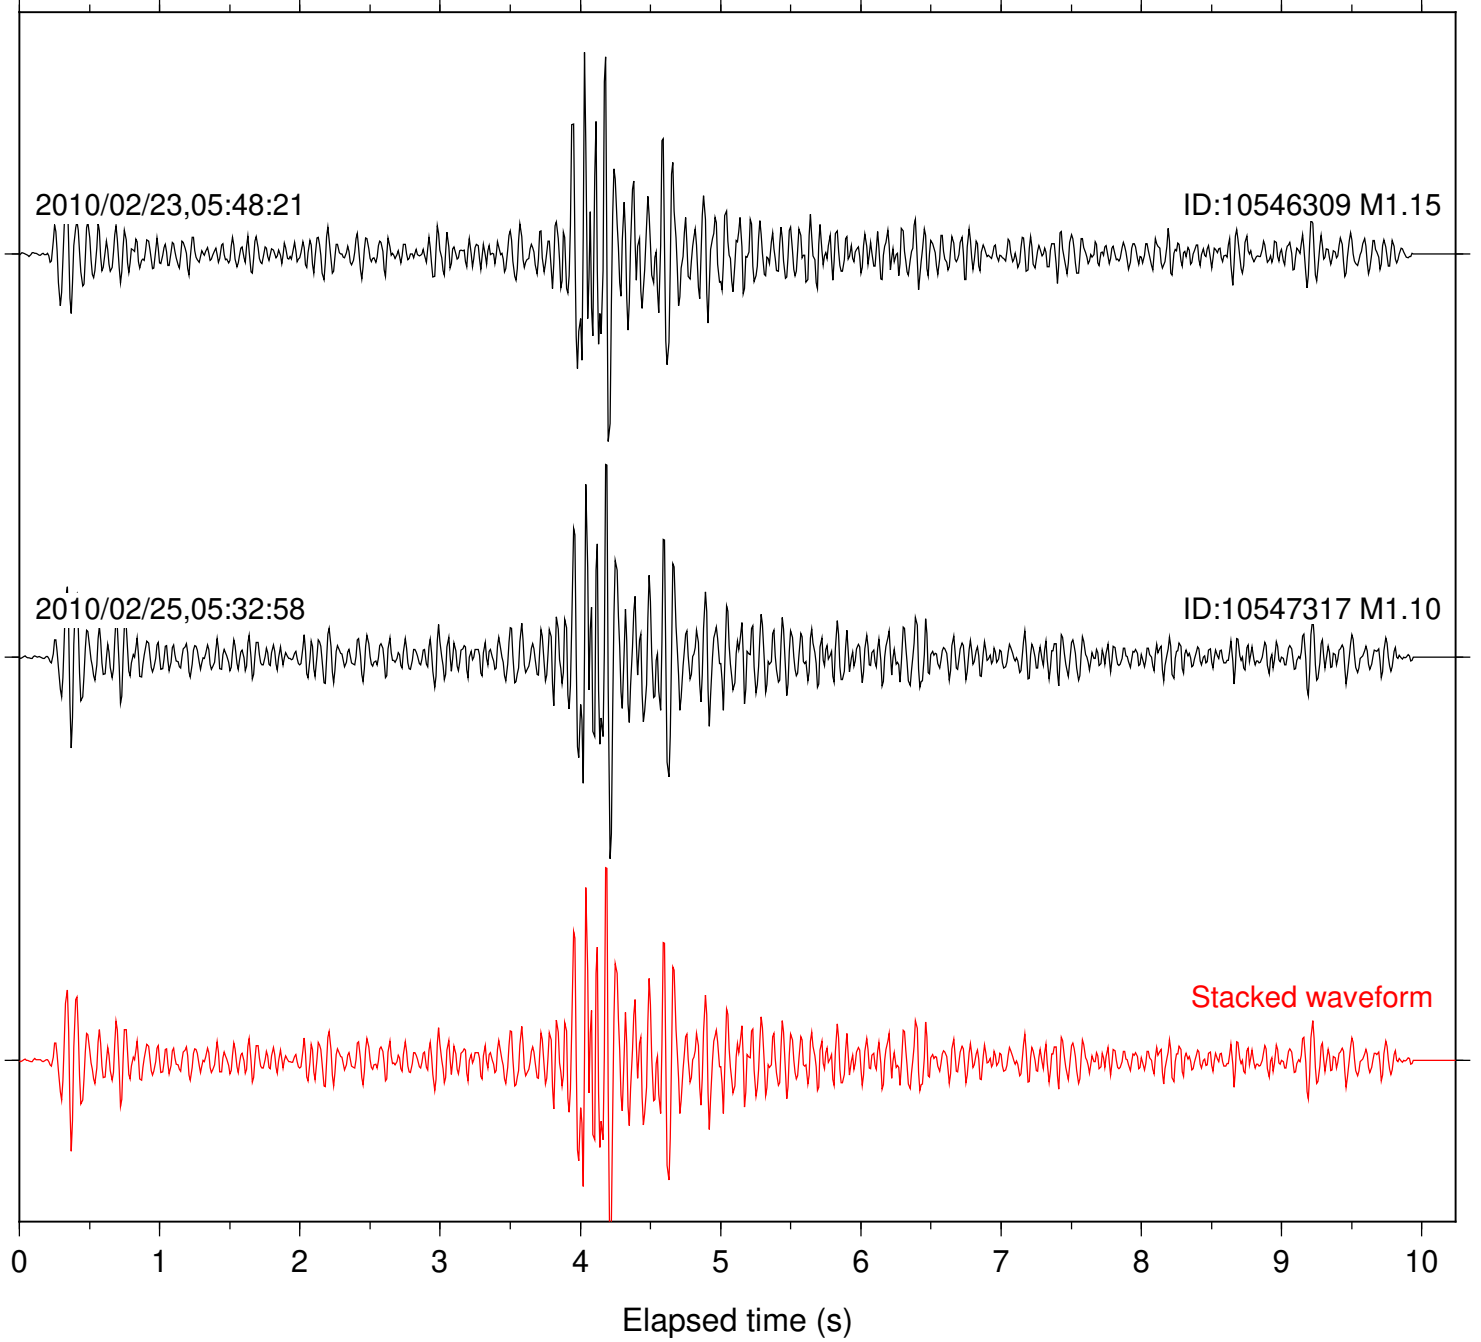

Station: KNW Com: HHZ

Focal depth: 8.92 km