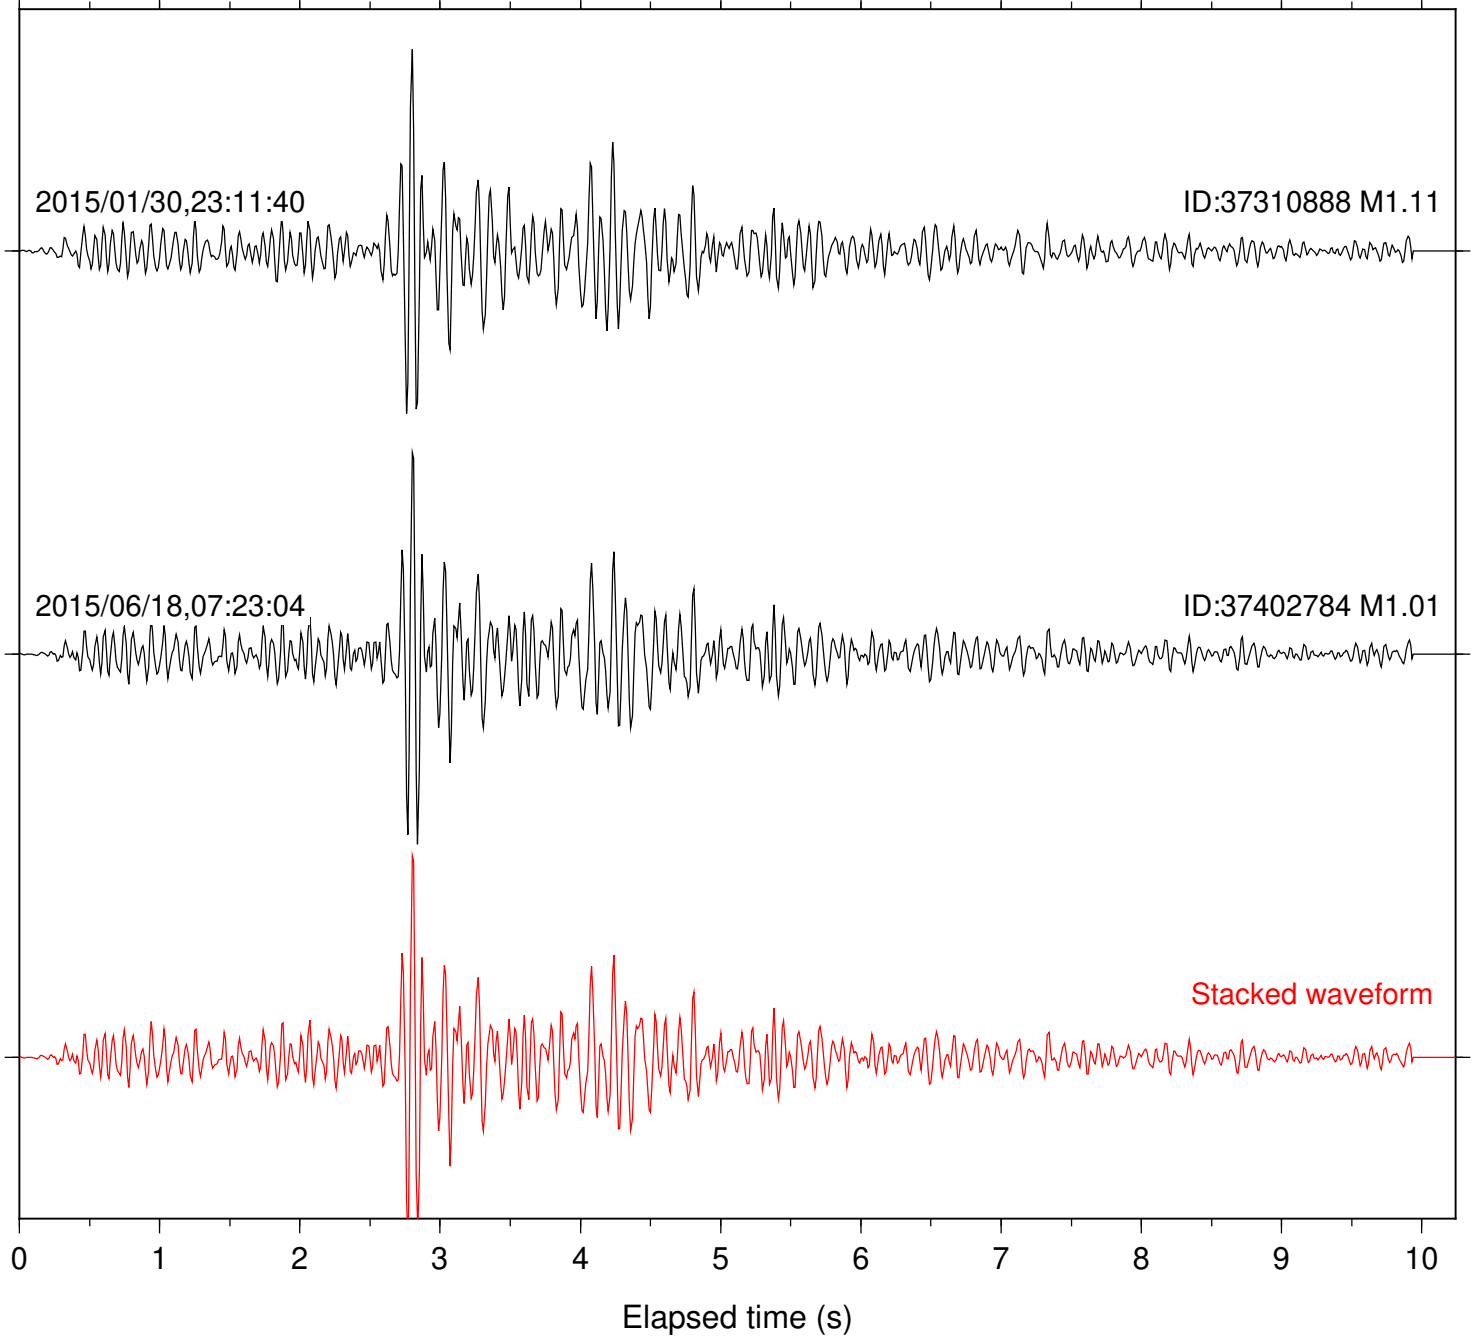

Station: JEM Com: HHZ

Focal depth: 7.53 km