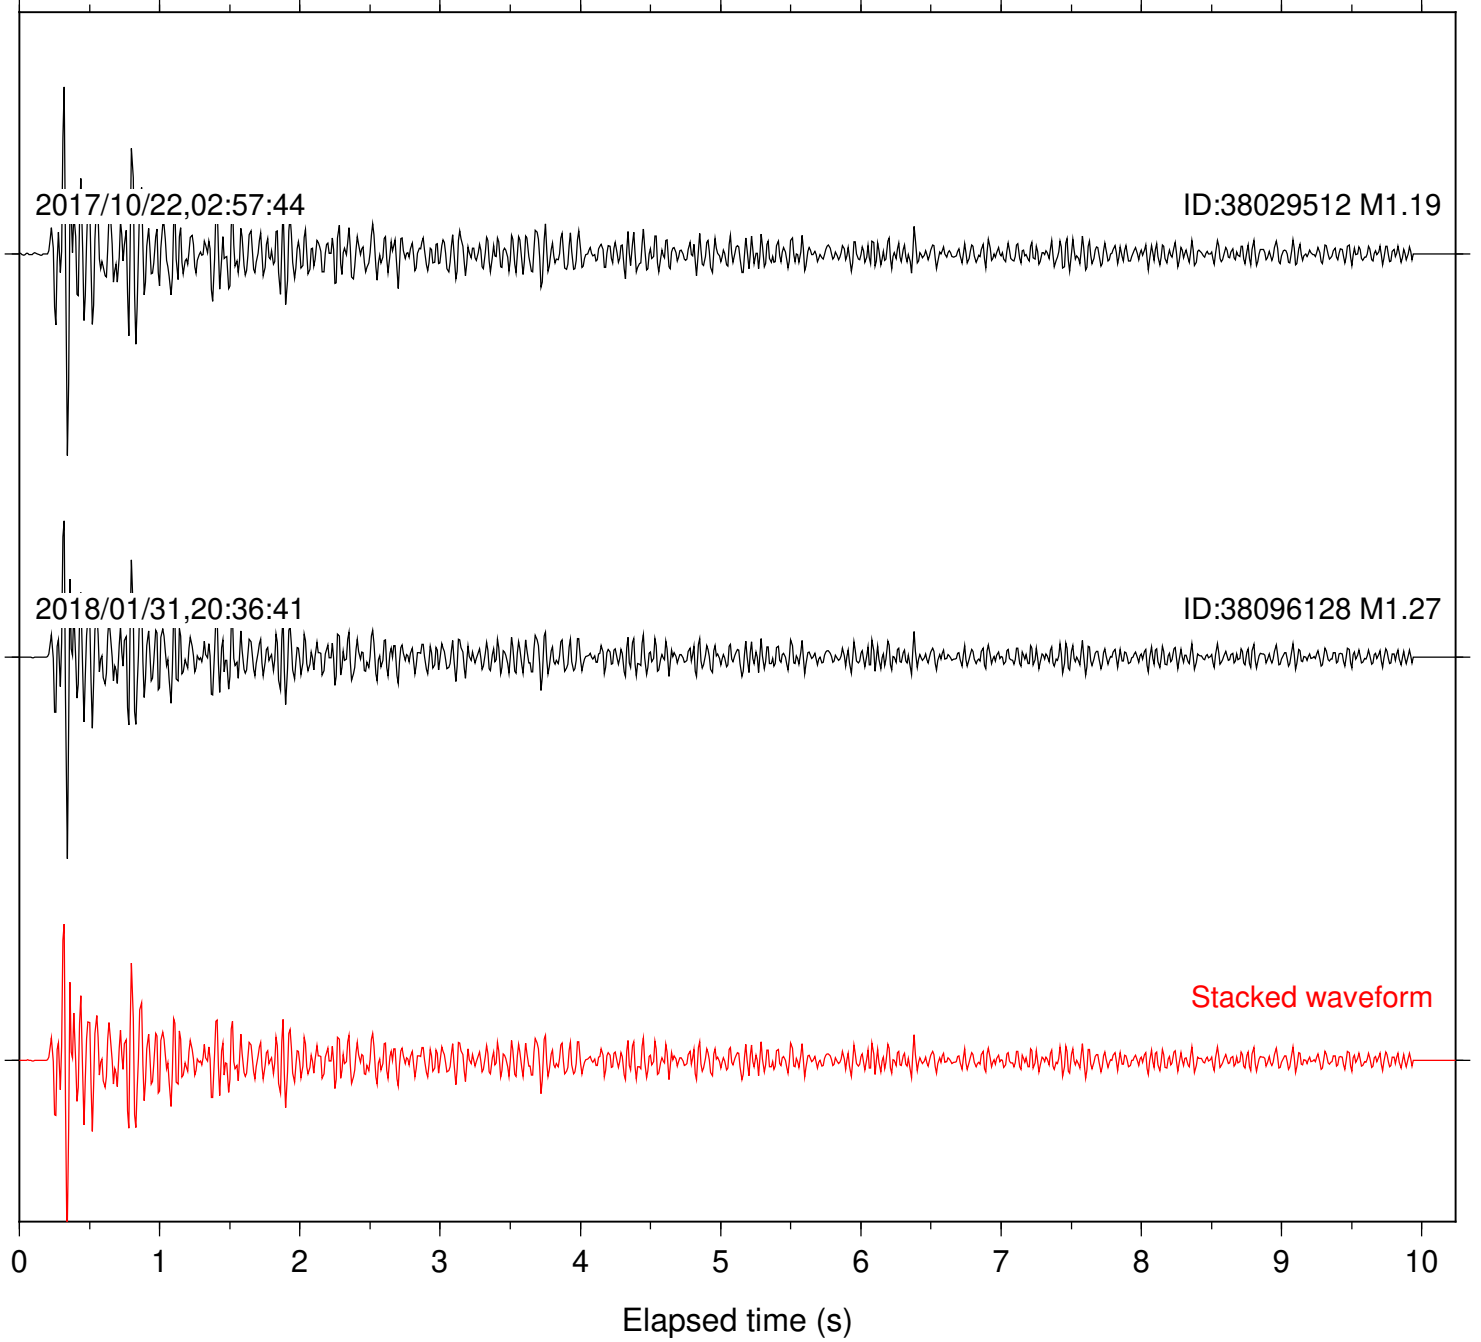

Station: FRD Com: HHZ

Focal depth: 5.13 km

Station: HMT2 Com: HHZ

Focal depth: 5.13 km

Station: KNW Com: HHZ

Focal depth: 5.13 km

Station: LKH Com: HHZ

Focal depth: 5.13 km