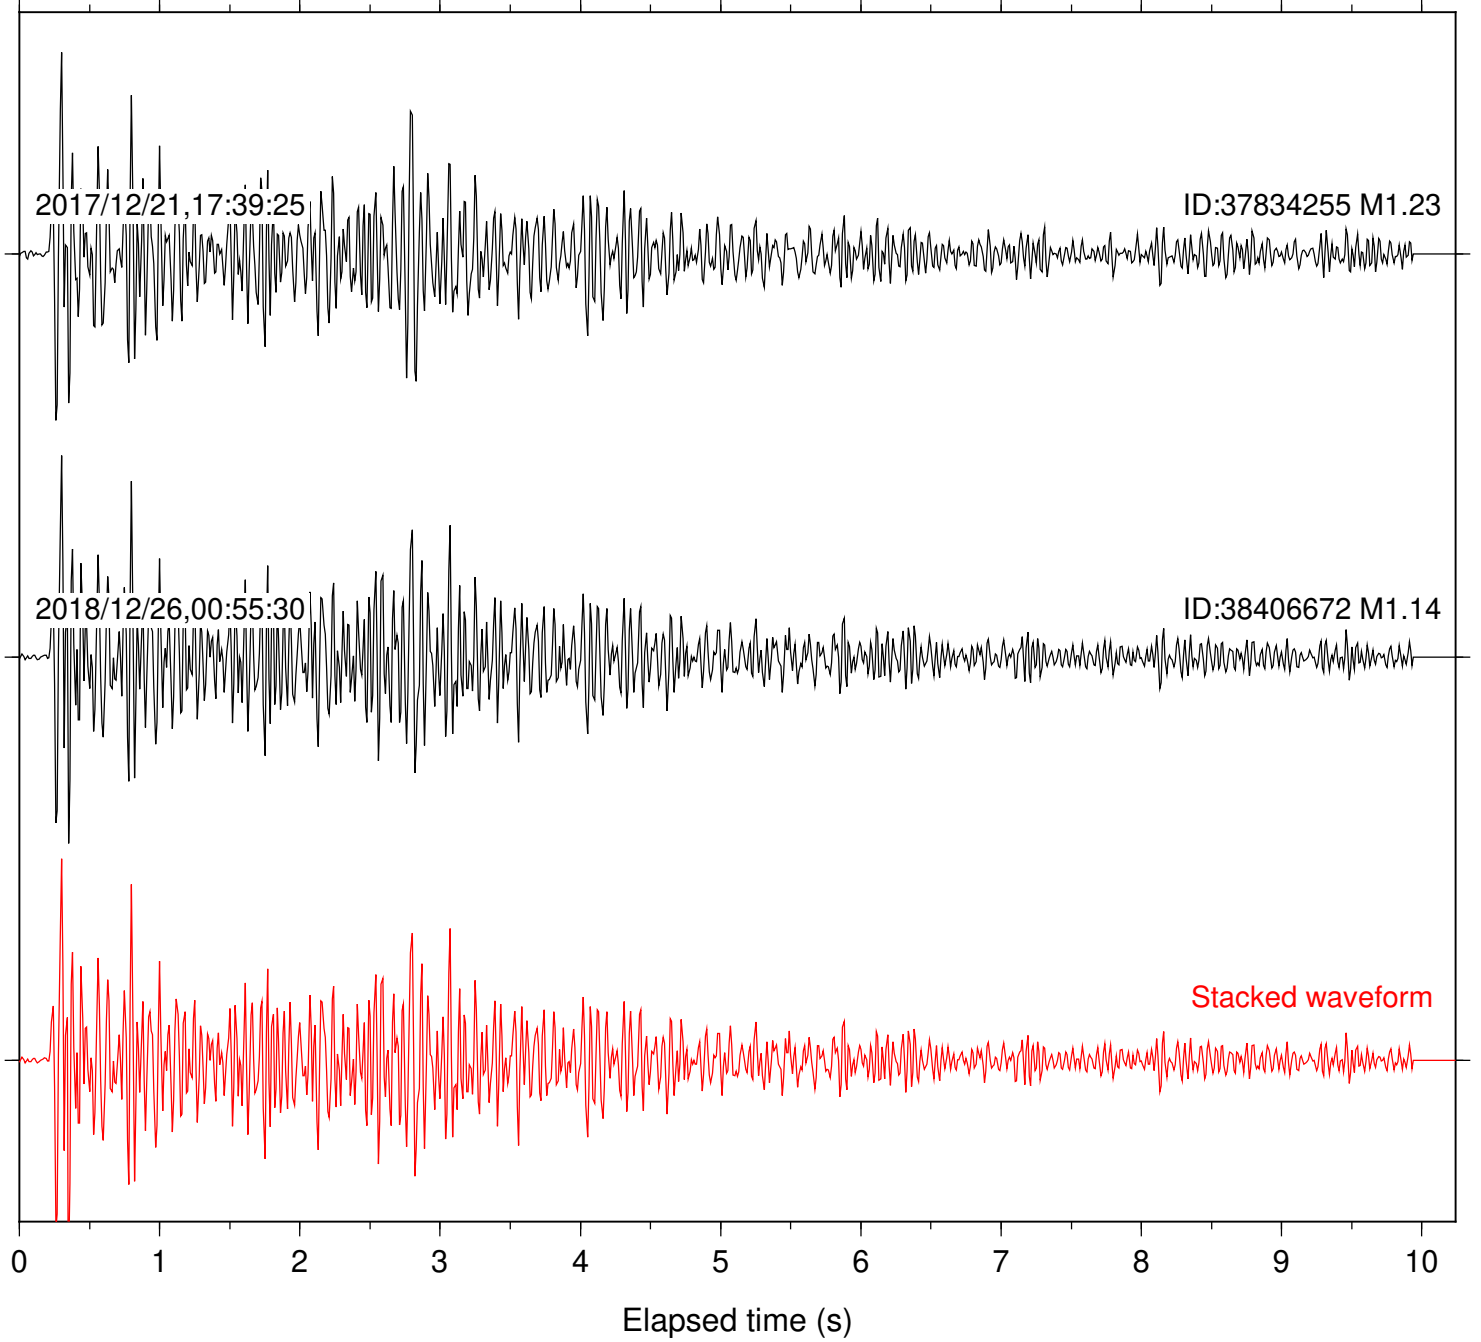

Station: FRD Com: HHZ

Focal depth: 6.96 km

Station: HMT2 Com: HHZ

Focal depth: 6.35 km

Station: KNW Com: HHZ

Focal depth: 6.86 km

Station: LVA2 Com: HHZ

Focal depth: 6.41 km