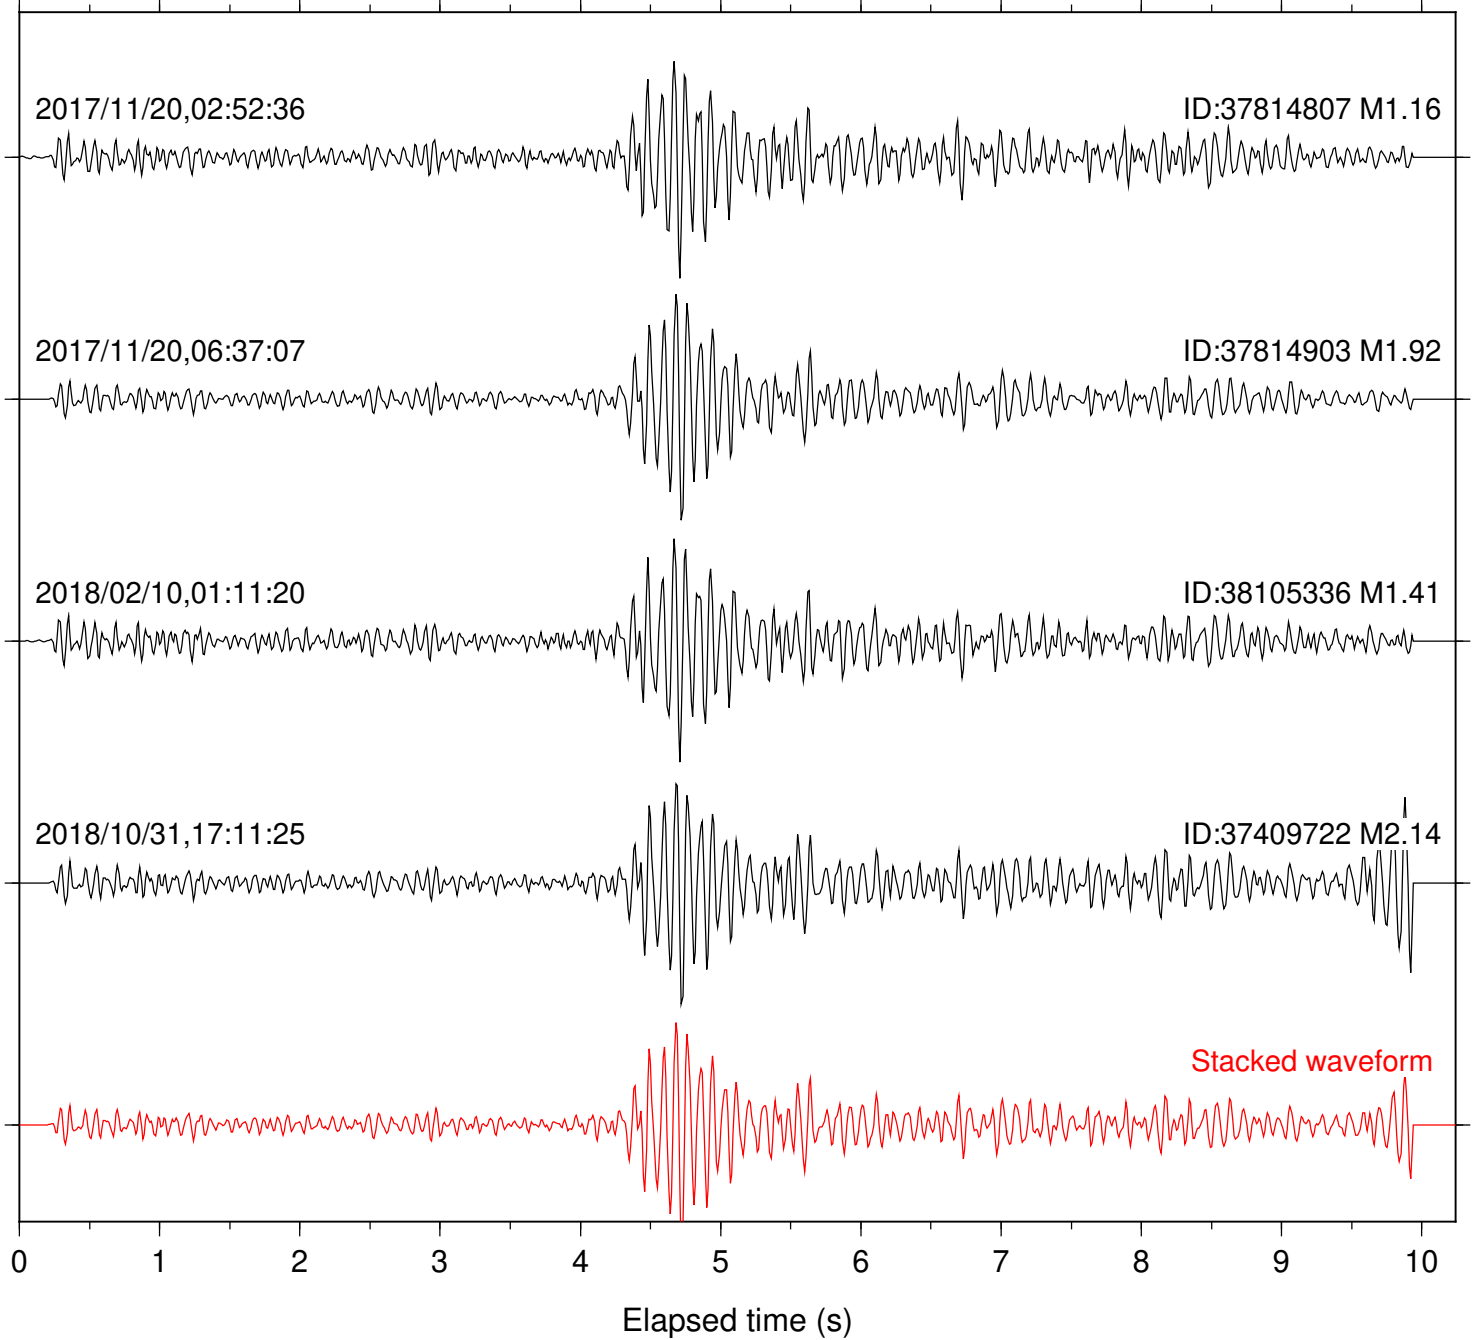

Station: B084 Com: EHZ

Focal depth: 5.29 km