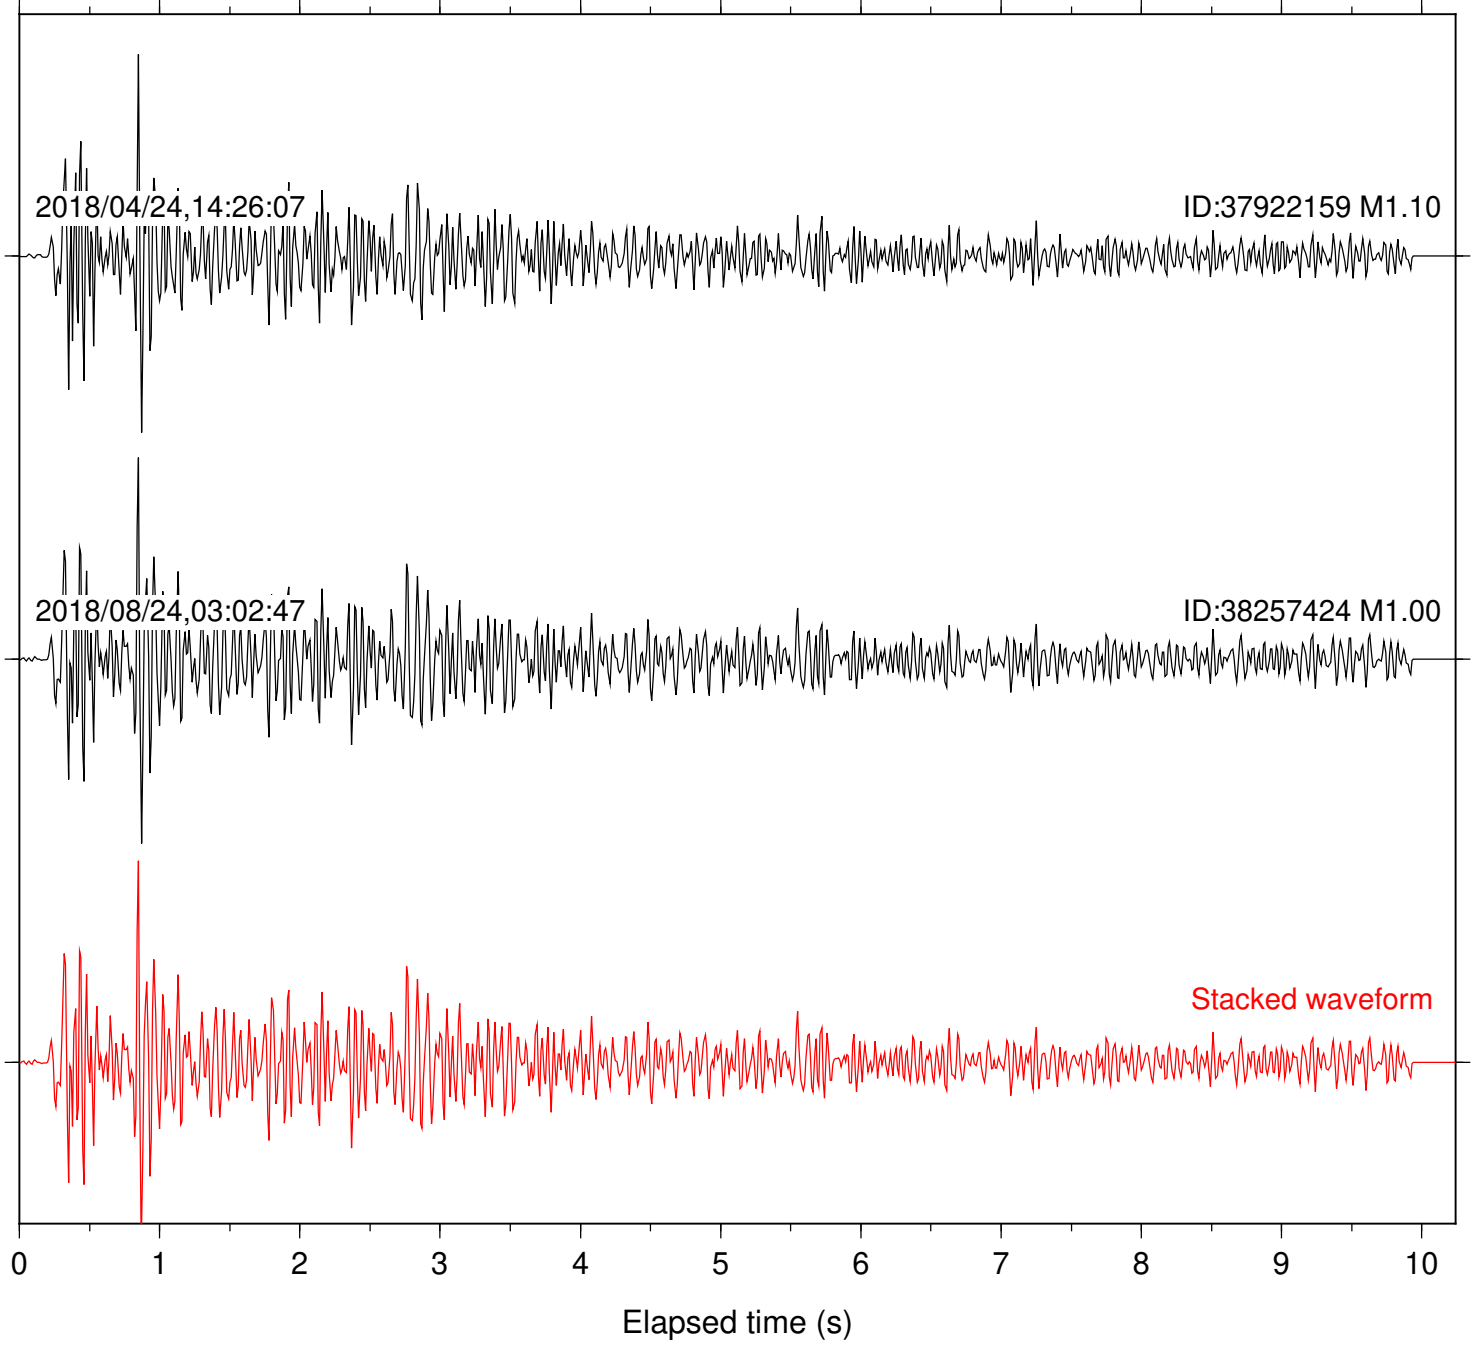

Focal depth: 4.50 km

Station: CSH Com: HHZ

Focal depth: 4.50 km

Station: DGR Com: HHZ

Focal depth: 4.50 km

Station: FRD Com: HHZ

Focal depth: 4.50 km

Station: HMT2 Com: HHZ