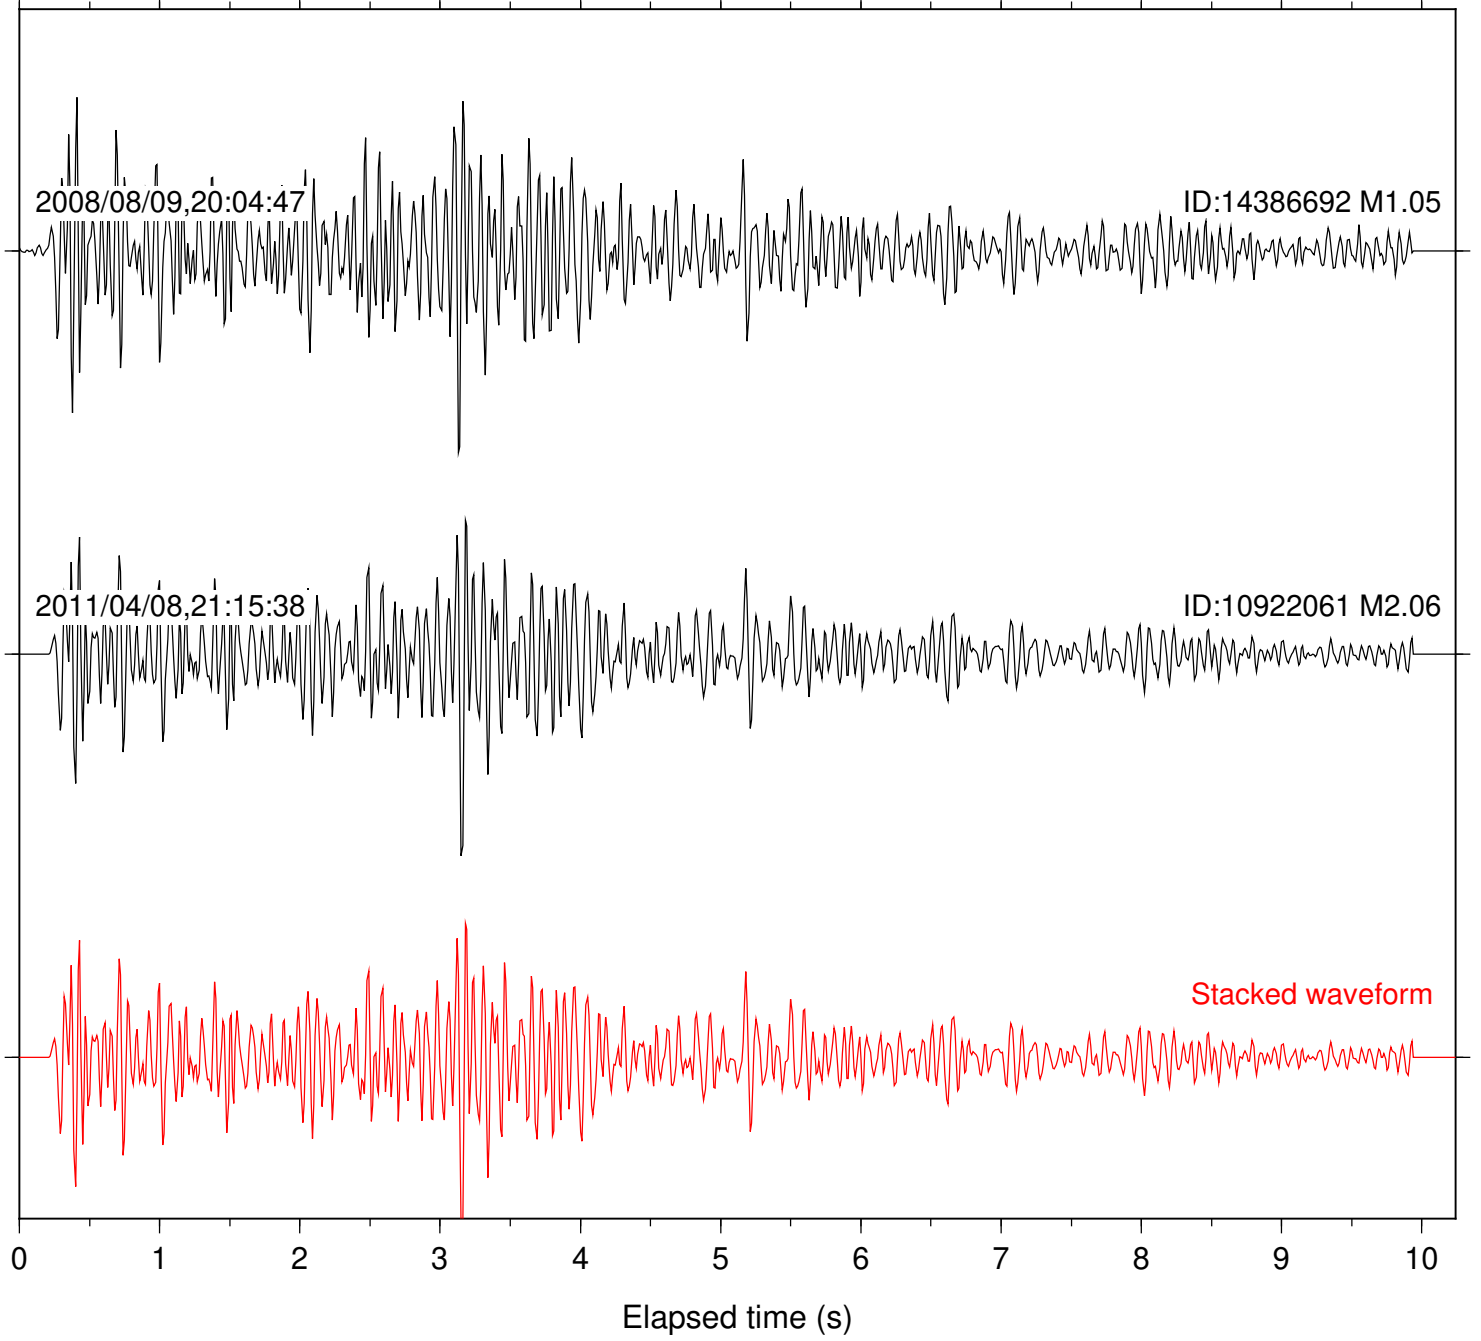

Station: B088 Com: EHZ

Focal depth: 6.69 km