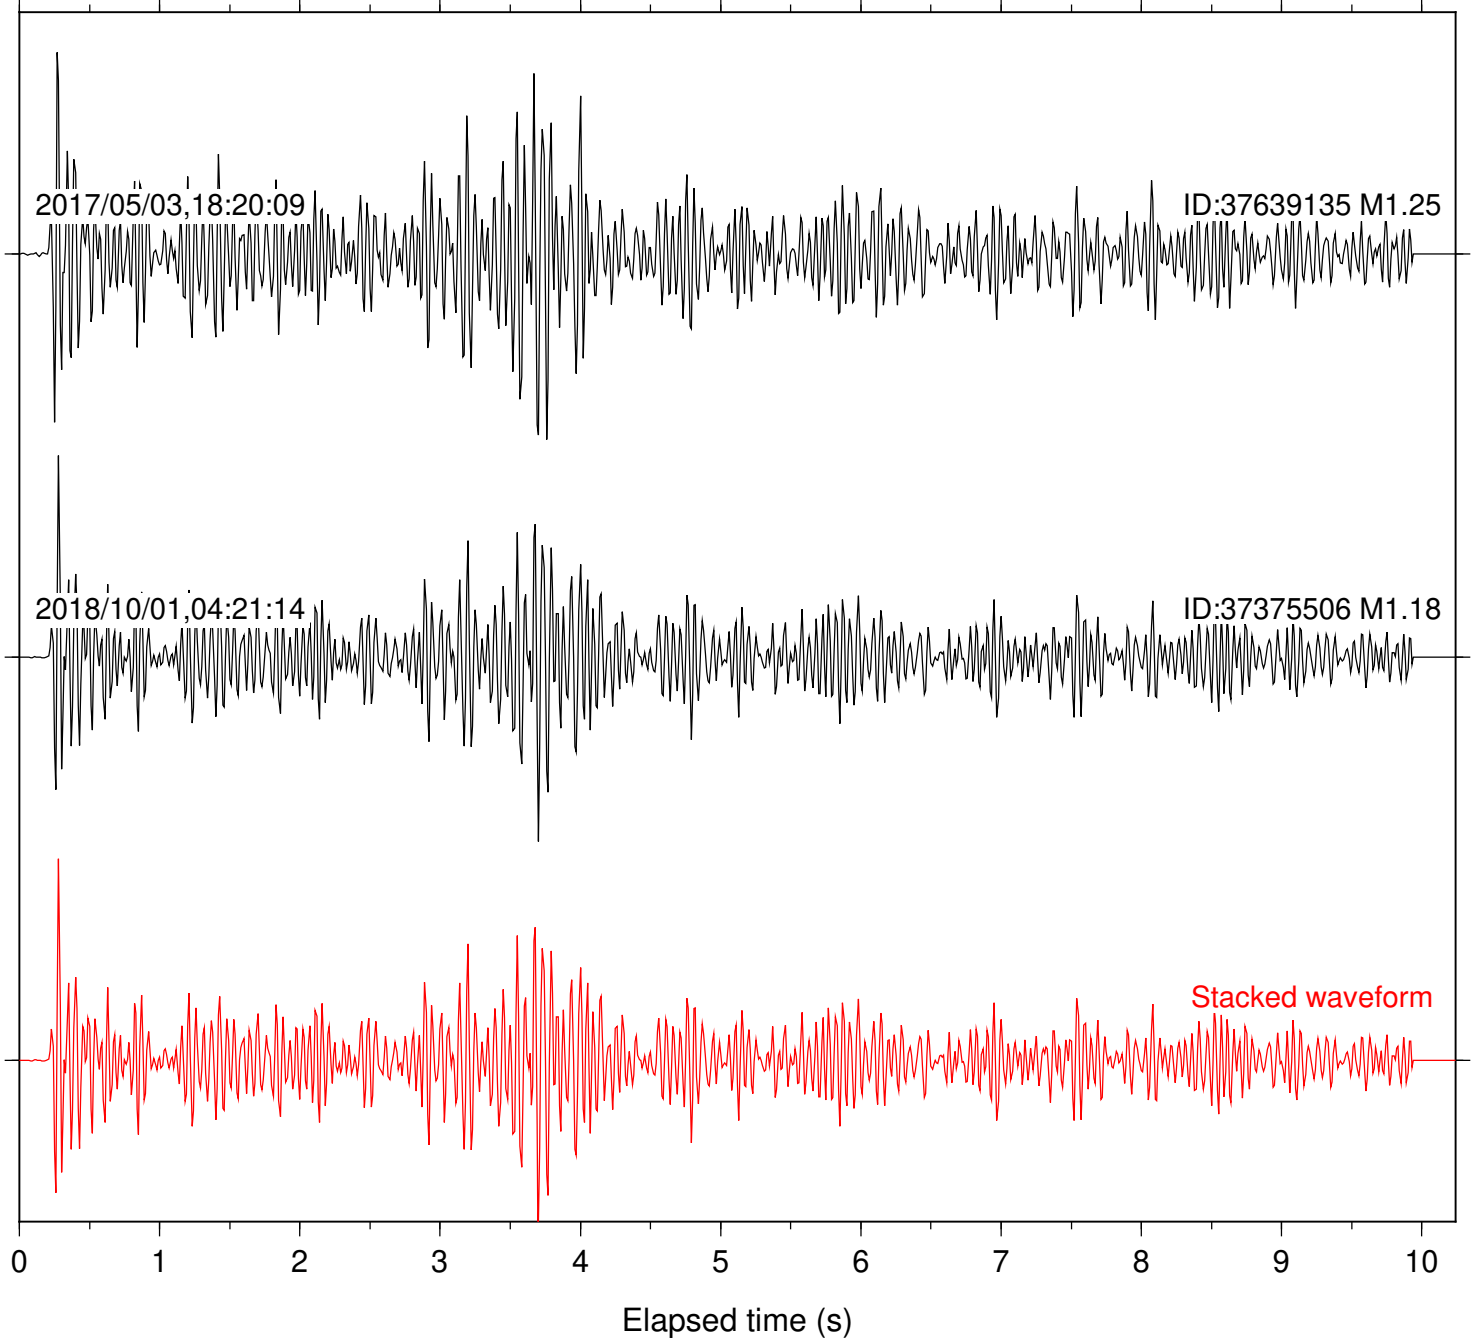

Station: DGR Com: HHZ

Focal depth: 5.83 km