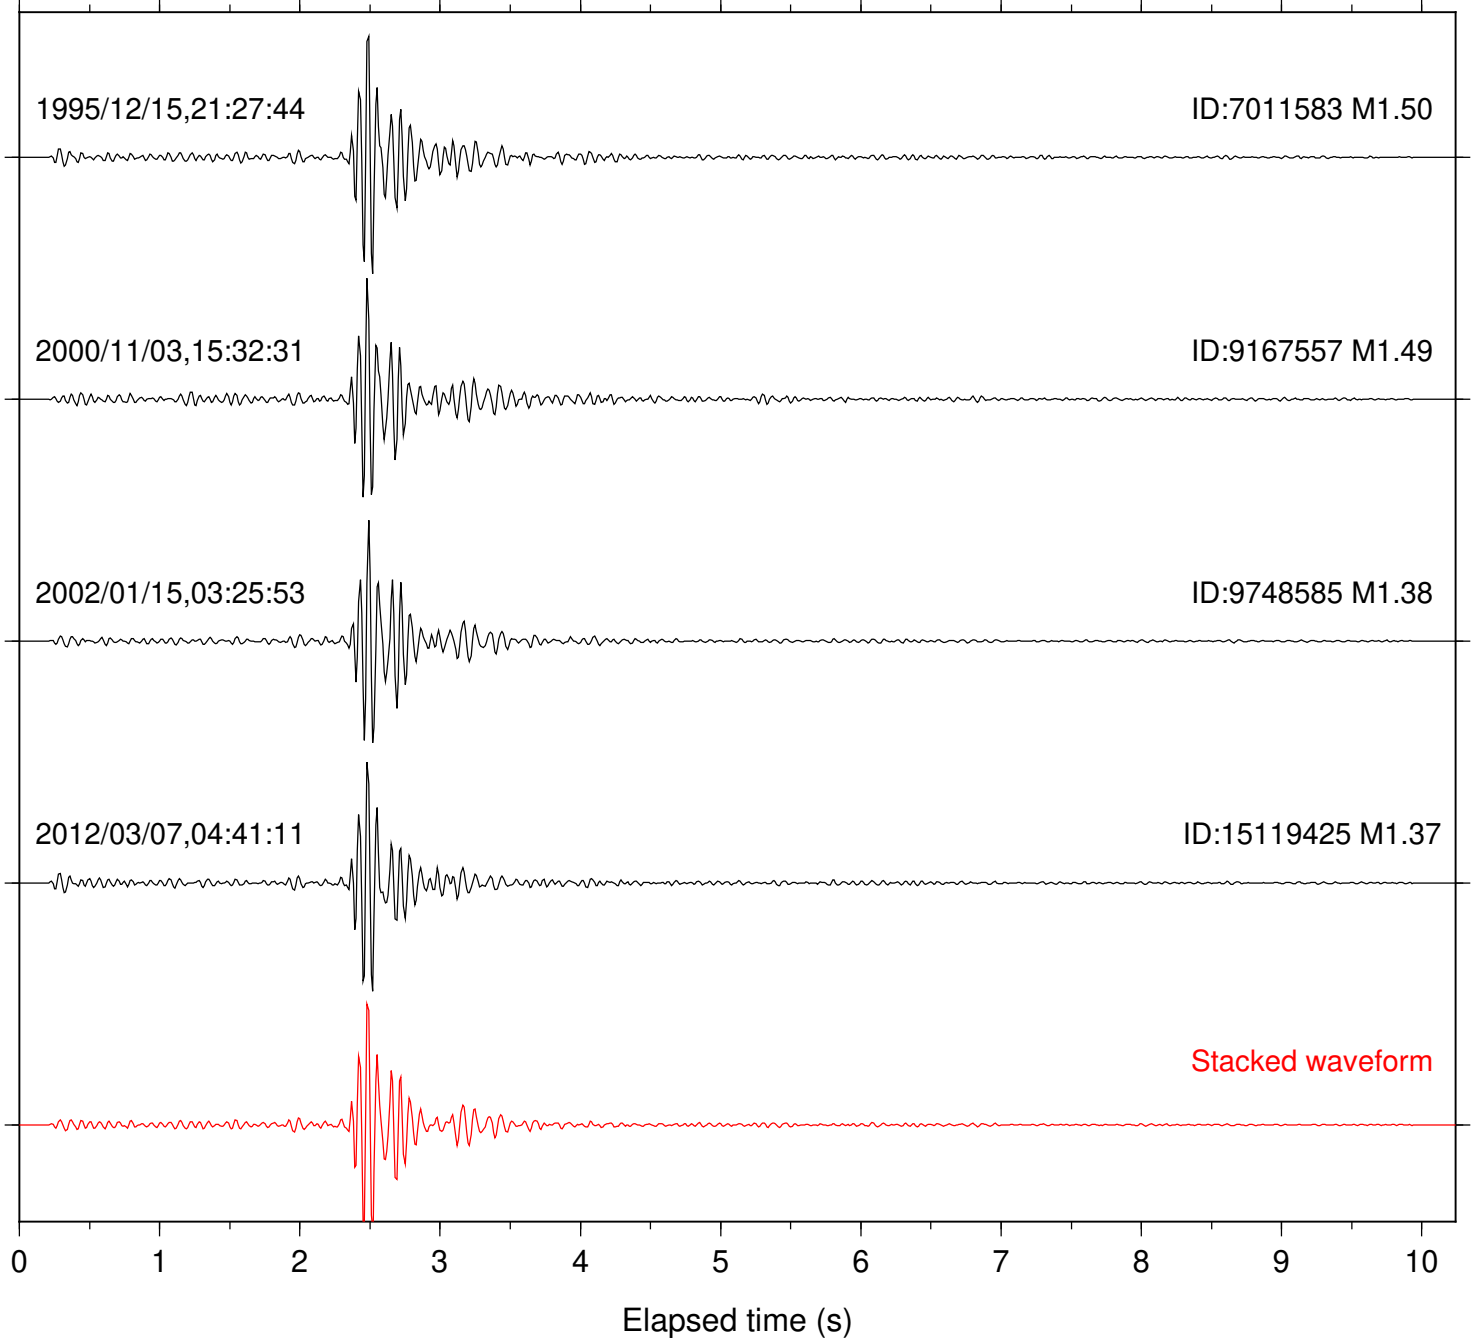

Station: TOR Com: HHZ

Focal depth: 10.68 km

Station: FRD Com: HHZ

Focal depth: 16.37 km

Station: KNW Com: HHZ

Focal depth: 16.37 km

Station: PSP Com: EHZ

Focal depth: 16.50 km