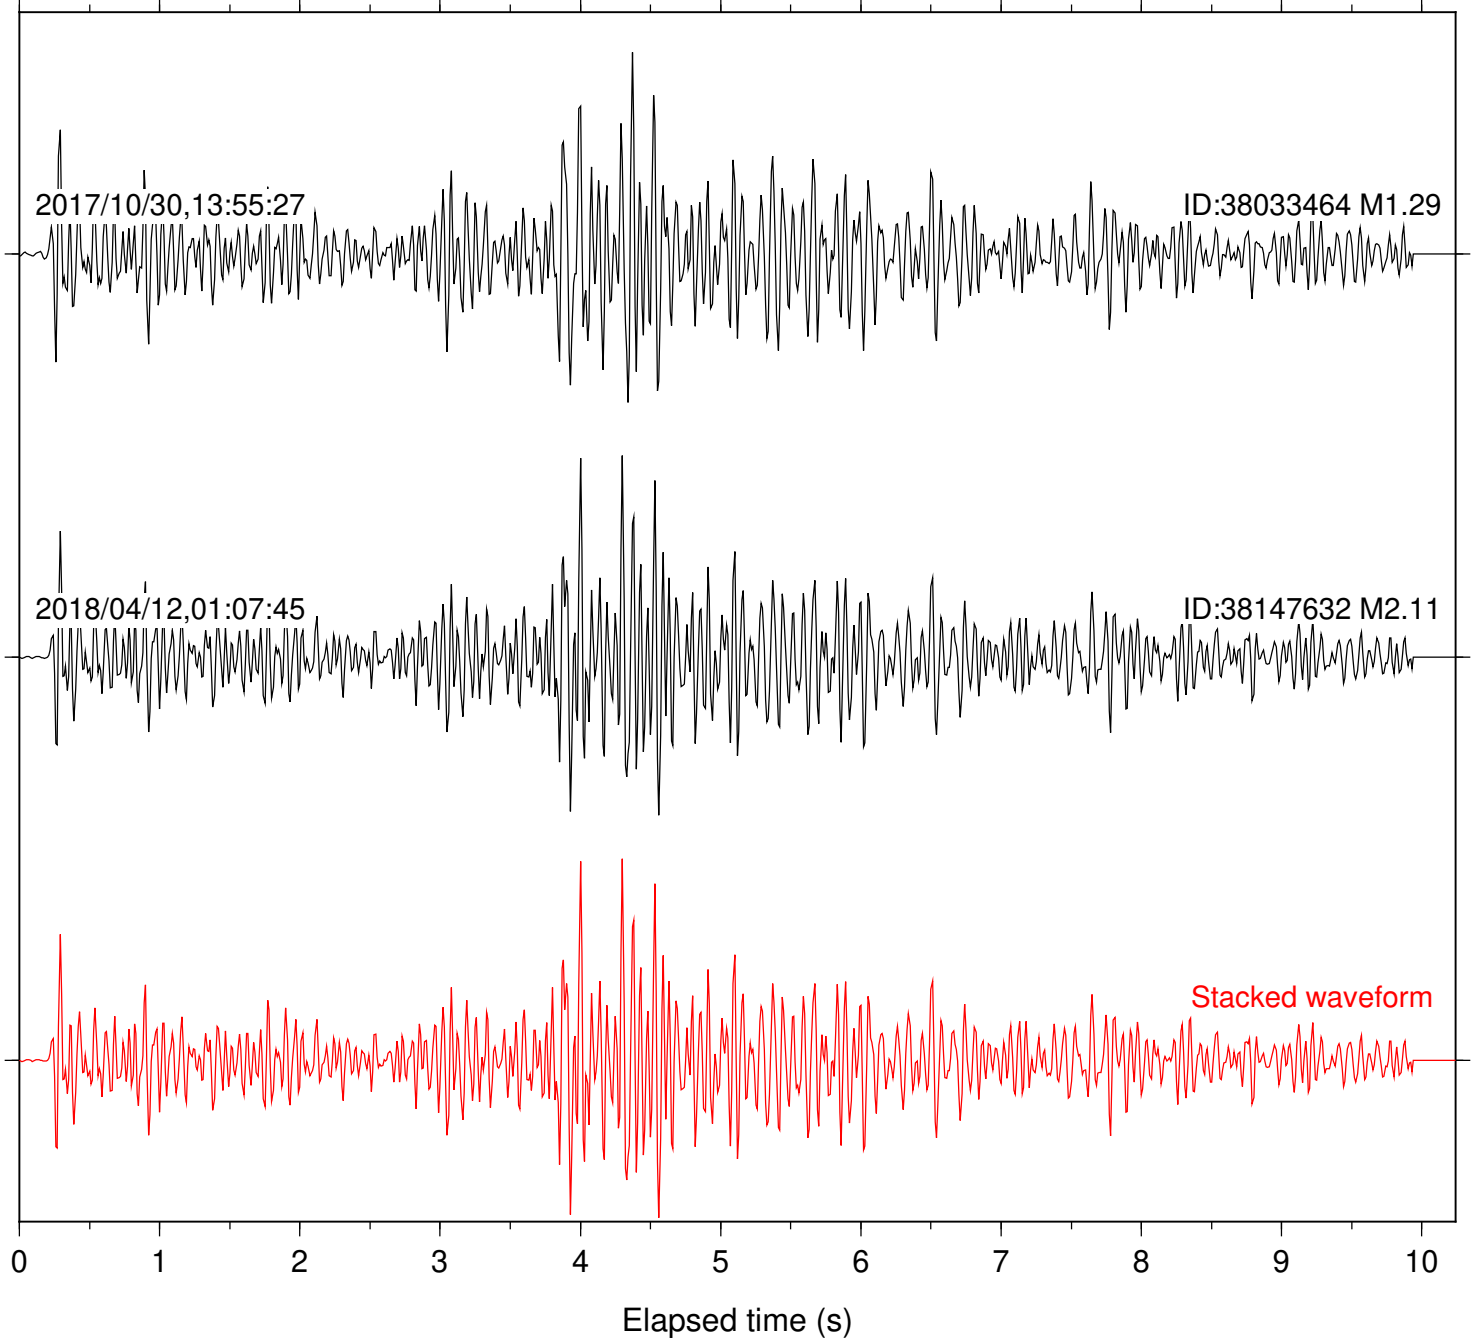

Station: CSH Com: HHZ

Focal depth: 6.26 km

Station: DGR Com: HHZ

Focal depth: 6.26 km

Station: FRD Com: HHZ

Focal depth: 6.26 km

Station: HMT2 Com: HHZ

Focal depth: 6.26 km