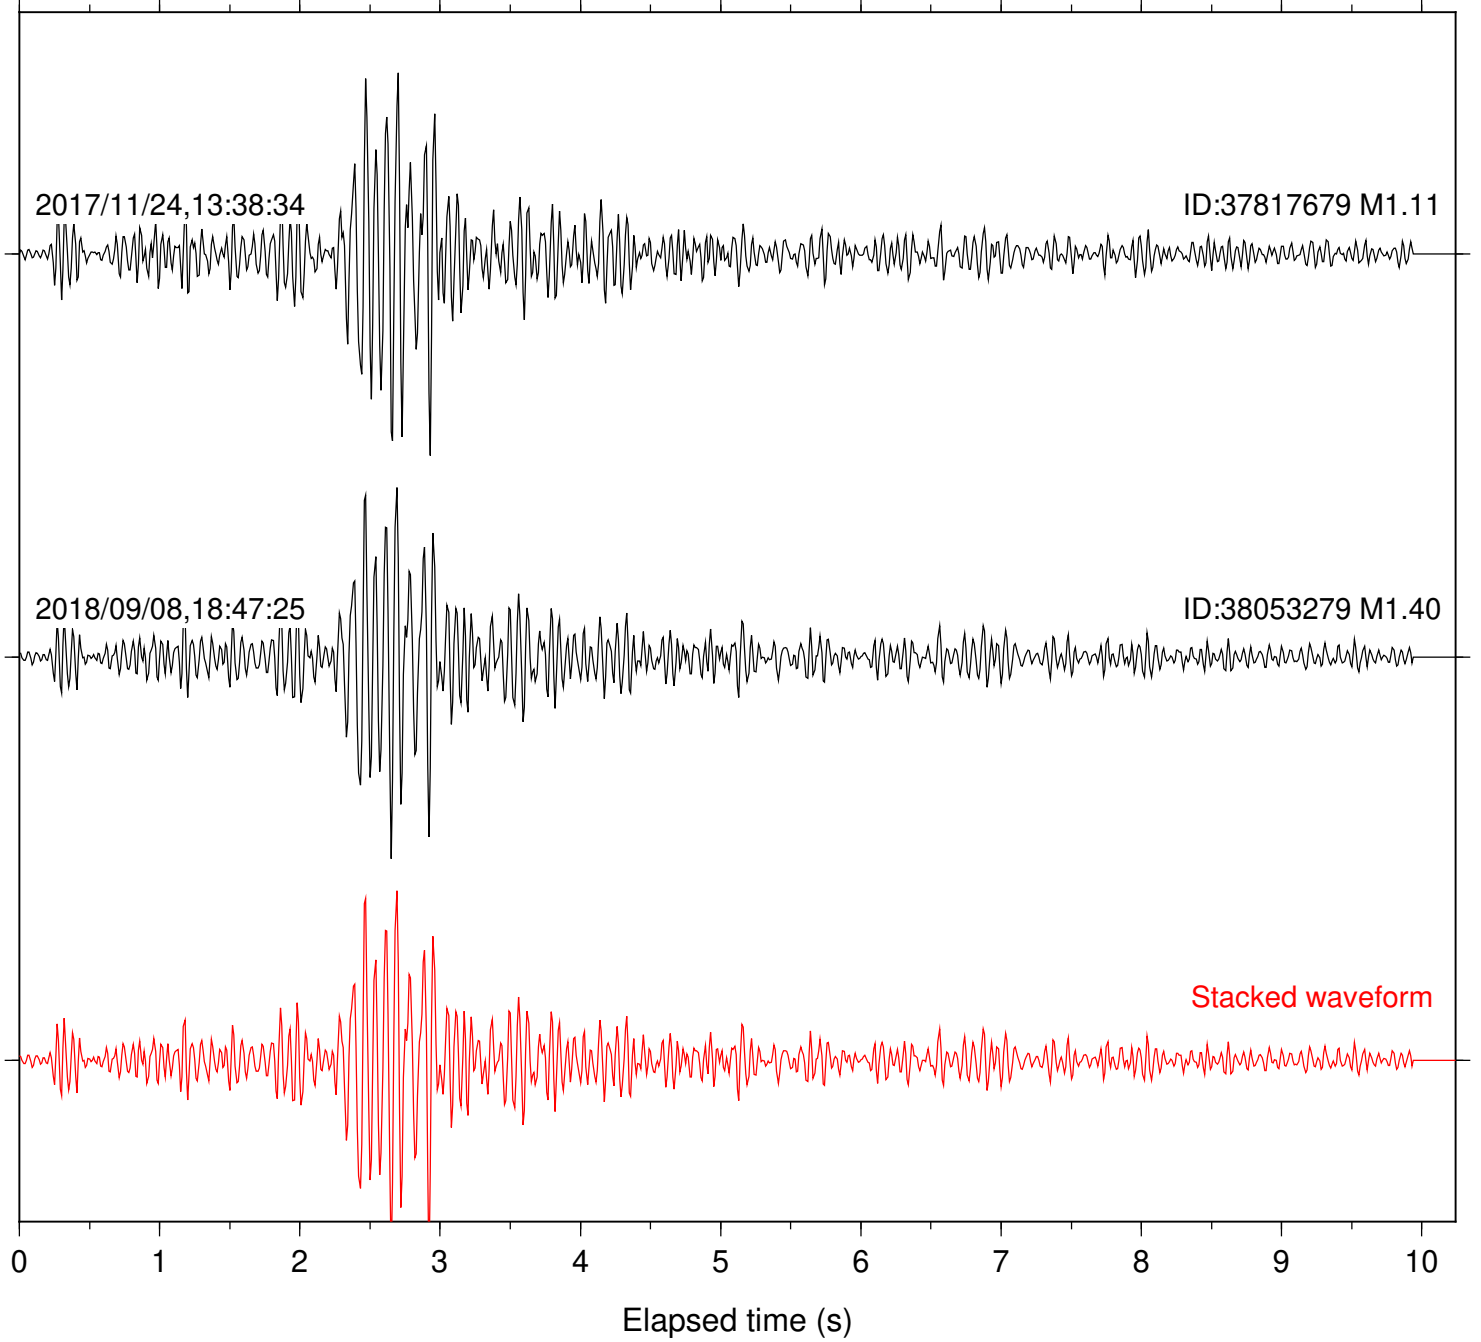

Station: RDM Com: HHZ

Focal depth: 4.89 km