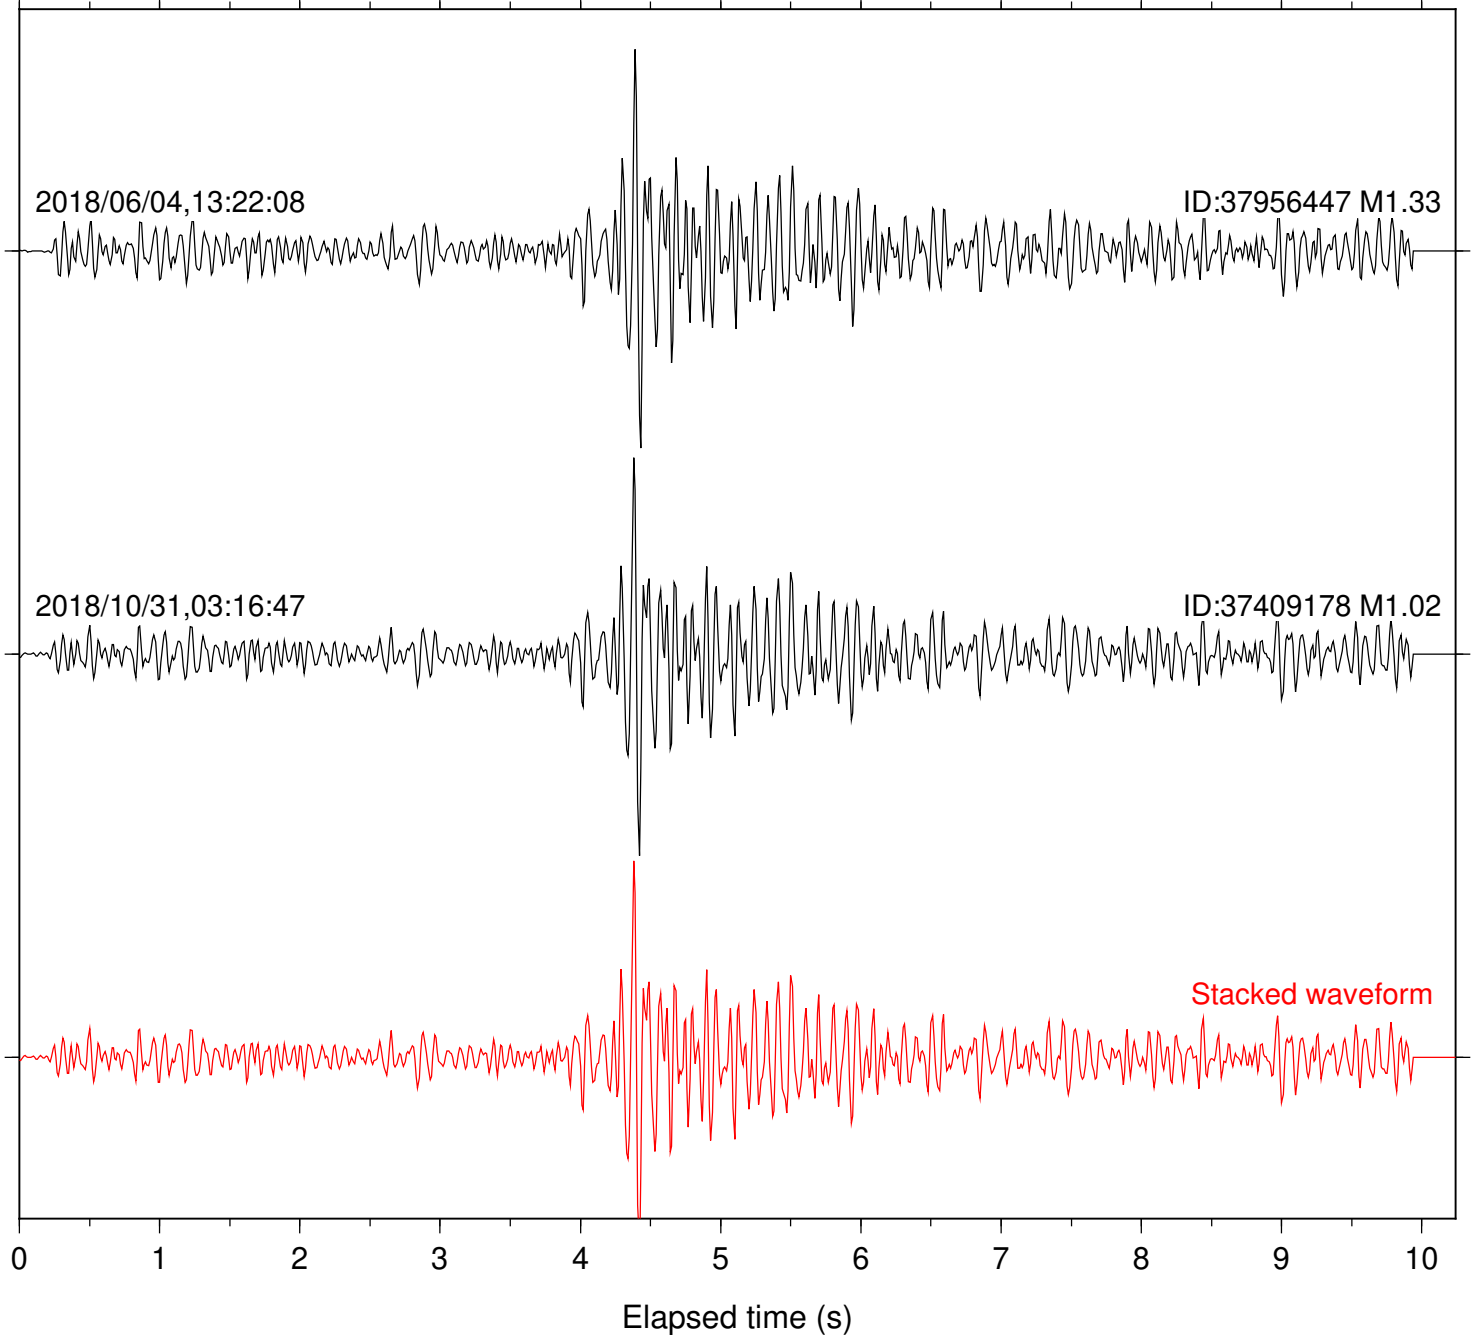

Station: WMC Com: HHZ

Focal depth: 5.25 km

Station: B081 Com: EHZ

Focal depth: 4.77 km

Station: B082 Com: EHZ

Focal depth: 4.77 km

Station: B084 Com: EHZ

Focal depth: 4.77 km