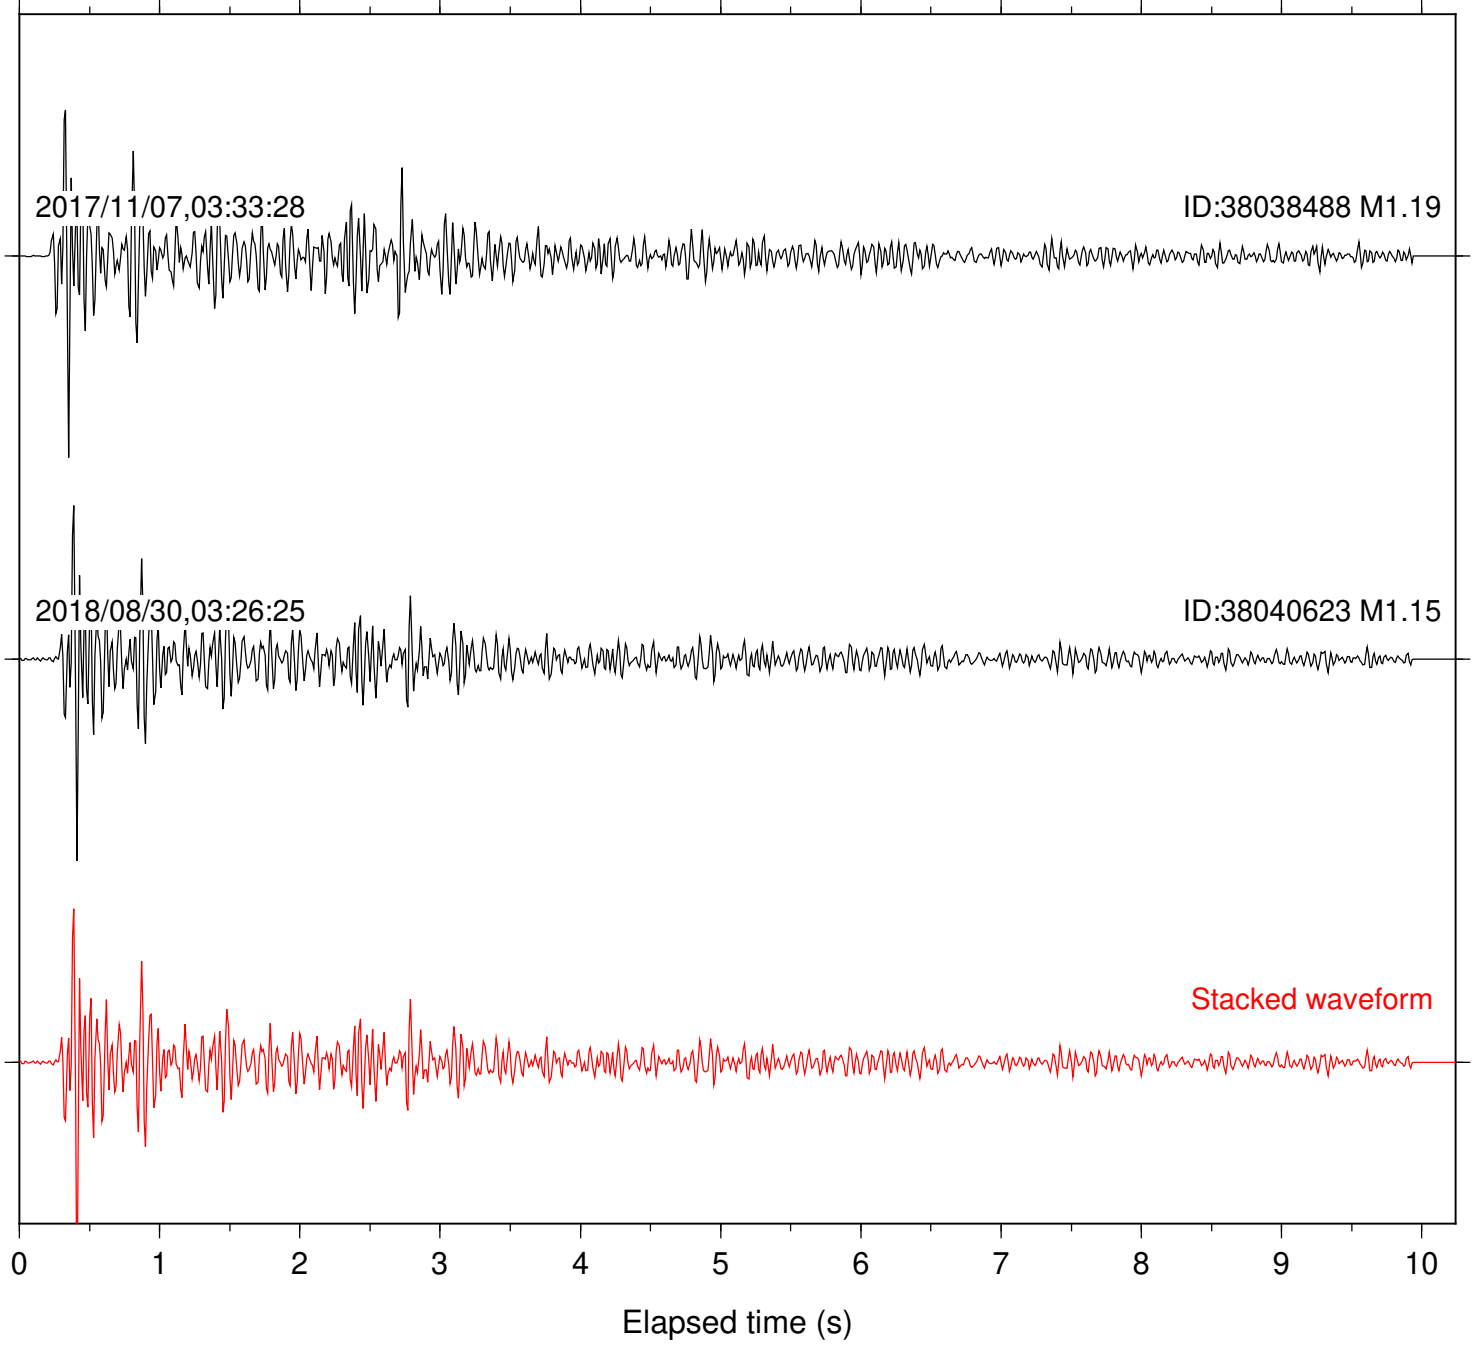

Station: FRD Com: HHZ

Focal depth: 5.16 km