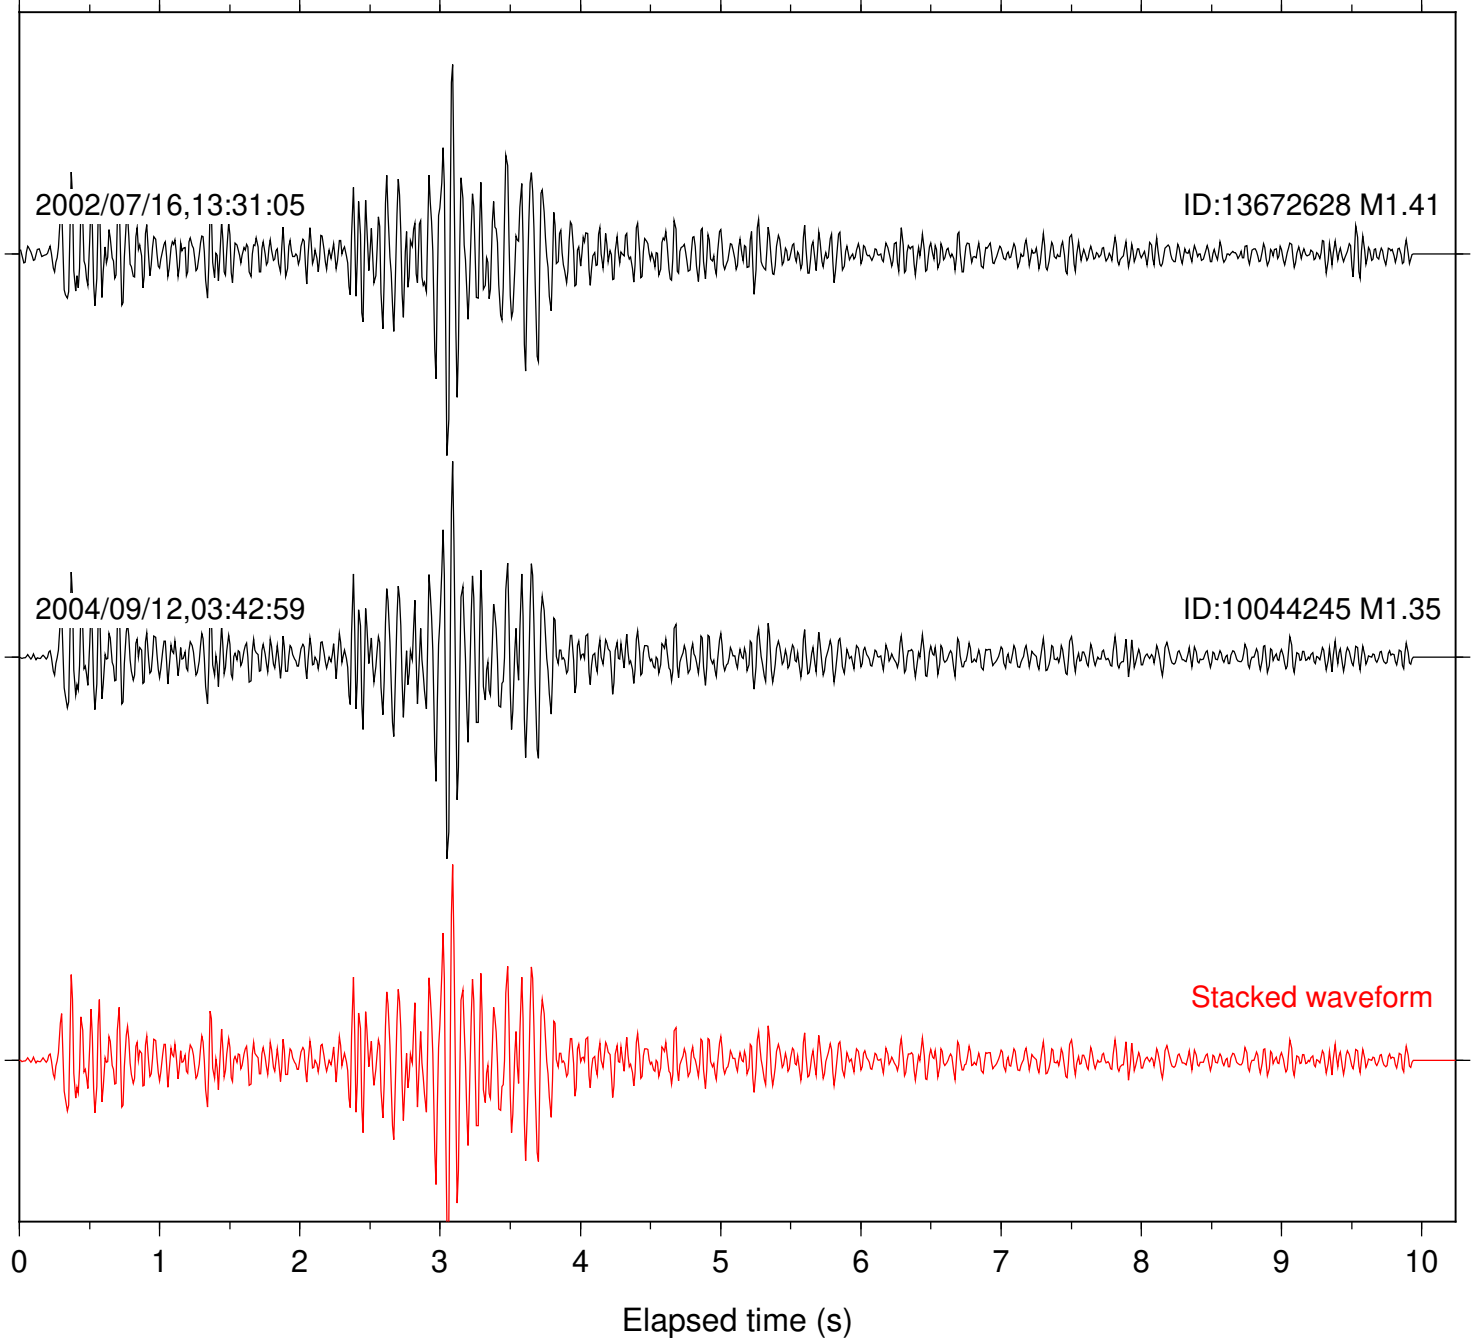

Focal depth: 13.13 km

Station: SND Com: HHZ

Focal depth: 13.13 km

Station: AGA Com: HHZ

Focal depth: 14.34 km

Station: CRY Com: HHZ

Focal depth: 14.34 km

Station: FRD Com: HHZ