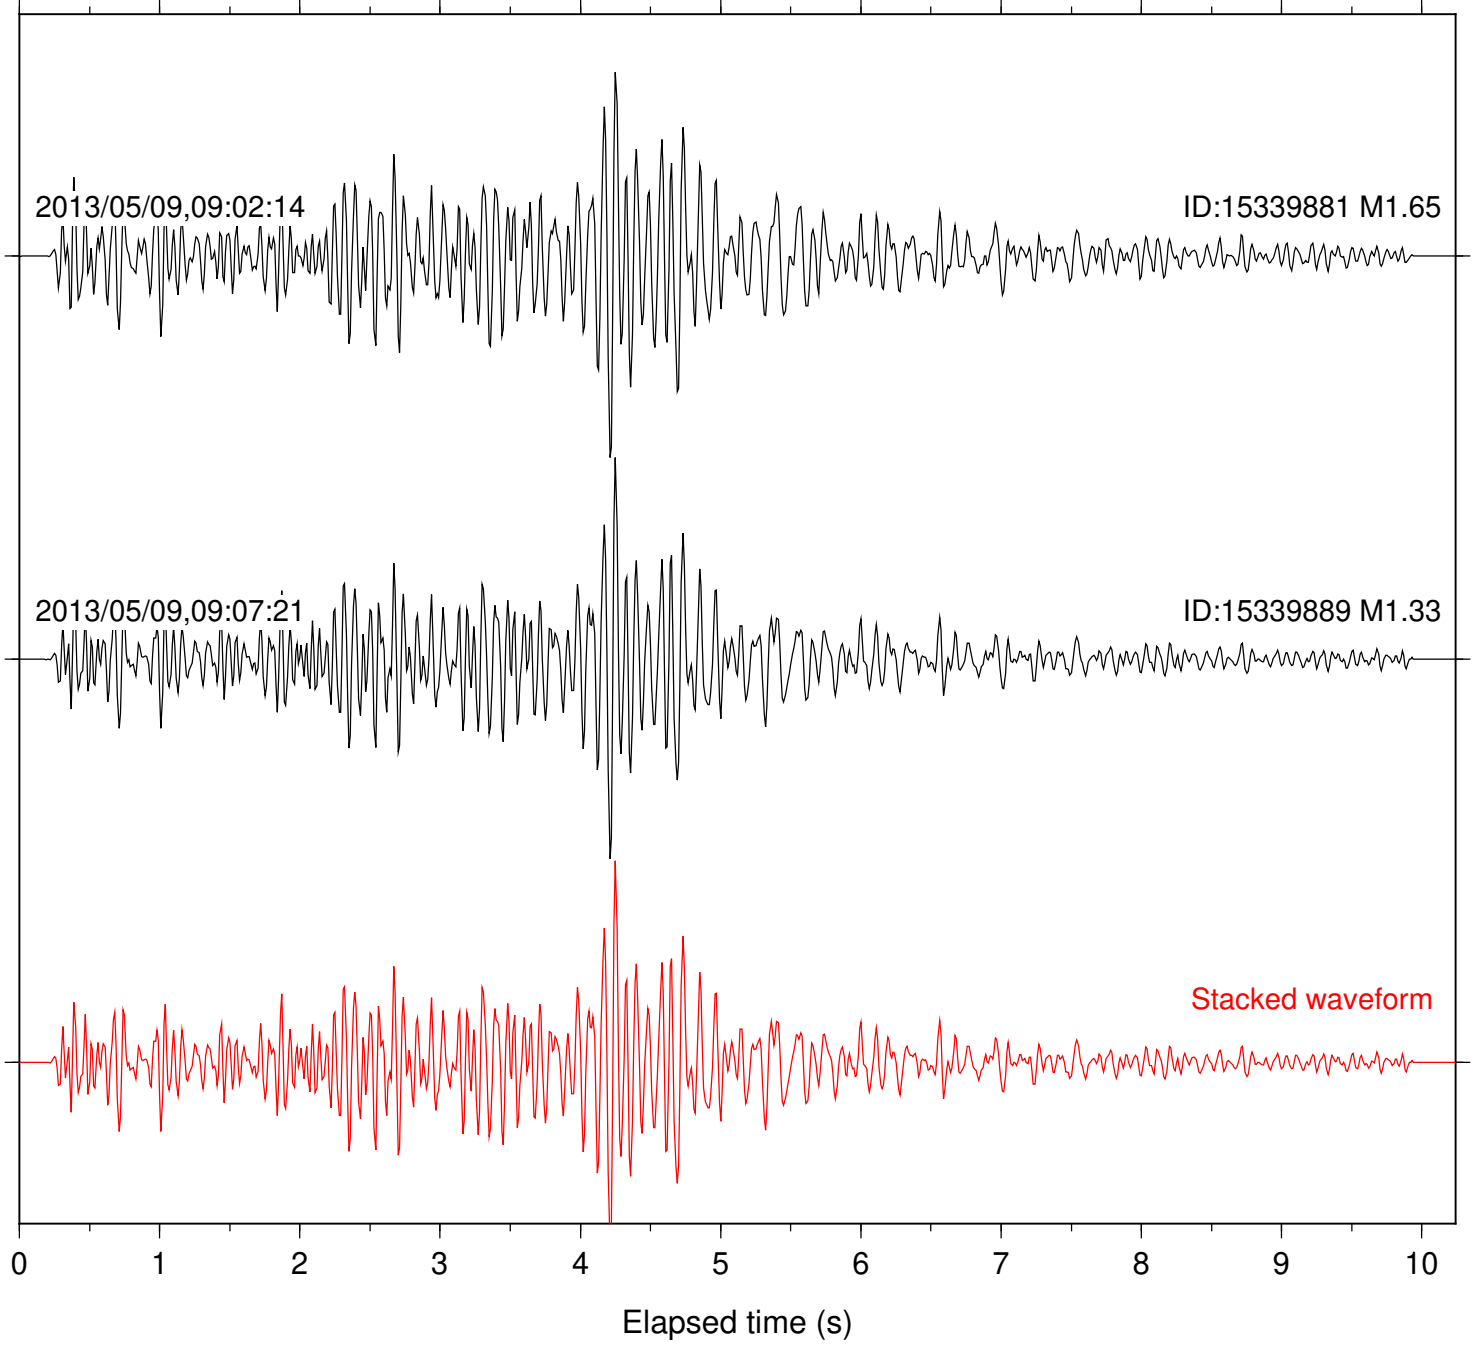

Focal depth: 11.67 km

Station: DNR Com: HHZ

Focal depth: 11.69 km

Station: FRD Com: HHZ

Focal depth: 11.67 km

2013/05/09,09:02:14

ID:15339881 M1.65

2014/03/29,17:15:48