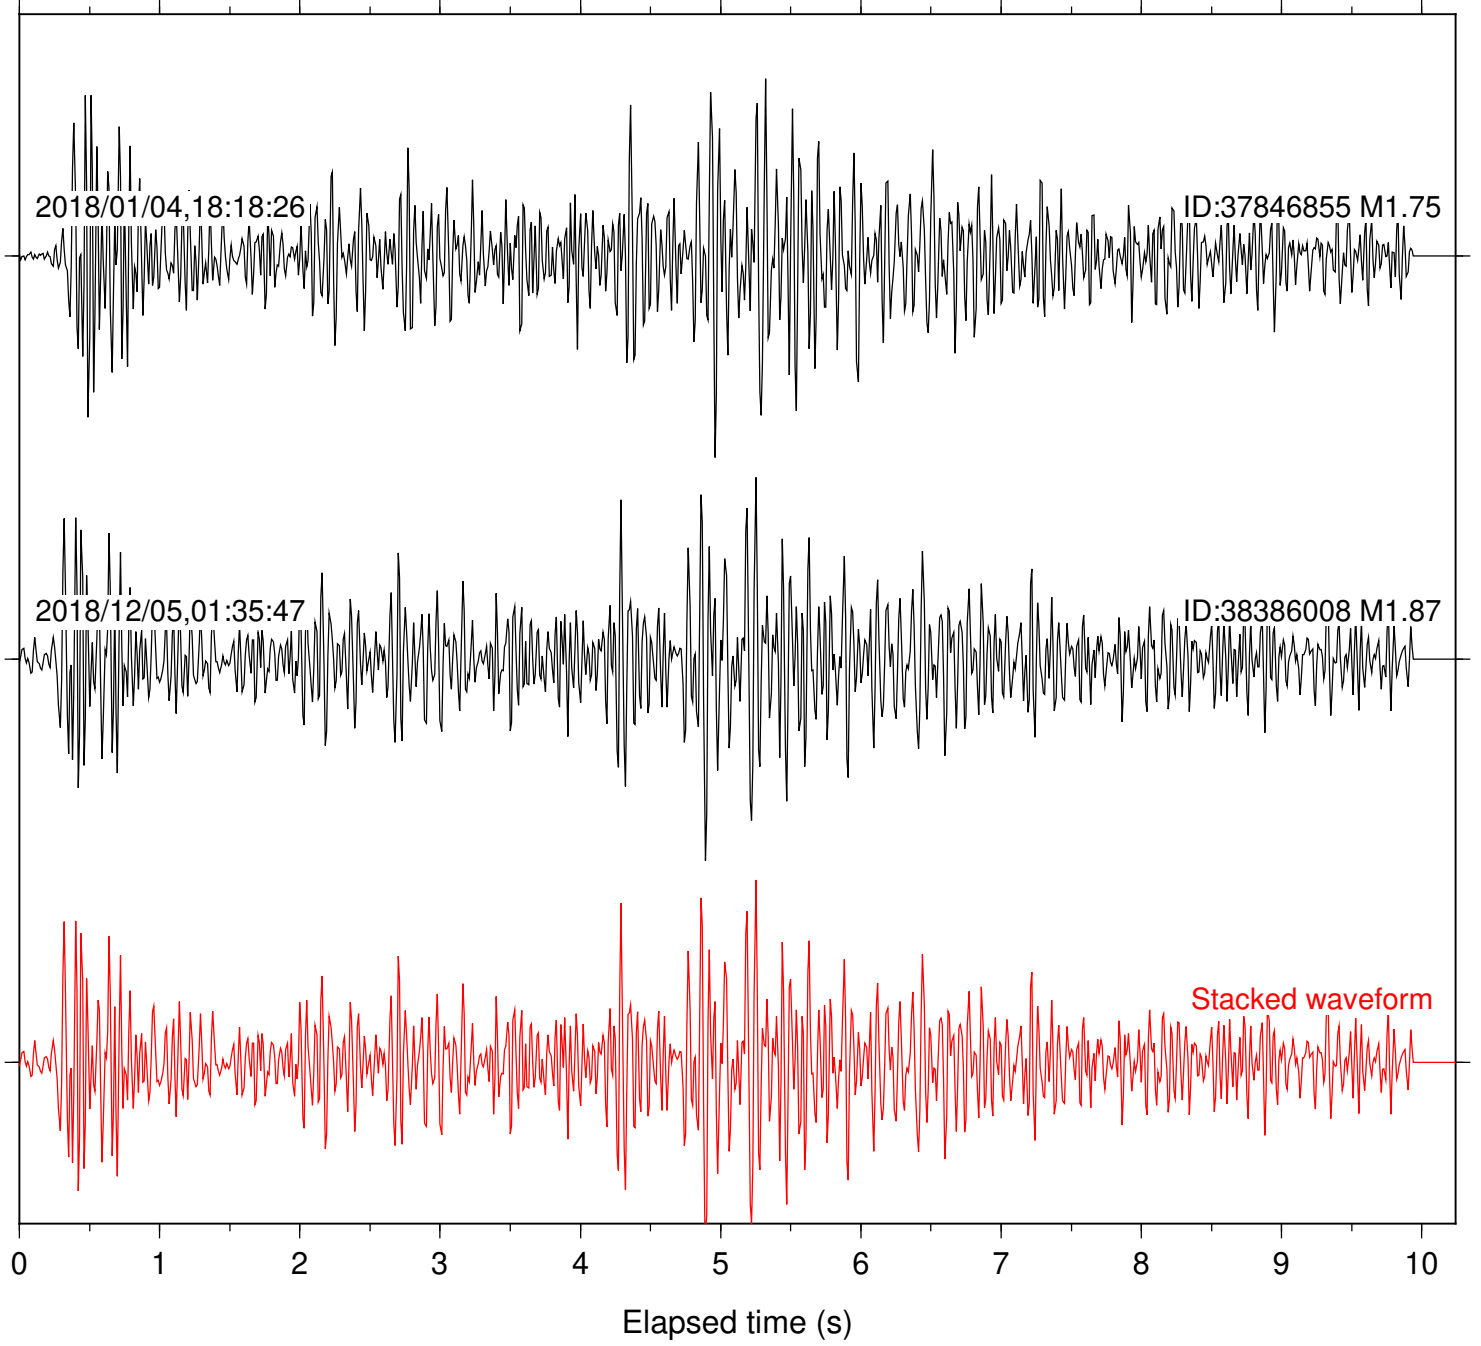

Focal depth: 6.31 km

Station: RDM Com: HHZ

Focal depth: 6.31 km

Station: RRSP Com: HHZ

Focal depth: 6.31 km

Station: SMER Com: HHZ

Focal depth: 6.31 km

Station: SND Com: HHZ