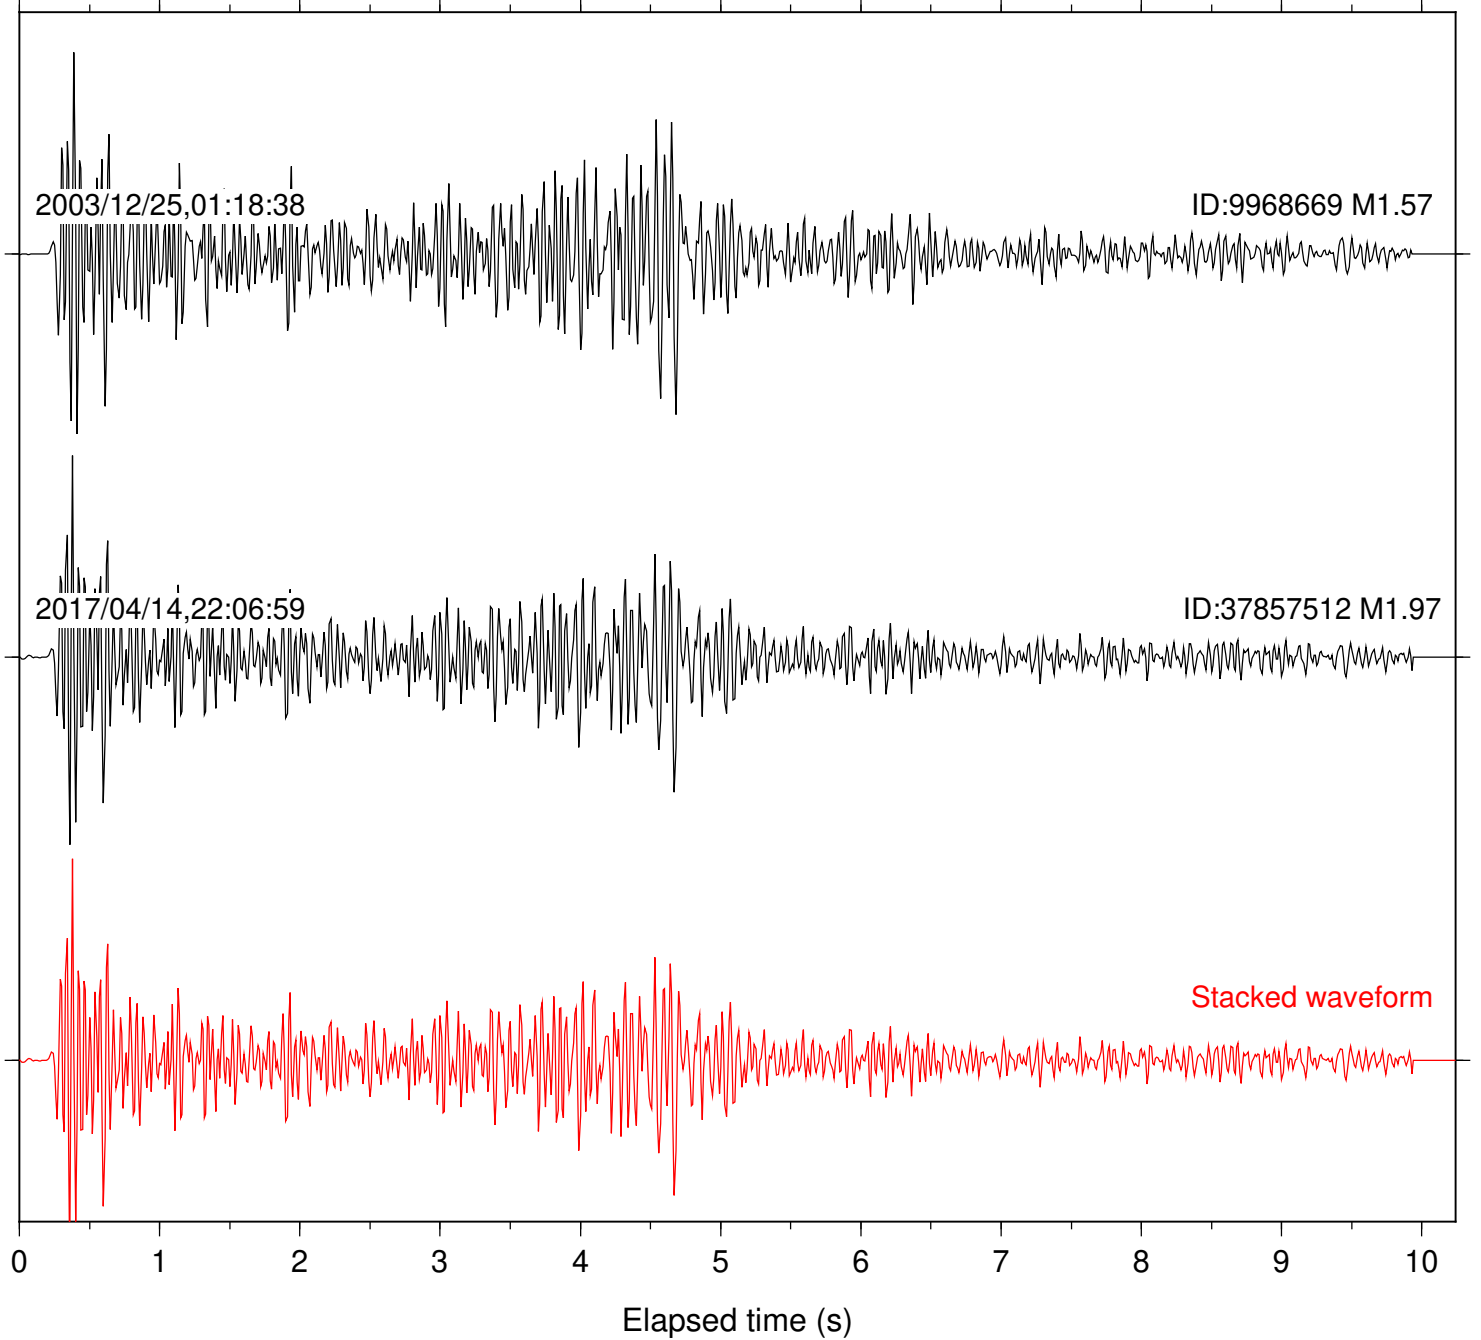

Focal depth: 16.29 km

Station: FRD Com: HHZ

Focal depth: 16.29 km

Station: HMT2 Com: HHZ

Focal depth: 15.83 km

Station: PFO Com: HHZ

Focal depth: 15.83 km

Station: AGA Com: HHZ