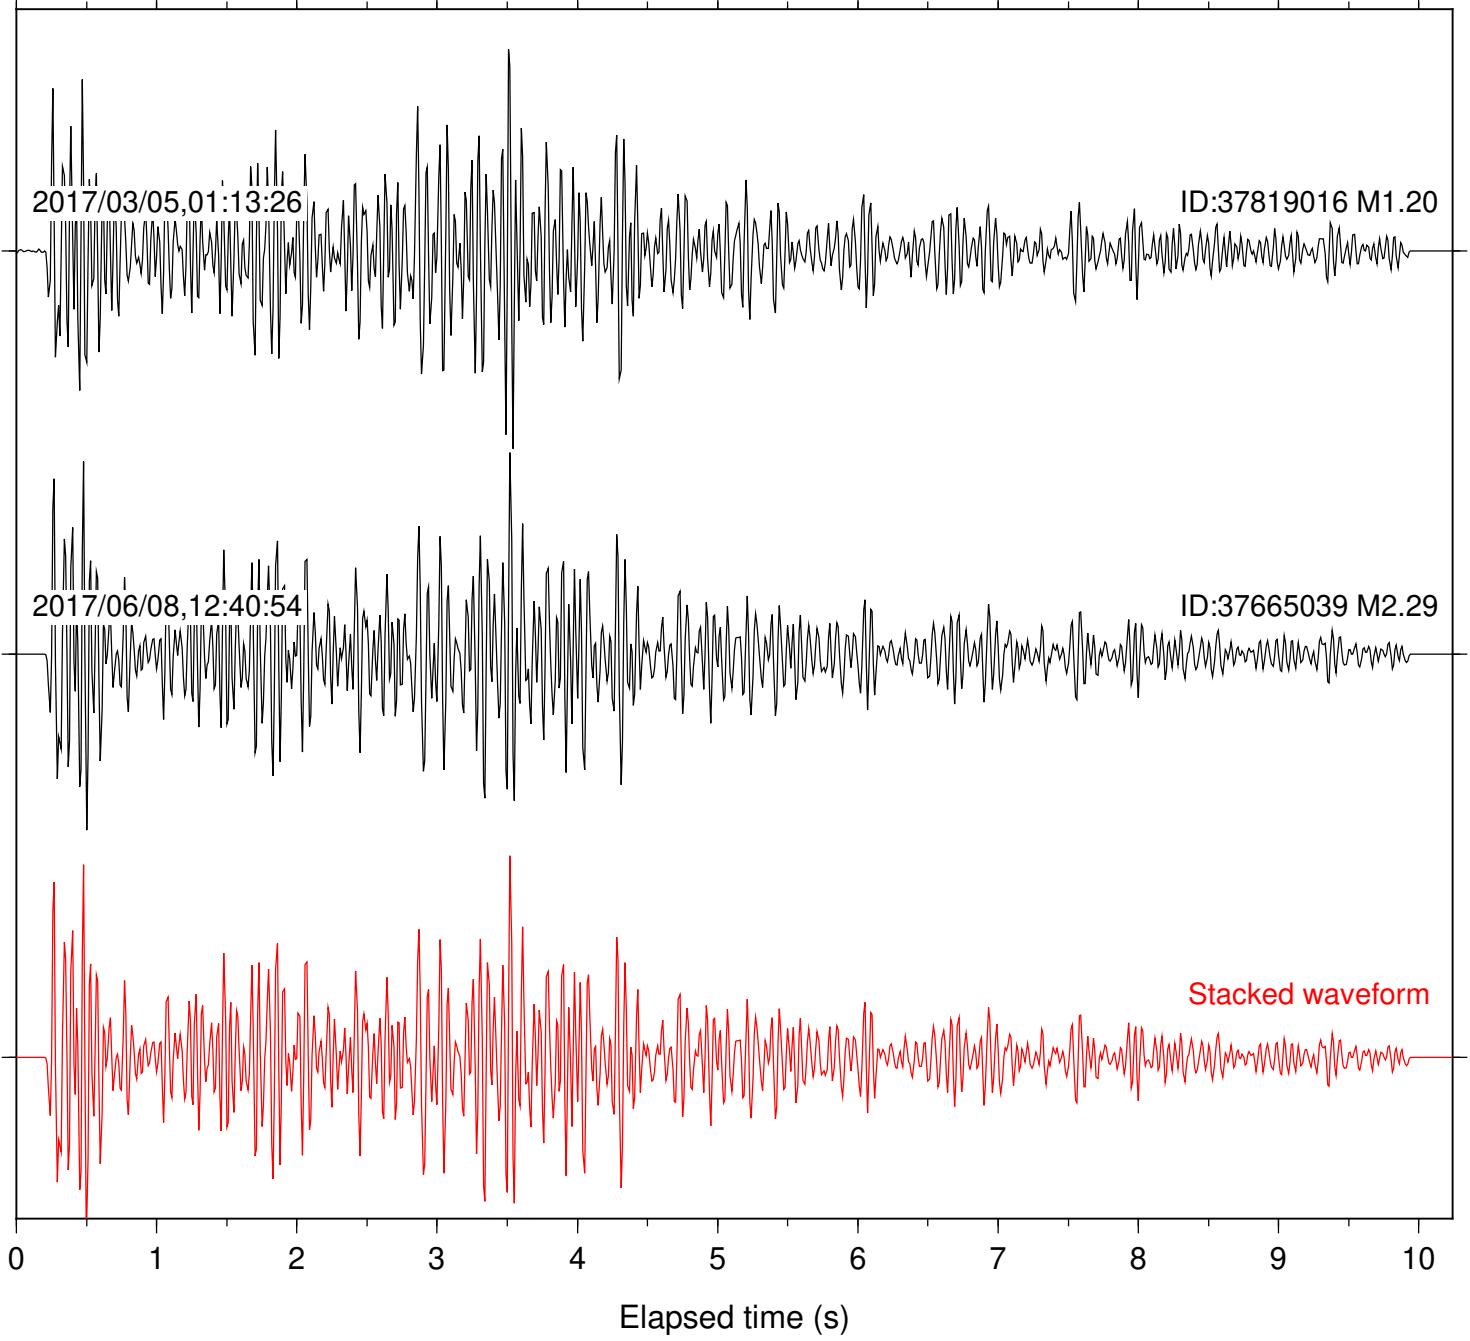

Focal depth: 6.06 km

Station: LKH Com: HHZ

Focal depth: 6.06 km

Station: PLM Com: HHZ

Focal depth: 6.06 km

Station: SND Com: HHZ

Focal depth: 6.06 km

Station: B081 Com: EHZ