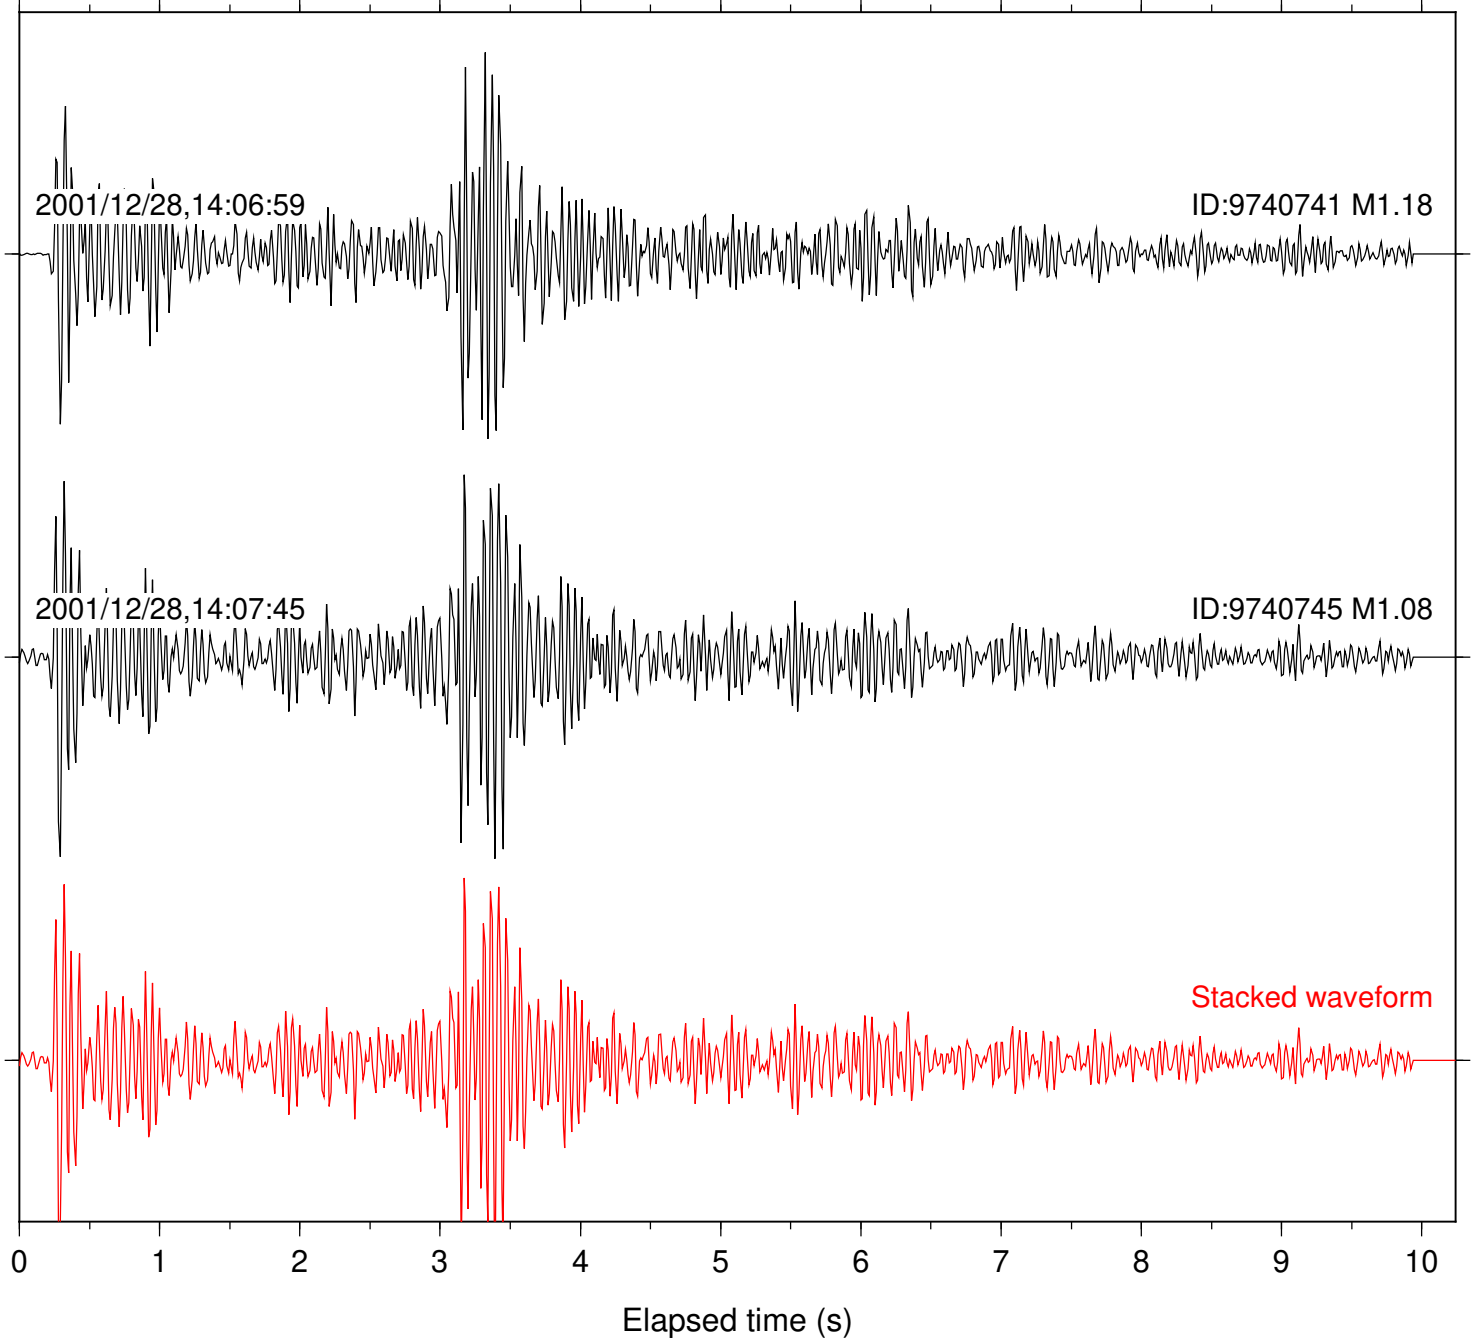

ID:37952999 M1.92

Stacked waveform

0 1 2 3 4 5 6 7 8 9 10  
Elapsed time (s)

Station: WMC Com: HHZ

Focal depth: 6.75 km

Station: AGA Com: HHZ

Focal depth: 11.48 km

Station: BZN Com: HHZ