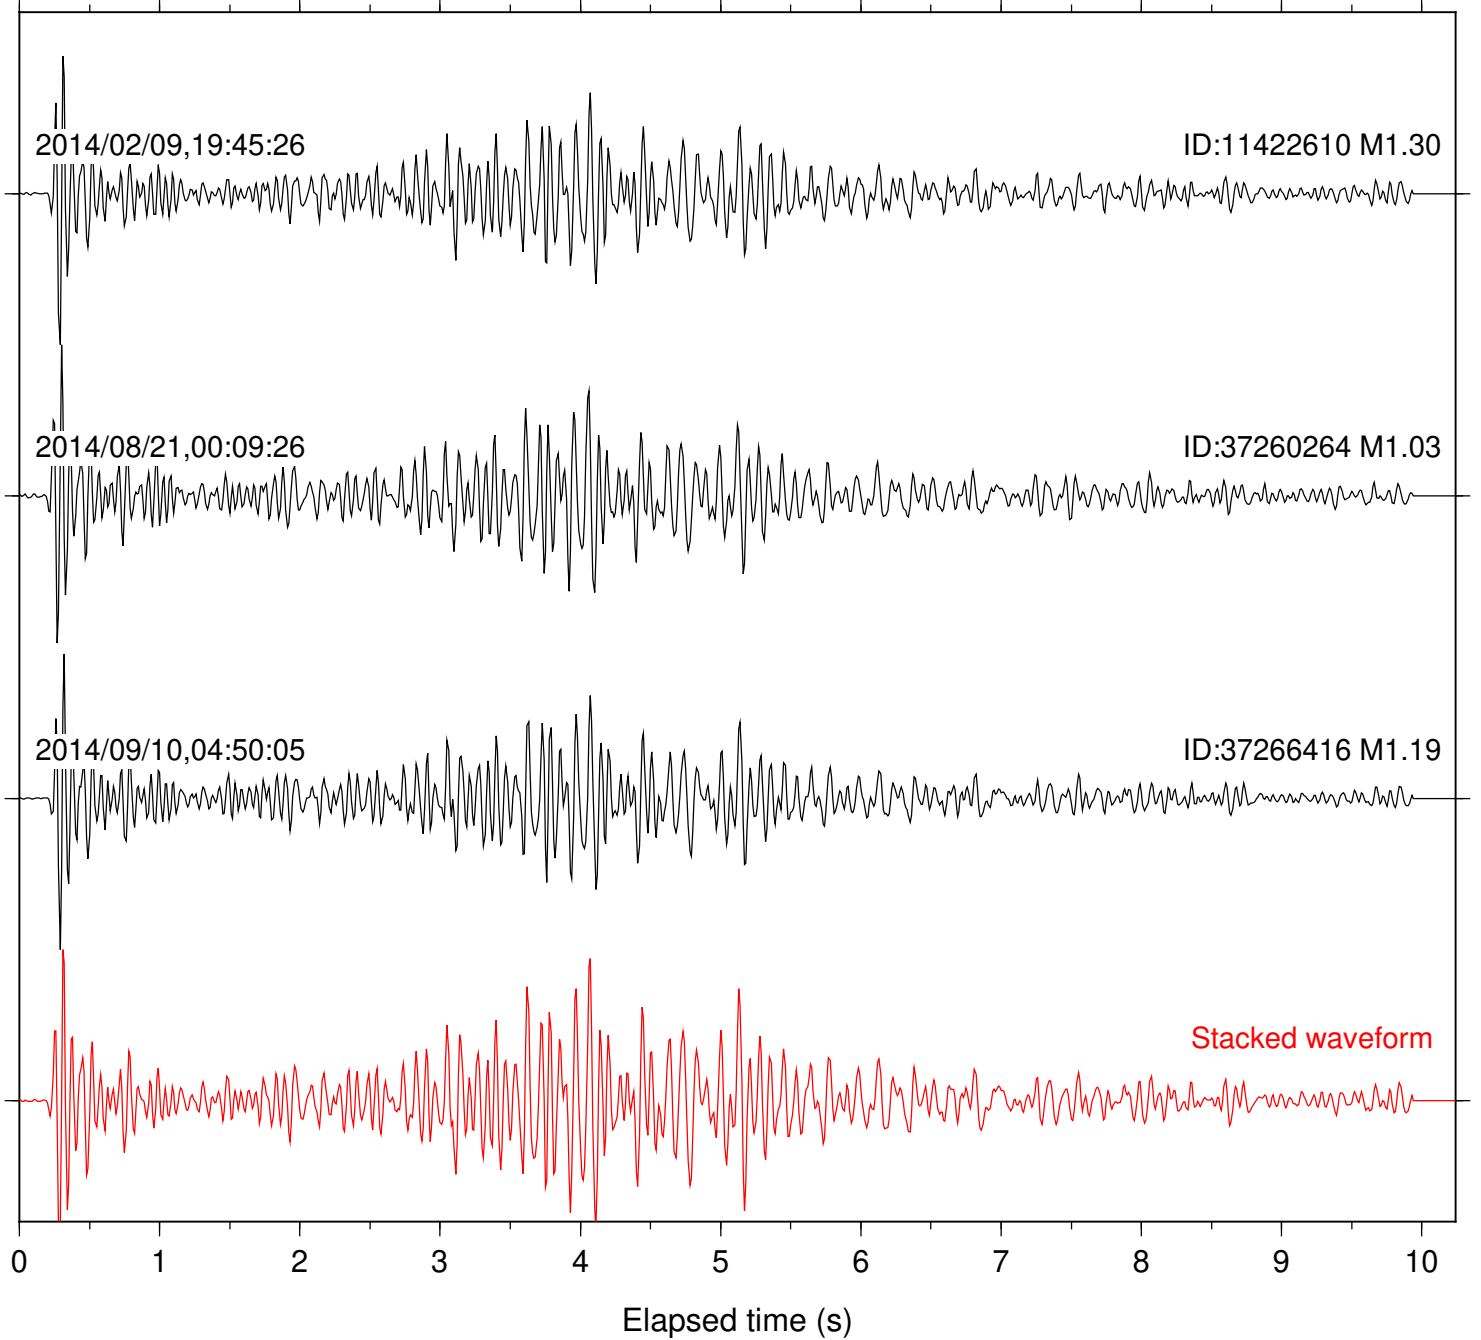

Station: RRSP Com: HHZ

Focal depth: 12.20 km