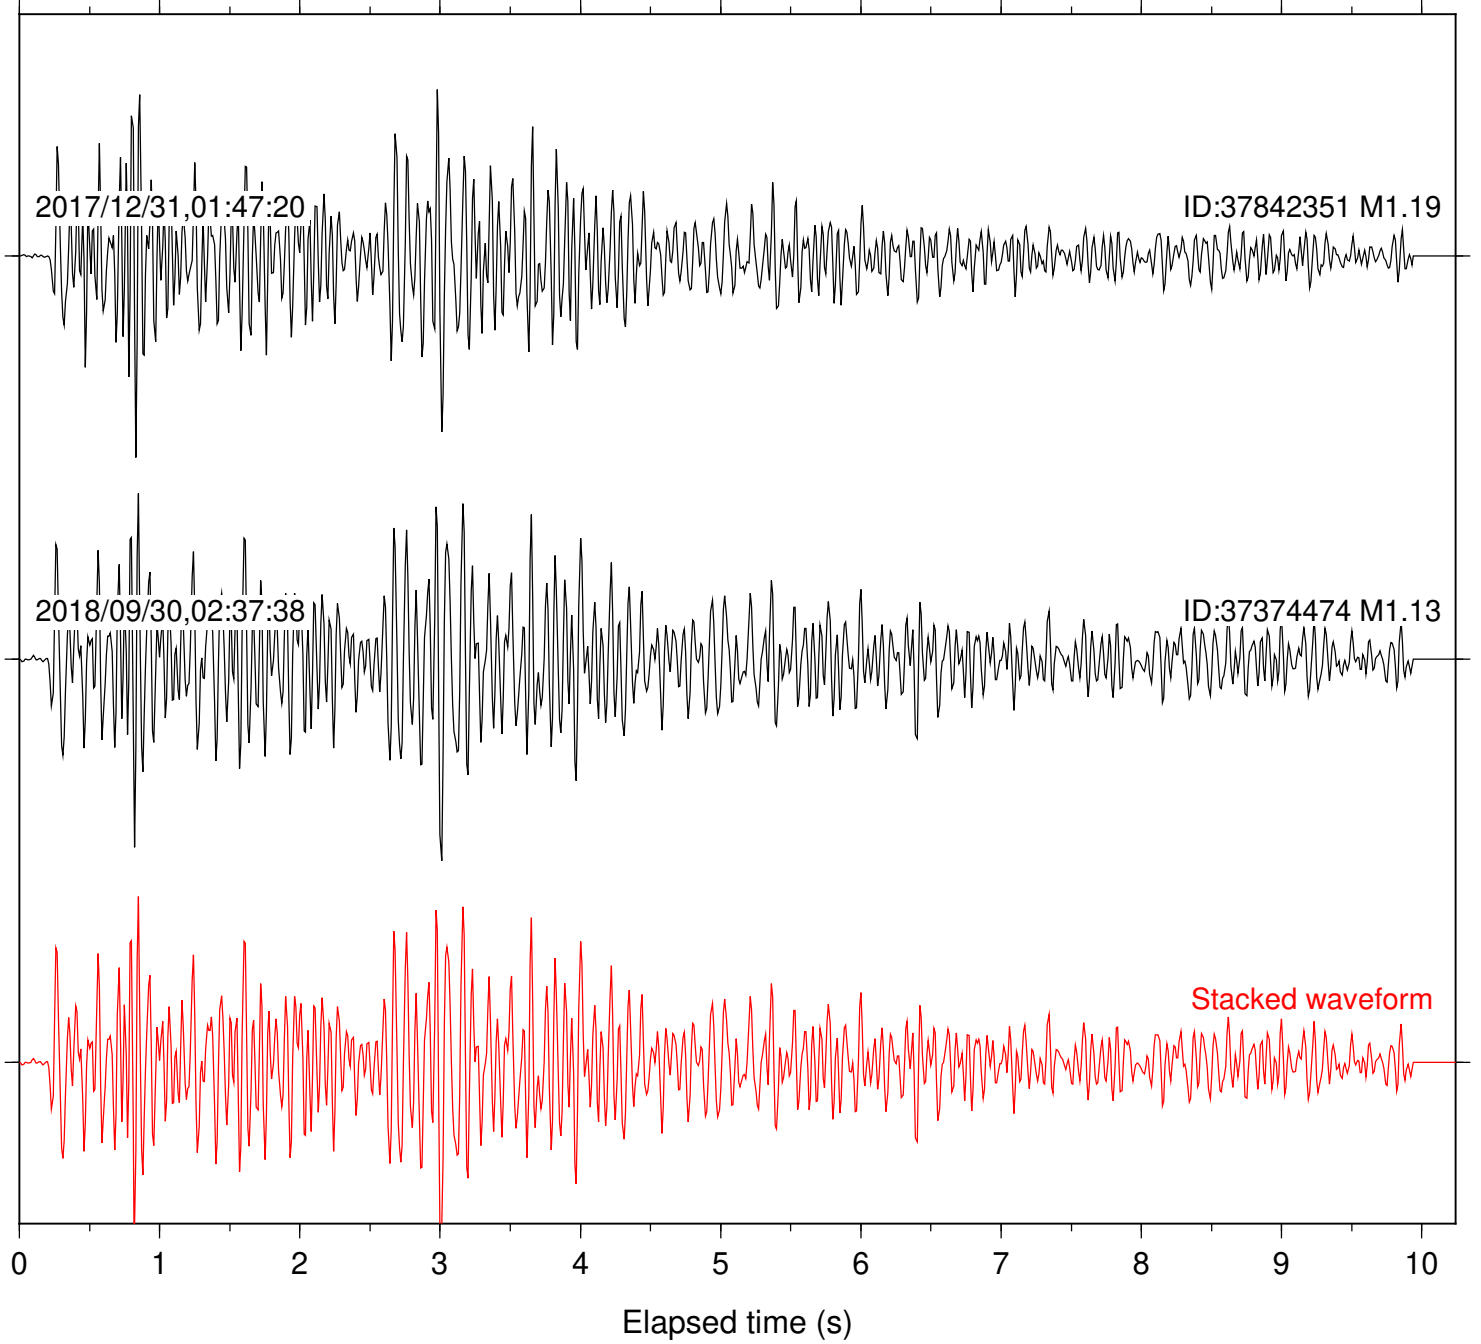

Station: B946 Com: EHZ

Focal depth: 5.10 km