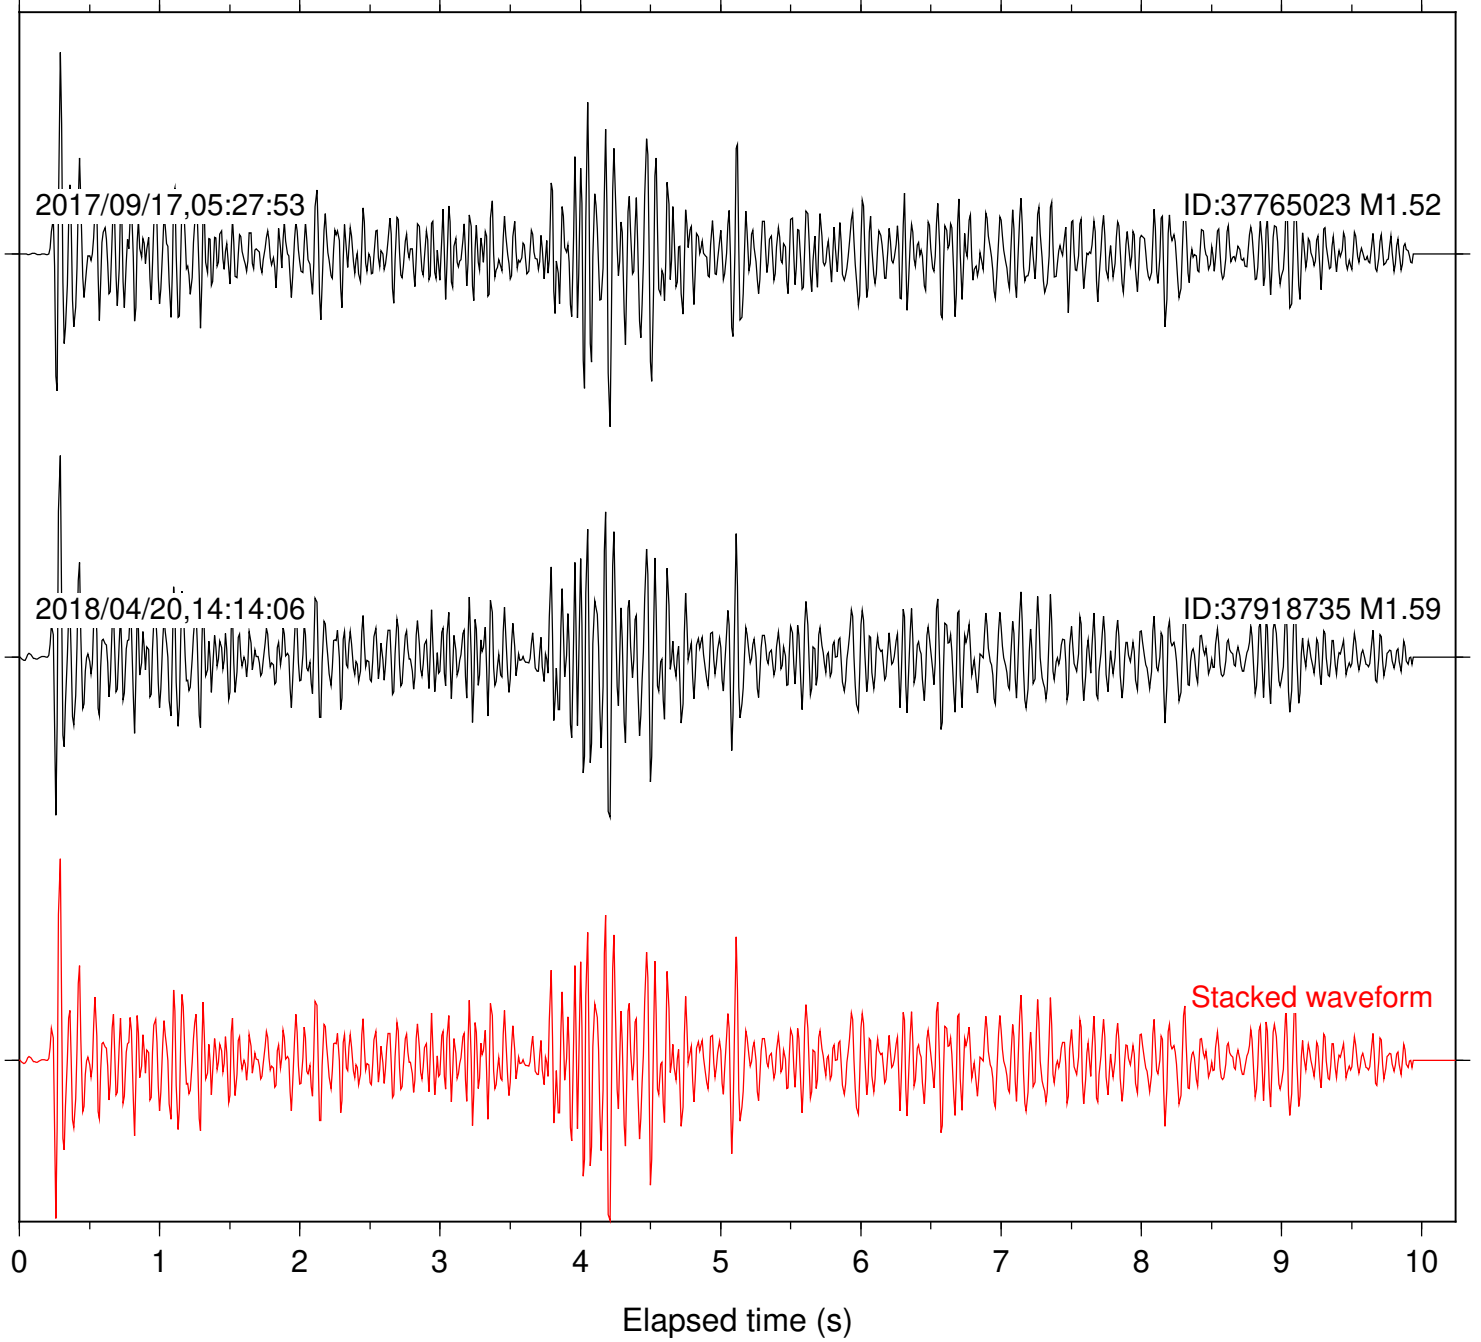

Station: HMT2 Com: HHZ

Focal depth: 6.09 km