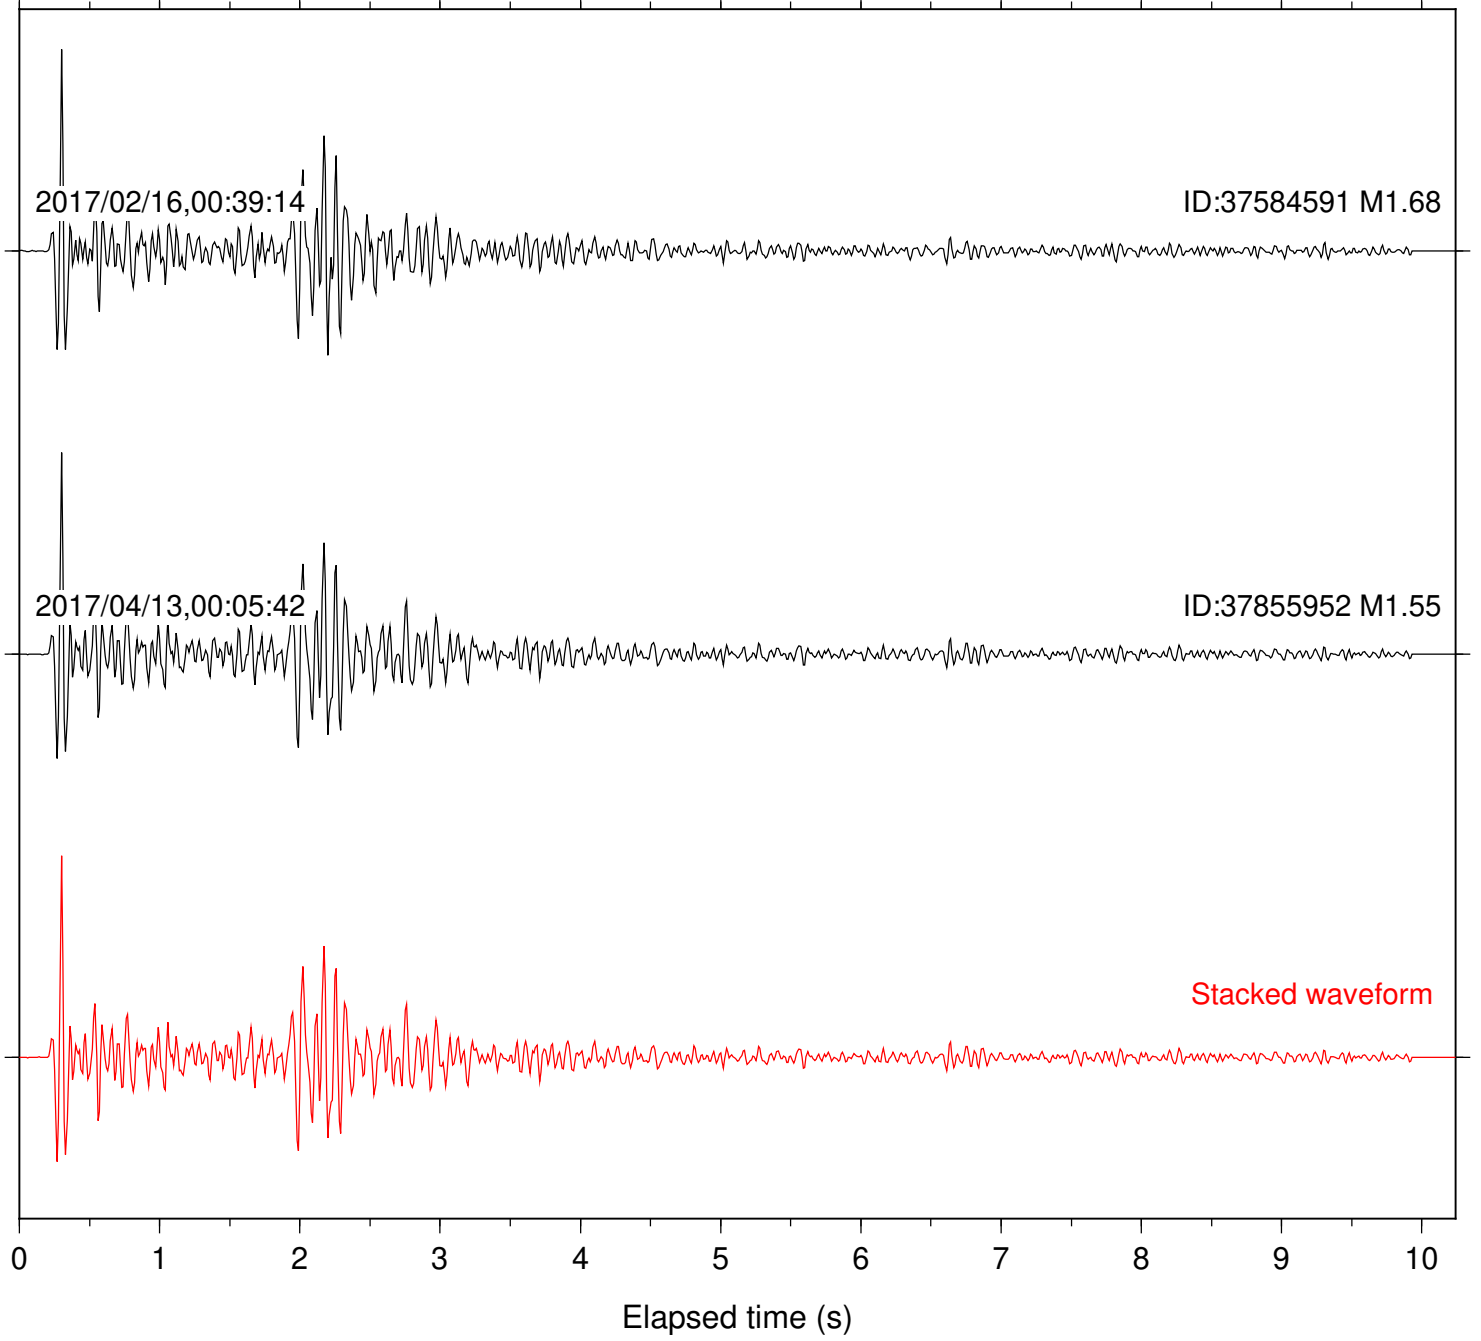

Station: BZN Com: HHZ

Focal depth: 6.49 km