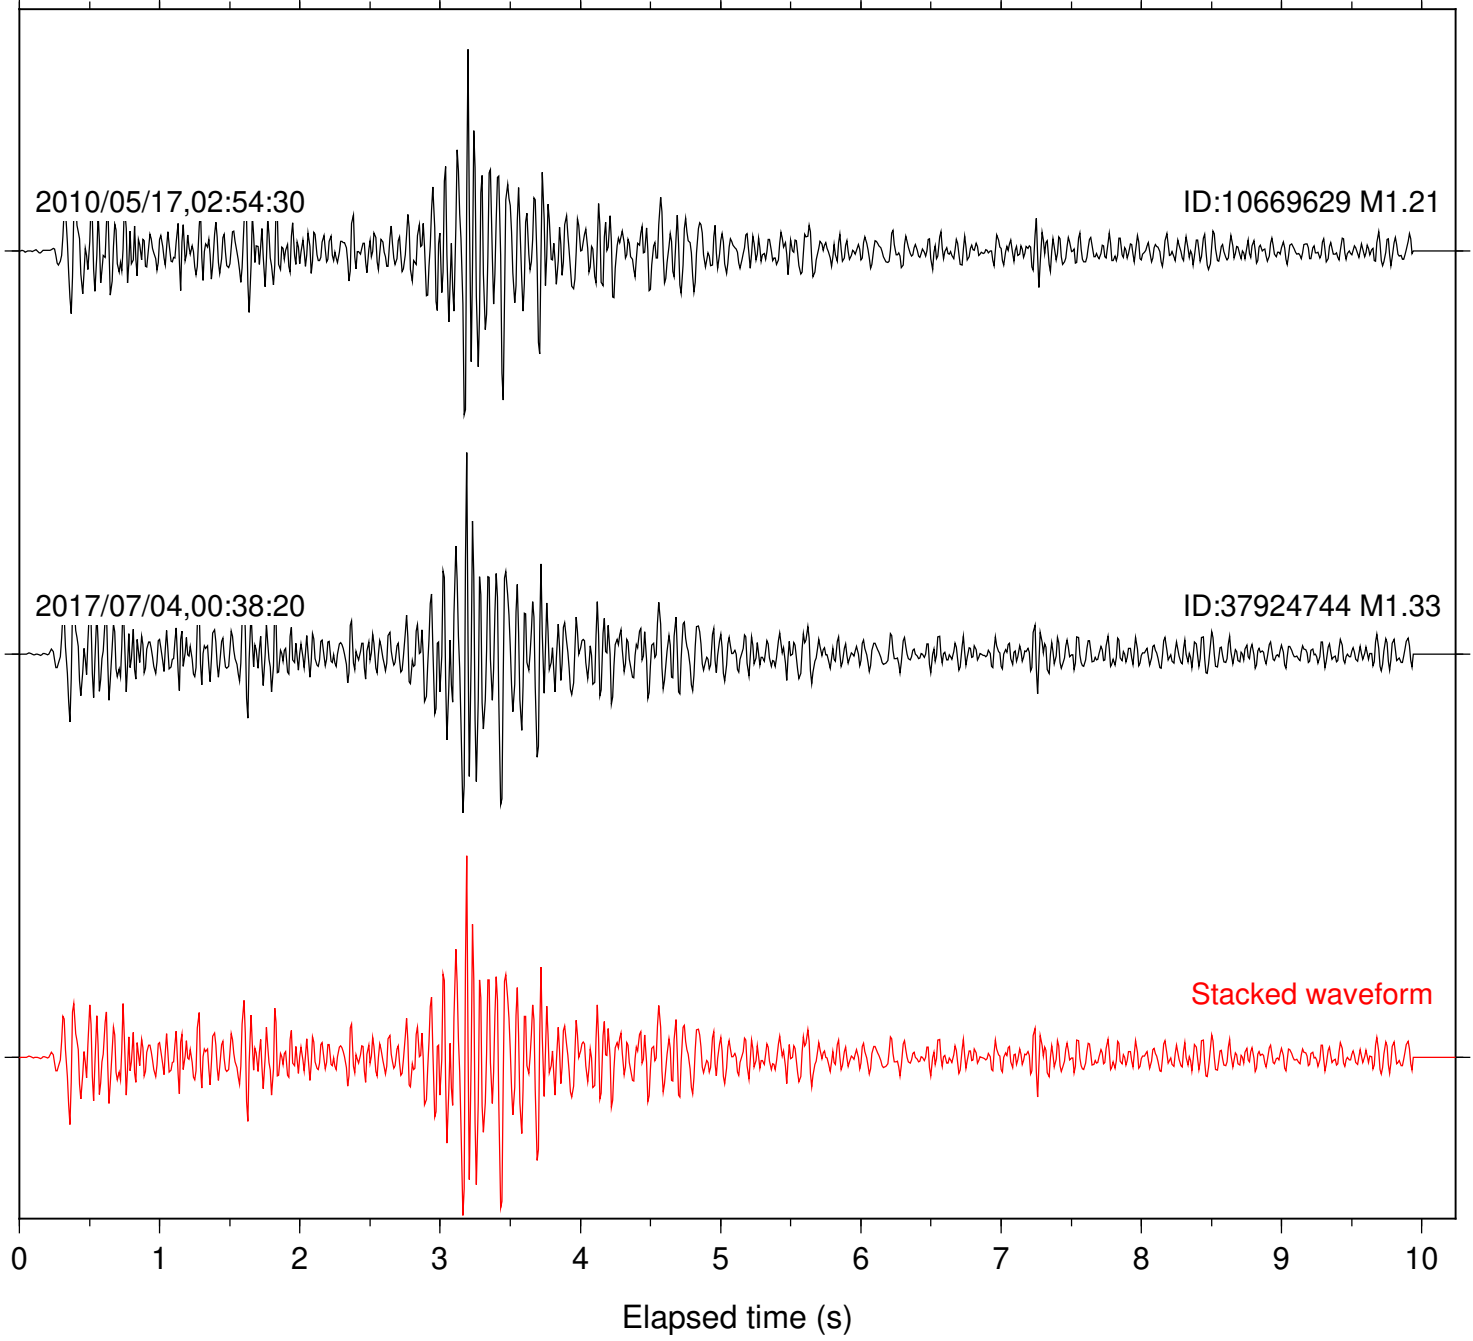

Station: B093 Com: EHZ

Focal depth: 17.70 km