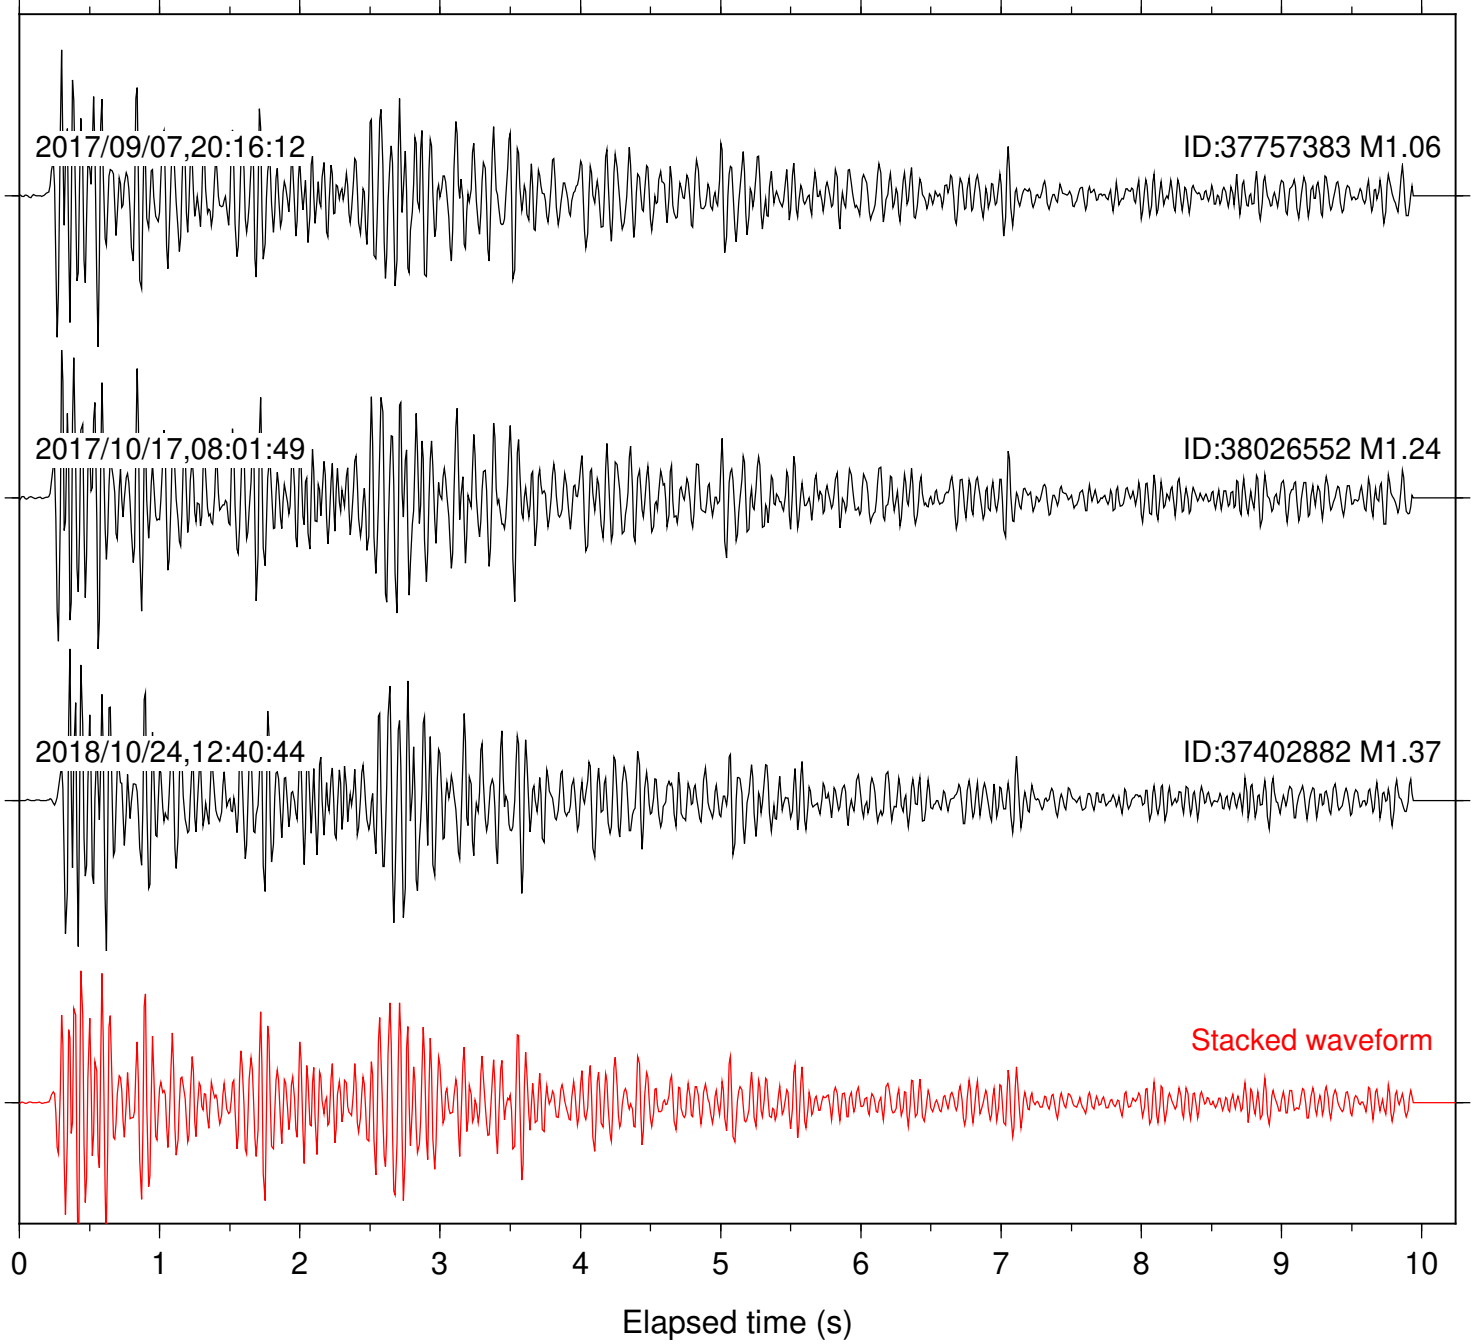

Station: B087 Com: EHZ

Focal depth: 5.09 km