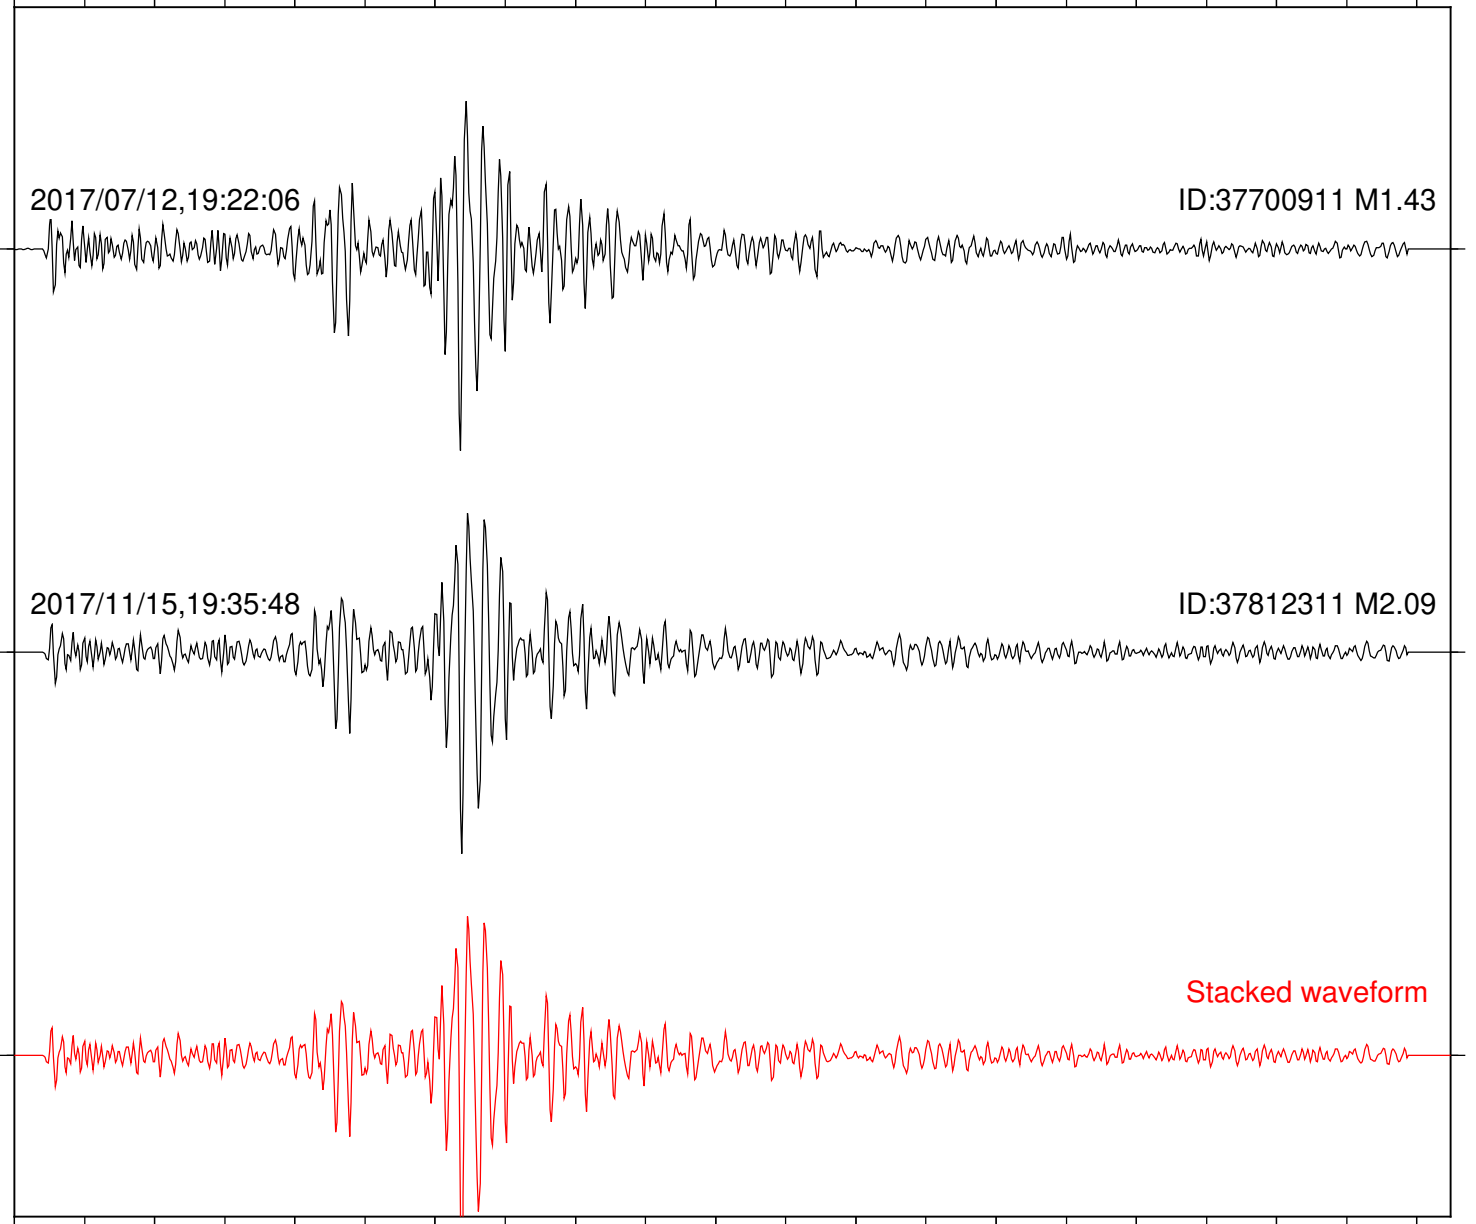

Station: B082 Com: EHZ

Focal depth: 5.71 km

2017/07/12,19:22:06

ID:37700911 M1.43

2017/11/15,19:35:48

ID:37812311 M2.09

Stacked waveform

0 1 2 3 4 5 6 7 8 9 10
Elapsed time (s)