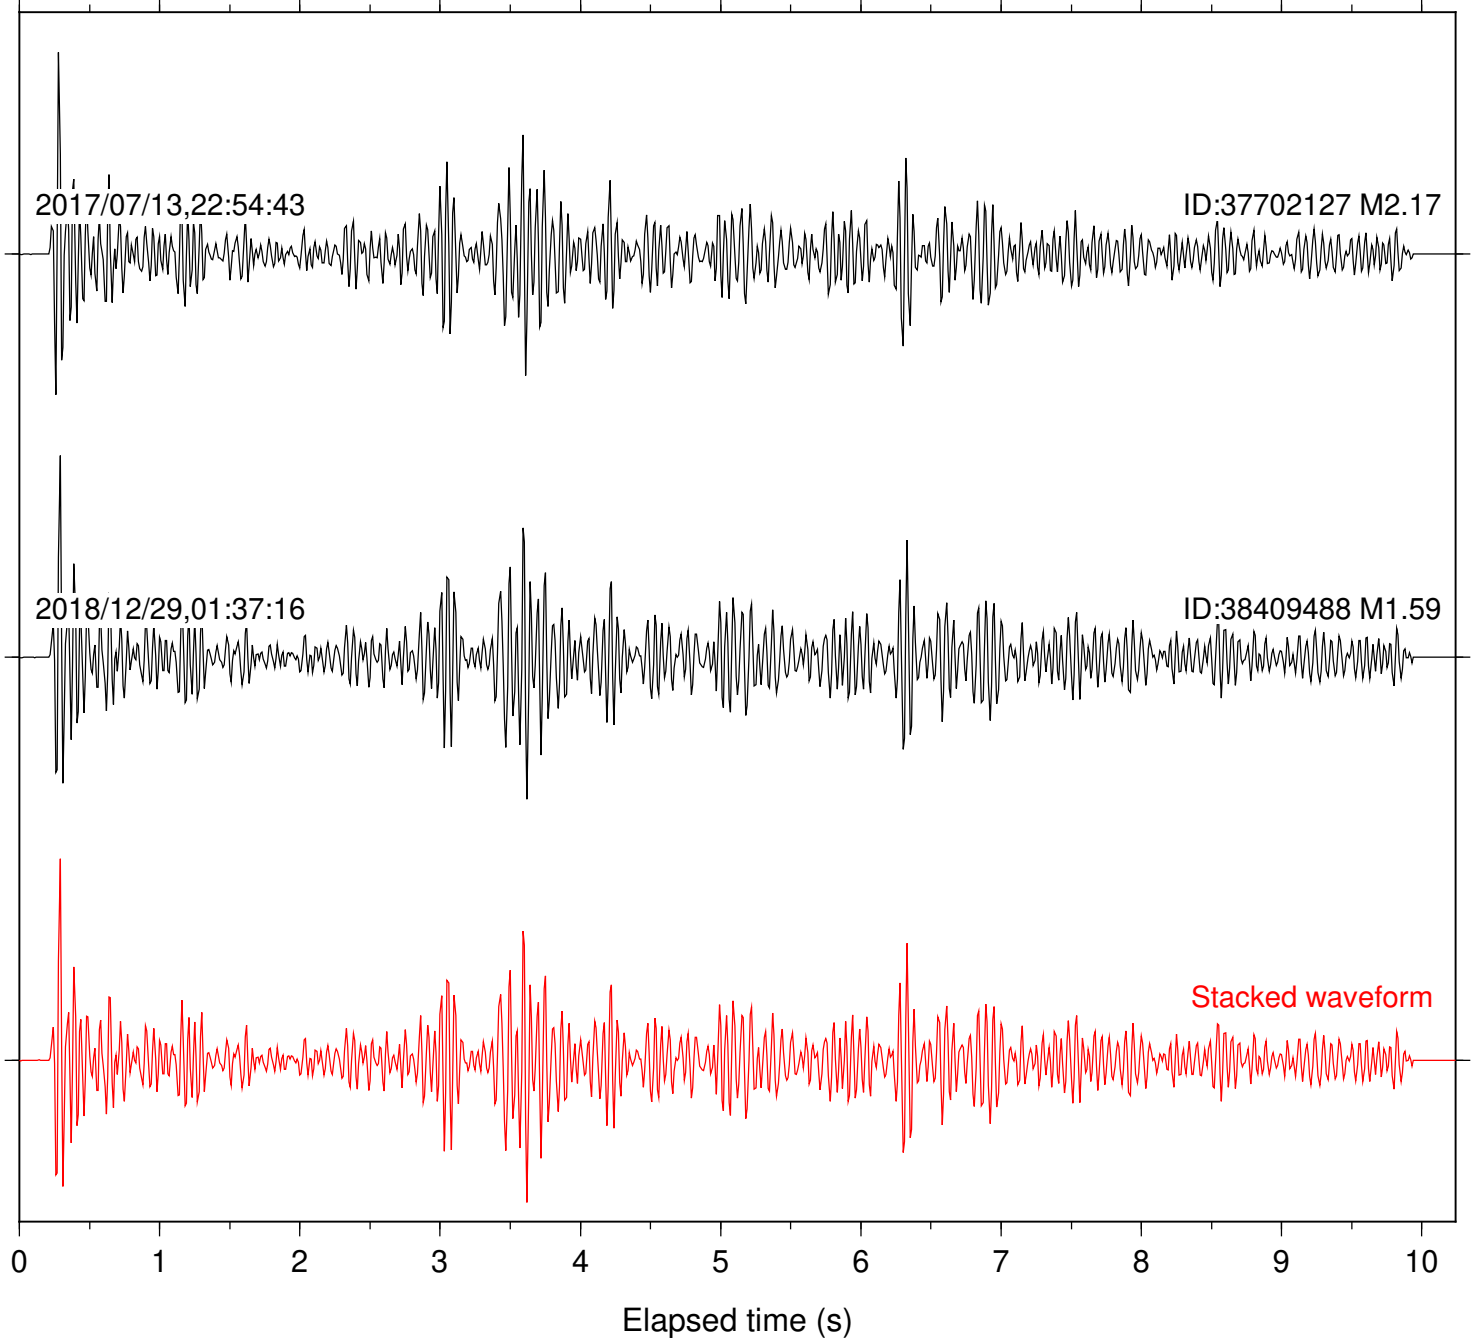

Station: CSH Com: HHZ

Focal depth: 6.18 km

Station: DGR Com: HHZ

Focal depth: 6.18 km

Station: FRD Com: HHZ

Focal depth: 6.18 km

Station: HMT2 Com: HHZ

Focal depth: 6.18 km