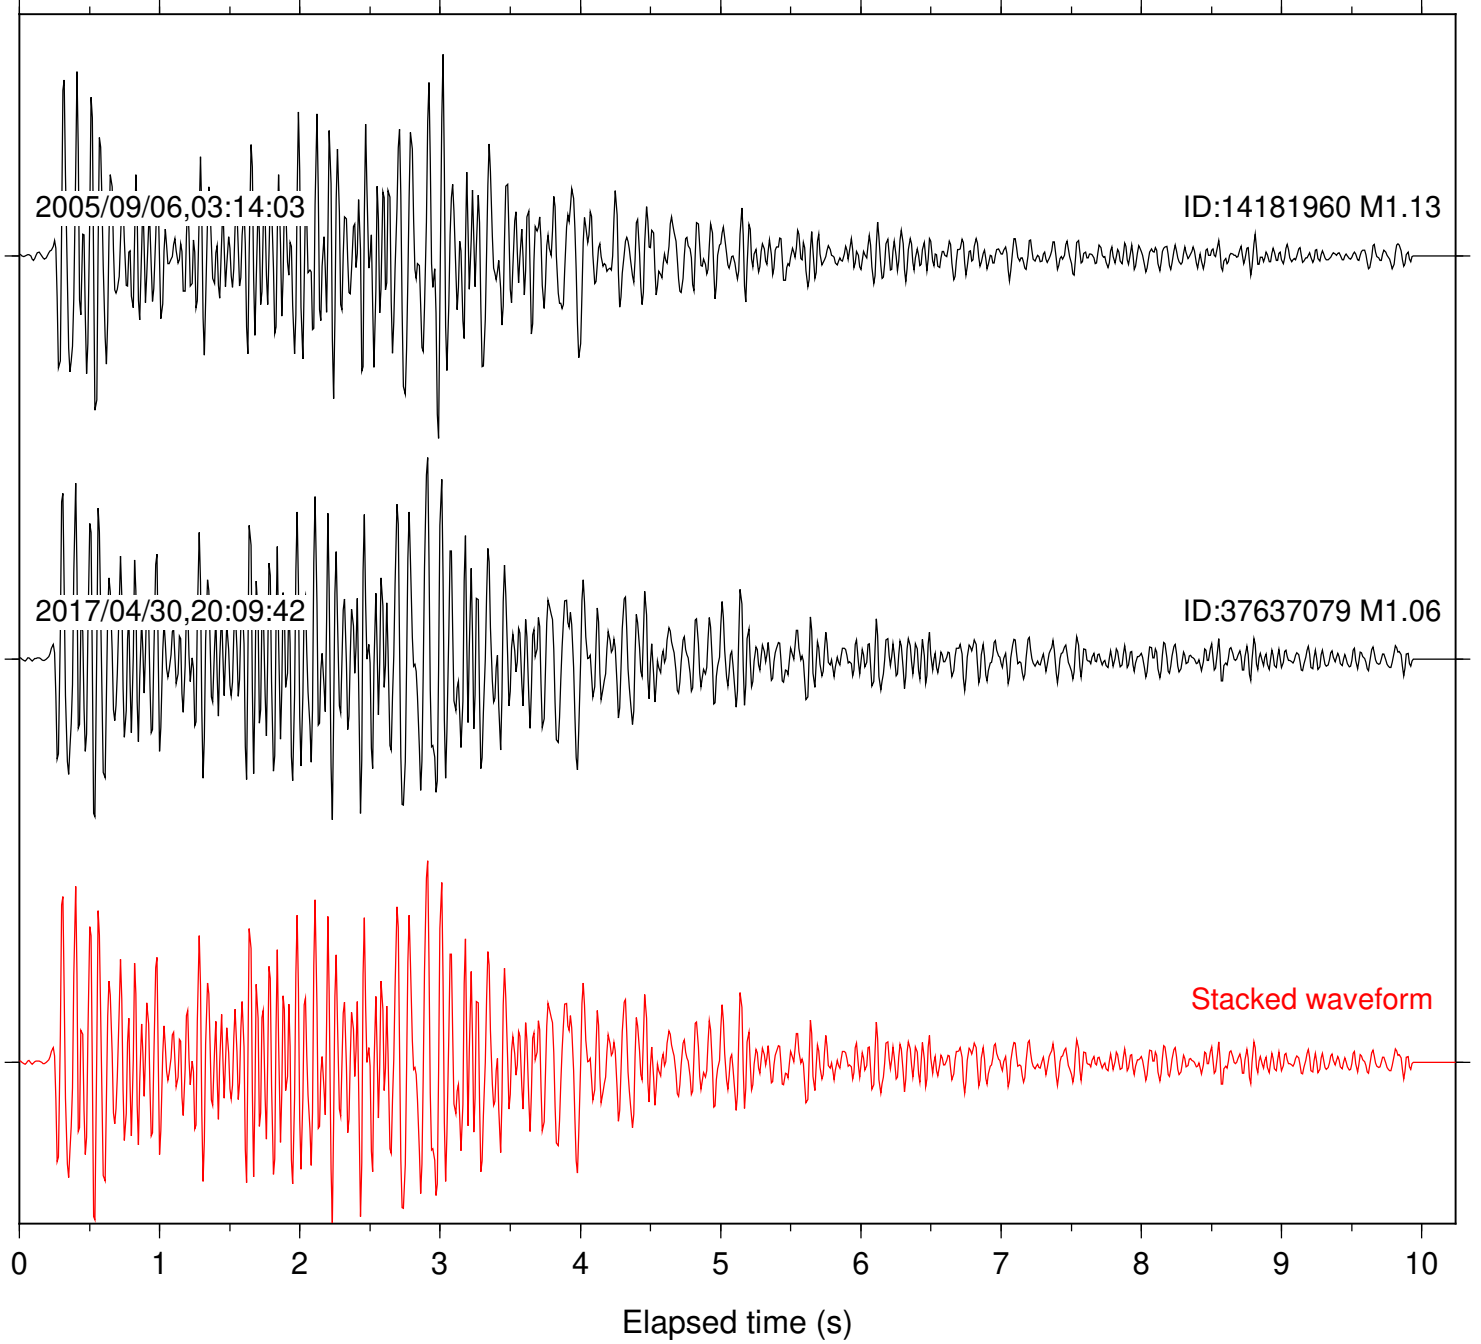

Station: TOR Com: HHZ

Focal depth: 6.06 km

Station: TRO Com: HHZ

Focal depth: 6.08 km

Station: DGR Com: HHZ

Focal depth: 1.66 km

Station: HMT2 Com: HHZ

Focal depth: 1.66 km