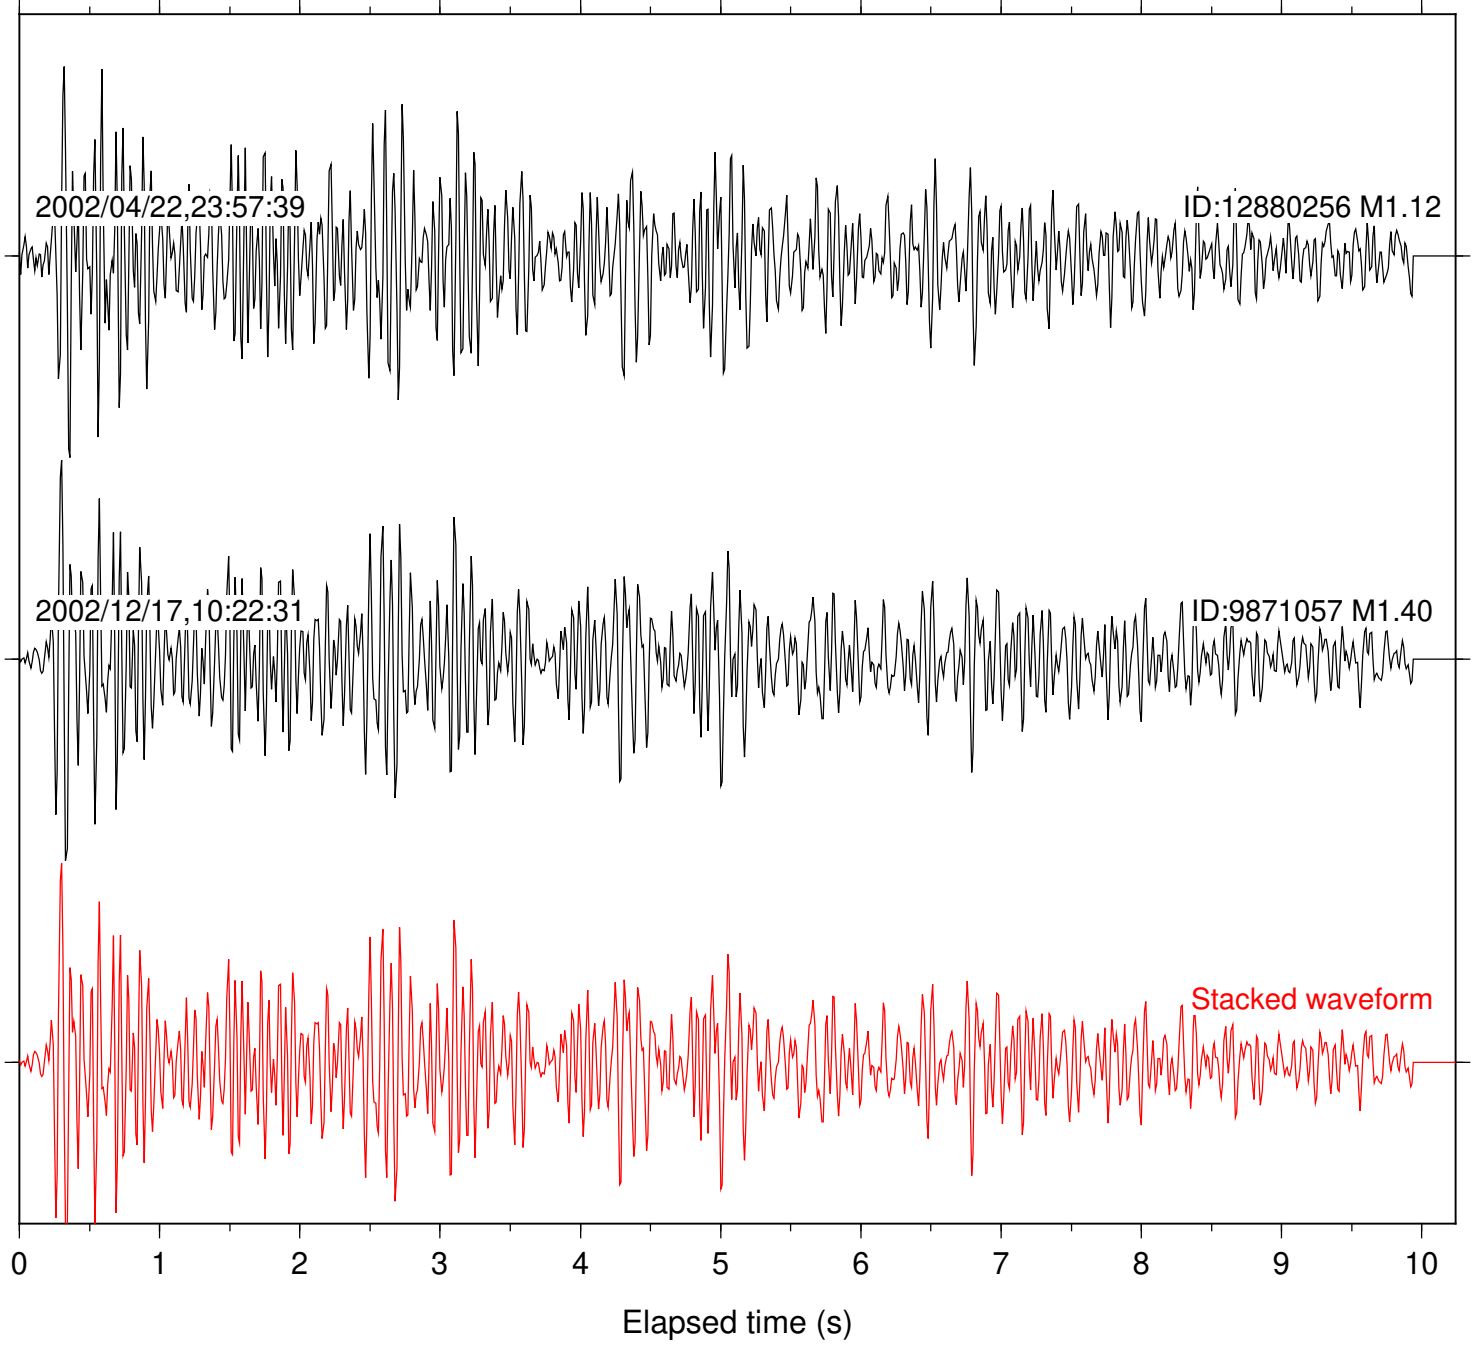

Station: COK2 Com: EHZ

Focal depth: 7.27 km