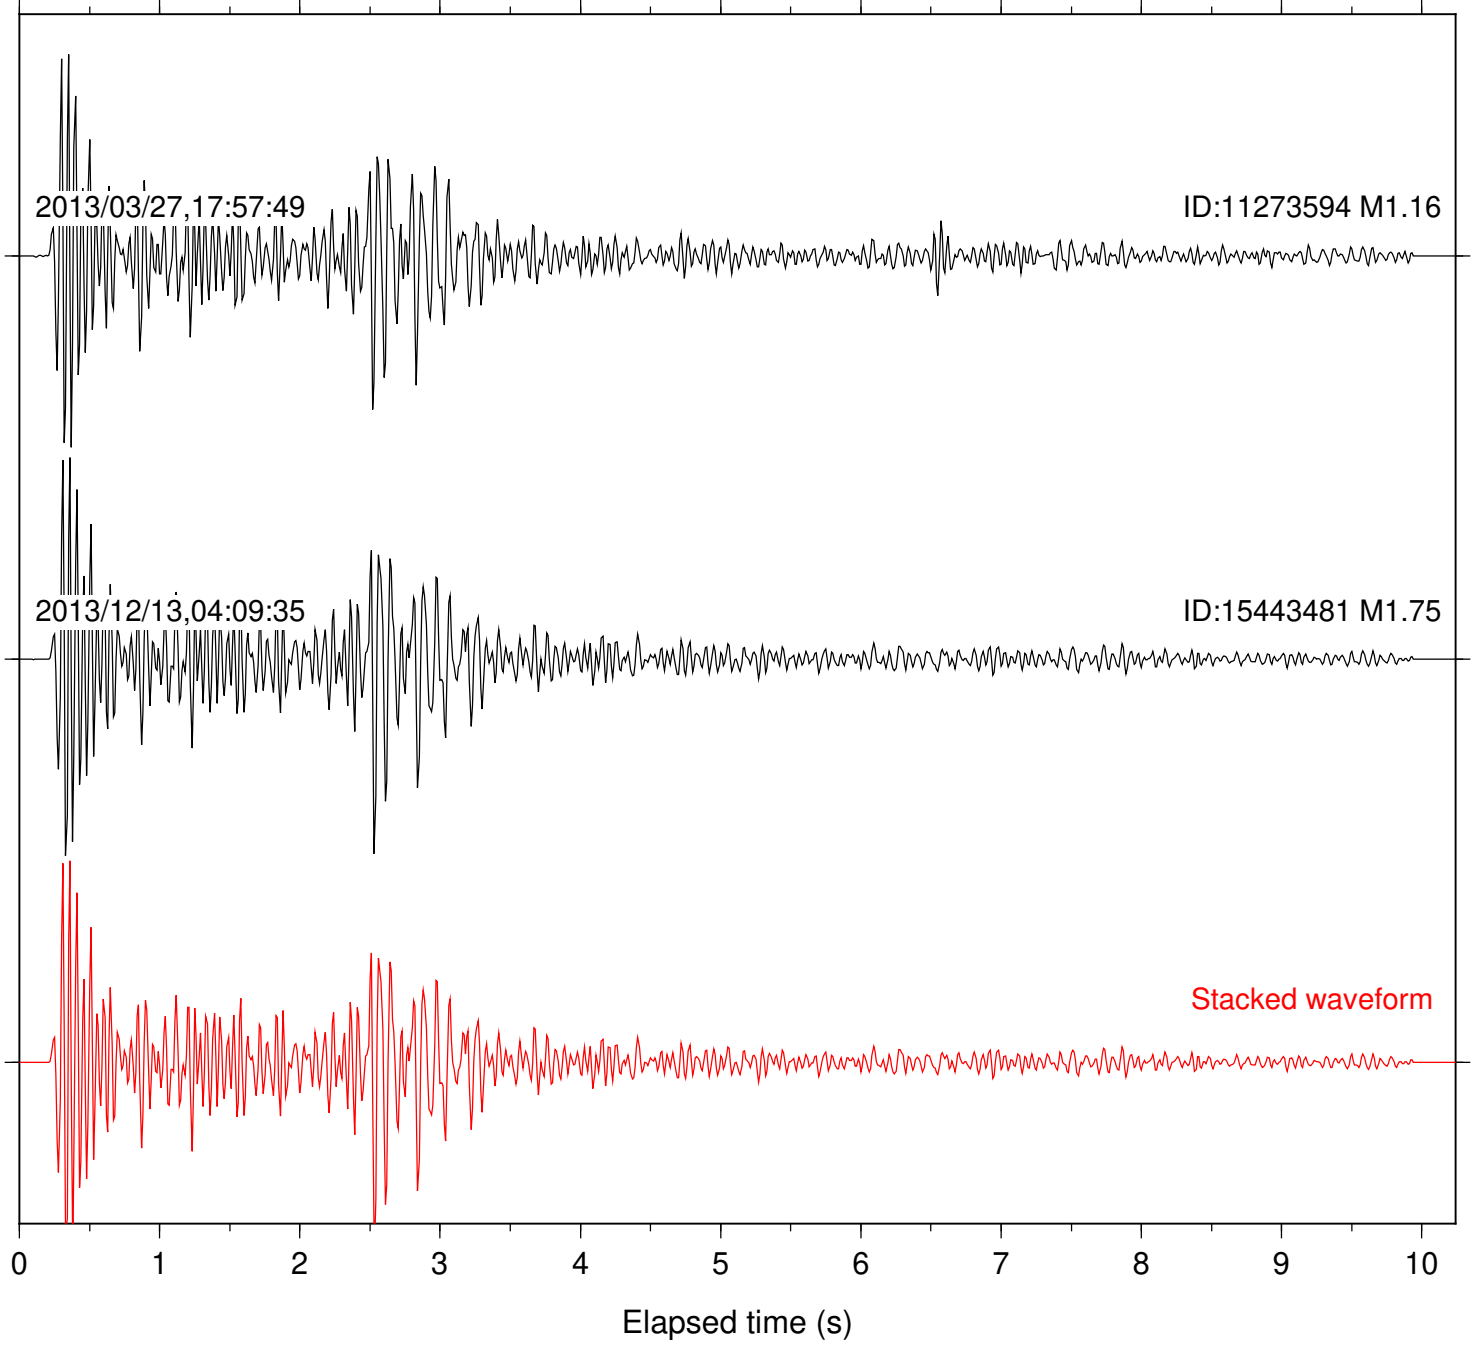

Station: B087 Com: EHZ

Focal depth: 7.05 km