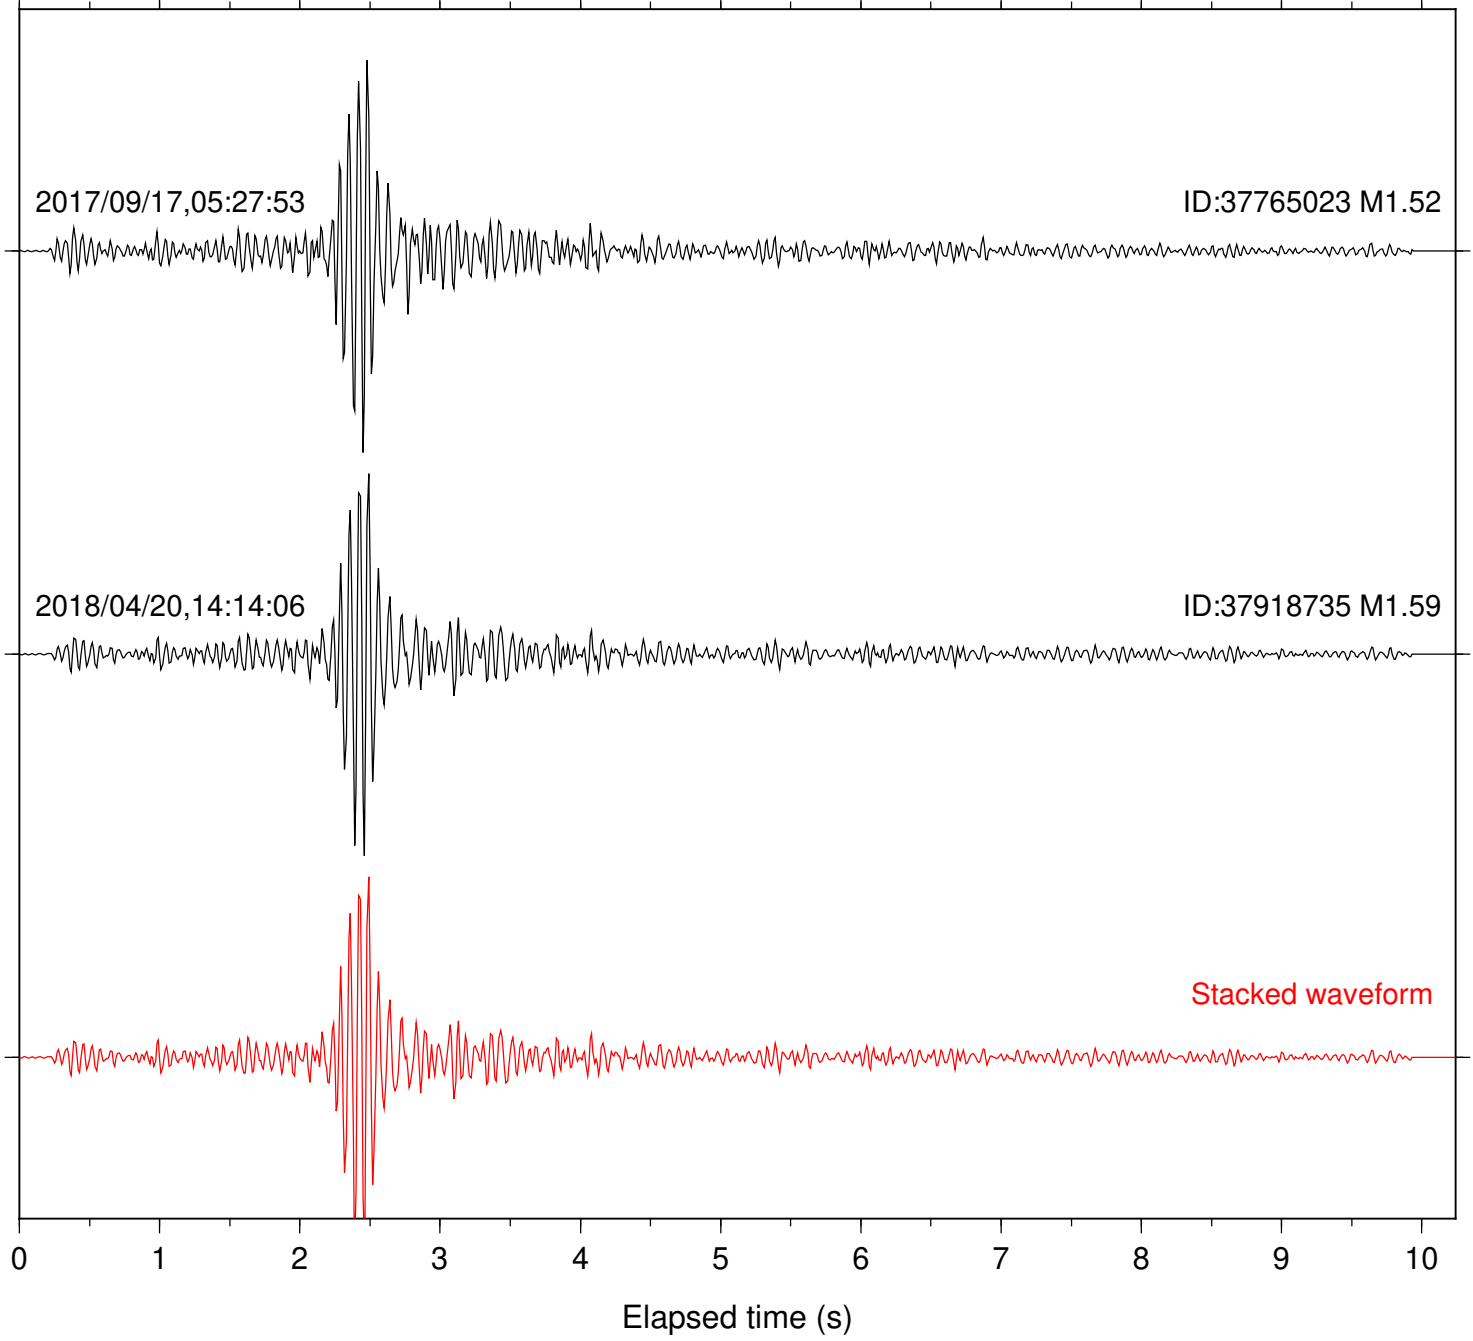

Station: RDM Com: HHZ

Focal depth: 6.09 km