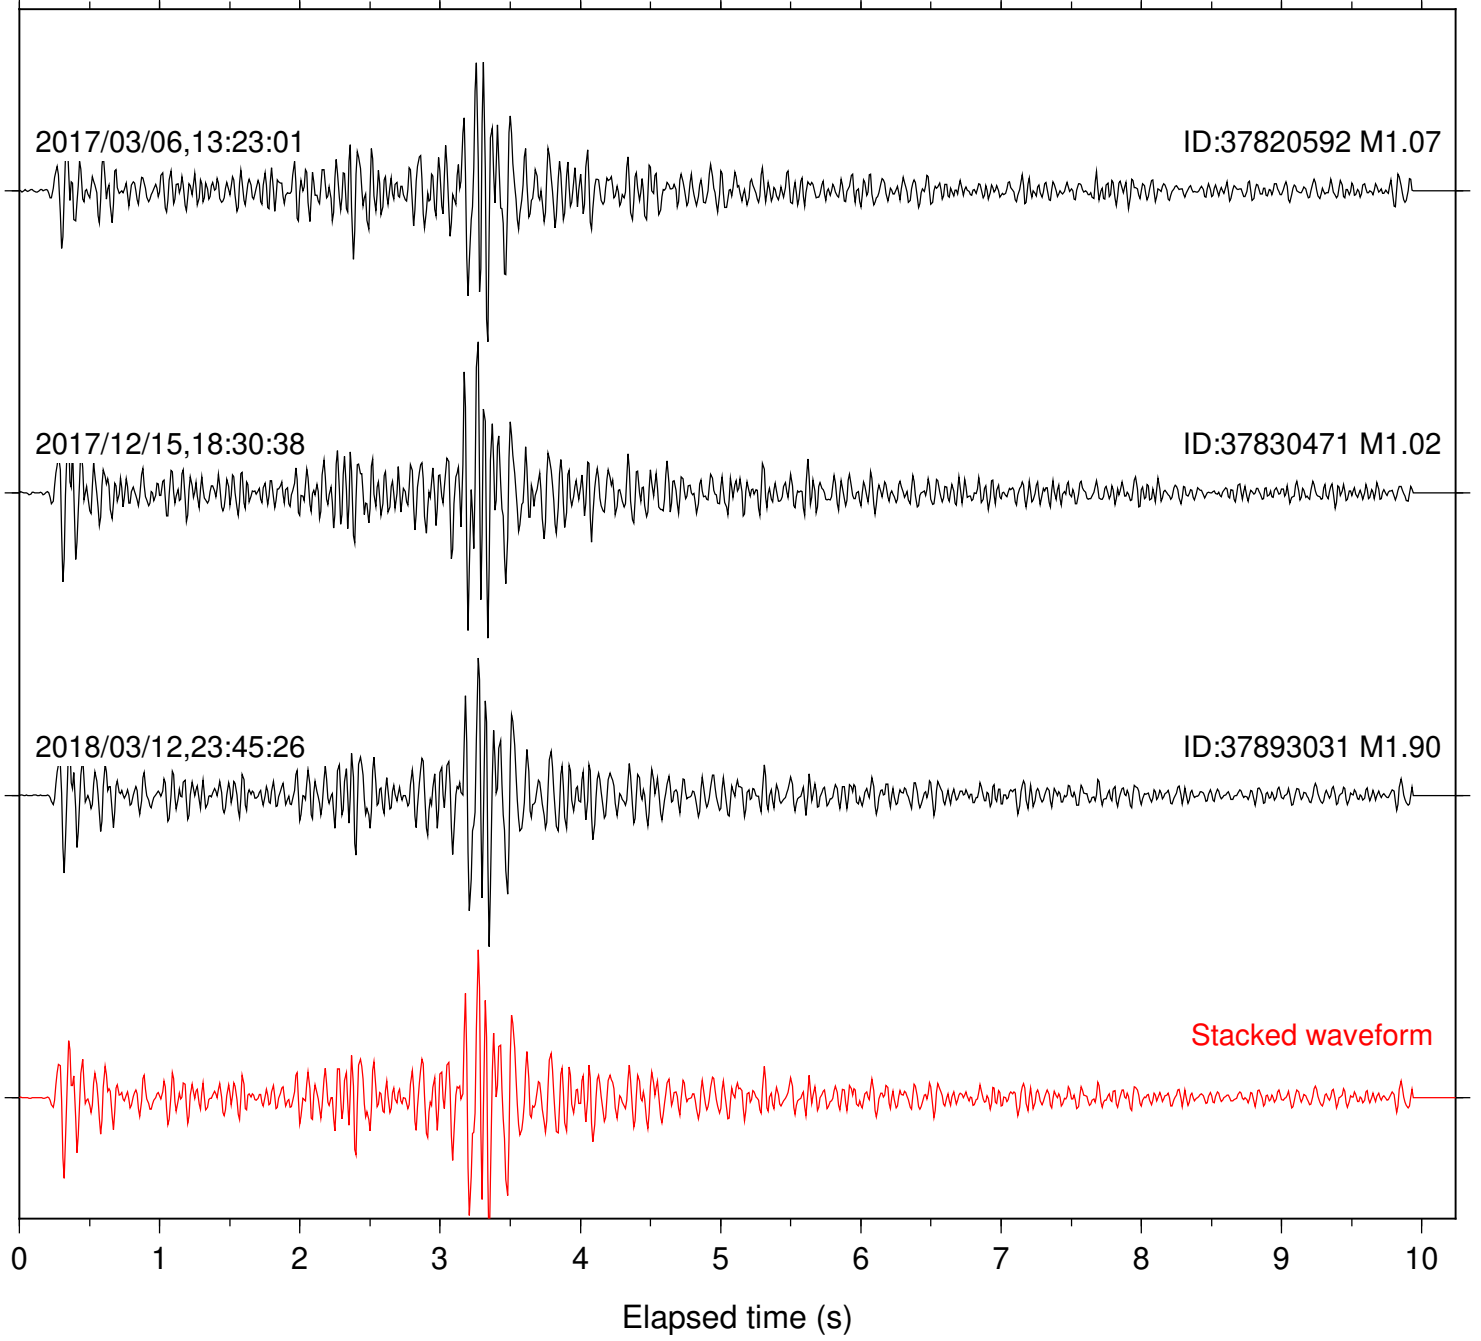

Station: CSH Com: HHZ

Focal depth: 7.23 km

Station: SND Com: HHZ

Focal depth: 7.23 km

Station: COY Com: EHZ

Focal depth: 8.06 km

Station: KEE Com: EHZ

Focal depth: 8.06 km