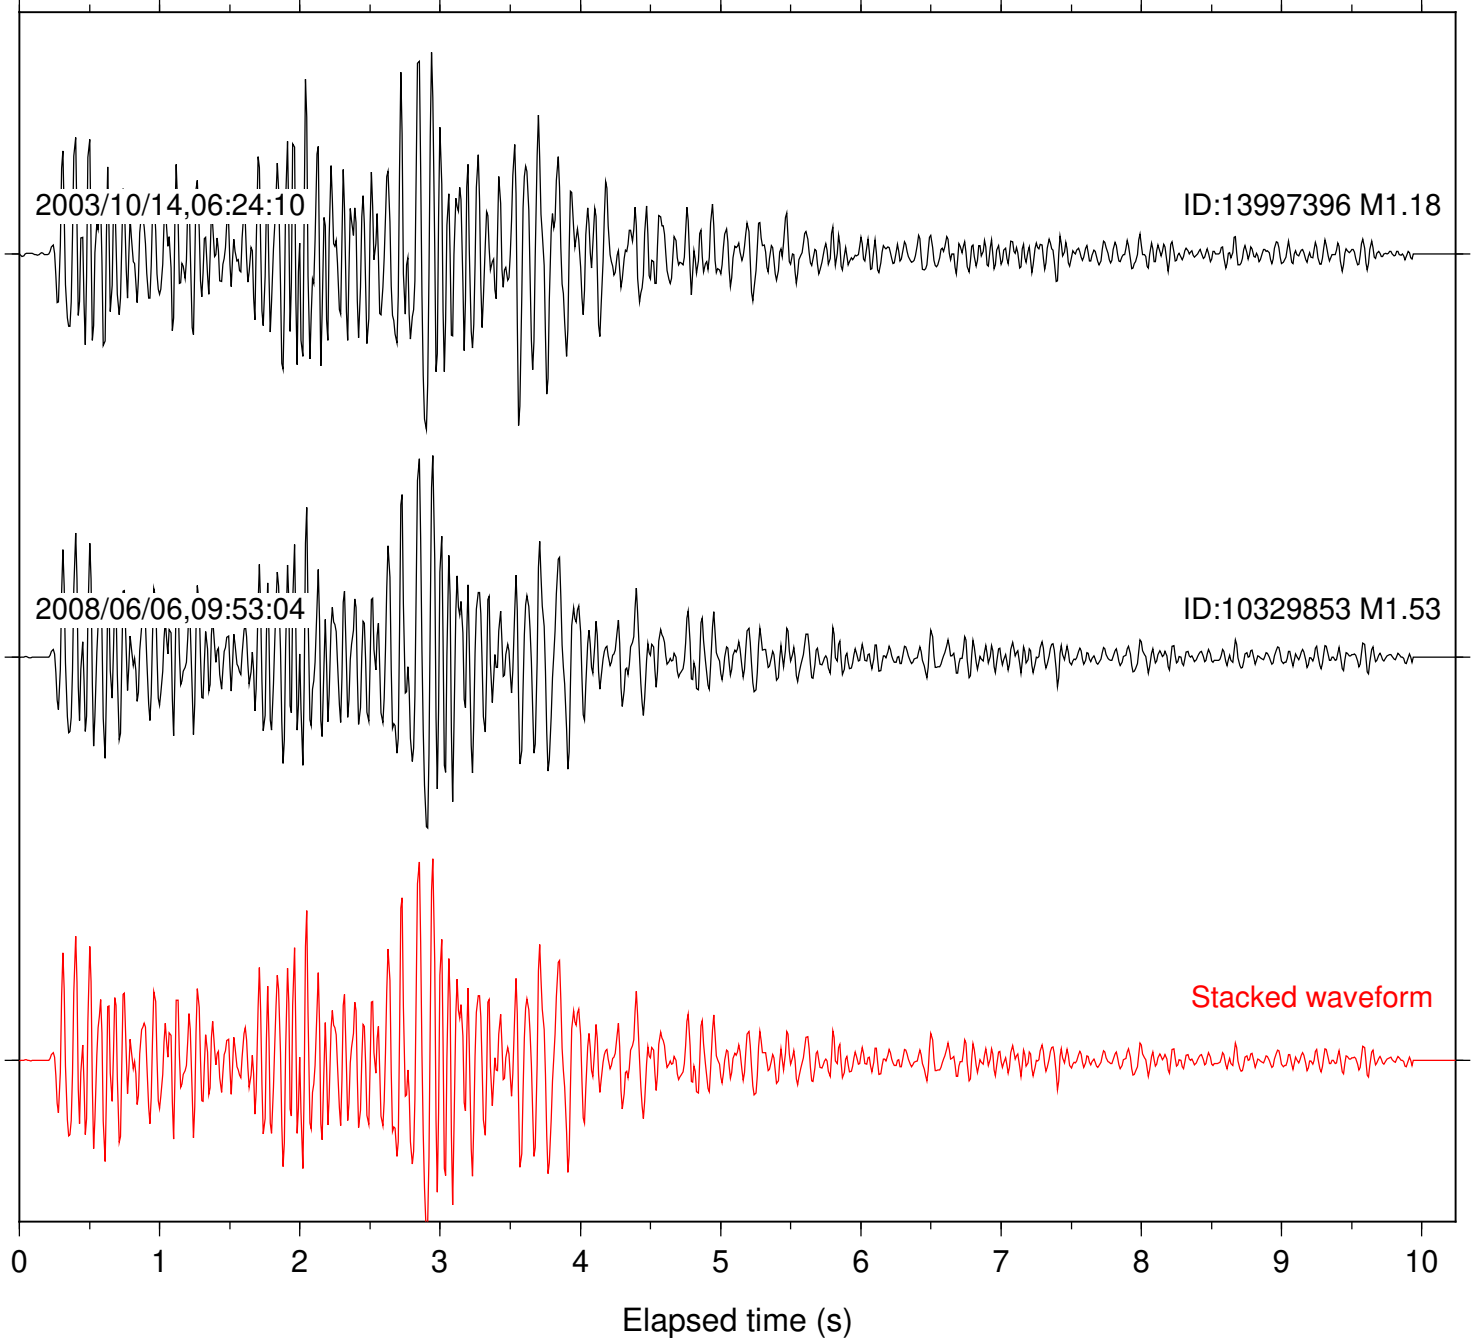

Station: SND Com: HHZ

Focal depth: 6.03 km