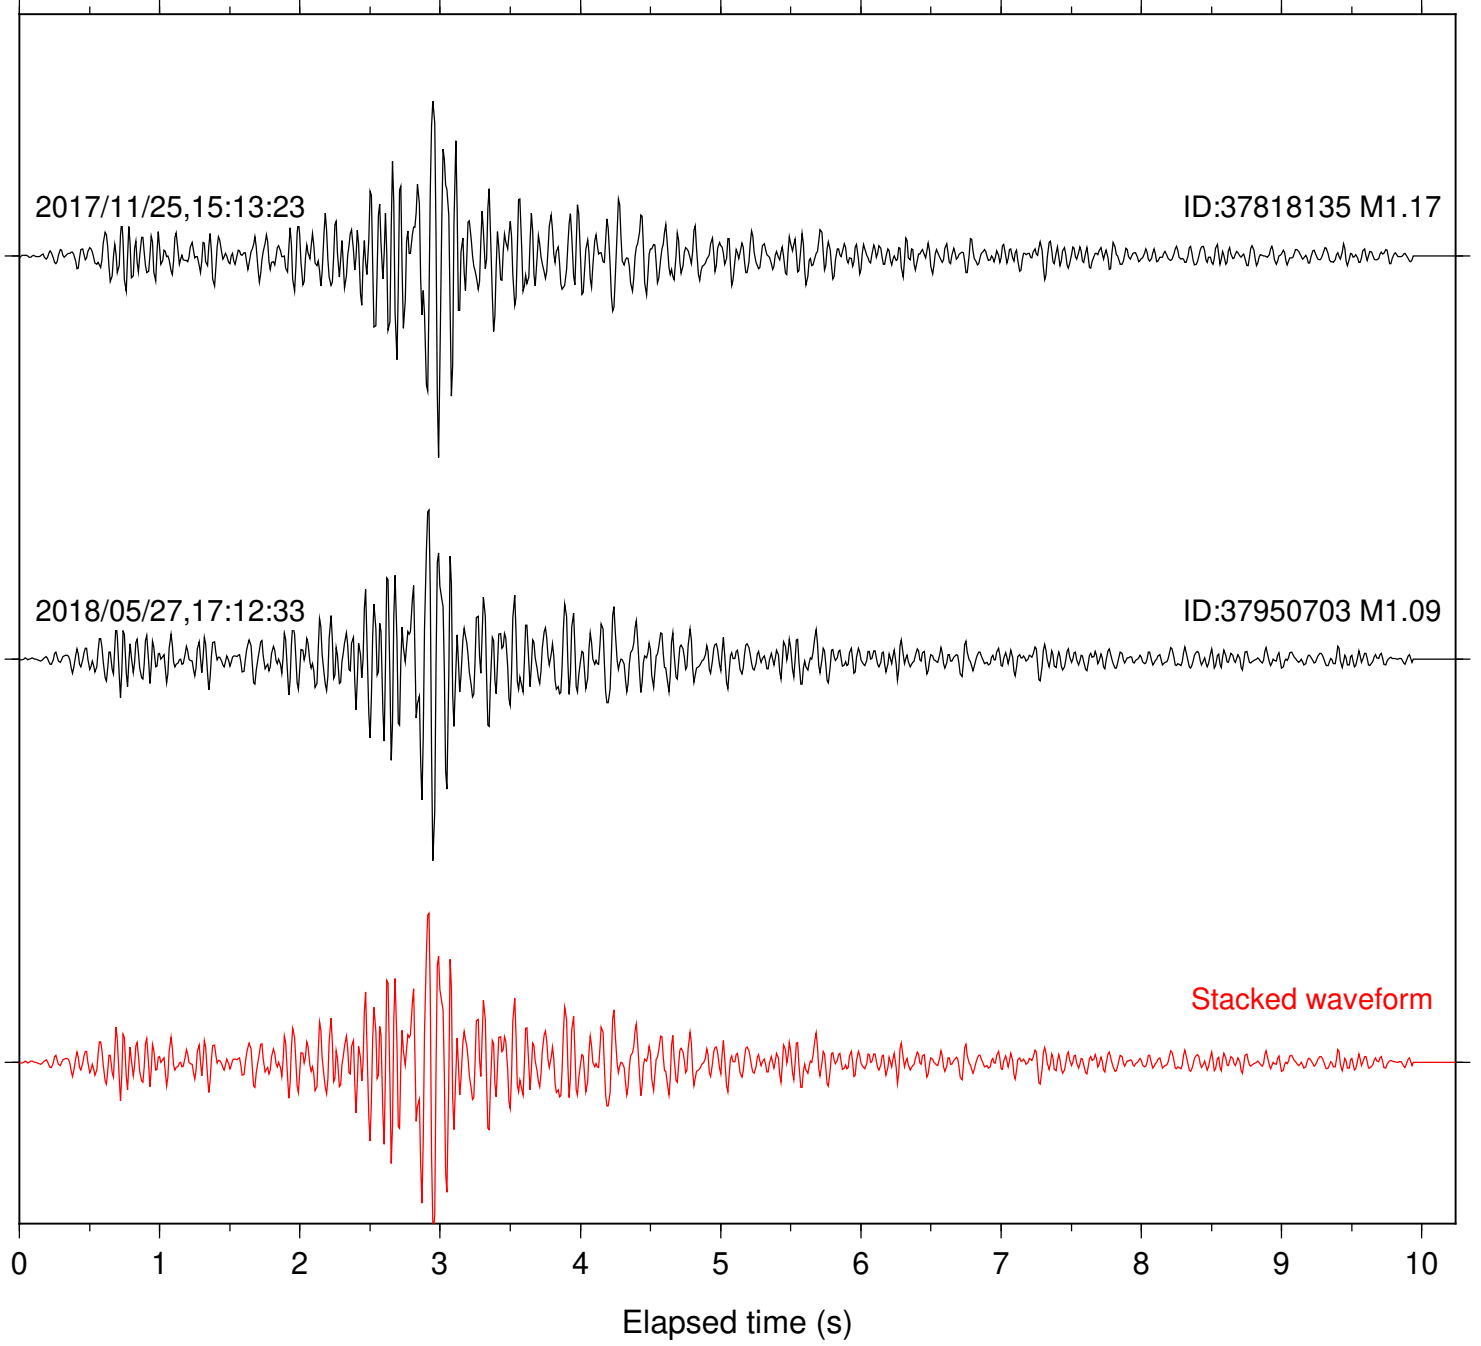

Station: SND Com: HHZ

Focal depth: 7.35 km