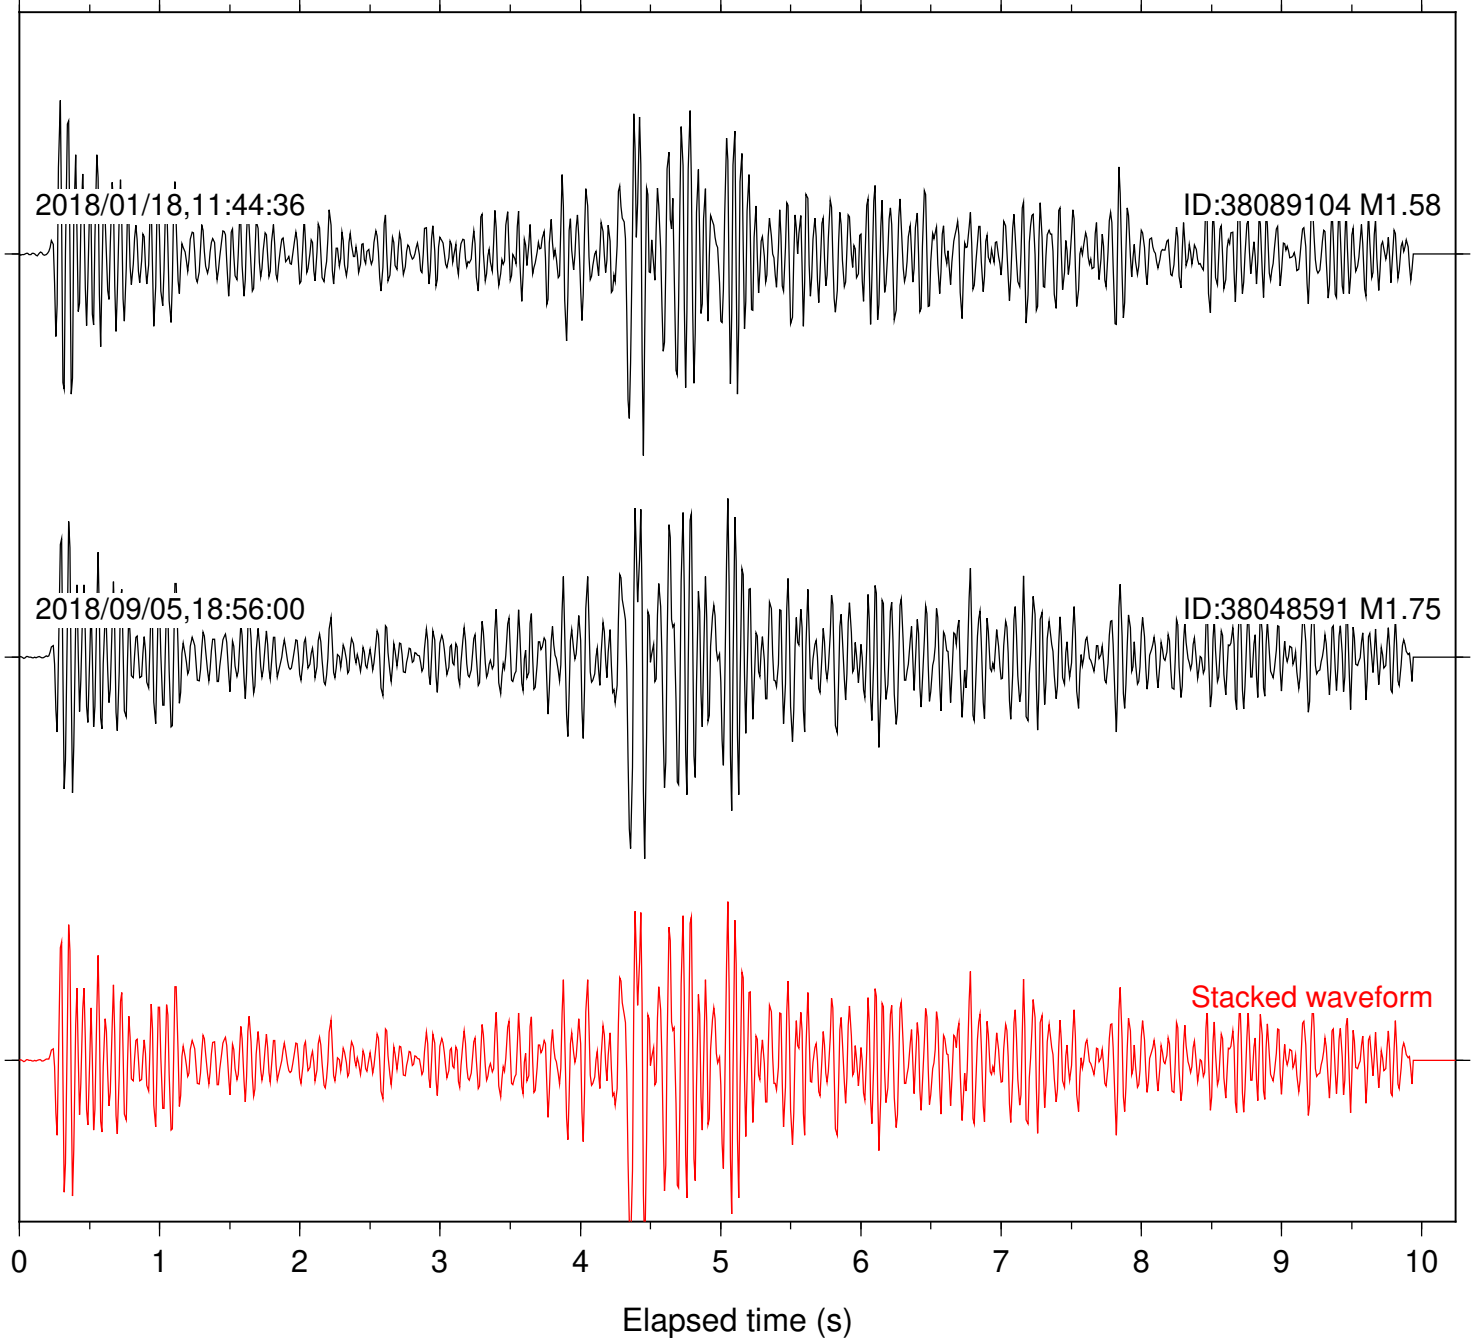

Station: PFO Com: HHZ

Focal depth: 4.98 km