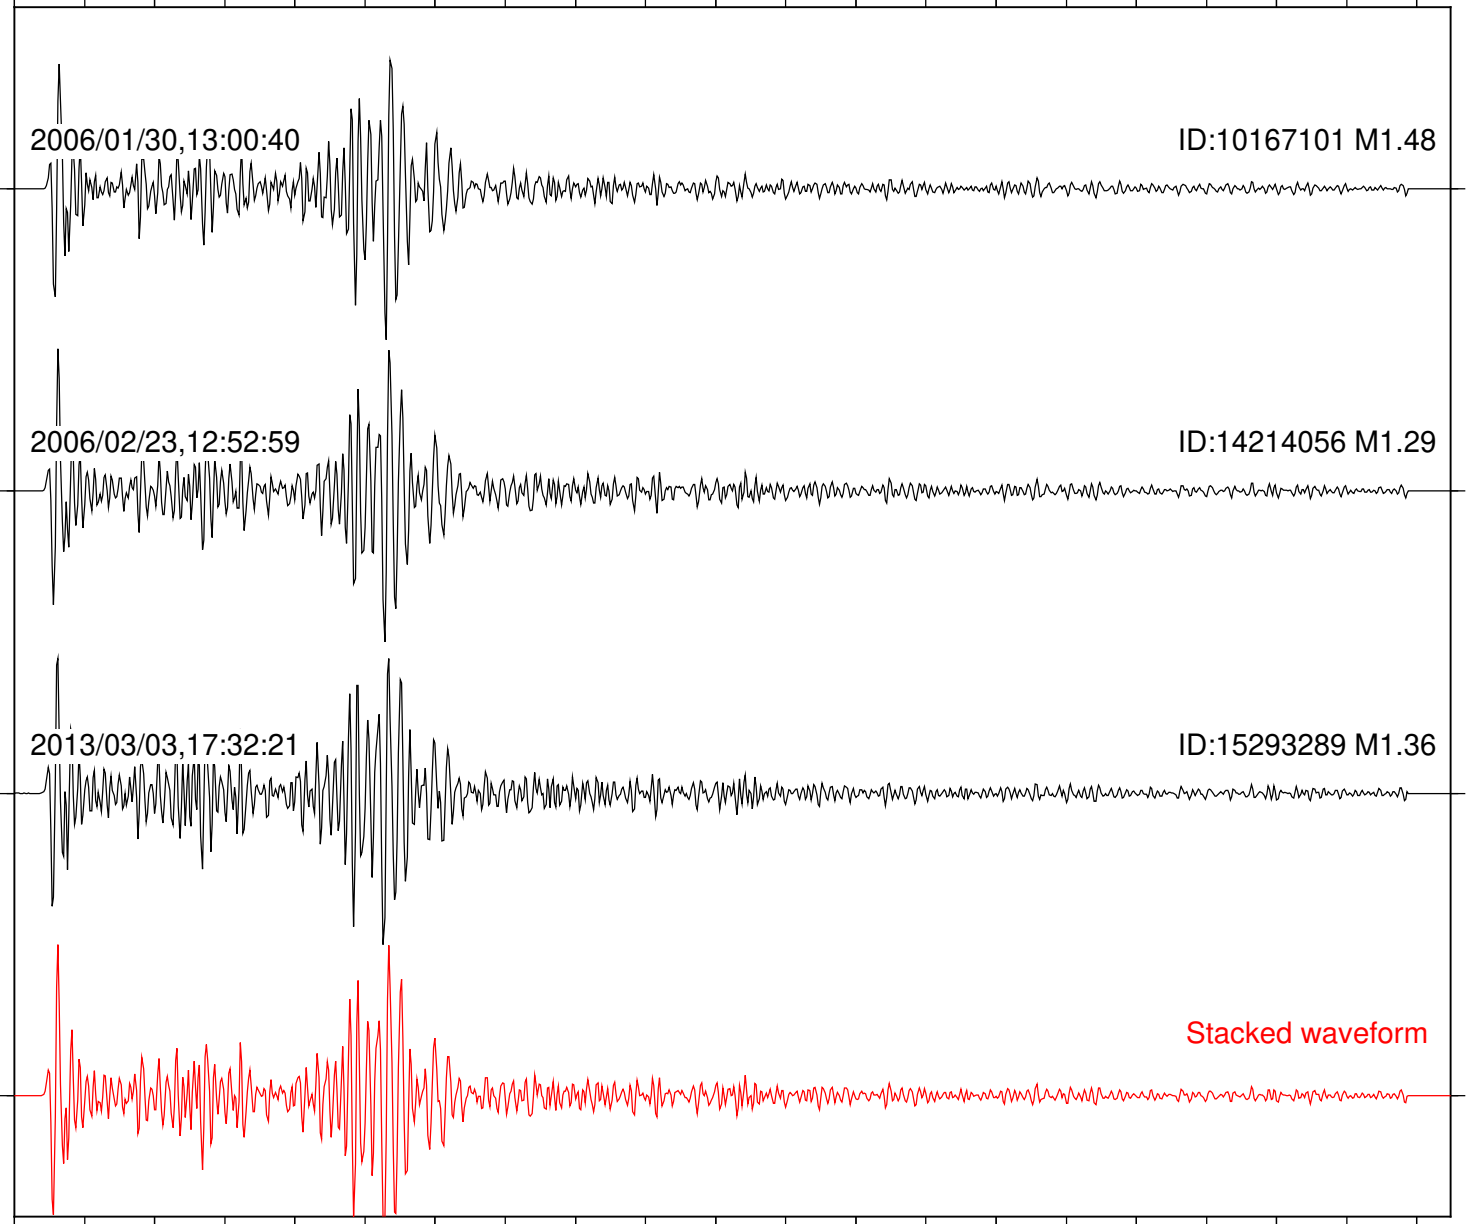

Stacked waveform

0 1 2 3 4 5 6 7 8 9 10  
Elapsed time (s)

Station: KNW Com: HHZ

Focal depth: 5.44 km

Station: LVA2 Com: HHZ

Focal depth: 5.44 km

Station: PMD Com: HHZ

Focal depth: 5.40 km