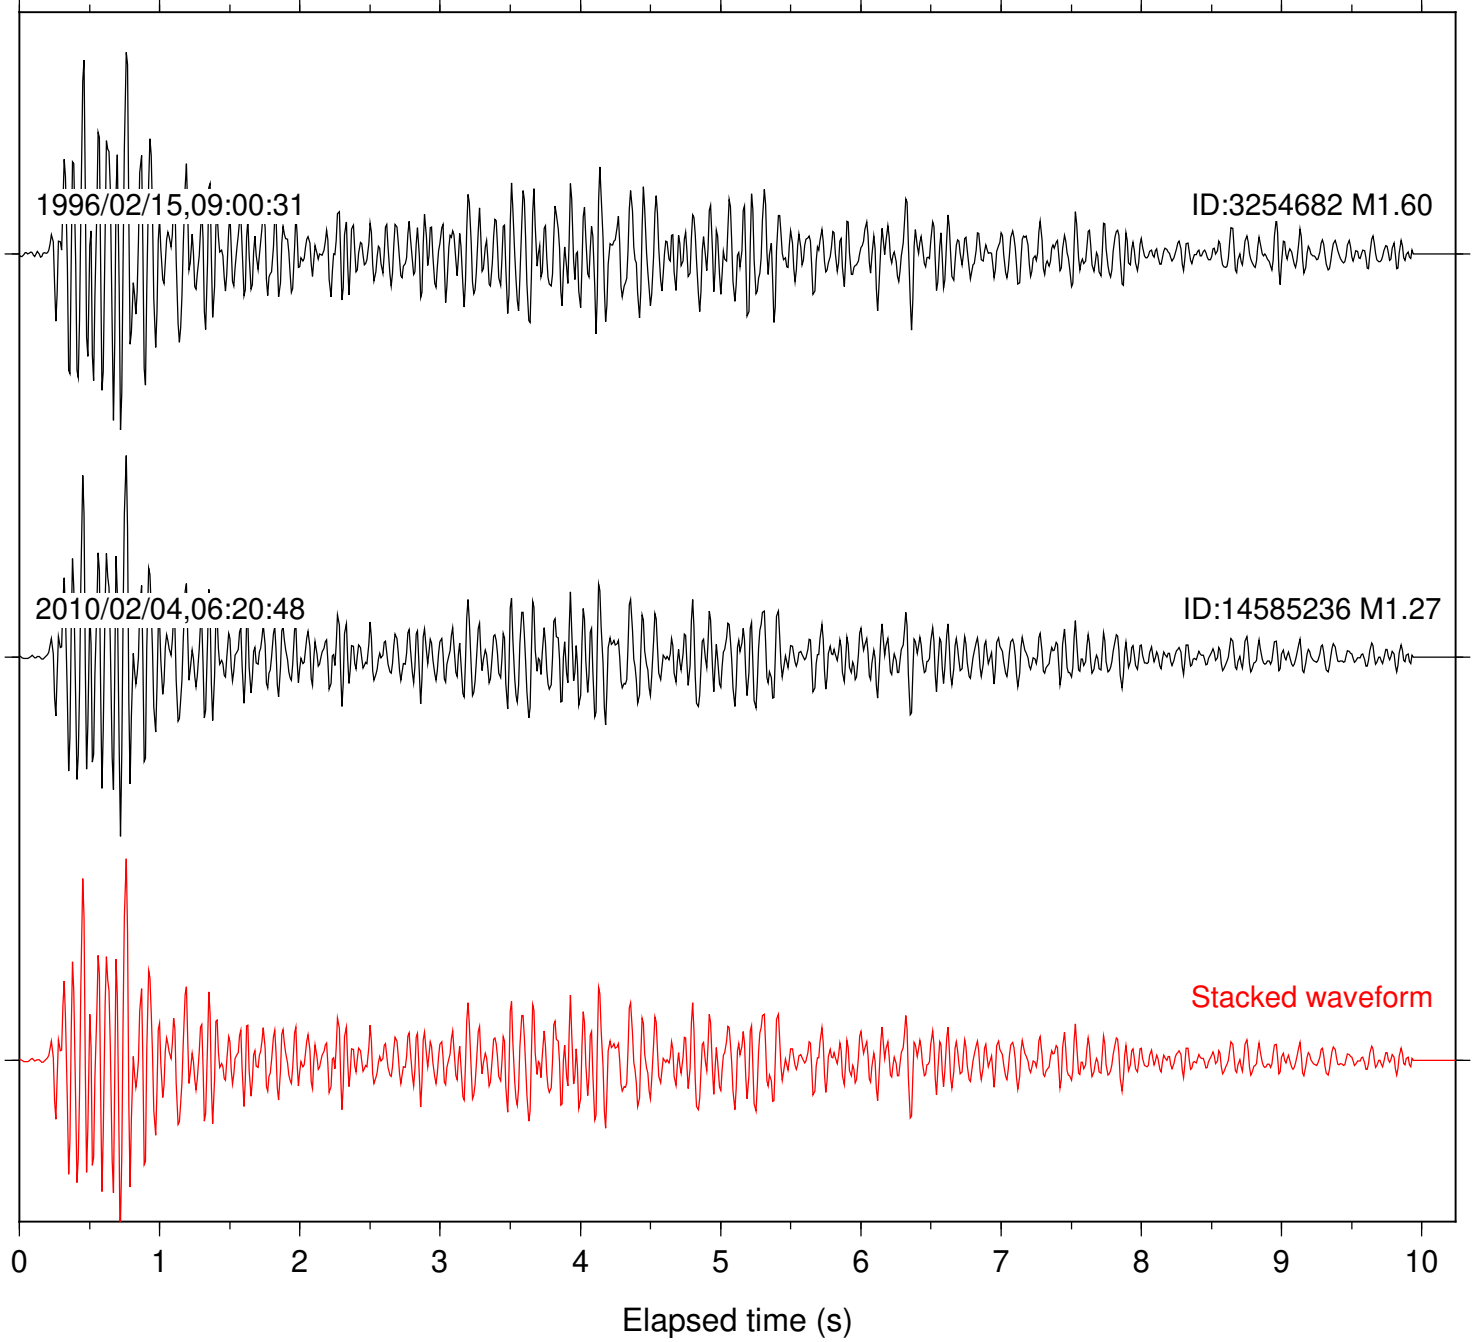

Focal depth: 17.10 km

Station: KNW Com: HHZ

Focal depth: 17.10 km

Station: PFO Com: HHZ

Focal depth: 17.10 km

Station: SND Com: HHZ

Focal depth: 17.10 km

Station: AGA Com: HHZ