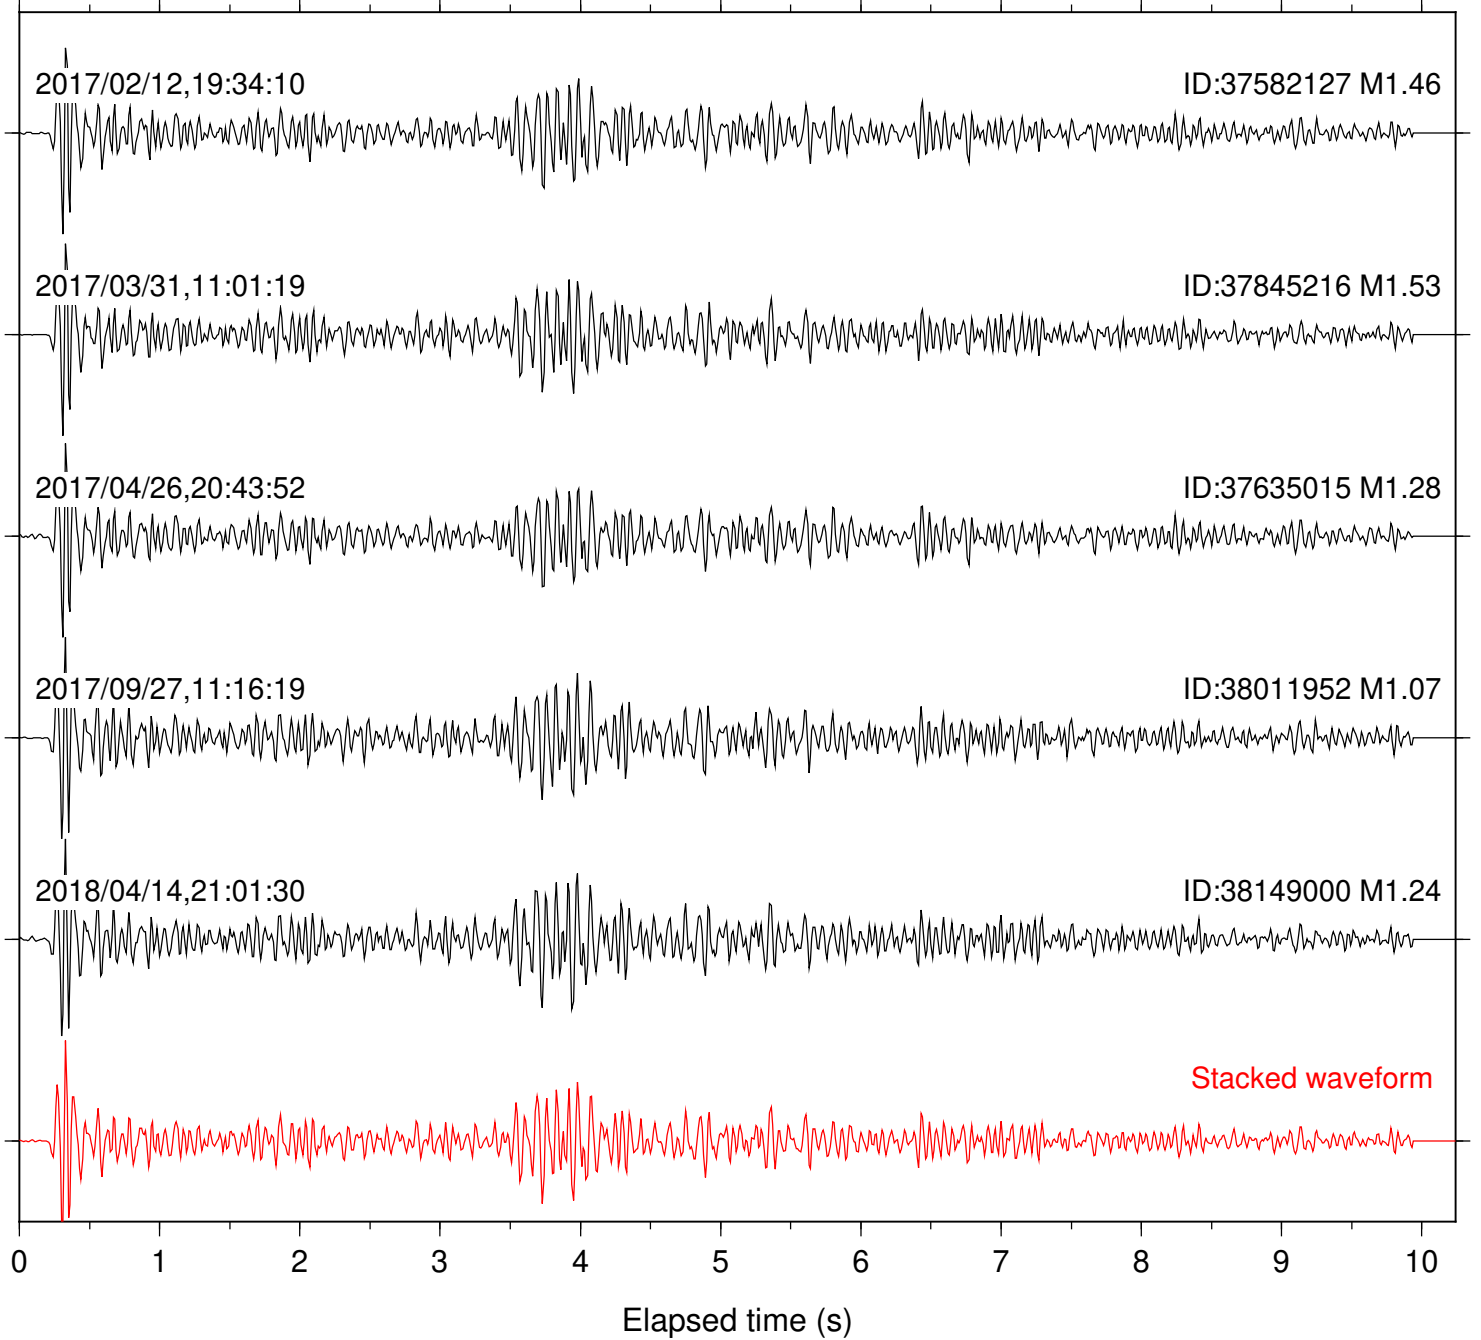

Station: B081 Com: EHZ

Focal depth: 6.36 km