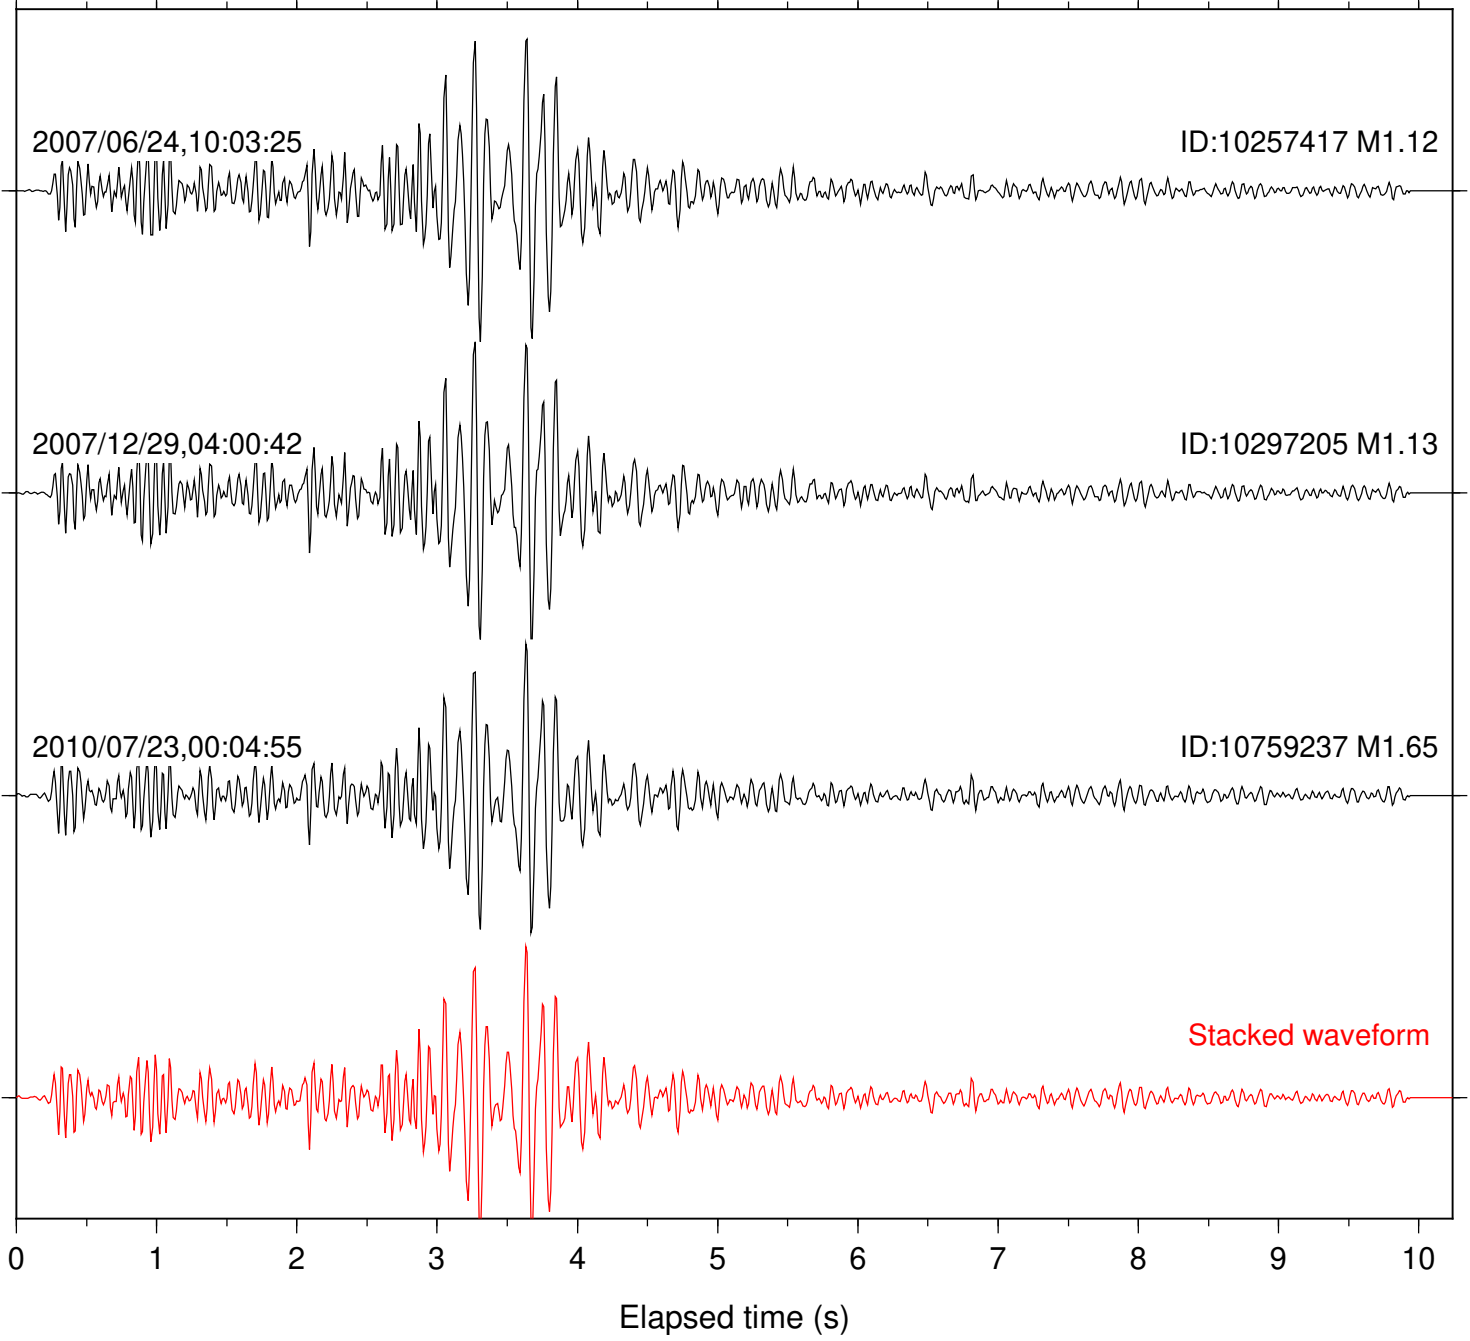

Station: B088 Com: EHZ

Focal depth: 9.33 km