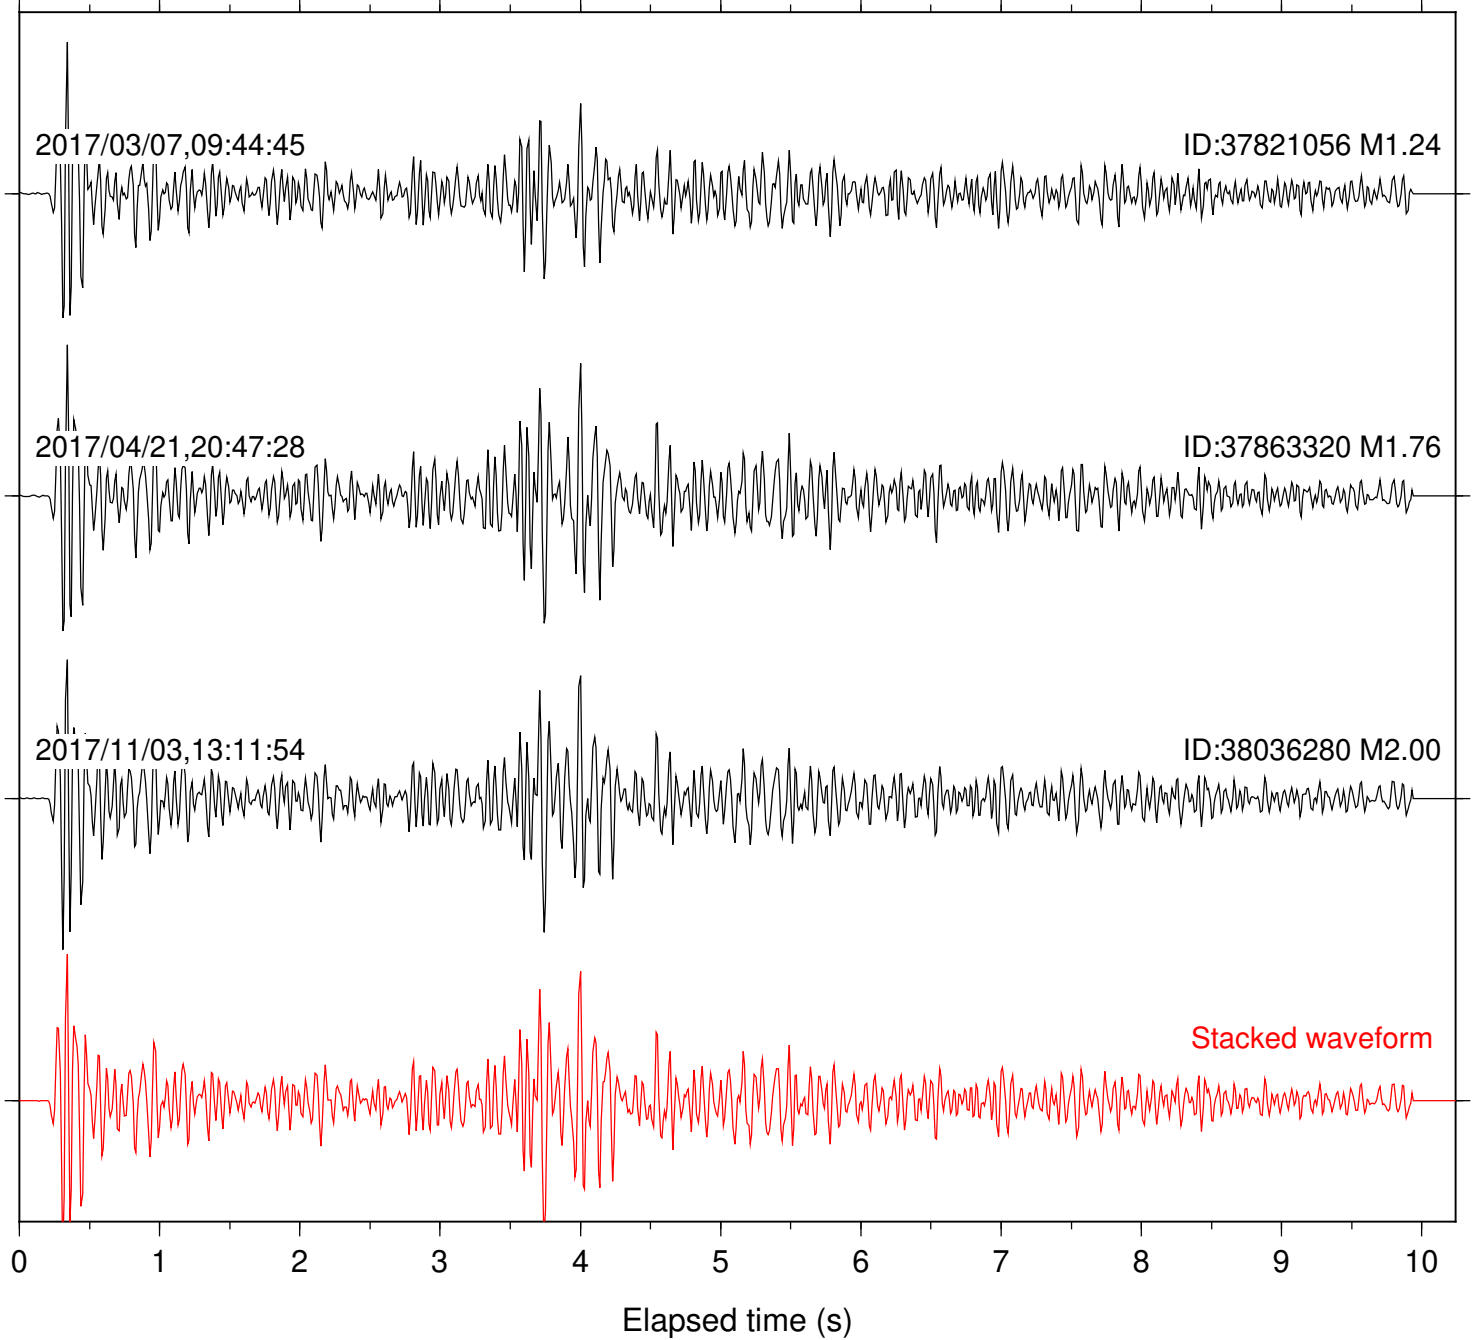

Station: B081 Com: EHZ

Focal depth: 5.80 km