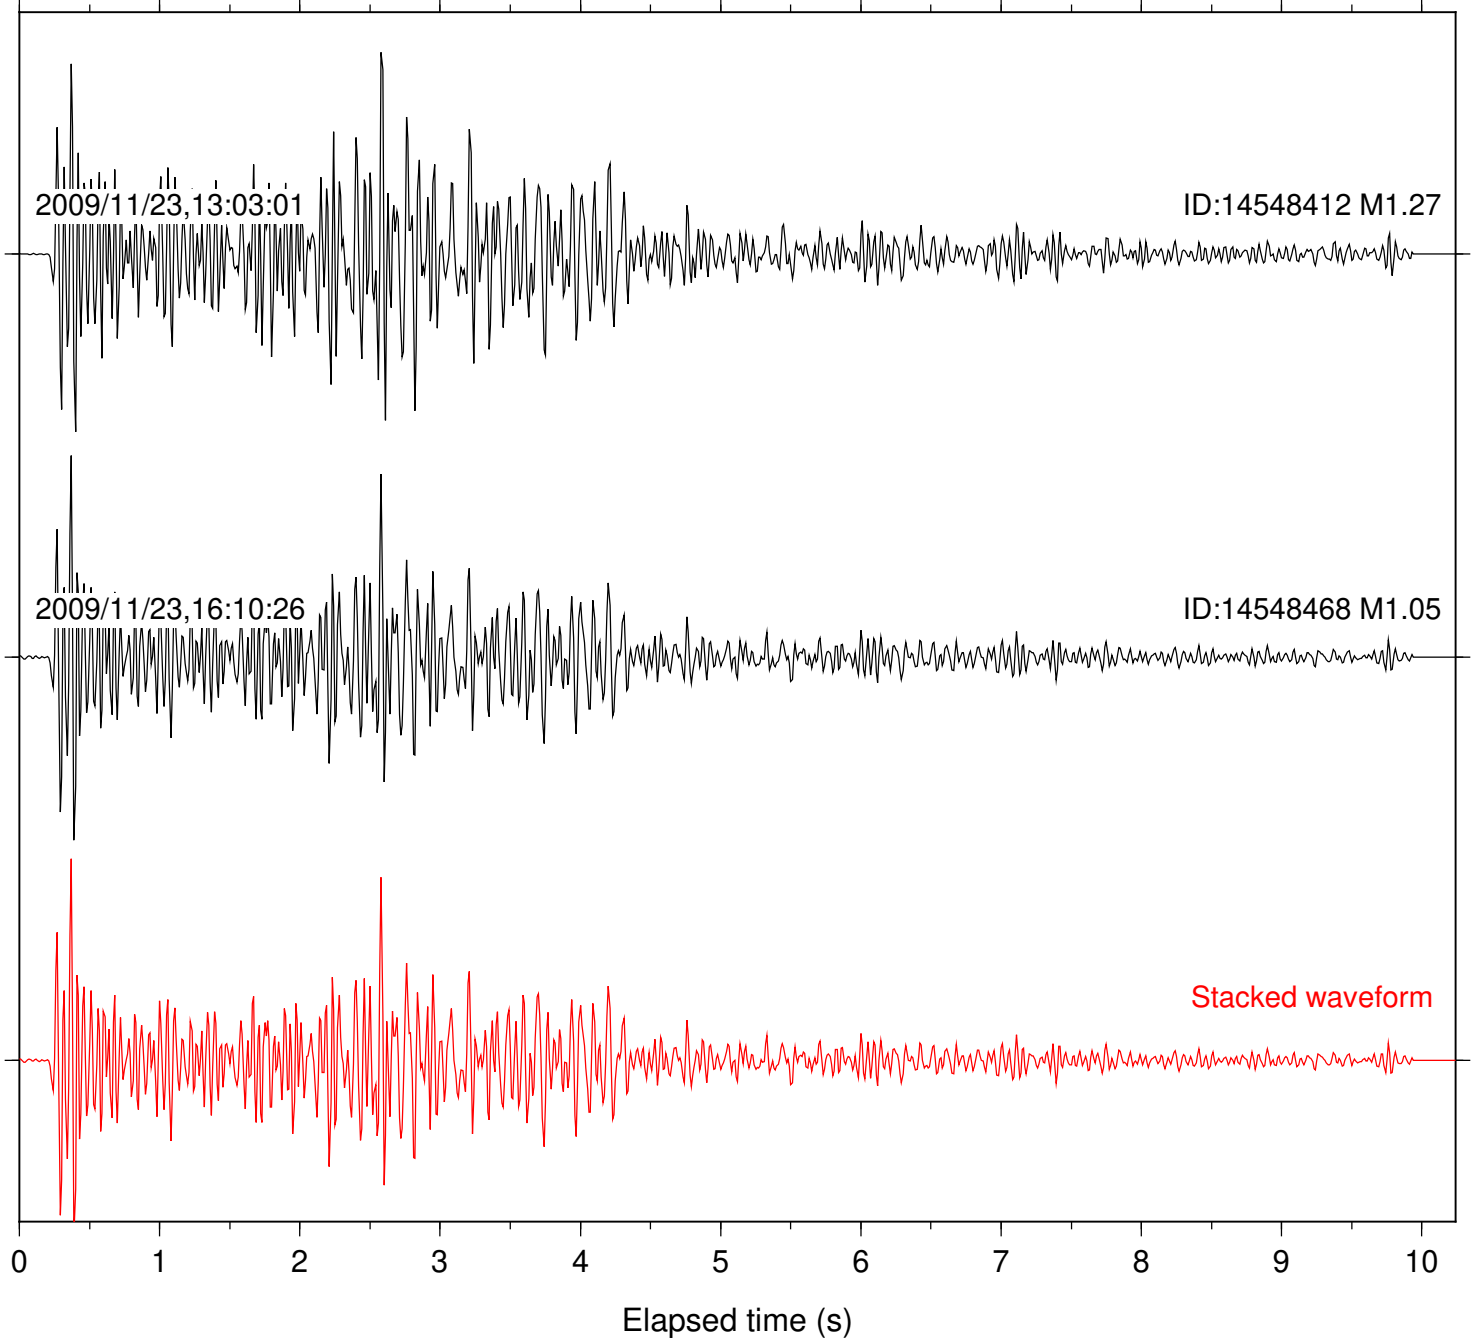

Station: DNR Com: HHZ

Focal depth: 9.33 km

Station: FRD Com: HHZ

Focal depth: 9.33 km

Station: KNW Com: HHZ

Focal depth: 9.33 km

Station: LVA2 Com: HHZ

Focal depth: 9.33 km