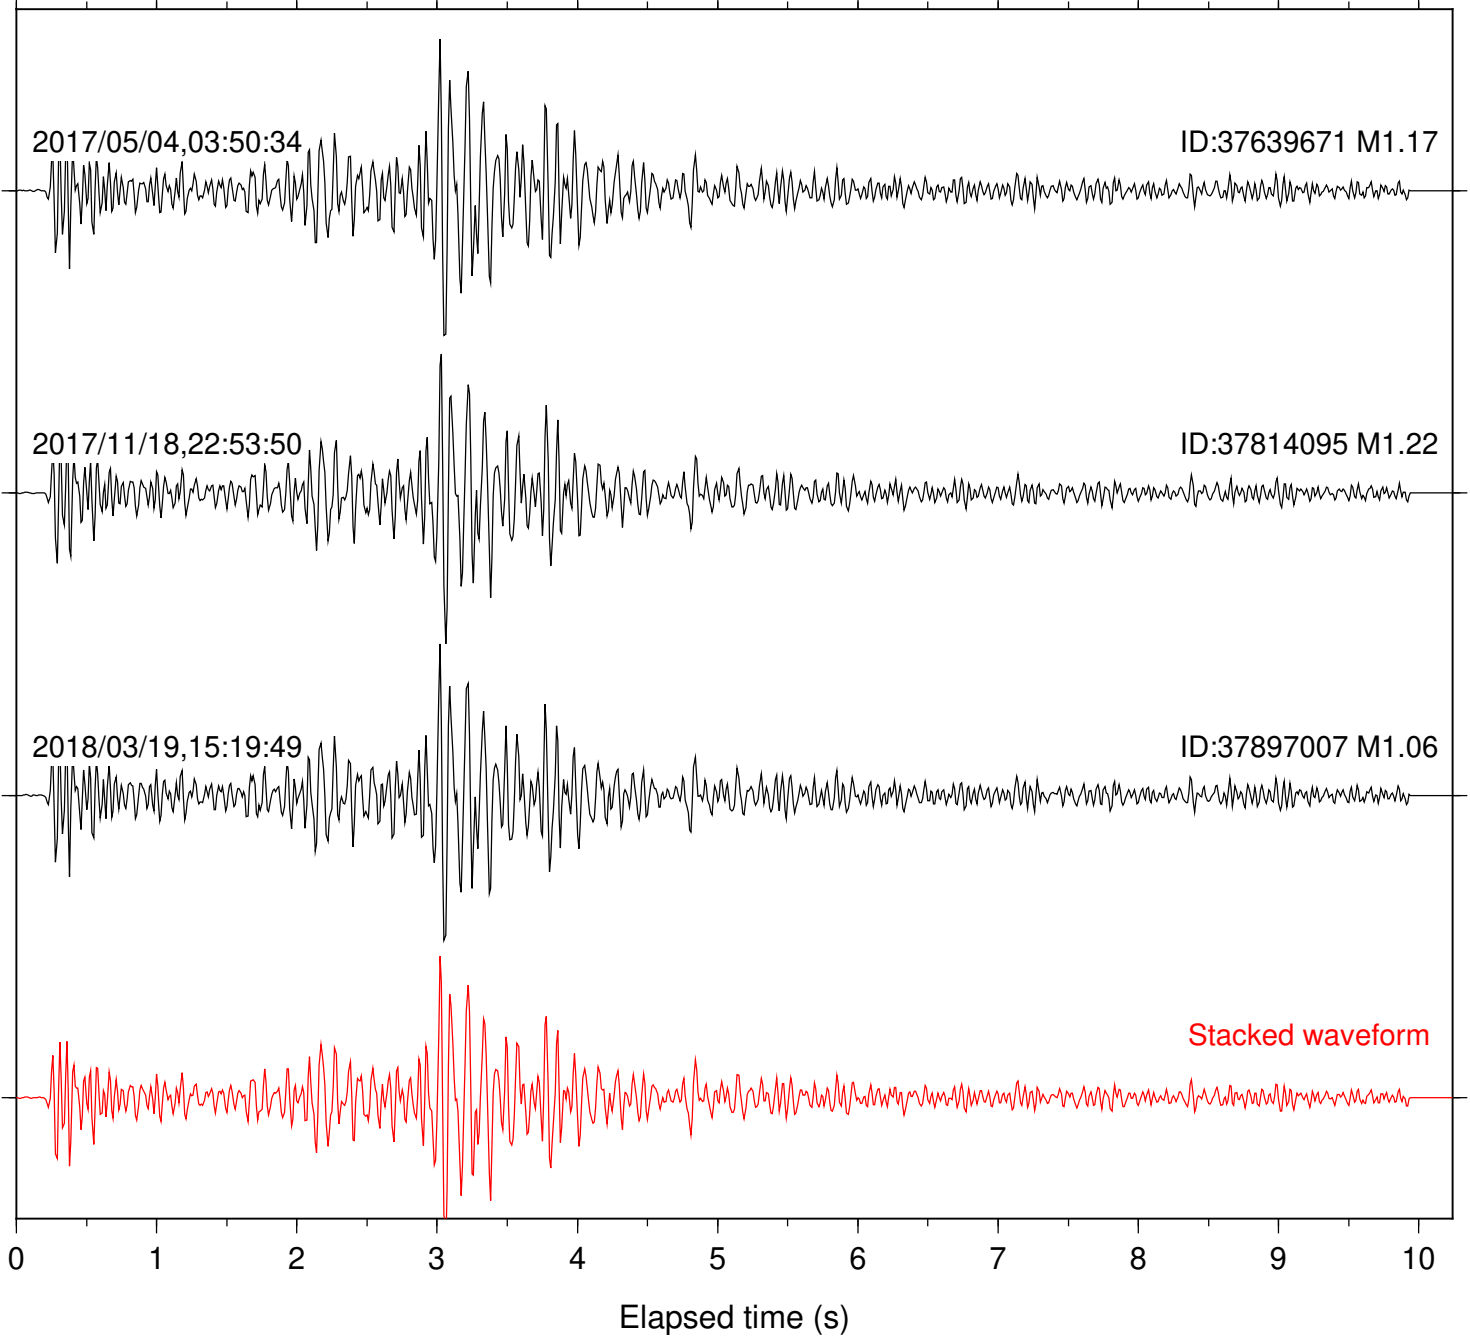

Station: B082 Com: EHZ

Focal depth: 6.67 km