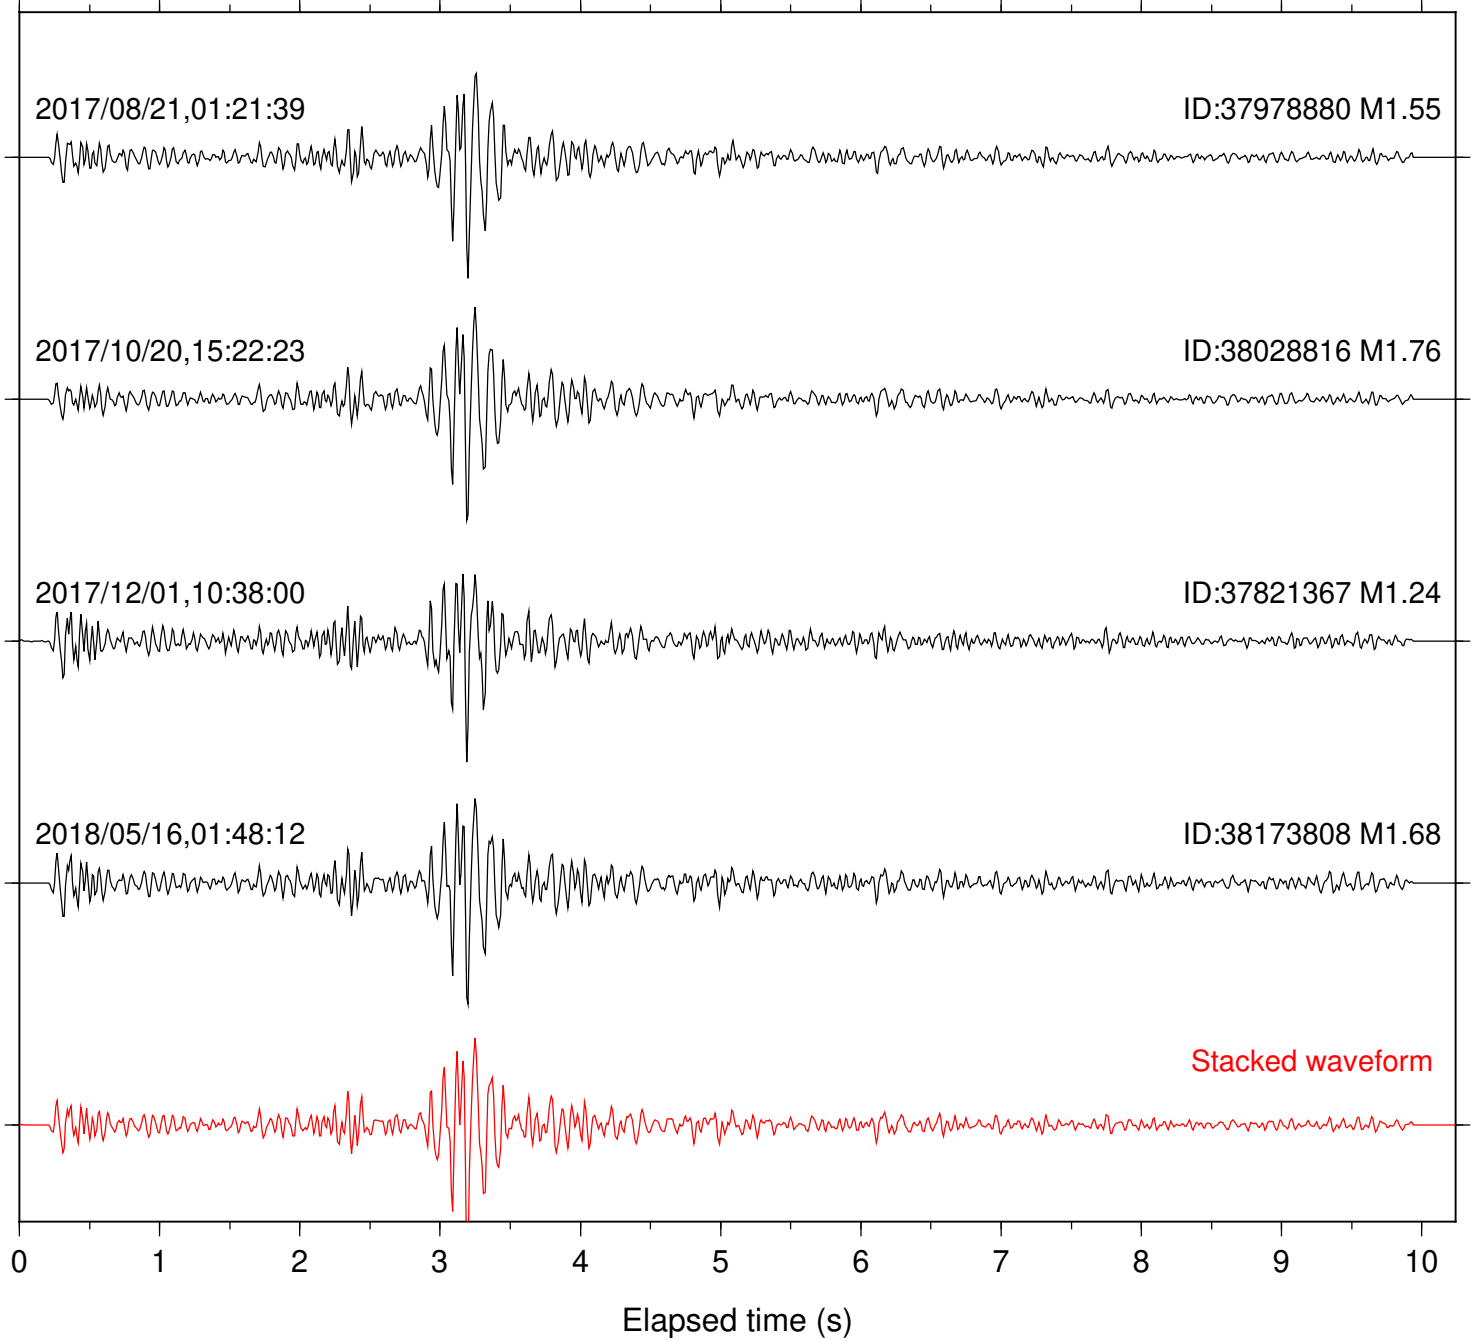

Station: B082 Com: EHZ

Focal depth: 6.61 km