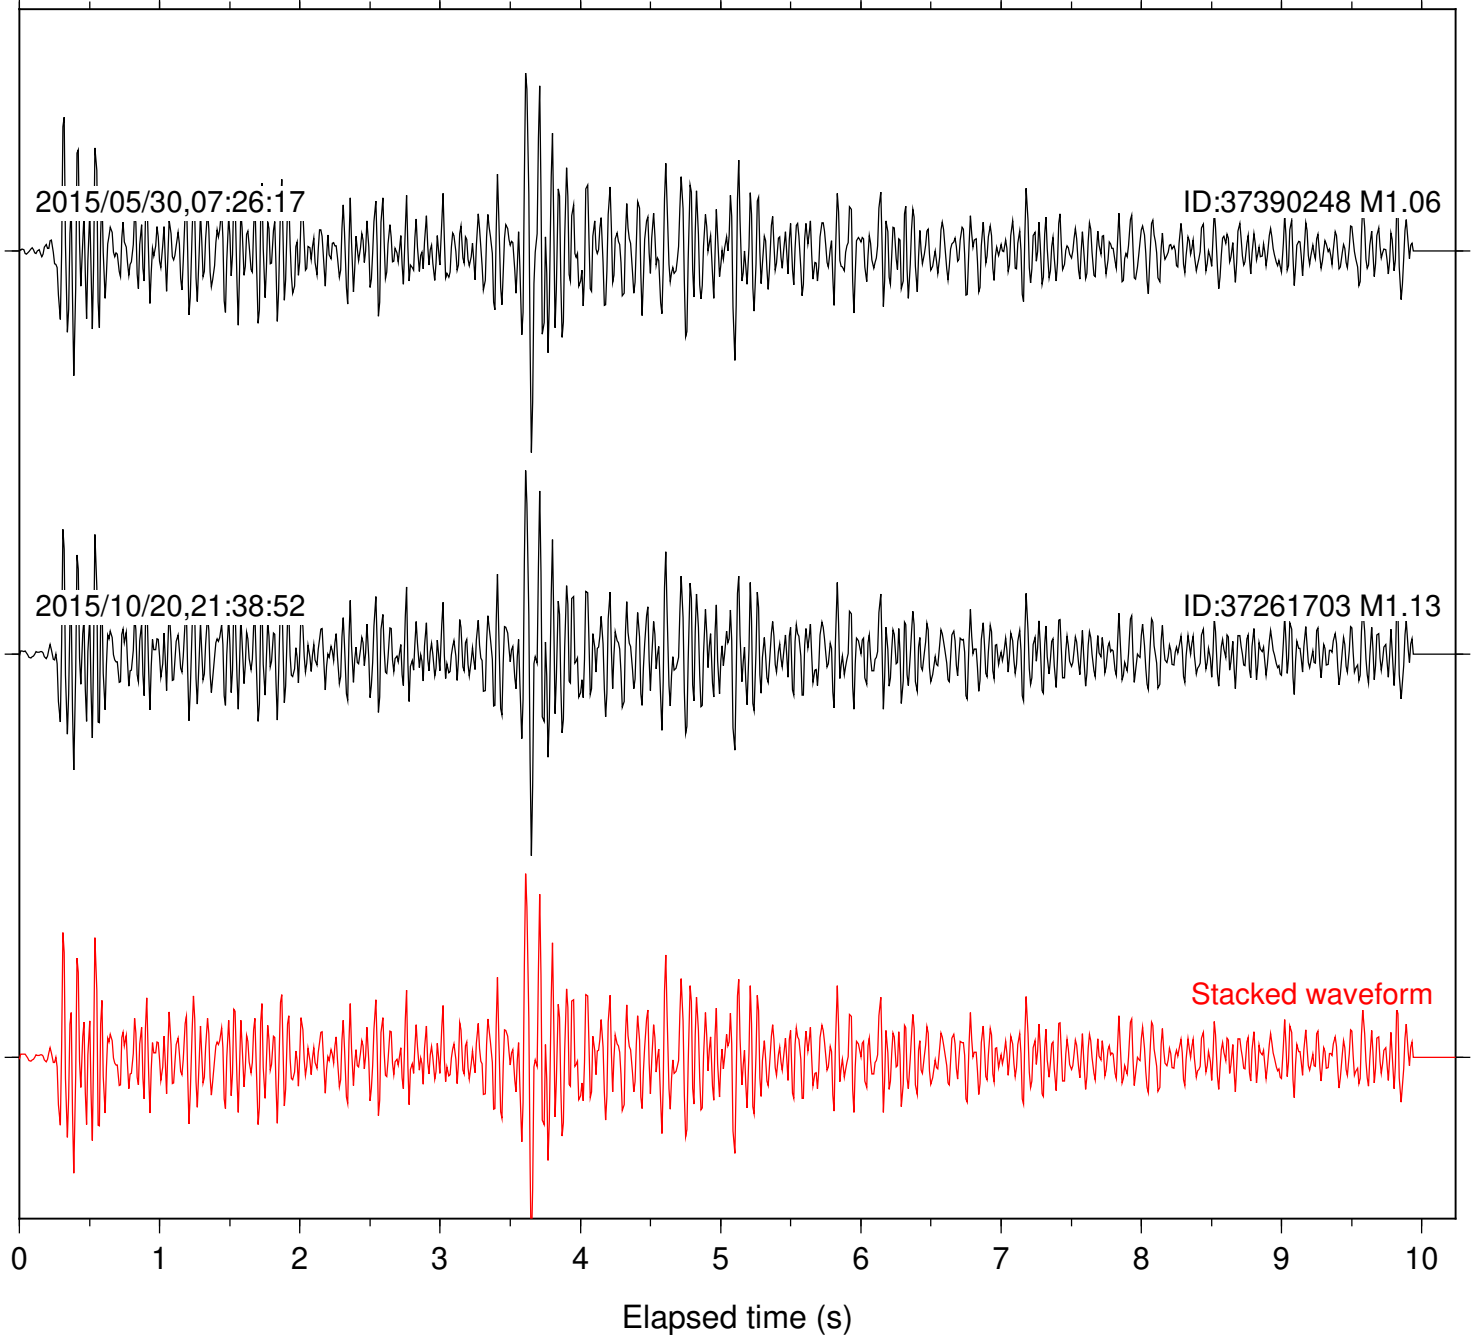

Station: B086 Com: EHZ

Focal depth: 8.57 km