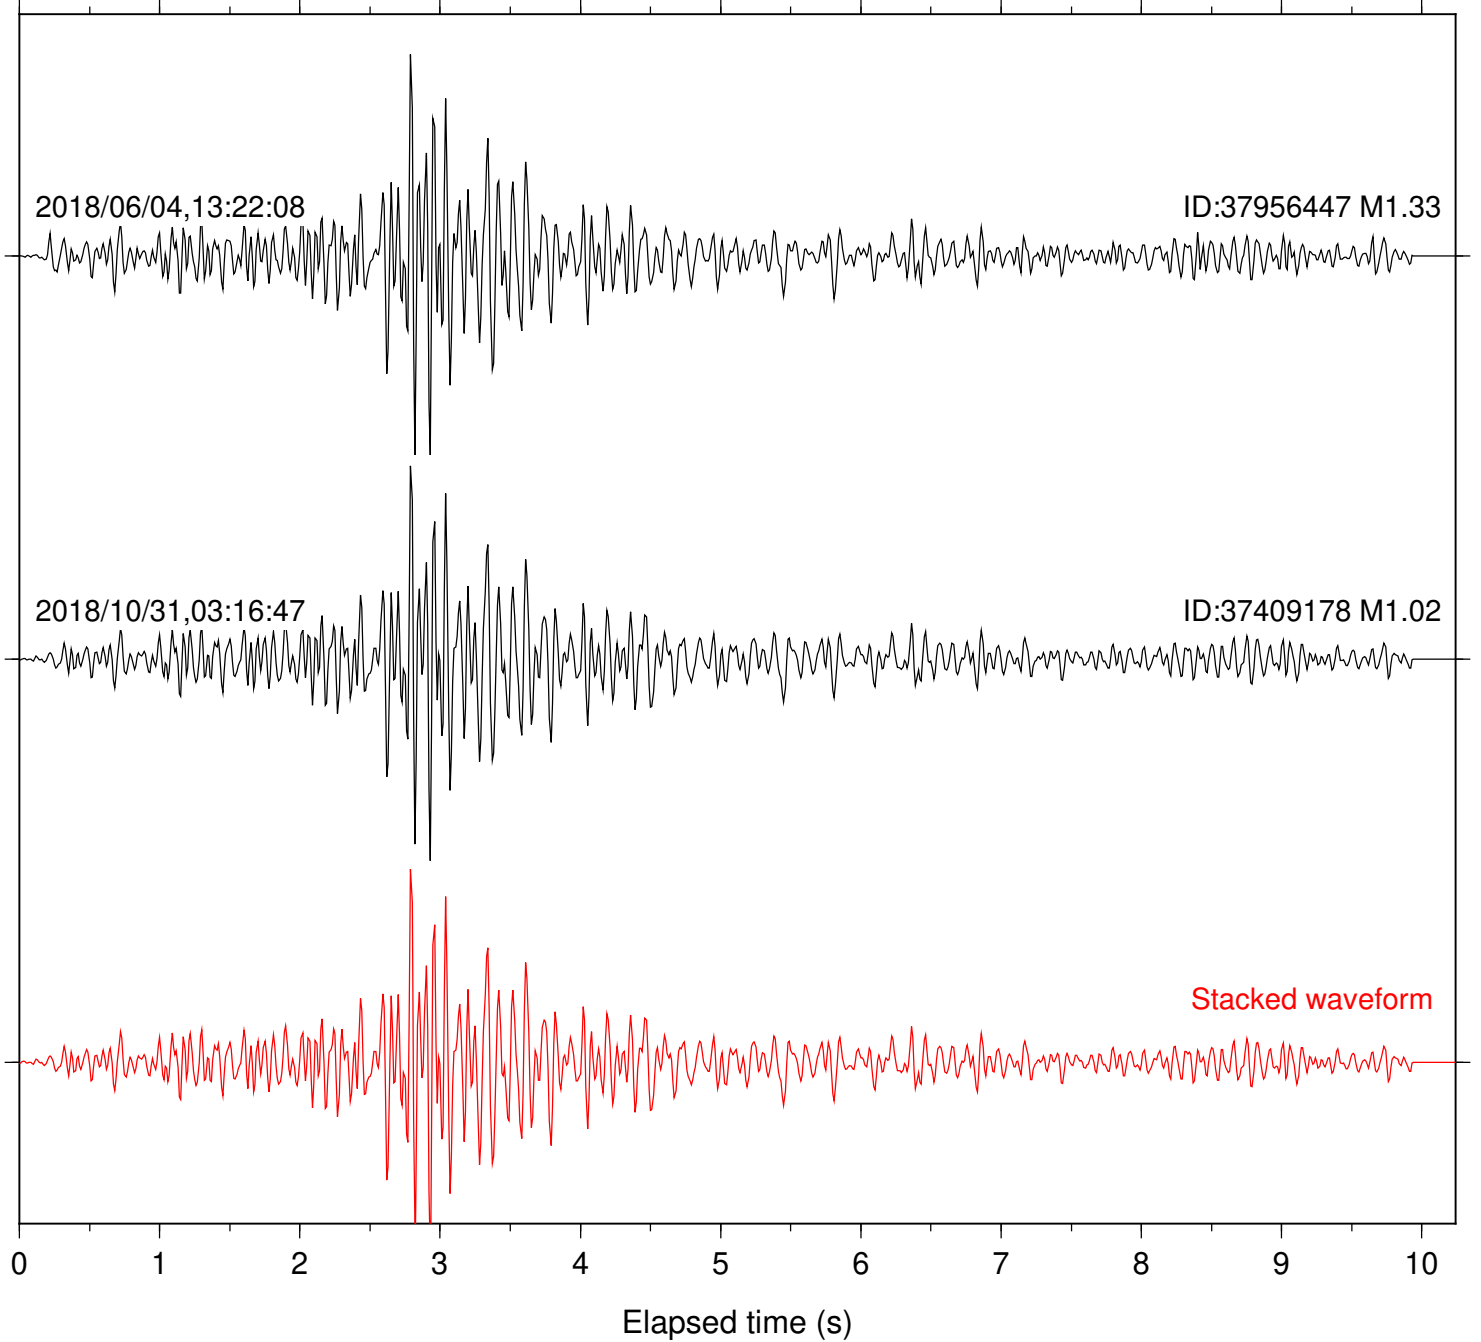

Station: SND Com: HHZ

Focal depth: 4.77 km