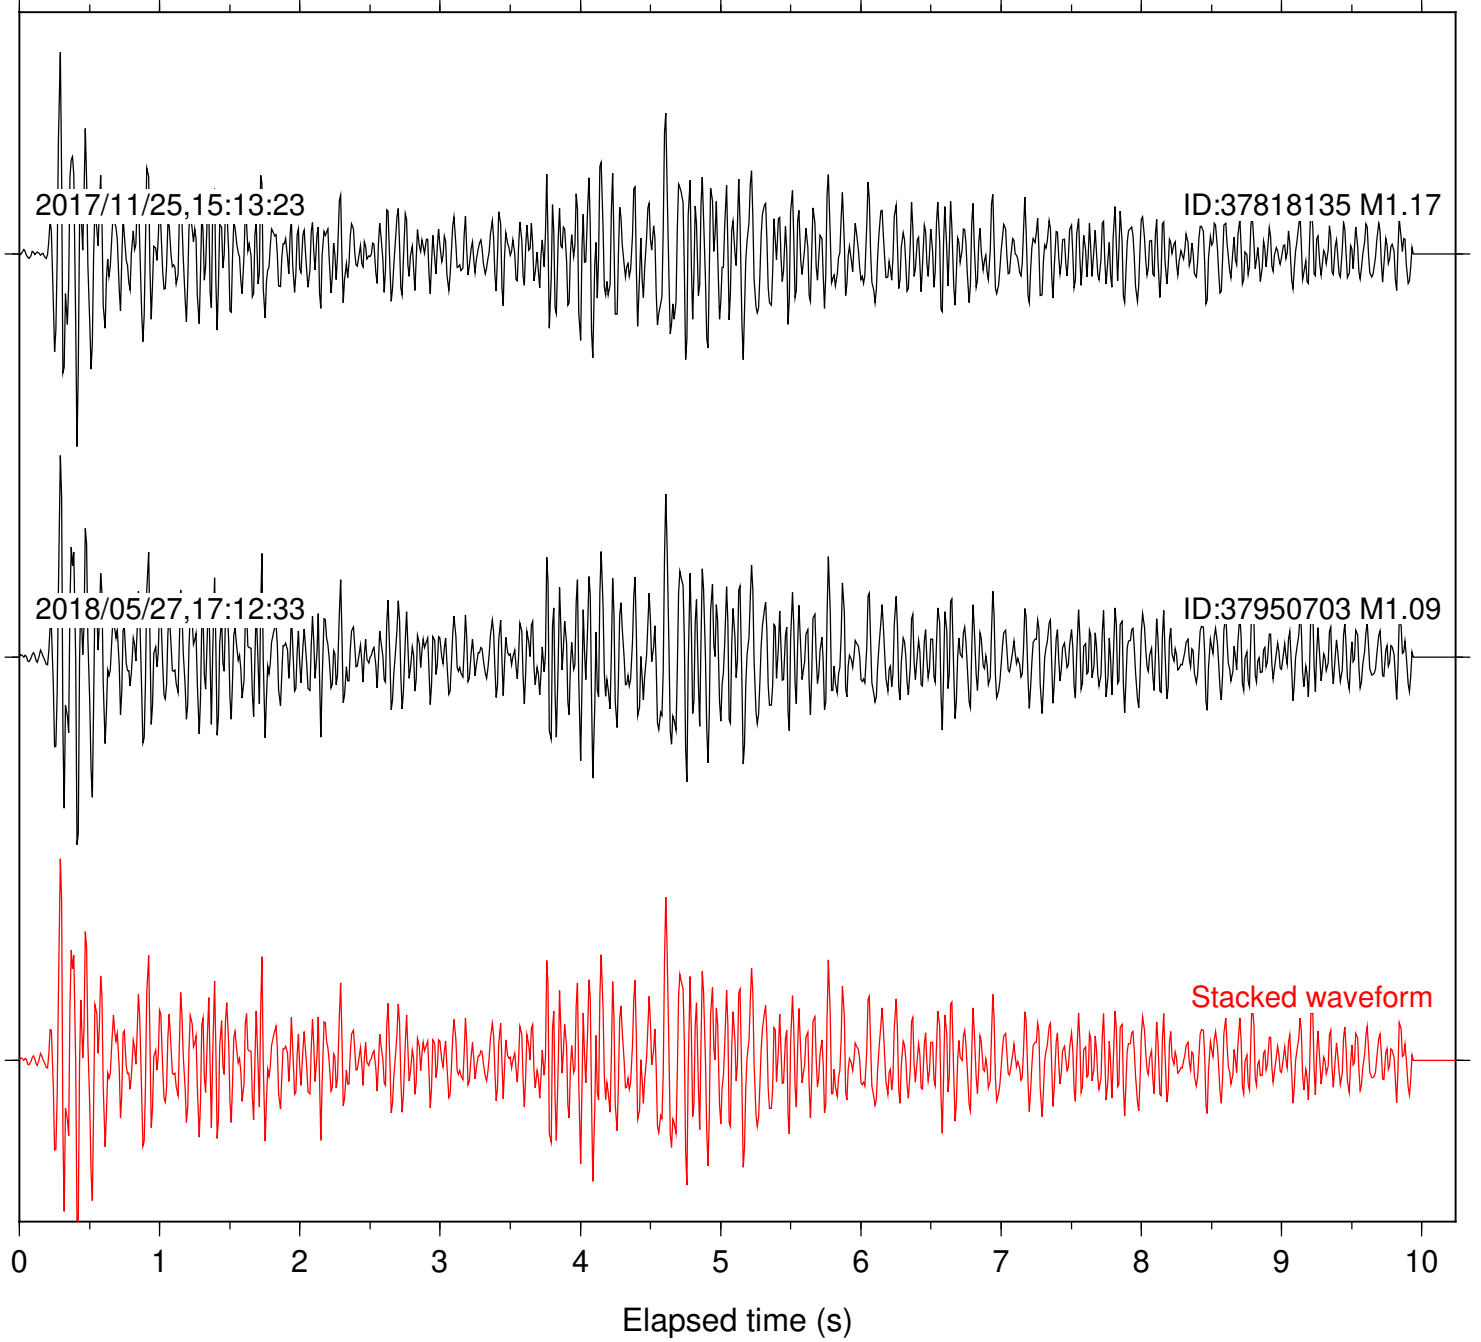

Station: BAC Com: EHZ

Focal depth: 7.35 km