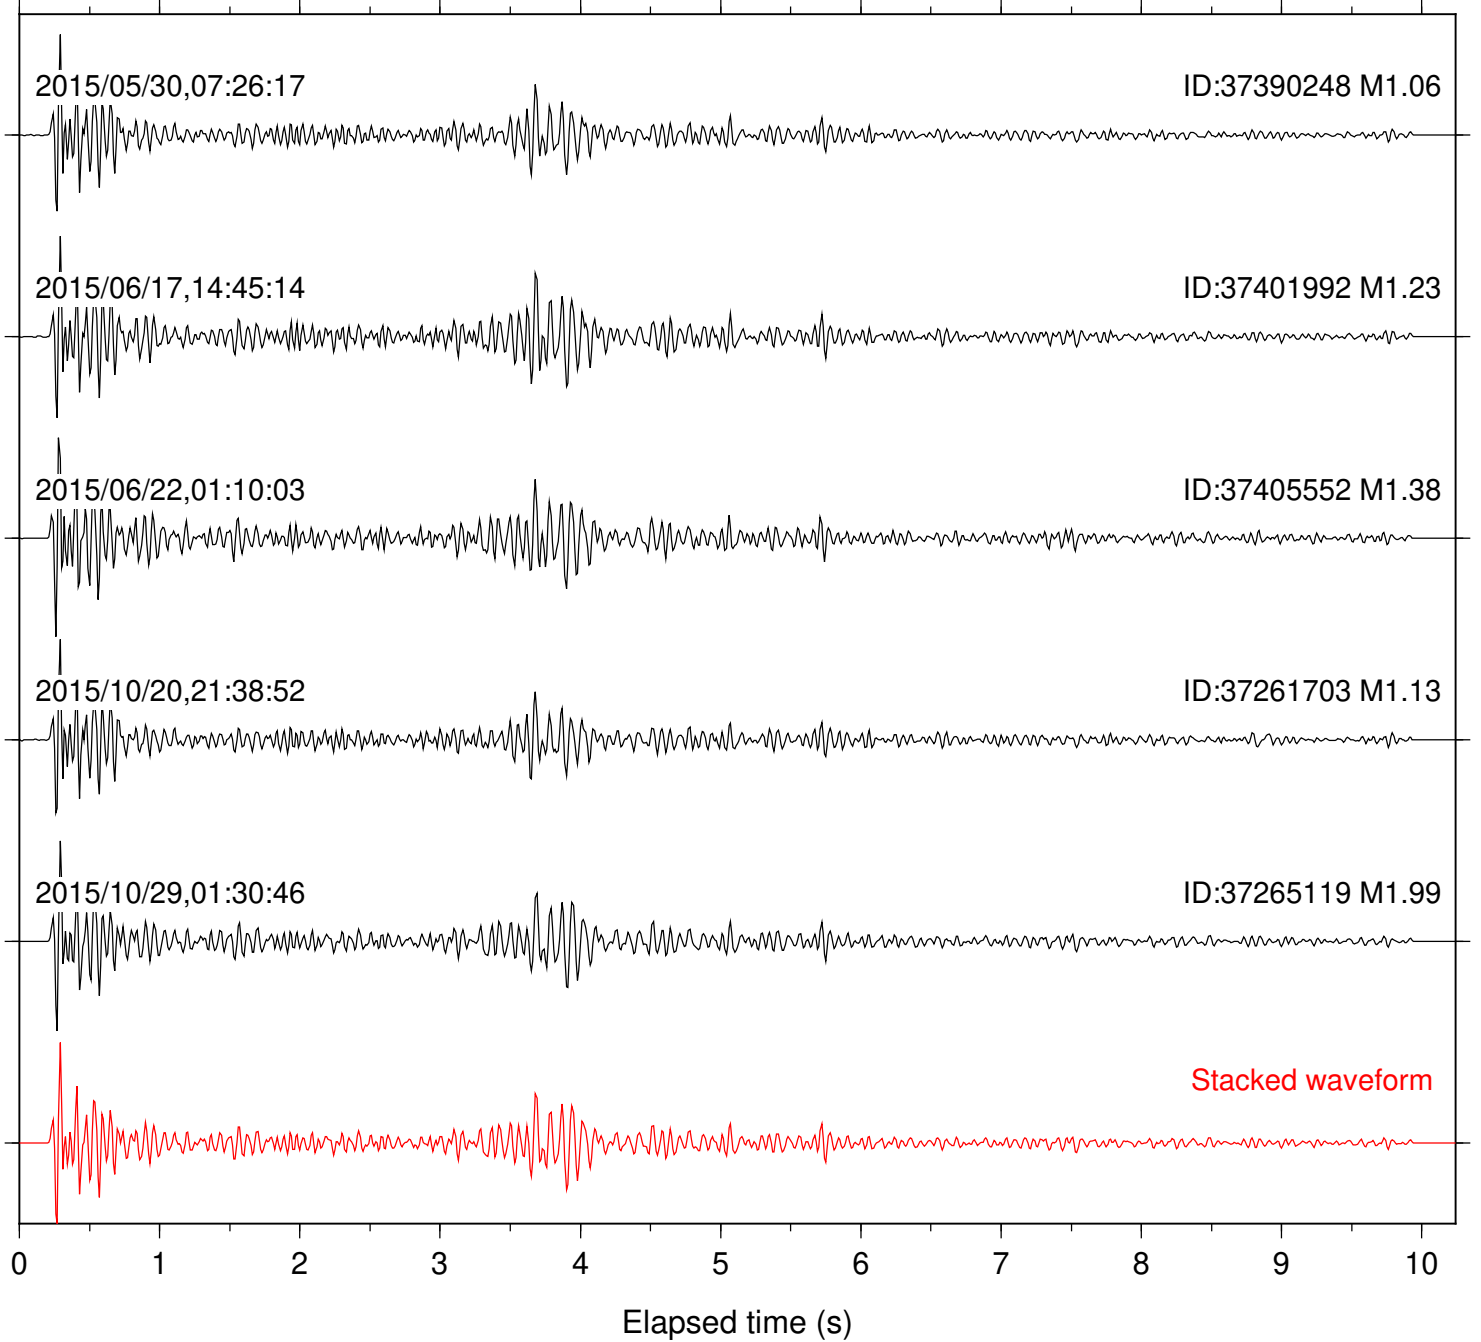

Station: B087 Com: EHZ

Focal depth: 8.61 km