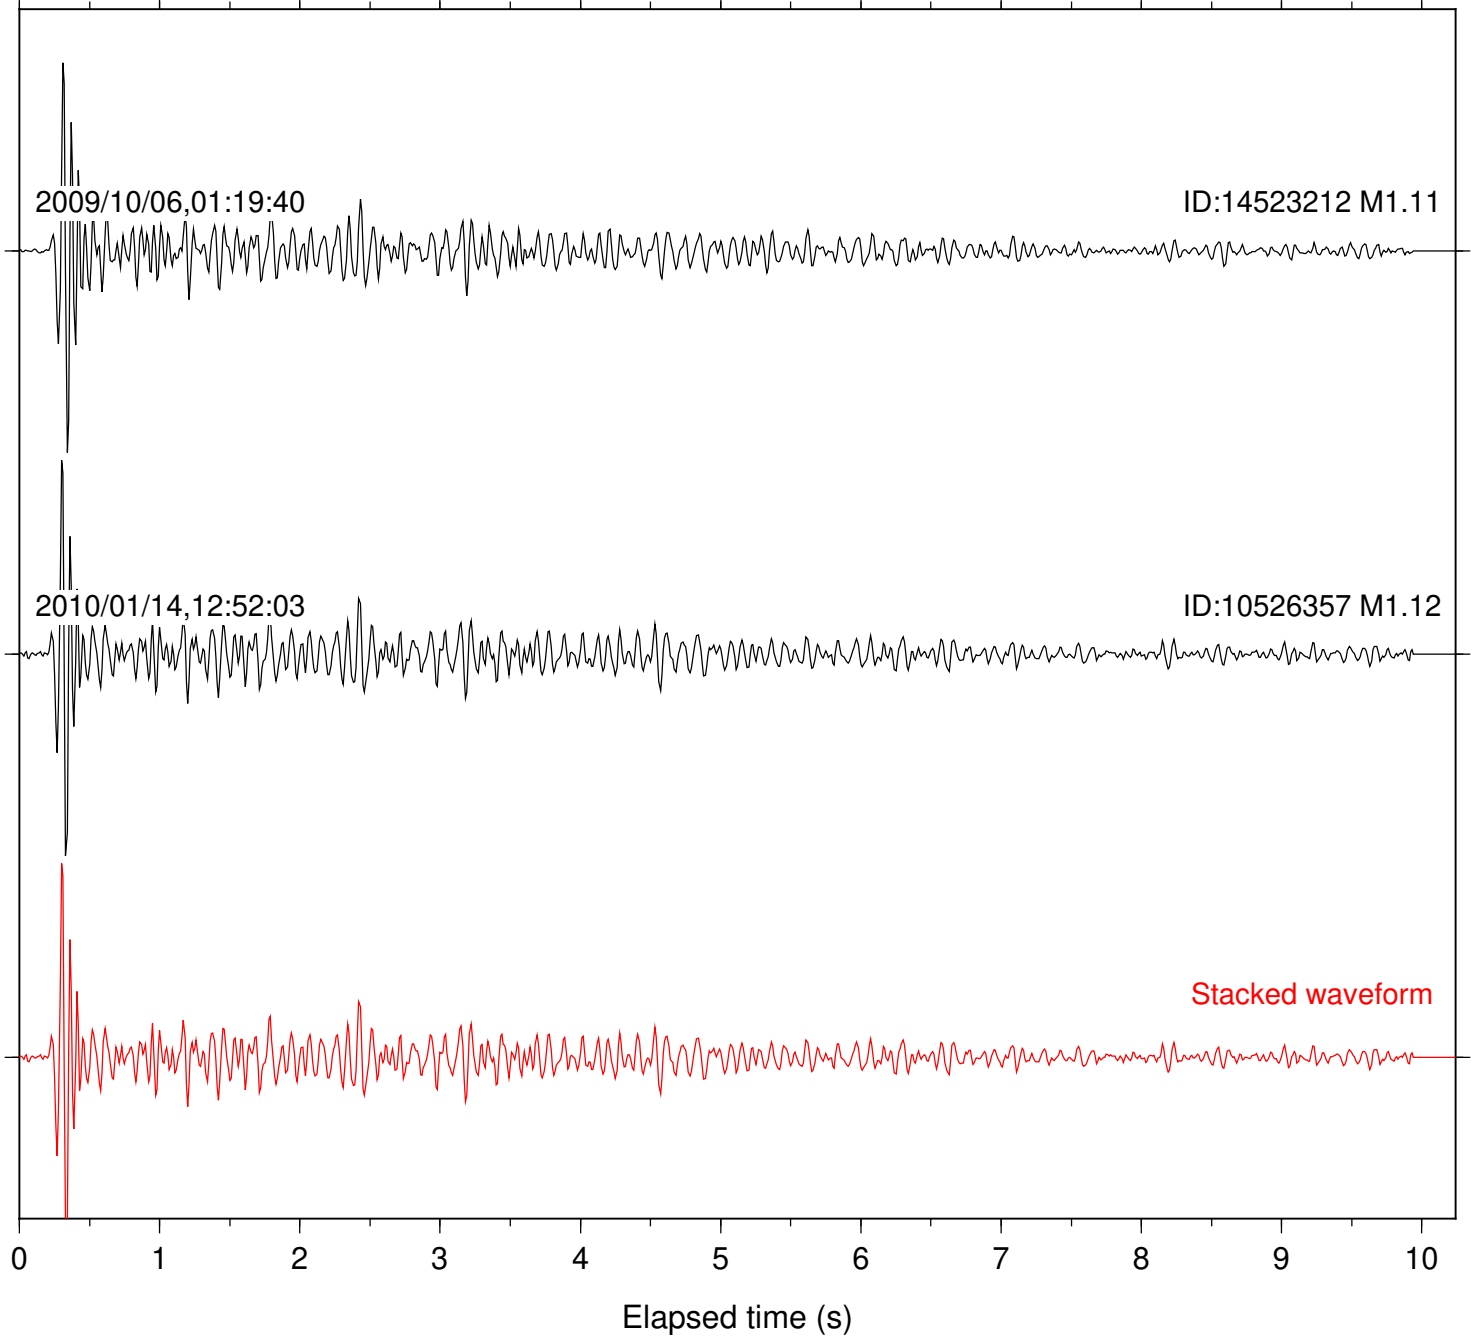

Focal depth: 8.92 km

Station: CRR Com: EHZ

Focal depth: 2.74 km

Station: ERP Com: EHZ

Focal depth: 2.74 km

Station: WES Com: HHZ

Focal depth: 2.74 km

2009/10/06,01:19:40