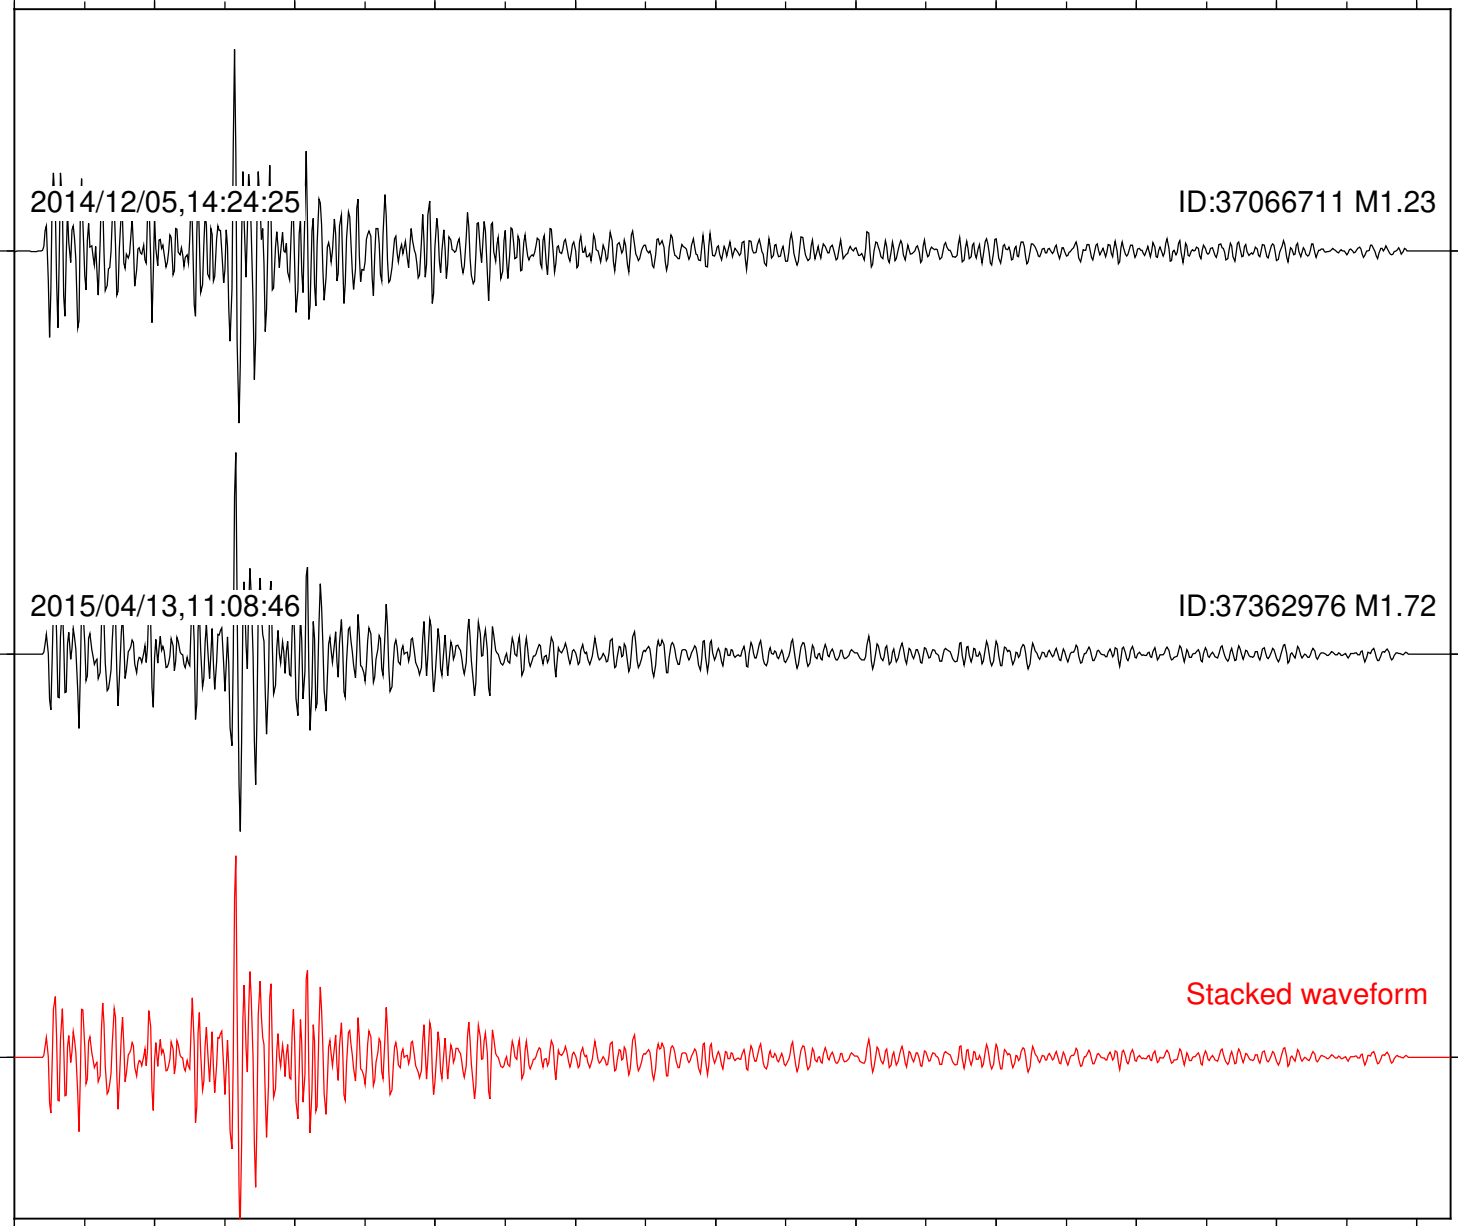

Station: B087 Com: EHZ

Focal depth: 8.44 km

2014/12/05,14:24:25

ID:37066711 M1.23

2015/04/13,11:08:46

ID:37362976 M1.72

Stacked waveform

0 1 2 3 4 5 6 7 8 9 10
Elapsed time (s)