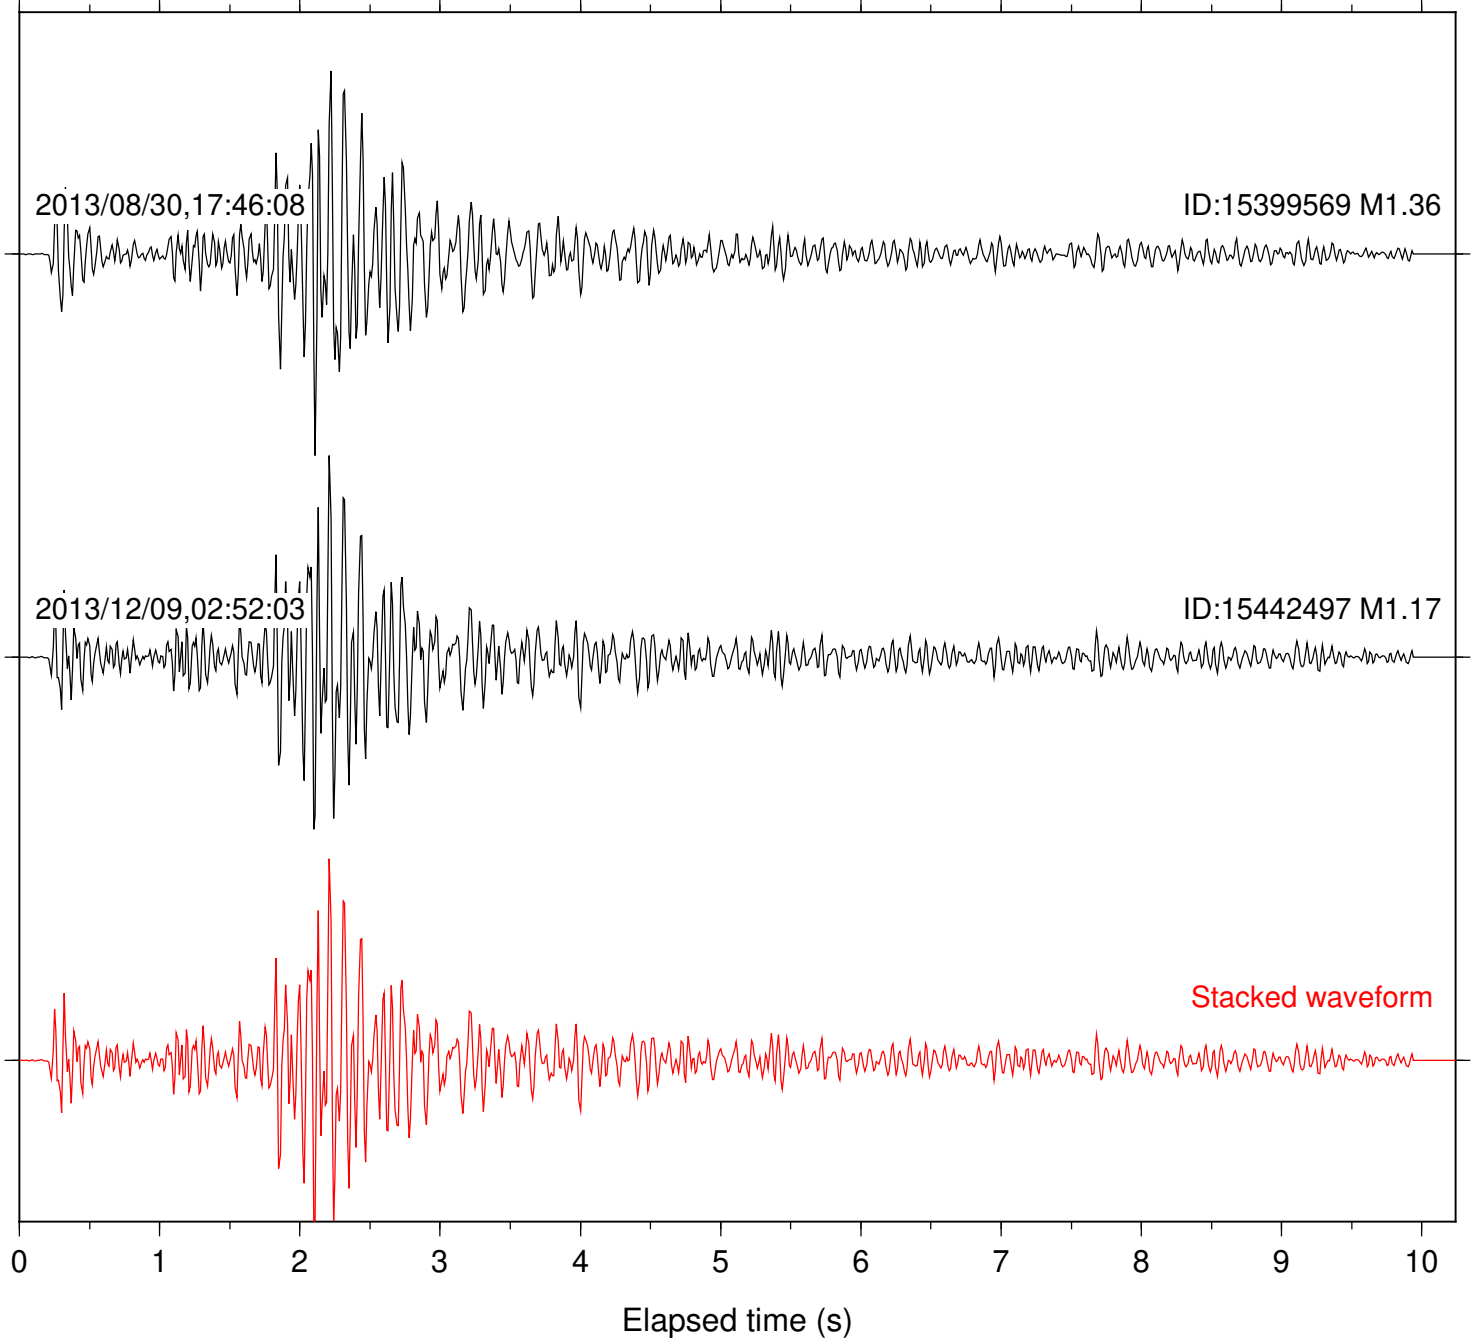

Station: B093 Com: EHZ

Focal depth: 13.15 km