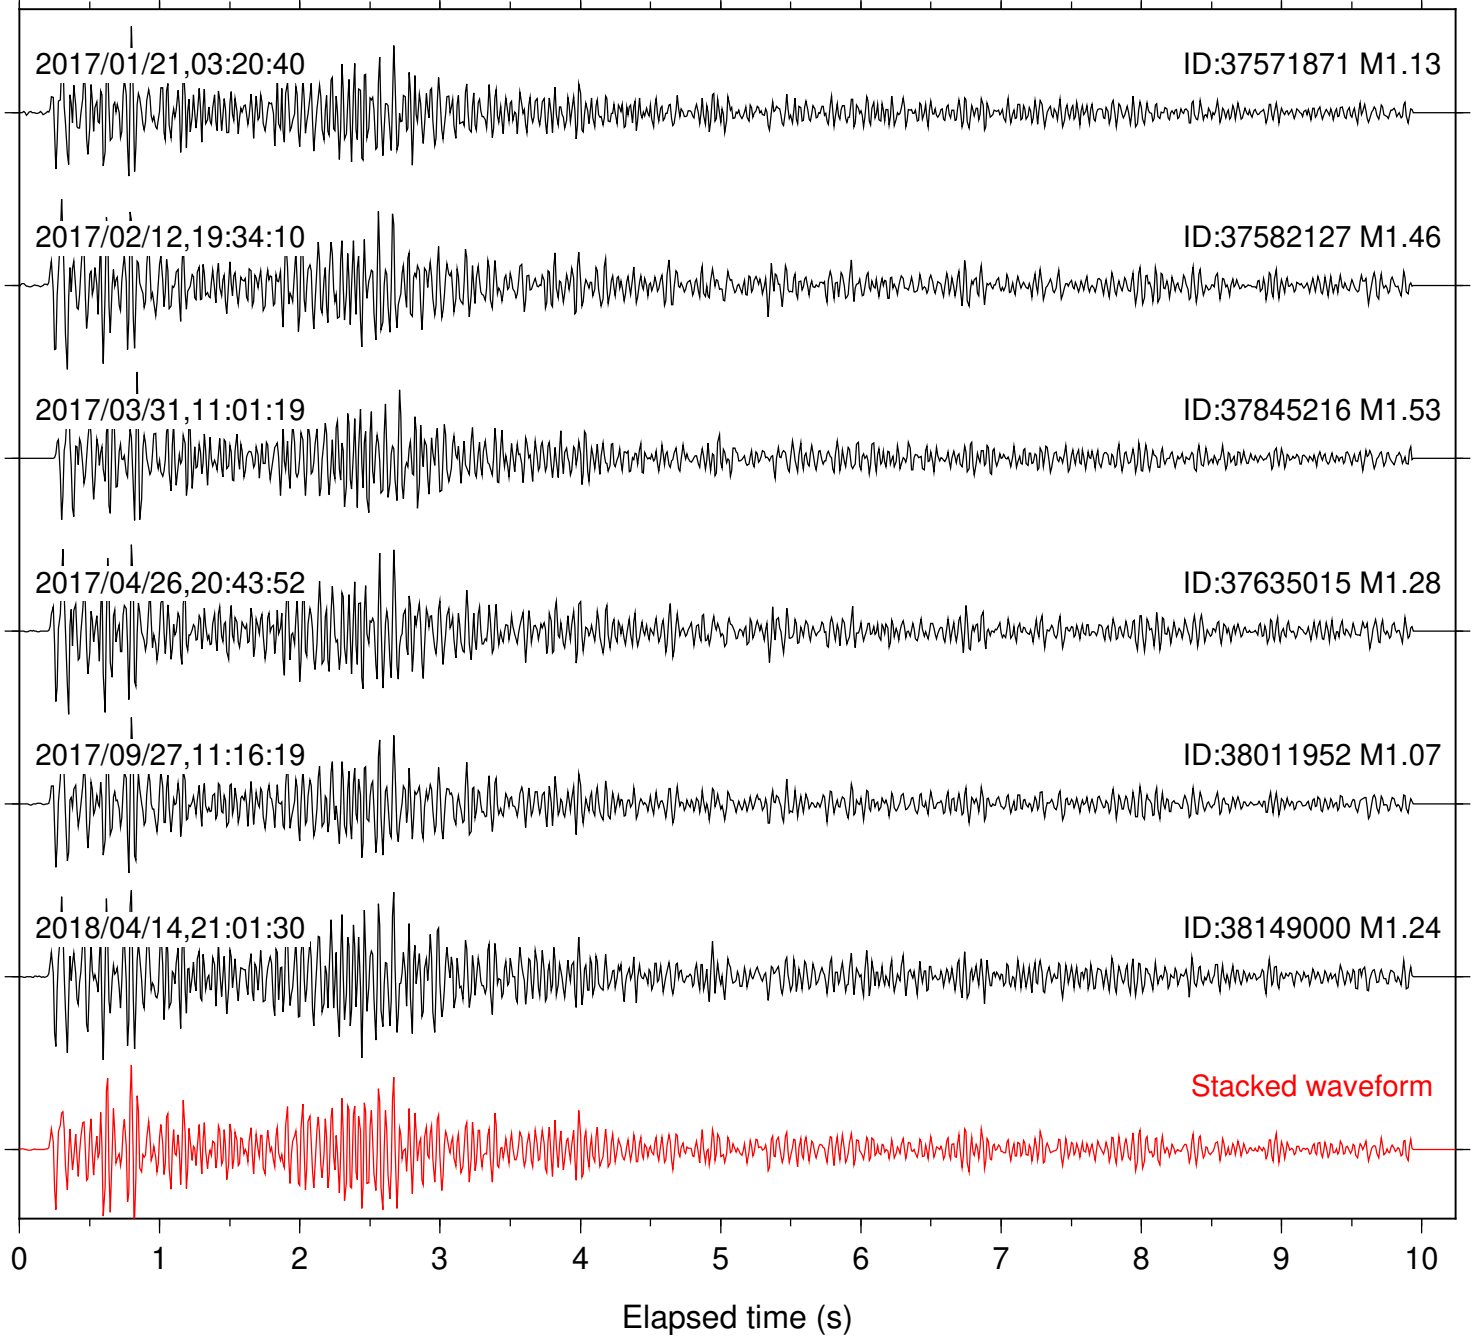

Focal depth: 6.38 km

Station: FRD Com: HHZ

Focal depth: 6.36 km

Station: HMT2 Com: HHZ

Focal depth: 6.38 km

Station: KNW Com: HHZ

Focal depth: 6.38 km

Station: LKH Com: HHZ