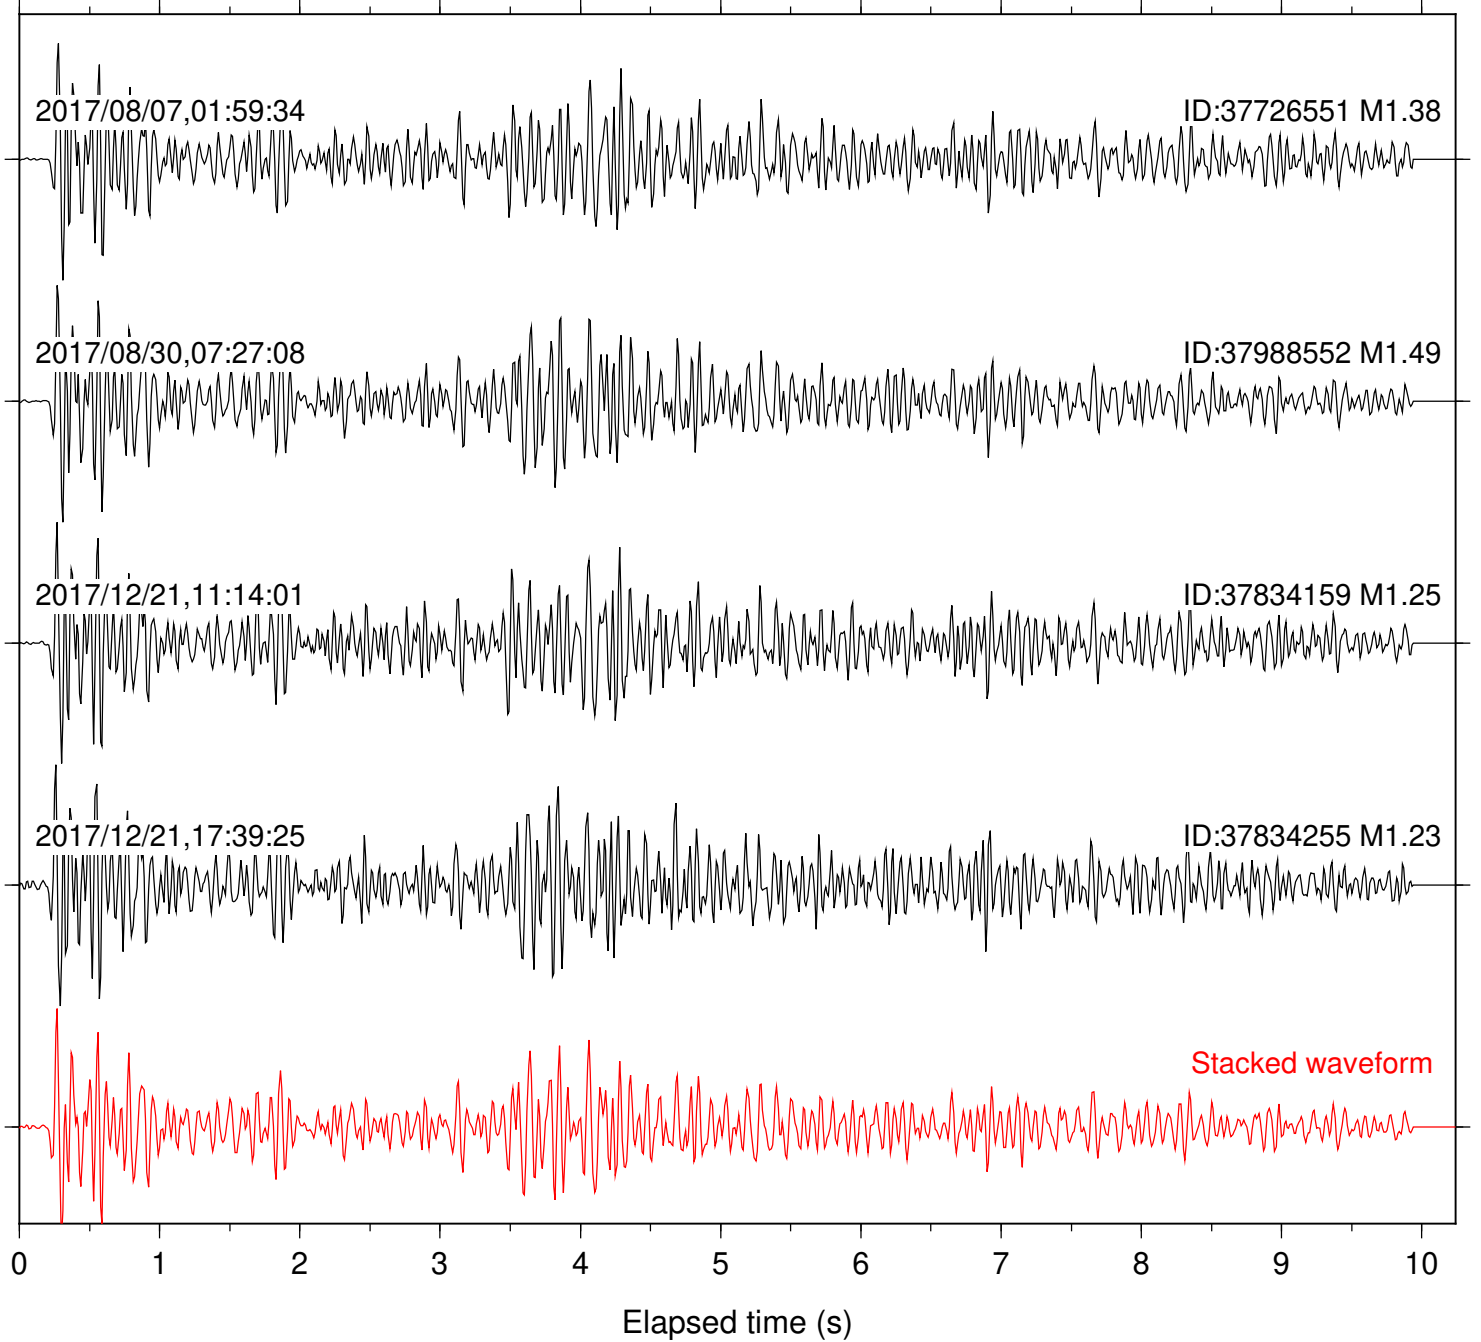

Station: HMT2 Com: HHZ

Focal depth: 6.12 km

Station: PFO Com: HHZ

Focal depth: 6.12 km

Station: PLM Com: HHZ

Focal depth: 6.12 km

Station: B081 Com: EHZ

Focal depth: 6.41 km