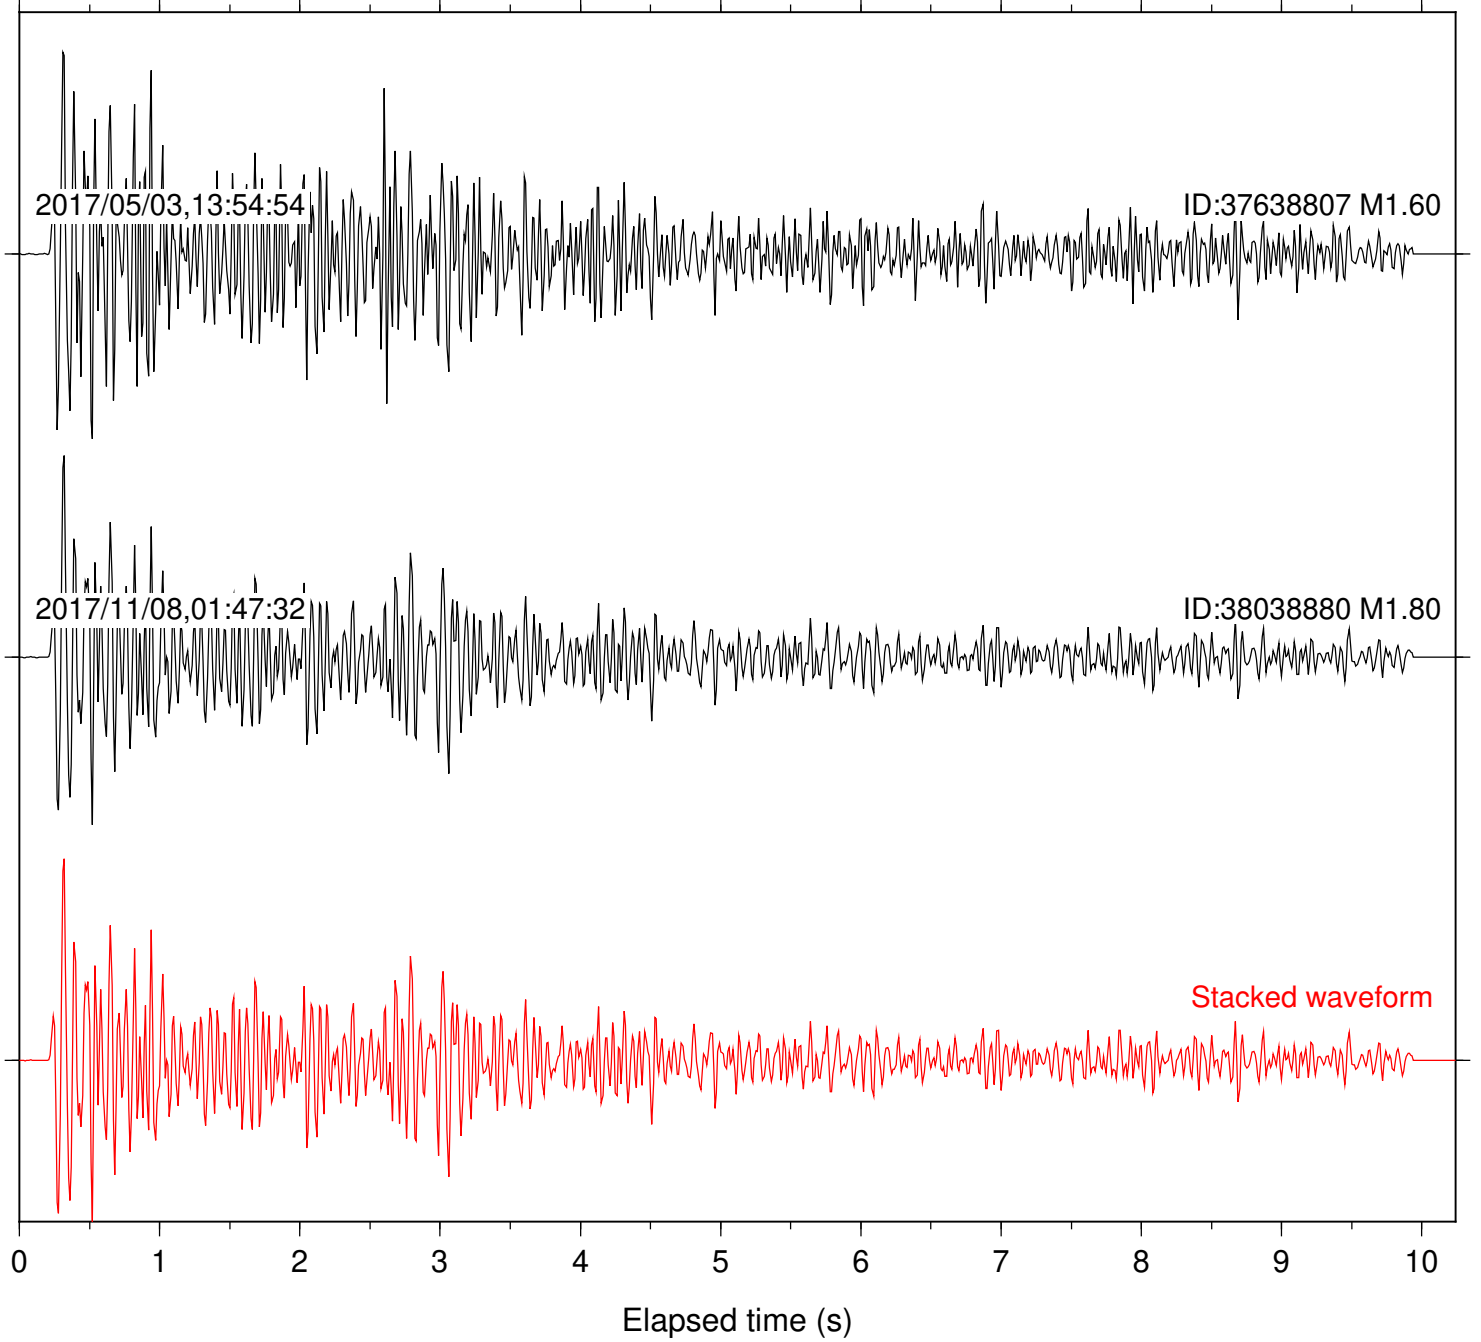

Station: BAC Com: EHZ

Focal depth: 5.68 km

Station: CSH Com: HHZ

Focal depth: 5.68 km

Station: DGR Com: HHZ

Focal depth: 5.68 km

Station: FRD Com: HHZ

Focal depth: 5.68 km