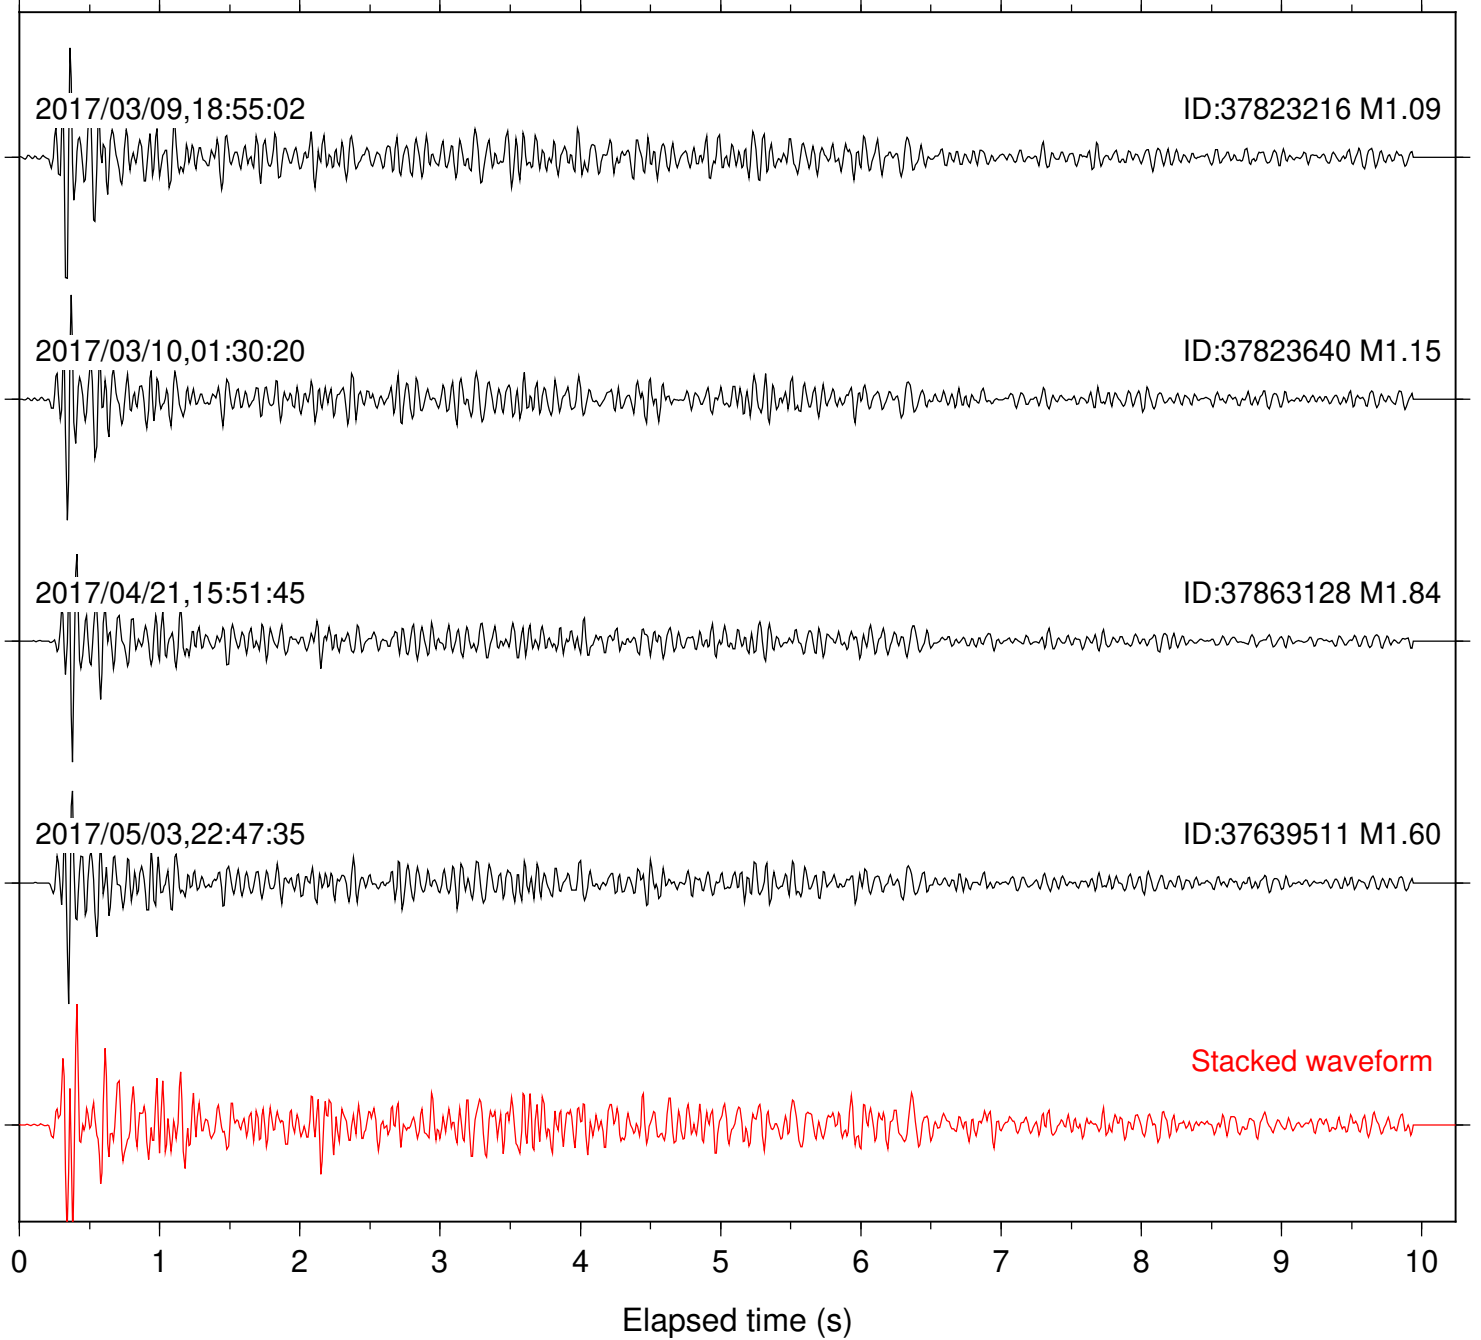

Station: RRSP Com: HHZ

Focal depth: 5.73 km