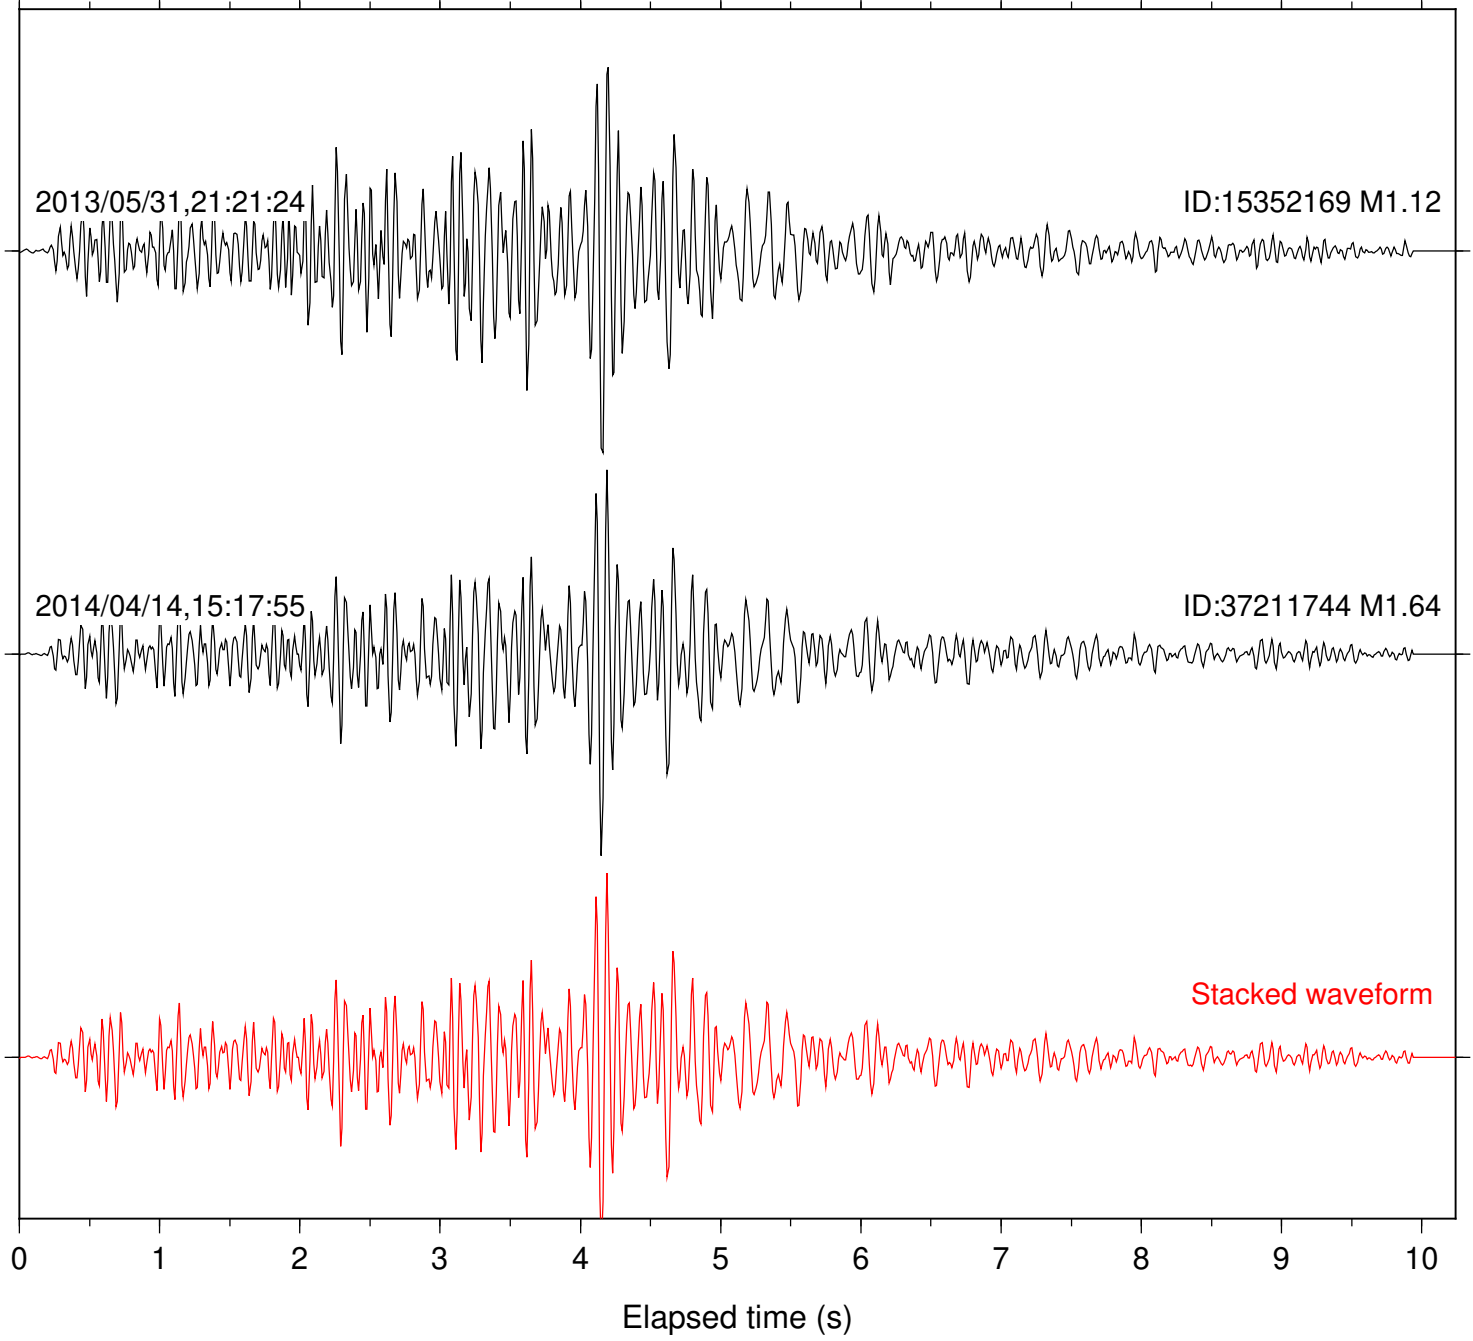

Focal depth: 11.49 km

Station: CRY Com: HHZ

Focal depth: 11.49 km

Station: DGR Com: HHZ

Focal depth: 11.49 km

Station: DNR Com: HHZ

Focal depth: 11.49 km

Station: FRD Com: HHZ