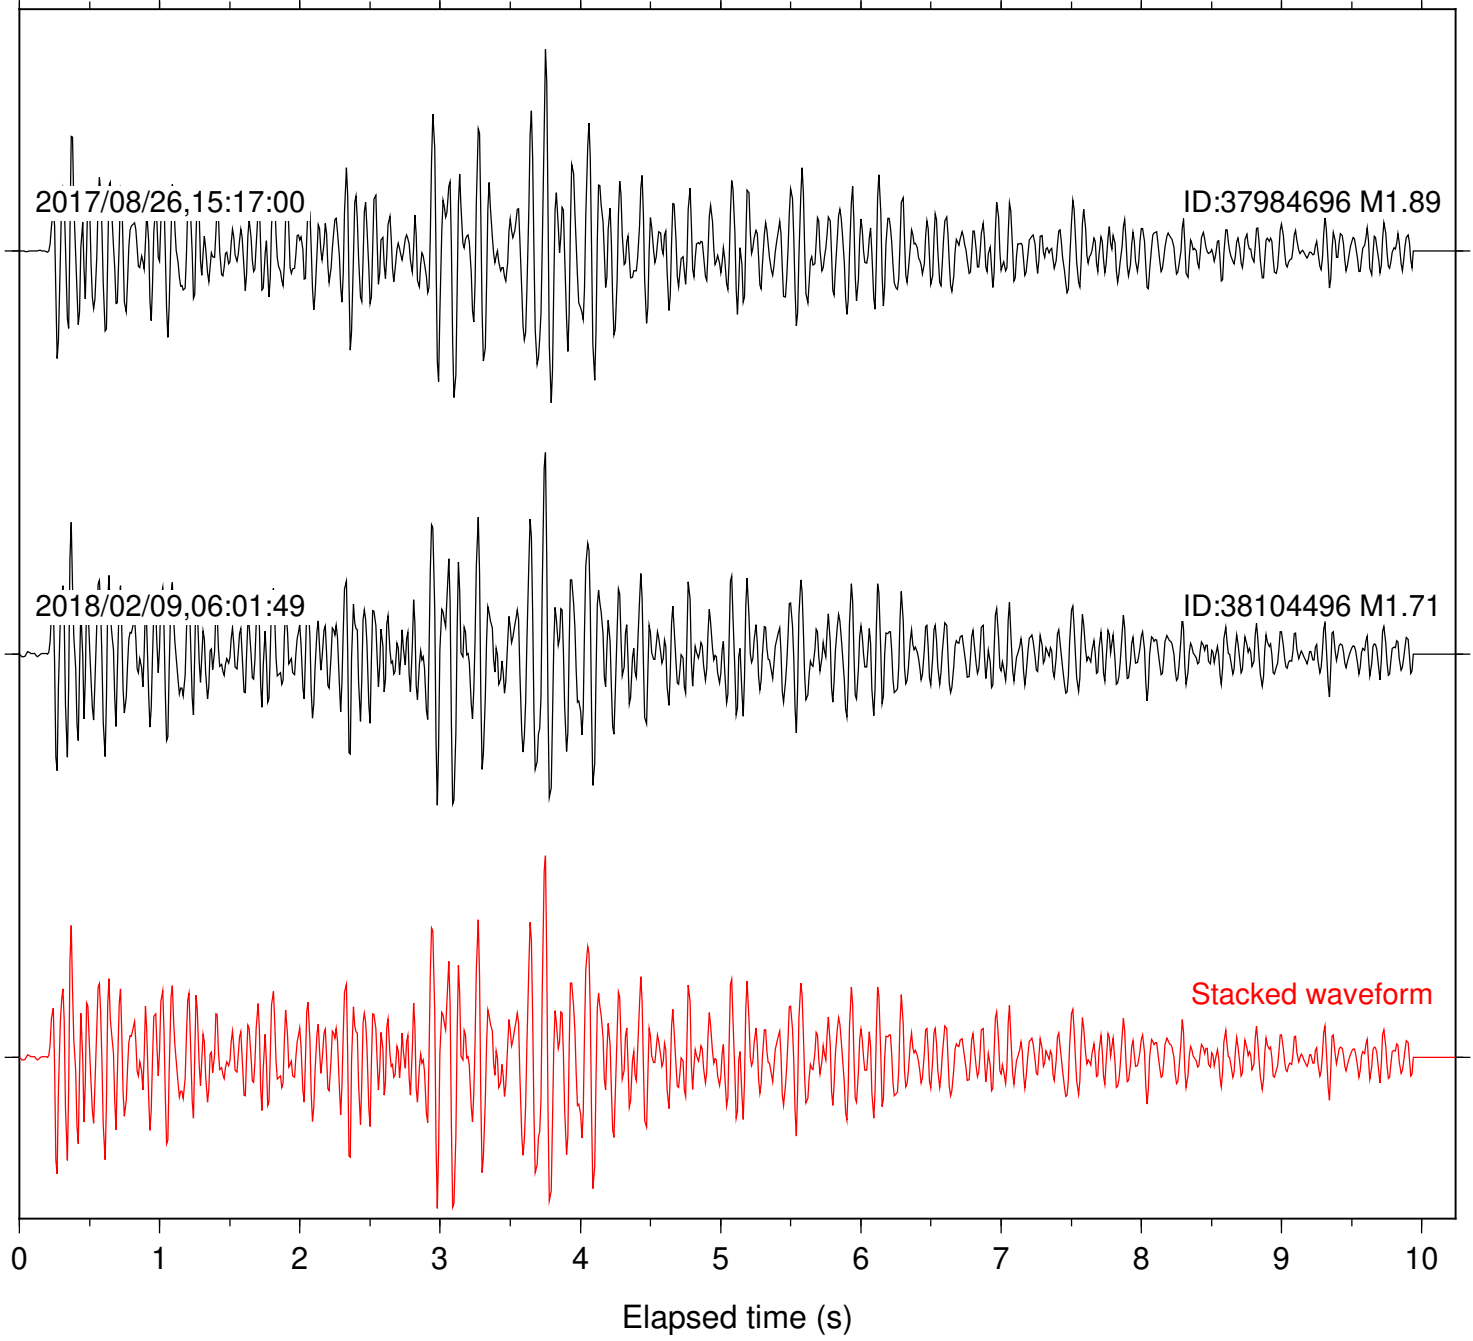

Focal depth: 5.11 km

Station: B087 Com: EHZ

Focal depth: 5.11 km

Station: B088 Com: EHZ

Focal depth: 5.11 km

Station: B093 Com: EHZ

Focal depth: 5.11 km

2017/08/26,15:17:00