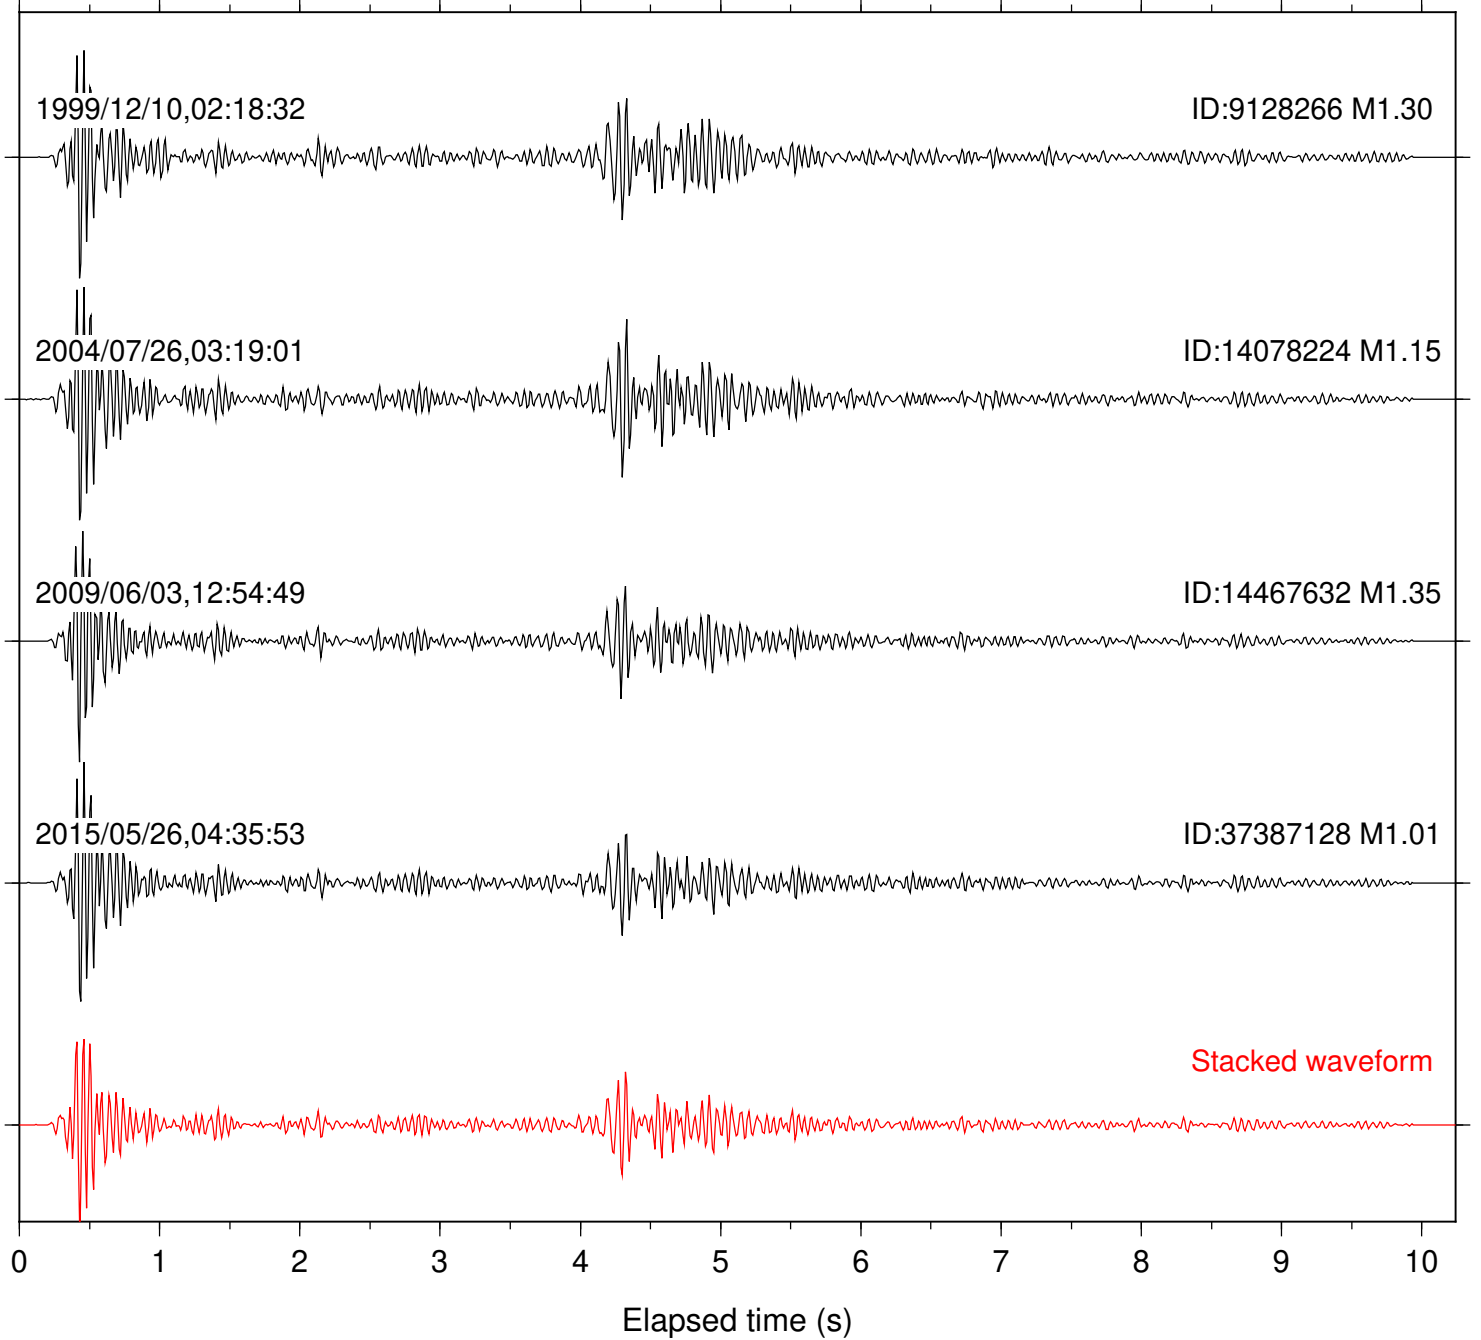

Station: DGR Com: HHZ

Focal depth: 17.62 km