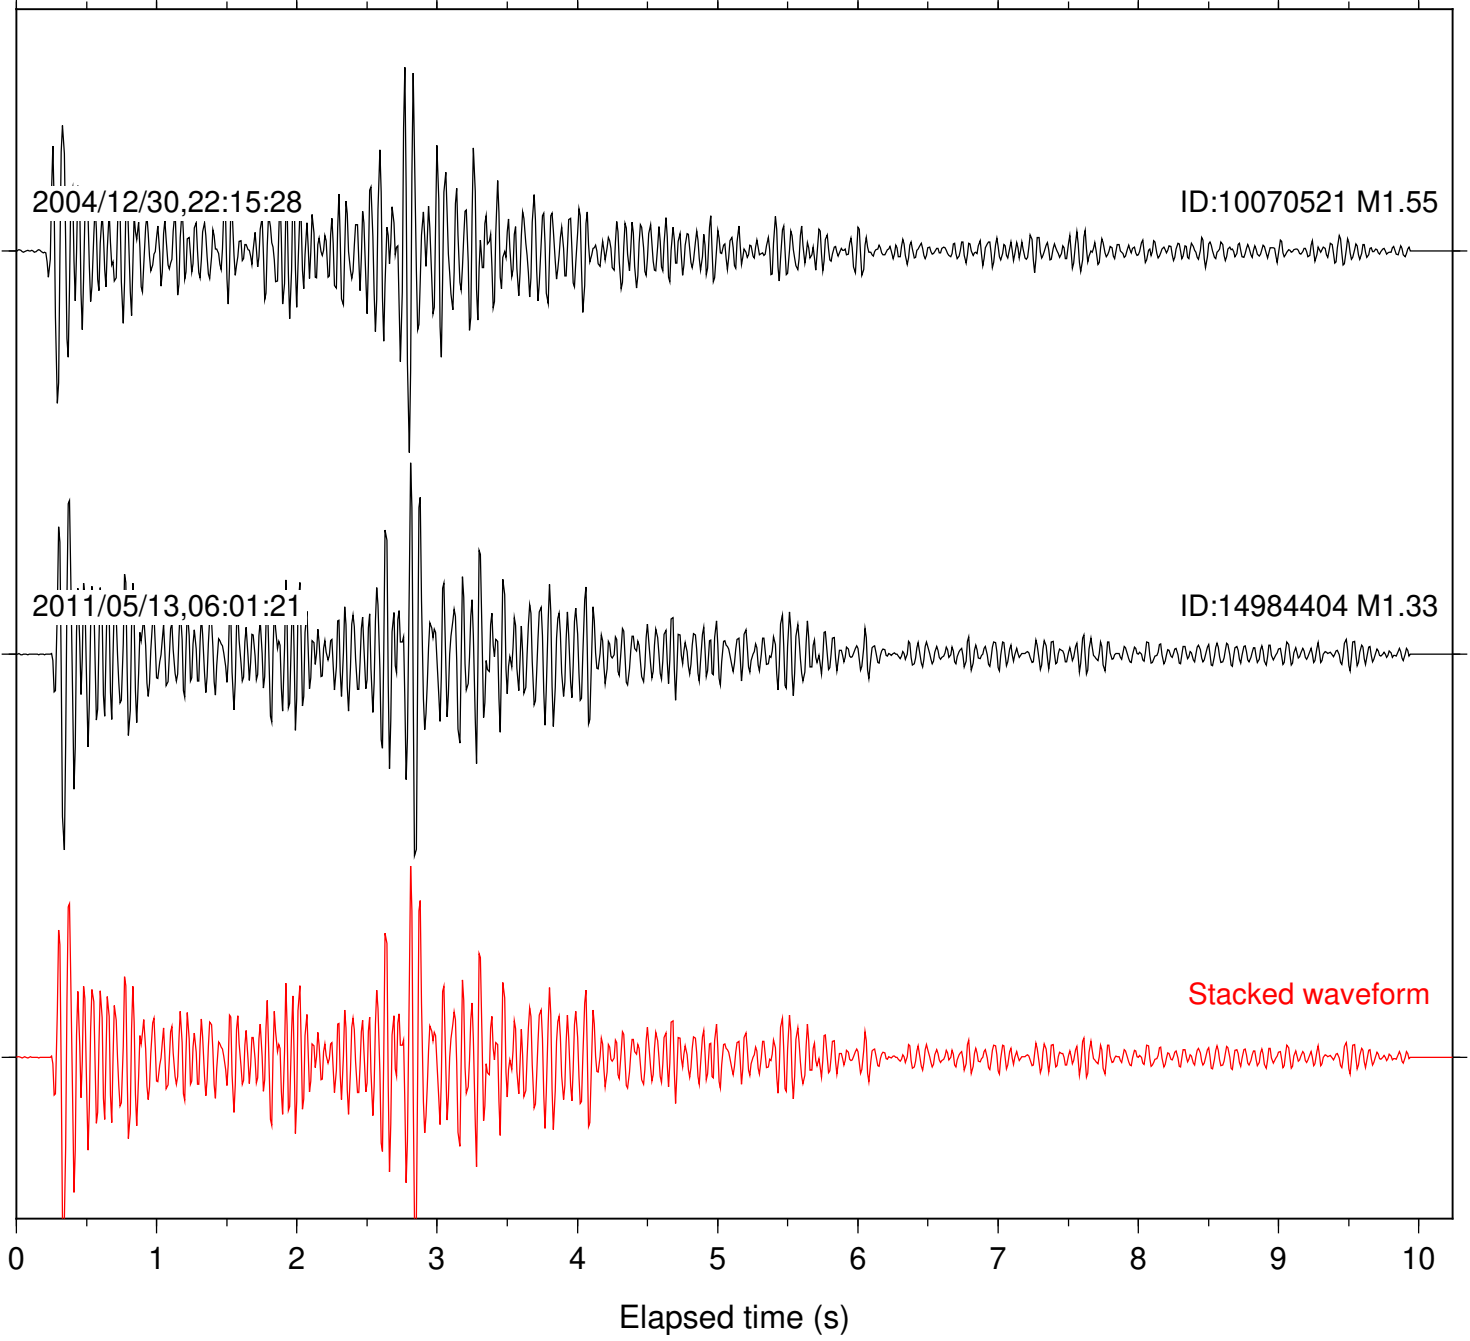

Station: PFO Com: HHZ

Focal depth: 15.29 km