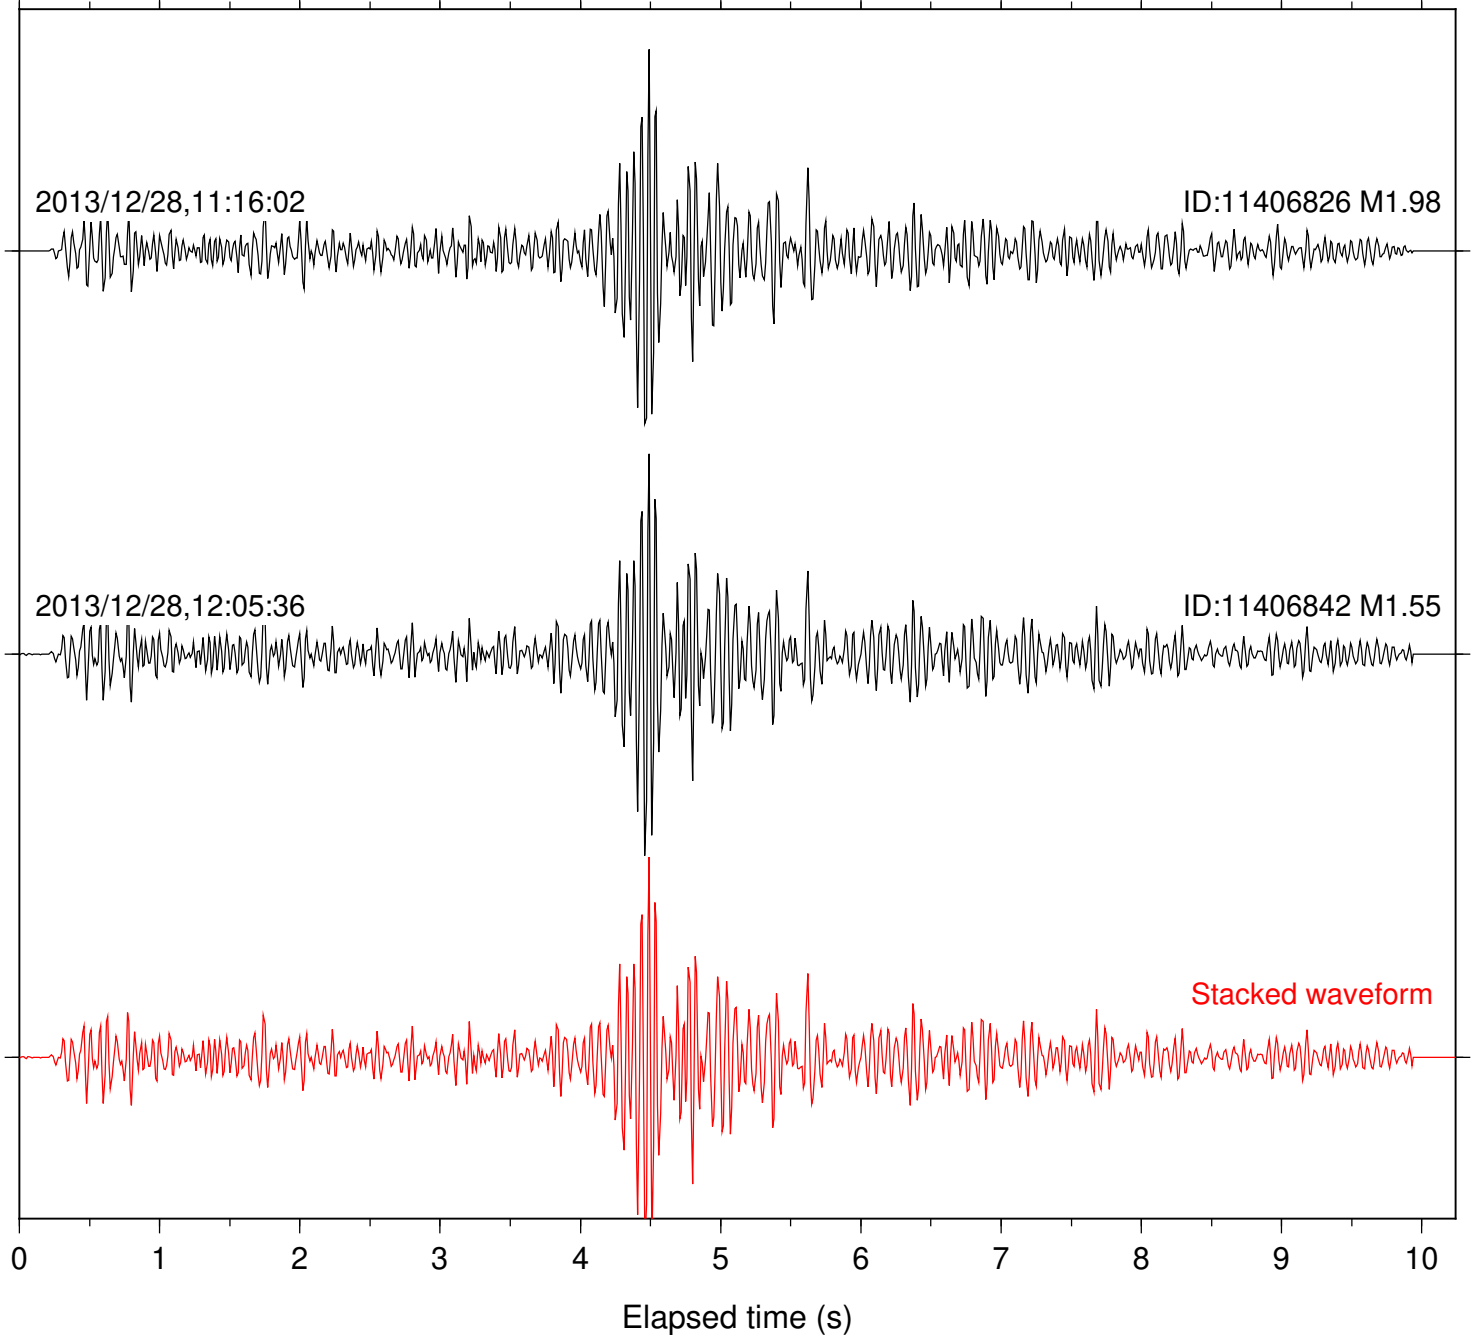

0 1 2 3 4 5 6 7 8 9 10

Elapsed time (s)

Station: MSC Com: HHZ

Focal depth: 16.63 km

Station: PFO Com: HHZ

Focal depth: 16.63 km

Station: PMD Com: HHZ

Focal depth: 16.63 km