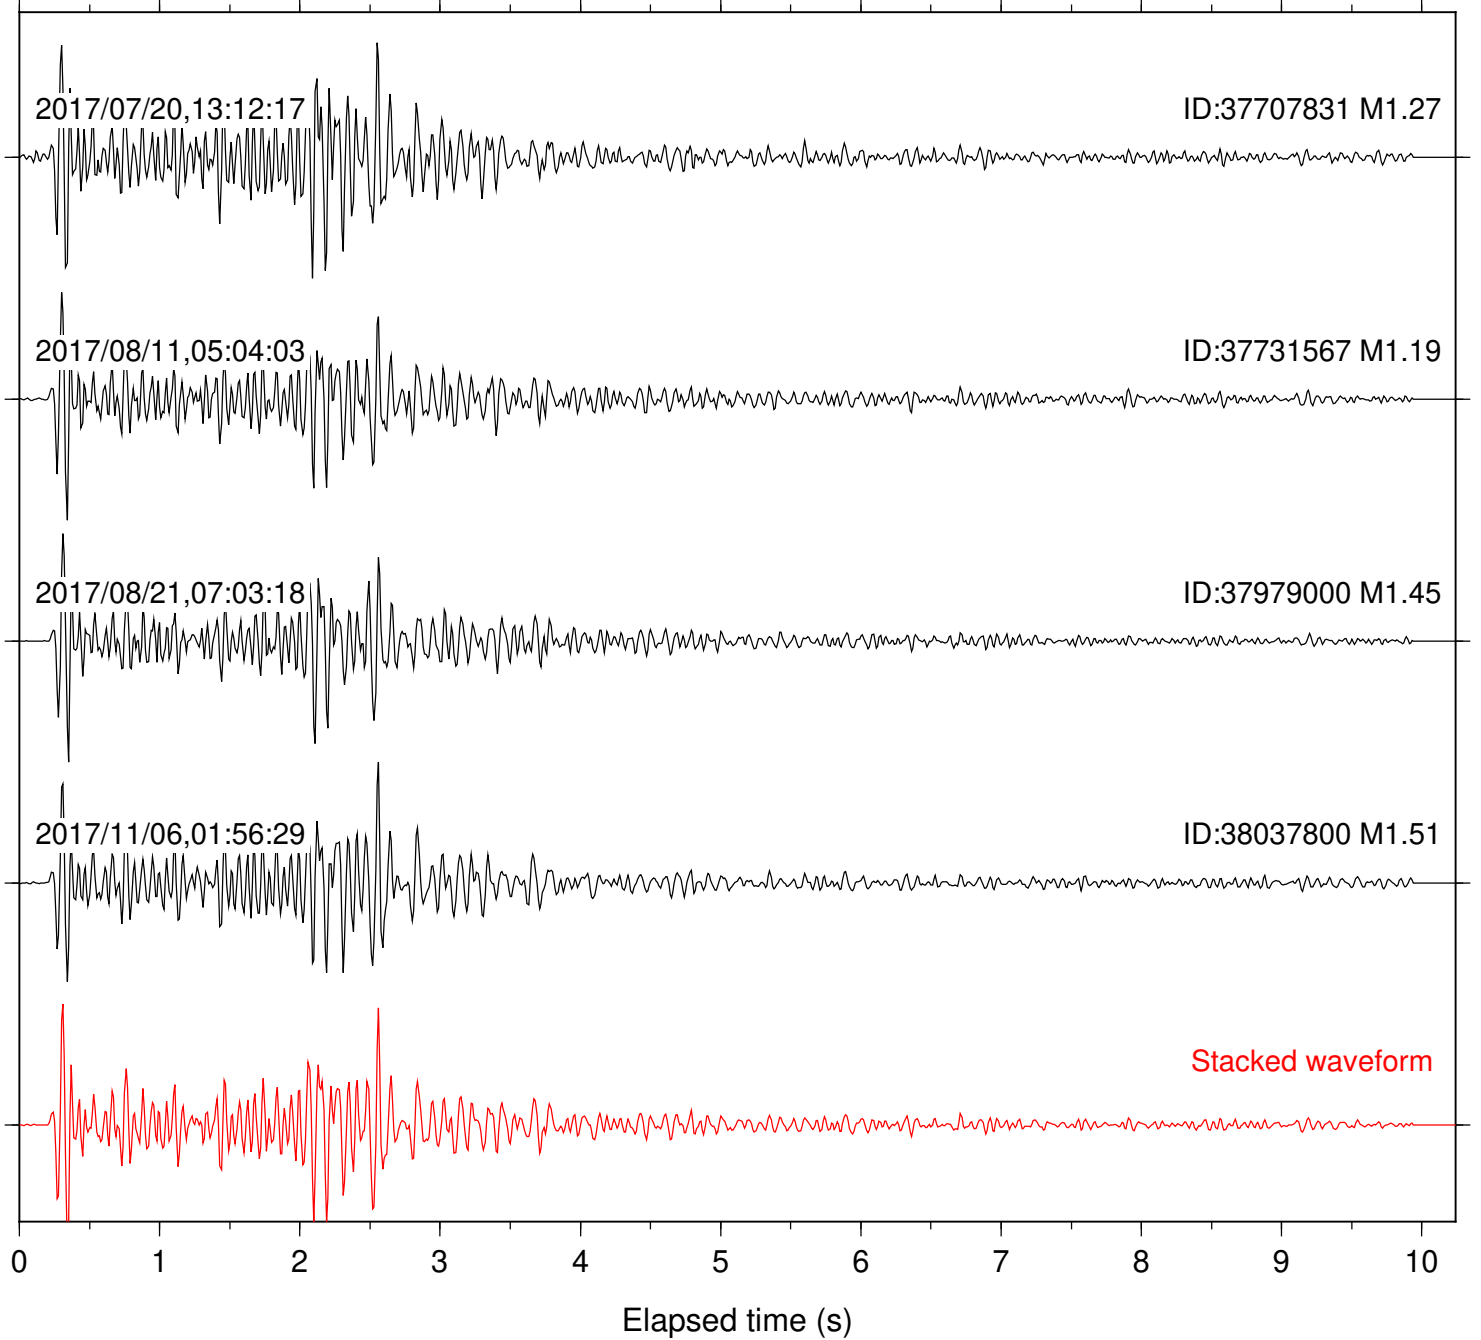

Station: BZN Com: HHZ

Focal depth: 6.59 km