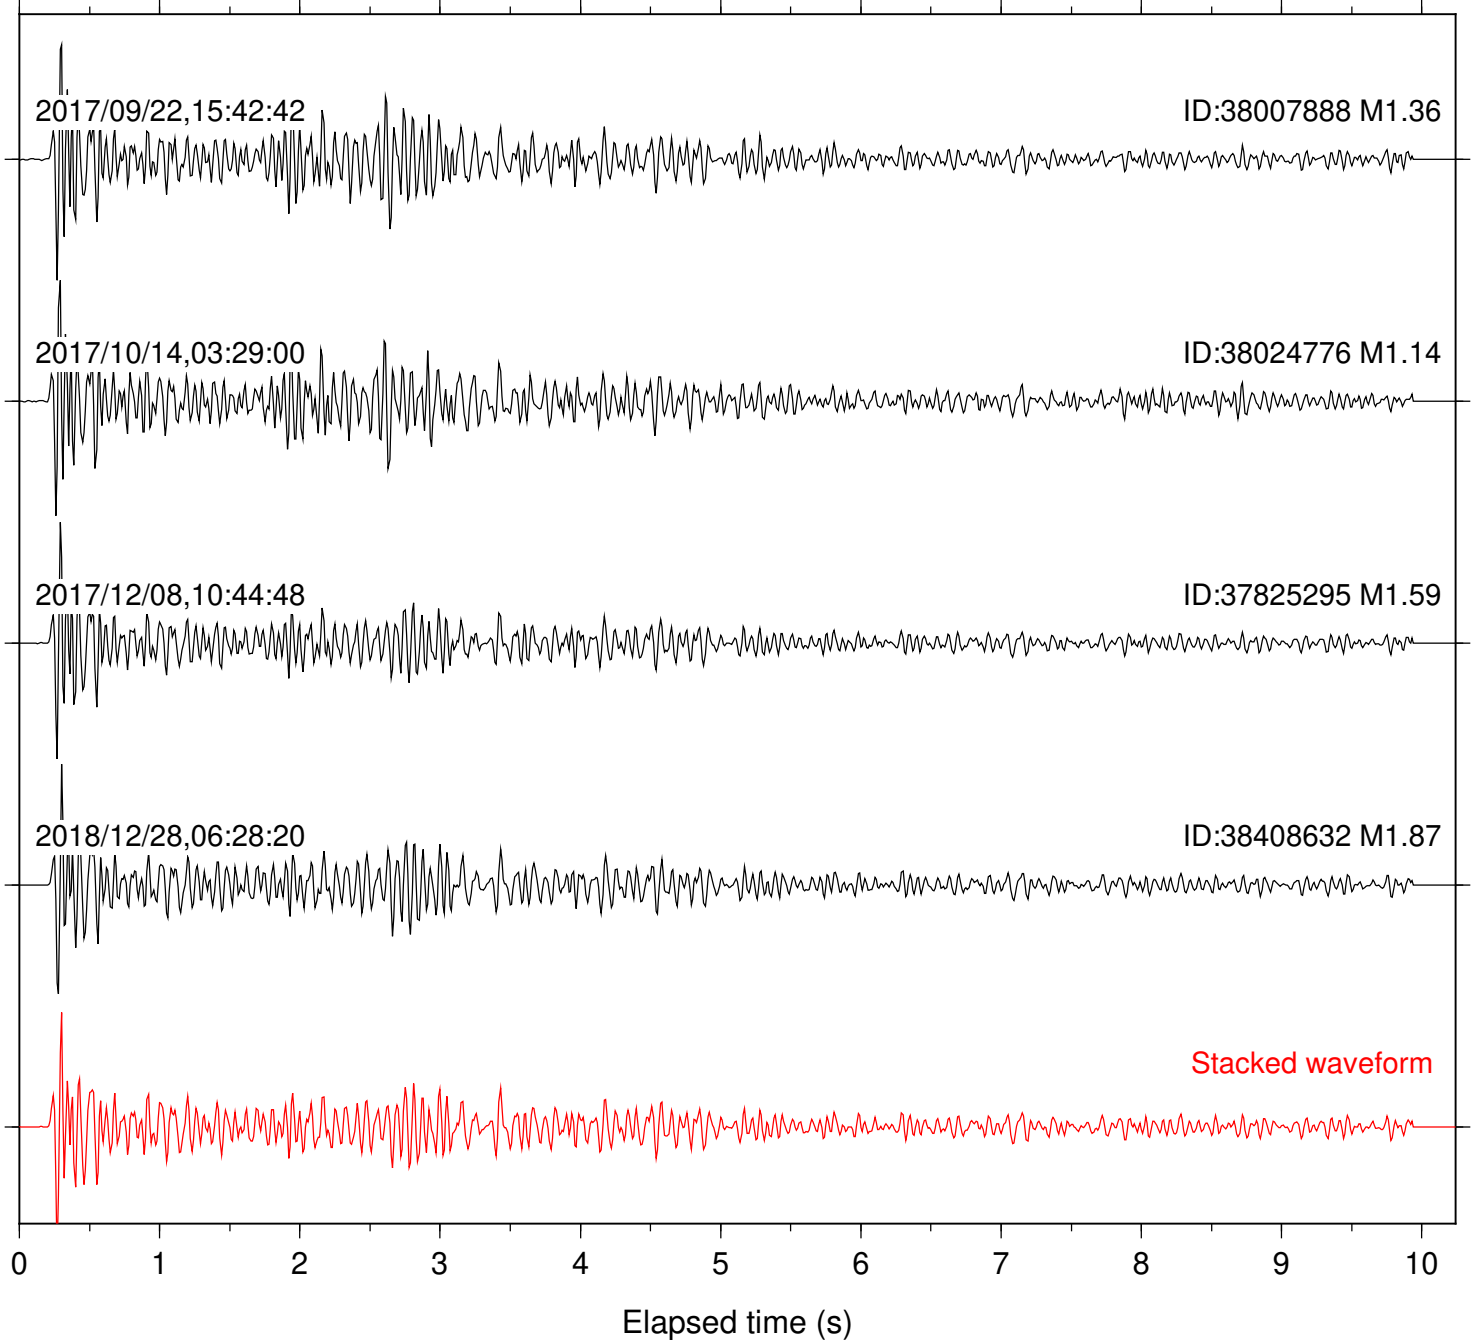

Station: B087 Com: EHZ

Focal depth: 6.18 km