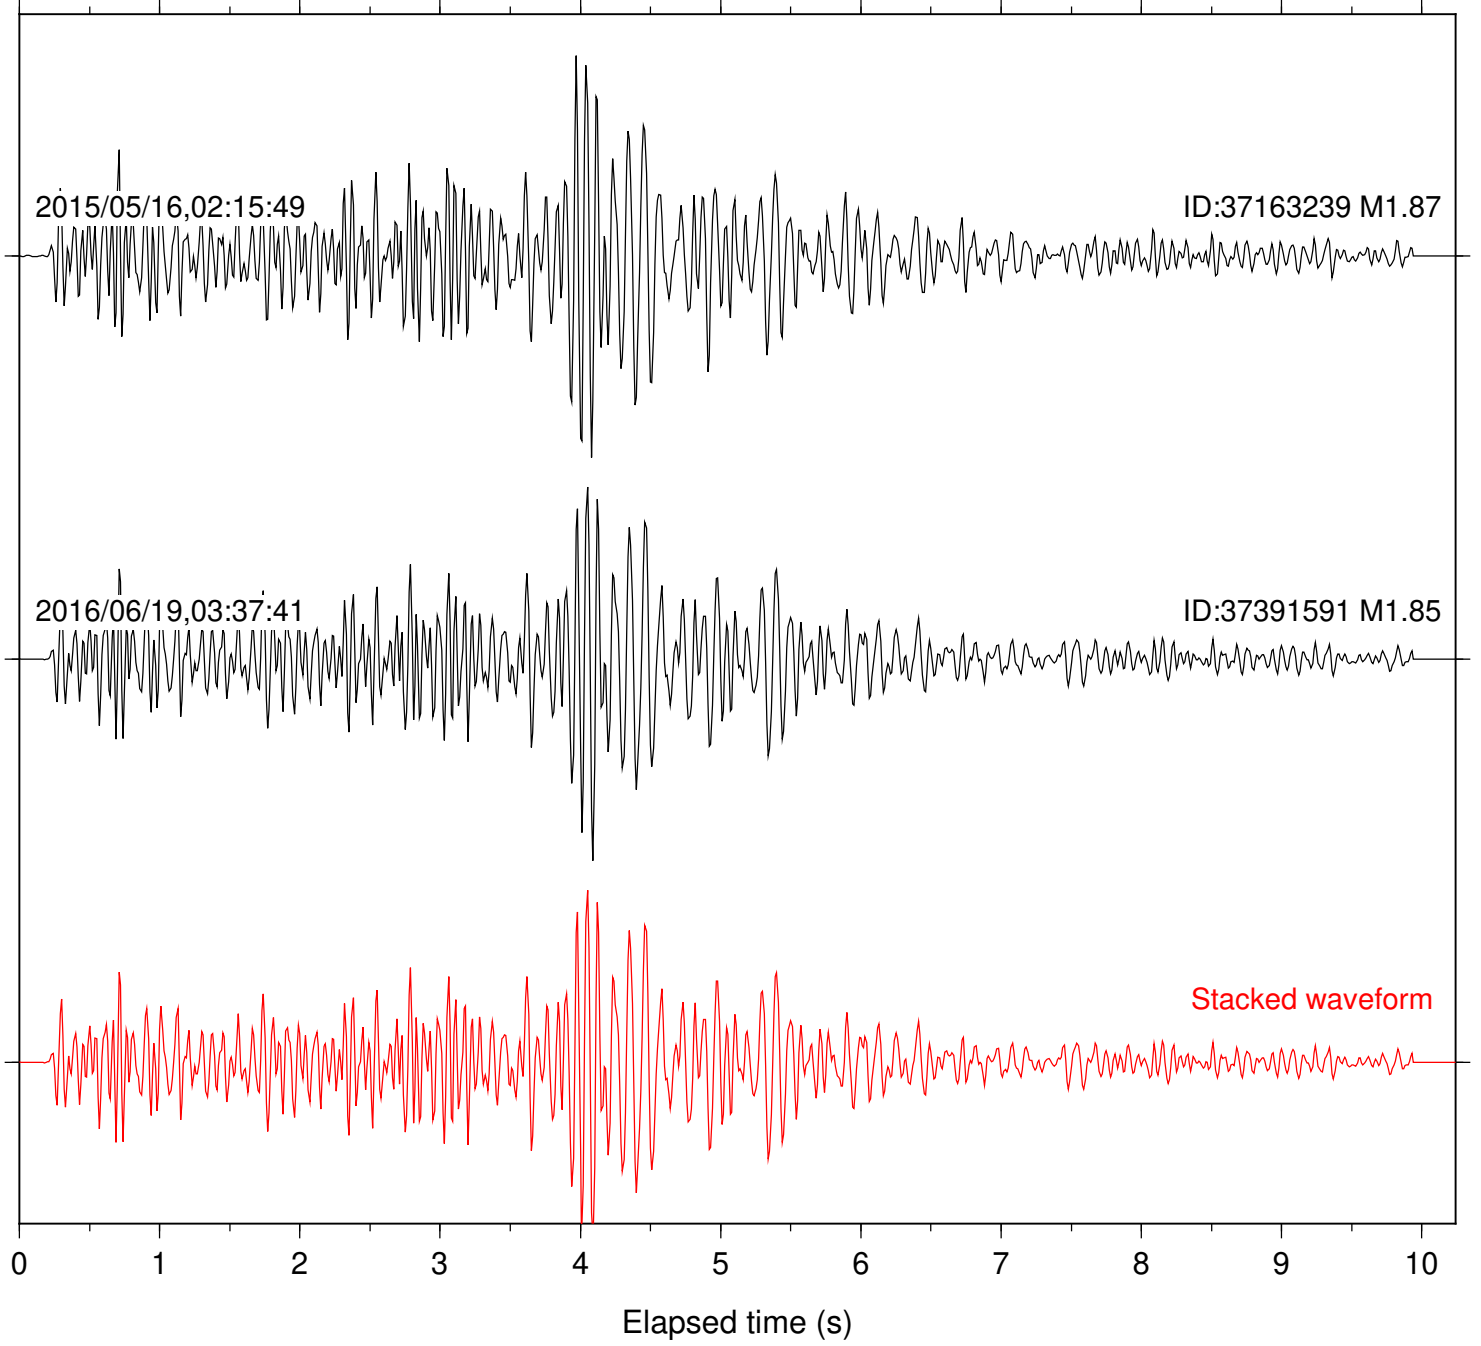

Station: DNR Com: HHZ

Focal depth: 8.43 km