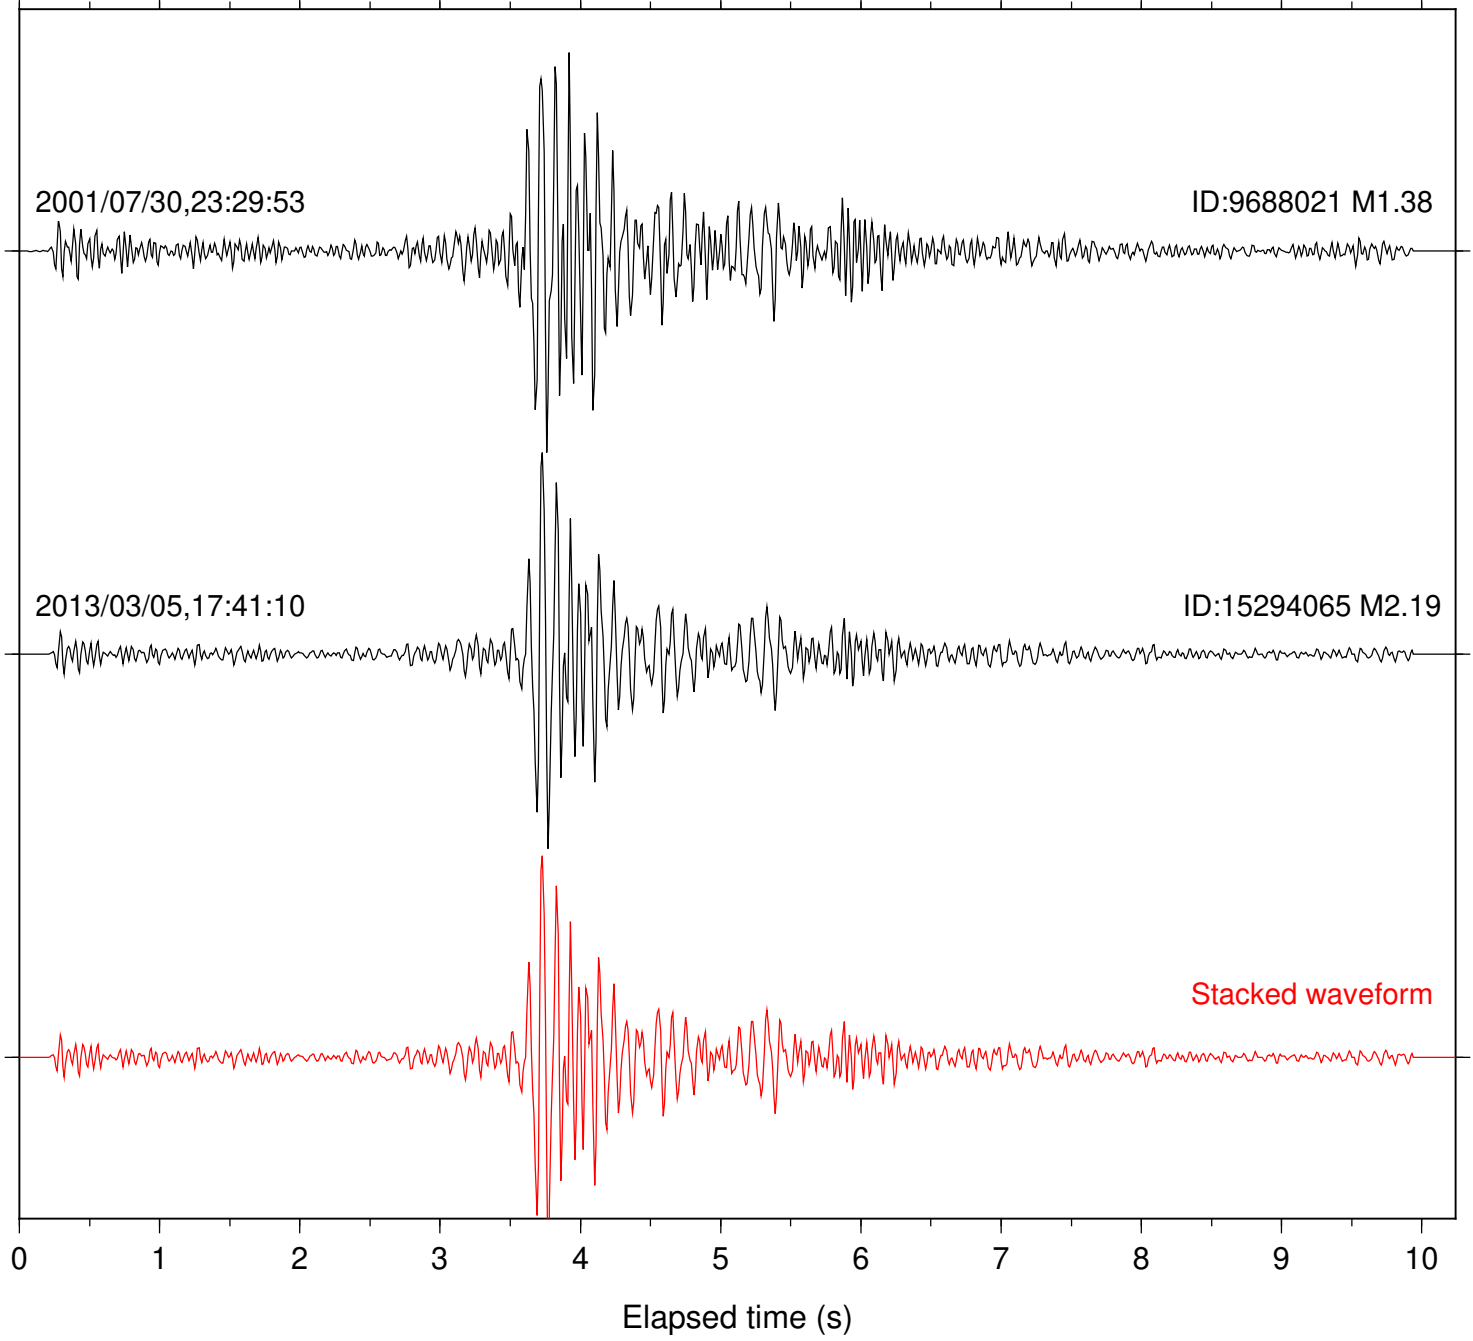

Station: BAC Com: EHZ

Focal depth: 15.47 km