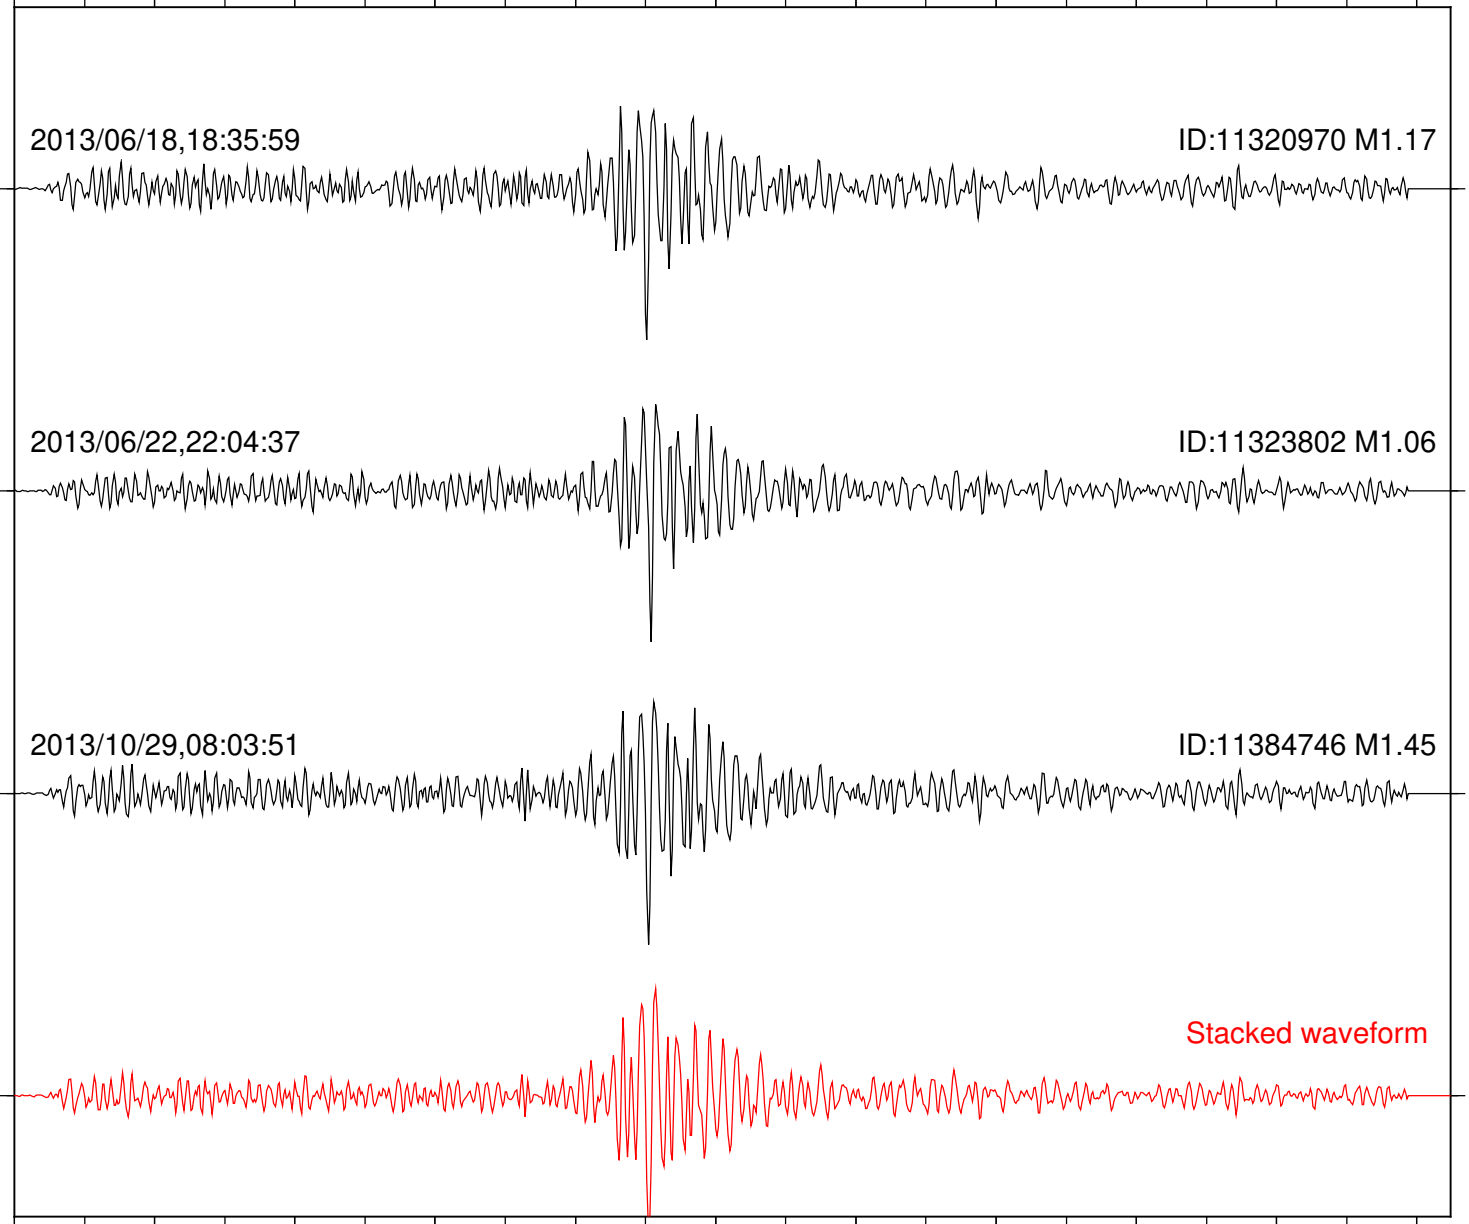

Station: B093 Com: EHZ

Focal depth: 9.77 km

2013/06/18,18:35:59

ID:11320970 M1.17

2013/06/22,22:04:37

ID:11323802 M1.06

2013/10/29,08:03:51

ID:11384746 M1.45

Stacked waveform

0 1 2 3 4 5 6 7 8 9 10
Elapsed time (s)