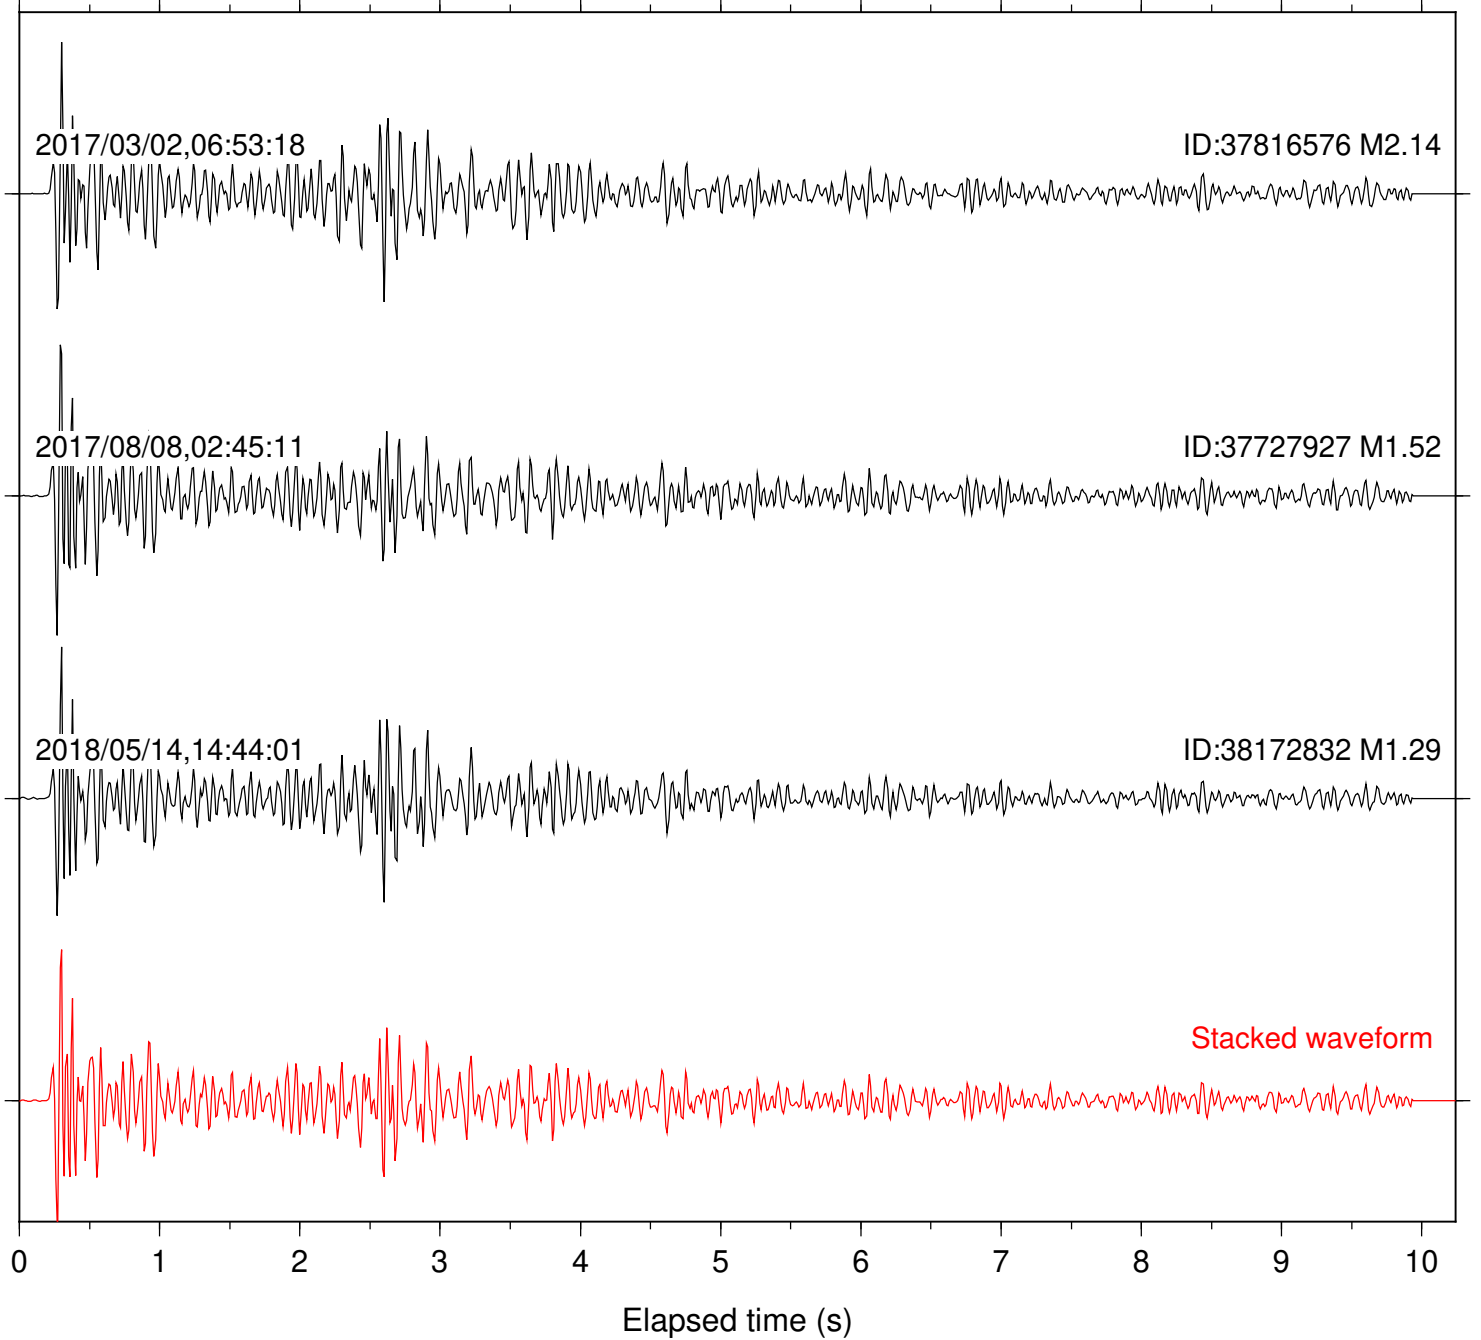

Station: B087 Com: EHZ

Focal depth: 6.12 km