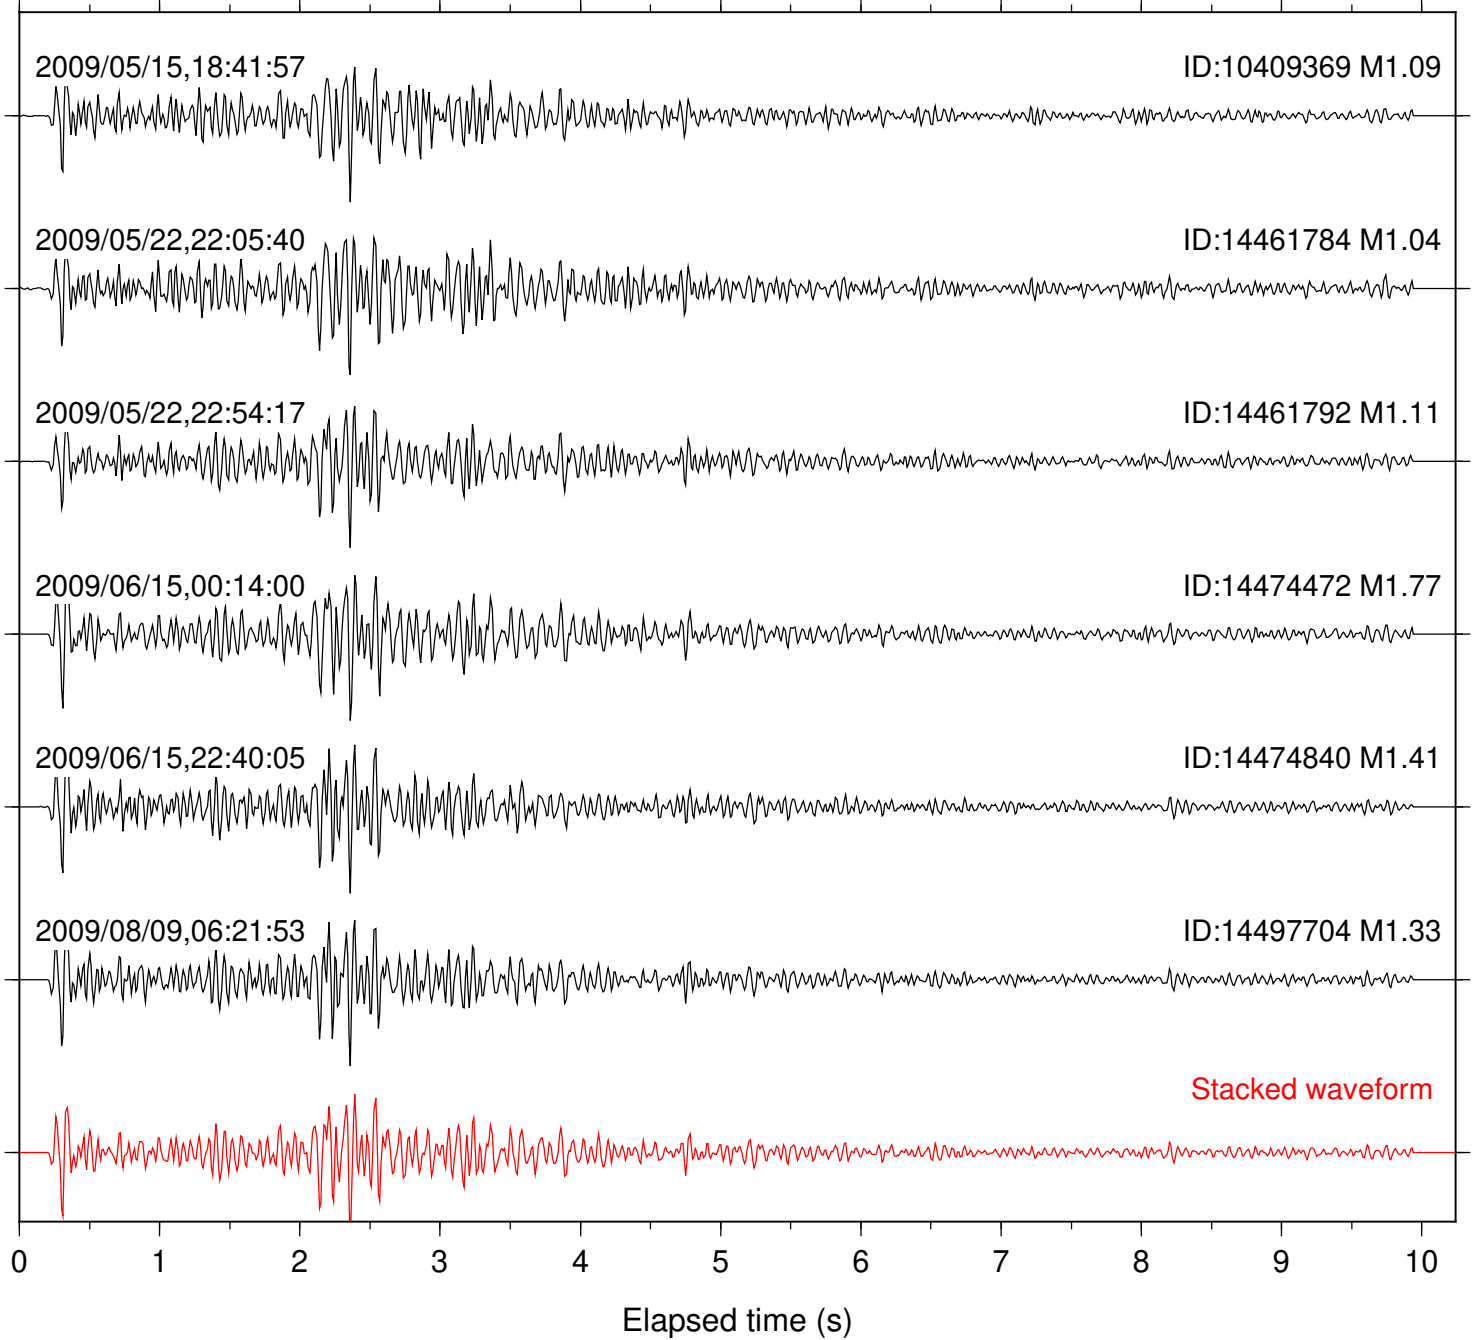

Station: B086 Com: EHZ

Focal depth: 9.56 km