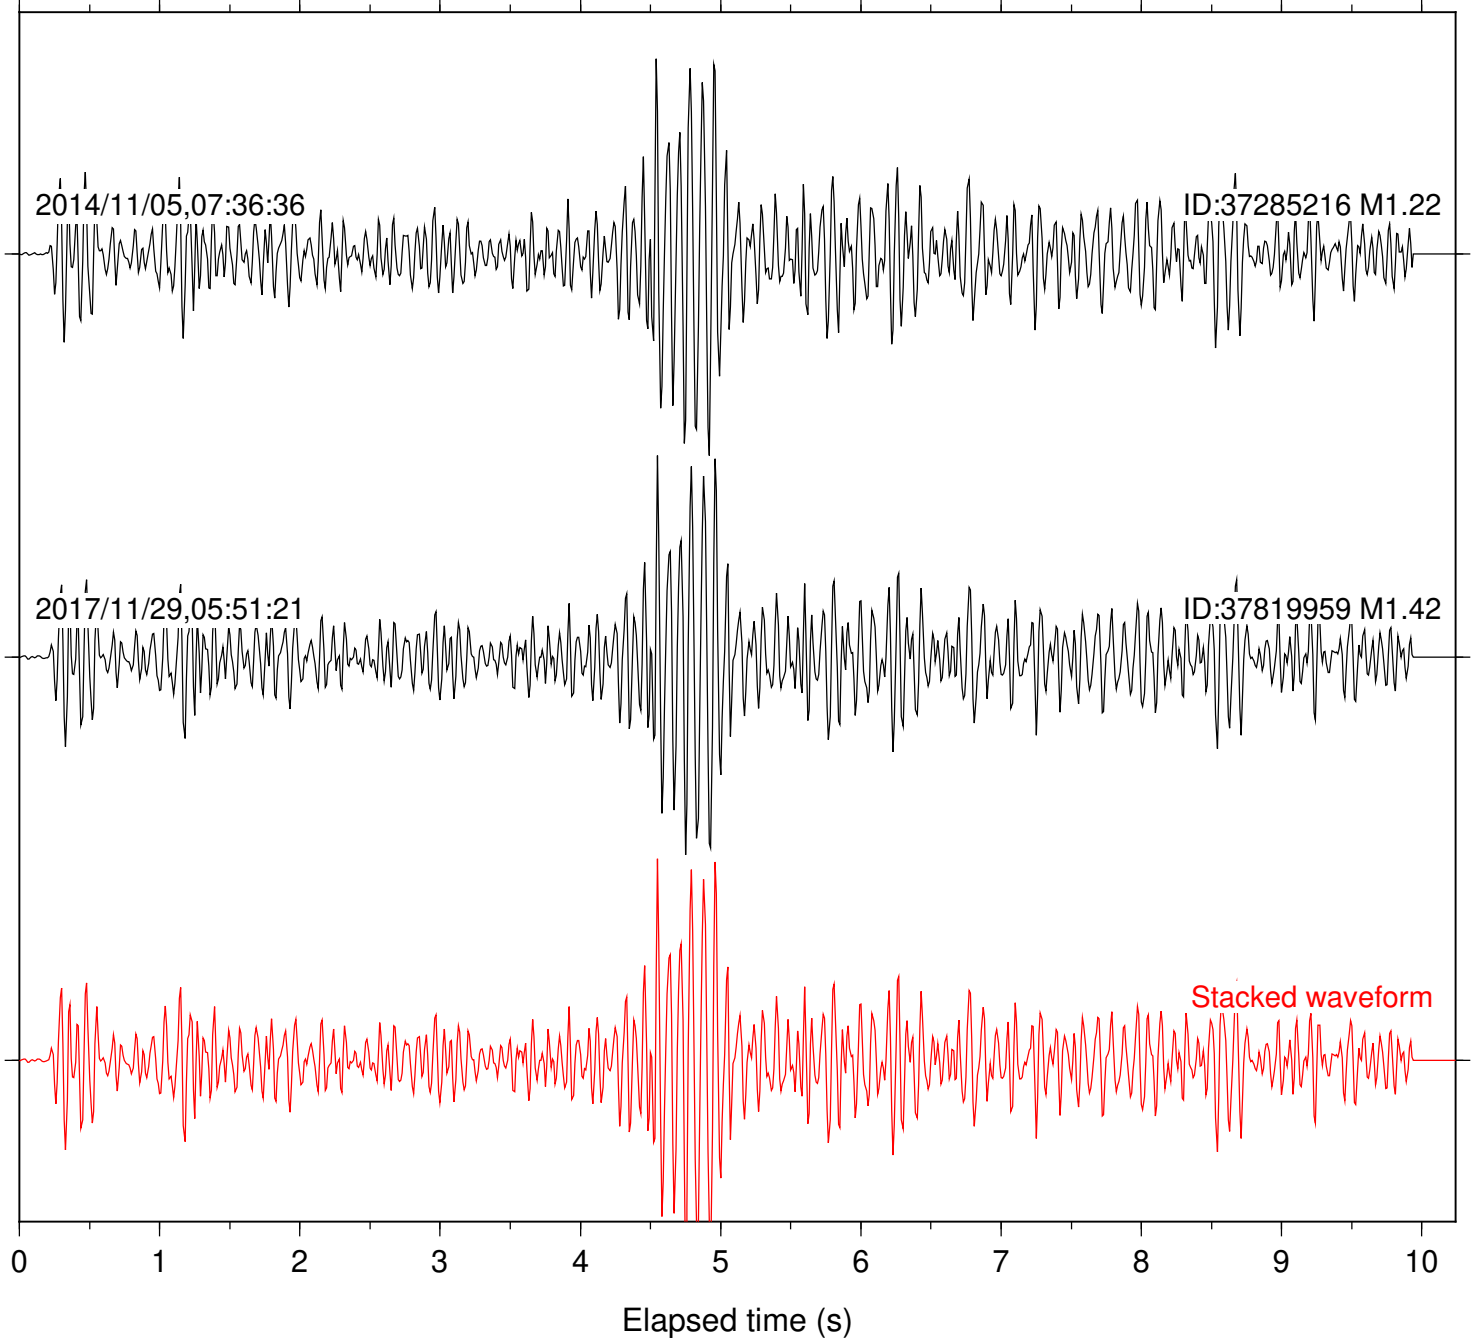

Station: B084 Com: EHZ

Focal depth: 8.88 km