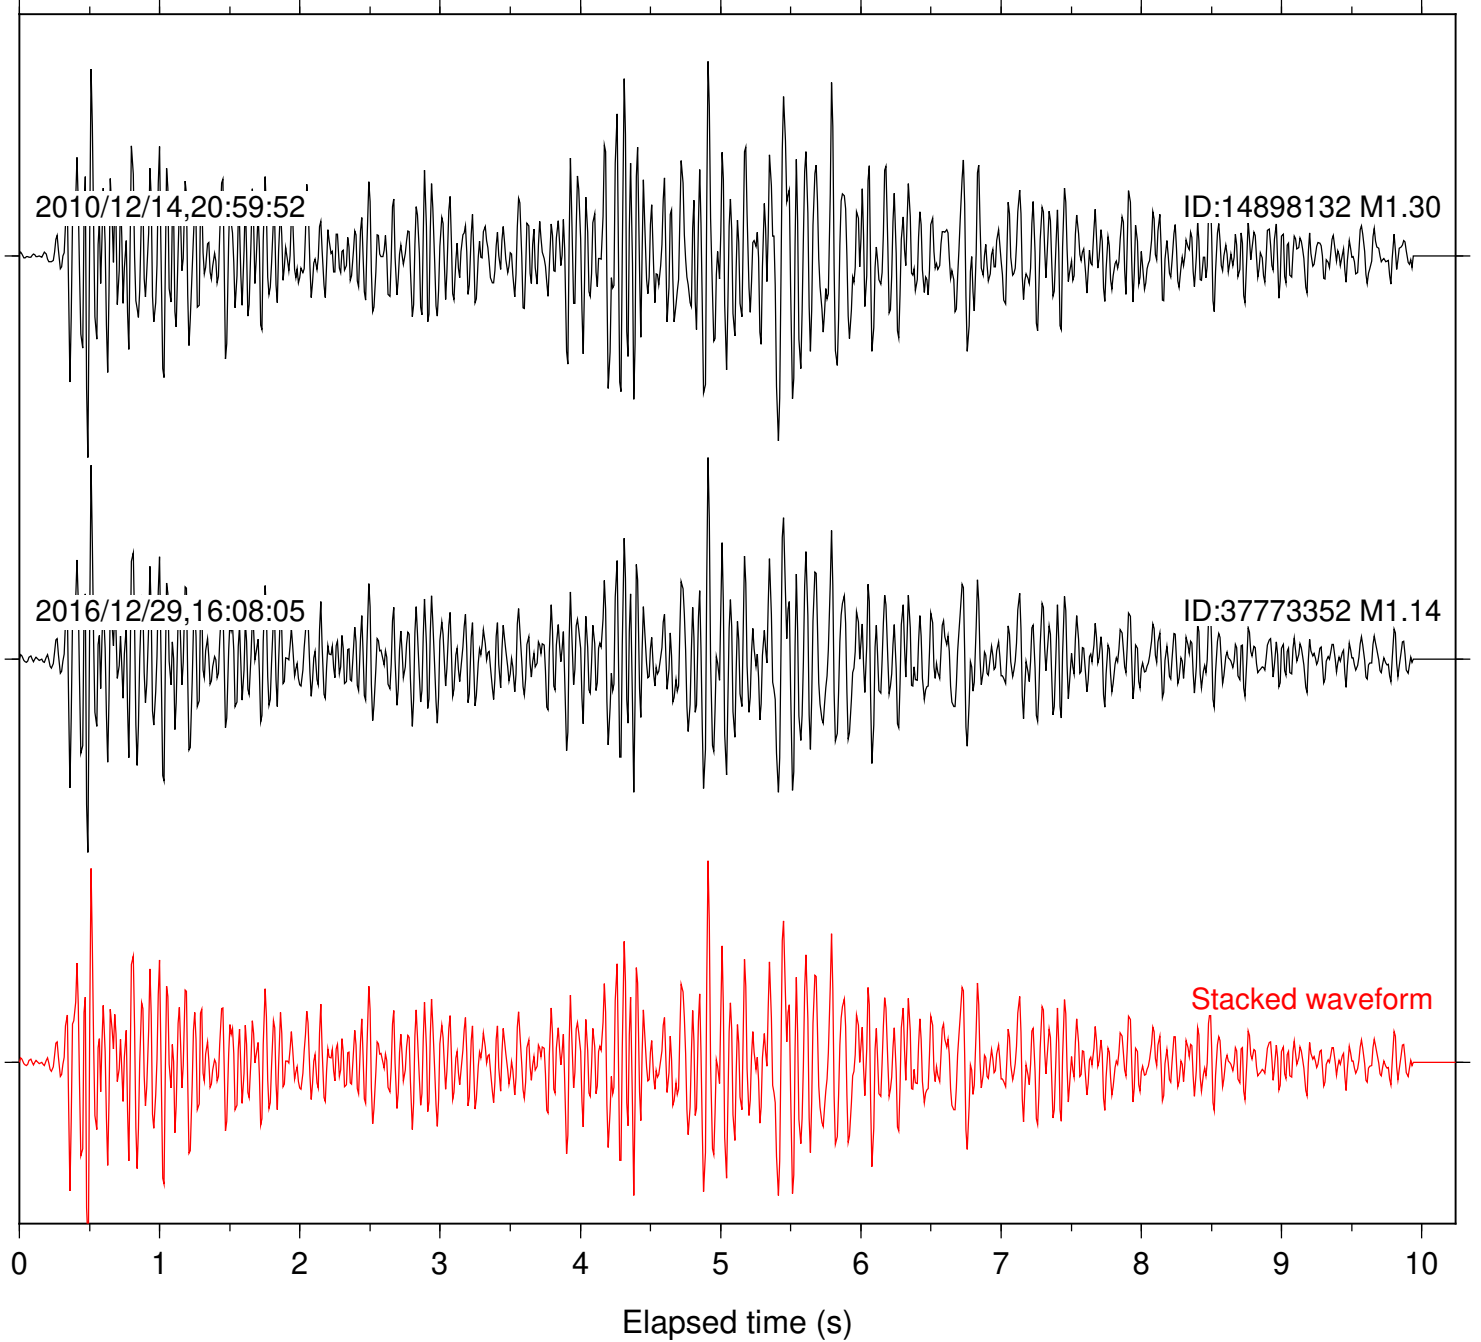

Station: B946 Com: EHZ

Focal depth: 15.77 km