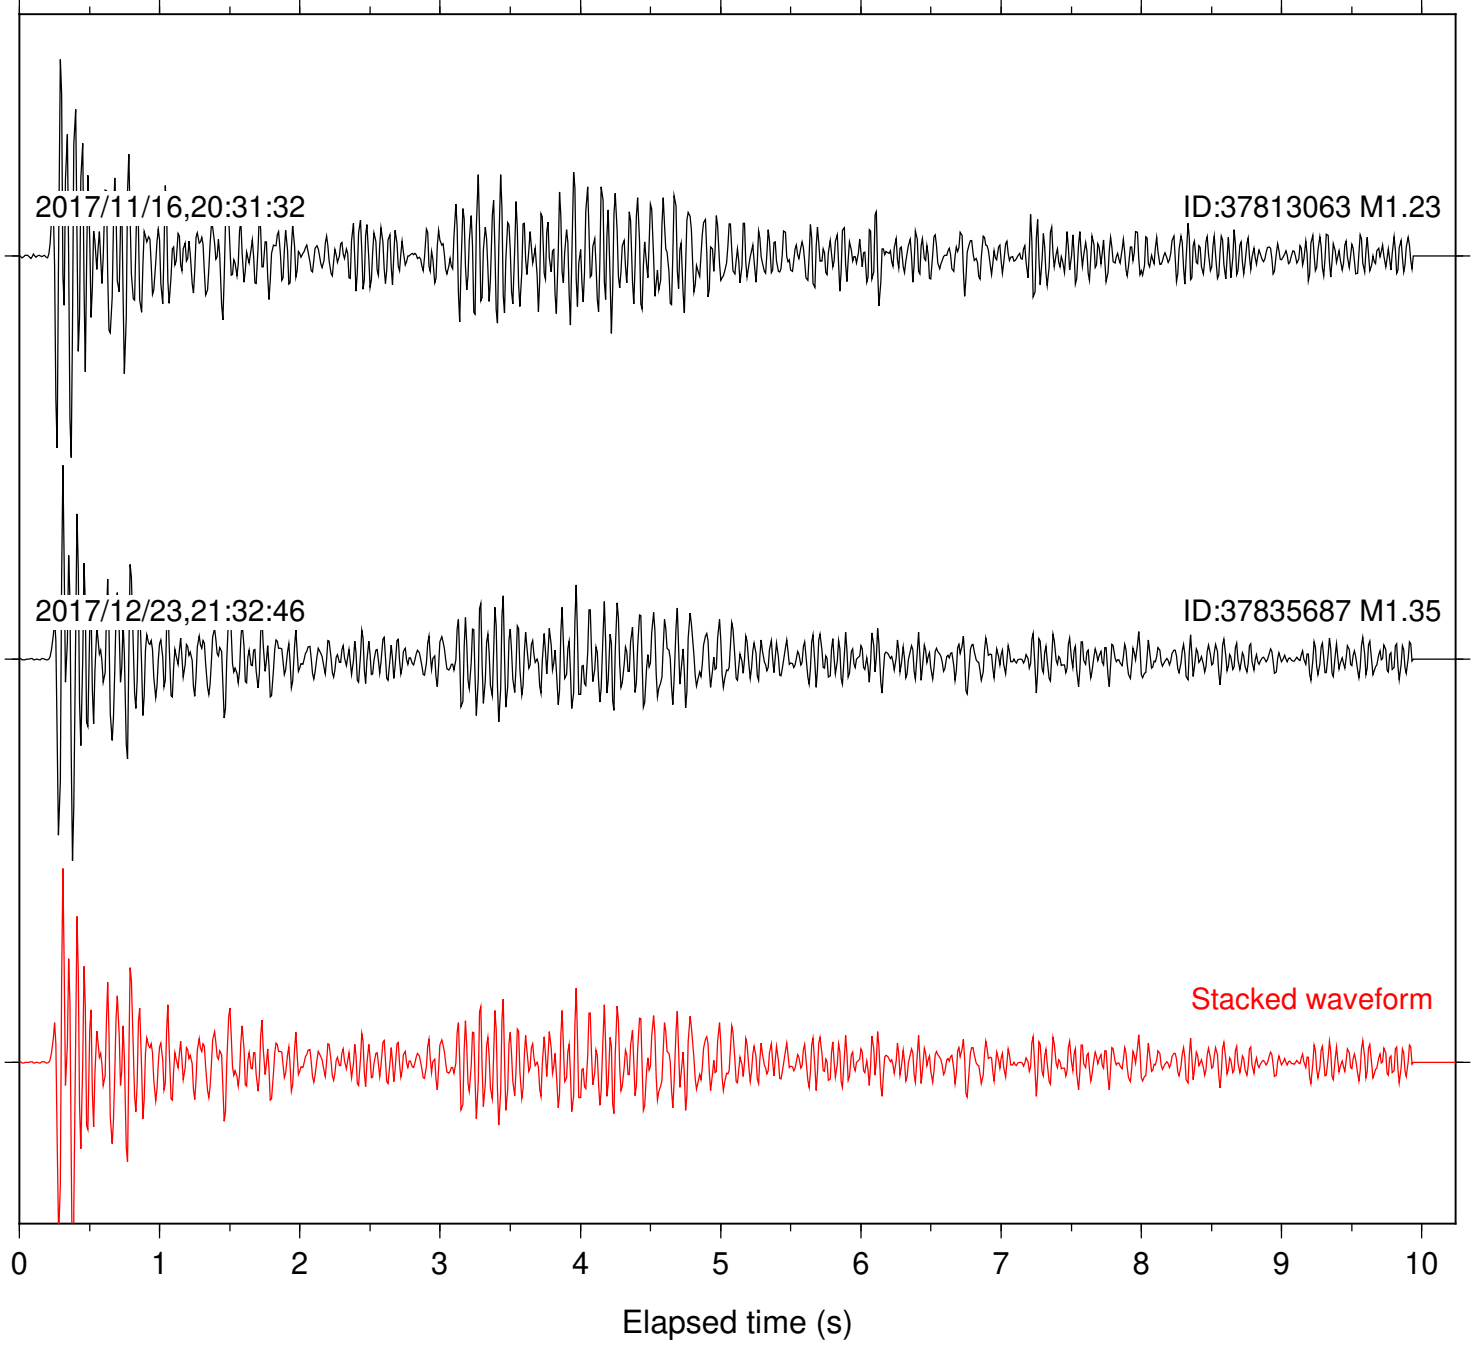

Station: LVA2 Com: HHZ

Focal depth: 6.07 km