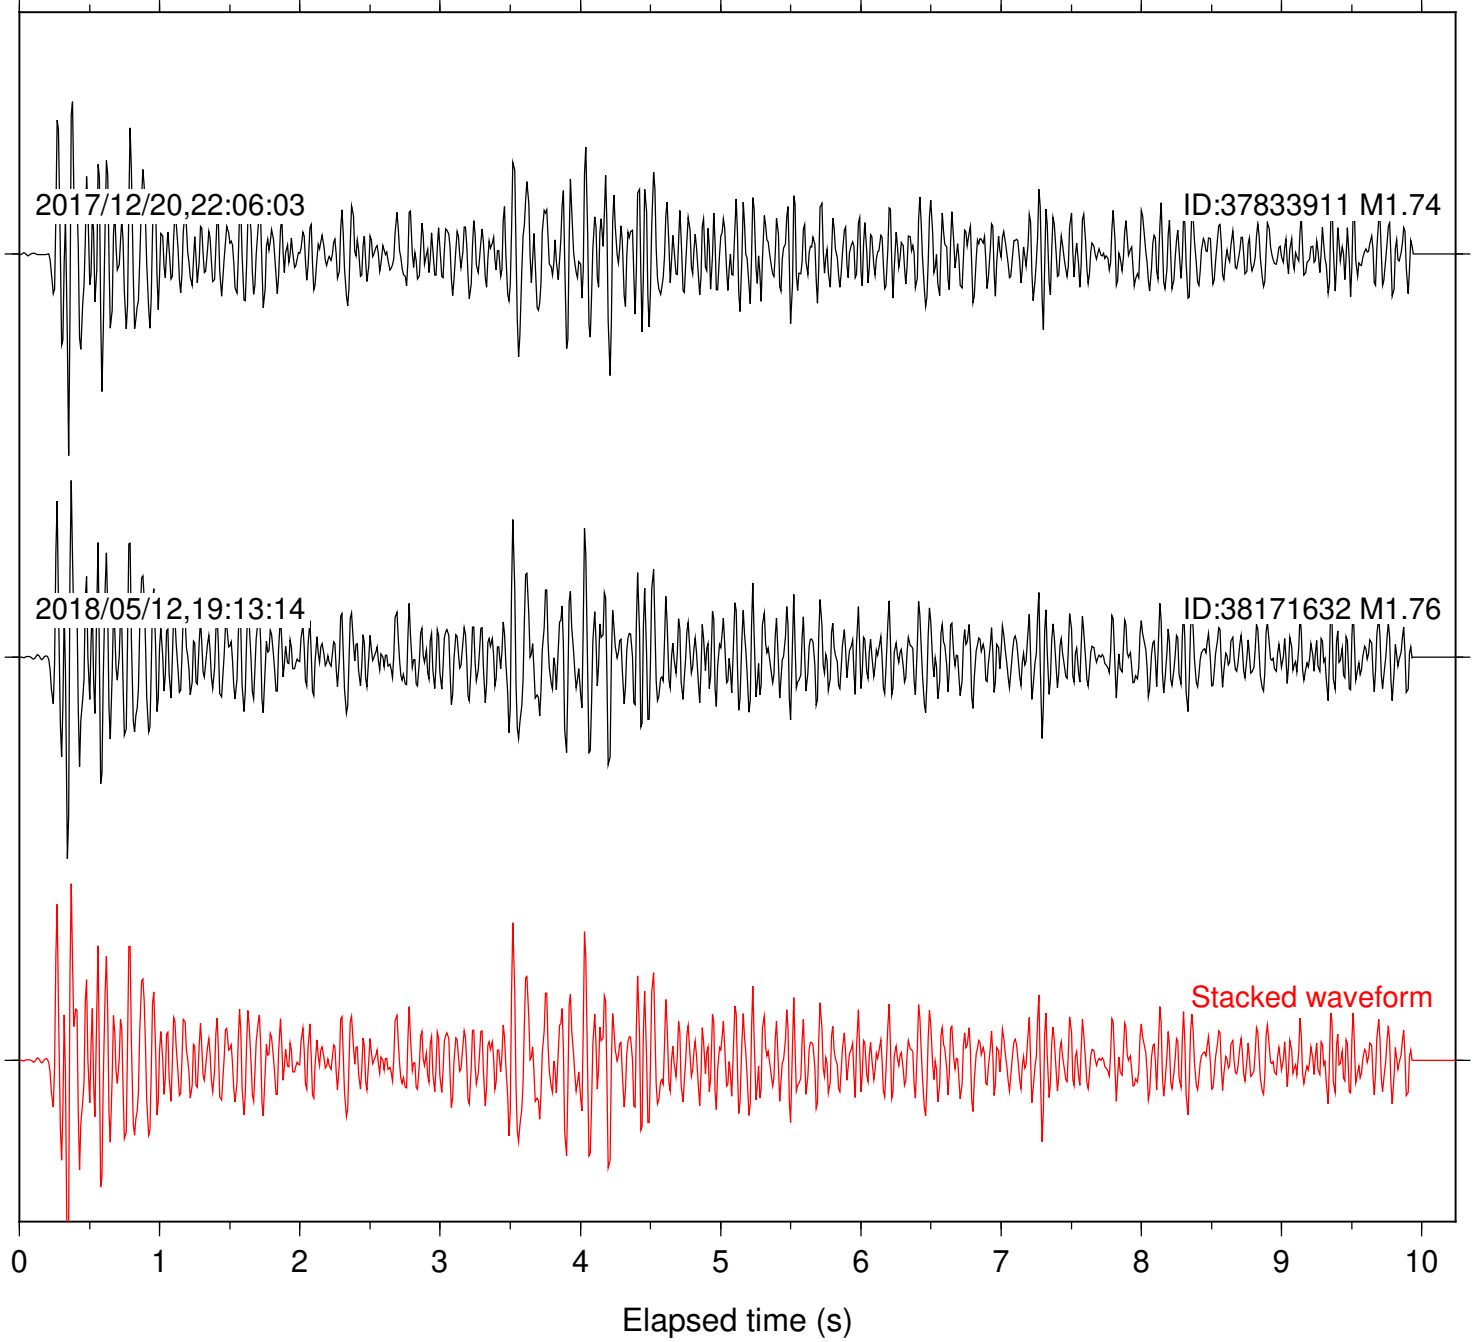

Station: B081 Com: EHZ

Focal depth: 7.36 km