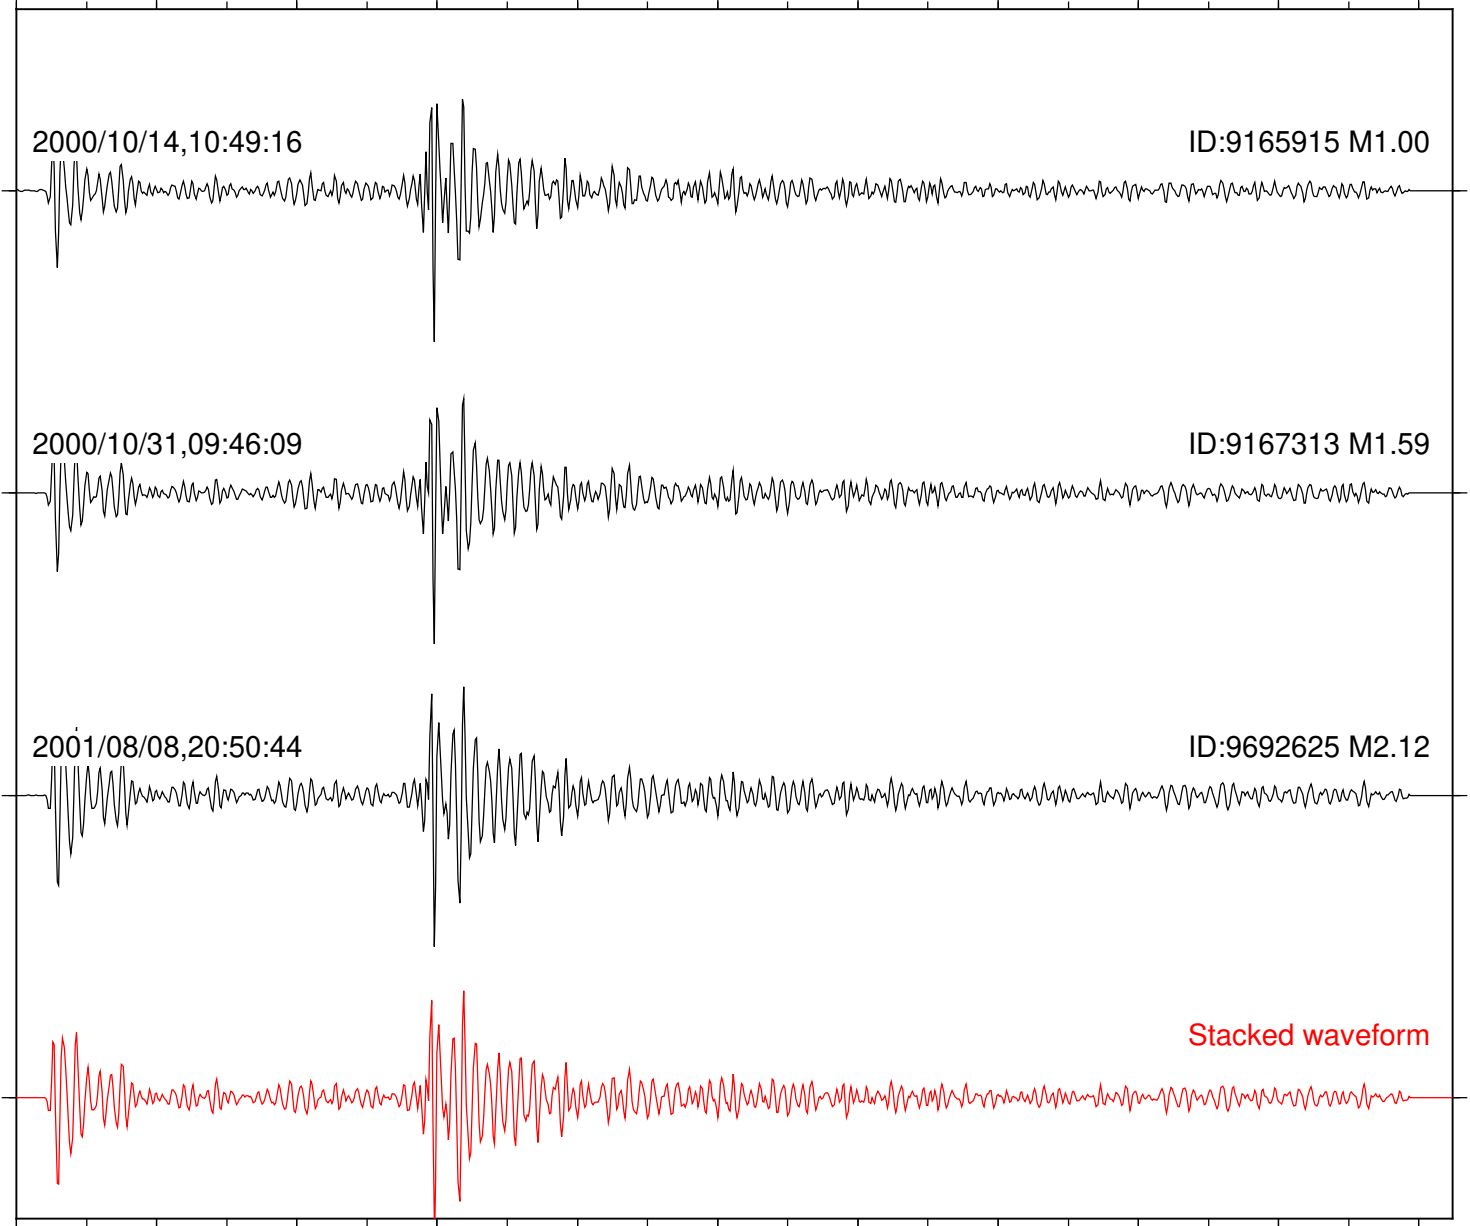

Station: KNW Com: HHZ

Focal depth: 13.29 km

2000/10/14,10:49:16

ID:9165915 M1.00

2000/10/31,09:46:09

ID:9167313 M1.59

2001/08/08,20:50:44

ID:9692625 M2.12

Stacked waveform

0 1 2 3 4 5 6 7 8 9 10

Elapsed time (s)