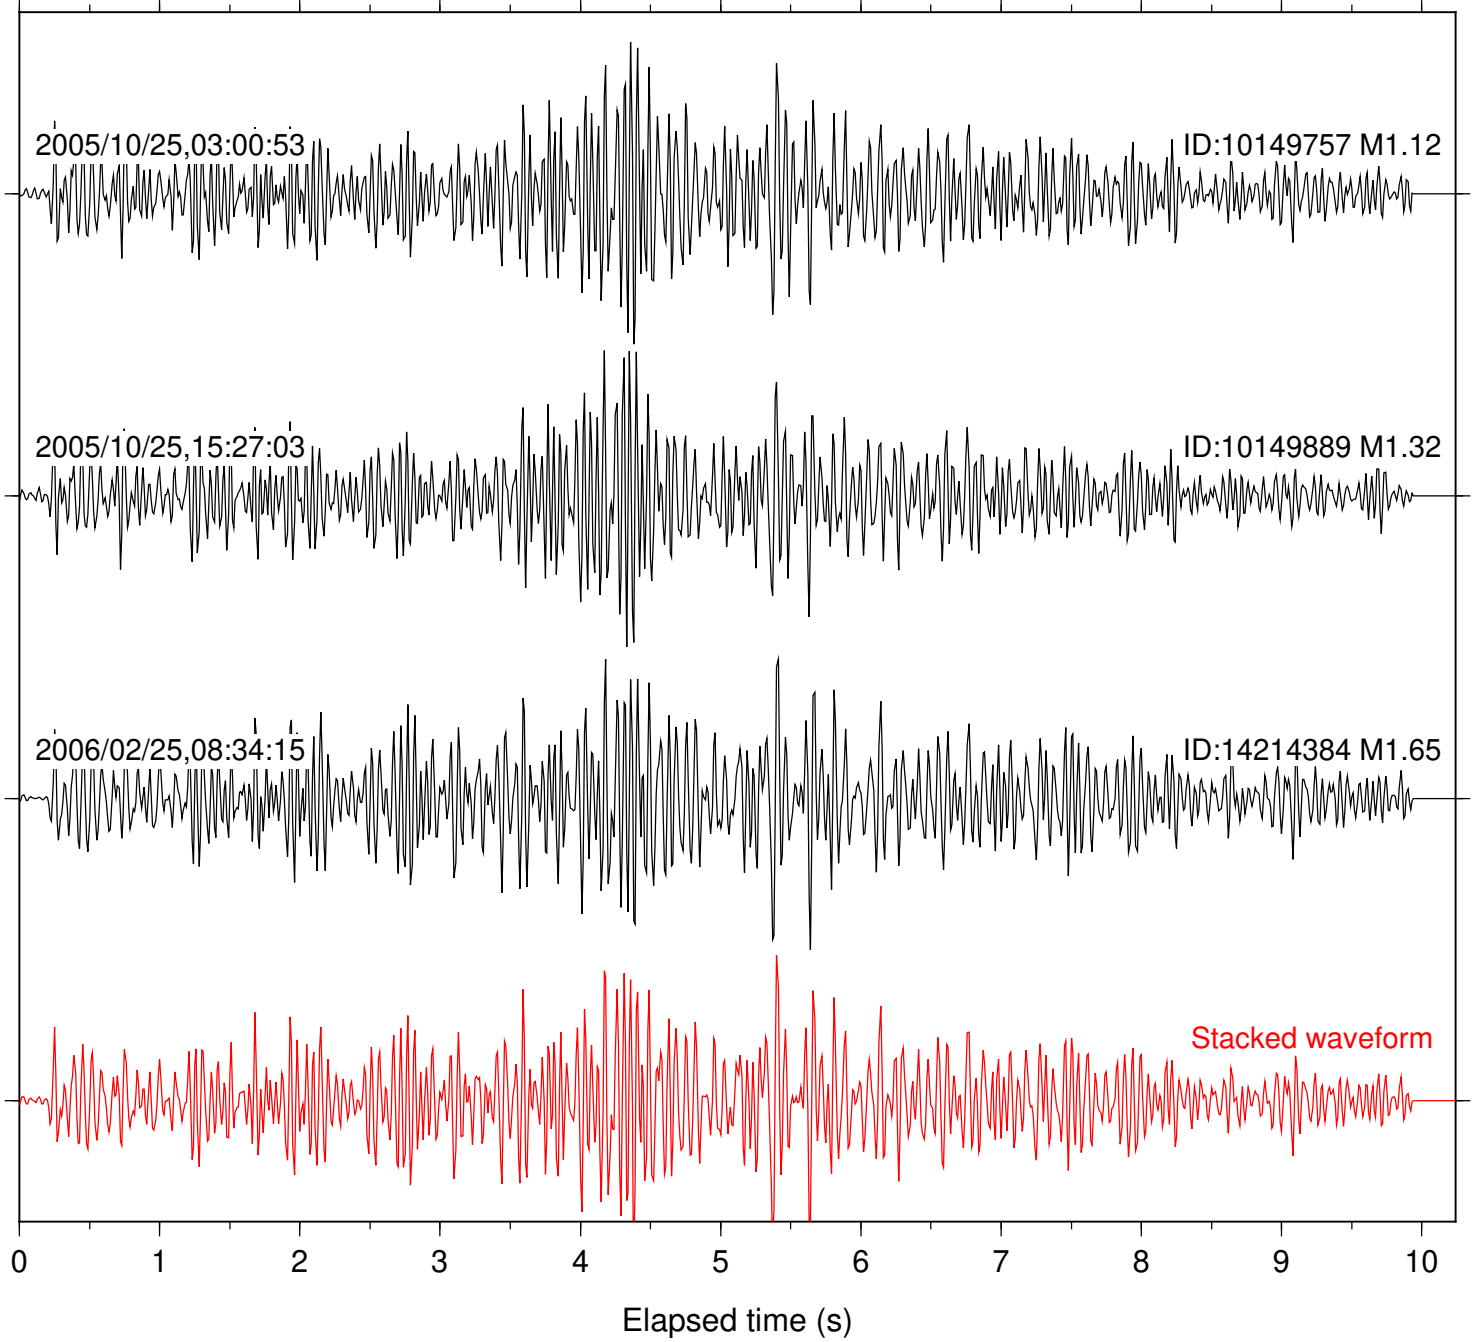

Station: PLM Com: HHZ

Focal depth: 11.16 km