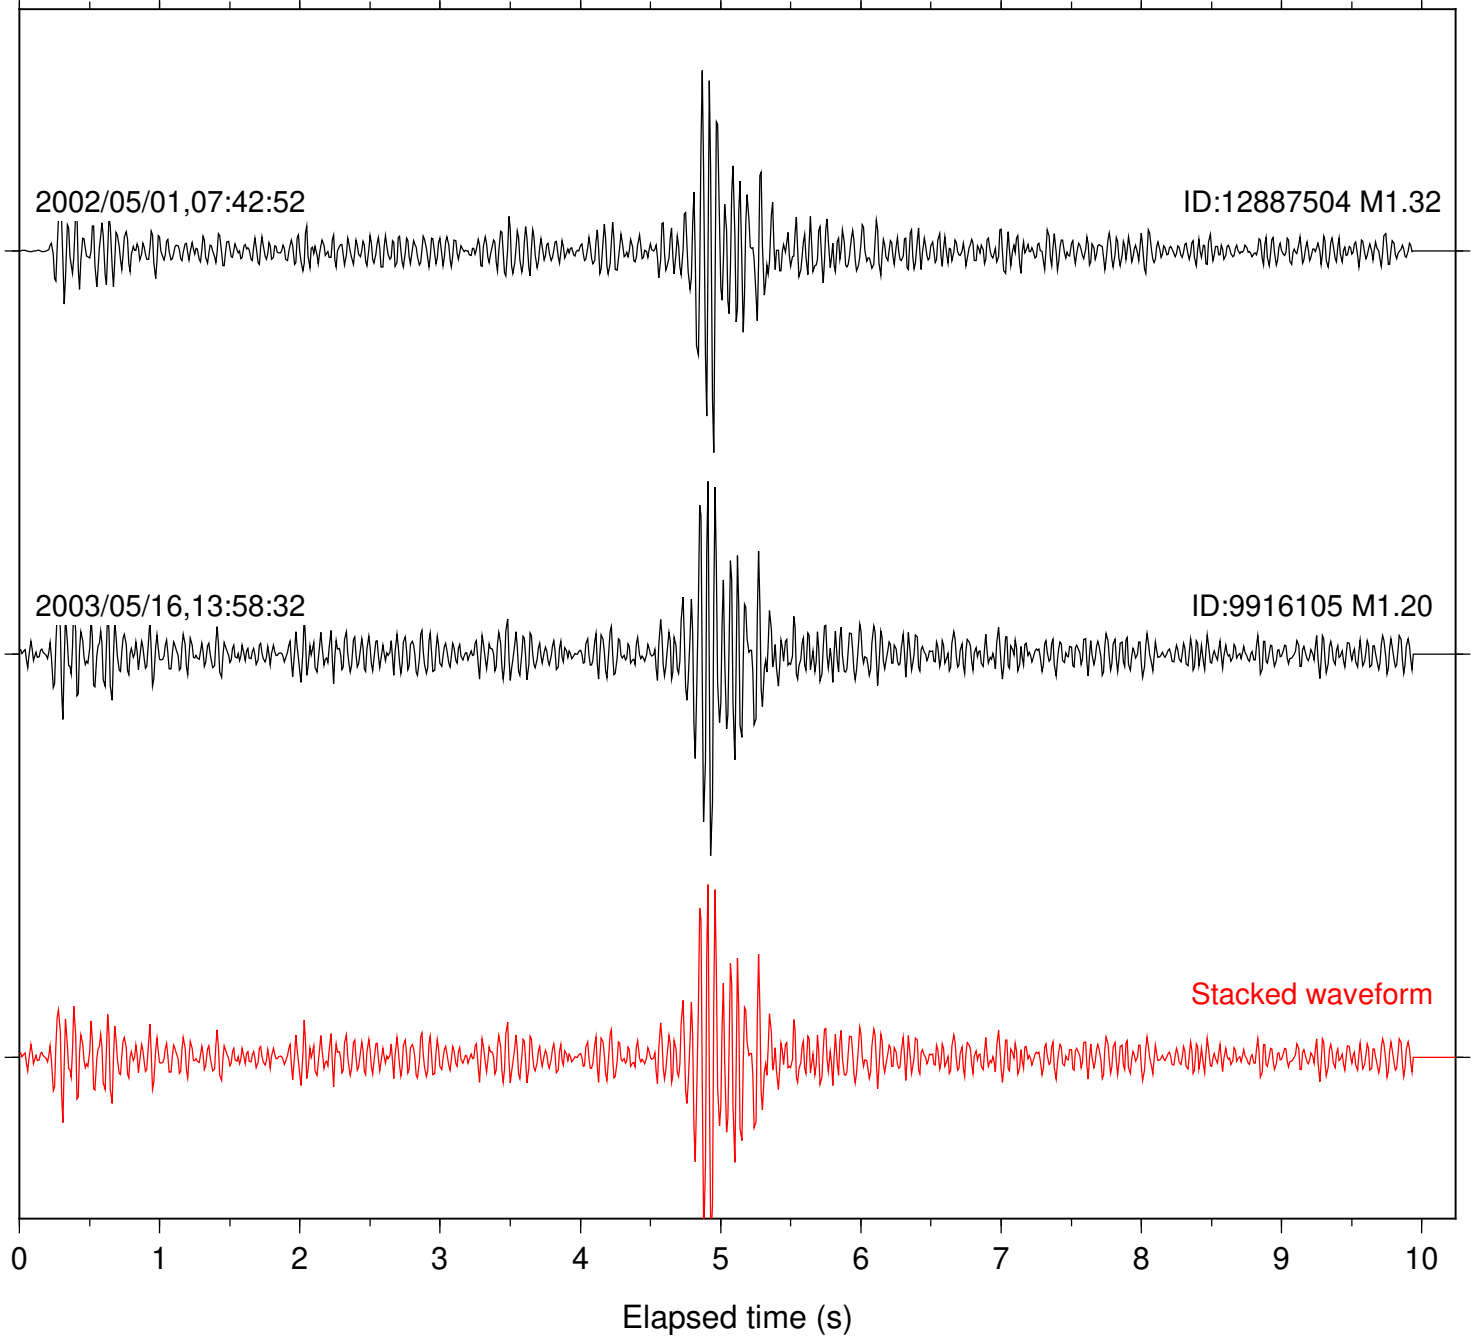

Station: AGA Com: HHZ

Focal depth: 9.14 km