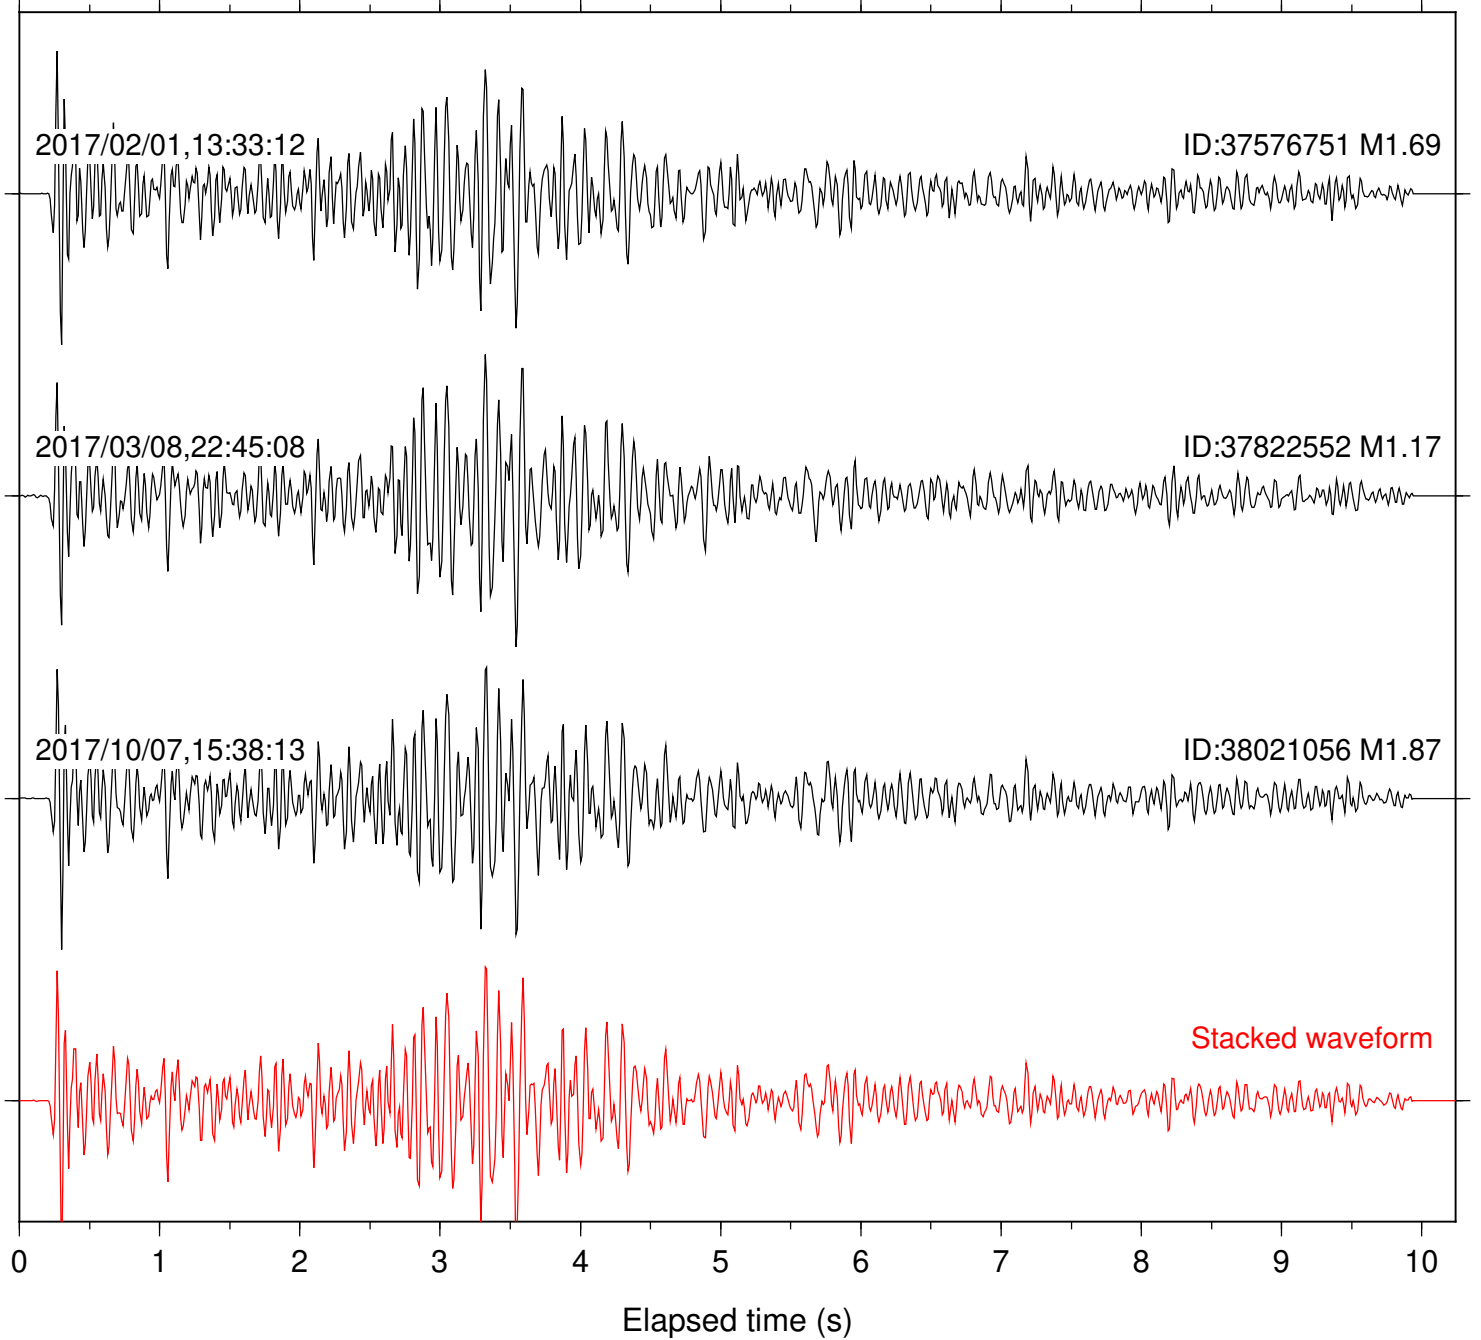

Focal depth: 6.86 km

Station: BAC Com: EHZ

Focal depth: 6.86 km

Station: CSH Com: HHZ

Focal depth: 6.30 km

Station: DGR Com: HHZ

Focal depth: 6.86 km

Station: FRD Com: HHZ