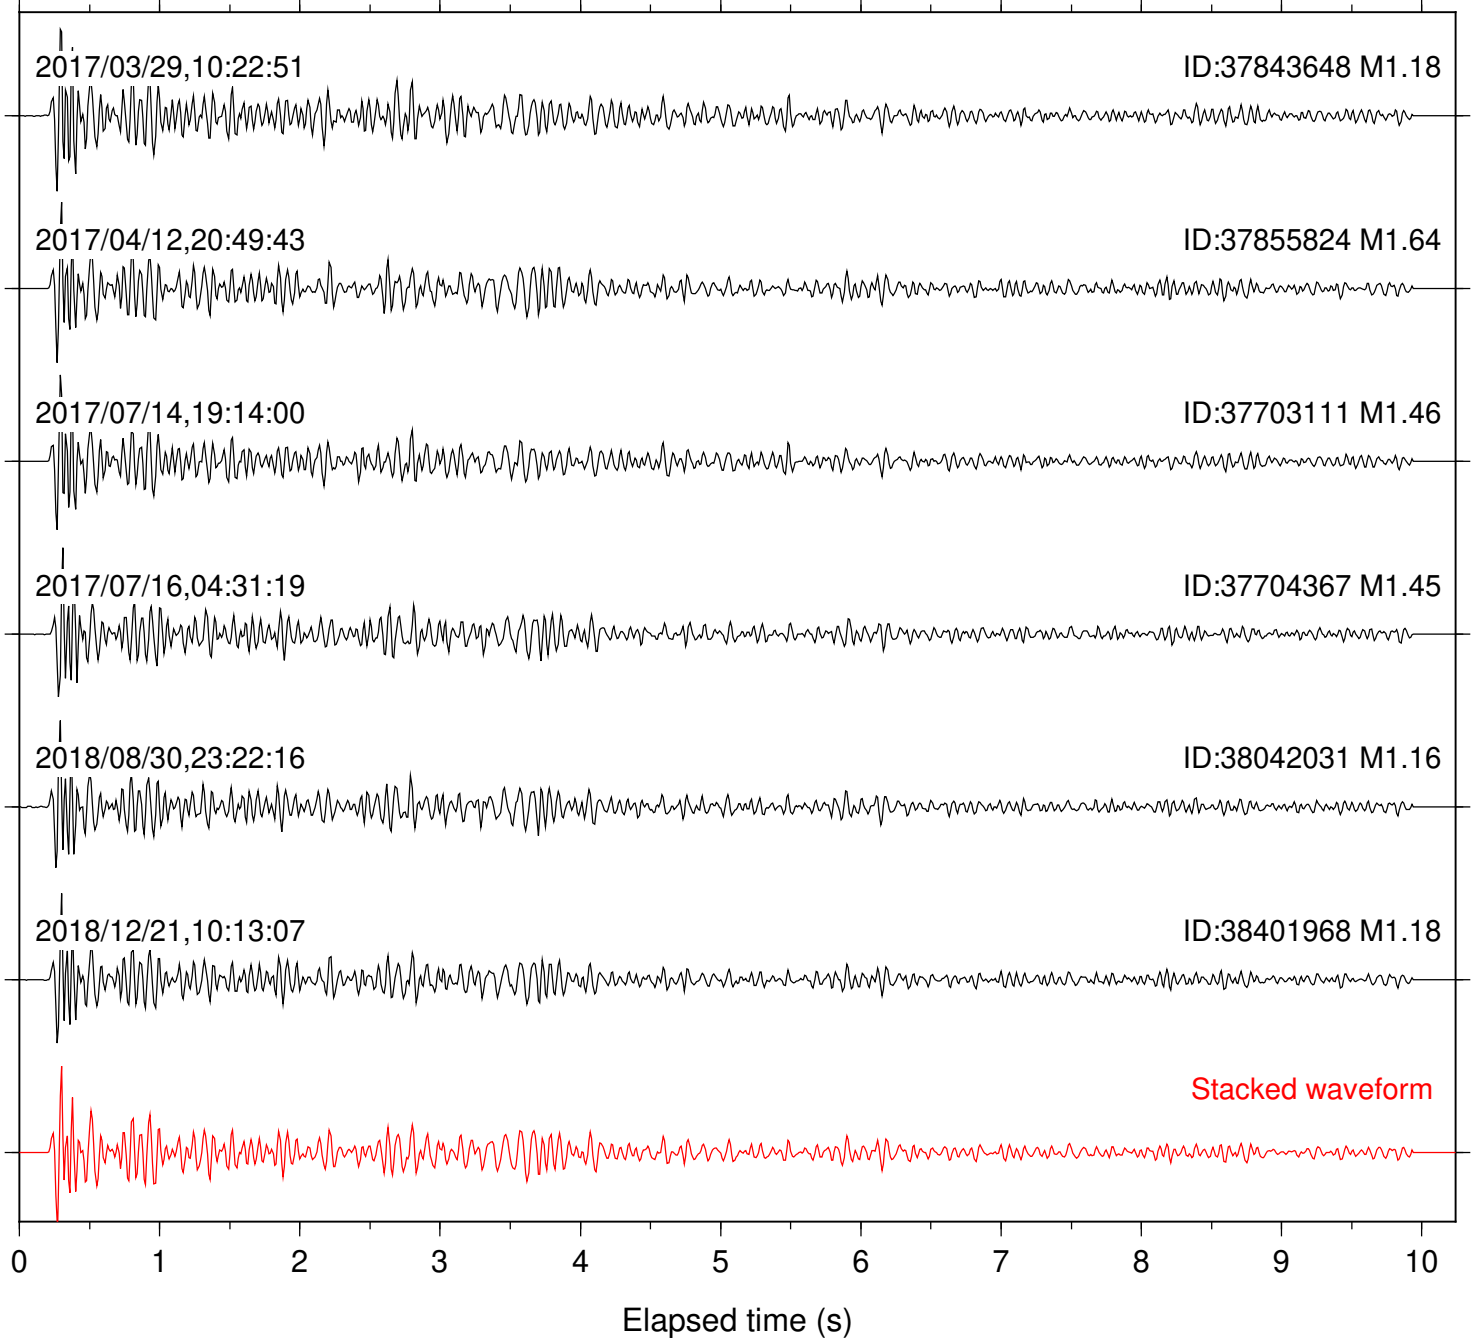

Station: B087 Com: EHZ

Focal depth: 6.08 km