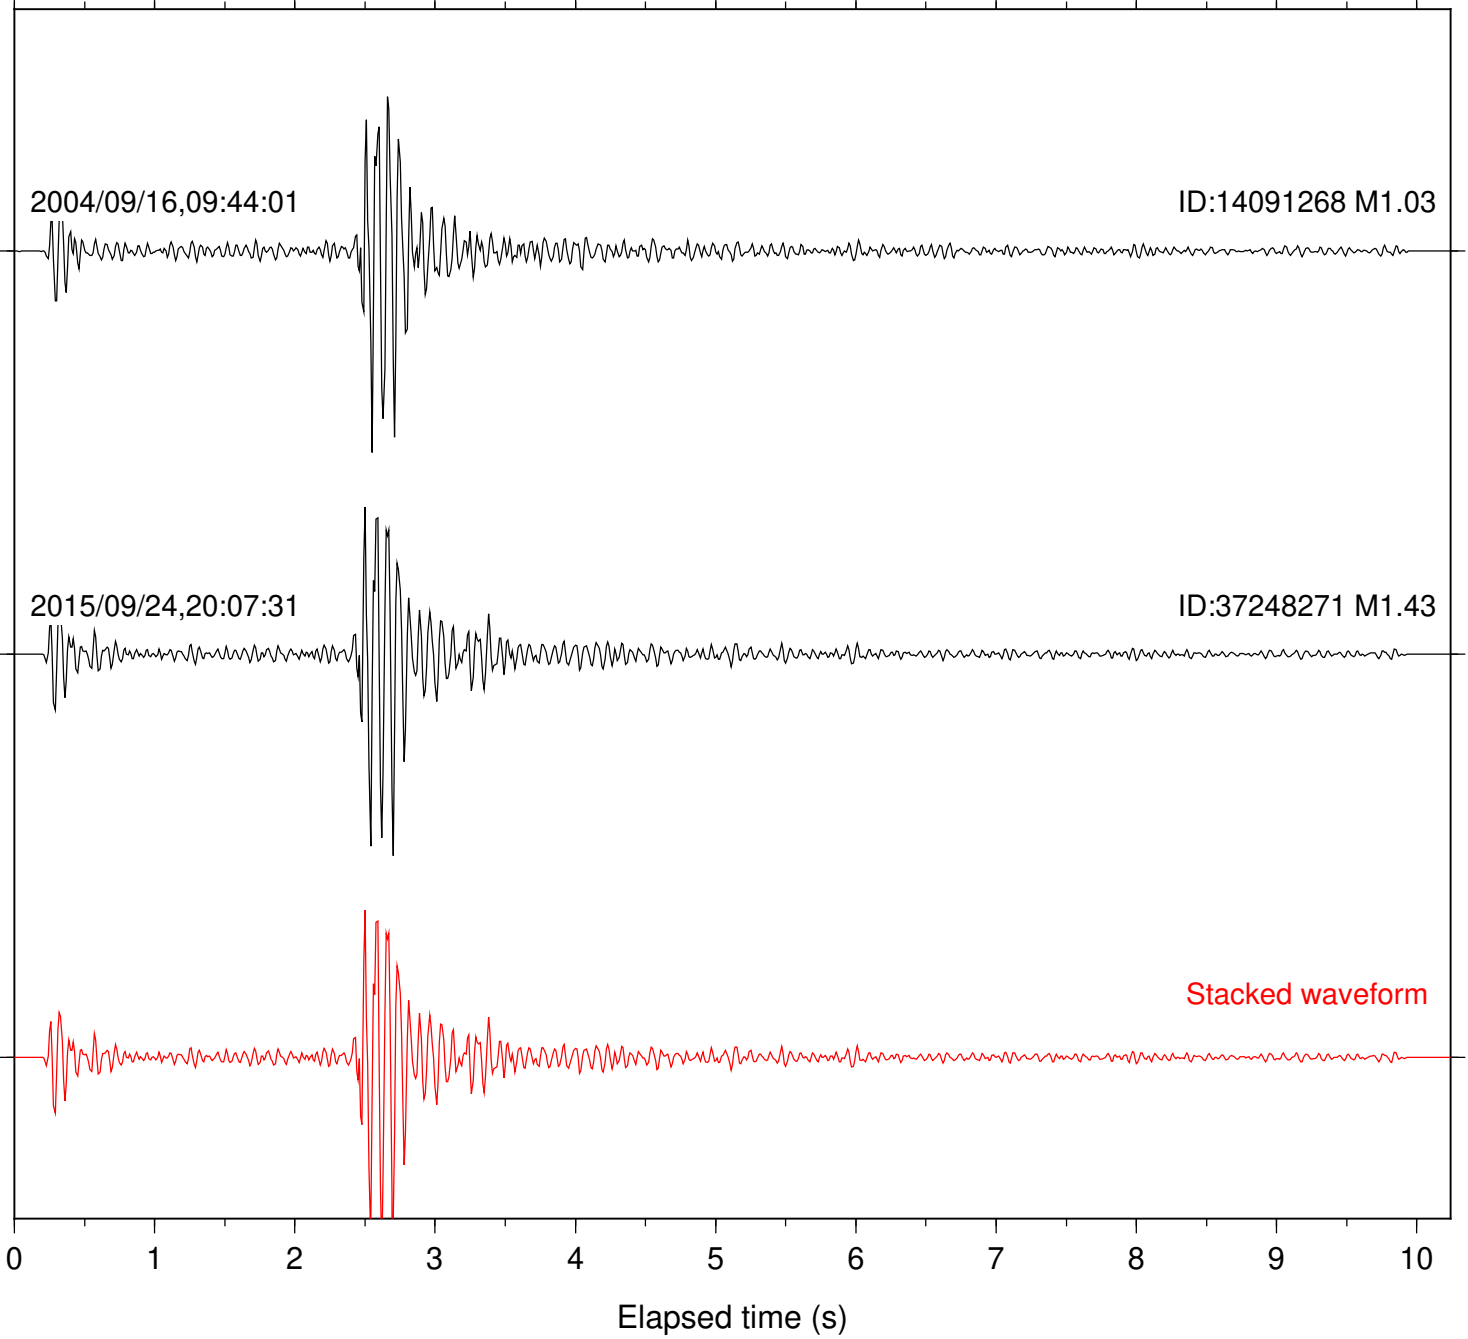

Station: KNW Com: HHZ

Focal depth: 16.88 km

2004/09/16,09:44:01

ID:14091268 M1.03

2015/09/24,20:07:31

ID:37248271 M1.43

Stacked waveform