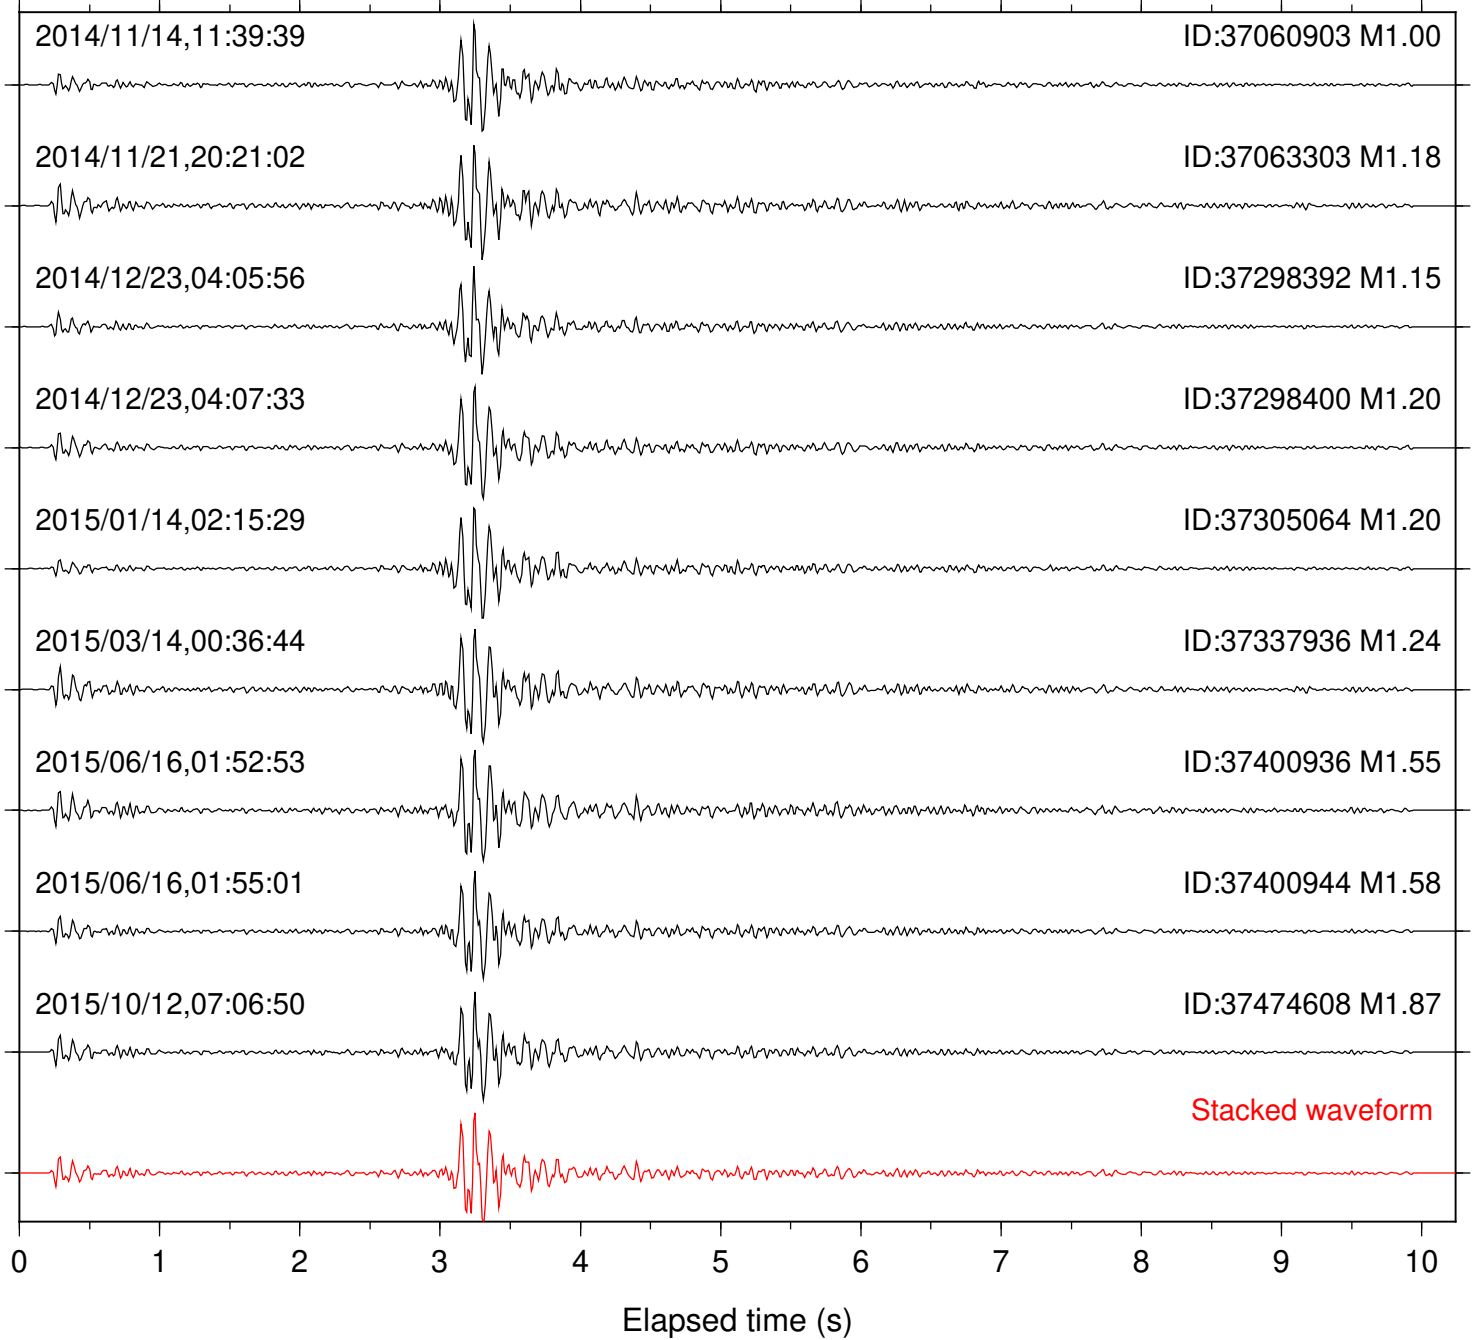

Station: BAC Com: EHZ

Focal depth: 8.51 km