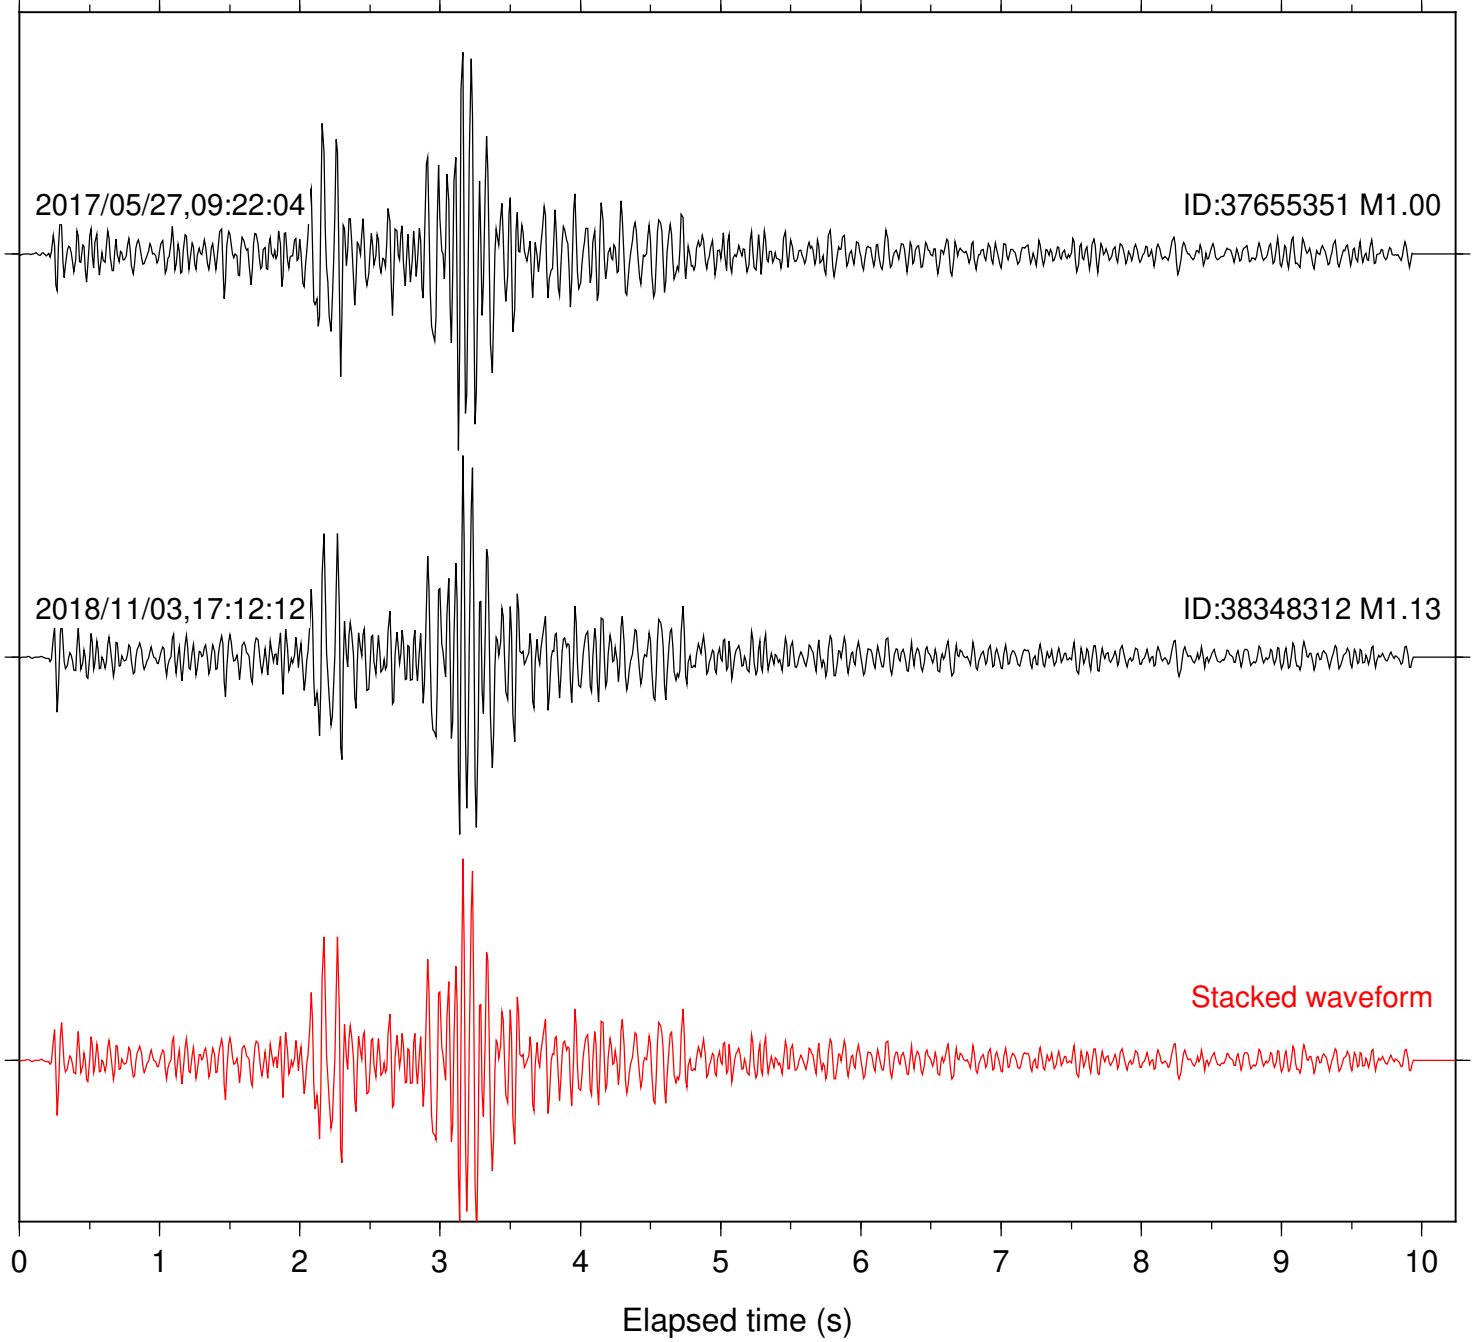

Station: B082 Com: EHZ

Focal depth: 5.53 km