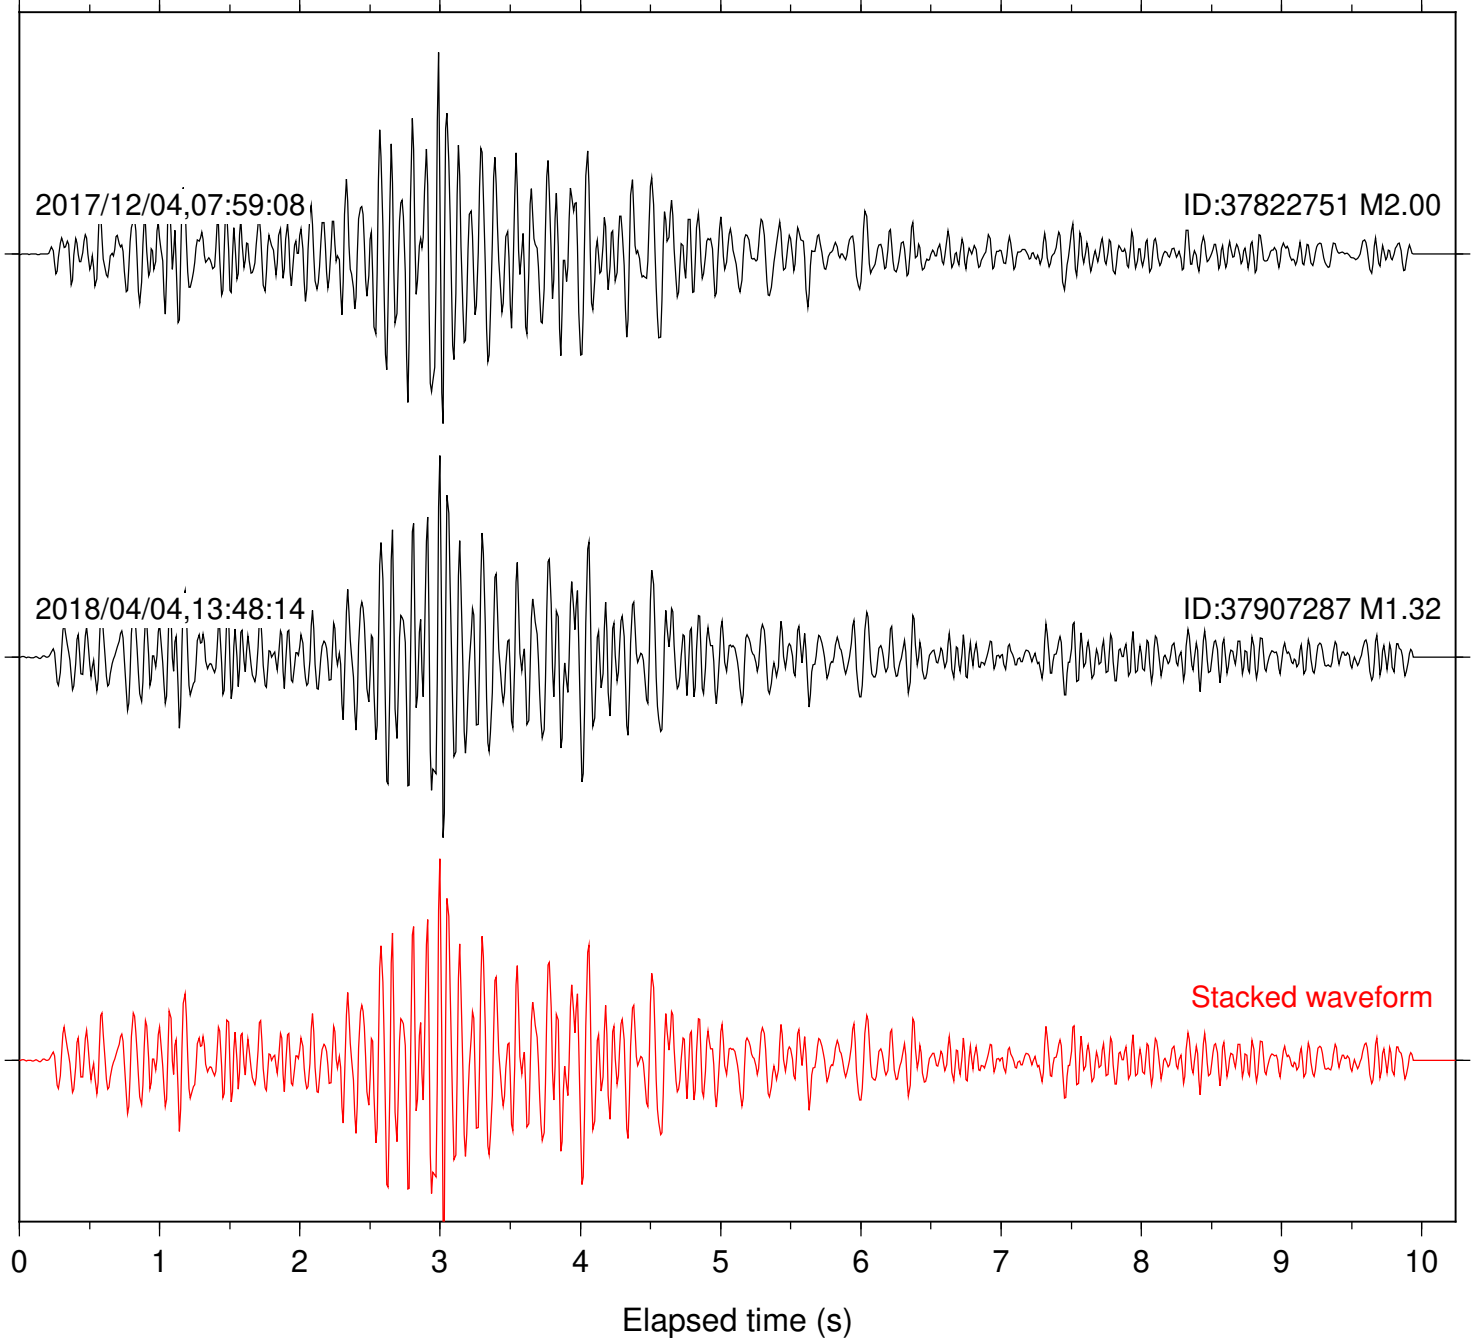

Station: B087 Com: EHZ

Focal depth: 7.05 km

Station: CSH Com: HHZ

Focal depth: 7.05 km

Station: PFO Com: HHZ

Focal depth: 7.05 km

Station: SND Com: HHZ

Focal depth: 7.05 km