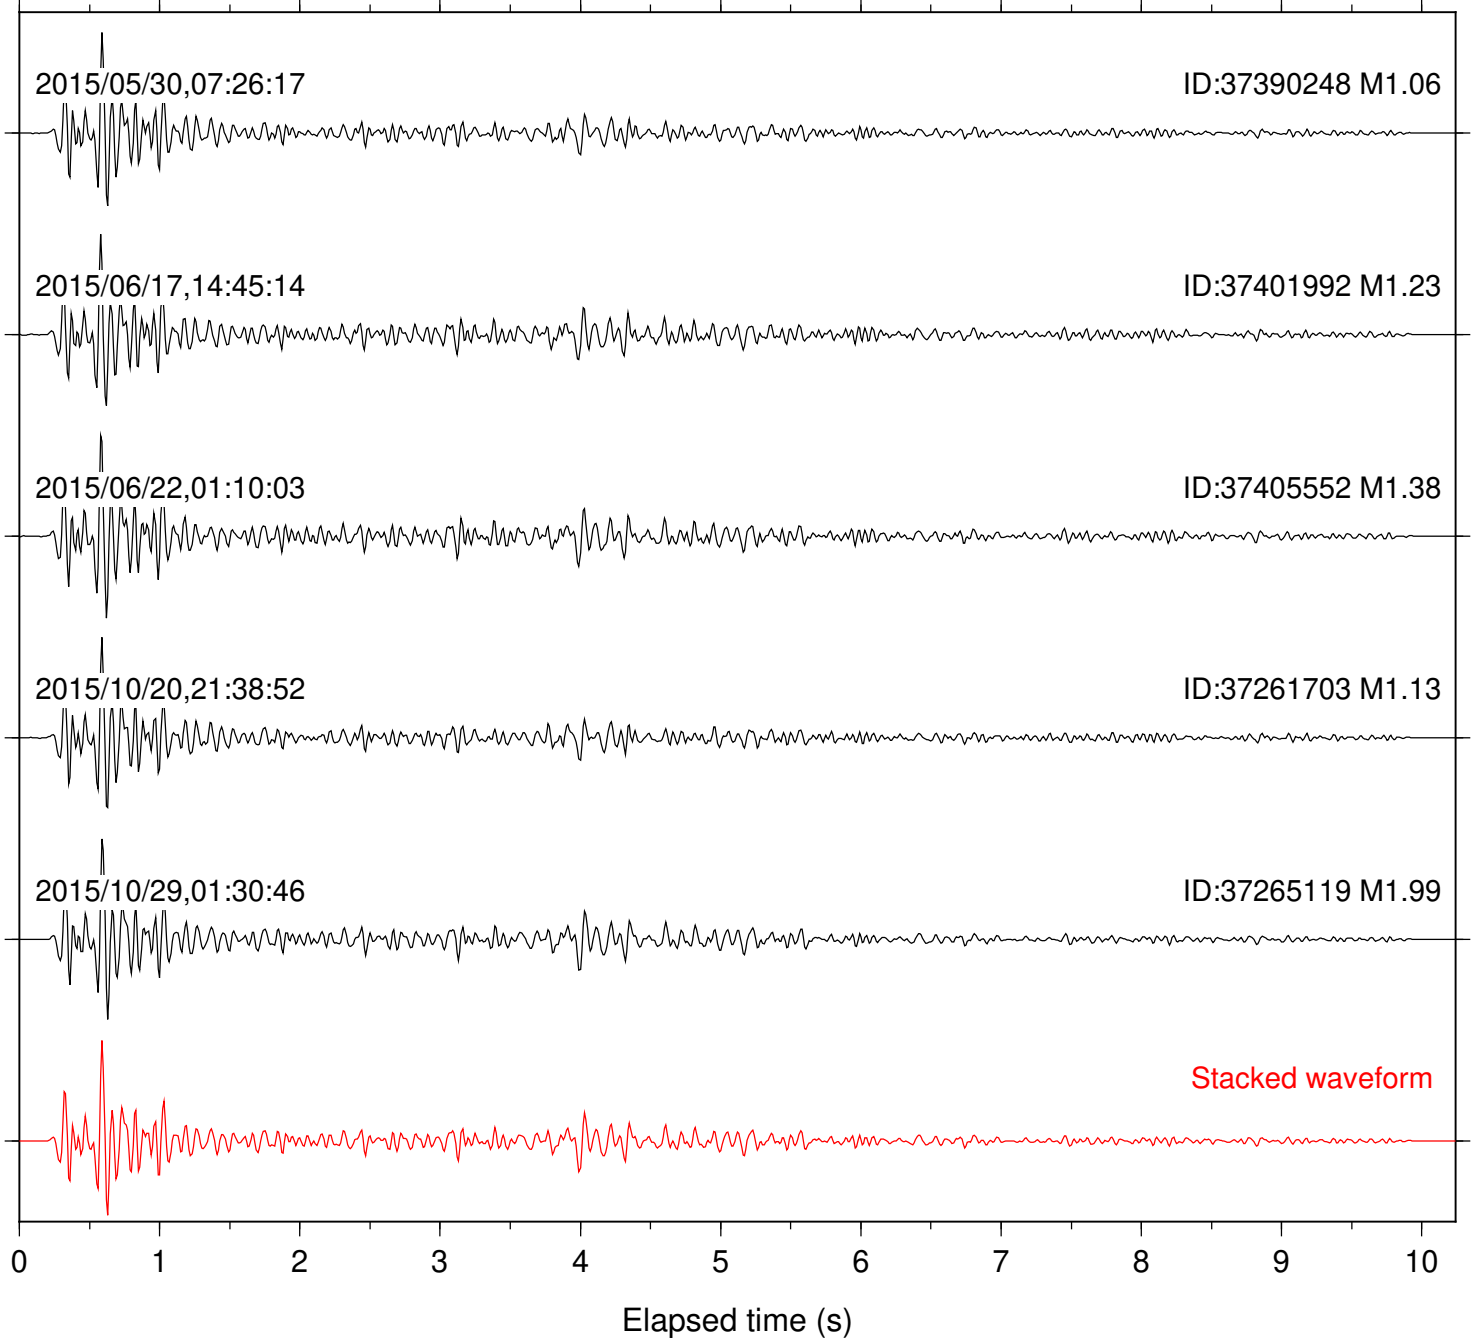

Station: SND Com: HHZ

Focal depth: 8.61 km