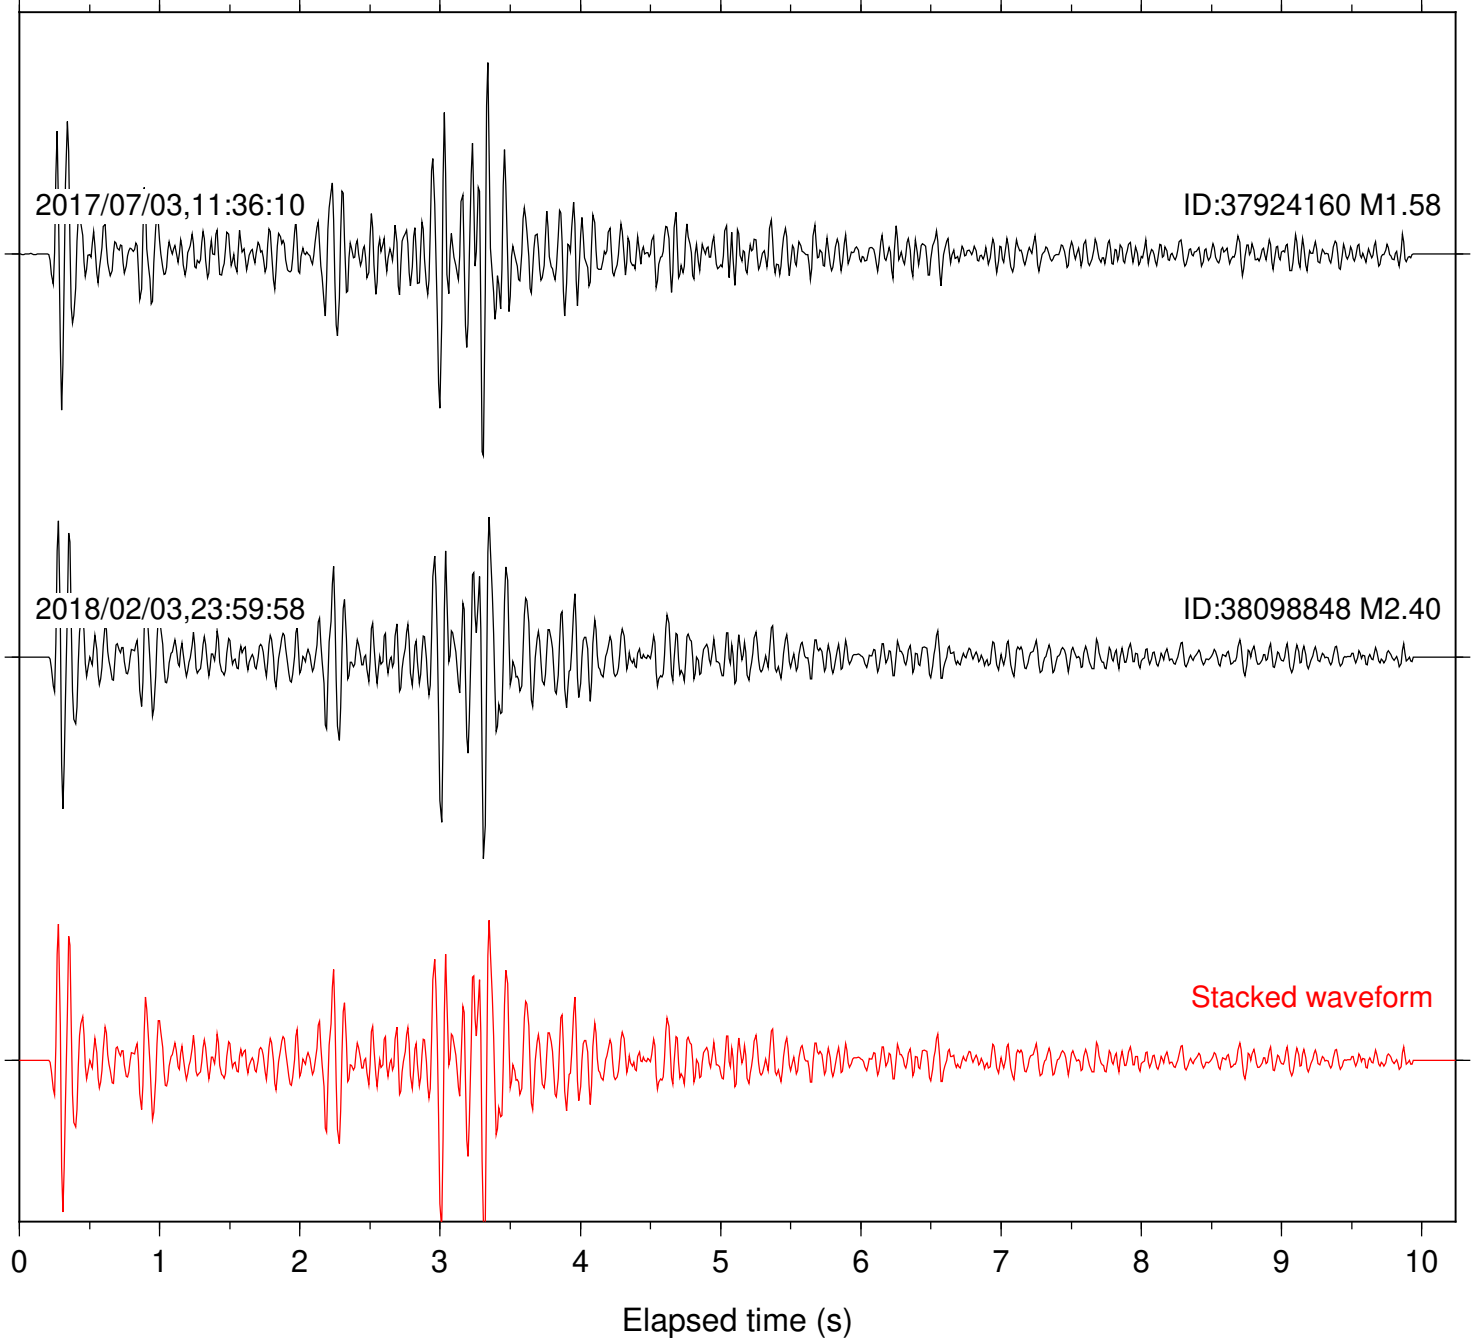

Station: B082 Com: EHZ

Focal depth: 5.21 km