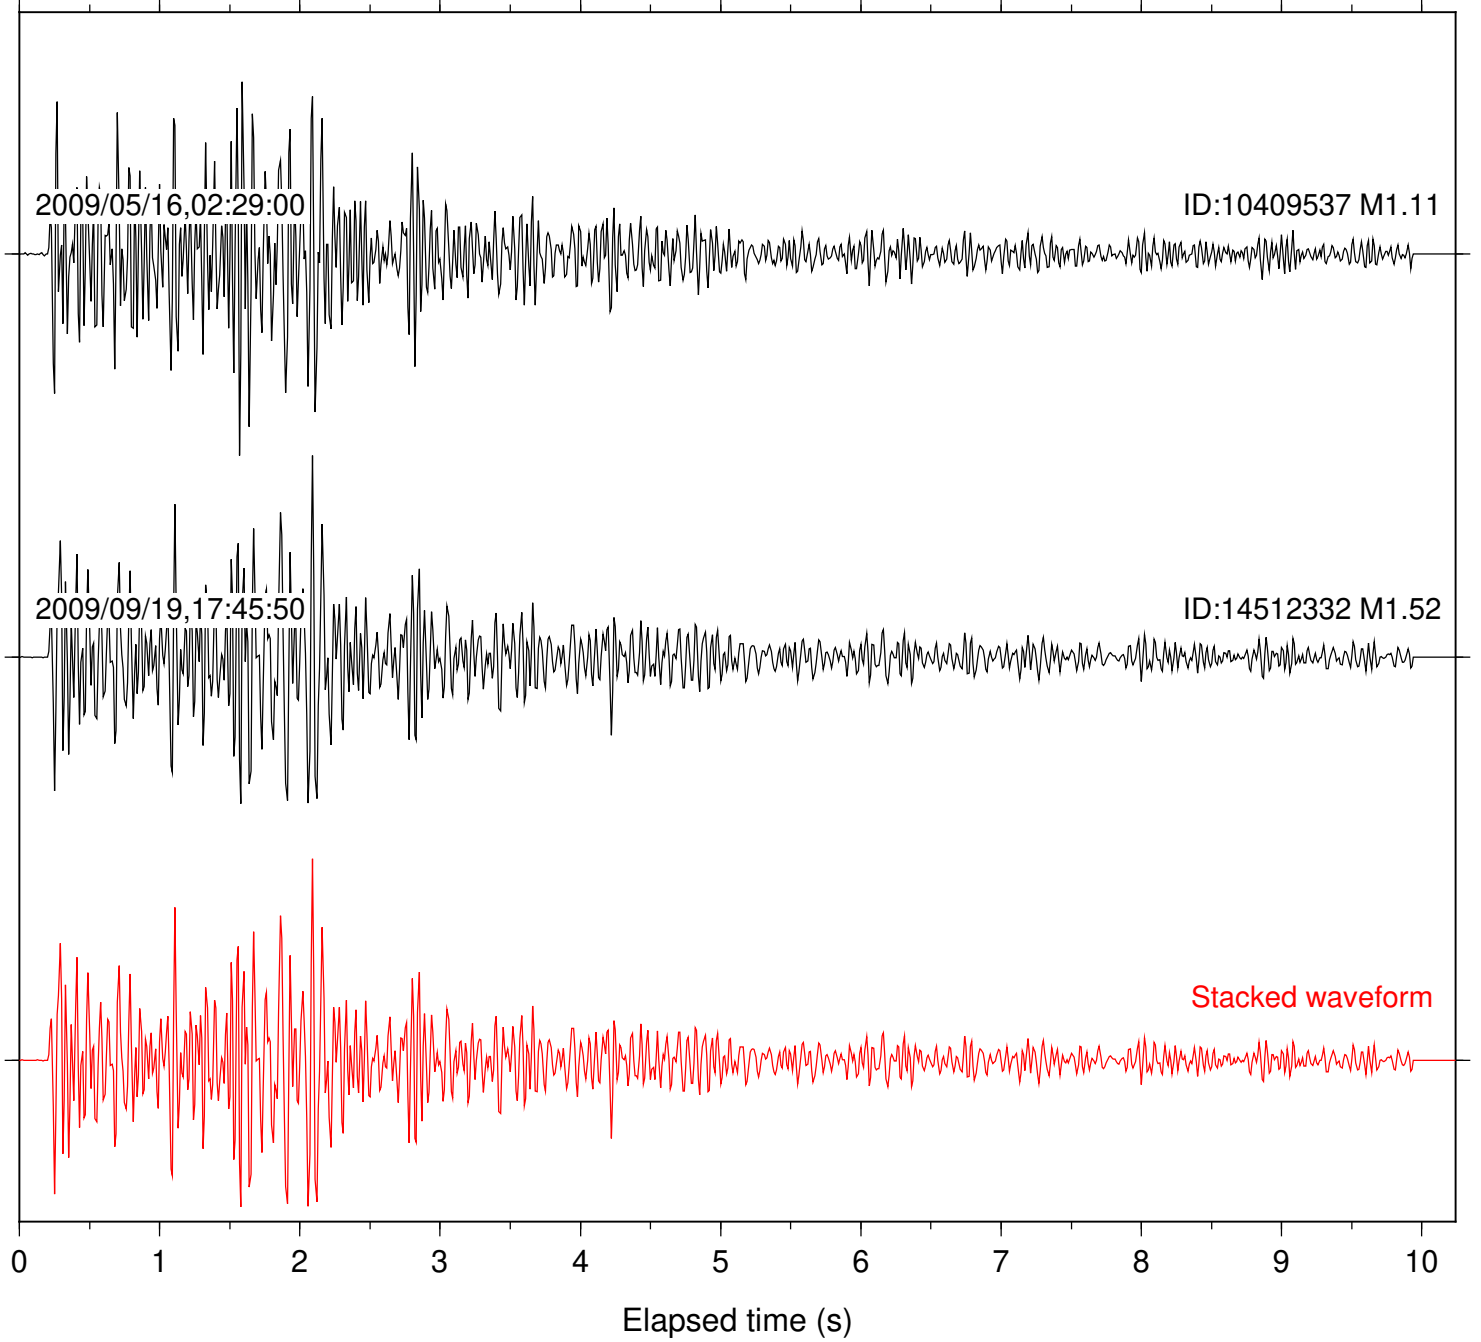

Station: FRD Com: HHZ

Focal depth: 9.65 km