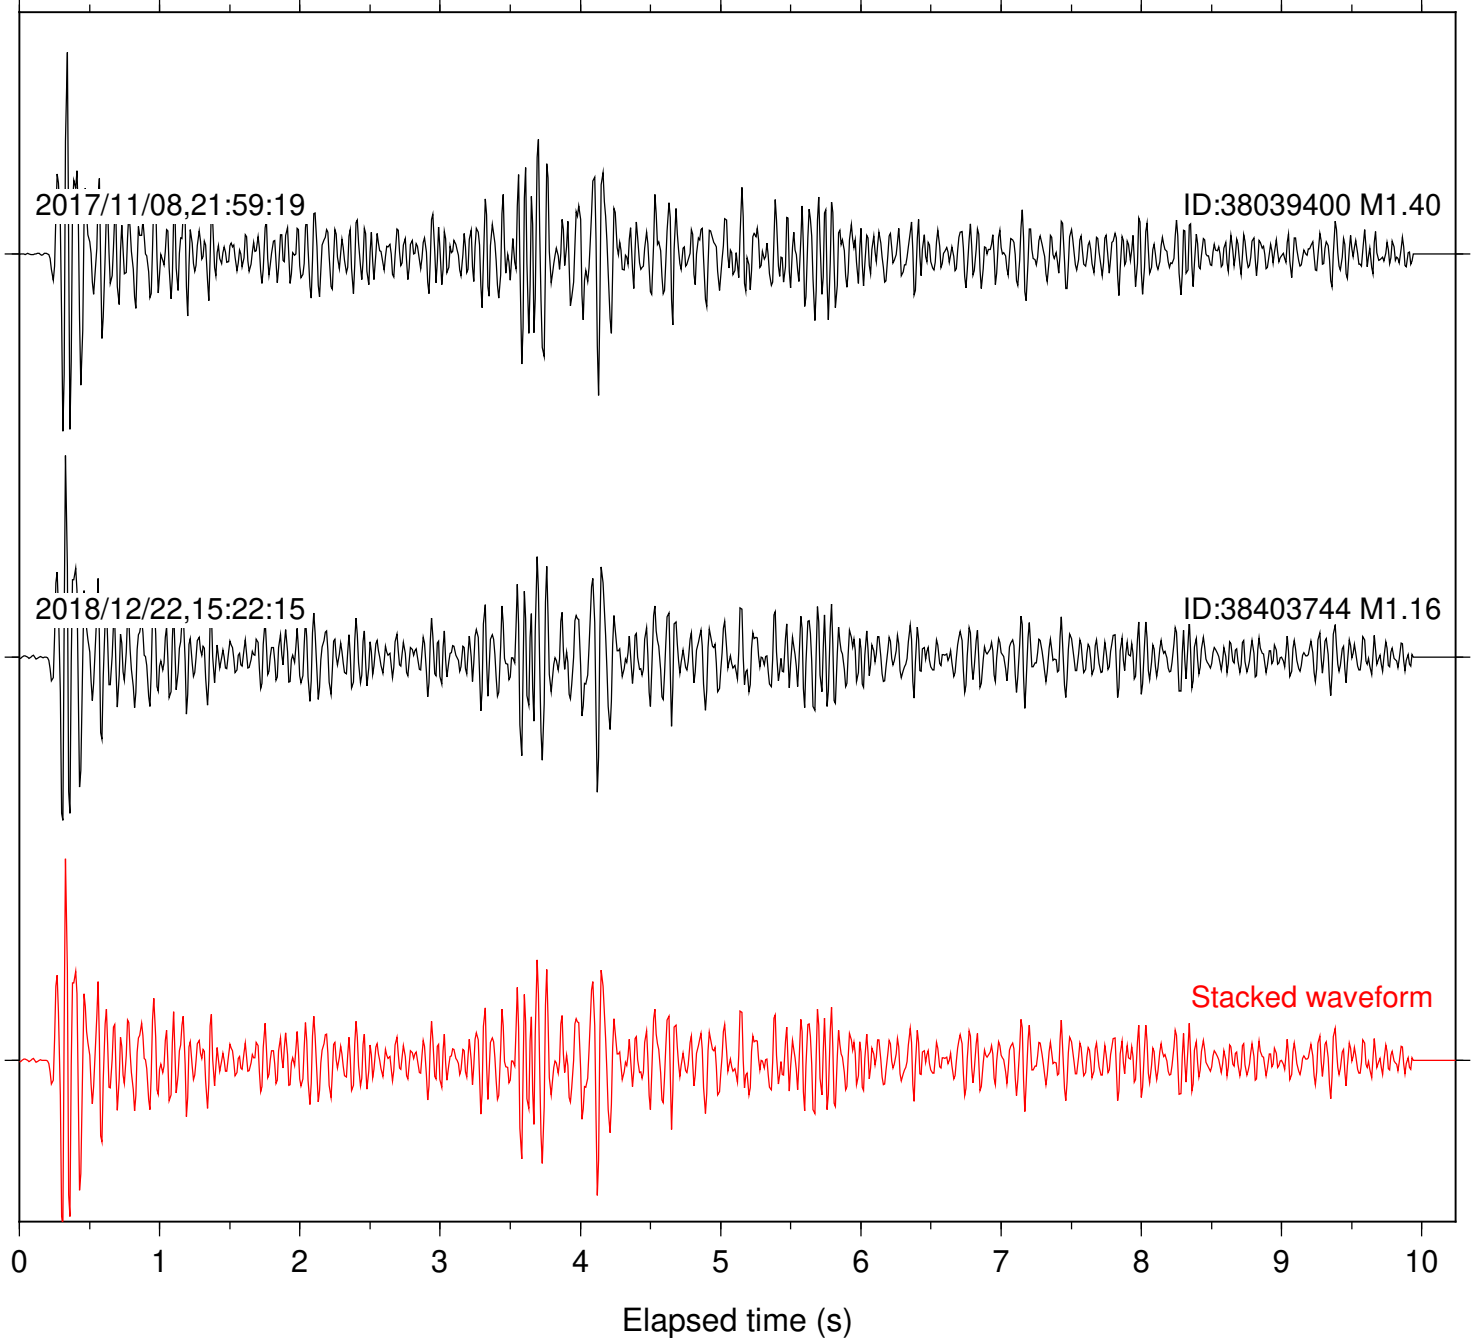

Station: B081 Com: EHZ

Focal depth: 5.79 km