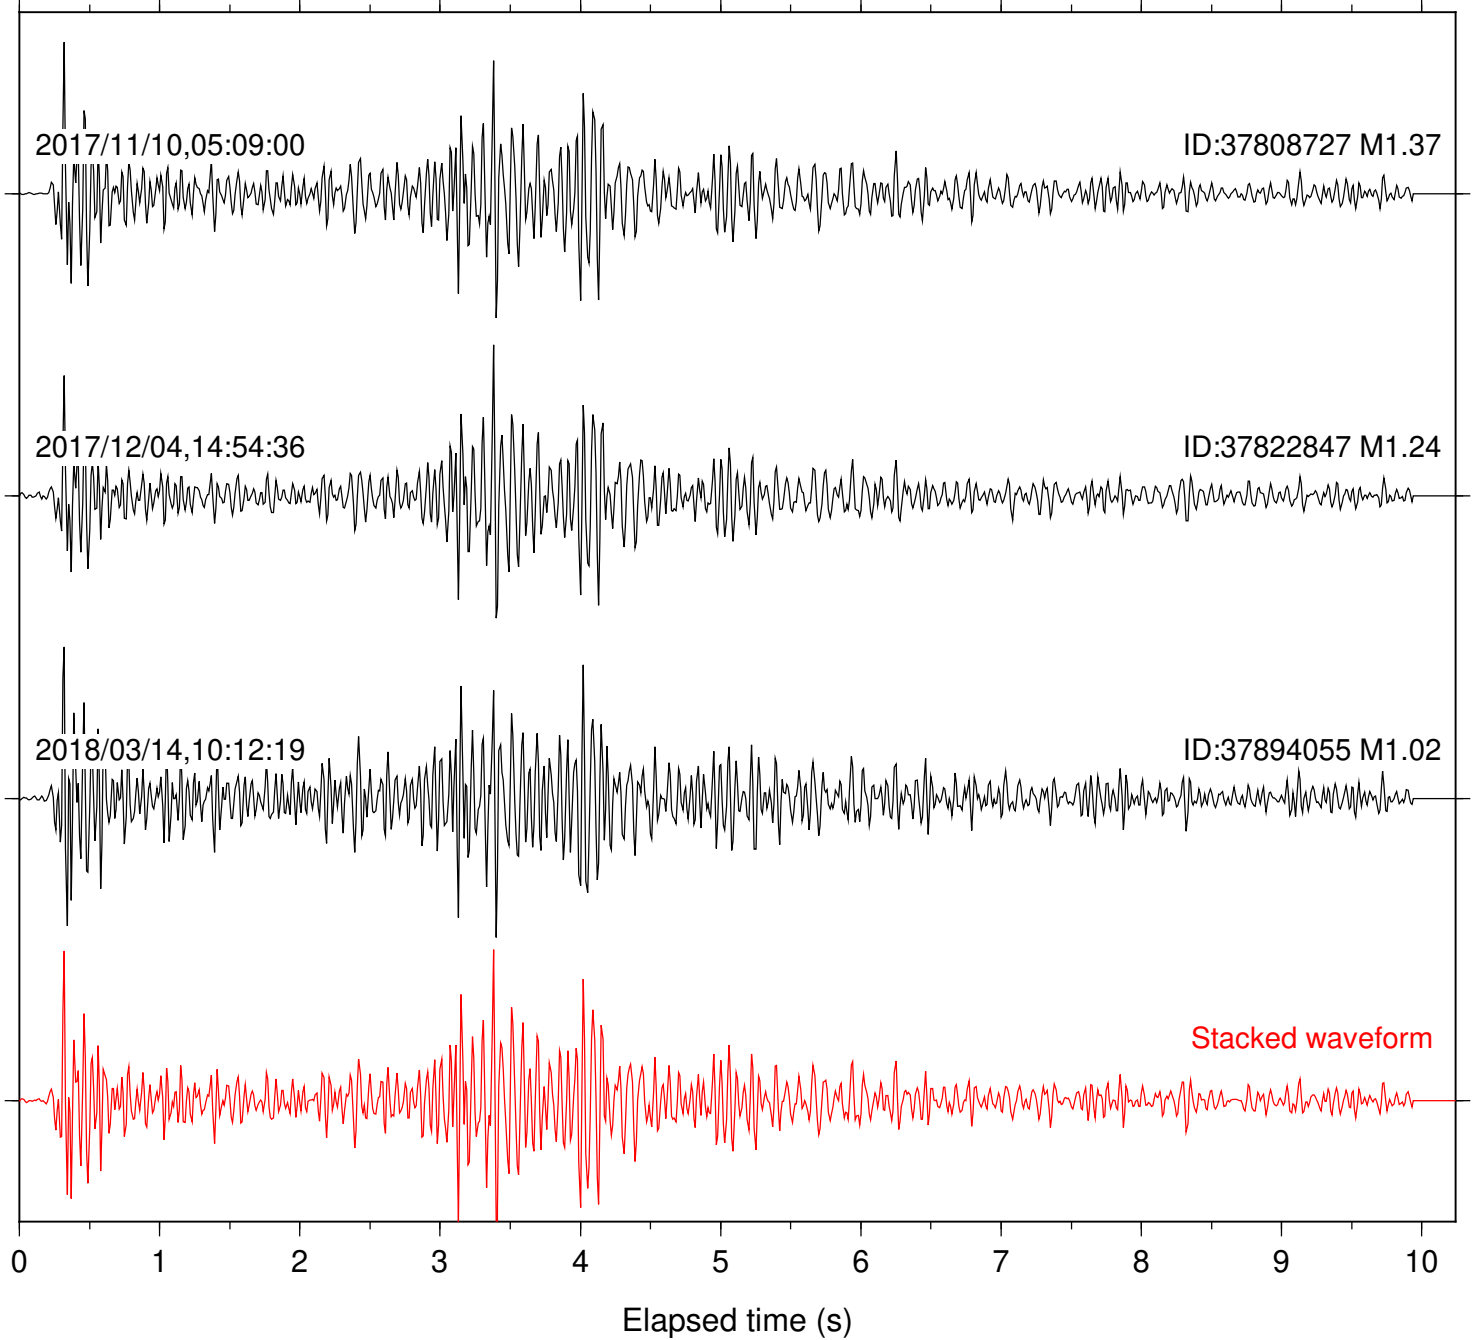

Station: CRY Com: HHZ

Focal depth: 12.24 km