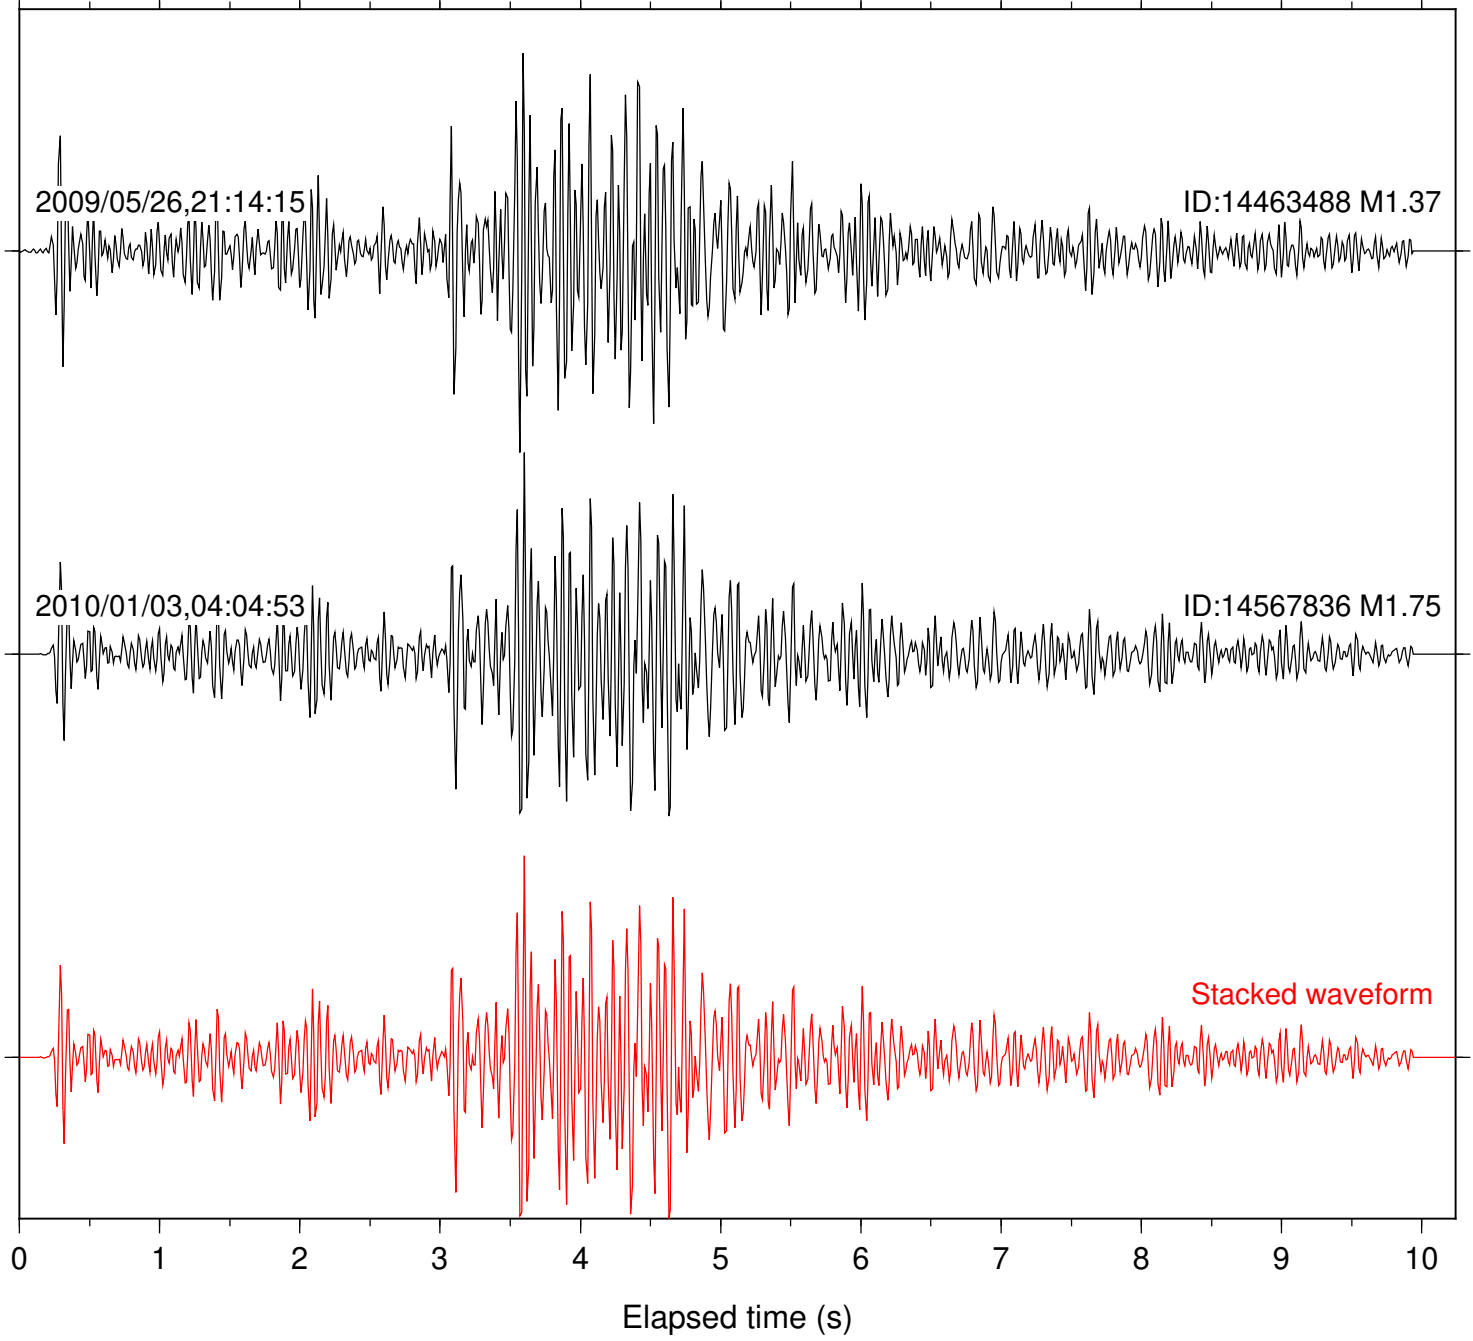

Station: KNW Com: HHZ

Focal depth: 9.73 km

Station: PFO Com: HHZ

Focal depth: 9.73 km

Station: PLM Com: HHZ

Focal depth: 9.73 km

Station: PMD Com: HHZ

Focal depth: 9.73 km