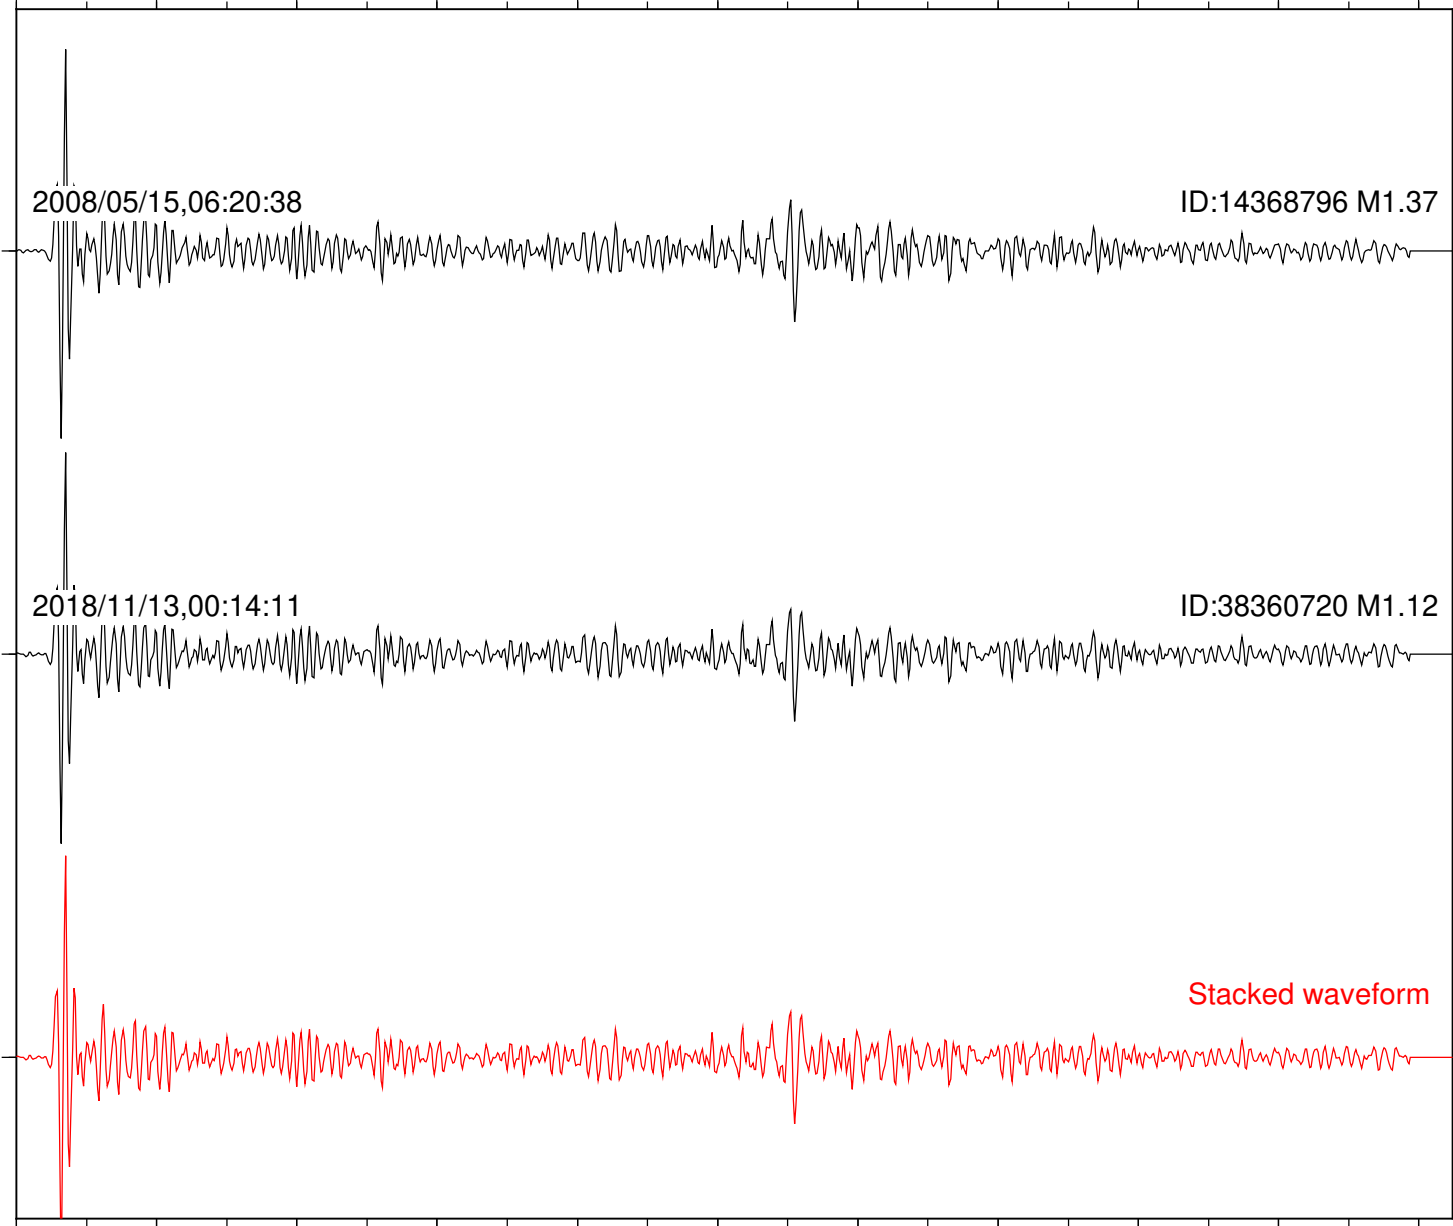

Station: B088 Com: EHZ

Focal depth: 16.60 km

2008/05/15,06:20:38

ID:14368796 M1.37

2018/11/13,00:14:11

ID:38360720 M1.12

Stacked waveform

0 1 2 3 4 5 6 7 8 9 10
Elapsed time (s)