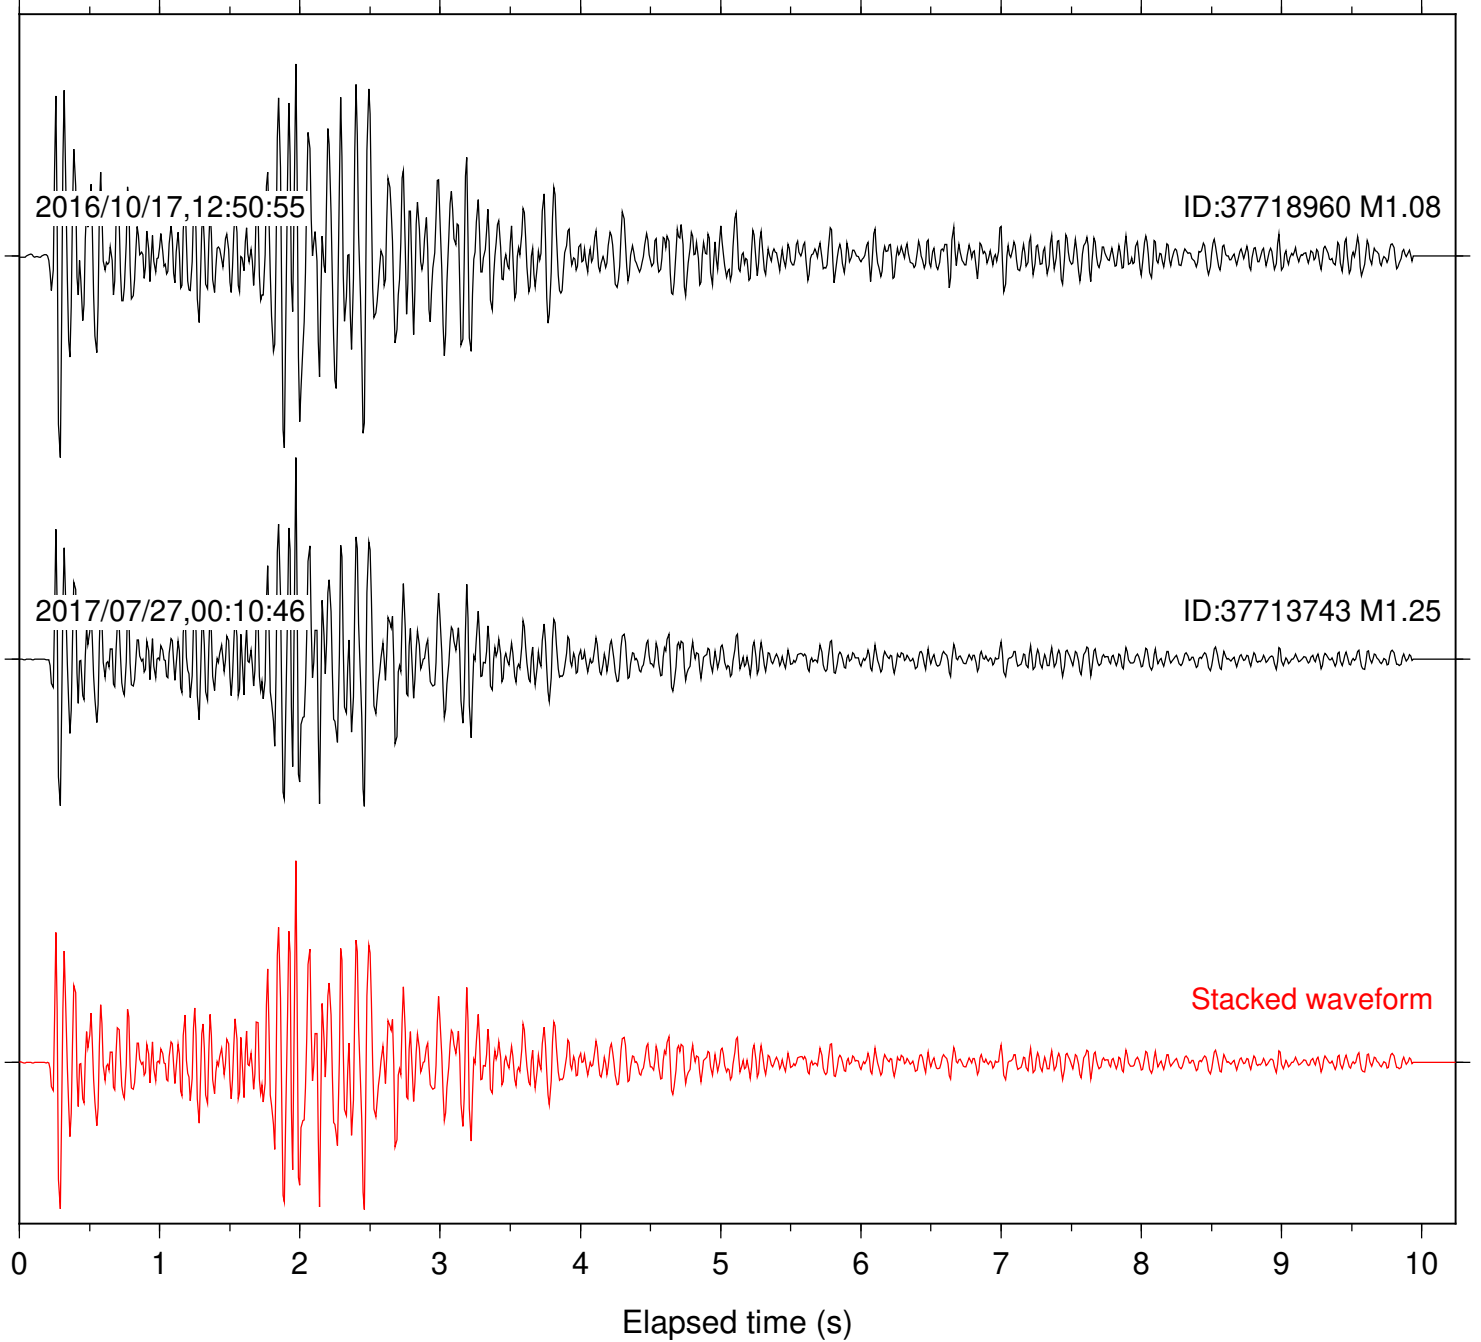

Station: B093 Com: EHZ

Focal depth: 6.43 km