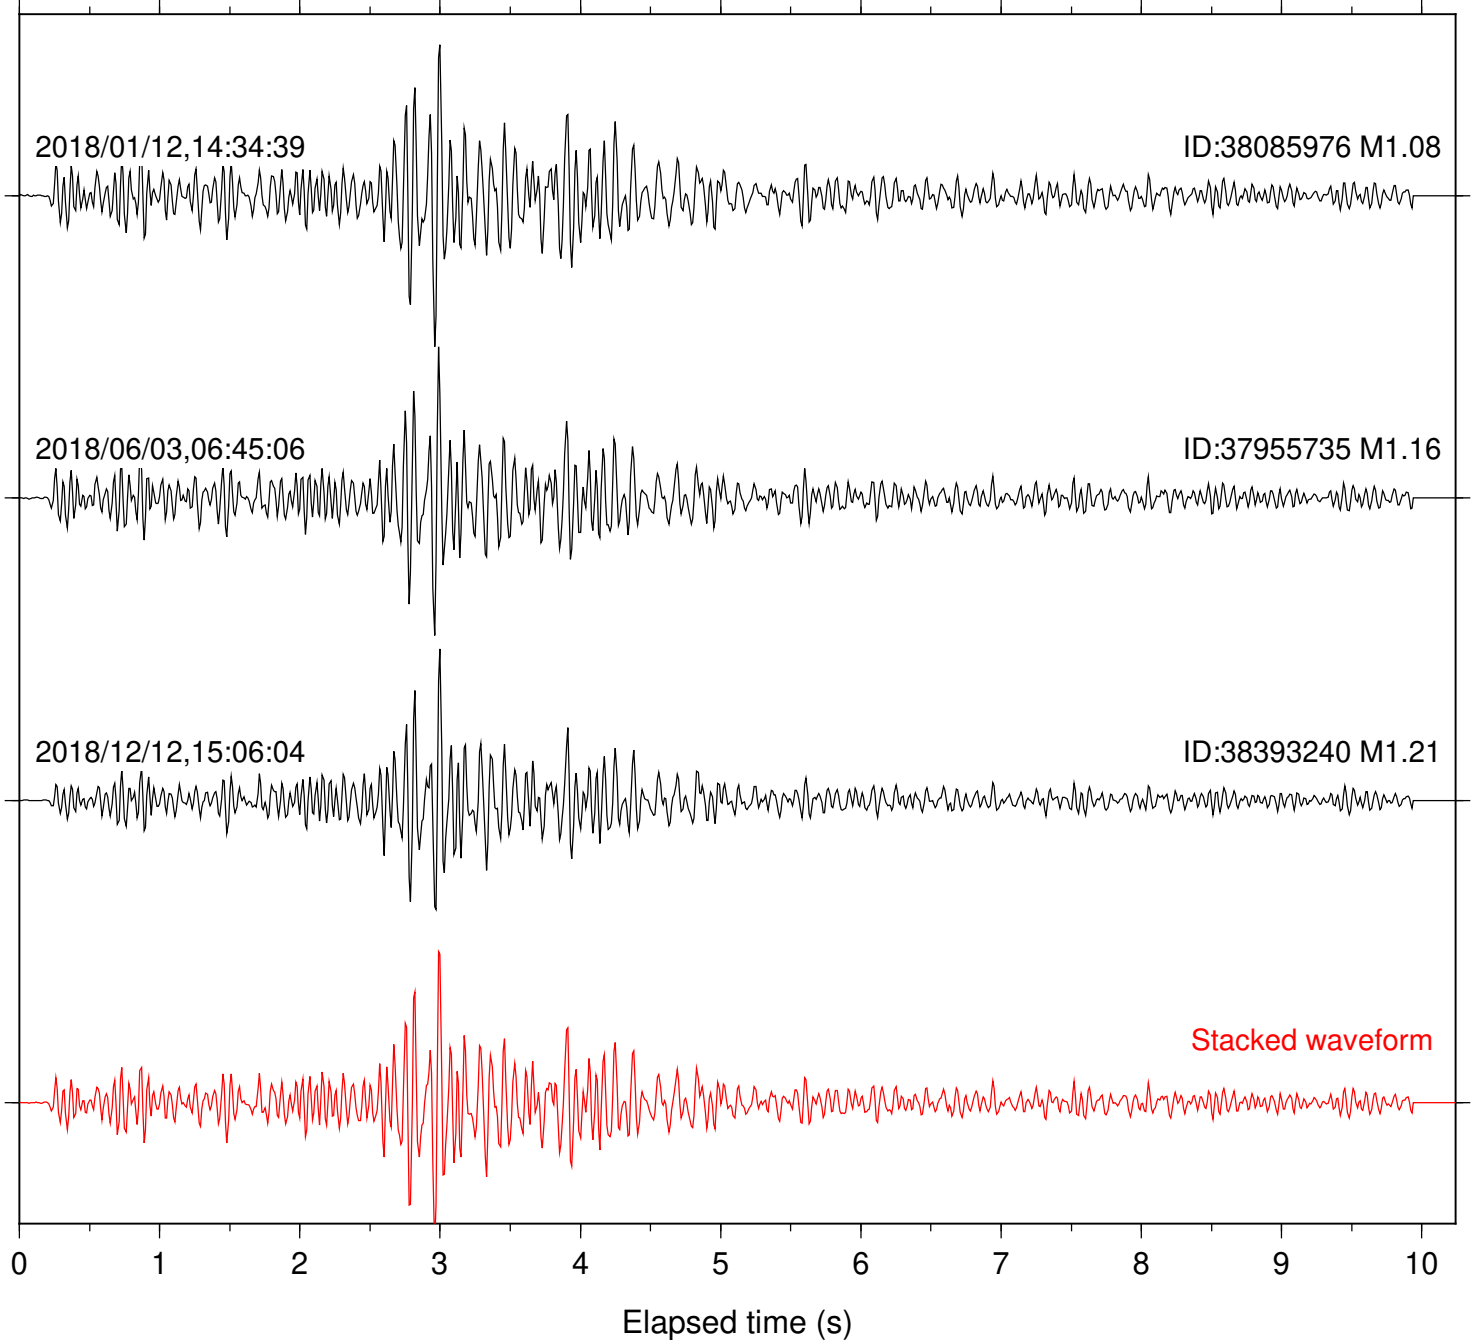

Station: B946 Com: EHZ

Focal depth: 4.78 km