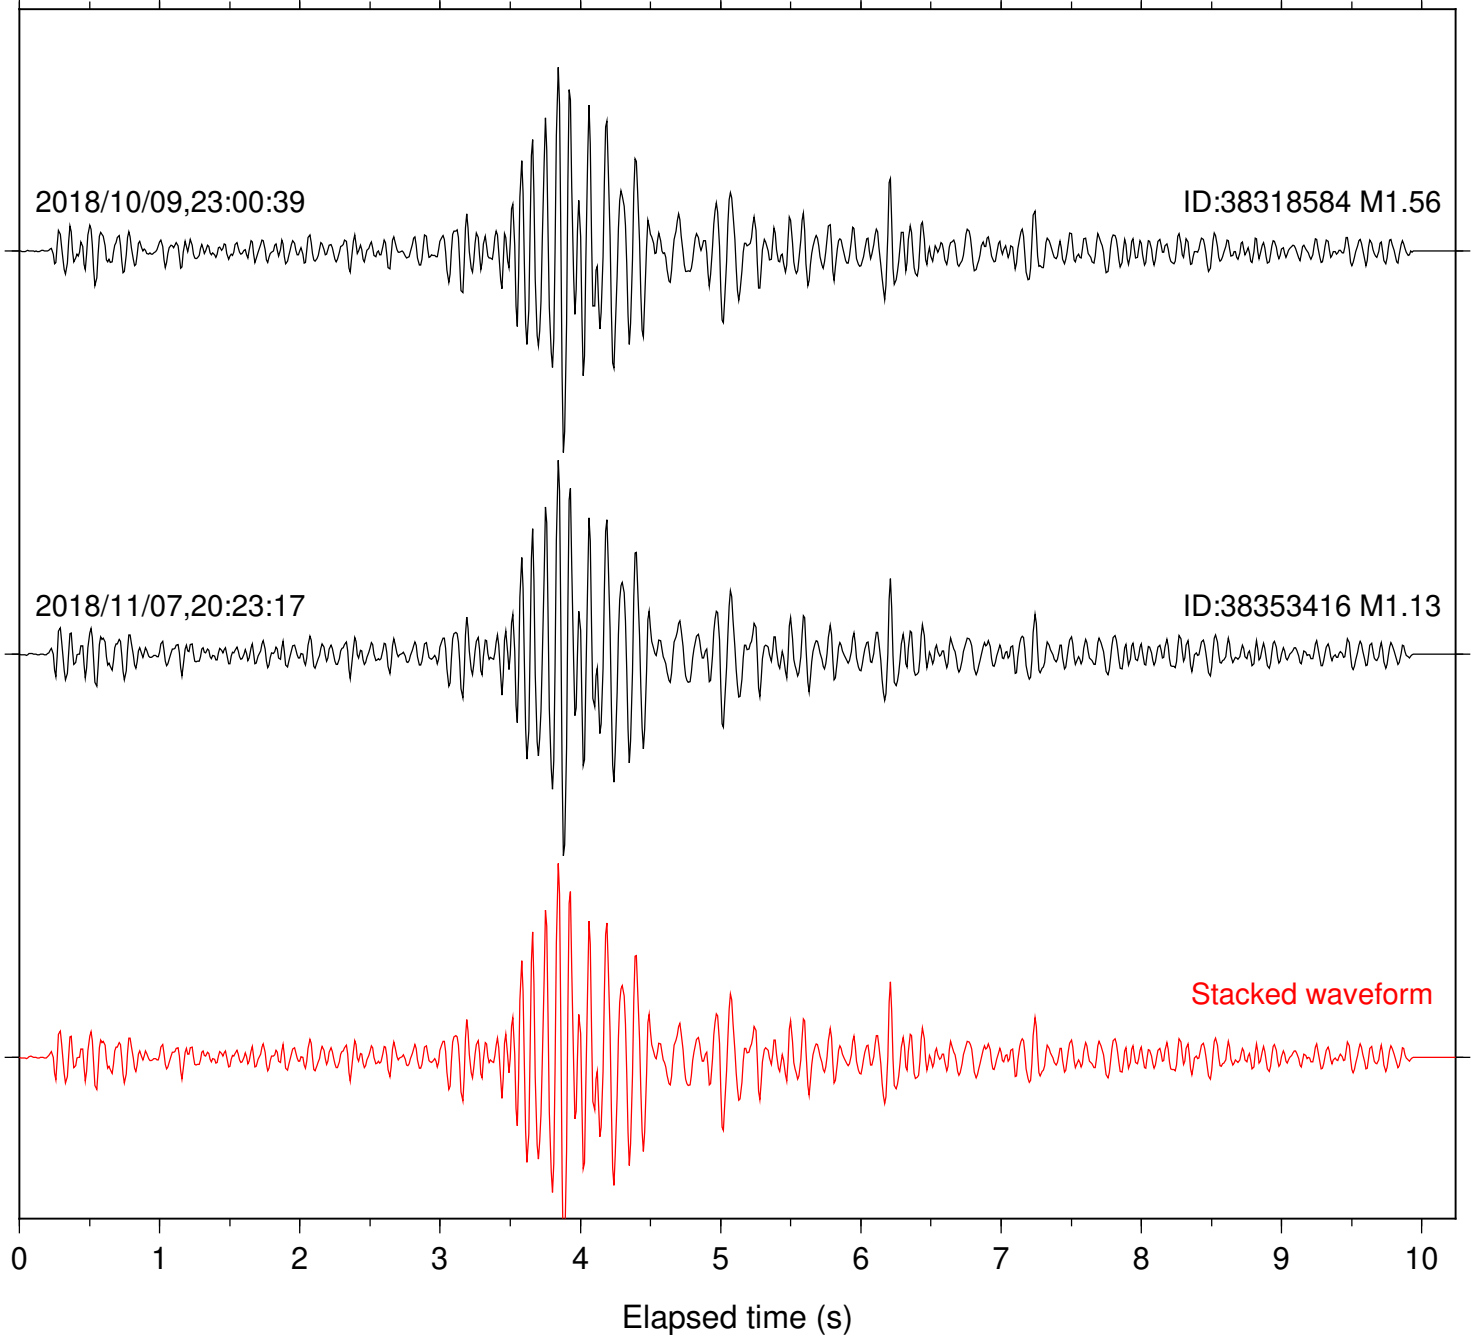

Station: POB2 Com: HHZ

Focal depth: 6.83 km