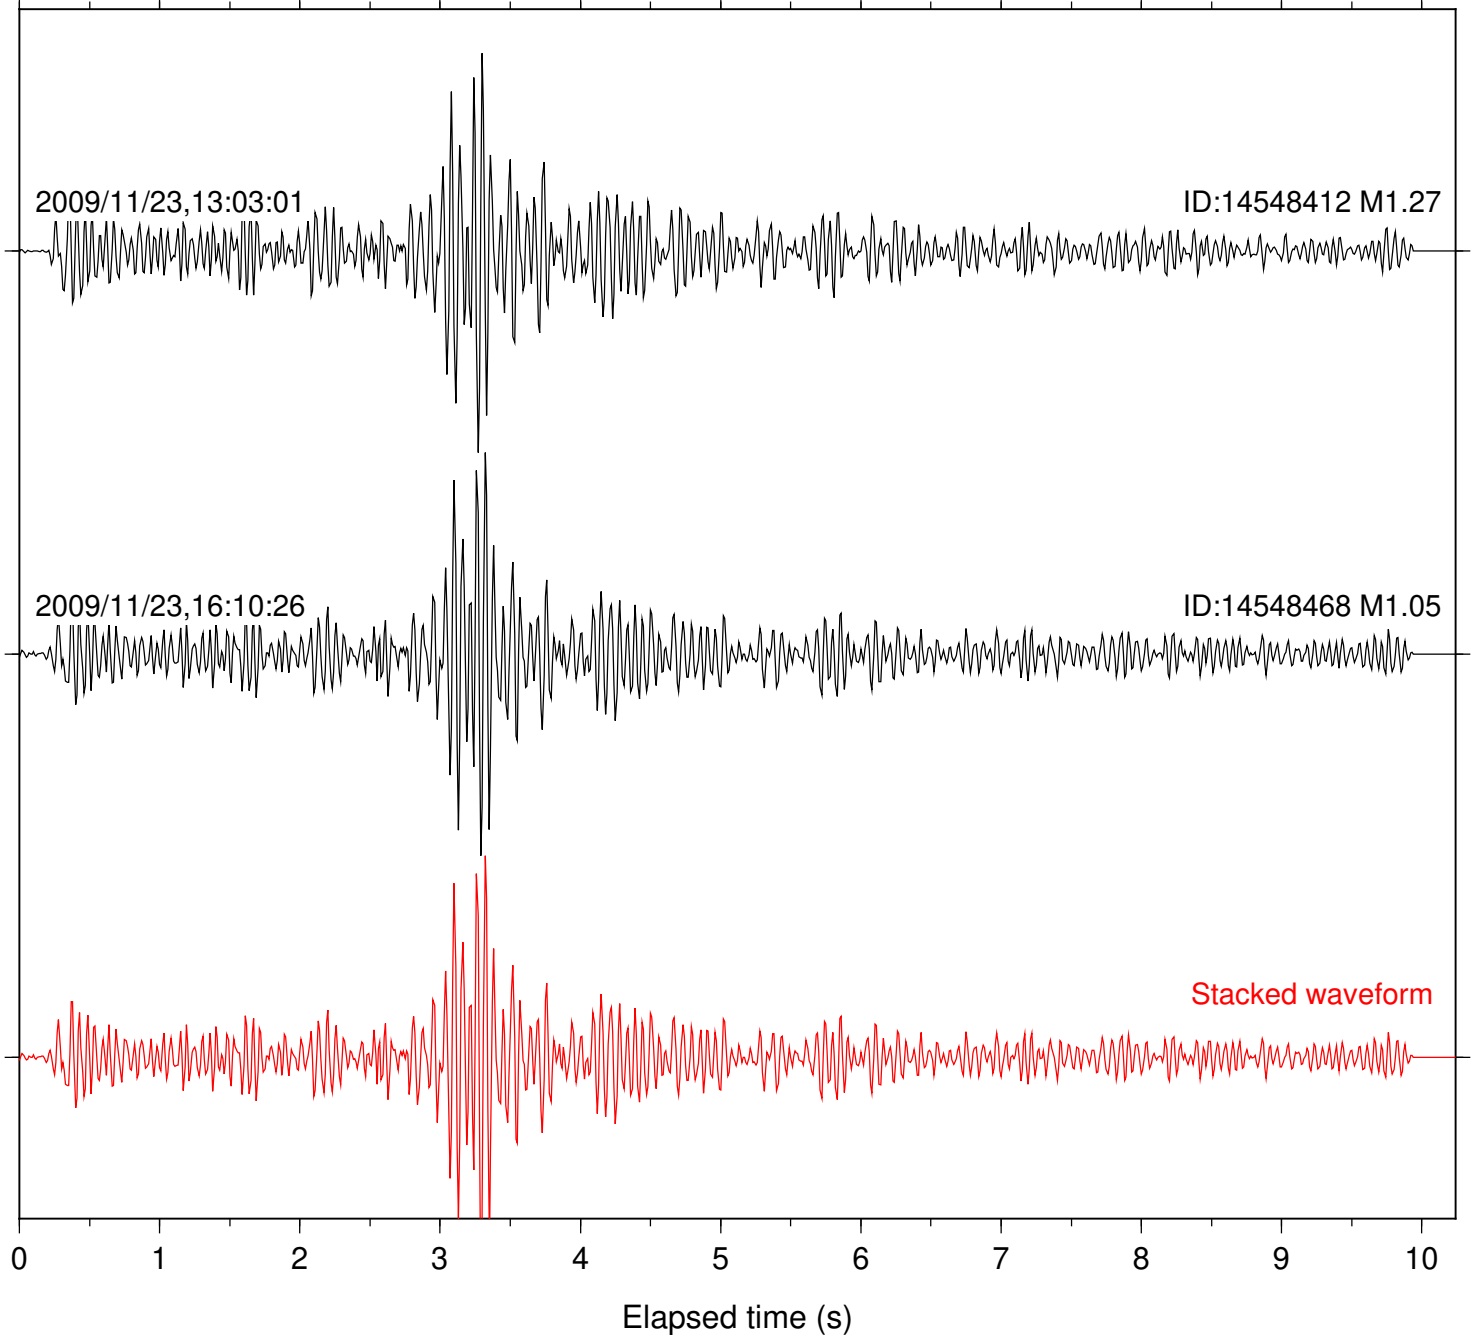

Station: PFO Com: HHZ

Focal depth: 9.33 km