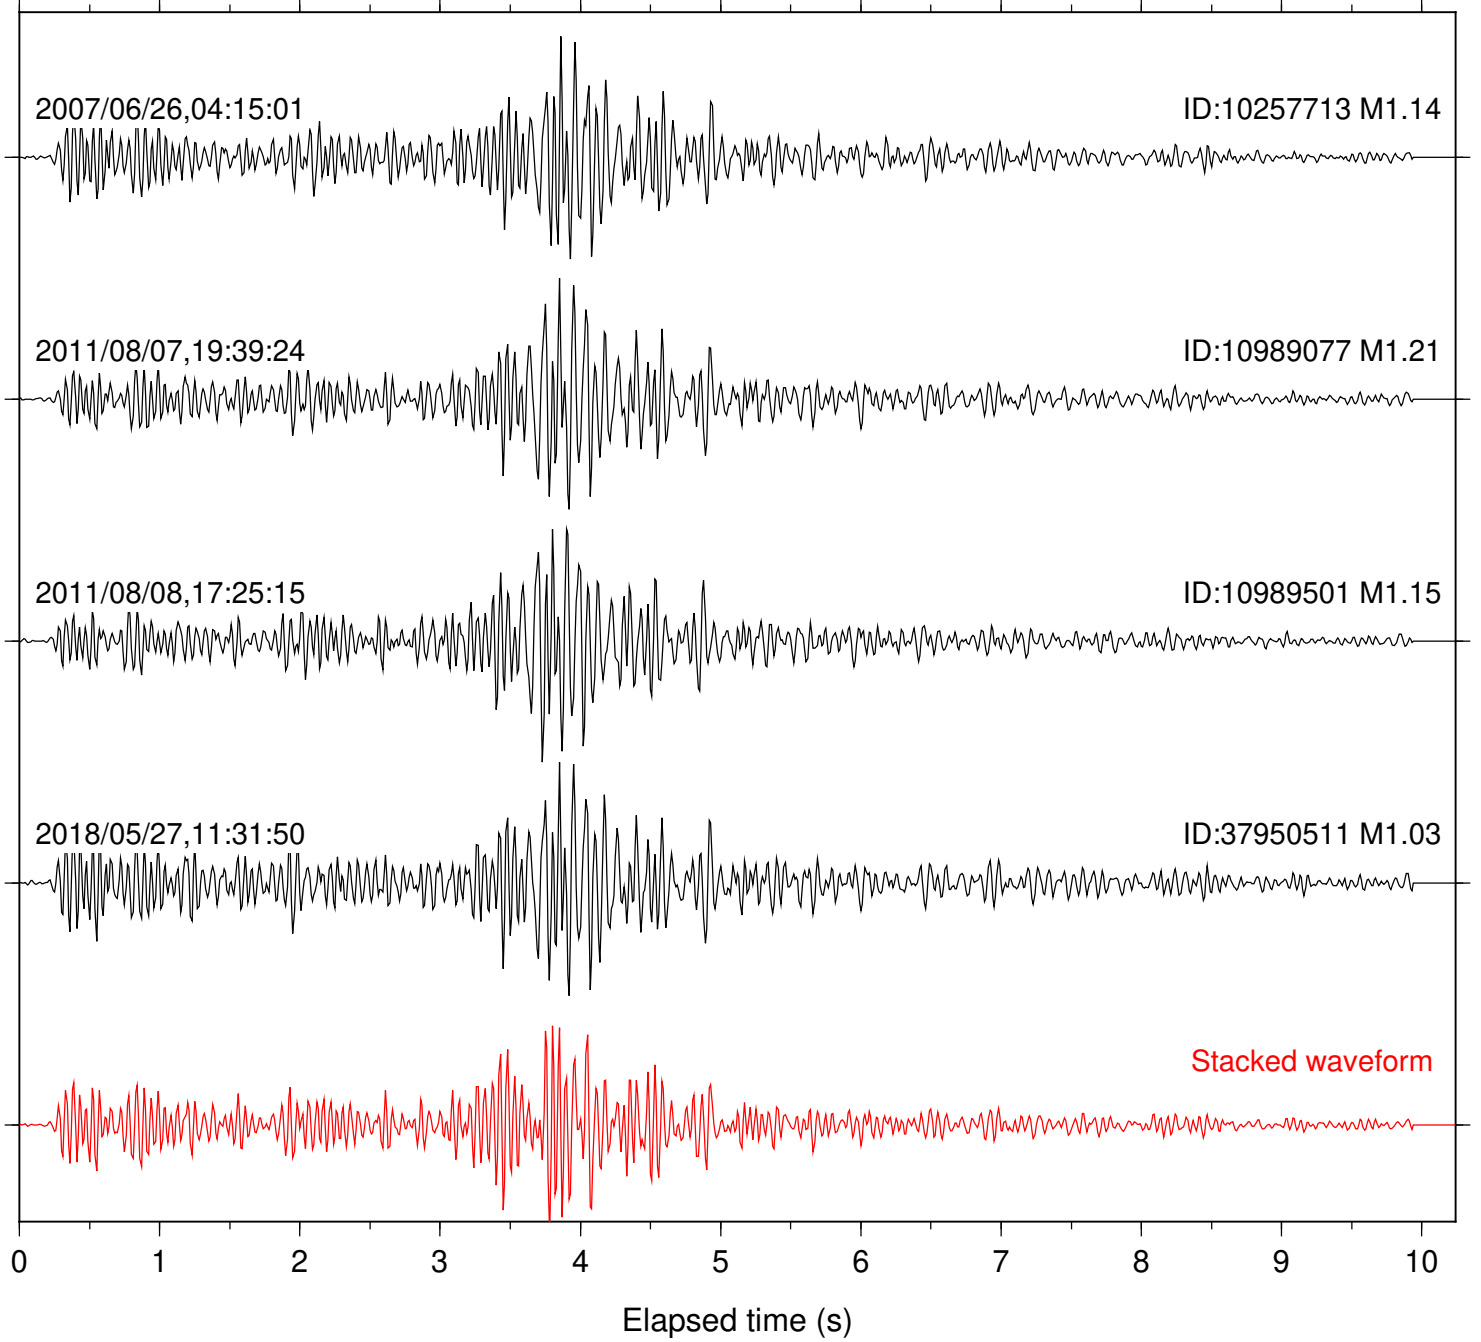

Station: B087 Com: EHZ

Focal depth: 11.51 km