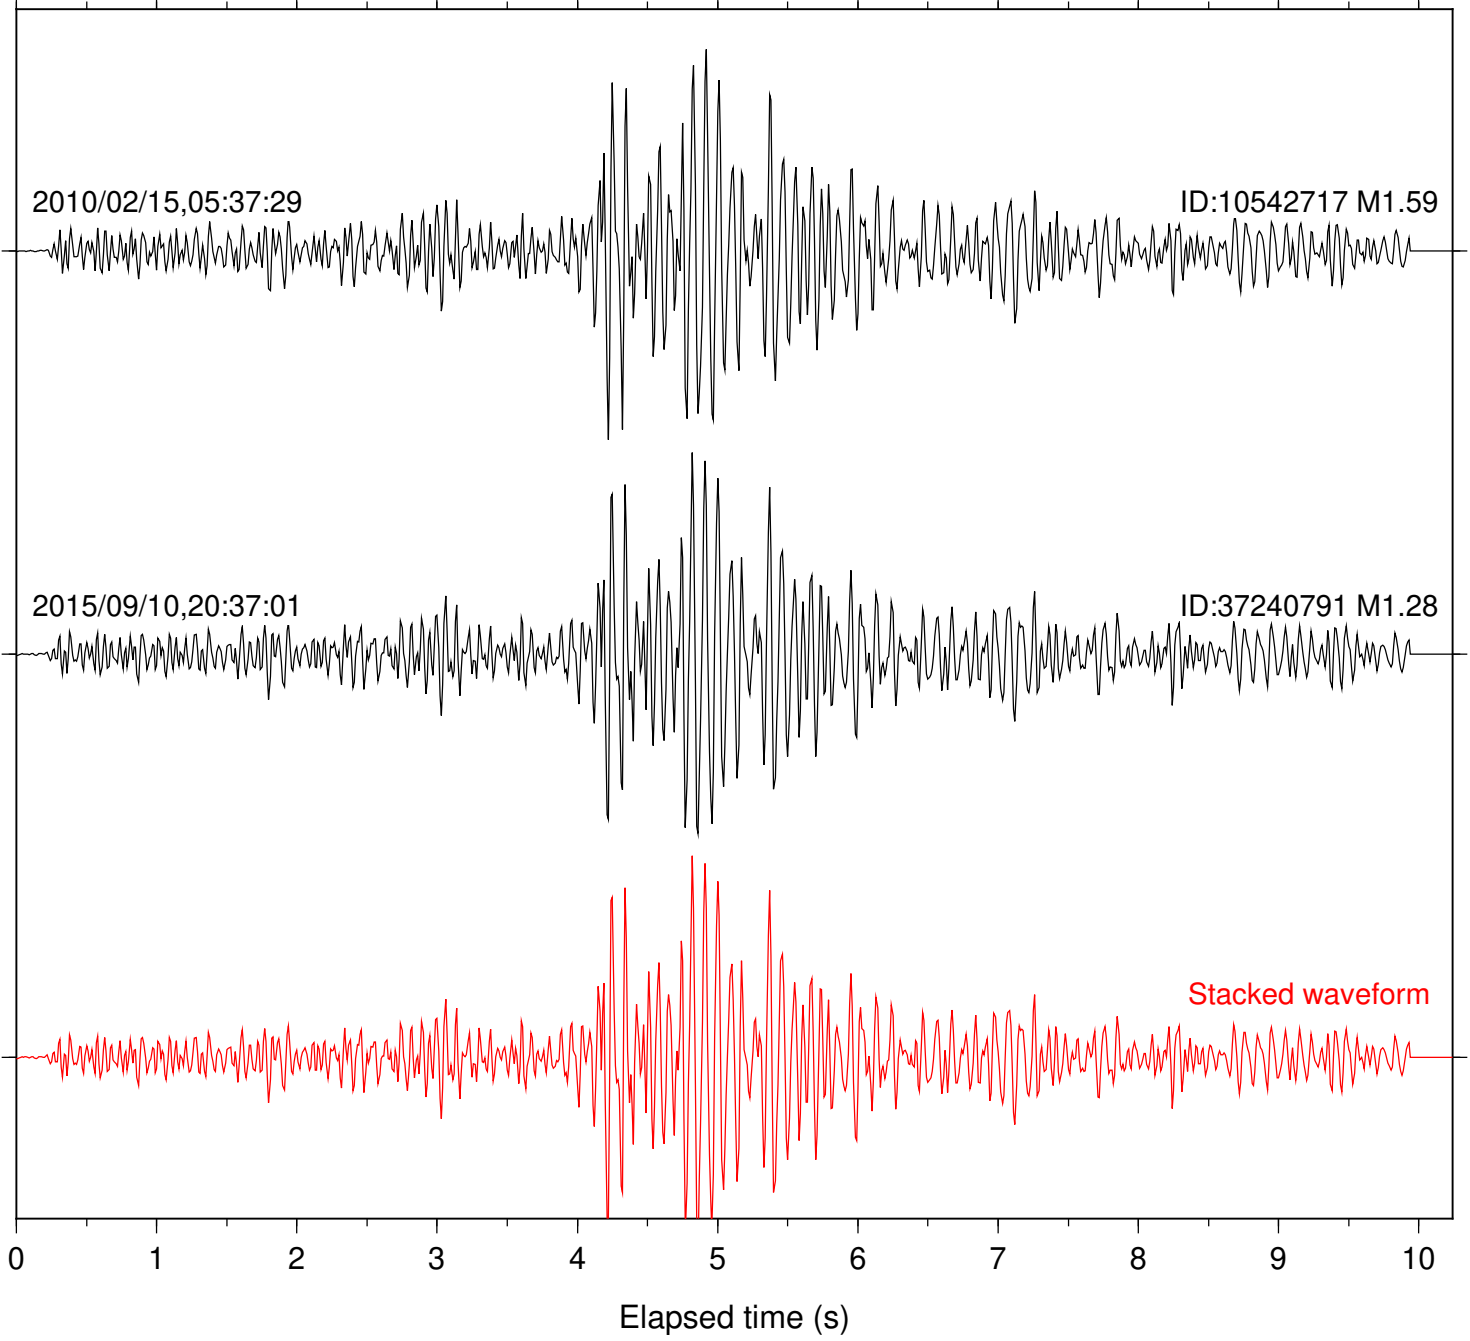

Station: B084 Com: EHZ

Focal depth: 16.87 km

2010/02/15,05:37:29

ID:10542717 M1.59

2015/09/10,20:37:01

ID:37240791 M1.28

Stacked waveform