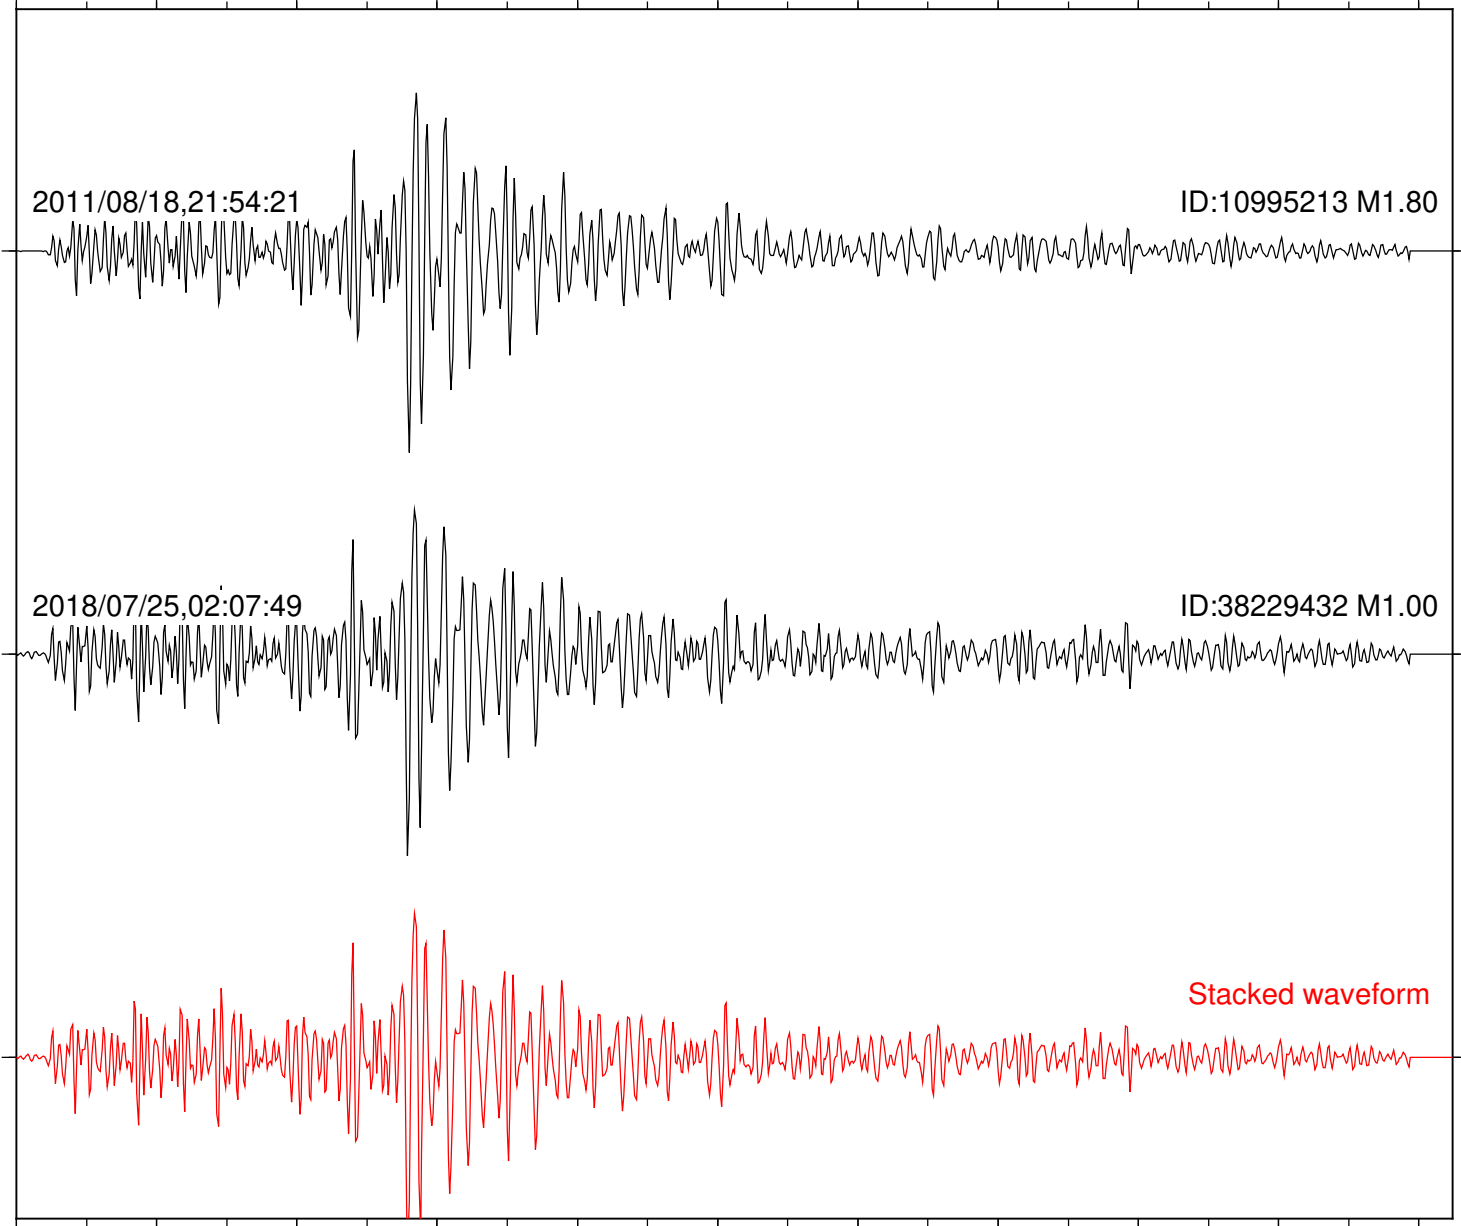

Station: B088 Com: EHZ

Focal depth: 7.34 km

2011/08/18,21:54:21

ID:10995213 M1.80

2018/07/25,02:07:49

ID:38229432 M1.00

Stacked waveform

0 1 2 3 4 5 6 7 8 9 10
Elapsed time (s)