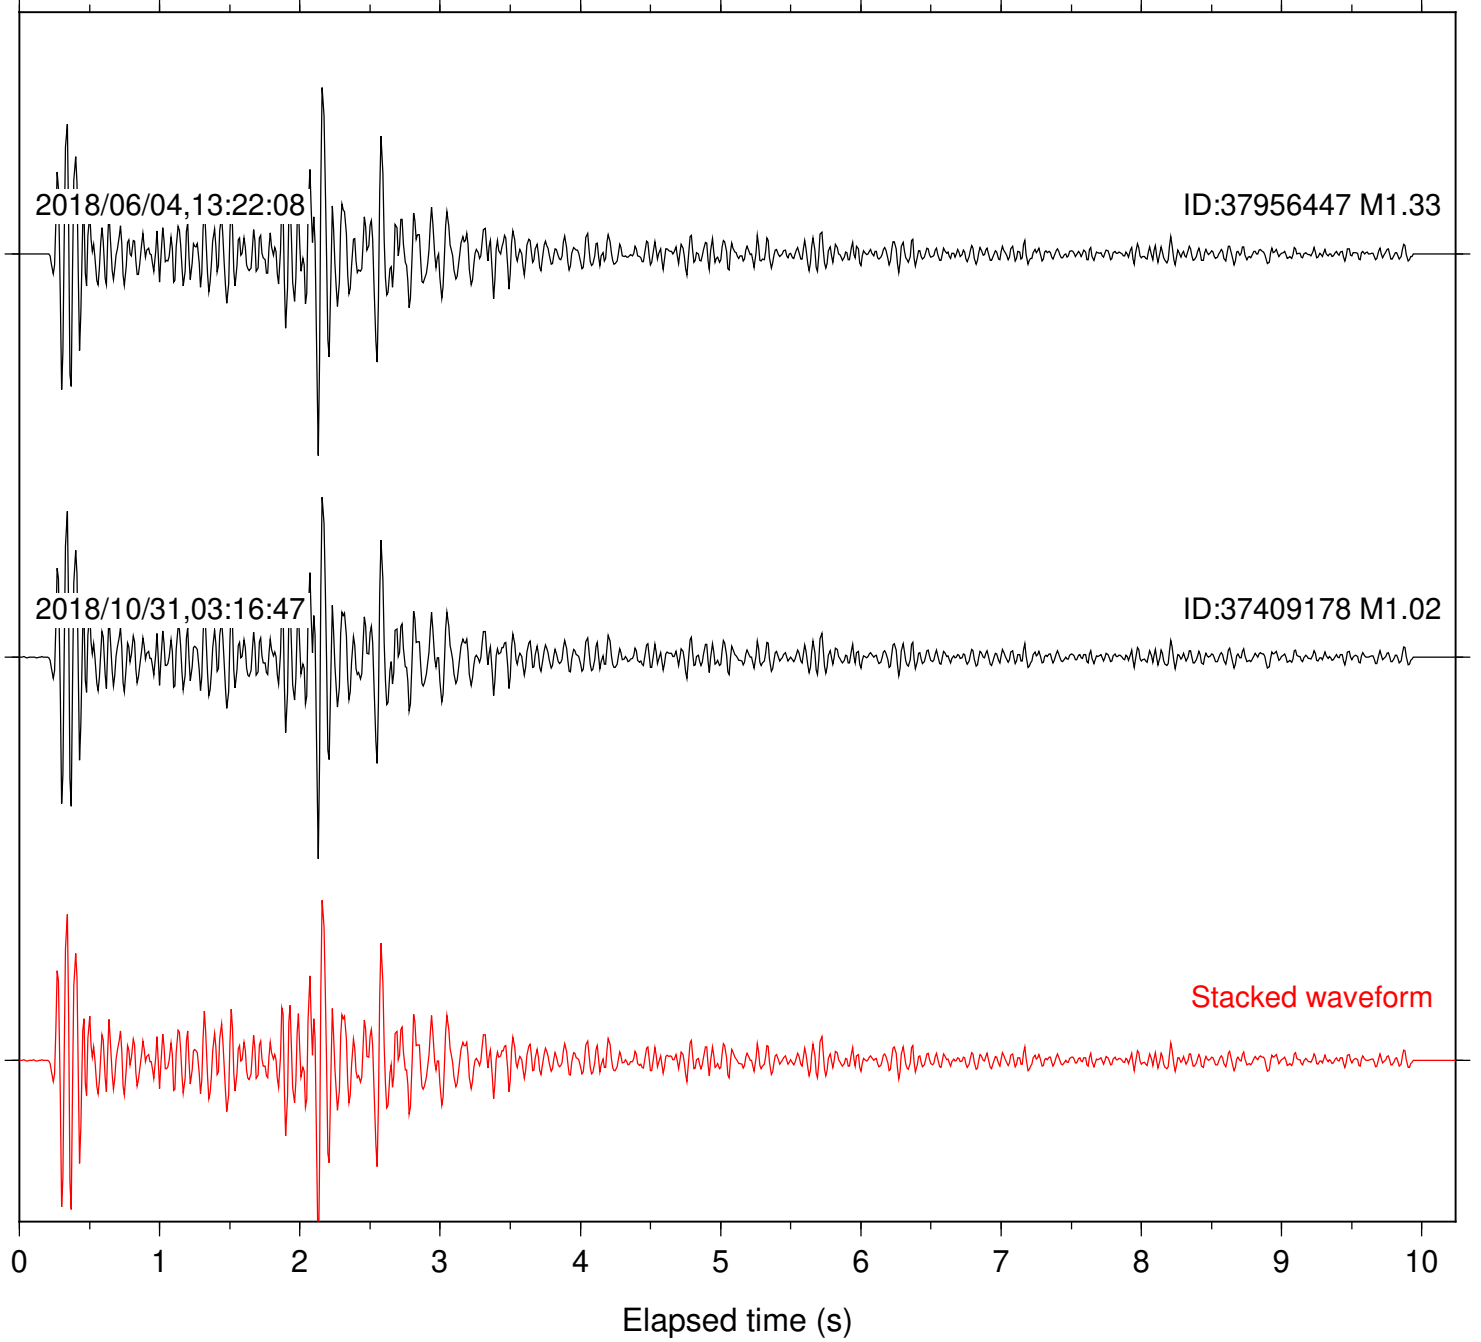

Station: B093 Com: EHZ

Focal depth: 4.77 km