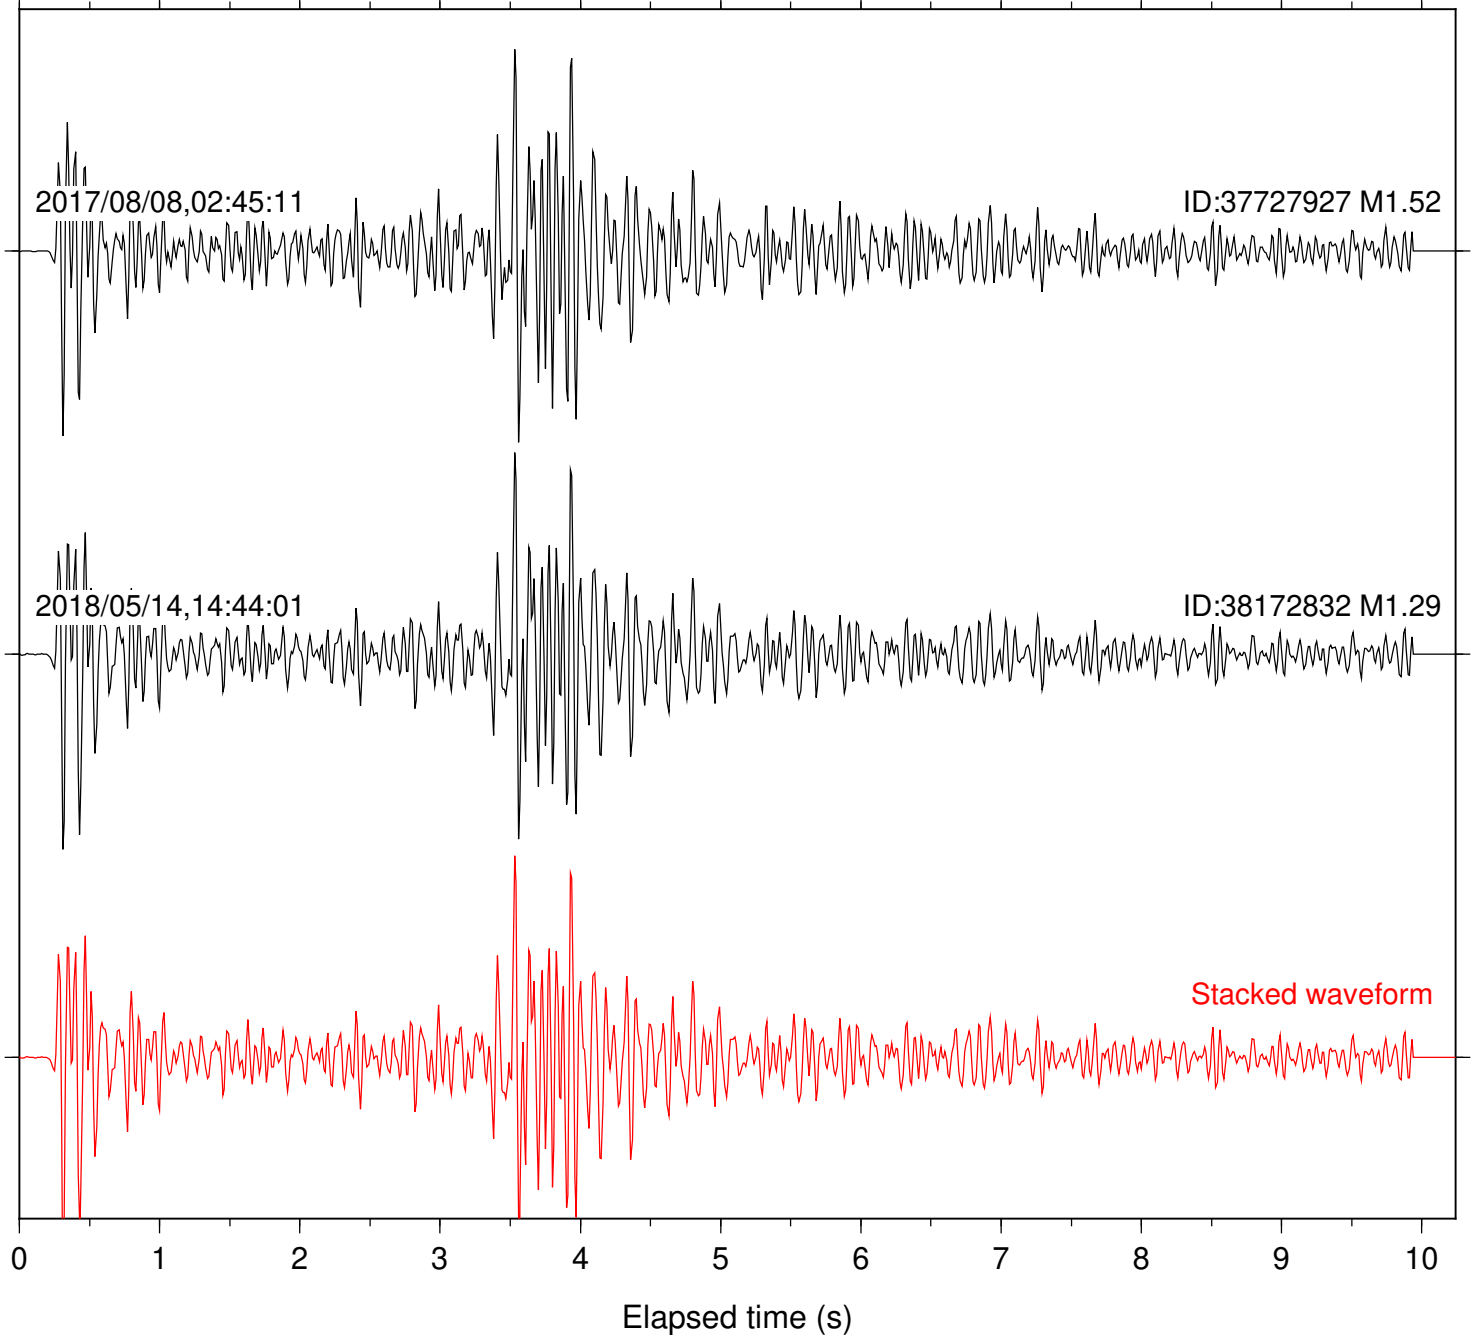

2018/05/14,14:44:01

ID:38172832 M1.29

Stacked waveform

0 1 2 3 4 5 6 7 8 9 10  
Elapsed time (s)

Station: CSH Com: HHZ

Focal depth: 6.12 km

Station: DNR Com: HHZ

Focal depth: 6.12 km