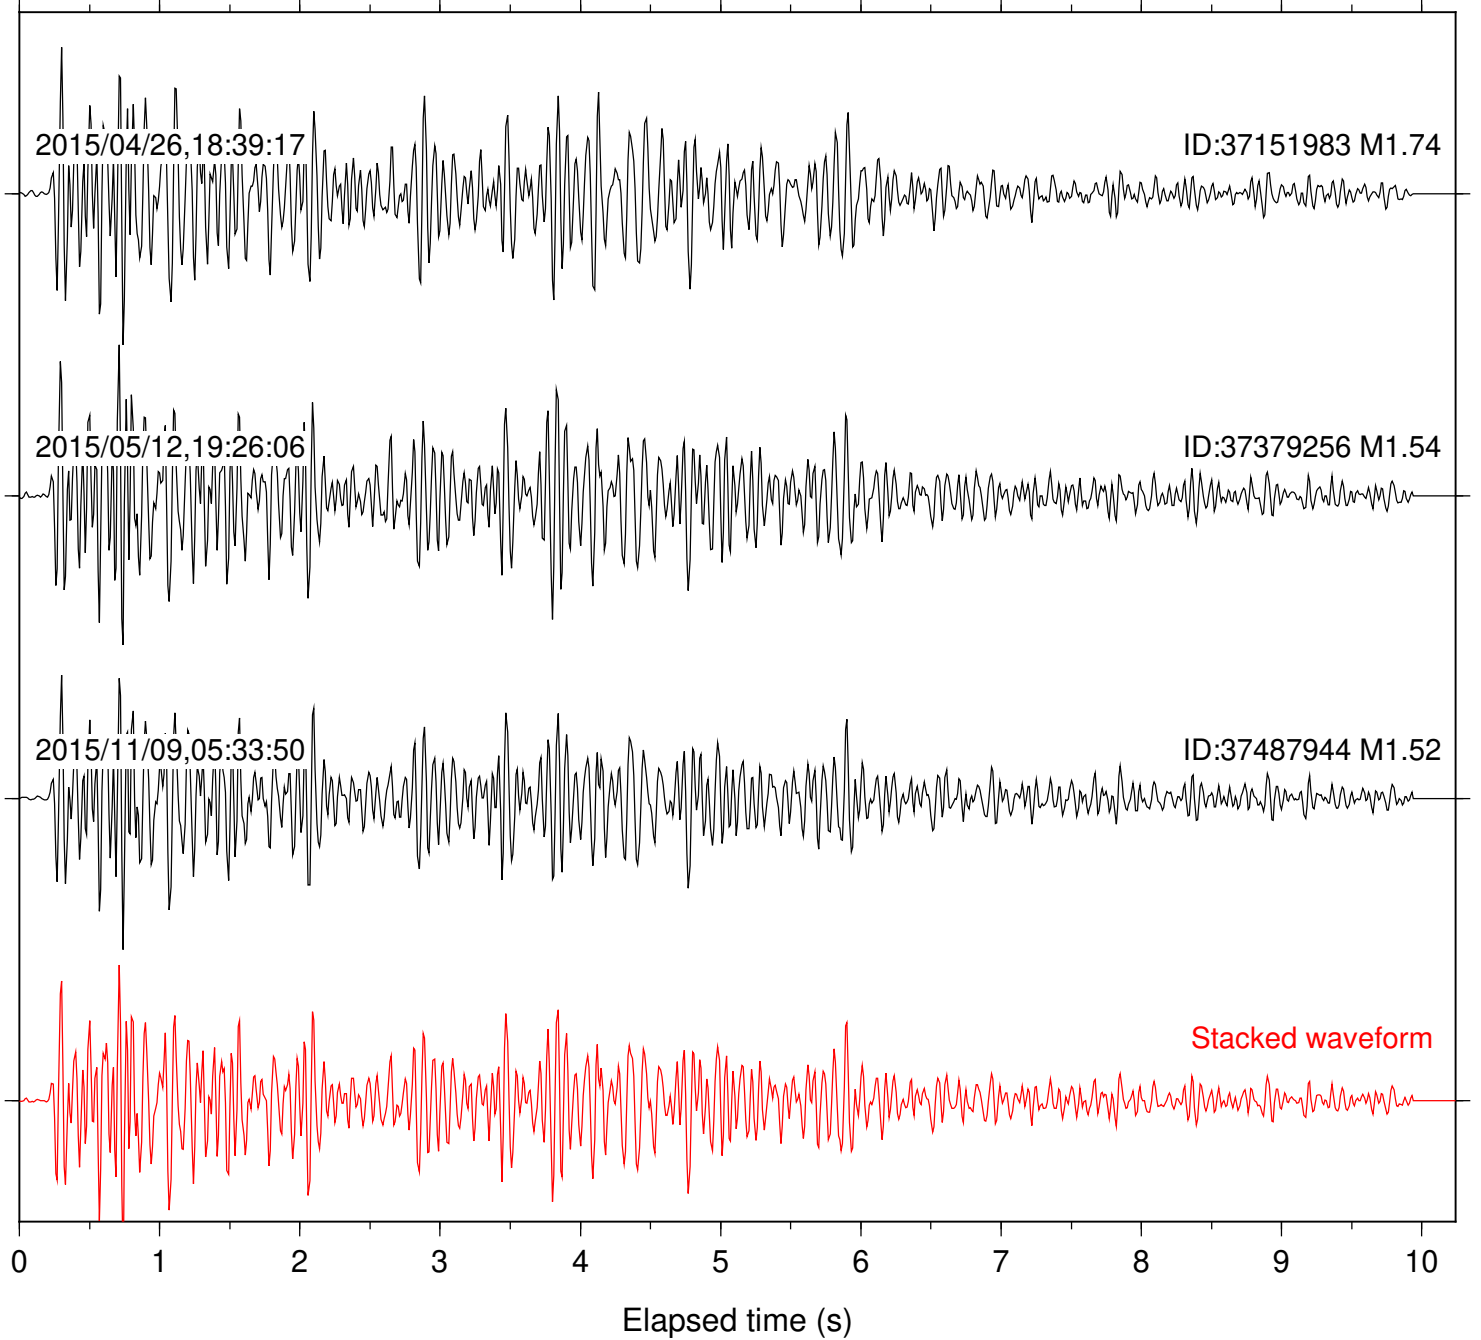

Station: DGR Com: HHZ

Focal depth: 8.33 km

Station: DNR Com: HHZ

Focal depth: 8.33 km

Station: FRD Com: HHZ

Focal depth: 8.33 km

Station: HMT2 Com: HHZ

Focal depth: 8.33 km