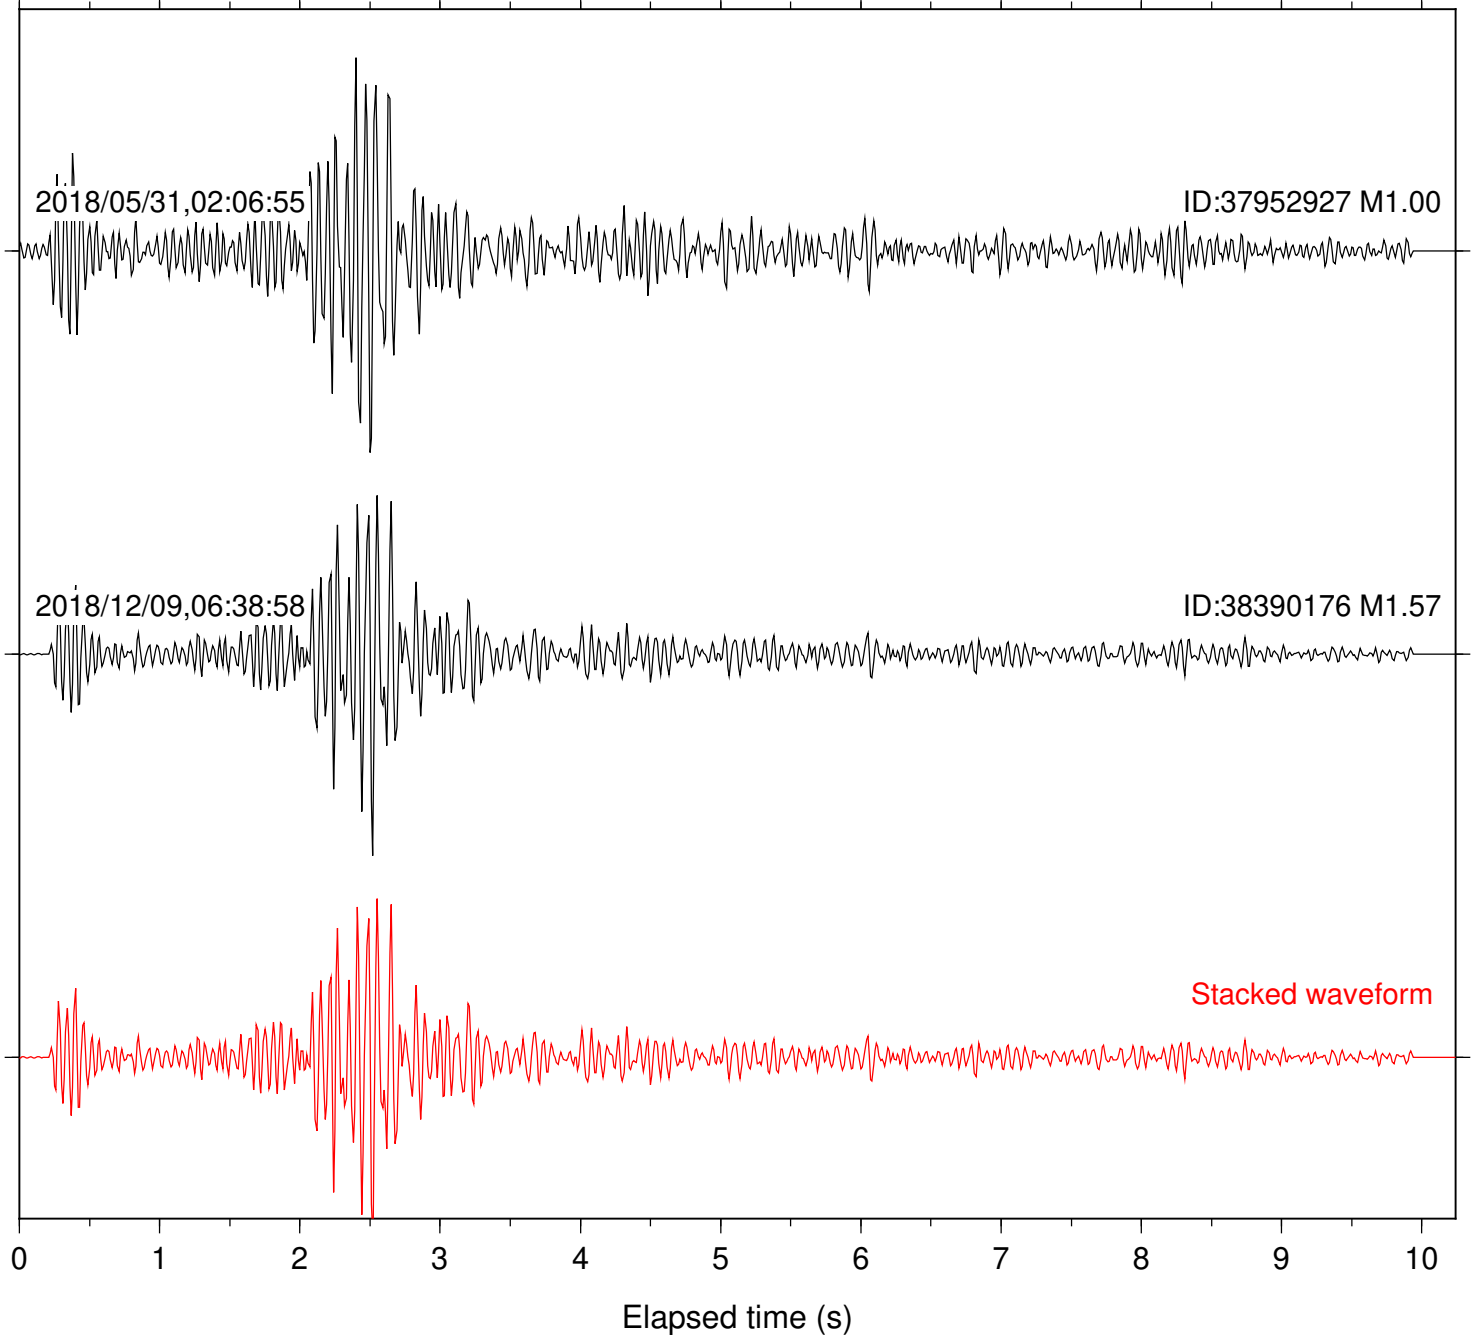

Focal depth: 6.21 km

Station: POB2 Com: HHZ

Focal depth: 6.21 km

Station: RDM Com: HHZ

Focal depth: 6.21 km

Station: B087 Com: EHZ

Focal depth: 17.67 km

Station: B088 Com: EHZ