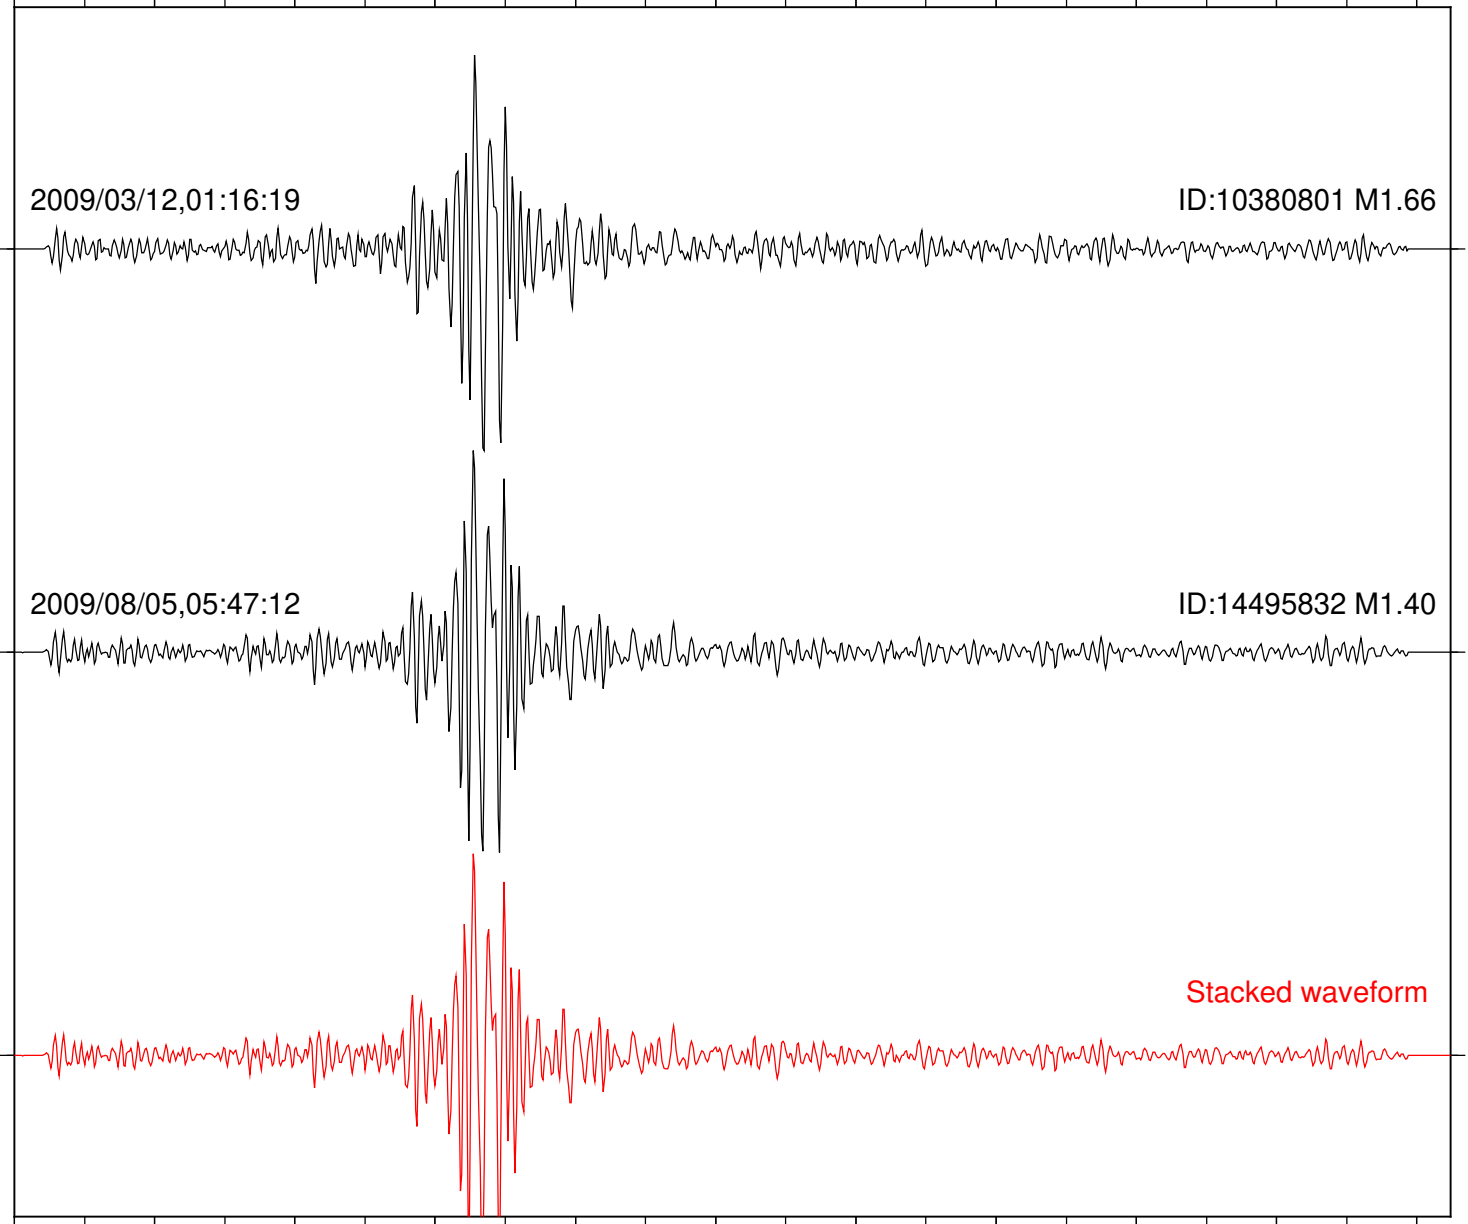

Station: B093 Com: EHZ

Focal depth: 4.61 km

2009/03/12,01:16:19

ID:10380801 M1.66

2009/08/05,05:47:12

ID:14495832 M1.40

Stacked waveform

0 1 2 3 4 5 6 7 8 9 10
Elapsed time (s)