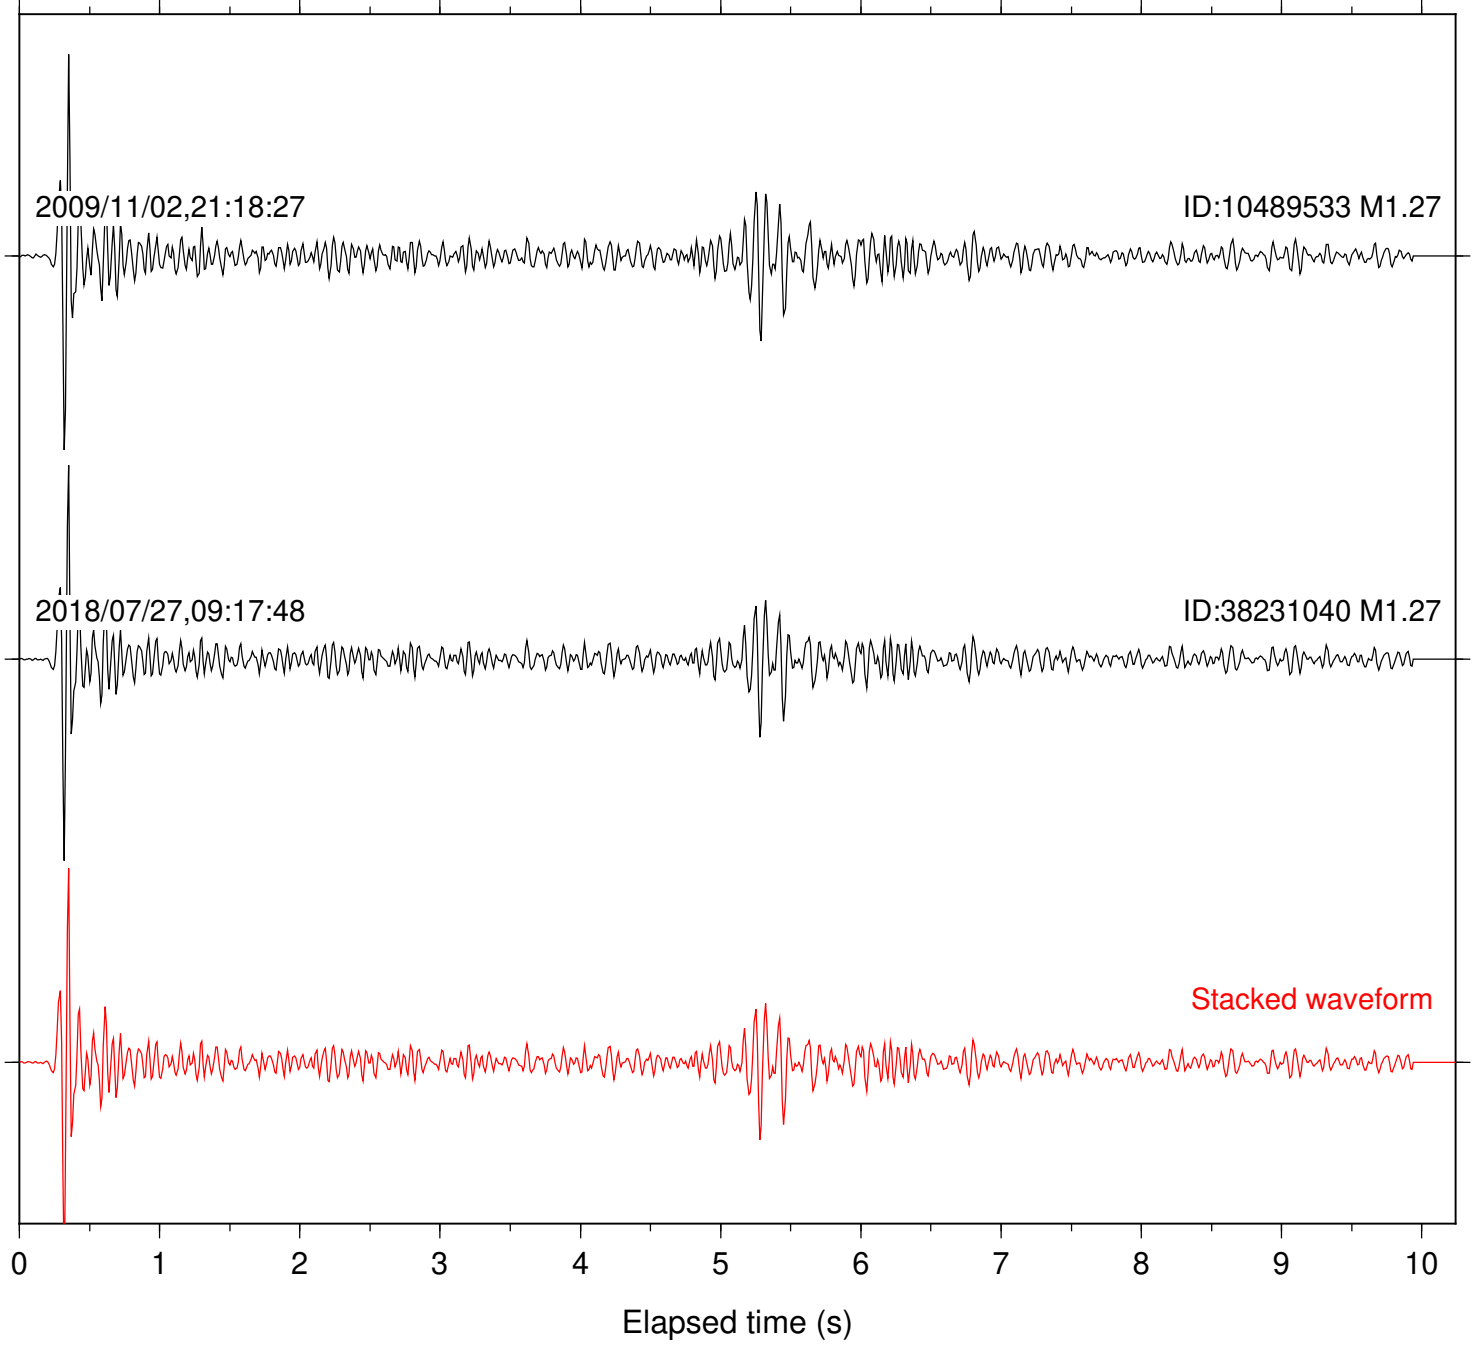

Station: B088 Com: EHZ

Focal depth: 17.77 km