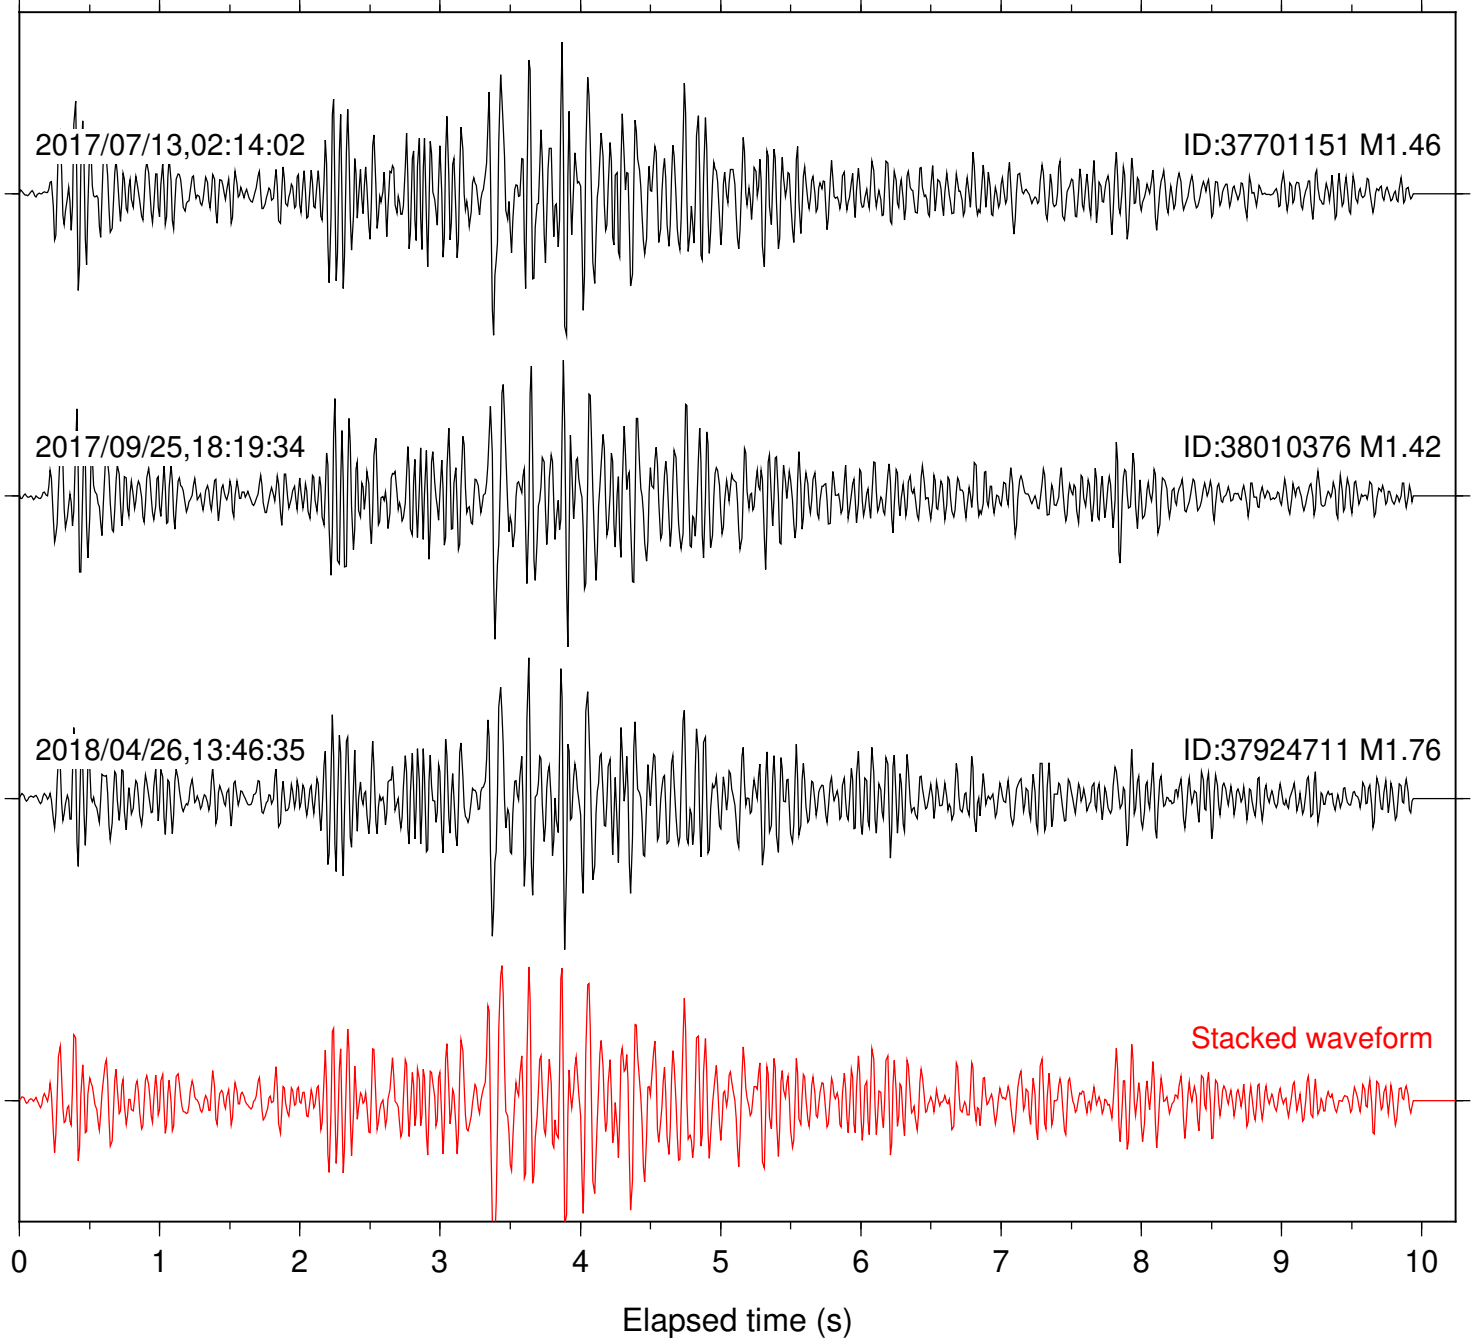

Station: B086 Com: EHZ

Focal depth: 5.55 km