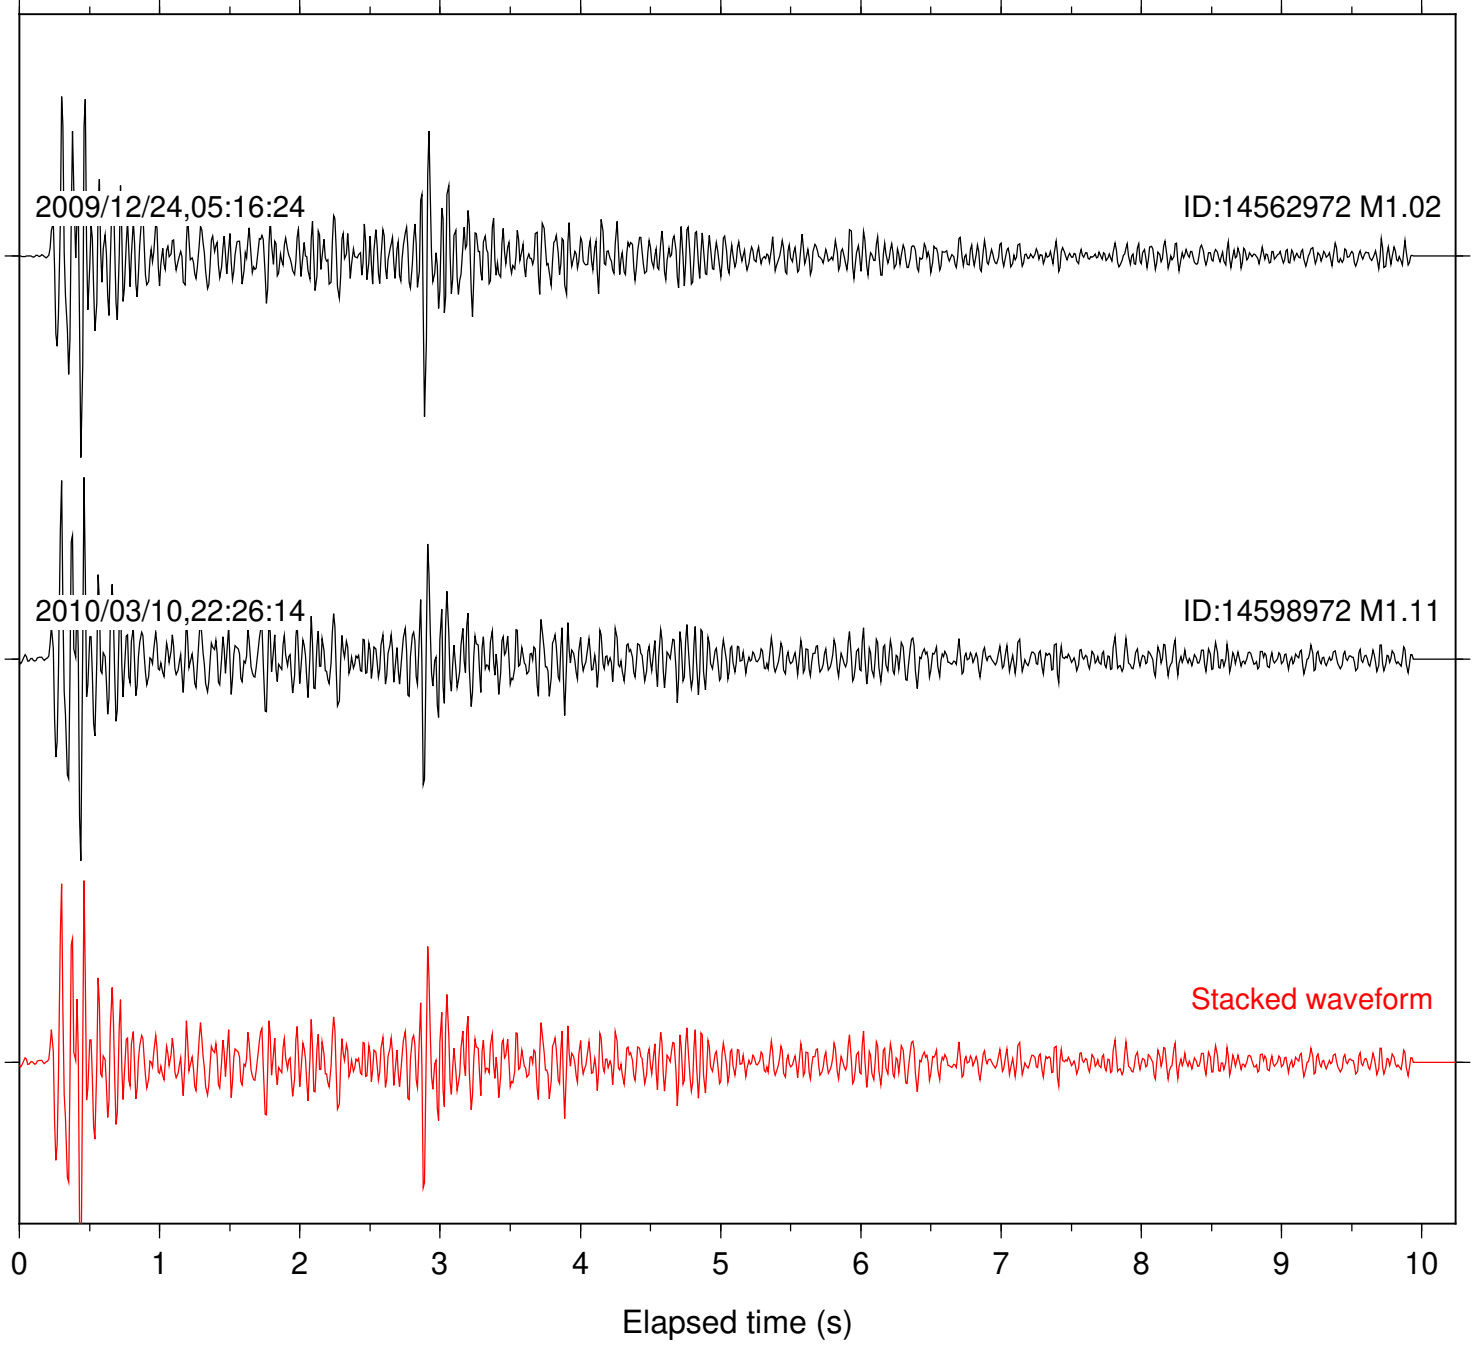

Station: B082 Com: EHZ

Focal depth: 10.06 km