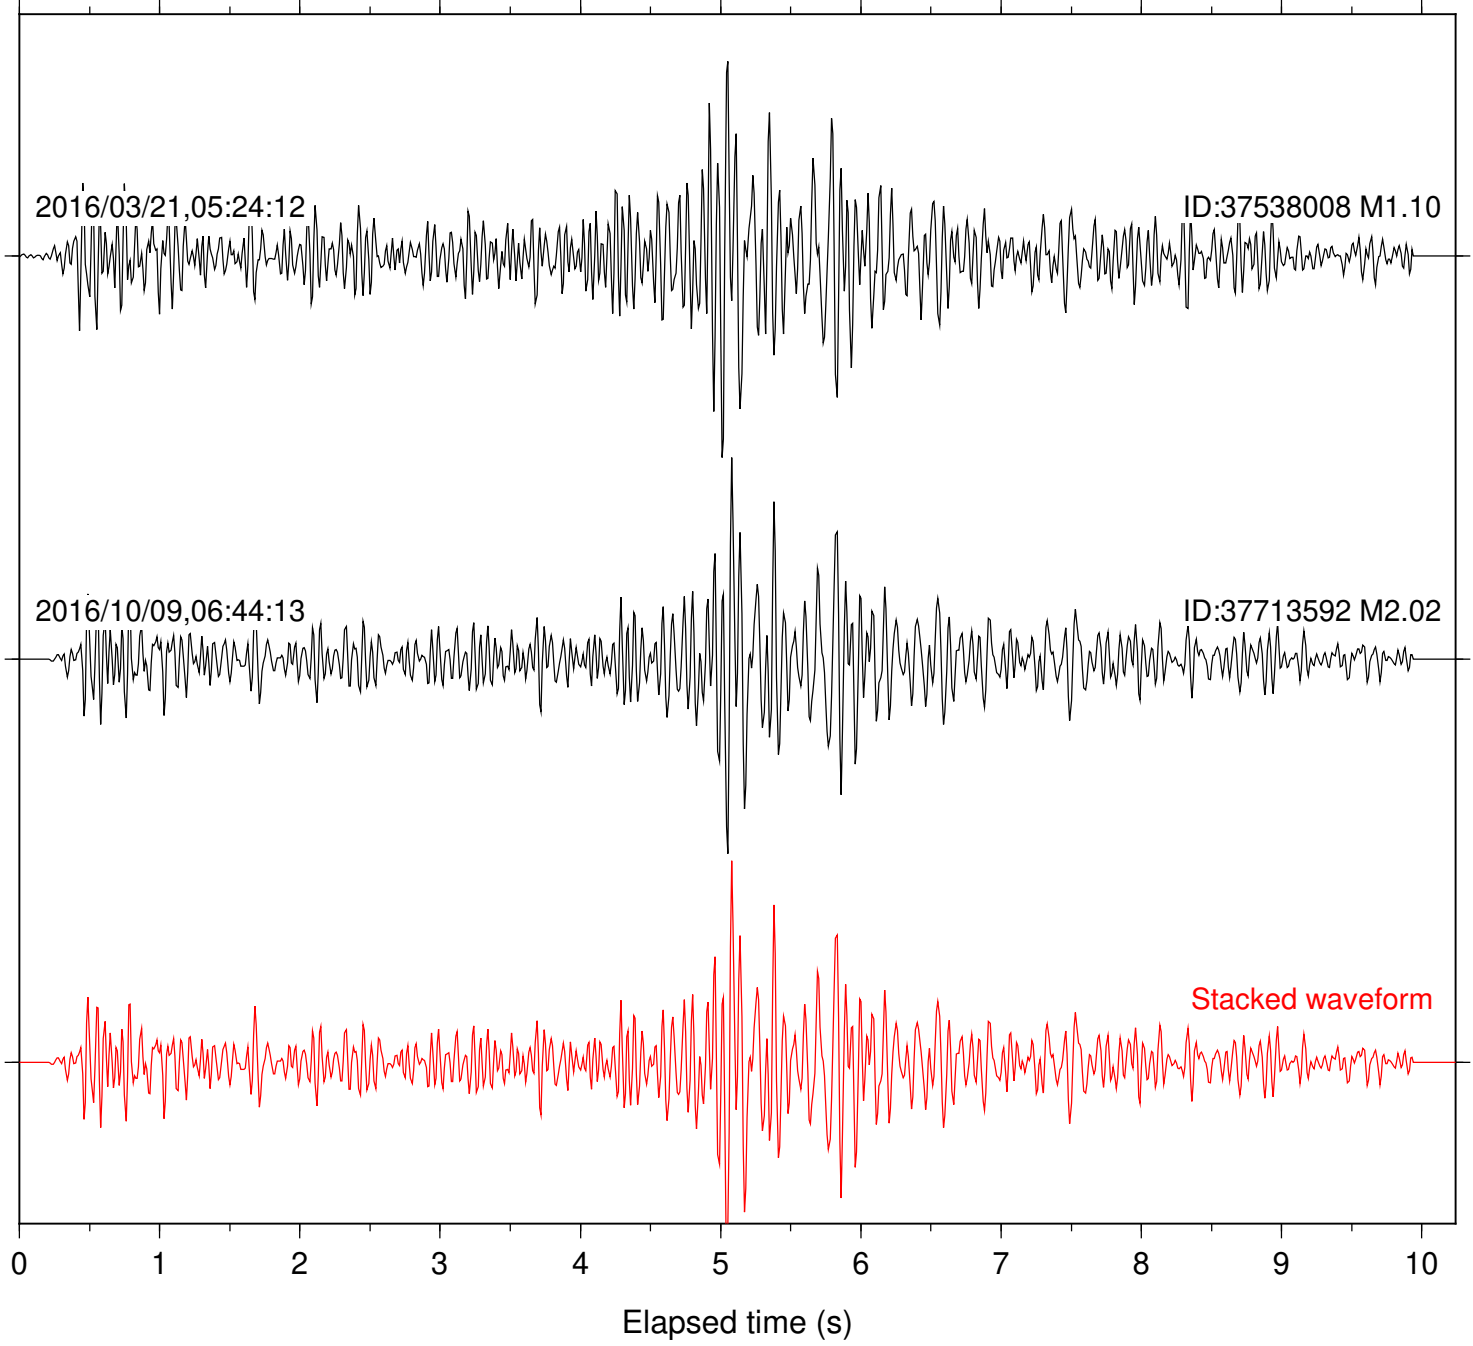

Station: B946 Com: EHZ

Focal depth: 11.11 km