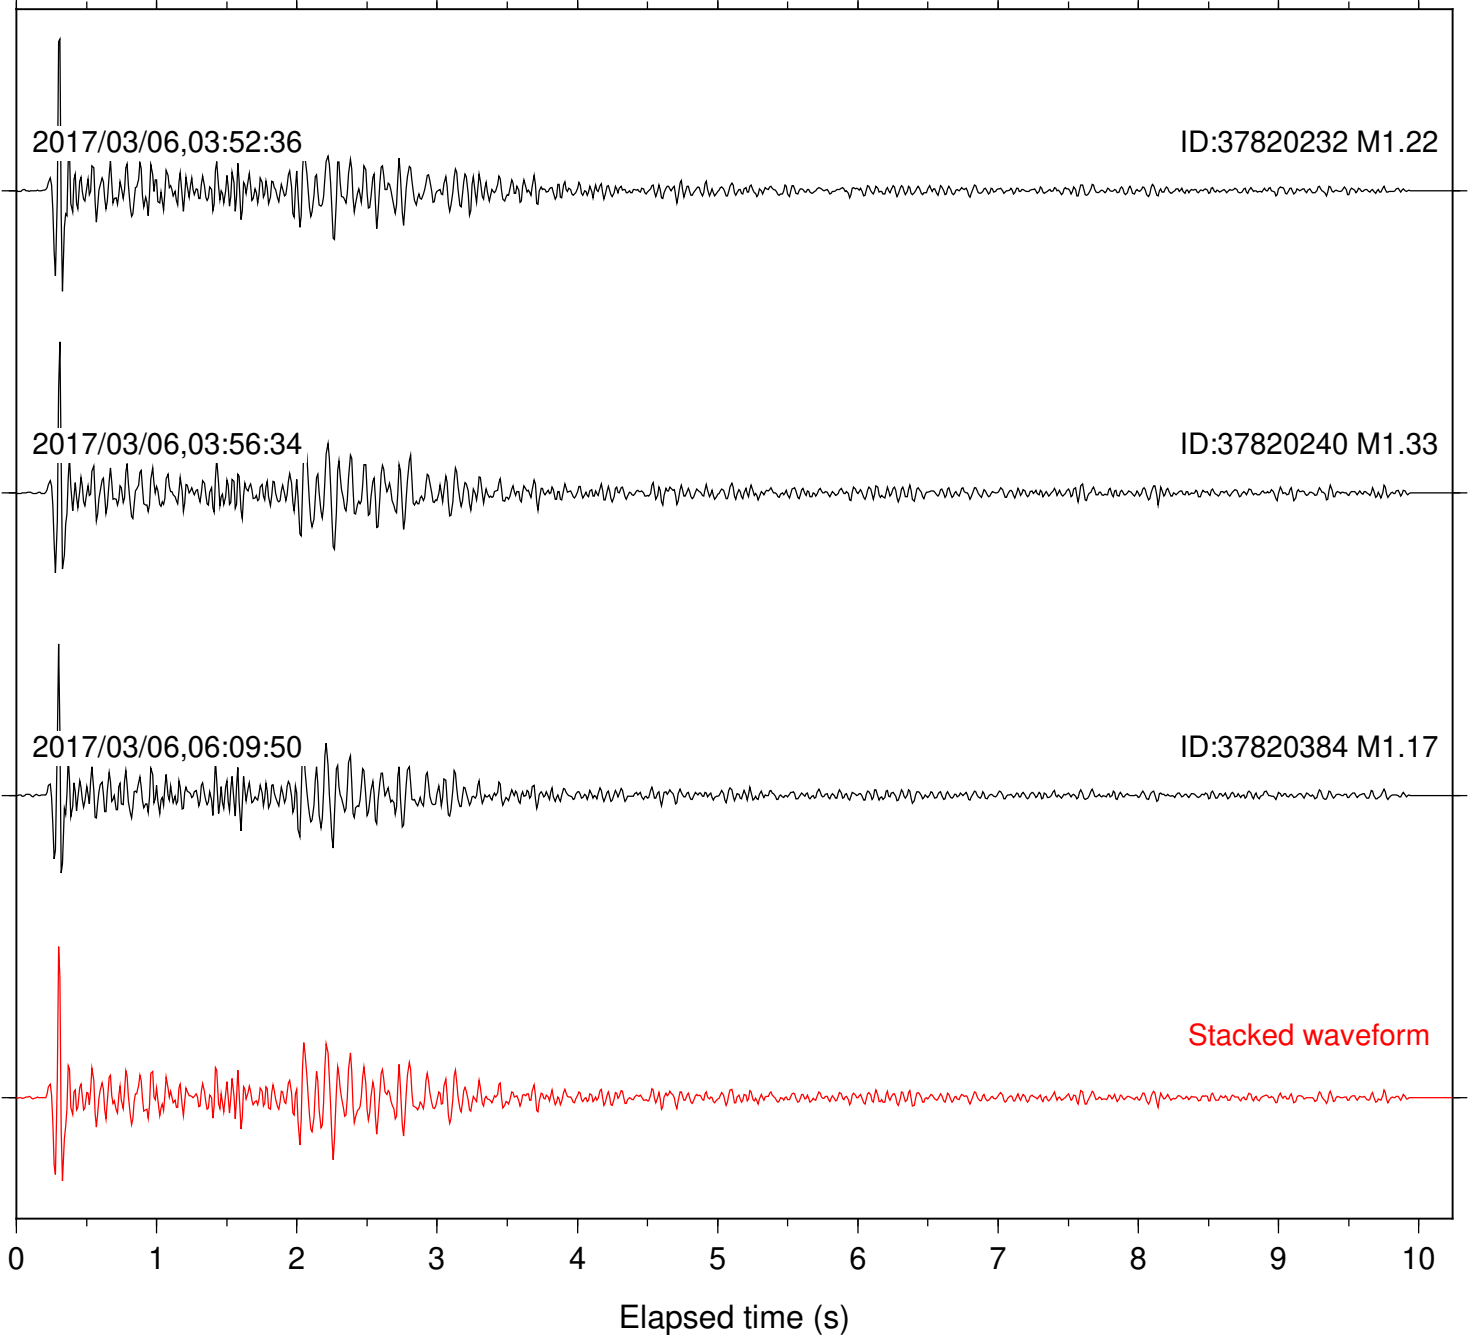

Station: BZN Com: HHZ

Focal depth: 7.15 km