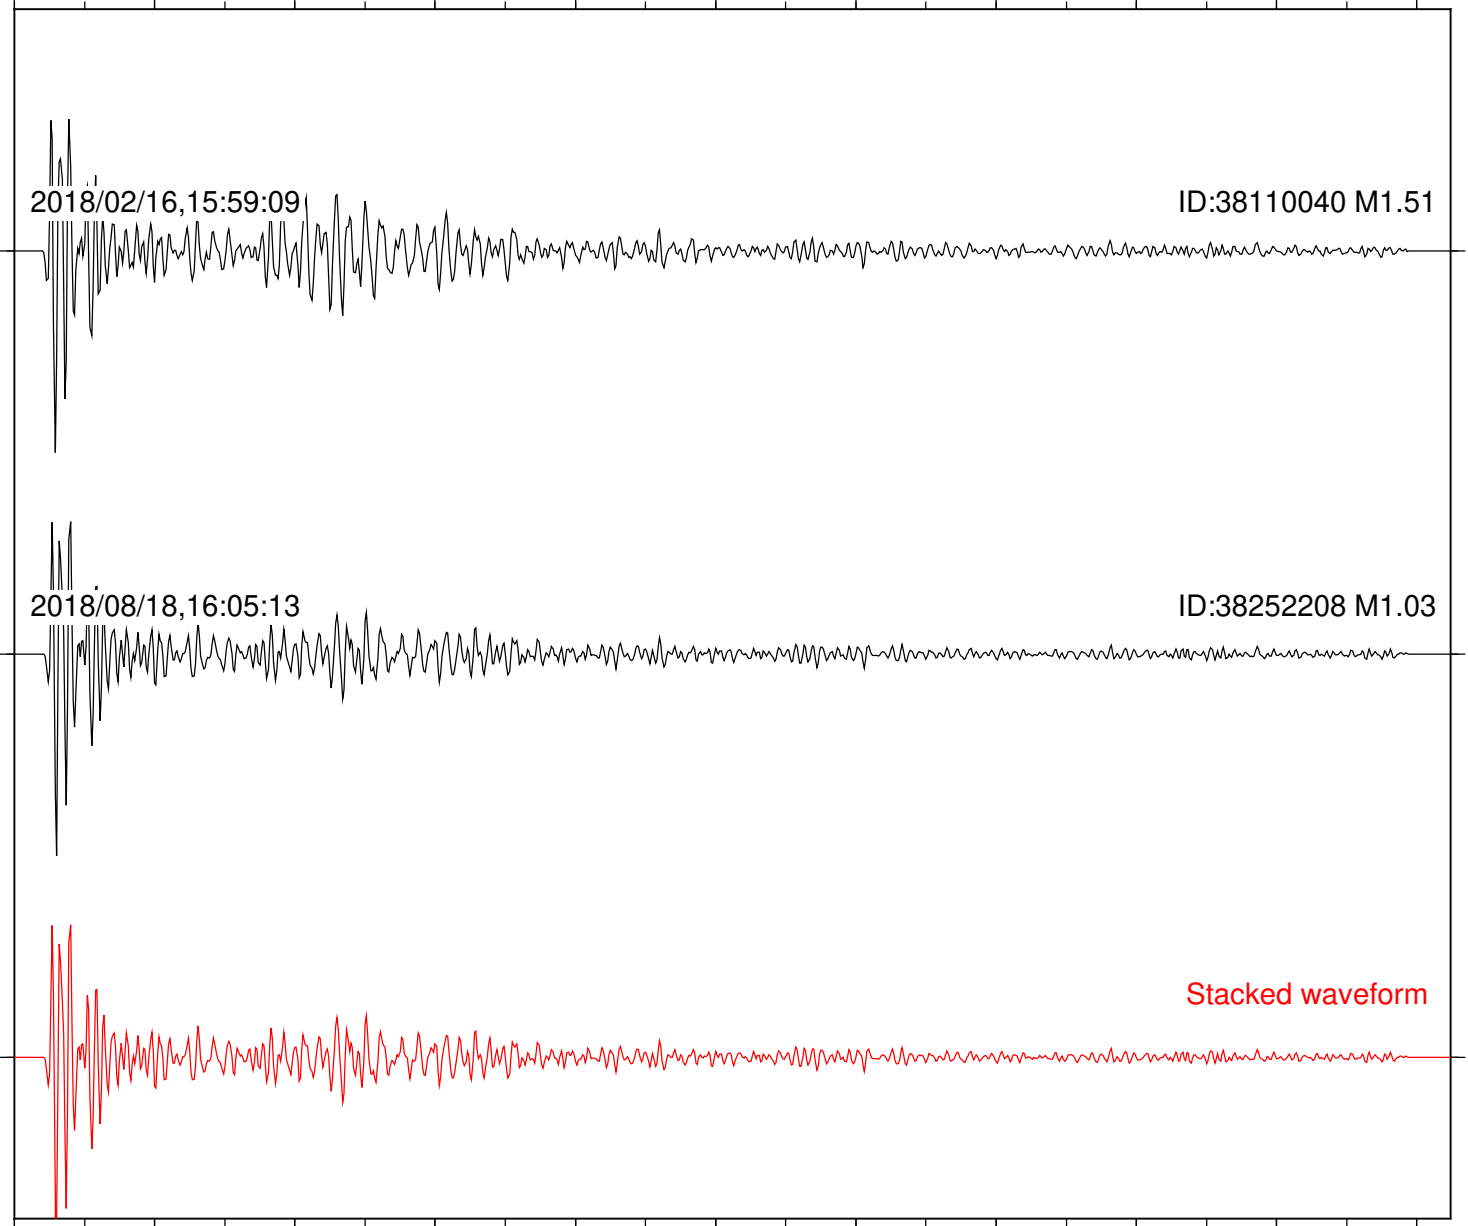

Station: B093 Com: EHZ

Focal depth: 4.95 km

2018/02/16,15:59:09

ID:38110040 M1.51

2018/08/18,16:05:13

ID:38252208 M1.03

Stacked waveform

0 1 2 3 4 5 6 7 8 9 10

Elapsed time (s)