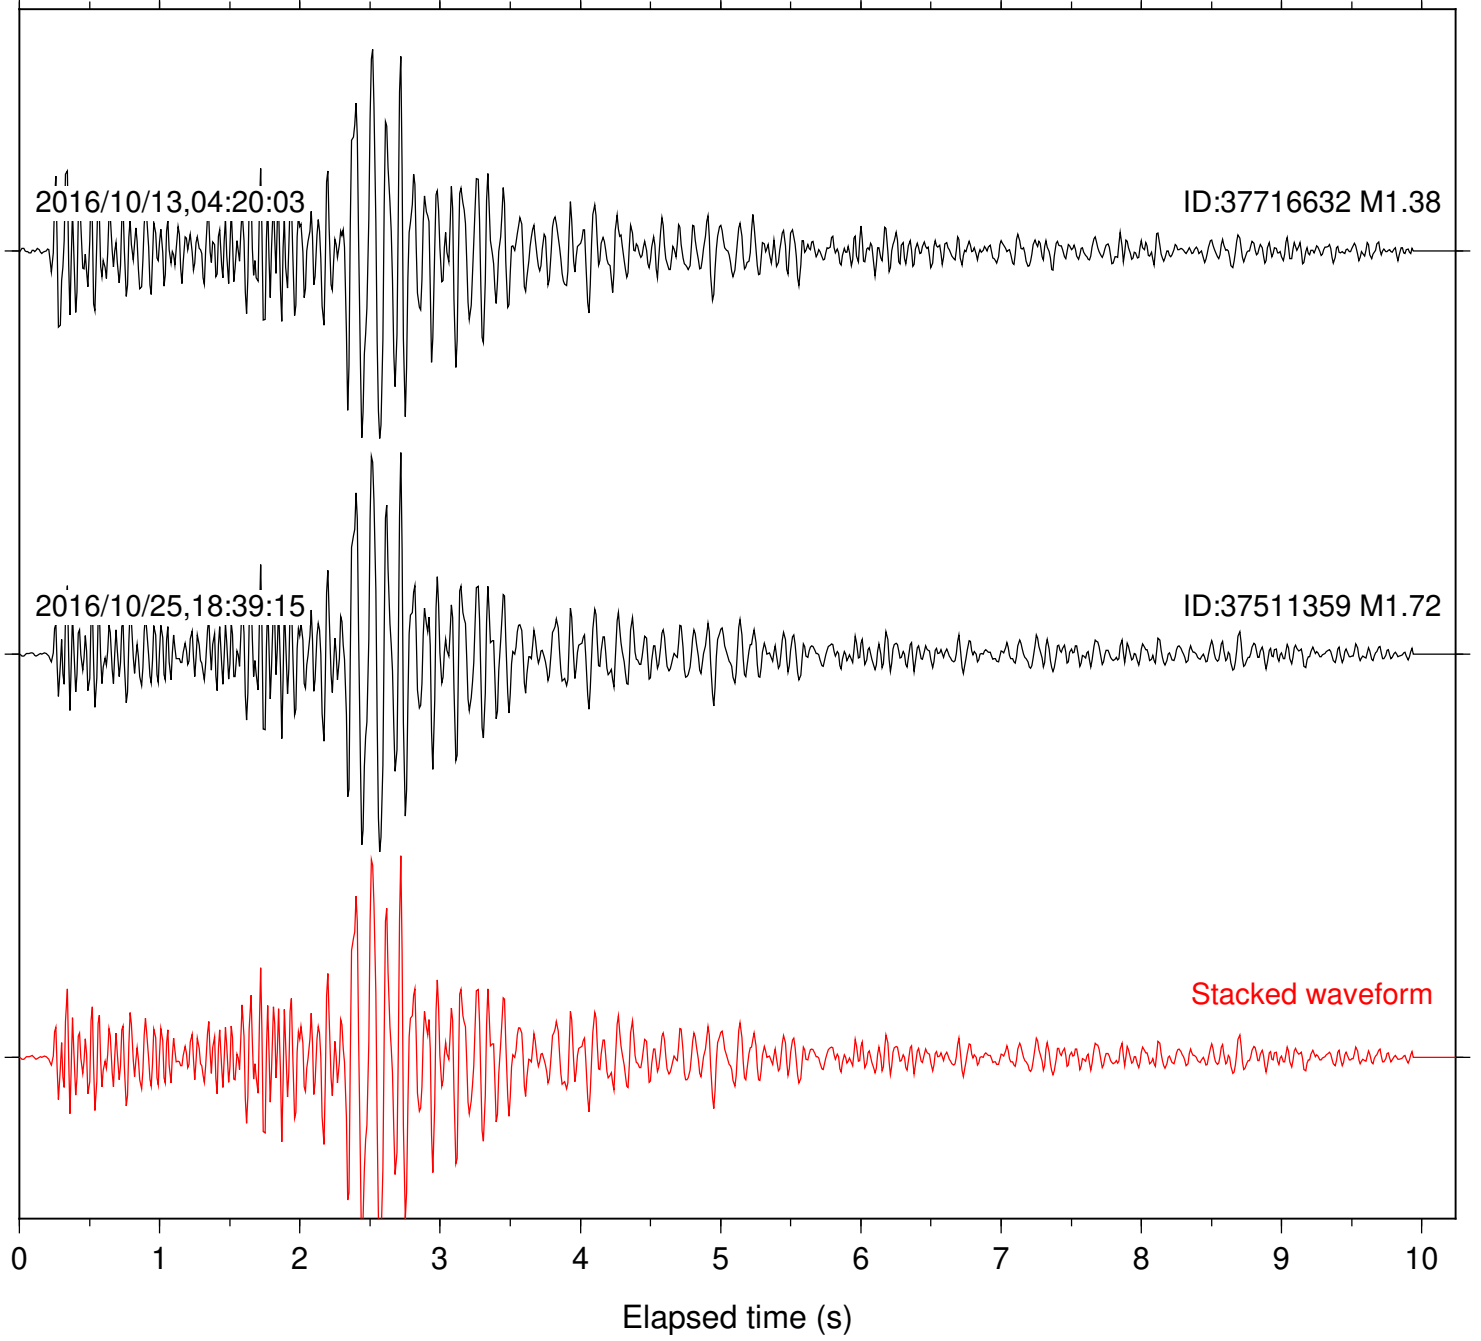

Focal depth: 6.98 km

Station: POB2 Com: HHZ

Focal depth: 6.41 km

Station: SND Com: HHZ

Focal depth: 6.98 km

Station: WMC Com: HHZ

Focal depth: 6.98 km

Station: B081 Com: EHZ