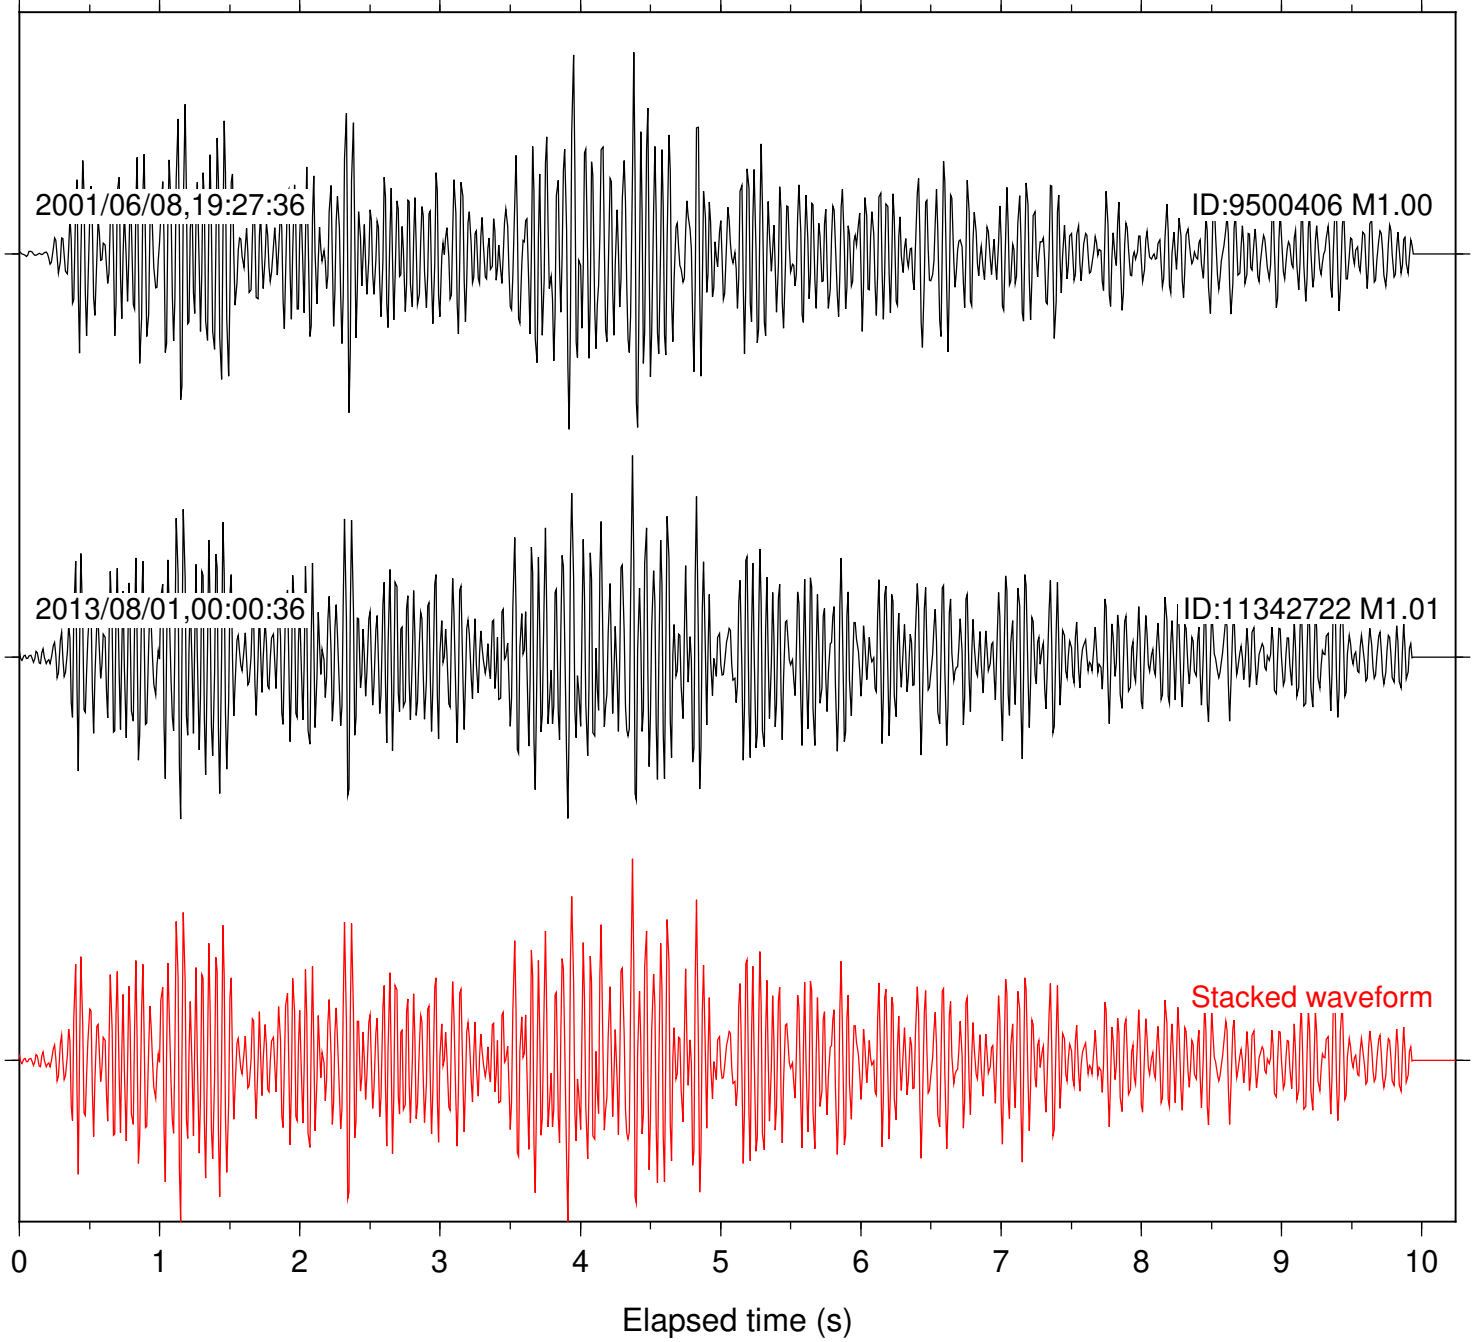

Station: DGR Com: HHZ

Focal depth: 14.82 km