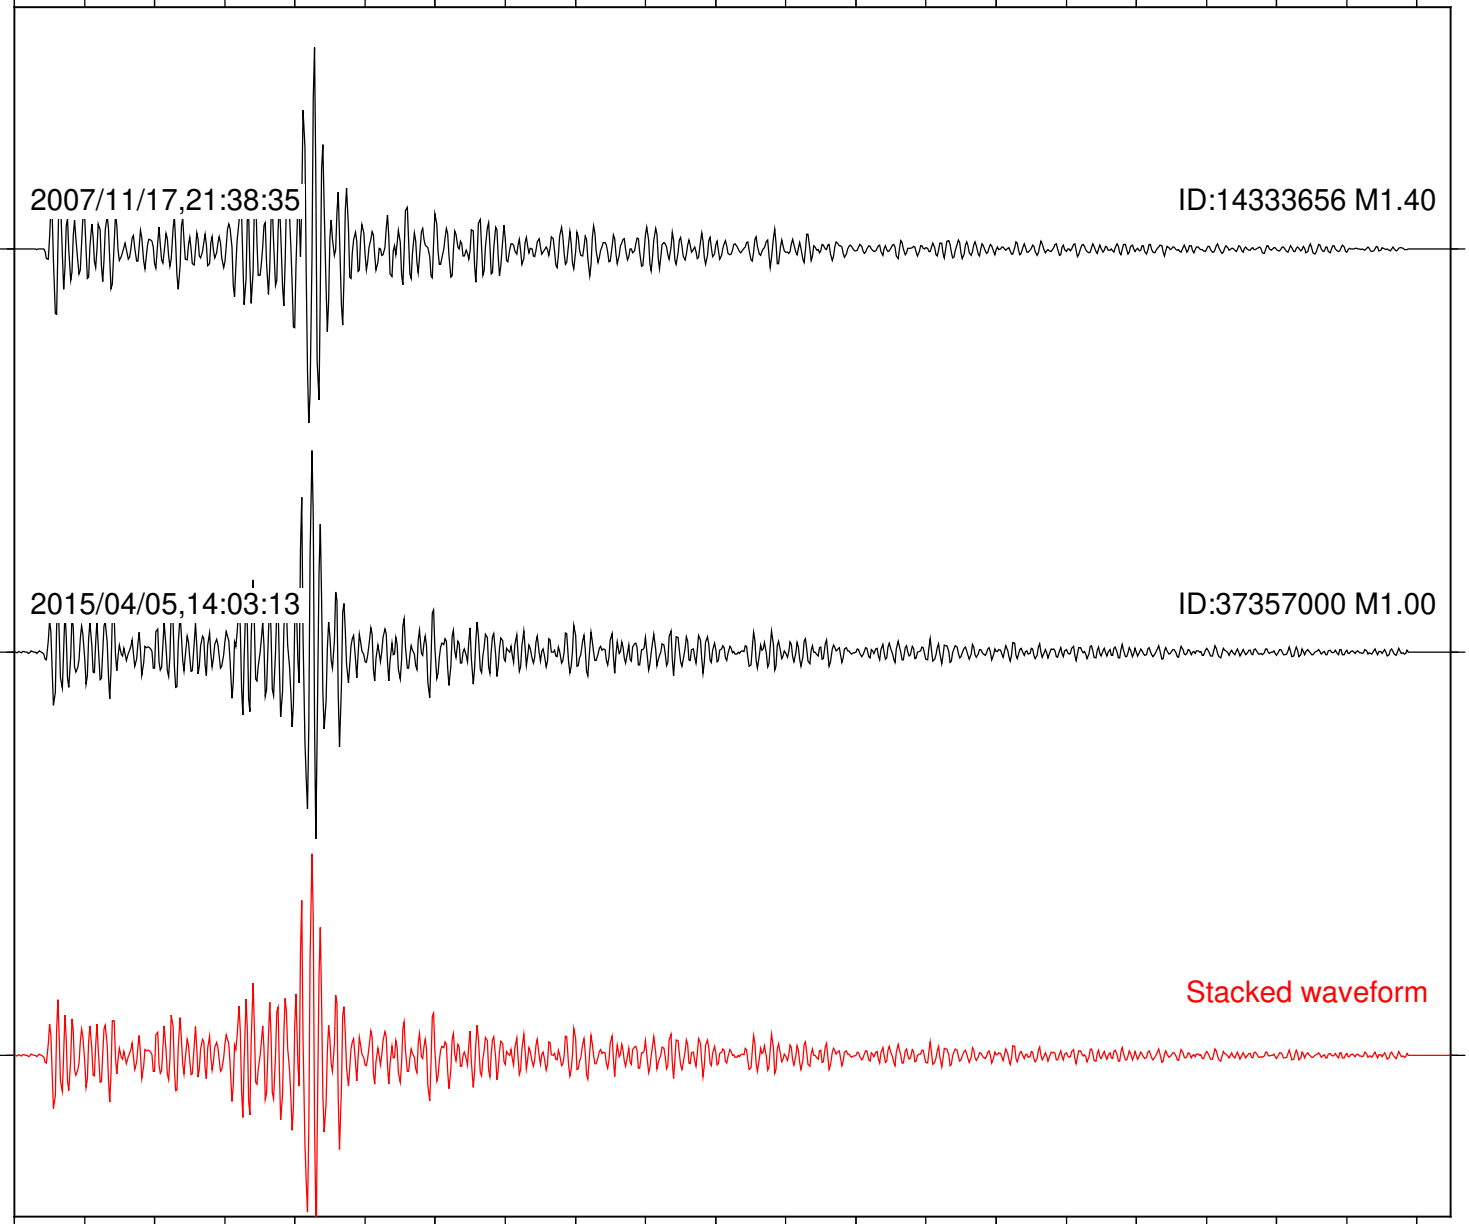

0 1 2 3 4 5 6 7 8 9 10  
Elapsed time (s)

Station: SND Com: HHZ

Focal depth: 6.23 km

Station: TOR Com: HHZ

Focal depth: 6.23 km

2007/11/17,21:39:44

ID:14333656 M1.40

2015/04/05,14:03:13