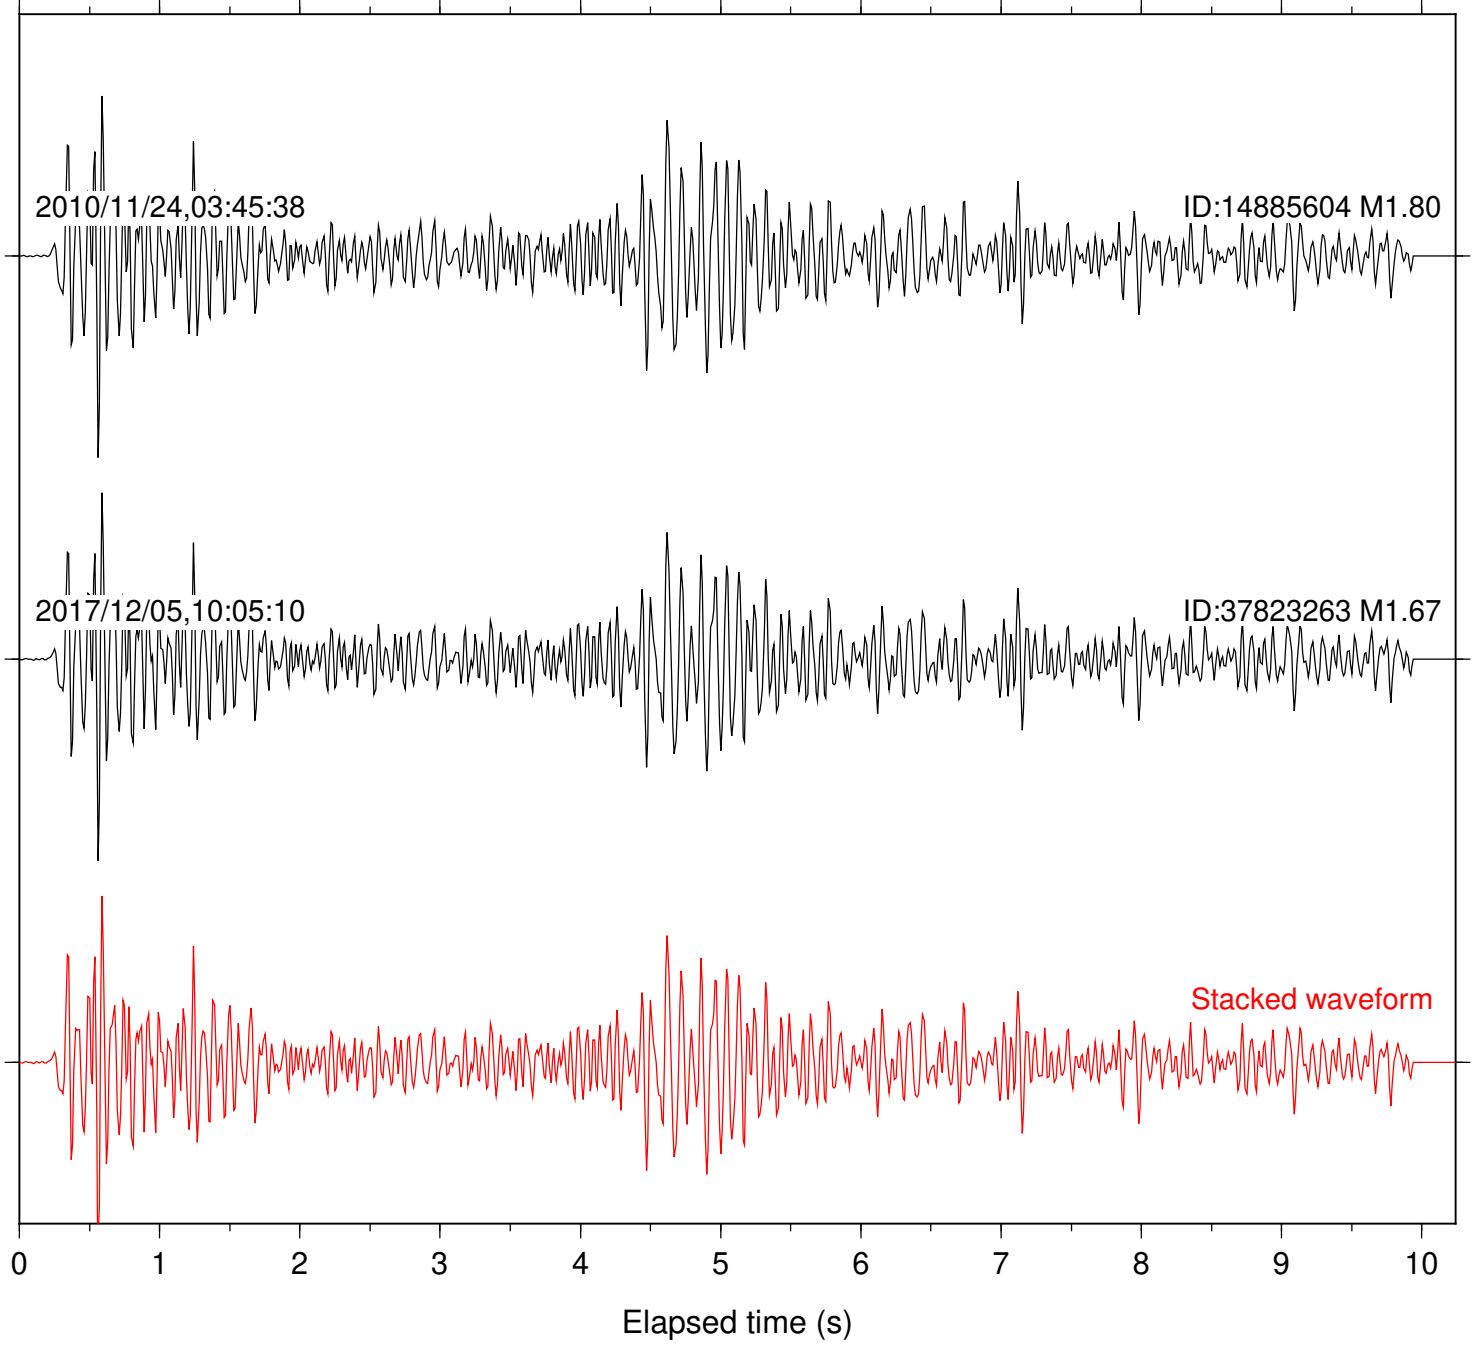

Station: B093 Com: EHZ

Focal depth: 7.06 km