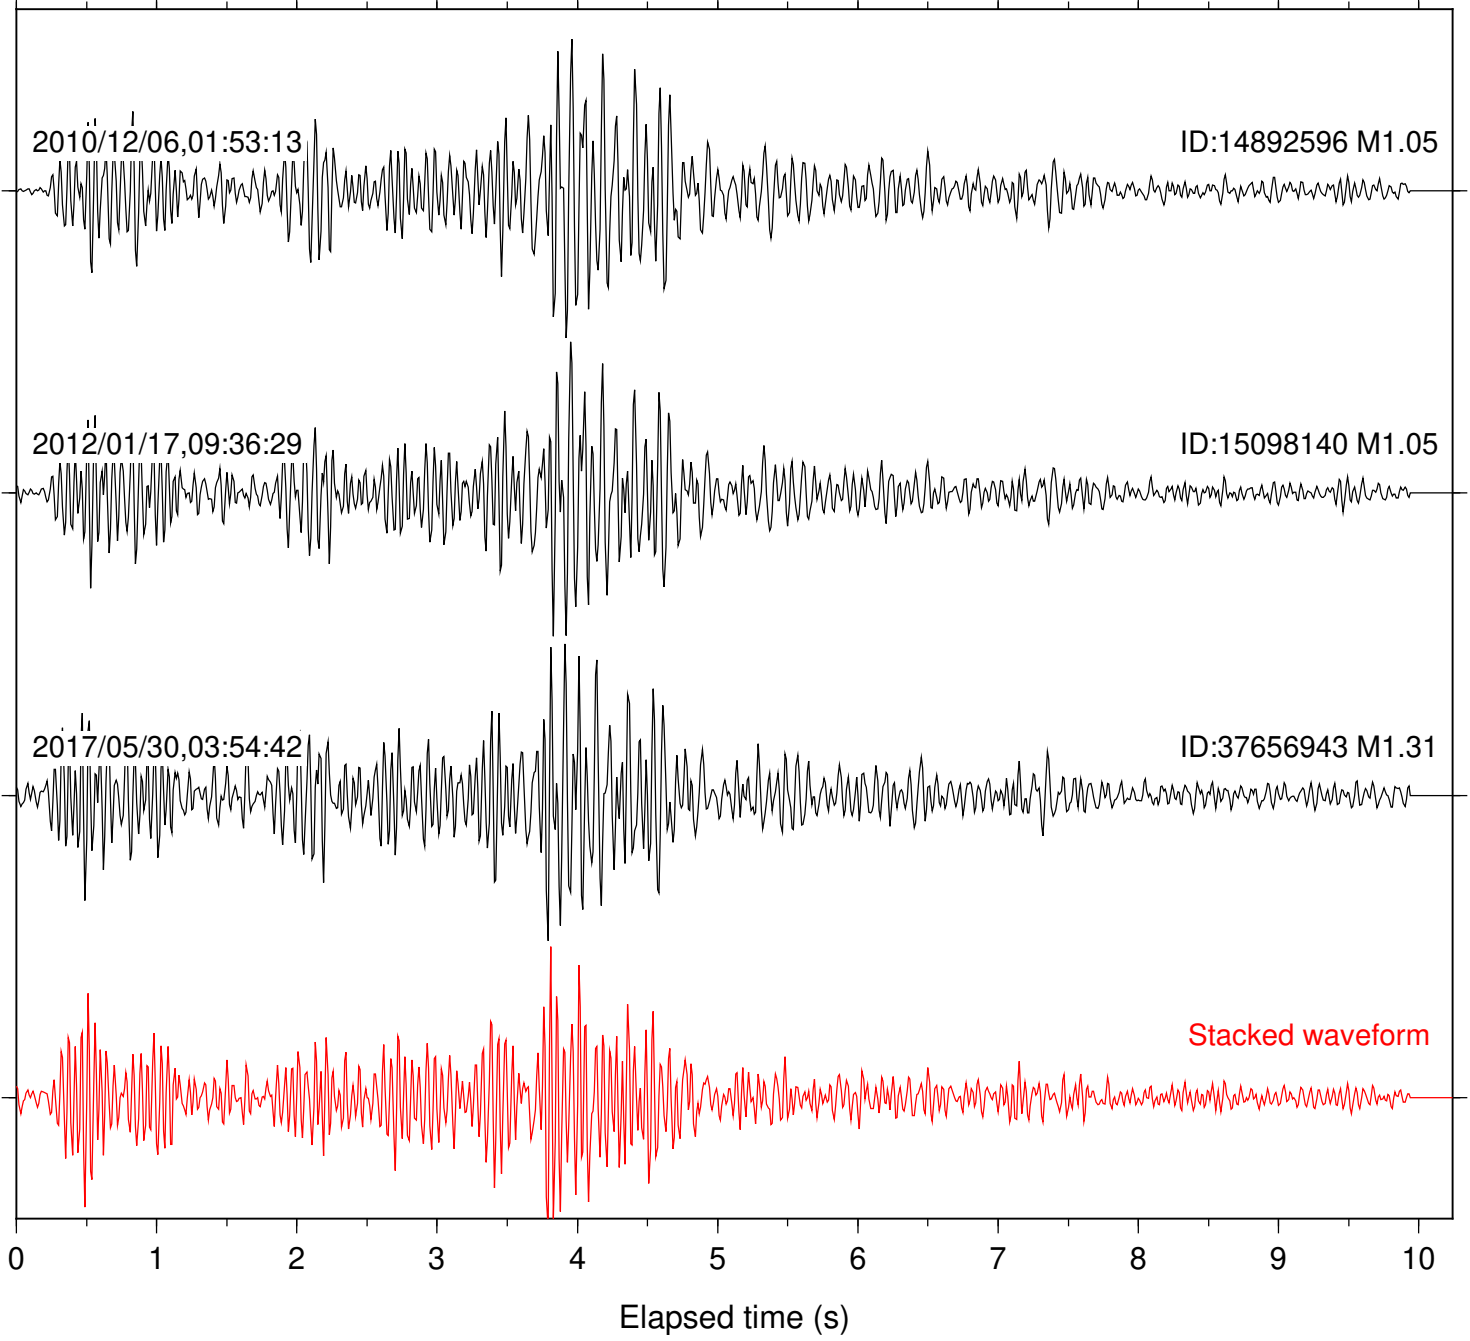

Focal depth: 11.71 km

Station: B087 Com: EHZ

Focal depth: 11.62 km

Station: B088 Com: EHZ

Focal depth: 11.62 km

Station: B946 Com: EHZ

Focal depth: 11.62 km

Station: BZN Com: HHZ