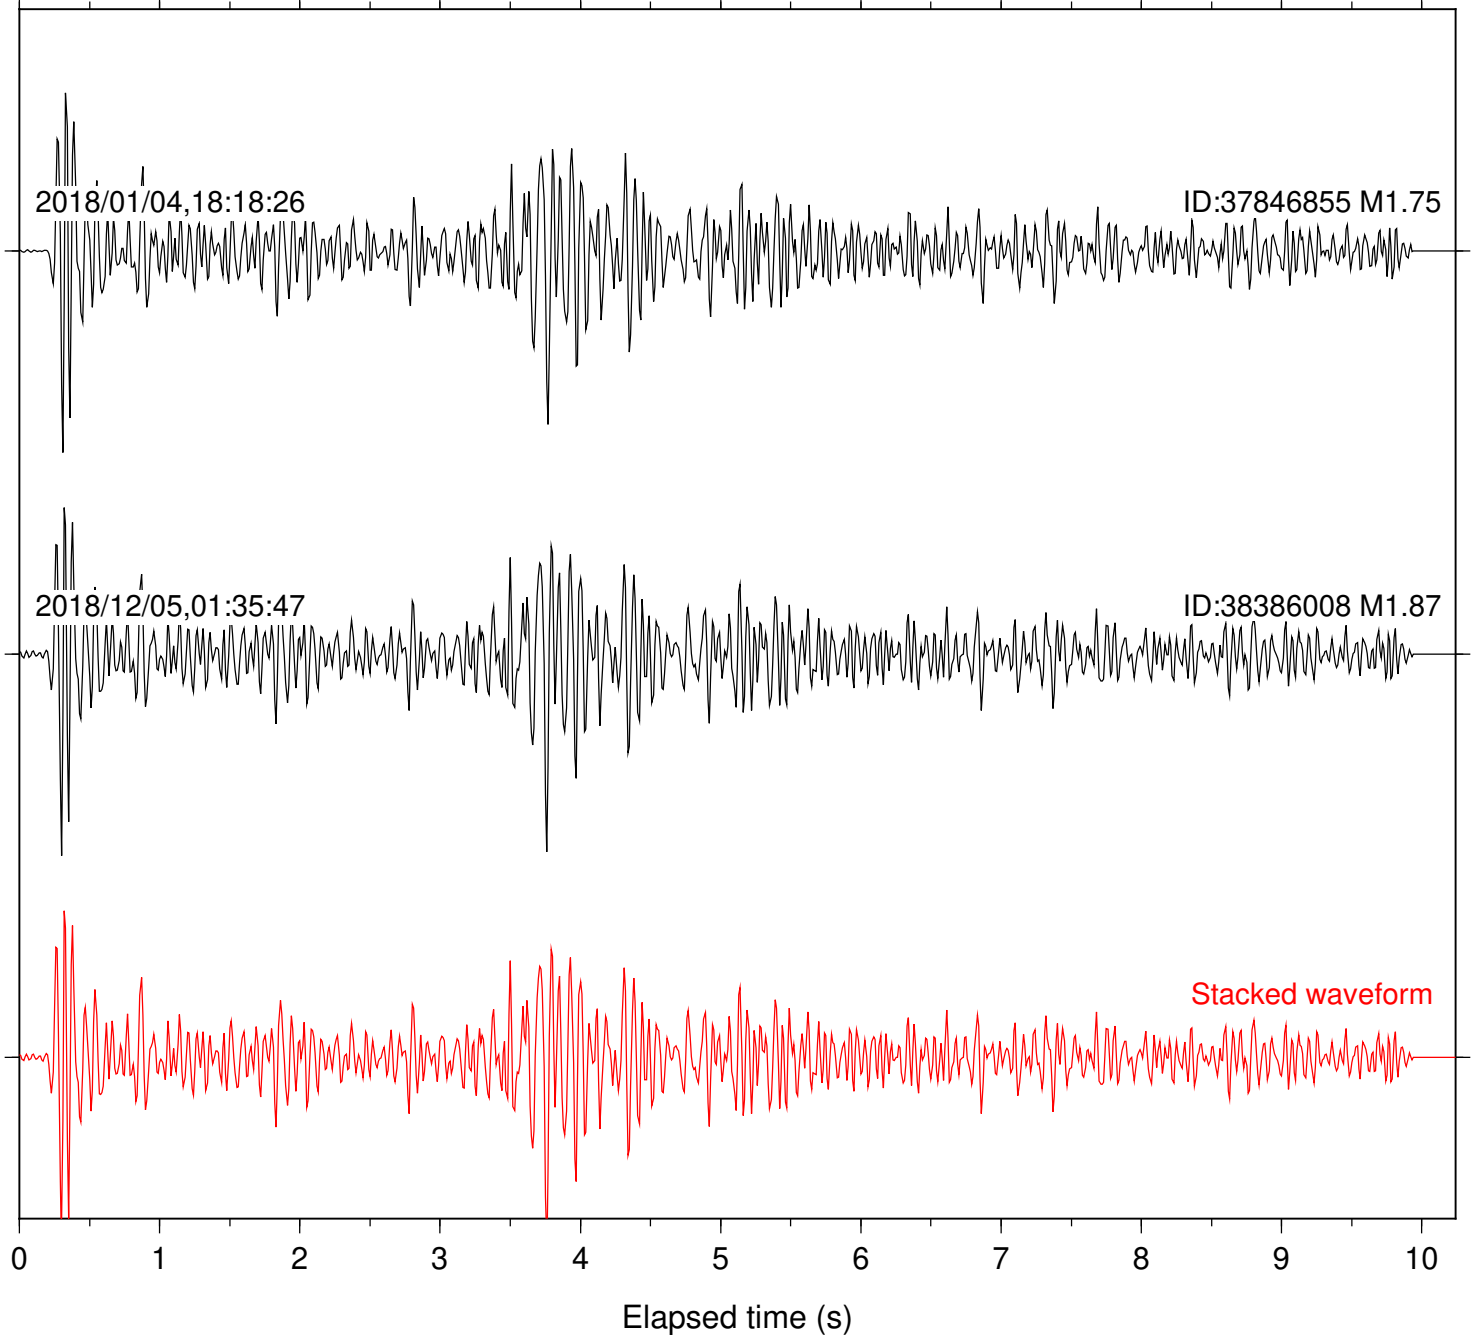

Station: B081 Com: EHZ

Focal depth: 6.31 km