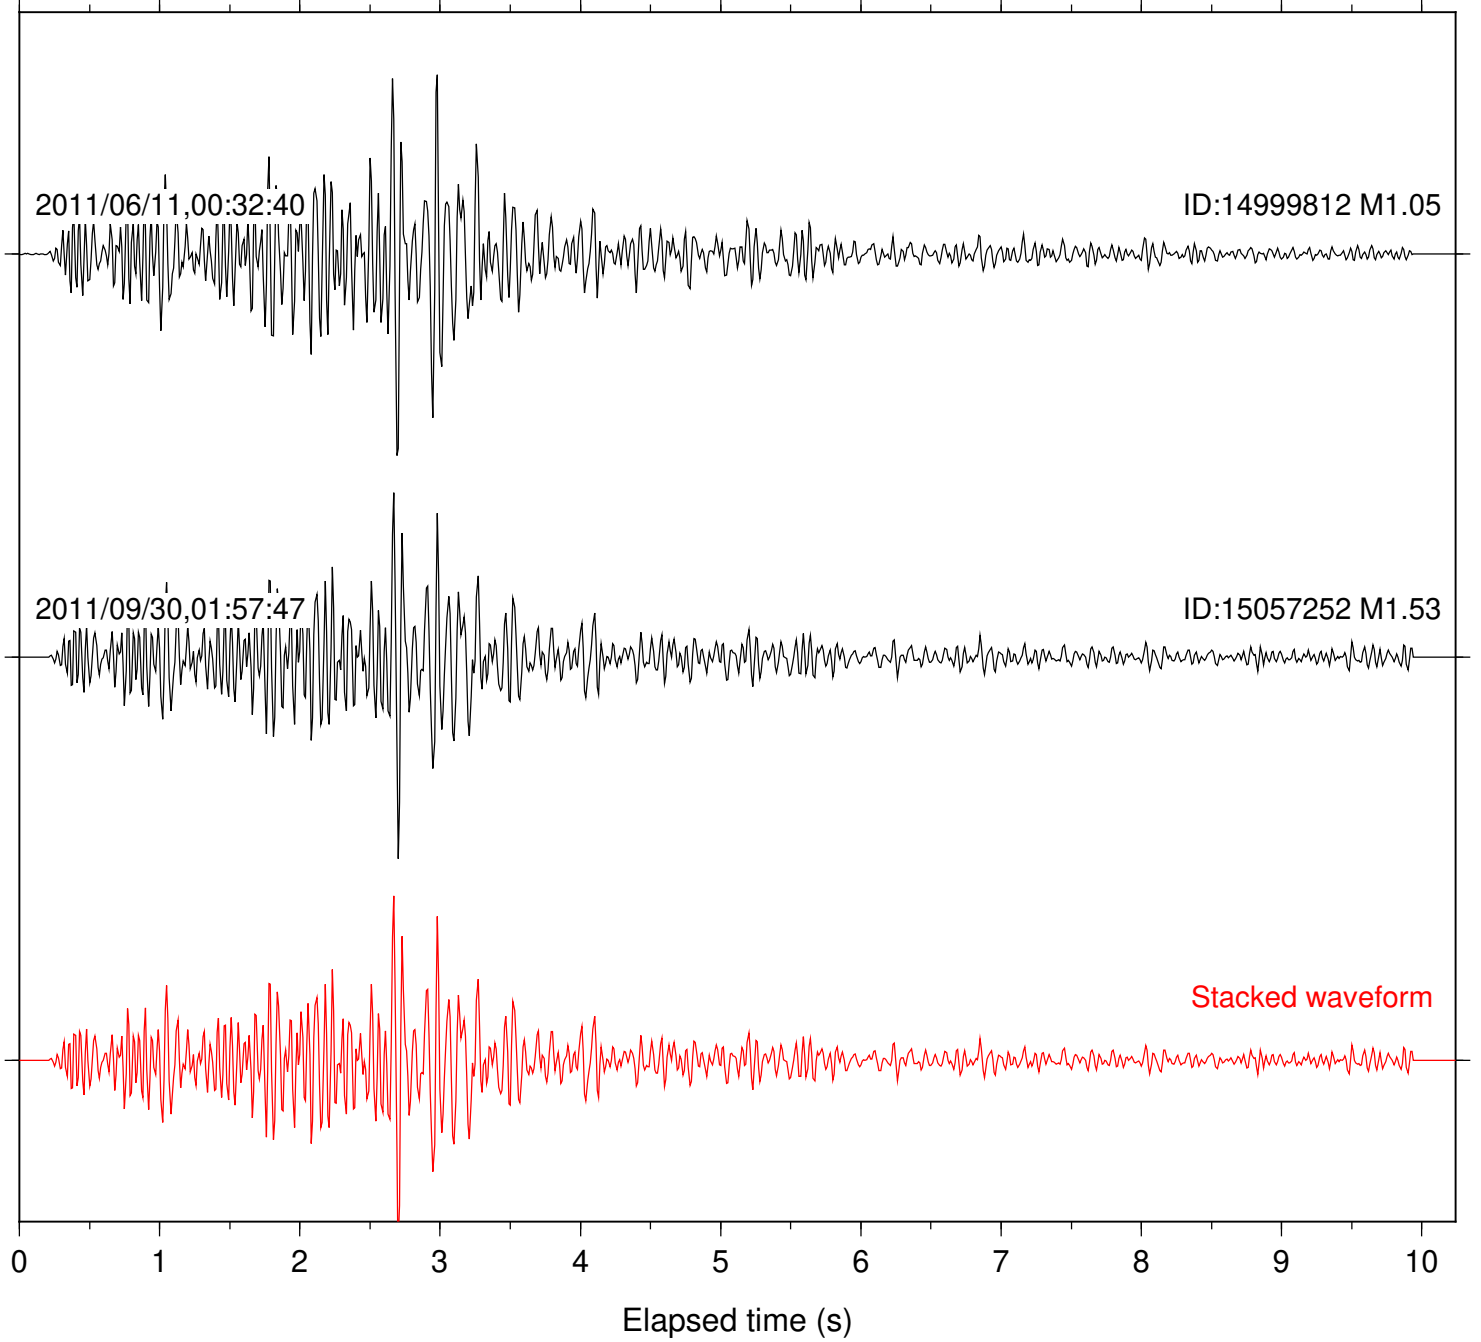

Station: B946 Com: EHZ

Focal depth: 5.64 km