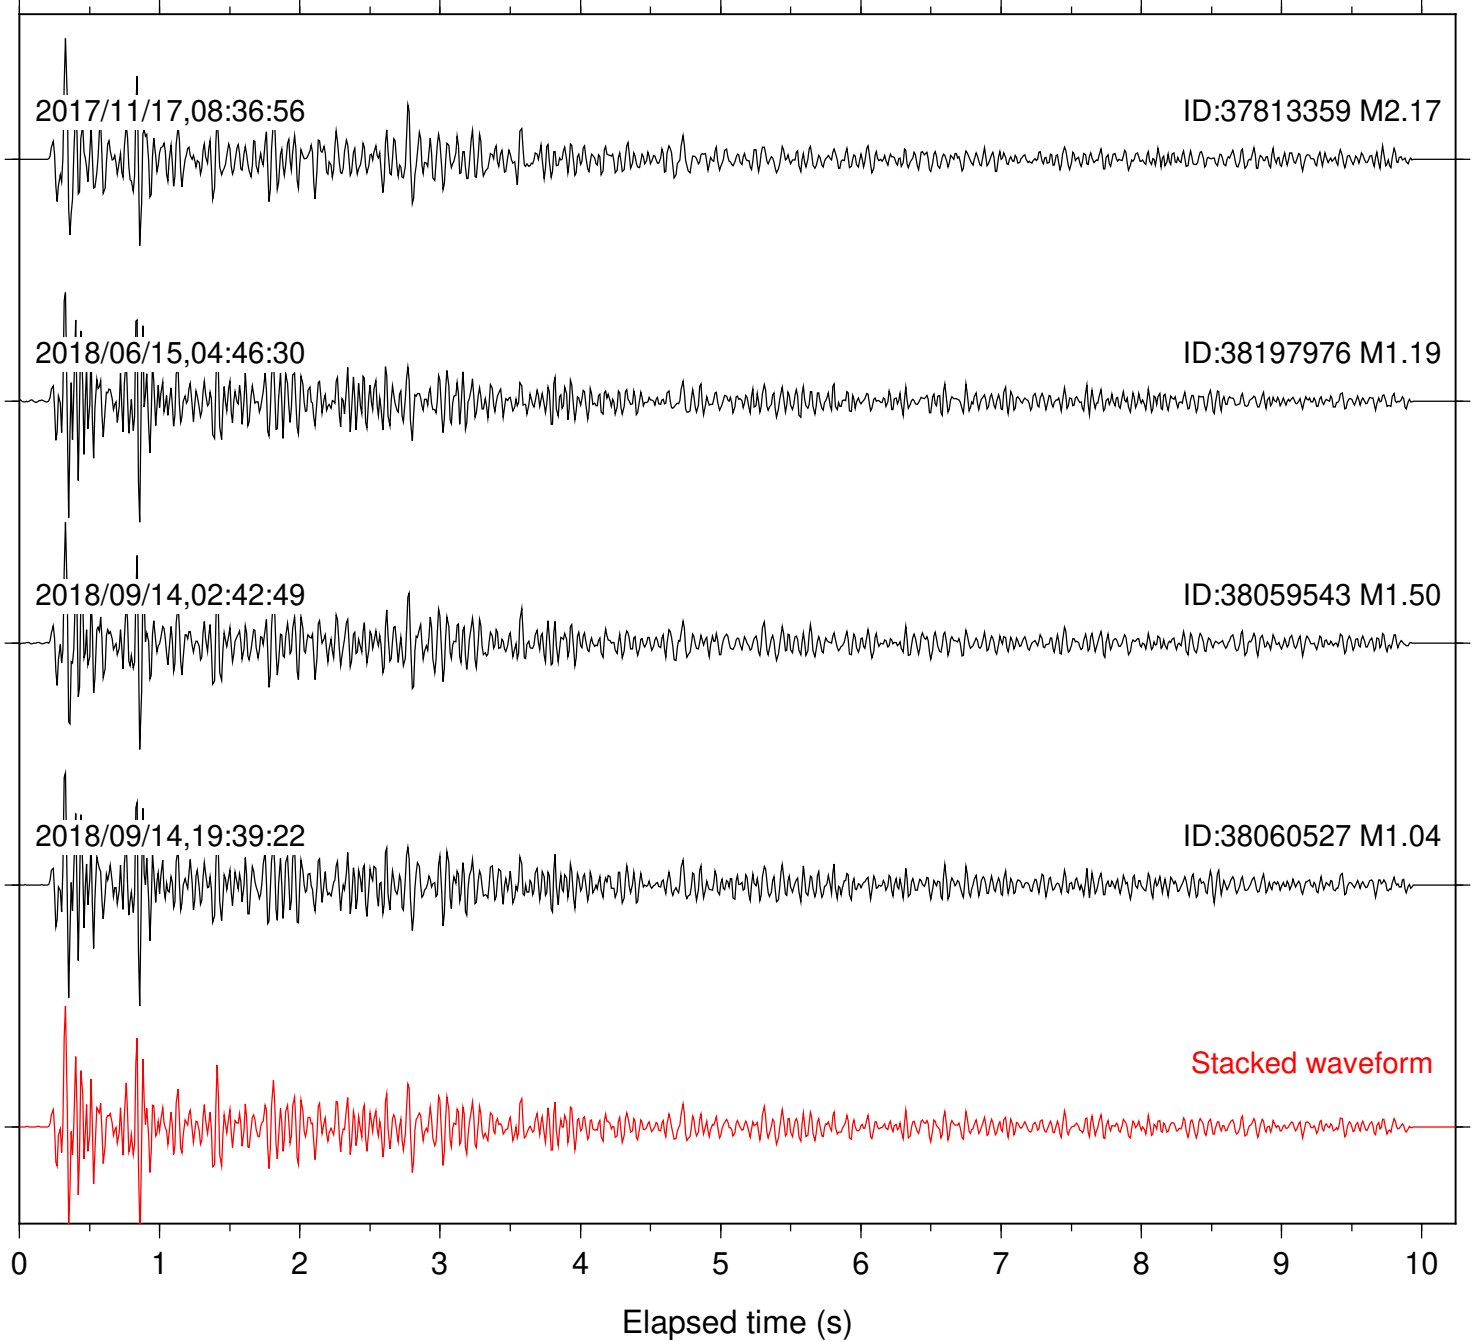

Station: CRY Com: HHZ

Focal depth: 4.76 km

Station: CSH Com: HHZ

Focal depth: 4.76 km

Station: DGR Com: HHZ

Focal depth: 4.76 km

Station: FRD Com: HHZ

Focal depth: 4.76 km