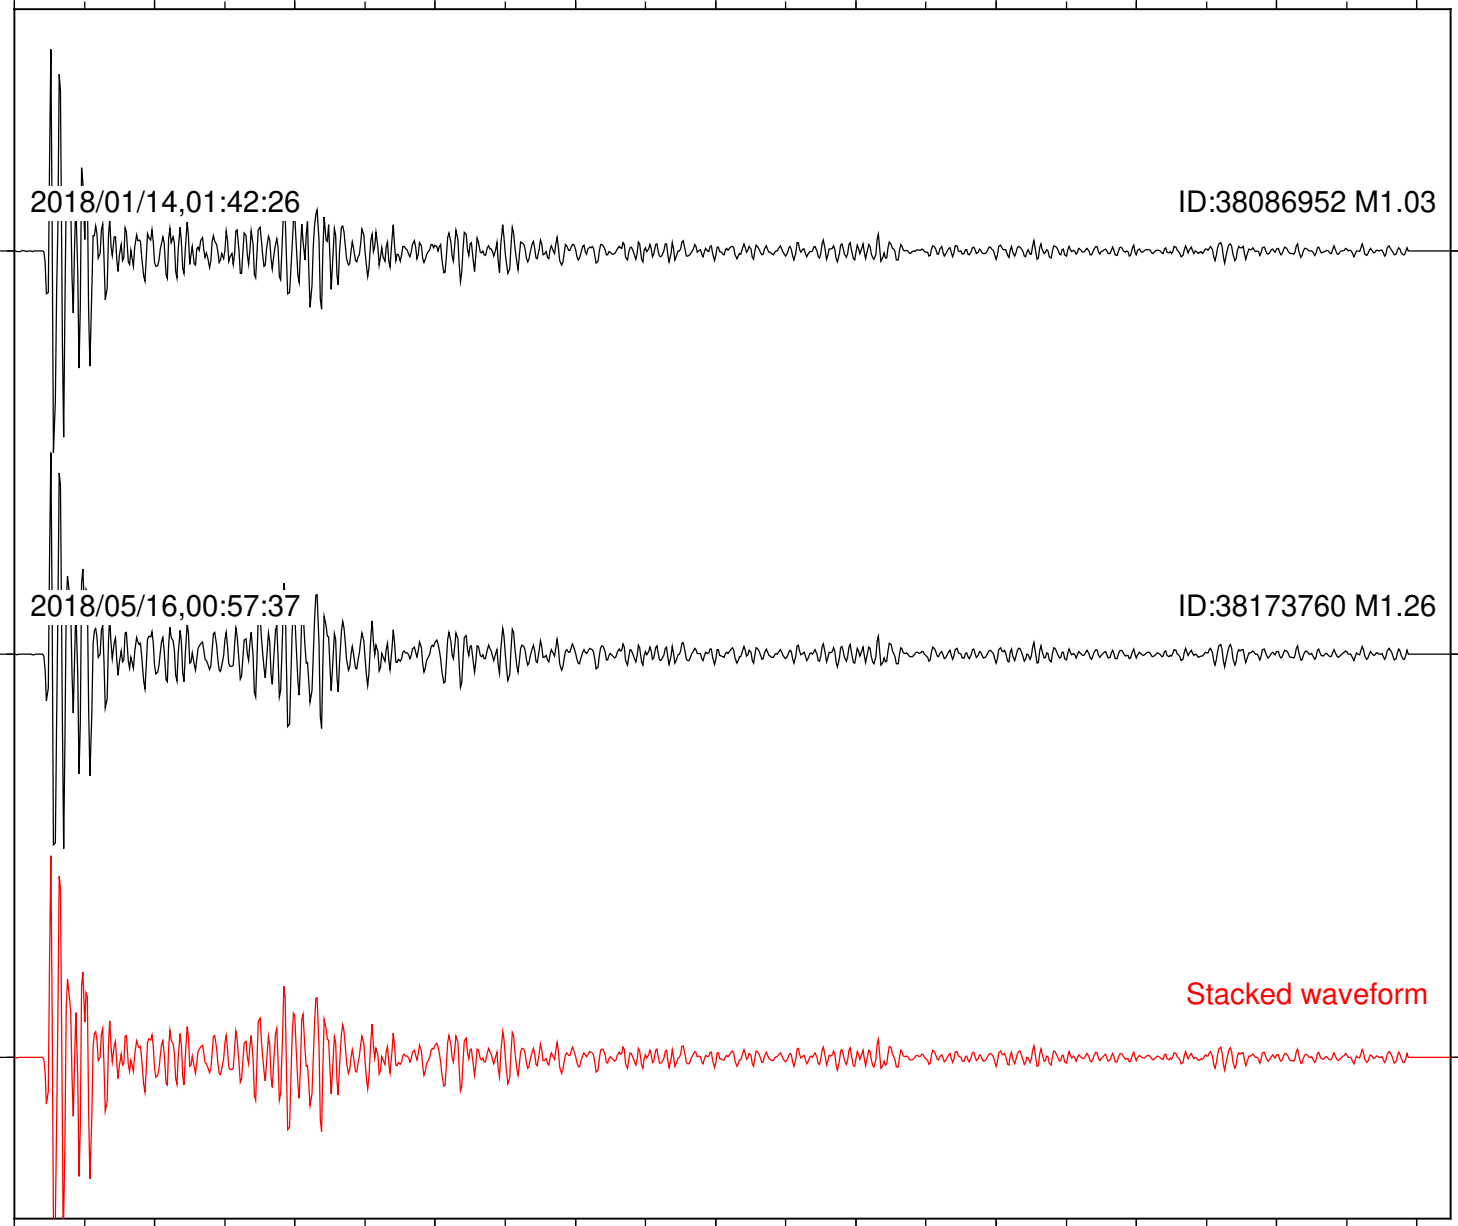

Station: B093 Com: EHZ

Focal depth: 6.30 km

2018/01/14,01:42:26

ID:38086952 M1.03

2018/05/16,00:57:37

ID:38173760 M1.26

Stacked waveform

0 1 2 3 4 5 6 7 8 9 10
Elapsed time (s)