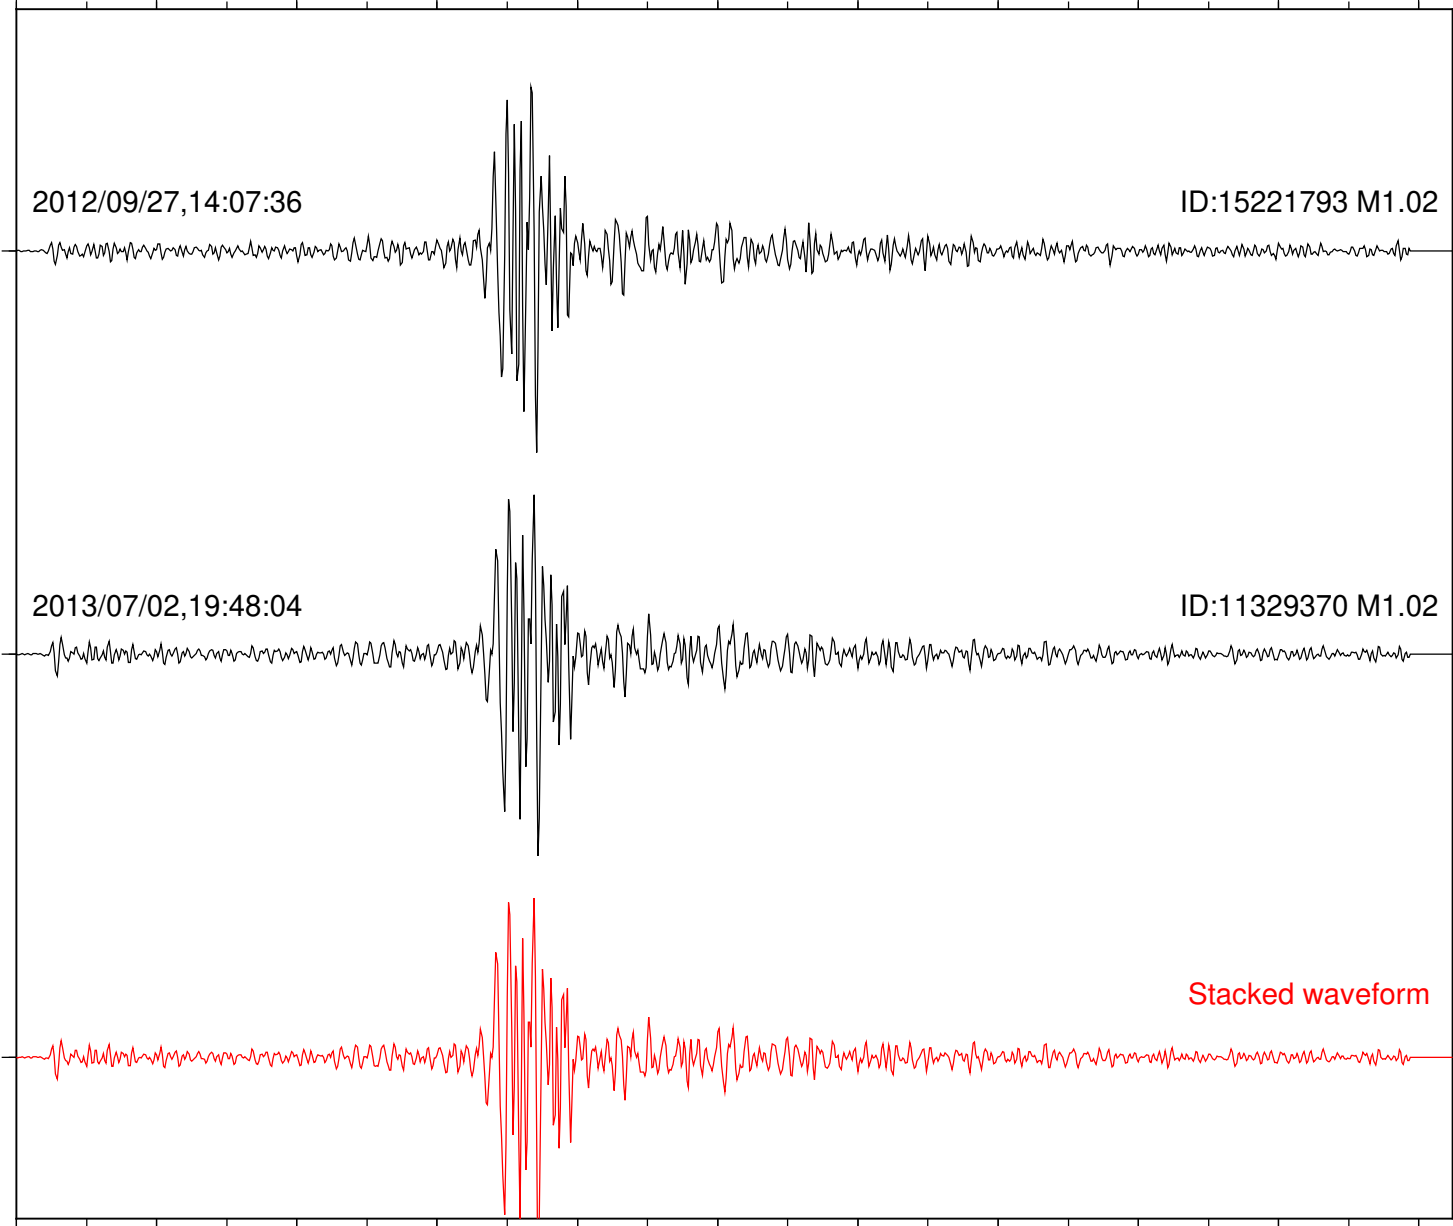

ID:11329370 M1.02

Stacked waveform

0 1 2 3 4 5 6 7 8 9 10  
Elapsed time (s)

Station: DGR Com: HHZ

Focal depth: 13.35 km

2012/09/27,14:07:36

ID:15221793 M1.02

2013/07/02,19:48:04