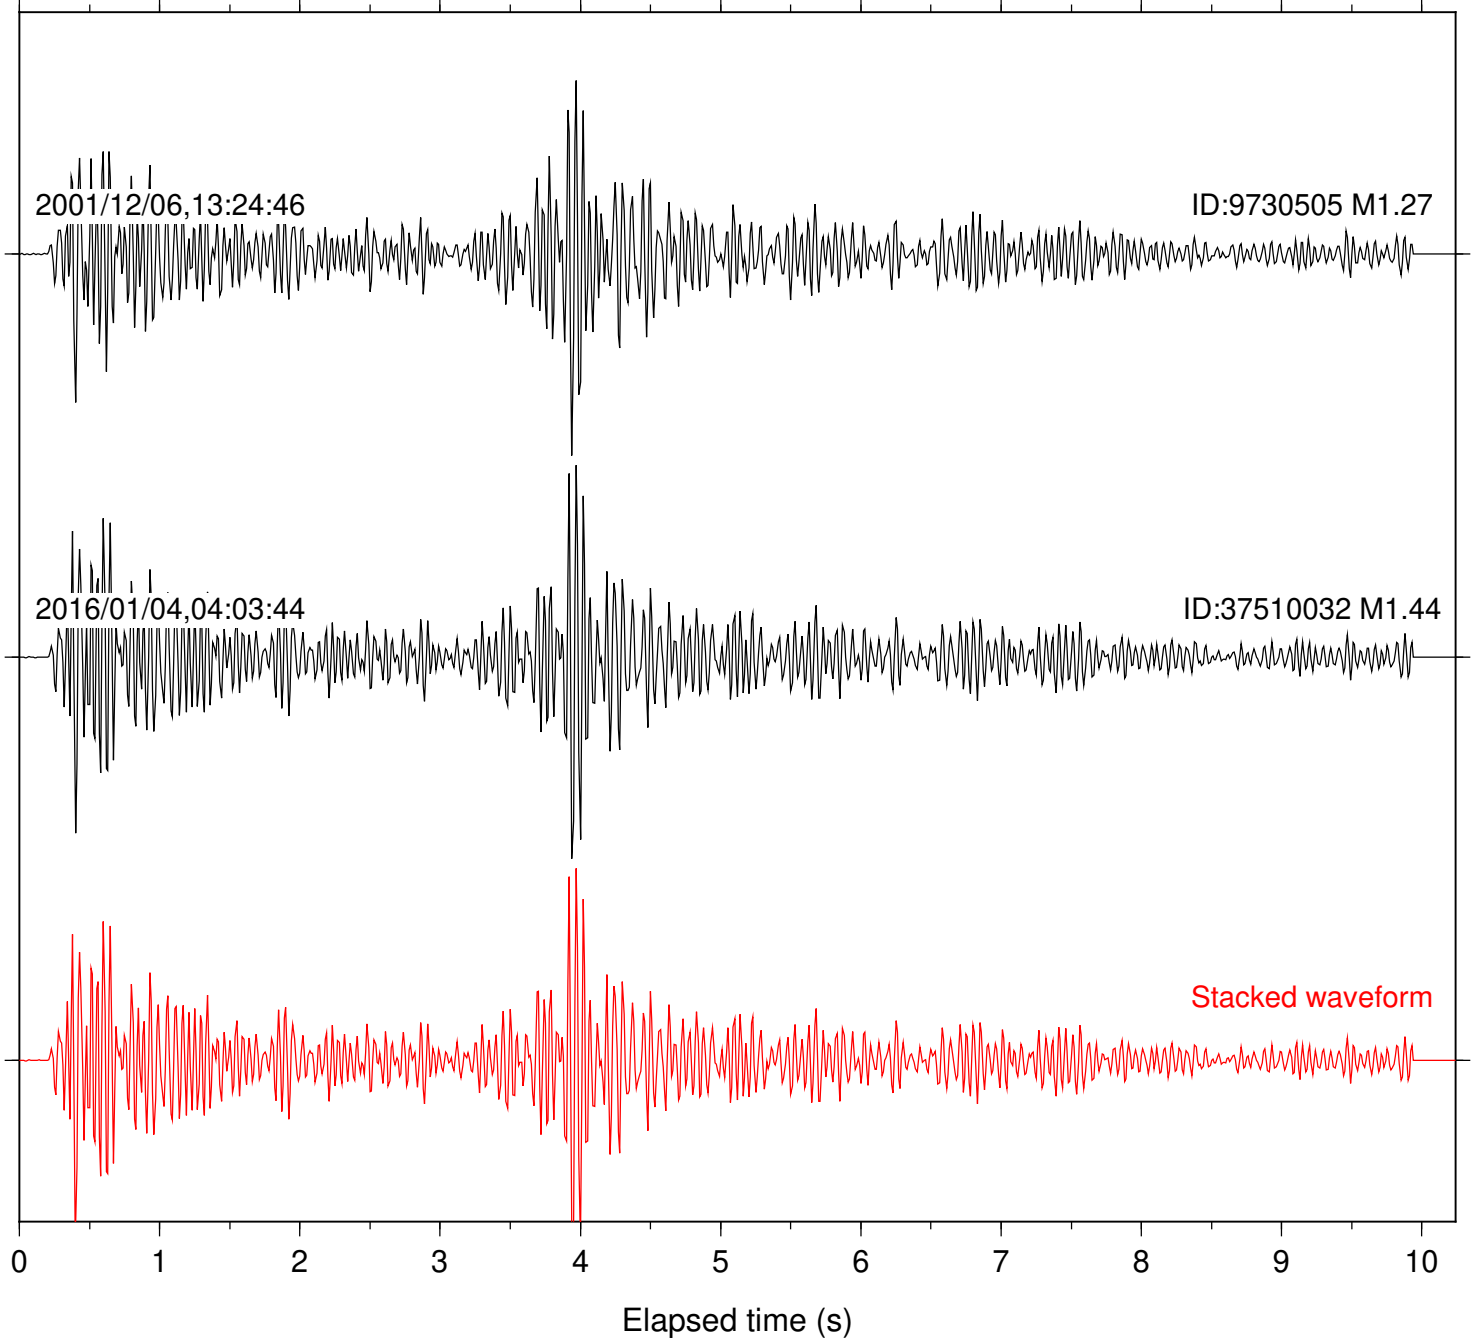

Focal depth: 16.22 km

Station: BAC Com: EHZ

Focal depth: 16.22 km

Station: CRY Com: HHZ

Focal depth: 16.22 km

Station: DGR Com: HHZ

Focal depth: 16.22 km

Station: FRD Com: HHZ