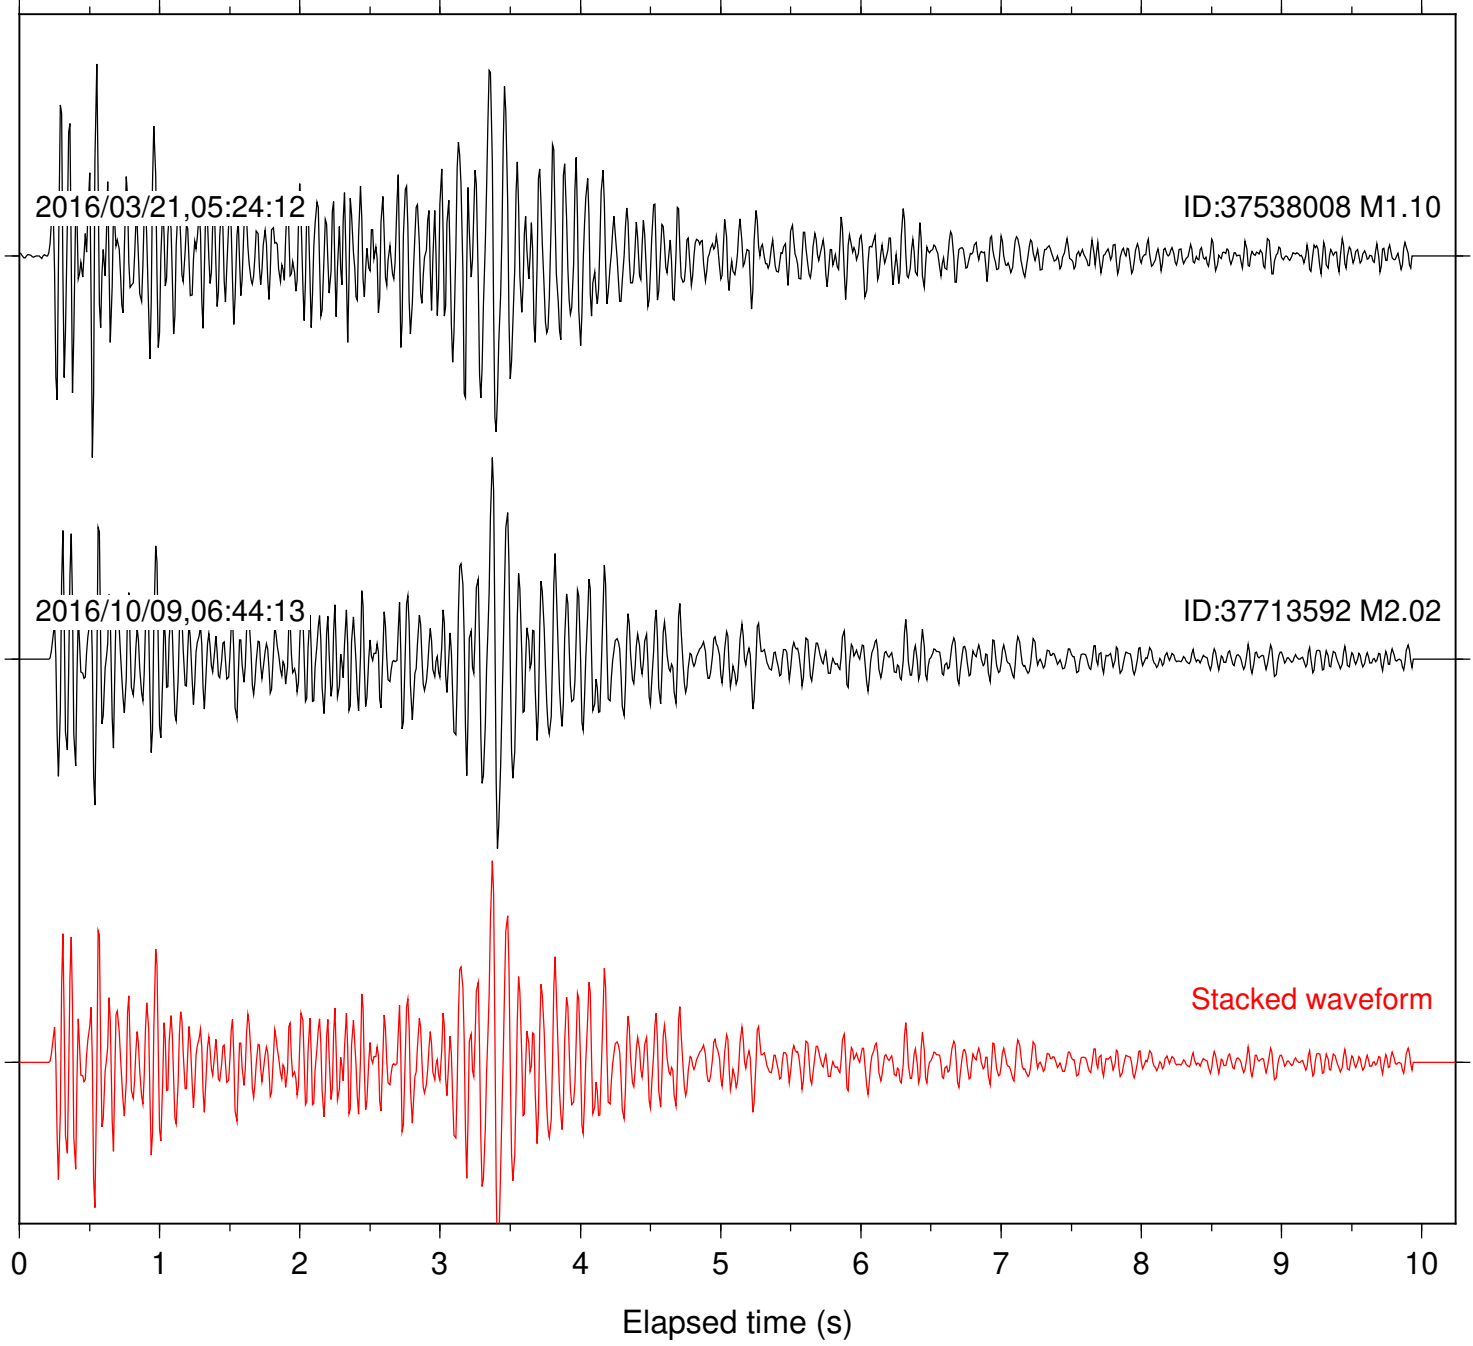

Focal depth: 6.31 km

Station: SND Com: HHZ

Focal depth: 6.31 km

Station: B087 Com: EHZ

Focal depth: 11.11 km

Station: B088 Com: EHZ

Focal depth: 11.11 km

Station: B946 Com: EHZ