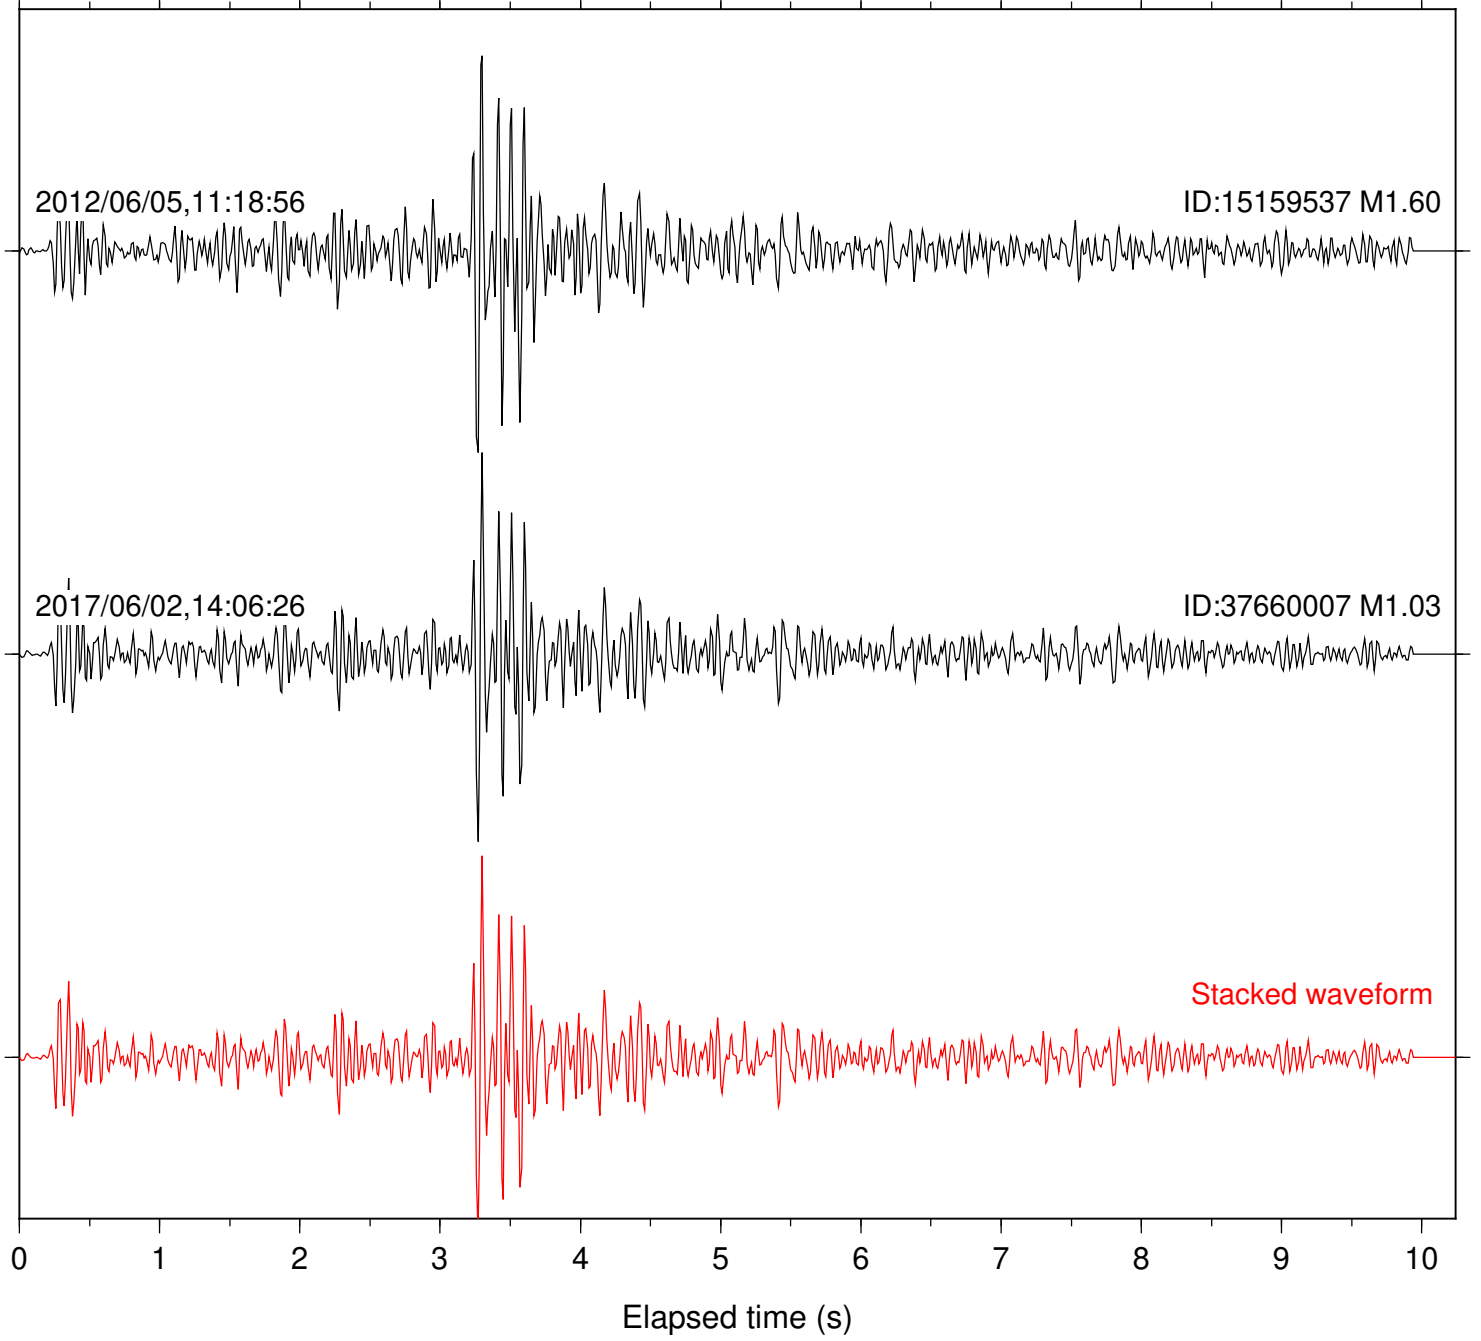

Station: B081 Com: EHZ

Focal depth: 7.92 km