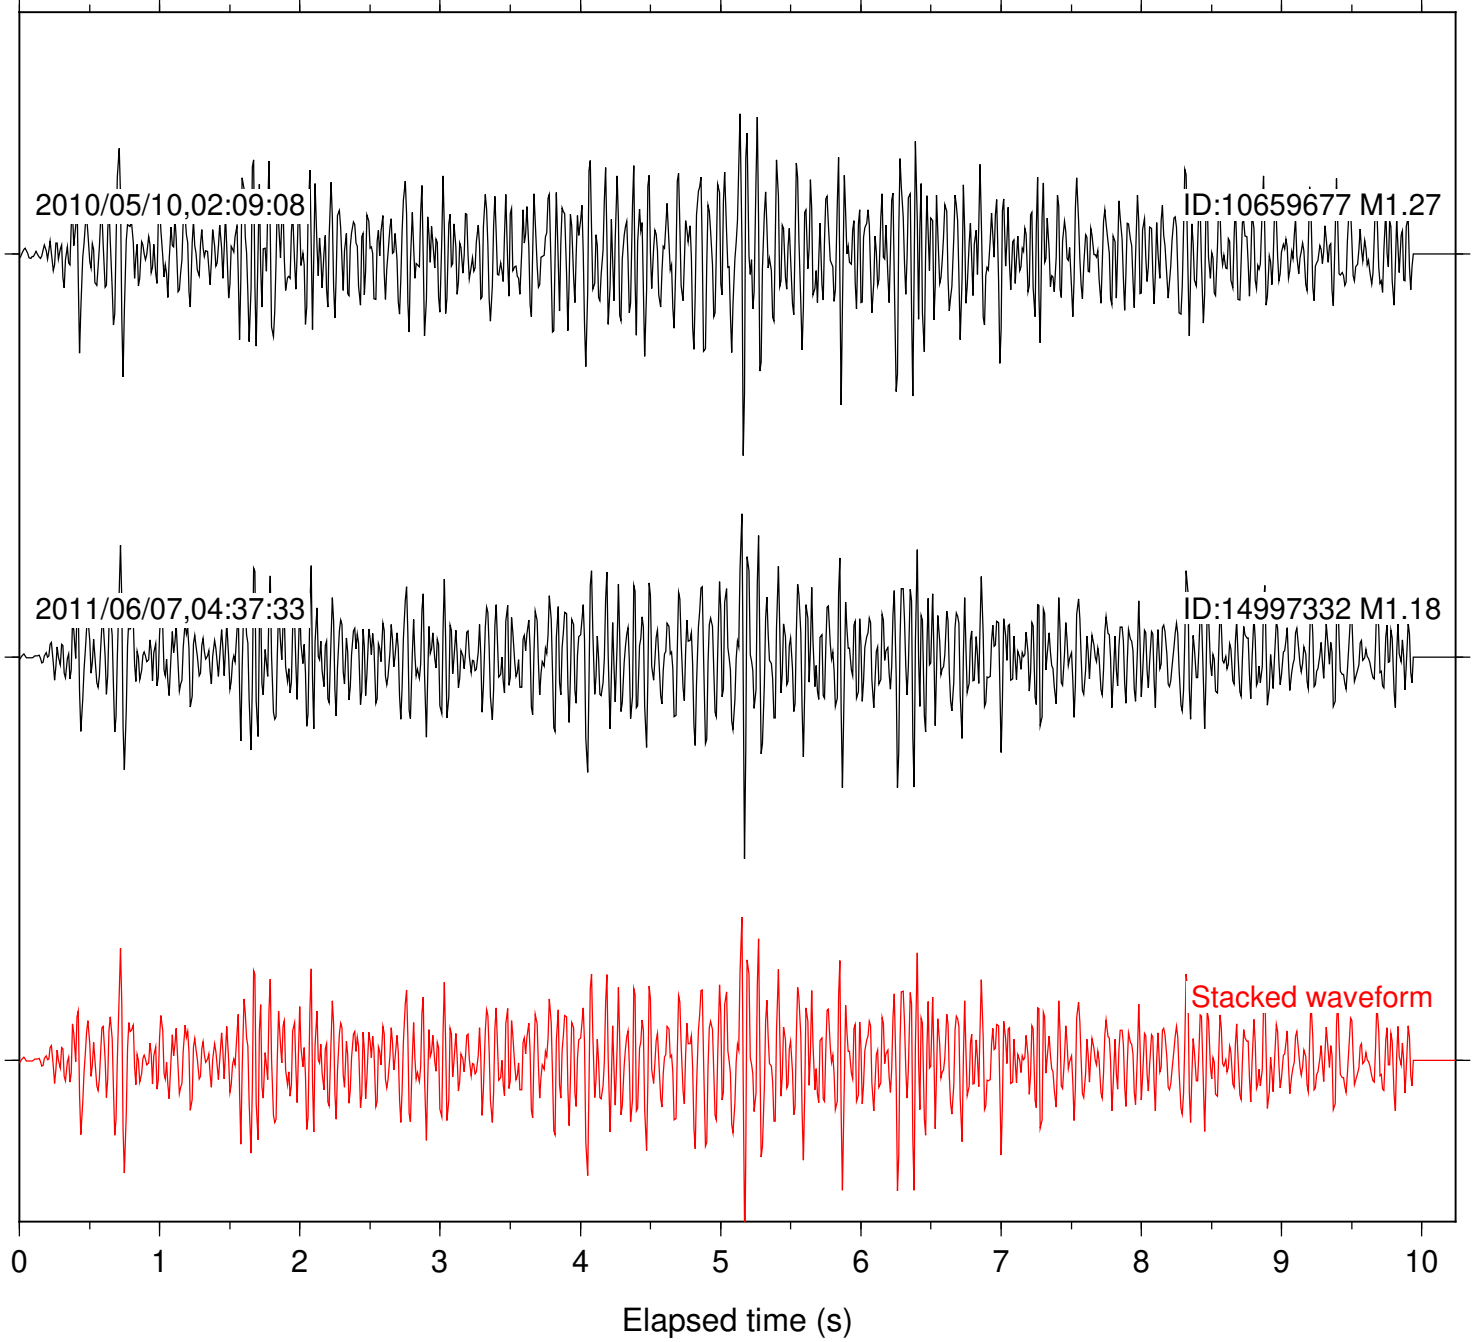

Station: FRD Com: HHZ

Focal depth: 2.25 km