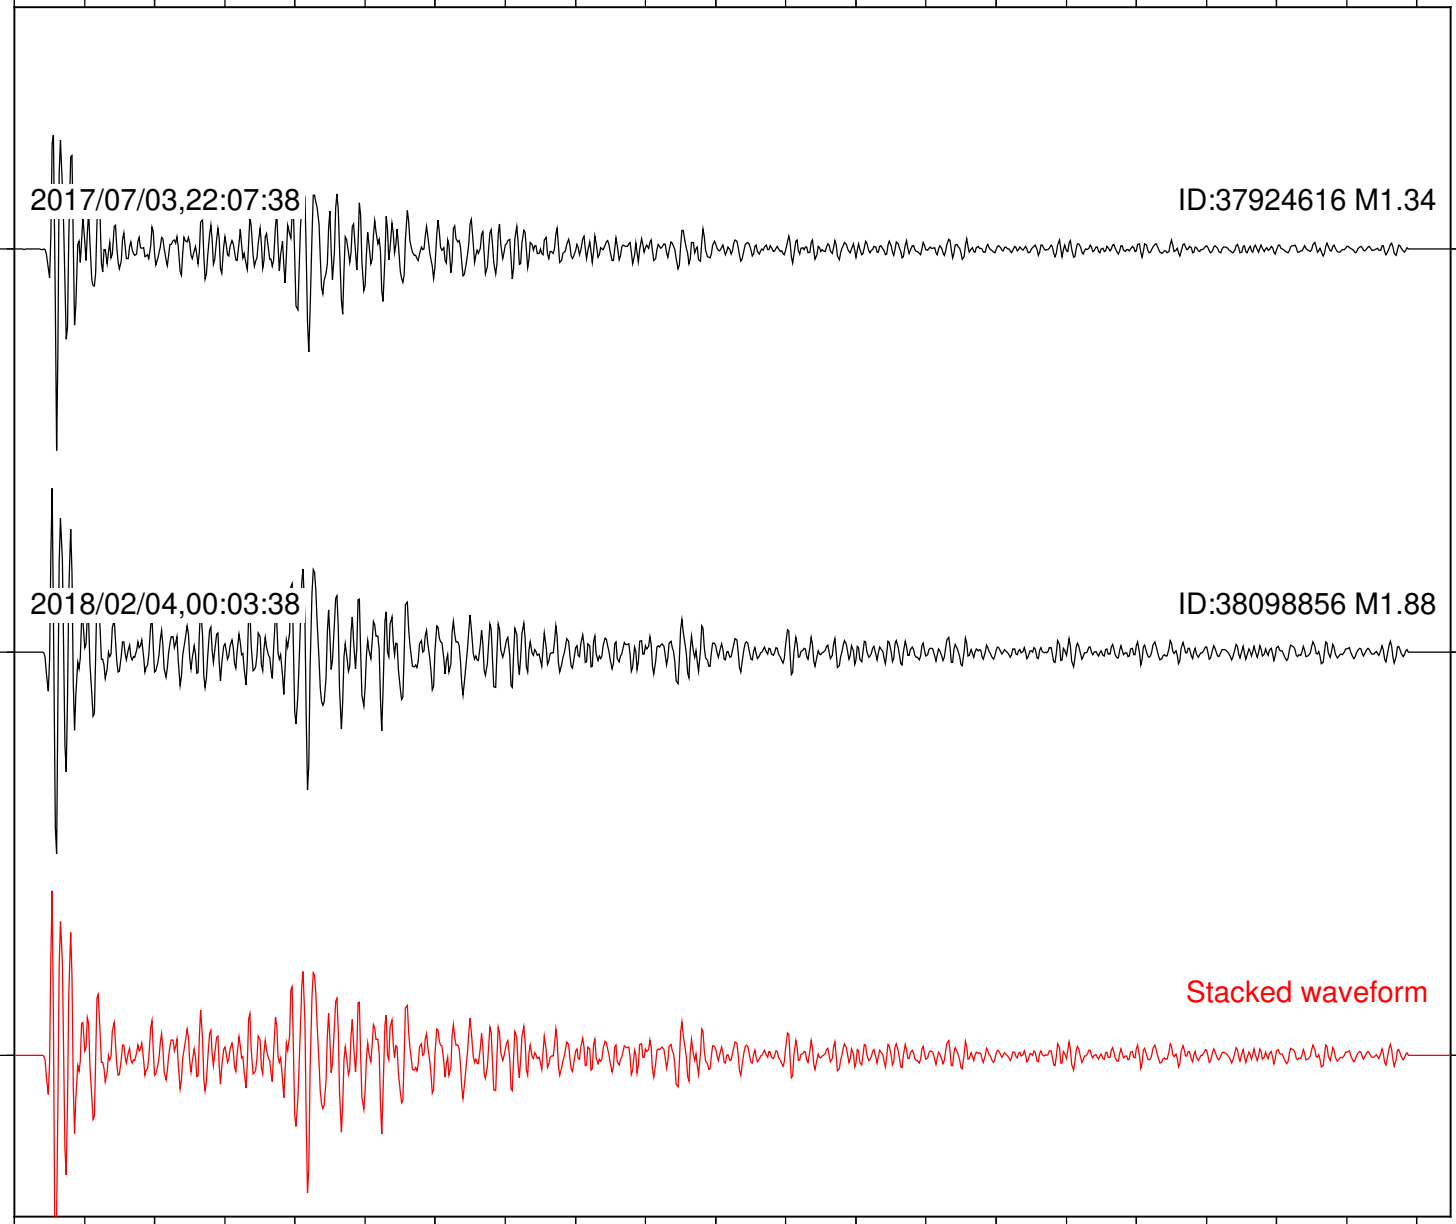

Station: B093 Com: EHZ

Focal depth: 5.27 km

2017/07/03,22:07:38

ID:37924616 M1.34

2018/02/04,00:03:38

ID:38098856 M1.88

Stacked waveform

0 1 2 3 4 5 6 7 8 9 10
Elapsed time (s)