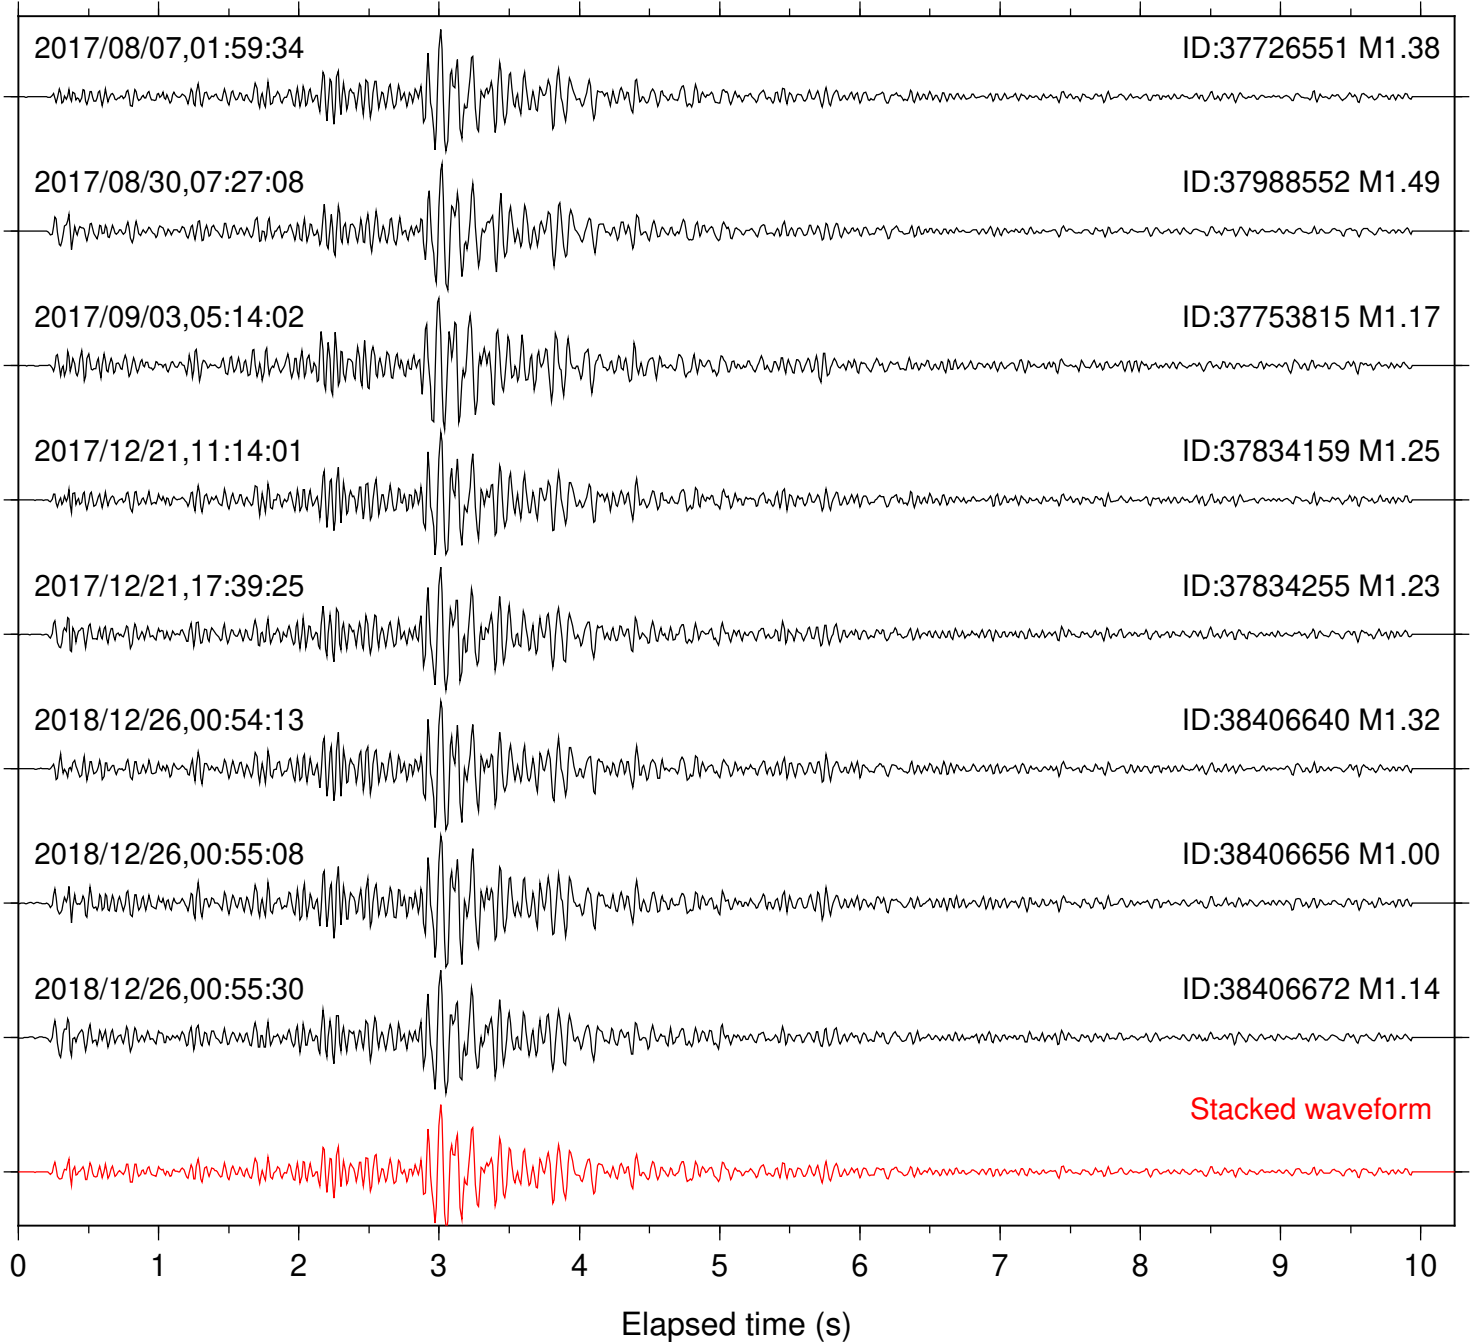

Station: B082 Com: EHZ

Focal depth: 6.96 km