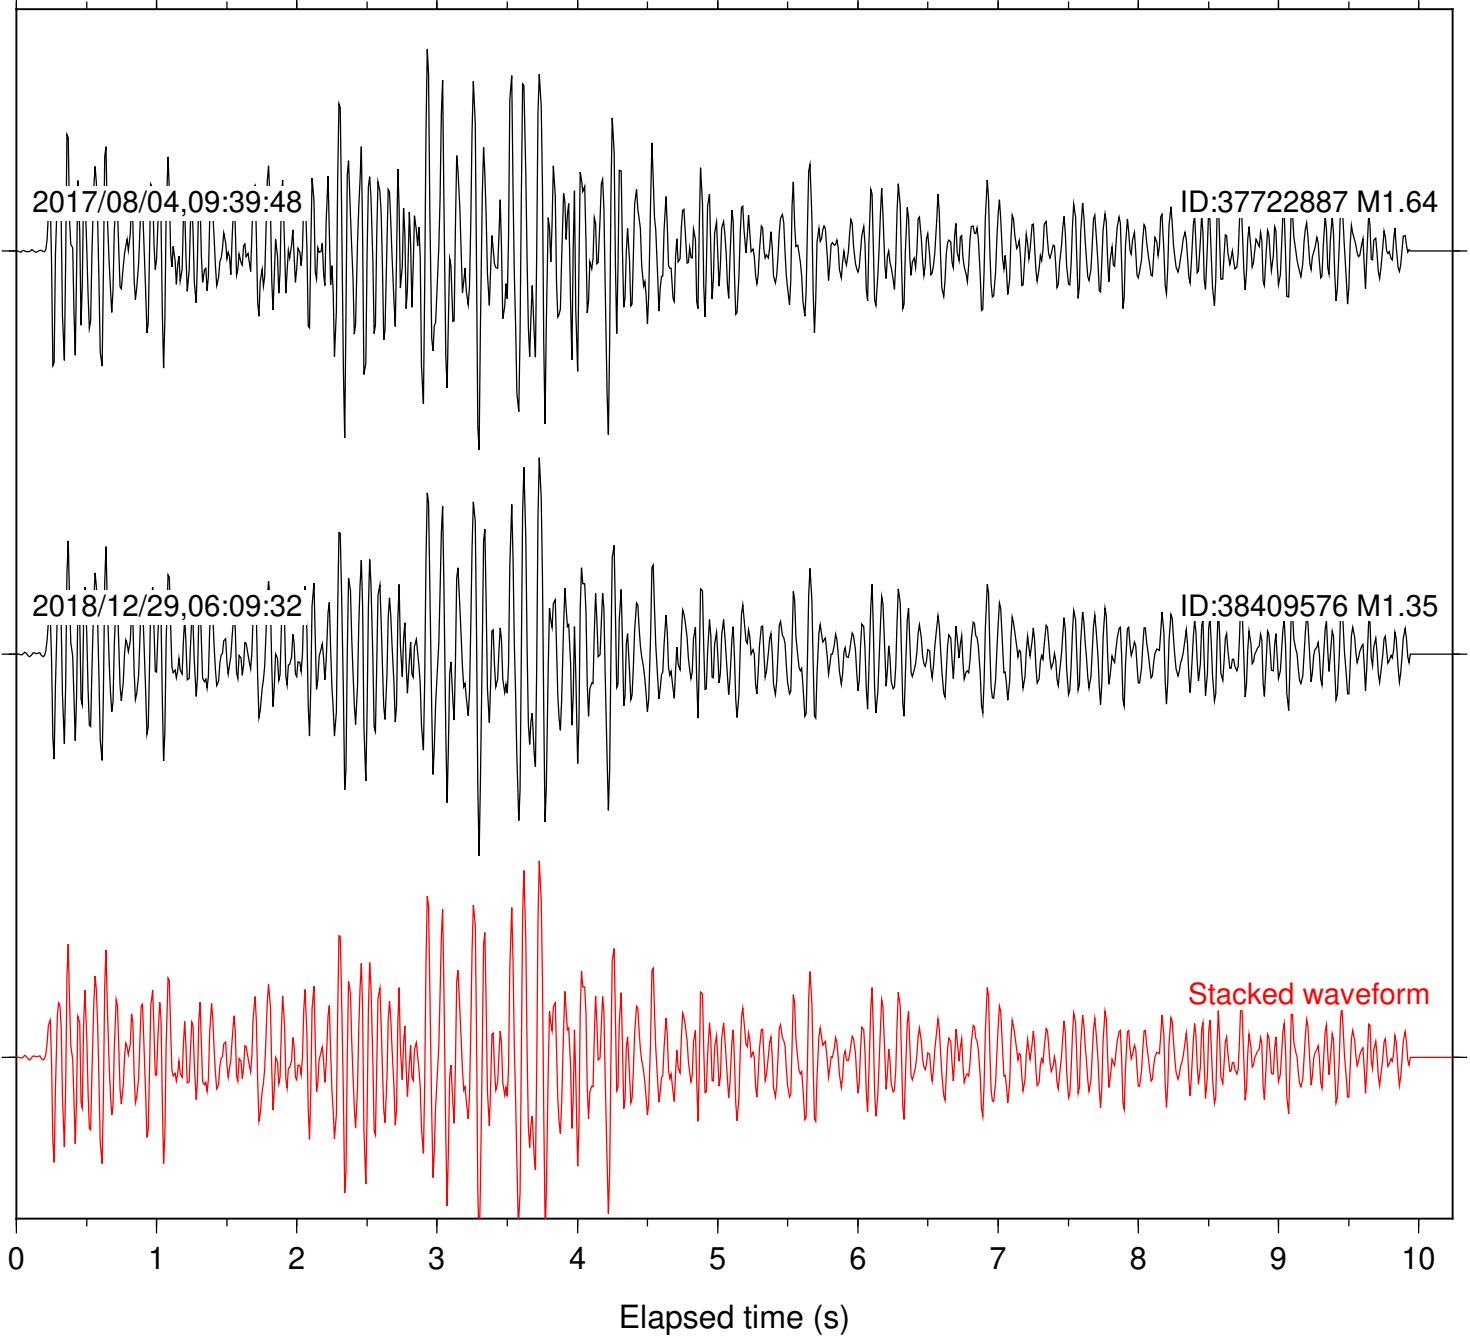

Station: B084 Com: EHZ

Focal depth: 5.44 km

Station: B087 Com: EHZ

Focal depth: 5.44 km

Station: B088 Com: EHZ

Focal depth: 5.44 km

Station: B093 Com: EHZ

Focal depth: 5.44 km