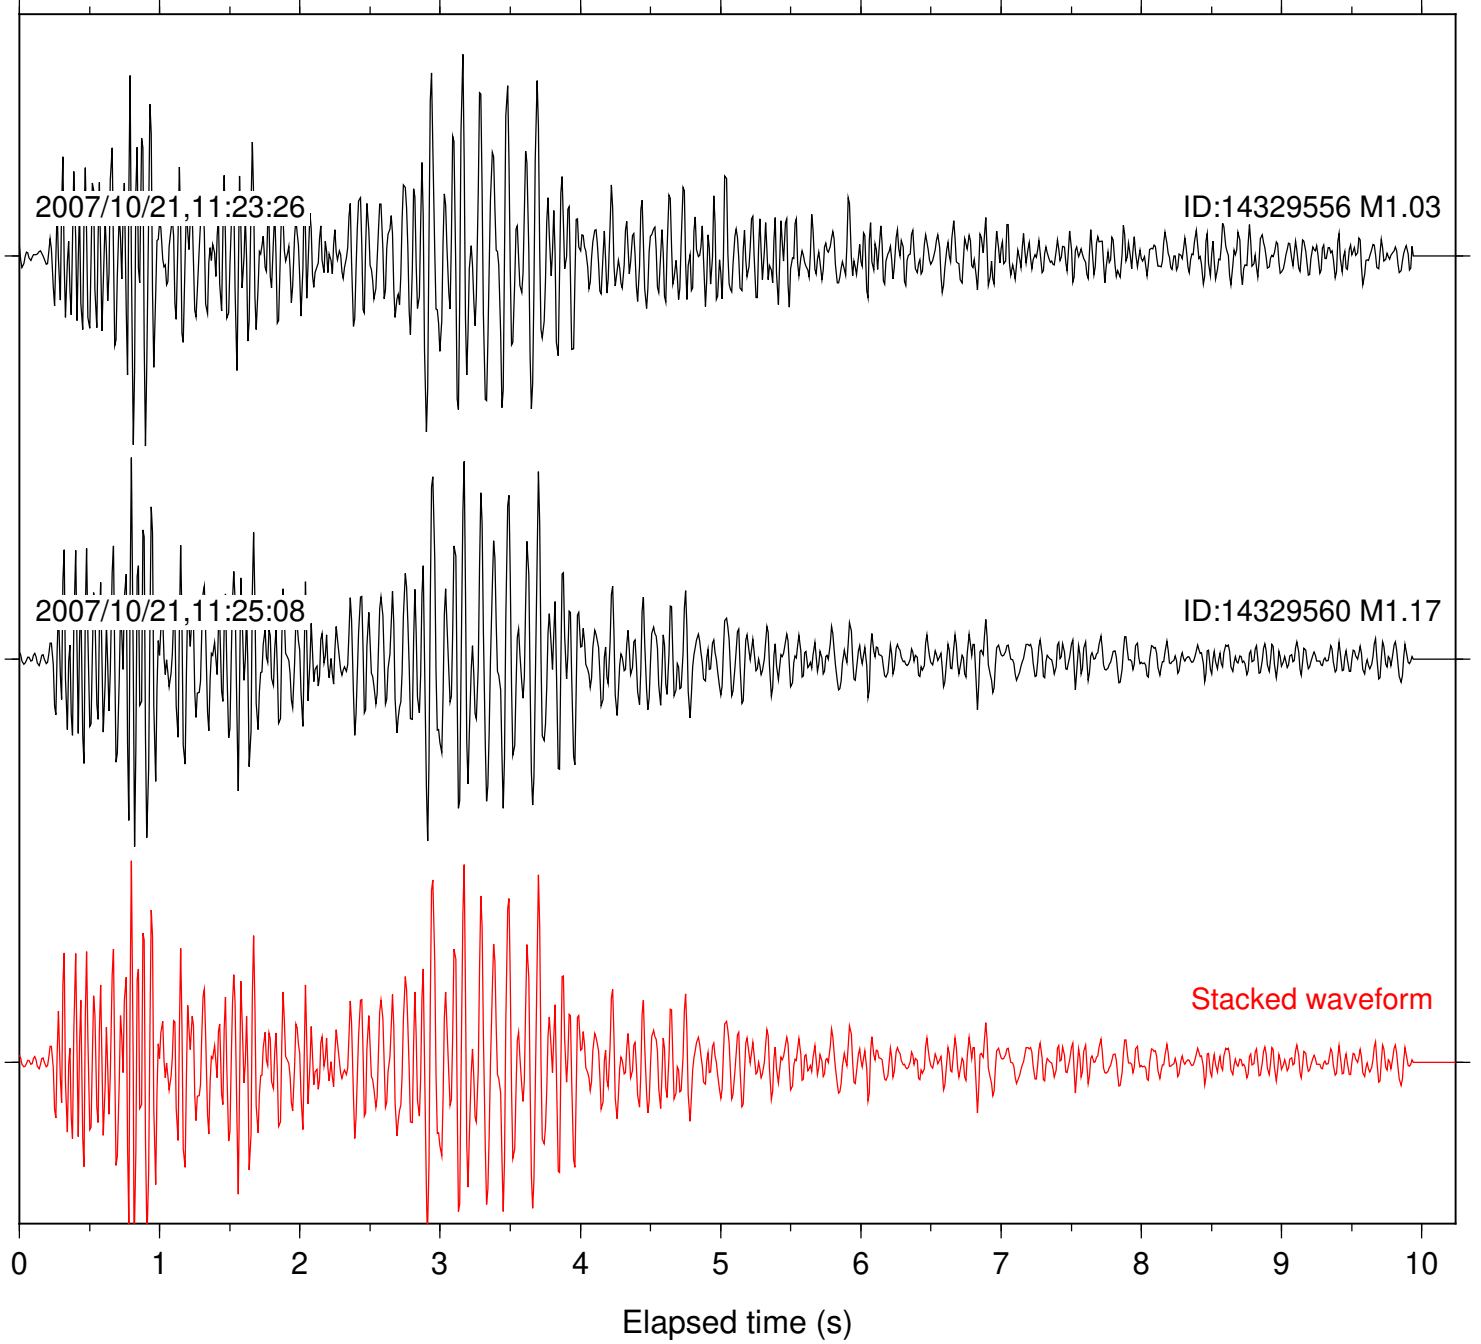

Station: WMC Com: HHZ

Focal depth: 12.93 km