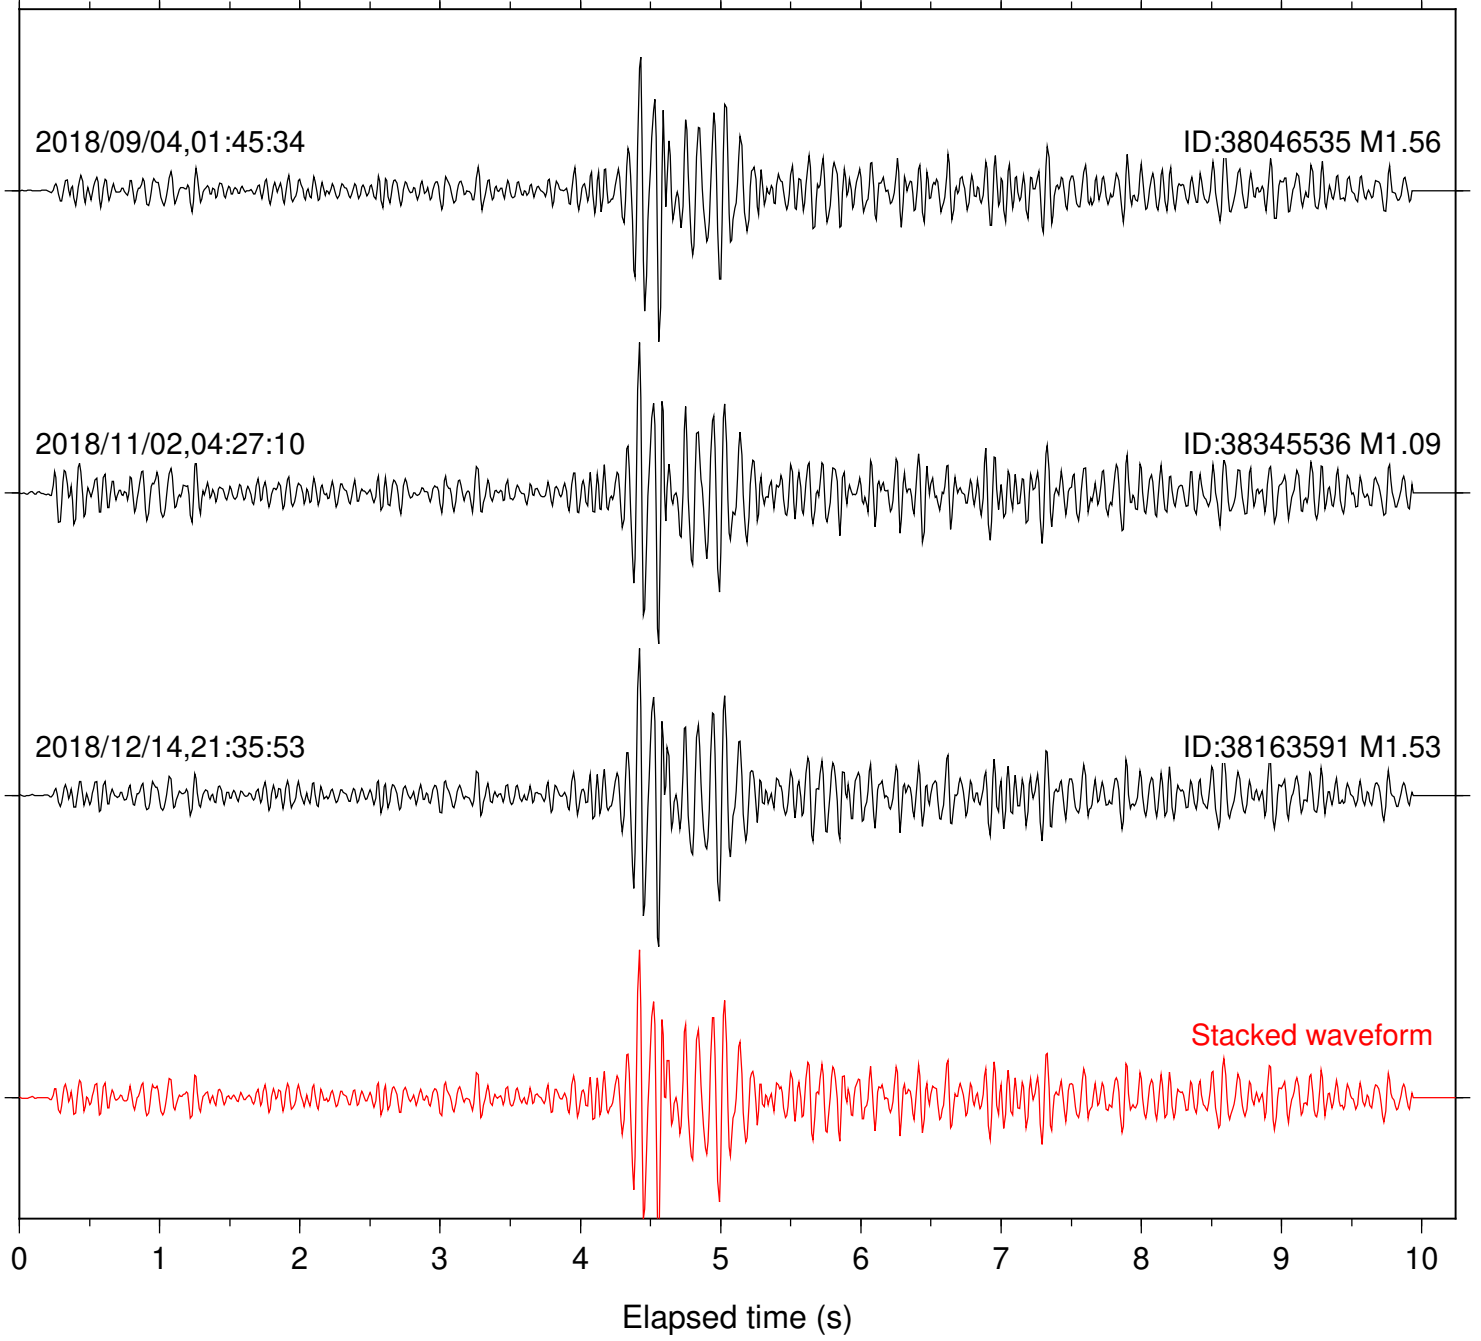

Station: B084 Com: EHZ

Focal depth: 4.27 km