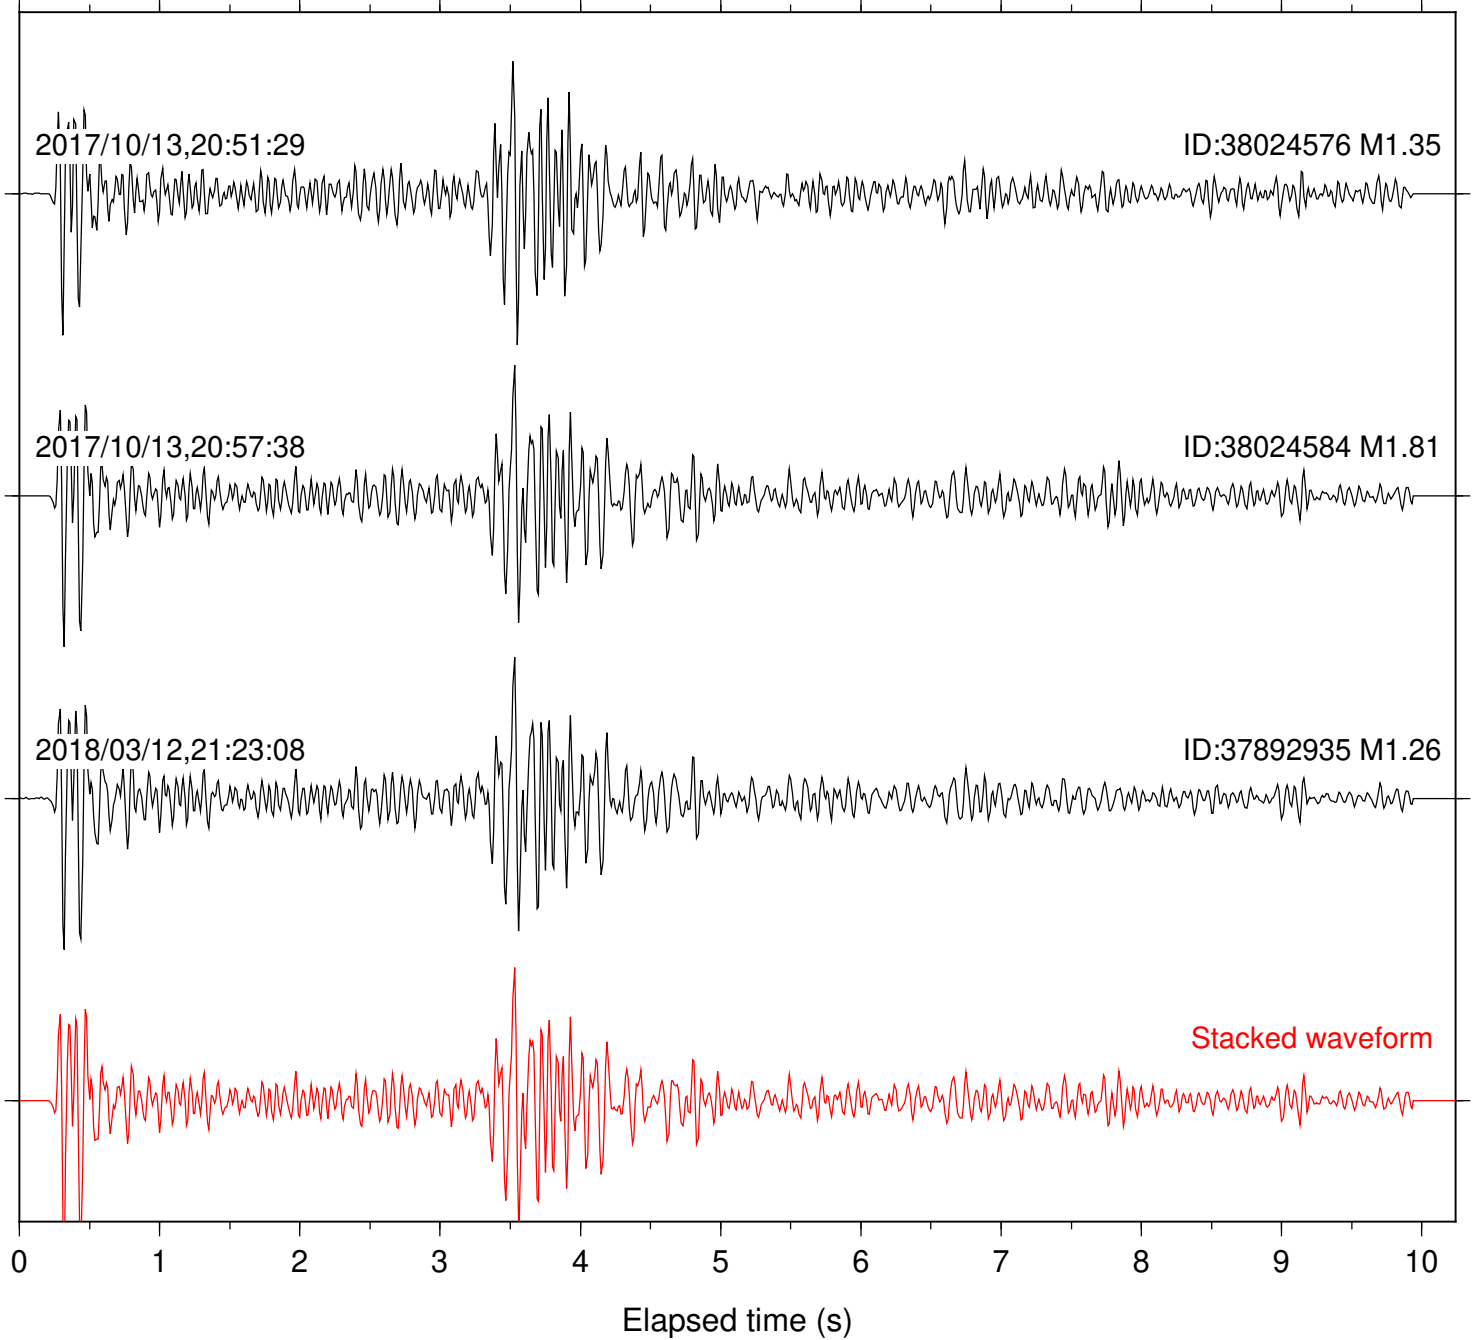

Station: CSH Com: HHZ

Focal depth: 6.61 km

Station: FRD Com: HHZ

Focal depth: 6.61 km

Station: LKH Com: HHZ

Focal depth: 6.61 km

Station: LVA2 Com: HHZ

Focal depth: 6.61 km