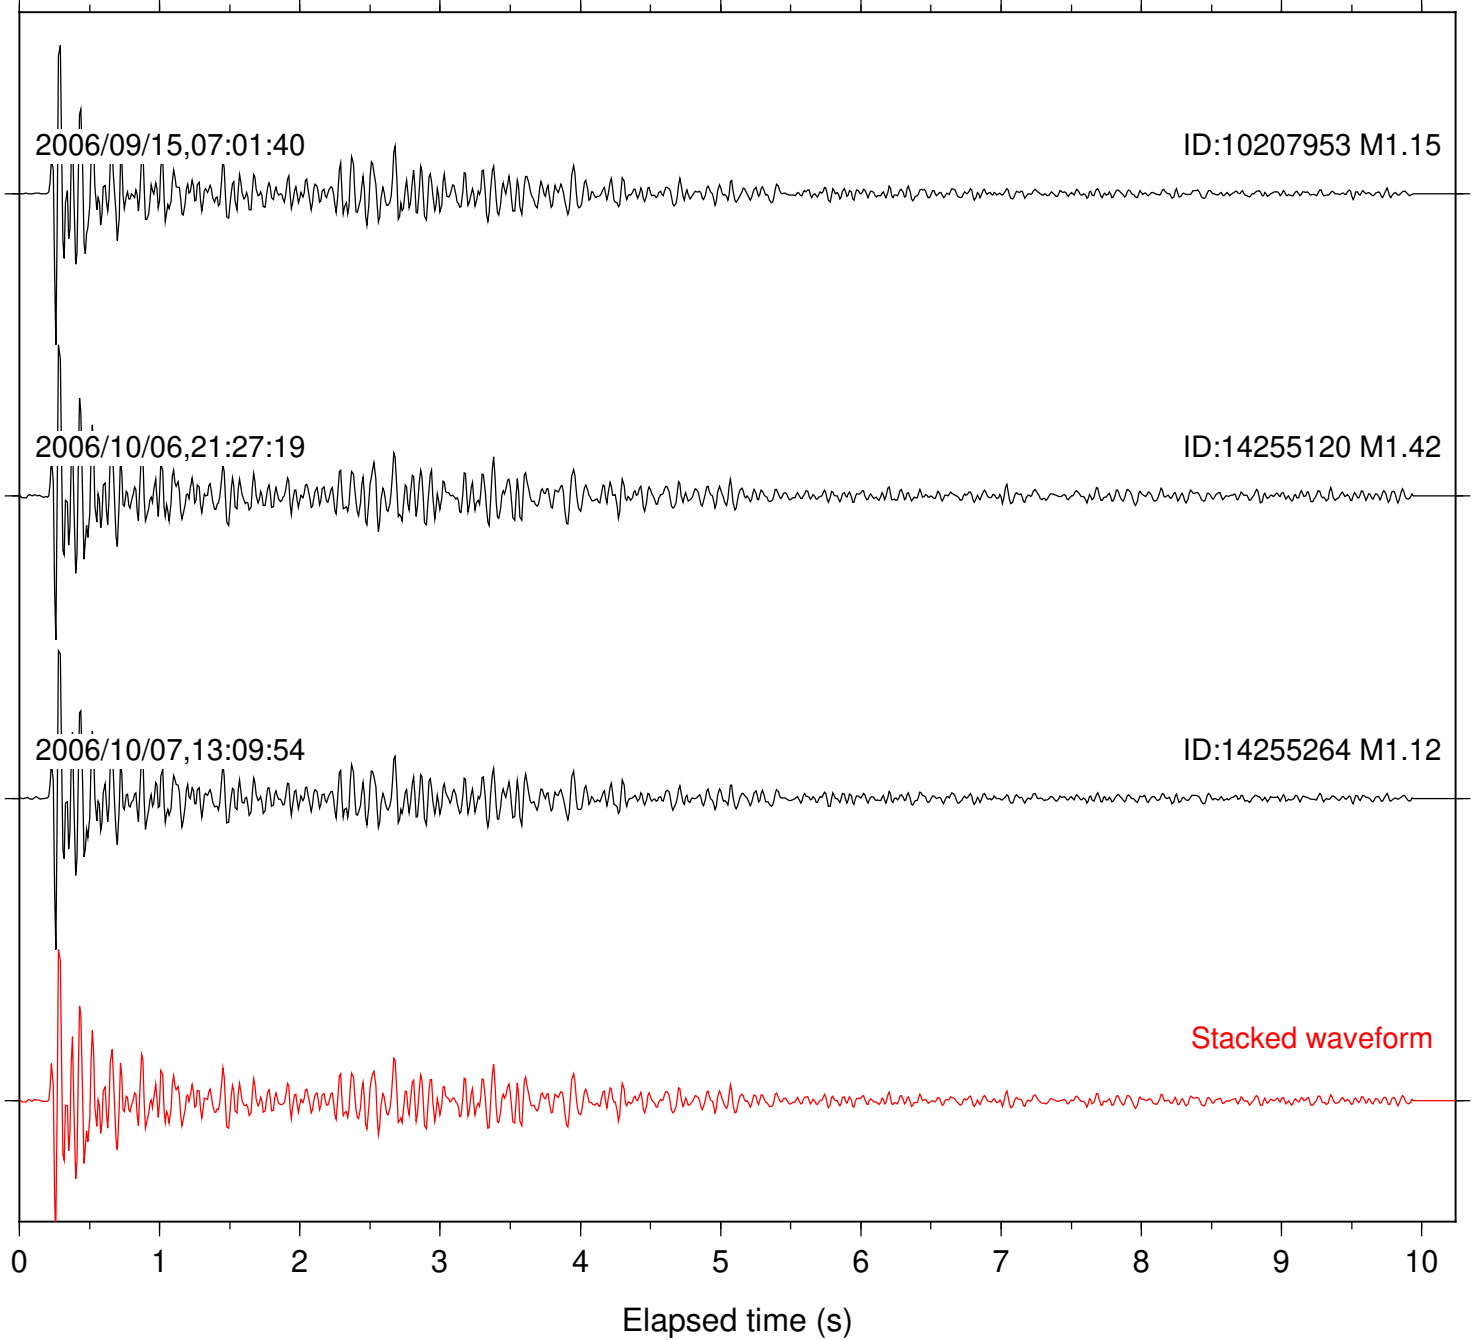

Station: TOR Com: HHZ

Focal depth: 8.00 km

Station: TRO Com: HHZ

Focal depth: 7.92 km

Station: WMC Com: HHZ

Focal depth: 7.92 km

Station: FRD Com: HHZ

Focal depth: 13.76 km