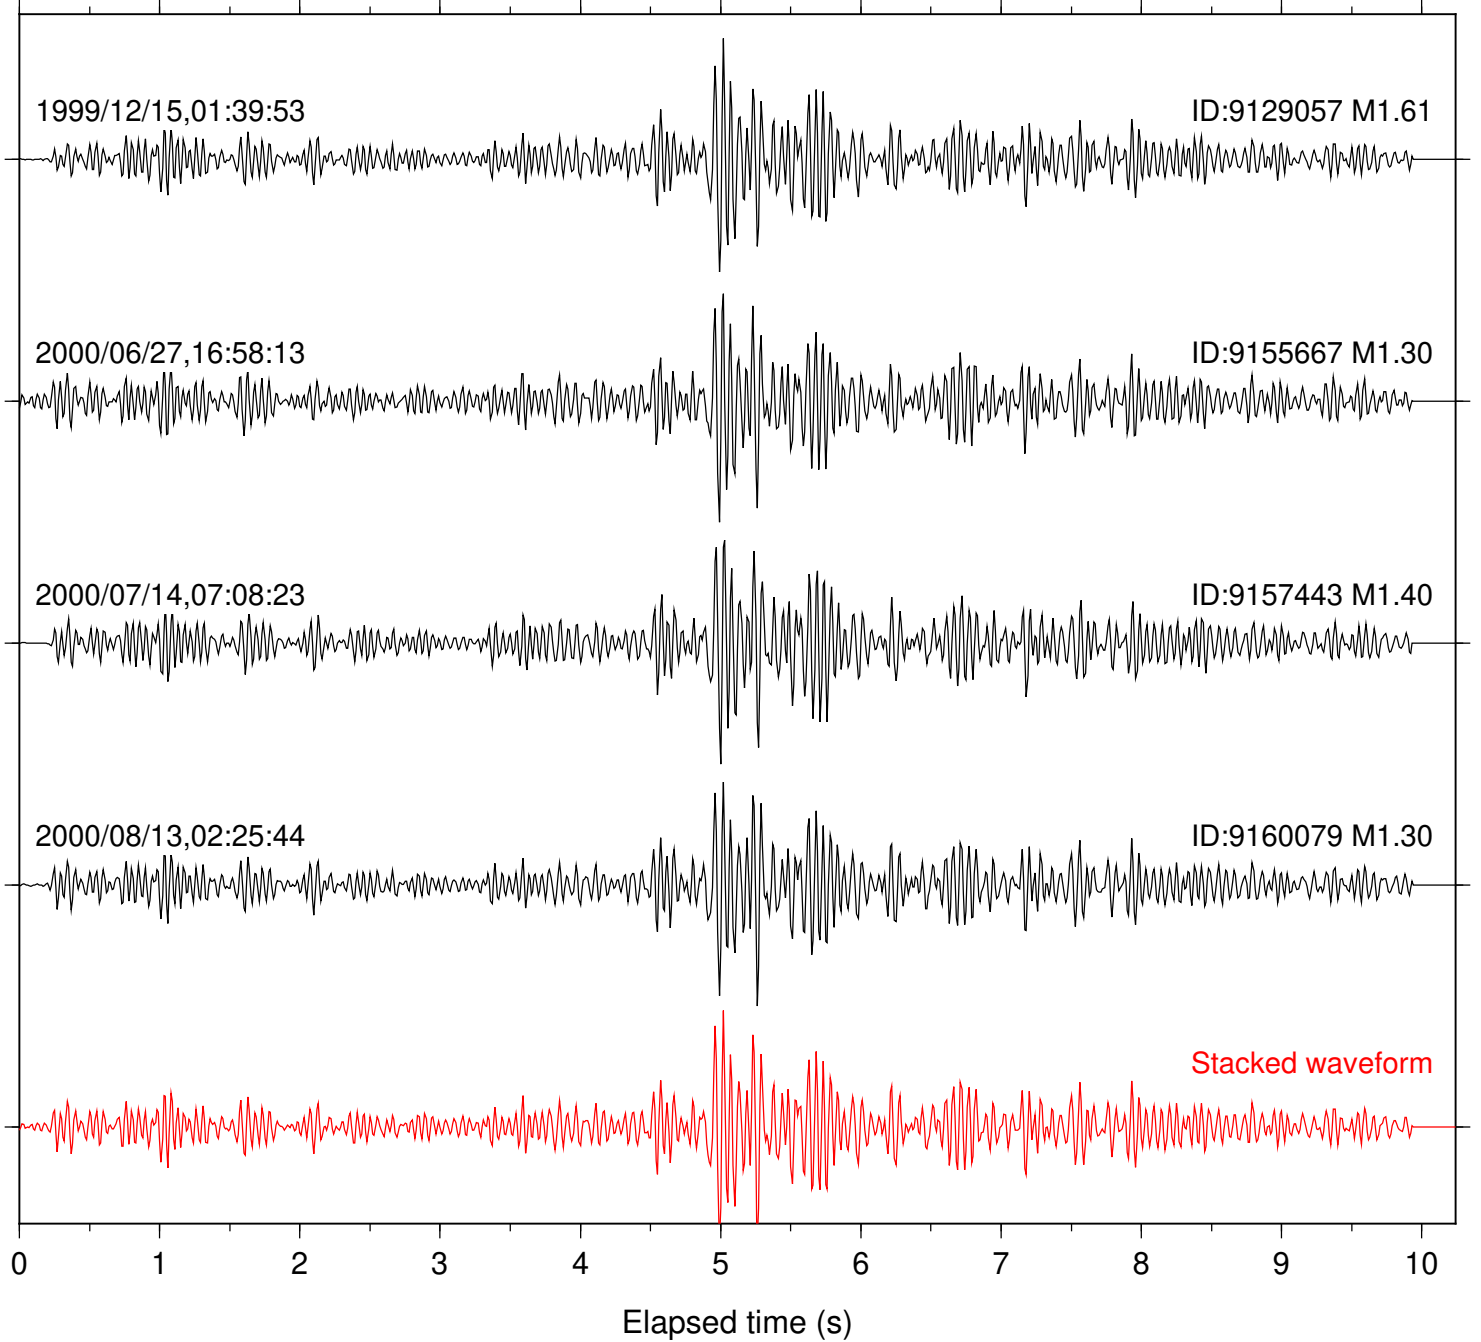

Station: DGR Com: HHZ

Focal depth: 12.88 km