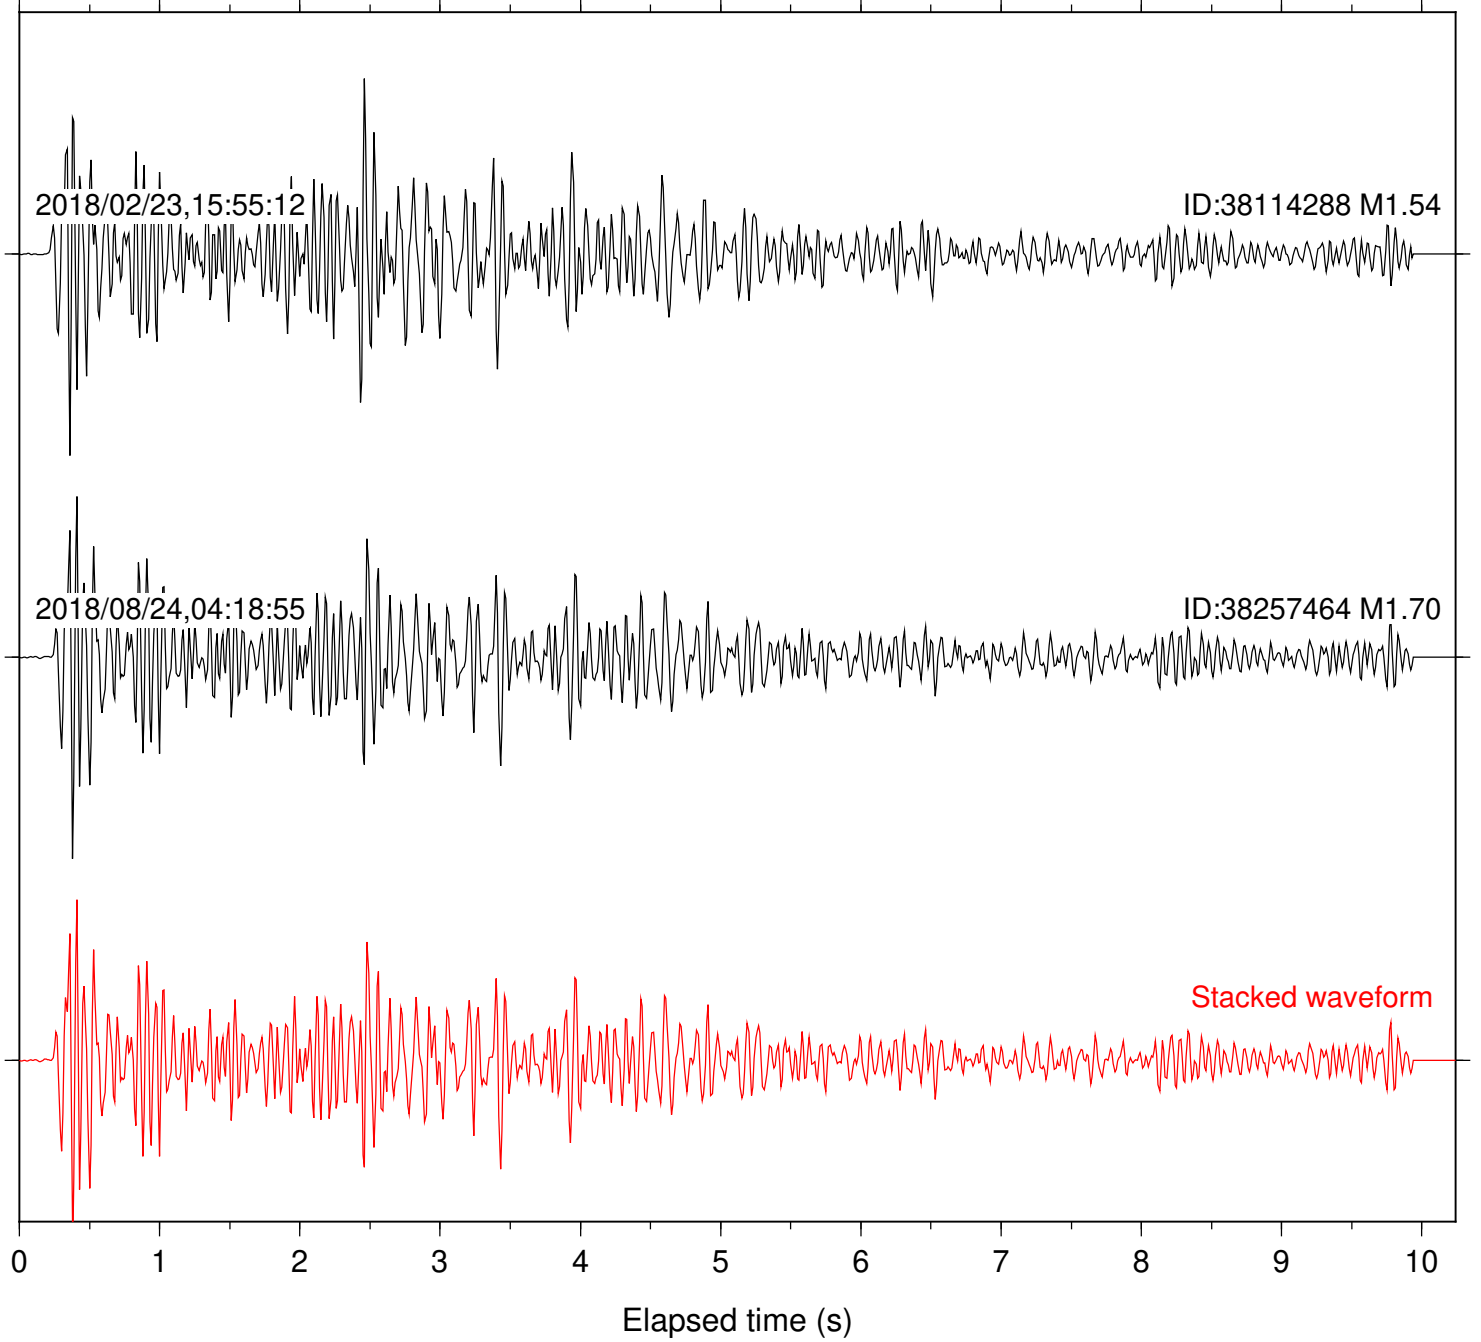

Station: B087 Com: EHZ

Focal depth: 4.81 km