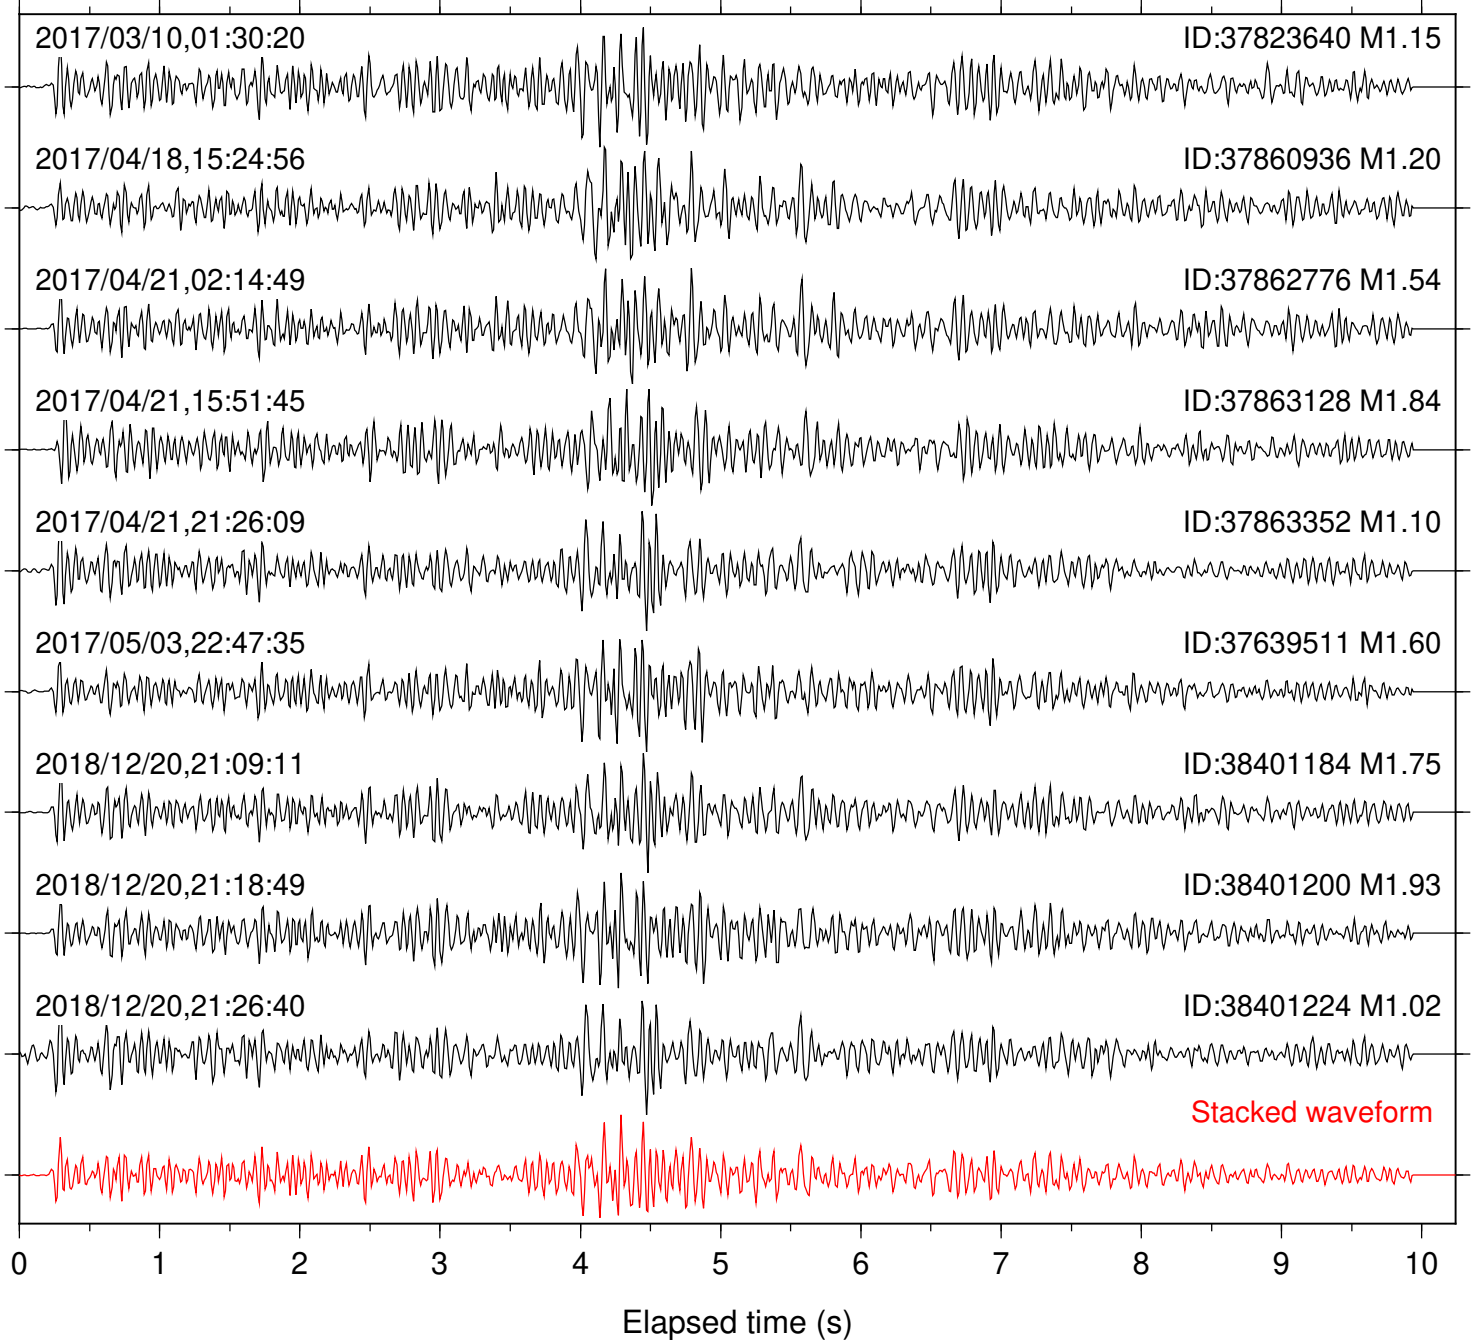

Station: HMT2 Com: HHZ

Focal depth: 5.85 km