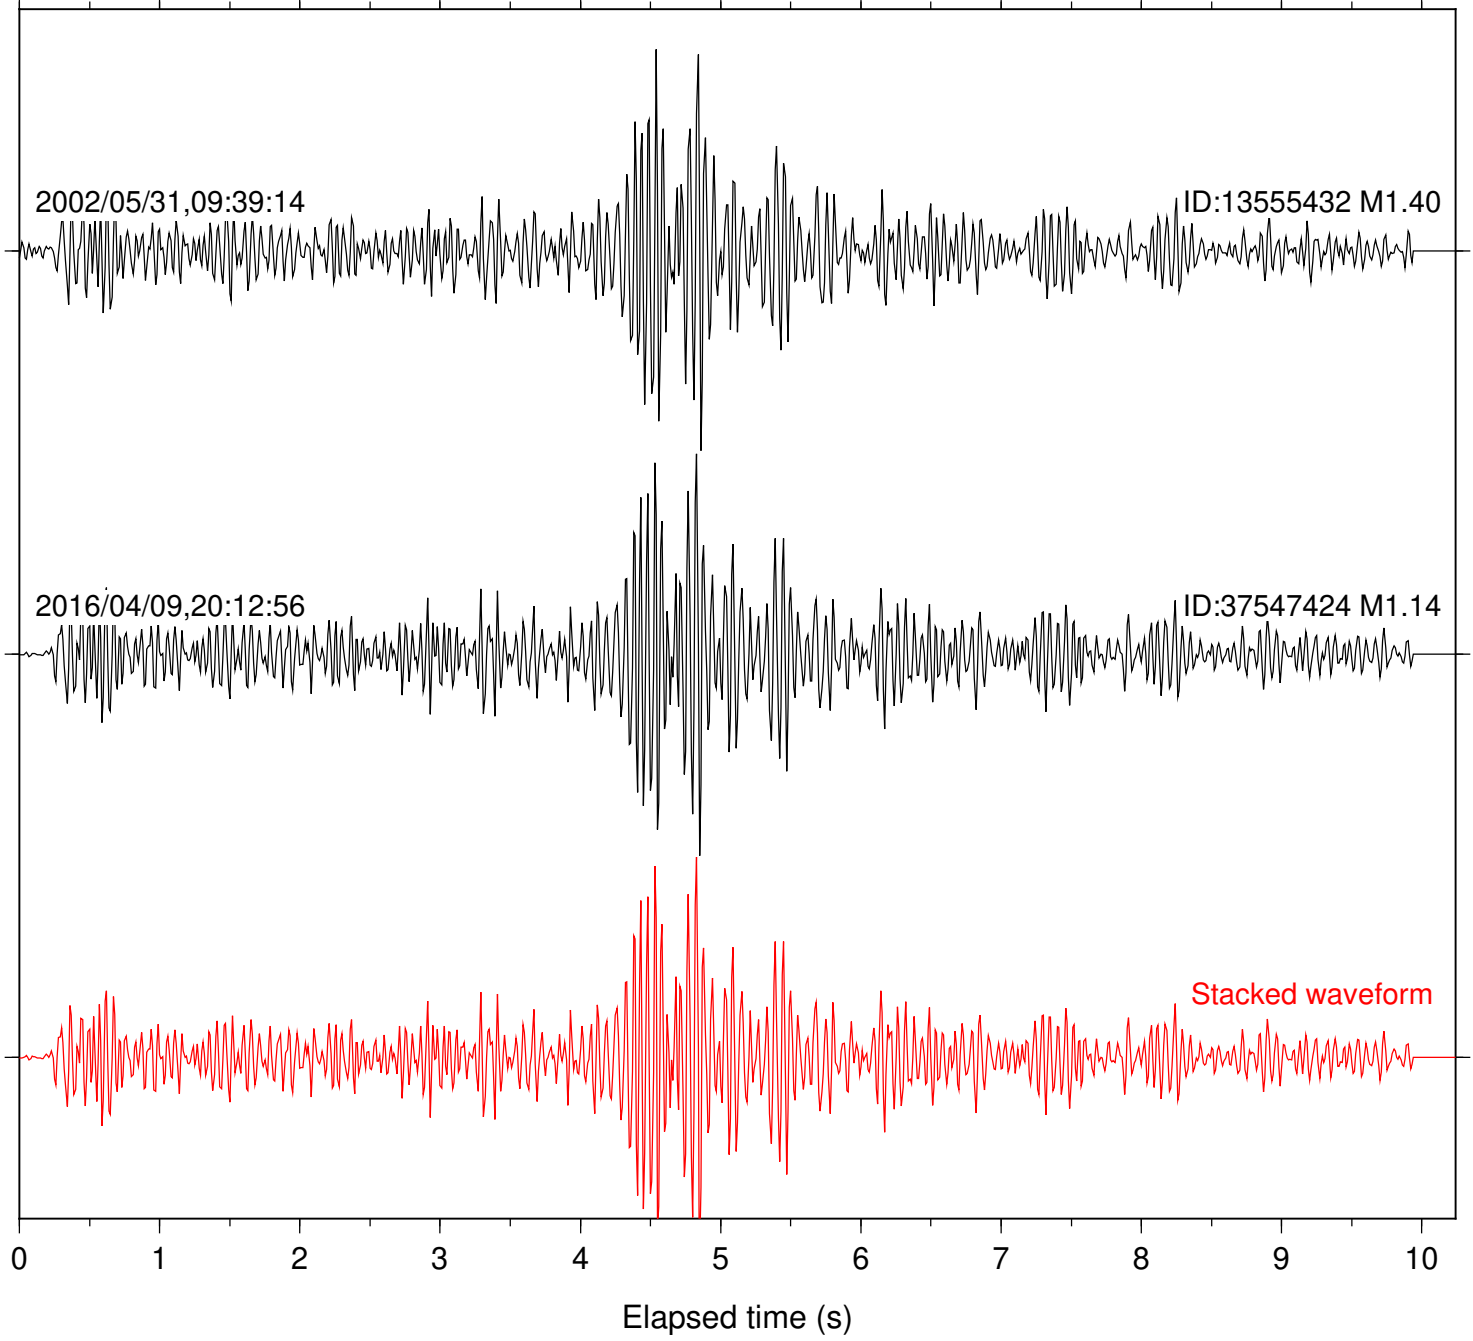

Station: PFO Com: HHZ

Focal depth: 16.58 km