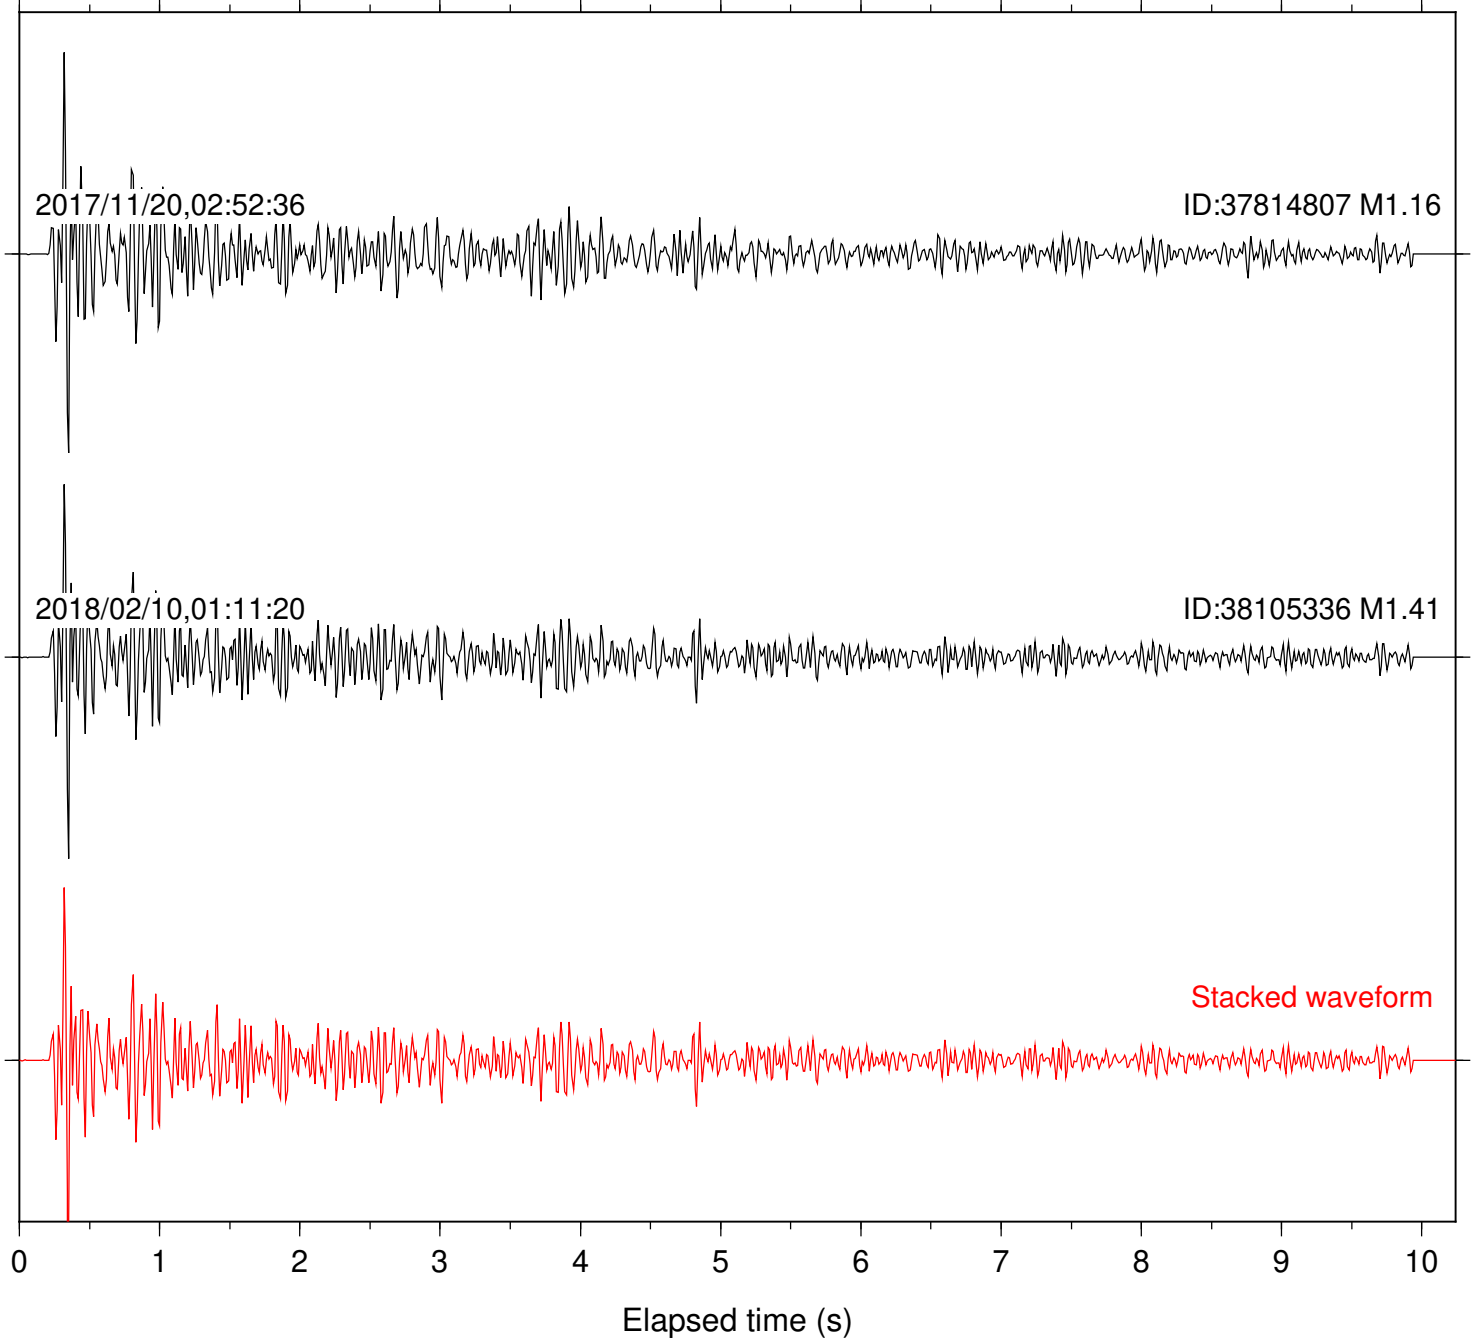

Station: CSH Com: HHZ

Focal depth: 5.24 km

Station: DNR Com: HHZ

Focal depth: 5.25 km

Station: FRD Com: HHZ

Focal depth: 5.24 km

Station: HMT2 Com: HHZ

Focal depth: 5.29 km