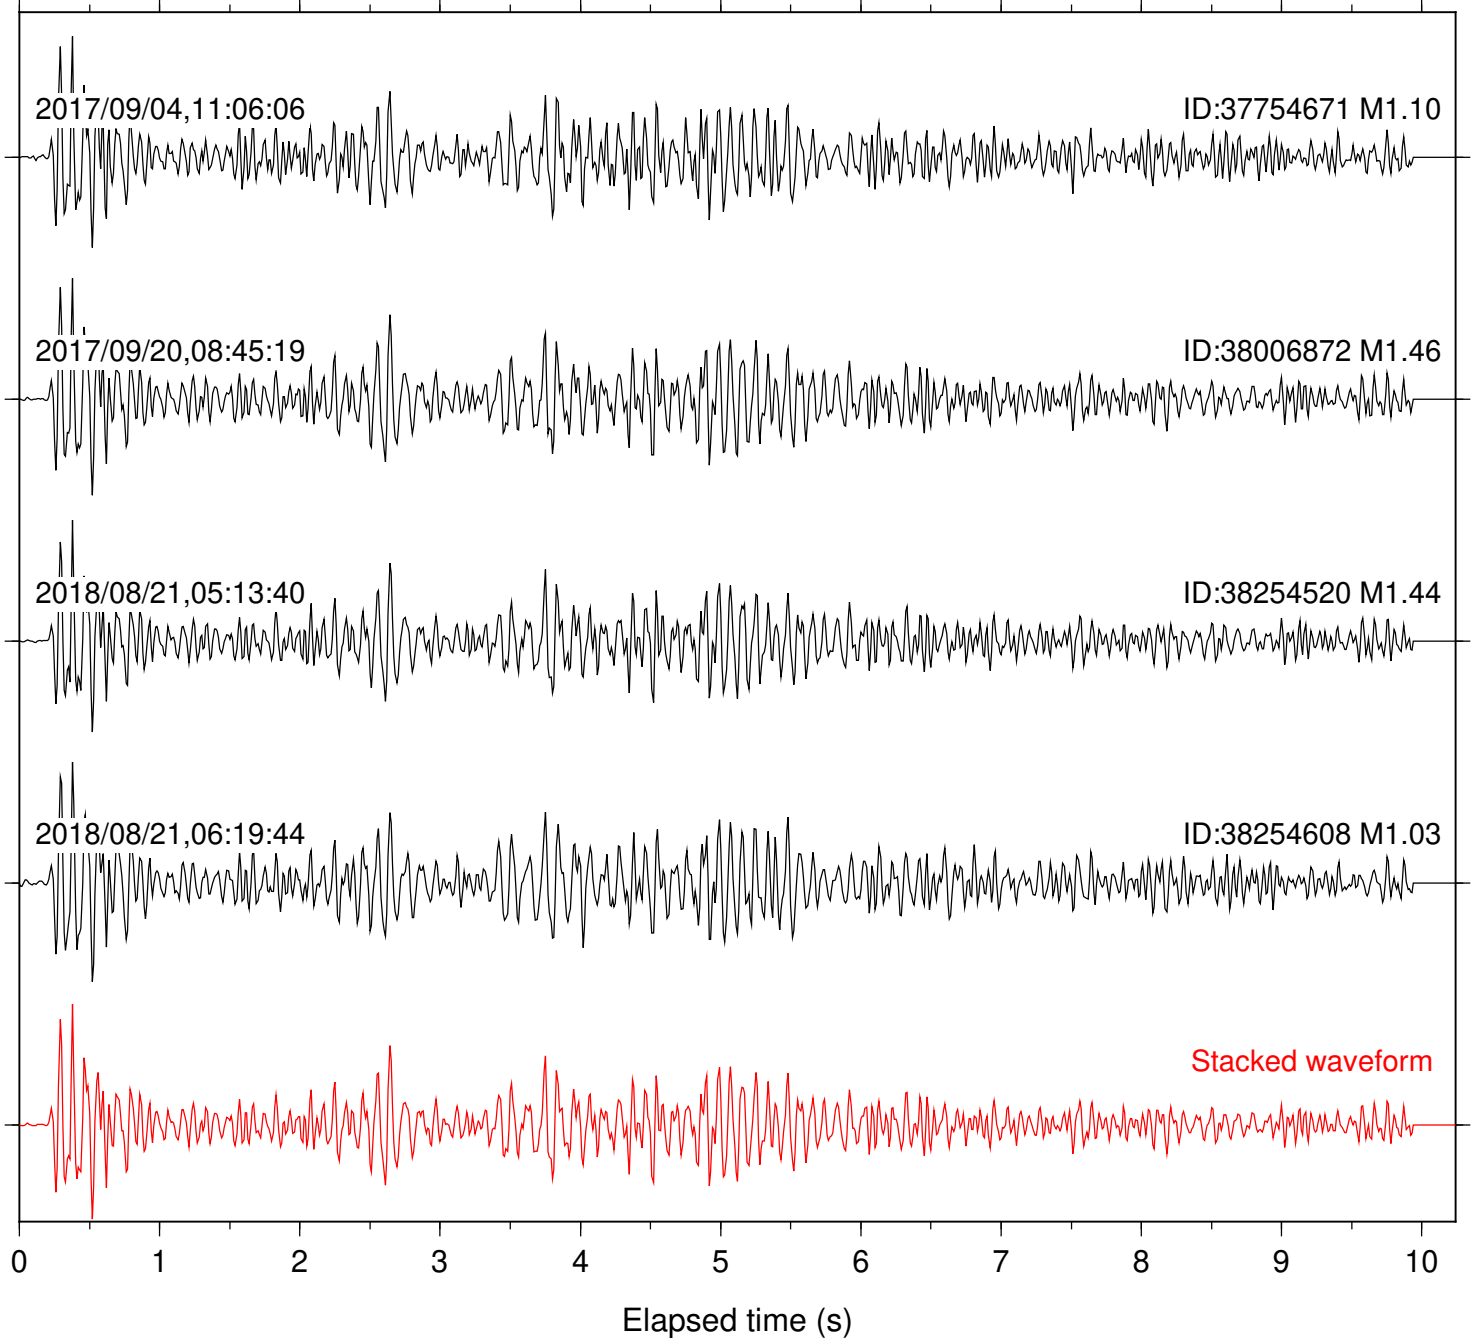

Station: BAC Com: EHZ

Focal depth: 5.23 km