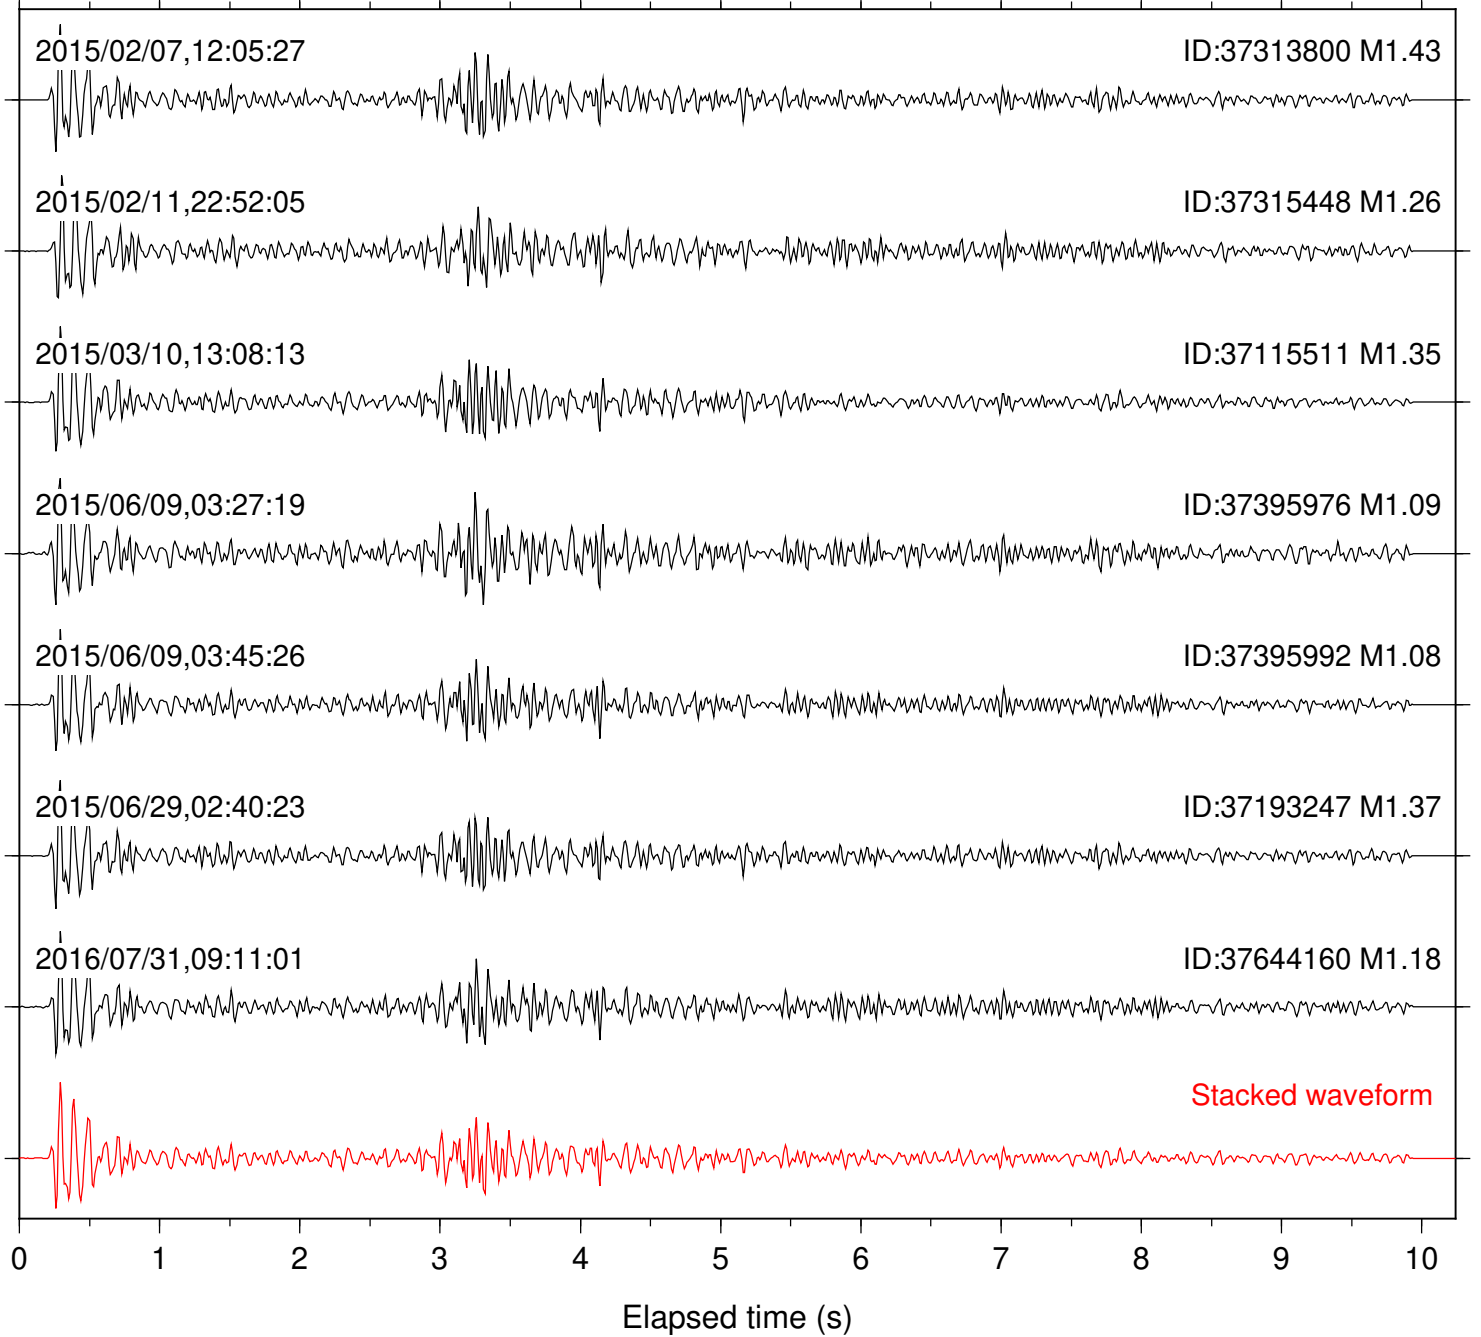

Station: B093 Com: EHZ

Focal depth: 8.24 km

Station: B946 Com: EHZ

Focal depth: 8.24 km

Station: BAC Com: EHZ

Focal depth: 8.24 km

Station: BZN Com: HHZ

Focal depth: 8.24 km