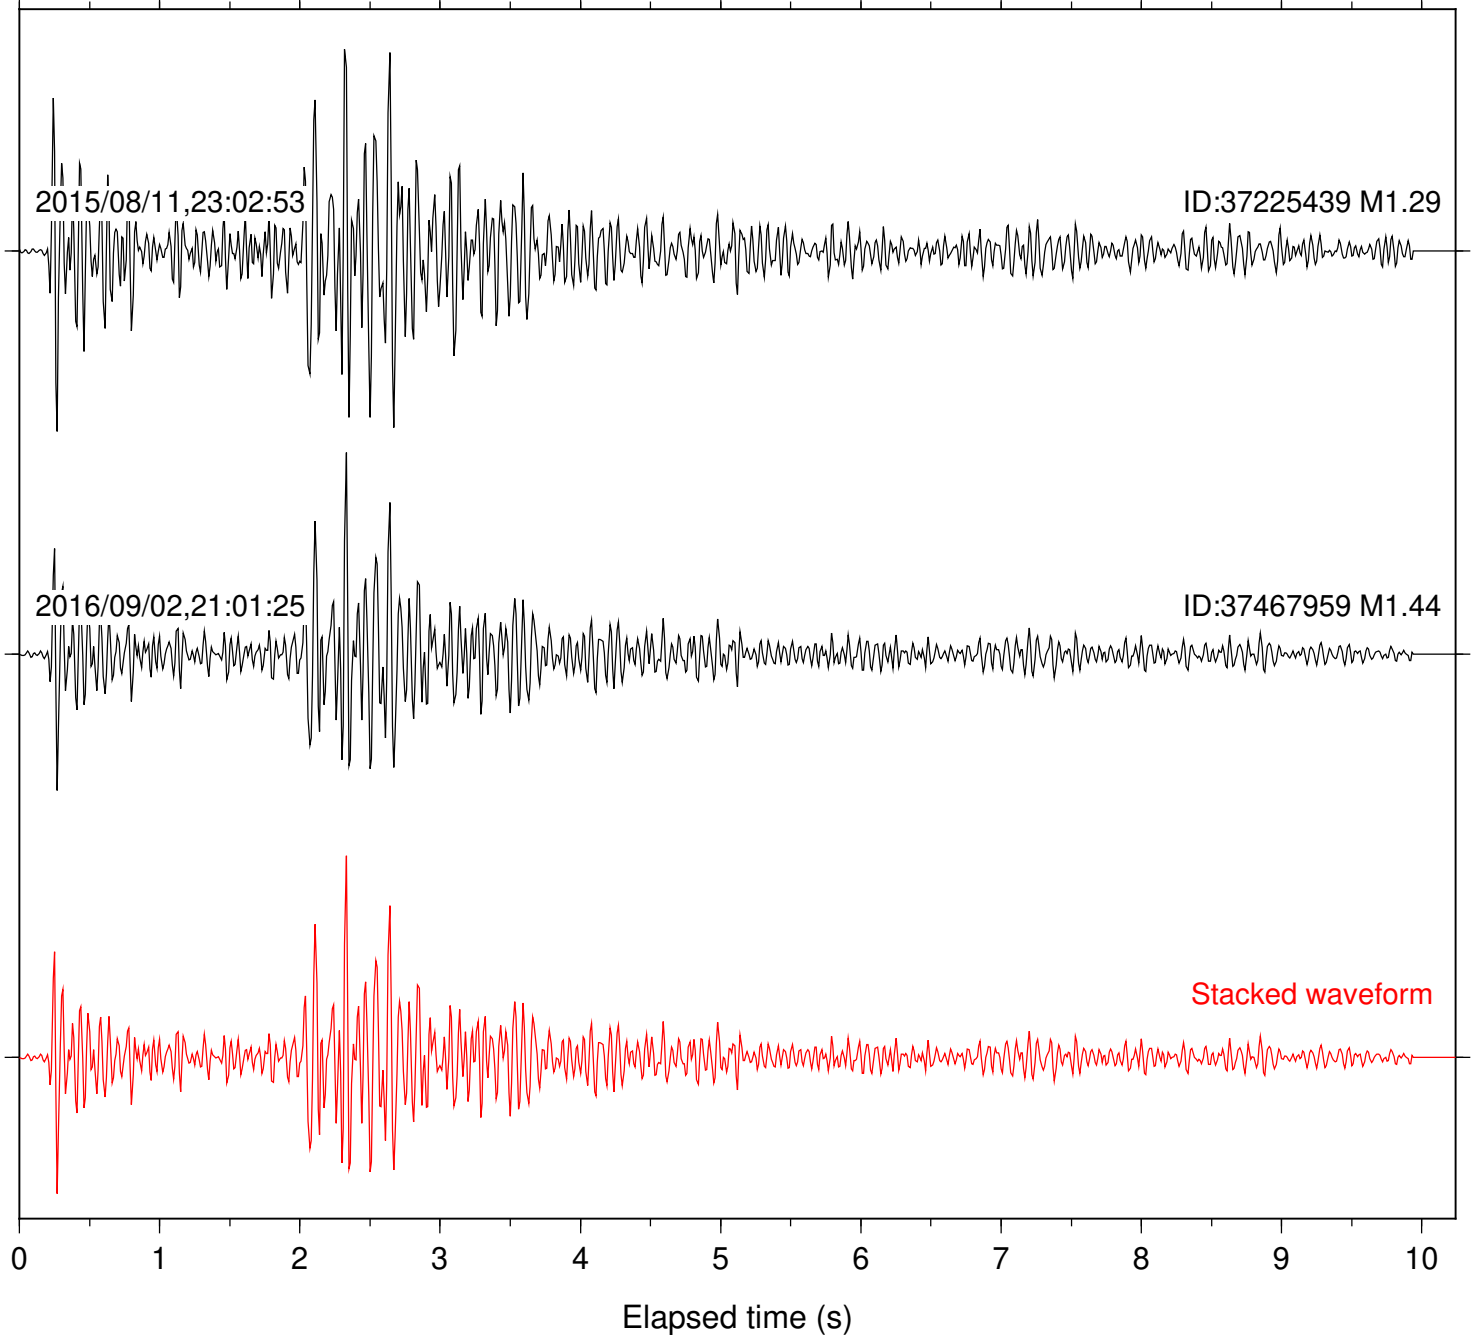

Station: RDM Com: HHZ

Focal depth: 11.76 km