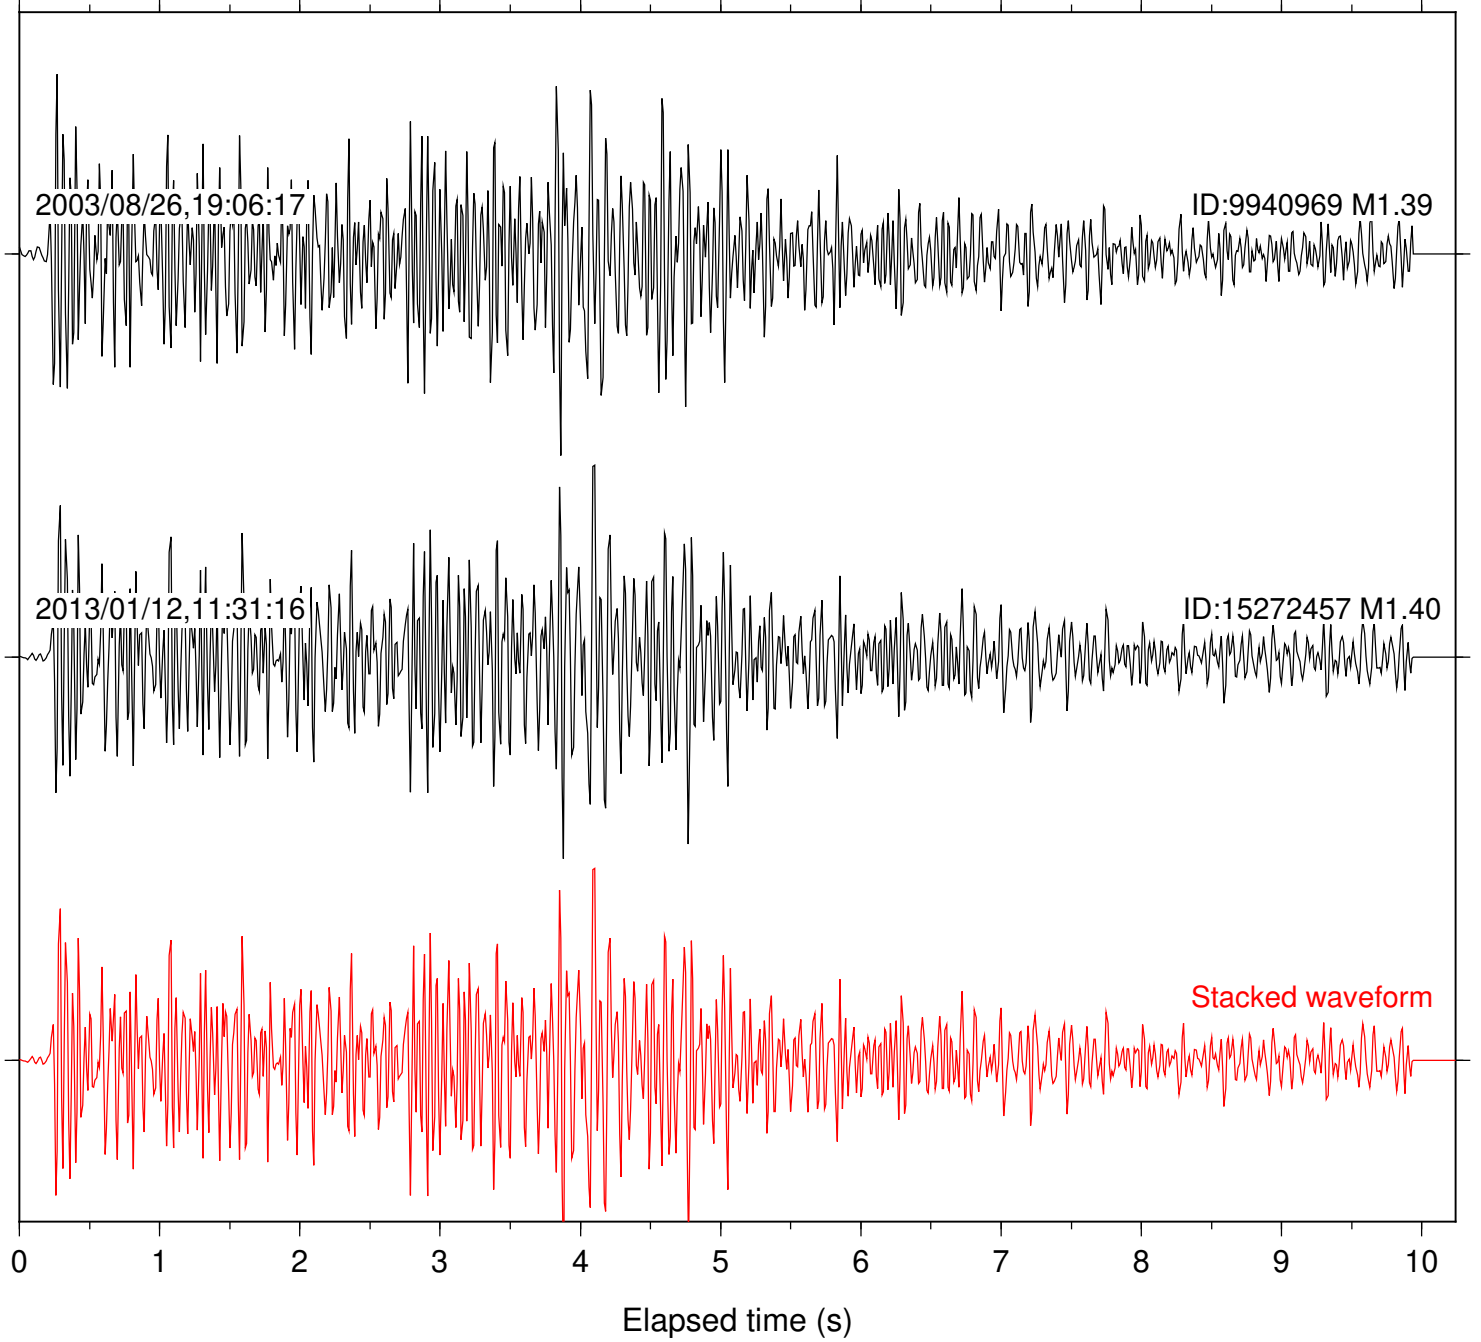

Station: CRY Com: HHZ

Focal depth: 15.60 km

Station: DGR Com: HHZ

Focal depth: 15.60 km

Station: FRD Com: HHZ

Focal depth: 15.60 km

Station: HMT2 Com: HHZ

Focal depth: 15.60 km