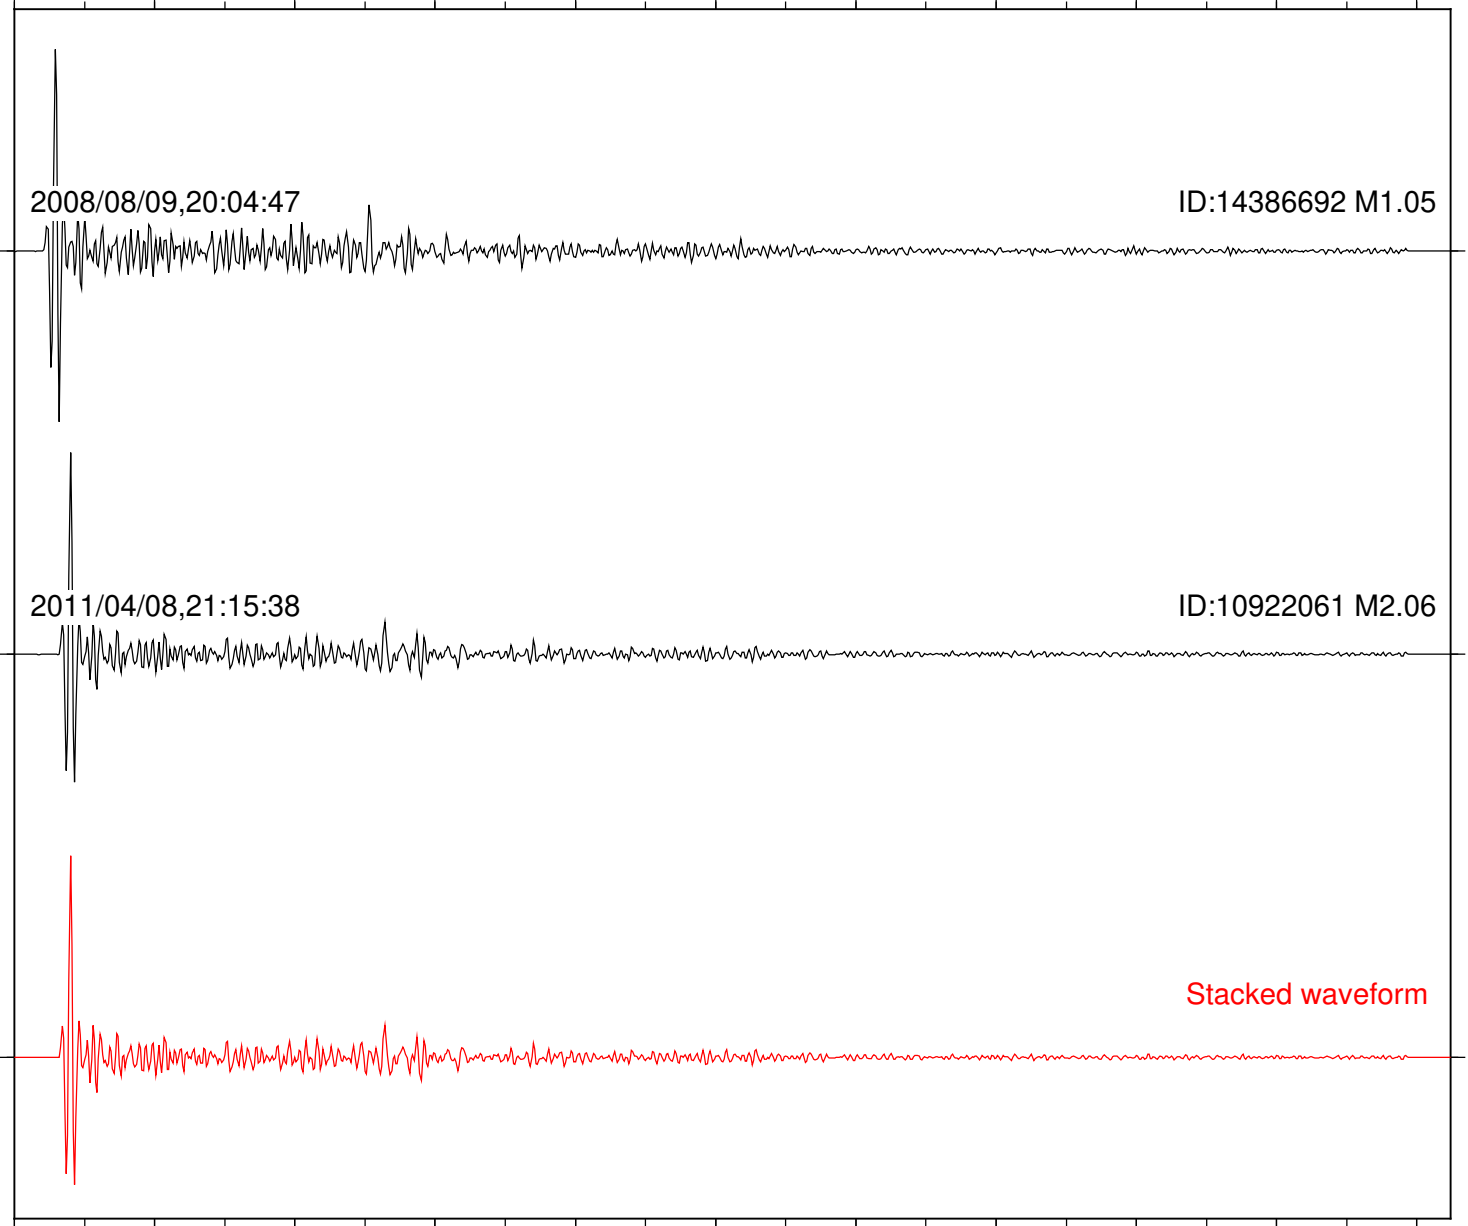

2008/08/09,20:04:47

ID:14386692 M1.05

2011/04/08,21:15:38

ID:10922061 M2.06

Stacked waveform

0 1 2 3 4 5 6 7 8 9 10  
Elapsed time (s)

Station: SND Com: HHZ

Focal depth: 6.69 km