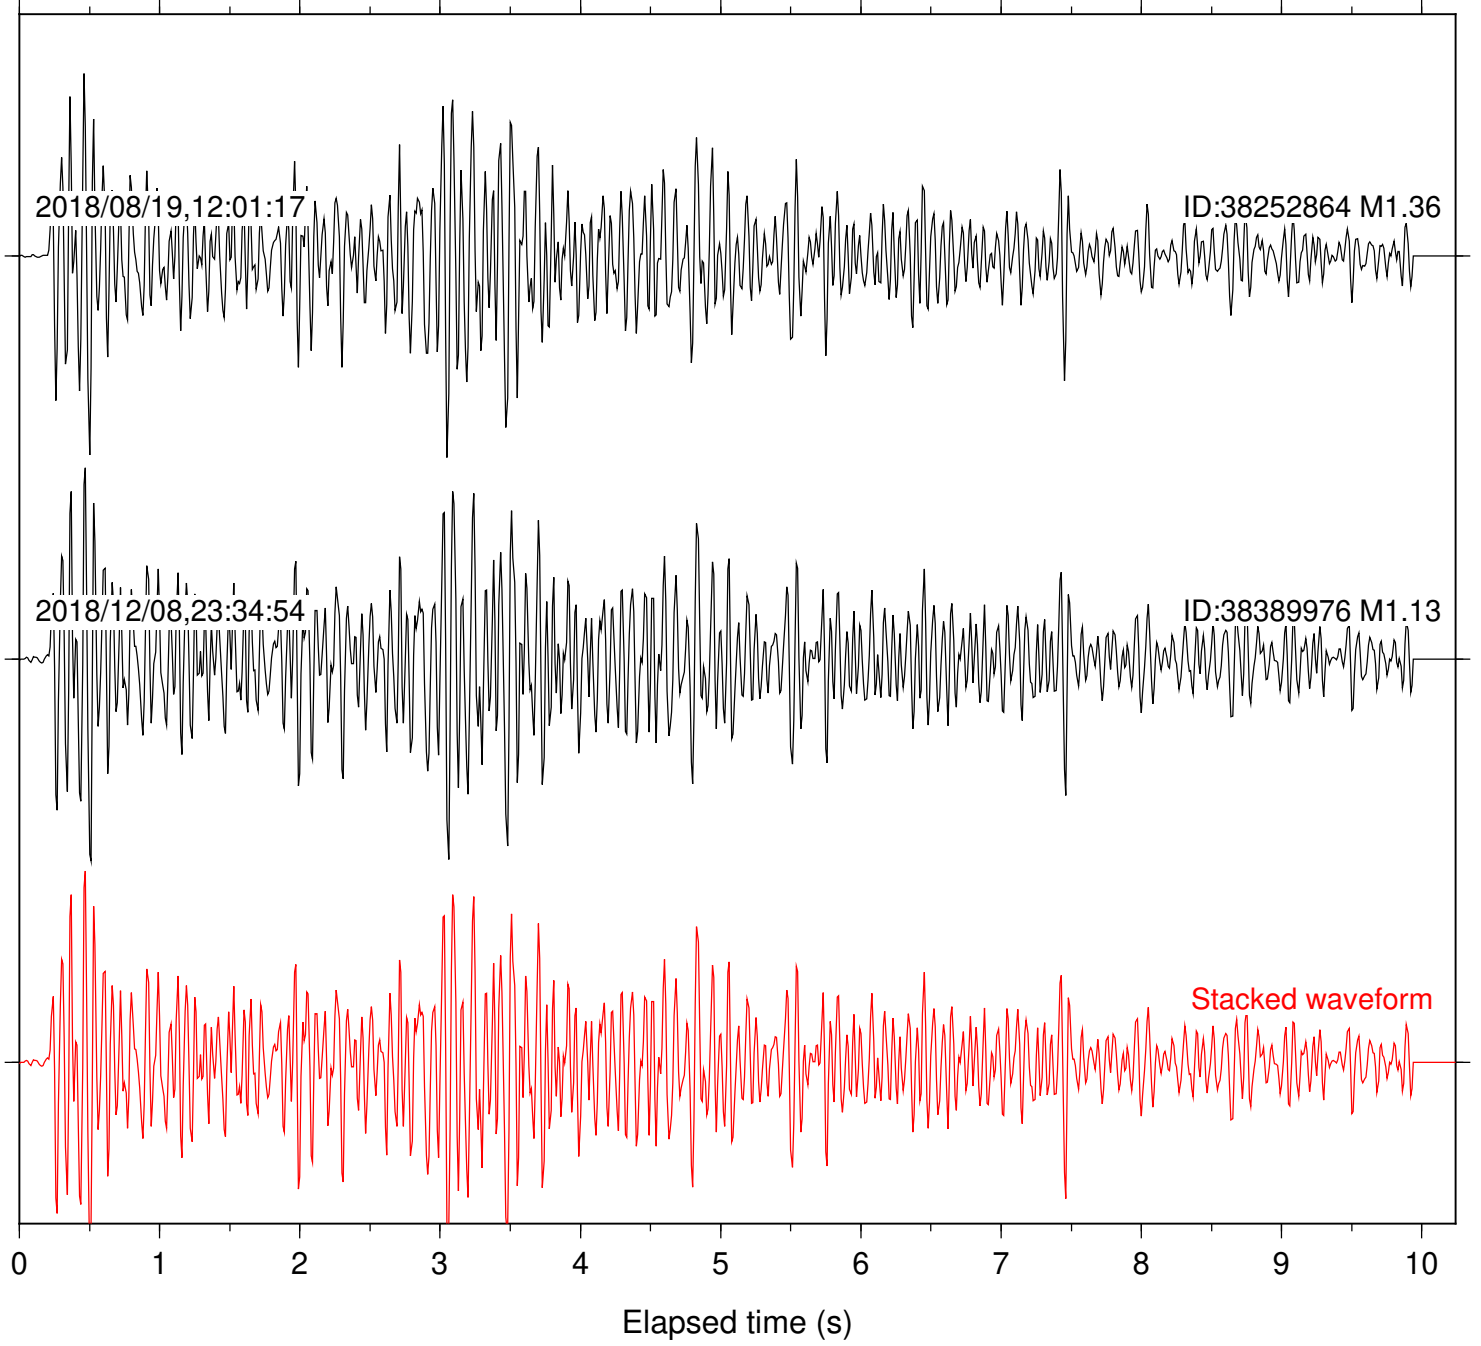

Station: B088 Com: EHZ

Focal depth: 4.09 km