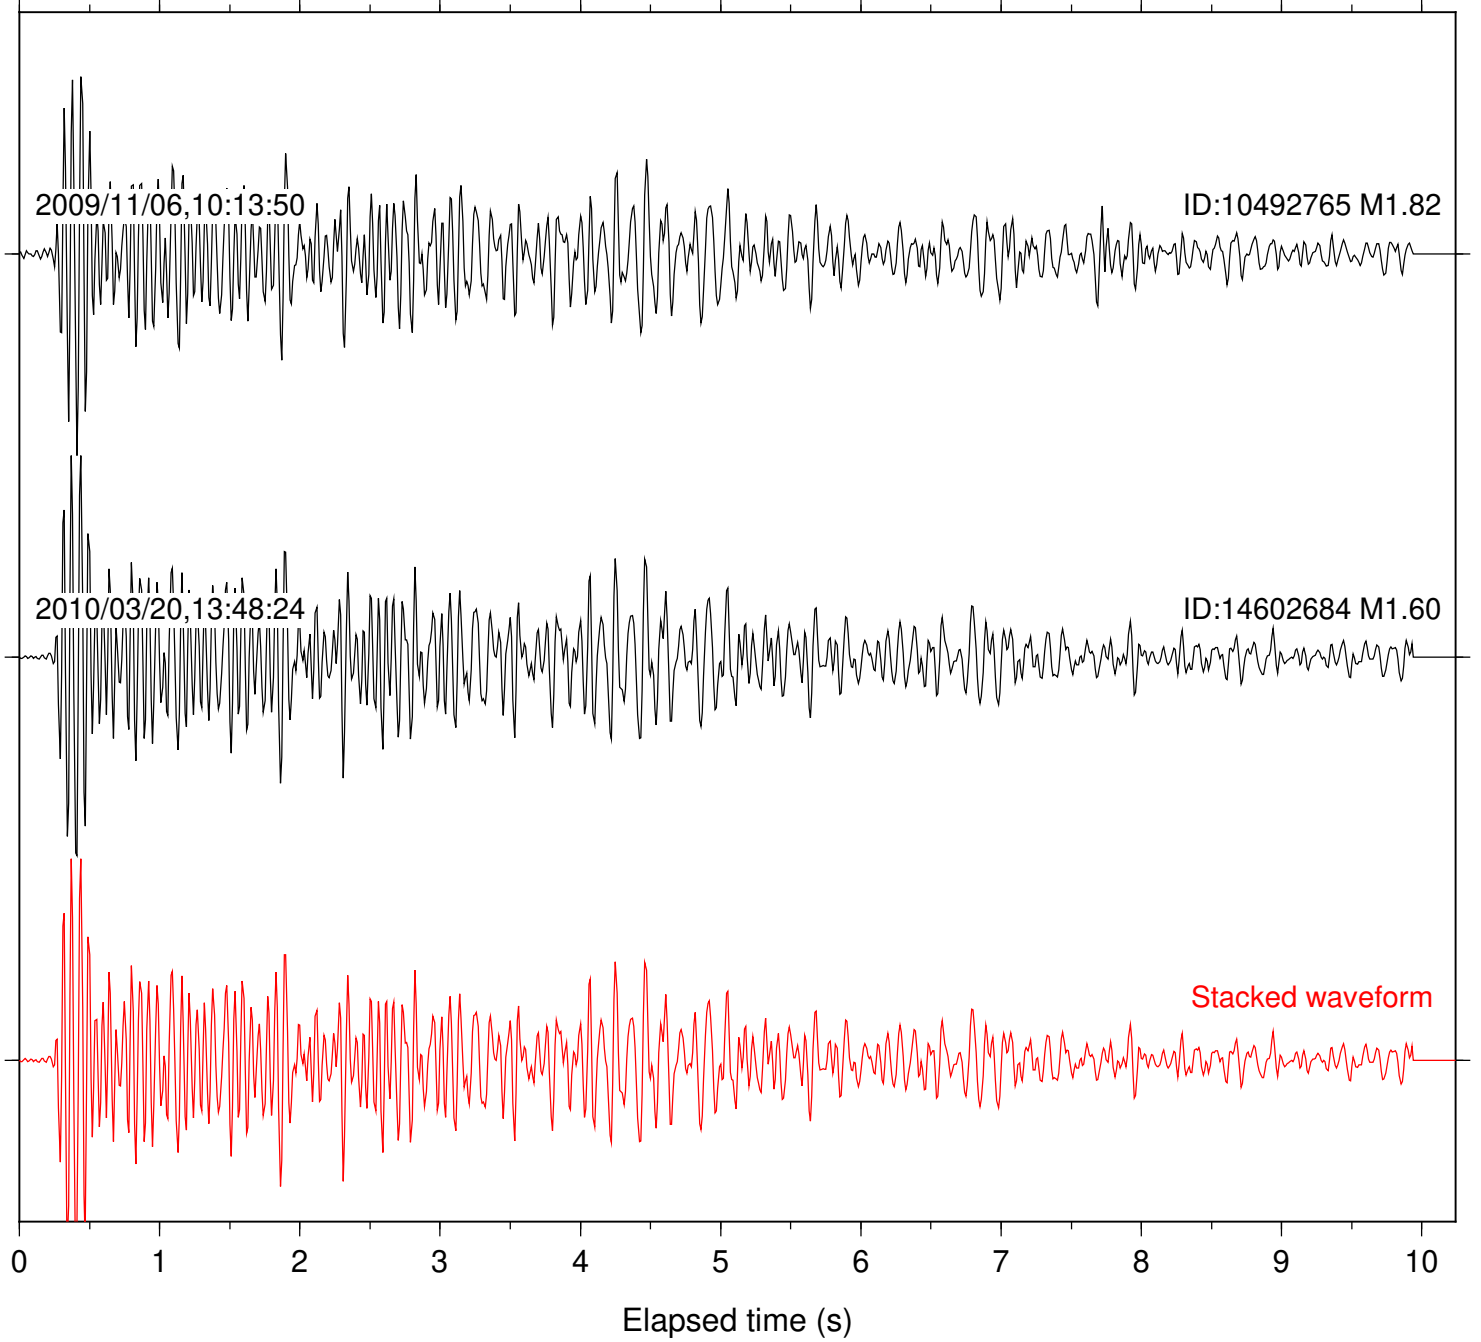

Station: COK2 Com: EHZ

Focal depth: 3.21 km