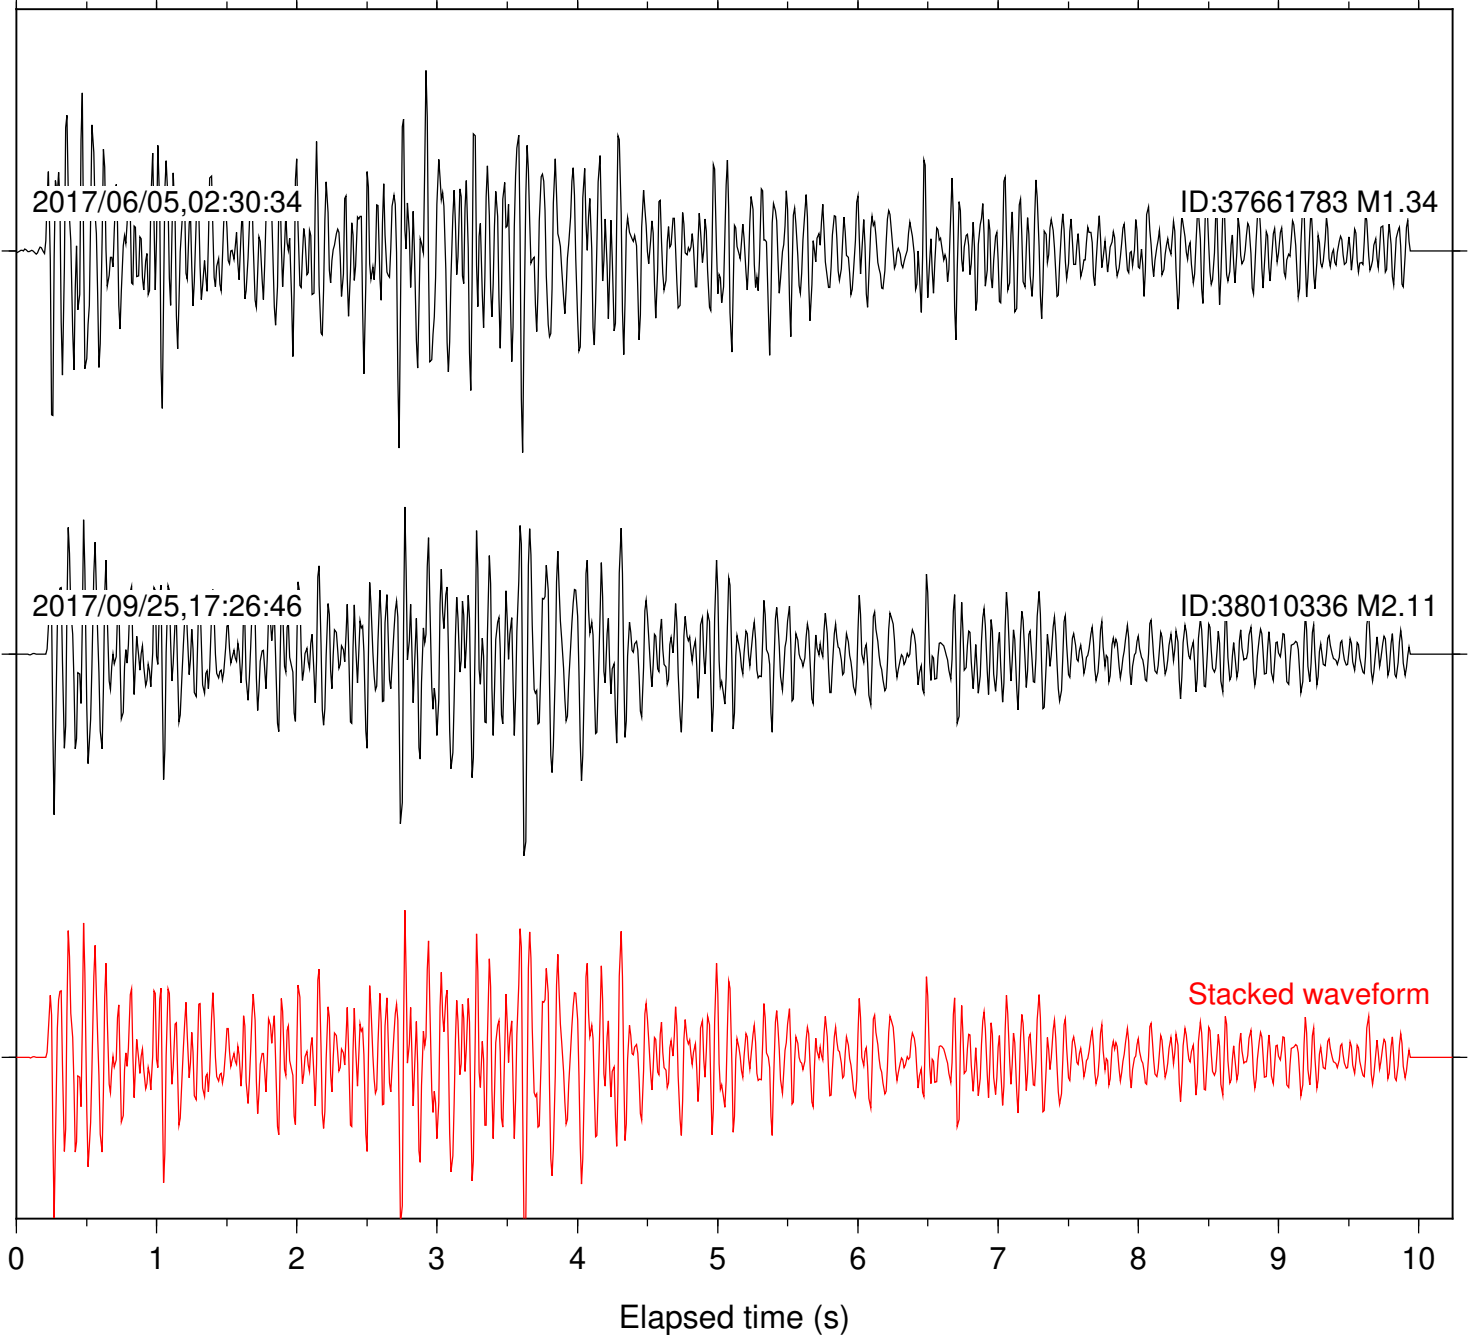

Station: B088 Com: EHZ

Focal depth: 5.65 km