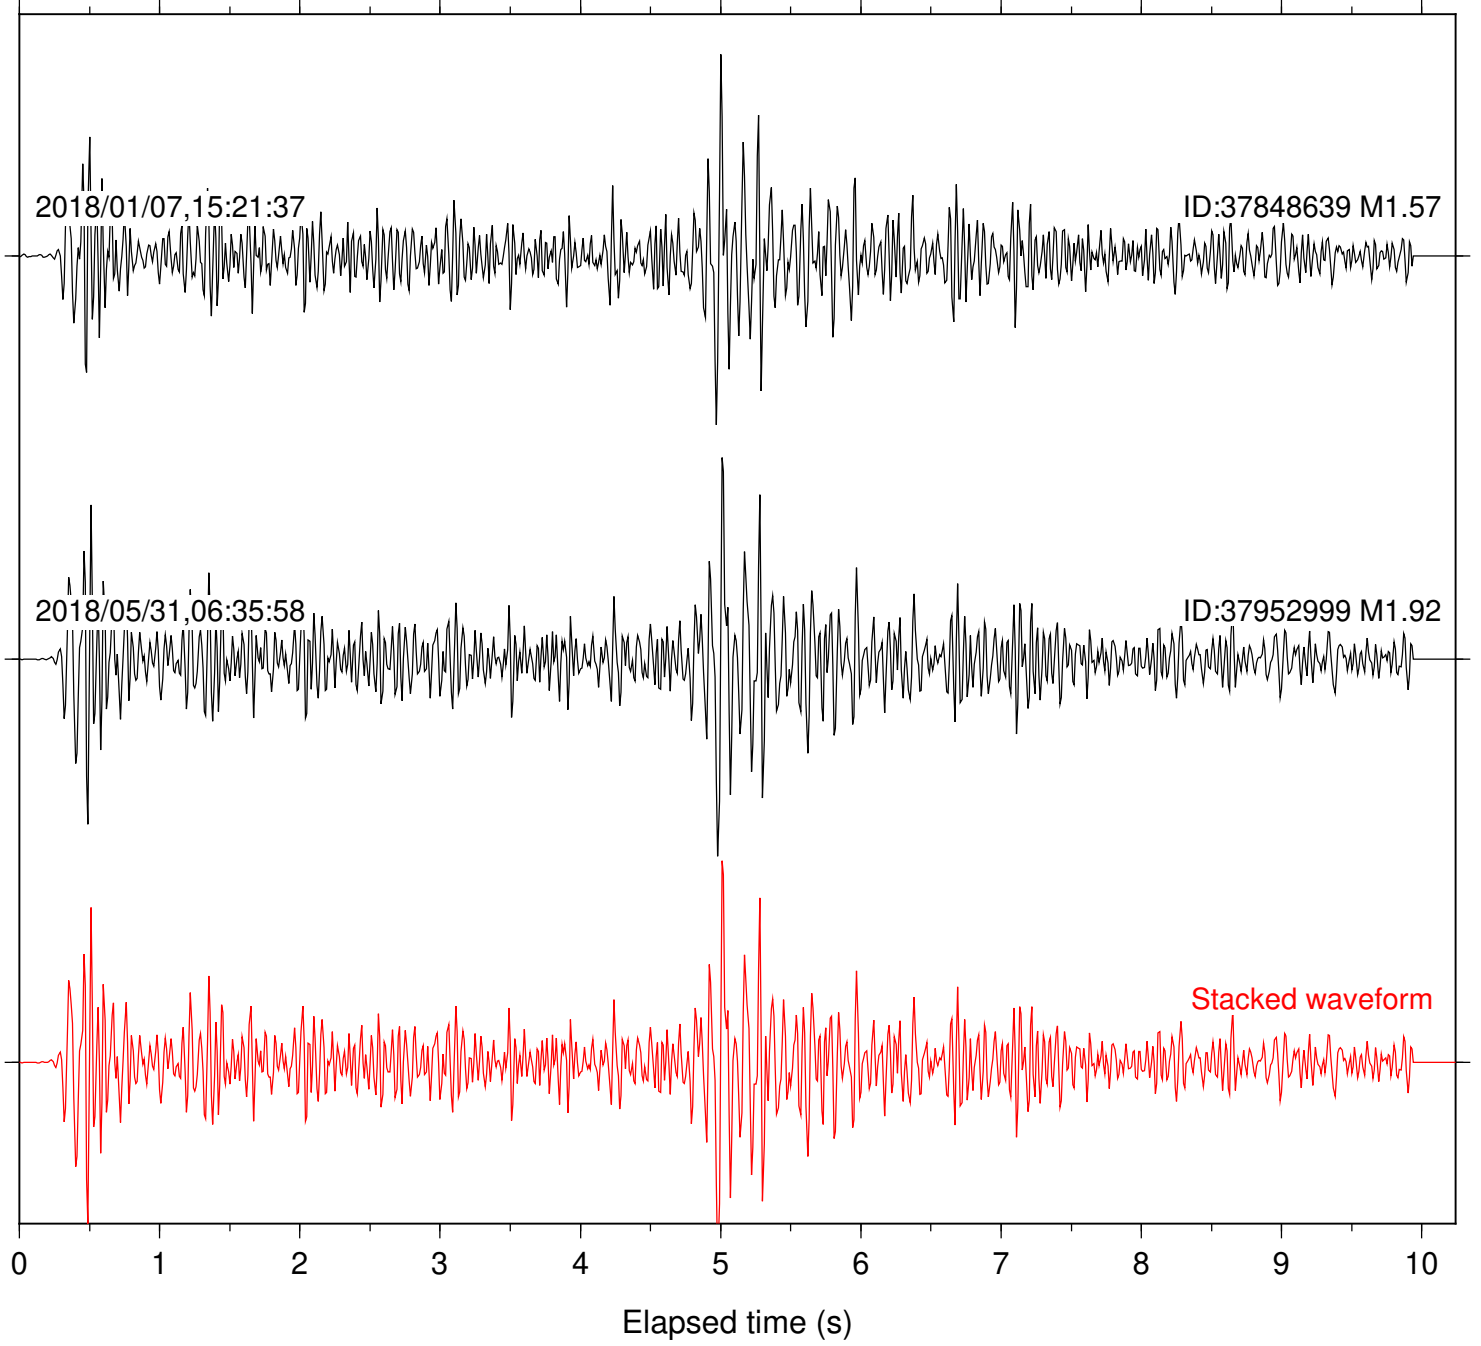

Station: SMER Com: HHZ

Focal depth: 6.75 km