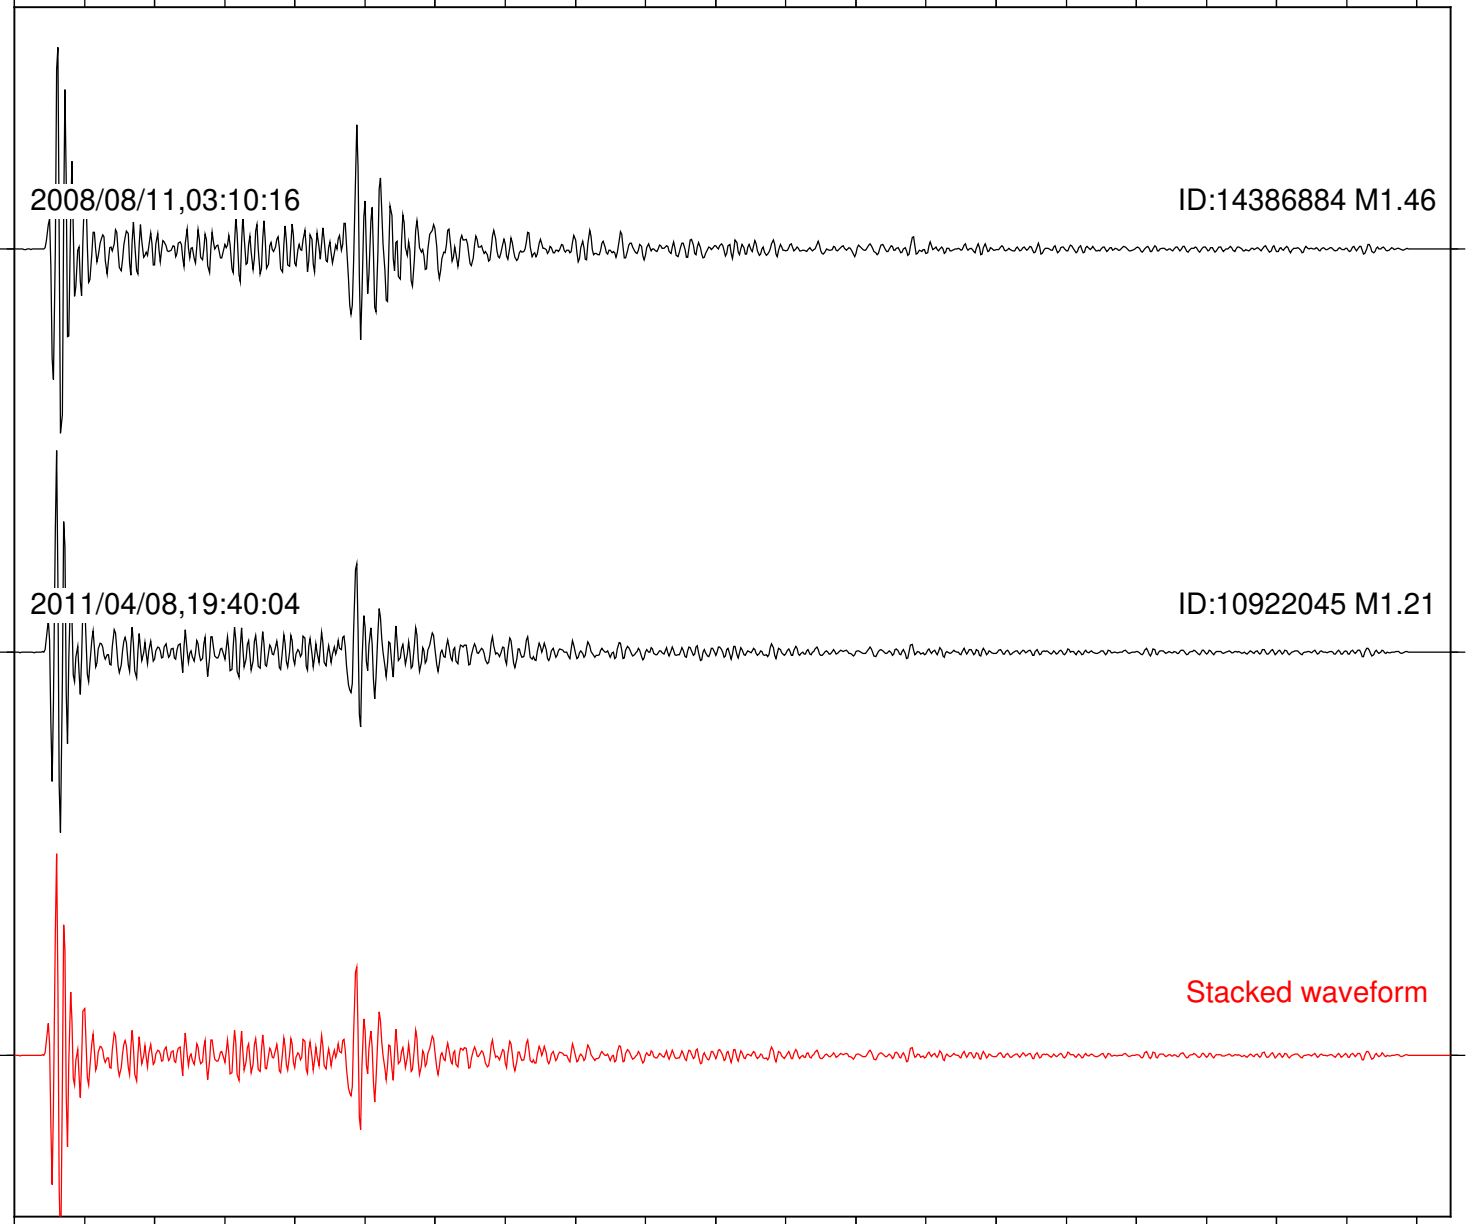

Station: B087 Com: EHZ

Focal depth: 6.55 km

2008/08/11,03:10:16

ID:14386884 M1.46

2011/04/08,19:40:04

ID:10922045 M1.21

Stacked waveform

0 1 2 3 4 5 6 7 8 9 10
Elapsed time (s)