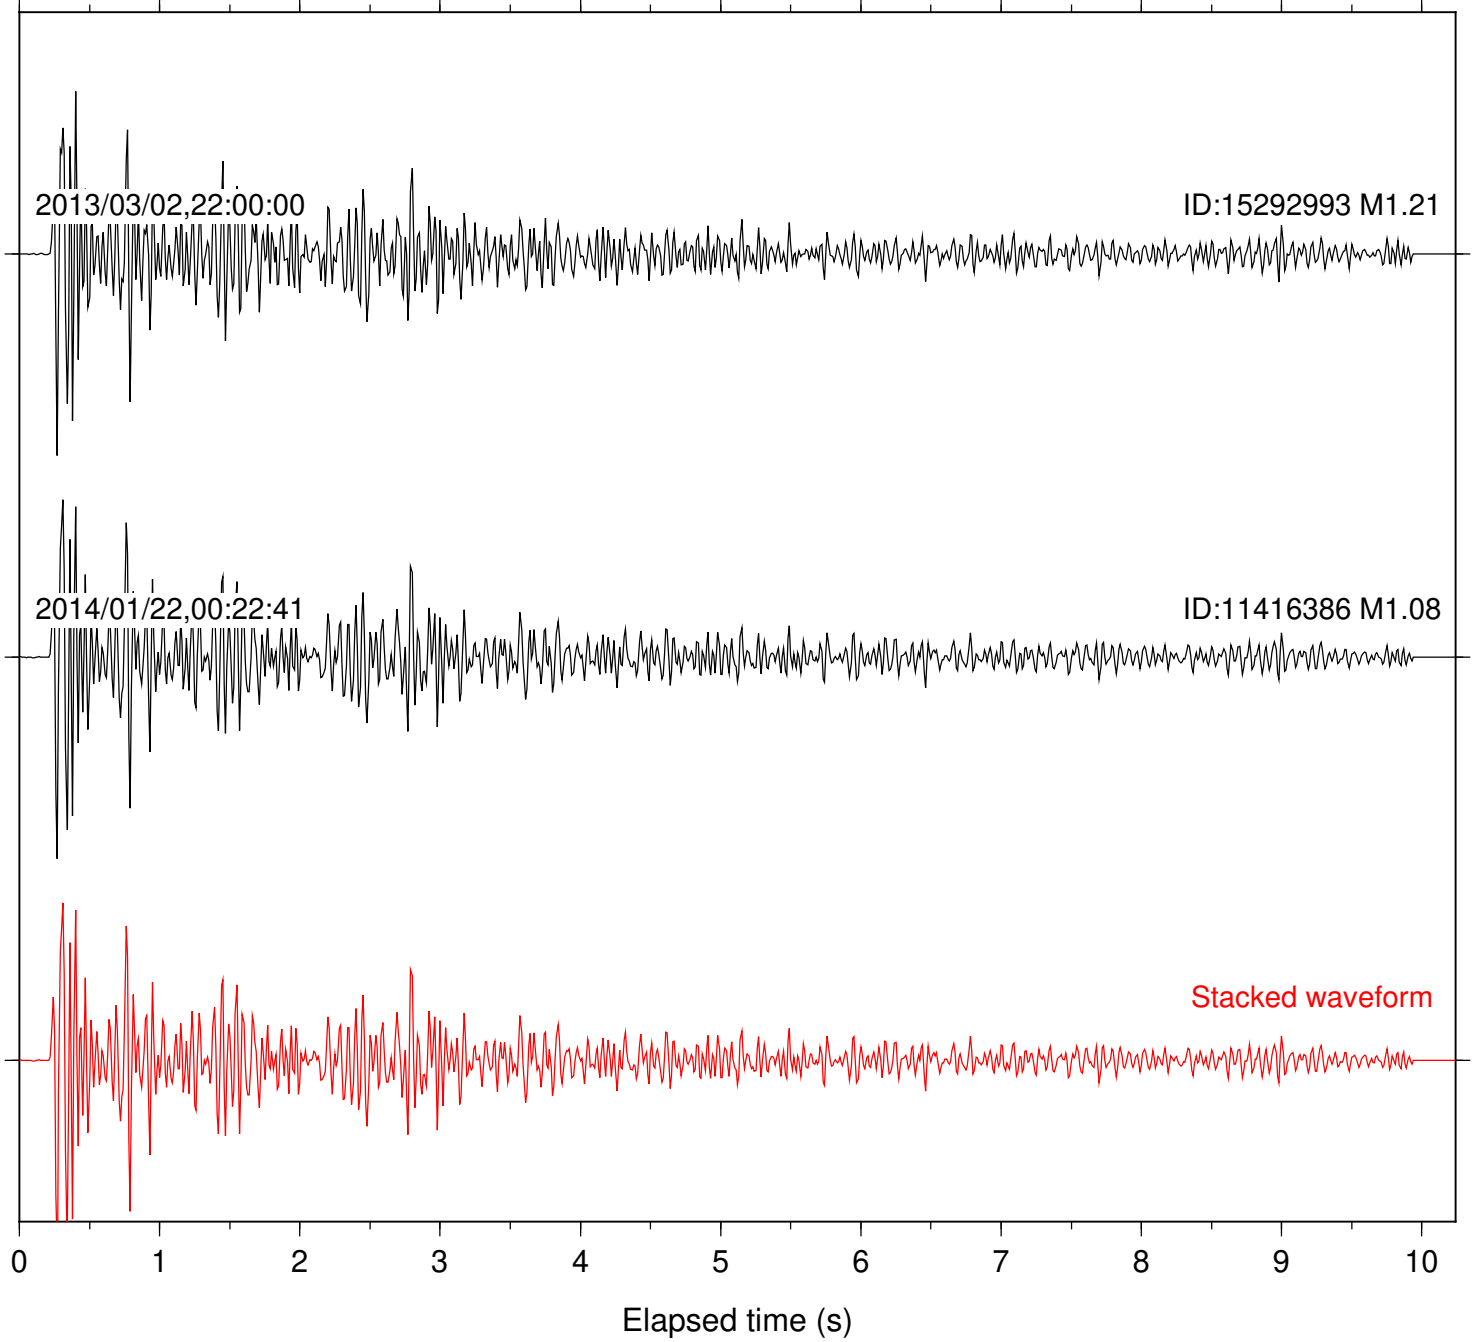

Station: CRY Com: HHZ

Focal depth: 4.95 km

Station: DGR Com: HHZ

Focal depth: 4.95 km

Station: FRD Com: HHZ

Focal depth: 4.95 km

Station: LVA2 Com: HHZ

Focal depth: 4.95 km