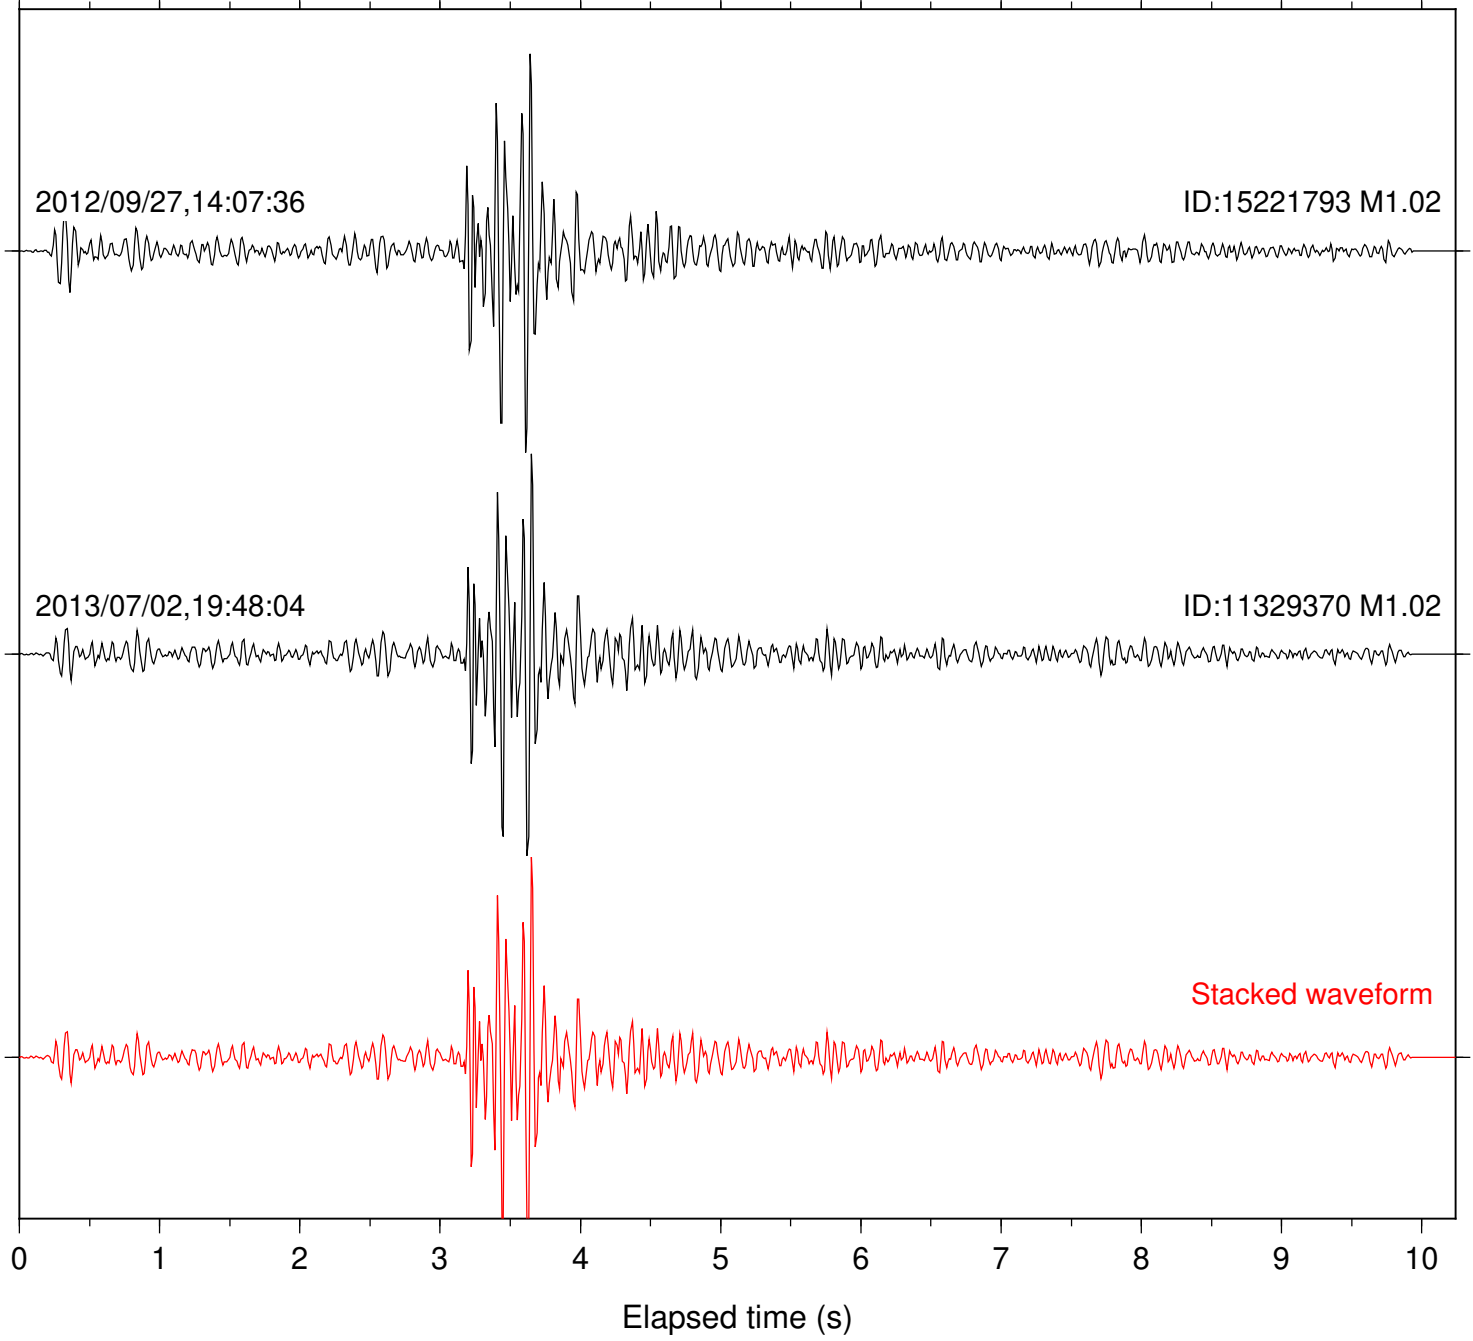

Station: KNW Com: HHZ

Focal depth: 13.35 km