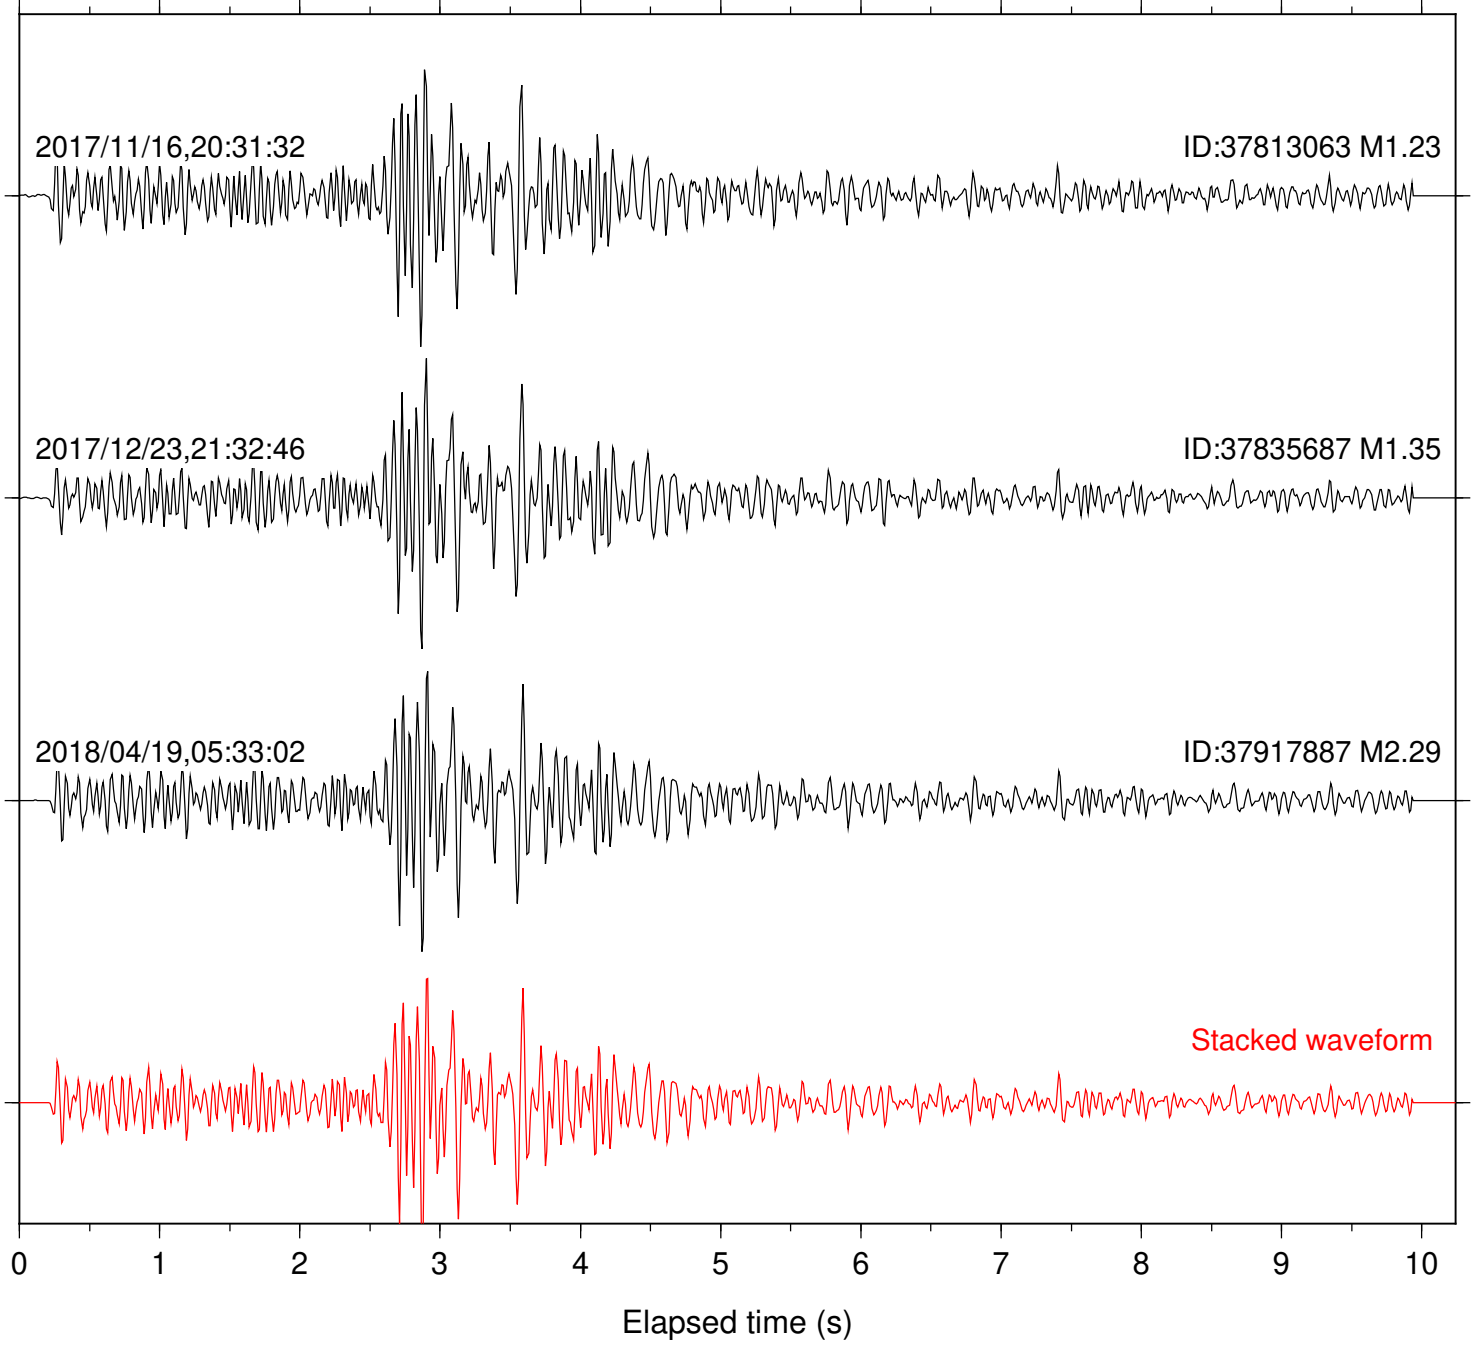

Station: B946 Com: EHZ

Focal depth: 6.10 km