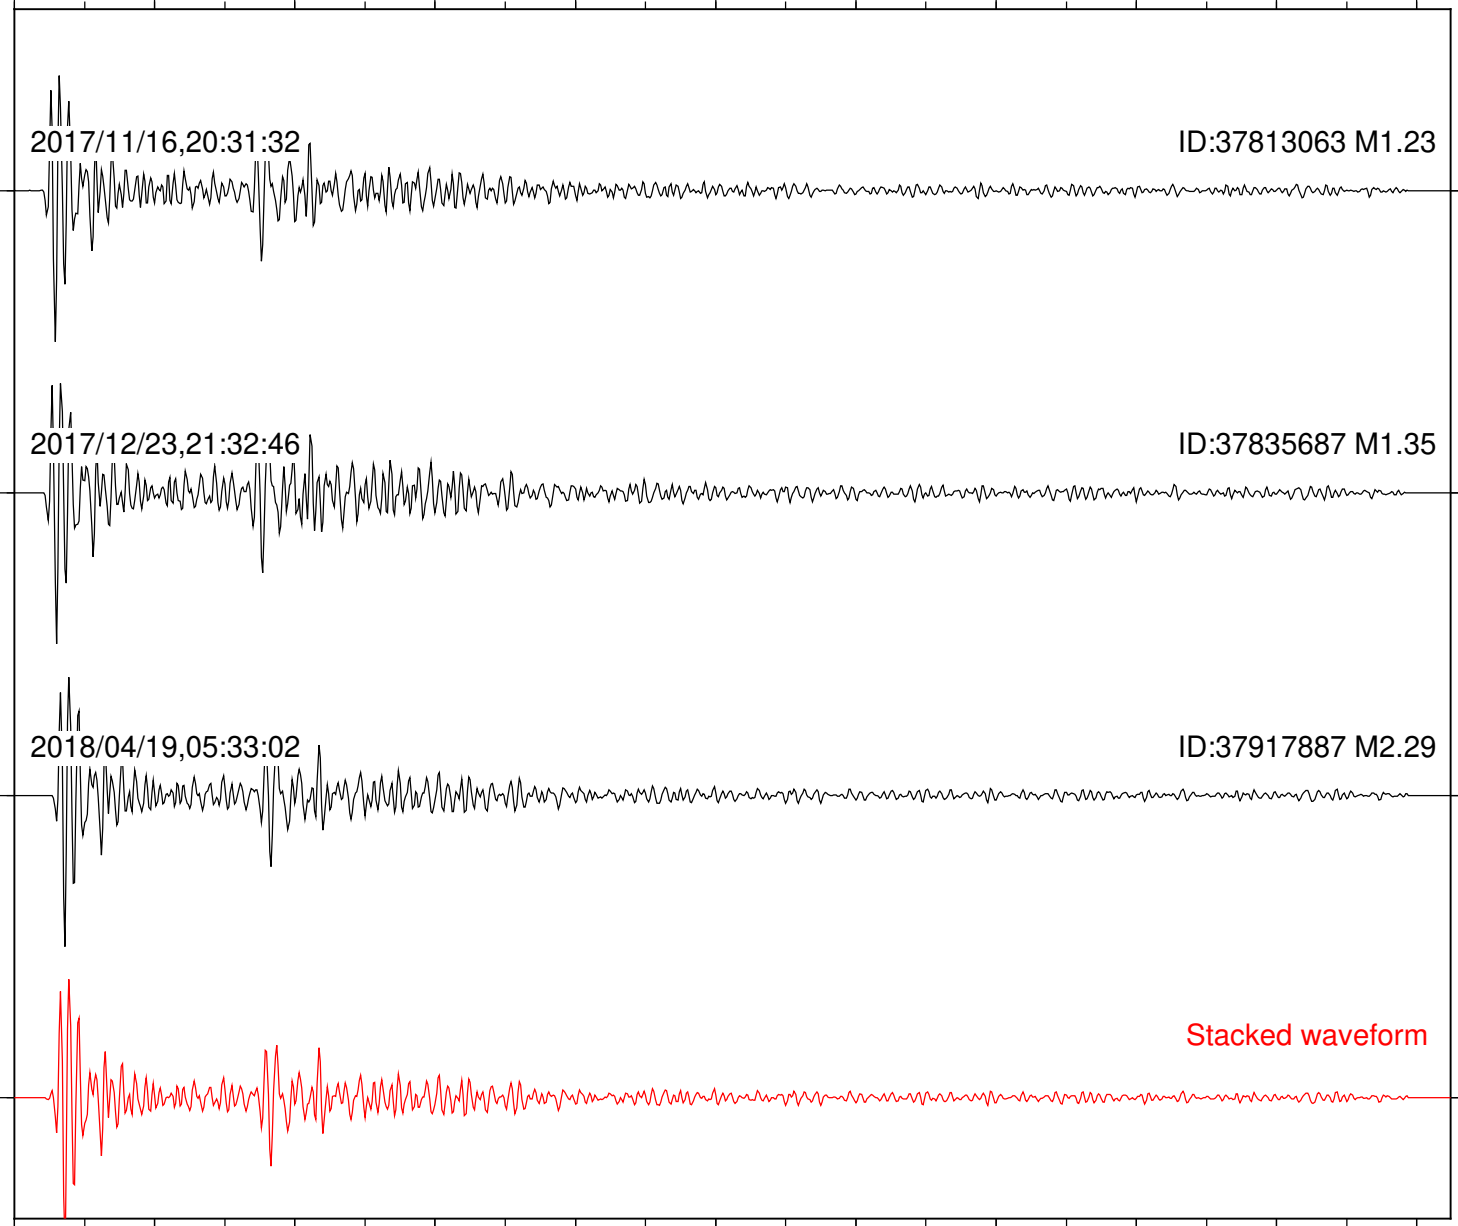

Station: B093 Com: EHZ

Focal depth: 6.10 km

2017/11/16,20:31:32

ID:37813063 M1.23

2017/12/23,21:32:46

ID:37835687 M1.35

2018/04/19,05:33:02

ID:37917887 M2.29

Stacked waveform

0 1 2 3 4 5 6 7 8 9 10
Elapsed time (s)