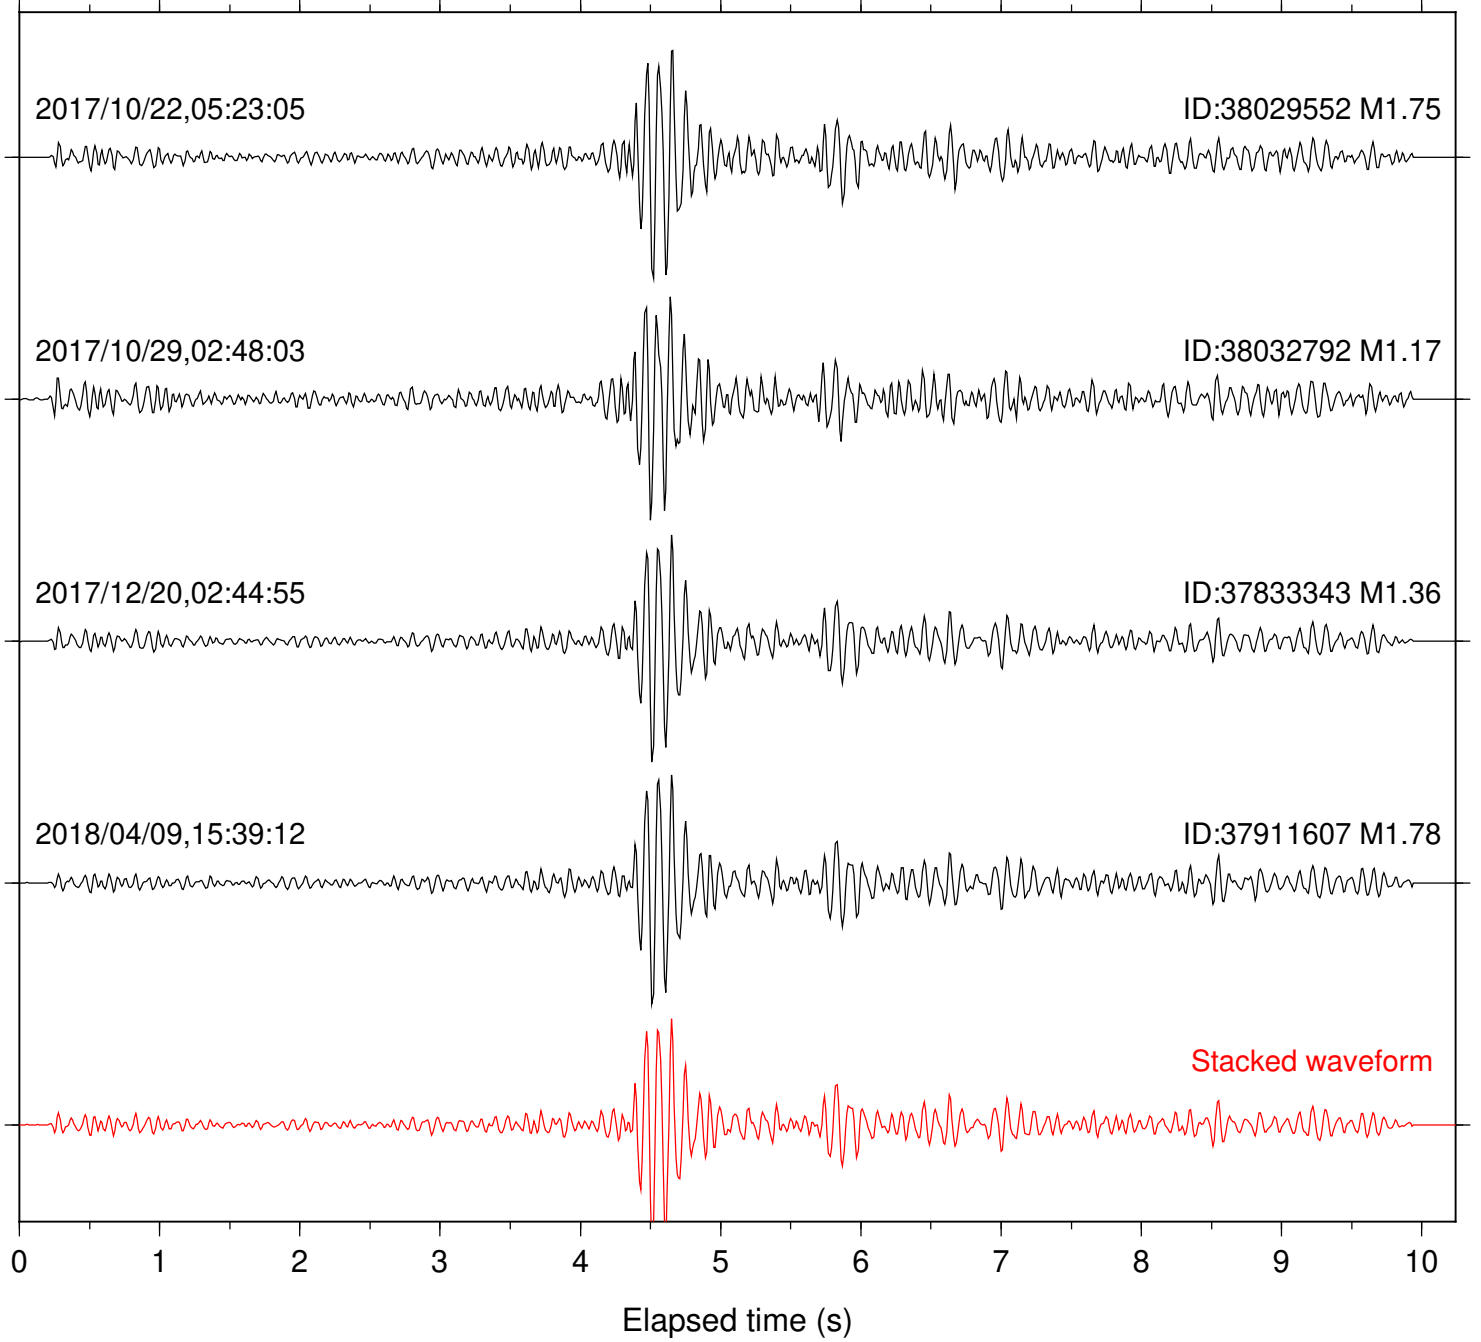

Station: B084 Com: EHZ

Focal depth: 6.50 km