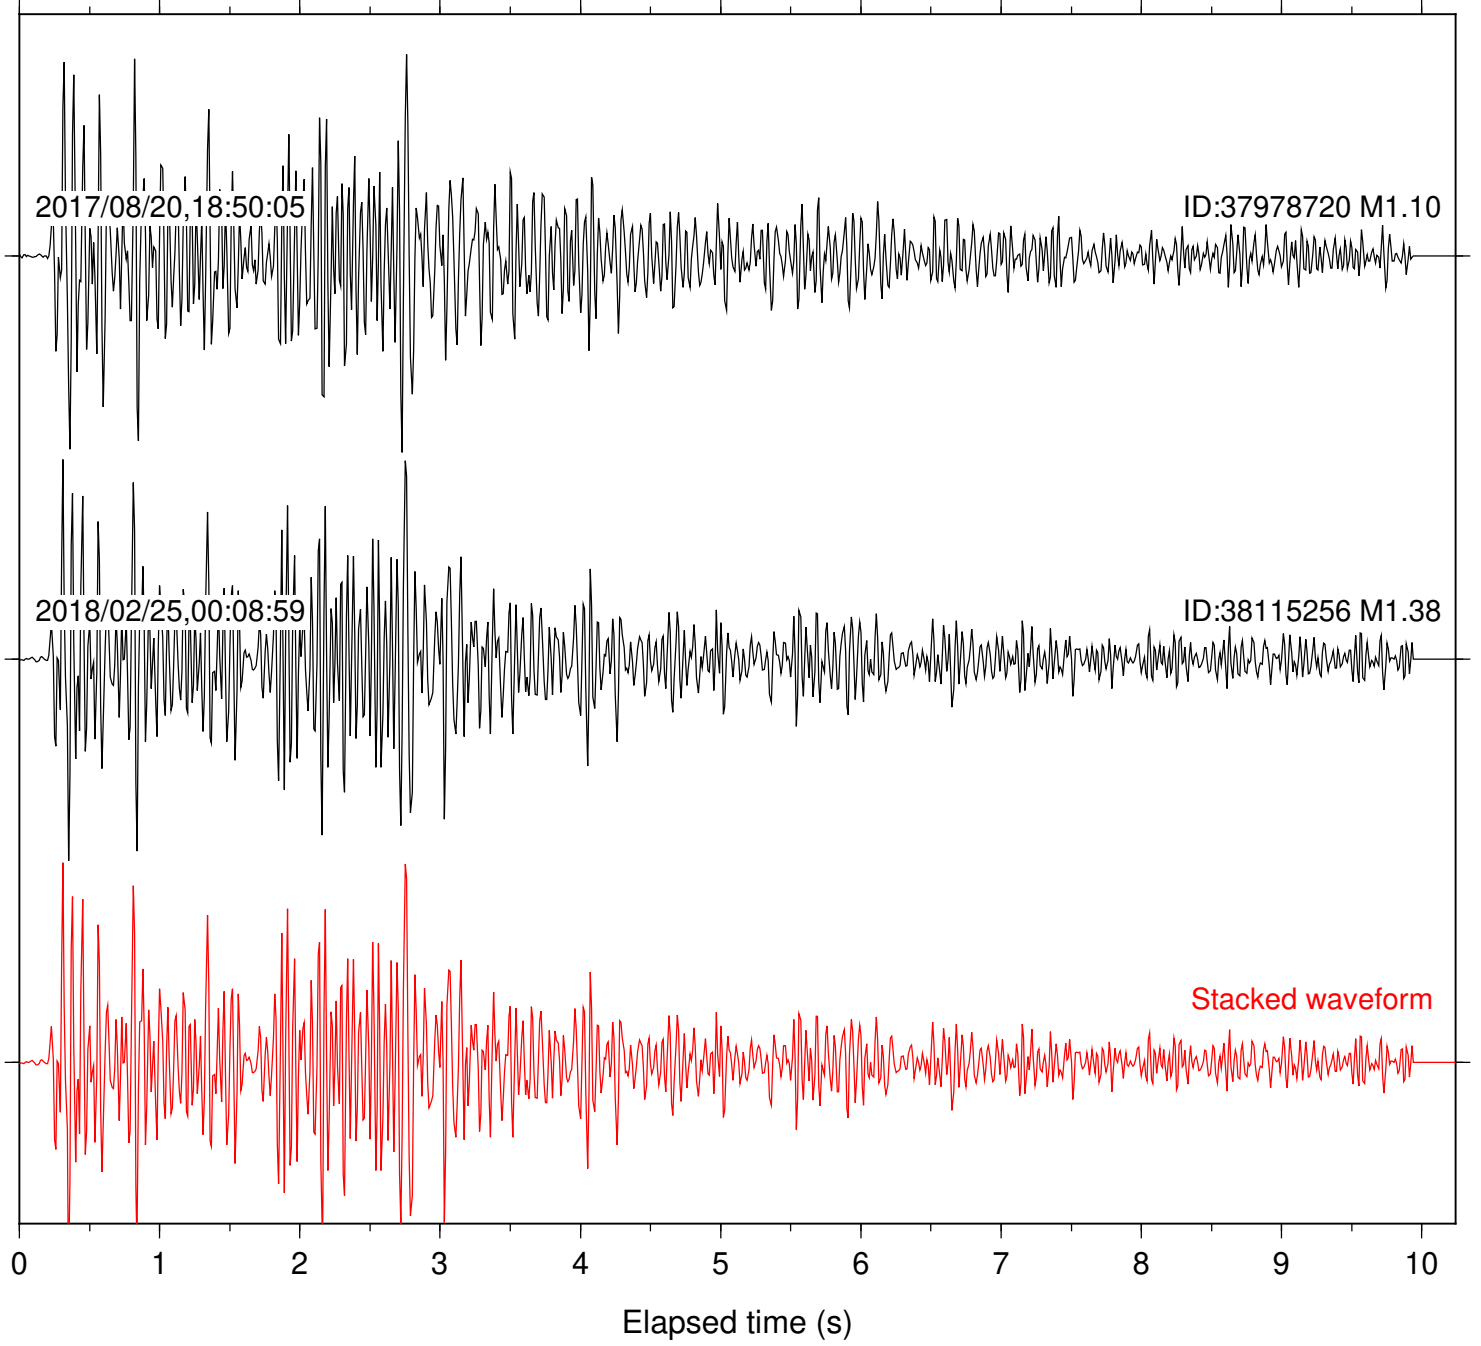

Station: FRD Com: HHZ

Focal depth: 5.23 km