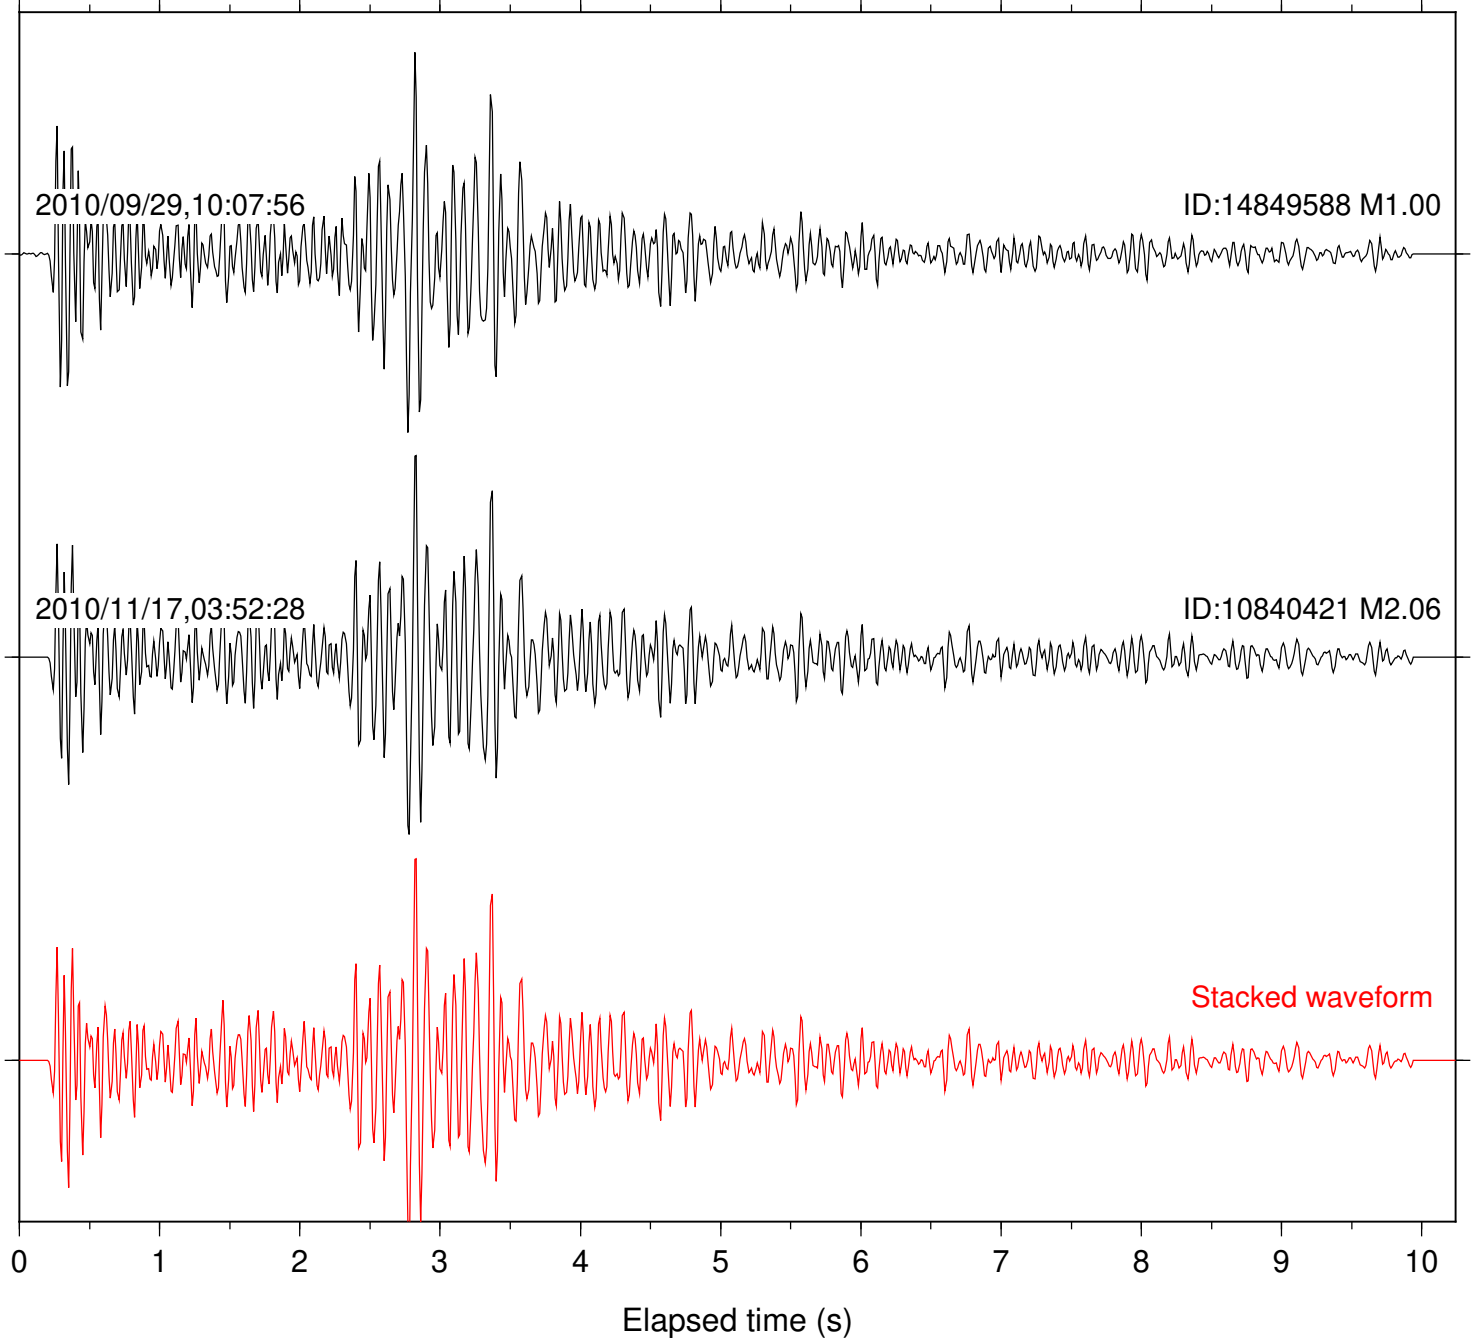

Station: B088 Com: EHZ

Focal depth: 7.24 km