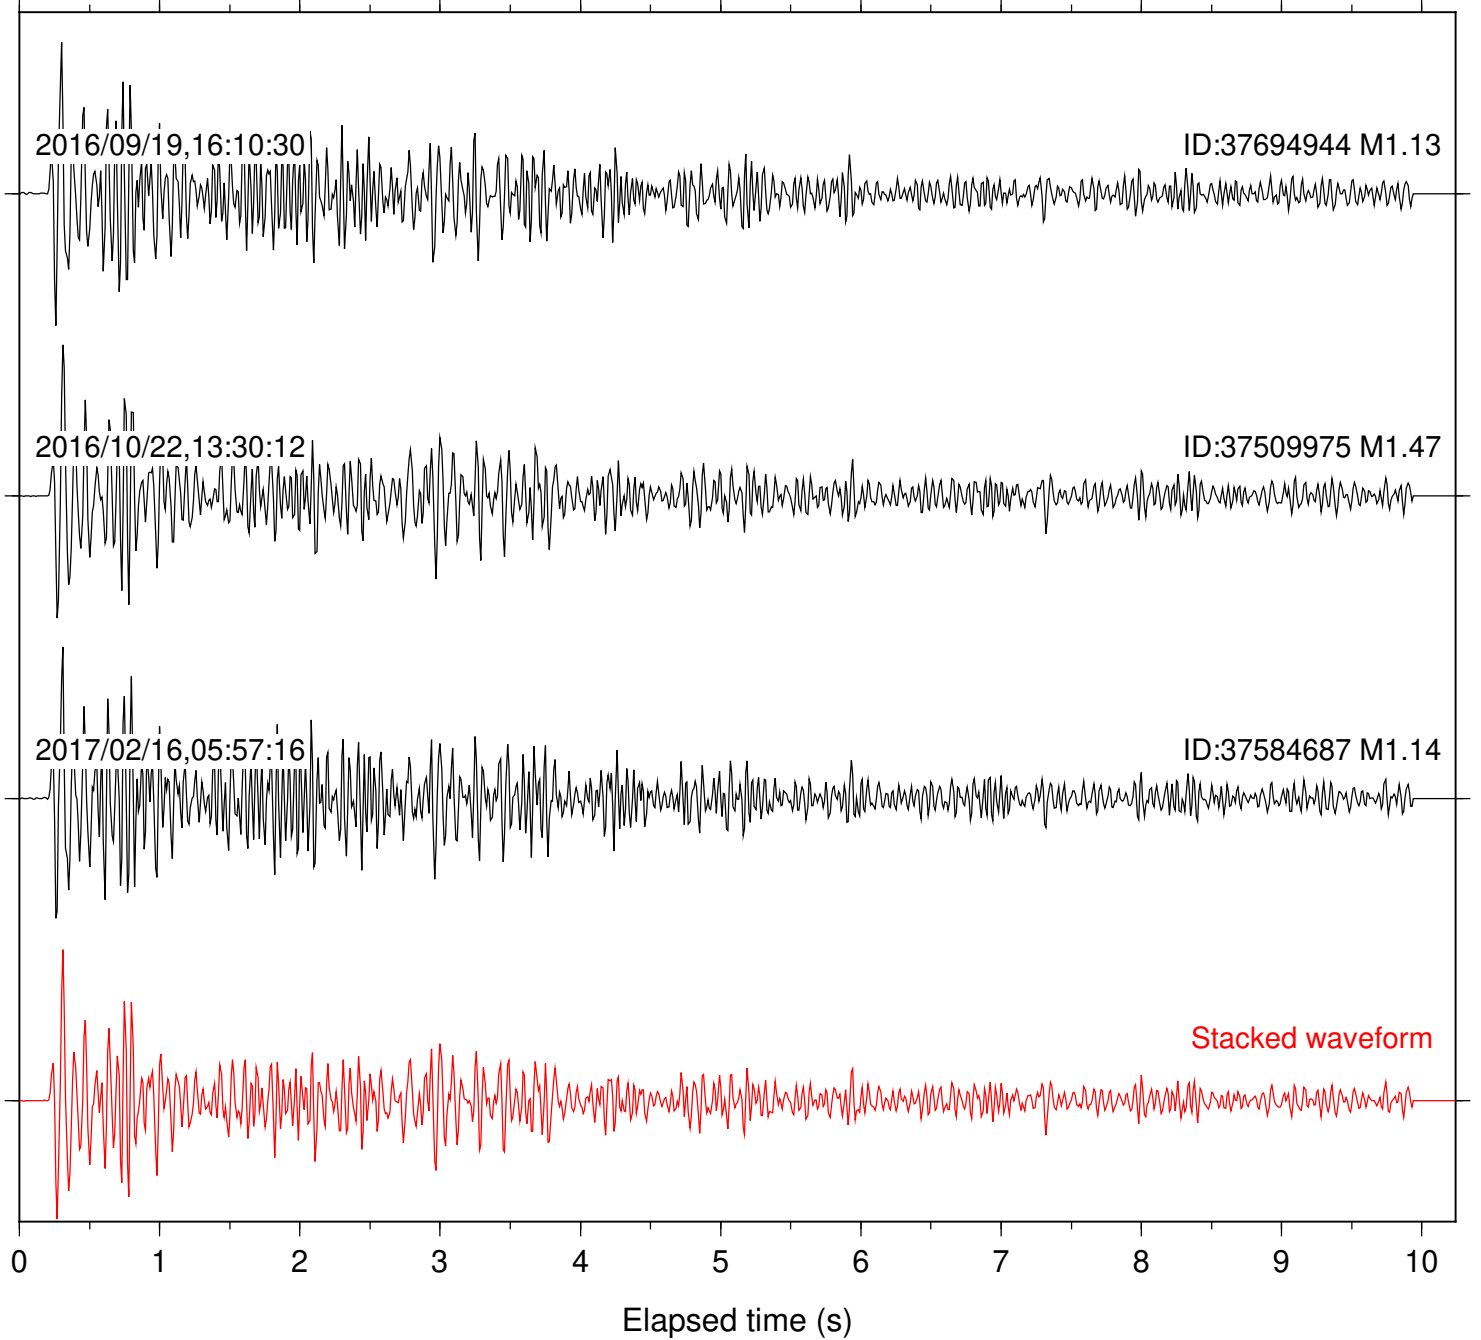

Focal depth: 6.53 km

Station: CSH Com: HHZ

Focal depth: 6.51 km

Station: DGR Com: HHZ

Focal depth: 6.53 km

Station: FRD Com: HHZ

Focal depth: 6.51 km

Station: HMT2 Com: HHZ