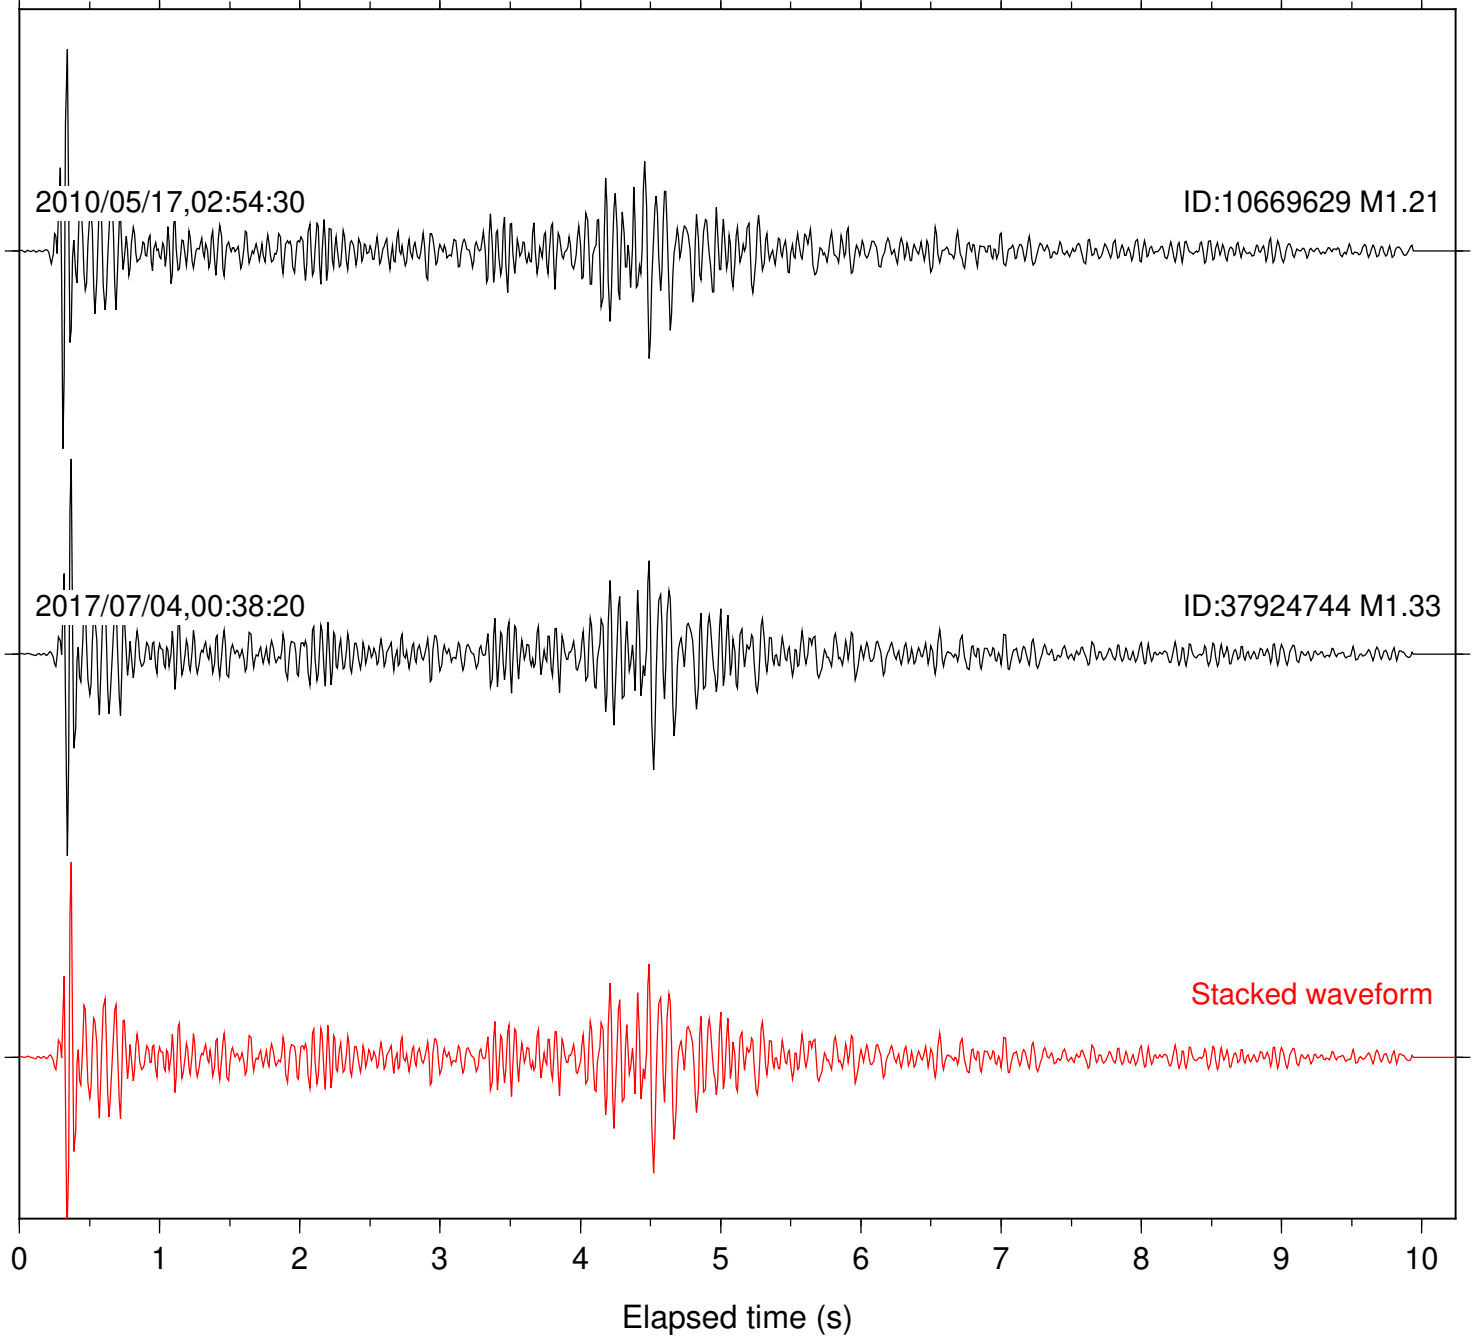

Station: B087 Com: EHZ

Focal depth: 17.70 km