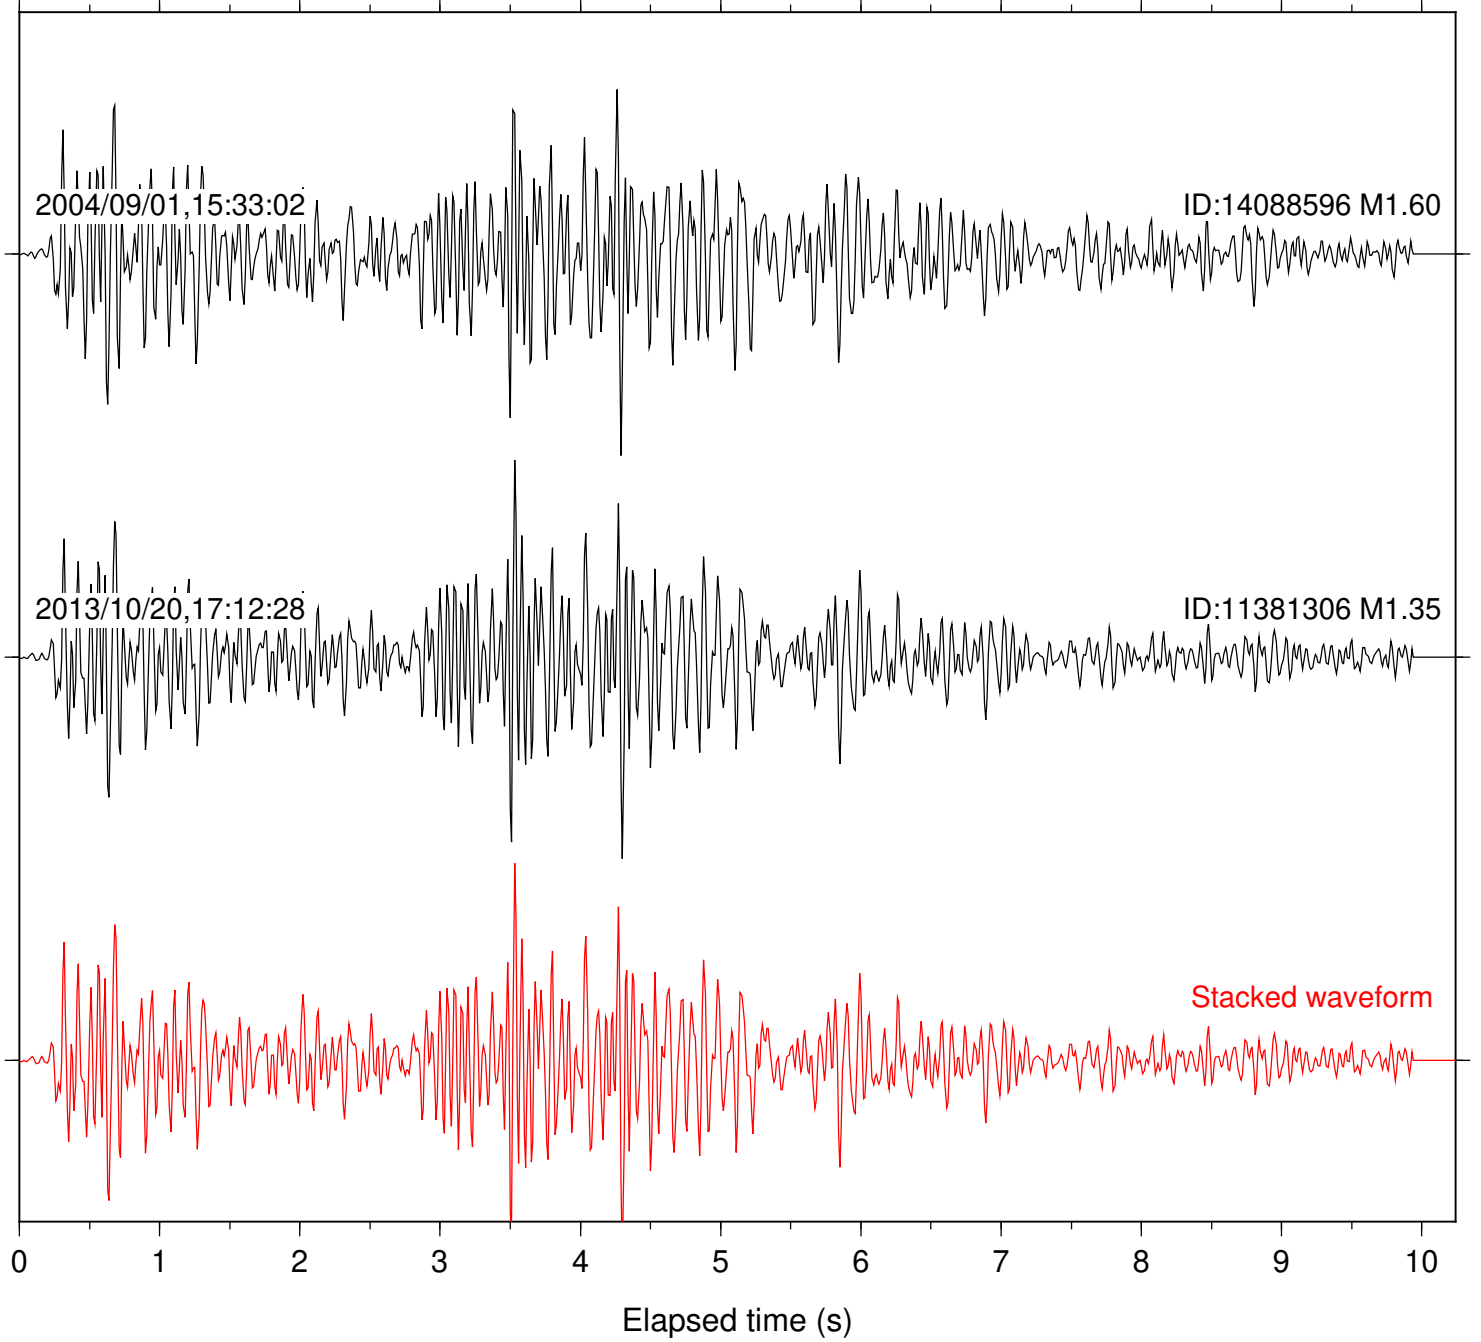

Station: SND Com: HHZ

Focal depth: 16.68 km