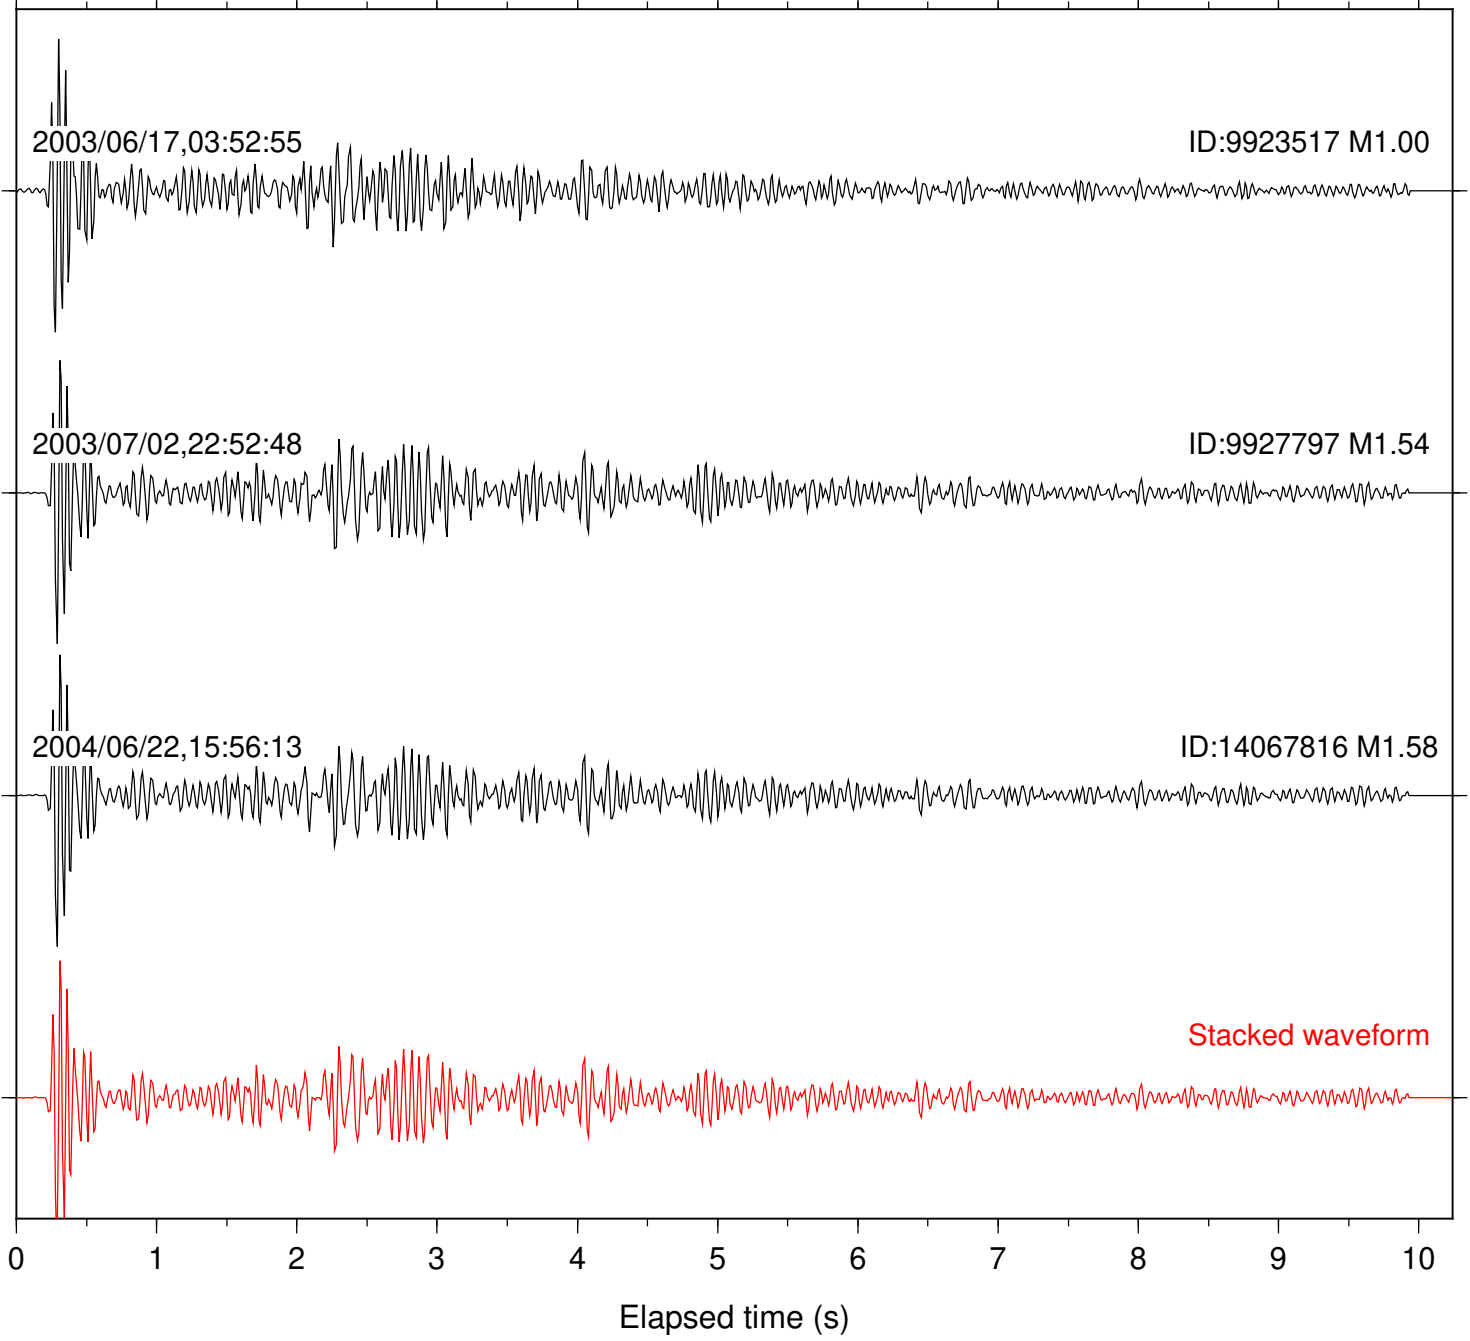

Focal depth: 2.94 km

Station: SND Com: HHZ

Focal depth: 2.94 km

Station: YAQ Com: HHZ

Focal depth: 2.94 km

Station: DGR Com: HHZ

Focal depth: 17.18 km

Station: POB2 Com: HHZ