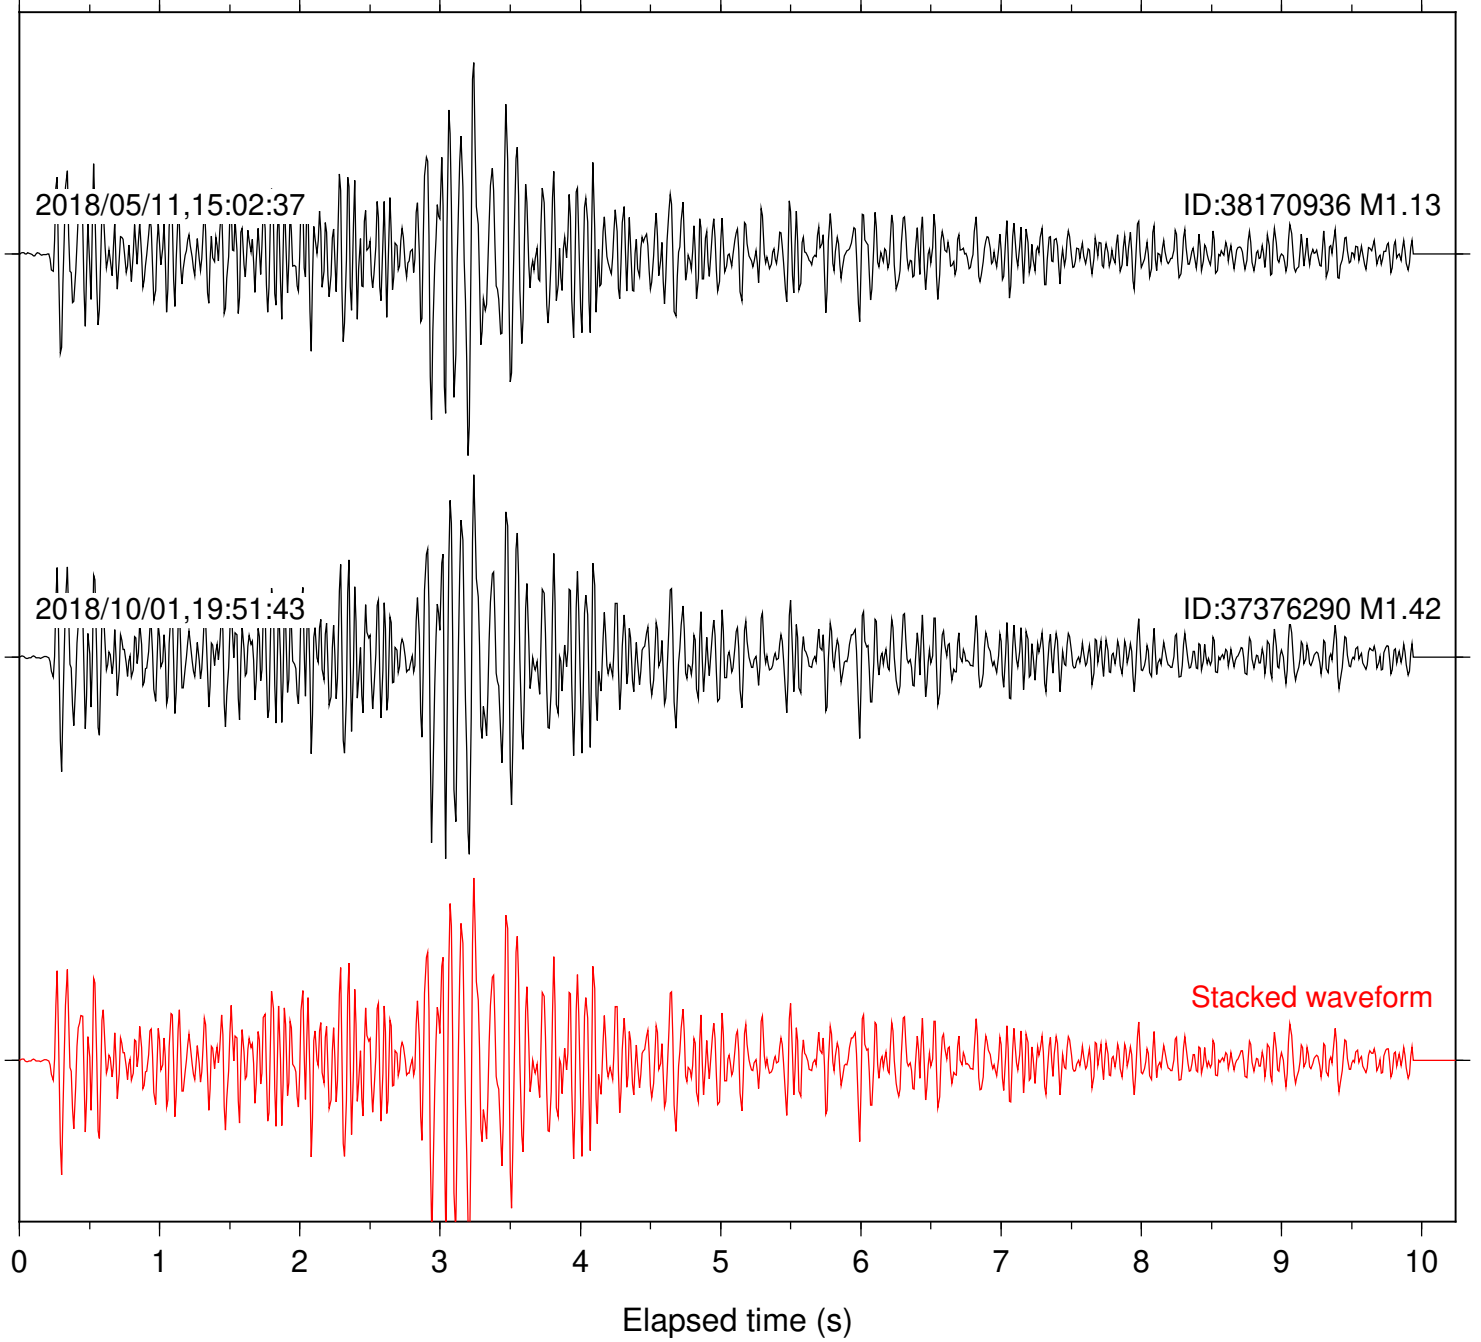

Station: B093 Com: EHZ

Focal depth: 8.19 km

Station: B946 Com: EHZ

Focal depth: 8.19 km

Station: KNW Com: HHZ

Focal depth: 8.19 km

Station: B082 Com: EHZ

Focal depth: 4.96 km