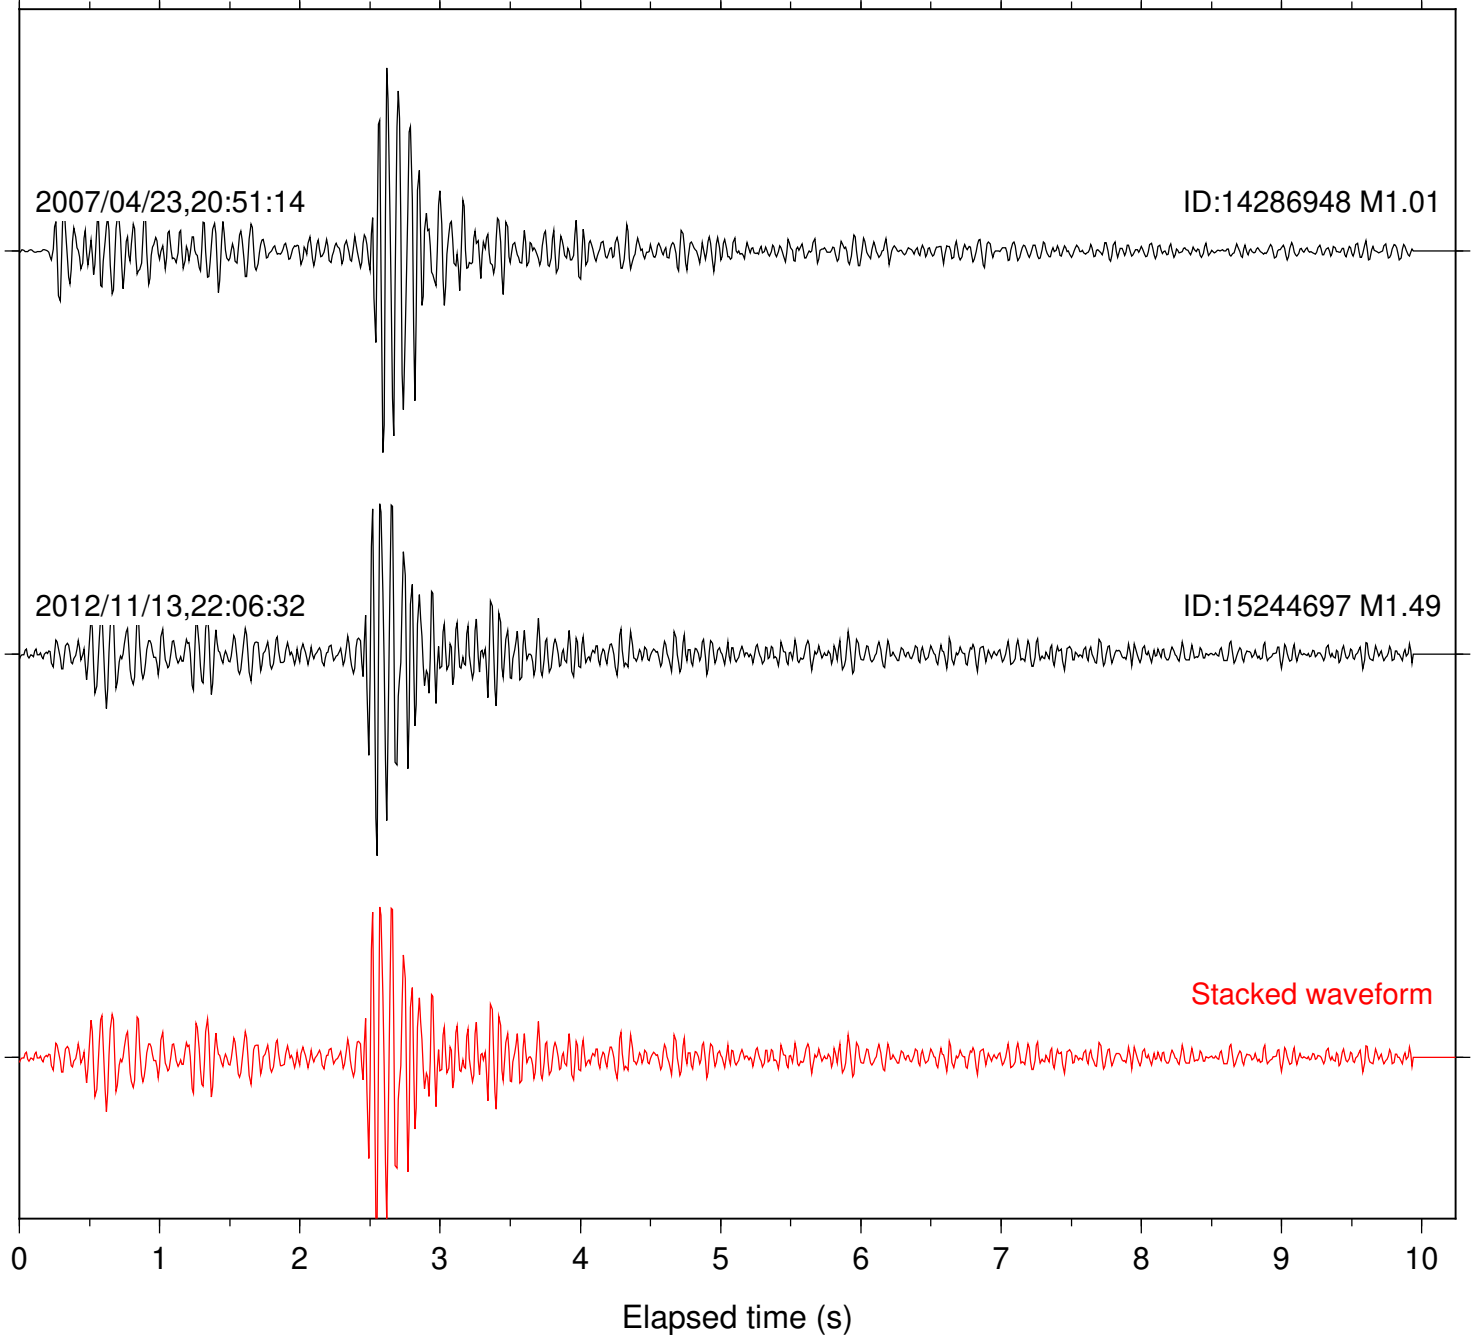

Focal depth: 16.37 km

Station: KNW Com: HHZ

Focal depth: 16.37 km

Station: B086 Com: EHZ

Focal depth: 17.06 km

Station: BAC Com: EHZ

Focal depth: 17.06 km

Station: DGR Com: HHZ