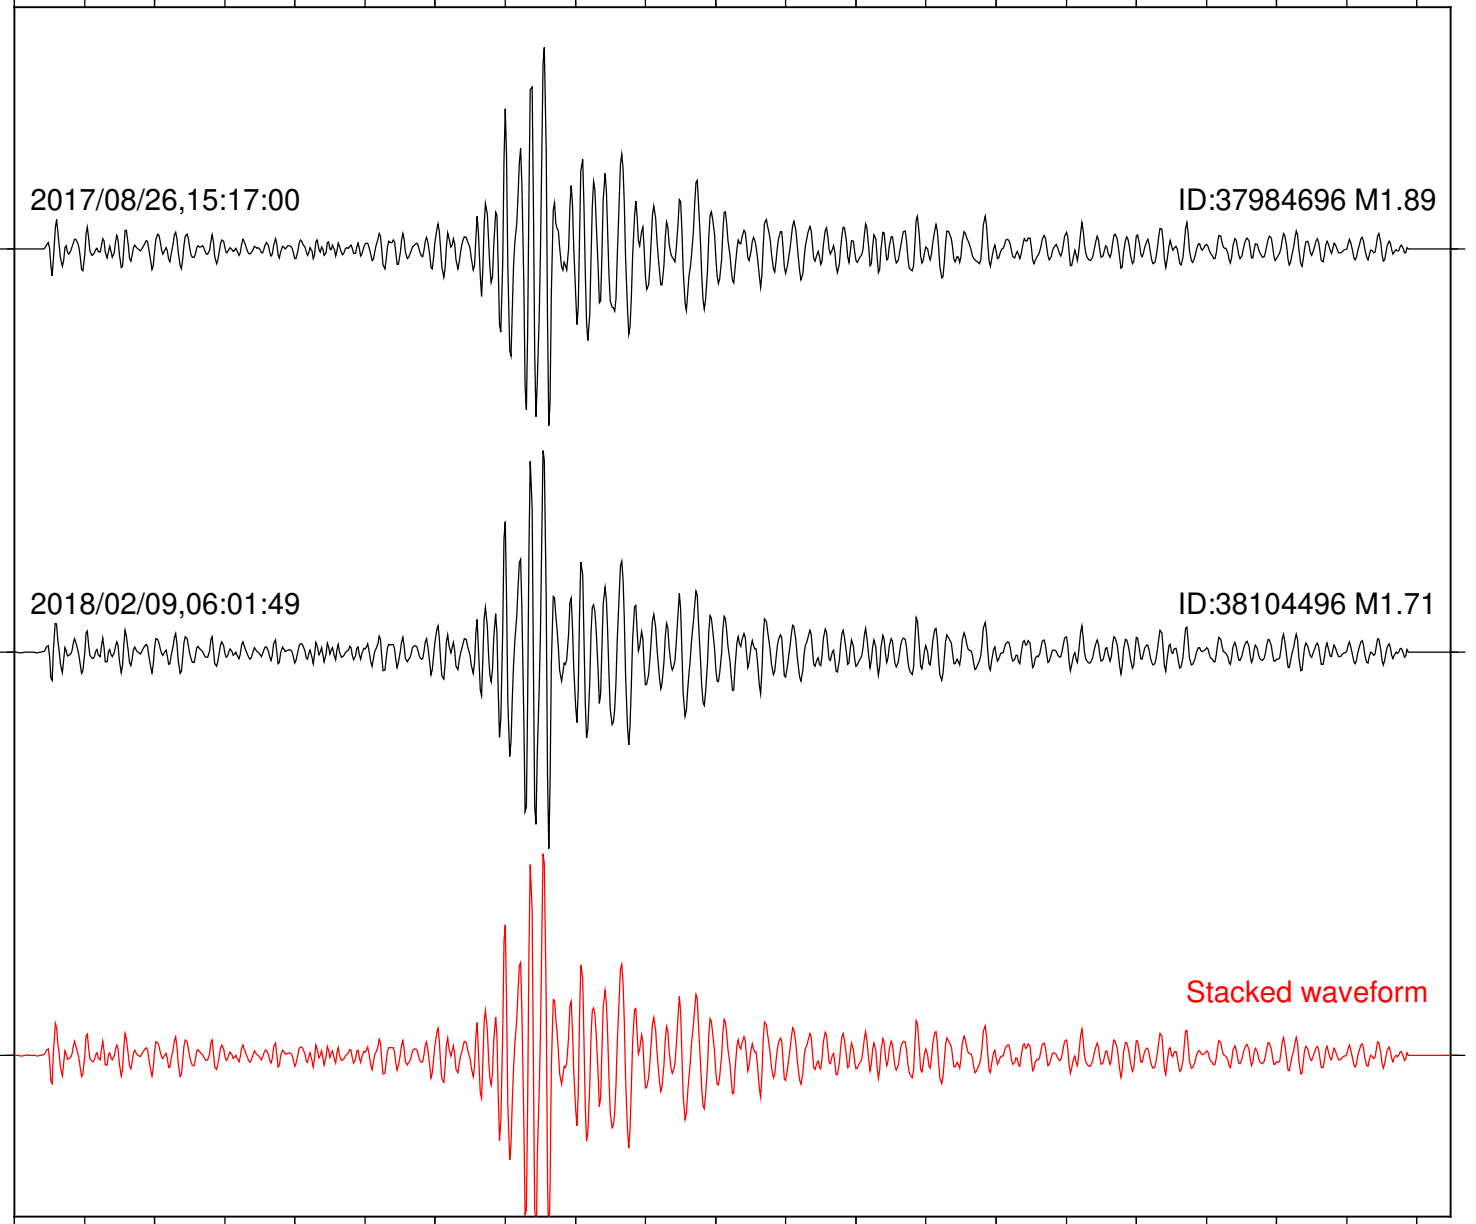

Station: POB2 Com: HHZ

Focal depth: 5.11 km

2017/08/26,15:17:00

ID:37984696 M1.89

2018/02/09,06:01:49

ID:38104496 M1.71

Stacked waveform

0 1 2 3 4 5 6 7 8 9 10
Elapsed time (s)