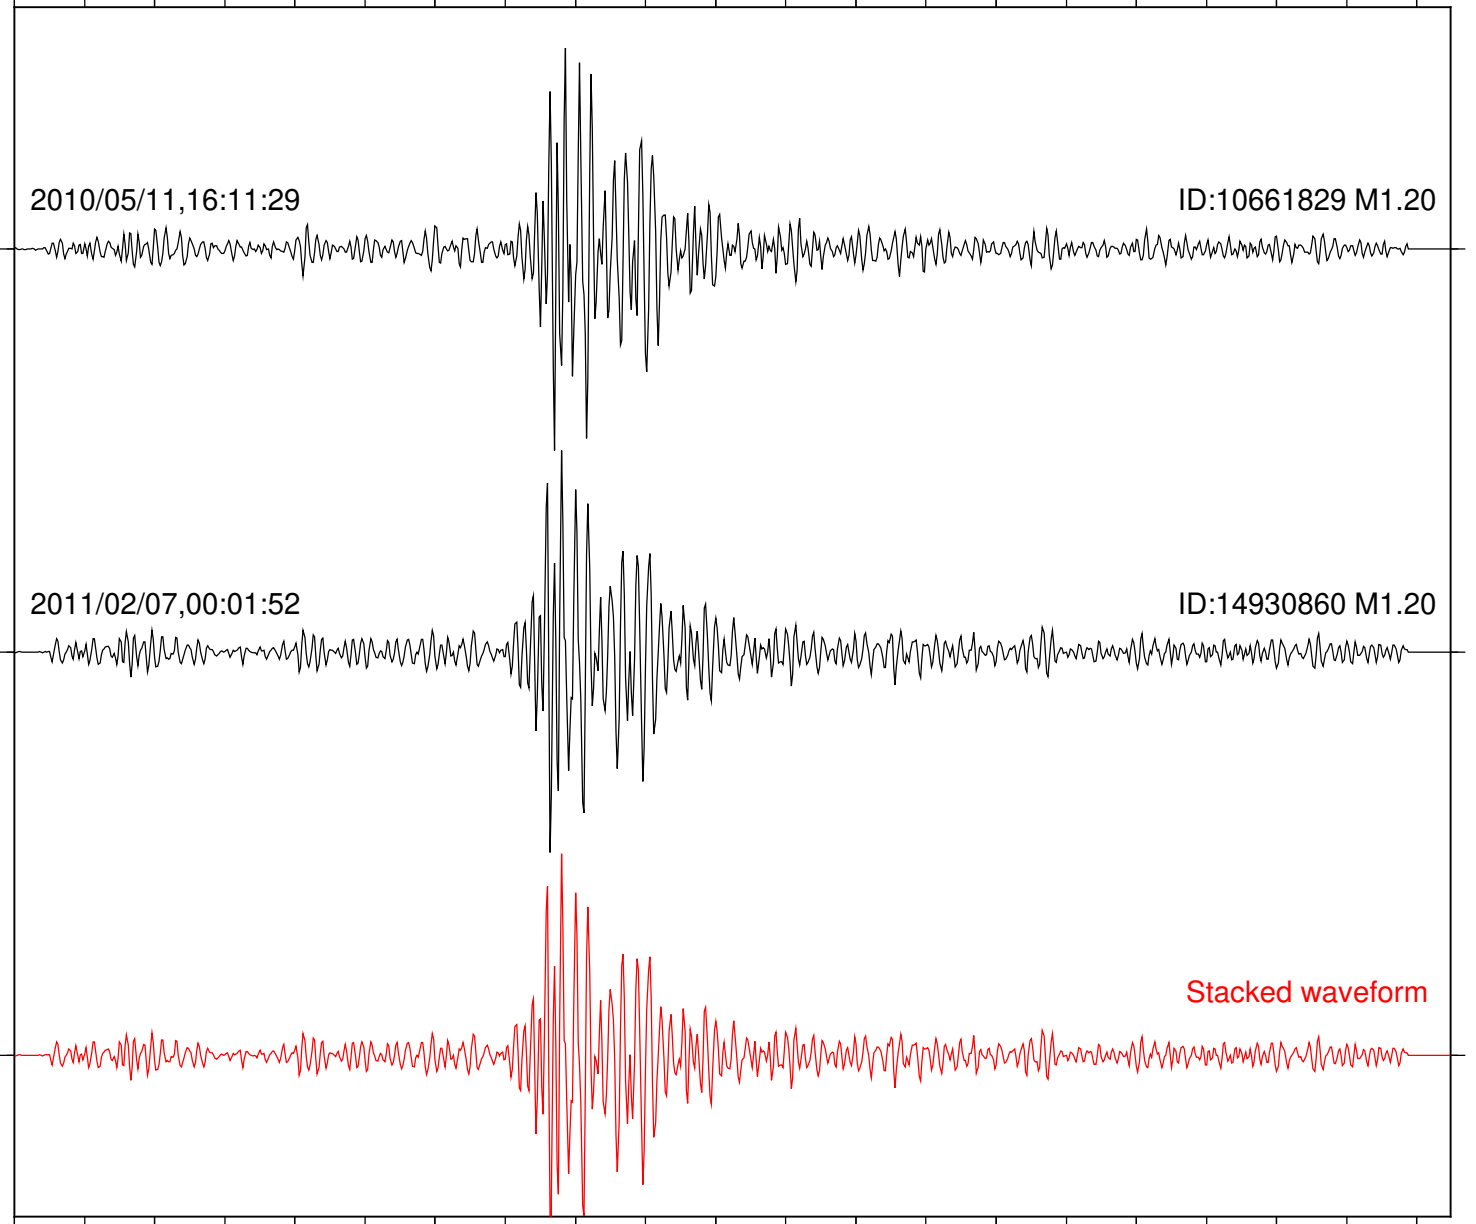

Station: KNW Com: HHZ

Focal depth: 7.87 km

2010/05/11,16:11:29

ID:10661829 M1.20

2011/02/07,00:01:52

ID:14930860 M1.20

Stacked waveform

0 1 2 3 4 5 6 7 8 9 10
Elapsed time (s)