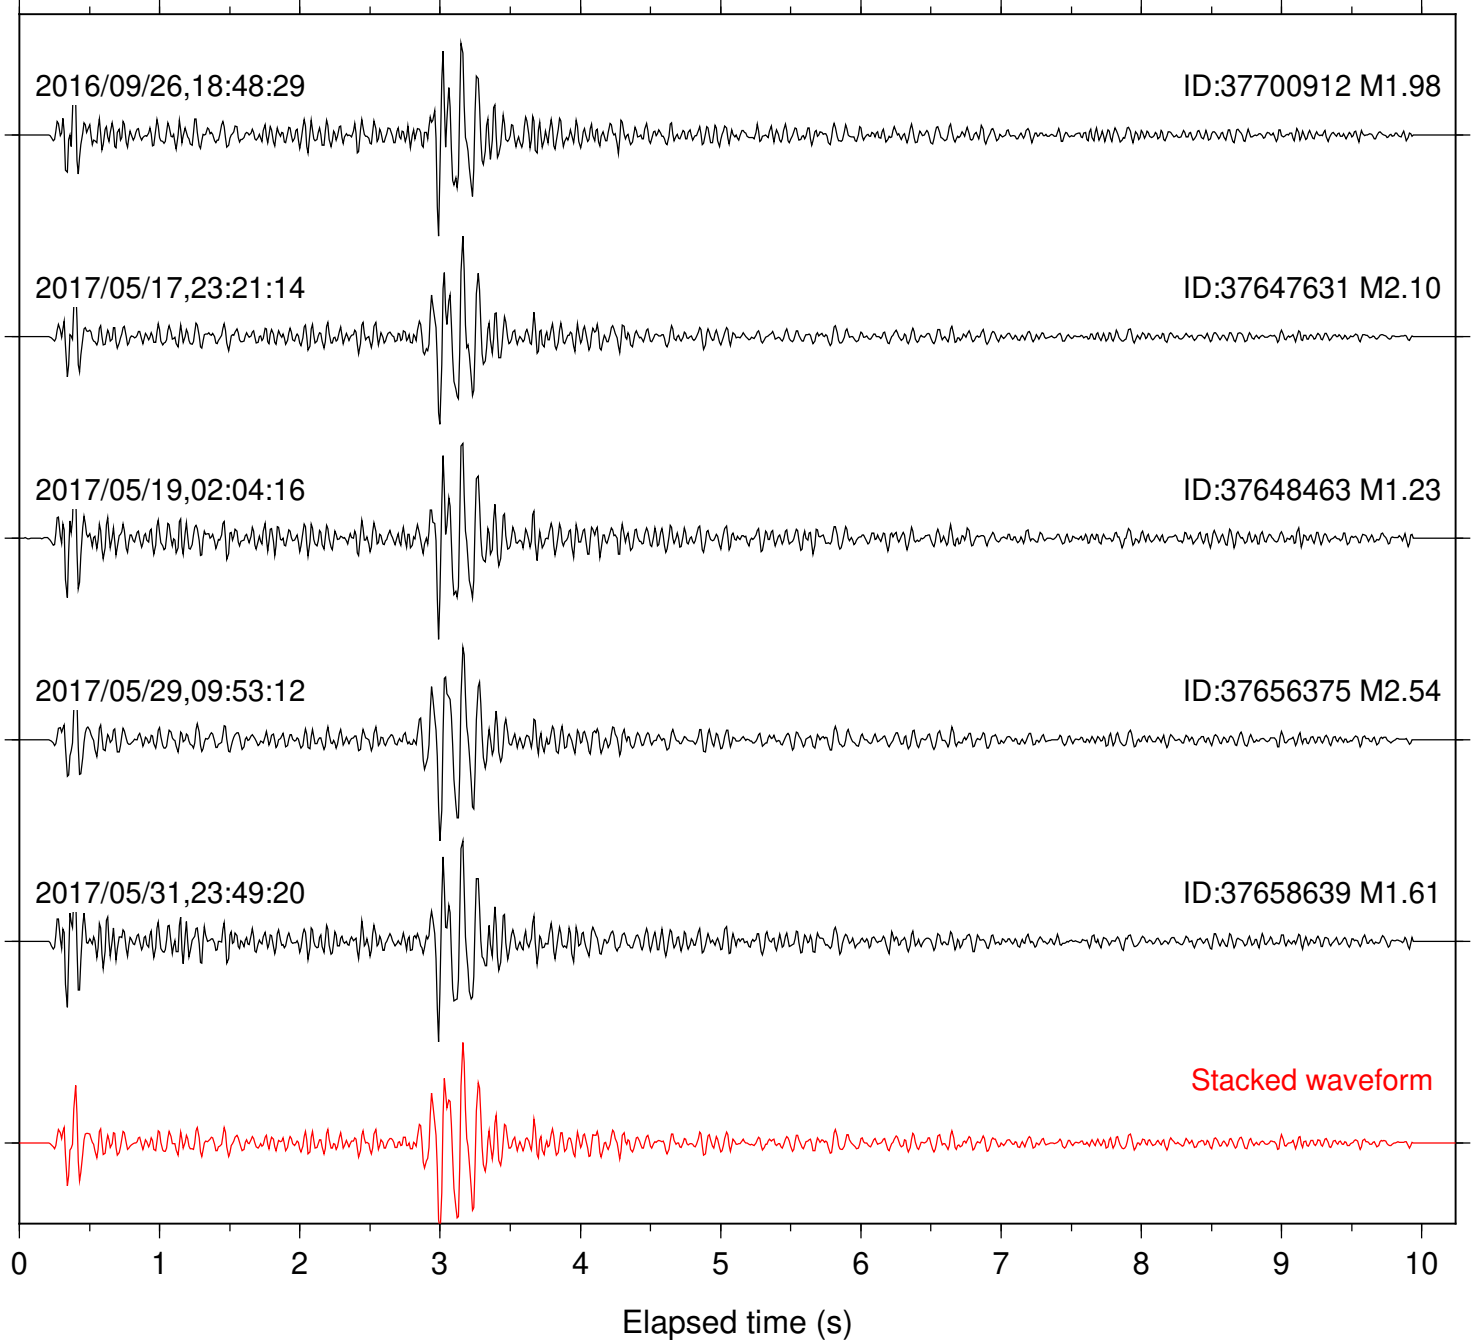

Station: POB2 Com: HHZ

Focal depth: 7.48 km

Station: SND Com: HHZ

Focal depth: 7.48 km

Station: B081 Com: EHZ

Focal depth: 9.88 km

Station: B082 Com: EHZ

Focal depth: 9.88 km