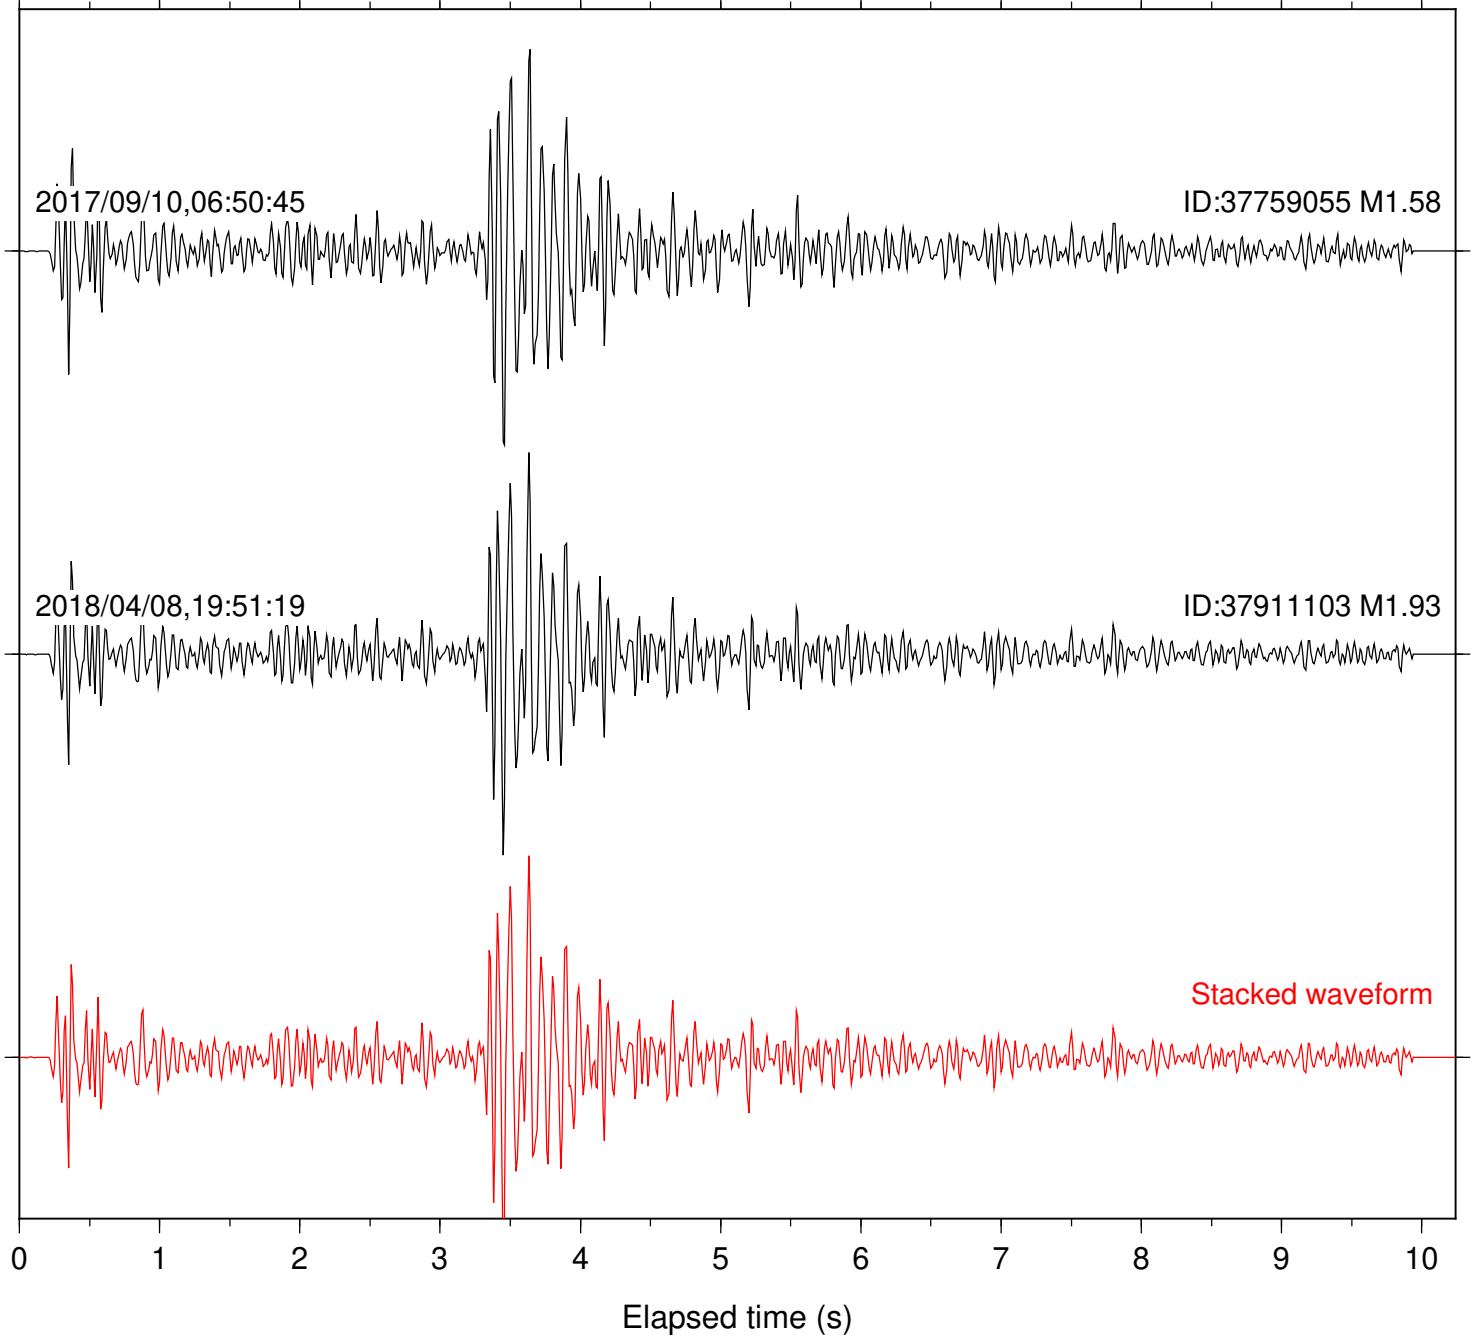

Station: WMC Com: HHZ

Focal depth: 6.38 km

Station: B081 Com: EHZ

Focal depth: 6.28 km

Station: B082 Com: EHZ

Focal depth: 6.28 km

Station: B084 Com: EHZ

Focal depth: 6.28 km