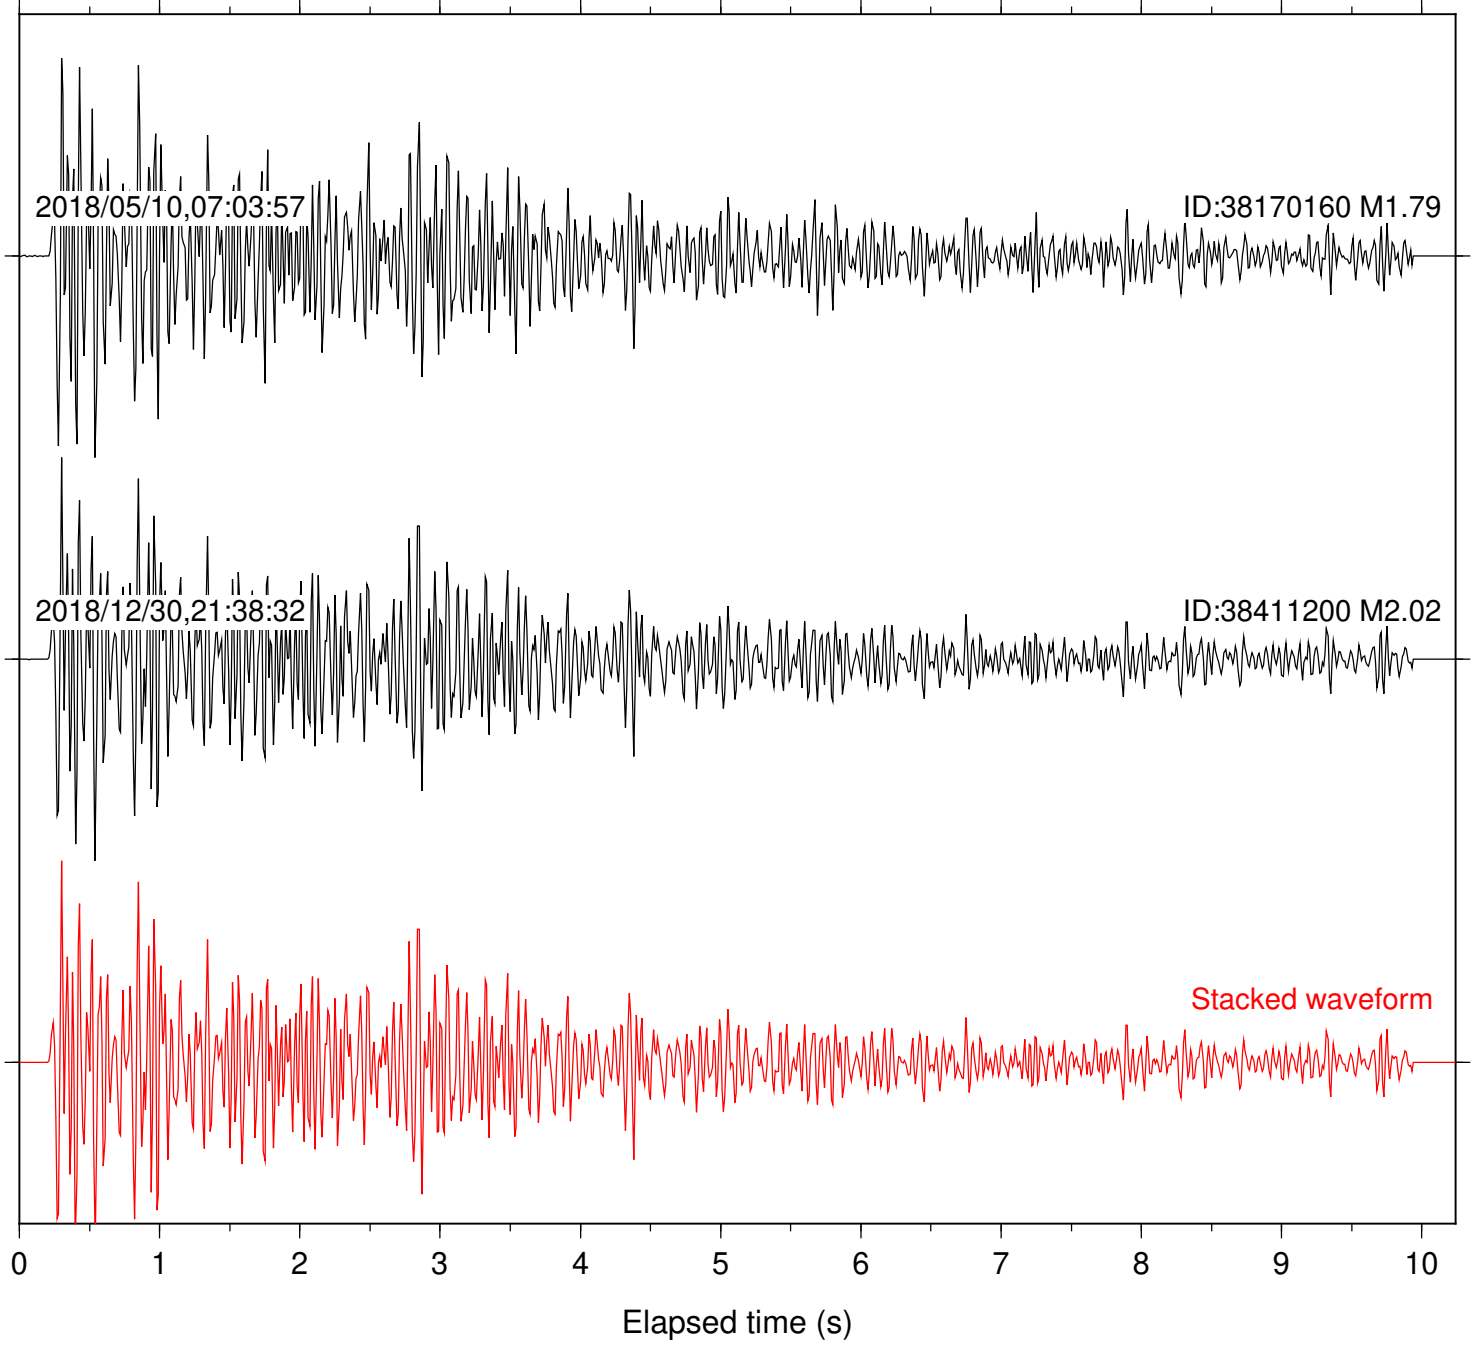

Station: DGR Com: HHZ

Focal depth: 5.61 km

Station: FRD Com: HHZ

Focal depth: 5.61 km

Station: HMT2 Com: HHZ

Focal depth: 5.61 km

Station: LKH Com: HHZ

Focal depth: 5.61 km