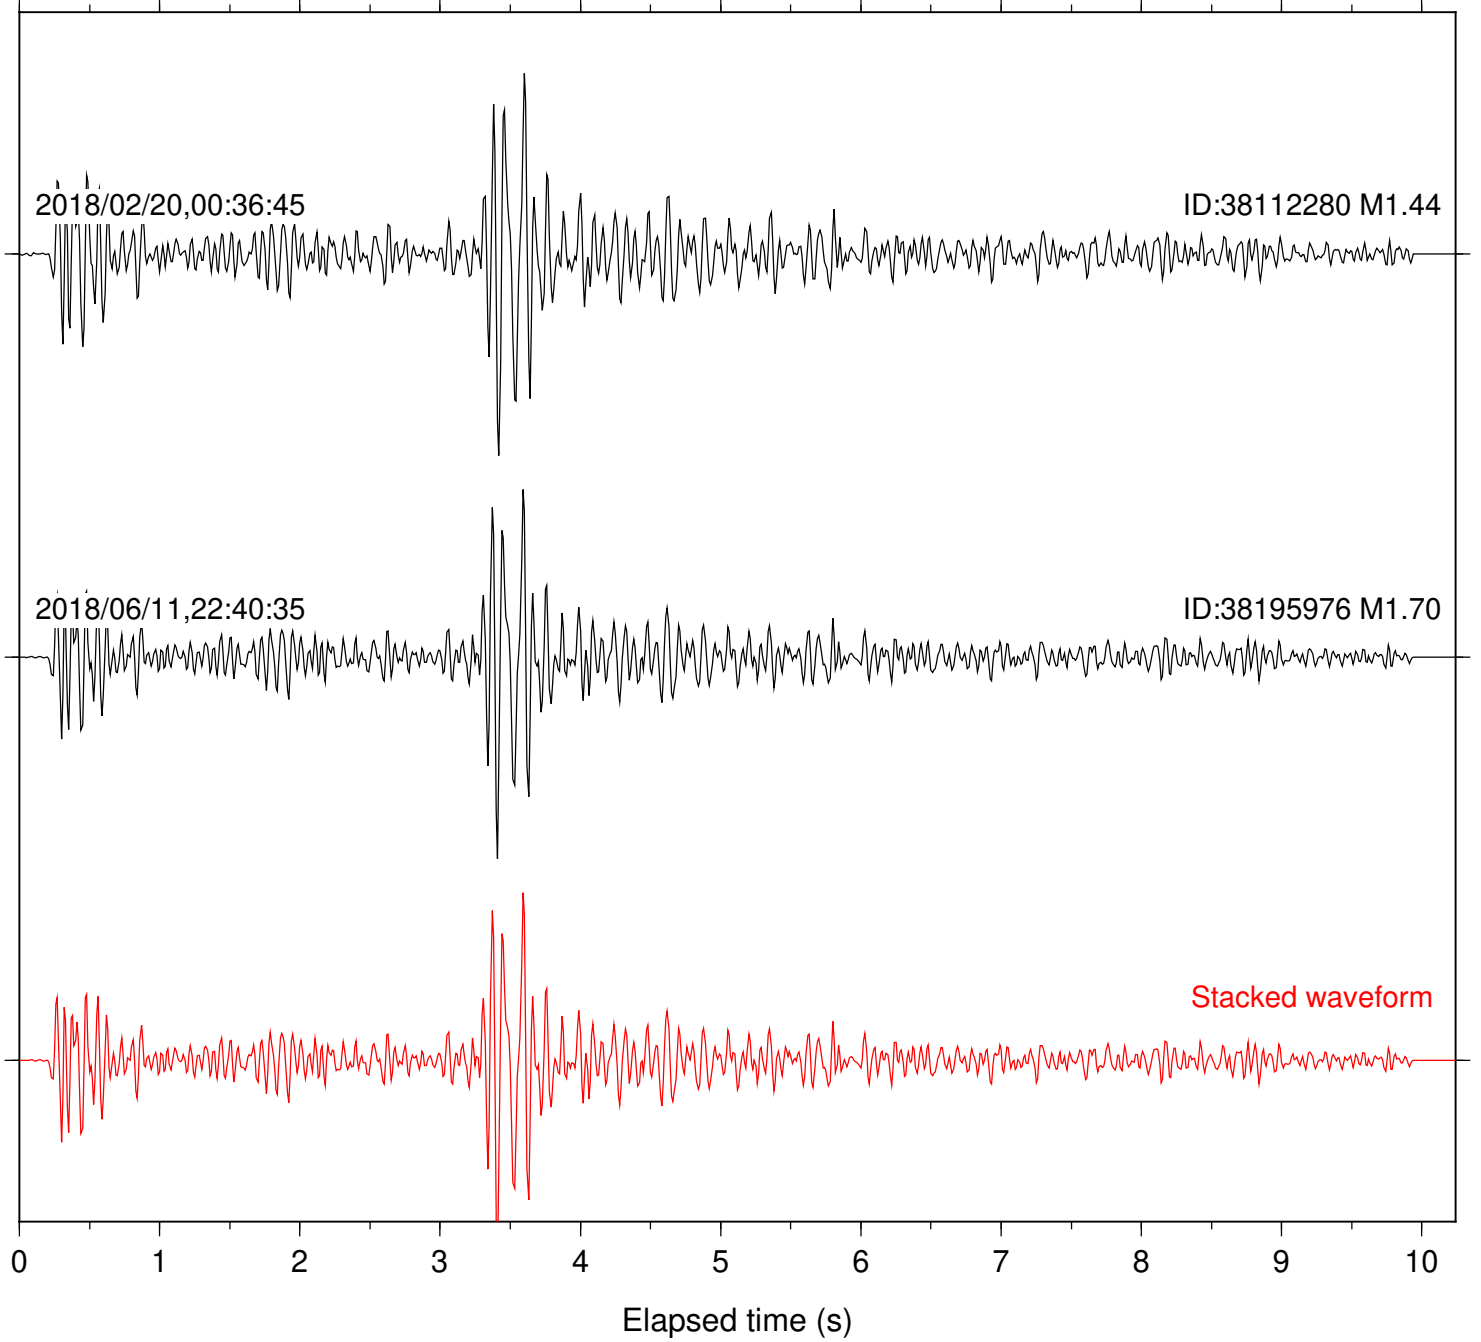

Focal depth: 5.90 km

Station: SND Com: HHZ

Focal depth: 5.90 km

Station: TOR Com: HHZ

Focal depth: 5.90 km

Station: B081 Com: EHZ

Focal depth: 5.77 km

Station: B082 Com: EHZ