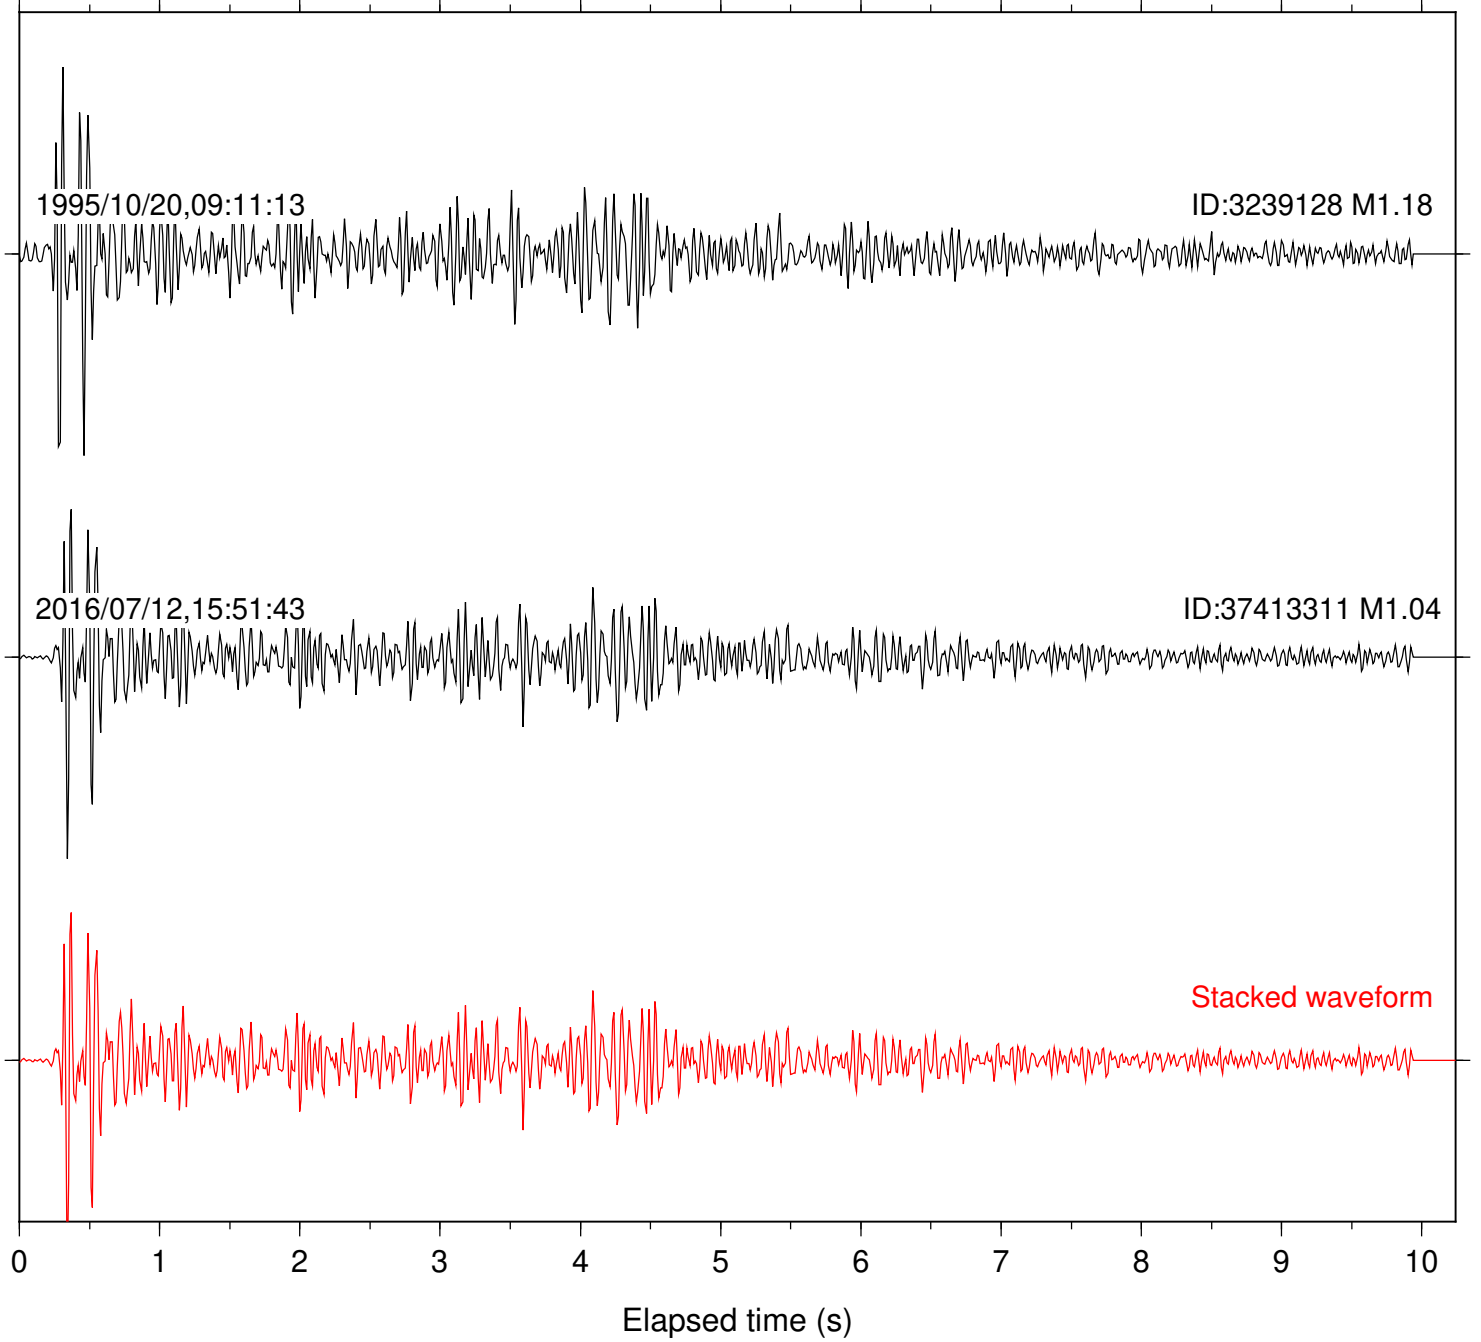

Station: FRD Com: HHZ

Focal depth: 17.42 km