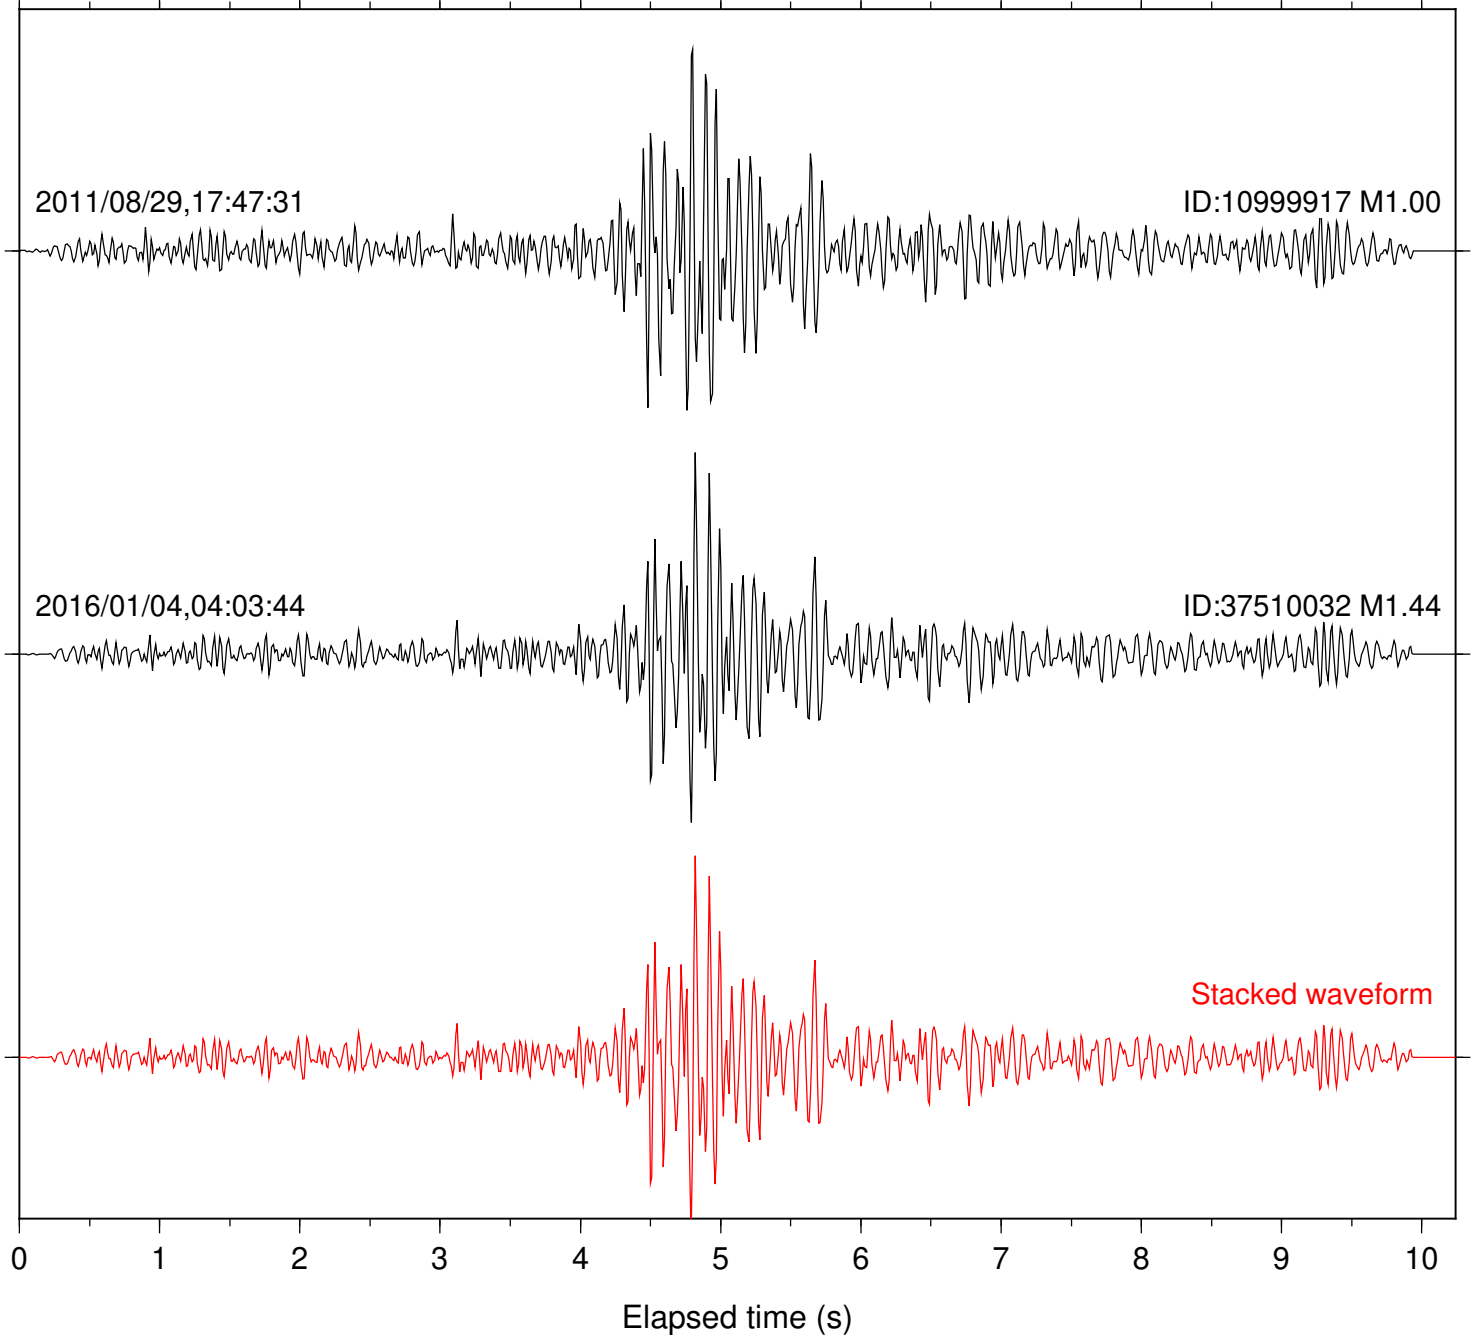

Station: B084 Com: EHZ

Focal depth: 16.22 km