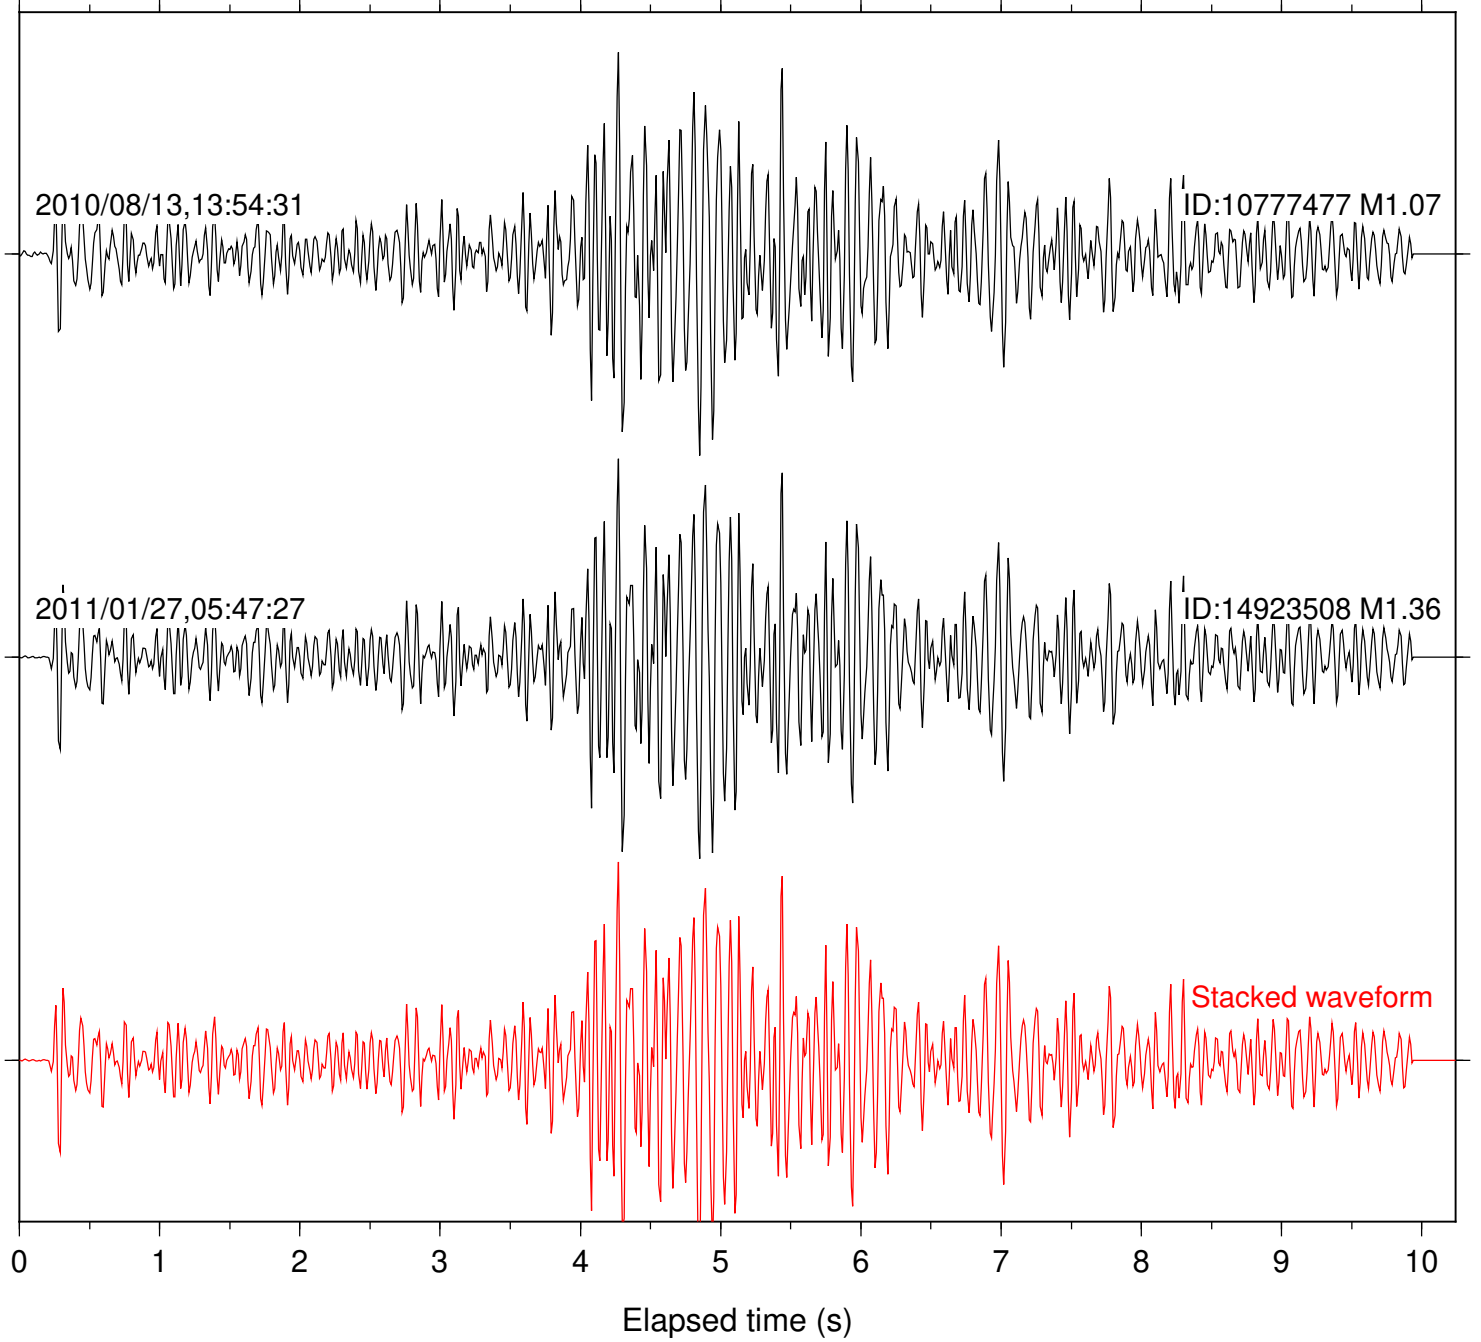

Station: B084 Com: EHZ

Focal depth: 7.72 km