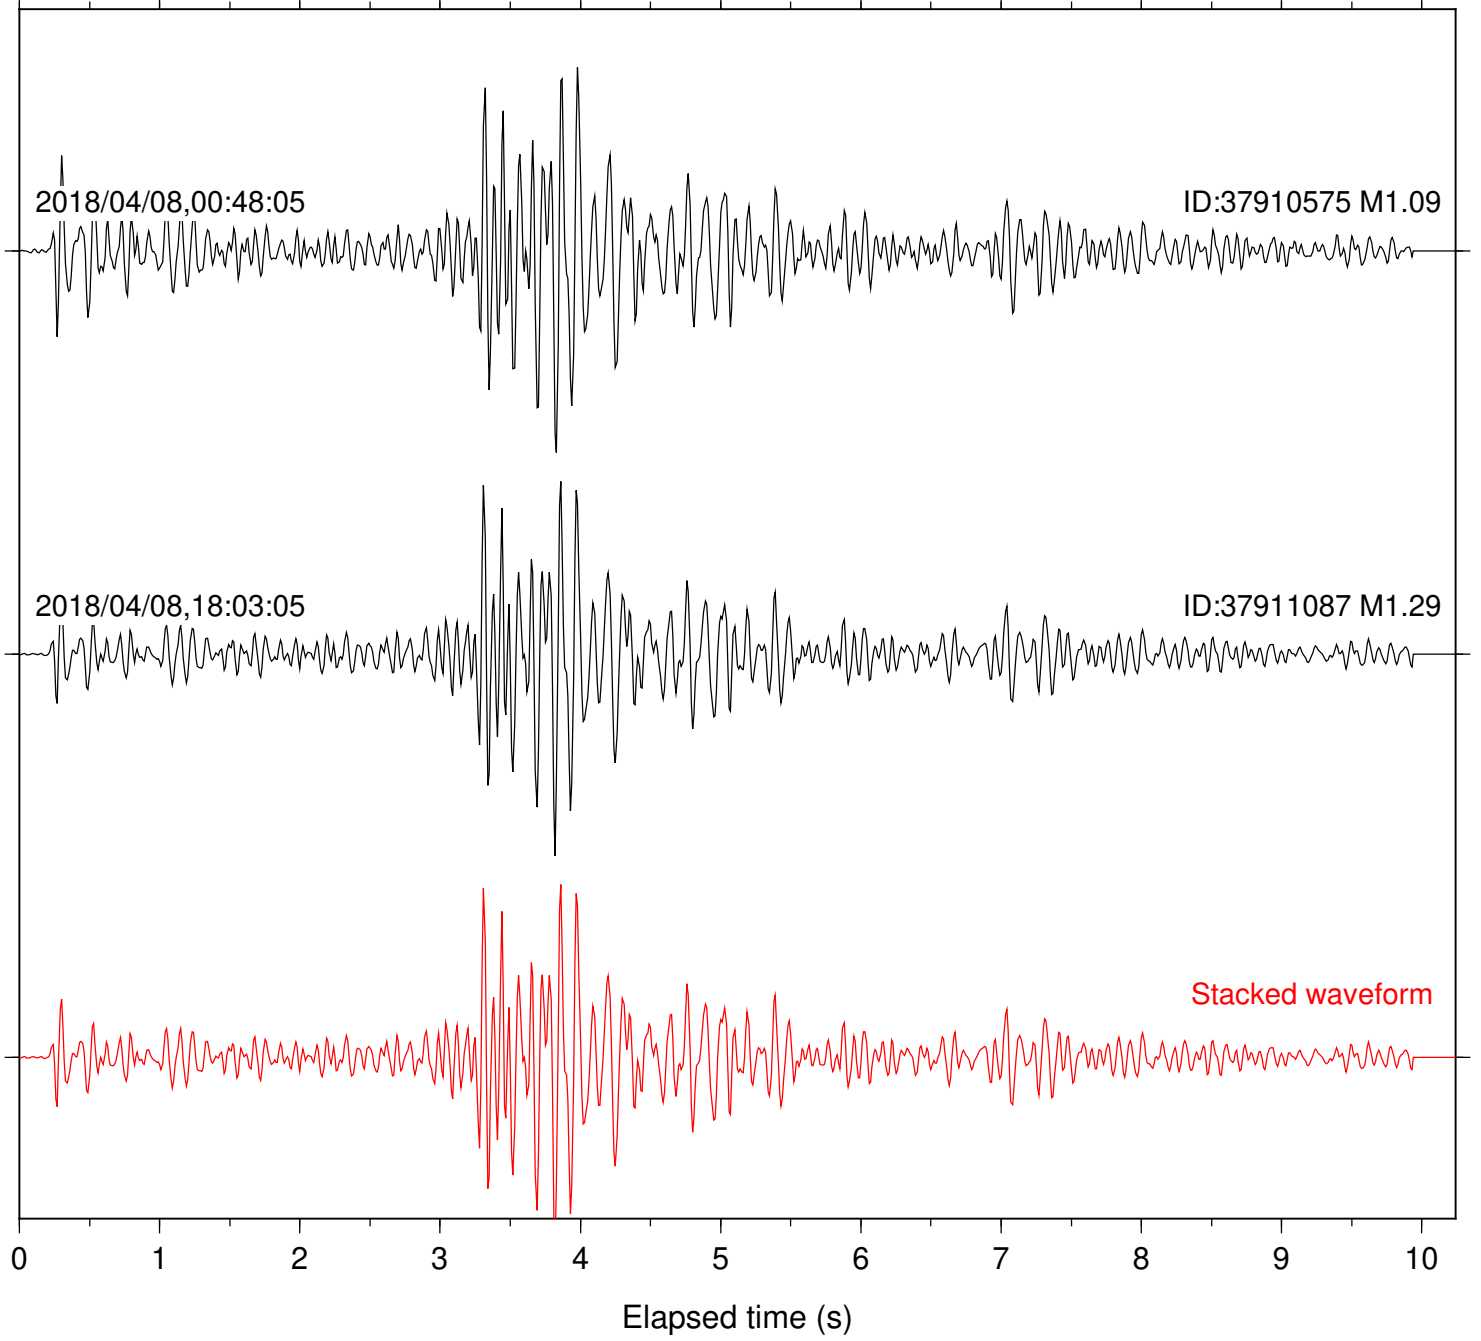

Station: POB2 Com: HHZ

Focal depth: 6.37 km