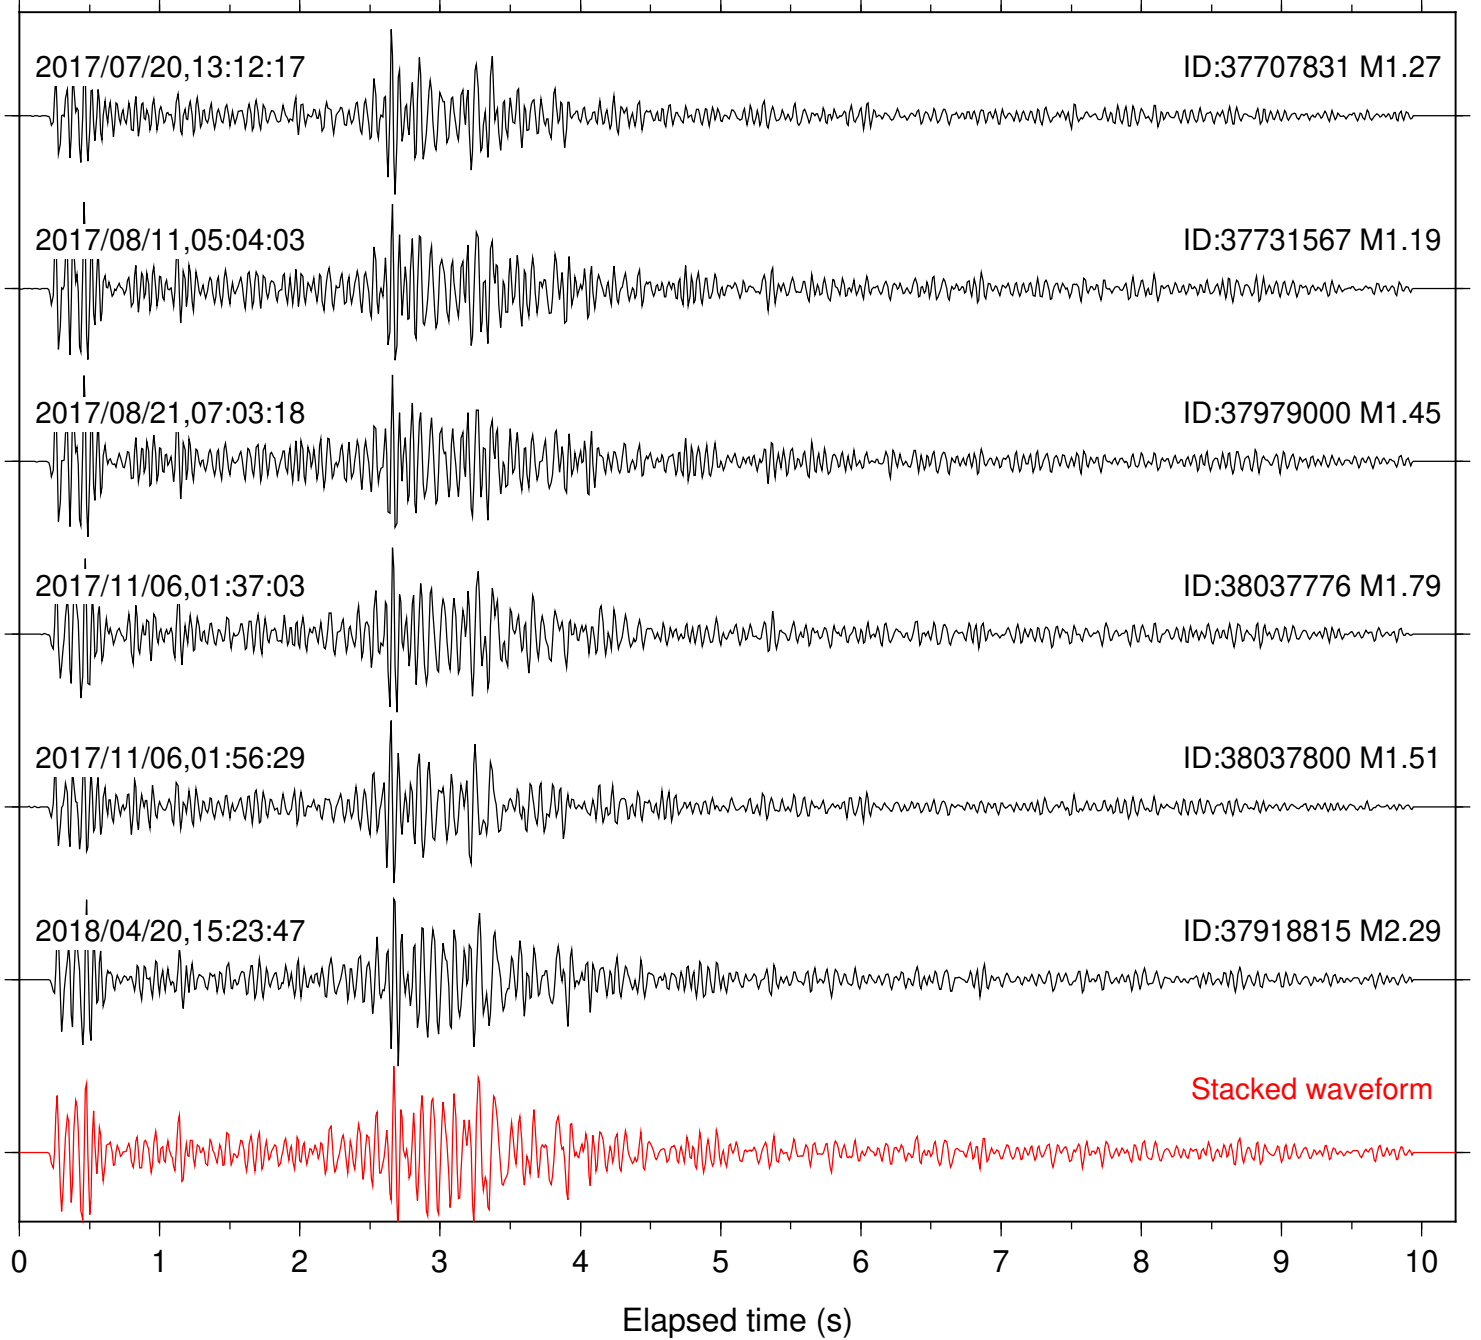

Station: KNW Com: HHZ

Focal depth: 6.58 km

Station: MTG Com: HHZ

Focal depth: 6.58 km

Station: PFO Com: HHZ

Focal depth: 7.57 km

Station: PLM Com: HHZ

Focal depth: 7.57 km