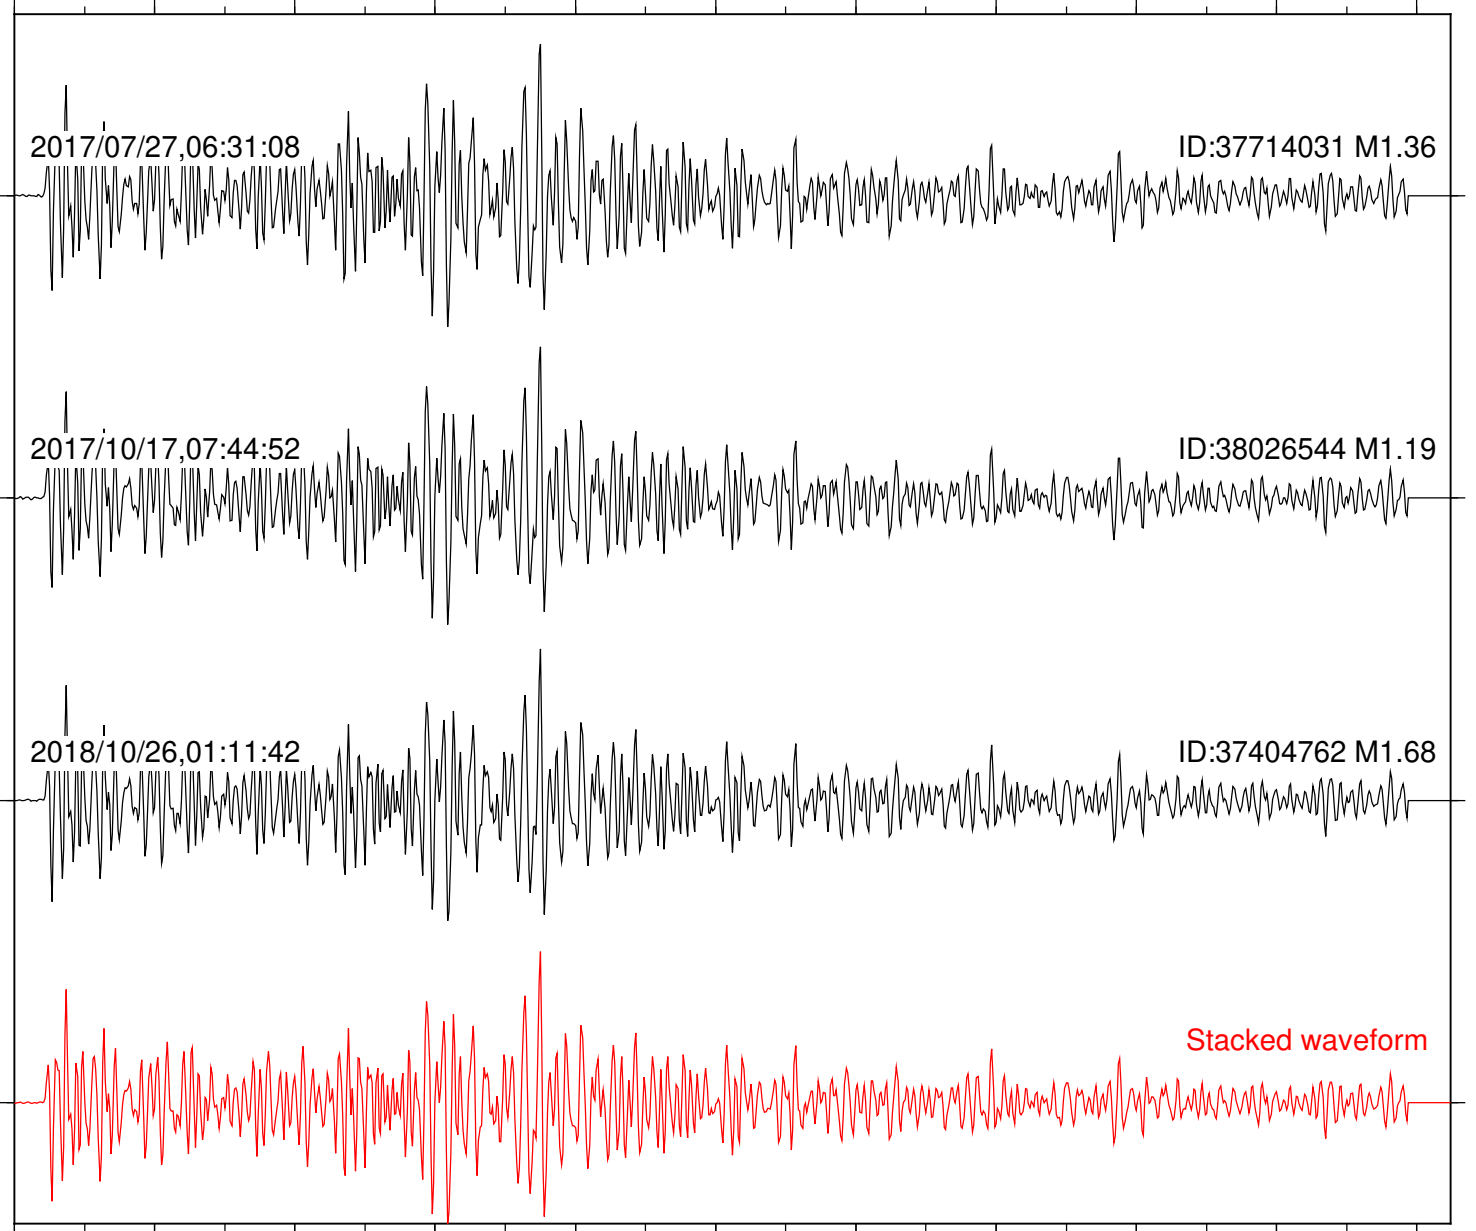

Station: B088 Com: EHZ

Focal depth: 5.12 km

2017/07/27,06:31:08

ID:37714031 M1.36

2017/10/17,07:44:52

ID:38026544 M1.19

2018/10/26,01:11:42

ID:37404762 M1.68

Stacked waveform

0 1 2 3 4 5 6 7 8 9 10
Elapsed time (s)