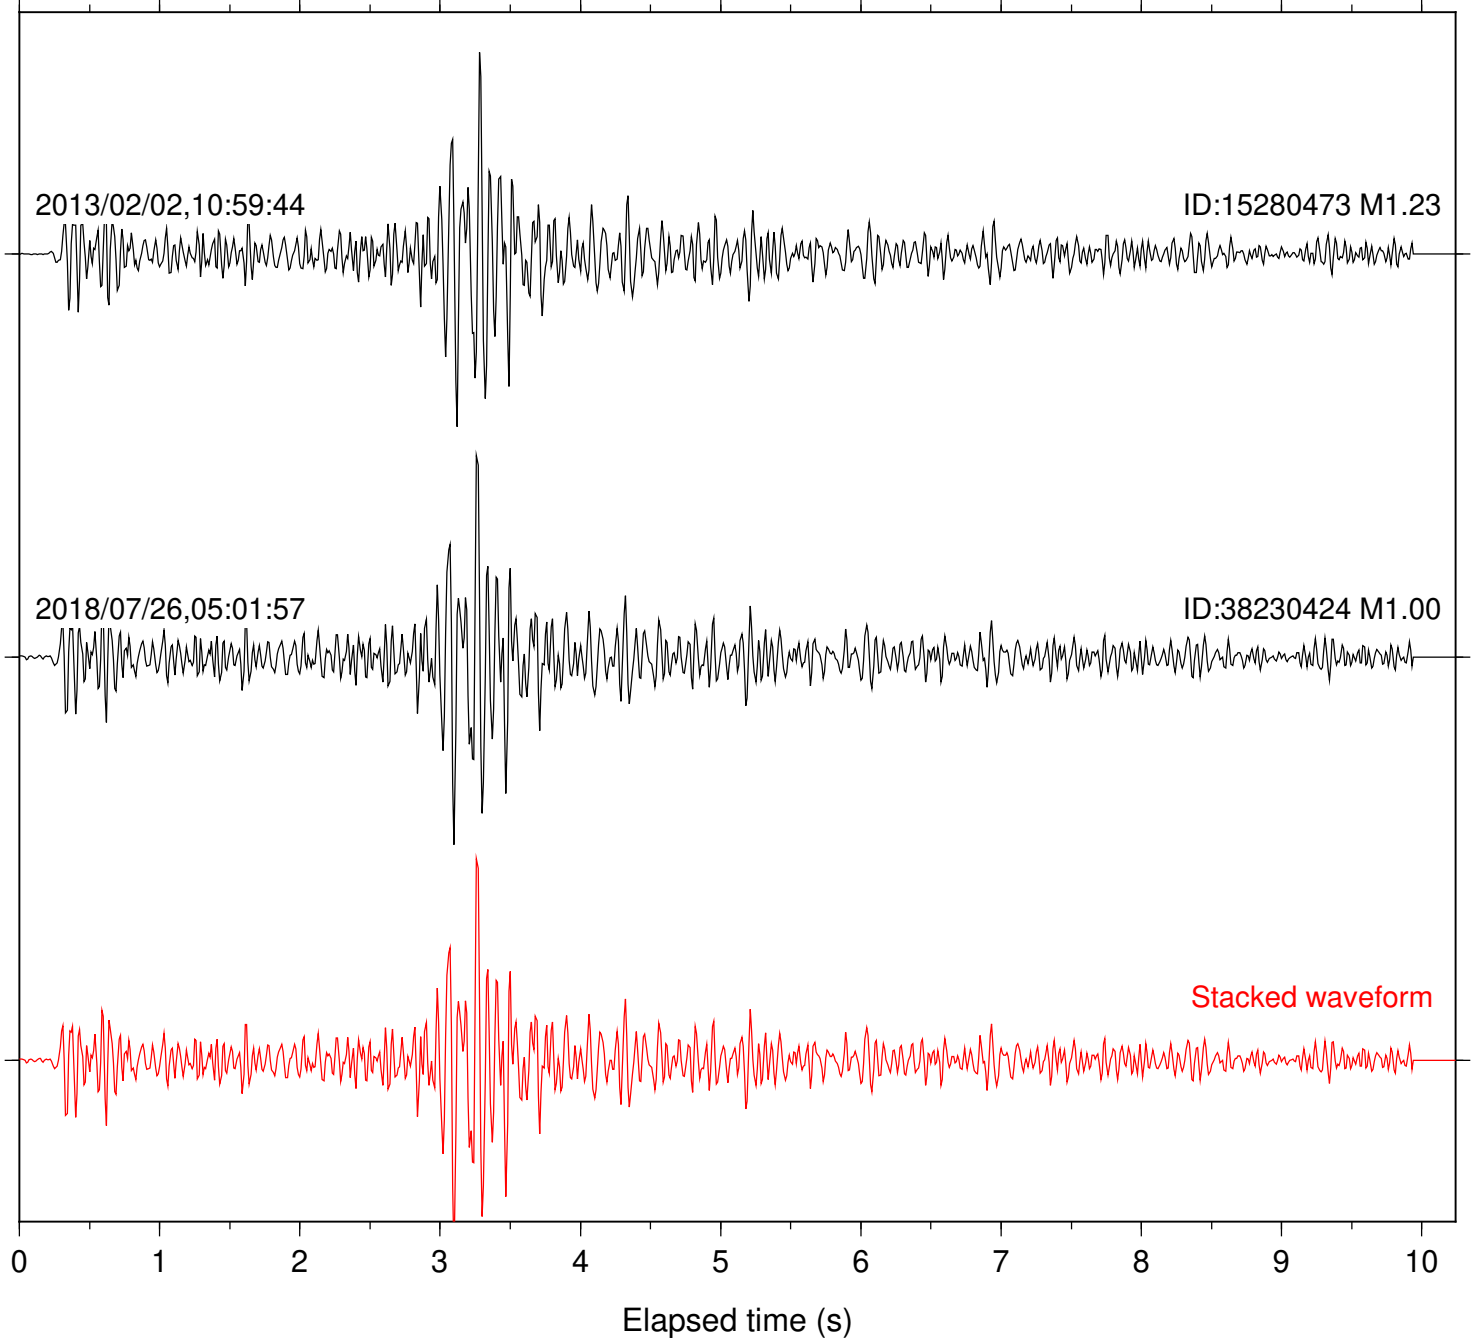

Station: B093 Com: EHZ

Focal depth: 17.56 km