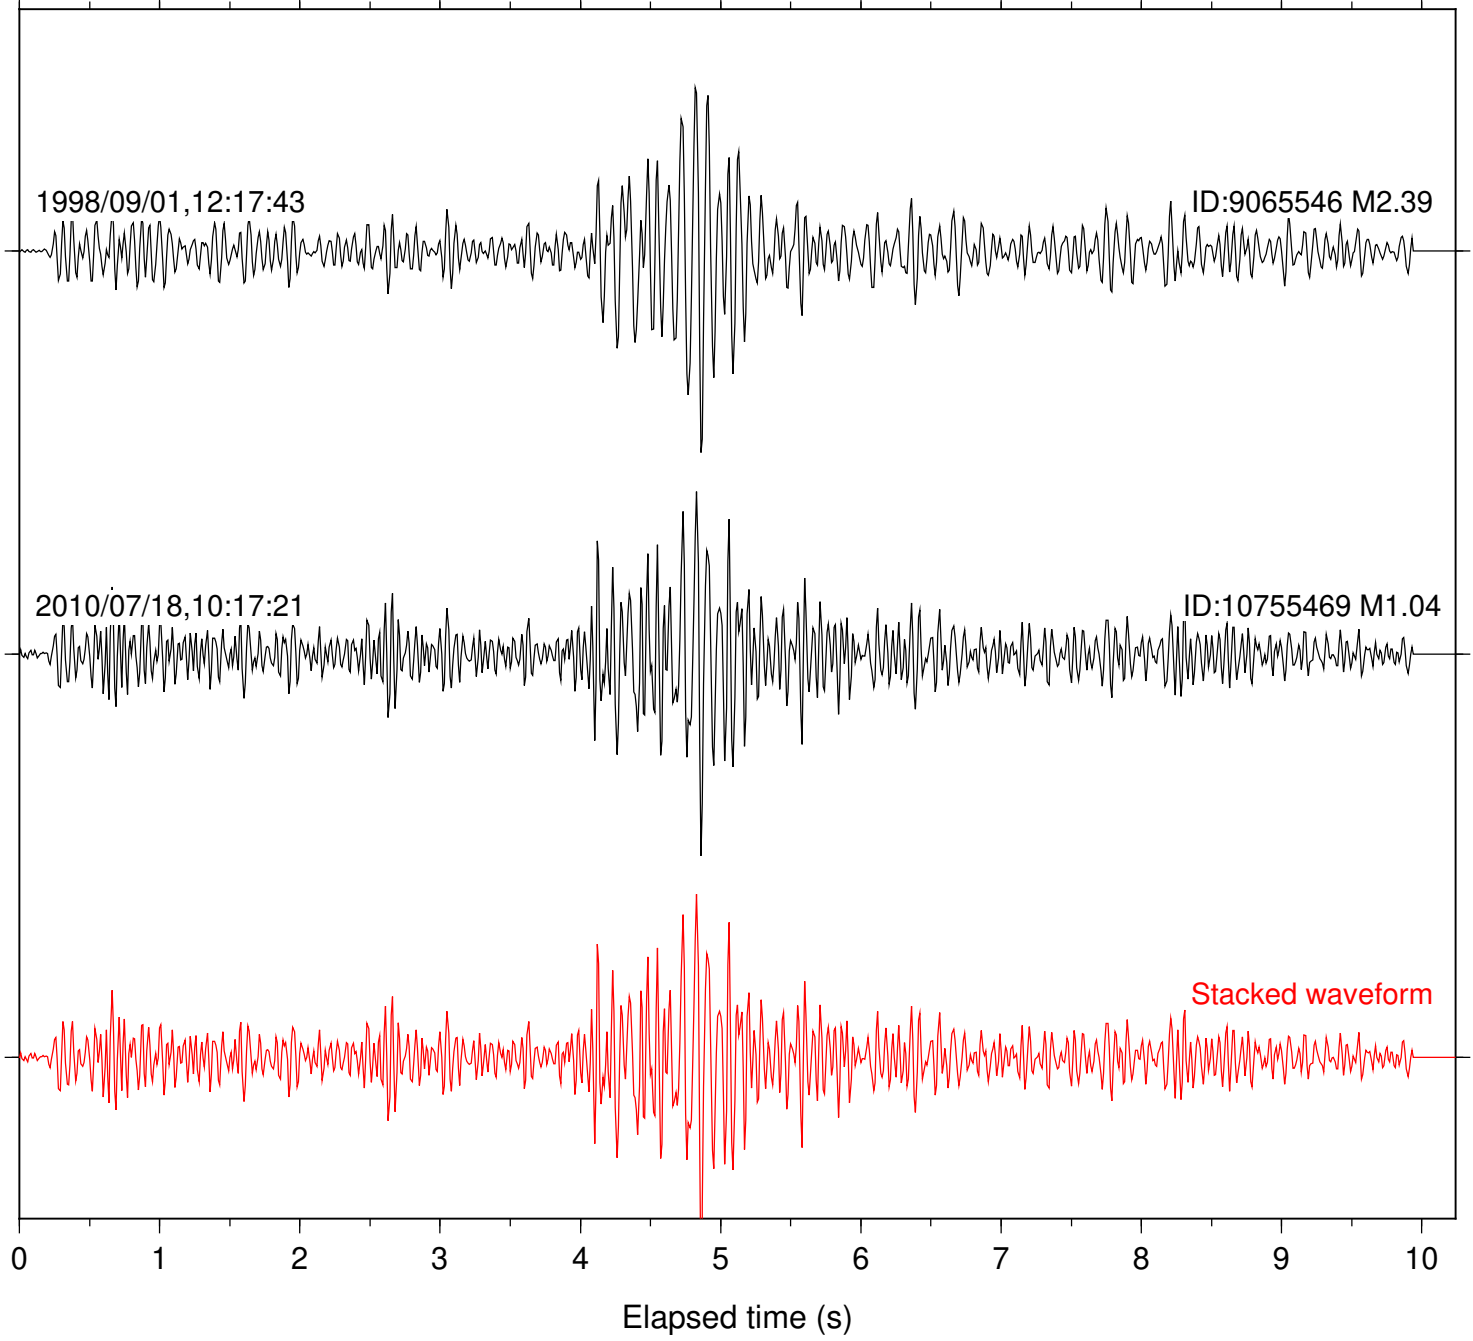

0 1 2 3 4 5 6 7 8 9 10

Elapsed time (s)

Station: HMT2 Com: HHZ

Focal depth: 14.09 km

Station: KNW Com: HHZ

Focal depth: 14.09 km

Station: PFO Com: HHZ

Focal depth: 14.09 km