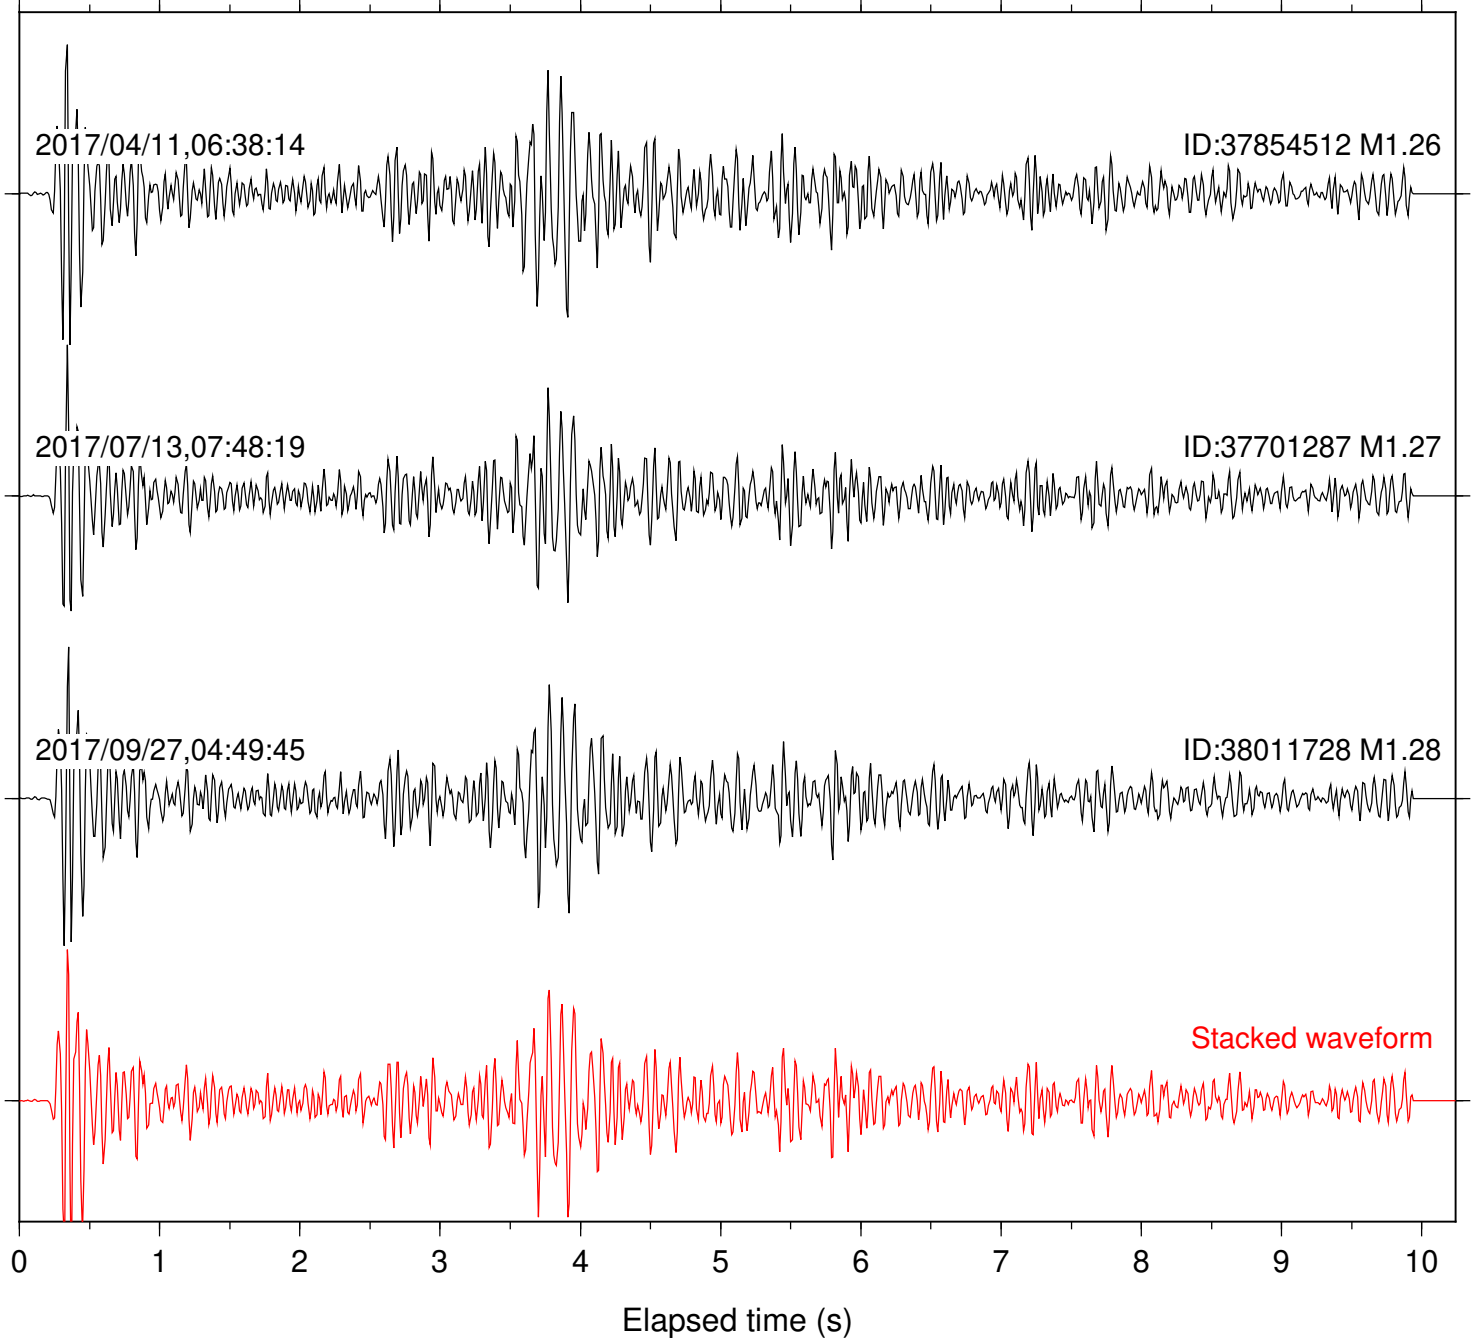

Station: B081 Com: EHZ

Focal depth: 5.81 km