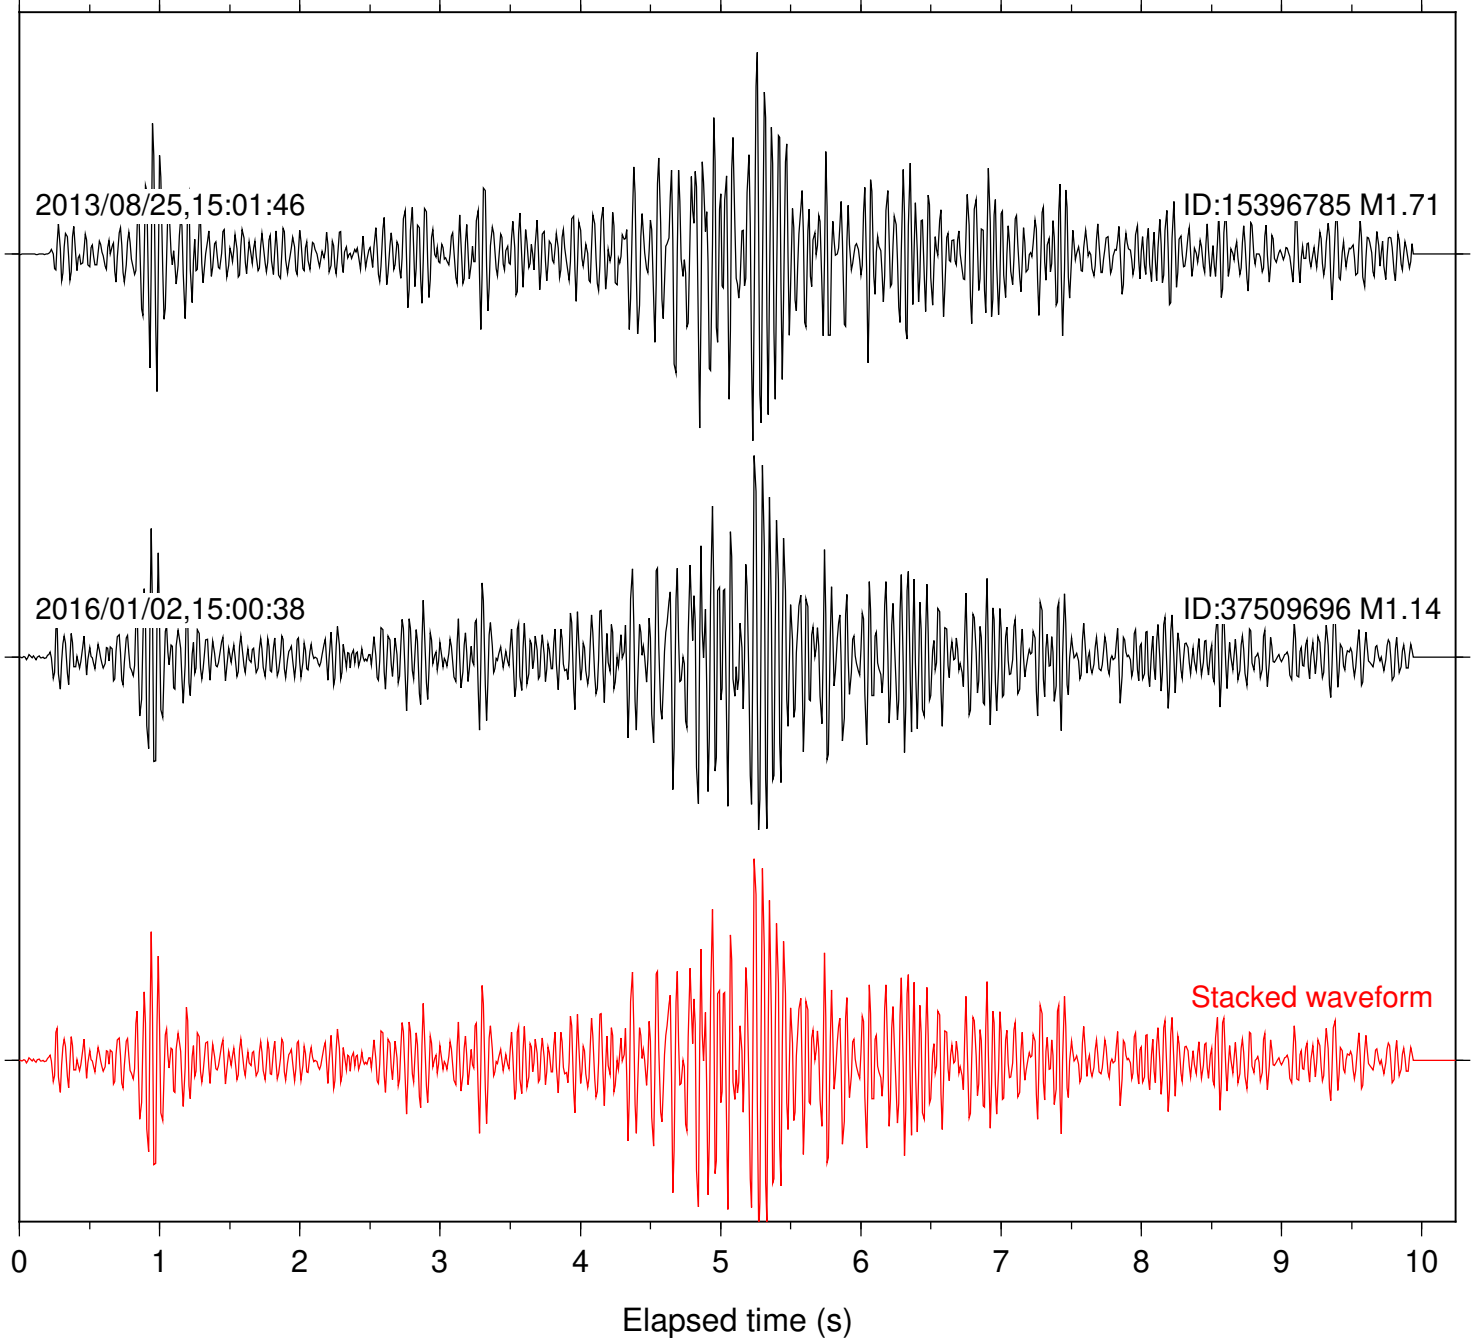

0 1 2 3 4 5 6 7 8 9 10  
Elapsed time (s)

Station: DGR Com: HHZ

Focal depth: 12.09 km

Station: DNR Com: HHZ

Focal depth: 12.09 km

Station: PFO Com: HHZ

Focal depth: 12.09 km

Station: SND Com: HHZ