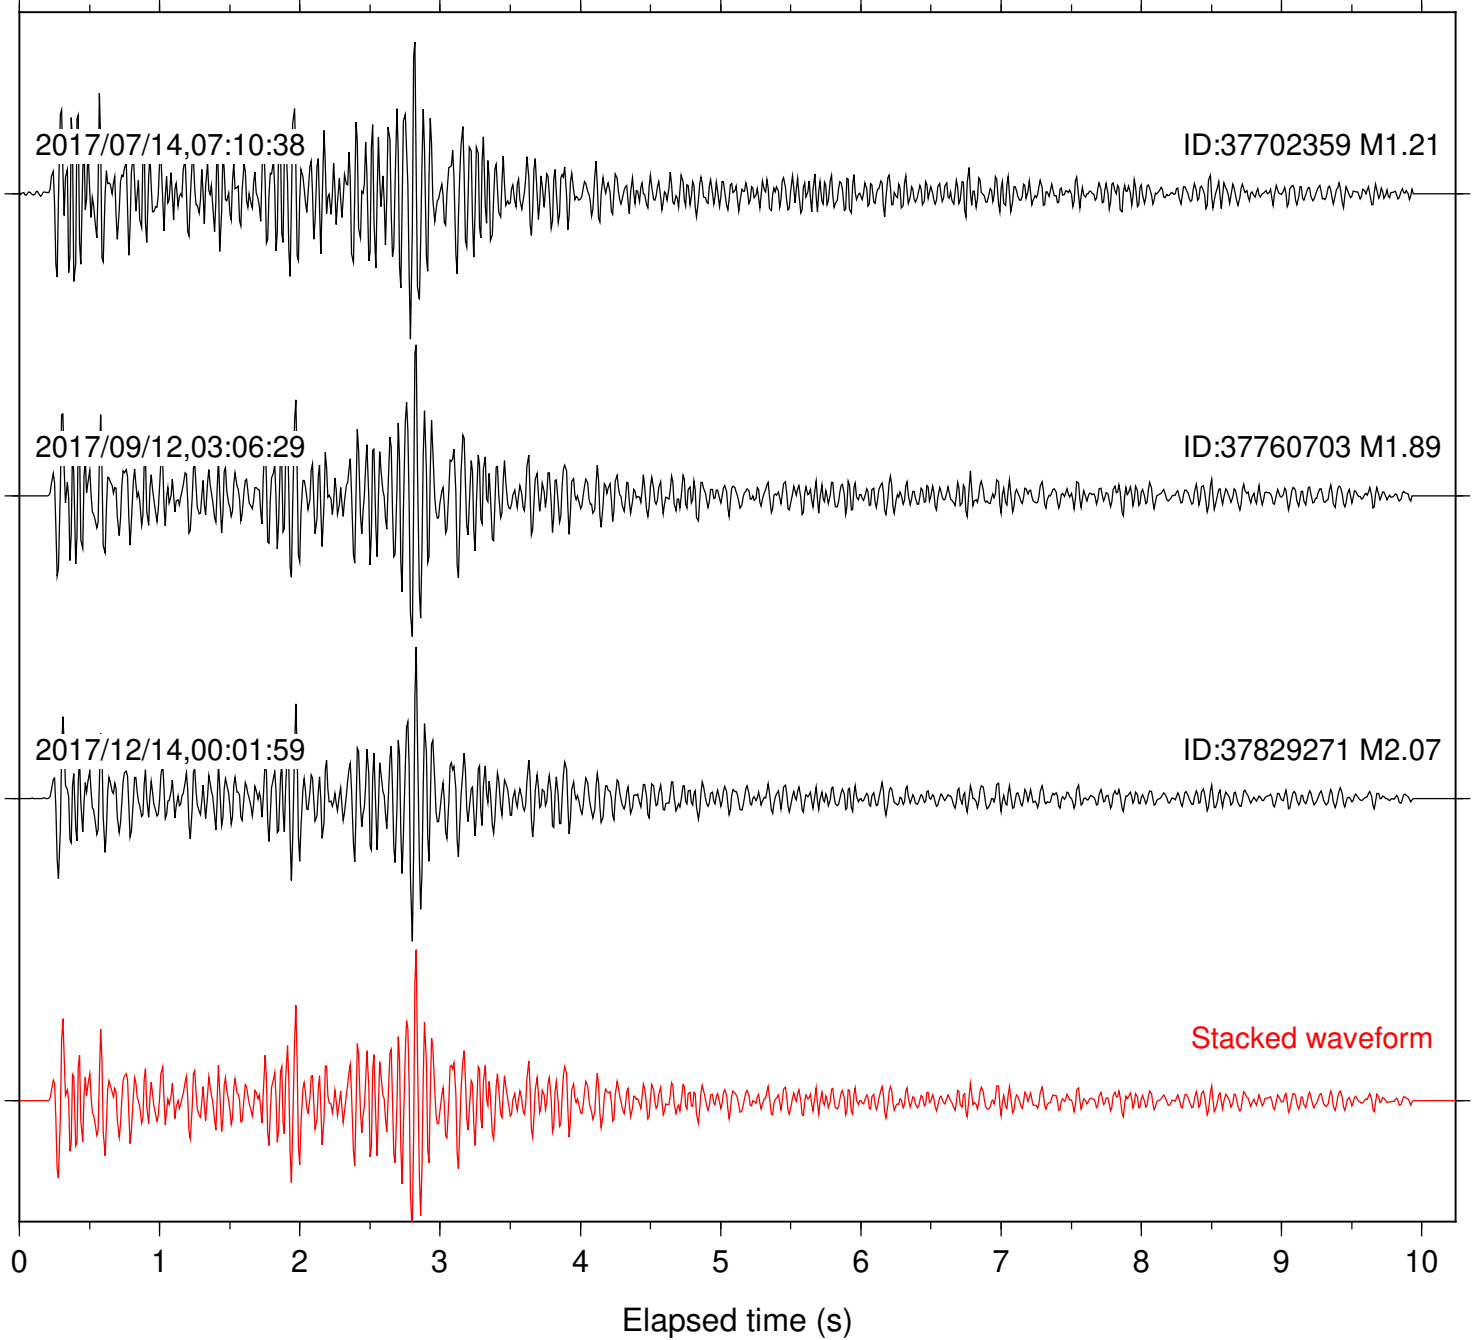

Station: HMT2 Com: HHZ

Focal depth: 5.87 km

Station: KNW Com: HHZ

Focal depth: 5.87 km

Station: LKH Com: HHZ

Focal depth: 5.87 km

Station: LVA2 Com: HHZ

Focal depth: 6.62 km