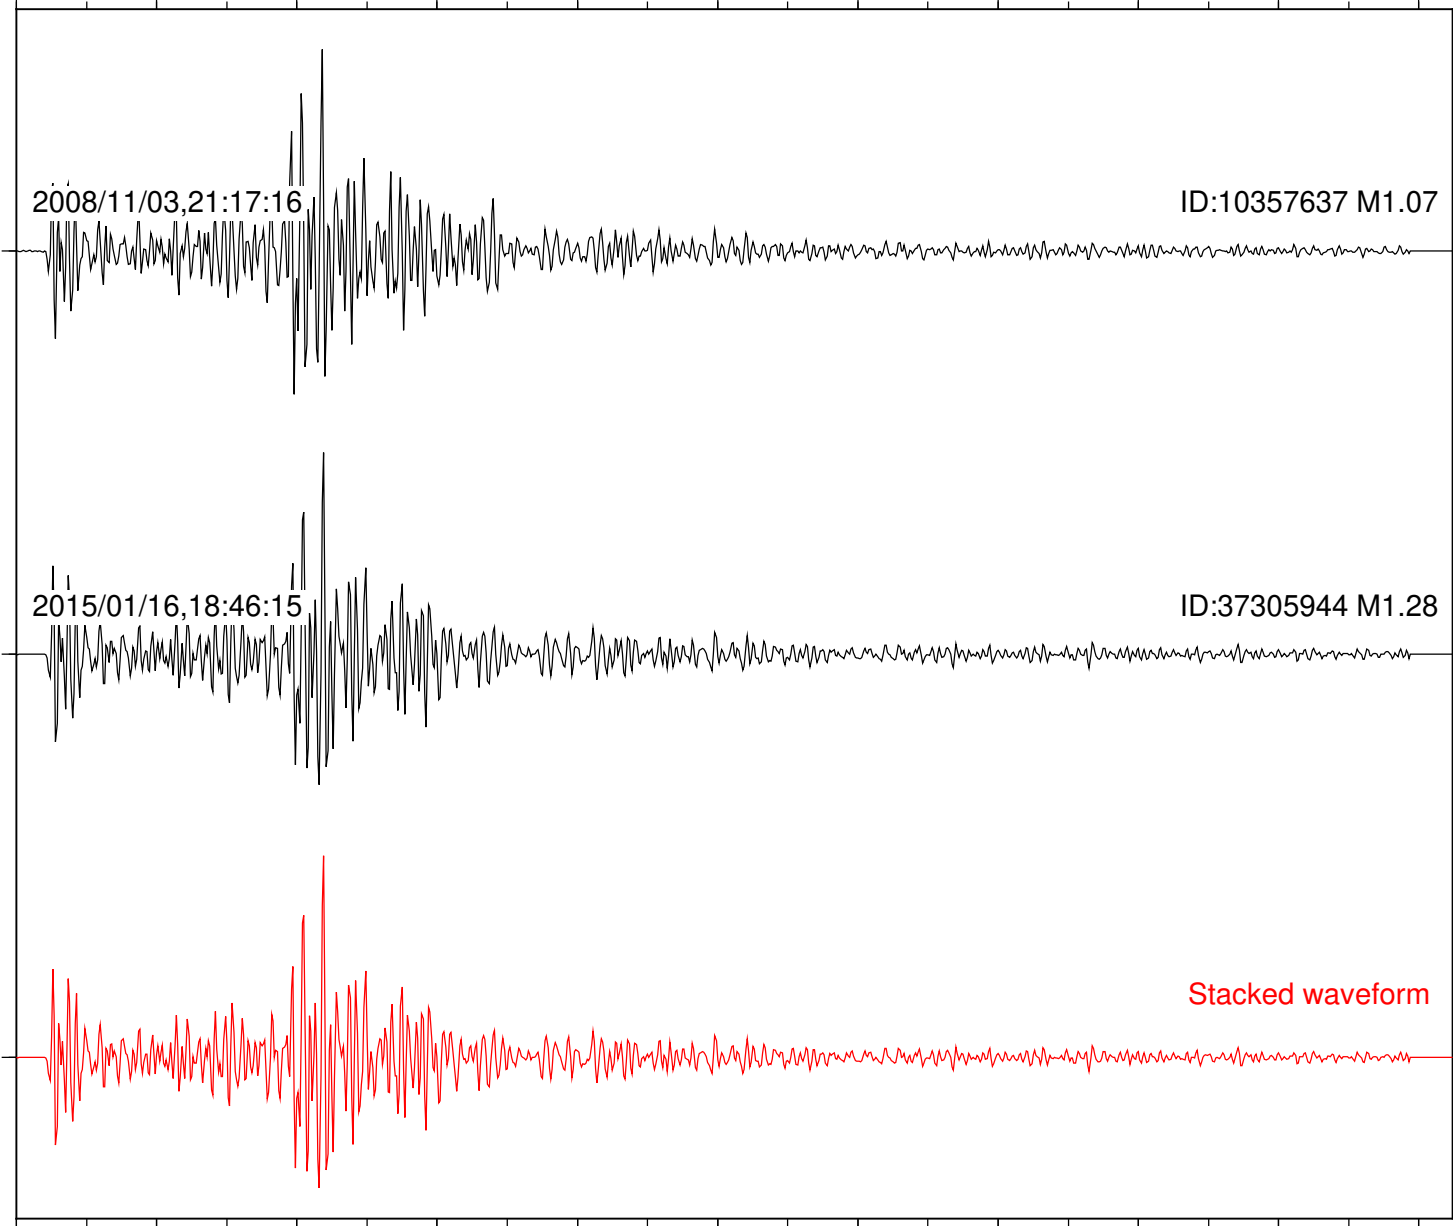

Station: B082 Com: EHZ

Focal depth: 12.93 km

2008/11/03,21:17:16

ID:10357637 M1.07

2015/01/16,18:46:15

ID:37305944 M1.28

Stacked waveform

0 1 2 3 4 5 6 7 8 9 10
Elapsed time (s)