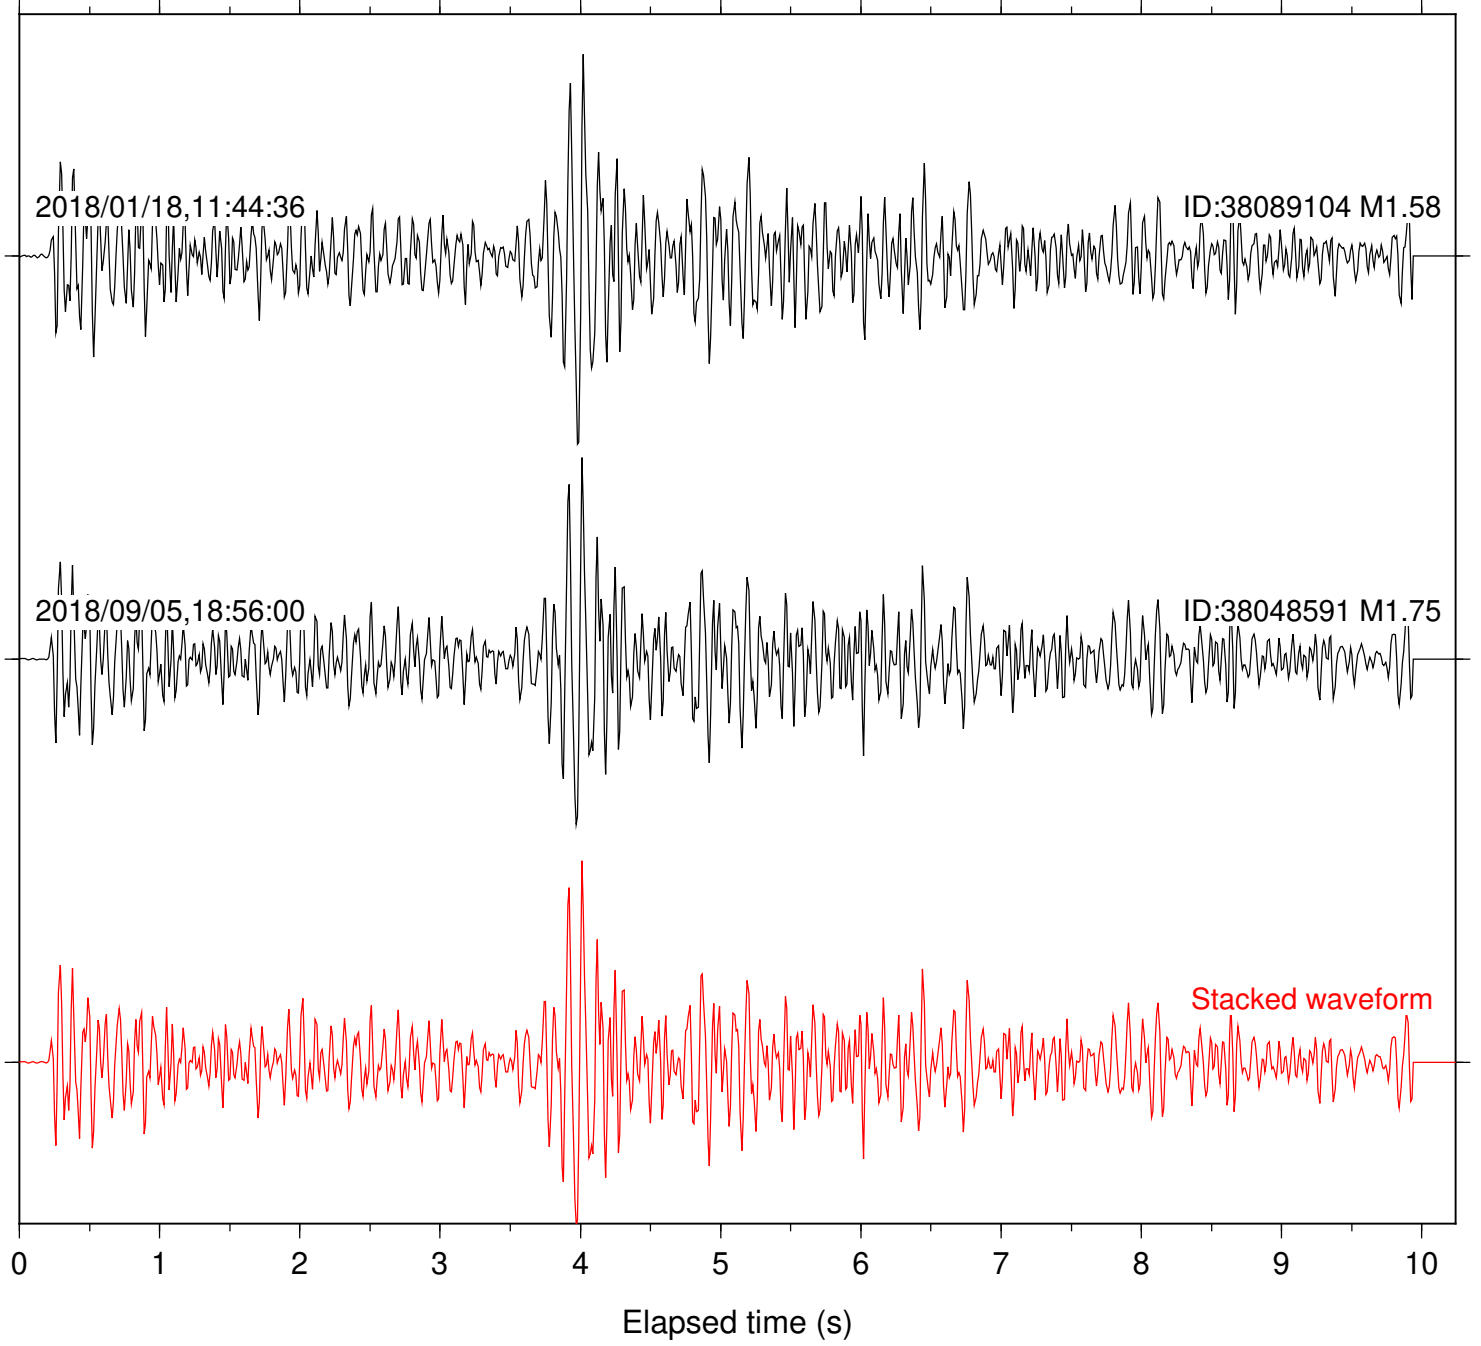

Focal depth: 4.98 km

Station: CSH Com: HHZ

Focal depth: 4.98 km

Station: DGR Com: HHZ

Focal depth: 4.98 km

Station: FRD Com: HHZ

Focal depth: 4.98 km

2018/01/18,11:44:36