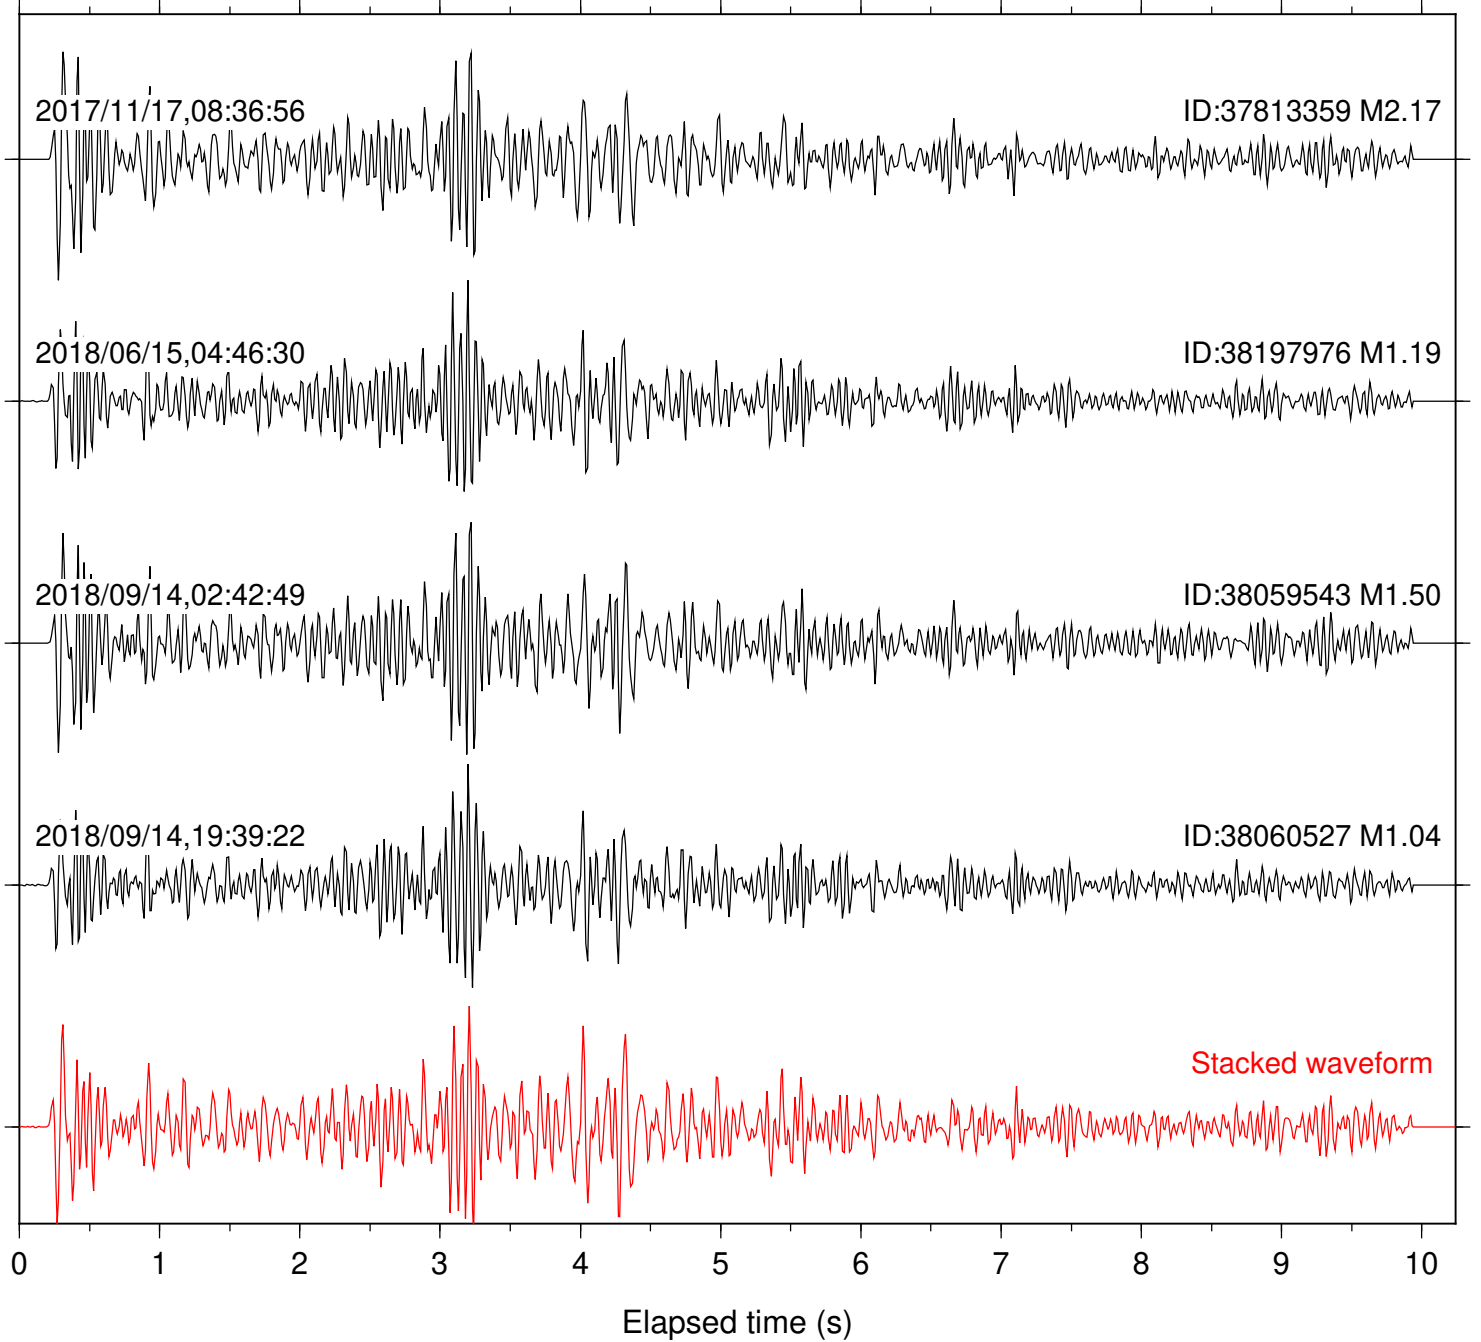

Station: KNW Com: HHZ

Focal depth: 4.76 km

Station: LKH Com: HHZ

Focal depth: 4.80 km

Station: LVA2 Com: HHZ

Focal depth: 4.76 km

Station: PFO Com: HHZ

Focal depth: 4.76 km