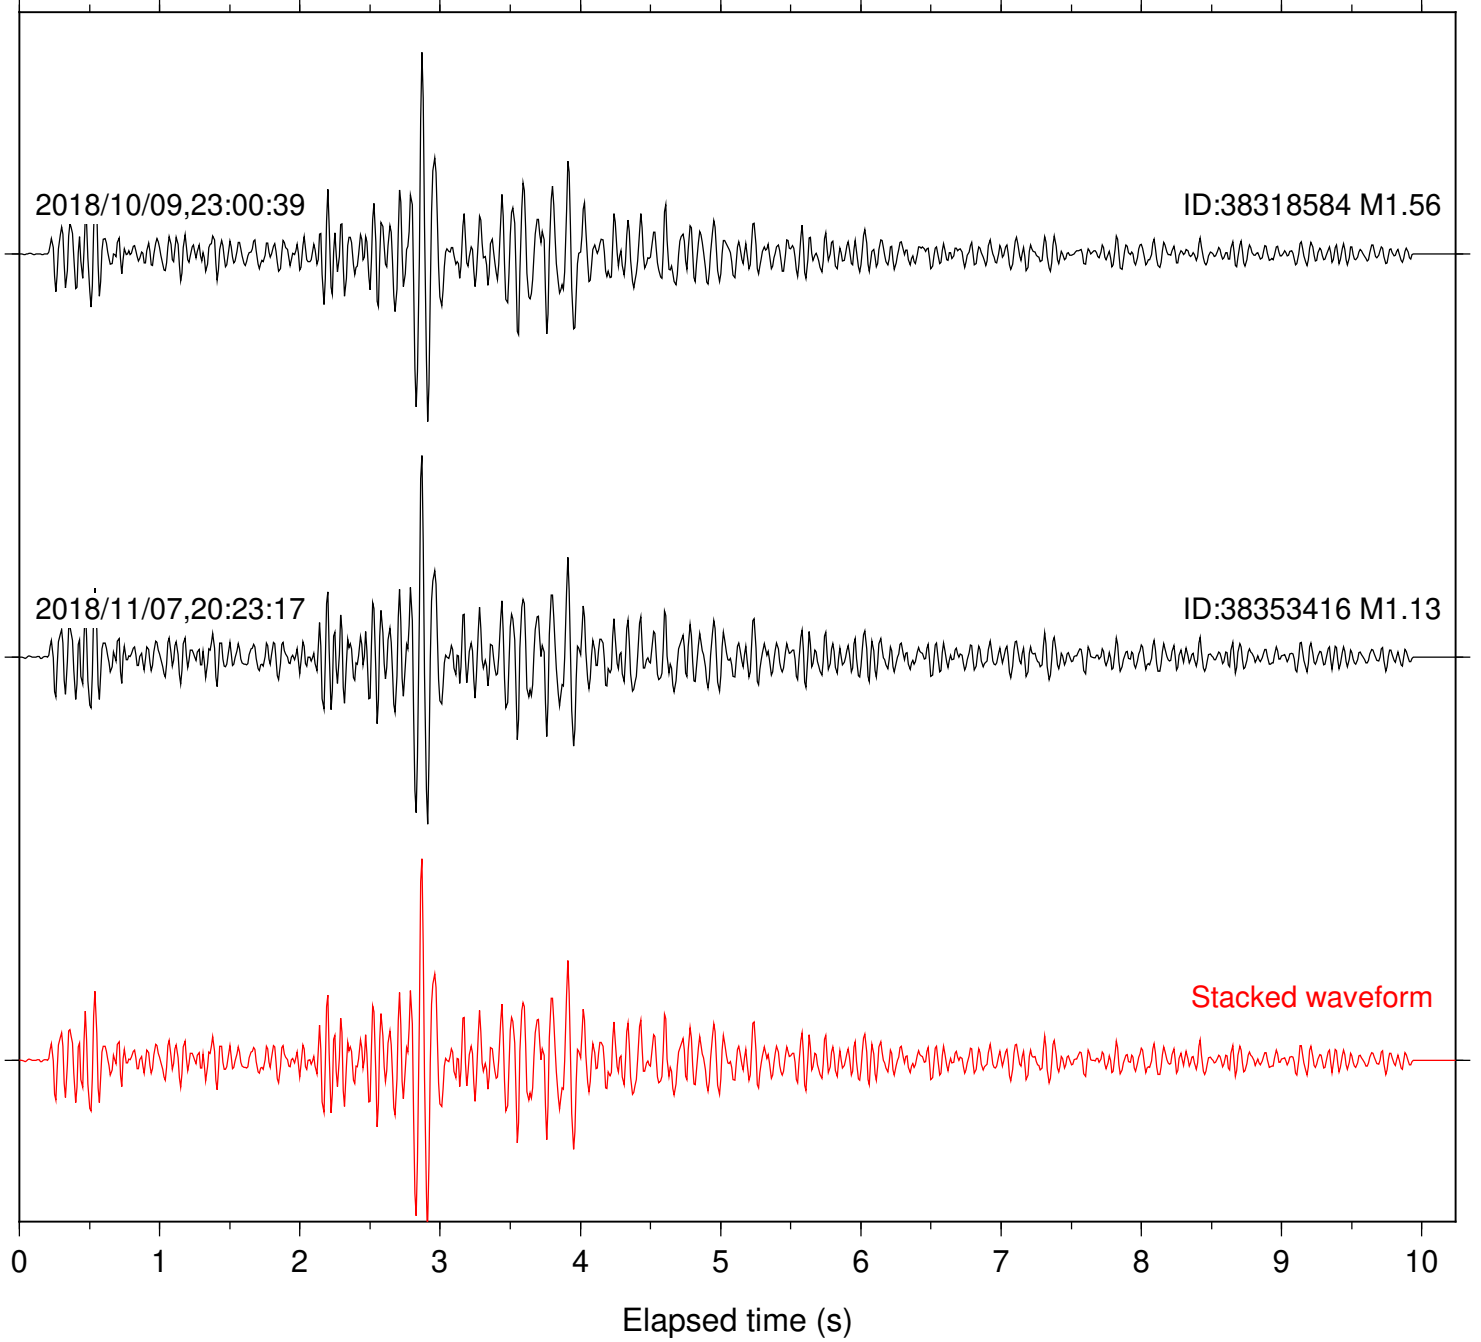

Station: B088 Com: EHZ

Focal depth: 6.83 km