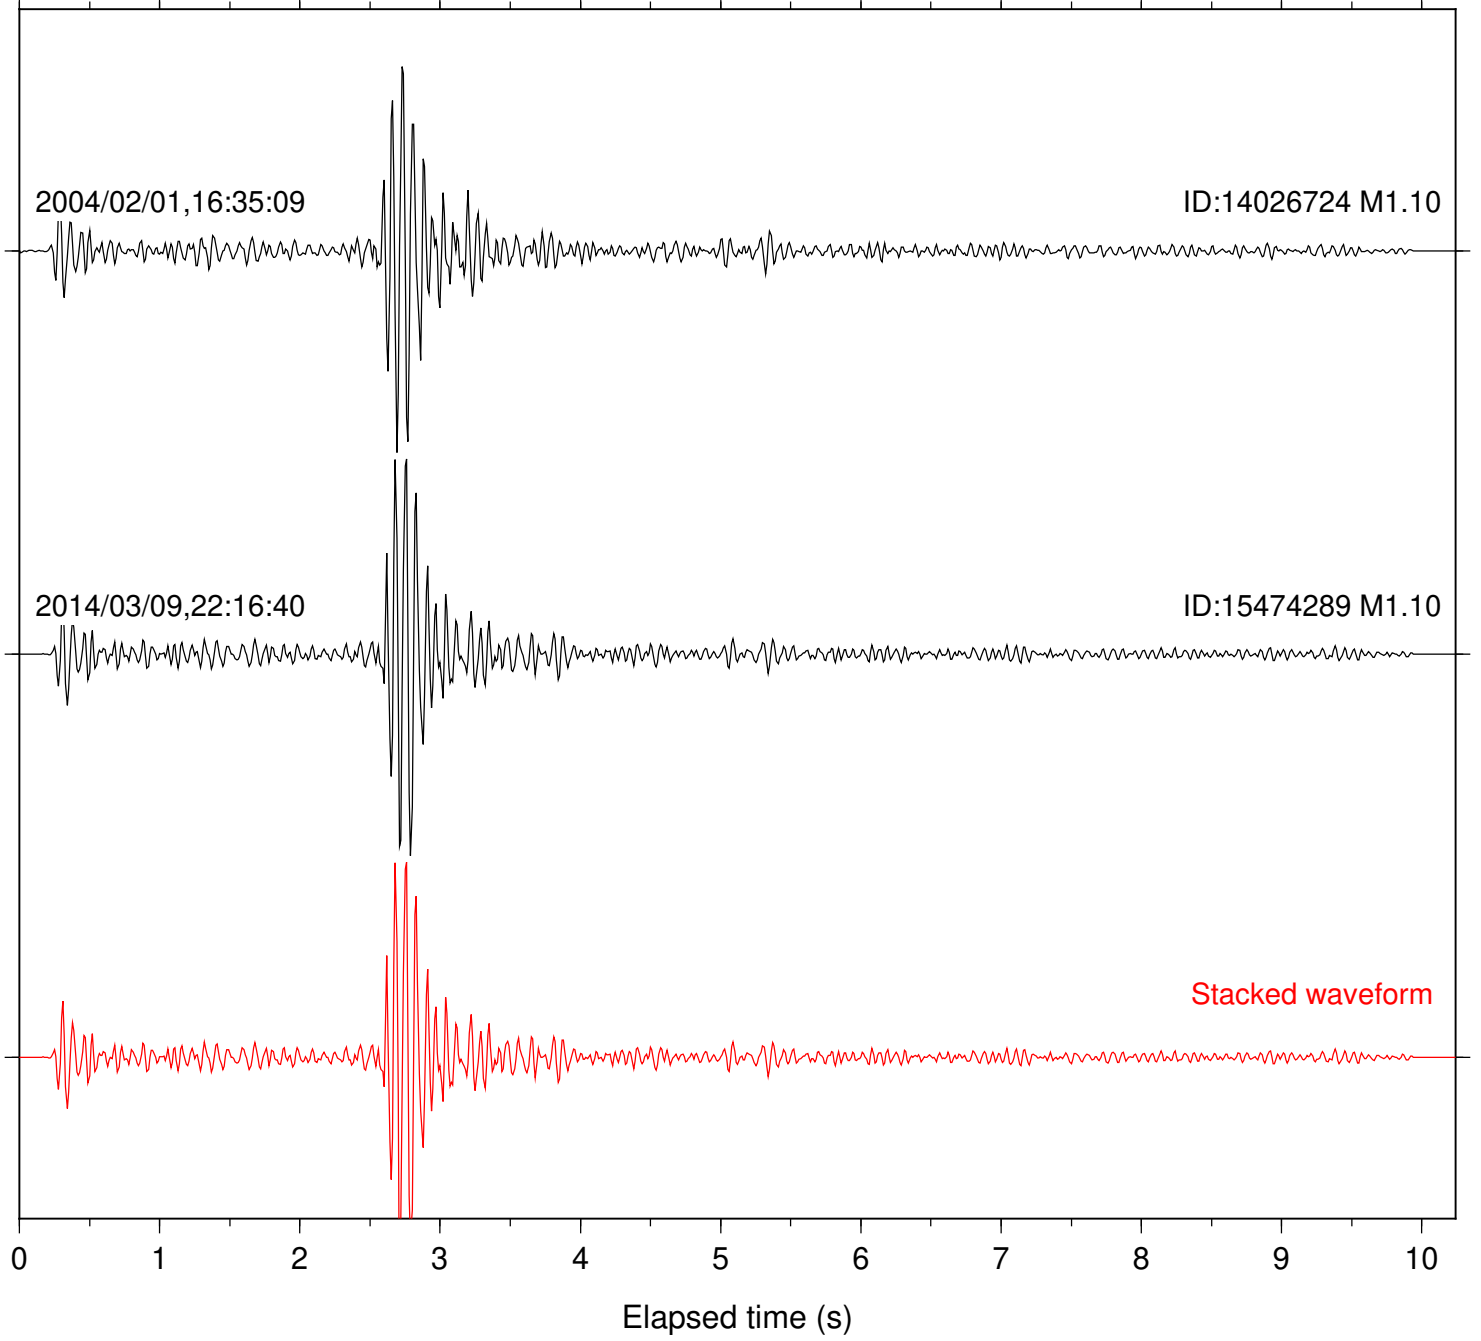

Station: KNW Com: HHZ

Focal depth: 16.53 km