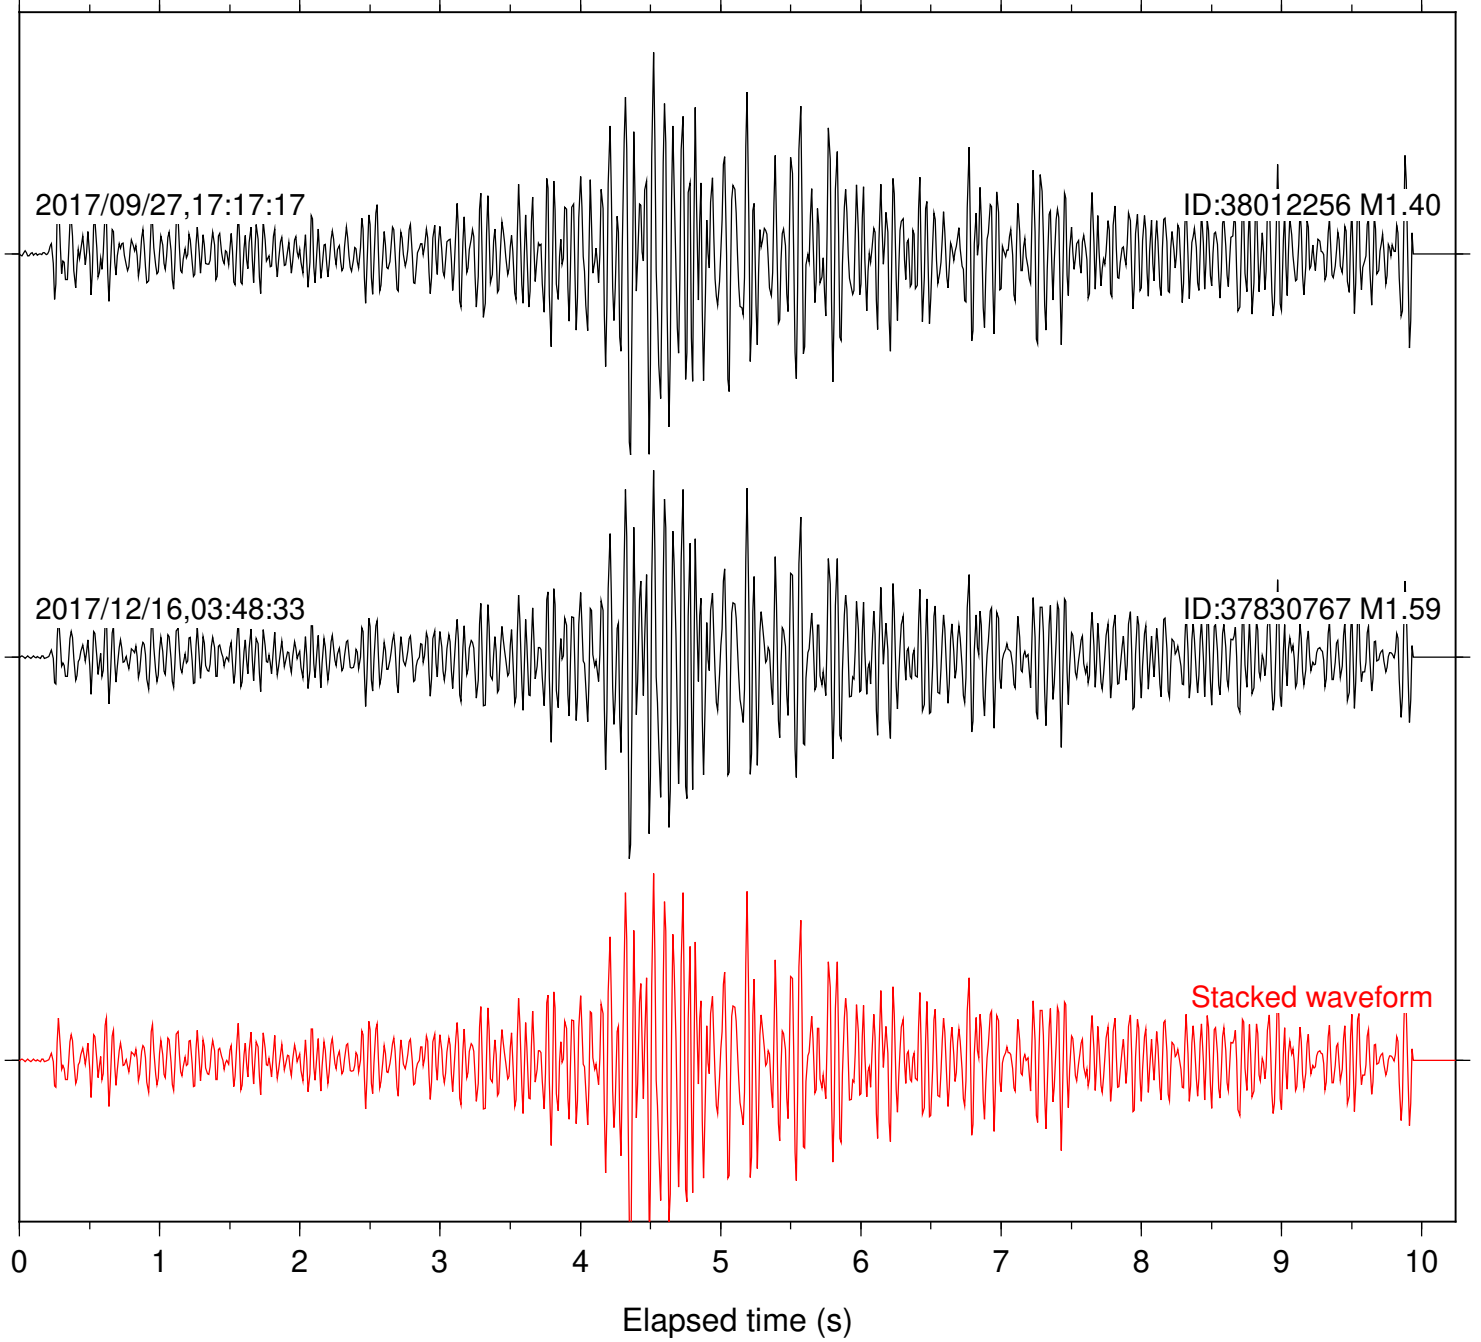

Station: PFO Com: HHZ

Focal depth: 6.65 km