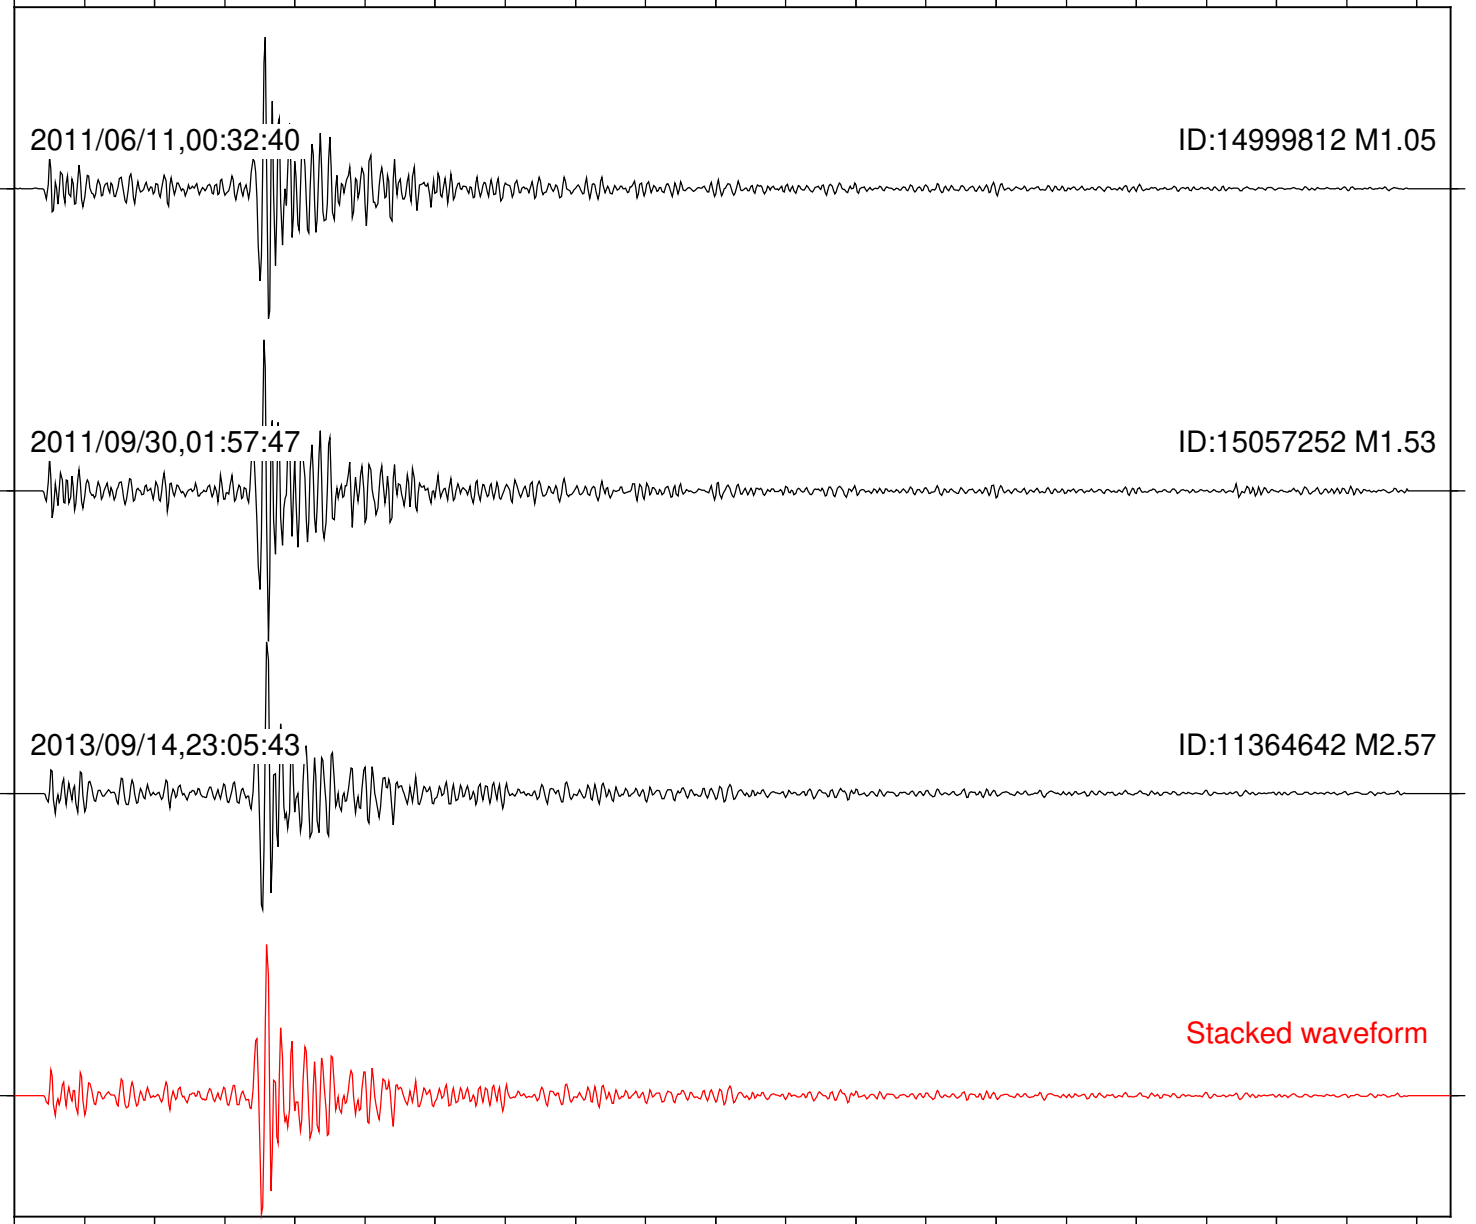

Station: B086 Com: EHZ

Focal depth: 5.47 km

2011/06/11,00:32:40

ID:14999812 M1.05

2011/09/30,01:57:47

ID:15057252 M1.53

2013/09/14,23:05:43

ID:11364642 M2.57

Stacked waveform

0 1 2 3 4 5 6 7 8 9 10
Elapsed time (s)