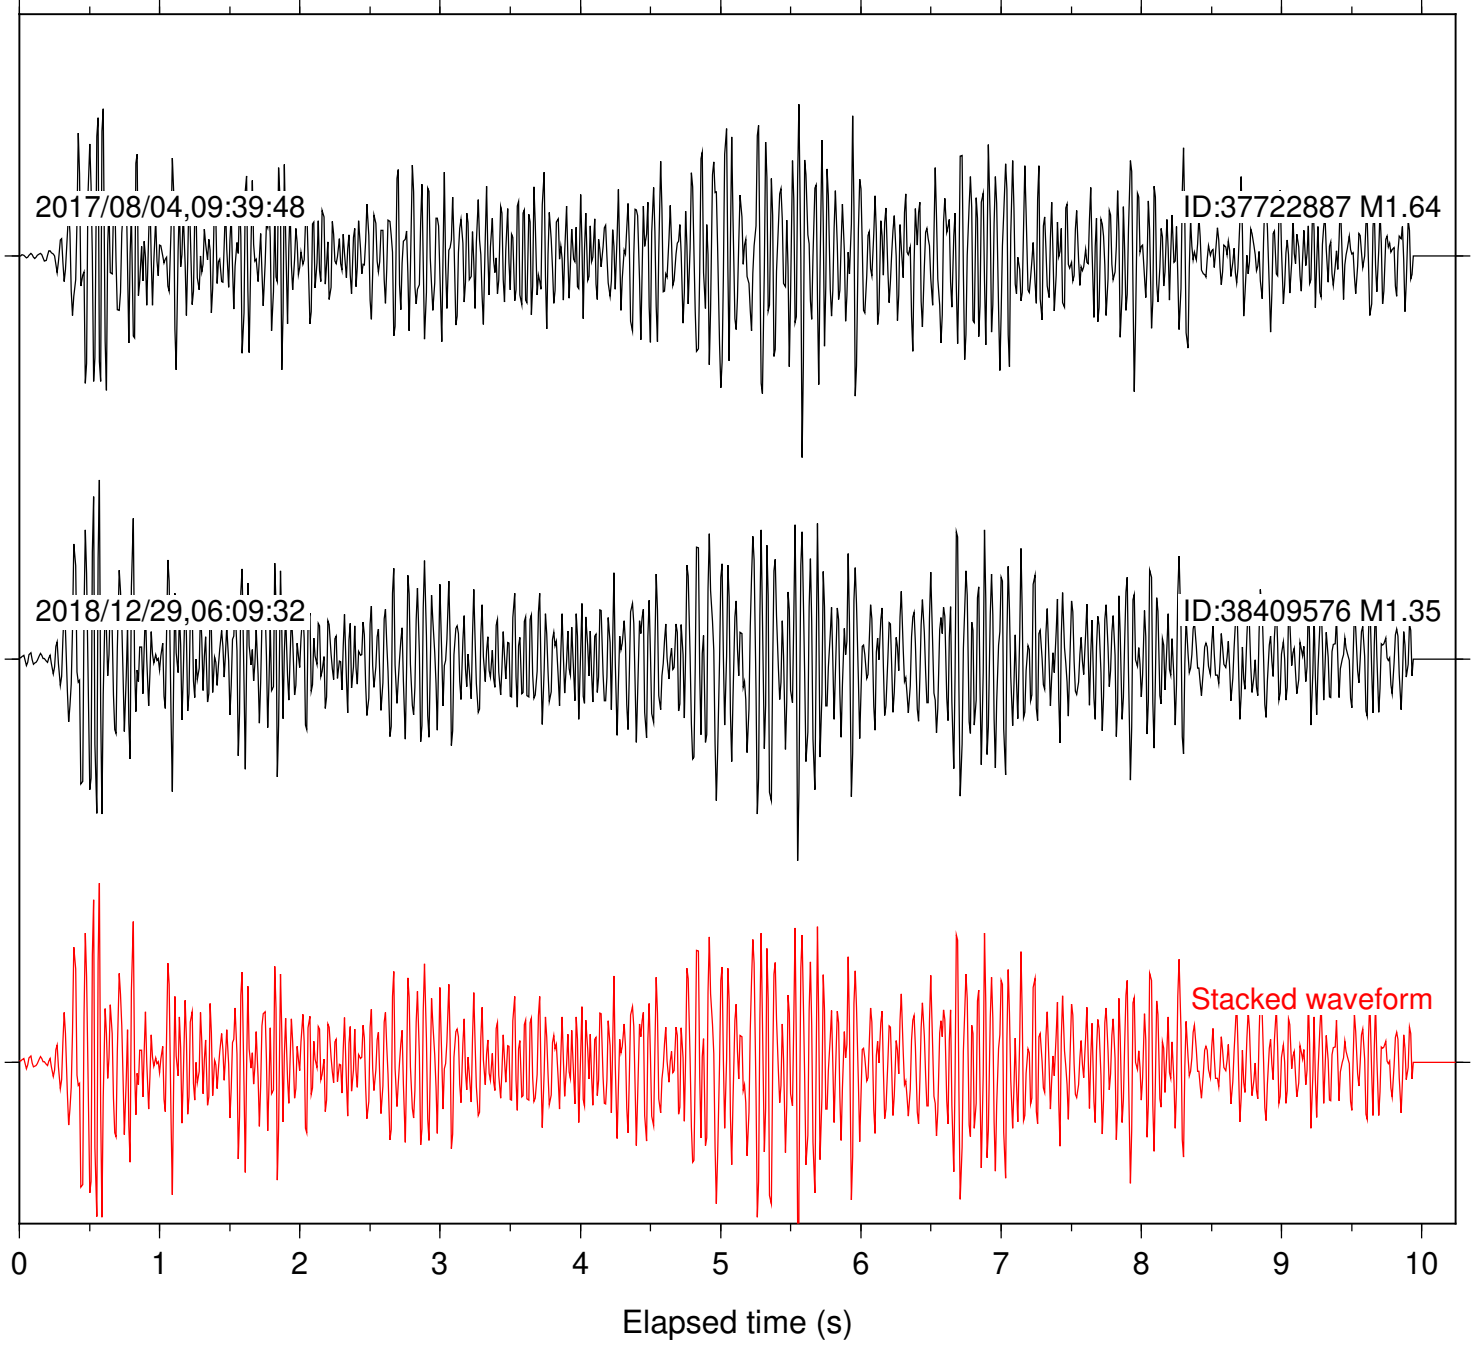

Station: KNW Com: HHZ

Focal depth: 5.44 km

Station: PFO Com: HHZ

Focal depth: 5.44 km

Station: SMER Com: HHZ

Focal depth: 5.44 km

Station: SND Com: HHZ

Focal depth: 5.44 km