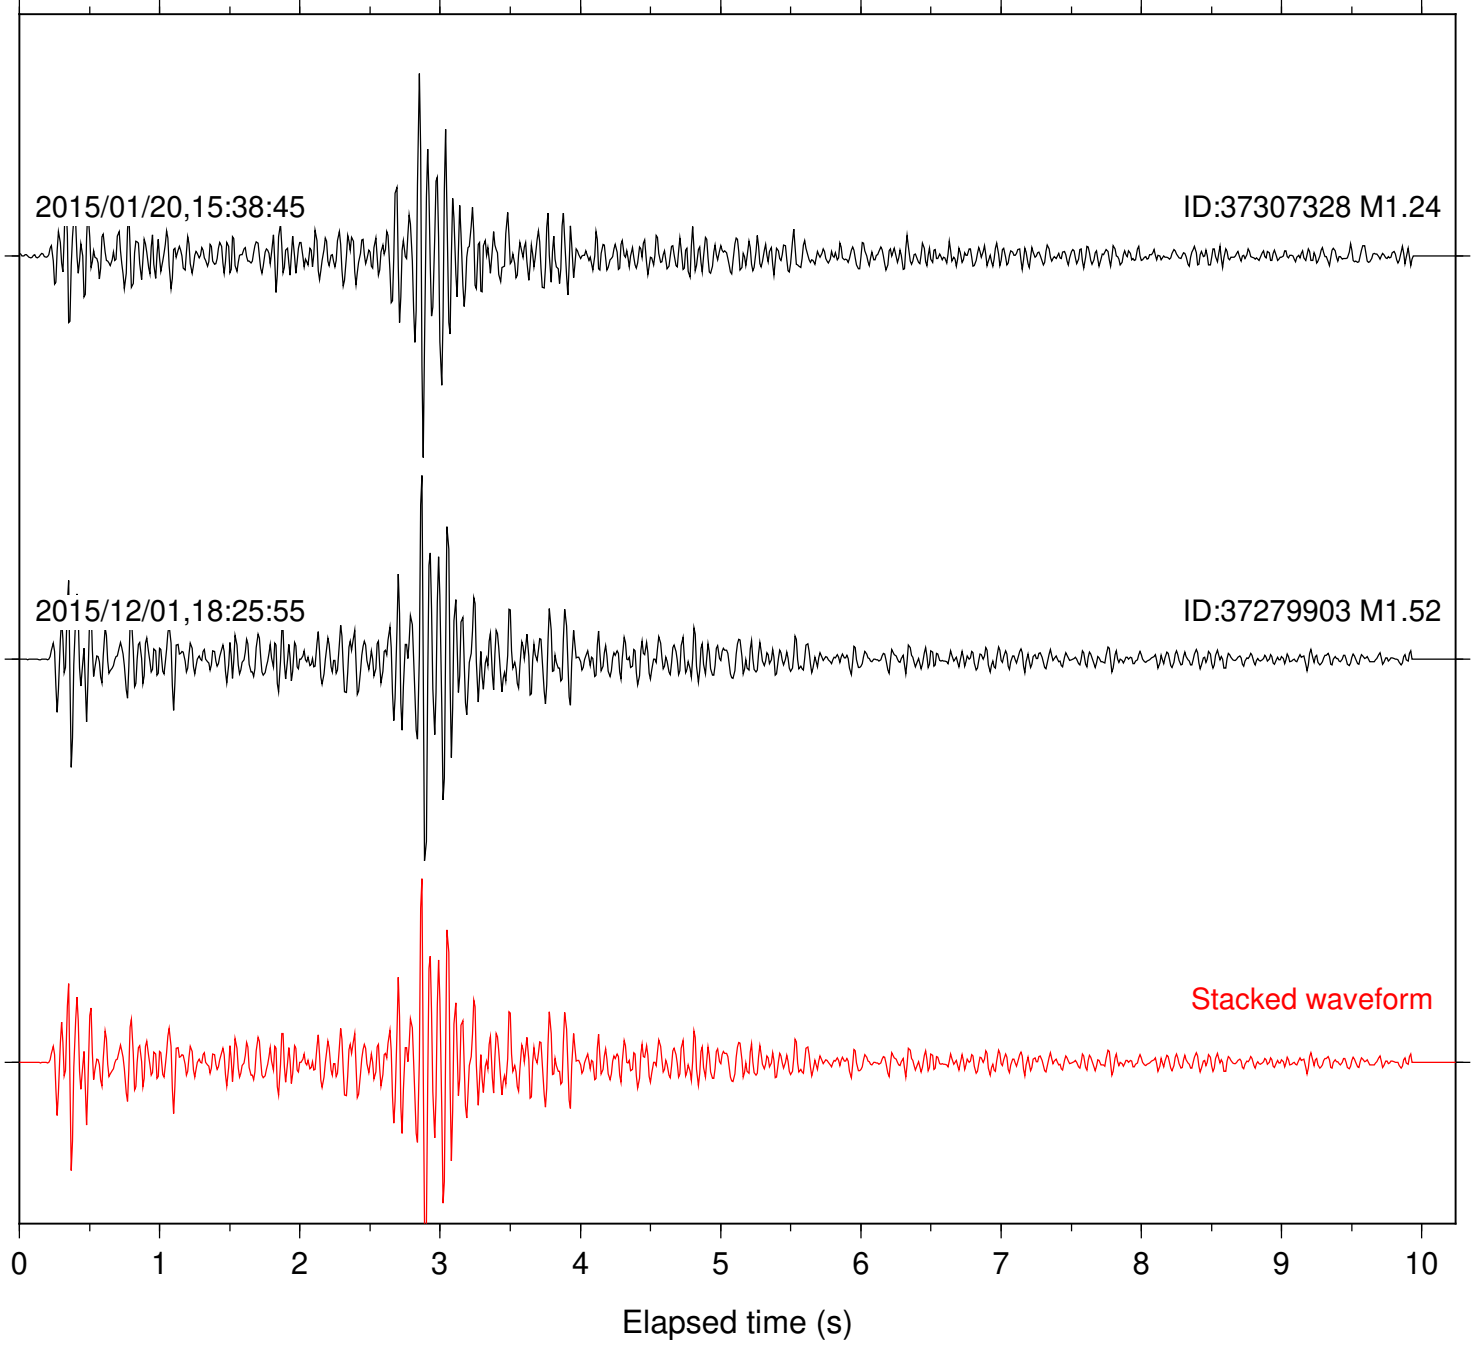

Station: B082 Com: EHZ

Focal depth: 9.36 km