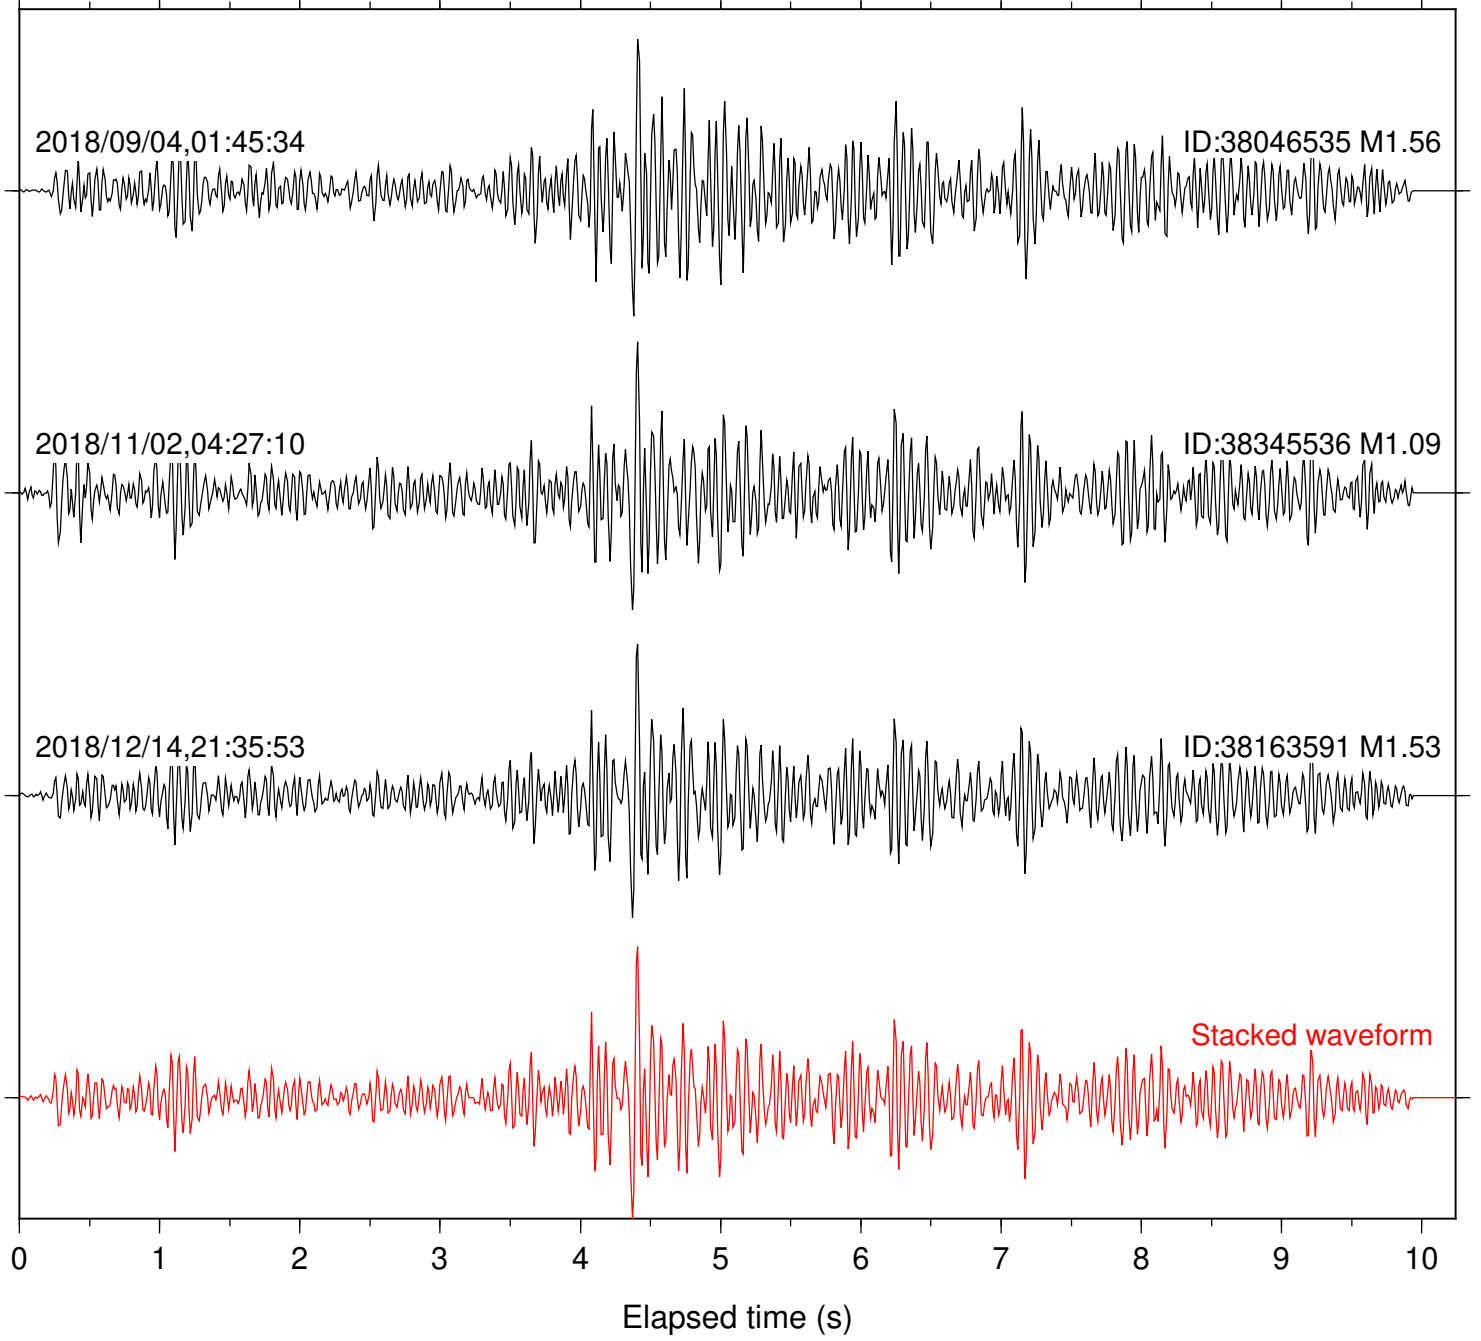

Station: PFO Com: HHZ

Focal depth: 4.27 km