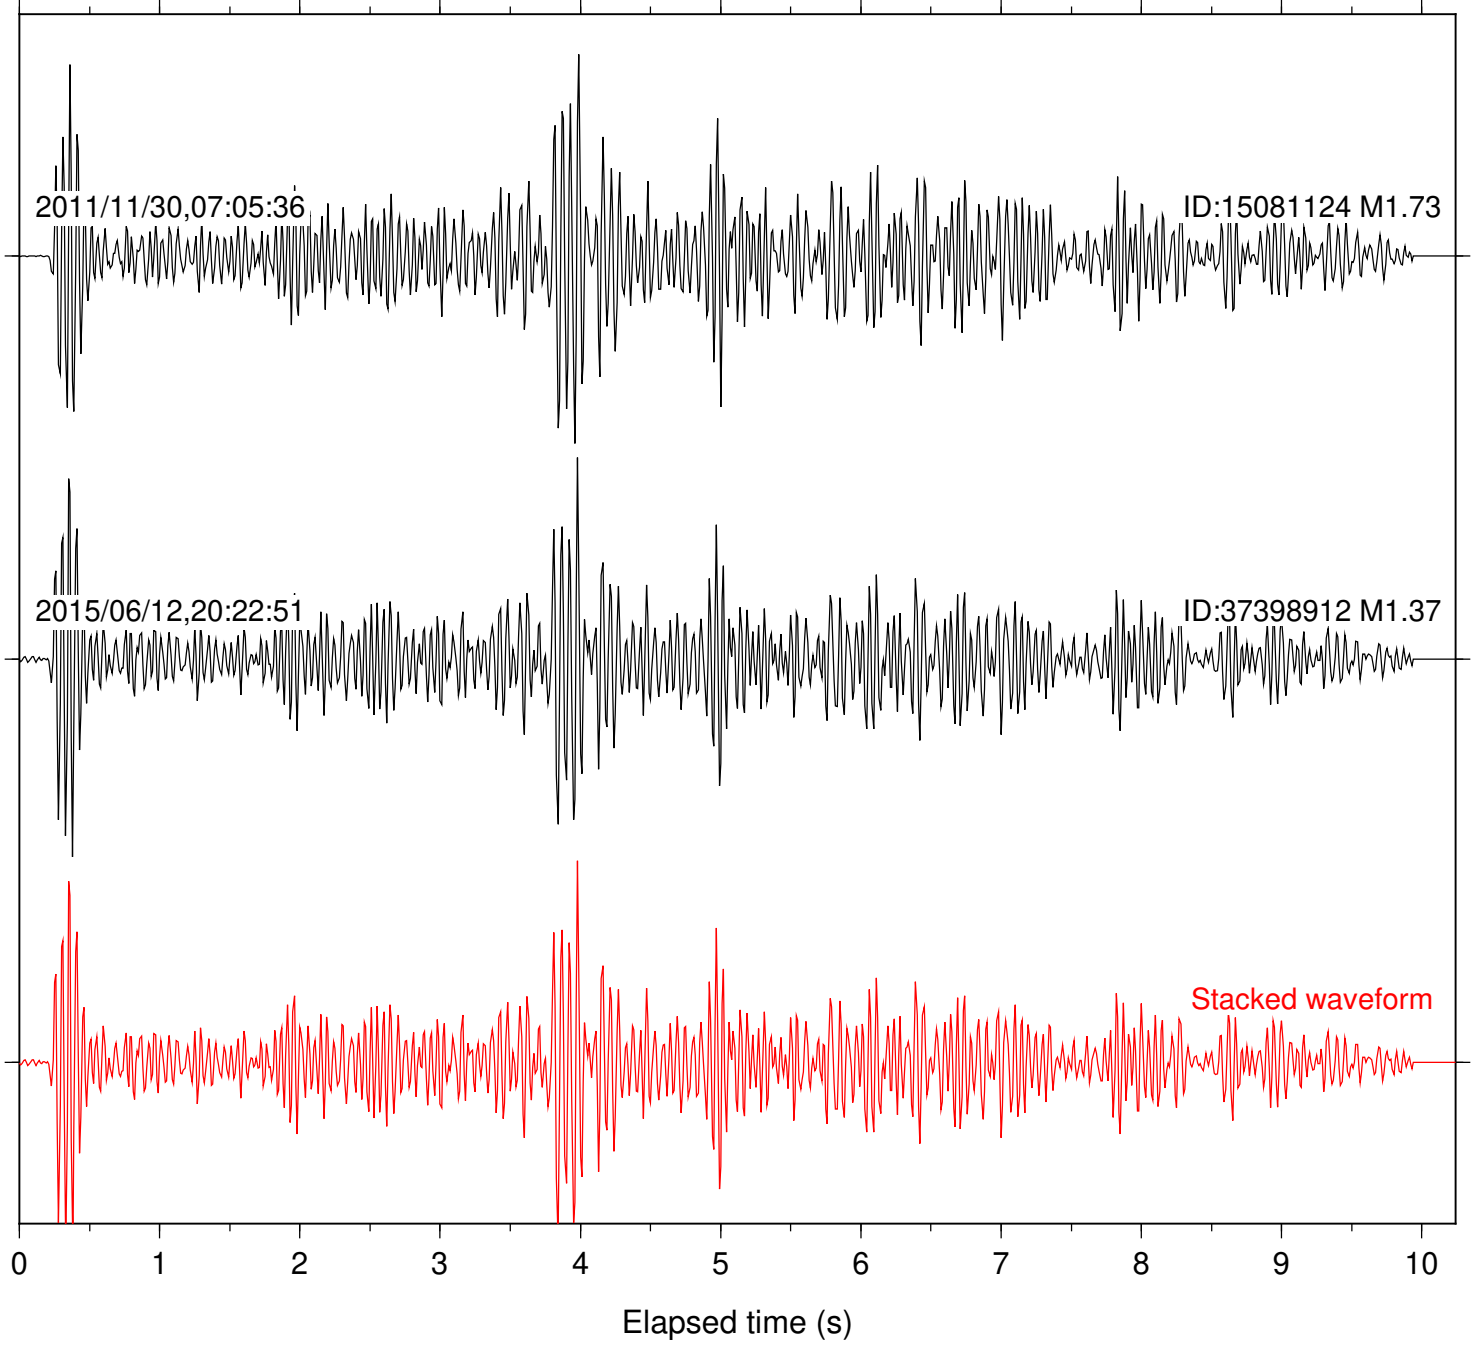

Station: DGR Com: HHZ

Focal depth: 9.58 km