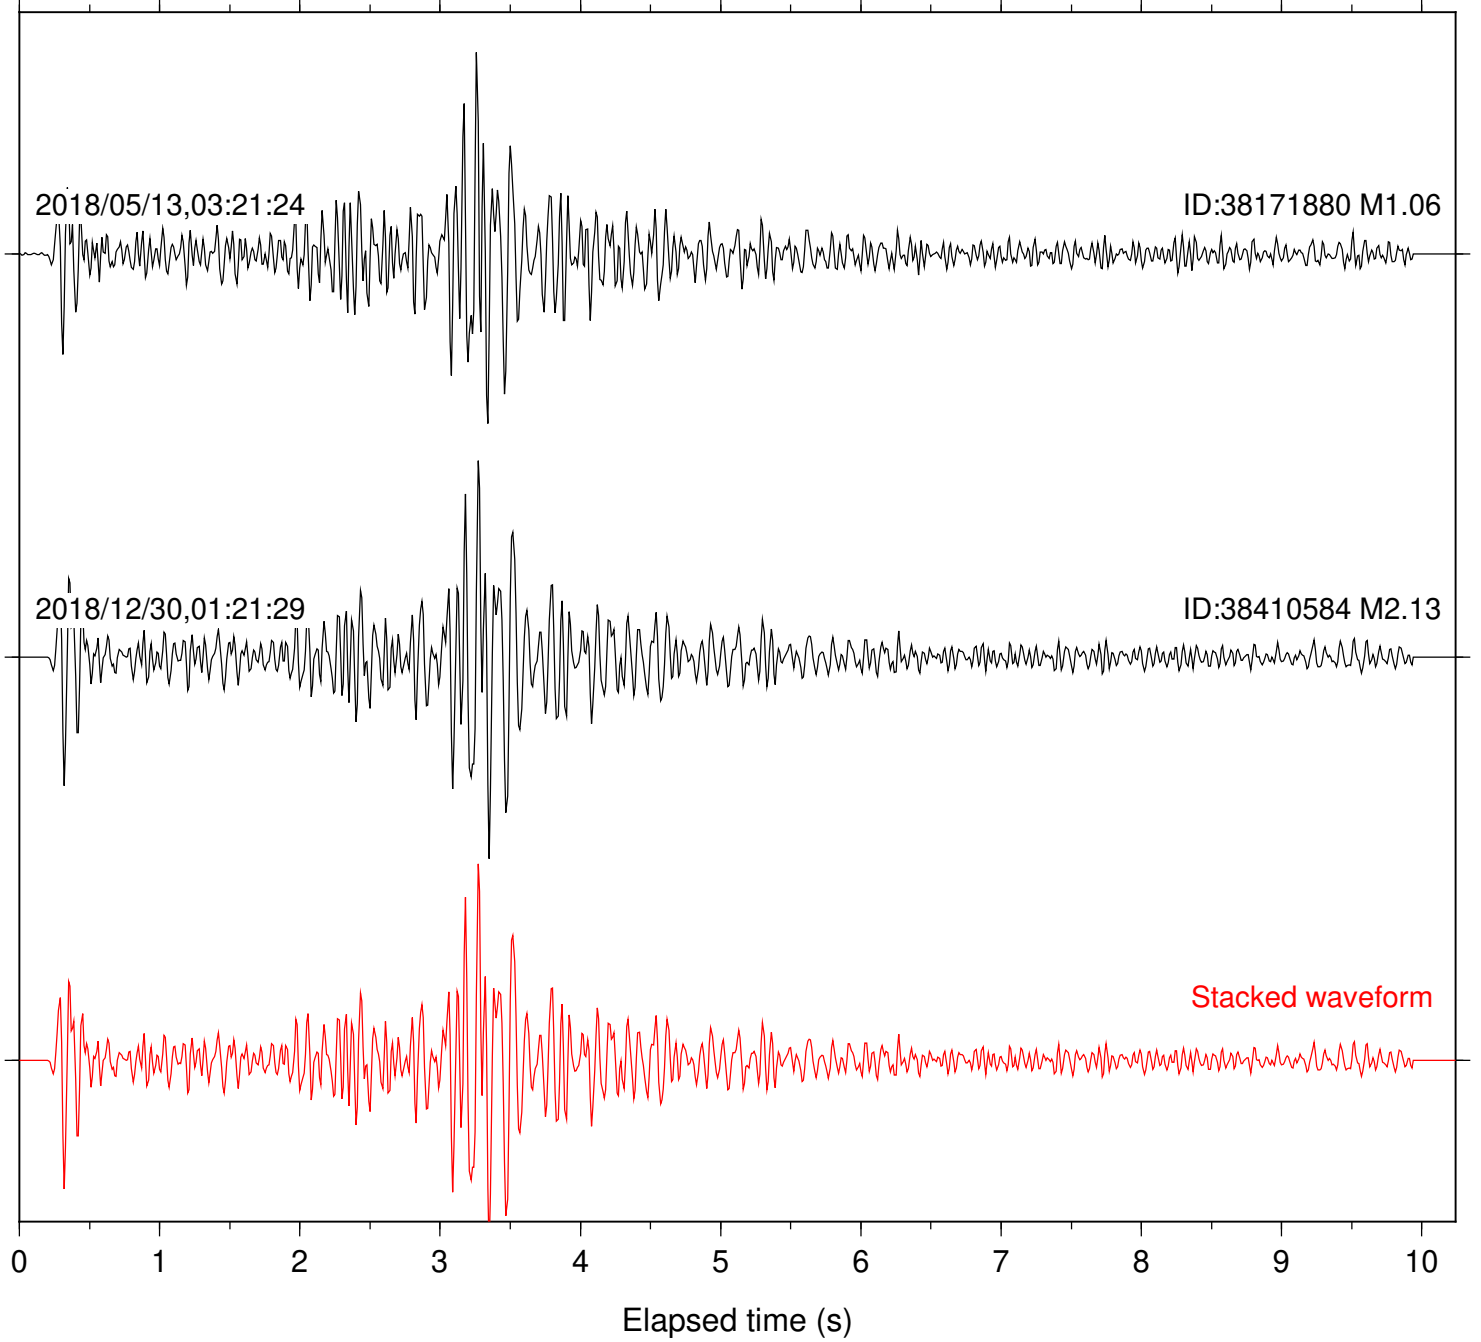

Station: B082 Com: EHZ

Focal depth: 7.21 km