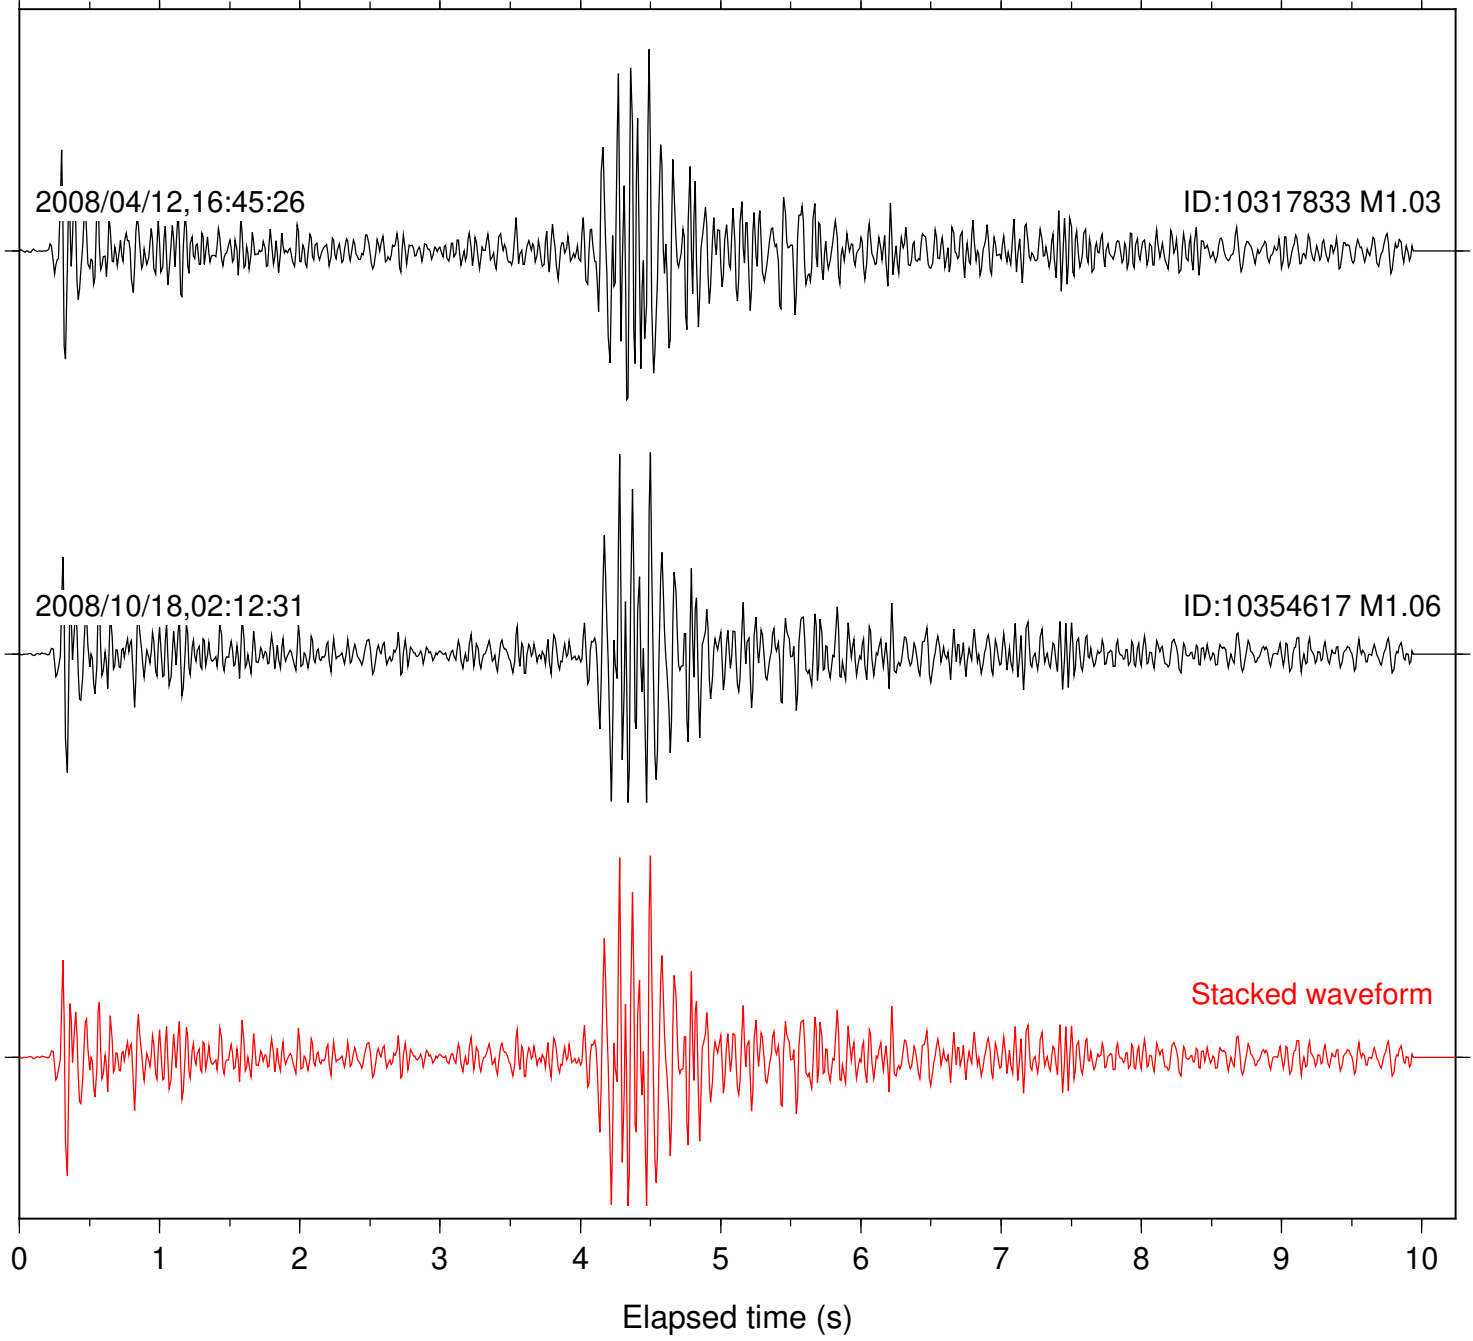

Station: BAC Com: EHZ

Focal depth: 16.50 km