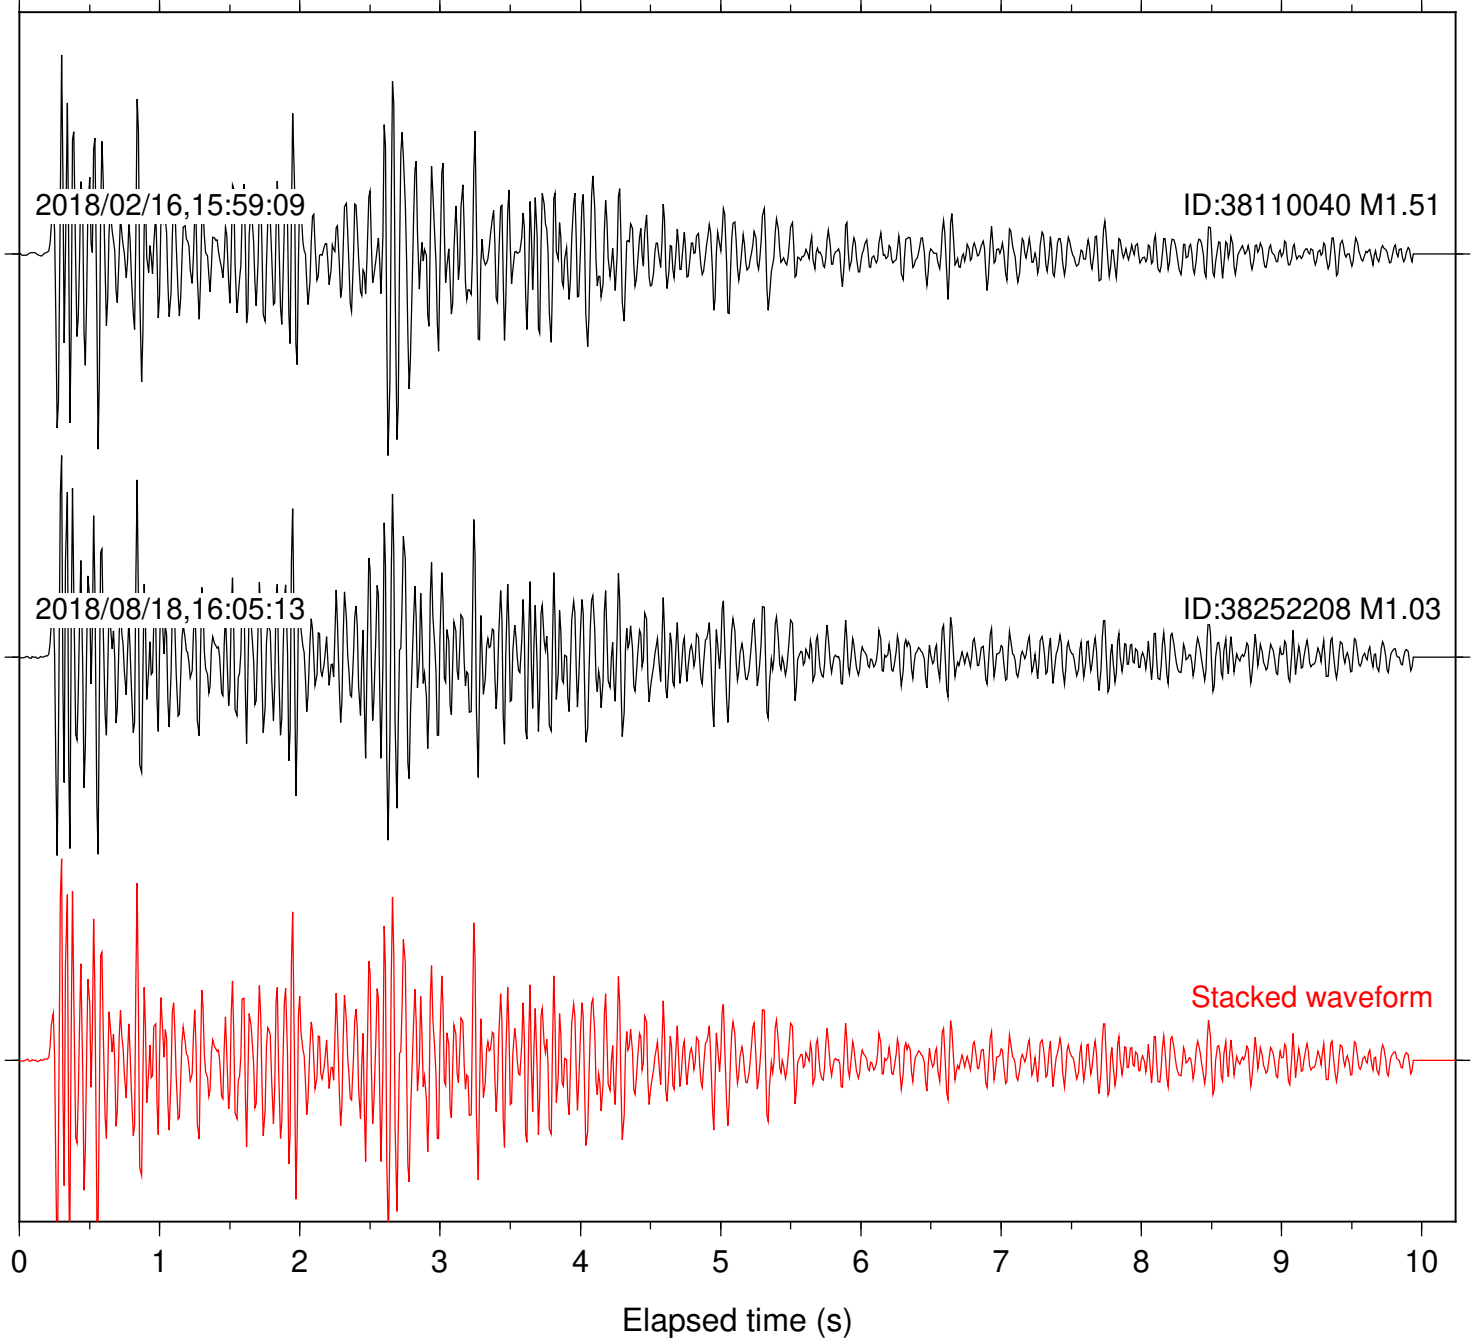

Station: B087 Com: EHZ

Focal depth: 4.95 km

Station: B088 Com: EHZ

Focal depth: 4.95 km

Station: B093 Com: EHZ

Focal depth: 4.95 km

2018/02/16,15:59:09

ID:38110040 M1.51