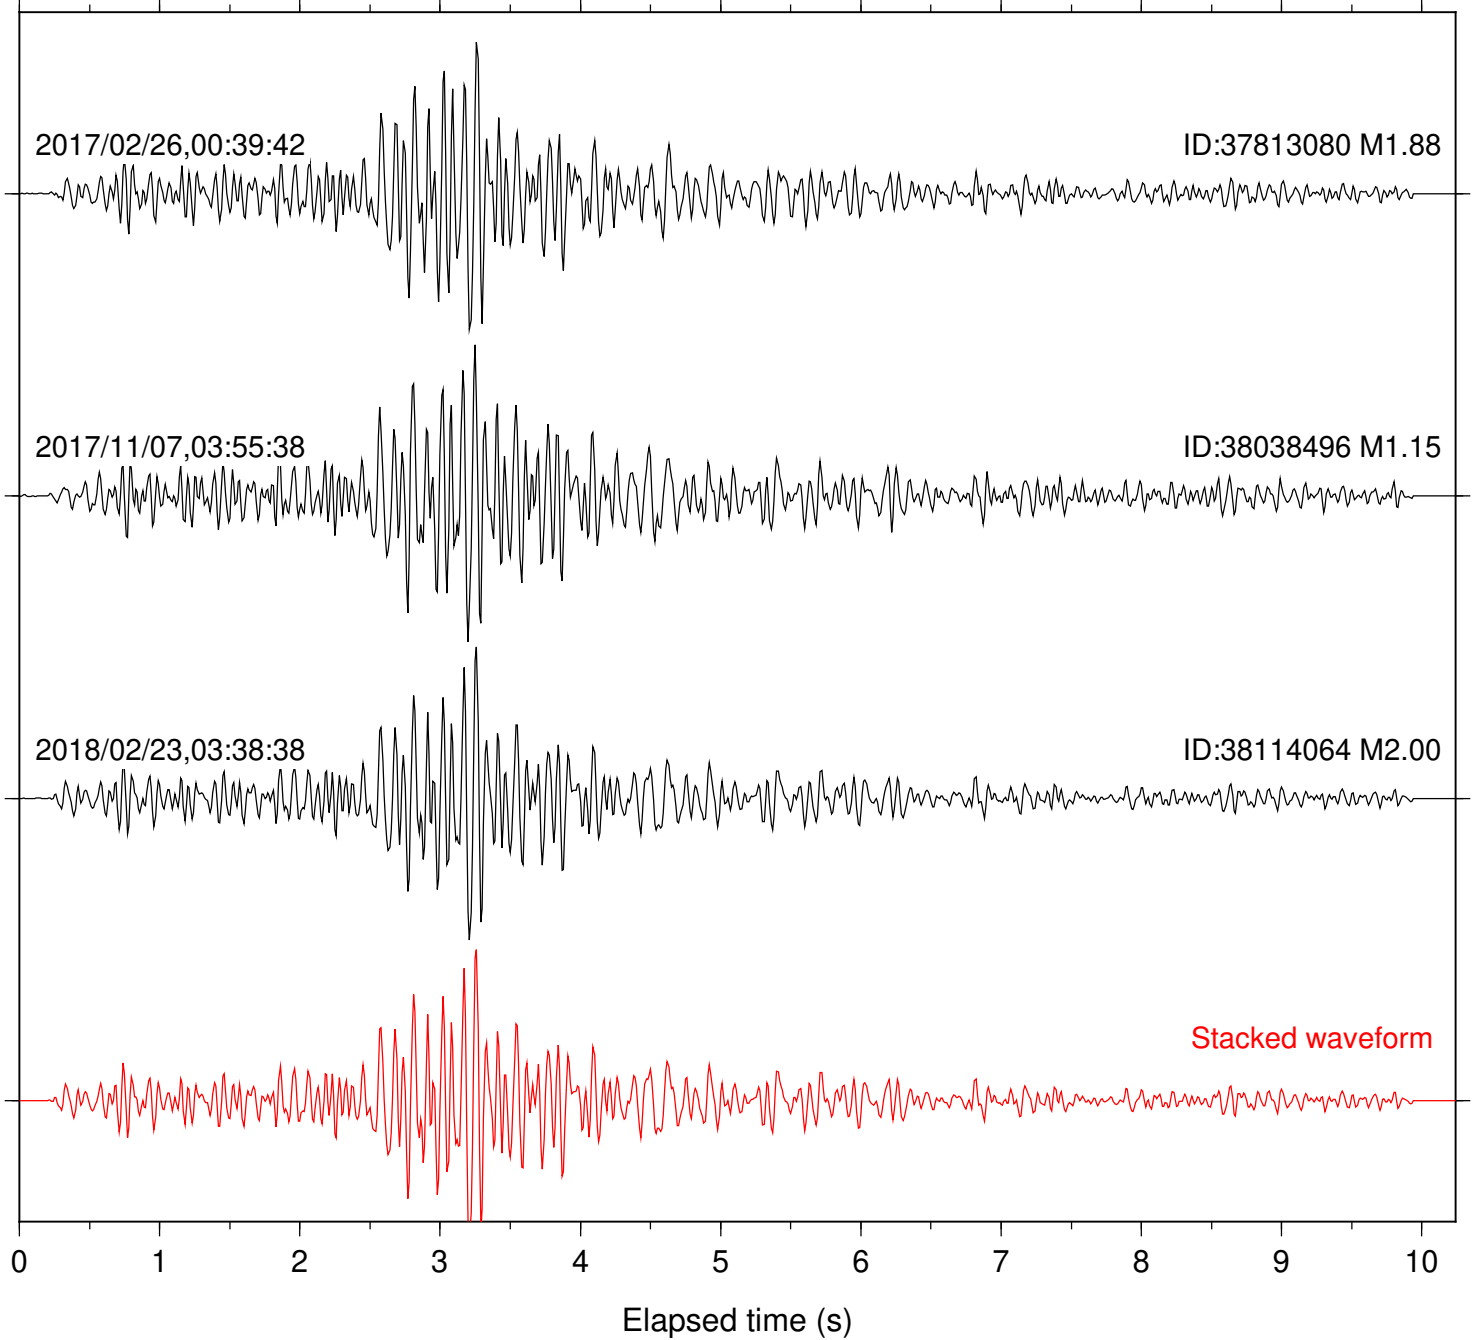

Station: SND Com: HHZ

Focal depth: 6.31 km