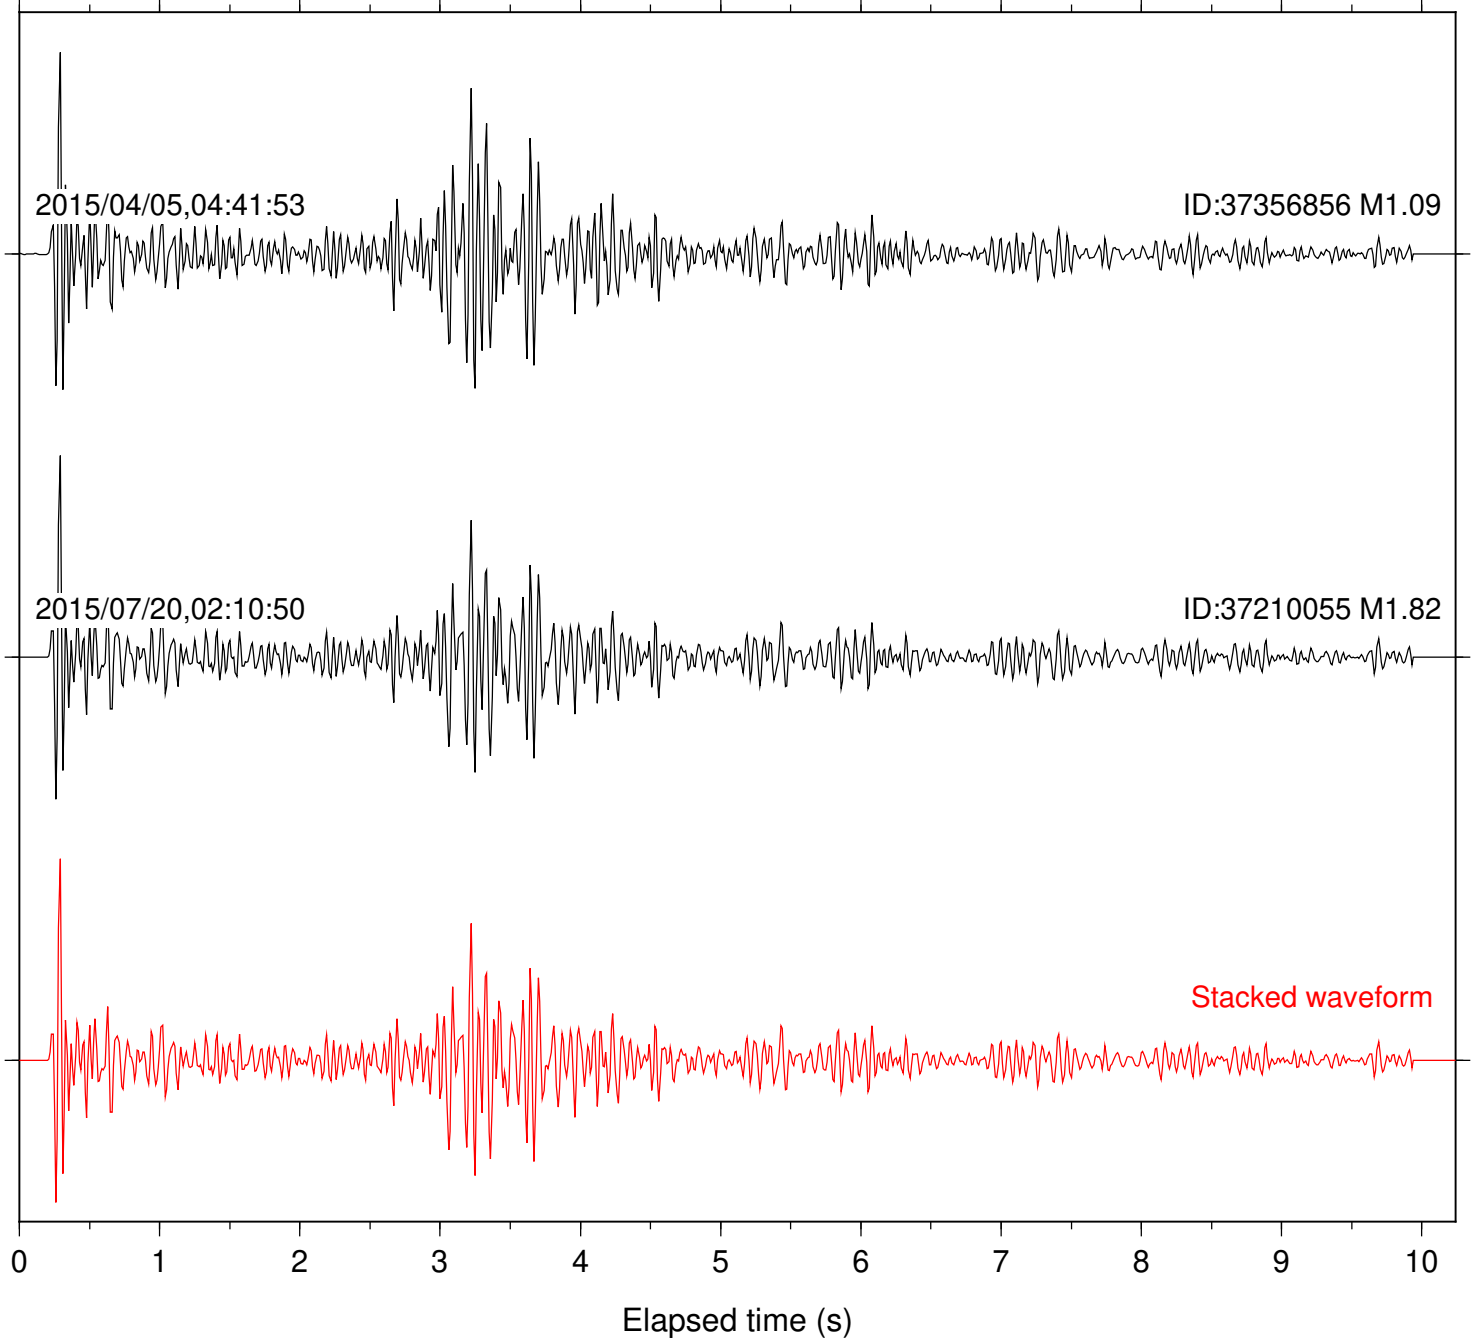

Focal depth: 8.43 km

Station: PLM Com: HHZ

Focal depth: 8.43 km

Station: POB2 Com: HHZ

Focal depth: 8.43 km

Station: SND Com: HHZ

Focal depth: 8.43 km

Station: B081 Com: EHZ