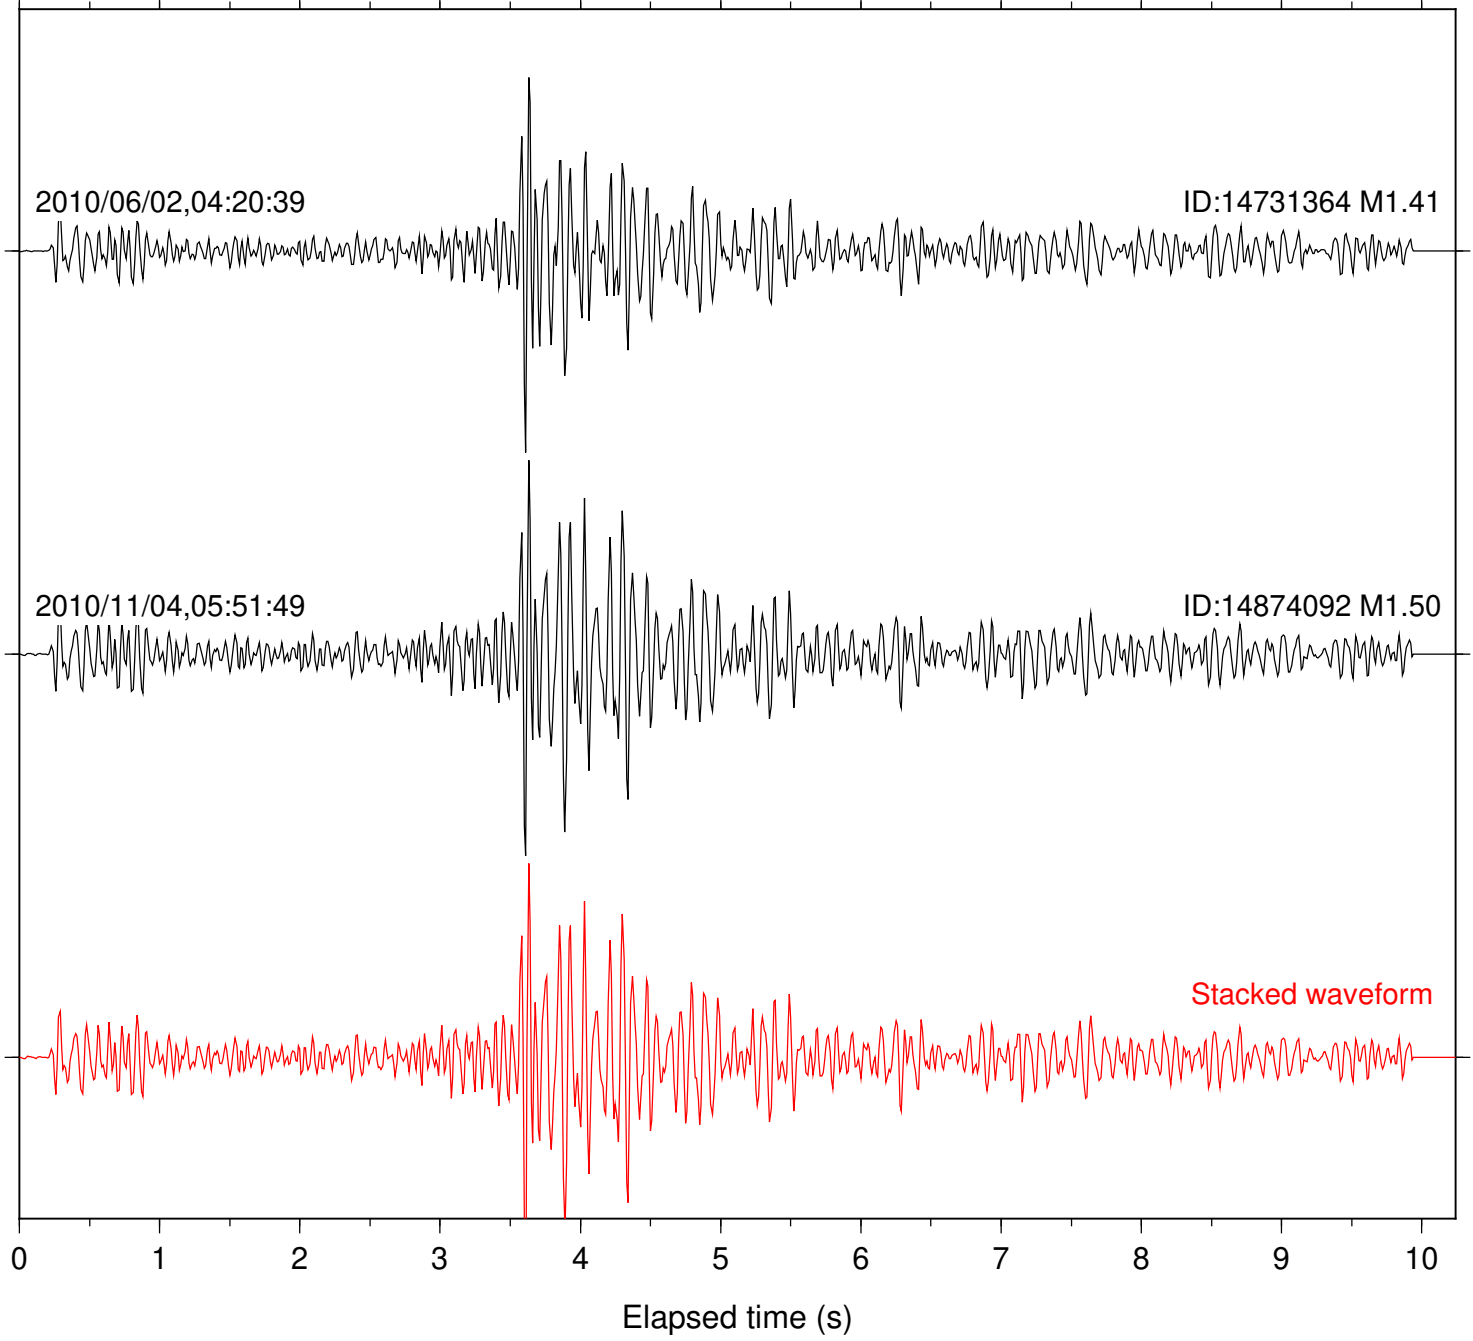

Station: B084 Com: EHZ

Focal depth: 13.06 km