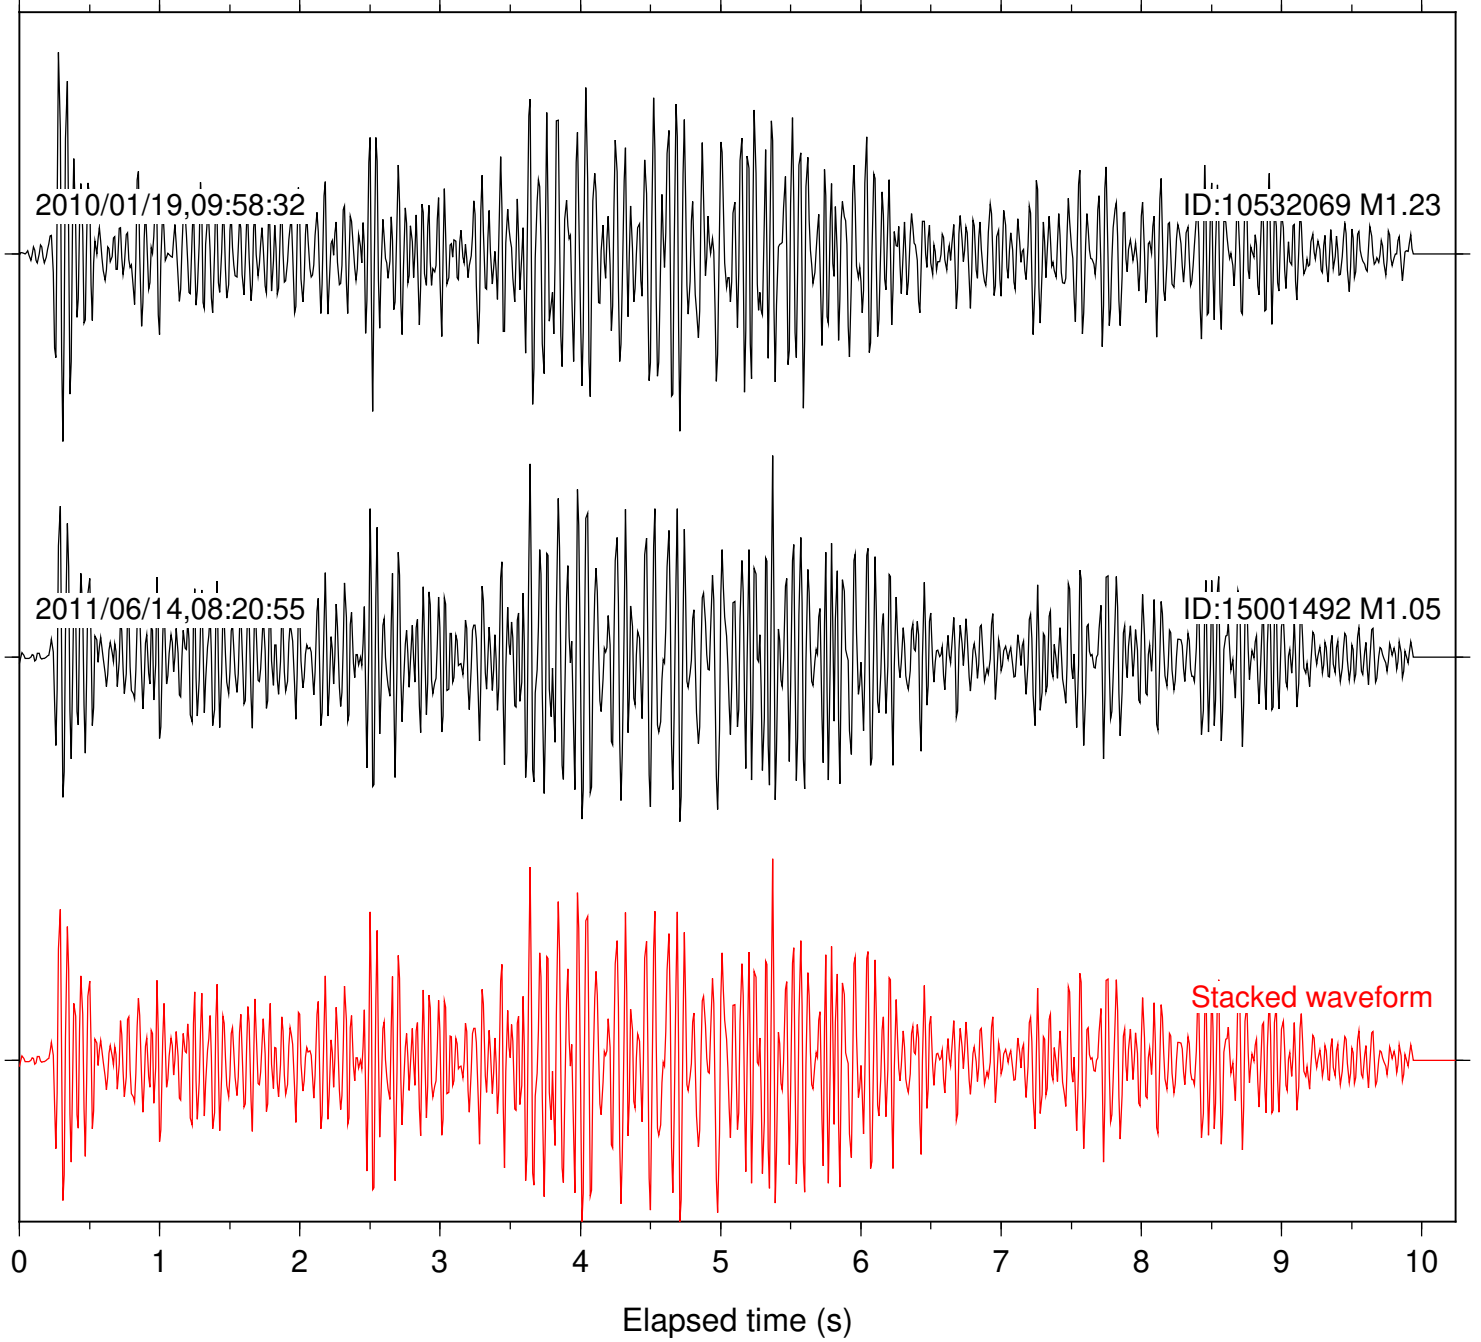

Station: PLM Com: HHZ

Focal depth: 8.98 km