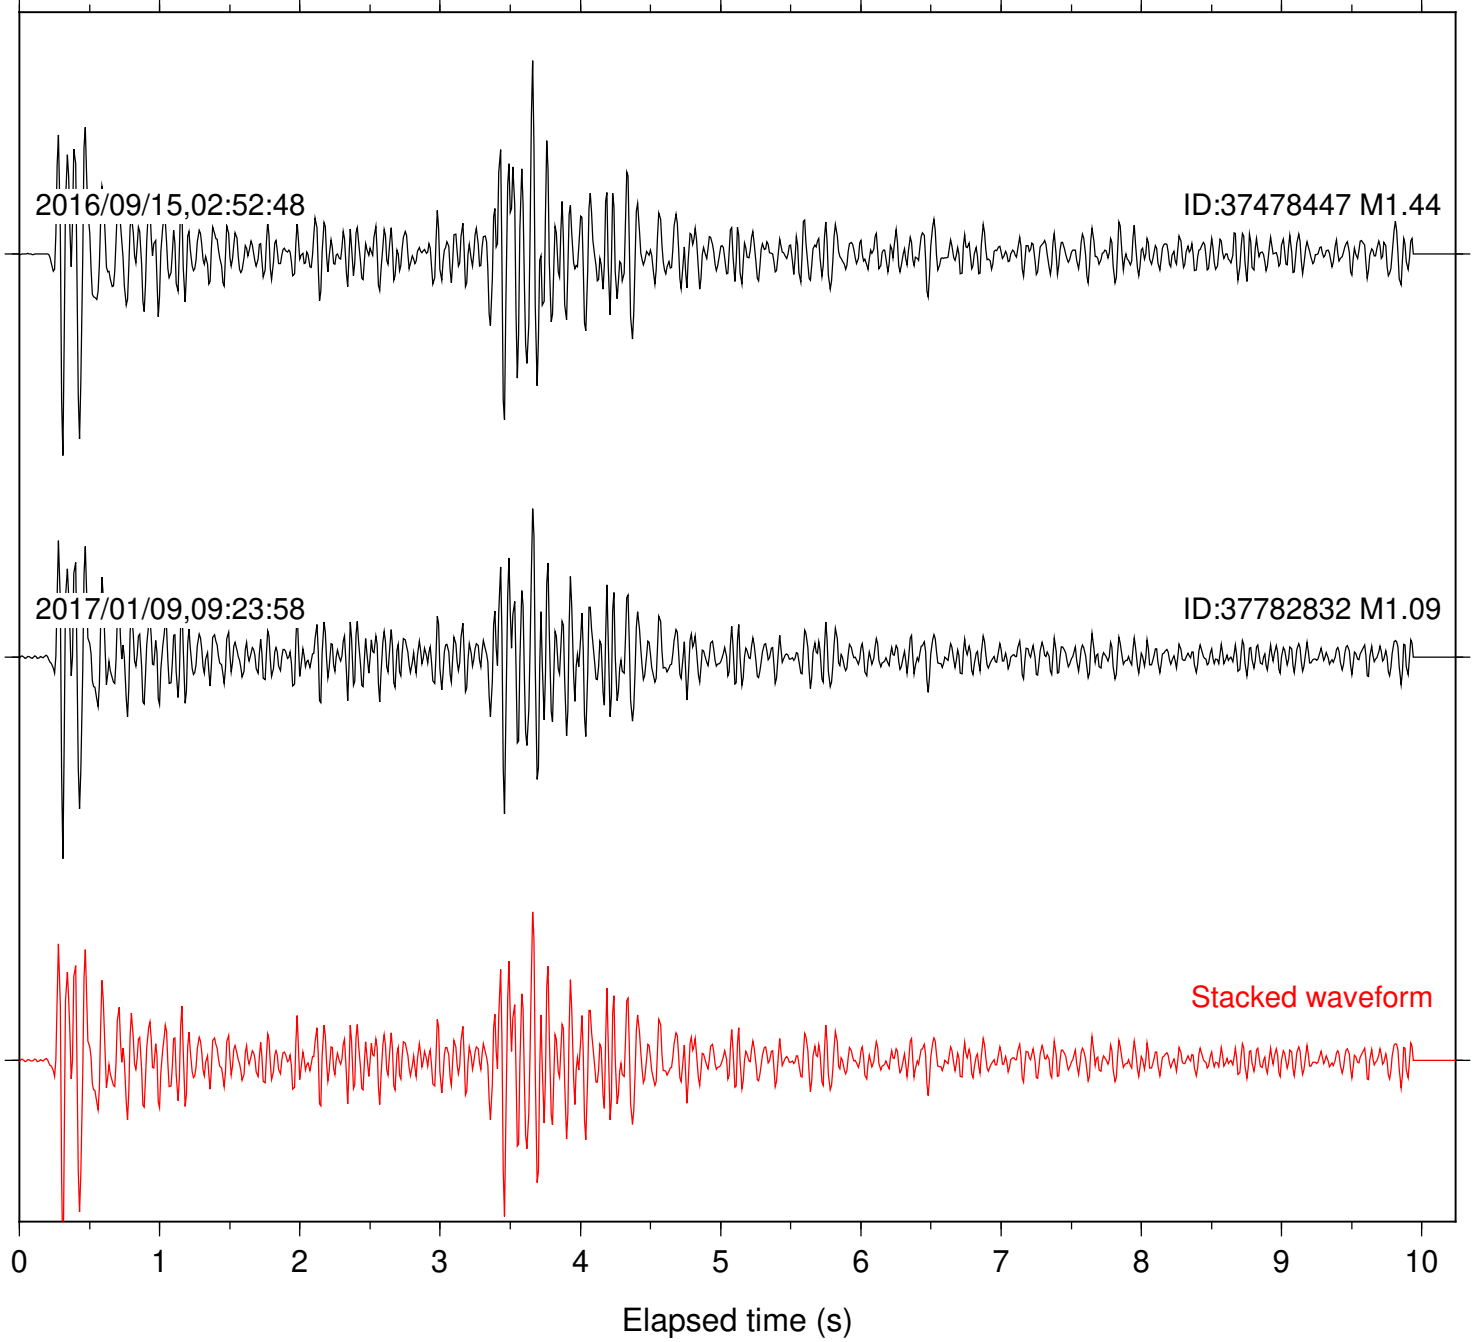

Station: BAC Com: EHZ

Focal depth: 6.55 km

Station: CSH Com: HHZ

Focal depth: 6.55 km

Station: DGR Com: HHZ

Focal depth: 6.55 km

Station: SND Com: HHZ

Focal depth: 6.55 km