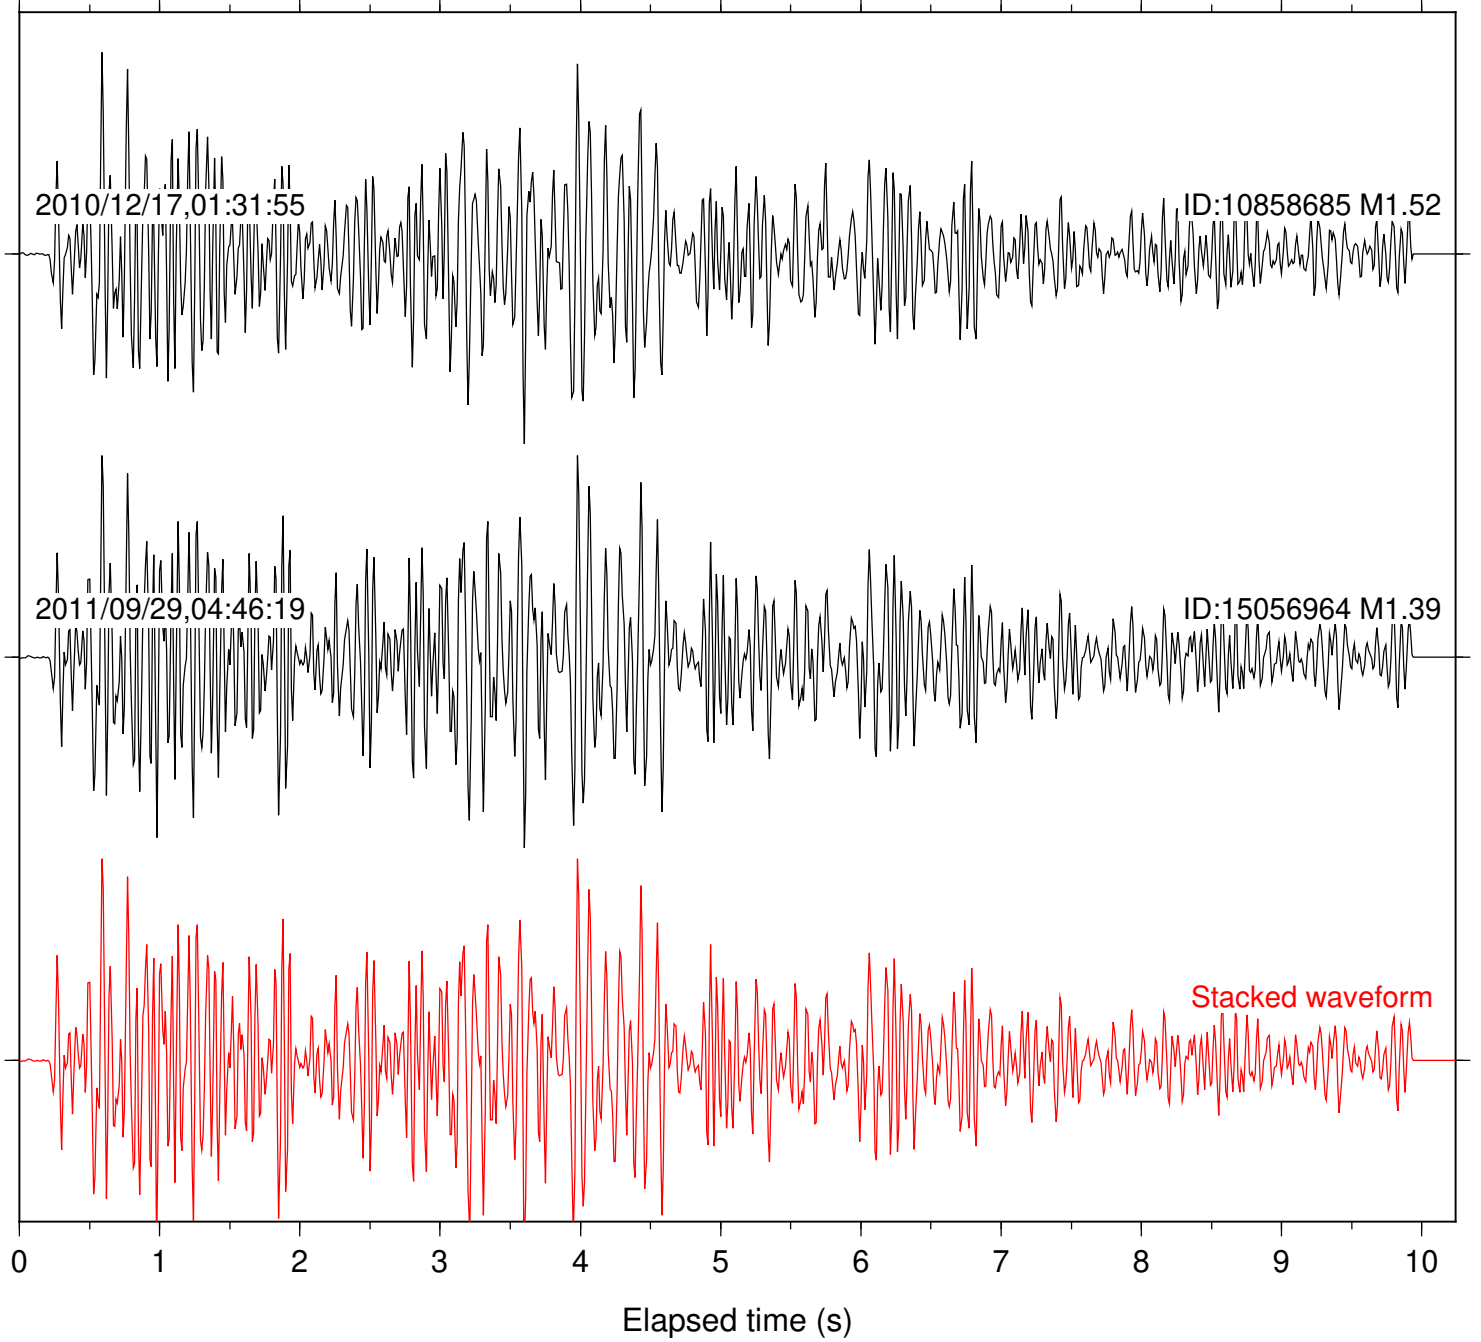

Station: B946 Com: EHZ

Focal depth: 8.32 km