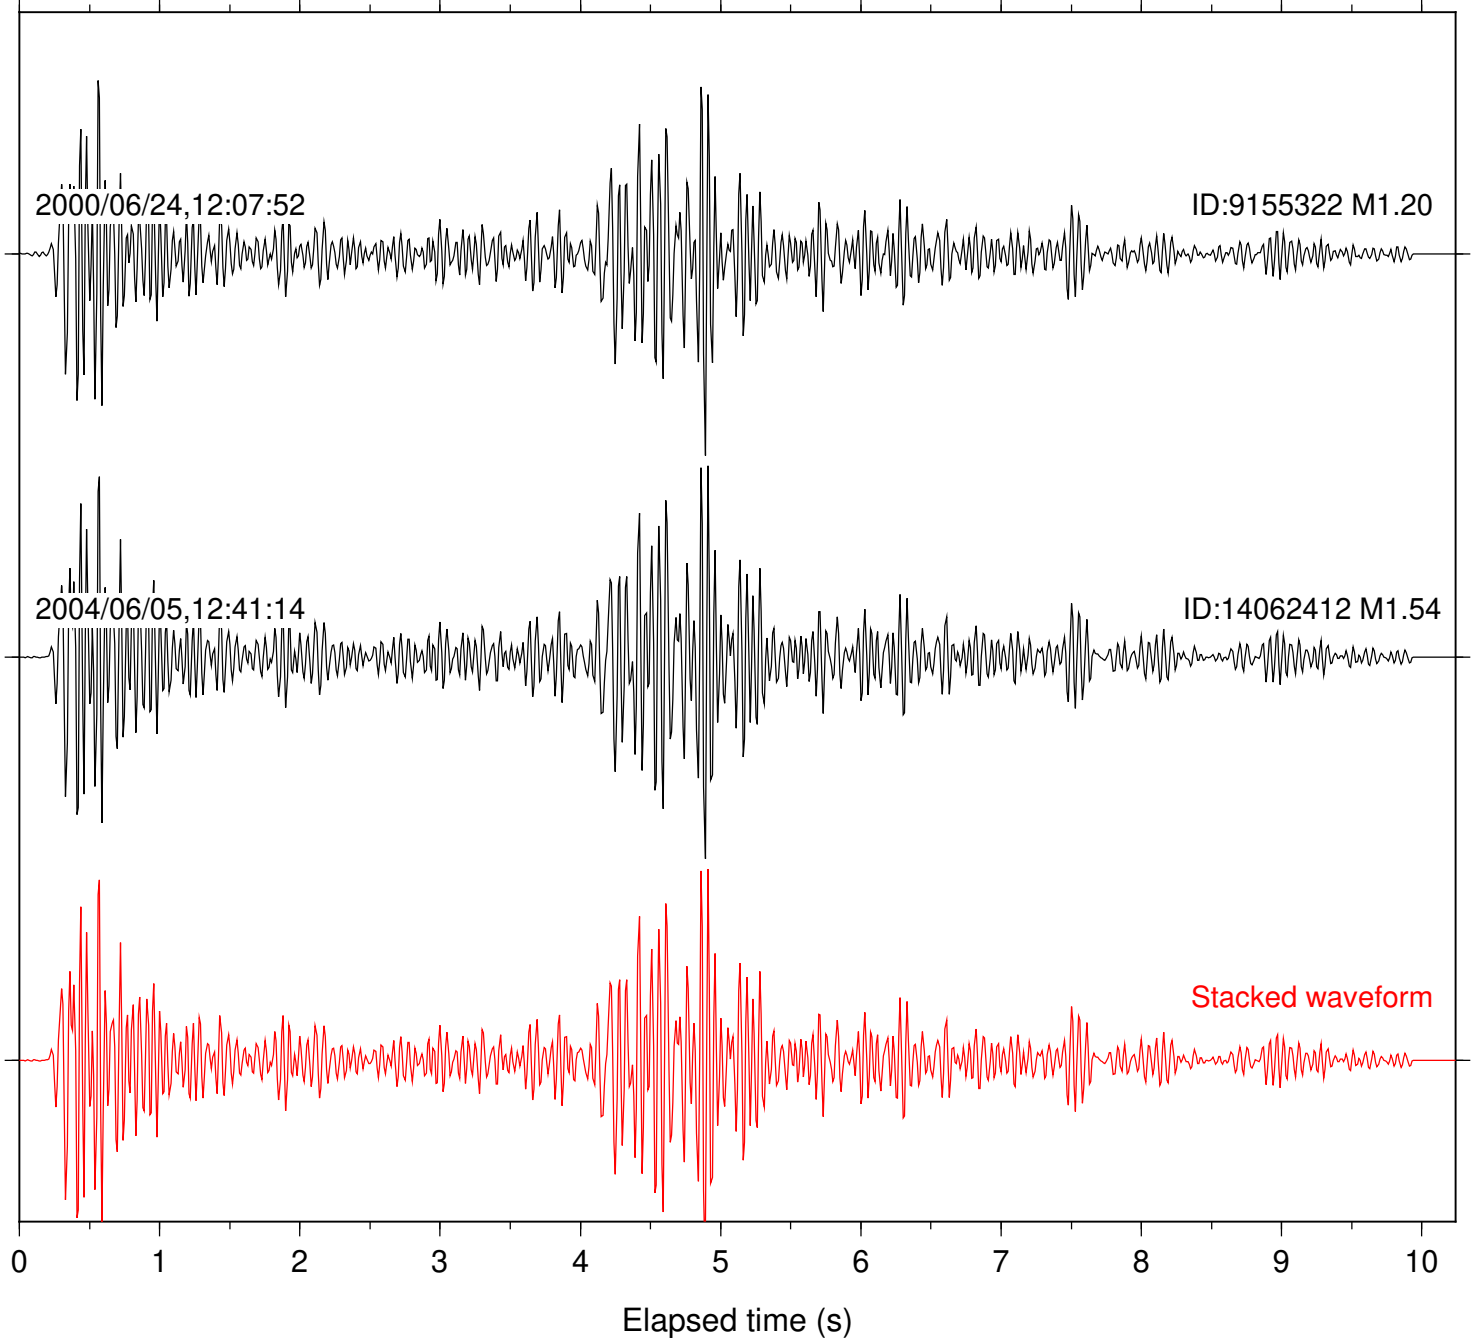

Station: AGA Com: HHZ

Focal depth: 17.83 km

Station: CRY Com: HHZ

Focal depth: 17.83 km

Station: DGR Com: HHZ

Focal depth: 17.83 km

Station: POB2 Com: HHZ

Focal depth: 17.83 km