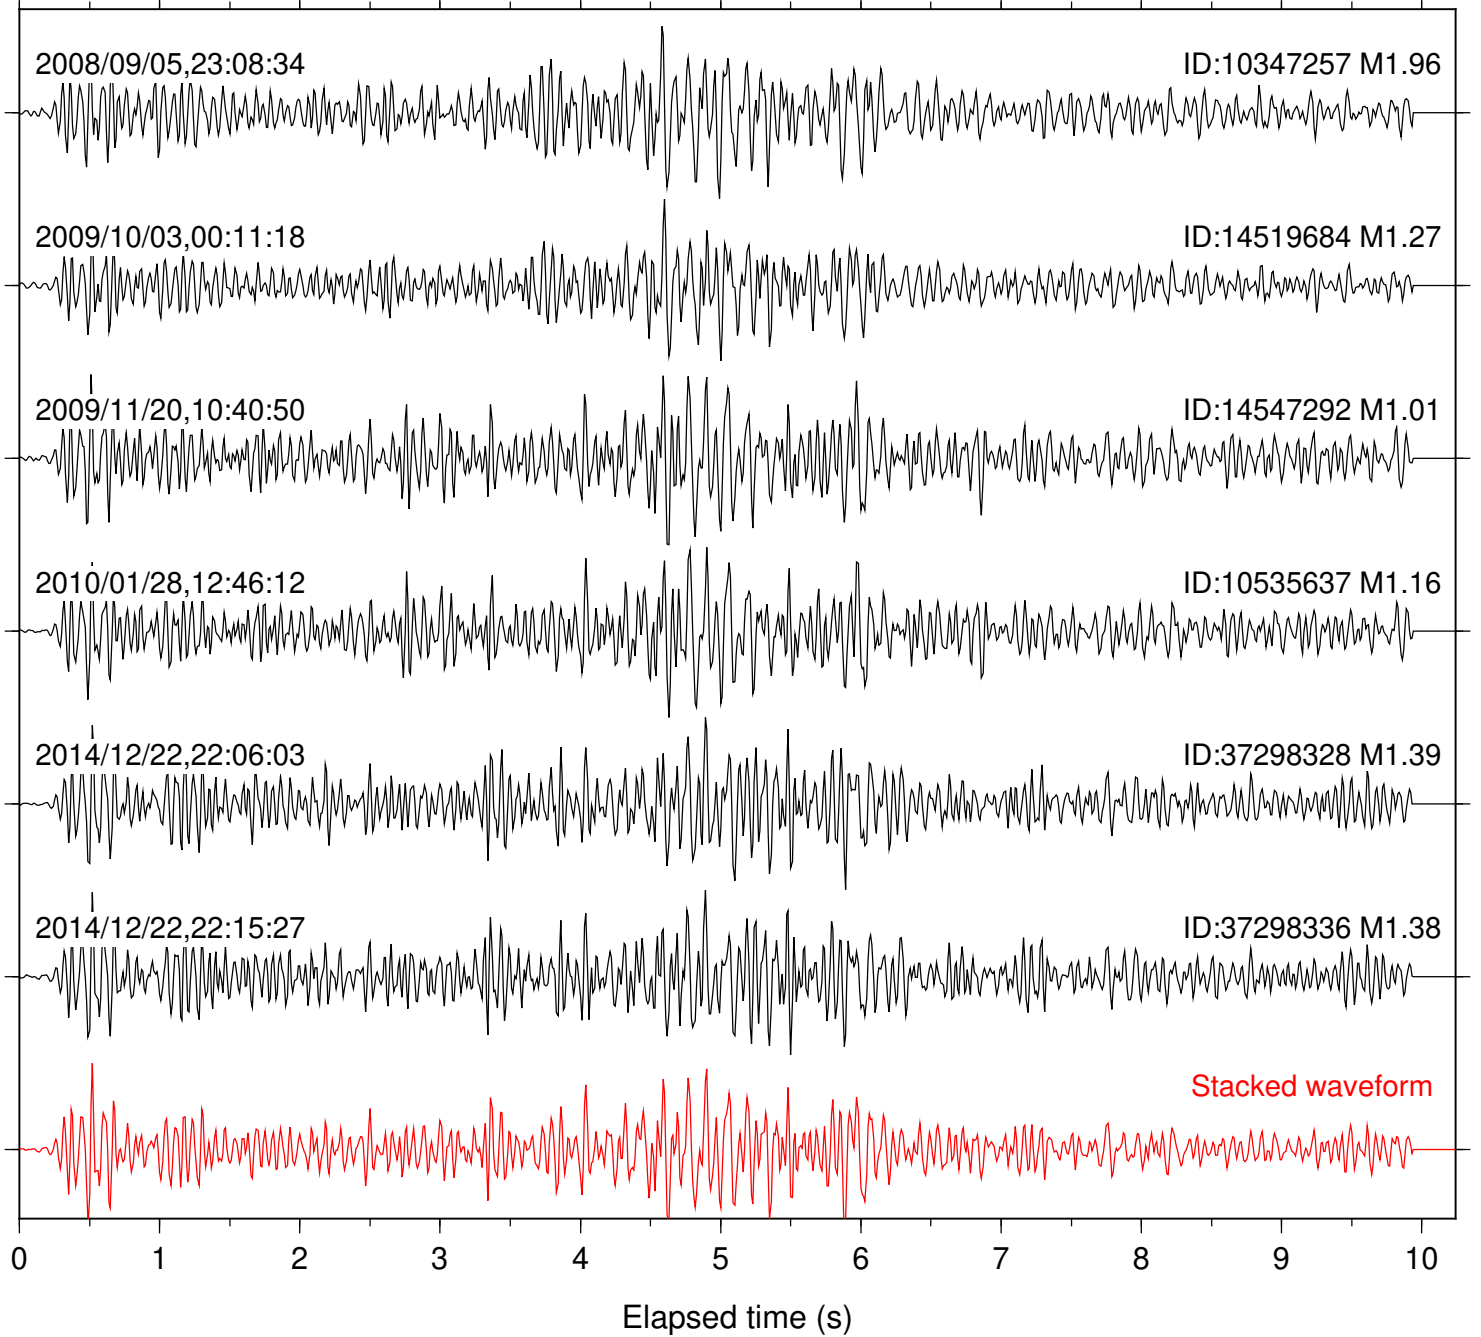

Station: B093 Com: EHZ

Focal depth: 6.24 km