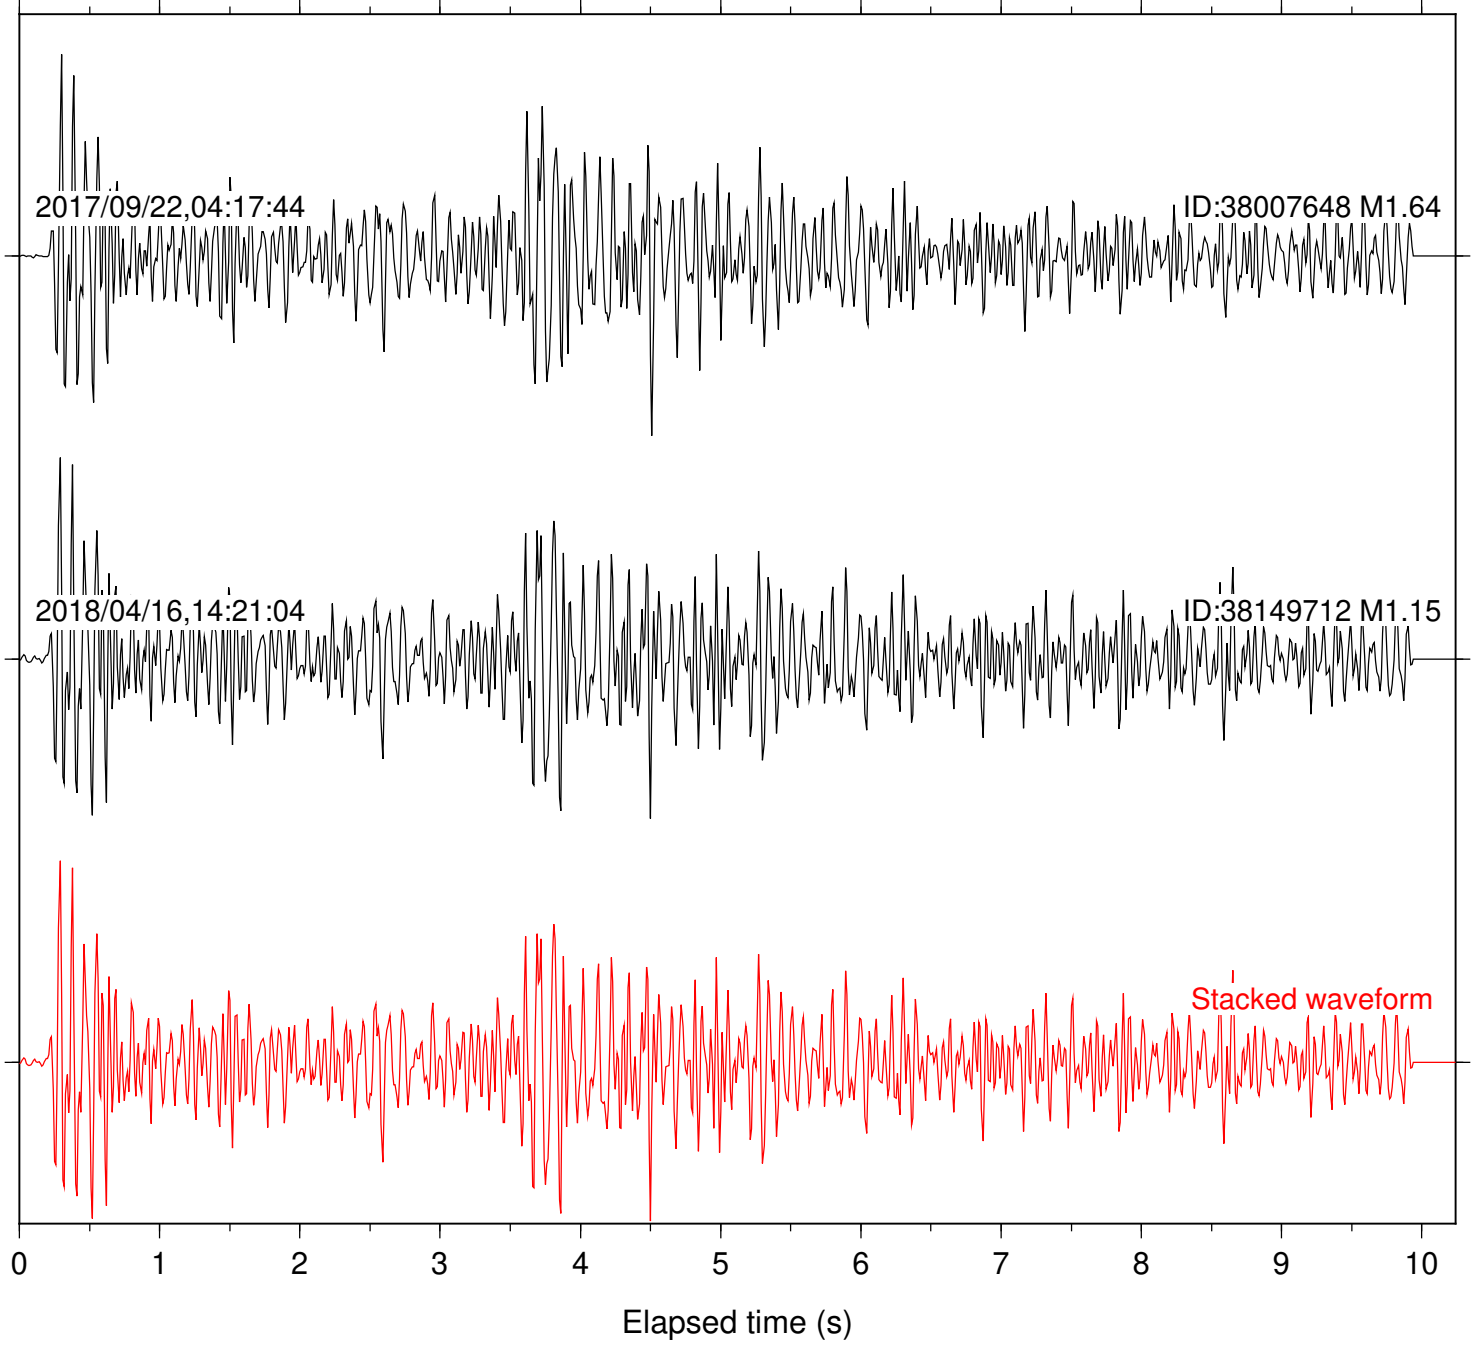

Station: BAC Com: EHZ

Focal depth: 5.63 km