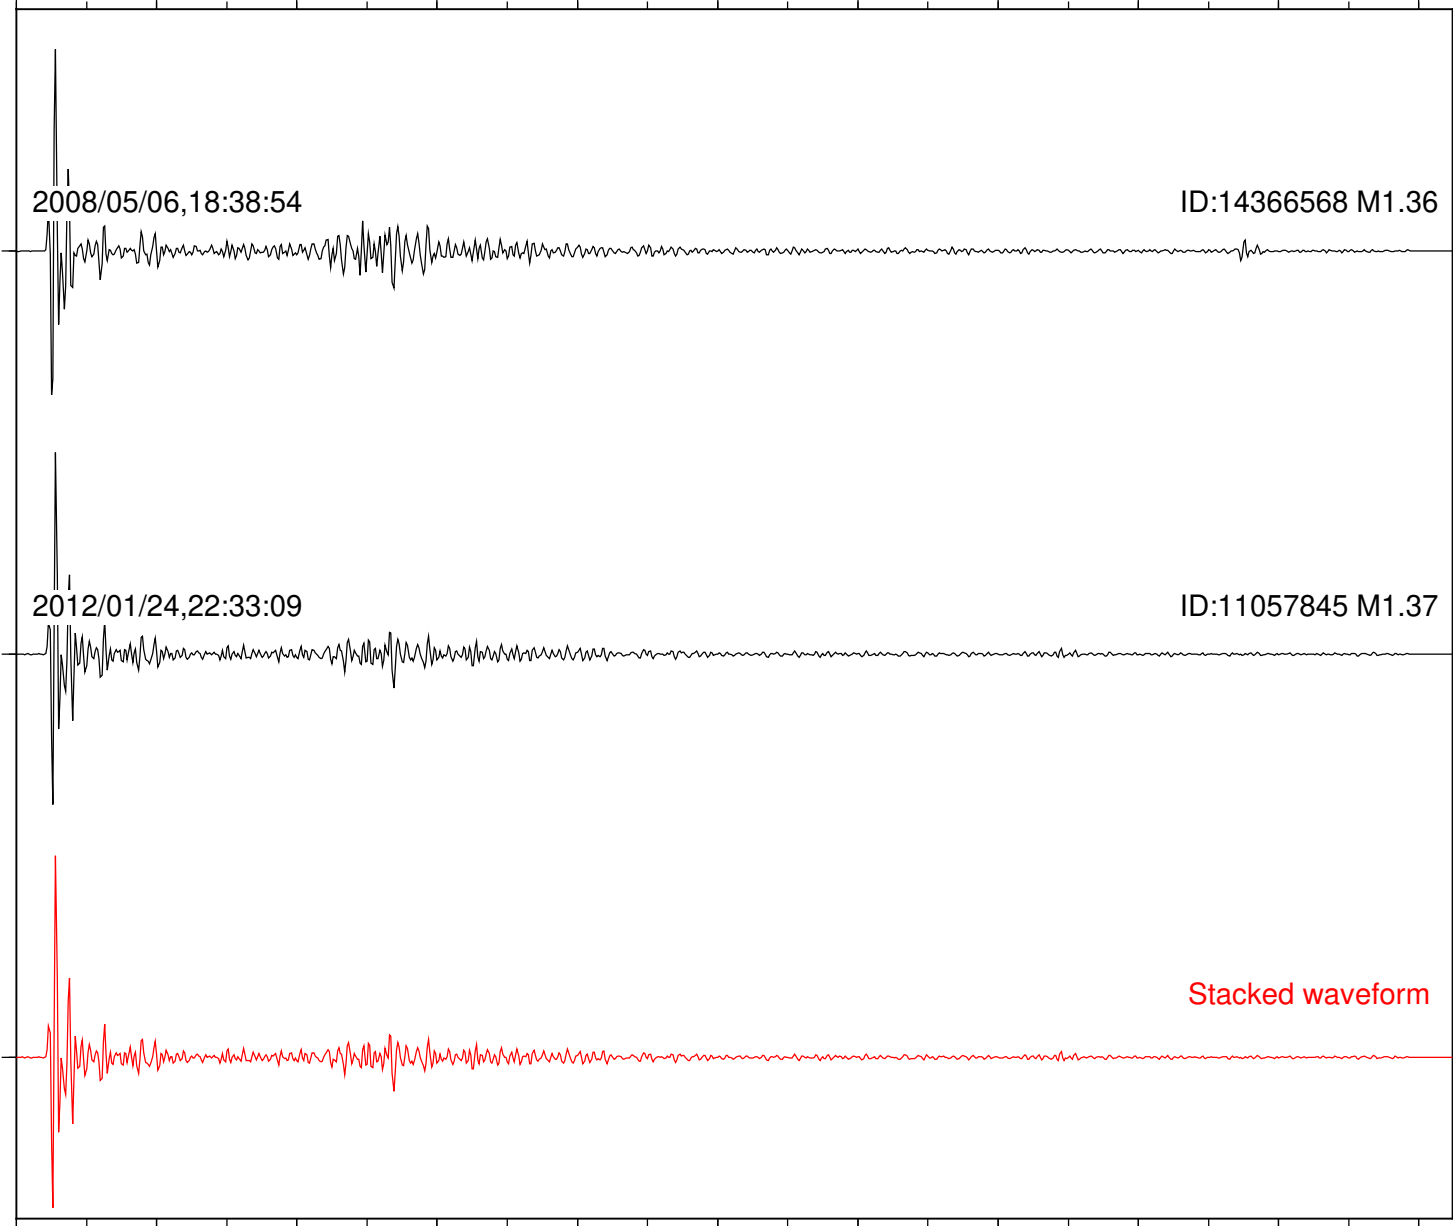

Station: B082 Com: EHZ

Focal depth: 14.56 km

2008/05/06,18:38:54

ID:14366568 M1.36

2012/01/24,22:33:09

ID:11057845 M1.37

Stacked waveform

0 1 2 3 4 5 6 7 8 9 10
Elapsed time (s)