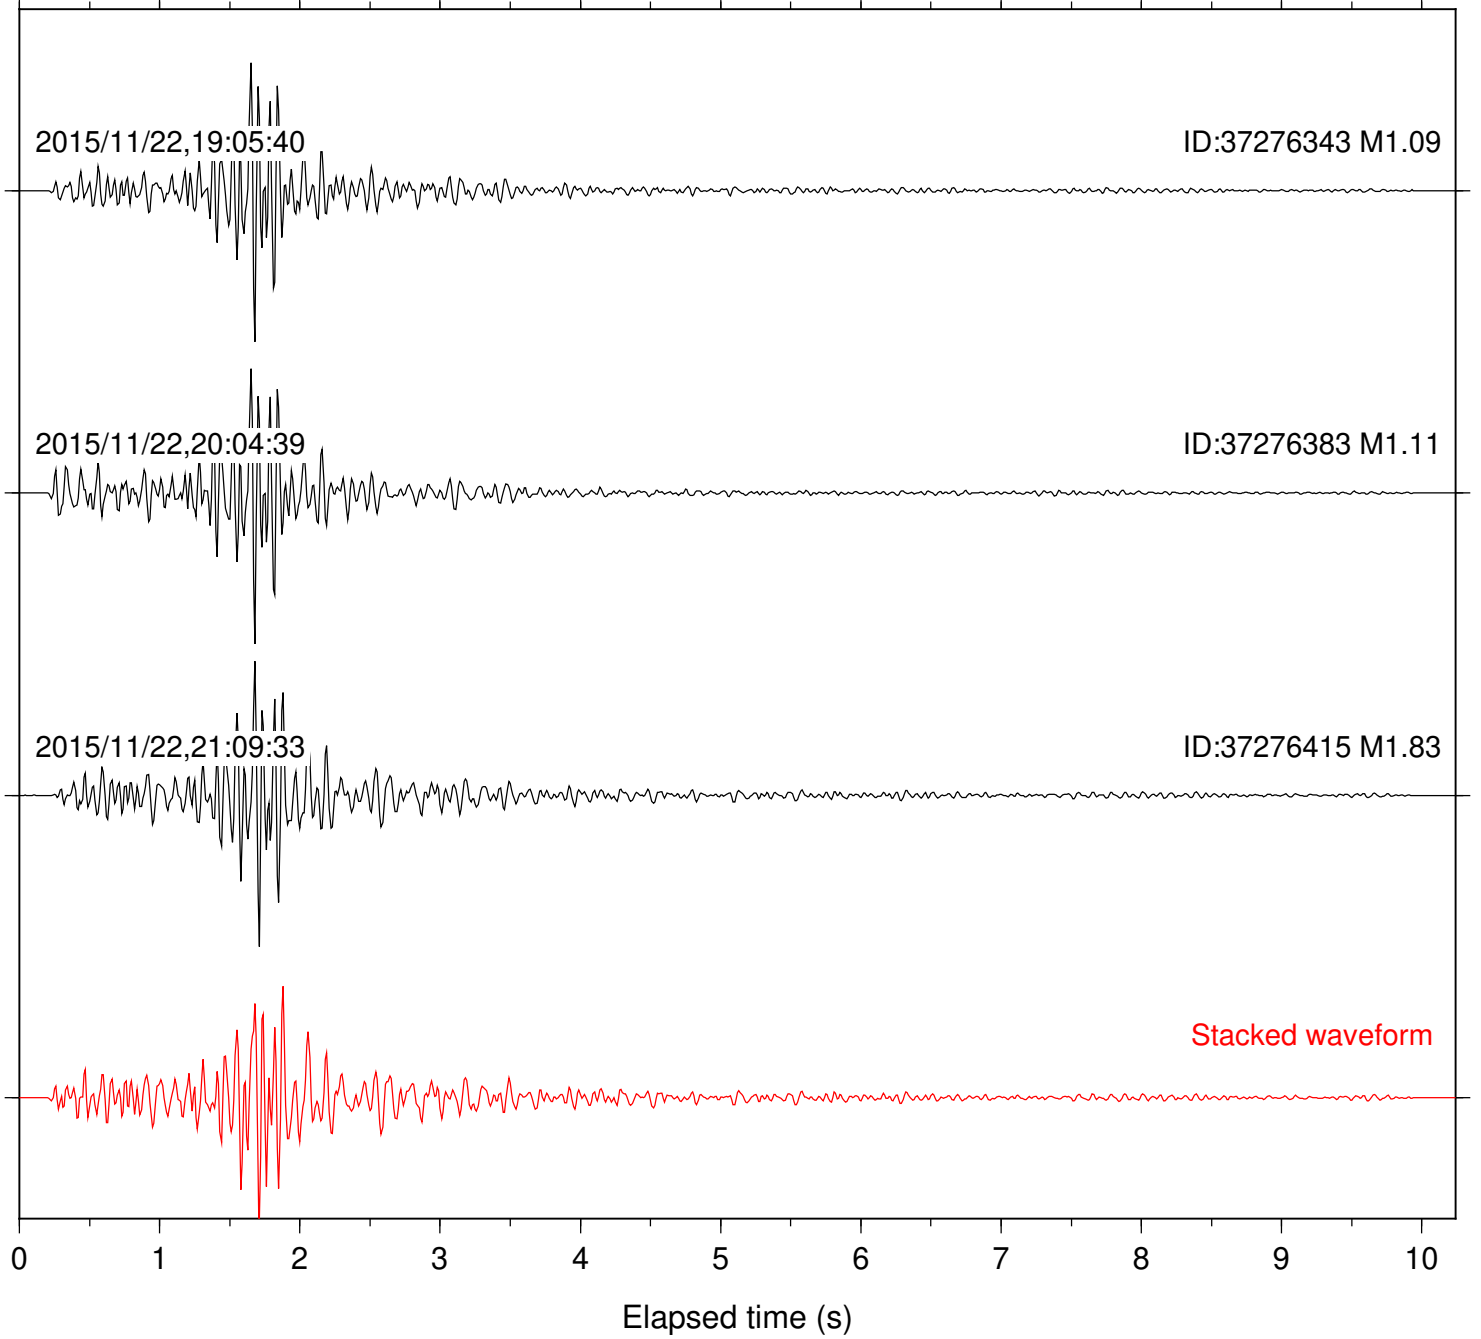

Station: SND Com: HHZ

Focal depth: 5.17 km

Station: TOR Com: HHZ

Focal depth: 5.17 km

Station: TRO Com: HHZ

Focal depth: 5.17 km

Station: WMC Com: HHZ

Focal depth: 5.17 km