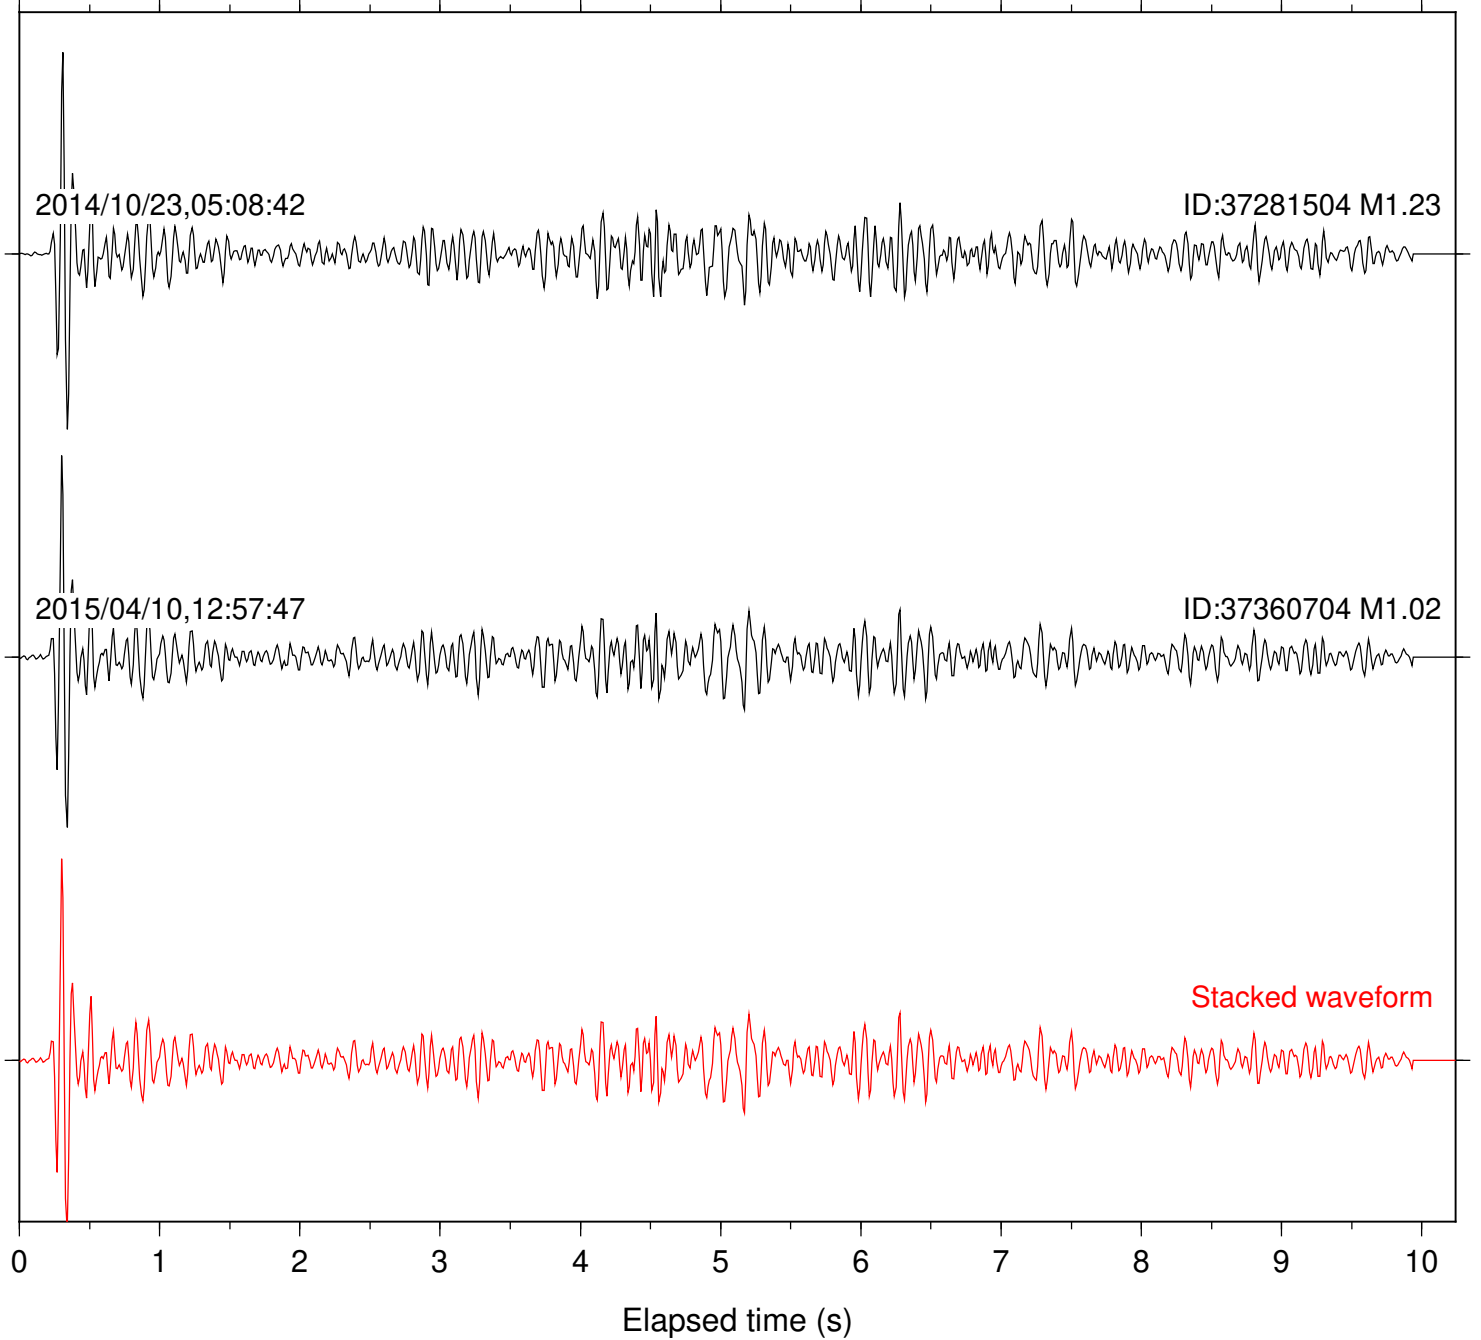

Station: PLM Com: HHZ

Focal depth: 9.54 km

Station: RDM Com: HHZ

Focal depth: 9.55 km

Station: RRSP Com: HHZ

Focal depth: 9.54 km

Station: SND Com: HHZ

Focal depth: 9.54 km