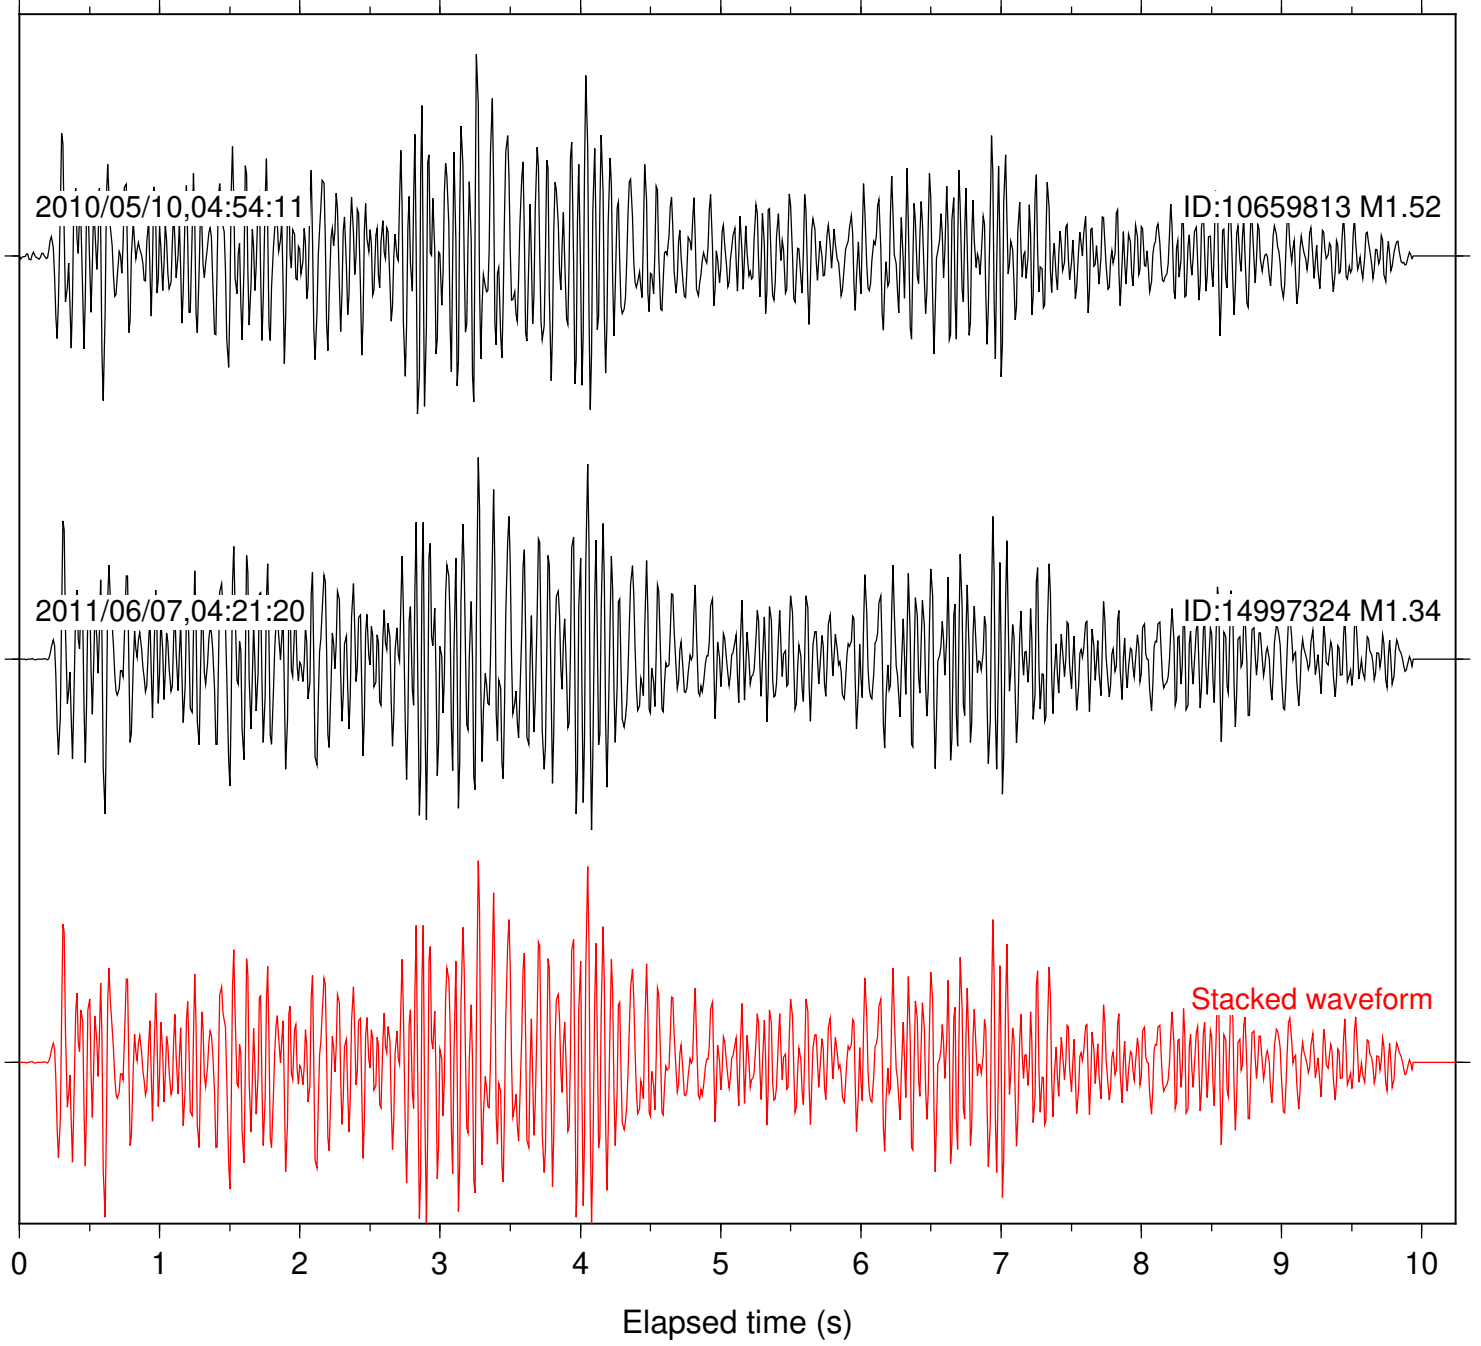

Focal depth: 2.20 km

Station: FRD Com: HHZ

Focal depth: 2.20 km

Station: LVA2 Com: HHZ

Focal depth: 2.20 km

Station: TOR Com: HHZ

Focal depth: 2.20 km

Station: B087 Com: EHZ