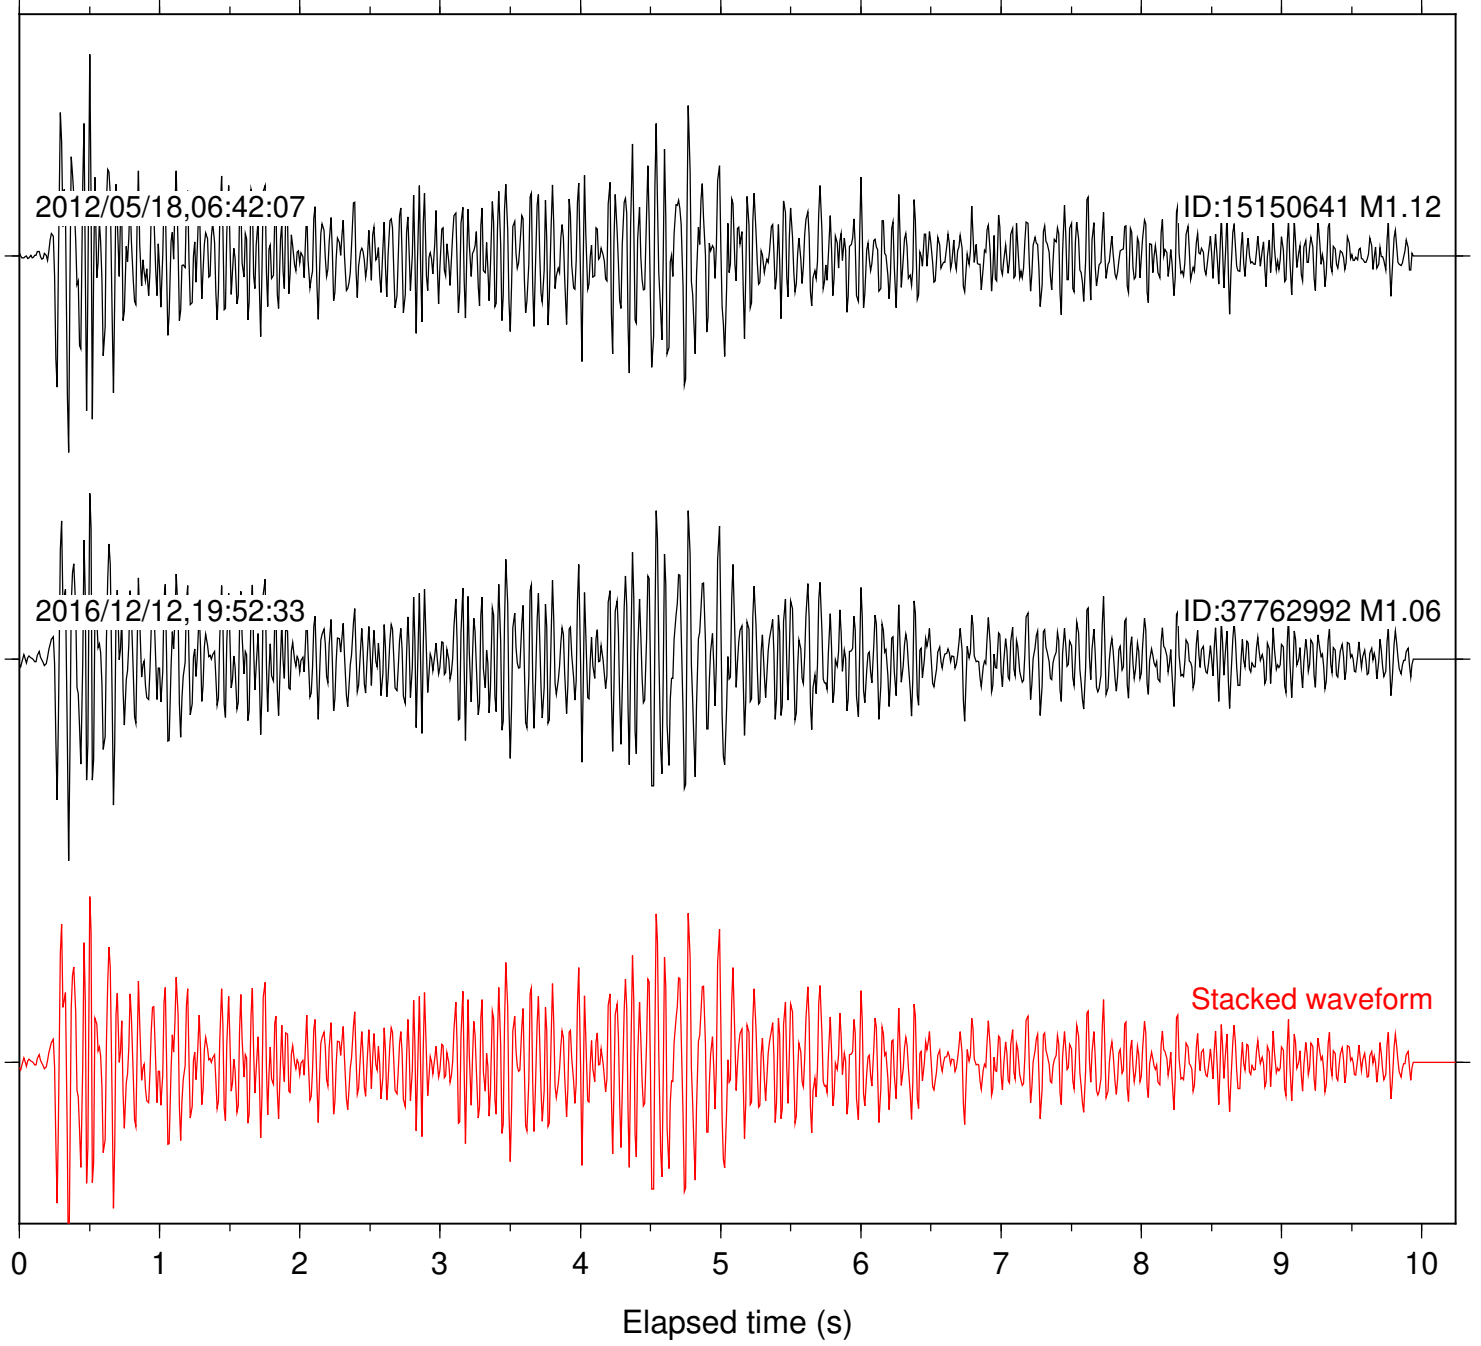

Focal depth: 7.78 km

Station: FRD Com: HHZ

Focal depth: 7.78 km

Station: POB2 Com: HHZ

Focal depth: 7.78 km

2016/12/12,19:46:20

ID:37762968 M1.75

2016/12/12,19:52:33