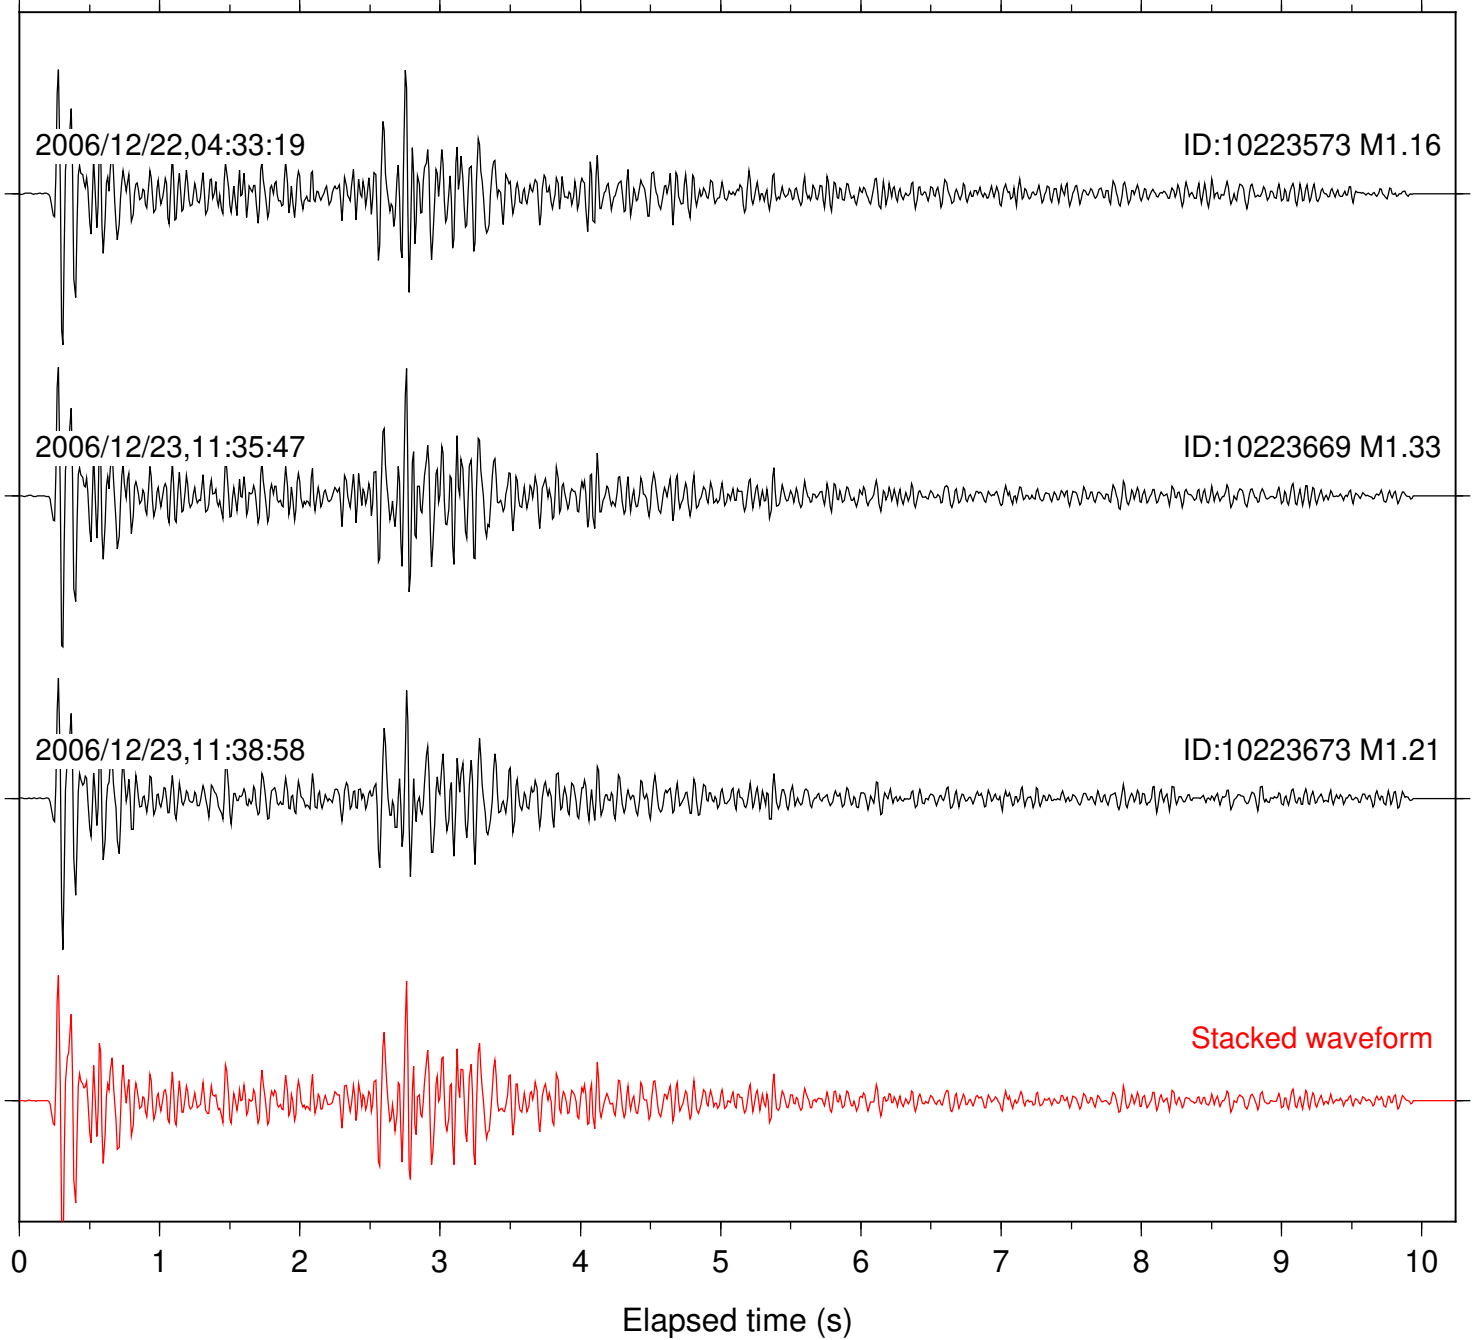

Station: B082 Com: EHZ

Focal depth: 7.69 km