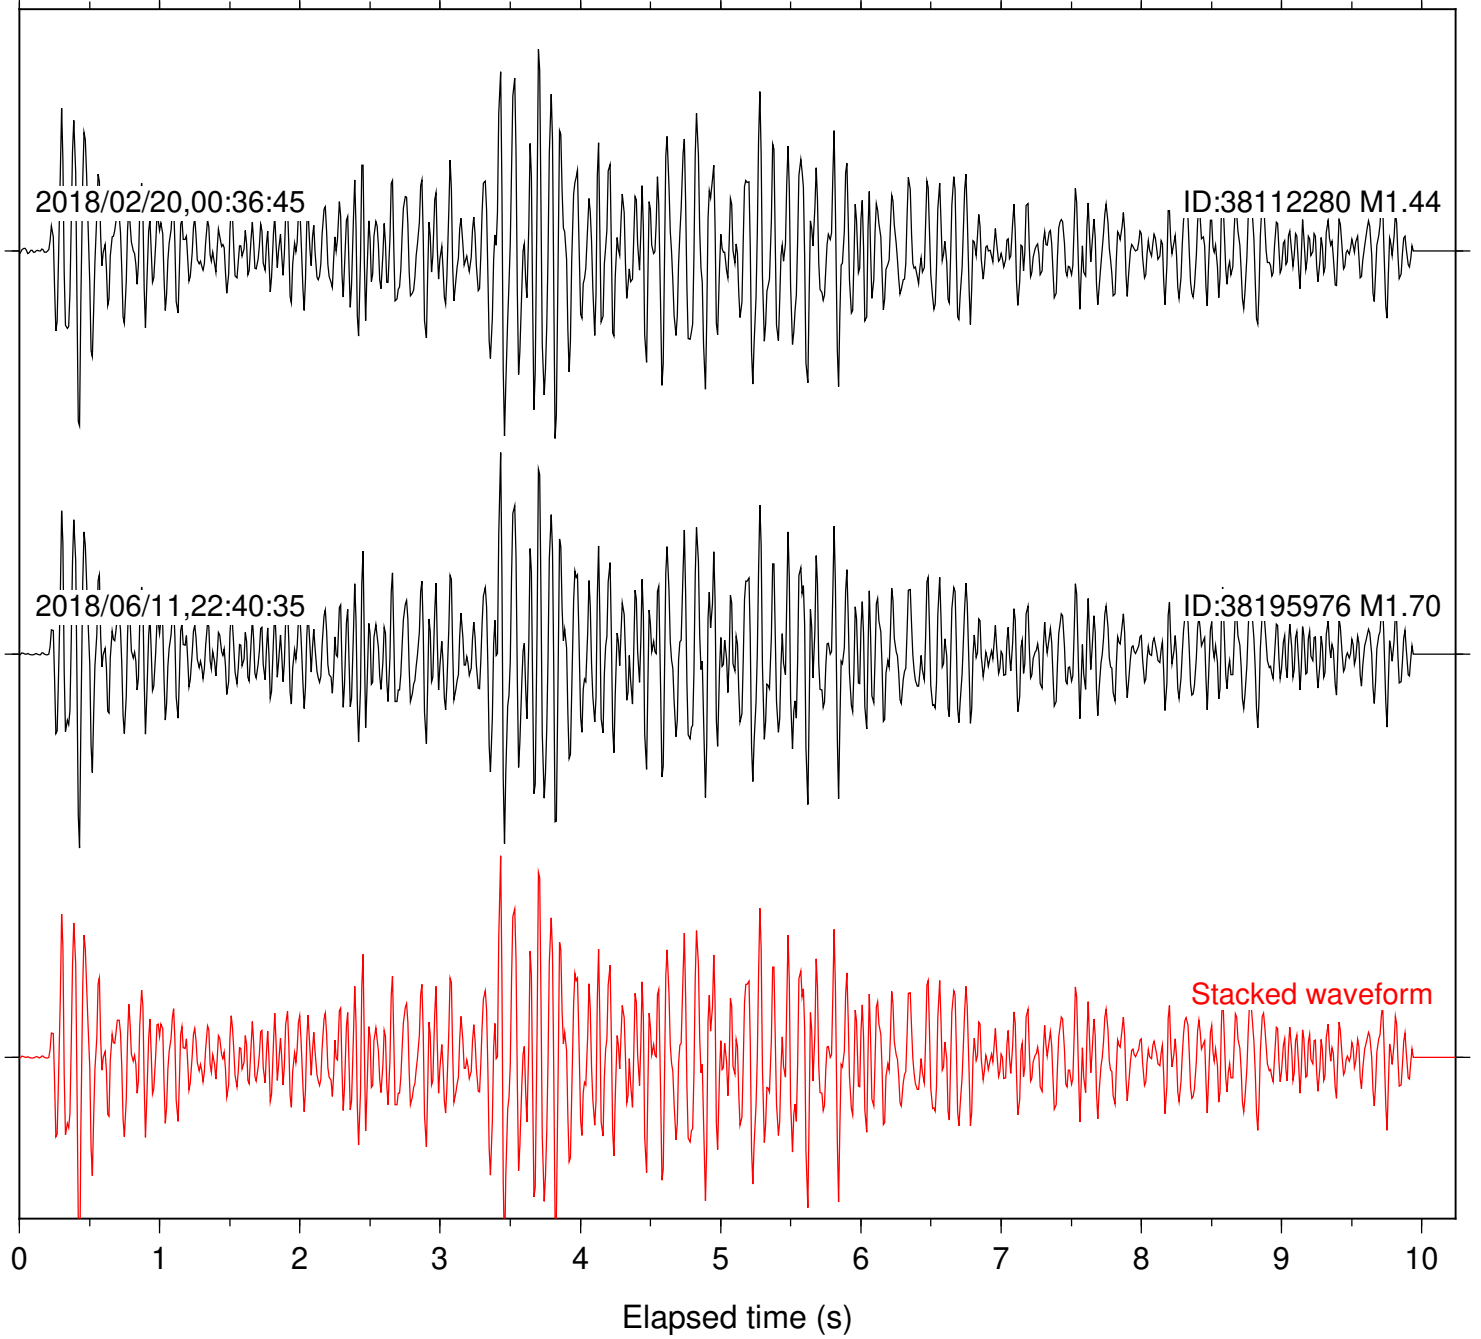

Station: BAC Com: EHZ

Focal depth: 5.77 km