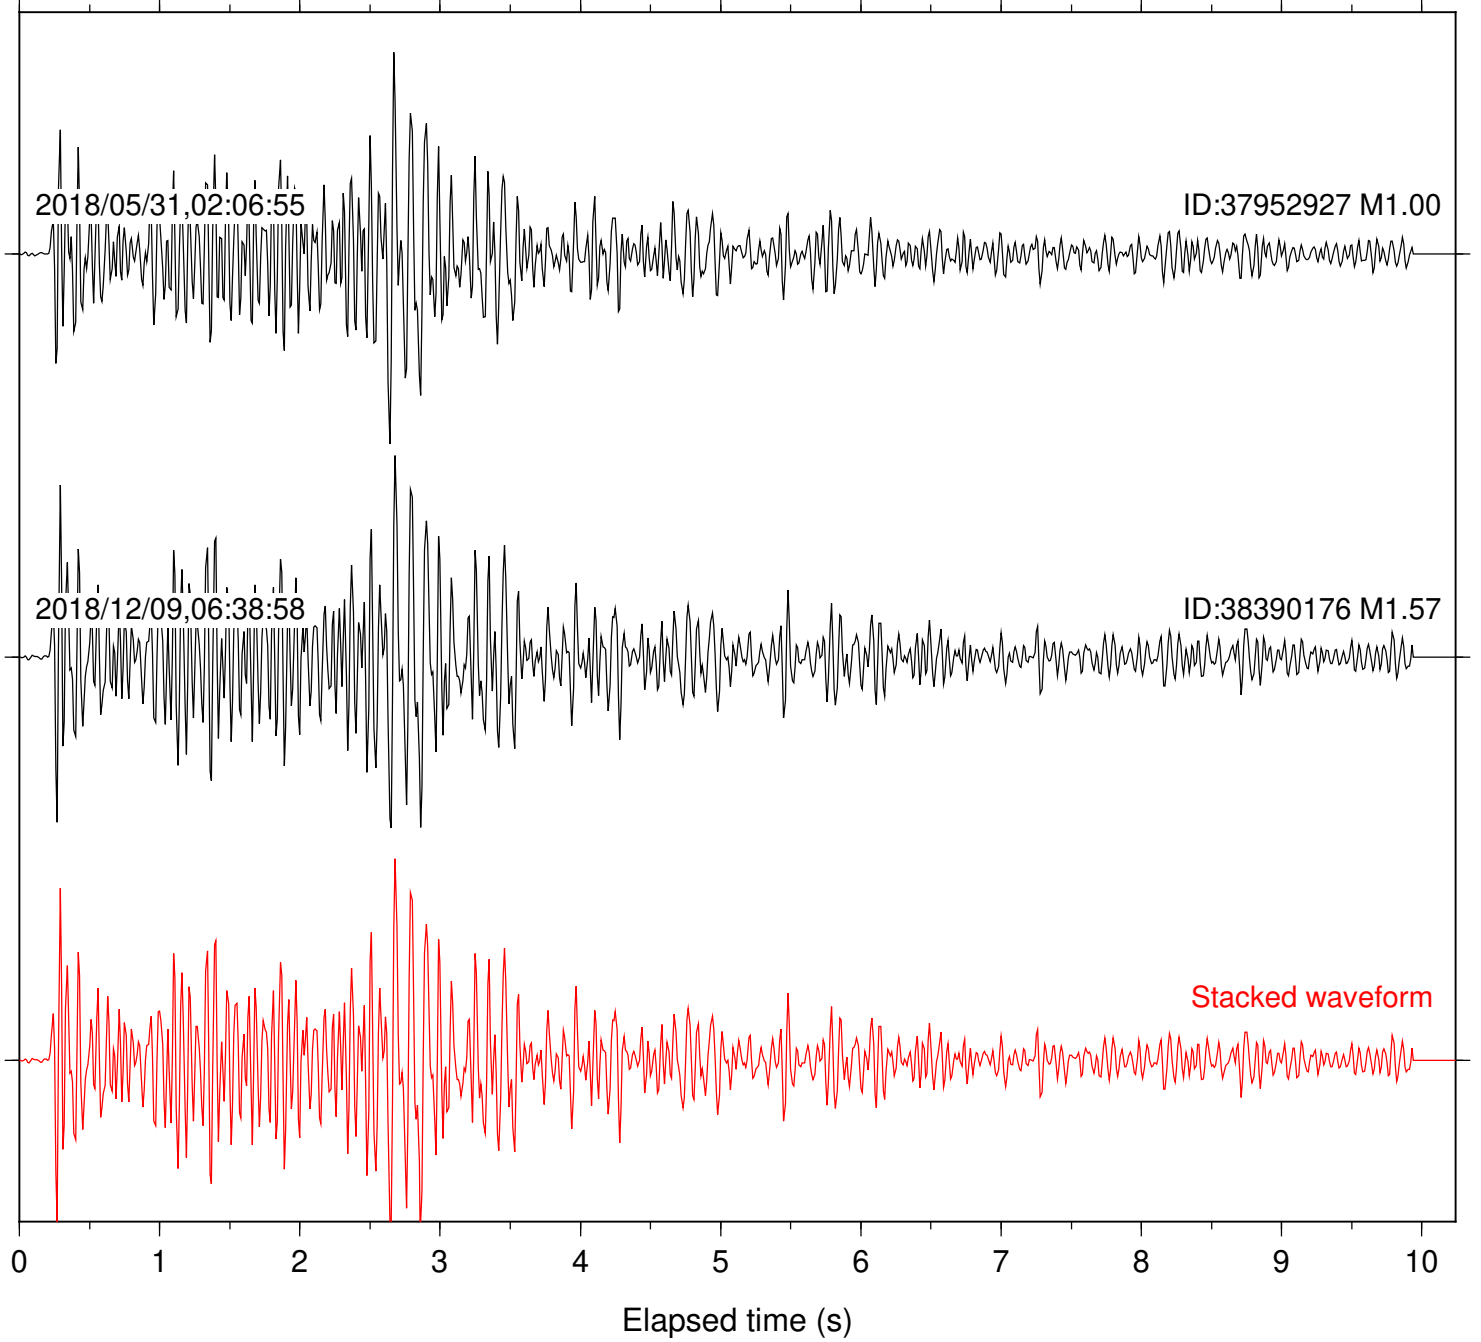

Focal depth: 6.21 km

Station: B082 Com: EHZ

Focal depth: 6.21 km

Station: B084 Com: EHZ

Focal depth: 6.21 km

Station: B087 Com: EHZ

Focal depth: 6.21 km

Station: FRD Com: HHZ