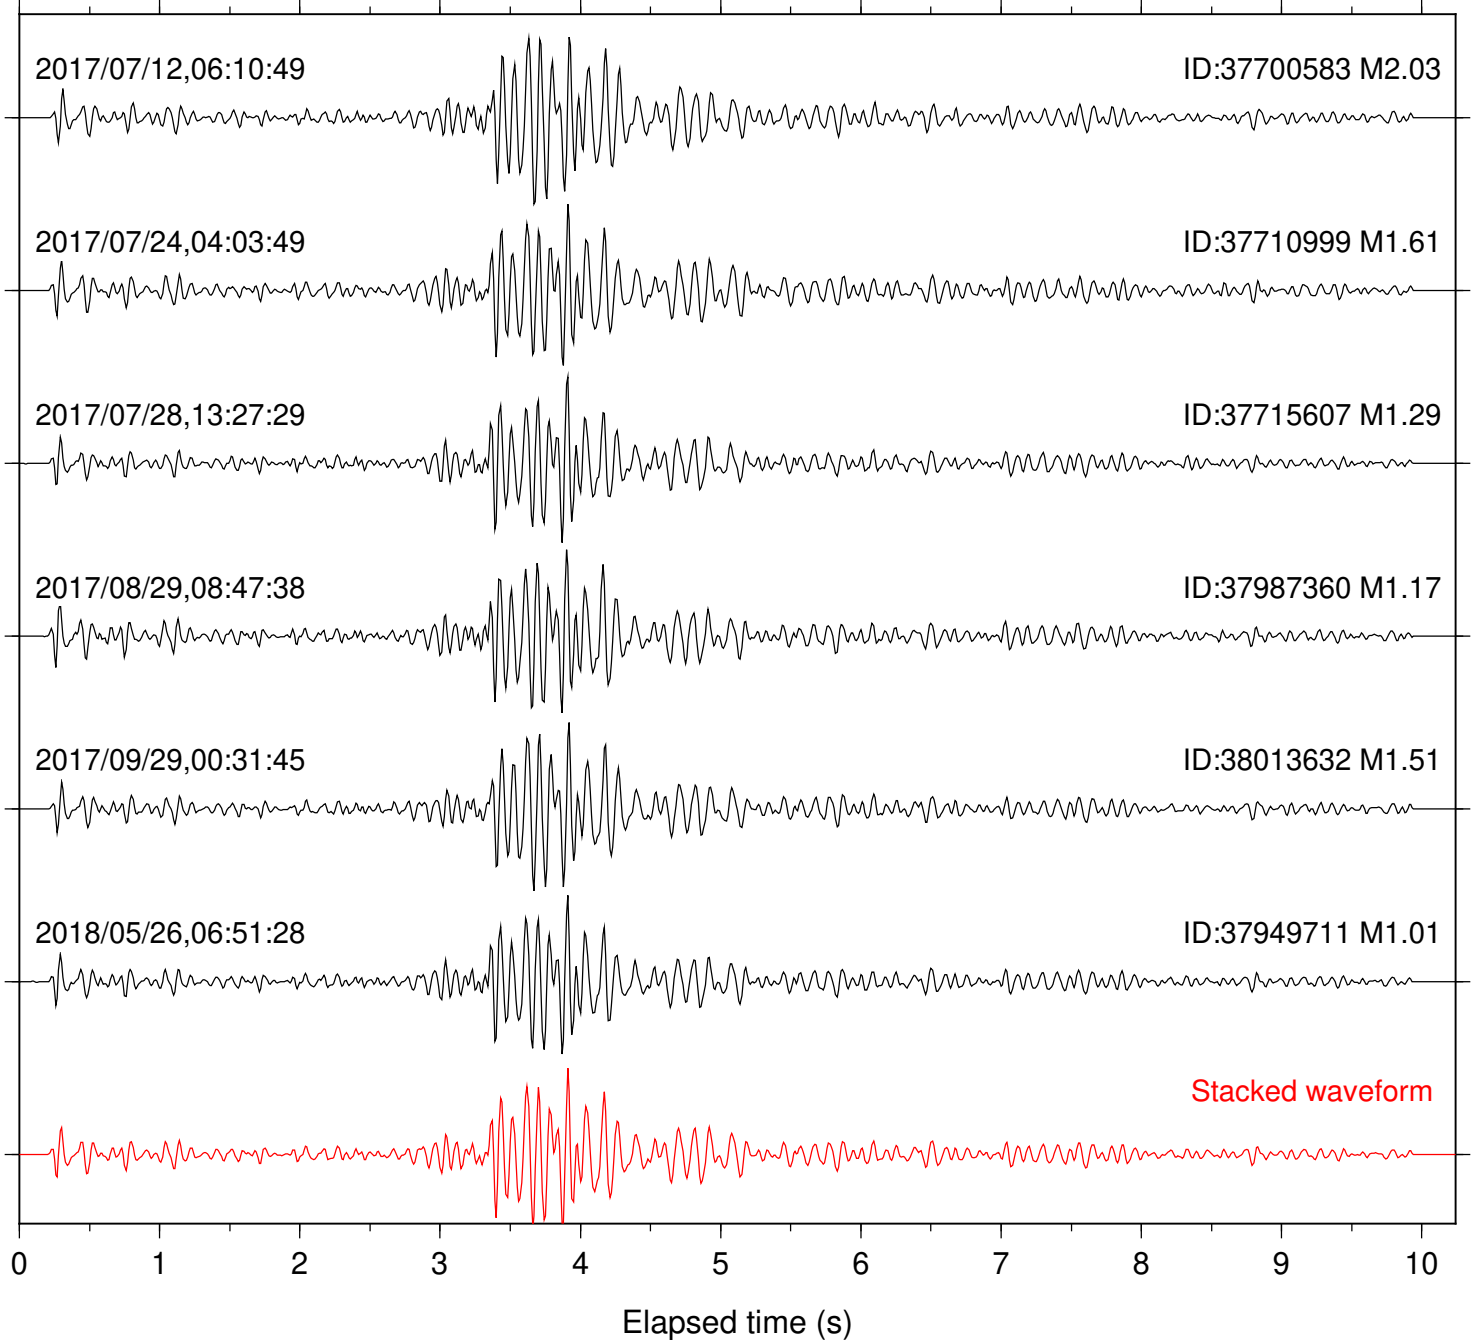

Station: POB2 Com: HHZ

Focal depth: 6.03 km