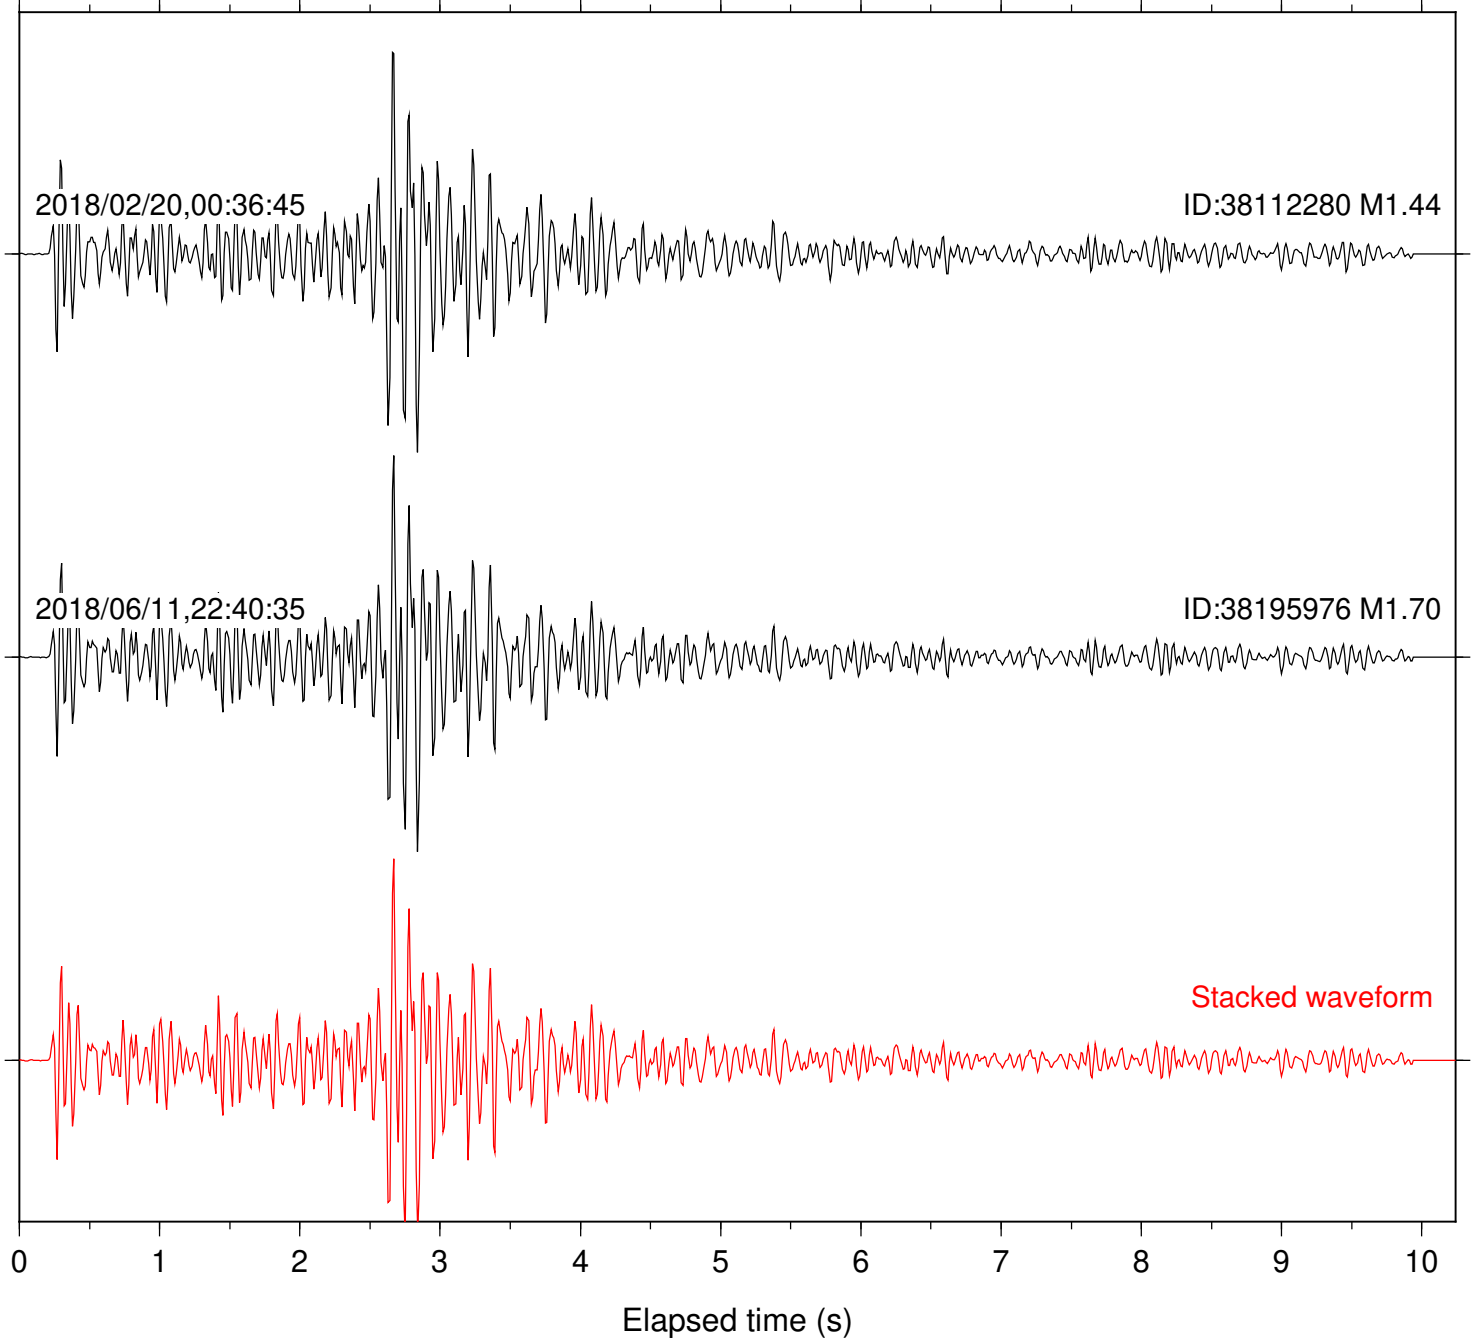

Focal depth: 5.77 km

Station: B084 Com: EHZ

Focal depth: 5.77 km

0 1 2 3 4 5 6 7 8 9 10

Elapsed time (s)

Station: B087 Com: EHZ

Focal depth: 5.77 km

Station: B088 Com: EHZ