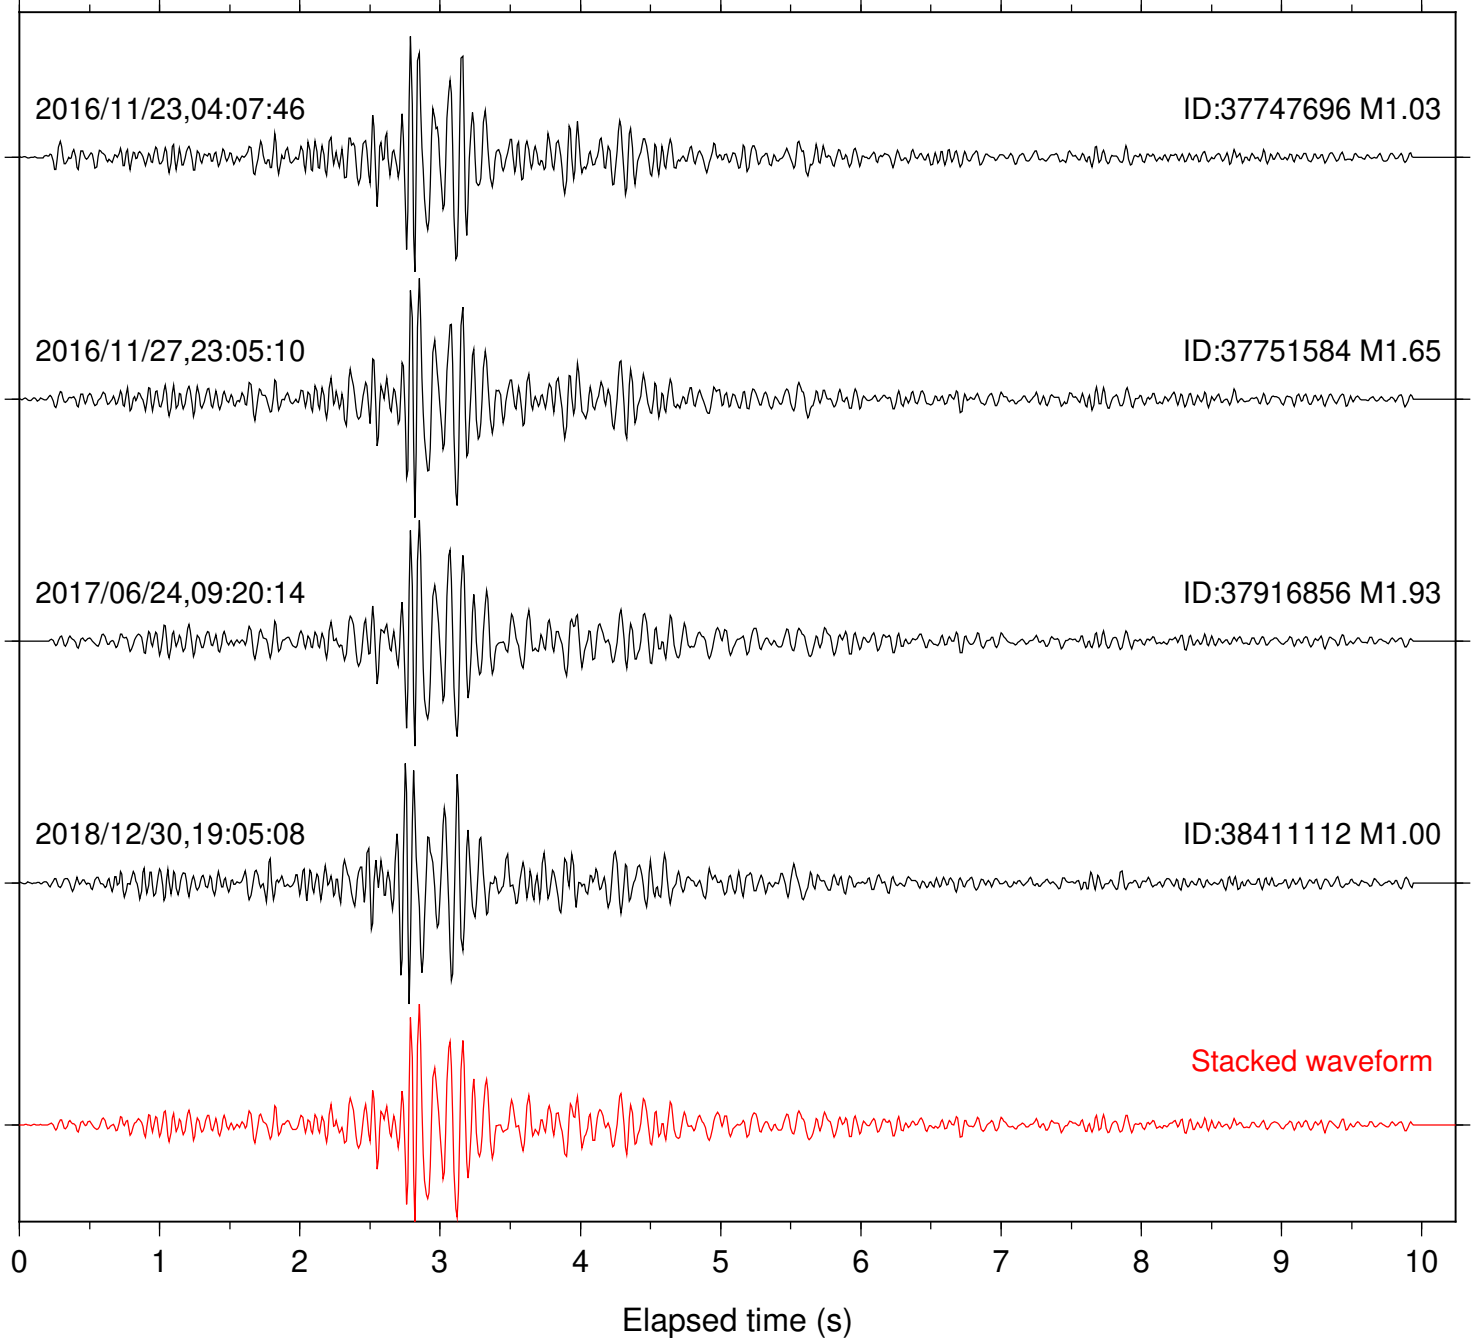

Station: SND Com: HHZ

Focal depth: 6.74 km