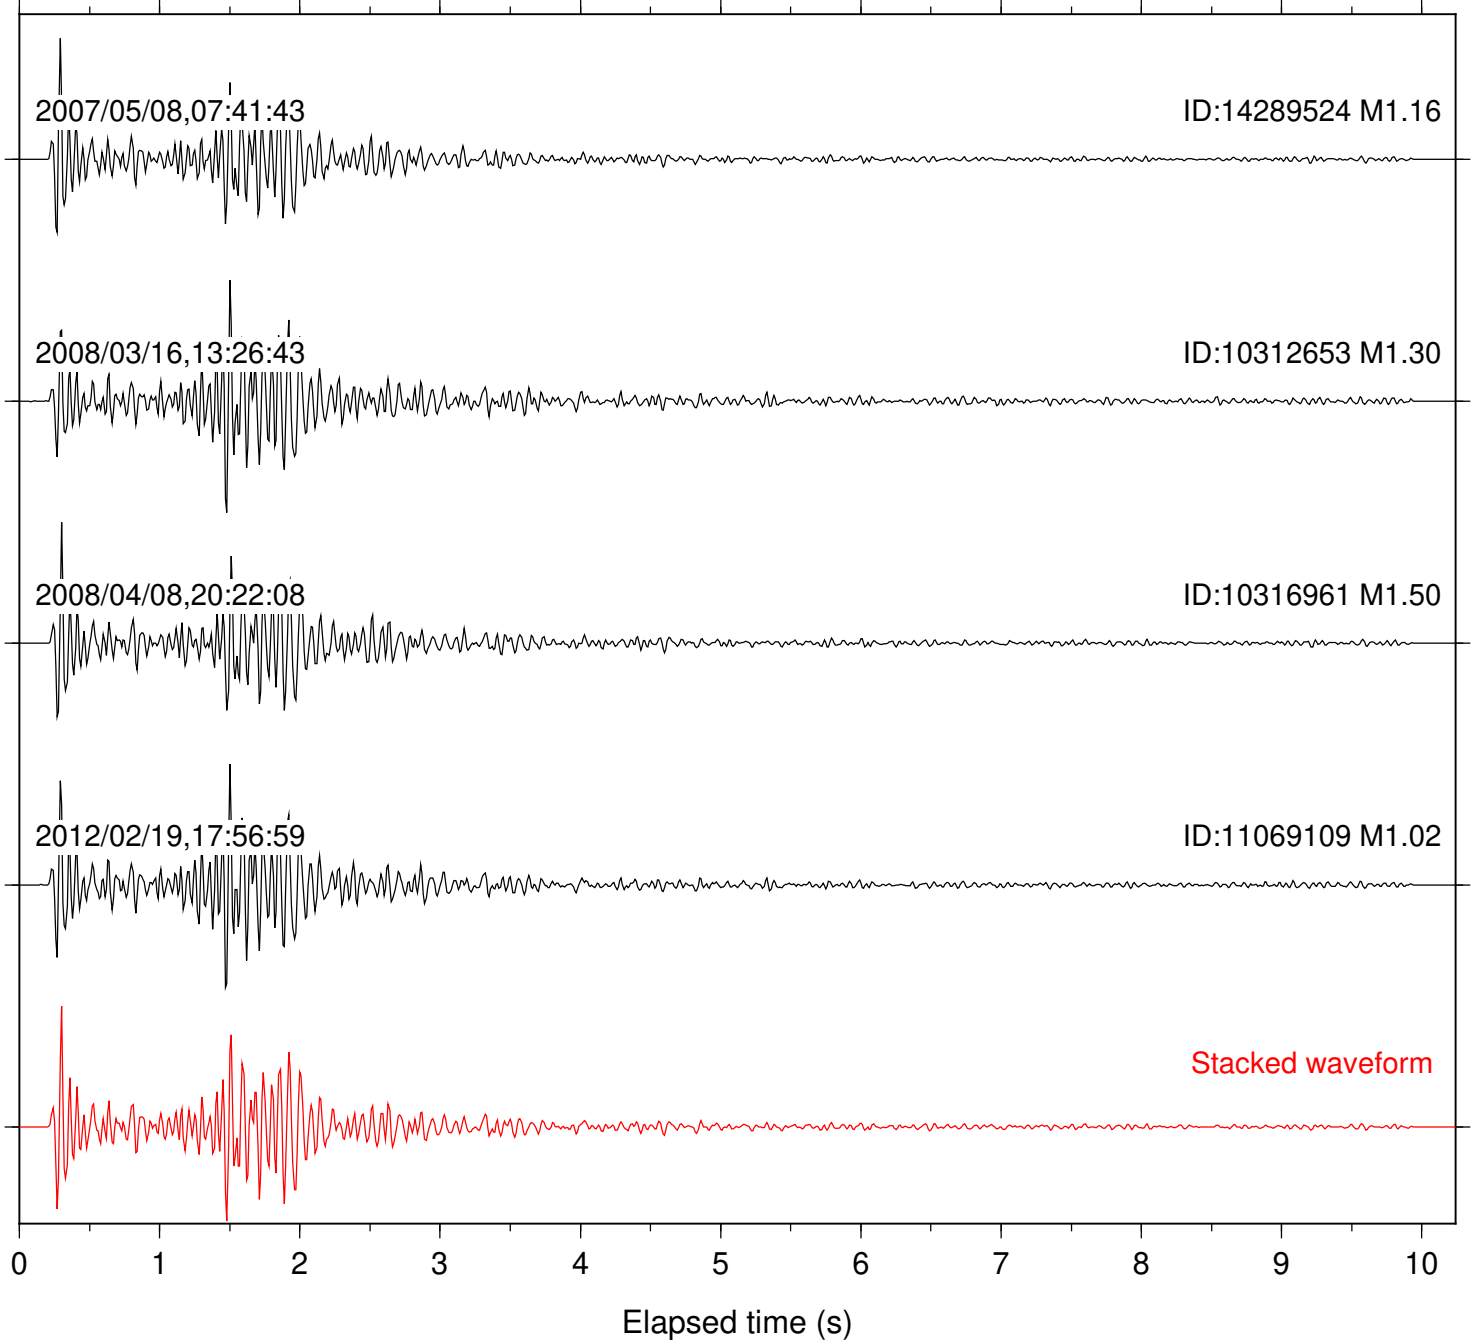

Station: B087 Com: EHZ

Focal depth: 8.43 km