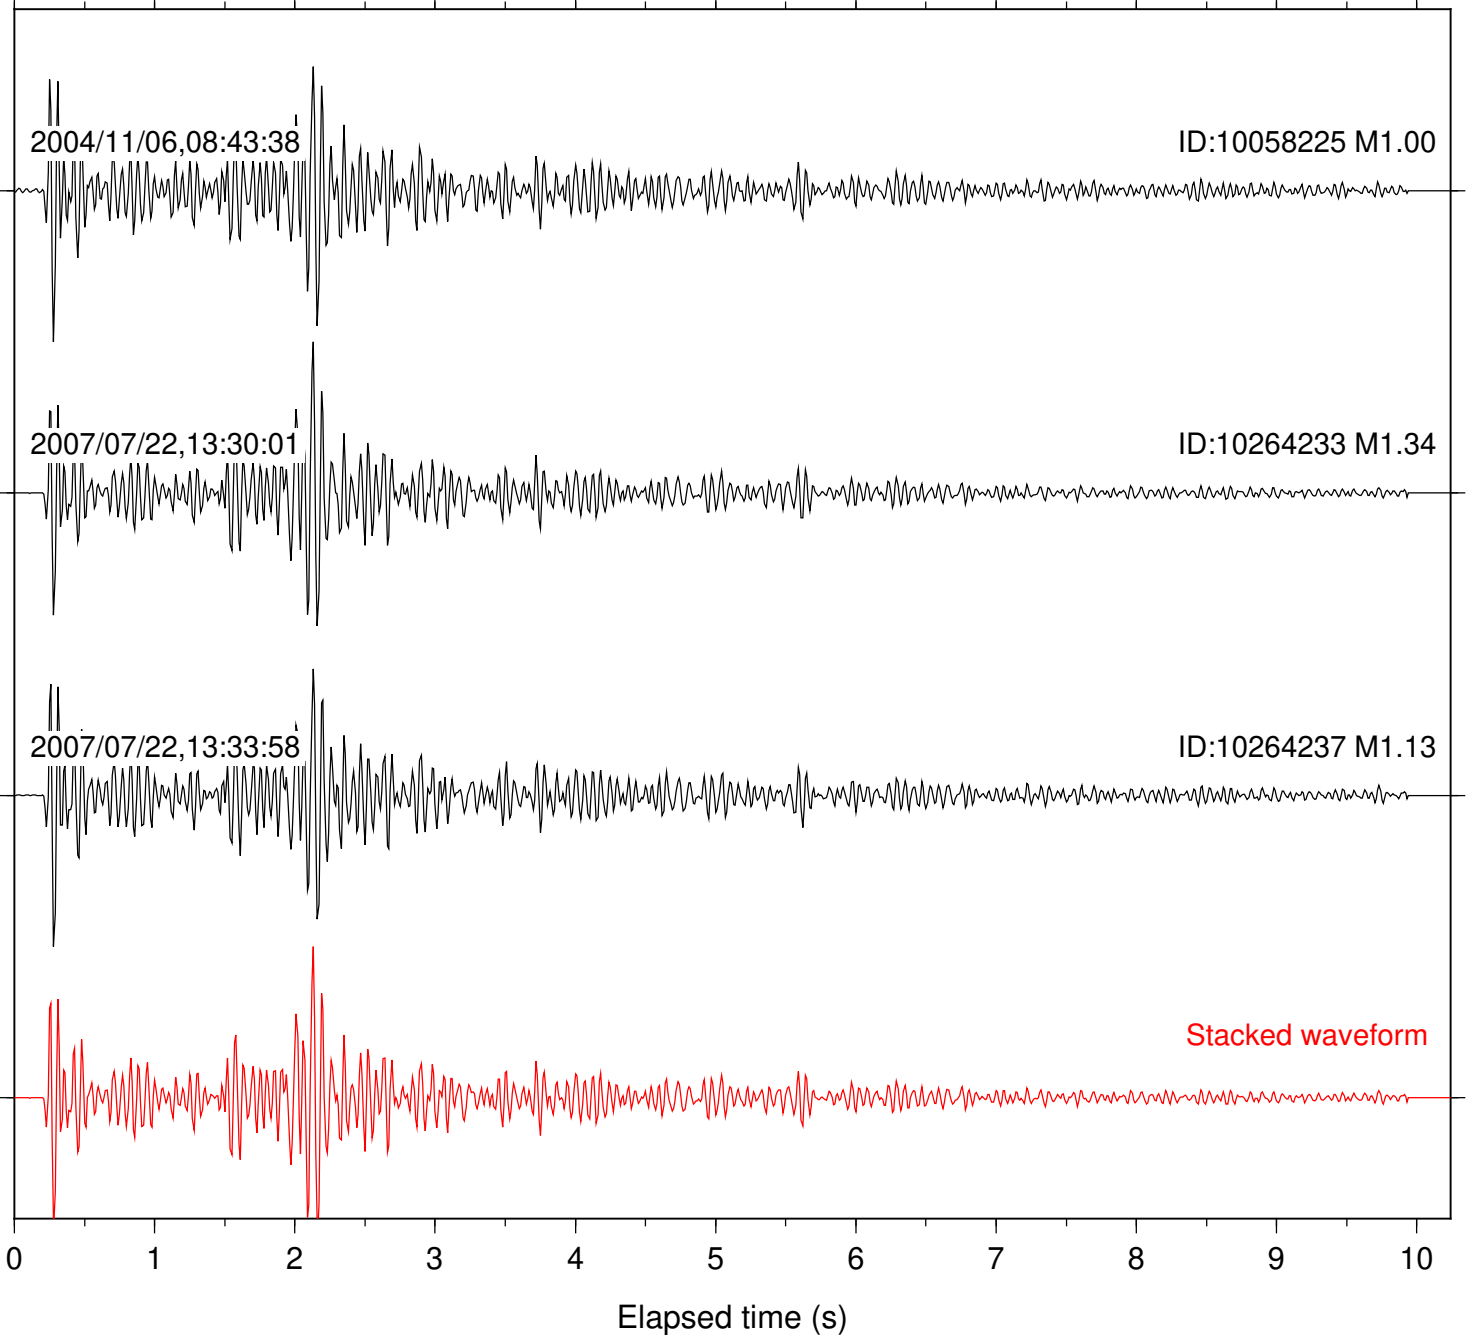

Station: PFO Com: HHZ

Focal depth: 5.55 km