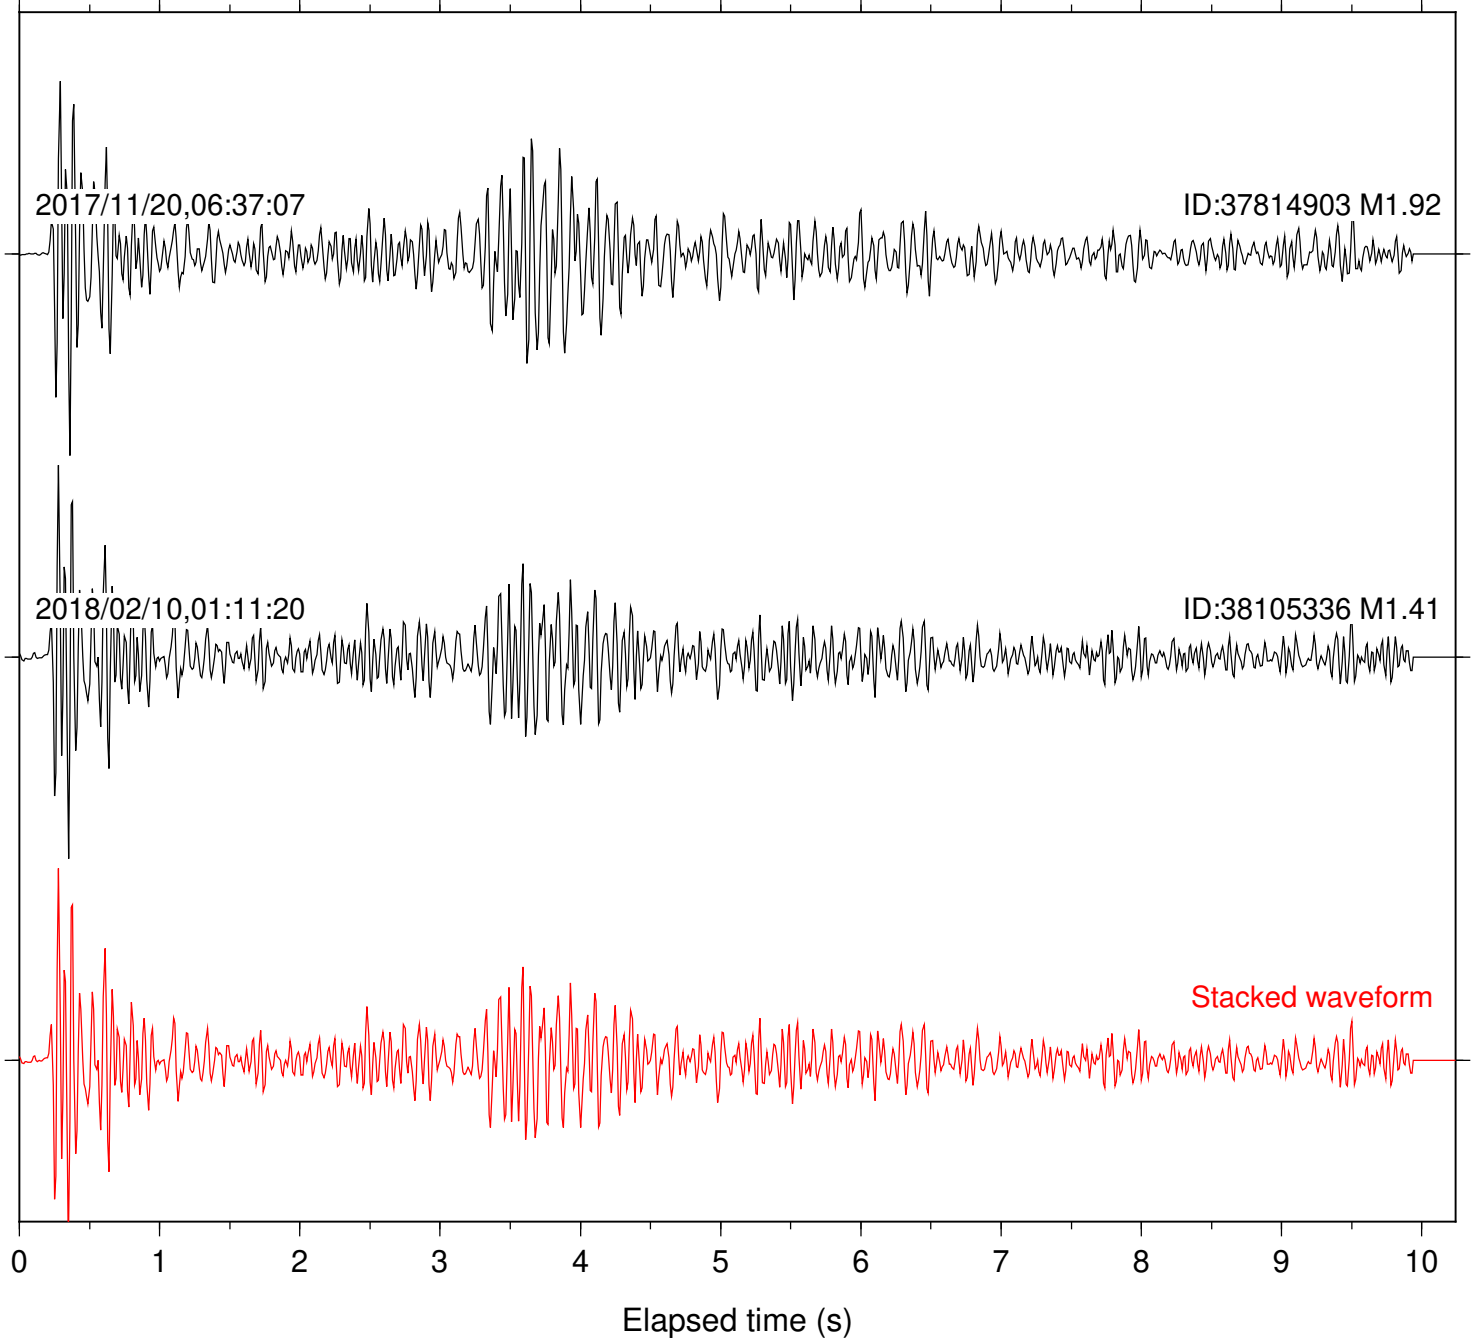

Station: B086 Com: EHZ

Focal depth: 5.24 km