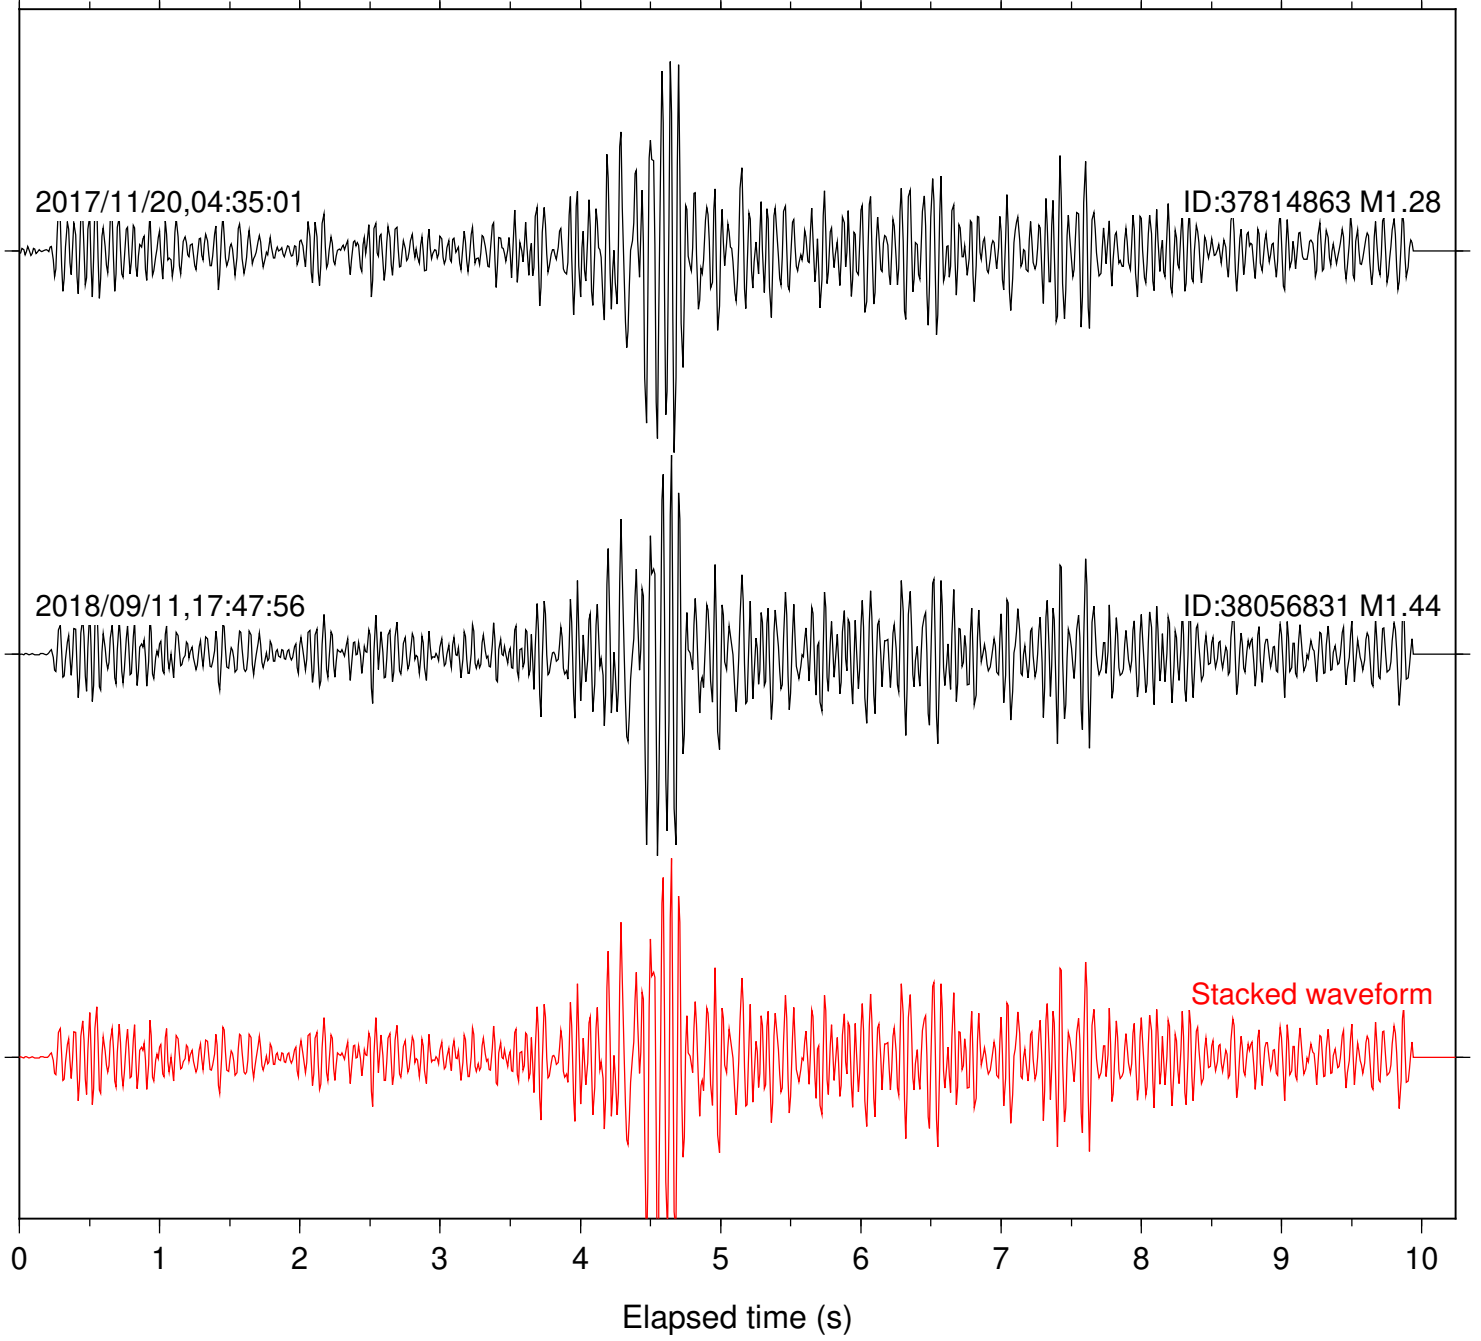

Station: PFO Com: HHZ

Focal depth: 4.83 km