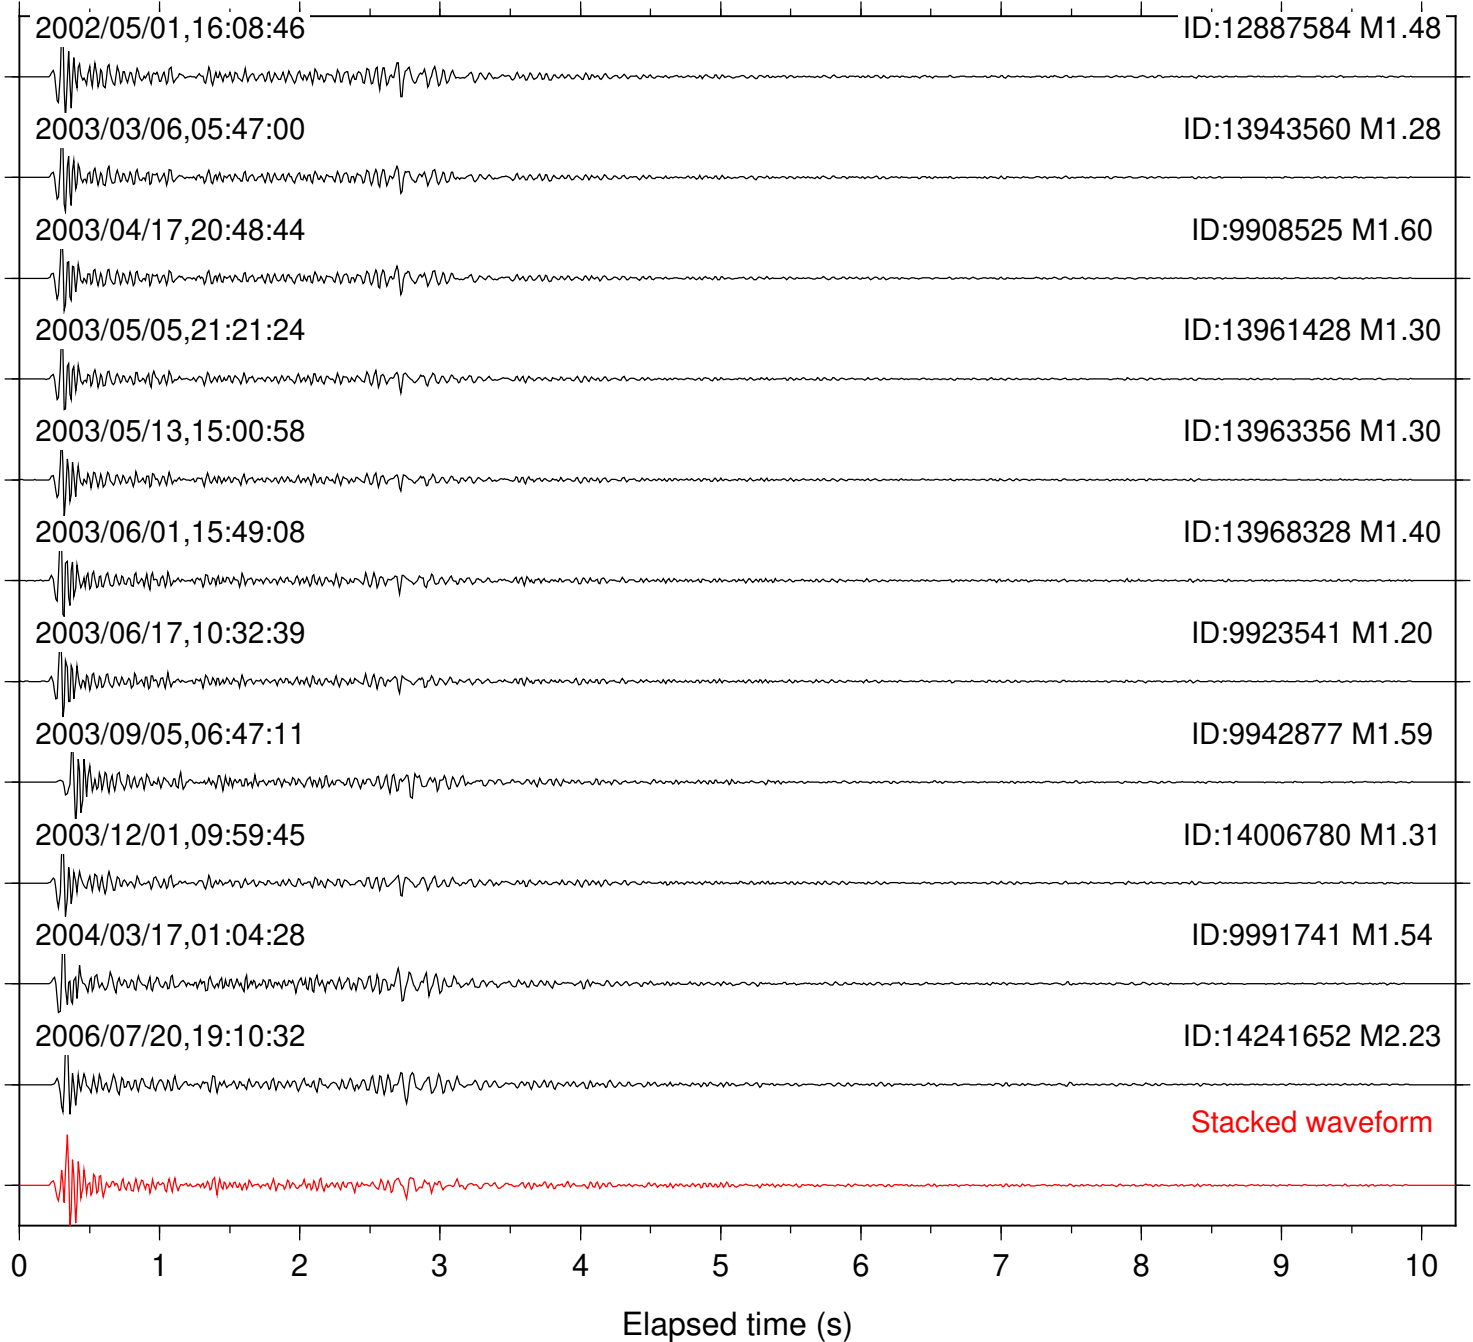

Focal depth: 7.58 km

Station: FRD Com: HHZ

Focal depth: 7.49 km

Station: KNW Com: HHZ

Focal depth: 7.49 km

Station: LVA2 Com: HHZ

Focal depth: 7.47 km

Station: MIR Com: EHZ