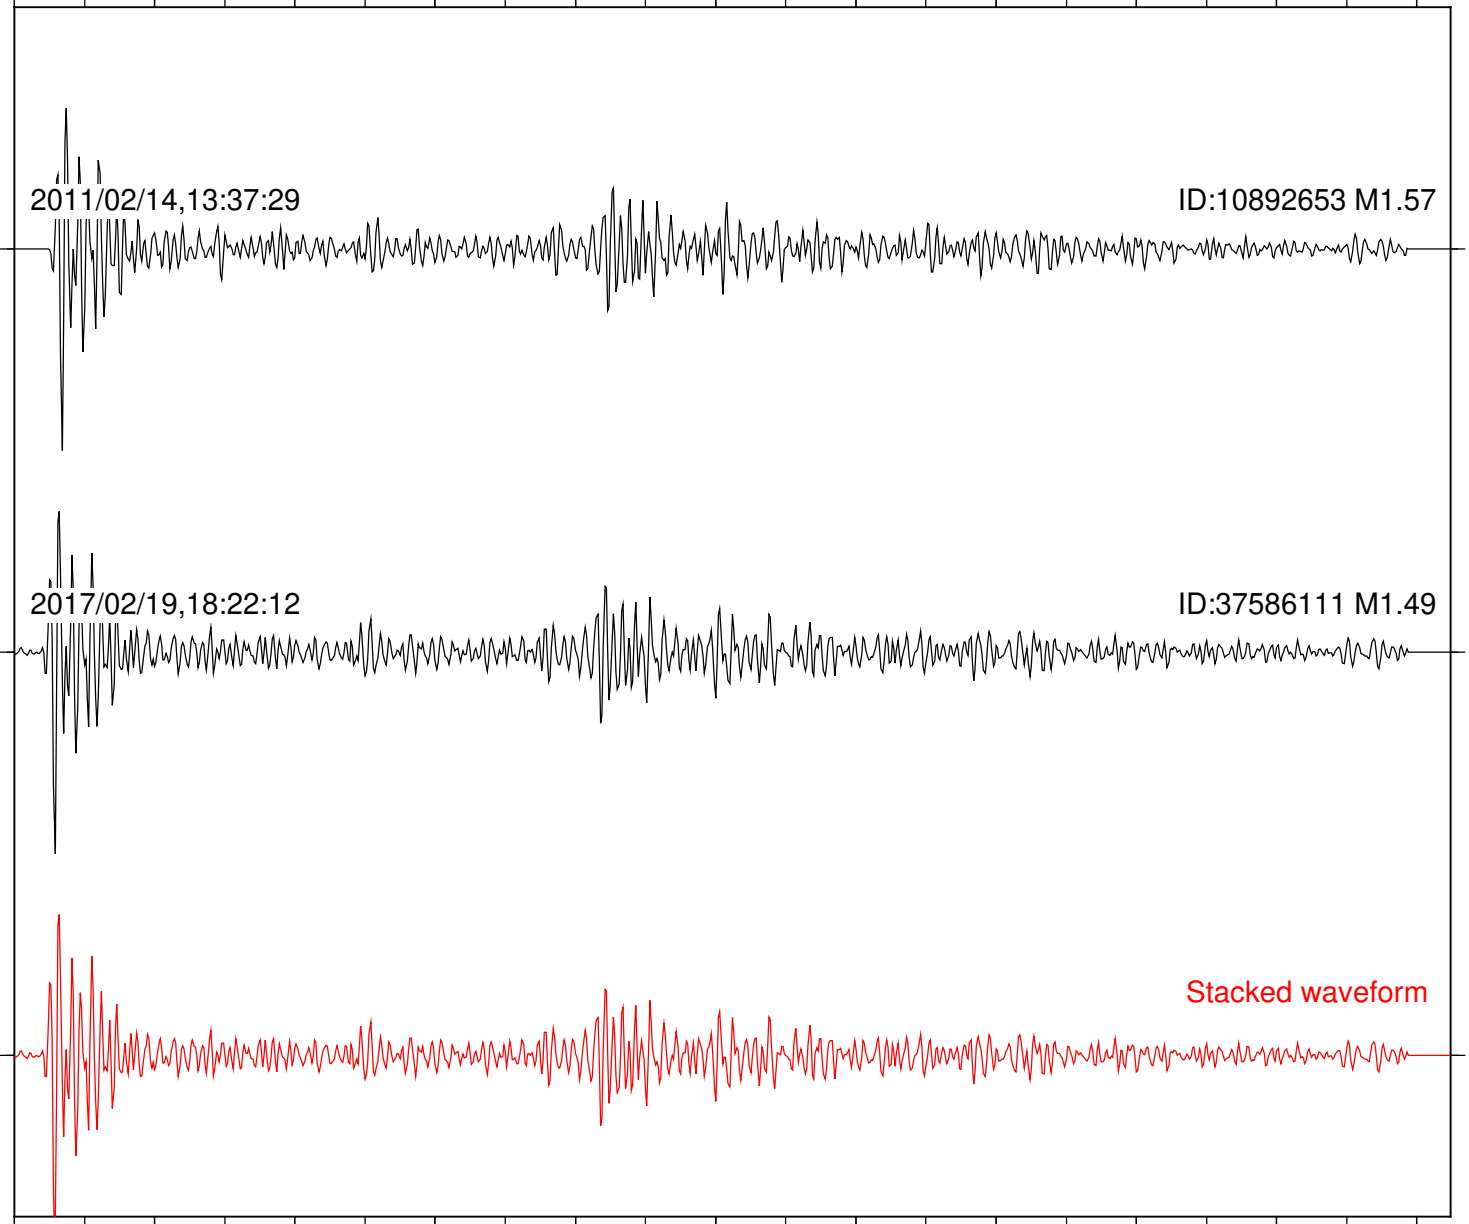

ID:10892653 M1.57

2017/02/19,18:22:12

ID:37586111 M1.49

Stacked waveform

0 1 2 3 4 5 6 7 8 9 10  
Elapsed time (s)

Station: SND Com: HHZ

Focal depth: 11.27 km

Station: TOR Com: HHZ