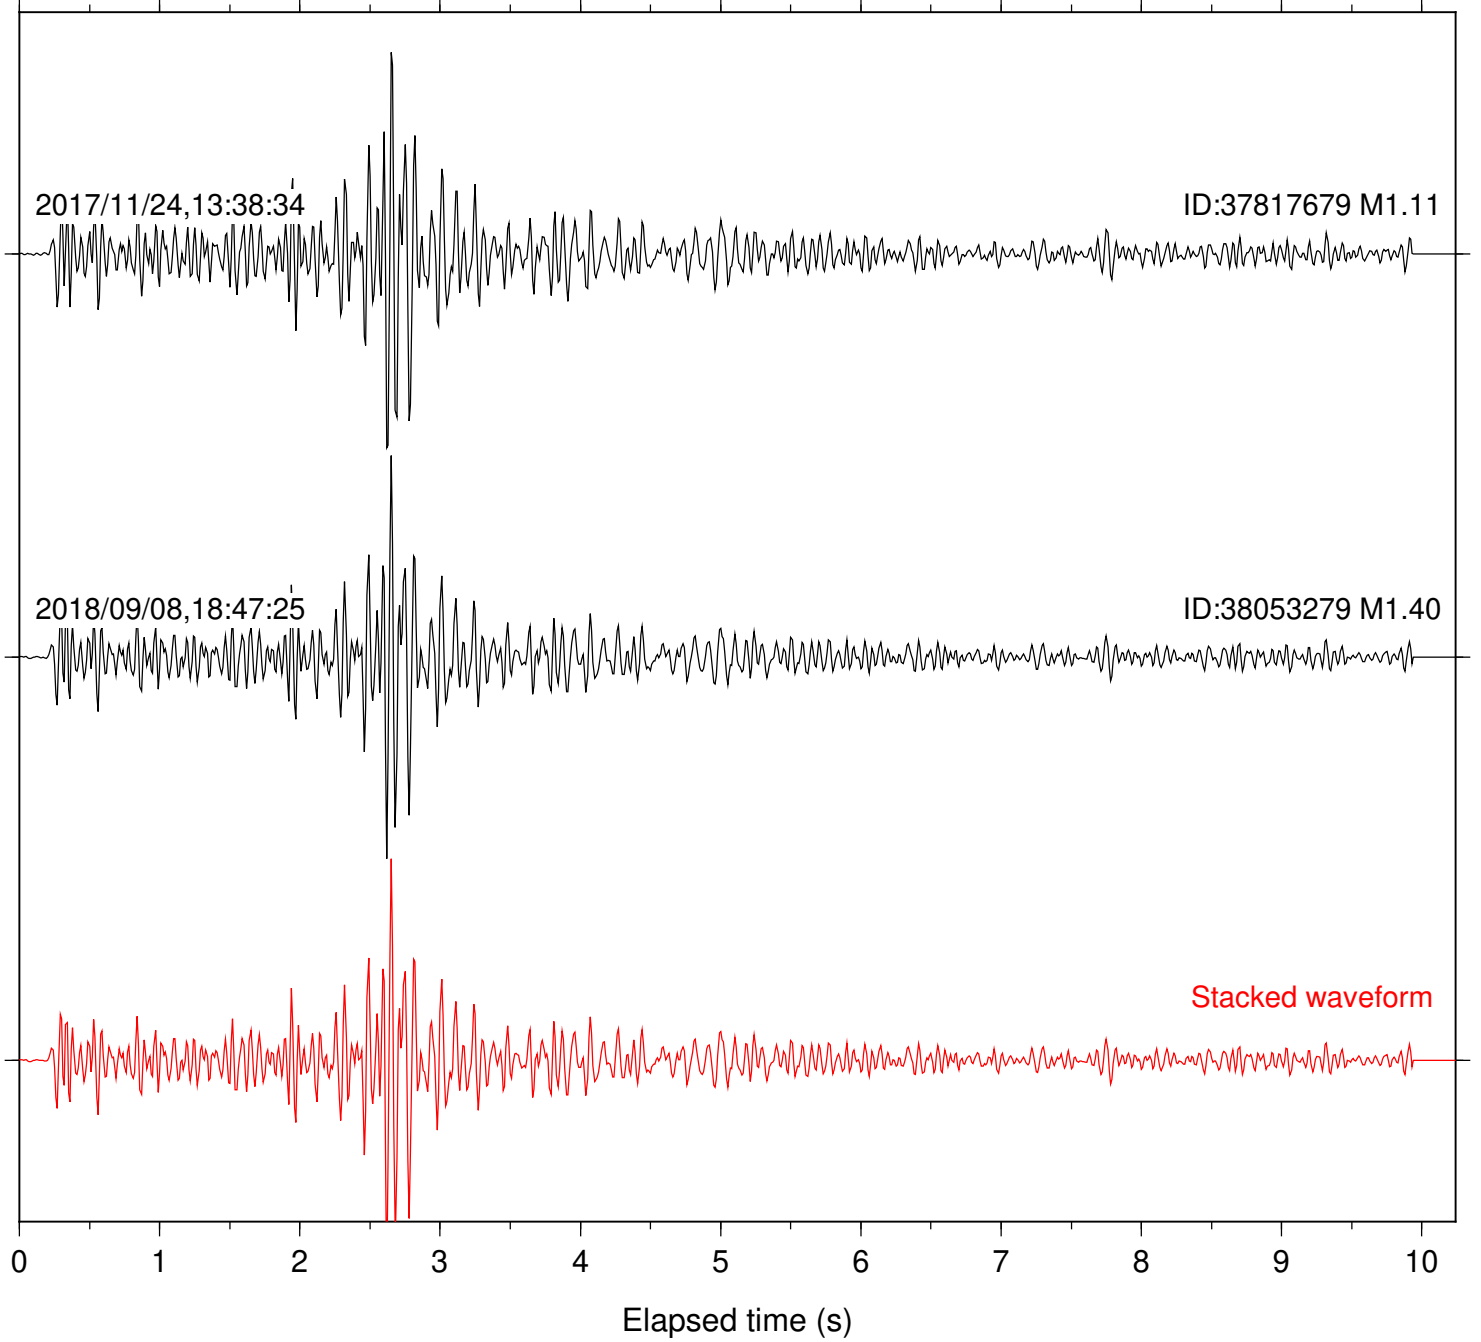

Station: B087 Com: EHZ

Focal depth: 4.89 km