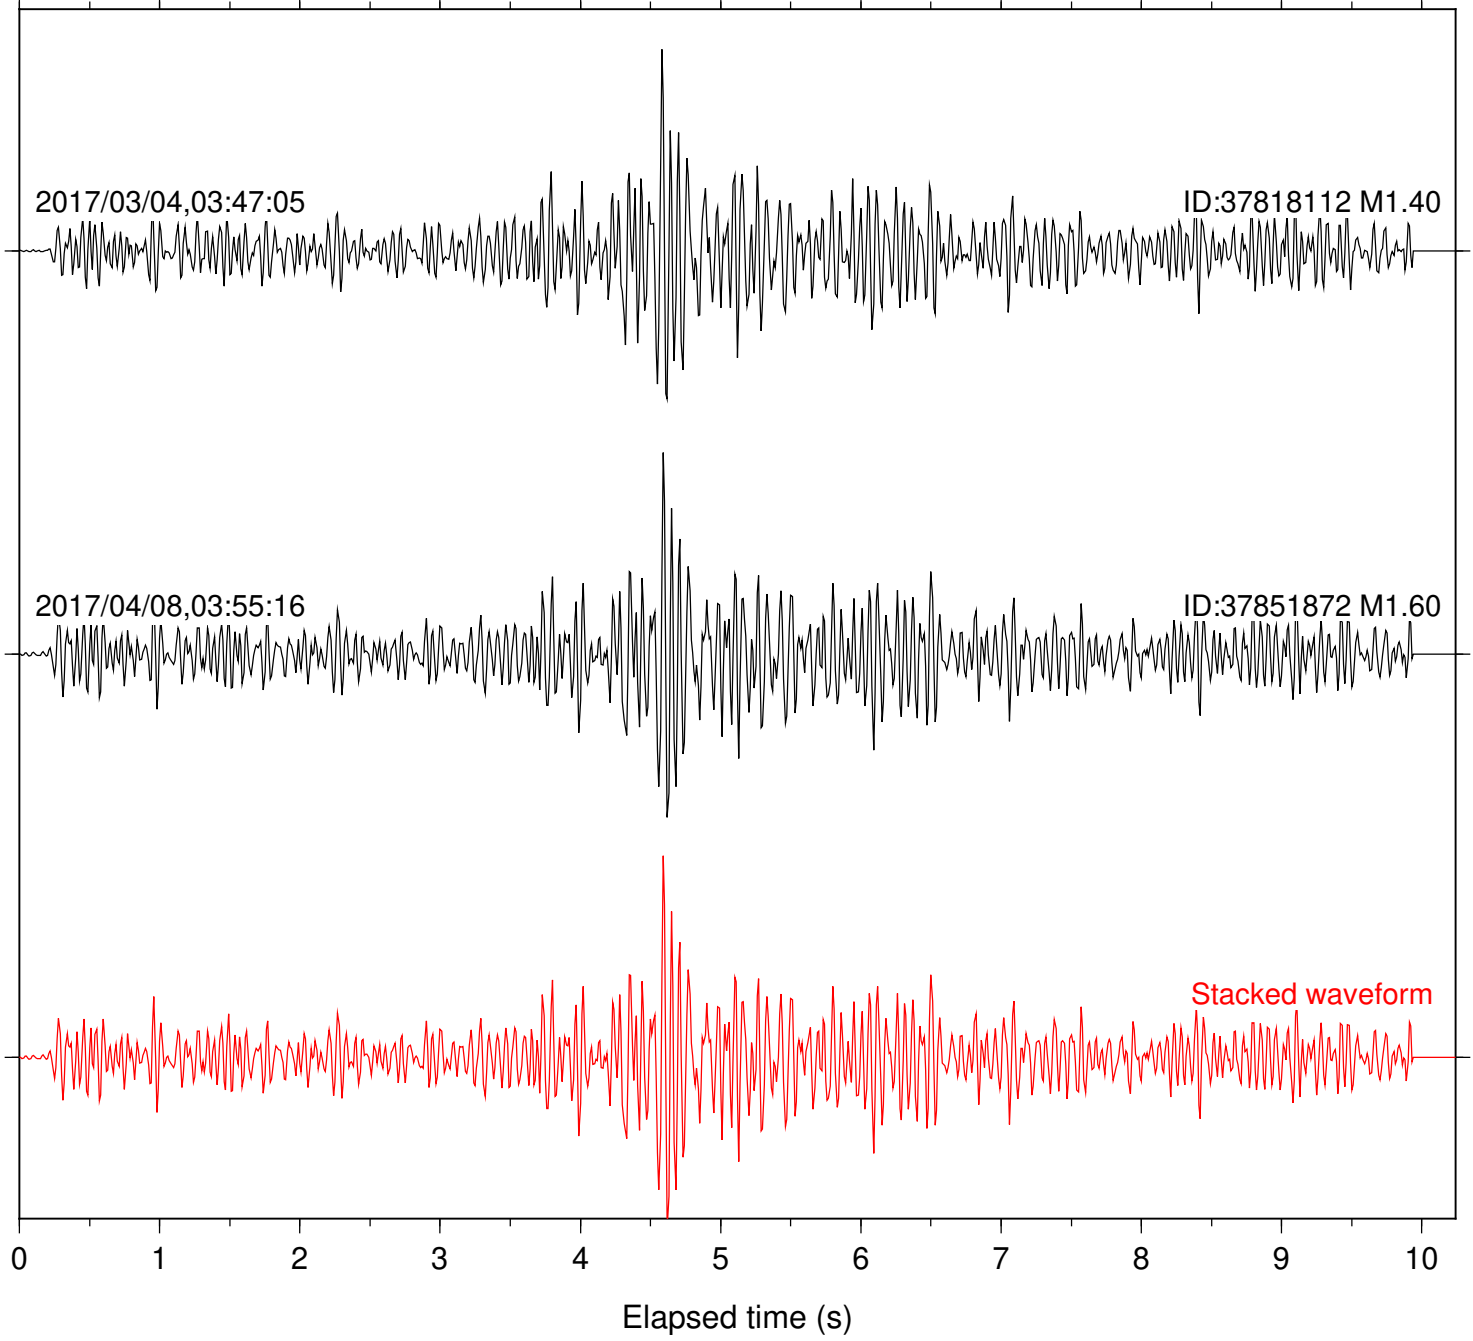

Station: HMT2 Com: HHZ

Focal depth: 5.78 km

Station: KNW Com: HHZ

Focal depth: 6.08 km

Station: LKH Com: HHZ

Focal depth: 6.08 km

Station: PFO Com: HHZ

Focal depth: 6.08 km