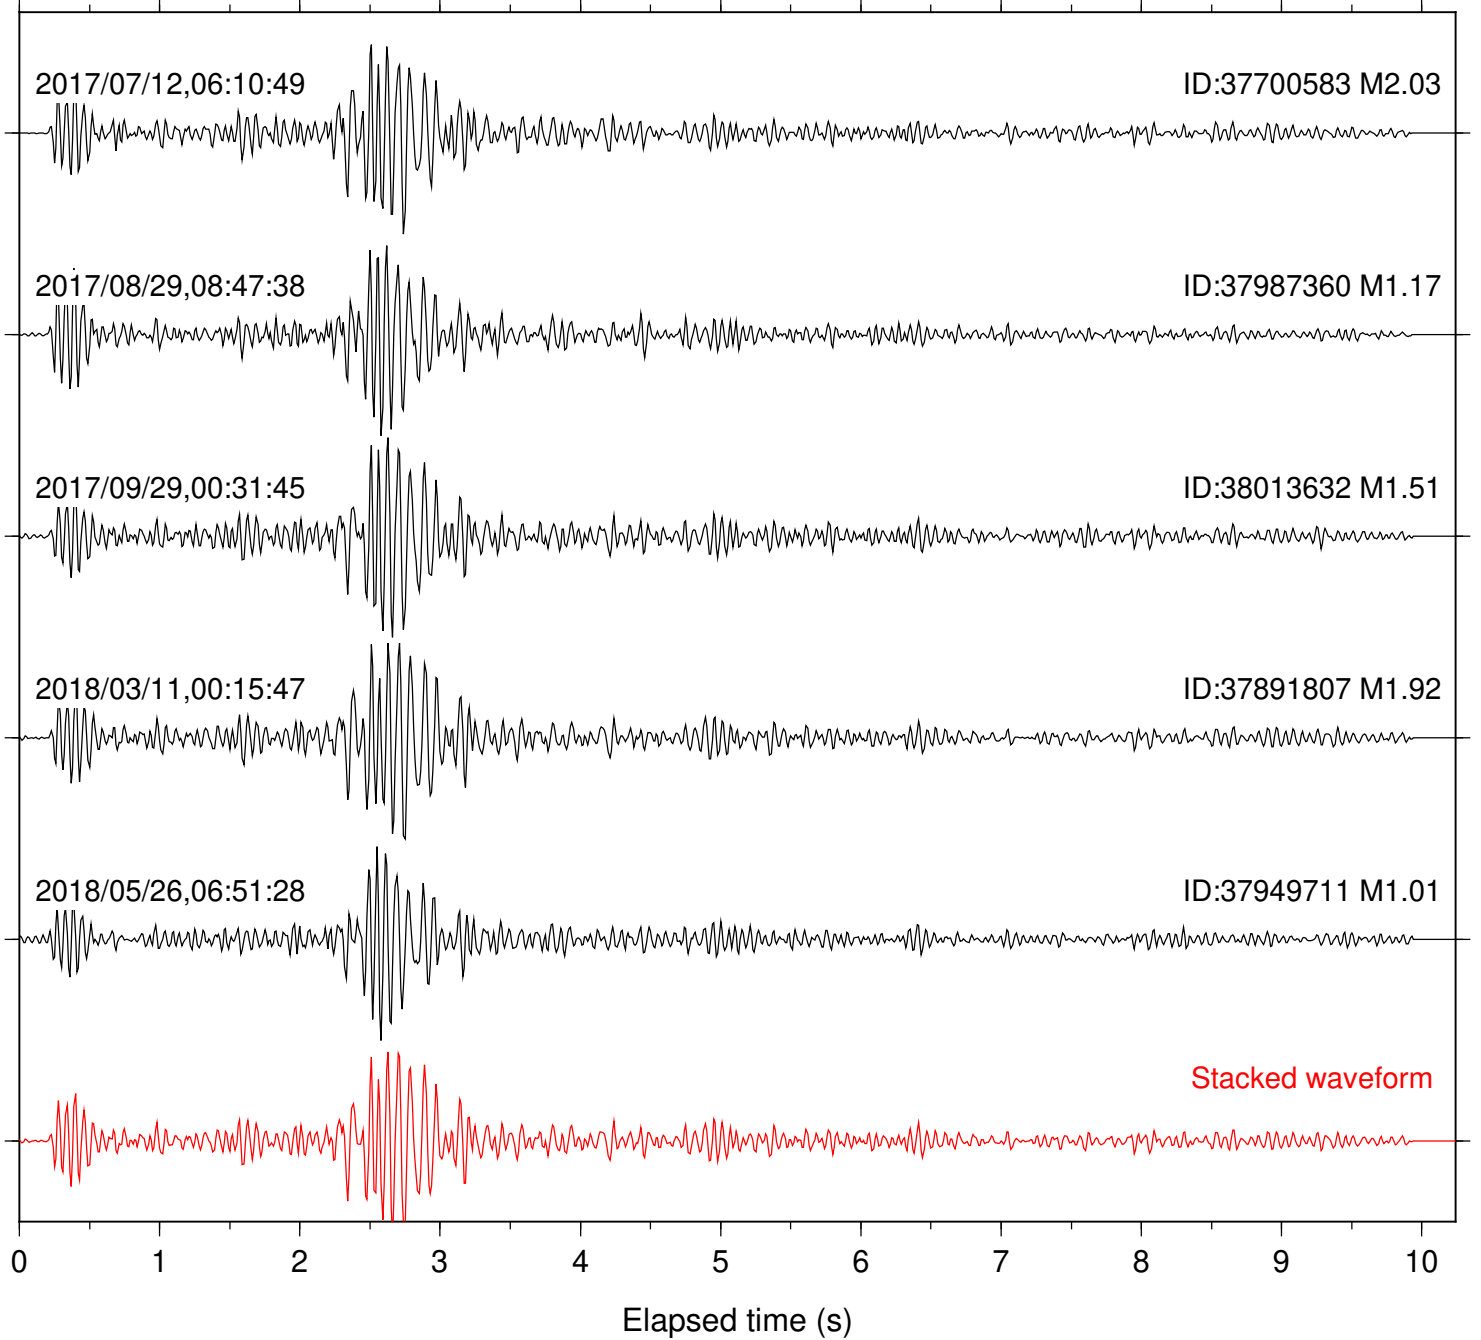

Station: RDM Com: HHZ

Focal depth: 6.03 km