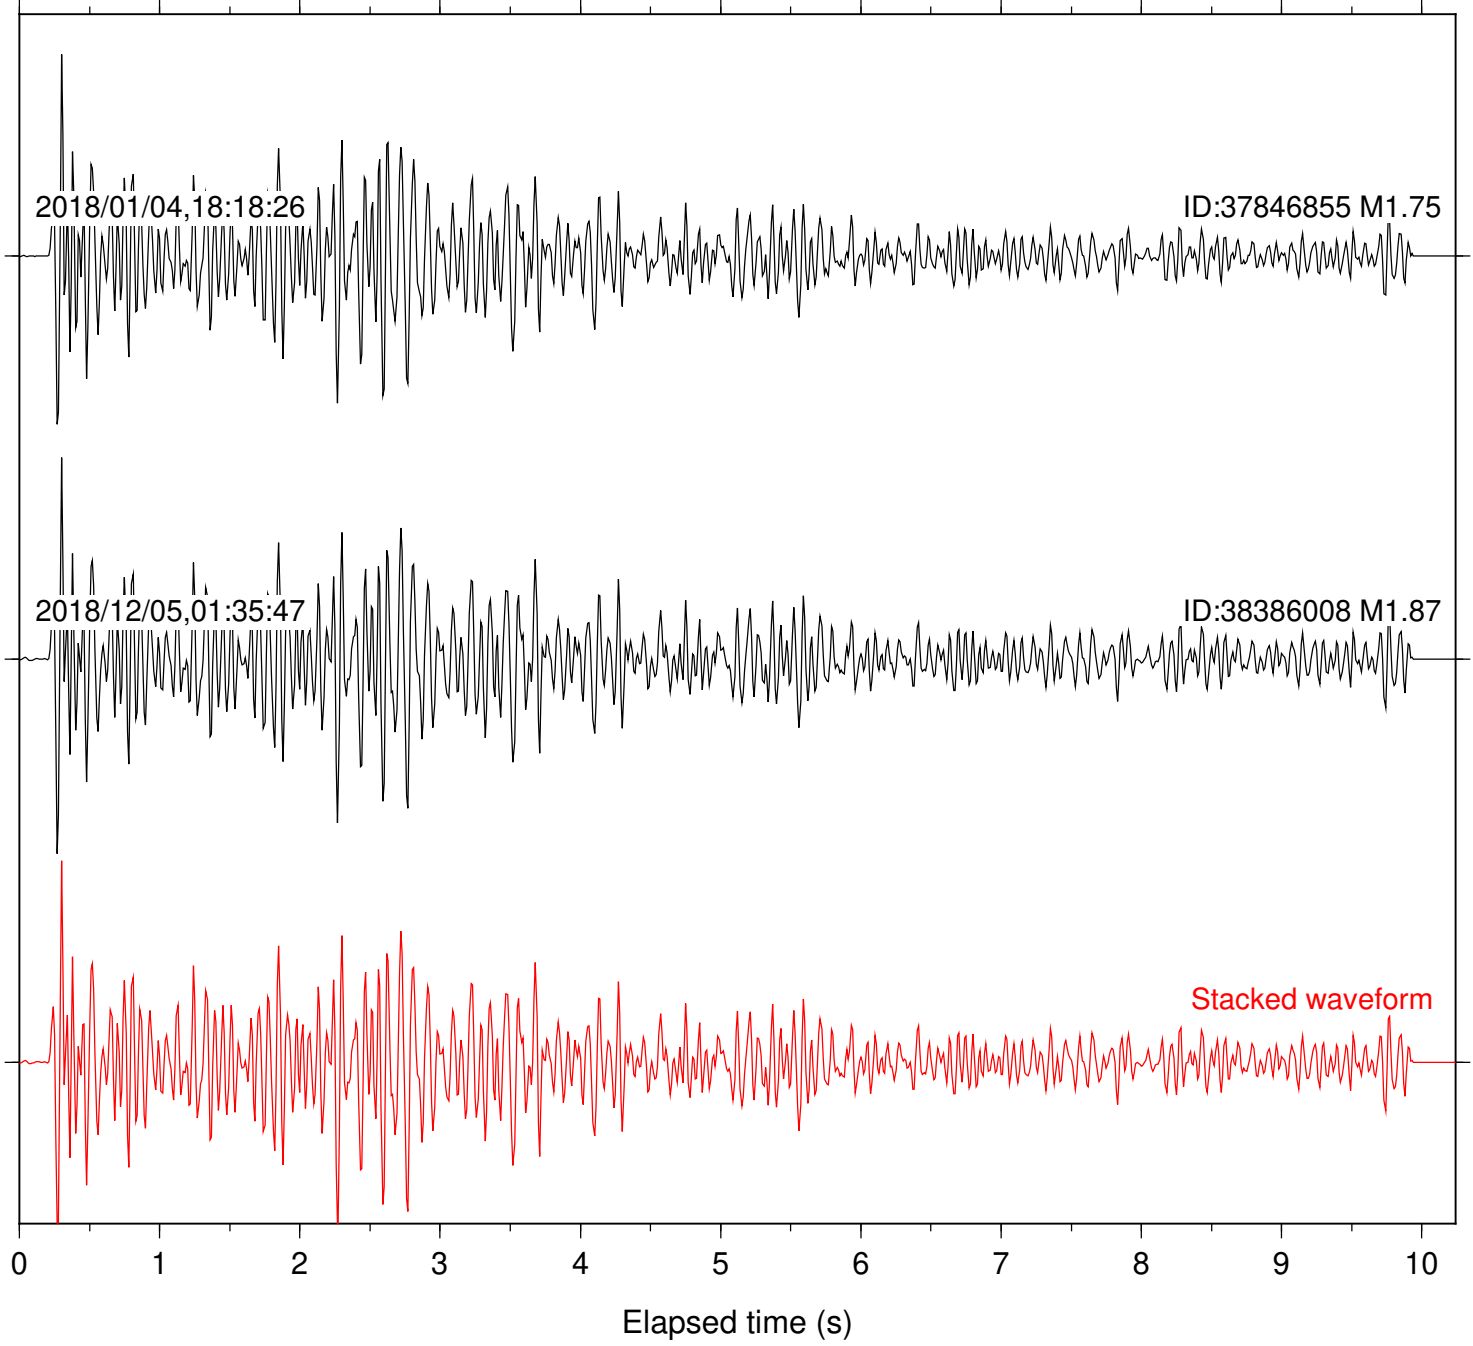

Station: B087 Com: EHZ

Focal depth: 6.31 km