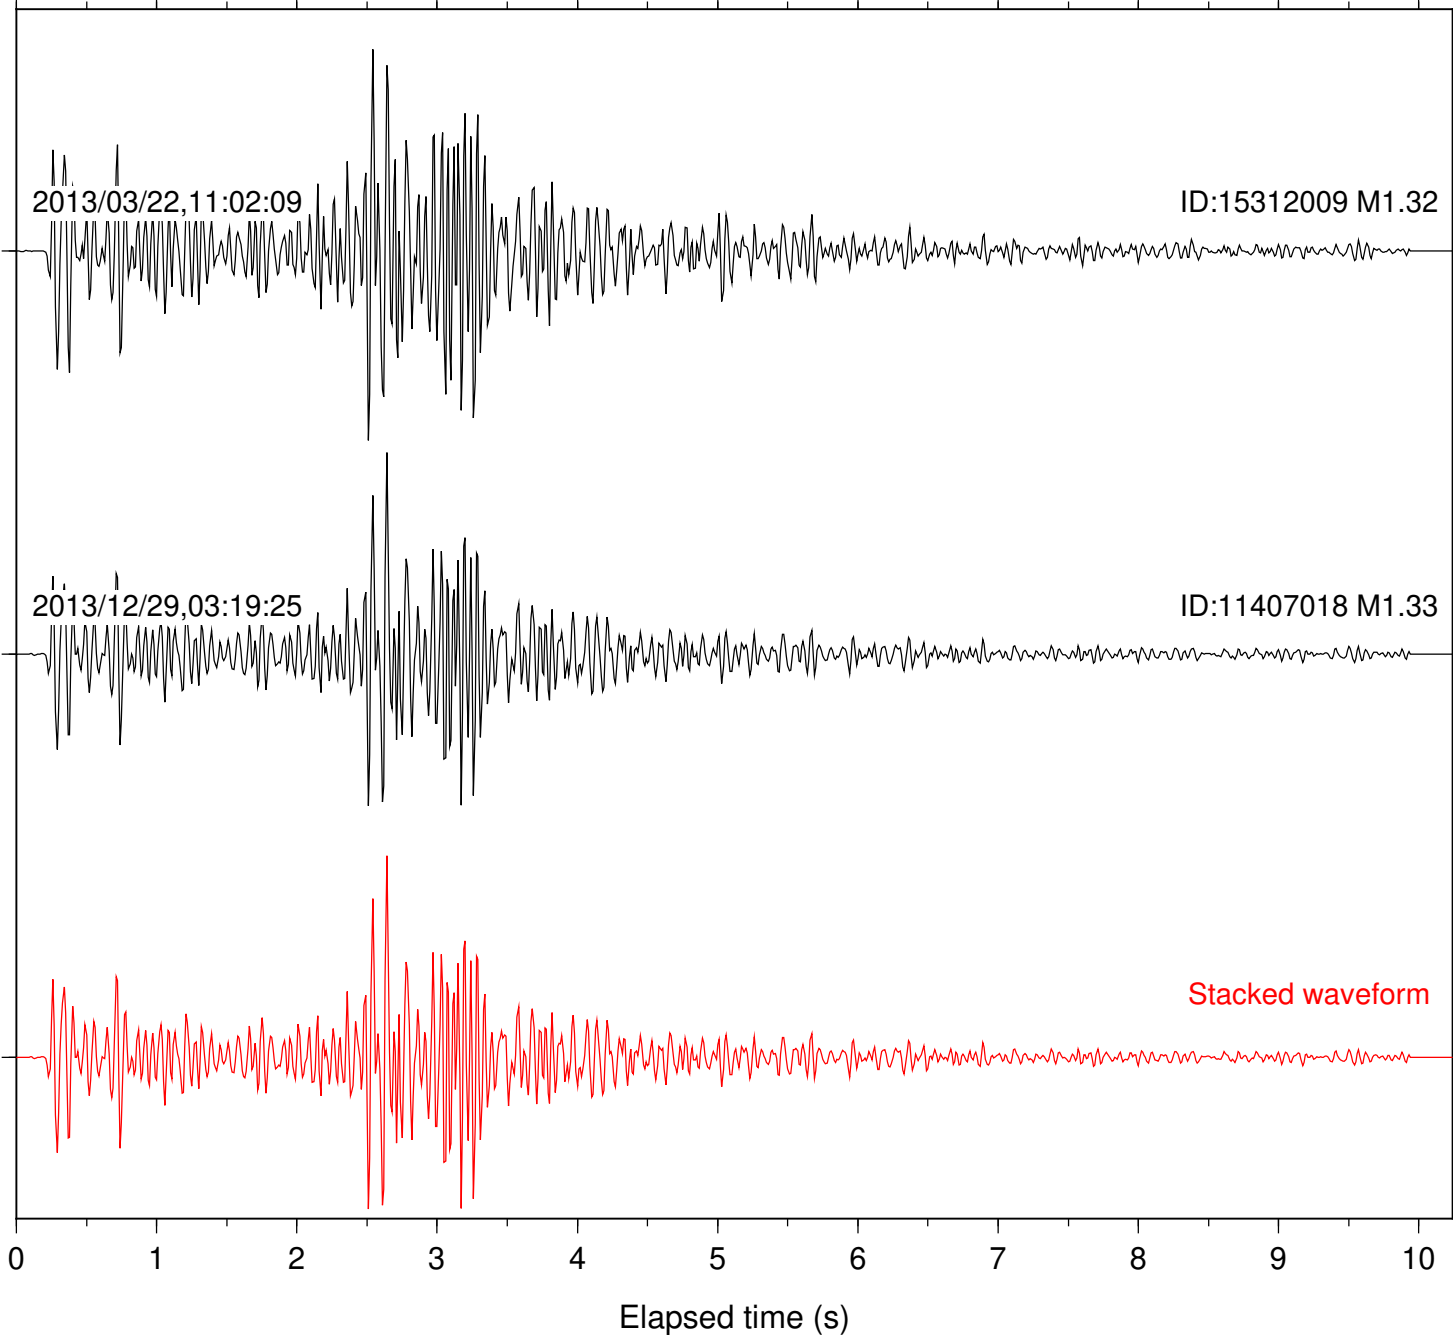

Station: B082 Com: EHZ

Focal depth: 10.08 km

2013/03/22,11:02:09

ID:15312009 M1.32

2013/12/29,03:19:25

ID:11407018 M1.33

Stacked waveform