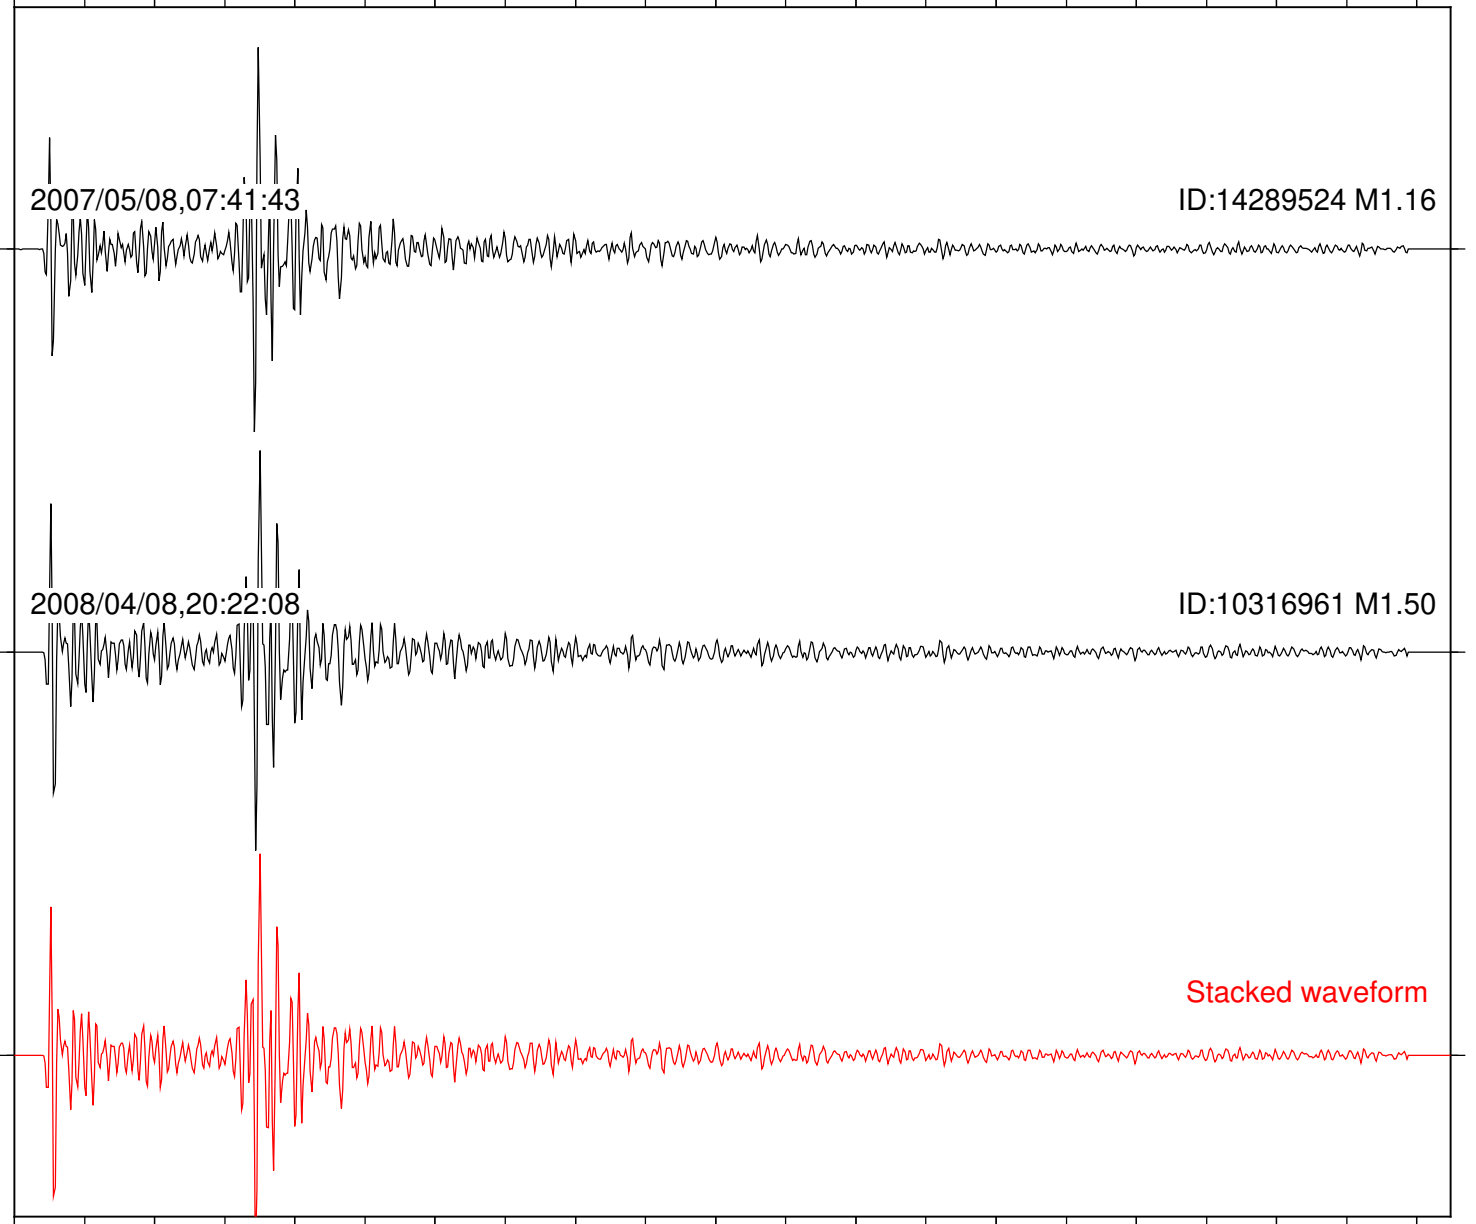

Station: B086 Com: EHZ

Focal depth: 8.29 km

2007/05/08,07:41:43

ID:14289524 M1.16

2008/04/08,20:22:08

ID:10316961 M1.50

Stacked waveform

0 1 2 3 4 5 6 7 8 9 10
Elapsed time (s)