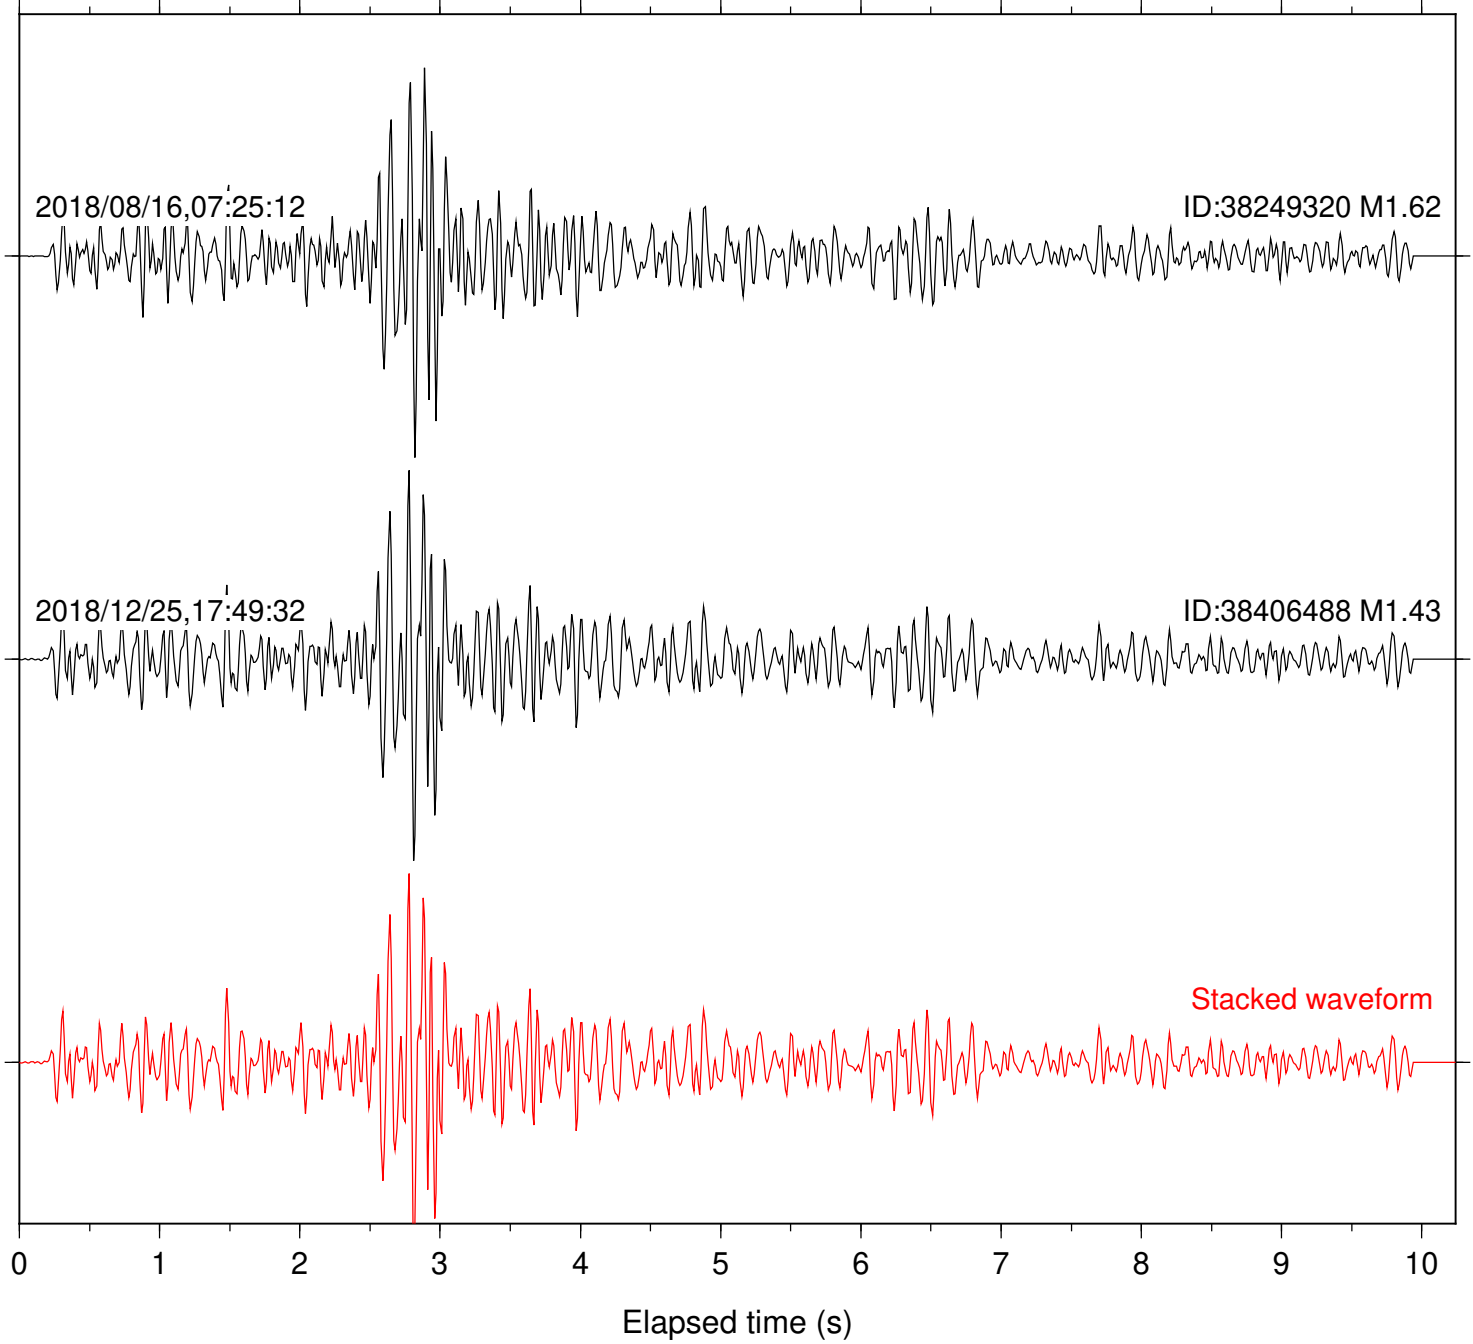

Focal depth: 4.76 km

Station: POB2 Com: HHZ

Focal depth: 4.76 km

Station: SMER Com: HHZ

Focal depth: 4.76 km

Station: SND Com: HHZ

Focal depth: 4.76 km

Station: B084 Com: EHZ