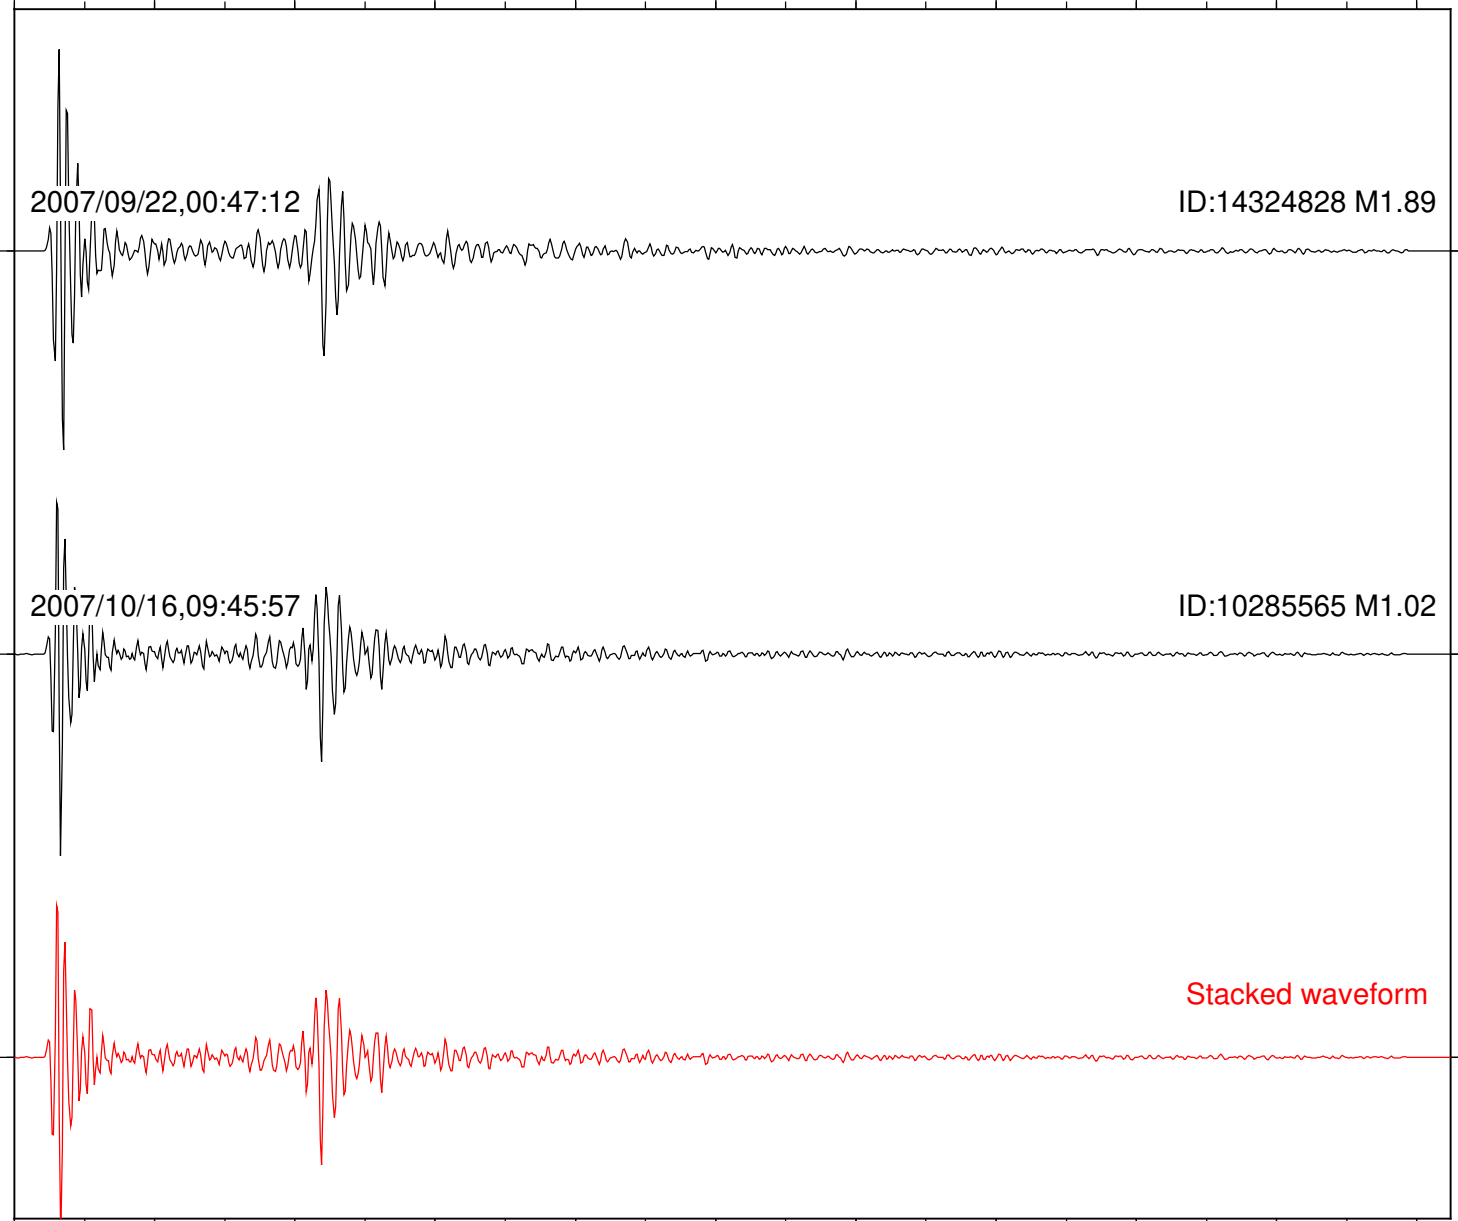

Stacked waveform

0 1 2 3 4 5 6 7 8 9 10  
Elapsed time (s)

Station: BZN Com: HHZ

Focal depth: 9.66 km

Station: FRD Com: HHZ

Focal depth: 9.66 km

Station: PFO Com: HHZ

Focal depth: 9.66 km