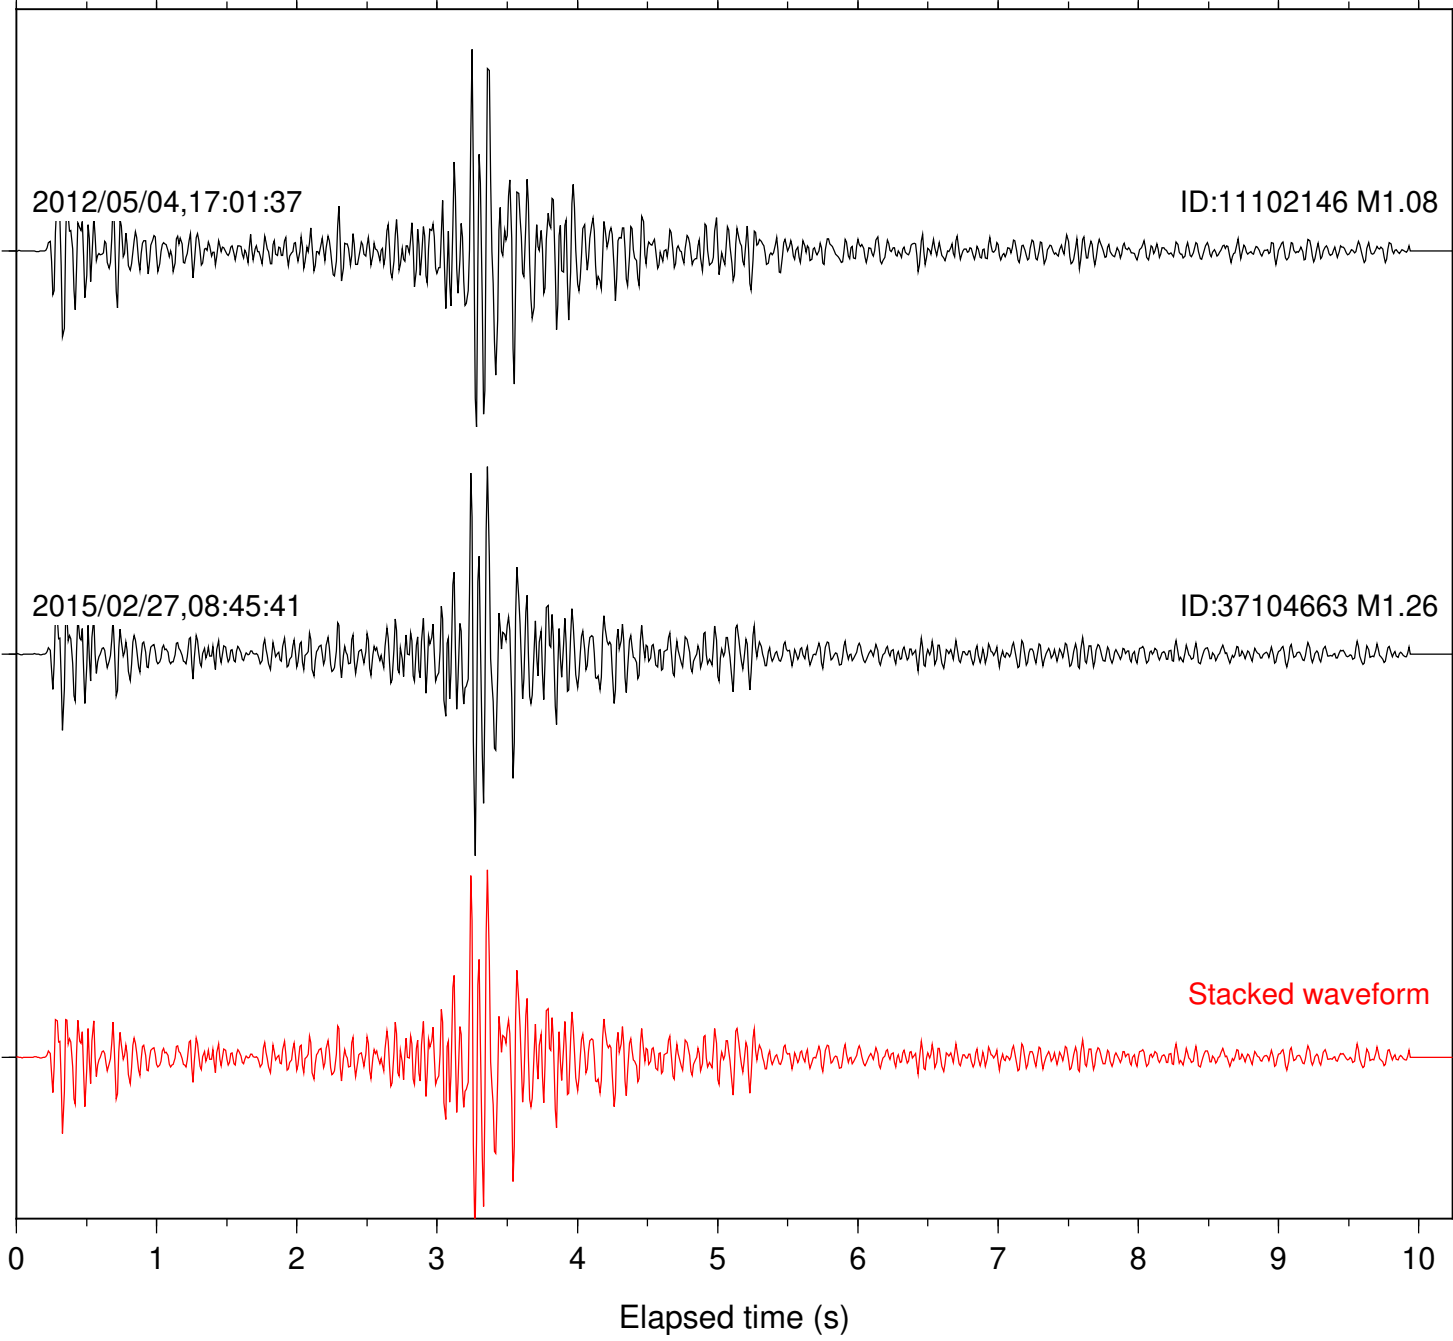

Station: B093 Com: EHZ

Focal depth: 14.48 km

2012/05/04,17:01:37

ID:11102146 M1.08

2015/02/27,08:45:41

ID:37104663 M1.26

Stacked waveform