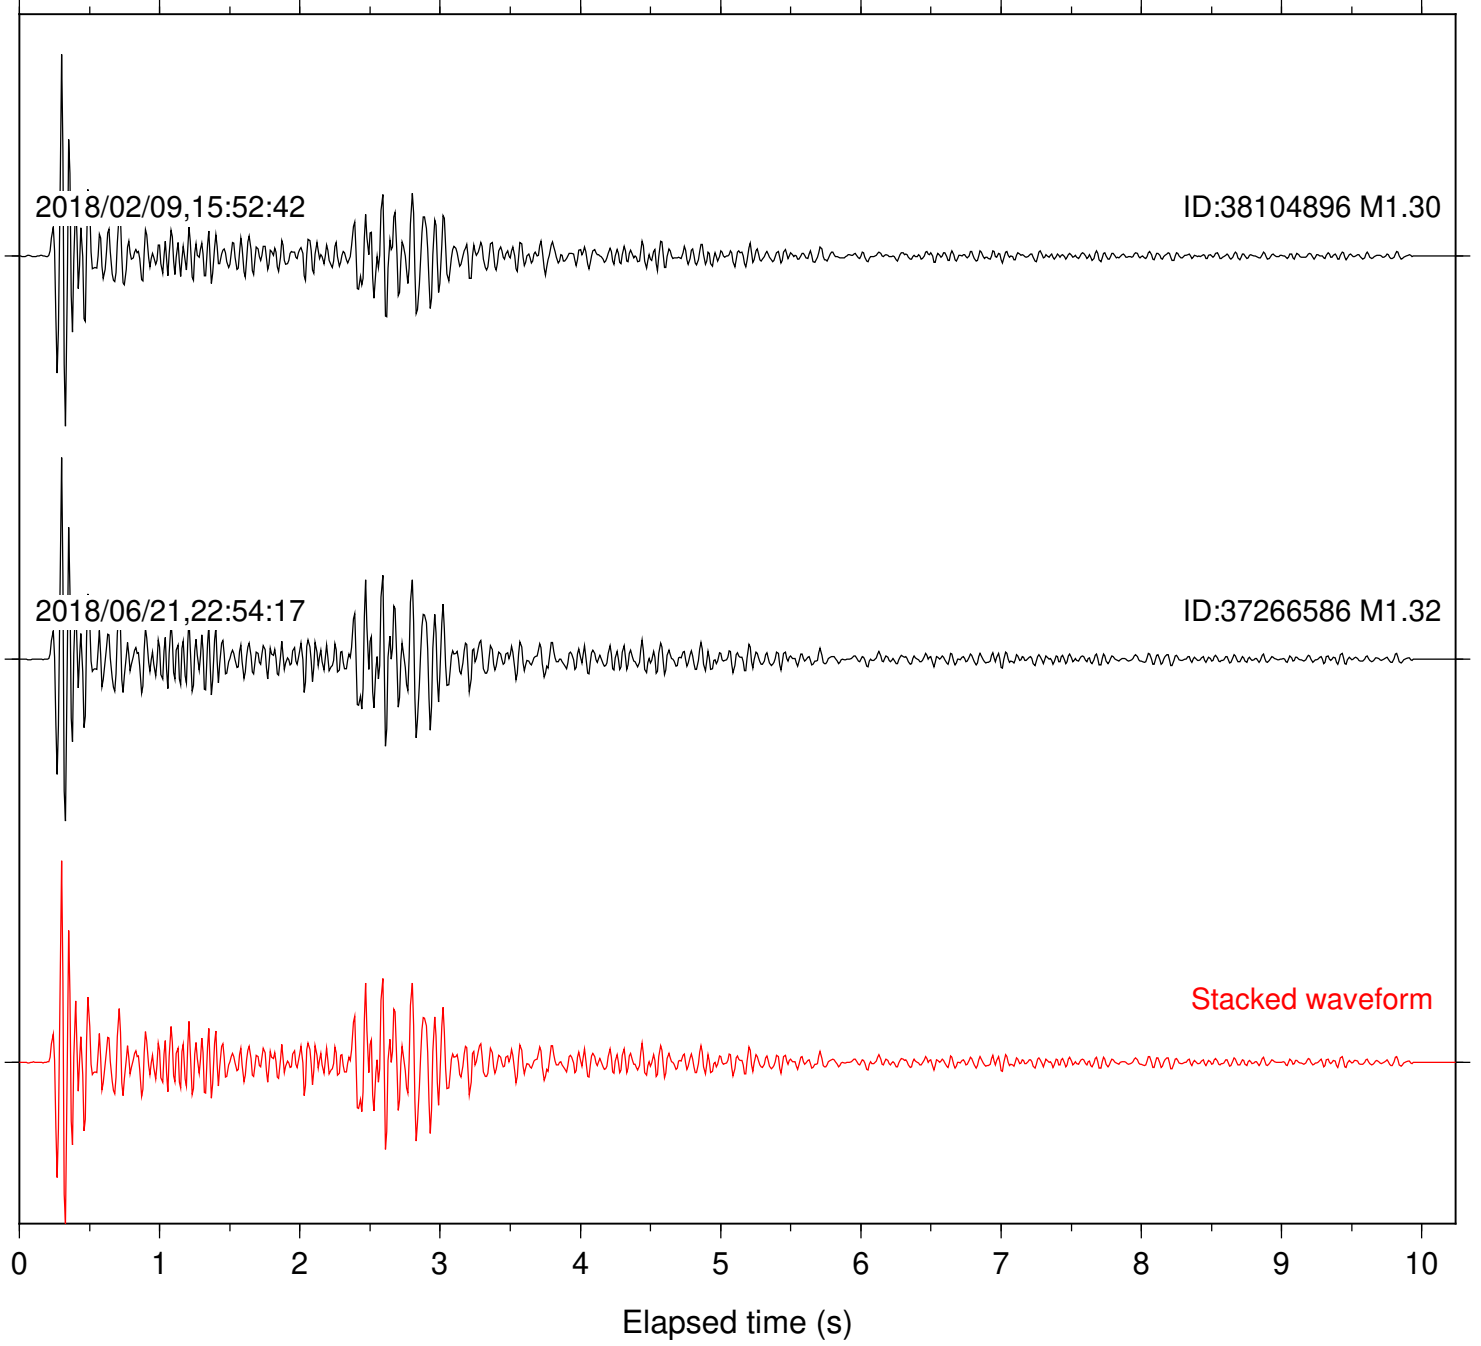

Station: B087 Com: EHZ

Focal depth: 5.90 km