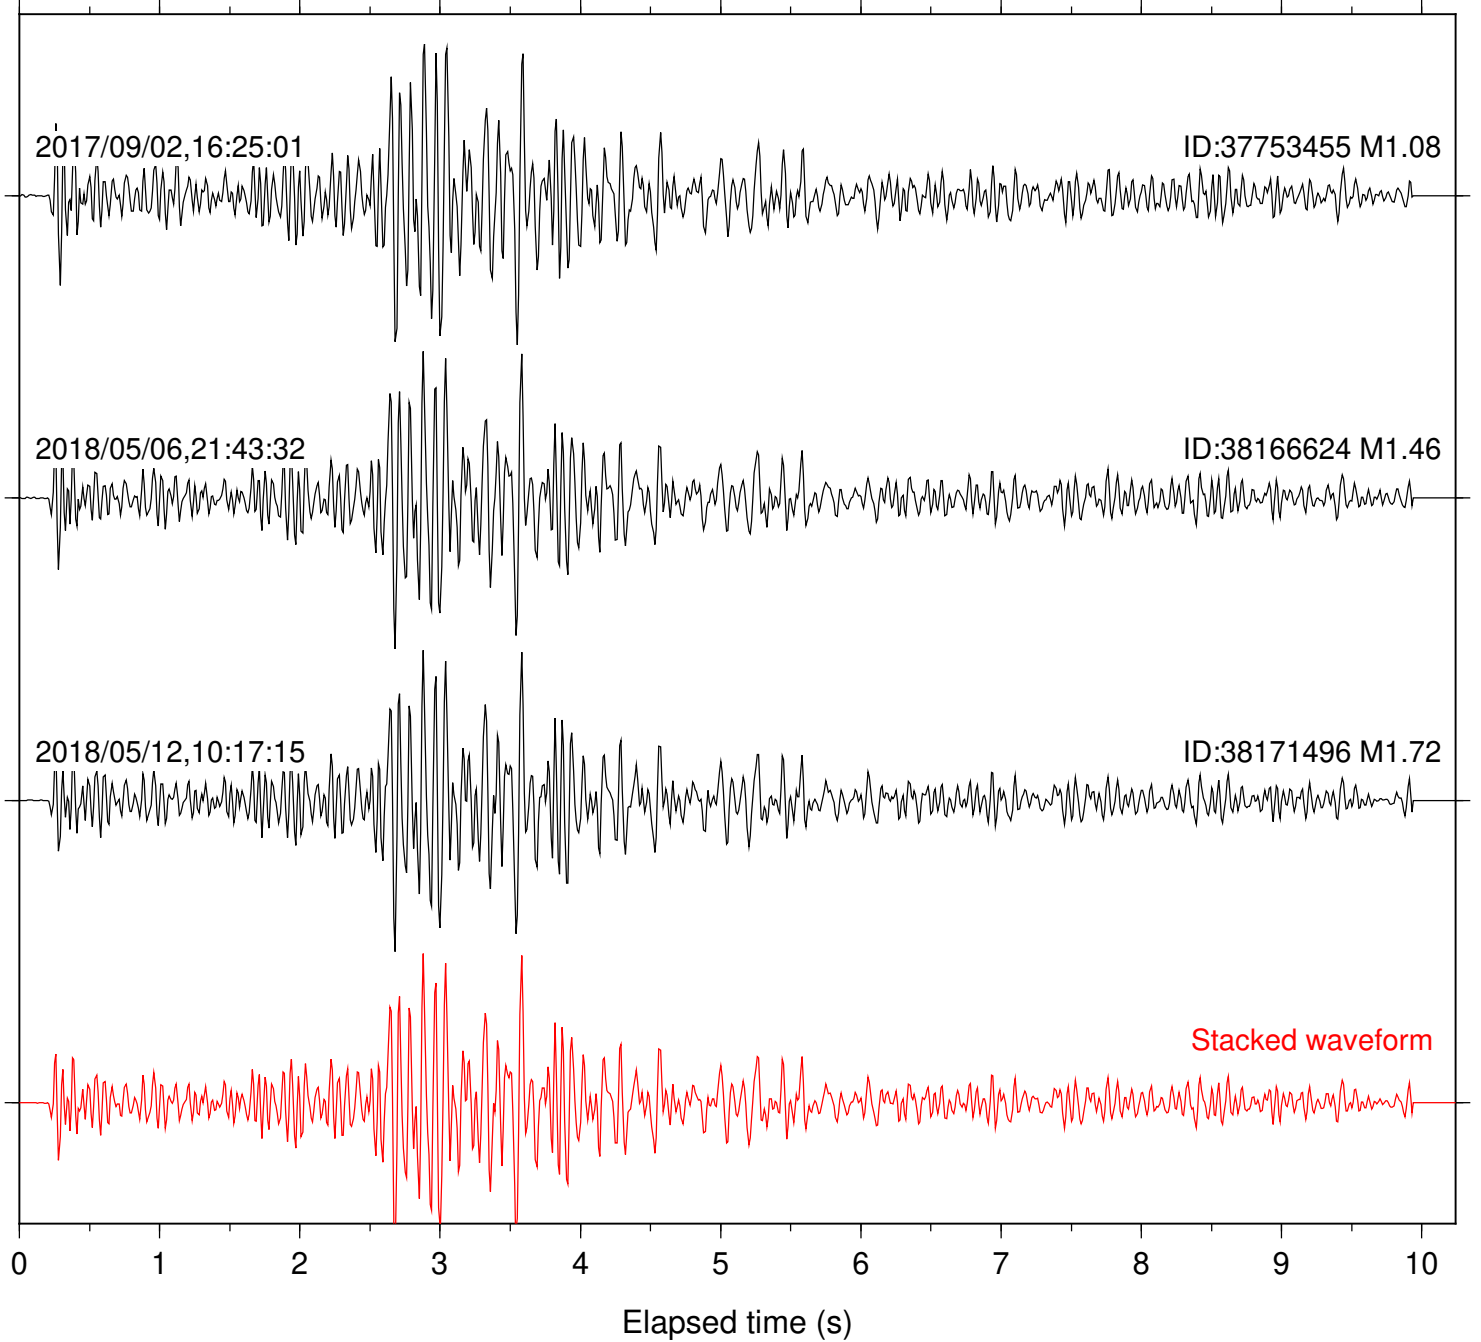

Station: B946 Com: EHZ

Focal depth: 6.70 km