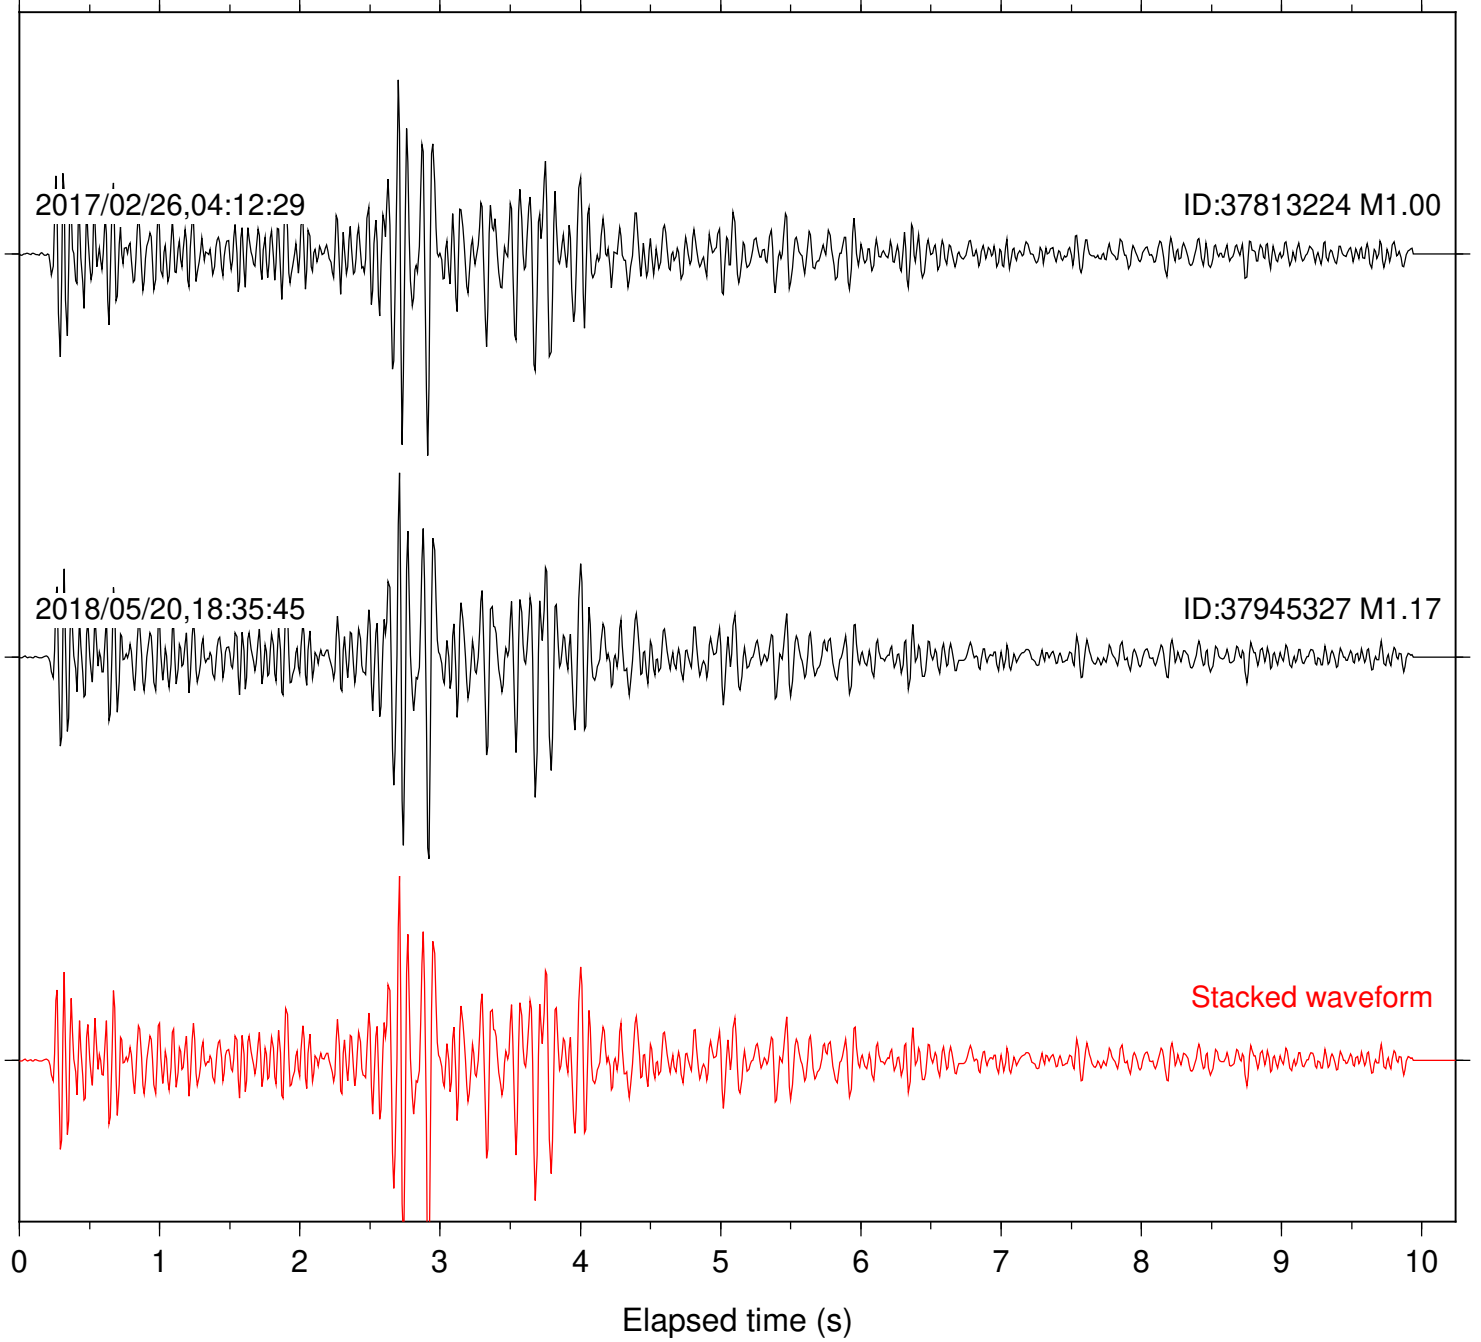

Station: BAC Com: EHZ

Focal depth: 6.45 km

Station: DGR Com: HHZ

Focal depth: 6.45 km

Station: FRD Com: HHZ

Focal depth: 6.45 km

Station: HMT2 Com: HHZ

Focal depth: 6.45 km