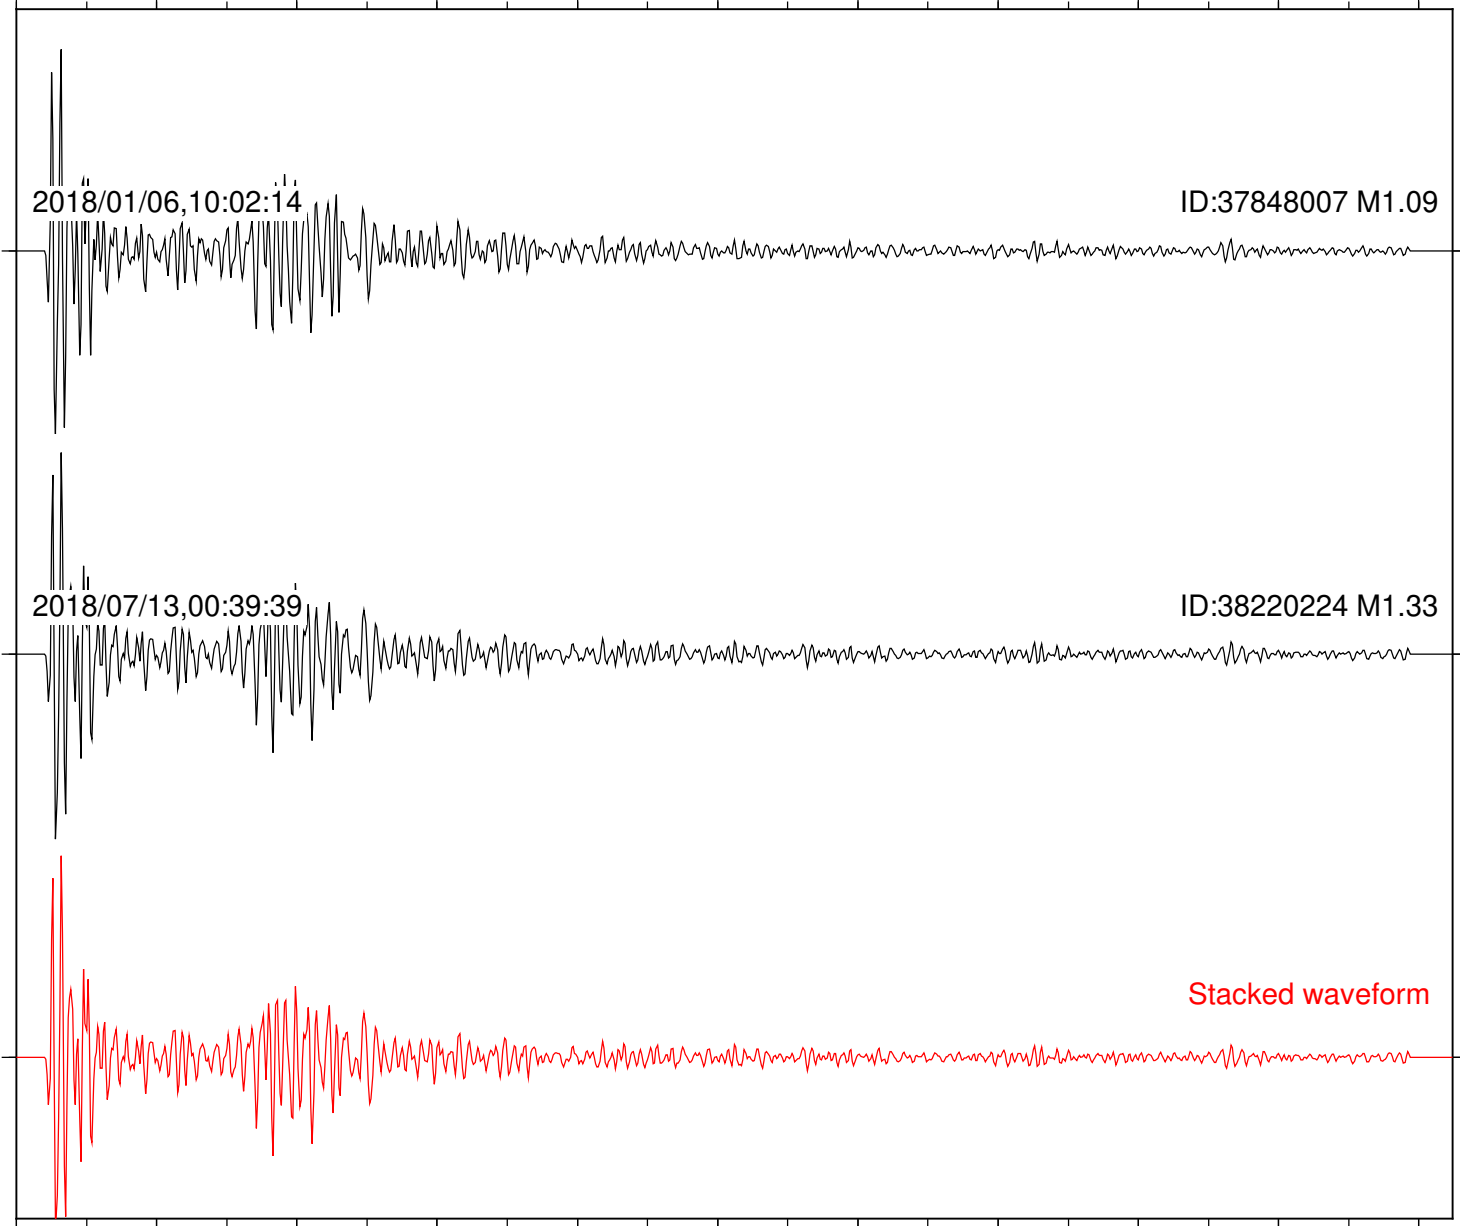

Station: B093 Com: EHZ

Focal depth: 6.39 km

2018/01/06,10:02:14

ID:37848007 M1.09

2018/07/13,00:39:39

ID:38220224 M1.33

Stacked waveform

0 1 2 3 4 5 6 7 8 9 10
Elapsed time (s)