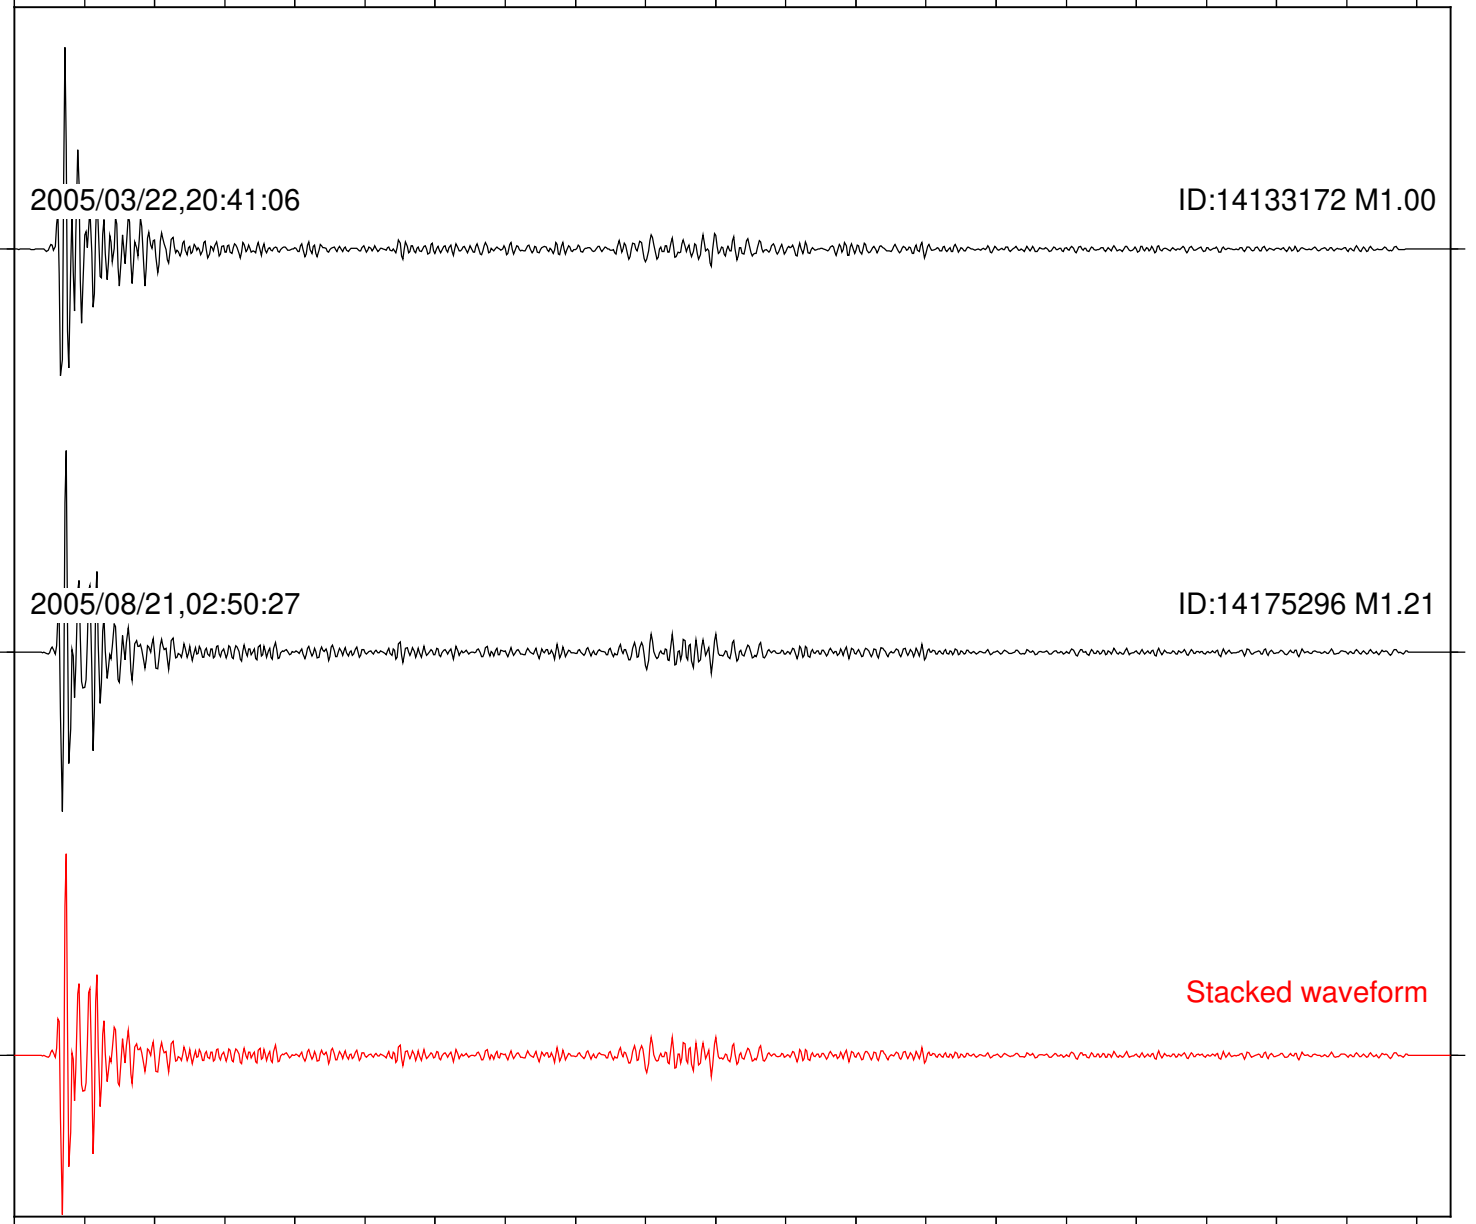

Station: CRY Com: HHZ

Focal depth: 10.64 km

2005/03/22,20:41:06

ID:14133172 M1.00

2005/08/21,02:50:27

ID:14175296 M1.21

Stacked waveform

0 1 2 3 4 5 6 7 8 9 10
Elapsed time (s)