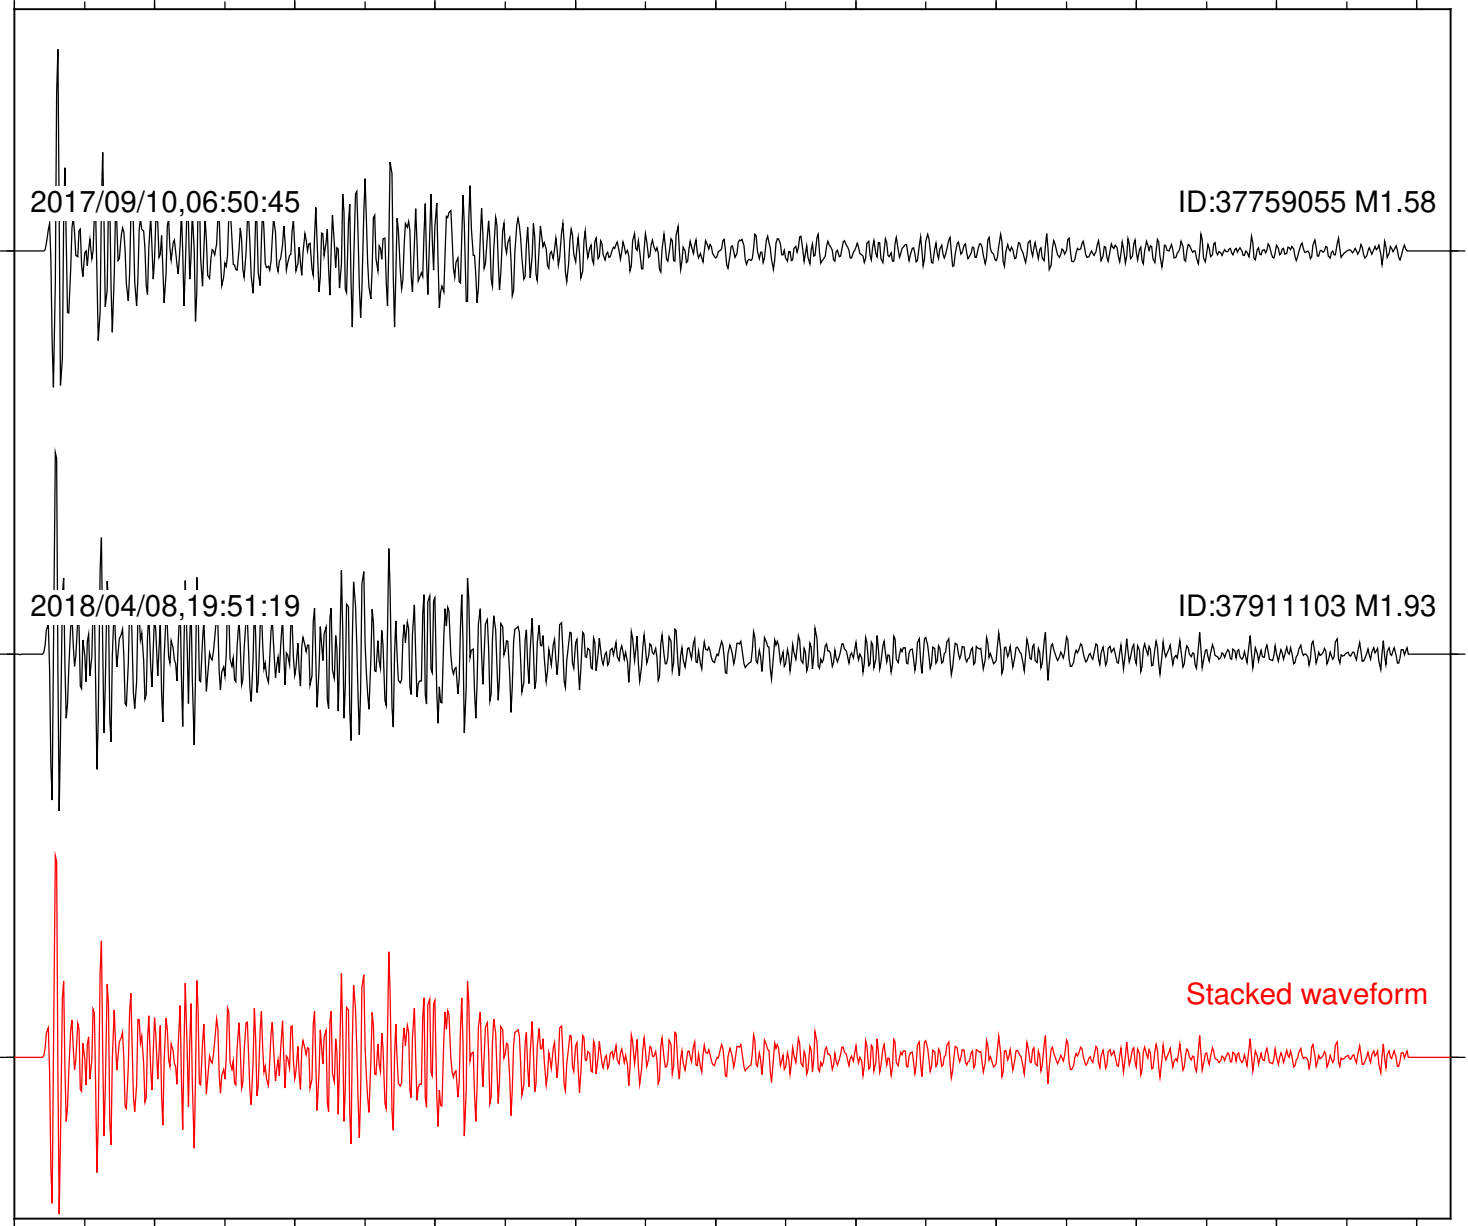

Station: FRD Com: HHZ

Focal depth: 6.28 km

2017/09/10,06:50:45

ID:37759055 M1.58

2018/04/08,19:51:19

ID:37911103 M1.93

Stacked waveform

0 1 2 3 4 5 6 7 8 9 10

Elapsed time (s)