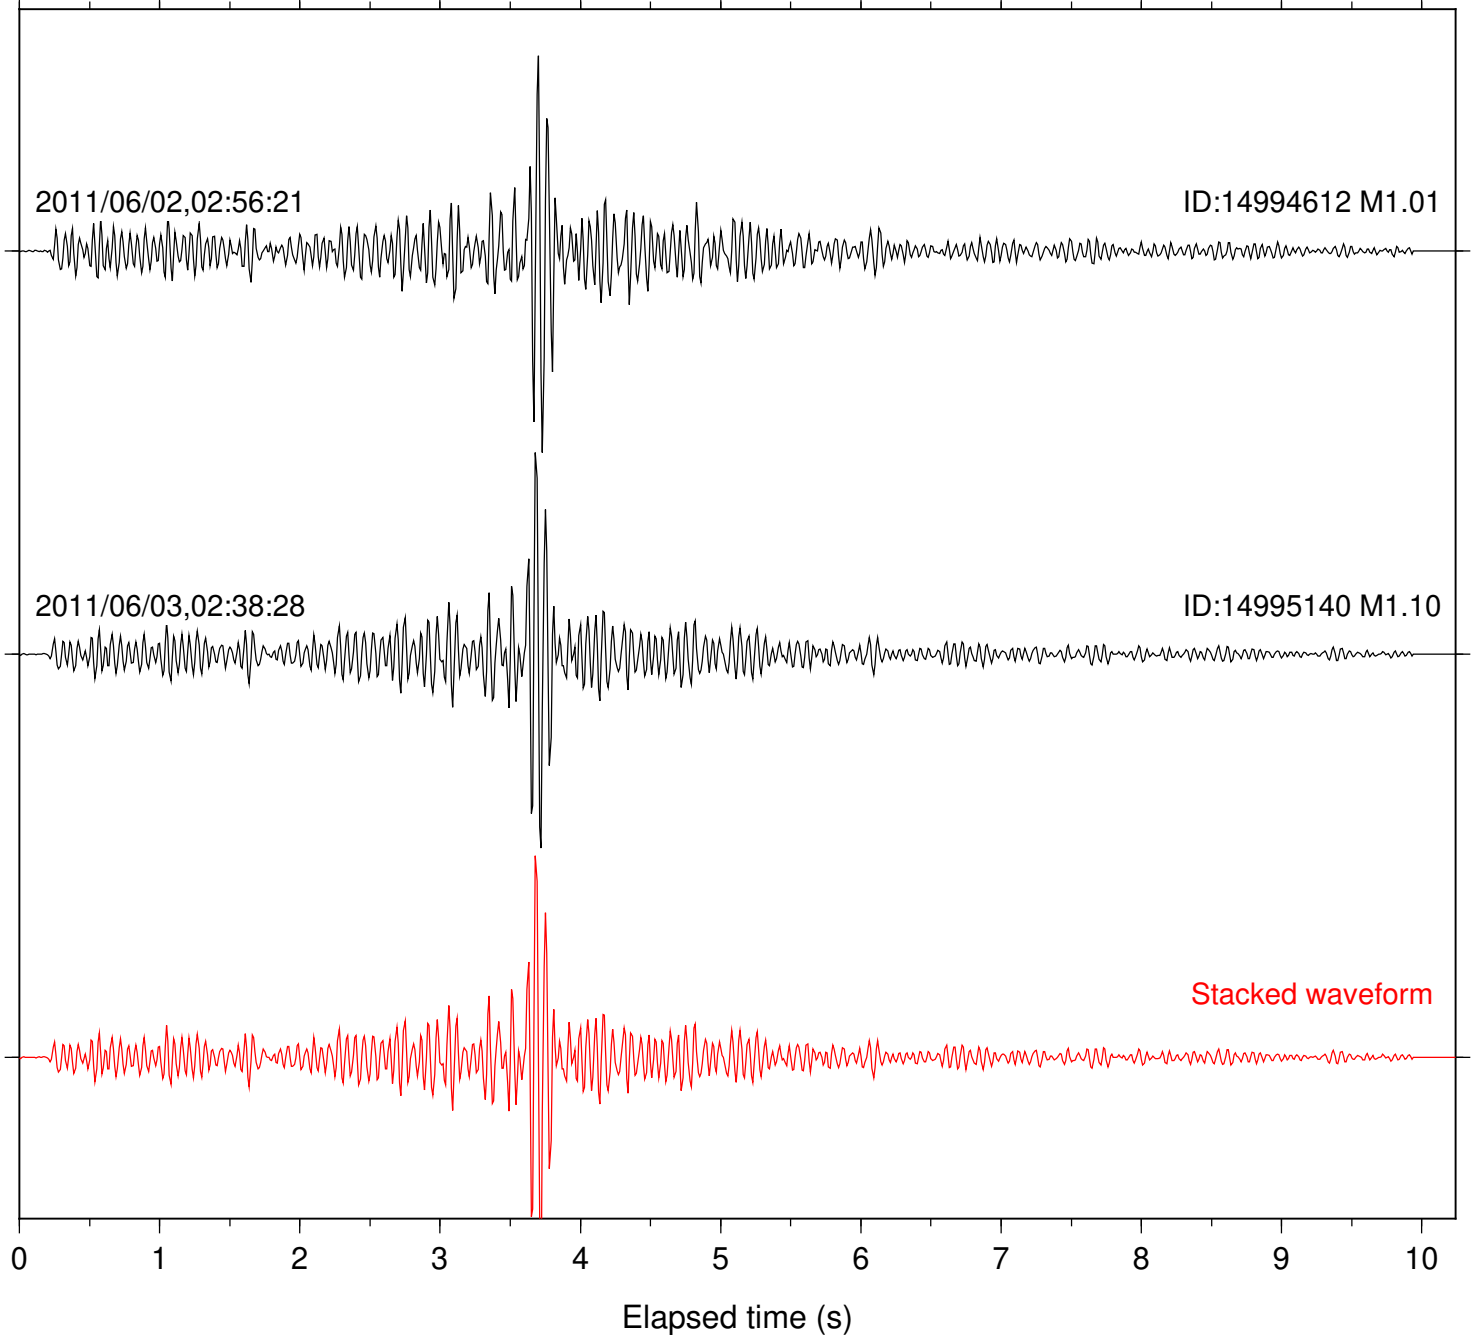

Focal depth: 6.97 km

Station: B084 Com: EHZ

Focal depth: 12.69 km

Station: B088 Com: EHZ

Focal depth: 12.69 km

Station: PFO Com: HHZ

Focal depth: 12.78 km

Station: B084 Com: EHZ