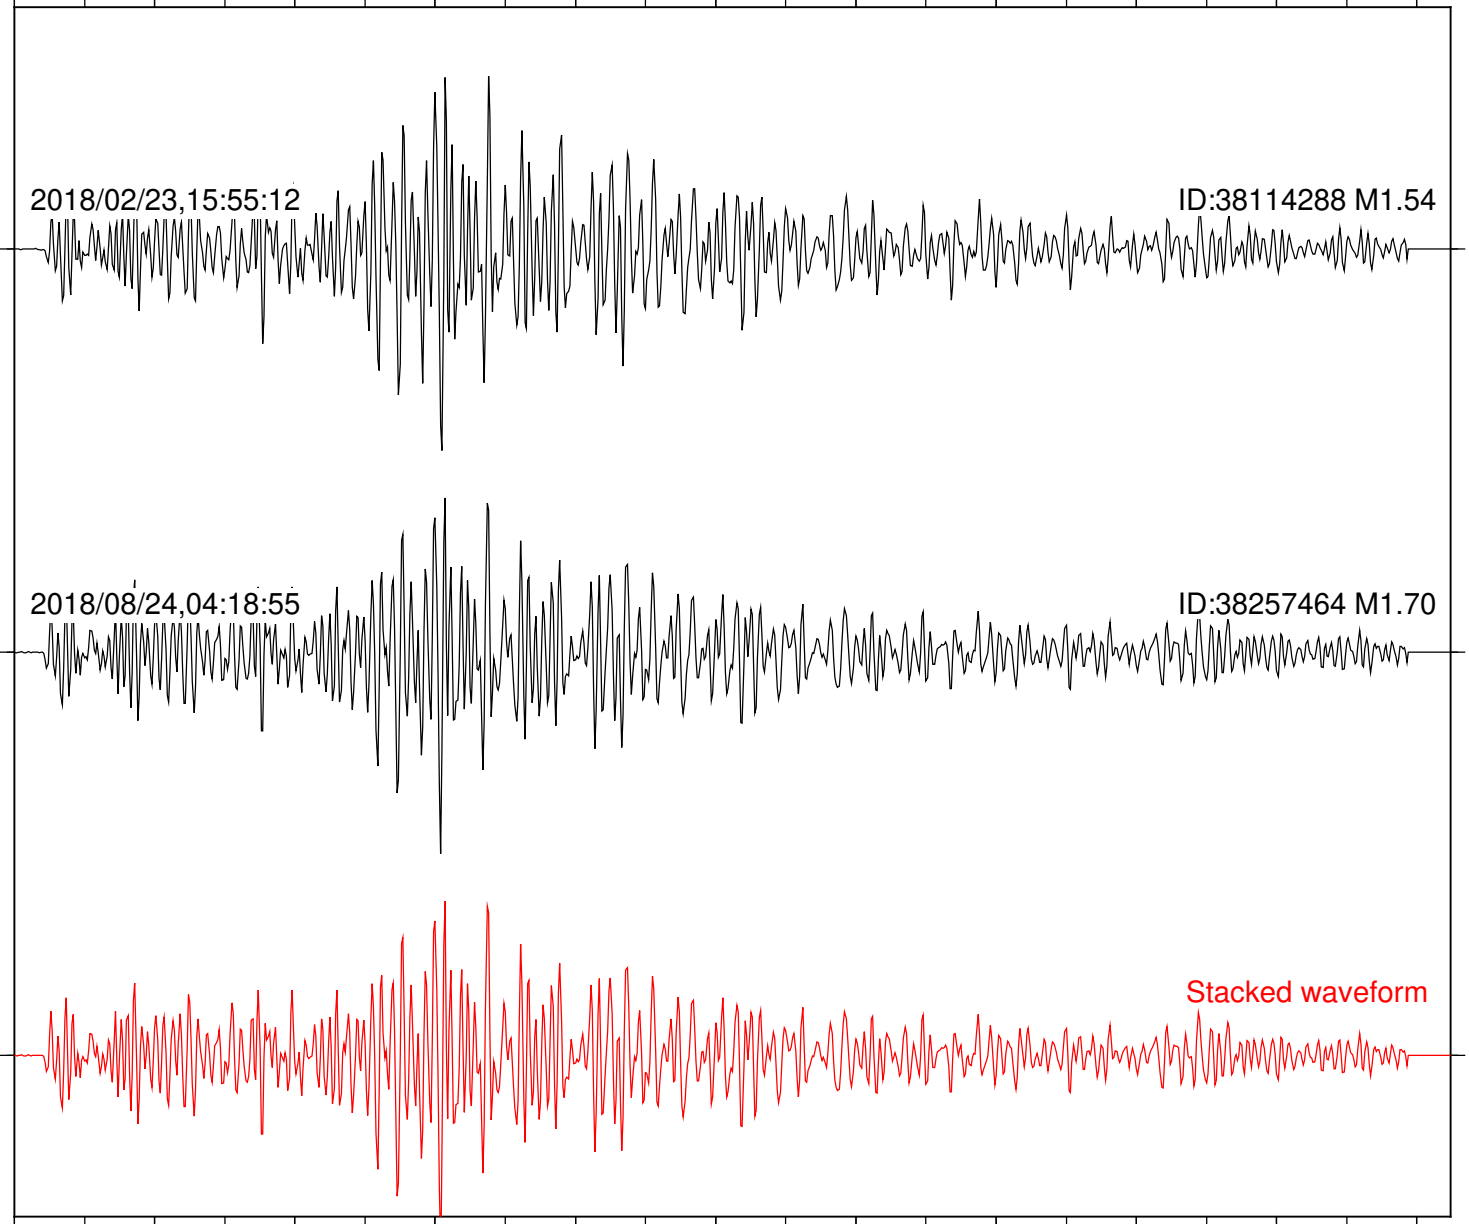

0 1 2 3 4 5 6 7 8 9 10  
Elapsed time (s)

Station: CSH Com: HHZ

Focal depth: 4.81 km

Station: FRD Com: HHZ

Focal depth: 4.81 km

2018/02/23,15:55:12

ID:38114288 M1.54

2018/08/24,04:18:55