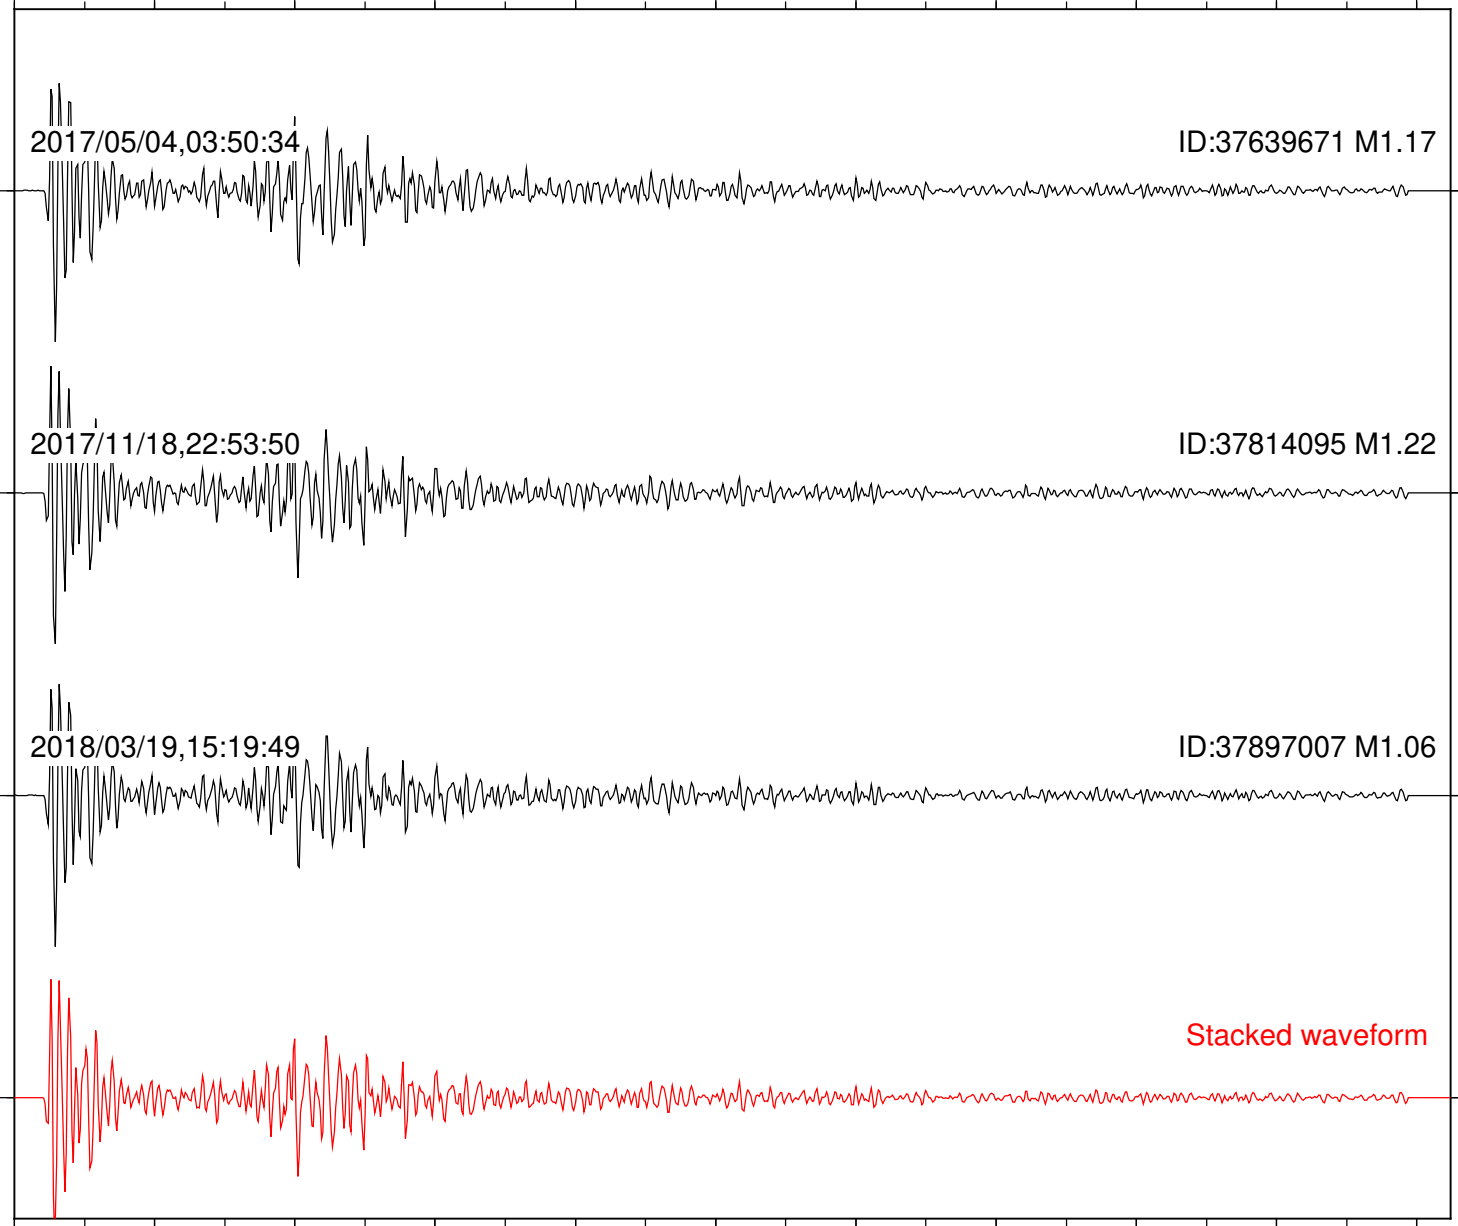

Station: B093 Com: EHZ

Focal depth: 6.67 km

2017/05/04,03:50:34

ID:37639671 M1.17

2017/11/18,22:53:50

ID:37814095 M1.22

2018/03/19,15:19:49

ID:37897007 M1.06

Stacked waveform

0 1 2 3 4 5 6 7 8 9 10
Elapsed time (s)