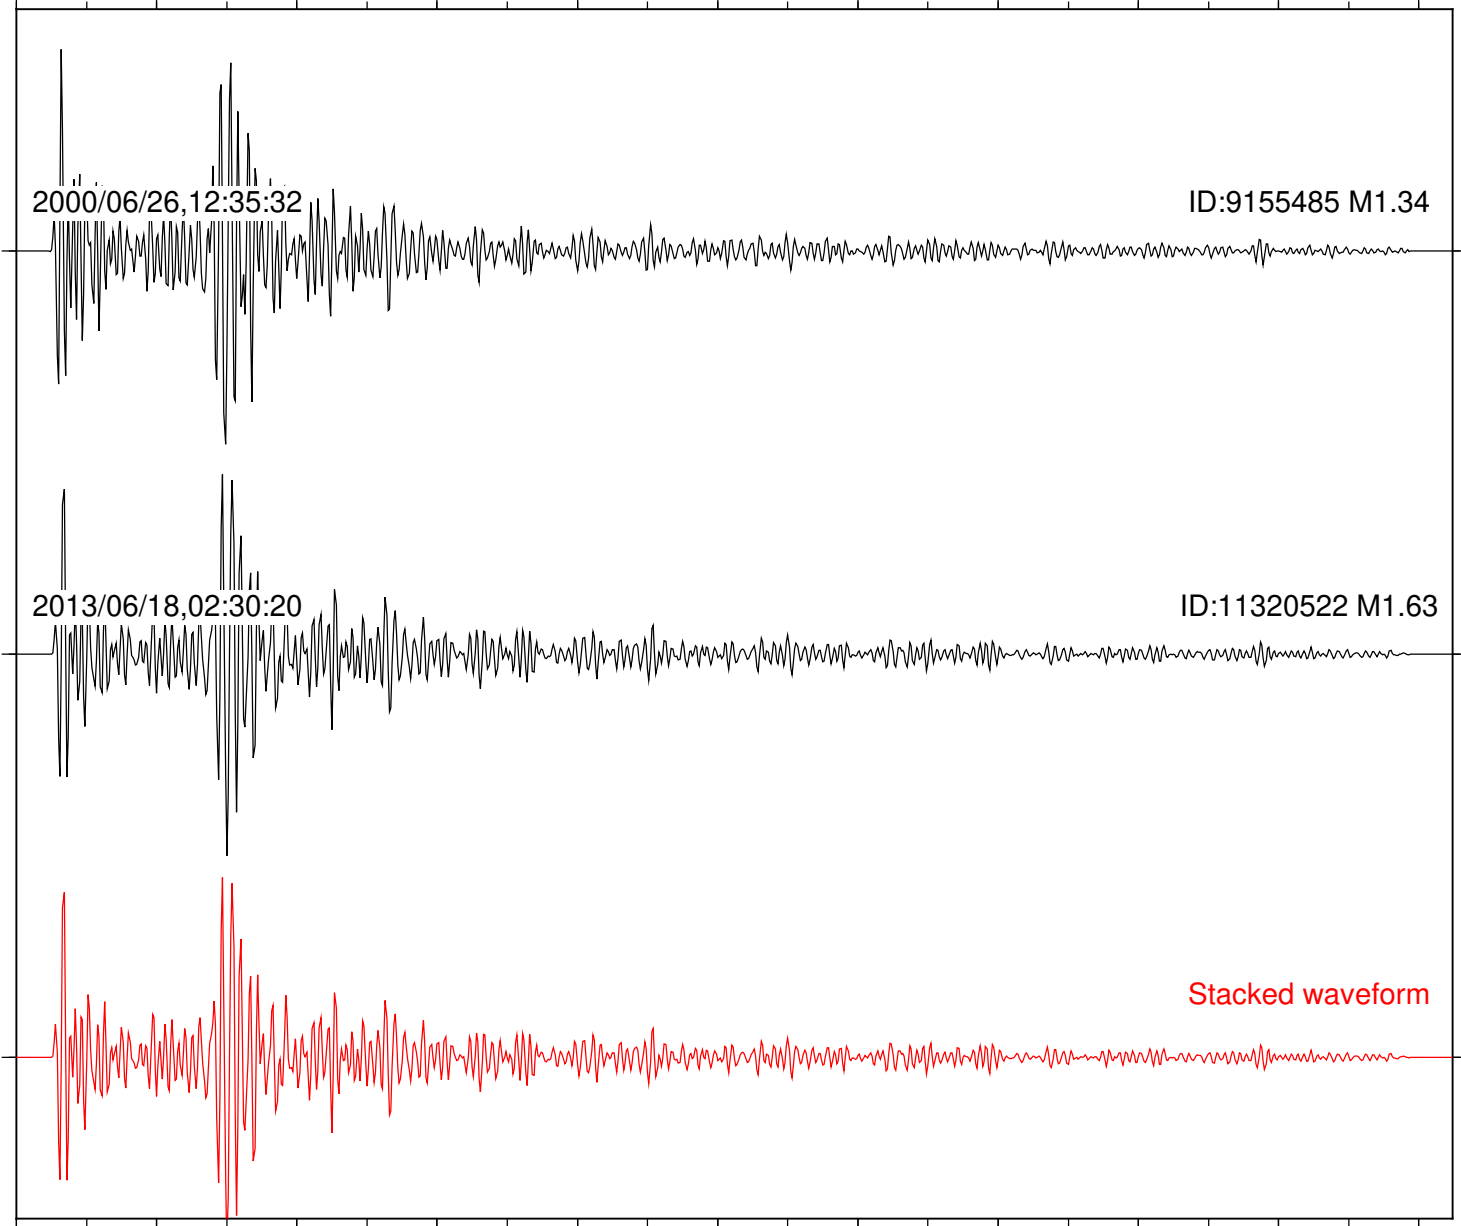

2000/06/26,12:35:32

ID:9155485 M1.34

2013/06/18,02:30:20

ID:11320522 M1.63

Stacked waveform

0 1 2 3 4 5 6 7 8 9 10  
Elapsed time (s)

Station: SND Com: HHZ

Focal depth: 3.75 km