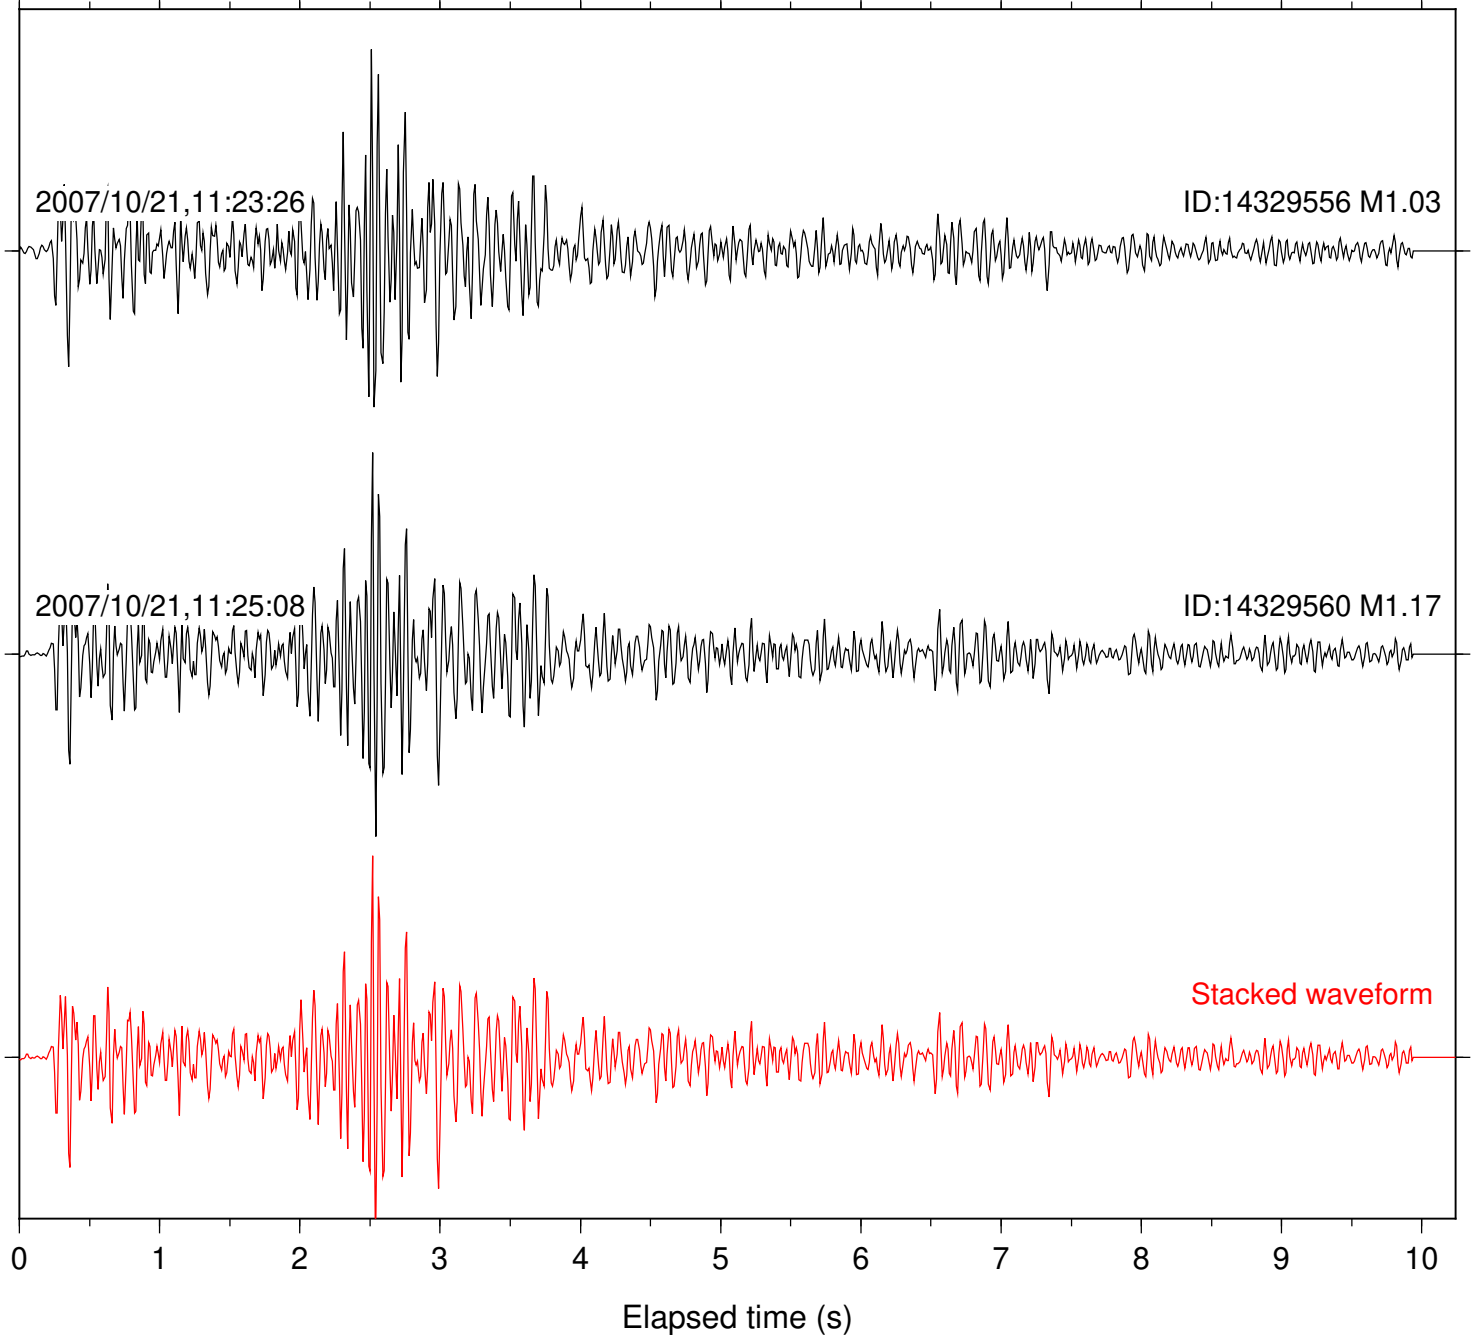

Station: BZN Com: HHZ

Focal depth: 12.93 km