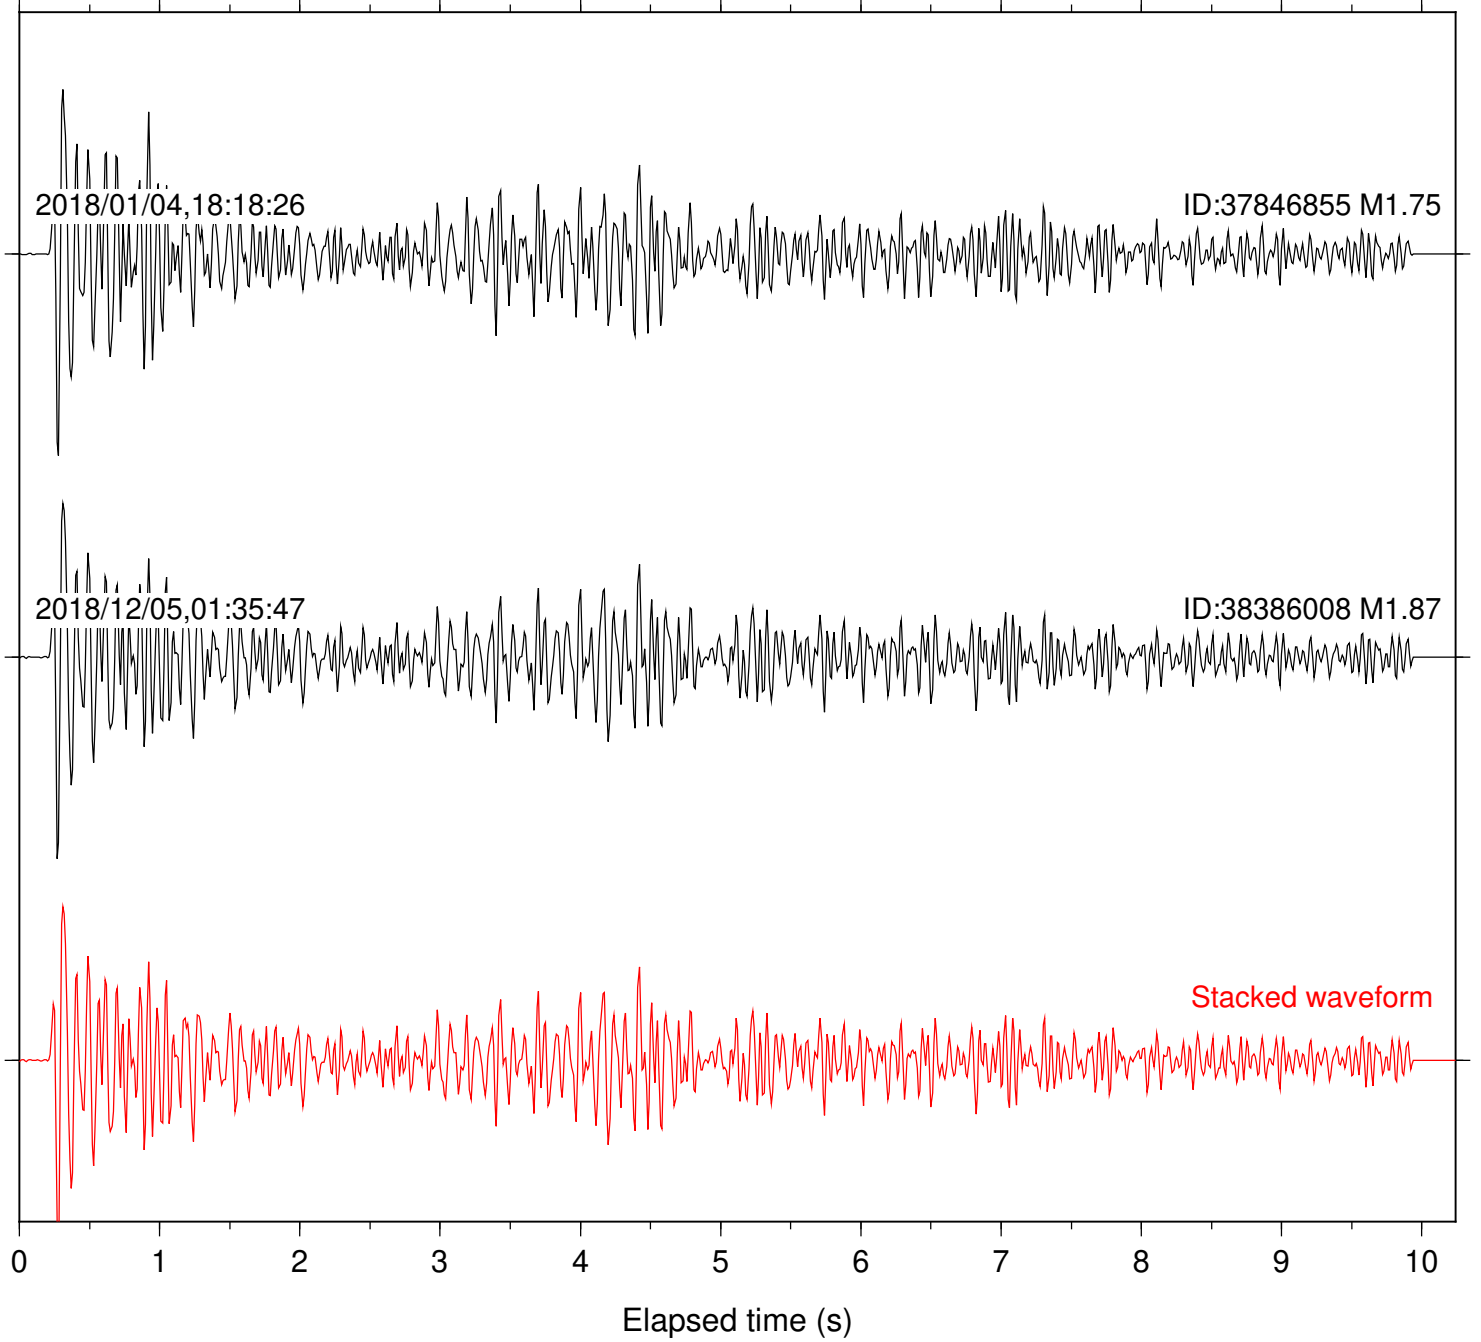

Station: LVA2 Com: HHZ

Focal depth: 6.31 km