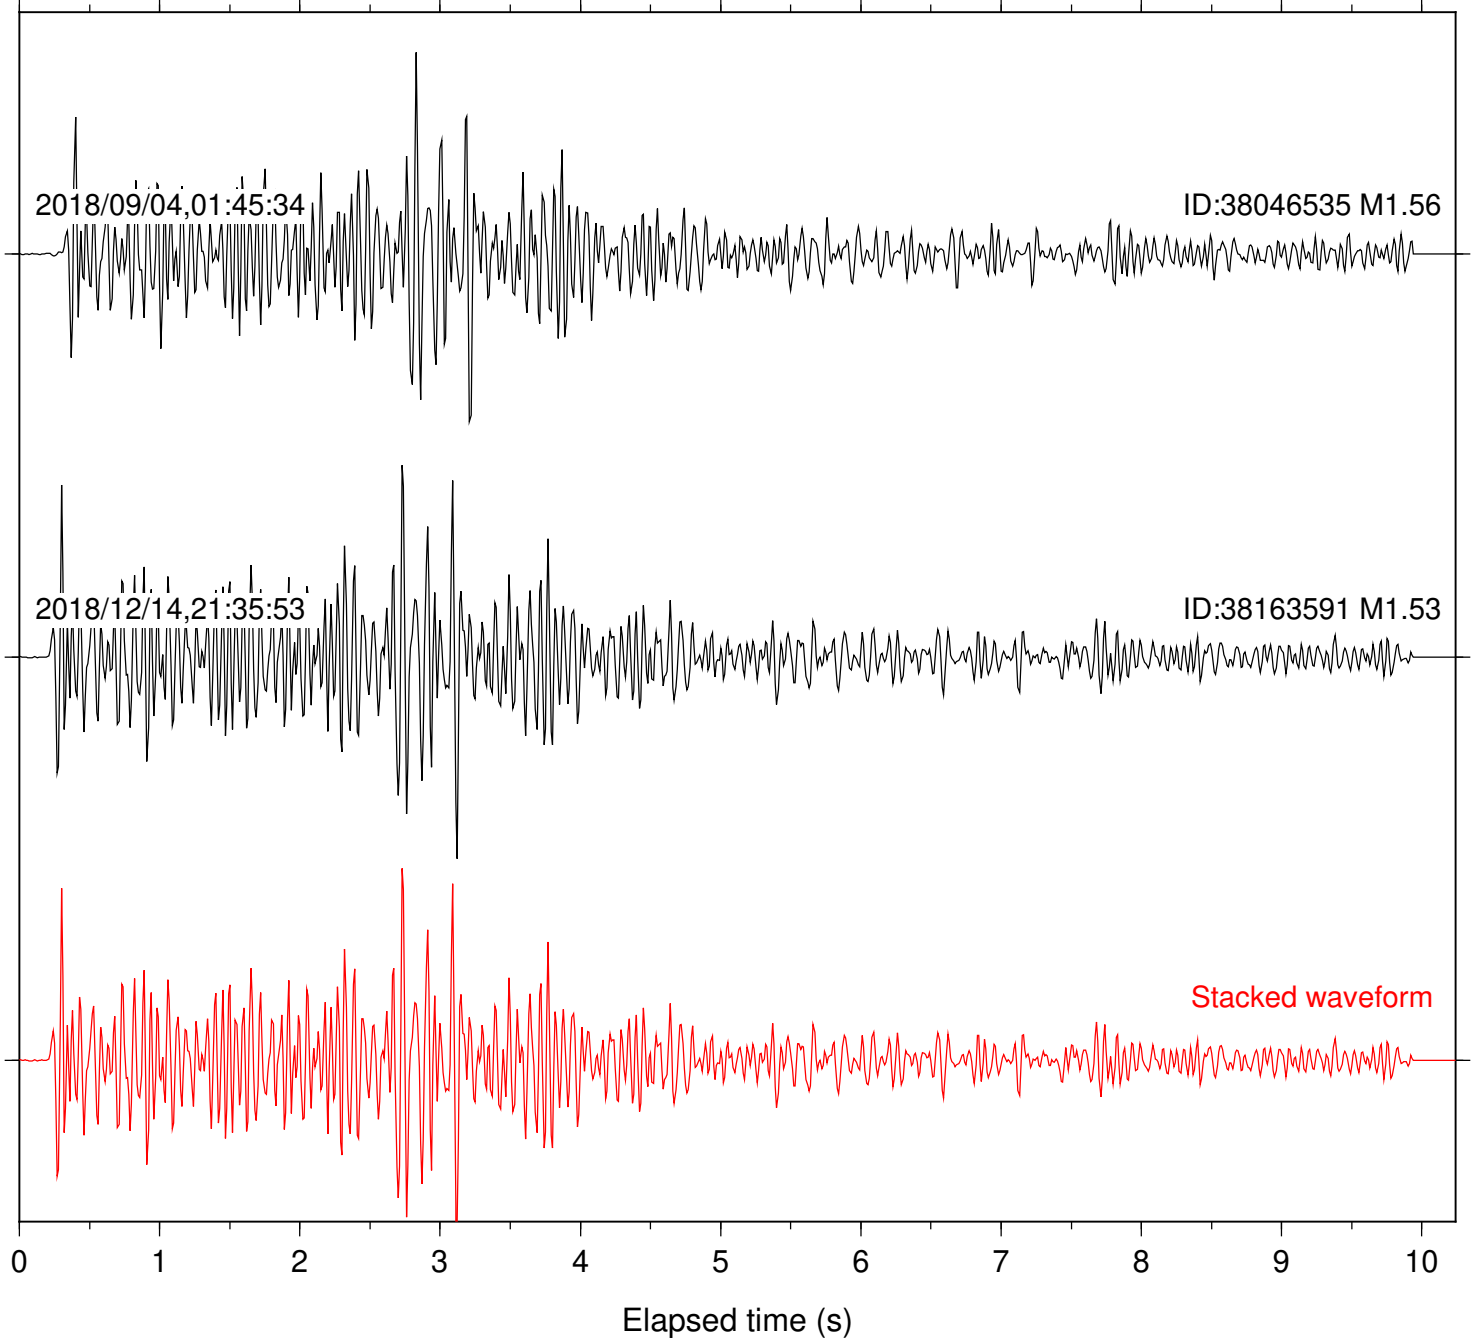

Station: B087 Com: EHZ

Focal depth: 4.27 km