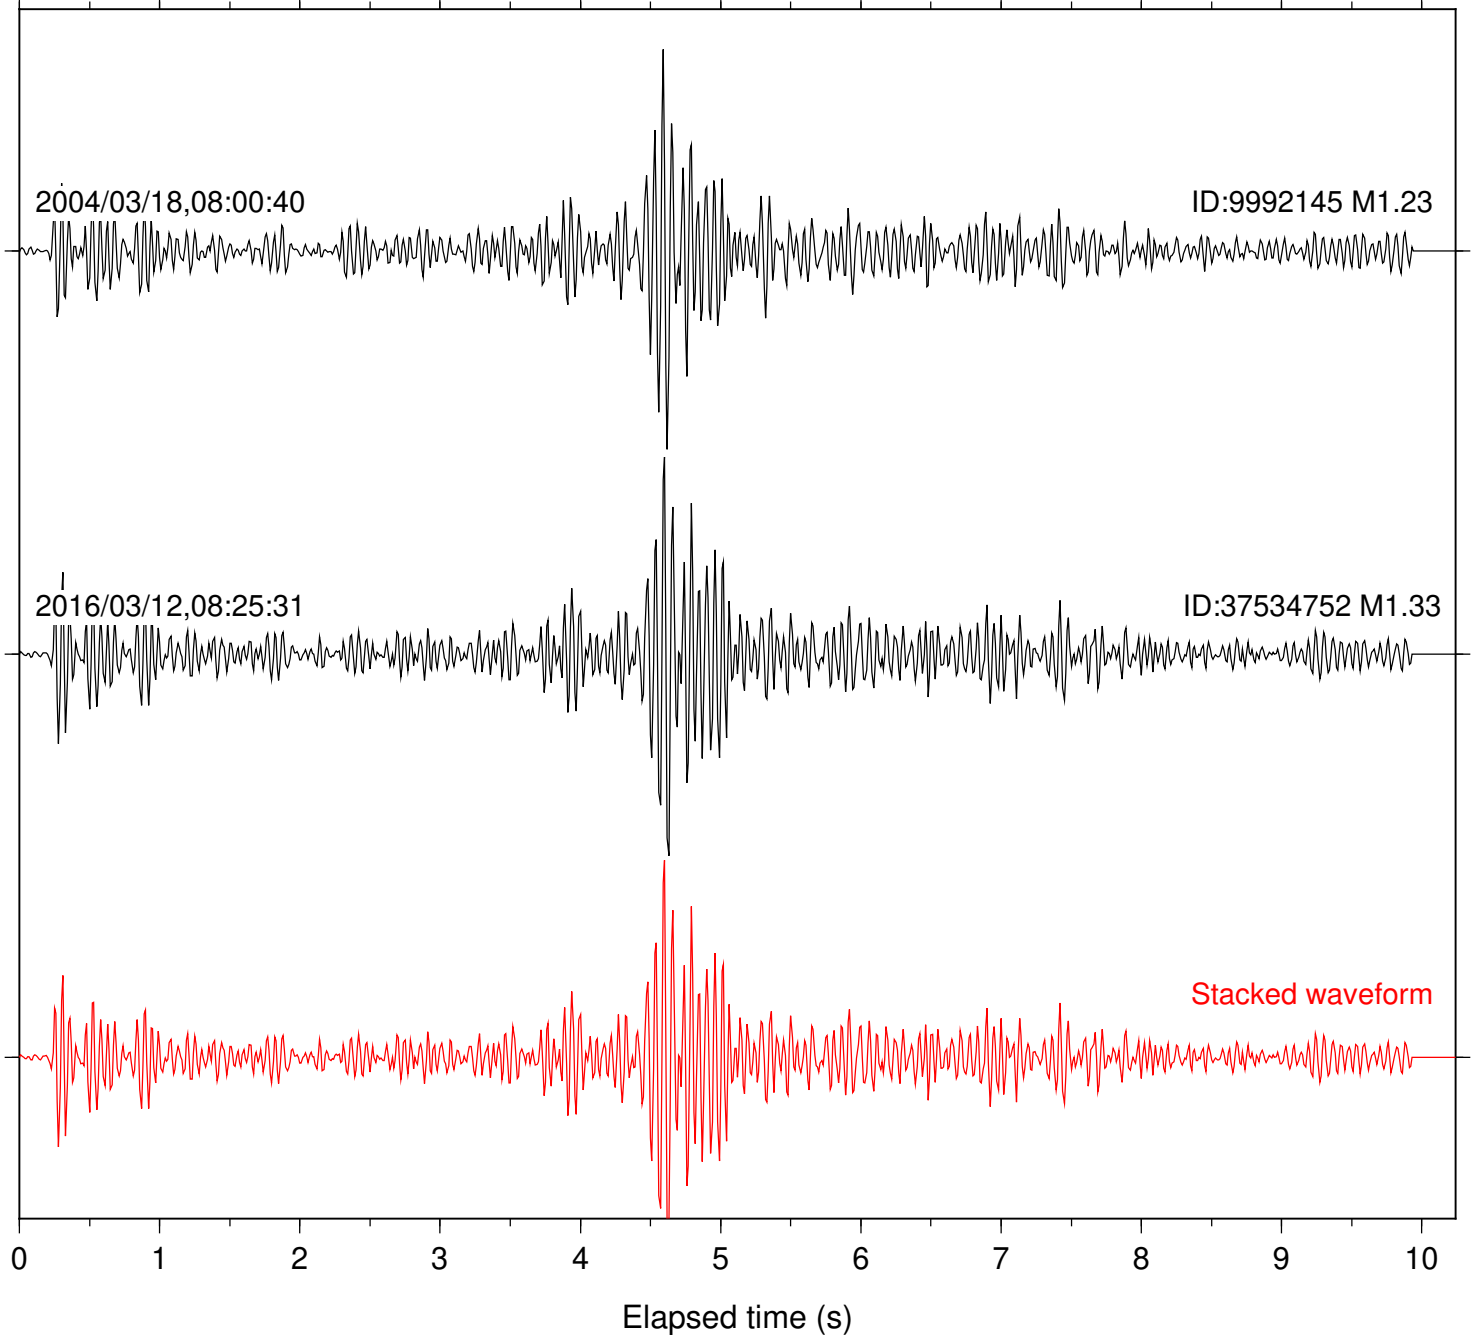

Station: PFO Com: HHZ

Focal depth: 12.21 km