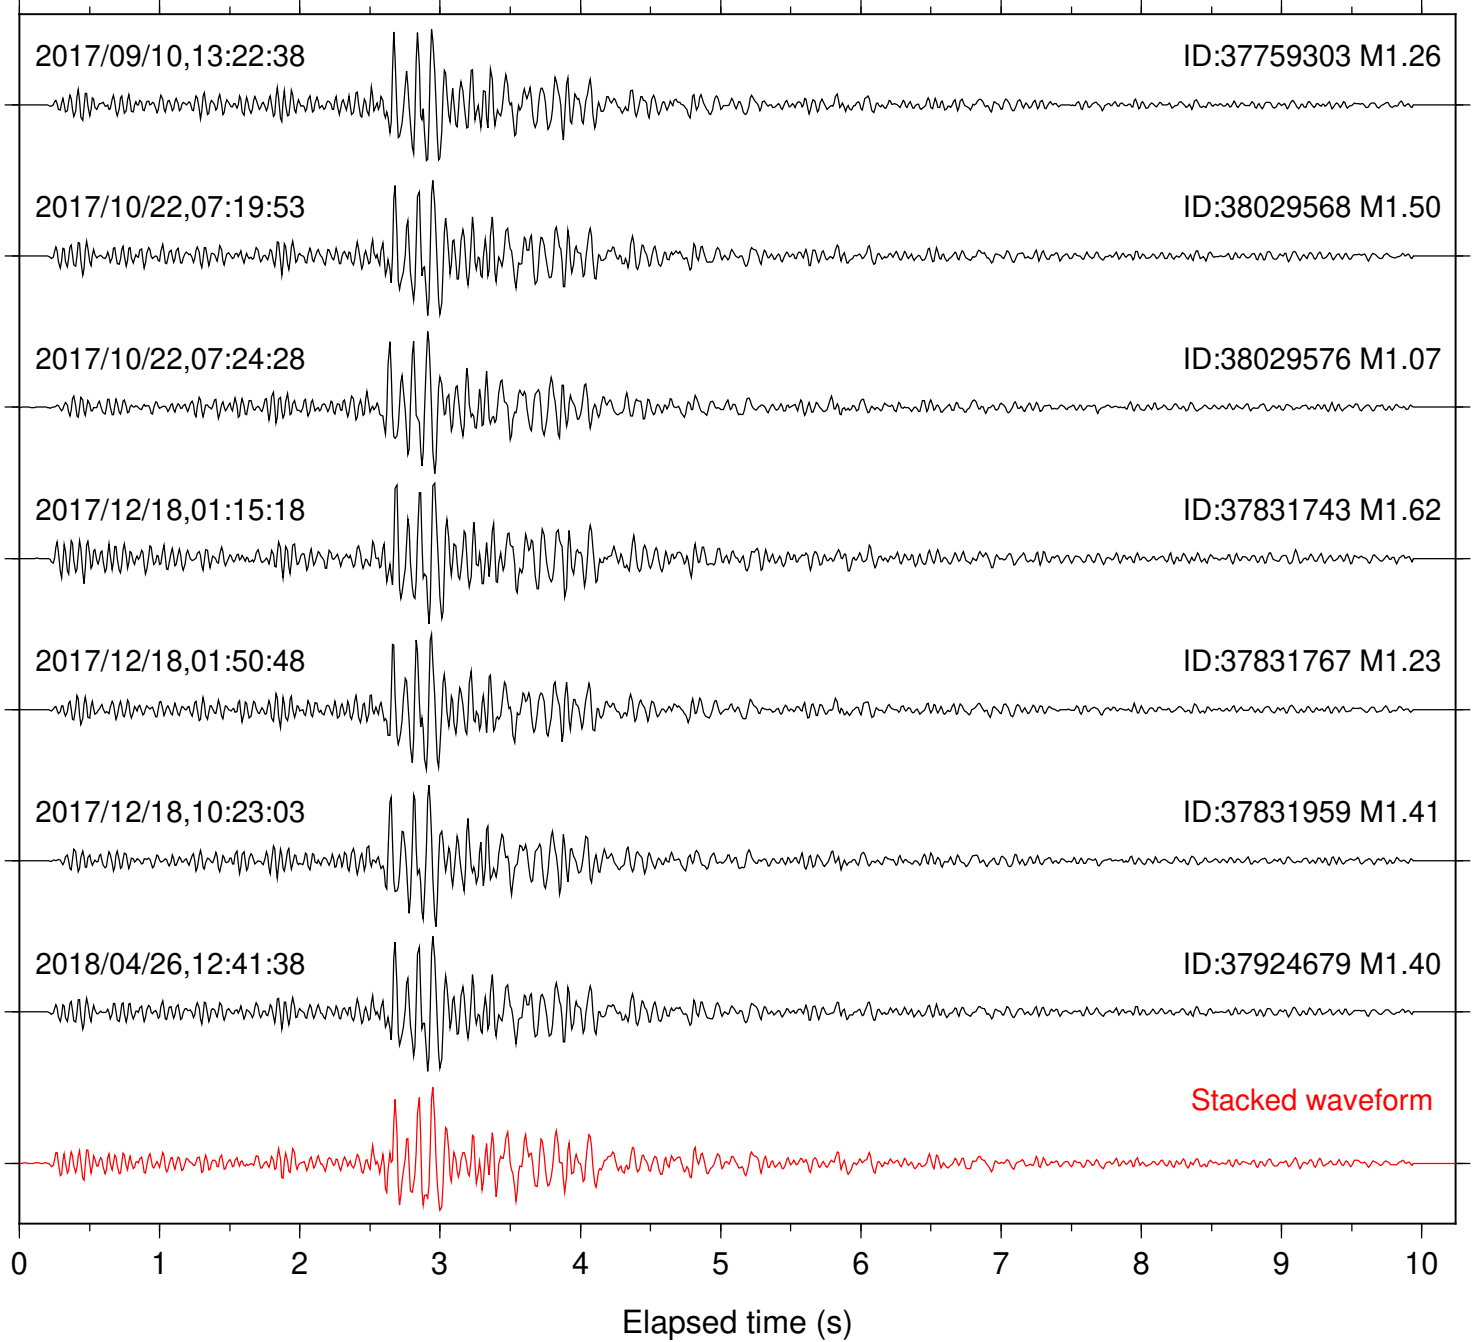

Station: B946 Com: EHZ

Focal depth: 6.30 km