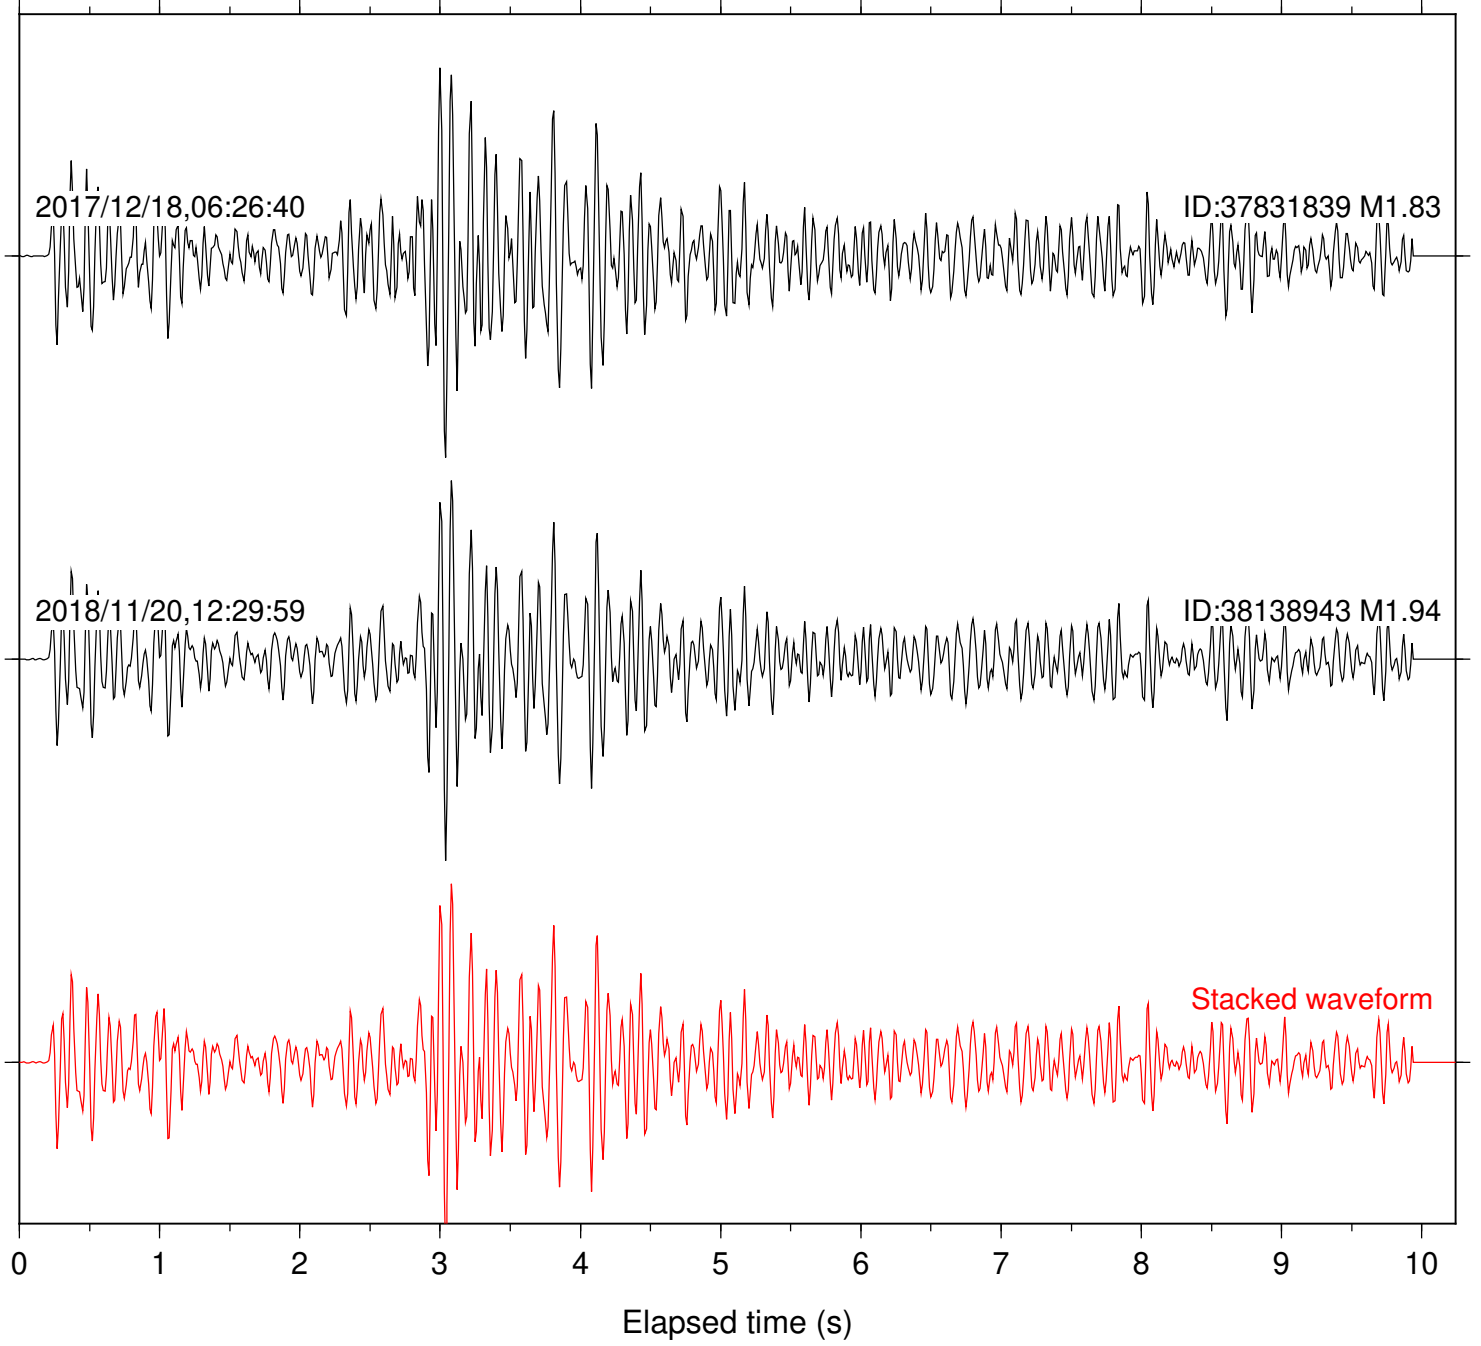

Station: B086 Com: EHZ

Focal depth: 3.00 km

Station: B087 Com: EHZ

Focal depth: 3.00 km

Station: B088 Com: EHZ

Focal depth: 3.00 km

Station: B093 Com: EHZ

Focal depth: 3.00 km