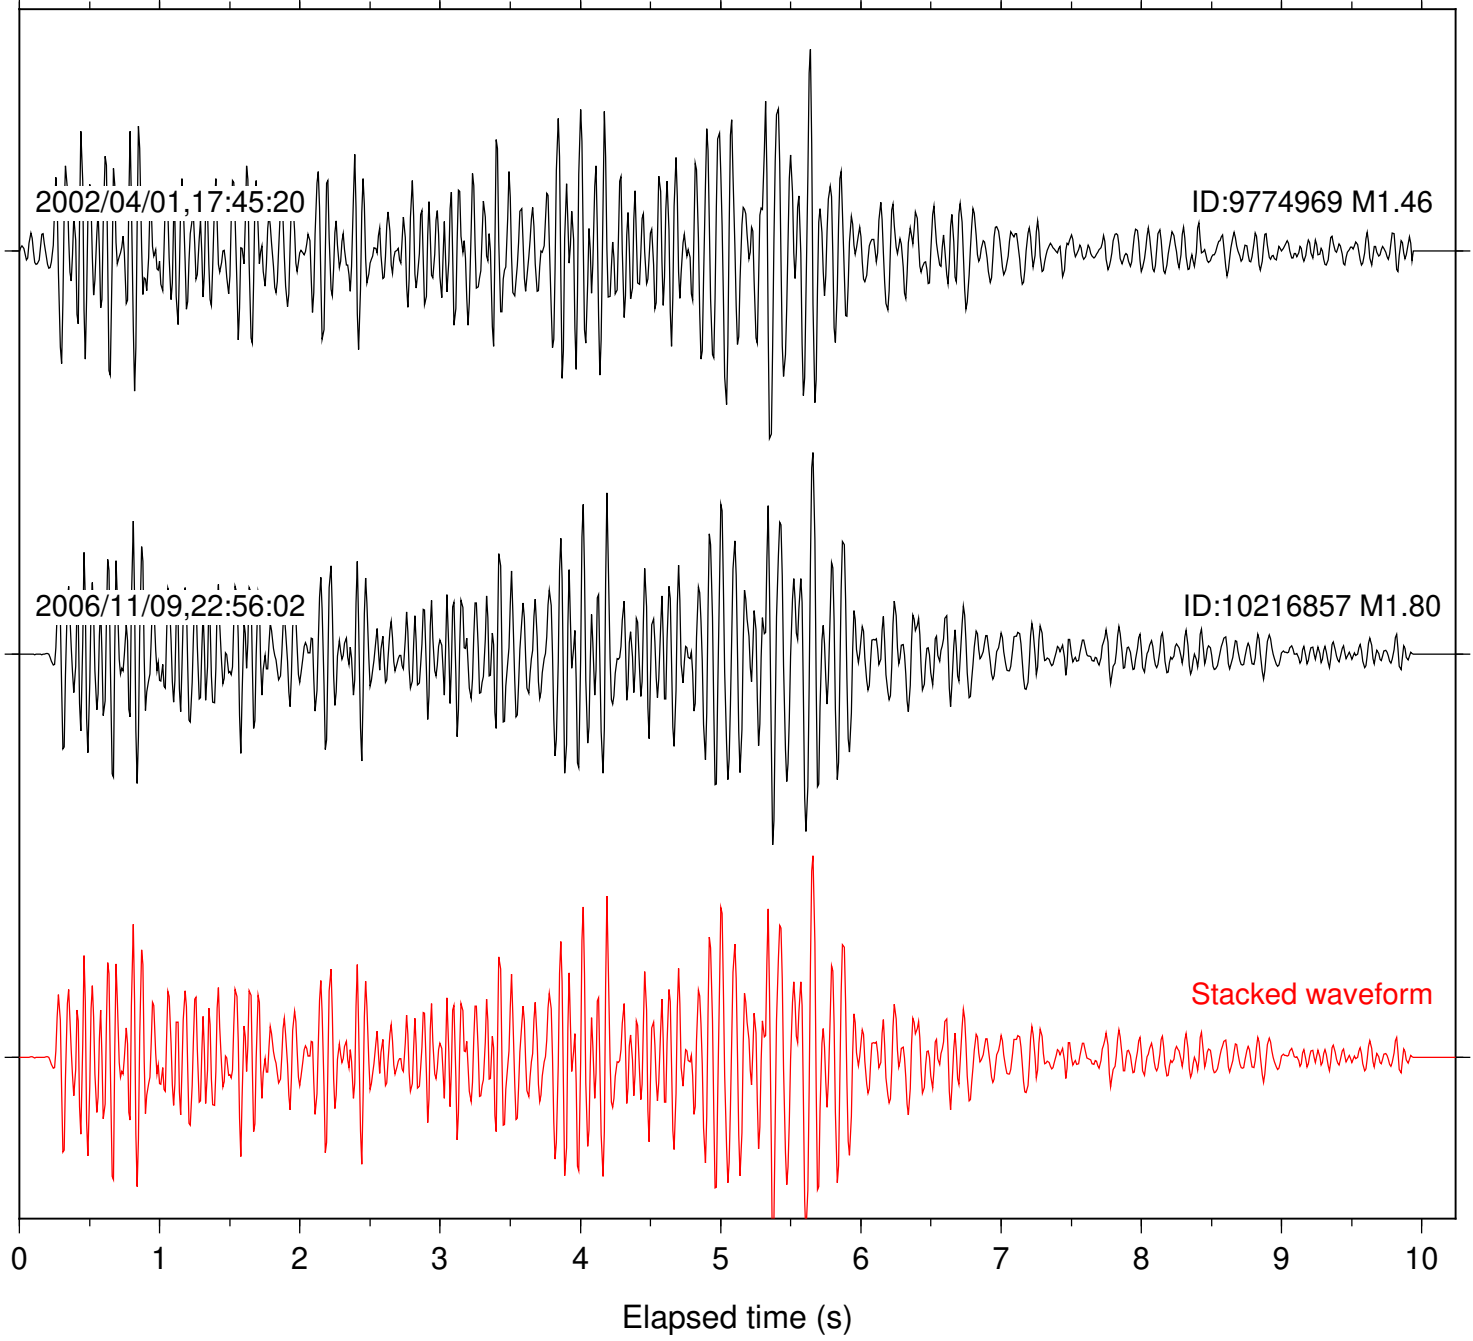

Station: DNR Com: HHZ

Focal depth: 14.55 km