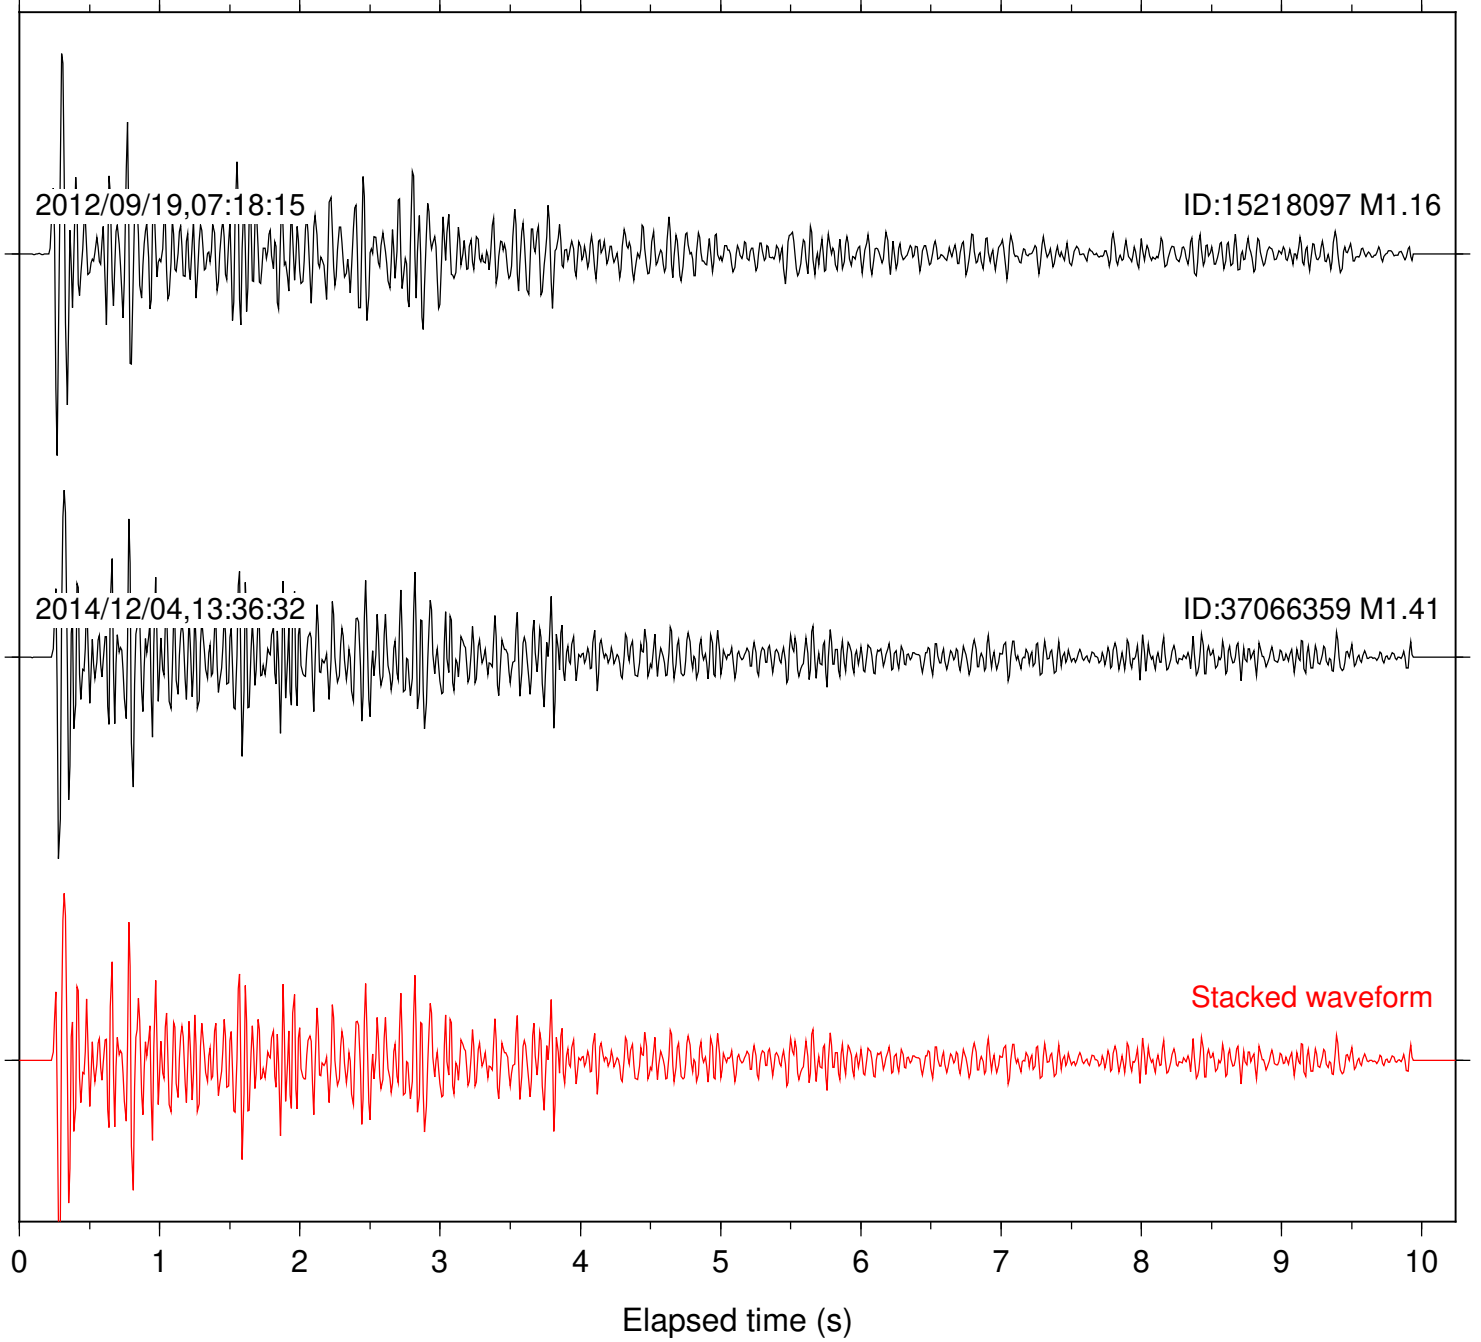

Station: FRD Com: HHZ

Focal depth: 4.86 km