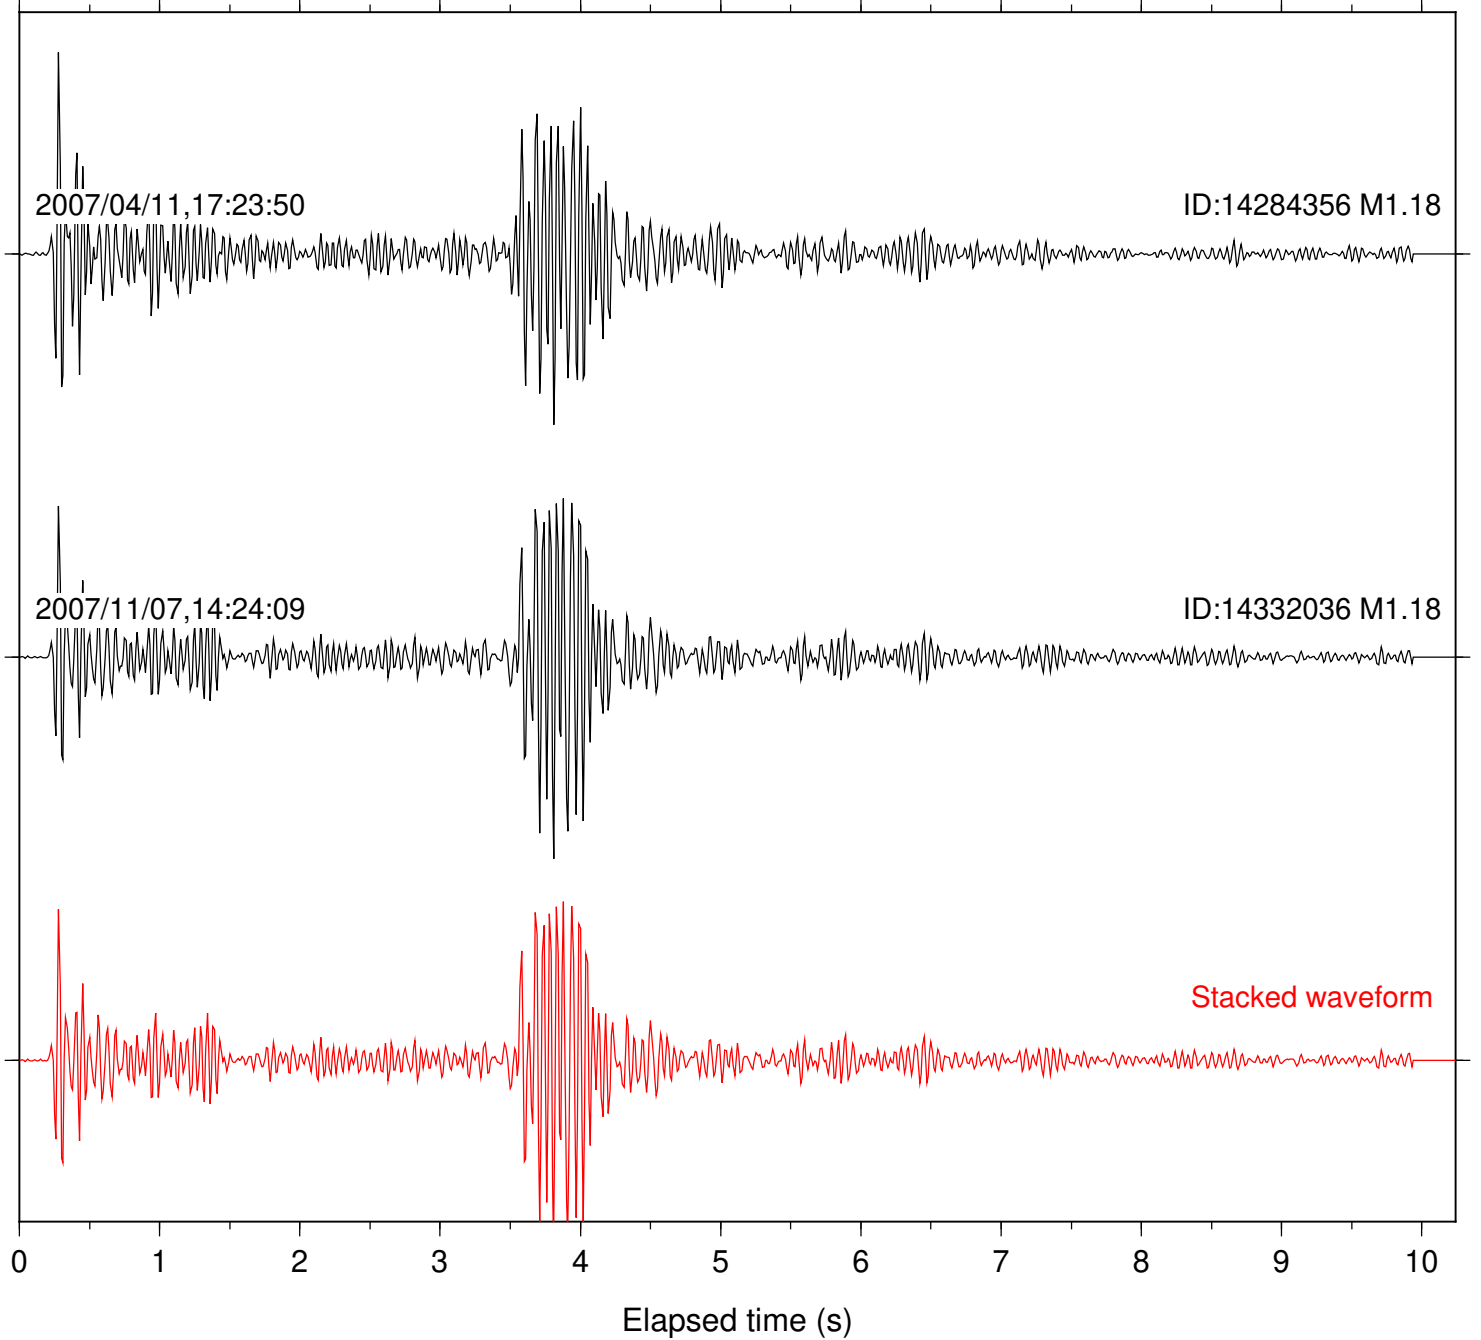

Station: DGR Com: HHZ

Focal depth: 17.06 km