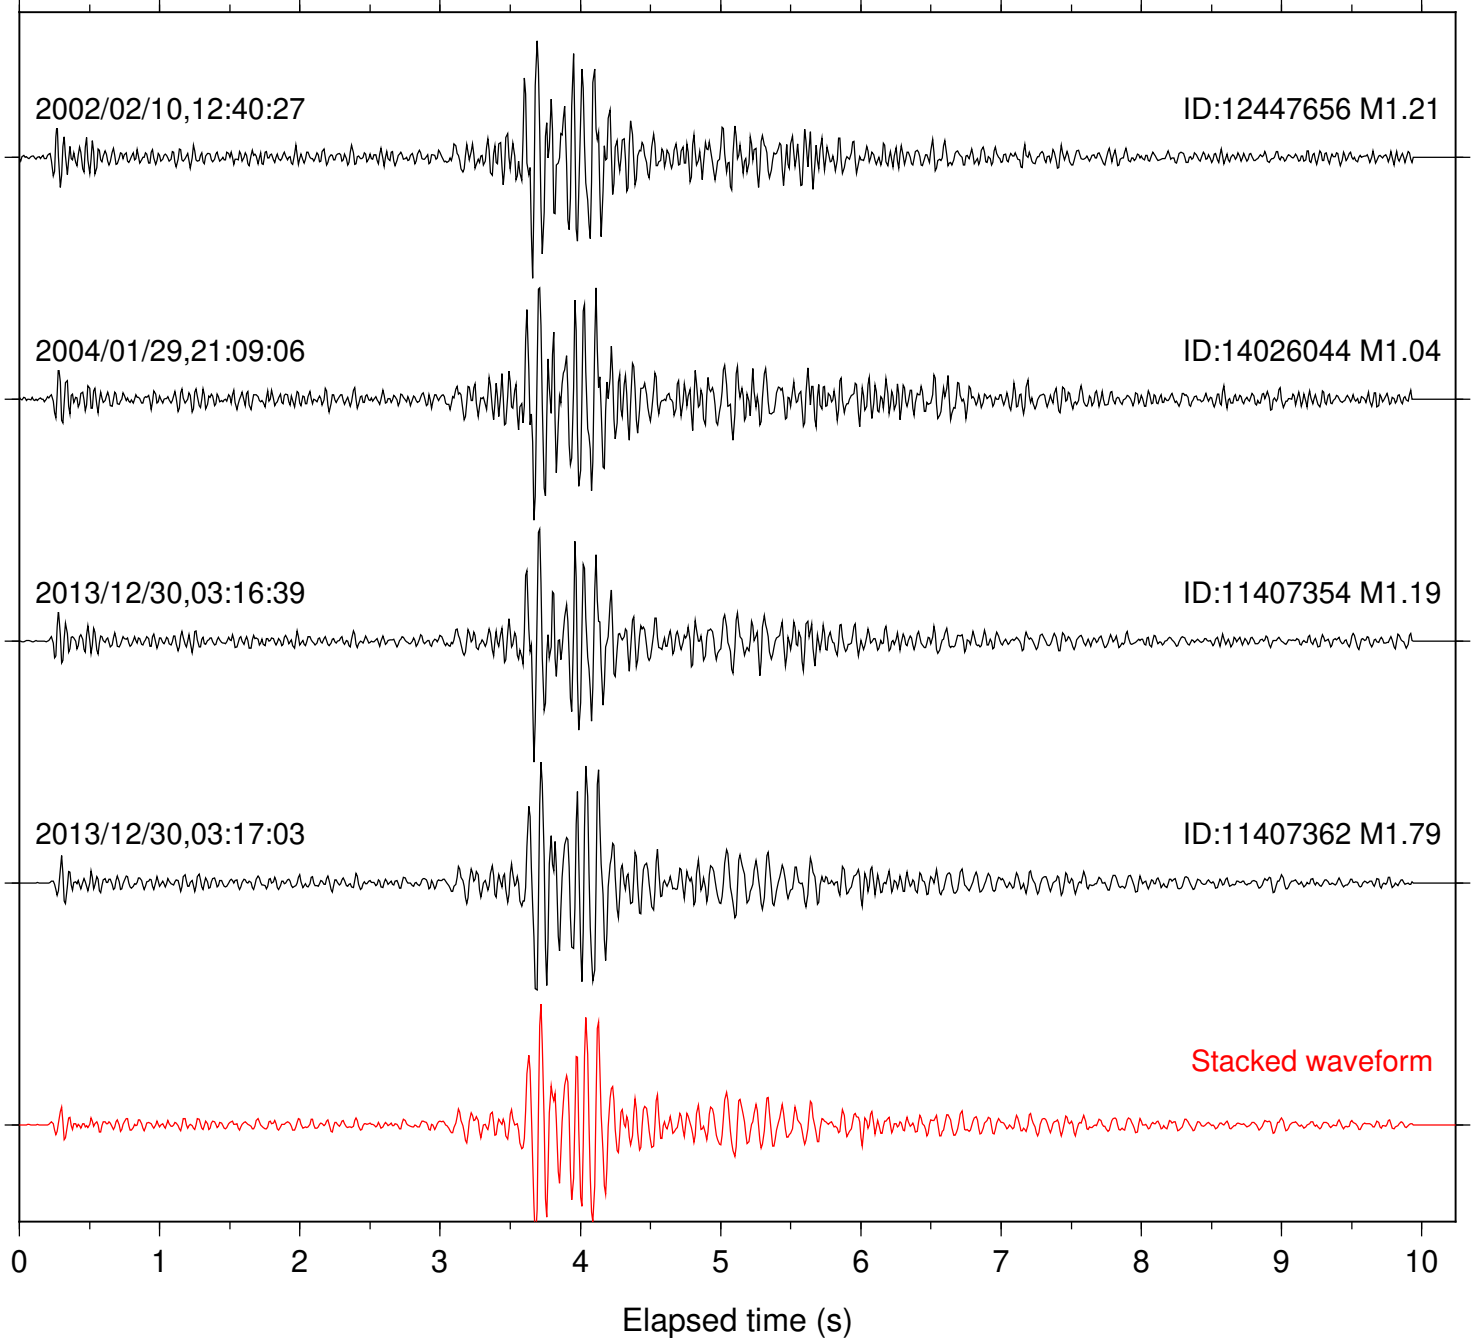

Station: BAC Com: EHZ

Focal depth: 15.47 km