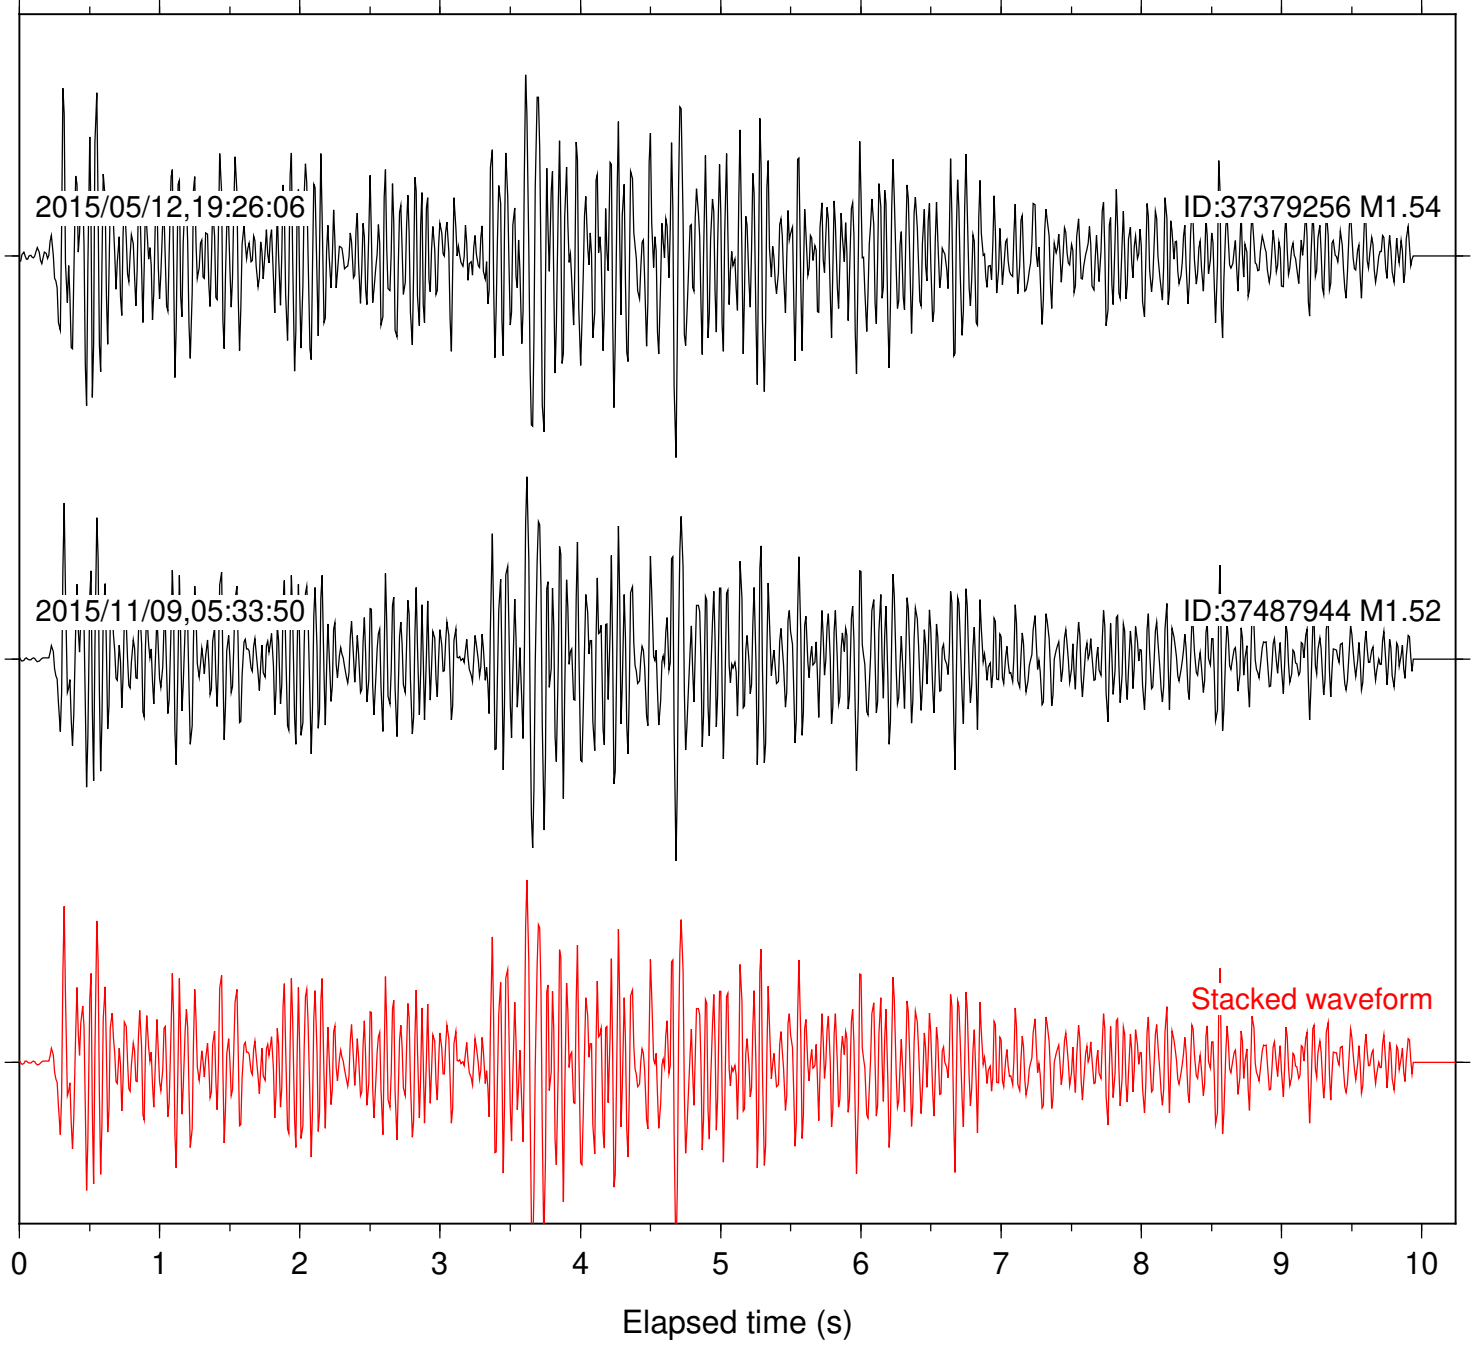

Station: B086 Com: EHZ

Focal depth: 8.33 km