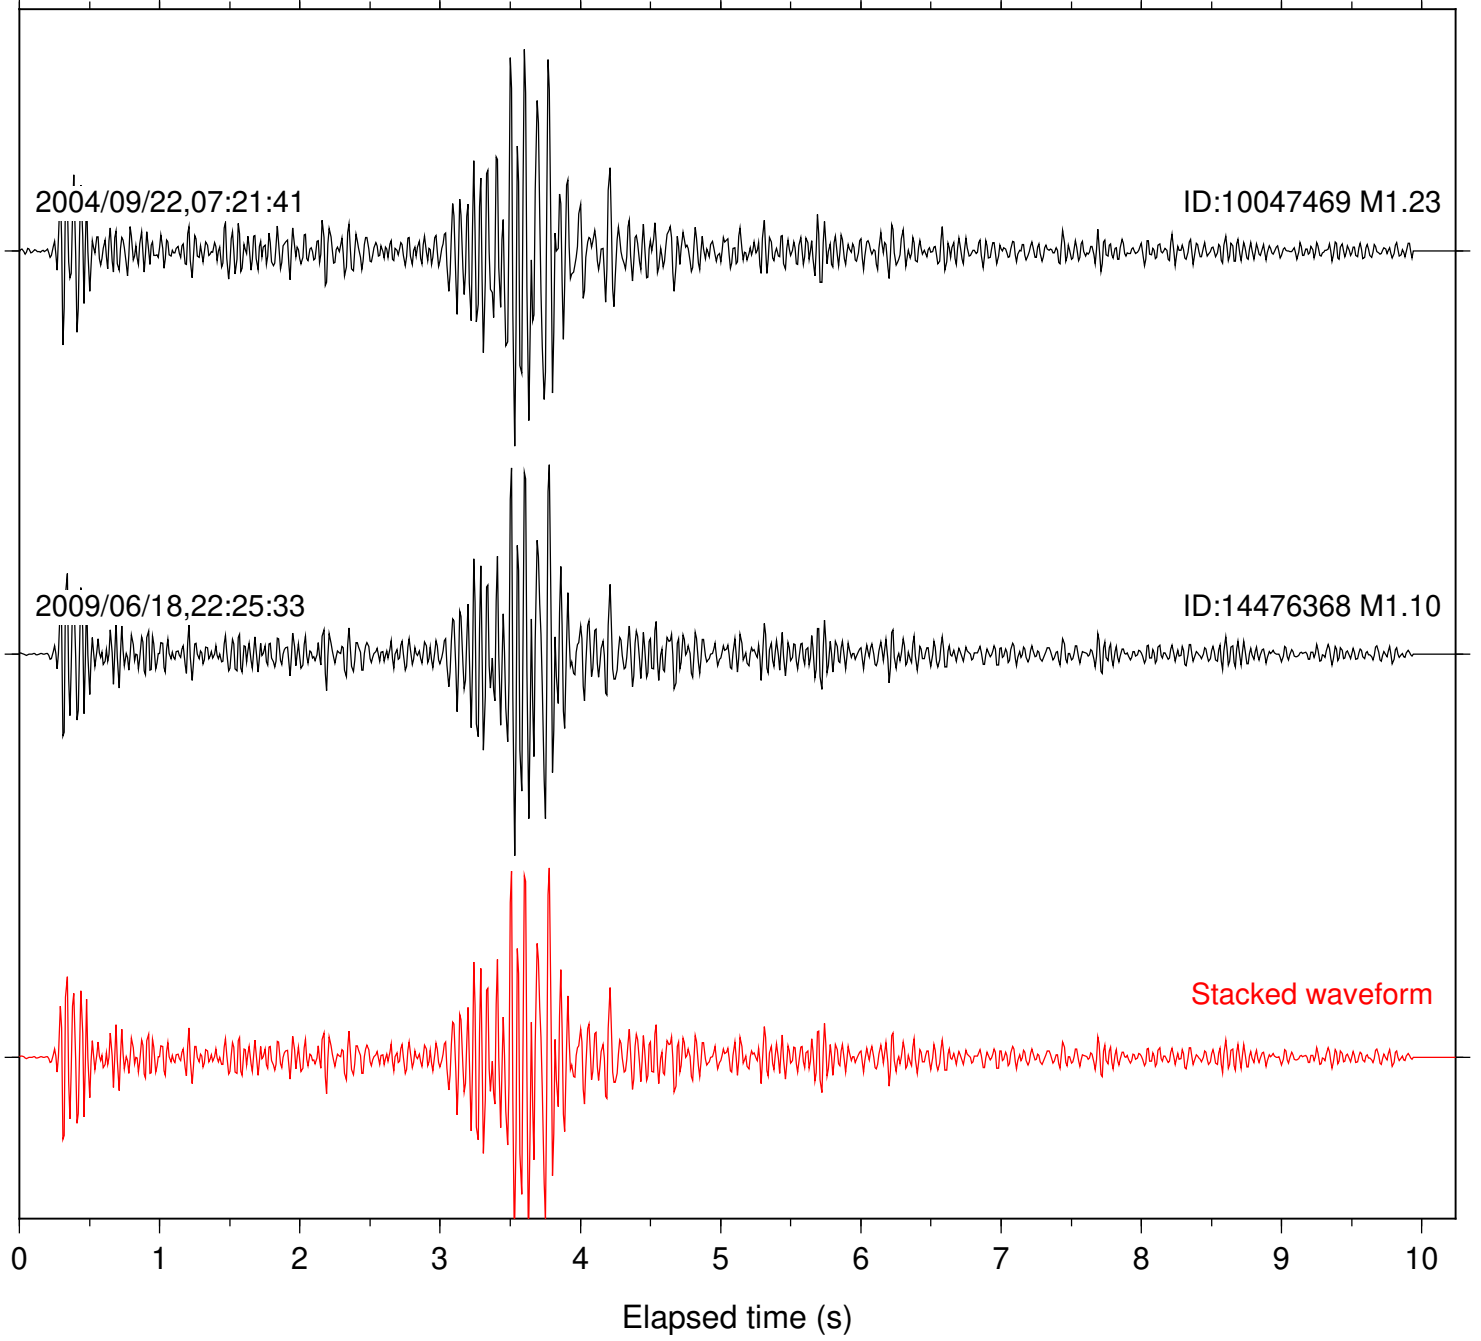

Station: SND Com: HHZ

Focal depth: 10.89 km

Station: BAC Com: EHZ

Focal depth: 17.22 km

Station: FRD Com: HHZ

Focal depth: 17.22 km

Station: HMT2 Com: HHZ

Focal depth: 17.22 km