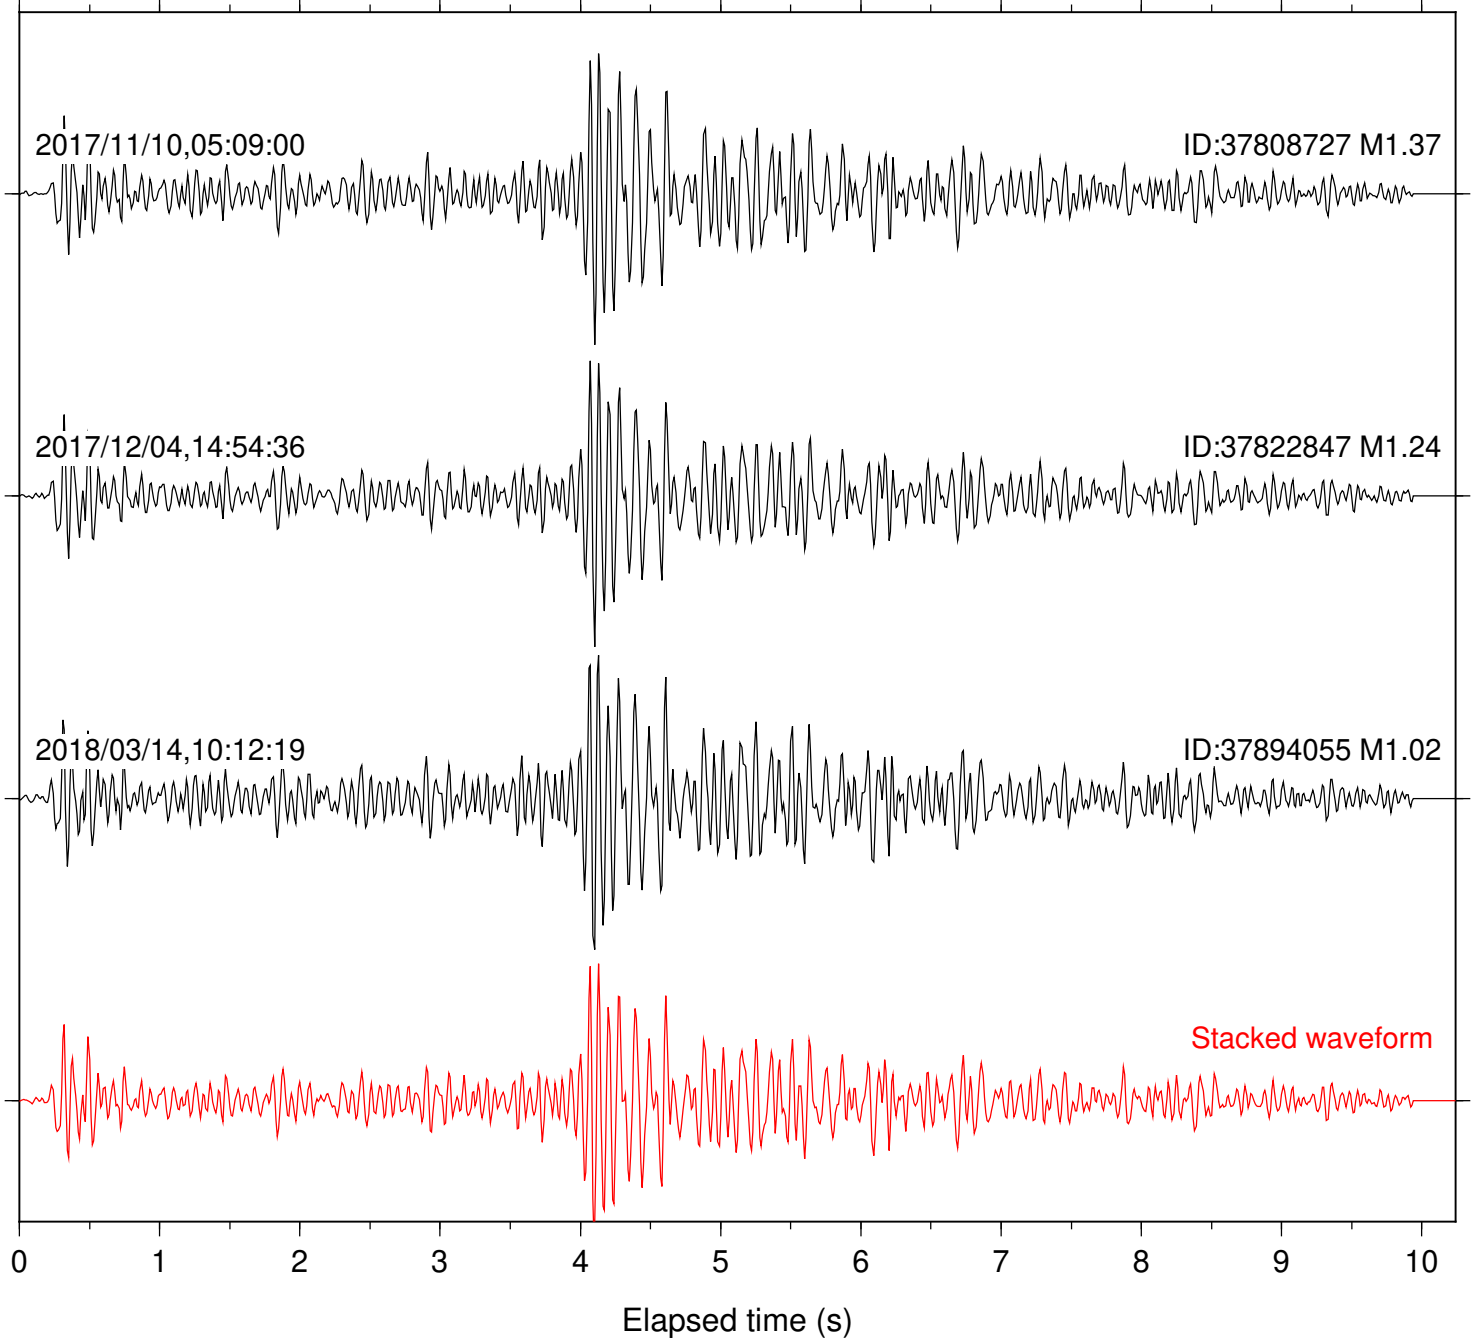

Station: B088 Com: EHZ

Focal depth: 12.24 km