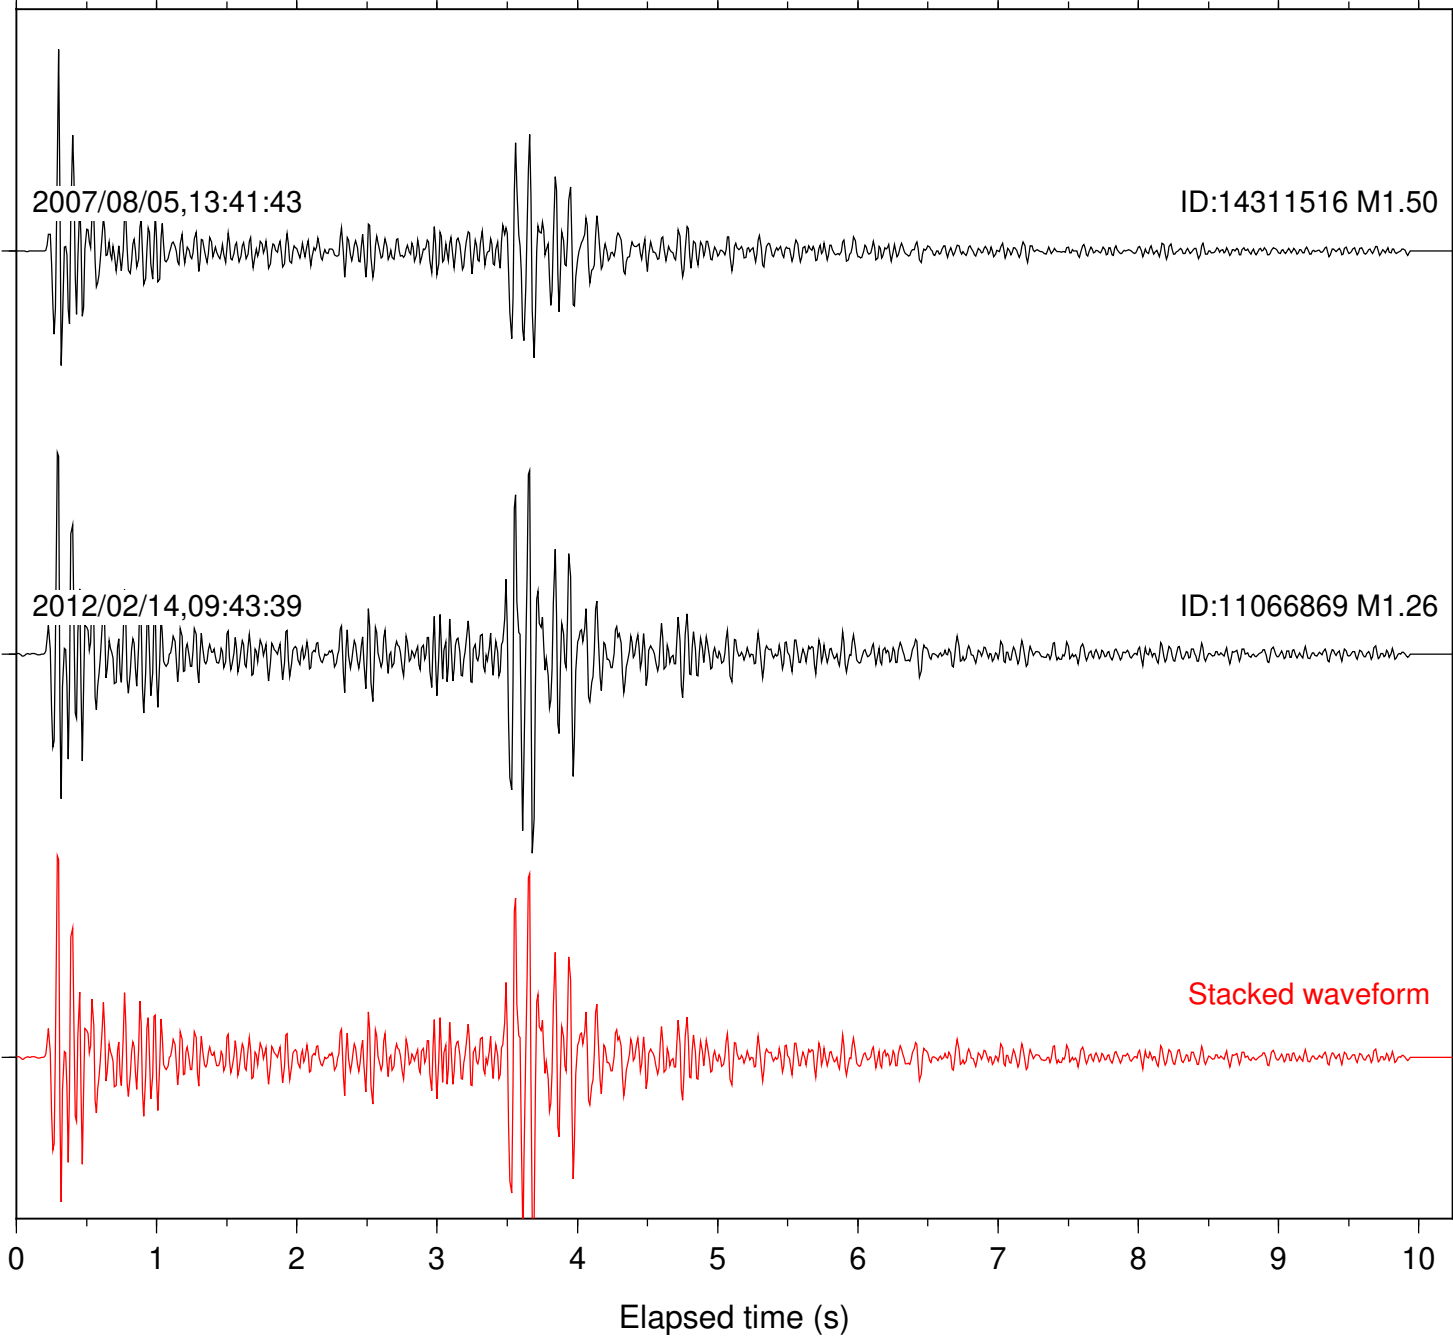

Station: B086 Com: EHZ

Focal depth: 16.32 km

2007/08/05,13:41:43

ID:14311516 M1.50

2012/02/14,09:43:39

ID:11066869 M1.26

Stacked waveform