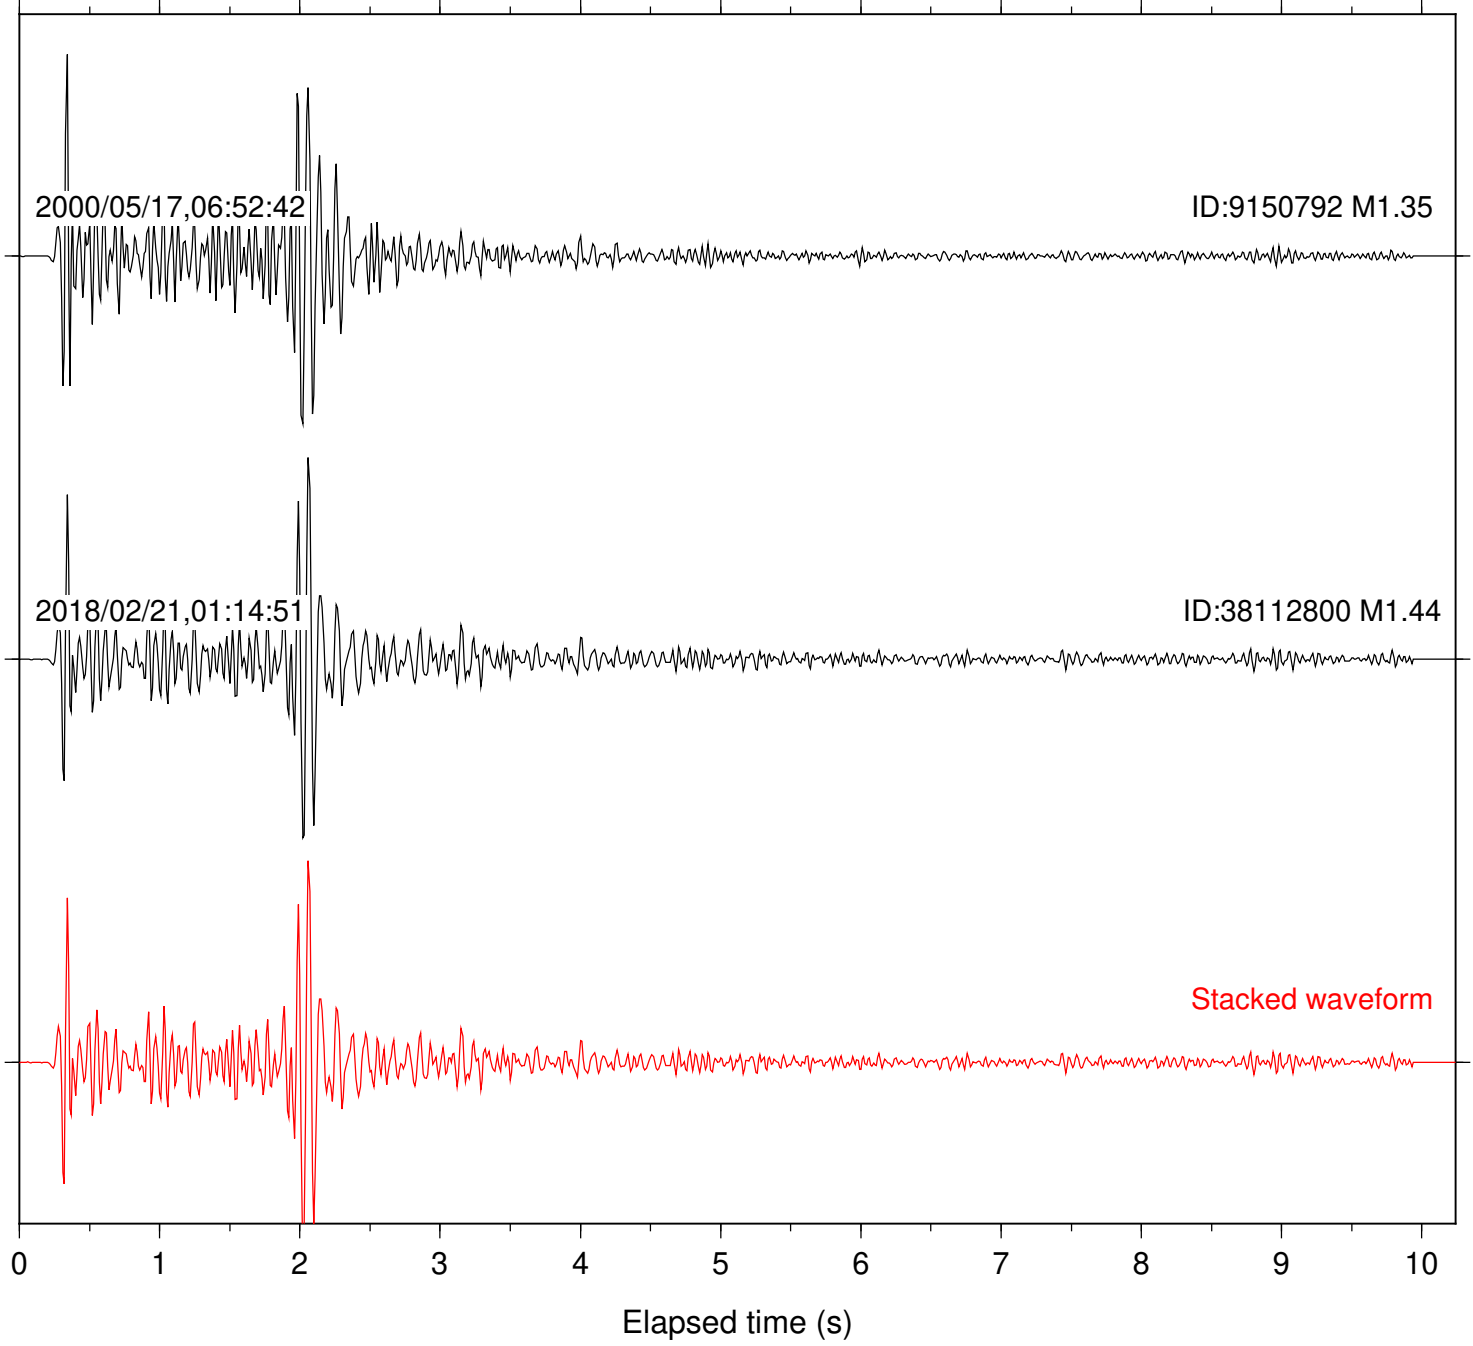

Station: CRY Com: HHZ

Focal depth: 6.10 km