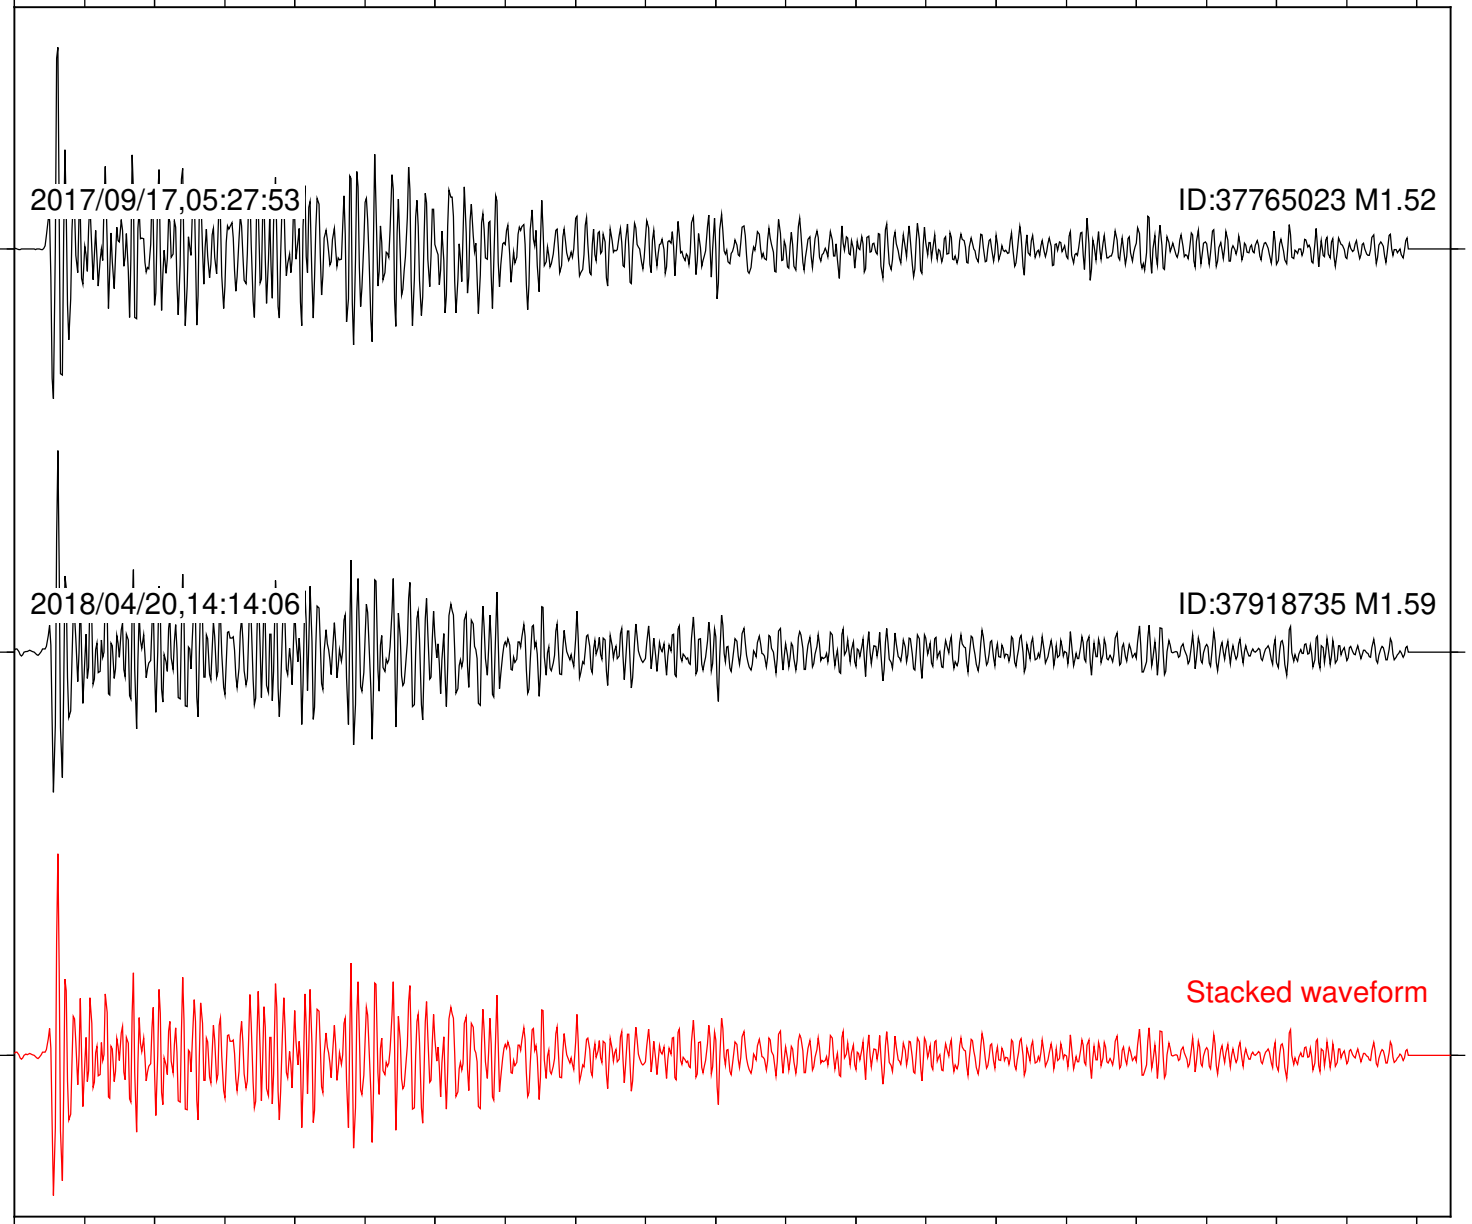

Station: FRD Com: HHZ

Focal depth: 6.09 km

2017/09/17,05:27:53

ID:37765023 M1.52

2018/04/20,14:14:06

ID:37918735 M1.59

Stacked waveform

0 1 2 3 4 5 6 7 8 9 10
Elapsed time (s)