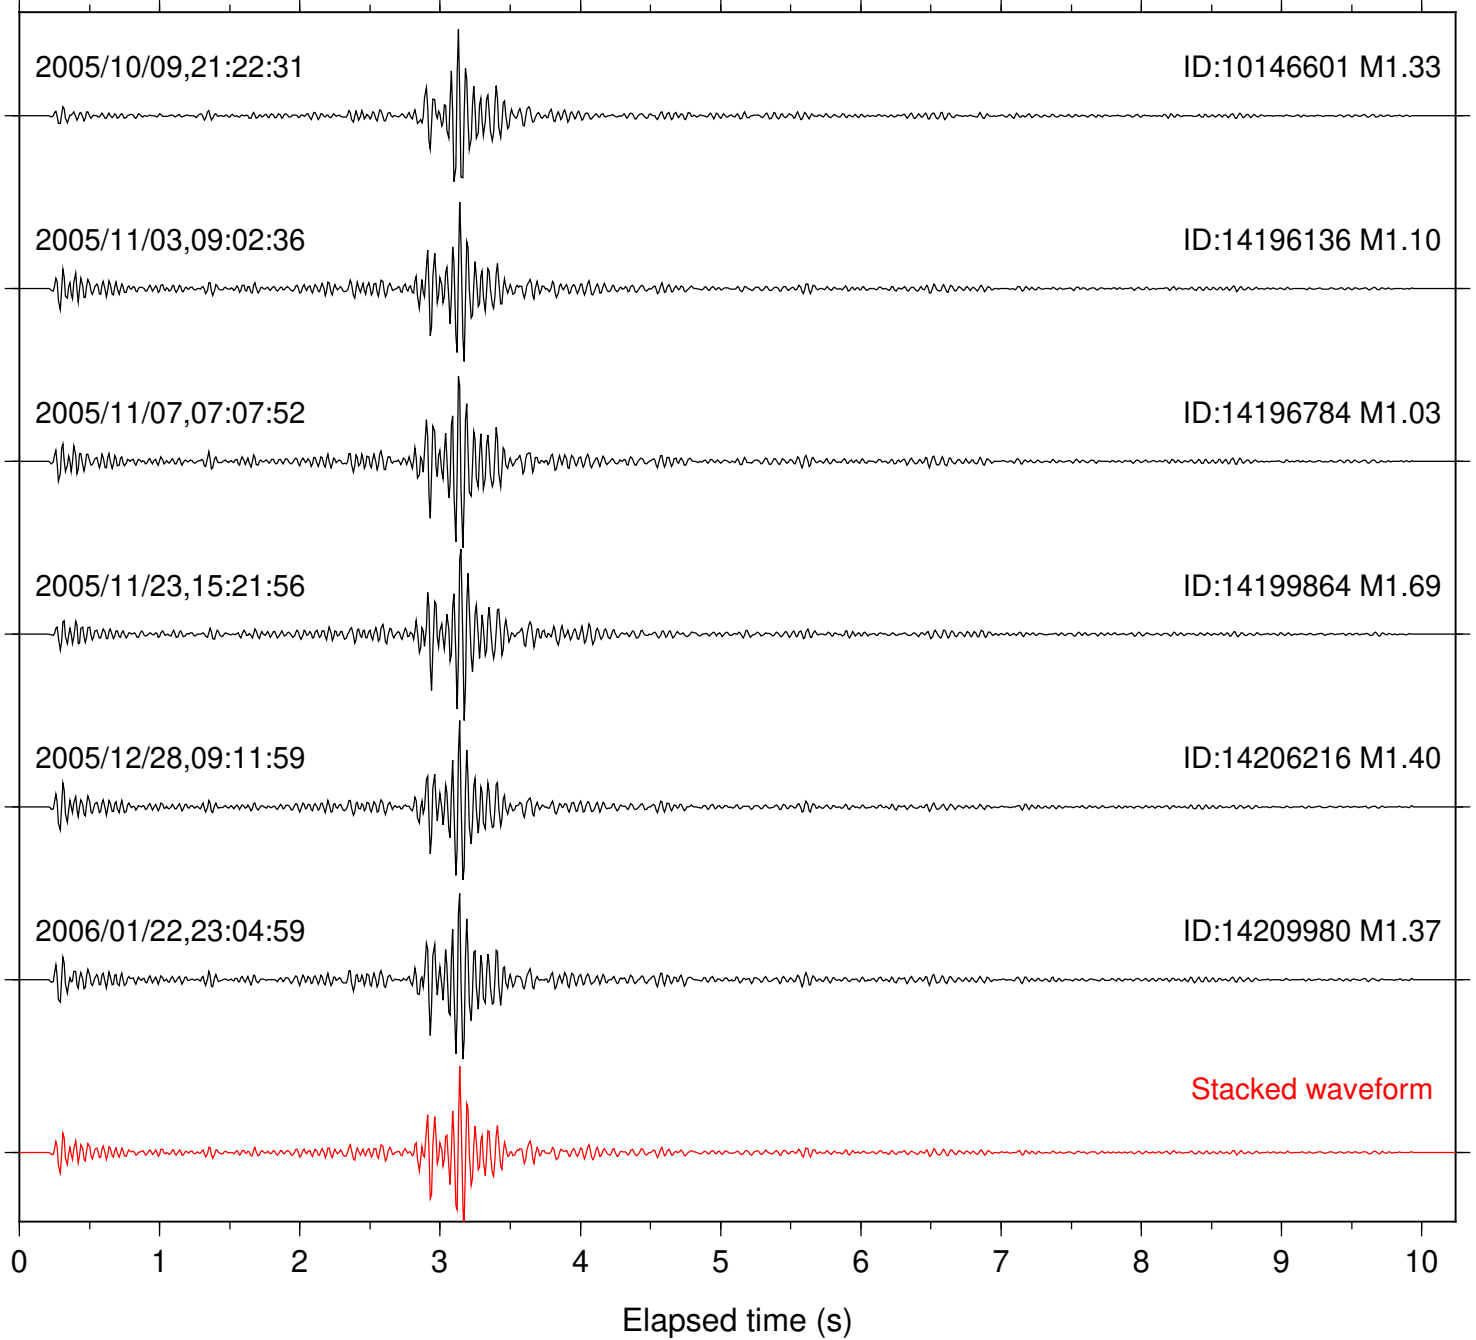

Station: DGR Com: HHZ

Focal depth: 13.27 km