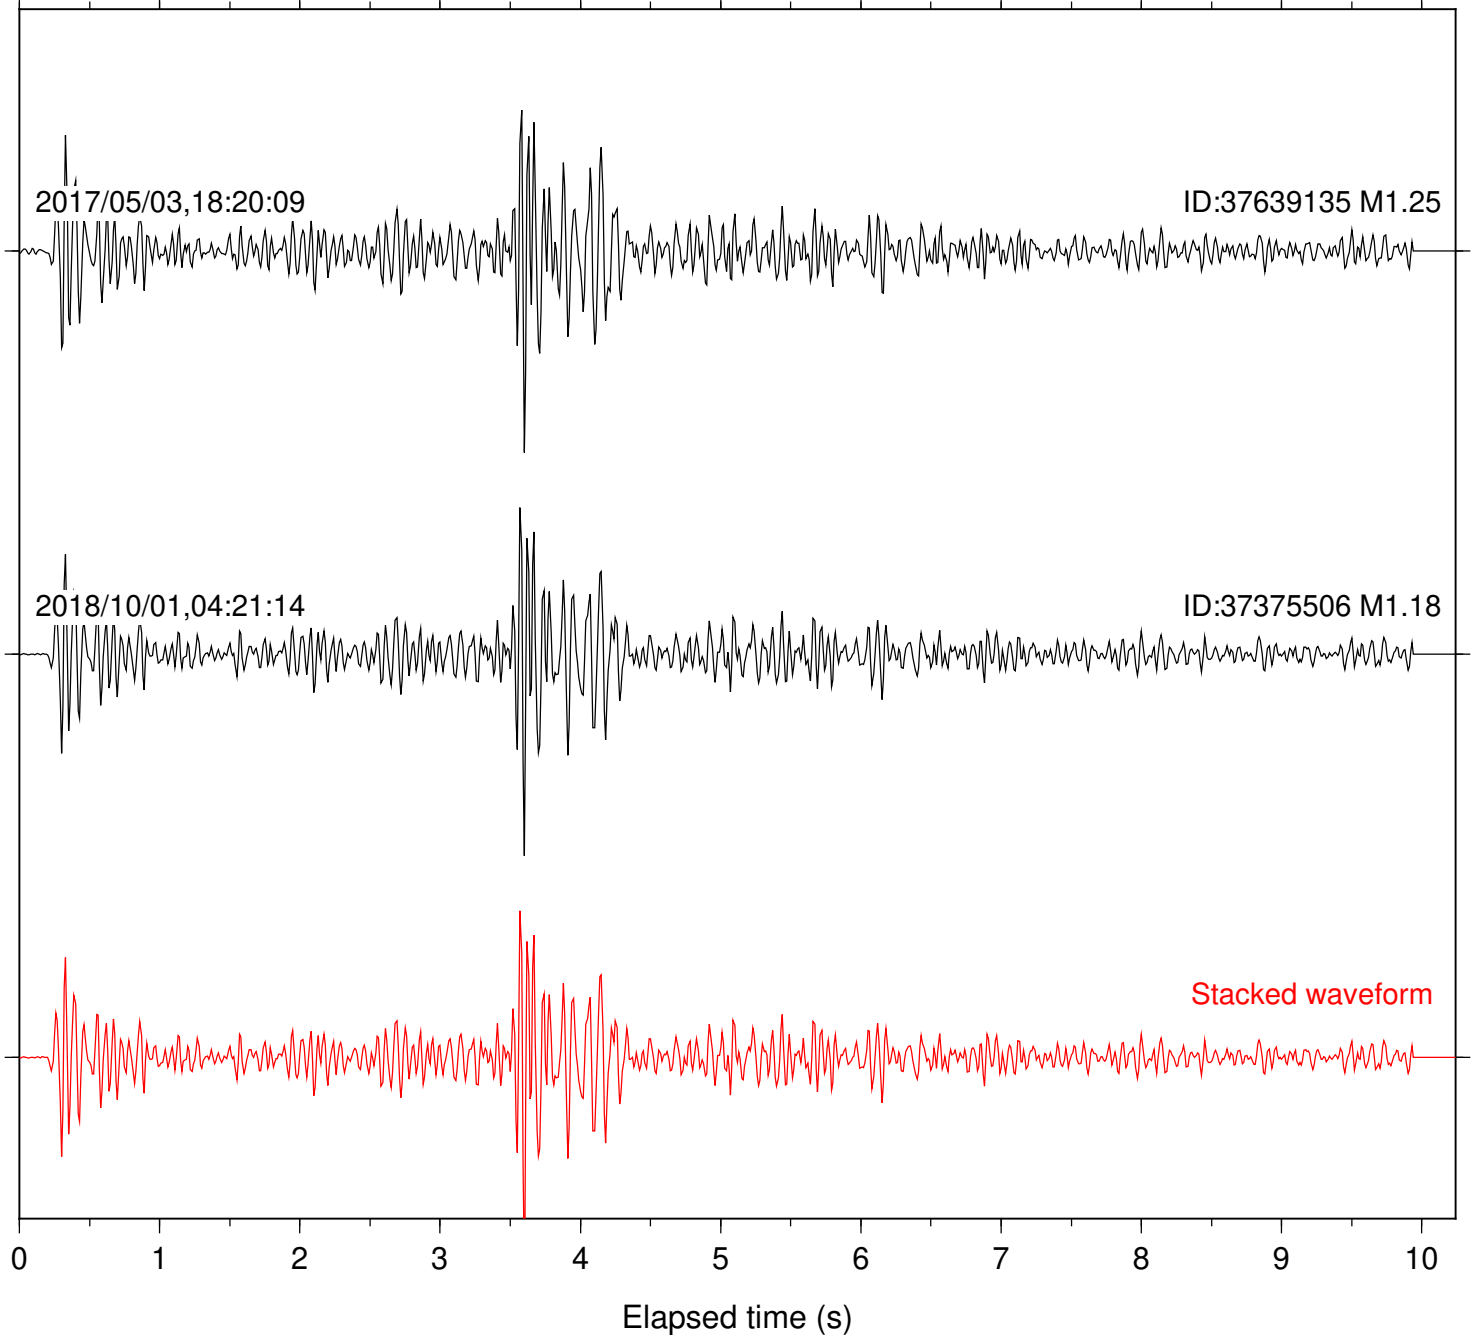

Station: B081 Com: EHZ

Focal depth: 5.83 km