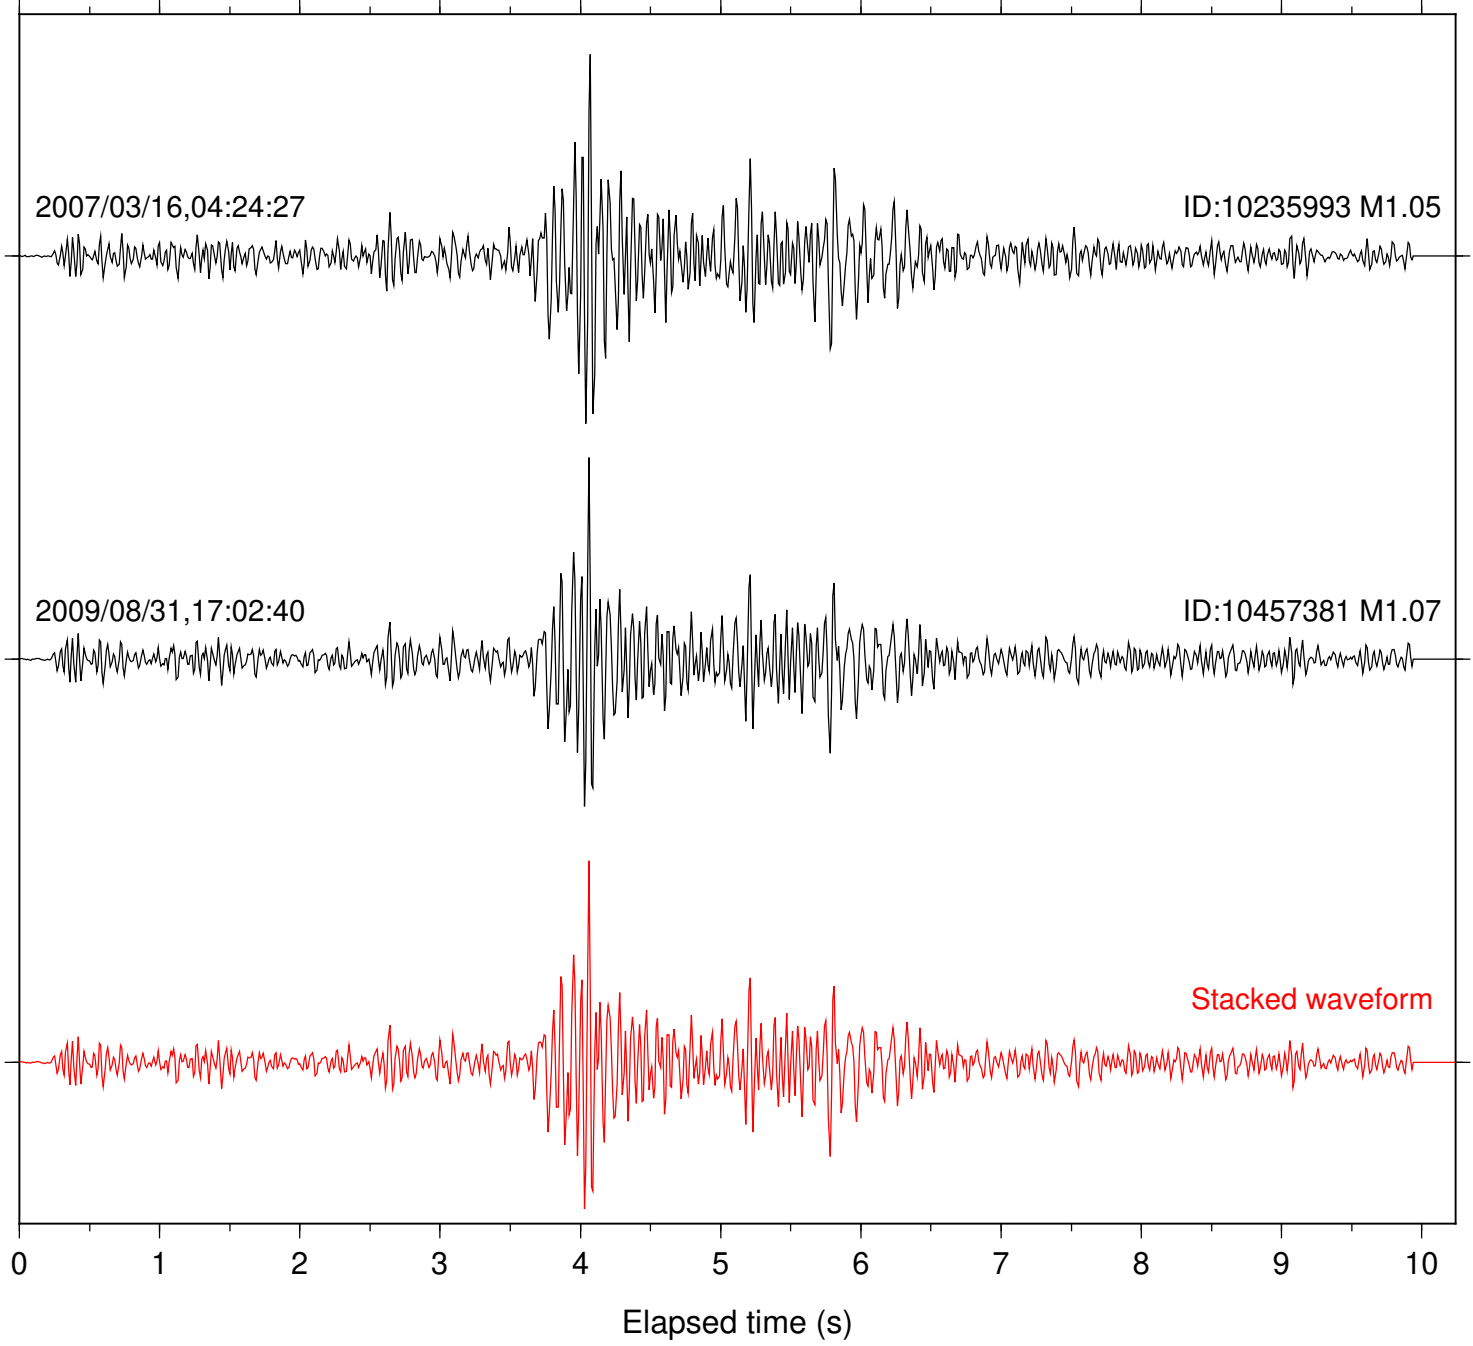

Station: BAC Com: EHZ

Focal depth: 16.92 km