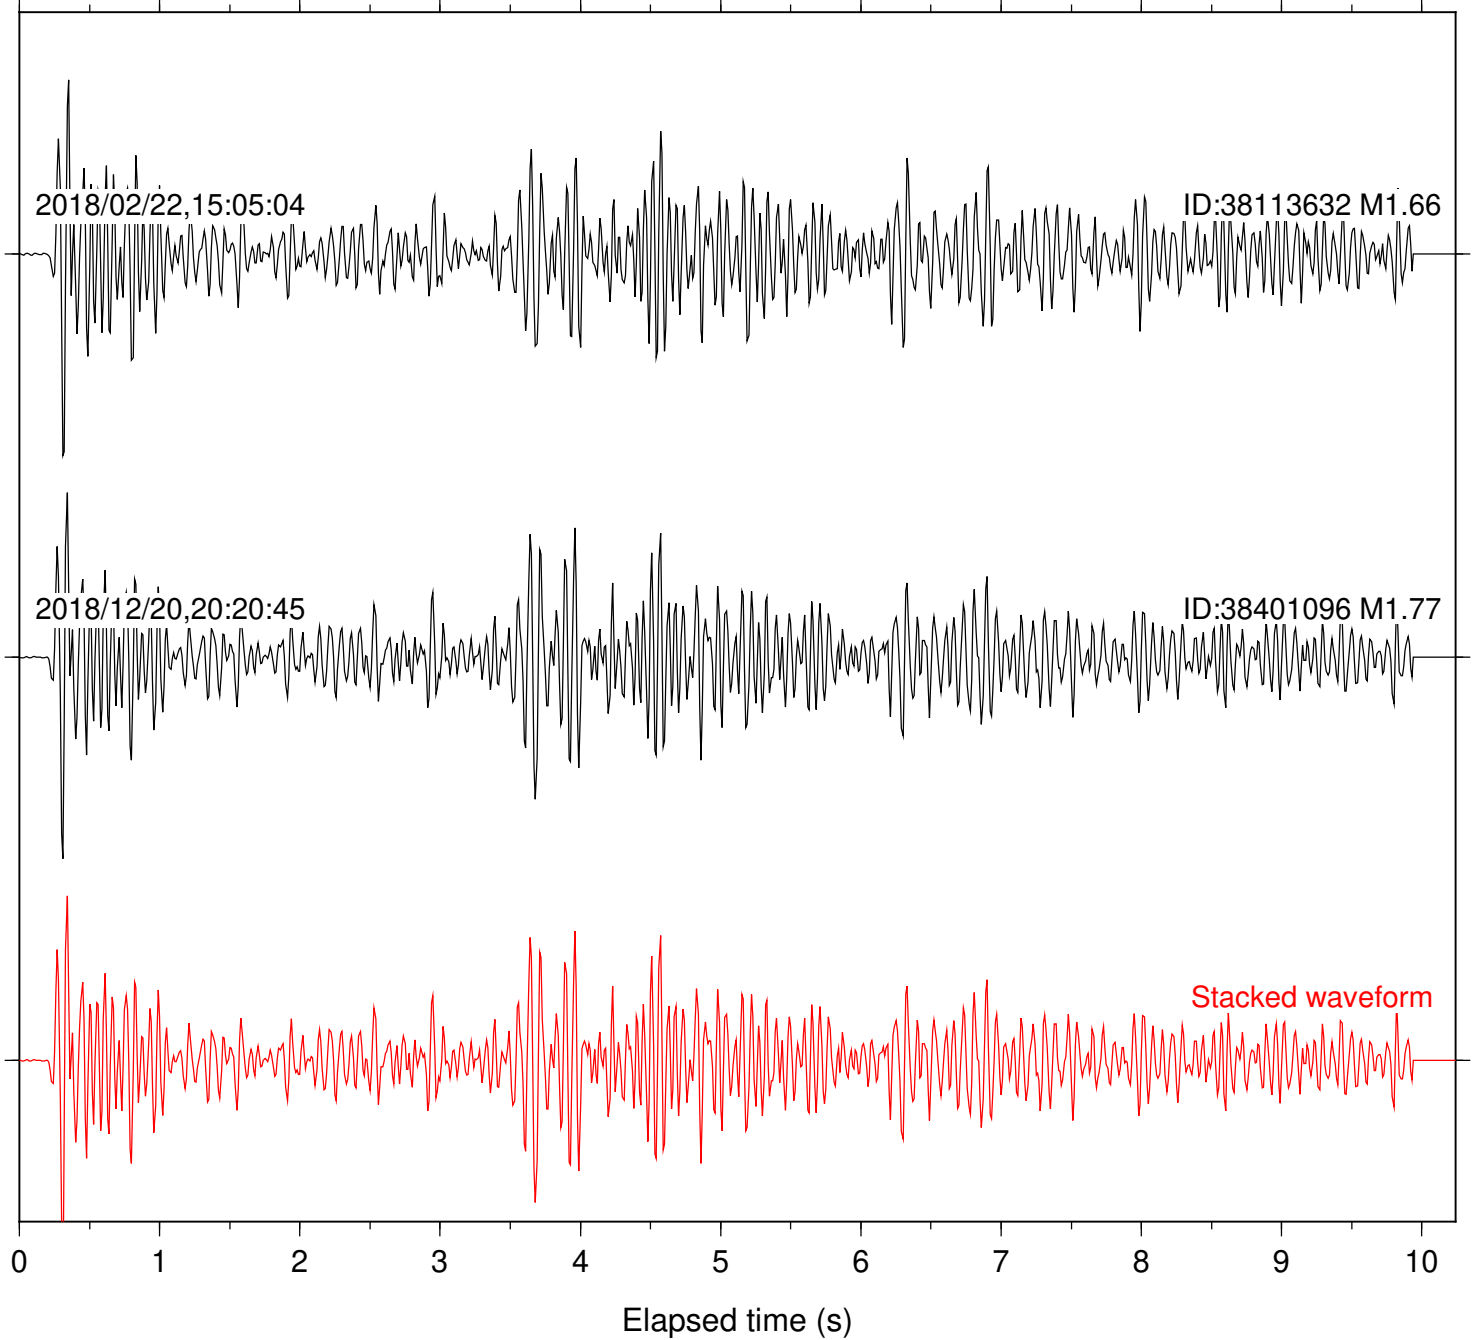

Station: KNW Com: HHZ

Focal depth: 6.71 km