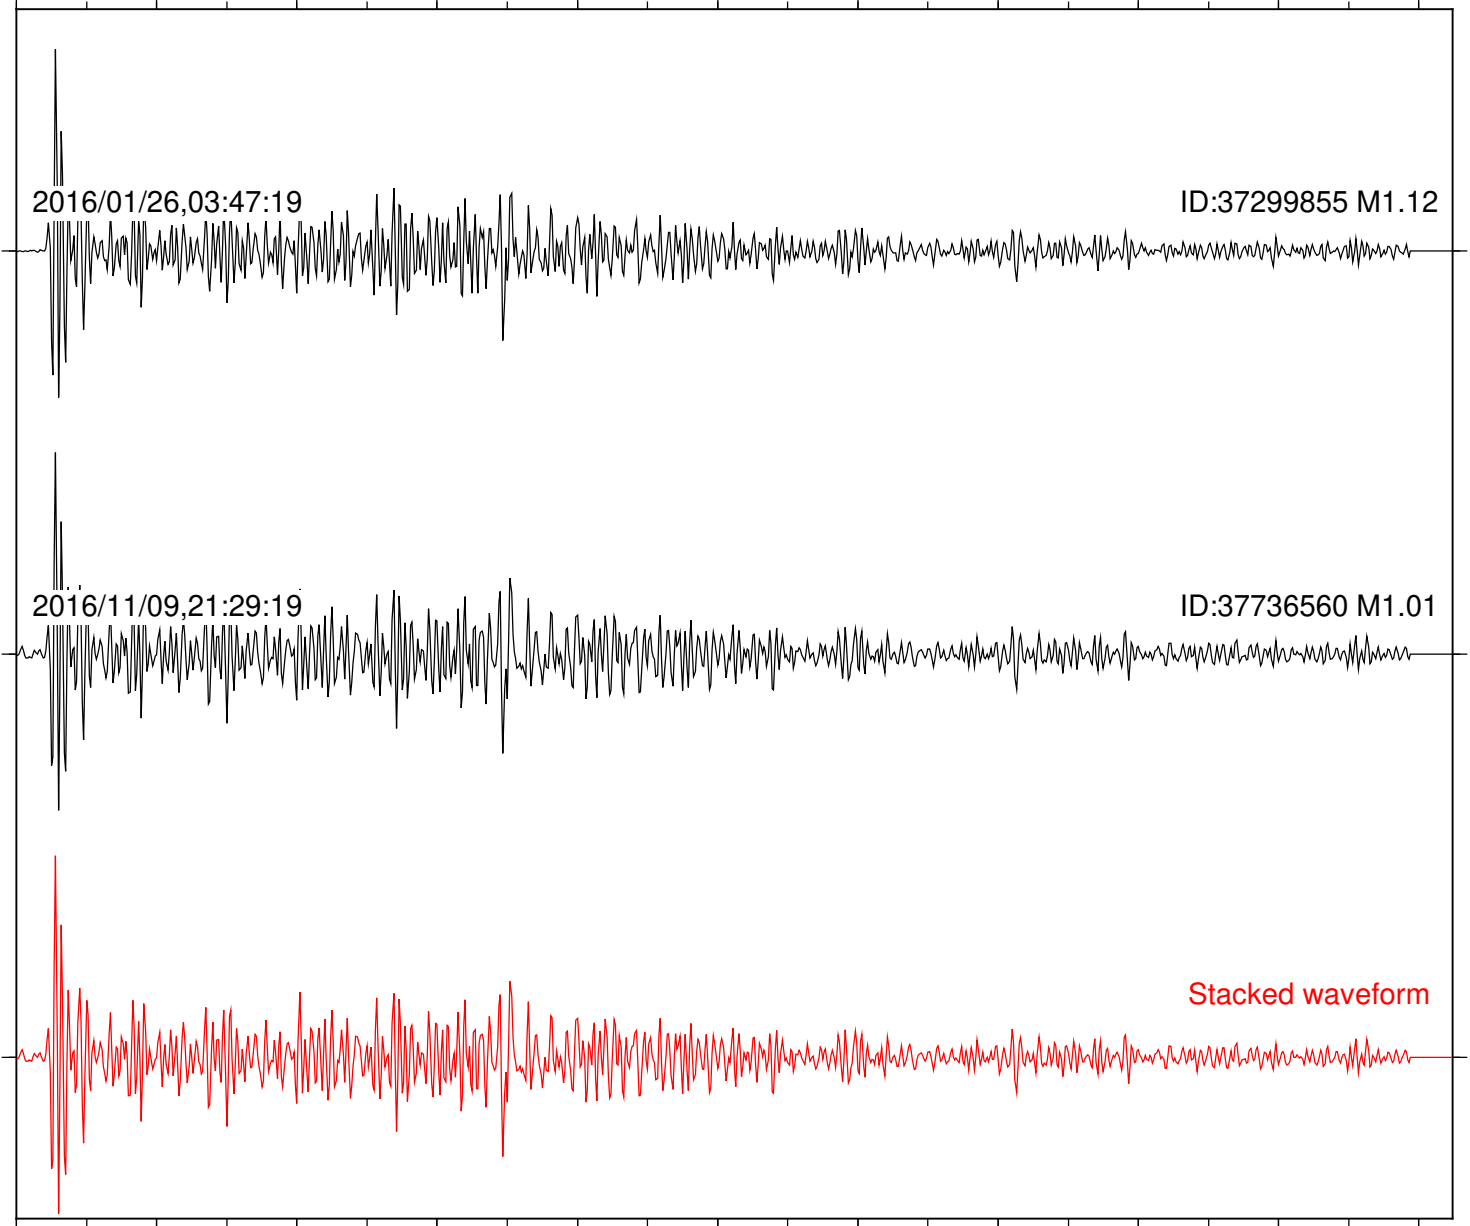

Station: FRD Com: HHZ

Focal depth: 13.09 km

2016/01/26,03:47:19

ID:37299855 M1.12

2016/11/09,21:29:19

ID:37736560 M1.01

Stacked waveform

0 1 2 3 4 5 6 7 8 9 10
Elapsed time (s)