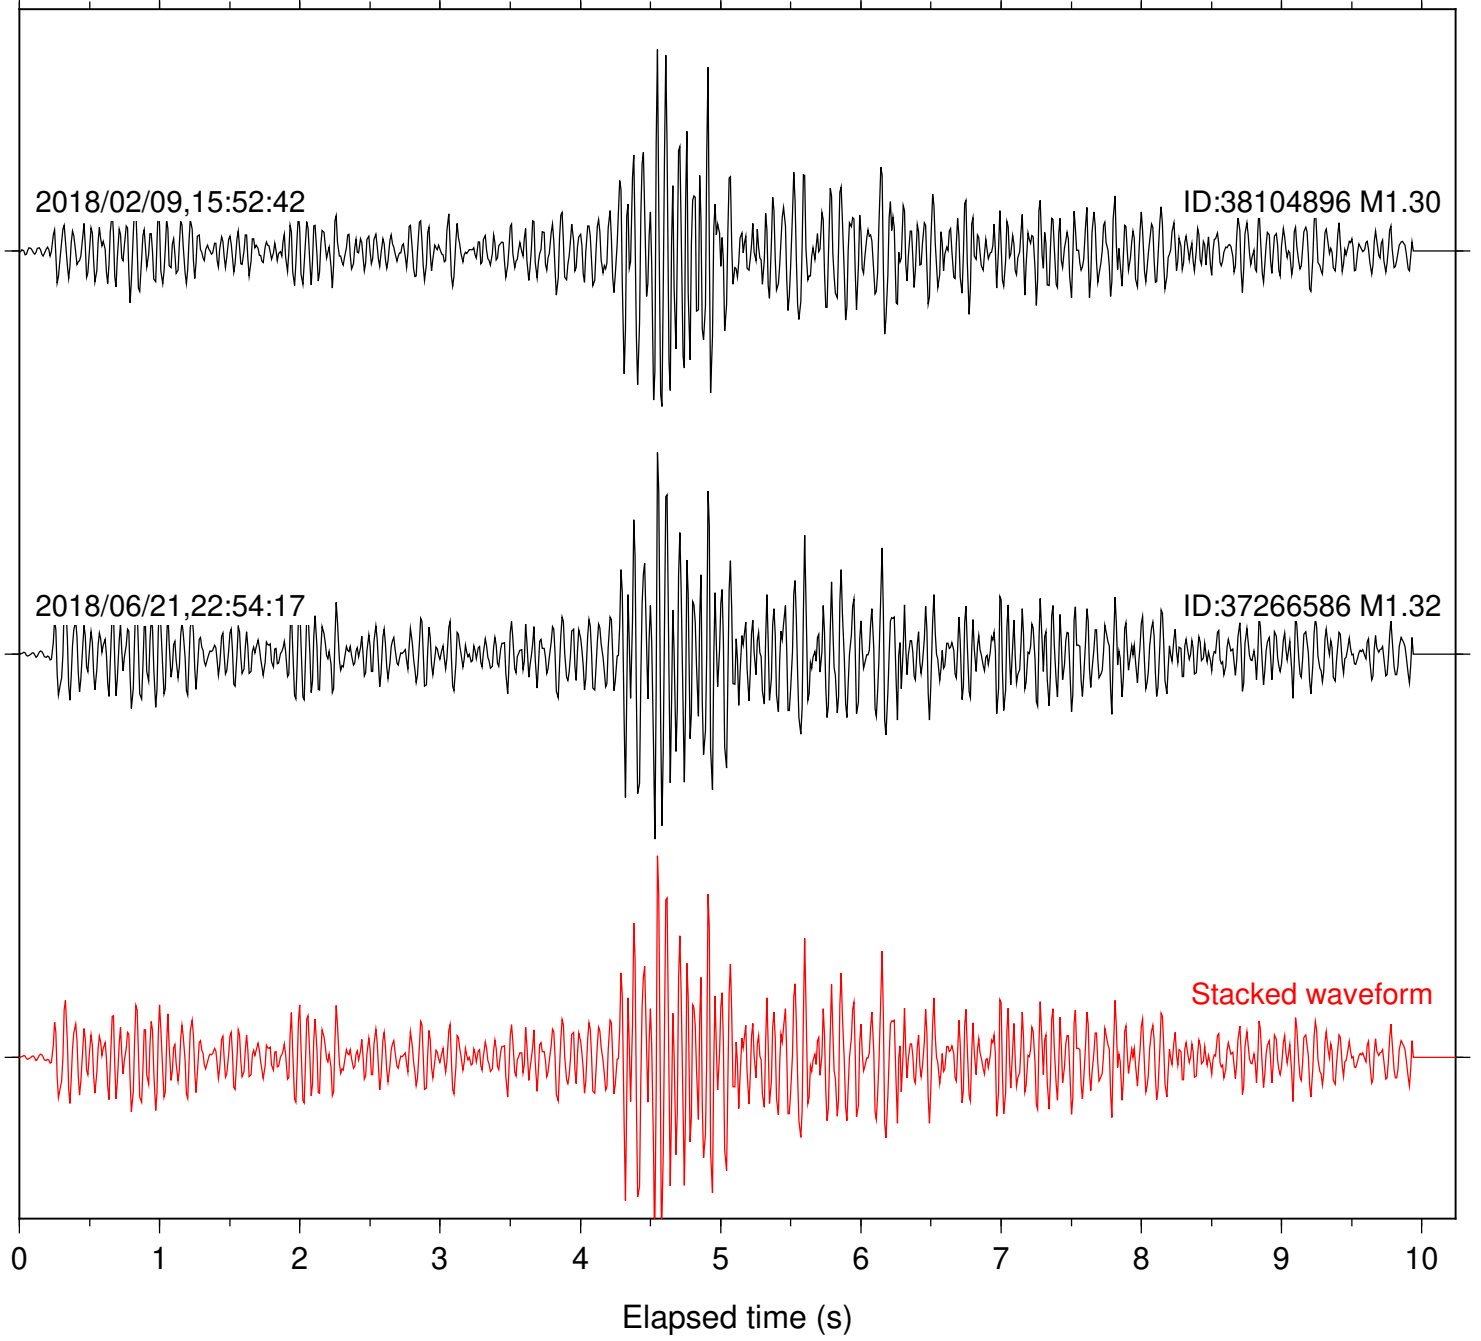

Station: KNW Com: HHZ

Focal depth: 5.90 km