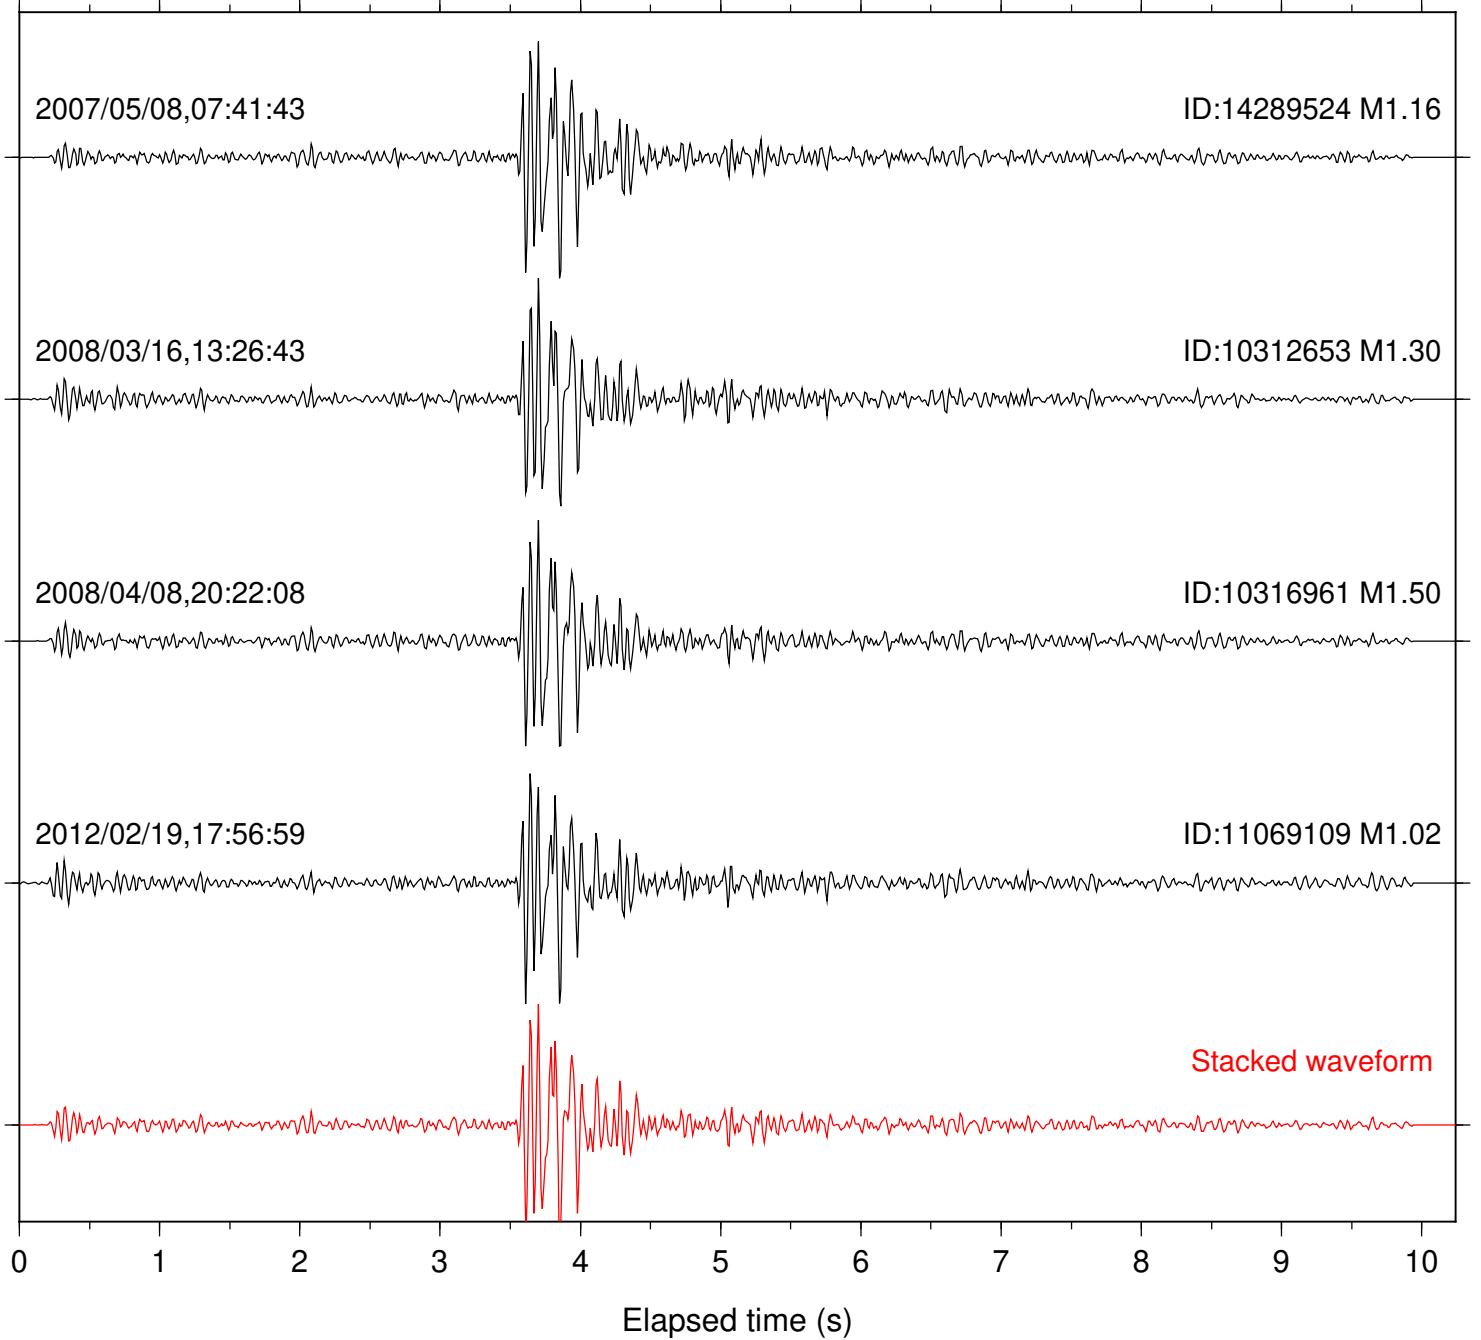

Station: B081 Com: EHZ

Focal depth: 8.43 km