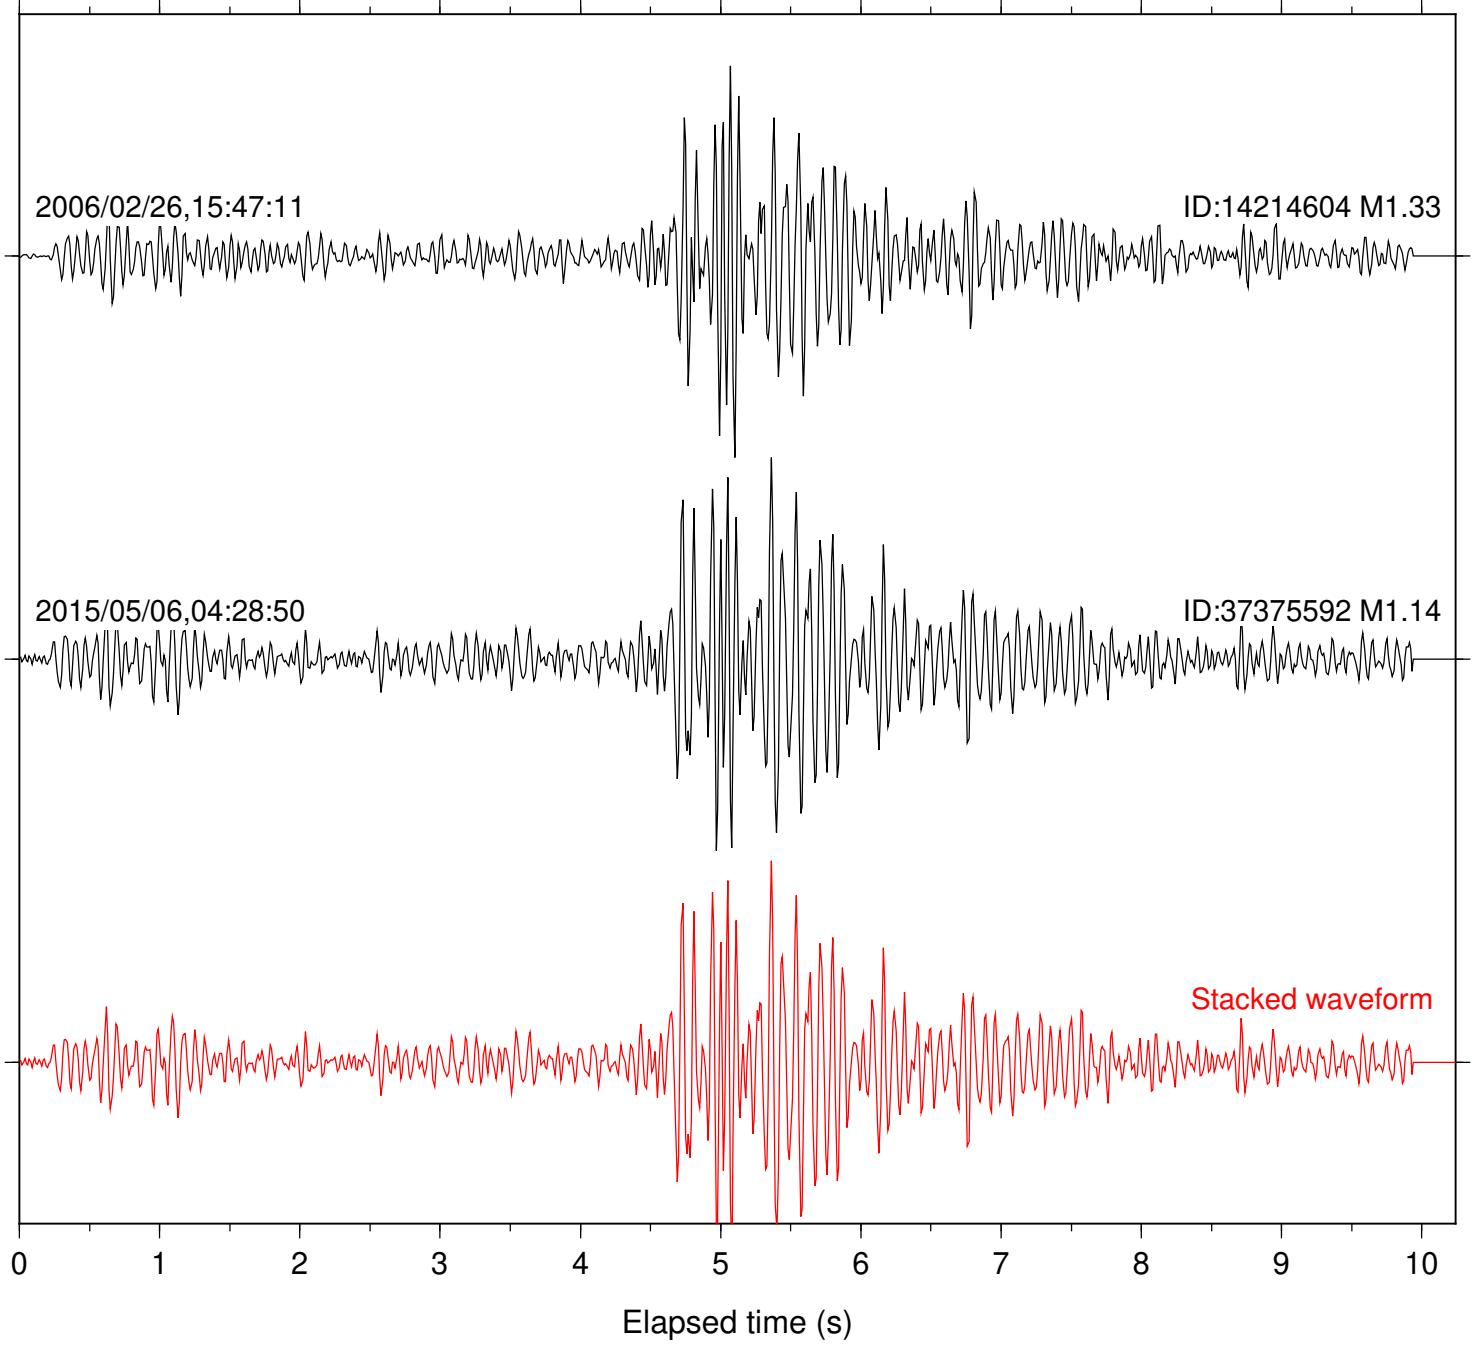

Station: KNW Com: HHZ

Focal depth: 14.61 km