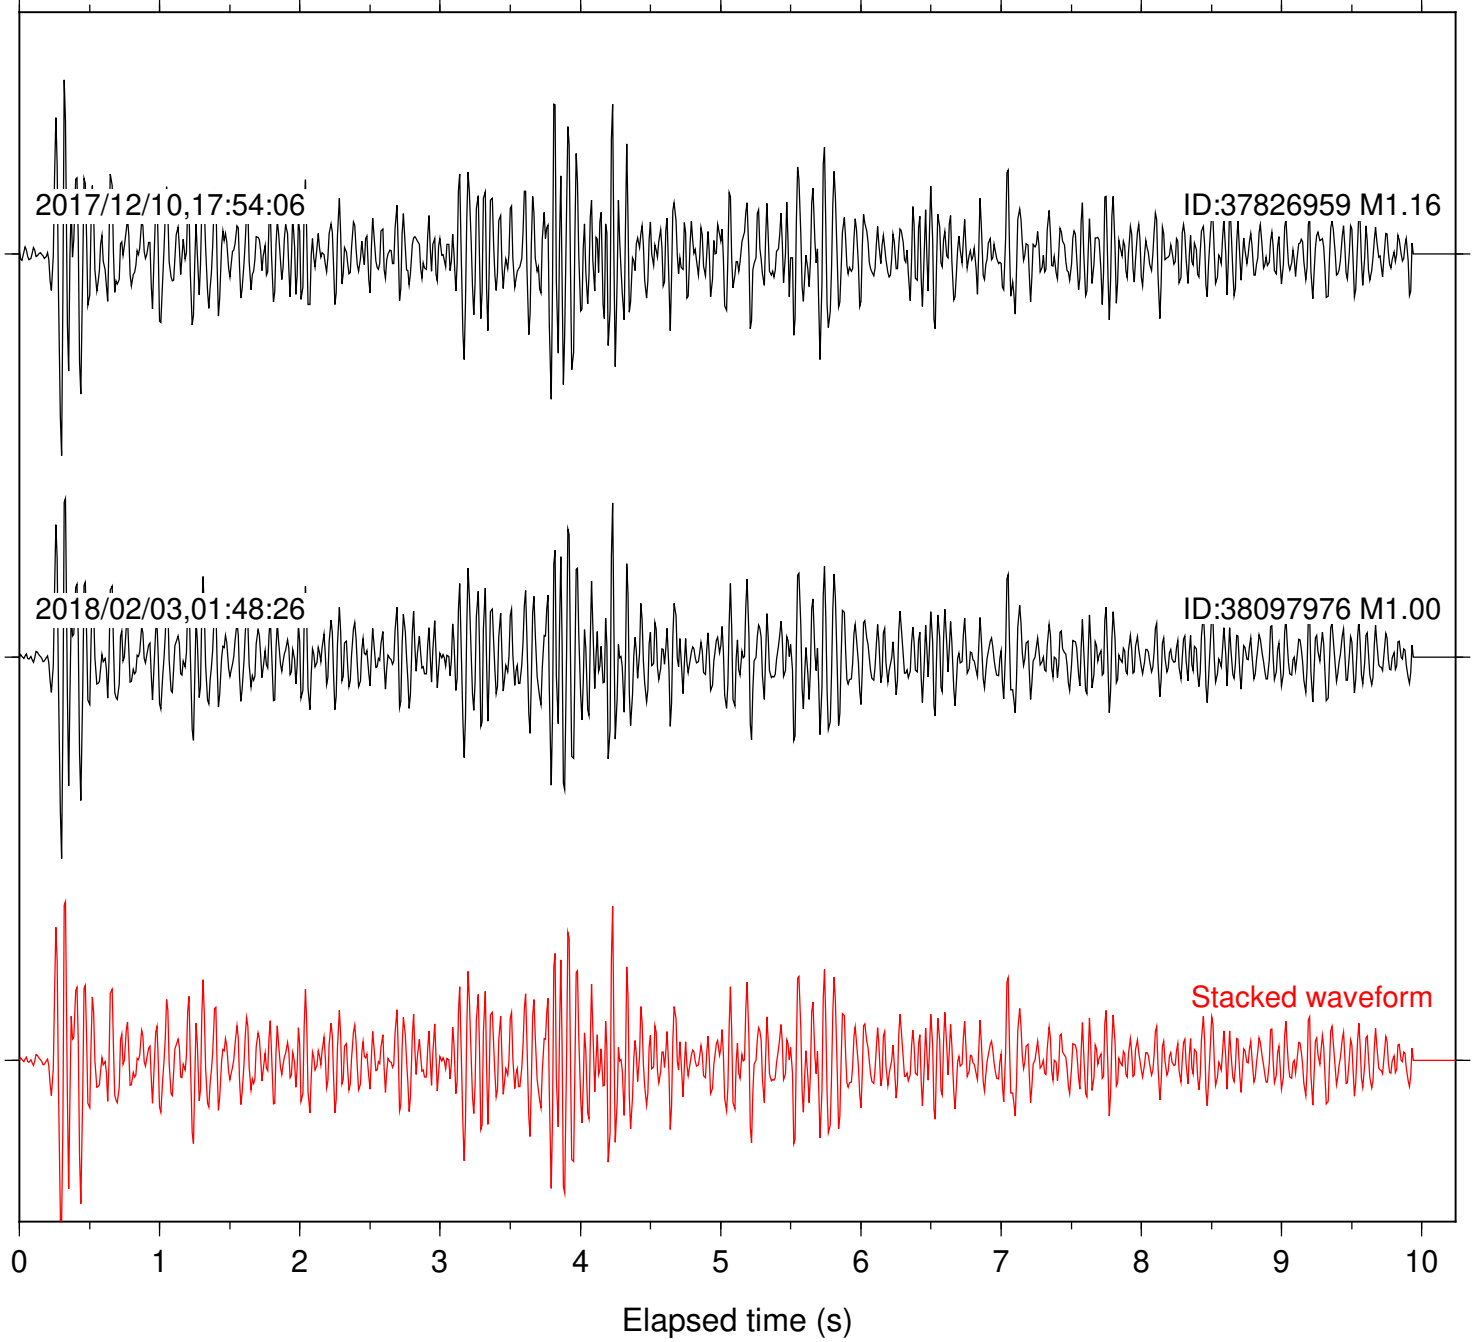

Station: B081 Com: EHZ

Focal depth: 4.97 km