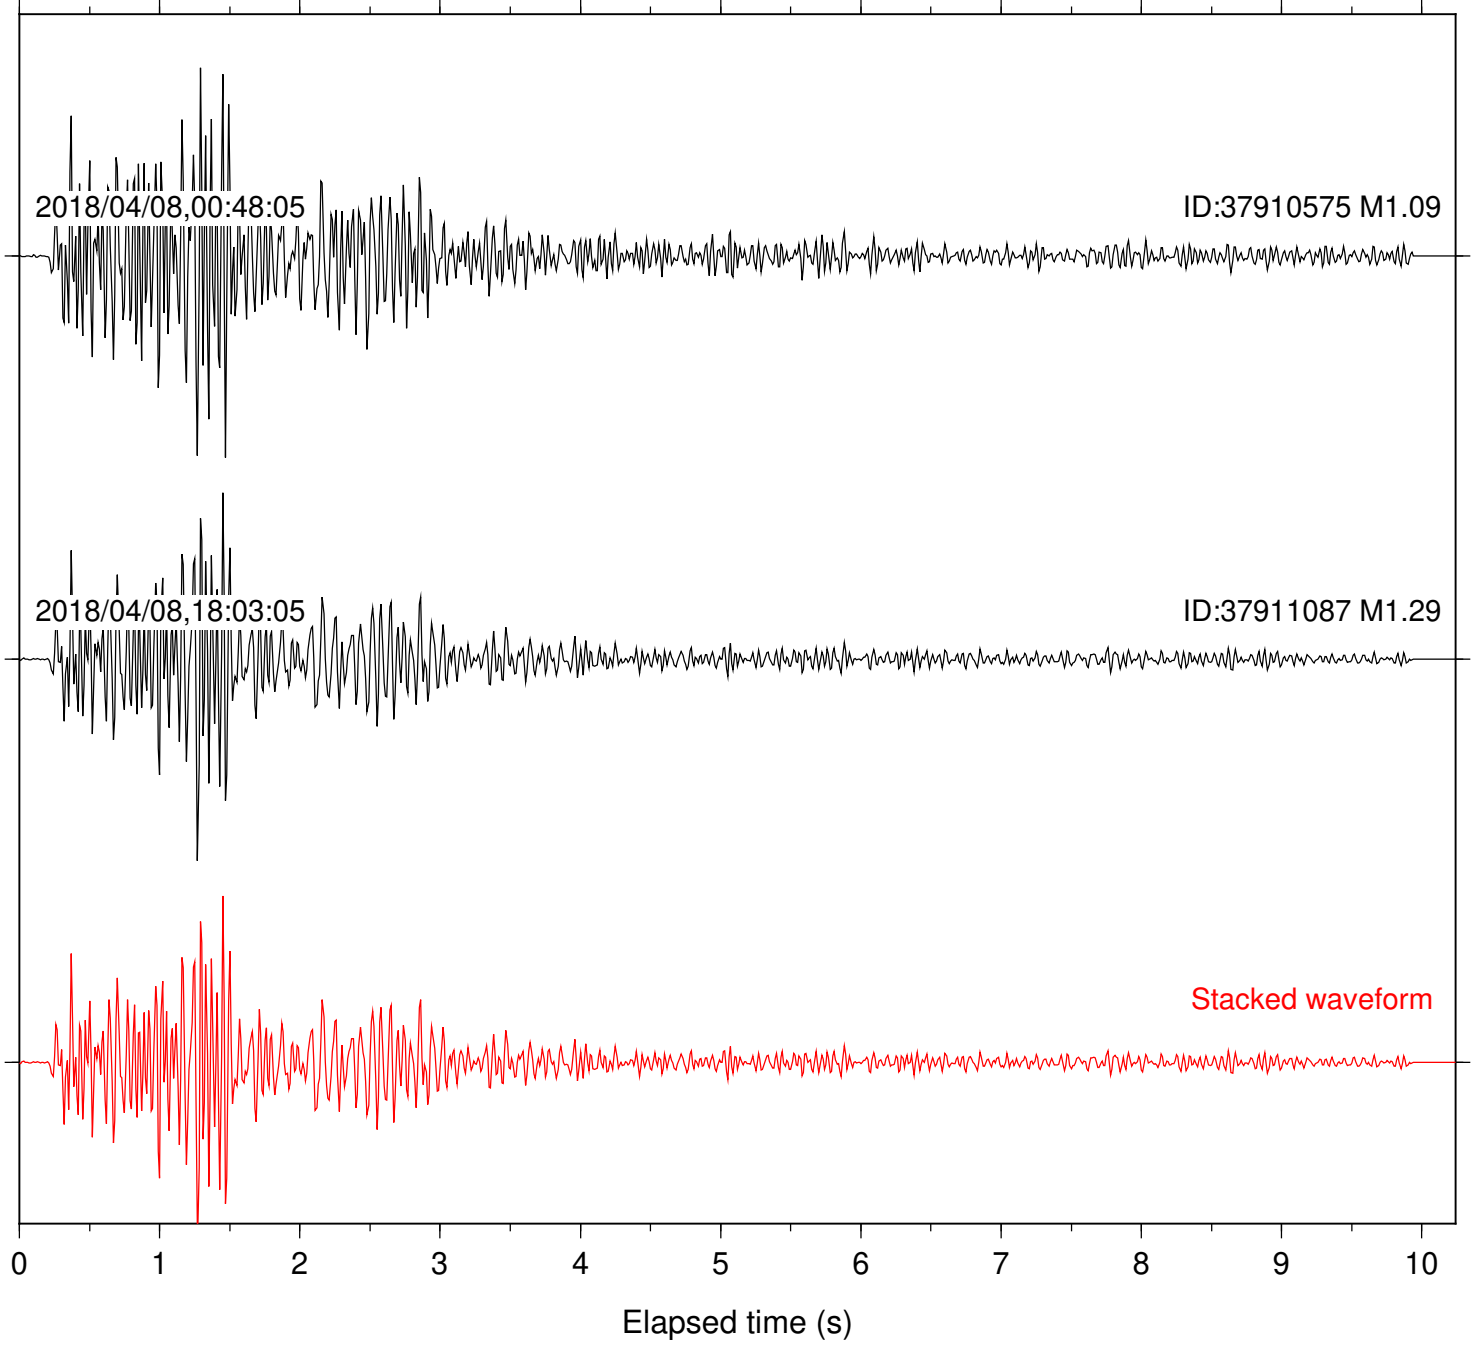

Station: CRY Com: HHZ

Focal depth: 6.37 km