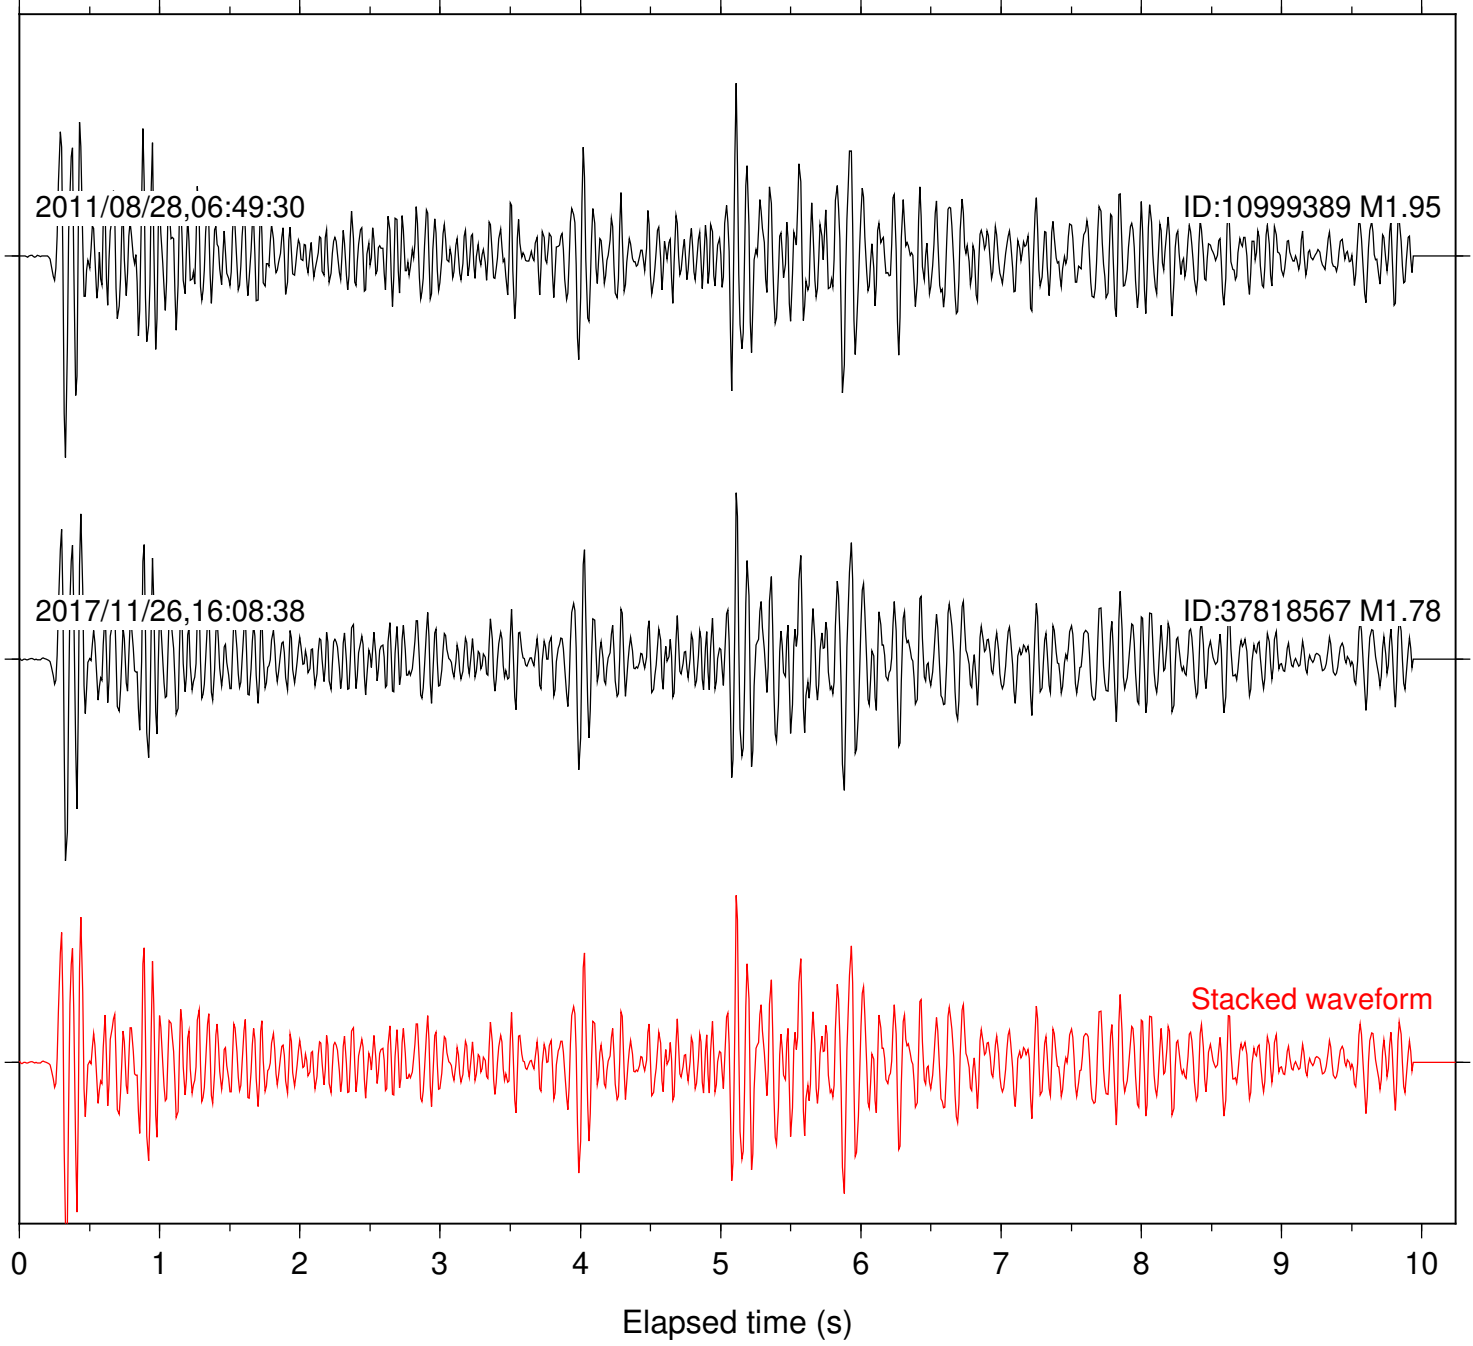

Station: B088 Com: EHZ

Focal depth: 17.80 km