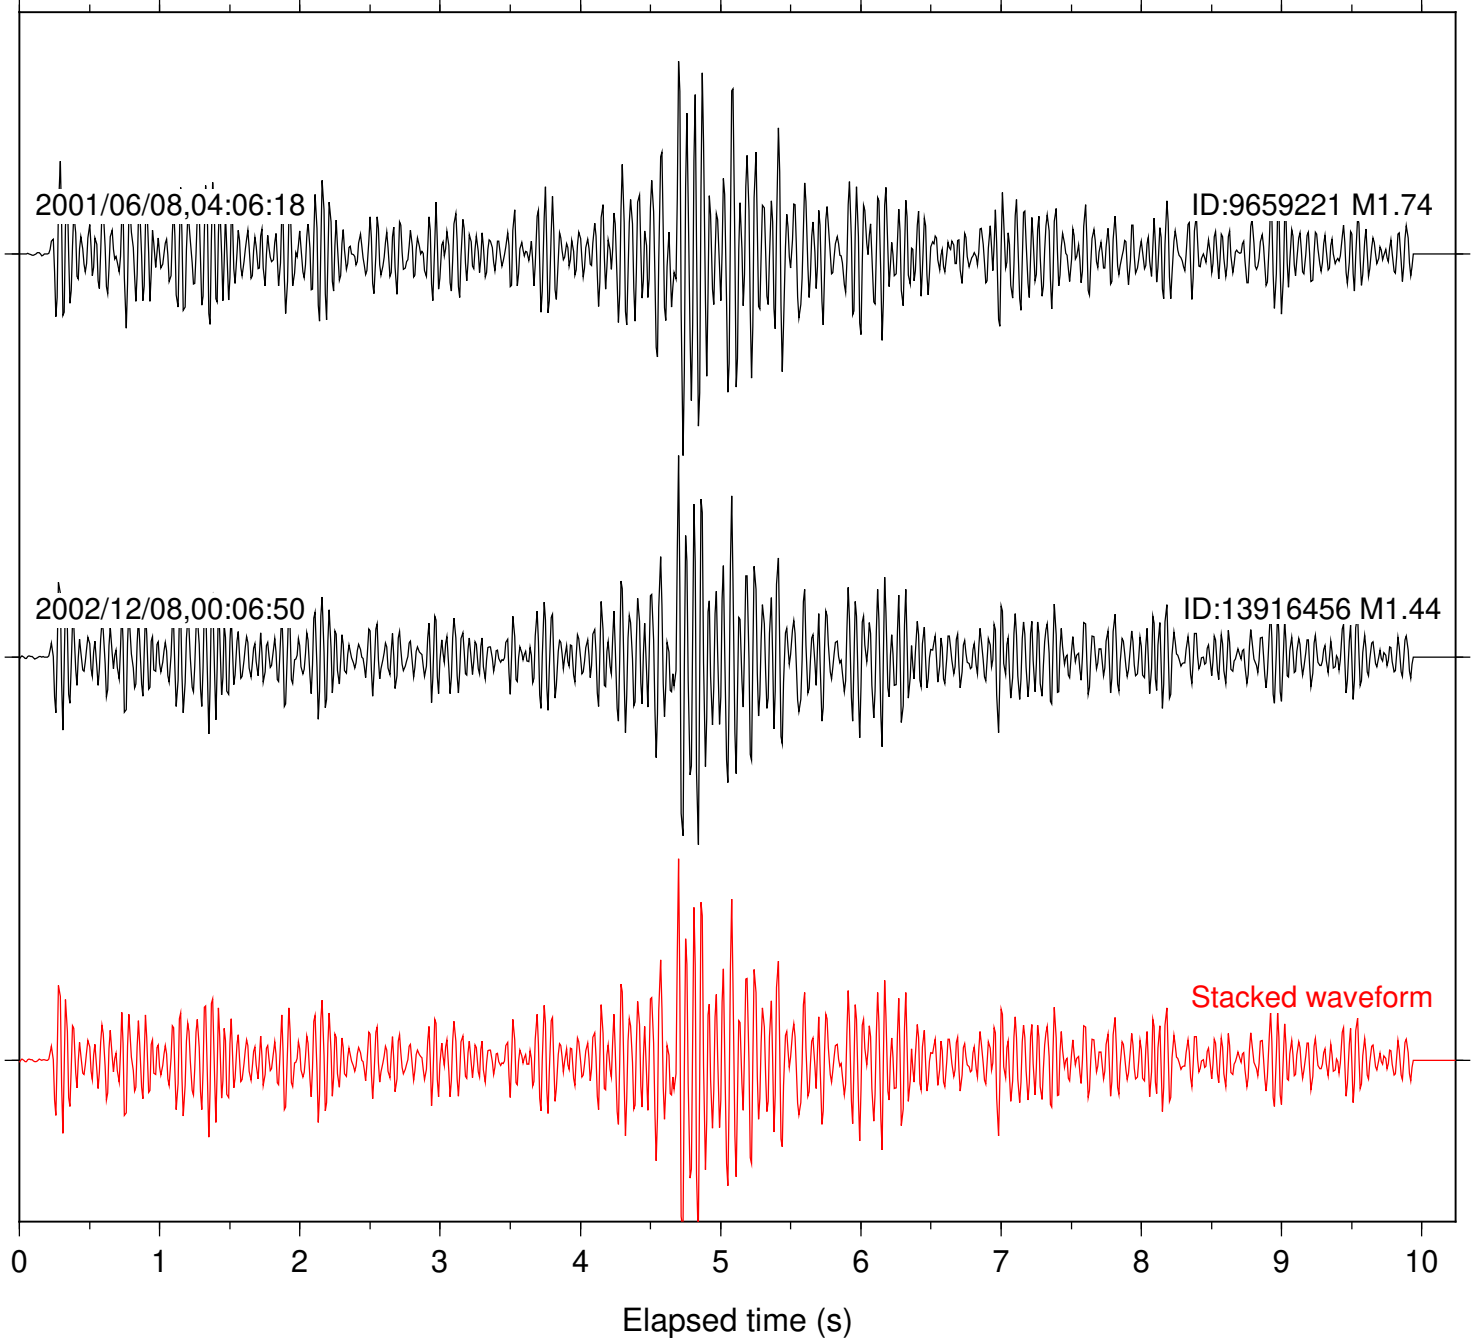

Focal depth: 11.67 km

Station: BAC Com: EHZ

Focal depth: 11.67 km

Station: BZN Com: HHZ

Focal depth: 11.67 km

Station: DGR Com: HHZ

Focal depth: 11.67 km

Station: FRD Com: HHZ