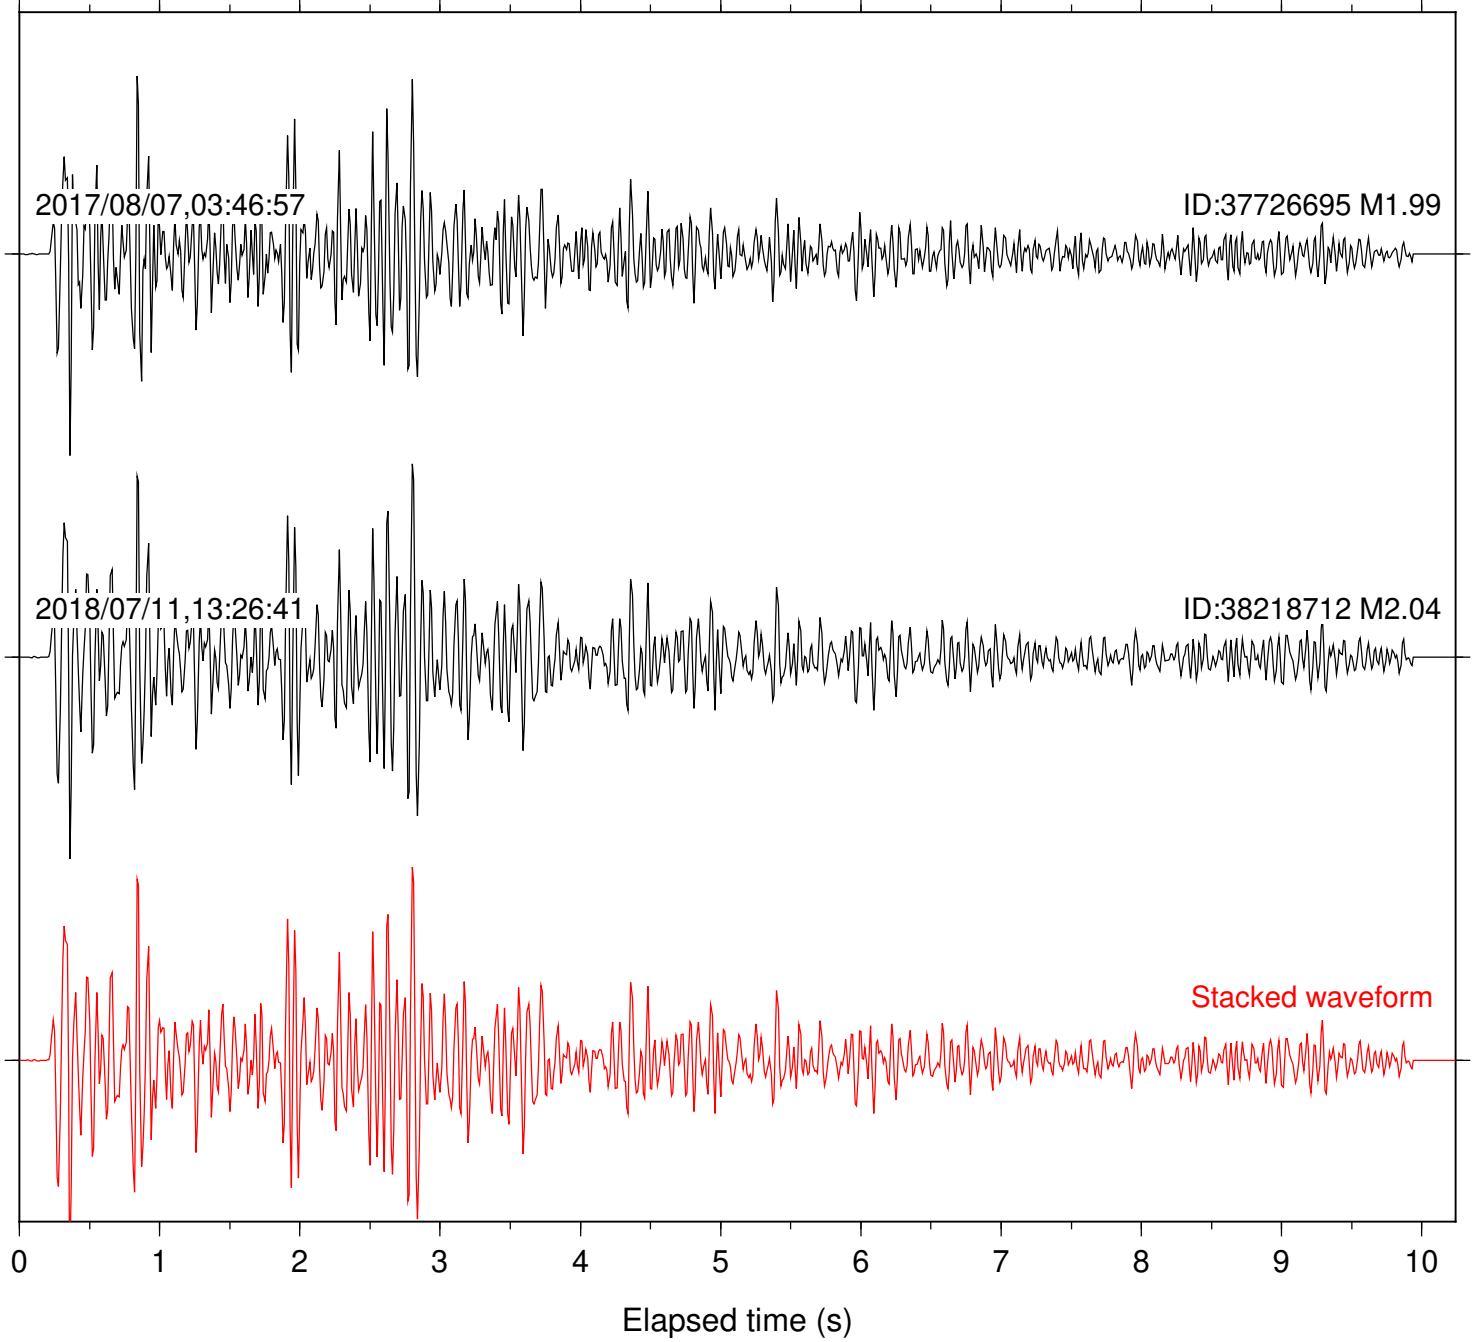

Focal depth: 5.13 km

Station: DNR Com: HHZ

Focal depth: 5.14 km

Station: FRD Com: HHZ

Focal depth: 5.13 km

Station: HMT2 Com: HHZ

Focal depth: 5.13 km

Station: PFO Com: HHZ