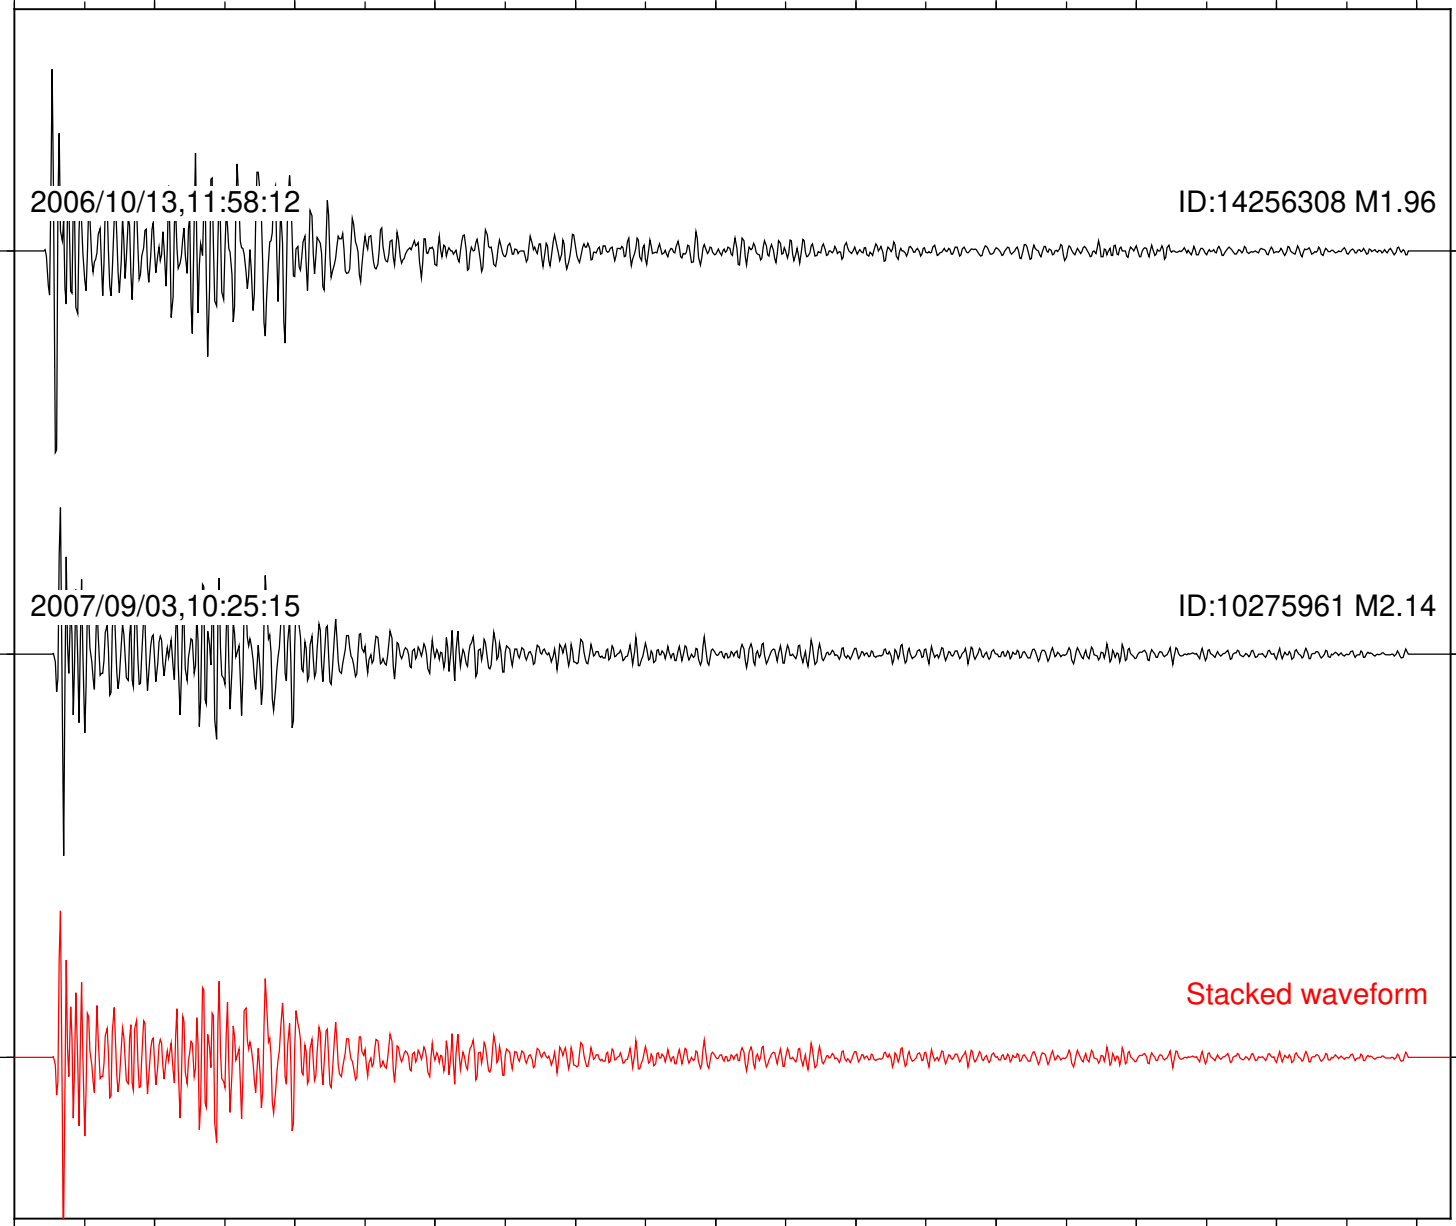

Station: FRD Com: HHZ

Focal depth: 7.84 km

2006/10/13, 11:58:12

ID:14256308 M1.96

2007/09/03, 10:25:15

ID:10275961 M2.14

Stacked waveform

0 1 2 3 4 5 6 7 8 9 10
Elapsed time (s)