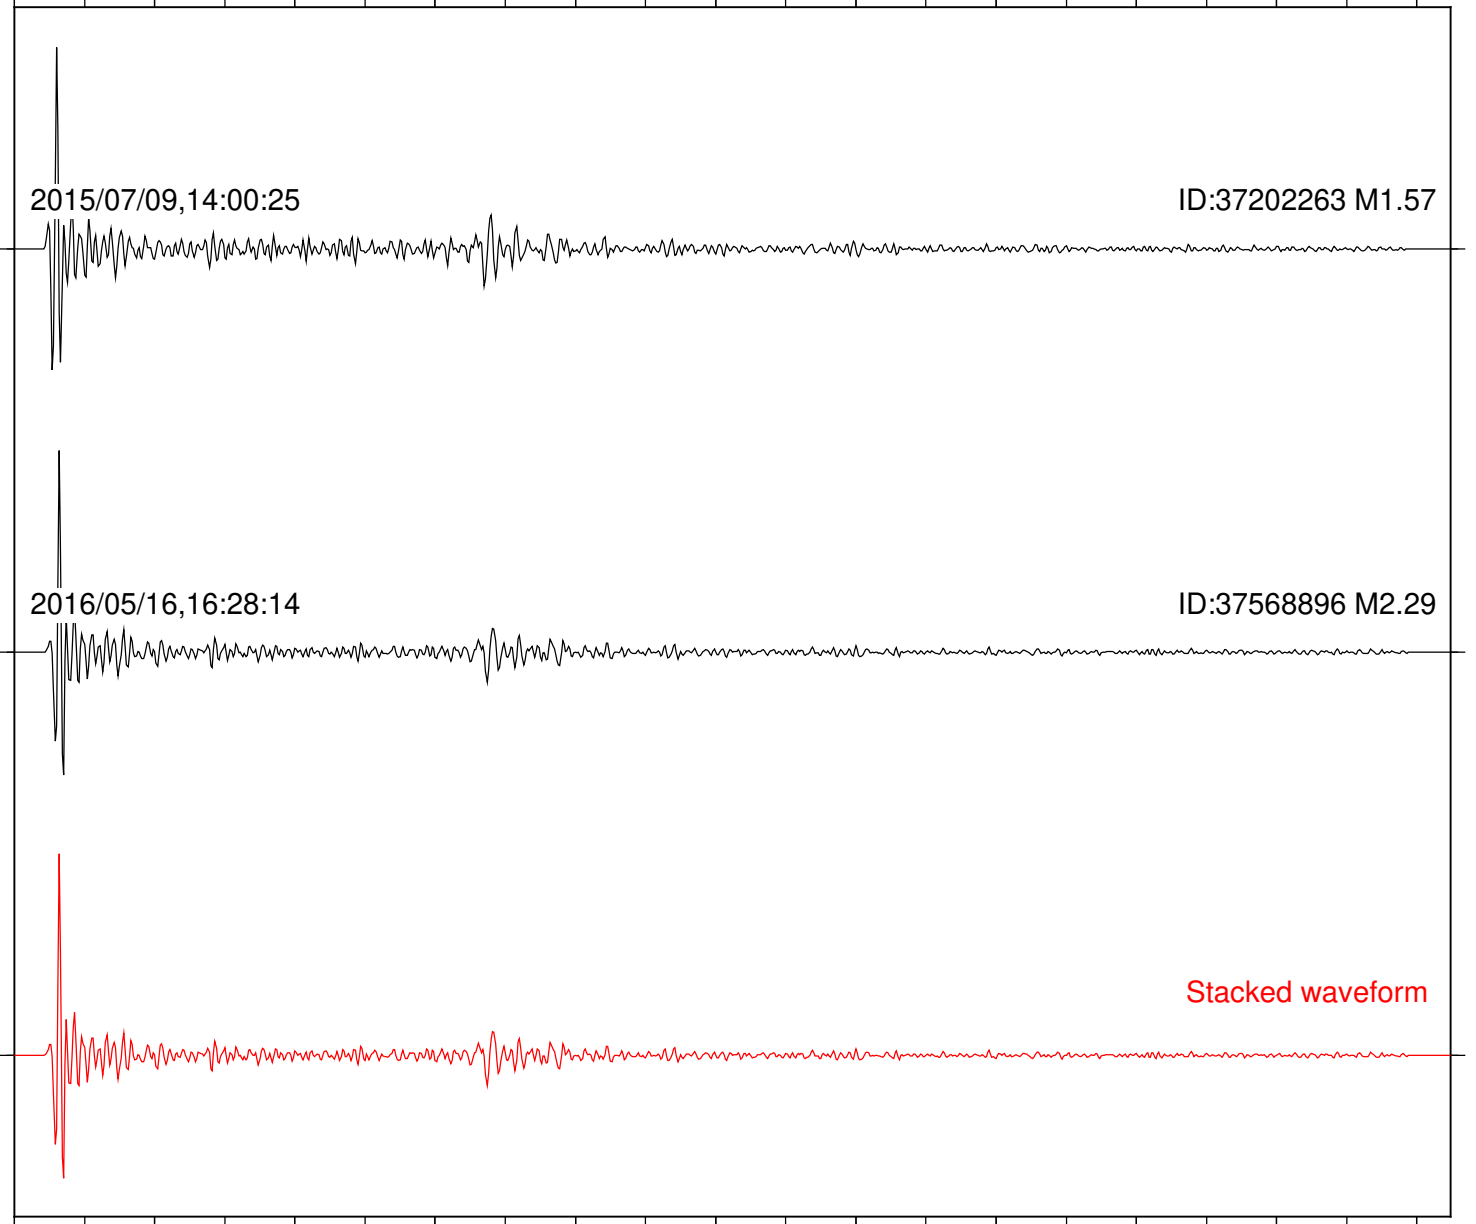

Station: FRD Com: HHZ

Focal depth: 9.26 km

2015/07/09,14:00:25

ID:37202263 M1.57

2016/05/16,16:28:14

ID:37568896 M2.29

Stacked waveform

0 1 2 3 4 5 6 7 8 9 10
Elapsed time (s)