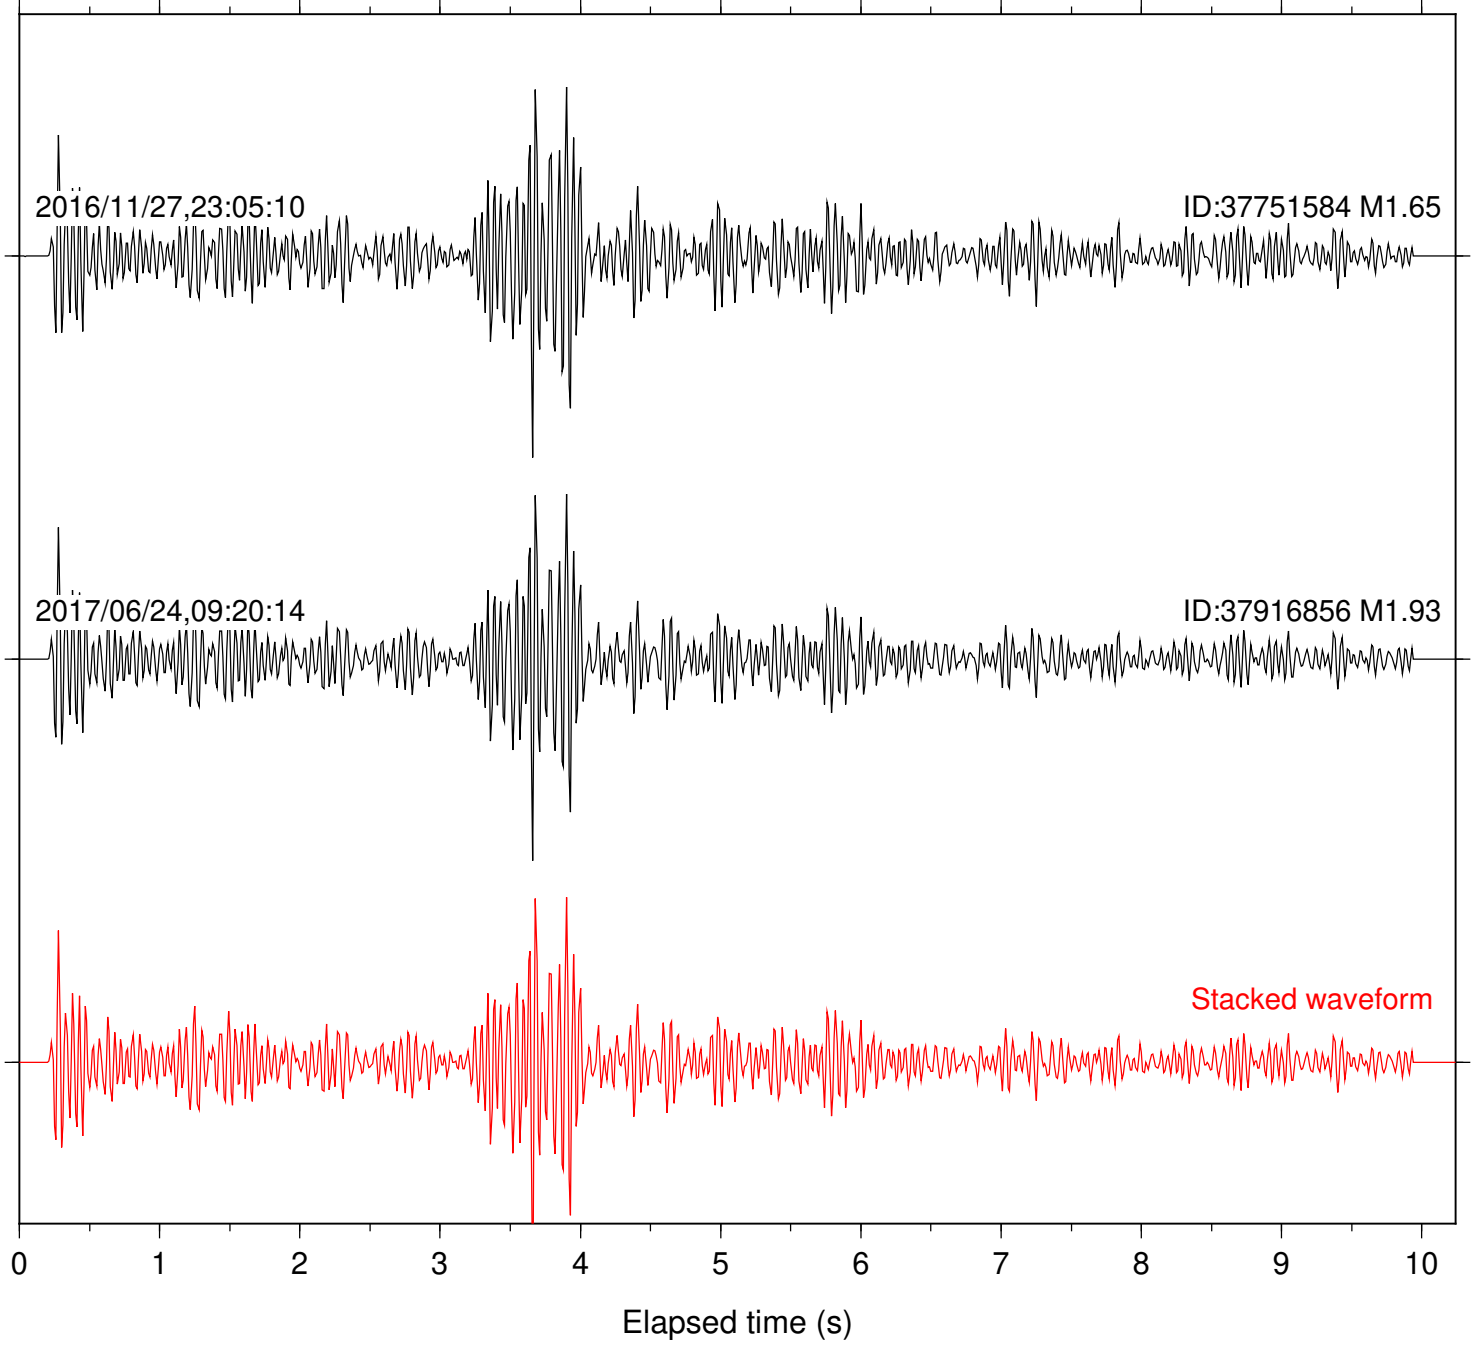

Focal depth: 6.74 km

Station: DGR Com: HHZ

Focal depth: 7.67 km

Station: FRD Com: HHZ

Focal depth: 7.67 km

Station: HMT2 Com: HHZ

Focal depth: 7.67 km

Station: SND Com: HHZ