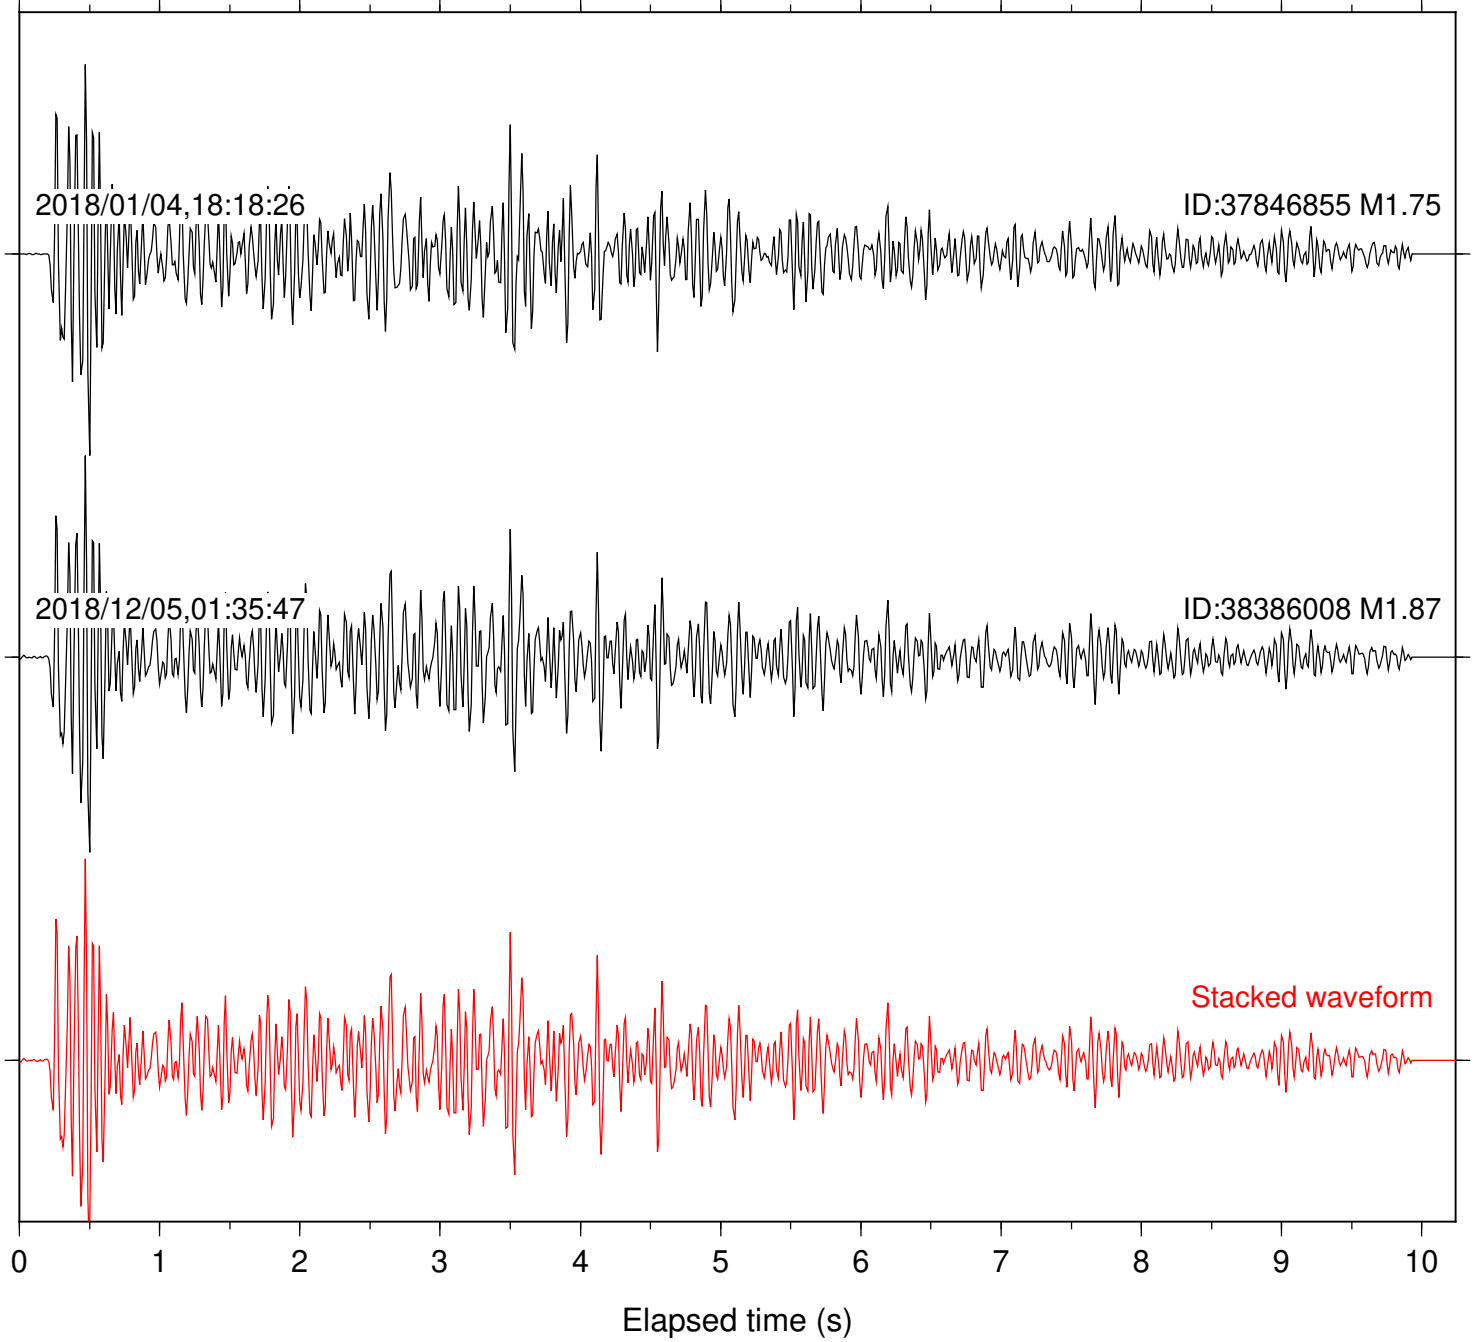

Station: PLM Com: HHZ

Focal depth: 6.31 km