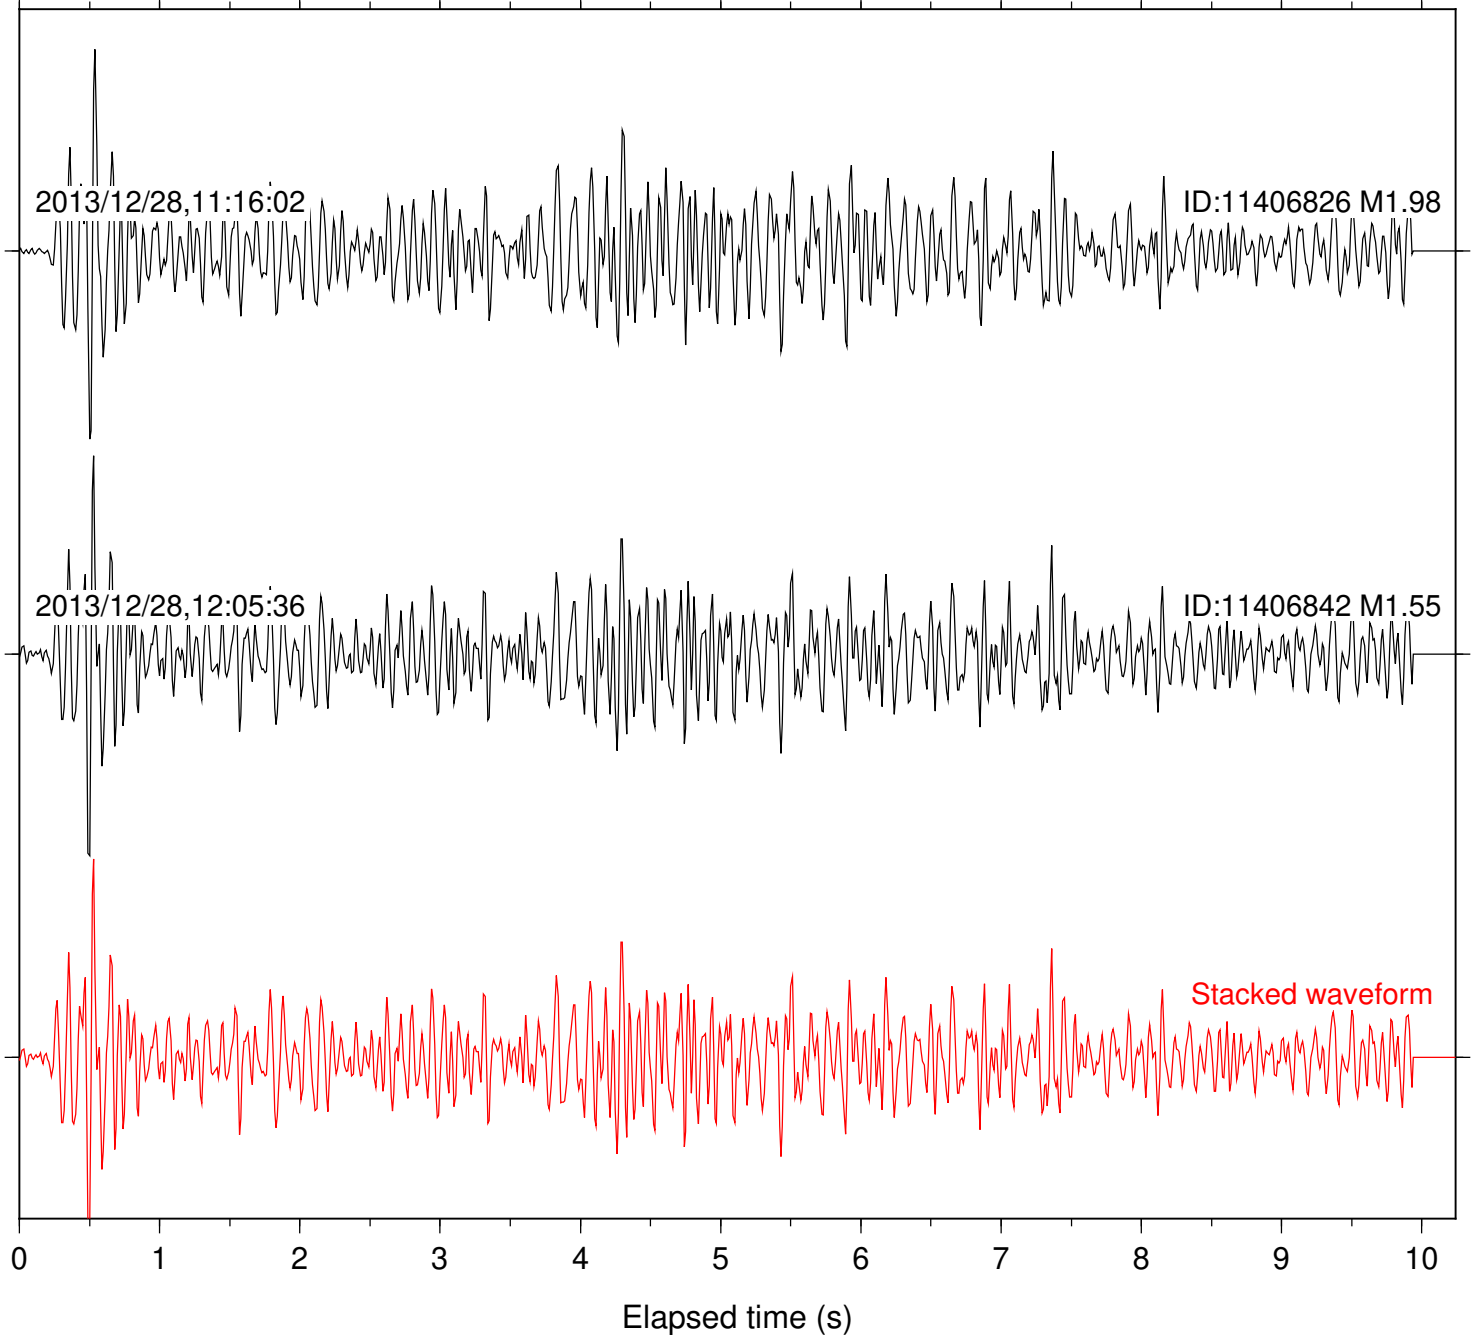

Station: PSD Com: HHZ

Focal depth: 16.63 km

Station: SND Com: HHZ

Focal depth: 16.63 km

Station: SNO Com: HHZ

Focal depth: 16.63 km

Station: B082 Com: EHZ

Focal depth: 4.09 km