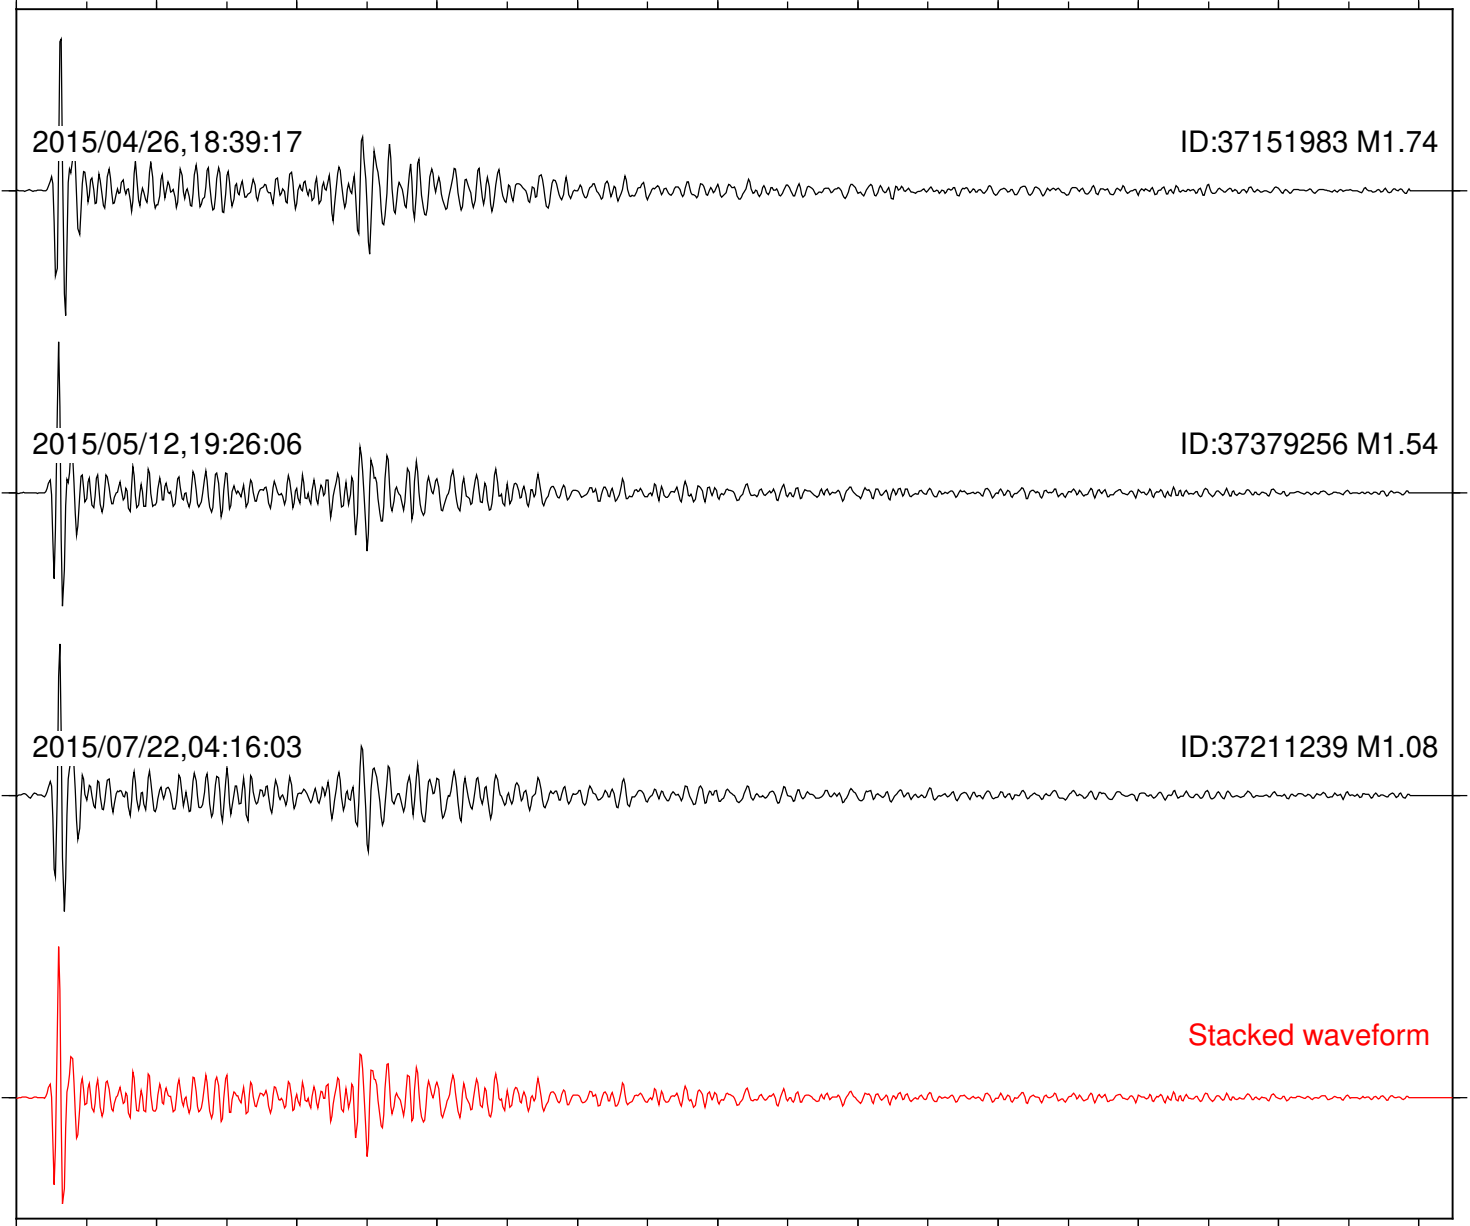

Station: WMC Com: HHZ

Focal depth: 8.30 km

2015/04/26,18:39:17

ID:37151983 M1.74

2015/05/12,19:26:06

ID:37379256 M1.54

2015/07/22,04:16:03

ID:37211239 M1.08

Stacked waveform

0 1 2 3 4 5 6 7 8 9 10
Elapsed time (s)