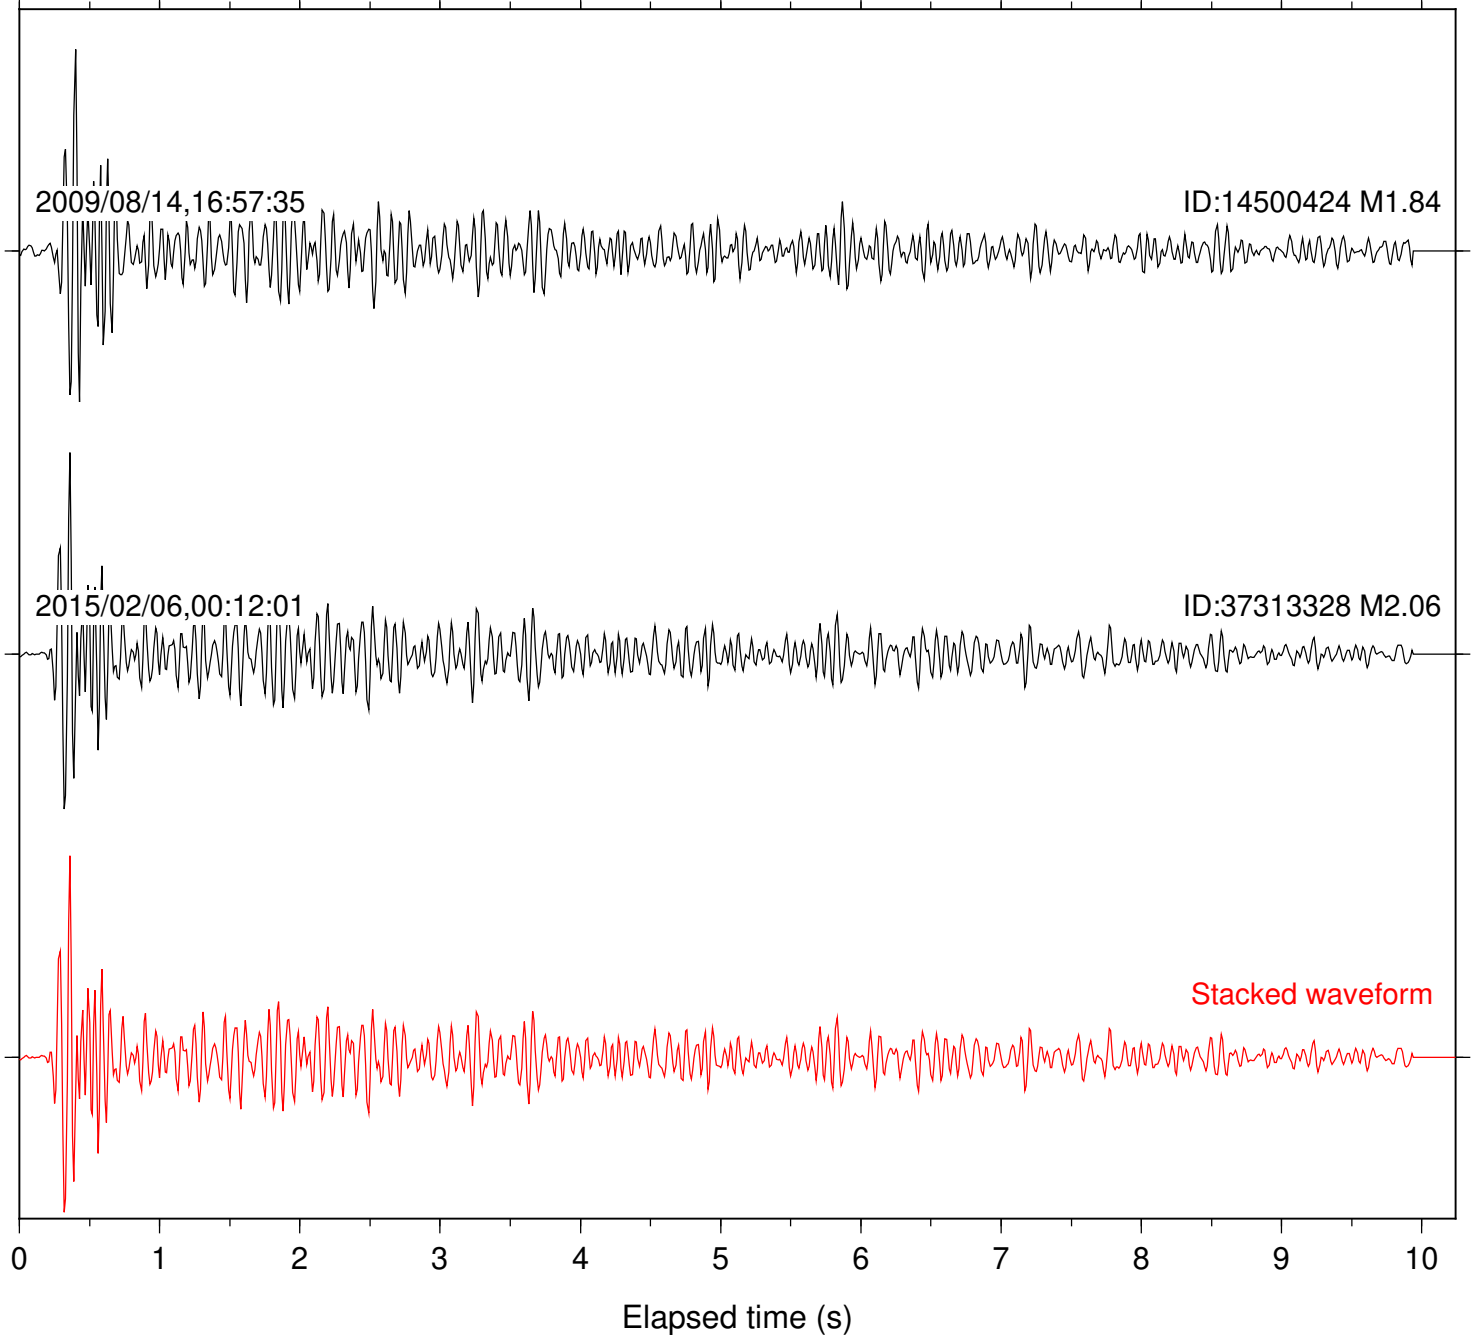

Station: BOM Com: HHZ

Focal depth: 10.75 km