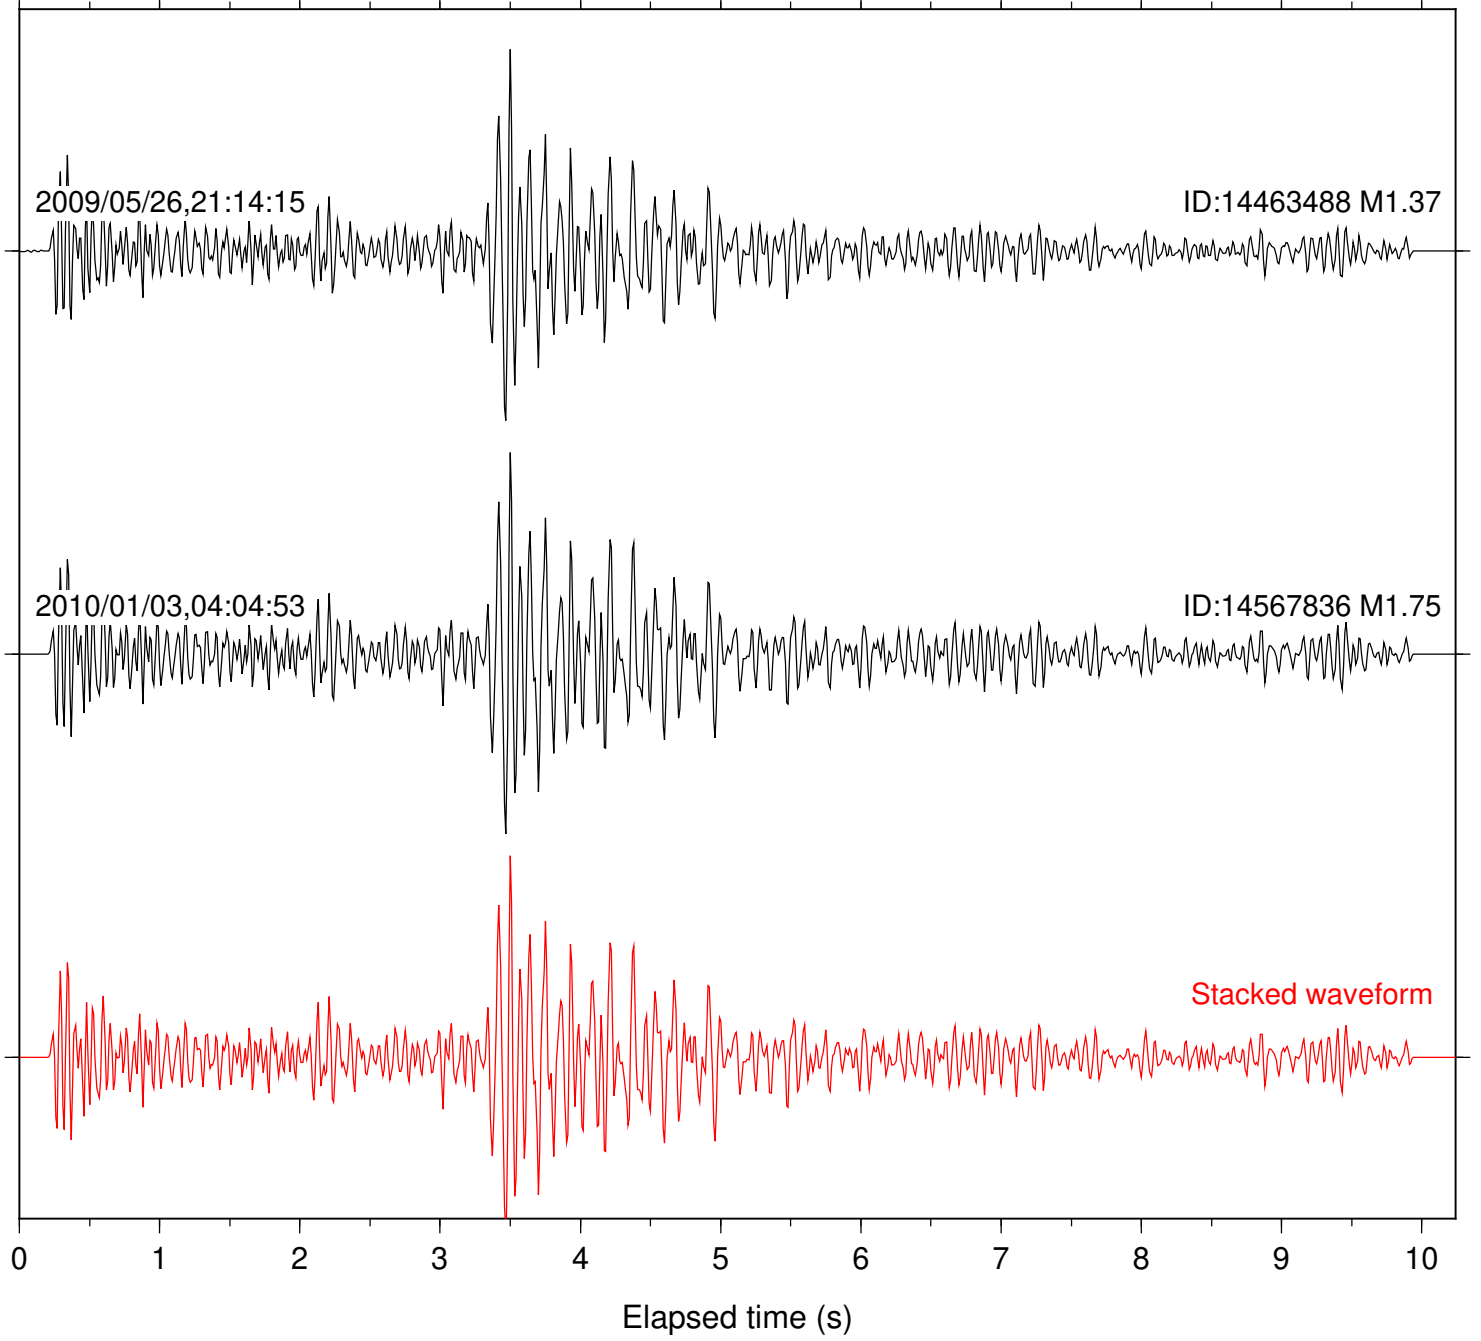

Station: B093 Com: EHZ

Focal depth: 9.73 km