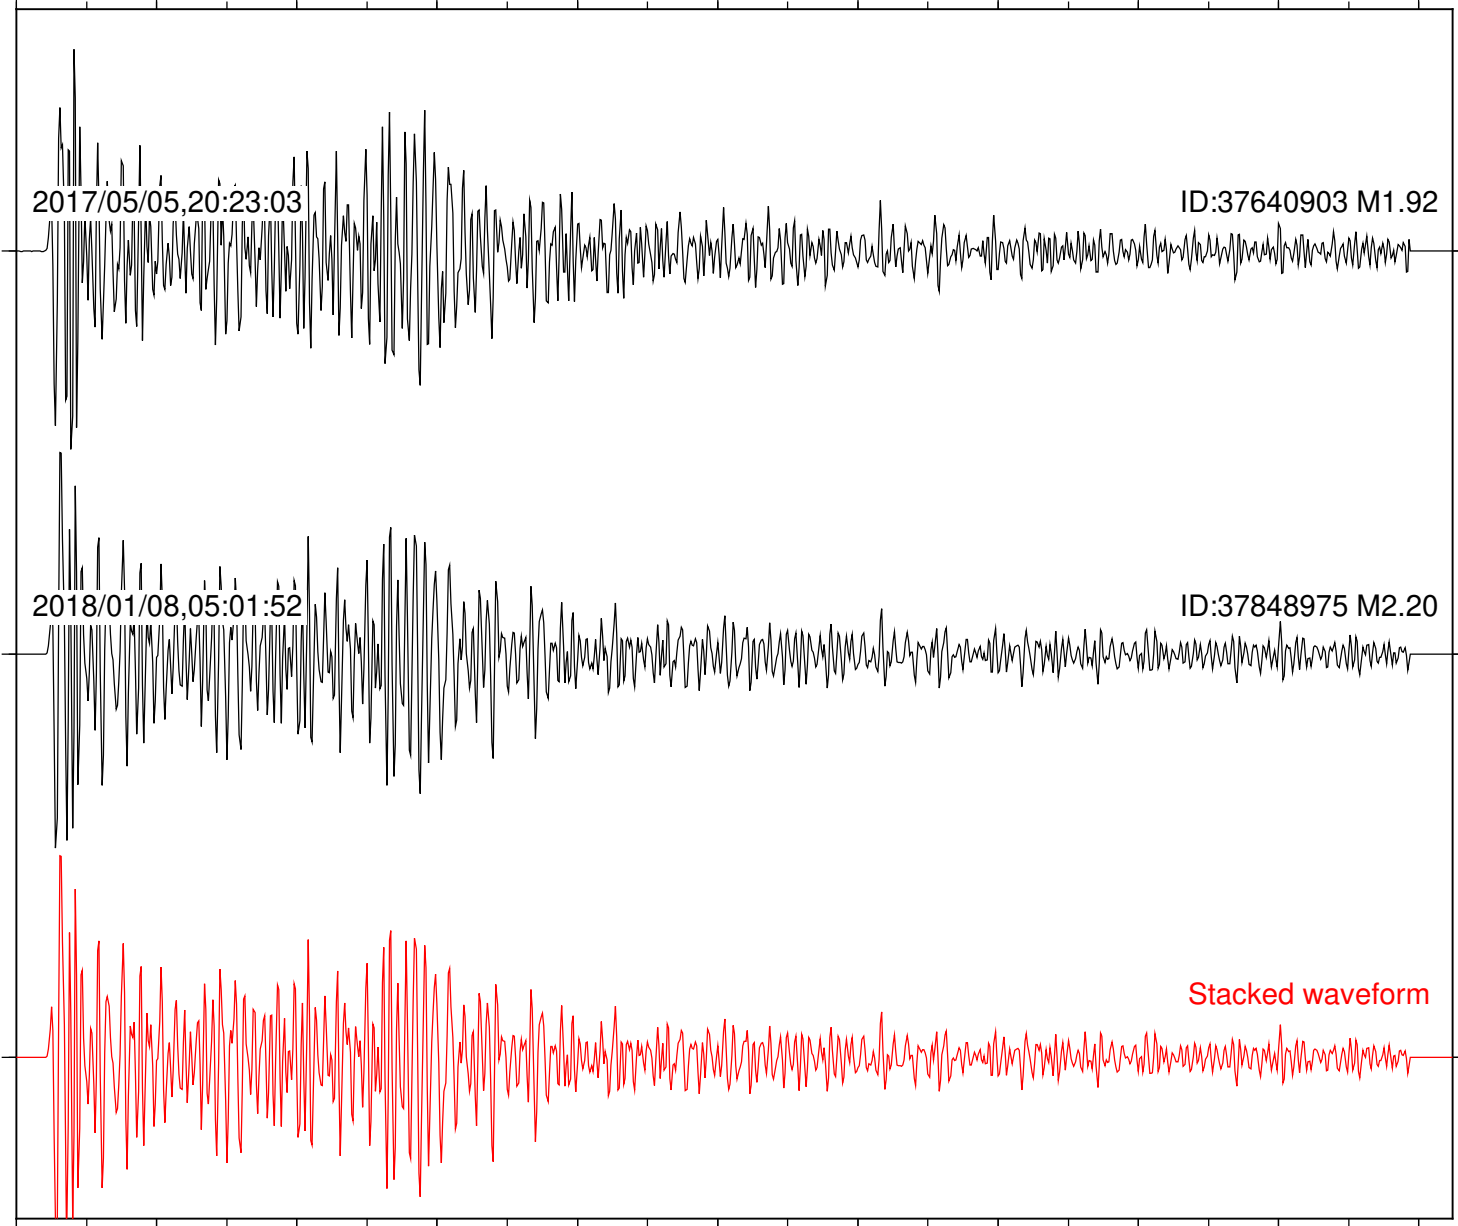

Station: FRD Com: HHZ

Focal depth: 7.38 km

2017/05/05,20:23:03

ID:37640903 M1.92

2018/01/08,05:01:52

ID:37848975 M2.20

Stacked waveform

0 1 2 3 4 5 6 7 8 9 10
Elapsed time (s)