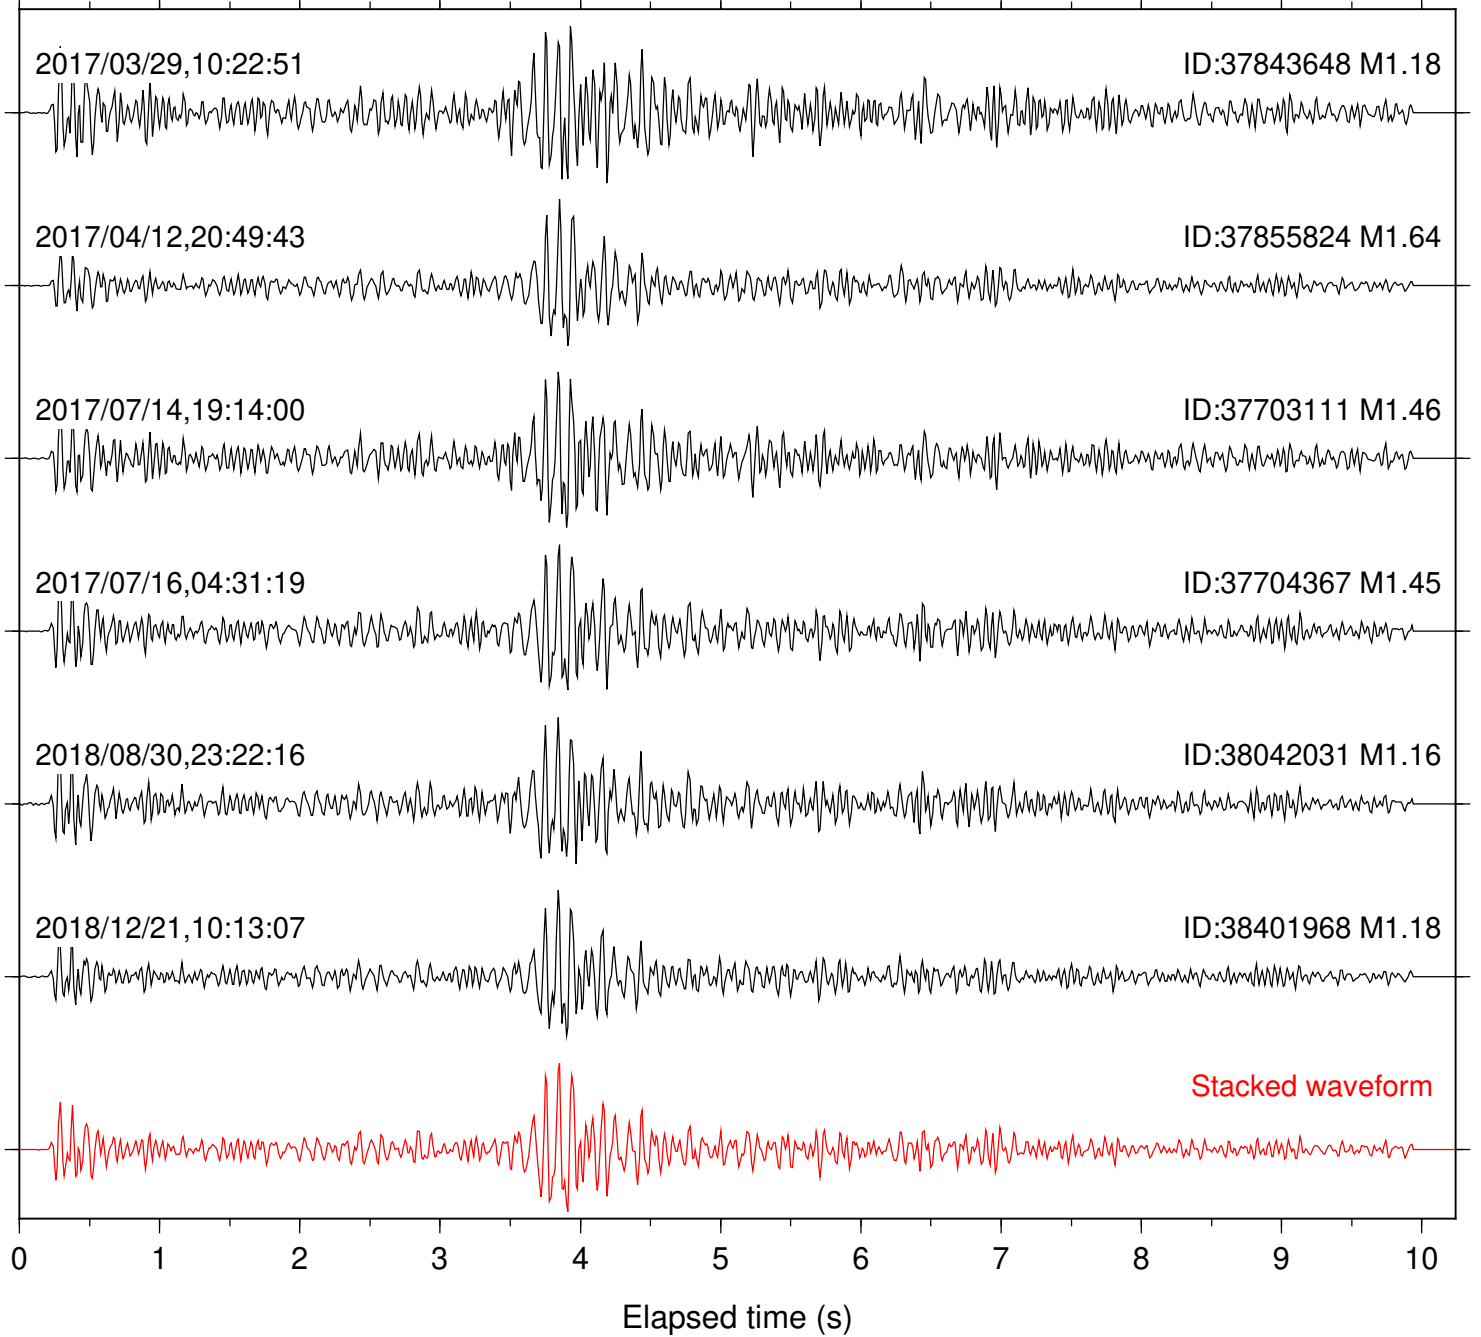

Station: BAC Com: EHZ

Focal depth: 6.08 km