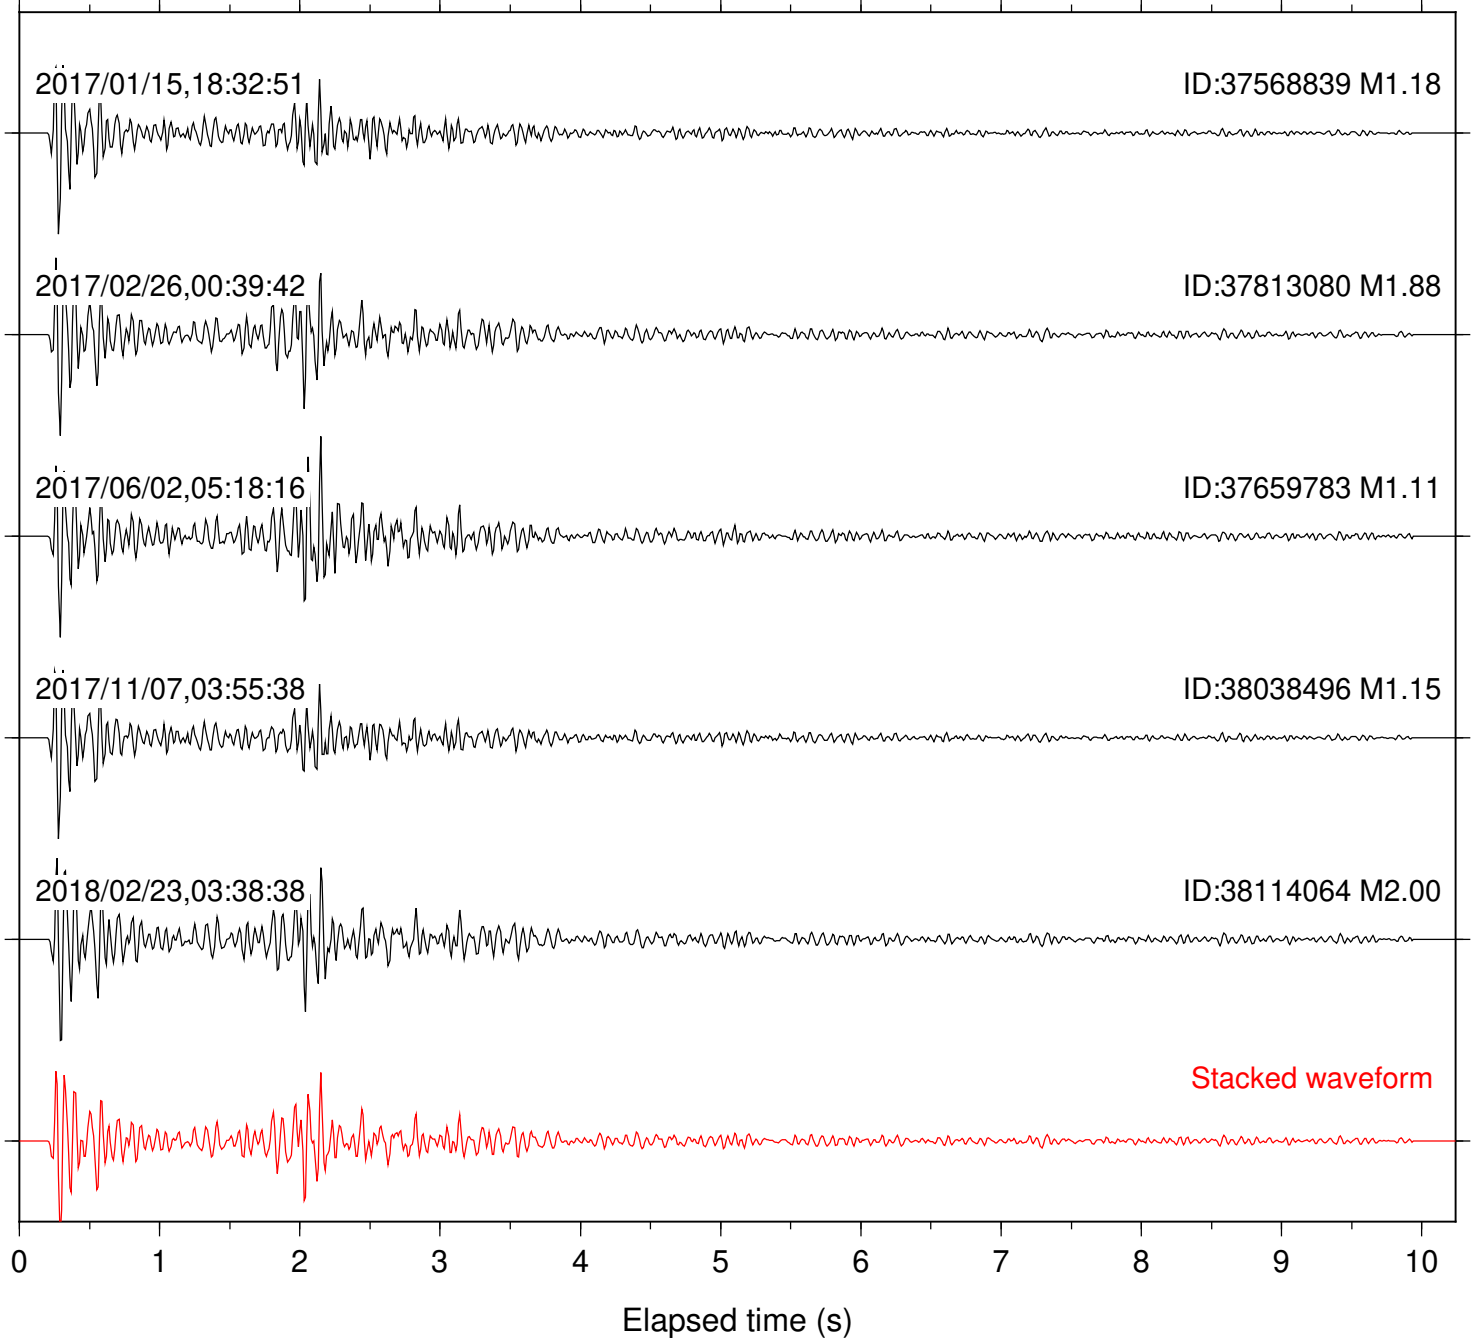

Station: B093 Com: EHZ

Focal depth: 6.31 km