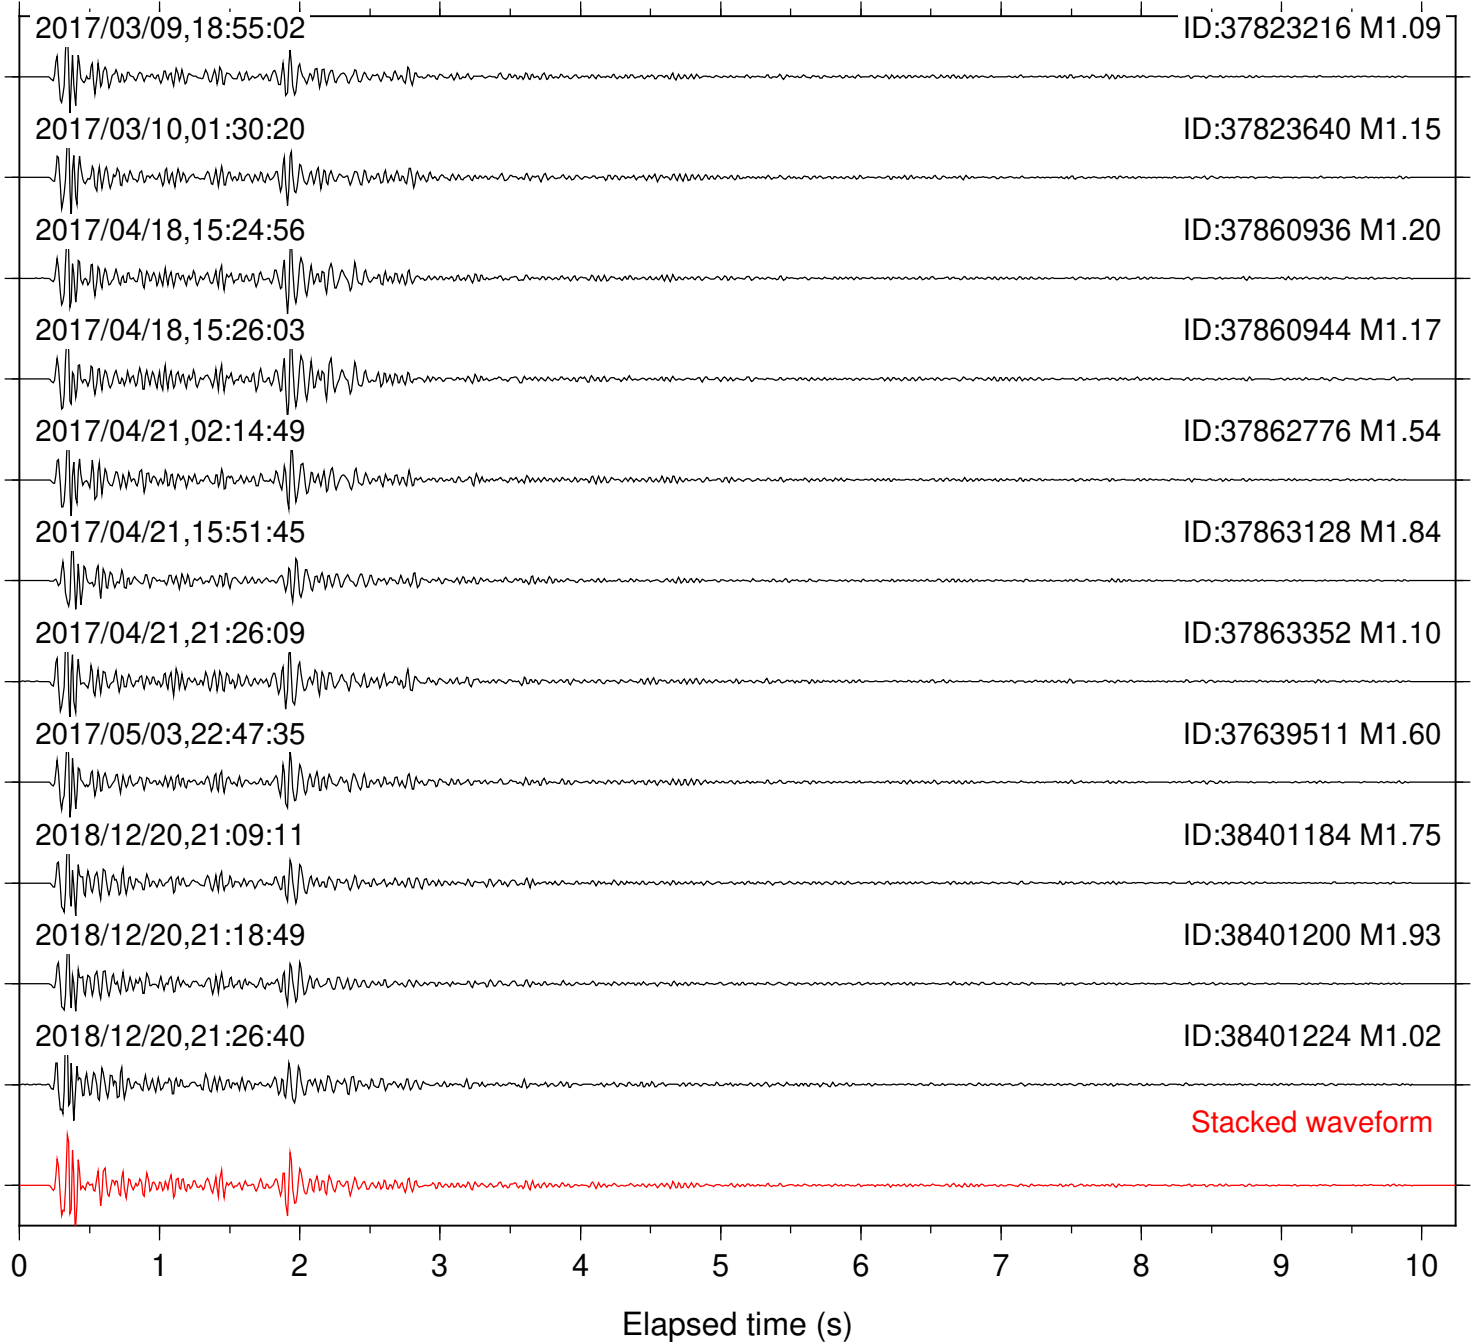

Station: CSH Com: HHZ

Focal depth: 5.70 km

Station: DGR Com: HHZ

Focal depth: 5.81 km

Station: DNR Com: HHZ

Focal depth: 5.73 km

Station: FRD Com: HHZ

Focal depth: 5.81 km