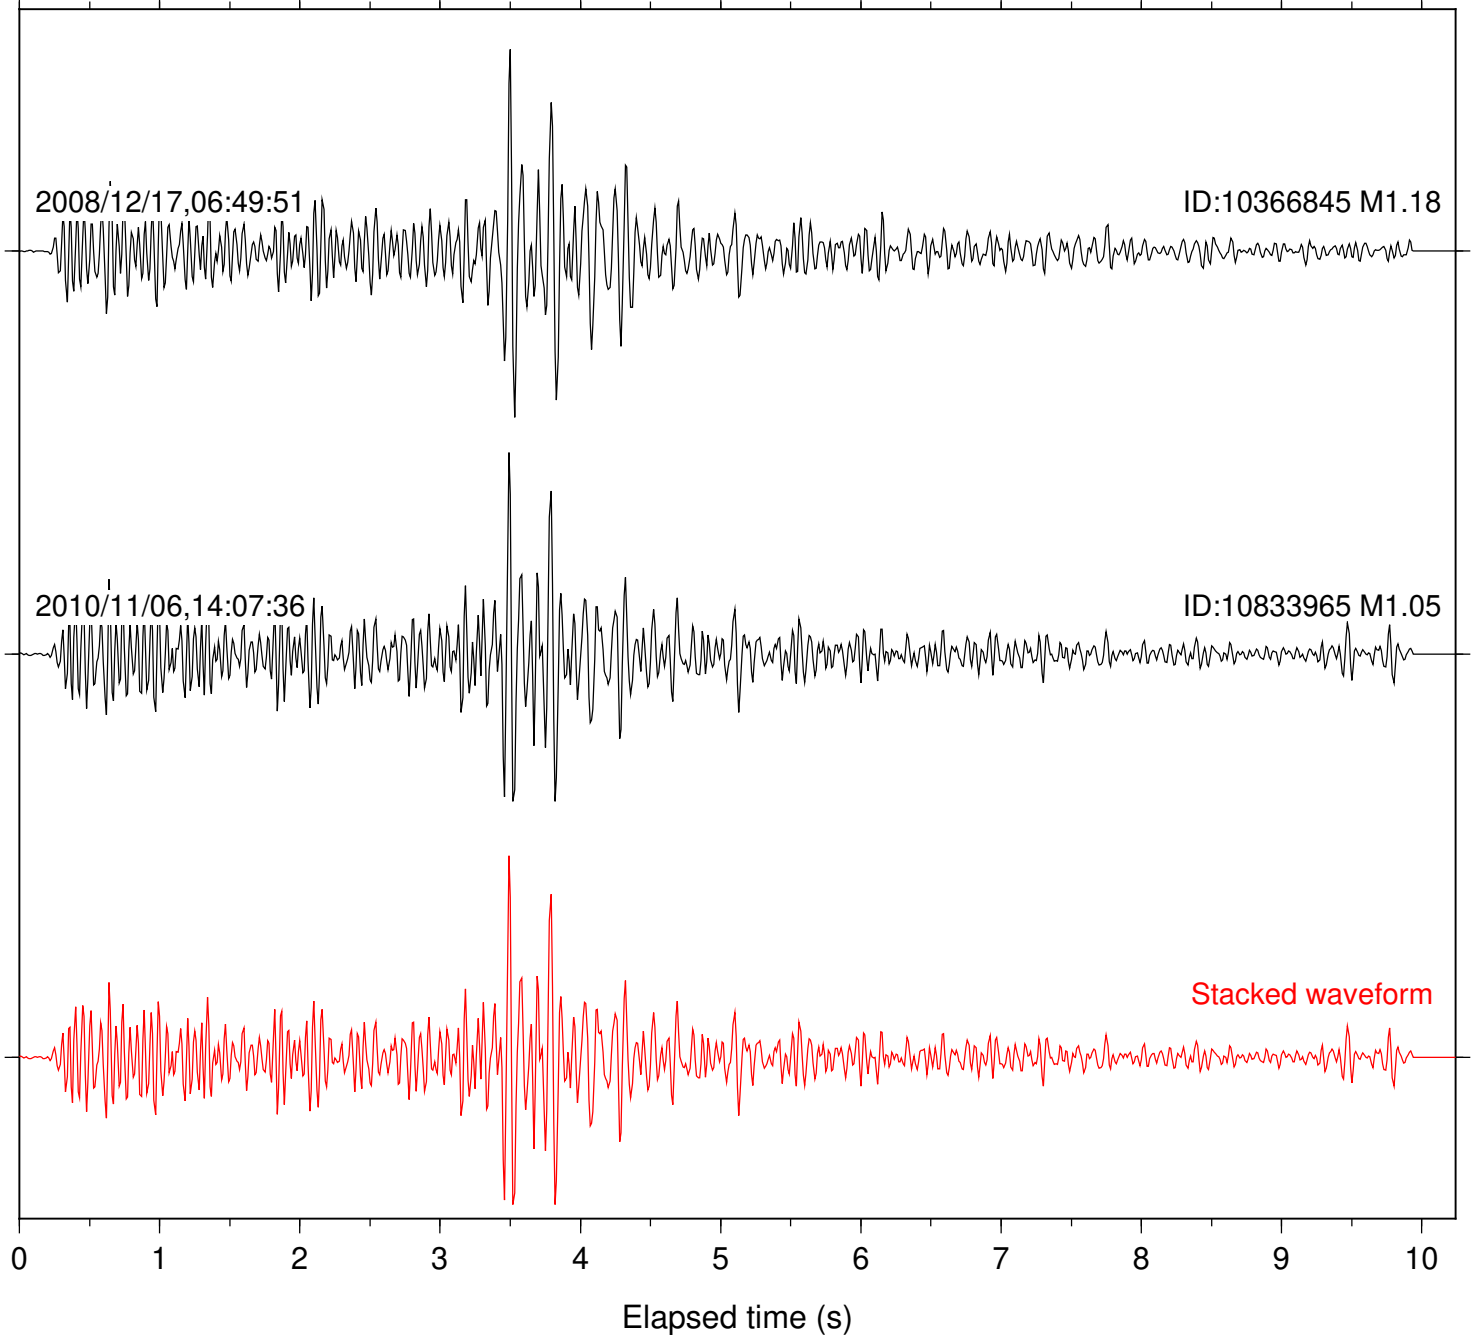

Station: B087 Com: EHZ

Focal depth: 10.32 km