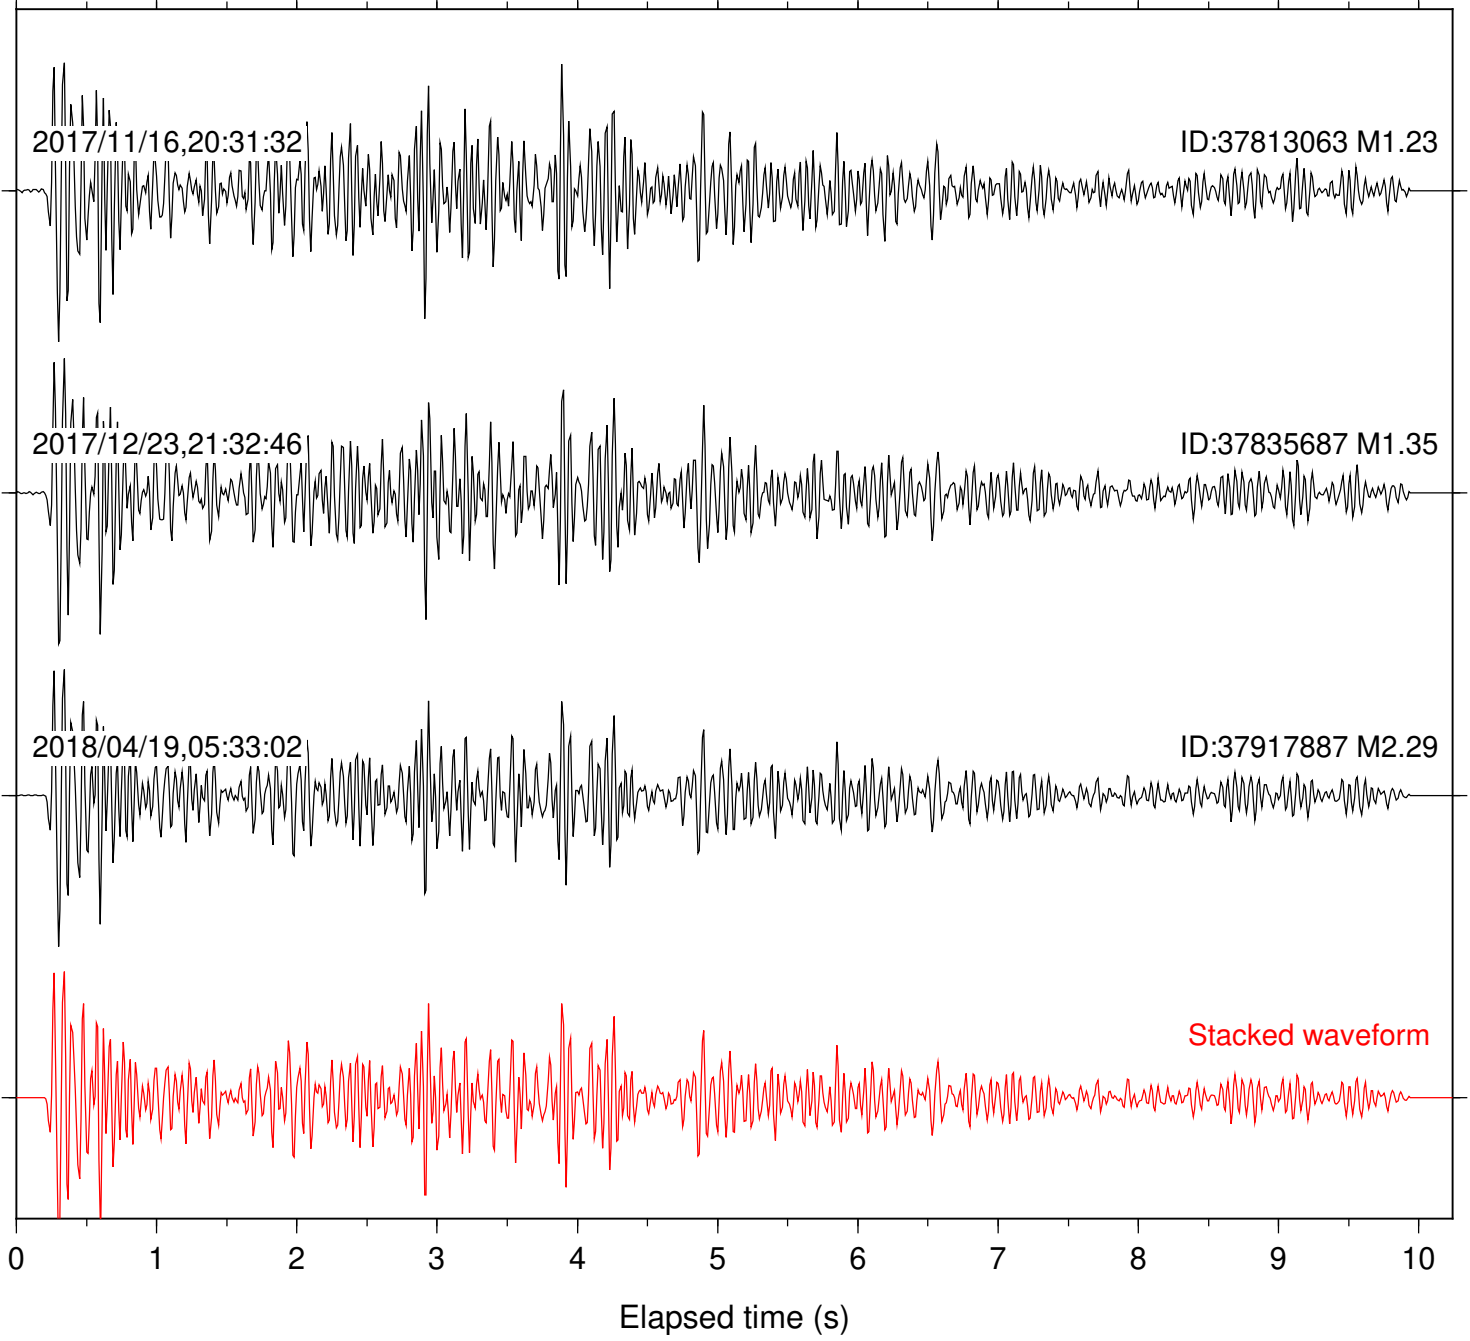

Station: PLM Com: HHZ

Focal depth: 6.10 km