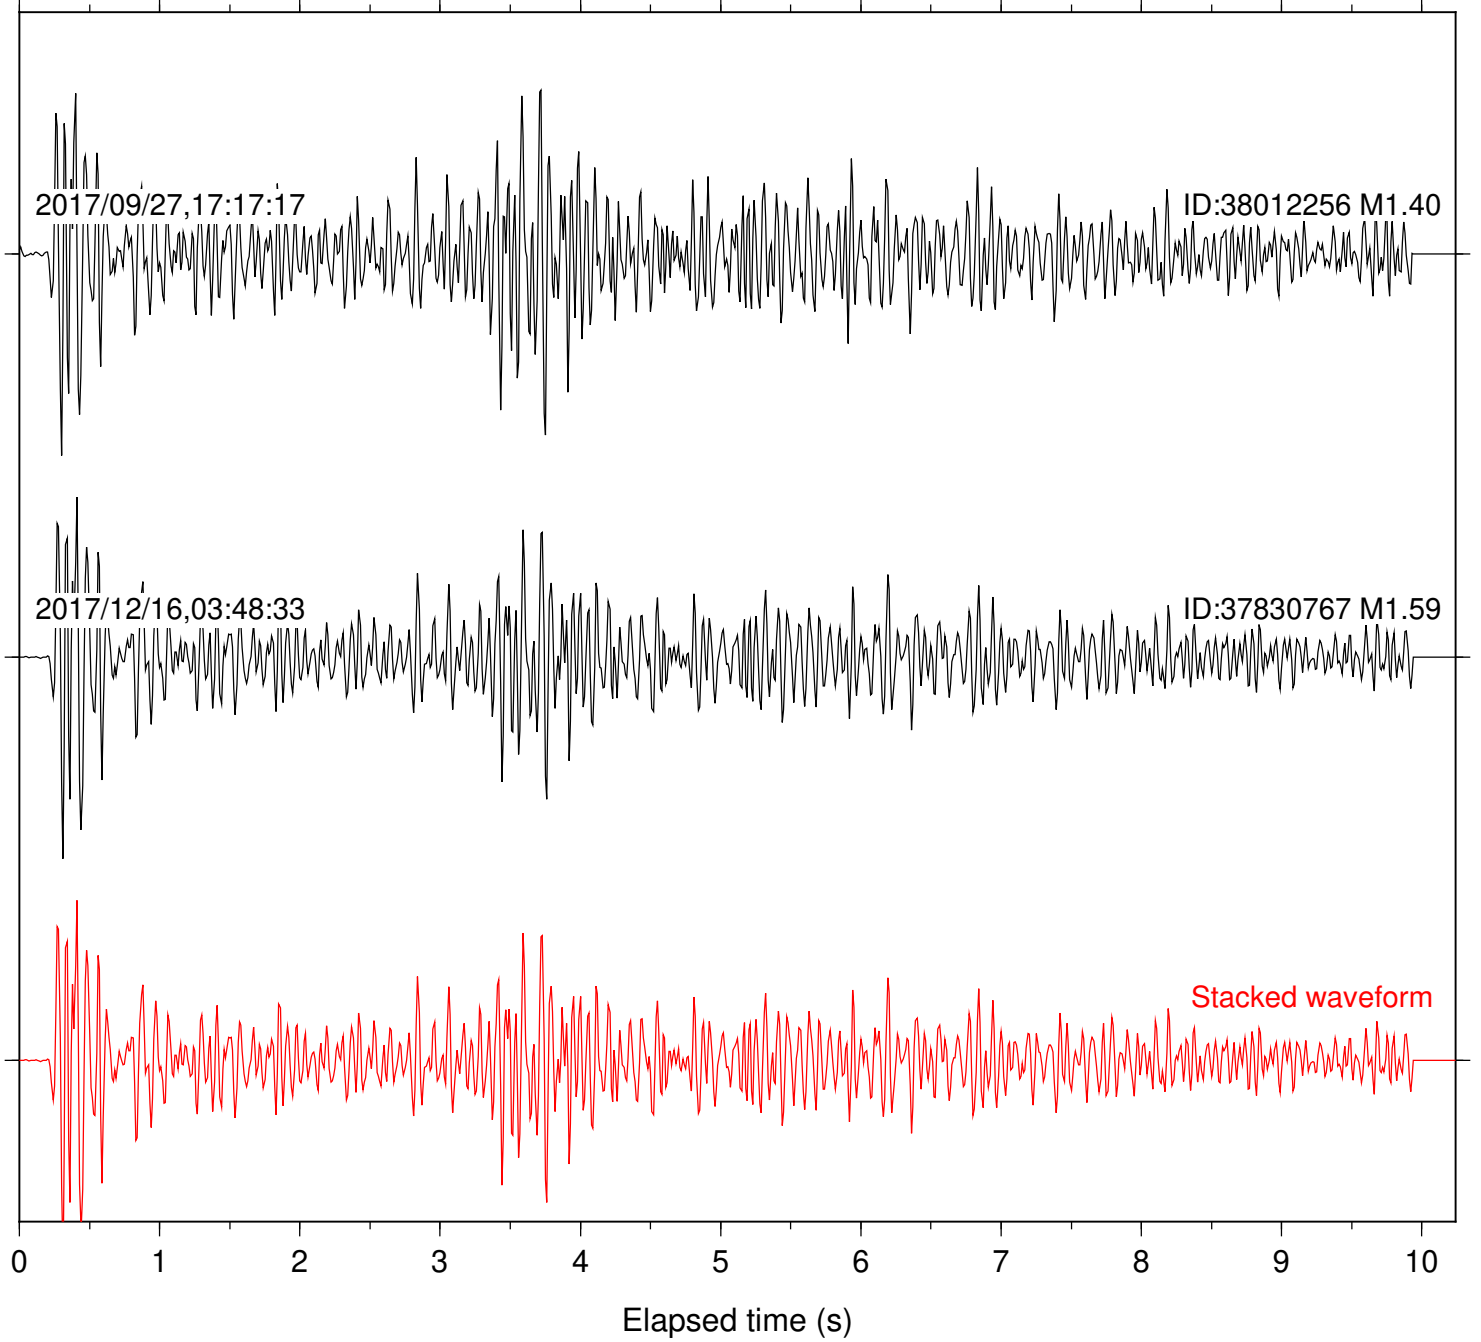

Station: B081 Com: EHZ

Focal depth: 6.65 km