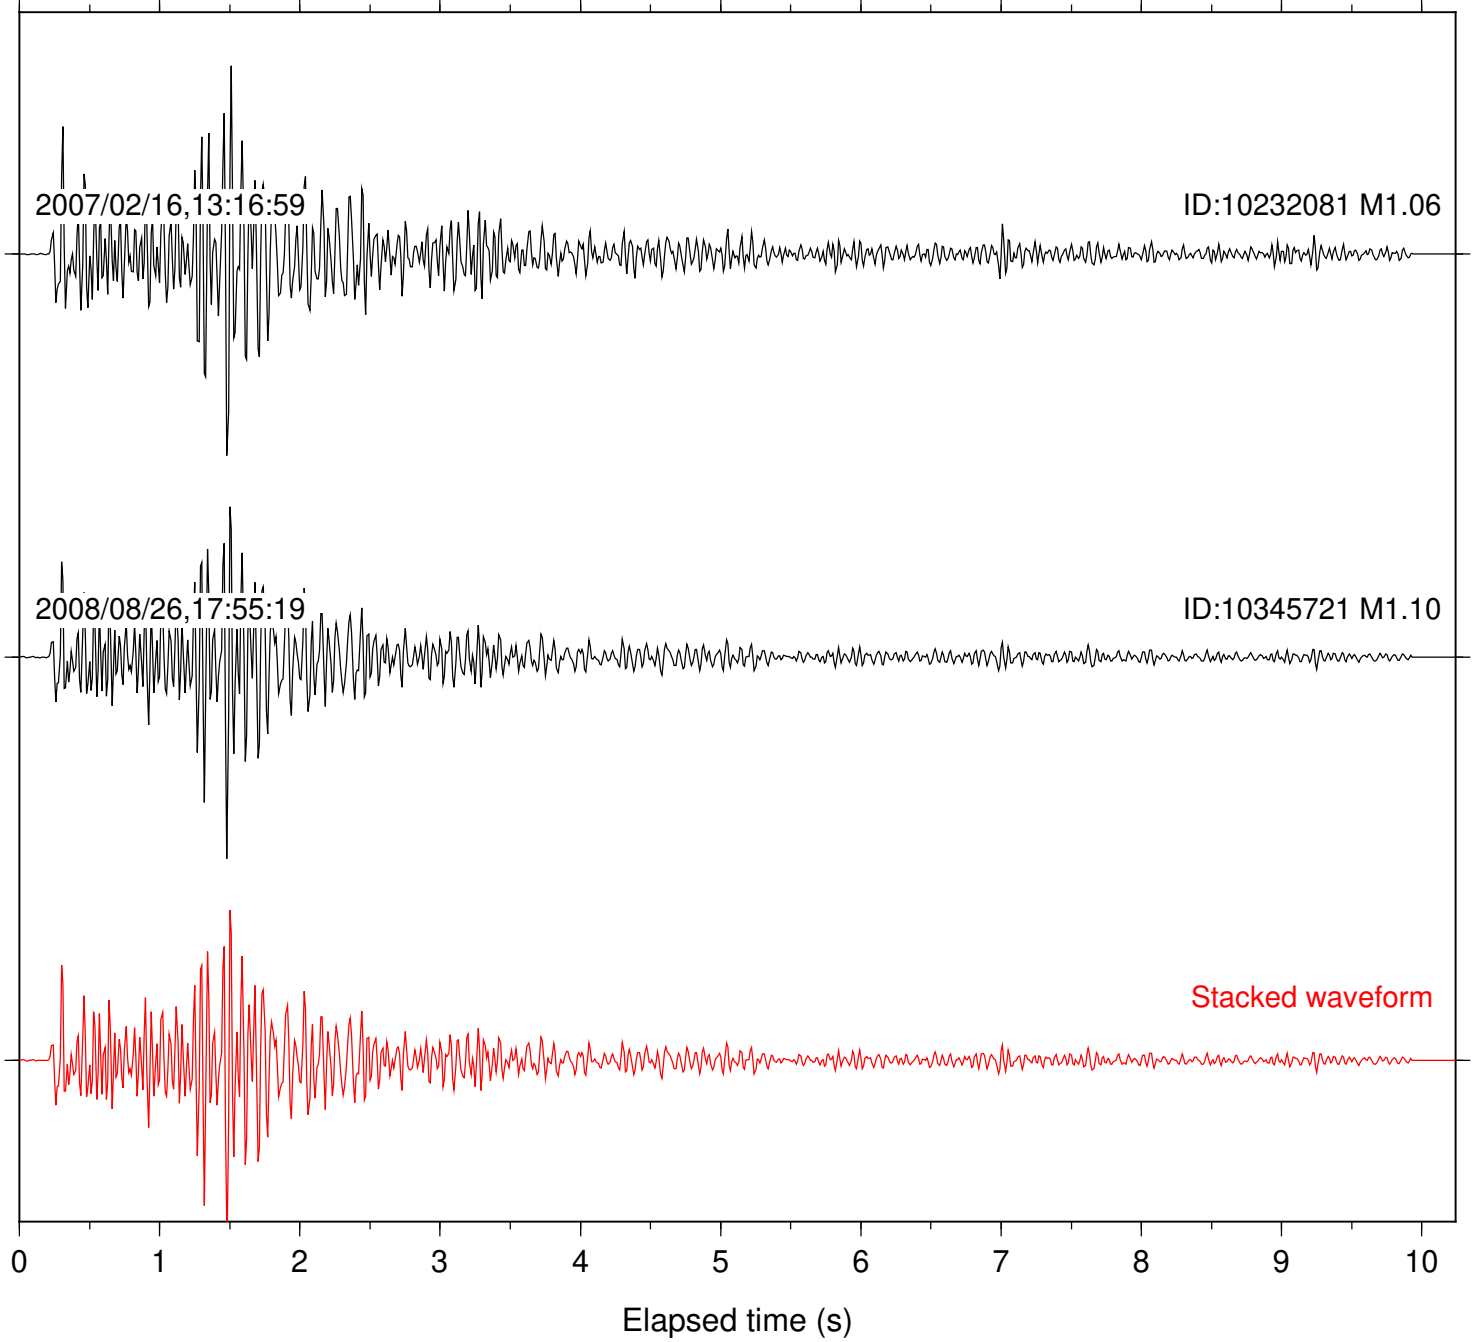

Stacked waveform

0 1 2 3 4 5 6 7 8 9 10  
Elapsed time (s)

Station: BZN Com: HHZ

Focal depth: 8.29 km

Station: FRD Com: HHZ

Focal depth: 8.29 km

Station: KNW Com: HHZ

Focal depth: 8.29 km