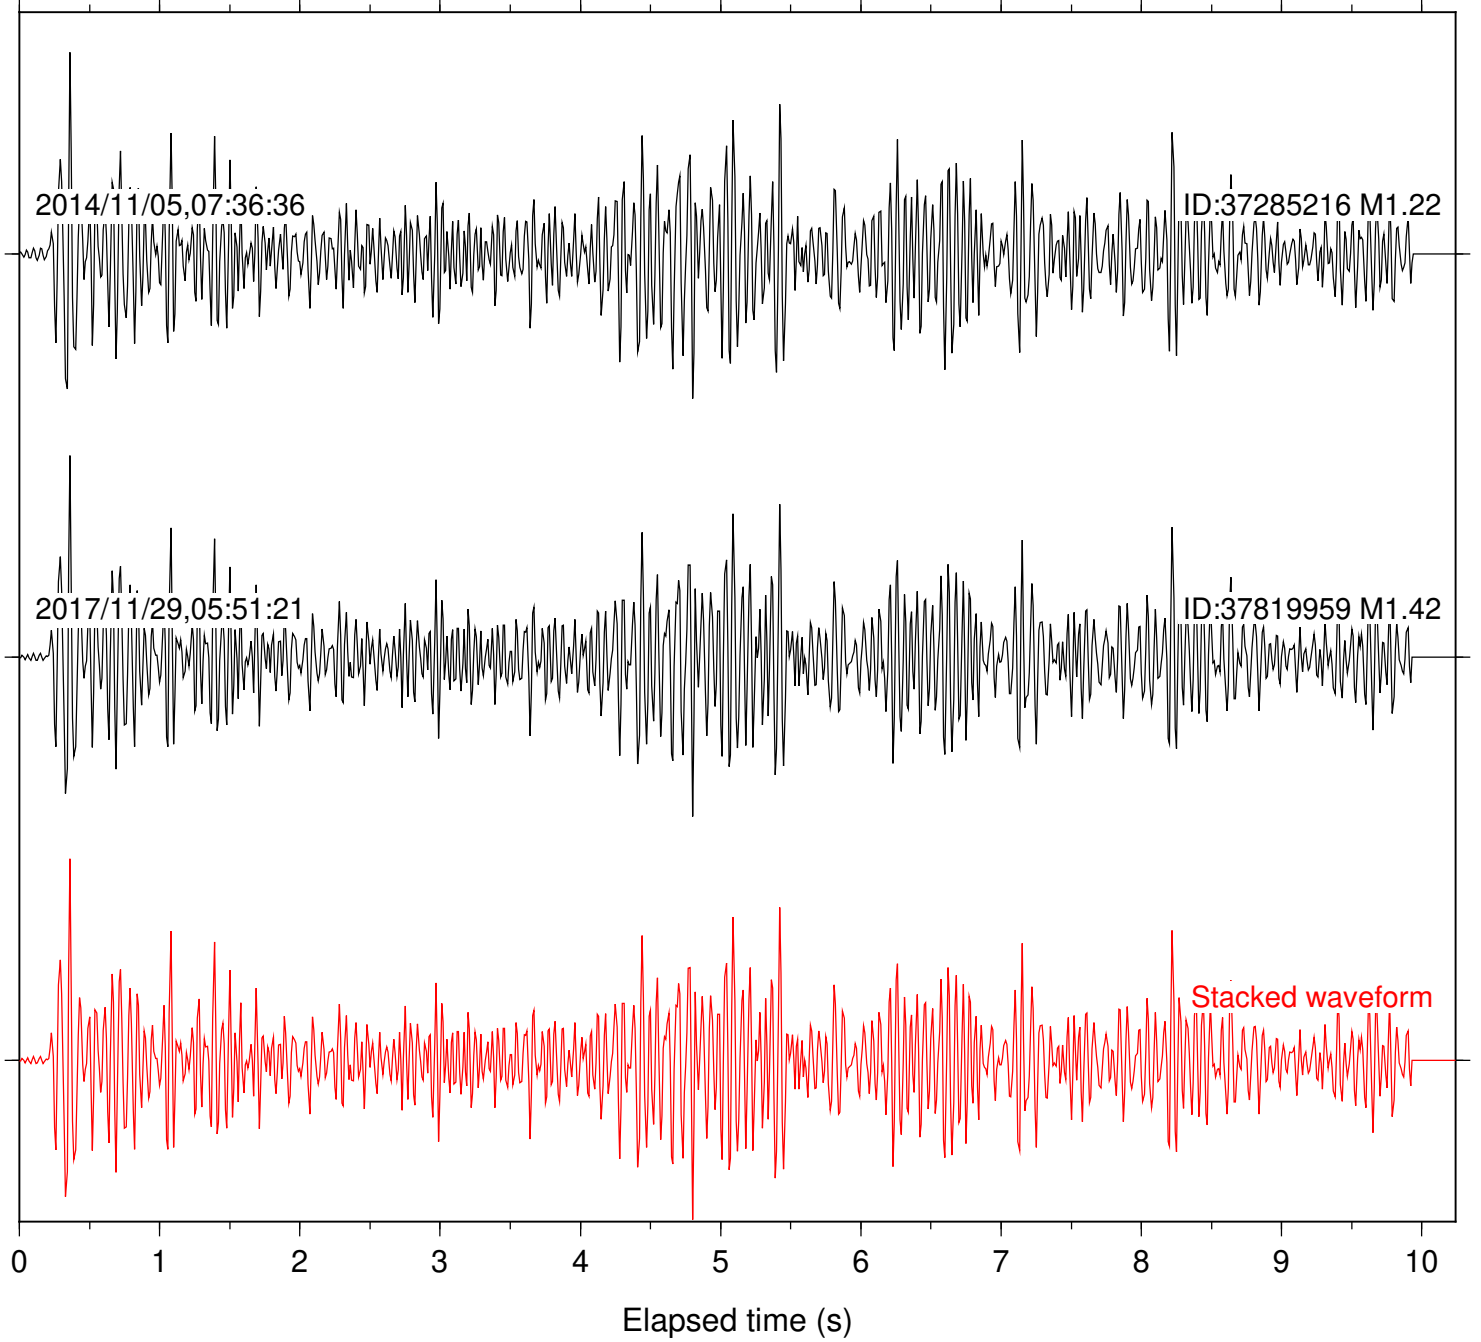

Station: PFO Com: HHZ

Focal depth: 8.88 km