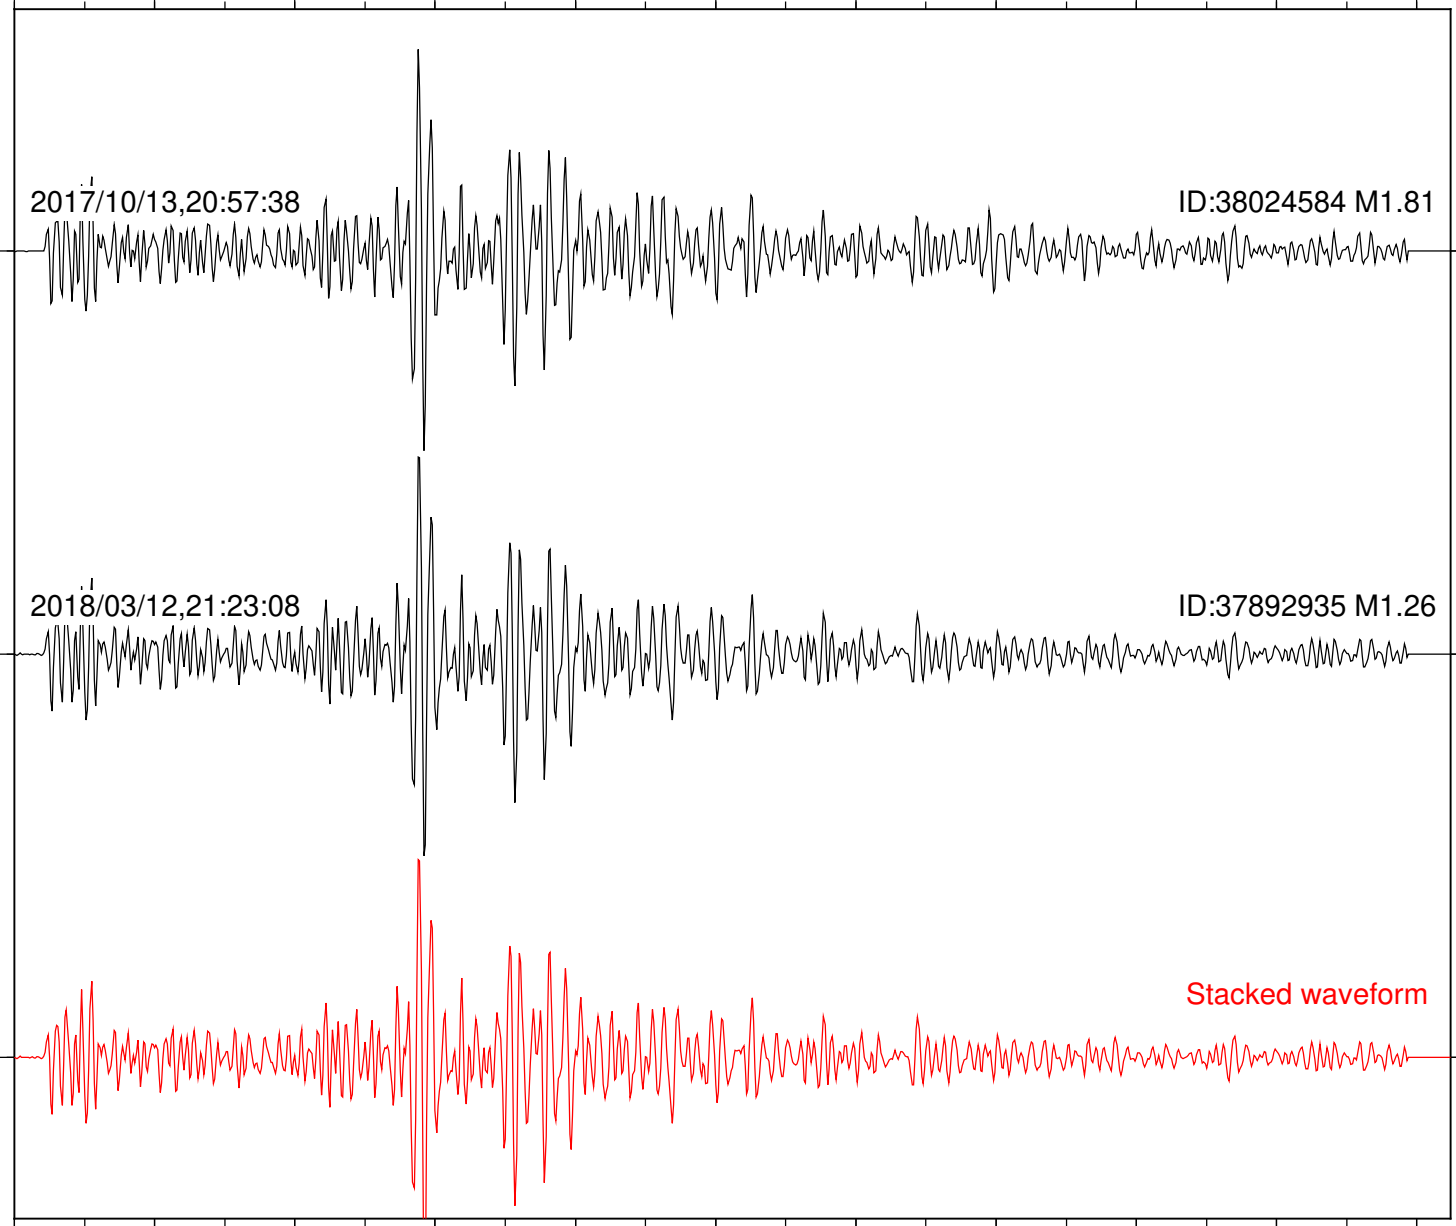

Station: B088 Com: EHZ

Focal depth: 6.61 km

2017/10/13,20:57:38

ID:38024584 M1.81

2018/03/12,21:23:08

ID:37892935 M1.26

Stacked waveform

0 1 2 3 4 5 6 7 8 9 10
Elapsed time (s)