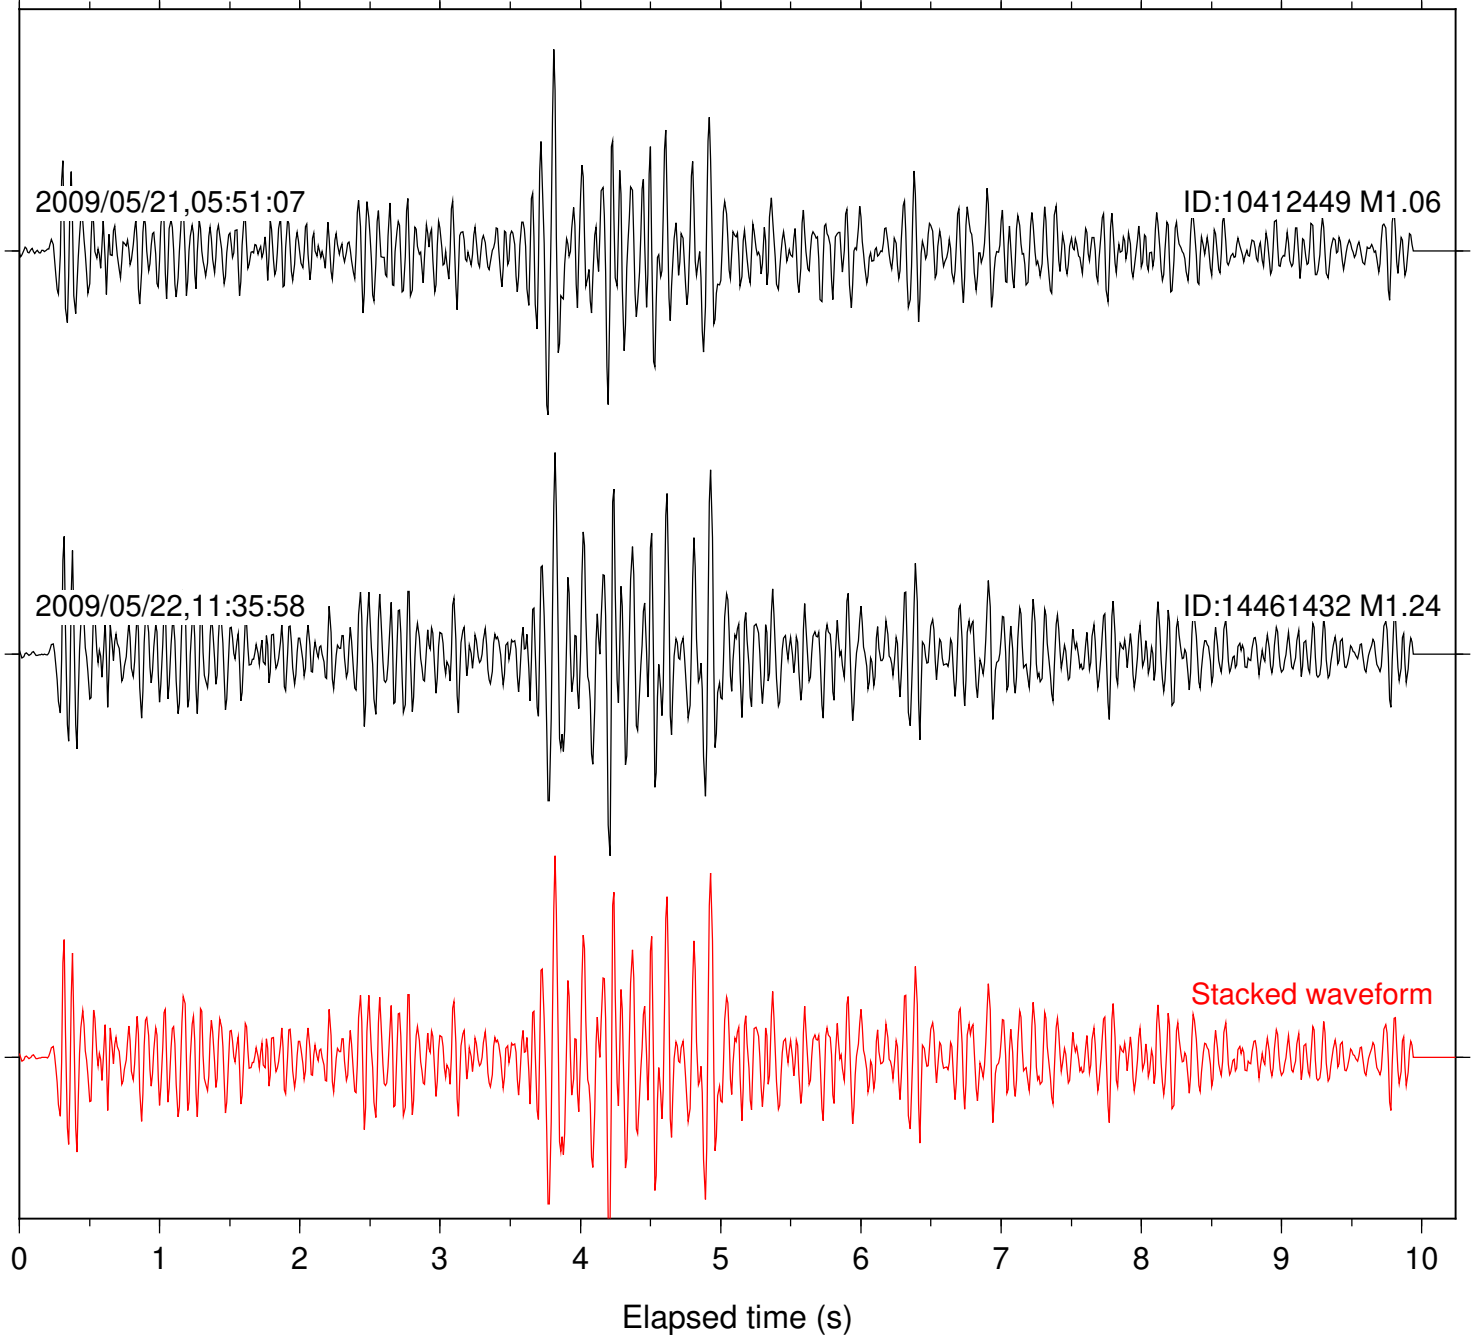

Station: B086 Com: EHZ

Focal depth: 8.29 km

Station: B087 Com: EHZ

Focal depth: 8.29 km

Station: B088 Com: EHZ

Focal depth: 8.29 km

Station: BZN Com: HHZ

Focal depth: 8.29 km