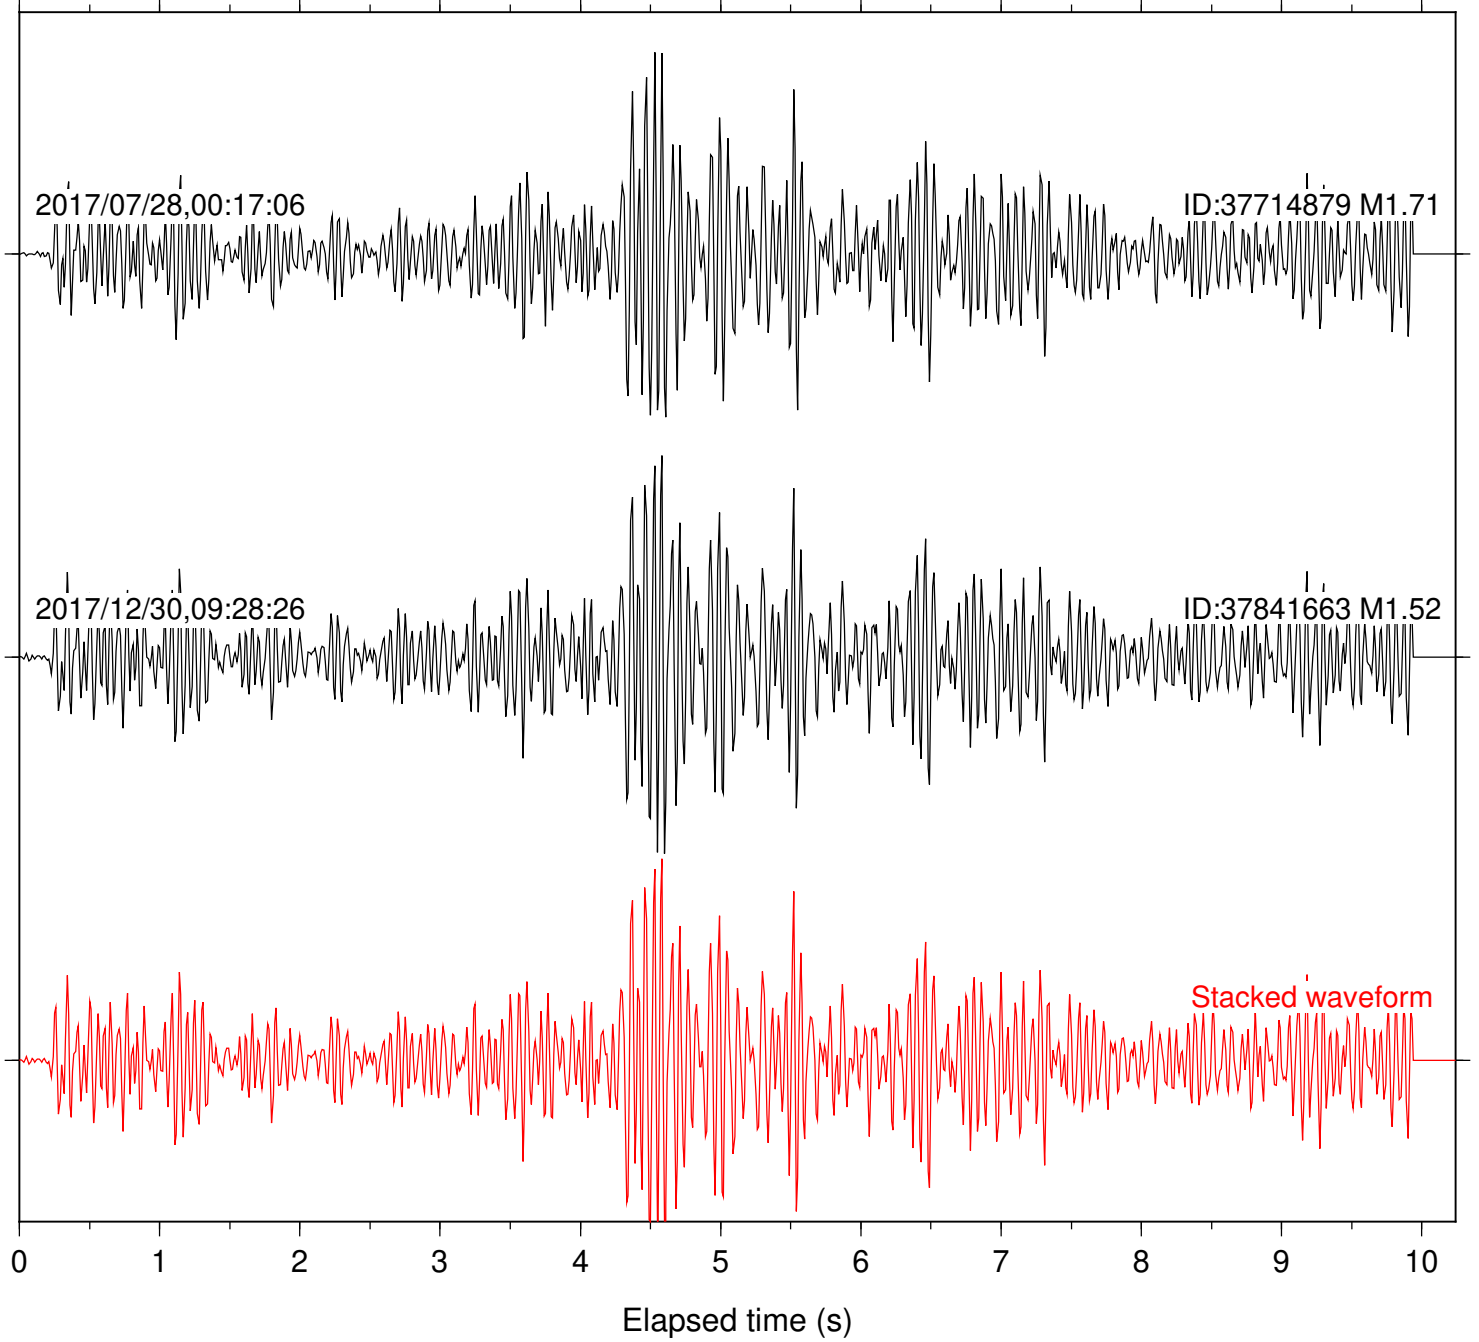

Station: PFO Com: HHZ

Focal depth: 6.41 km