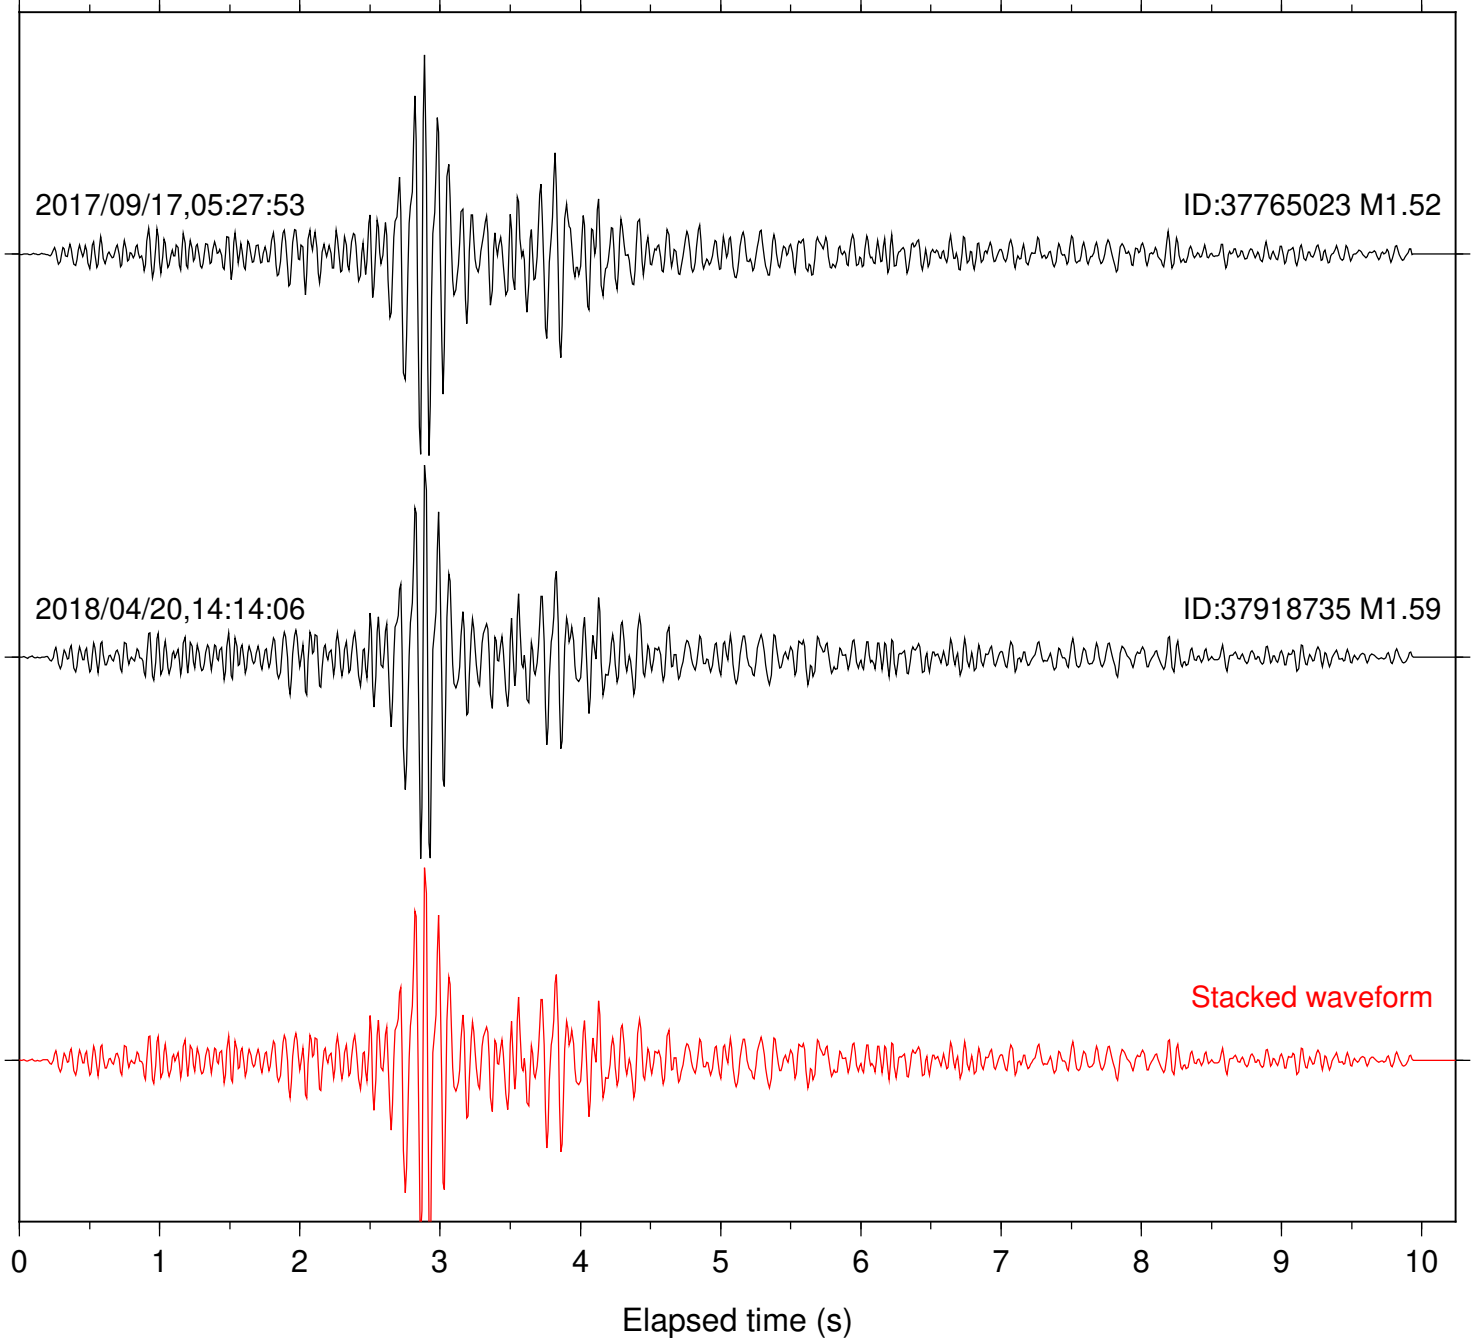

Focal depth: 6.09 km

Station: SND Com: HHZ

Focal depth: 6.09 km

Station: B084 Com: EHZ

Focal depth: 7.04 km

Station: DNR Com: HHZ

Focal depth: 7.04 km

Station: B081 Com: EHZ