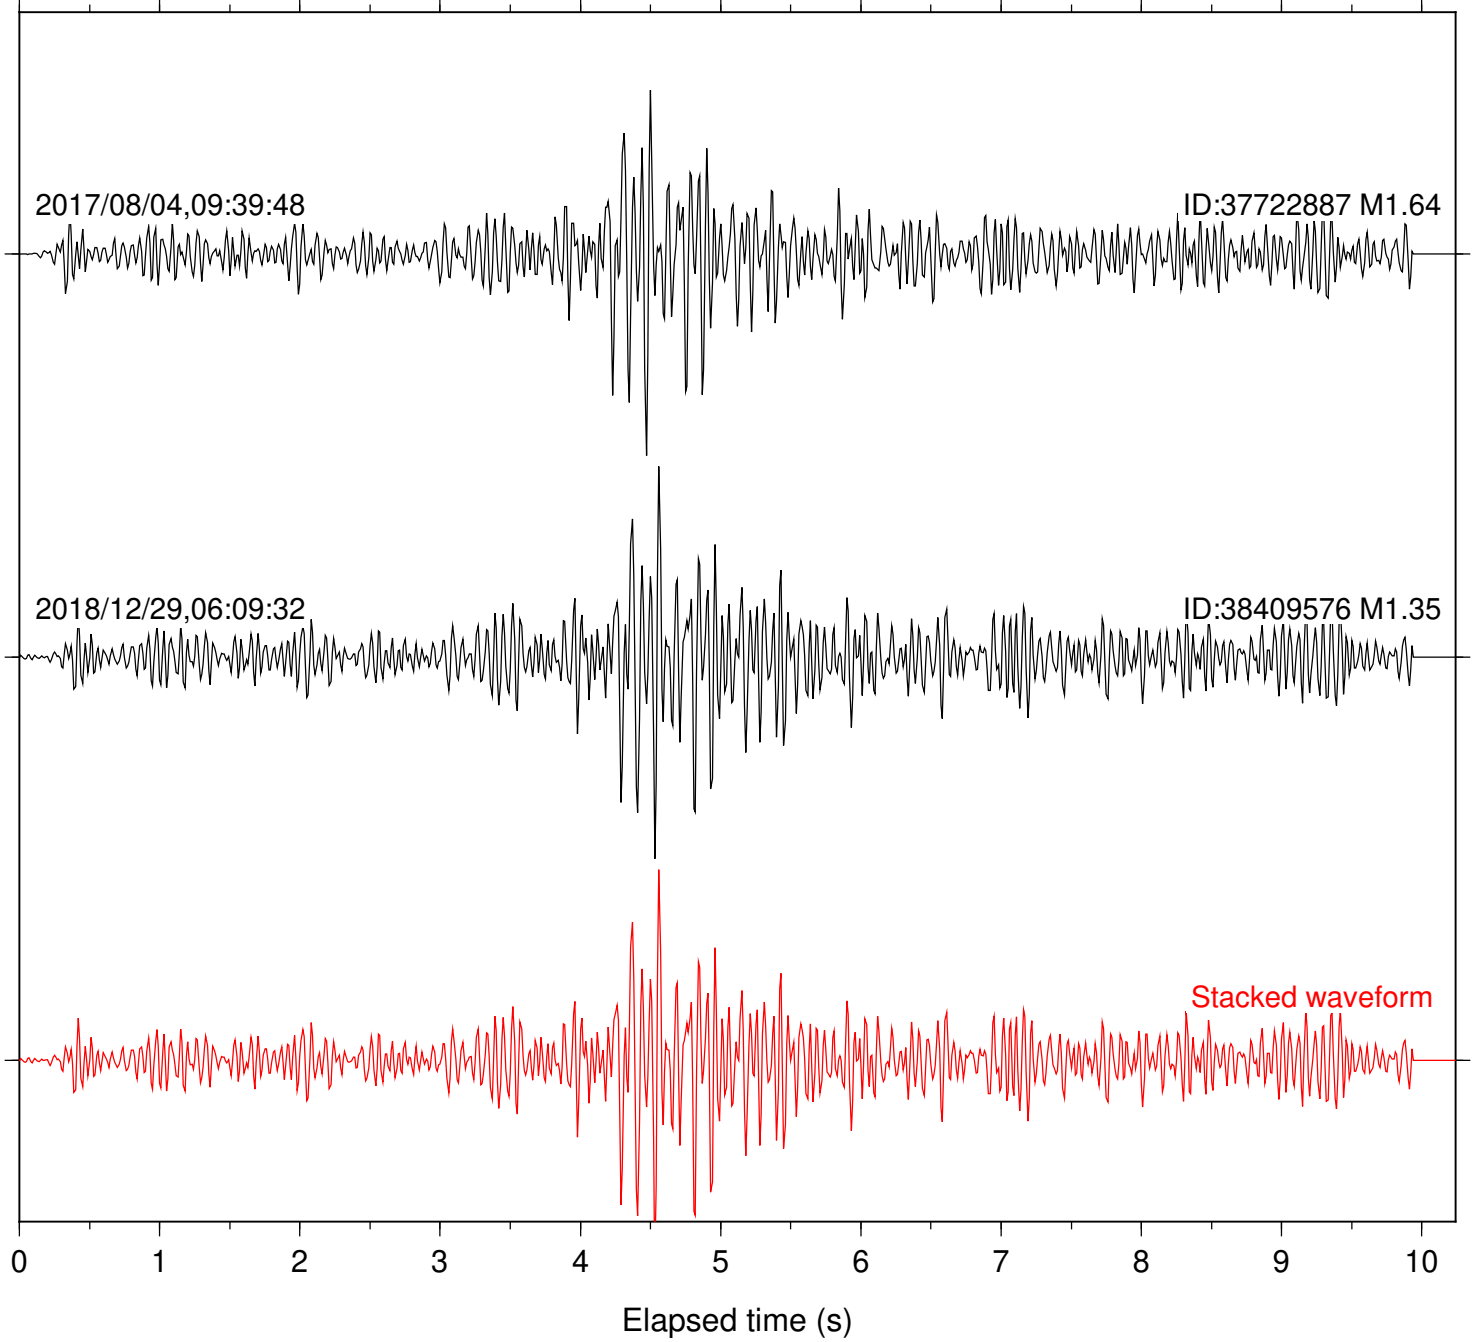

Station: KNW Com: HHZ

Focal depth: 5.44 km

Station: PFO Com: HHZ

Focal depth: 5.44 km

Station: SMER Com: HHZ

Focal depth: 5.44 km

Station: SND Com: HHZ

Focal depth: 5.44 km