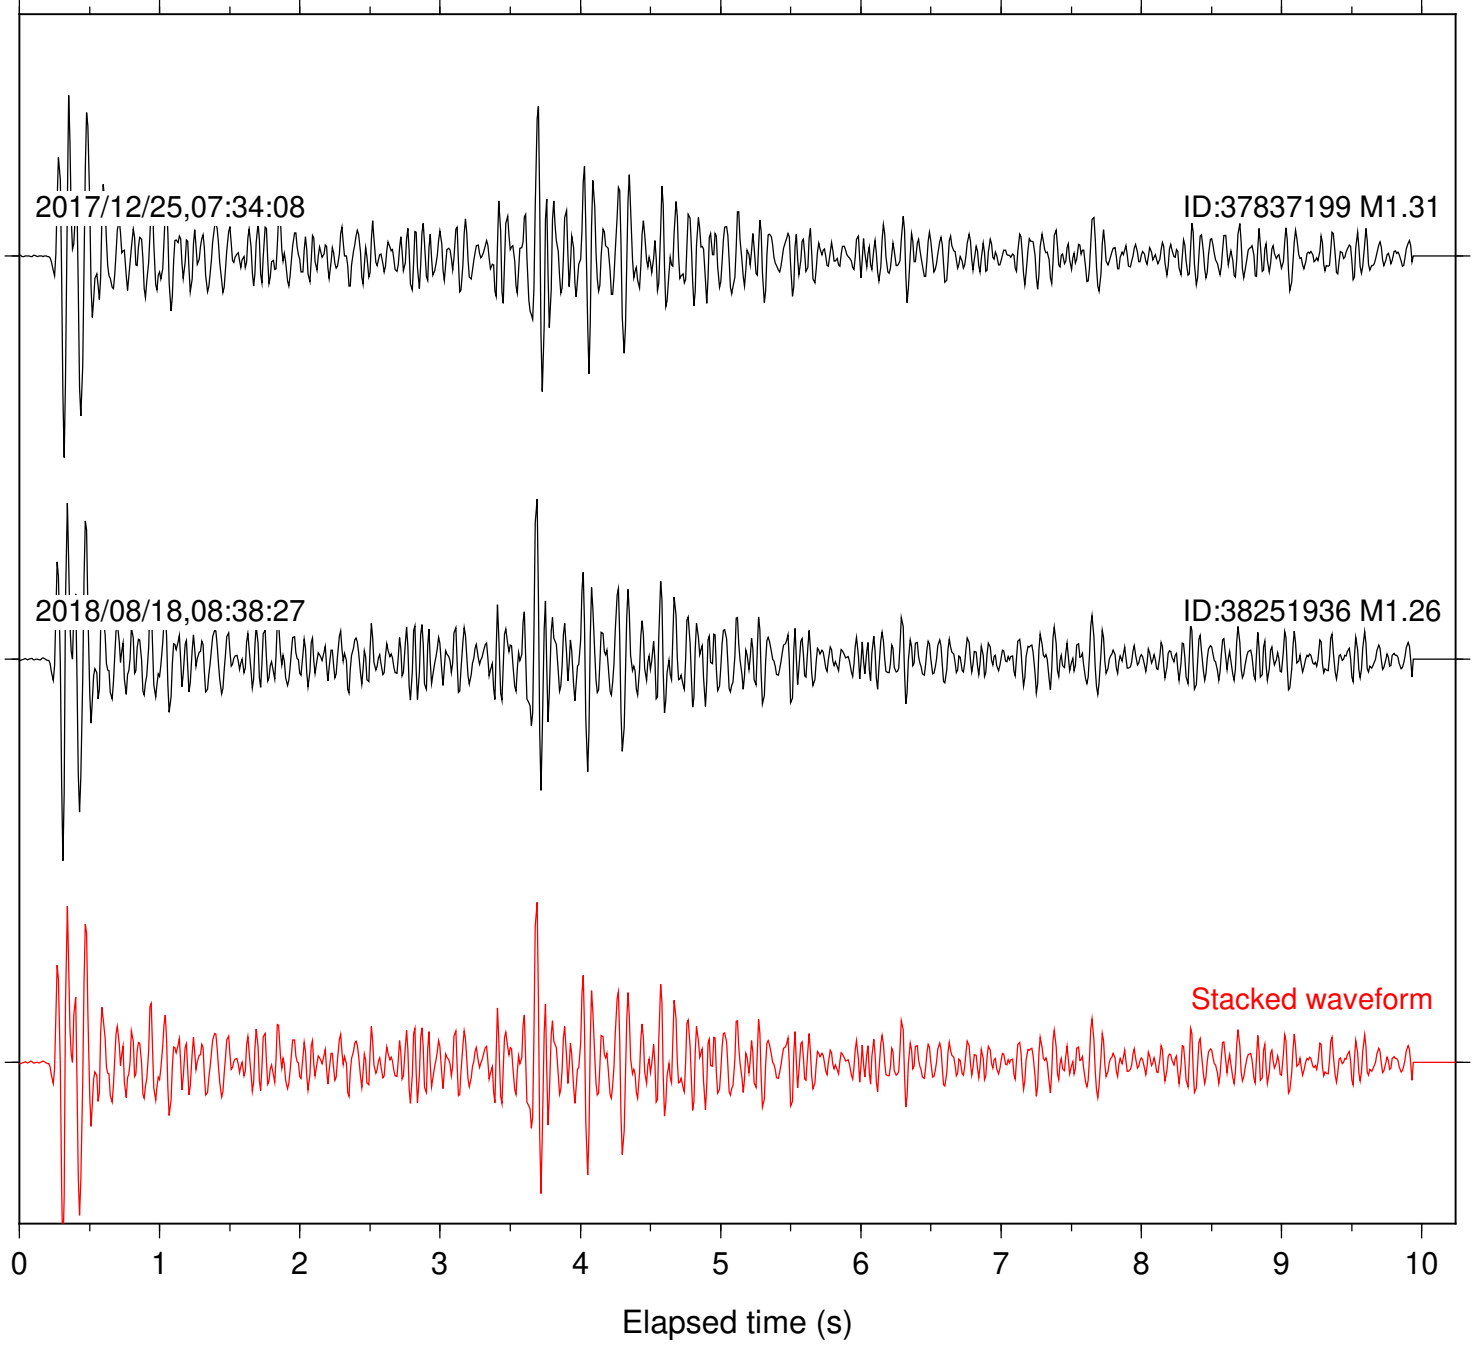

Focal depth: 4.67 km

Station: CSH Com: HHZ

Focal depth: 4.67 km

Station: DGR Com: HHZ

Focal depth: 4.67 km

Station: FRD Com: HHZ

Focal depth: 4.67 km

Station: HMT2 Com: HHZ