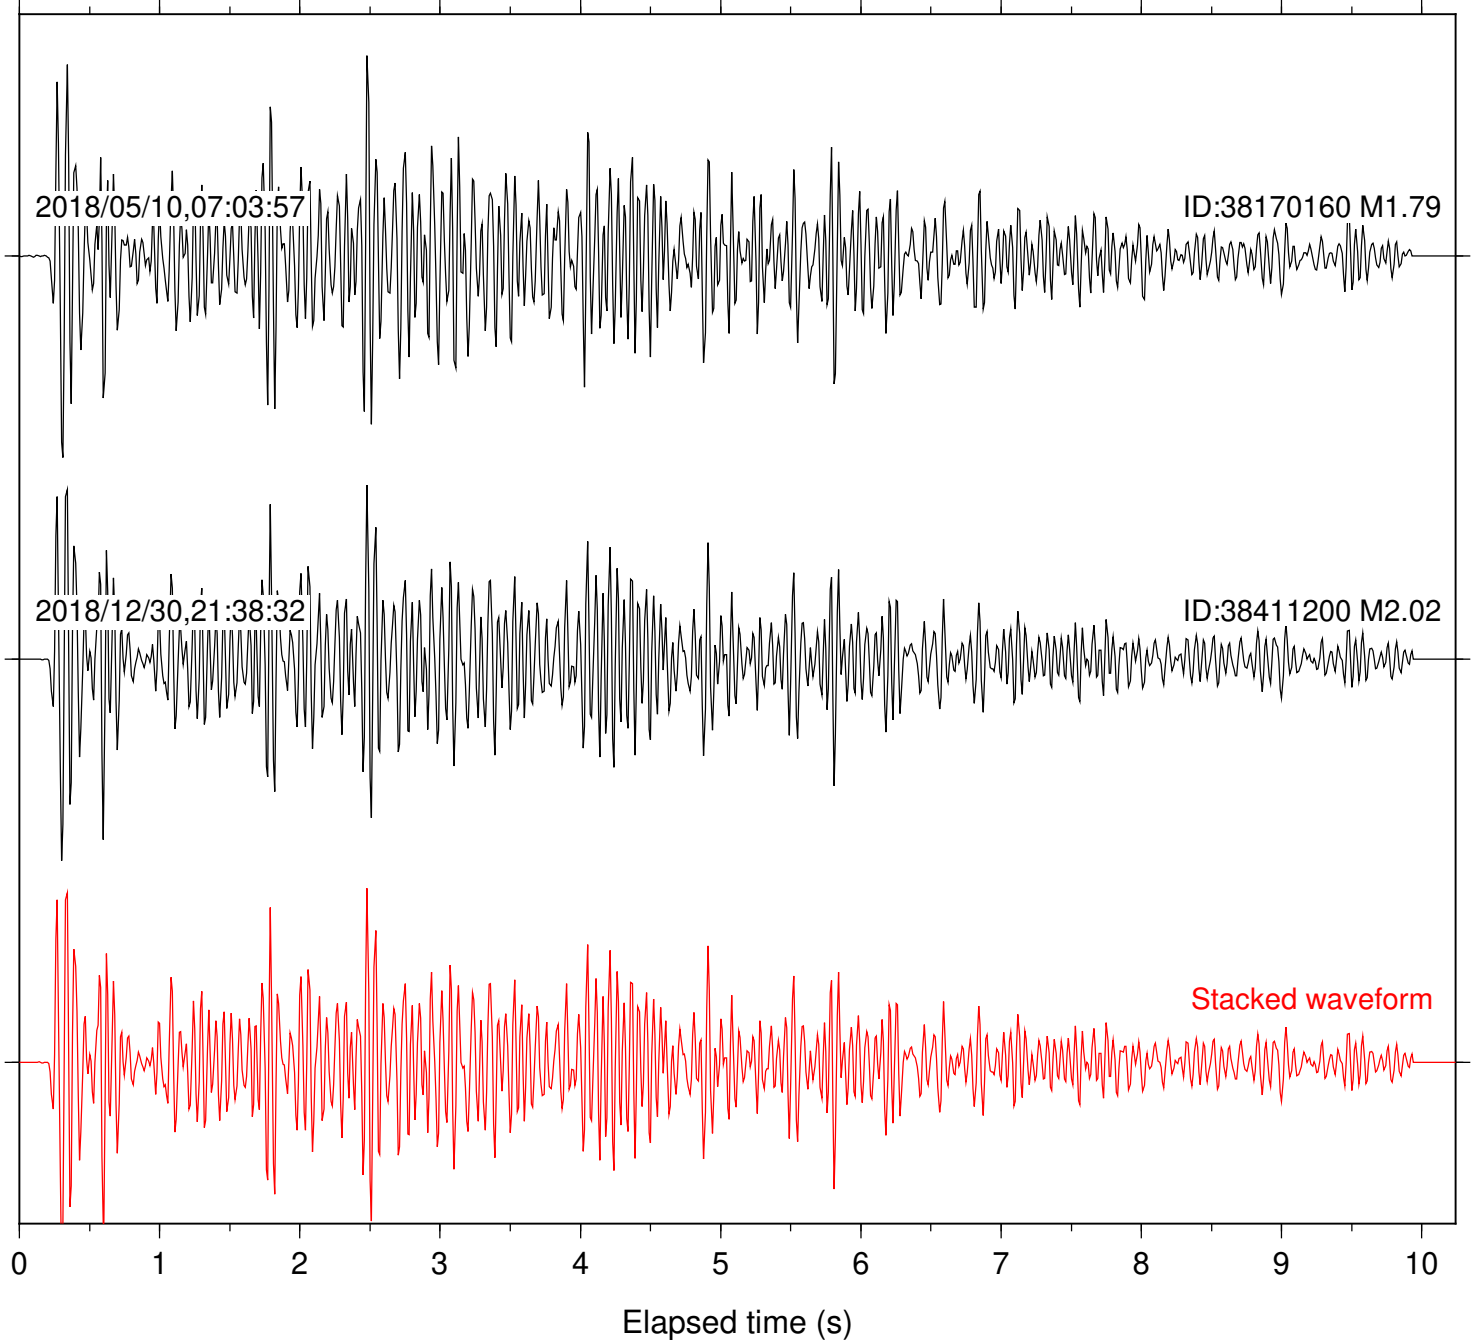

Station: PLM Com: HHZ

Focal depth: 5.61 km