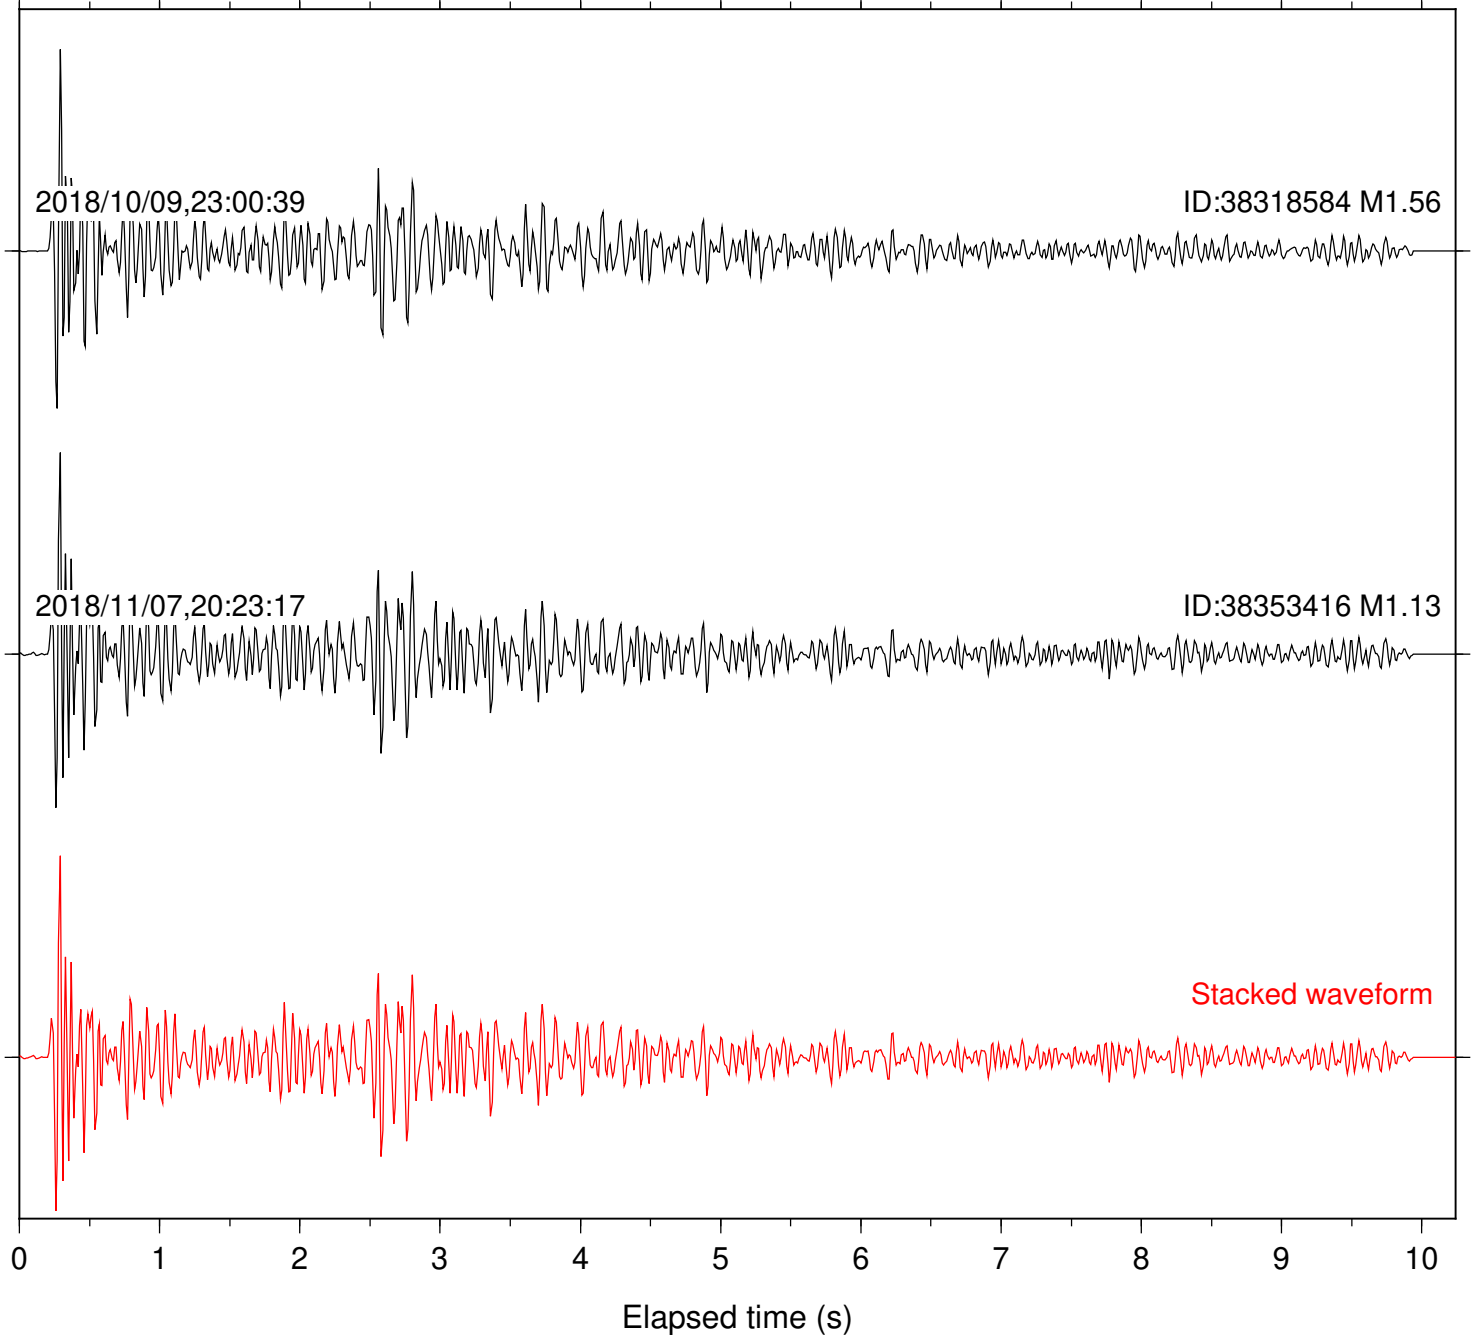

Station: B082 Com: EHZ

Focal depth: 6.83 km

Station: B084 Com: EHZ

Focal depth: 6.83 km

Station: B087 Com: EHZ

Focal depth: 6.83 km

Station: B088 Com: EHZ

Focal depth: 6.83 km