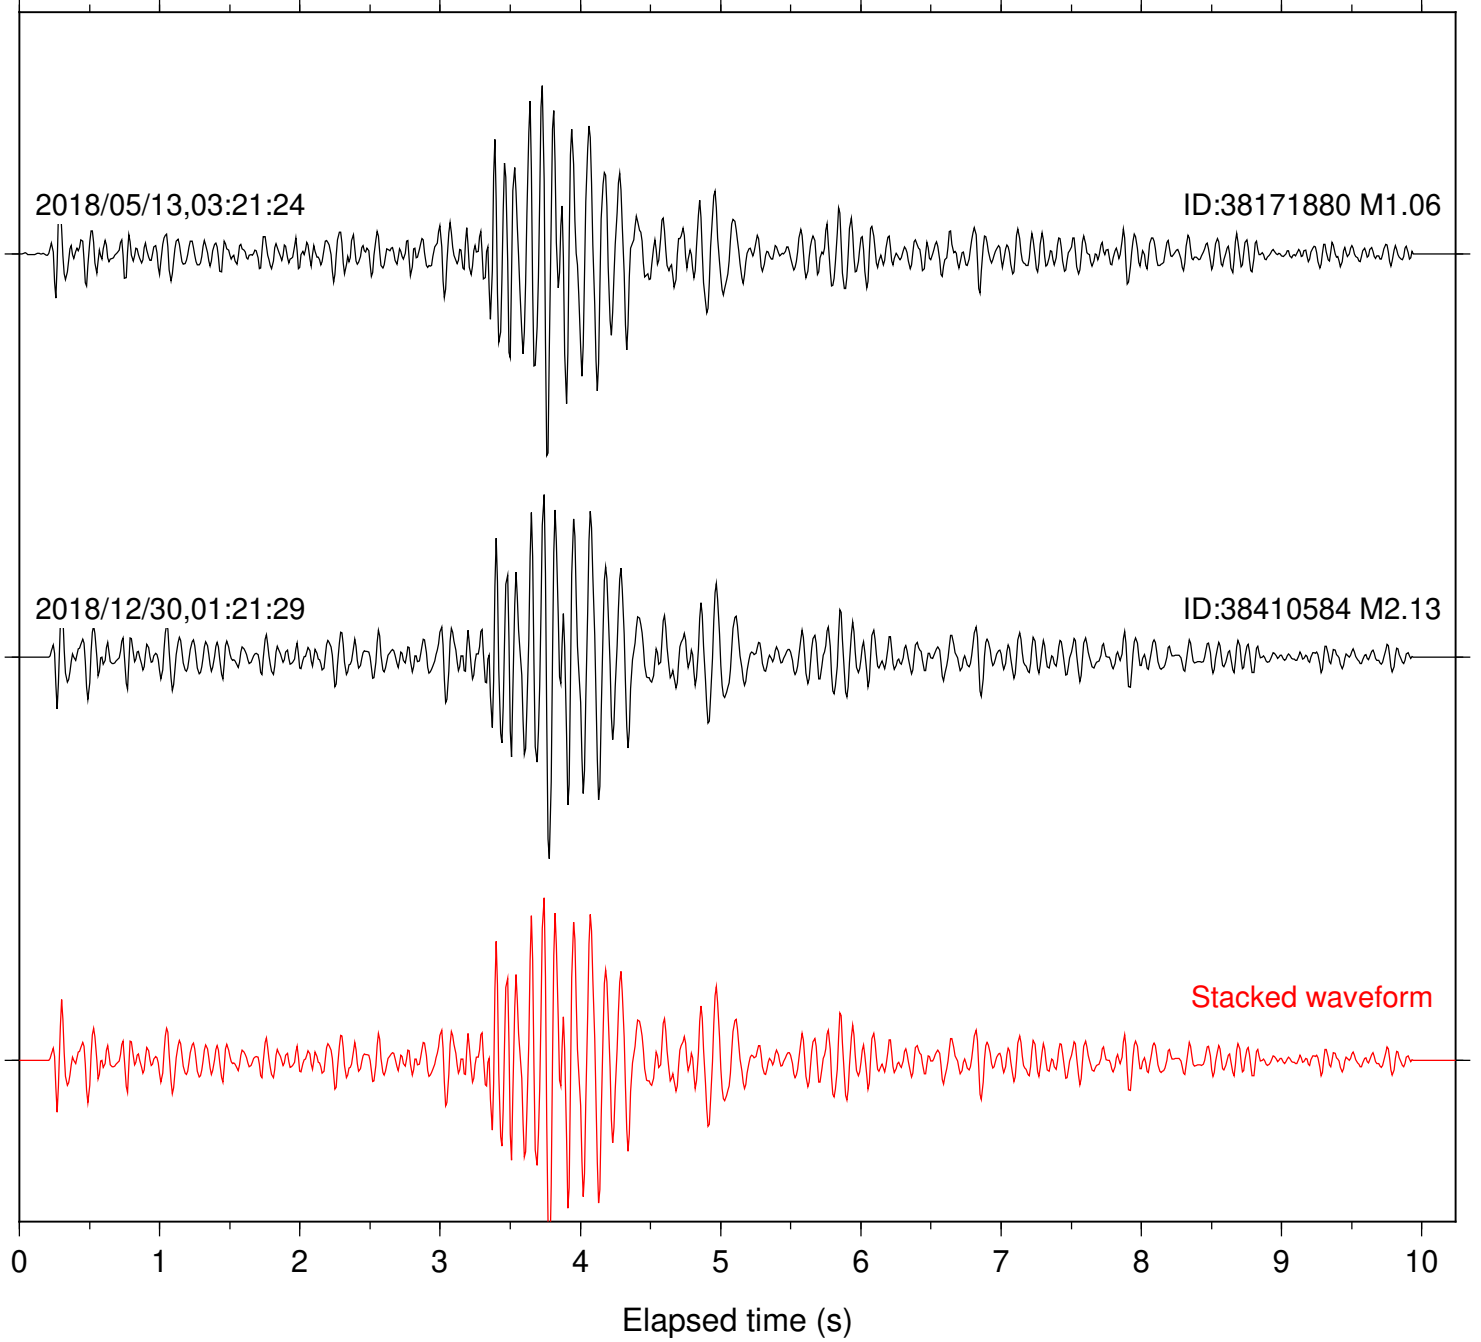

Focal depth: 7.21 km

Station: HMT2 Com: HHZ

Focal depth: 7.21 km

Station: KNW Com: HHZ

Focal depth: 7.21 km

Station: POB2 Com: HHZ

Focal depth: 7.21 km

Station: RRSP Com: HHZ