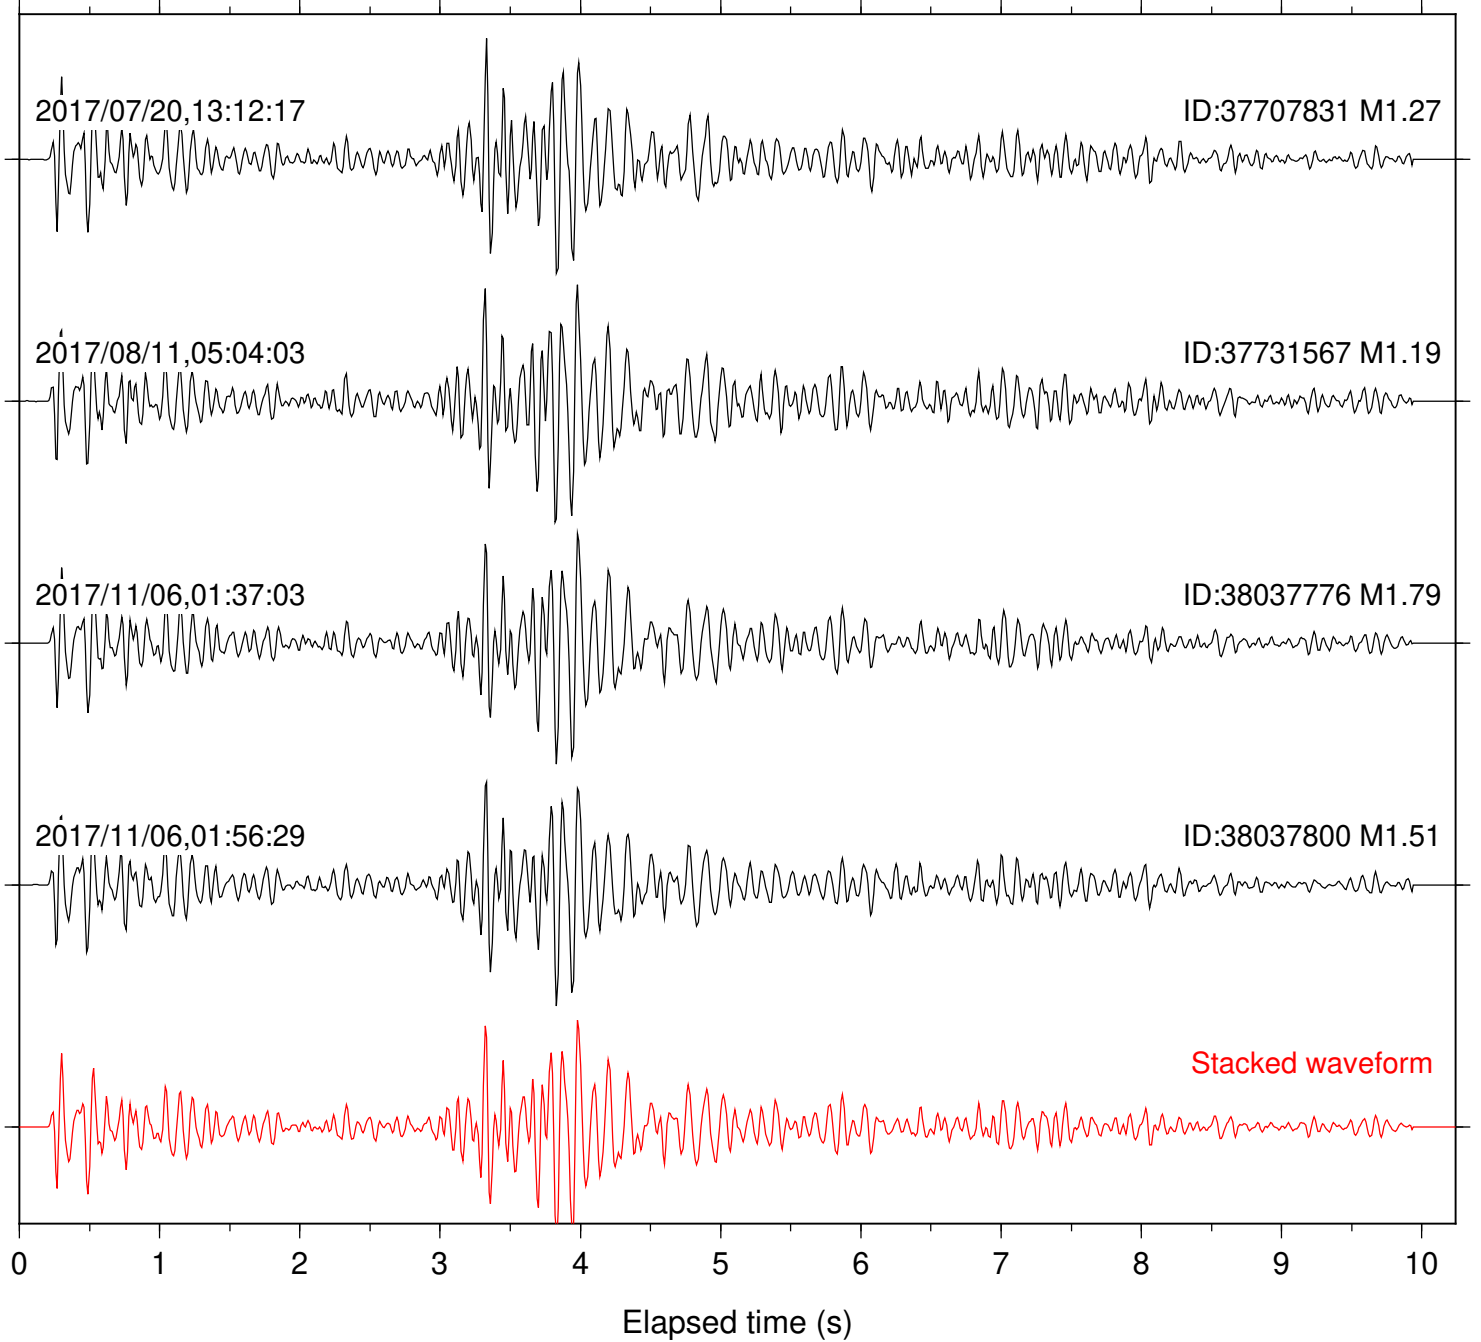

Station: POB2 Com: HHZ

Focal depth: 6.59 km