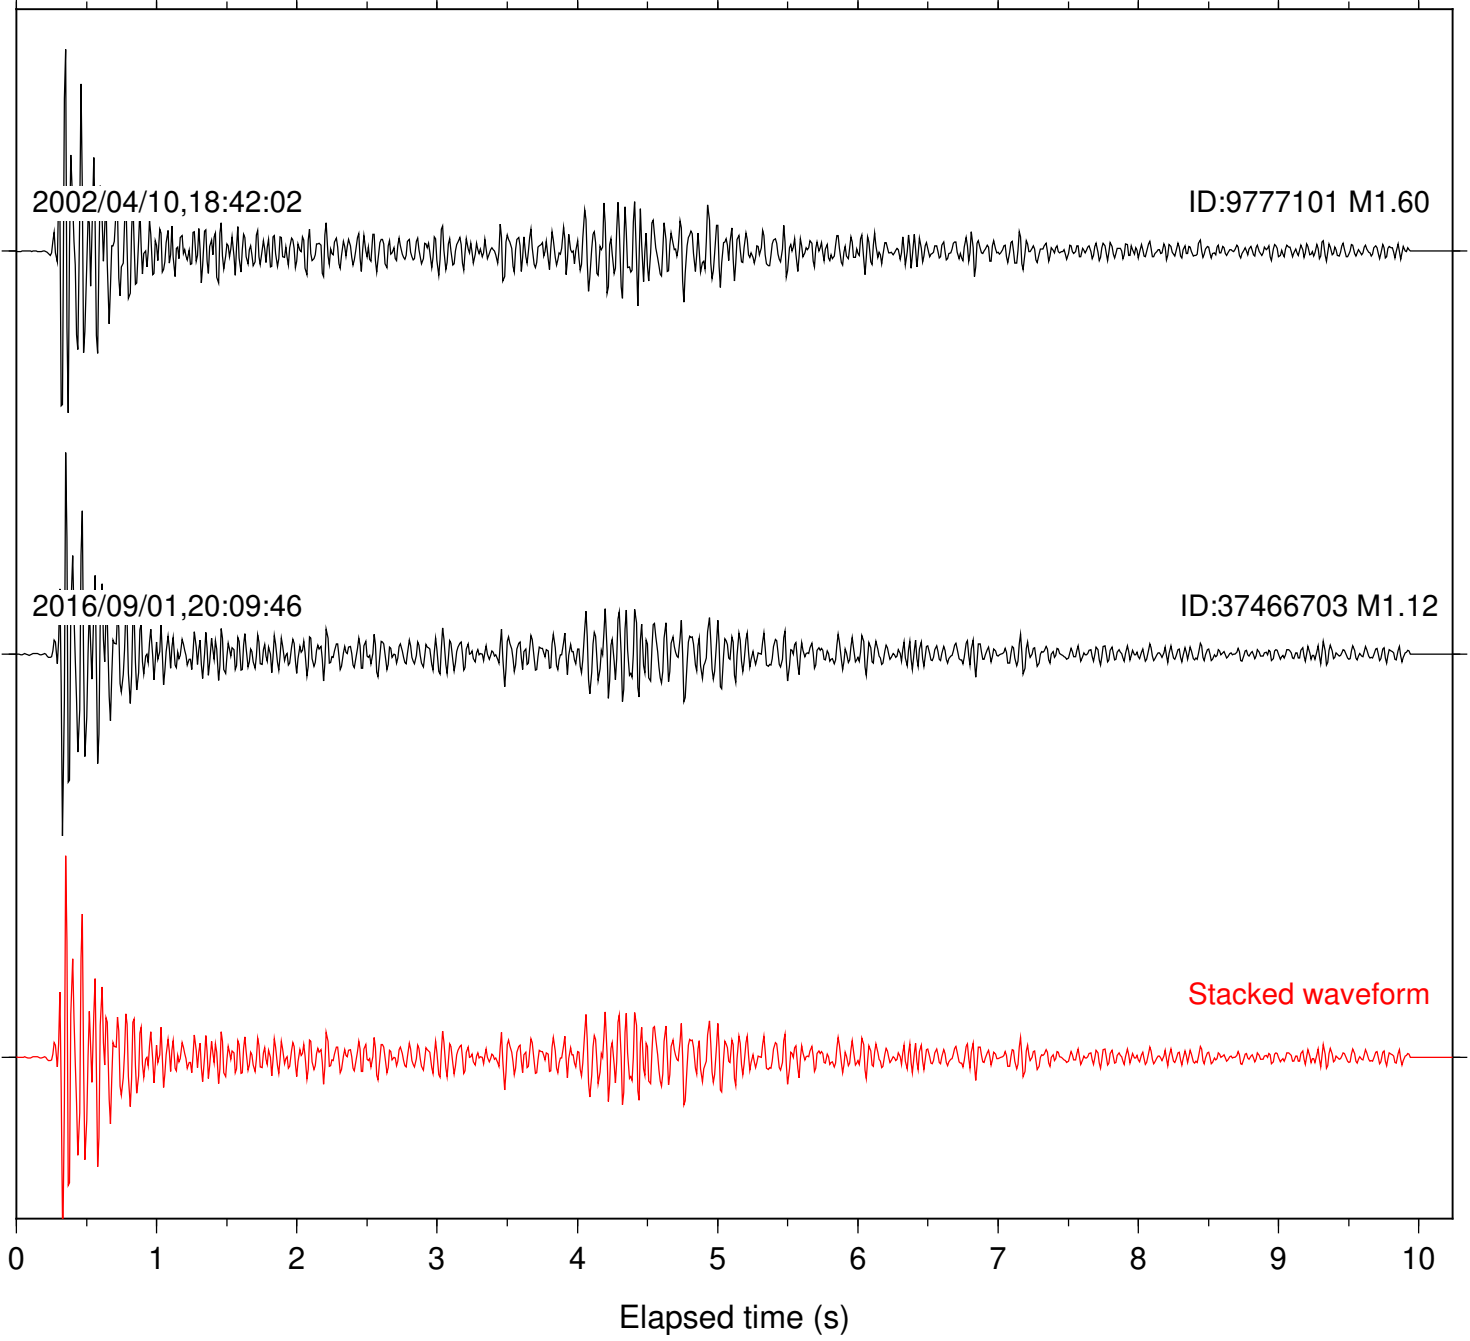

Station: FRD Com: HHZ

Focal depth: 15.62 km

Station: KNW Com: HHZ

Focal depth: 15.62 km

Station: DGR Com: HHZ

Focal depth: 16.88 km

Station: FRD Com: HHZ

Focal depth: 16.88 km