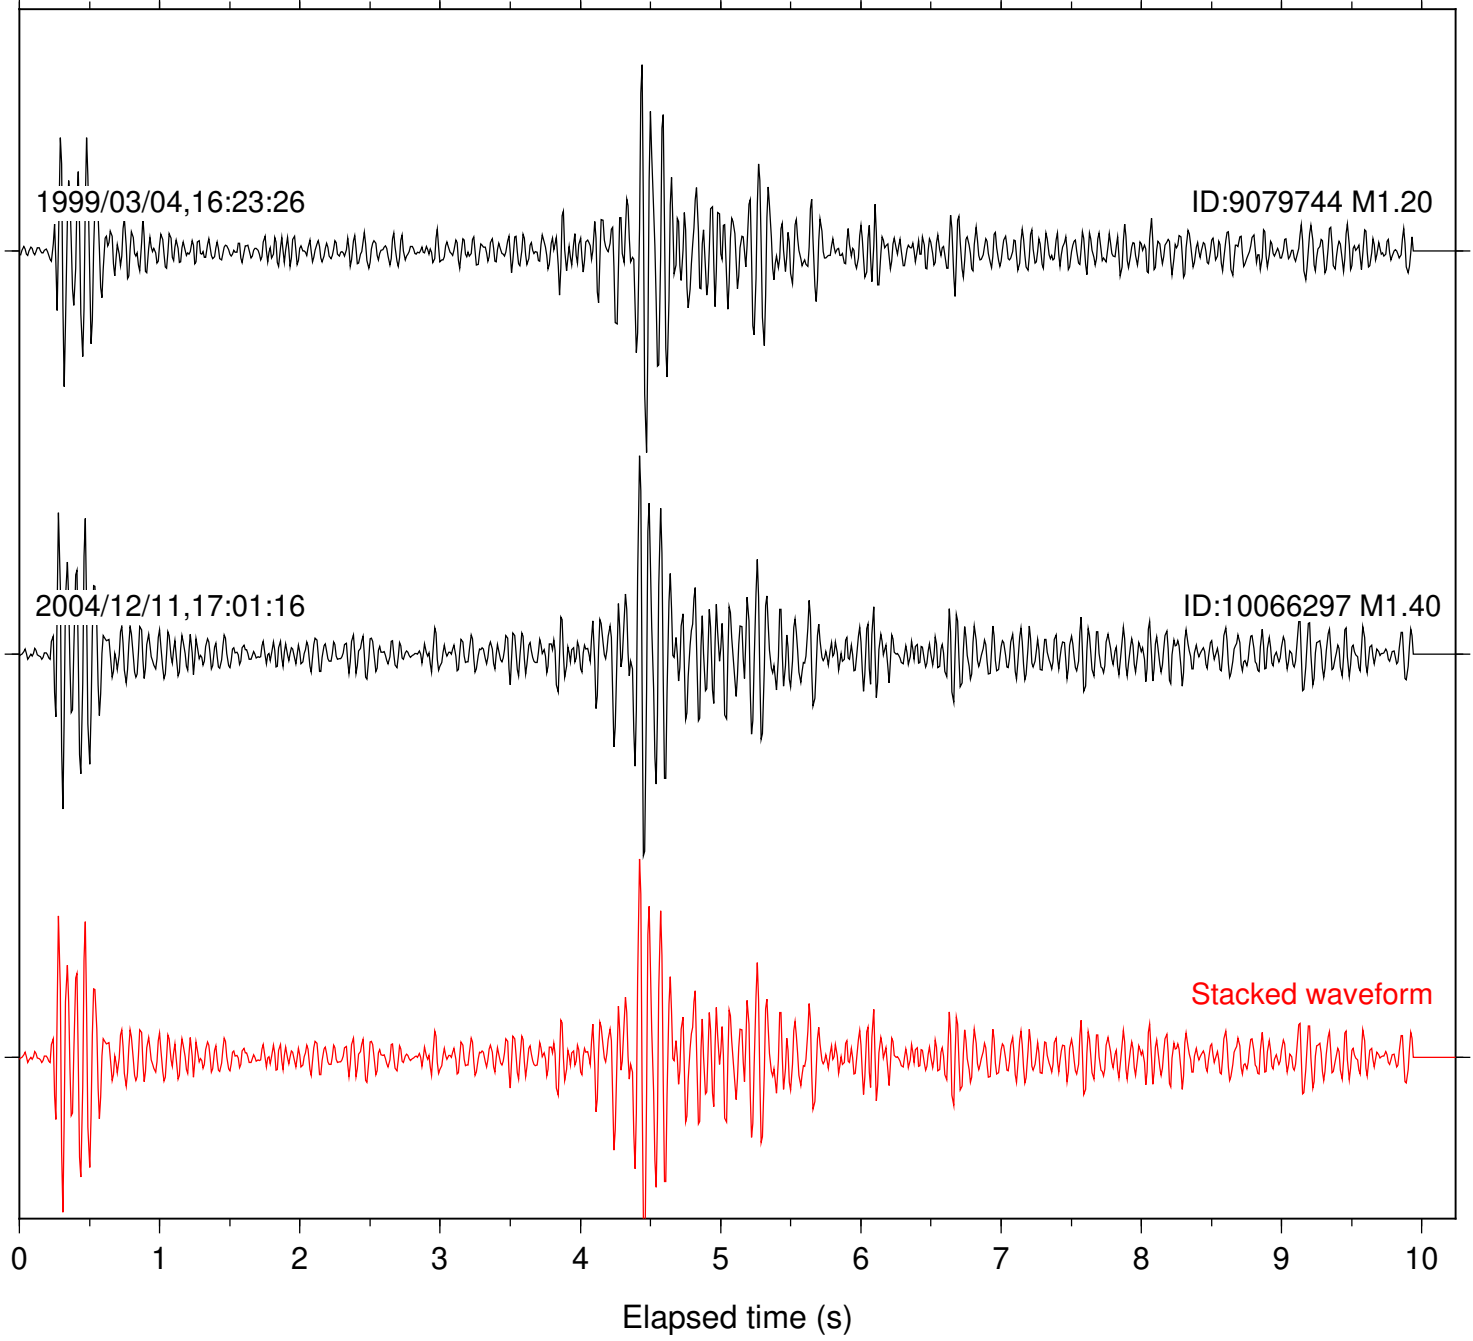

Station: RDM Com: HHZ

Focal depth: 10.71 km