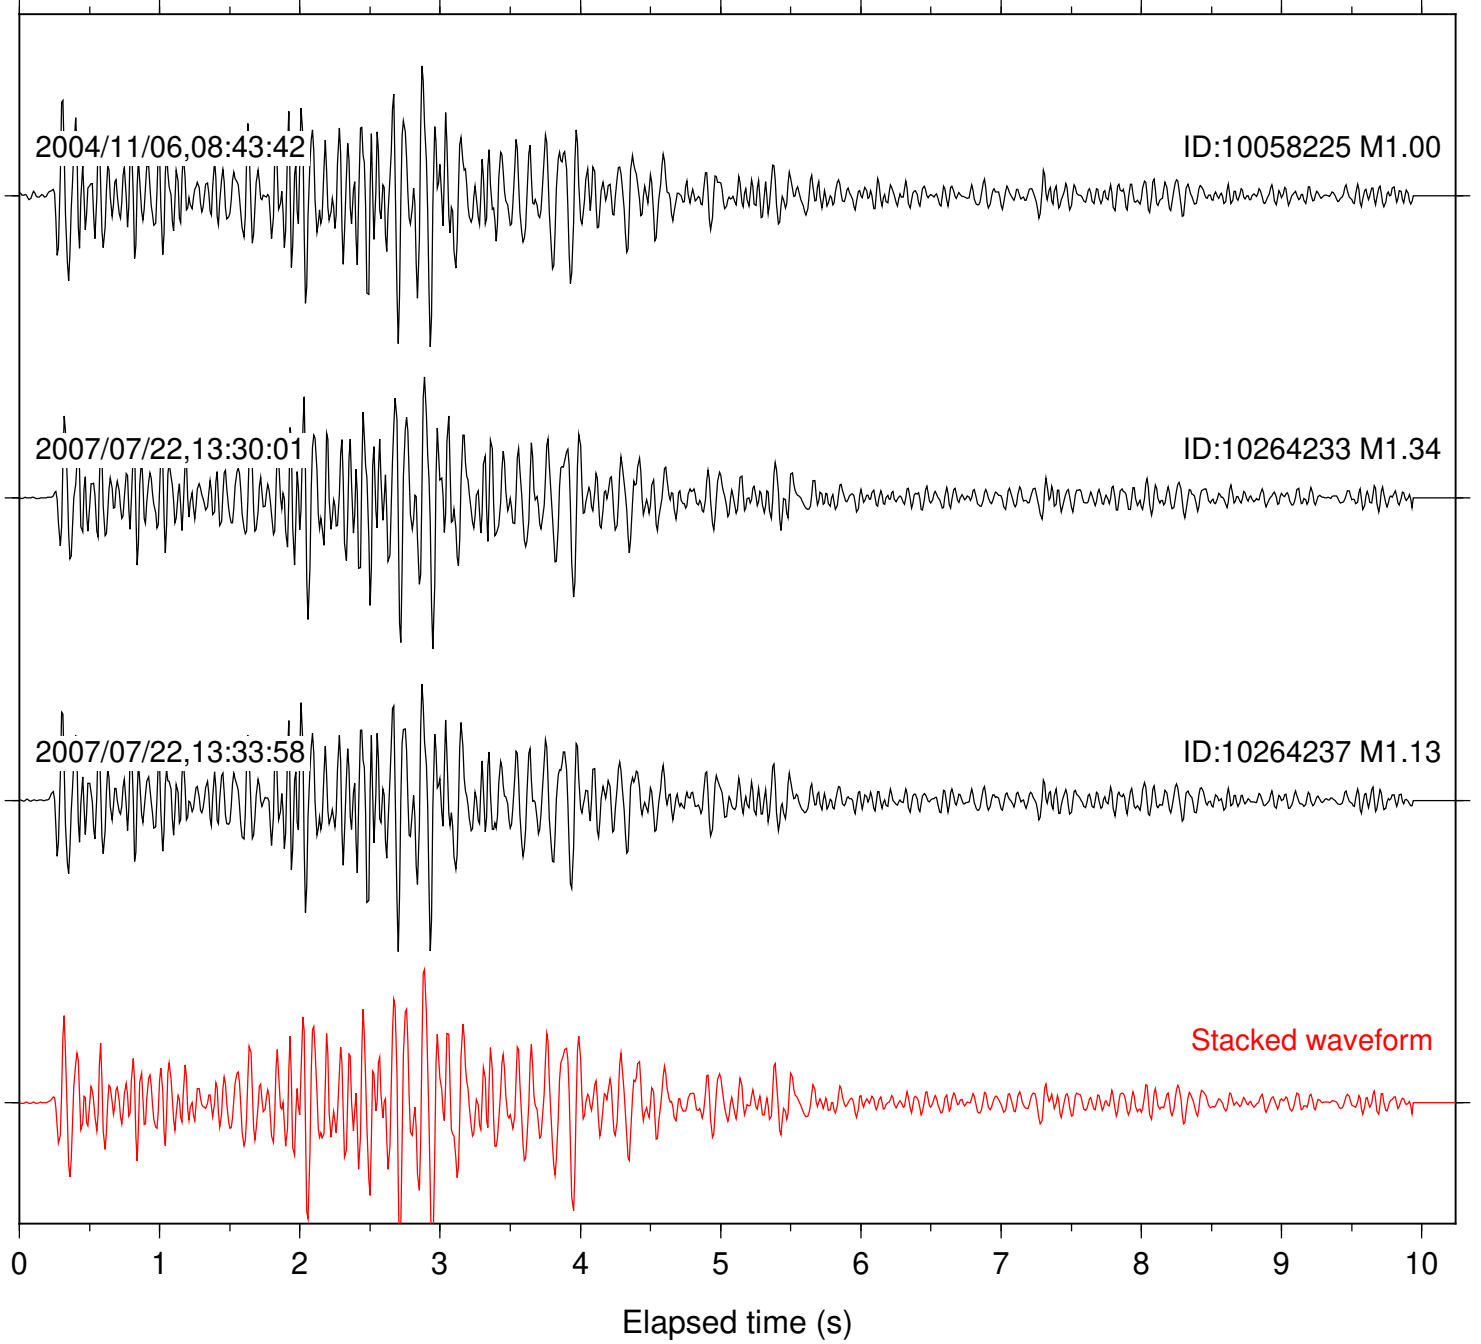

Station: SND Com: HHZ

Focal depth: 5.55 km