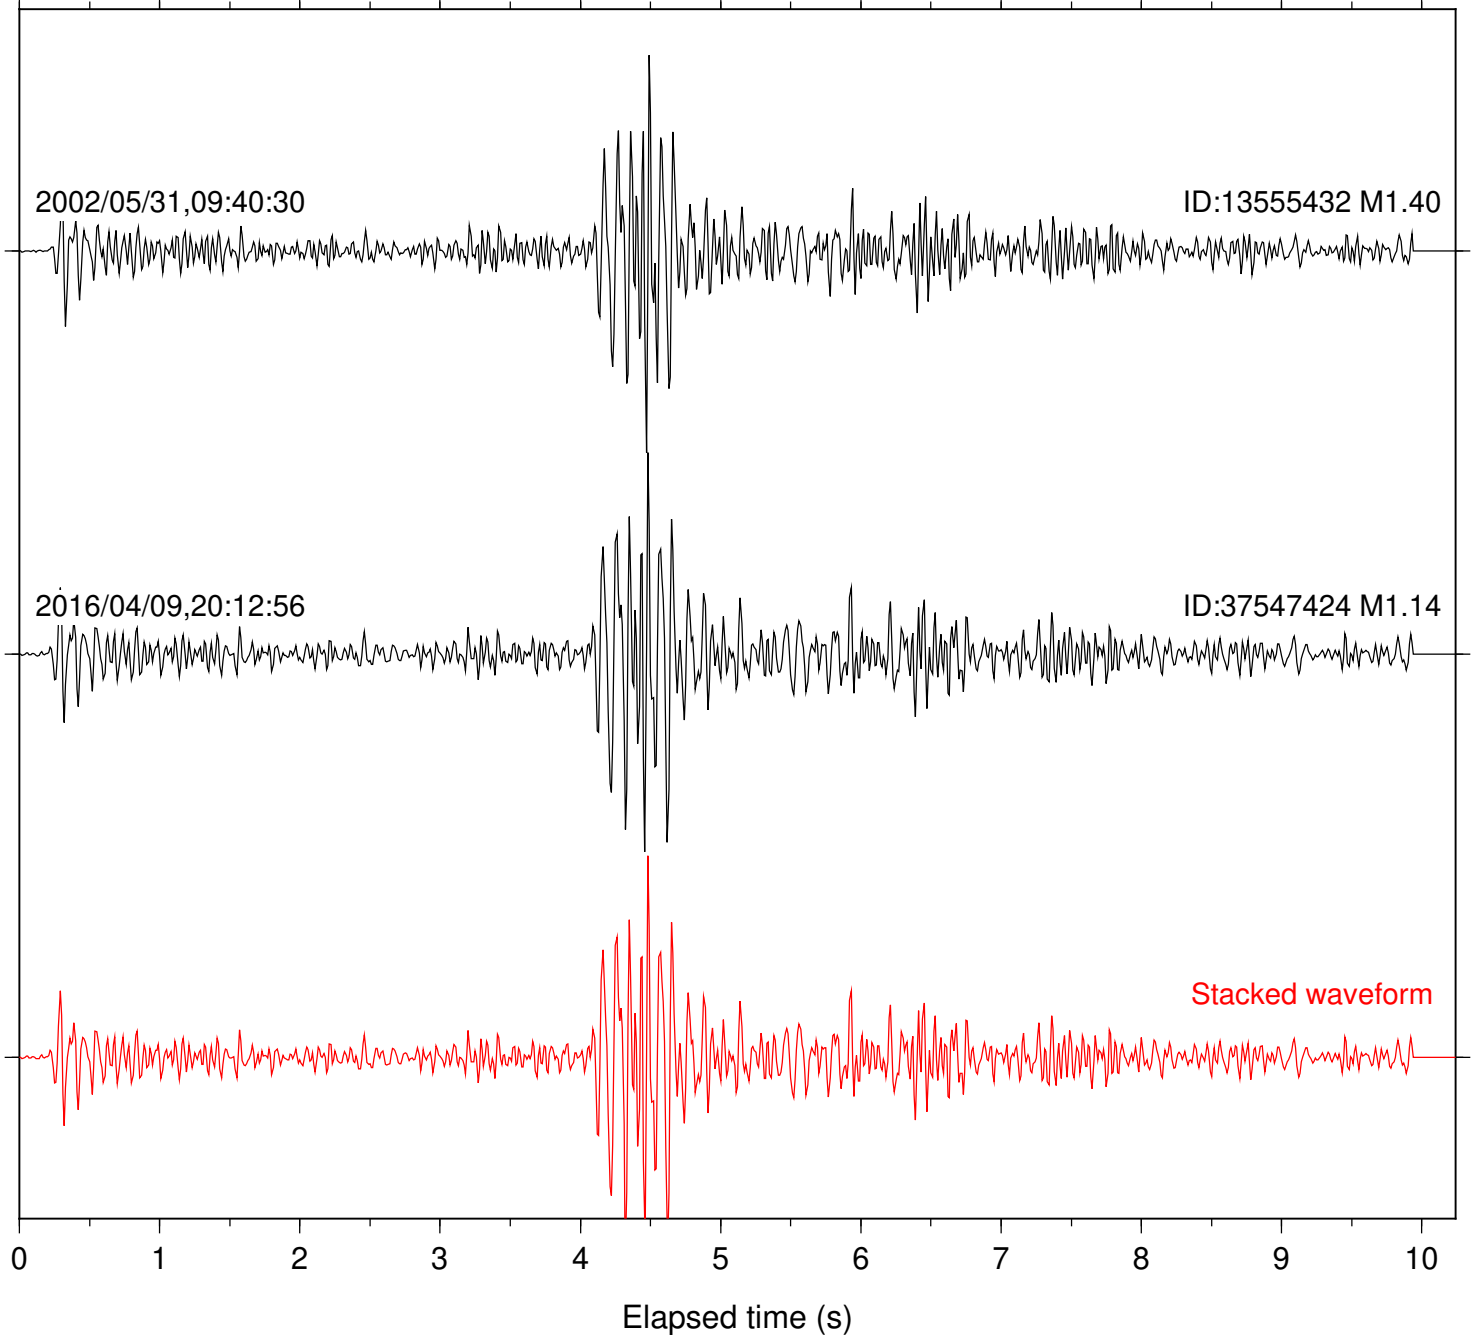

Station: BAC Com: EHZ

Focal depth: 16.58 km