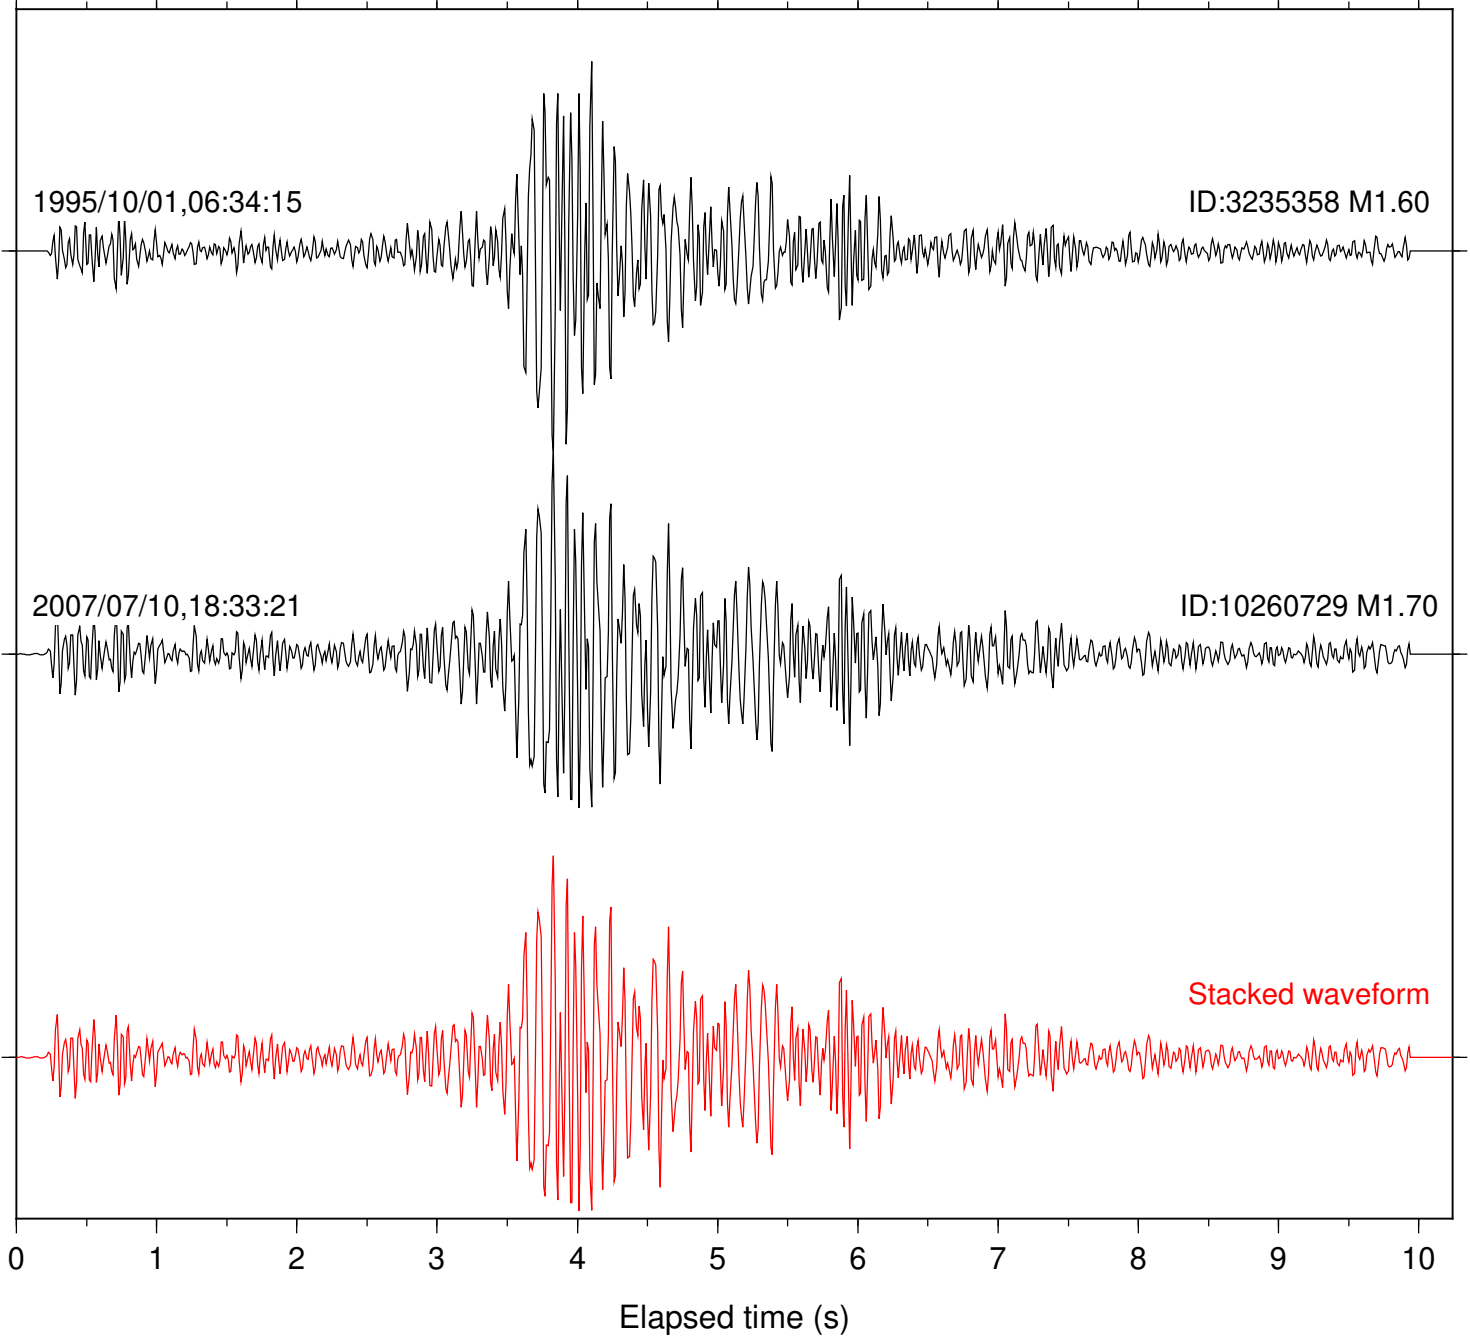

Station: BAC Com: EHZ

Focal depth: 15.42 km

1995/10/01,06:34:15

ID:3235358 M1.60

2007/07/10,18:33:21

ID:10260729 M1.70

Stacked waveform