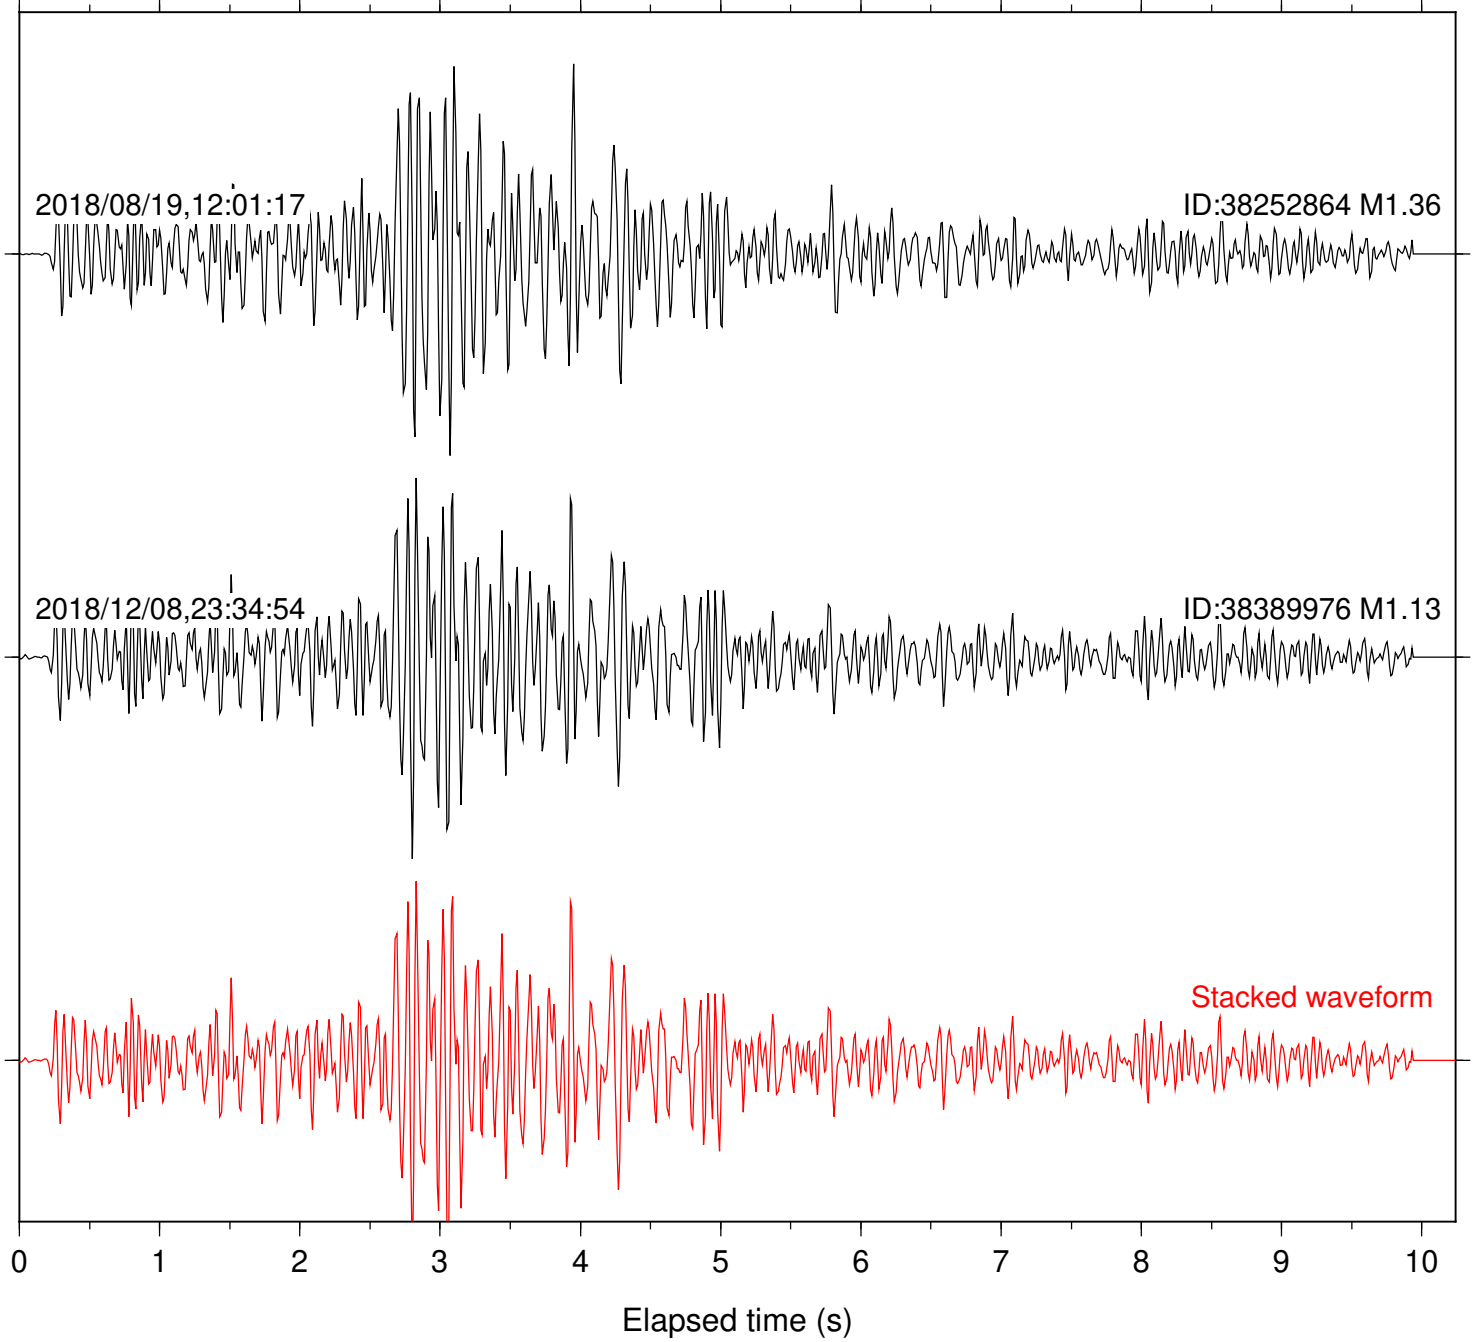

Station: B946 Com: EHZ

Focal depth: 4.09 km