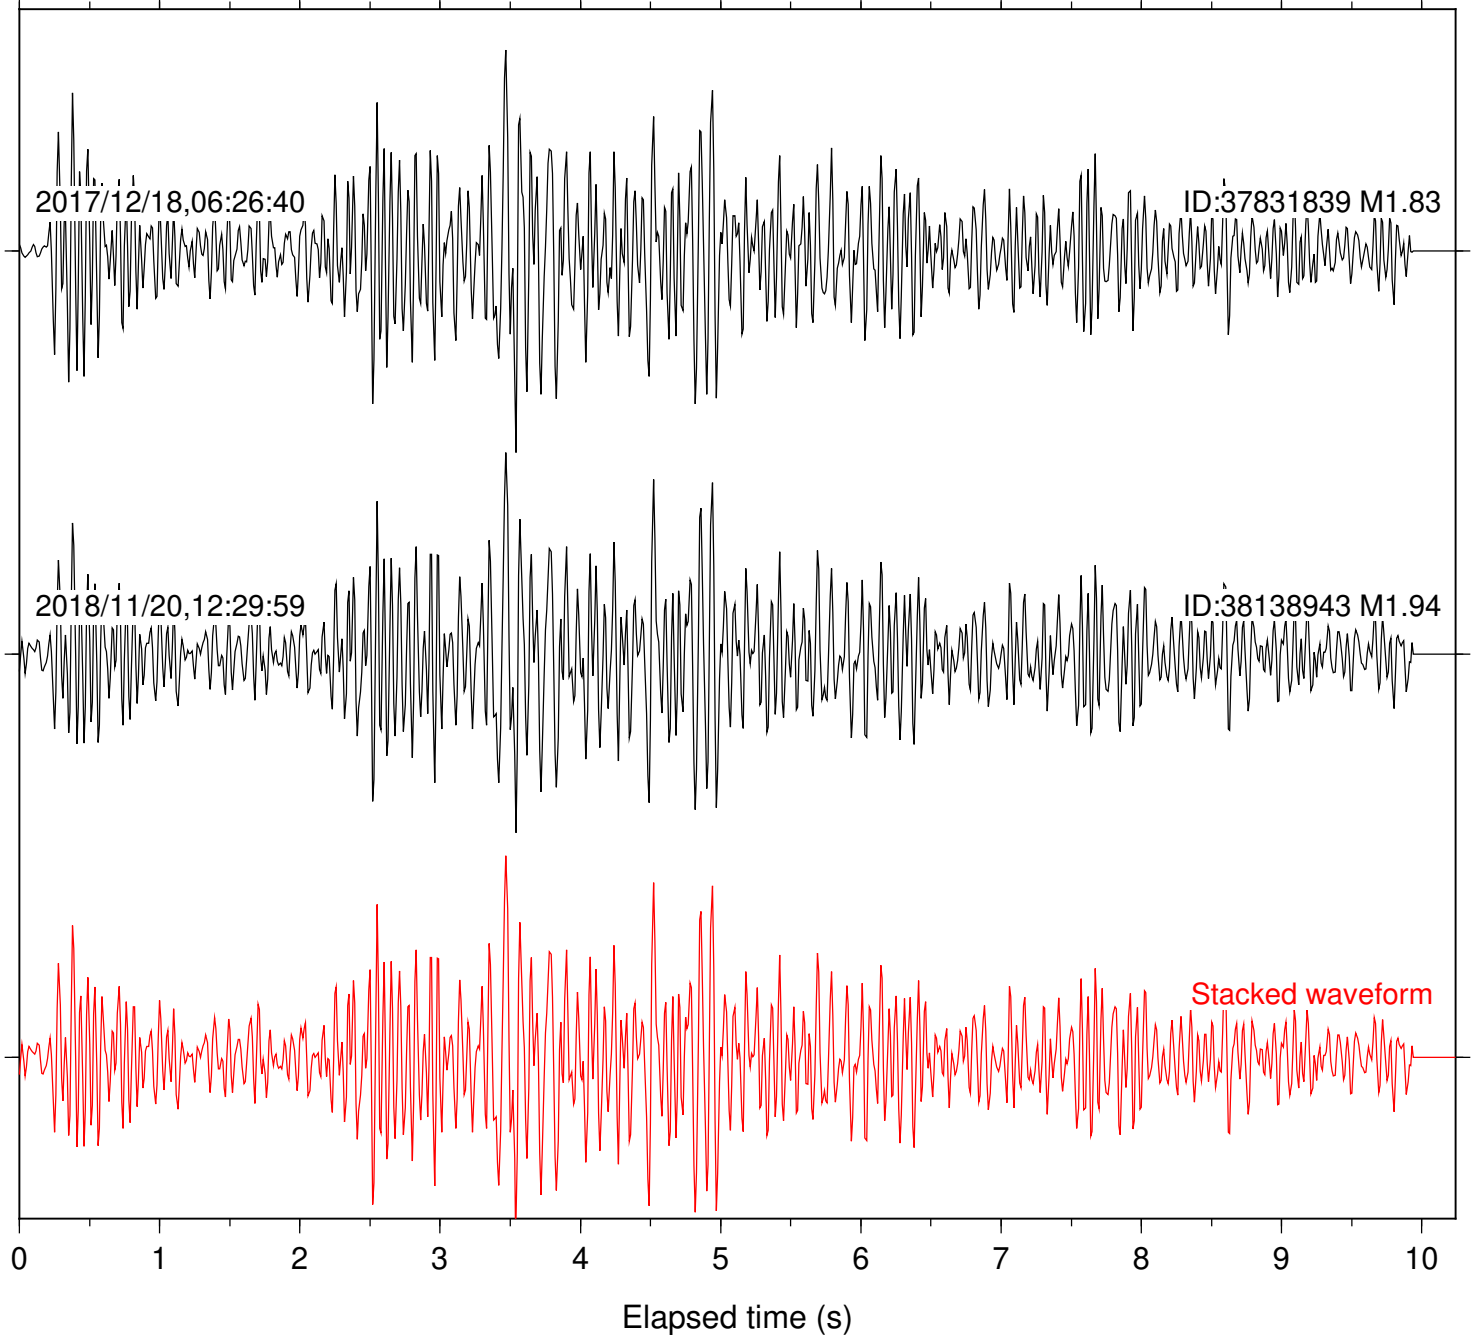

Station: B086 Com: EHZ

Focal depth: 3.00 km