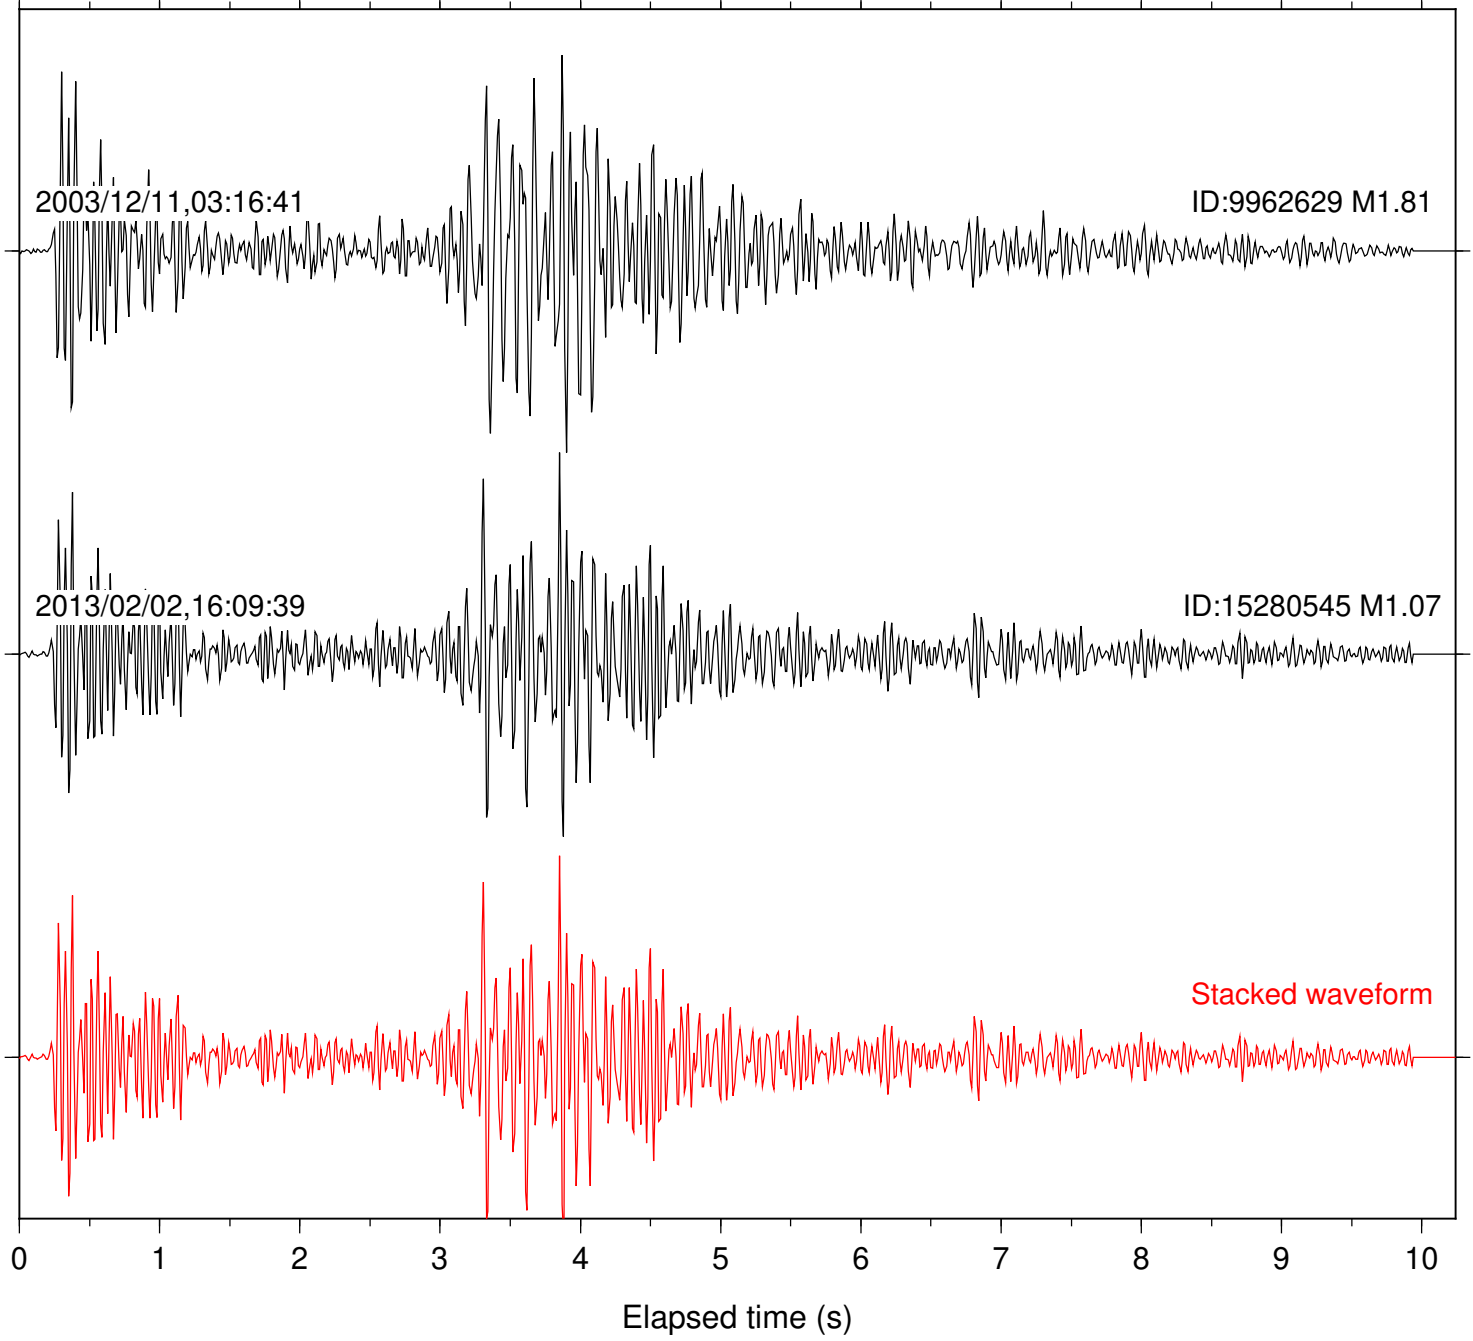

Focal depth: 16.29 km

Station: FRD Com: HHZ

Focal depth: 16.29 km

Station: HMT2 Com: HHZ

Focal depth: 15.83 km

Station: PFO Com: HHZ

Focal depth: 15.83 km

Station: AGA Com: HHZ