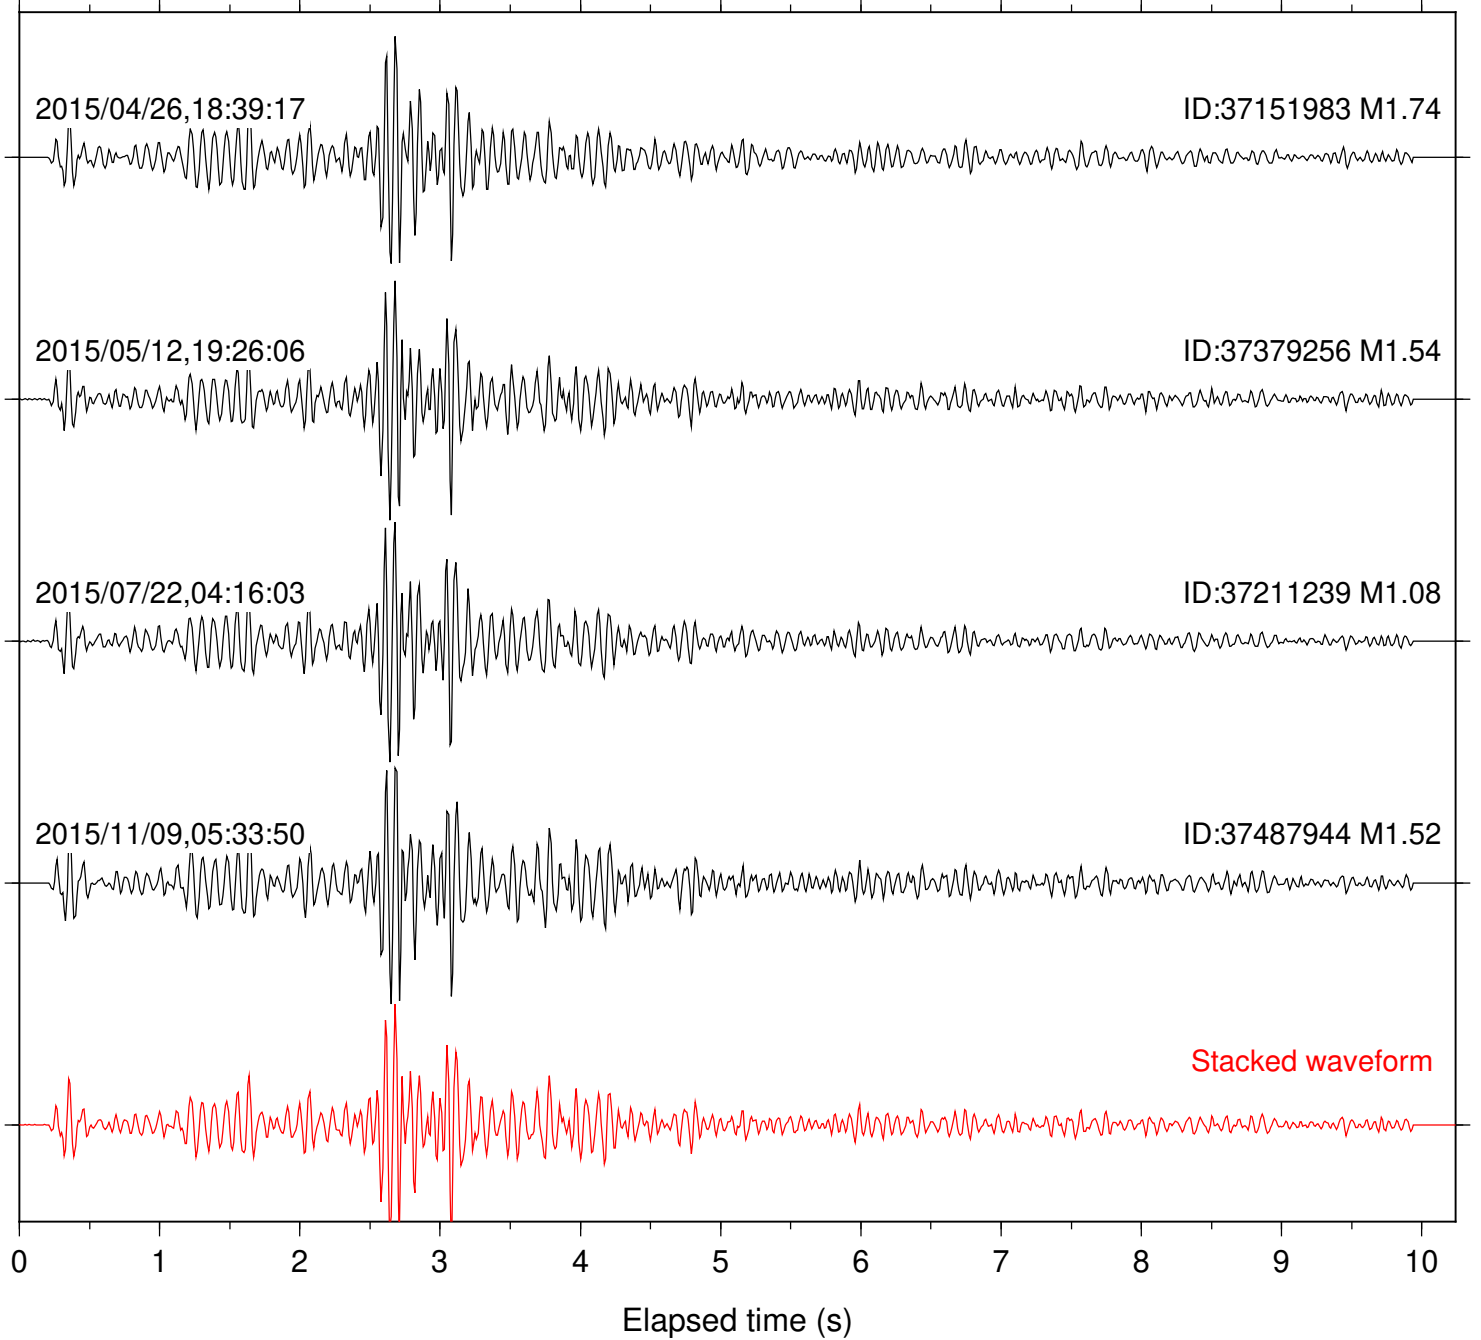

Station: KNW Com: HHZ

Focal depth: 8.33 km