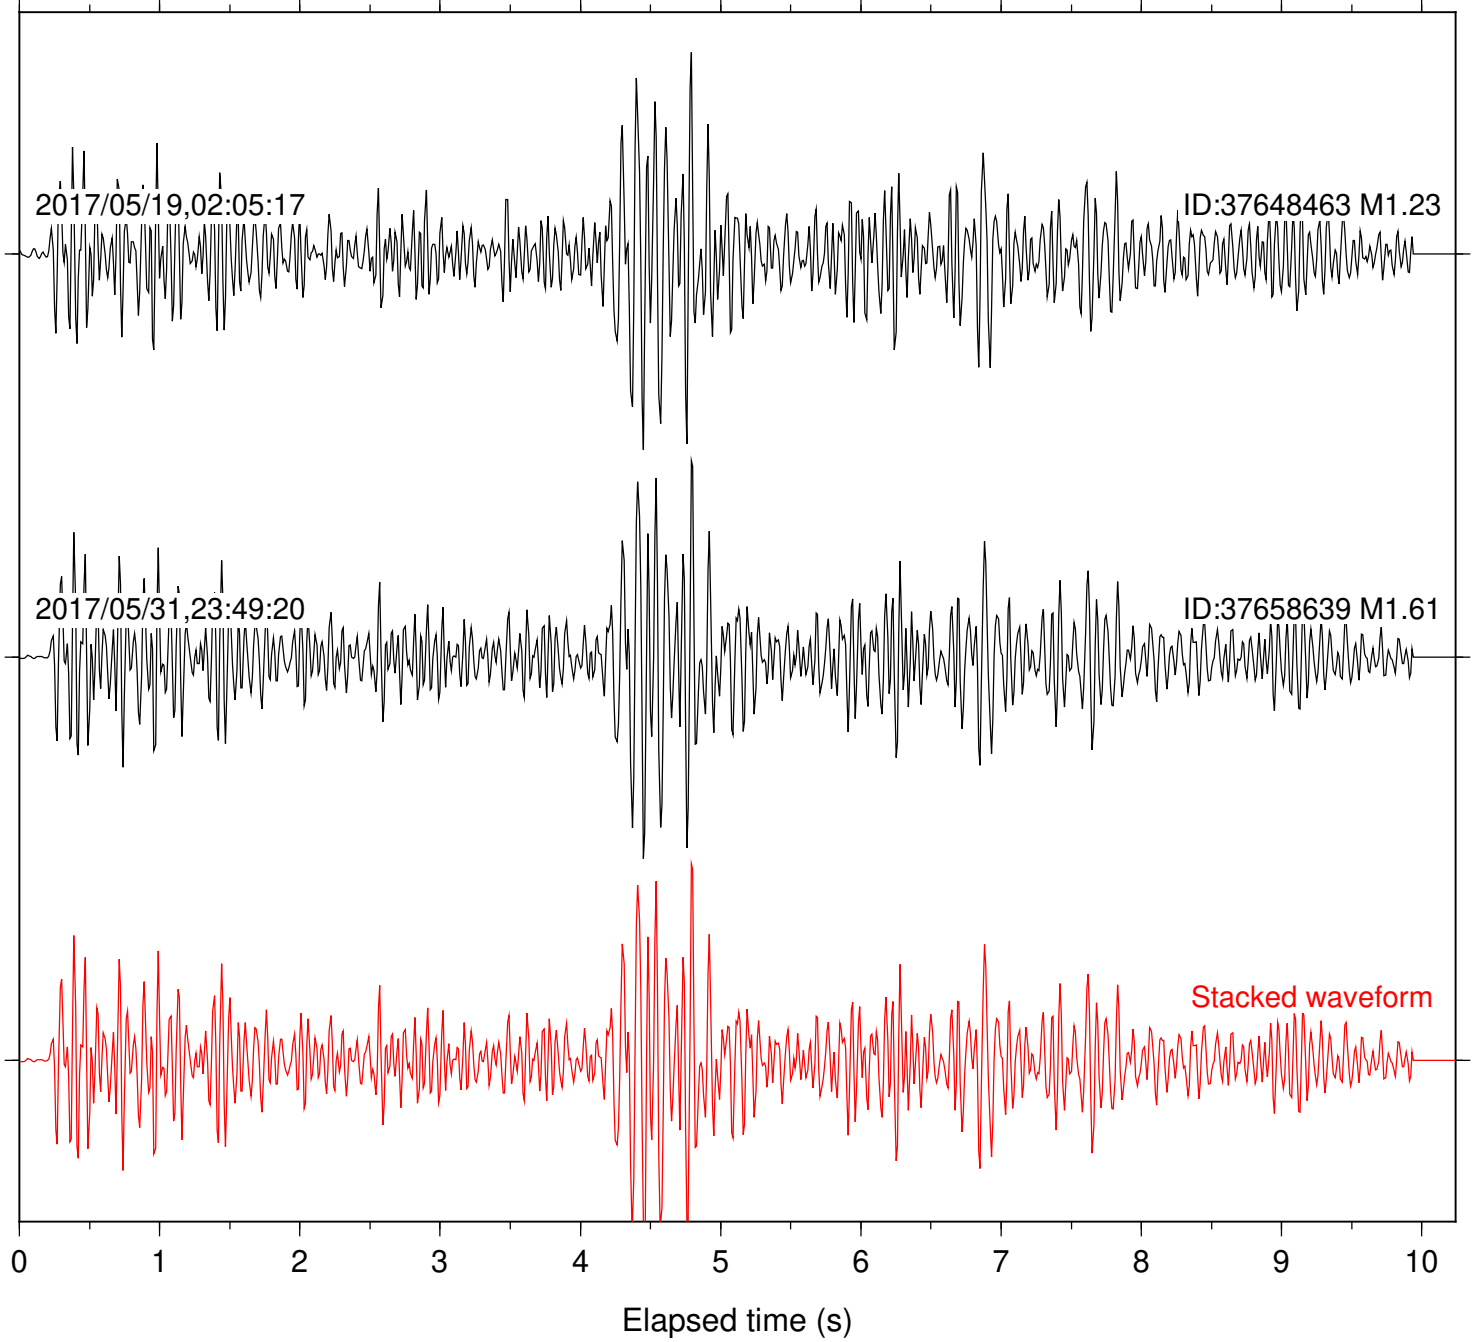

Elapsed time (s)

Station: DGR Com: HHZ

Focal depth: 9.88 km

Station: FRD Com: HHZ

Focal depth: 9.88 km

Station: HMT2 Com: HHZ

Focal depth: 9.88 km

Station: KNW Com: HHZ