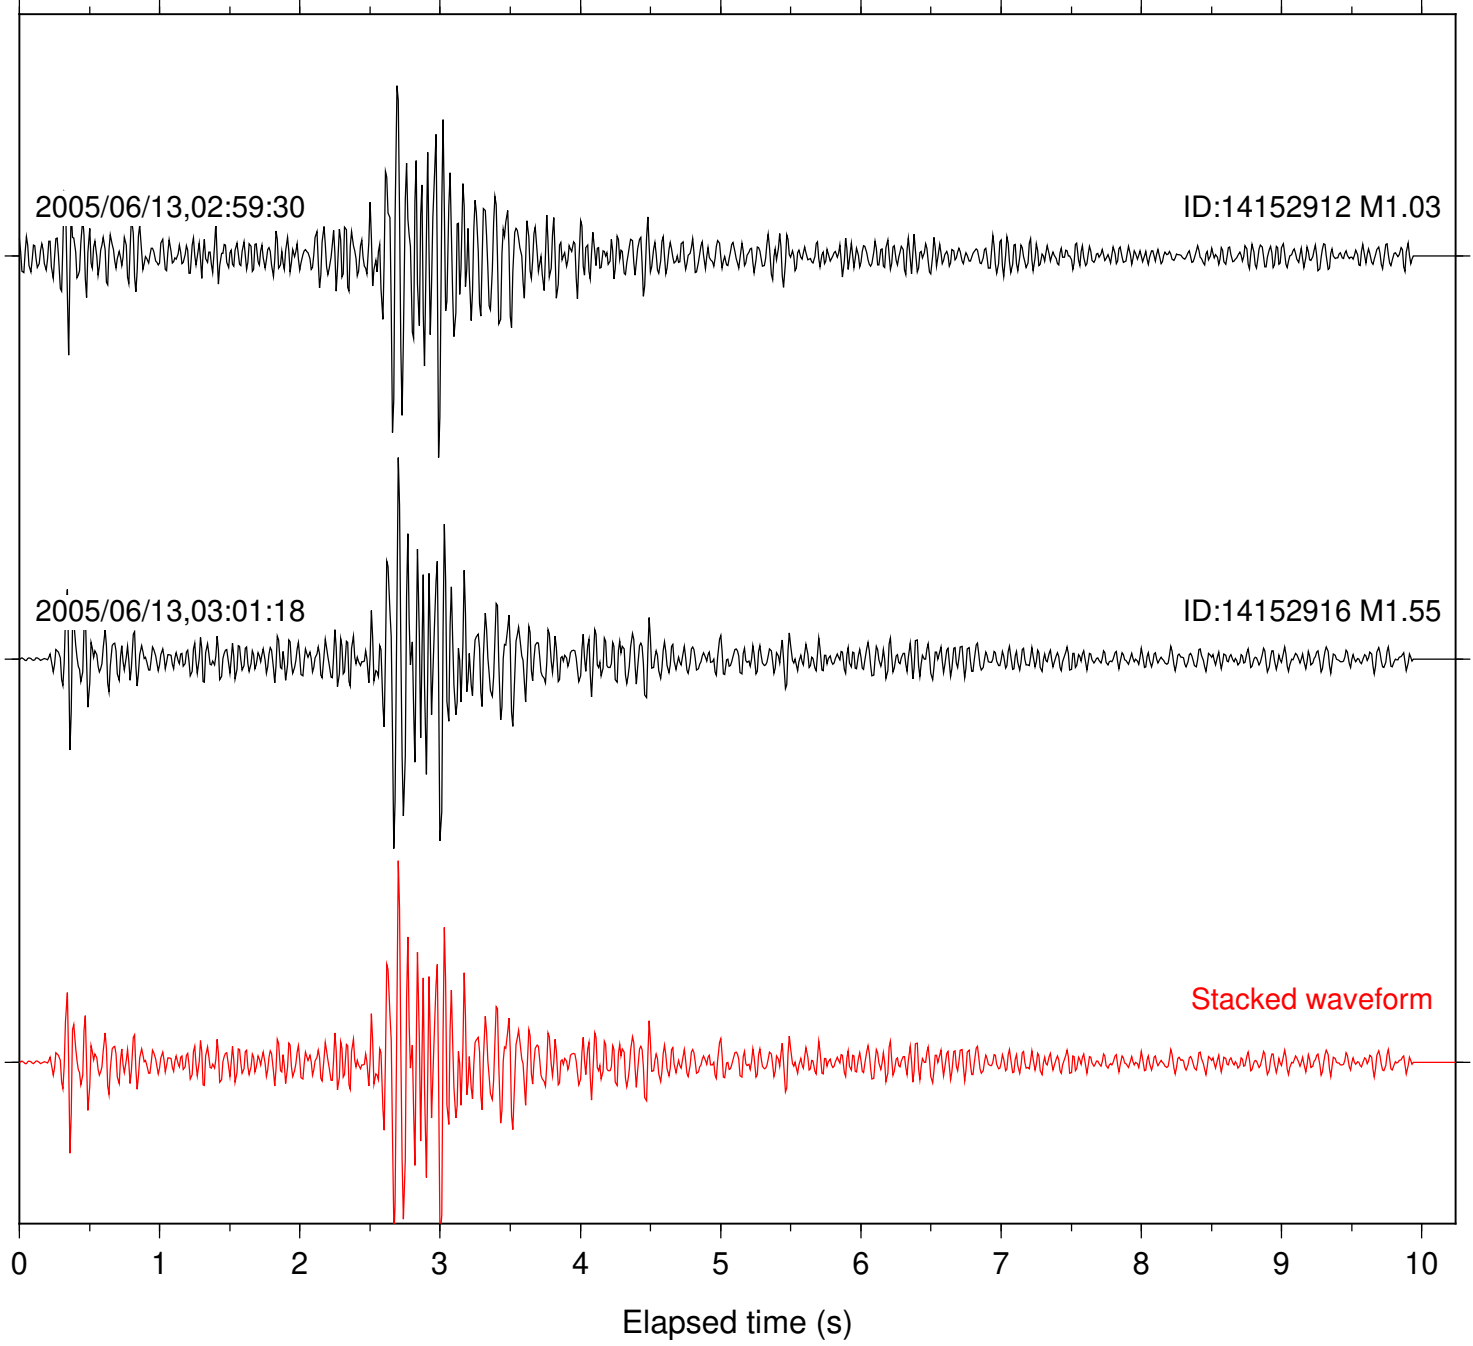

Station: RDM Com: HHZ

Focal depth: 13.62 km