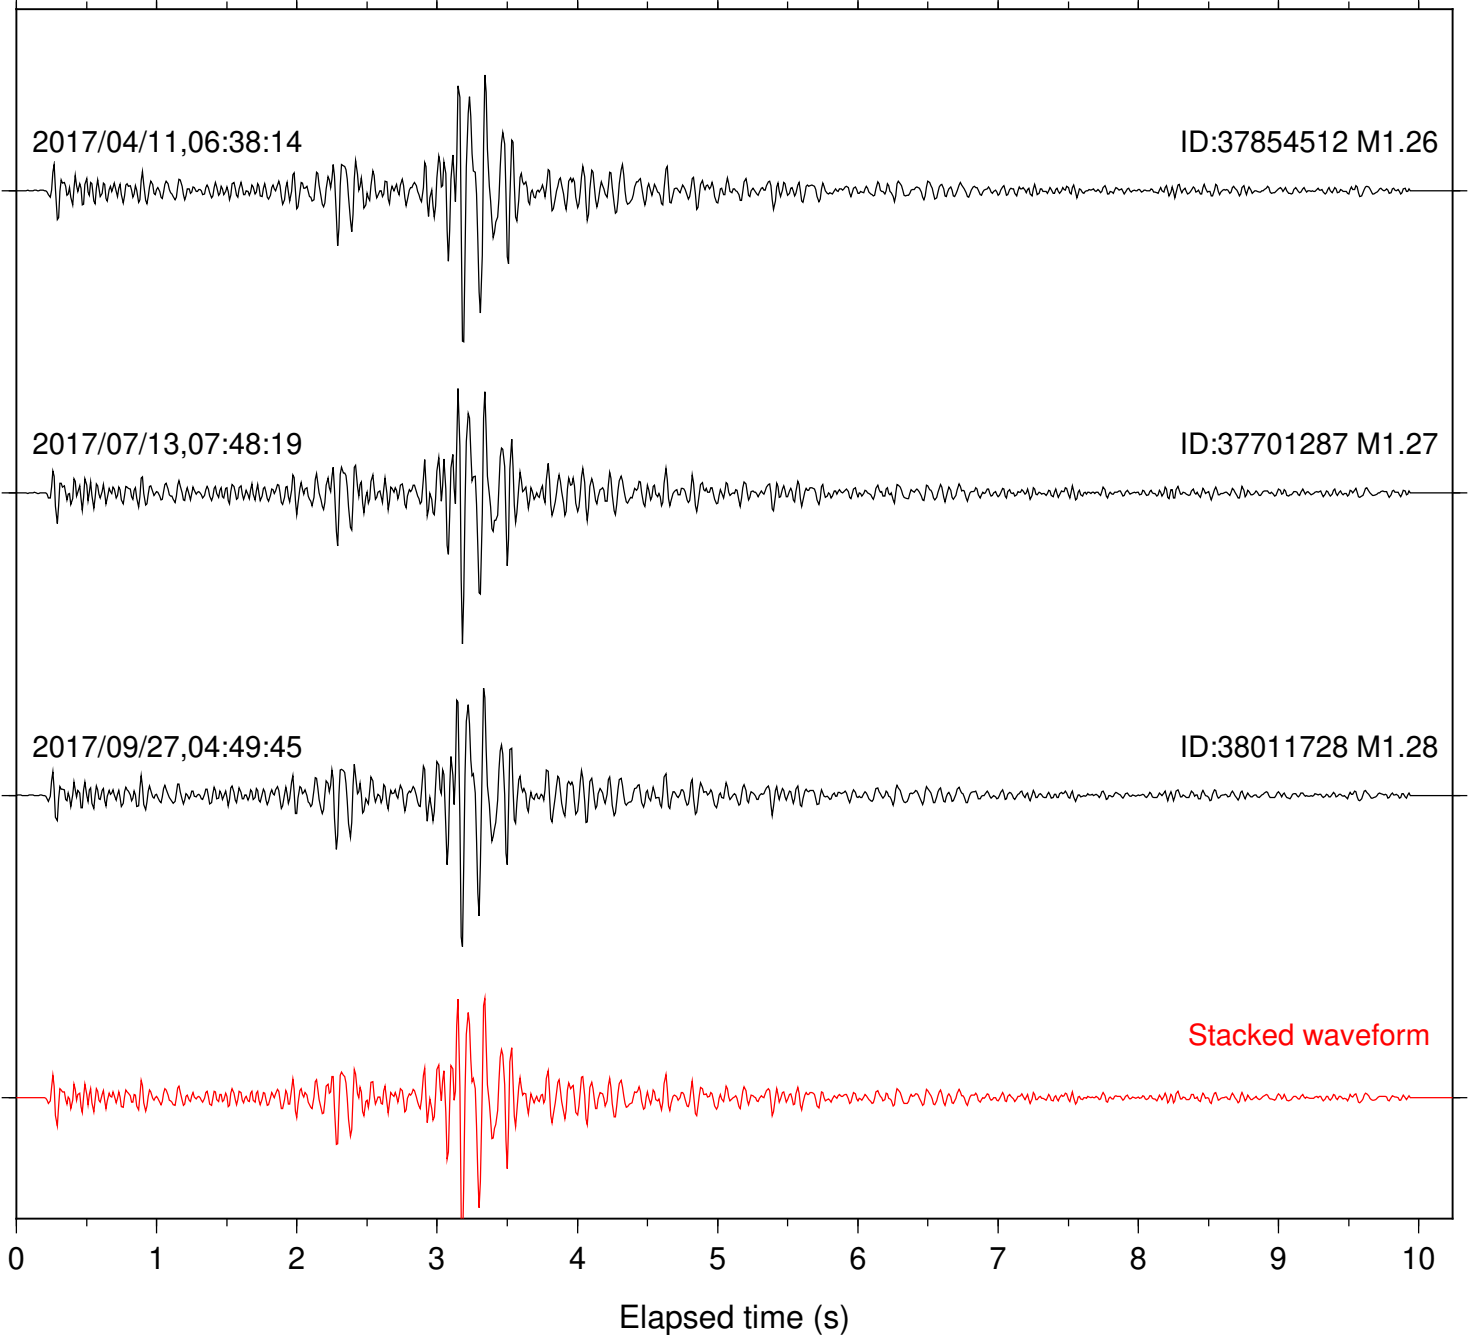

Station: B082 Com: EHZ

Focal depth: 5.81 km