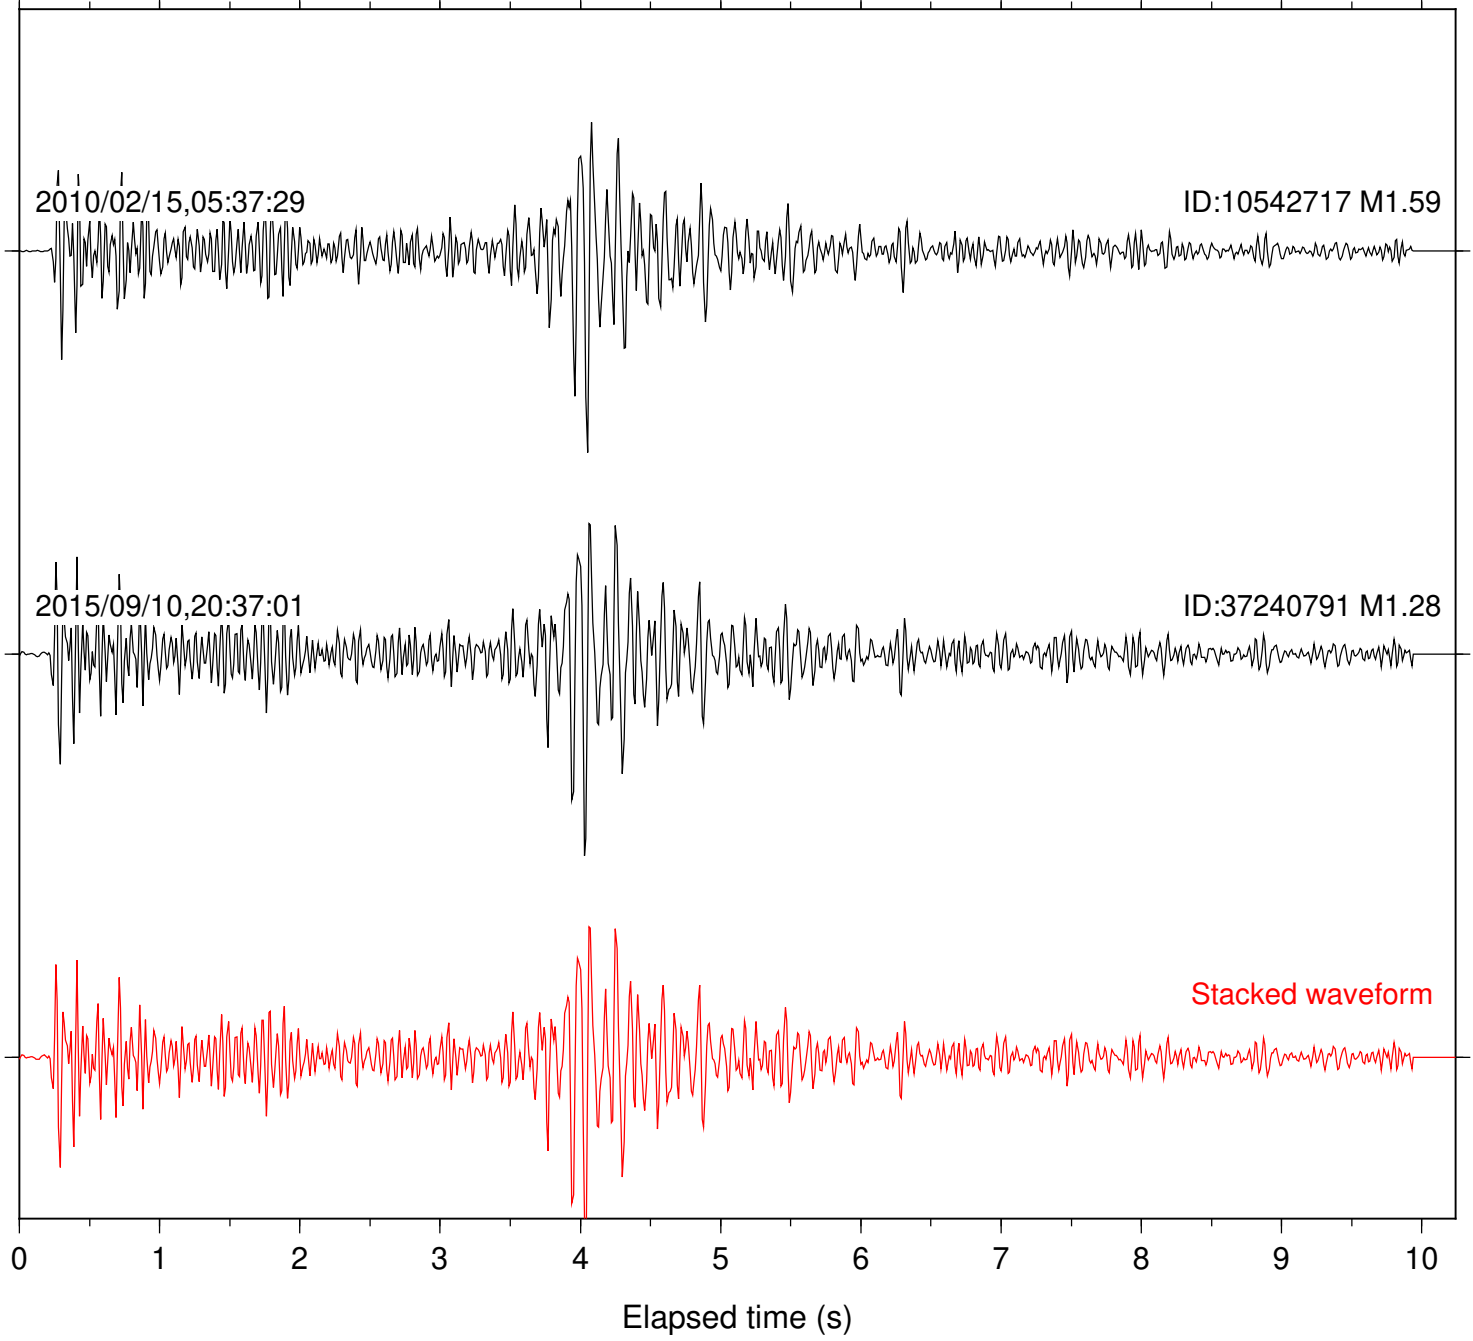

Station: B086 Com: EHZ

Focal depth: 16.87 km