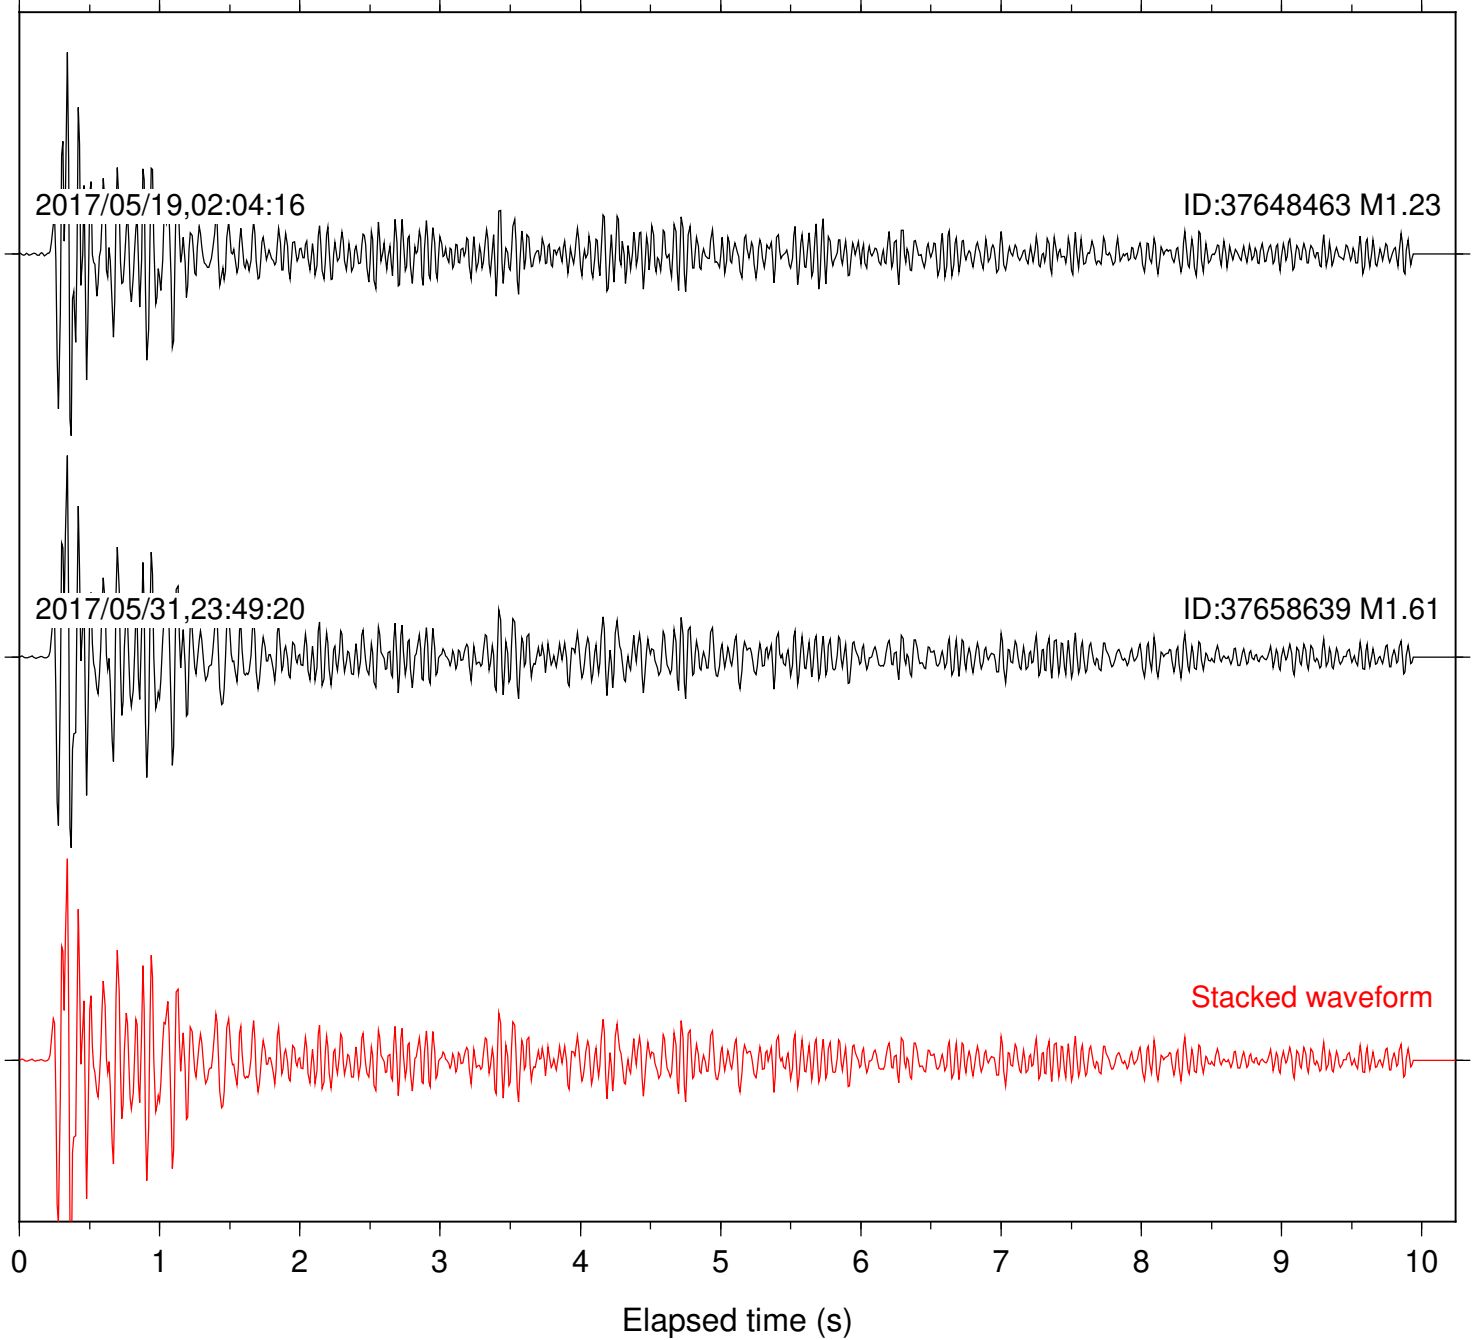

Station: LVA2 Com: HHZ

Focal depth: 9.88 km