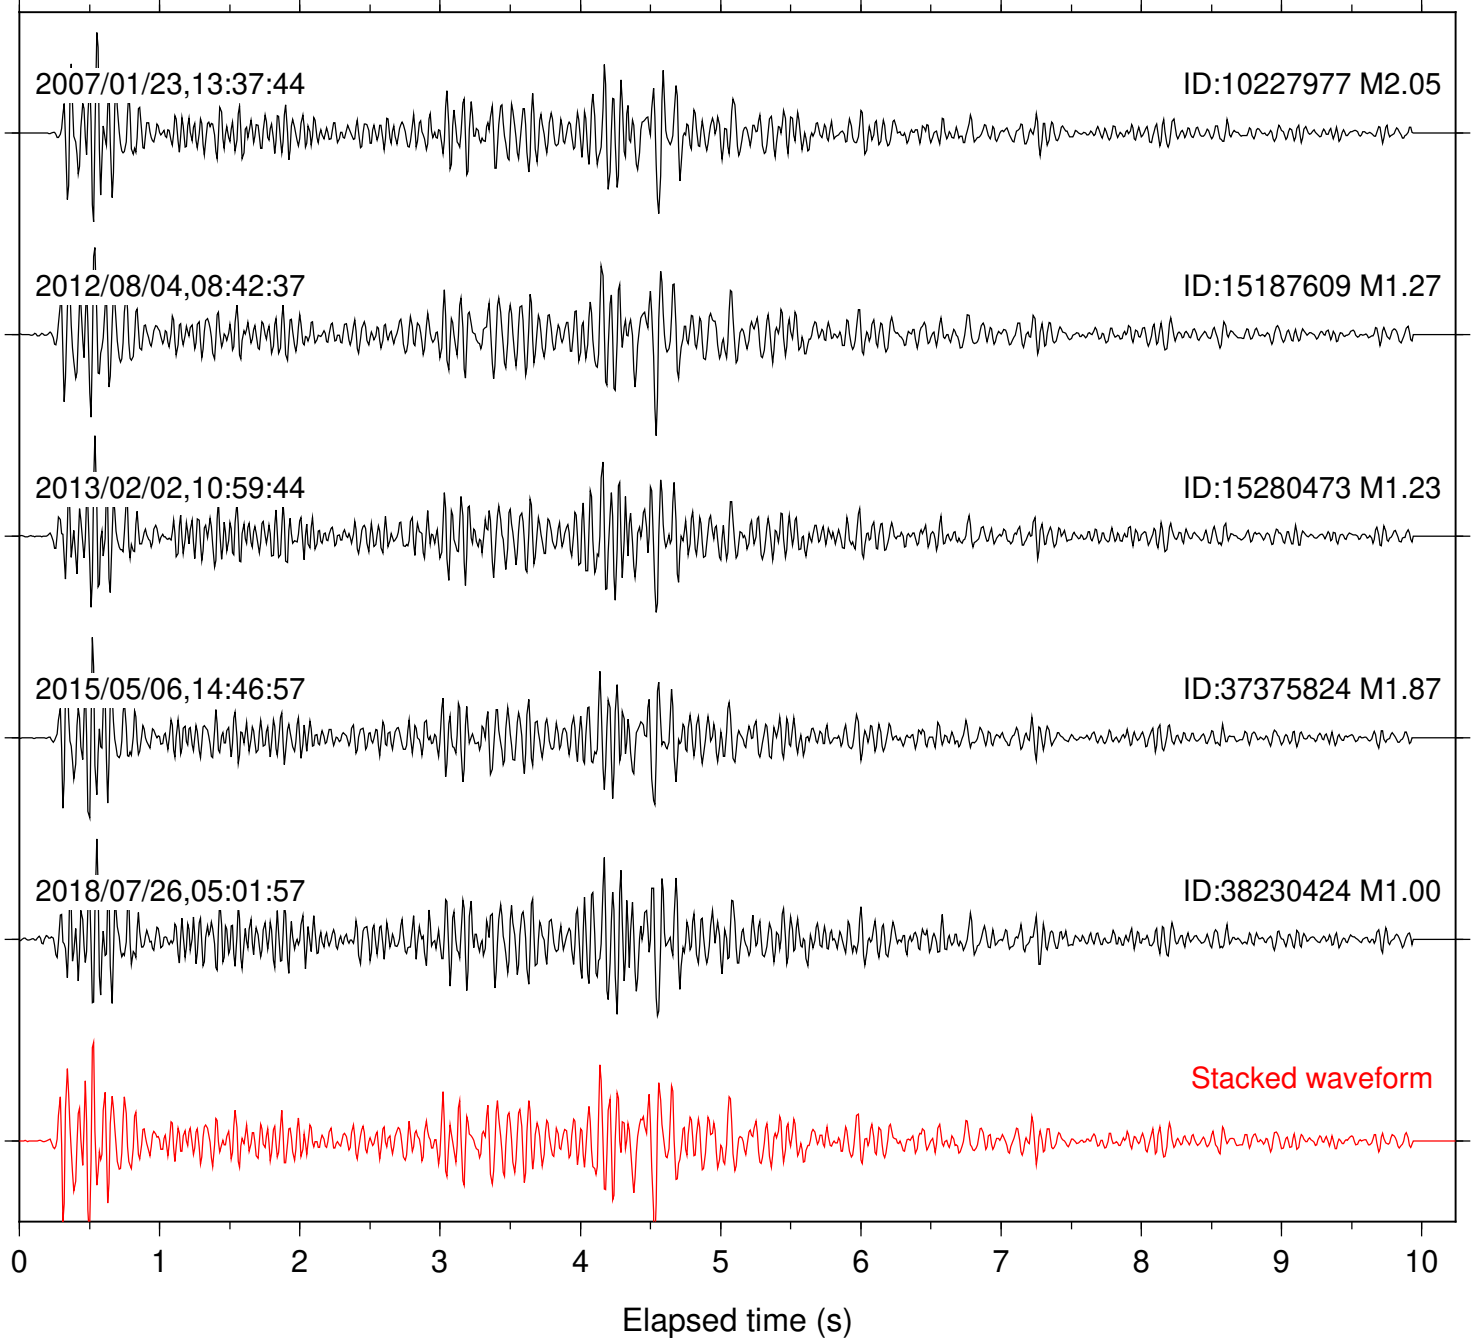

Station: B087 Com: EHZ

Focal depth: 17.56 km