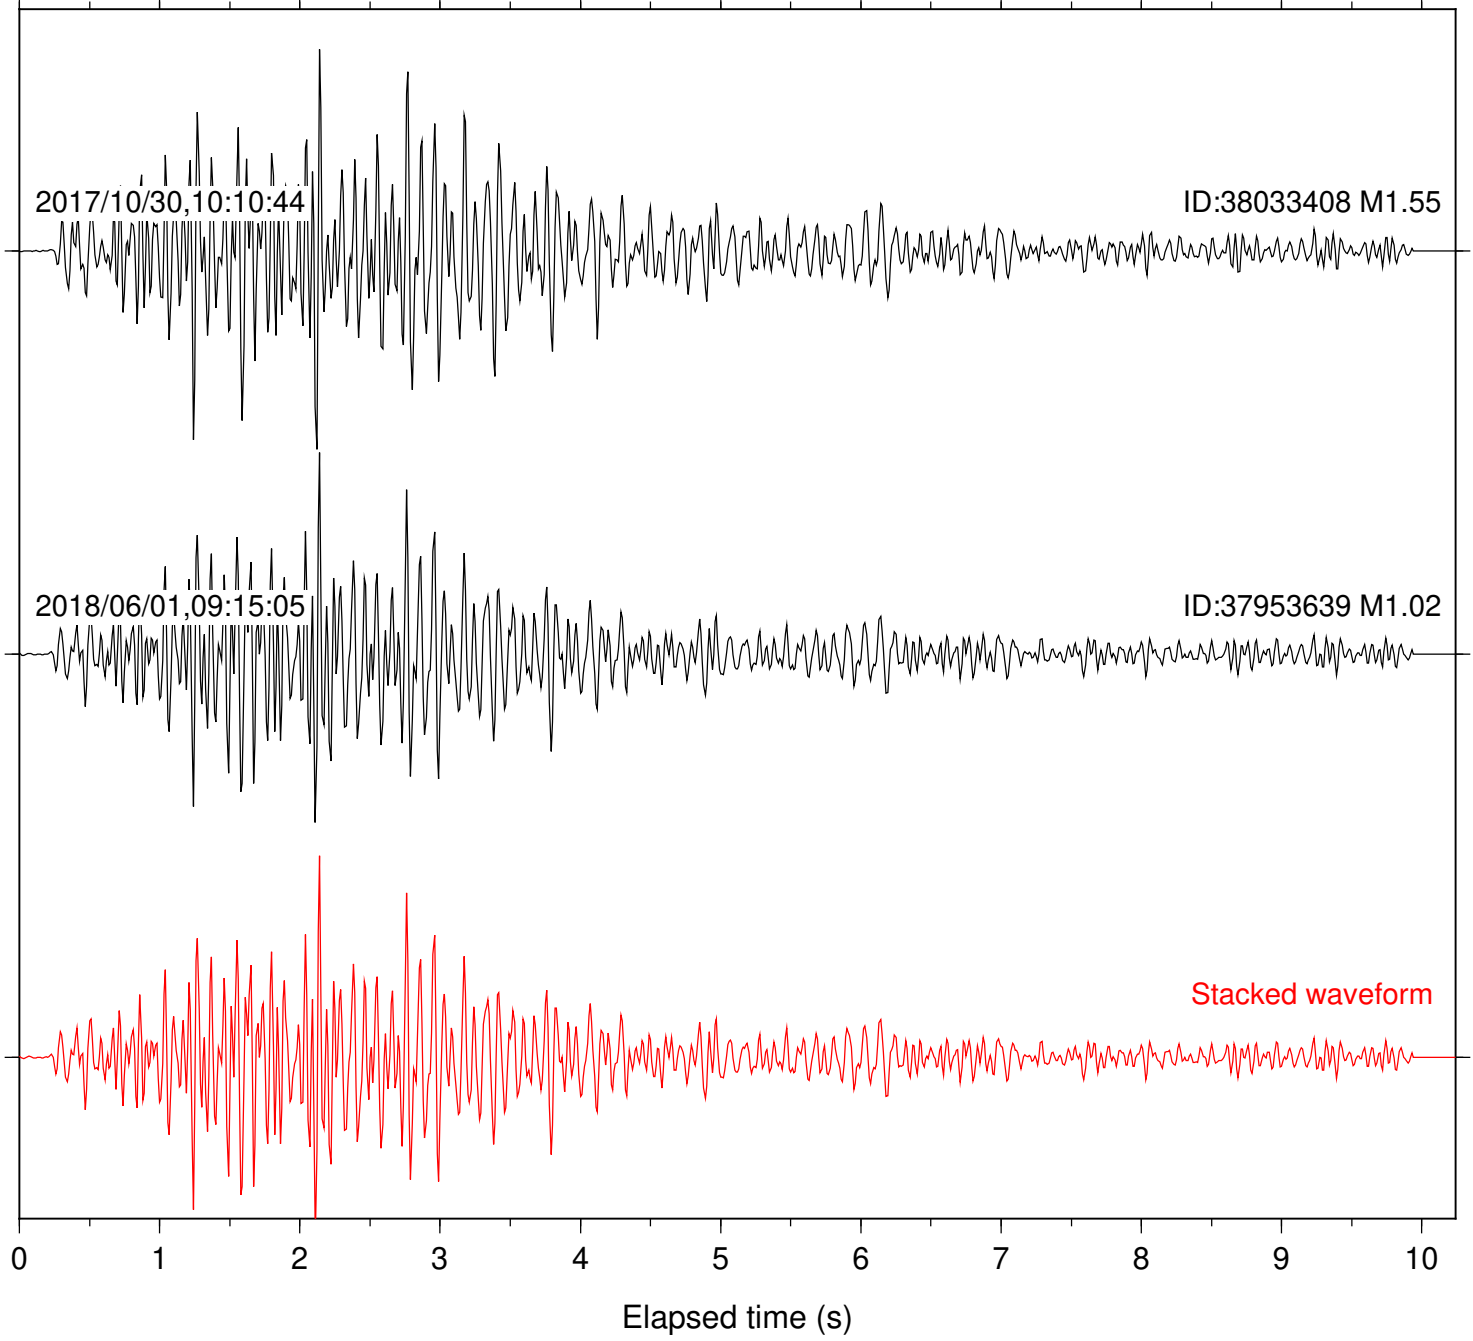

Focal depth: 10.93 km

Station: LVA2 Com: HHZ

Focal depth: 10.93 km

Station: MTG Com: HHZ

Focal depth: 10.93 km

Station: PLM Com: HHZ

Focal depth: 10.93 km

Station: SND Com: HHZ