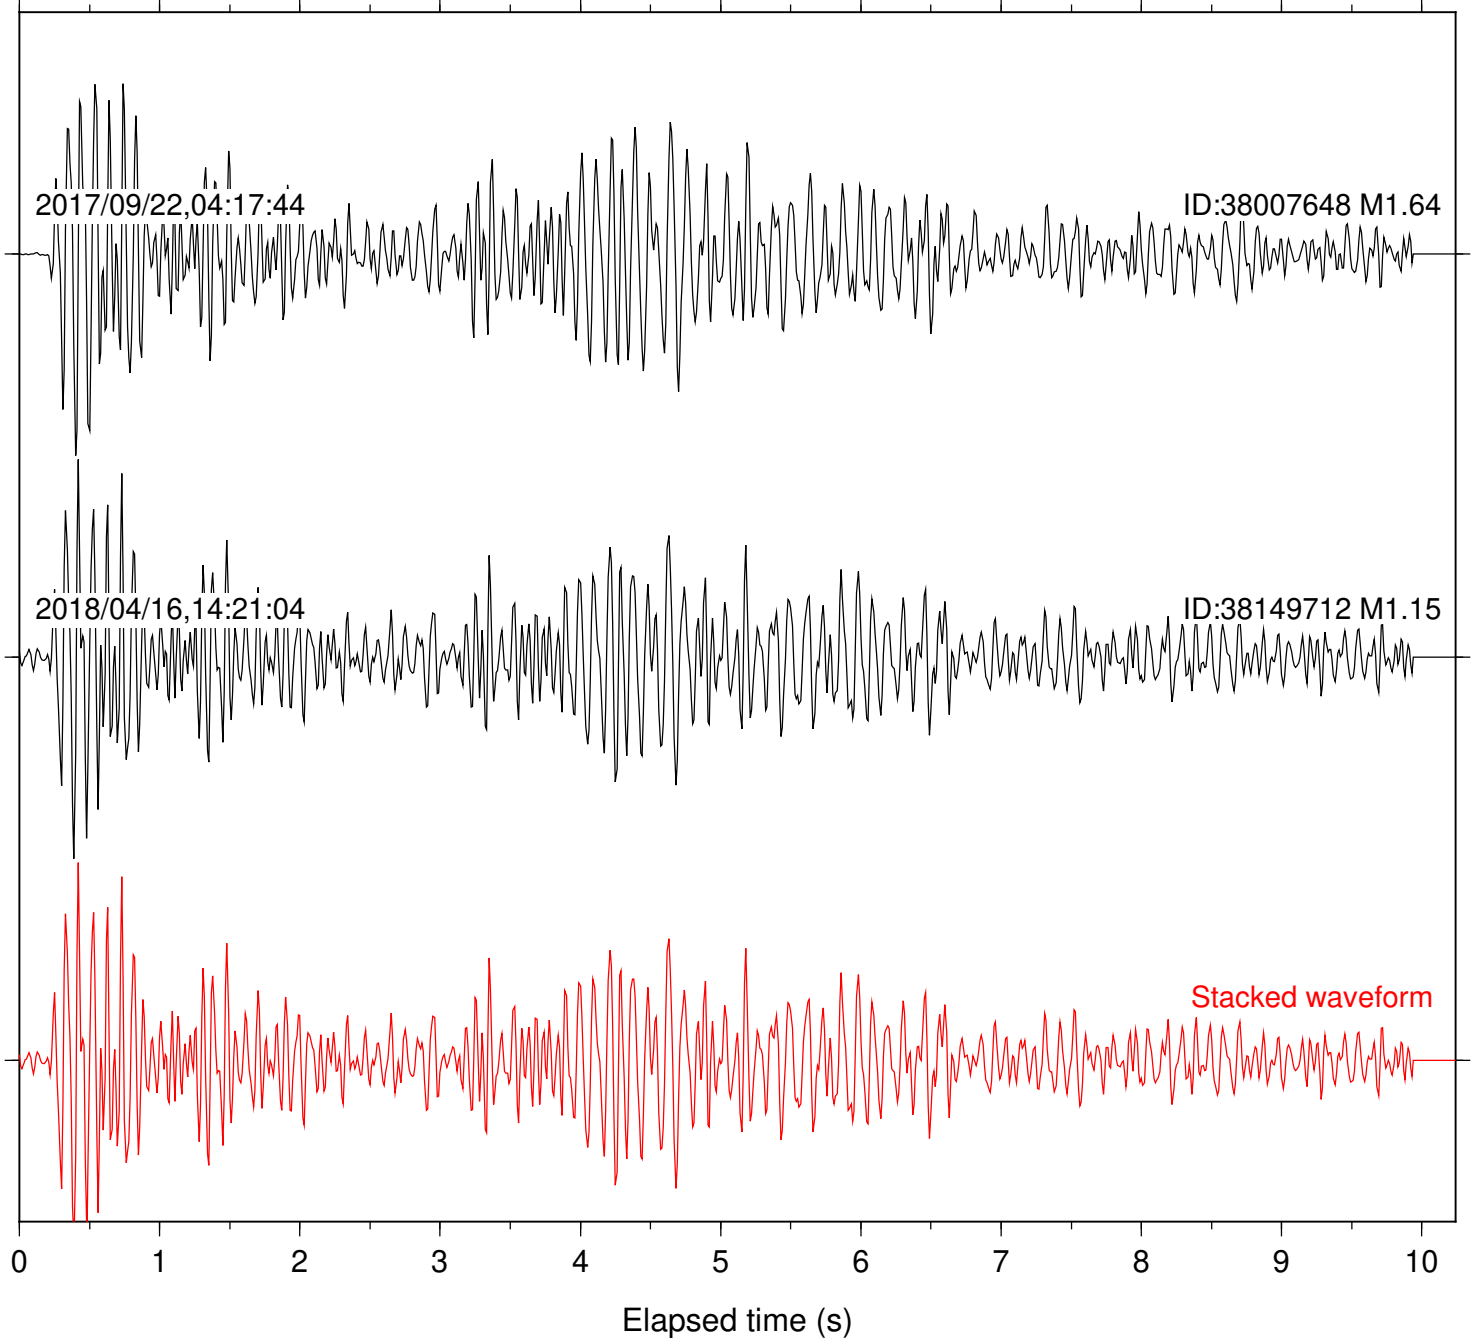

Station: LKH Com: HHZ

Focal depth: 5.63 km