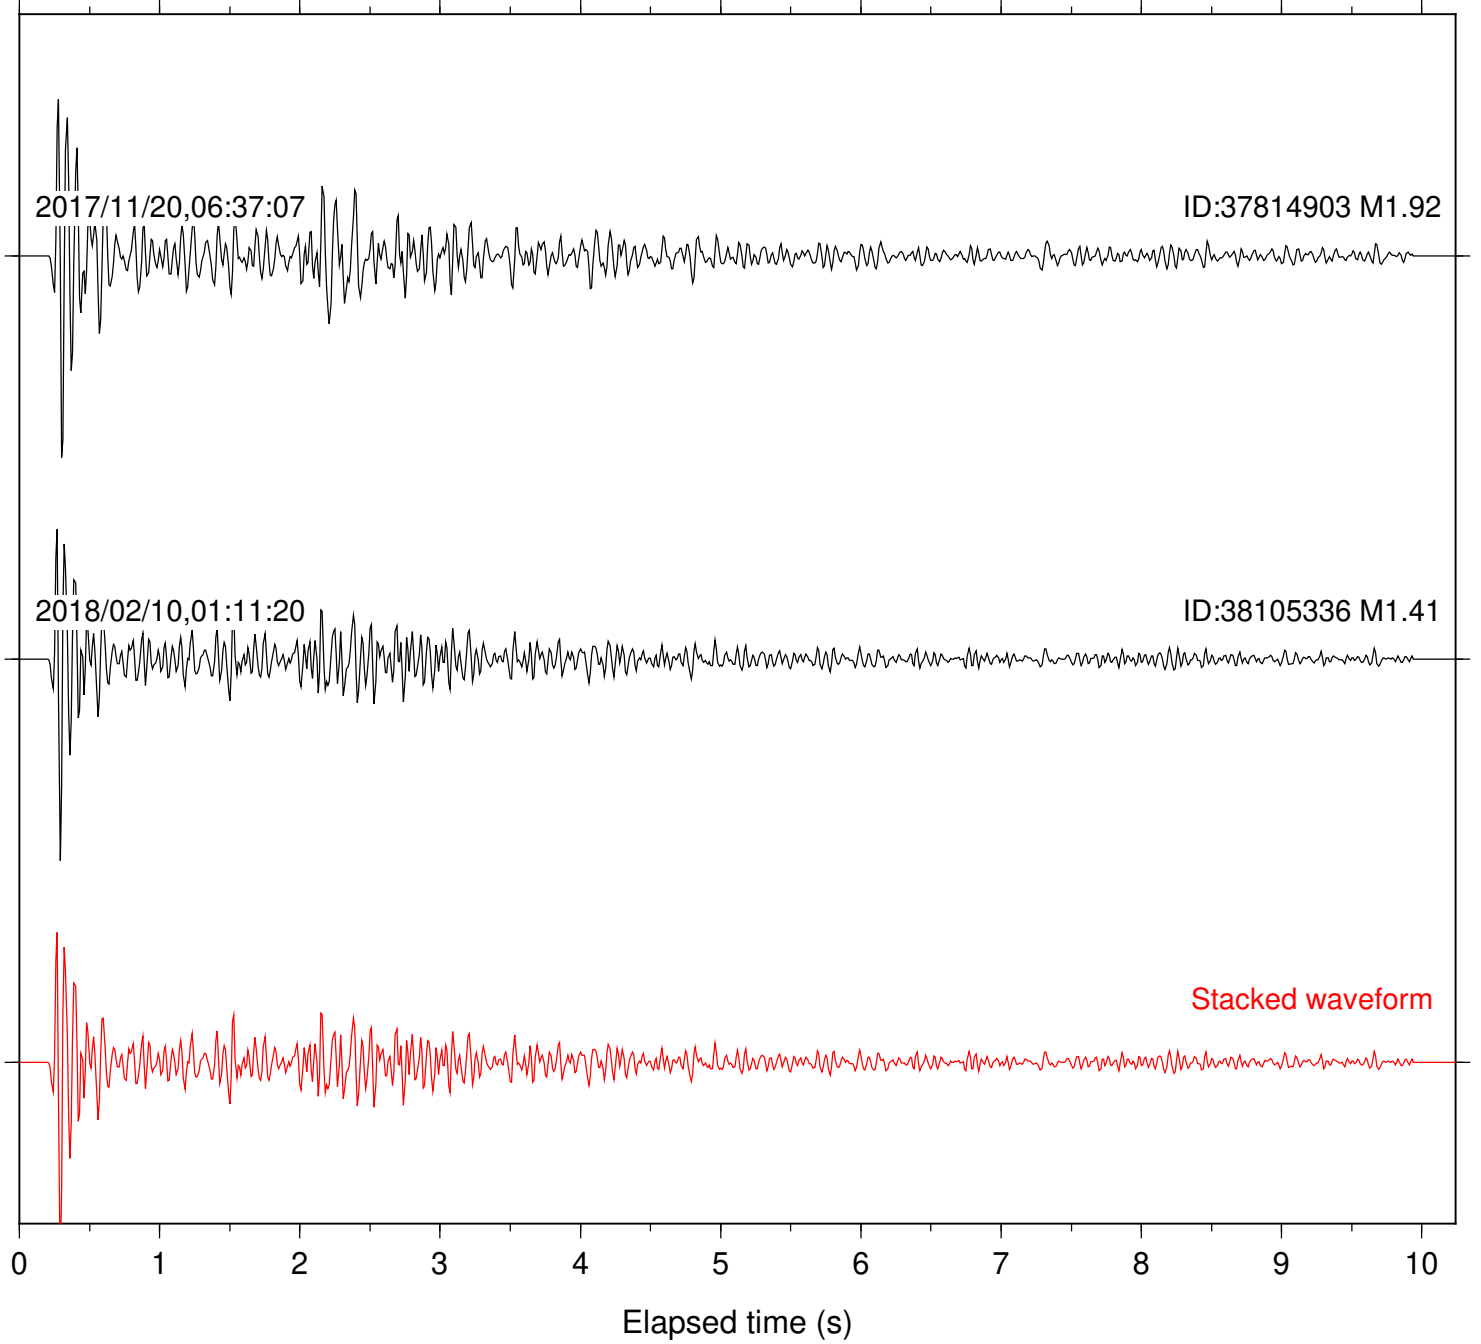

Station: B093 Com: EHZ

Focal depth: 5.24 km