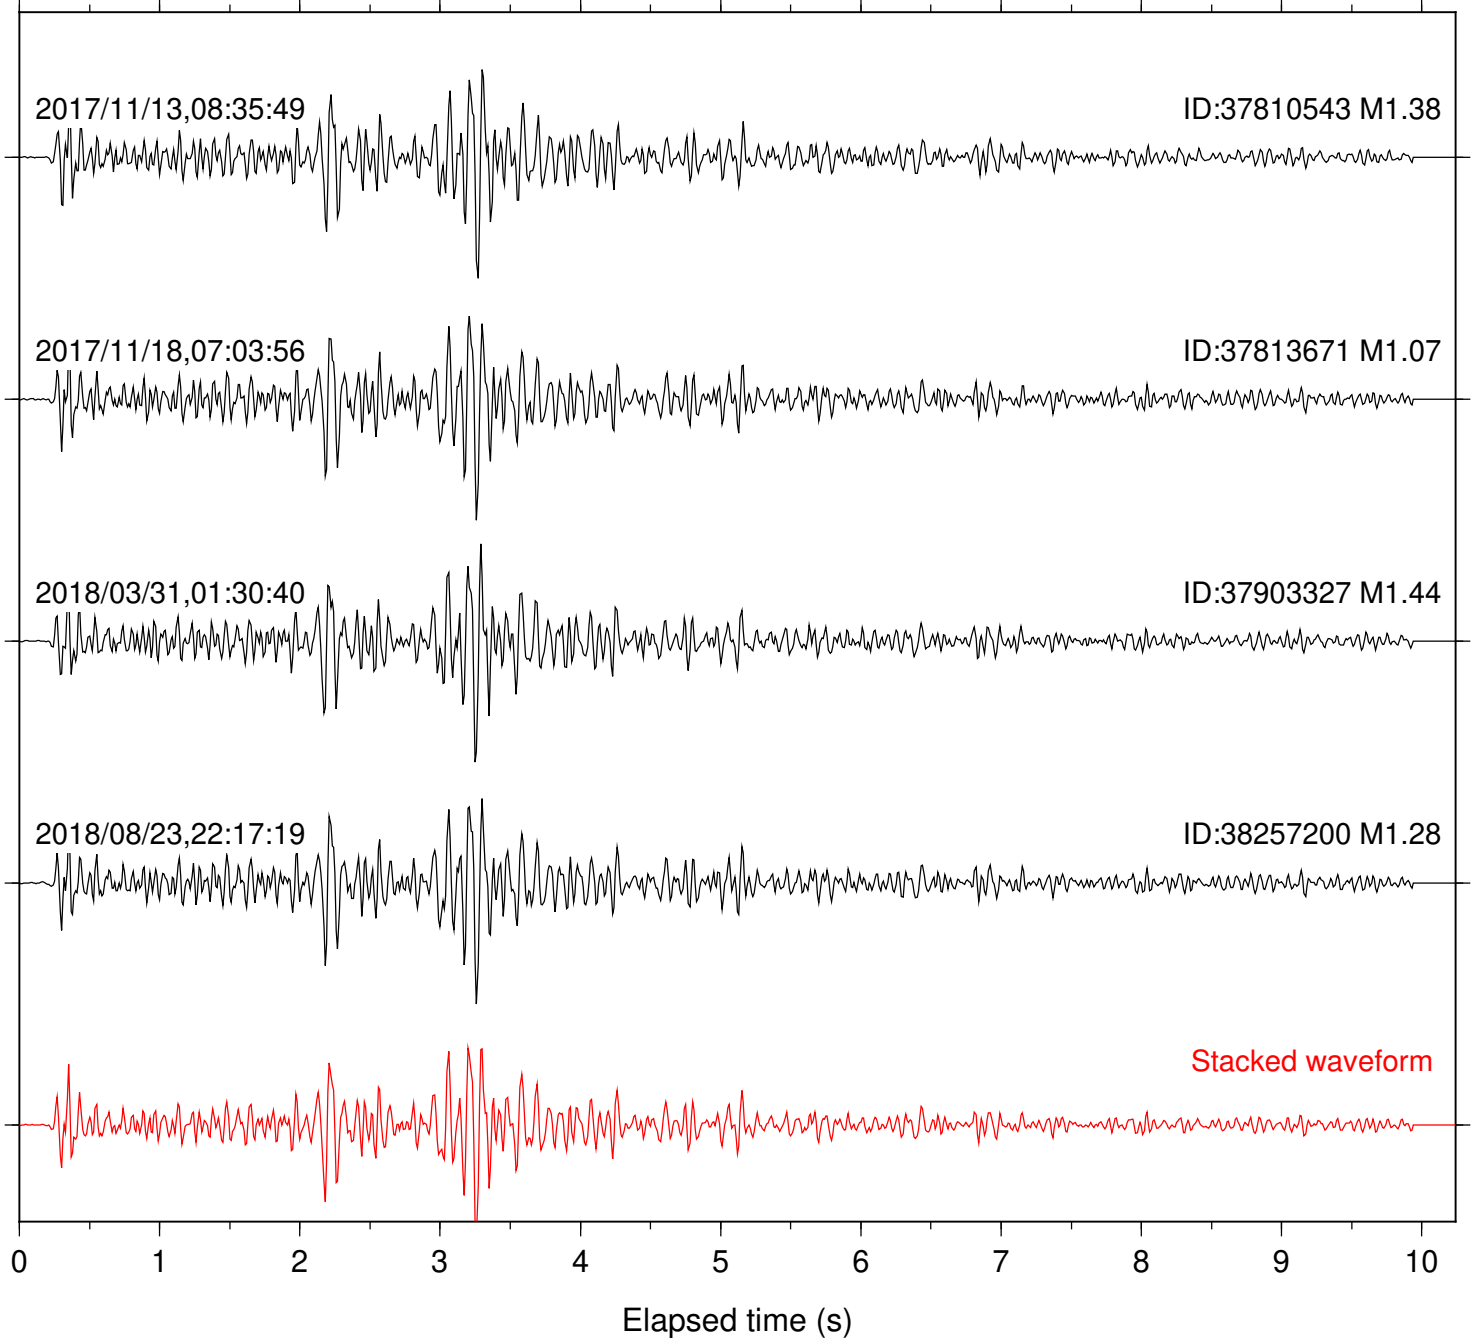

Station: B082 Com: EHZ

Focal depth: 4.88 km