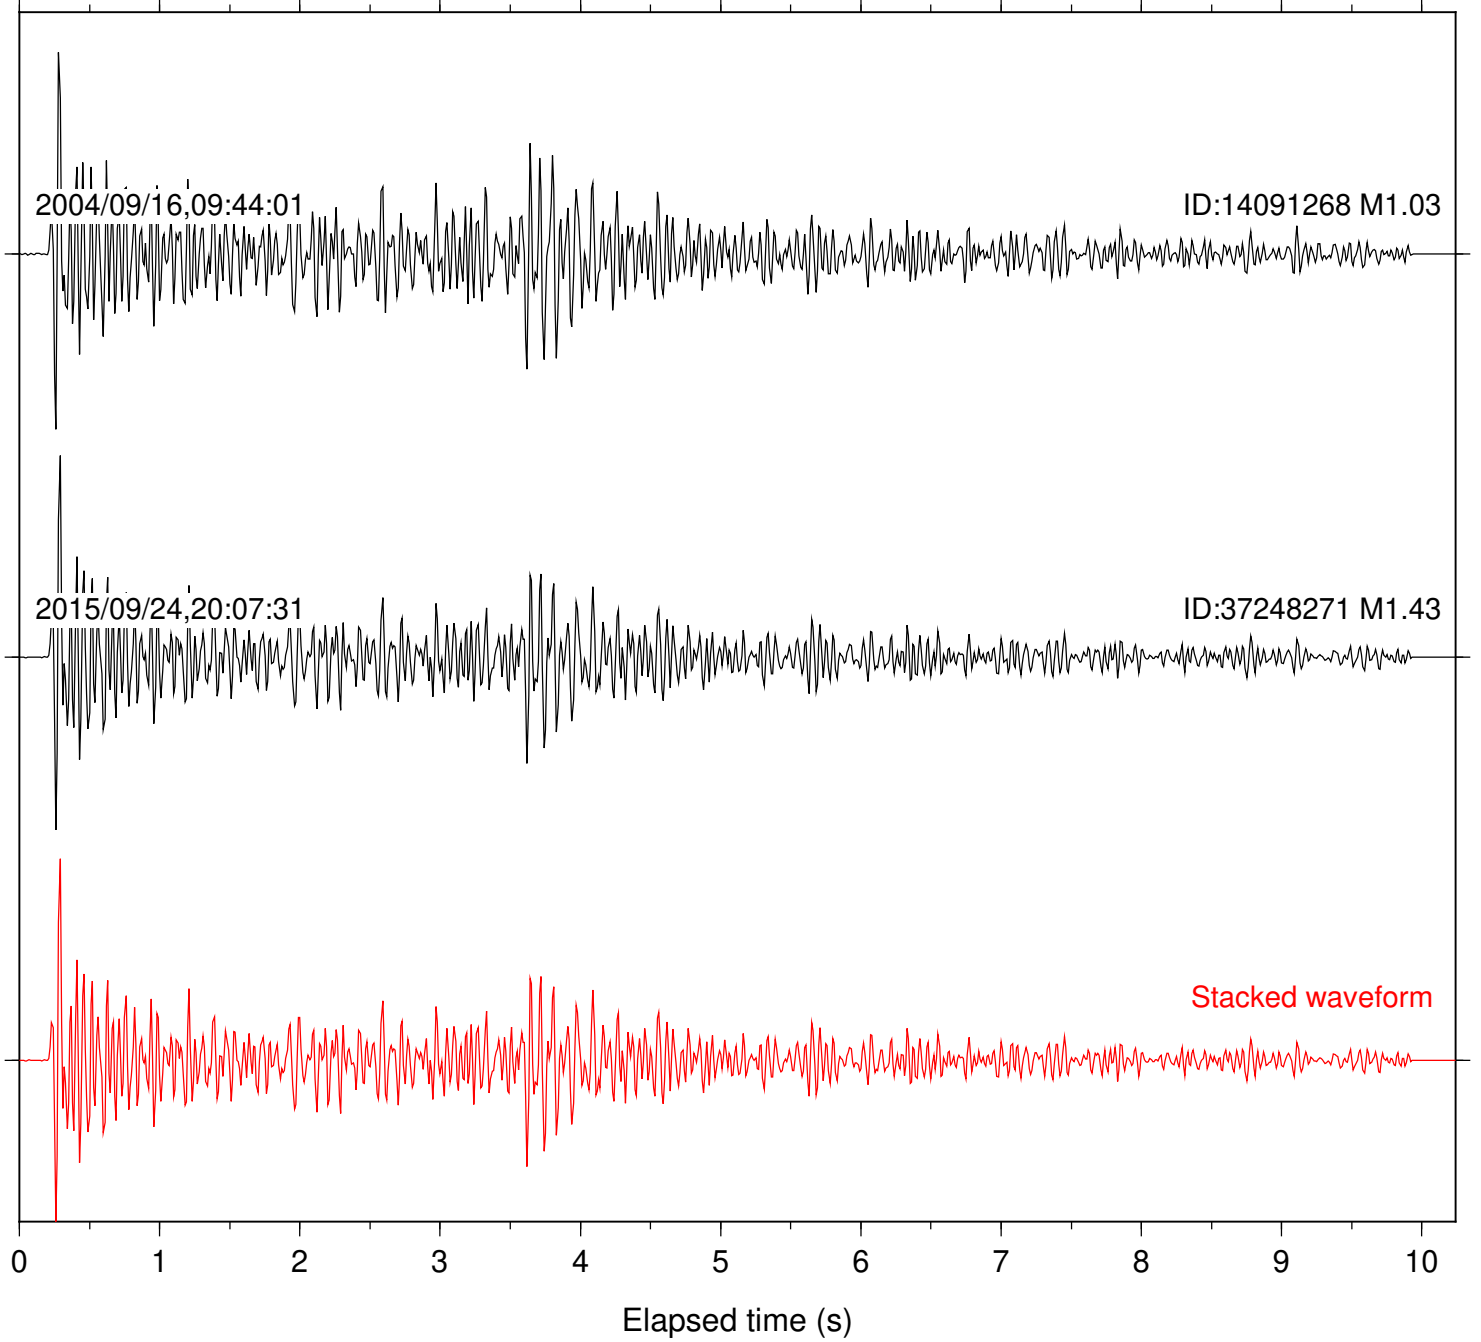

Focal depth: 5.70 km

Station: SMER Com: HHZ

Focal depth: 5.70 km

Station: FRD Com: HHZ

Focal depth: 16.88 km

Station: KNW Com: HHZ

Focal depth: 16.88 km

2004/09/16,09:44:01