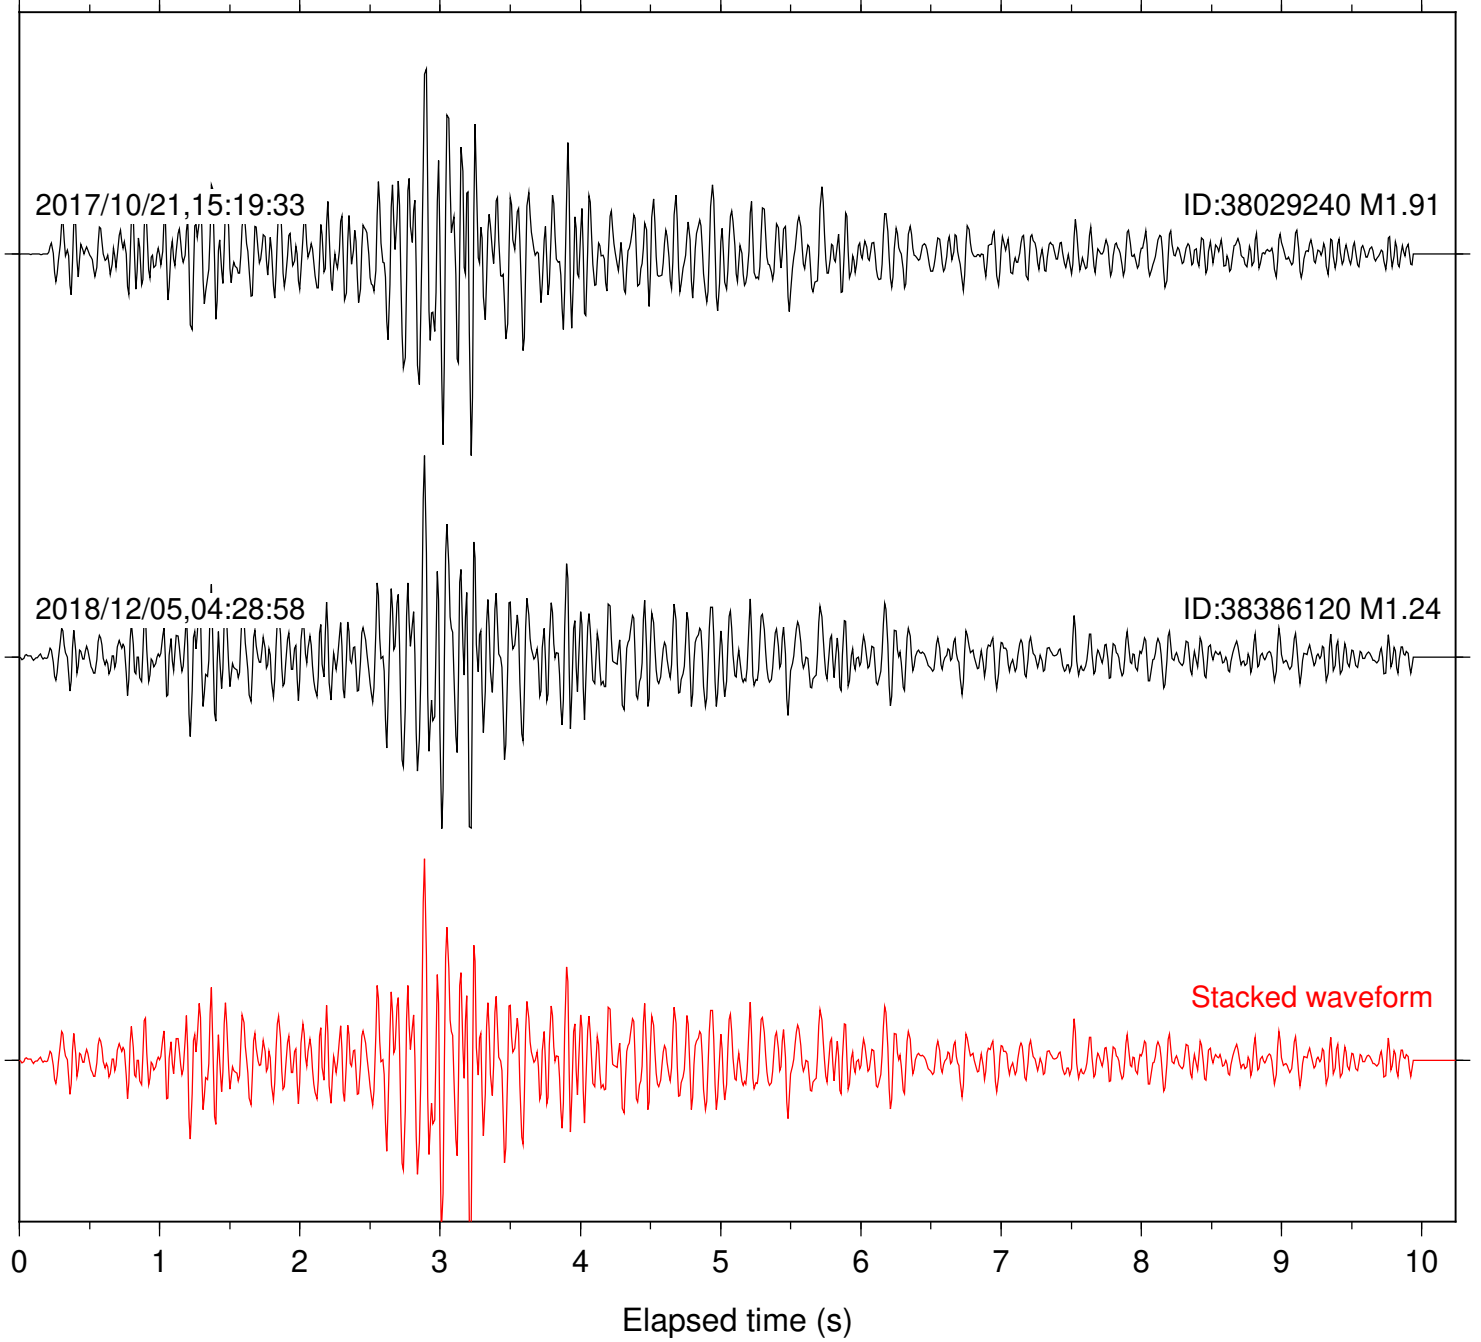

Station: SND Com: HHZ

Focal depth: 5.14 km