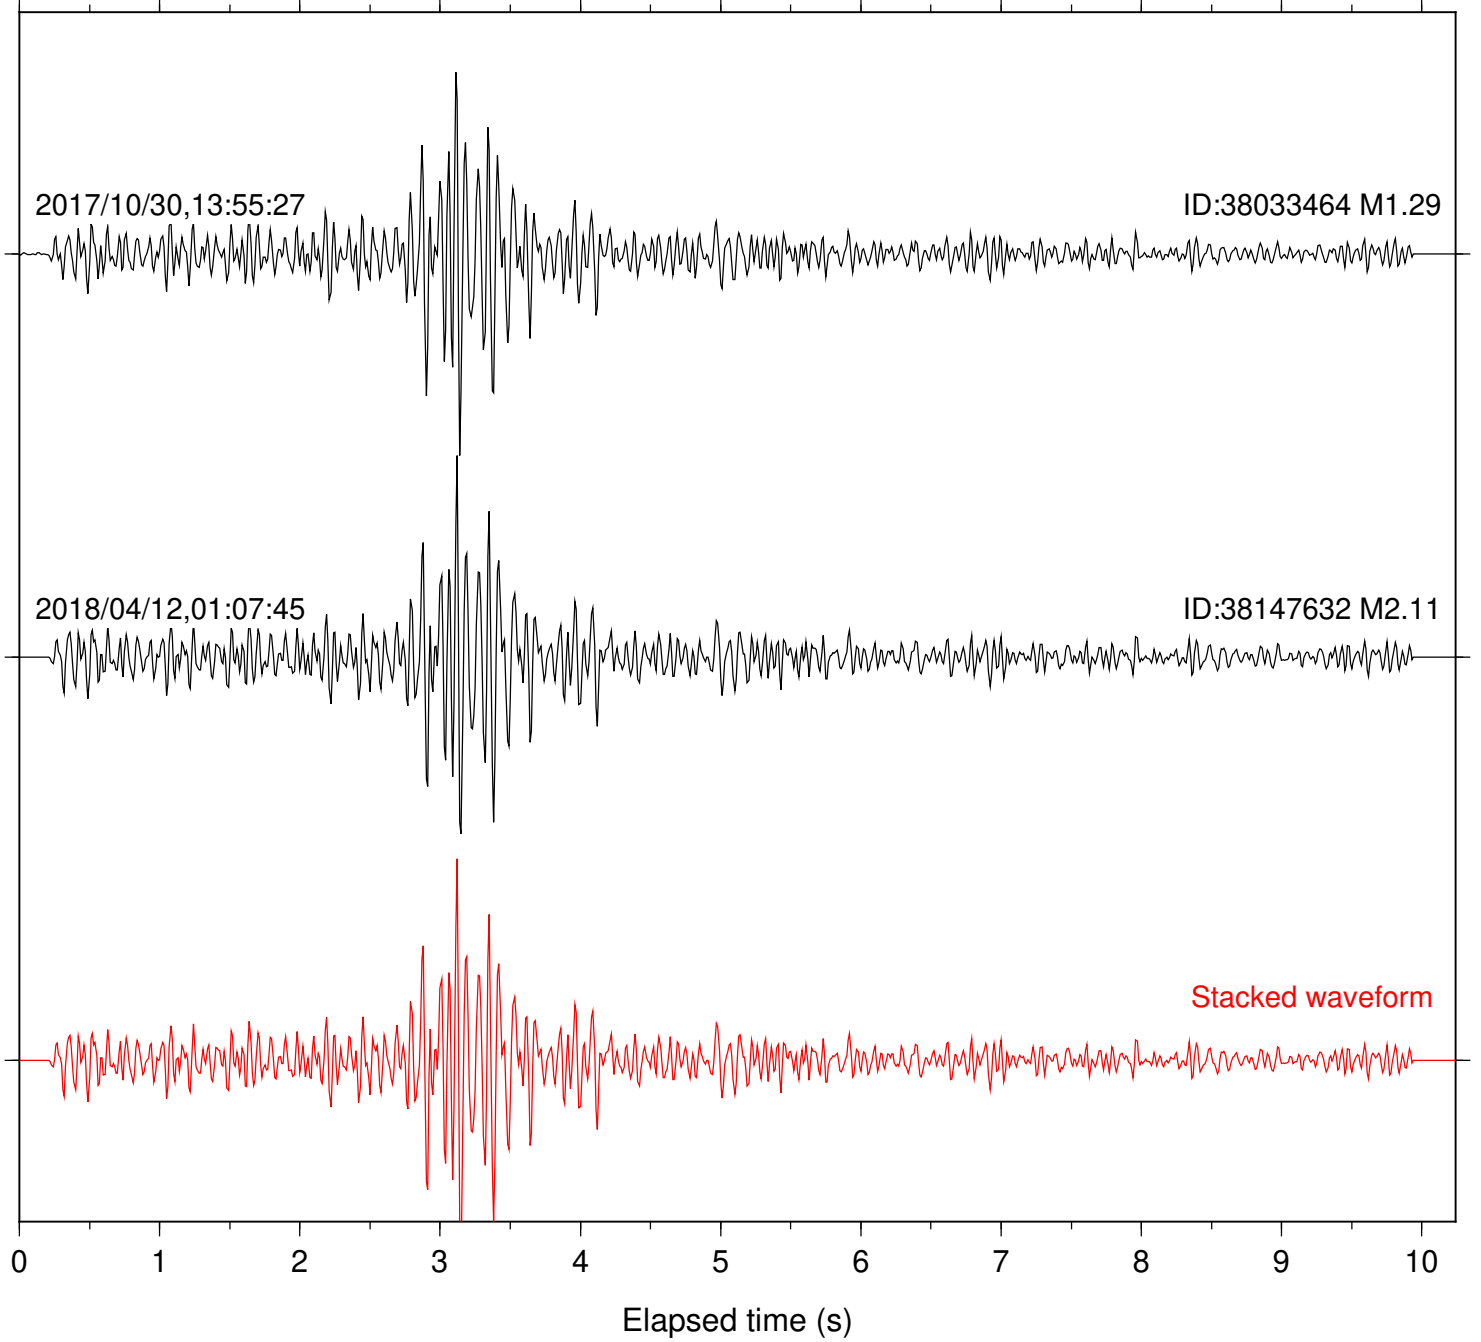

Focal depth: 8.29 km

Station: B081 Com: EHZ

Focal depth: 6.26 km

Station: B082 Com: EHZ

Focal depth: 6.26 km

Station: B084 Com: EHZ

Focal depth: 6.26 km

Station: B087 Com: EHZ