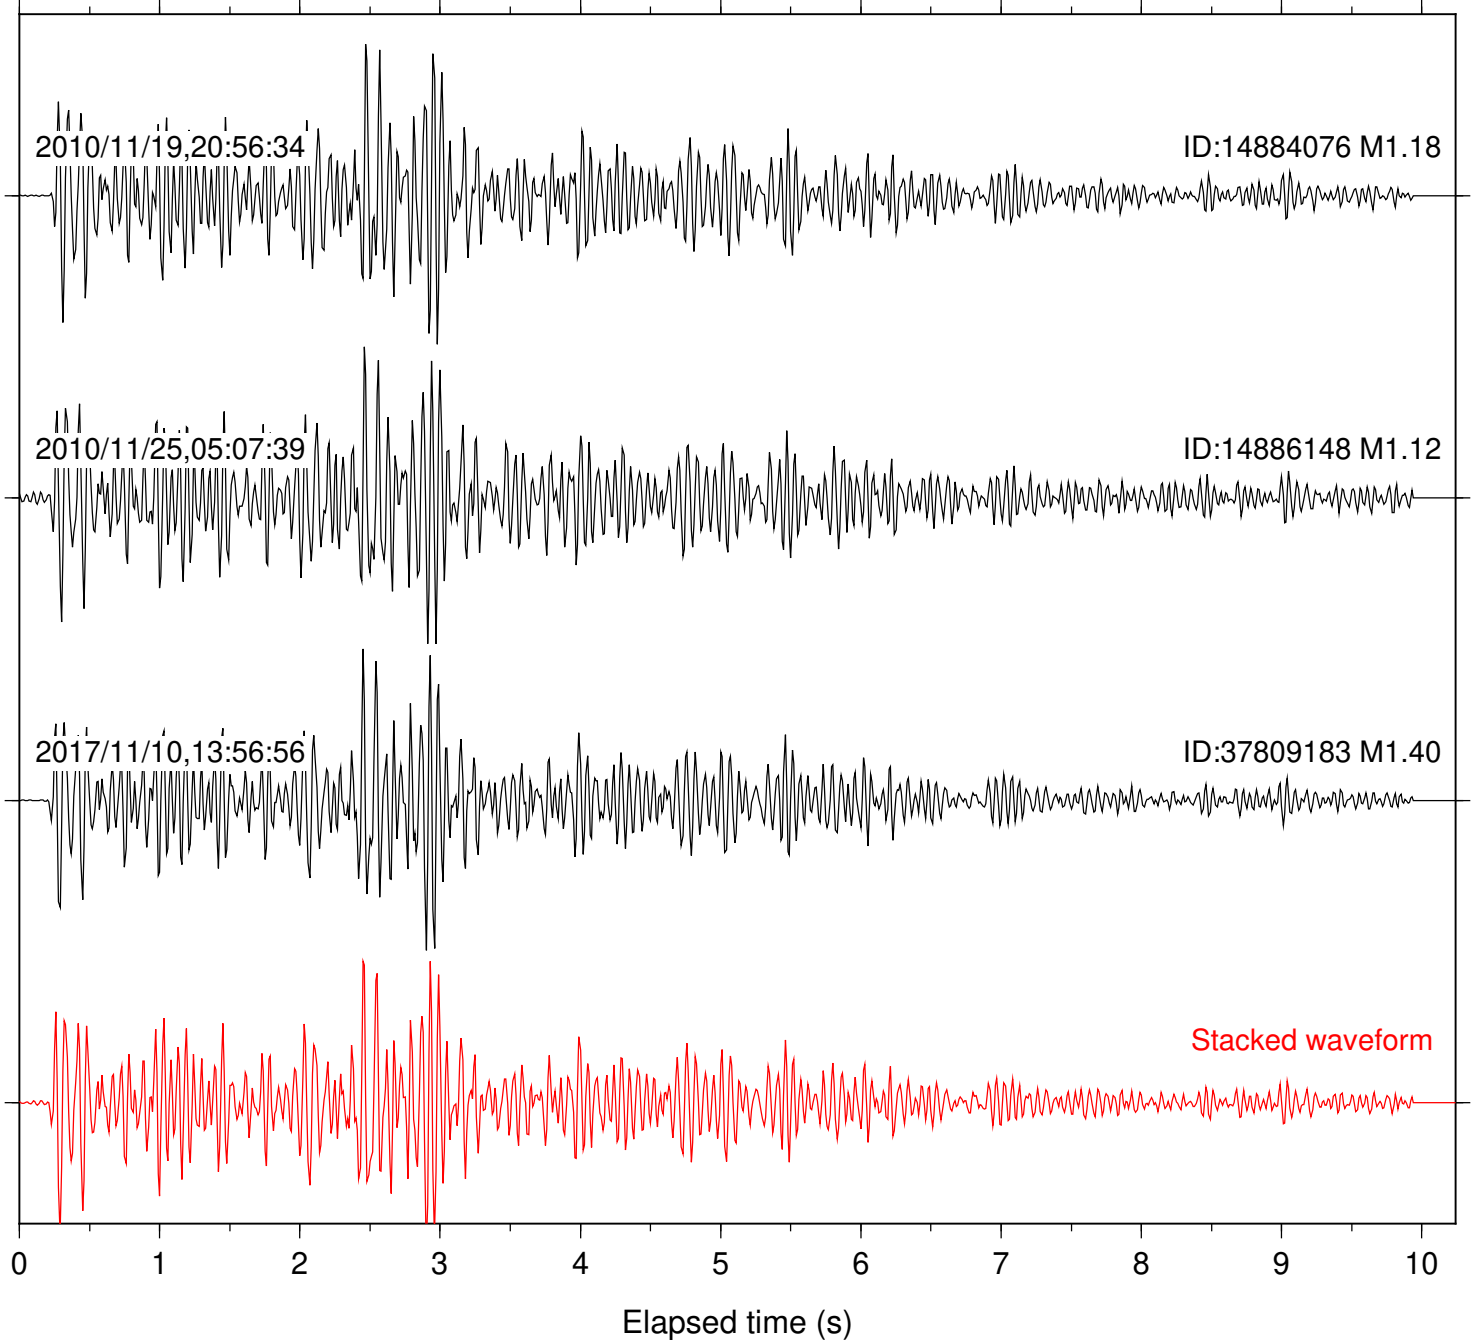

Focal depth: 7.08 km

Station: LVA2 Com: HHZ

Focal depth: 7.23 km

Station: PFO Com: HHZ

Focal depth: 7.08 km

Station: PMD Com: HHZ

Focal depth: 7.23 km

Station: SND Com: HHZ