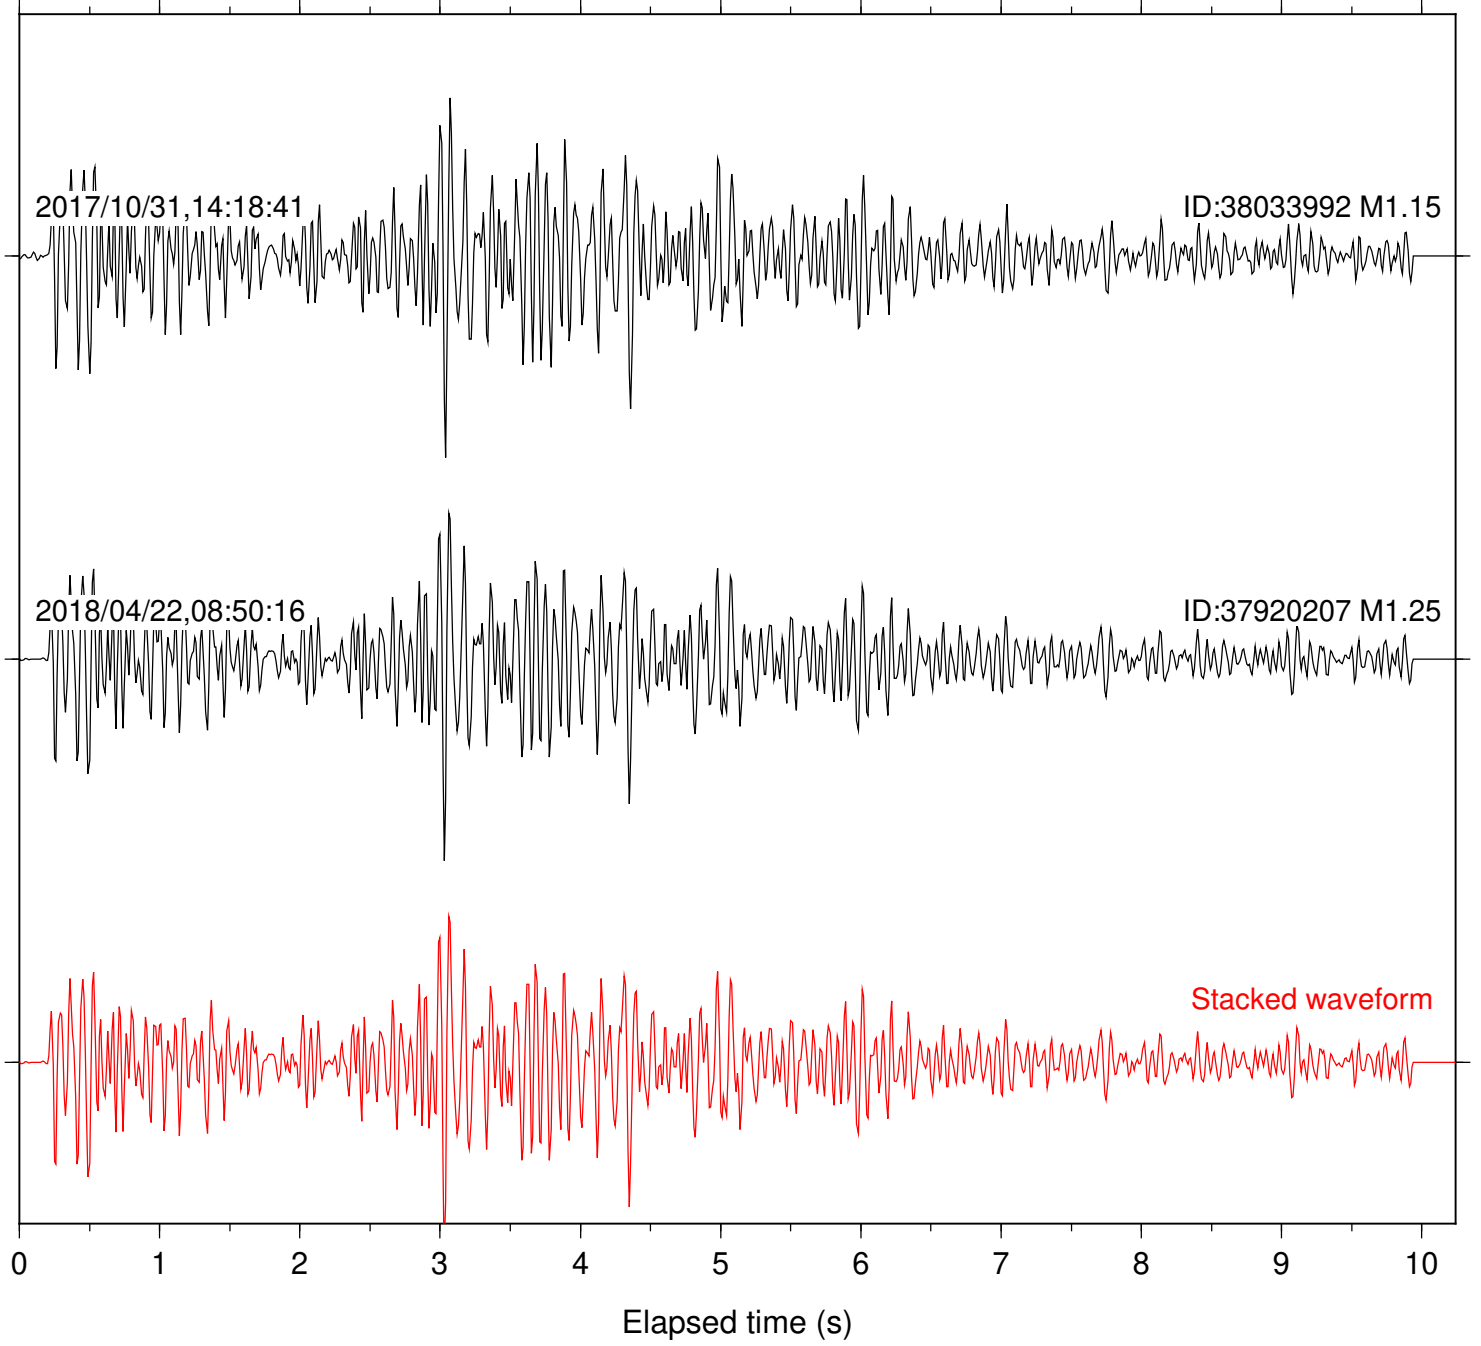

Focal depth: 5.79 km

Station: B084 Com: EHZ

Focal depth: 5.79 km

Station: B087 Com: EHZ

Focal depth: 5.79 km

Station: B088 Com: EHZ

Focal depth: 5.79 km

Station: B093 Com: EHZ