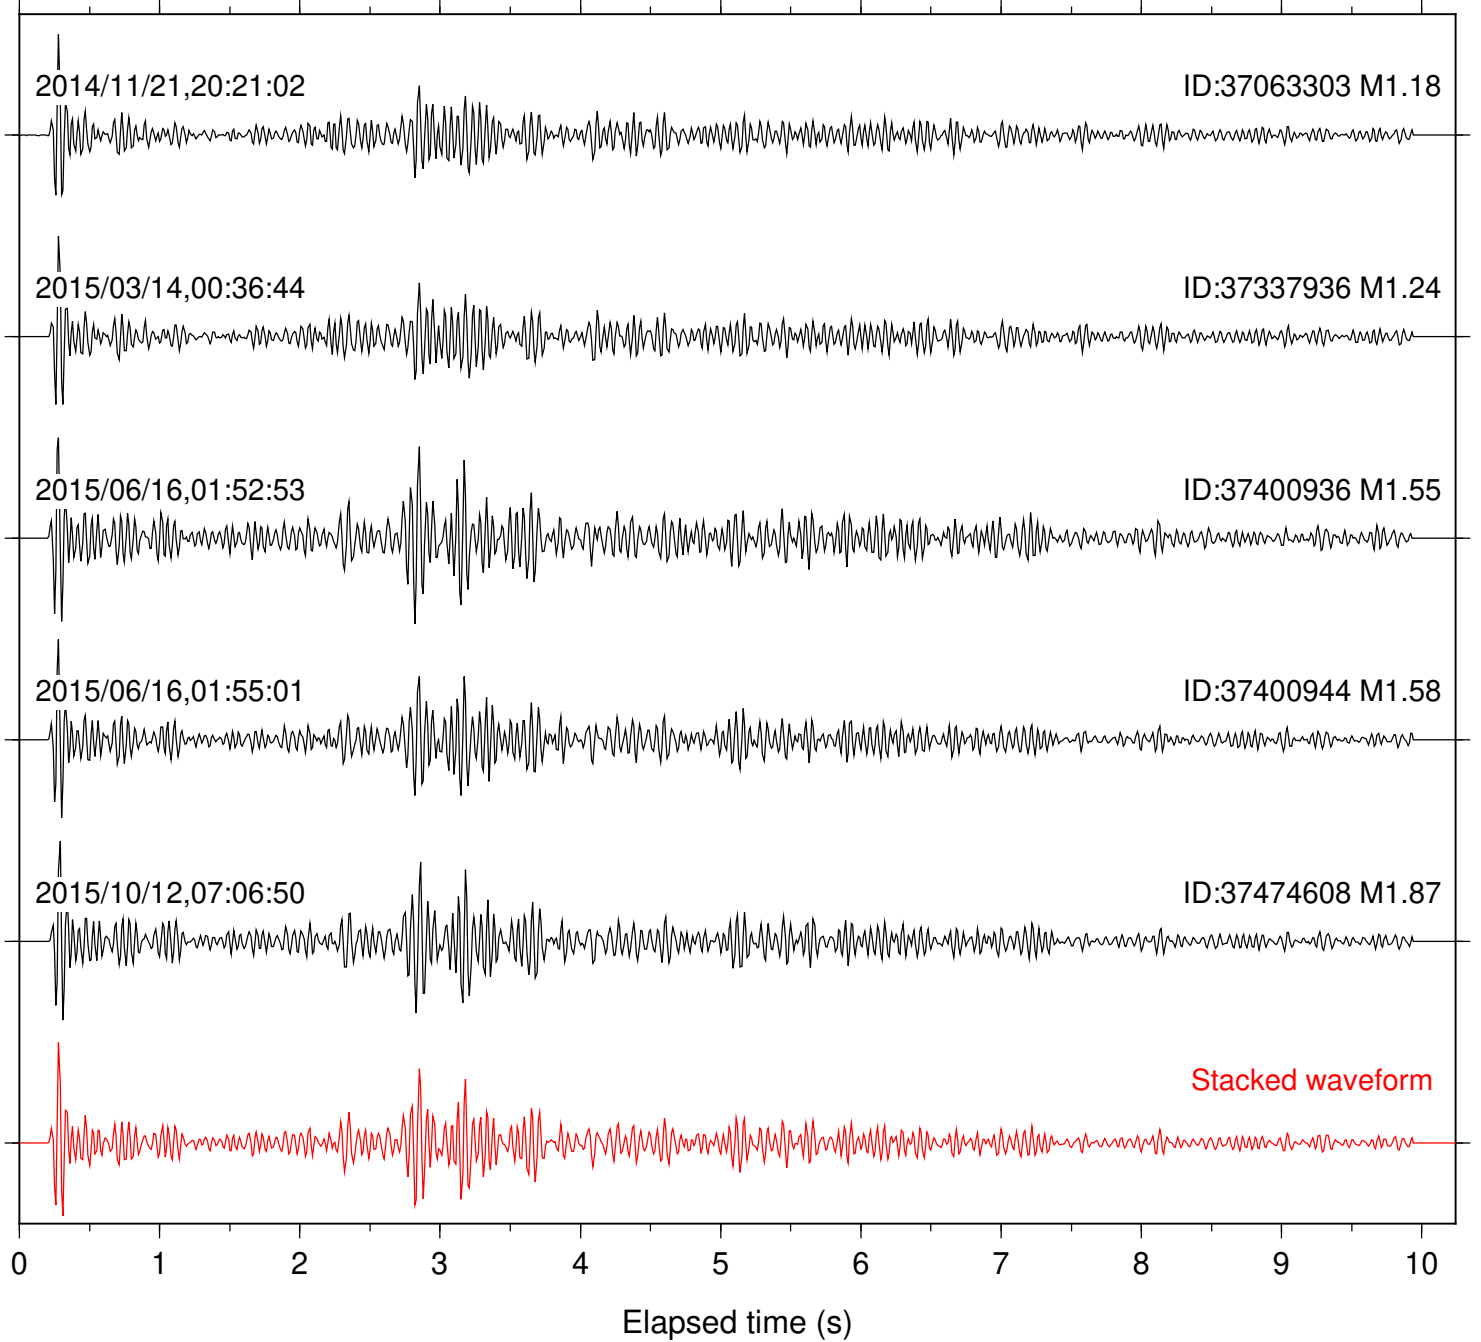

Station: DNR Com: HHZ

Focal depth: 8.49 km

Station: FRD Com: HHZ

Focal depth: 8.51 km

Station: HMT2 Com: HHZ

Focal depth: 8.51 km

Station: KNW Com: HHZ

Focal depth: 8.51 km