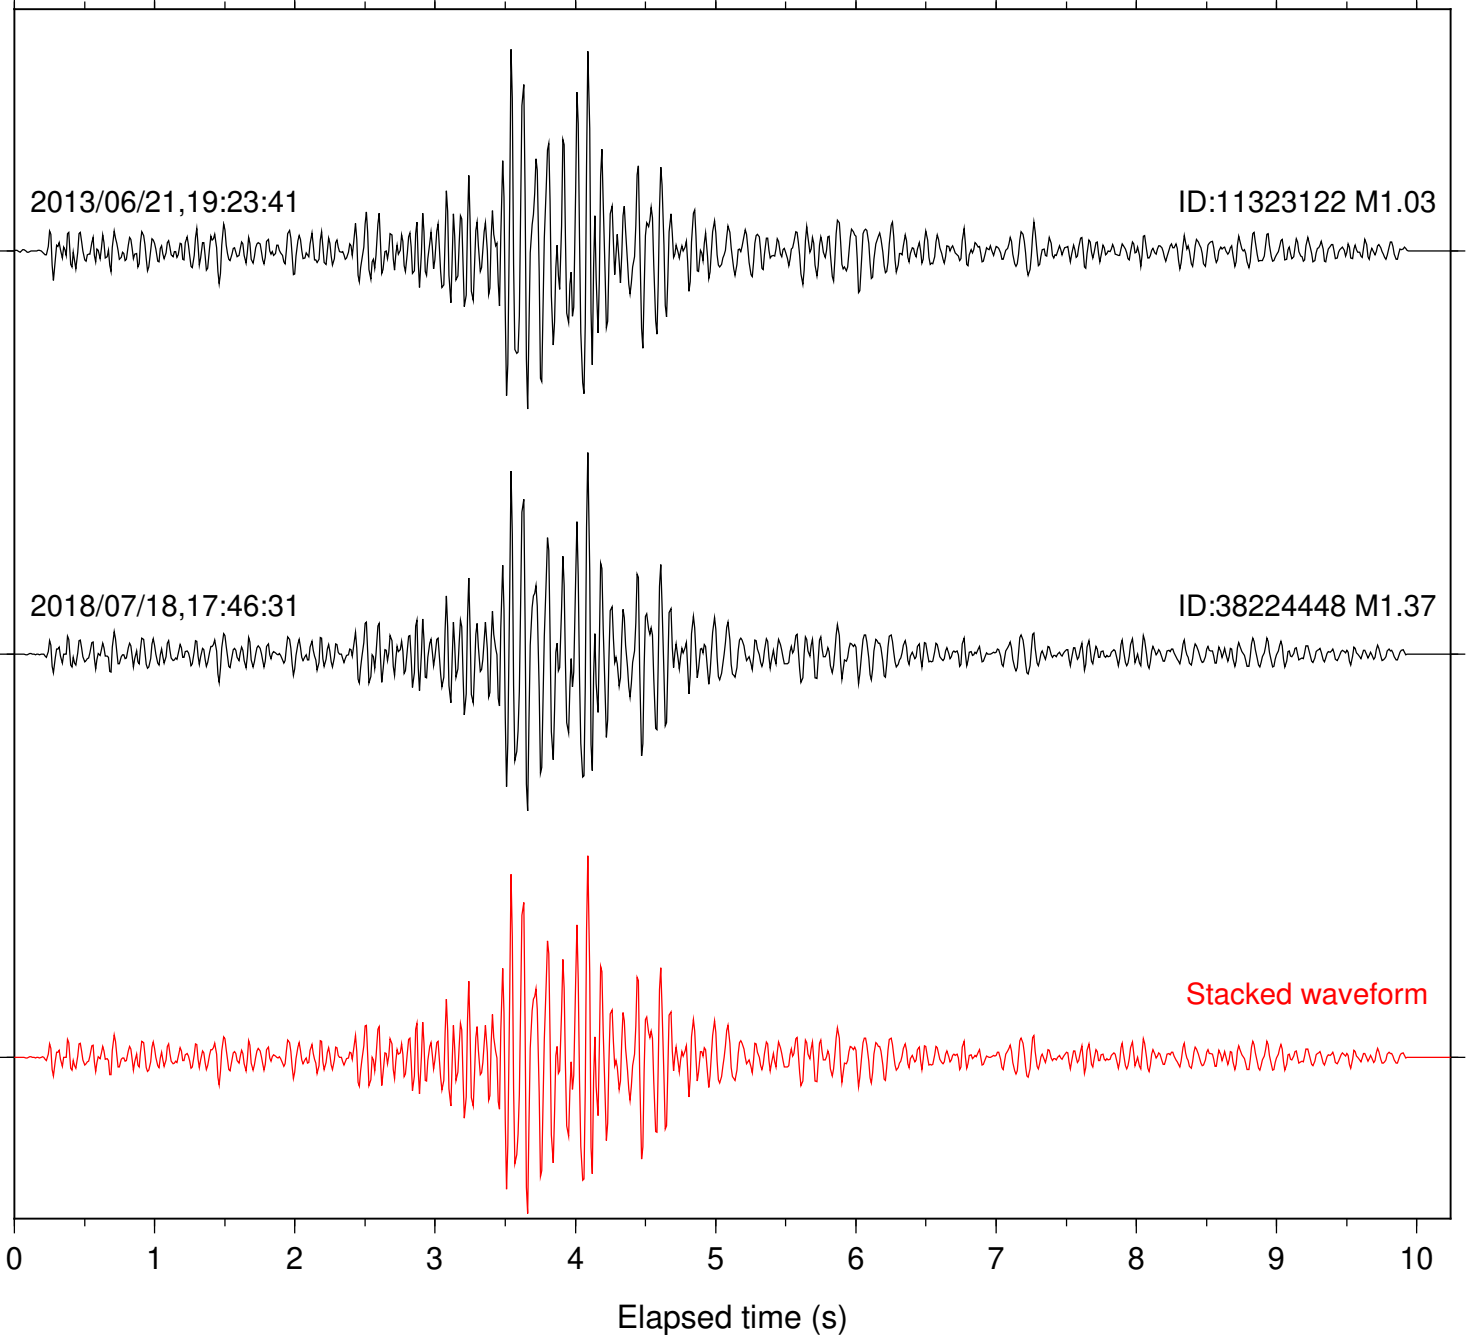

Station: B084 Com: EHZ

Focal depth: 8.38 km

2013/06/21,19:23:41

ID:11323122 M1.03

2018/07/18,17:46:31

ID:38224448 M1.37

Stacked waveform