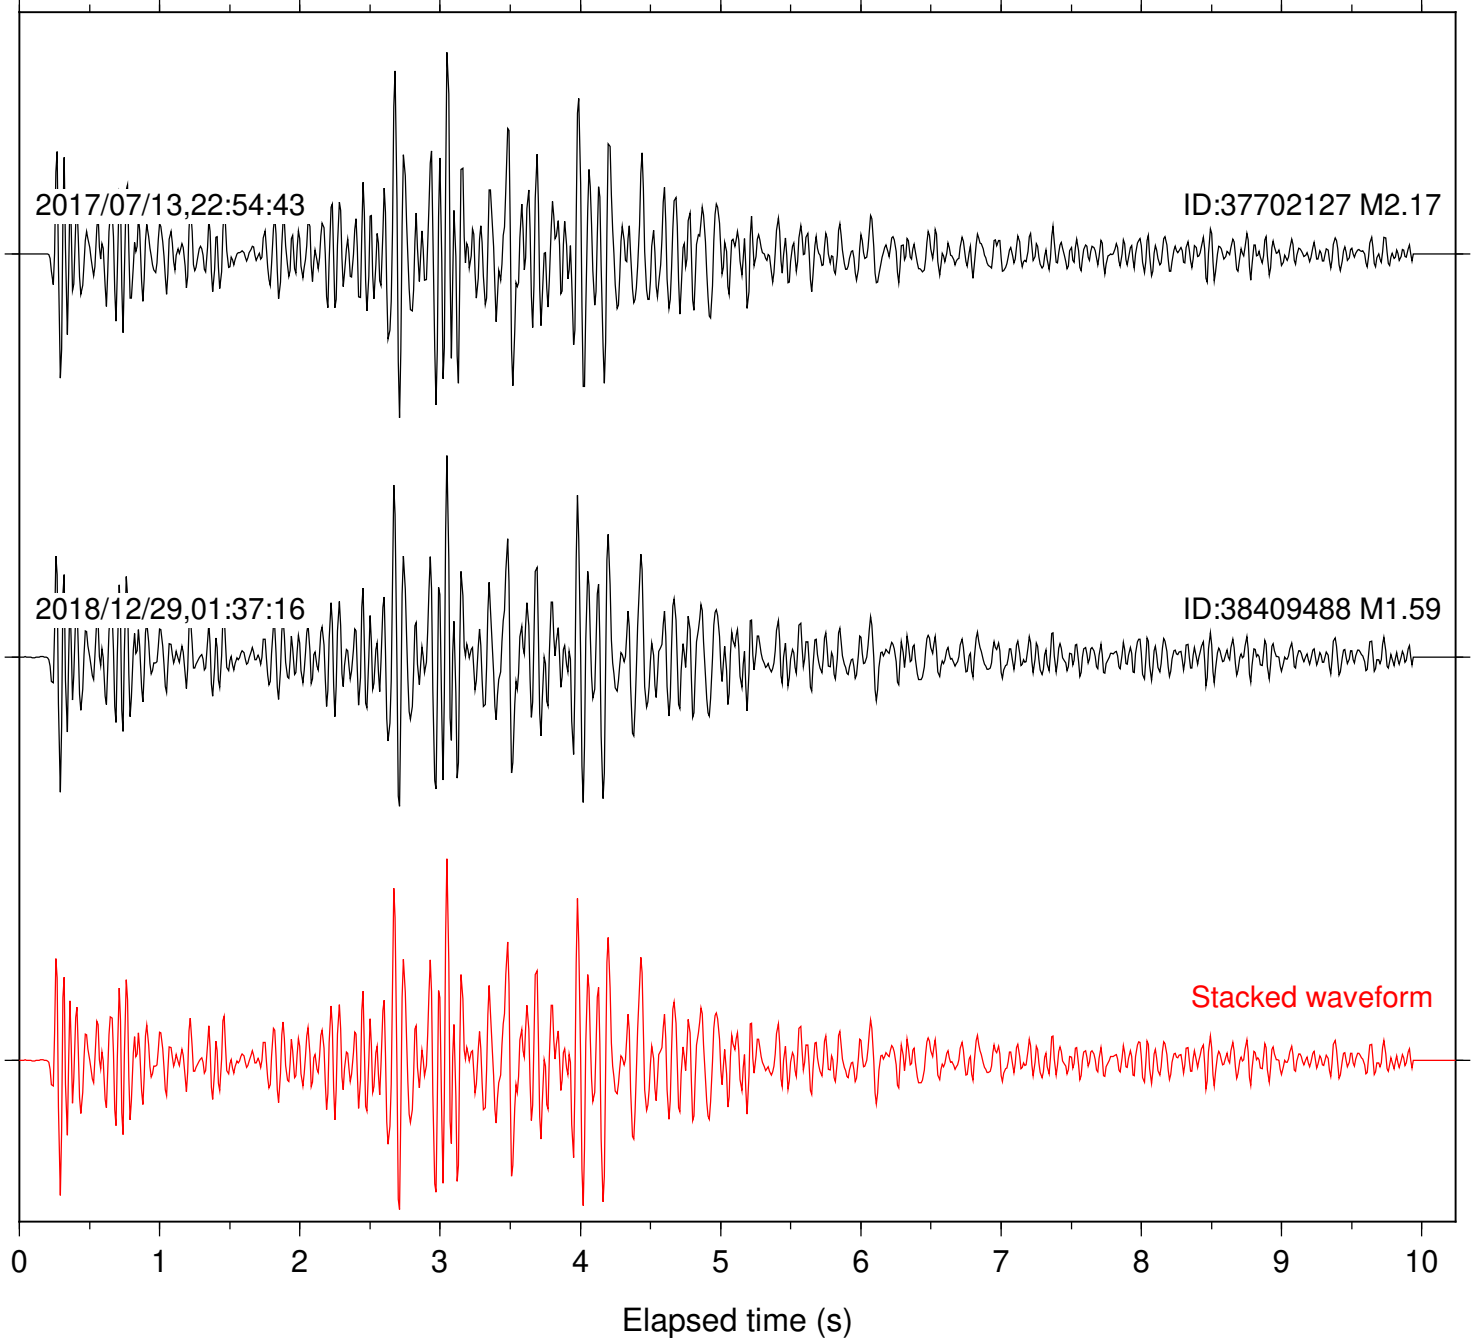

Station: B946 Com: EHZ

Focal depth: 6.18 km