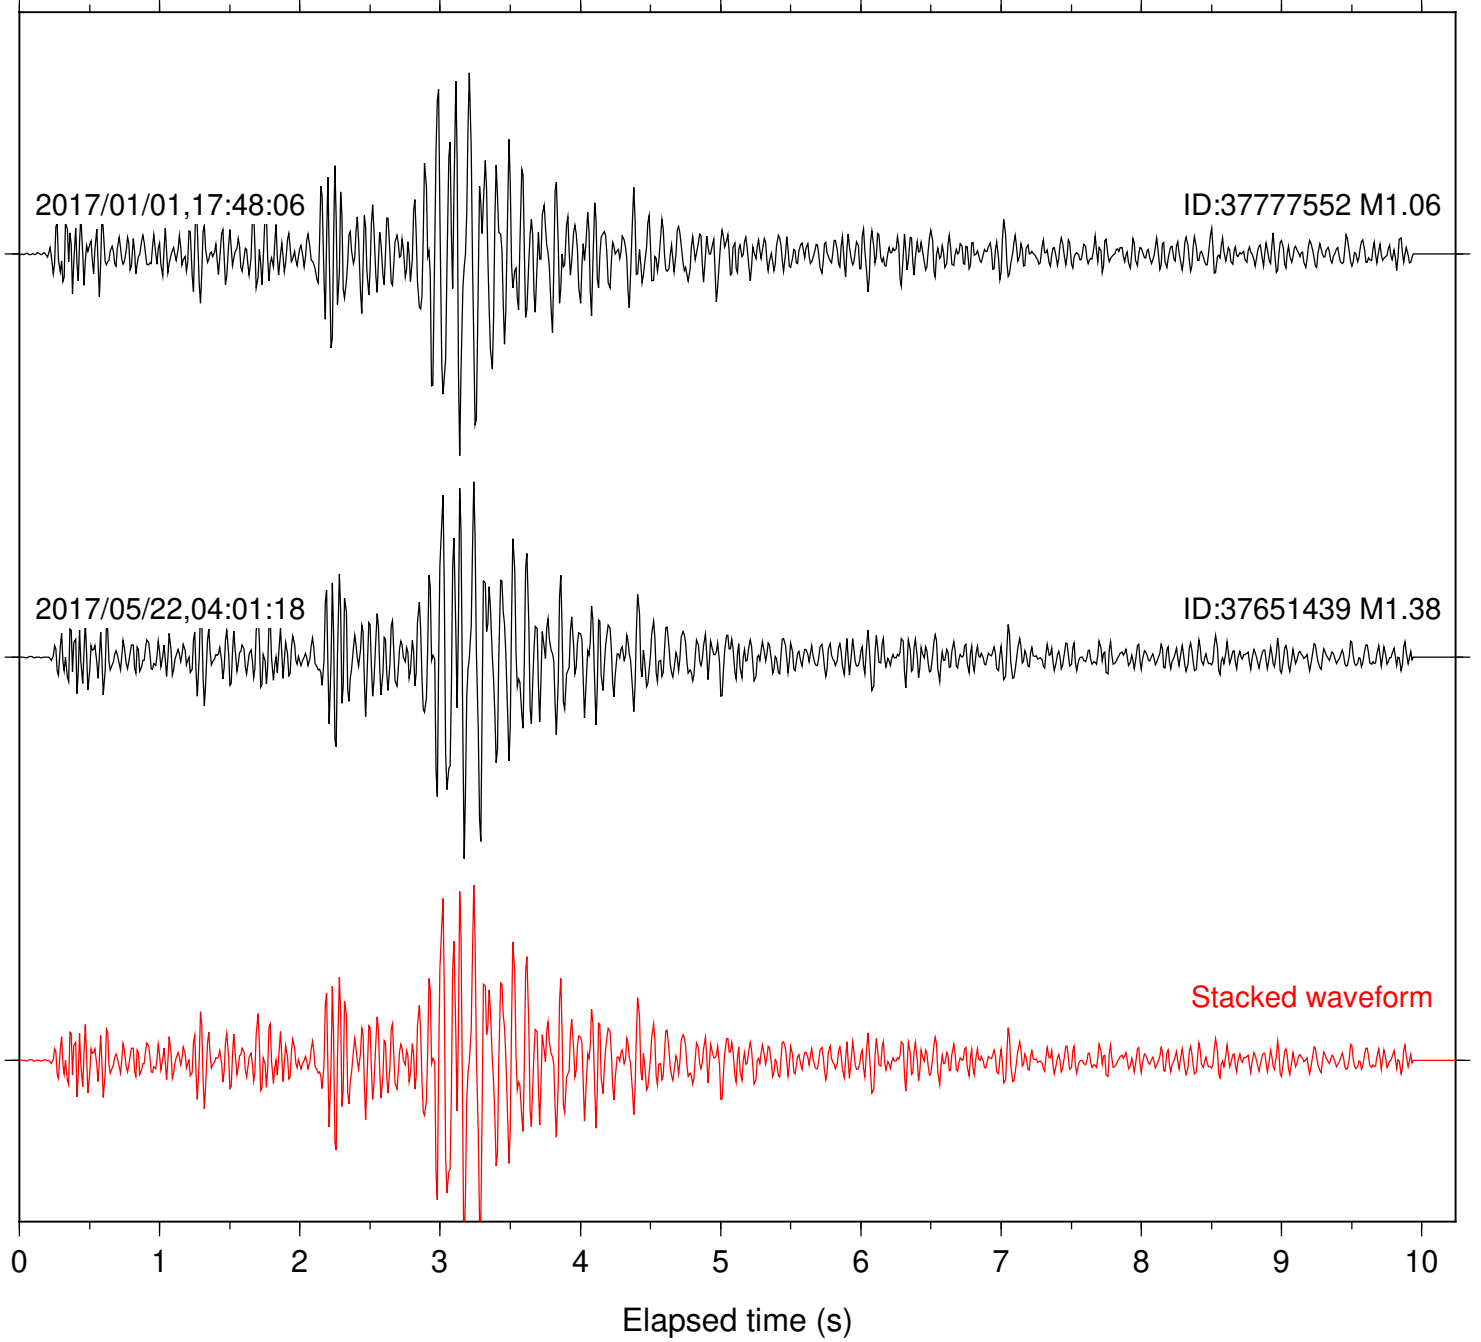

Station: B082 Com: EHZ

Focal depth: 6.75 km