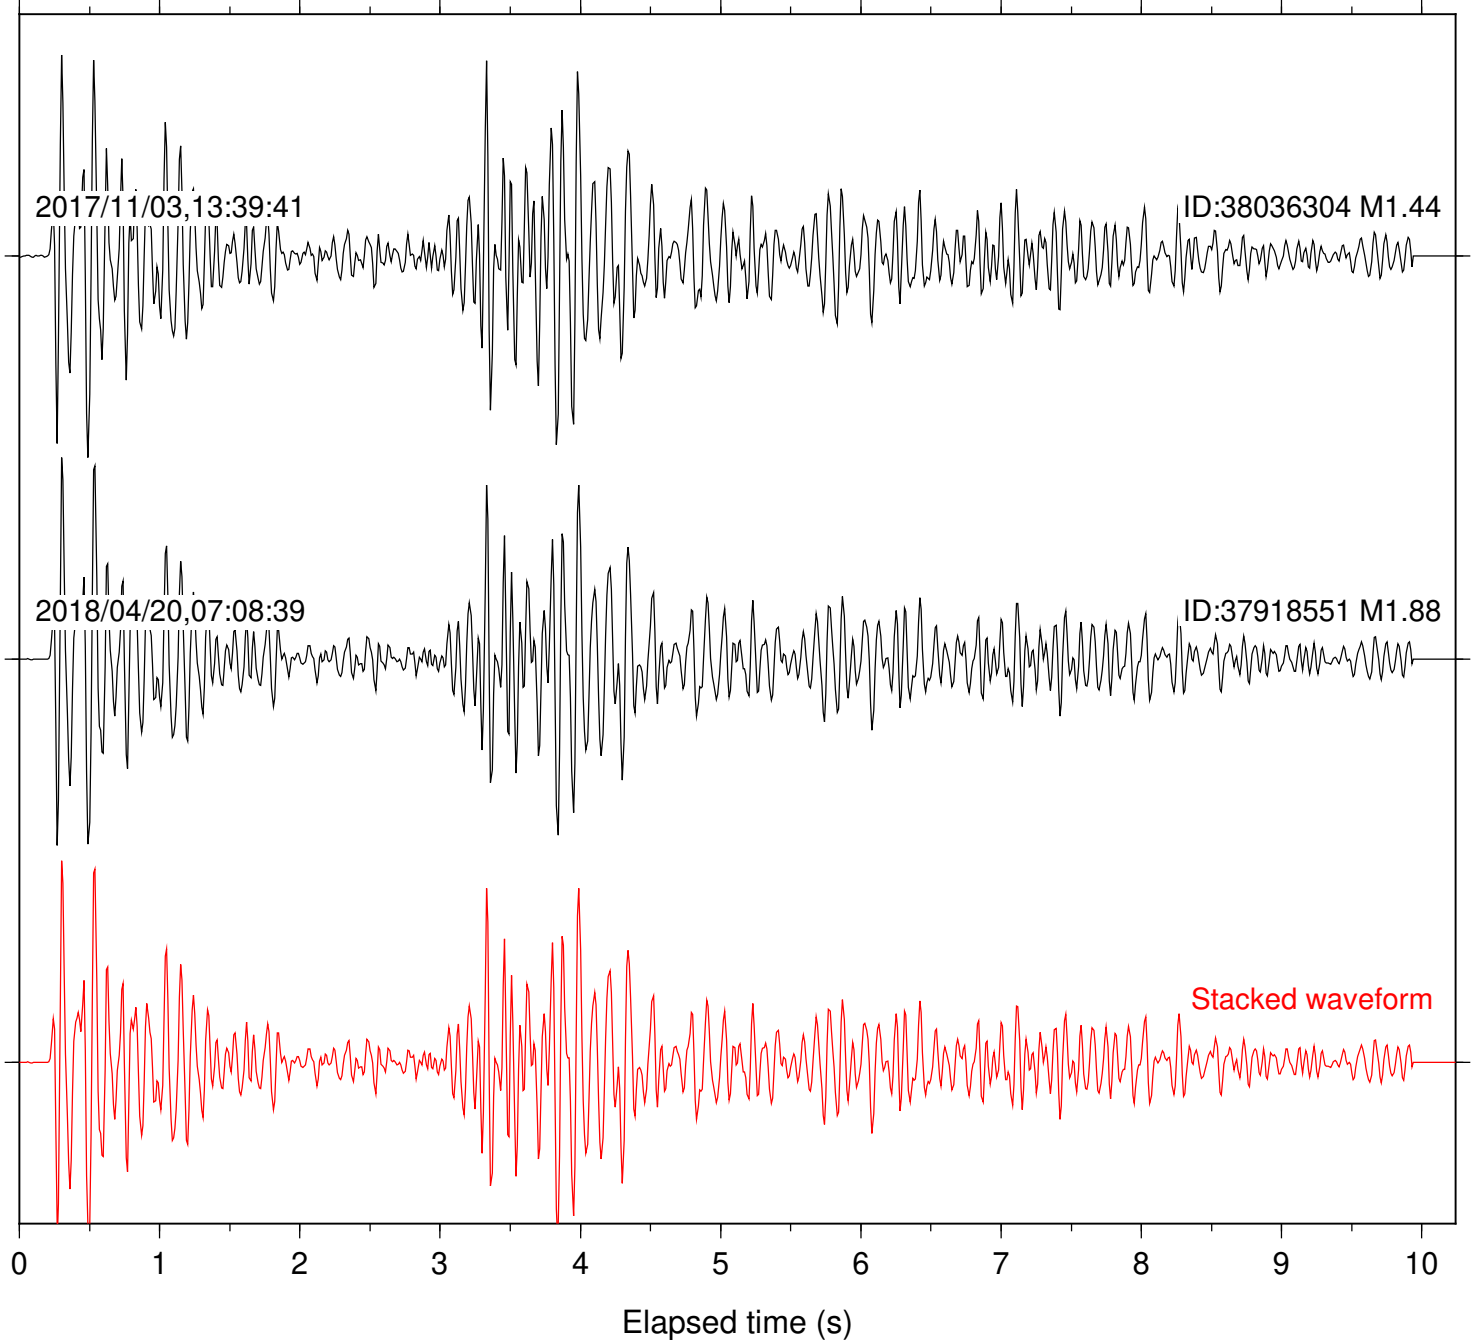

Station: POB2 Com: HHZ

Focal depth: 7.65 km