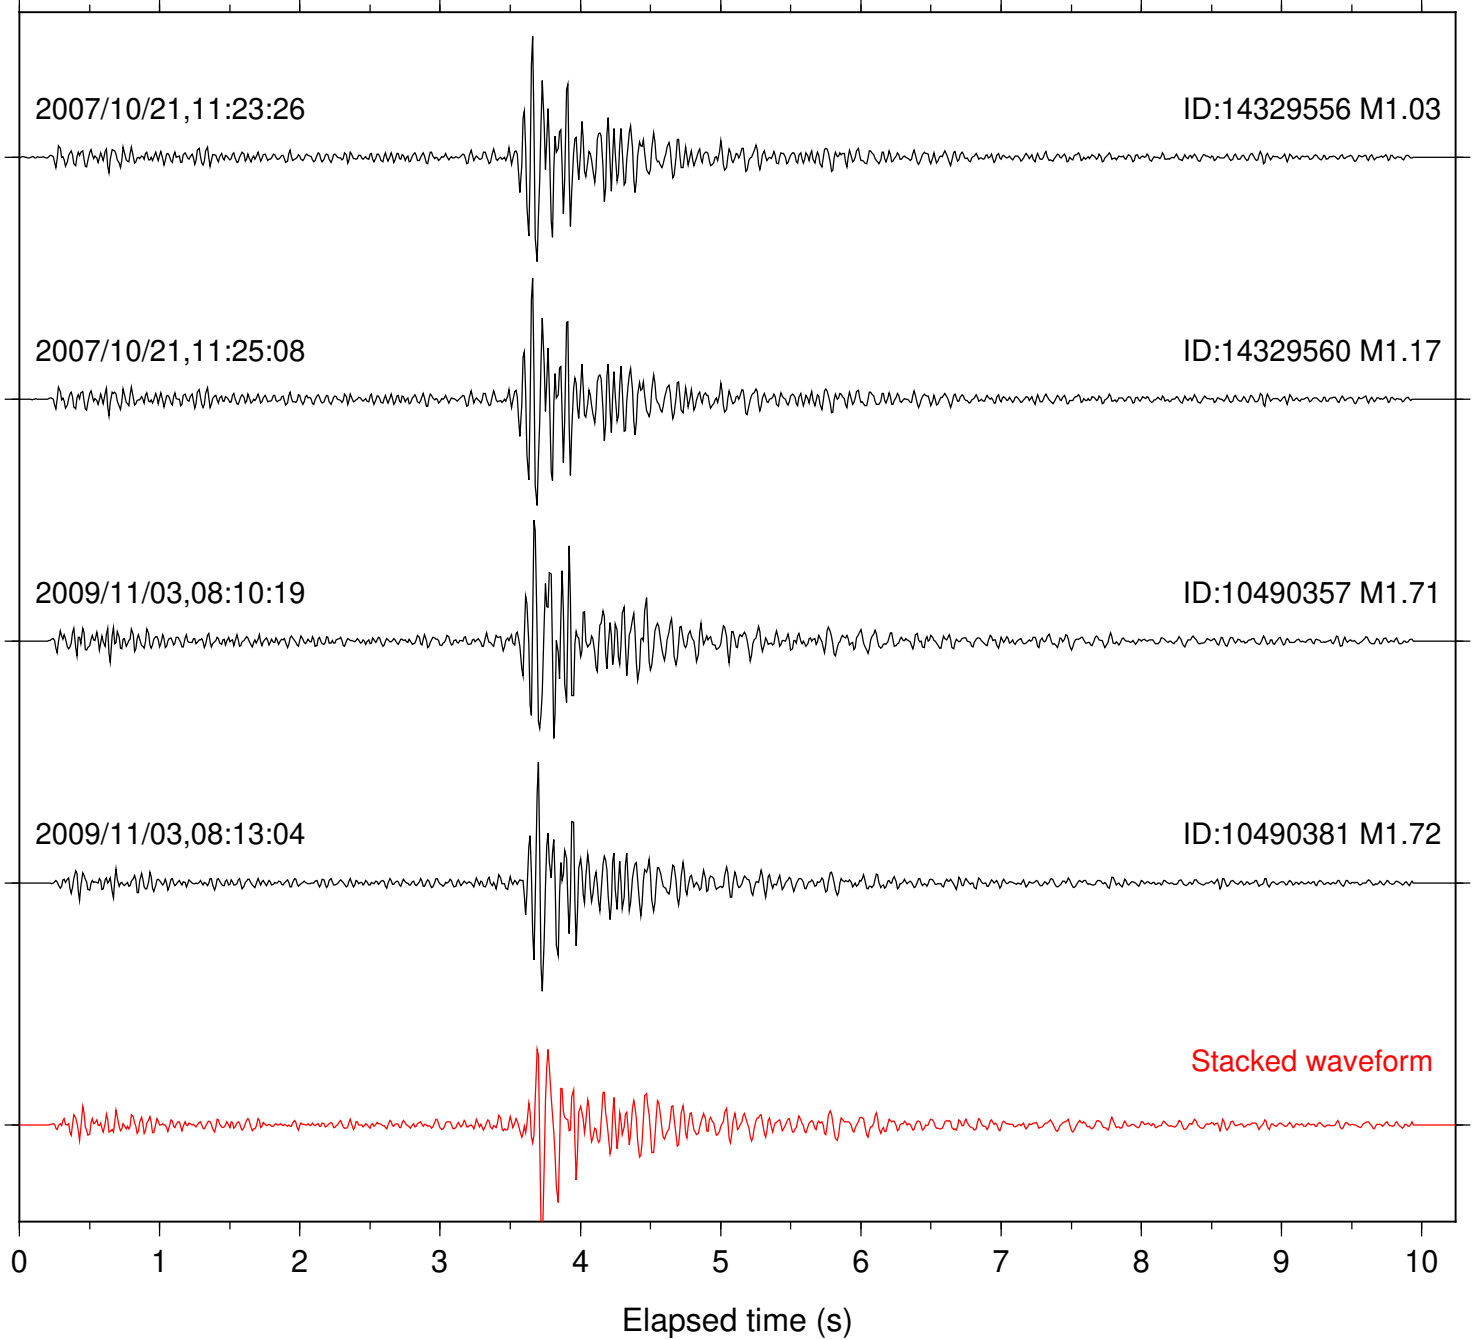

Station: B081 Com: EHZ

Focal depth: 12.95 km