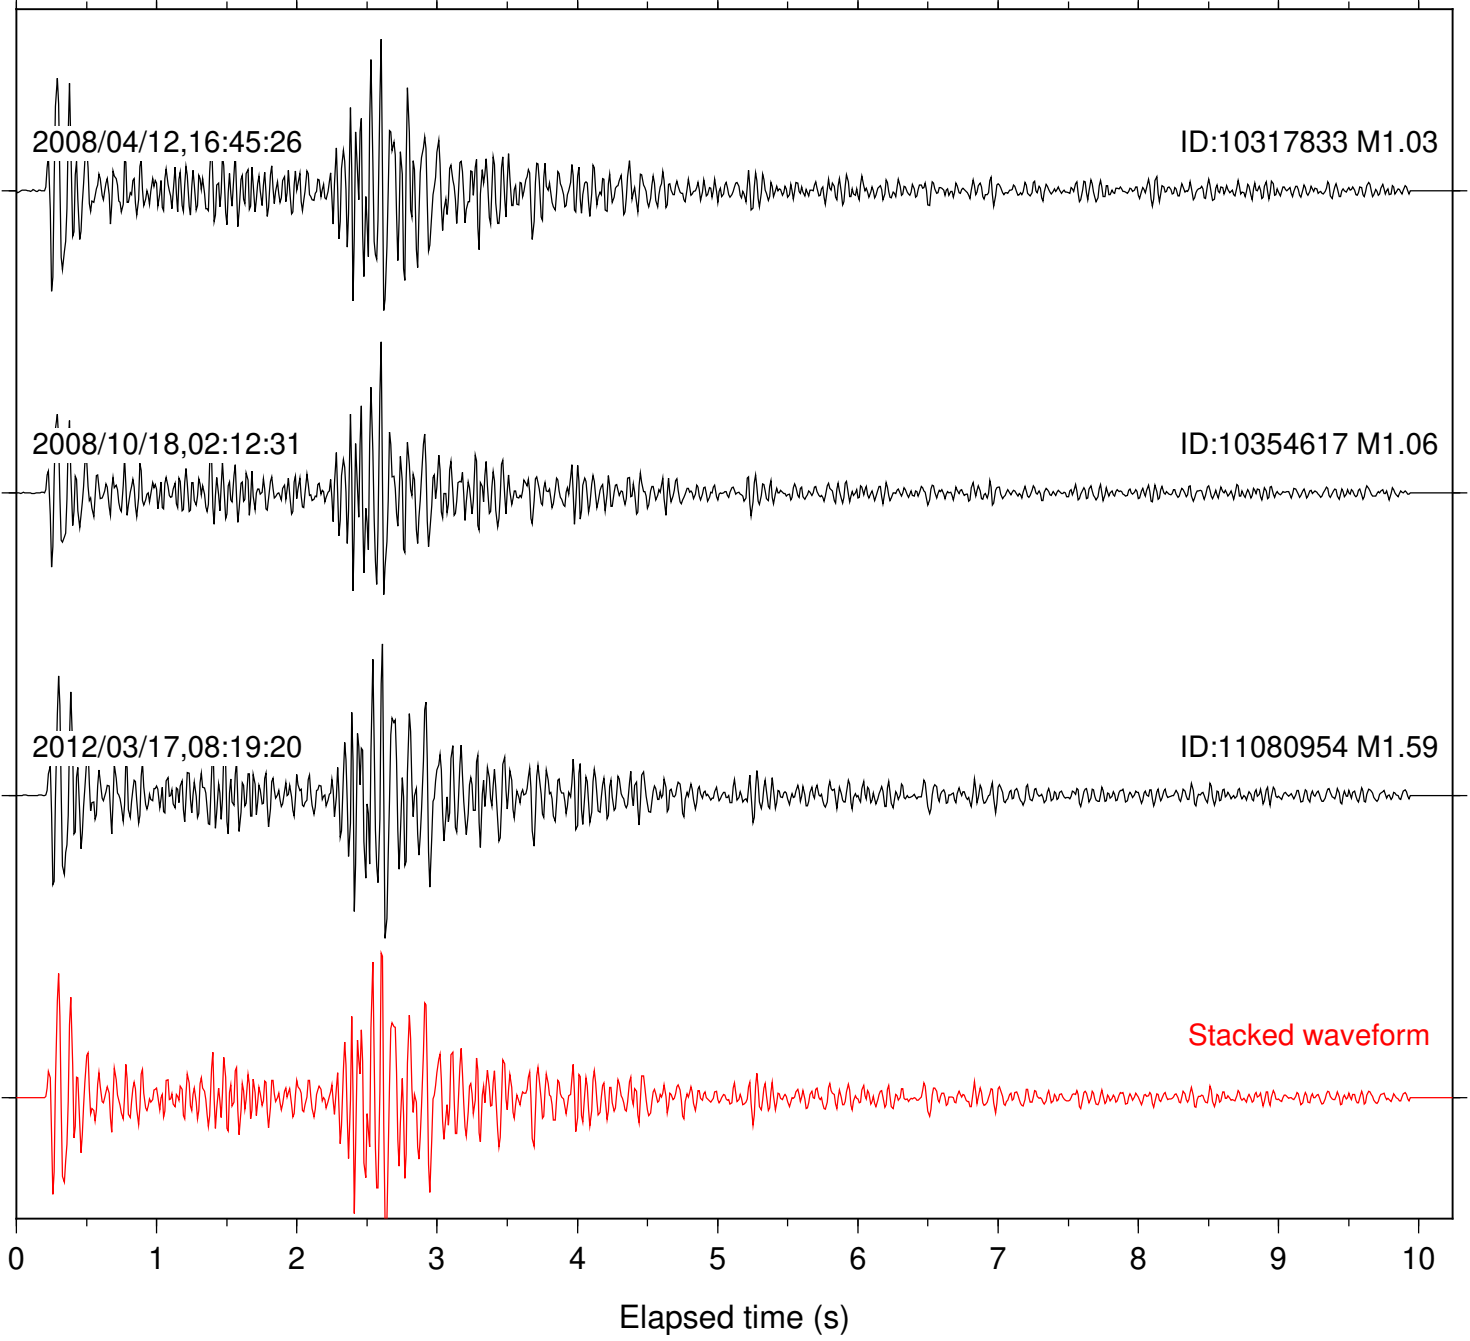

Station: B081 Com: EHZ

Focal depth: 16.48 km