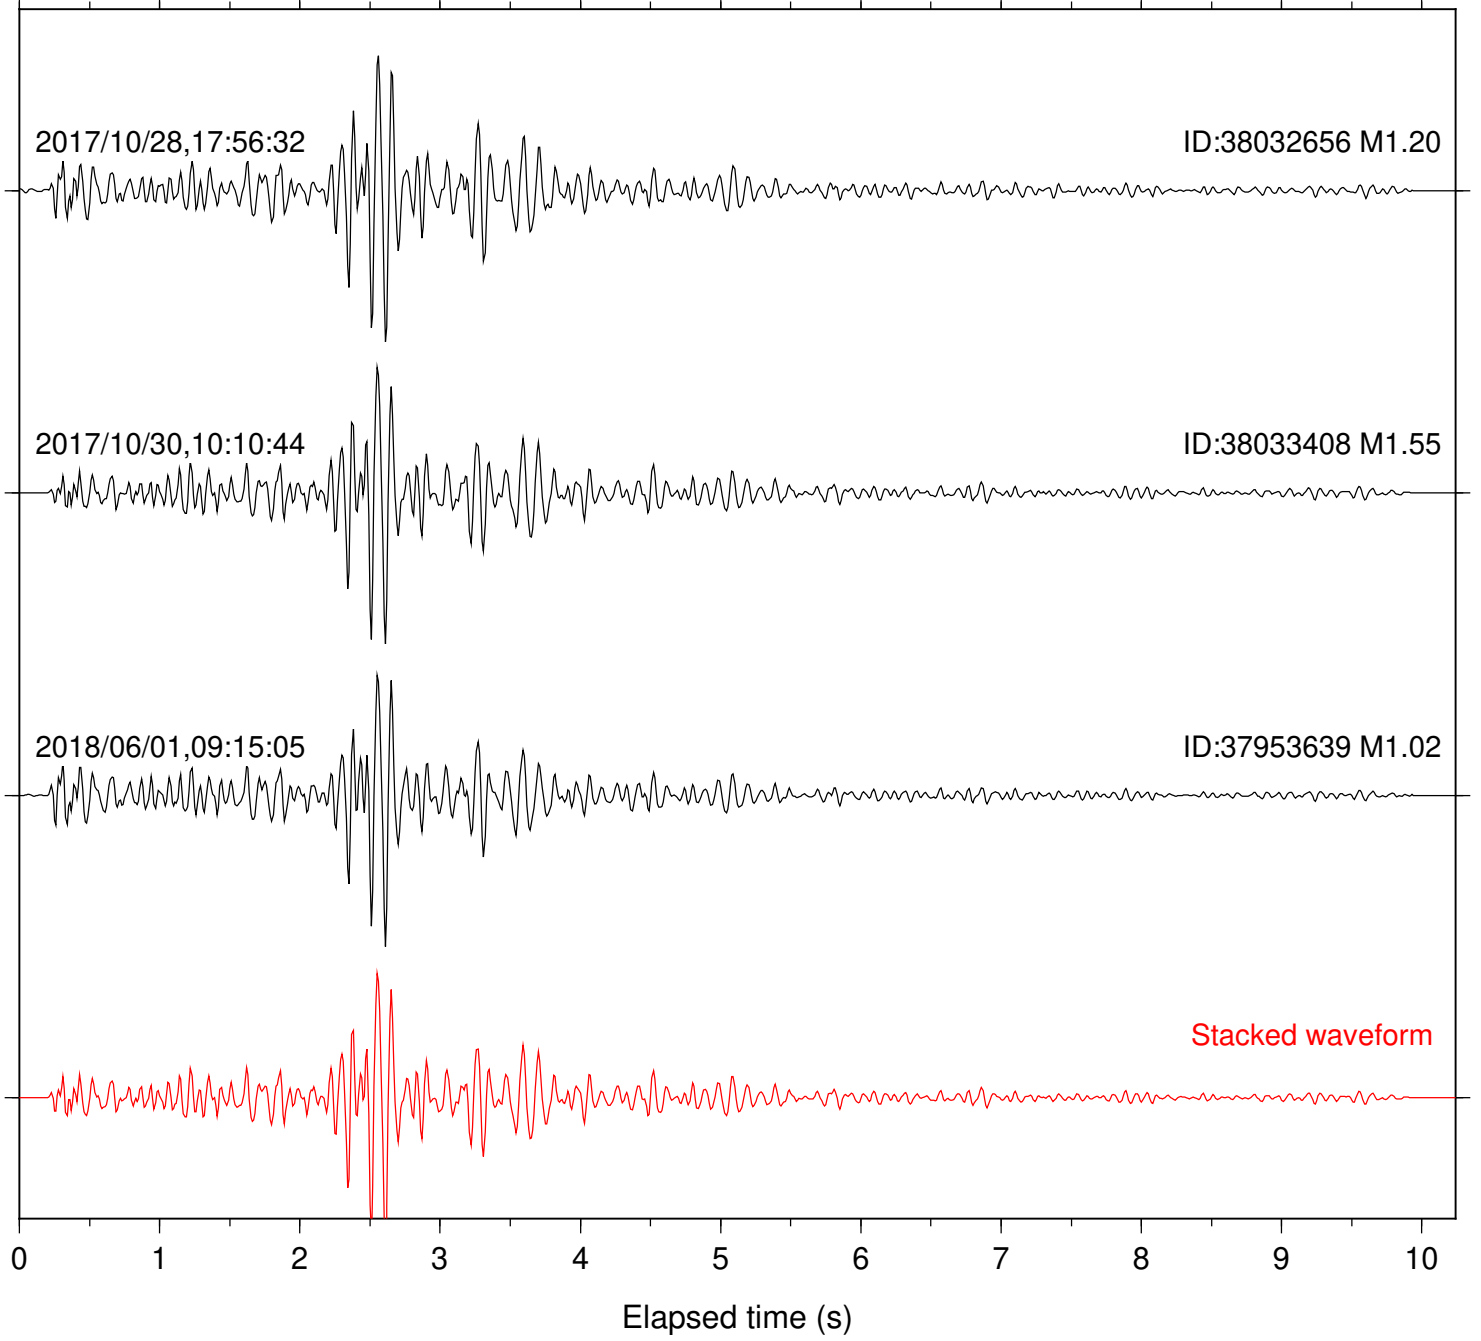

Focal depth: 10.93 km

Station: LVA2 Com: HHZ

Focal depth: 10.93 km

Station: MTG Com: HHZ

Focal depth: 10.93 km

Station: PLM Com: HHZ

Focal depth: 10.93 km

Station: SND Com: HHZ