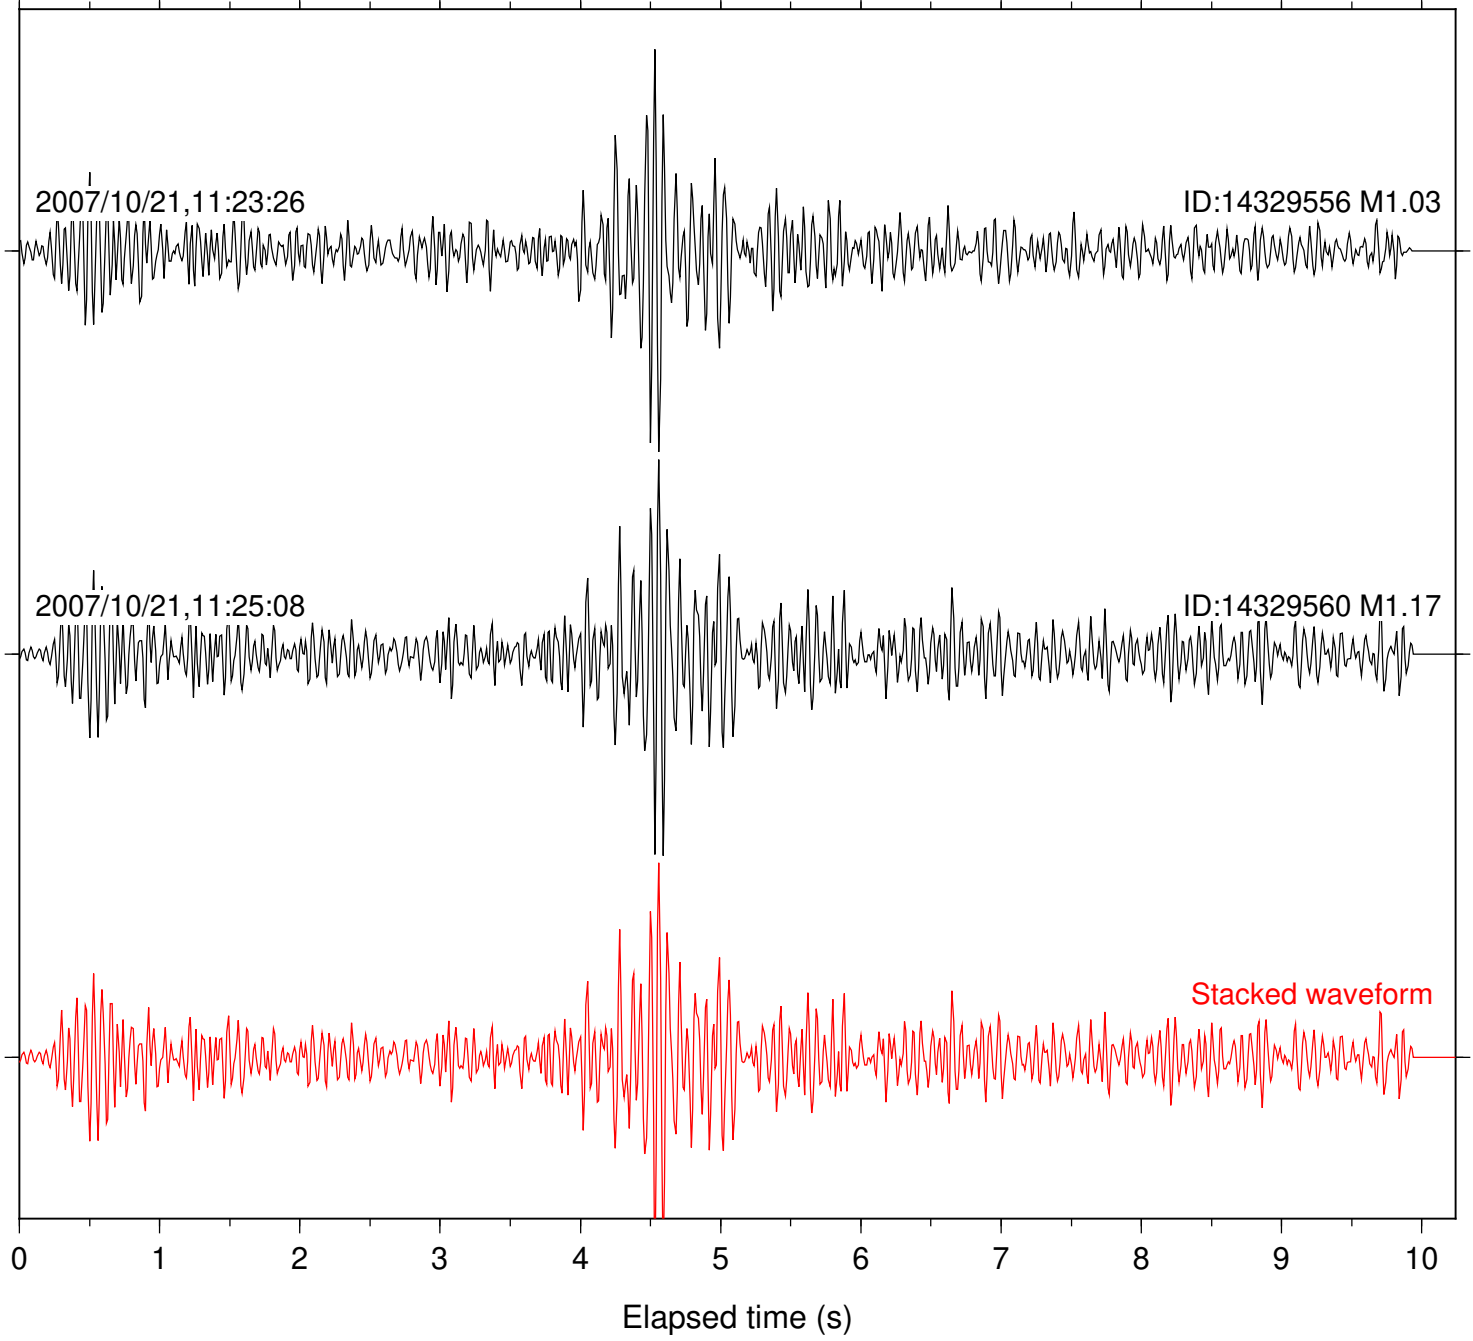

Focal depth: 12.93 km

Station: PMD Com: HHZ

Focal depth: 12.93 km

Station: POB2 Com: HHZ

Focal depth: 12.93 km

Station: RDM Com: HHZ

Focal depth: 12.93 km

Station: TOR Com: HHZ