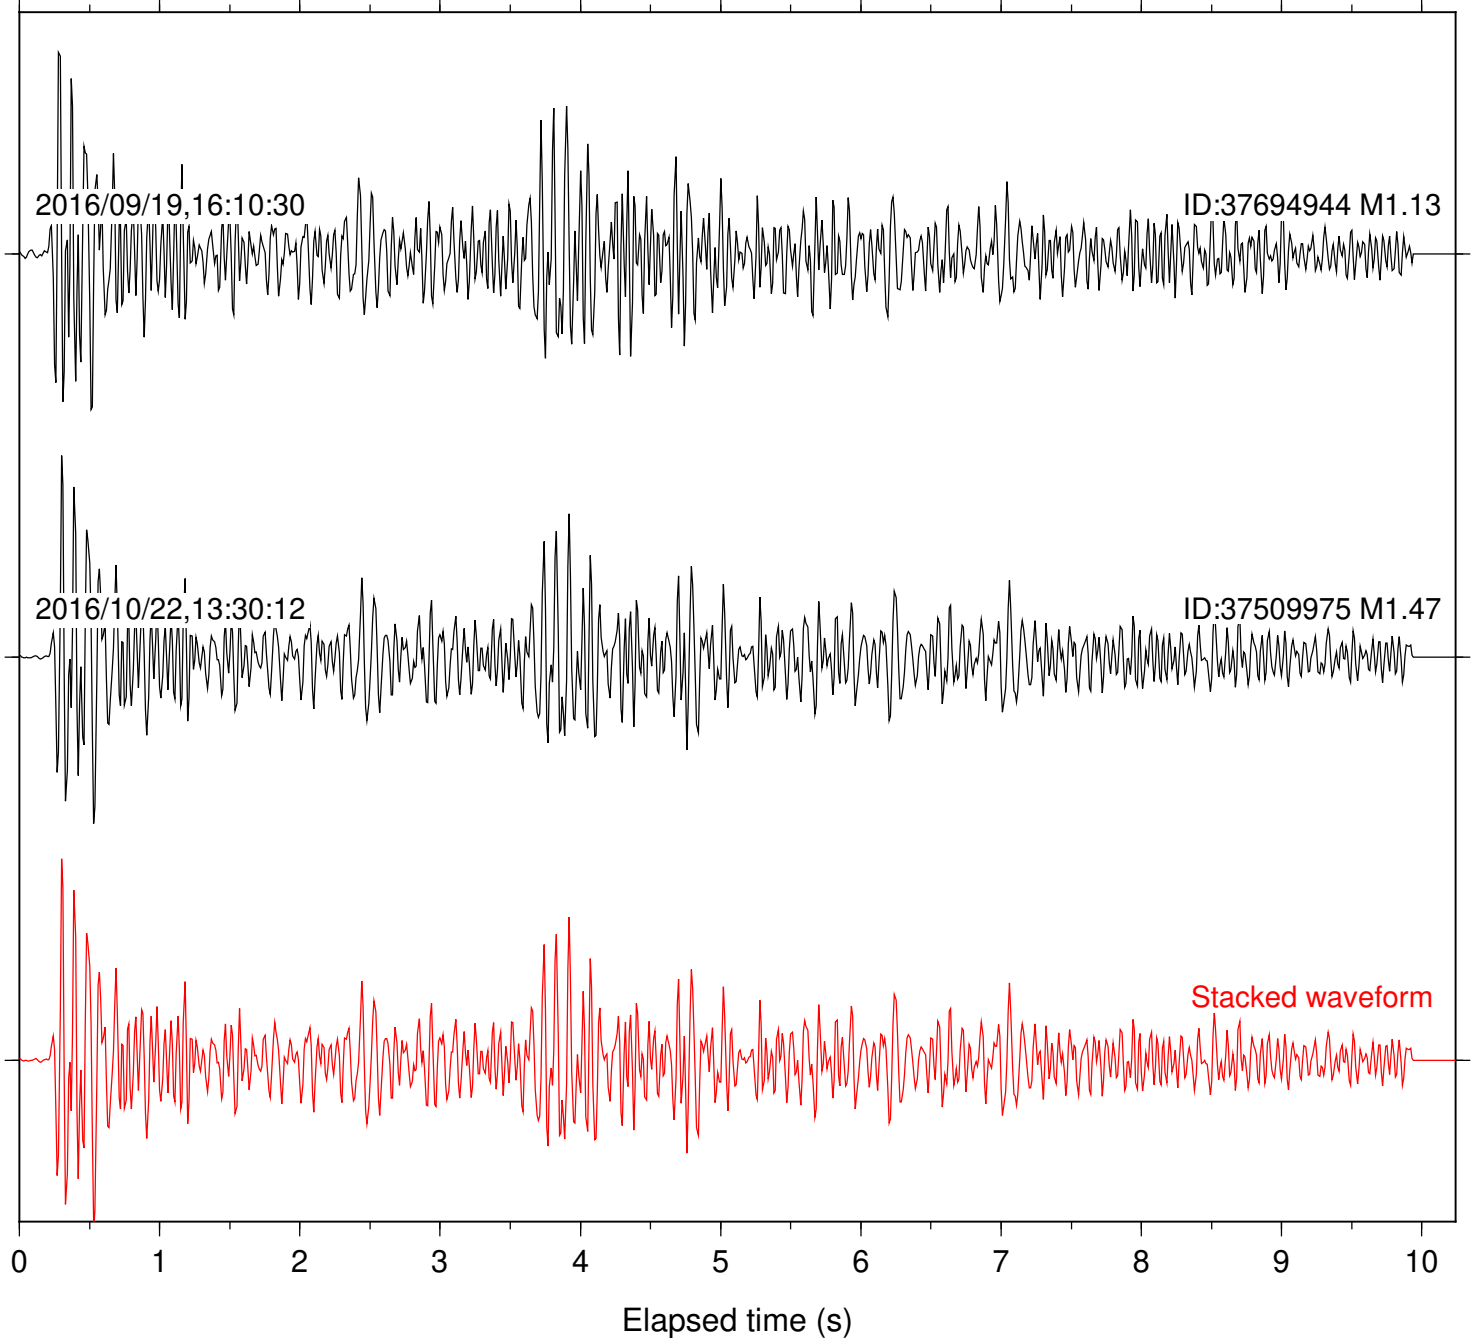

Focal depth: 6.53 km

Station: CSH Com: HHZ

Focal depth: 6.51 km

Station: DGR Com: HHZ

Focal depth: 6.53 km

Station: FRD Com: HHZ

Focal depth: 6.51 km

Station: HMT2 Com: HHZ