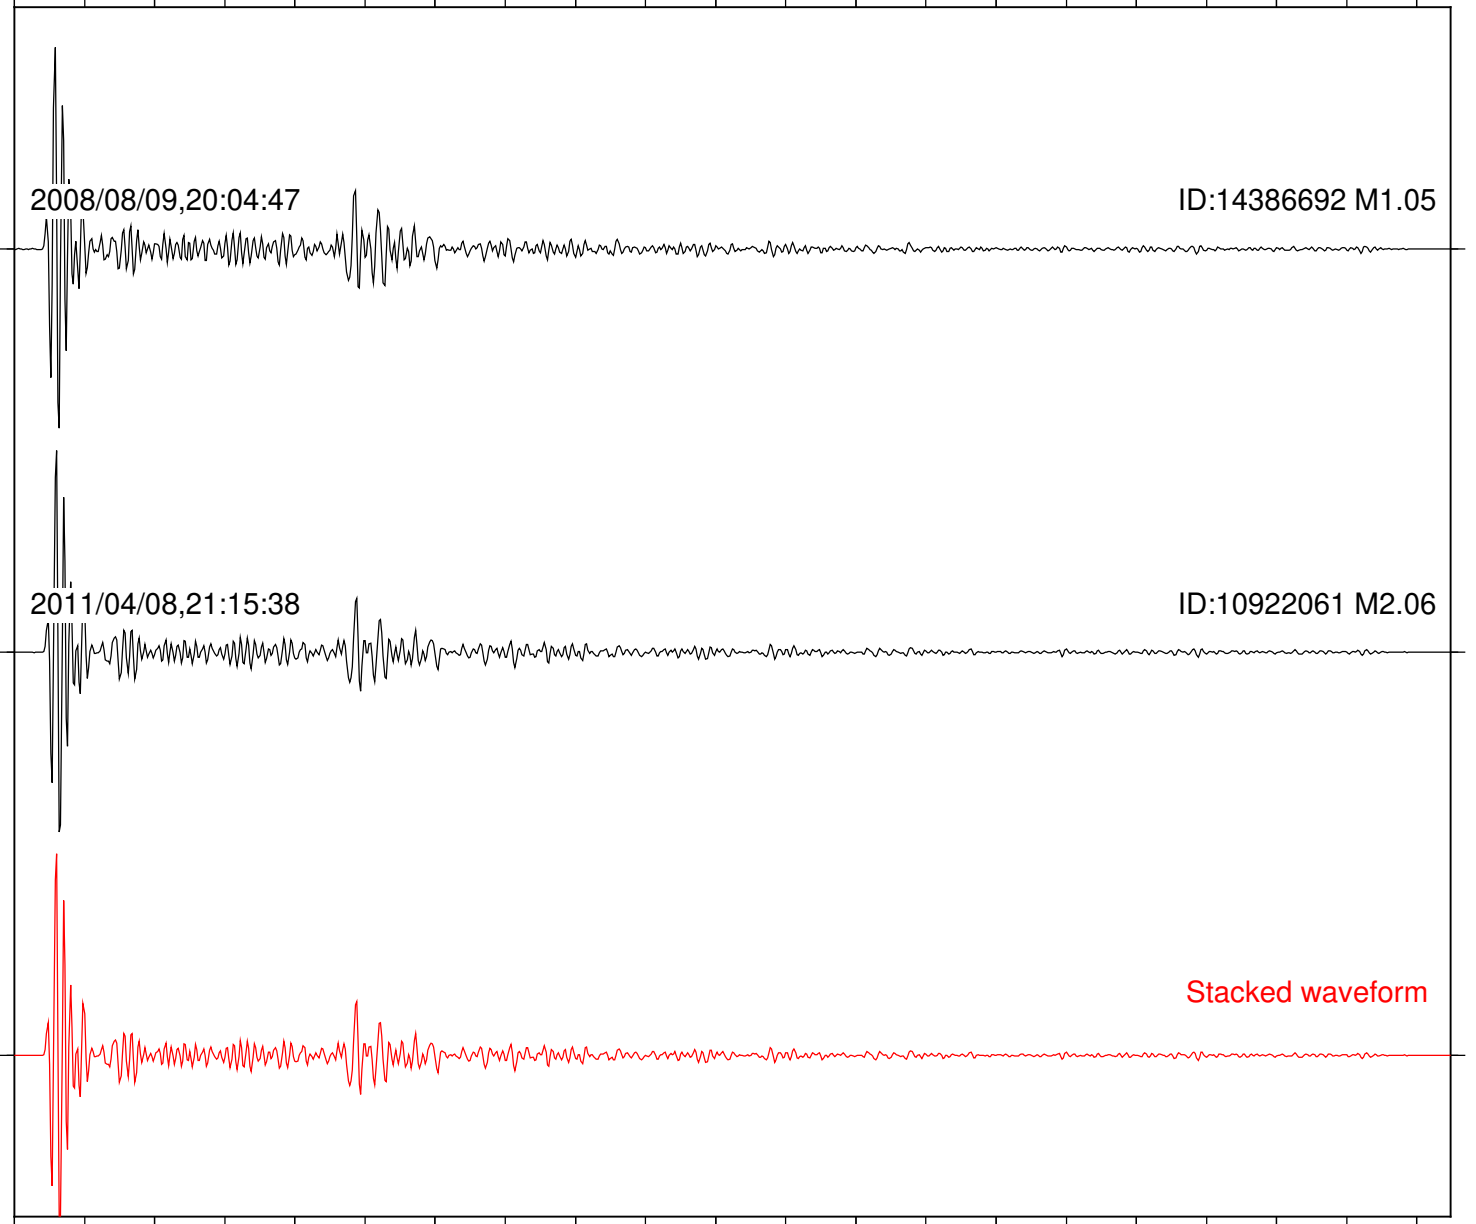

Station: B087 Com: EHZ

Focal depth: 6.69 km

2008/08/09,20:04:47

ID:14386692 M1.05

2011/04/08,21:15:38

ID:10922061 M2.06

Stacked waveform

0 1 2 3 4 5 6 7 8 9 10
Elapsed time (s)