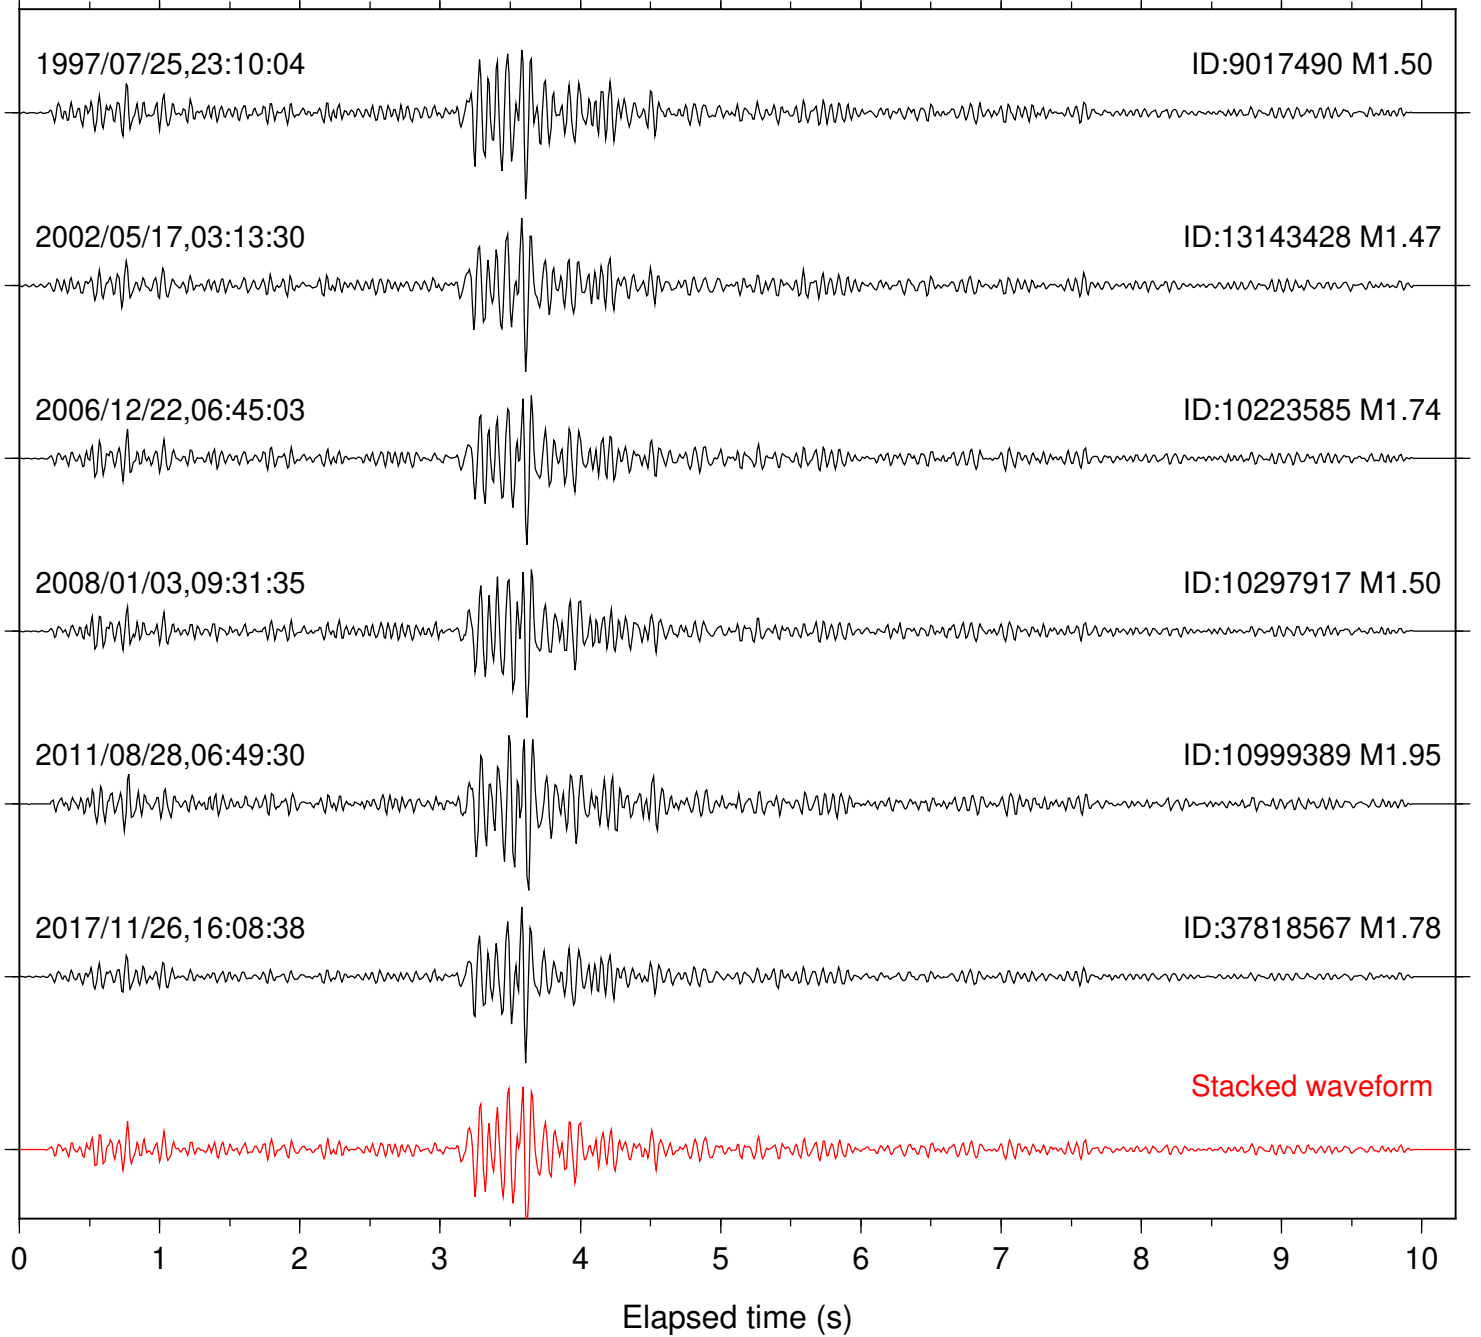

Station: RDM Com: HHZ

Focal depth: 17.80 km