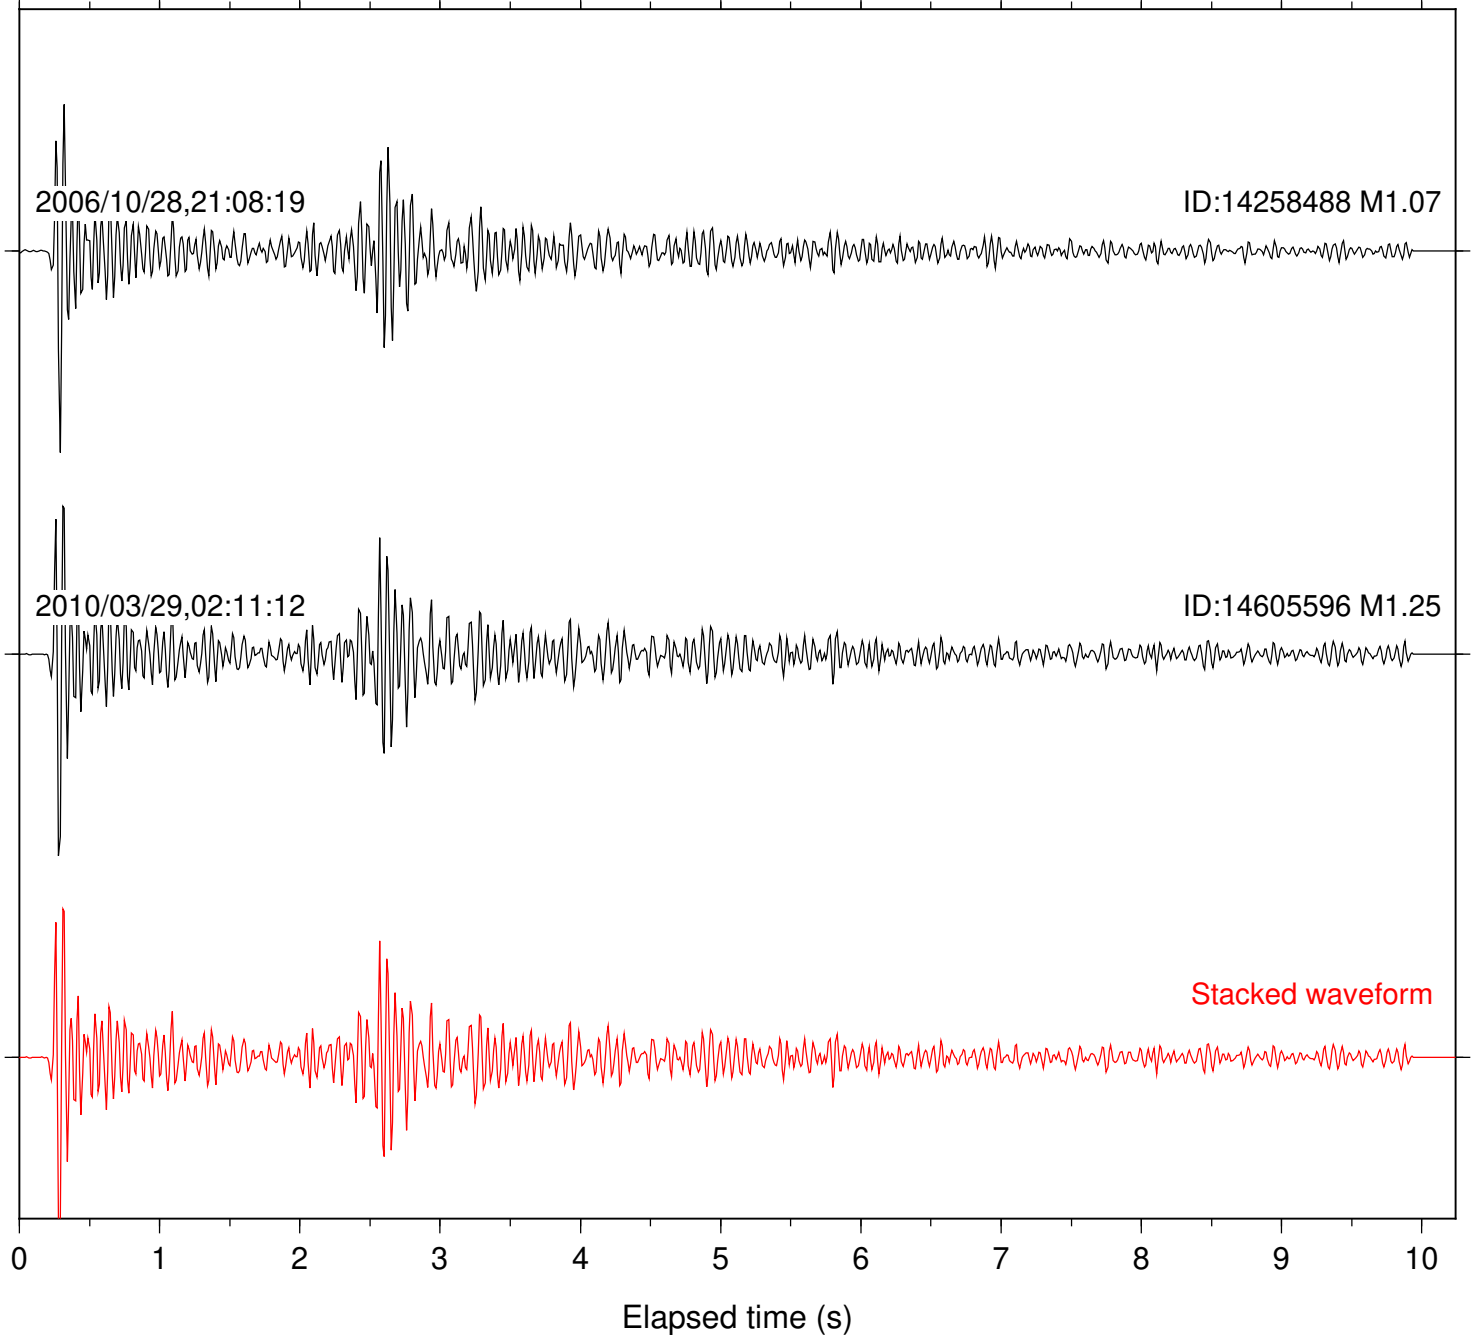

Station: PFO Com: HHZ

Focal depth: 7.82 km