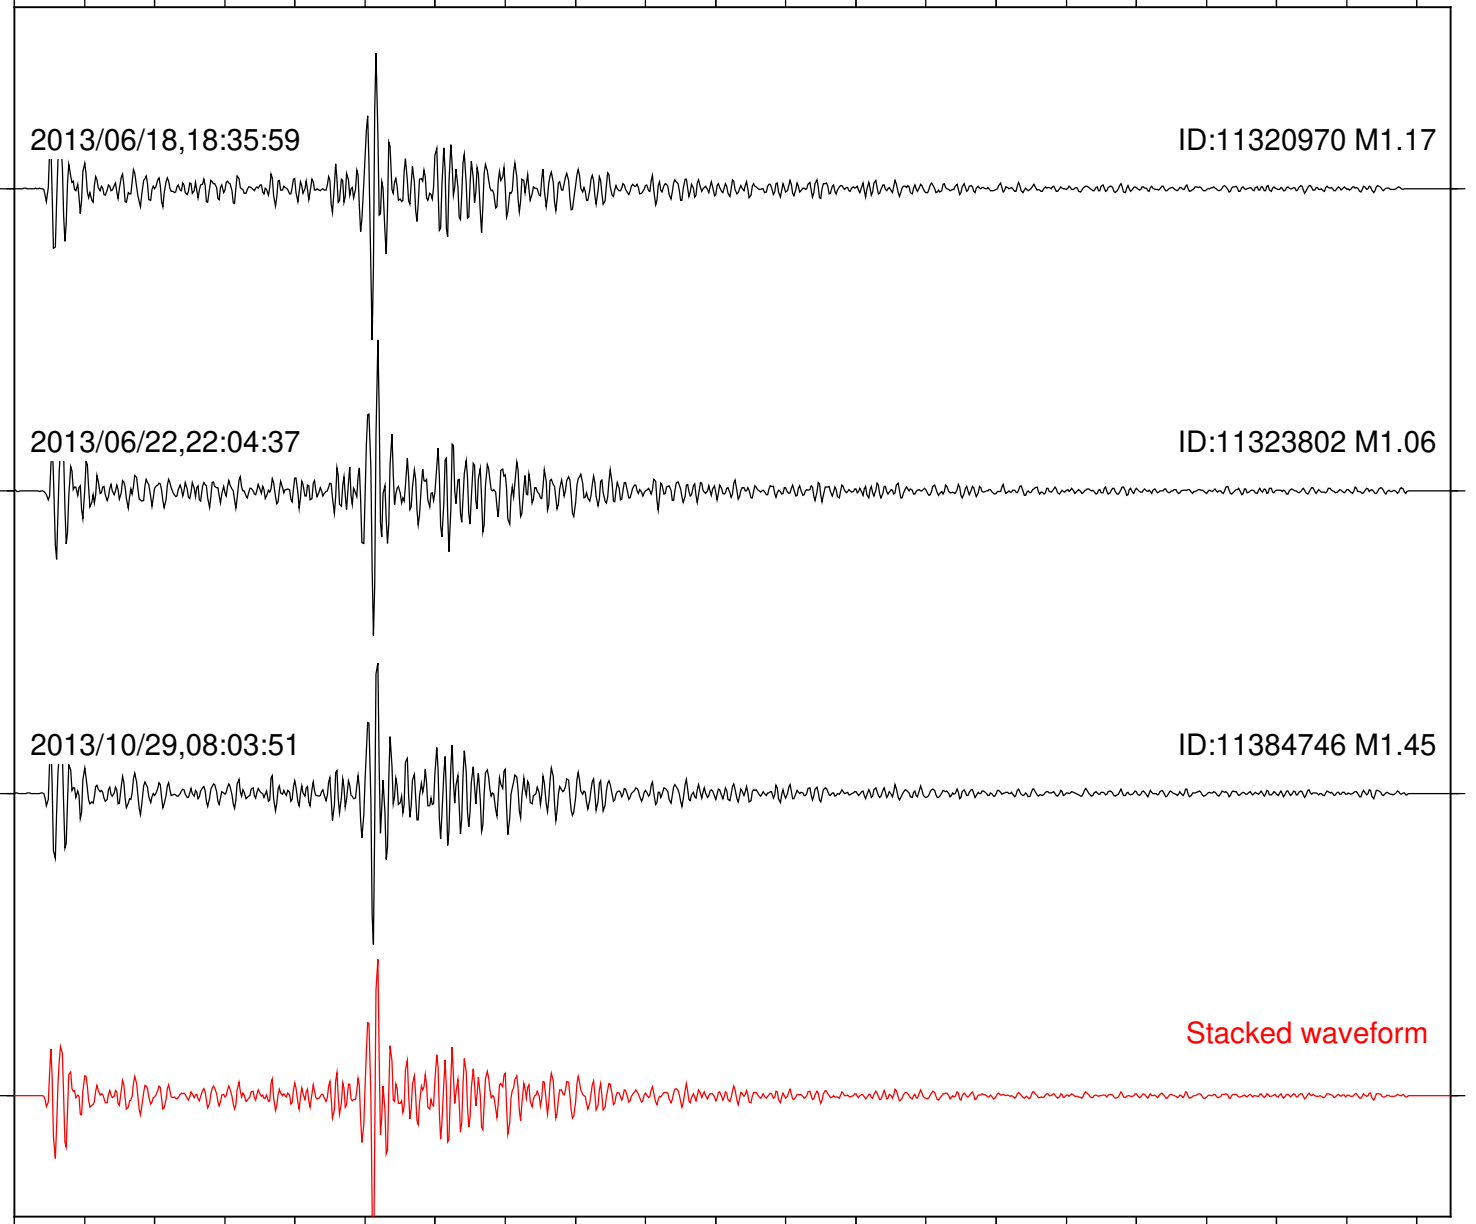

Station: B082 Com: EHZ

Focal depth: 9.77 km

2013/06/18,18:35:59

ID:11320970 M1.17

2013/06/22,22:04:37

ID:11323802 M1.06

2013/10/29,08:03:51

ID:11384746 M1.45

Stacked waveform

0 1 2 3 4 5 6 7 8 9 10
Elapsed time (s)