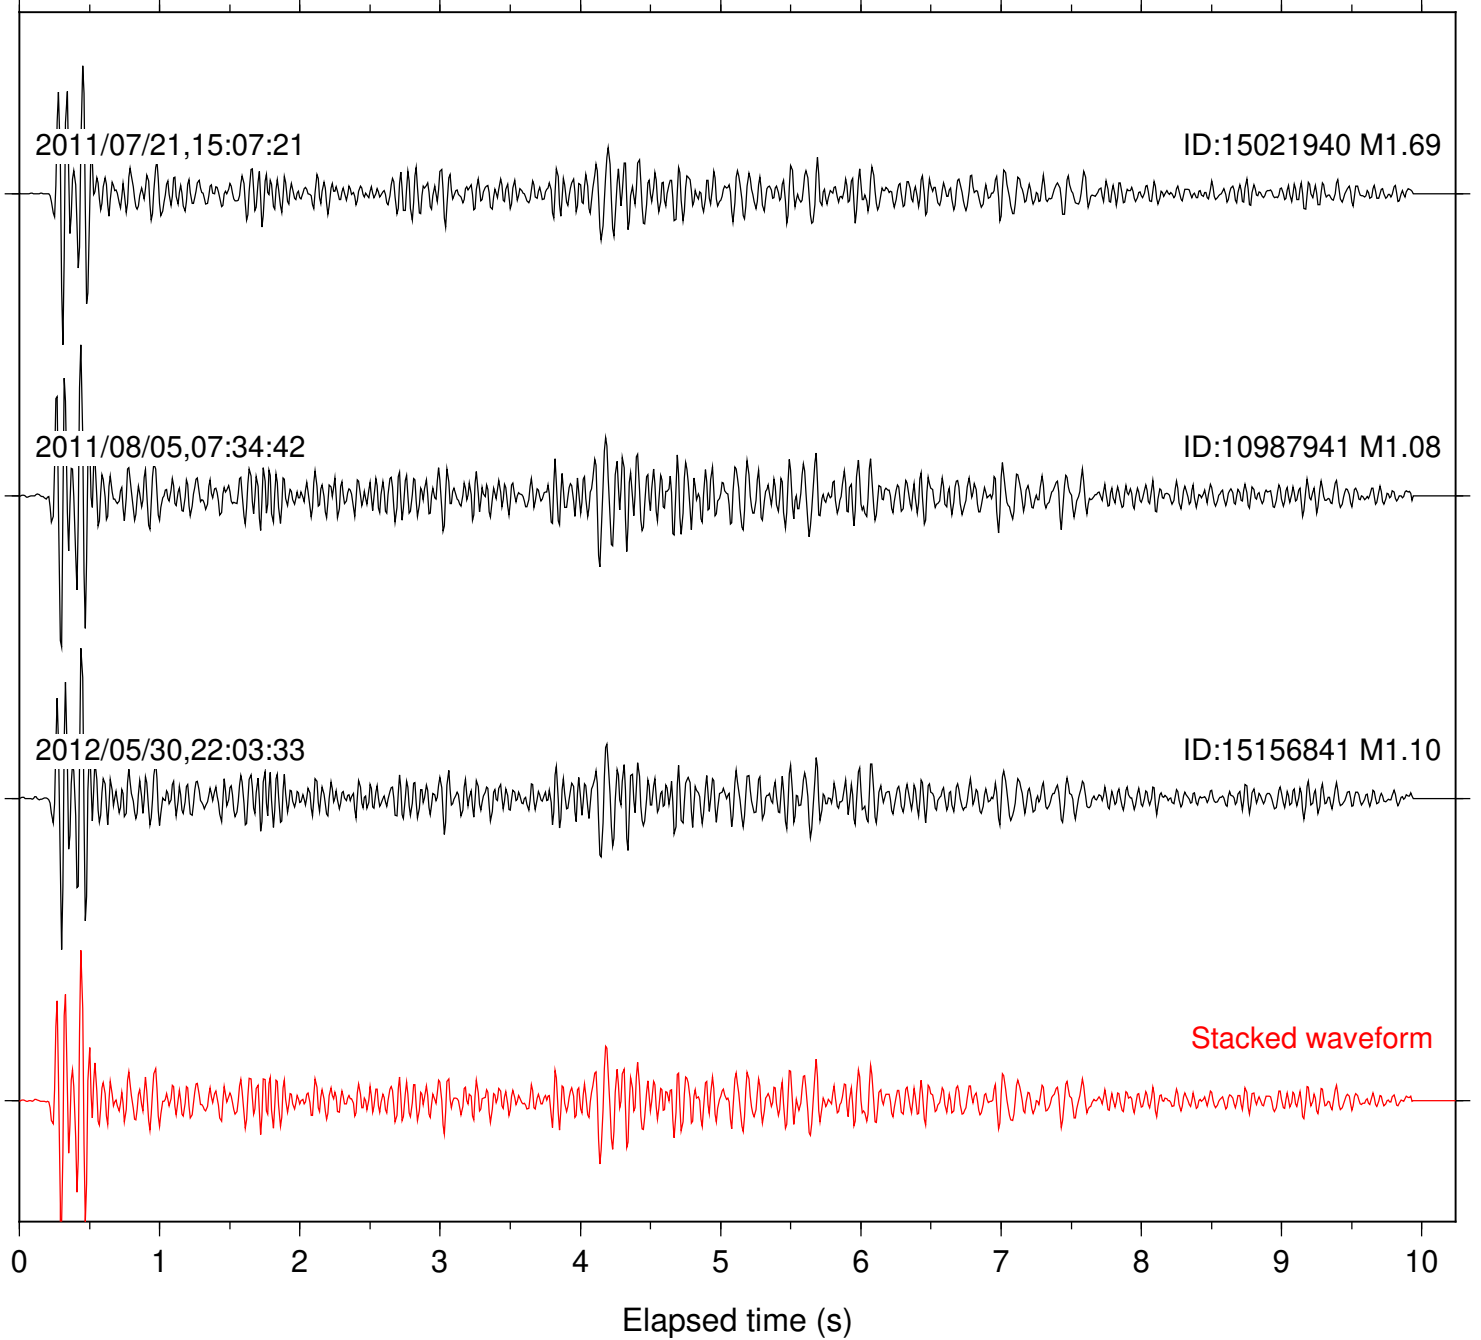

Station: B087 Com: EHZ

Focal depth: 10.59 km