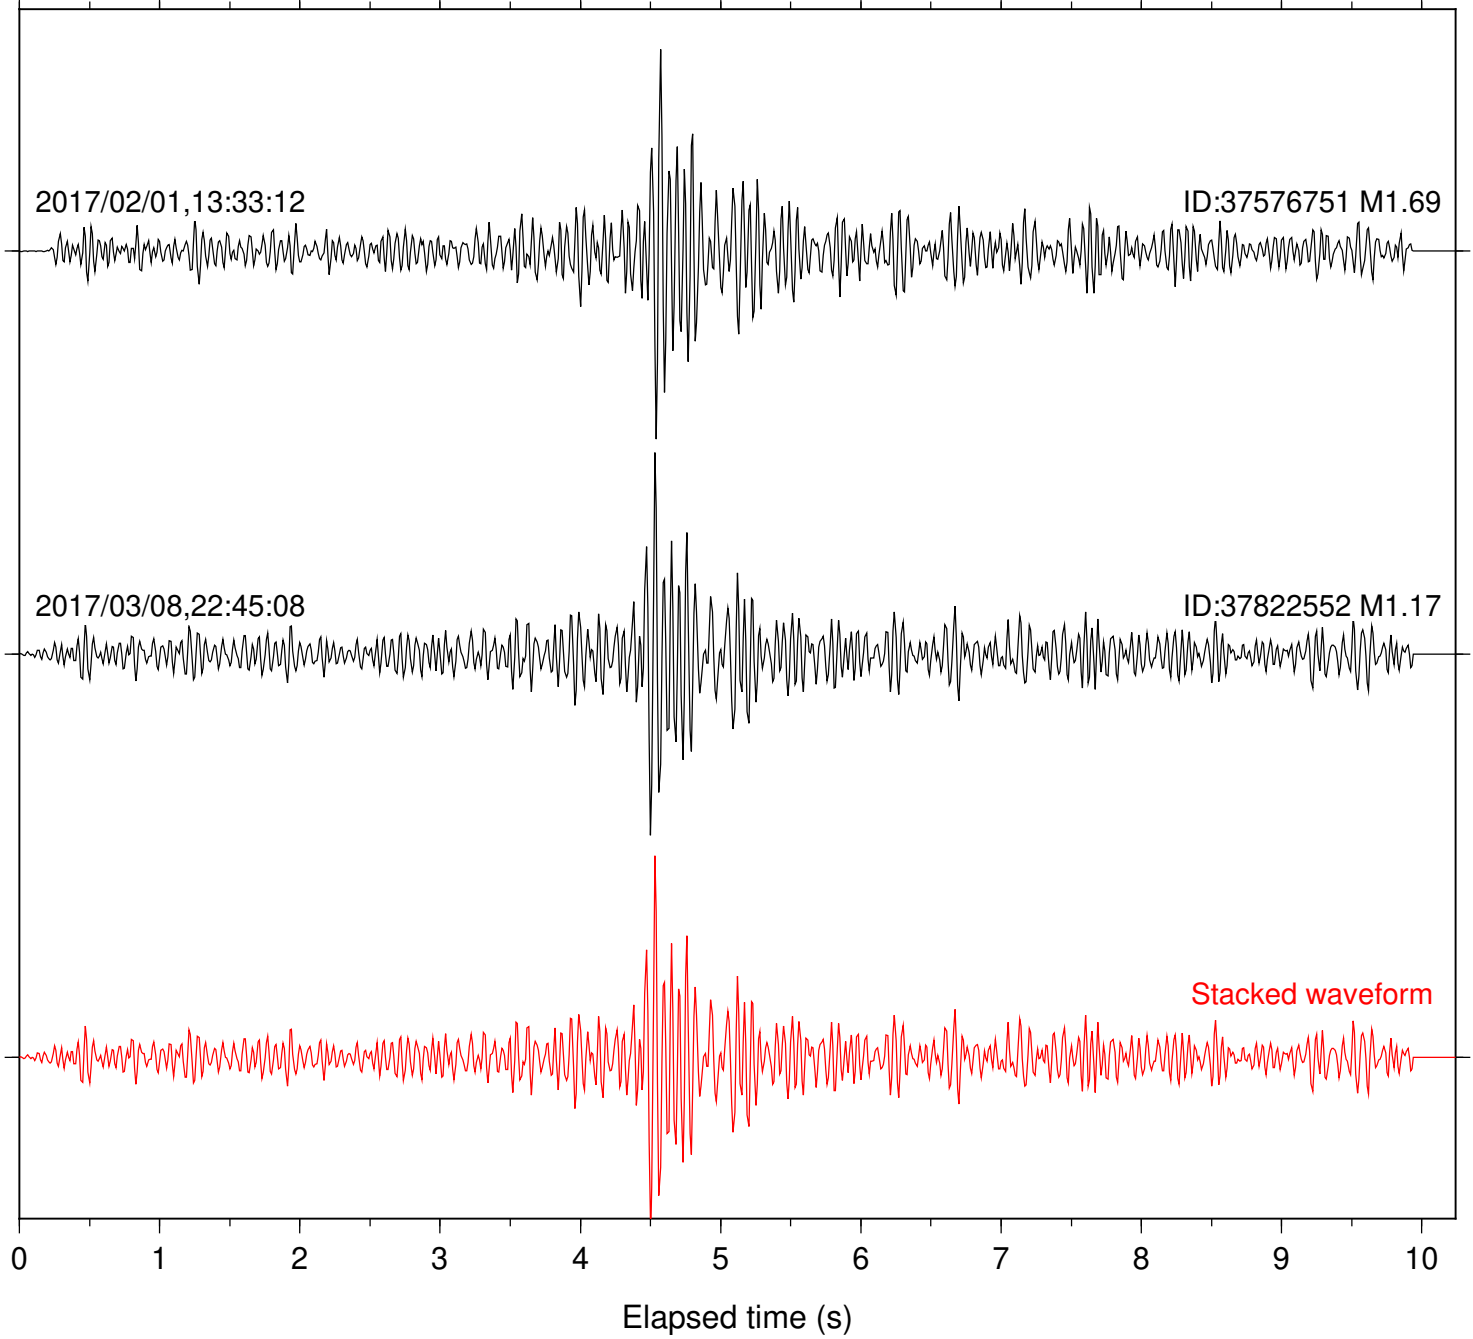

Station: PFO Com: HHZ

Focal depth: 6.30 km