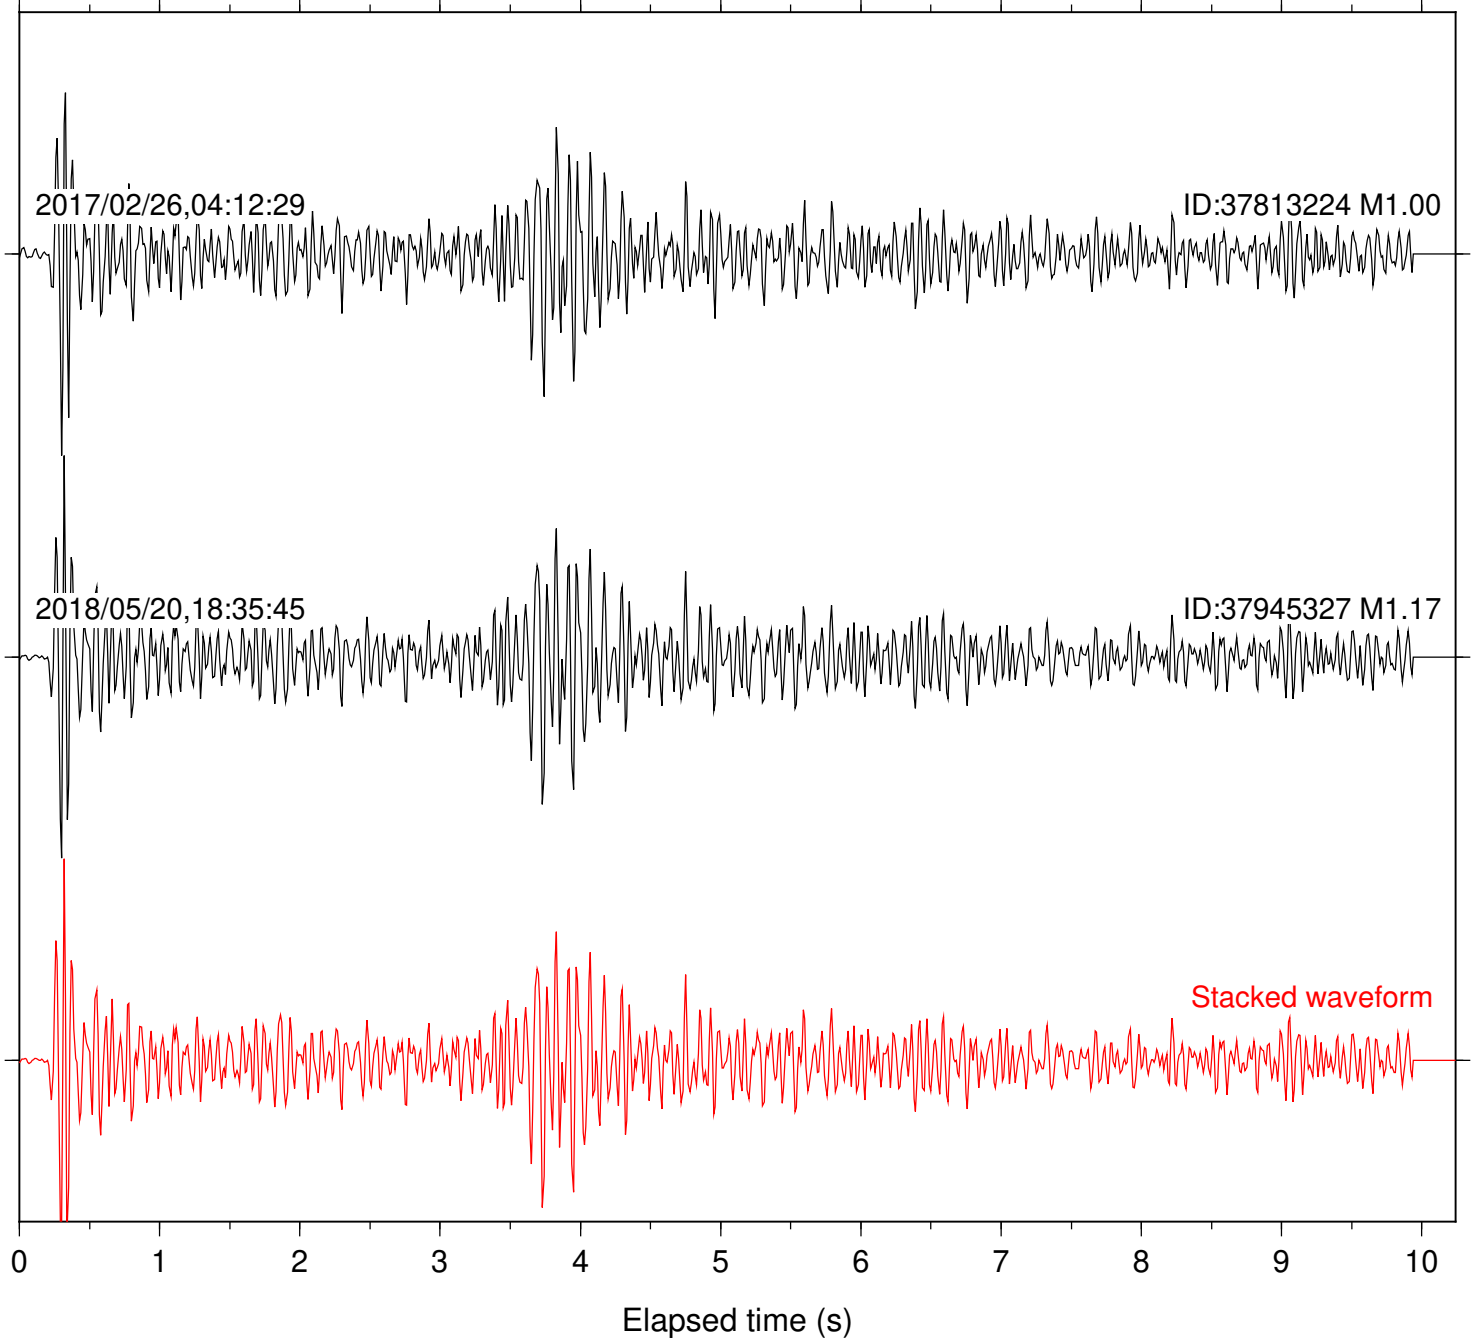

Station: B081 Com: EHZ

Focal depth: 6.45 km