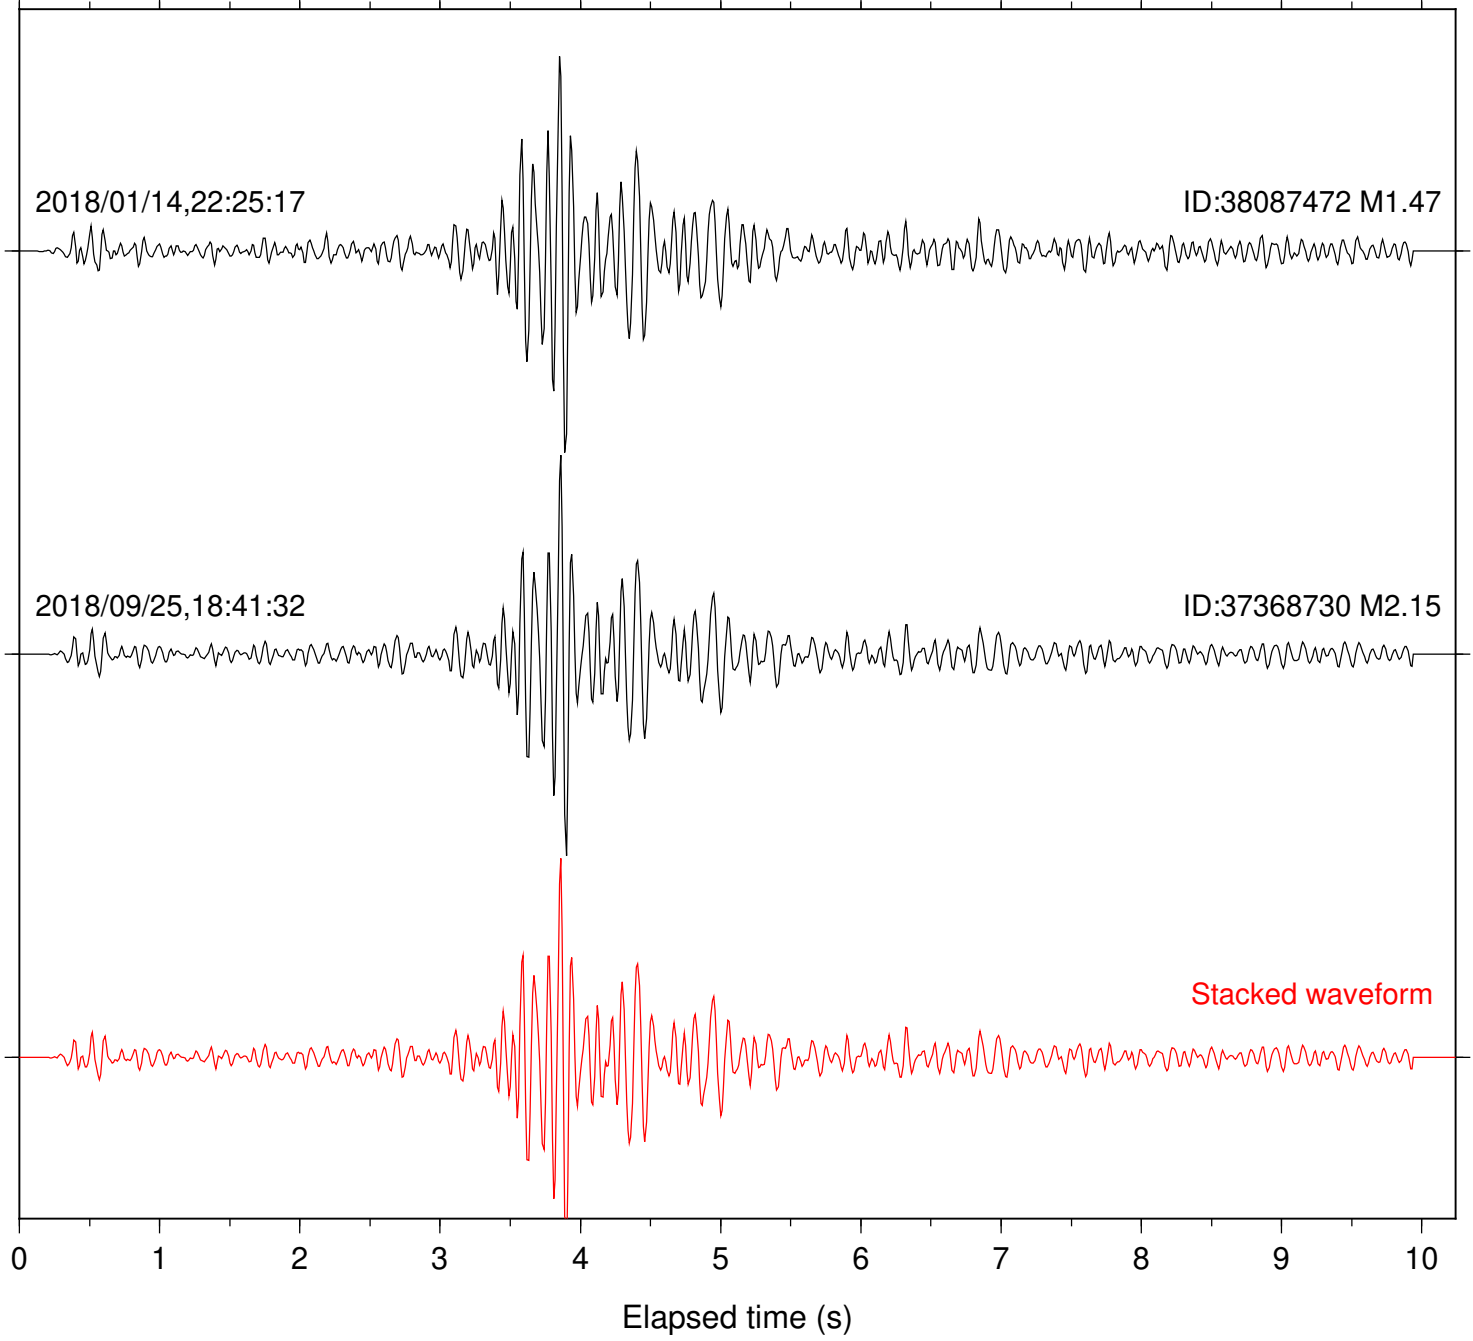

Station: POB2 Com: HHZ

Focal depth: 5.09 km