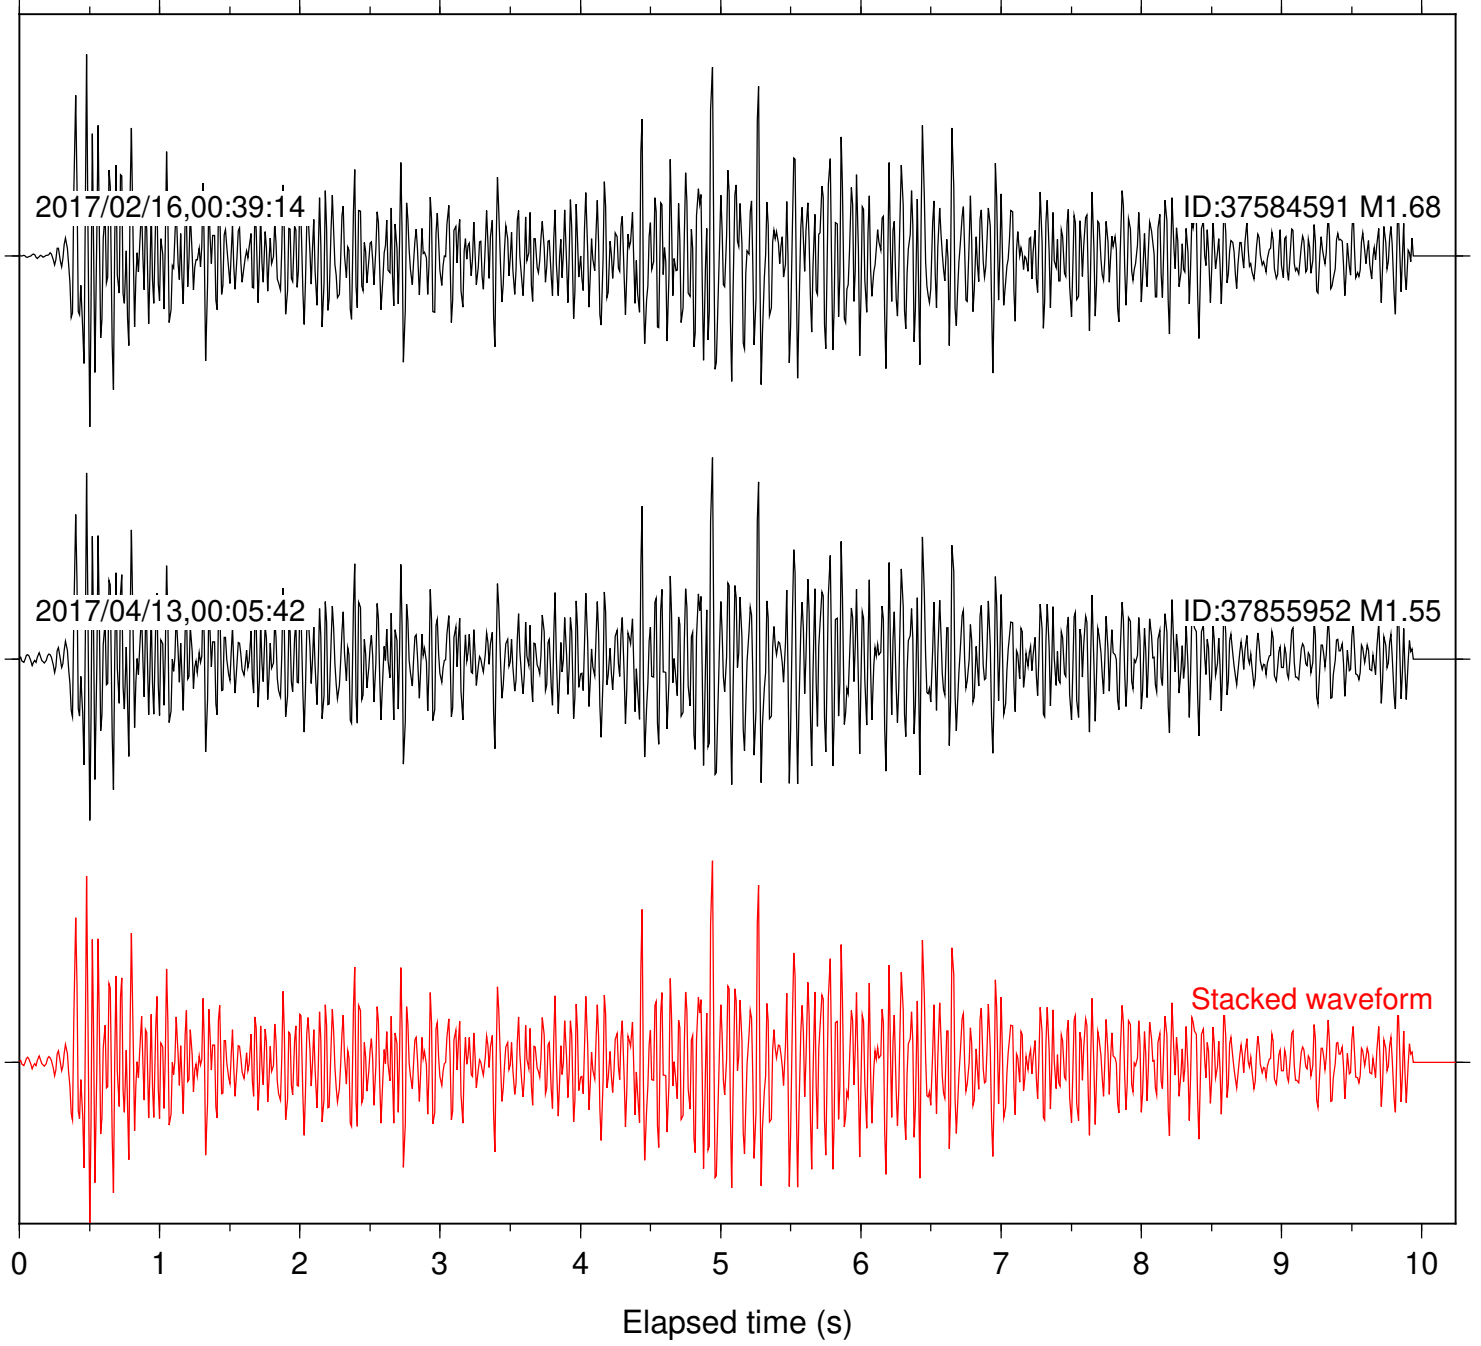

Focal depth: 6.49 km

Station: RDM Com: HHZ

Focal depth: 6.49 km

Station: RRSP Com: HHZ

Focal depth: 6.49 km

Station: SMER Com: HHZ

Focal depth: 6.49 km

Station: SND Com: HHZ