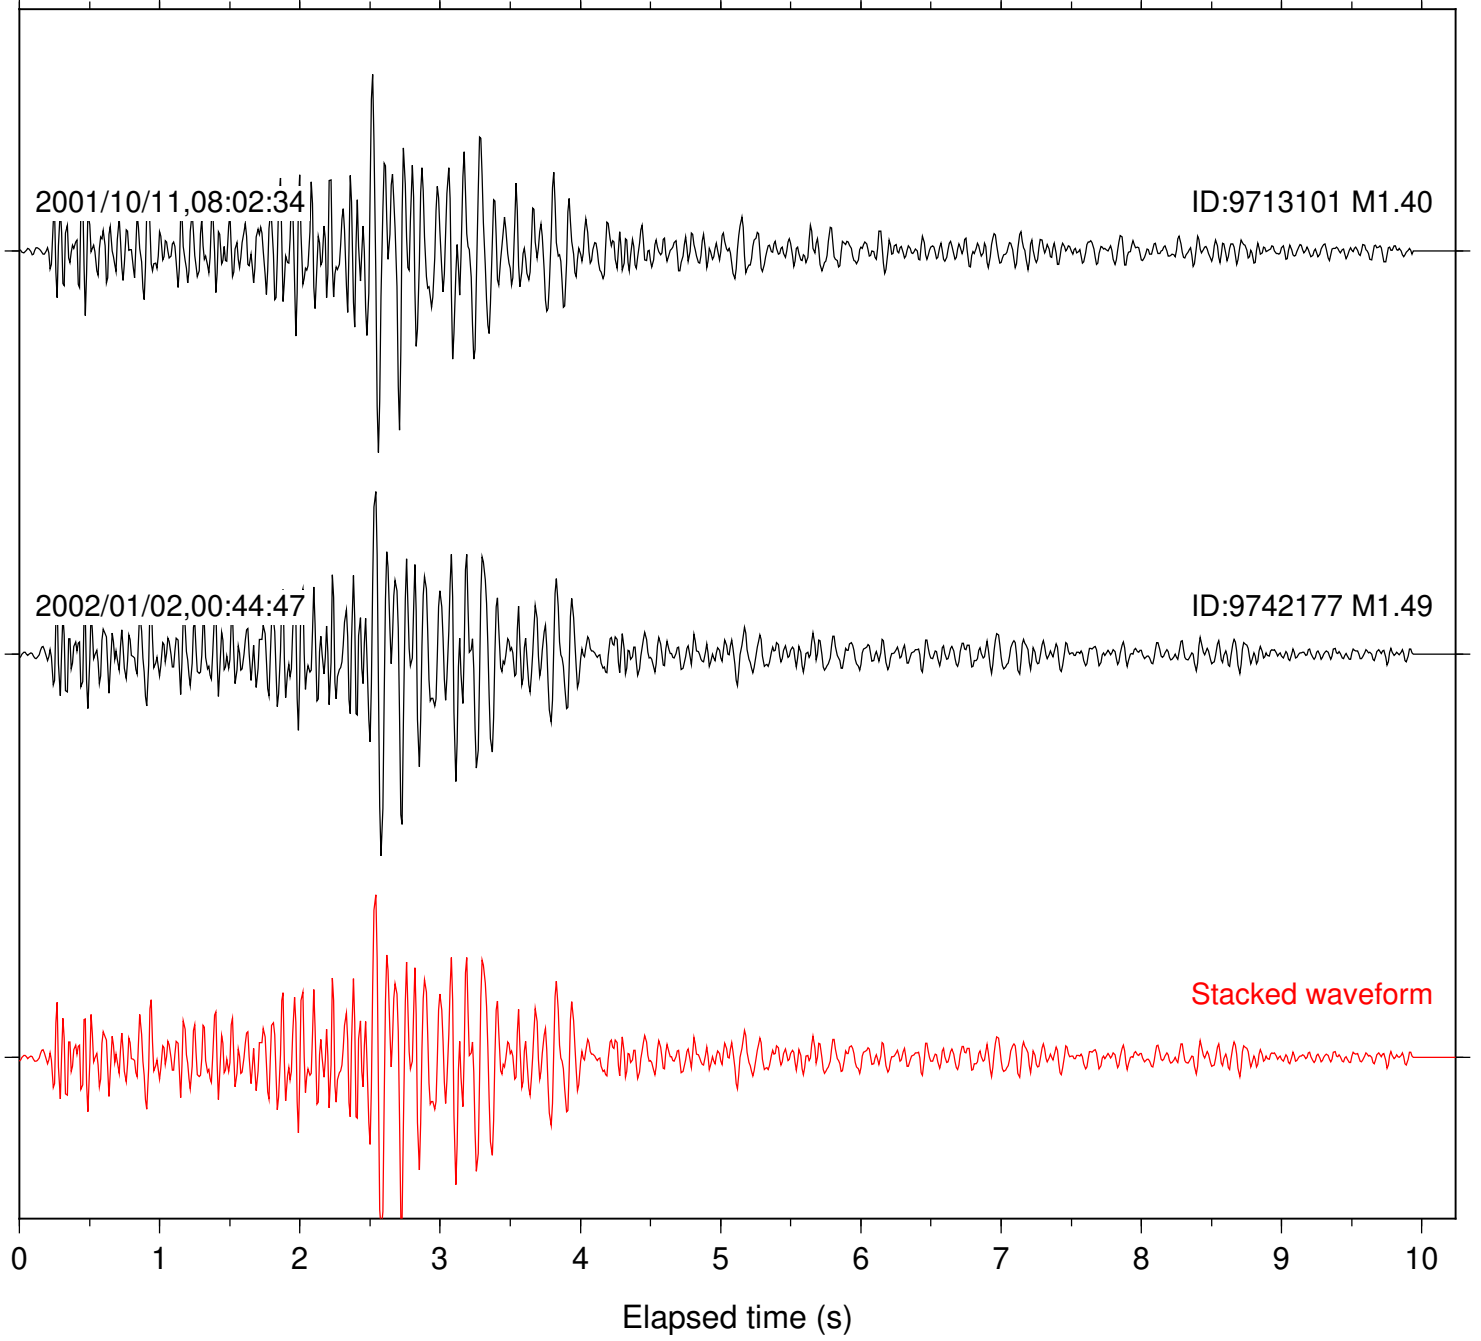

Station: SND Com: HHZ

Focal depth: 8.63 km

Station: WMC Com: HHZ

Focal depth: 8.57 km

Station: B081 Com: EHZ

Focal depth: 6.08 km

Station: B082 Com: EHZ

Focal depth: 6.08 km