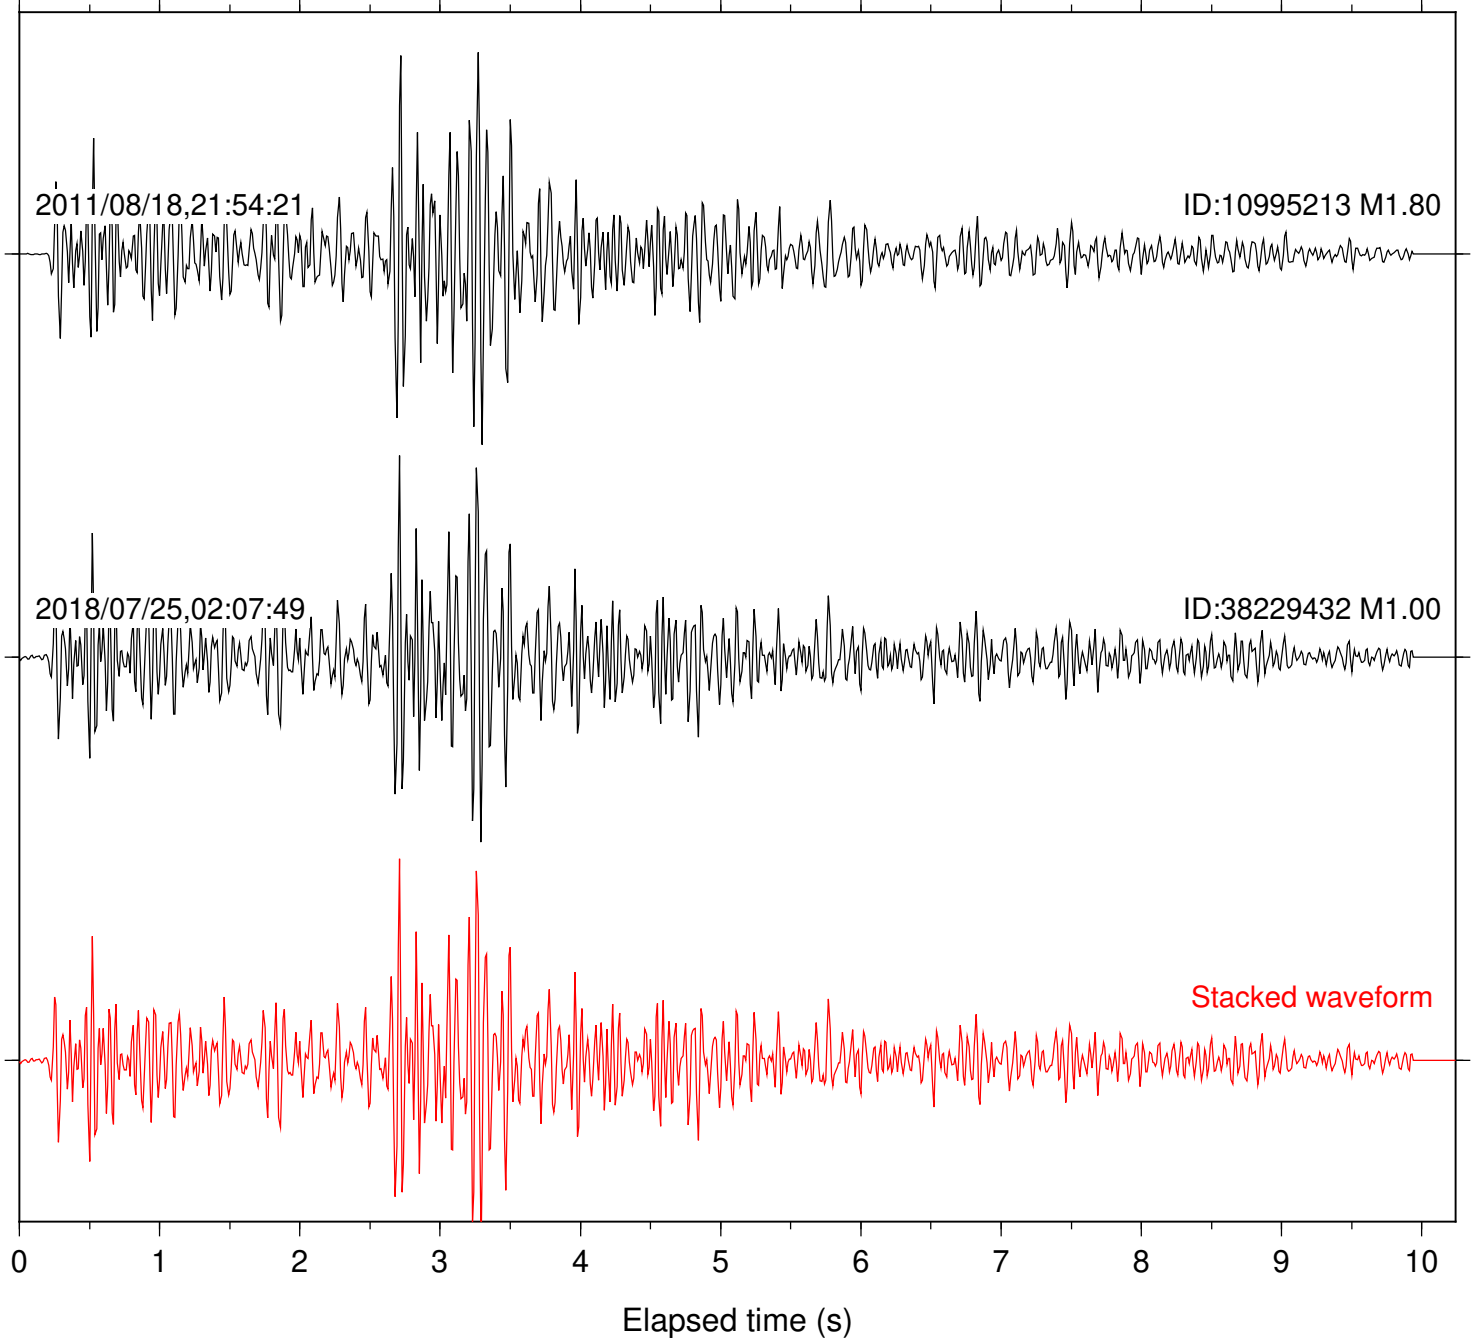

Station: B082 Com: EHZ

Focal depth: 7.34 km