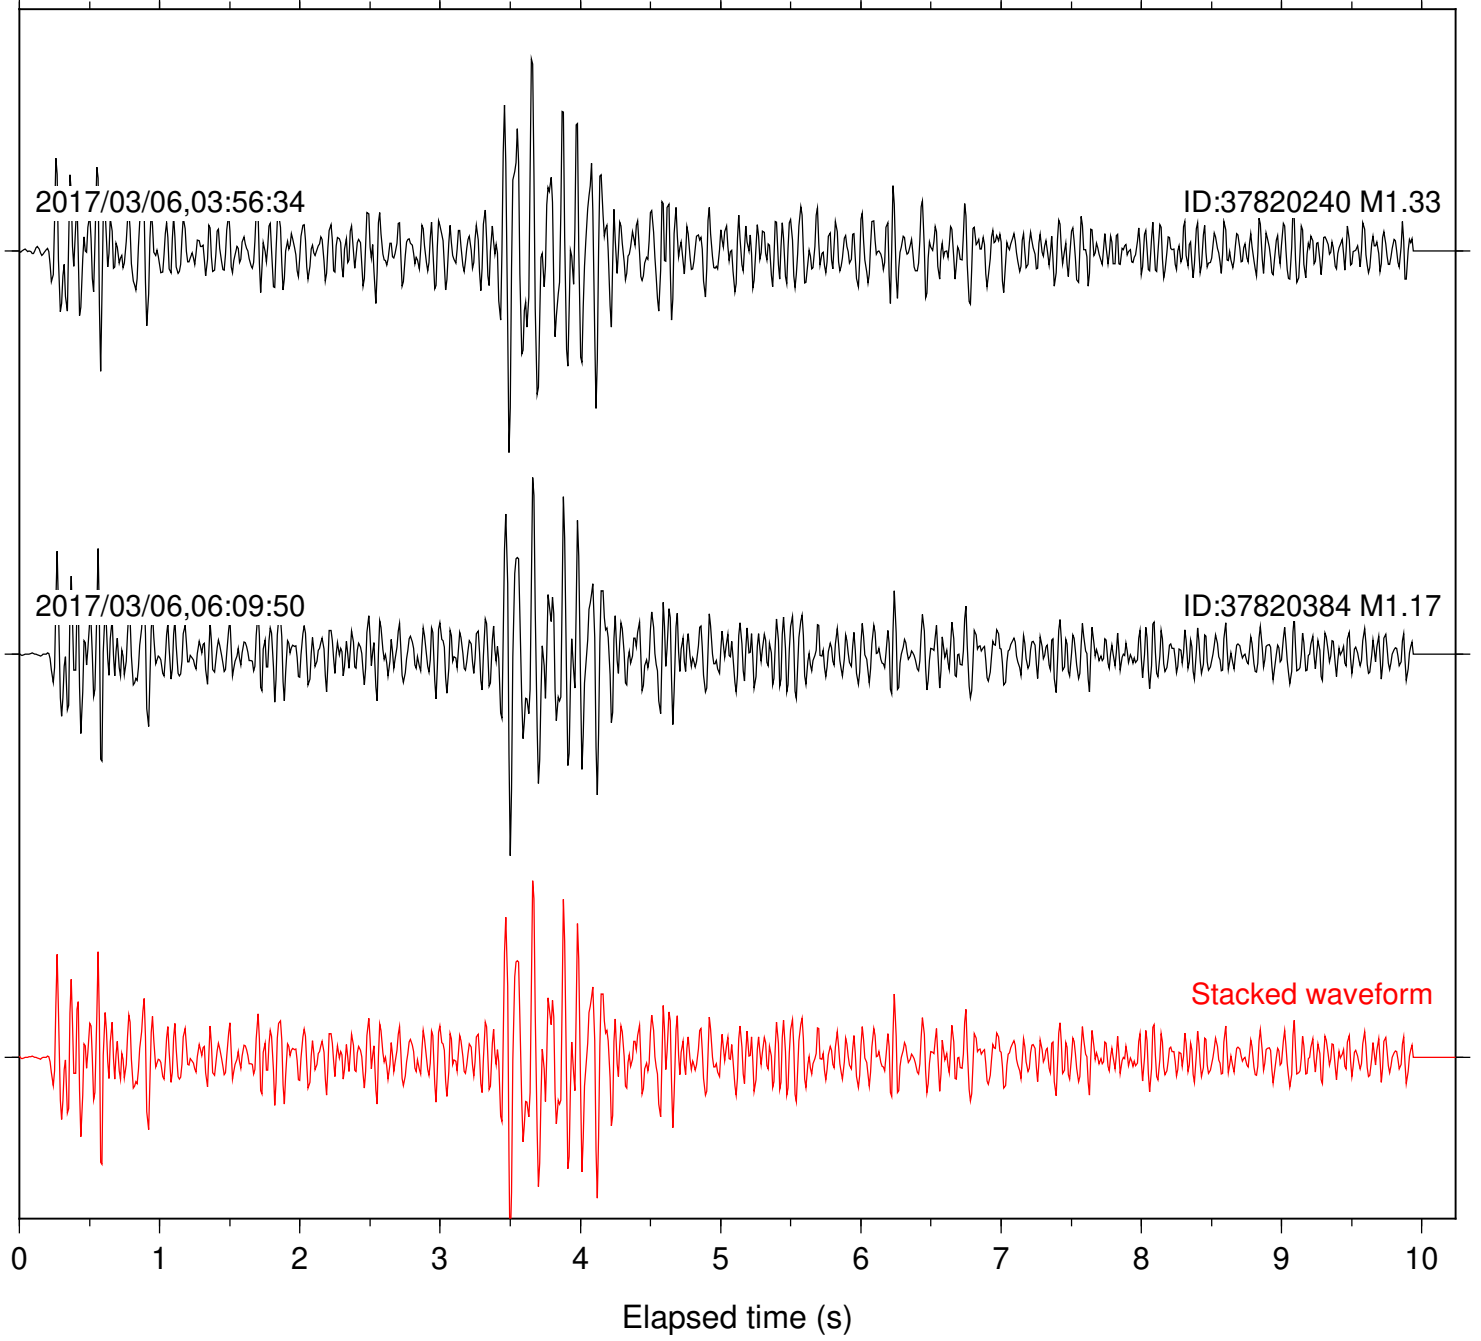

Station: B081 Com: EHZ

Focal depth: 7.15 km