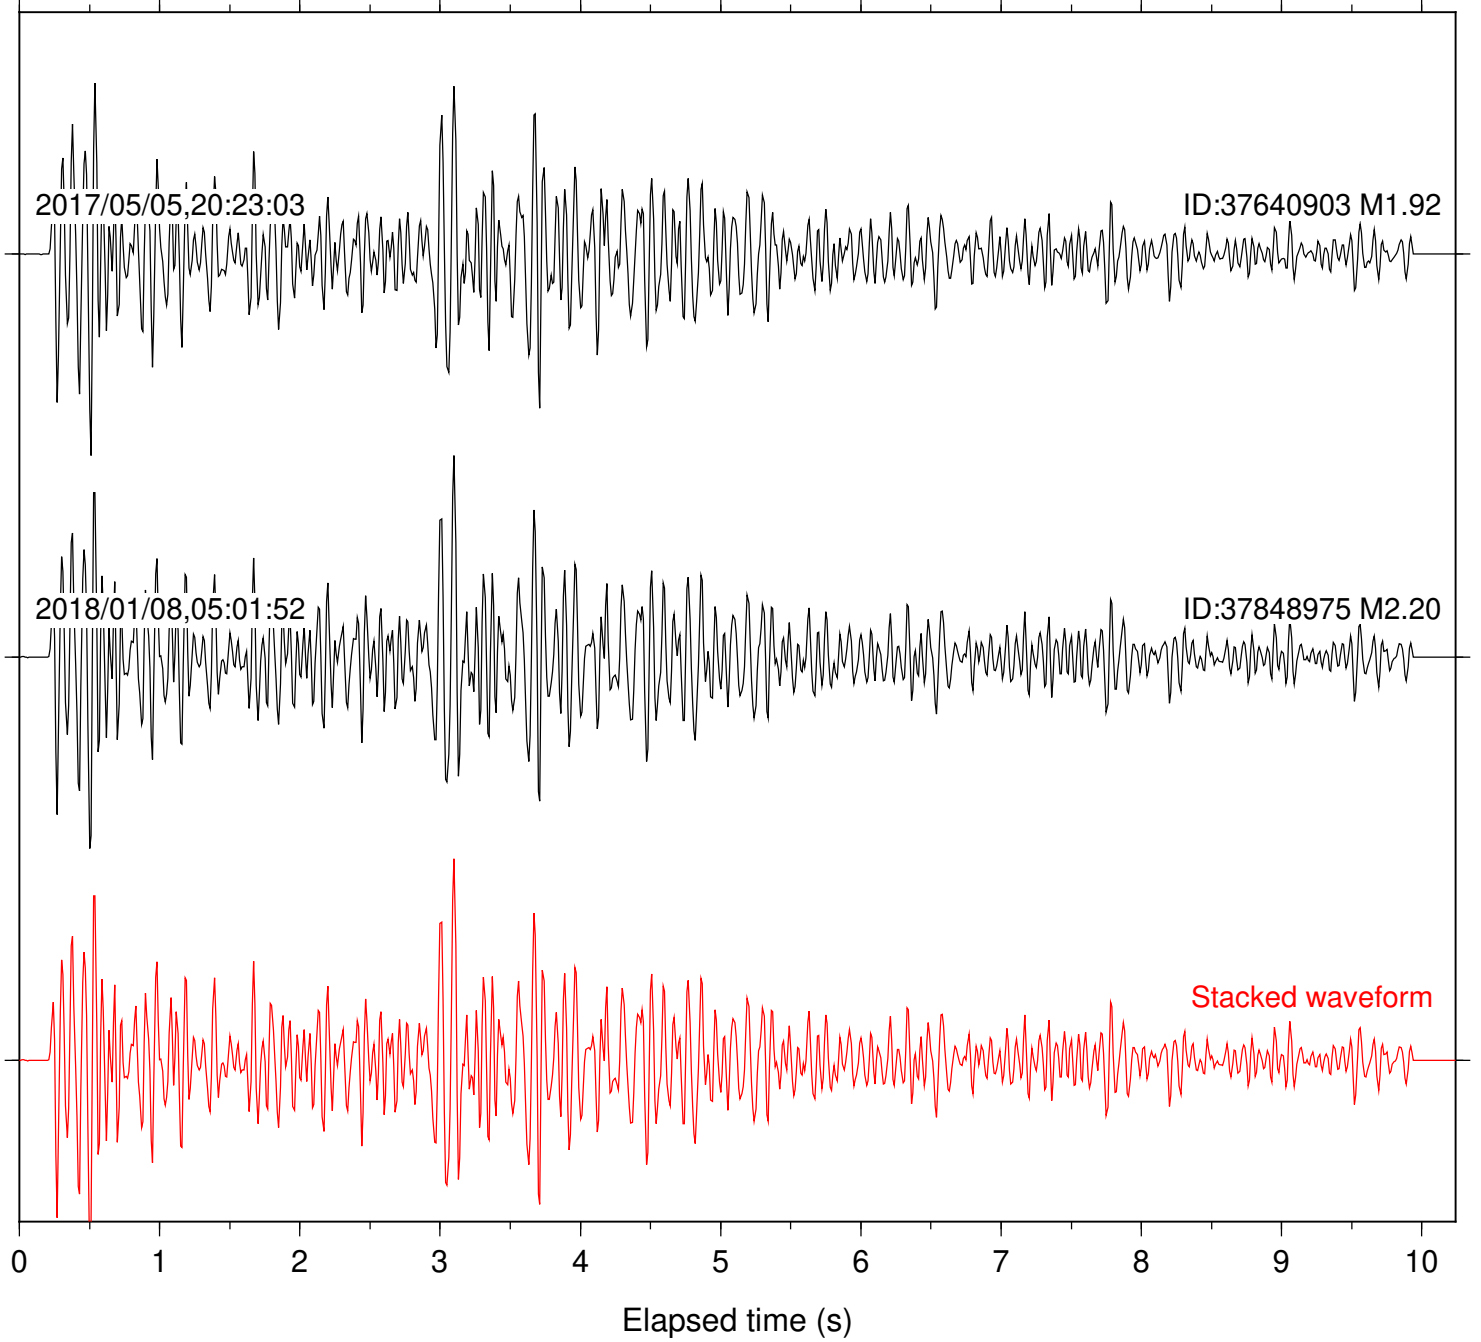

Station: B088 Com: EHZ

Focal depth: 7.38 km