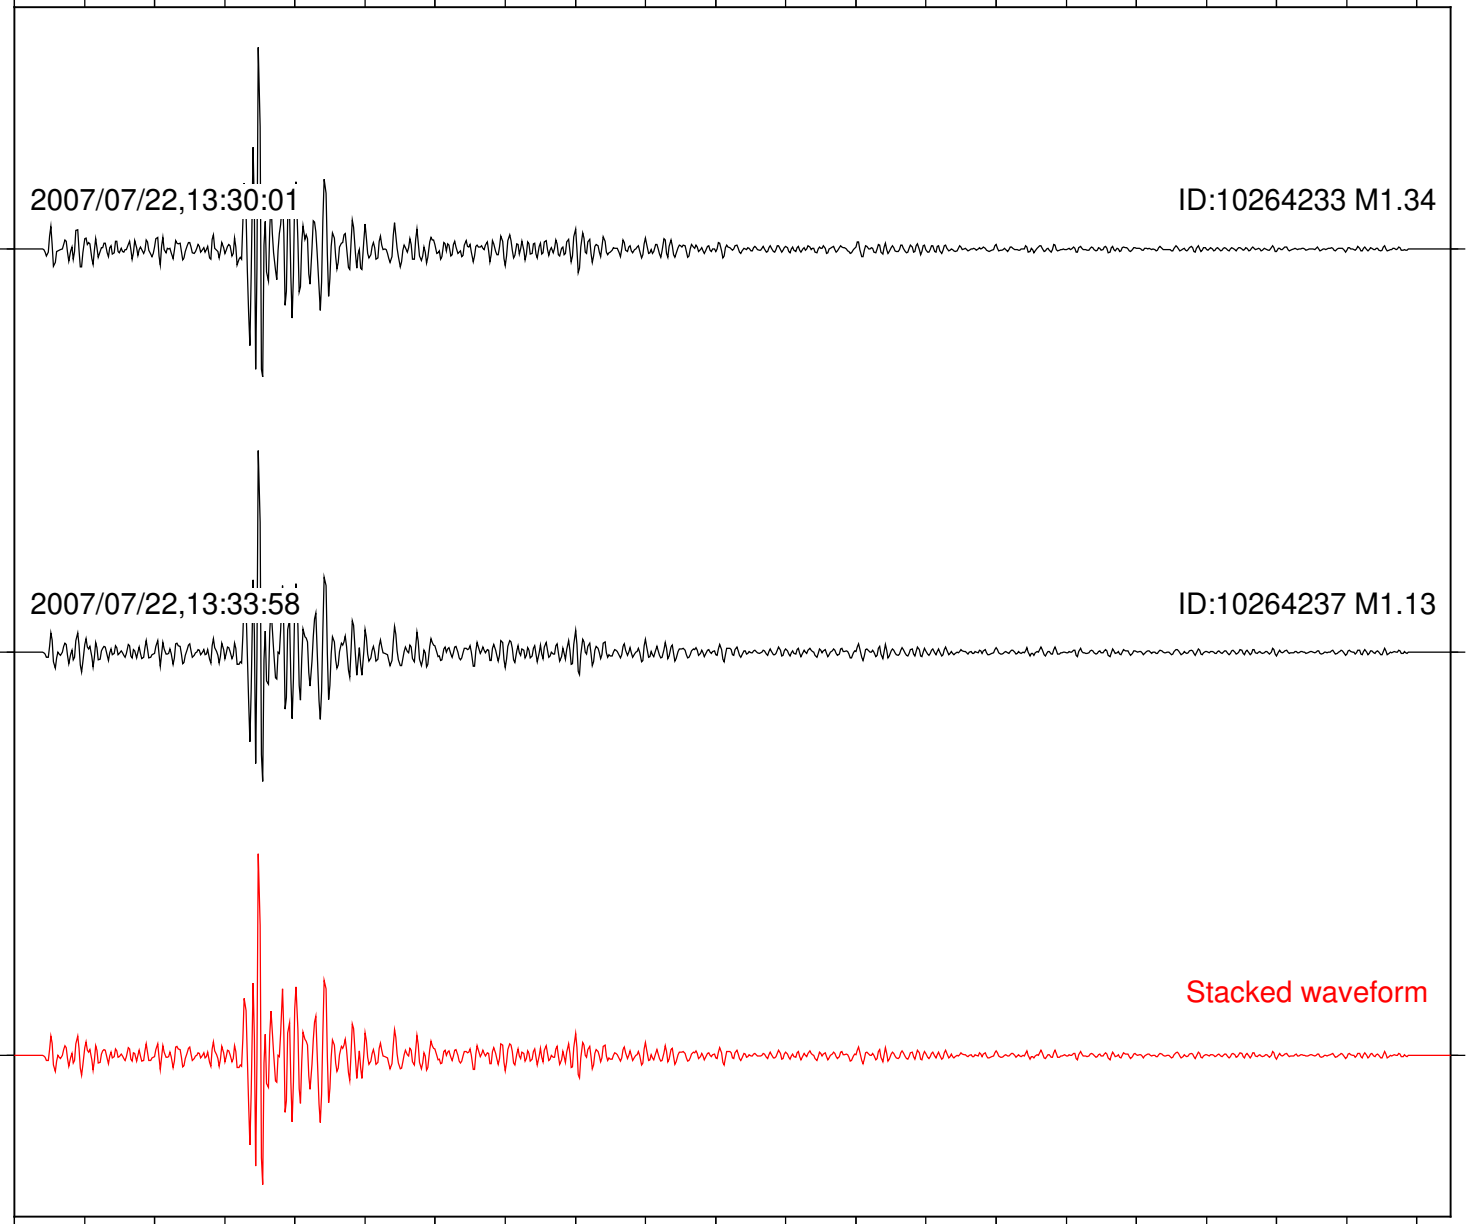

Station: B086 Com: EHZ

Focal depth: 5.55 km

2007/07/22,13:30:01

ID:10264233 M1.34

2007/07/22,13:33:58

ID:10264237 M1.13

Stacked waveform

0 1 2 3 4 5 6 7 8 9 10
Elapsed time (s)