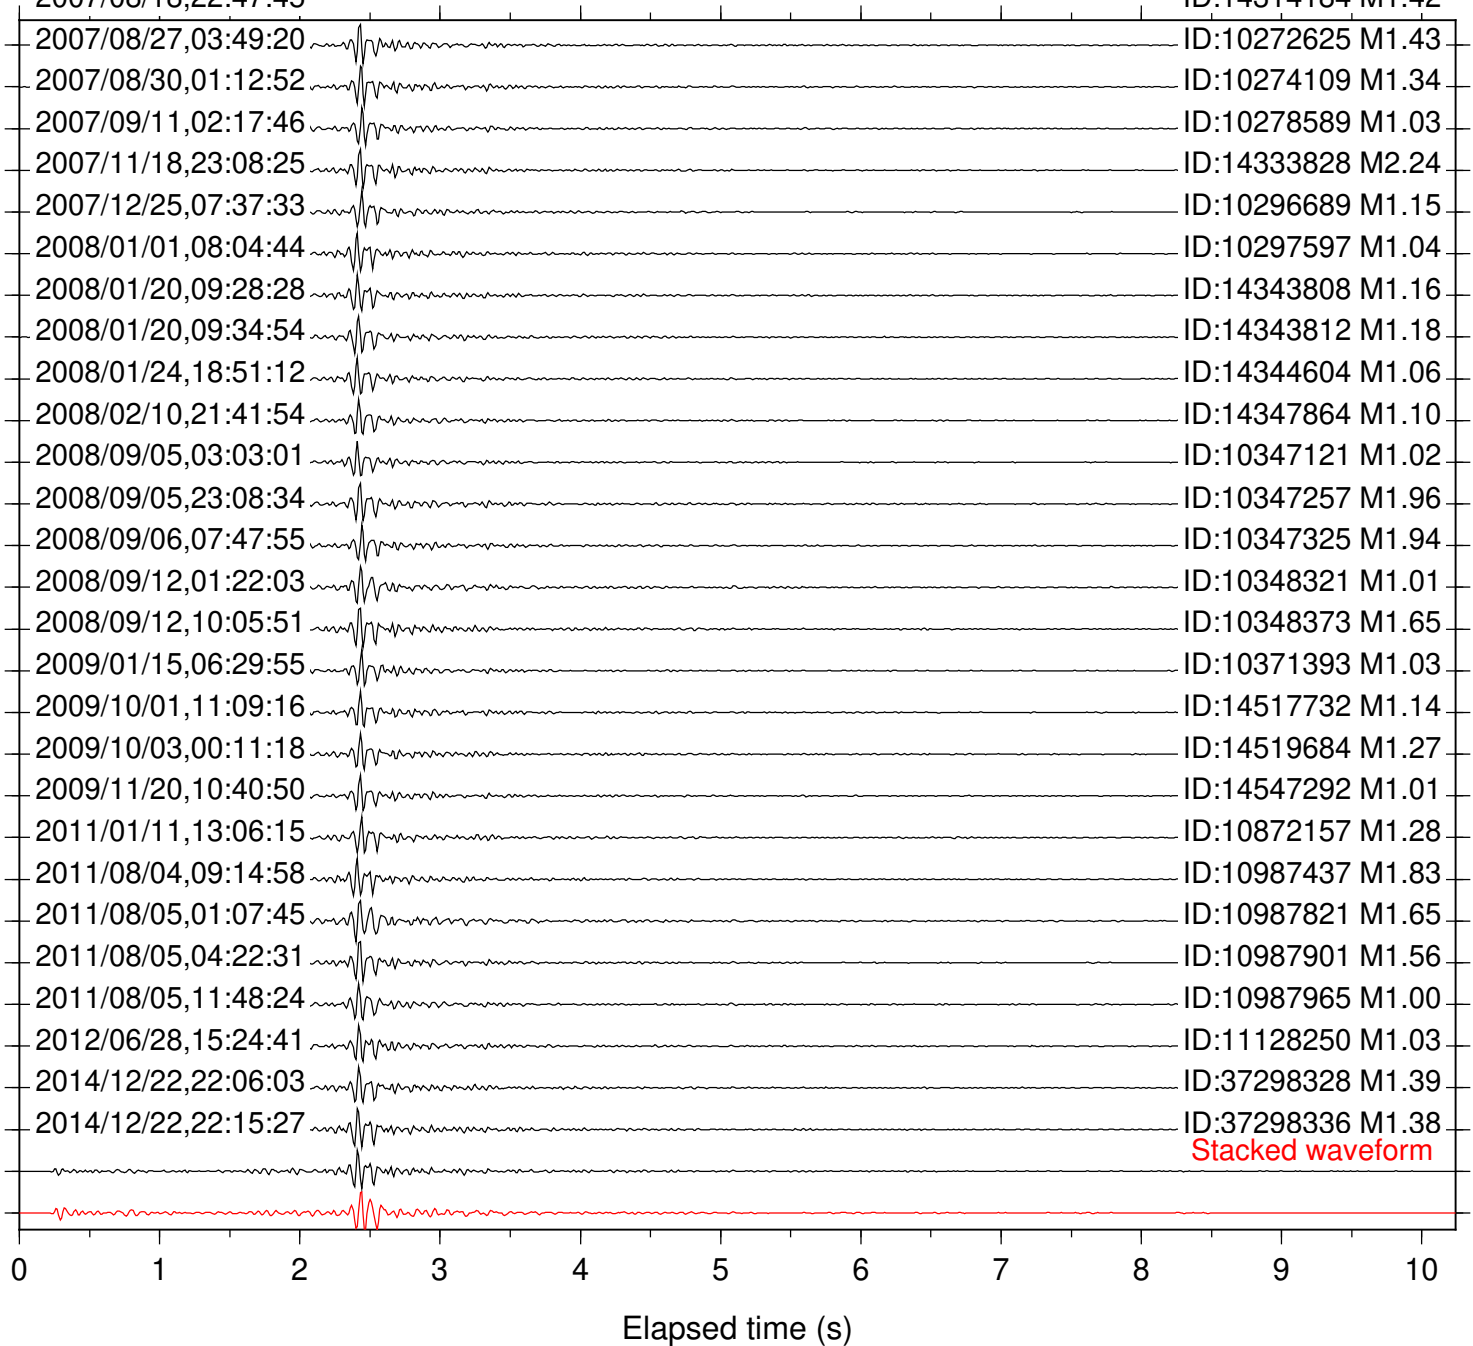

Station: P082 Com: EHZ

Focal depth: 6.24 km