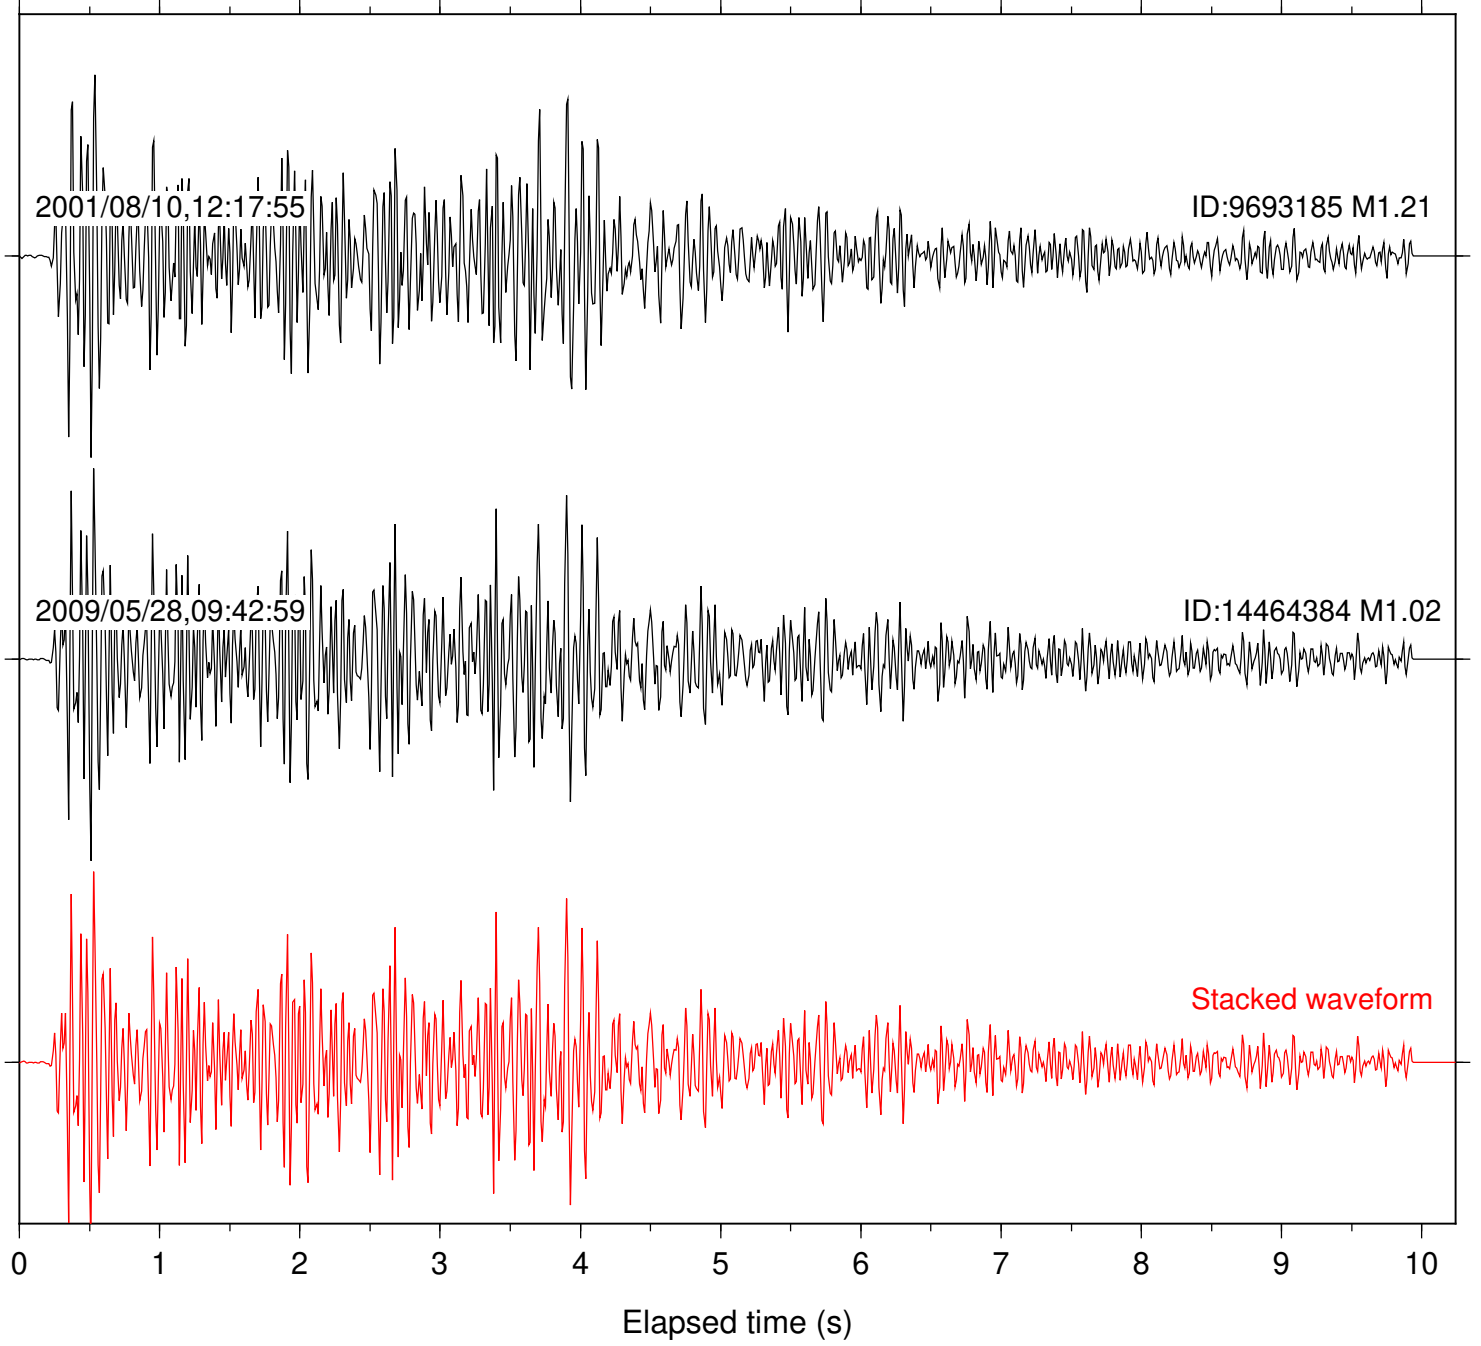

Station: FRD Com: HHZ

Focal depth: 16.43 km