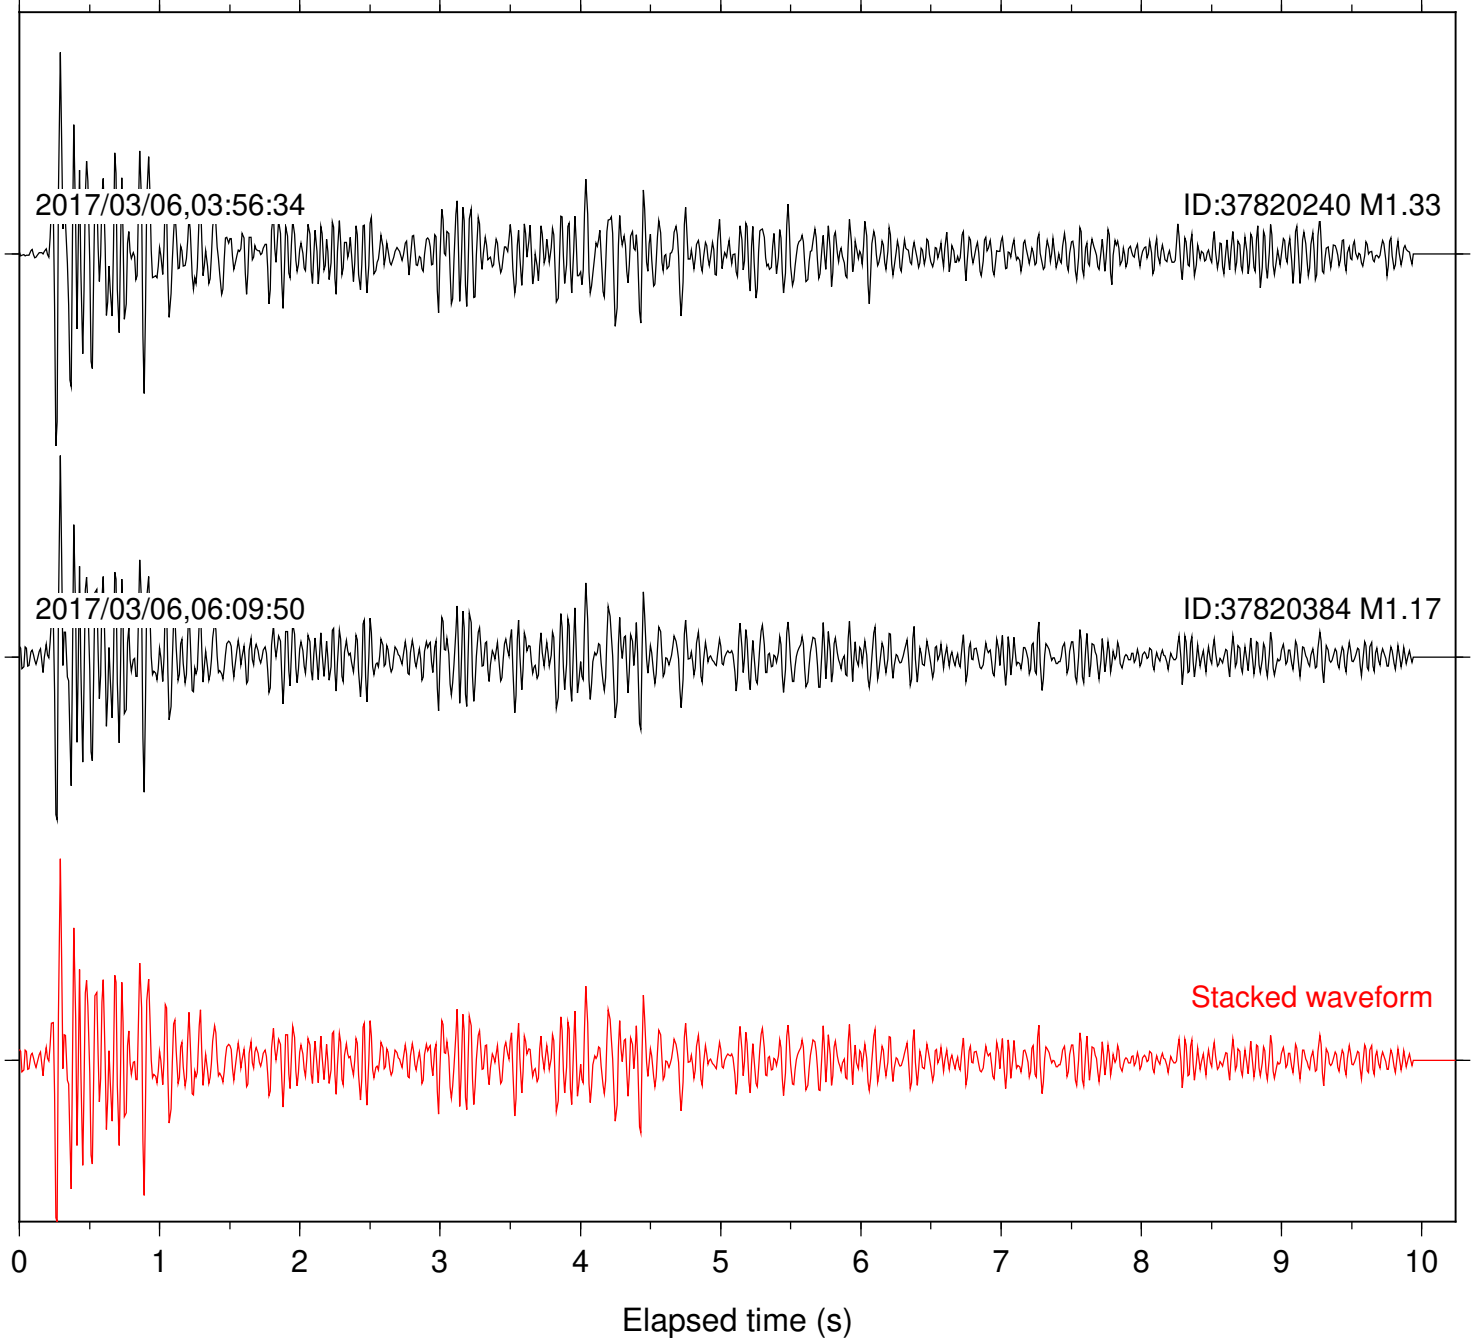

Station: LVA2 Com: HHZ

Focal depth: 7.15 km