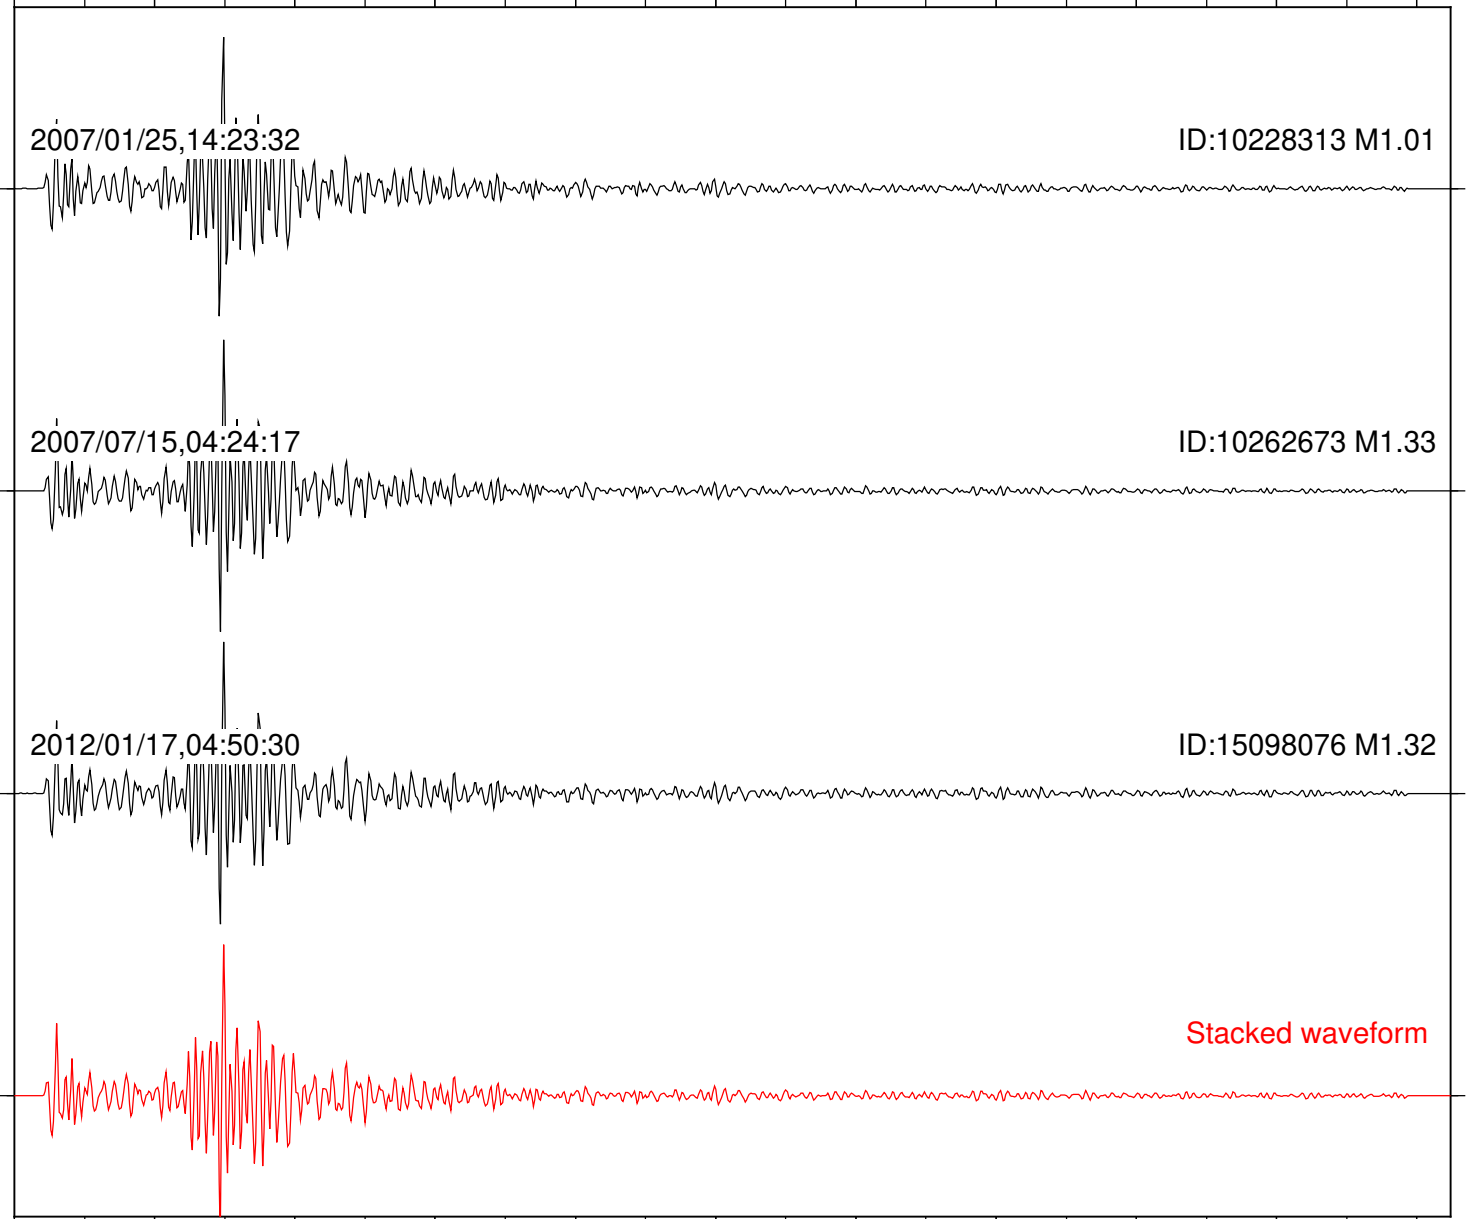

Station: B087 Com: EHZ

Focal depth: 8.32 km

2007/01/25,14:23:32

ID:10228313 M1.01

2007/07/15,04:24:17

ID:10262673 M1.33

2012/01/17,04:50:30

ID:15098076 M1.32

Stacked waveform

0 1 2 3 4 5 6 7 8 9 10
Elapsed time (s)