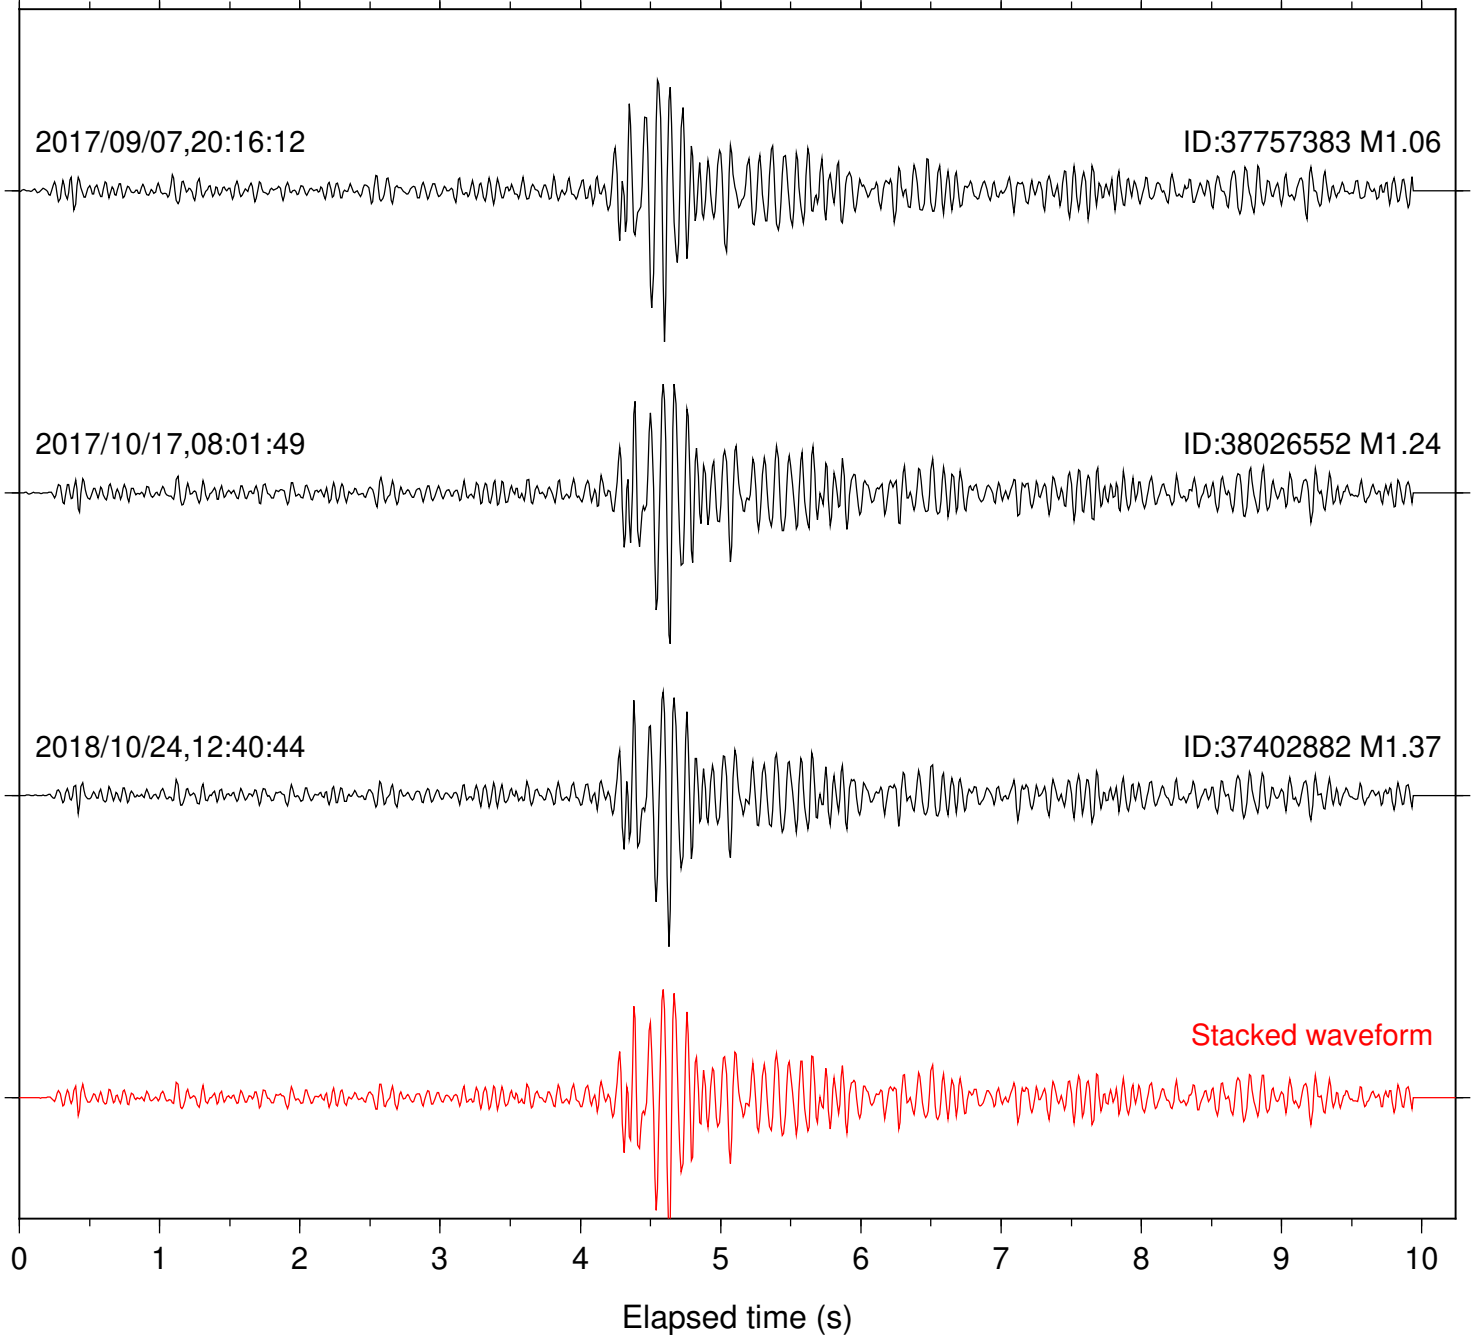

Station: B084 Com: EHZ

Focal depth: 5.09 km