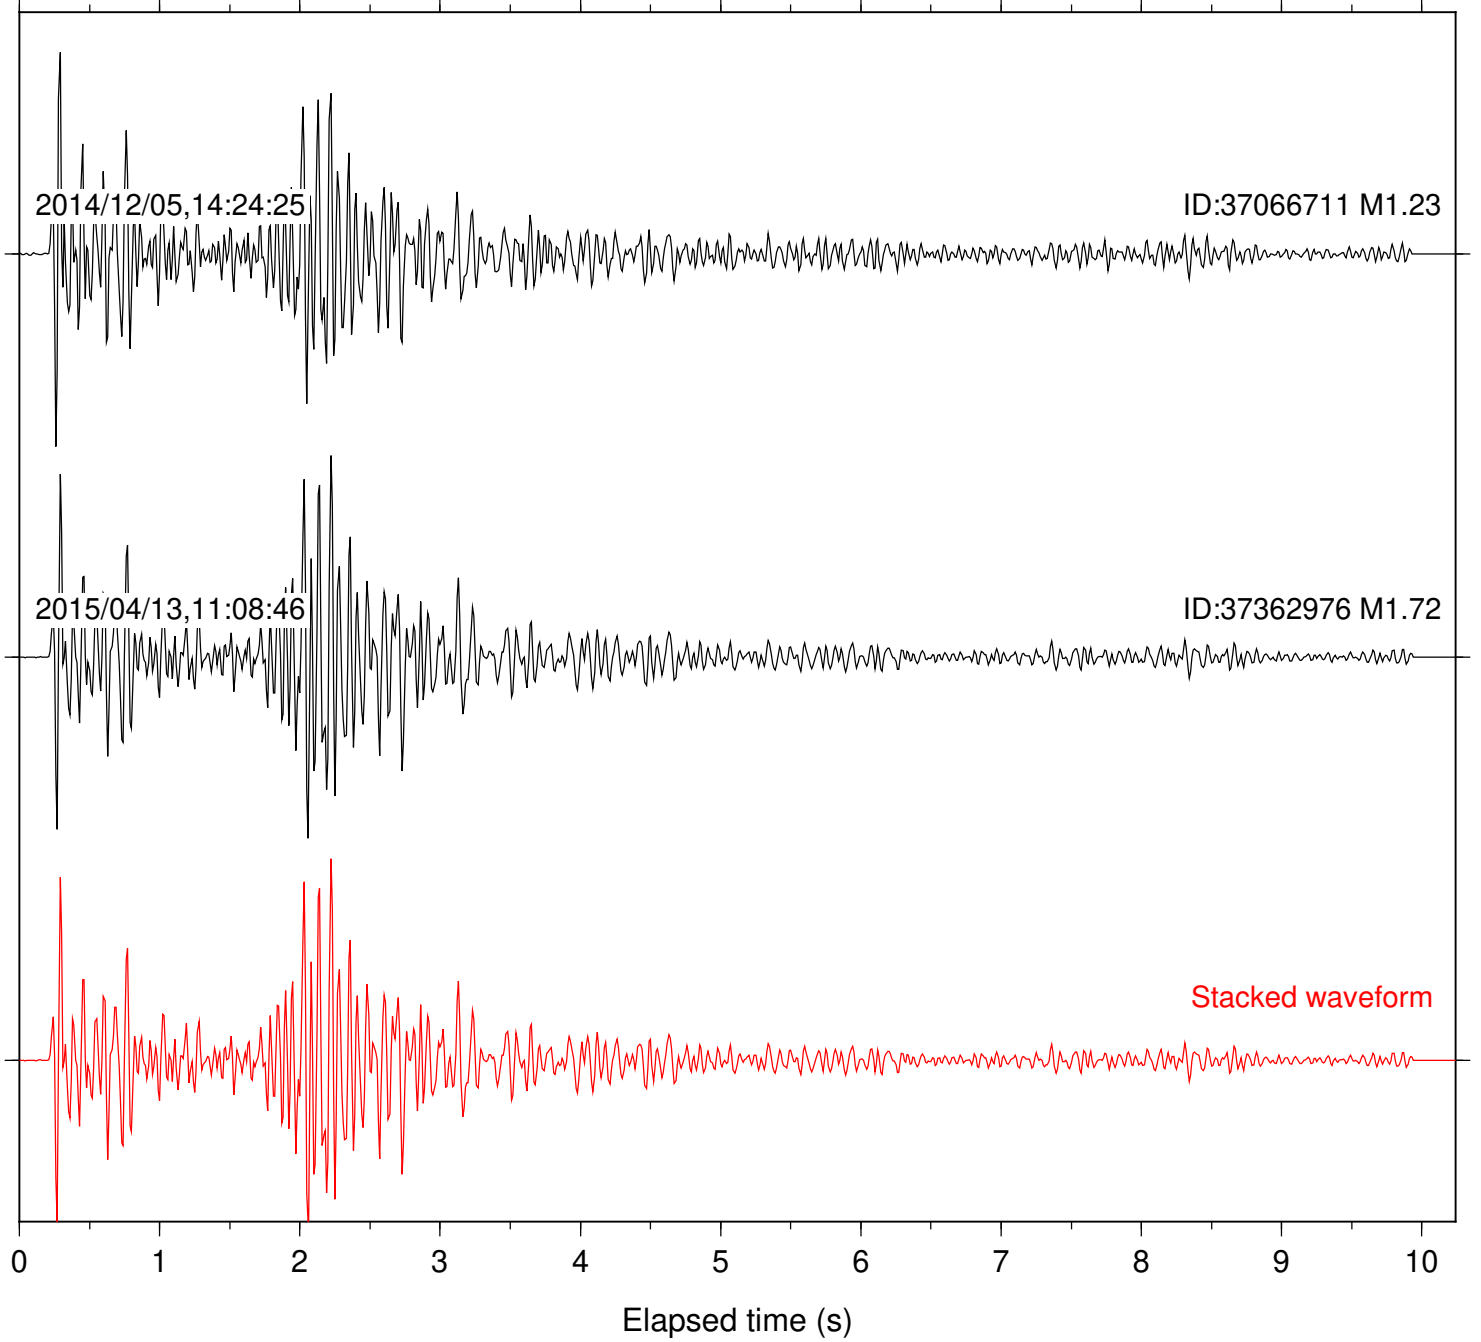

Station: BZN Com: HHZ

Focal depth: 8.44 km