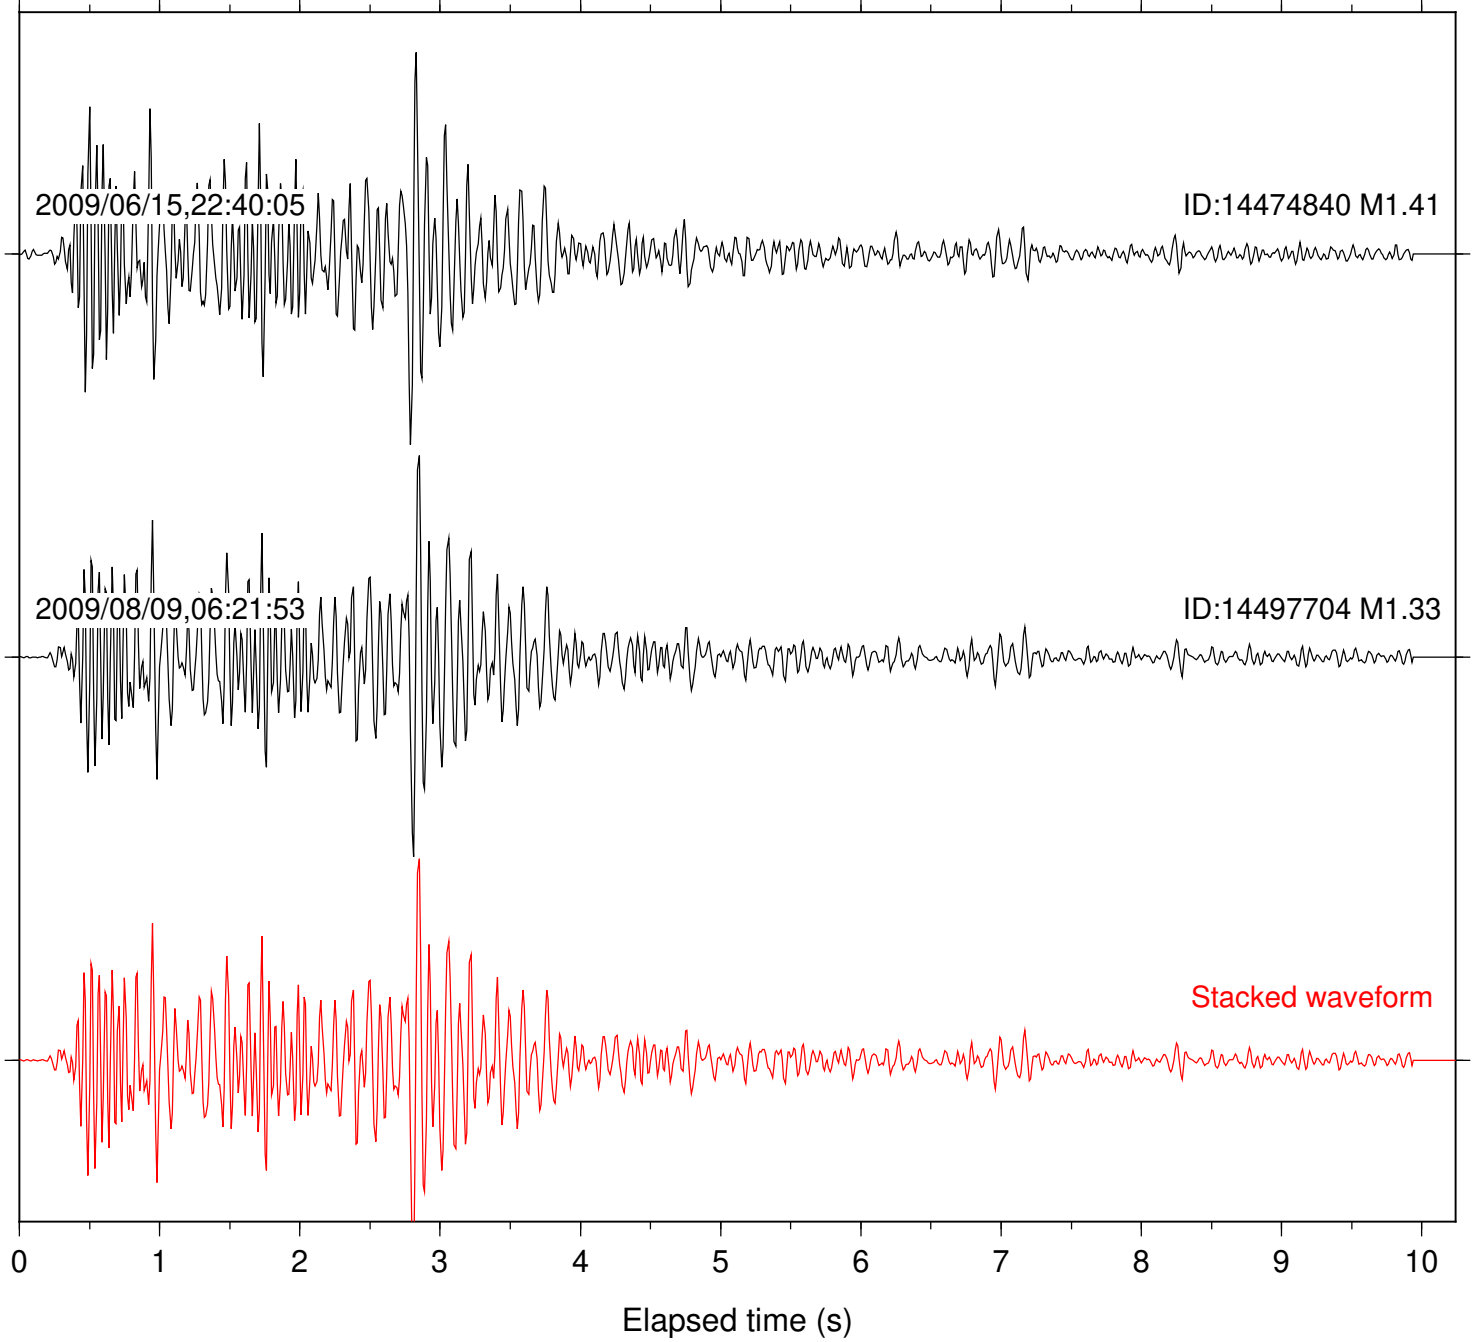

Station: PFO Com: HHZ

Focal depth: 9.59 km

Station: PLM Com: HHZ

Focal depth: 9.56 km

Station: PMD Com: HHZ

Focal depth: 9.59 km

Station: SND Com: HHZ

Focal depth: 9.56 km