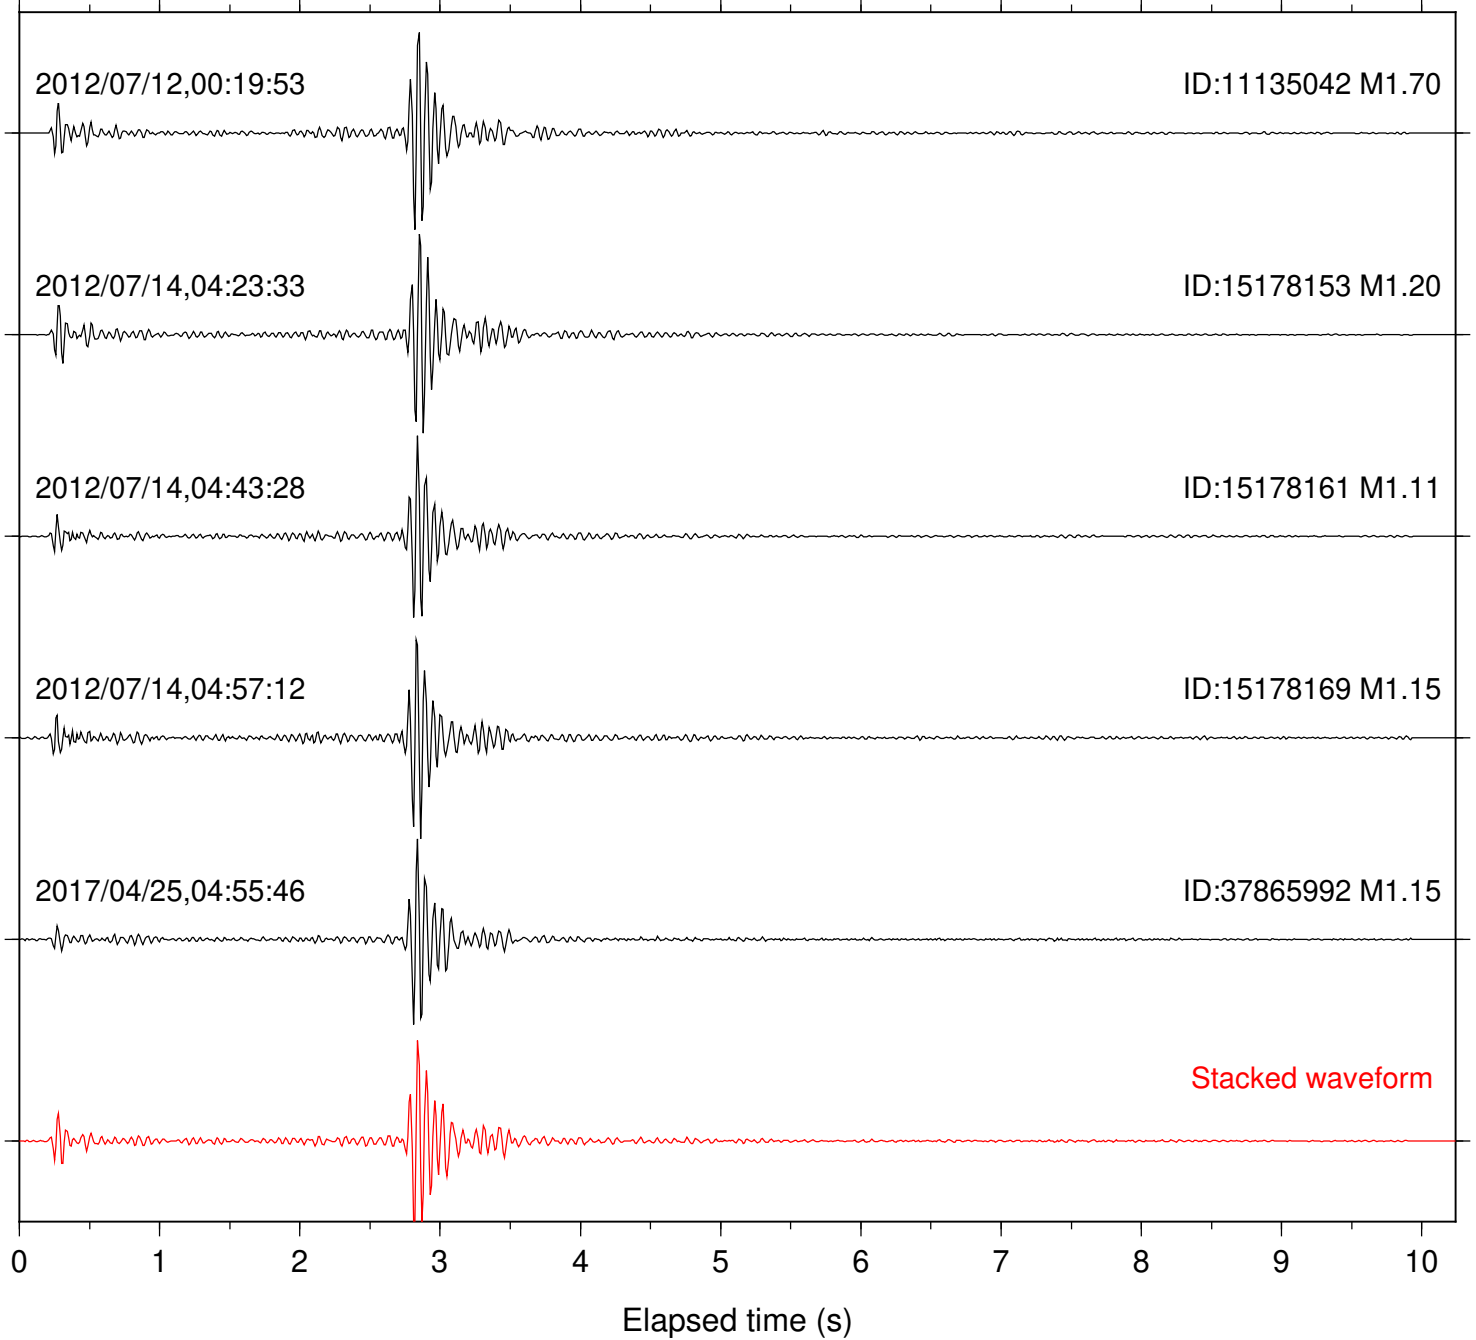

Station: B093 Com: EHZ

Focal depth: 15.65 km

Station: KNW Com: HHZ

Focal depth: 15.65 km

Station: PFO Com: HHZ

Focal depth: 15.56 km

Station: PMD Com: HHZ

Focal depth: 15.65 km