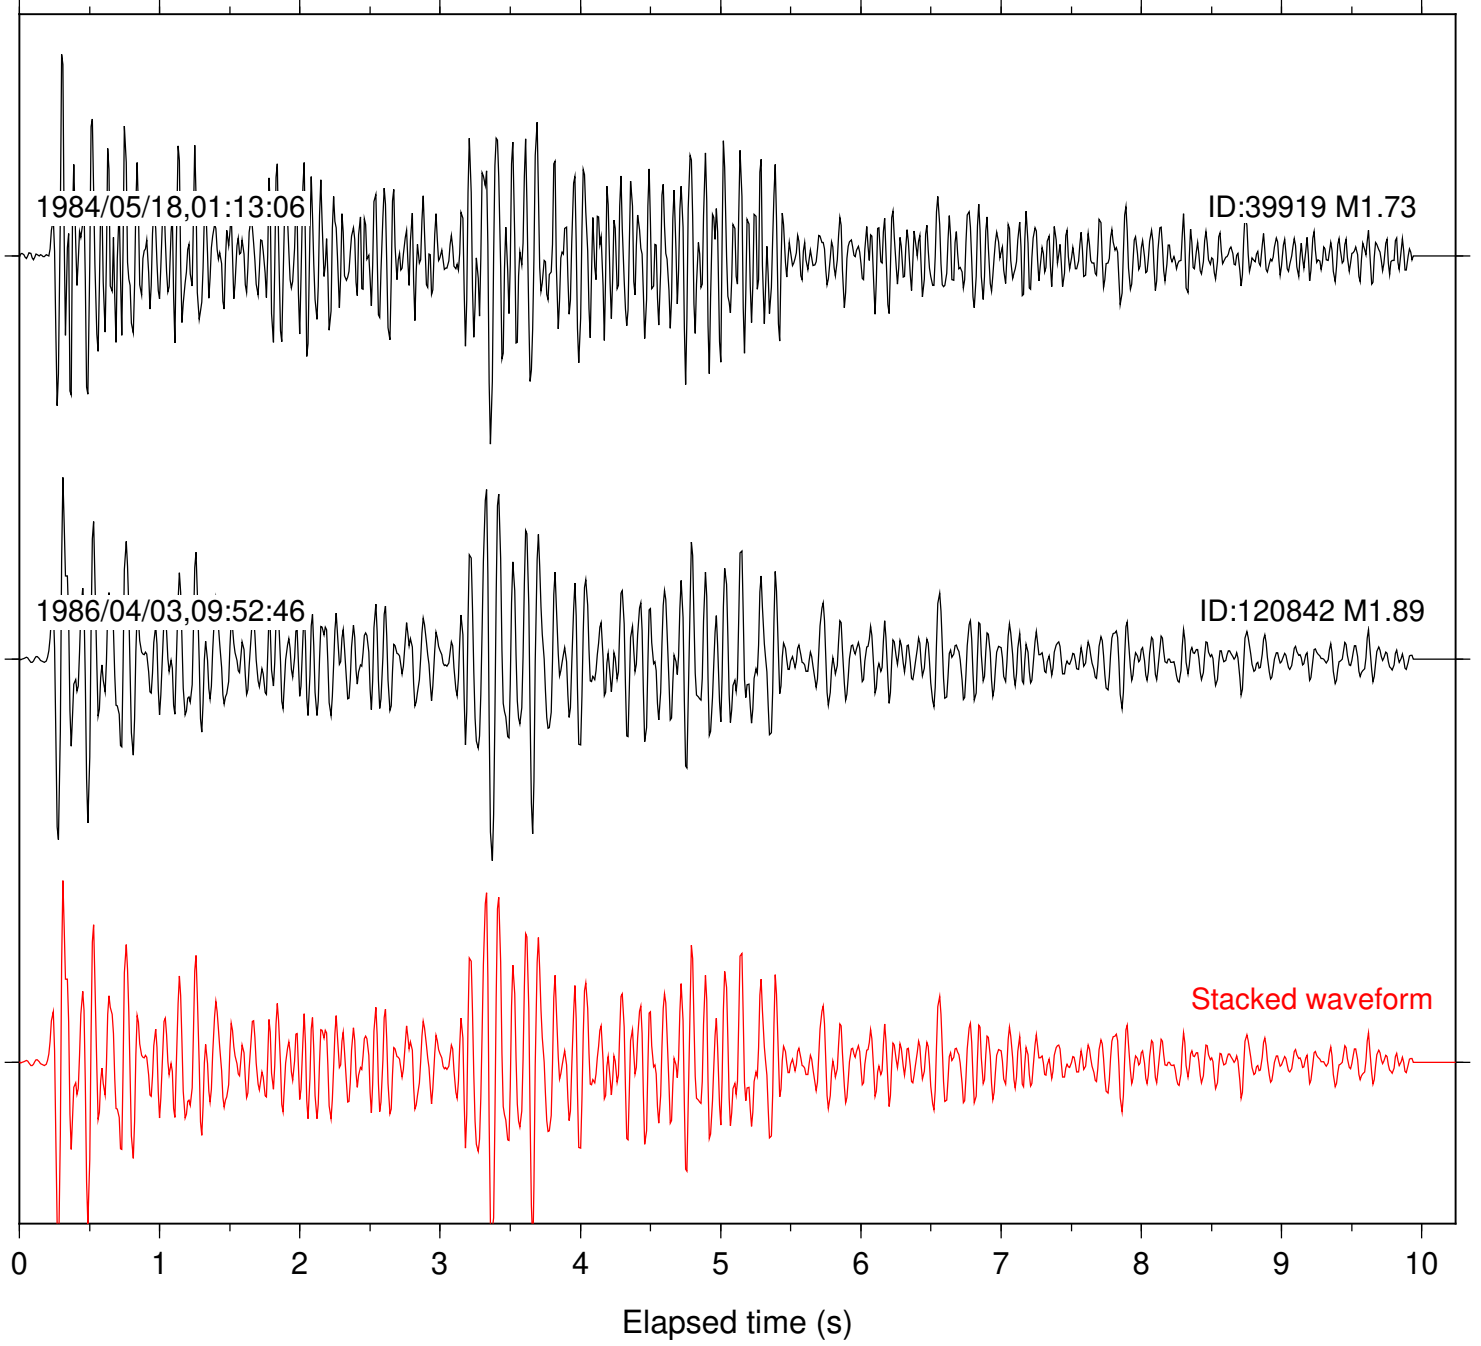

Focal depth: 4.88 km

Station: SND Com: HHZ

Focal depth: 4.88 km

Station: WMC Com: HHZ

Focal depth: 4.89 km

Station: MIR Com: EHZ

Focal depth: 15.46 km

Station: YAQ Com: EHZ