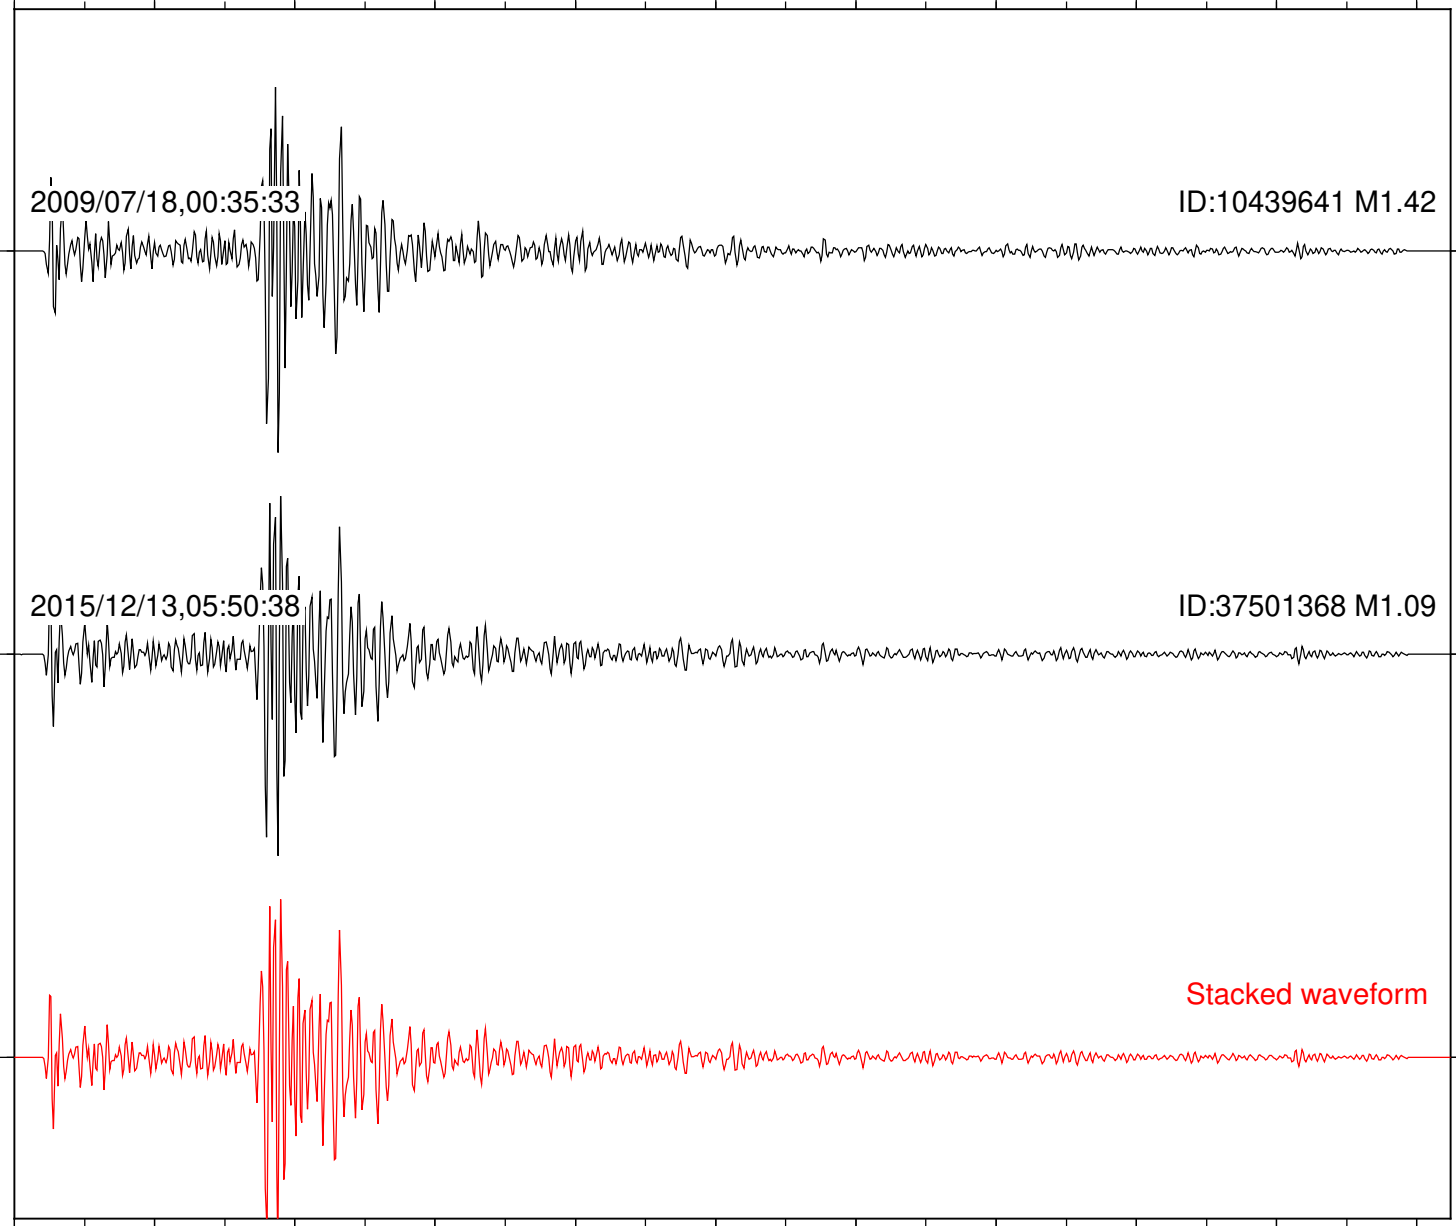

Station: B086 Com: EHZ

Focal depth: 8.50 km

2009/07/18,00:35:33

ID:10439641 M1.42

2015/12/13,05:50:38

ID:37501368 M1.09

Stacked waveform

0 1 2 3 4 5 6 7 8 9 10
Elapsed time (s)