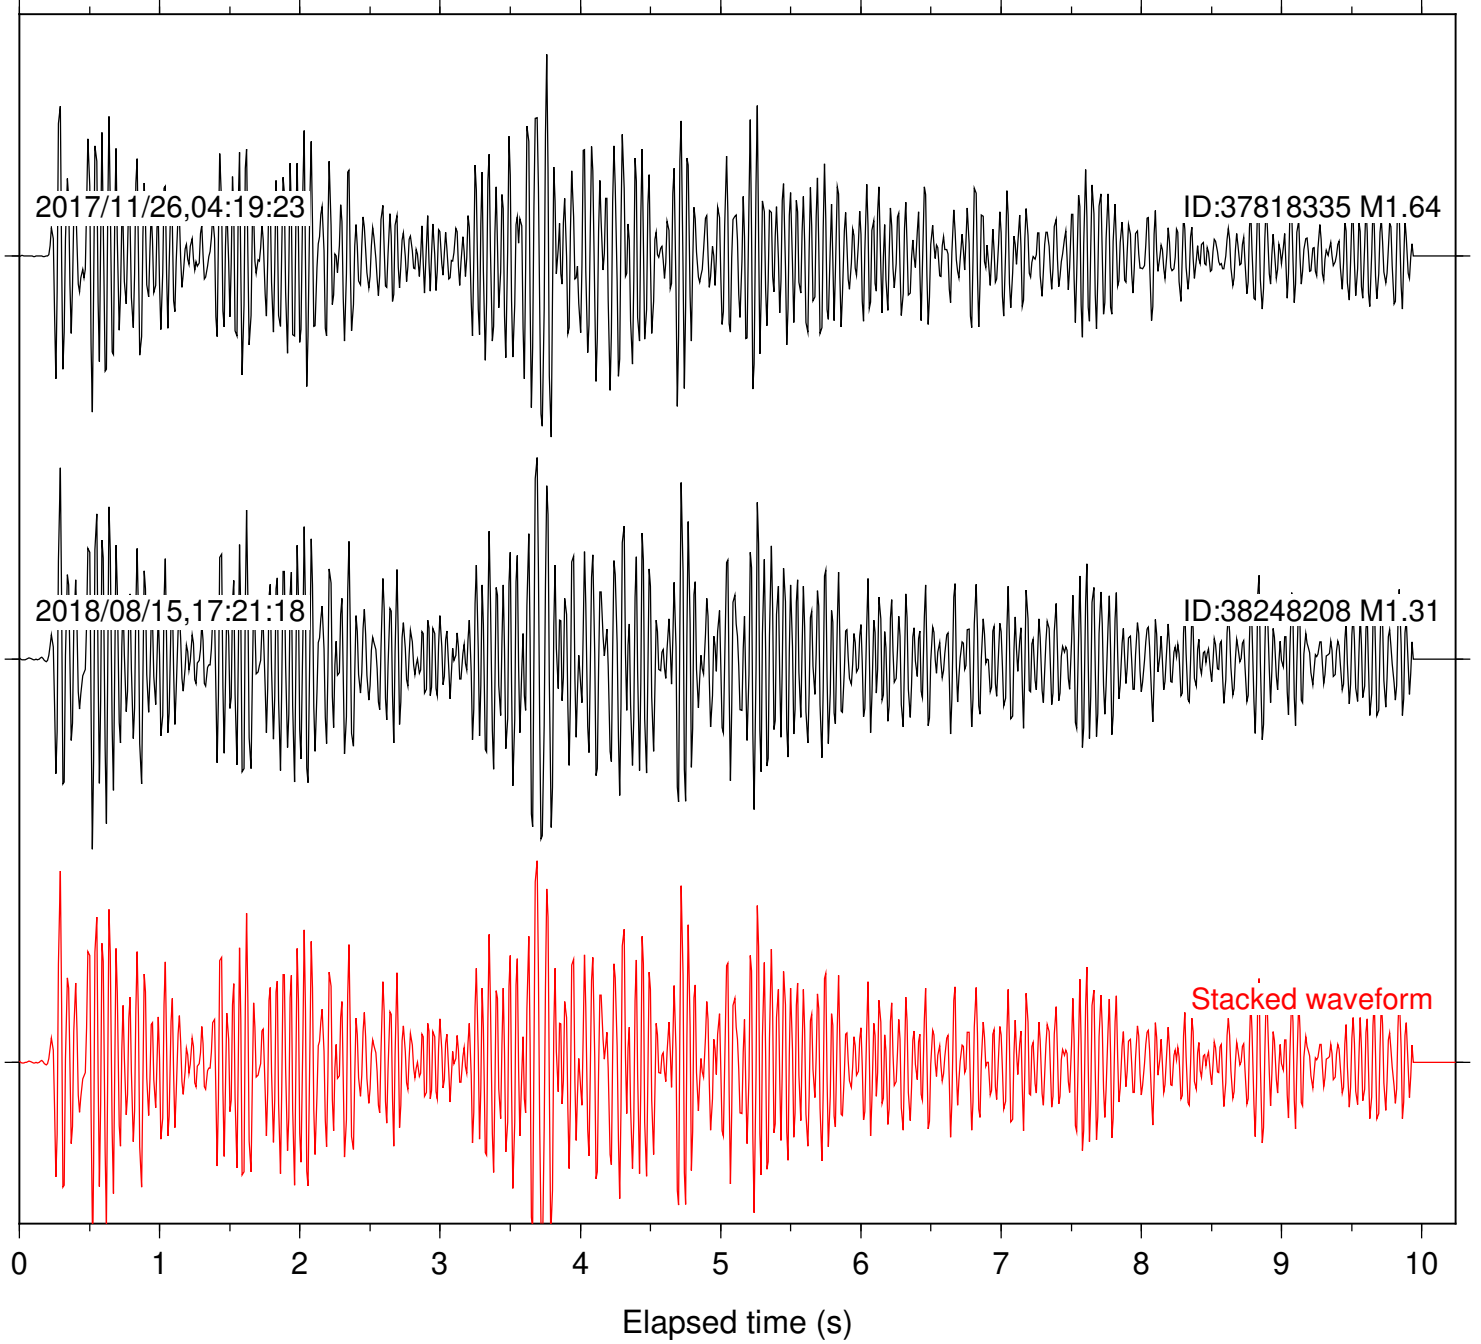

Station: DGR Com: HHZ

Focal depth: 4.87 km

Station: FRD Com: HHZ

Focal depth: 4.87 km

Station: HMT2 Com: HHZ

Focal depth: 4.87 km

Station: PFO Com: HHZ

Focal depth: 4.87 km