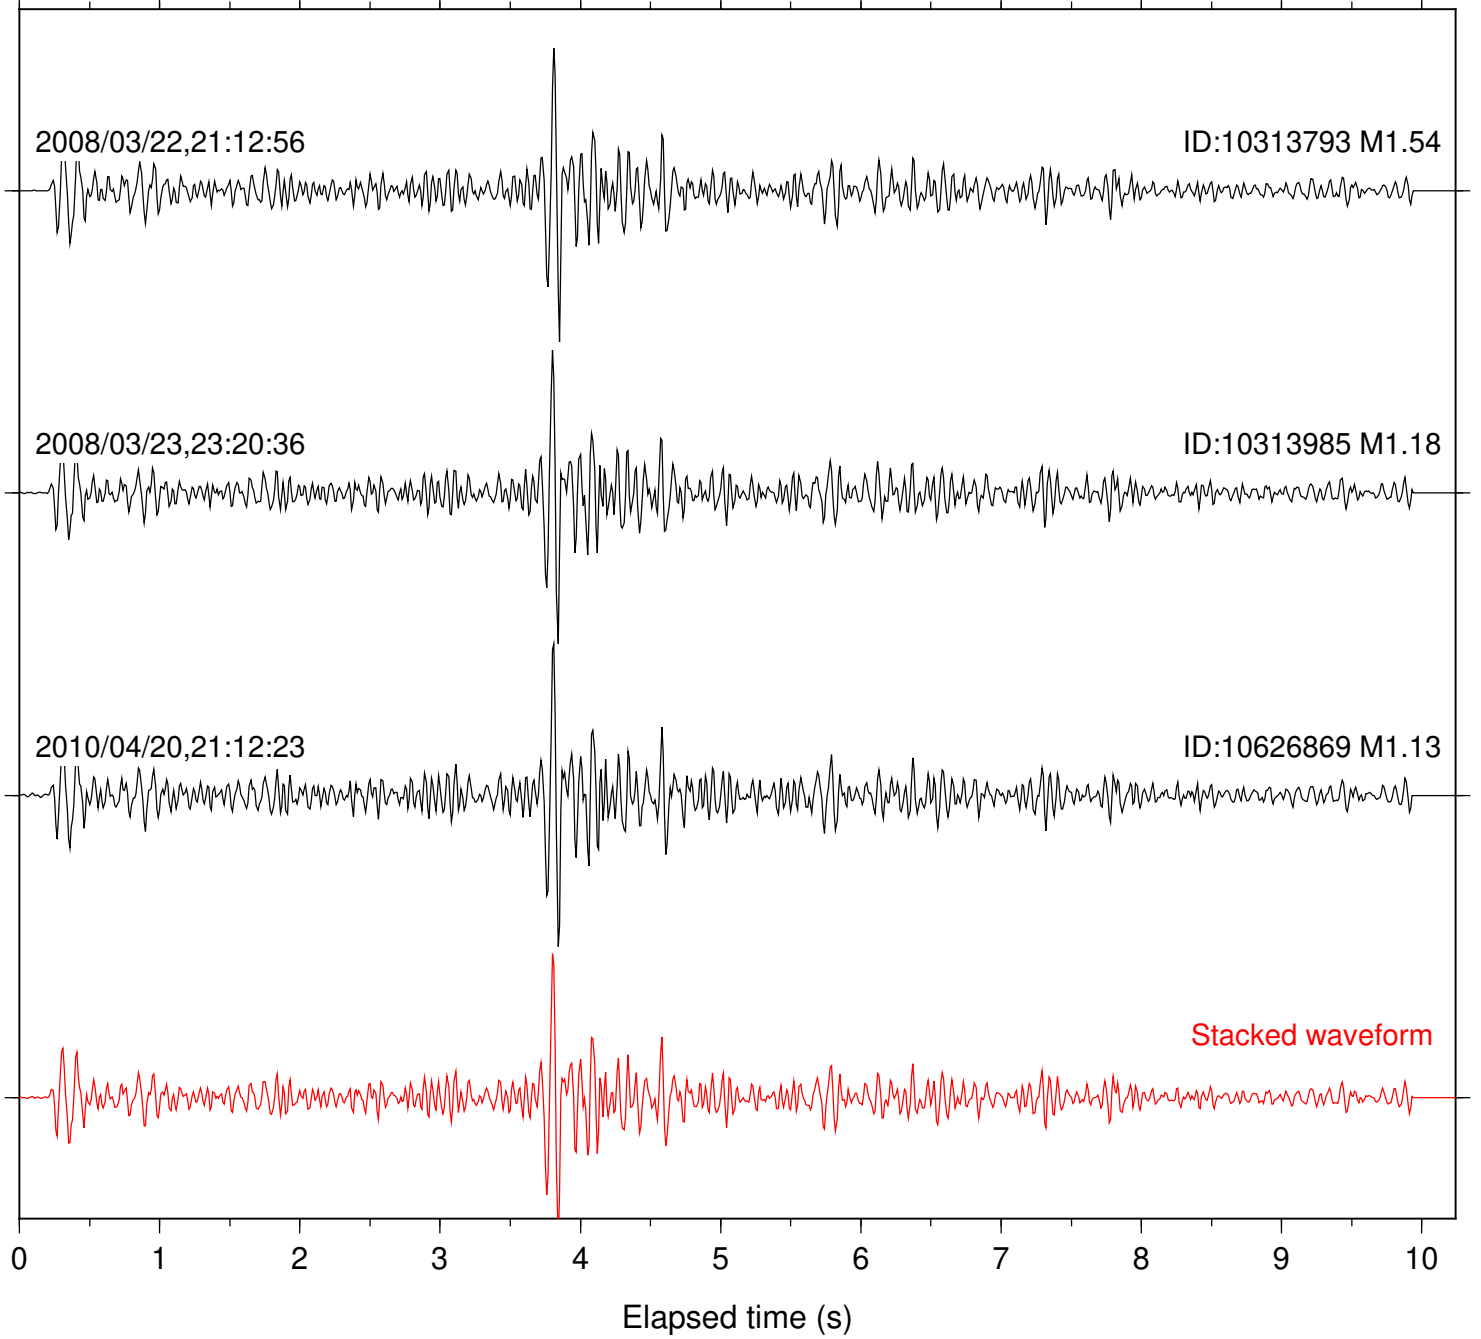

Station: PMD Com: HHZ

Focal depth: 10.10 km