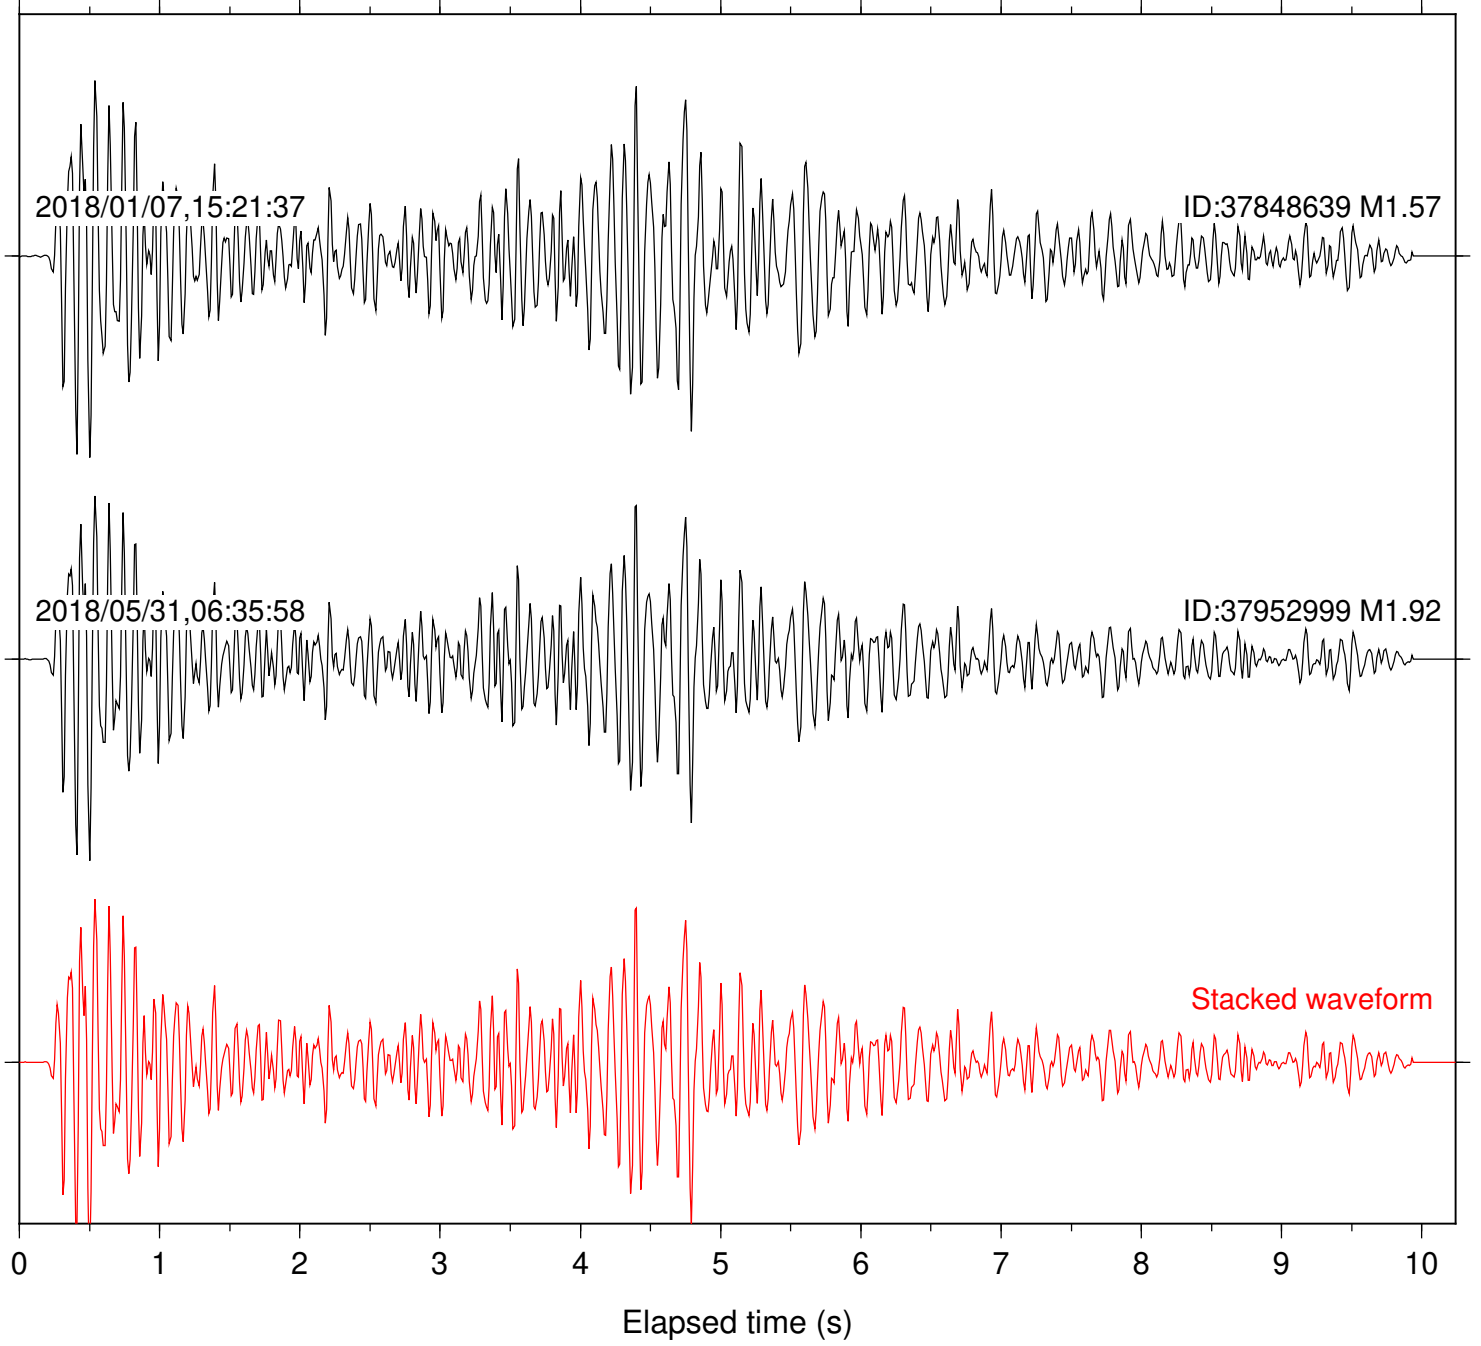

Station: LKH Com: HHZ

Focal depth: 6.75 km