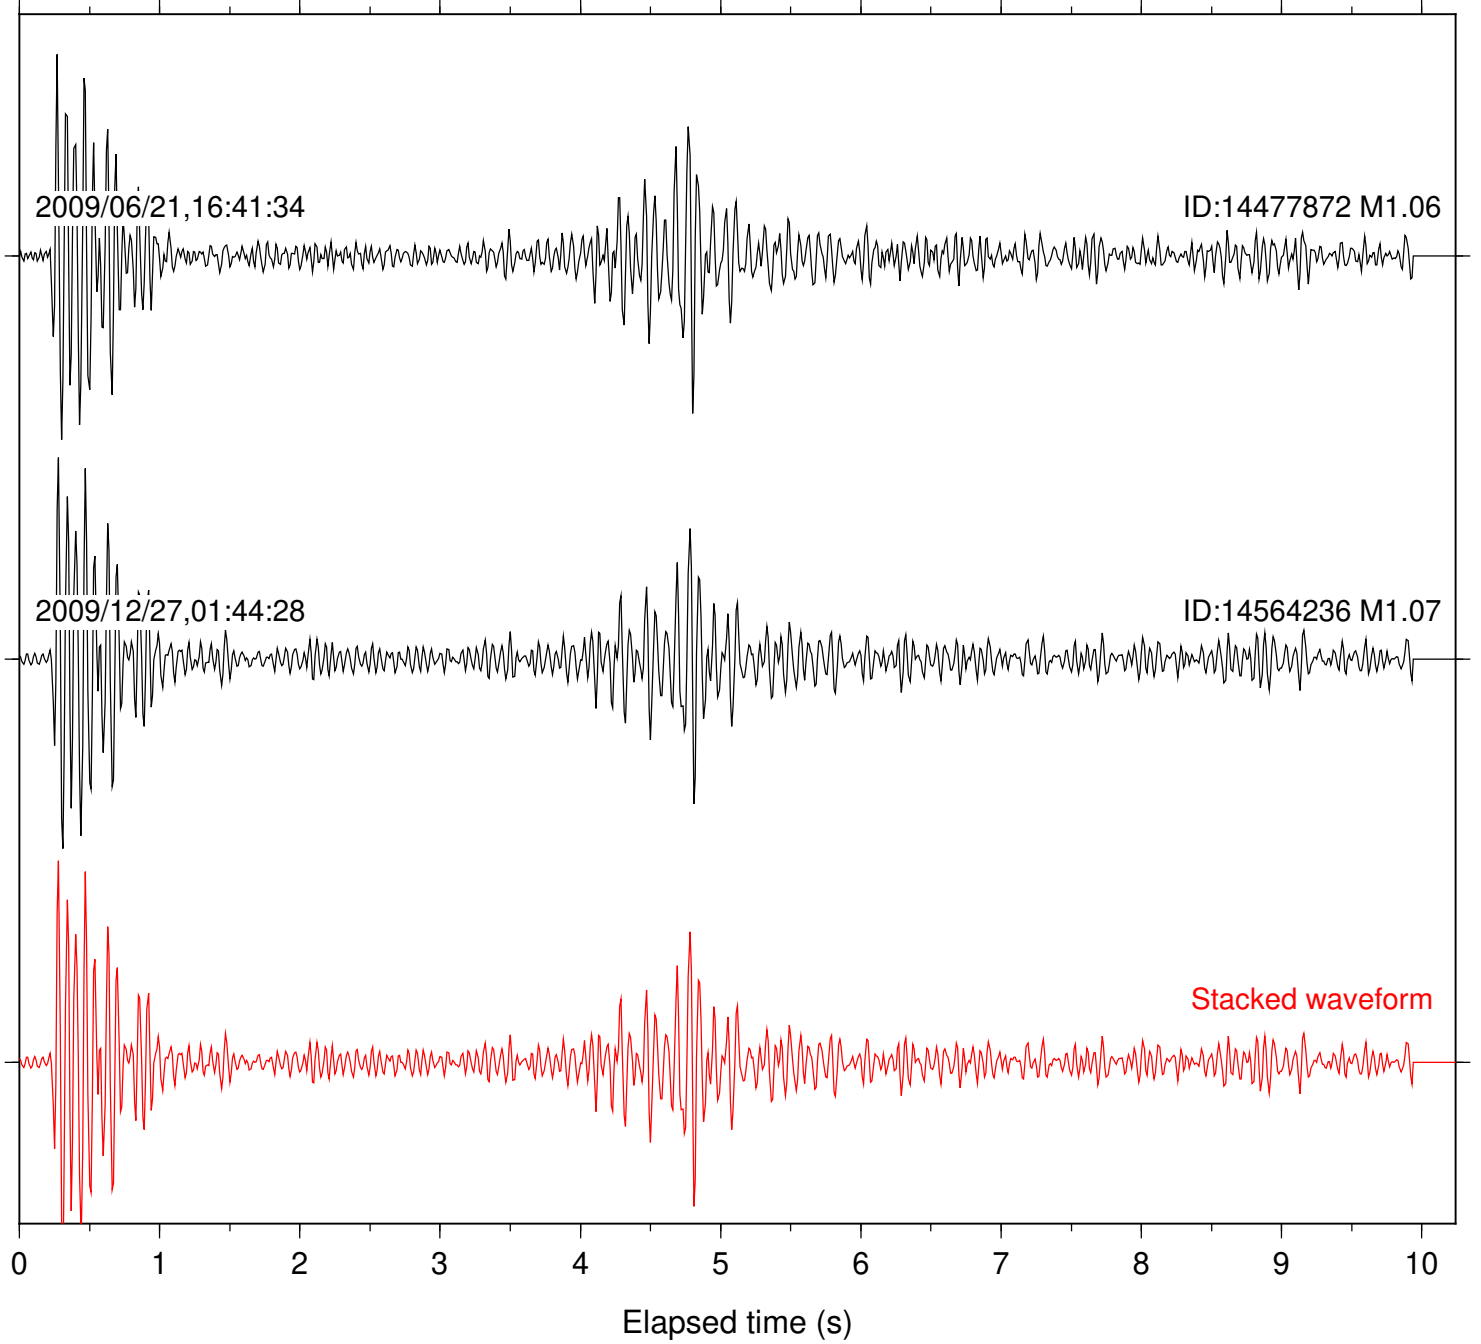

Station: PFO Com: HHZ

Focal depth: 9.52 km

Station: PLM Com: HHZ

Focal depth: 9.52 km

Station: RDM Com: HHZ

Focal depth: 9.52 km

Station: SND Com: HHZ

Focal depth: 9.52 km