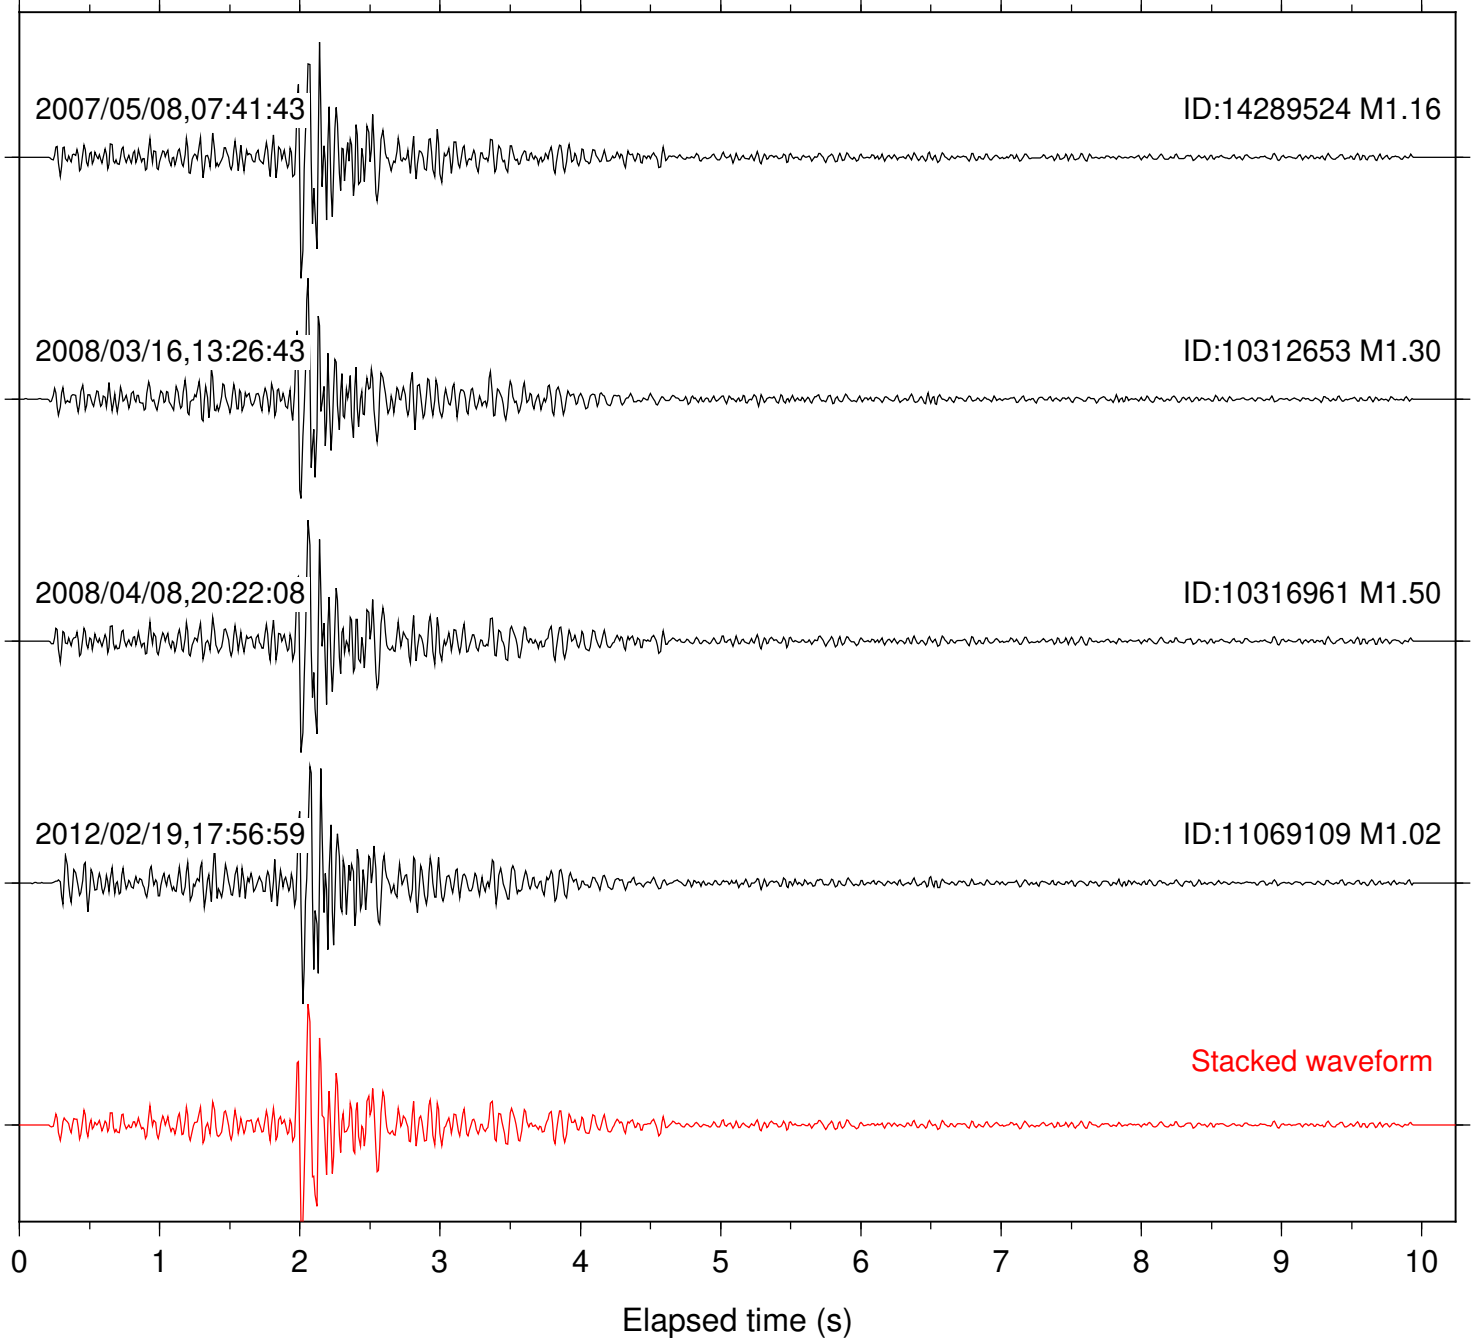

Station: B082 Com: EHZ

Focal depth: 8.43 km