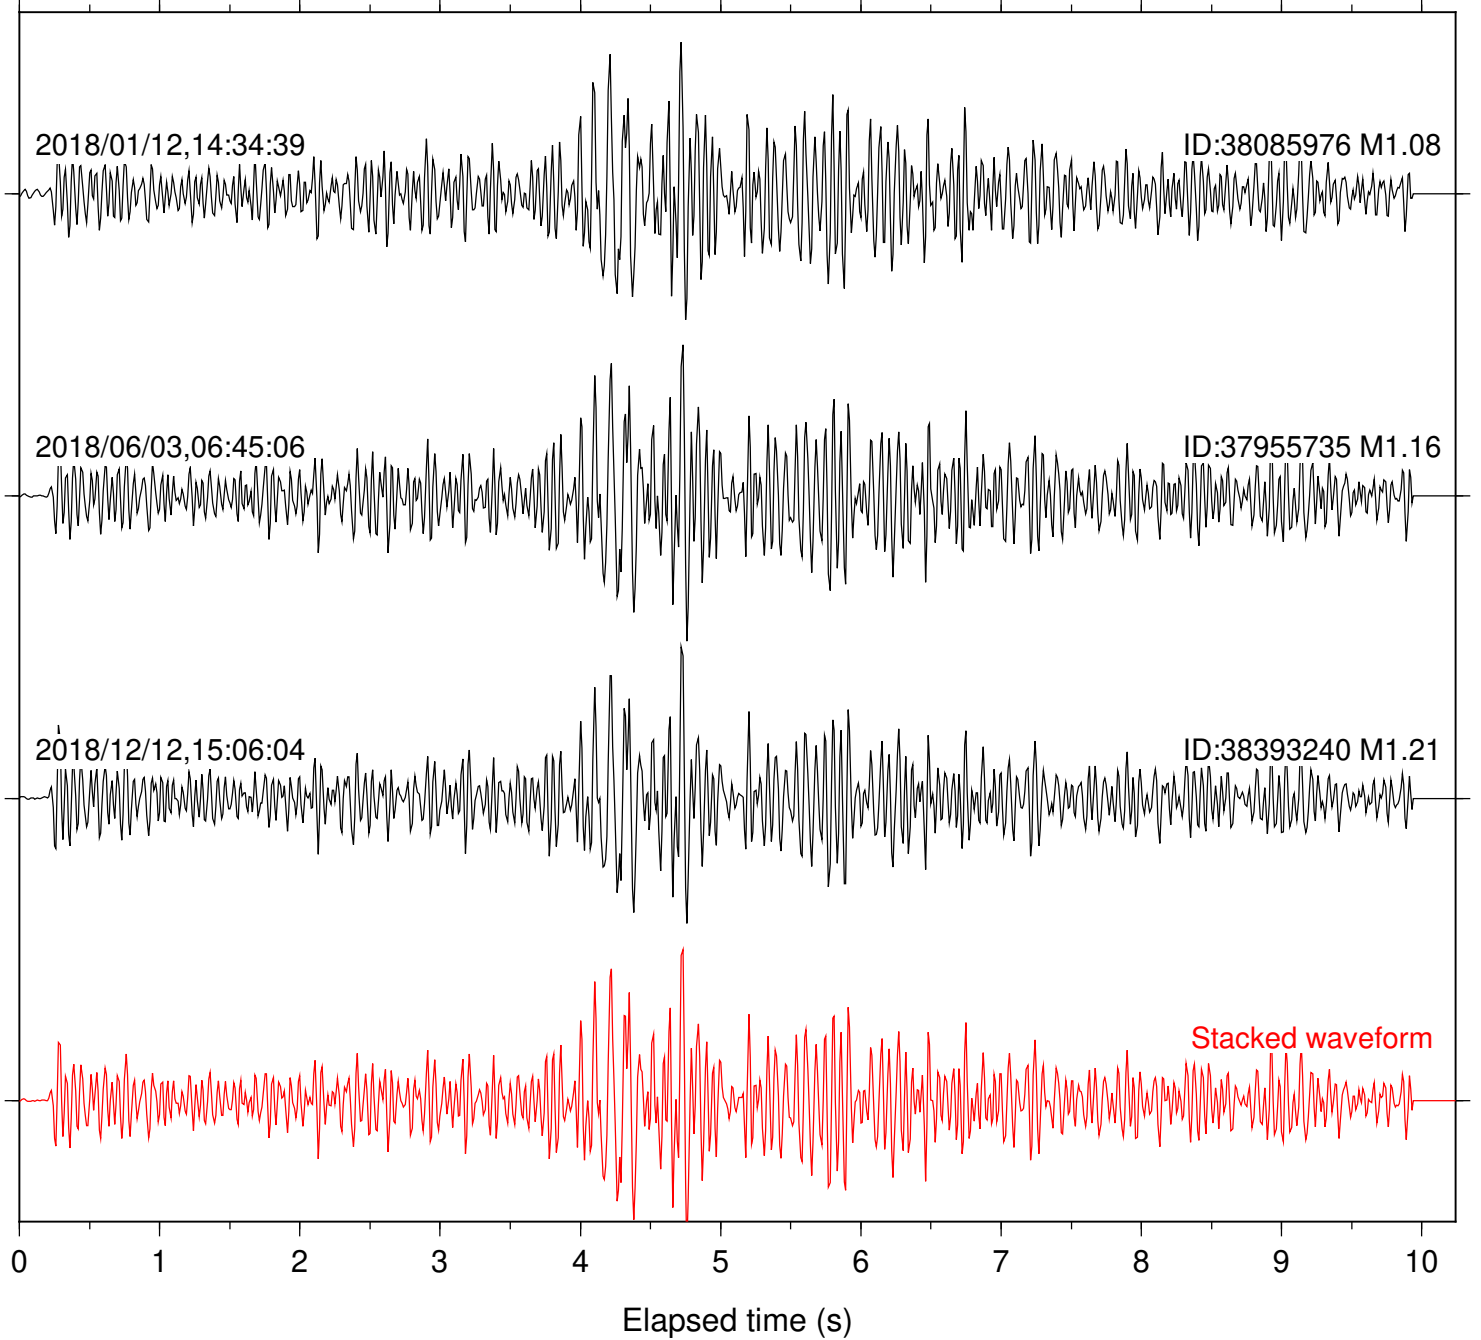

Station: HMT2 Com: HHZ

Focal depth: 4.78 km