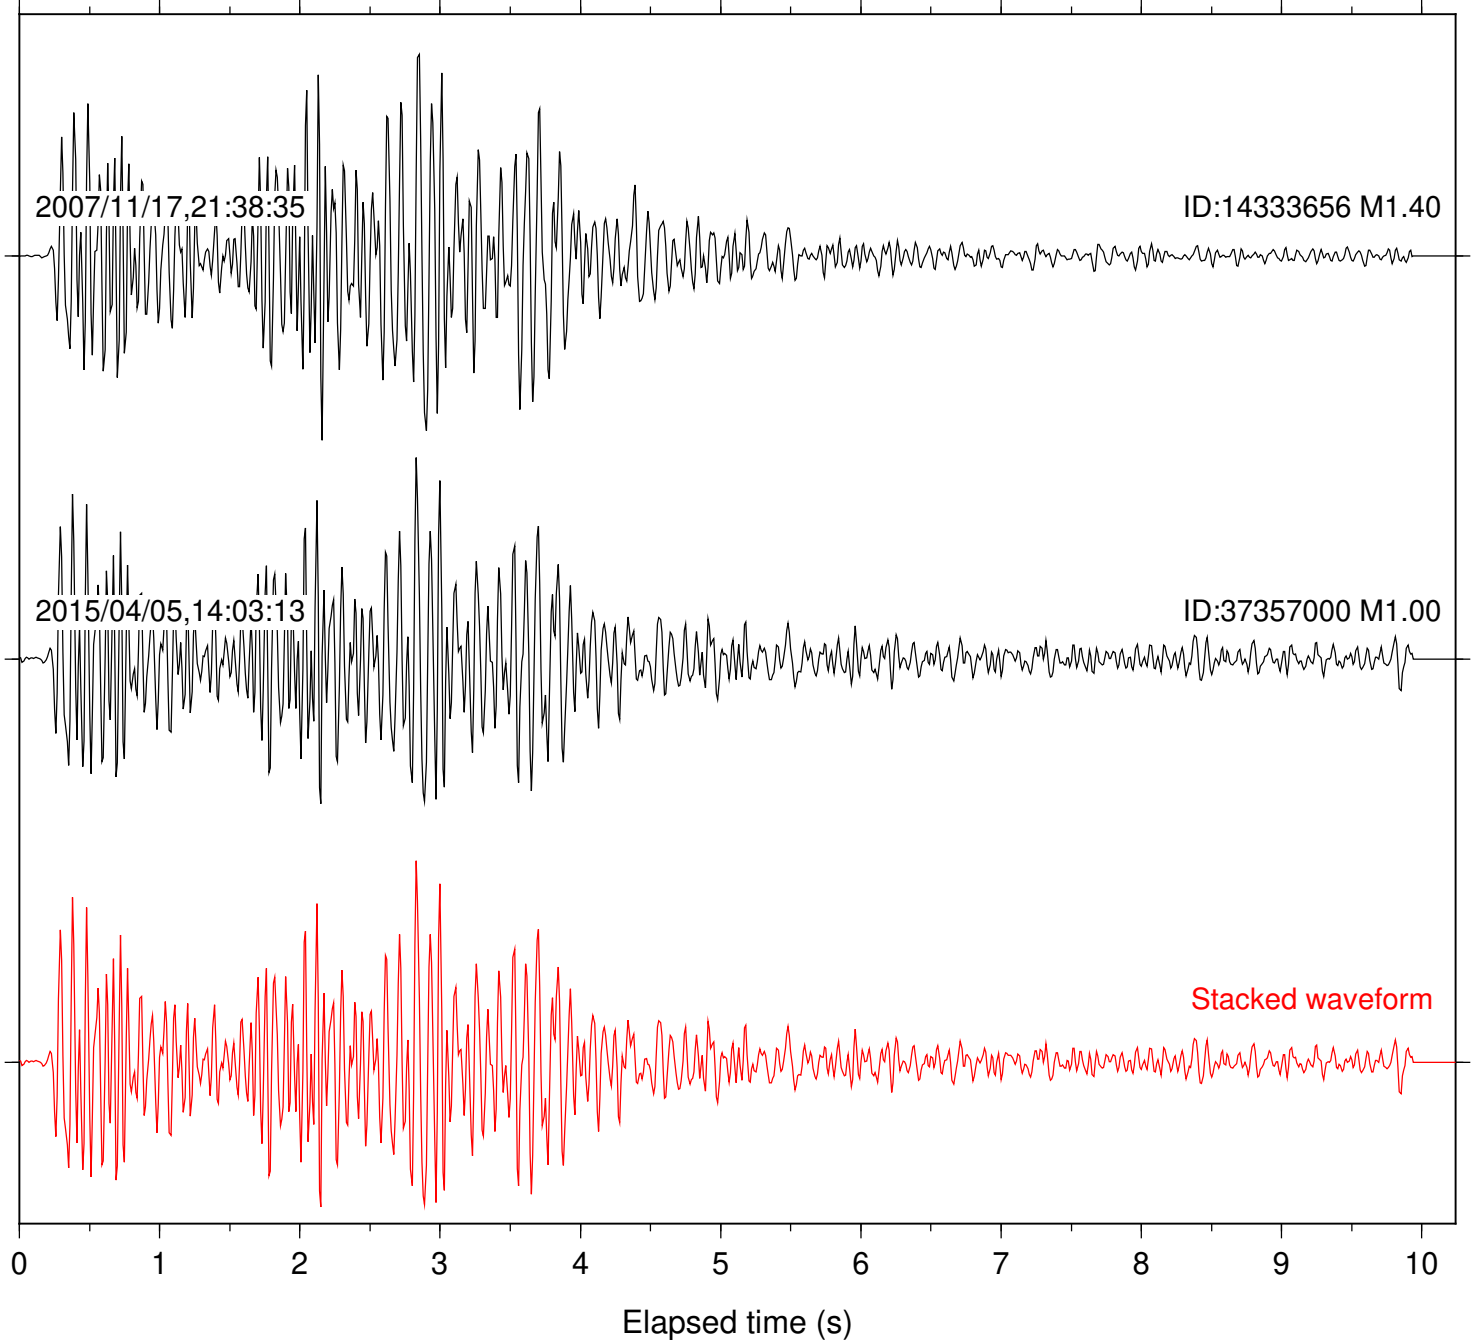

0 1 2 3 4 5 6 7 8 9 10  
Elapsed time (s)

Station: SND Com: HHZ

Focal depth: 6.23 km

Station: TOR Com: HHZ

Focal depth: 6.23 km

2007/11/17,21:39:44

ID:14333656 M1.40

2015/04/05,14:03:13