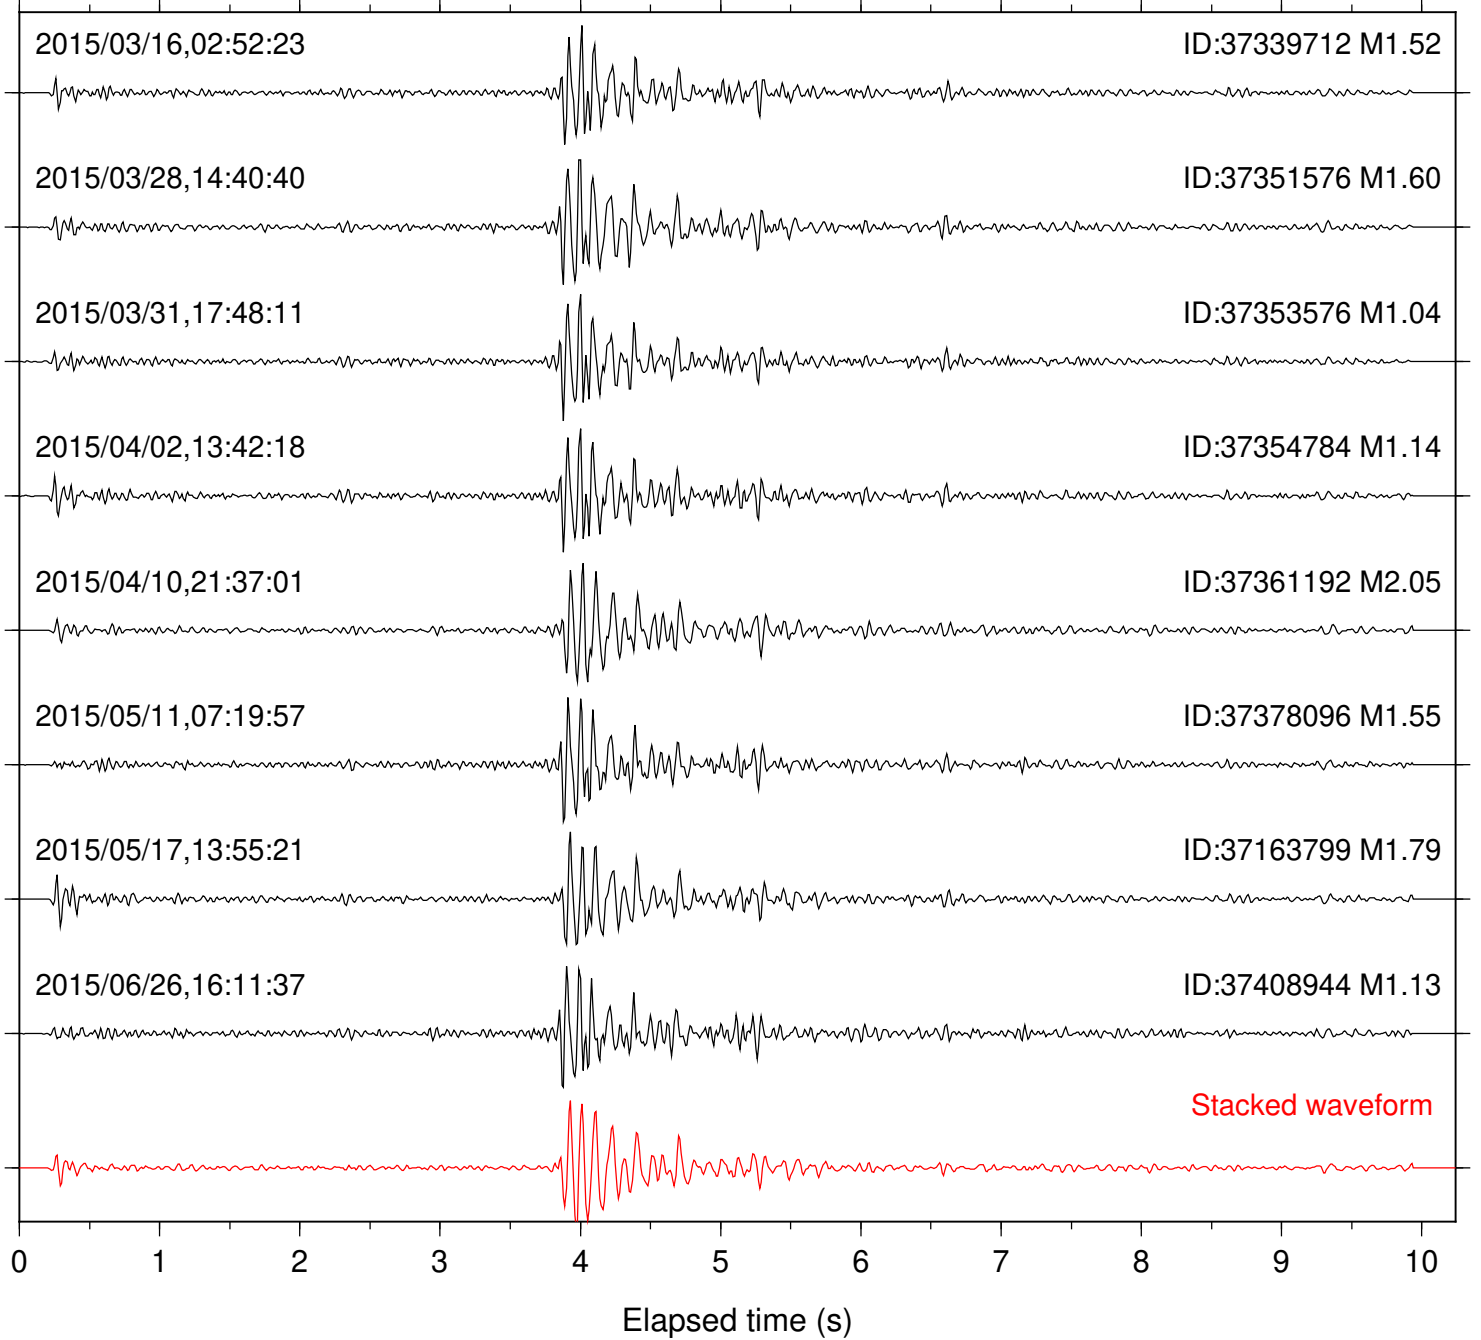

Station: HMT2 Com: HHZ

Focal depth: 6.49 km

Station: PFO Com: HHZ

Focal depth: 6.49 km

Station: PLM Com: HHZ

Focal depth: 6.49 km

Station: B081 Com: EHZ

Focal depth: 7.92 km