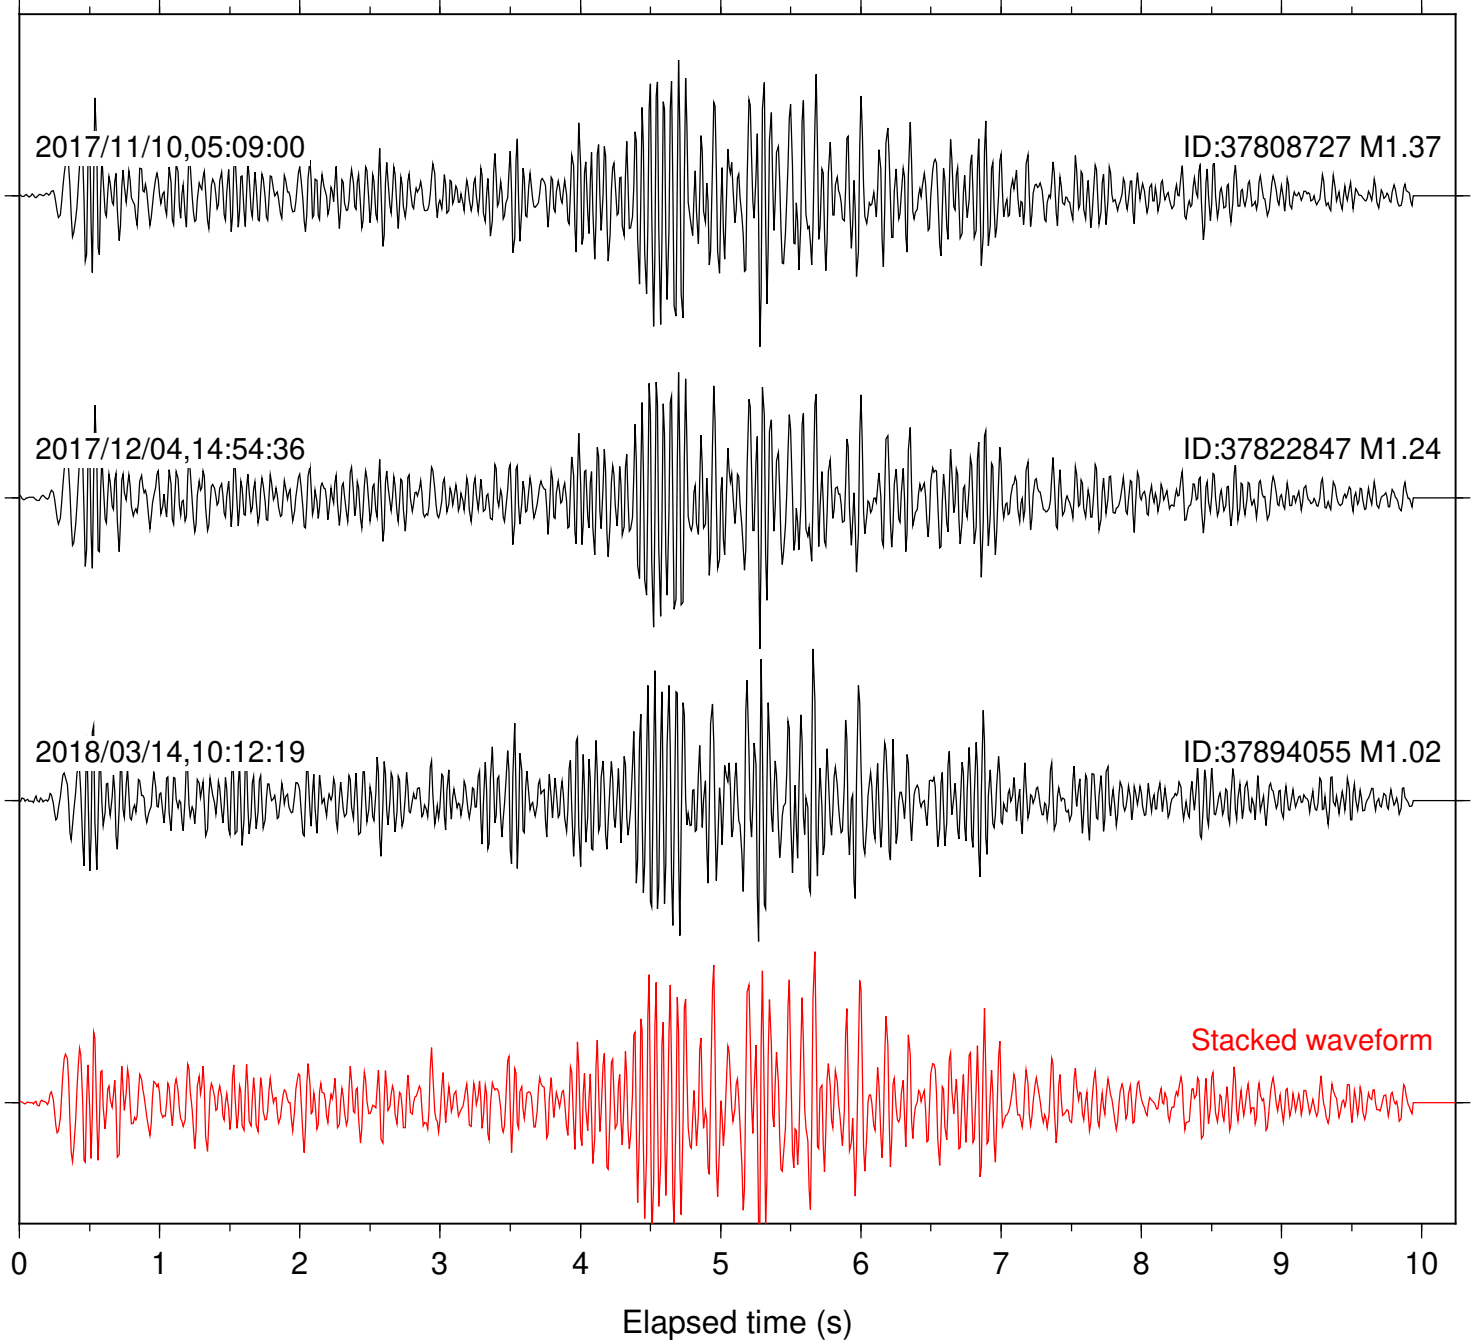

Station: LVA2 Com: HHZ

Focal depth: 12.24 km