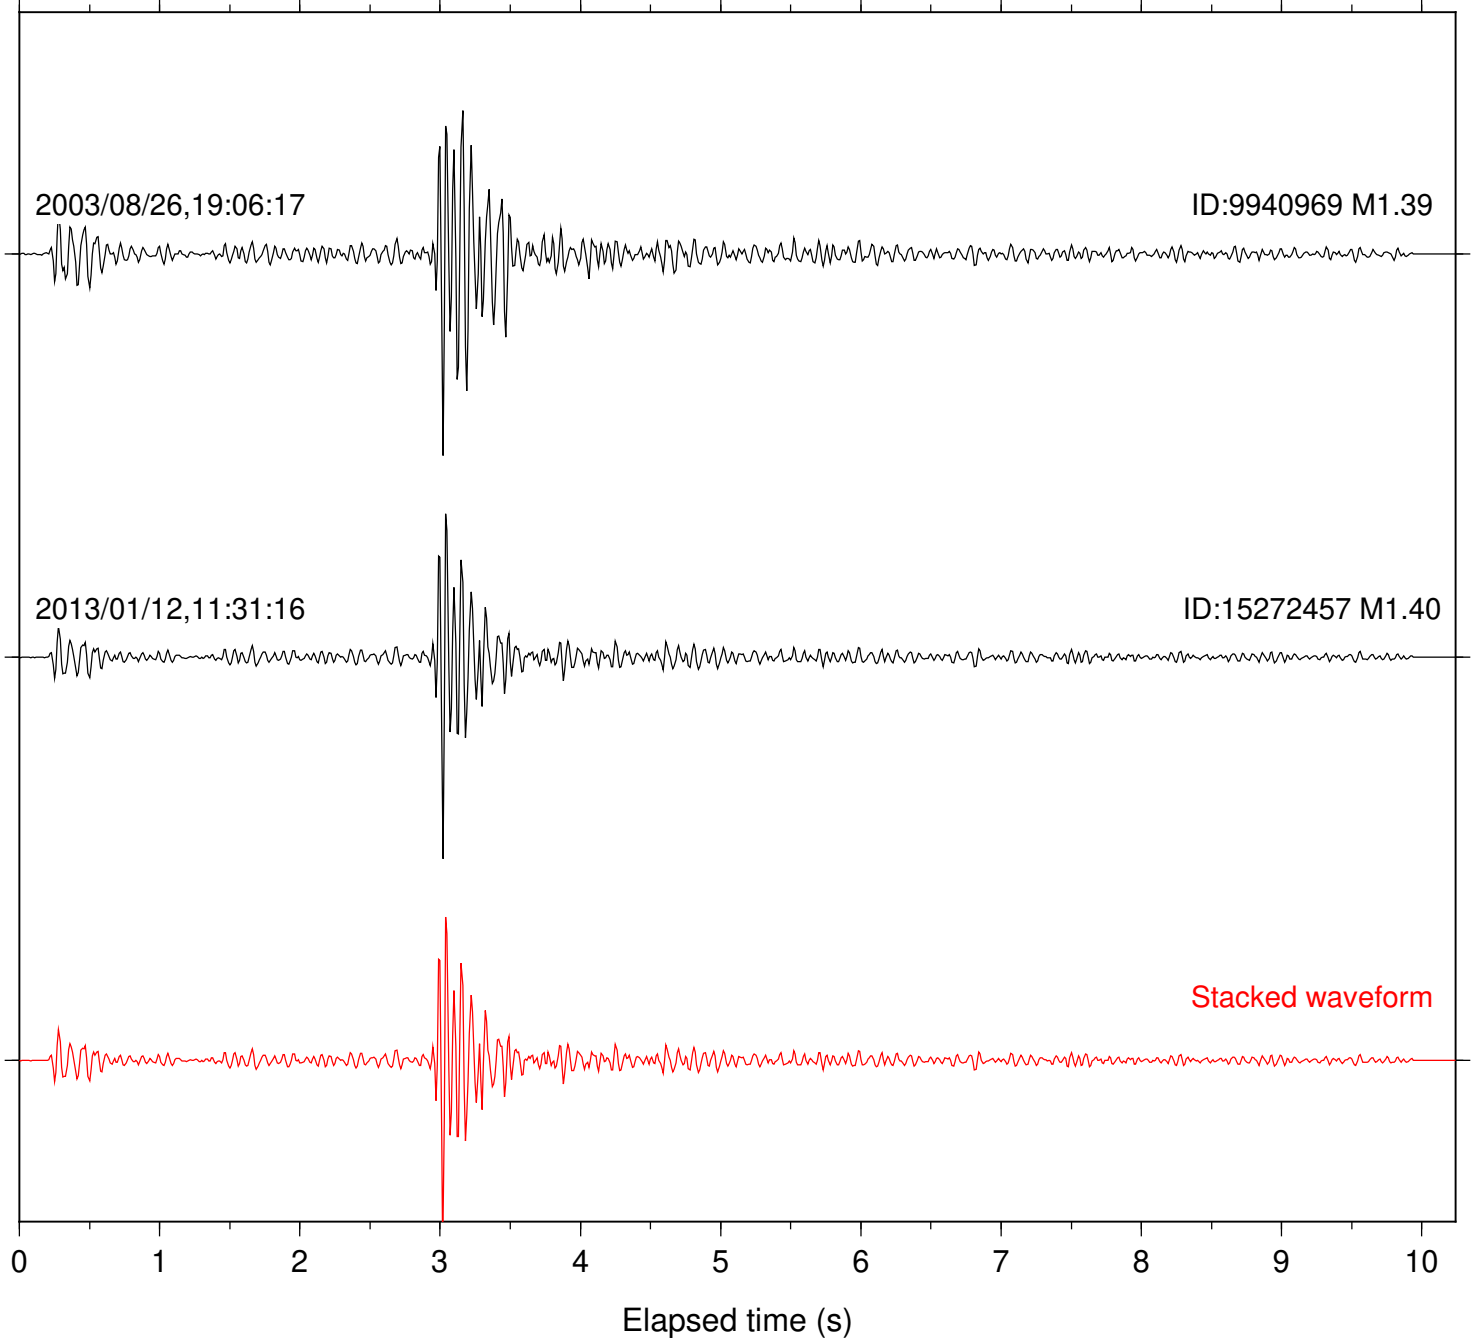

Station: KNW Com: HHZ

Focal depth: 15.60 km