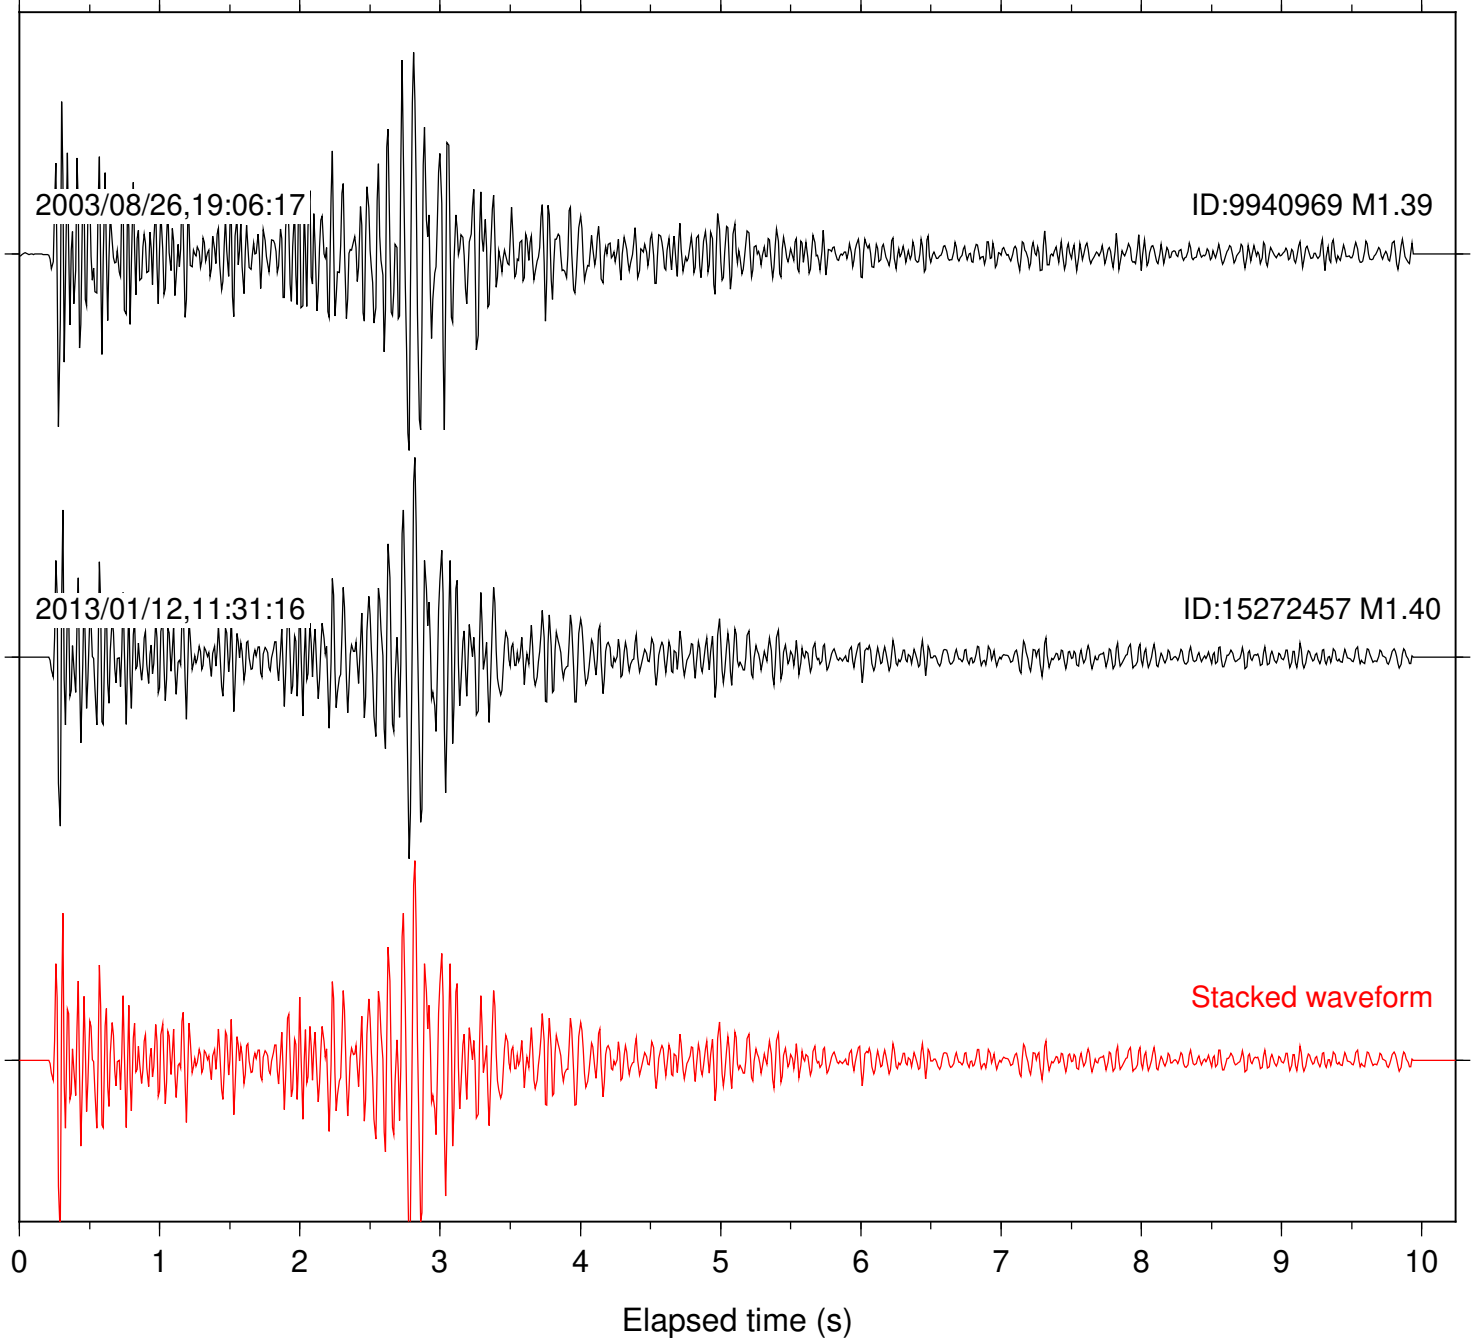

Station: CRY Com: HHZ

Focal depth: 15.60 km