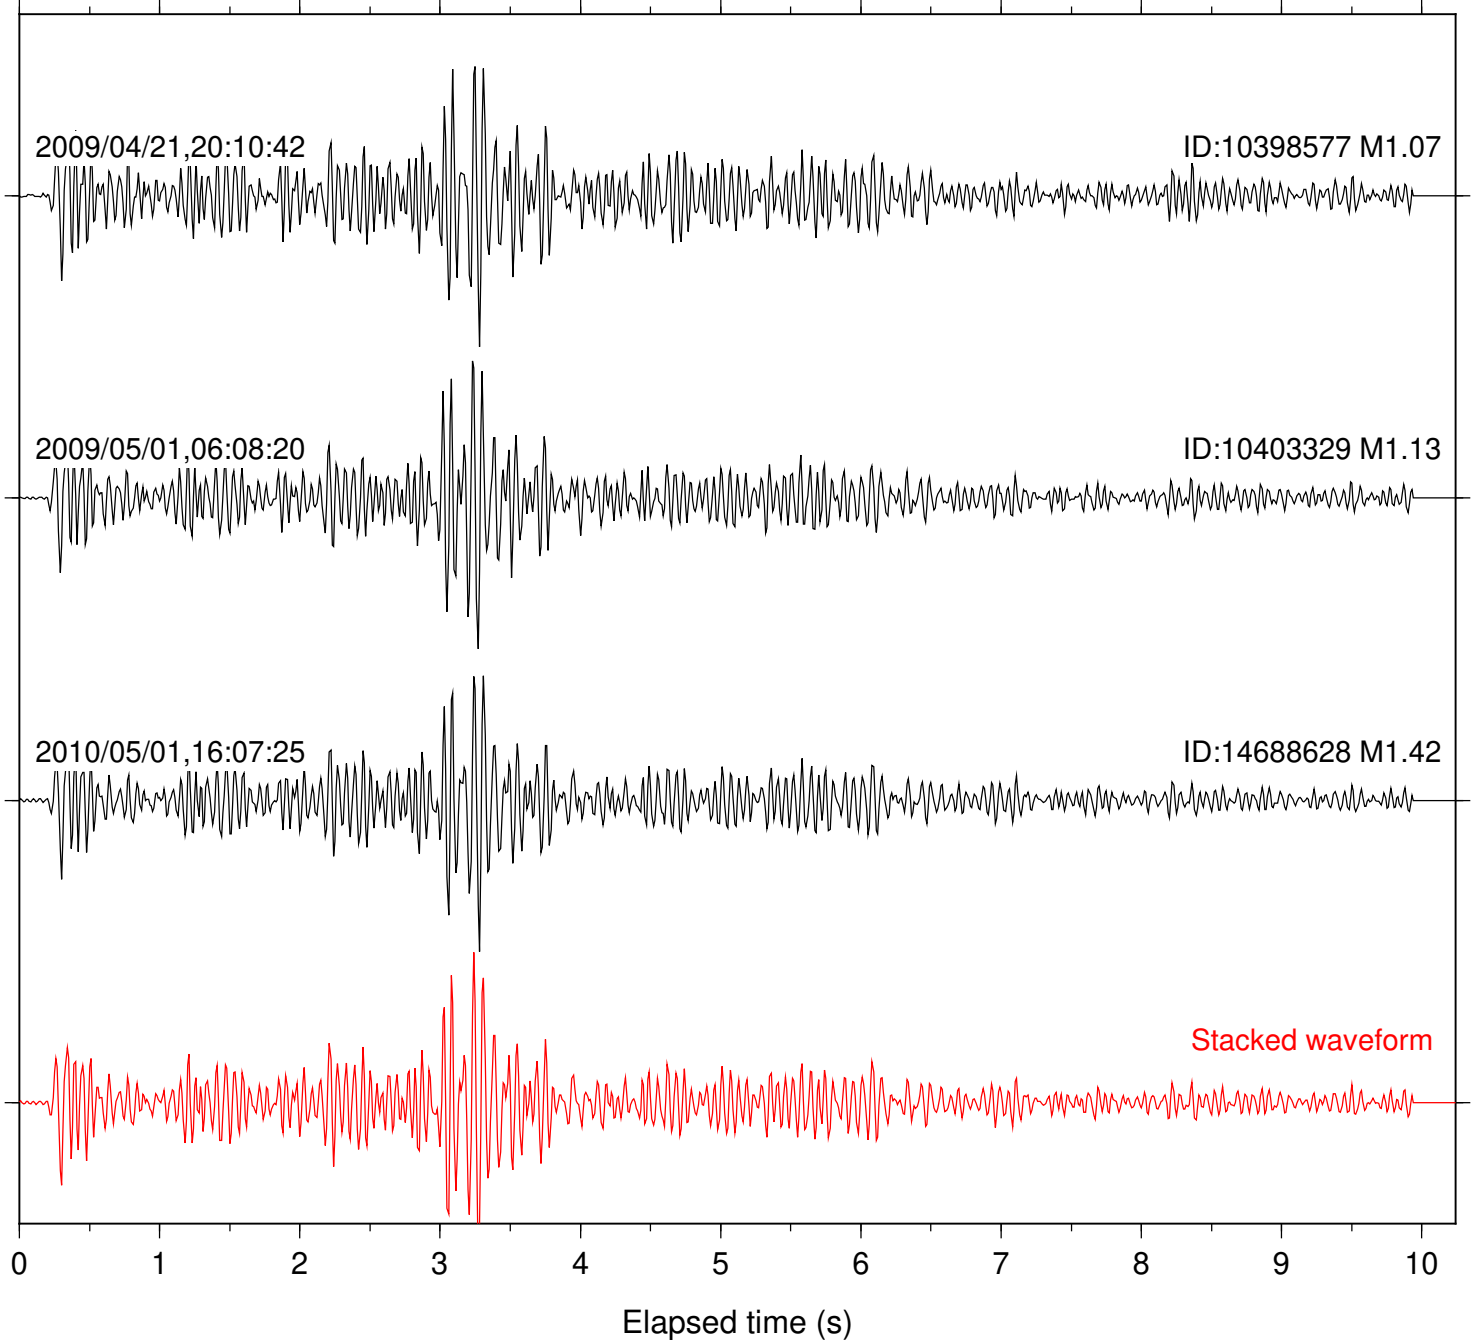

Station: PFO Com: HHZ

Focal depth: 9.99 km