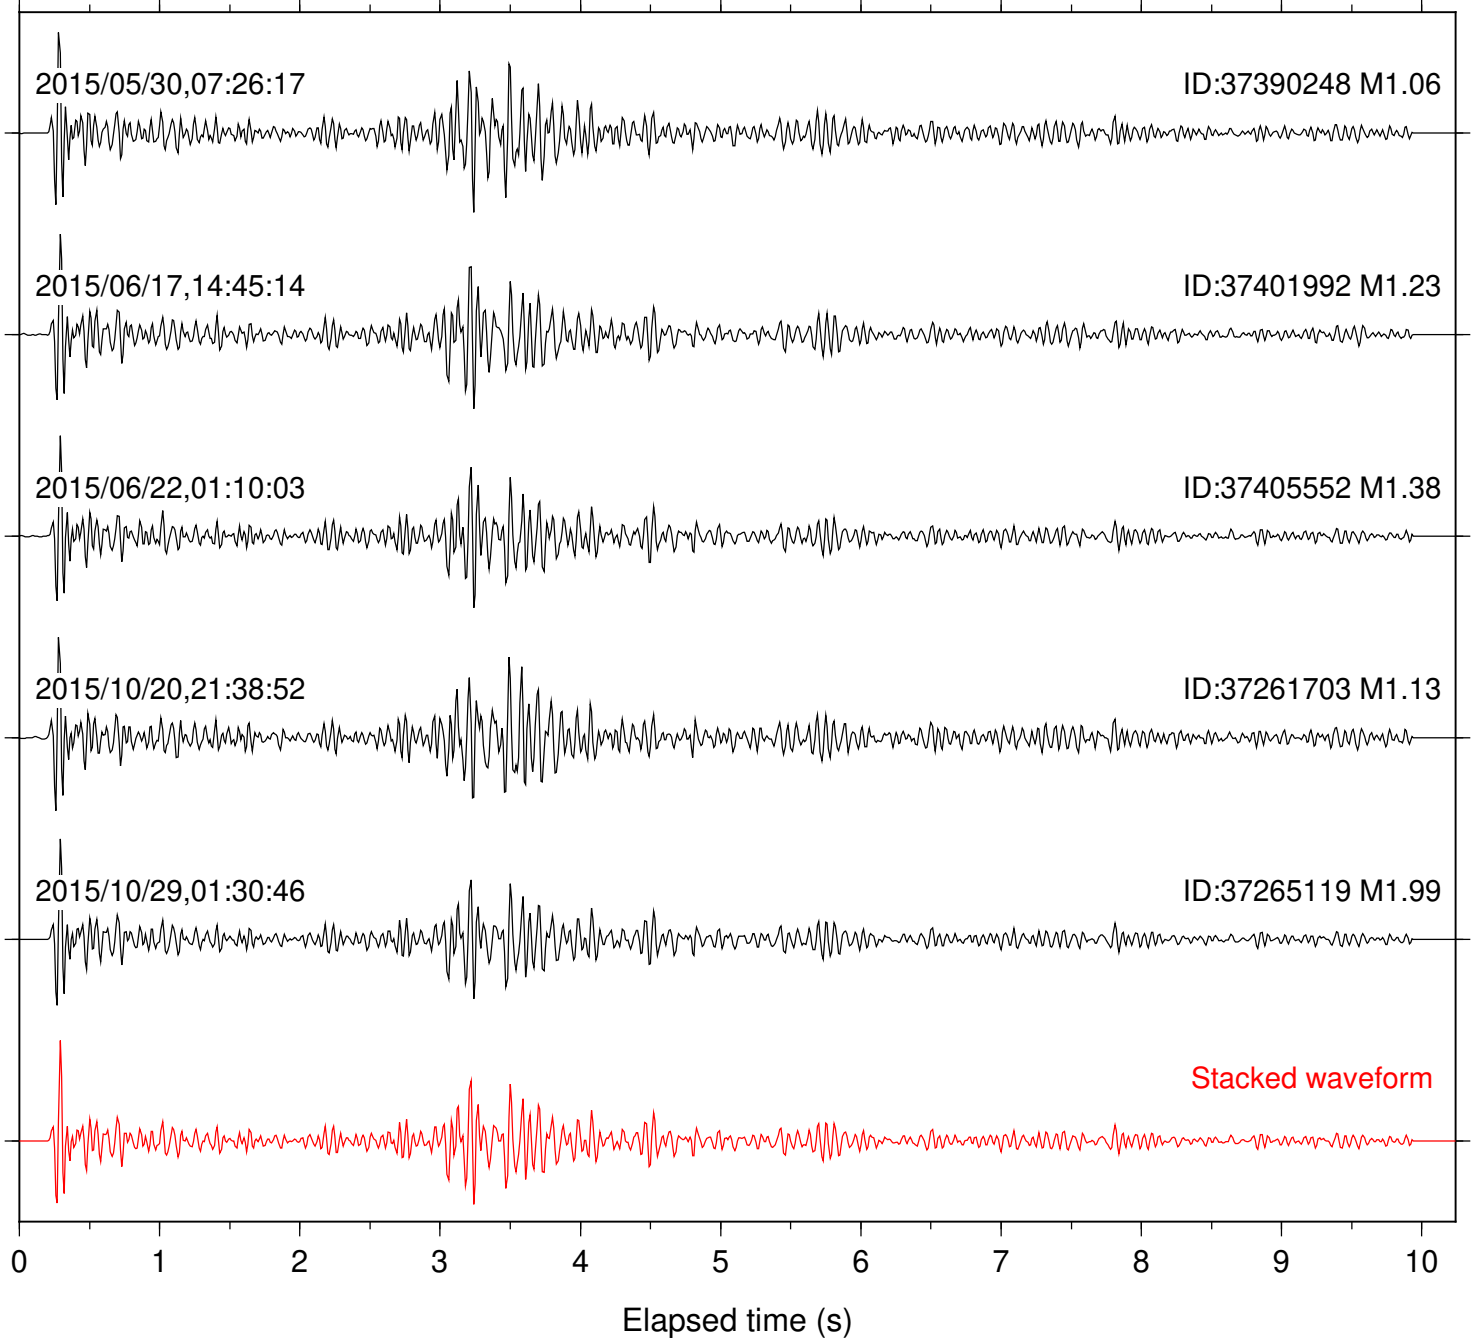

Focal depth: 8.61 km

Station: DNR Com: HHZ

Focal depth: 8.61 km

Station: FRD Com: HHZ

Focal depth: 8.61 km

Station: HMT2 Com: HHZ

Focal depth: 8.61 km

Station: KNW Com: HHZ