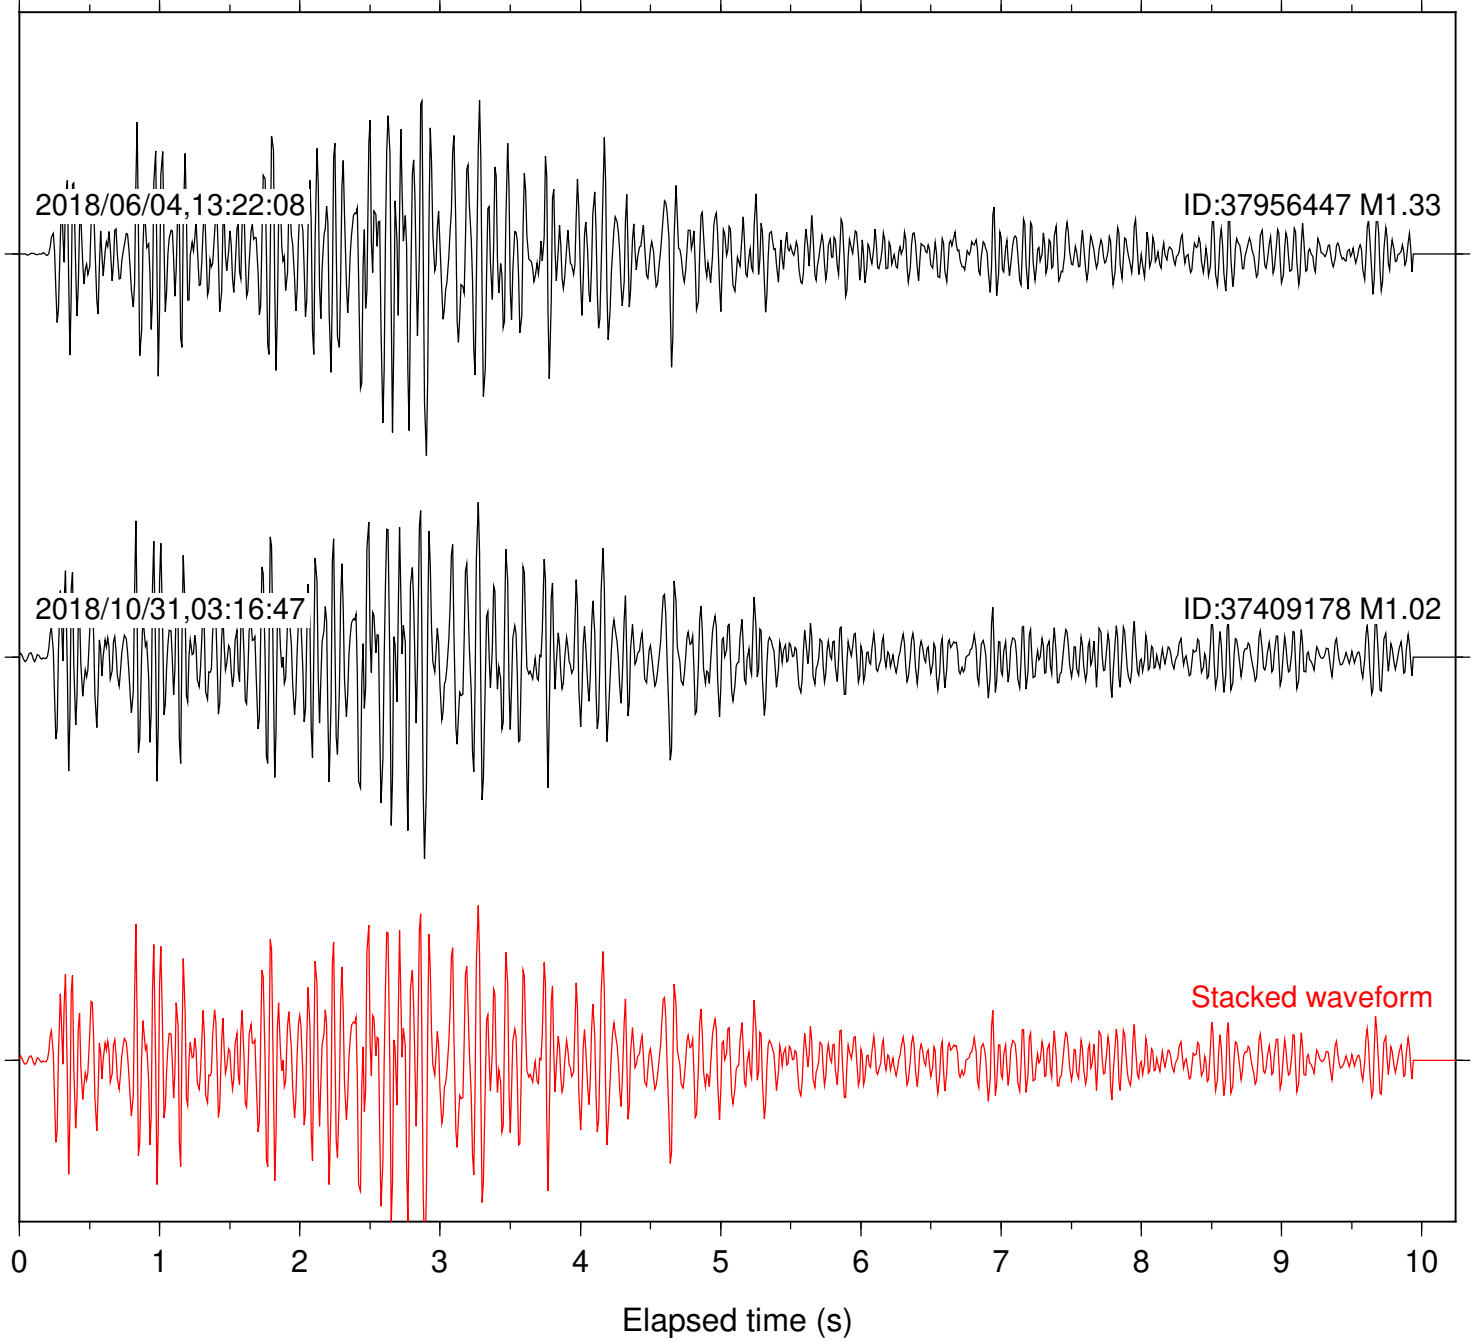

Station: B087 Com: EHZ

Focal depth: 4.77 km