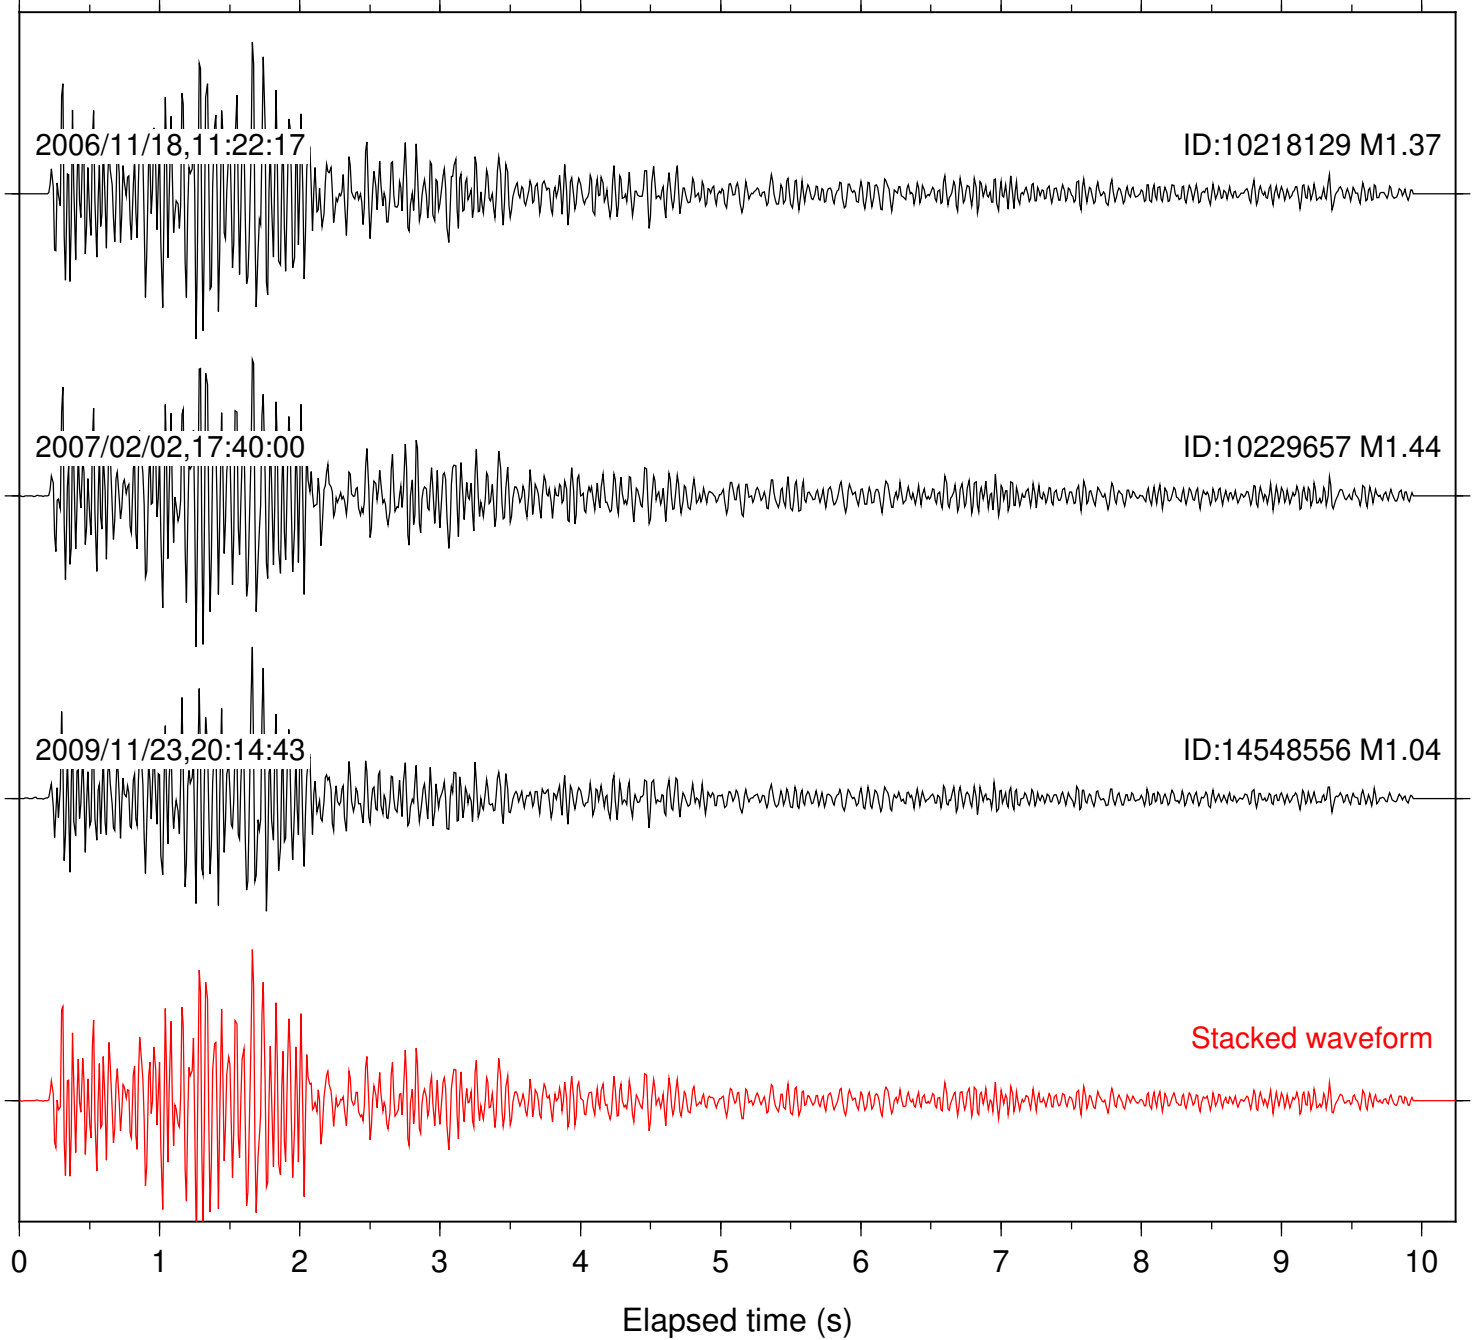

Focal depth: 8.73 km

Station: KNW Com: HHZ

Focal depth: 8.73 km

Station: PFO Com: HHZ

Focal depth: 8.73 km

Station: PLM Com: HHZ

Focal depth: 8.72 km

Station: POB2 Com: HHZ