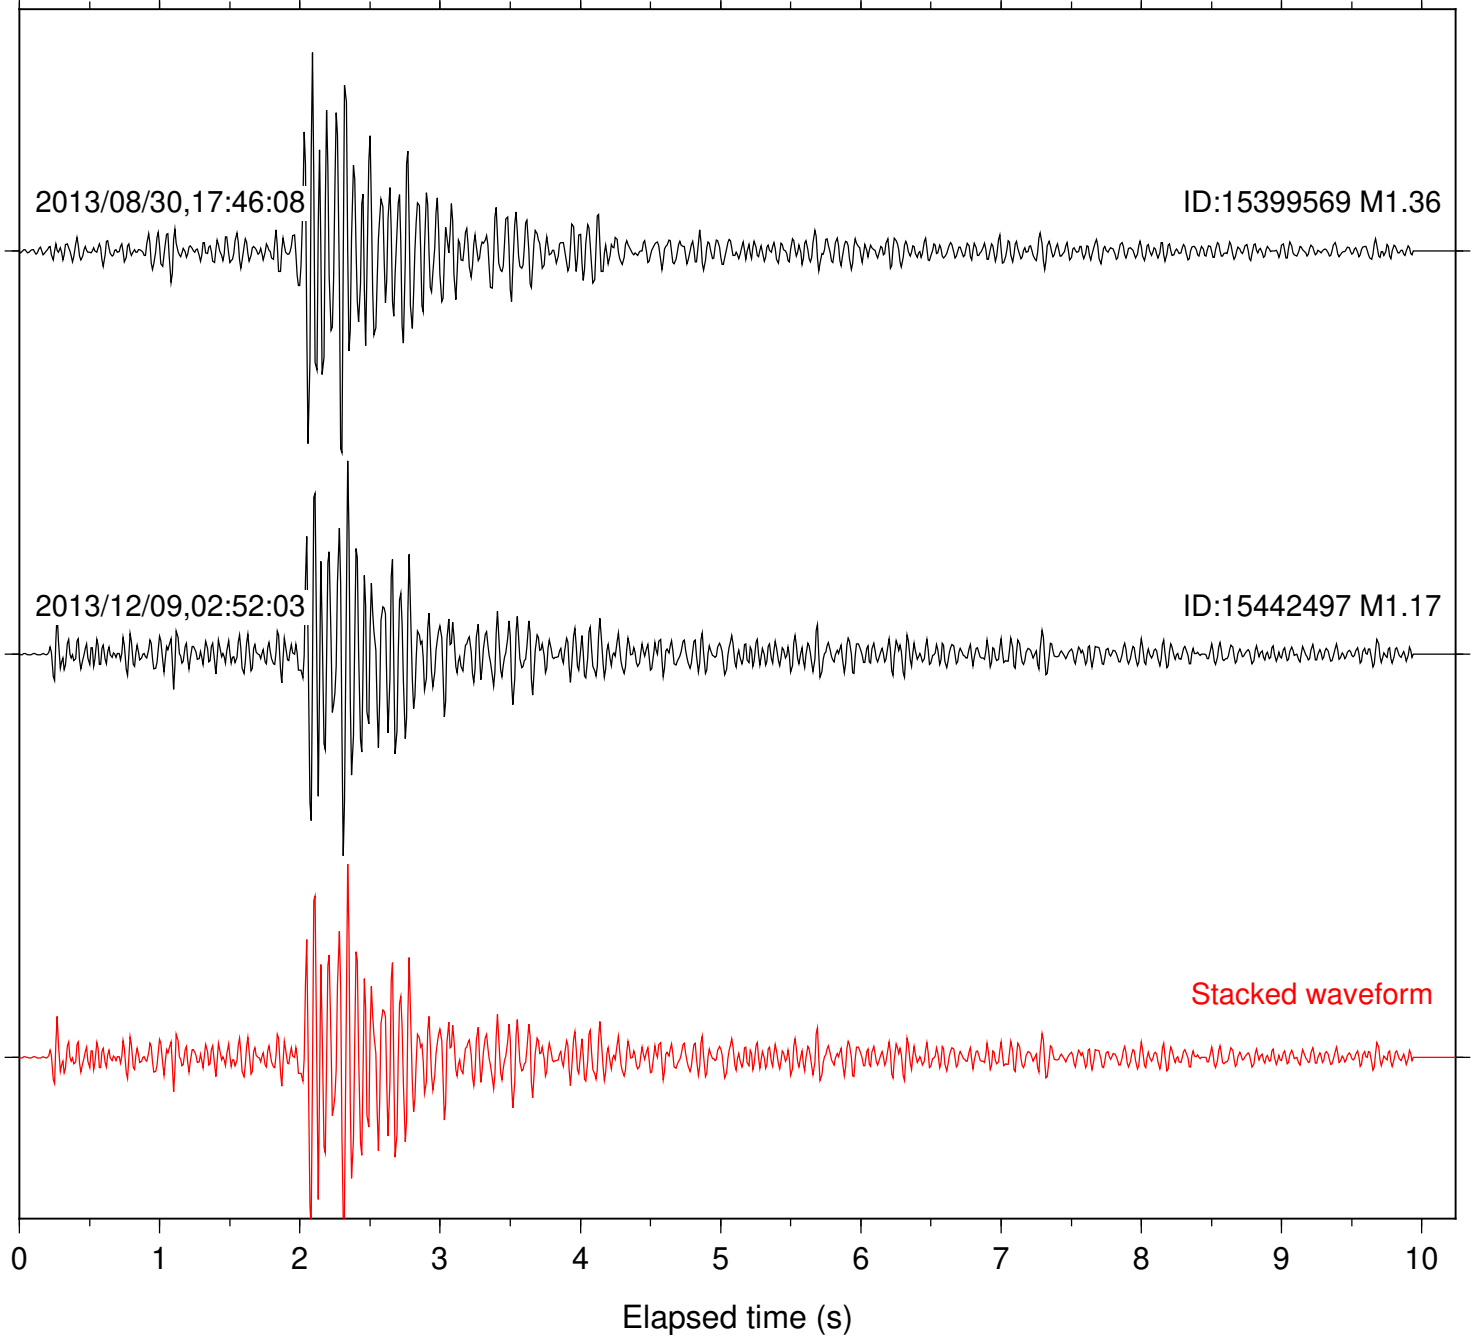

Station: RDM Com: HHZ

Focal depth: 13.15 km