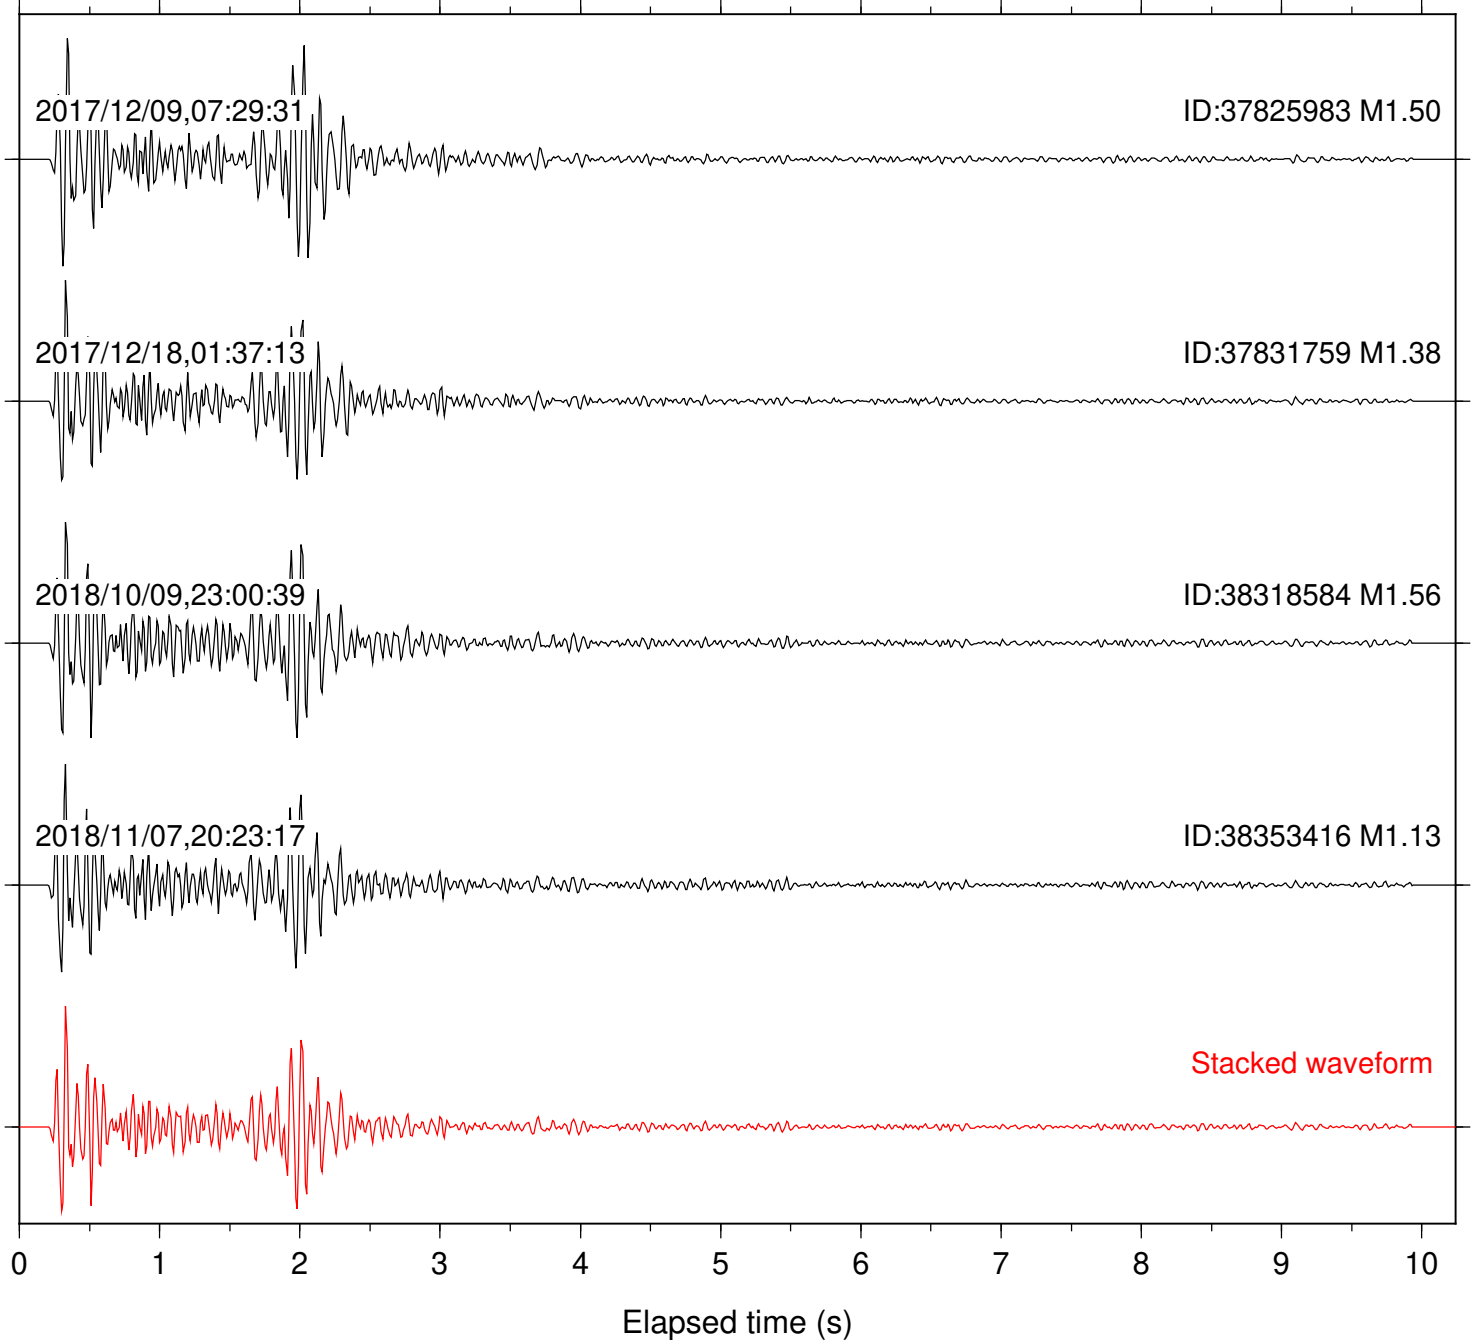

Station: CRY Com: HHZ

Focal depth: 6.83 km