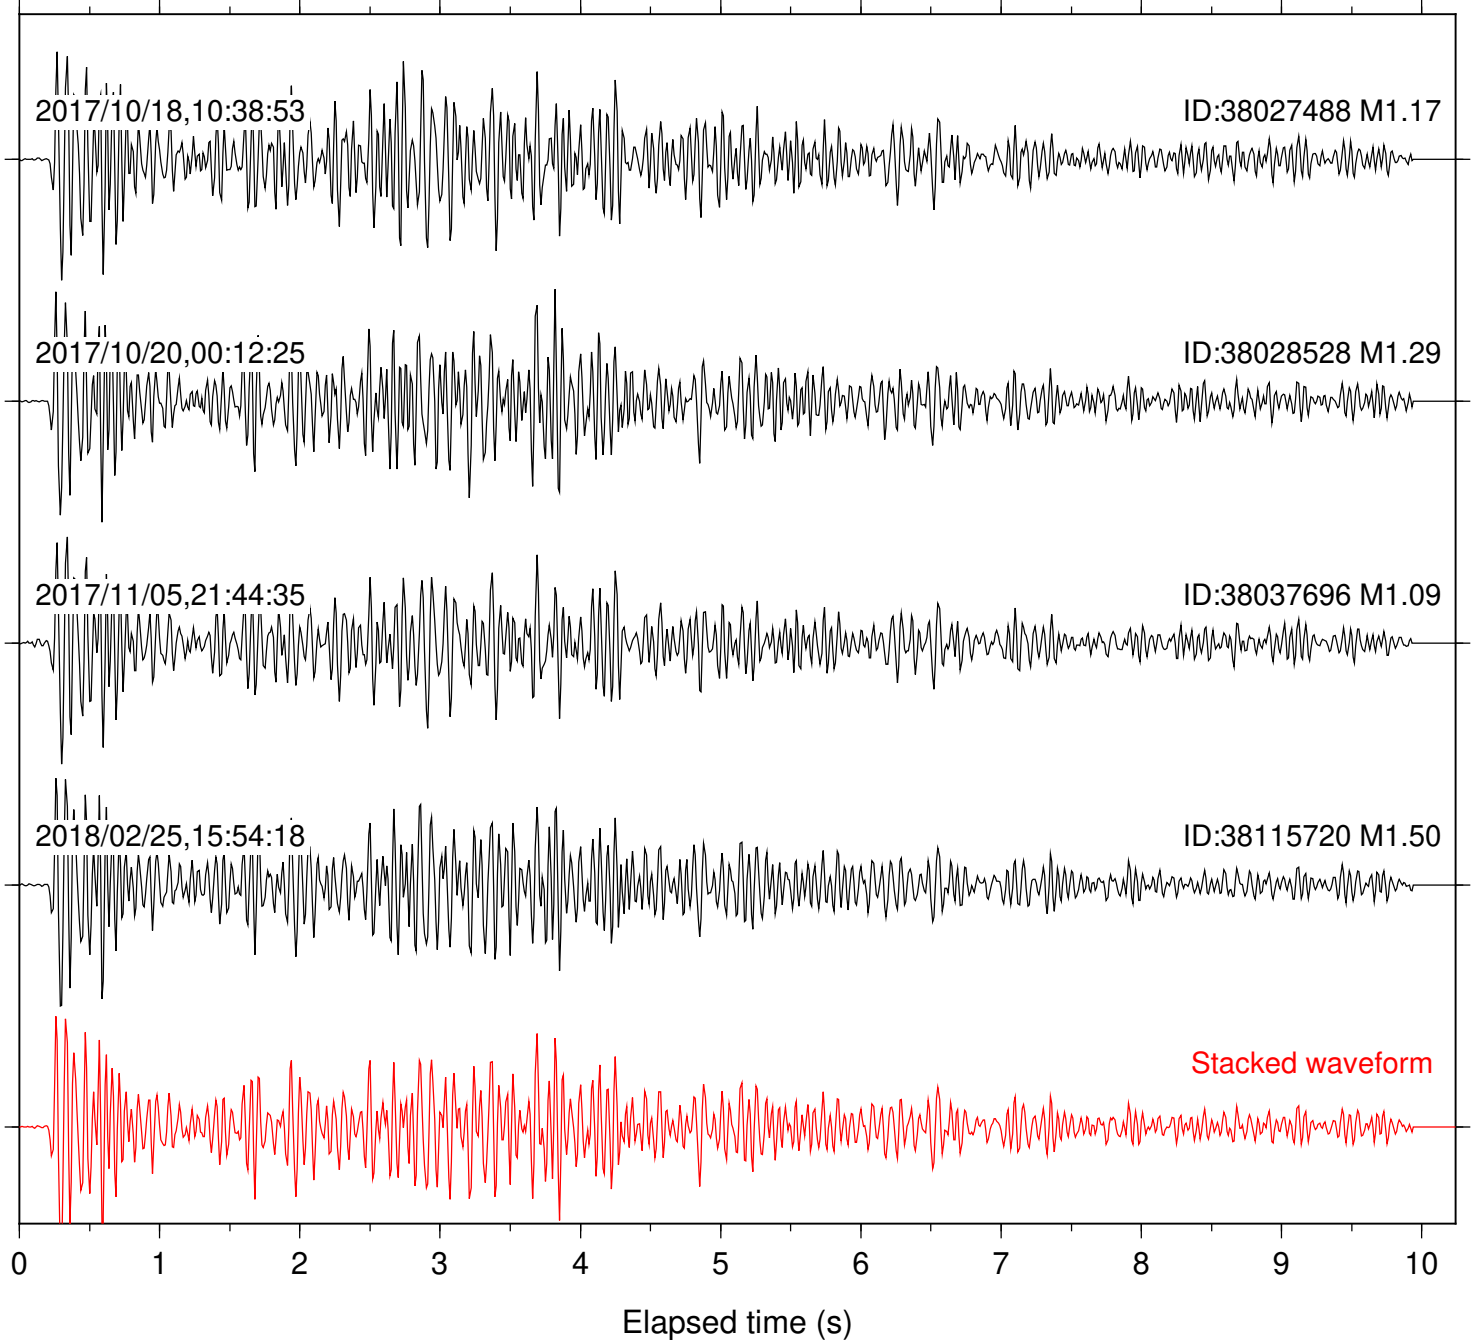

Station: PLM Com: HHZ

Focal depth: 5.43 km