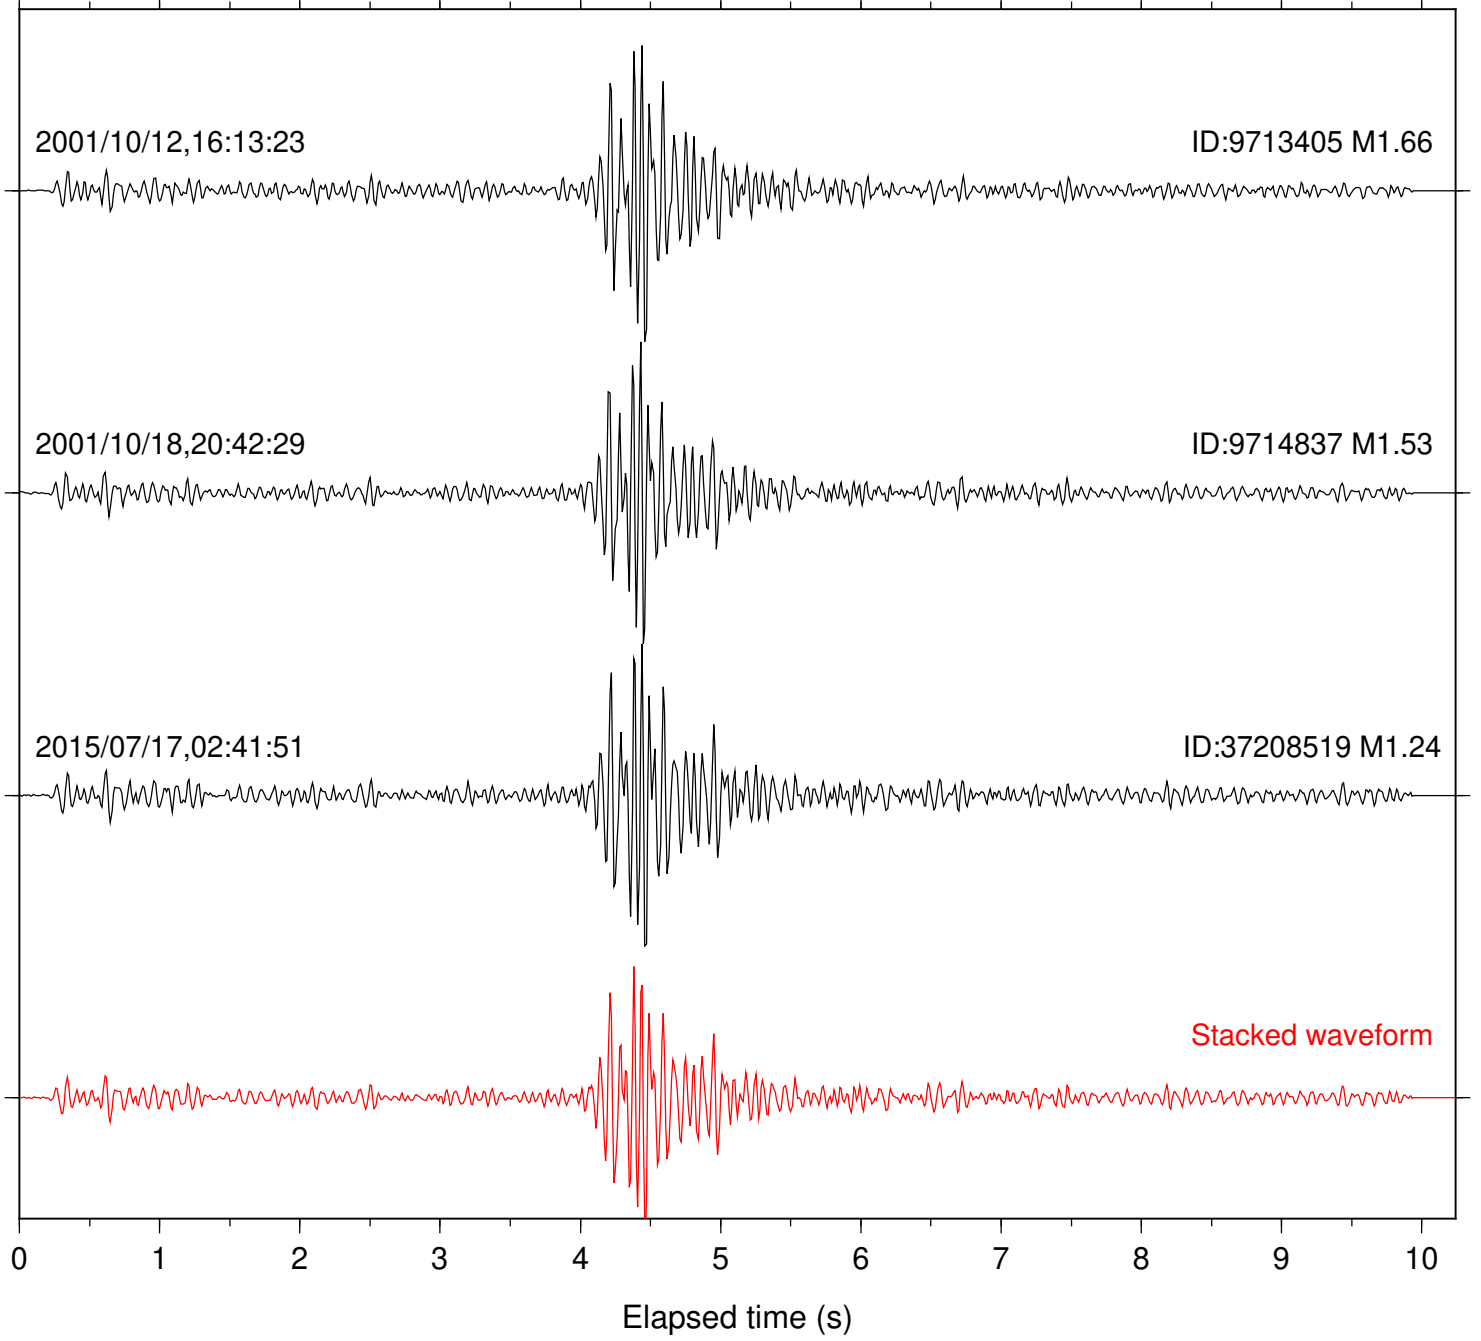

Station: KNW Com: HHZ

Focal depth: 12.14 km