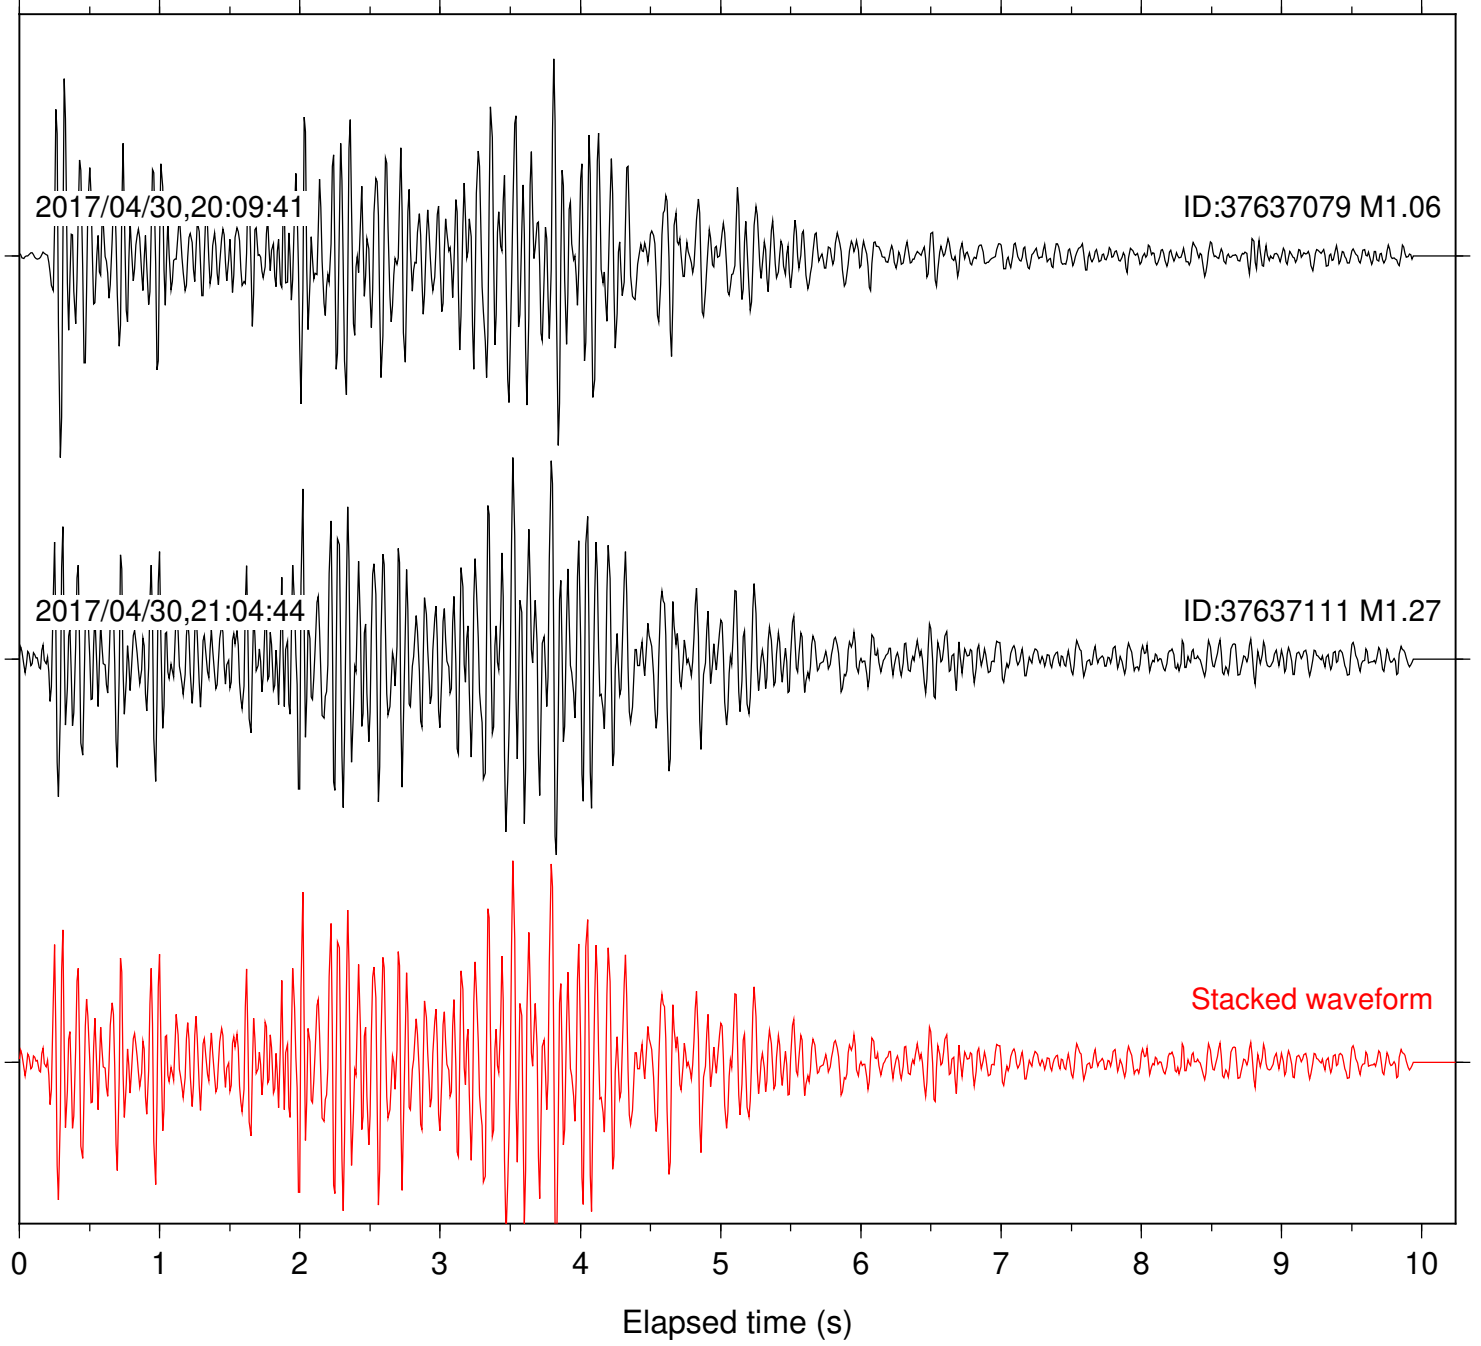

Station: DNR Com: HHZ

Focal depth: 6.08 km

Station: FRD Com: HHZ

Focal depth: 6.06 km

Station: KNW Com: HHZ

Focal depth: 6.08 km

Station: LVA2 Com: HHZ

Focal depth: 6.08 km