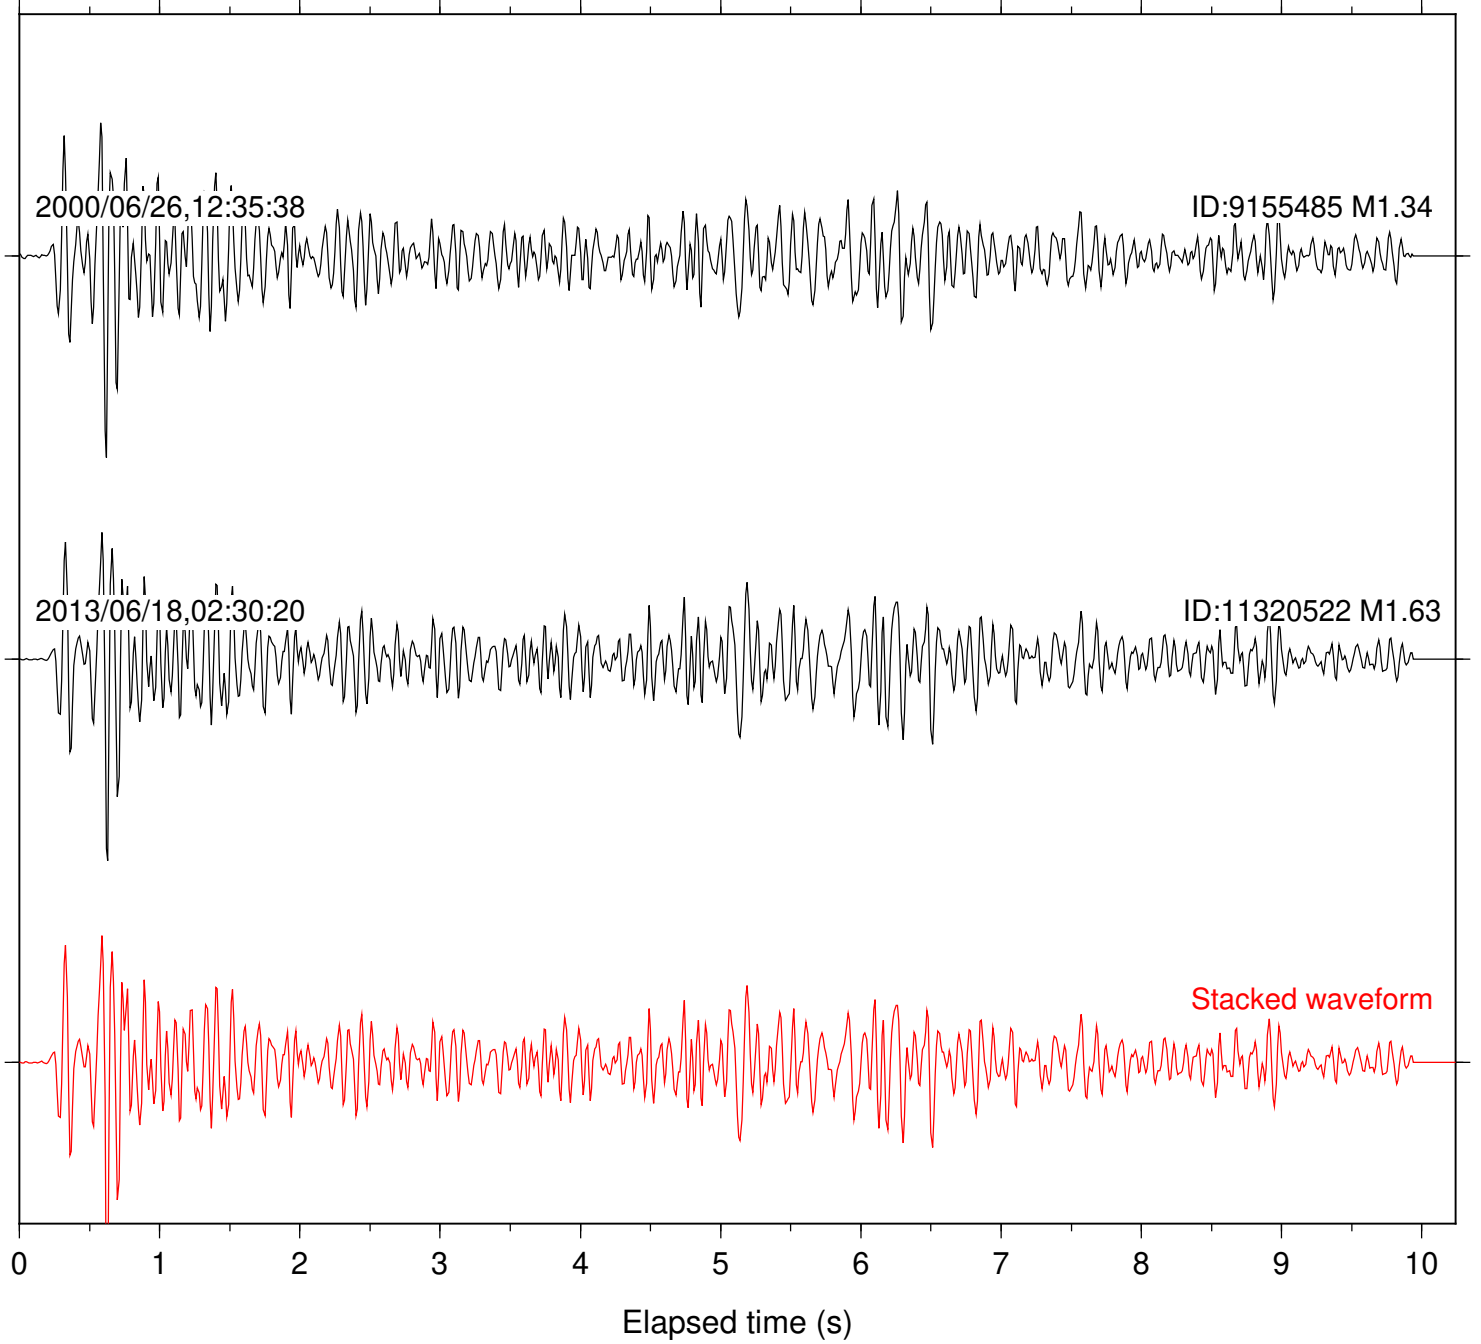

2000/06/26,12:35:32

ID:9155485 M1.34

2013/06/18,02:30:20

ID:11320522 M1.63

Stacked waveform

0 1 2 3 4 5 6 7 8 9 10  
Elapsed time (s)

Station: SND Com: HHZ

Focal depth: 3.75 km