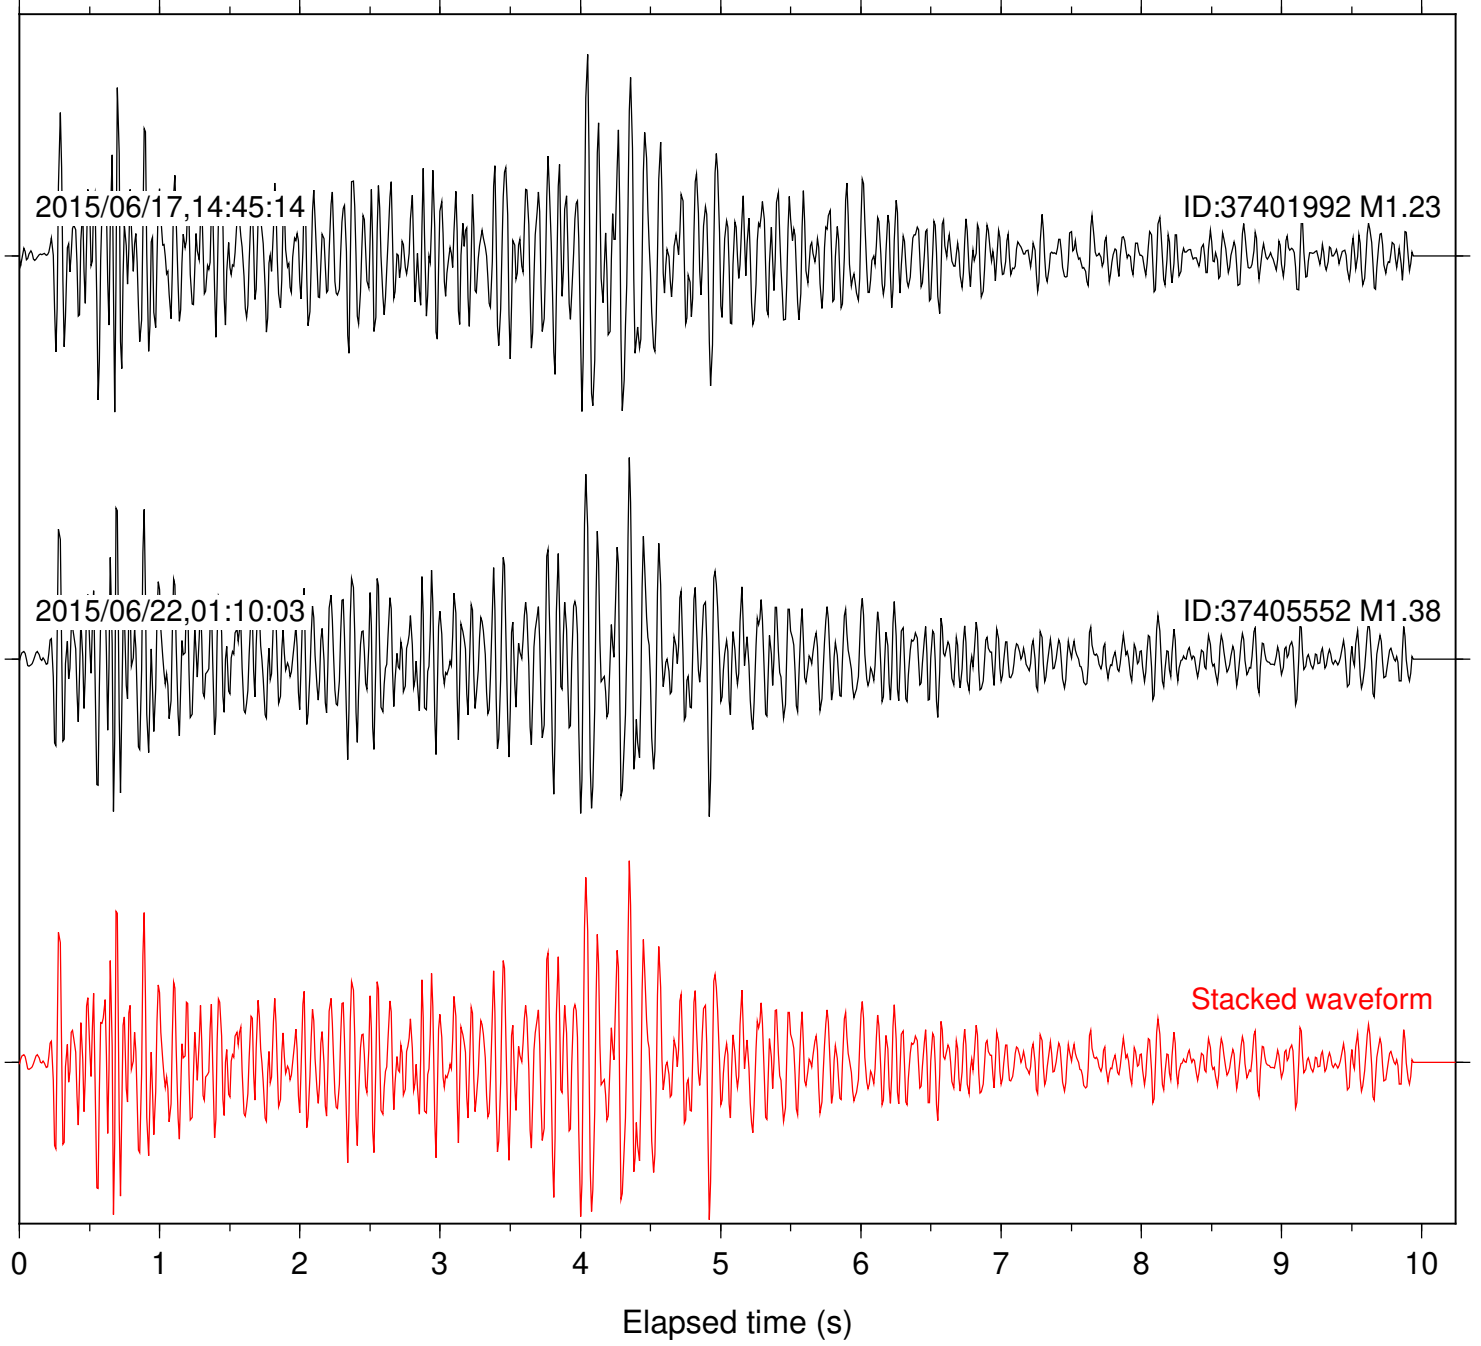

Focal depth: 8.61 km

Station: DNR Com: HHZ

Focal depth: 8.61 km

Station: FRD Com: HHZ

Focal depth: 8.61 km

Station: HMT2 Com: HHZ

Focal depth: 8.61 km

Station: KNW Com: HHZ