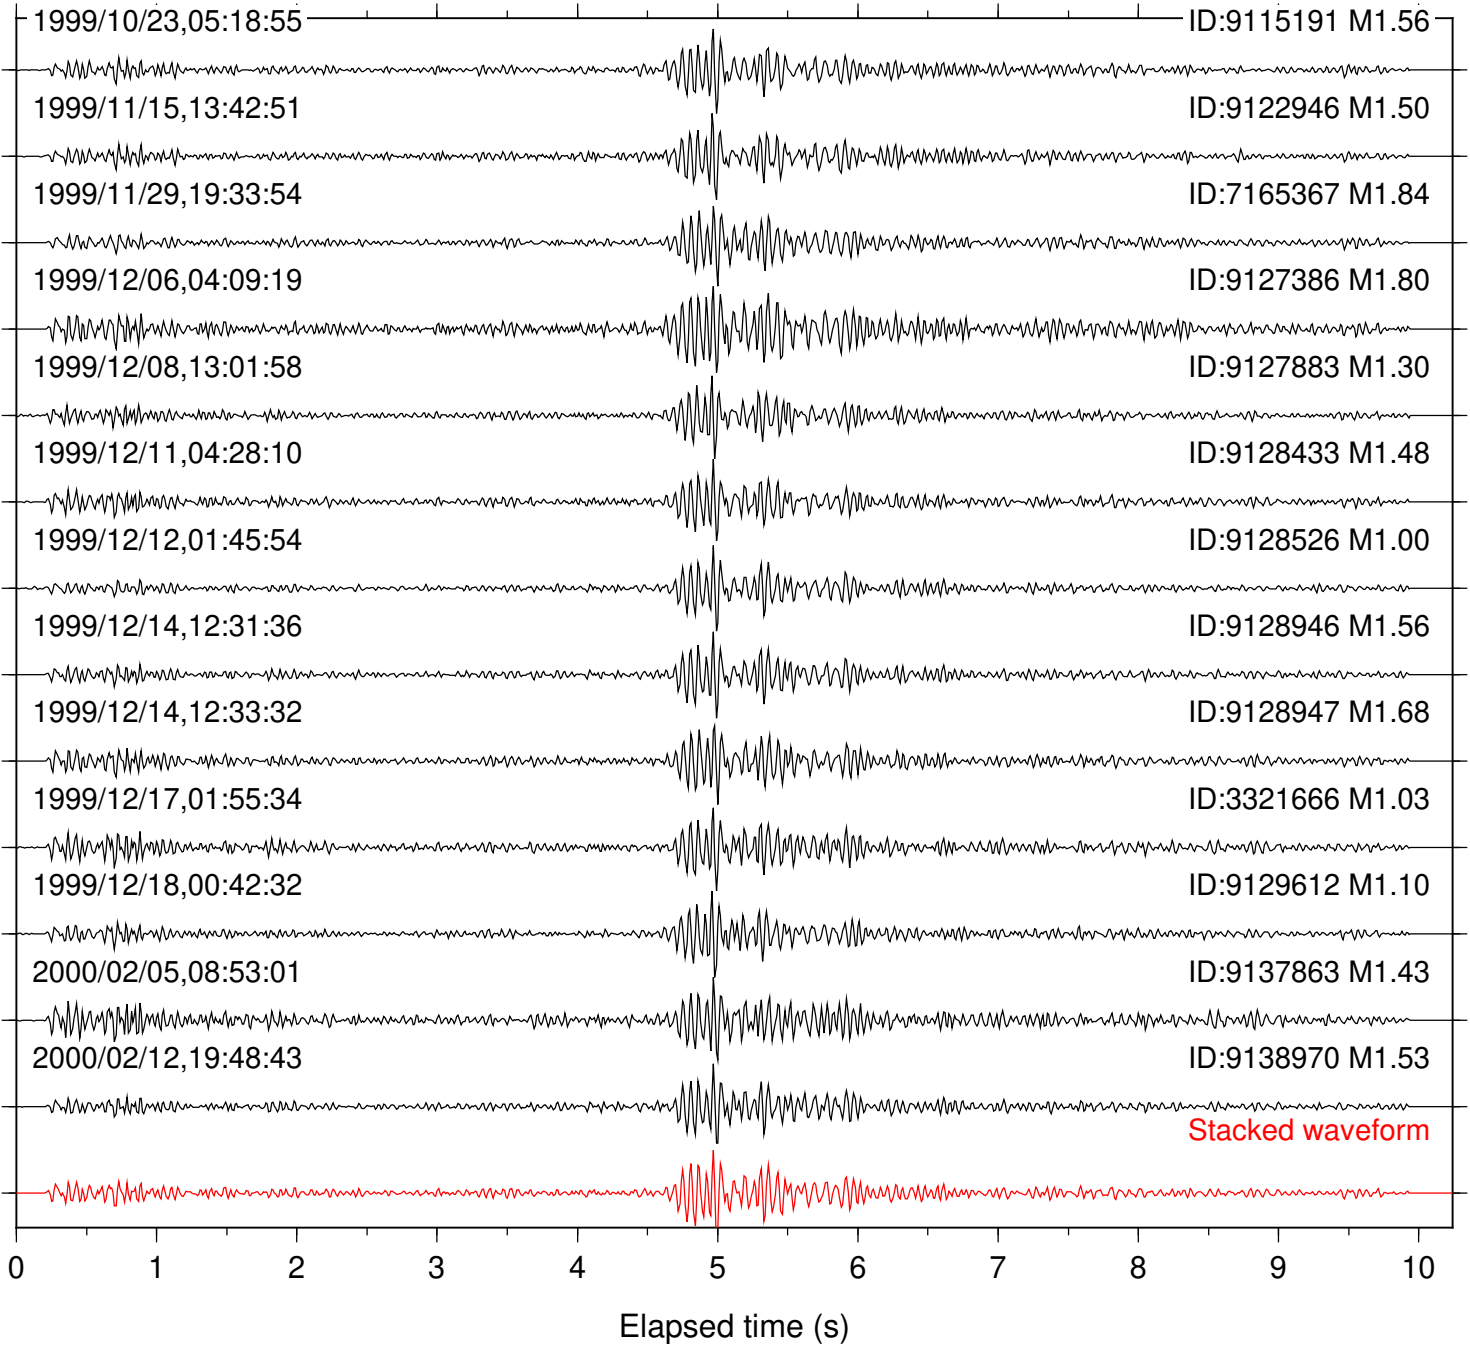

Station: WIN Com: EHZ

Focal depth: 8.45 km