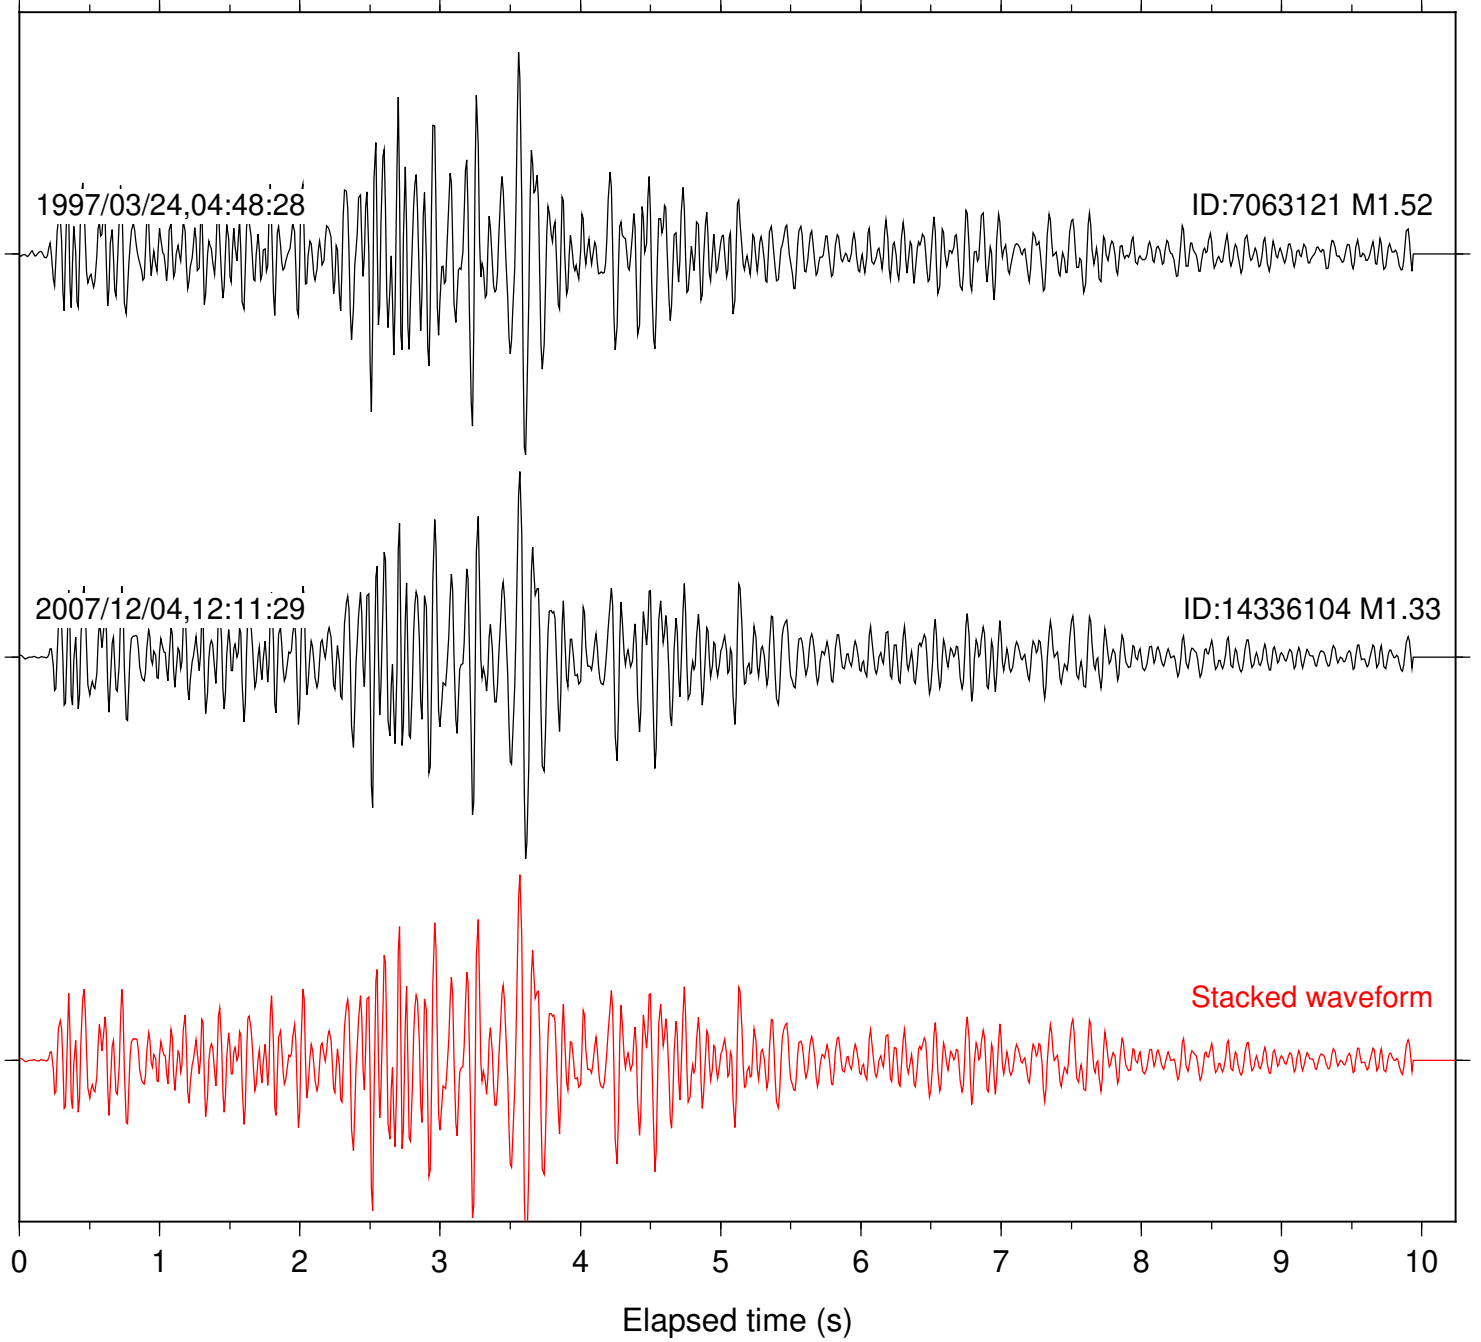

Station: LVA2 Com: HHZ

Focal depth: 15.02 km

Station: PFO Com: HHZ

Focal depth: 15.02 km

Station: PLM Com: HHZ

Focal depth: 15.02 km

Station: CRR Com: EHZ

Focal depth: 10.69 km