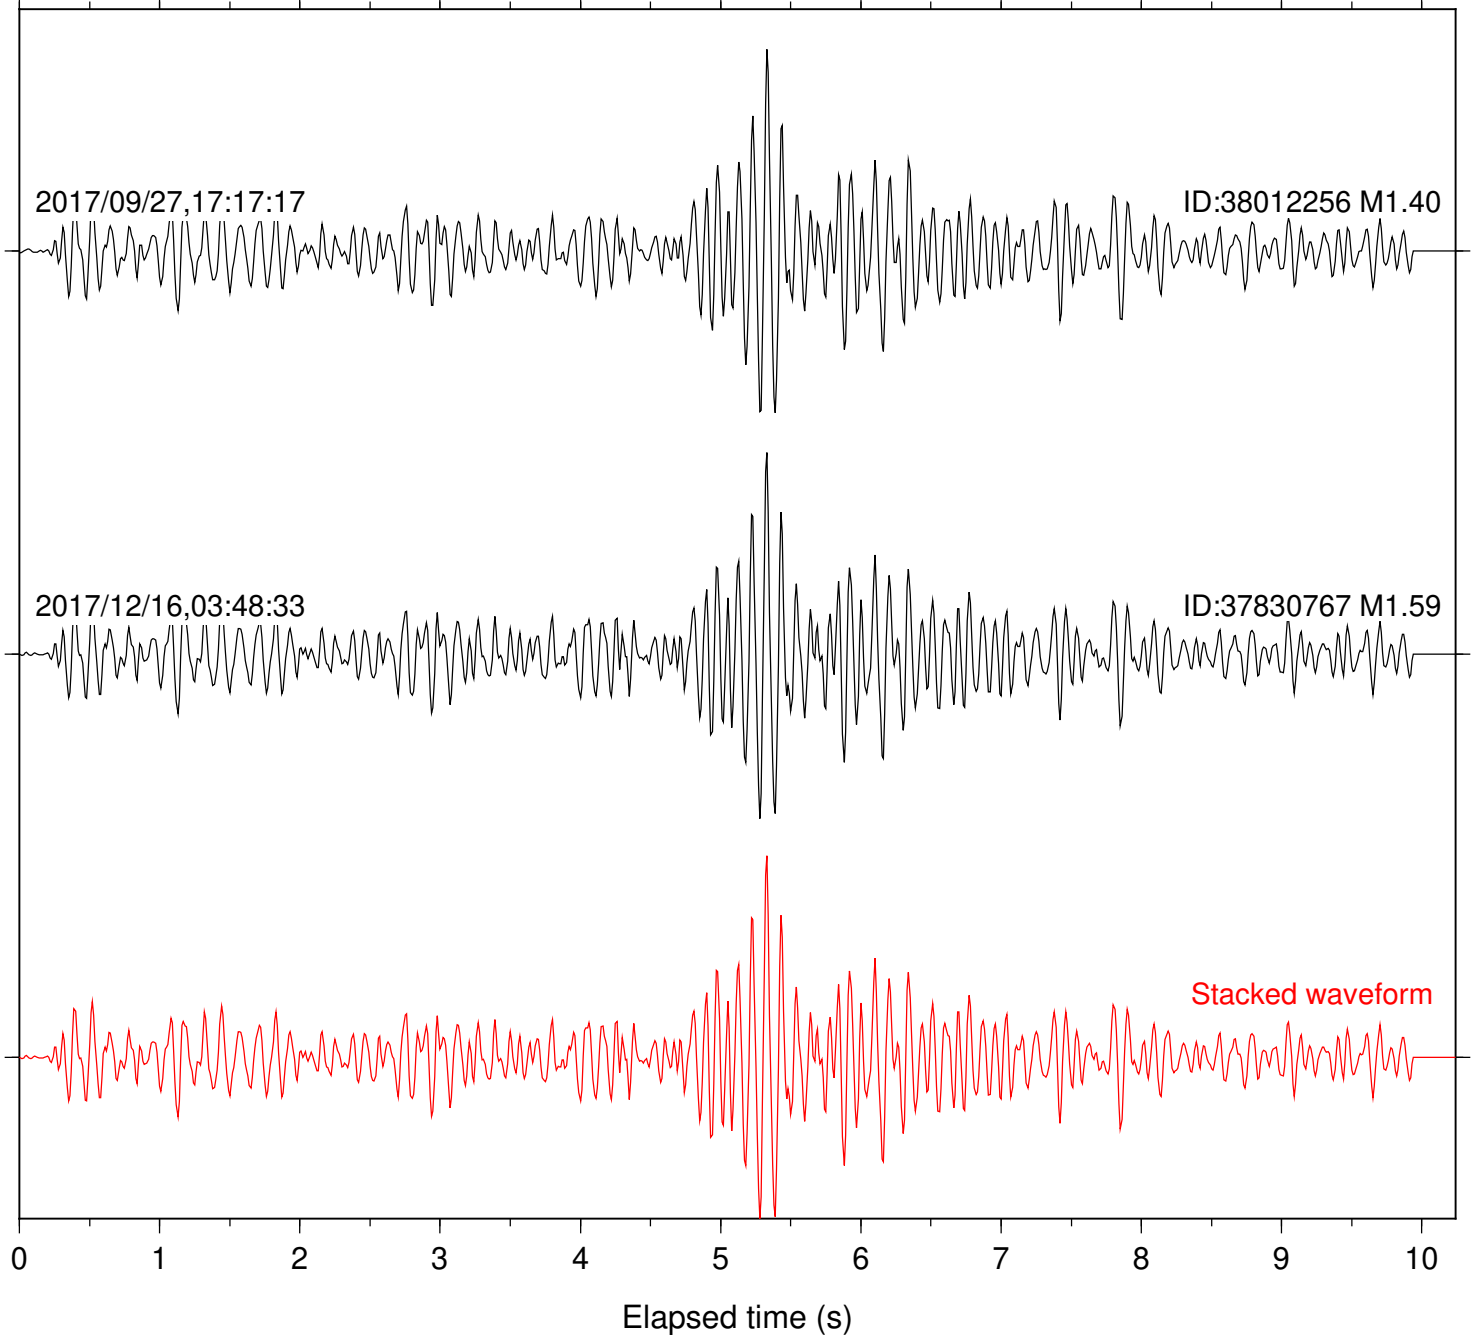

Station: MTG Com: HHZ

Focal depth: 6.65 km