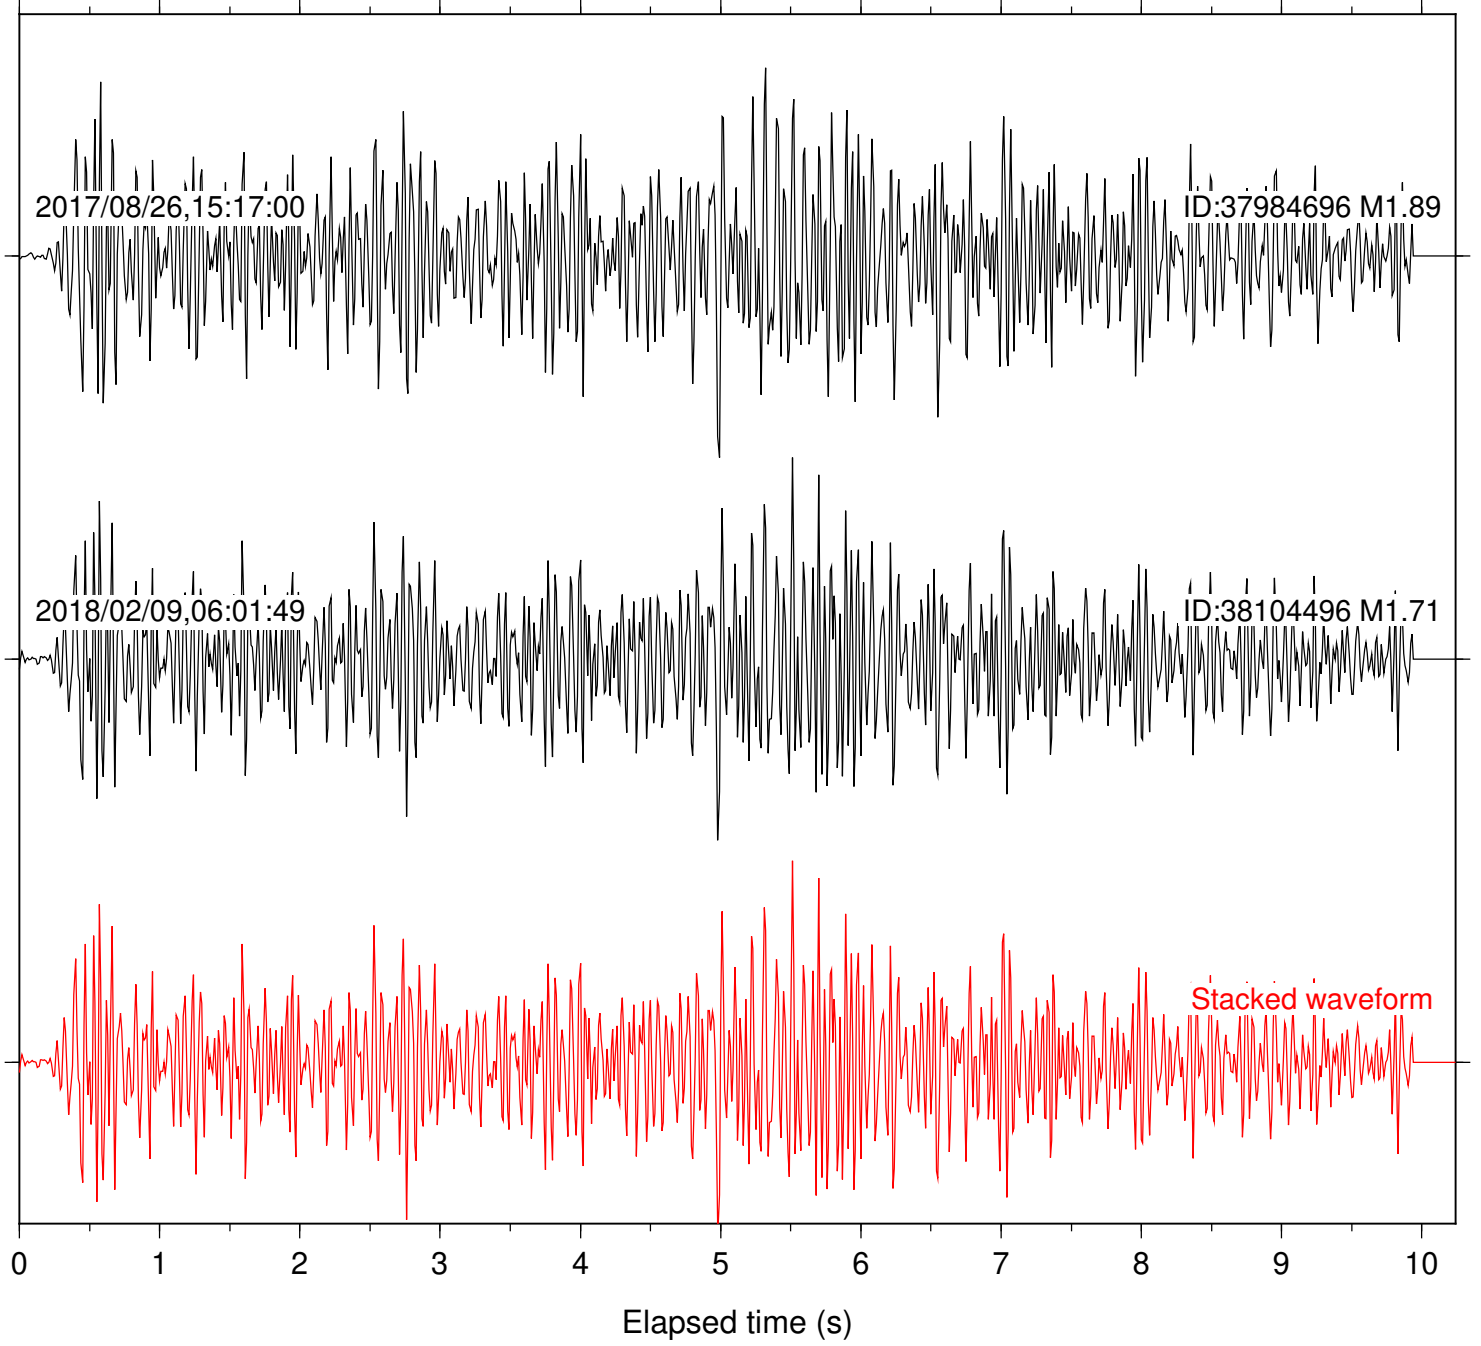

2018/02/09,06:01:49

ID:38104496 M1.71

Stacked waveform

0 1 2 3 4 5 6 7 8 9 10

Elapsed time (s)

Station: SMER Com: HHZ

Focal depth: 5.11 km

Station: SND Com: HHZ