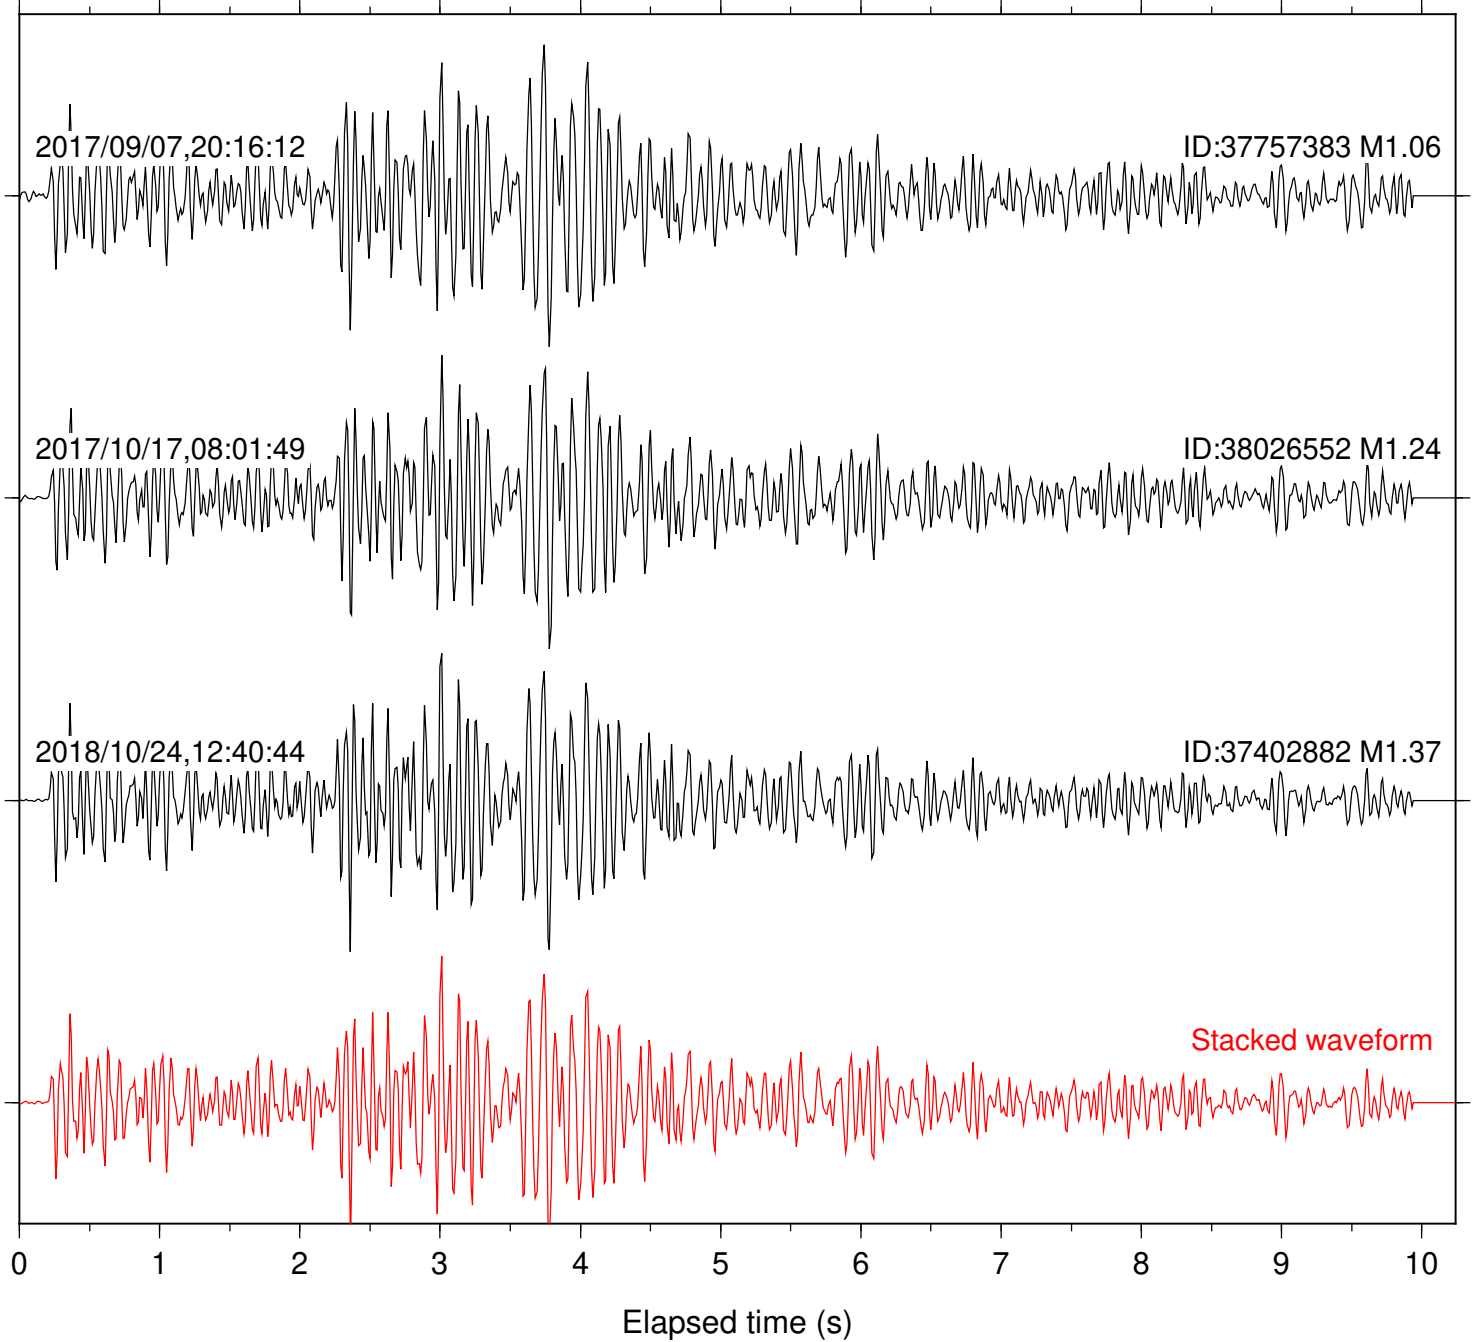

Station: B088 Com: EHZ

Focal depth: 5.09 km