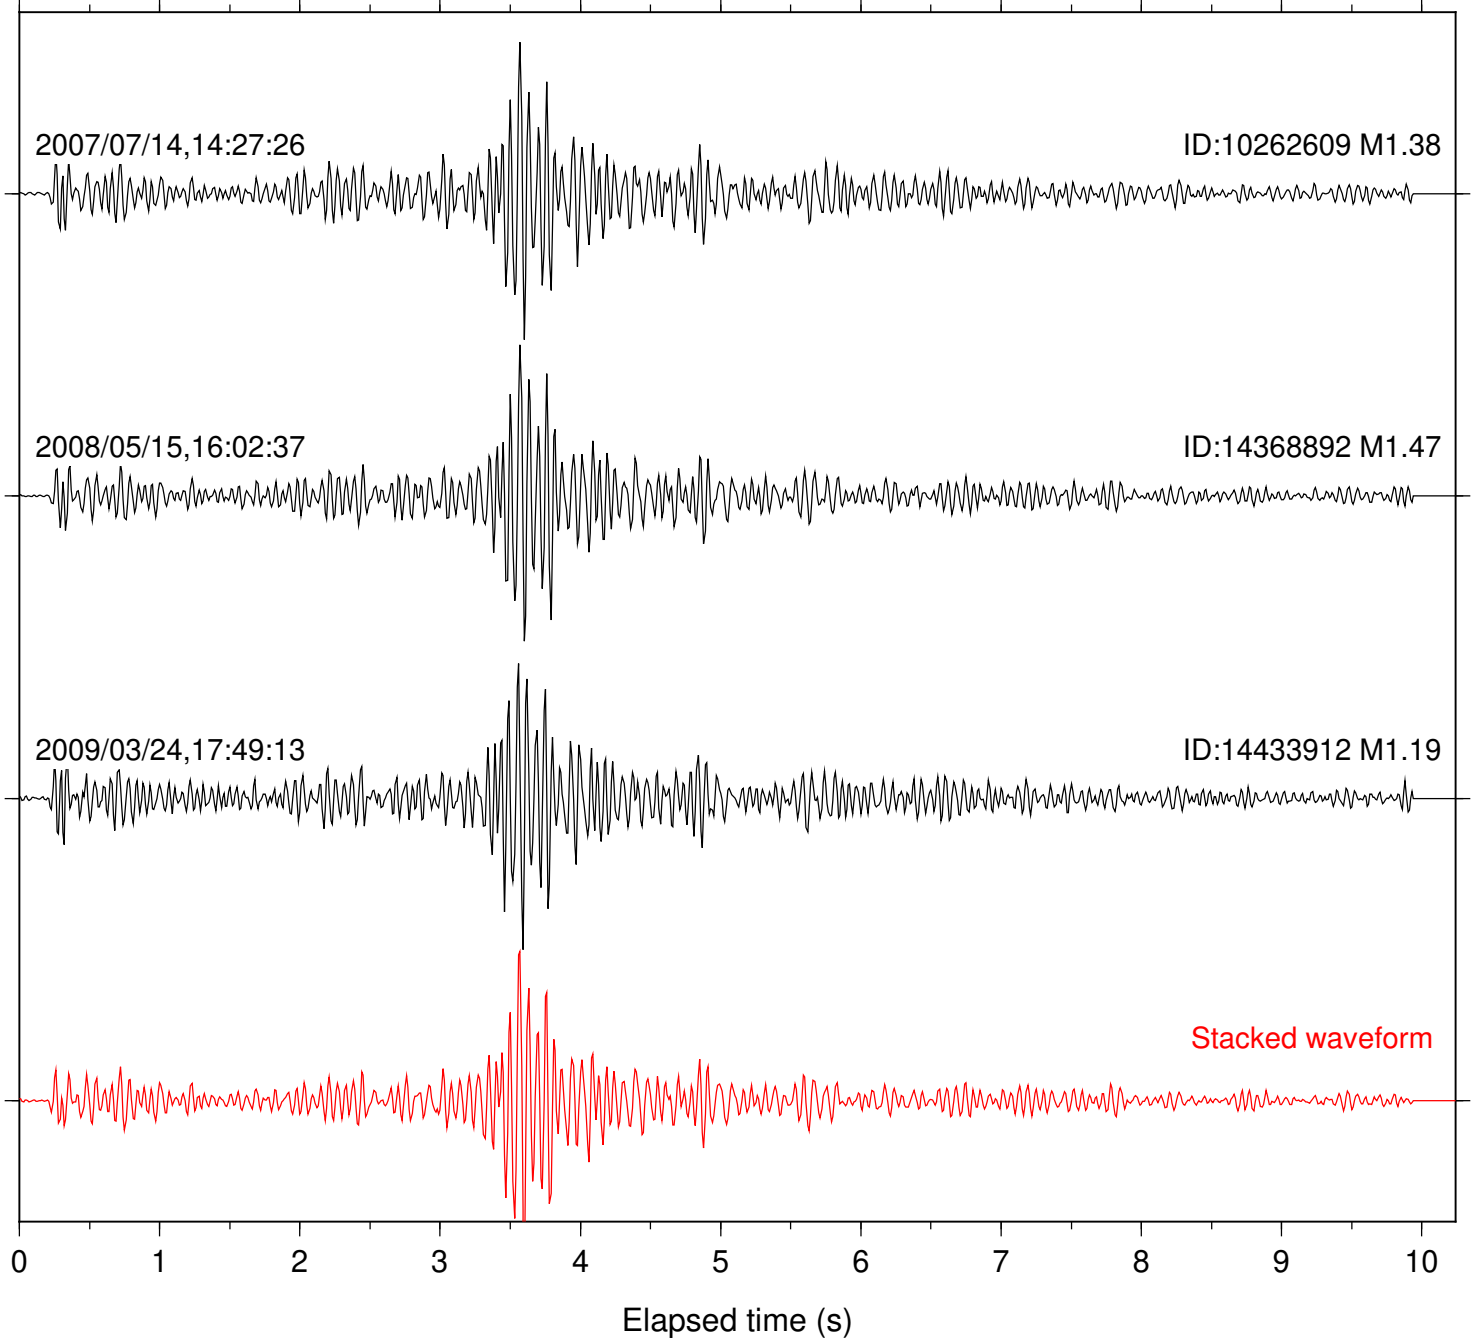

Station: PFO Com: HHZ

Focal depth: 8.64 km