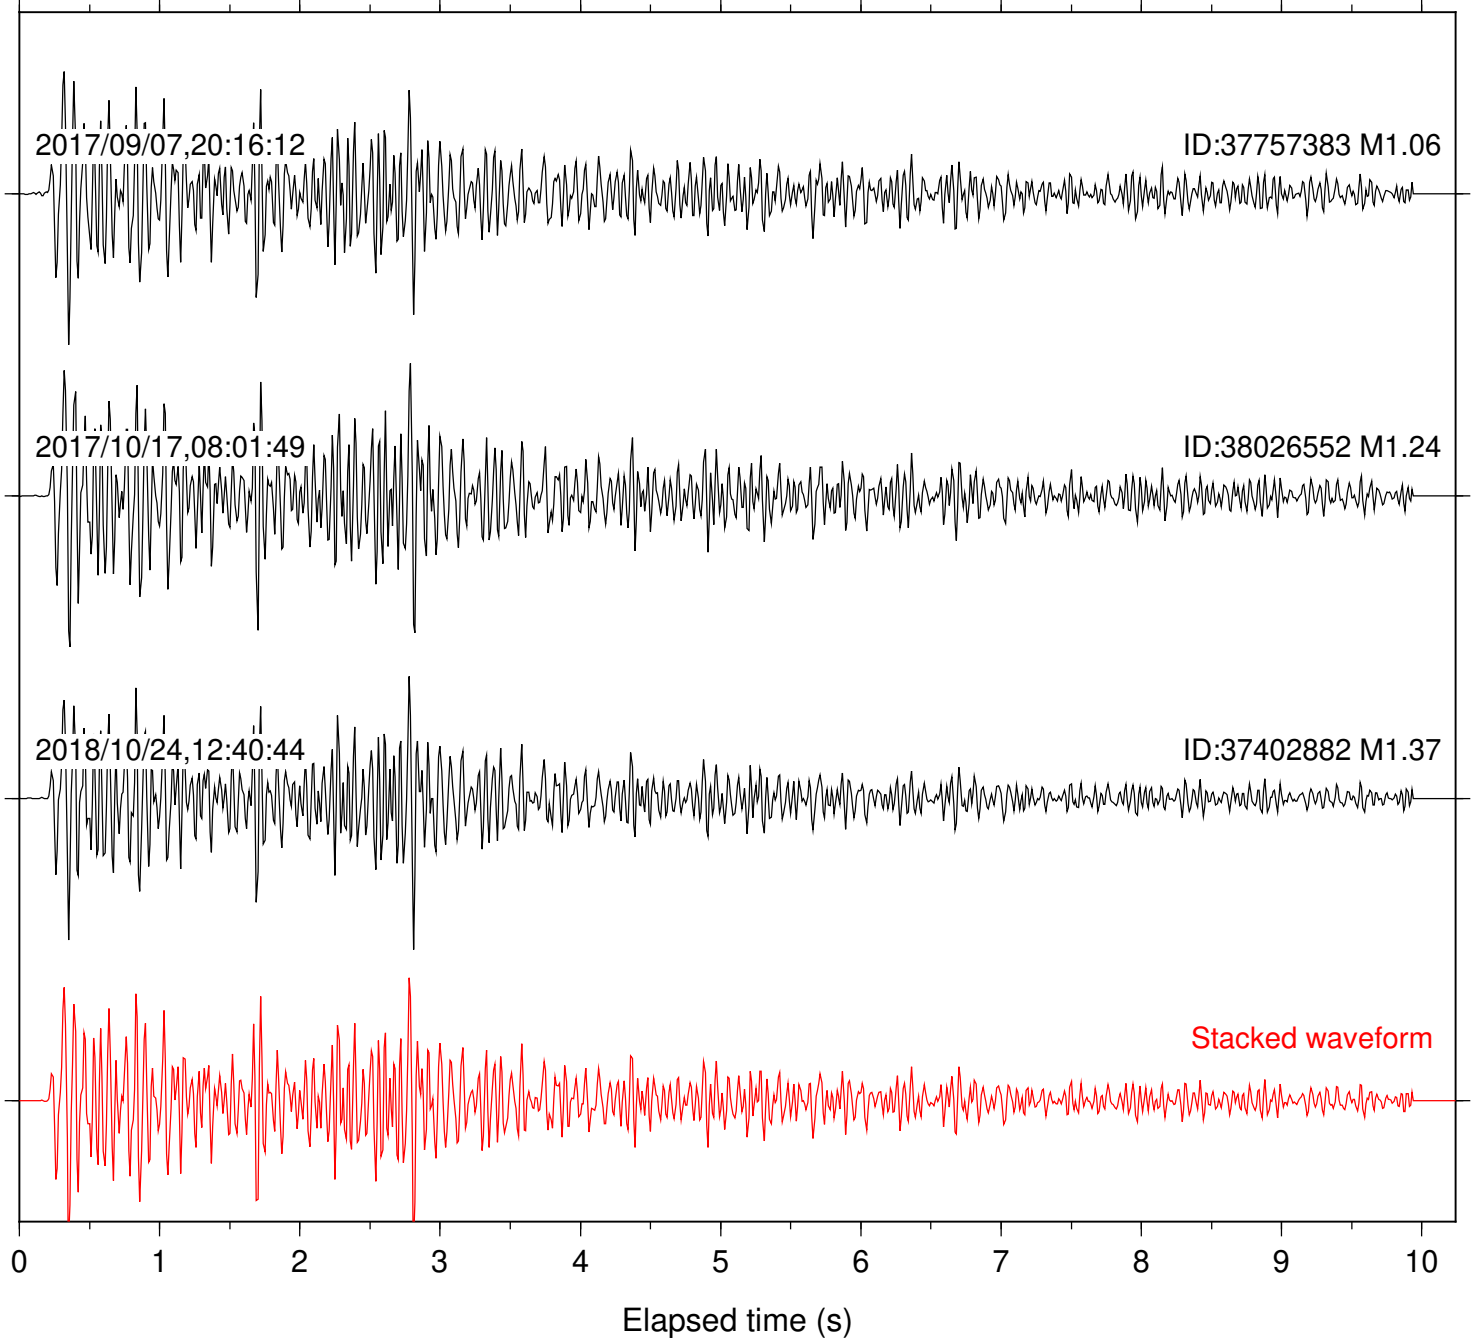

Focal depth: 5.09 km

Station: HMT2 Com: HHZ

Focal depth: 5.09 km

Station: KNW Com: HHZ

Focal depth: 5.09 km

Station: LKH Com: HHZ

Focal depth: 5.09 km

Station: LVA2 Com: HHZ