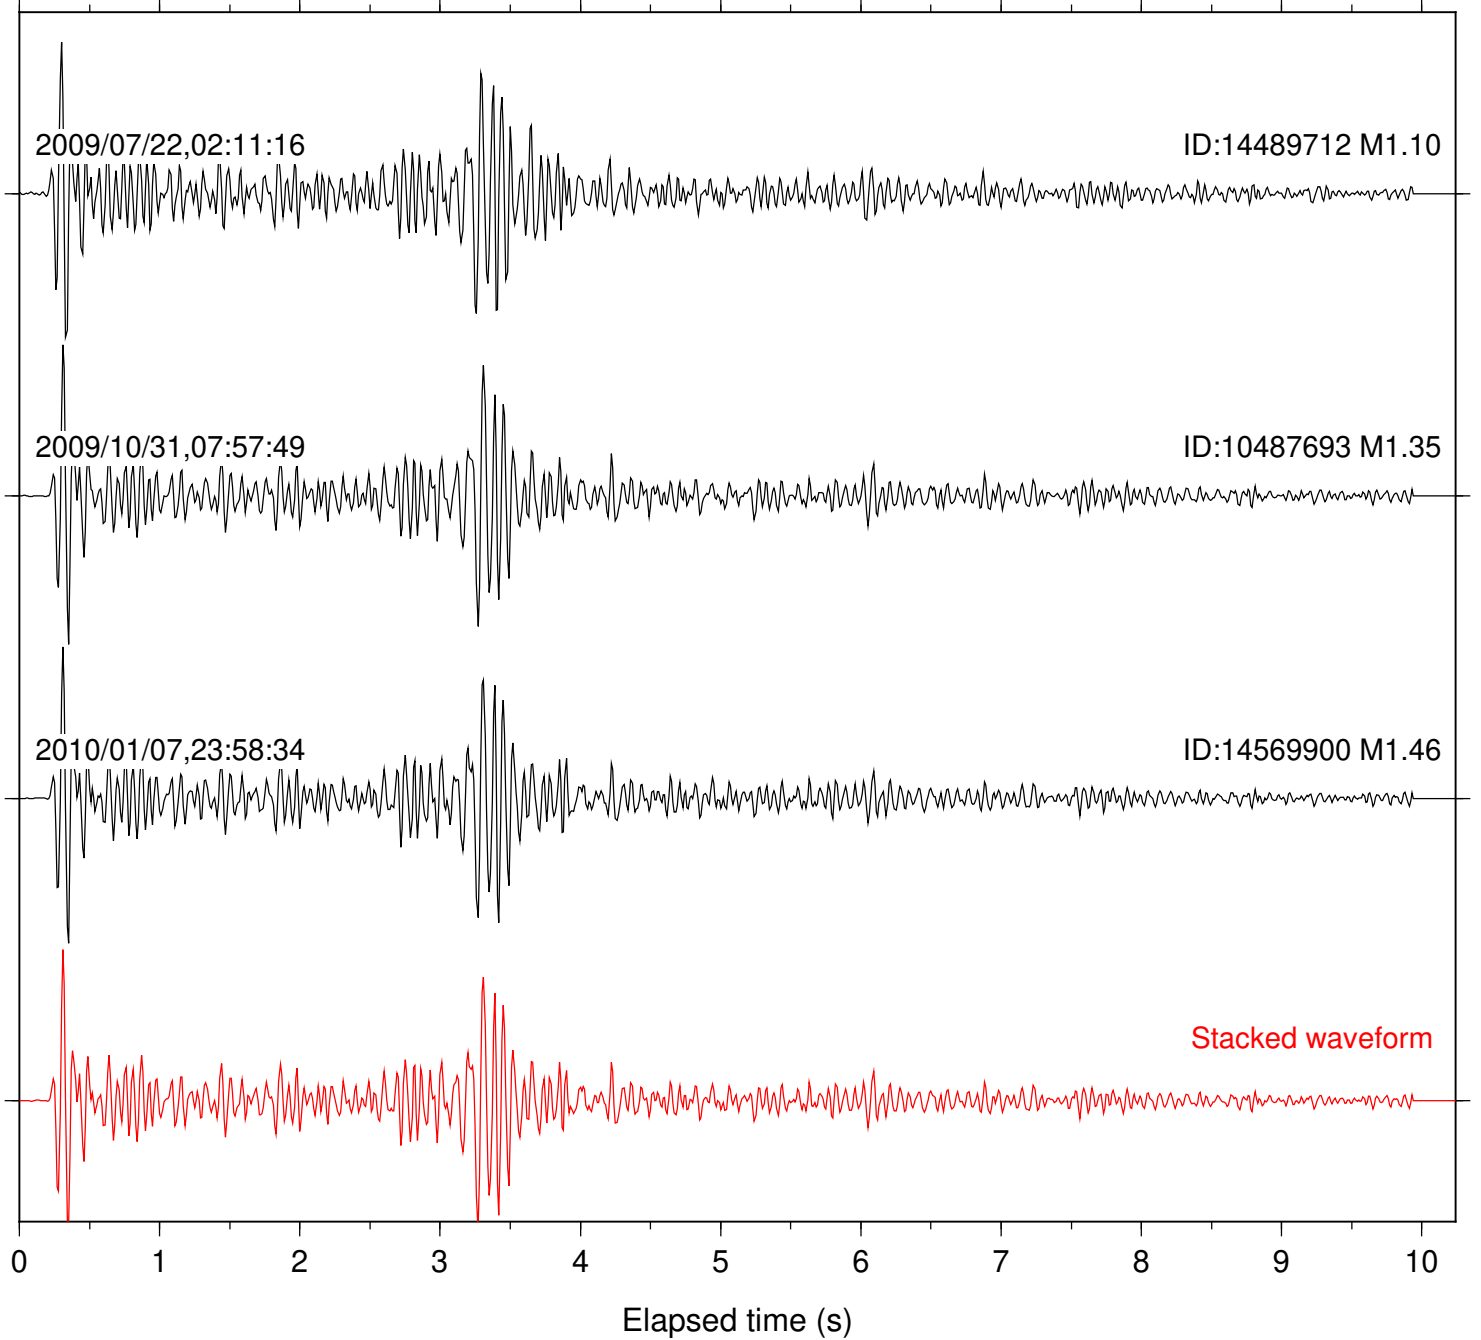

Stacked waveform

0 1 2 3 4 5 6 7 8 9 10  
Elapsed time (s)

Station: RDM Com: HHZ

Focal depth: 9.14 km

Station: SND Com: HHZ

Focal depth: 9.14 km

Station: TOR Com: HHZ

Focal depth: 9.14 km