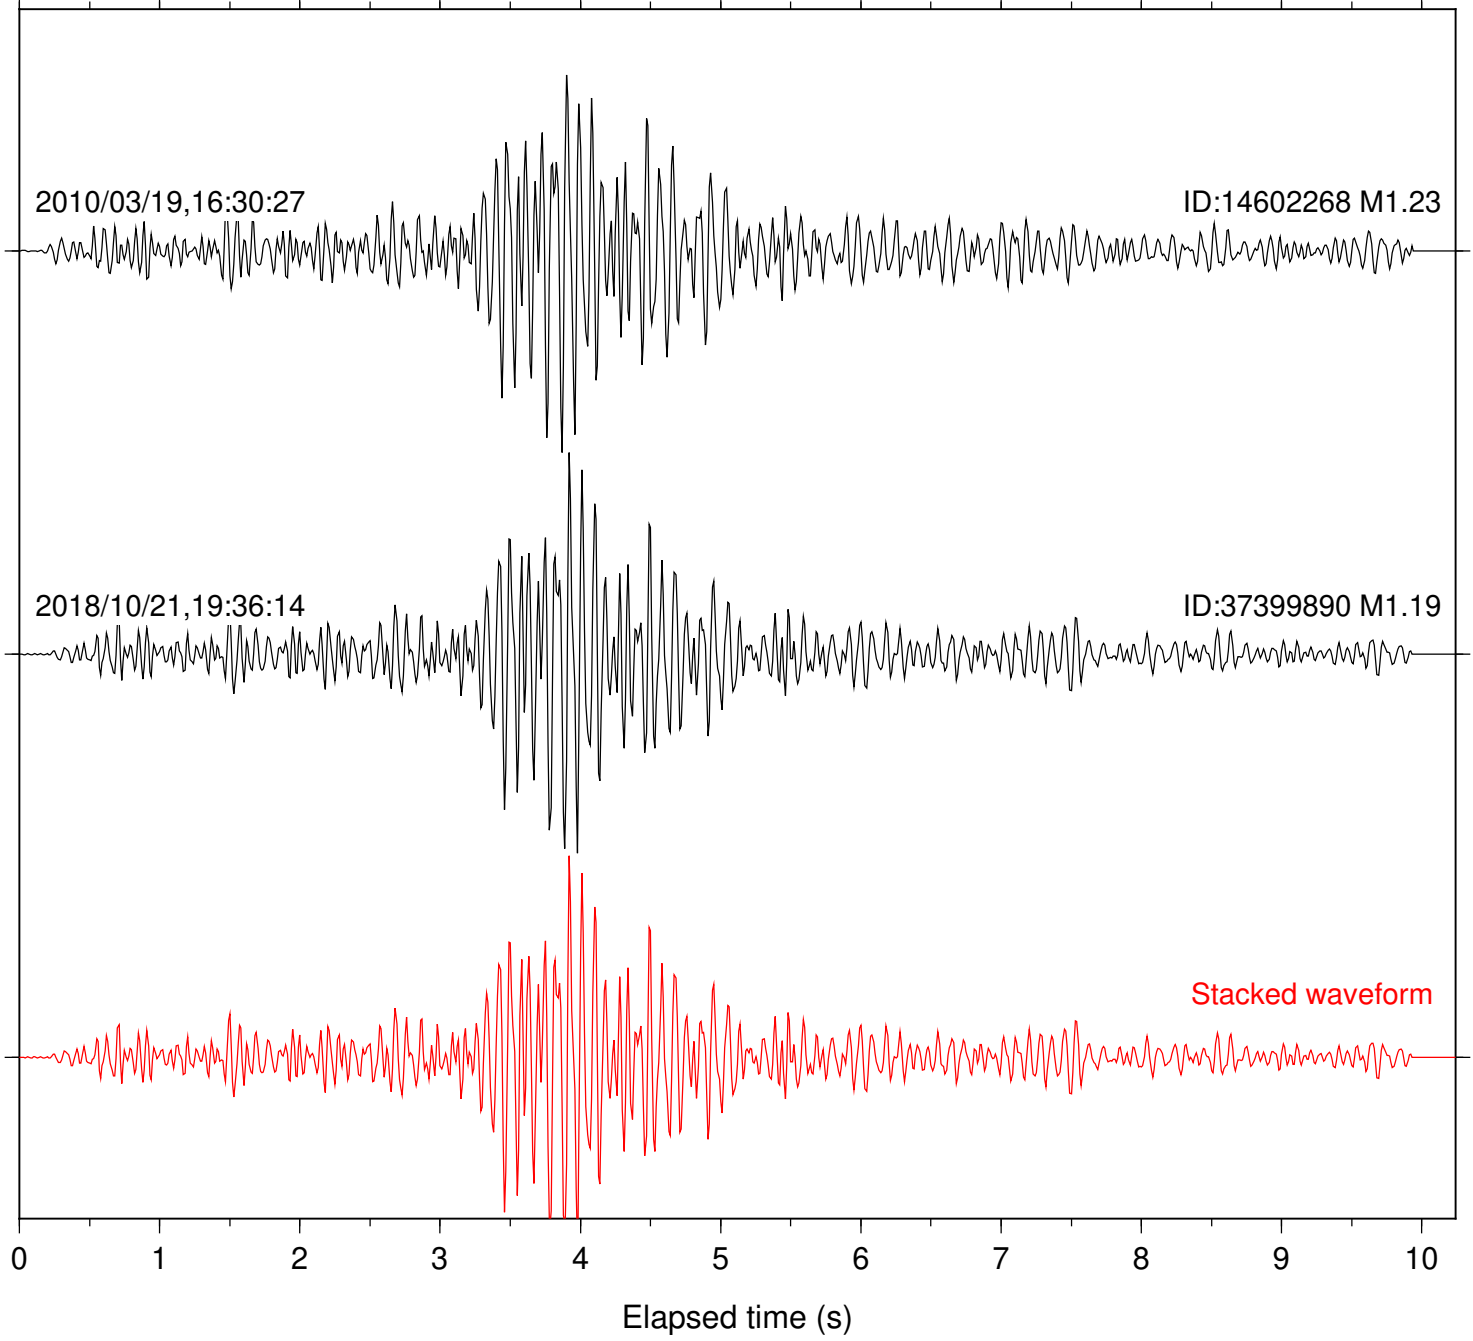

Station: B084 Com: EHZ

Focal depth: 12.33 km