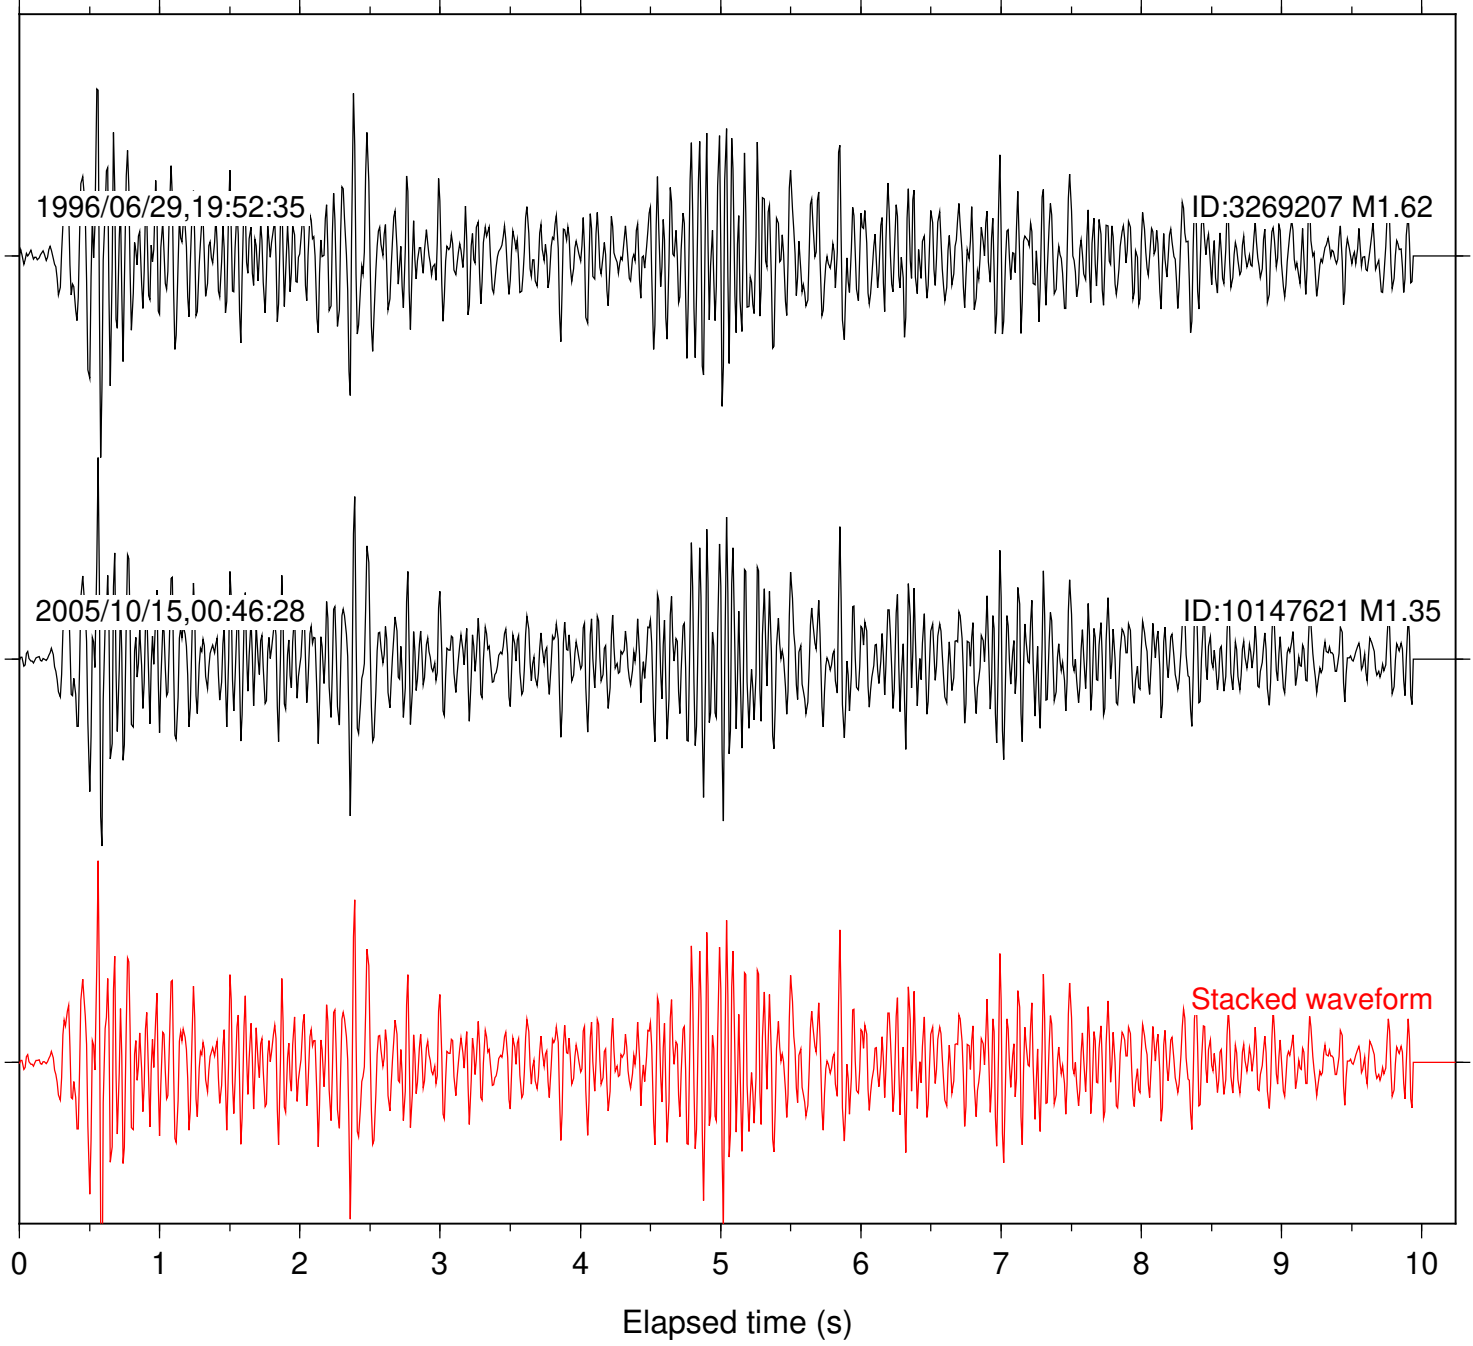

Station: SND Com: HHZ

Focal depth: 11.29 km

Station: TOR Com: HHZ

Focal depth: 11.29 km

Station: CBK Com: EHZ

Focal depth: 10.79 km

Station: CRR Com: EHZ

Focal depth: 10.79 km