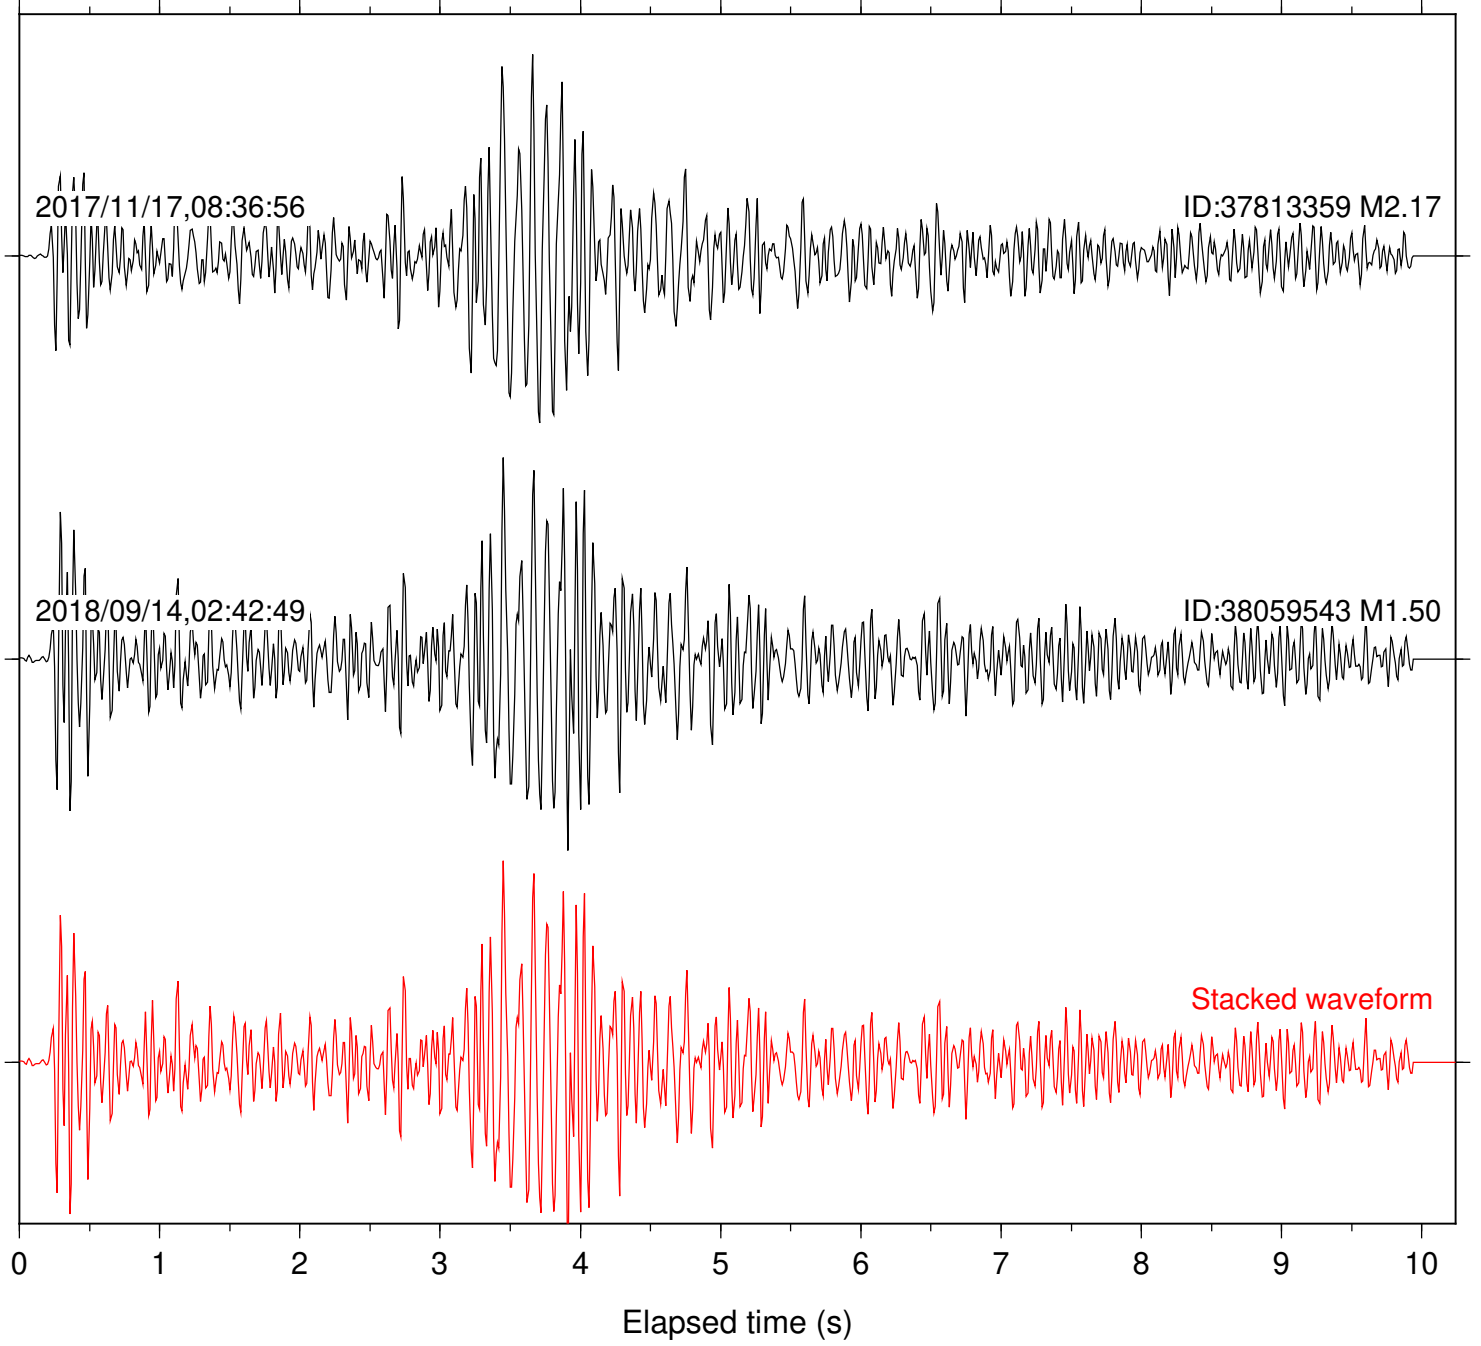

Station: B082 Com: EHZ

Focal depth: 4.76 km

Station: B084 Com: EHZ

Focal depth: 4.76 km

Station: B086 Com: EHZ

Focal depth: 4.80 km

Station: B087 Com: EHZ

Focal depth: 4.76 km