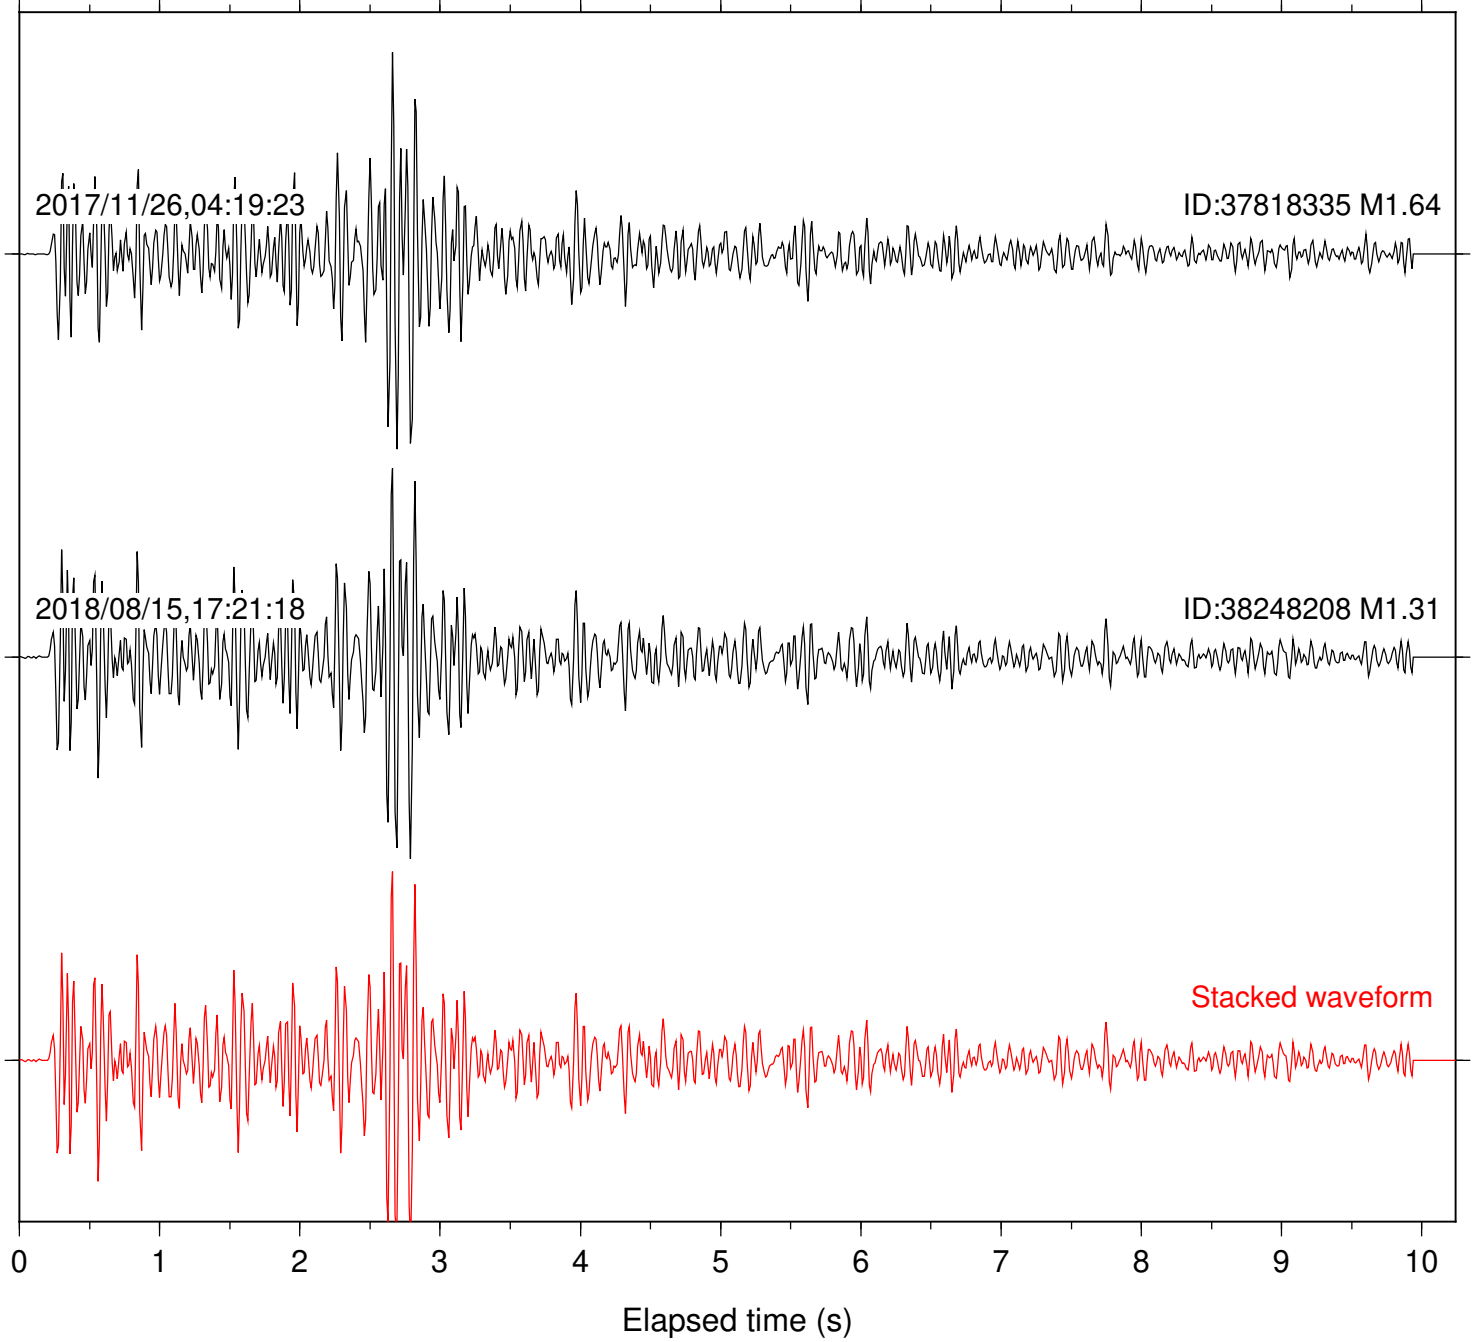

Station: B087 Com: EHZ

Focal depth: 4.87 km