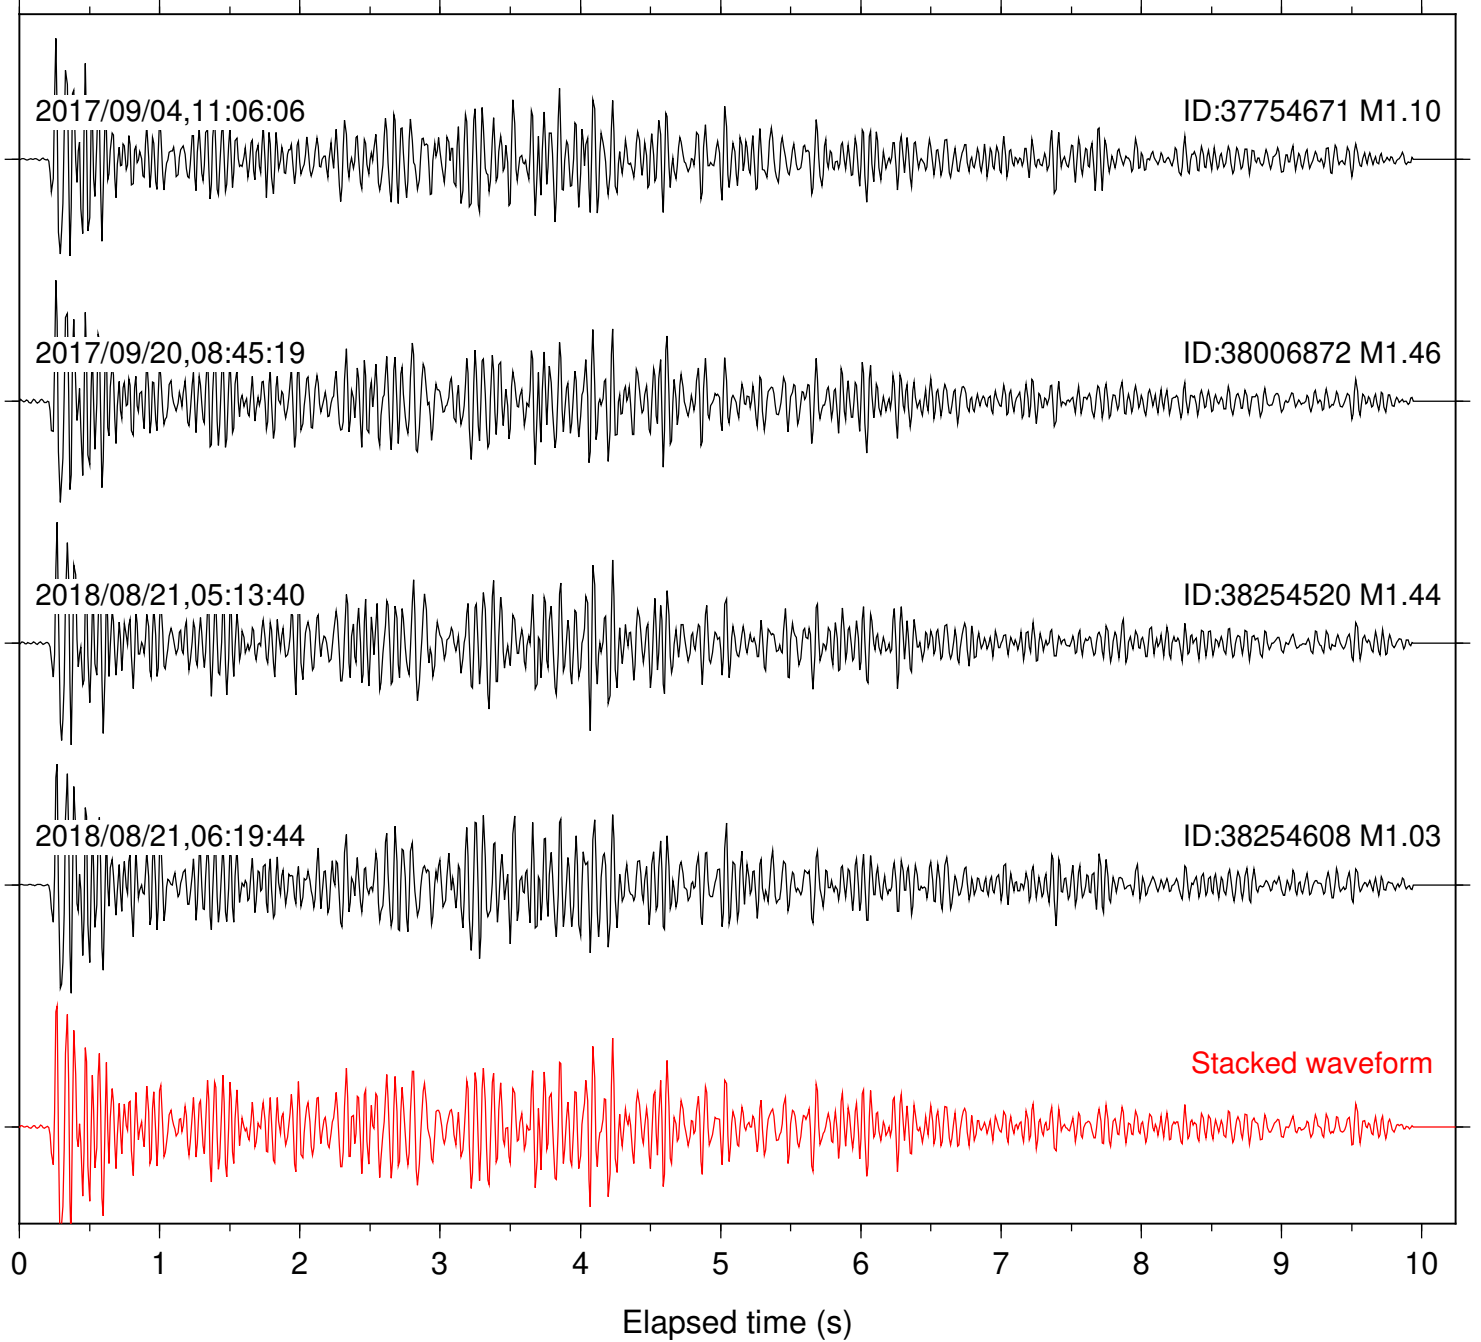

Station: PLM Com: HHZ

Focal depth: 5.23 km