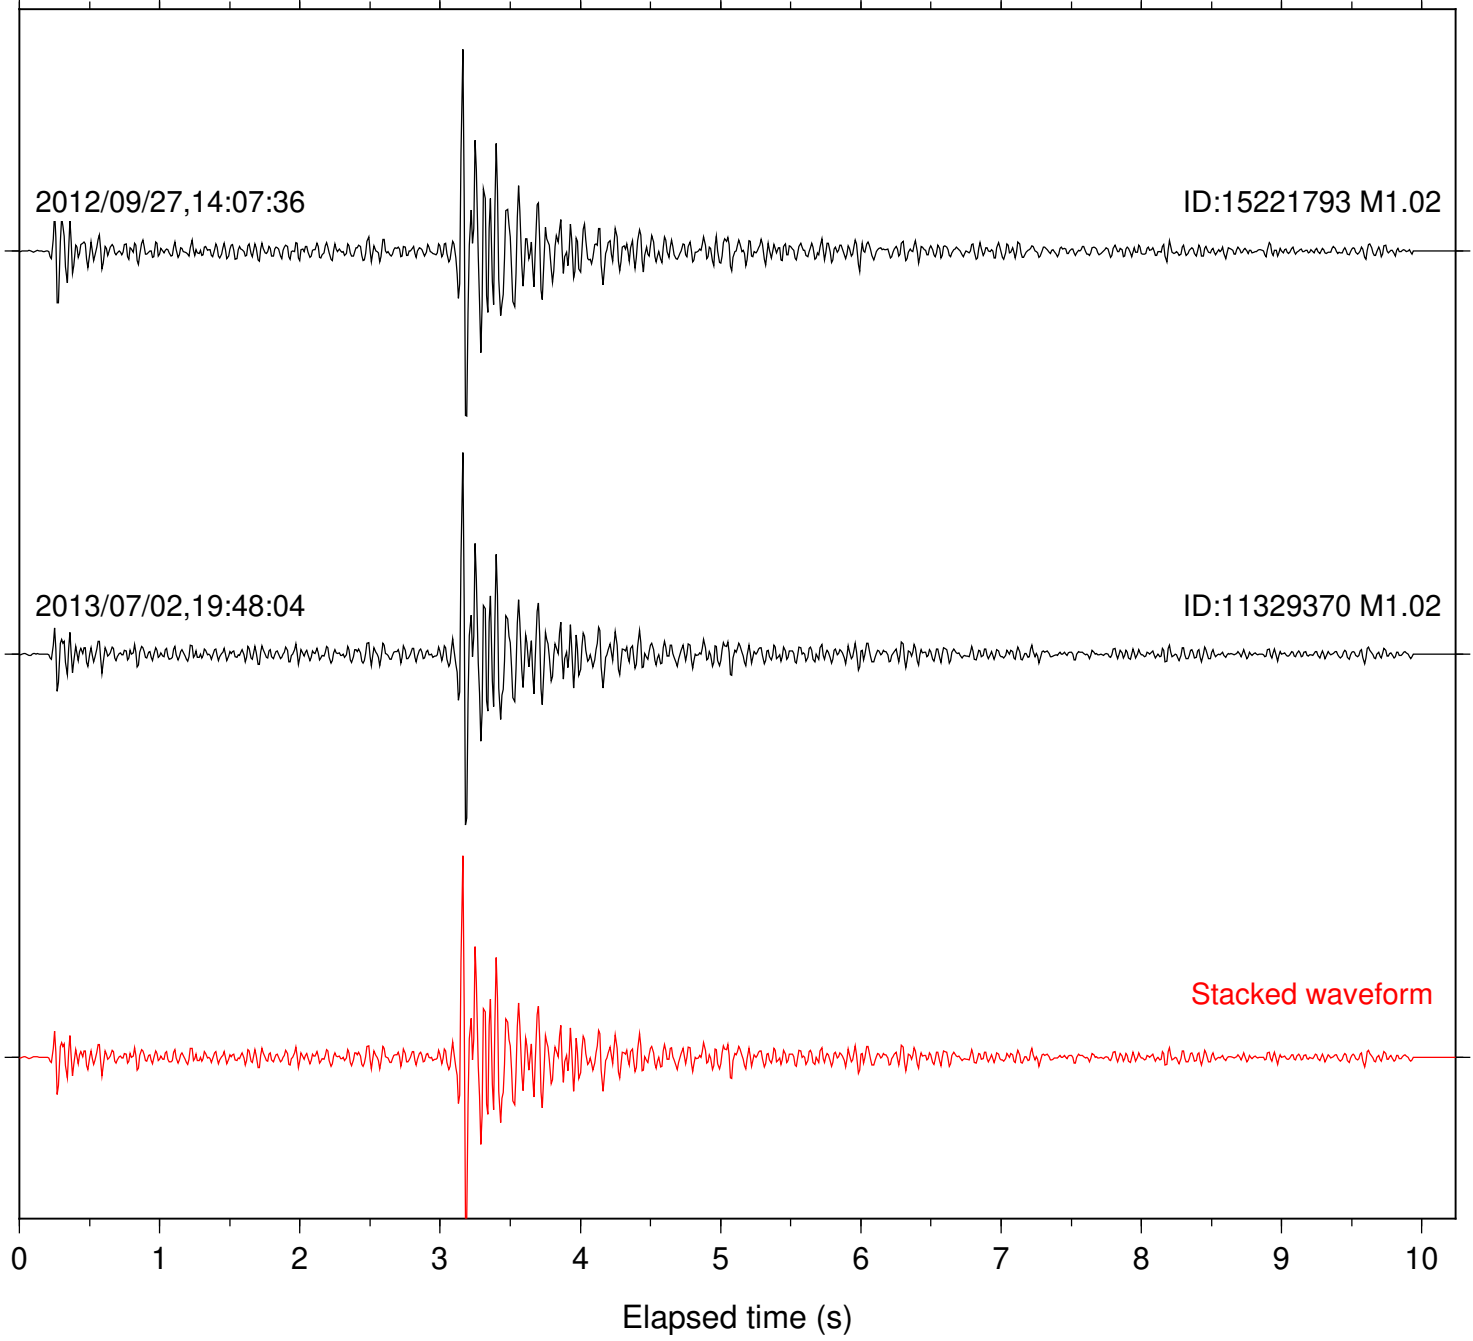

Station: B081 Com: EHZ

Focal depth: 13.35 km