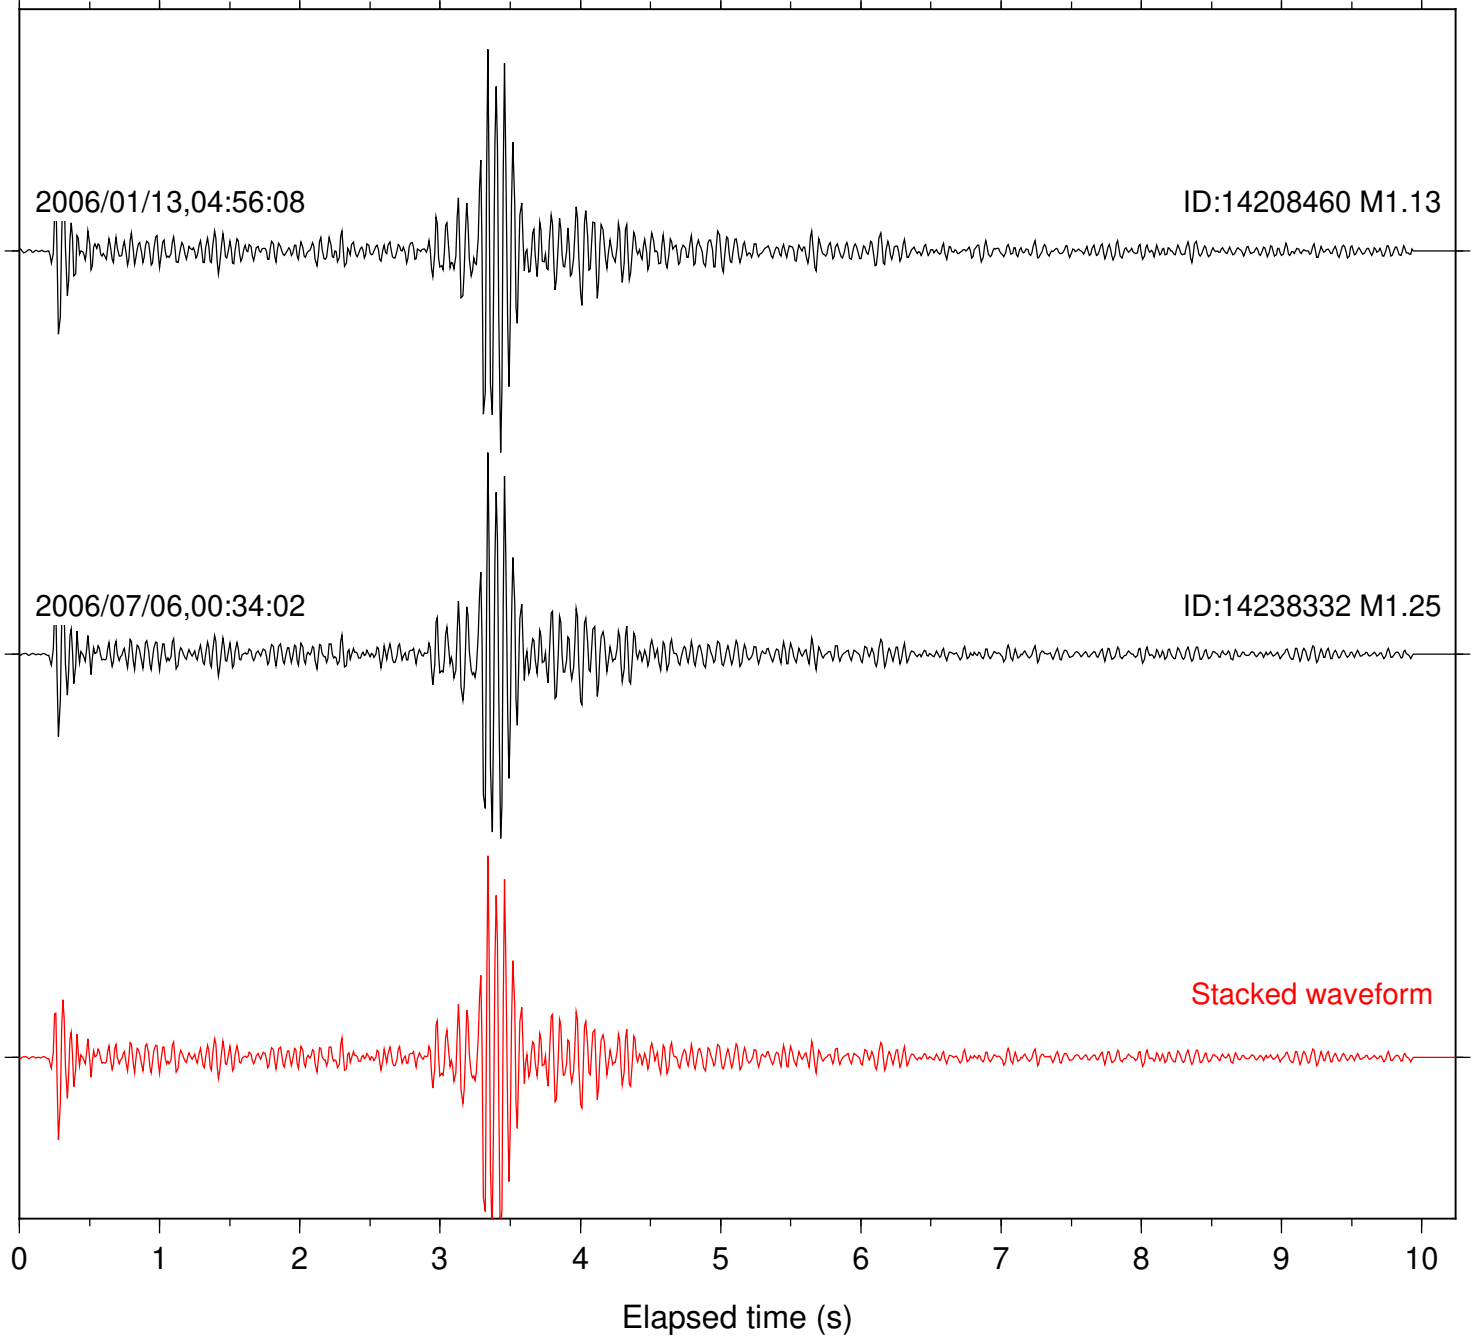

Station: BZN Com: HHZ

Focal depth: 8.20 km

Station: PFO Com: HHZ

Focal depth: 8.20 km

Station: SND Com: HHZ

Focal depth: 8.20 km

Station: FRD Com: HHZ

Focal depth: 15.50 km