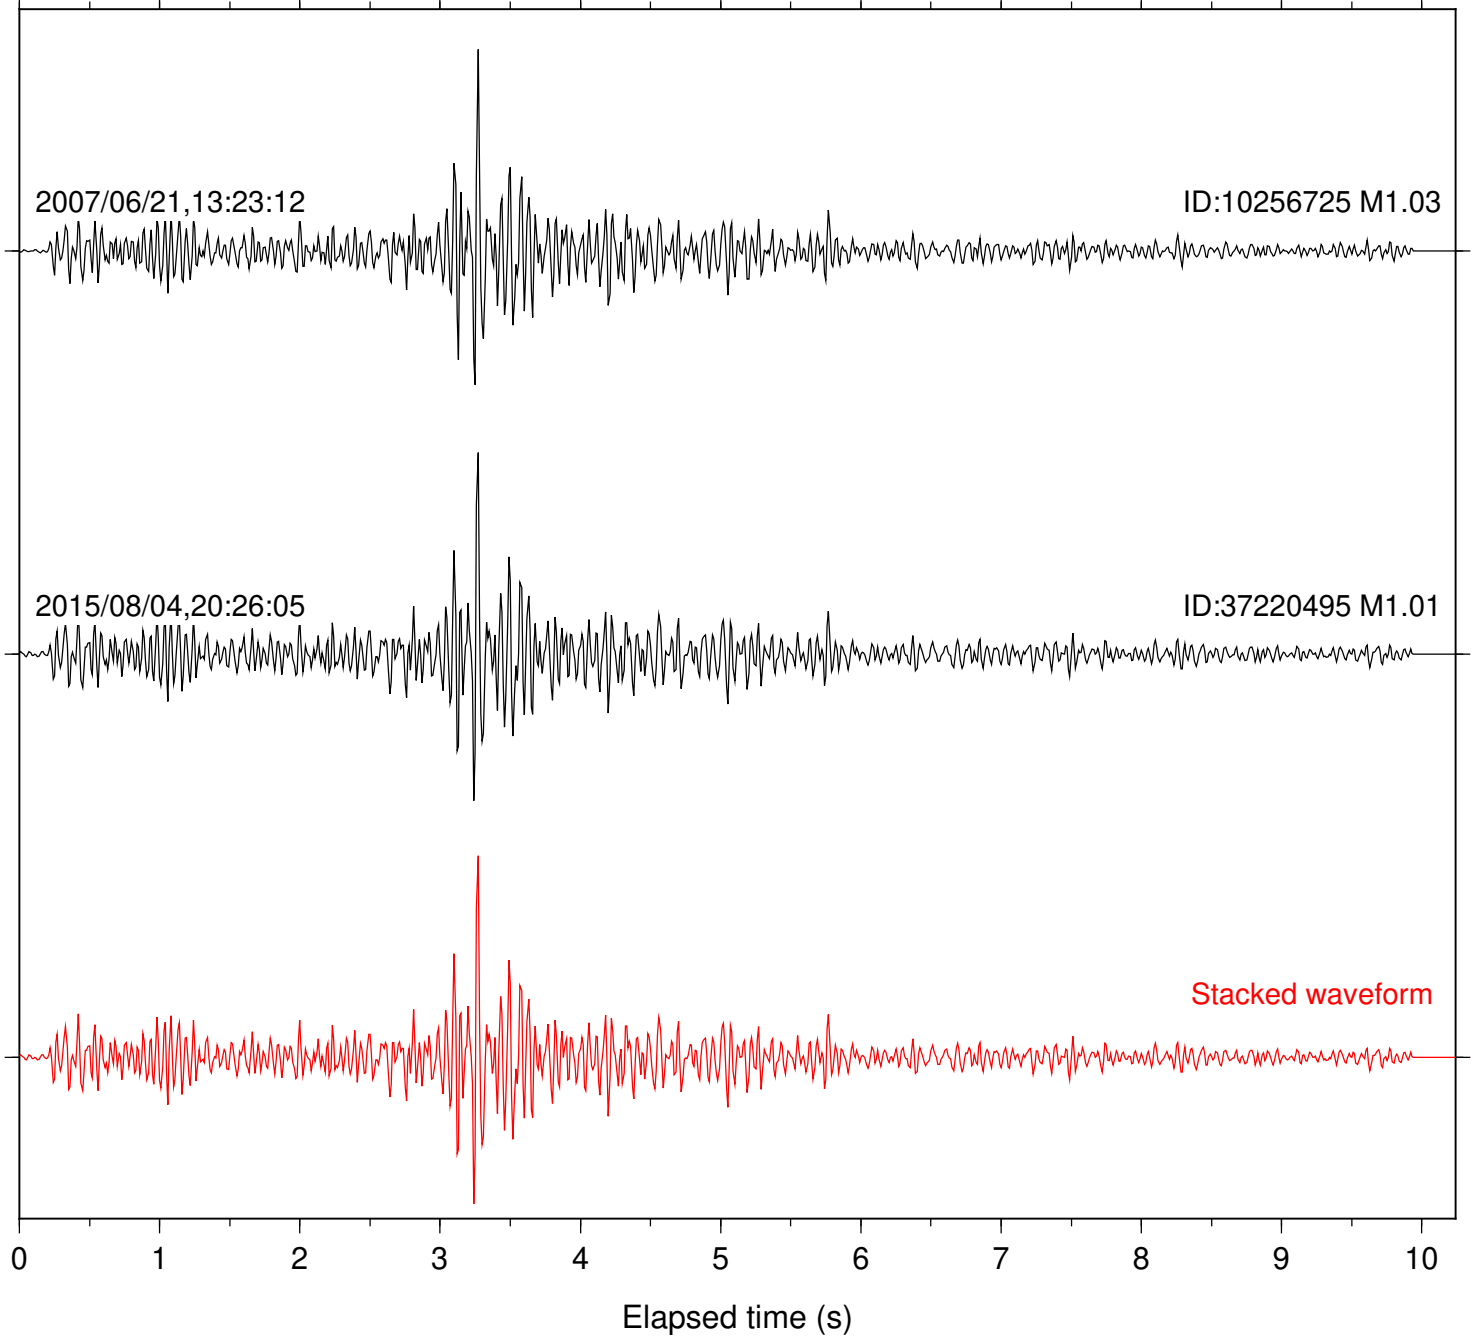

Station: B082 Com: EHZ

Focal depth: 17.54 km