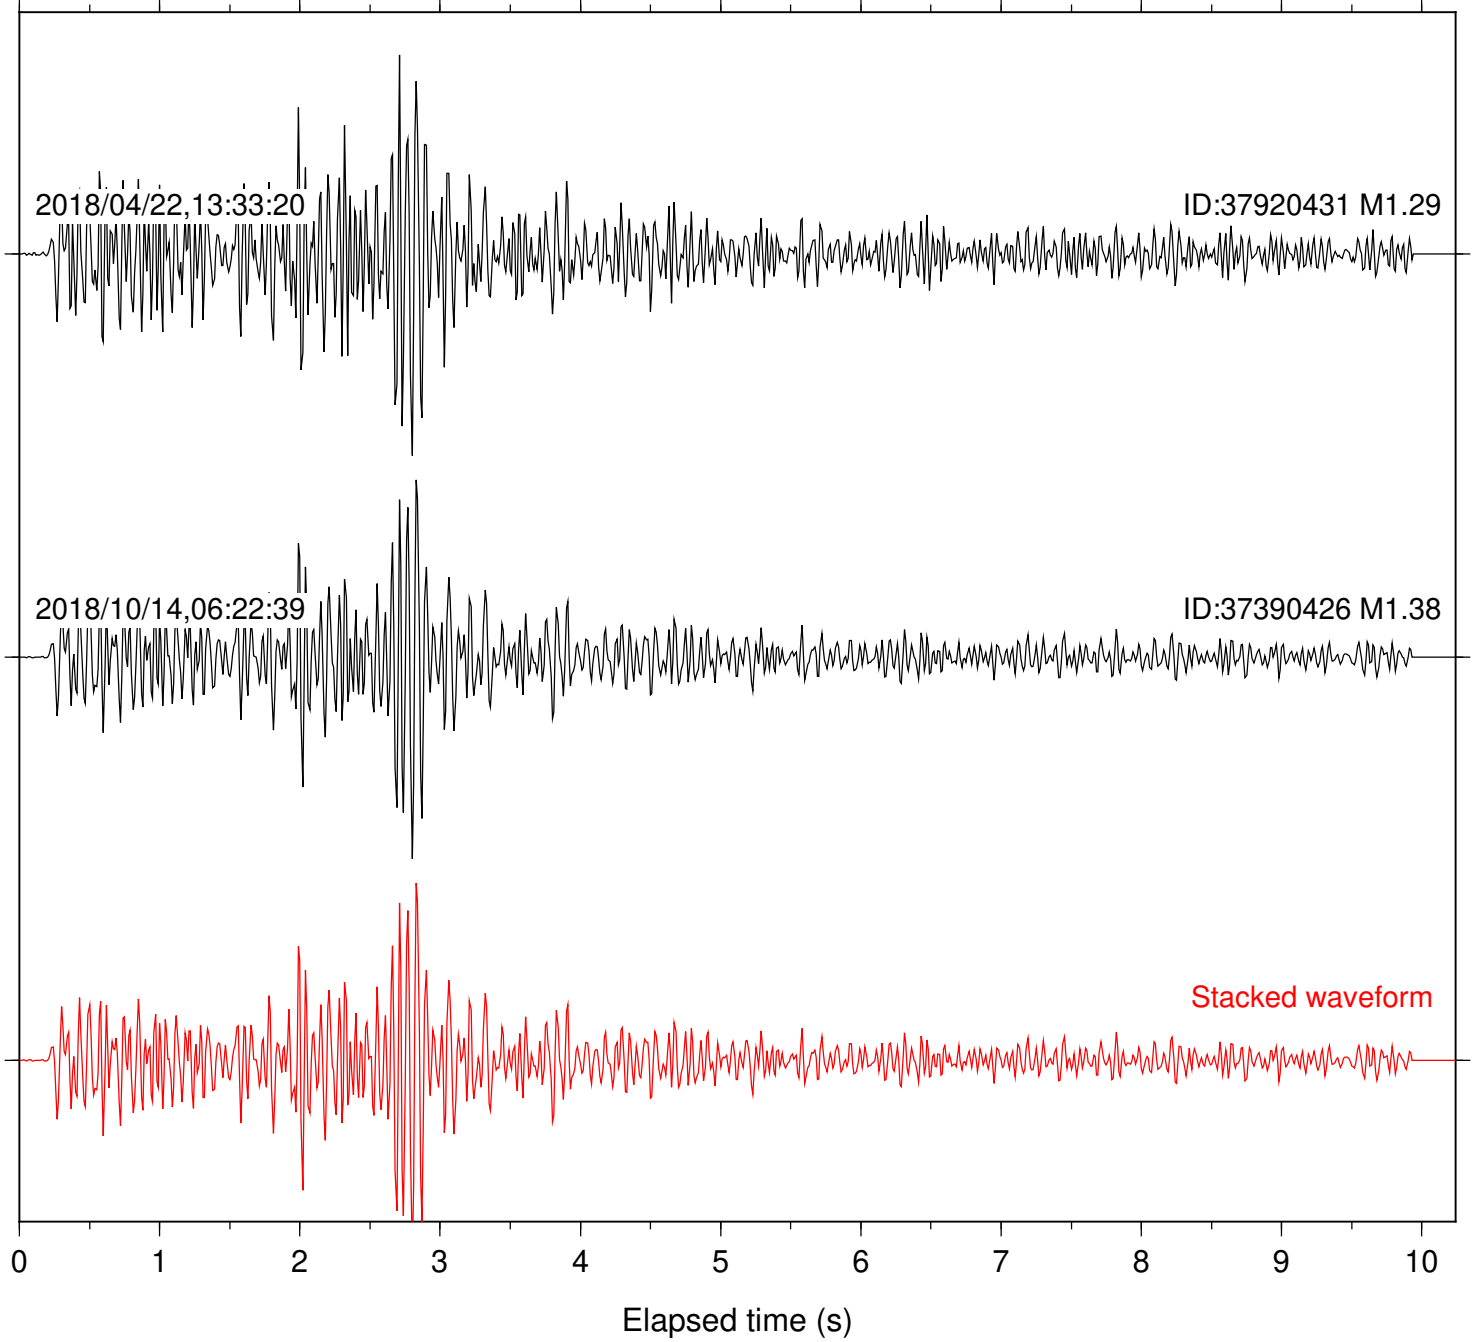

Station: FRD Com: HHZ

Focal depth: 5.11 km