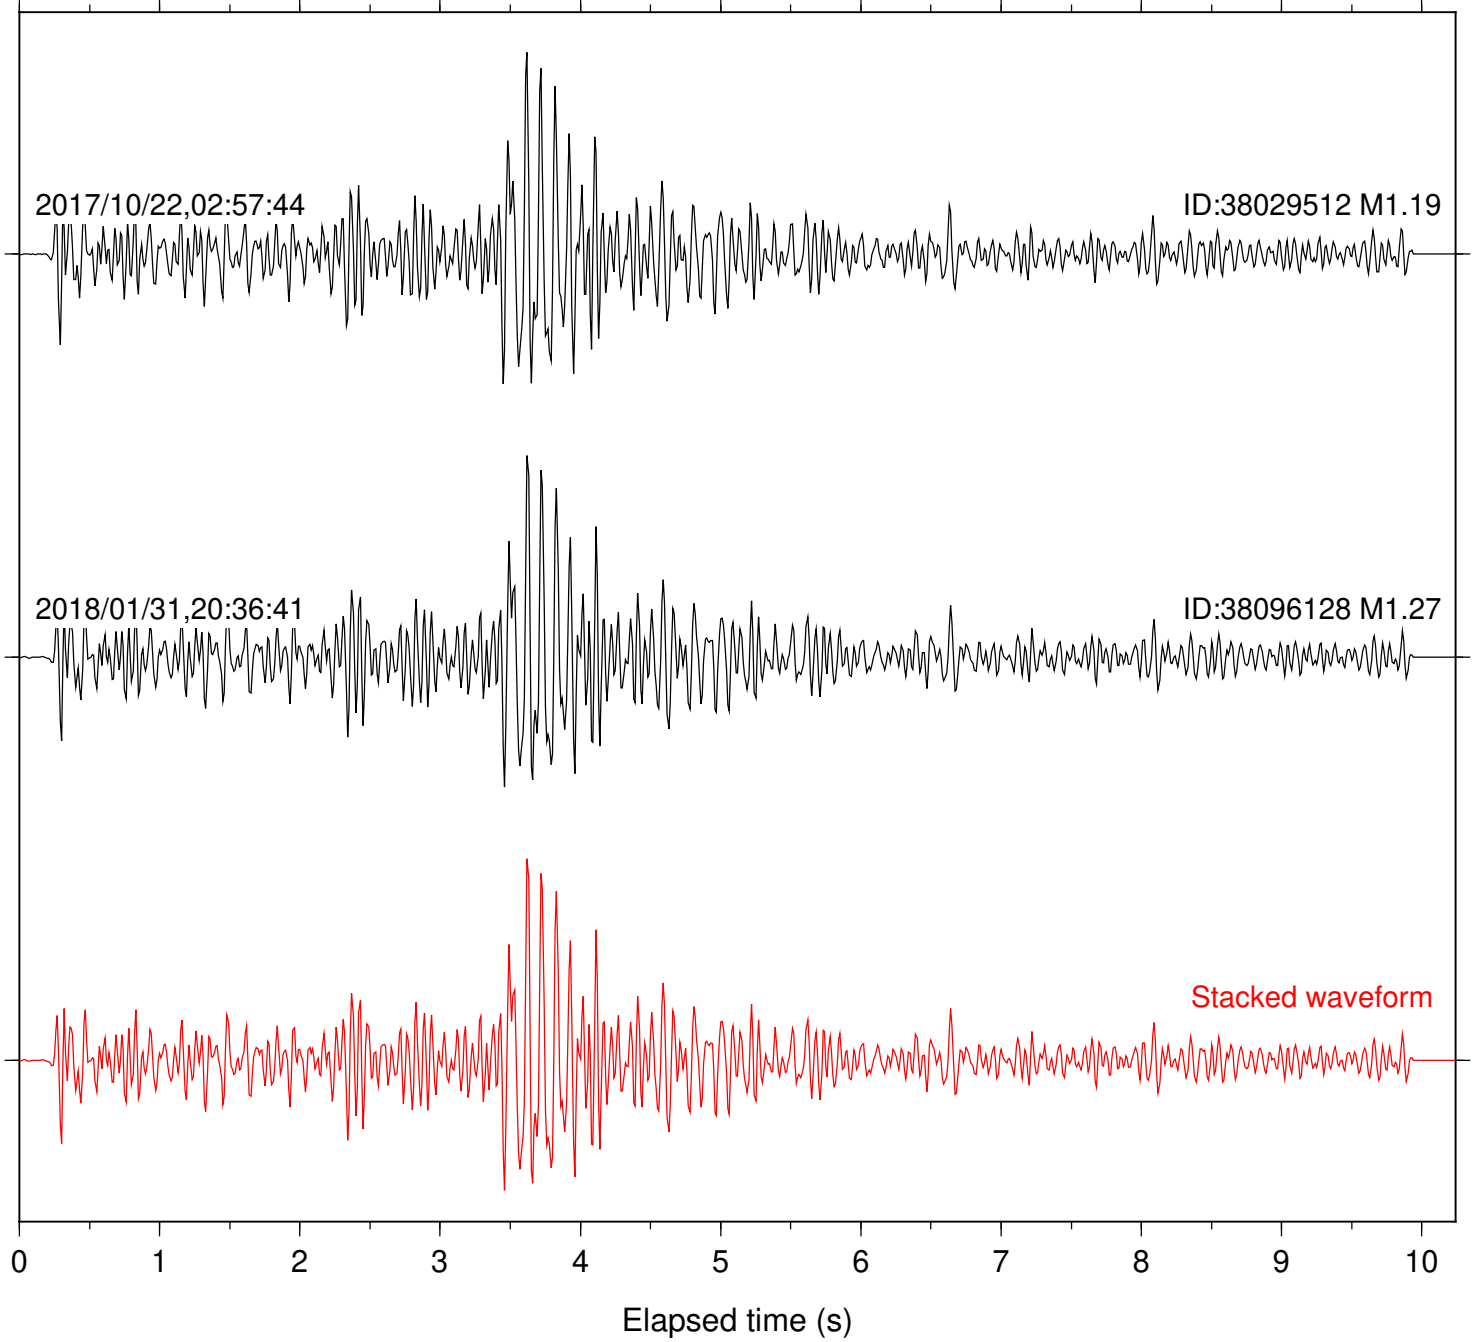

Station: FRD Com: HHZ

Focal depth: 5.13 km

Station: HMT2 Com: HHZ

Focal depth: 5.13 km

Station: KNW Com: HHZ

Focal depth: 5.13 km

Station: LKH Com: HHZ

Focal depth: 5.13 km