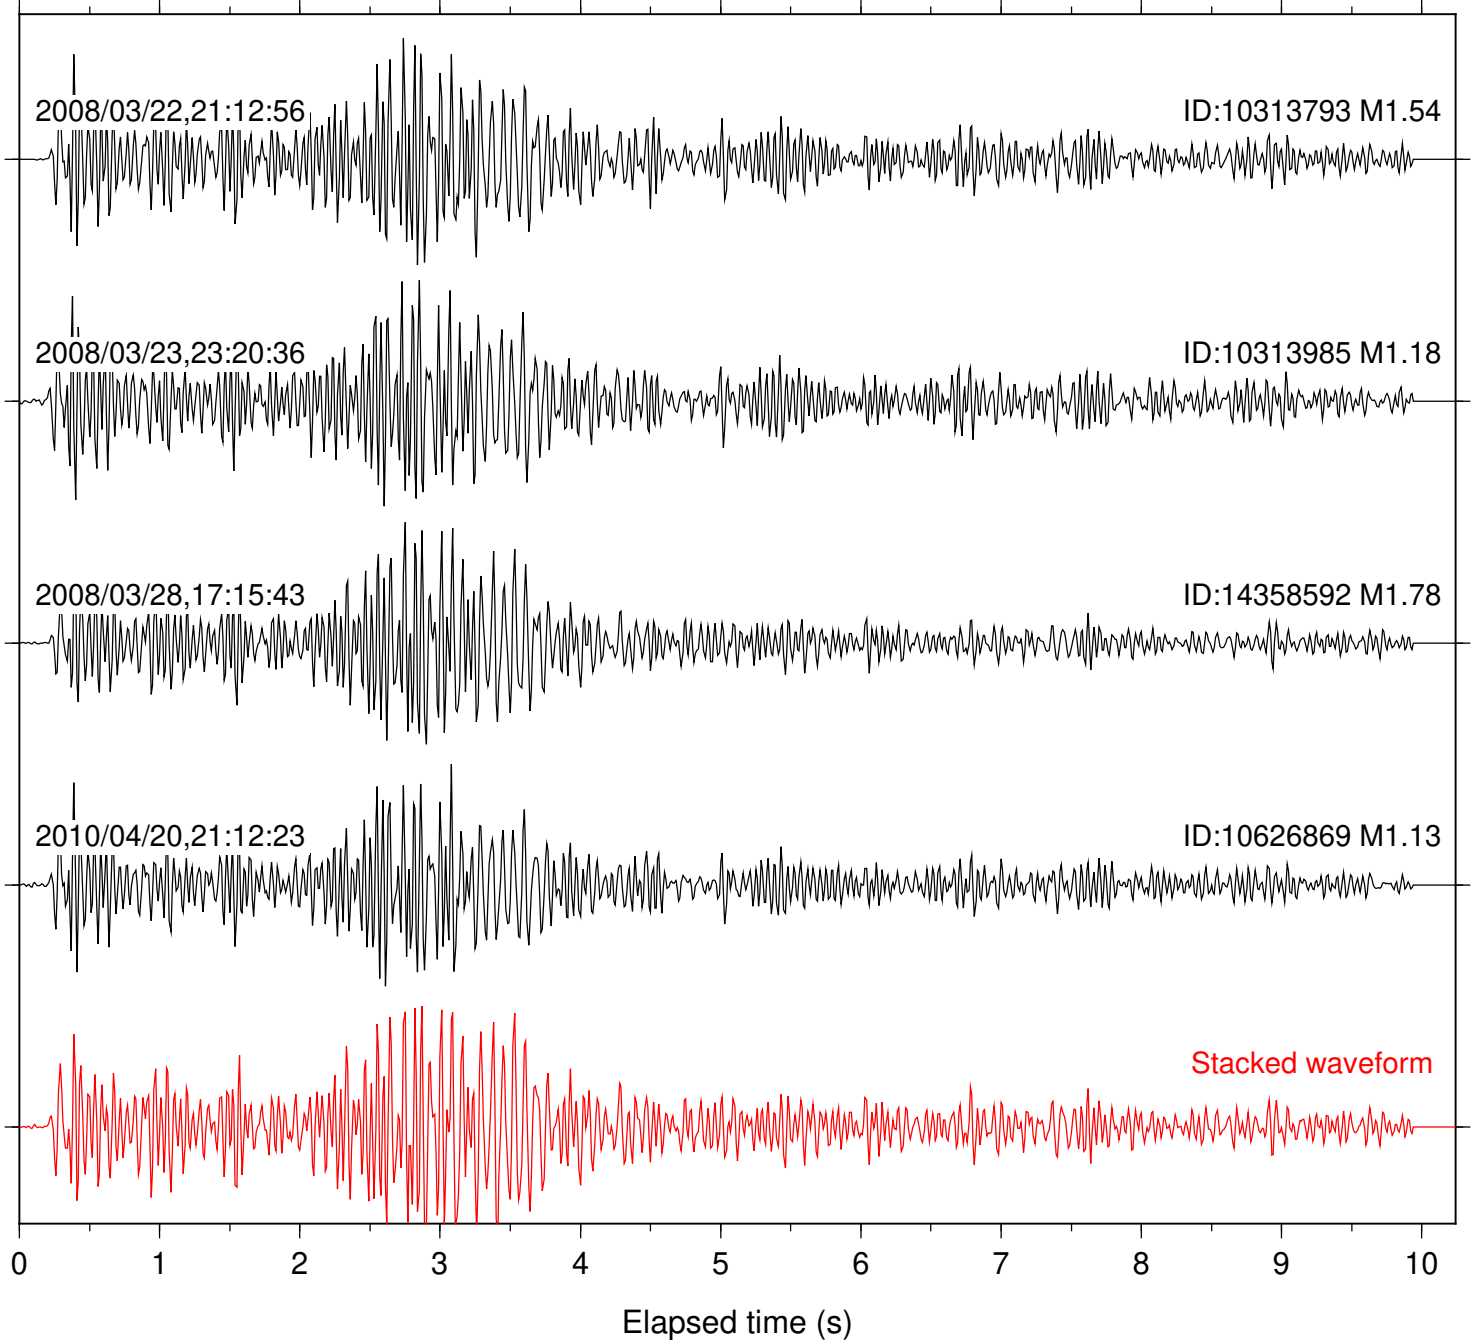

Focal depth: 10.10 km

Station: DNR Com: HHZ

Focal depth: 10.10 km

Station: FRD Com: HHZ

Focal depth: 10.10 km

Station: KNW Com: HHZ

Focal depth: 10.10 km

Station: LVA2 Com: HHZ