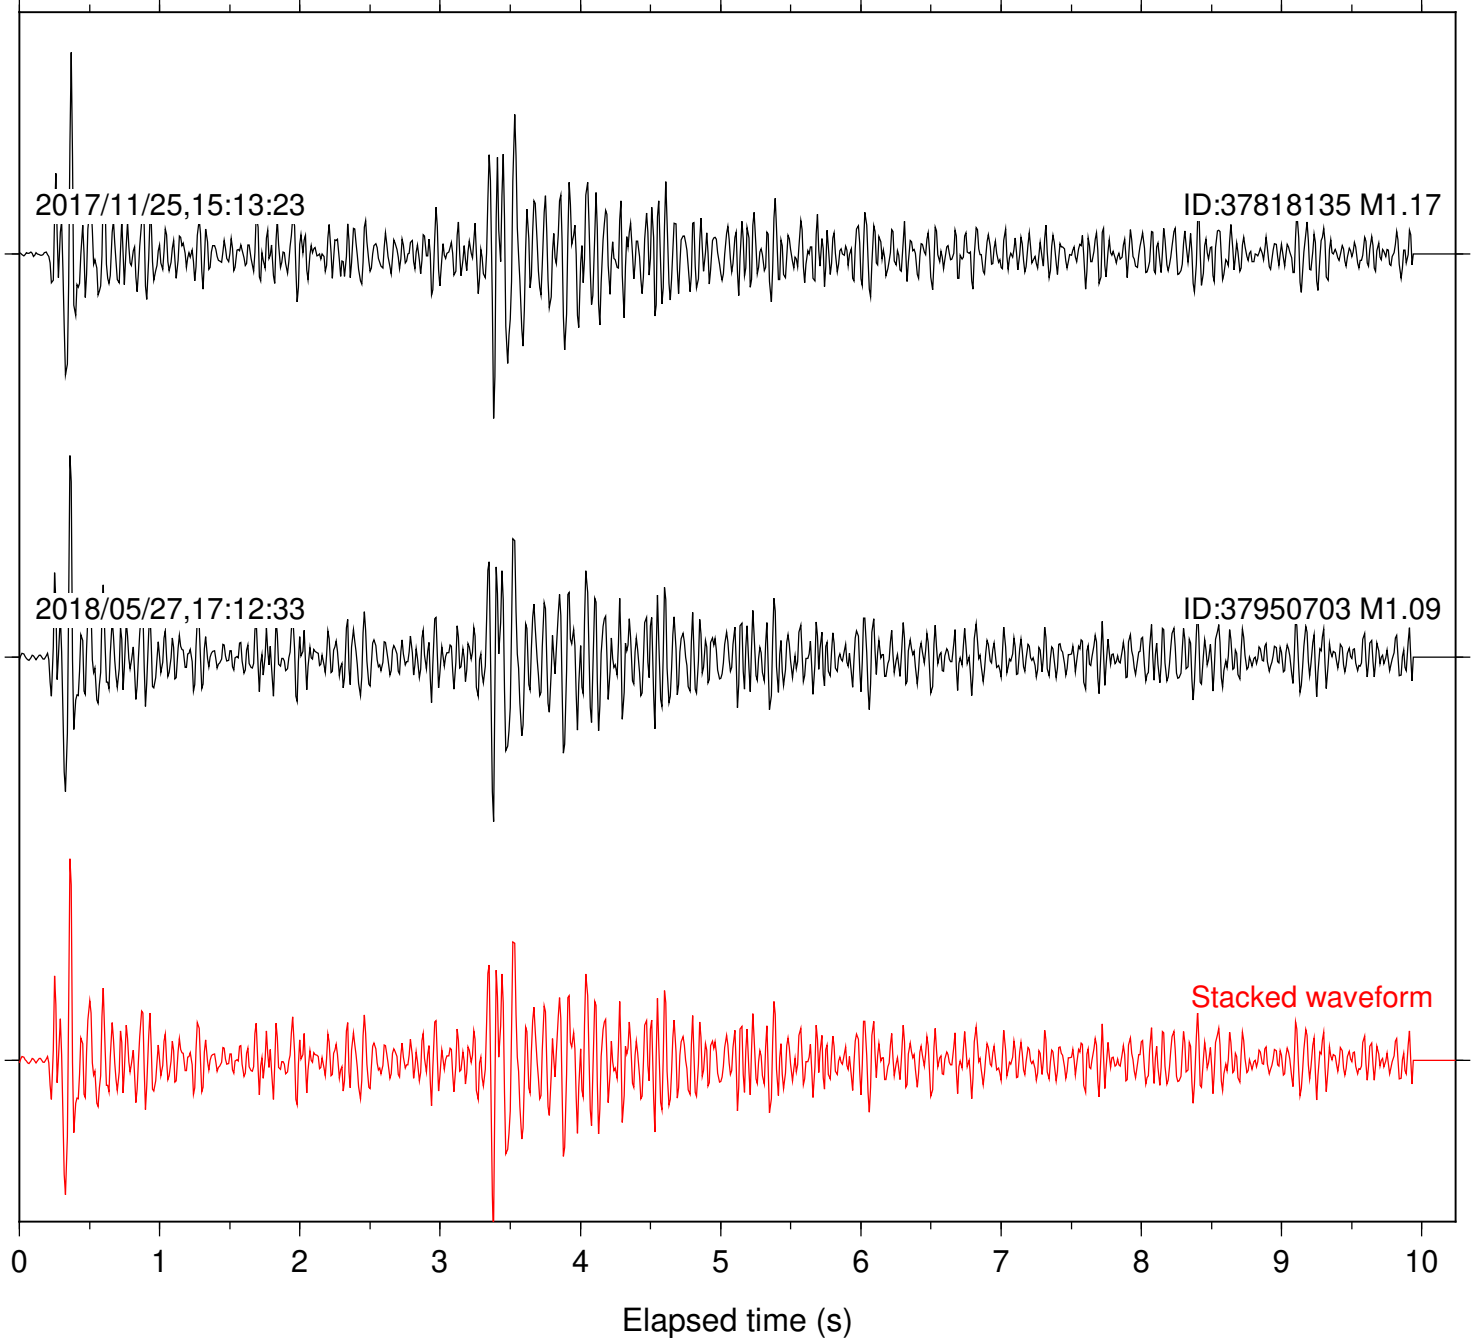

Station: B081 Com: EHZ

Focal depth: 7.35 km