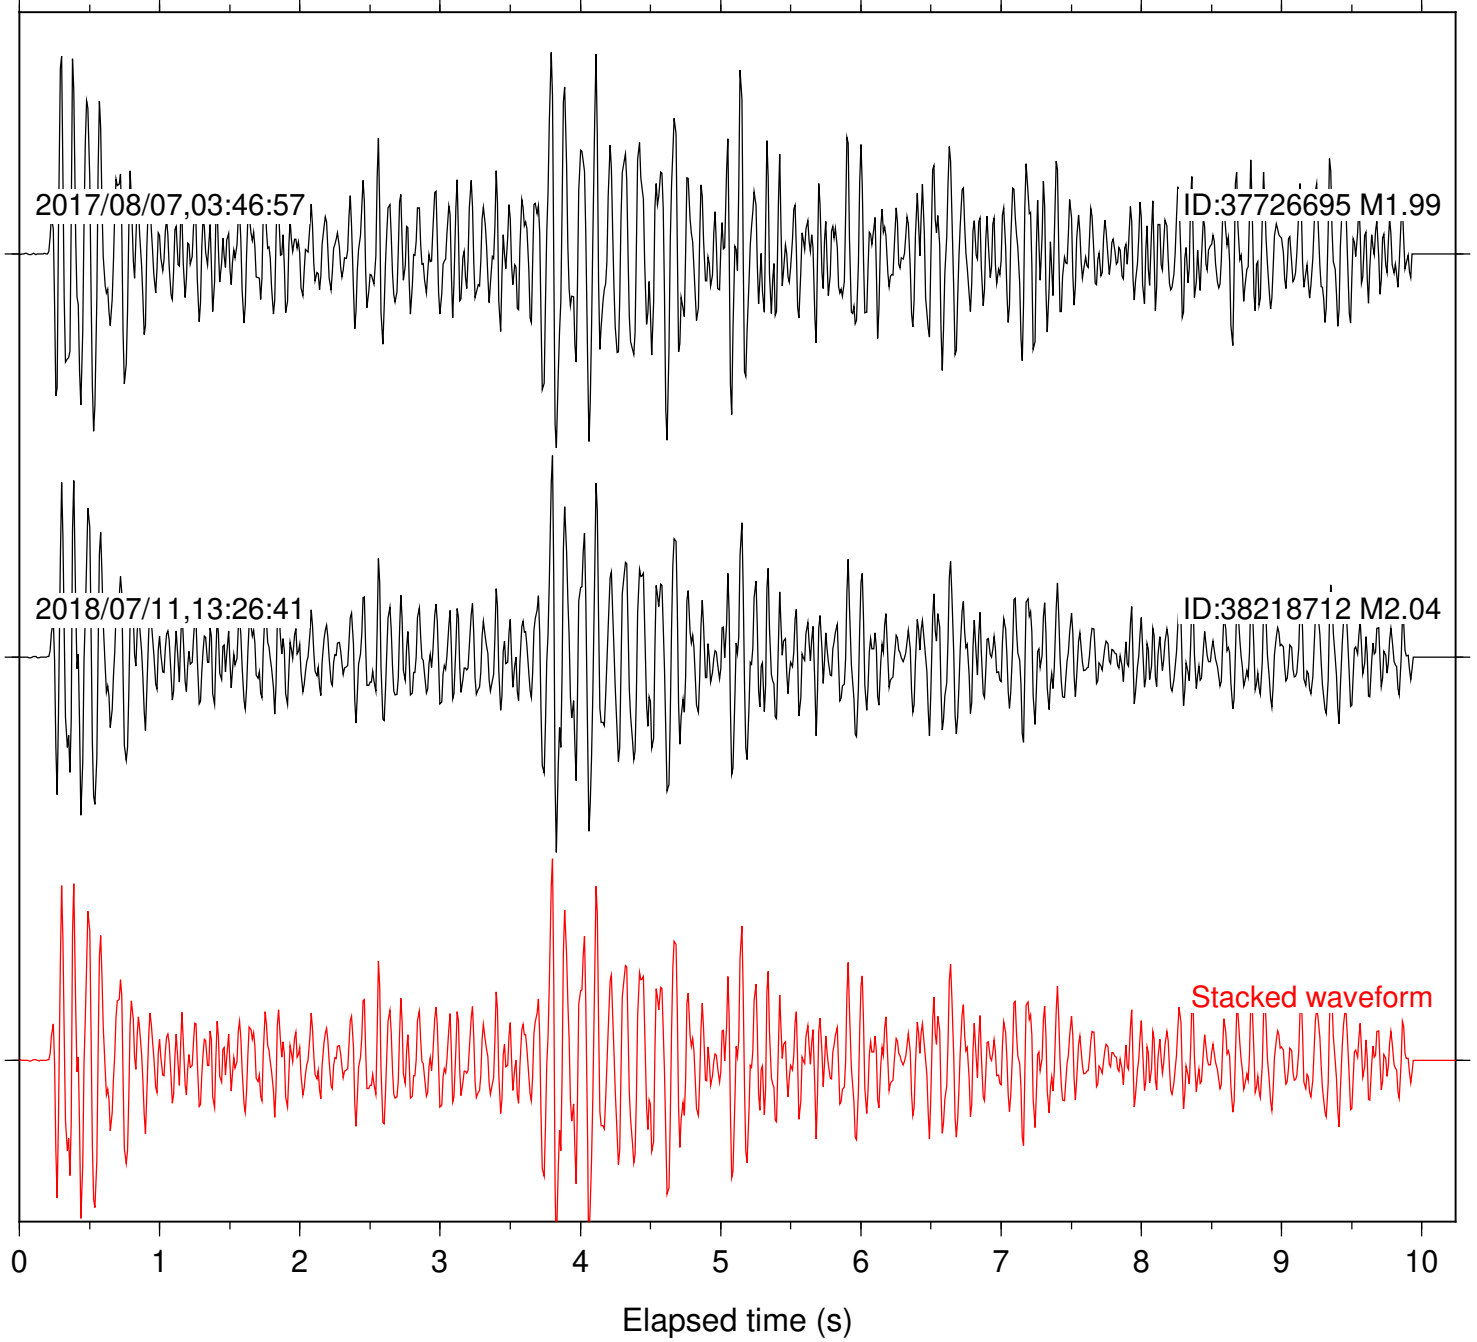

Station: BAC Com: EHZ

Focal depth: 5.13 km