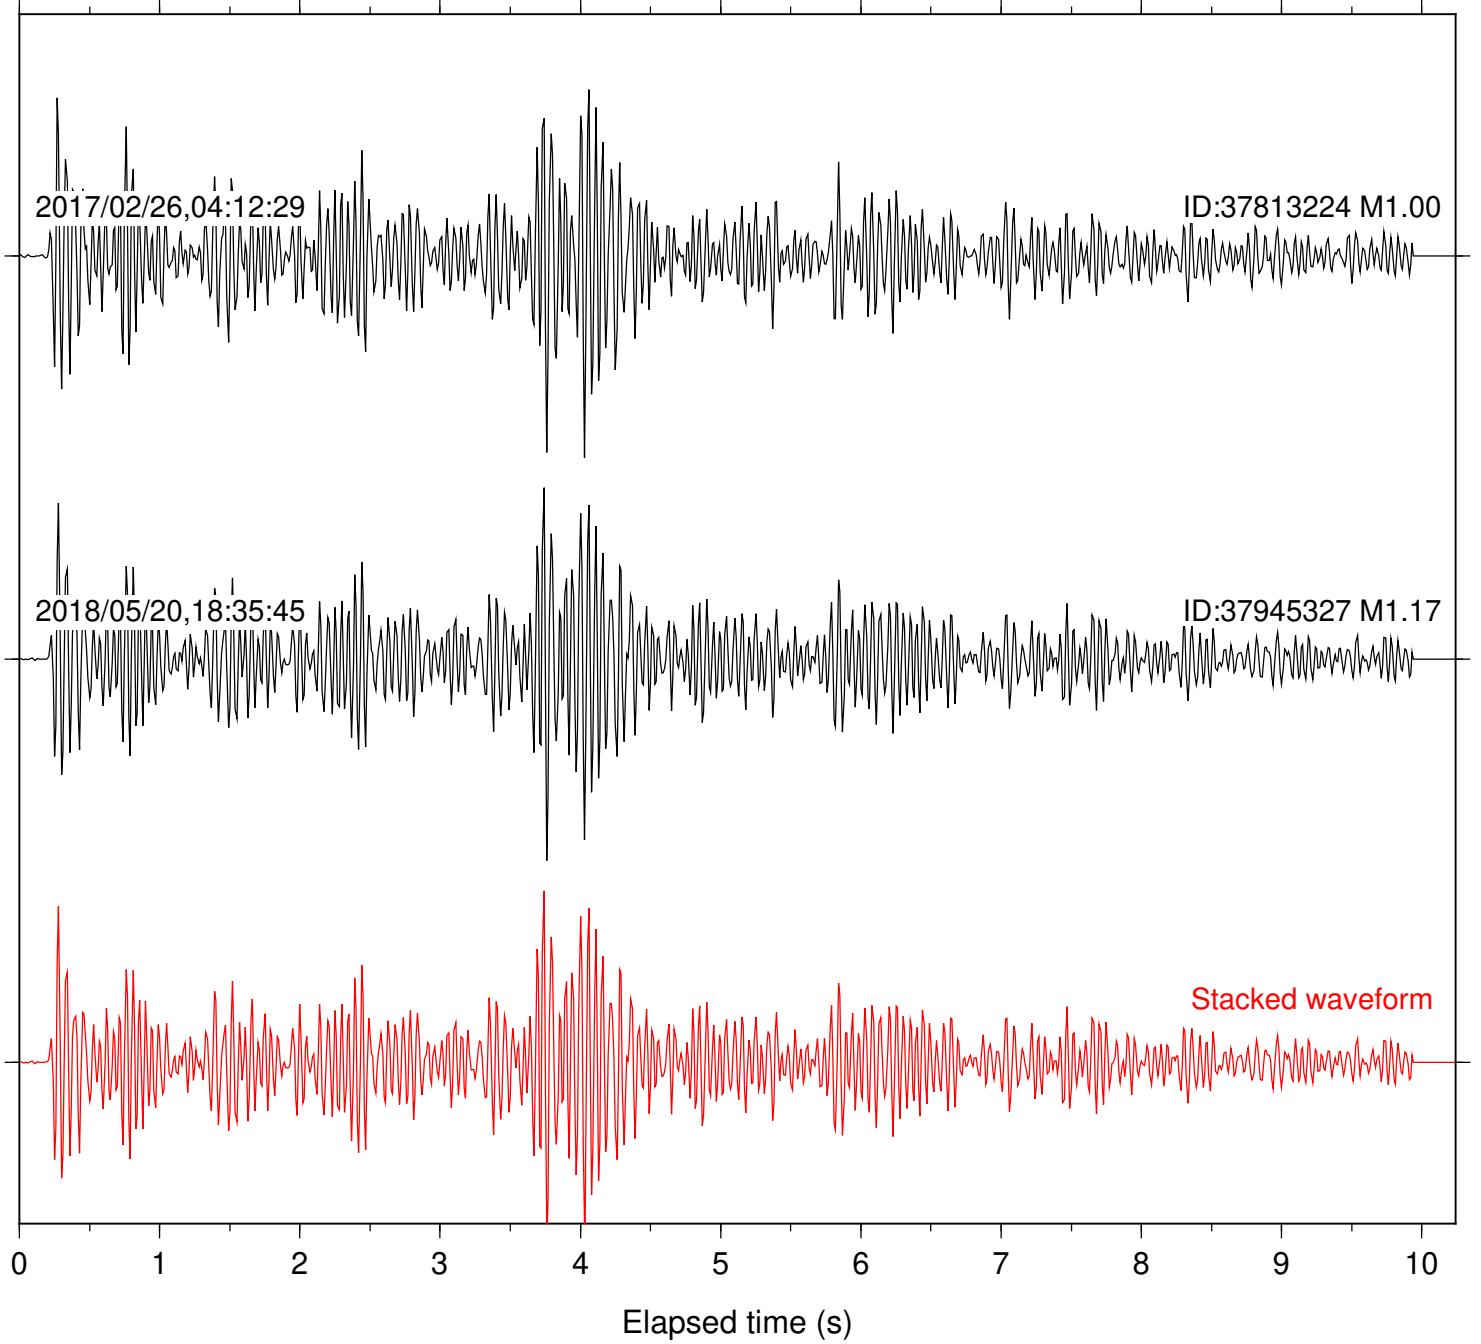

Station: BAC Com: EHZ

Focal depth: 6.45 km

Station: DGR Com: HHZ

Focal depth: 6.45 km

Station: FRD Com: HHZ

Focal depth: 6.45 km

Station: HMT2 Com: HHZ

Focal depth: 6.45 km