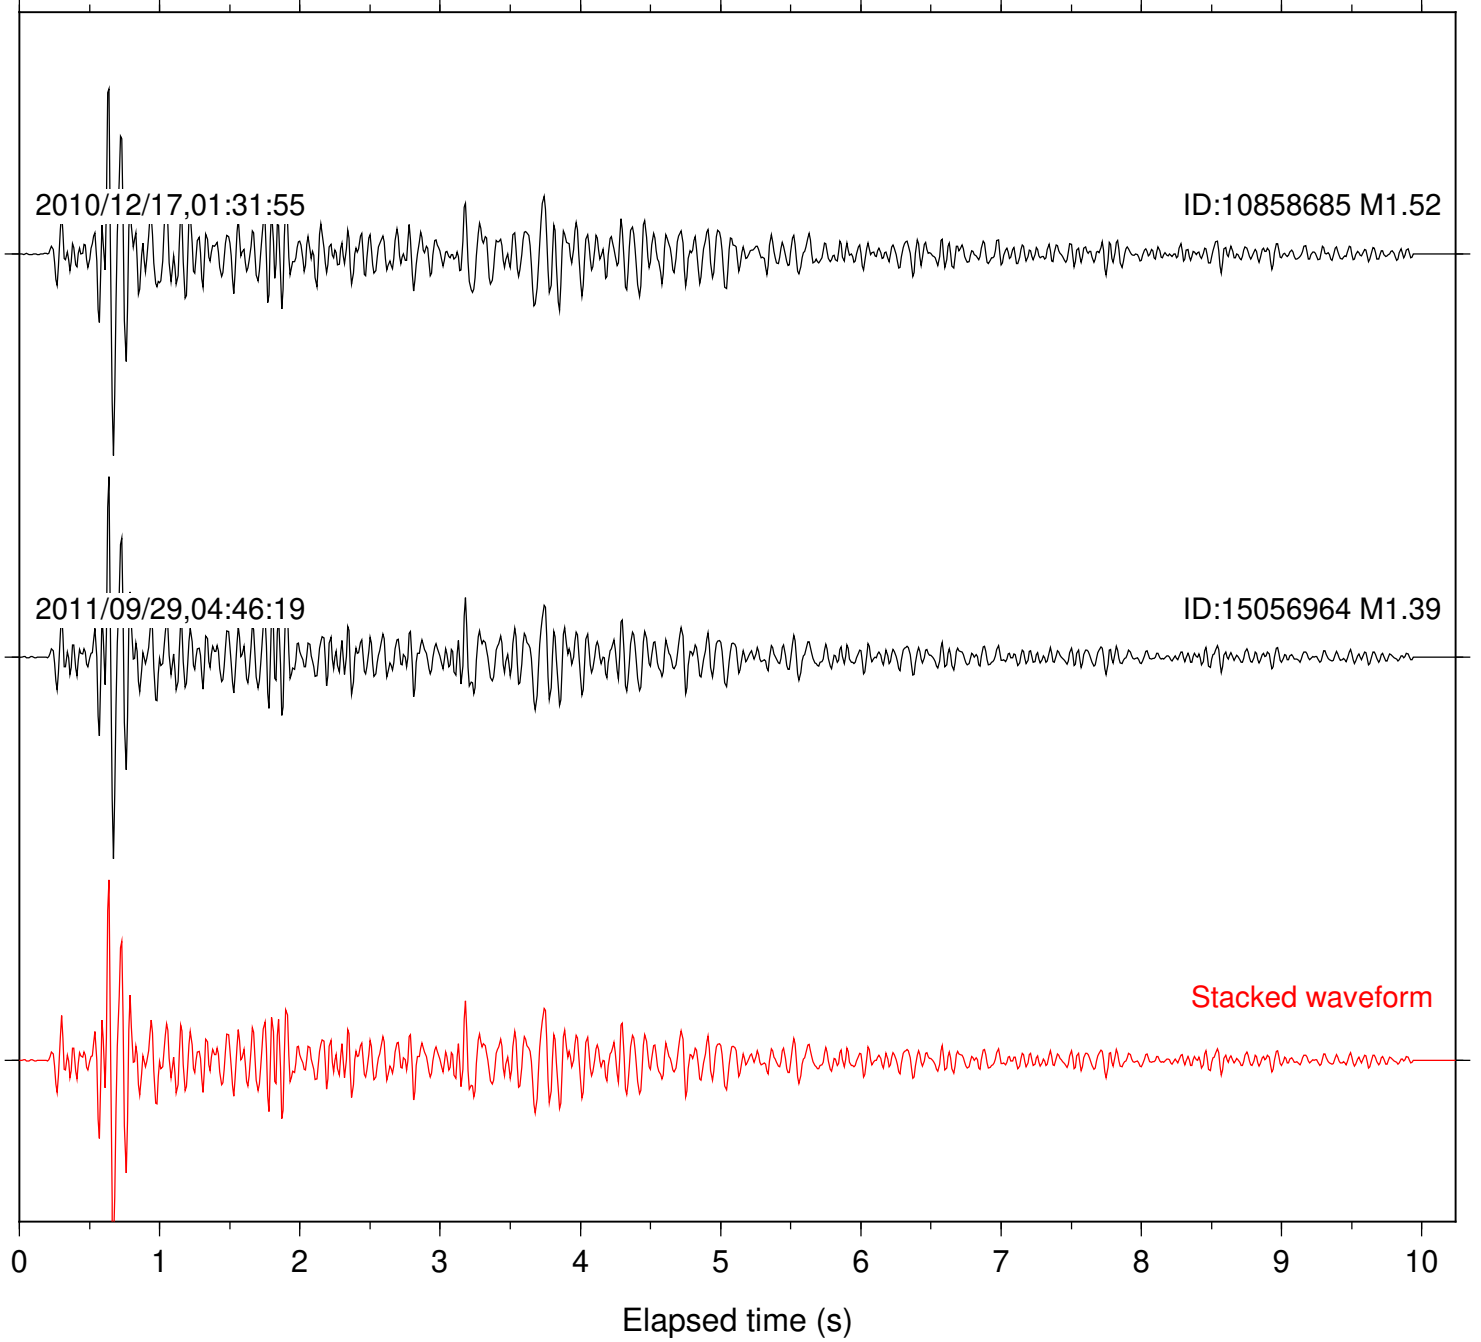

Stacked waveform

0 1 2 3 4 5 6 7 8 9 10

Elapsed time (s)

Station: PFO Com: HHZ

Focal depth: 8.32 km

Station: SND Com: HHZ

Focal depth: 8.32 km

Station: B081 Com: EHZ