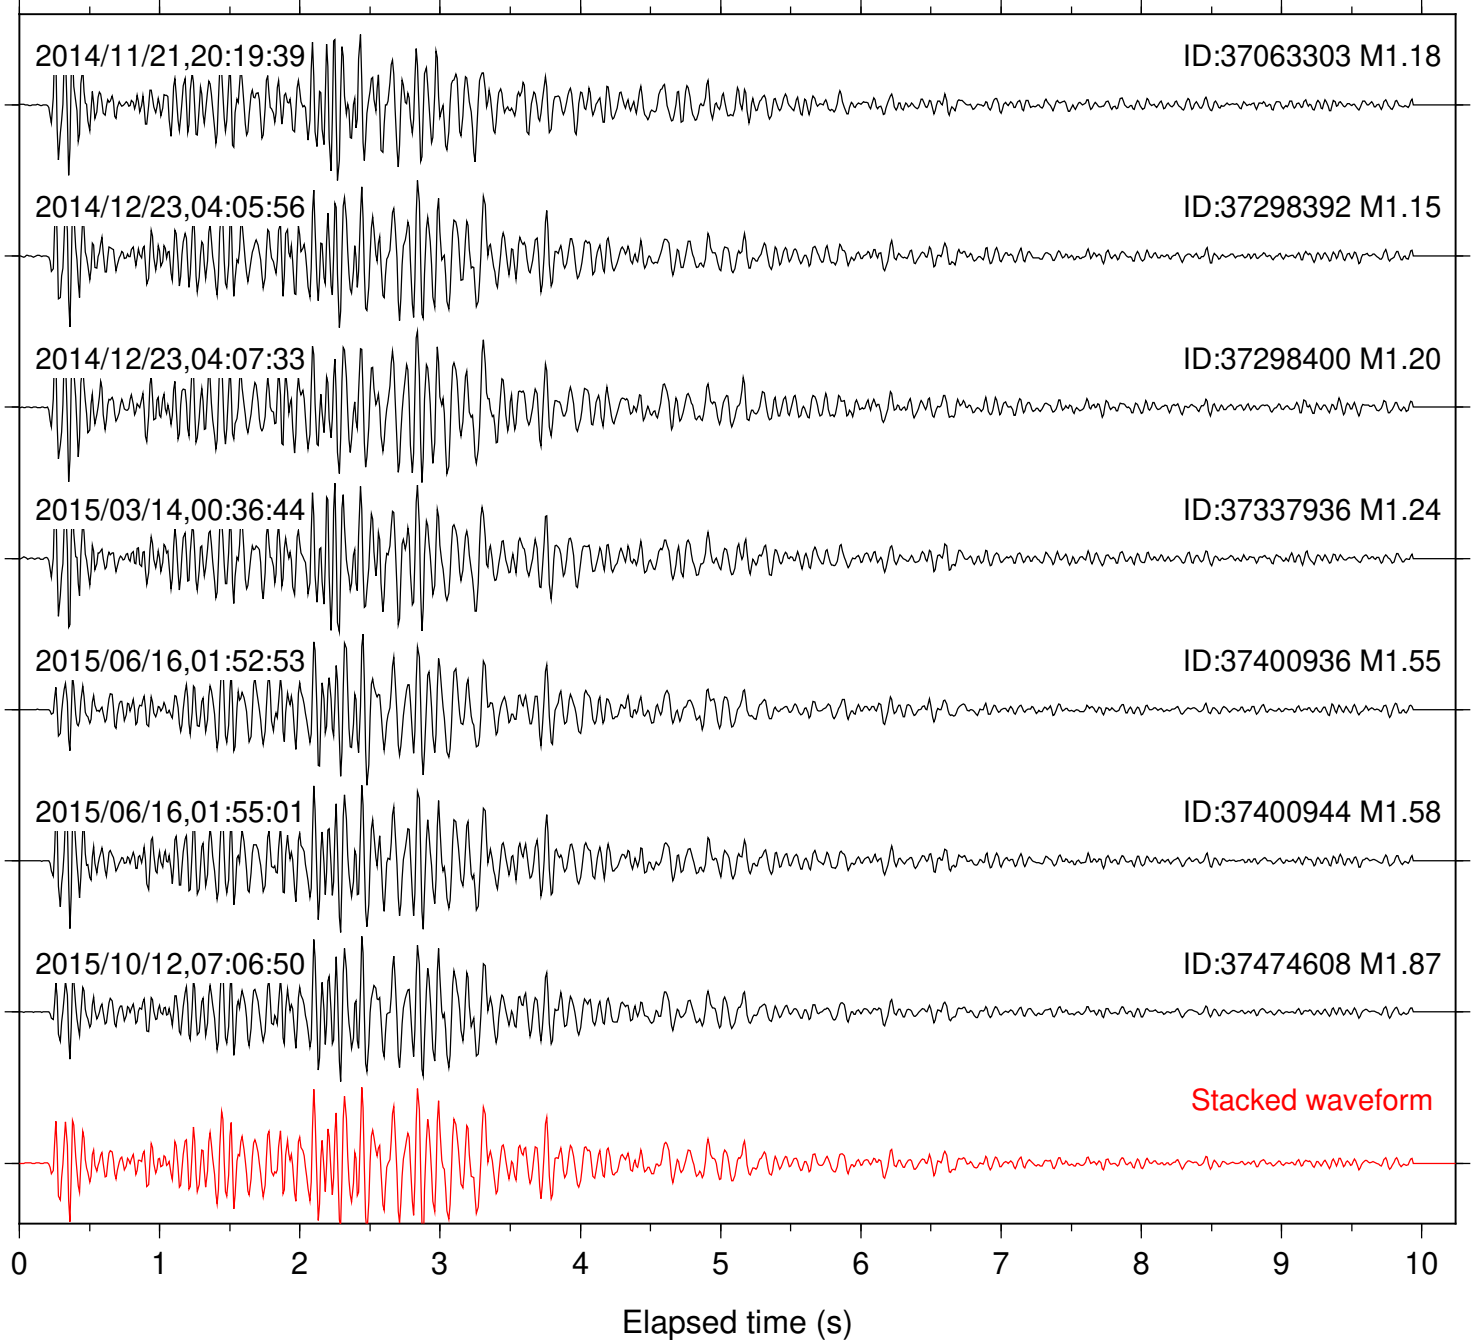

Station: RRSP Com: HHZ

Focal depth: 8.51 km