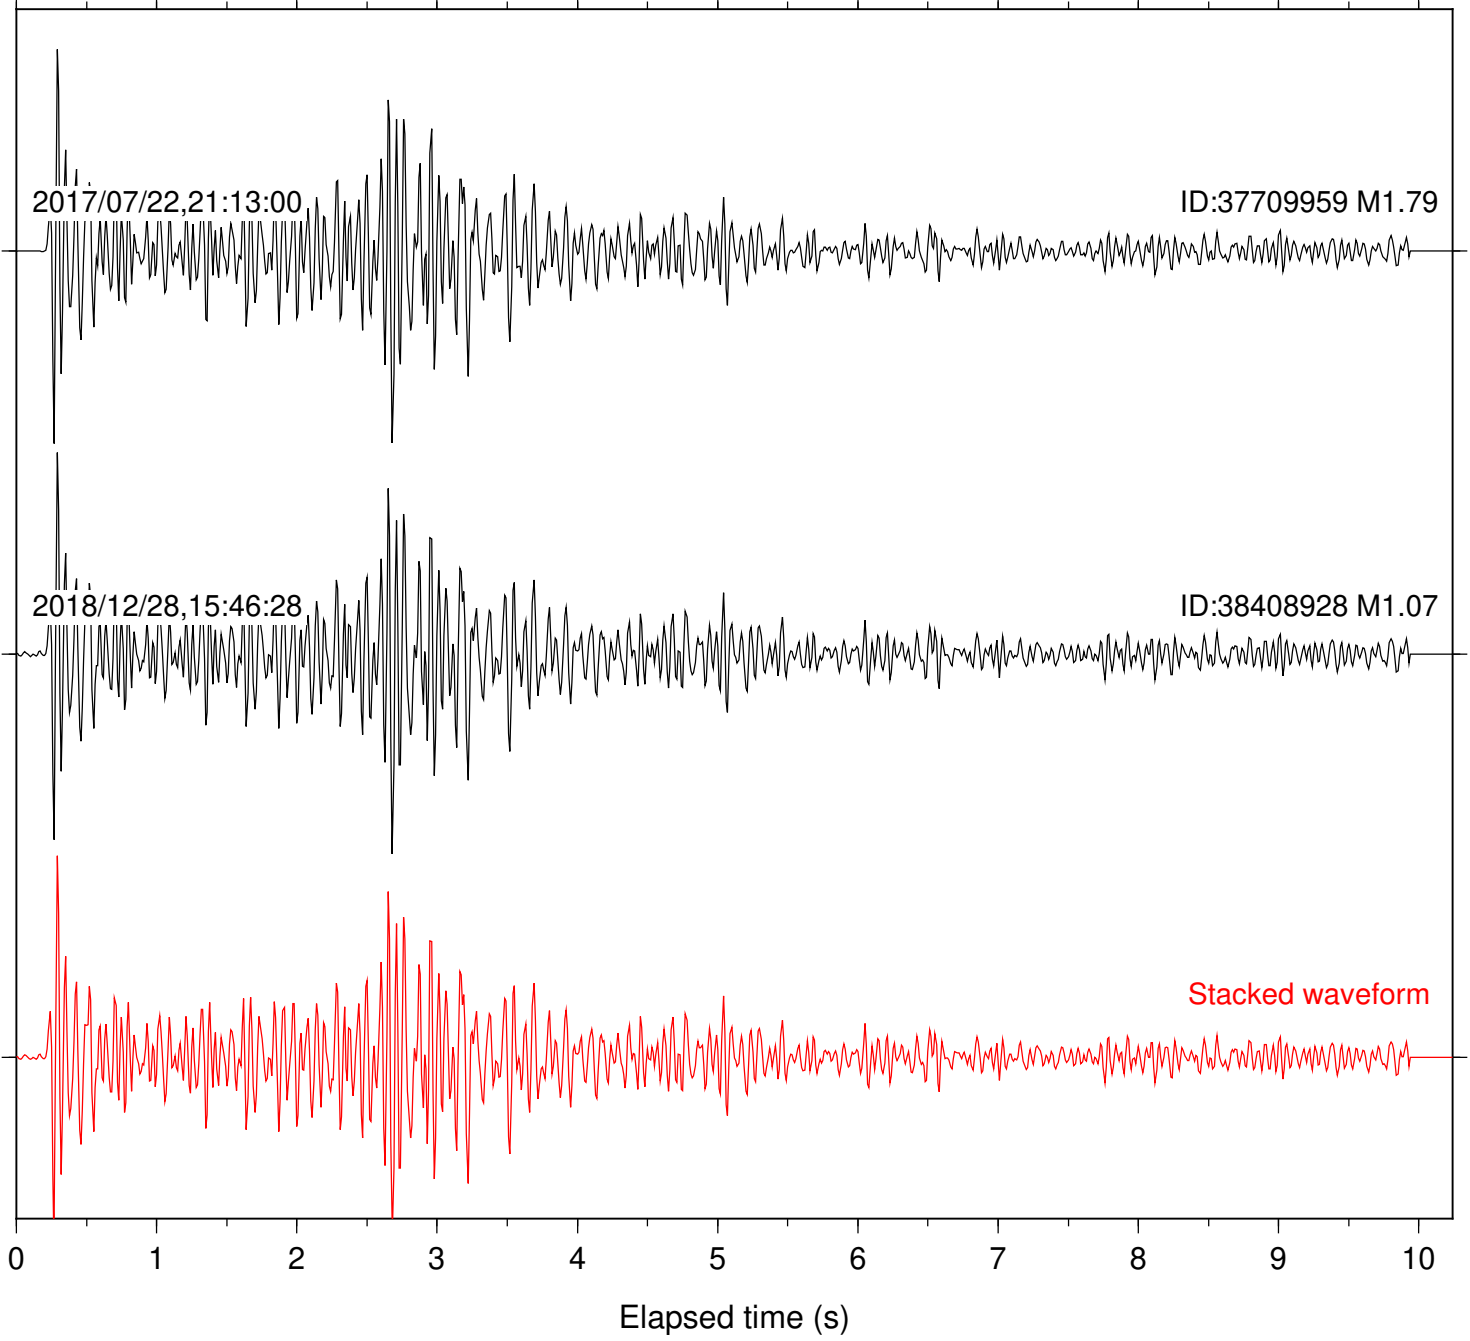

Station: B087 Com: EHZ

Focal depth: 6.01 km