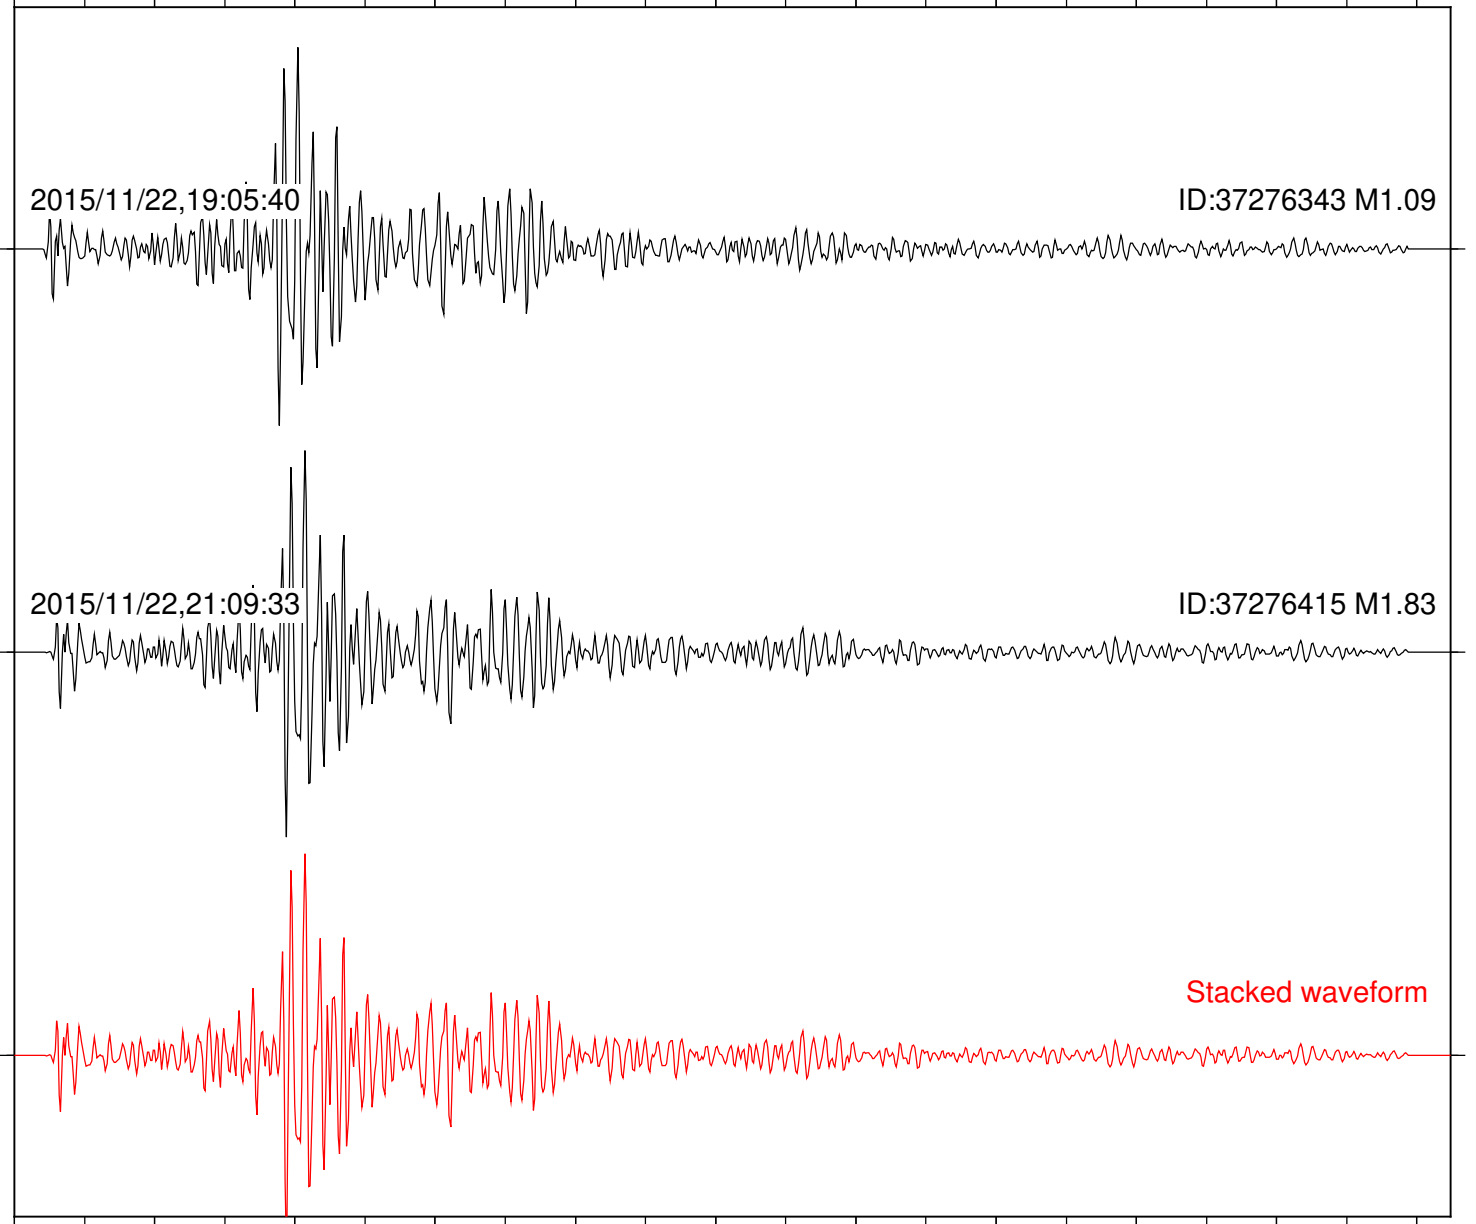

Station: B084 Com: EHZ

Focal depth: 5.17 km

2015/11/22,19:05:40

ID:37276343 M1.09

2015/11/22,21:09:33

ID:37276415 M1.83

Stacked waveform

0 1 2 3 4 5 6 7 8 9 10
Elapsed time (s)