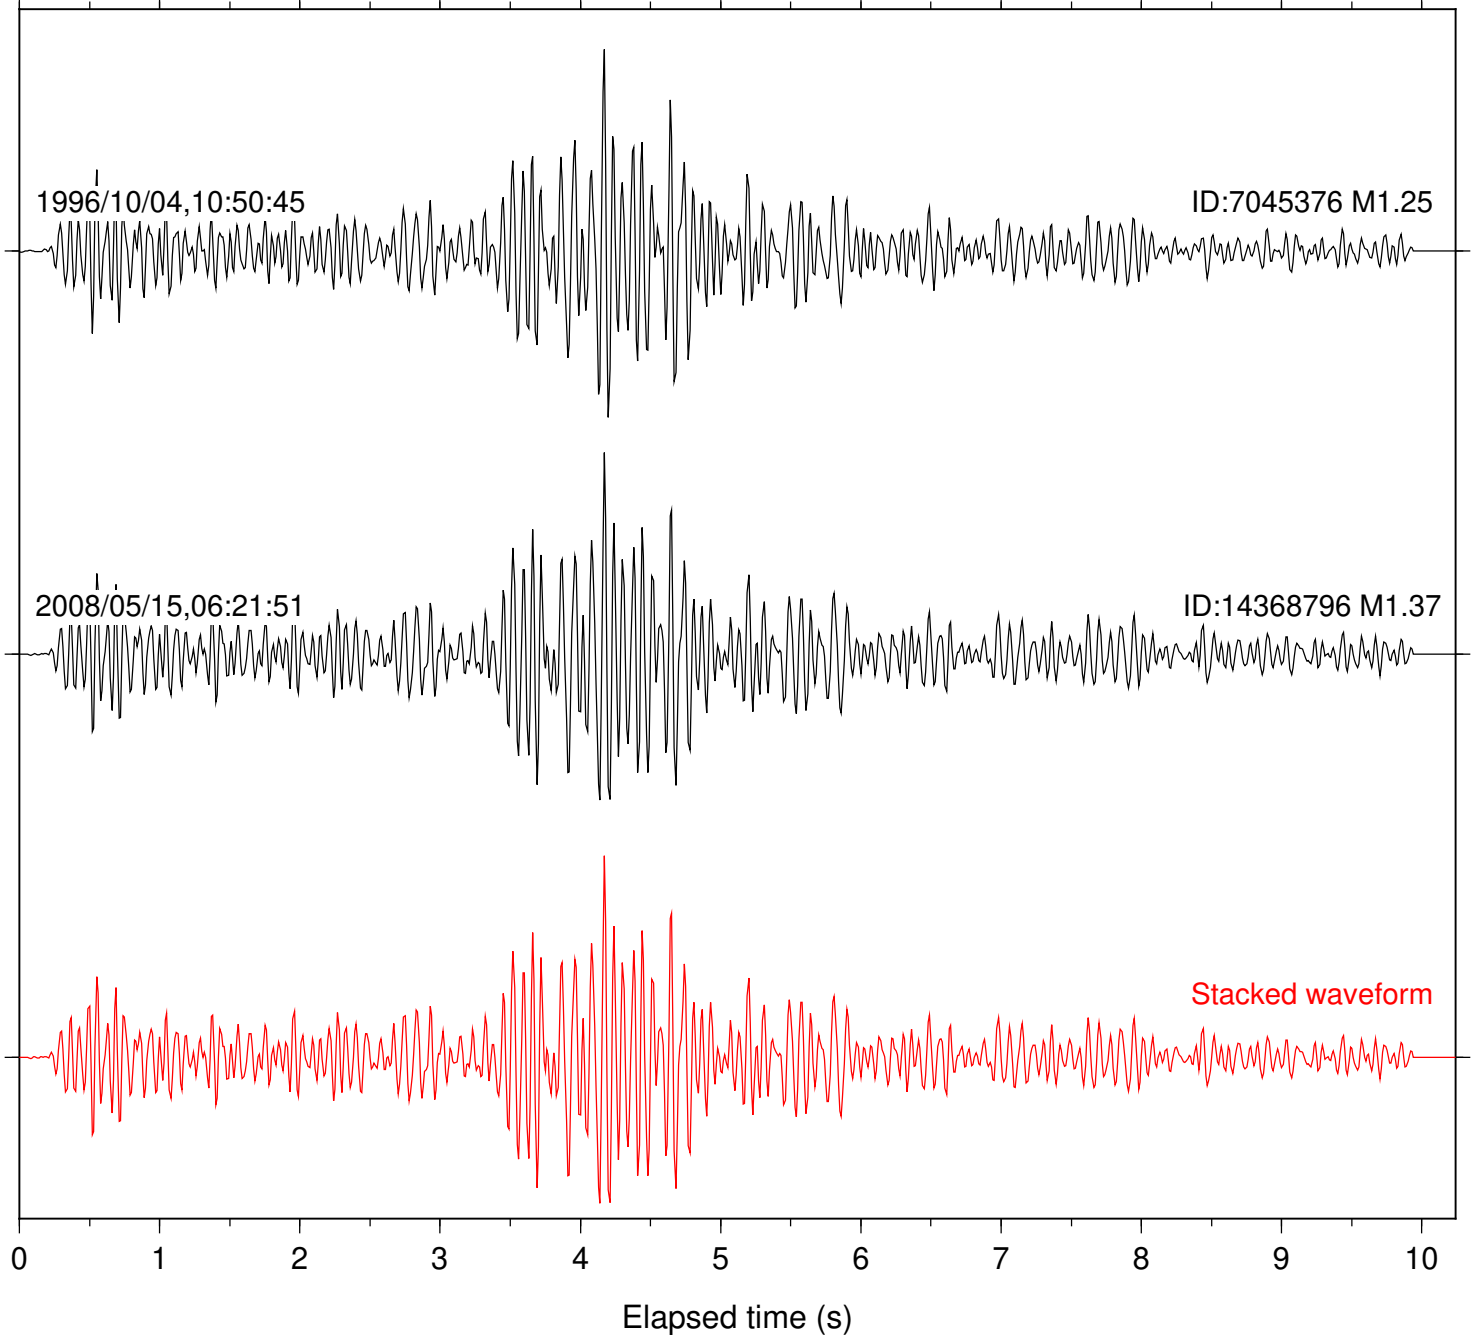

Station: POB2 Com: HHZ

Focal depth: 17.39 km