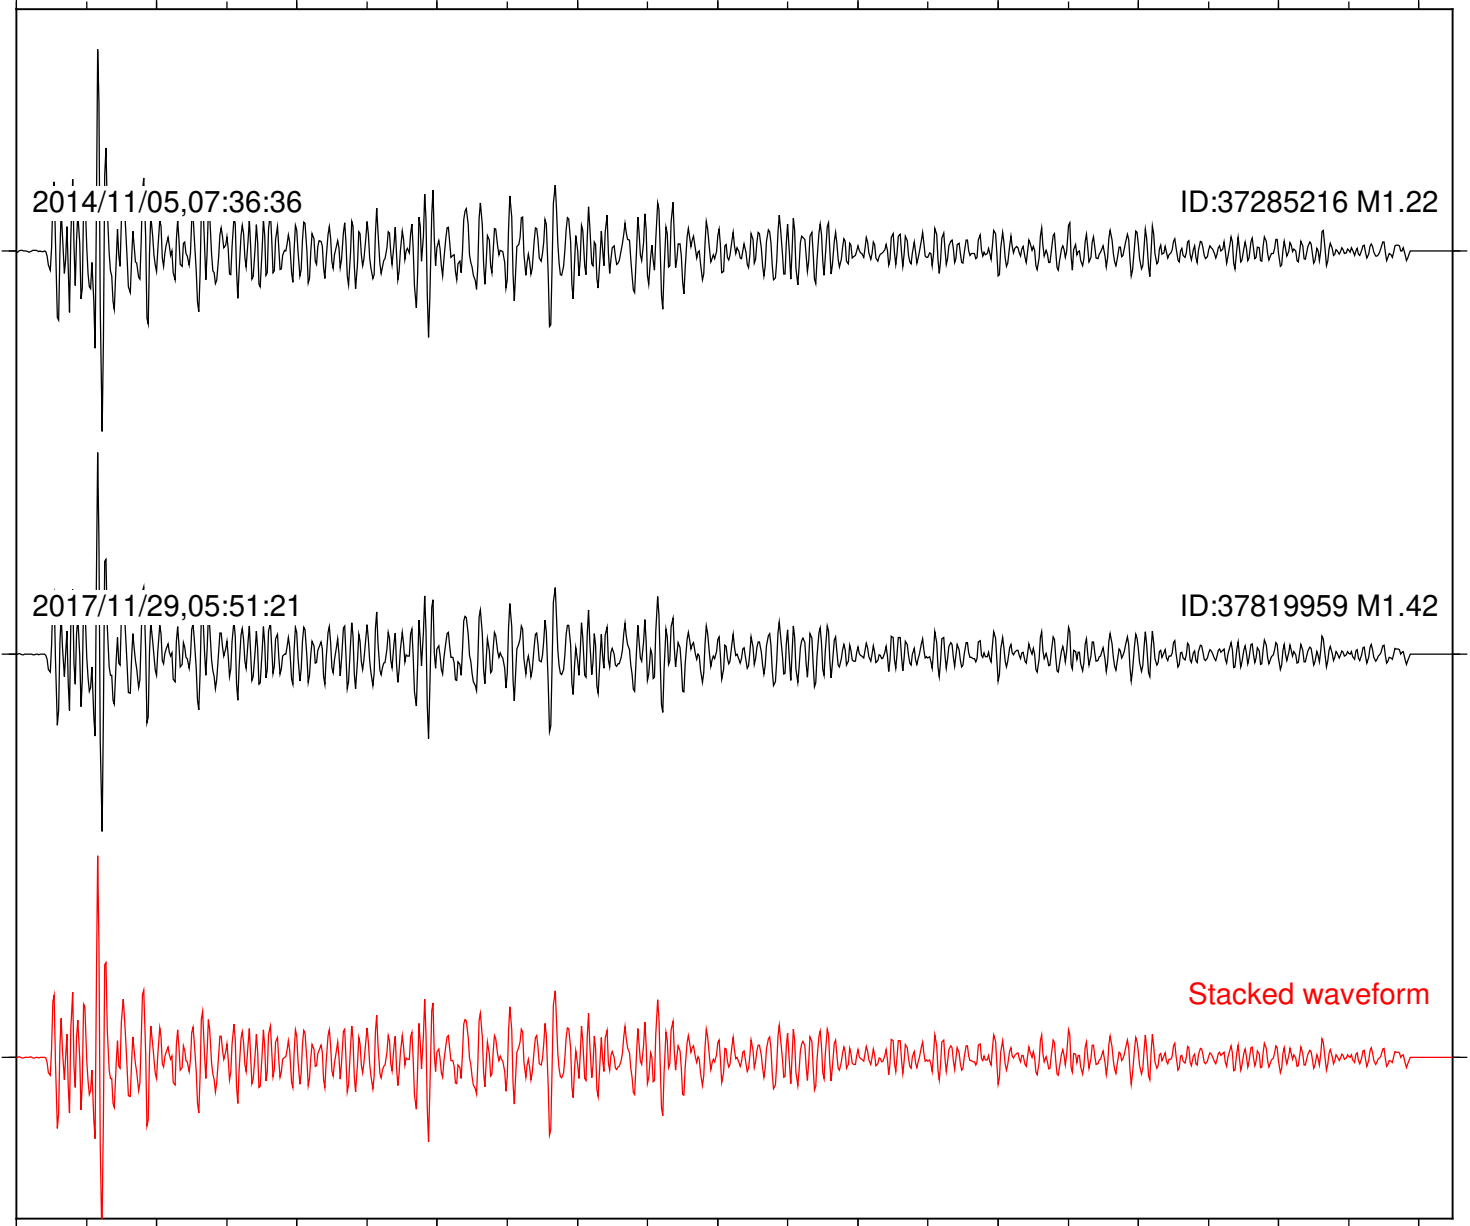

Station: B946 Com: EHZ

Focal depth: 8.88 km

2014/11/05,07:36:36

ID:37285216 M1.22

2017/11/29,05:51:21

ID:37819959 M1.42

Stacked waveform

0 1 2 3 4 5 6 7 8 9 10
Elapsed time (s)