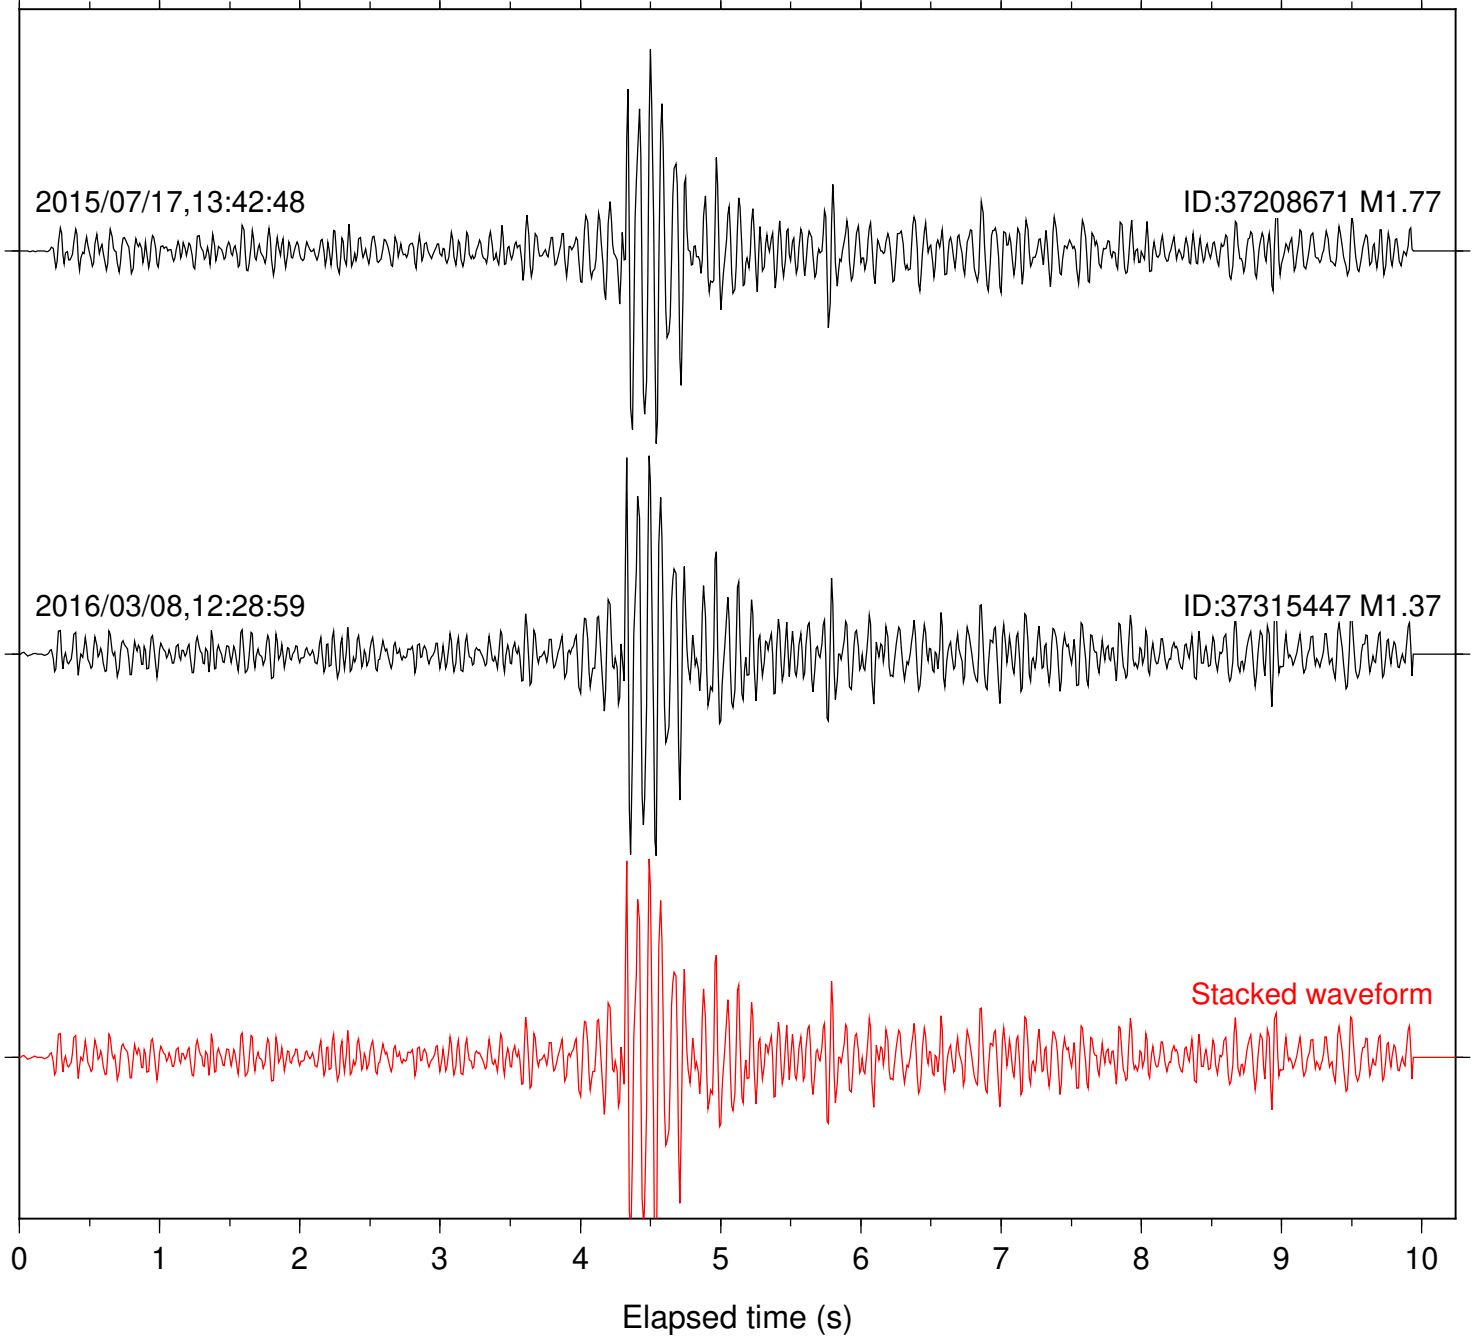

Station: B084 Com: EHZ

Focal depth: 8.09 km