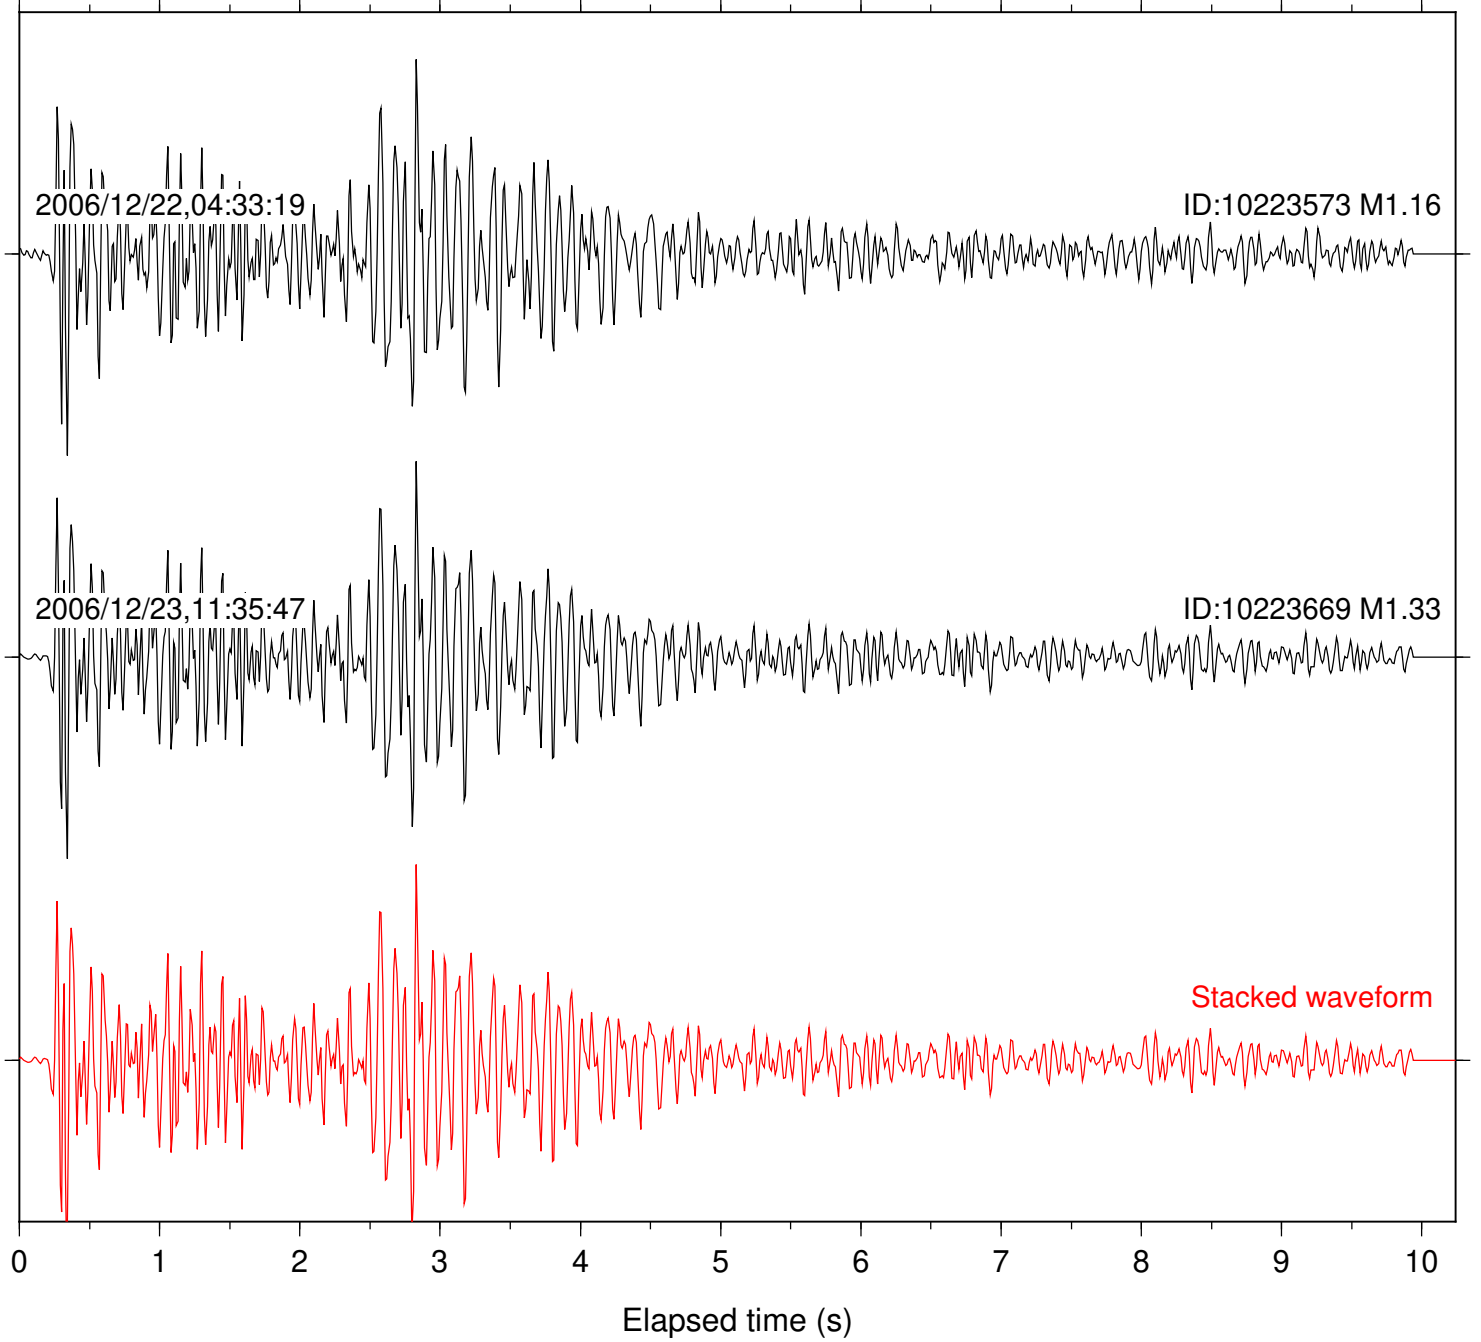

Station: WMC Com: HHZ

Focal depth: 7.72 km