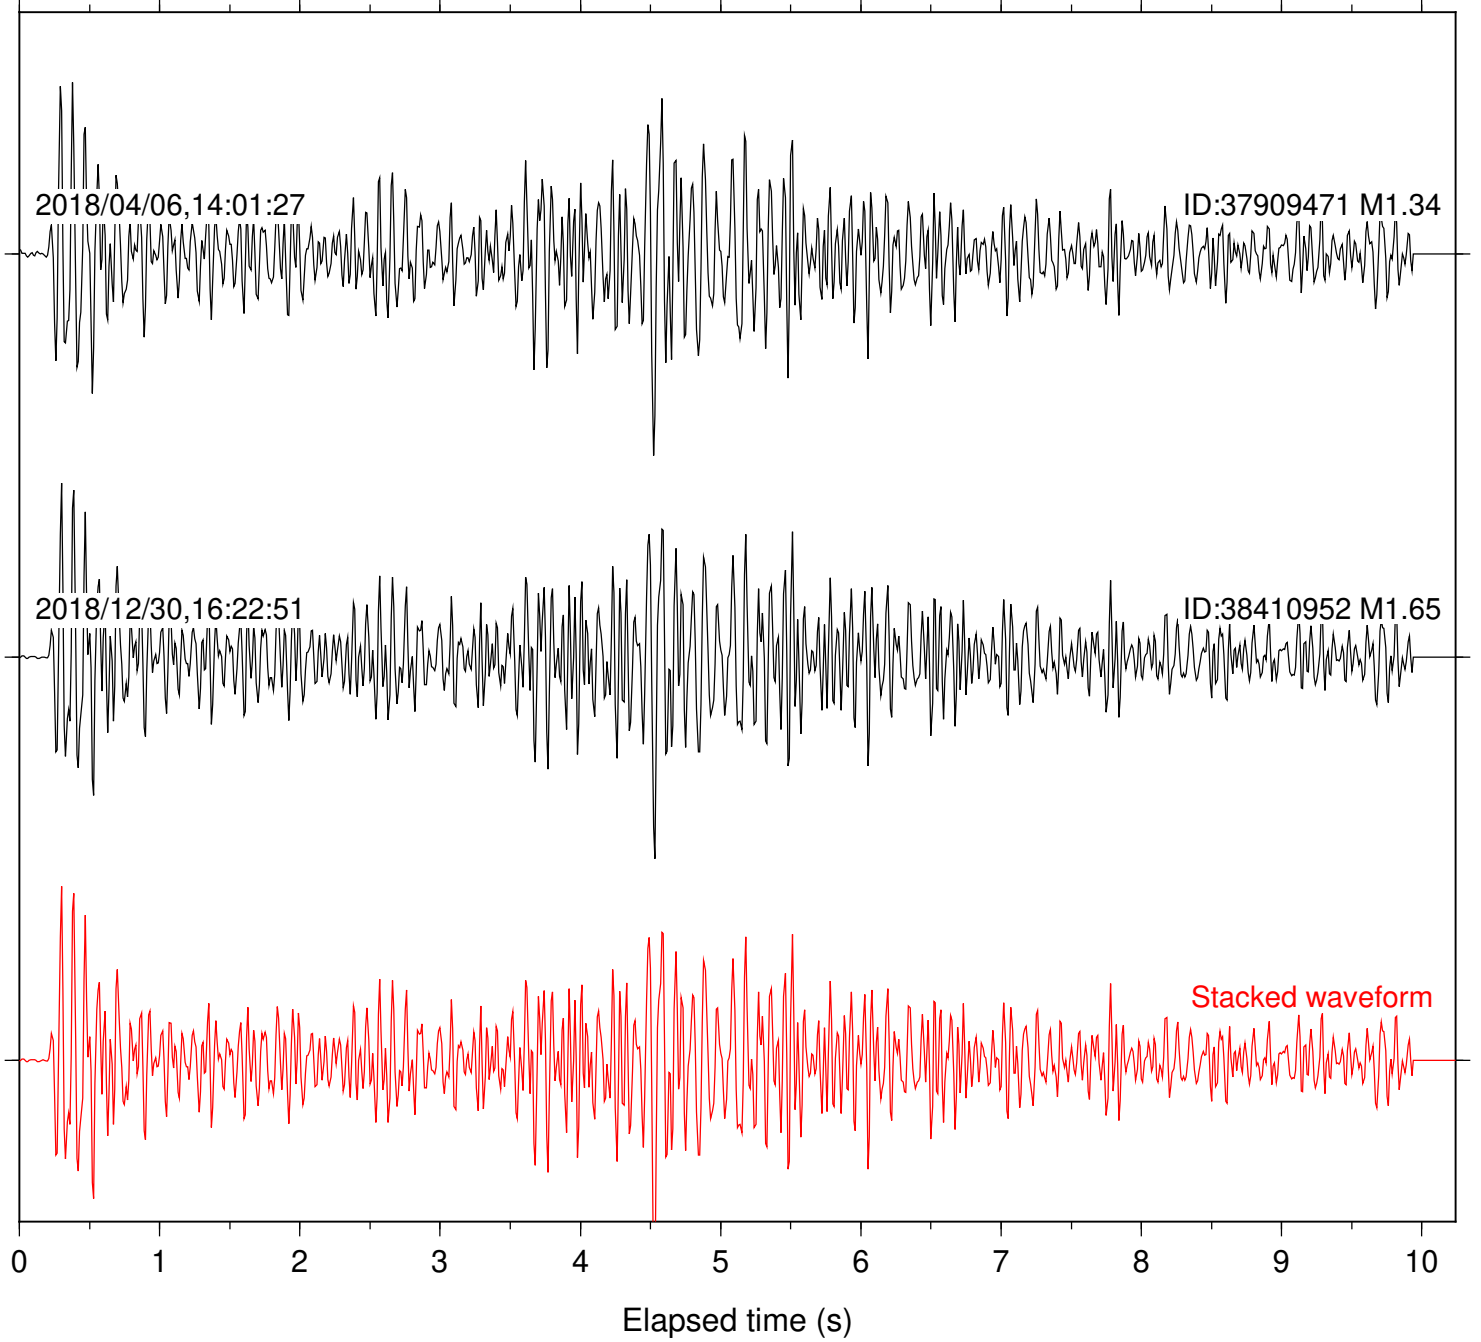

Station: BAC Com: EHZ

Focal depth: 5.27 km