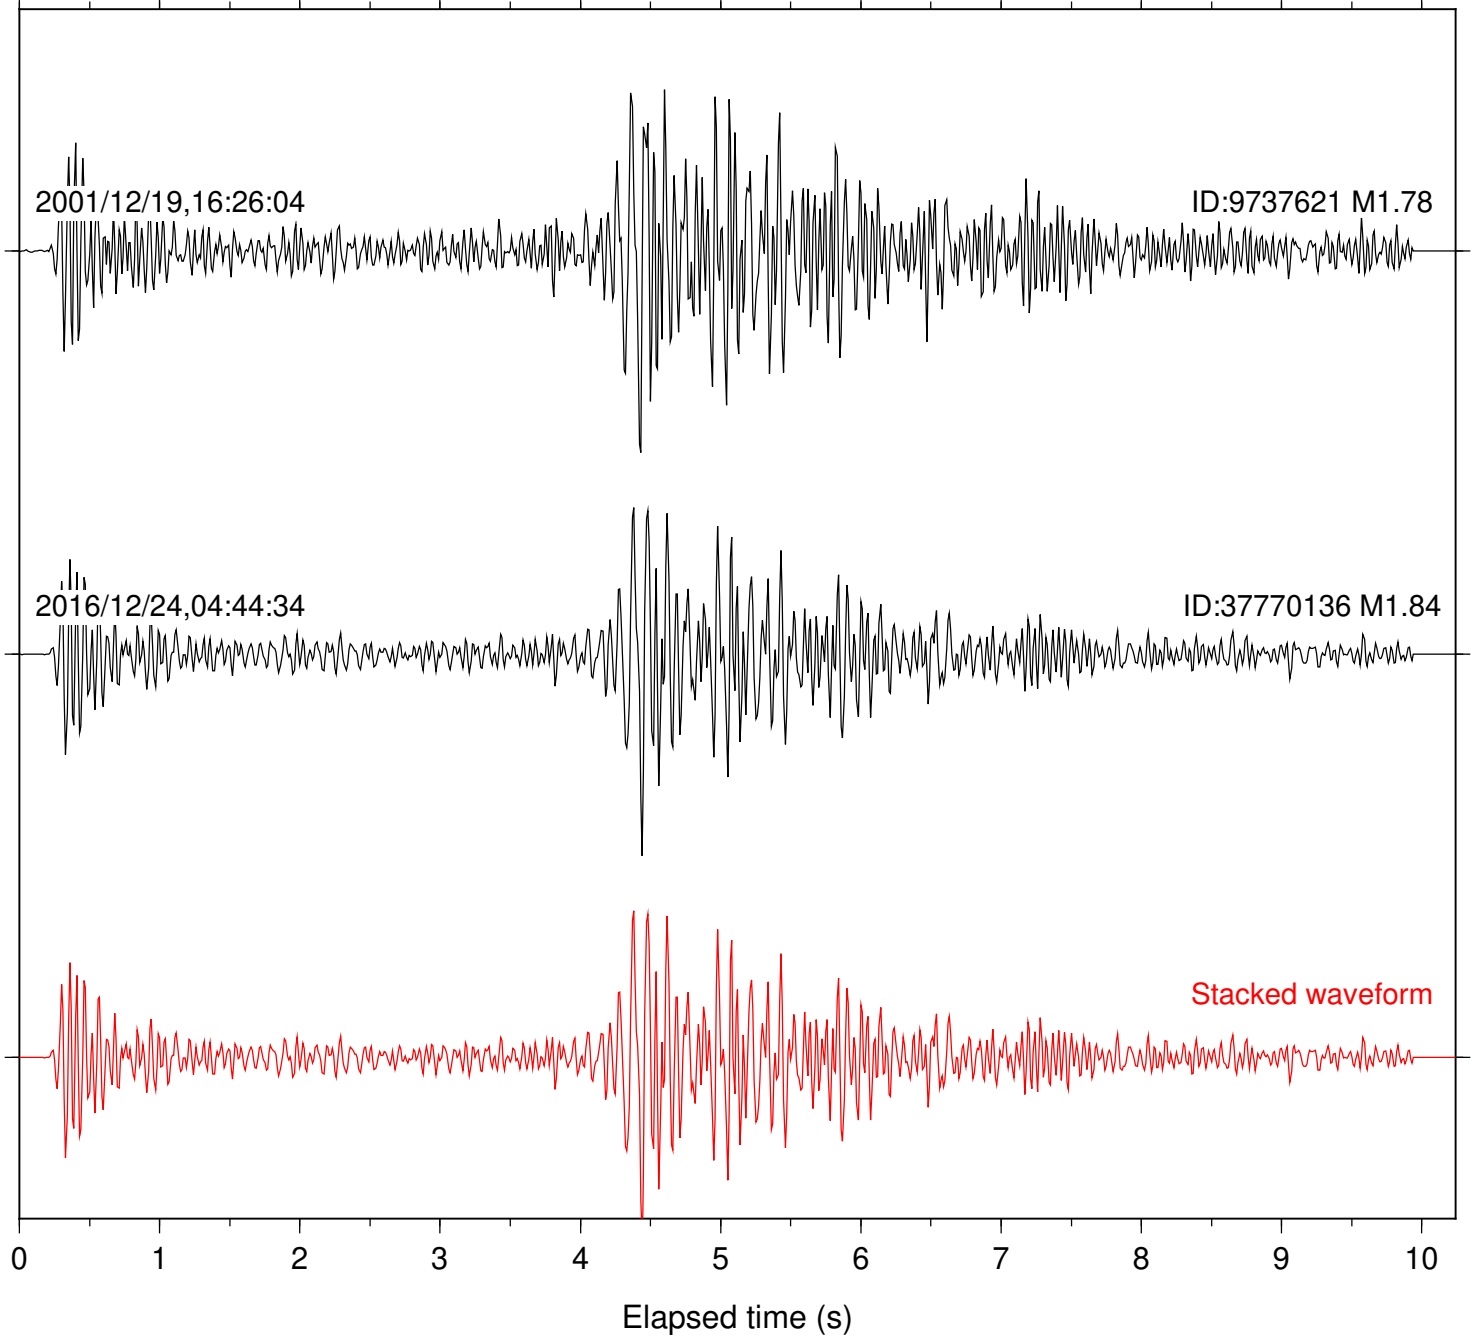

Station: BAC Com: EHZ

Focal depth: 16.59 km