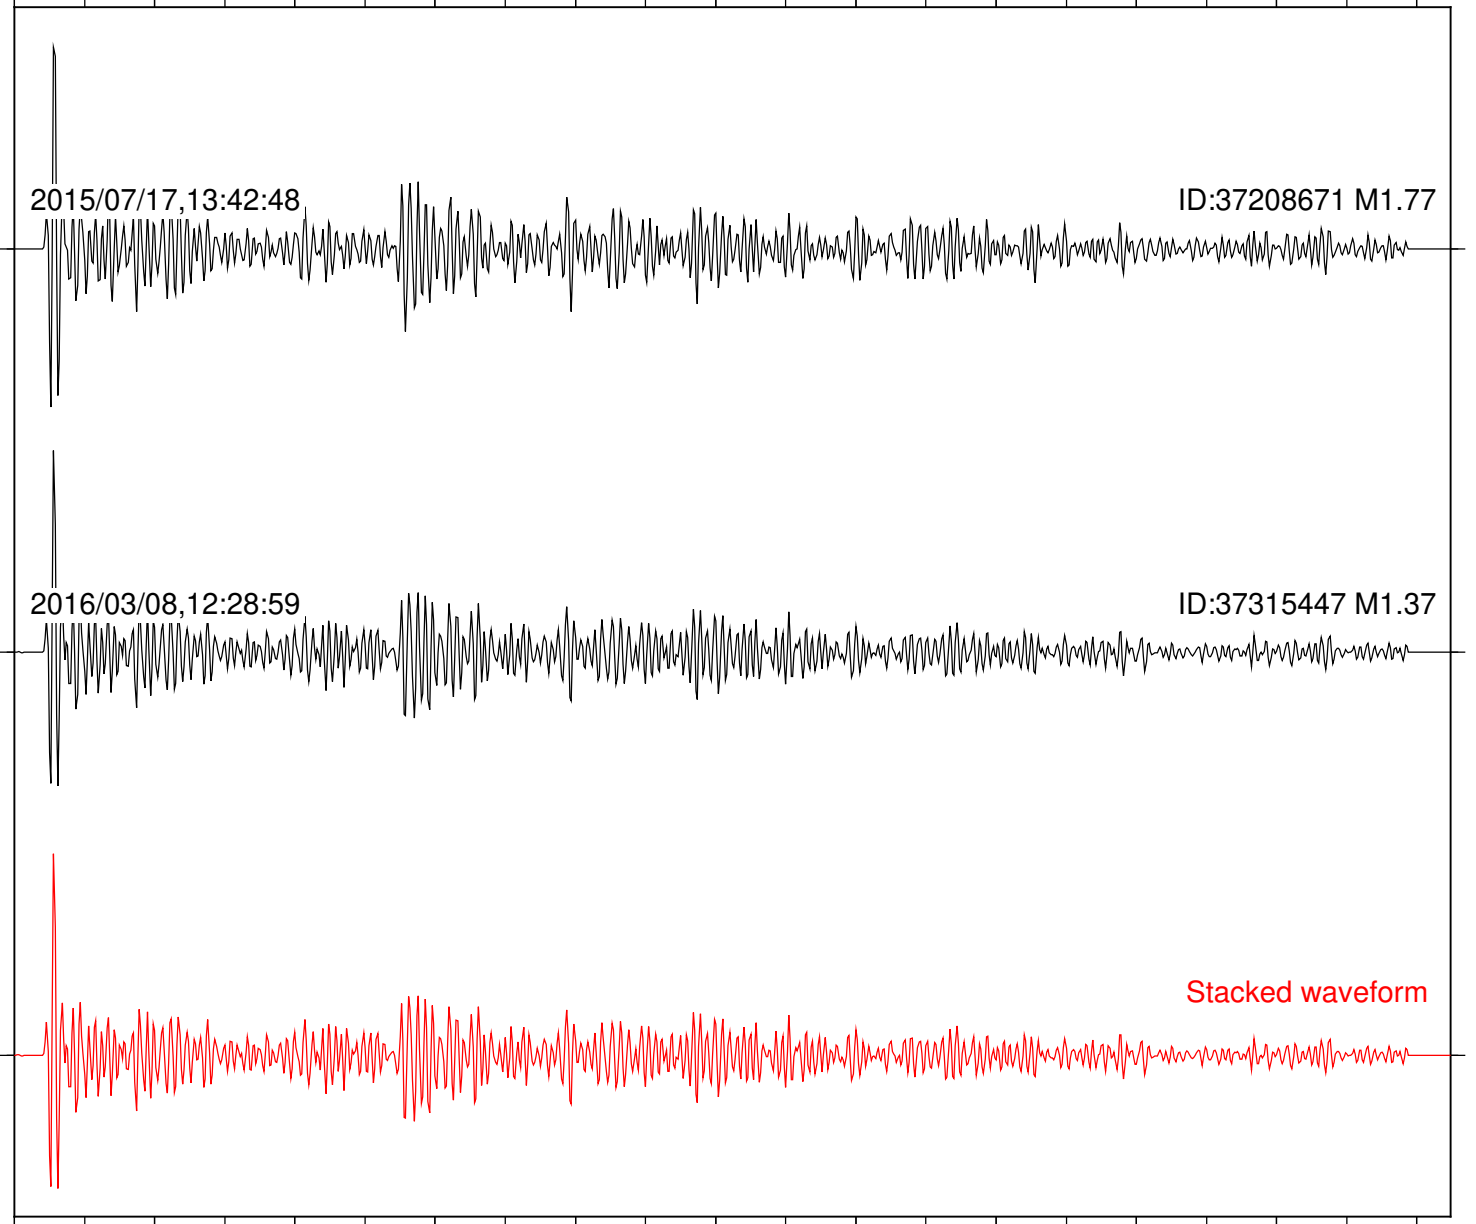

ID:37315447 M1.37

Stacked waveform

0 1 2 3 4 5 6 7 8 9 10  
Elapsed time (s)

Station: FRD Com: HHZ

Focal depth: 8.09 km

Station: HMT2 Com: HHZ

Focal depth: 8.09 km

2015/07/17,13:42:48