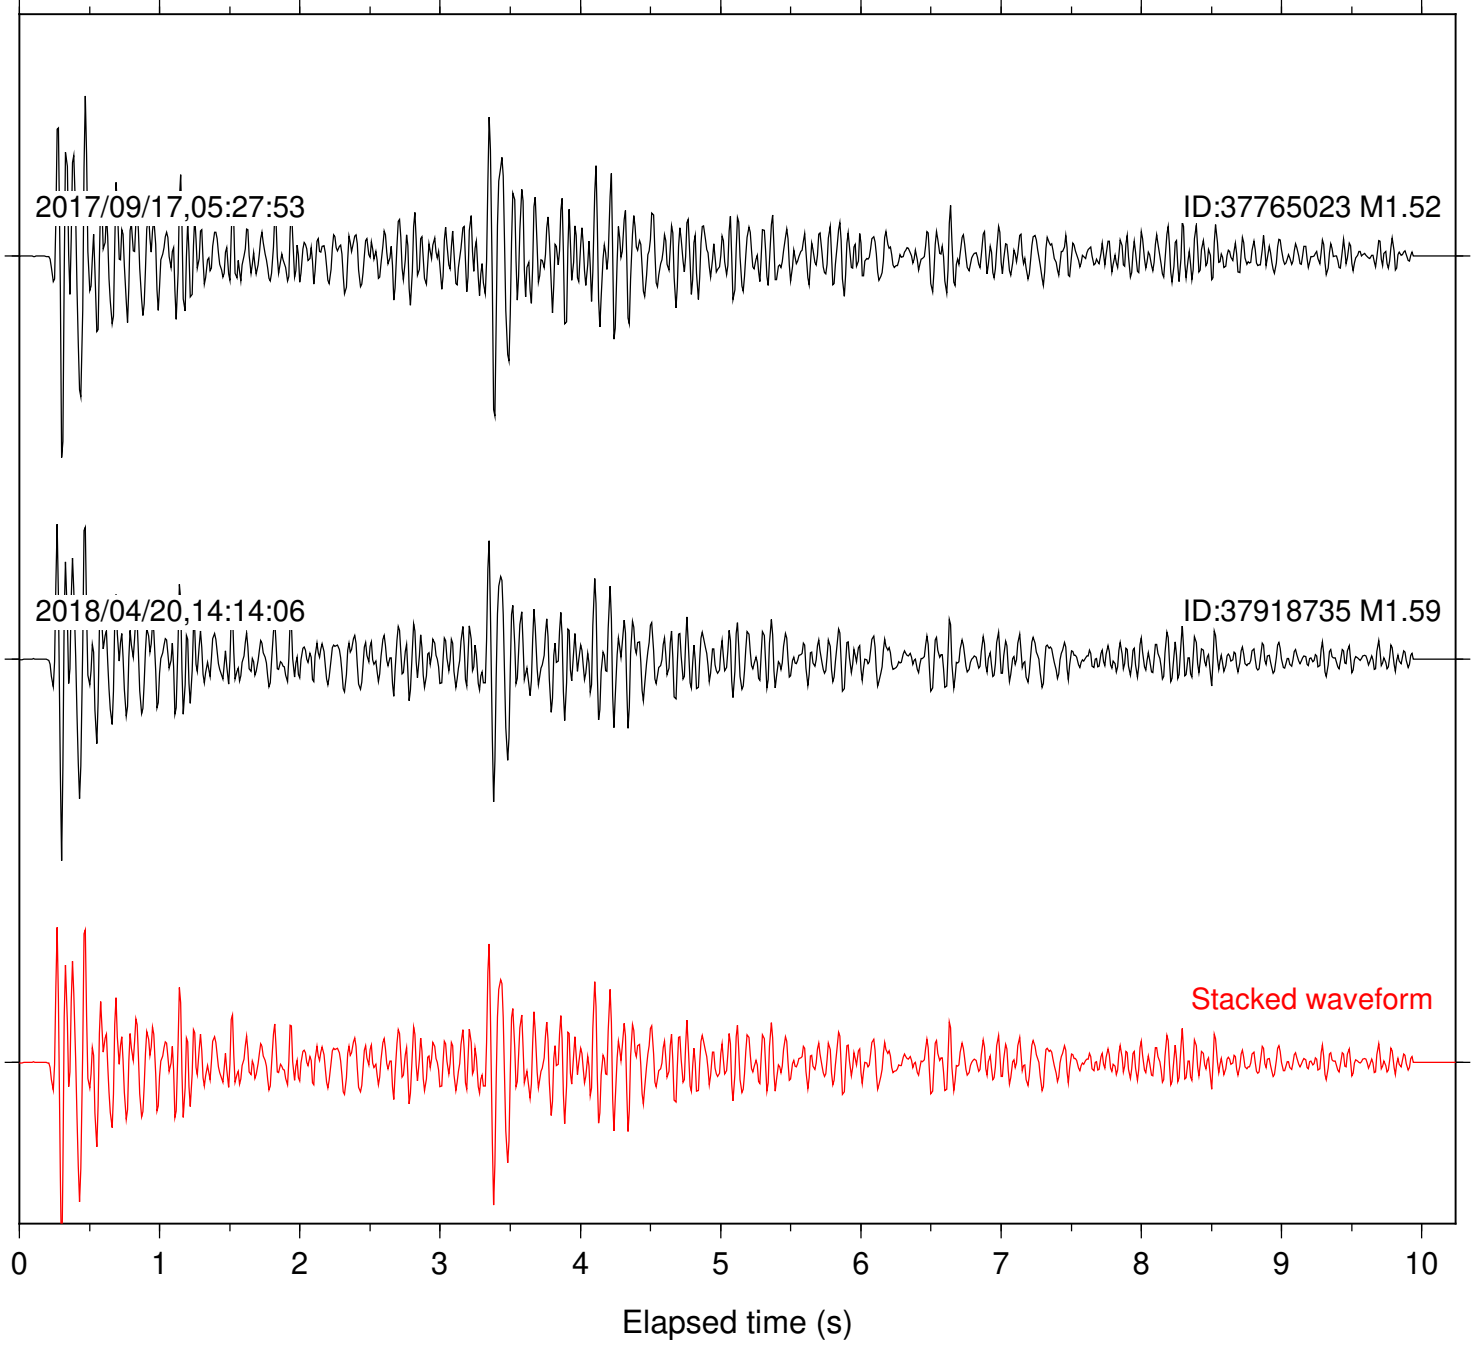

Focal depth: 6.09 km

Station: CSH Com: HHZ

Focal depth: 6.09 km

Station: DGR Com: HHZ

Focal depth: 6.09 km

Station: FRD Com: HHZ

Focal depth: 6.09 km

2017/09/17,05:27:53