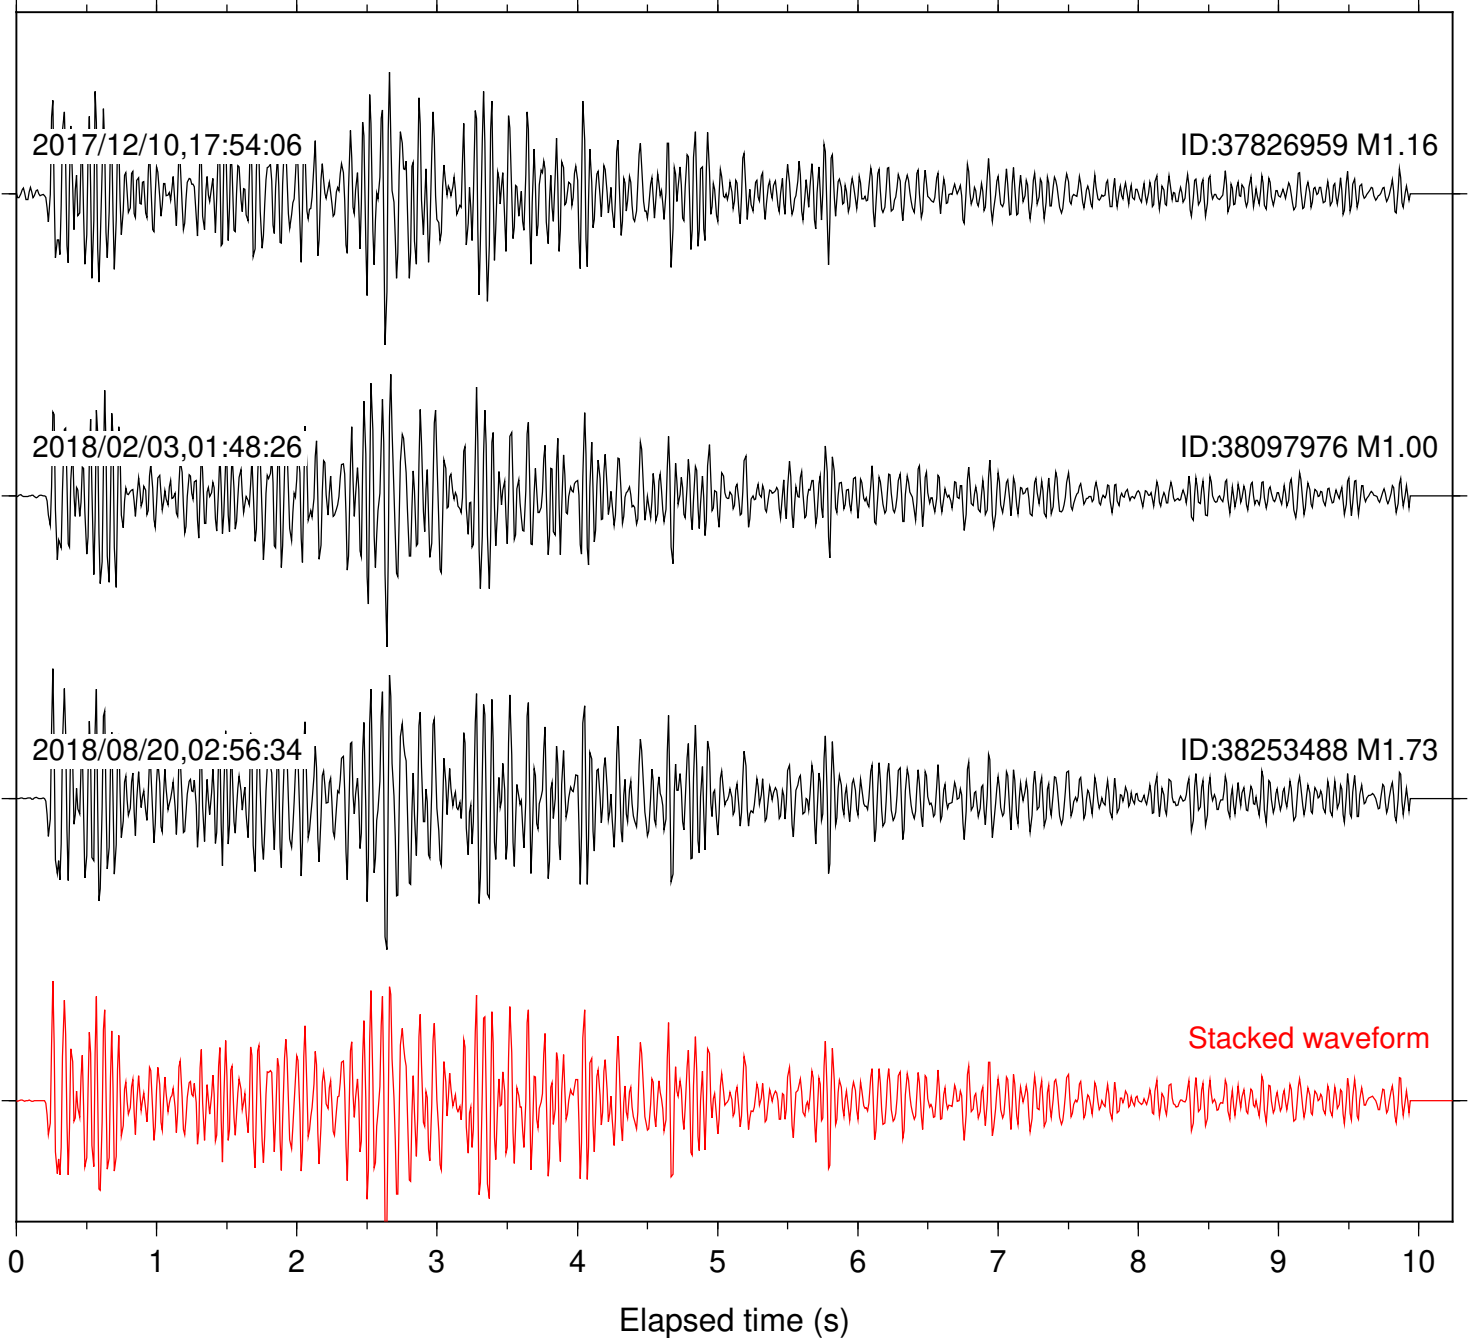

Station: PLM Com: HHZ

Focal depth: 4.98 km