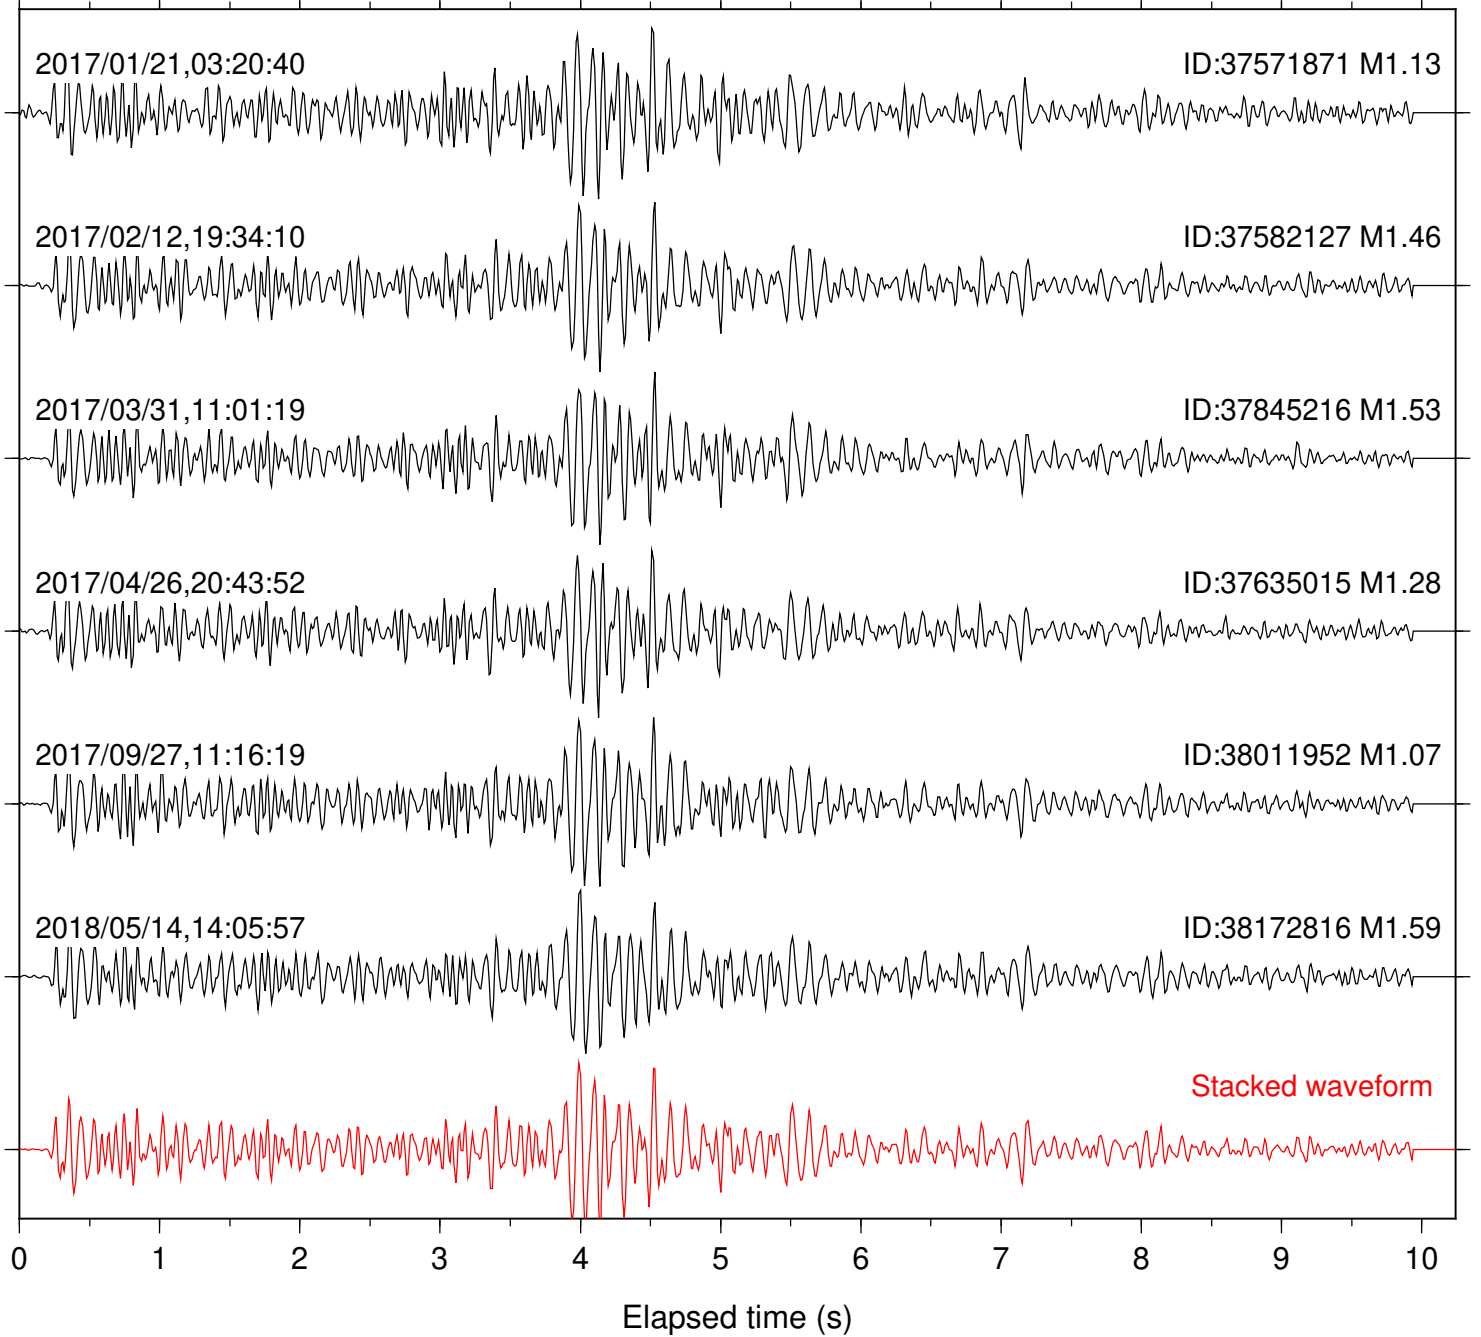

Station: LKH Com: HHZ

Focal depth: 6.38 km