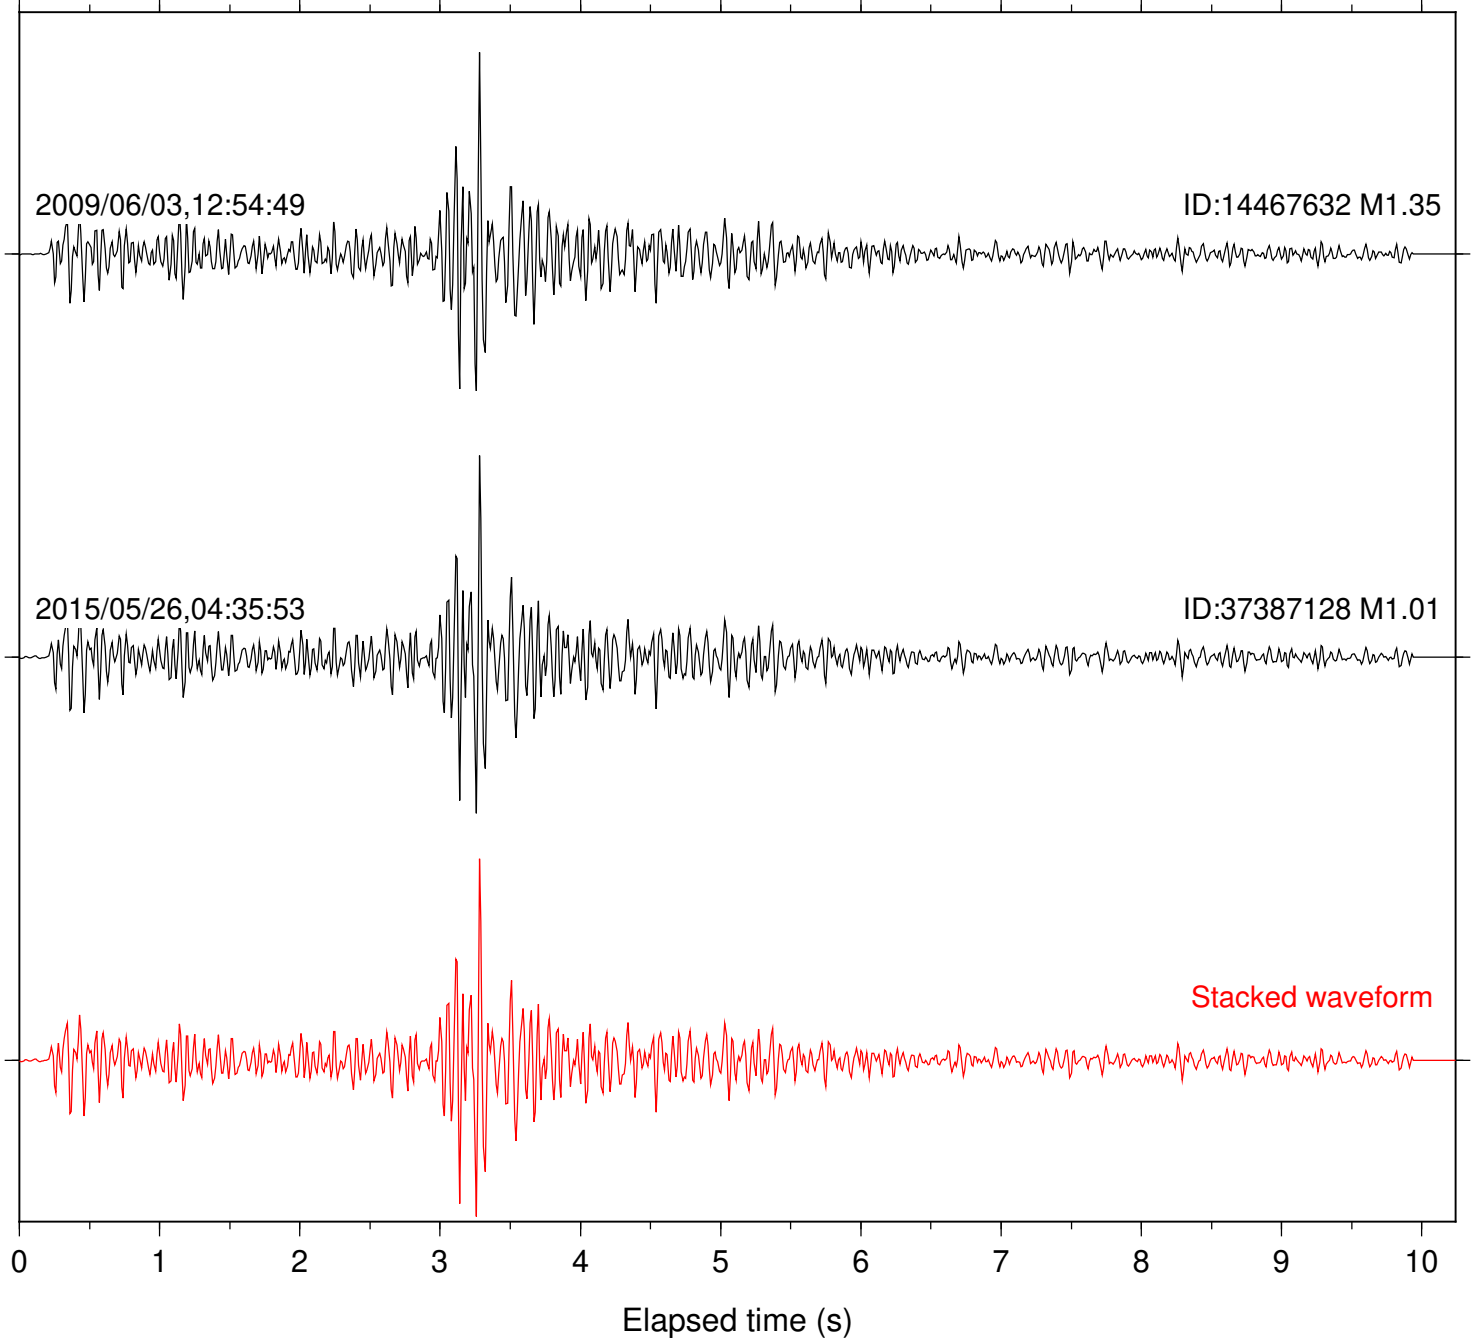

Station: B082 Com: EHZ

Focal depth: 17.62 km