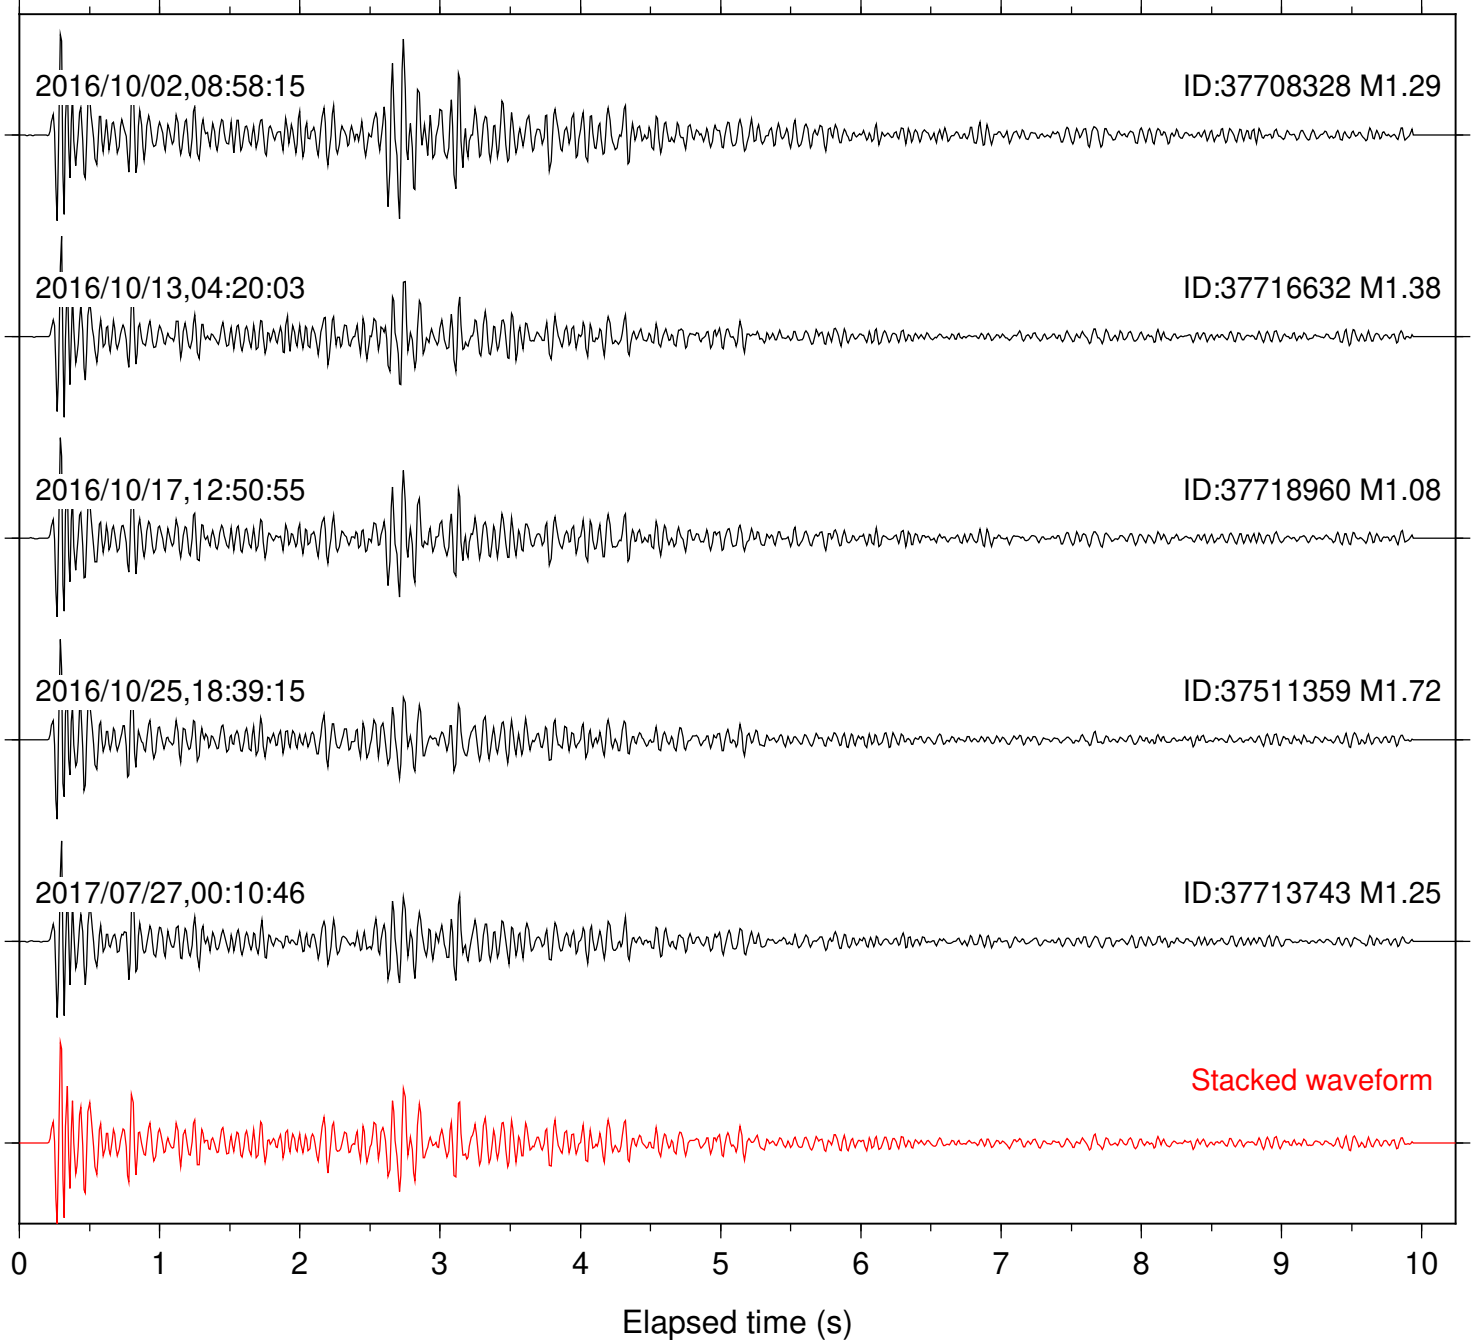

Station: B087 Com: EHZ

Focal depth: 6.43 km