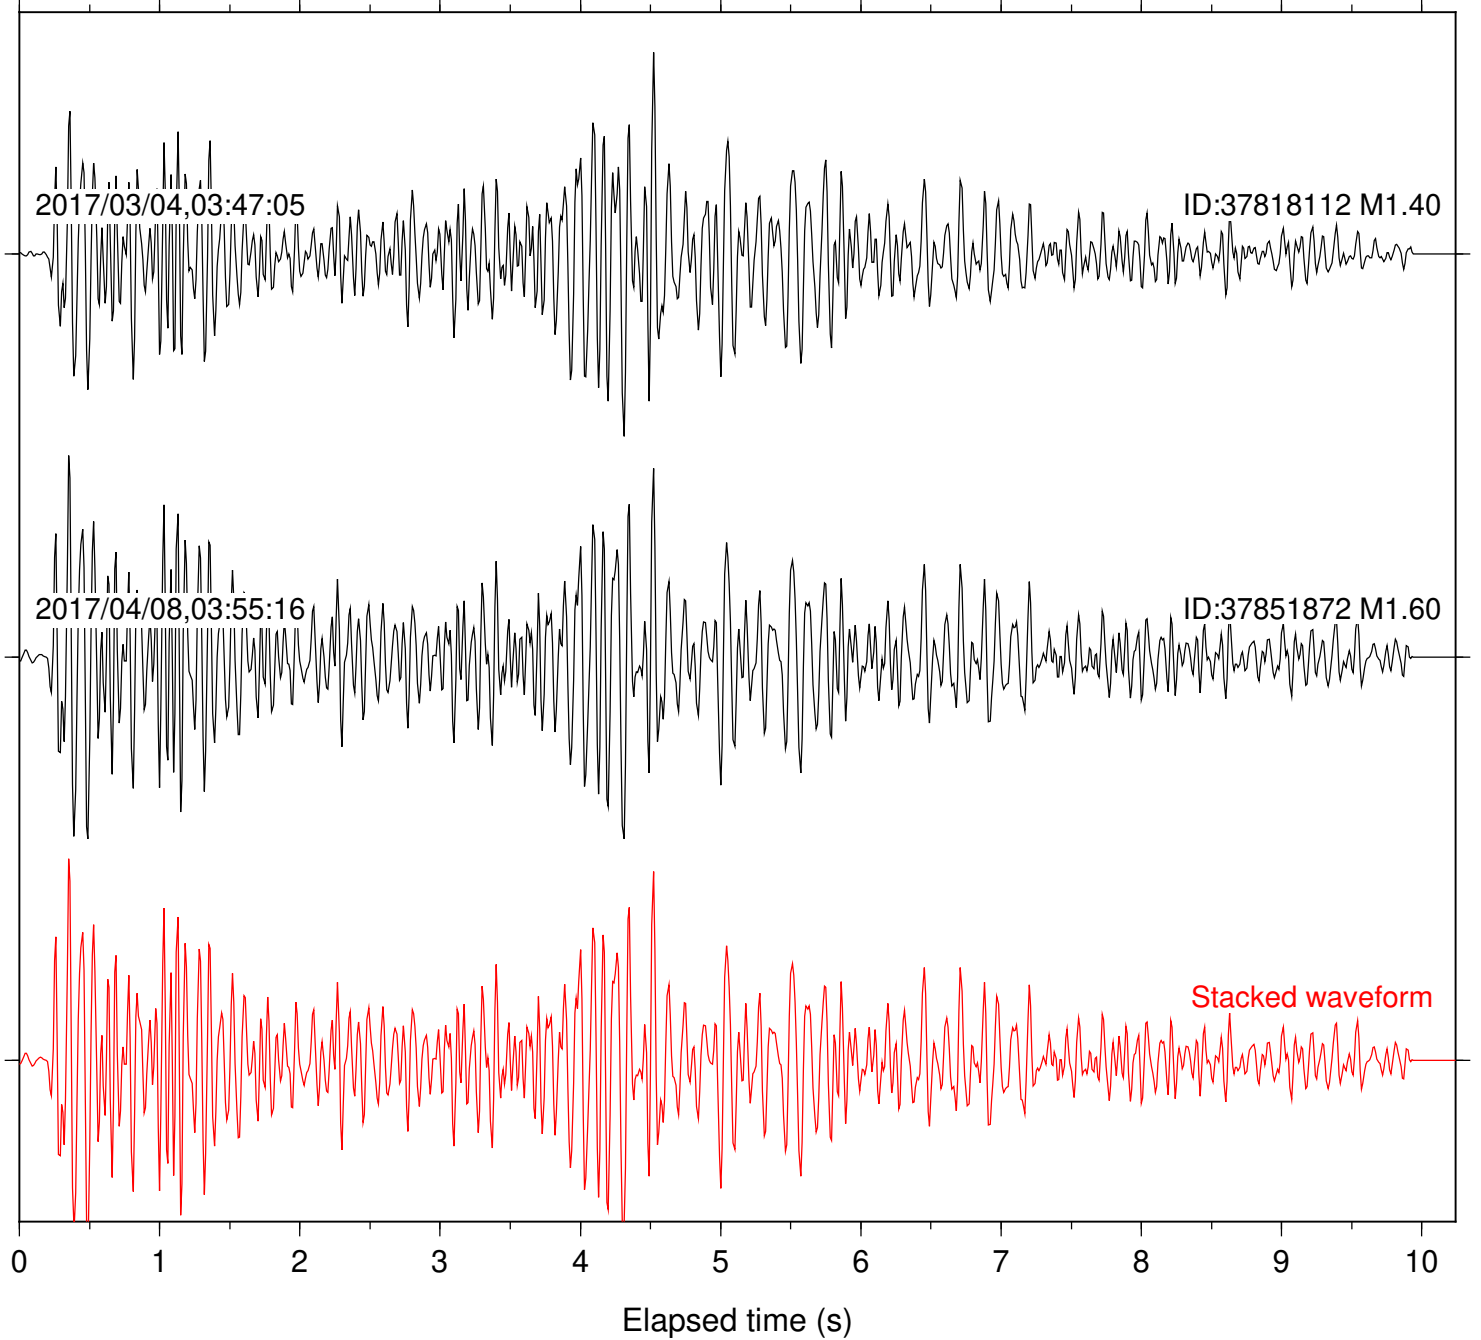

Station: HMT2 Com: HHZ

Focal depth: 5.78 km

Station: KNW Com: HHZ

Focal depth: 6.08 km

Station: LKH Com: HHZ

Focal depth: 6.08 km

Station: PFO Com: HHZ

Focal depth: 6.08 km