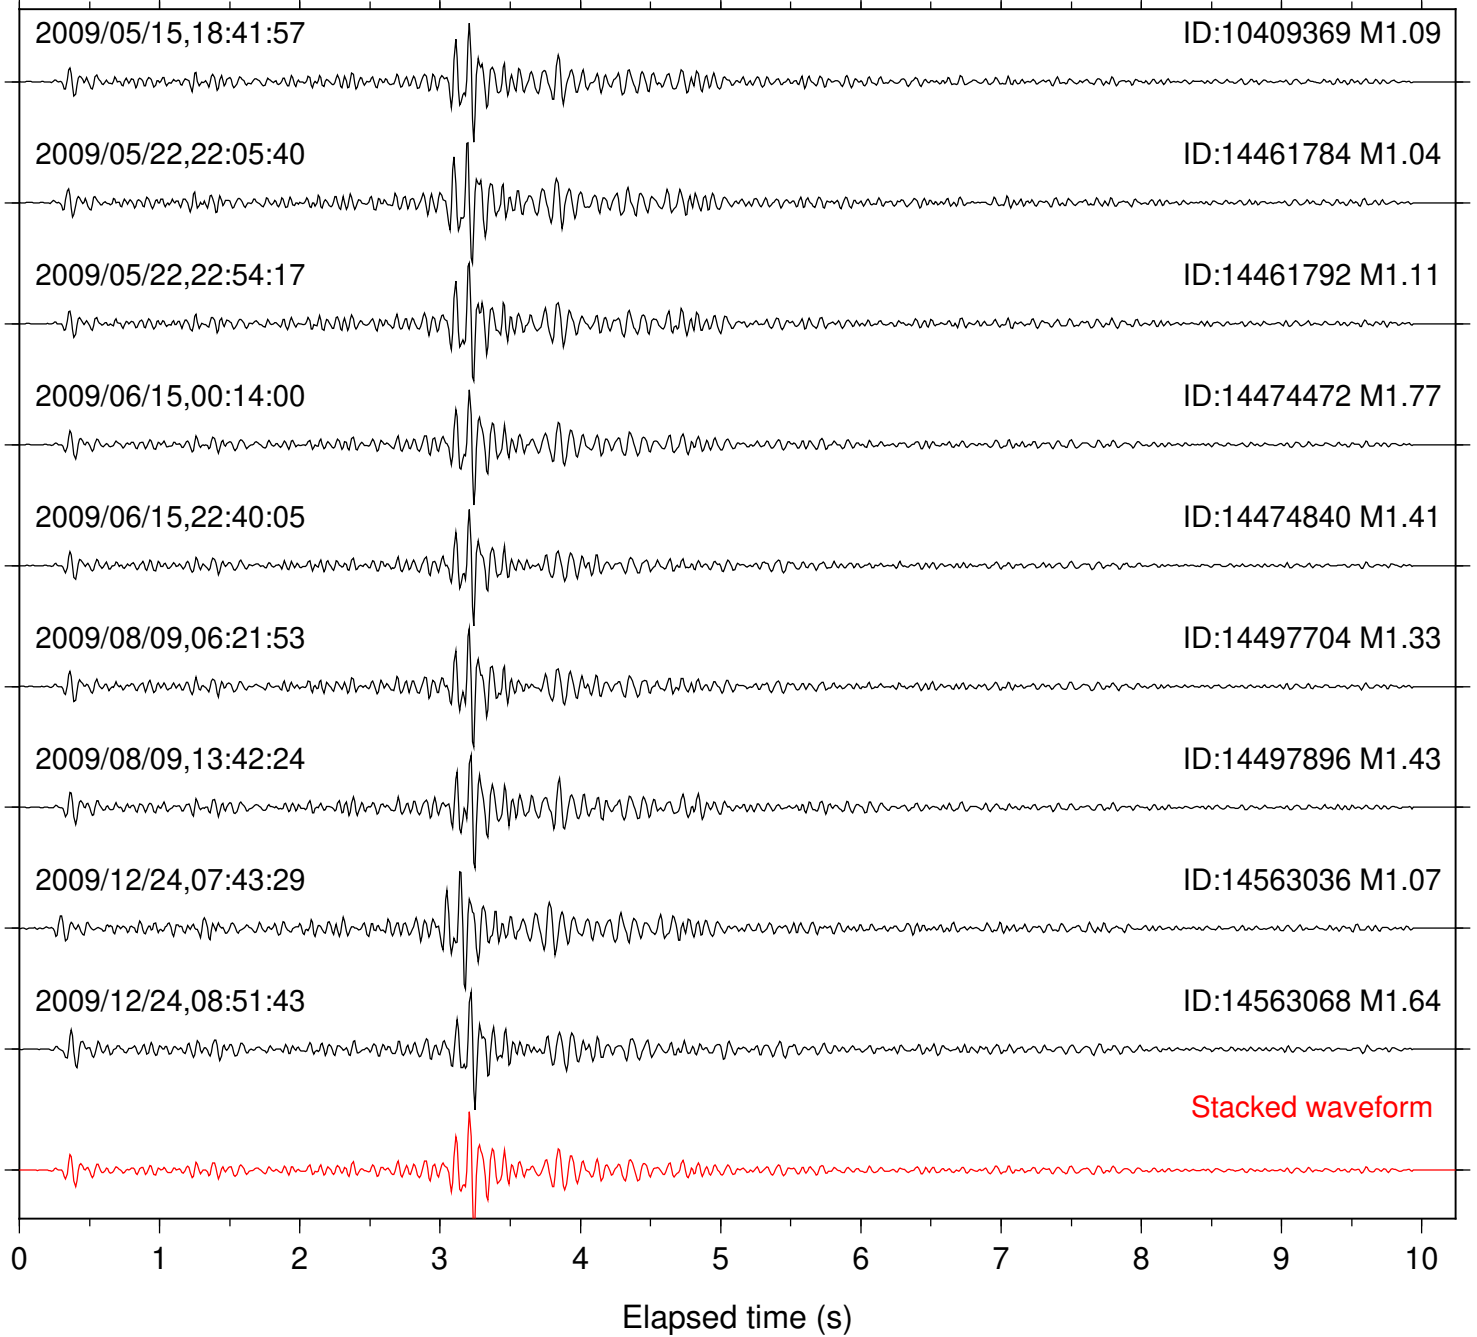

Station: B084 Com: EHZ

Focal depth: 9.56 km