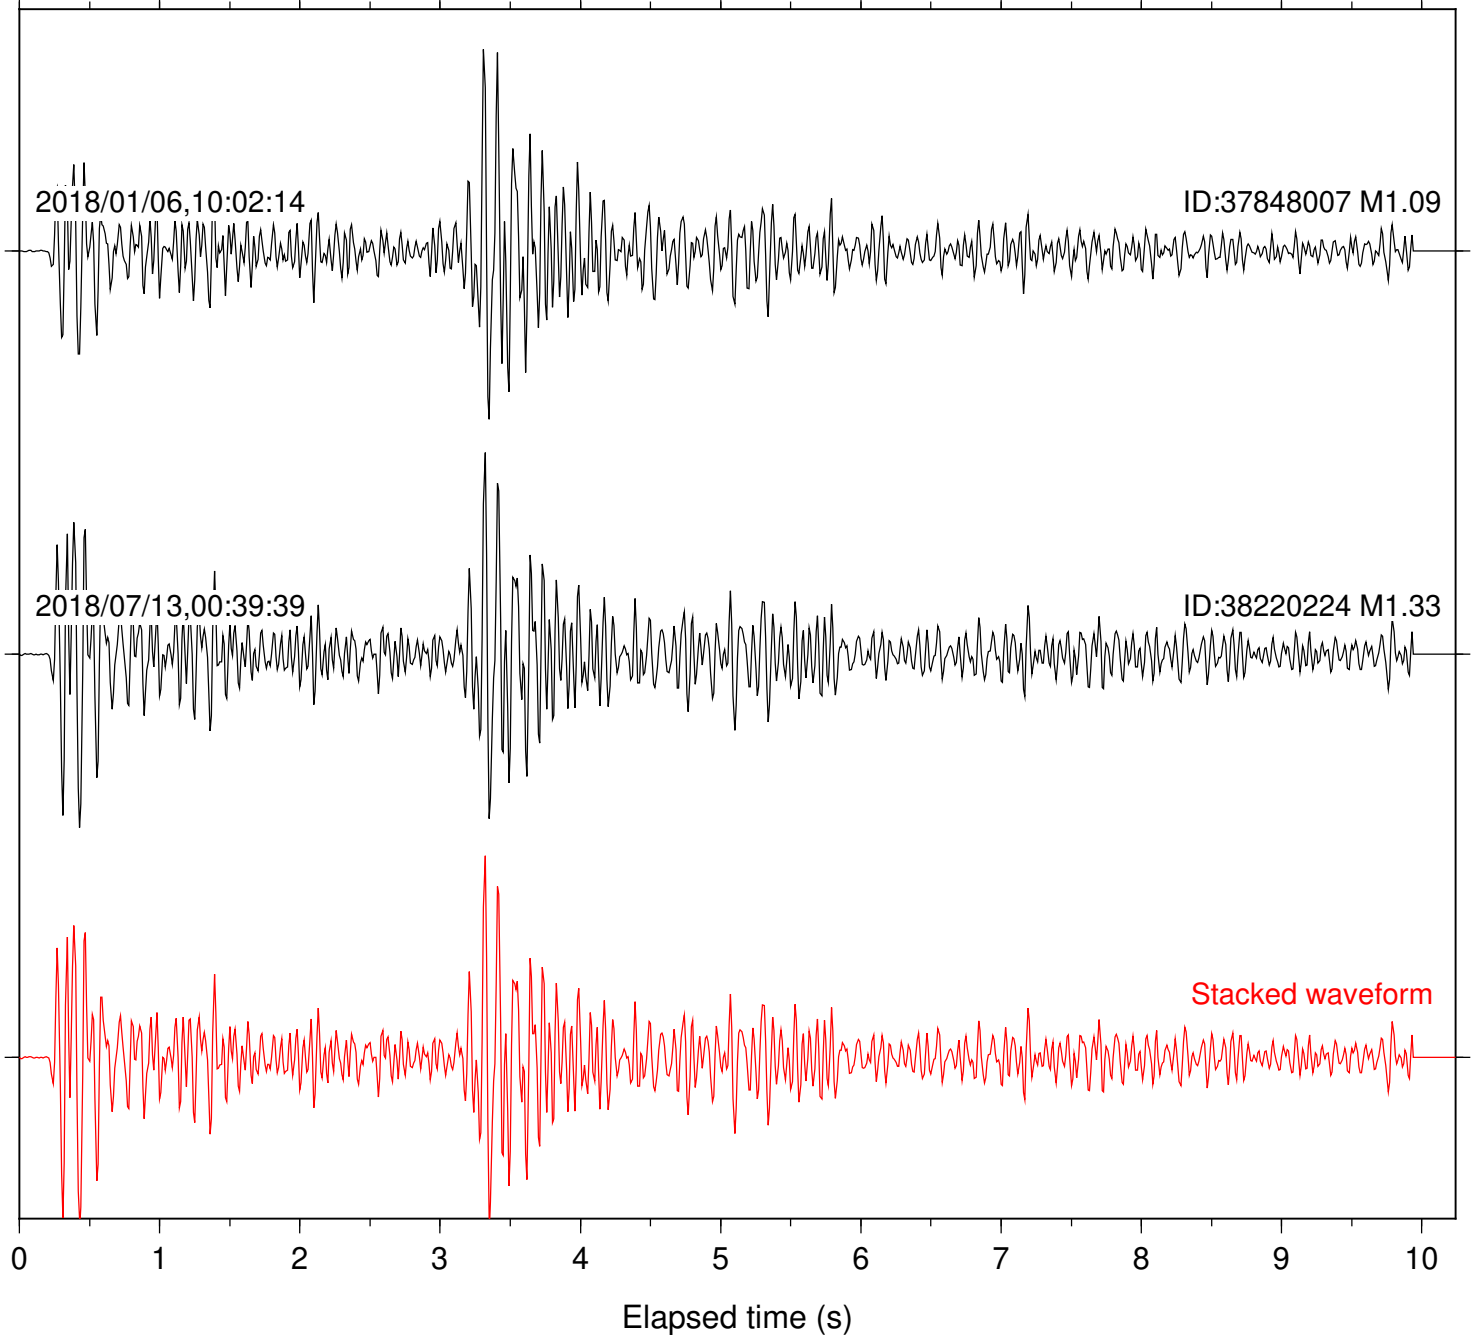

Station: CSH Com: HHZ

Focal depth: 6.39 km