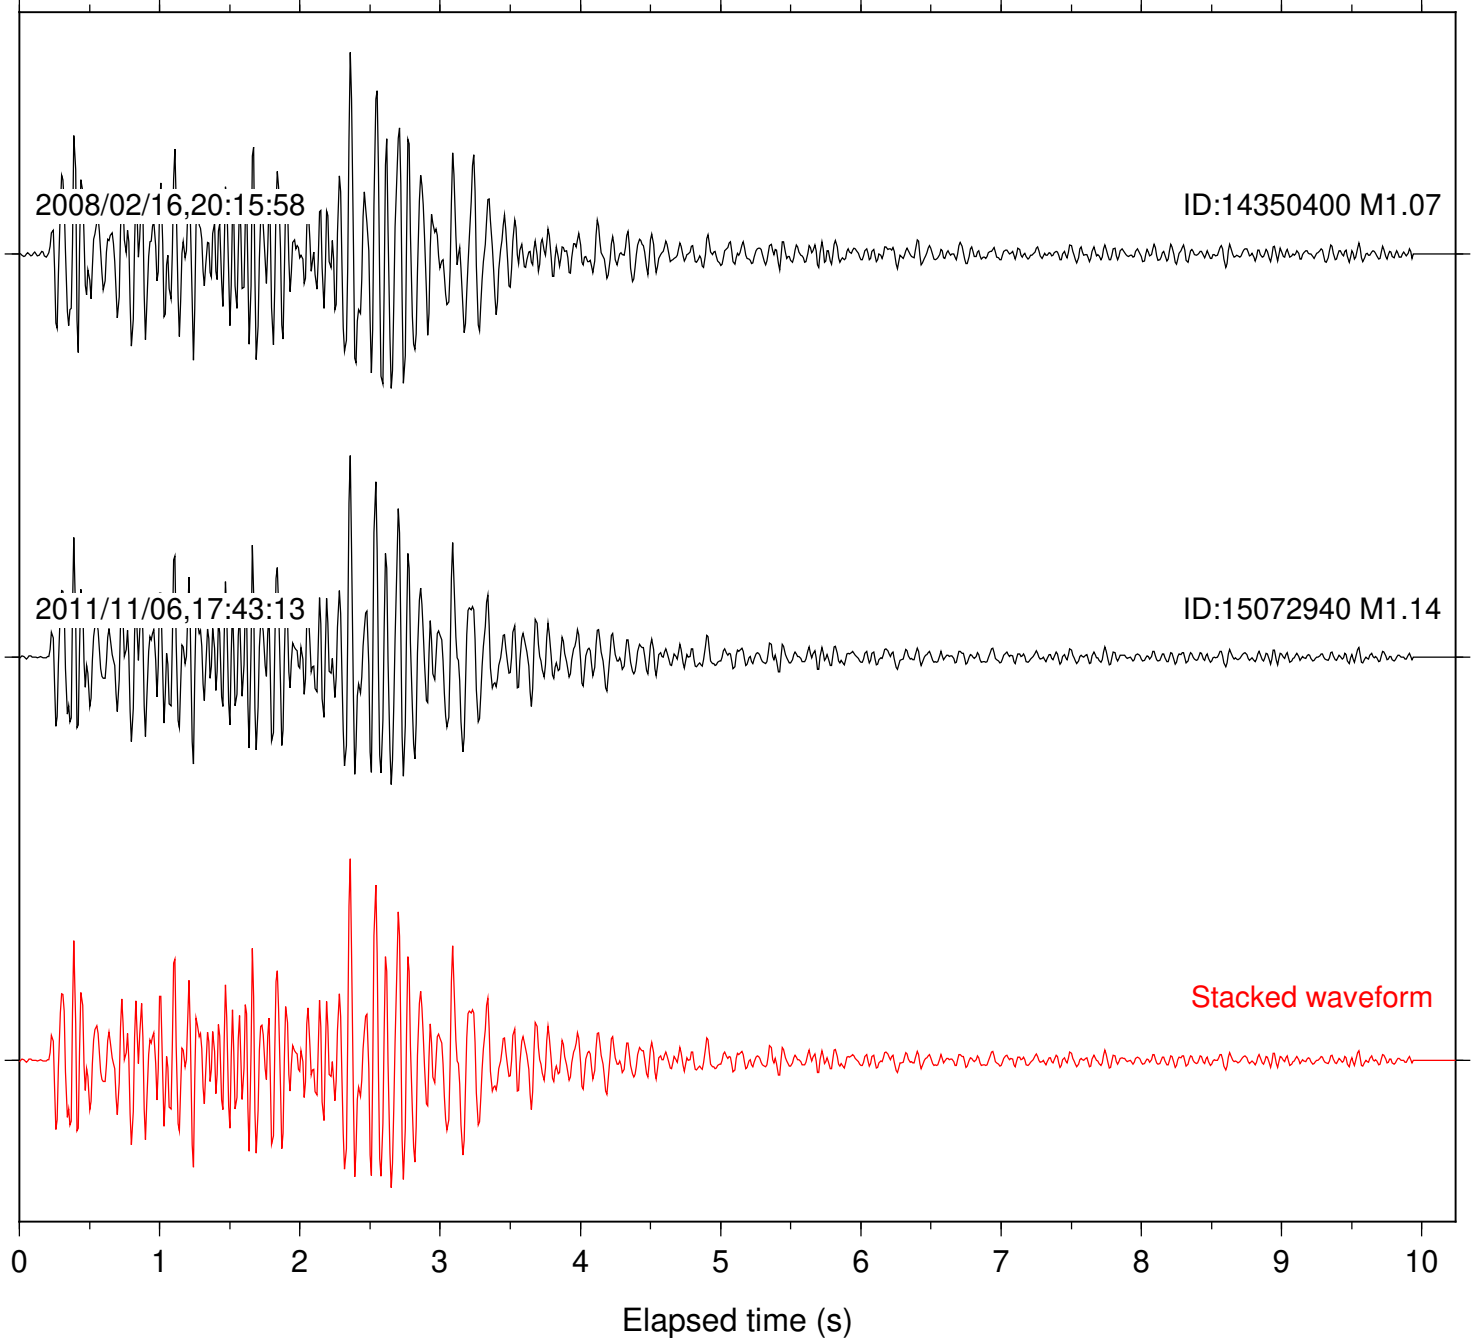

0 1 2 3 4 5 6 7 8 9 10  
Elapsed time (s)

Station: FRD Com: HHZ

Focal depth: 8.01 km

Station: PFO Com: HHZ

Focal depth: 8.01 km

Station: SND Com: HHZ

Focal depth: 8.01 km

Station: TOR Com: HHZ