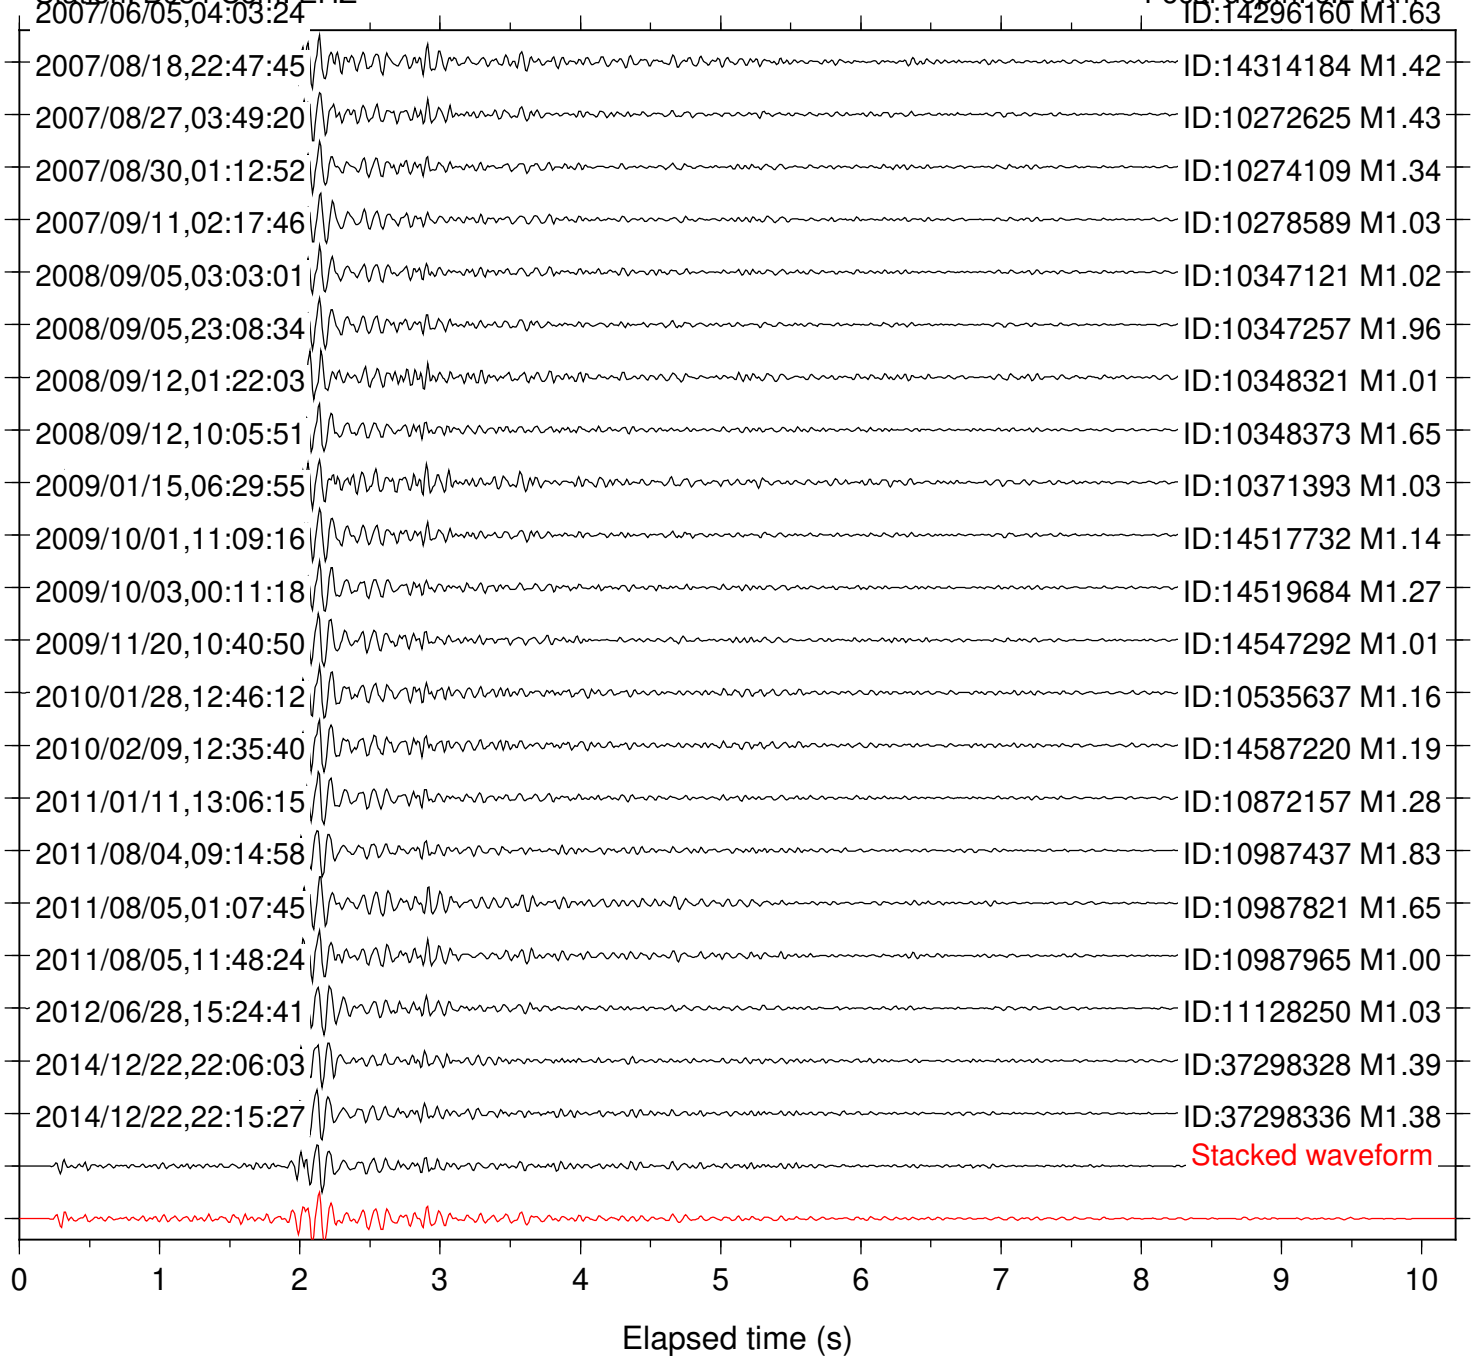

Station: B084 Com; EHZ

Focal depth: 6.24 km