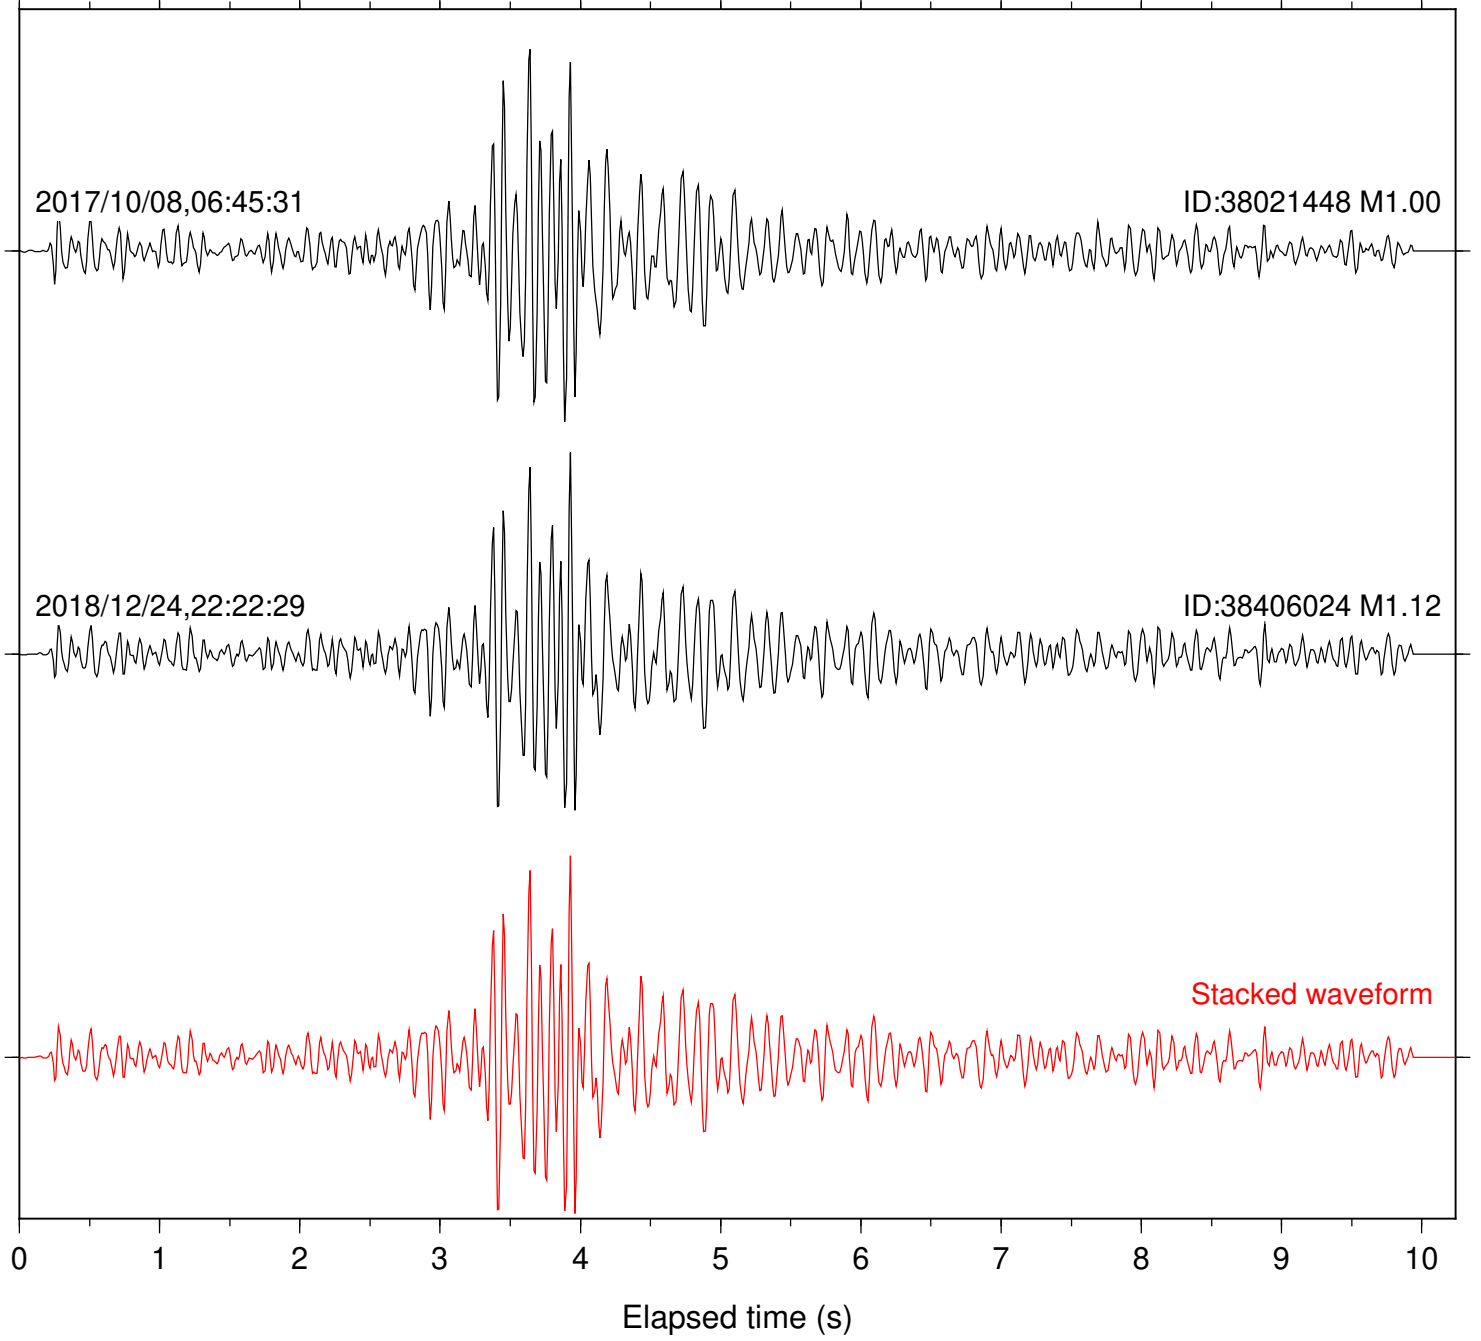

Station: LKH Com: HHZ

Focal depth: 6.52 km

Station: PFO Com: HHZ

Focal depth: 6.52 km

Station: PLM Com: HHZ

Focal depth: 6.52 km

Station: POB2 Com: HHZ

Focal depth: 6.52 km