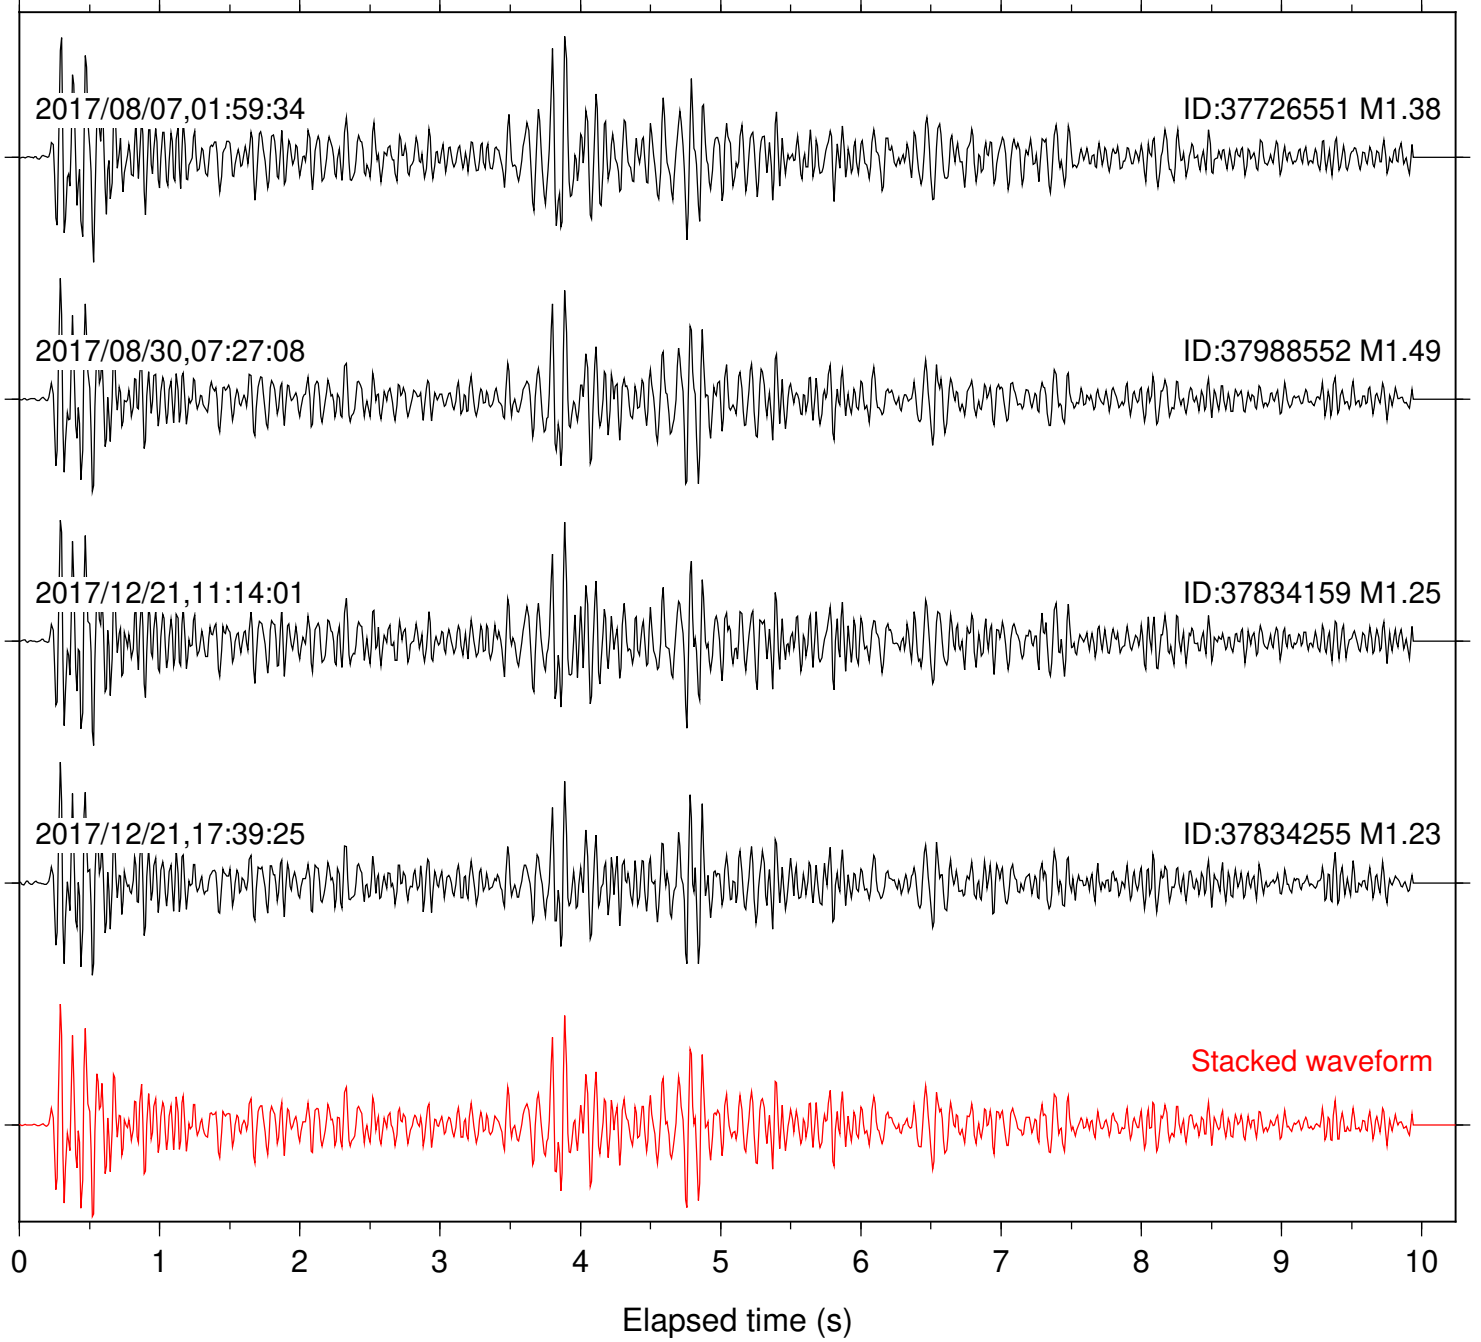

Station: BAC Com: EHZ

Focal depth: 6.41 km