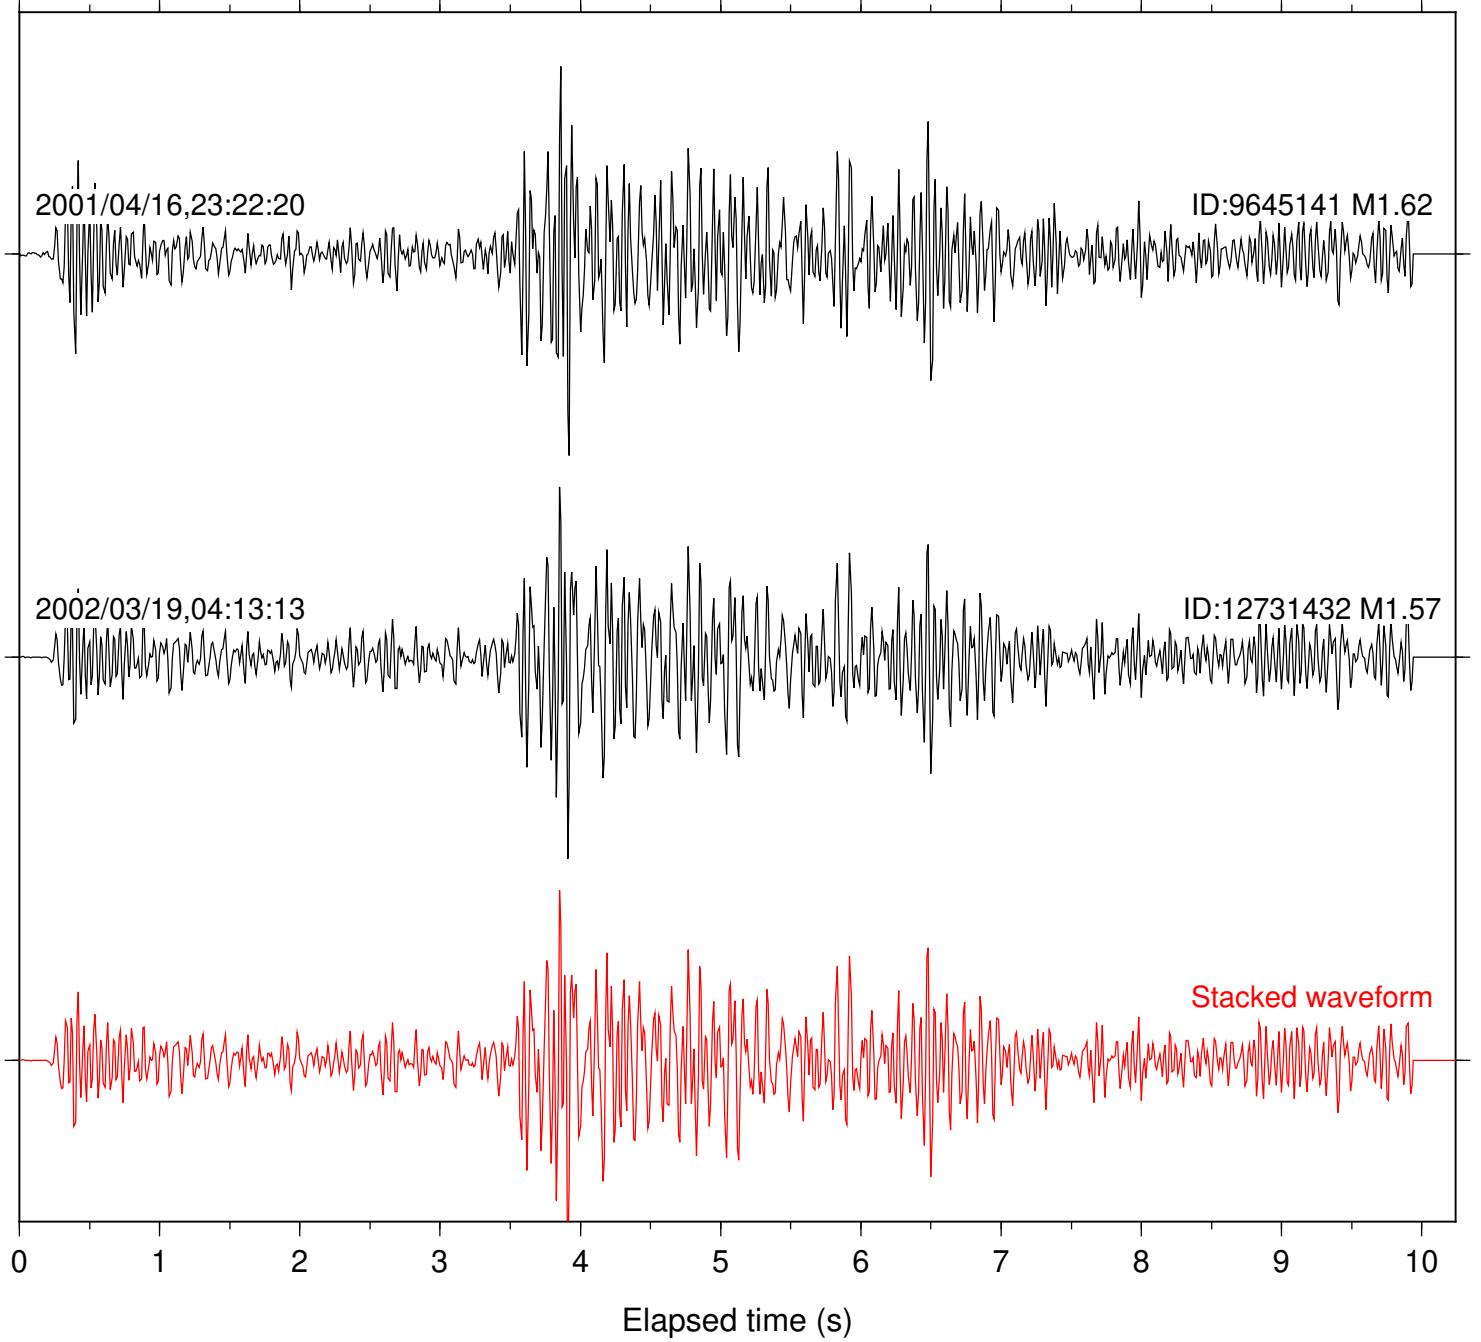

Focal depth: 6.28 km

Station: TRO Com: HHZ

Focal depth: 6.37 km

Station: BAC Com: EHZ

Focal depth: 9.52 km

Station: DGR Com: HHZ

Focal depth: 9.52 km

2001/04/16,23:22:18