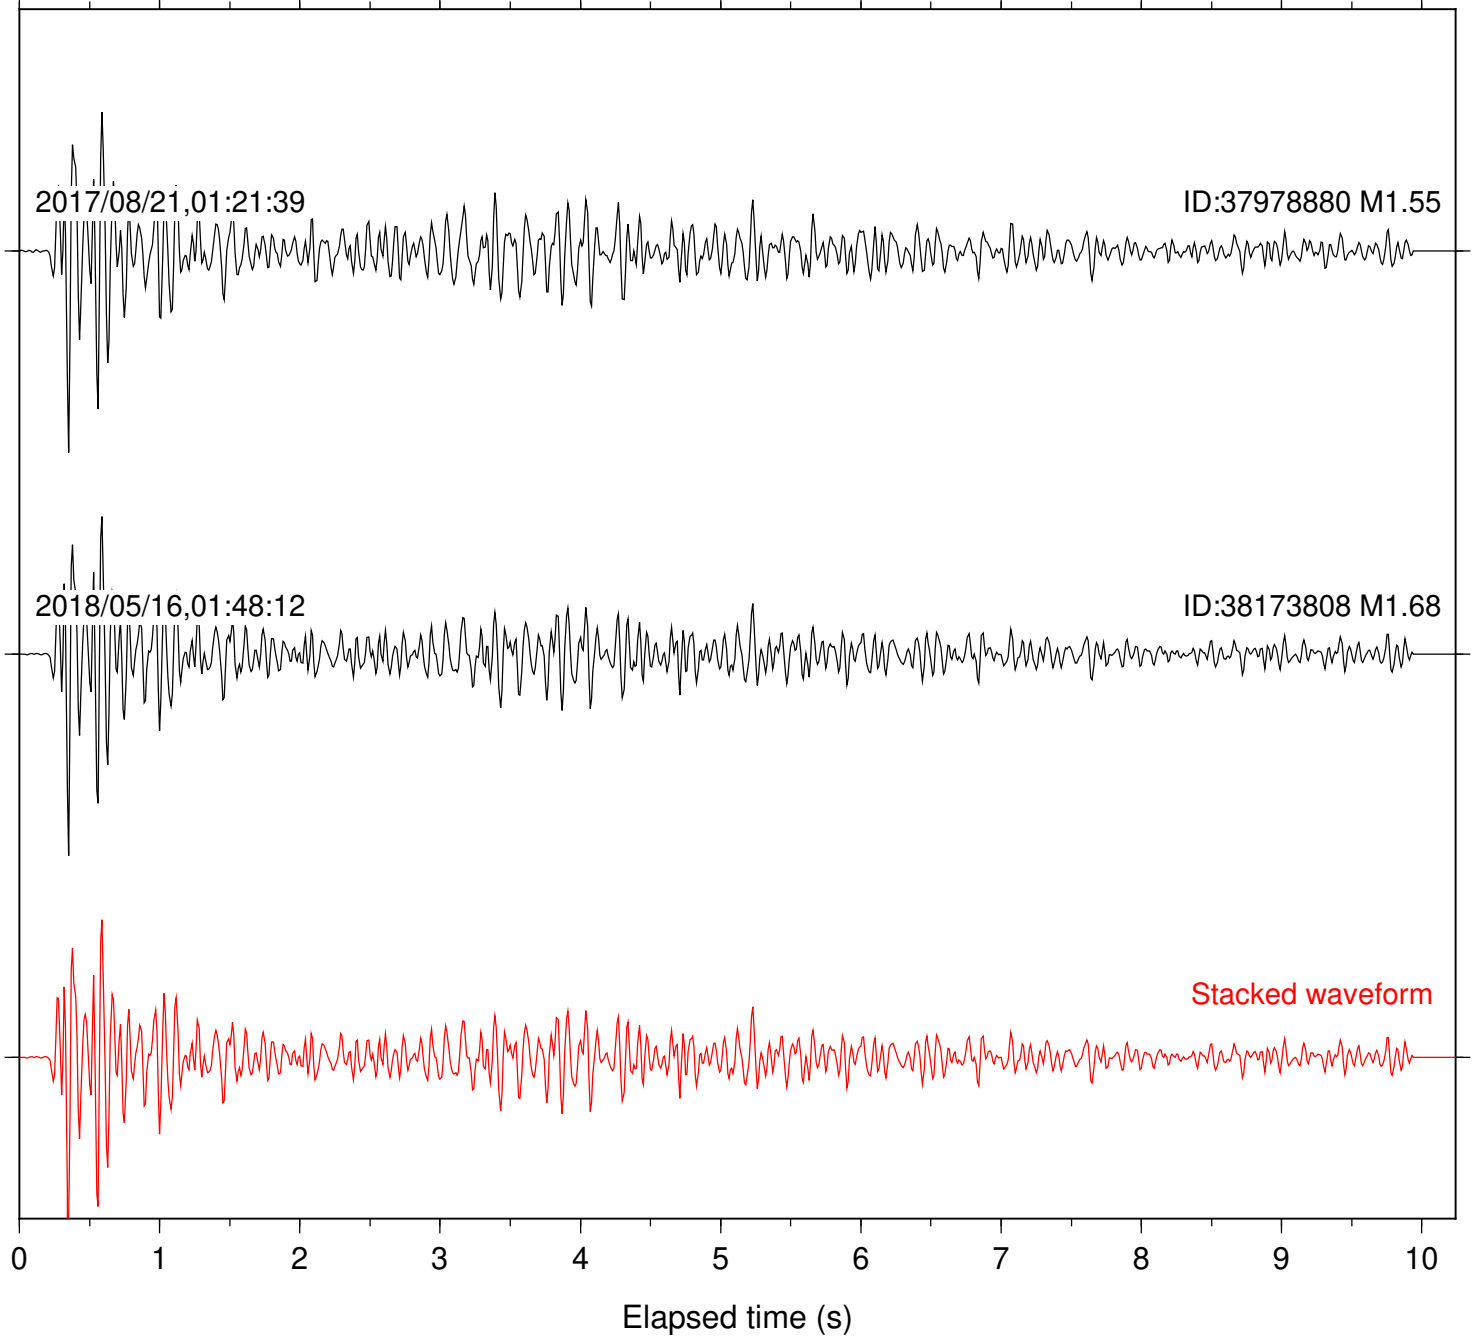

Focal depth: 6.61 km

Station: PLM Com: HHZ

Focal depth: 6.53 km

Station: RRSP Com: HHZ

Focal depth: 6.61 km

Station: SND Com: HHZ

Focal depth: 6.61 km

Station: WMC Com: HHZ