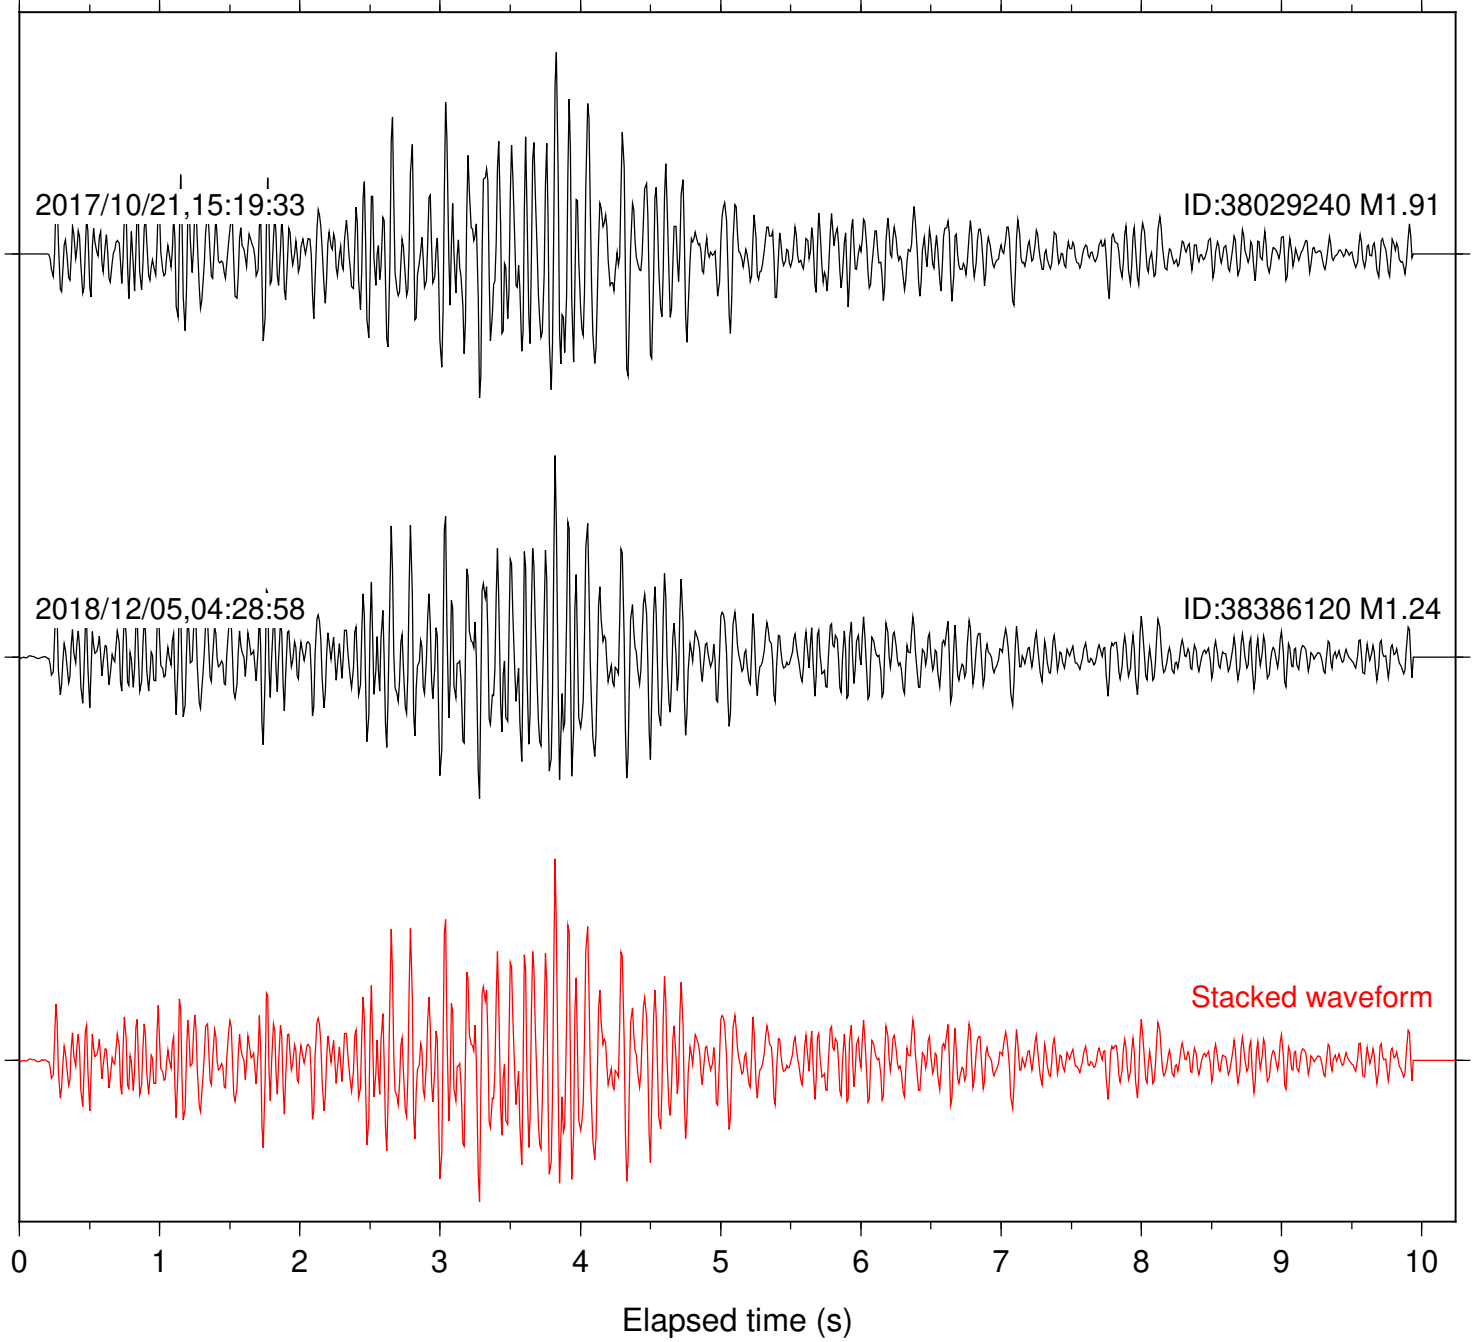

Station: BAC Com: EHZ

Focal depth: 5.14 km

Station: BZN Com: HHZ

Focal depth: 5.14 km

Station: CSH Com: HHZ

Focal depth: 5.14 km

Station: DGR Com: HHZ

Focal depth: 5.14 km