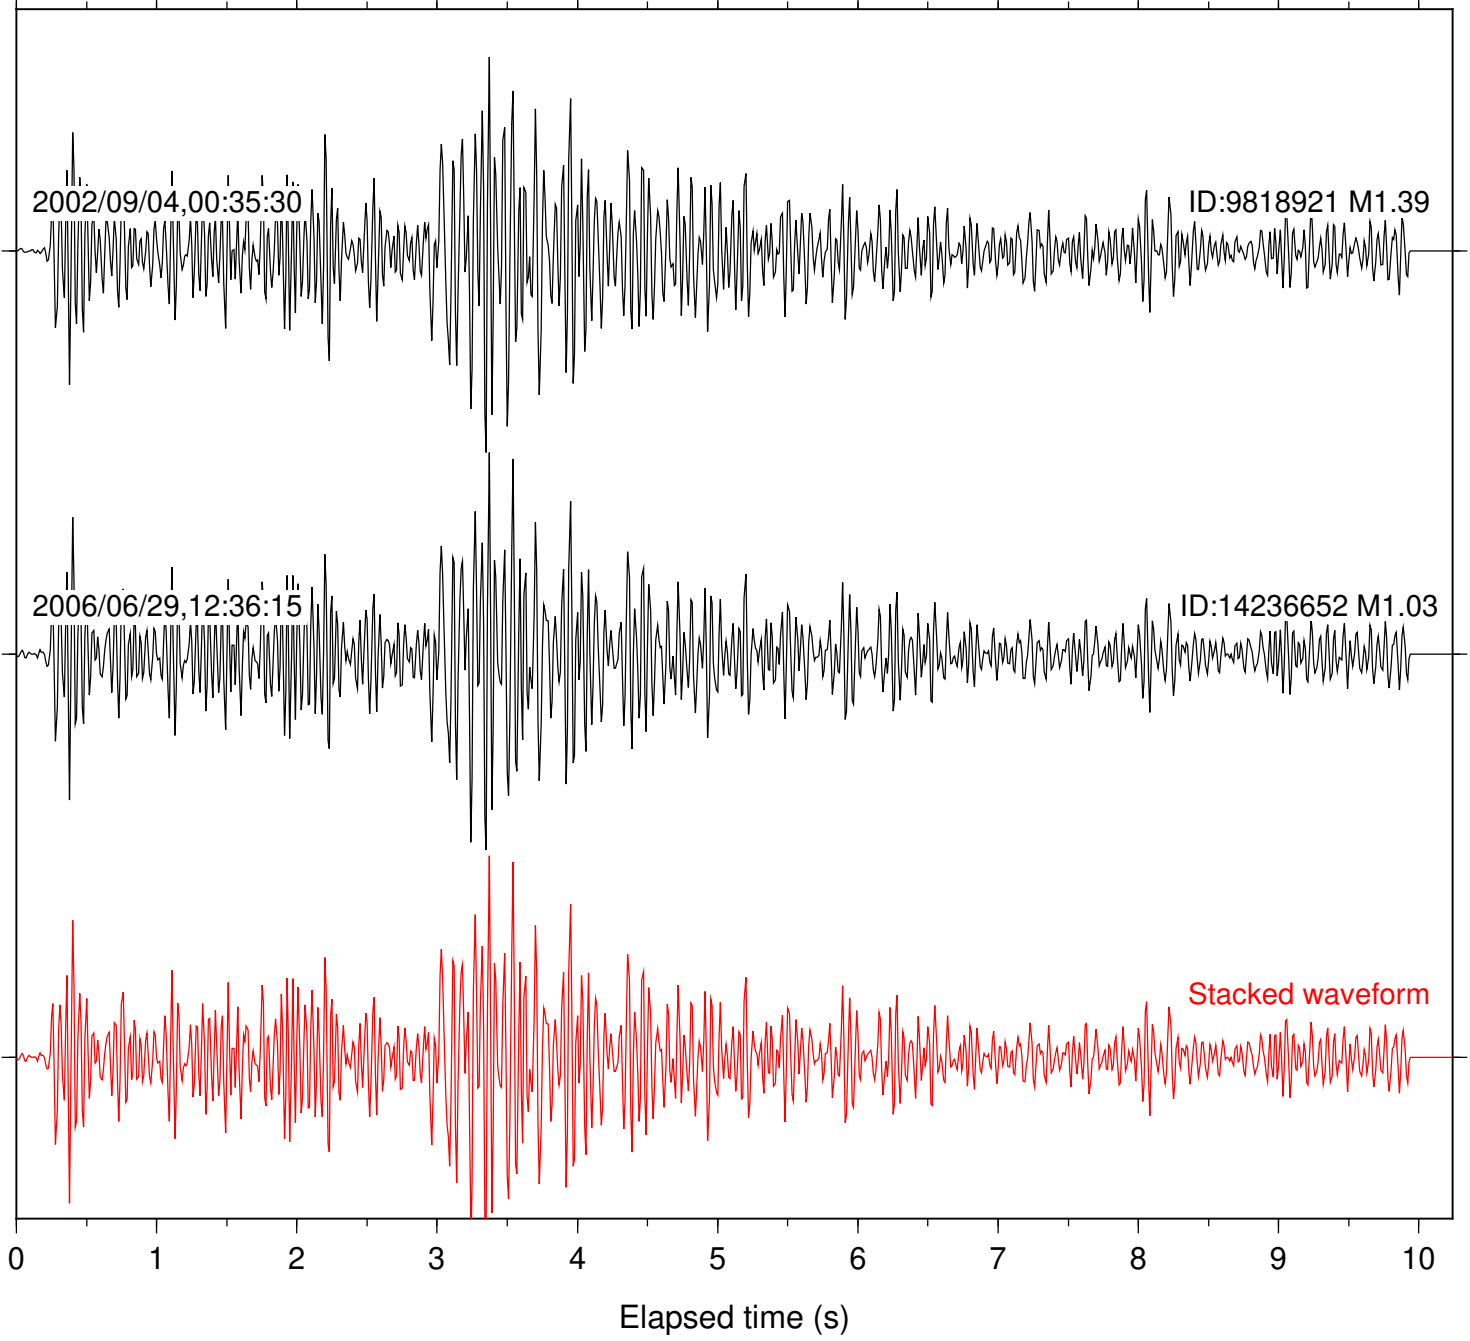

Station: HMT2 Com: HHZ

Focal depth: 8.57 km