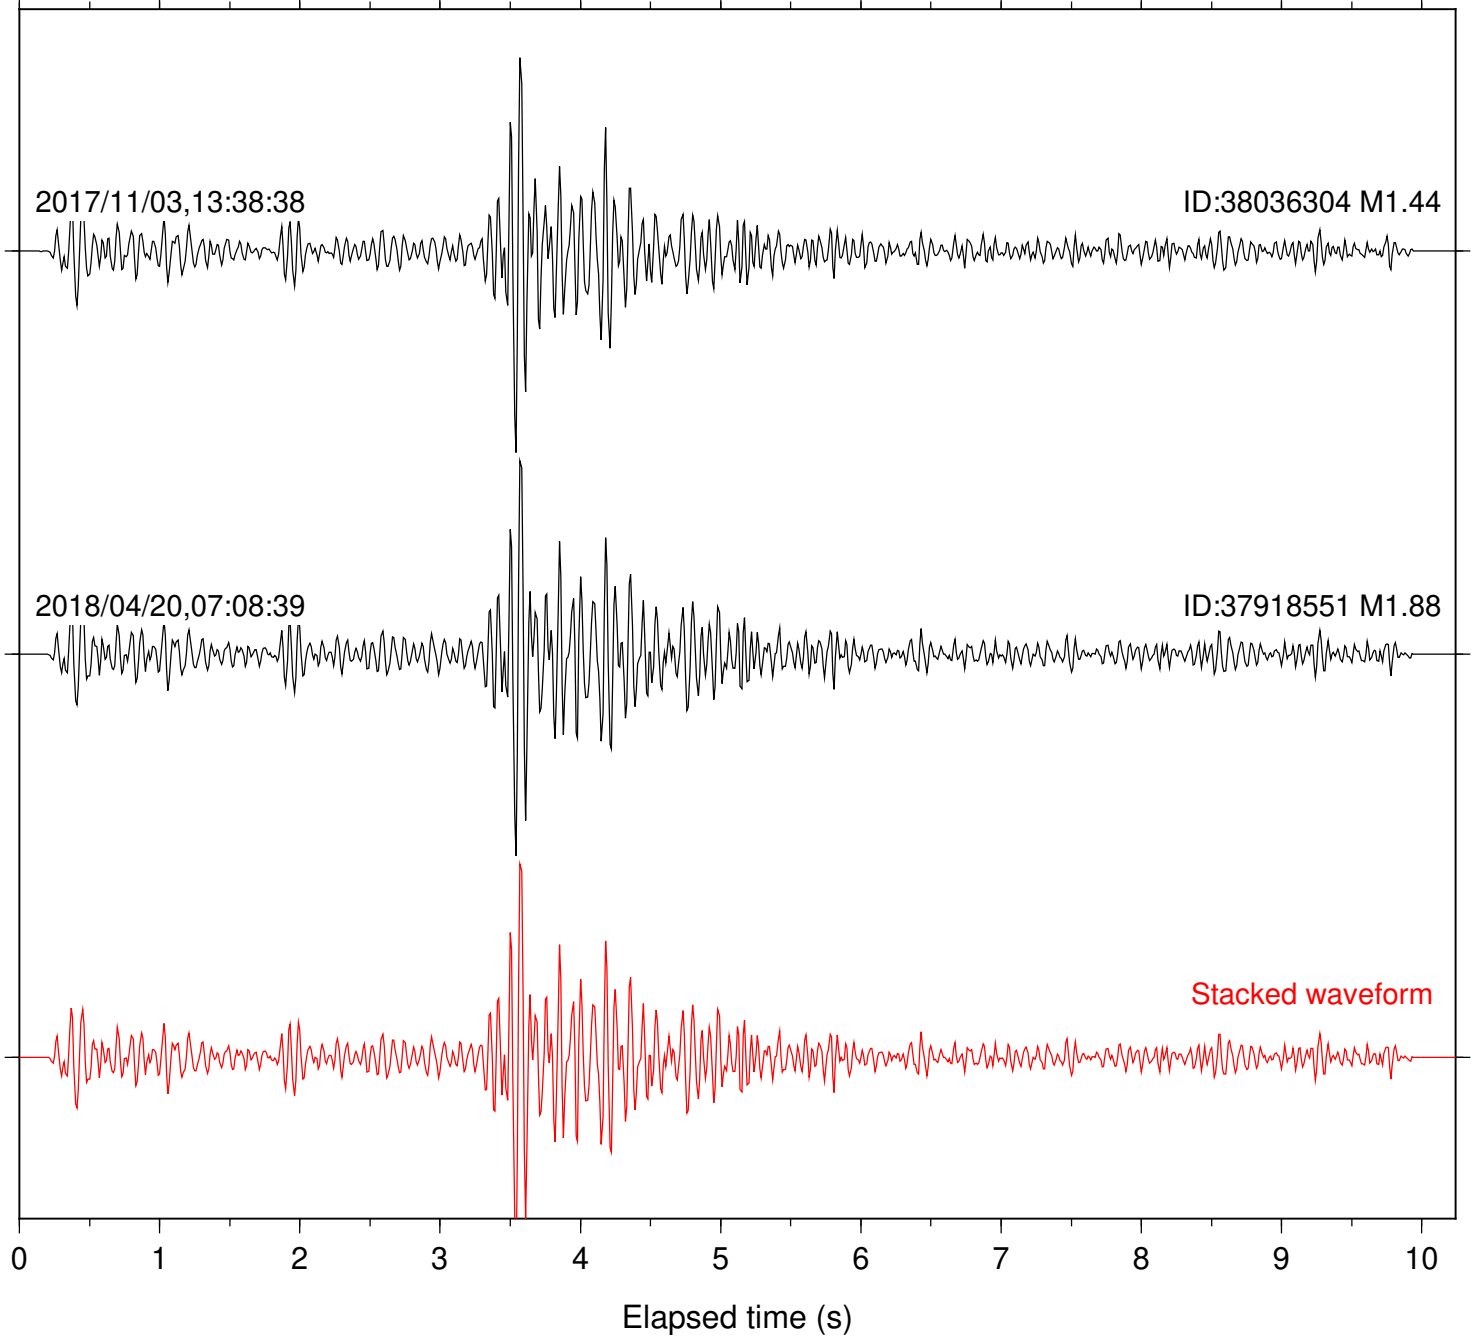

Focal depth: 7.65 km

Station: FRD Com: HHZ

Focal depth: 7.65 km

Station: HMT2 Com: HHZ

Focal depth: 7.65 km

Station: KNW Com: HHZ

Focal depth: 7.65 km

Station: LKH Com: HHZ