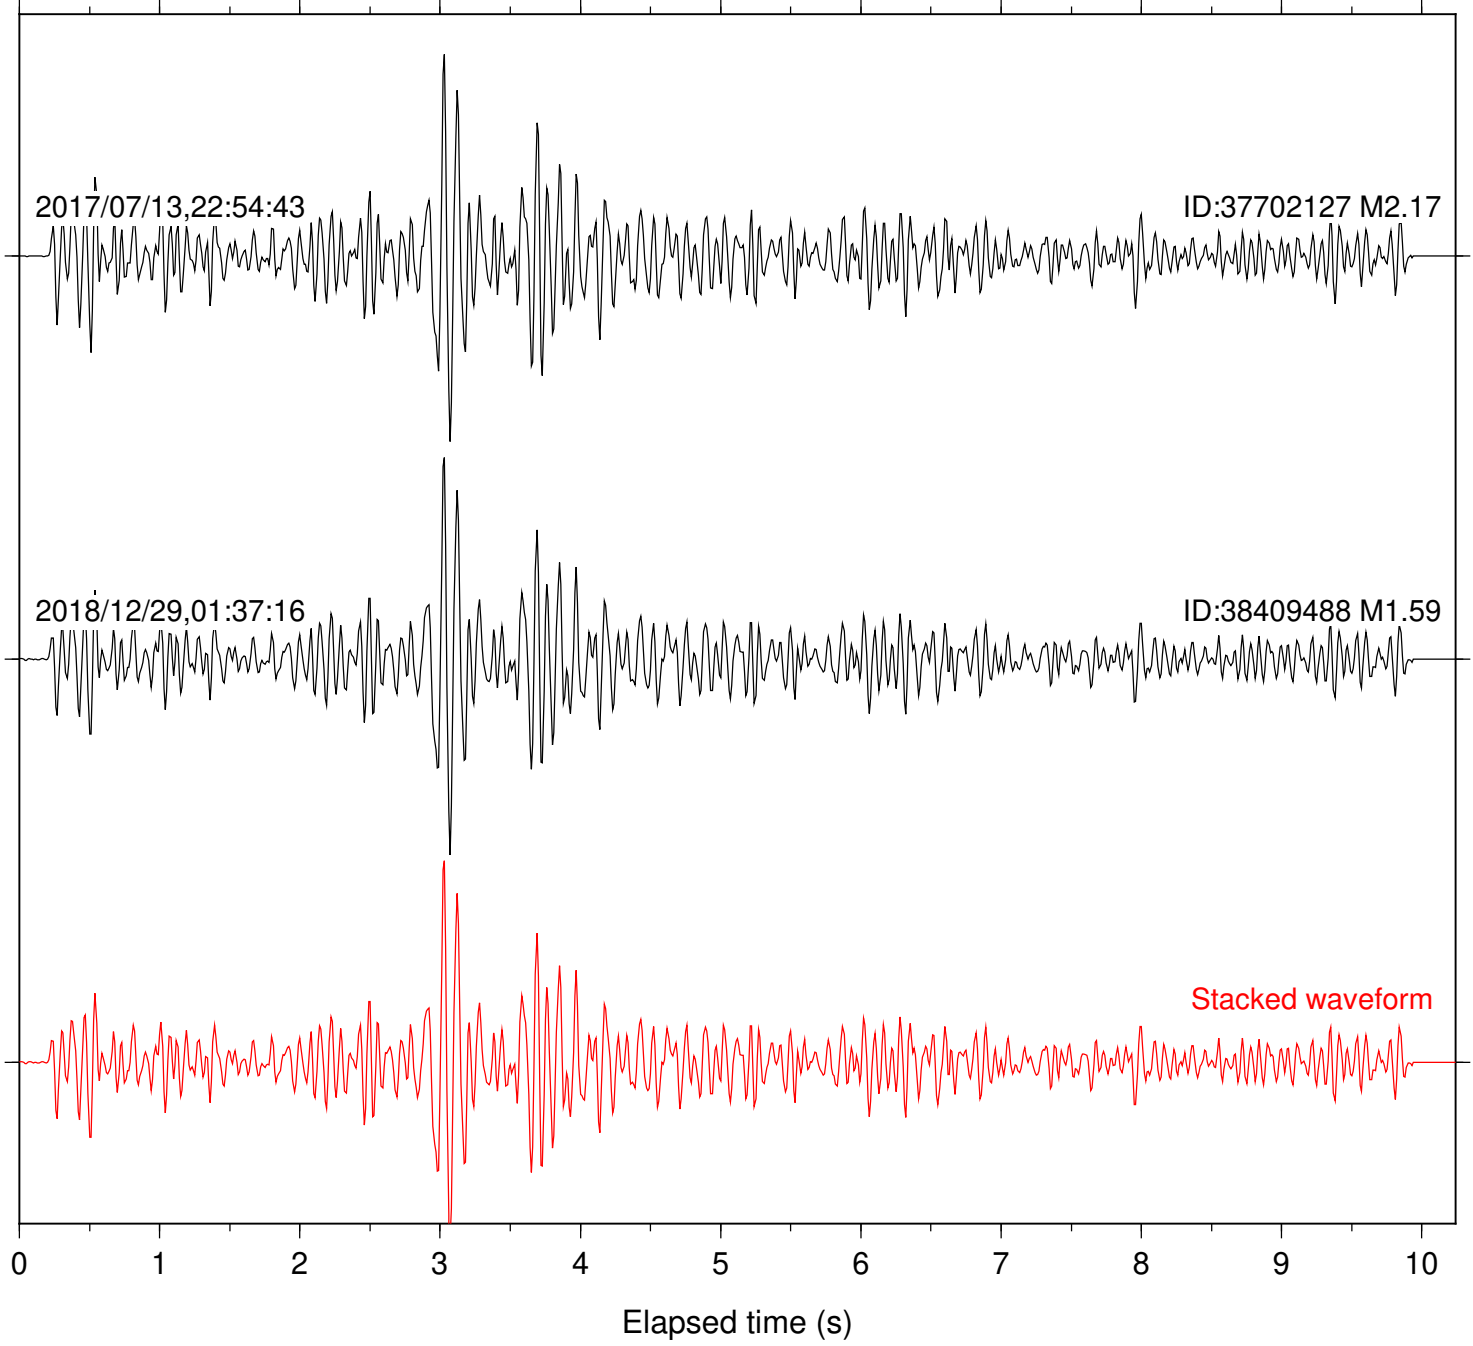

Station: B088 Com: EHZ

Focal depth: 6.18 km