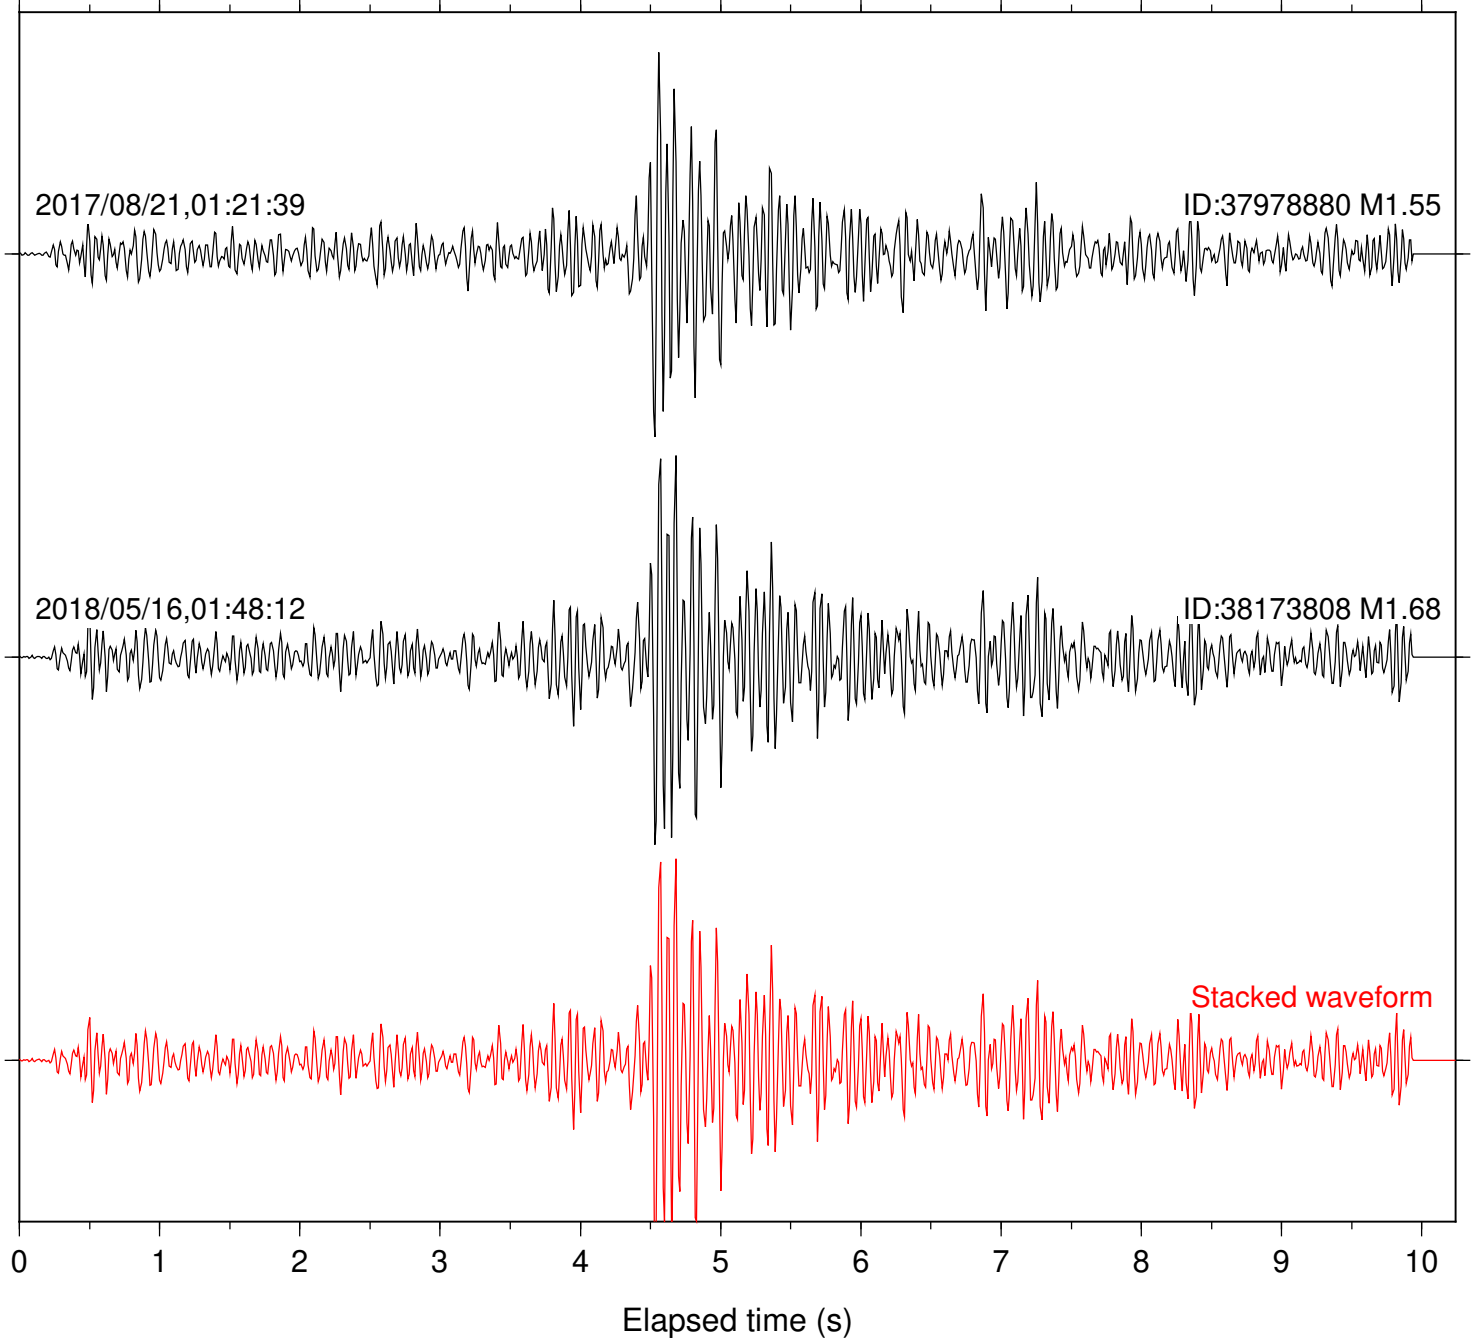

Station: PFO Com: HHZ

Focal depth: 6.61 km