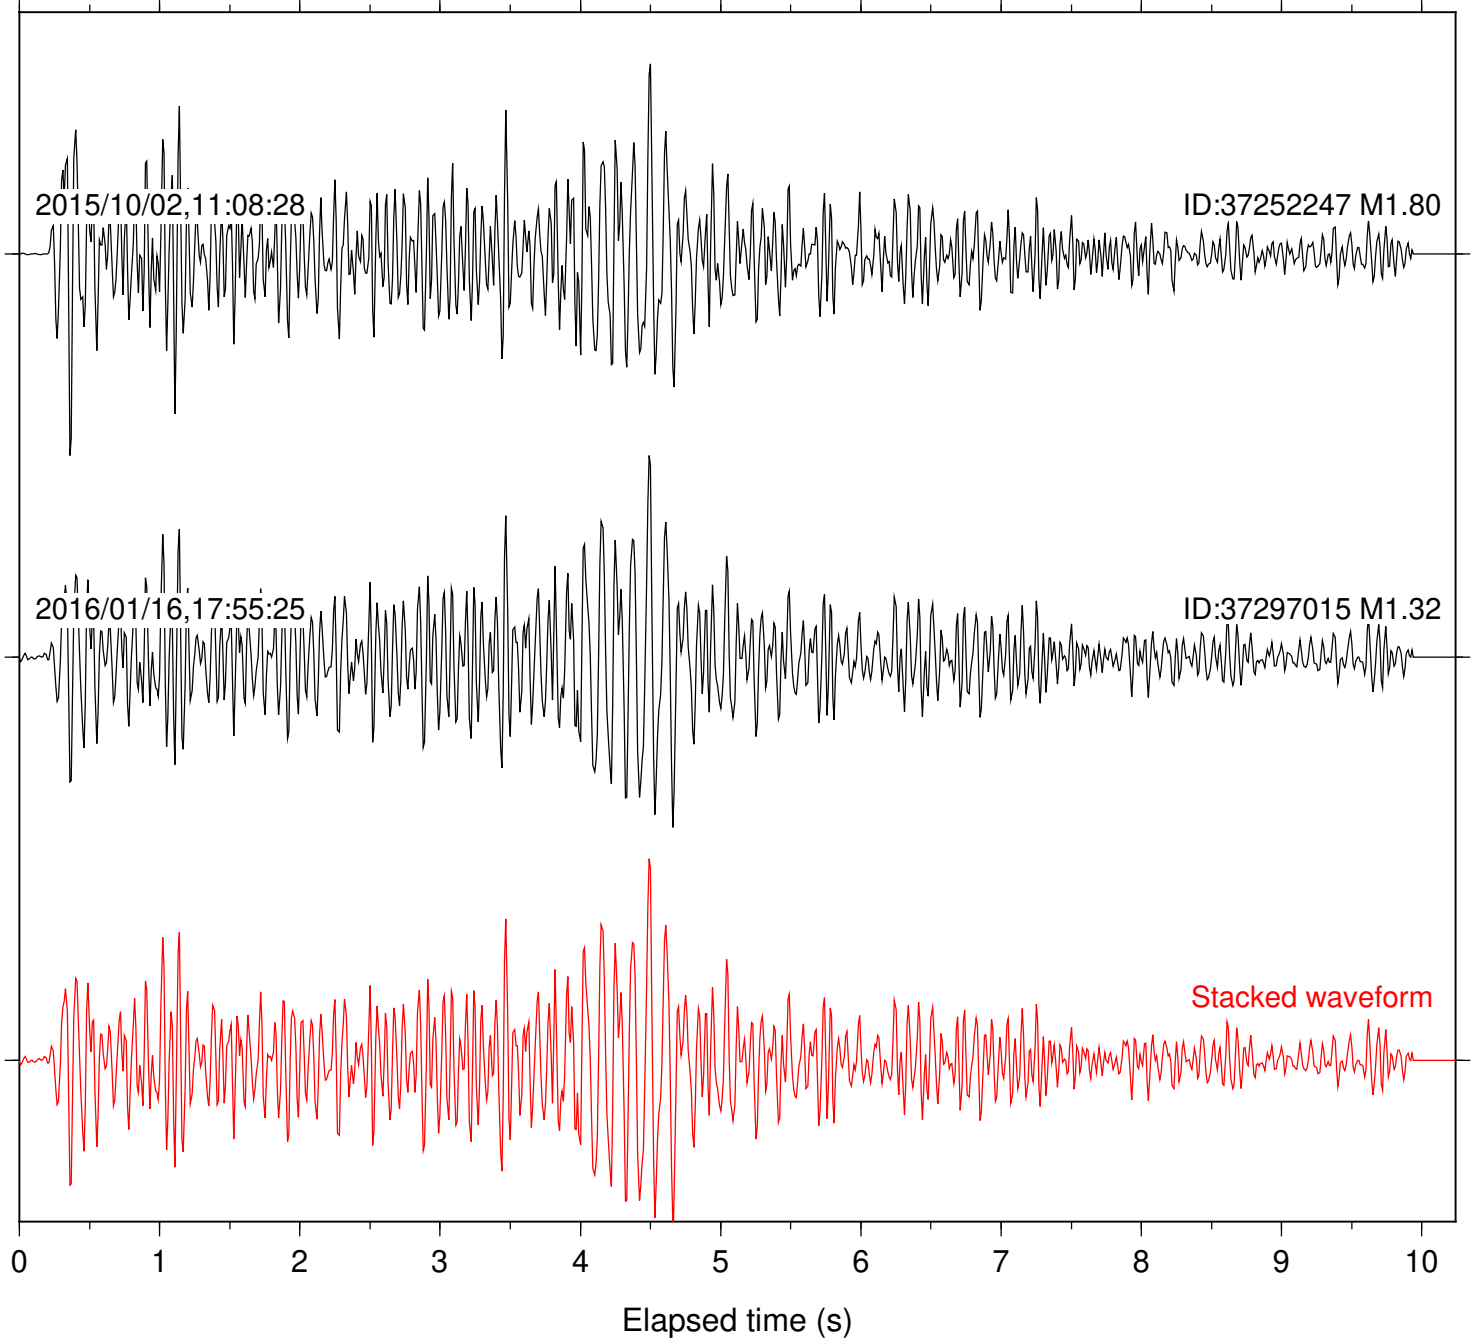

ID:37252247 M1.80

2016/01/16,17:55:25

ID:37297015 M1.32

Stacked waveform

Station: FRD Com: HHZ

Focal depth: 9.80 km

Station: B084 Com: EHZ

Focal depth: 8.28 km