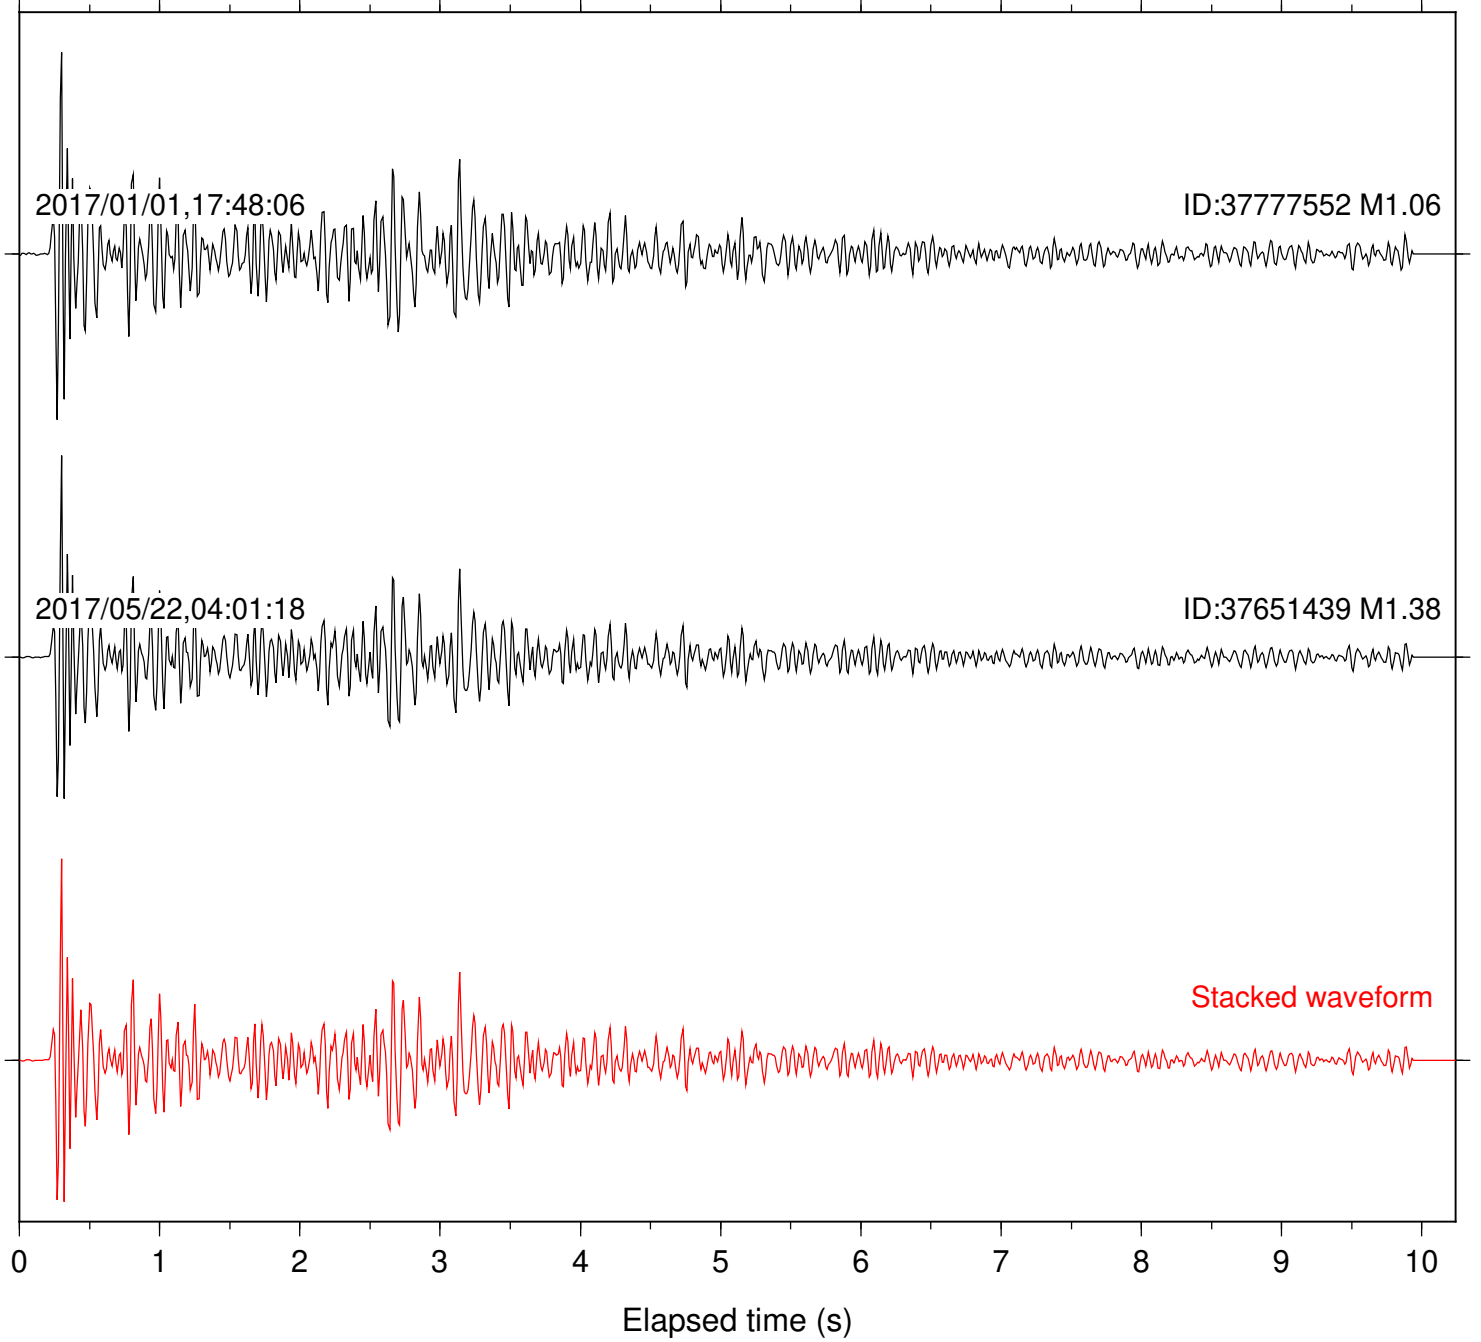

Station: B087 Com: EHZ

Focal depth: 6.75 km