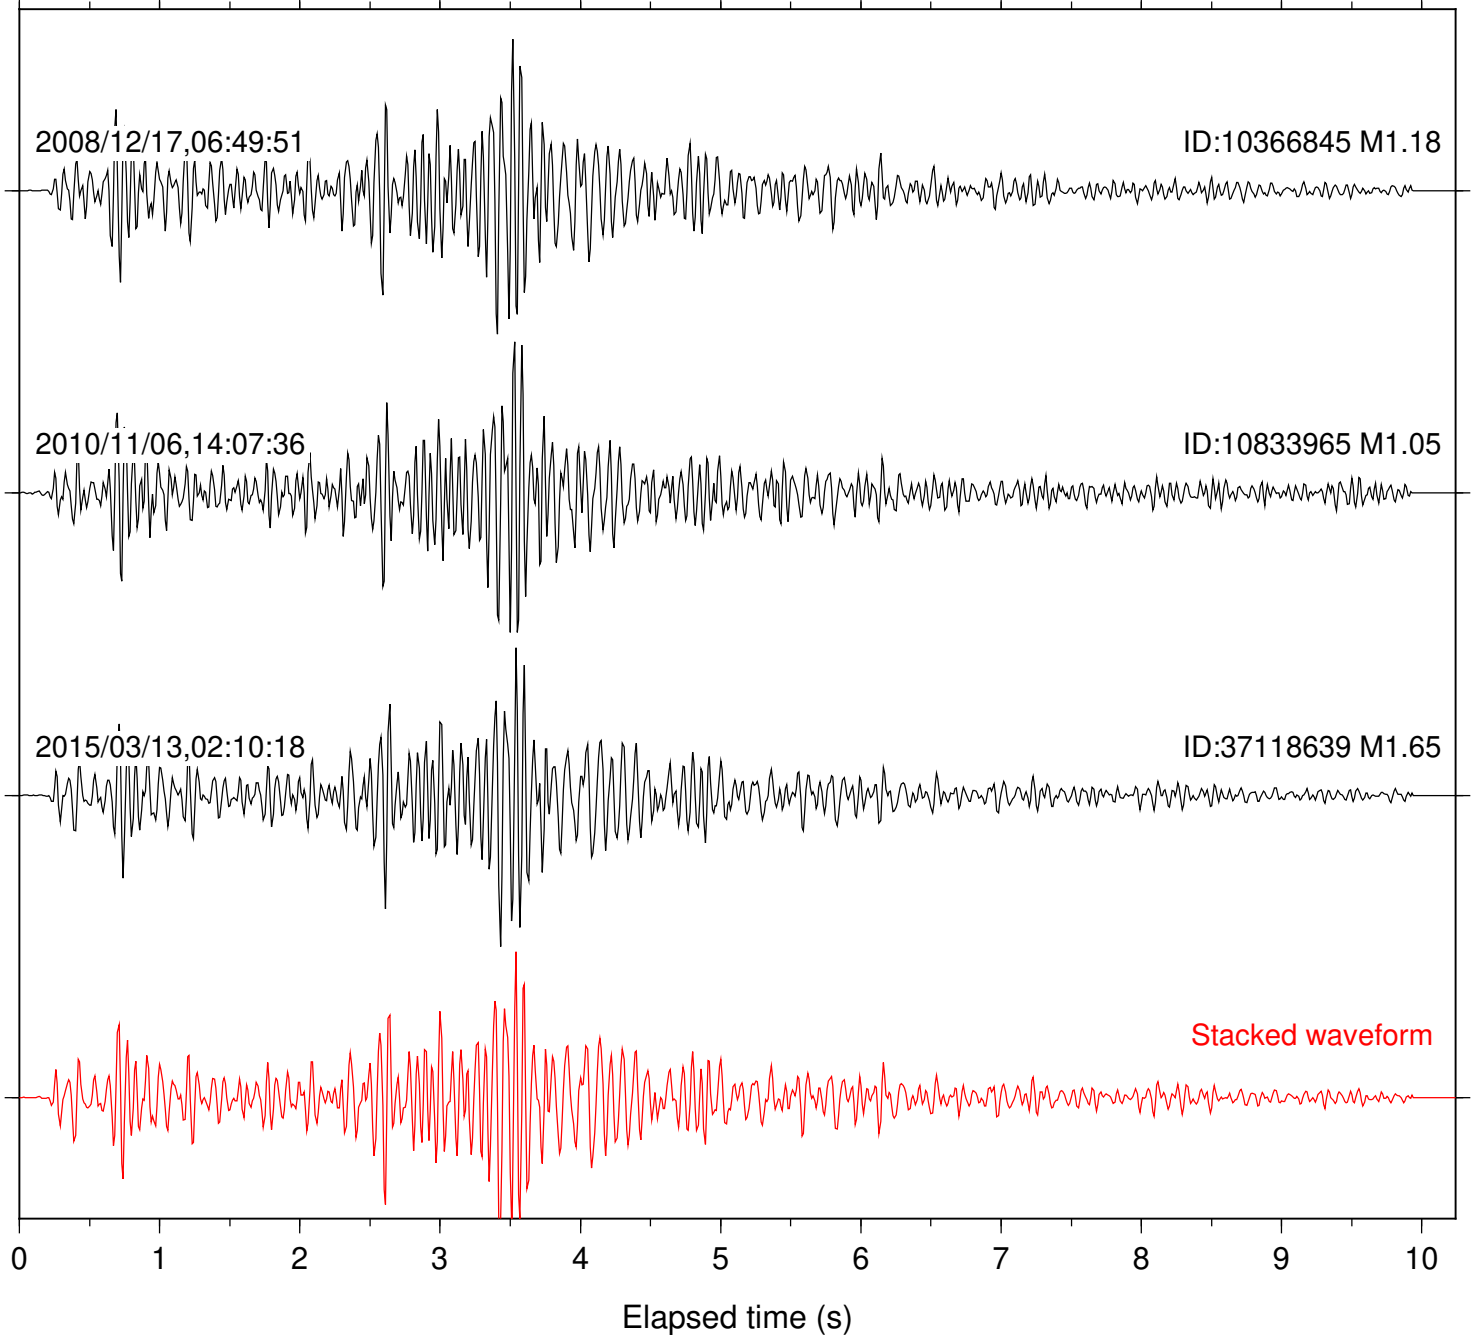

Station: FRD Com: HHZ

Focal depth: 10.32 km

Station: PFO Com: HHZ

Focal depth: 10.23 km

Station: TOR Com: HHZ

Focal depth: 10.23 km

Station: B087 Com: EHZ

Focal depth: 7.56 km