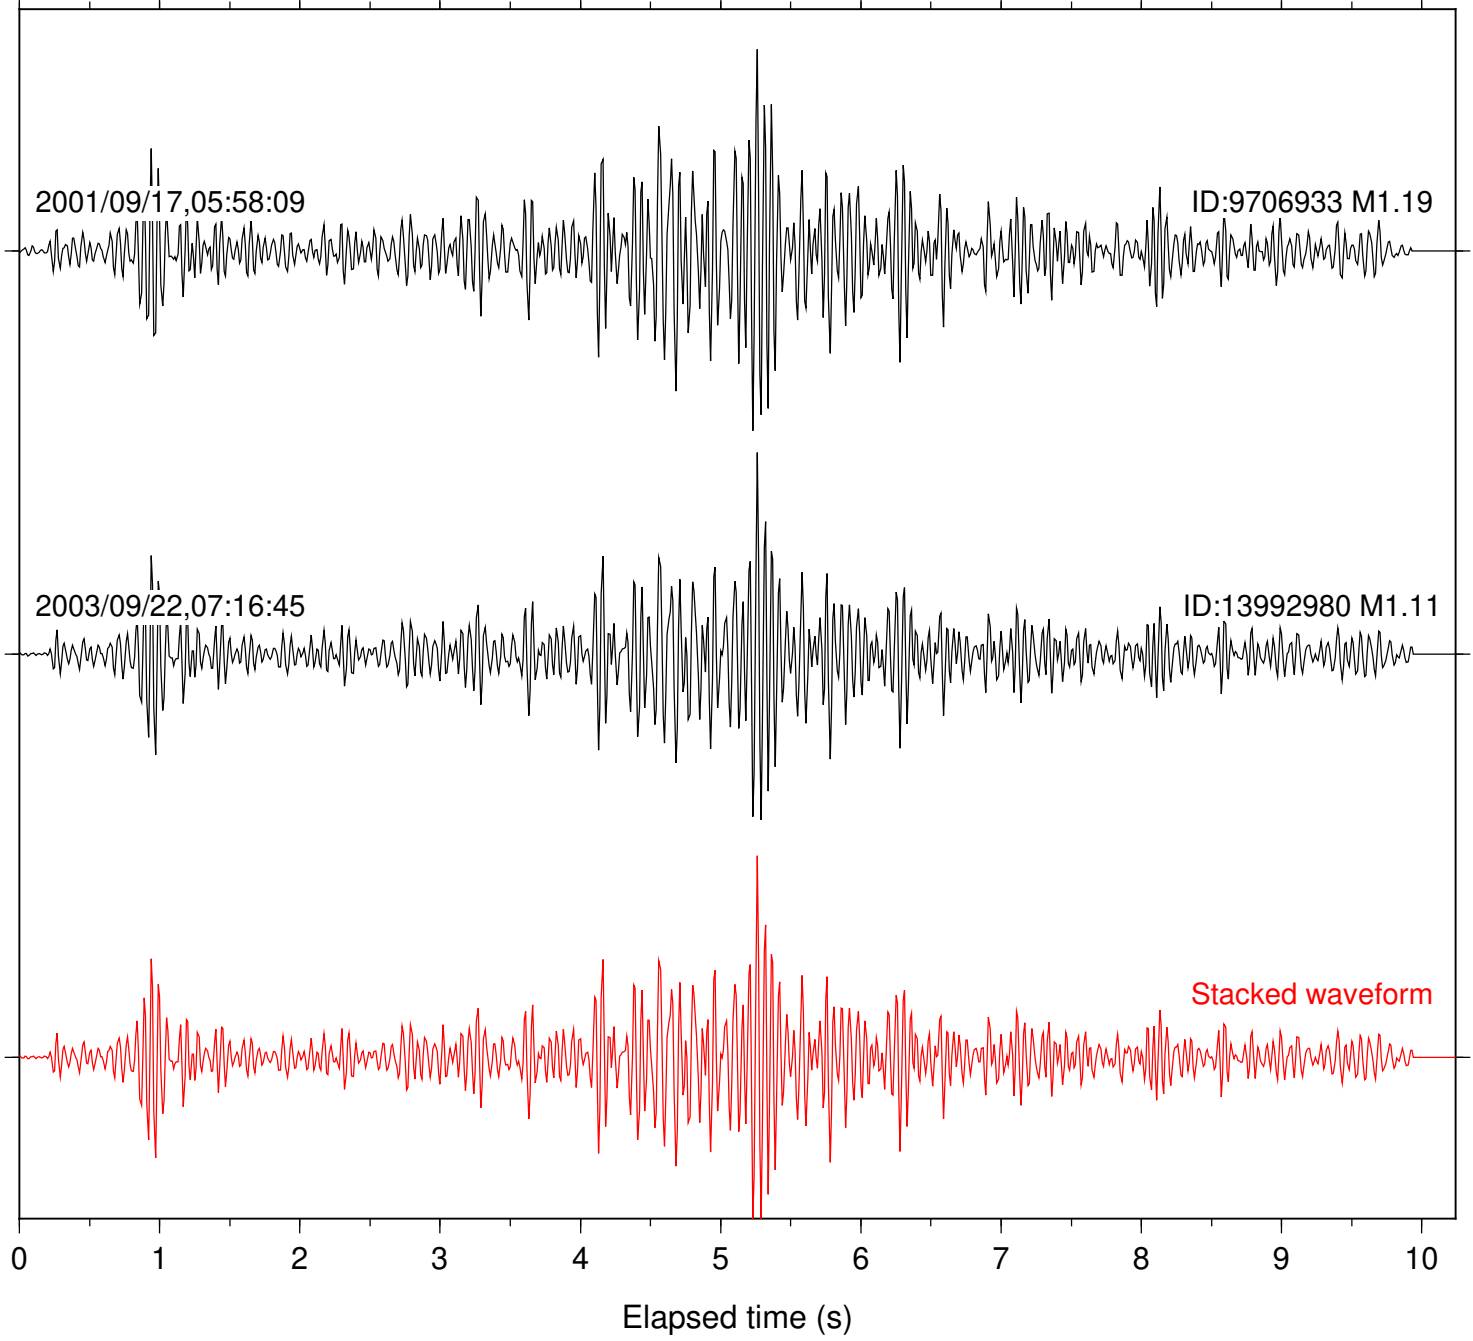

Station: DGR Com: HHZ

Focal depth: 12.09 km