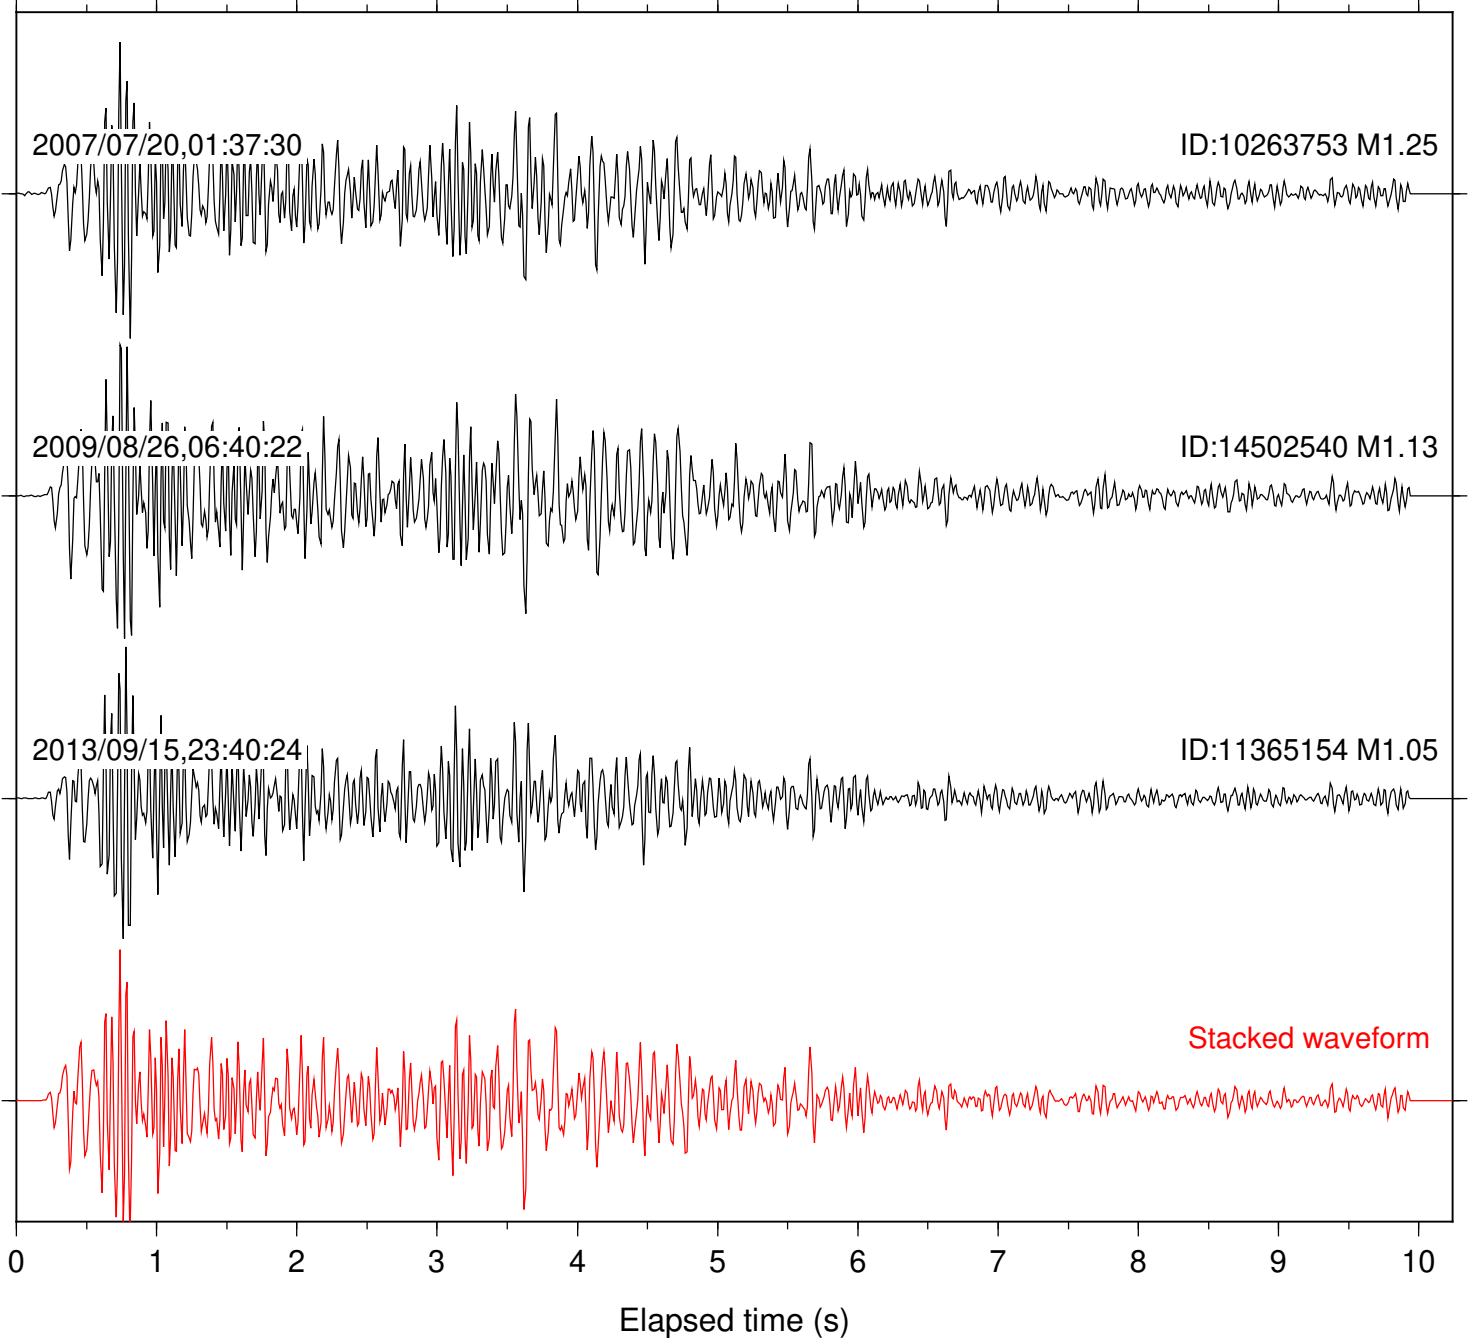

Focal depth: 10.82 km

Station: PFO Com: HHZ

Focal depth: 10.79 km

Station: PMD Com: HHZ

Focal depth: 10.82 km

Station: SND Com: HHZ

Focal depth: 10.79 km

Station: TOR Com: HHZ