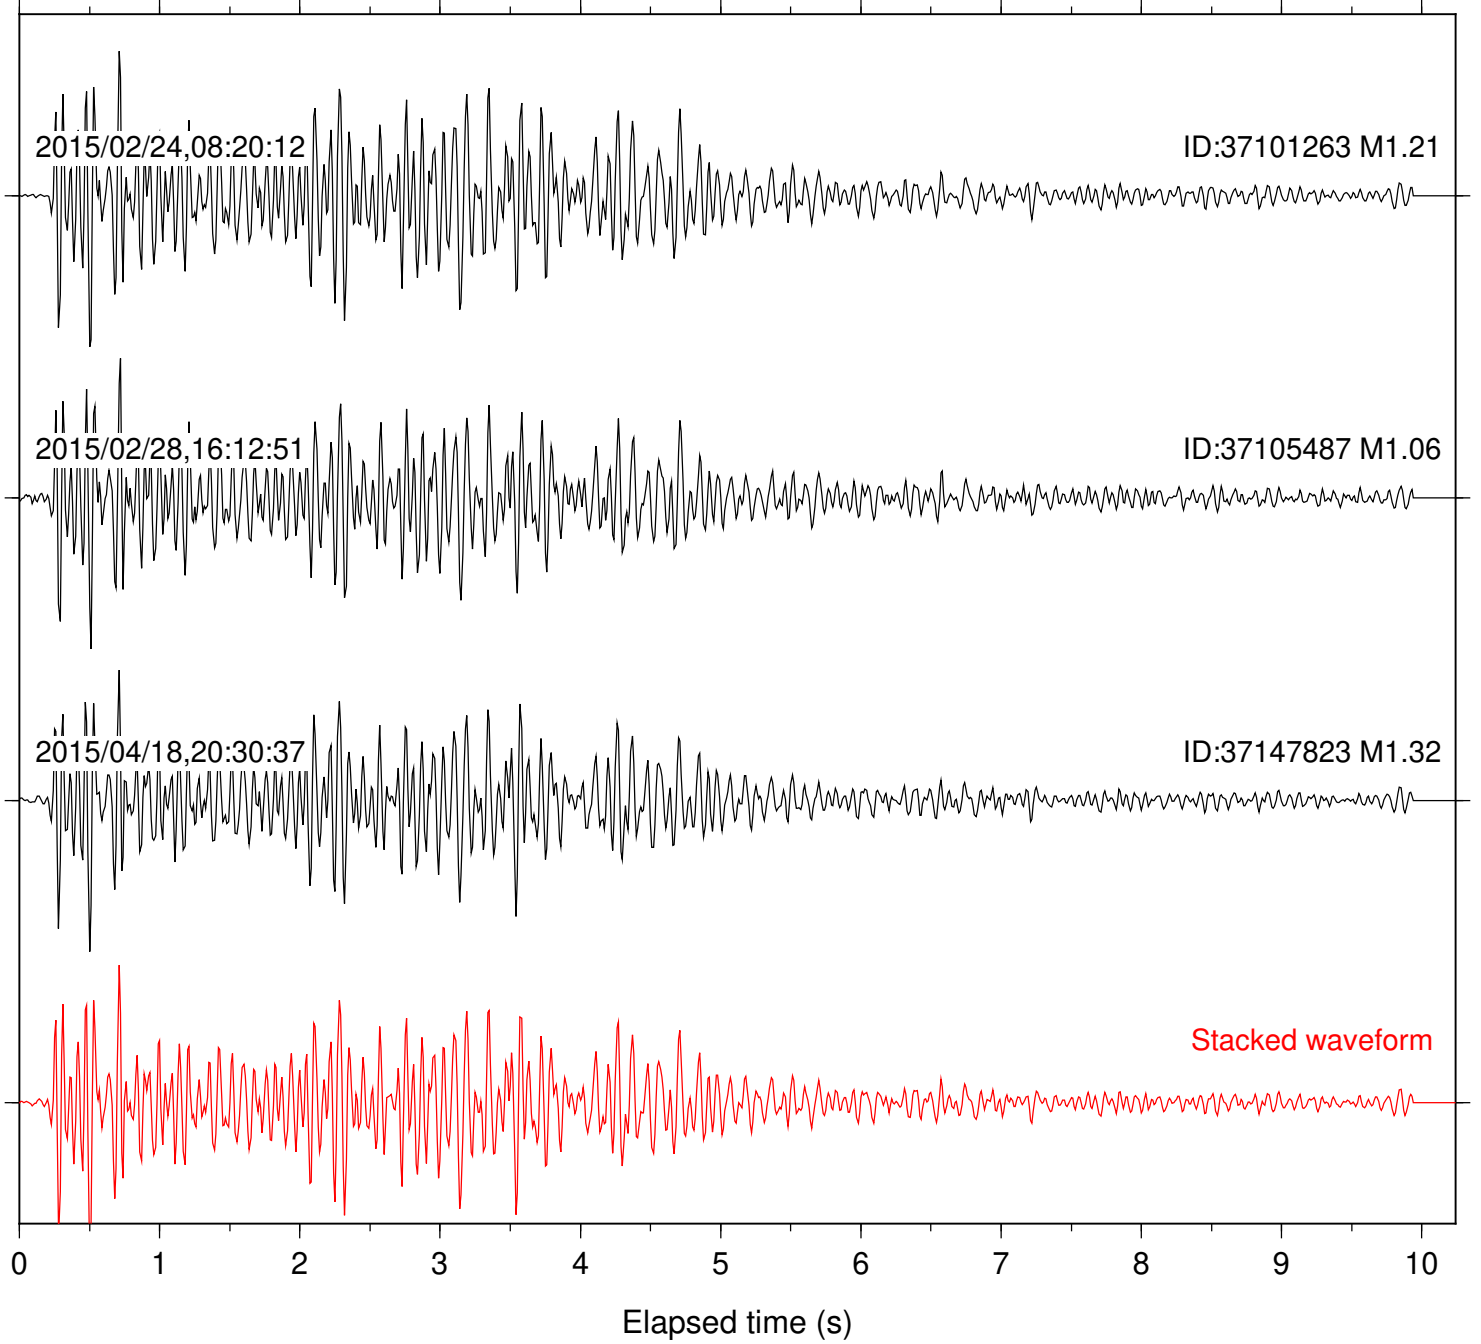

Station: BZN Com: HHZ

Focal depth: 8.12 km

Station: CRY Com: HHZ

Focal depth: 8.12 km

Station: DNR Com: HHZ

Focal depth: 8.12 km

Station: FRD Com: HHZ

Focal depth: 8.12 km