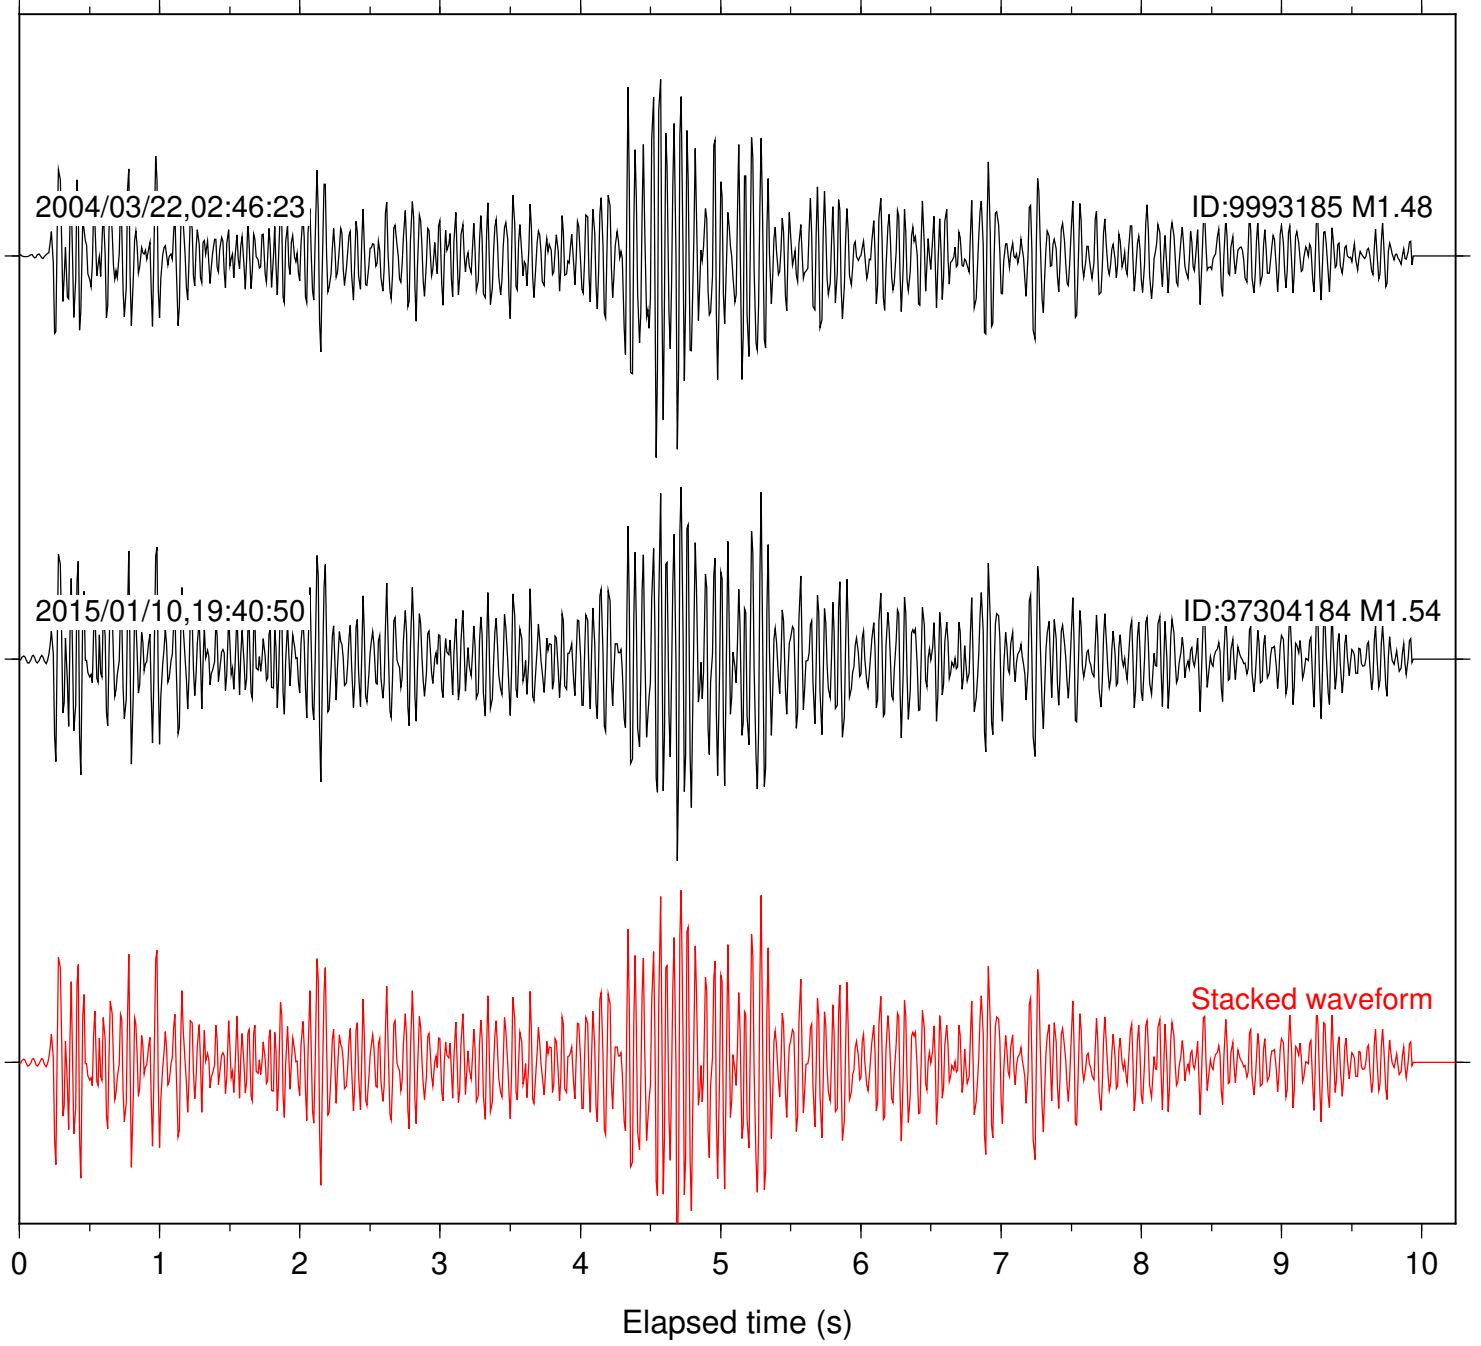

Station: PFO Com: HHZ

Focal depth: 16.28 km