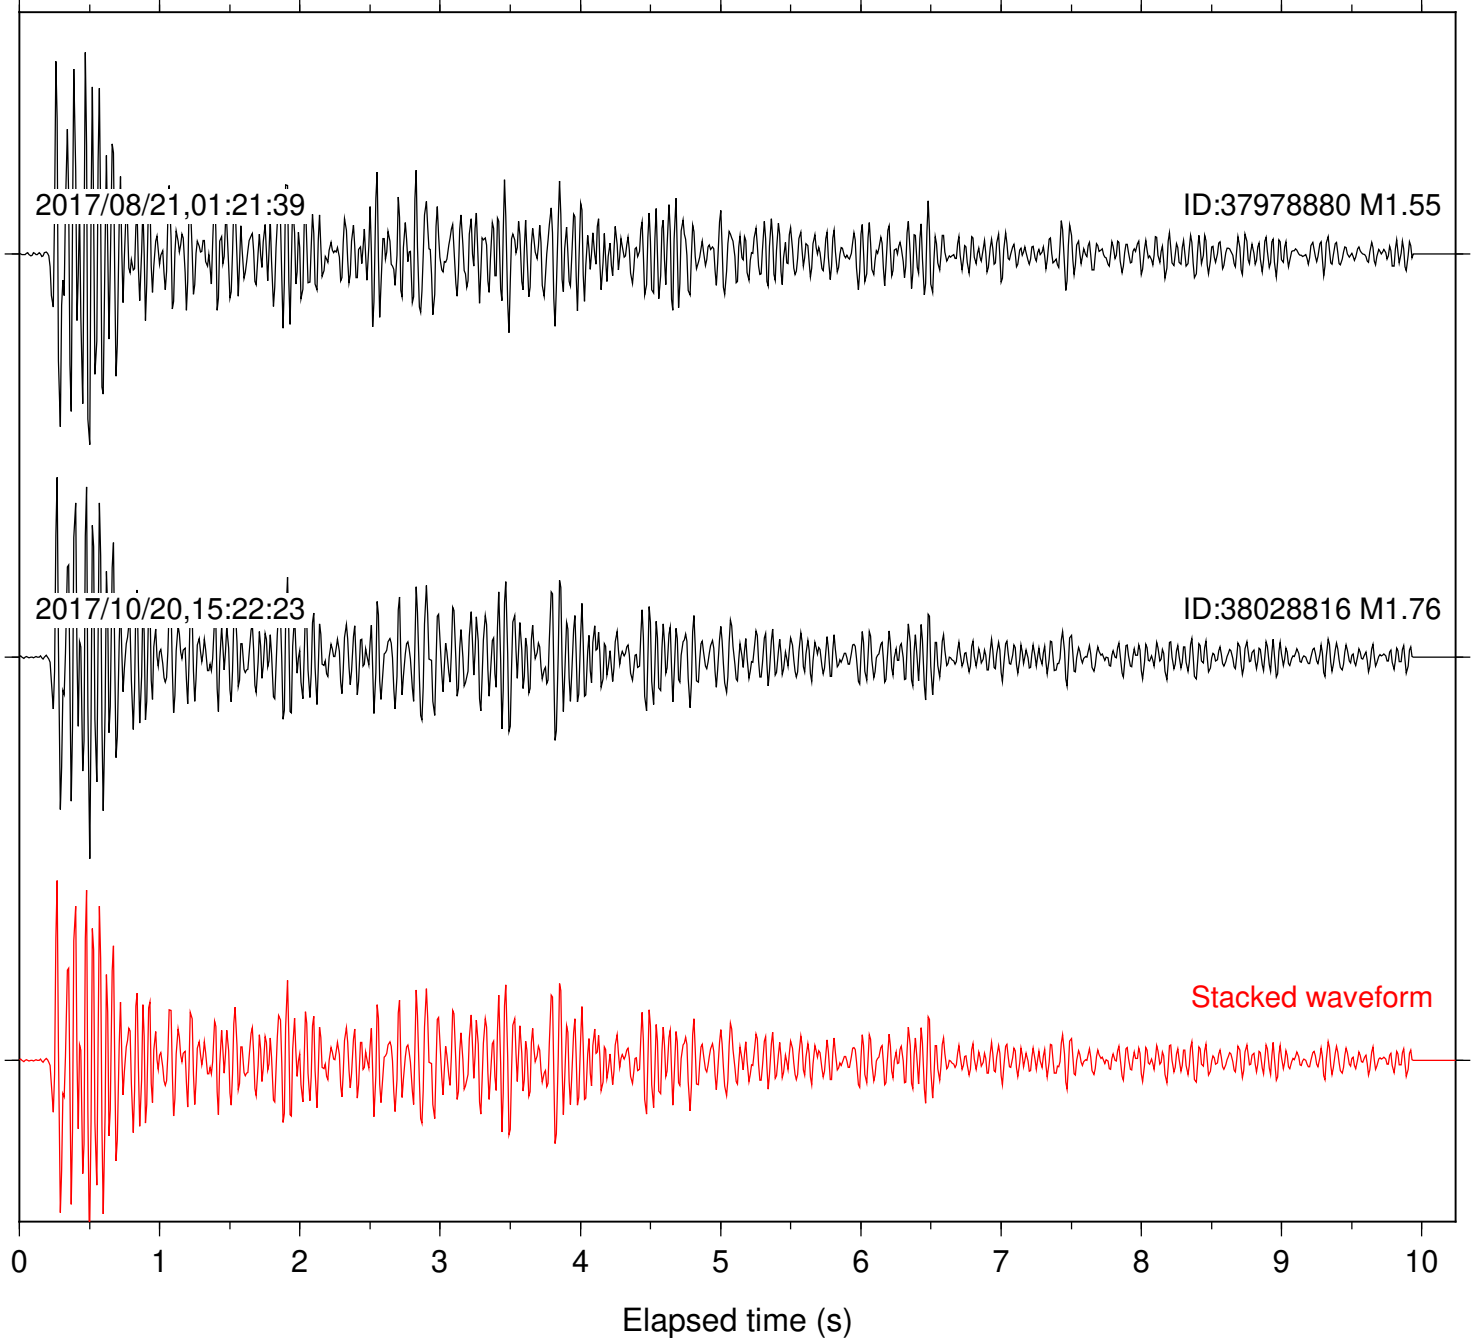

Station: PLM Com: HHZ

Focal depth: 6.53 km