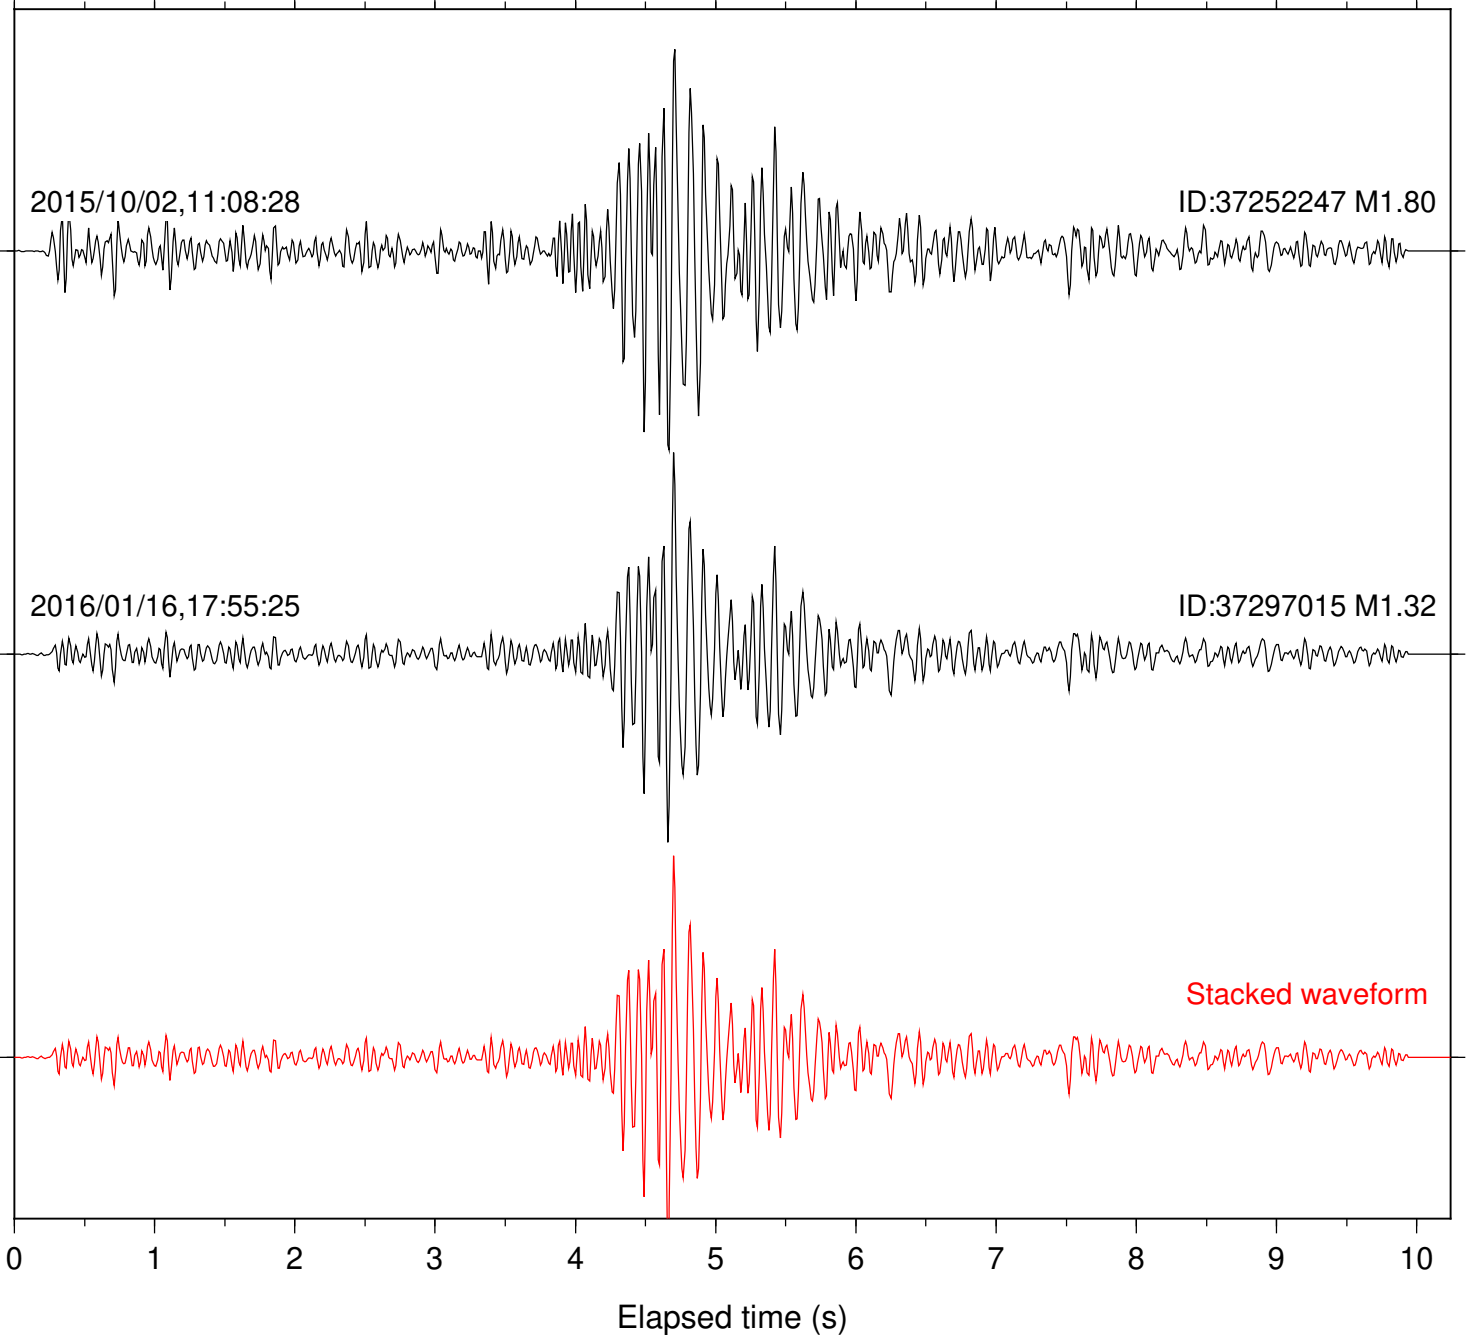

Station: B946 Com: EHZ

Focal depth: 9.80 km

2015/10/02,11:08:28

ID:37252247 M1.80

2016/01/16,17:55:25

ID:37297015 M1.32

Stacked waveform