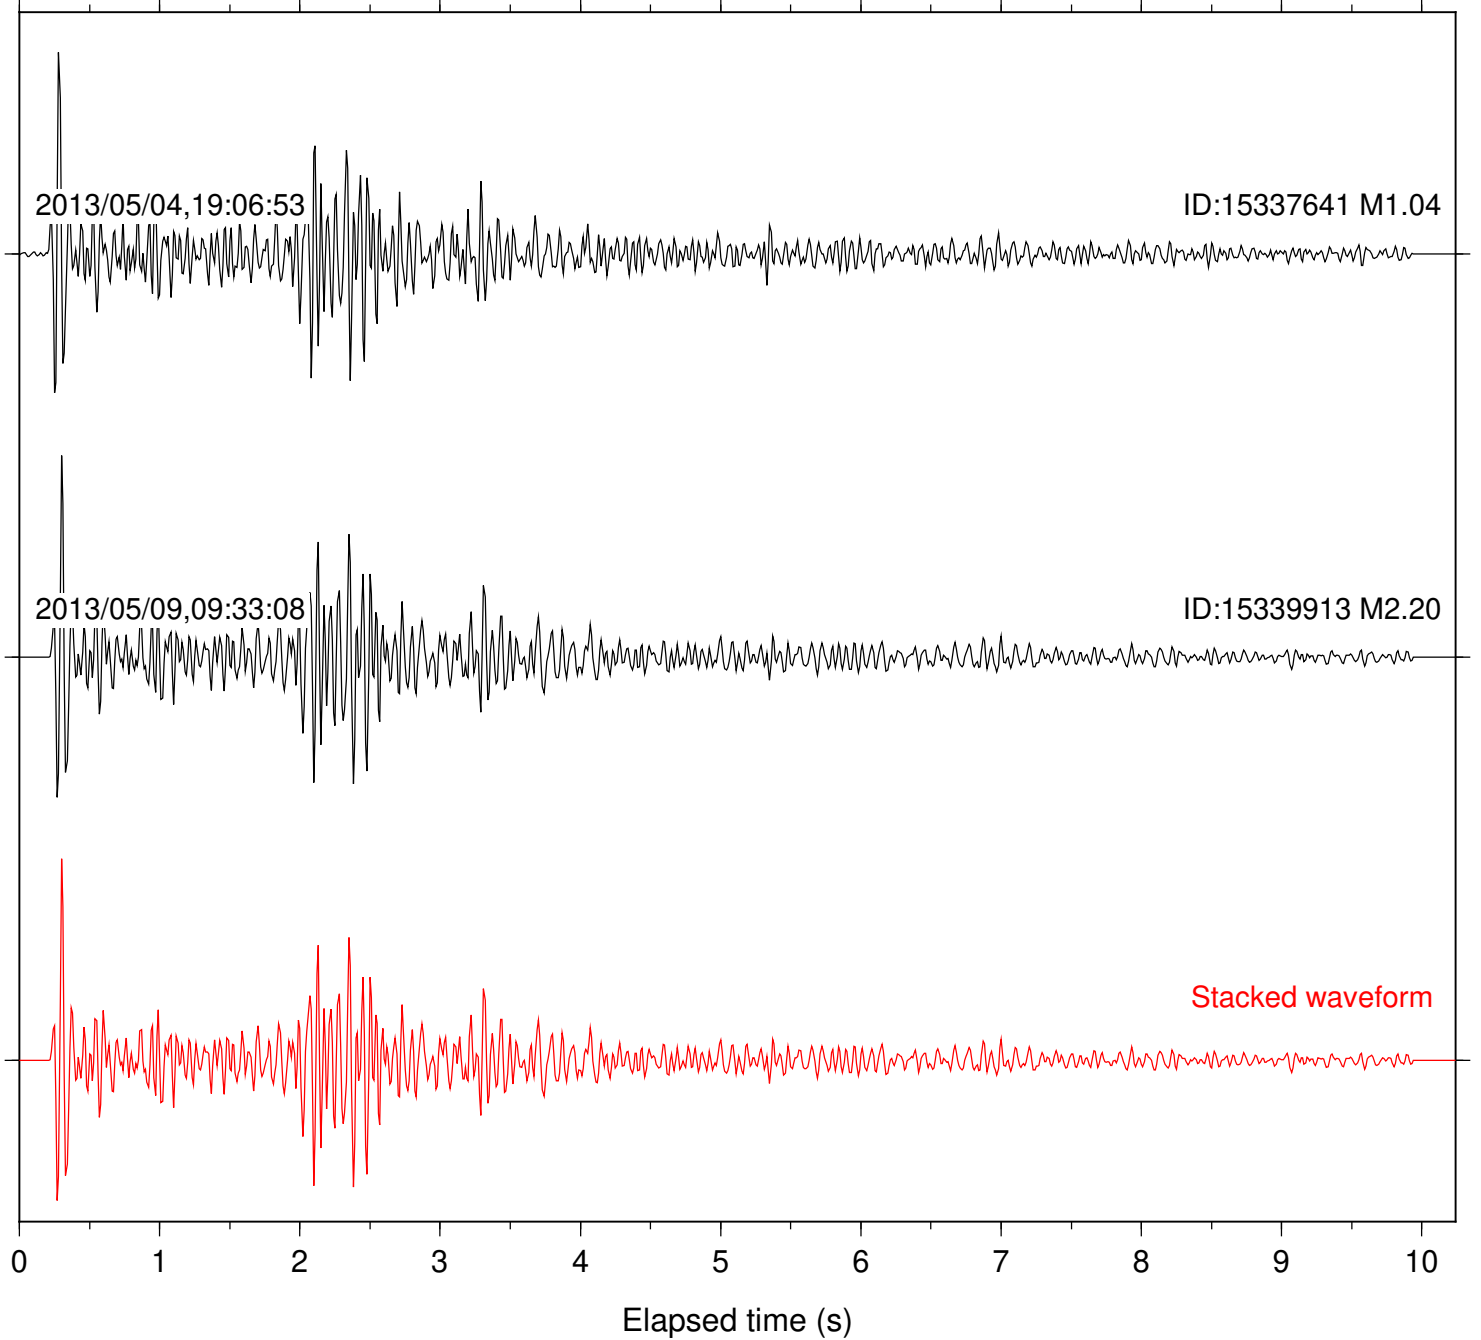

Stacked waveform

0 1 2 3 4 5 6 7 8 9 10  
Elapsed time (s)

Station: KNW Com: HHZ

Focal depth: 14.02 km

Station: PFO Com: HHZ

Focal depth: 14.02 km

Station: B081 Com: EHZ

Focal depth: 11.71 km