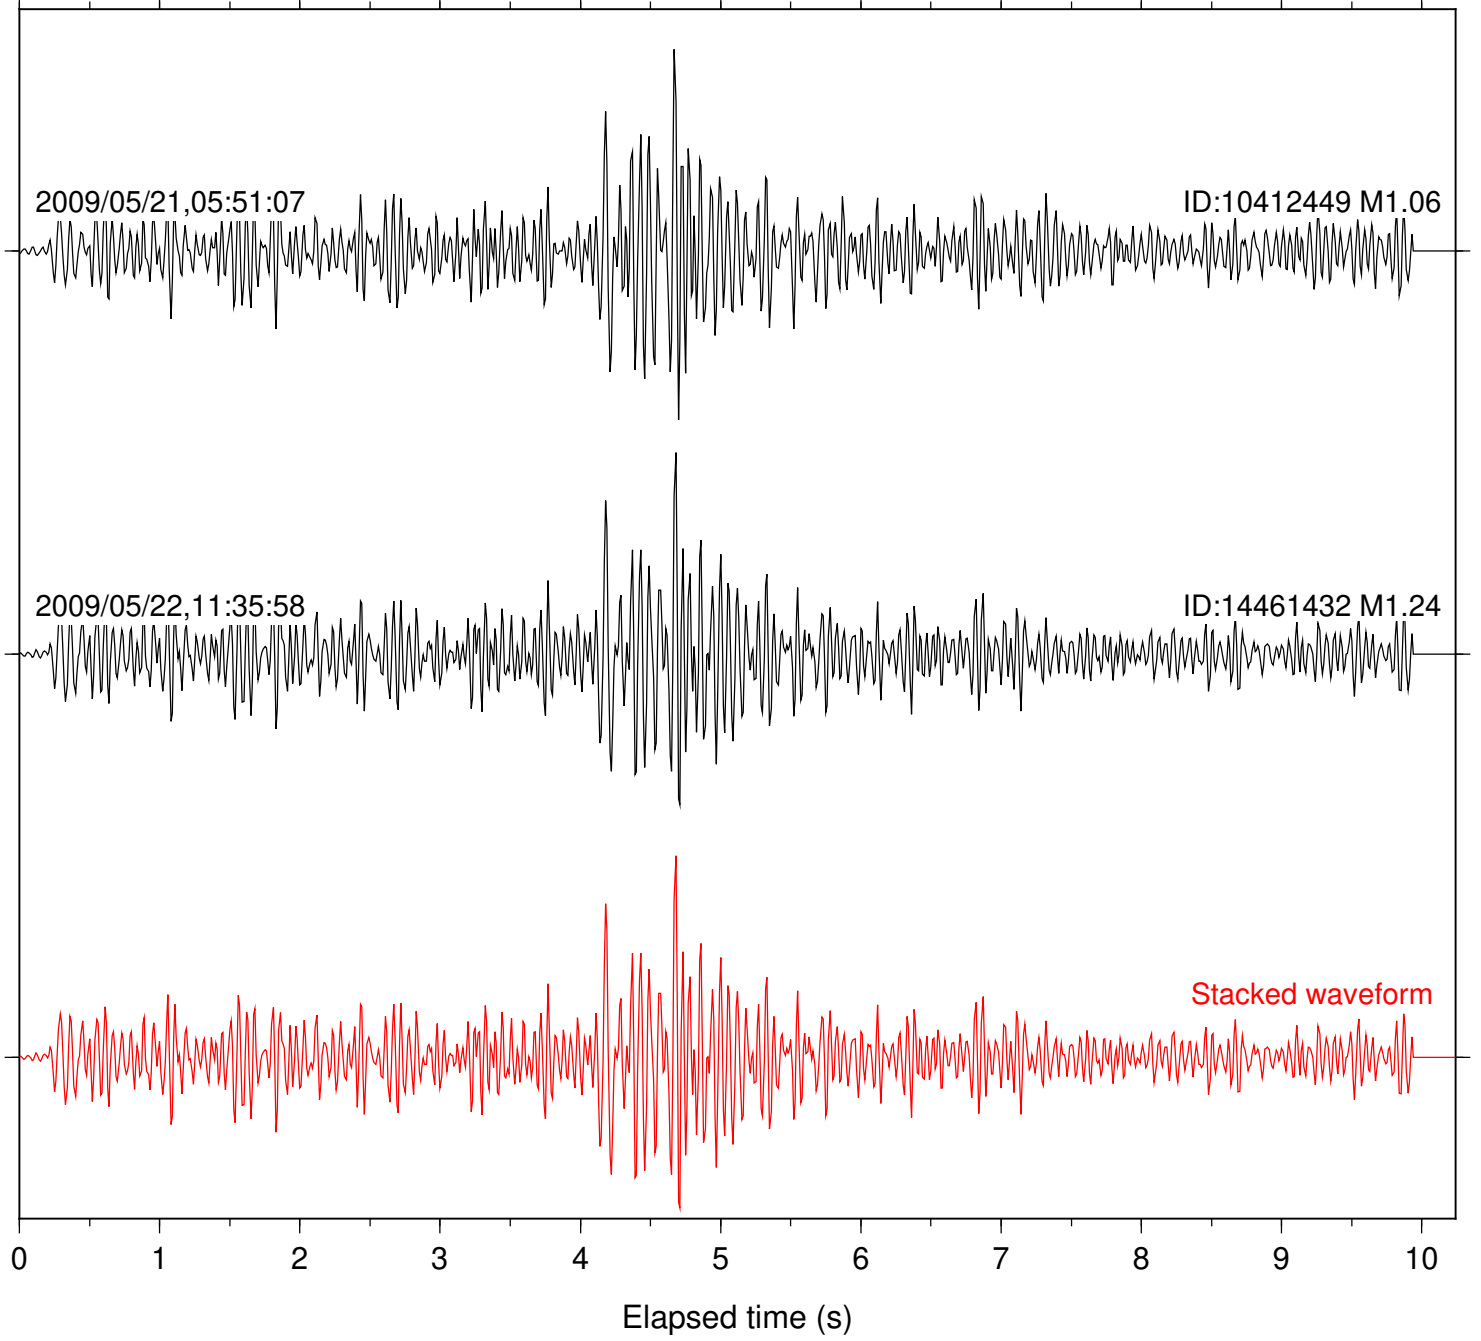

Station: PFO Com: HHZ

Focal depth: 8.29 km