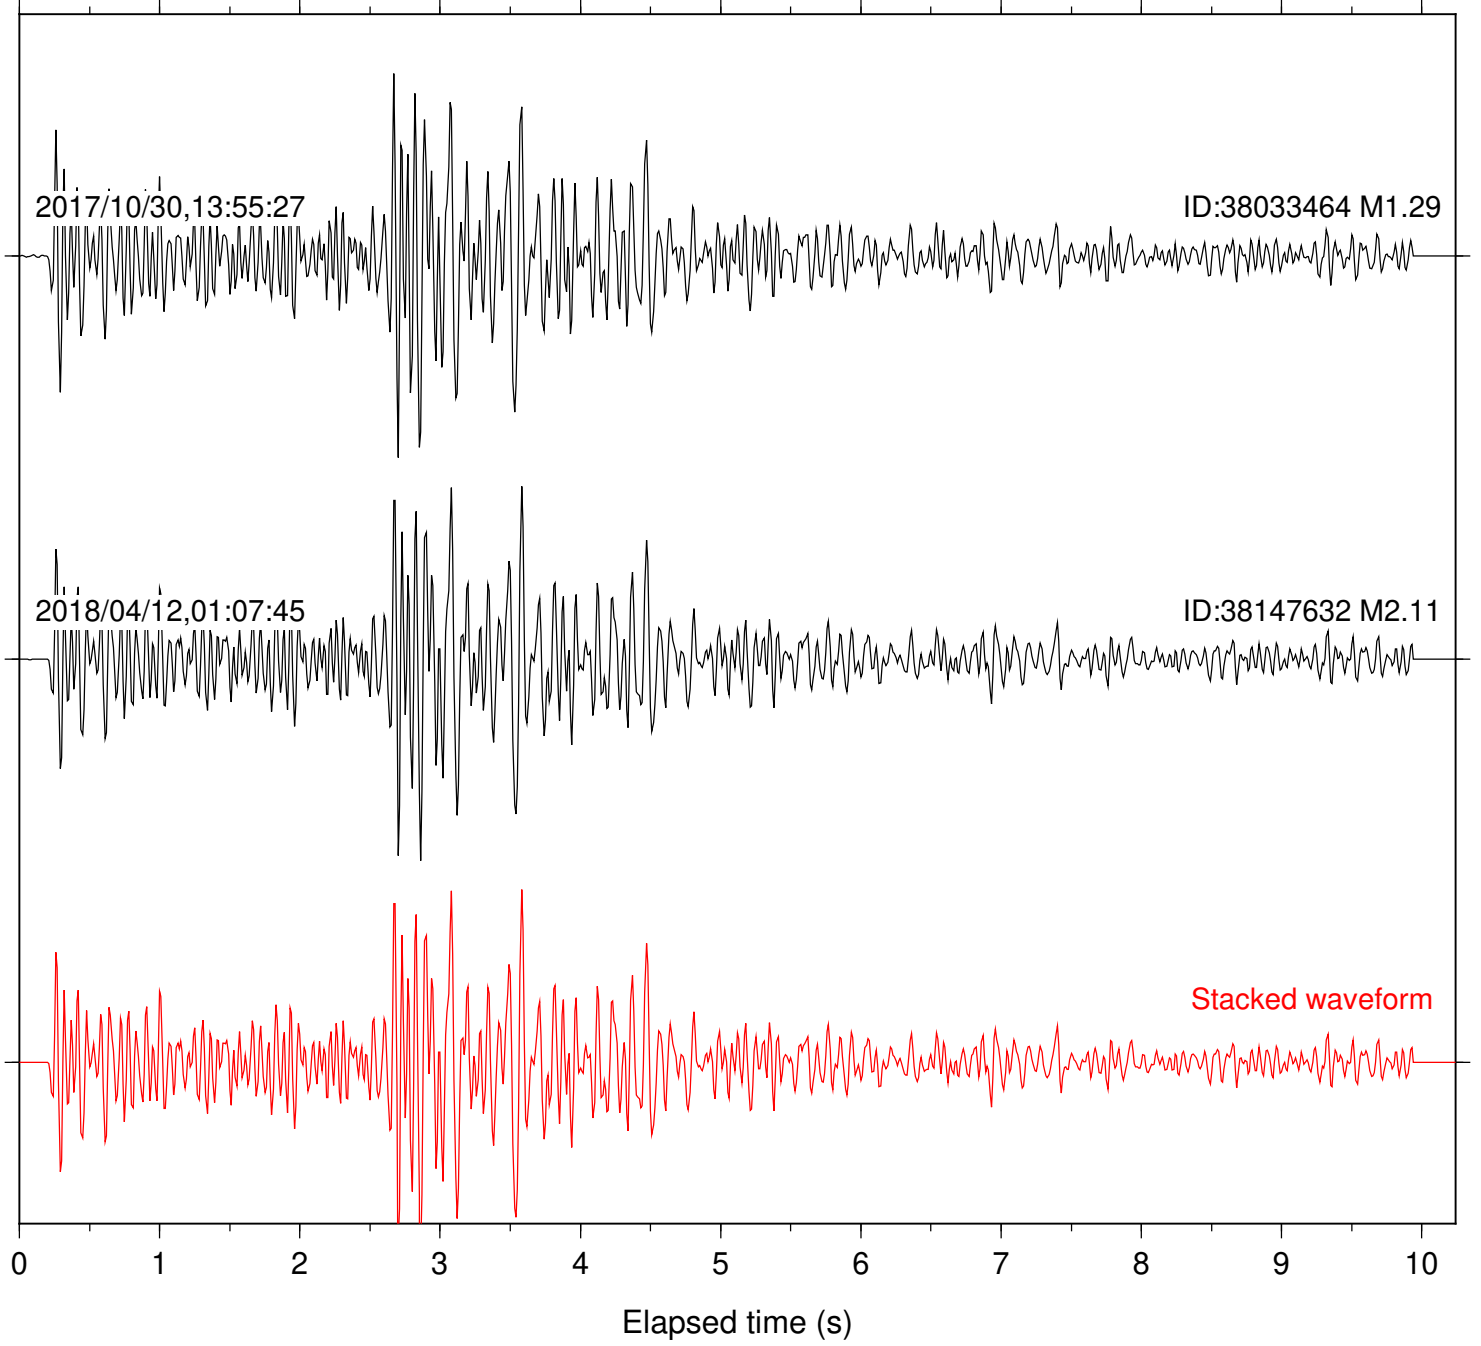

Station: B946 Com: EHZ

Focal depth: 6.26 km