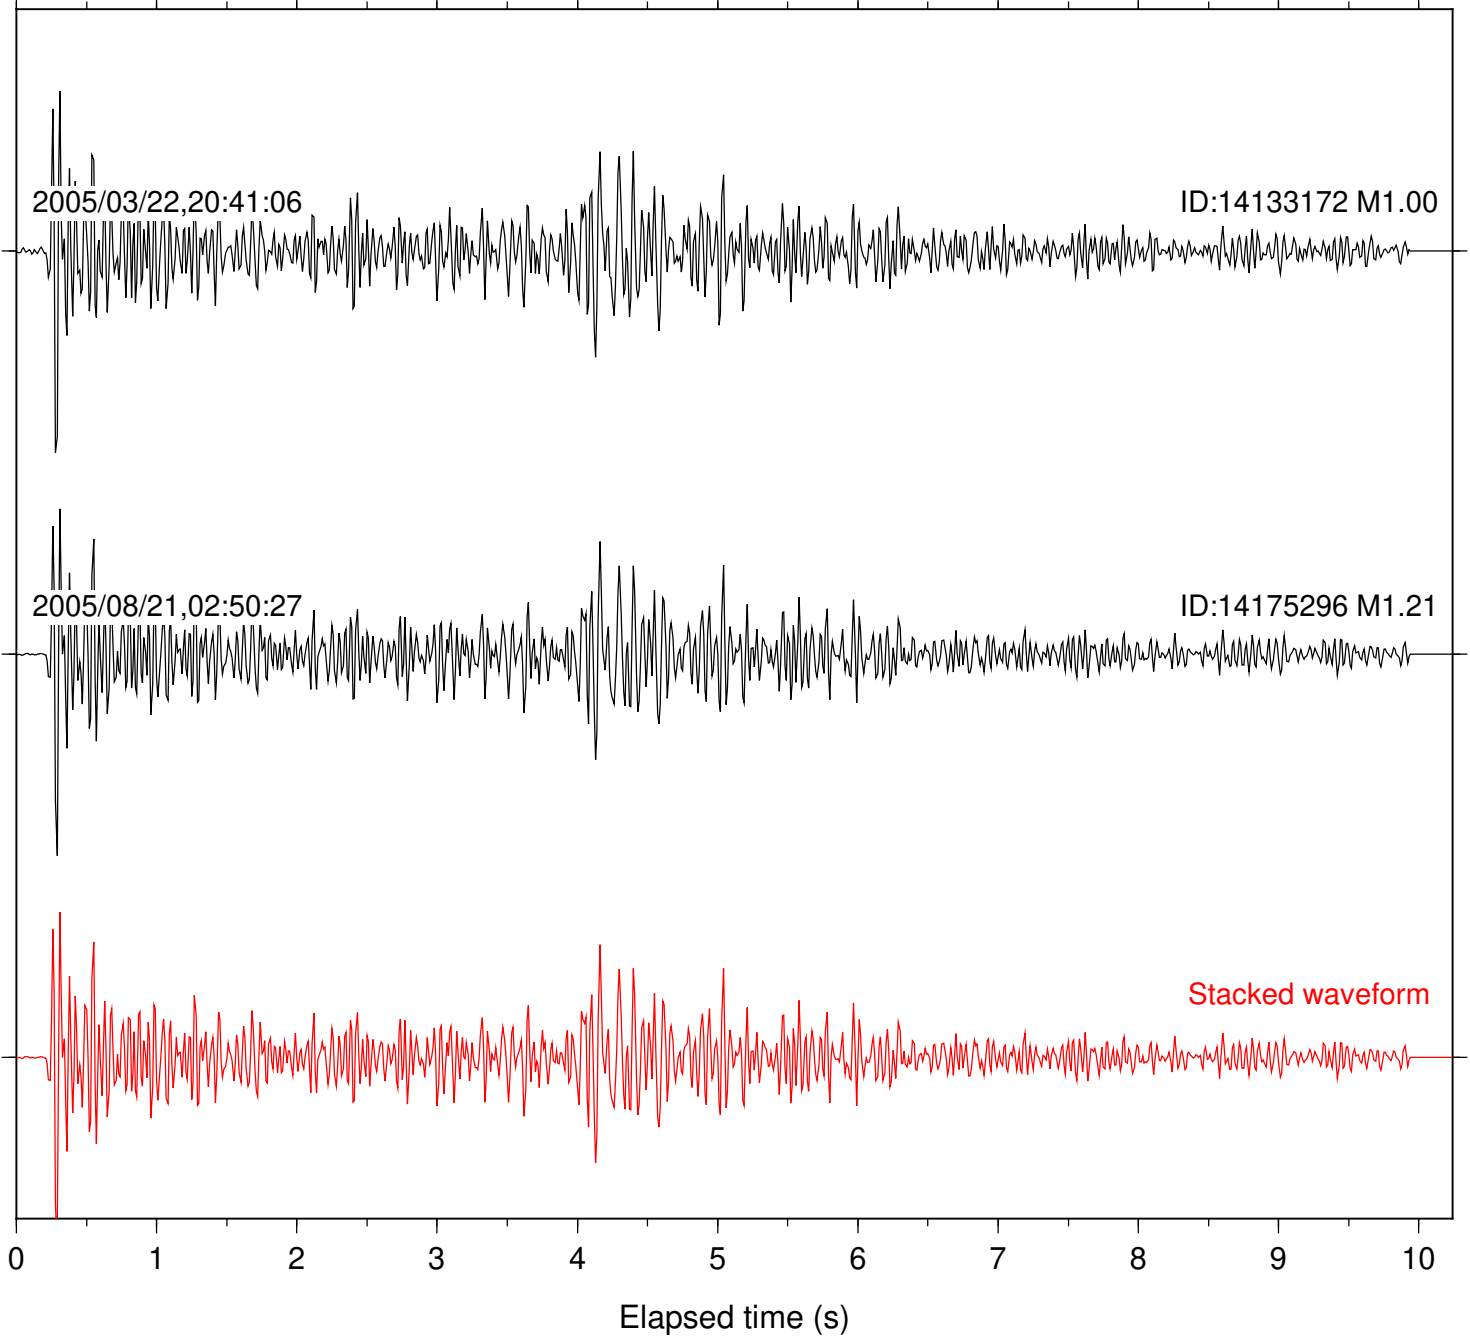

ID:14133172 M1.00

2005/08/21,02:50:27

ID:14175296 M1.21

Stacked waveform

0 1 2 3 4 5 6 7 8 9 10  
Elapsed time (s)

Station: FRD Com: HHZ

Focal depth: 10.64 km

Station: SND Com: HHZ