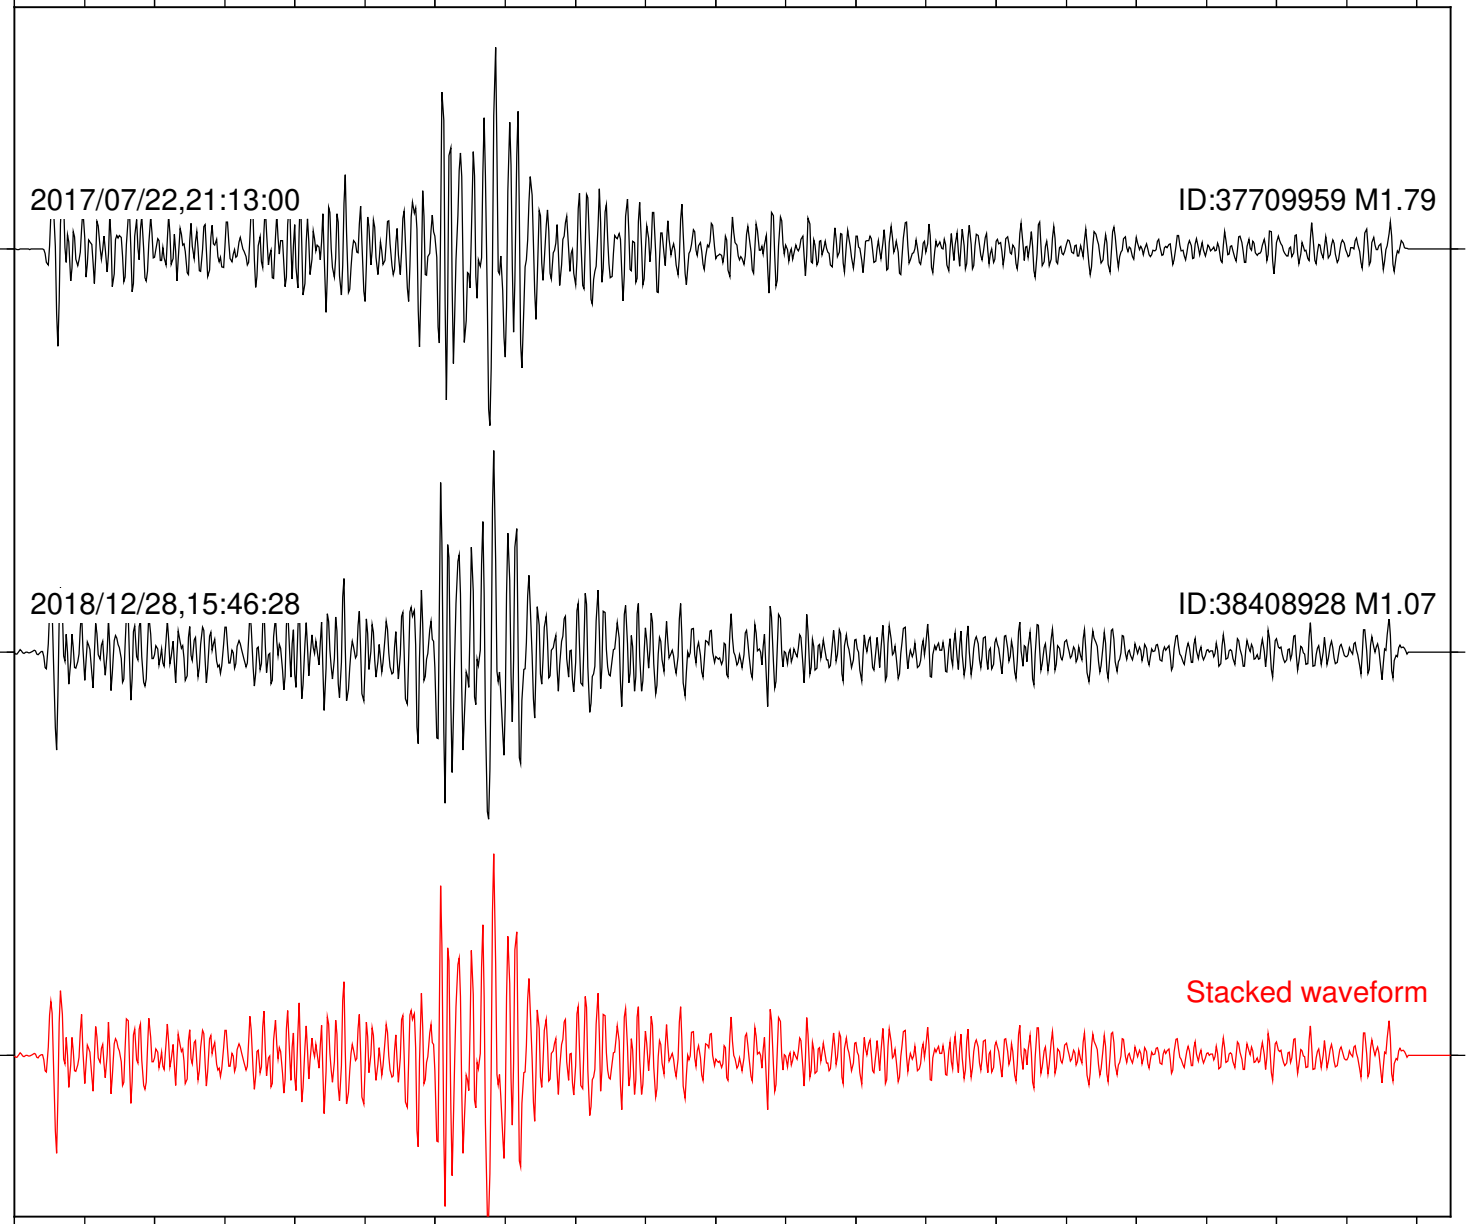

Station: B082 Com: EHZ

Focal depth: 6.01 km

2017/07/22,21:13:00

ID:37709959 M1.79

2018/12/28,15:46:28

ID:38408928 M1.07

Stacked waveform

0 1 2 3 4 5 6 7 8 9 10
Elapsed time (s)