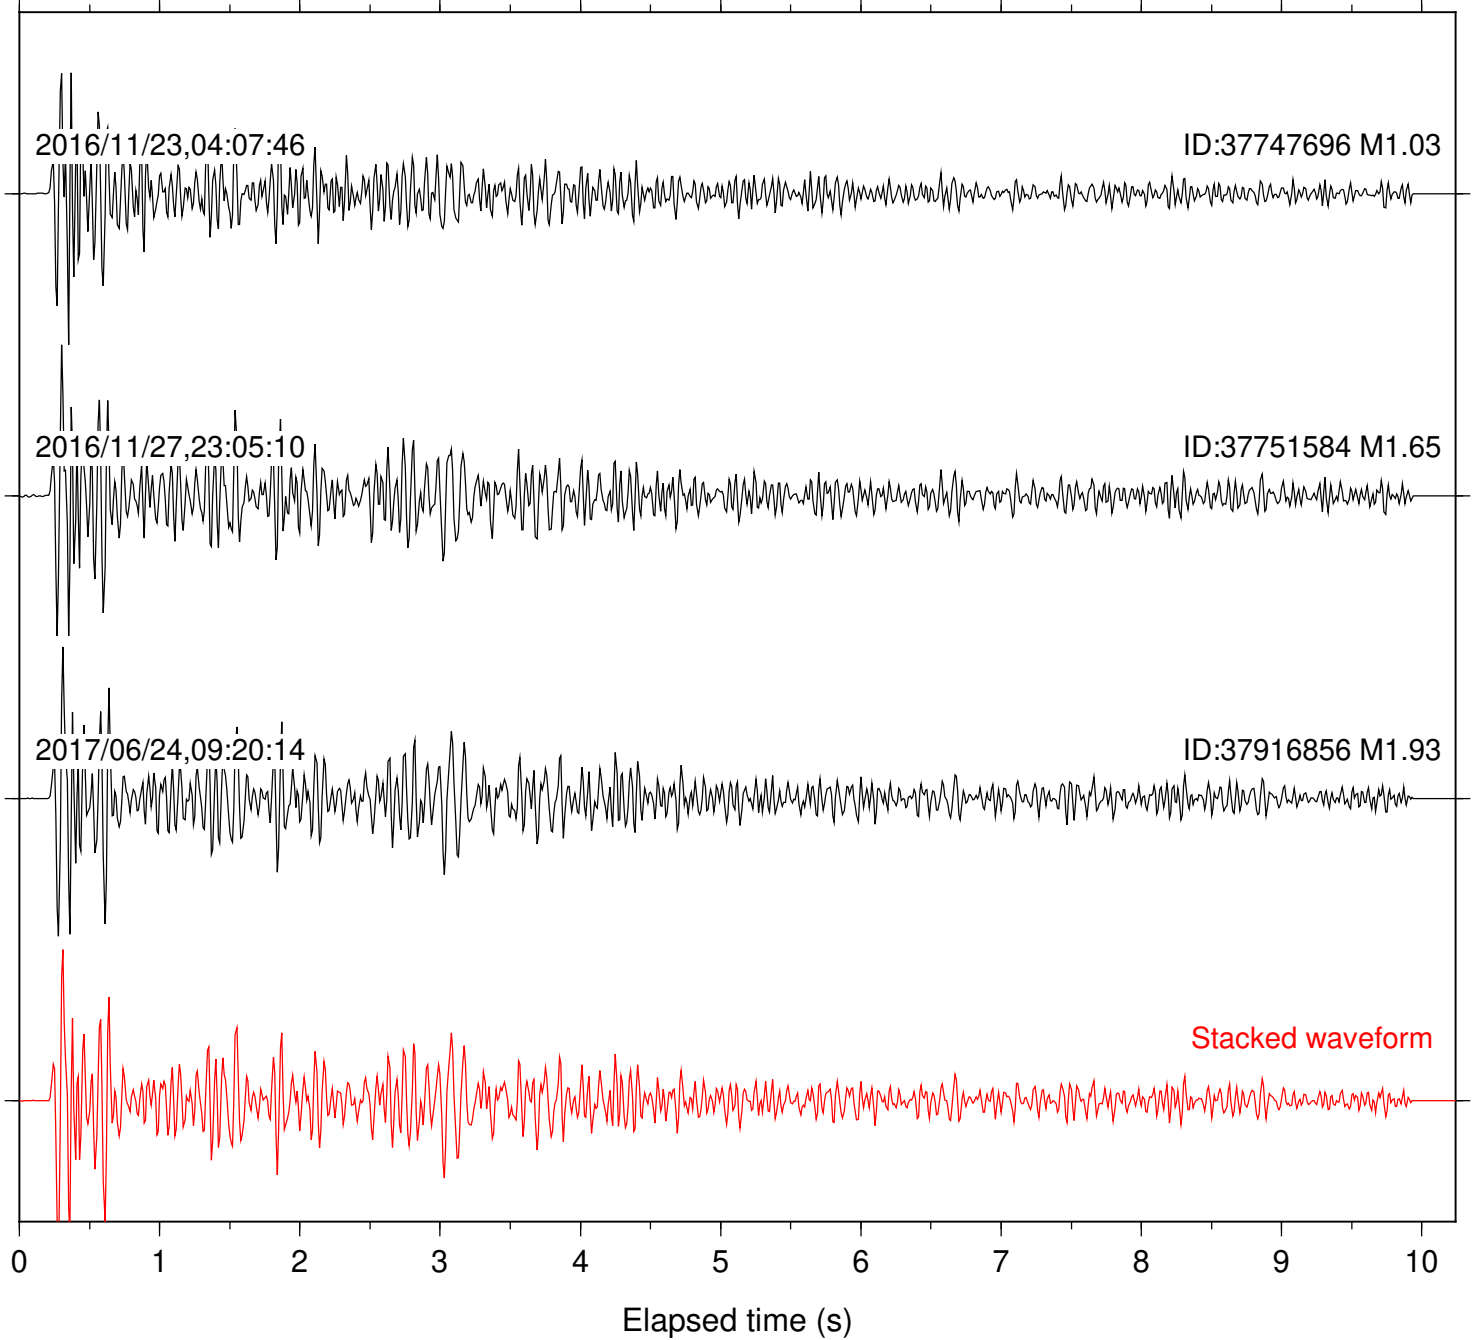

Focal depth: 6.74 km

Station: DGR Com: HHZ

Focal depth: 7.67 km

Station: FRD Com: HHZ

Focal depth: 7.67 km

Station: HMT2 Com: HHZ

Focal depth: 7.67 km

Station: SND Com: HHZ