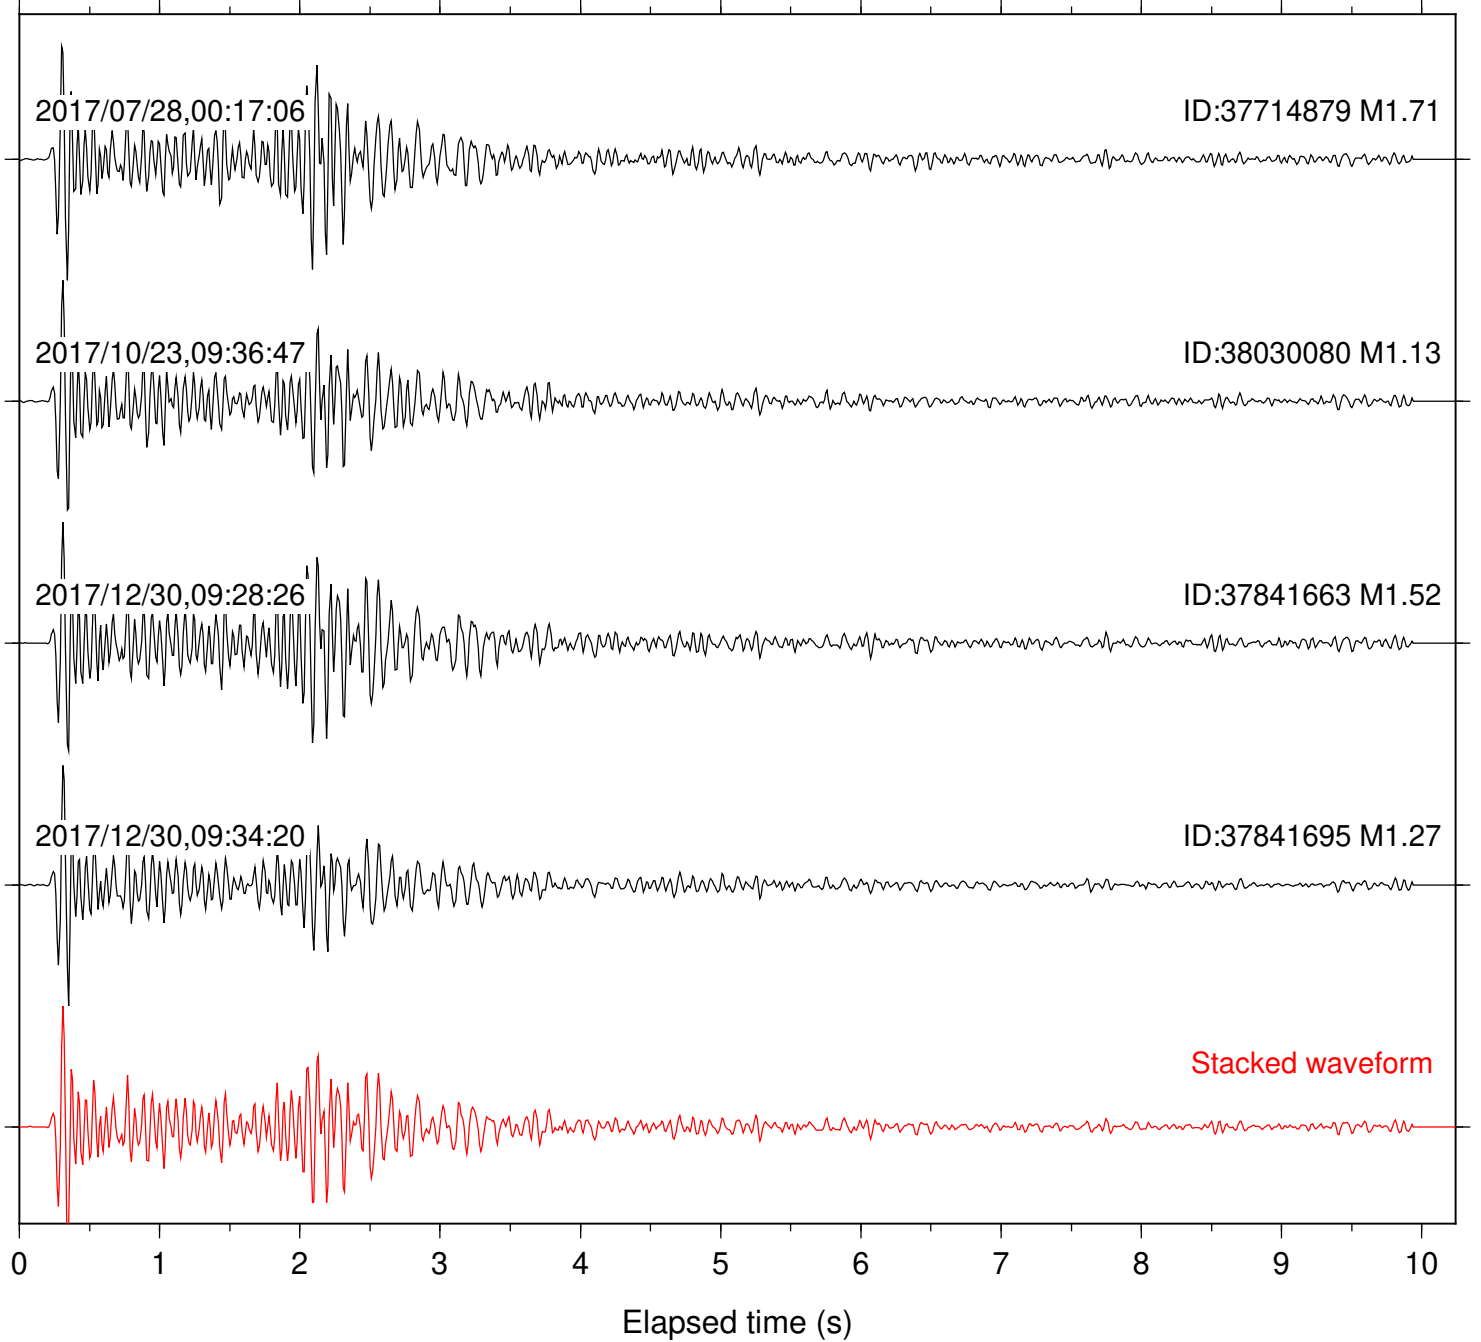

Focal depth: 6.43 km

Station: CSH Com: HHZ

Focal depth: 6.41 km

Station: DGR Com: HHZ

Focal depth: 6.41 km

Station: FRD Com: HHZ

Focal depth: 7.38 km

Station: HMT2 Com: HHZ