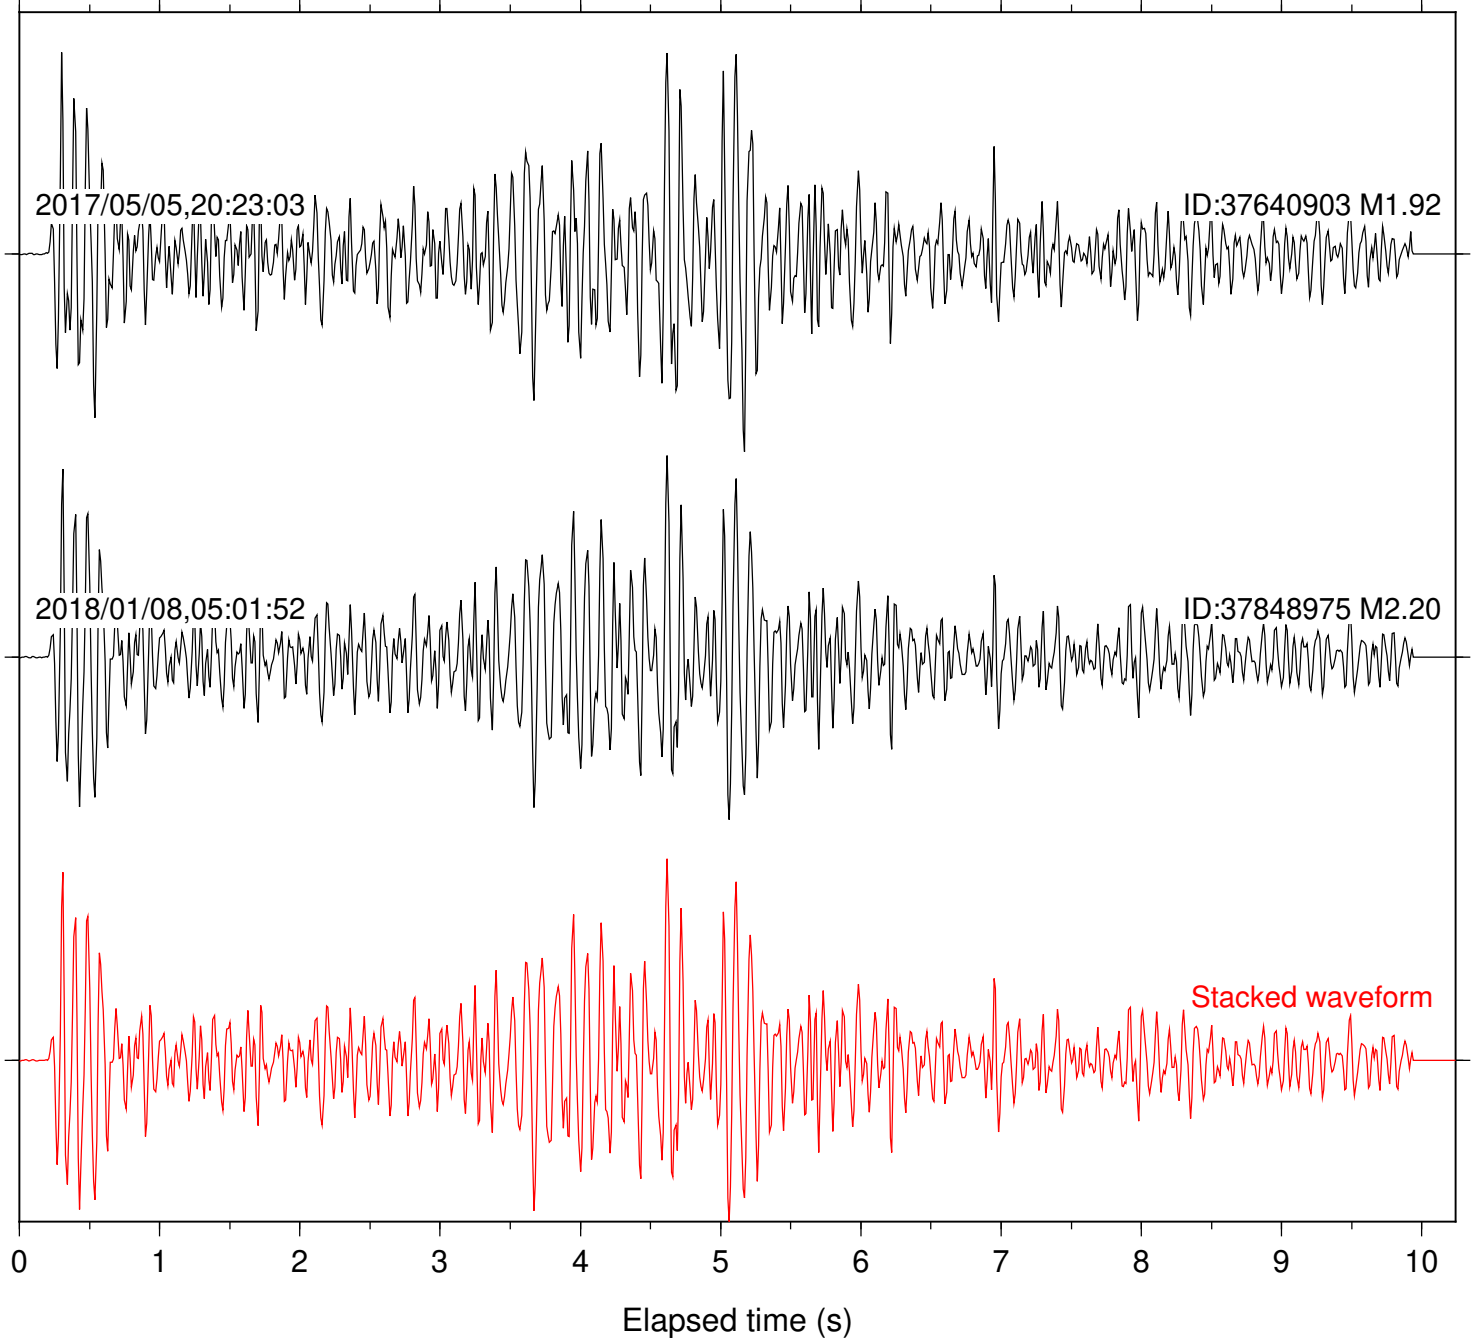

Focal depth: 7.38 km

Station: BAC Com: EHZ

Focal depth: 7.38 km

Station: FRD Com: HHZ

Focal depth: 7.38 km

2017/05/05,20:23:03

ID:37640903 M1.92

2018/01/08,05:01:52