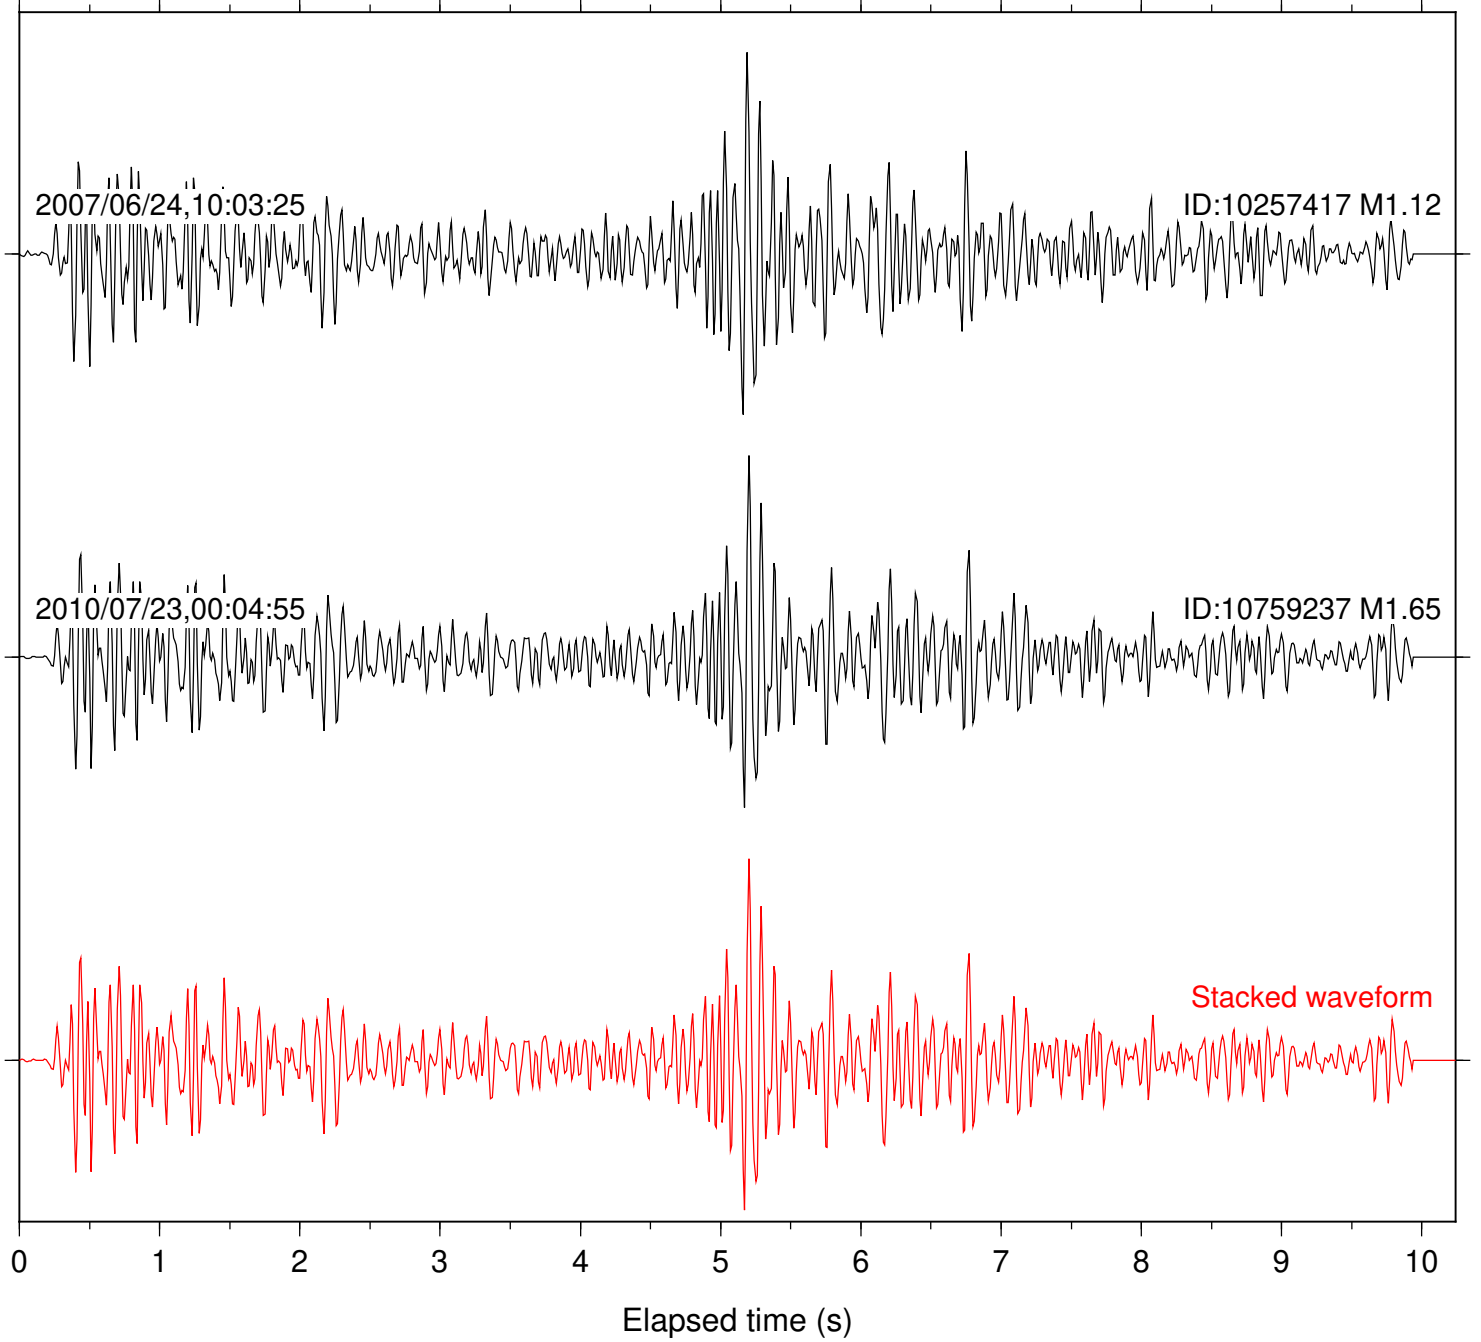

Station: SND Com: HHZ

Focal depth: 9.33 km