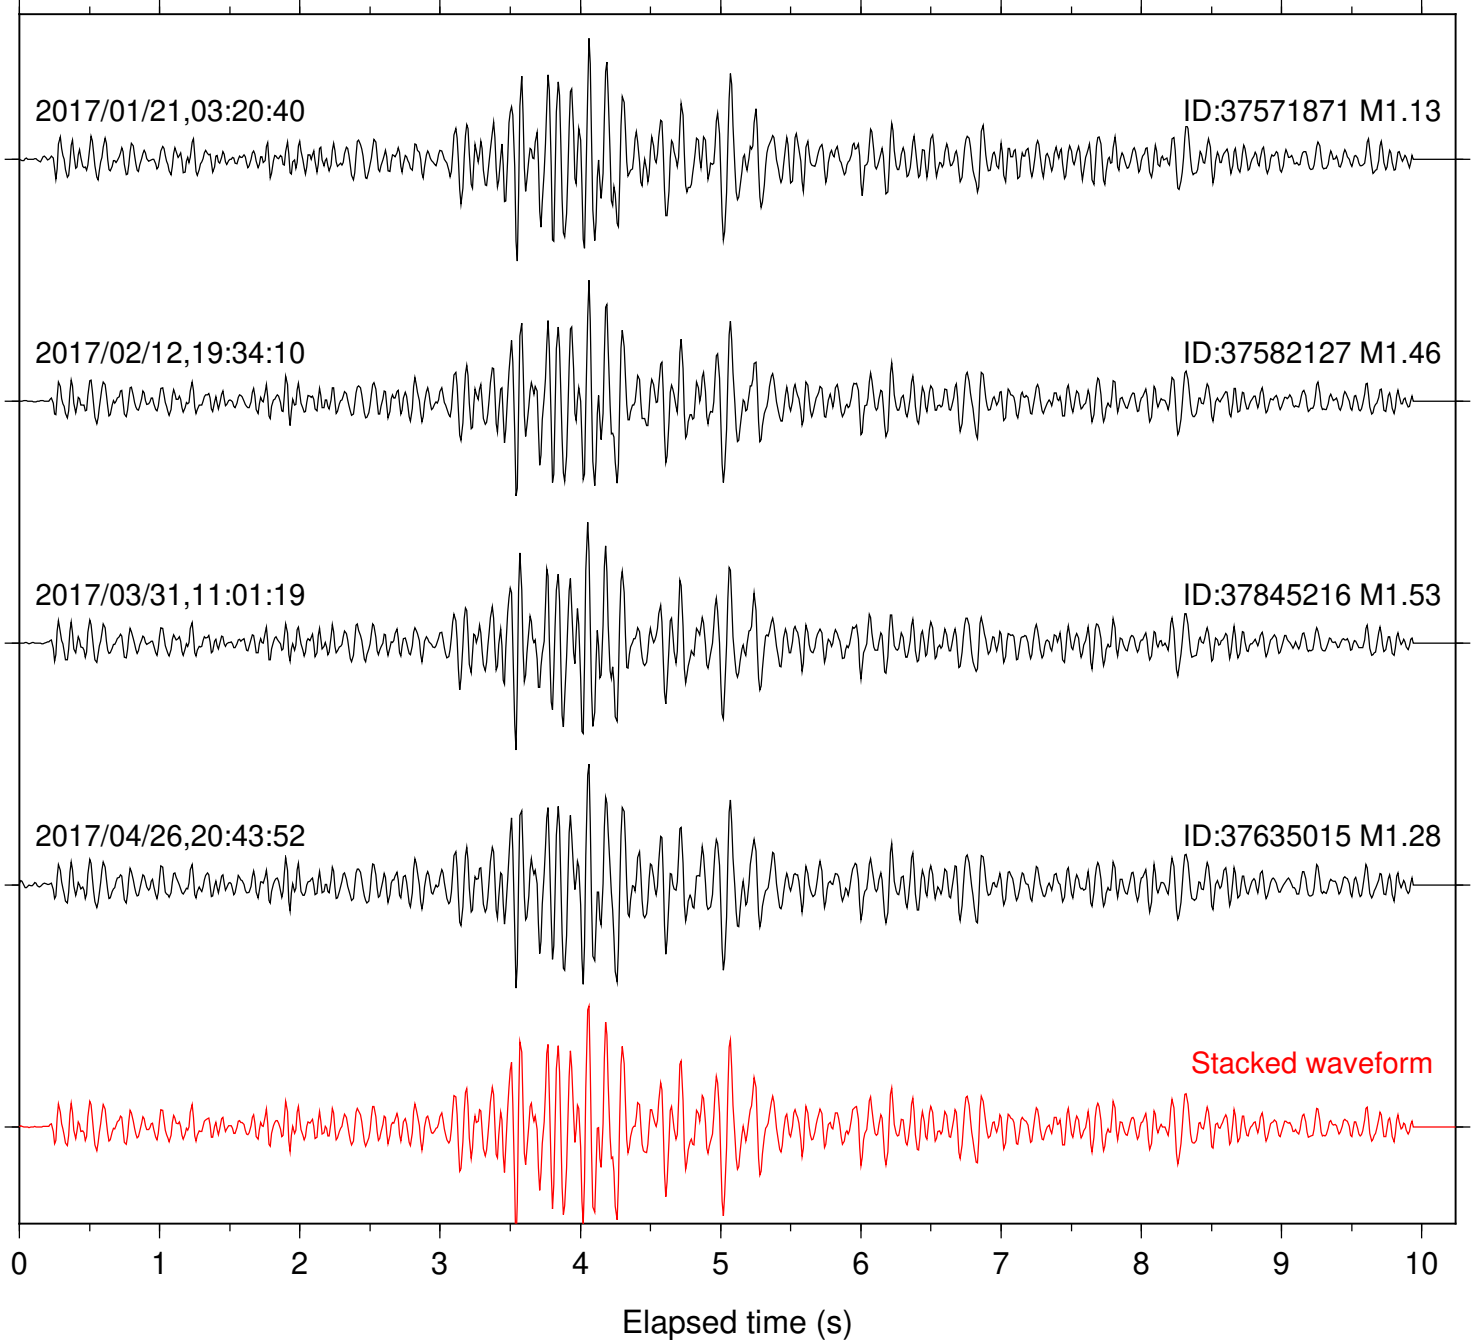

Station: POB2 Com: HHZ

Focal depth: 6.39 km