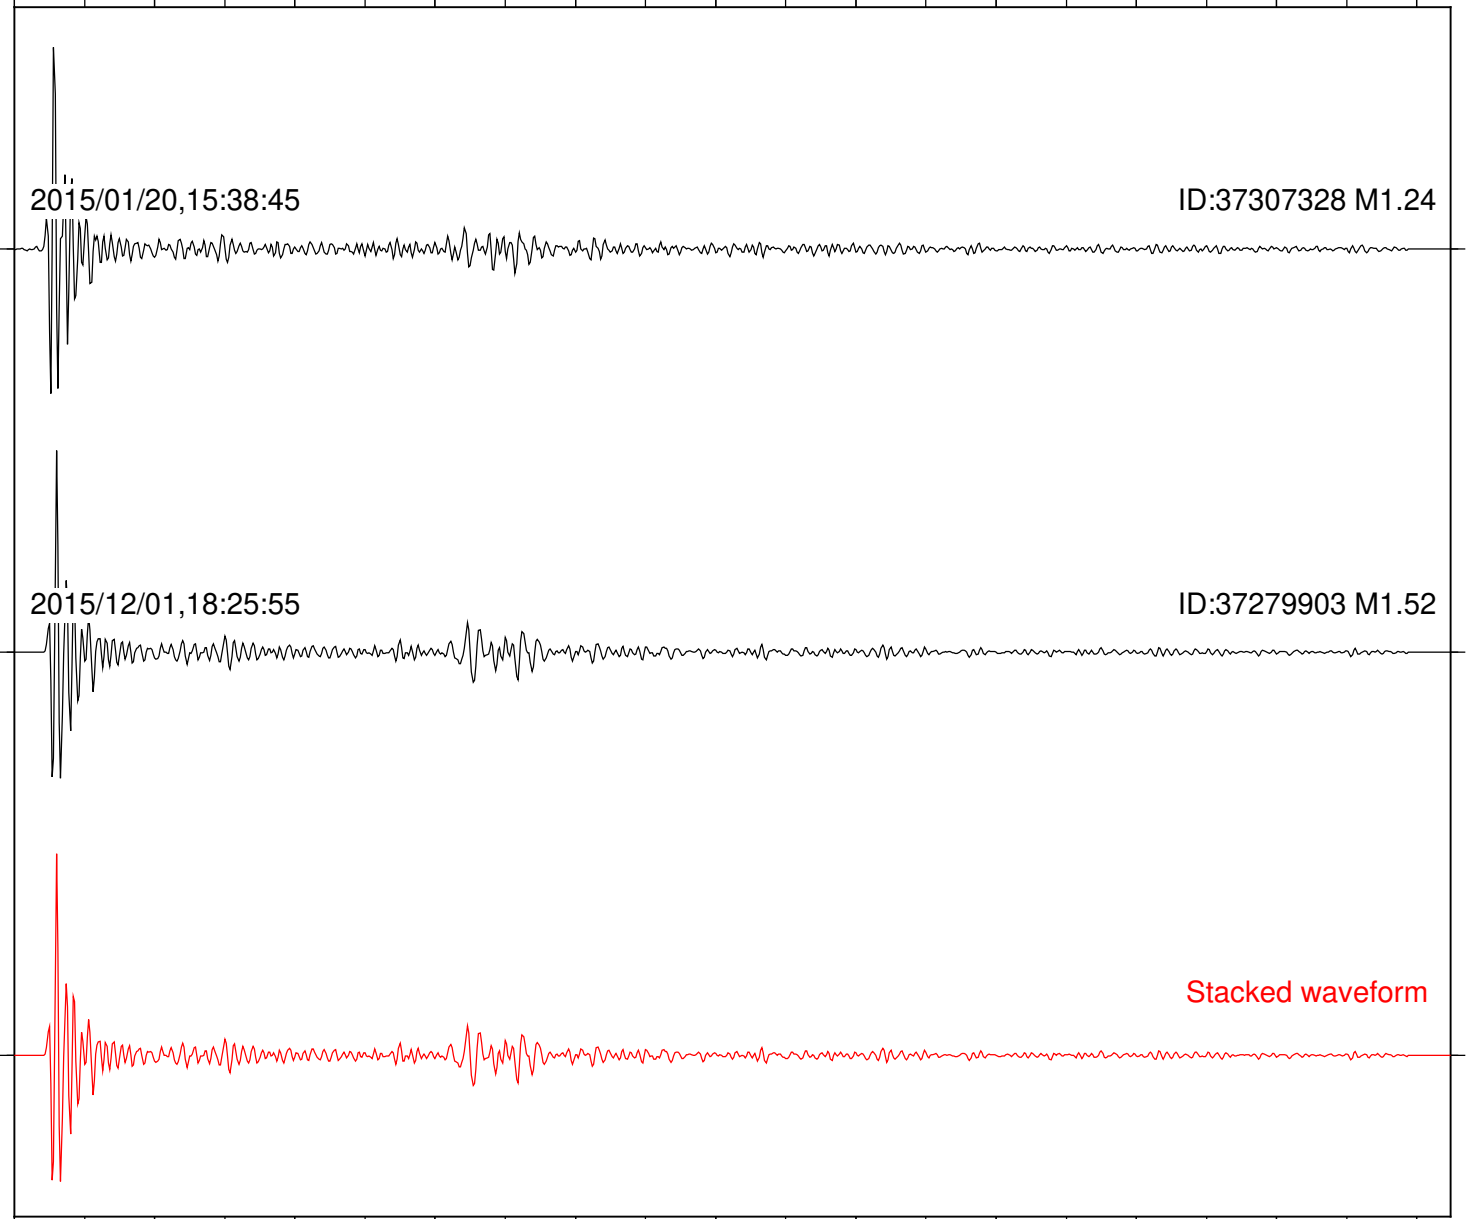

Stacked waveform

0 1 2 3 4 5 6 7 8 9 10  
Elapsed time (s)

Station: B093 Com: EHZ

Focal depth: 9.36 km

Station: DGR Com: HHZ

Focal depth: 9.36 km

Station: FRD Com: HHZ

Focal depth: 9.36 km