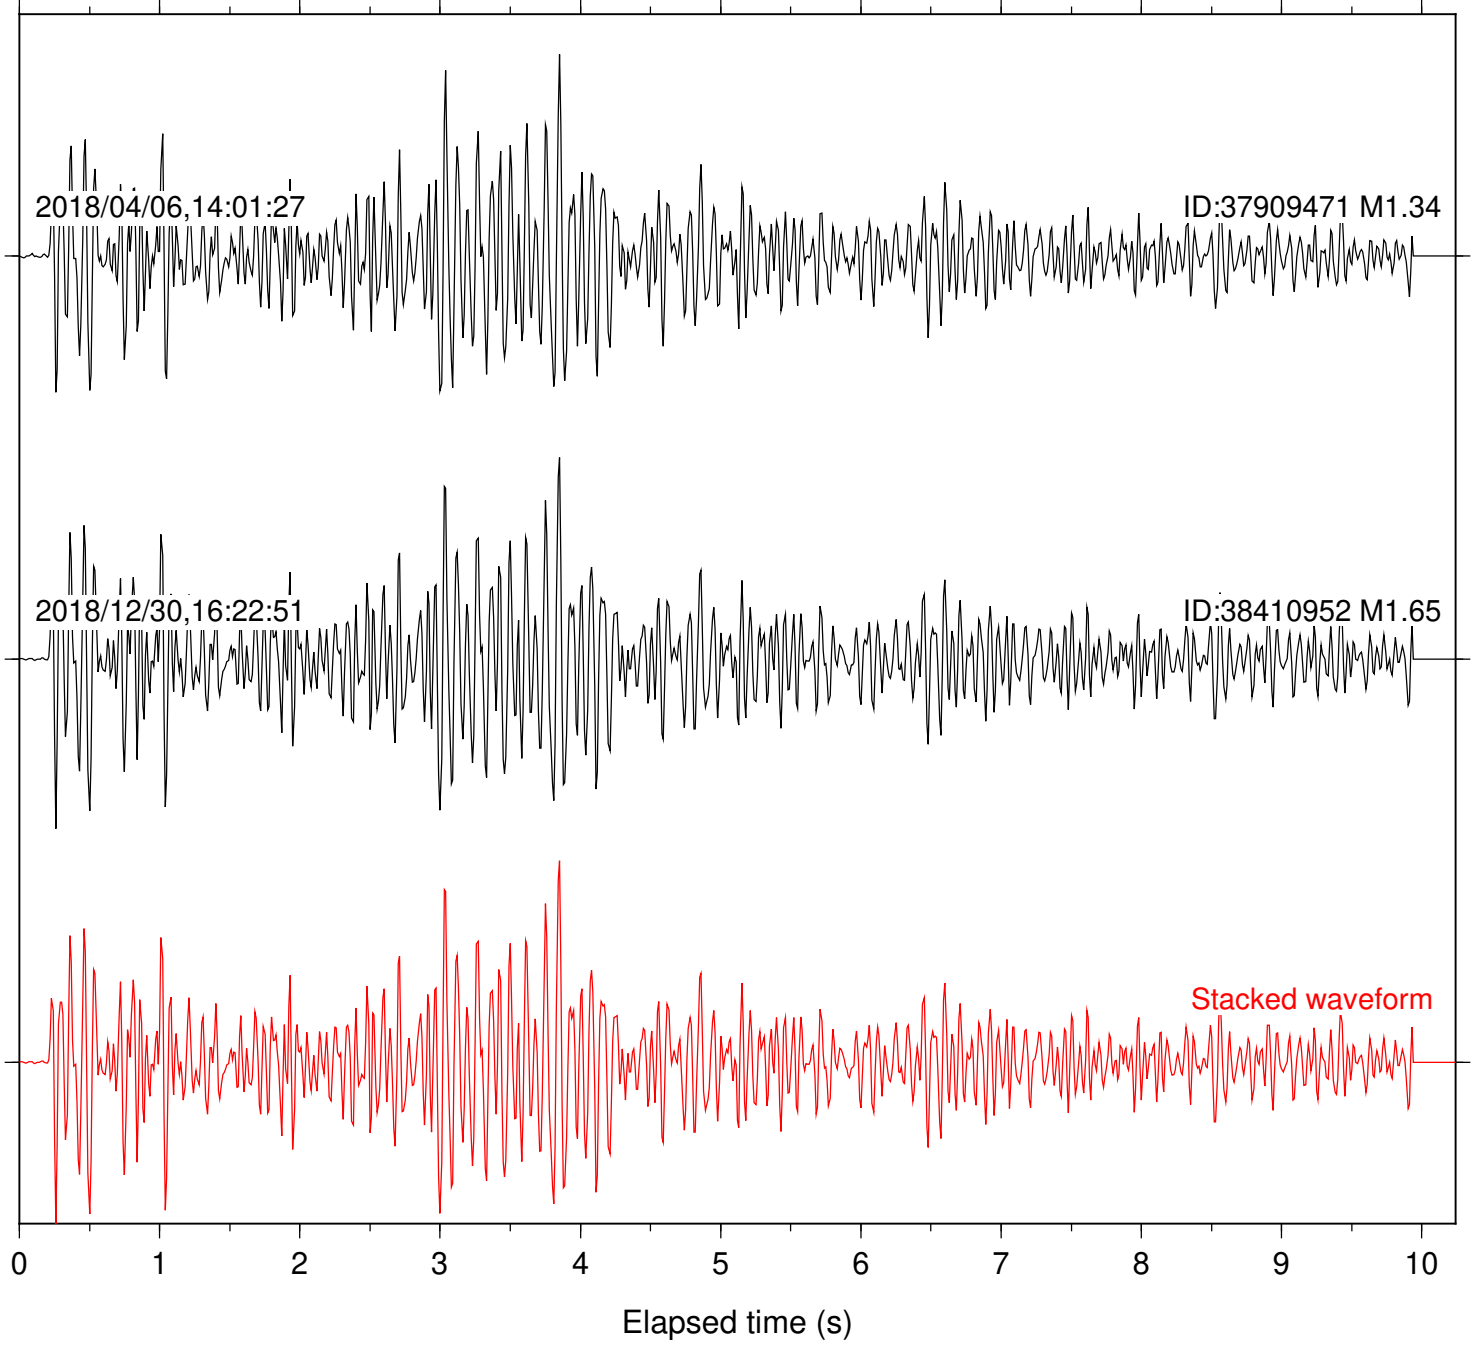

Station: B088 Com: EHZ

Focal depth: 5.27 km