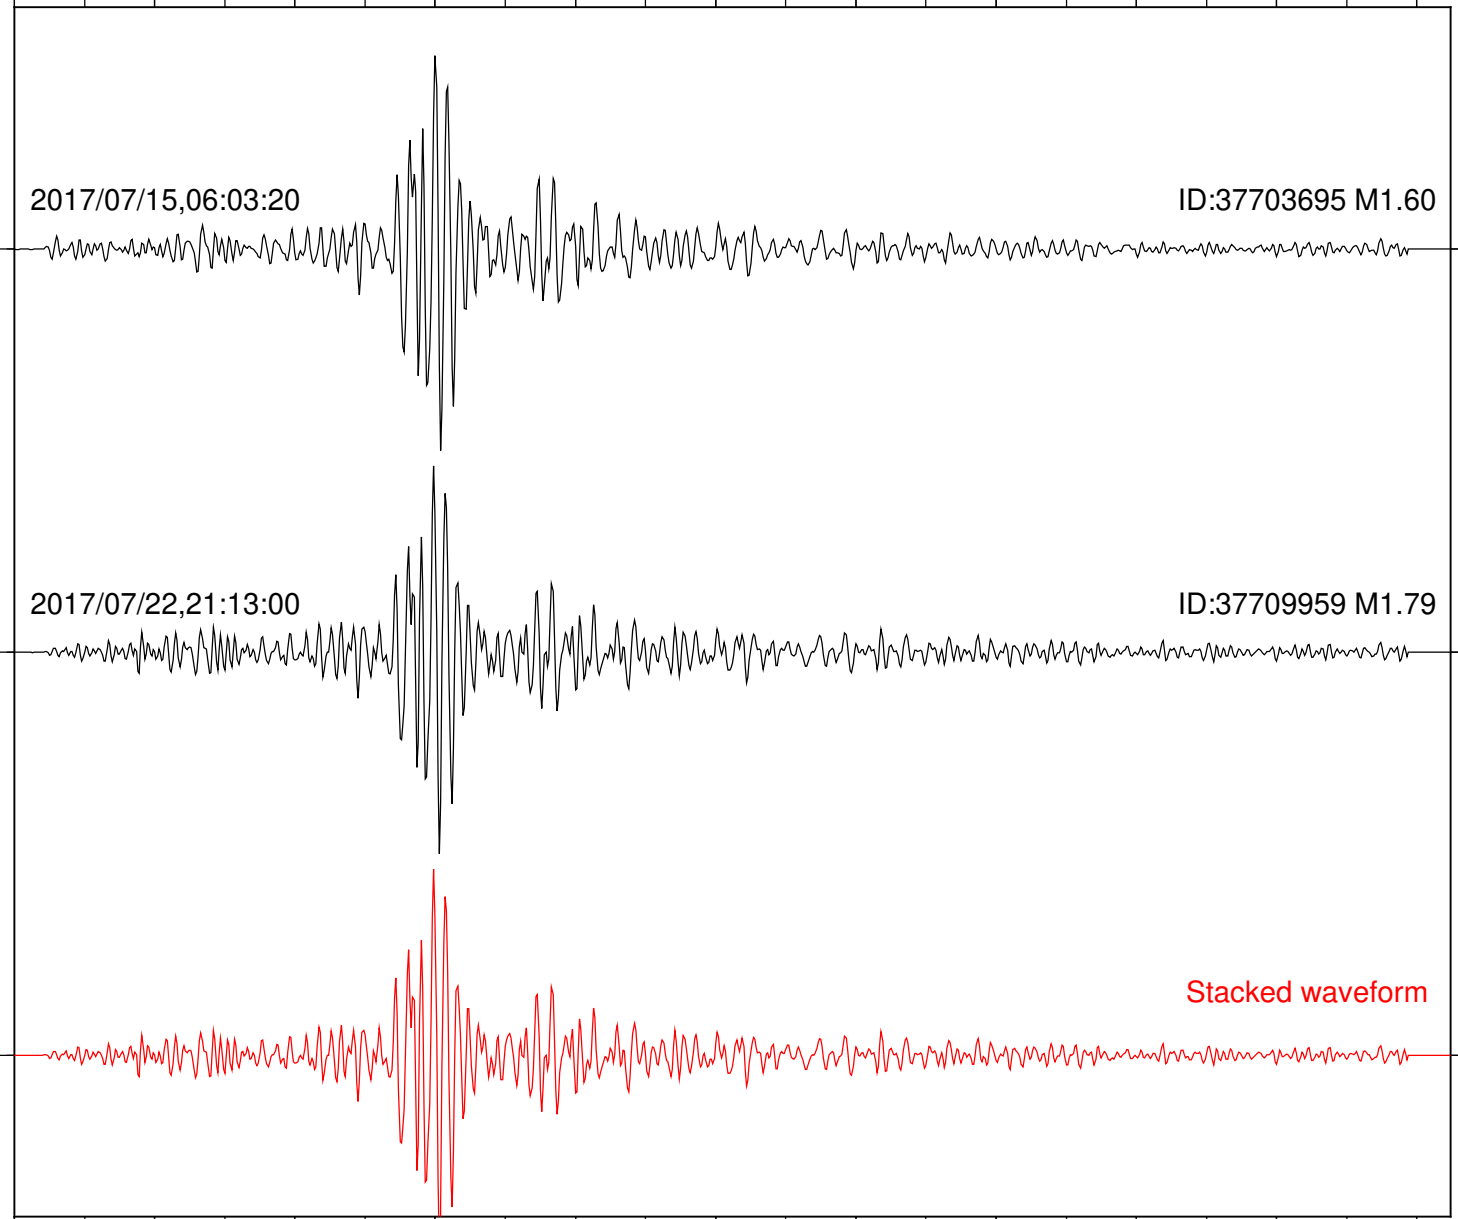

Station: SND Com: HHZ

Focal depth: 6.99 km

2017/07/15,06:03:20

ID:37703695 M1.60

2017/07/22,21:13:00

ID:37709959 M1.79

Stacked waveform

0 1 2 3 4 5 6 7 8 9 10
Elapsed time (s)