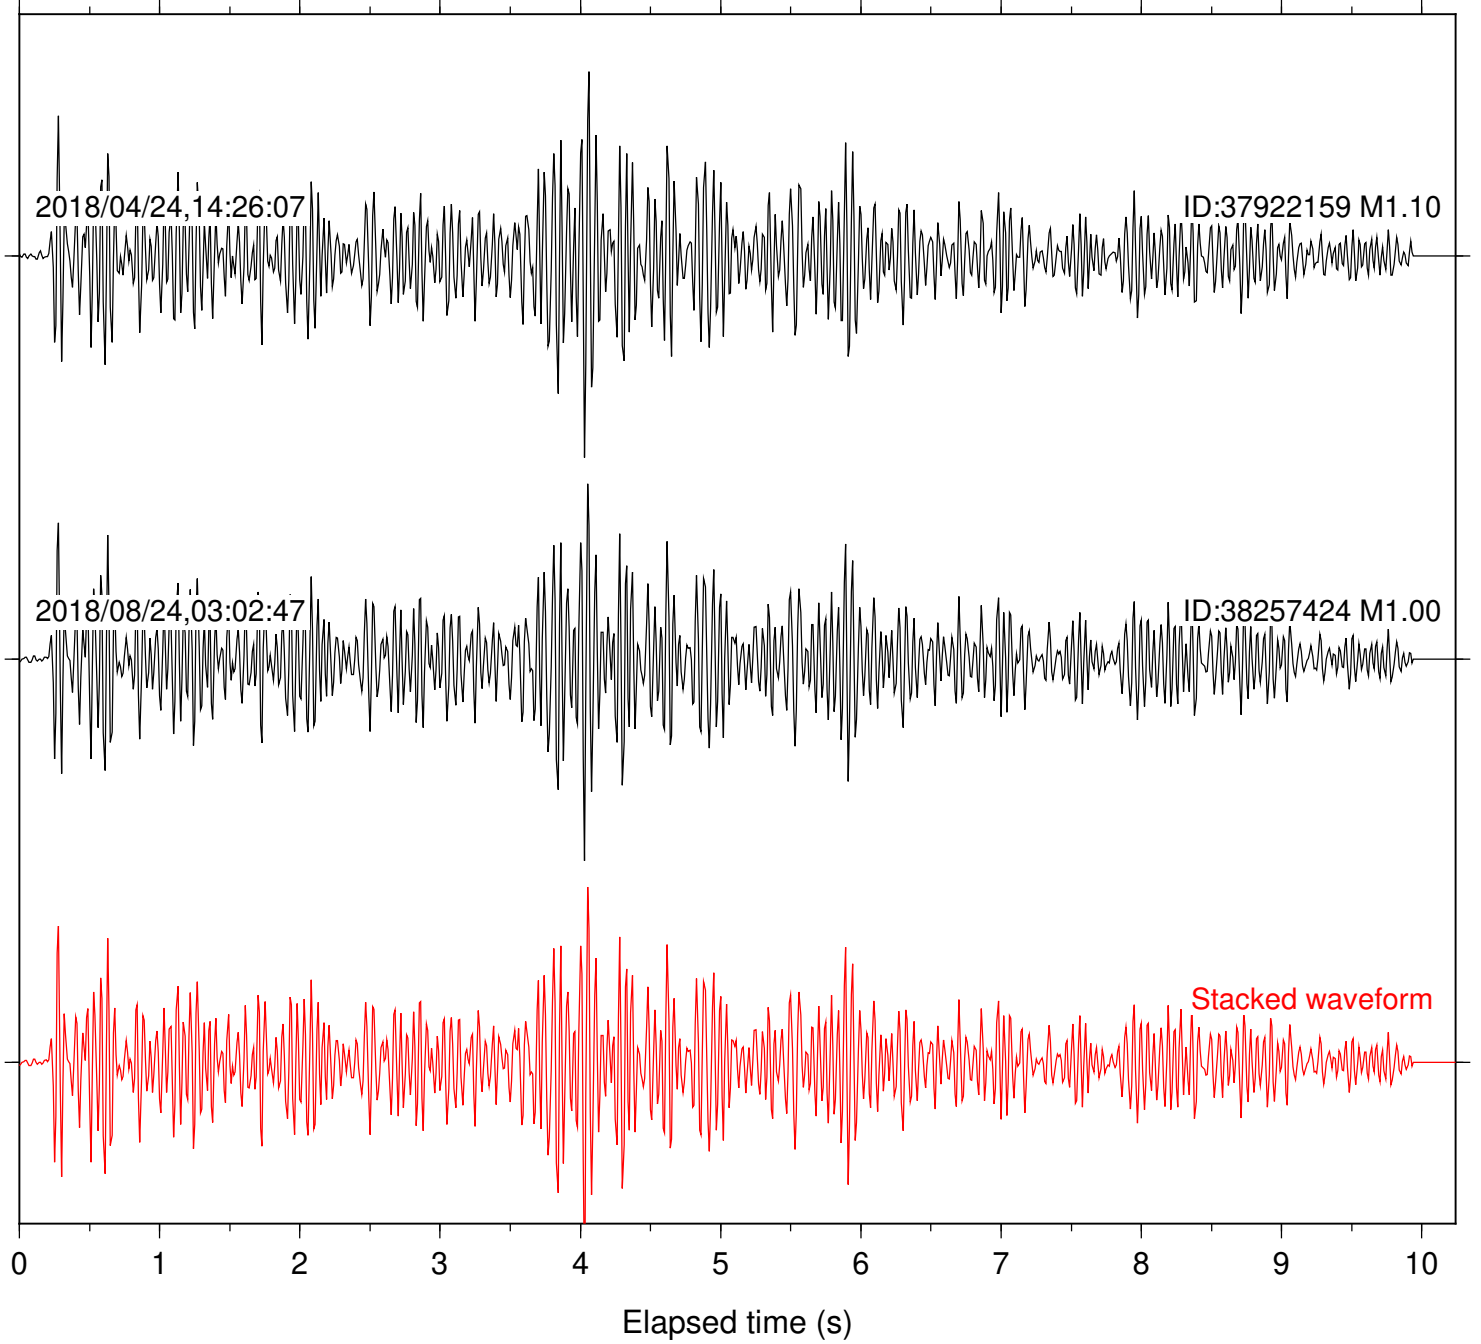

Focal depth: 4.50 km

Station: CSH Com: HHZ

Focal depth: 4.50 km

Station: DGR Com: HHZ

Focal depth: 4.50 km

Station: FRD Com: HHZ

Focal depth: 4.50 km

Station: HMT2 Com: HHZ