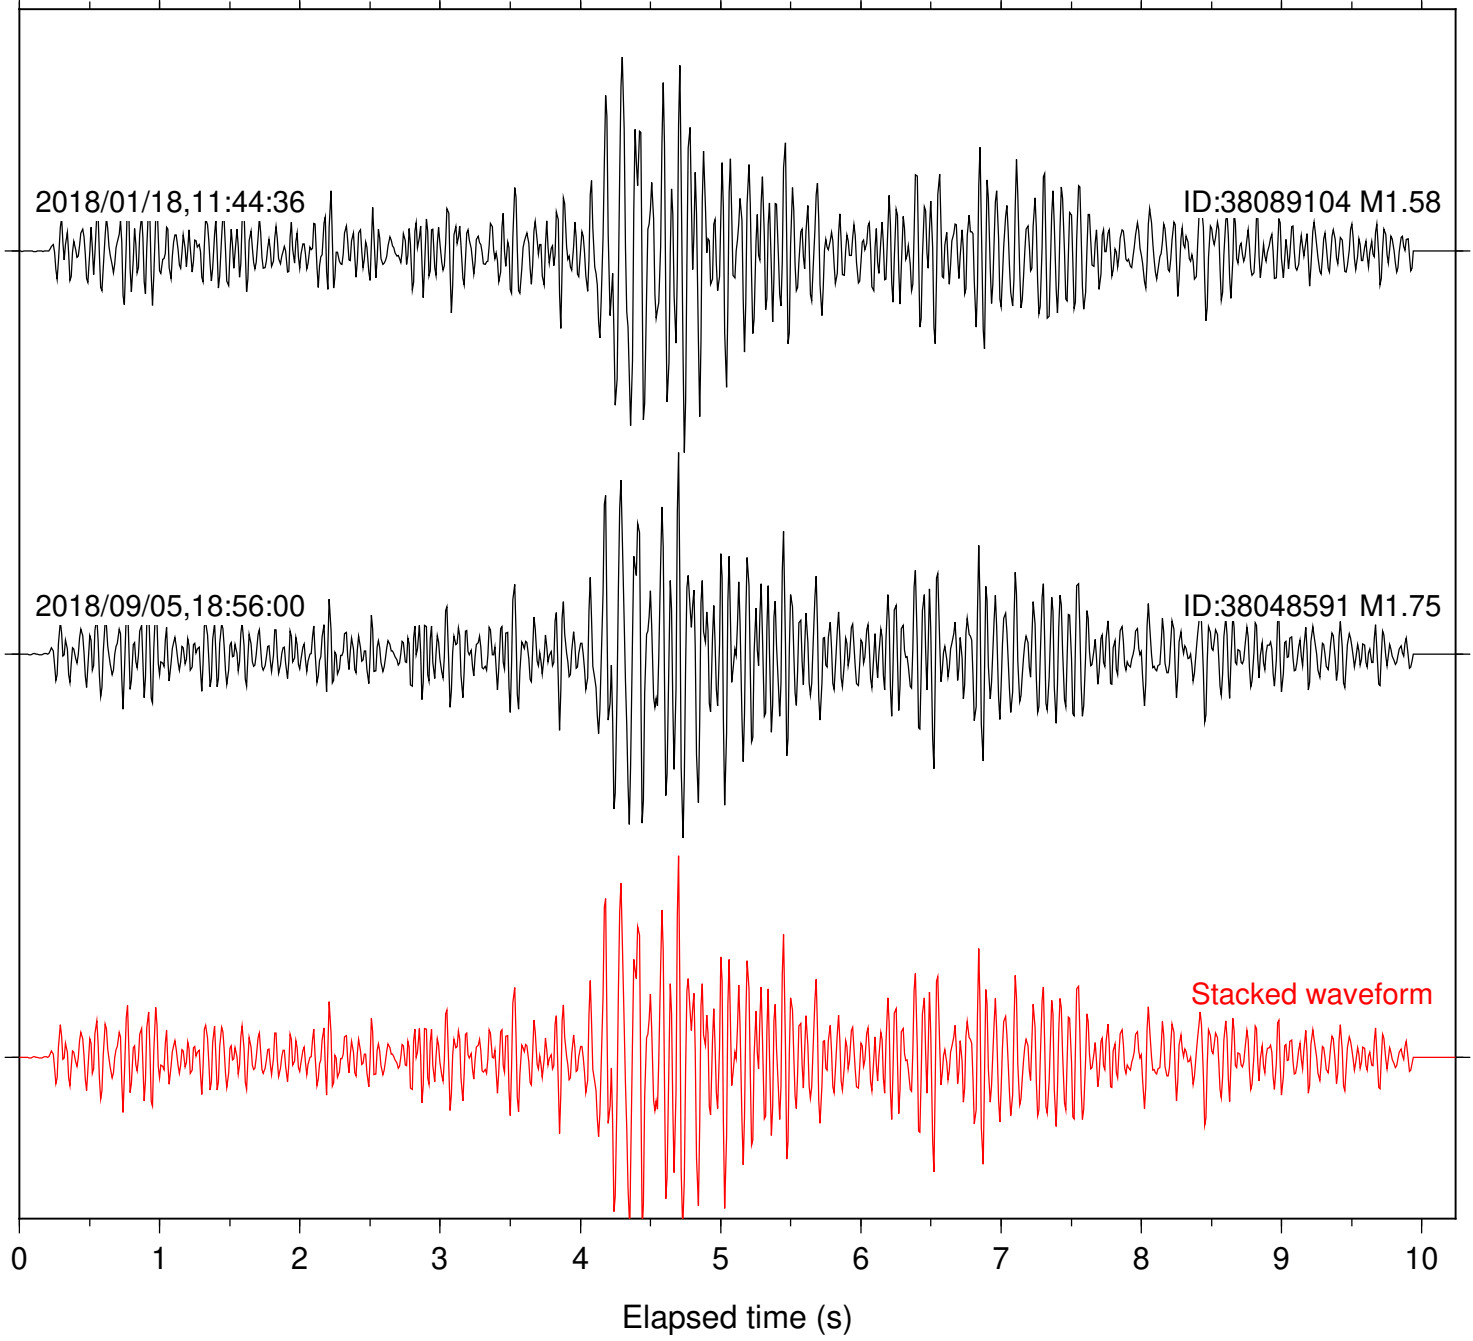

Station: HMT2 Com: HHZ

Focal depth: 4.98 km