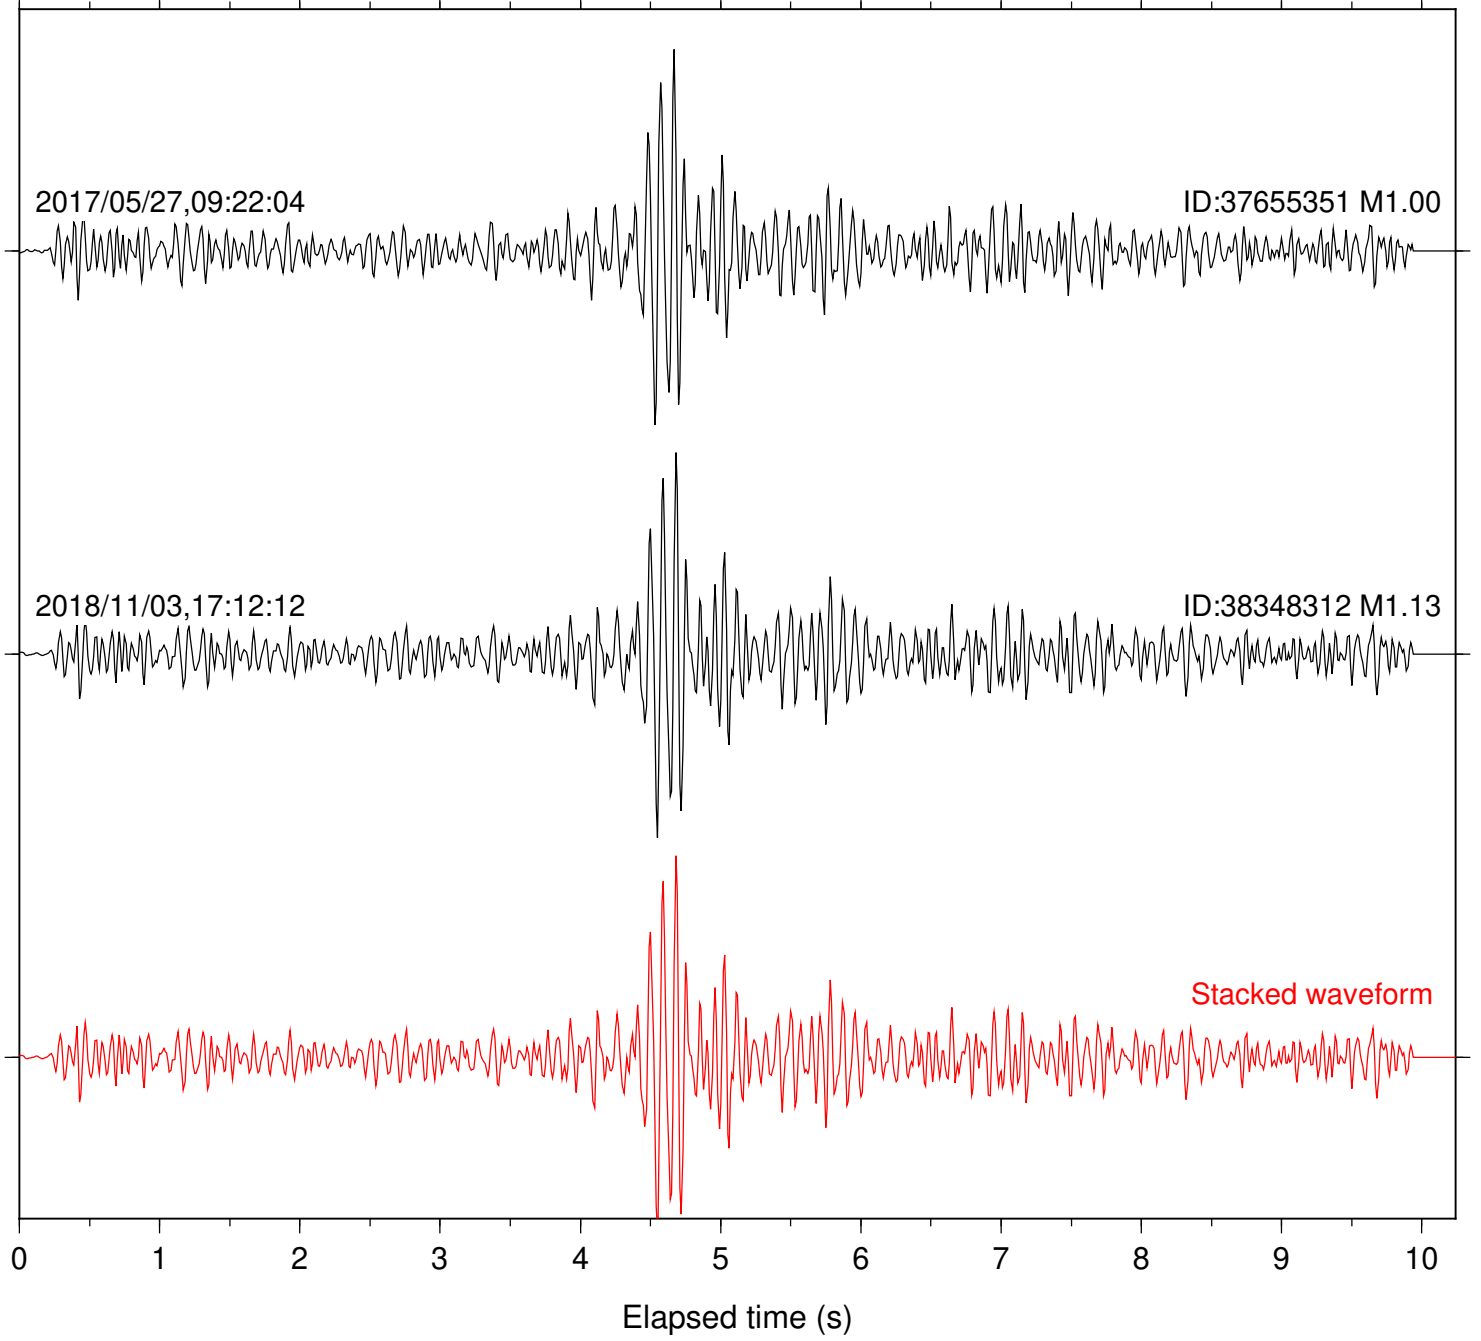

Station: B084 Com: EHZ

Focal depth: 5.53 km