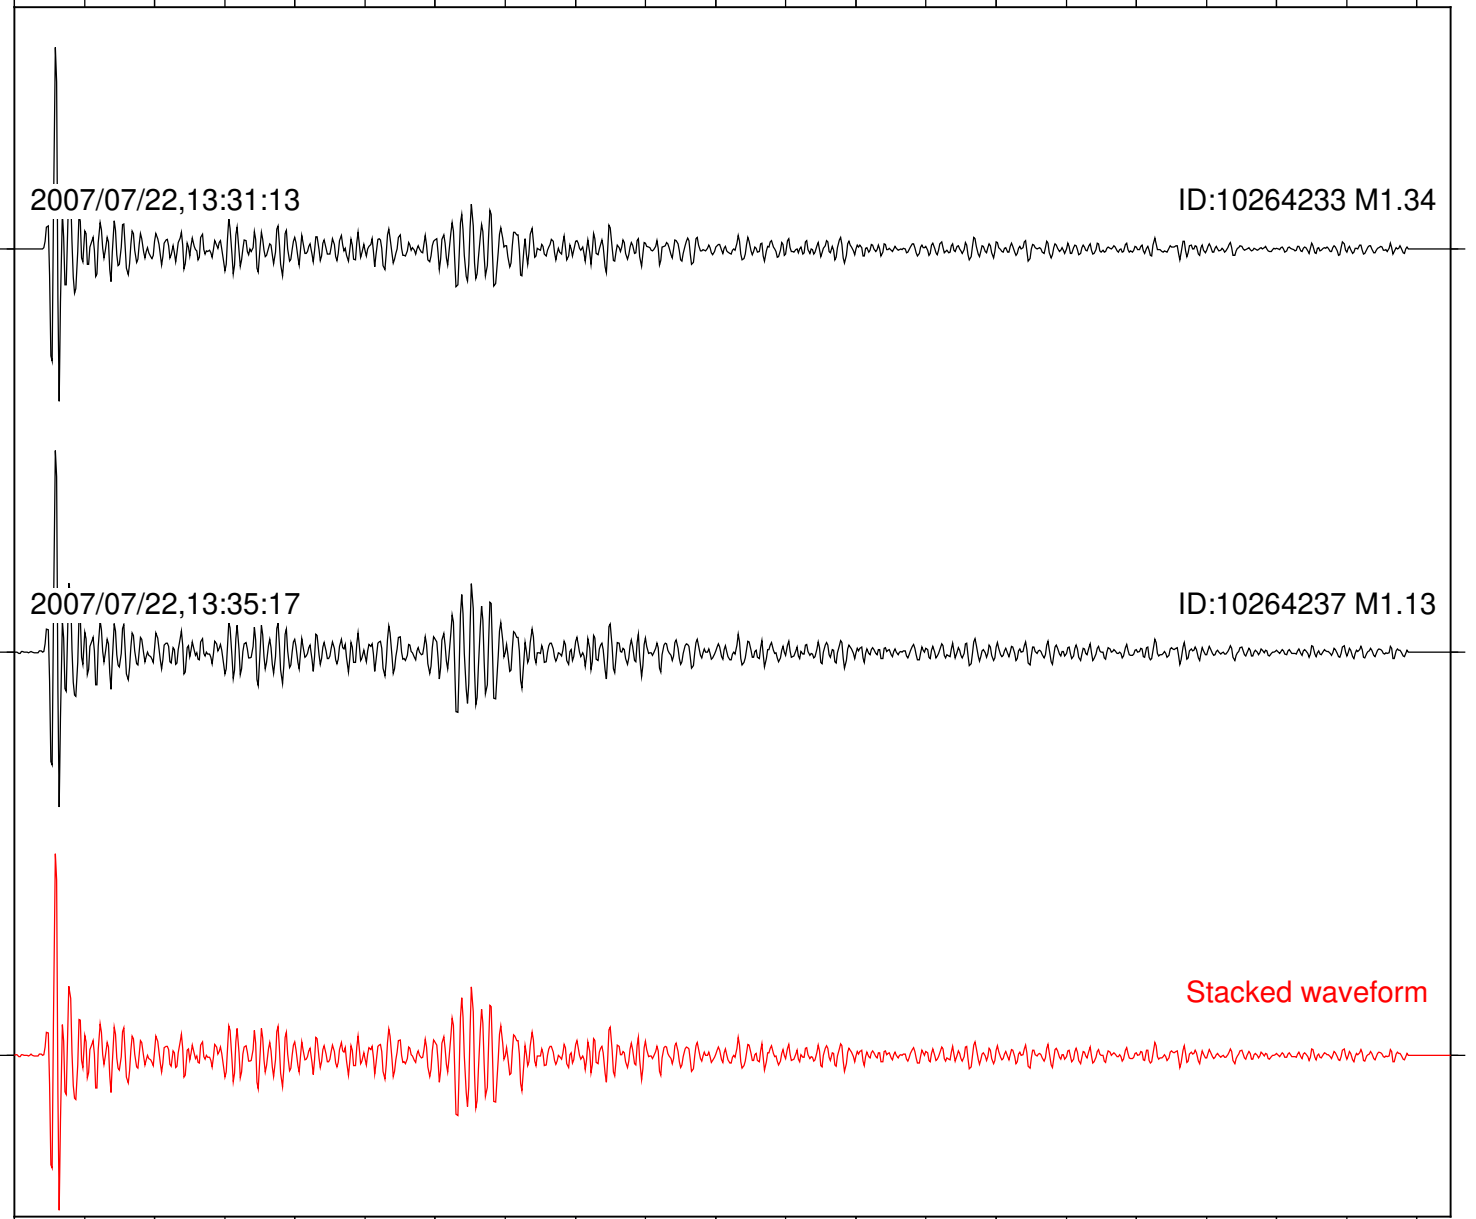

0 1 2 3 4 5 6 7 8 9 10

Elapsed time (s)

Station: TRO Com: HHZ

Focal depth: 5.55 km

Station: B086 Com: EHZ

Focal depth: 5.60 km

Station: FRD Com: HHZ

Focal depth: 5.60 km