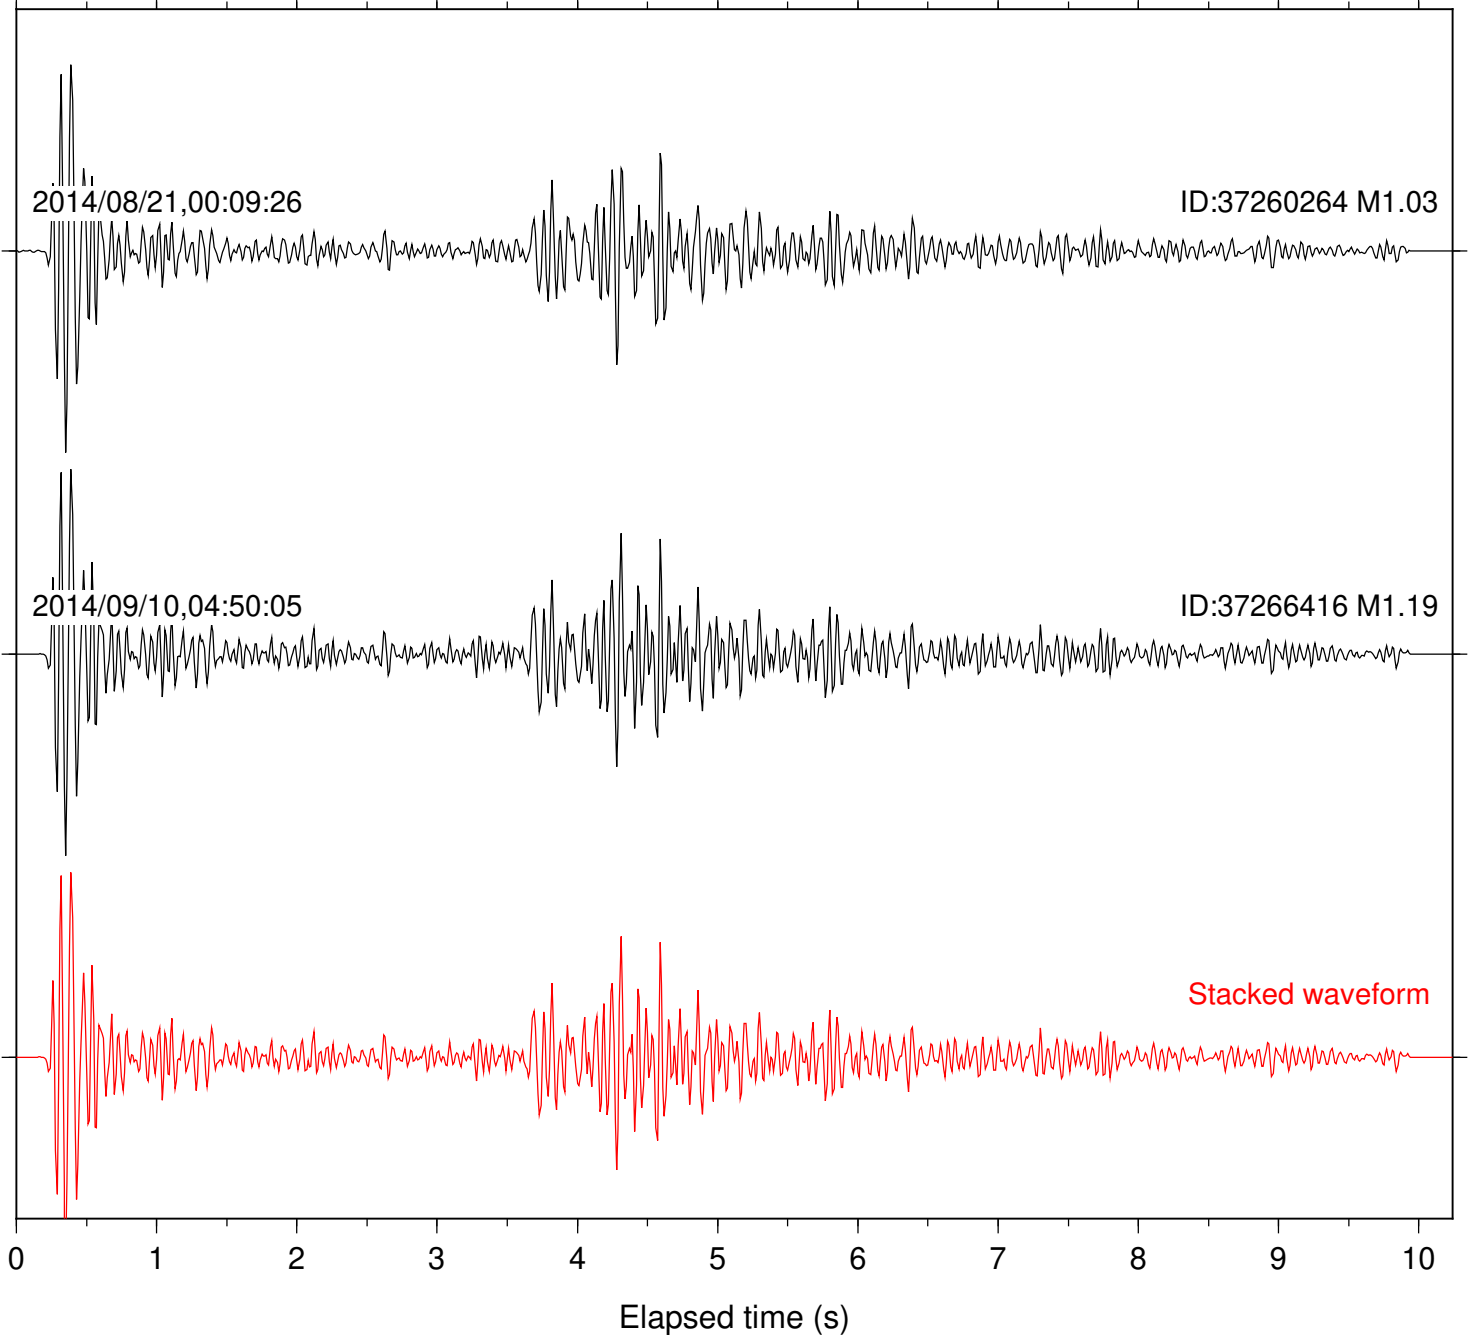

Focal depth: 12.20 km

Station: KNW Com: HHZ

Focal depth: 12.20 km

Station: LVA2 Com: HHZ

Focal depth: 12.20 km

Station: PLM Com: HHZ

Focal depth: 12.20 km

Station: RDM Com: HHZ