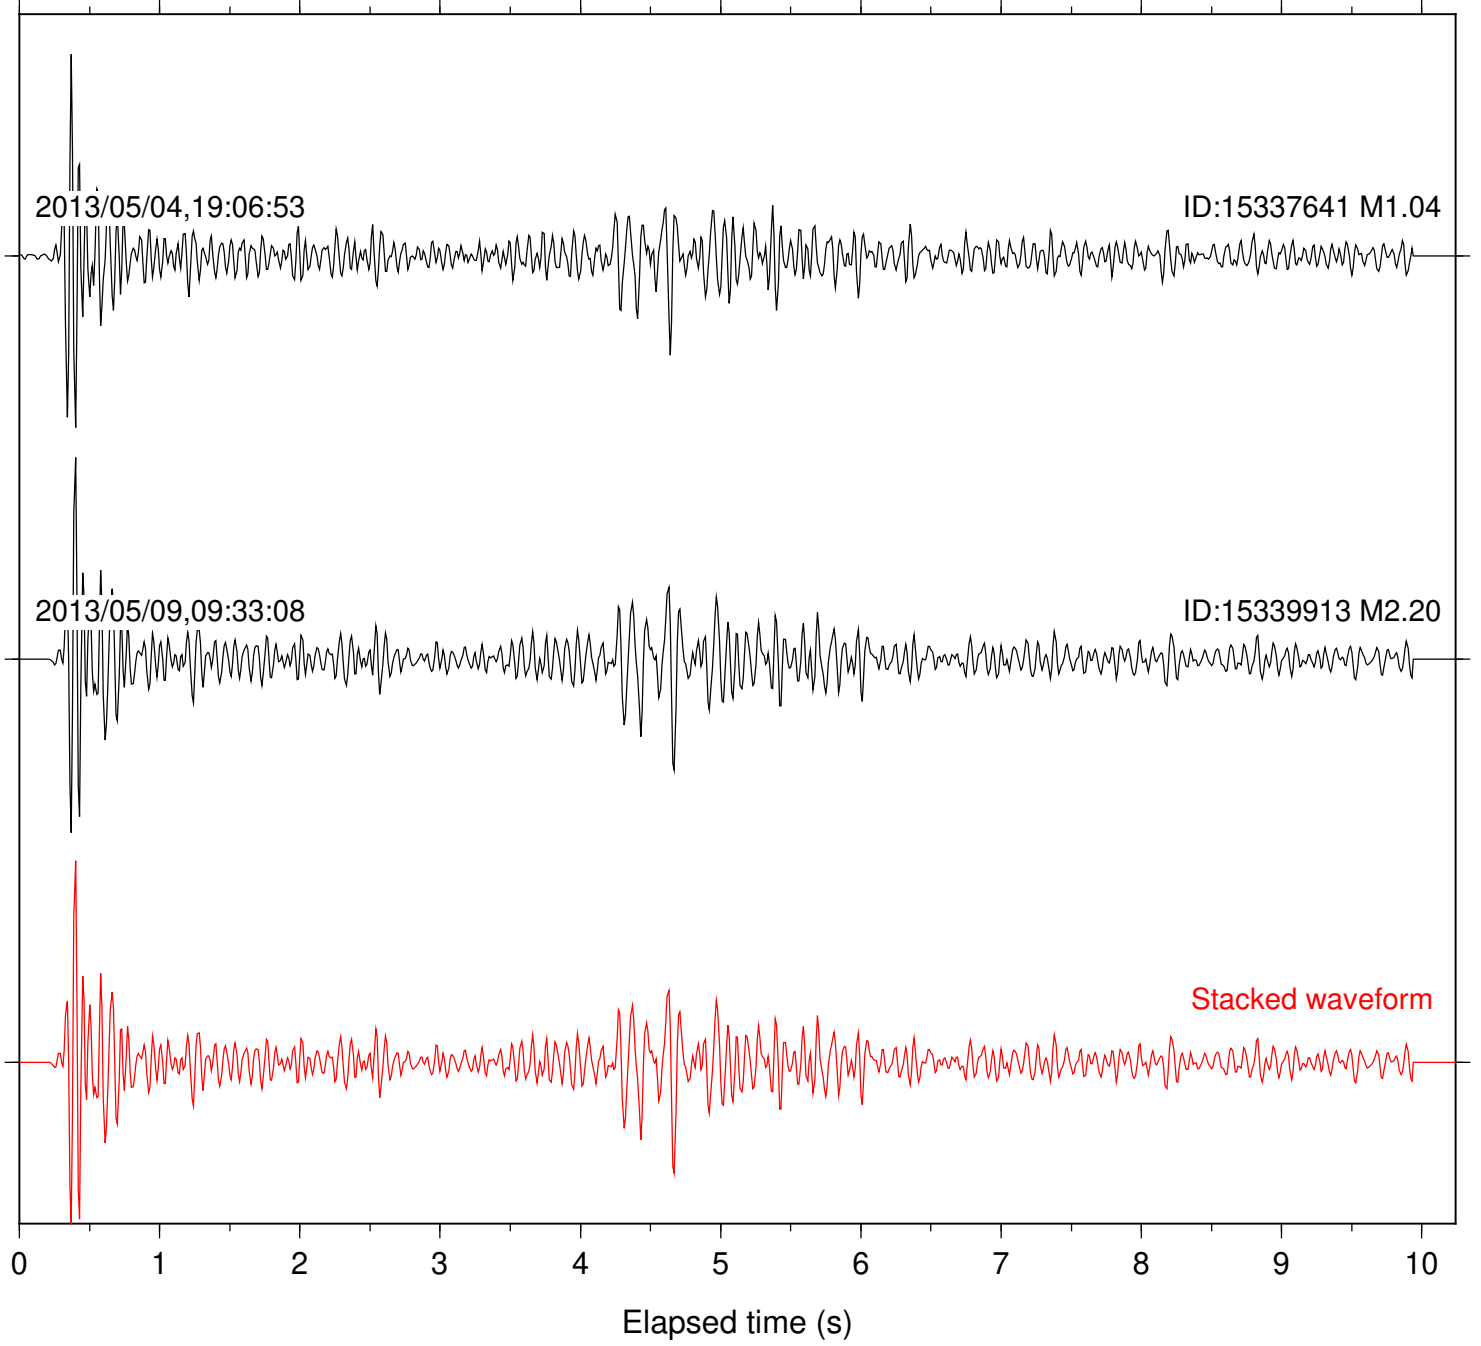

Station: B088 Com: EHZ

Focal depth: 11.71 km