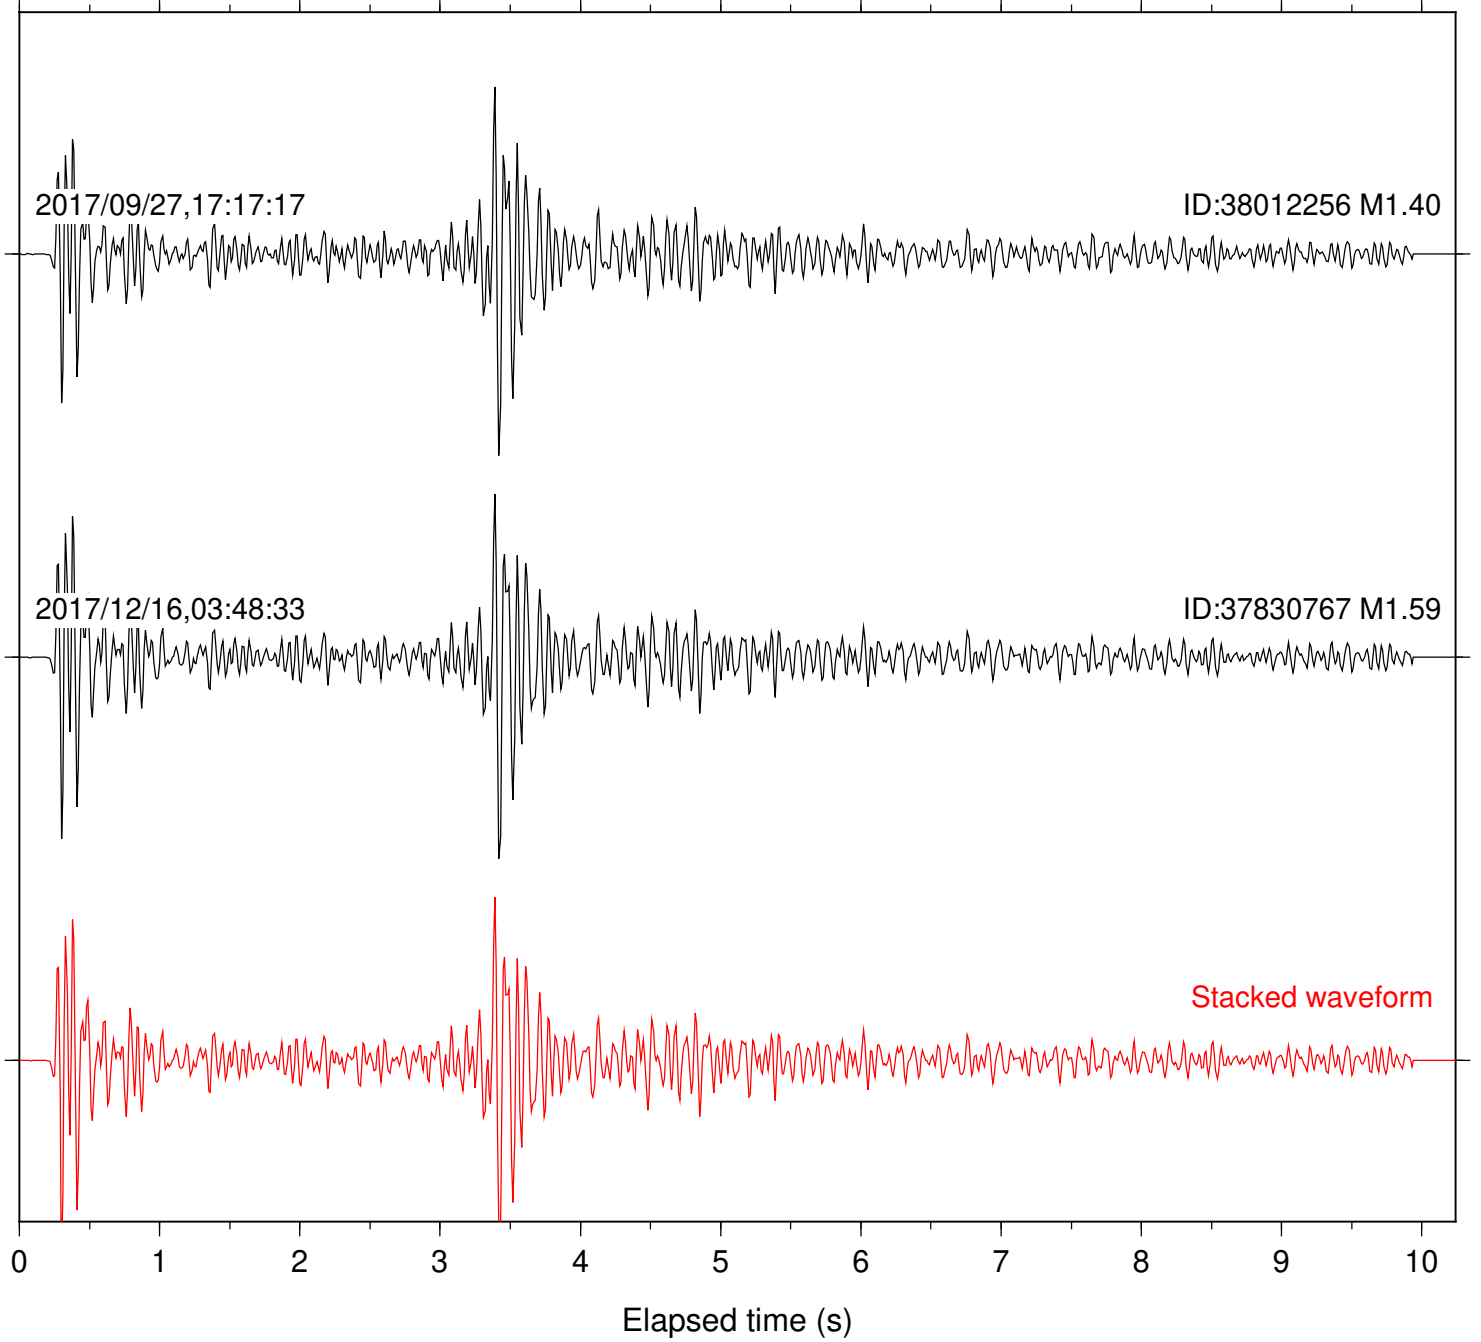

Station: CSH Com: HHZ

Focal depth: 6.65 km