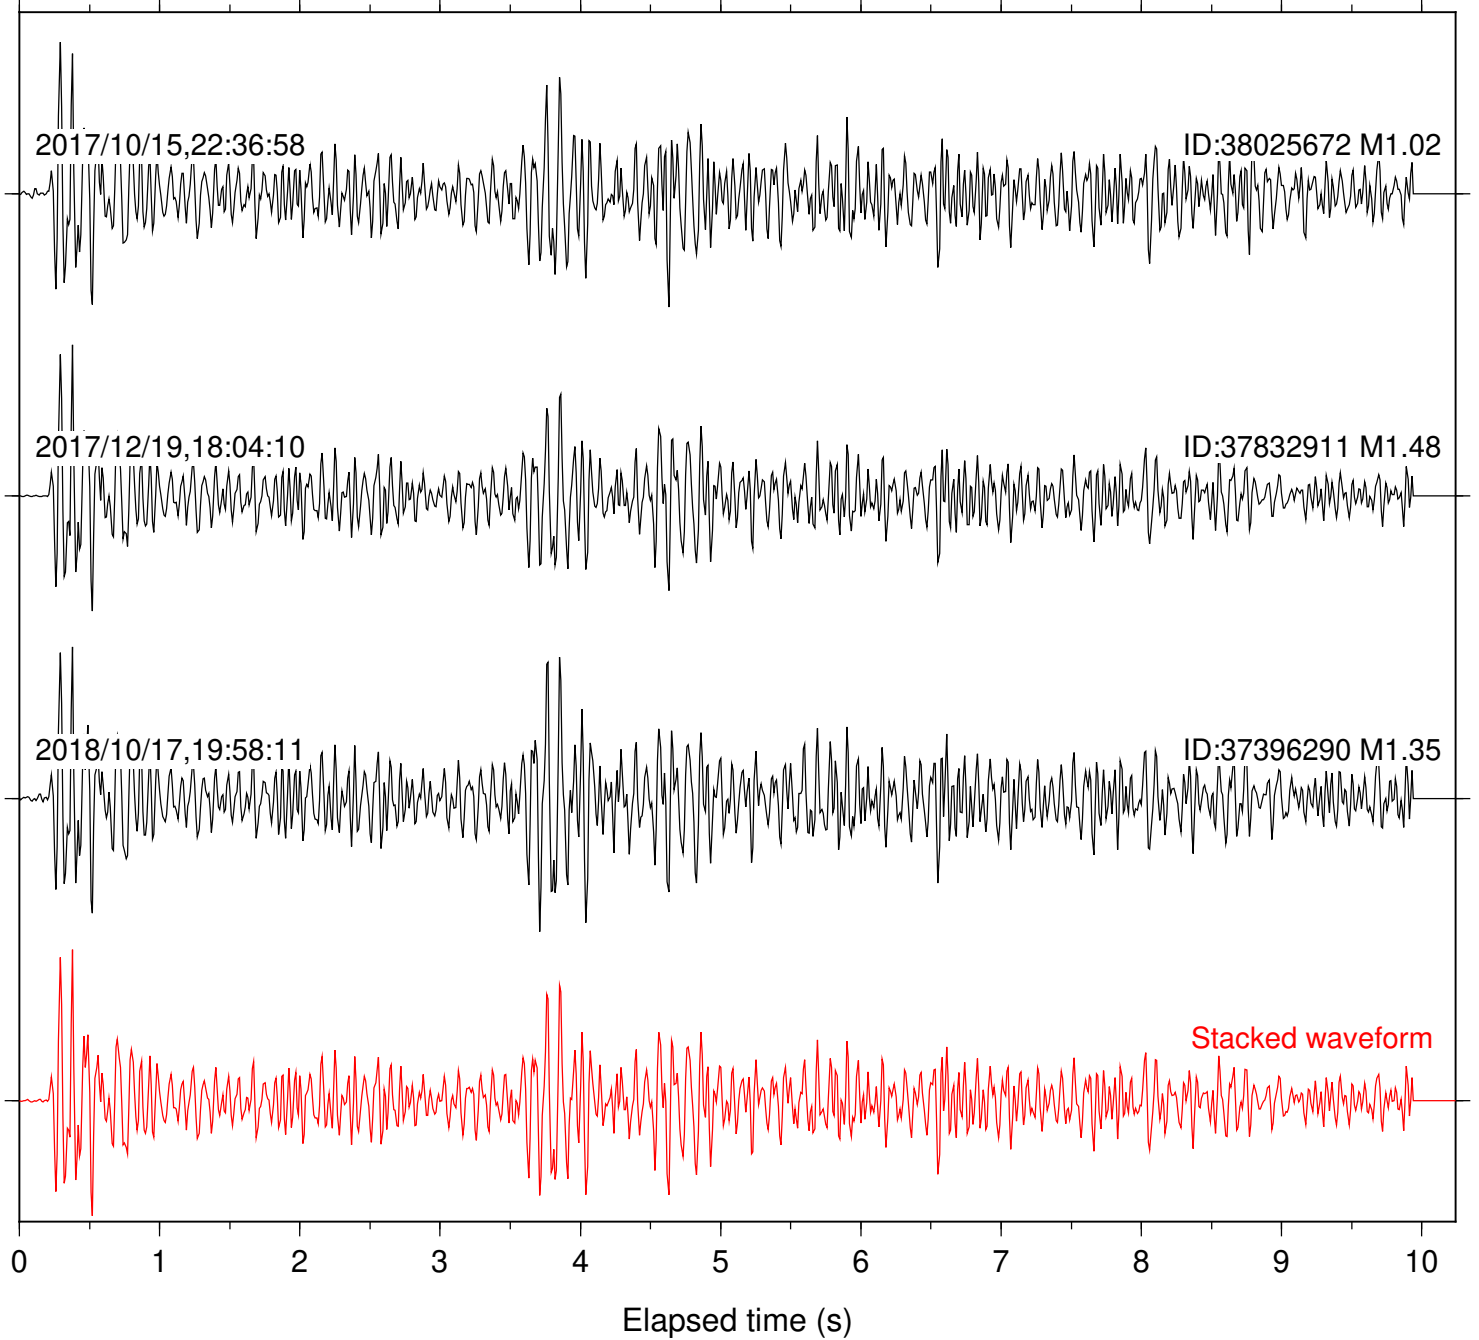

Focal depth: 5.04 km

Station: BAC Com: EHZ

Focal depth: 5.04 km

Station: CSH Com: HHZ

Focal depth: 5.04 km

Station: DGR Com: HHZ

Focal depth: 5.04 km

Station: DNR Com: HHZ