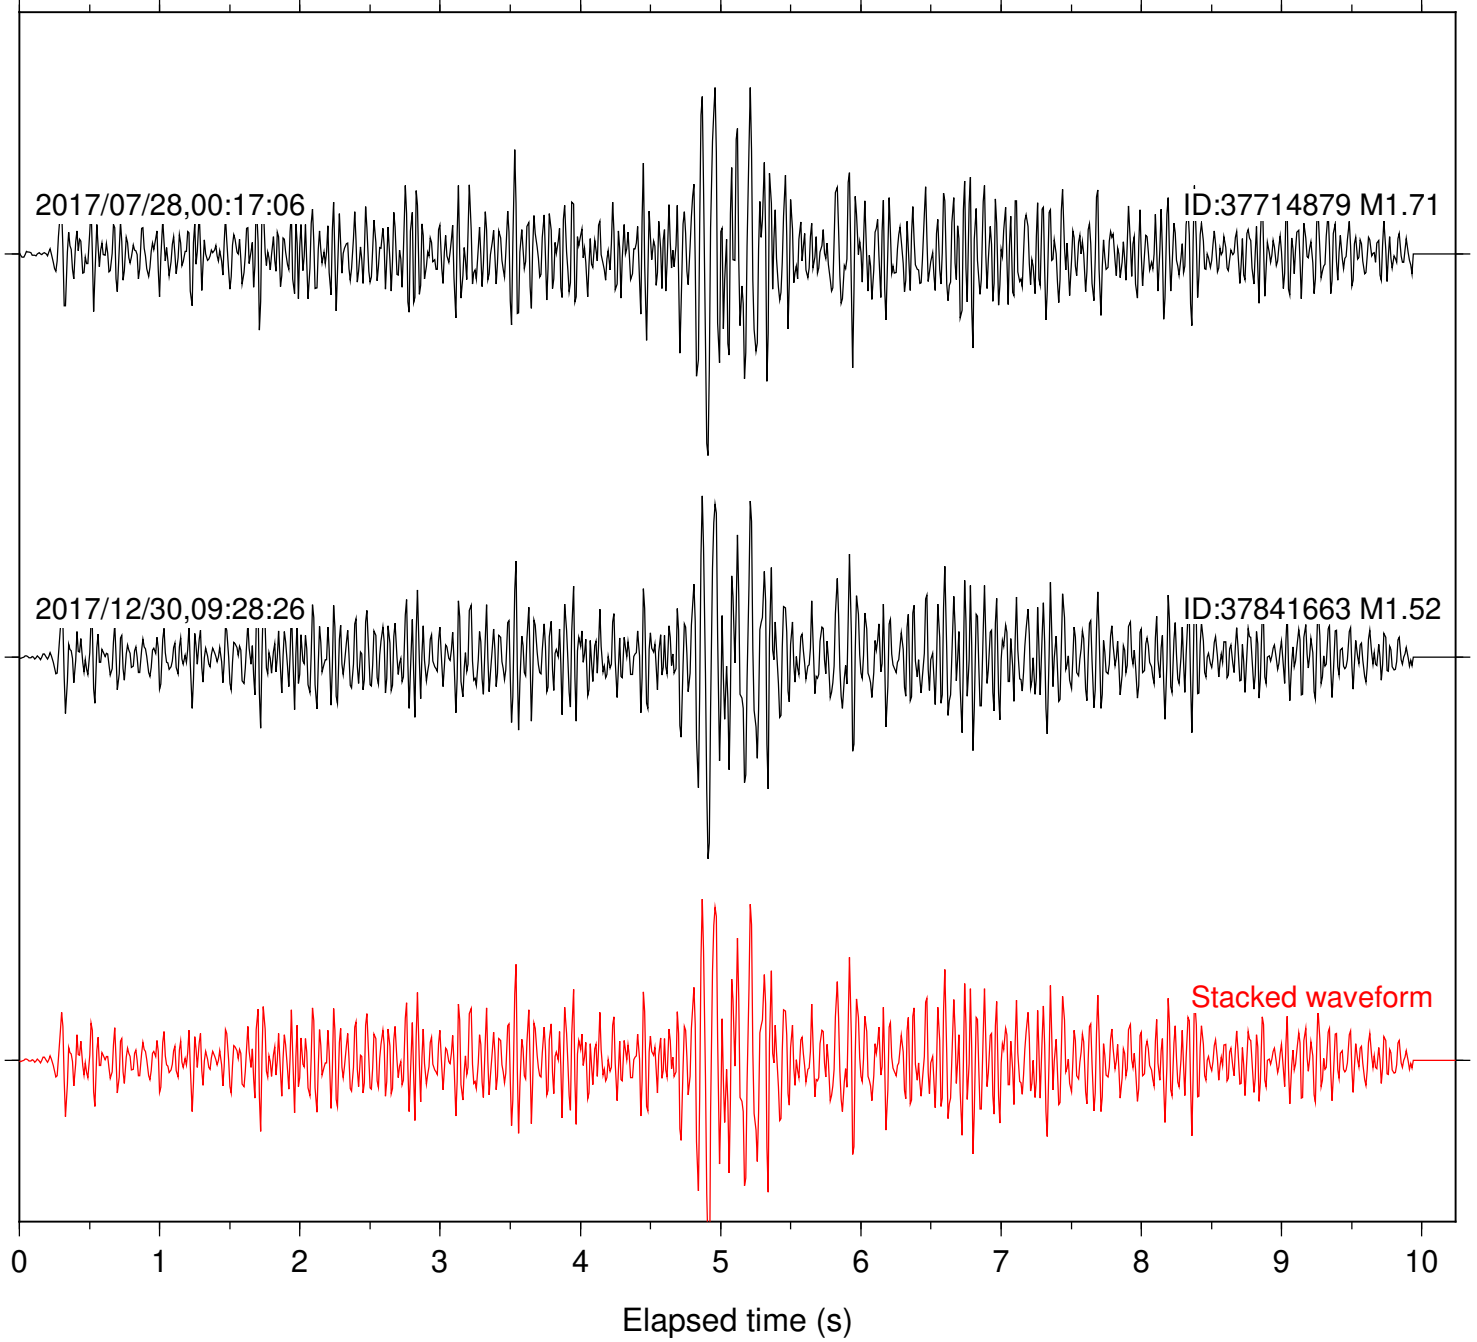

0 1 2 3 4 5 6 7 8 9 10  
Elapsed time (s)

Station: PFO Com: HHZ

Focal depth: 6.41 km

Station: RDM Com: HHZ

Focal depth: 6.41 km

Station: SMER Com: HHZ

Focal depth: 6.41 km

Station: SND Com: HHZ