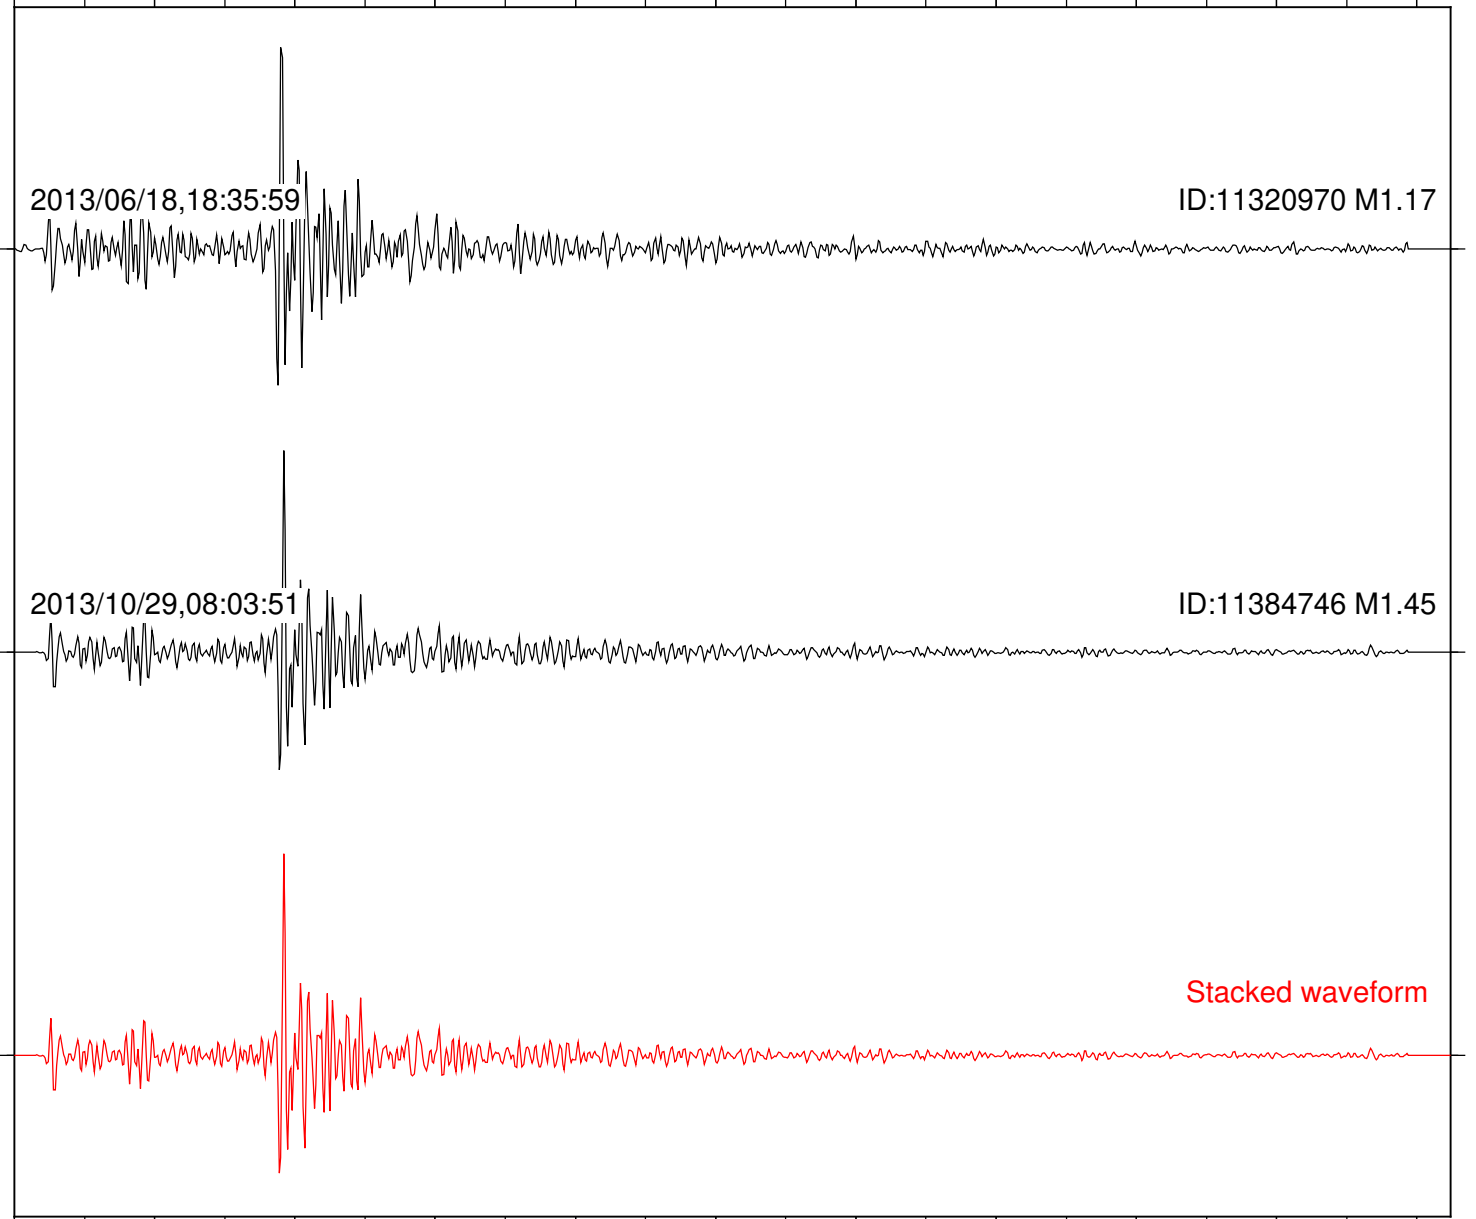

Station: B086 Com: EHZ

Focal depth: 9.77 km

2013/06/18,18:35:59

ID:11320970 M1.17

2013/10/29,08:03:51

ID:11384746 M1.45

Stacked waveform

0 1 2 3 4 5 6 7 8 9 10
Elapsed time (s)