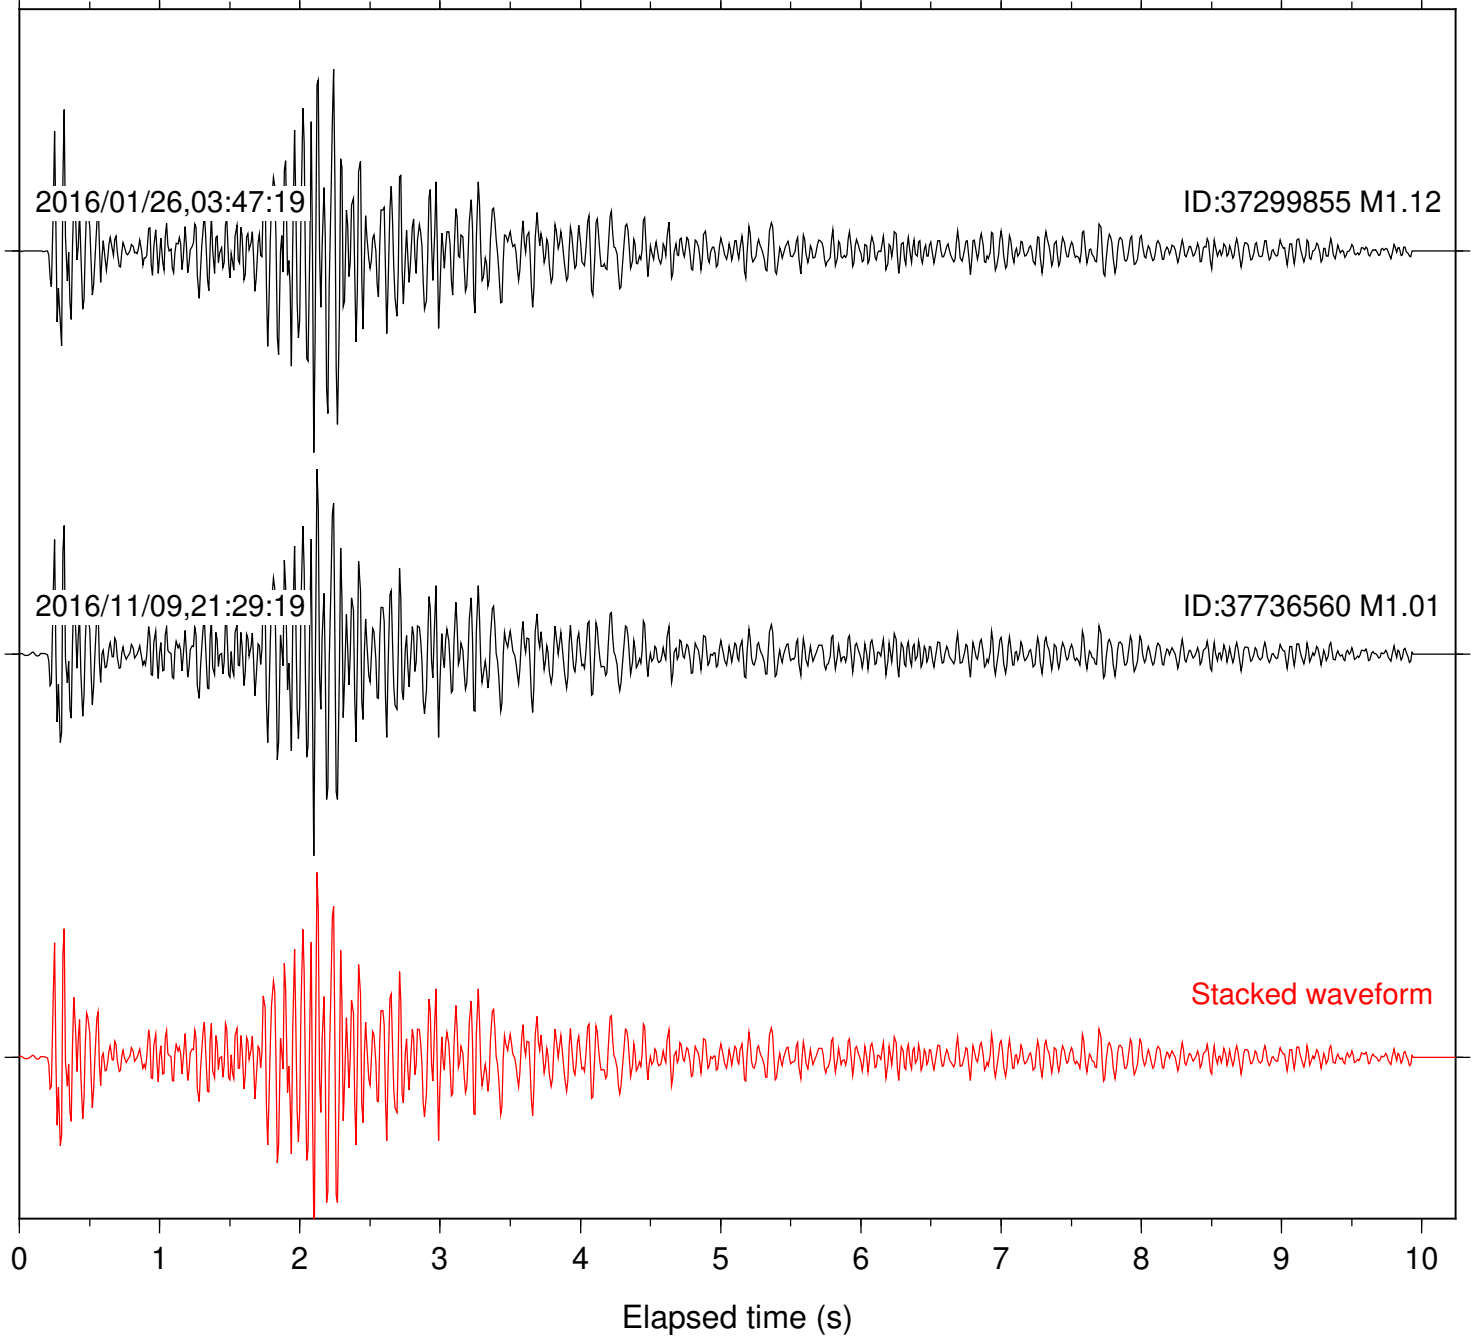

Station: B087 Com: EHZ

Focal depth: 13.09 km

Station: B088 Com: EHZ

Focal depth: 13.09 km

Station: B093 Com: EHZ

Focal depth: 13.09 km

Station: B946 Com: EHZ

Focal depth: 13.09 km