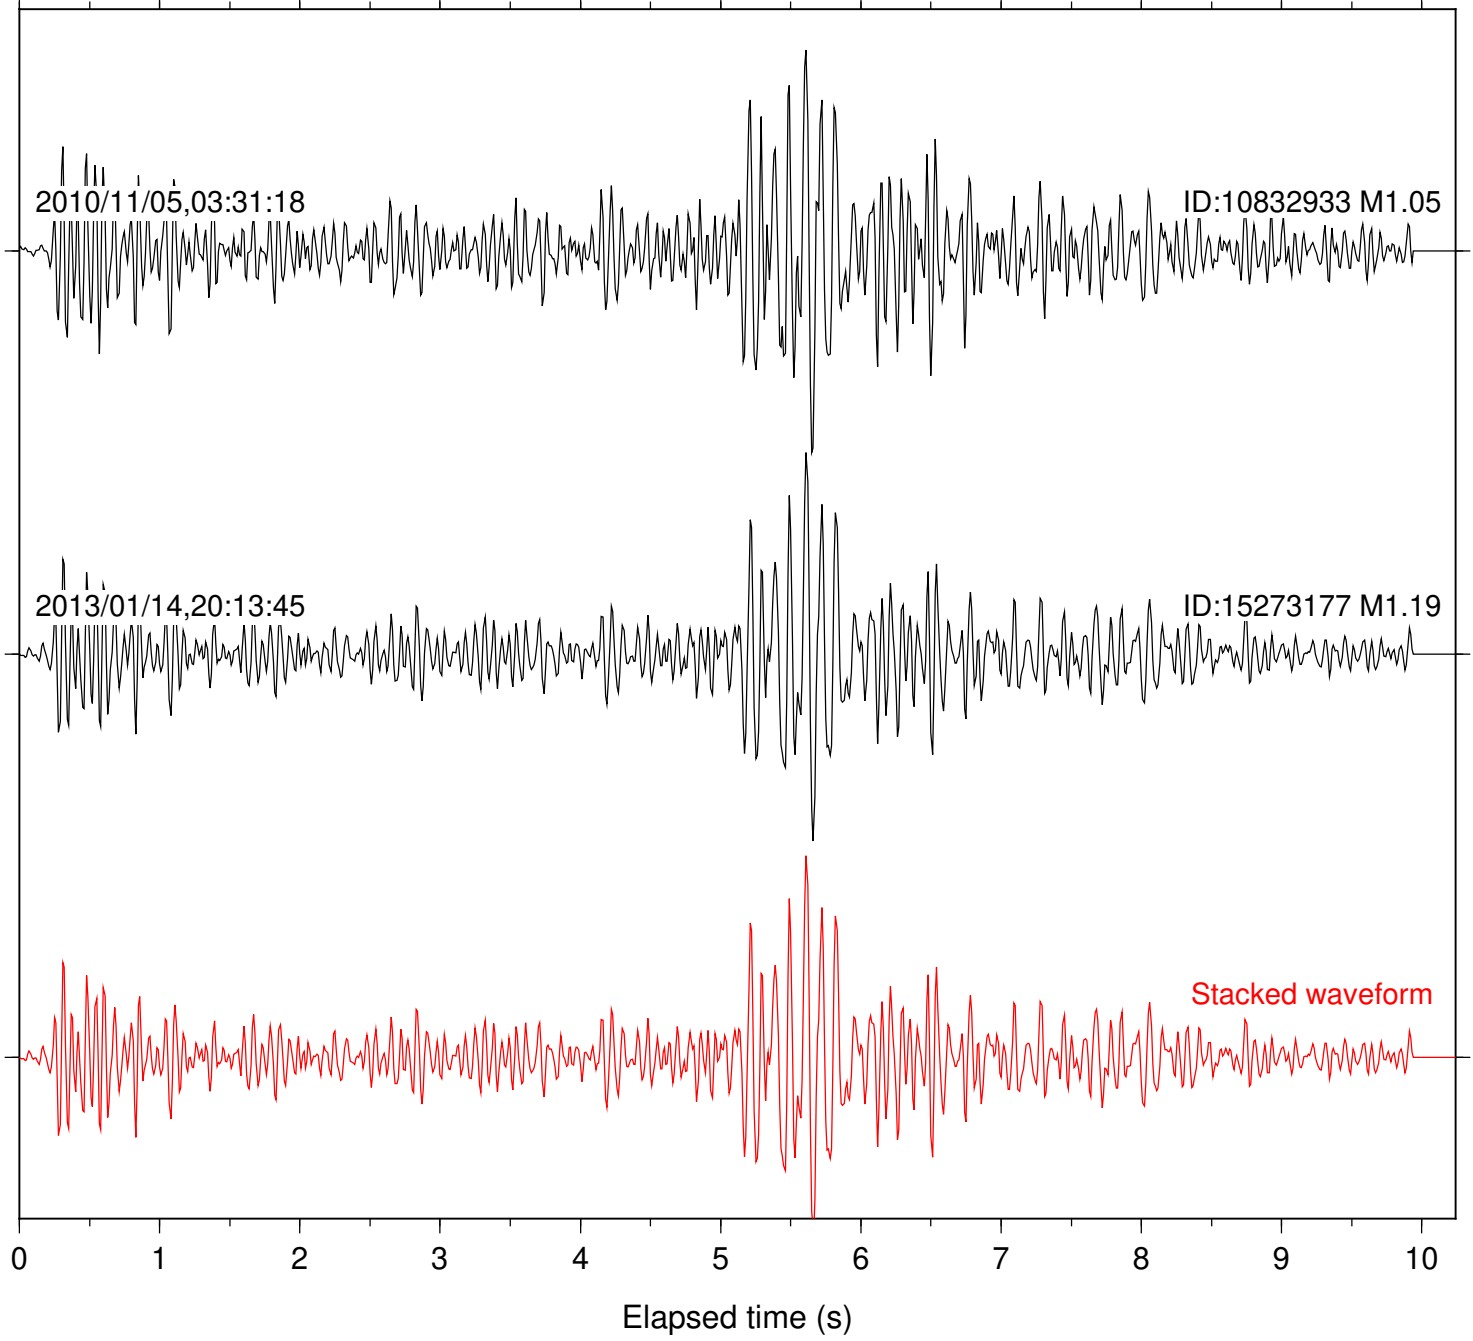

Station: B088 Com: EHZ

Focal depth: 17.67 km