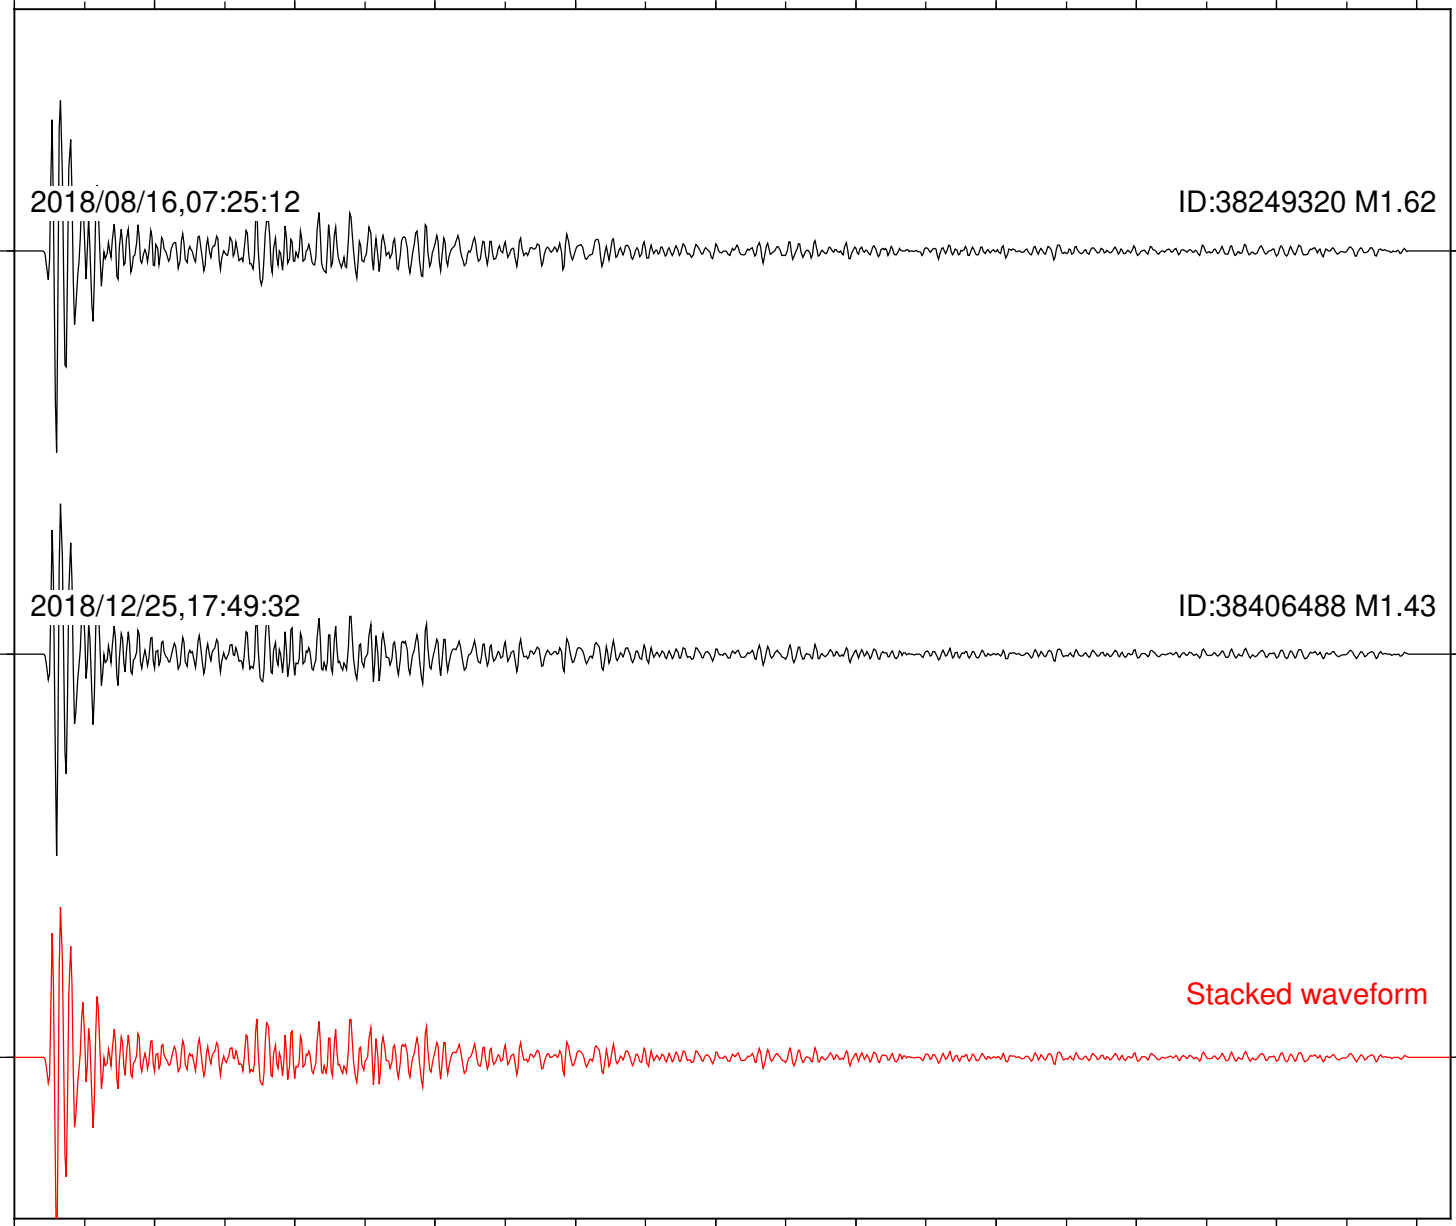

Station: B093 Com: EHZ

Focal depth: 4.76 km

2018/08/16,07:25:12

ID:38249320 M1.62

2018/12/25,17:49:32

ID:38406488 M1.43

Stacked waveform

0 1 2 3 4 5 6 7 8 9 10
Elapsed time (s)