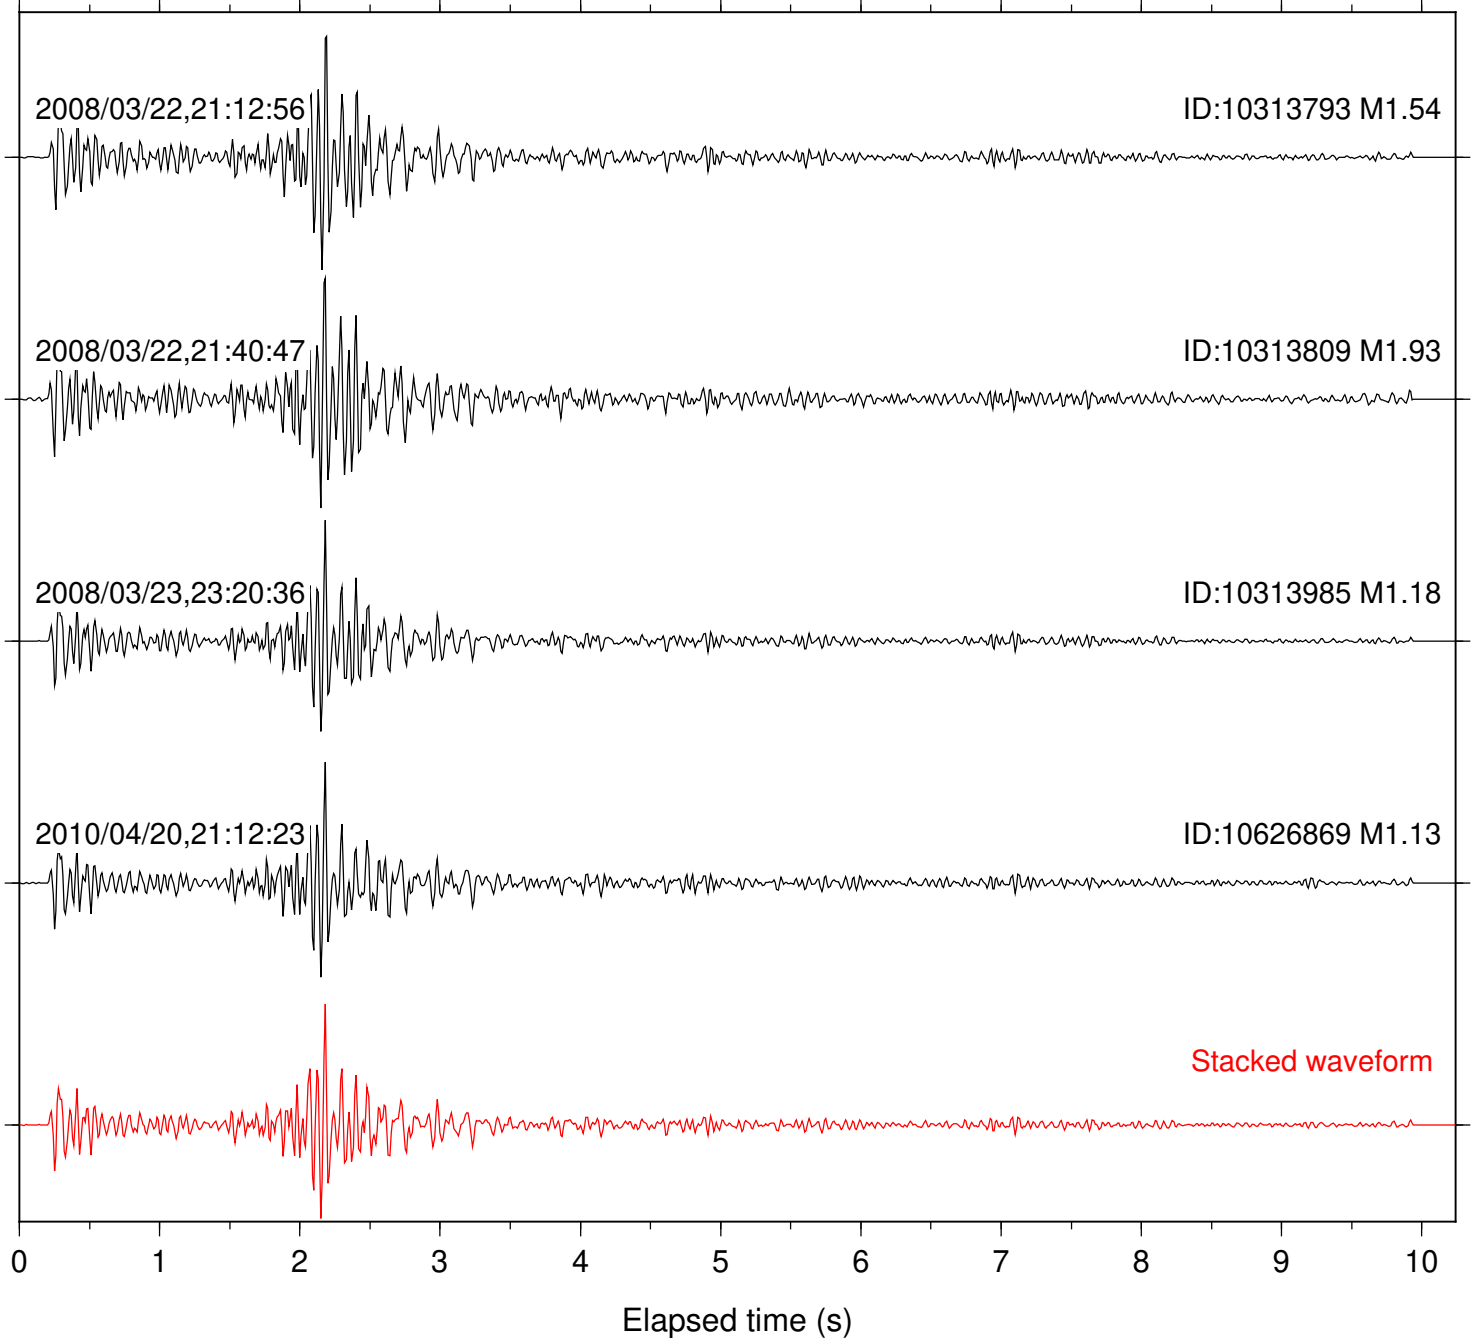

Station: BZN Com: HHZ

Focal depth: 10.10 km