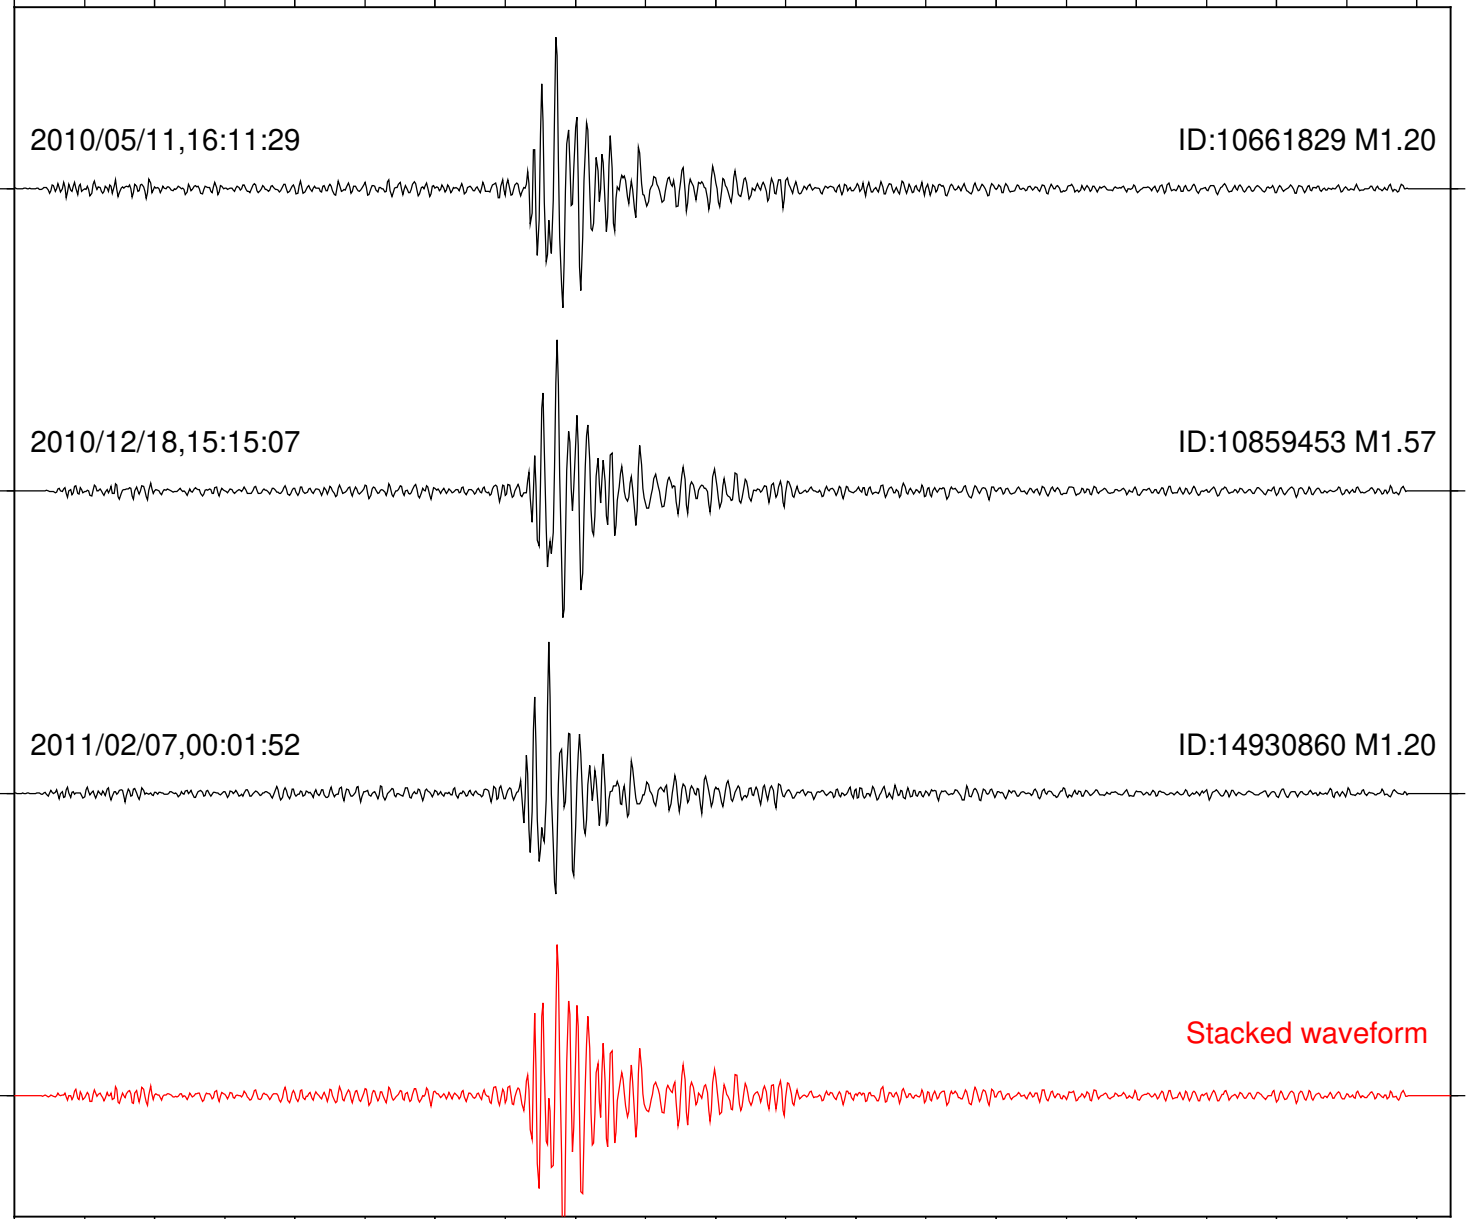

Station: B081 Com: EHZ

Focal depth: 7.87 km

2010/05/11,16:11:29

ID:10661829 M1.20

2010/12/18,15:15:07

ID:10859453 M1.57

2011/02/07,00:01:52

ID:14930860 M1.20

Stacked waveform

0 1 2 3 4 5 6 7 8 9 10
Elapsed time (s)