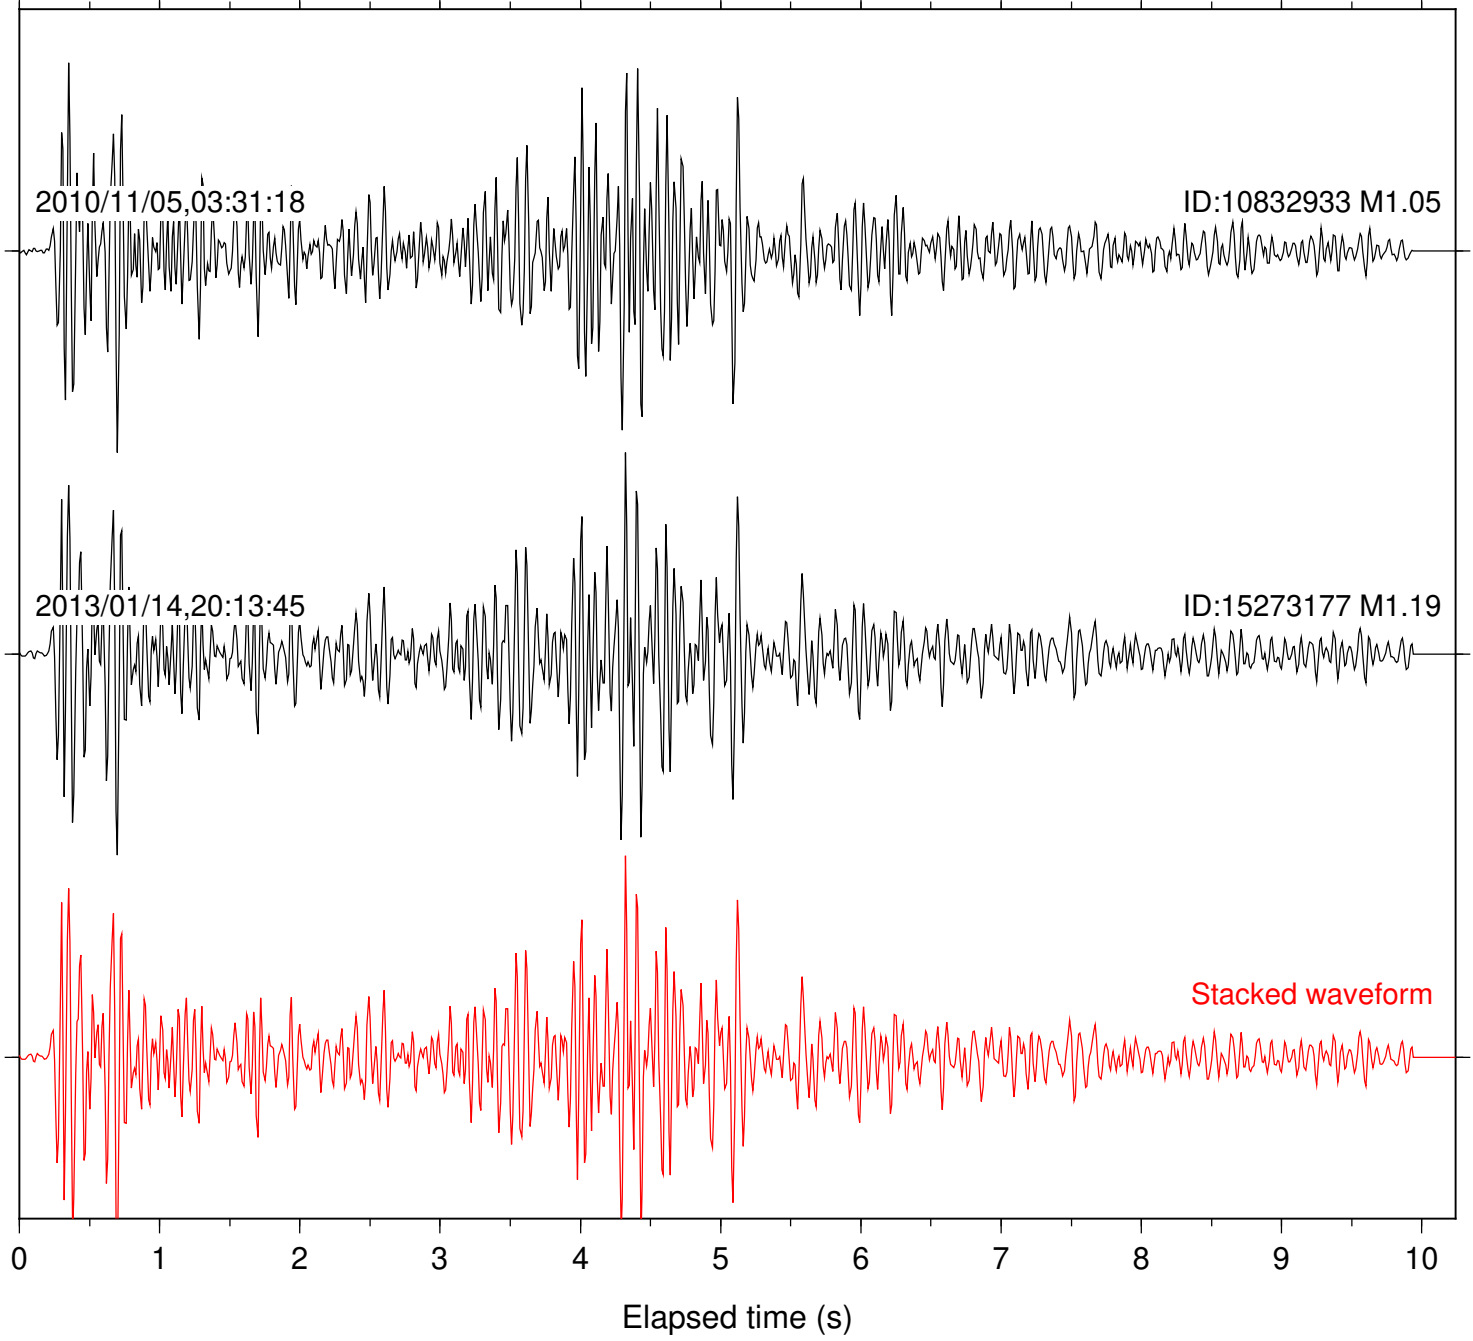

Focal depth: 6.21 km

Station: POB2 Com: HHZ

Focal depth: 6.21 km

Station: RDM Com: HHZ

Focal depth: 6.21 km

Station: B087 Com: EHZ

Focal depth: 17.67 km

Station: B088 Com: EHZ