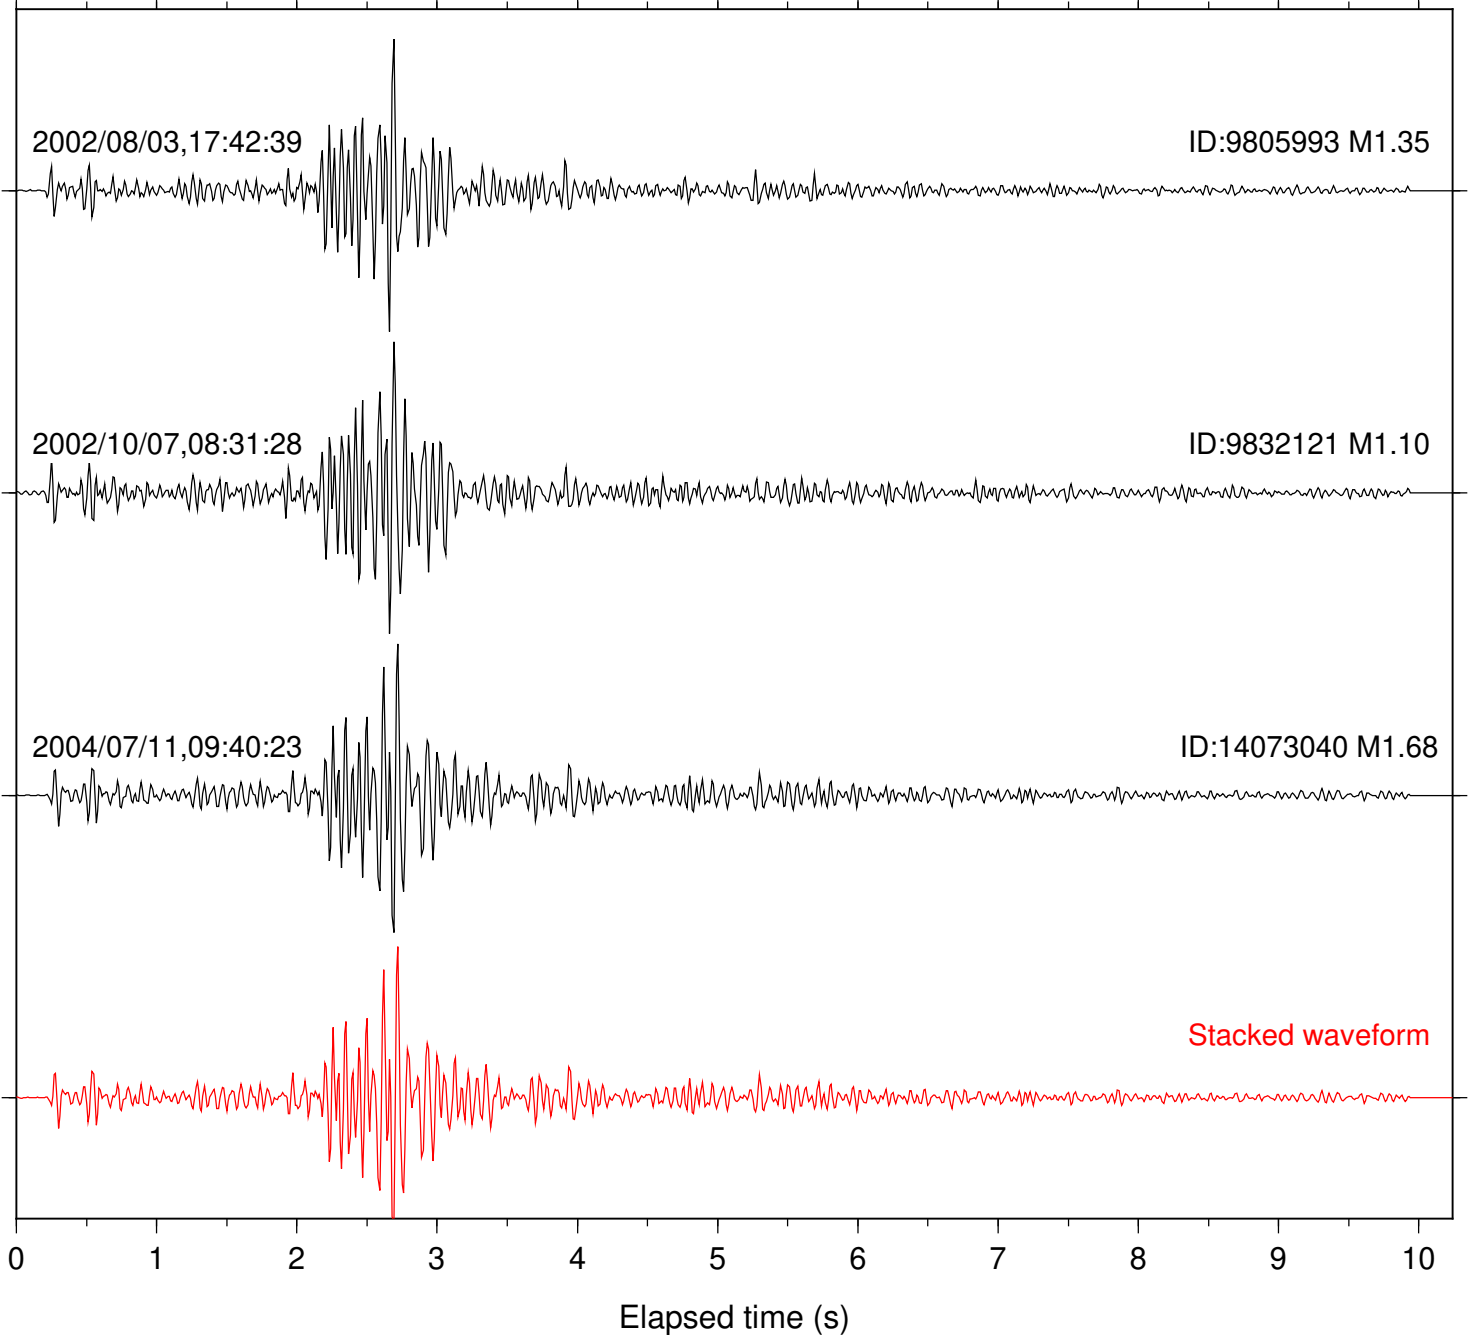

Station: RDM Com: HHZ

Focal depth: 15.13 km