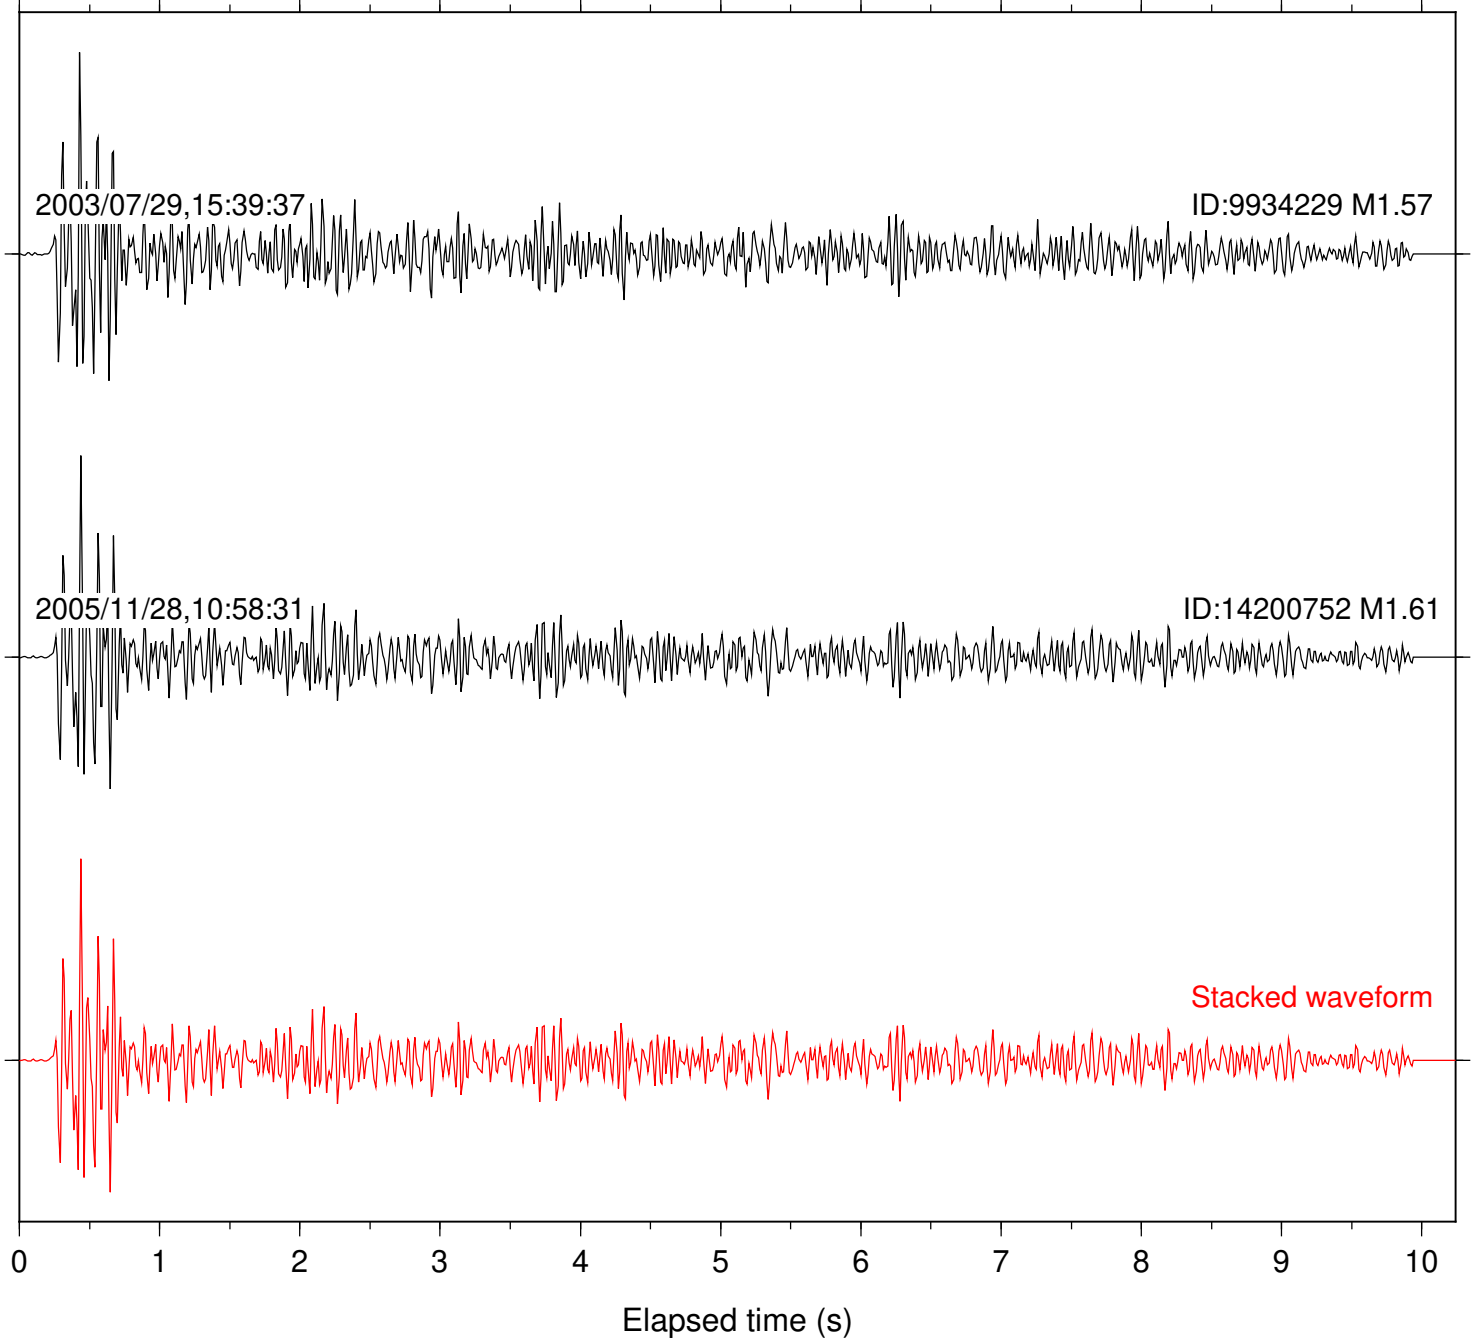

Stacked waveform

Station: FRD Com: HHZ

Focal depth: 13.24 km

Station: PLM Com: HHZ

Focal depth: 13.24 km

Station: SND Com: HHZ

Focal depth: 13.24 km

Station: AGA Com: HHZ