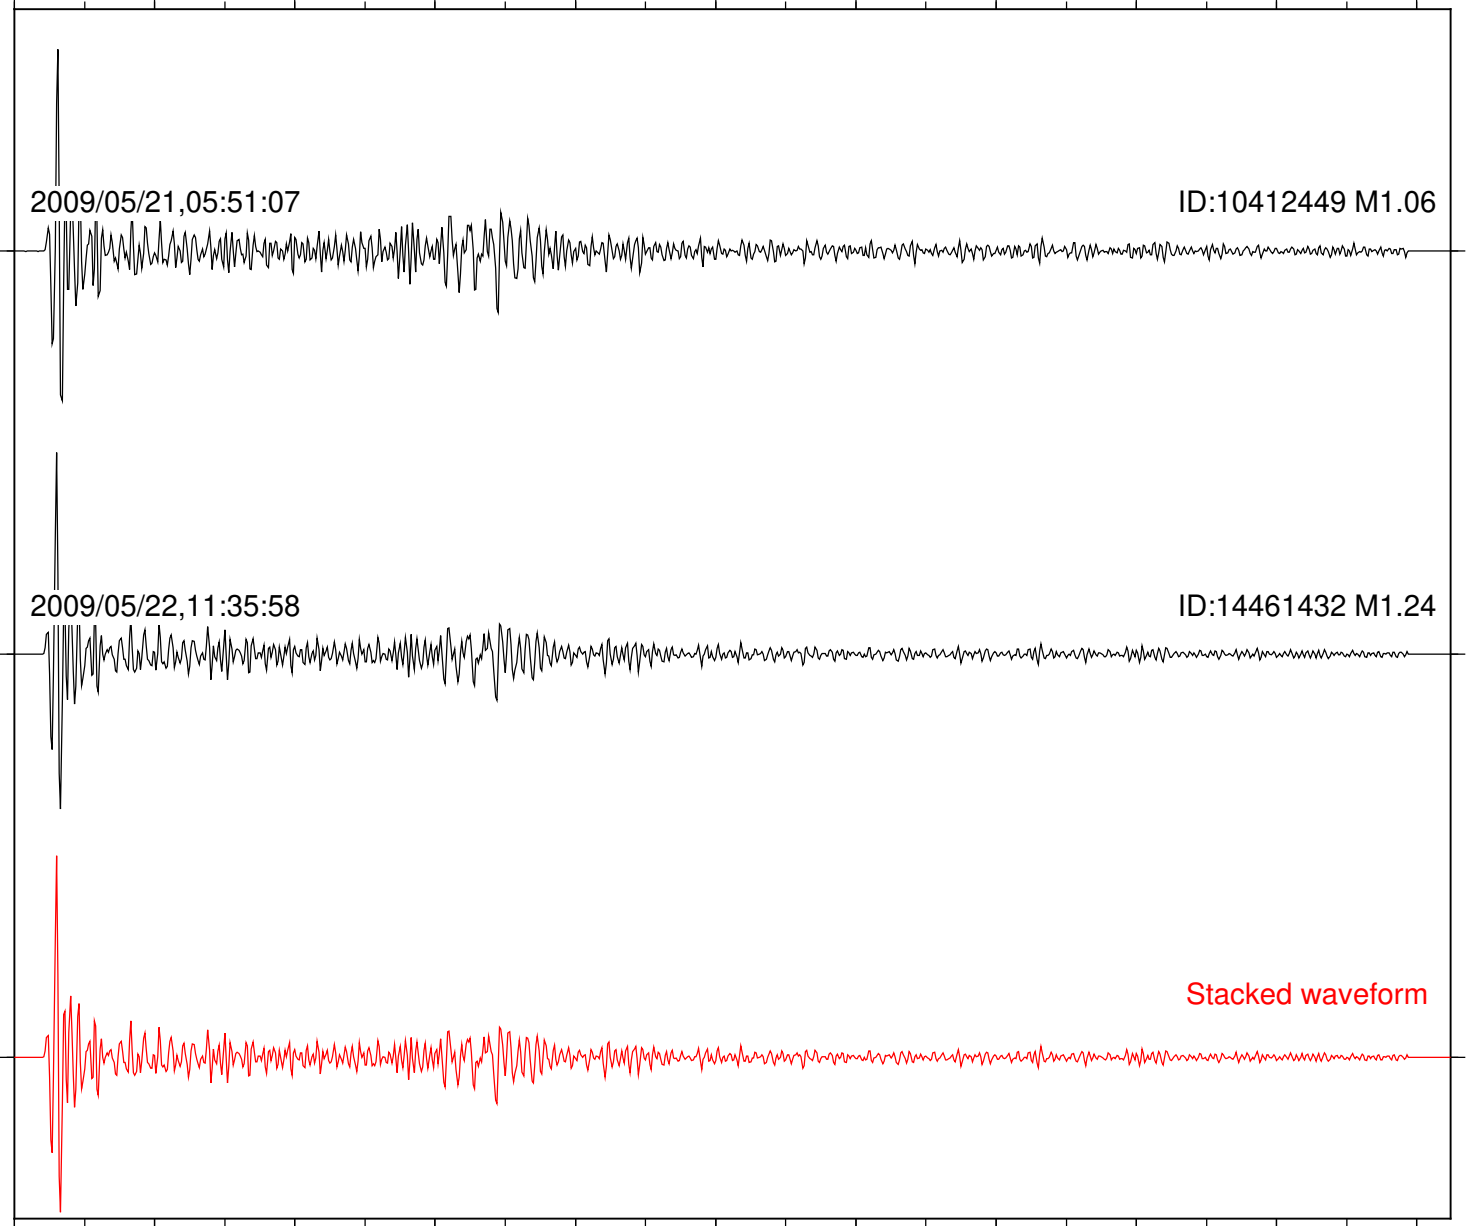

Station: FRD Com: HHZ

Focal depth: 8.29 km

2009/05/21,05:51:07

ID:10412449 M1.06

2009/05/22,11:35:58

ID:14461432 M1.24

Stacked waveform

0 1 2 3 4 5 6 7 8 9 10

Elapsed time (s)