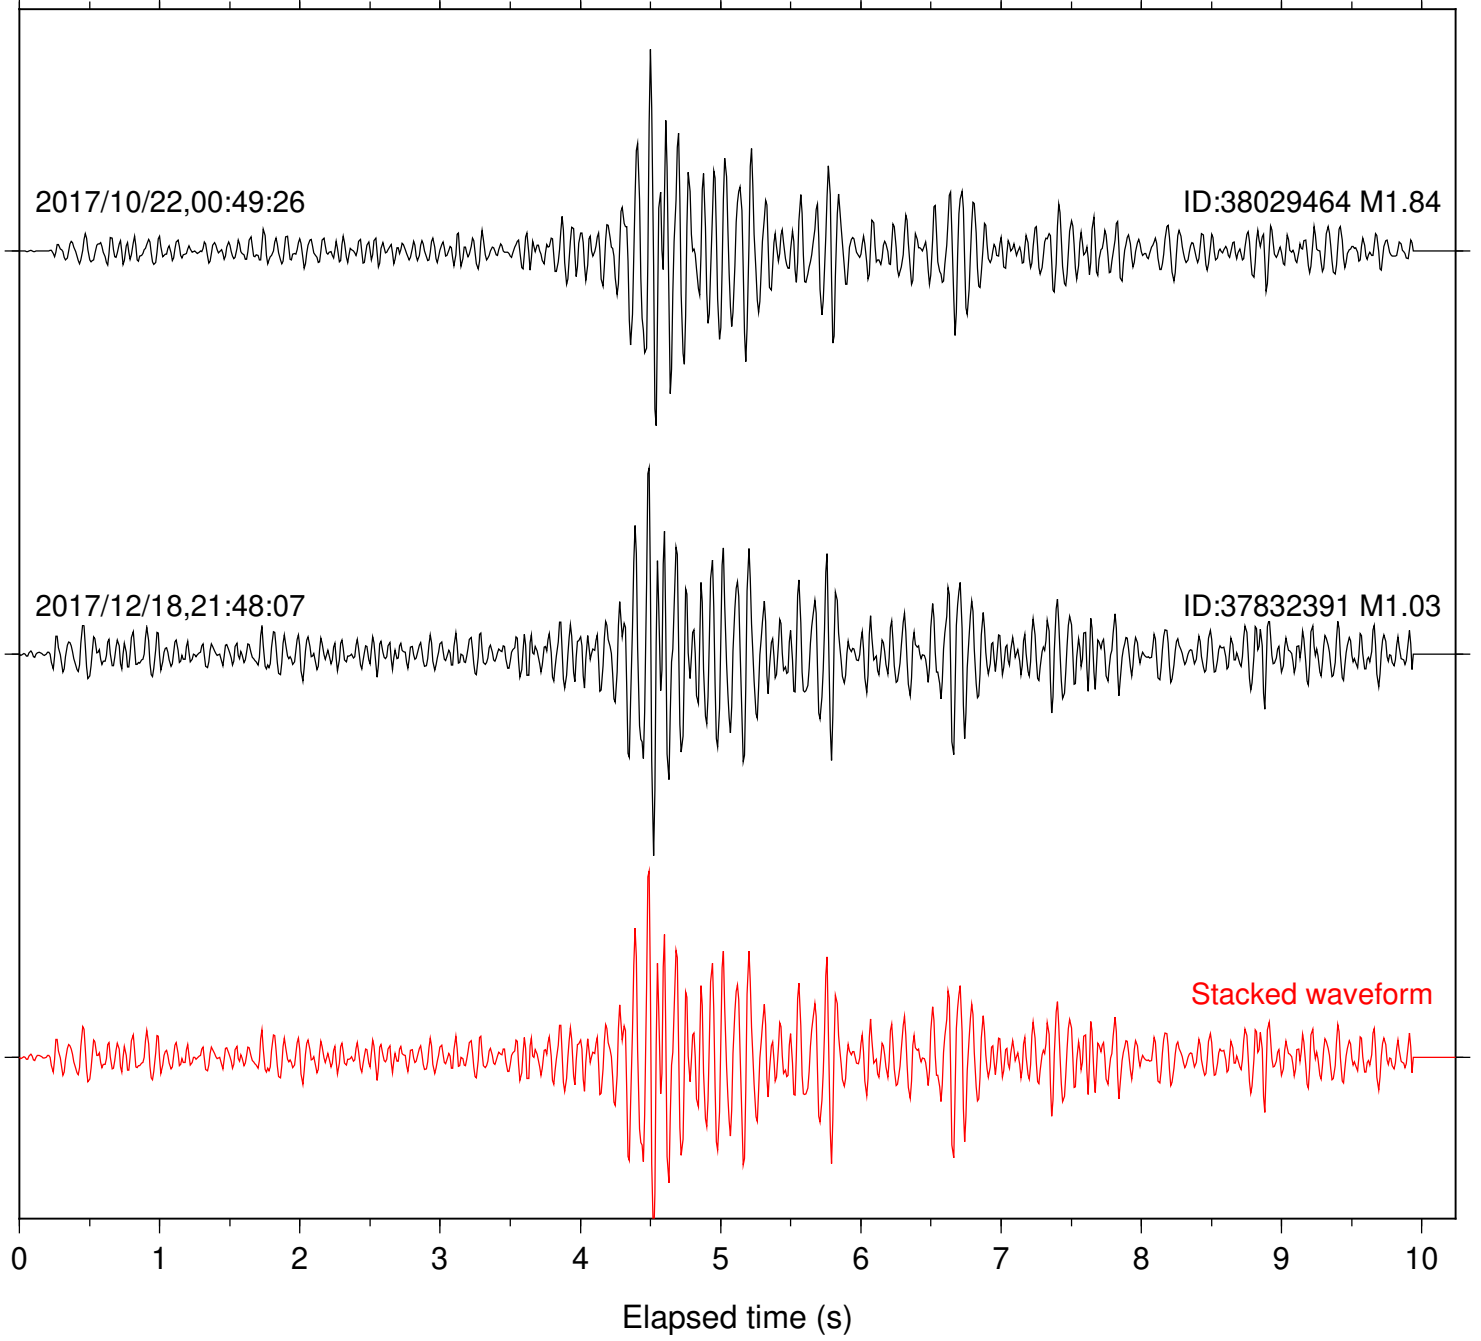

Station: B084 Com: EHZ

Focal depth: 5.56 km