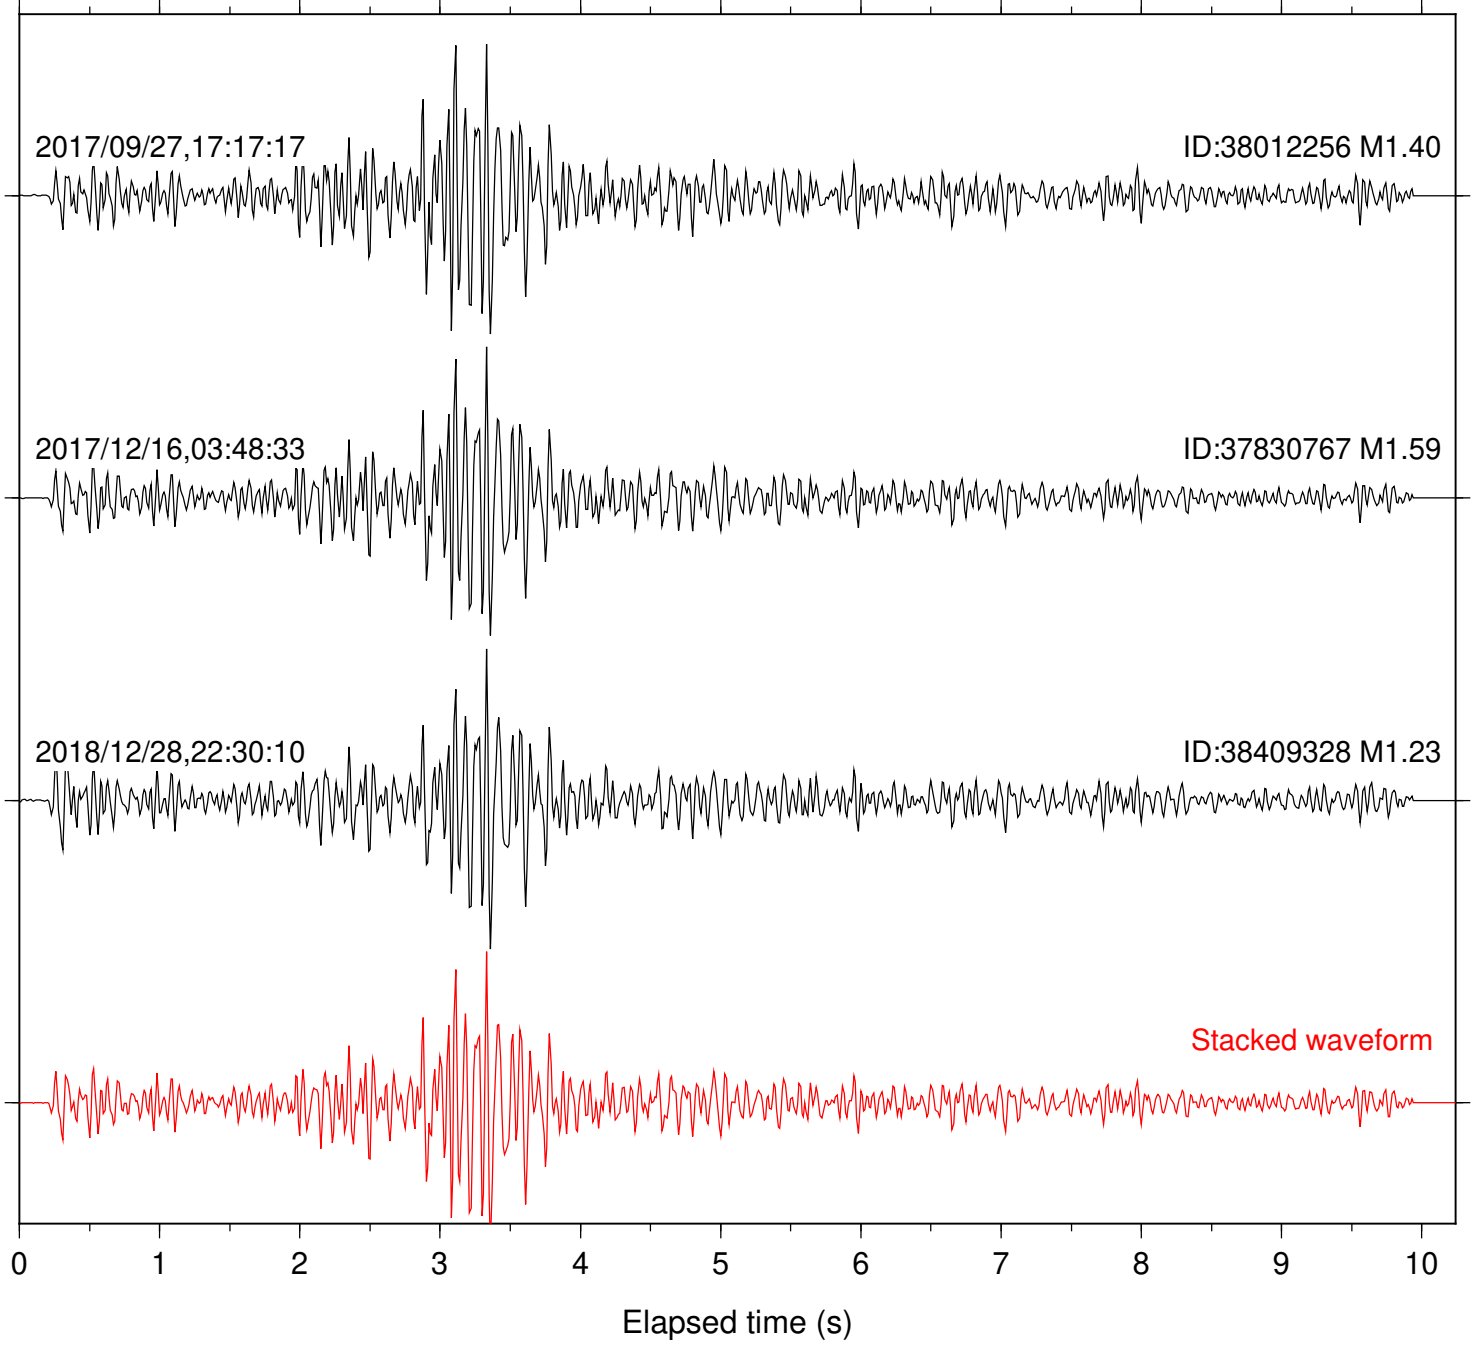

Station: B082 Com: EHZ

Focal depth: 5.72 km