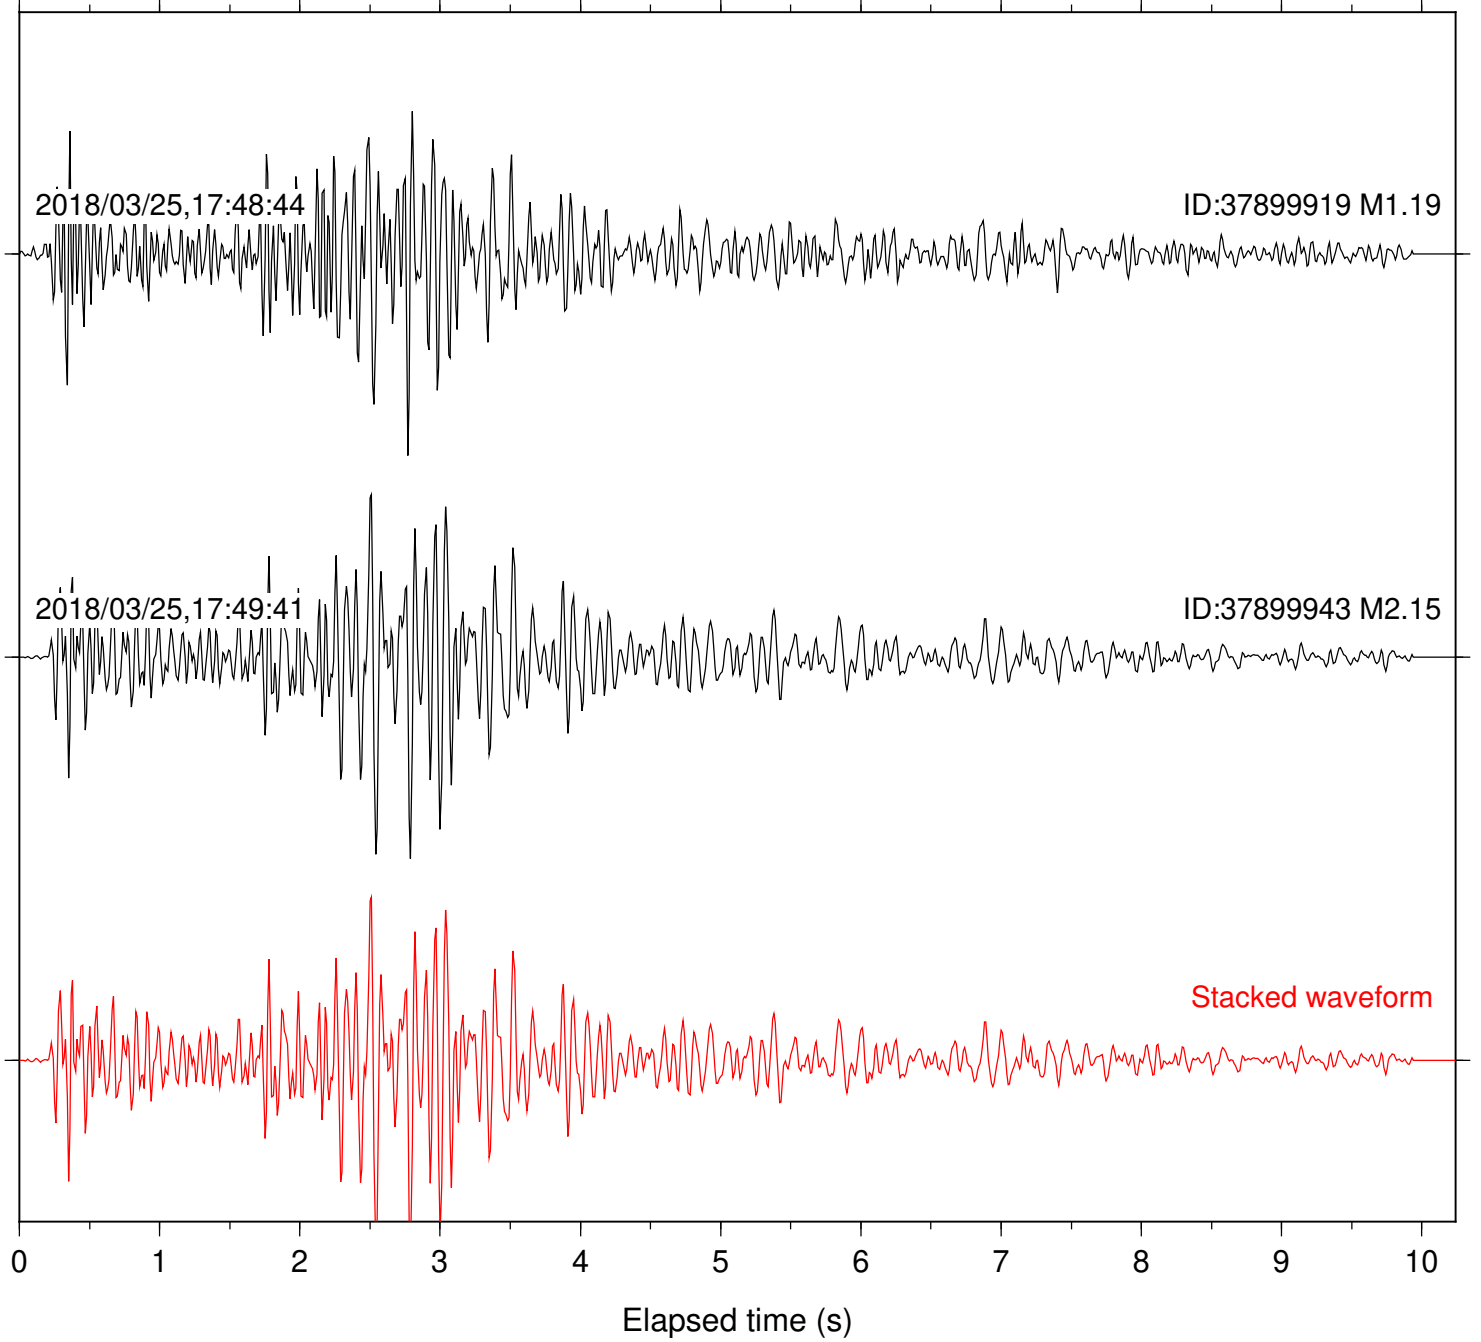

Station: WMC Com: HHZ

Focal depth: 14.04 km