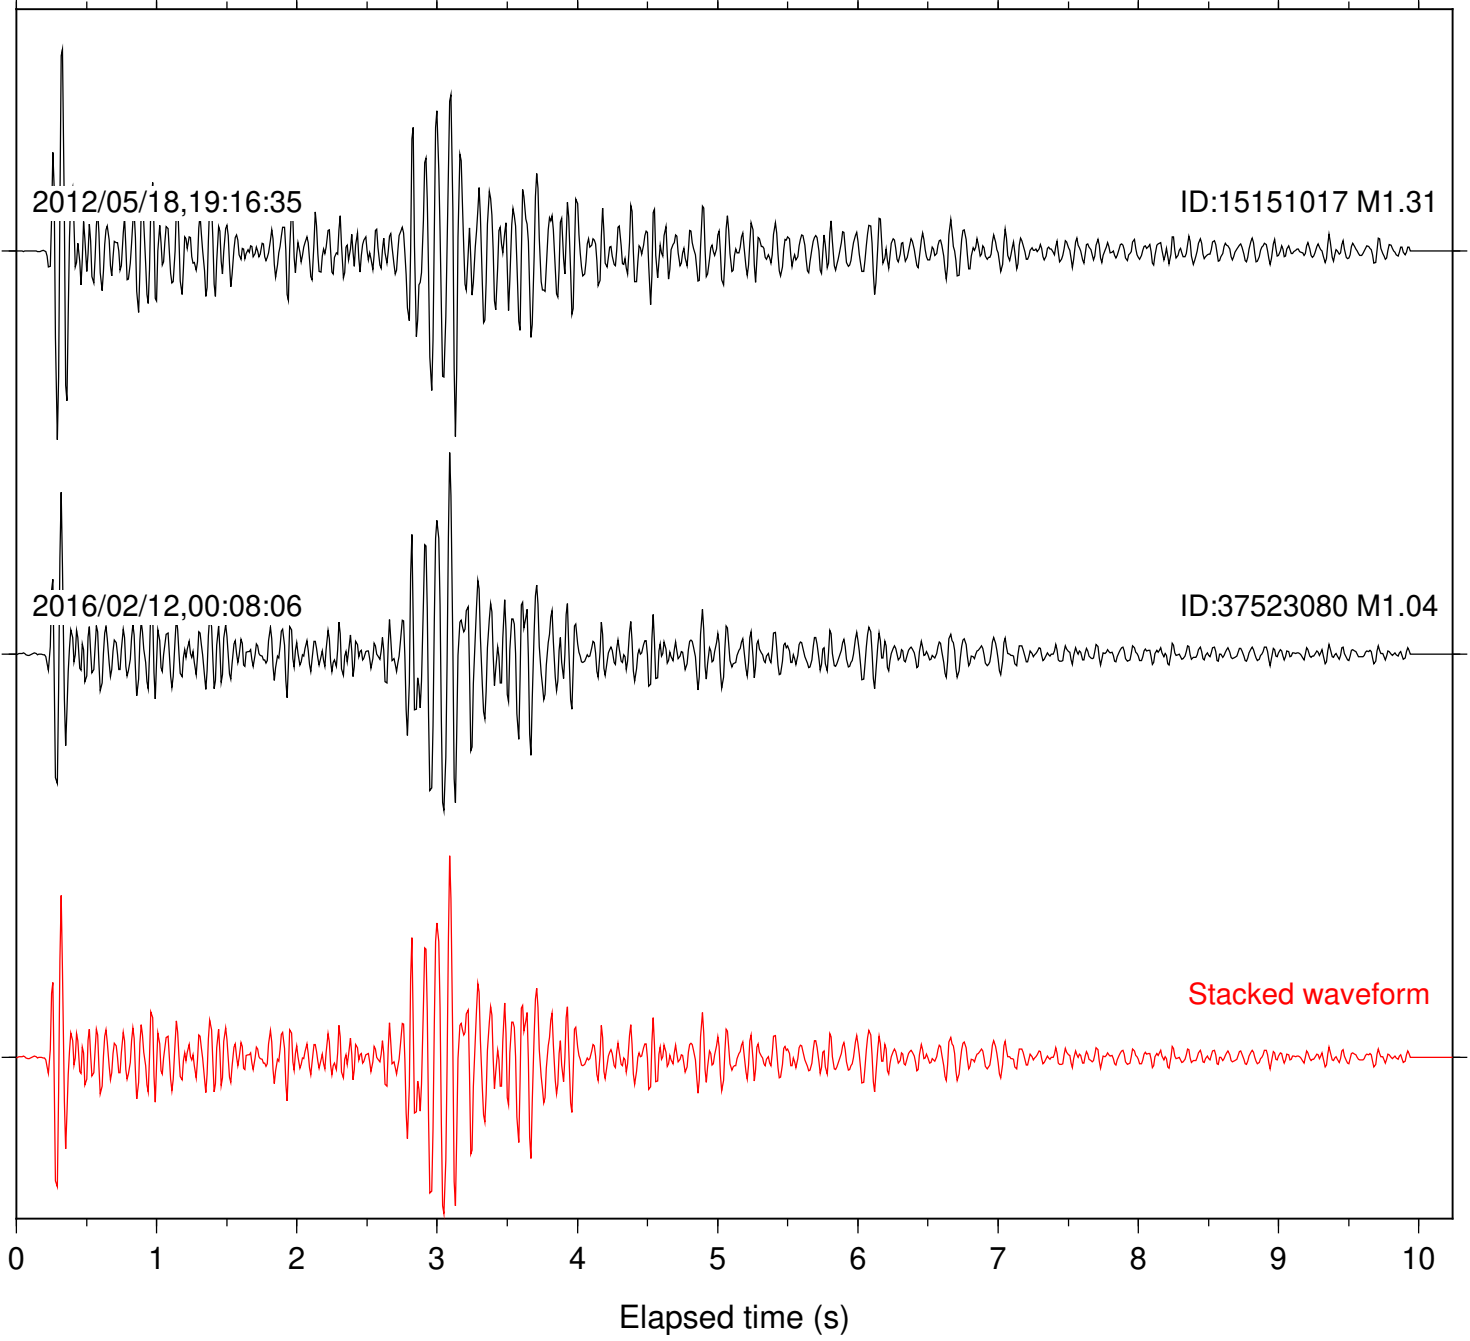

Station: B084 Com: EHZ

Focal depth: 14.89 km