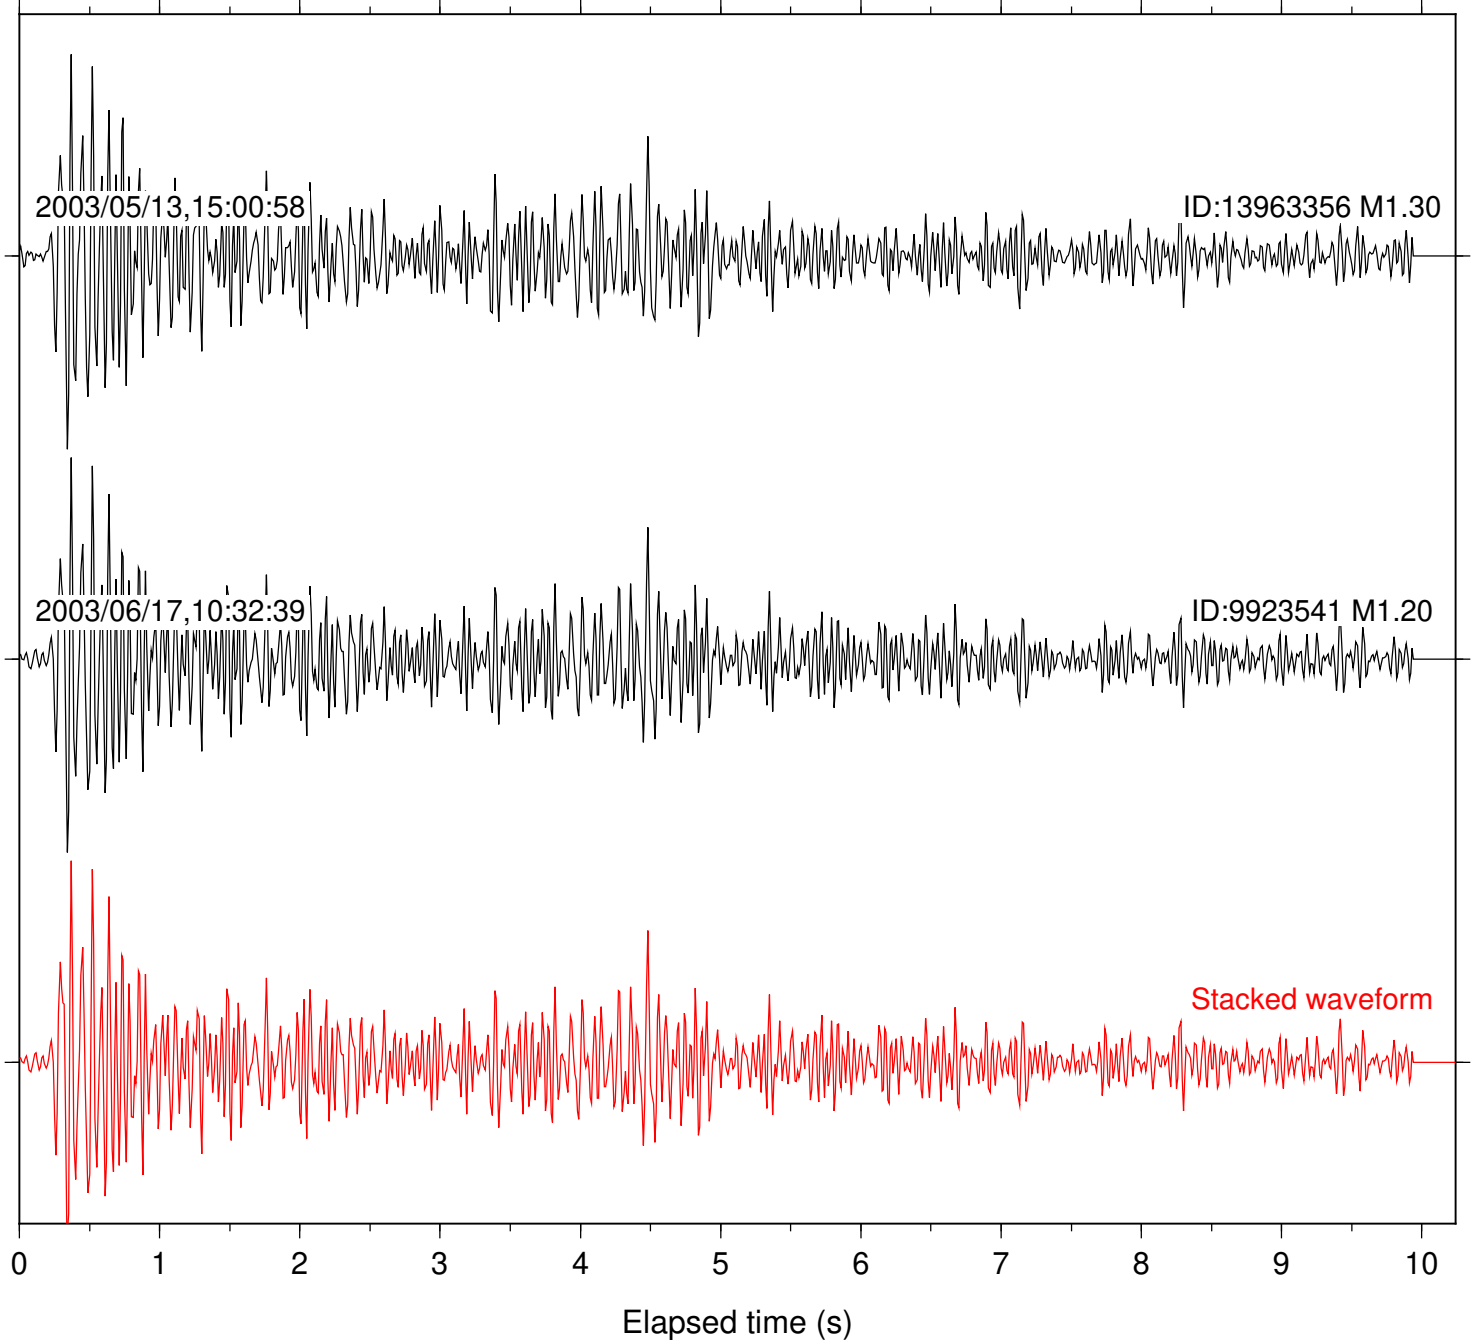

Station: CRY Com: HHZ

Focal depth: 7.60 km