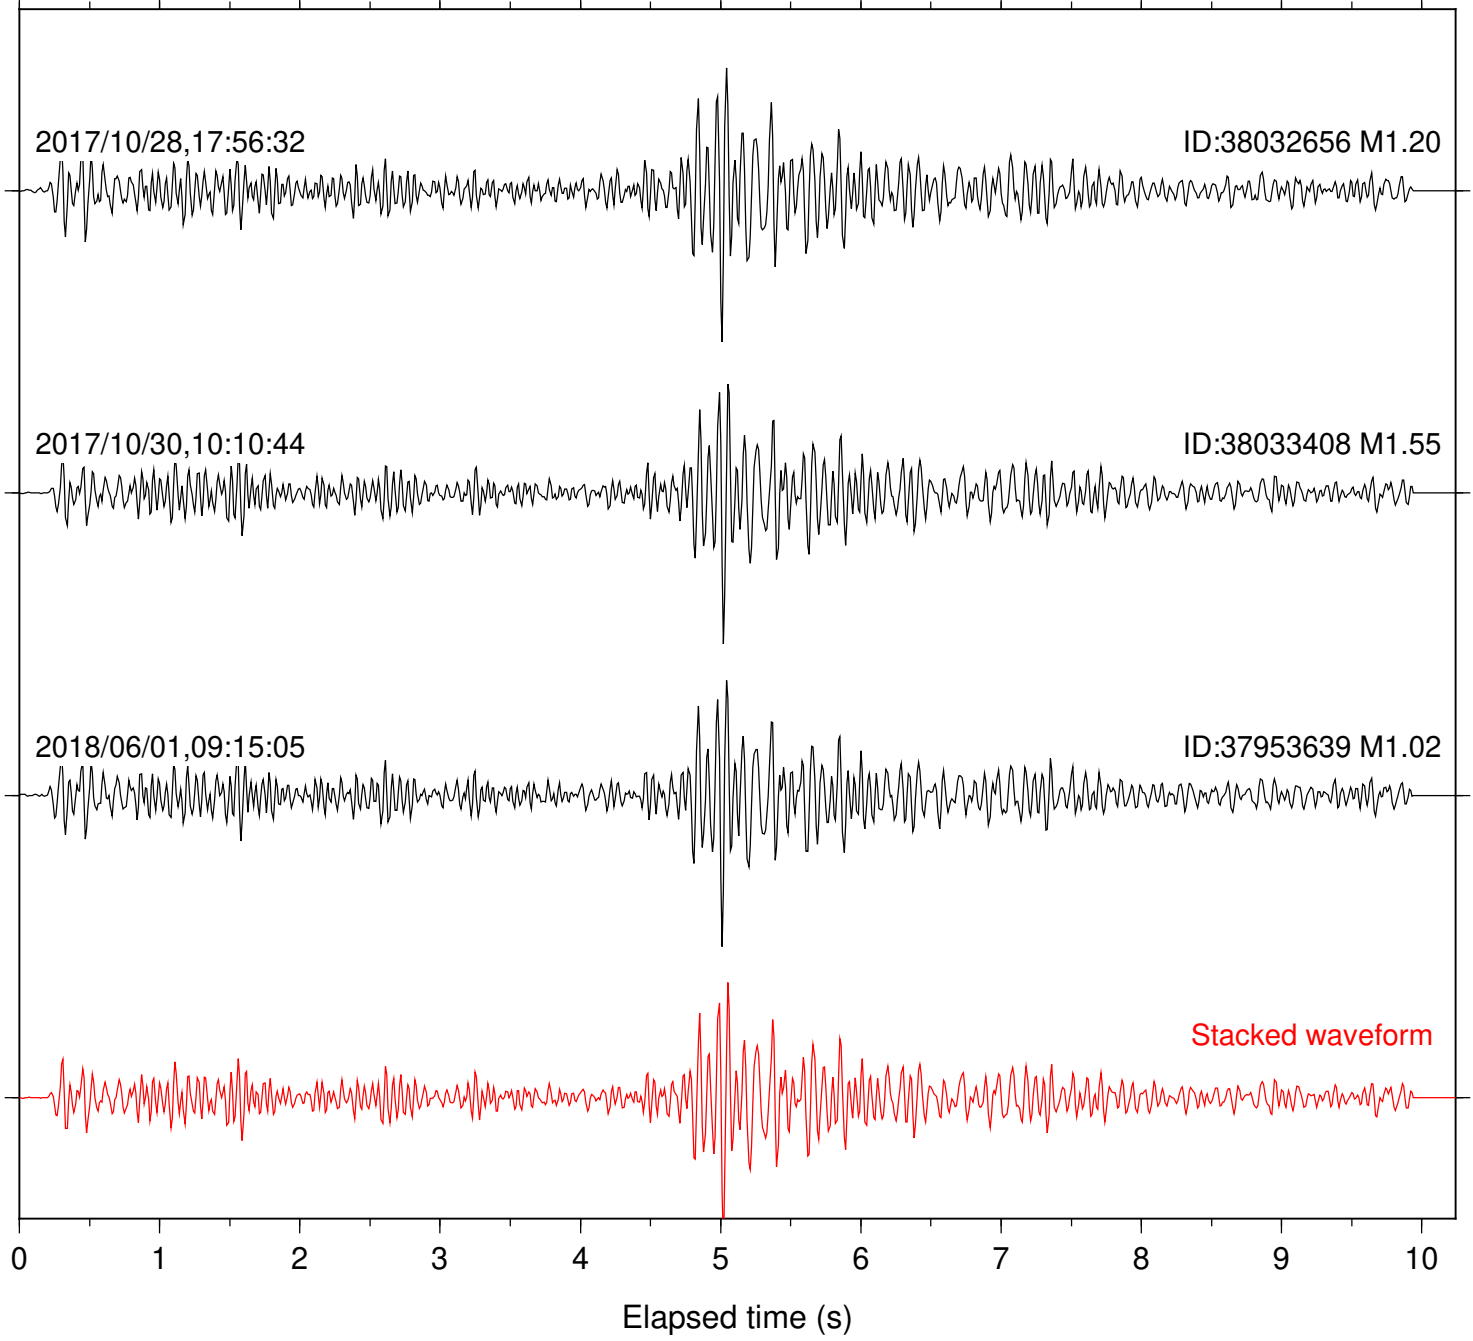

Station: B946 Com: EHZ

Focal depth: 10.93 km