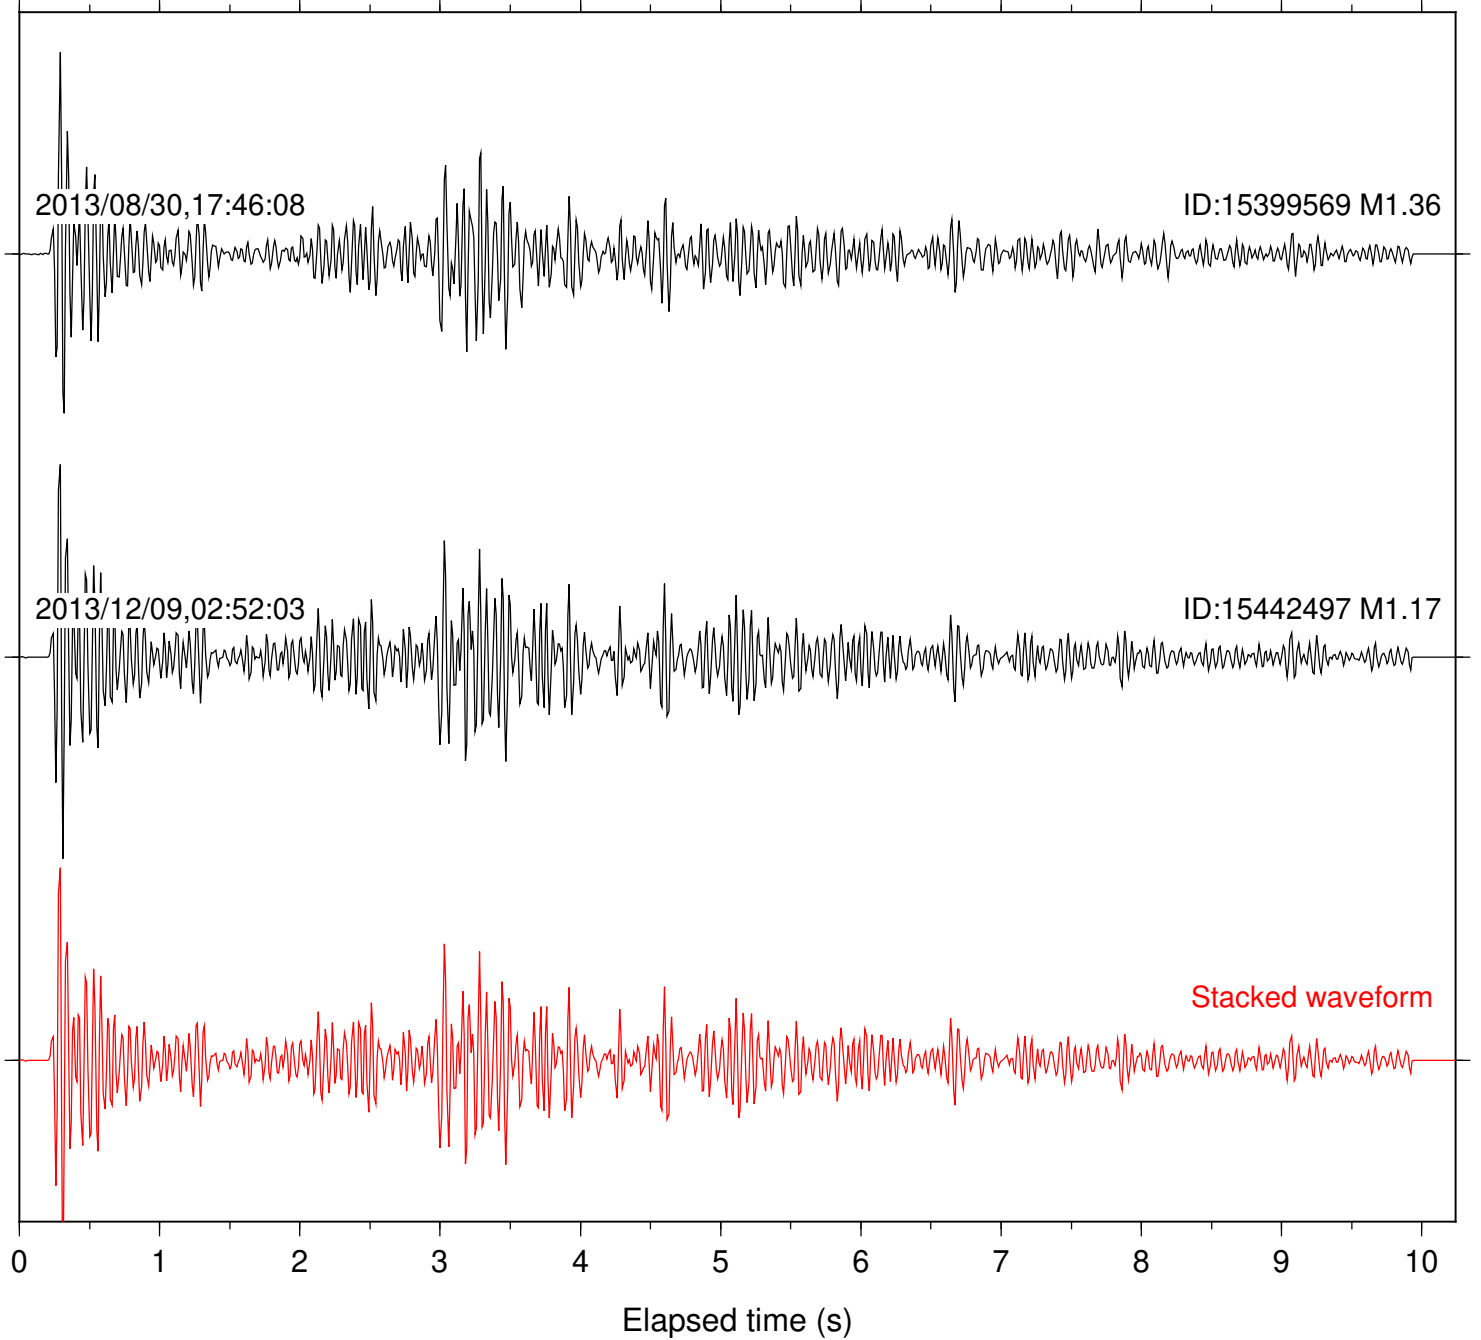

Station: BZN Com: HHZ

Focal depth: 13.15 km

Station: DGR Com: HHZ

Focal depth: 13.15 km

Station: DNR Com: HHZ

Focal depth: 13.15 km

Station: PFO Com: HHZ

Focal depth: 13.15 km