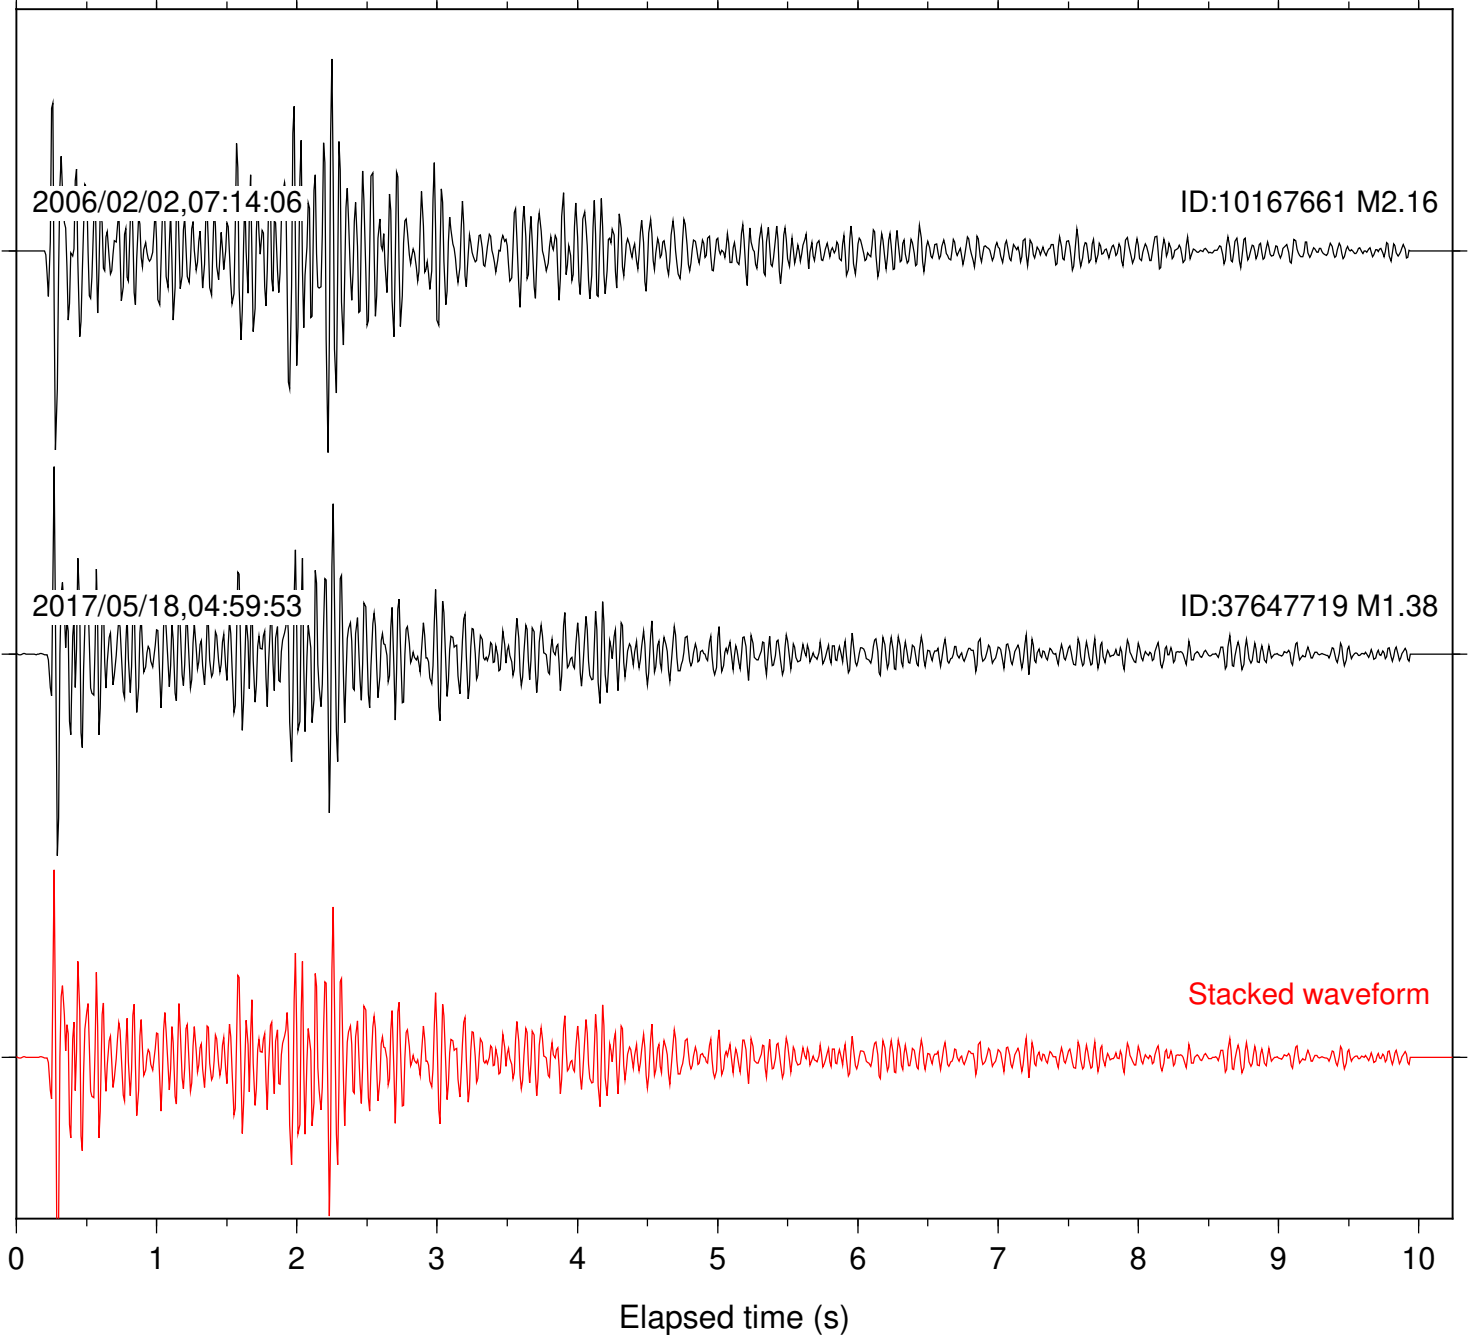

Station: PFO Com: HHZ

Focal depth: 5.33 km