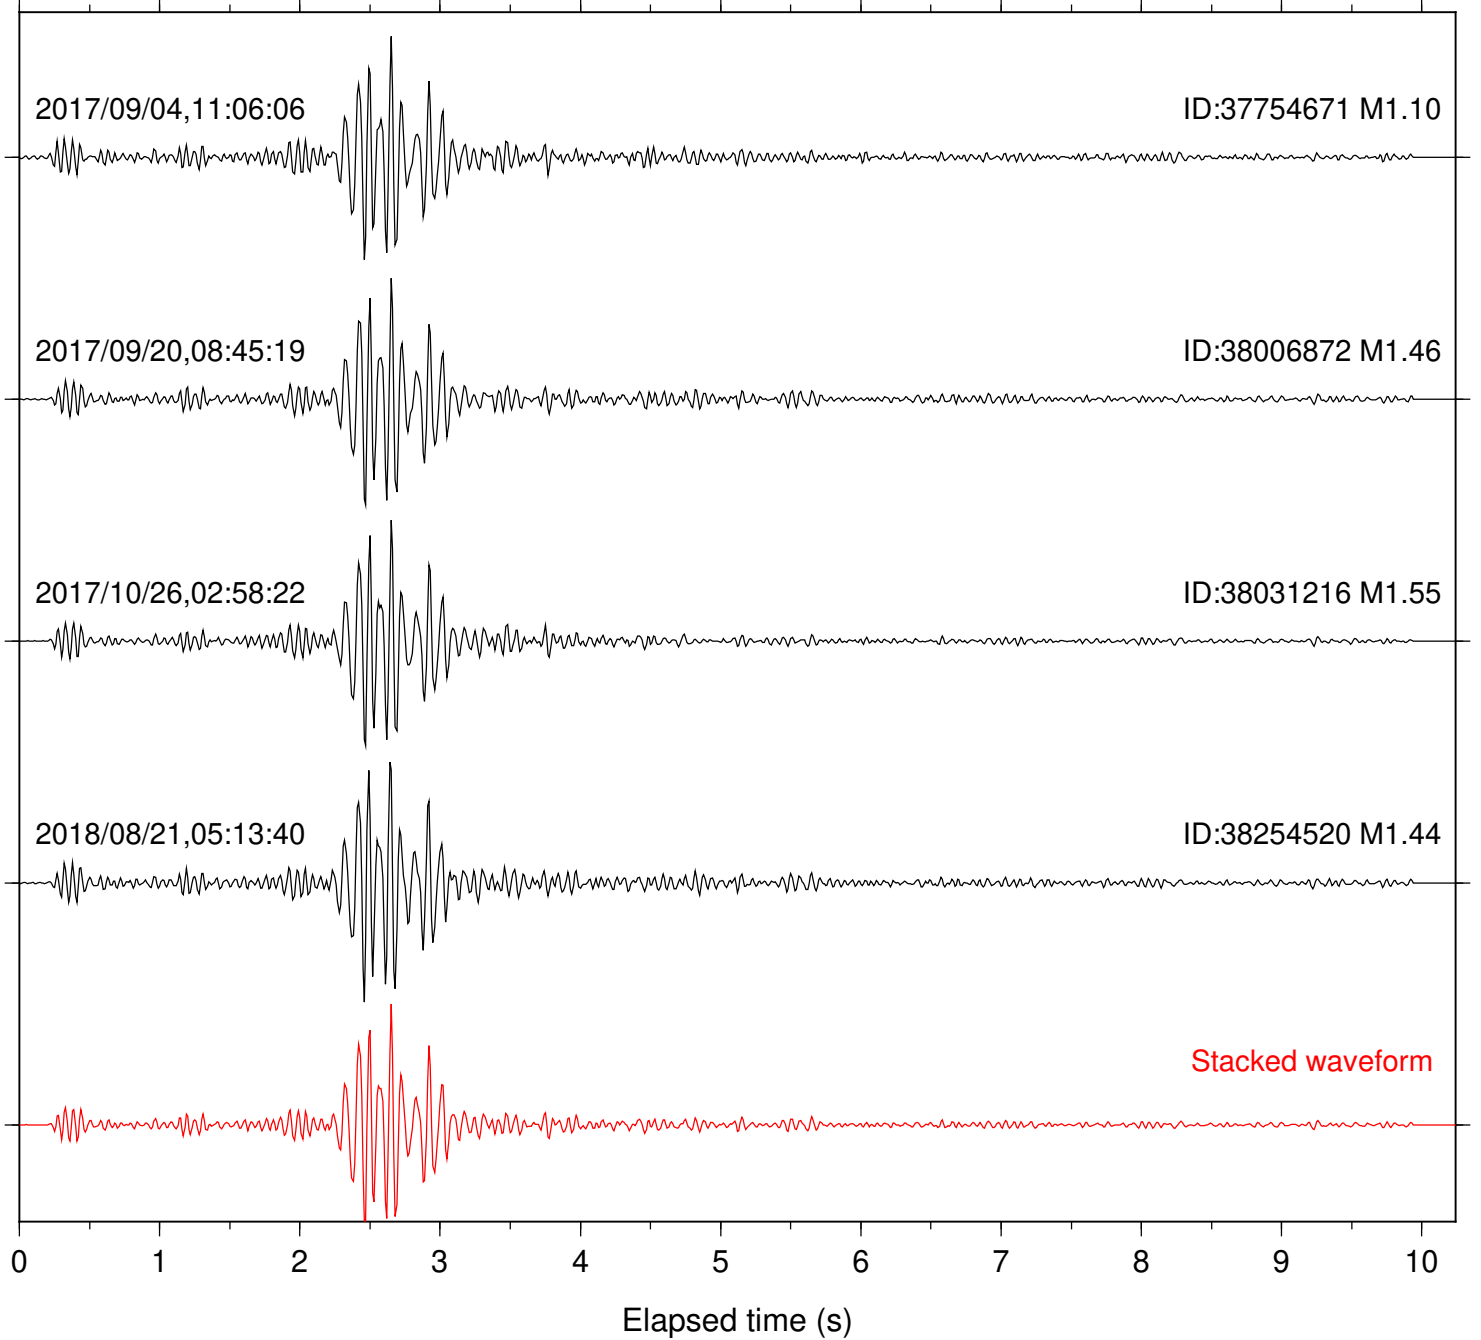

Station: RDM Com: HHZ

Focal depth: 5.27 km