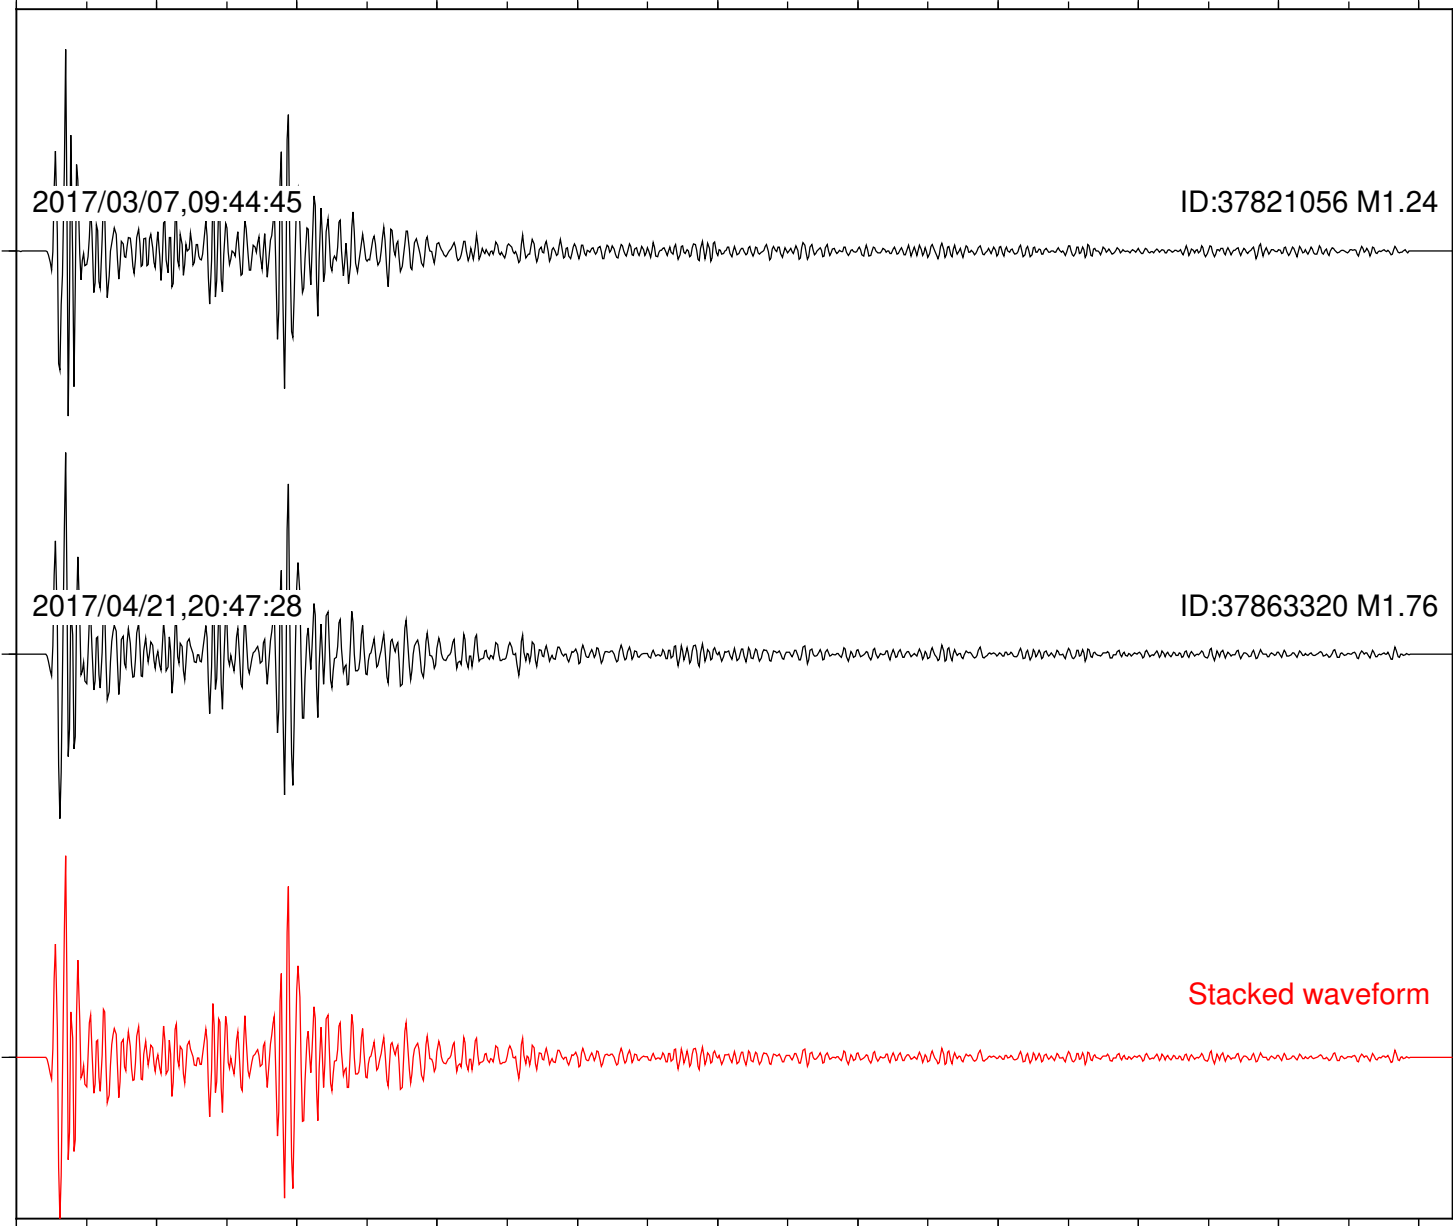

Station: CSH Com: HHZ

Focal depth: 5.80 km

Station: DGR Com: HHZ

Focal depth: 5.80 km

2017/04/21,20:47:28

ID:37863320 M1.76

2017/11/03,13:11:54

ID:38036280 M2.00