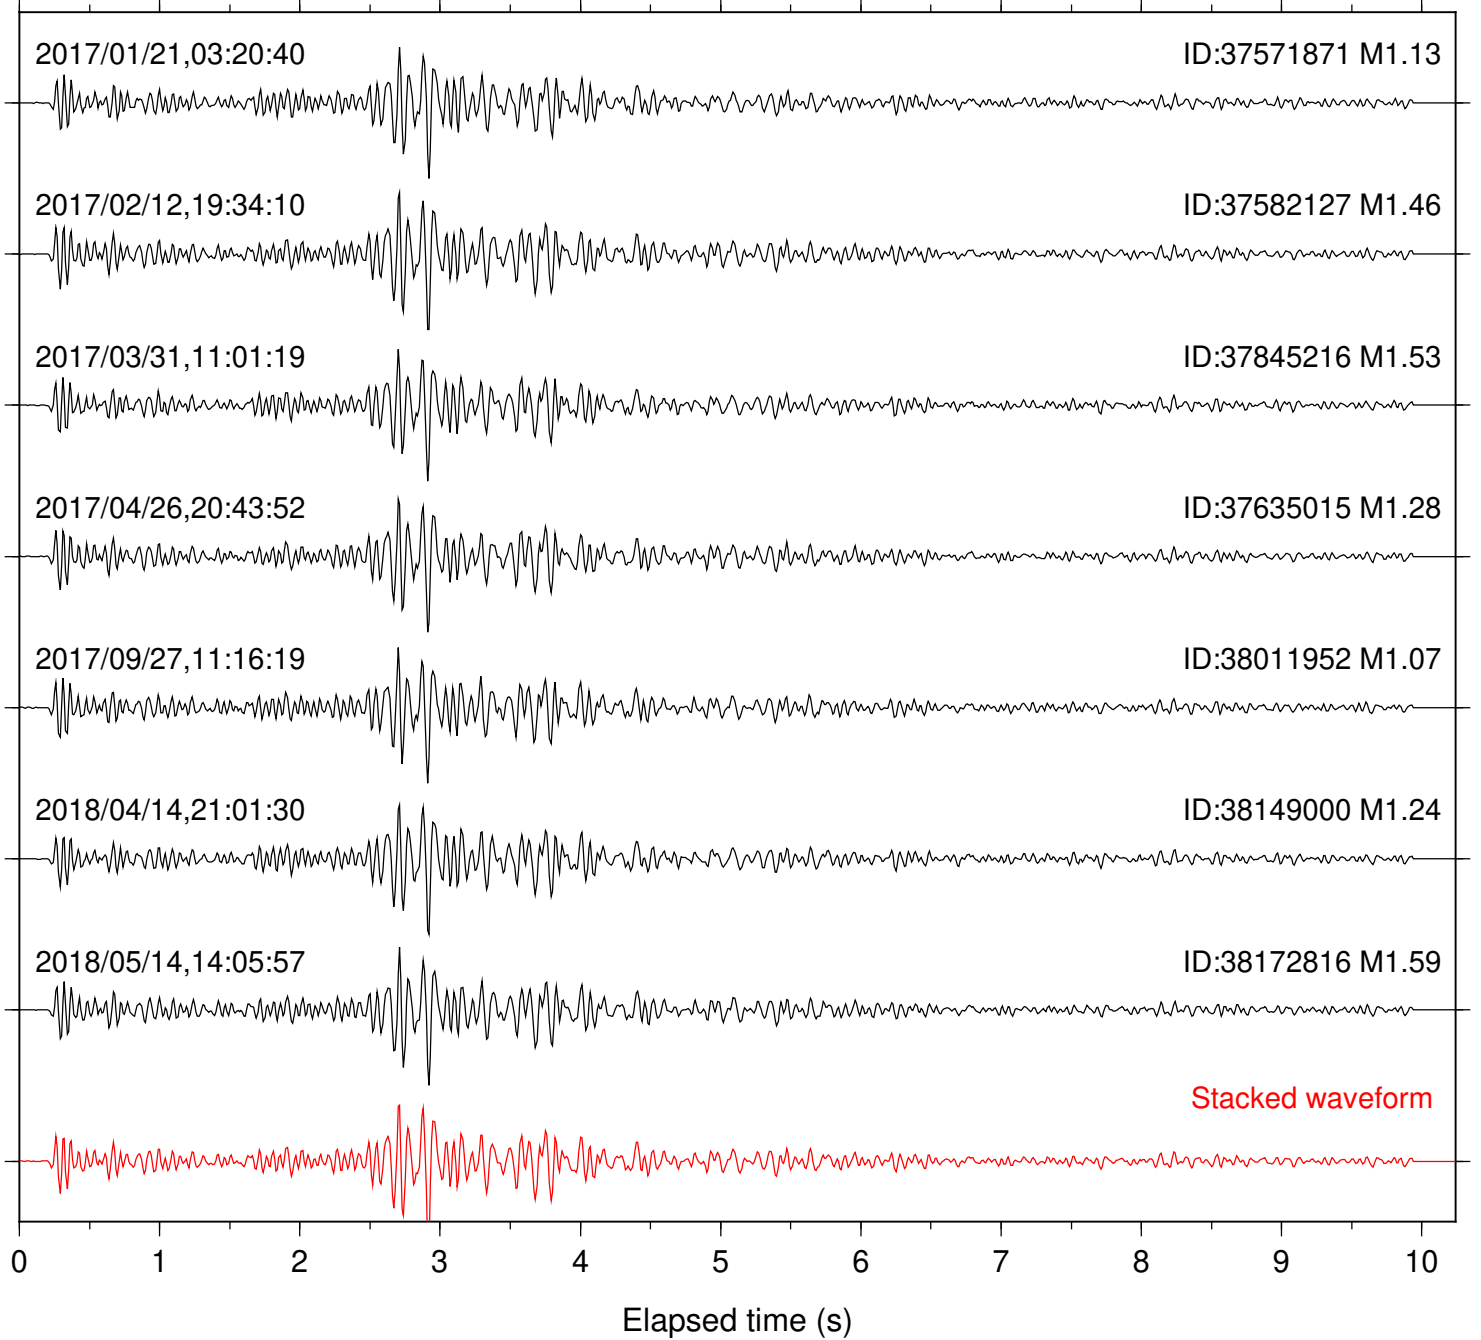

Station: B946 Com: EHZ

Focal depth: 6.38 km