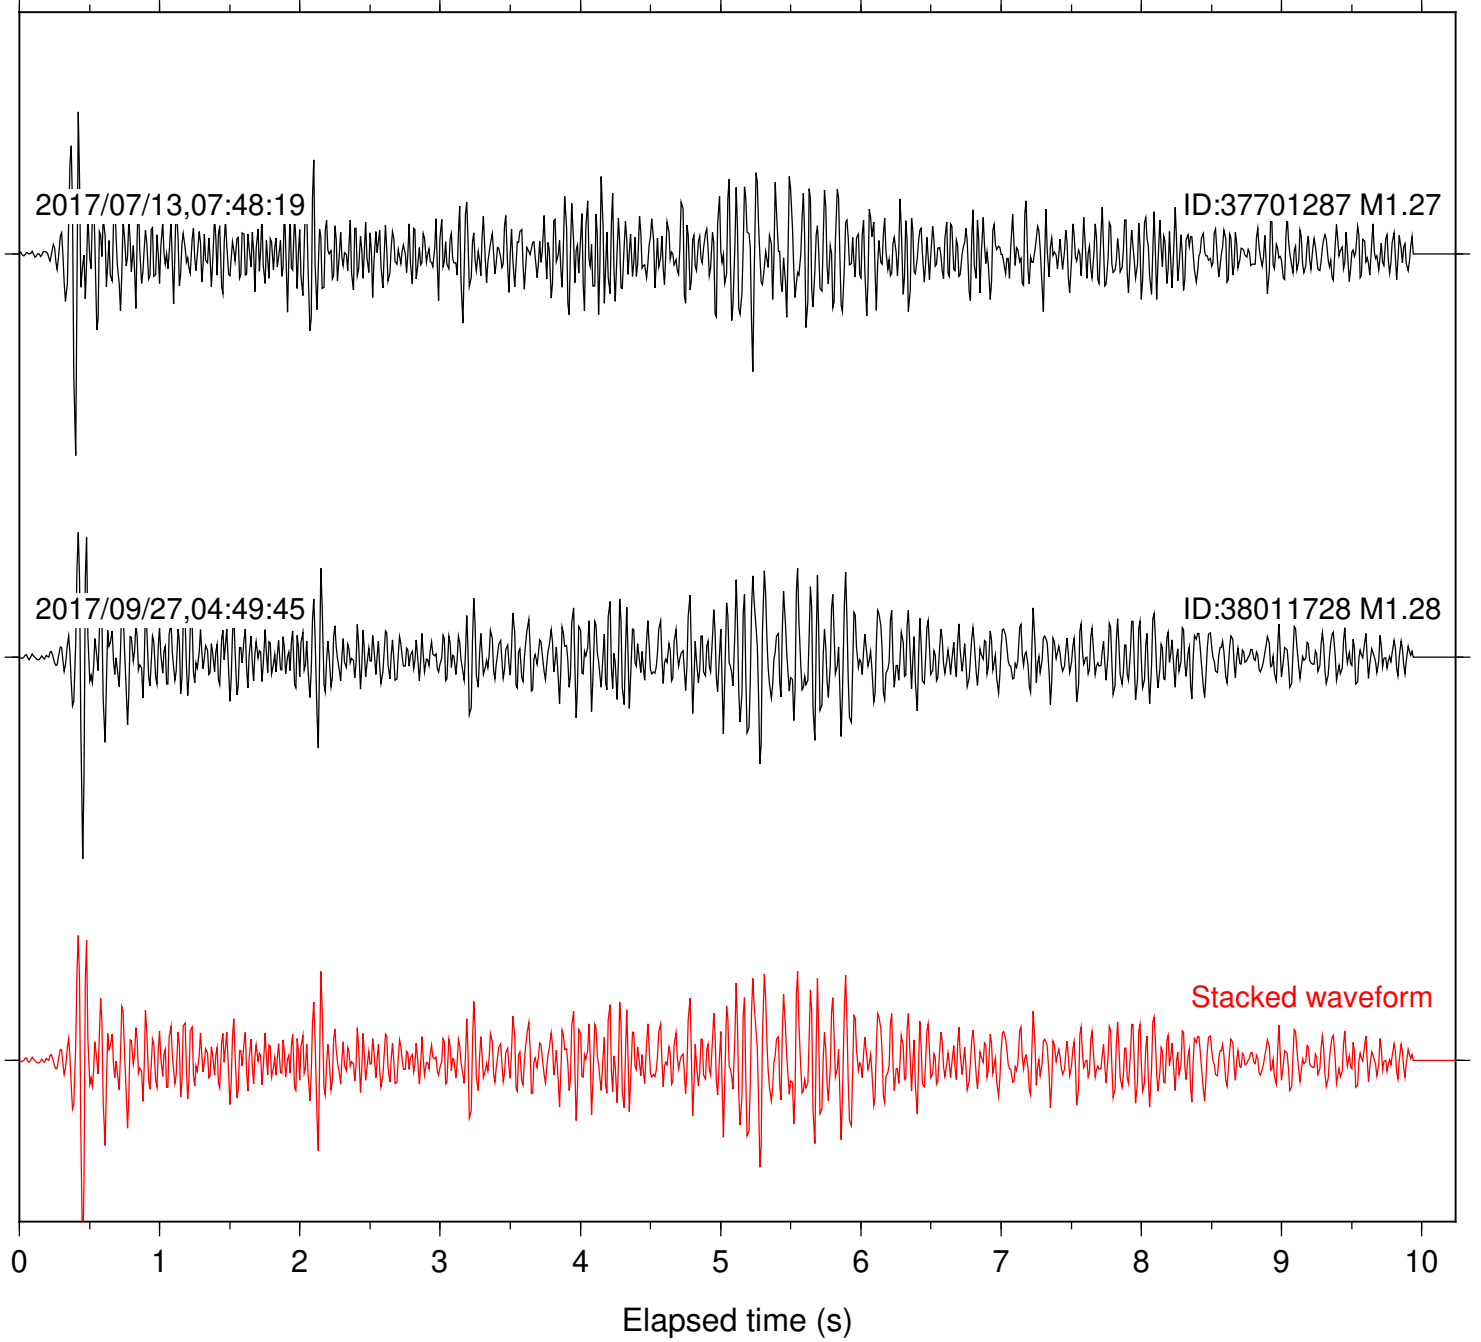

Station: SMER Com: HHZ

Focal depth: 5.81 km