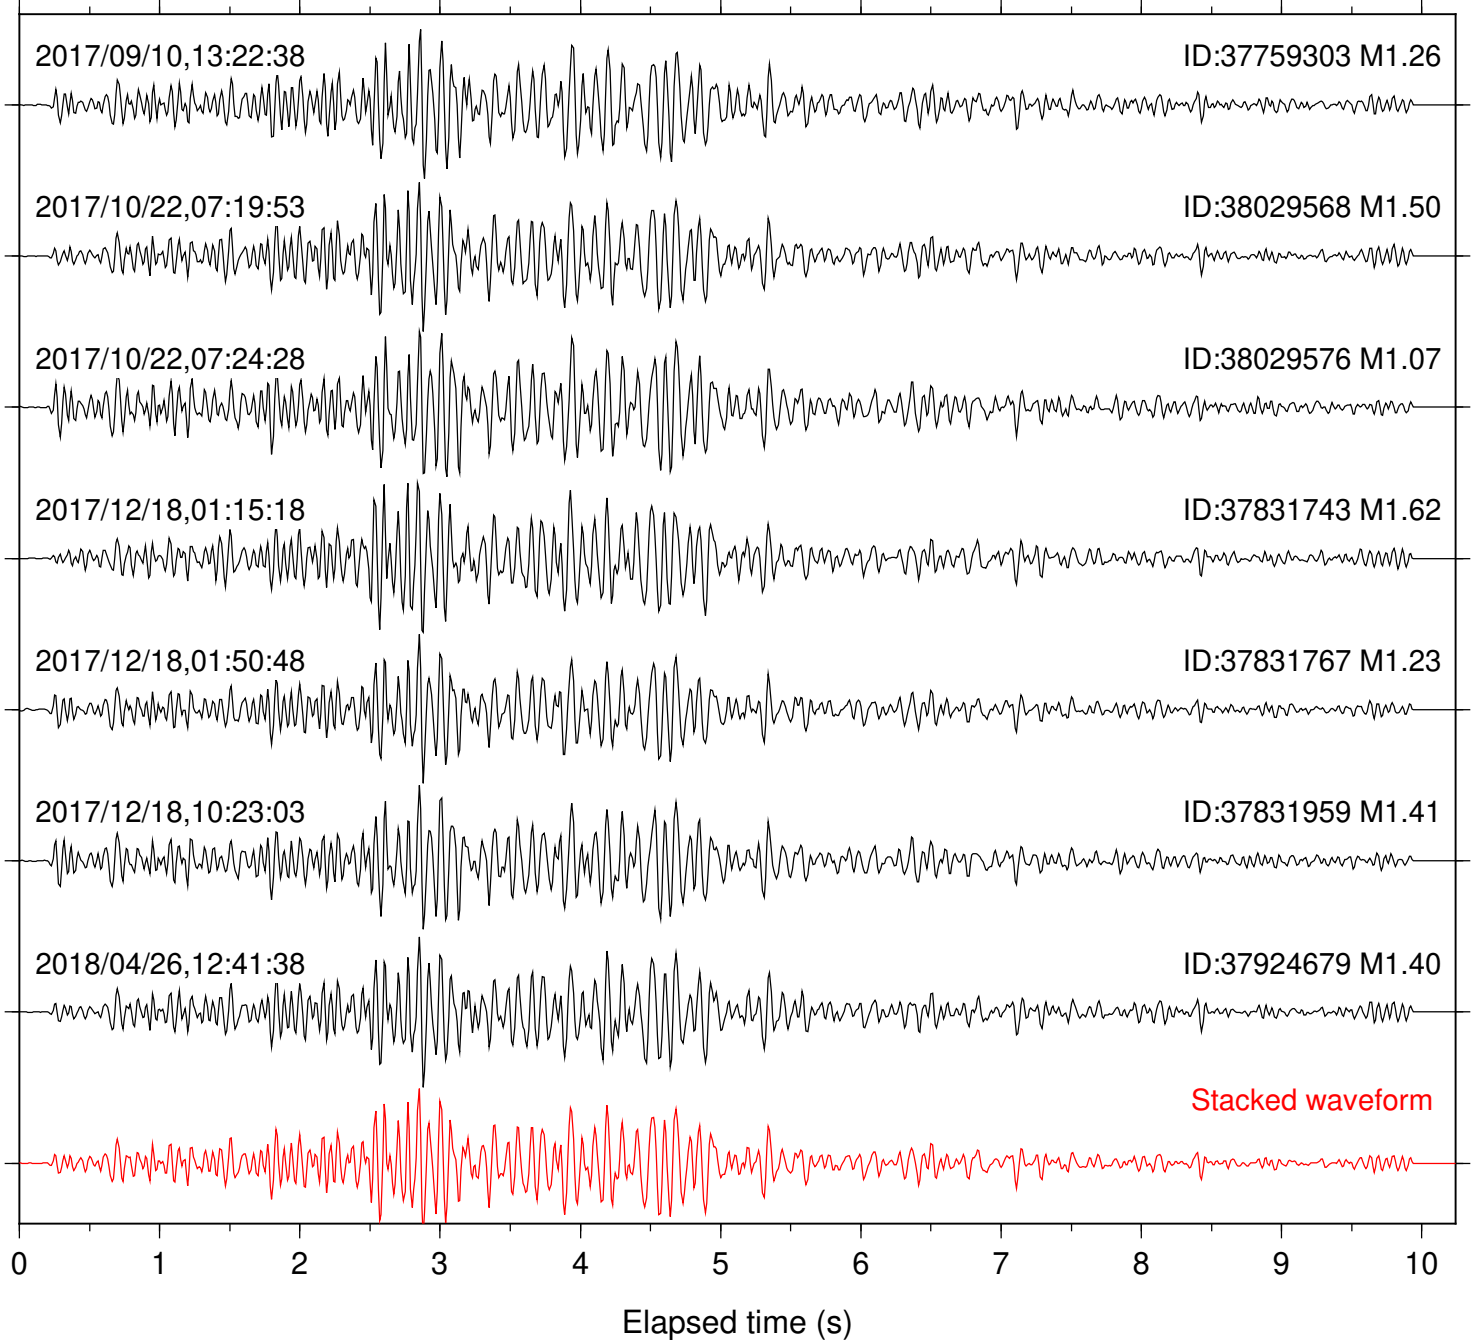

Station: DNR Com: HHZ

Focal depth: 6.30 km