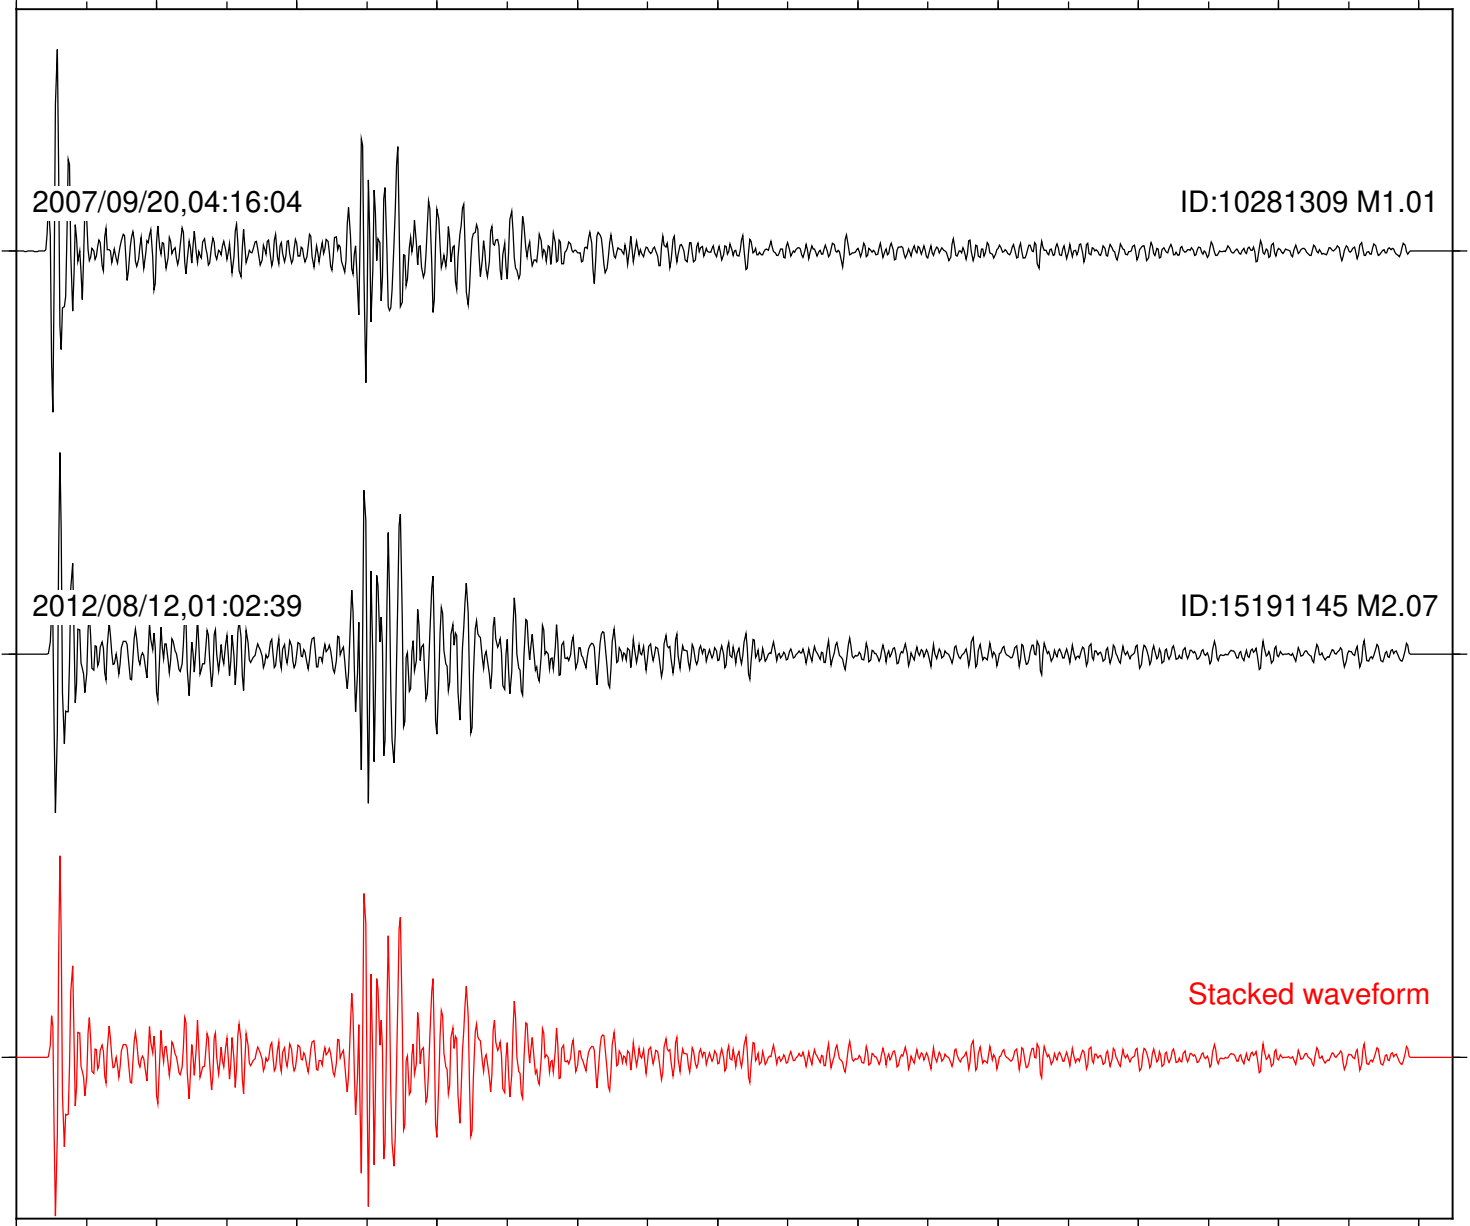

Station: B081 Com: EHZ

Focal depth: 16.51 km

2007/09/20,04:16:04

ID:10281309 M1.01

2012/08/12,01:02:39

ID:15191145 M2.07

Stacked waveform

0 1 2 3 4 5 6 7 8 9 10
Elapsed time (s)