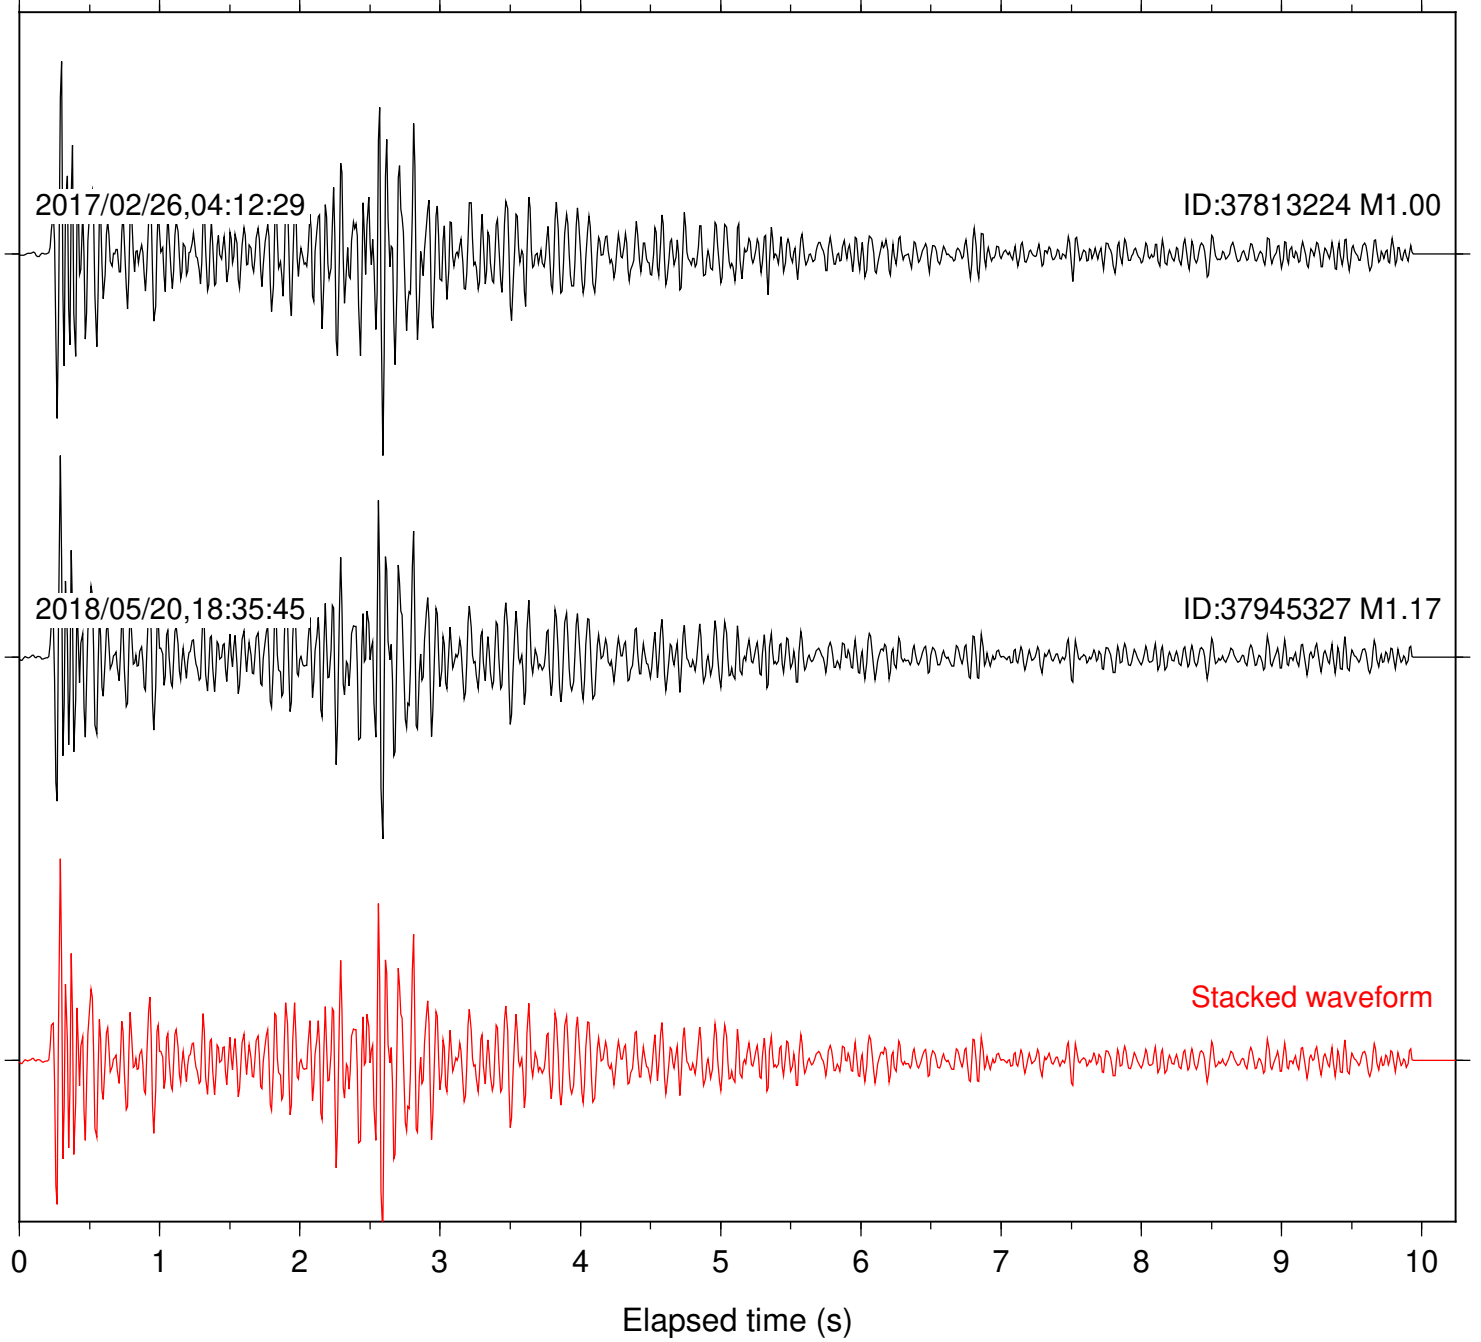

Station: B087 Com: EHZ

Focal depth: 6.45 km