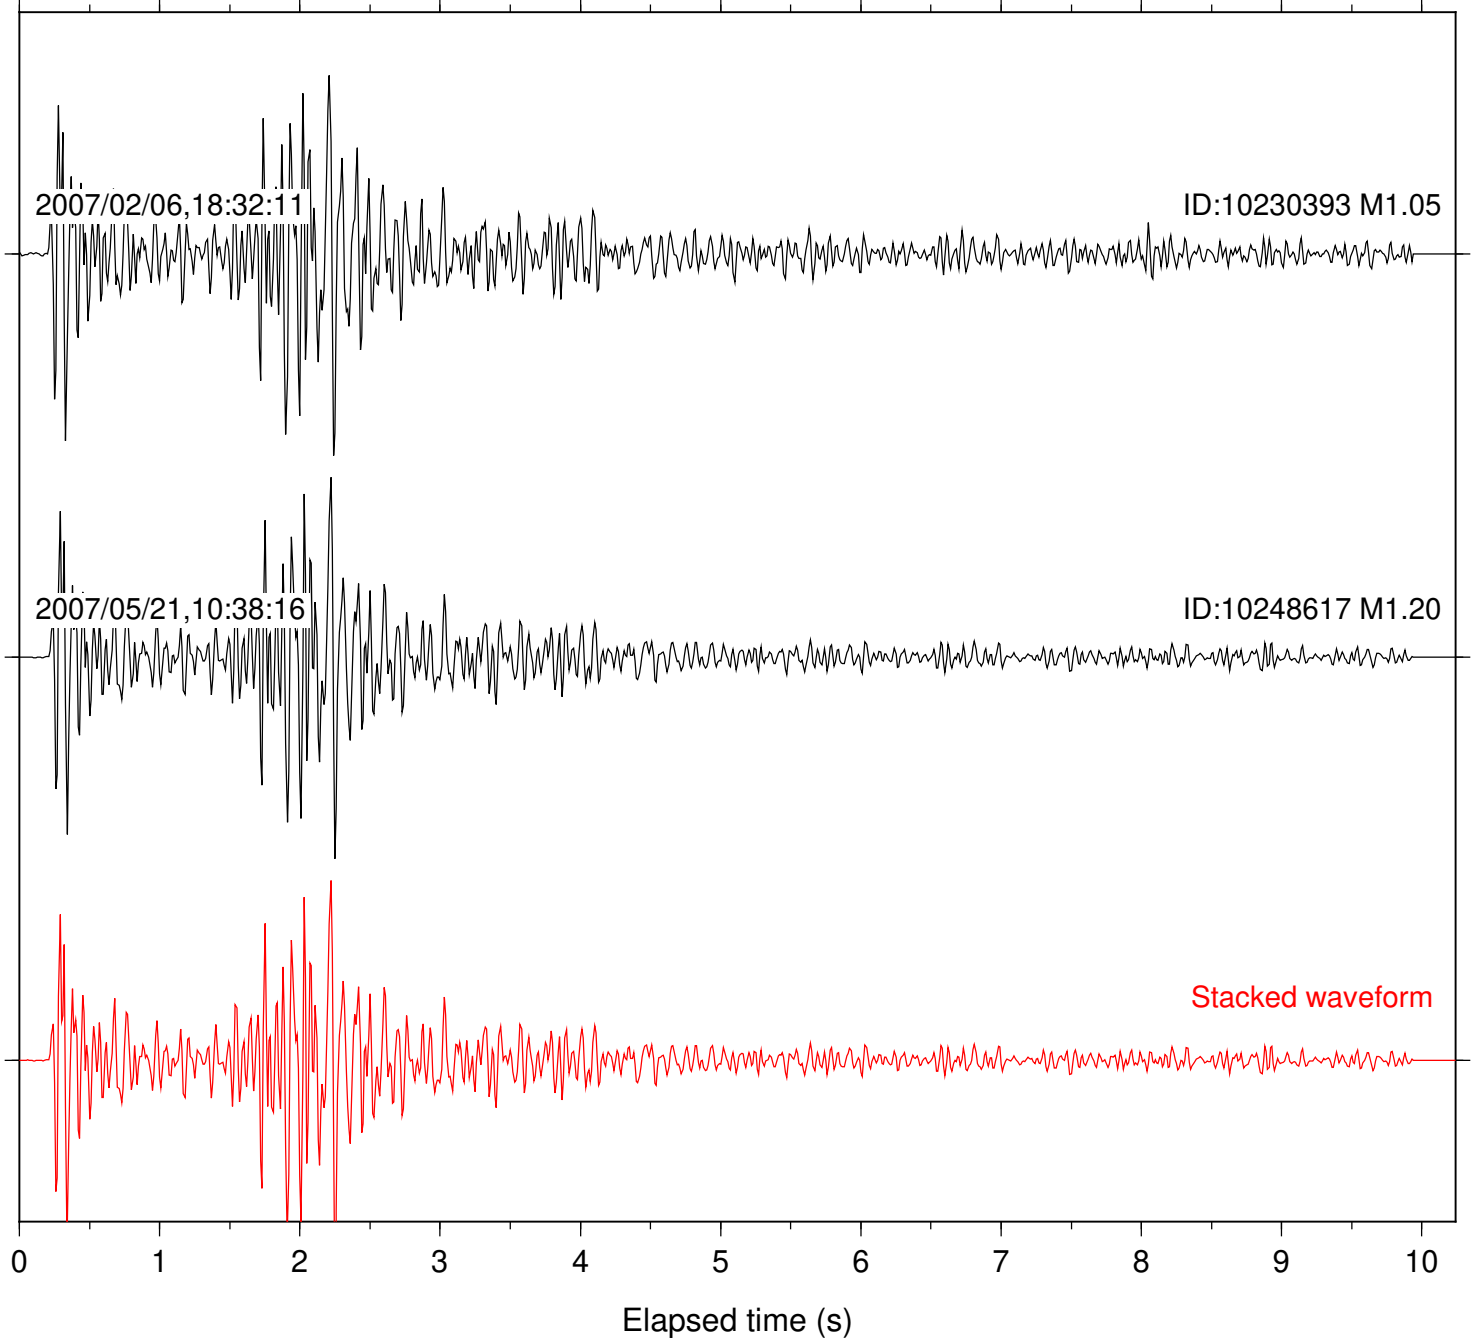

Focal depth: 8.42 km

Station: FRD Com: HHZ

Focal depth: 8.40 km

2007/05/21,10:38:16

ID:10248617 M1.20

2008/03/18,10:53:26

ID:10313041 M1.66

Stacked waveform