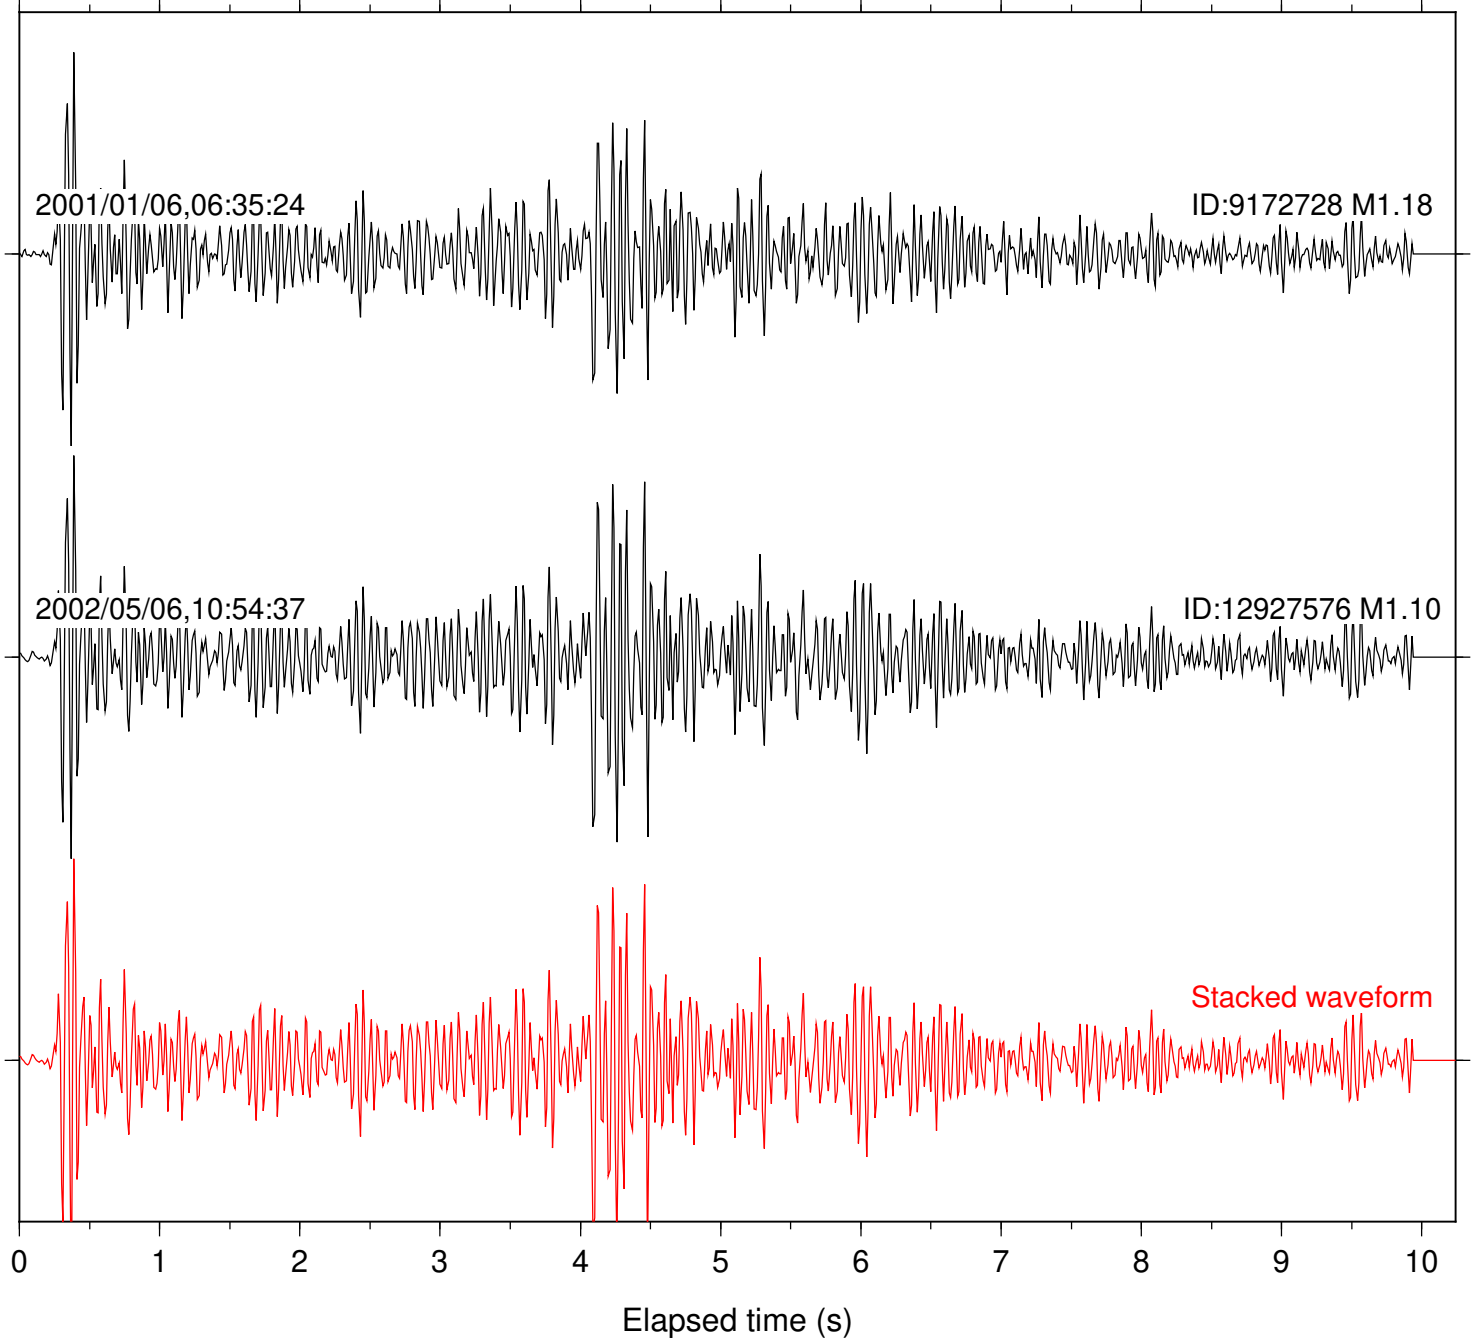

Elapsed time (s)

Station: AGA Com: HHZ

Focal depth: 10.86 km

Station: FRD Com: HHZ

Focal depth: 10.86 km

2001/01/06,06:35:25

ID:9172728 M1.18

2002/05/06,10:53:08