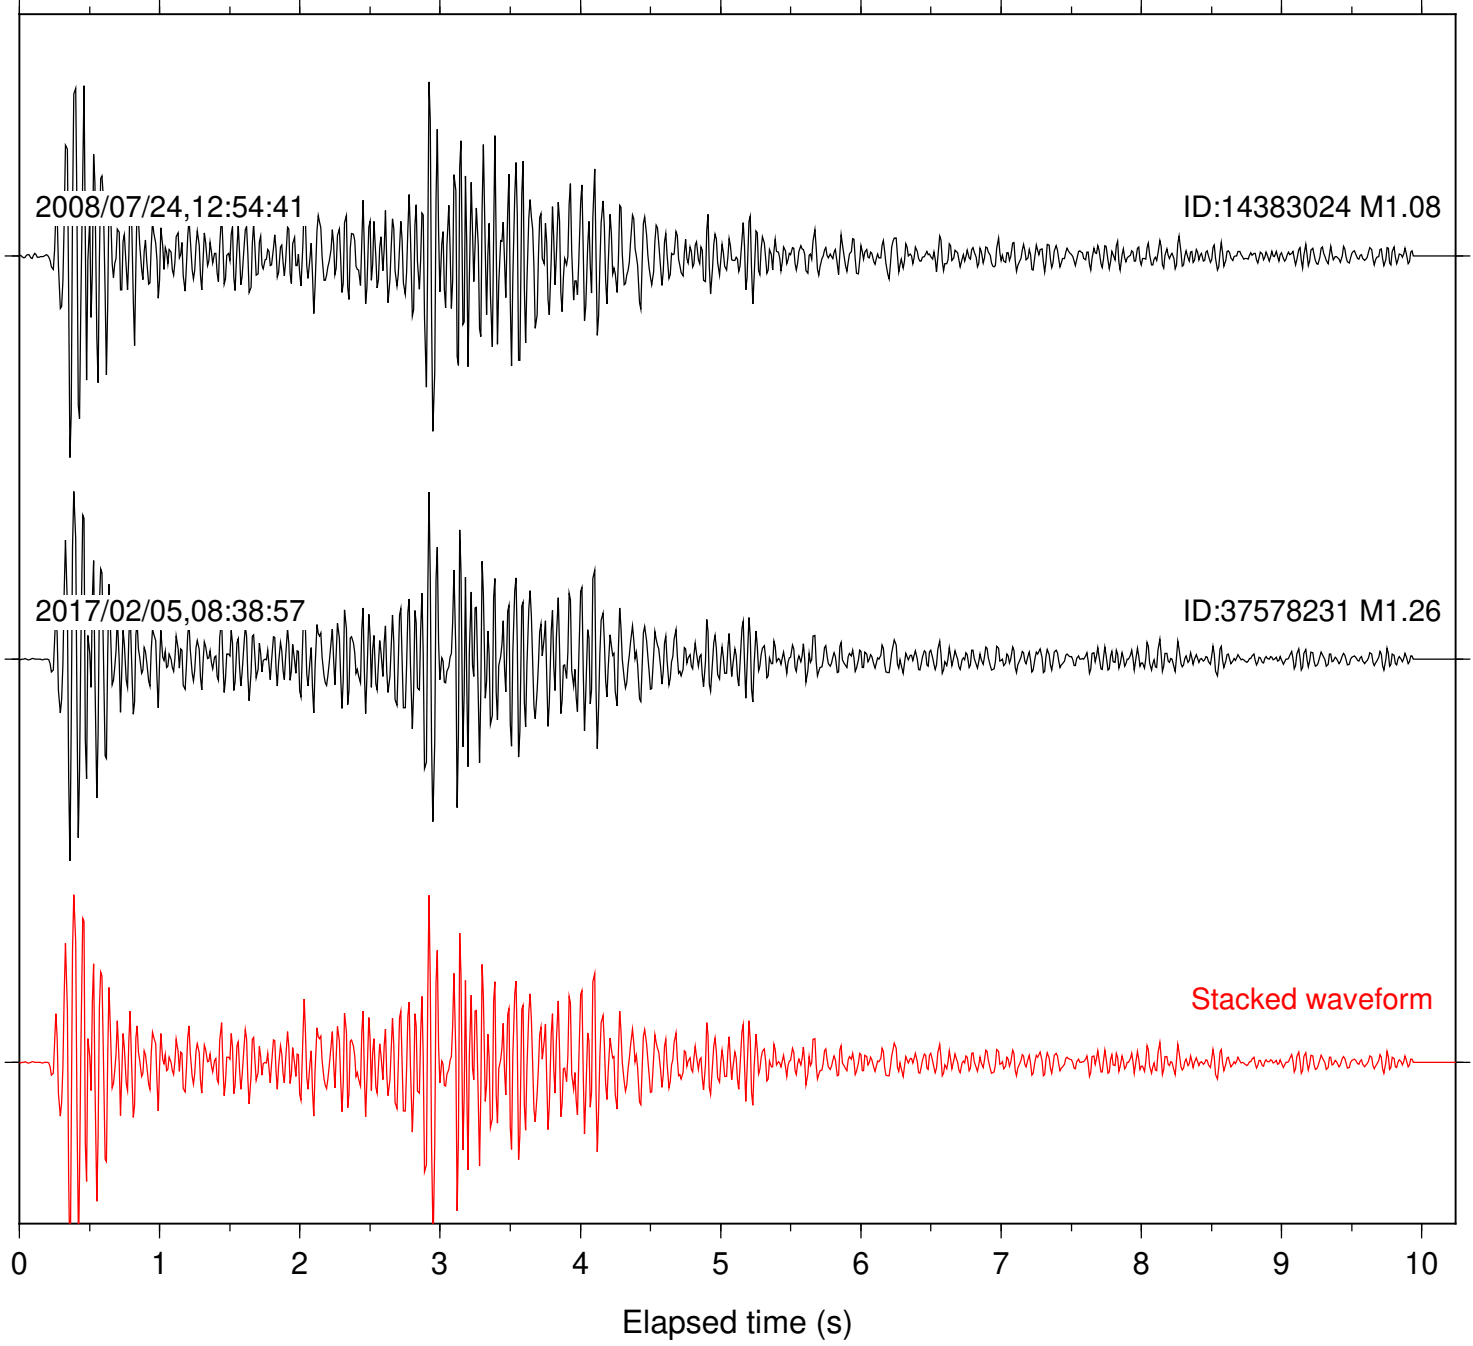

Station: B082 Com: EHZ

Focal depth: 14.27 km