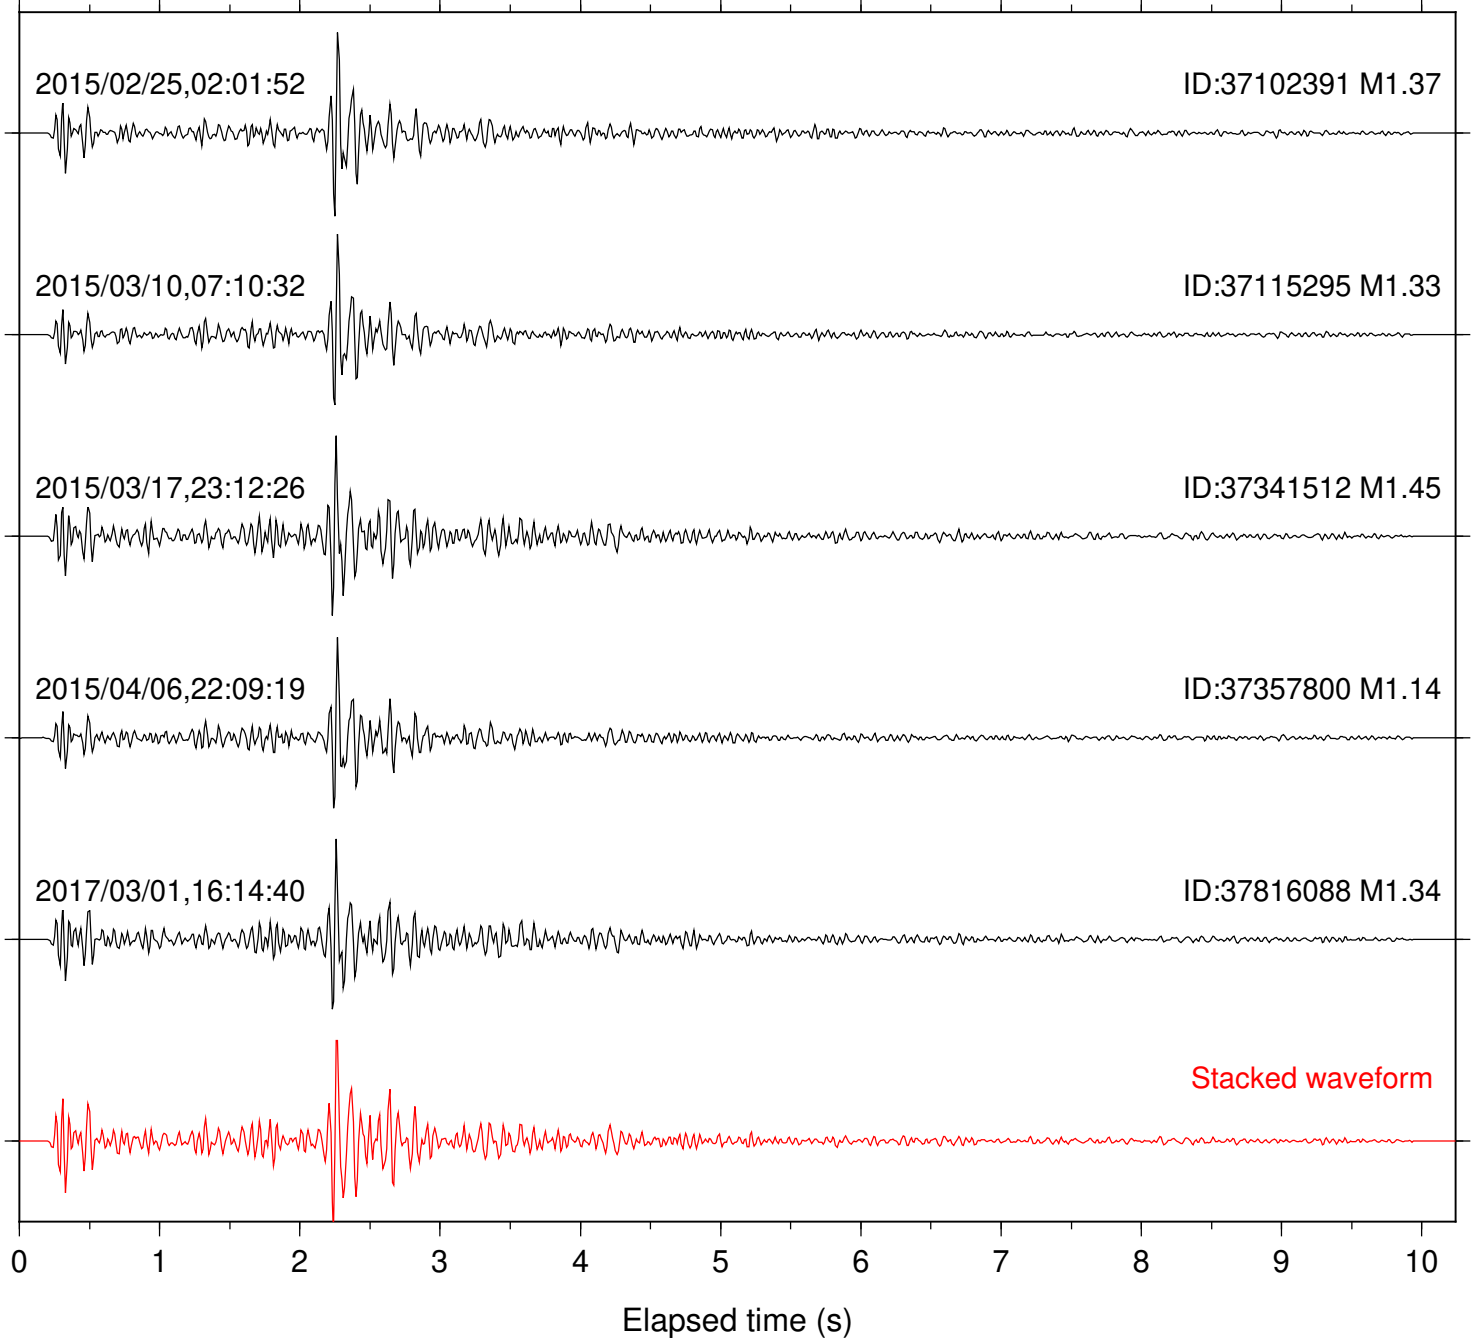

Station: B082 Com: EHZ

Focal depth: 7.85 km