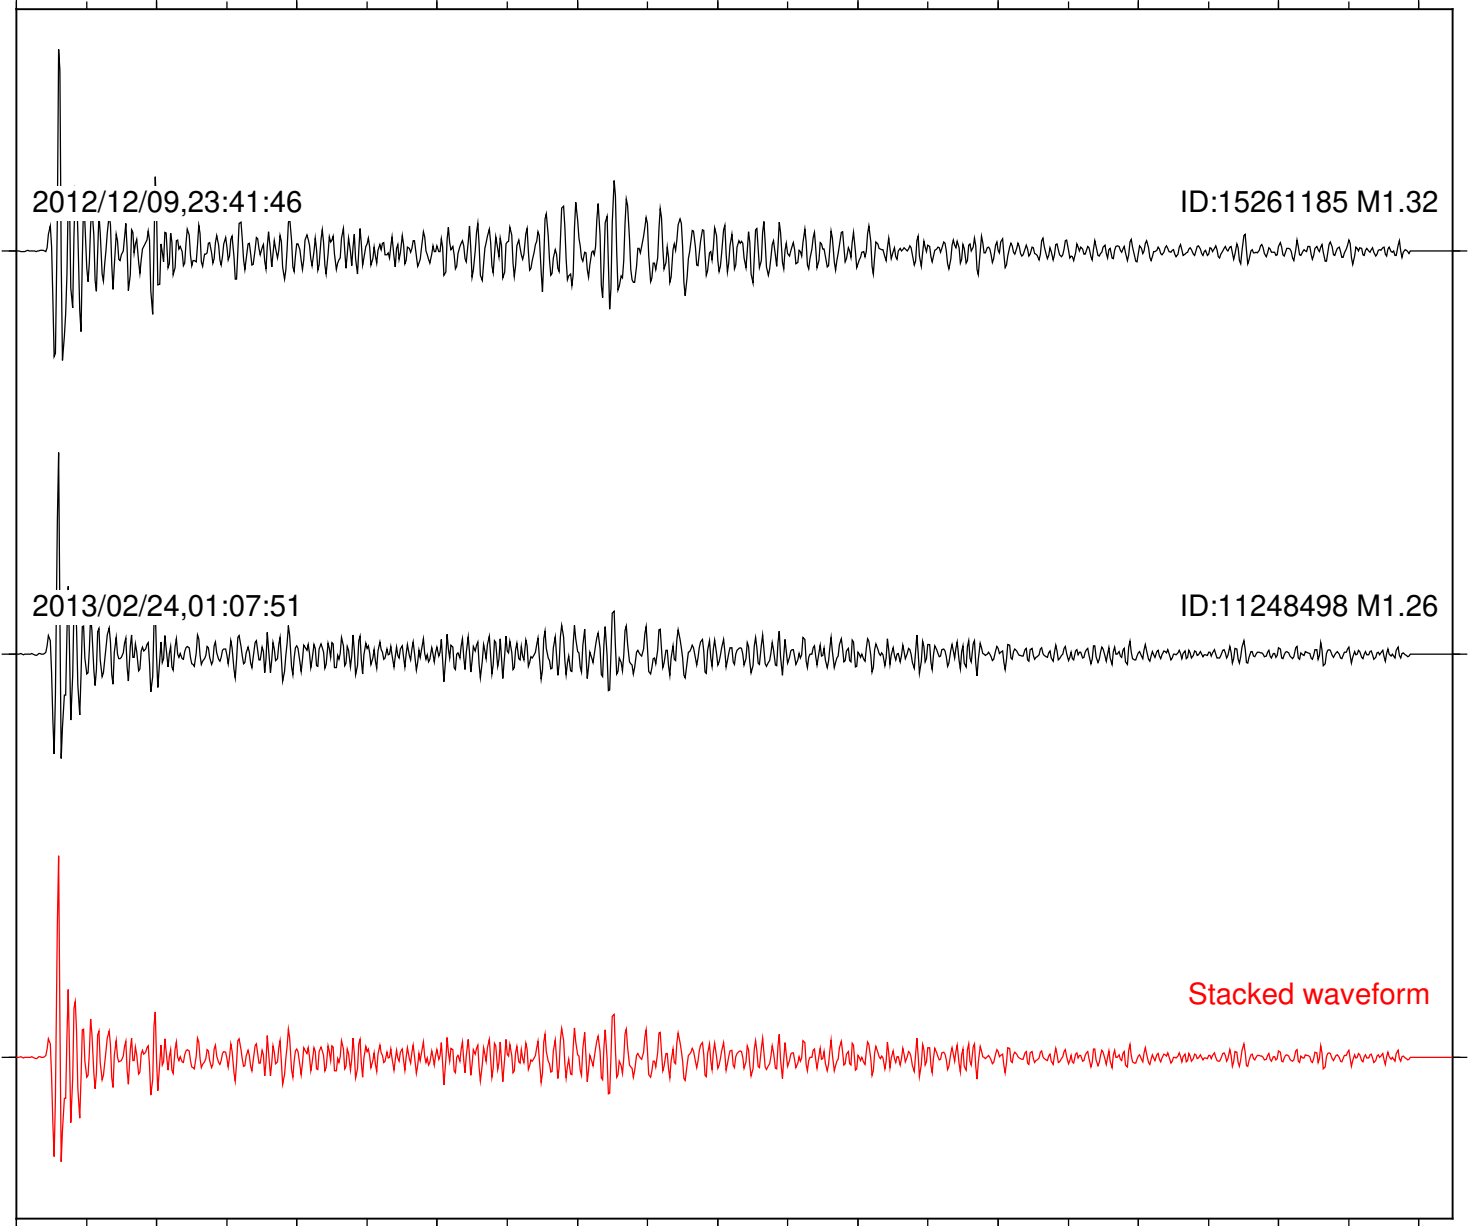

Station: FRD Com: HHZ

Focal depth: 10.98 km

2012/12/09,23:41:46

ID:15261185 M1.32

2013/02/24,01:07:51

ID:11248498 M1.26

Stacked waveform

0 1 2 3 4 5 6 7 8 9 10
Elapsed time (s)