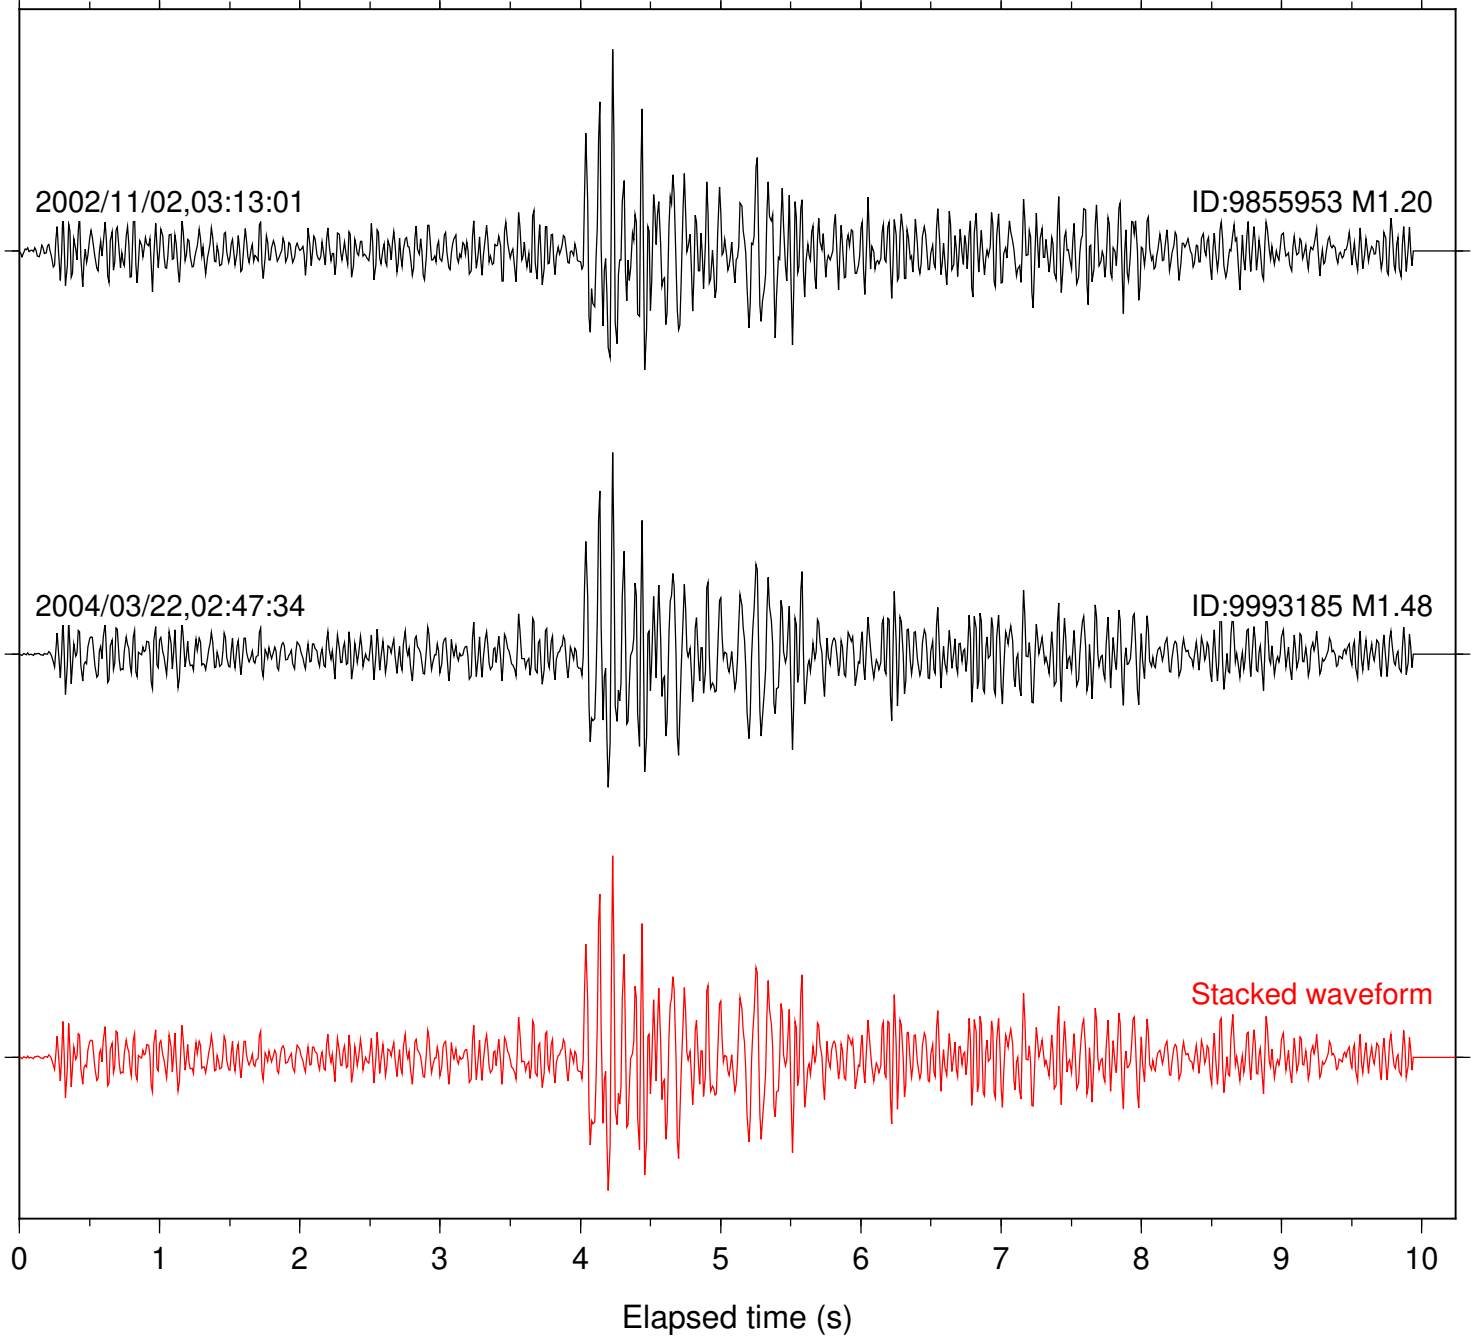

Station: BAC Com: EHZ

Focal depth: 16.24 km