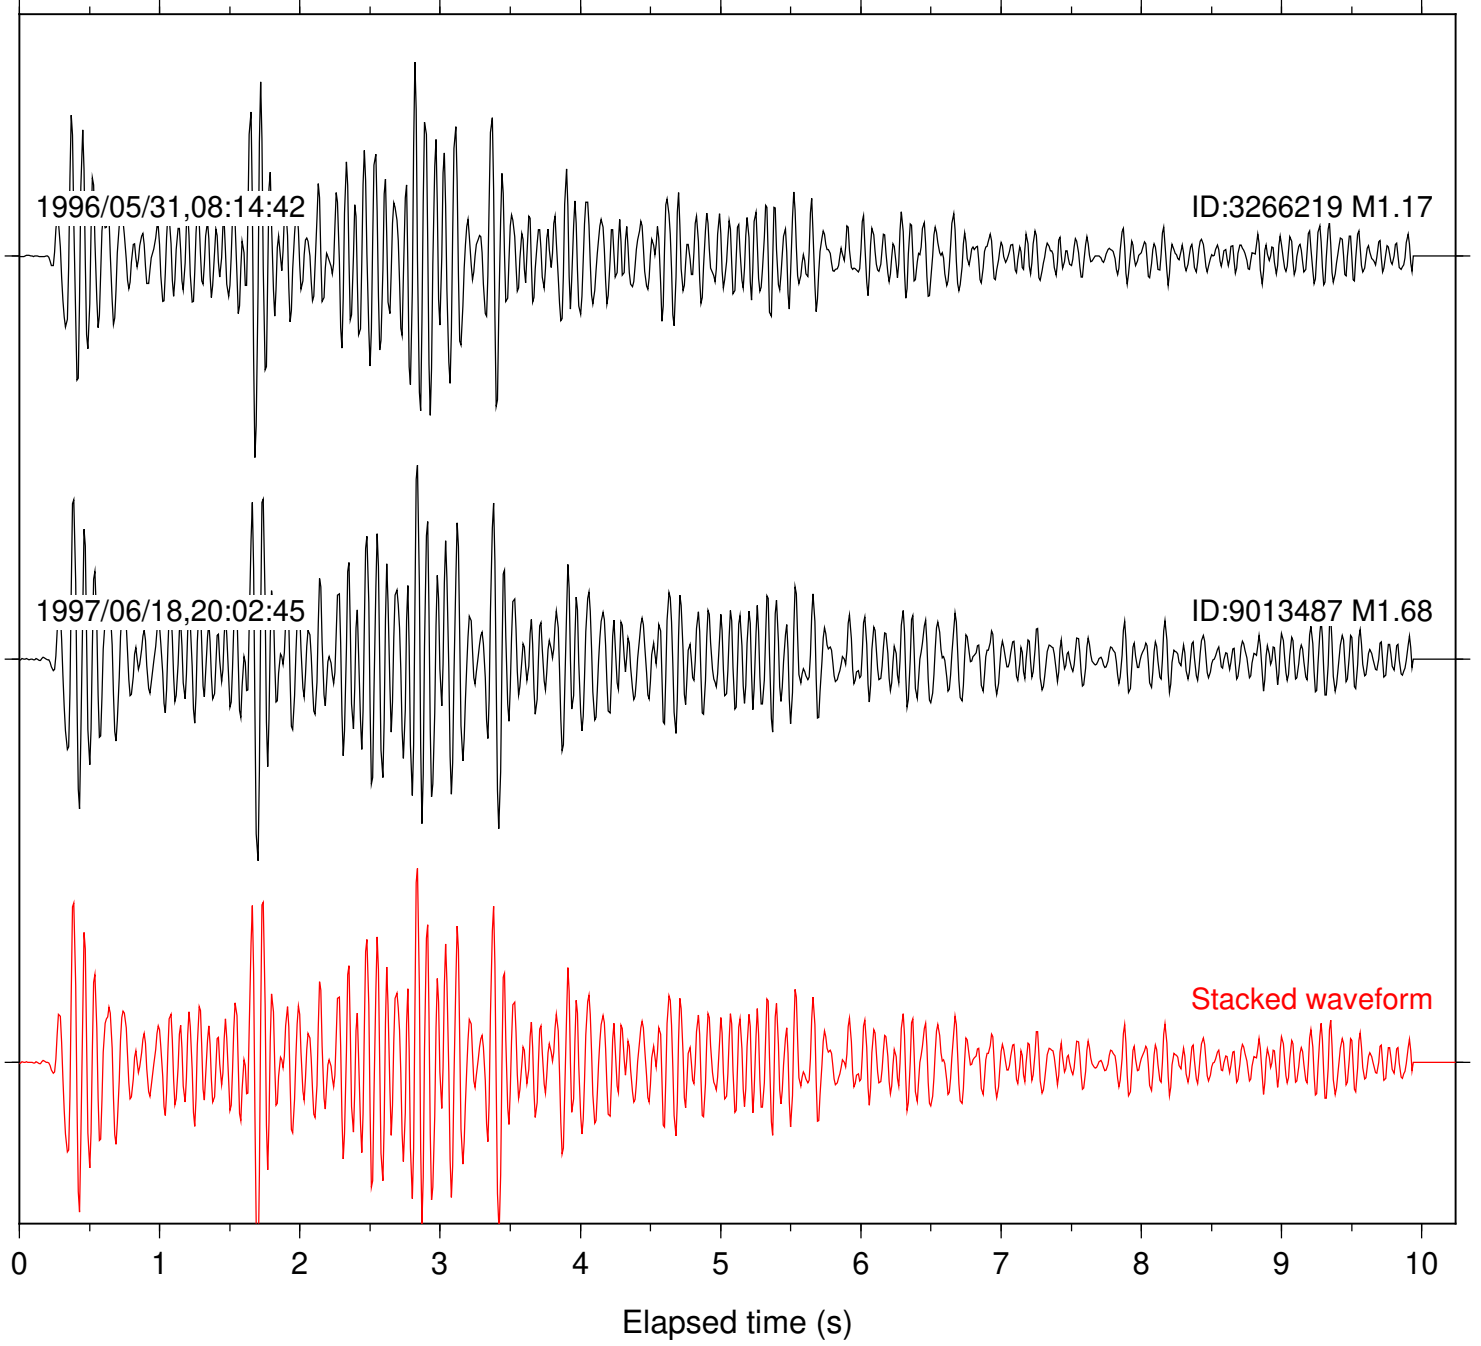

Station: YAQ Com: EHZ

Focal depth: 4.74 km