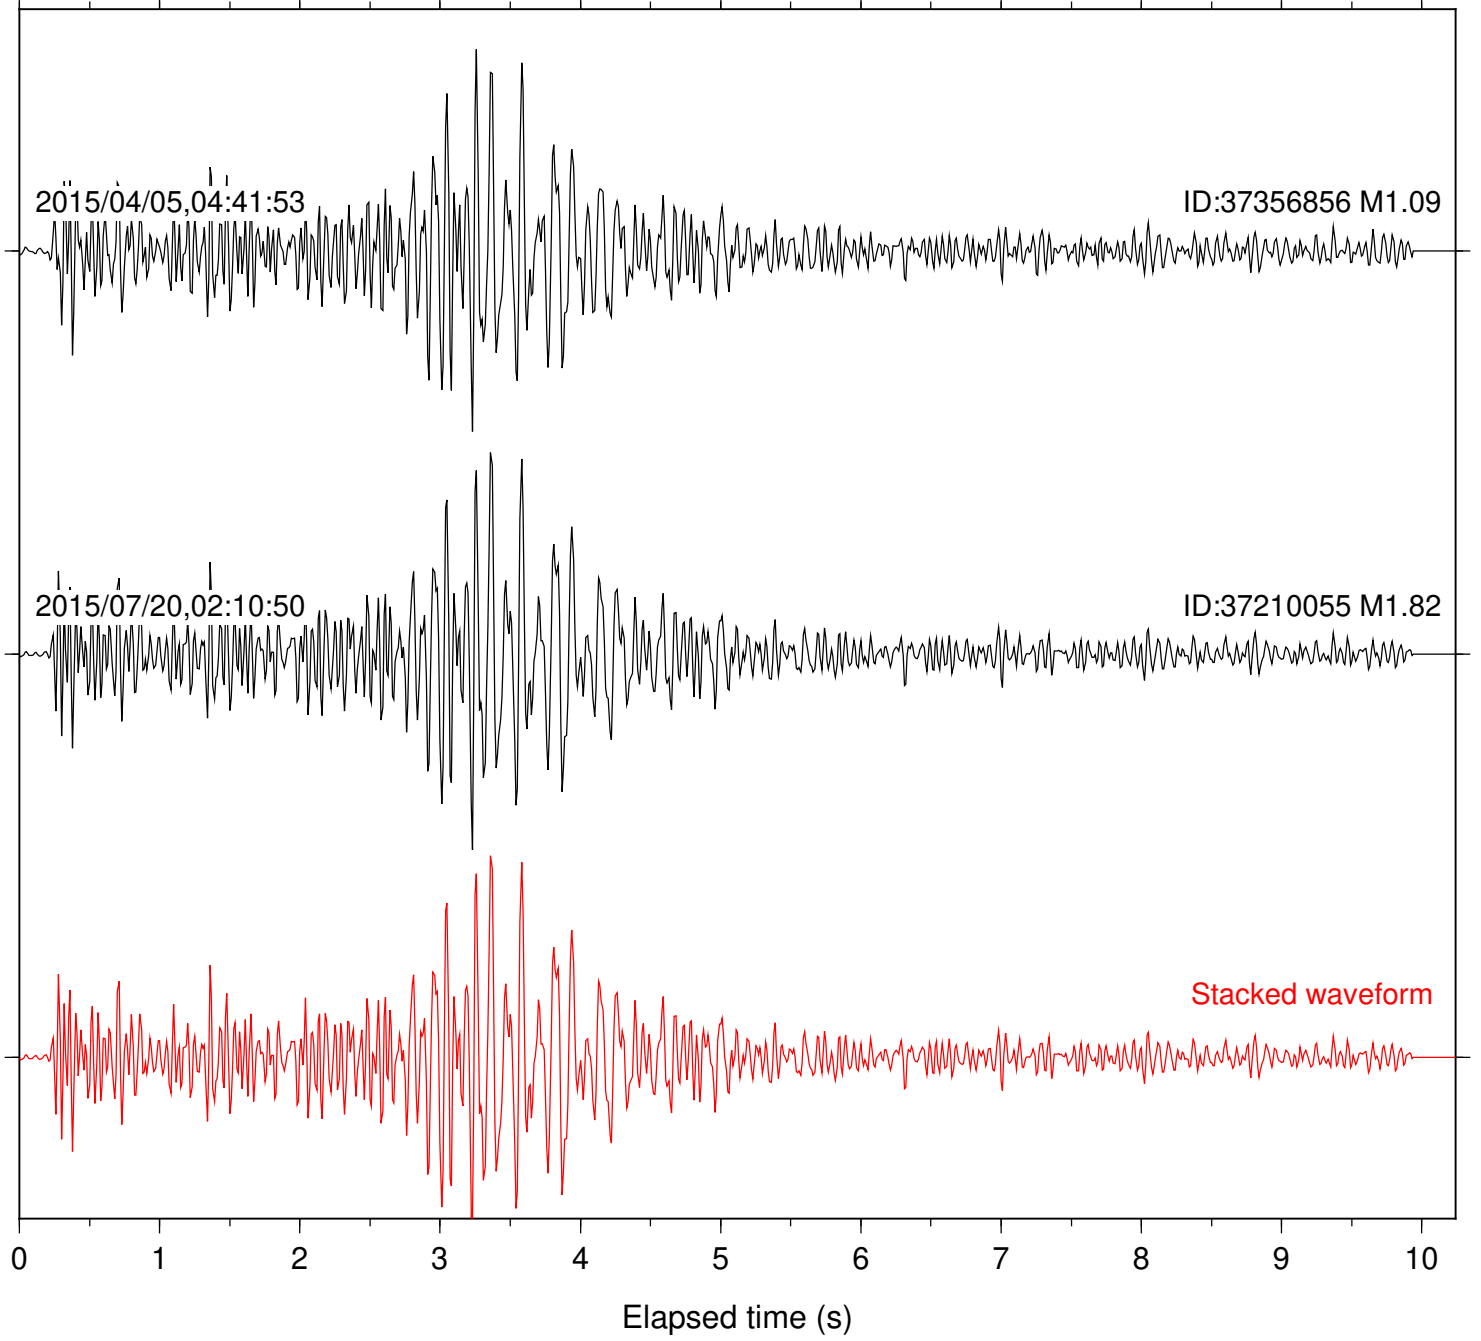

Focal depth: 8.43 km

Station: B946 Com: EHZ

Focal depth: 8.43 km

Station: BAC Com: EHZ

Focal depth: 8.43 km

Station: BZN Com: HHZ

Focal depth: 8.43 km

Station: DGR Com: HHZ