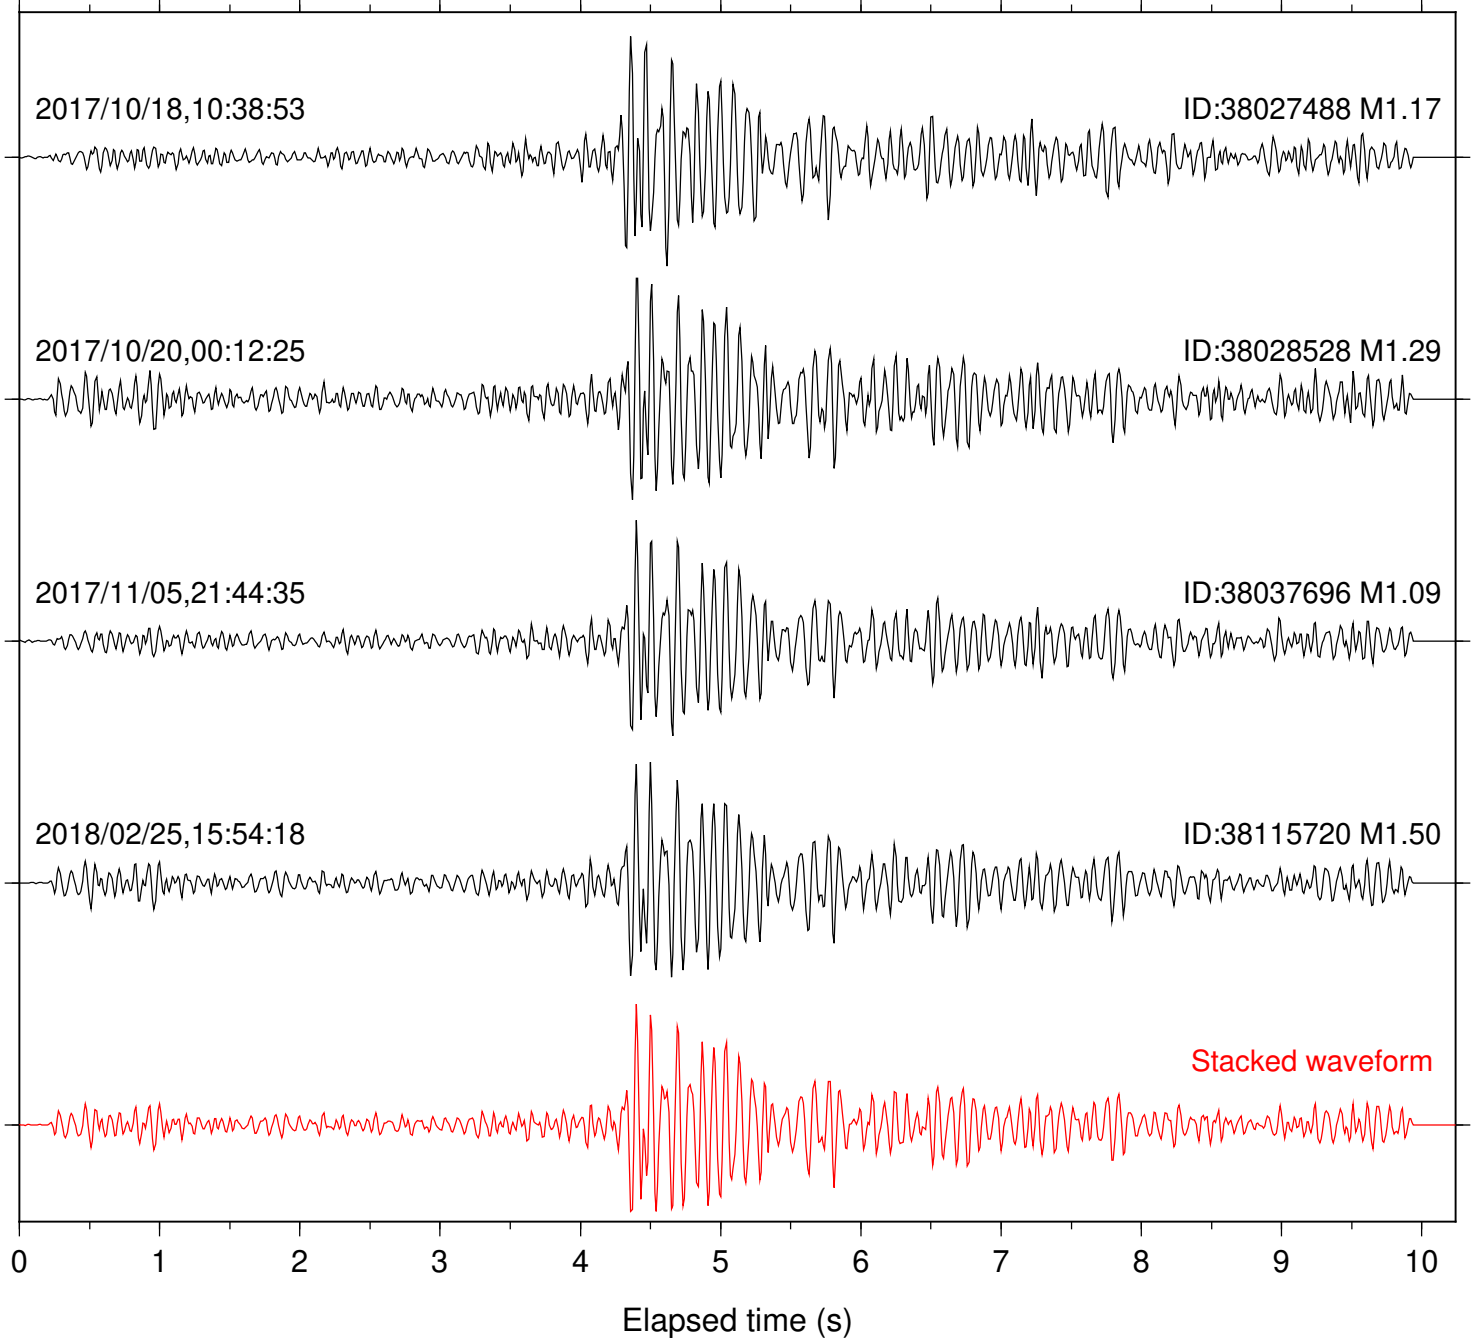

Station: B084 Com: EHZ

Focal depth: 5.43 km