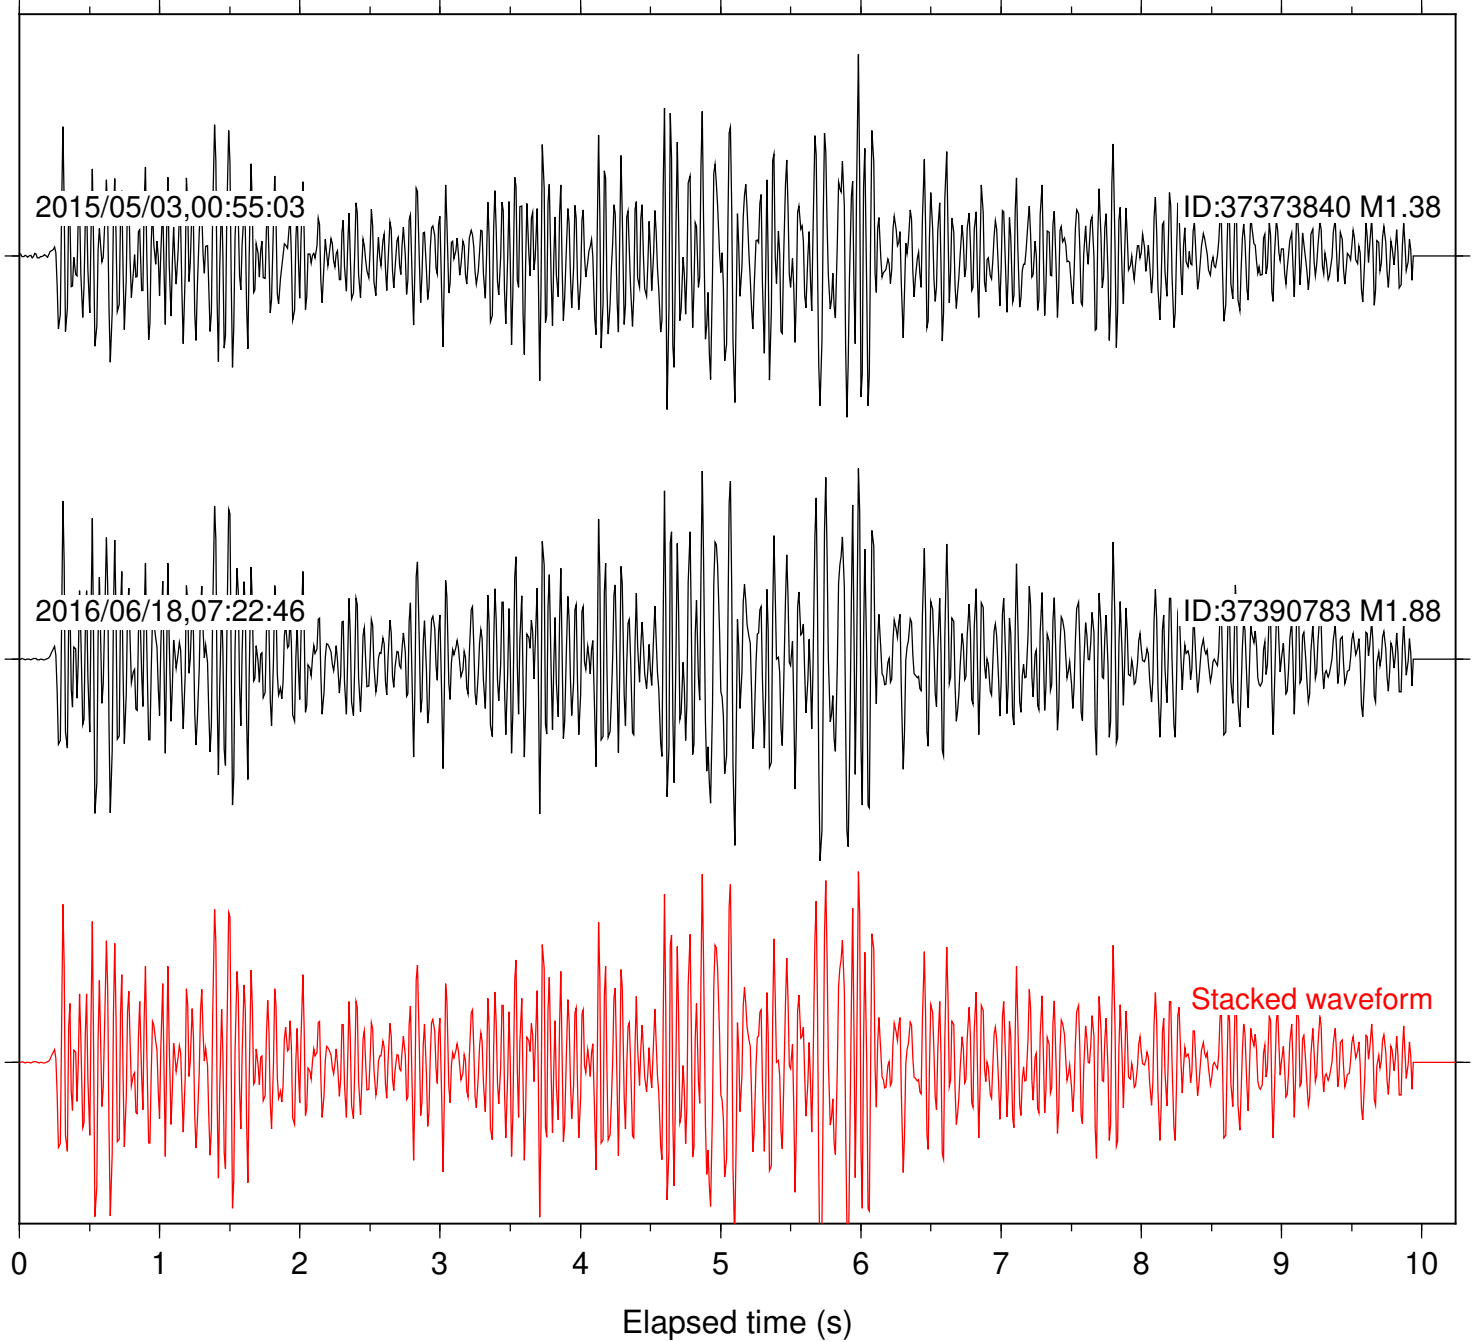

Station: LVA2 Com: HHZ

Focal depth: 8.46 km