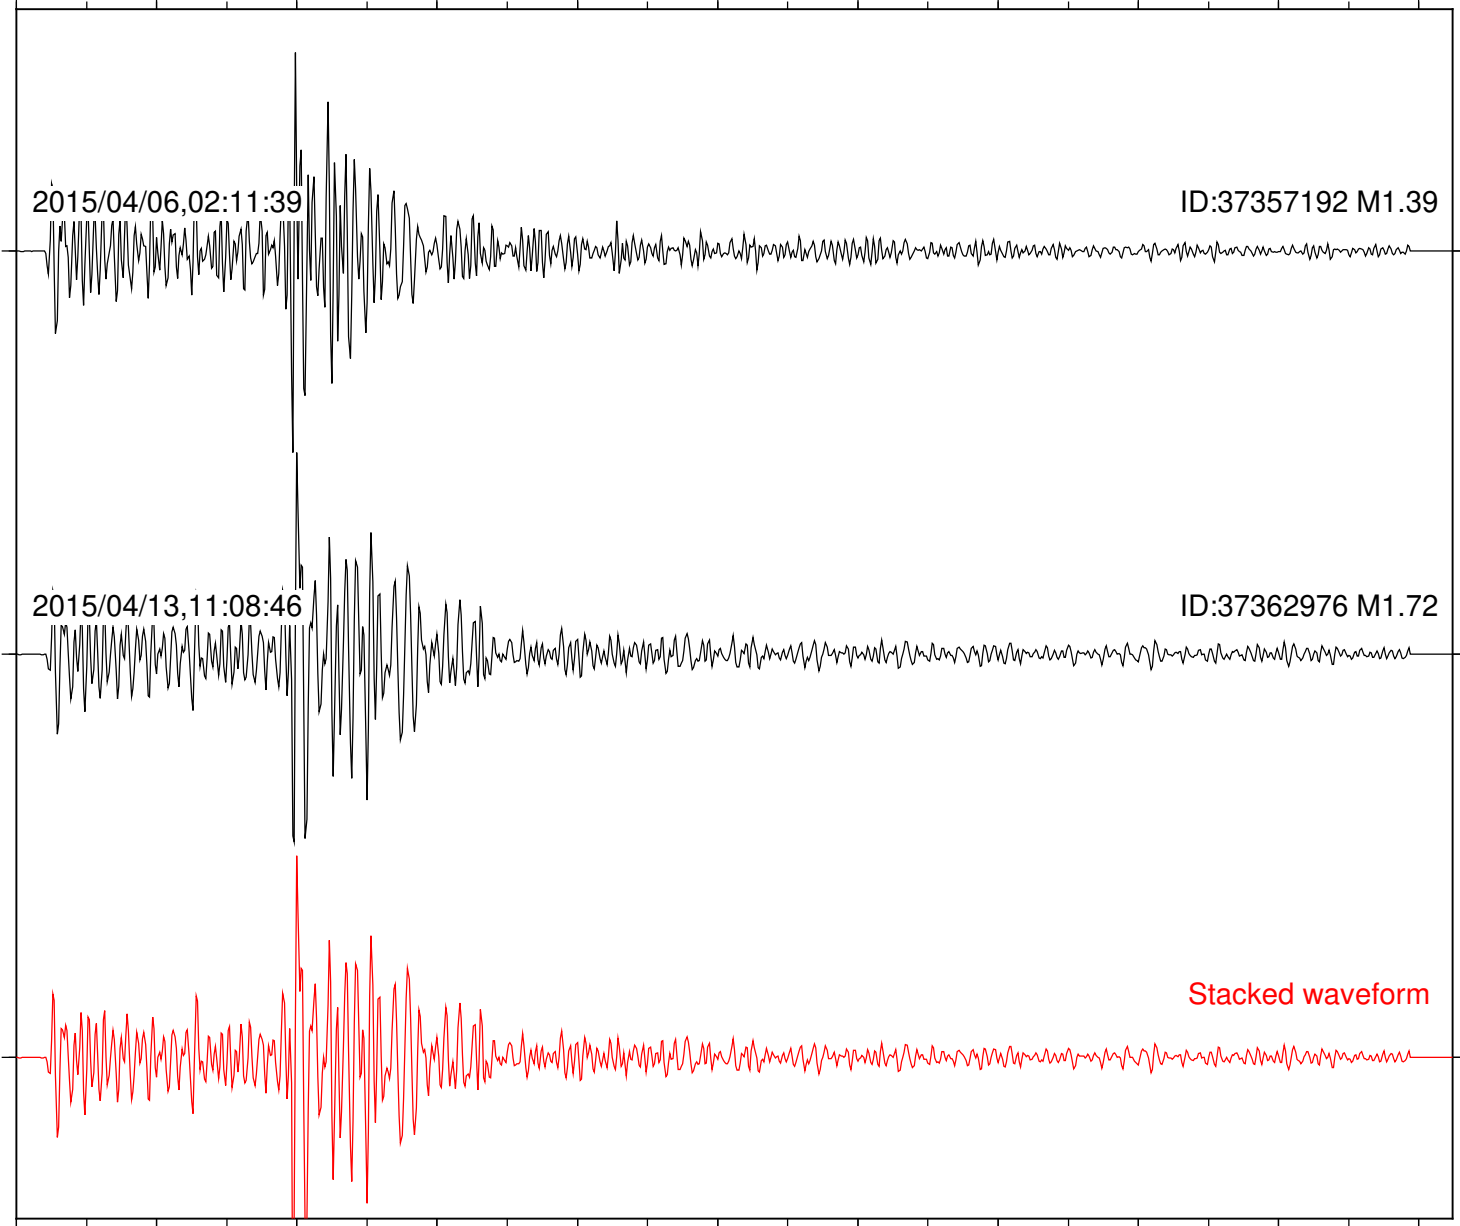

Station: B086 Com: EHZ

Focal depth: 8.44 km

2015/04/06,02:11:39

ID:37357192 M1.39

2015/04/13,11:08:46

ID:37362976 M1.72

Stacked waveform

0 1 2 3 4 5 6 7 8 9 10
Elapsed time (s)