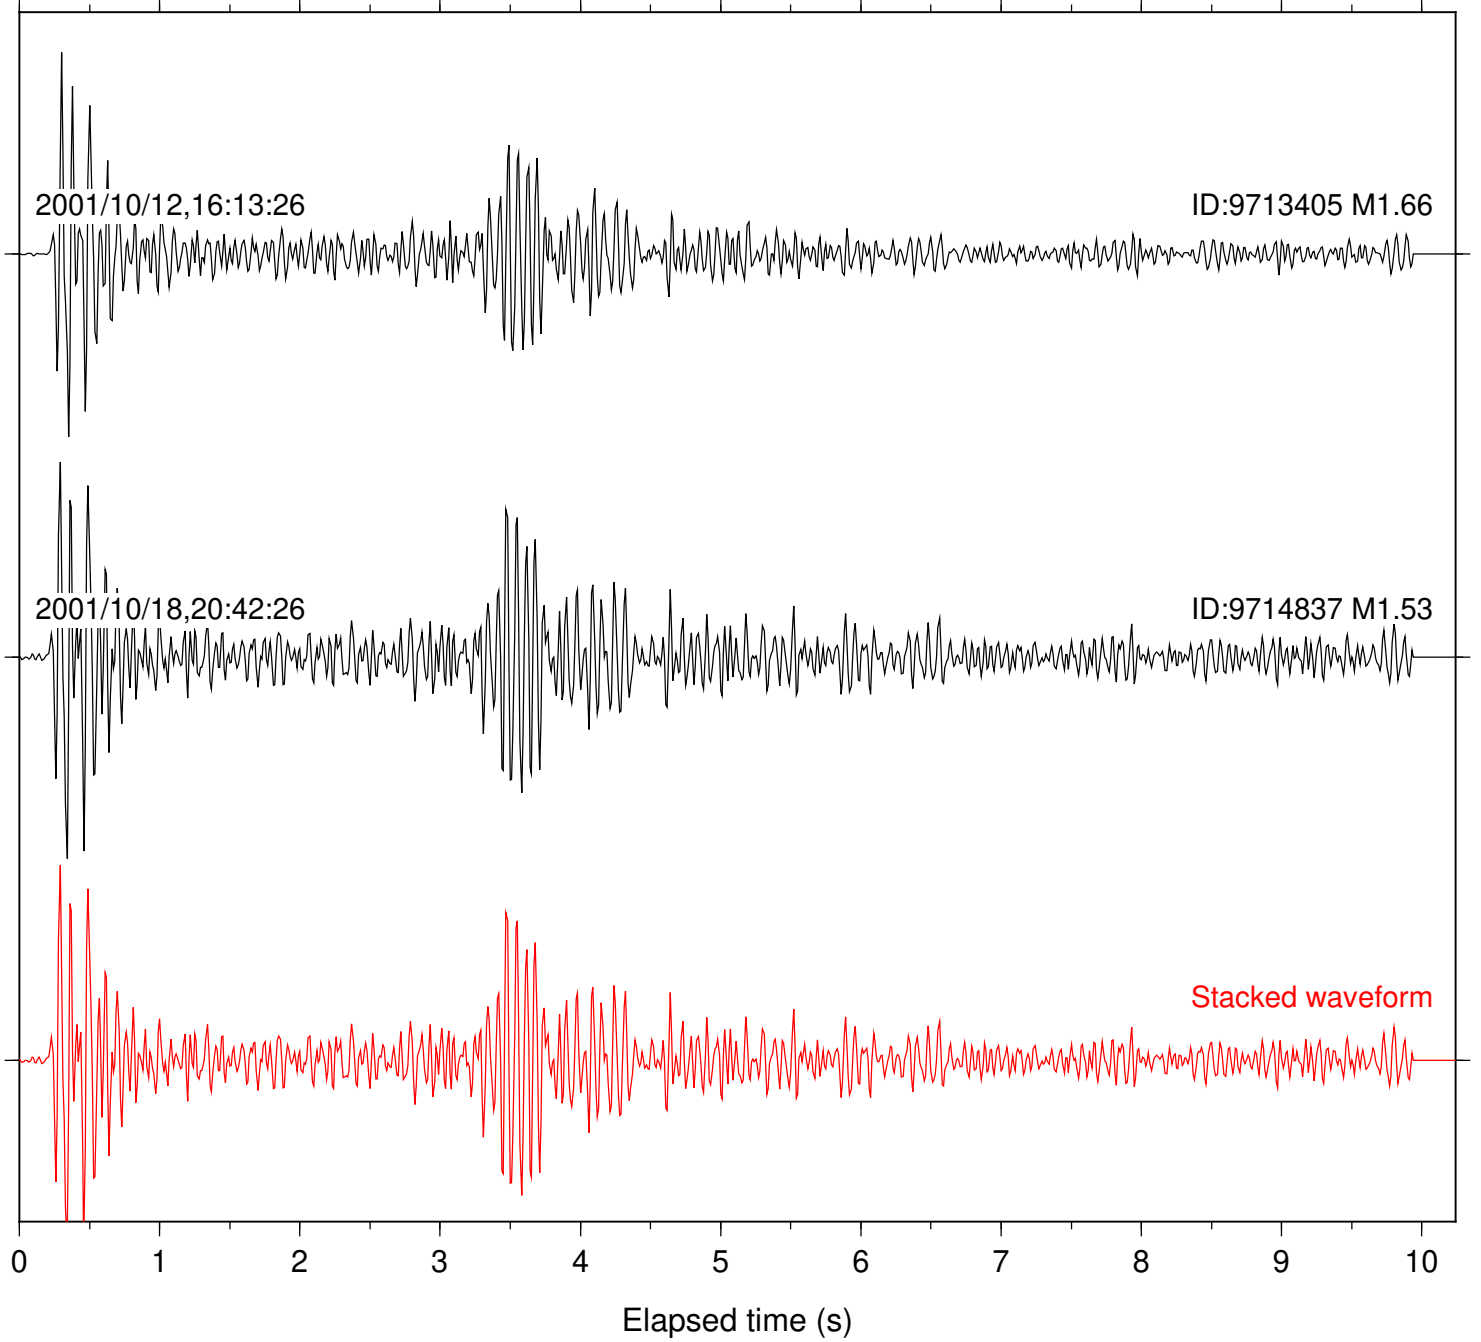

Station: CRY Com: HHZ

Focal depth: 12.35 km