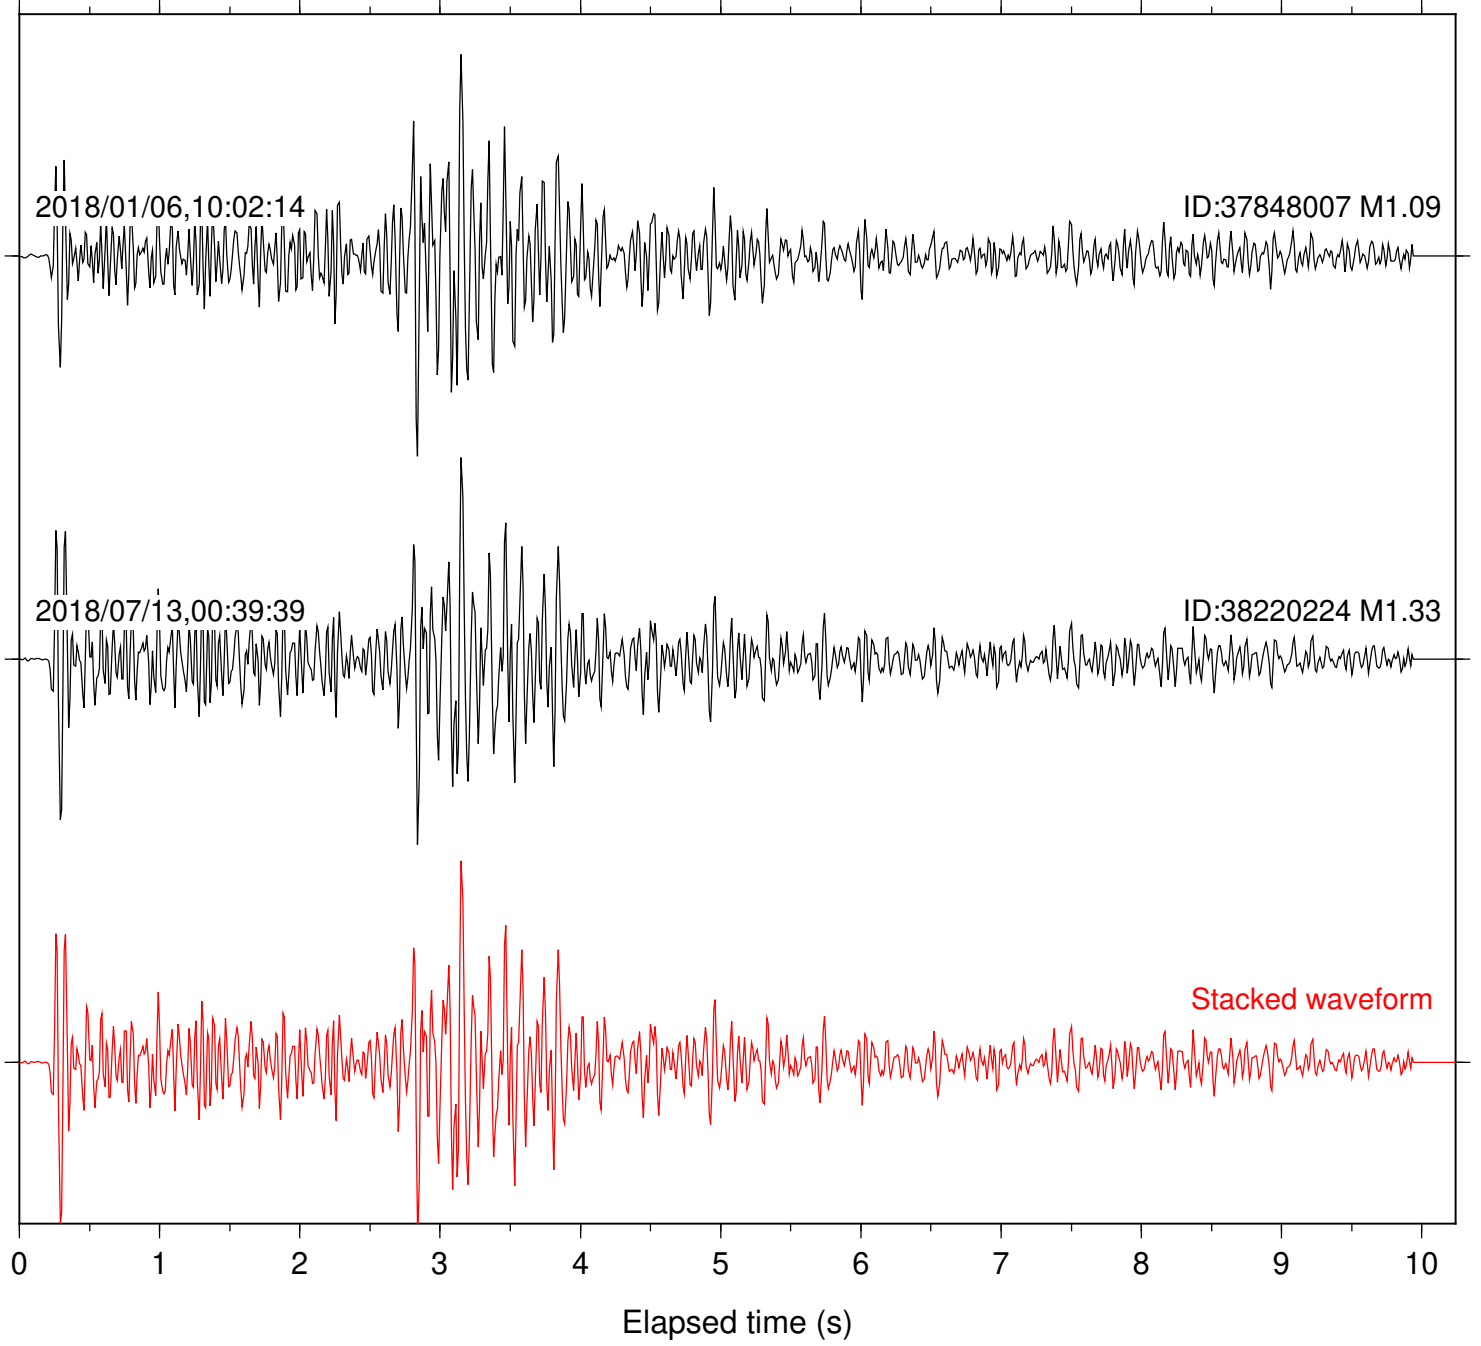

Station: B082 Com: EHZ

Focal depth: 6.39 km