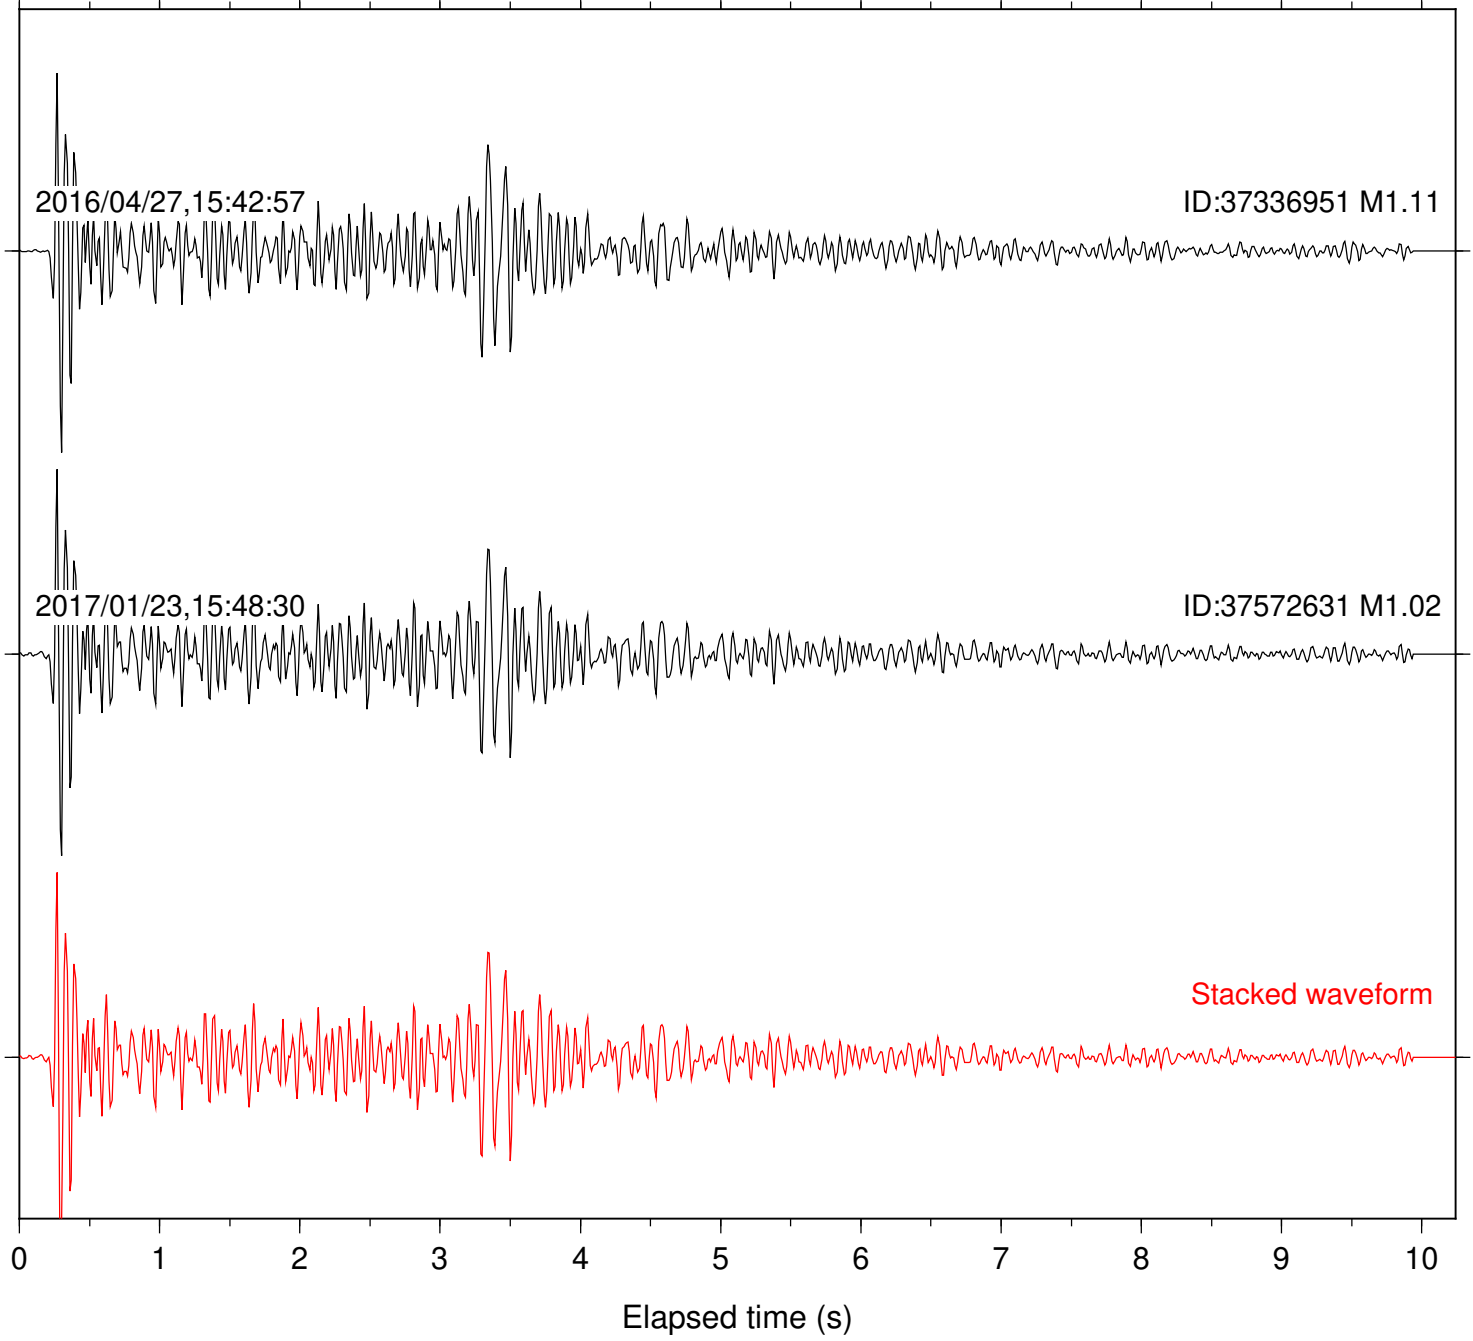

Station: B088 Com: EHZ

Focal depth: 10.93 km