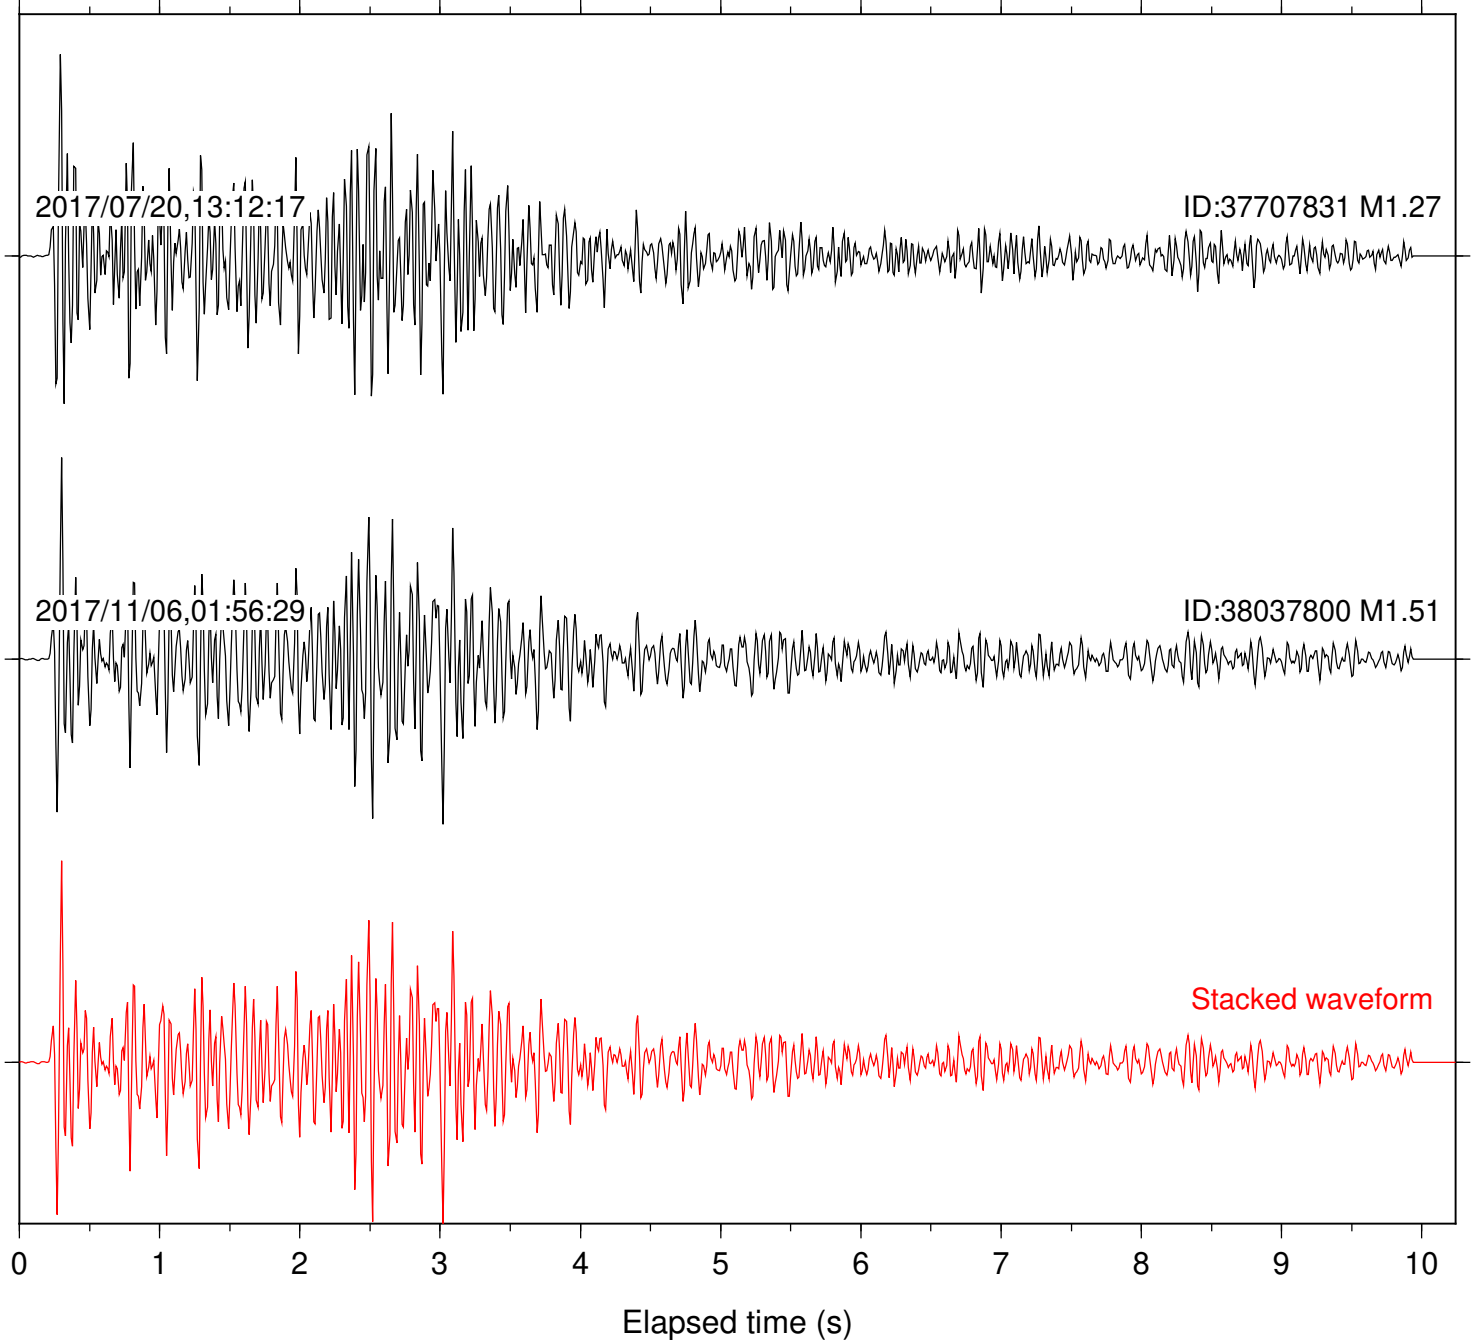

Station: DGR Com: HHZ

Focal depth: 6.59 km

Station: DNR Com: HHZ

Focal depth: 6.60 km

Station: FRD Com: HHZ

Focal depth: 6.59 km

Station: HMT2 Com: HHZ

Focal depth: 6.59 km