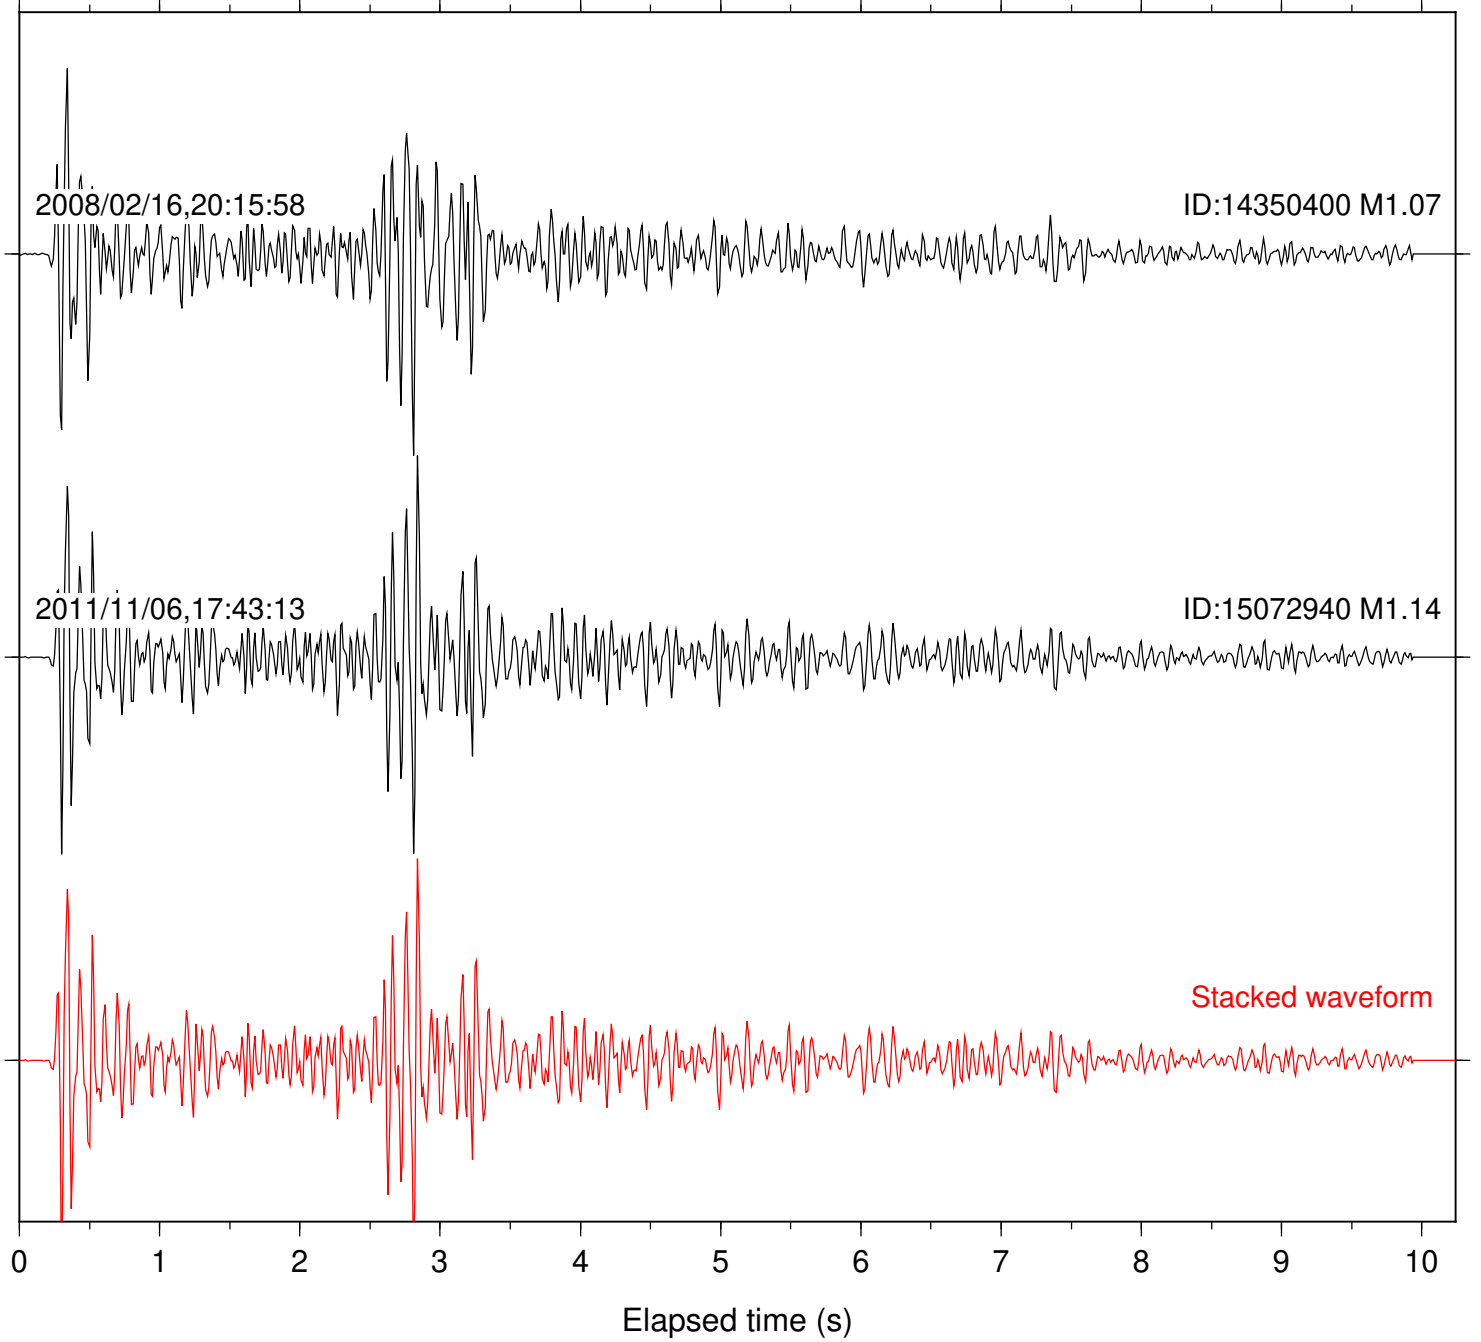

Focal depth: 15.31 km

Station: DGR Com: HHZ

Focal depth: 15.31 km

Station: B082 Com: EHZ

Focal depth: 8.01 km

Station: B084 Com: EHZ

Focal depth: 8.01 km

Station: B086 Com: EHZ