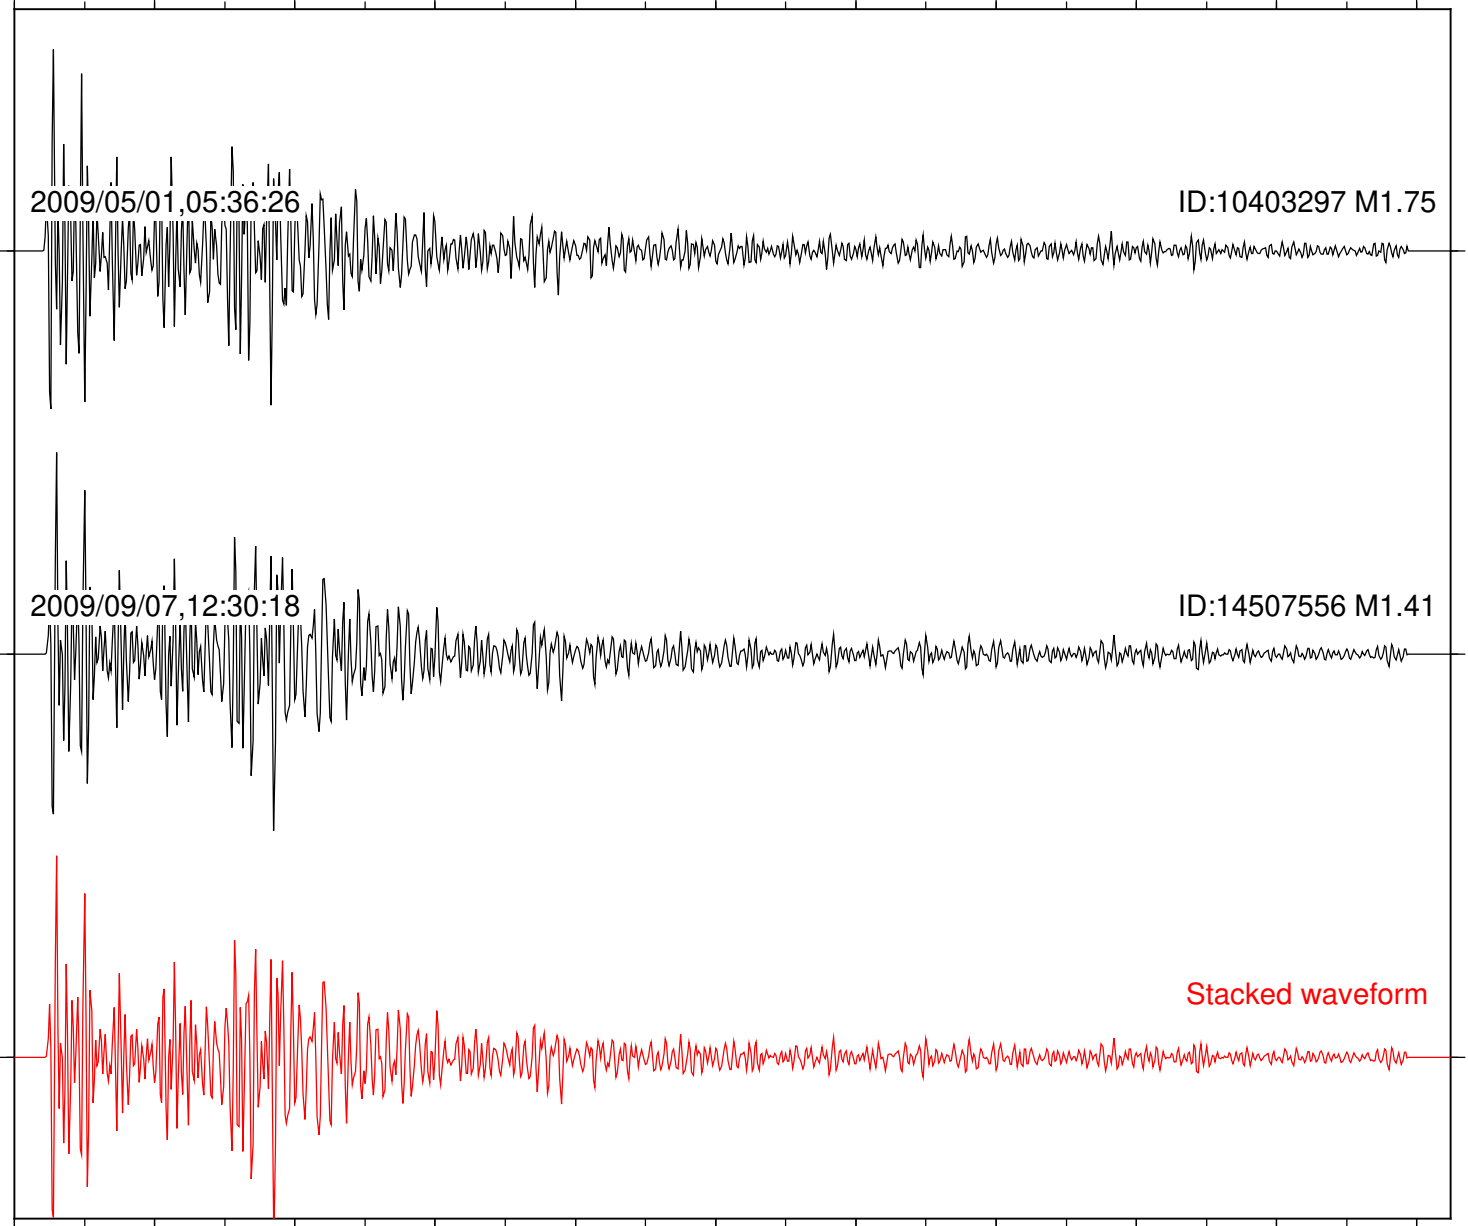

Station: FRD Com: HHZ

Focal depth: 9.98 km

2009/05/01,05:36:26

ID:10403297 M1.75

2009/09/07,12:30:18

ID:14507556 M1.41

Stacked waveform

0 1 2 3 4 5 6 7 8 9 10
Elapsed time (s)