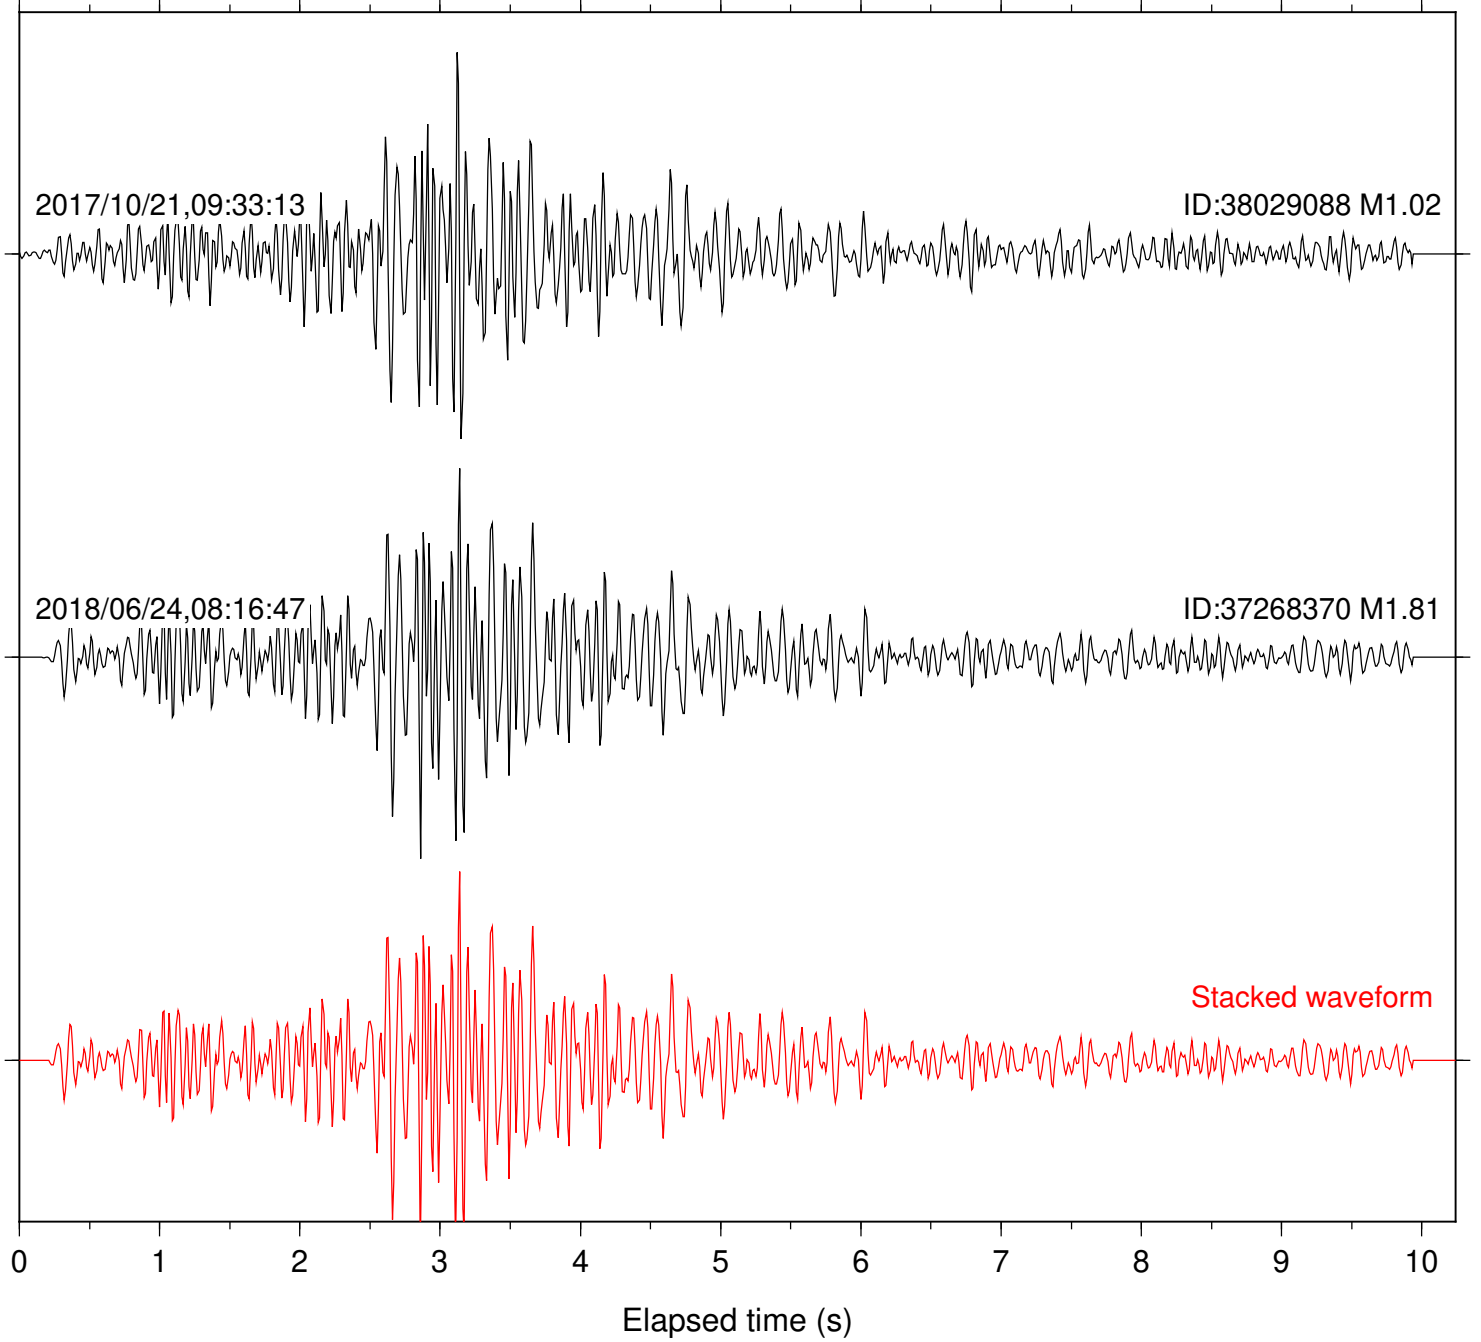

Station: SND Com: HHZ

Focal depth: 5.02 km