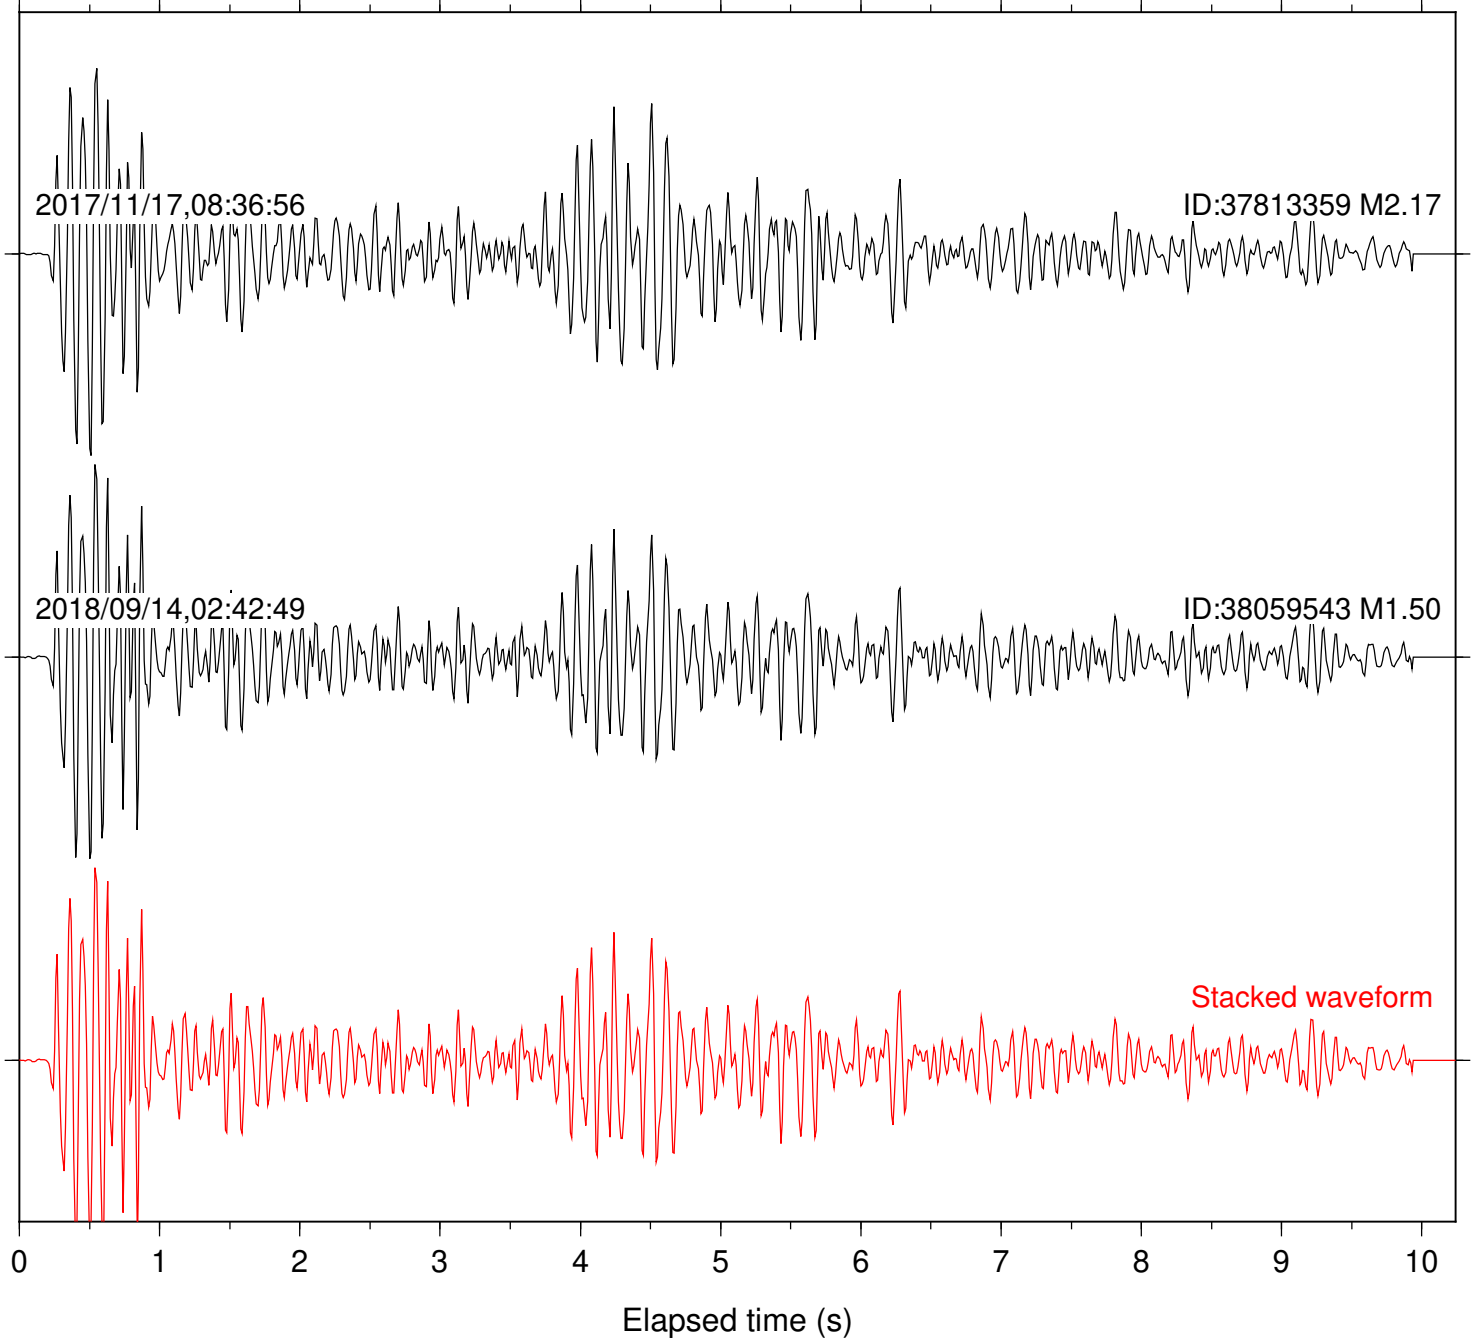

Station: LKH Com: HHZ

Focal depth: 4.80 km