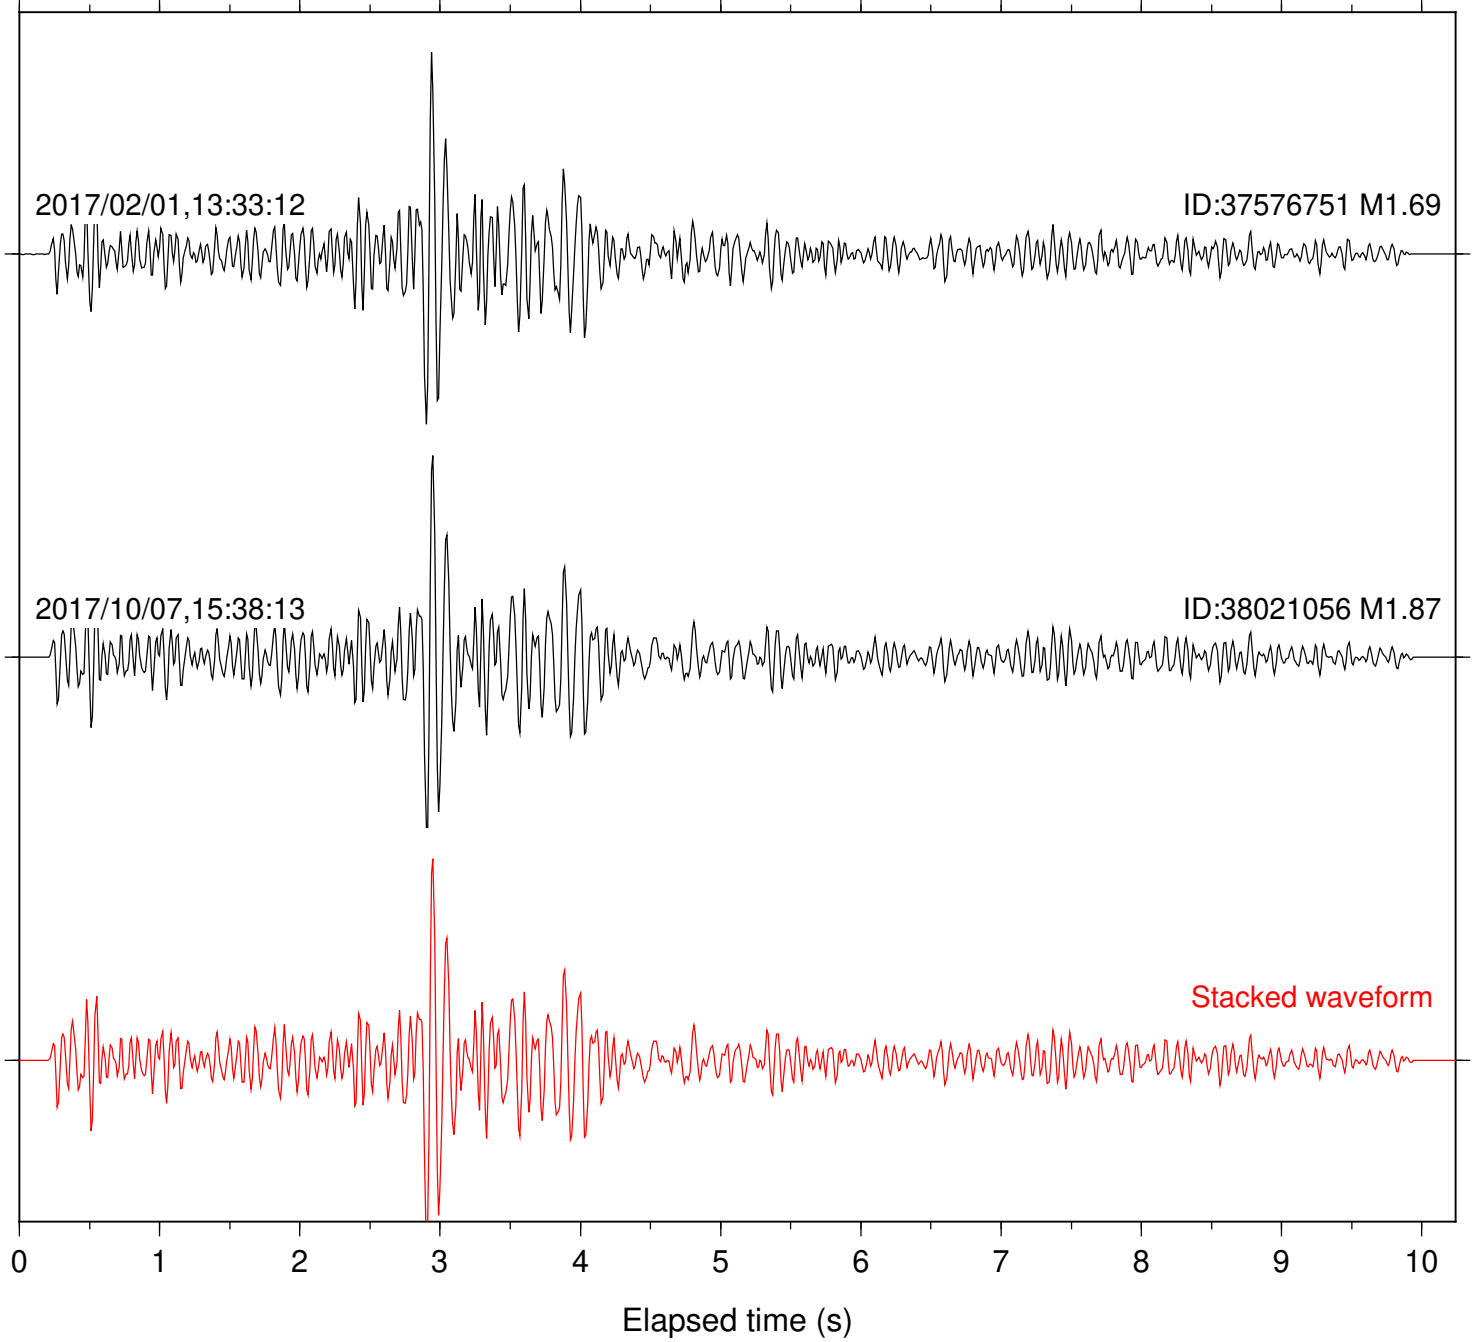

Station: B088 Com: EHZ

Focal depth: 6.86 km