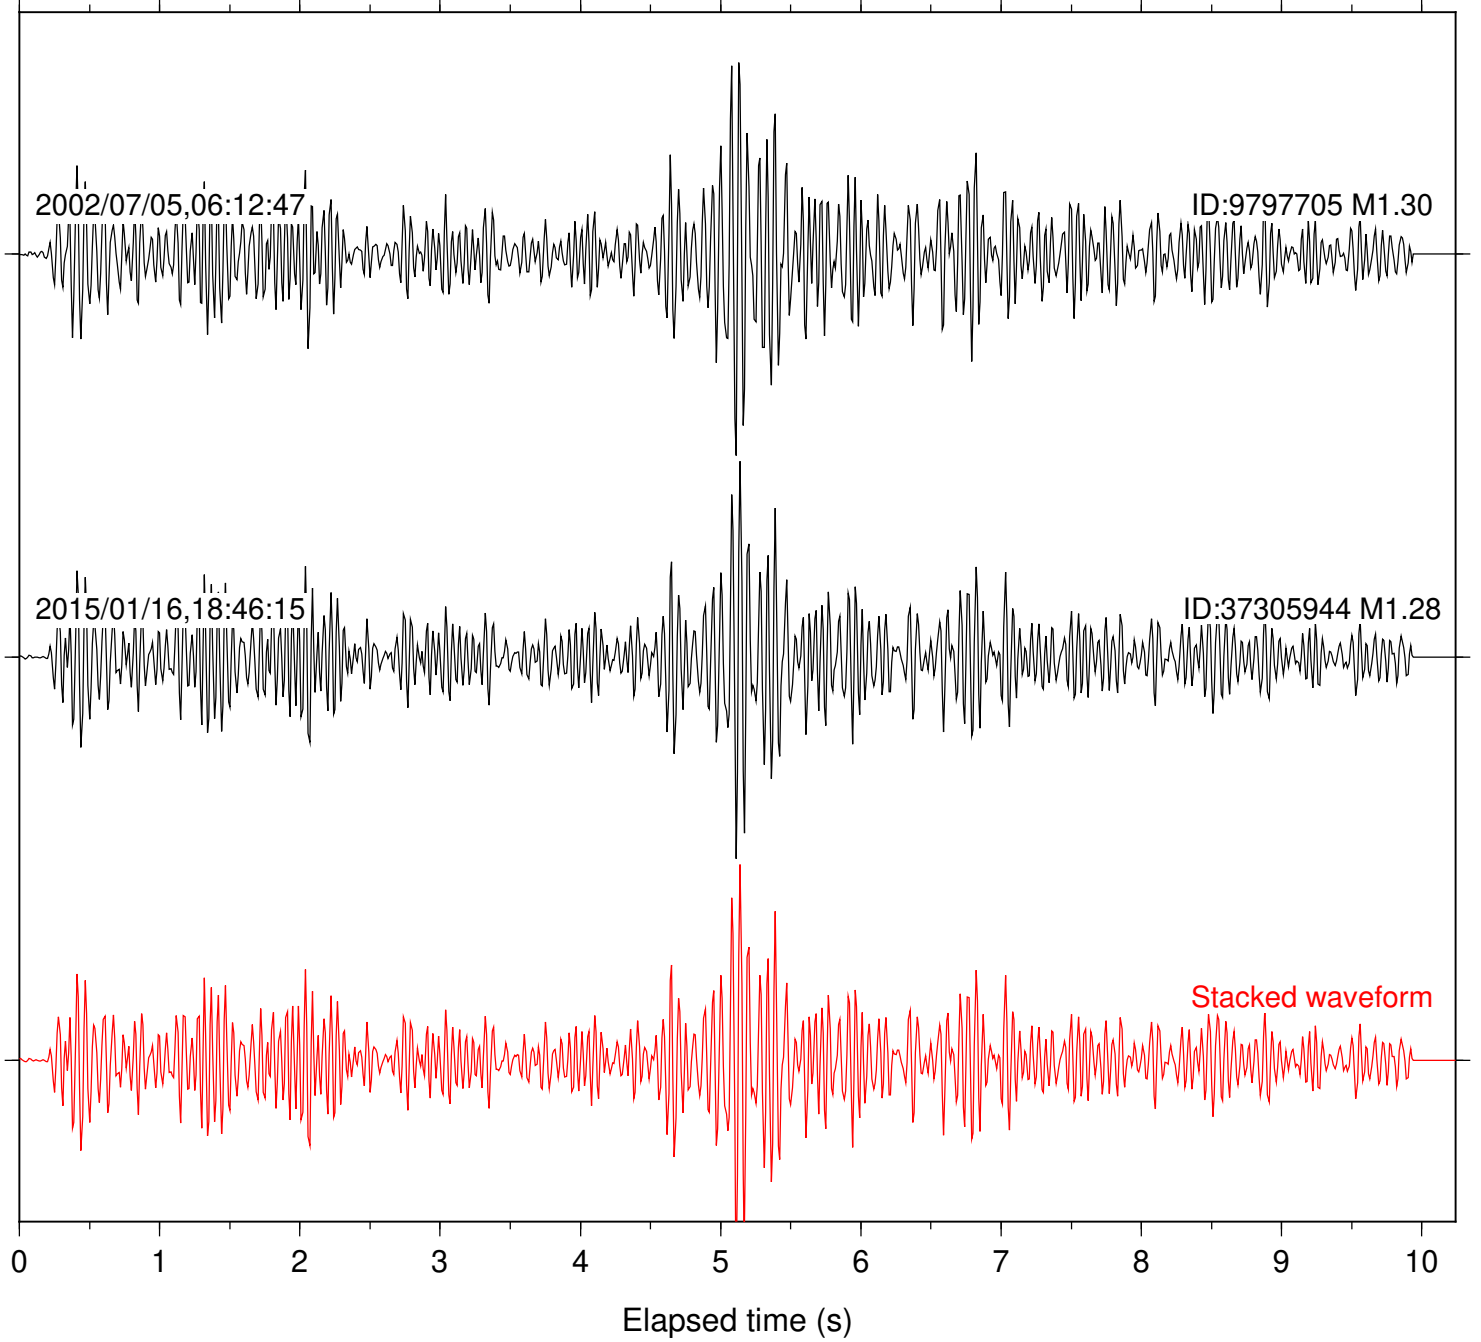

Focal depth: 12.93 km

Station: DGR Com: HHZ

Focal depth: 12.93 km

Station: FRD Com: HHZ

Focal depth: 12.93 km

2002/07/05,06:11:31

ID:9797705 M1.30

2015/01/16,18:46:15