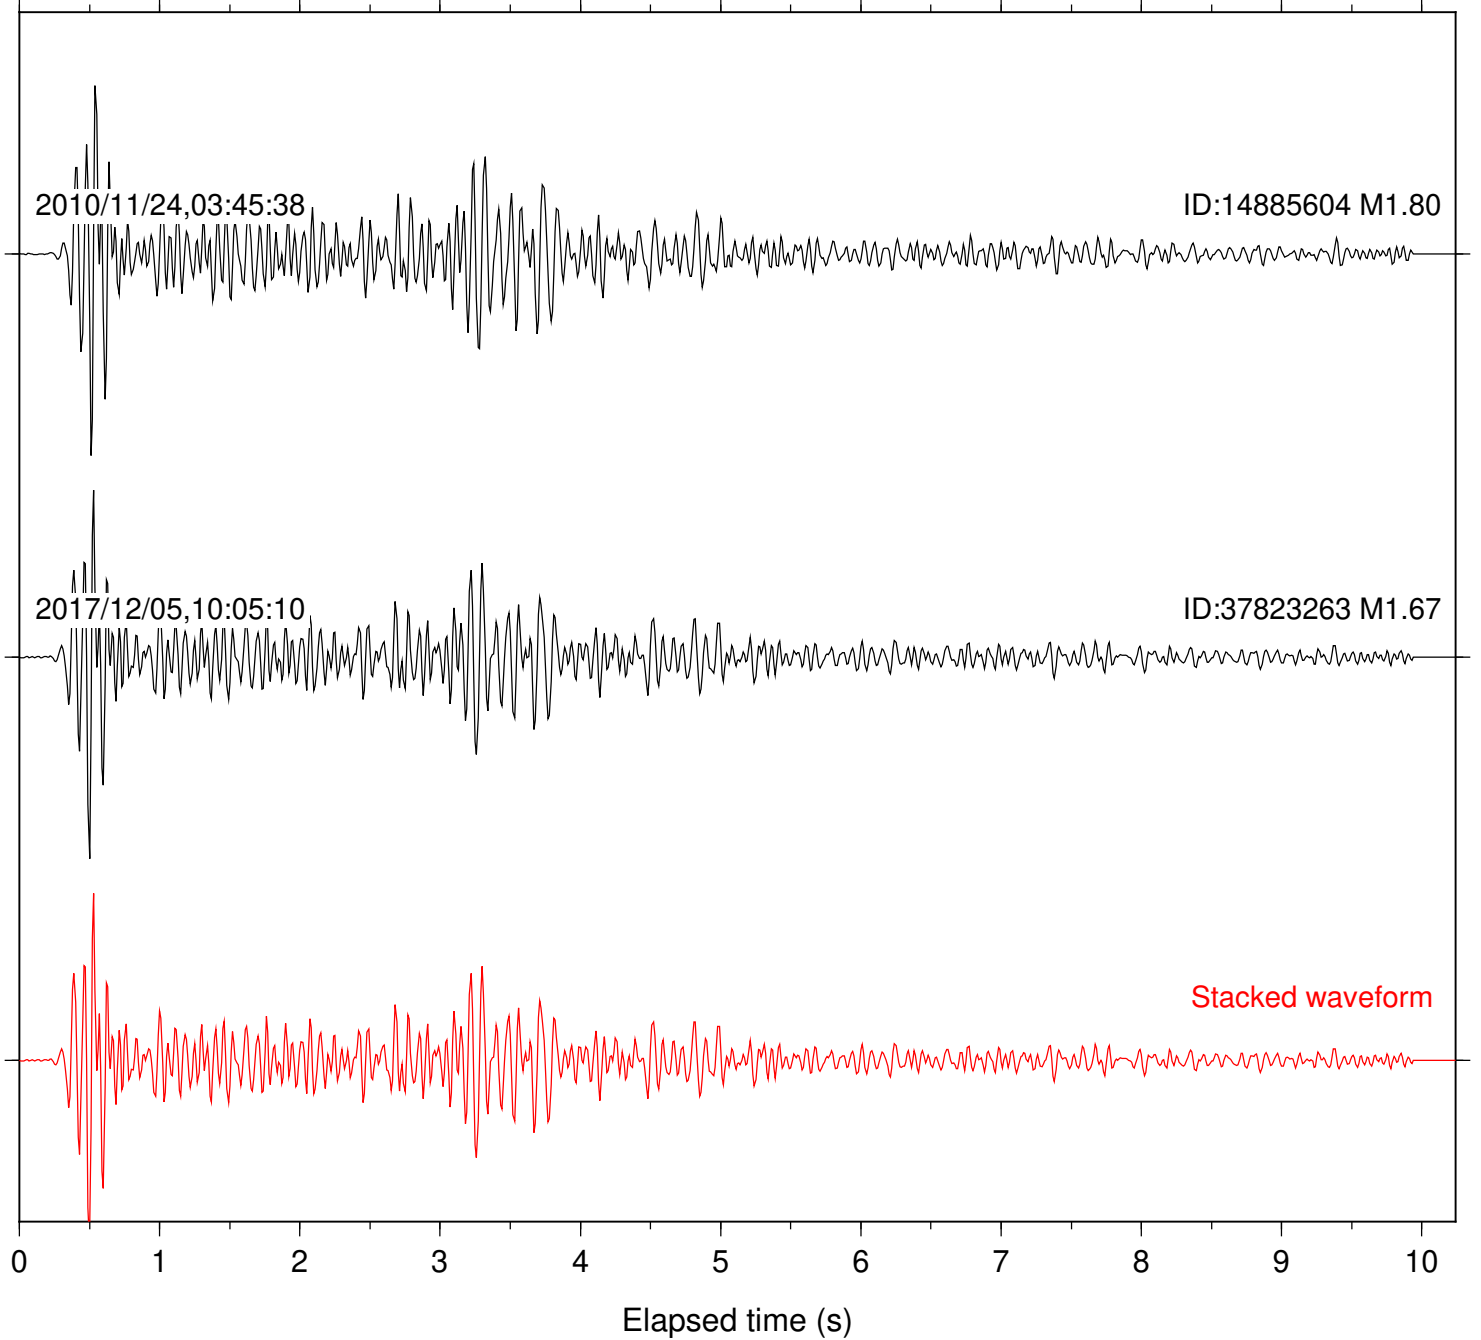

Focal depth: 7.06 km

Station: LVA2 Com: HHZ

Focal depth: 7.06 km

Station: PFO Com: HHZ

Focal depth: 7.06 km

Station: SND Com: HHZ

Focal depth: 7.06 km

Station: TOR Com: HHZ