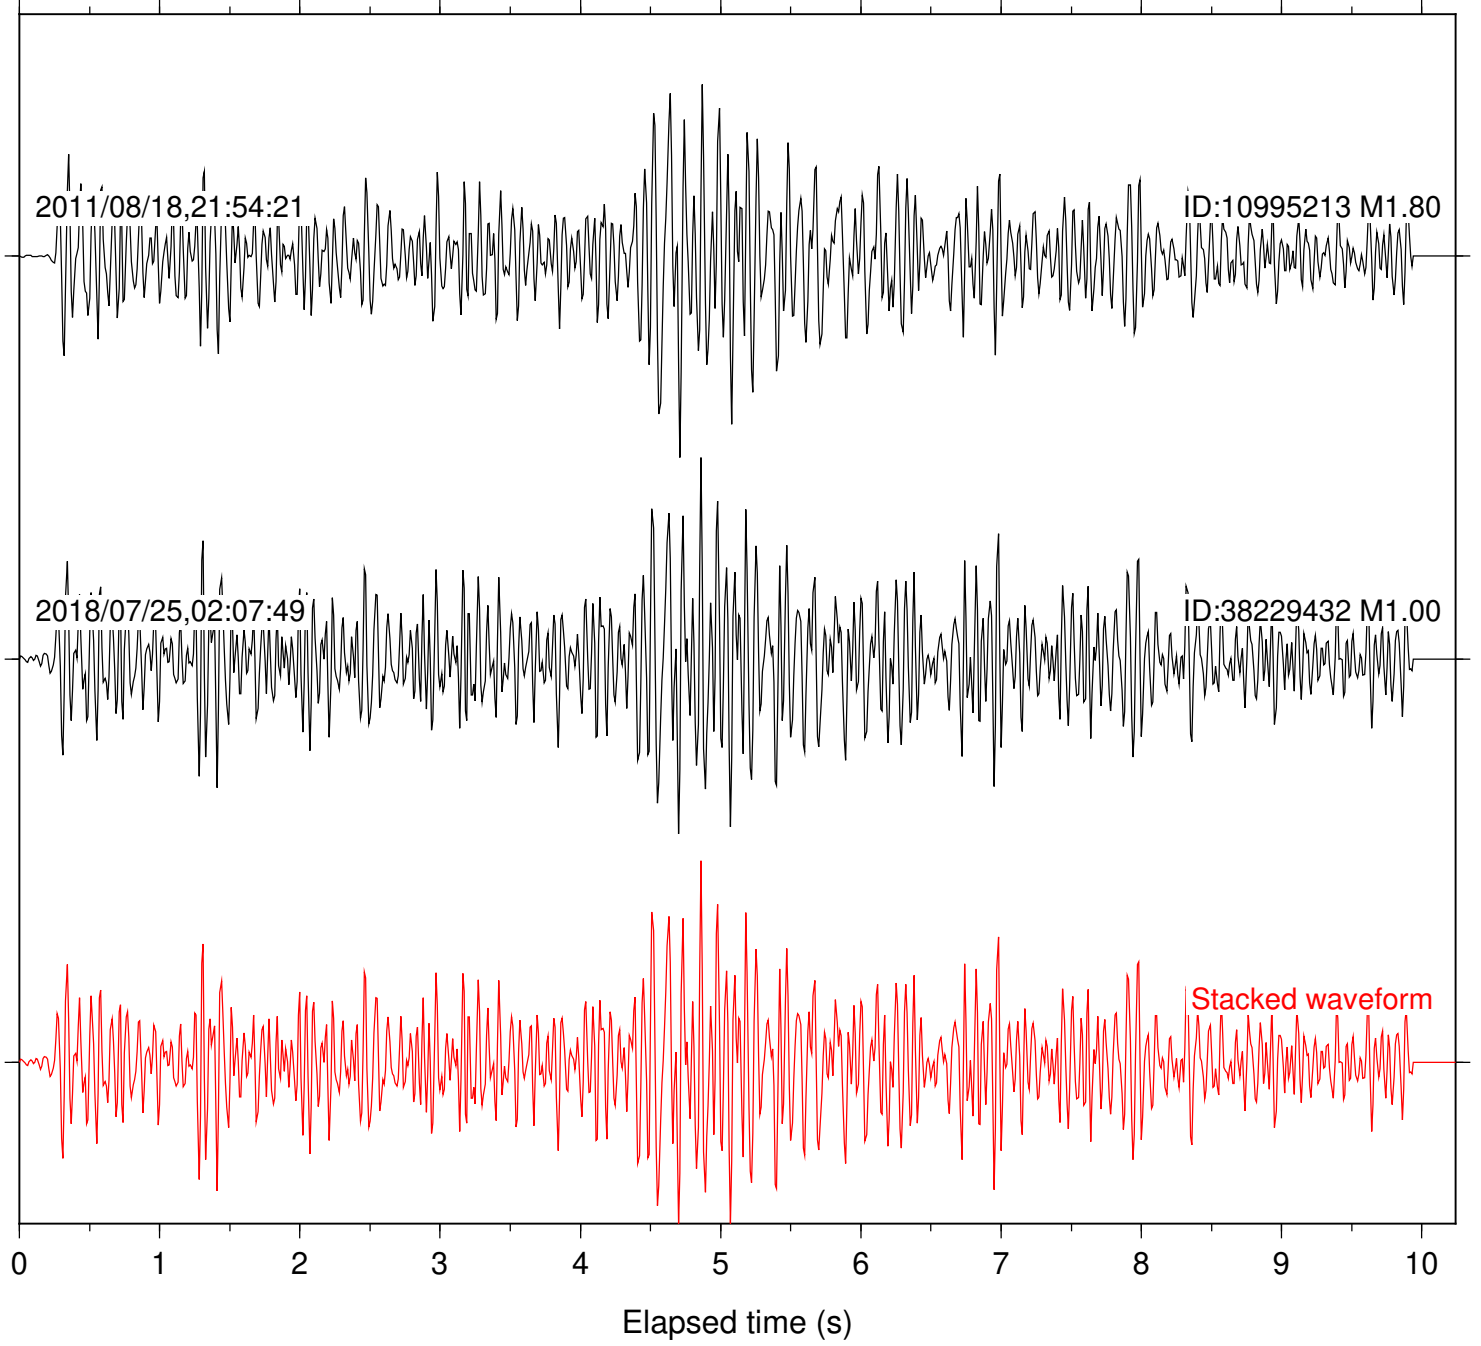

Station: B093 Com: EHZ

Focal depth: 7.34 km