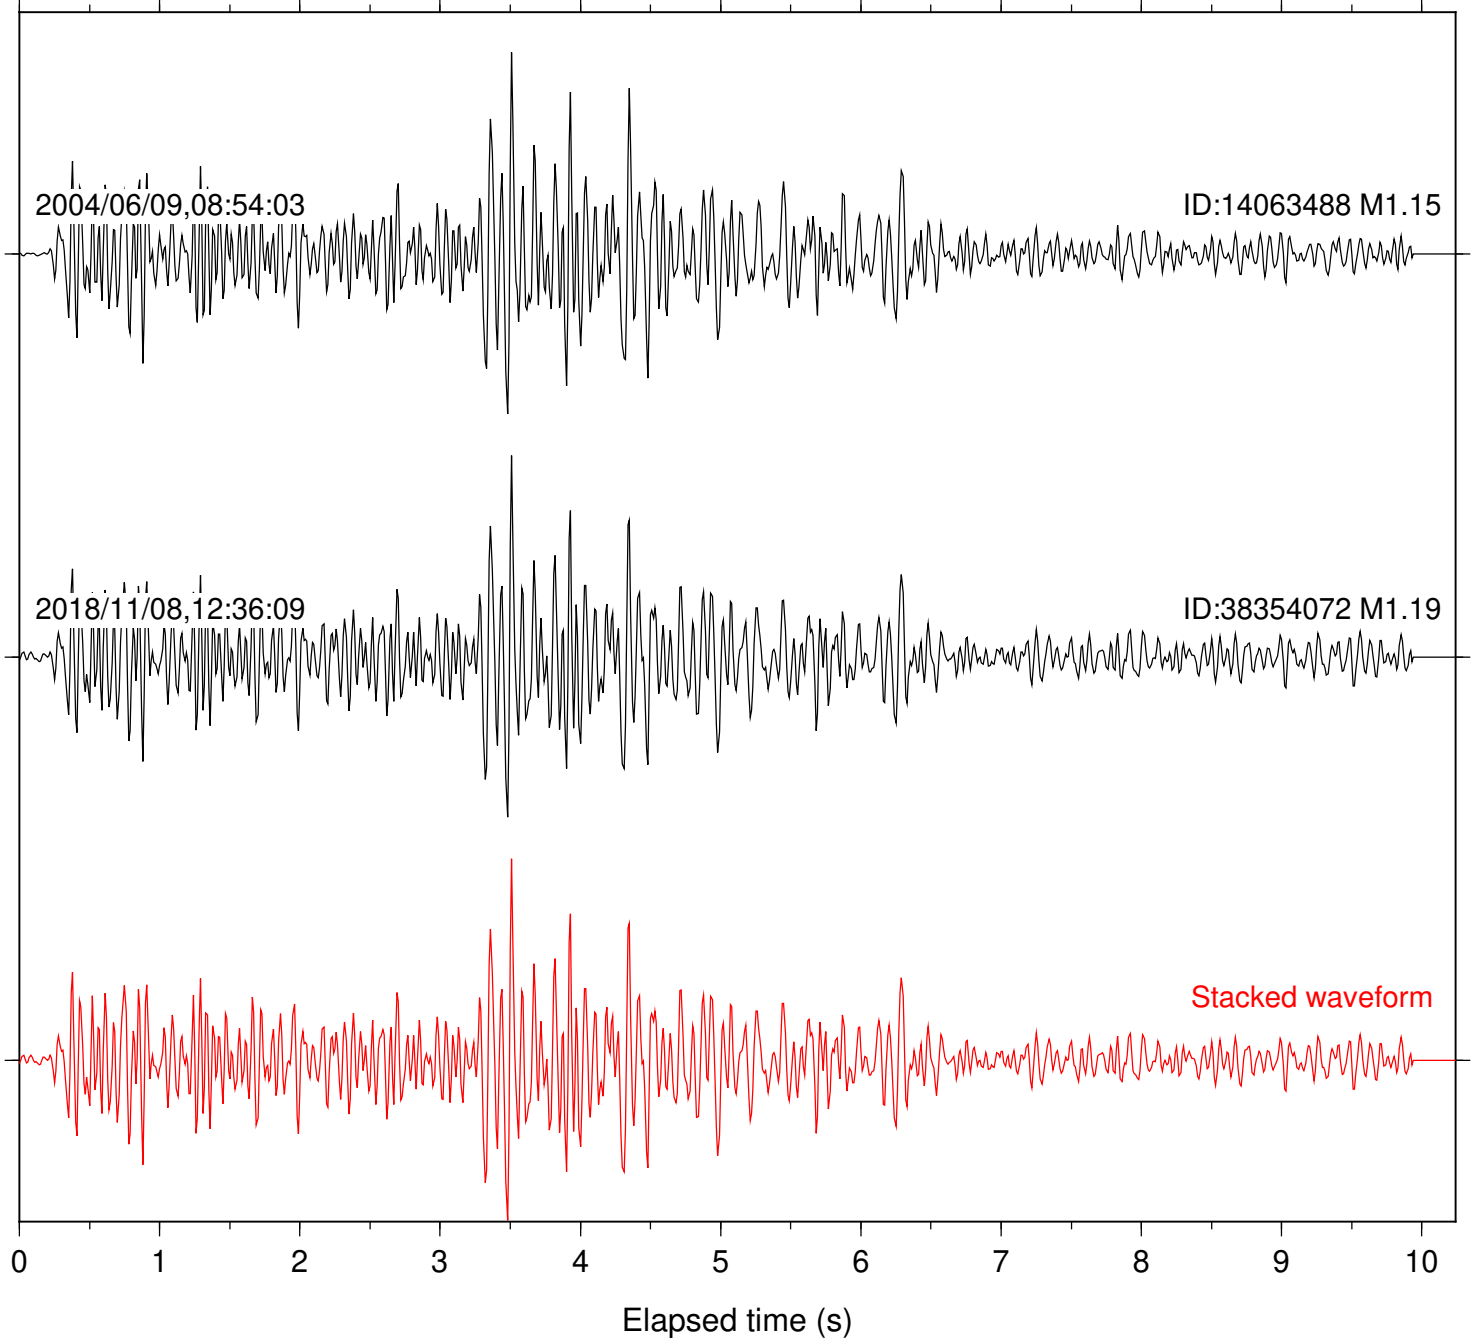

Station: FRD Com: HHZ

Focal depth: 16.67 km

Station: KNW Com: HHZ

Focal depth: 16.67 km

Station: SND Com: HHZ

Focal depth: 16.67 km

Station: BAC Com: EHZ

Focal depth: 11.81 km