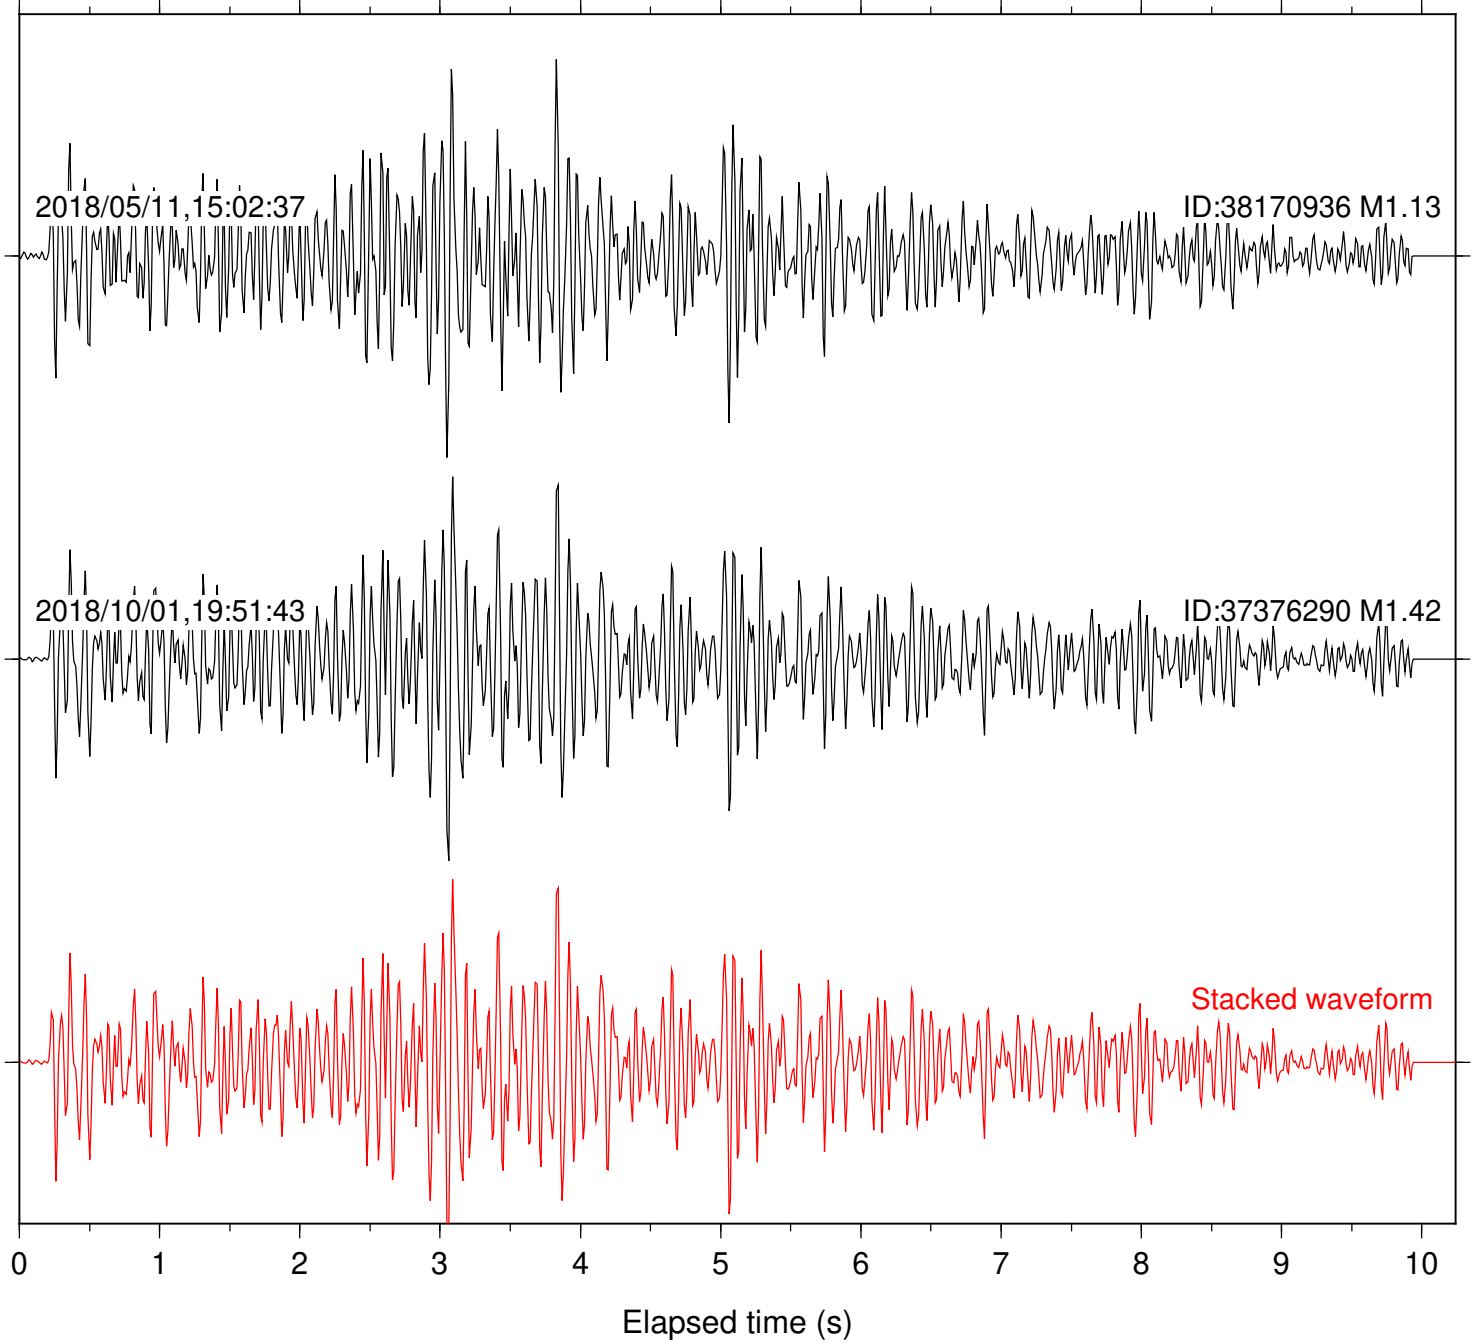

Station: B084 Com: EHZ

Focal depth: 4.96 km

Station: B087 Com: EHZ

Focal depth: 4.96 km

Station: B088 Com: EHZ

Focal depth: 4.96 km

Station: B093 Com: EHZ

Focal depth: 4.96 km