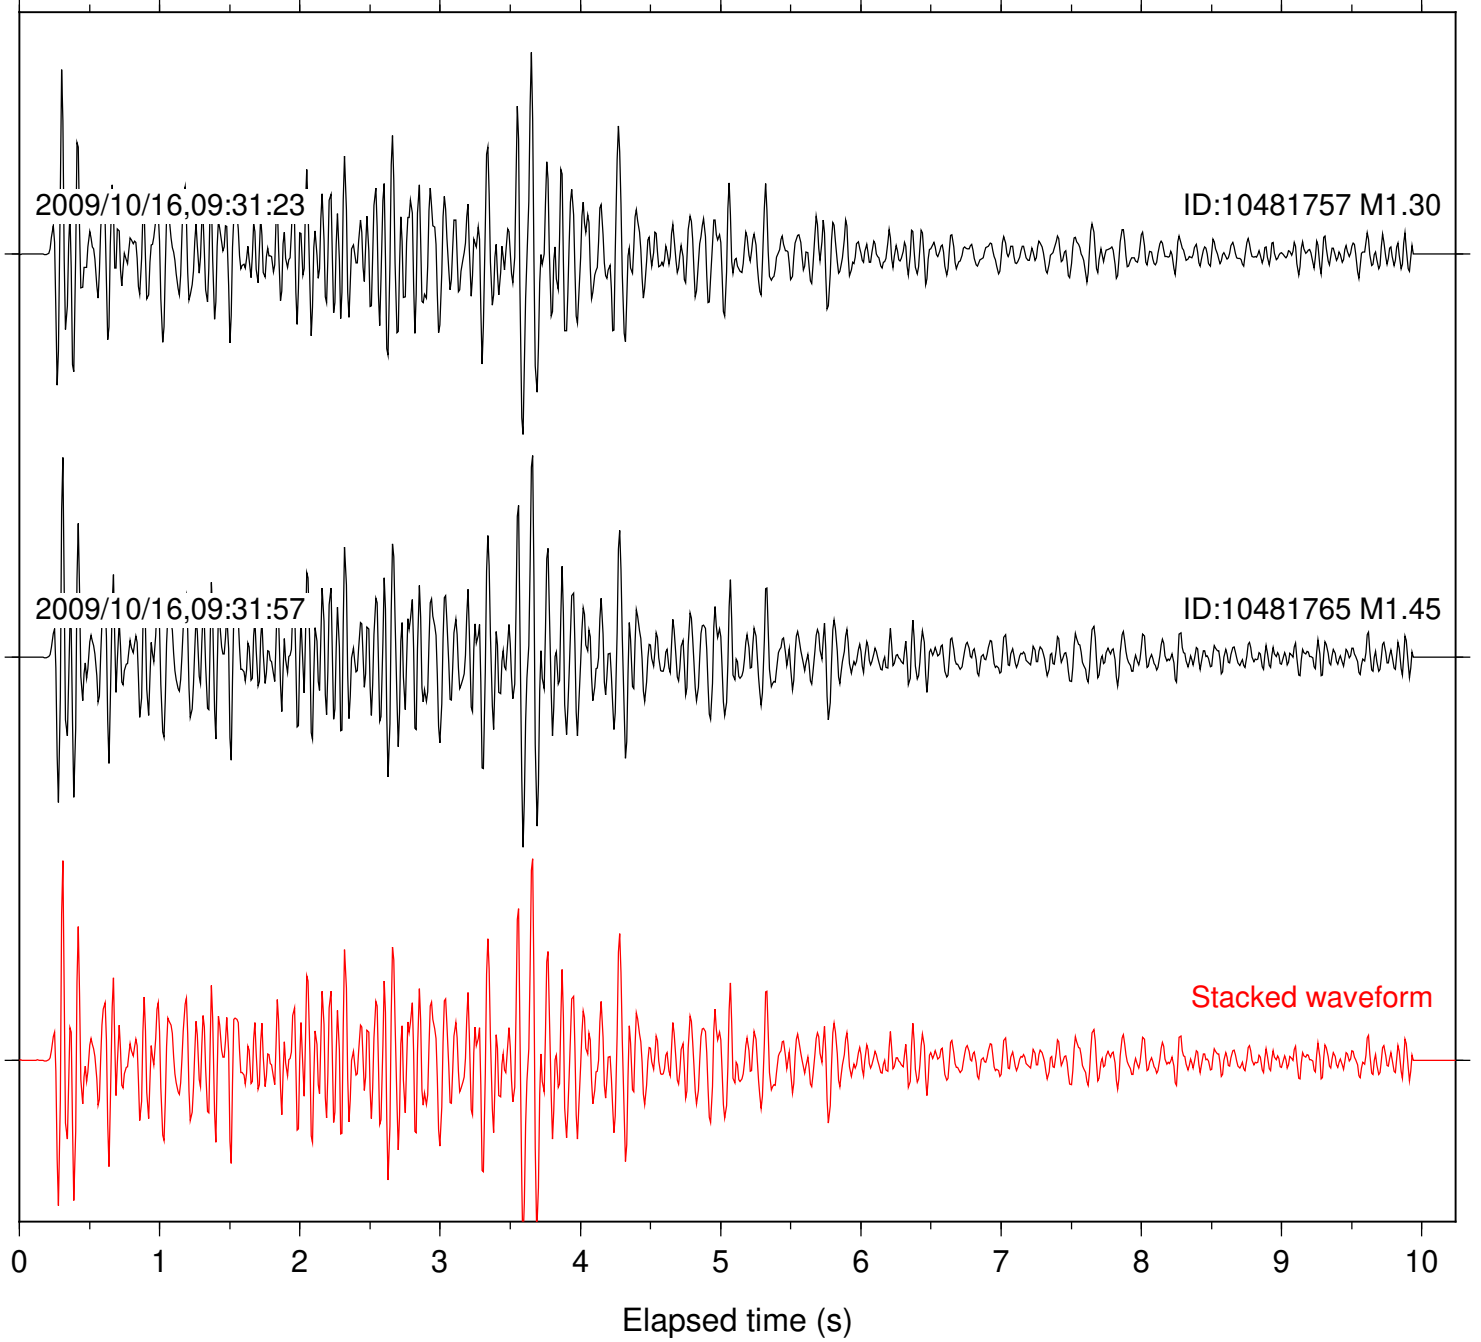

Focal depth: 8.61 km

Station: HMT2 Com: HHZ

Focal depth: 8.54 km

Station: KNW Com: HHZ

Focal depth: 8.56 km

Station: MSC Com: HHZ

Focal depth: 8.54 km

Station: POB2 Com: HHZ