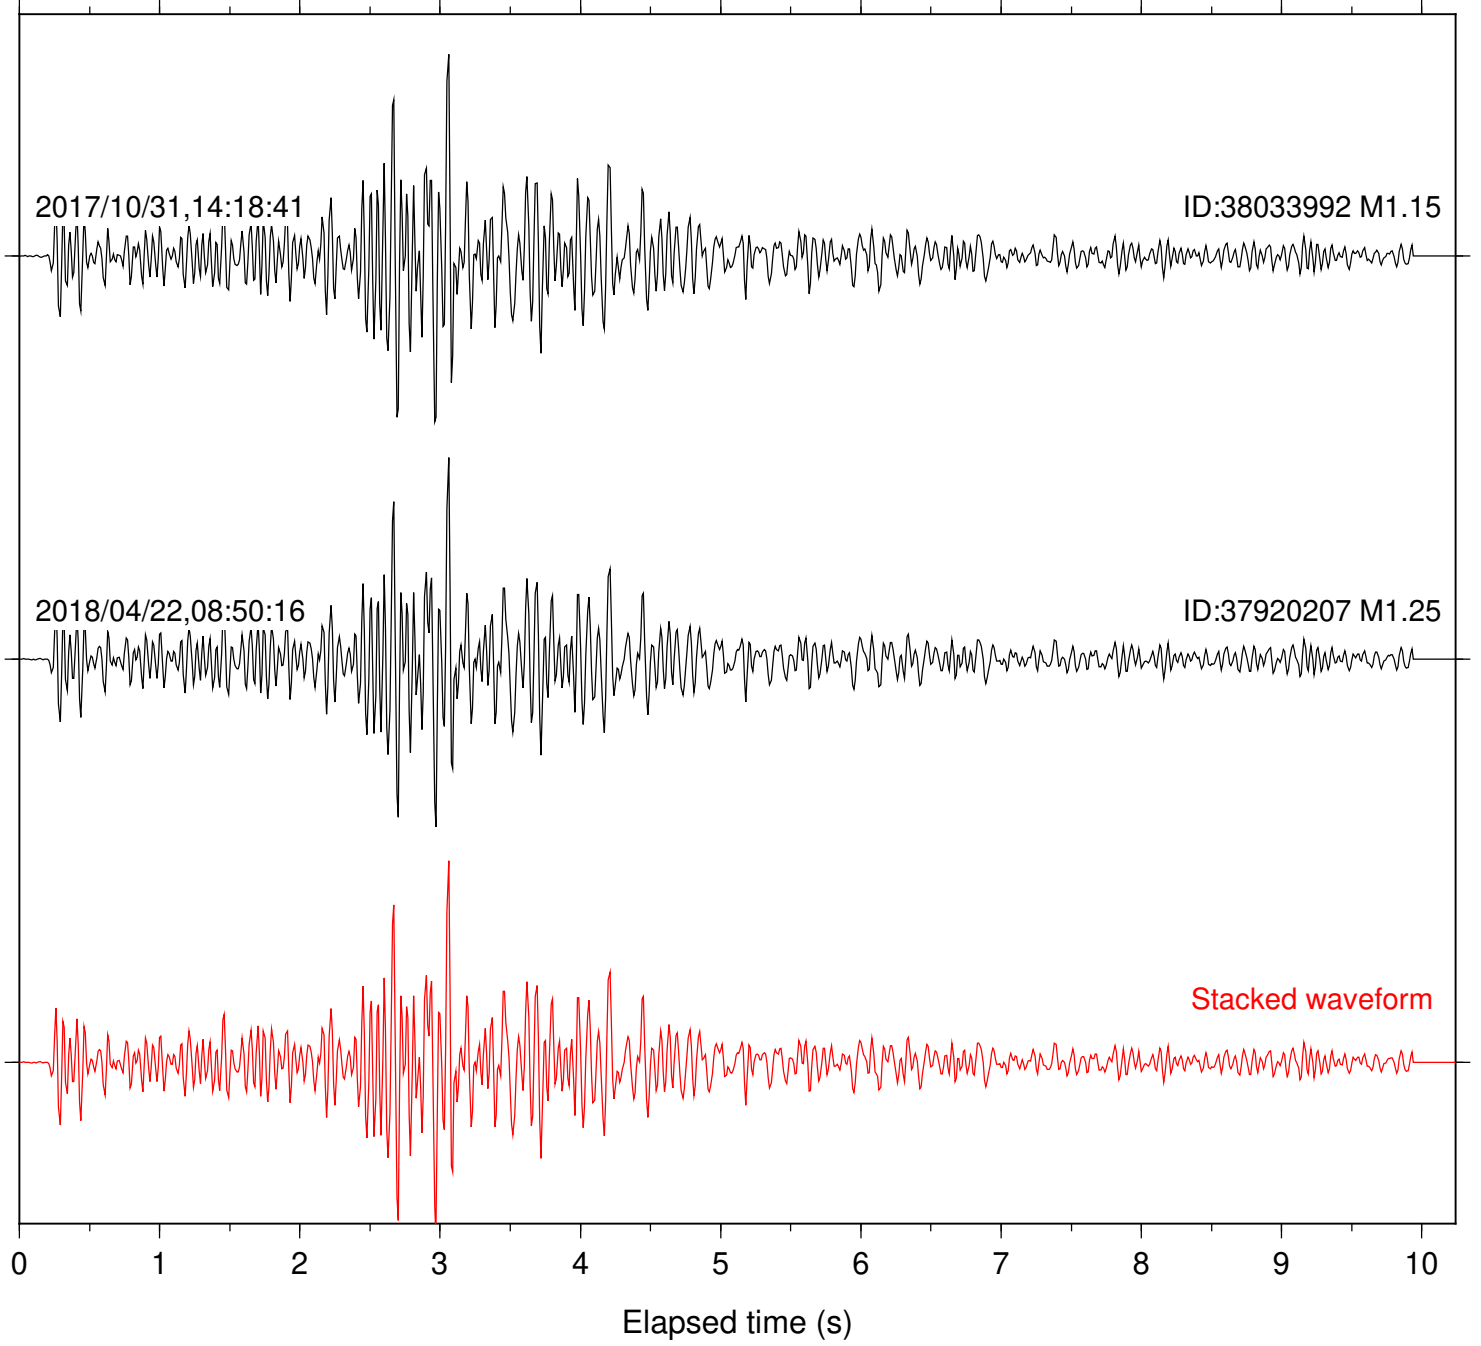

Focal depth: 5.79 km

Station: BAC Com: EHZ

Focal depth: 5.79 km

Station: CSH Com: HHZ

Focal depth: 5.79 km

Station: DGR Com: HHZ

Focal depth: 5.79 km

Station: FRD Com: HHZ