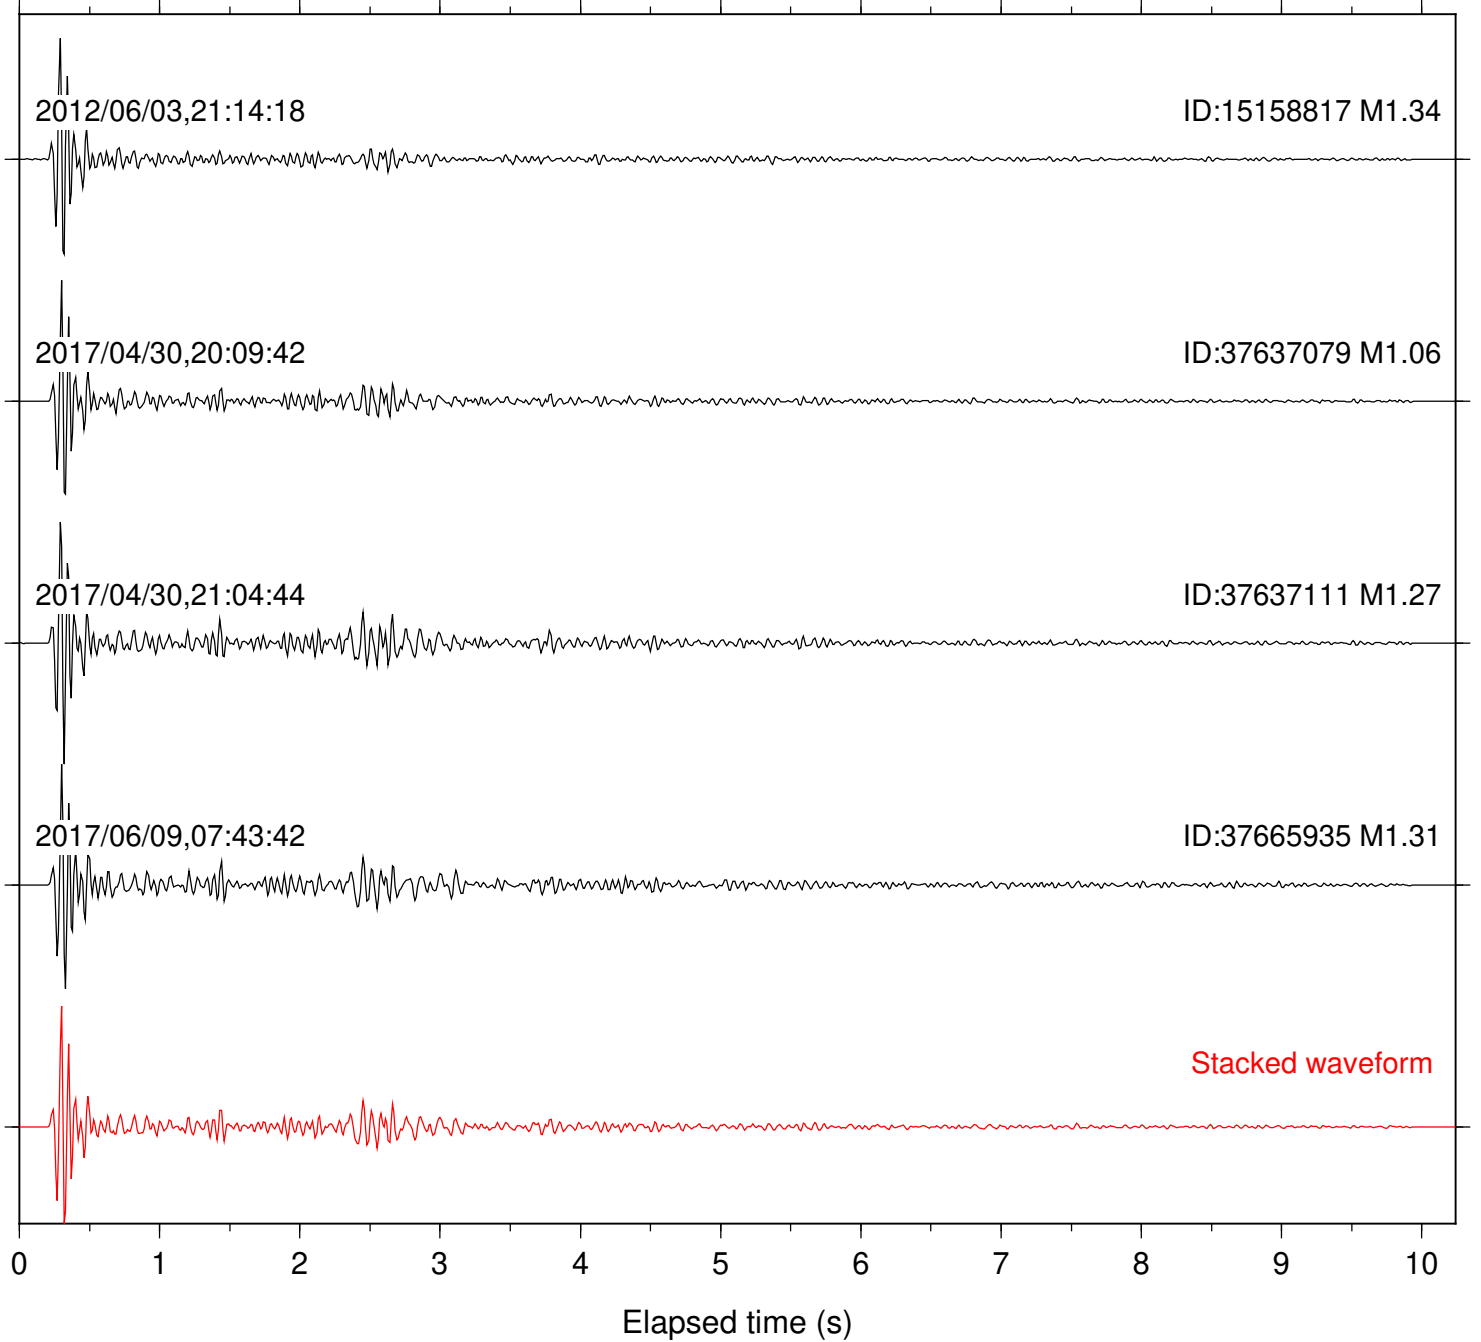

Station: B087 Com: EHZ

Focal depth: 6.06 km