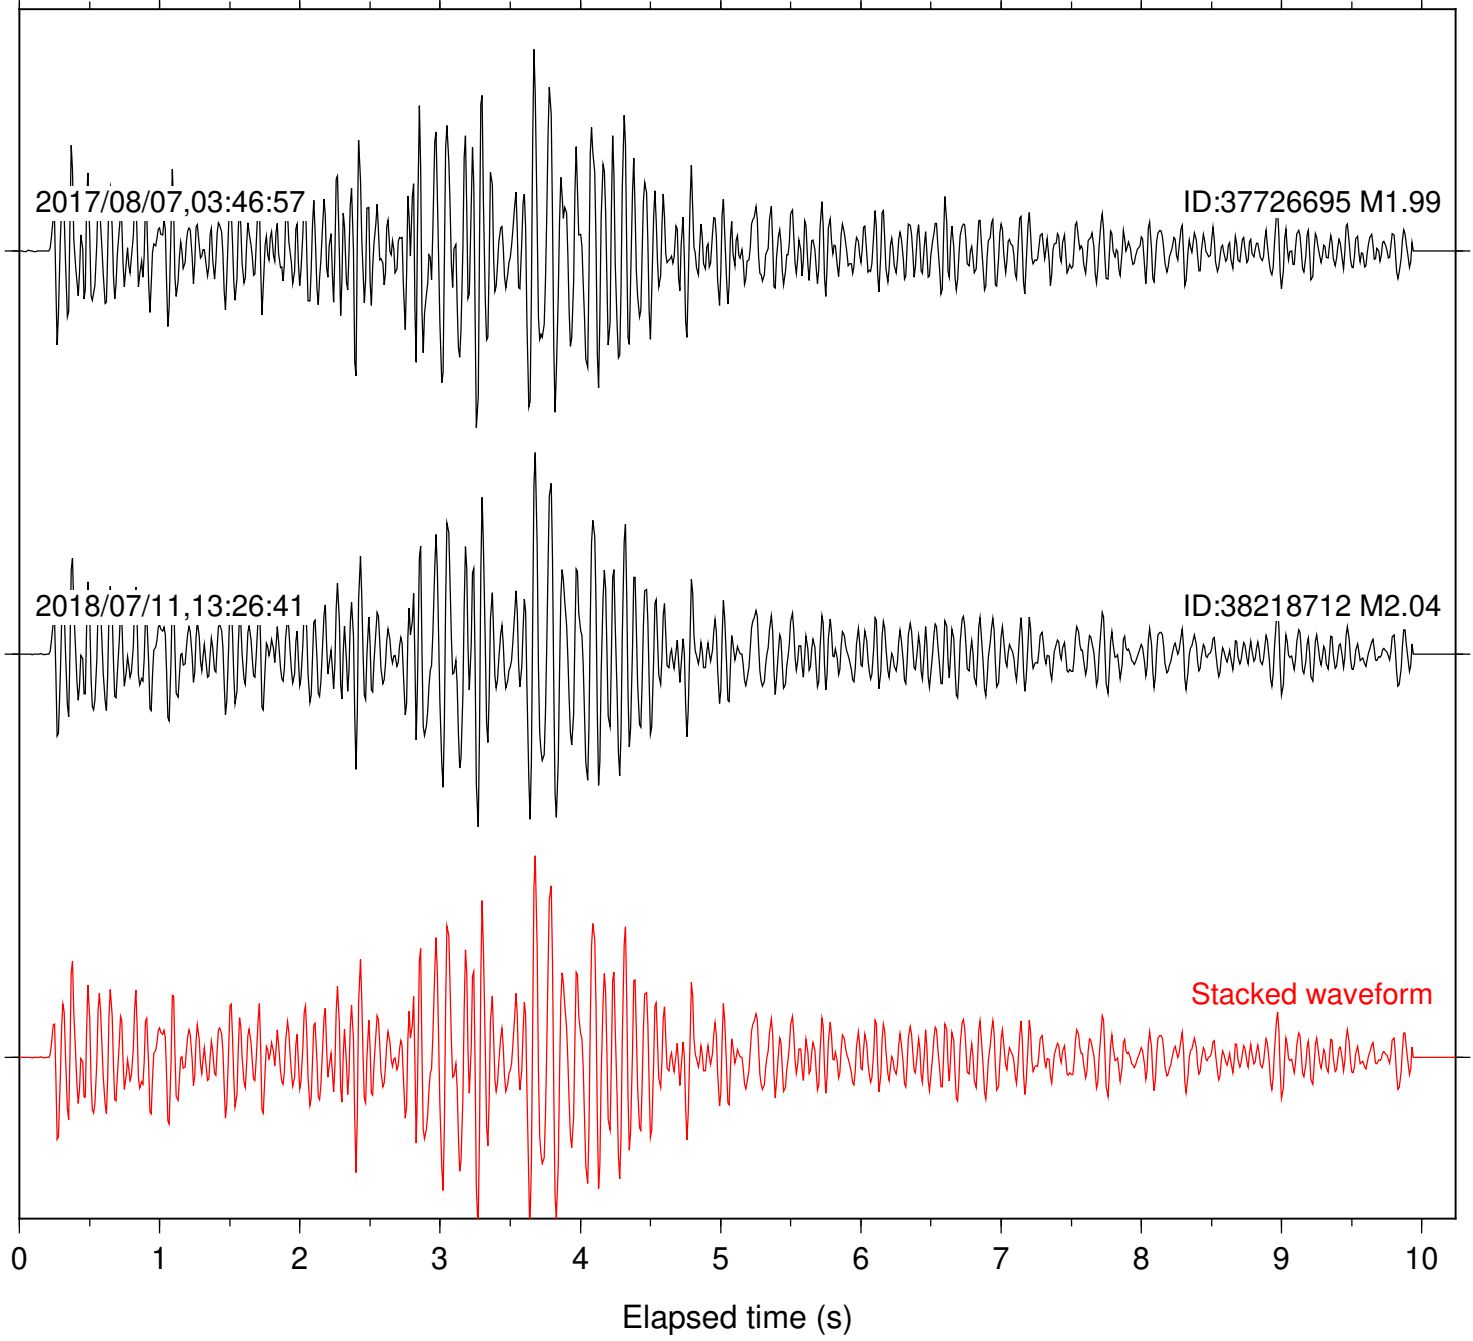

Station: B084 Com: EHZ

Focal depth: 5.13 km

Station: B086 Com: EHZ

Focal depth: 5.13 km

Station: B087 Com: EHZ

Focal depth: 5.13 km

Station: B088 Com: EHZ

Focal depth: 5.13 km