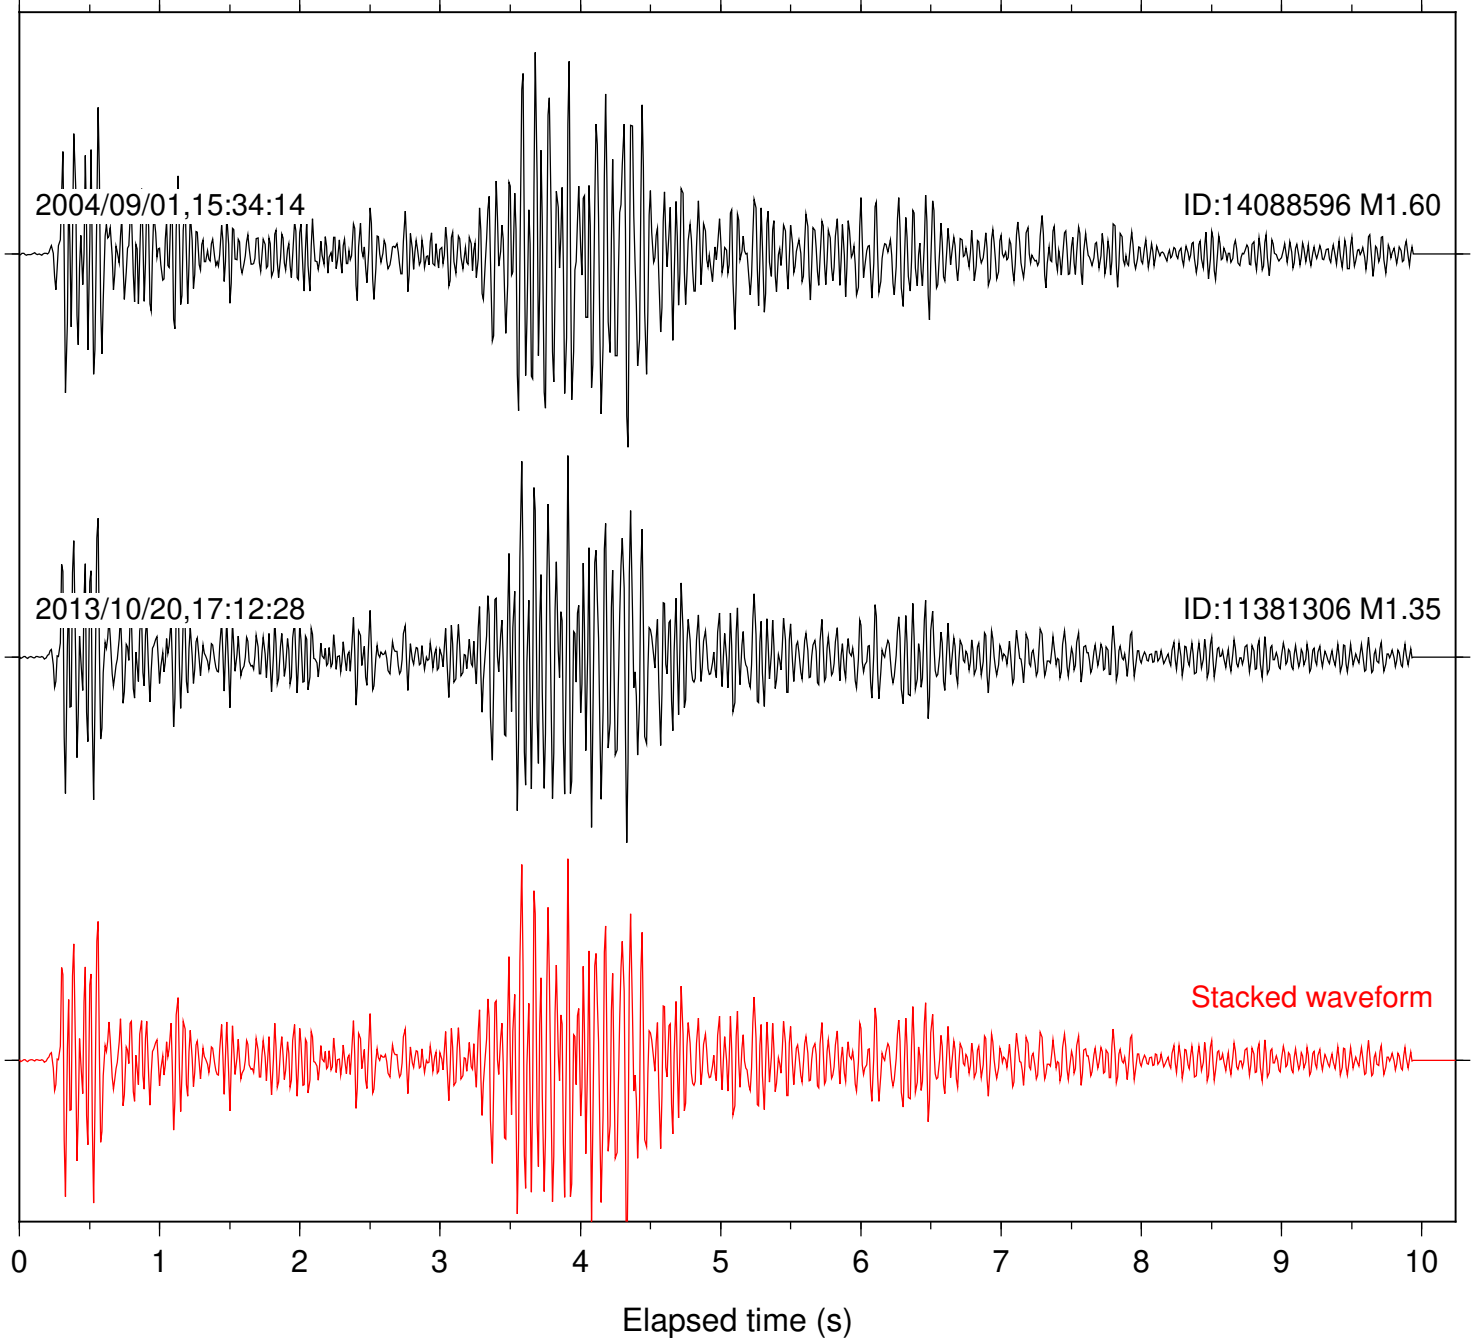

Stacked waveform

0 1 2 3 4 5 6 7 8 9 10  
Elapsed time (s)

Station: FRD Com: HHZ

Focal depth: 16.68 km

Station: HMT2 Com: HHZ

Focal depth: 16.68 km

Station: KNW Com: HHZ

Focal depth: 16.68 km