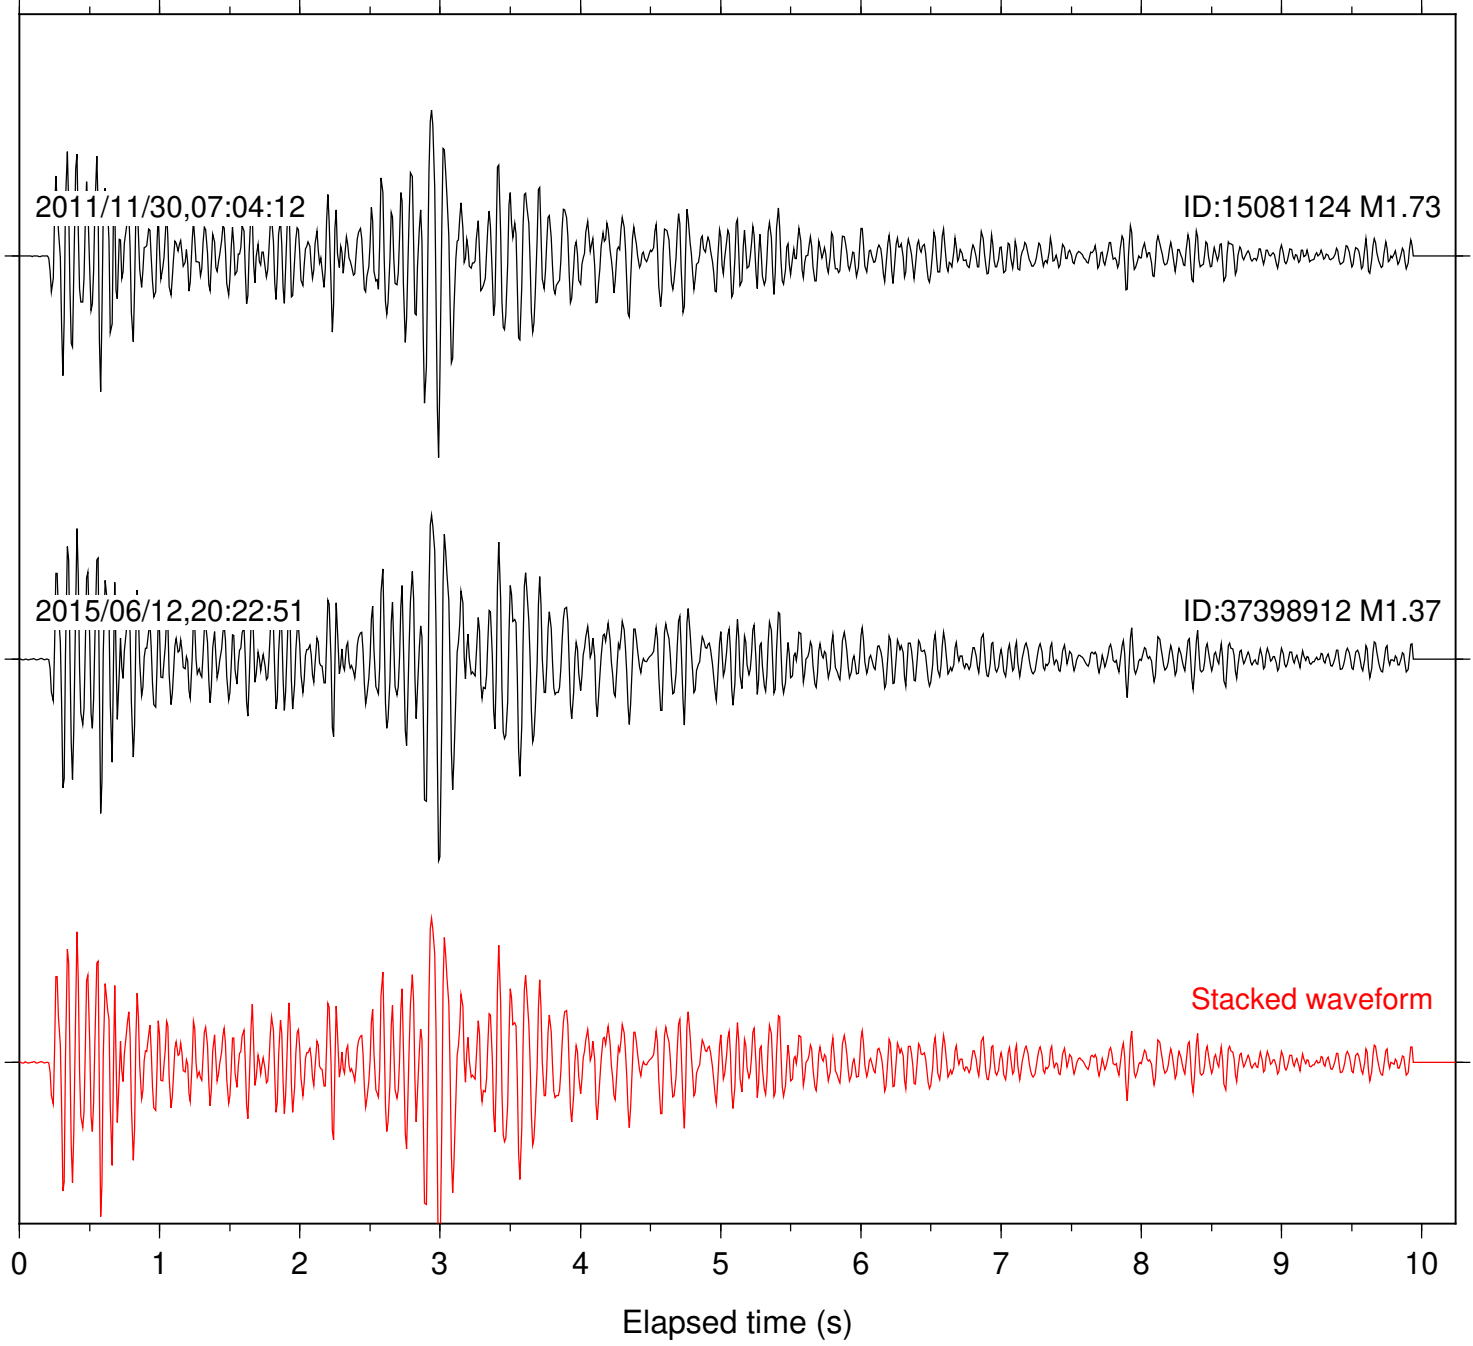

Focal depth: 9.58 km

Station: B086 Com: EHZ

Focal depth: 9.58 km

Station: B087 Com: EHZ

Focal depth: 9.58 km

Station: B088 Com: EHZ

Focal depth: 9.58 km

Station: B093 Com: EHZ