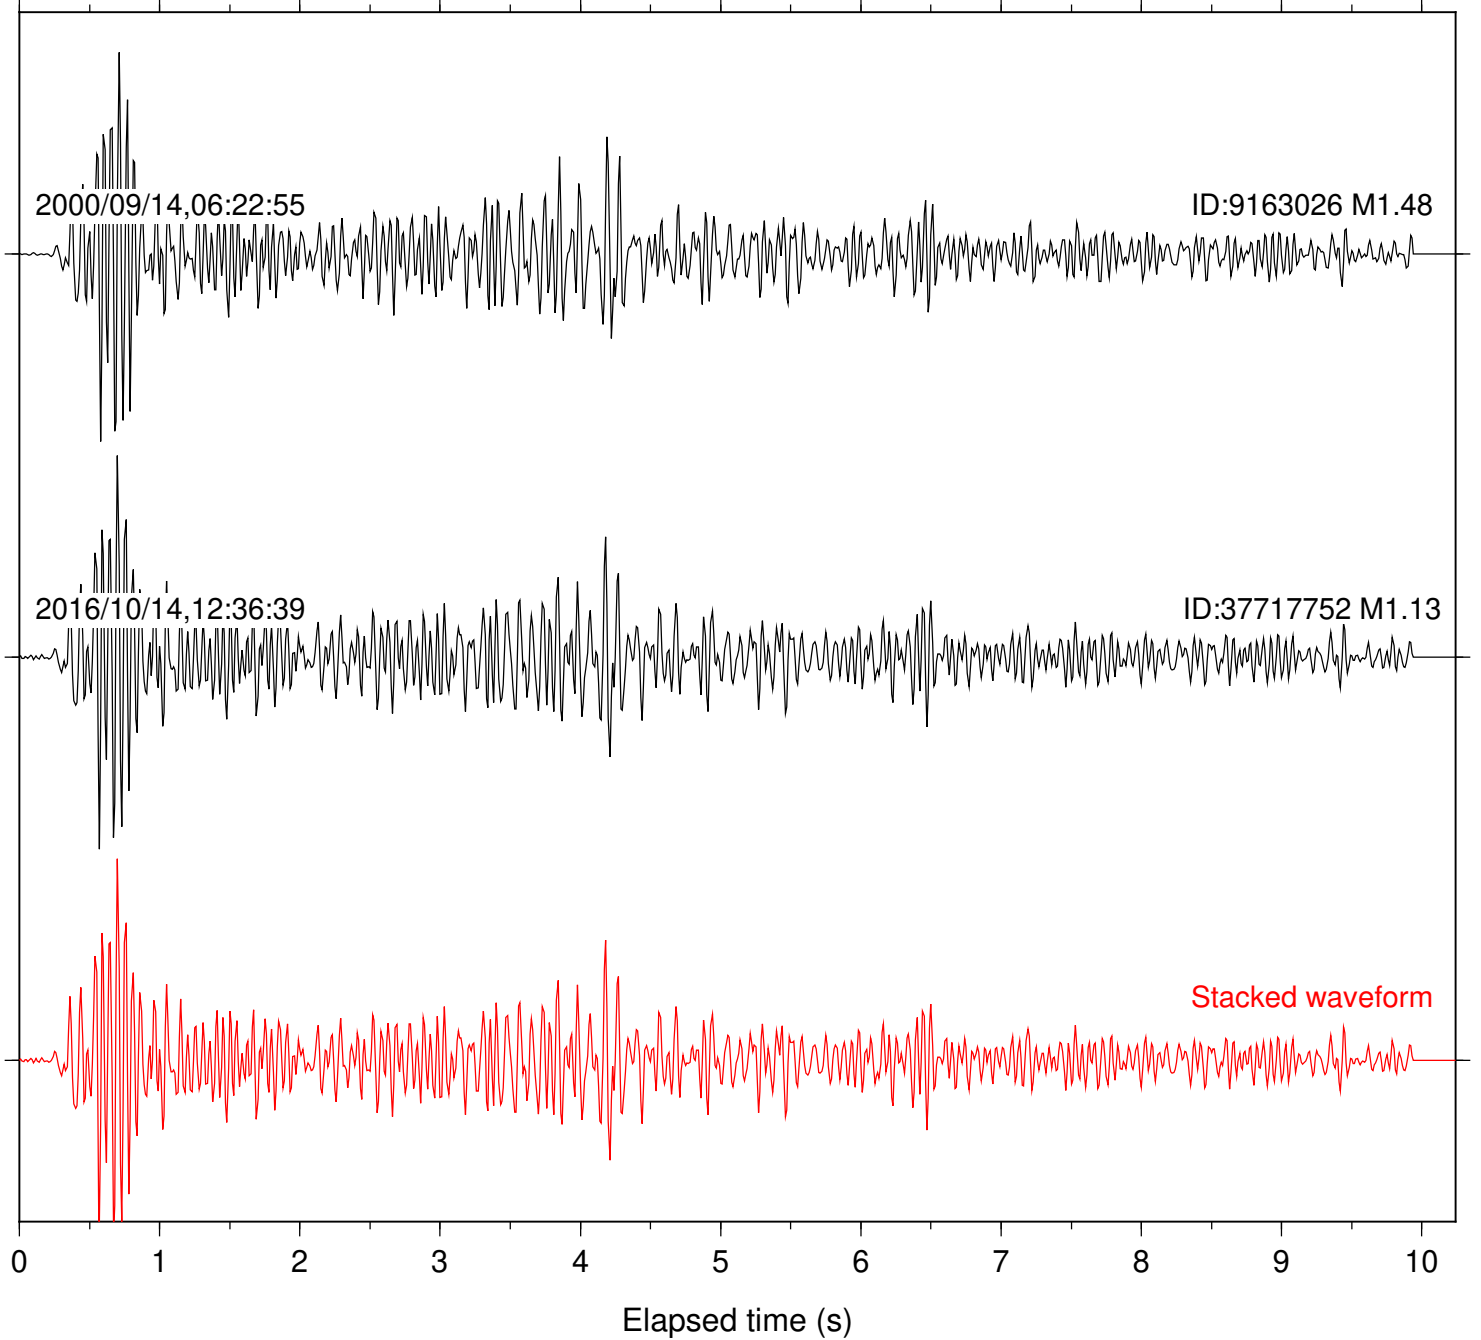

Station: KNW Com: HHZ

Focal depth: 14.05 km

Station: LVA2 Com: HHZ

Focal depth: 14.05 km

Station: PFO Com: HHZ

Focal depth: 14.05 km

Station: DGR Com: HHZ

Focal depth: 3.75 km