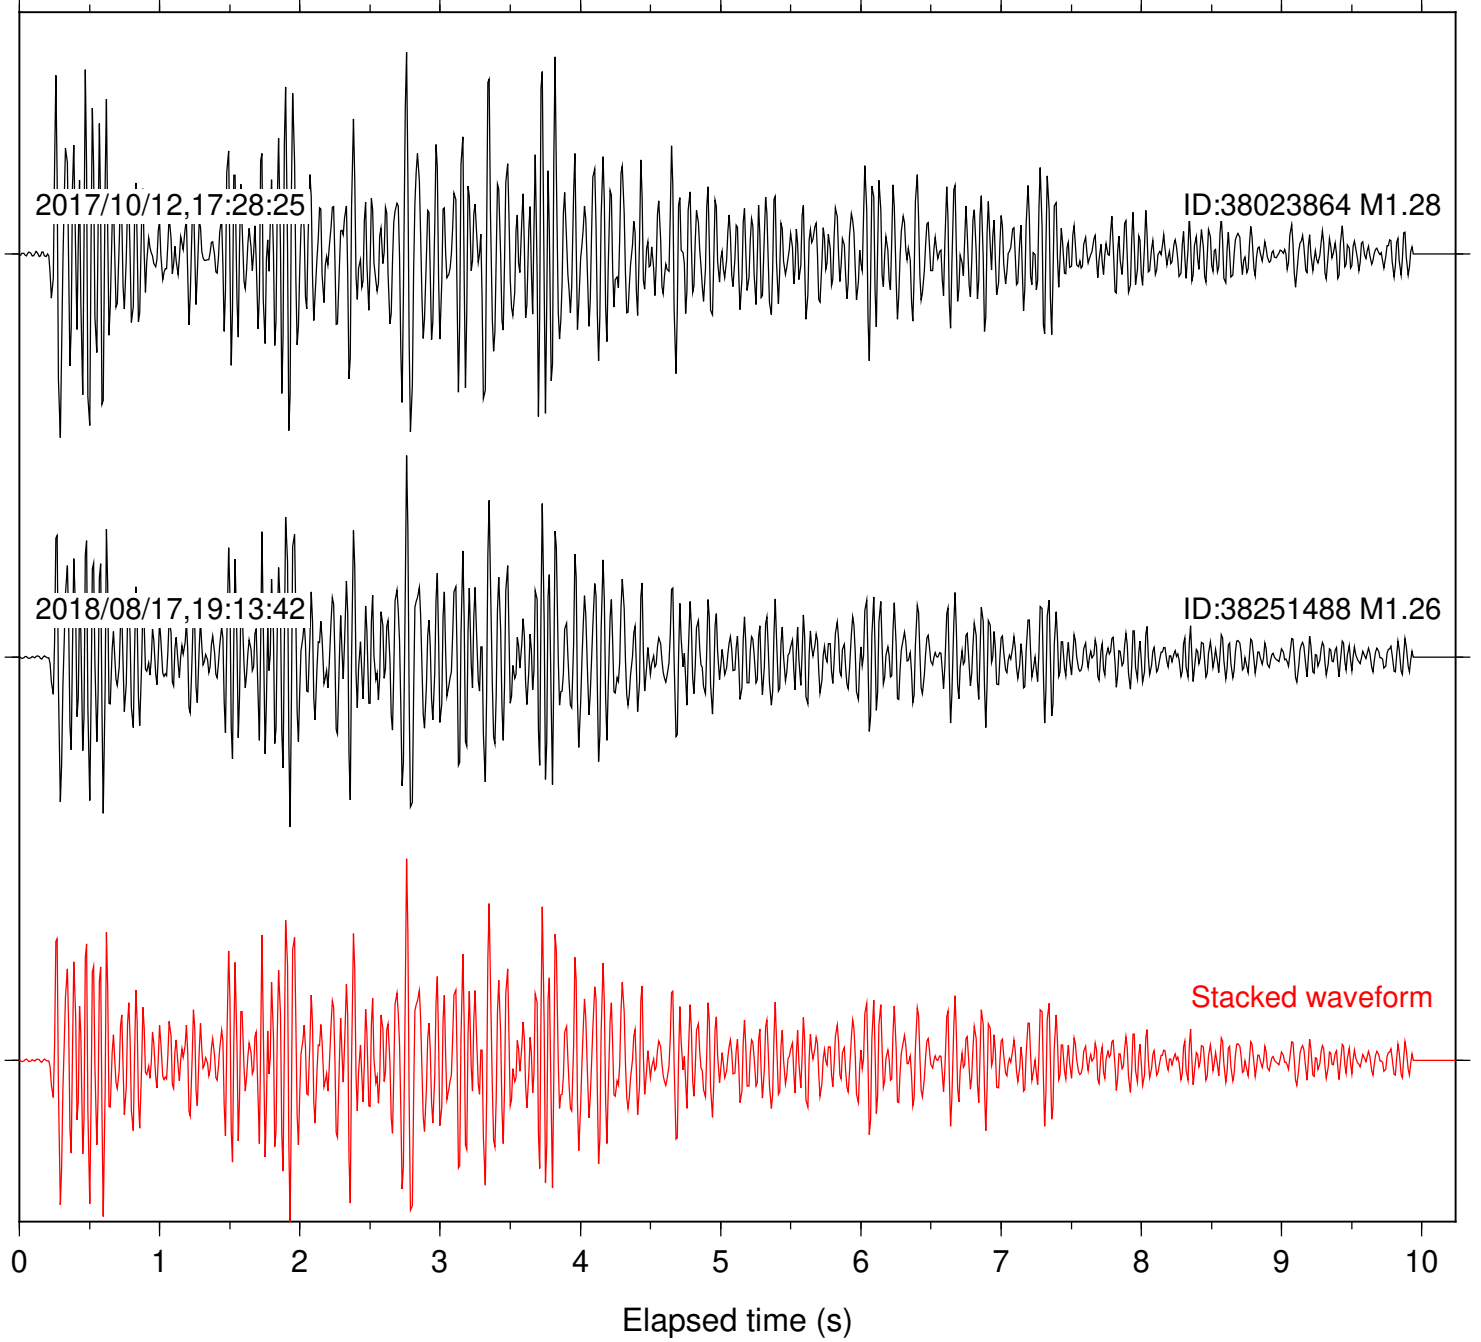

Station: PLM Com: HHZ

Focal depth: 4.89 km