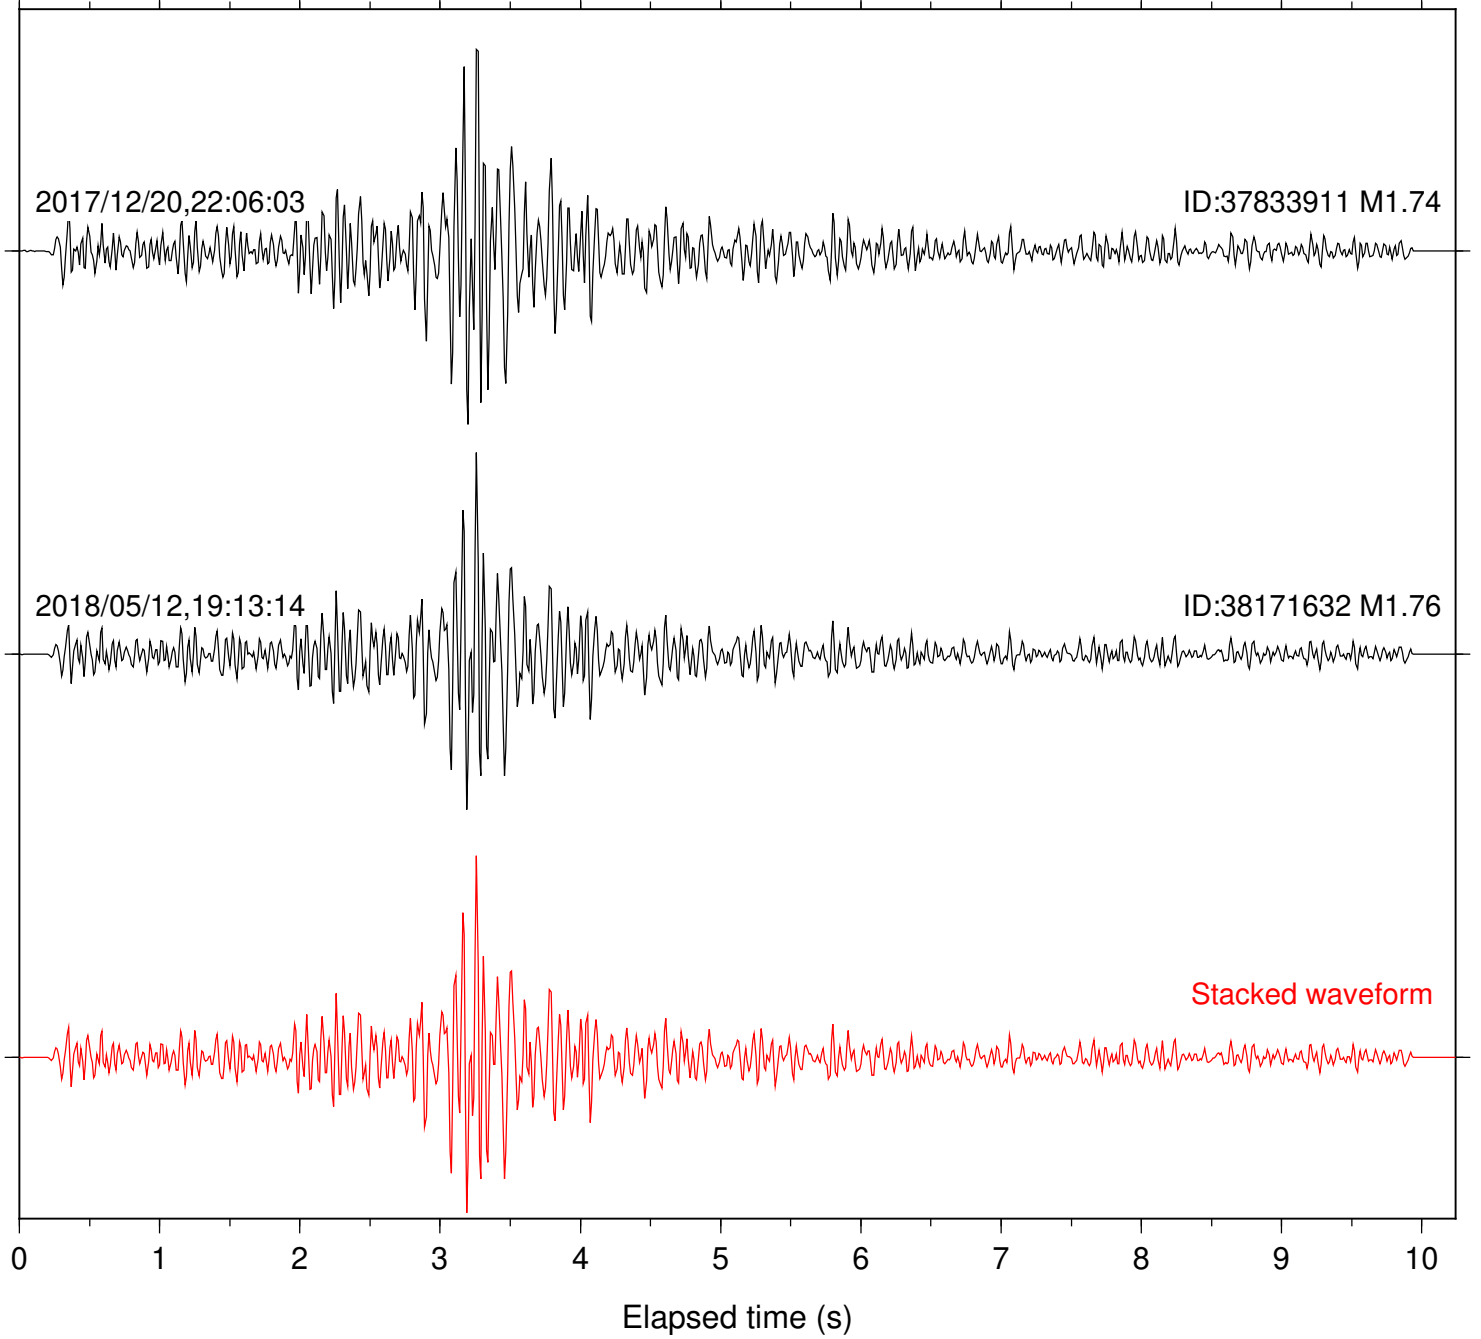

Station: B082 Com: EHZ

Focal depth: 7.36 km