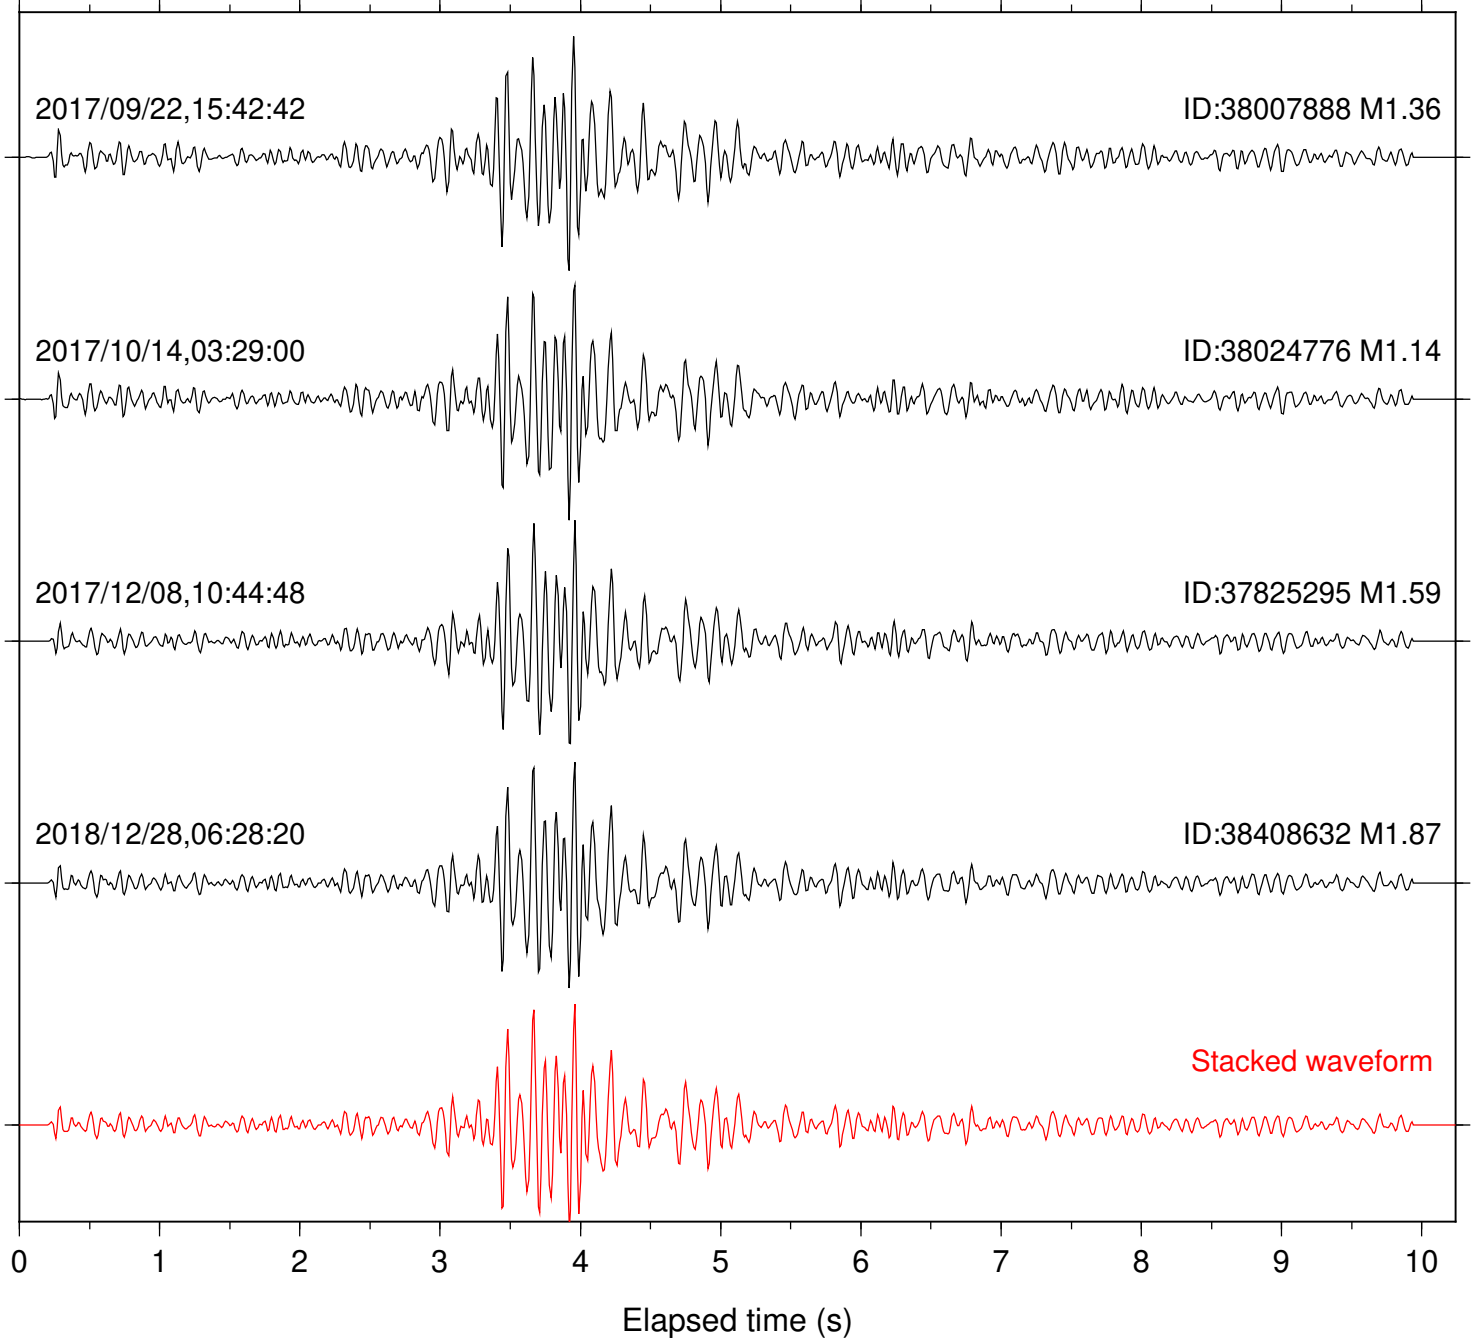

Station: PLM Com: HHZ

Focal depth: 6.18 km

Station: POB2 Com: HHZ

Focal depth: 6.18 km

Station: SMER Com: HHZ

Focal depth: 6.18 km

Station: SND Com: HHZ

Focal depth: 6.18 km