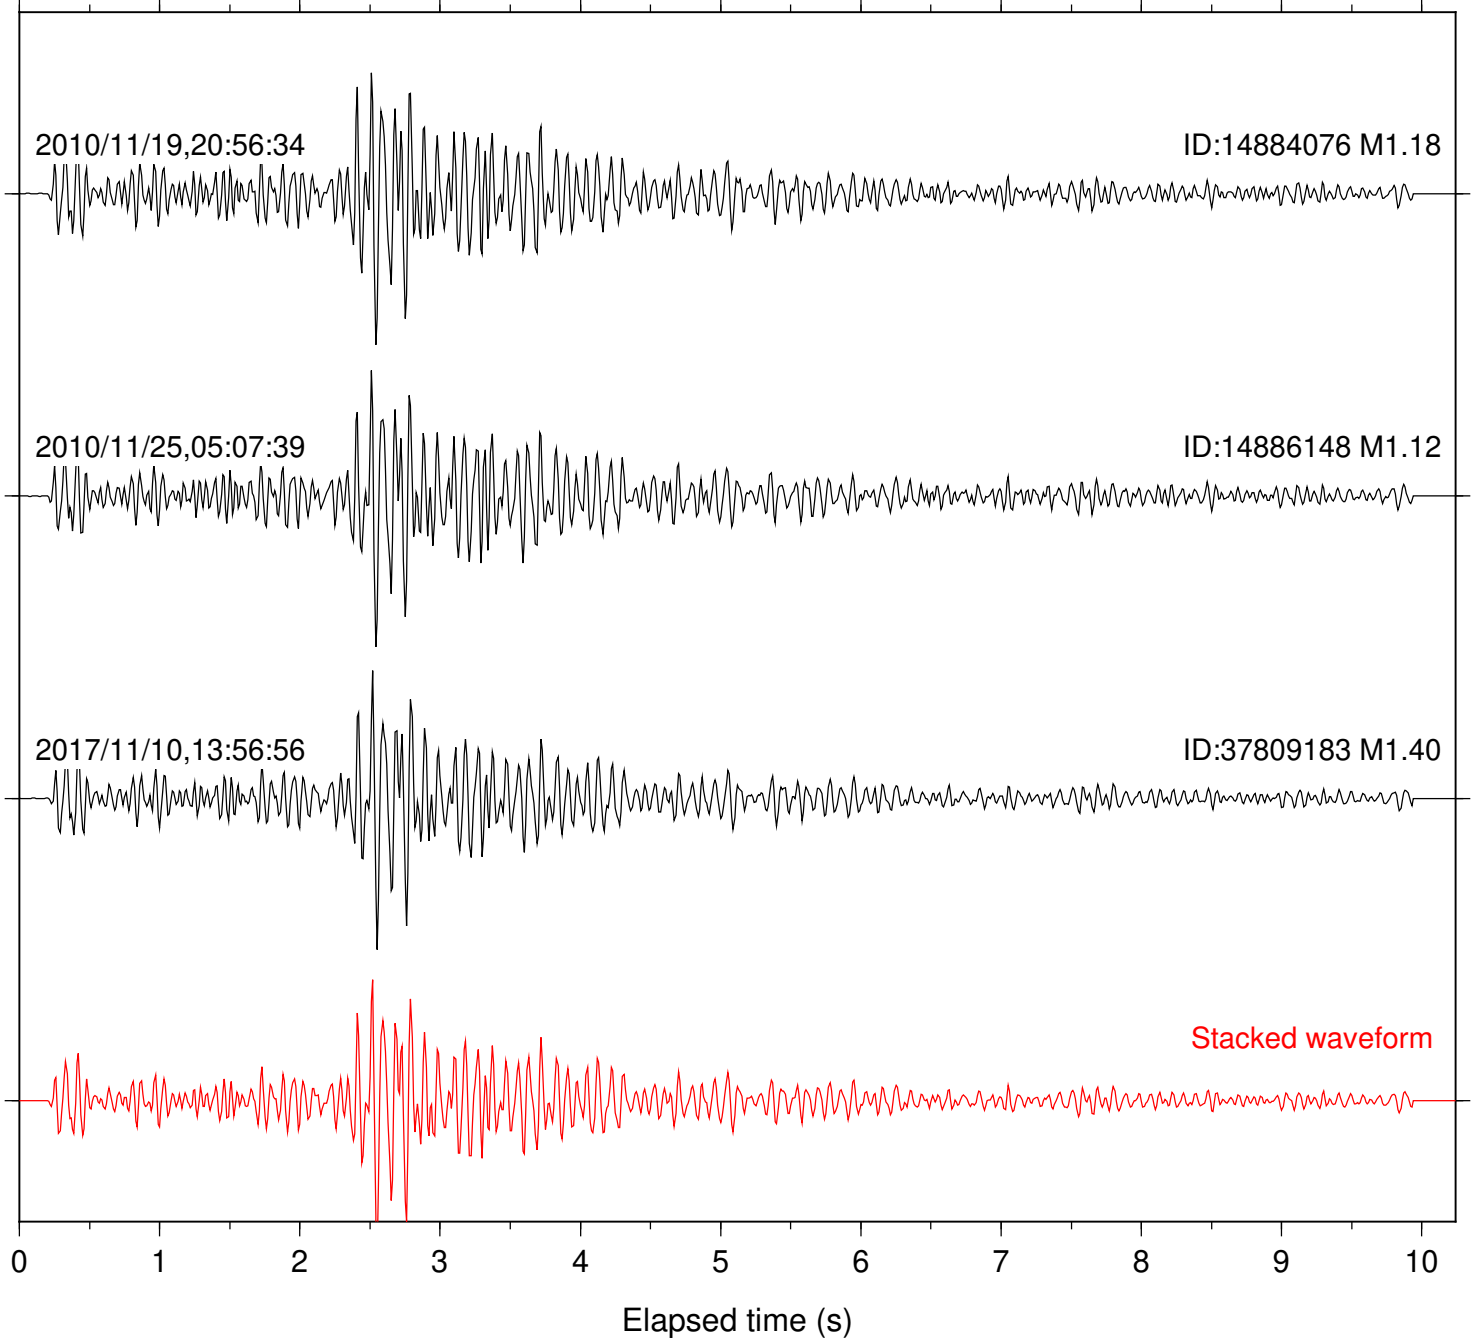

Station: B084 Com: EHZ

Focal depth: 7.08 km