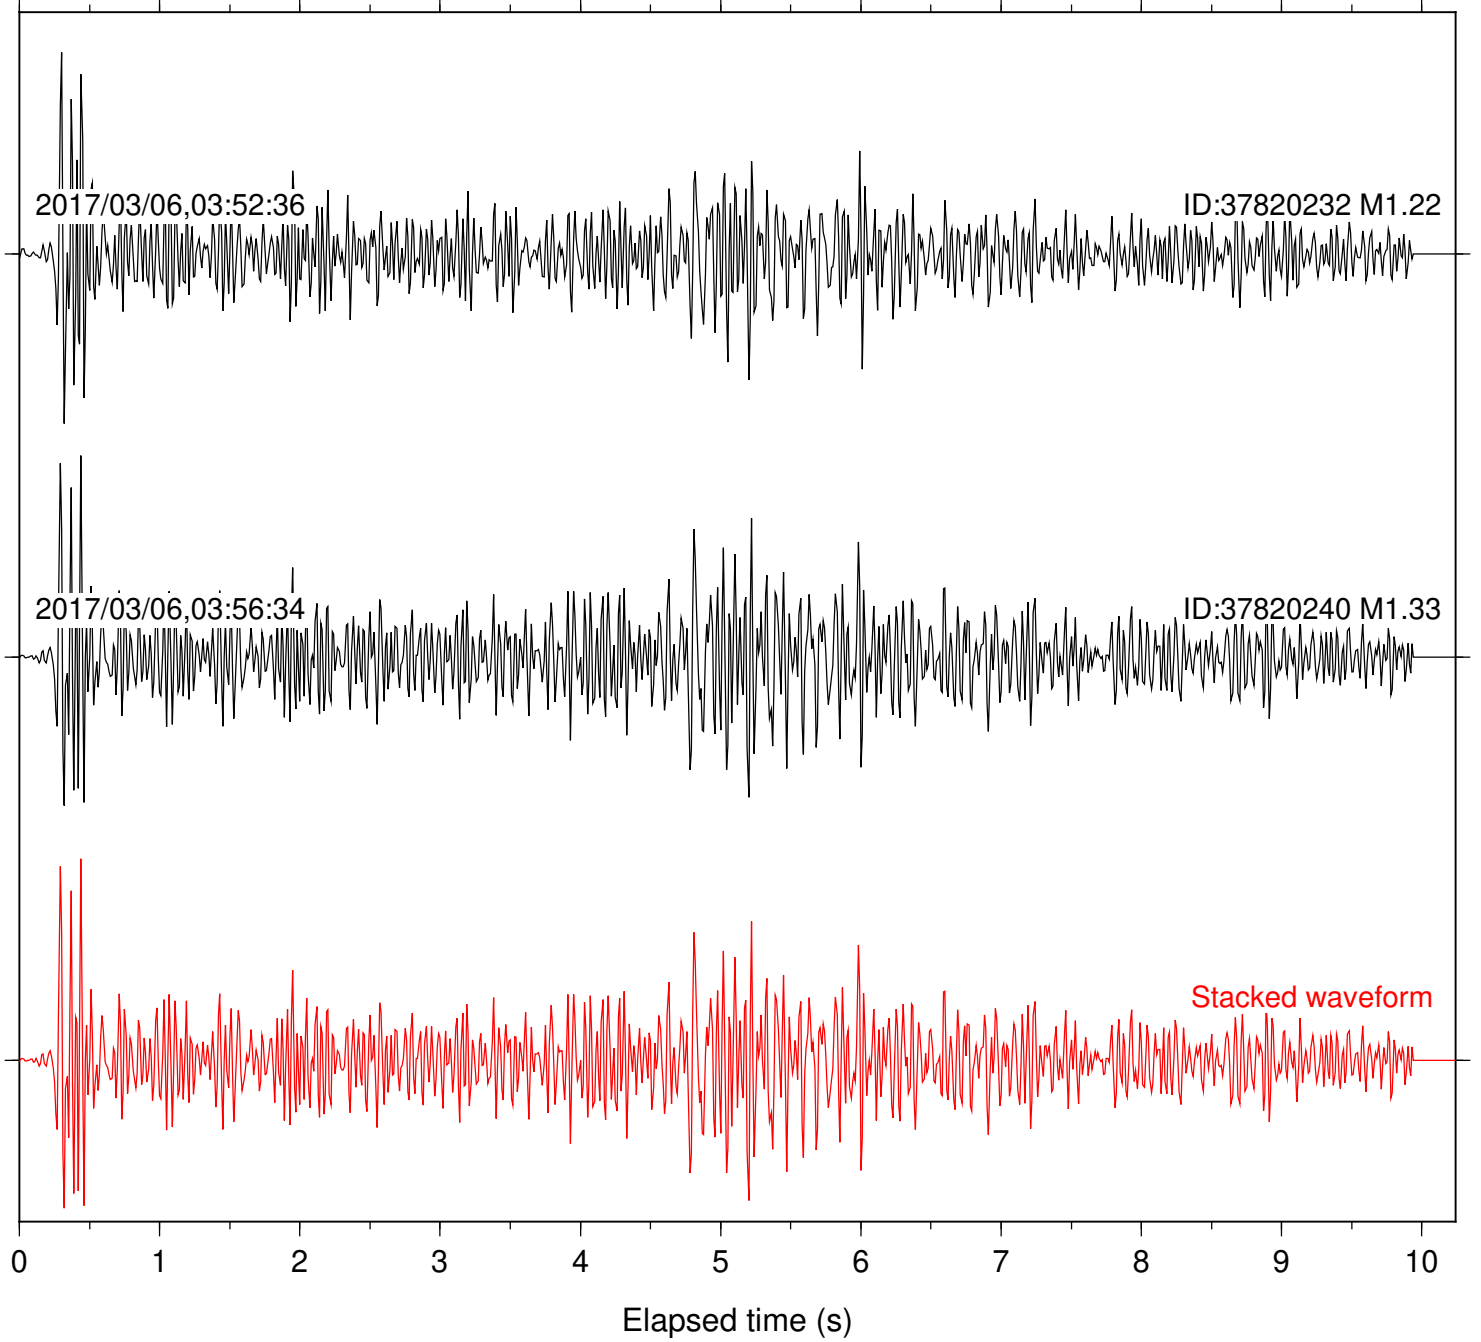

Station: SMER Com: HHZ

Focal depth: 6.73 km