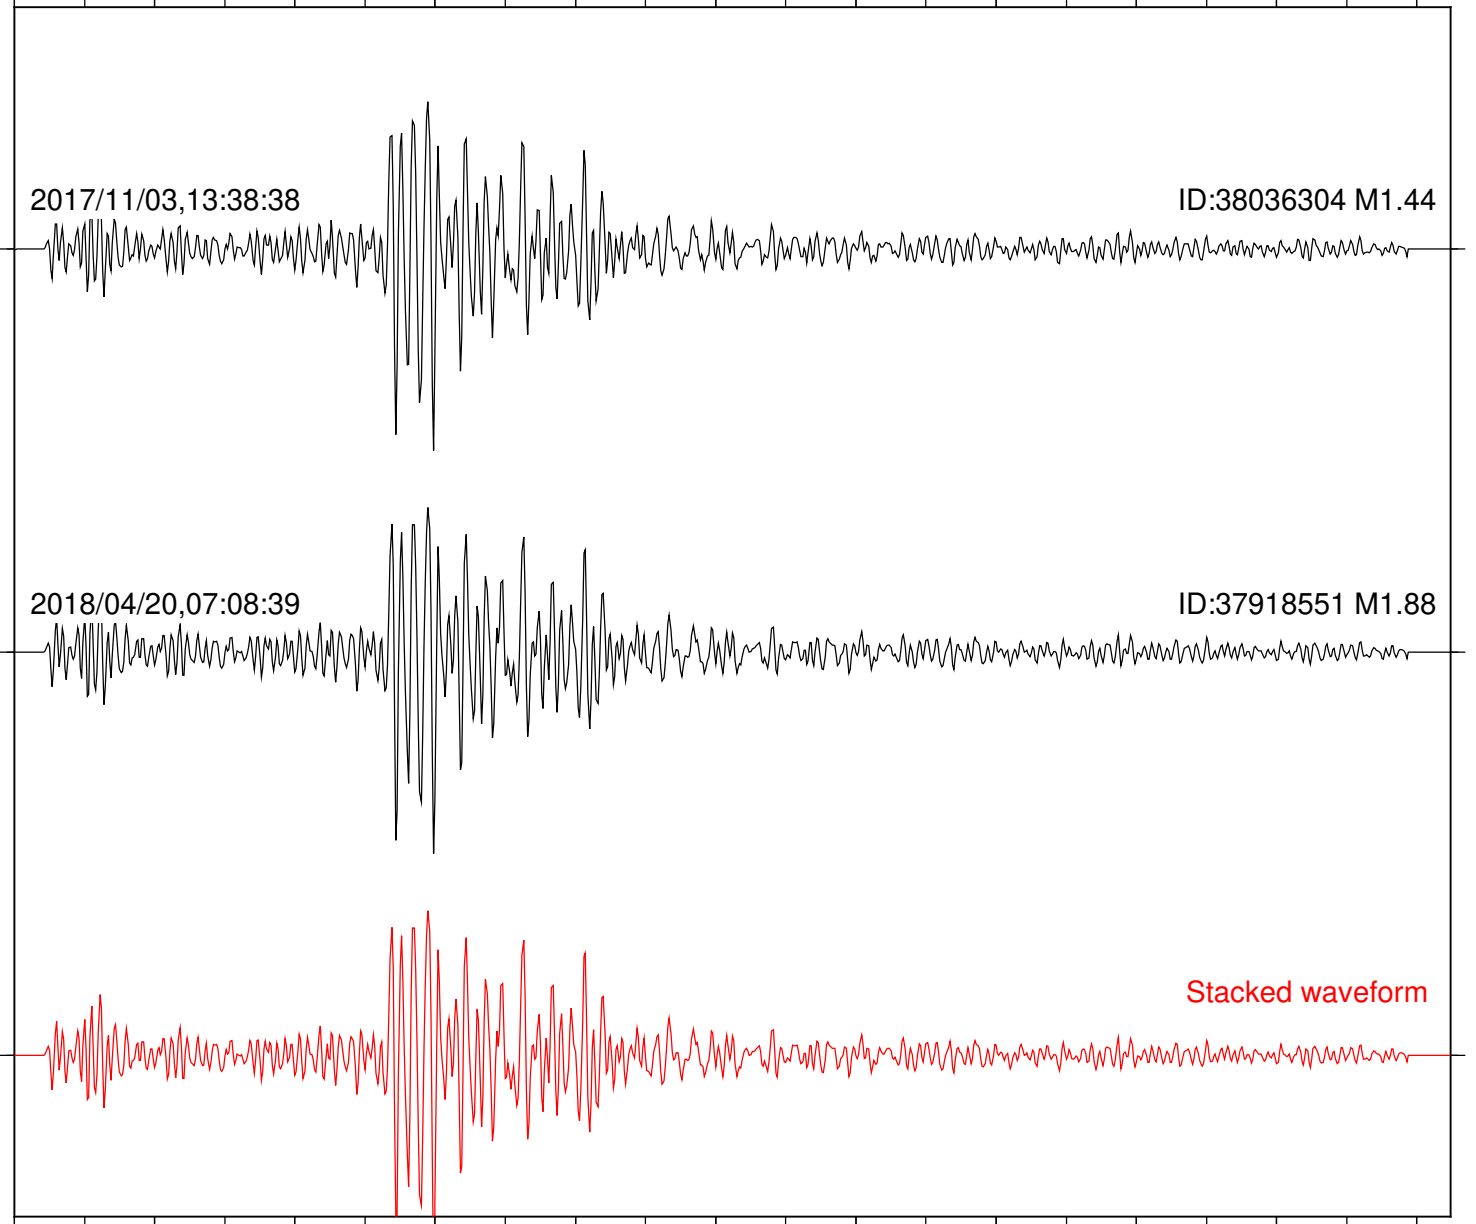

Station: B946 Com: EHZ

Focal depth: 7.65 km

2017/11/03,13:38:38

ID:38036304 M1.44

2018/04/20,07:08:39

ID:37918551 M1.88

Stacked waveform

0 1 2 3 4 5 6 7 8 9 10
Elapsed time (s)