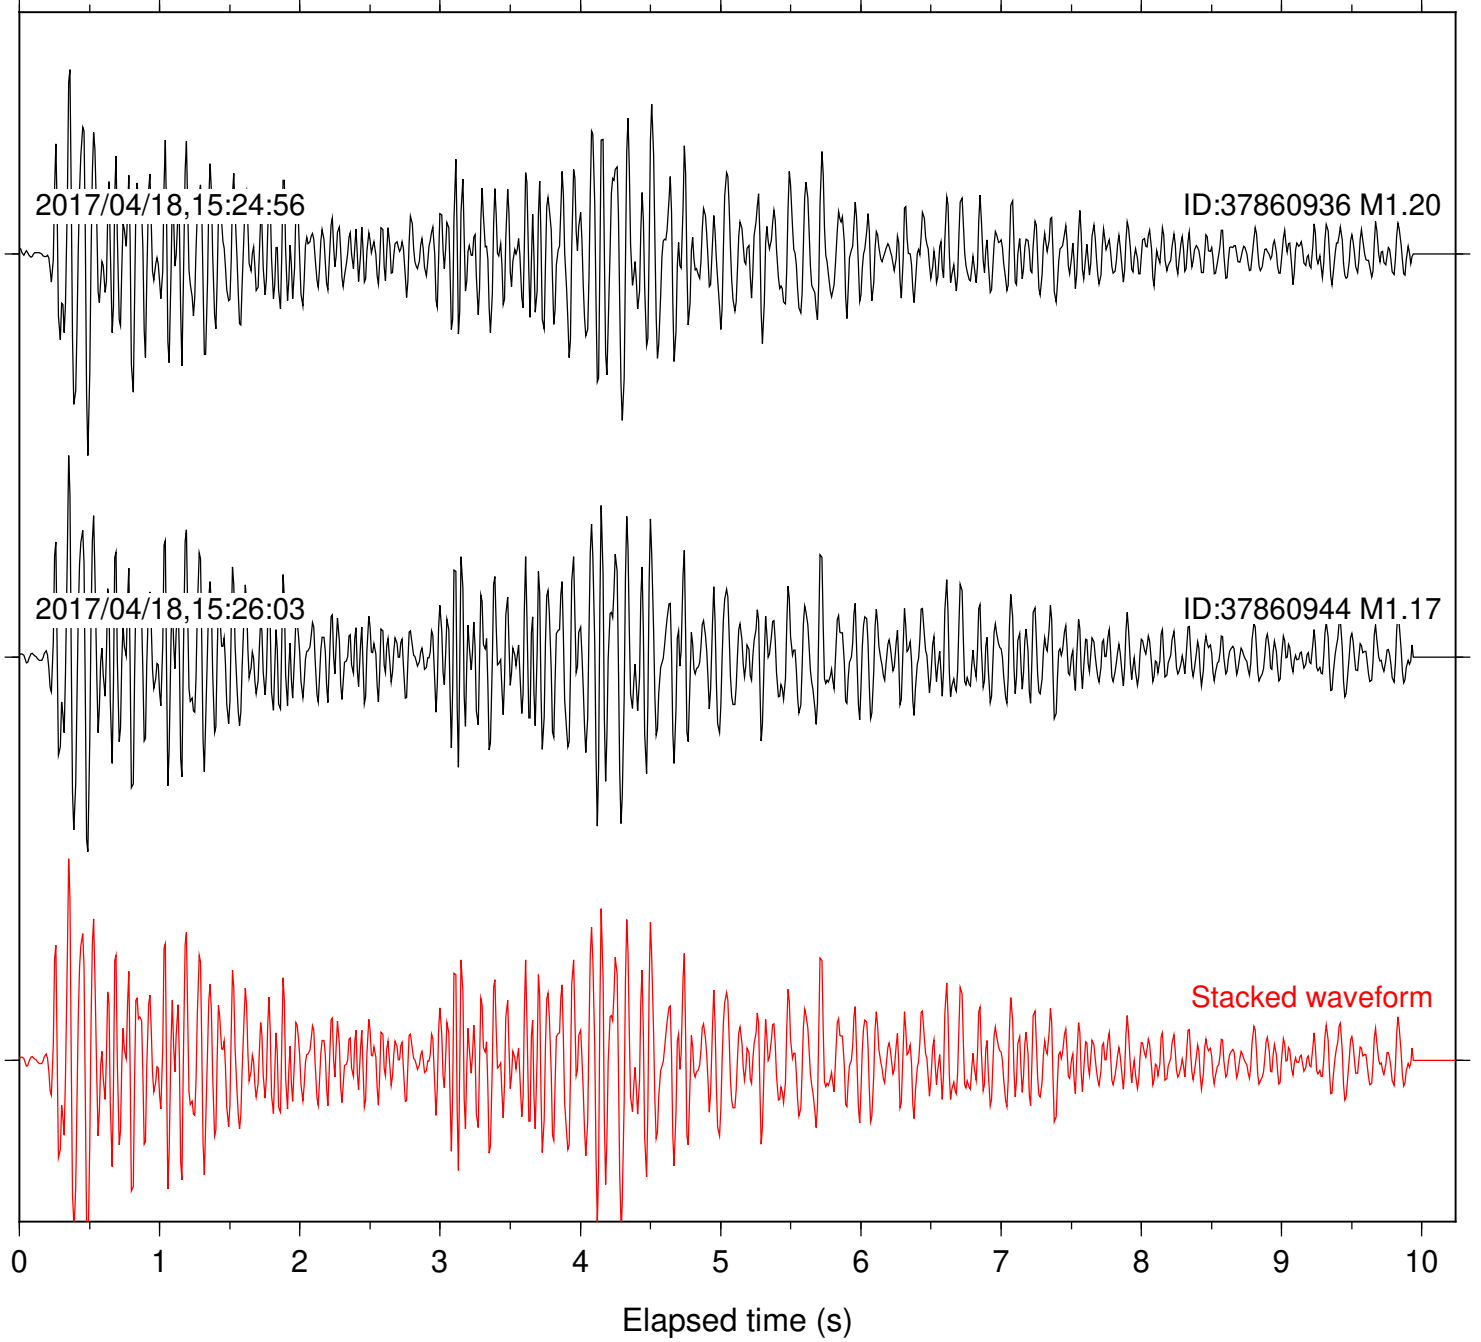

Station: HMT2 Com: HHZ

Focal depth: 5.85 km

Station: KNW Com: HHZ

Focal depth: 5.73 km

Station: LKH Com: HHZ

Focal depth: 5.70 km

Station: LVA2 Com: HHZ

Focal depth: 5.73 km