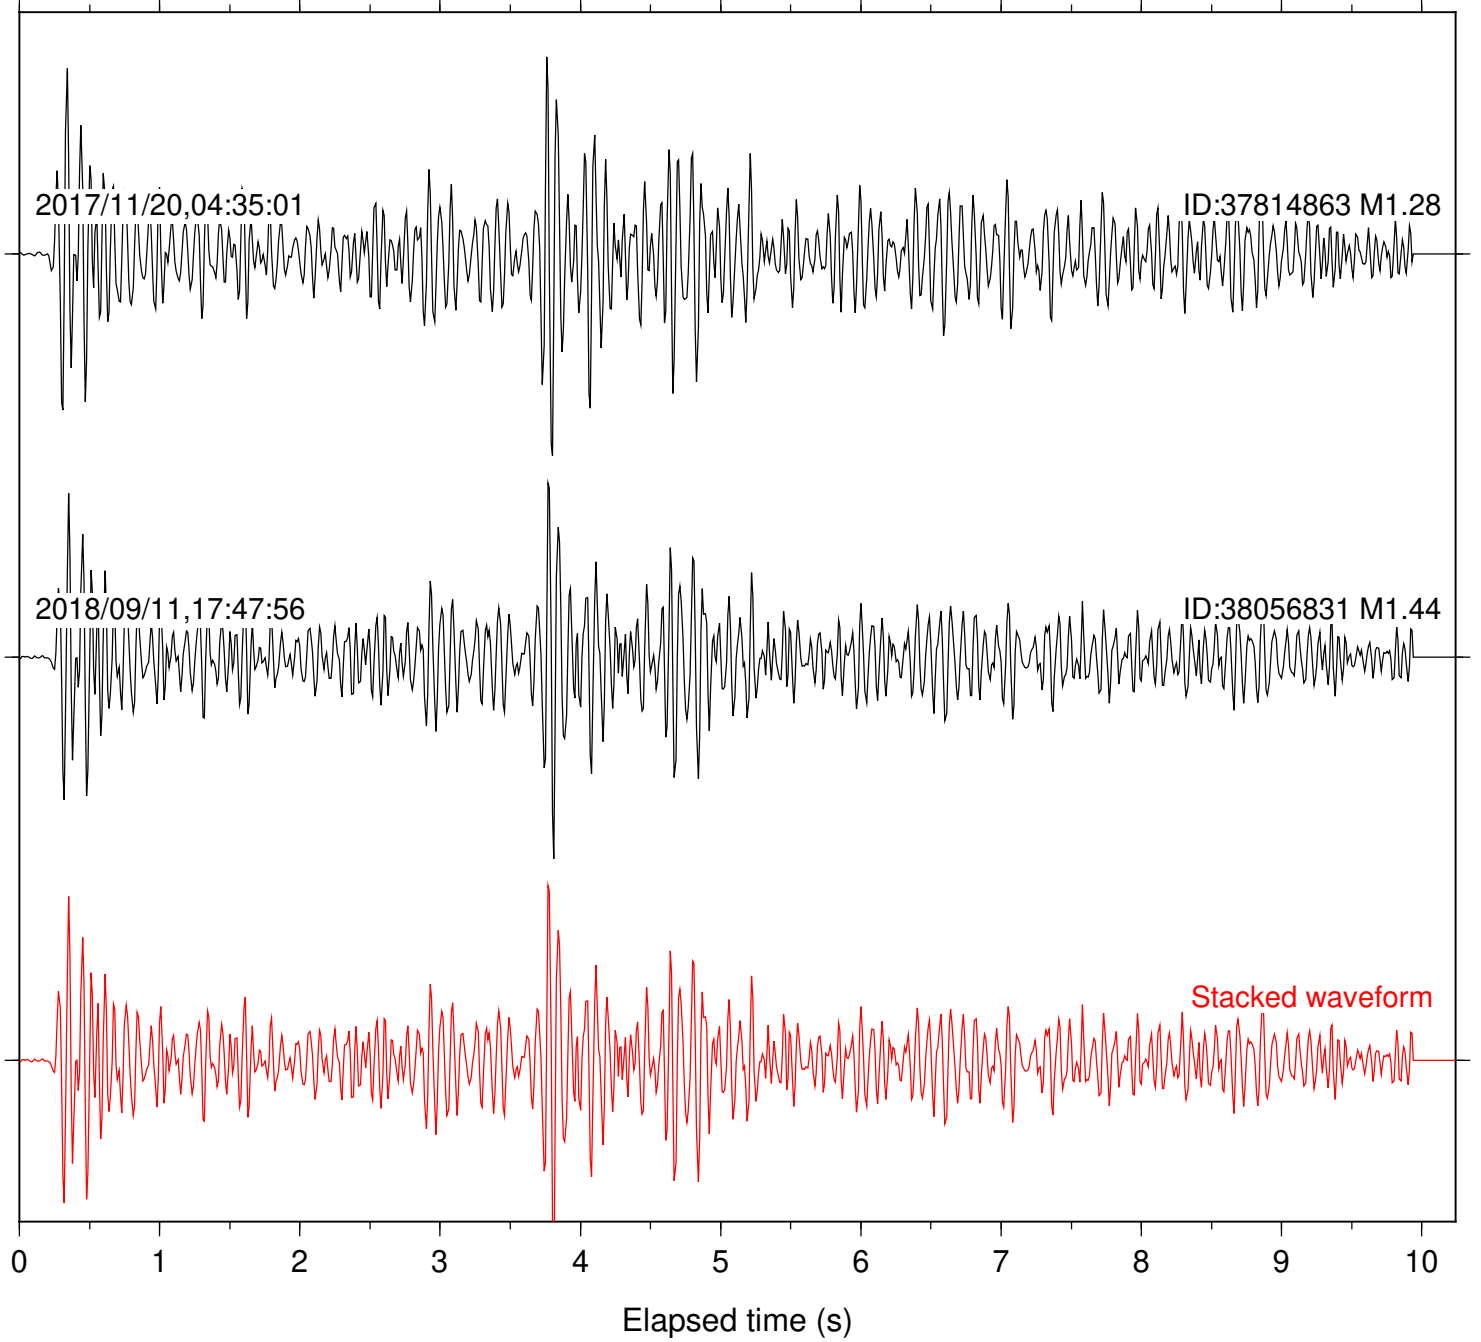

Station: KNW Com: HHZ

Focal depth: 4.83 km