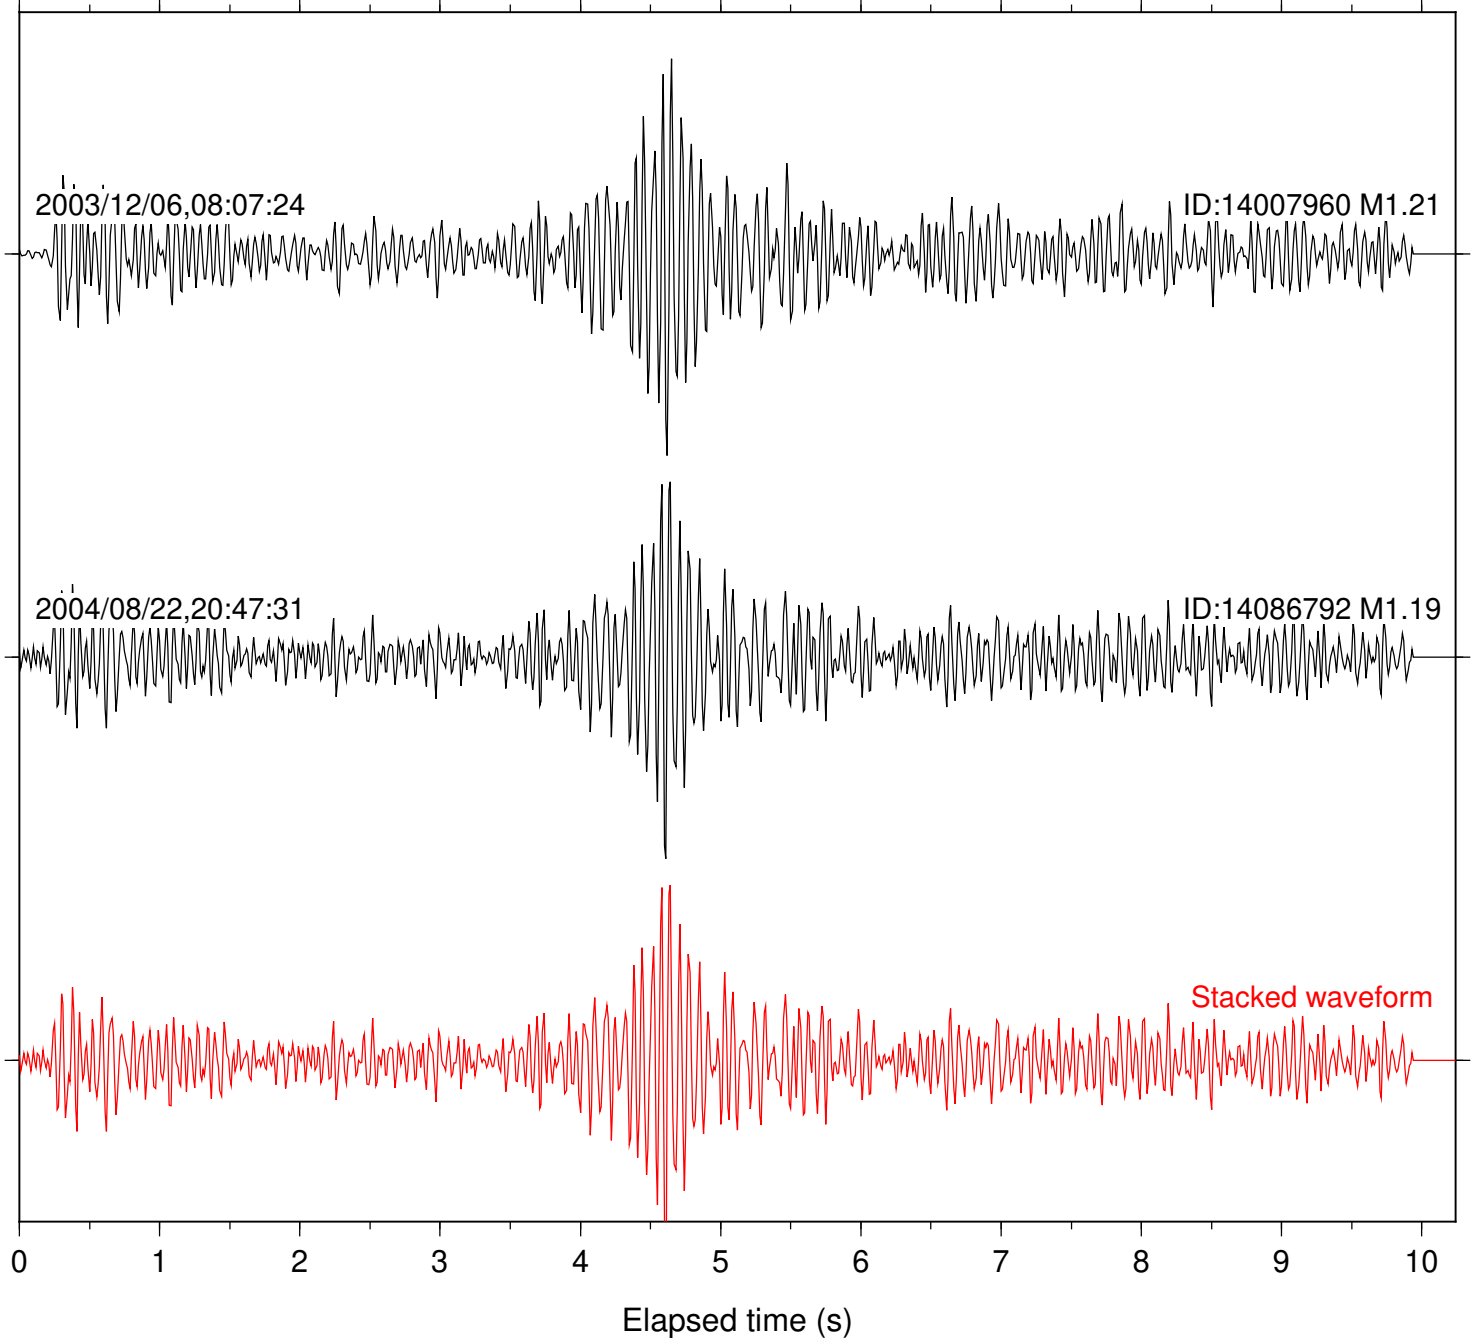

Station: RDM Com: HHZ

Focal depth: 8.85 km