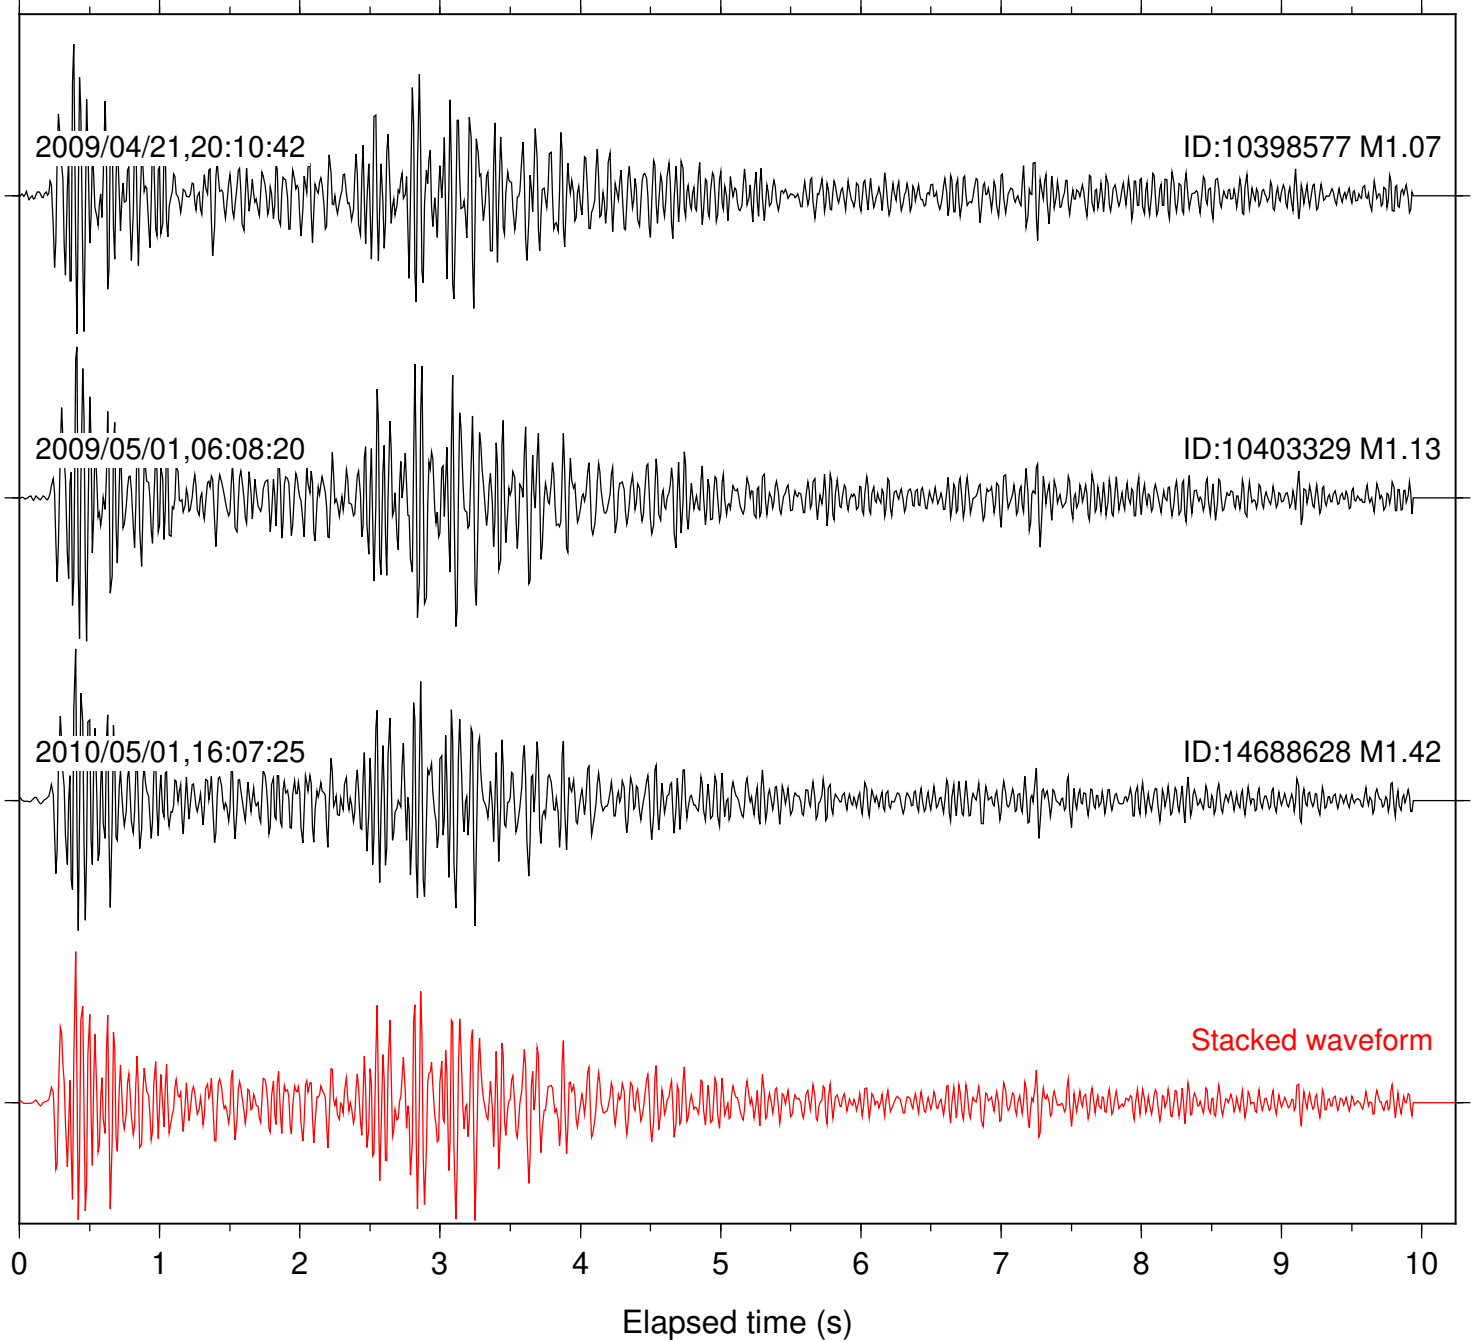

Station: CRY Com: HHZ

Focal depth: 9.99 km