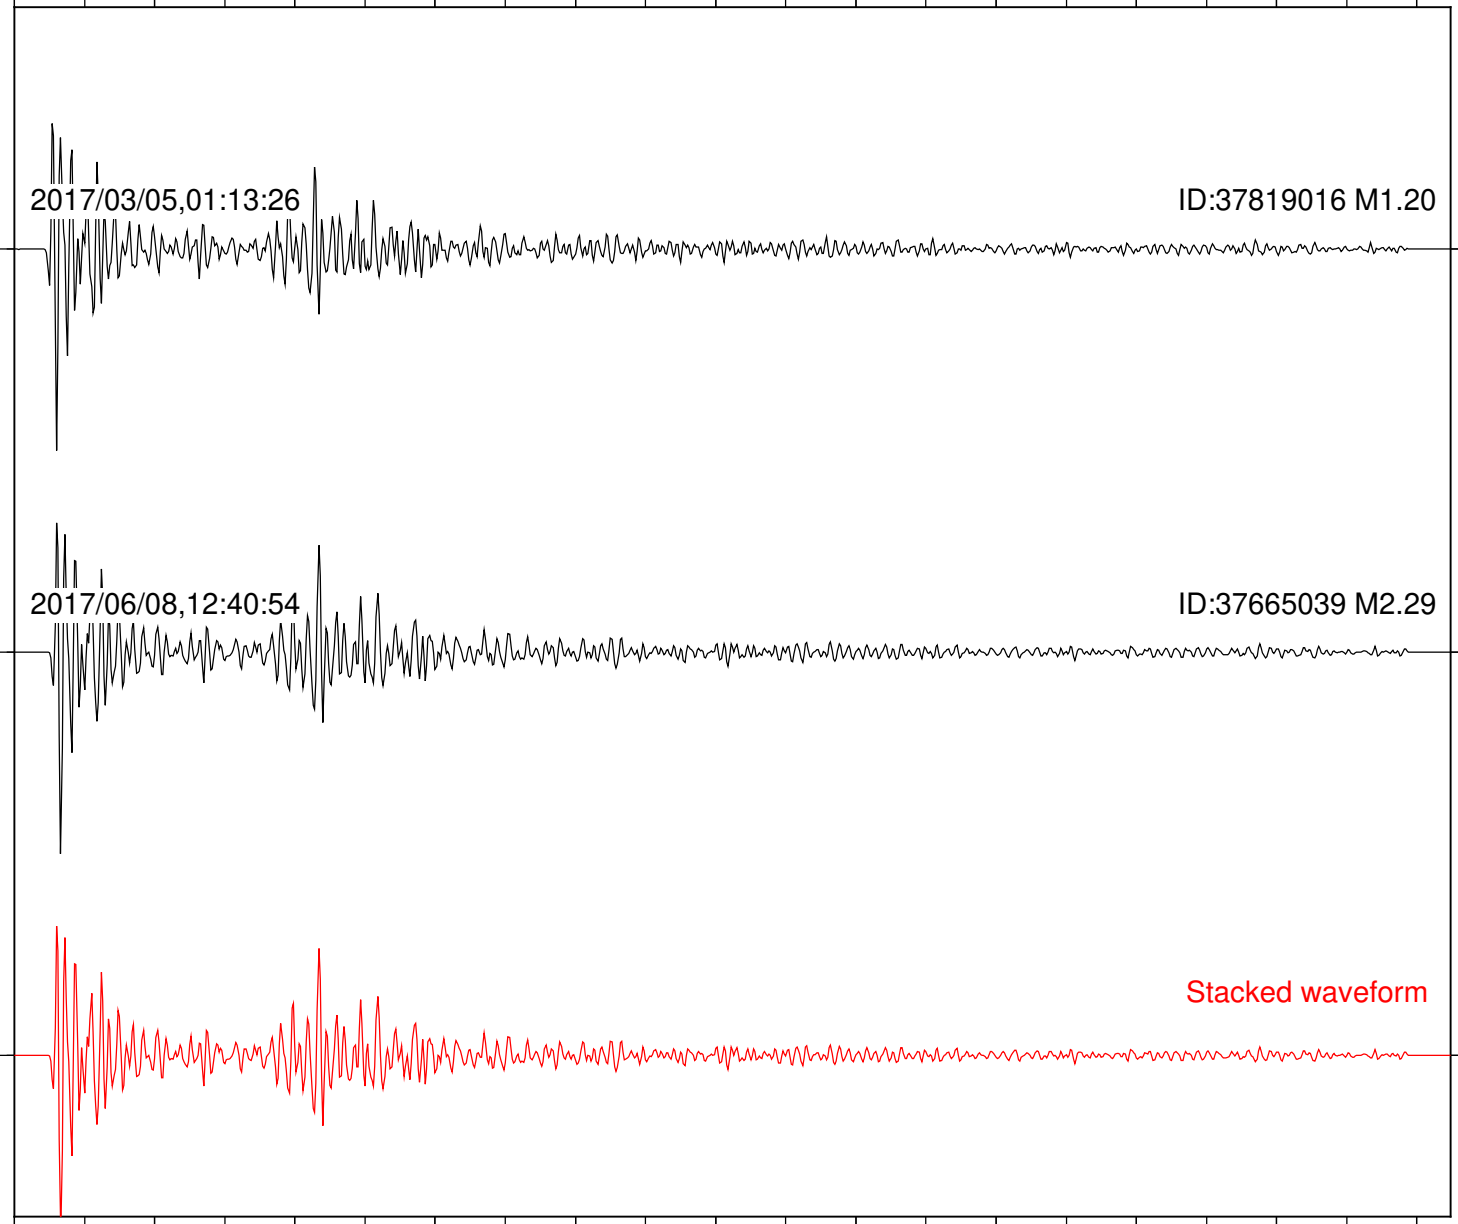

Station: B093 Com: EHZ

Focal depth: 6.06 km

2017/03/05,01:13:26

ID:37819016 M1.20

2017/06/08,12:40:54

ID:37665039 M2.29

Stacked waveform

0 1 2 3 4 5 6 7 8 9 10
Elapsed time (s)