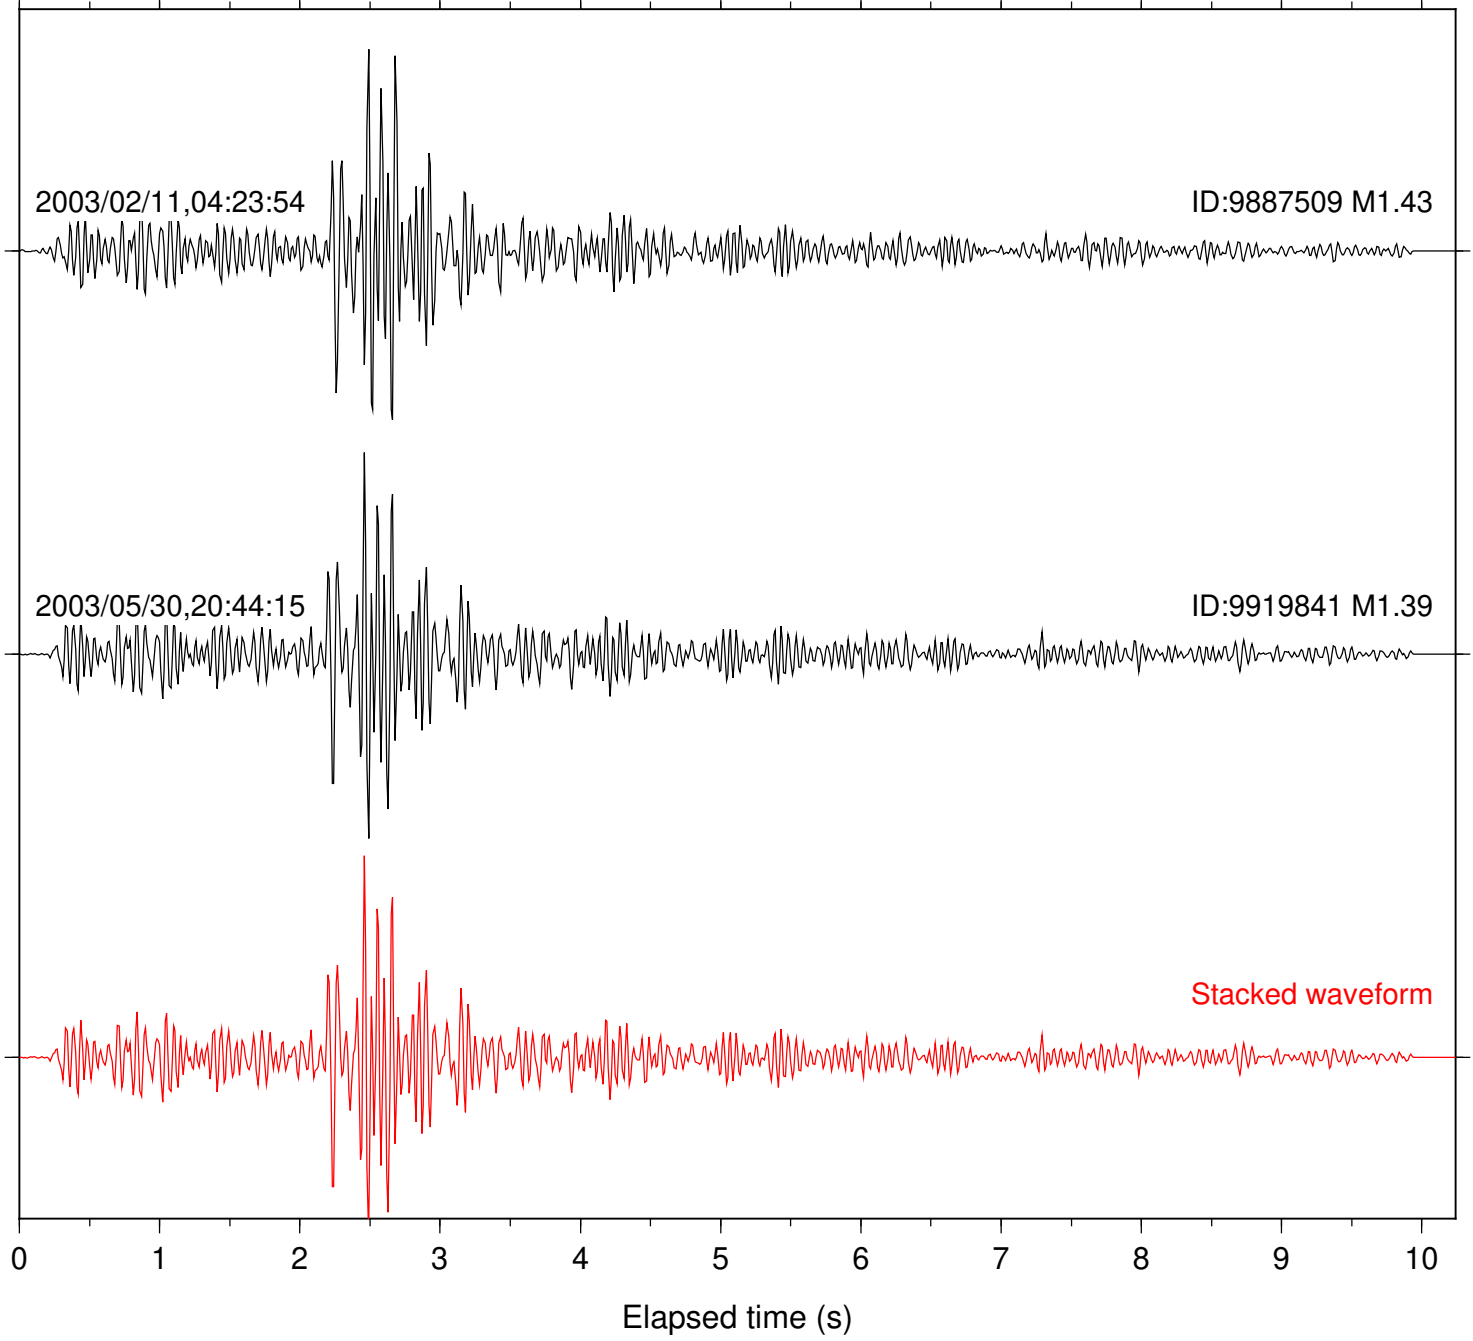

Focal depth: 8.72 km

Station: FRD Com: HHZ

Focal depth: 8.72 km

Station: BAC Com: EHZ

Focal depth: 10.37 km

Station: DGR Com: HHZ

Focal depth: 10.37 km

Station: FRD Com: HHZ