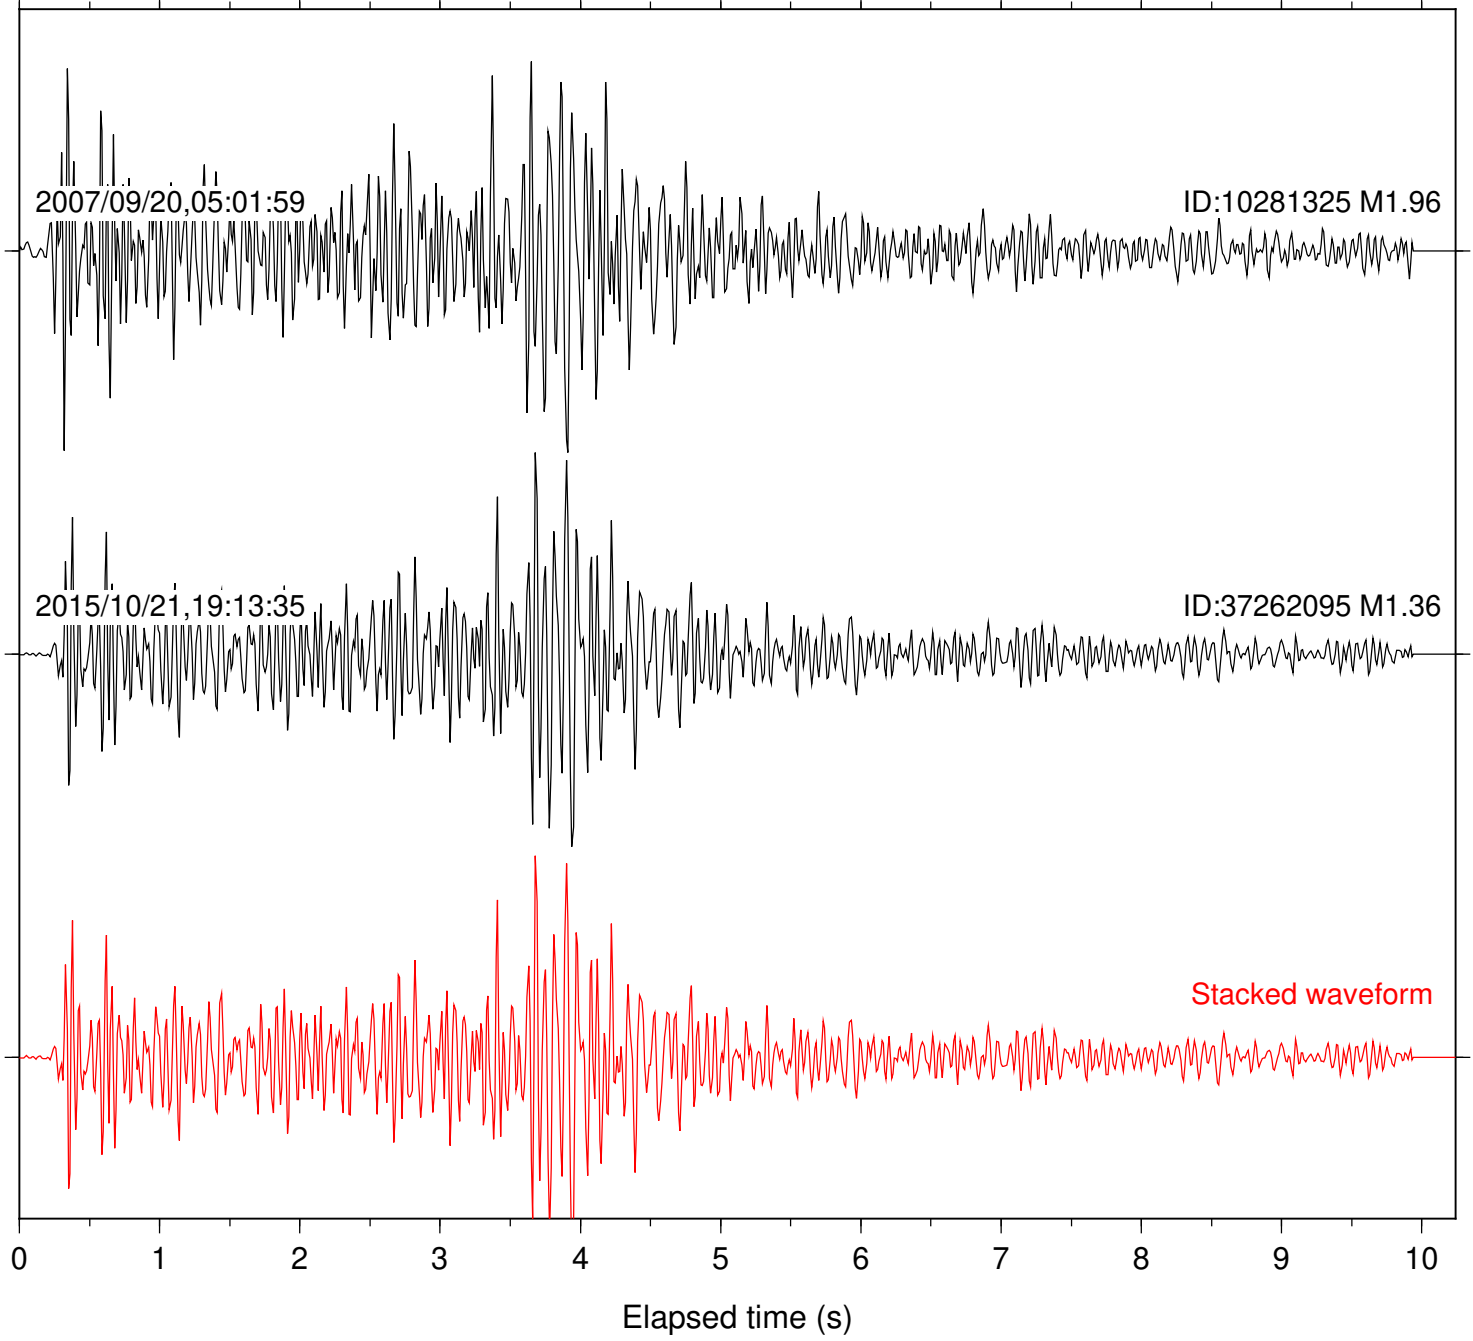

Station: FRD Com: HHZ

Focal depth: 10.88 km