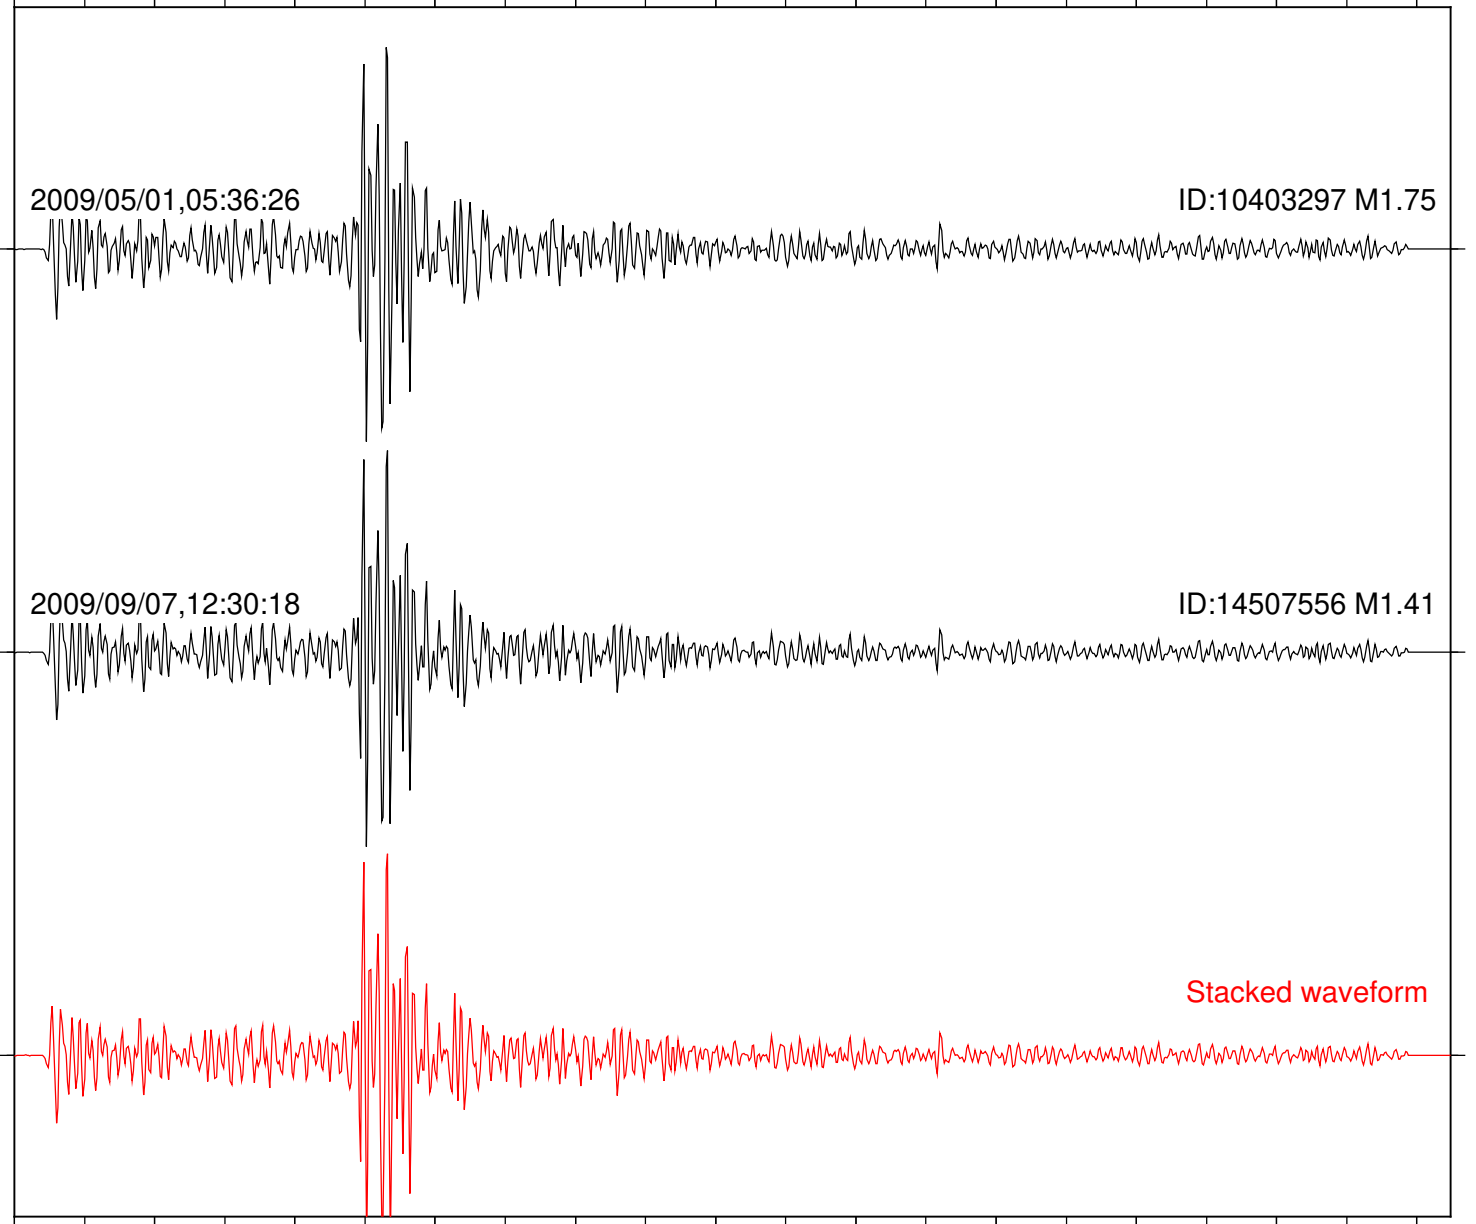

Station: B082 Com: EHZ

Focal depth: 9.98 km

2009/05/01,05:36:26

ID:10403297 M1.75

2009/09/07,12:30:18

ID:14507556 M1.41

Stacked waveform

0 1 2 3 4 5 6 7 8 9 10
Elapsed time (s)