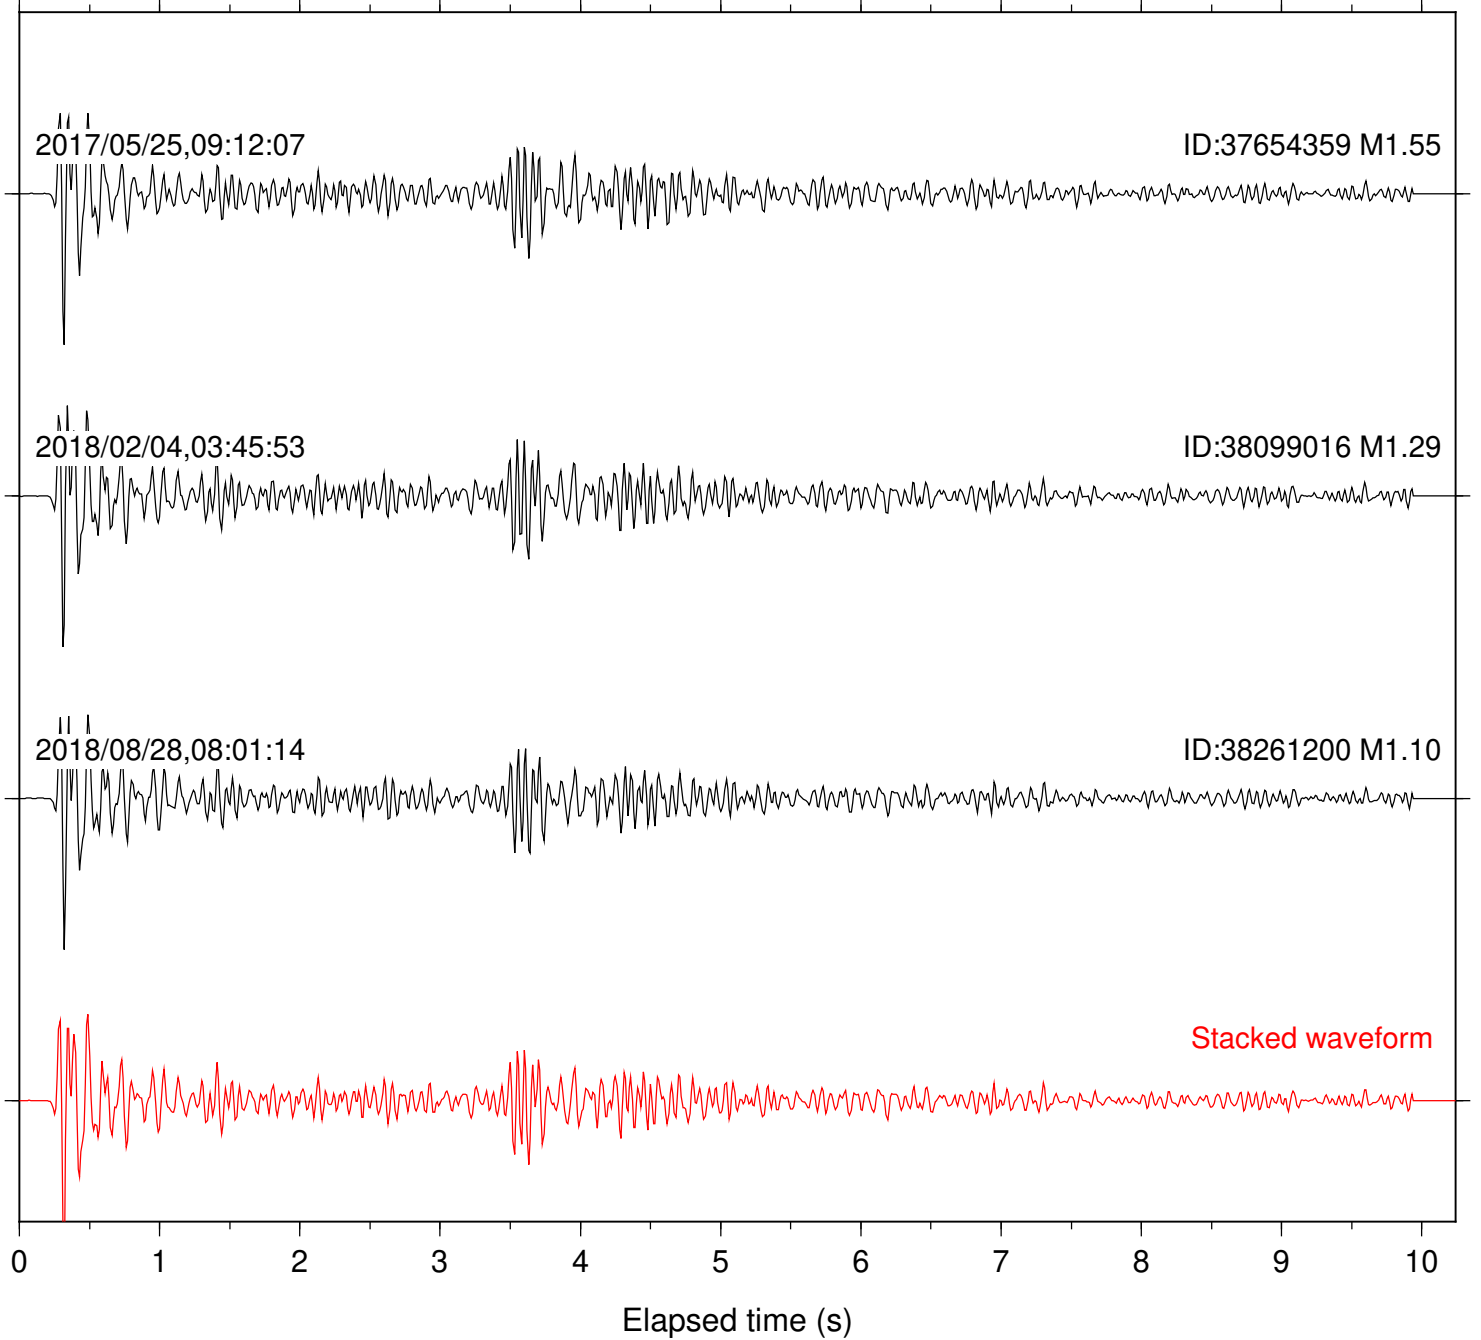

Station: CSH Com: HHZ

Focal depth: 5.24 km