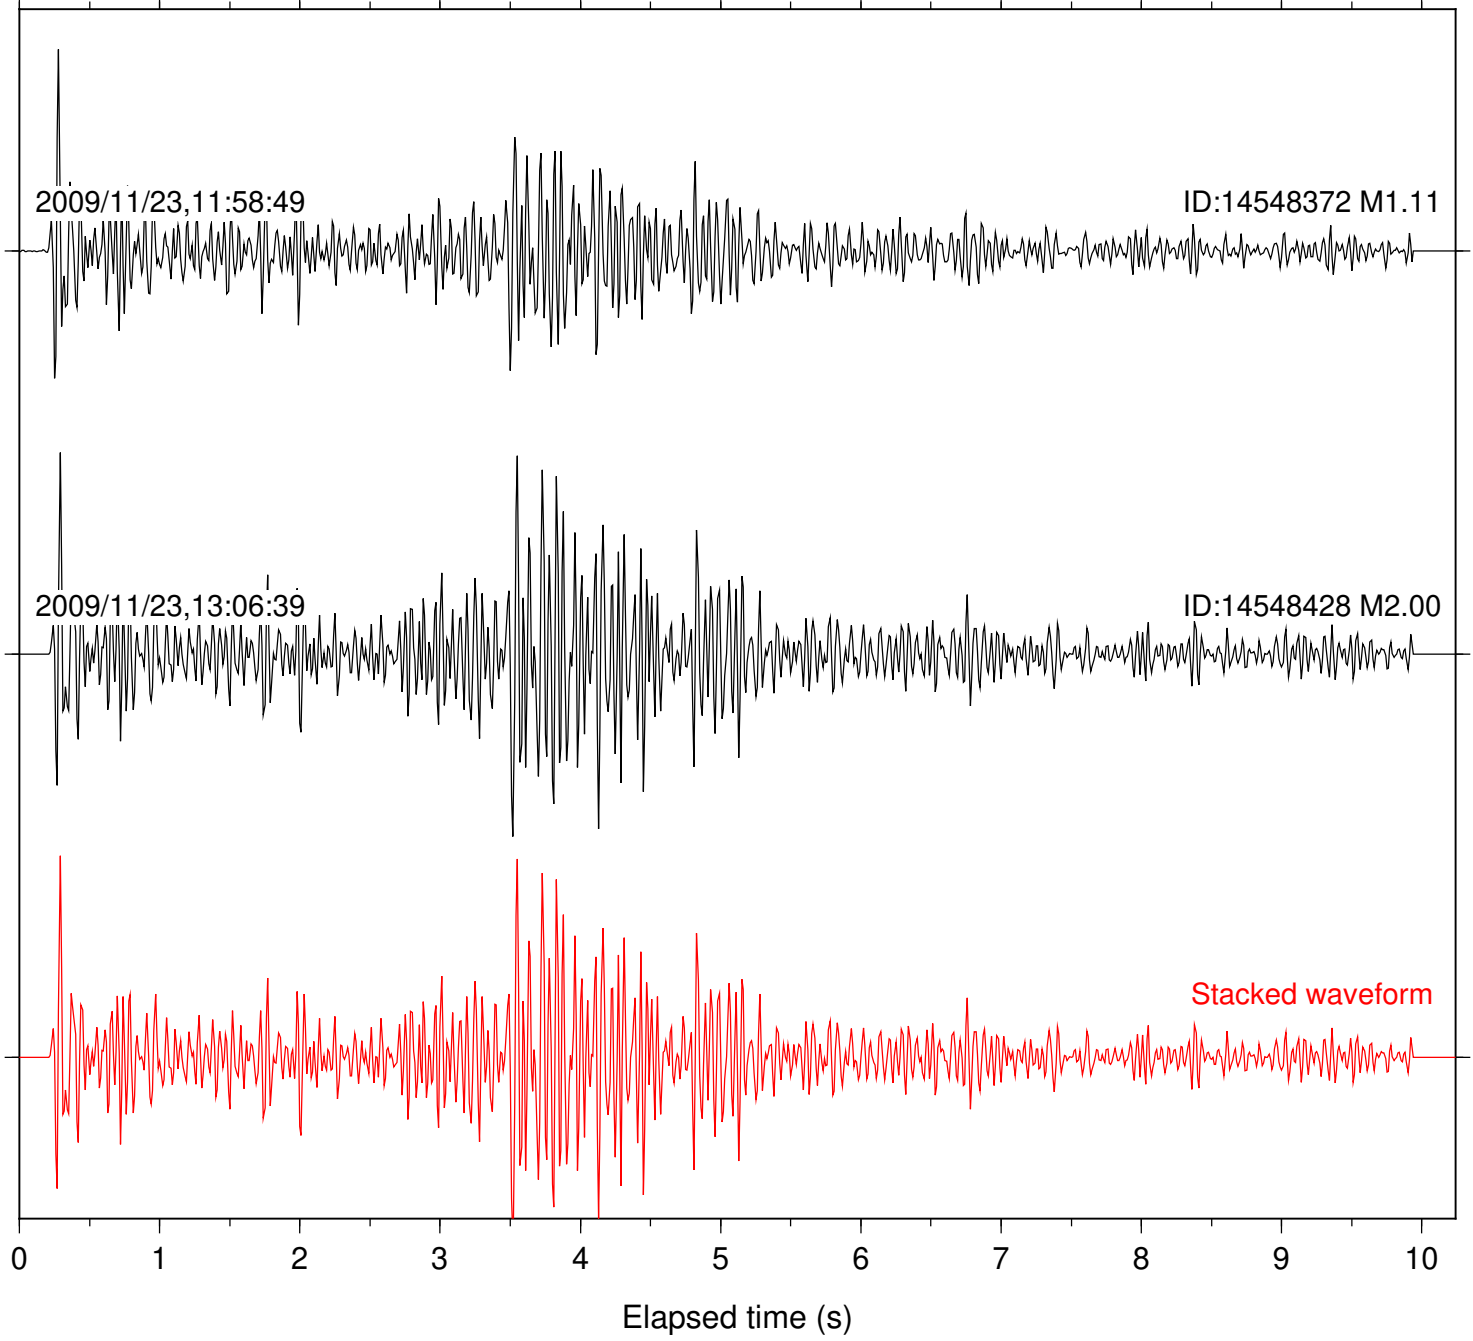

Station: BOR Com: HHZ

Focal depth: 9.33 km