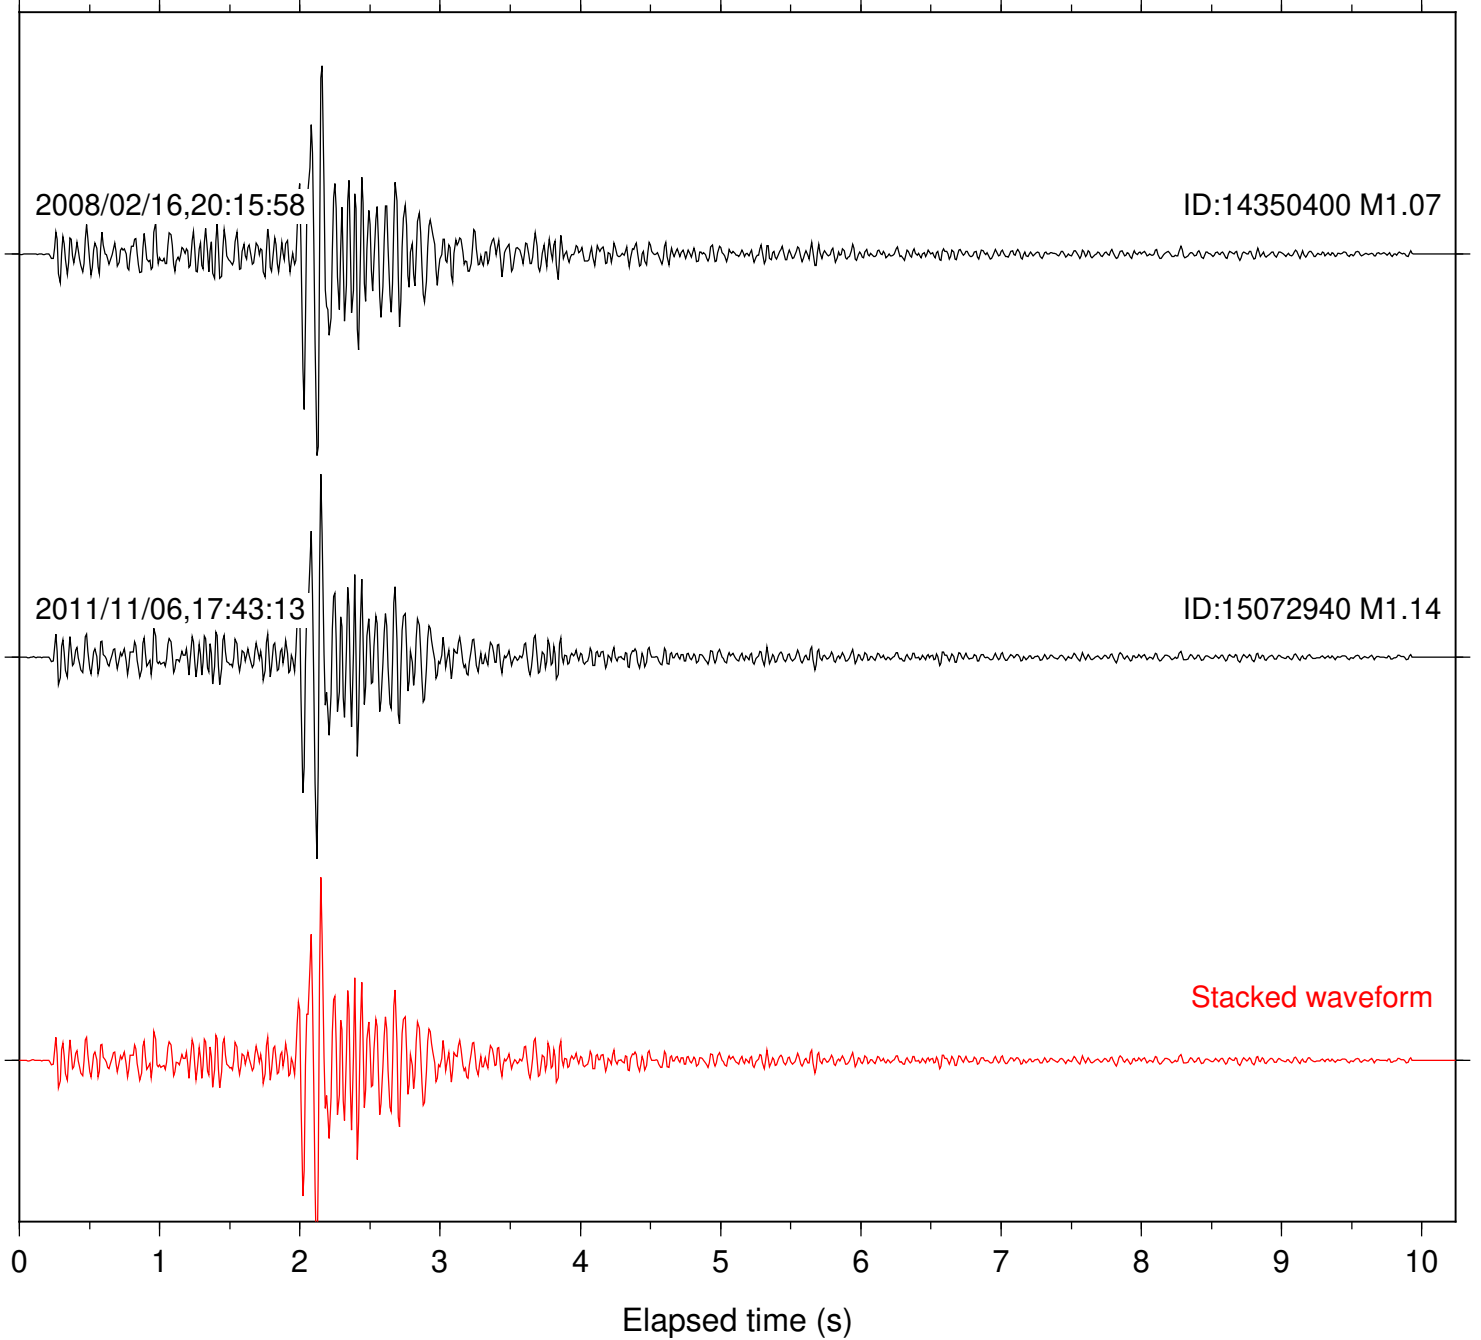

Focal depth: 15.31 km

Station: DGR Com: HHZ

Focal depth: 15.31 km

Station: B082 Com: EHZ

Focal depth: 8.01 km

Station: B084 Com: EHZ

Focal depth: 8.01 km

Station: B086 Com: EHZ