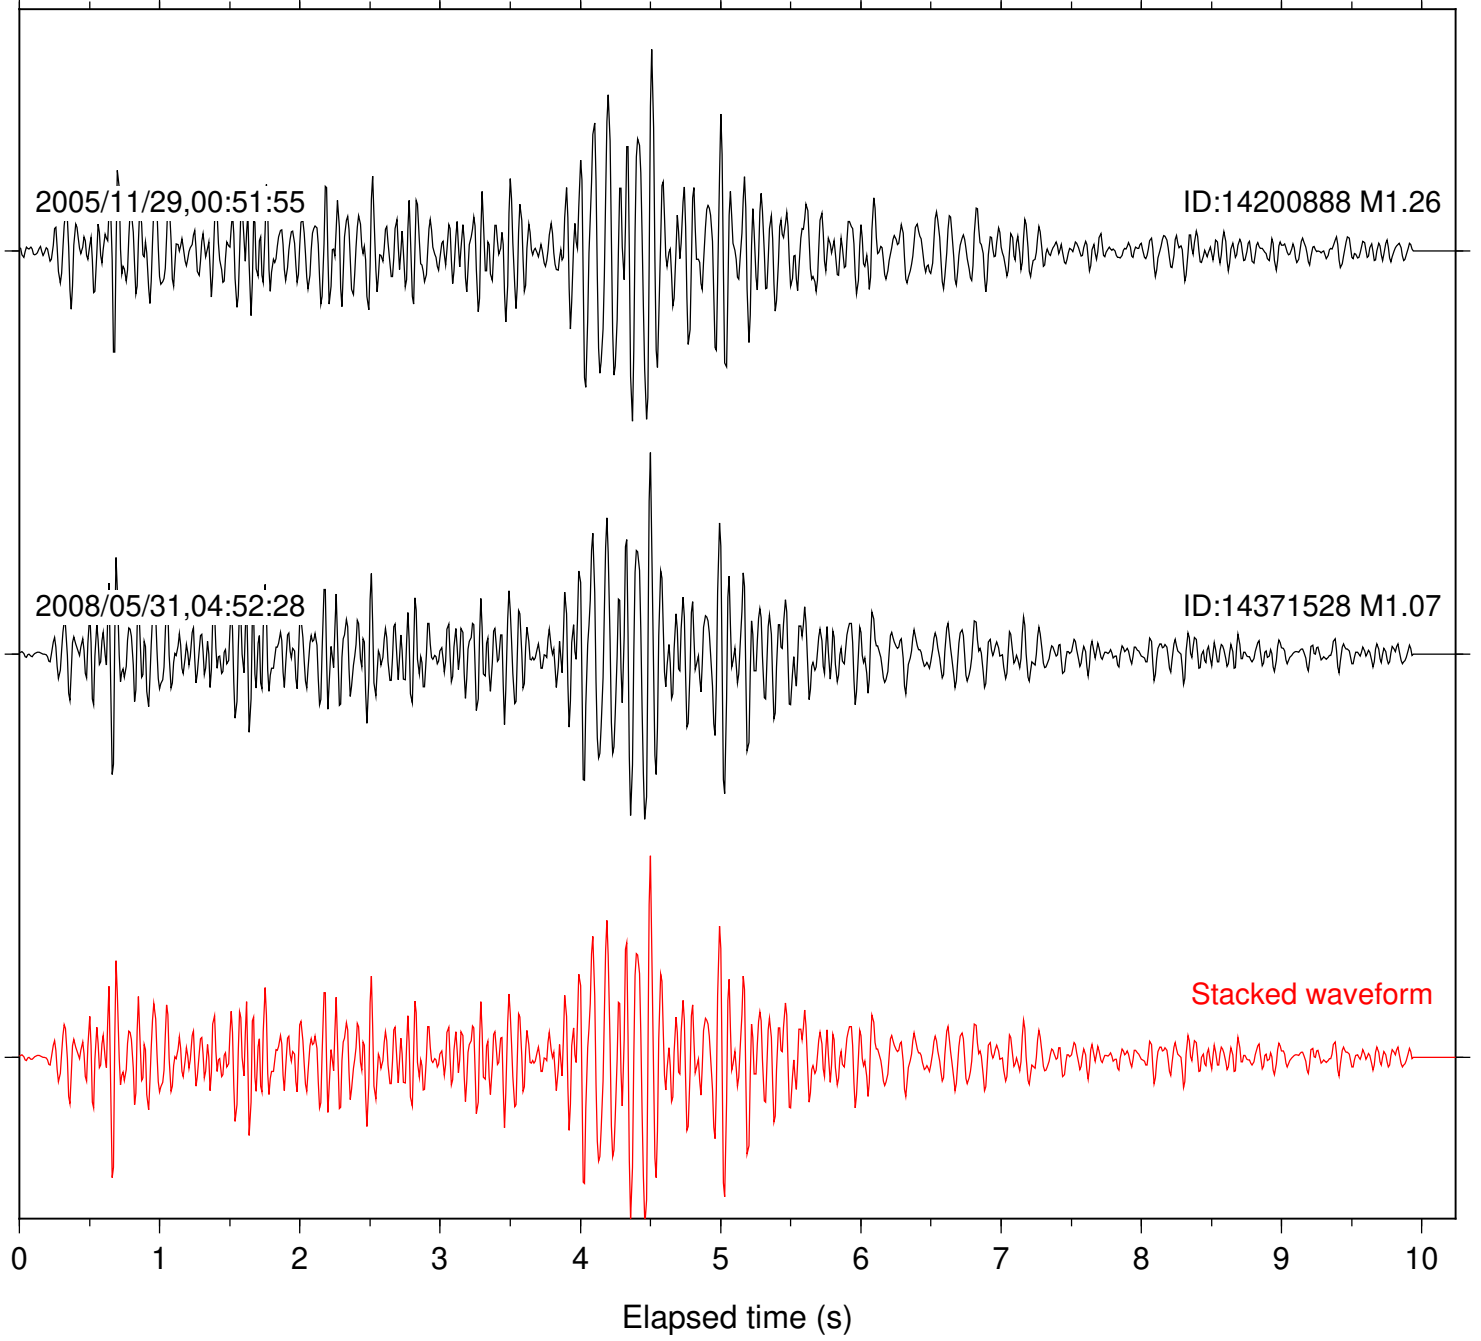

Station: SND Com: HHZ

Focal depth: 11.76 km