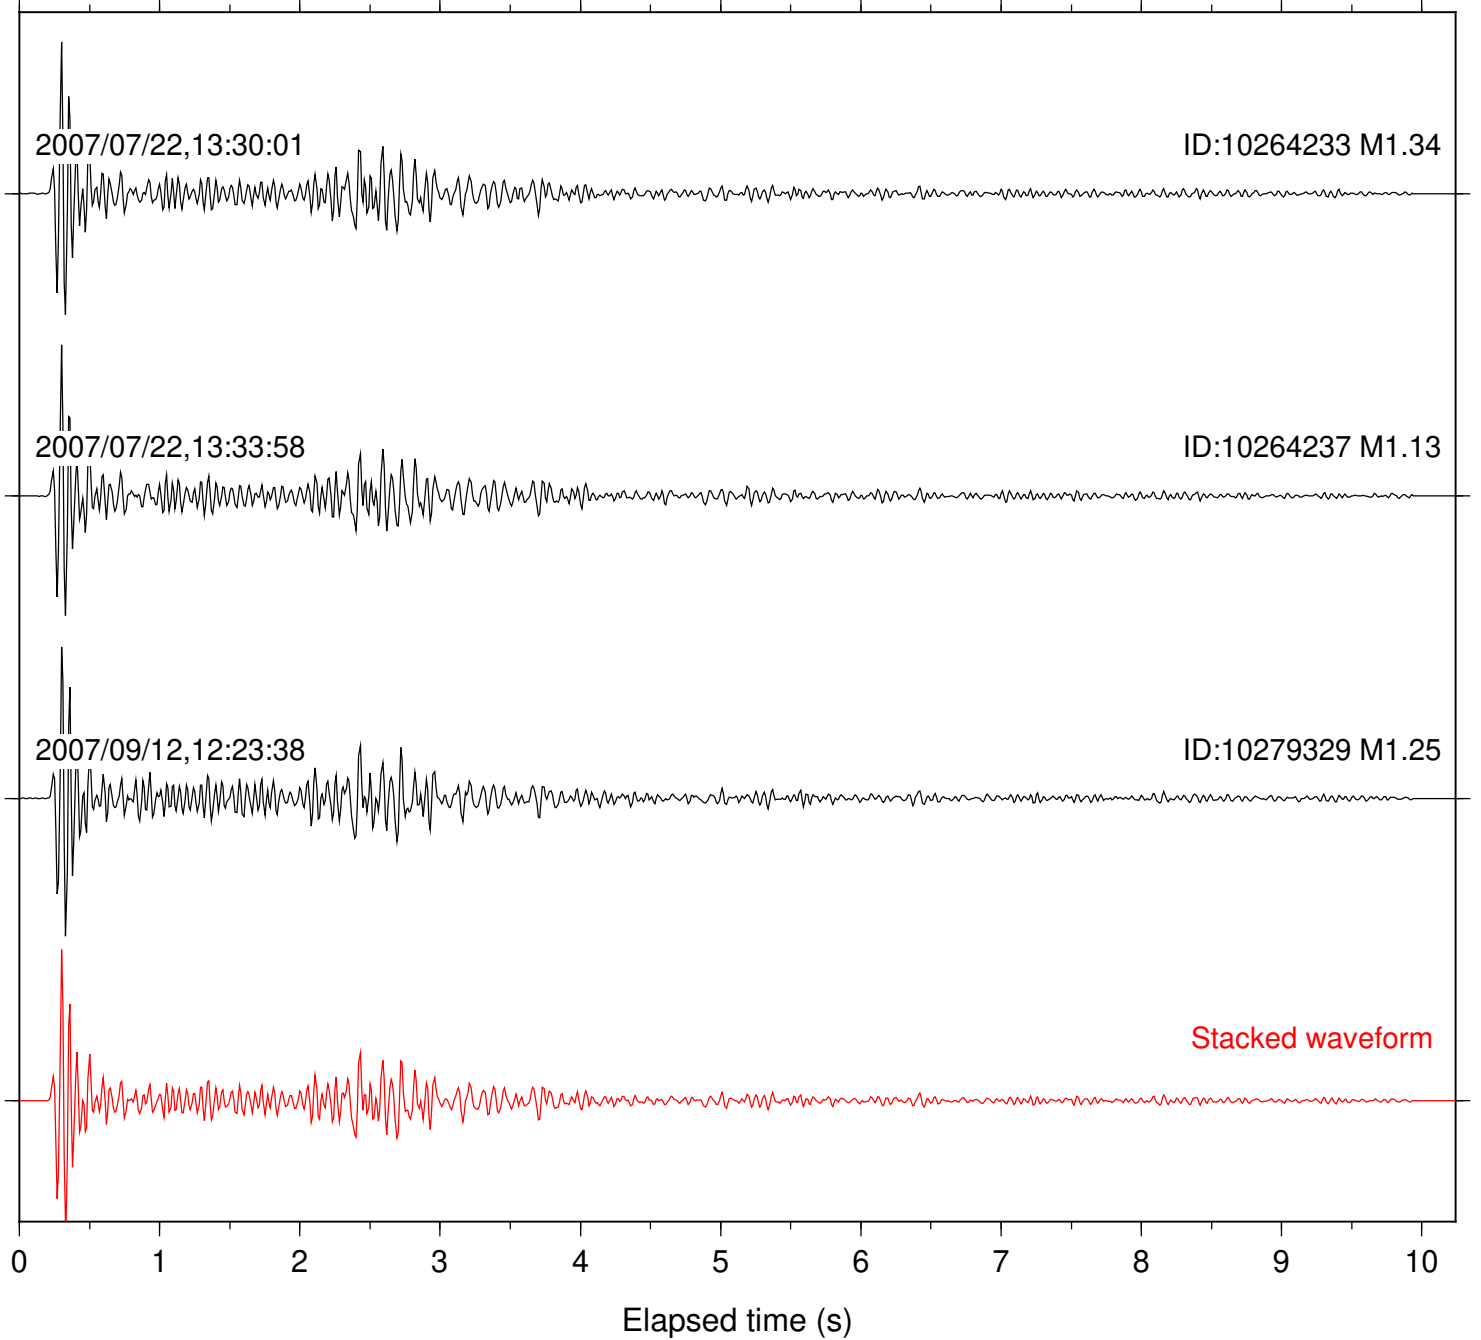

Station: B087 Com: EHZ

Focal depth: 5.60 km