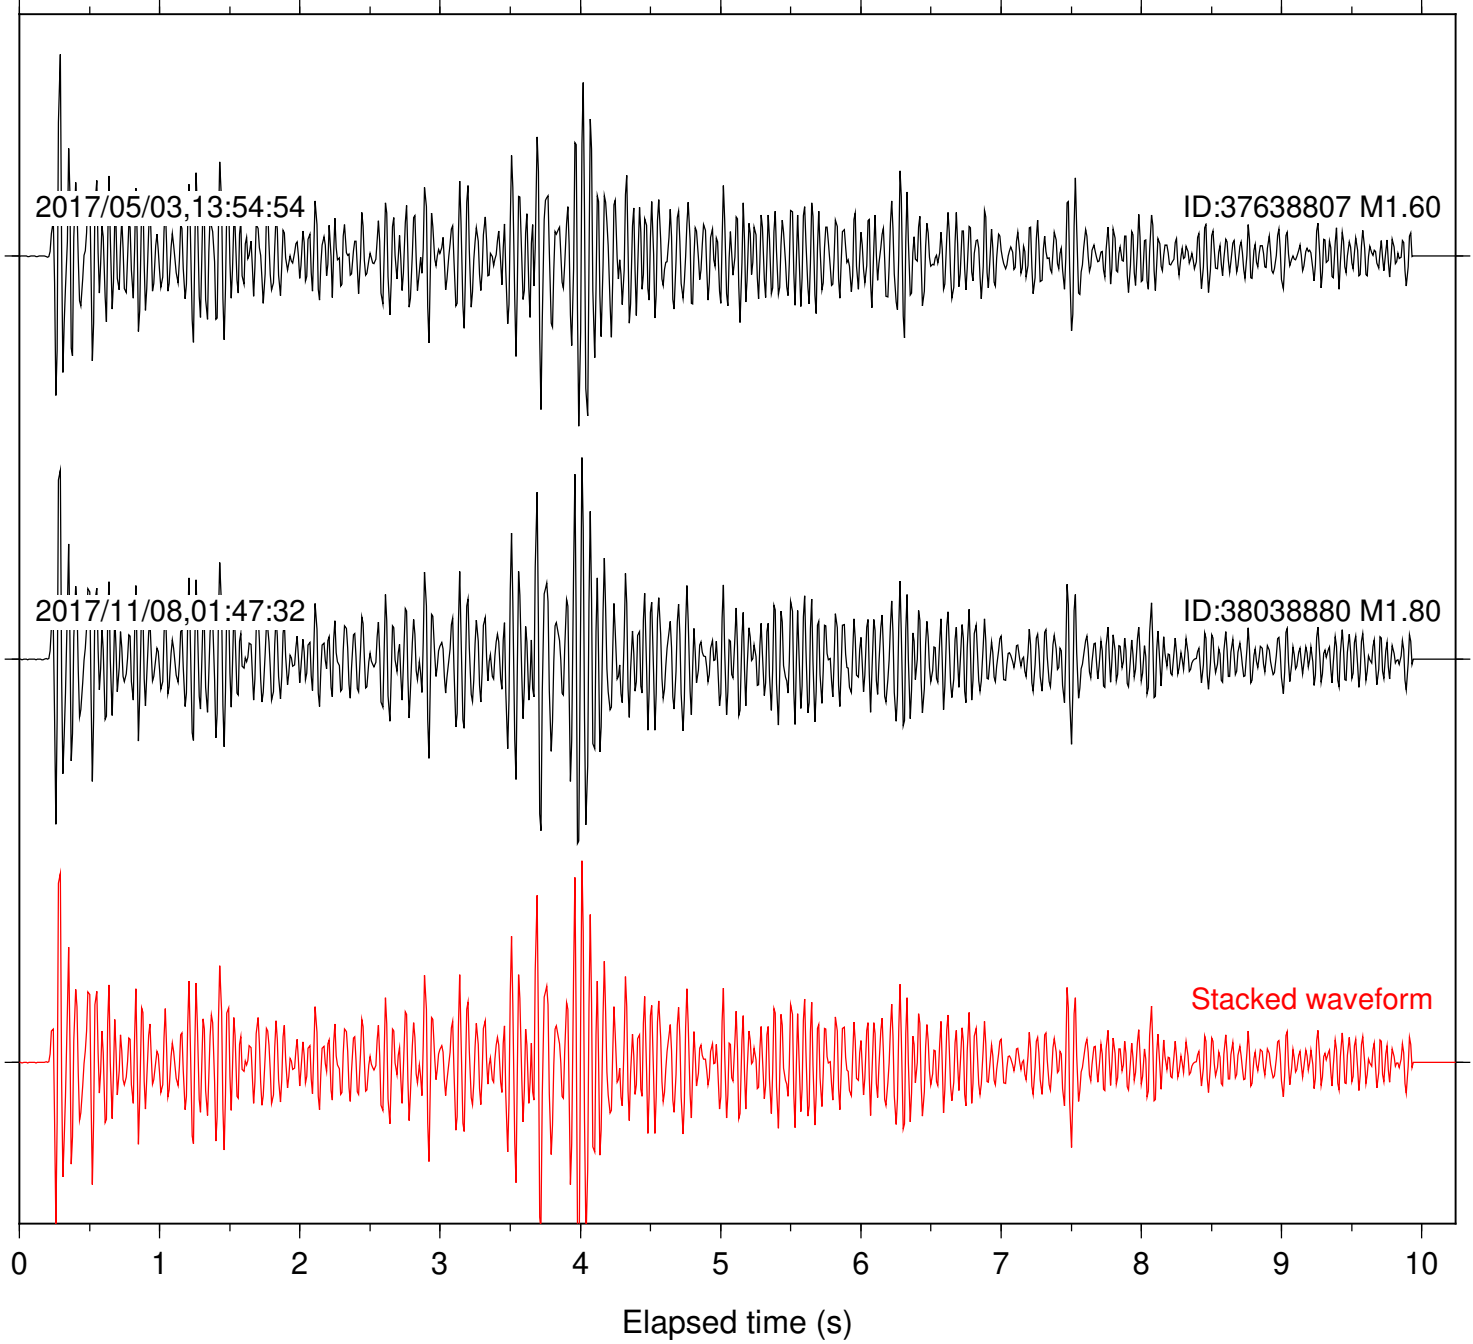

Station: BAC Com: EHZ

Focal depth: 5.68 km

Station: CSH Com: HHZ

Focal depth: 5.68 km

Station: DGR Com: HHZ

Focal depth: 5.68 km

Station: FRD Com: HHZ

Focal depth: 5.68 km