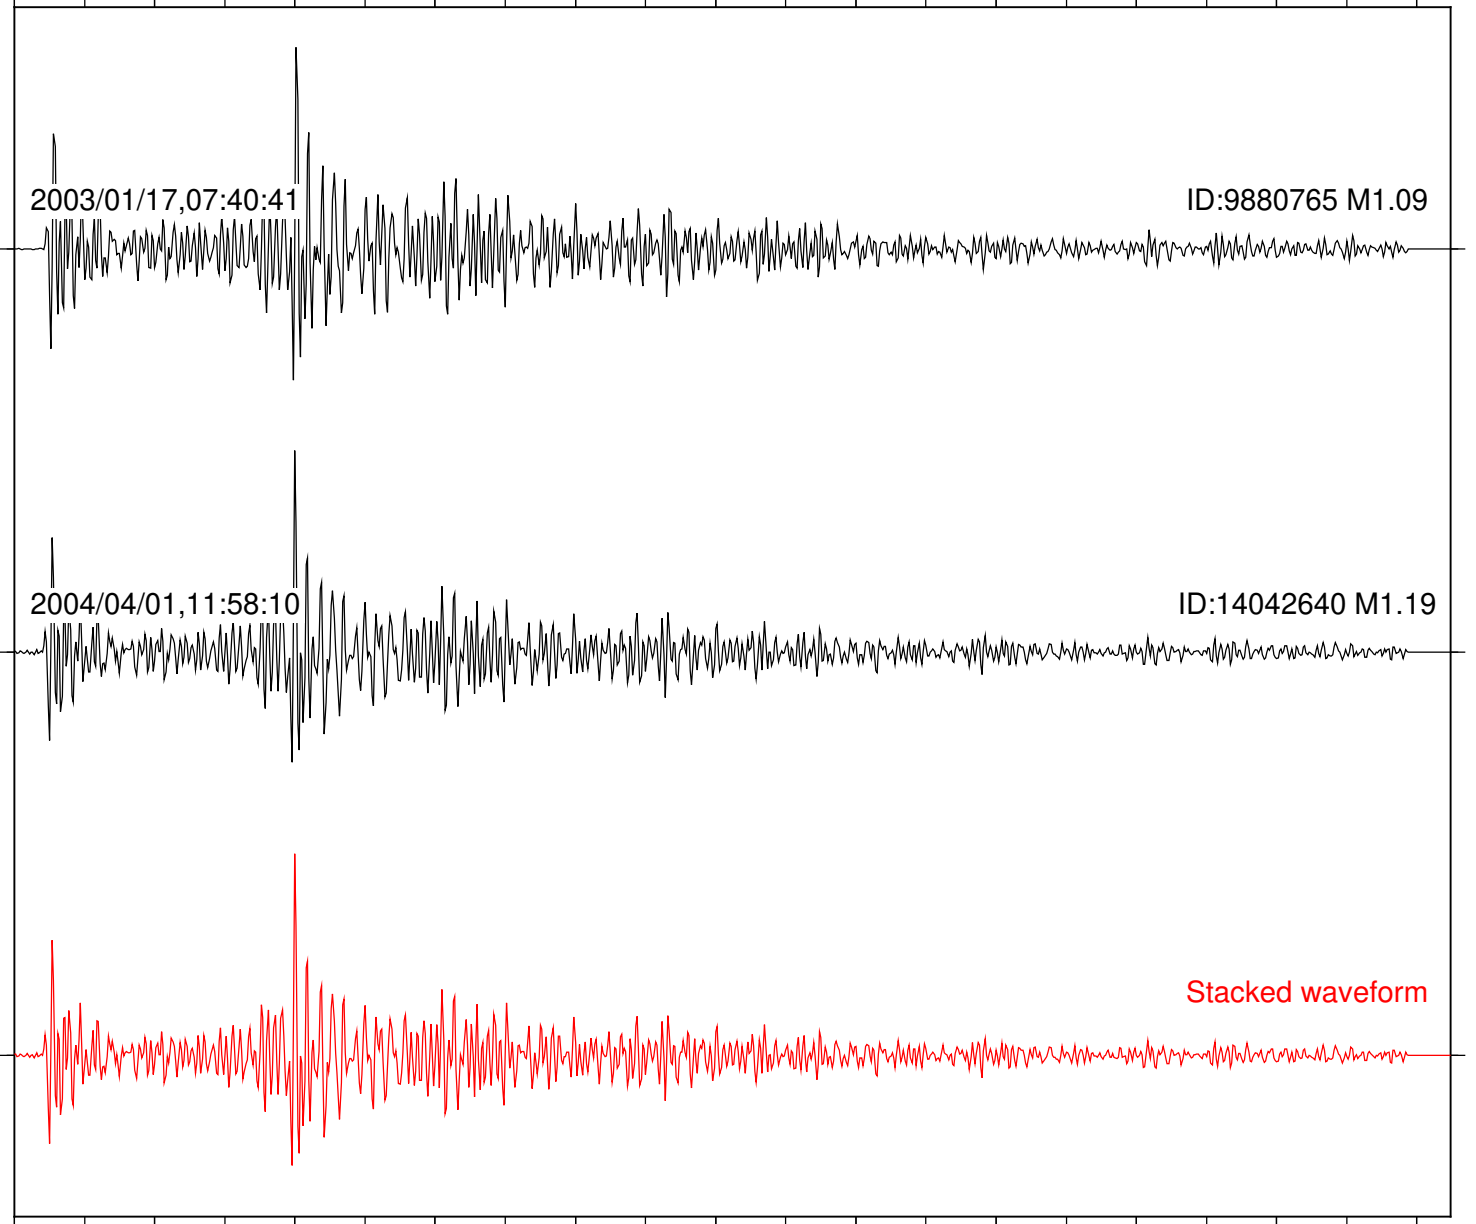

Station: BAC Com: EHZ

Focal depth: 3.81 km

2003/01/17,07:40:41

ID:9880765 M1.09

2004/04/01,11:58:10

ID:14042640 M1.19

Stacked waveform

0 1 2 3 4 5 6 7 8 9 10
Elapsed time (s)