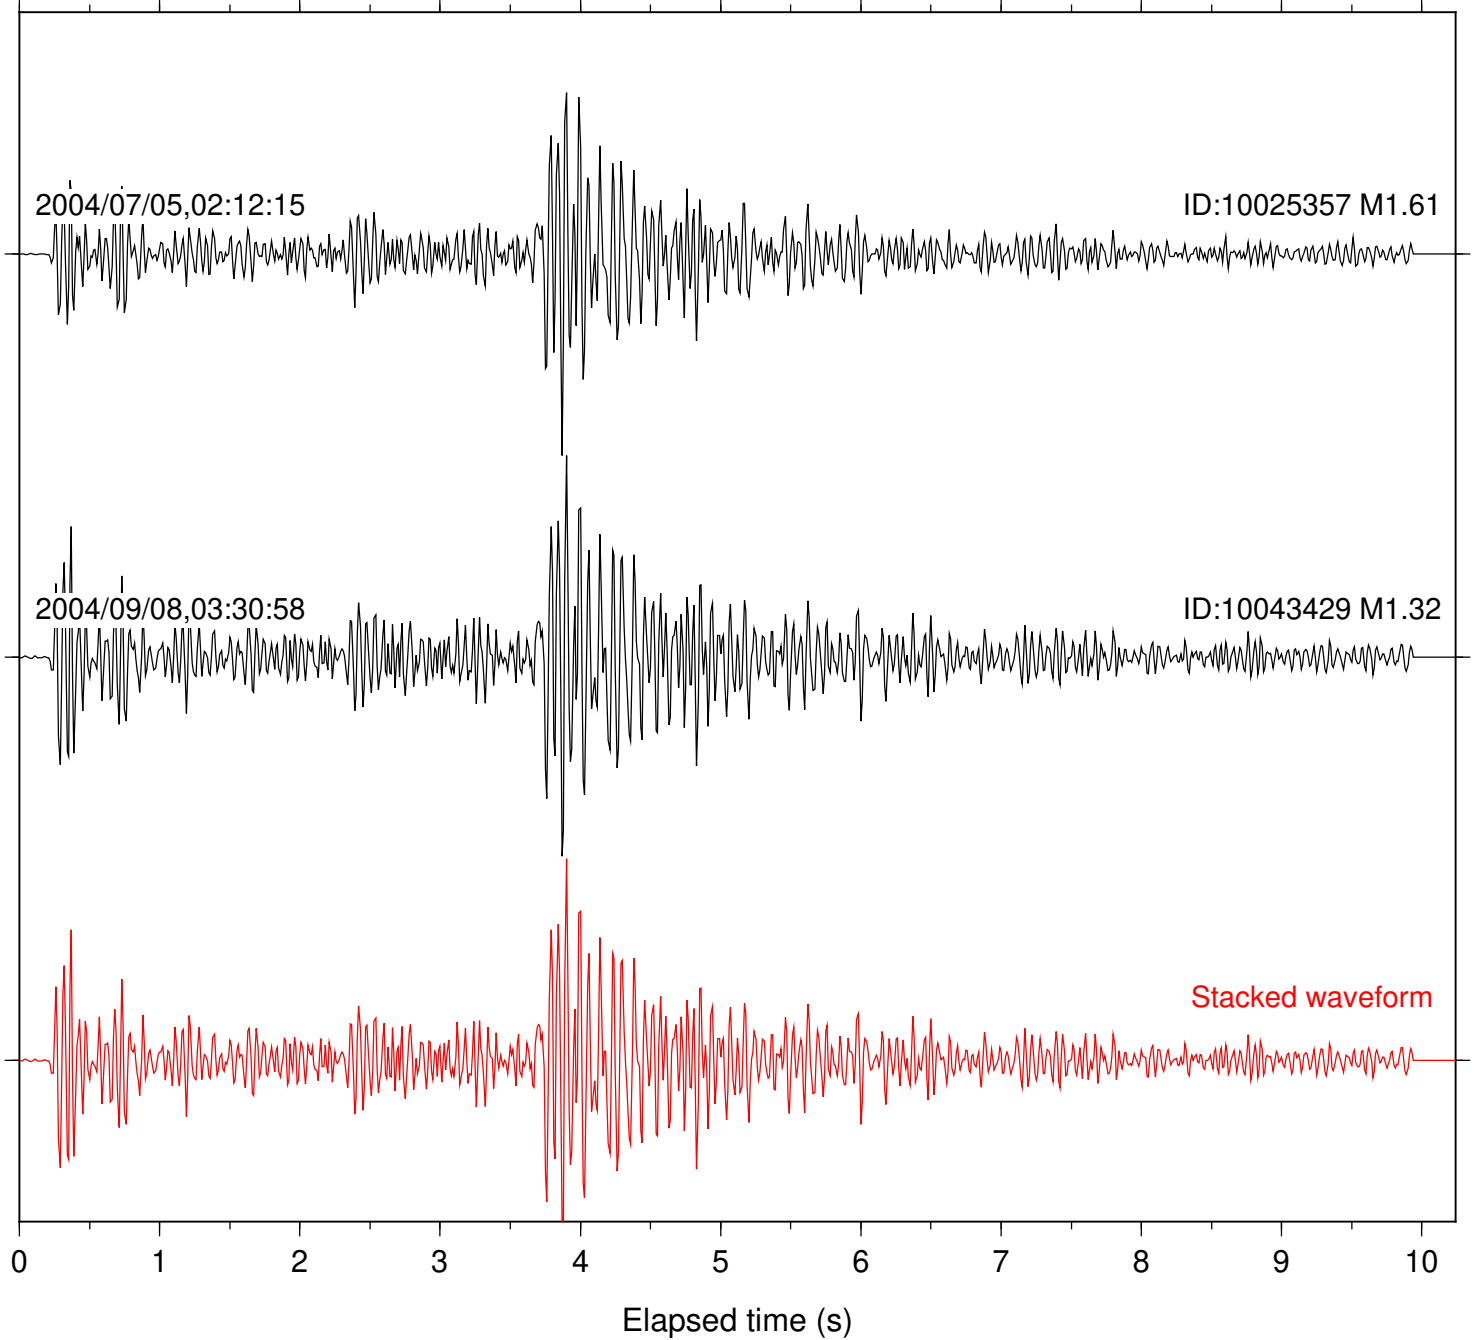

Station: AGA Com: HHZ

Focal depth: 8.85 km

Station: FRD Com: HHZ

Focal depth: 8.85 km

Station: PLM Com: HHZ

Focal depth: 8.85 km

Station: AGA Com: HHZ

Focal depth: 10.23 km