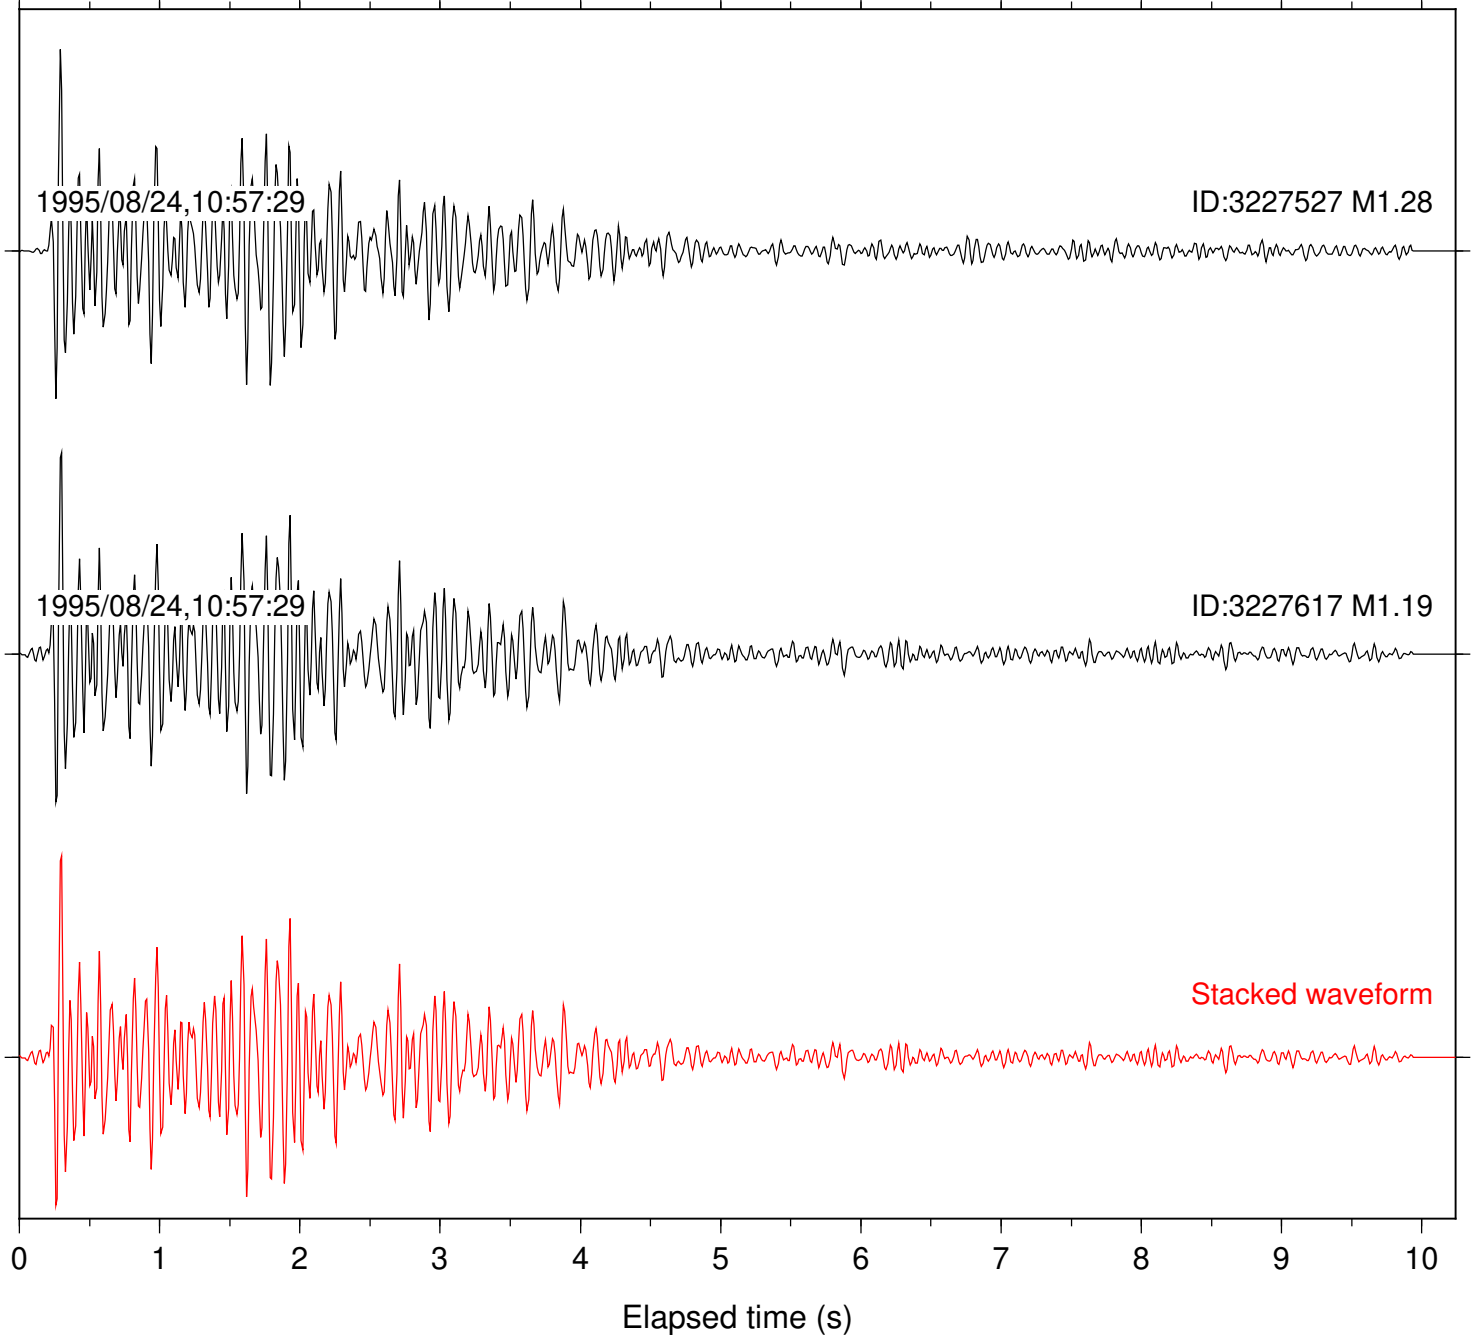

2011/07/28,01:26:41

ID:10983085 M1.38

Stacked waveform

0 1 2 3 4 5 6 7 8 9 10  
Elapsed time (s)

Station: HMT2 Com: HHZ

Focal depth: 16.45 km

Station: EWC Com: EHZ

Focal depth: 6.69 km