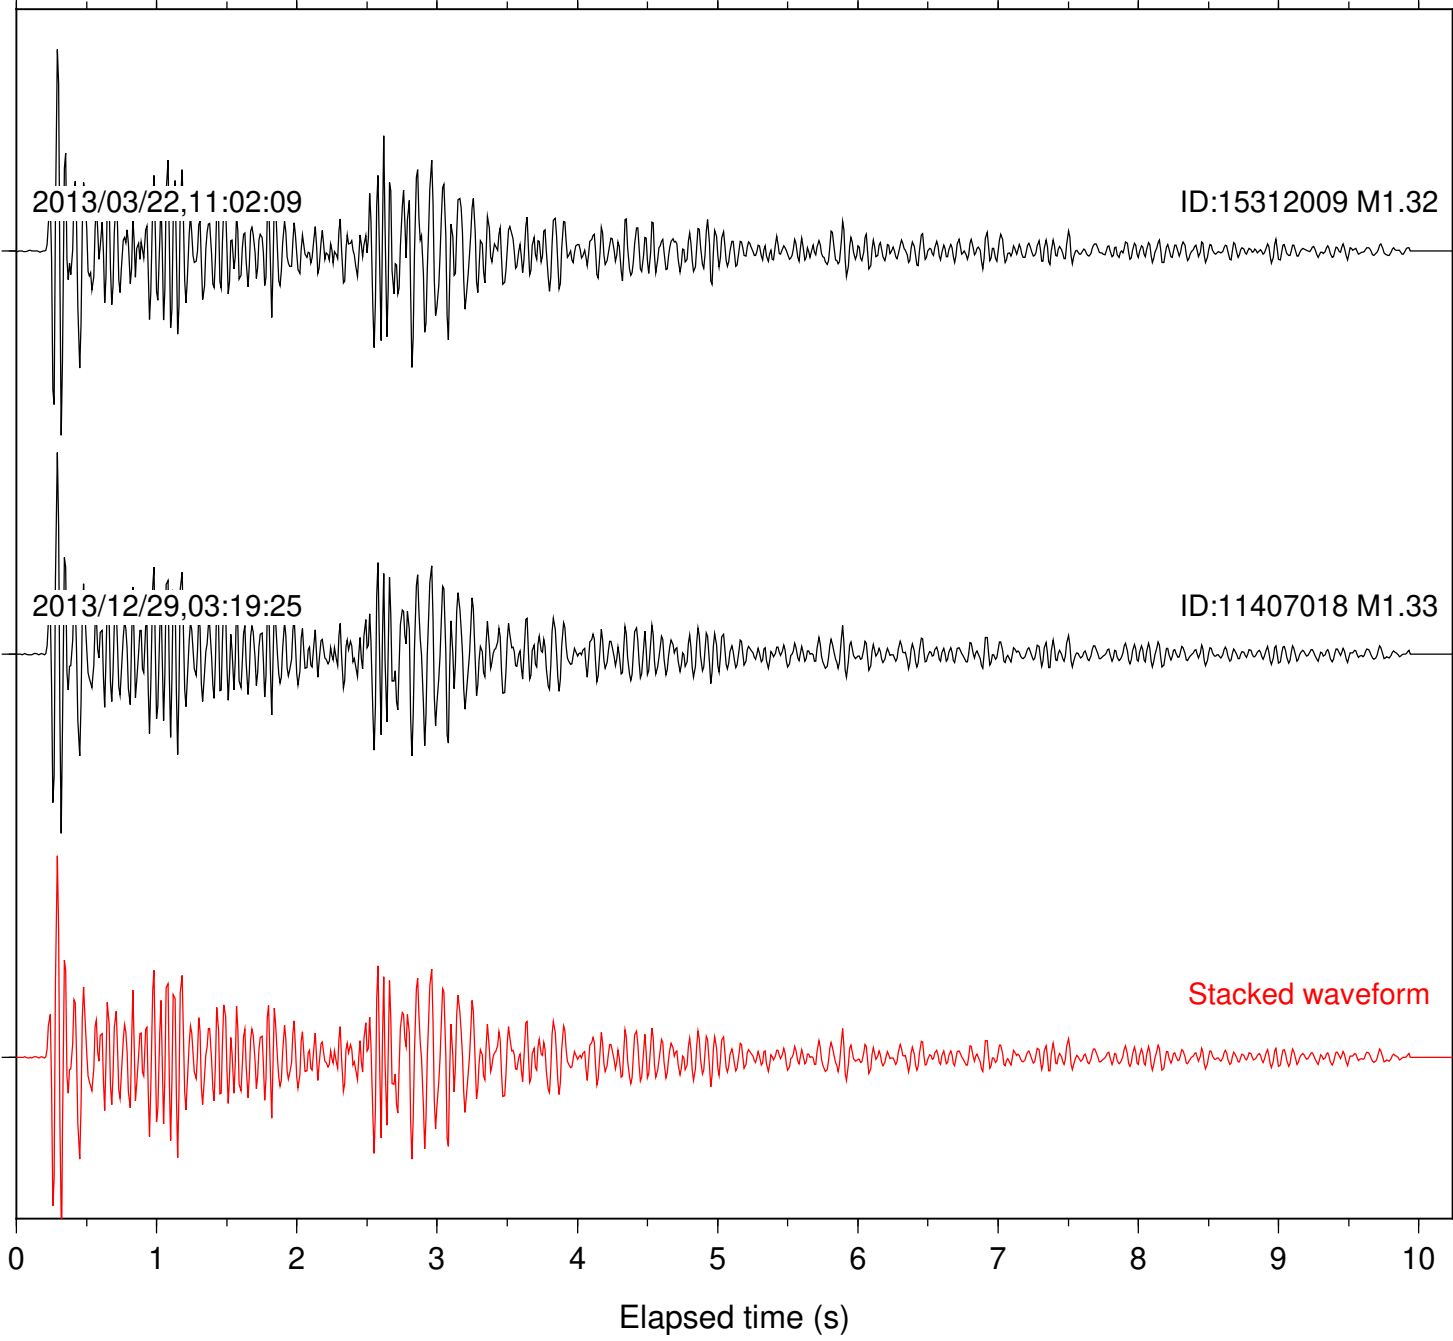

Station: B087 Com: EHZ

Focal depth: 10.08 km

2013/03/22,11:02:09

ID:15312009 M1.32

2013/12/29,03:19:25

ID:11407018 M1.33

Stacked waveform