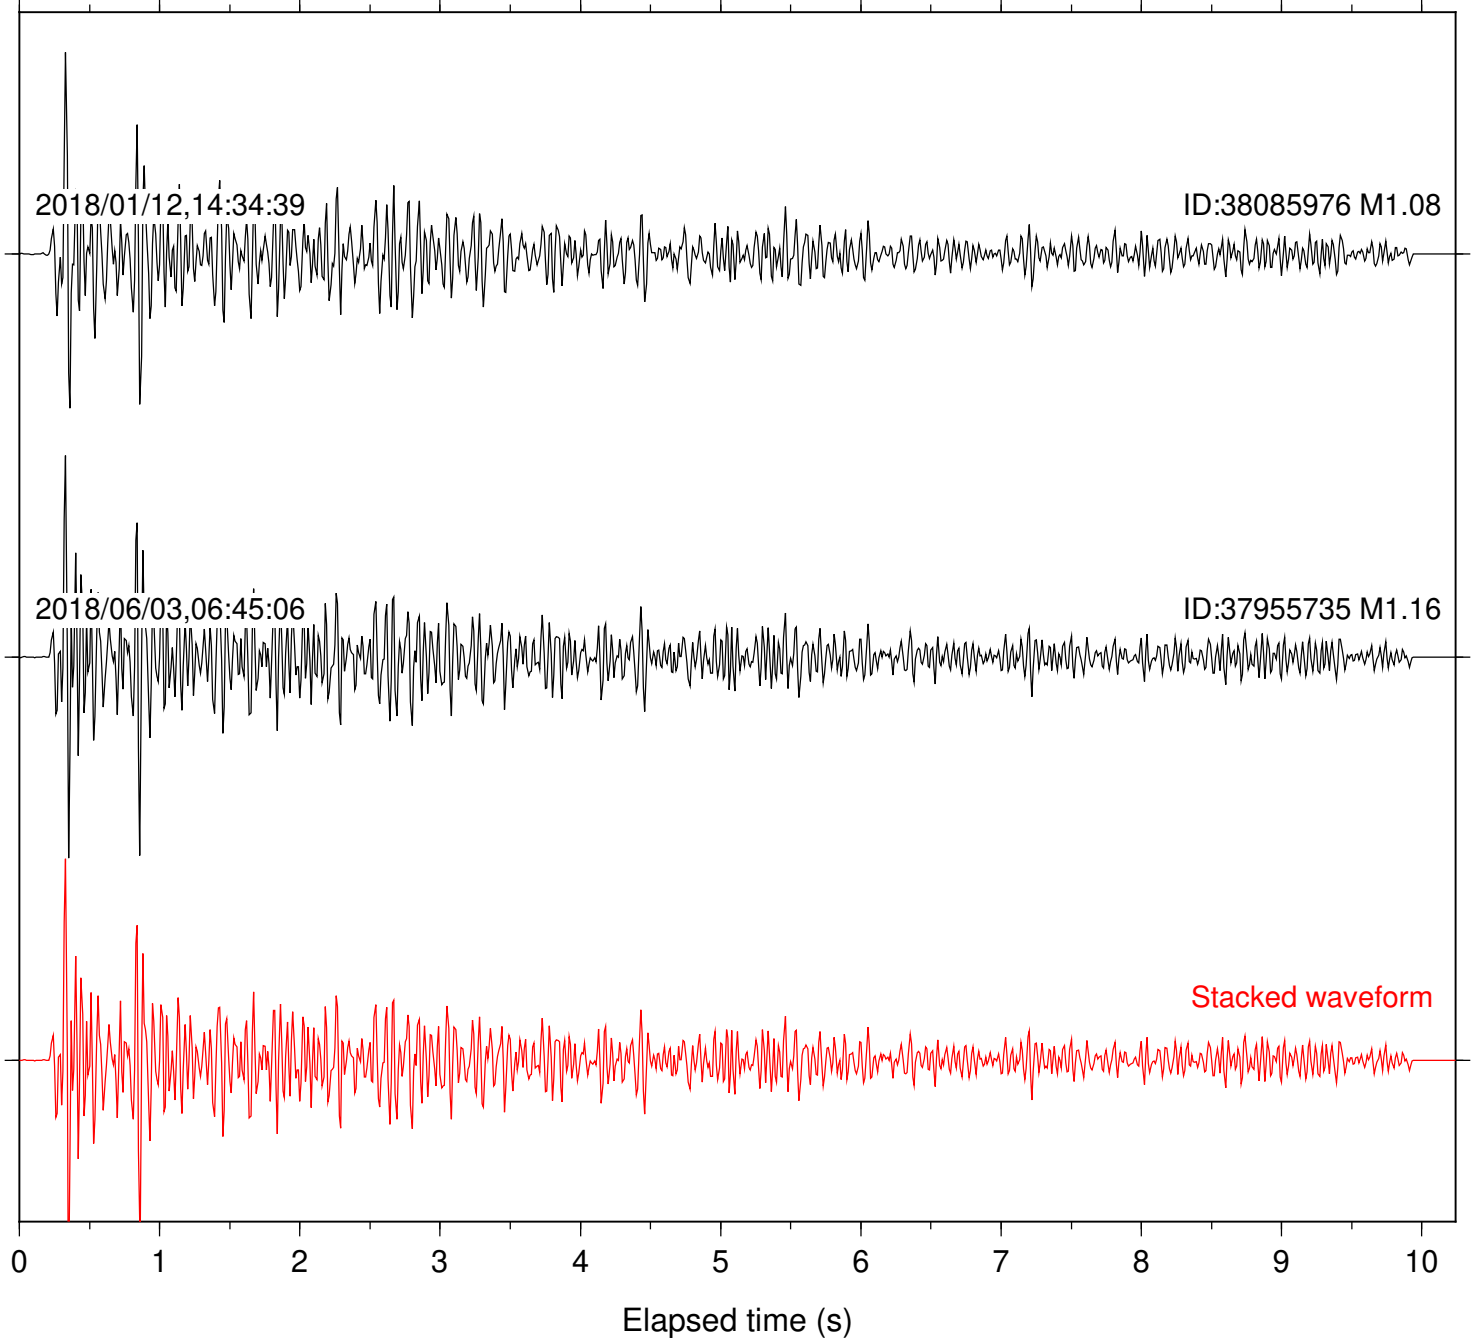

Station: CSH Com: HHZ

Focal depth: 4.78 km

Station: DGR Com: HHZ

Focal depth: 4.78 km

Station: DNR Com: HHZ

Focal depth: 4.78 km

Station: FRD Com: HHZ

Focal depth: 4.72 km