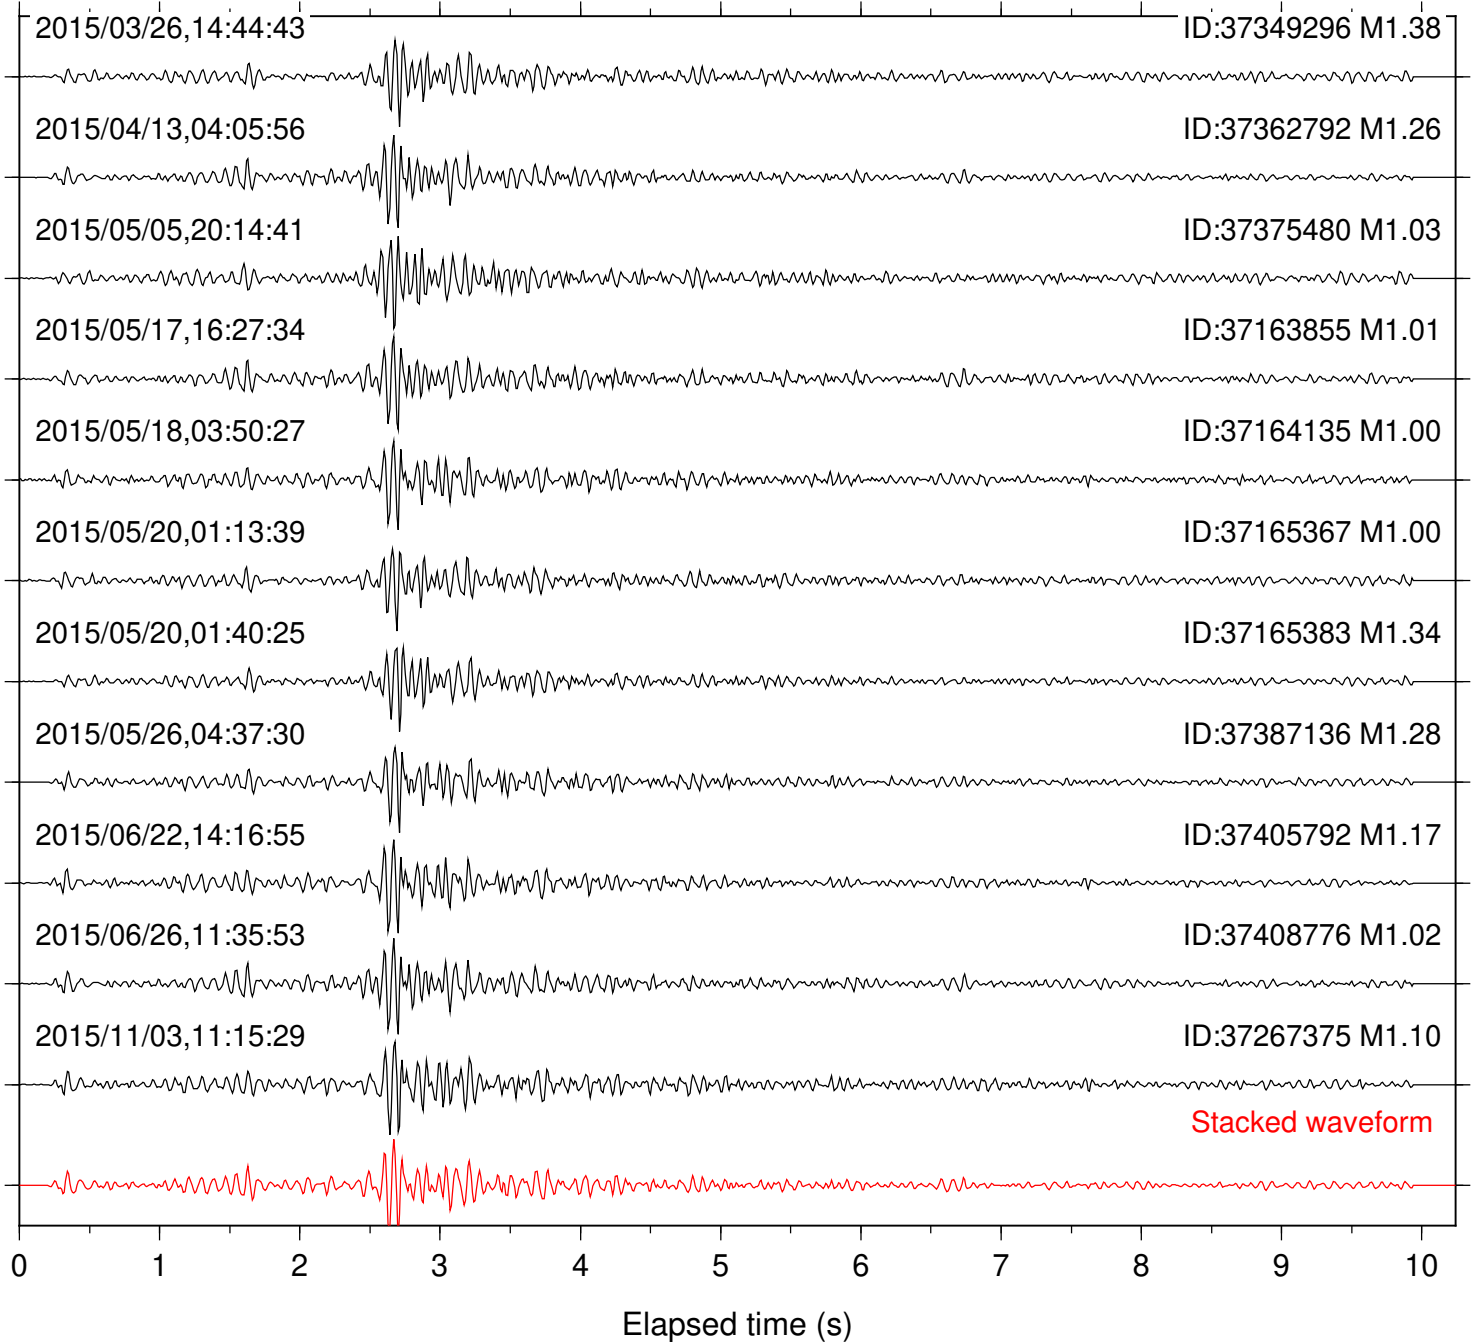

Station: KNW Com: HHZ

Focal depth: 8.37 km