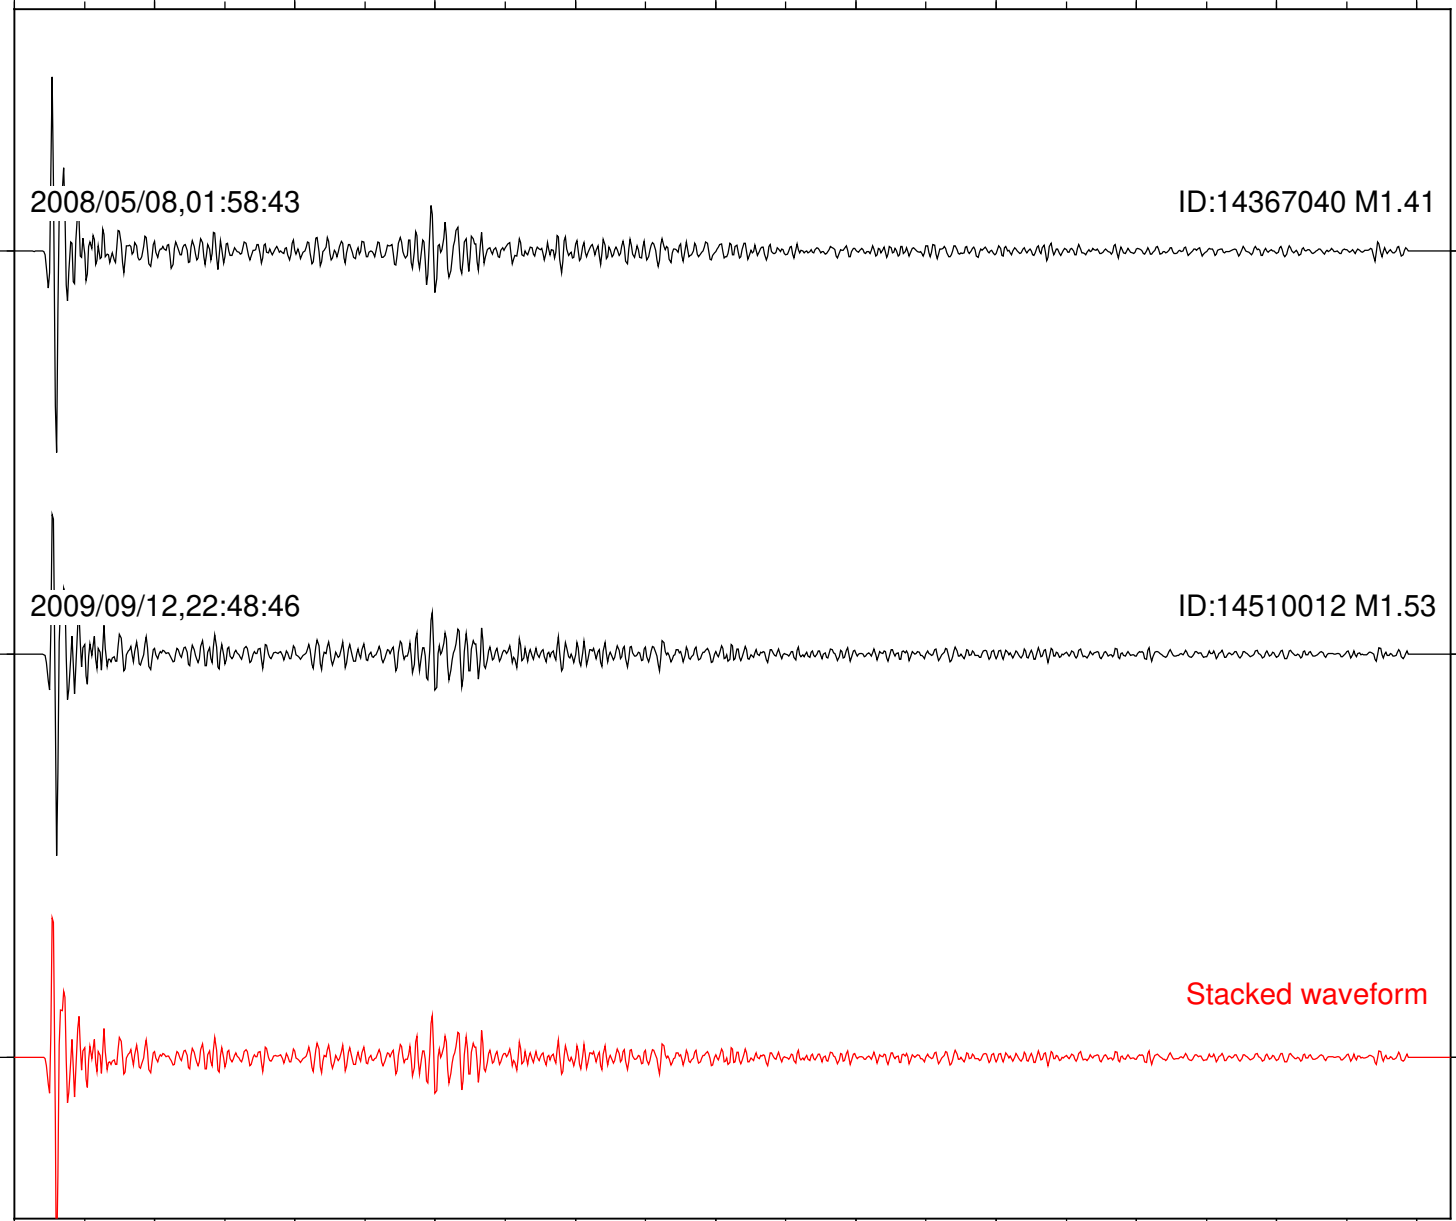

Station: B082 Com: EHZ

Focal depth: 9.65 km

2008/05/08,01:58:43

ID:14367040 M1.41

2009/09/12,22:48:46

ID:14510012 M1.53

Stacked waveform

0 1 2 3 4 5 6 7 8 9 10
Elapsed time (s)