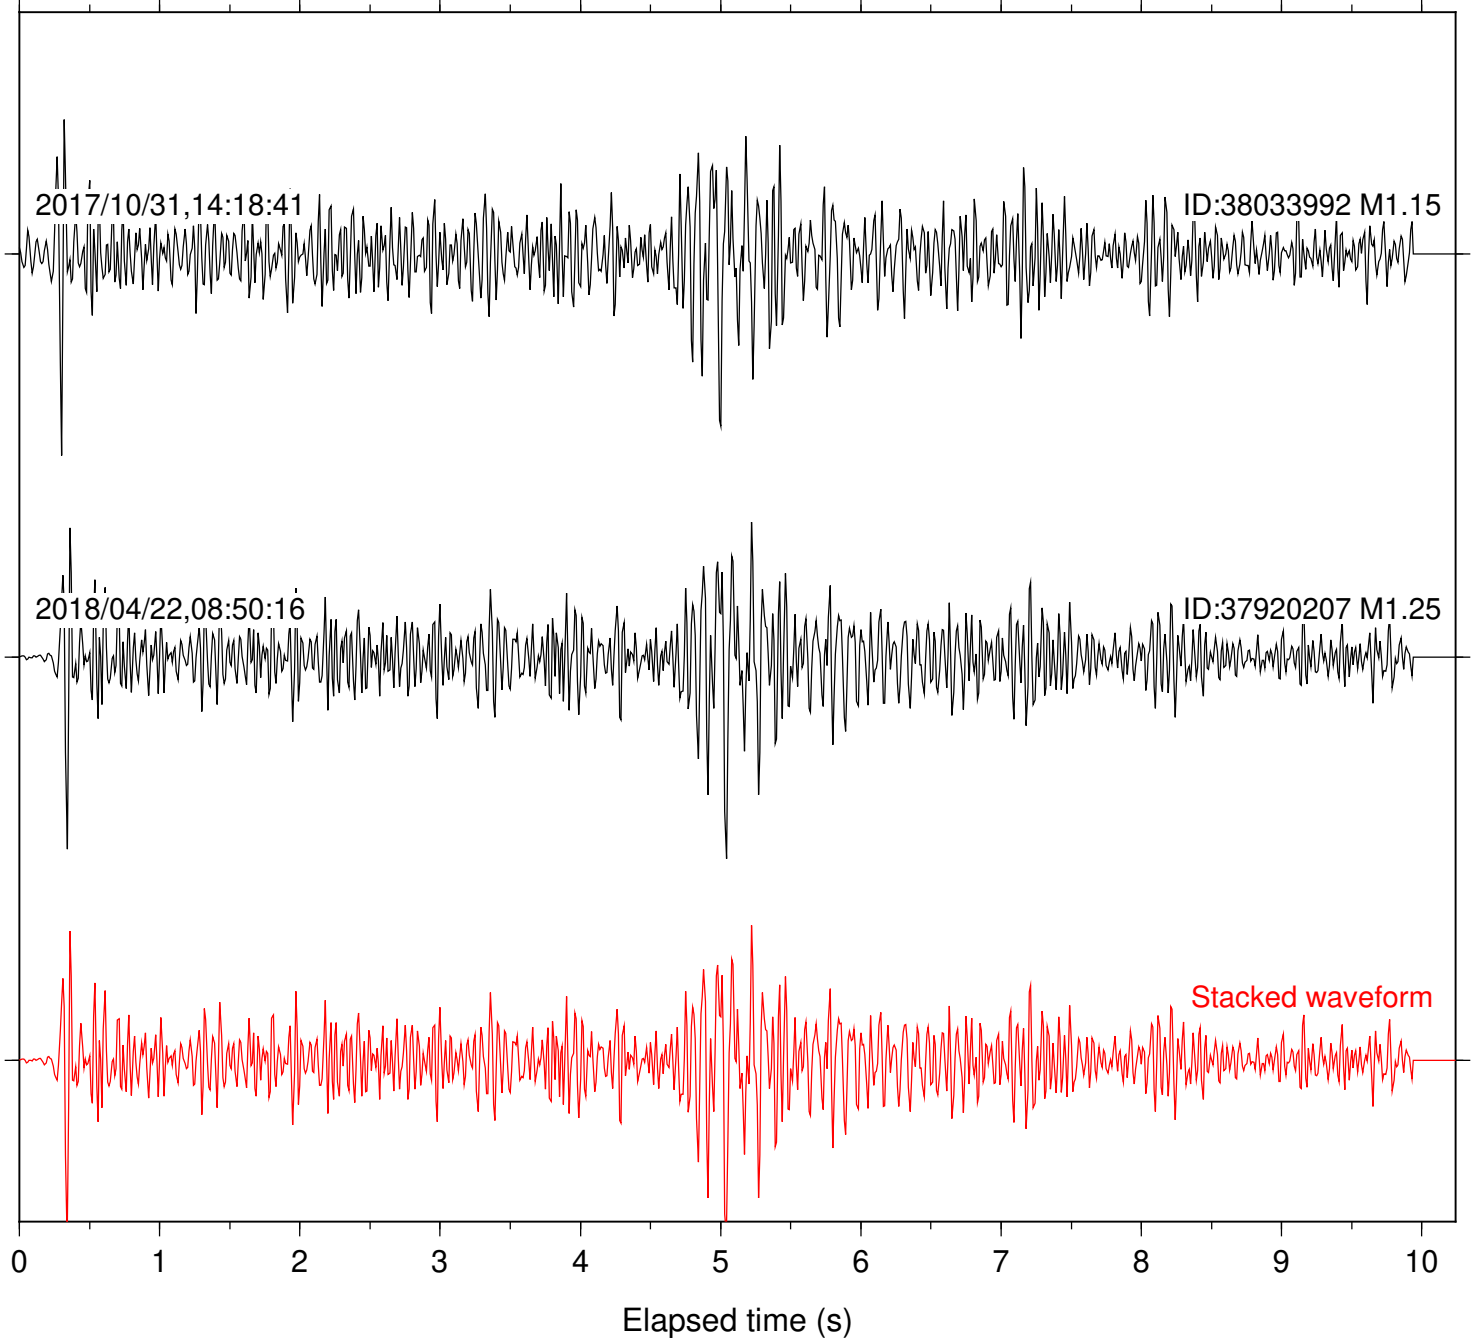

Focal depth: 5.79 km

Station: POB2 Com: HHZ

Focal depth: 5.79 km

Station: RRSP Com: HHZ

Focal depth: 5.79 km

Station: SMER Com: HHZ

Focal depth: 5.79 km

Station: SND Com: HHZ