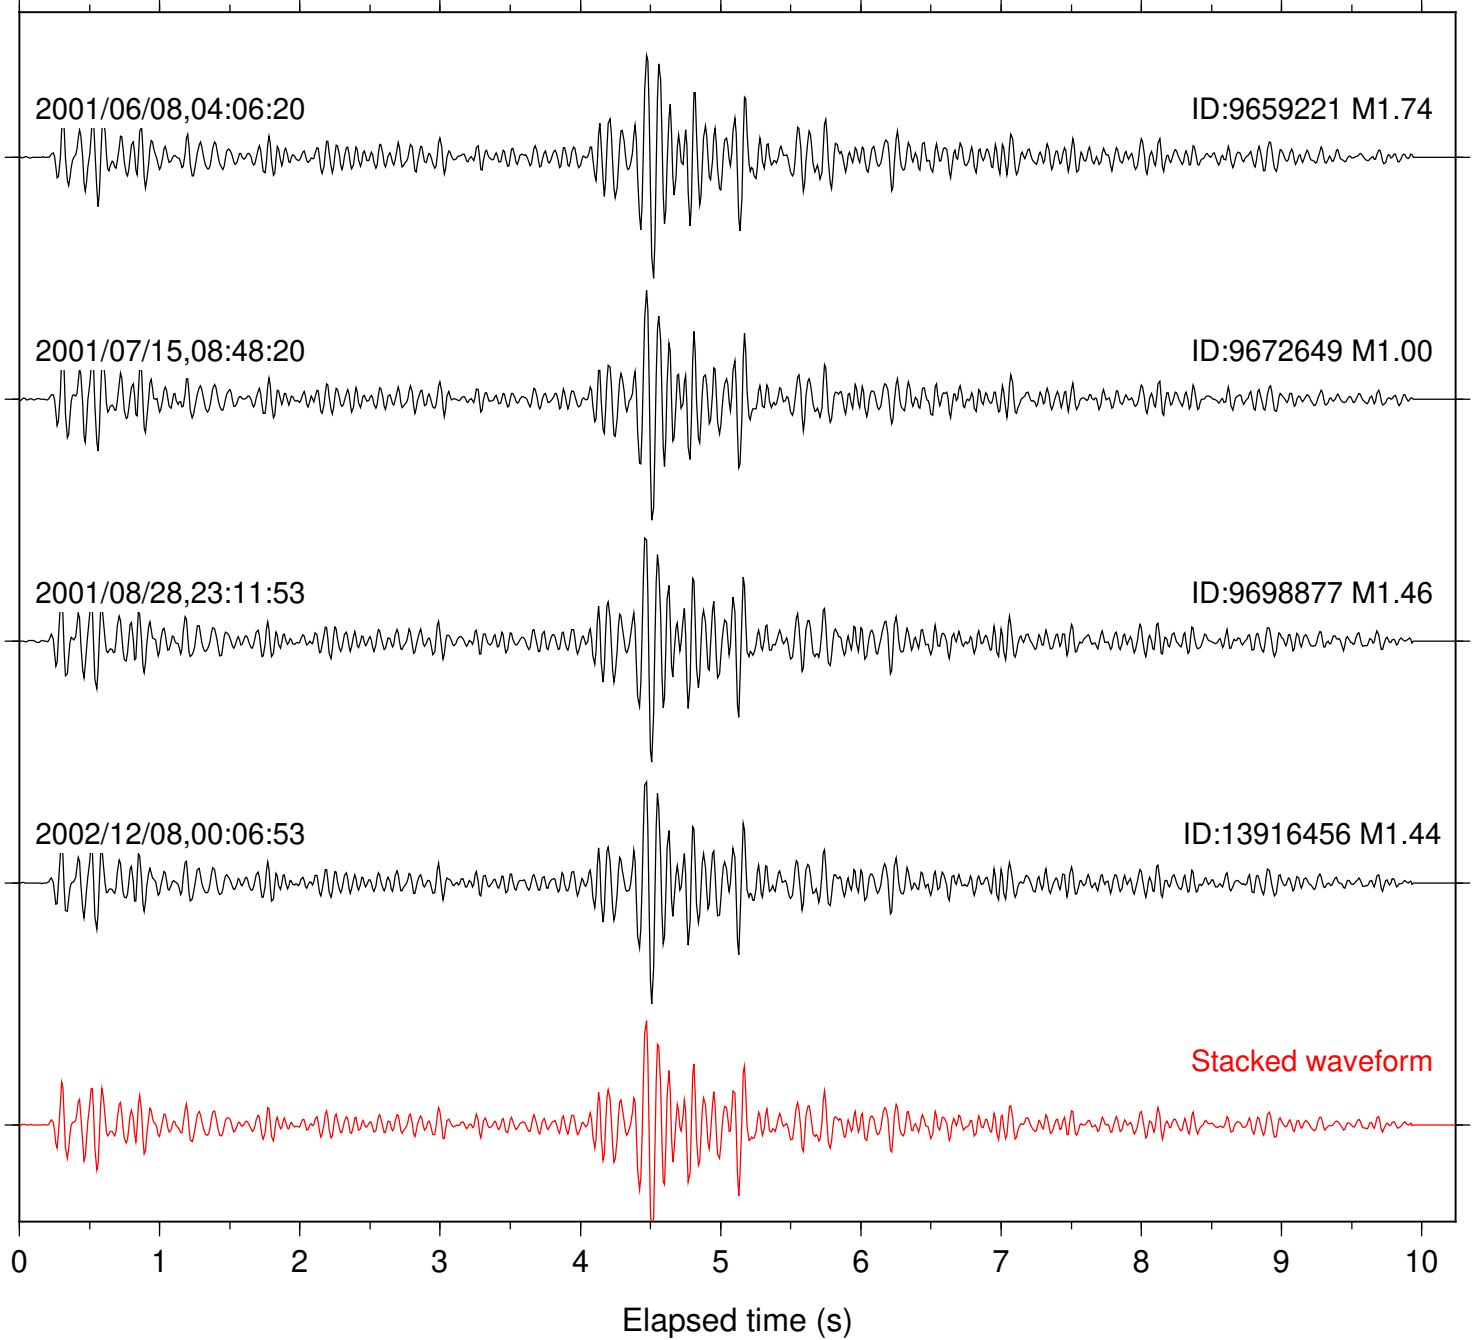

Station: POB2 Com: HHZ

Focal depth: 11.67 km