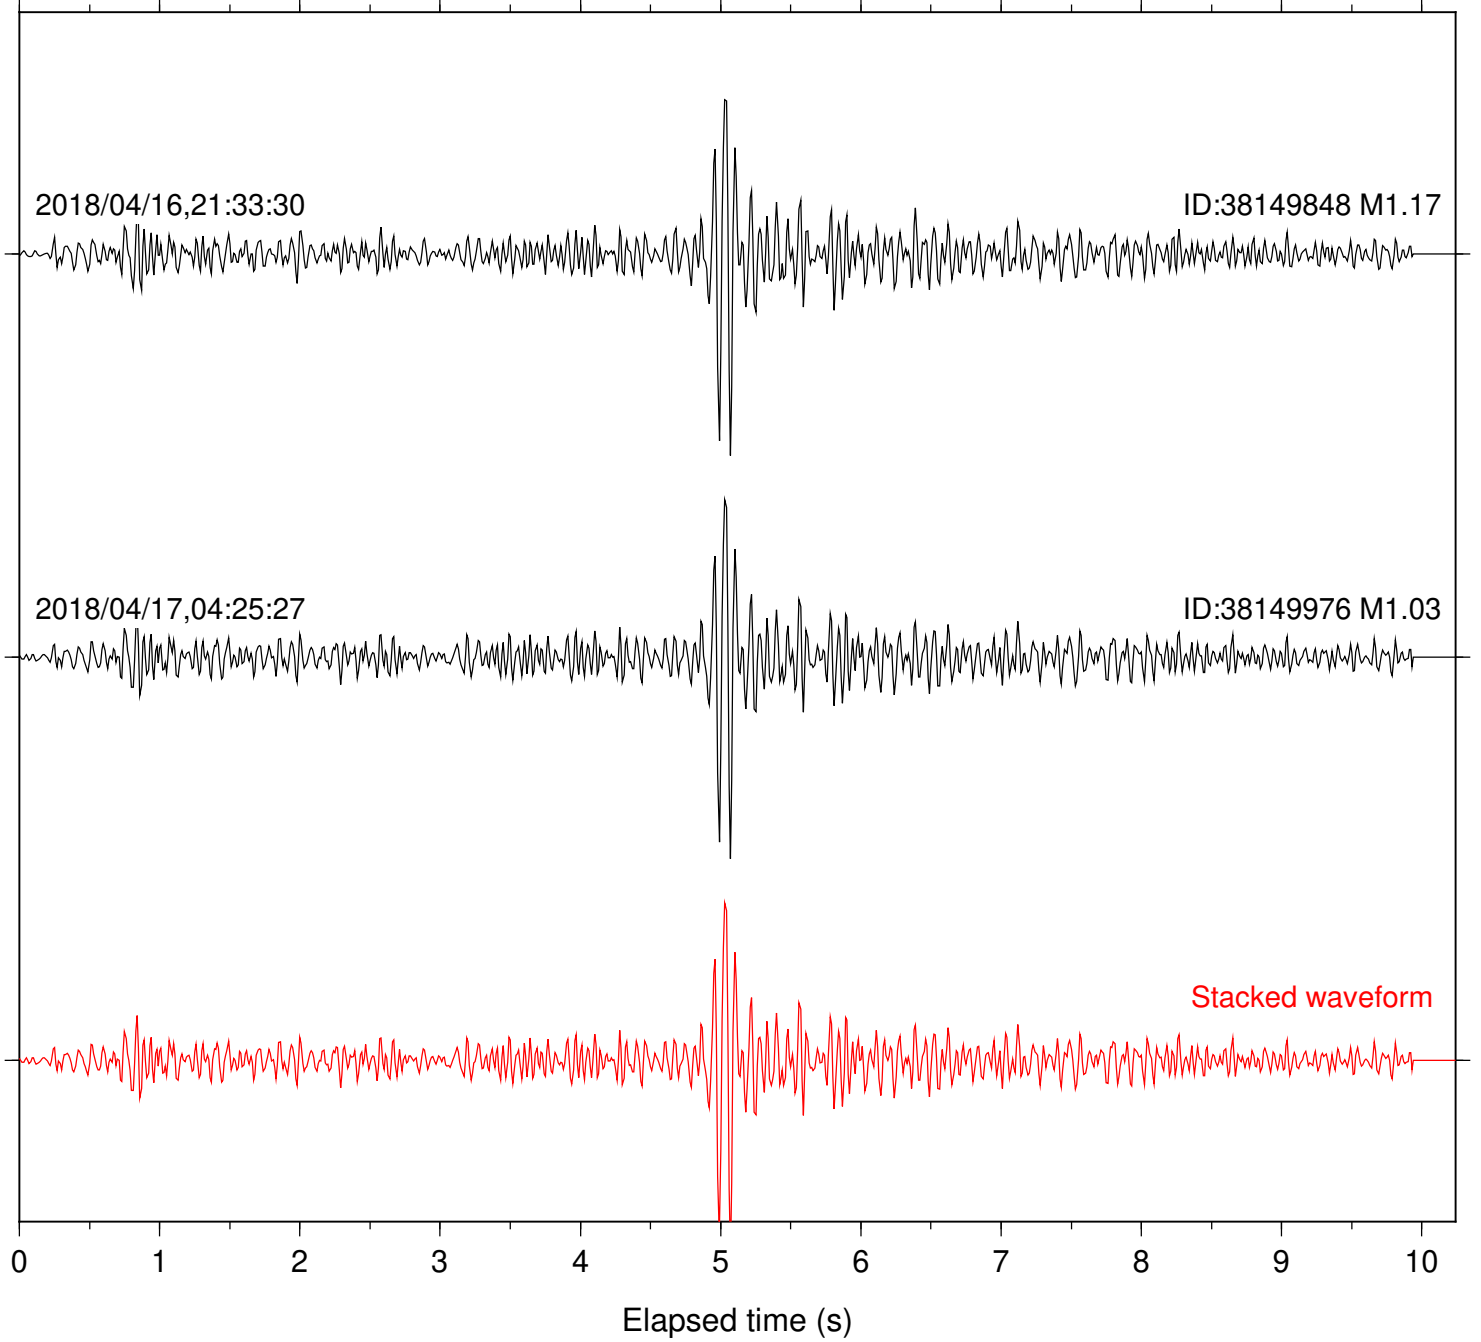

Station: B082 Com: EHZ

Focal depth: 13.35 km