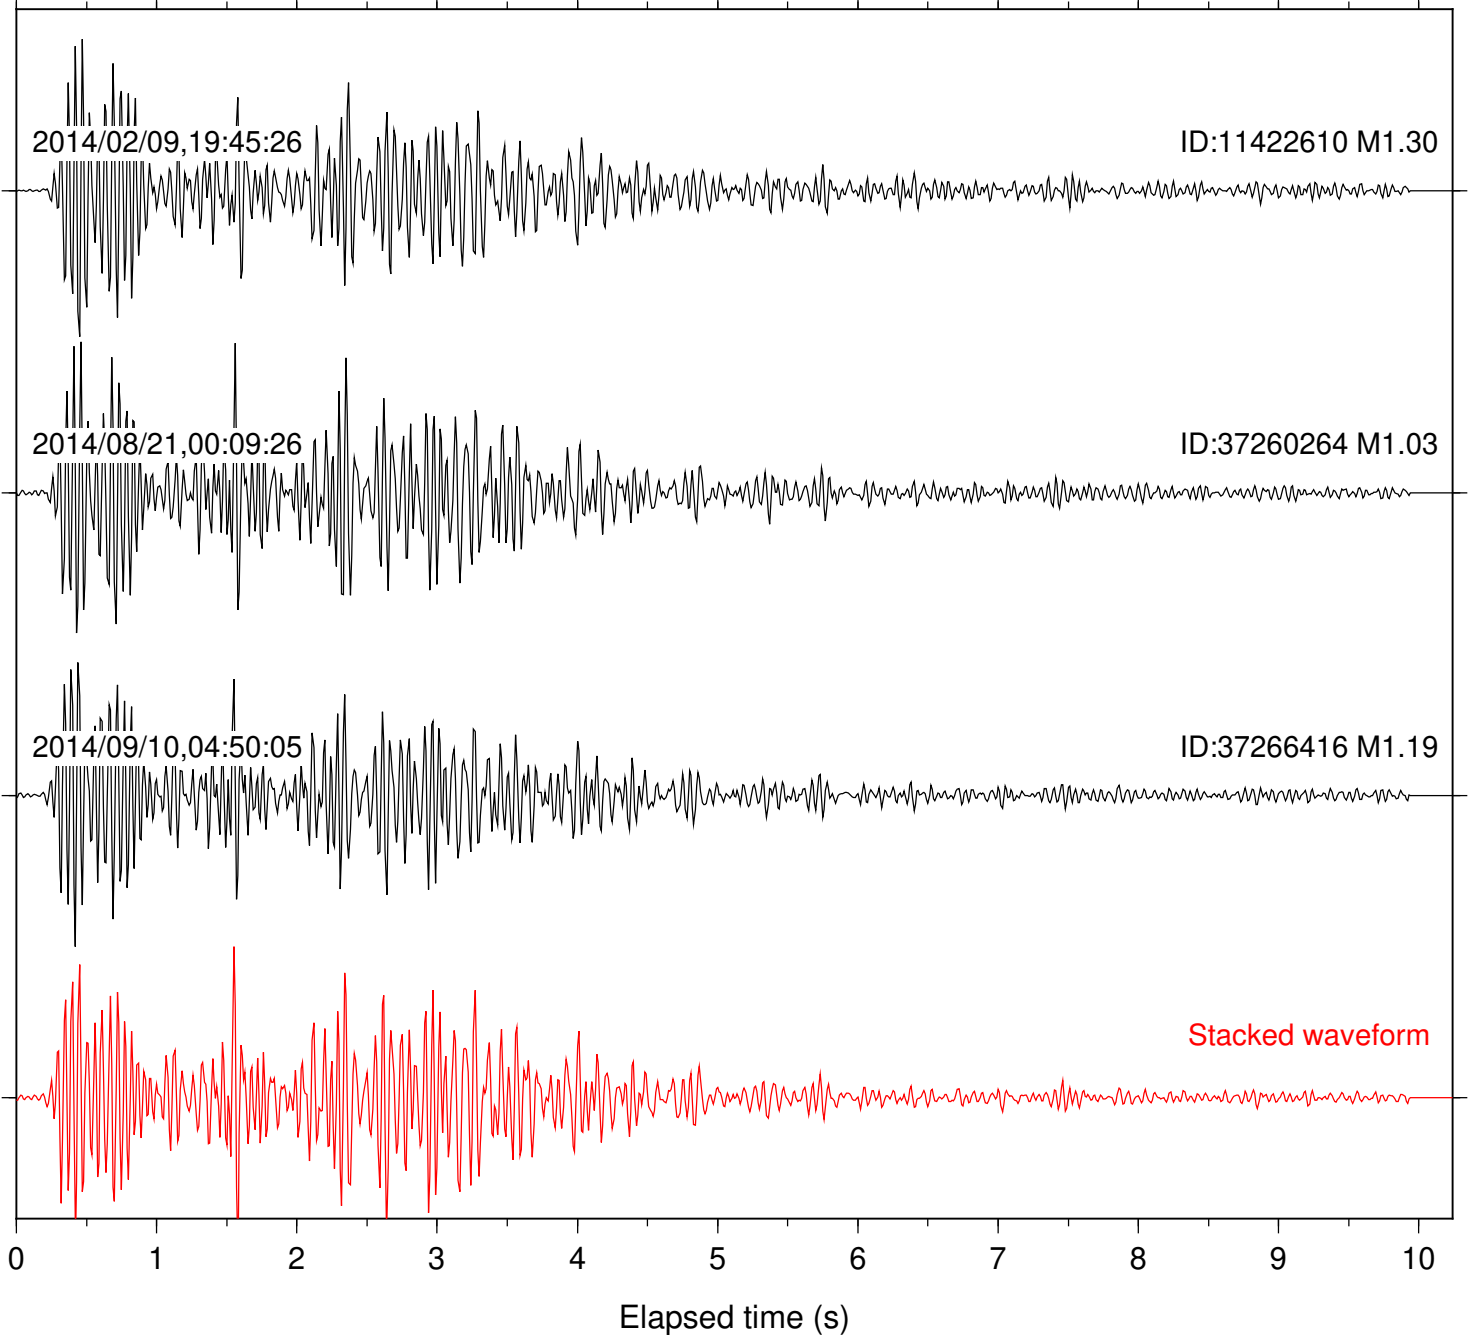

Focal depth: 12.20 km

Station: KNW Com: HHZ

Focal depth: 12.20 km

Station: LVA2 Com: HHZ

Focal depth: 12.20 km

Station: PLM Com: HHZ

Focal depth: 12.20 km

Station: RDM Com: HHZ