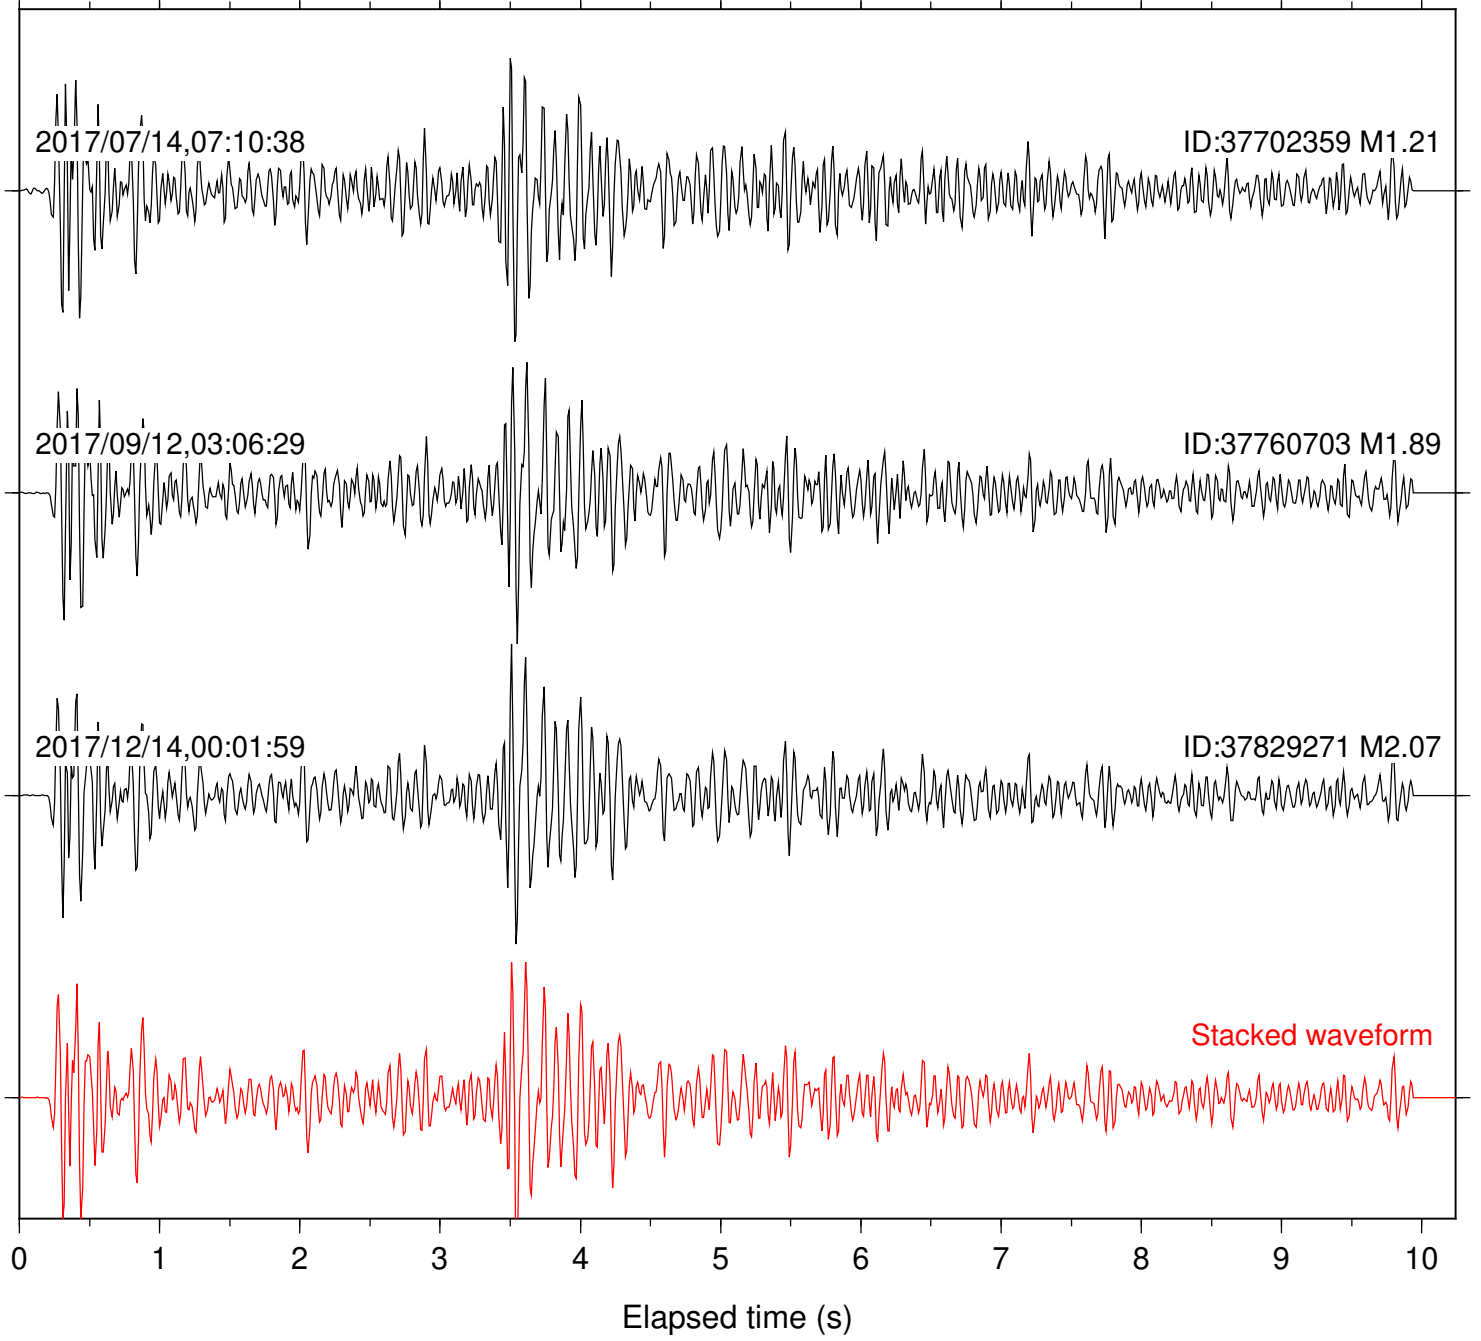

Station: B081 Com: EHZ

Focal depth: 5.87 km