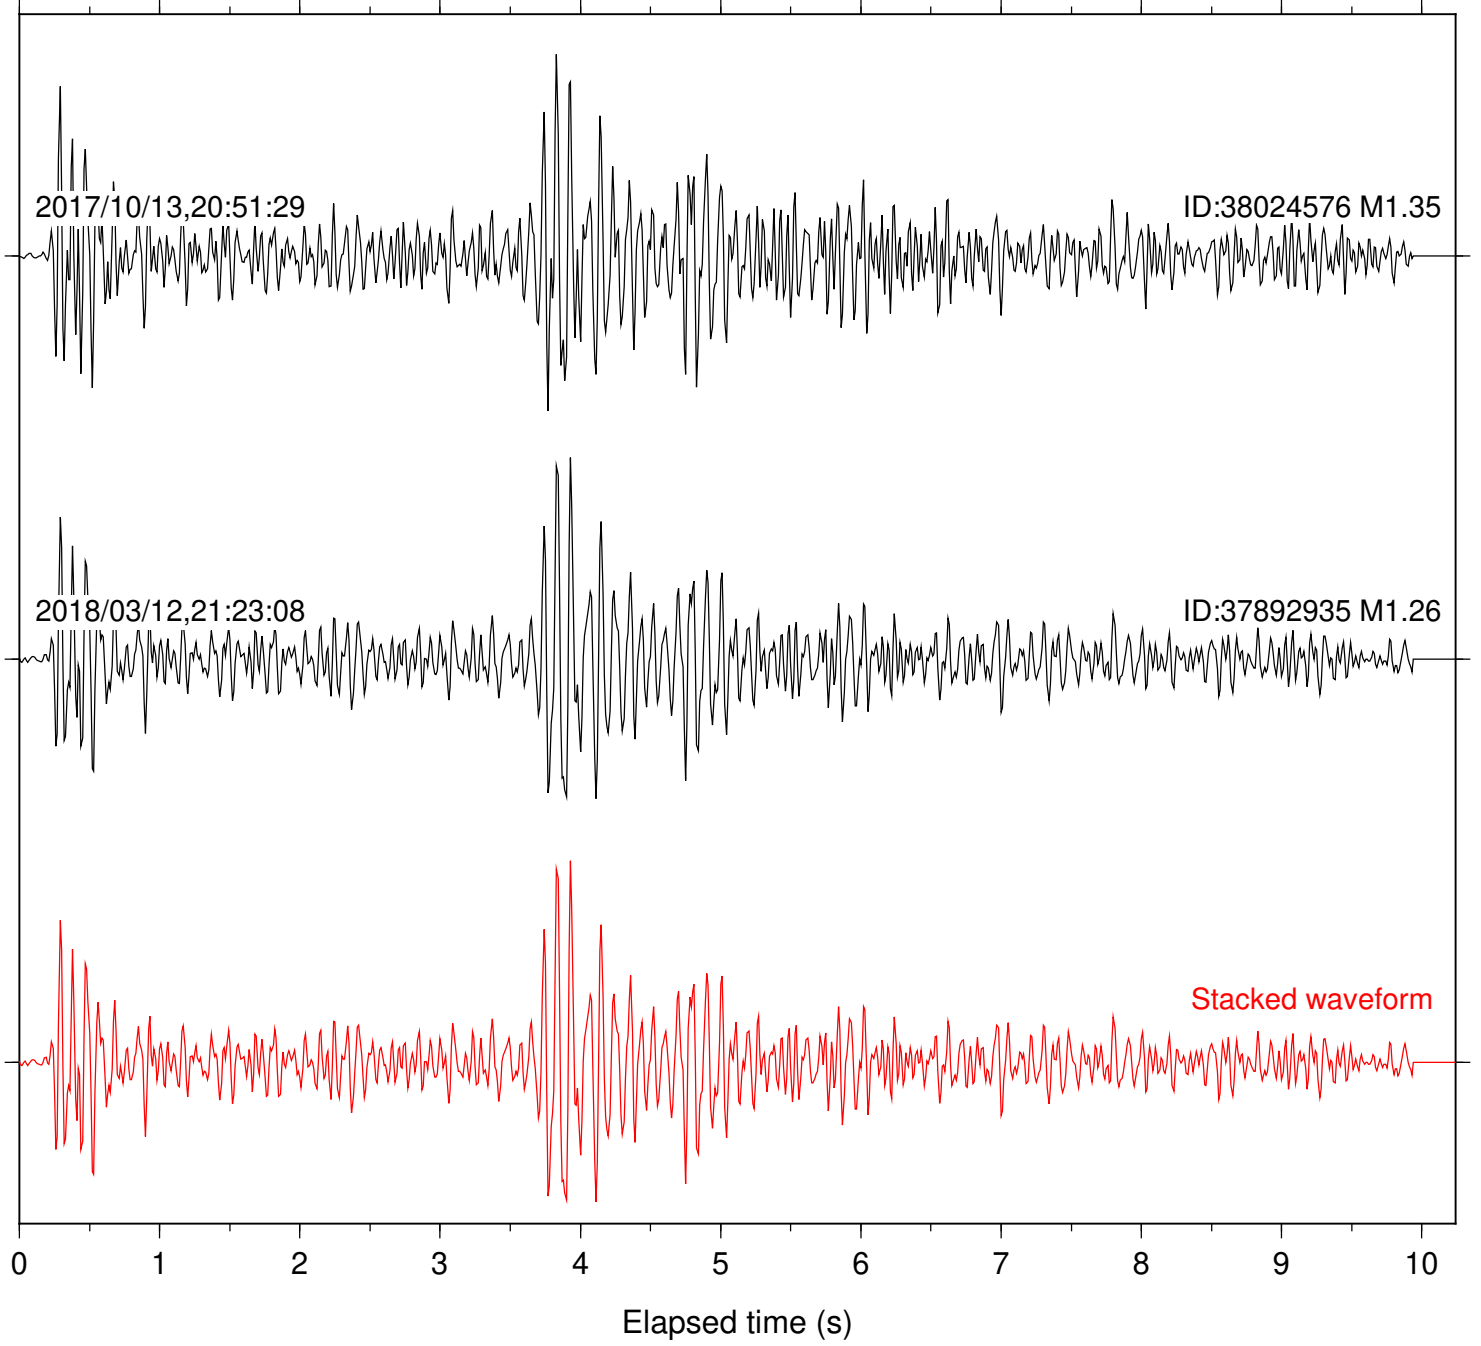

Station: CSH Com: HHZ

Focal depth: 6.61 km

Station: FRD Com: HHZ

Focal depth: 6.61 km

Station: LKH Com: HHZ

Focal depth: 6.61 km

Station: LVA2 Com: HHZ

Focal depth: 6.61 km