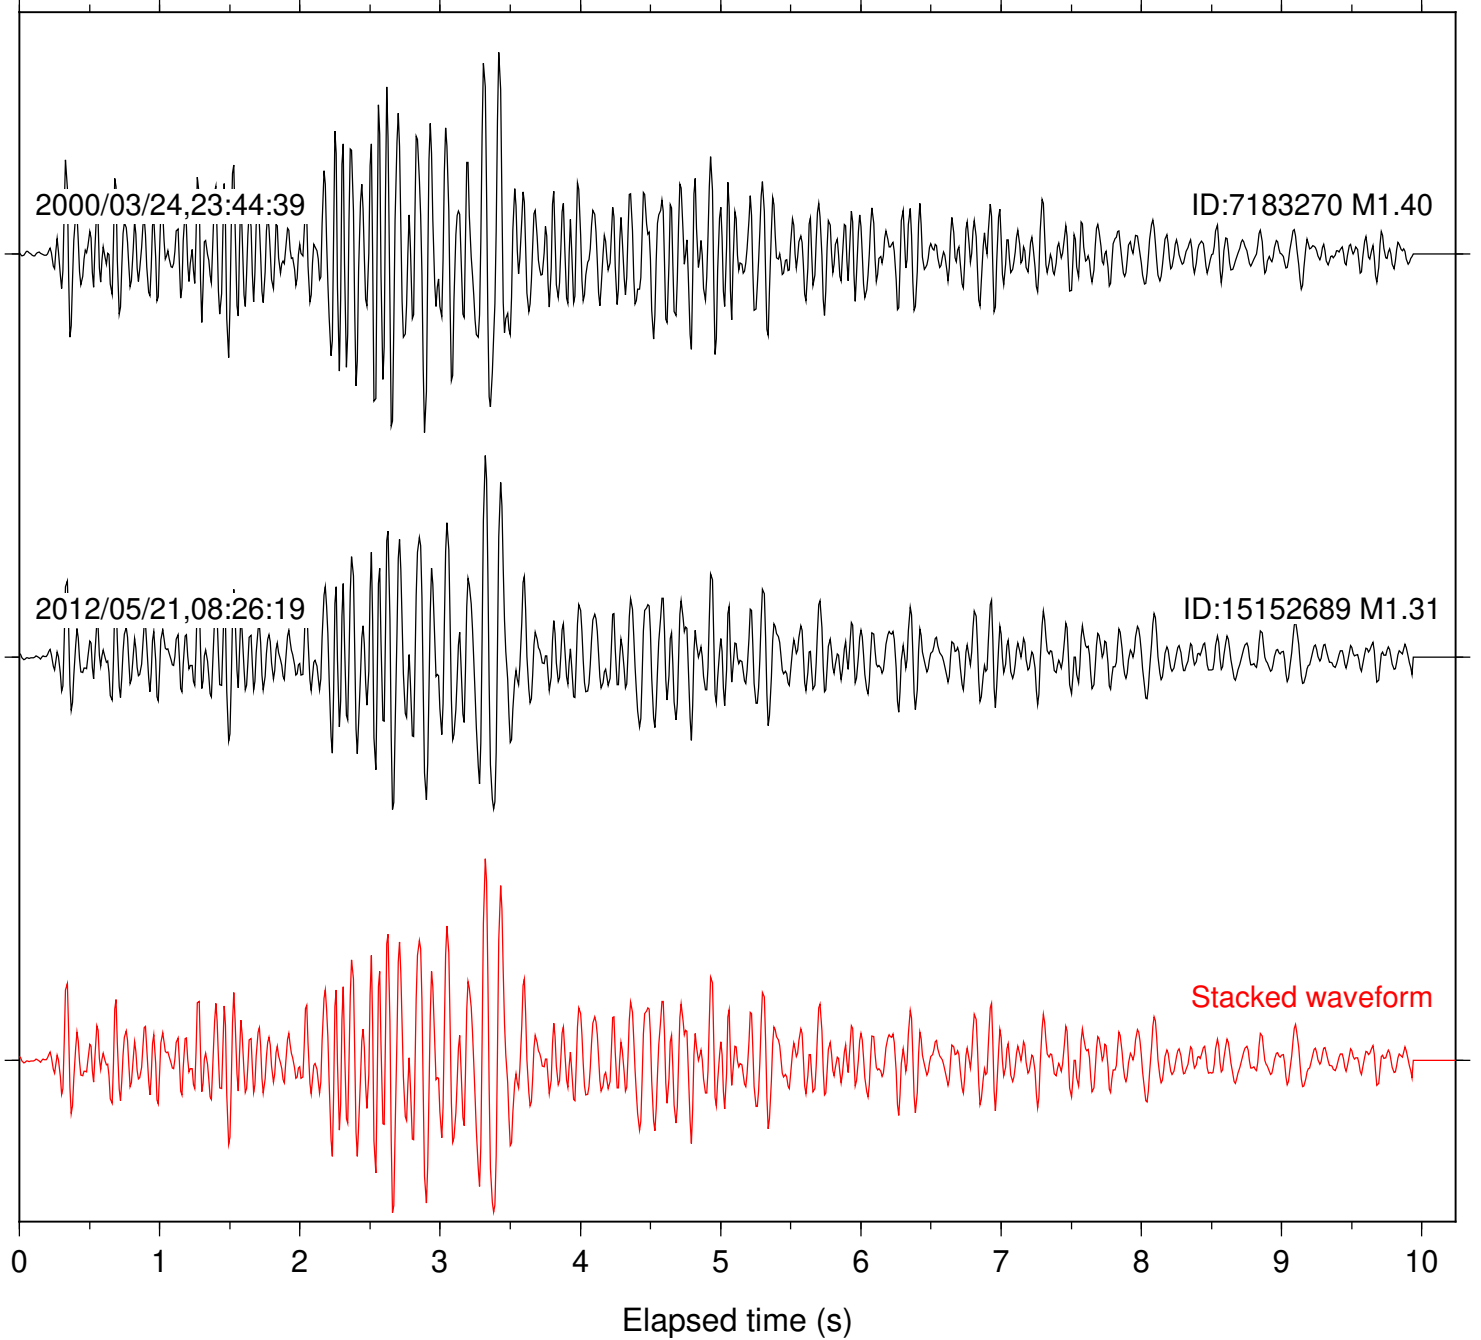

Station: CRR Com: EHZ

Focal depth: 10.21 km