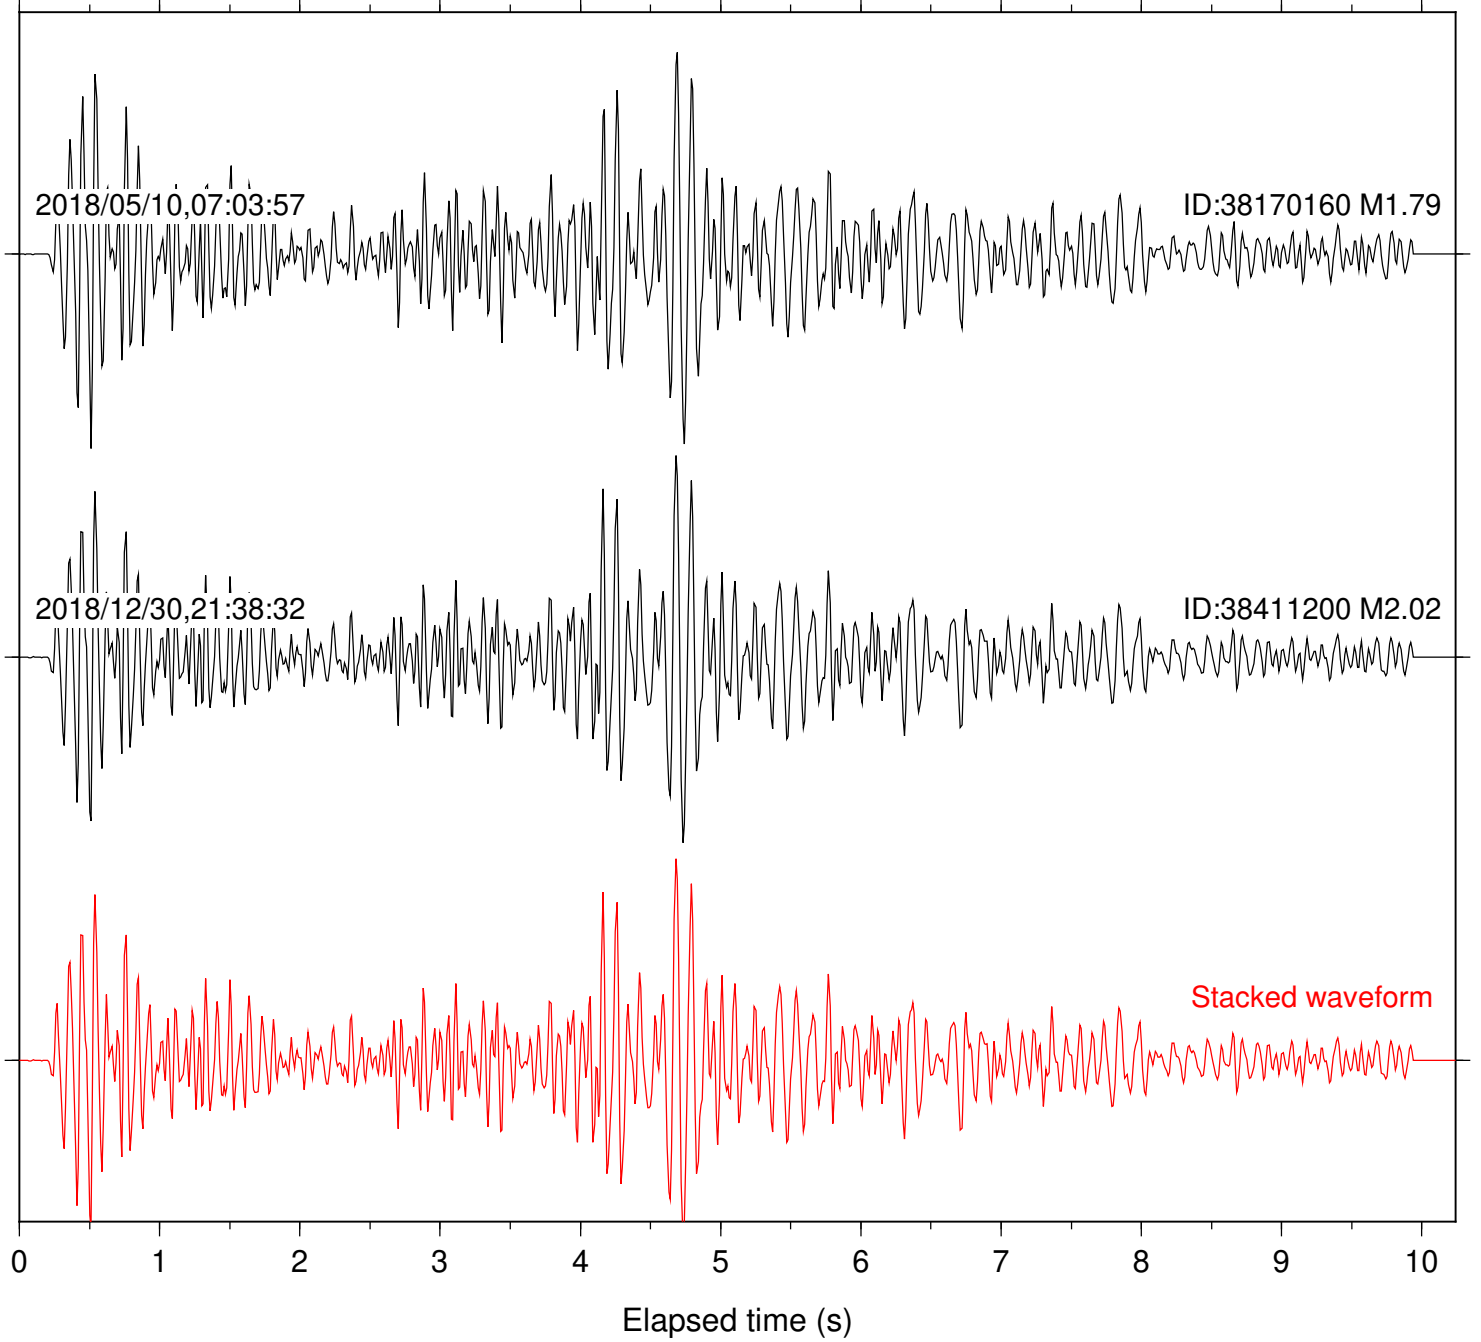

Station: DGR Com: HHZ

Focal depth: 5.61 km

Station: FRD Com: HHZ

Focal depth: 5.61 km

Station: HMT2 Com: HHZ

Focal depth: 5.61 km

Station: LKH Com: HHZ

Focal depth: 5.61 km