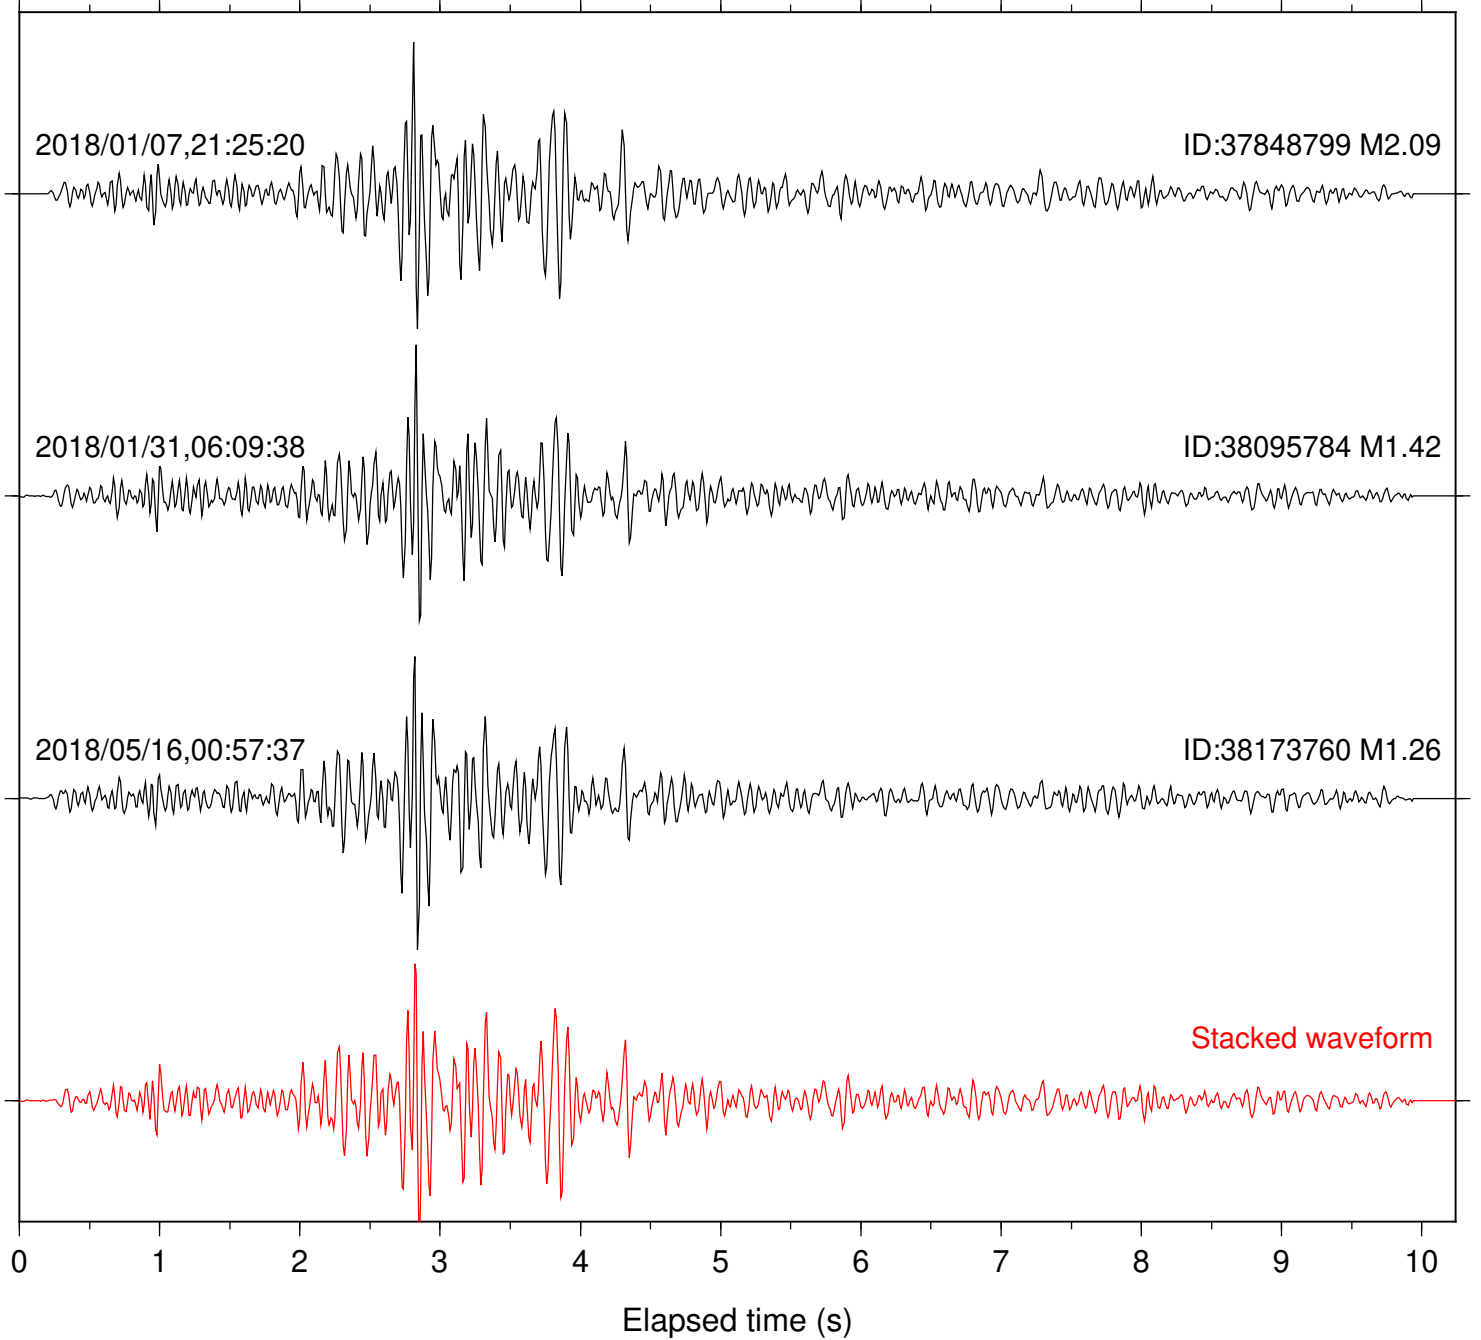

Station: POB2 Com: HHZ

Focal depth: 6.30 km

Station: RDM Com: HHZ

Focal depth: 6.30 km

Station: RRSP Com: HHZ

Focal depth: 6.30 km

Station: SND Com: HHZ

Focal depth: 6.30 km