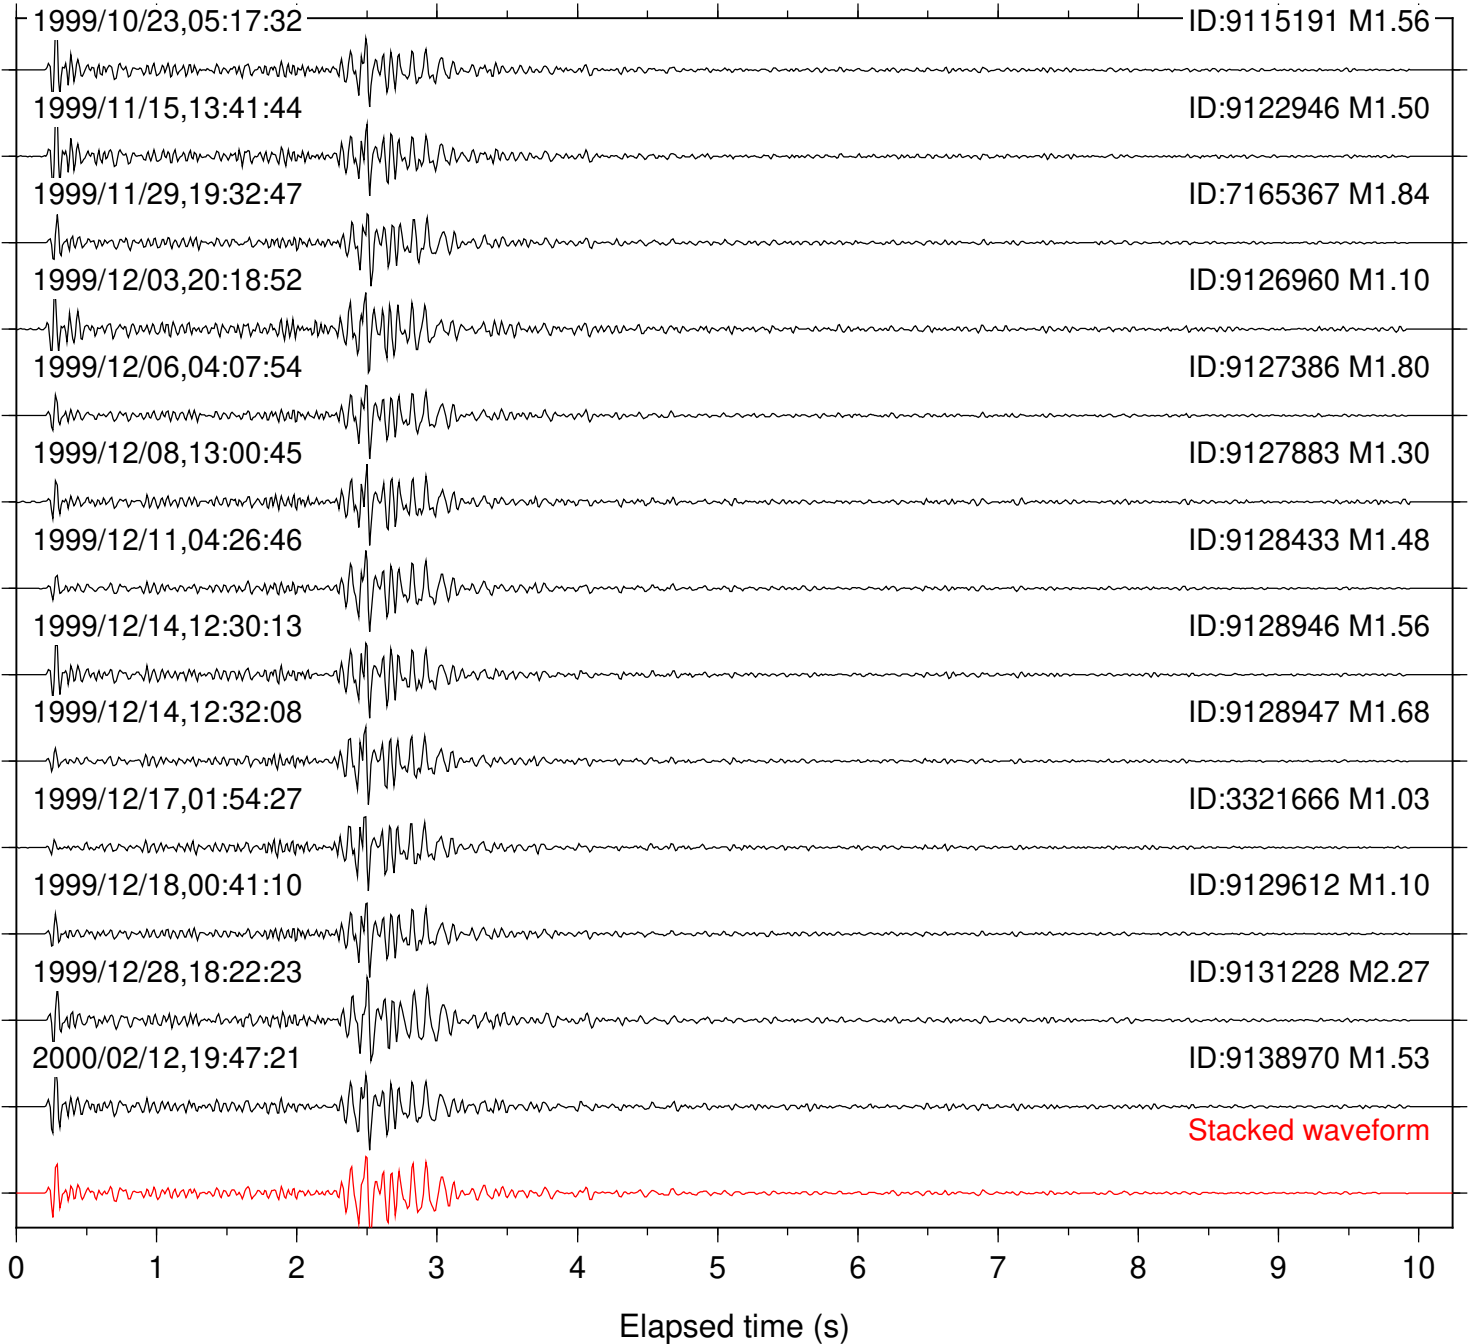

0 1 2 3 4 5 6 7 8 9 10

Elapsed time (s)

Station: BAC Com: EHZ

Focal depth: 8.45 km

Station: BZN Com: HHZ

Focal depth: 8.45 km

Station: DGR Com: HHZ

Focal depth: 8.45 km