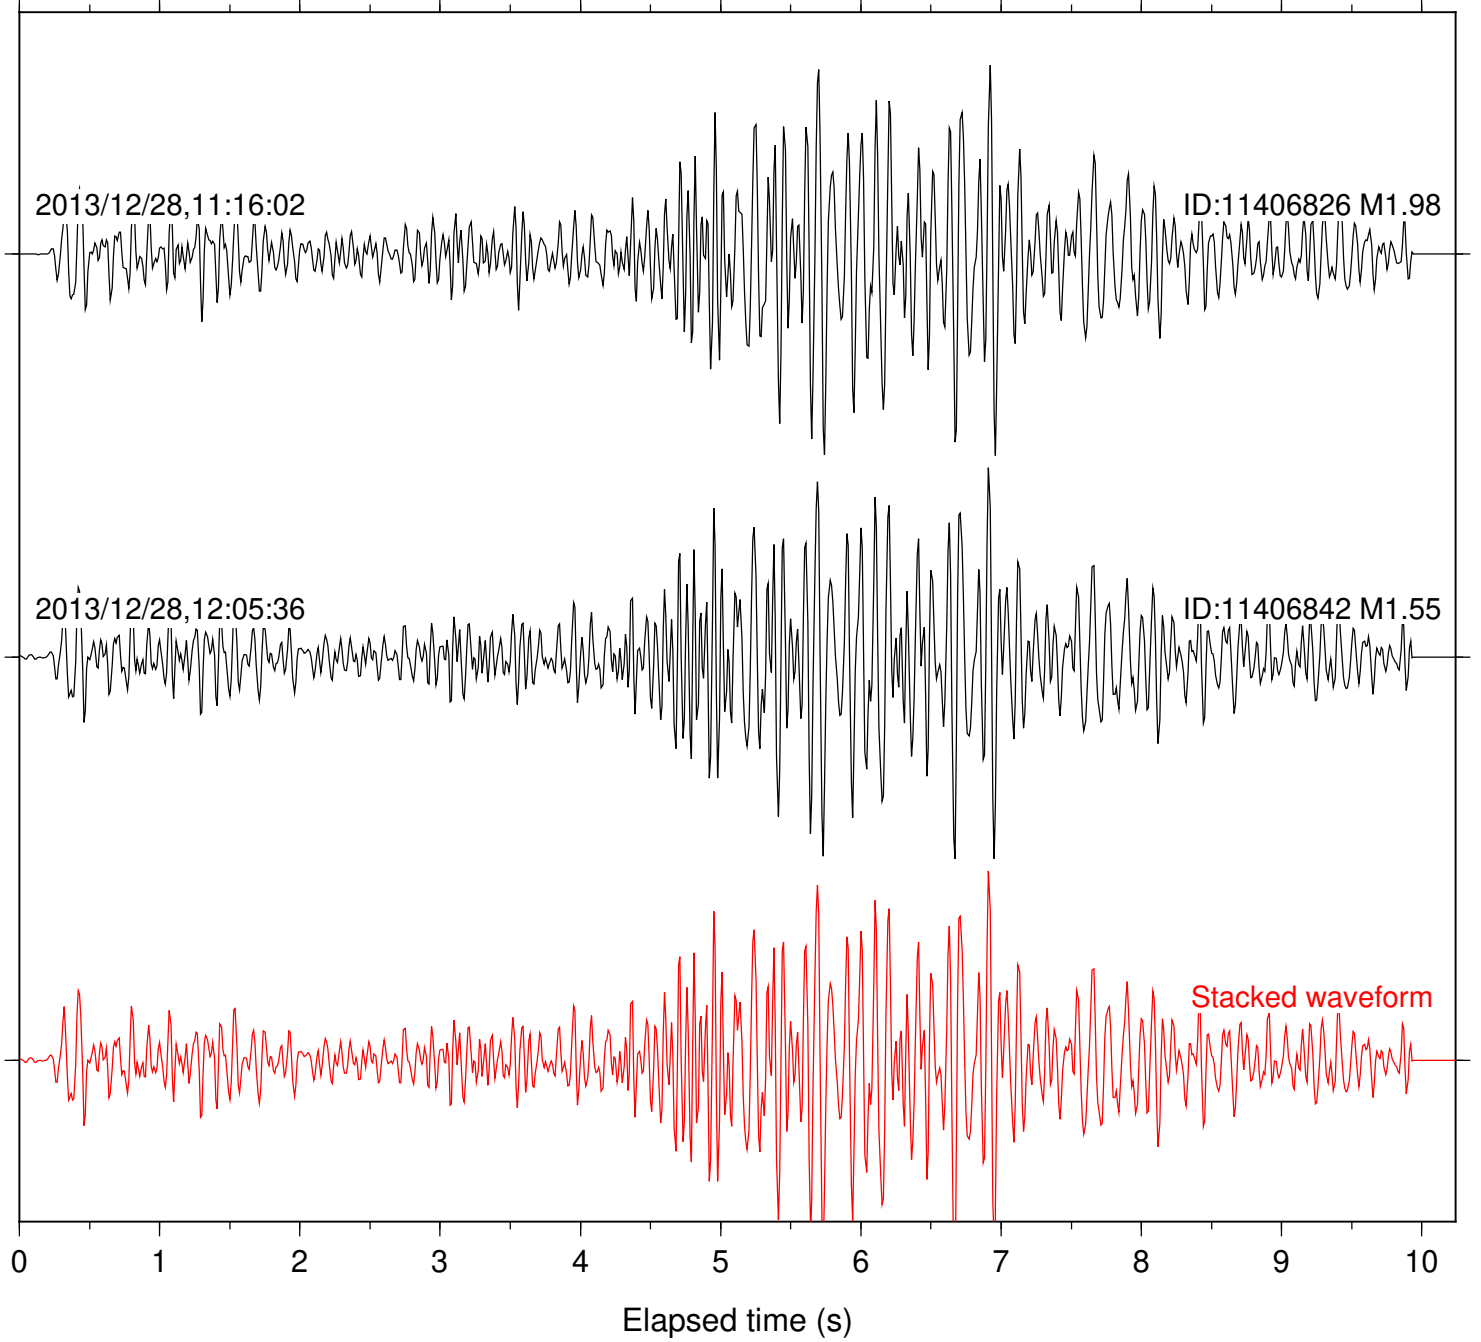

Station: MSC Com: HHZ

Focal depth: 16.63 km