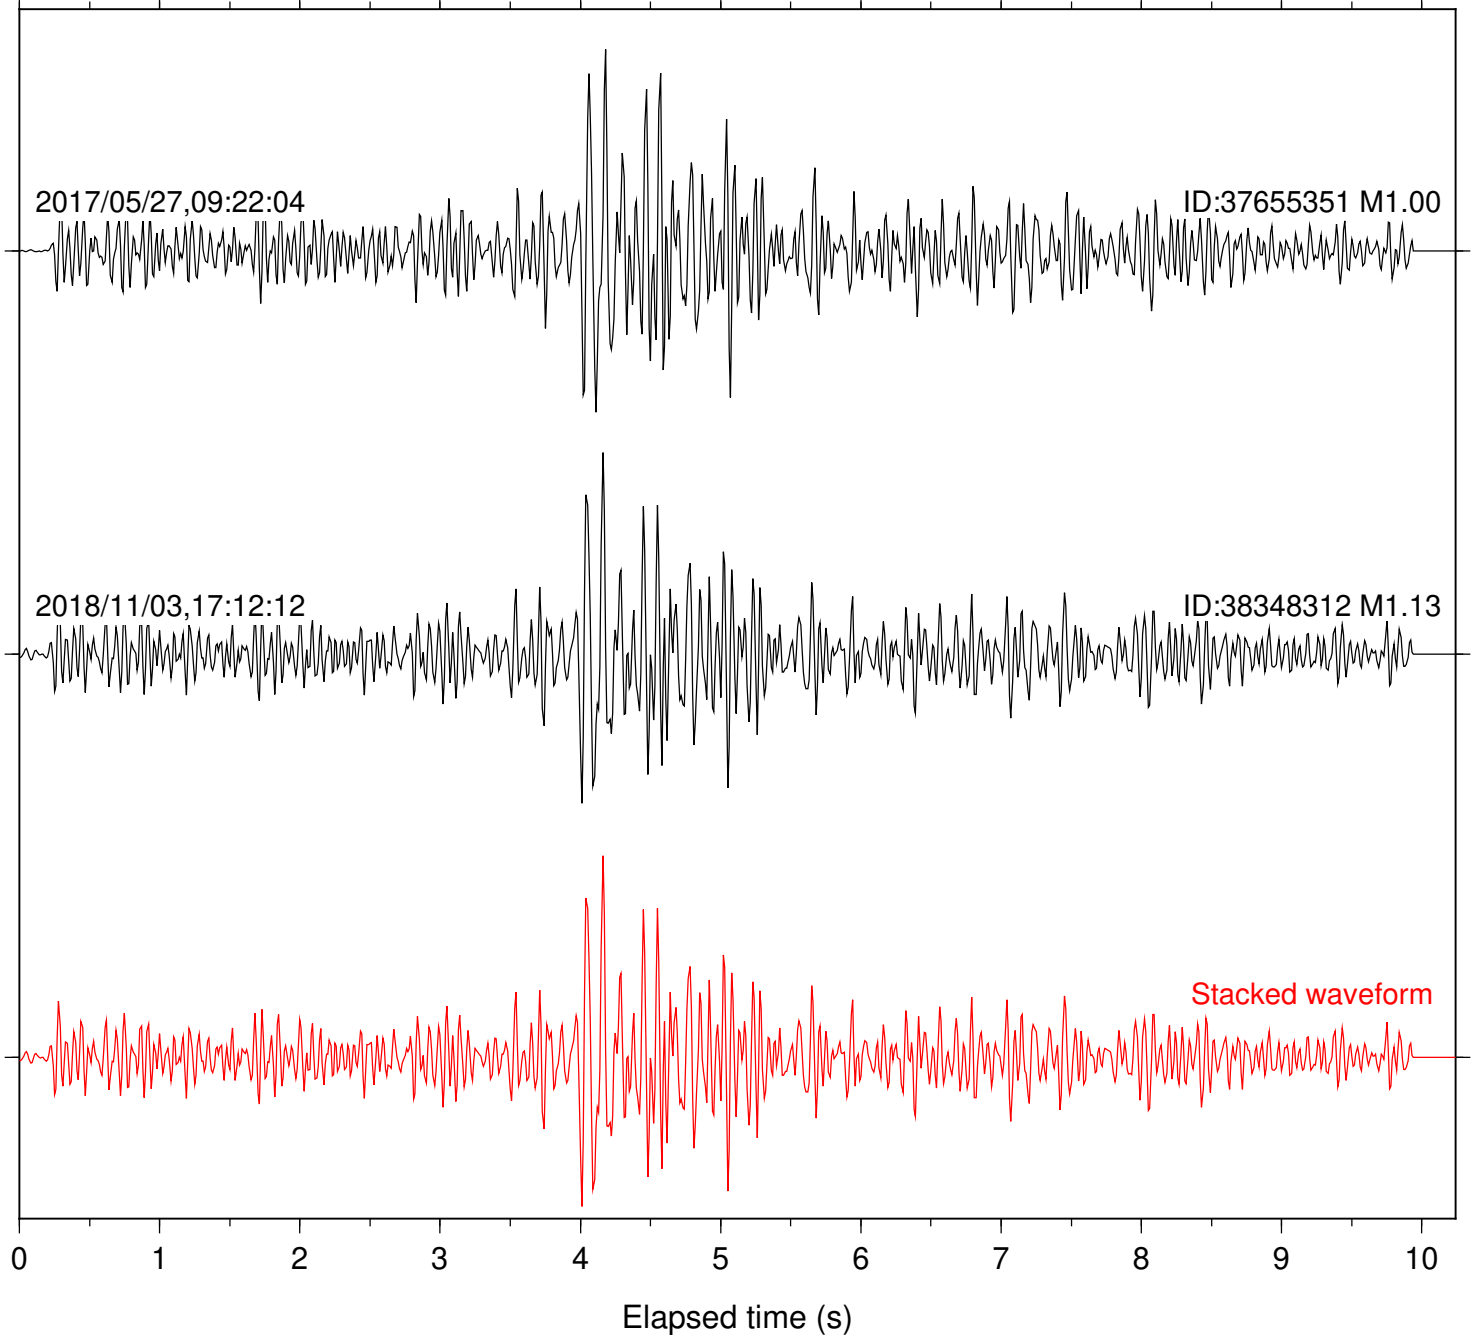

Focal depth: 5.53 km

Station: HMT2 Com: HHZ

Focal depth: 5.53 km

Station: PFO Com: HHZ

Focal depth: 5.53 km

Station: POB2 Com: HHZ

Focal depth: 5.53 km

Station: SND Com: HHZ