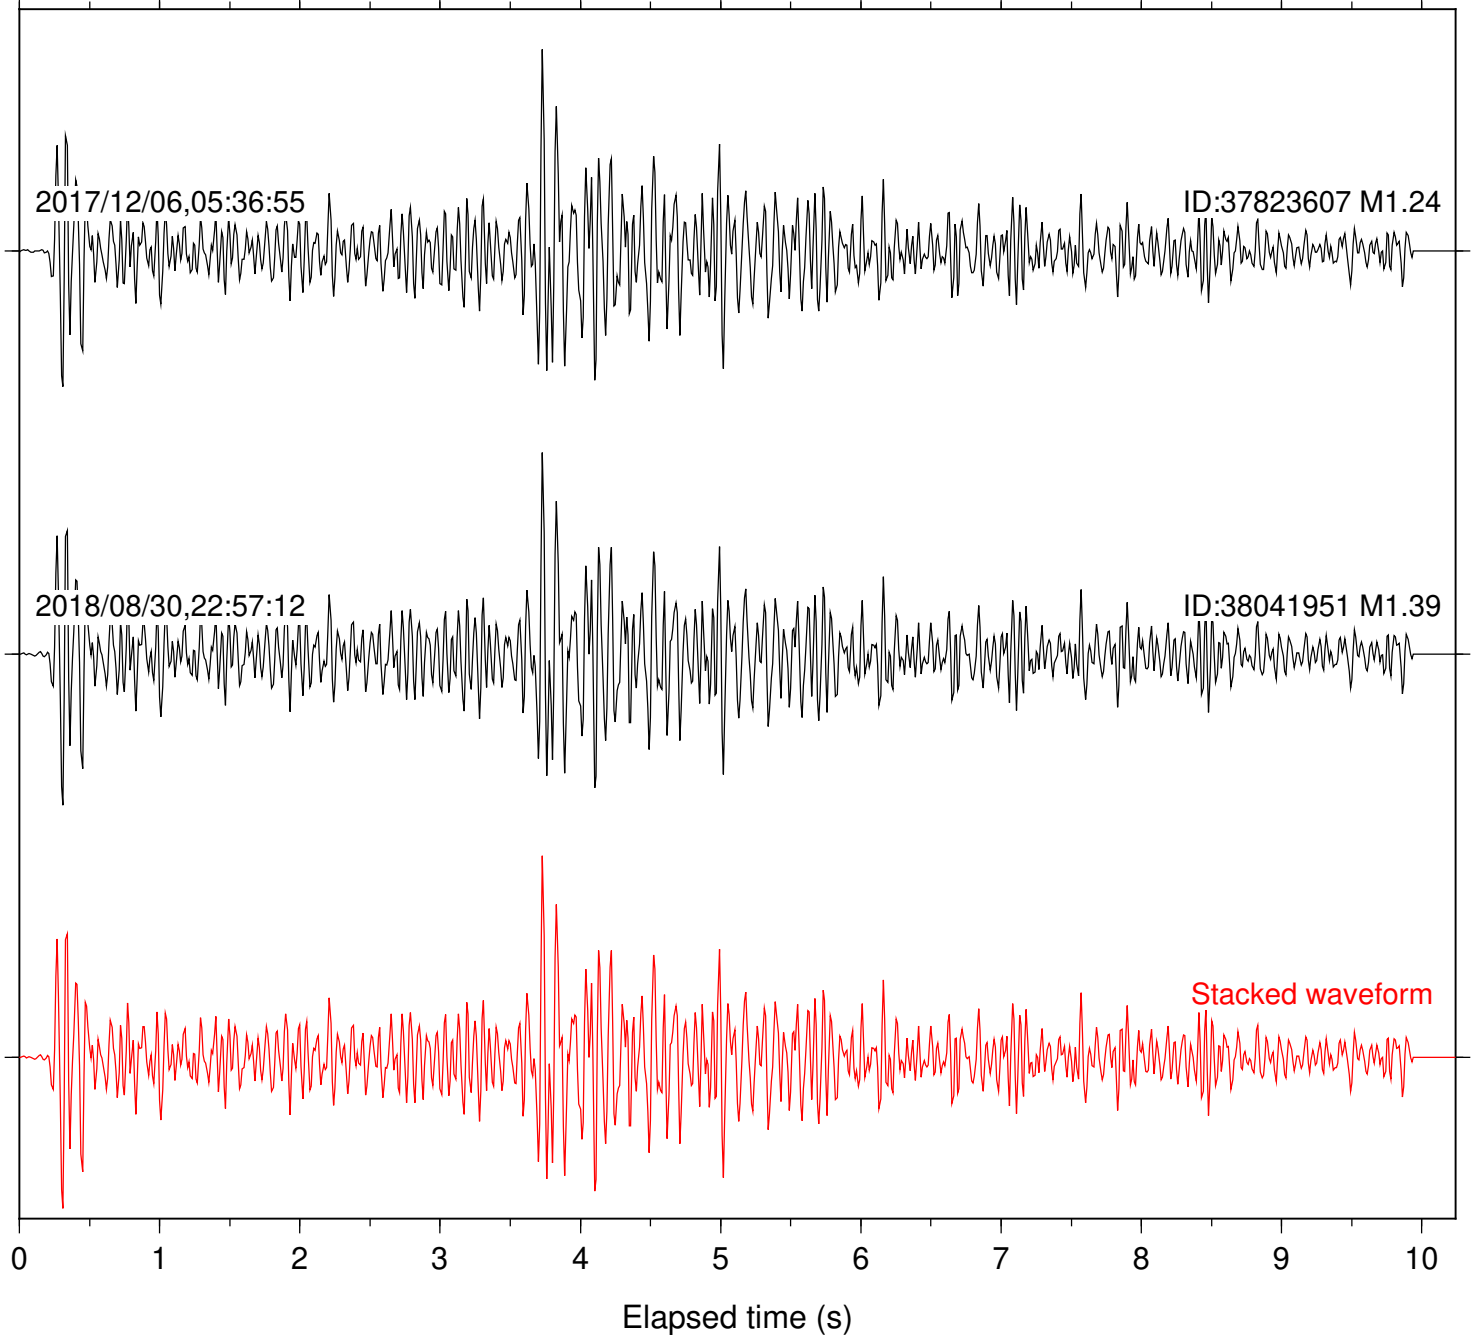

Station: B081 Com: EHZ

Focal depth: 5.17 km