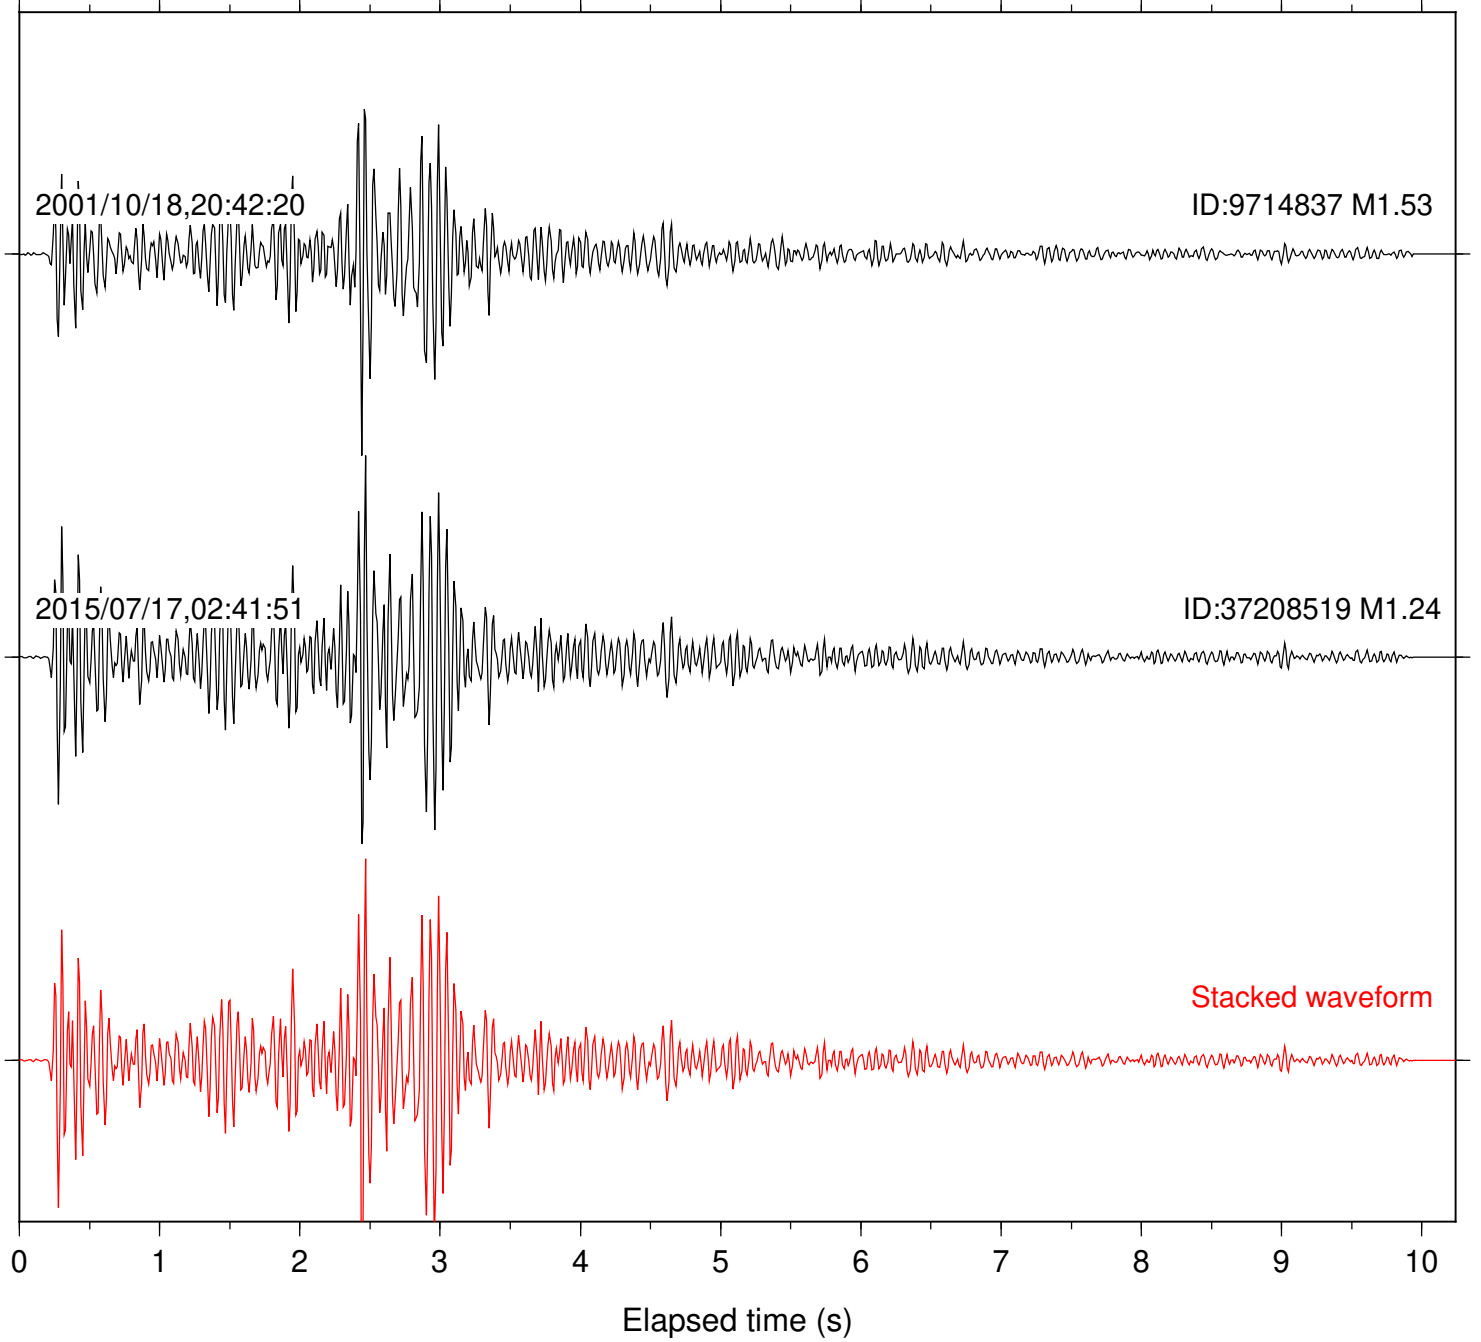

Focal depth: 12.35 km

Station: KNW Com: HHZ

Focal depth: 12.14 km

Station: PFO Com: HHZ

Focal depth: 12.14 km

Station: AGA Com: HHZ

Focal depth: 8.57 km

Station: CRY Com: HHZ