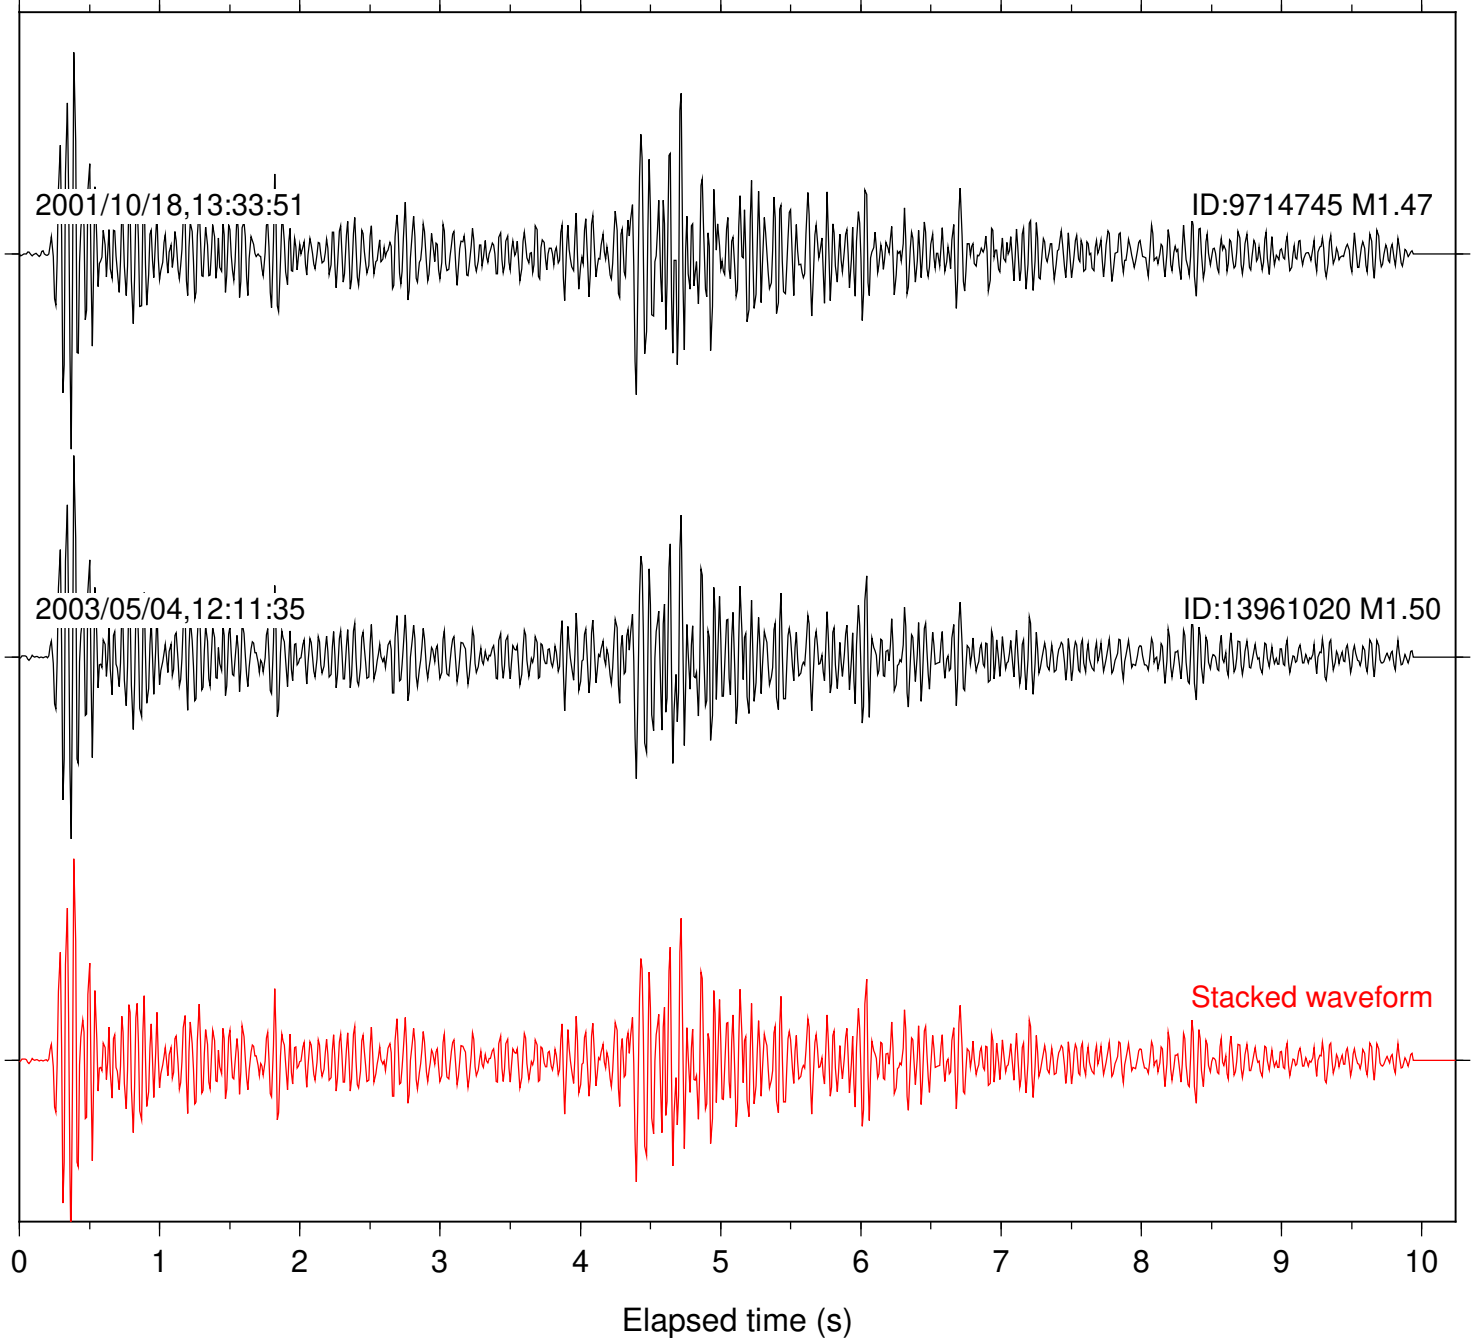

Station: AGA Com: HHZ

Focal depth: 17.51 km