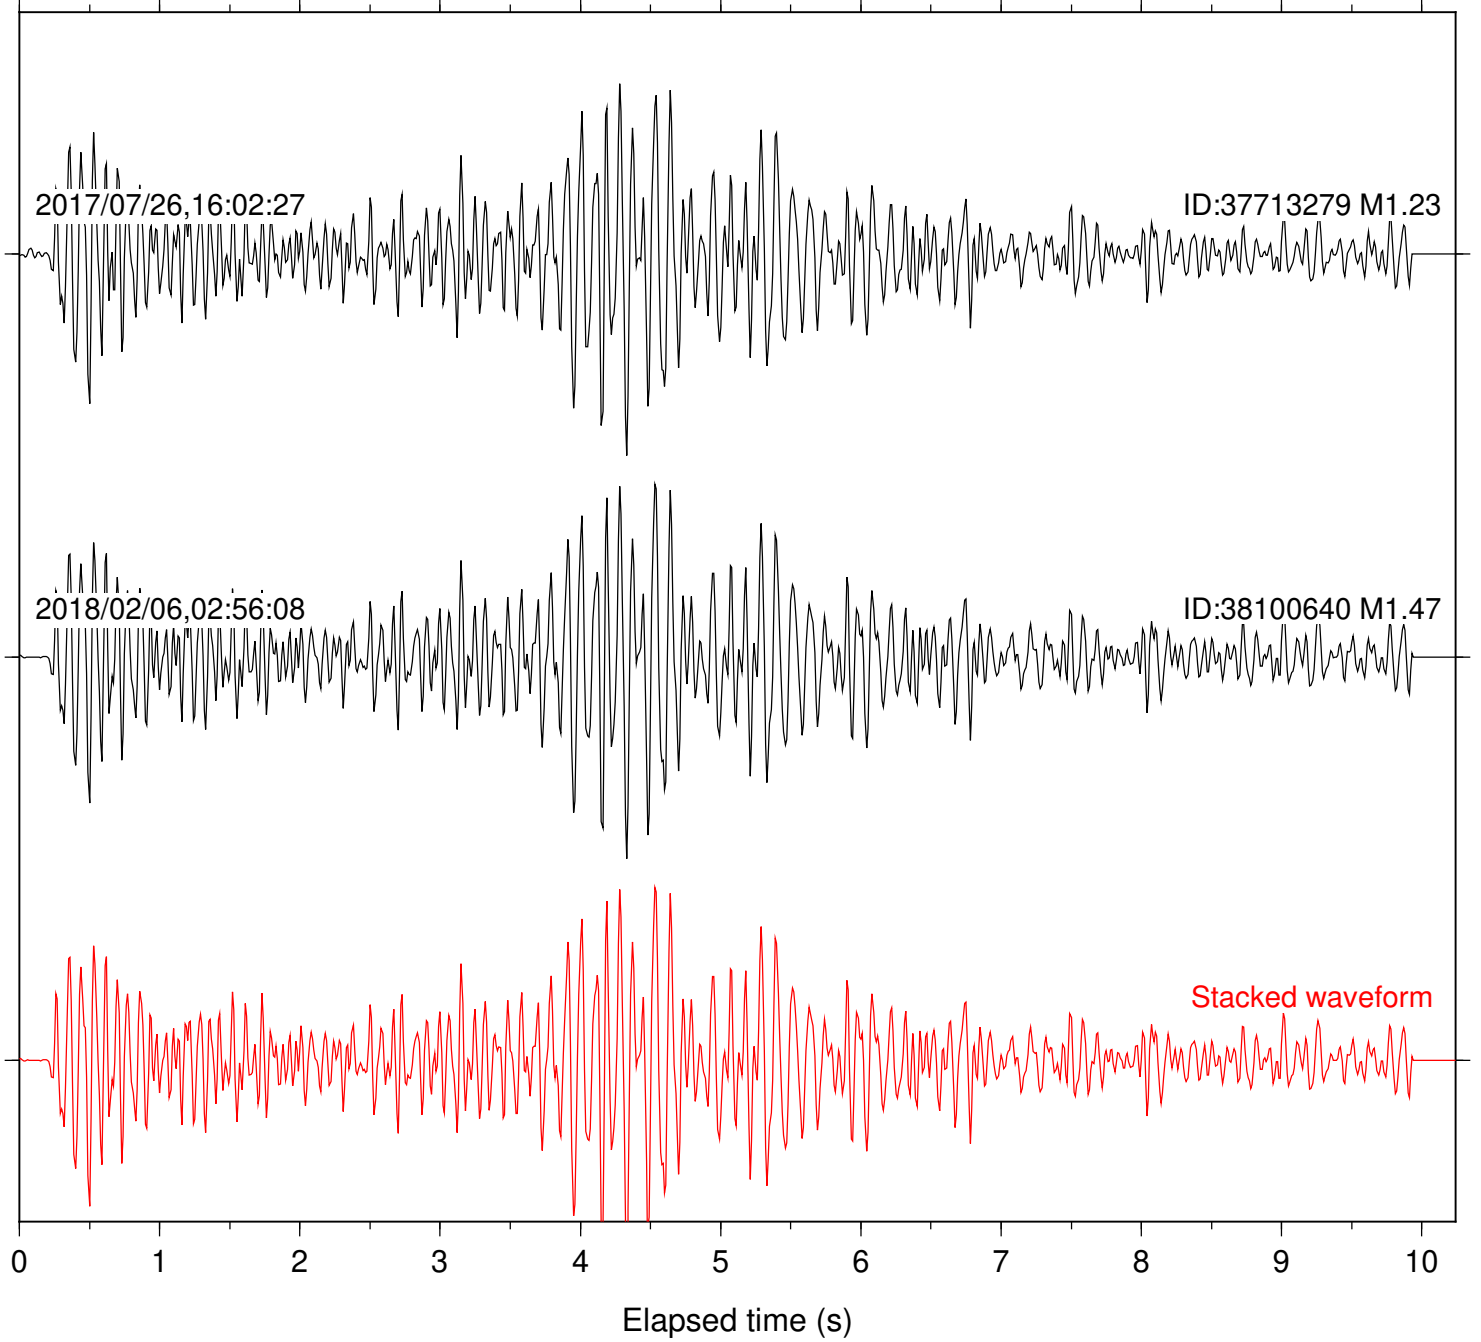

Station: LKH Com: HHZ

Focal depth: 5.28 km