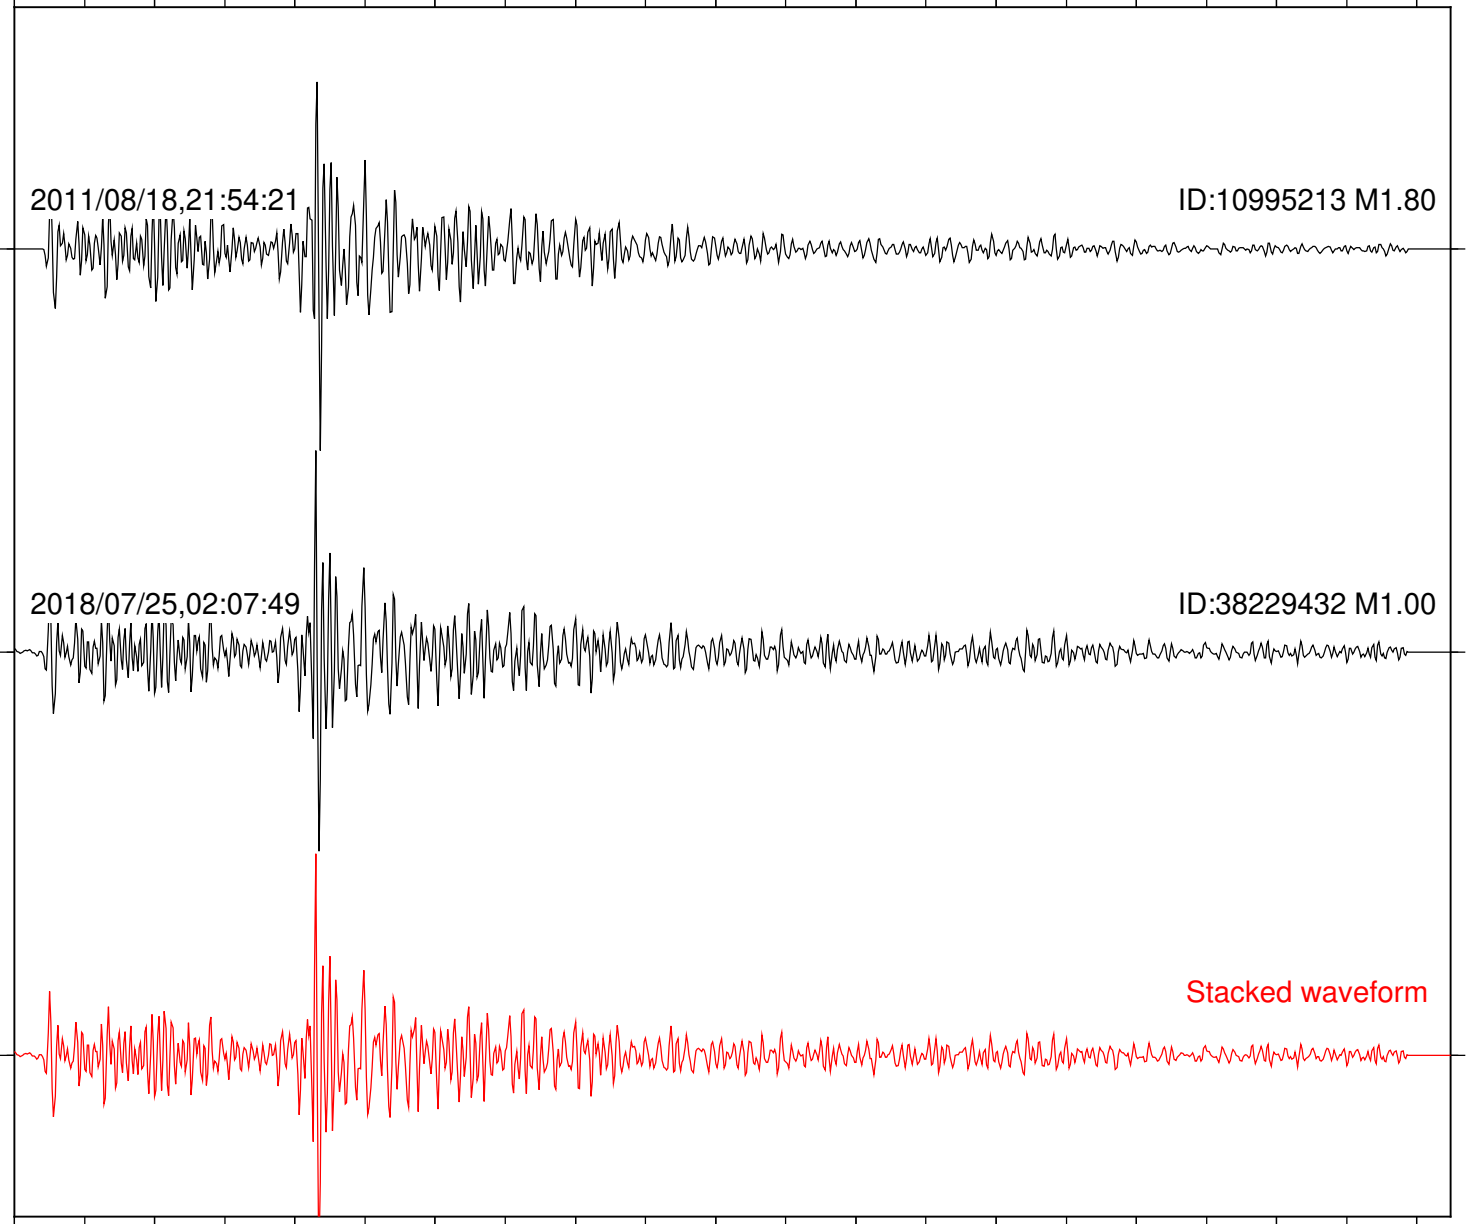

Station: B086 Com: EHZ

Focal depth: 7.34 km

2011/08/18,21:54:21

ID:10995213 M1.80

2018/07/25,02:07:49

ID:38229432 M1.00

Stacked waveform

0 1 2 3 4 5 6 7 8 9 10
Elapsed time (s)