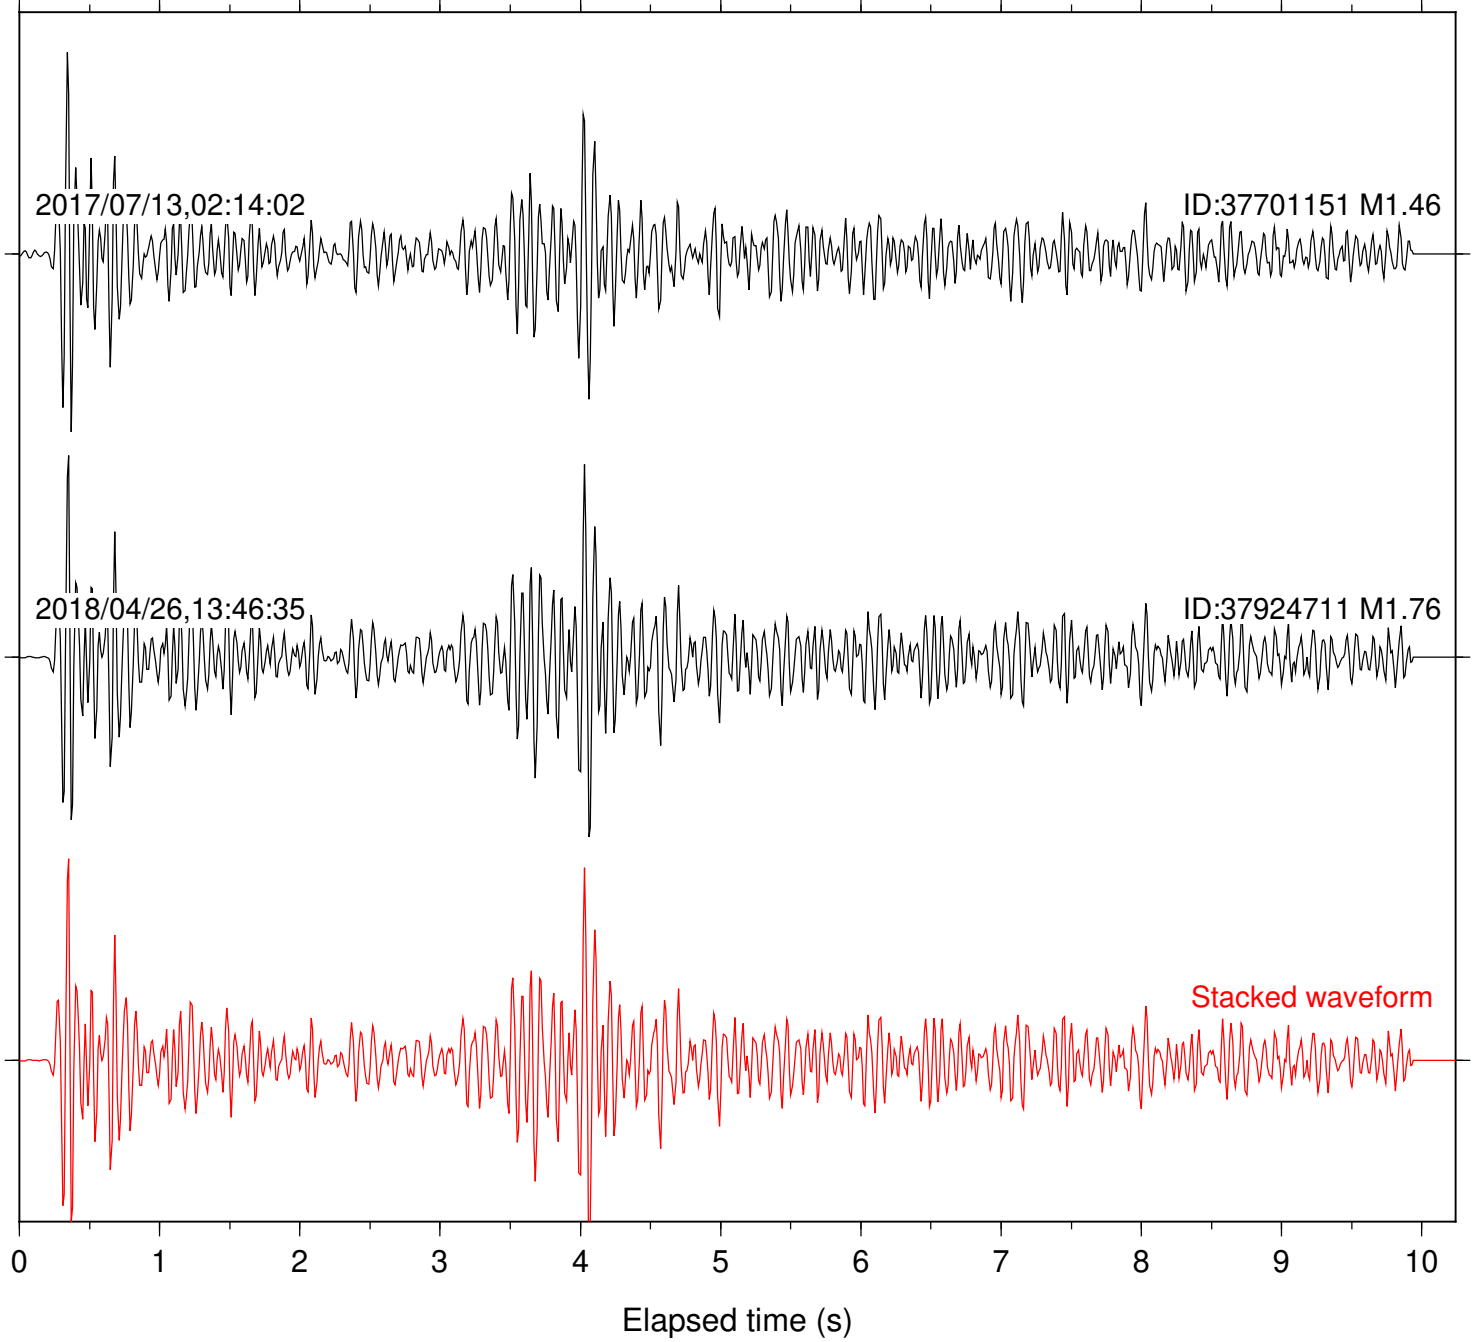

Station: DGR Com: HHZ

Focal depth: 5.55 km

Station: FRD Com: HHZ

Focal depth: 5.55 km

Station: HMT2 Com: HHZ

Focal depth: 5.55 km

Station: KNW Com: HHZ

Focal depth: 5.55 km