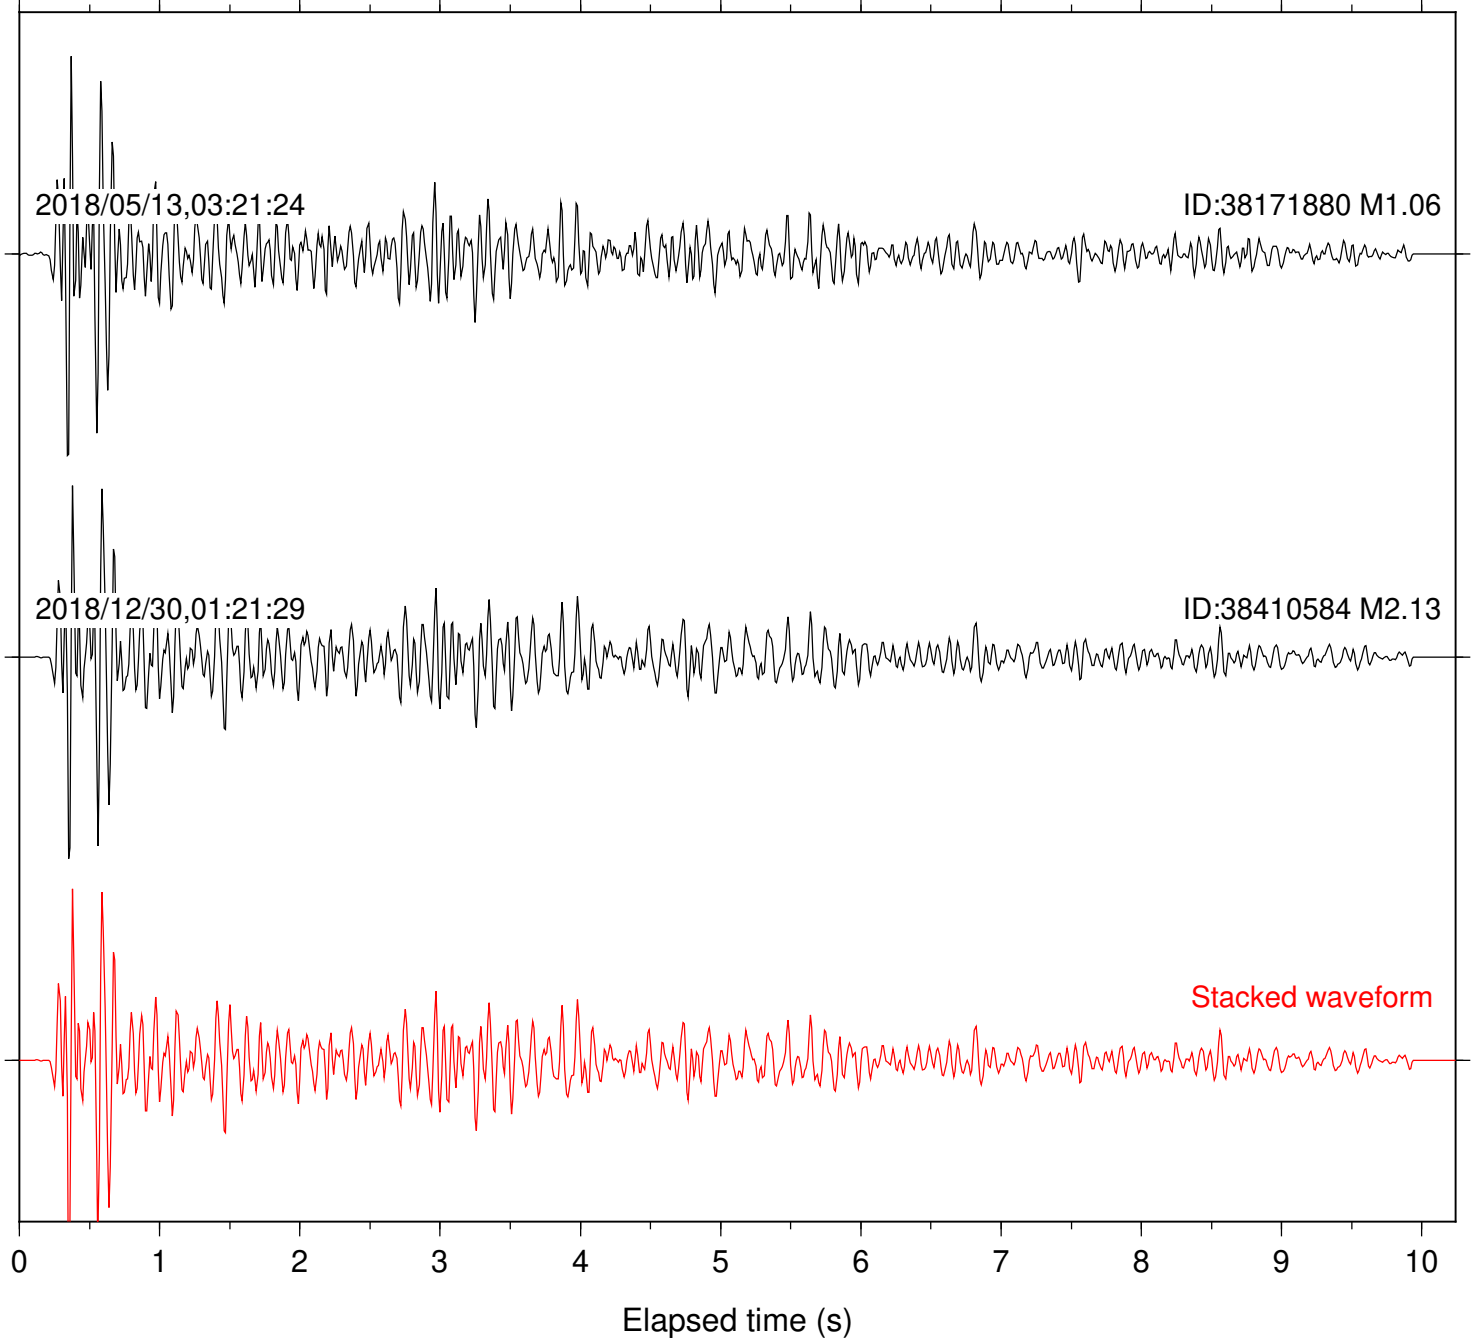

Station: RRSP Com: HHZ

Focal depth: 7.21 km