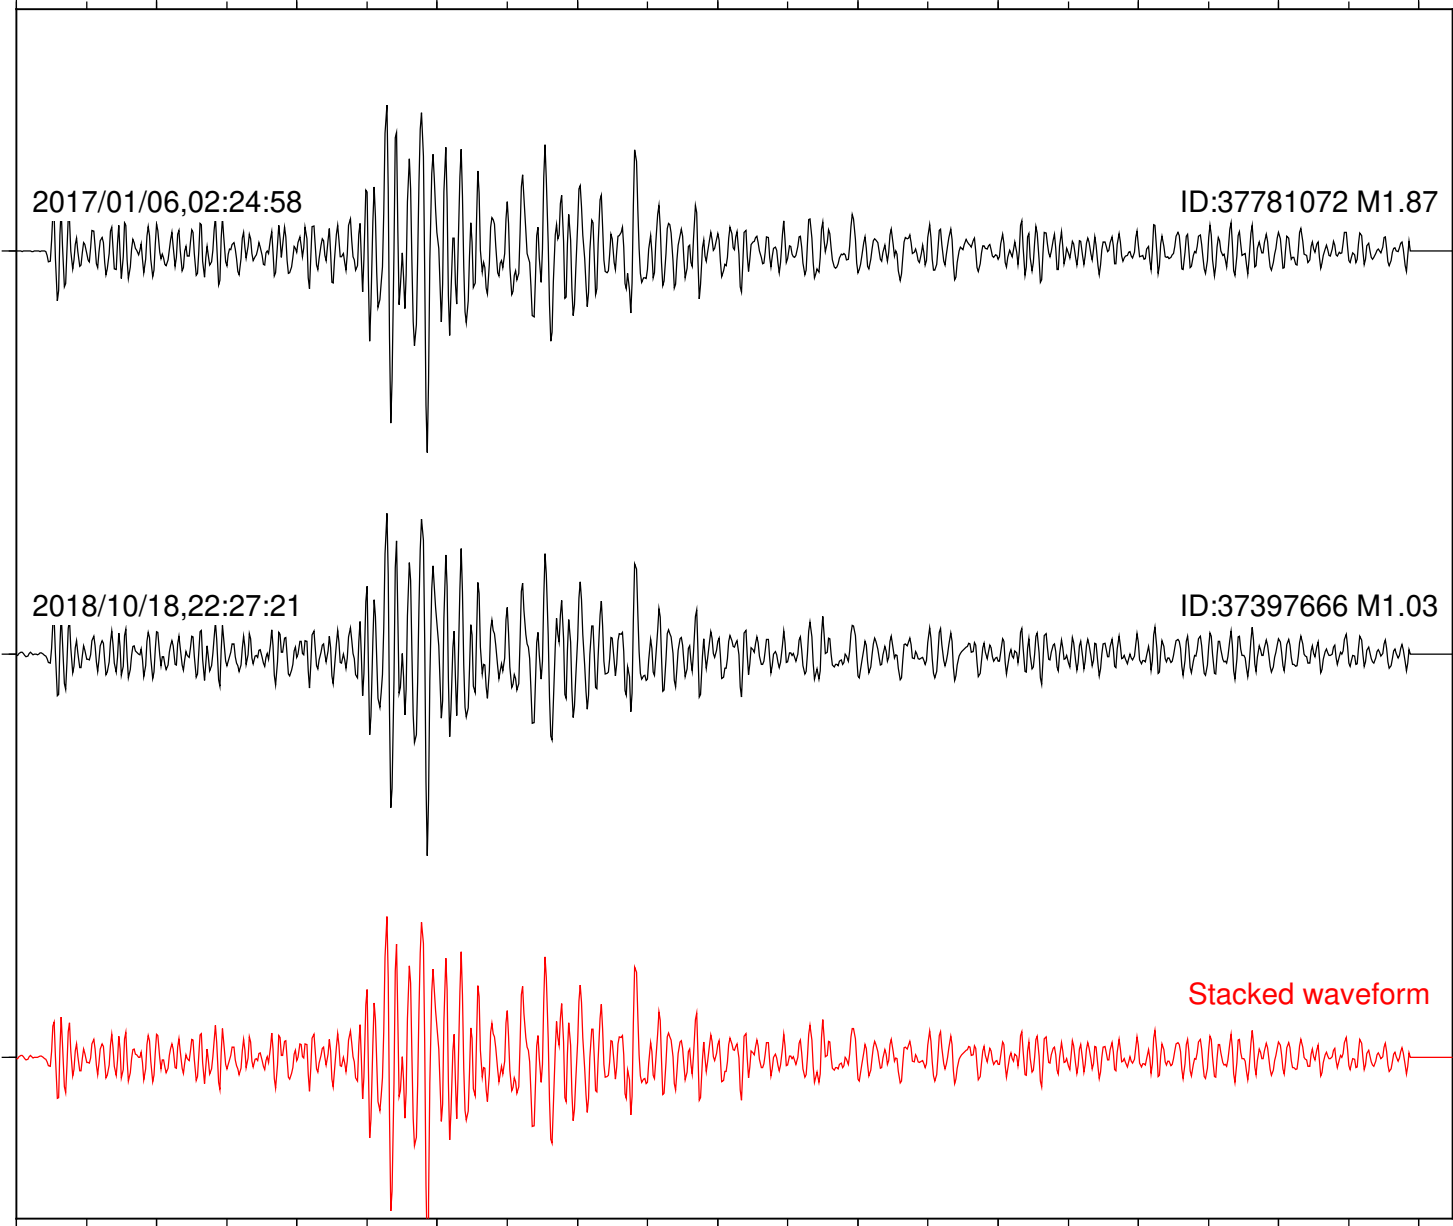

Station: B946 Com: EHZ

Focal depth: 6.15 km

2017/01/06,02:24:58

ID:37781072 M1.87

2018/10/18,22:27:21

ID:37397666 M1.03

Stacked waveform

0 1 2 3 4 5 6 7 8 9 10
Elapsed time (s)