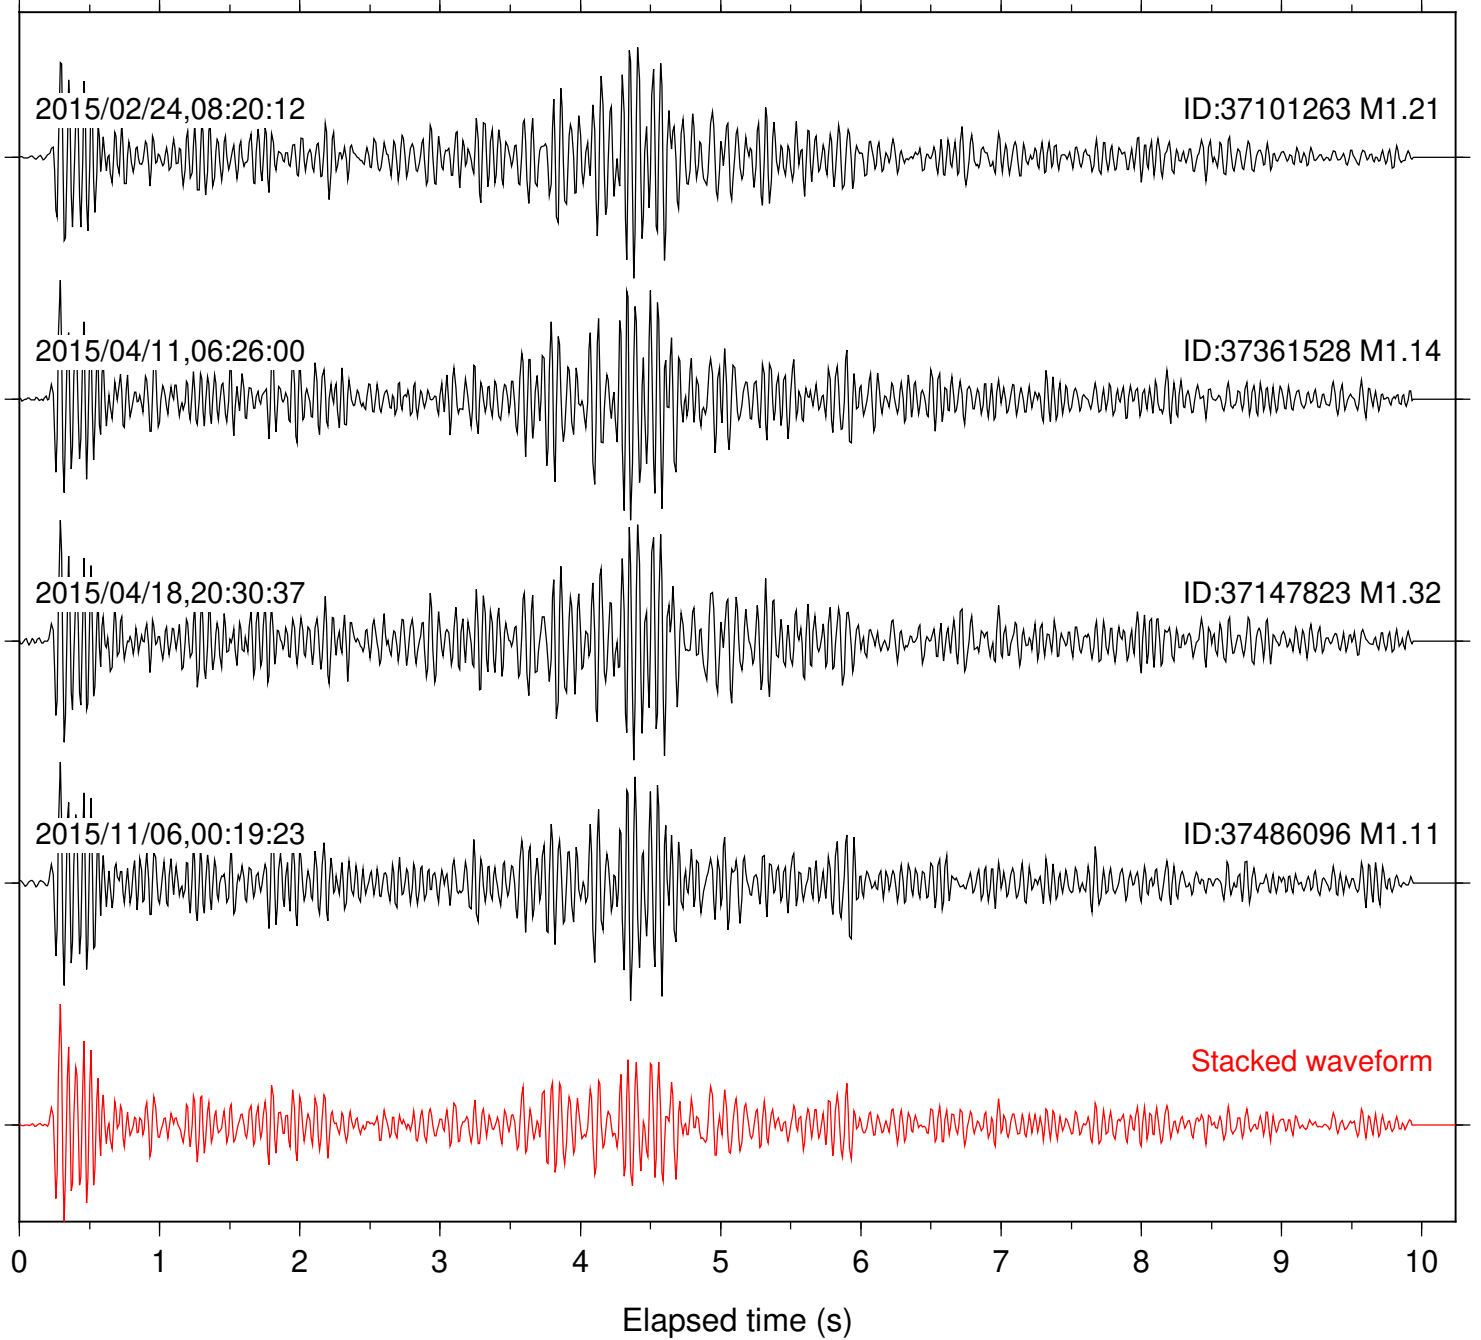

Station: PLM Com: HHZ

Focal depth: 8.05 km