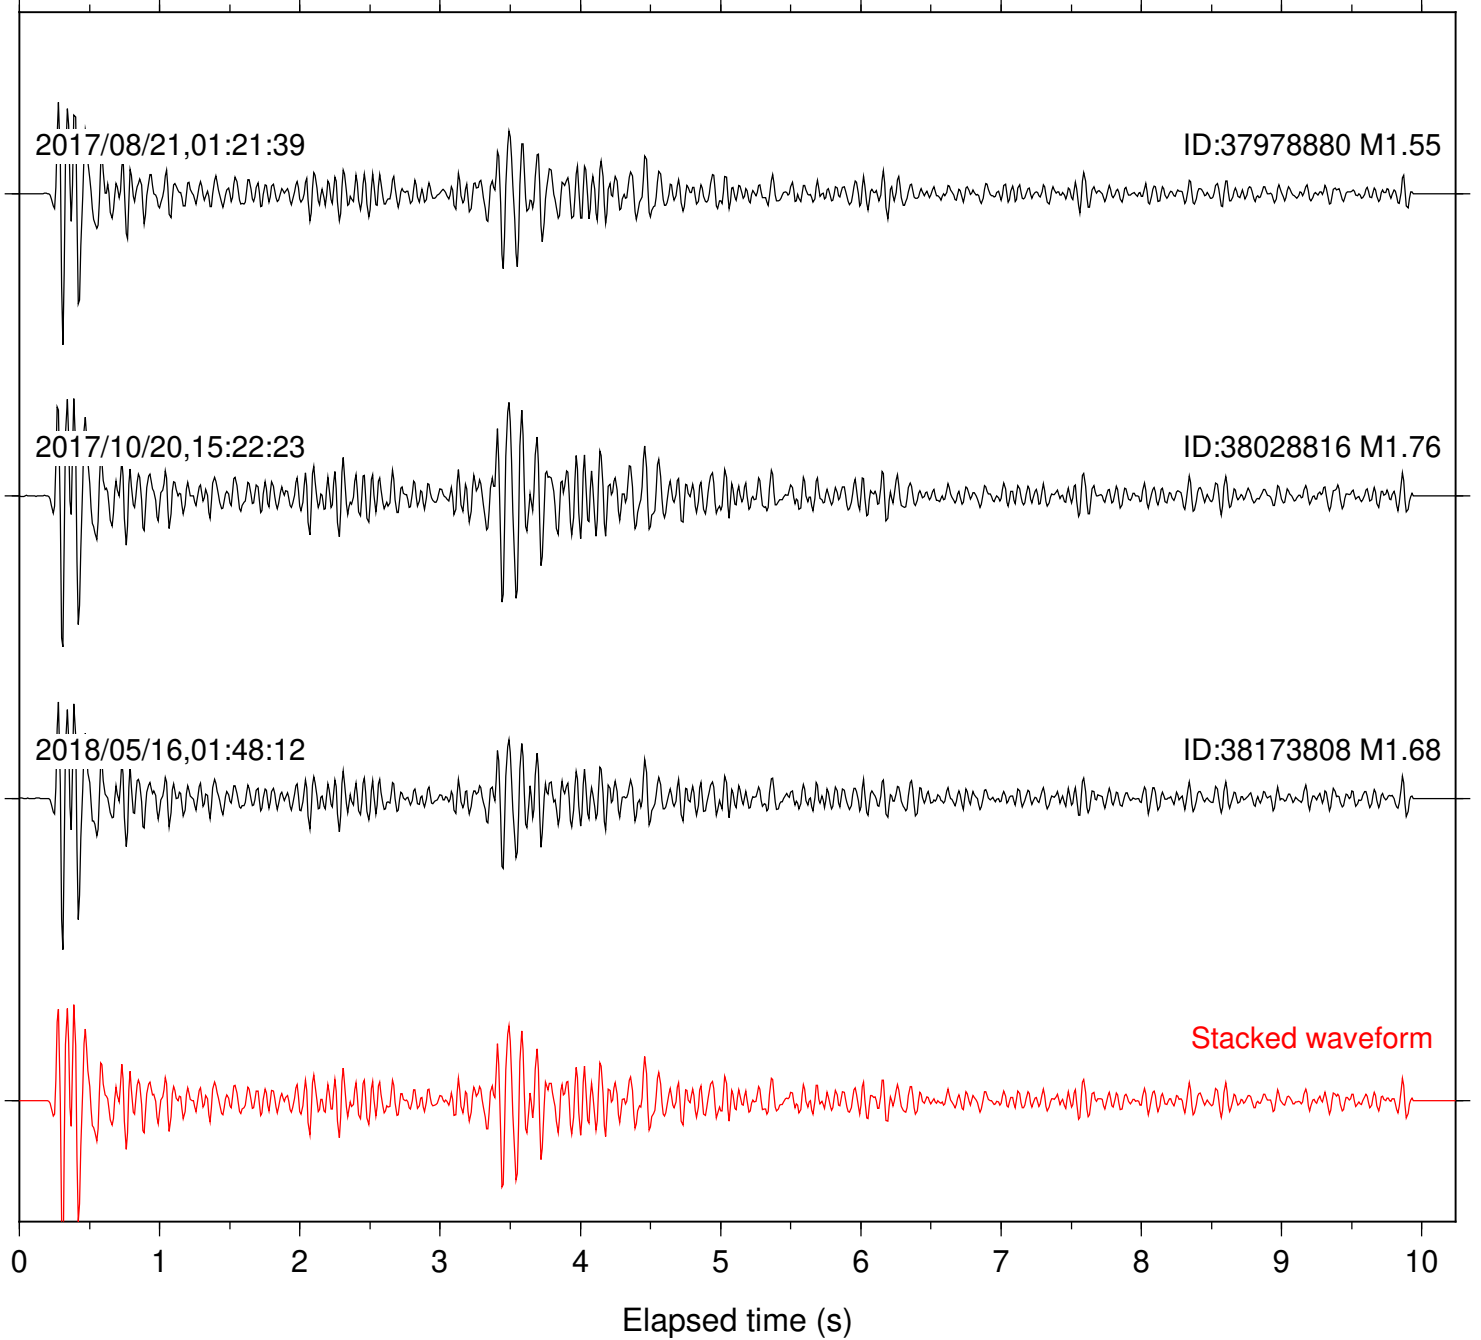

Focal depth: 6.61 km

Station: BZN Com: HHZ

Focal depth: 6.53 km

Station: CRY Com: HHZ

Focal depth: 6.61 km

Station: CSH Com: HHZ

Focal depth: 6.61 km

Station: DGR Com: HHZ