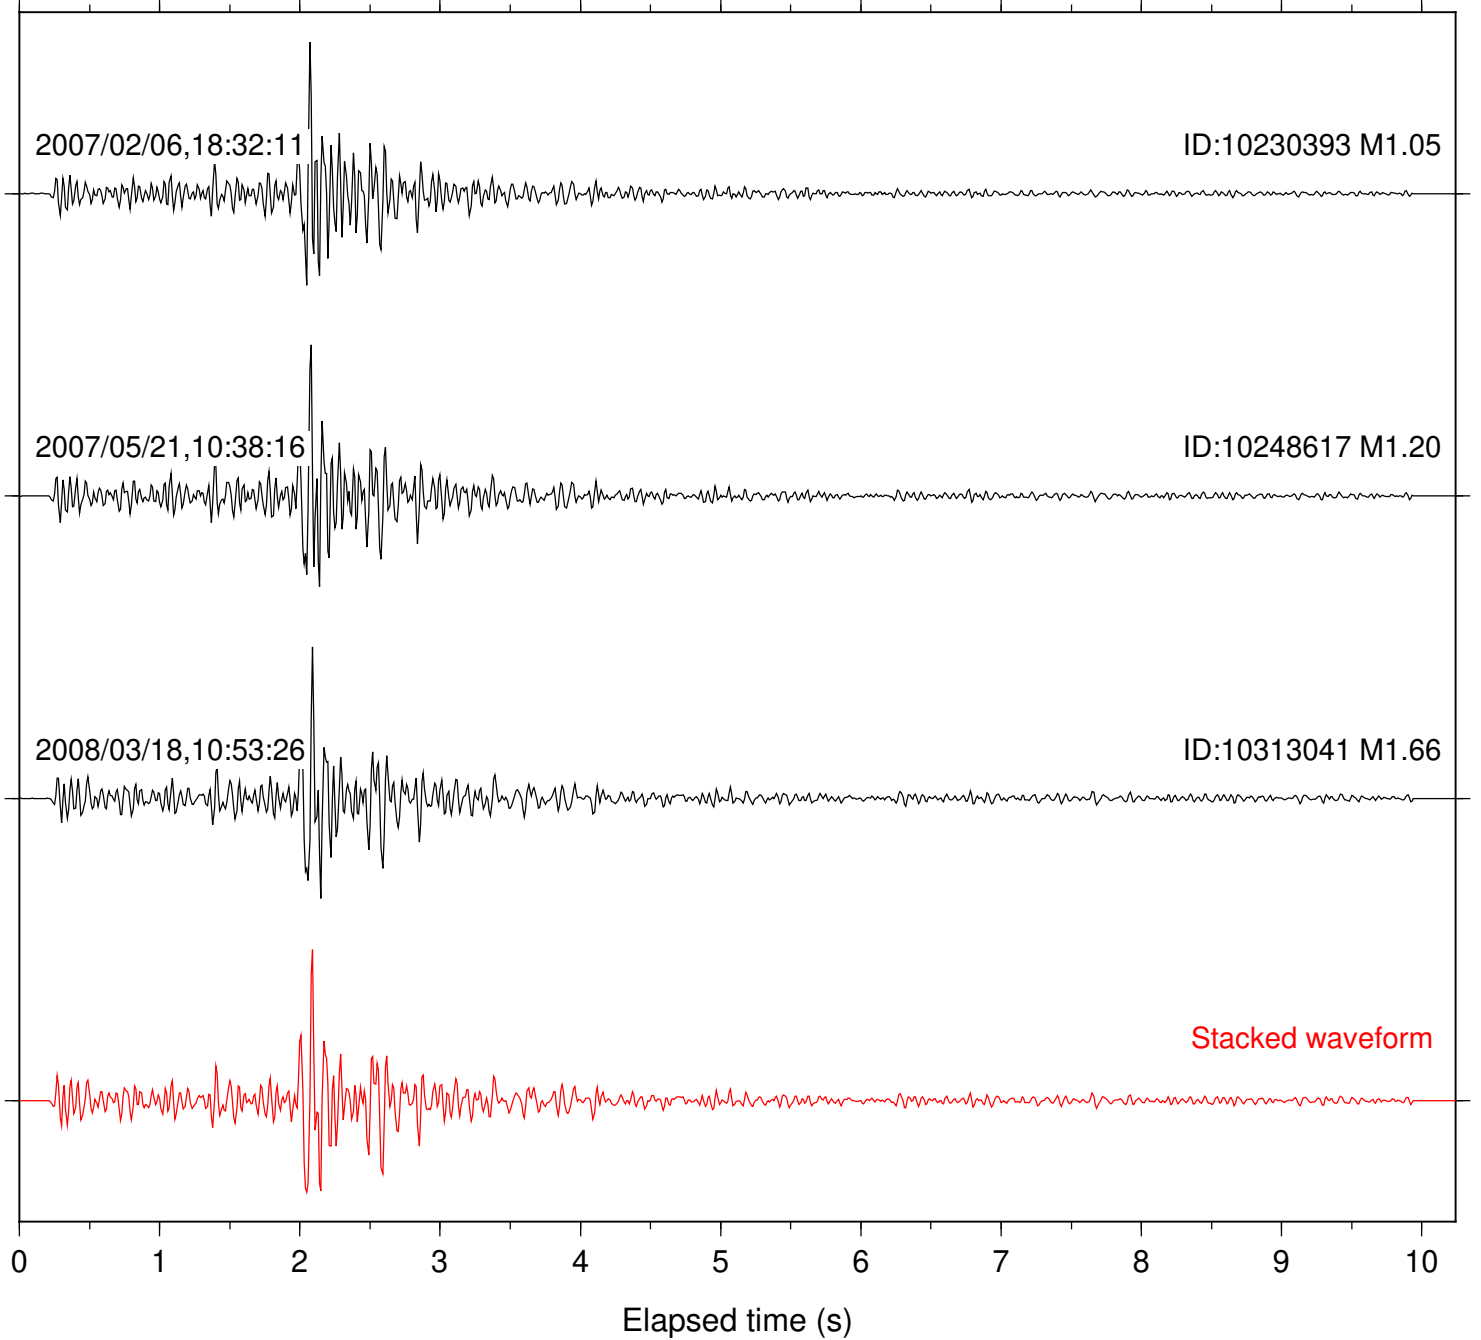

Station: B082 Com: EHZ

Focal depth: 8.40 km