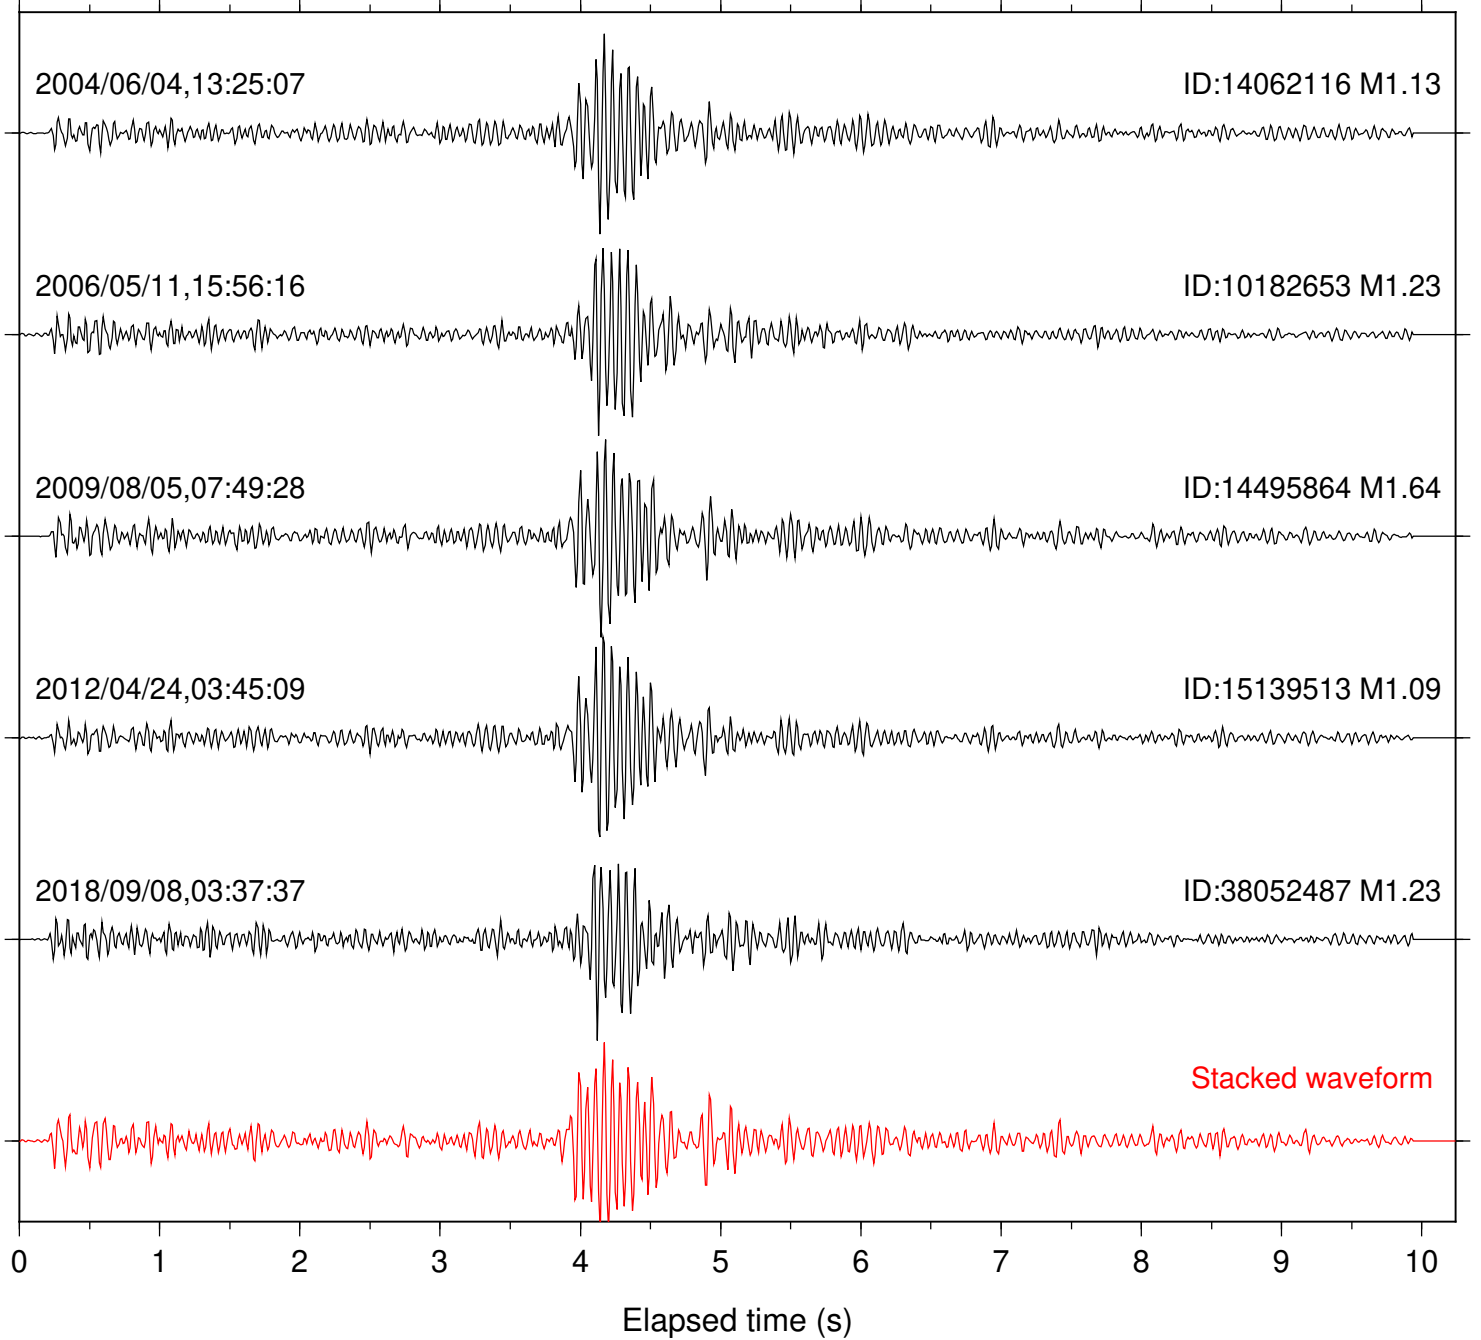

Station: PFO Com: HHZ

Focal depth: 17.73 km