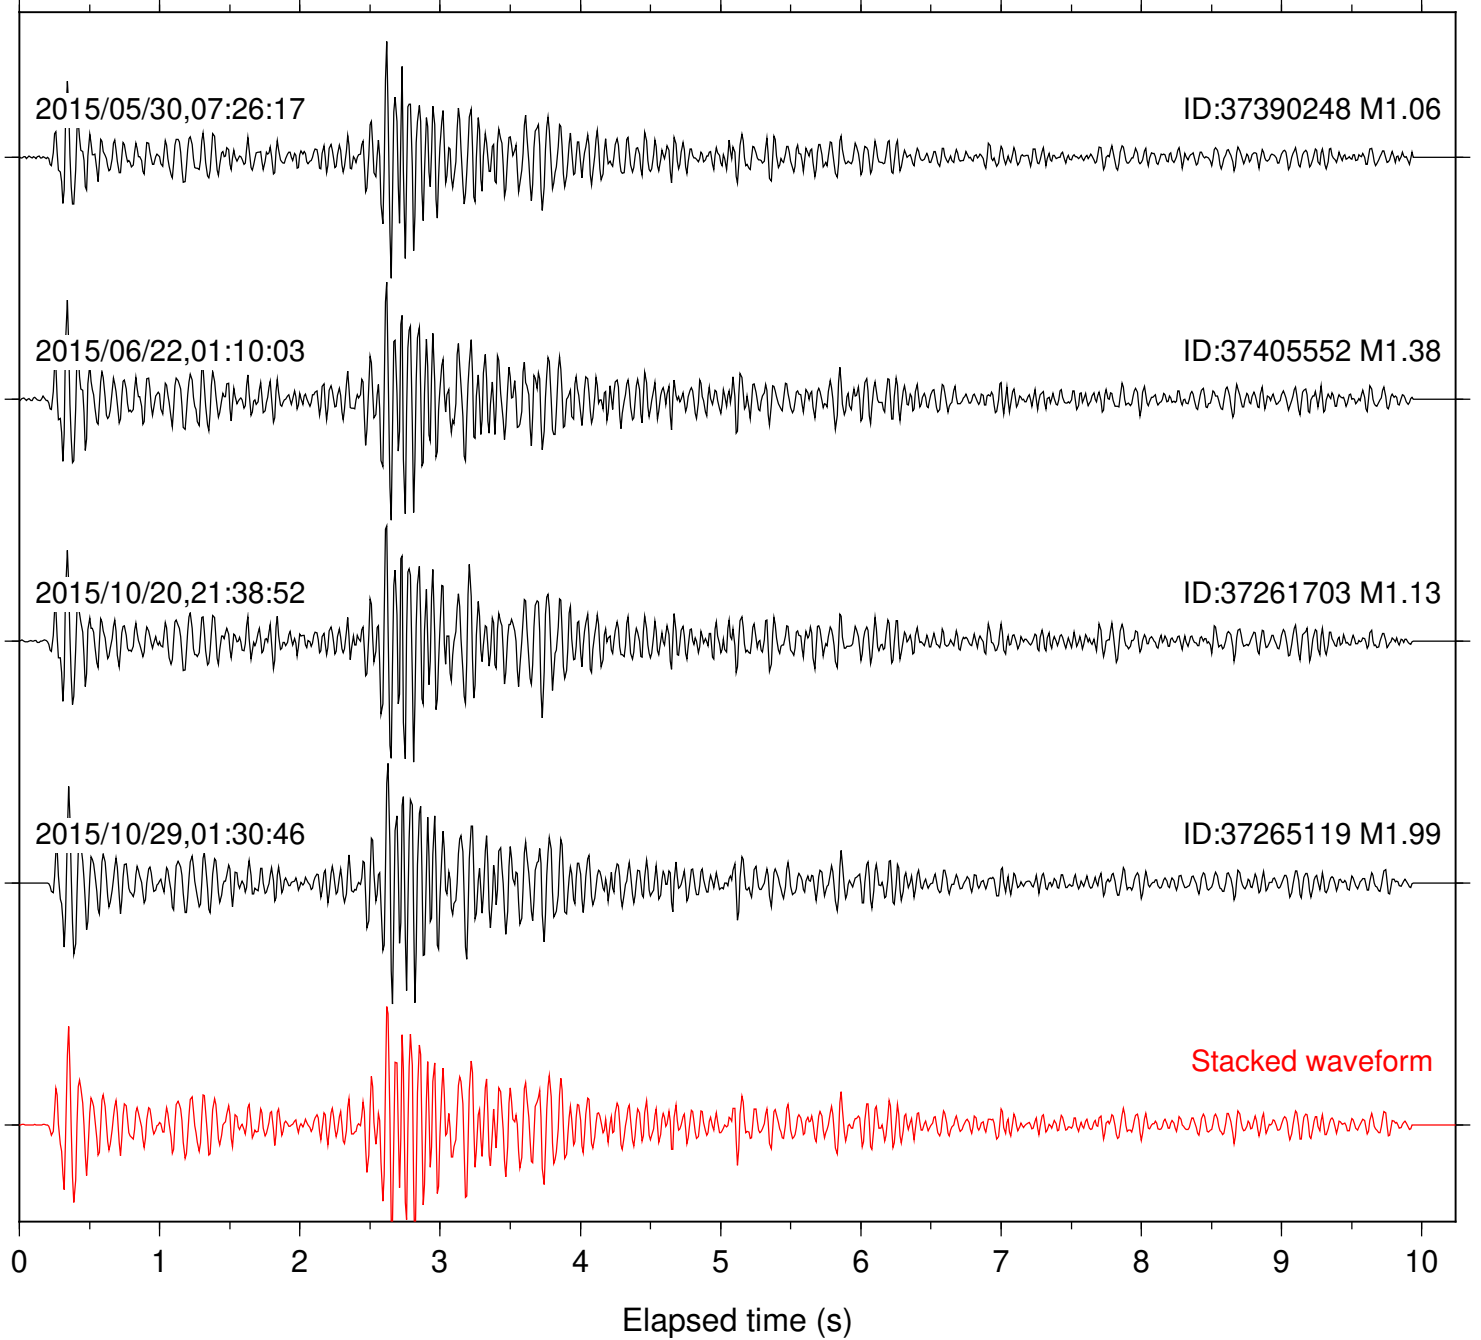

Station: KNW Com: HHZ

Focal depth: 8.61 km