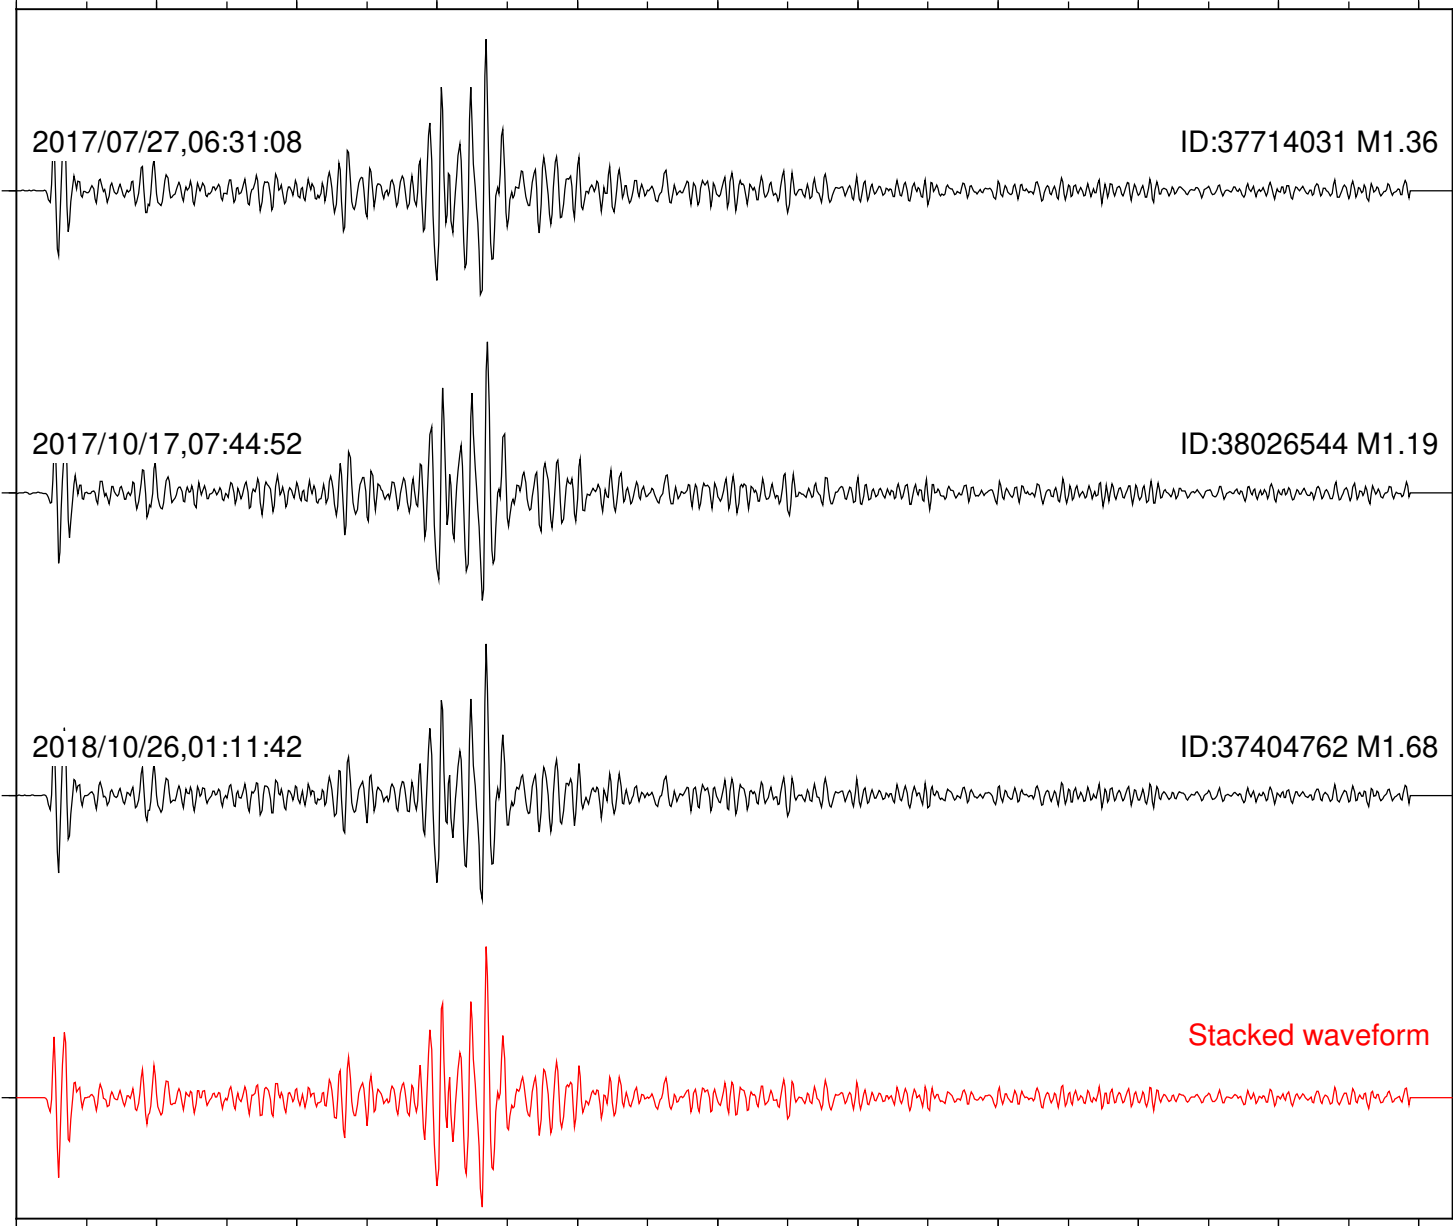

Station: B082 Com: EHZ

Focal depth: 5.12 km

2017/07/27,06:31:08

ID:37714031 M1.36

2017/10/17,07:44:52

ID:38026544 M1.19

2018/10/26,01:11:42

ID:37404762 M1.68

Stacked waveform

0 1 2 3 4 5 6 7 8 9 10
Elapsed time (s)