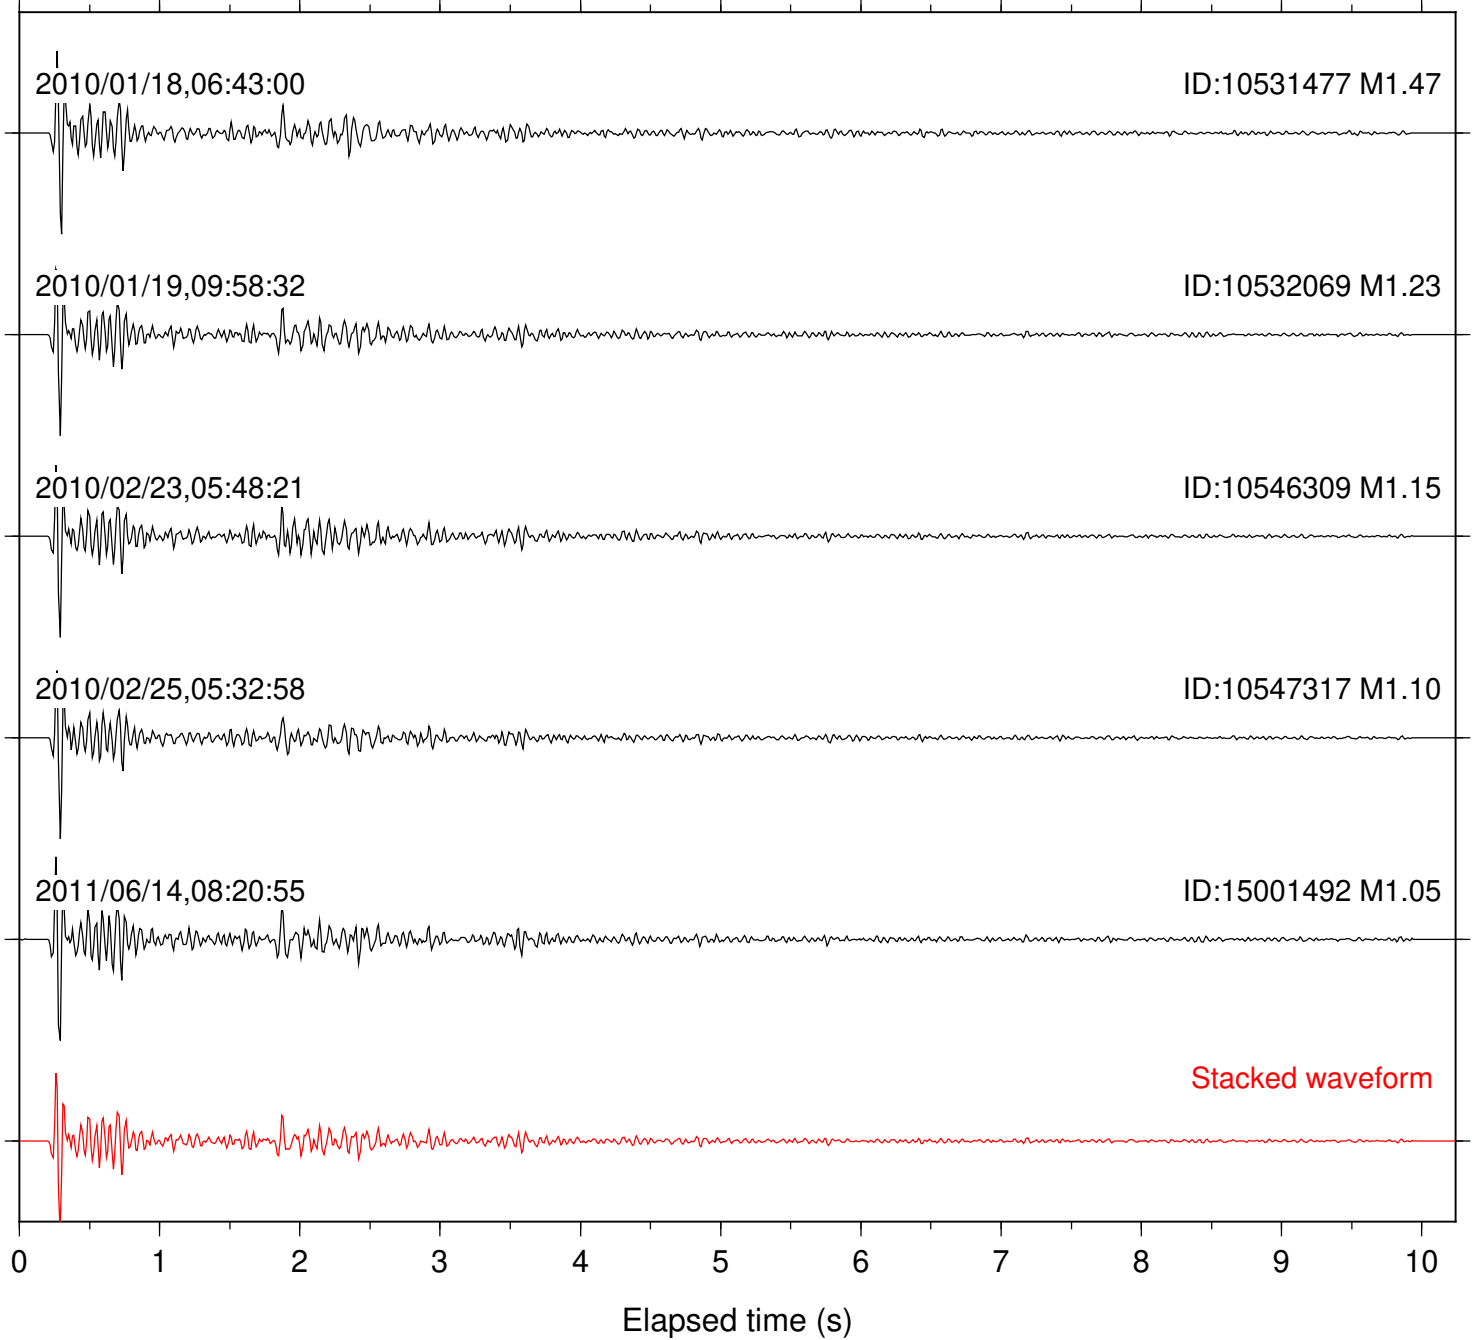

Station: B086 Com: EHZ

Focal depth: 8.98 km