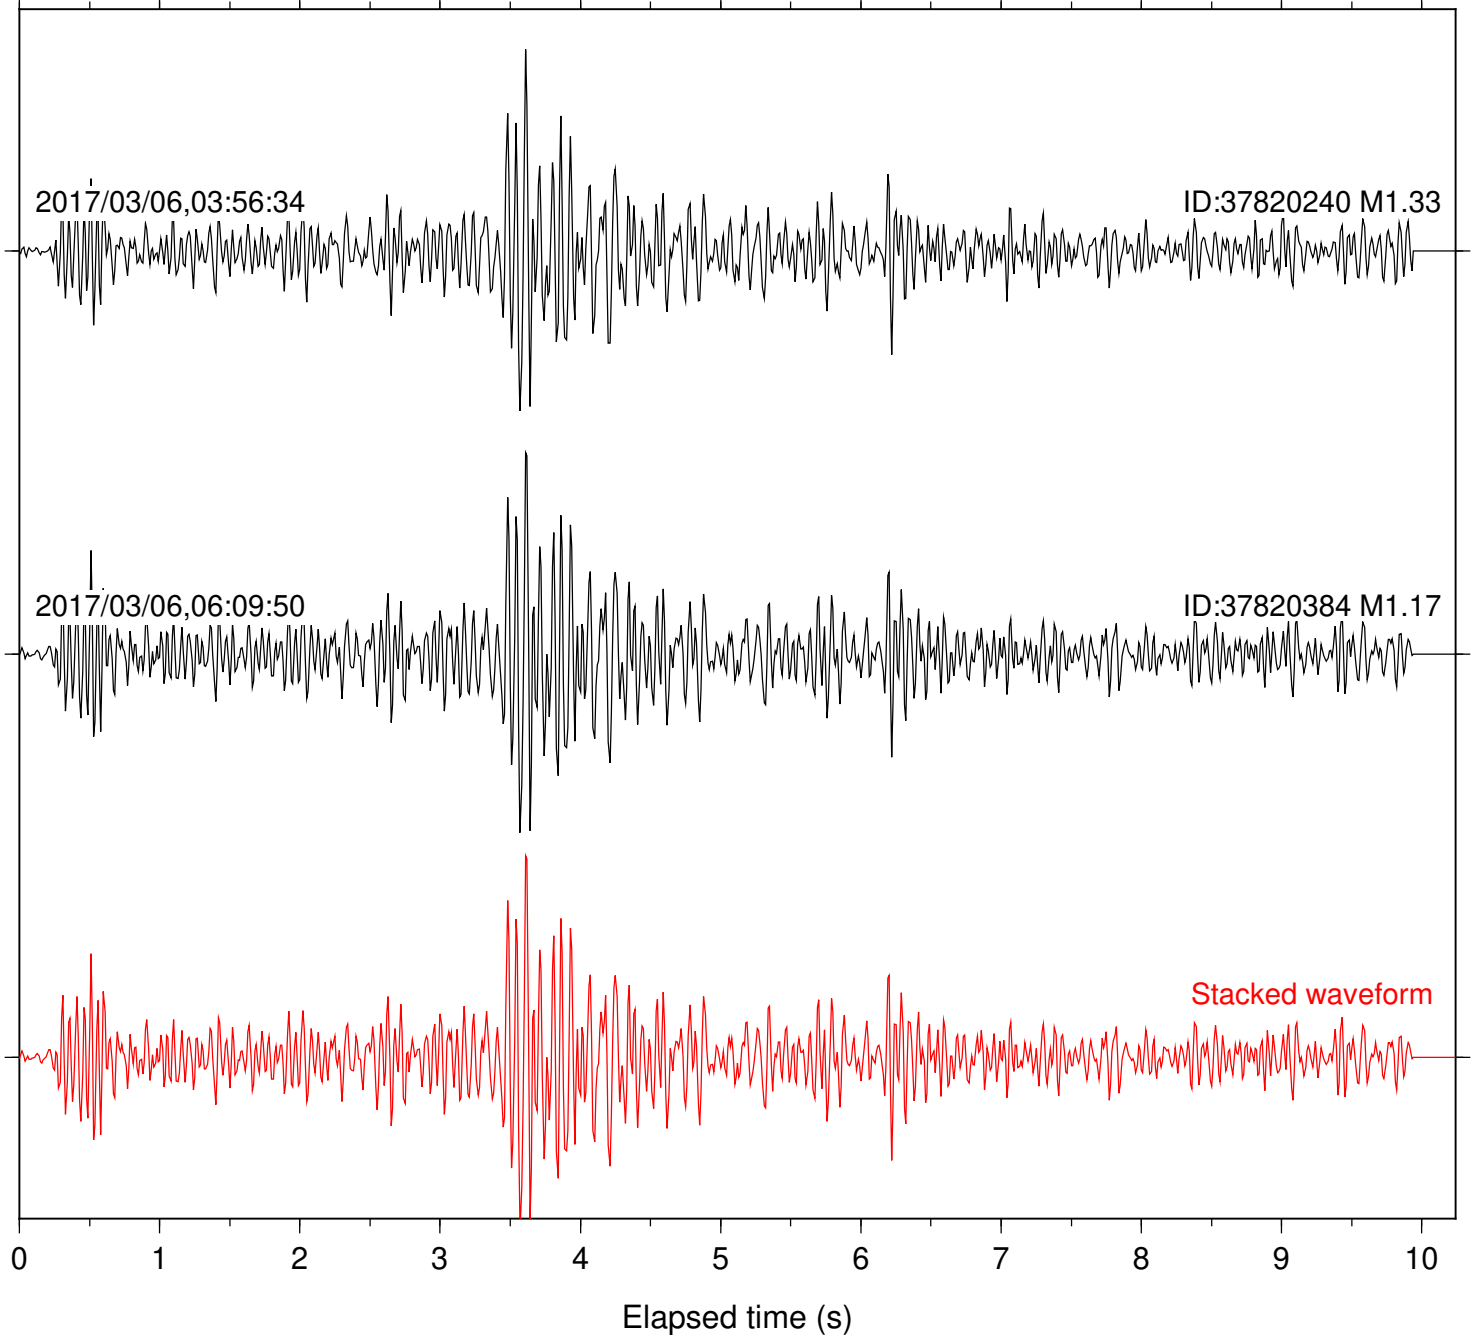

Station: B086 Com: EHZ

Focal depth: 7.15 km