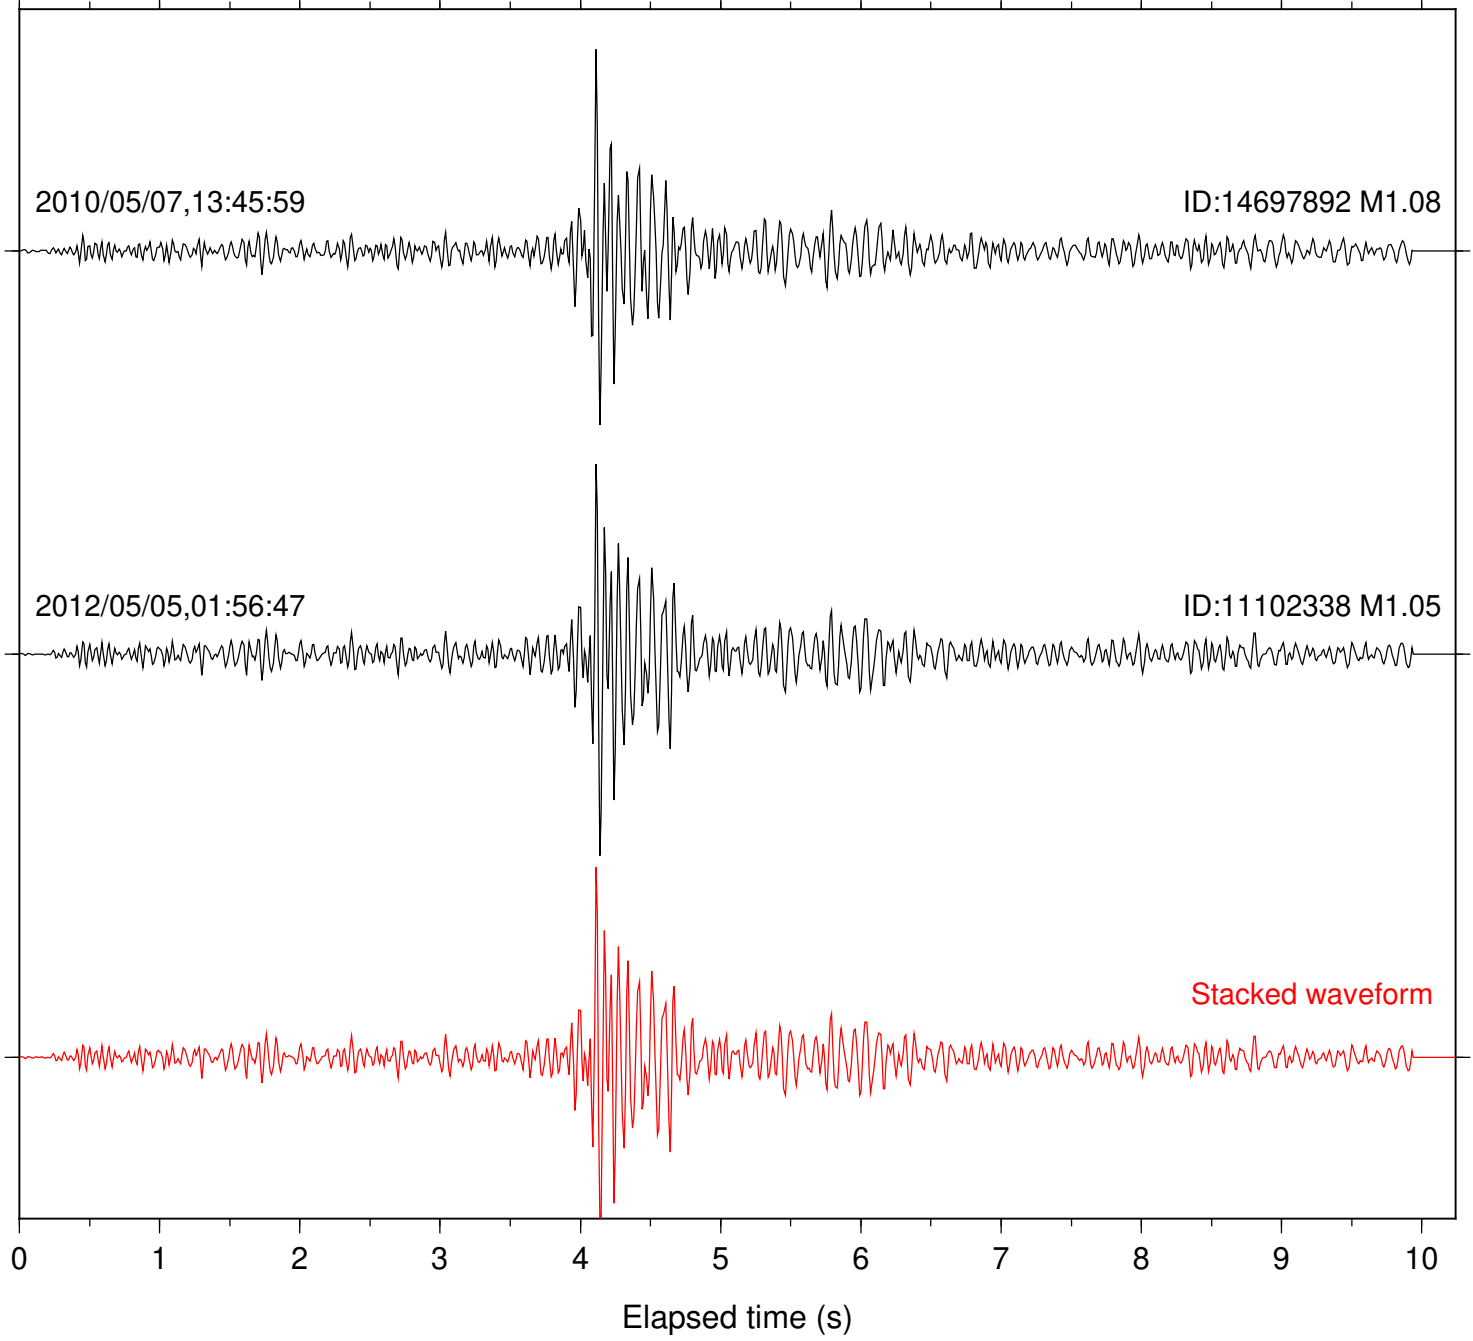

Station: B084 Com: EHZ

Focal depth: 17.85 km