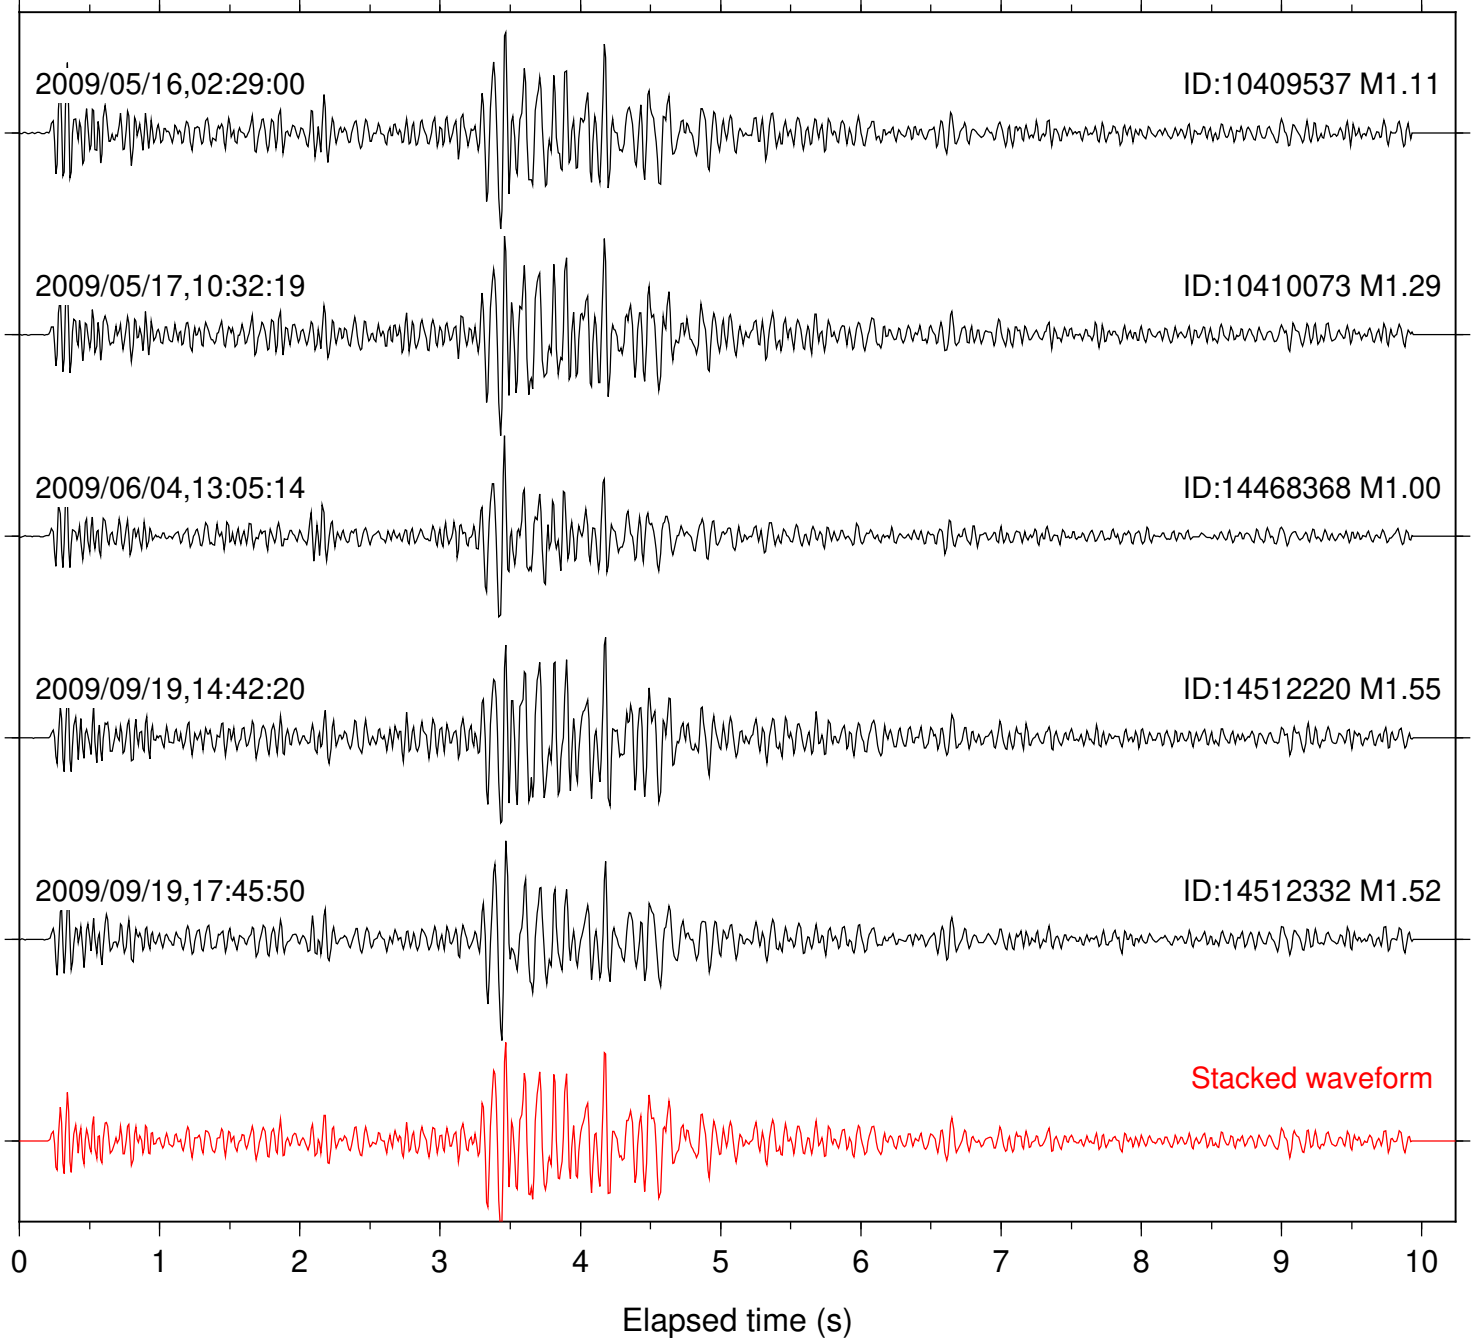

Station: B093 Com: EHZ

Focal depth: 9.65 km