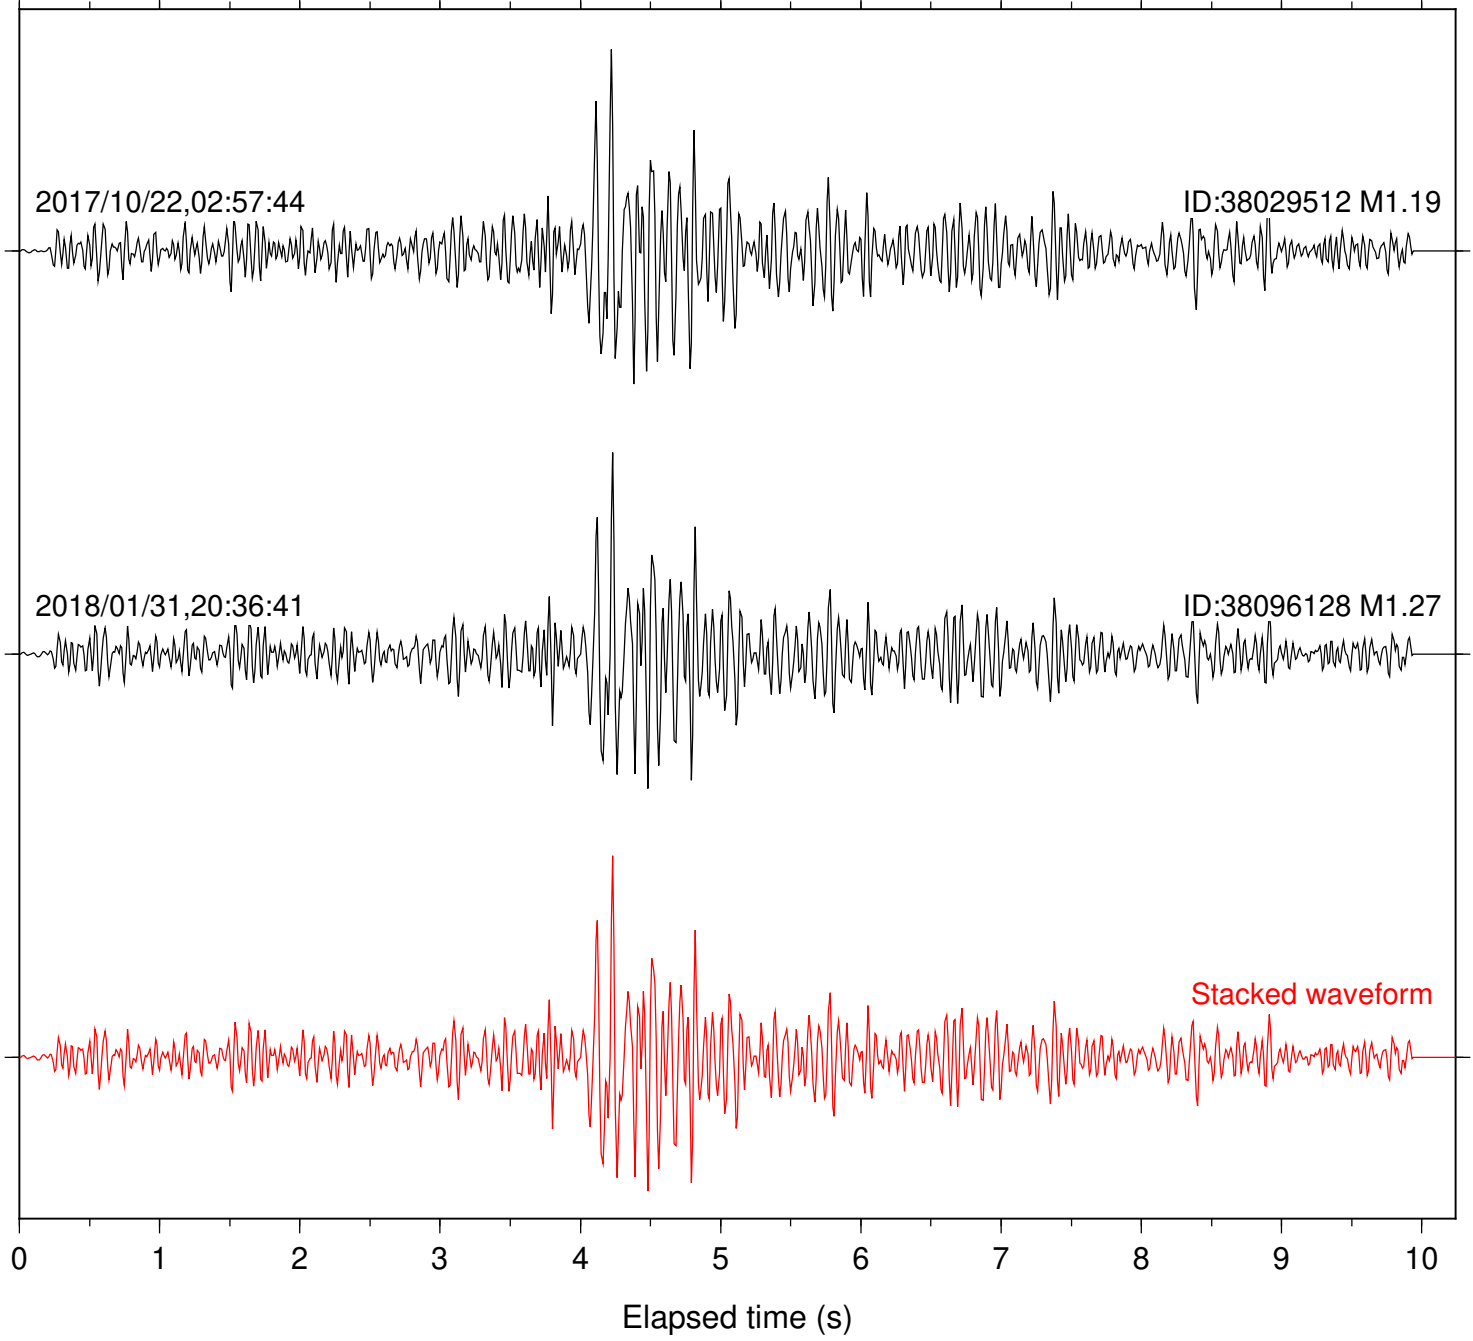

Station: FRD Com: HHZ

Focal depth: 5.13 km

Station: HMT2 Com: HHZ

Focal depth: 5.13 km

Station: KNW Com: HHZ

Focal depth: 5.13 km

Station: LKH Com: HHZ

Focal depth: 5.13 km