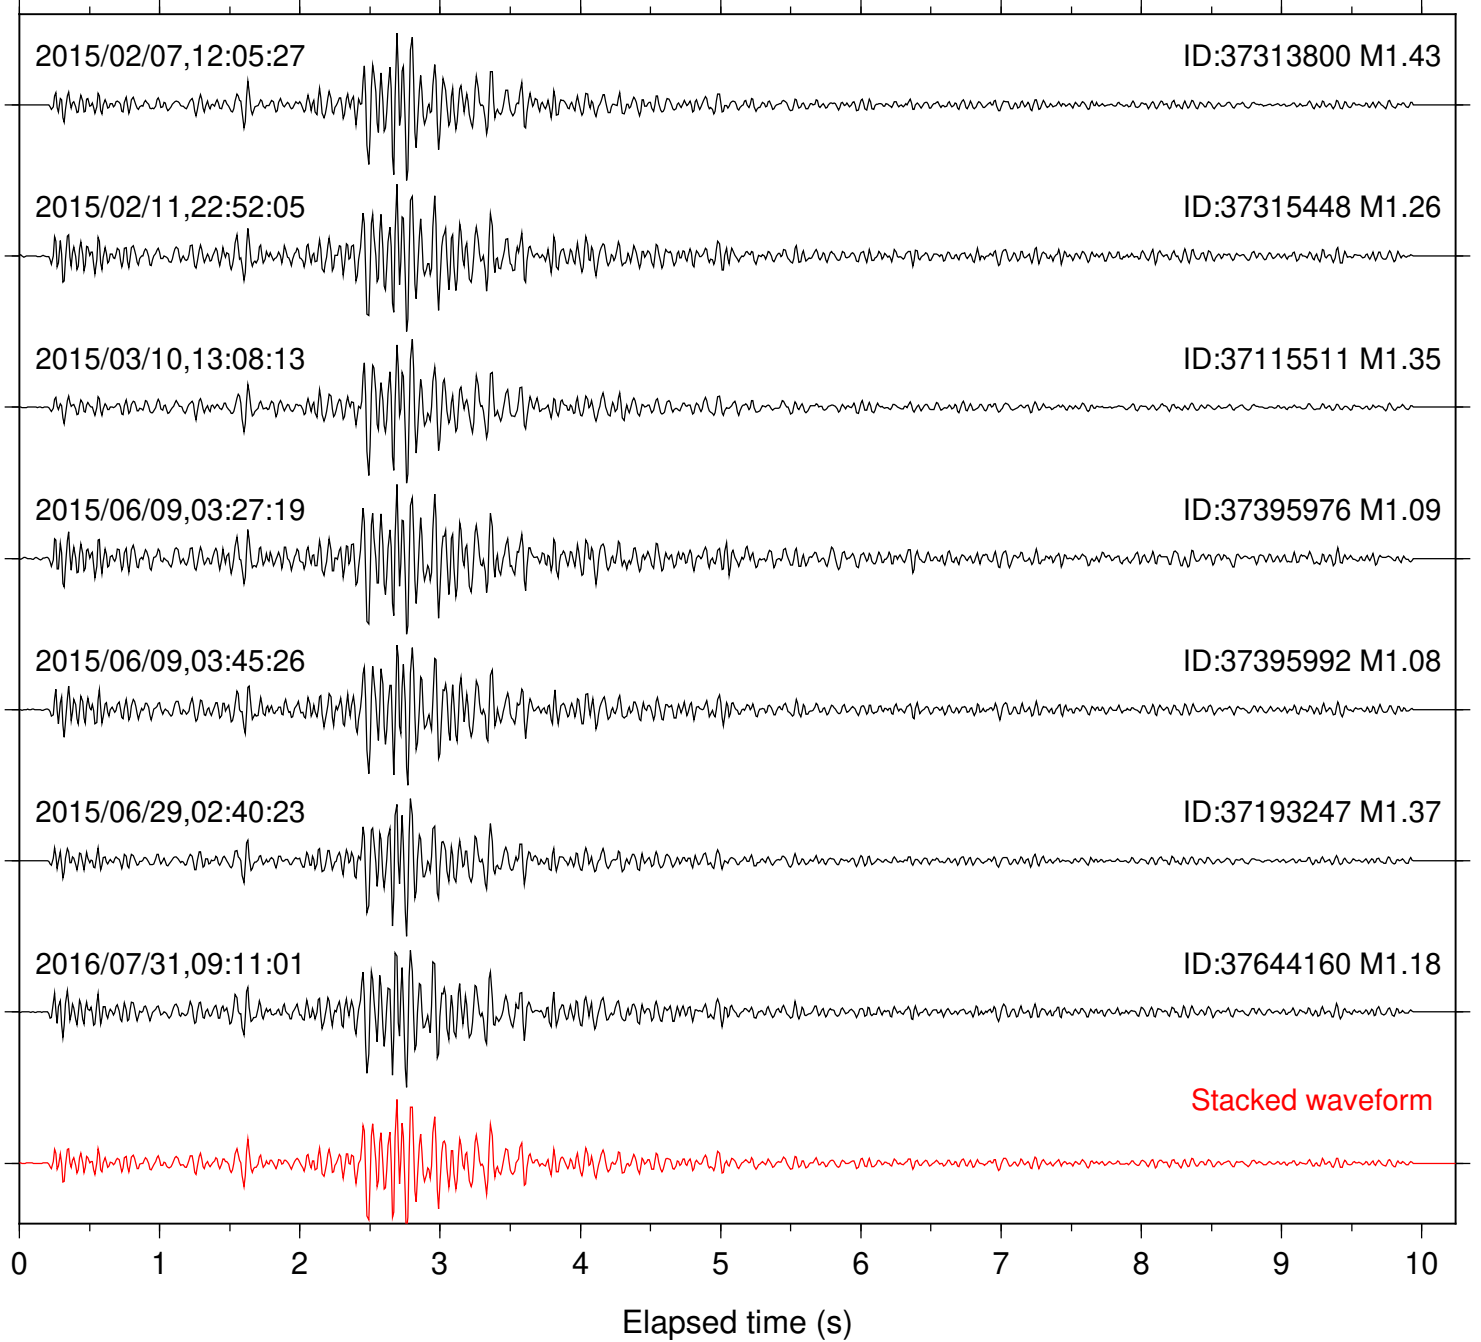

Station: SND Com: HHZ

Focal depth: 8.34 km

Station: WMC Com: HHZ

Focal depth: 8.37 km

Station: B081 Com: EHZ

Focal depth: 8.24 km

Station: B082 Com: EHZ

Focal depth: 8.26 km