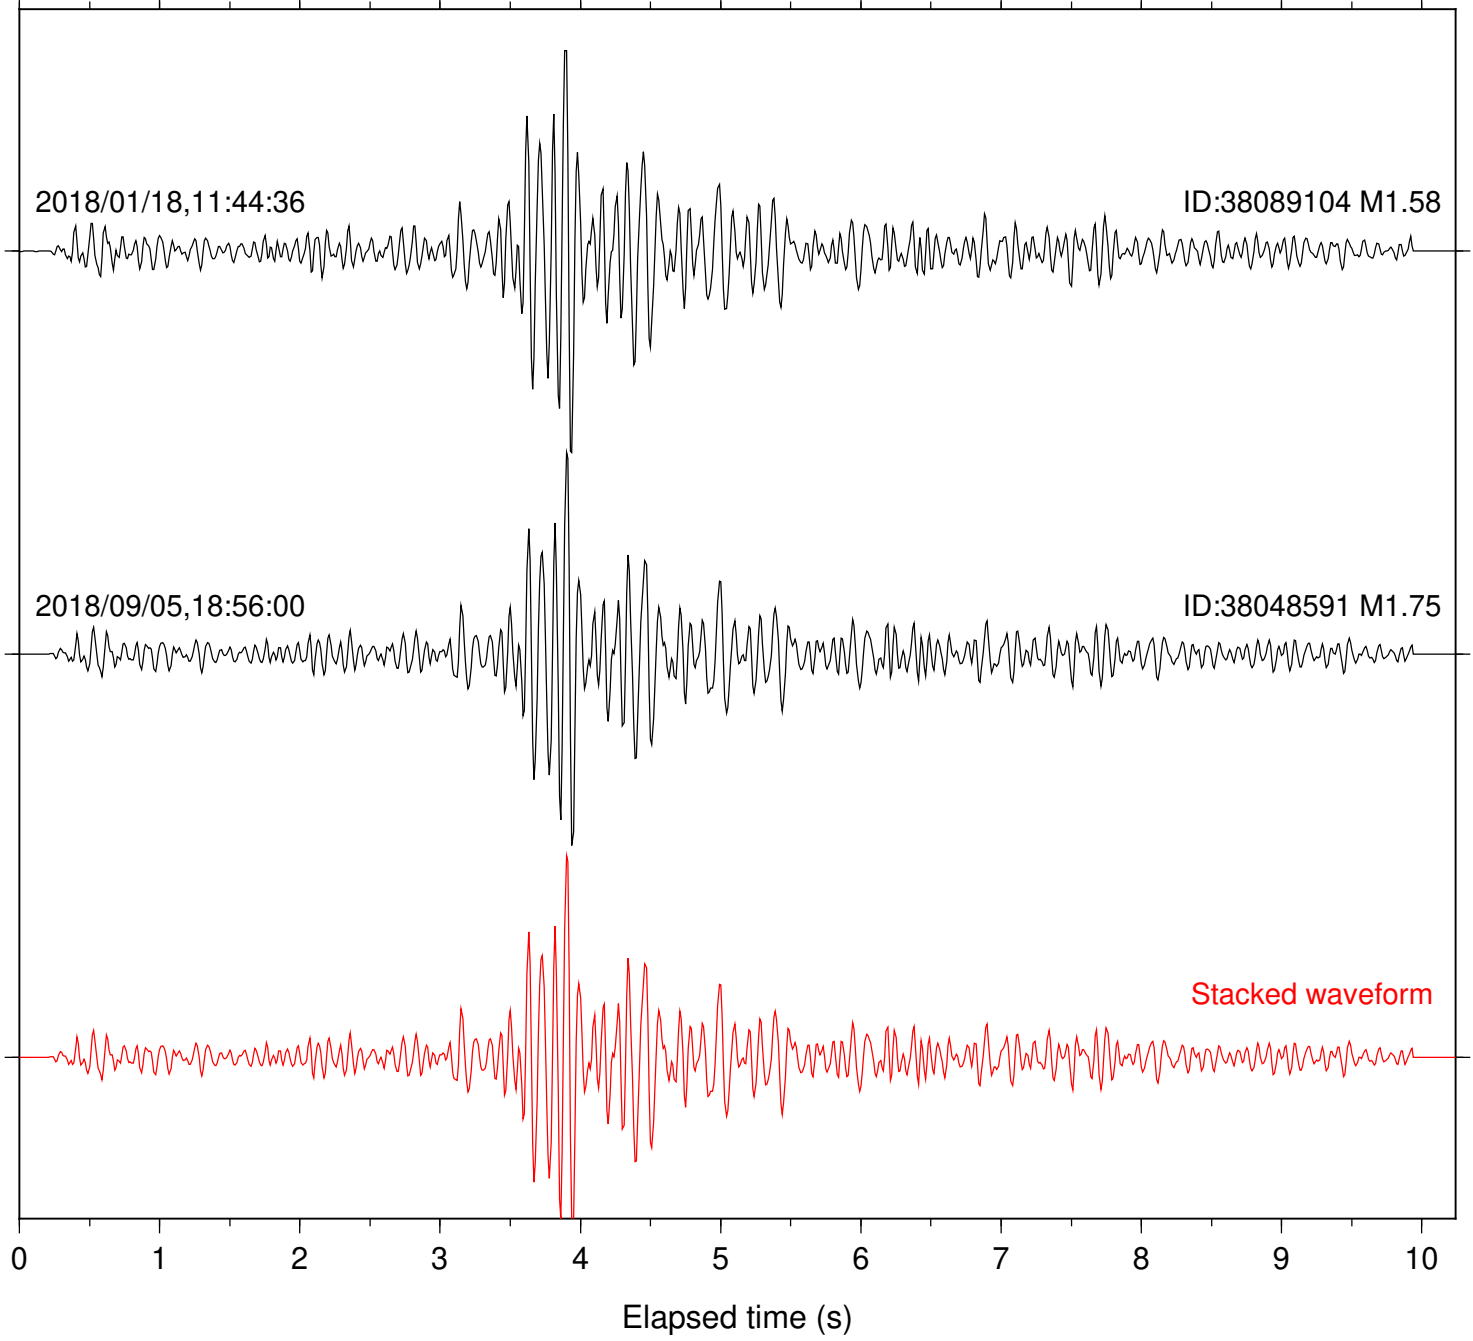

Station: POB2 Com: HHZ

Focal depth: 4.98 km