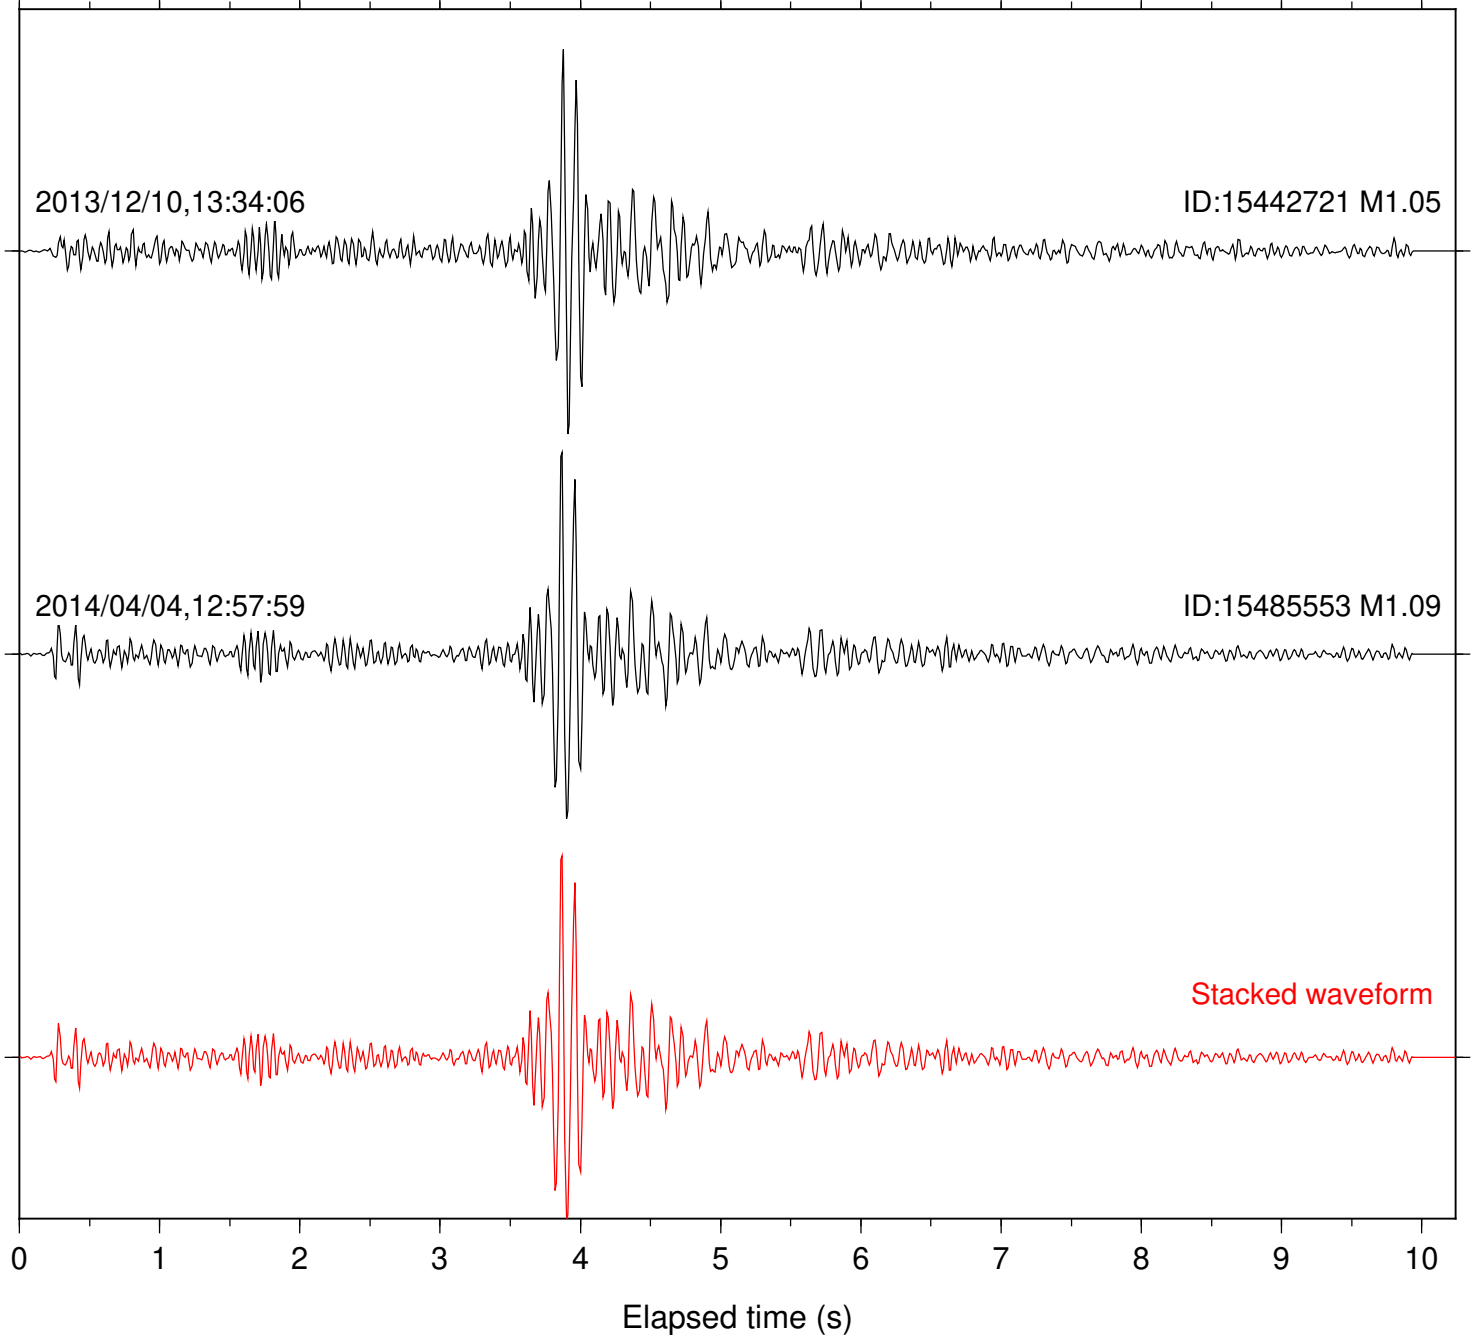

Elapsed time (s)

Station: PFO Com: HHZ

Focal depth: 14.18 km

Station: PMD Com: HHZ

Focal depth: 14.18 km

Station: B087 Com: EHZ

Focal depth: 11.75 km

Station: B088 Com: EHZ