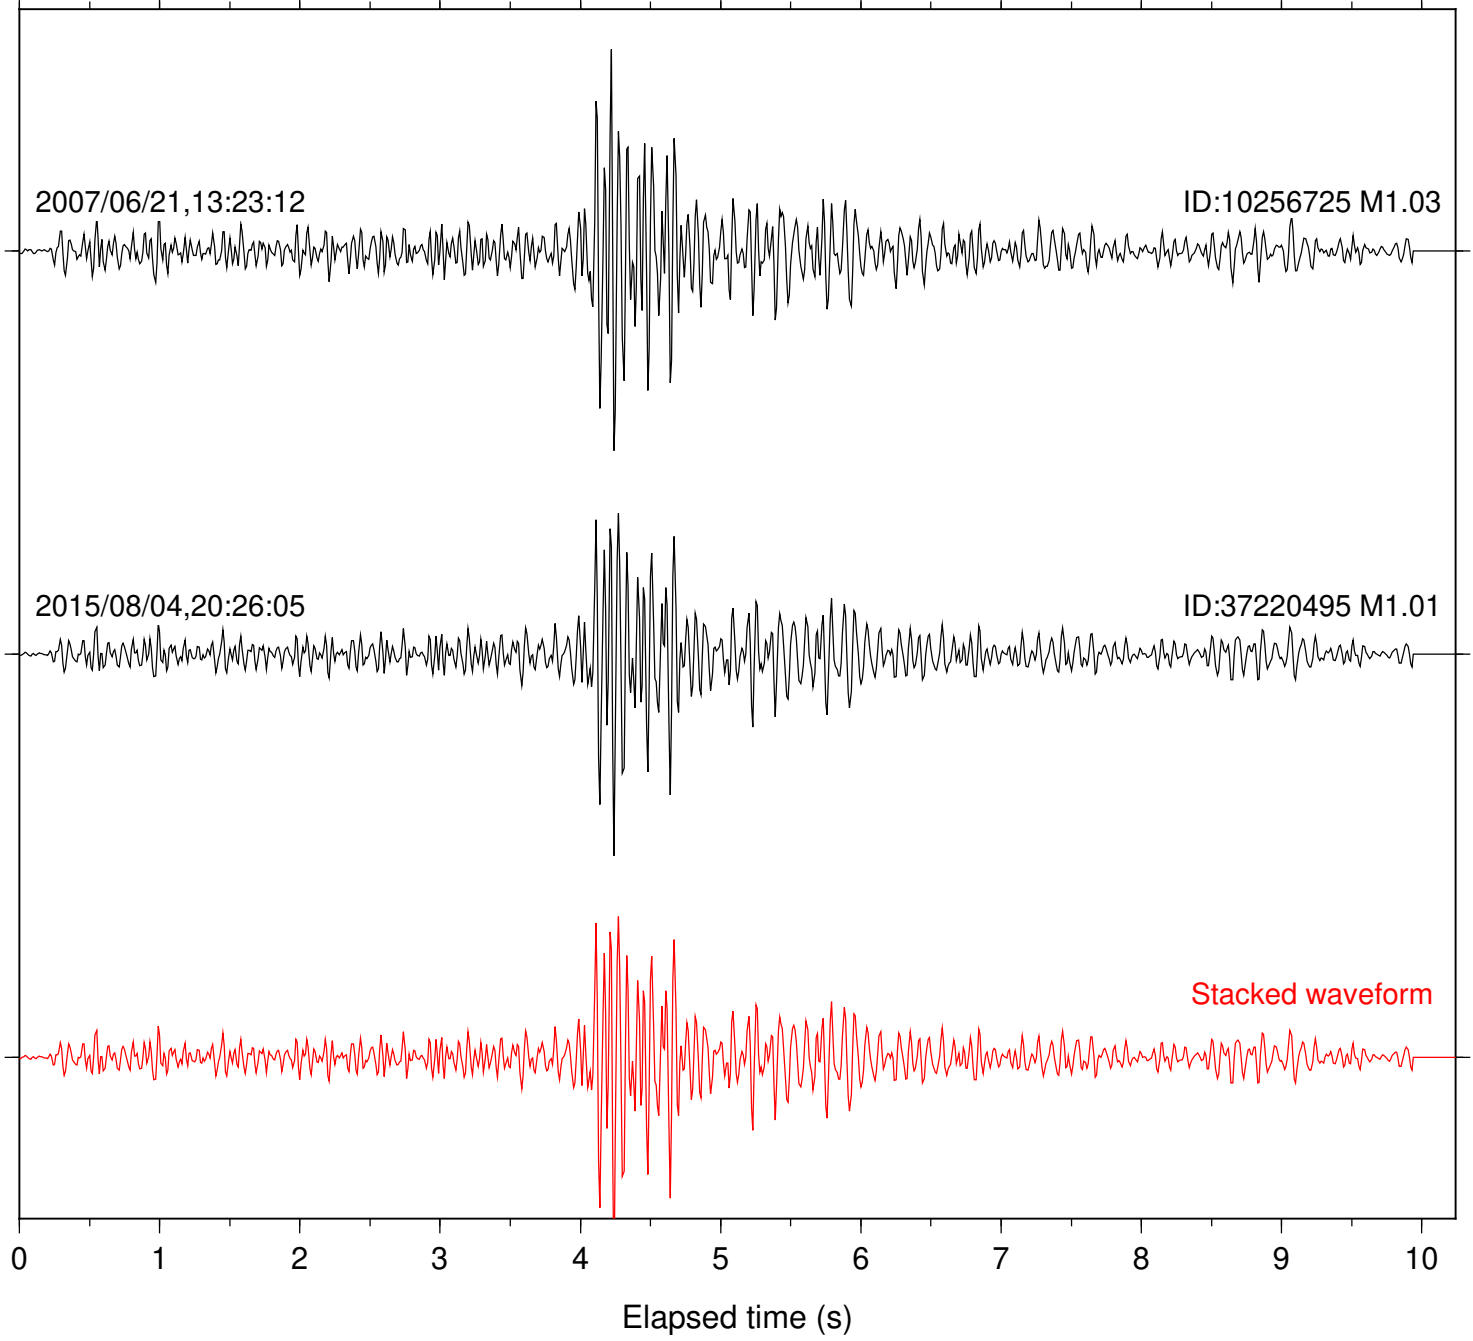

Station: B084 Com: EHZ

Focal depth: 17.54 km