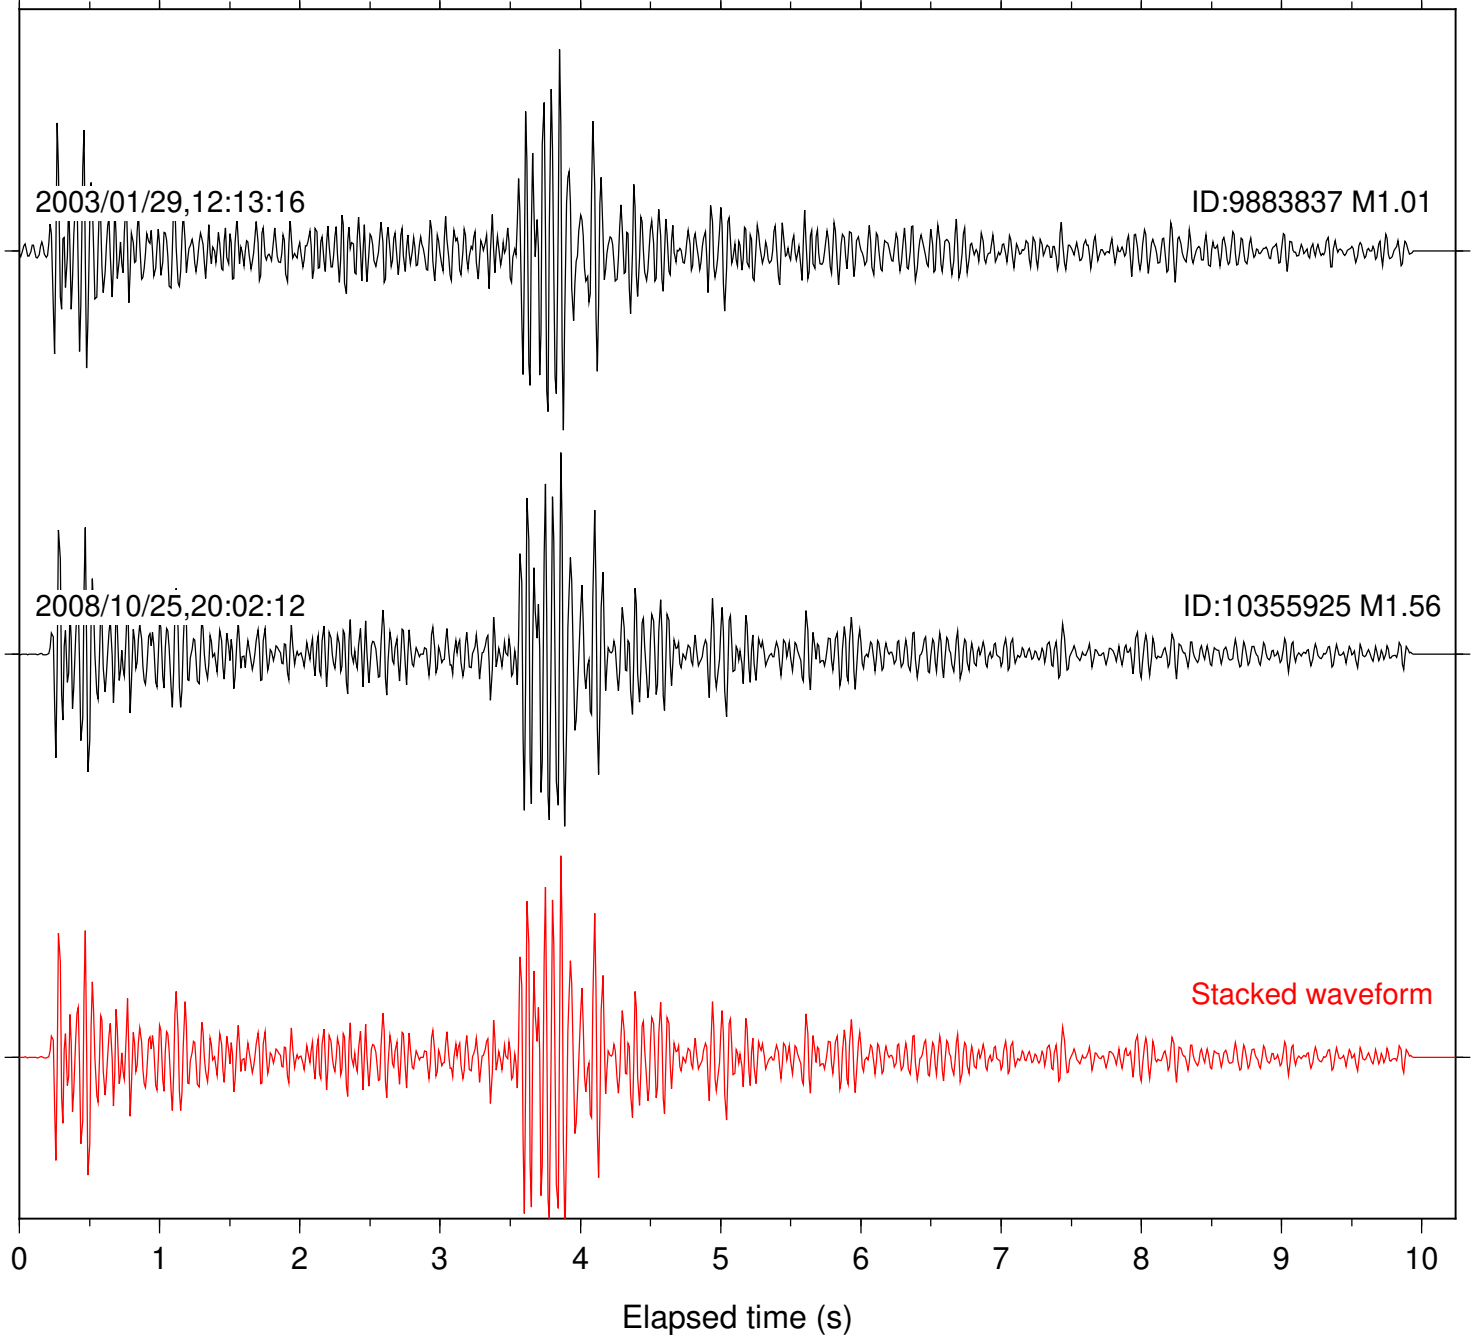

Station: PFO Com: HHZ

Focal depth: 17.32 km