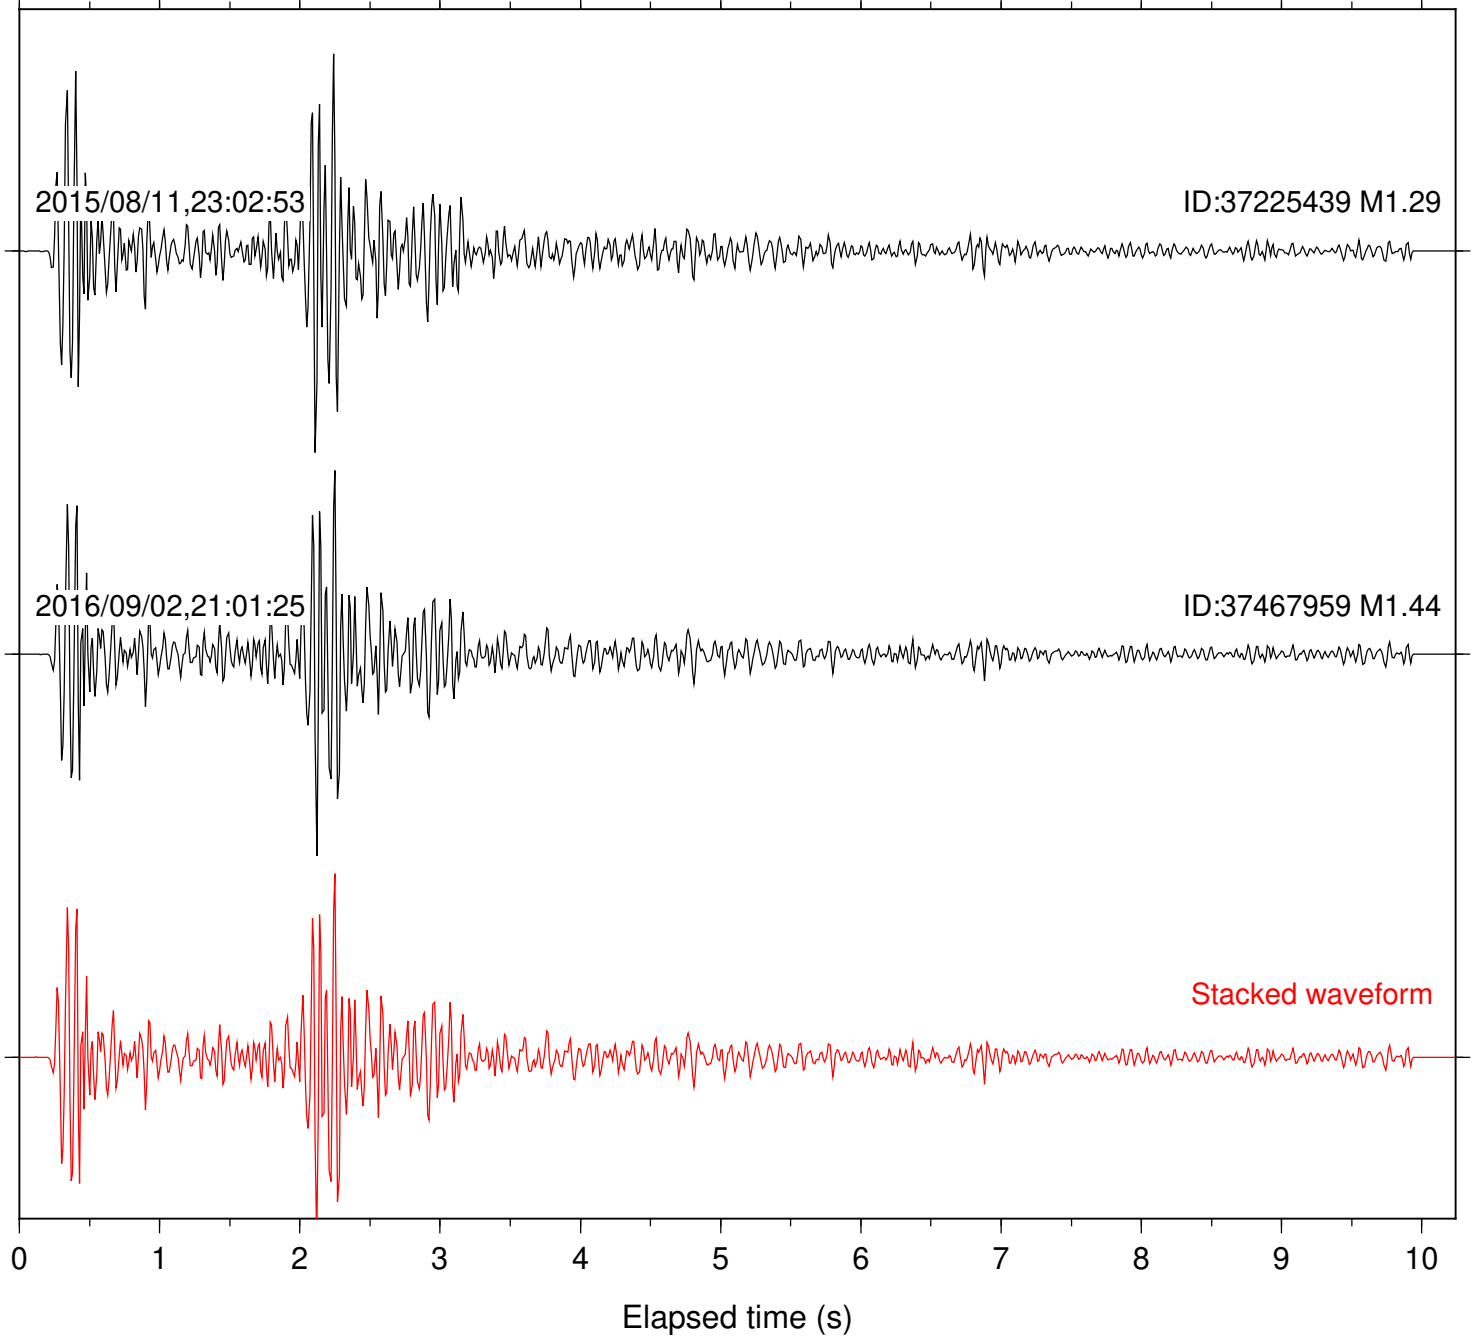

Station: B093 Com: EHZ

Focal depth: 11.76 km