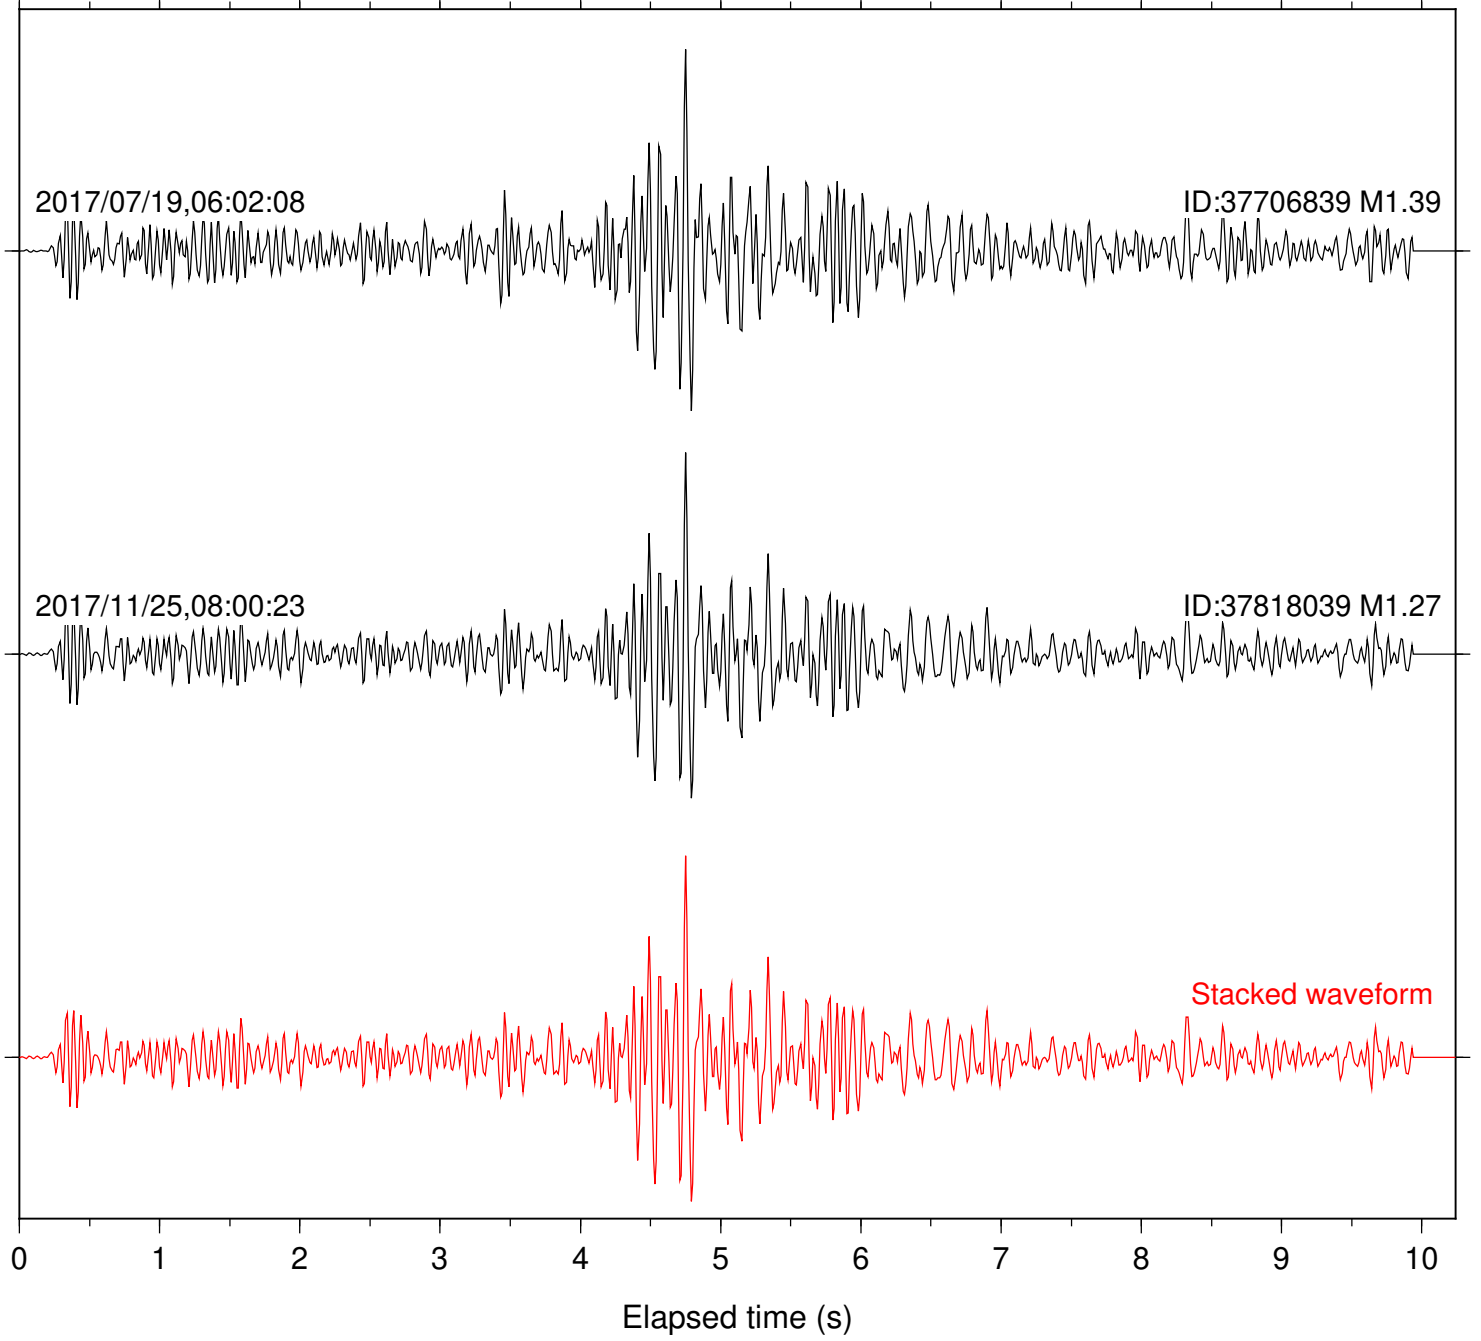

Station: B946 Com: EHZ

Focal depth: 6.97 km