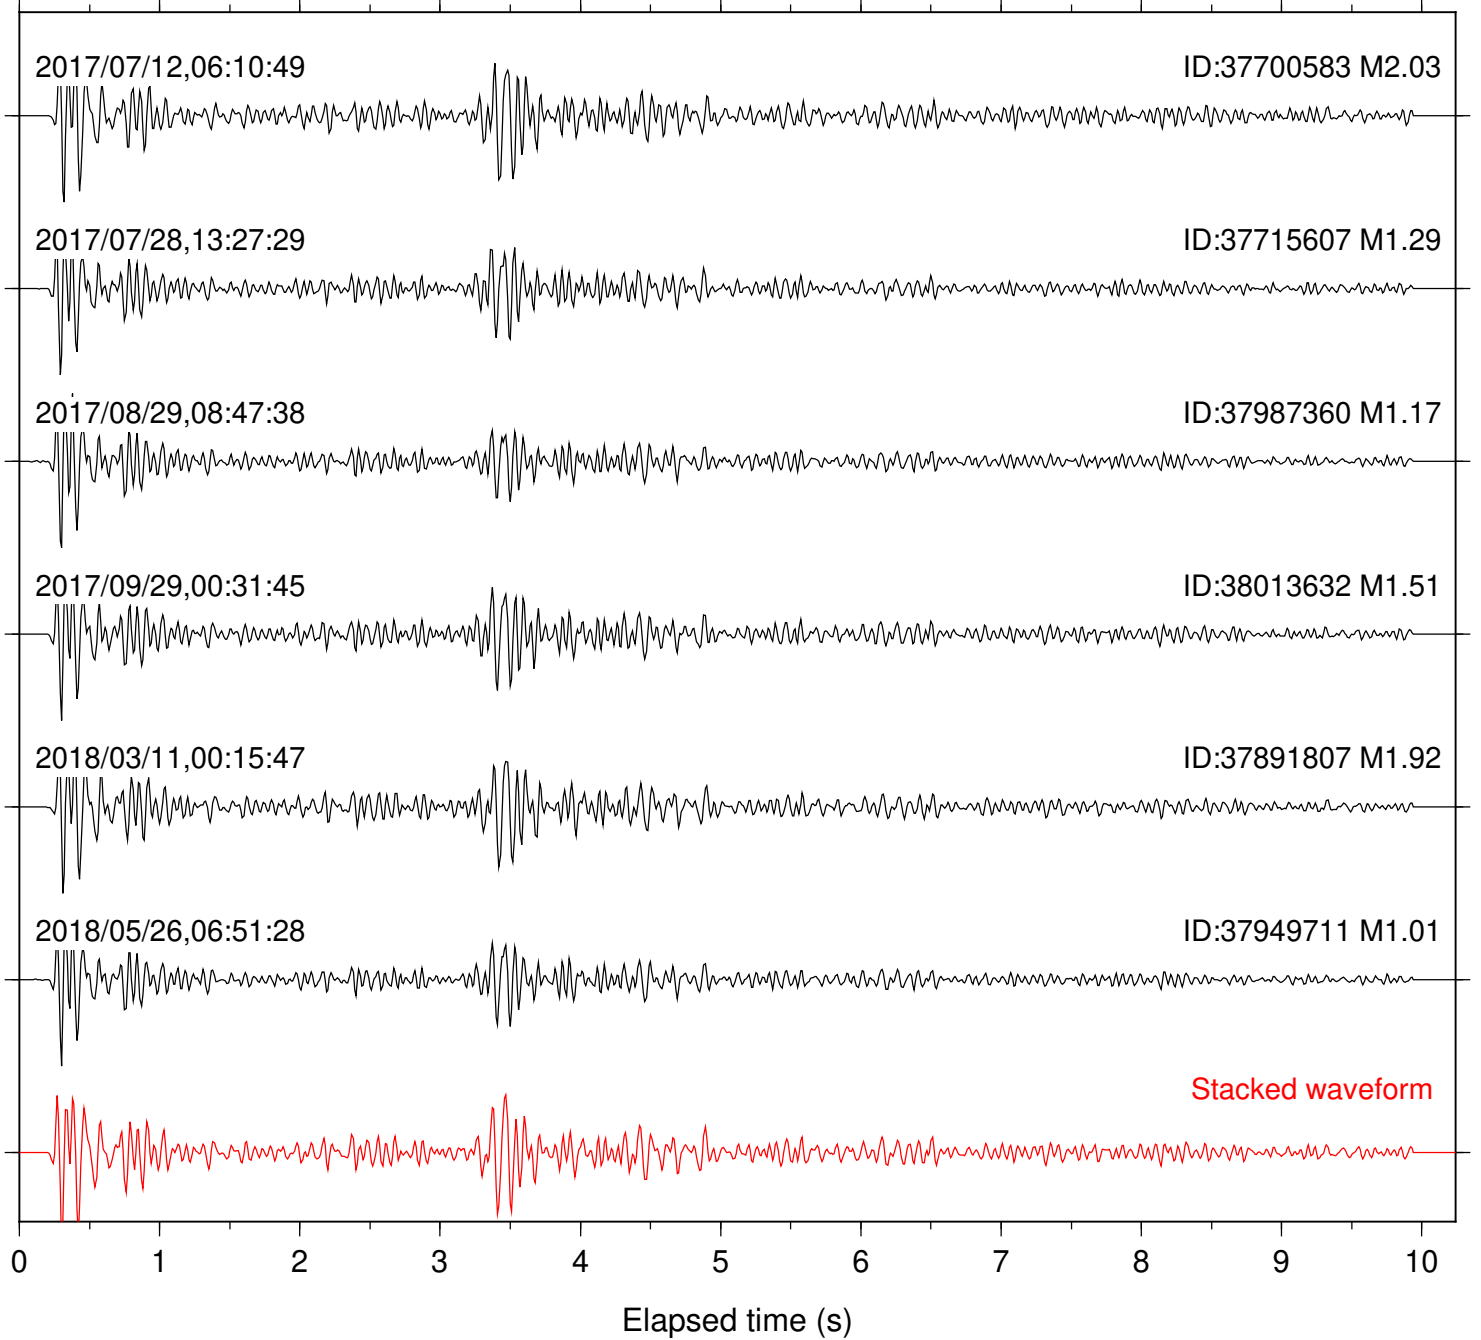

Station: CSH Com: HHZ

Focal depth: 6.03 km

Station: DGR Com: HHZ

Focal depth: 6.03 km

Station: DNR Com: HHZ

Focal depth: 6.03 km

2017/08/29,08:47:38

ID:37987360 M1.17