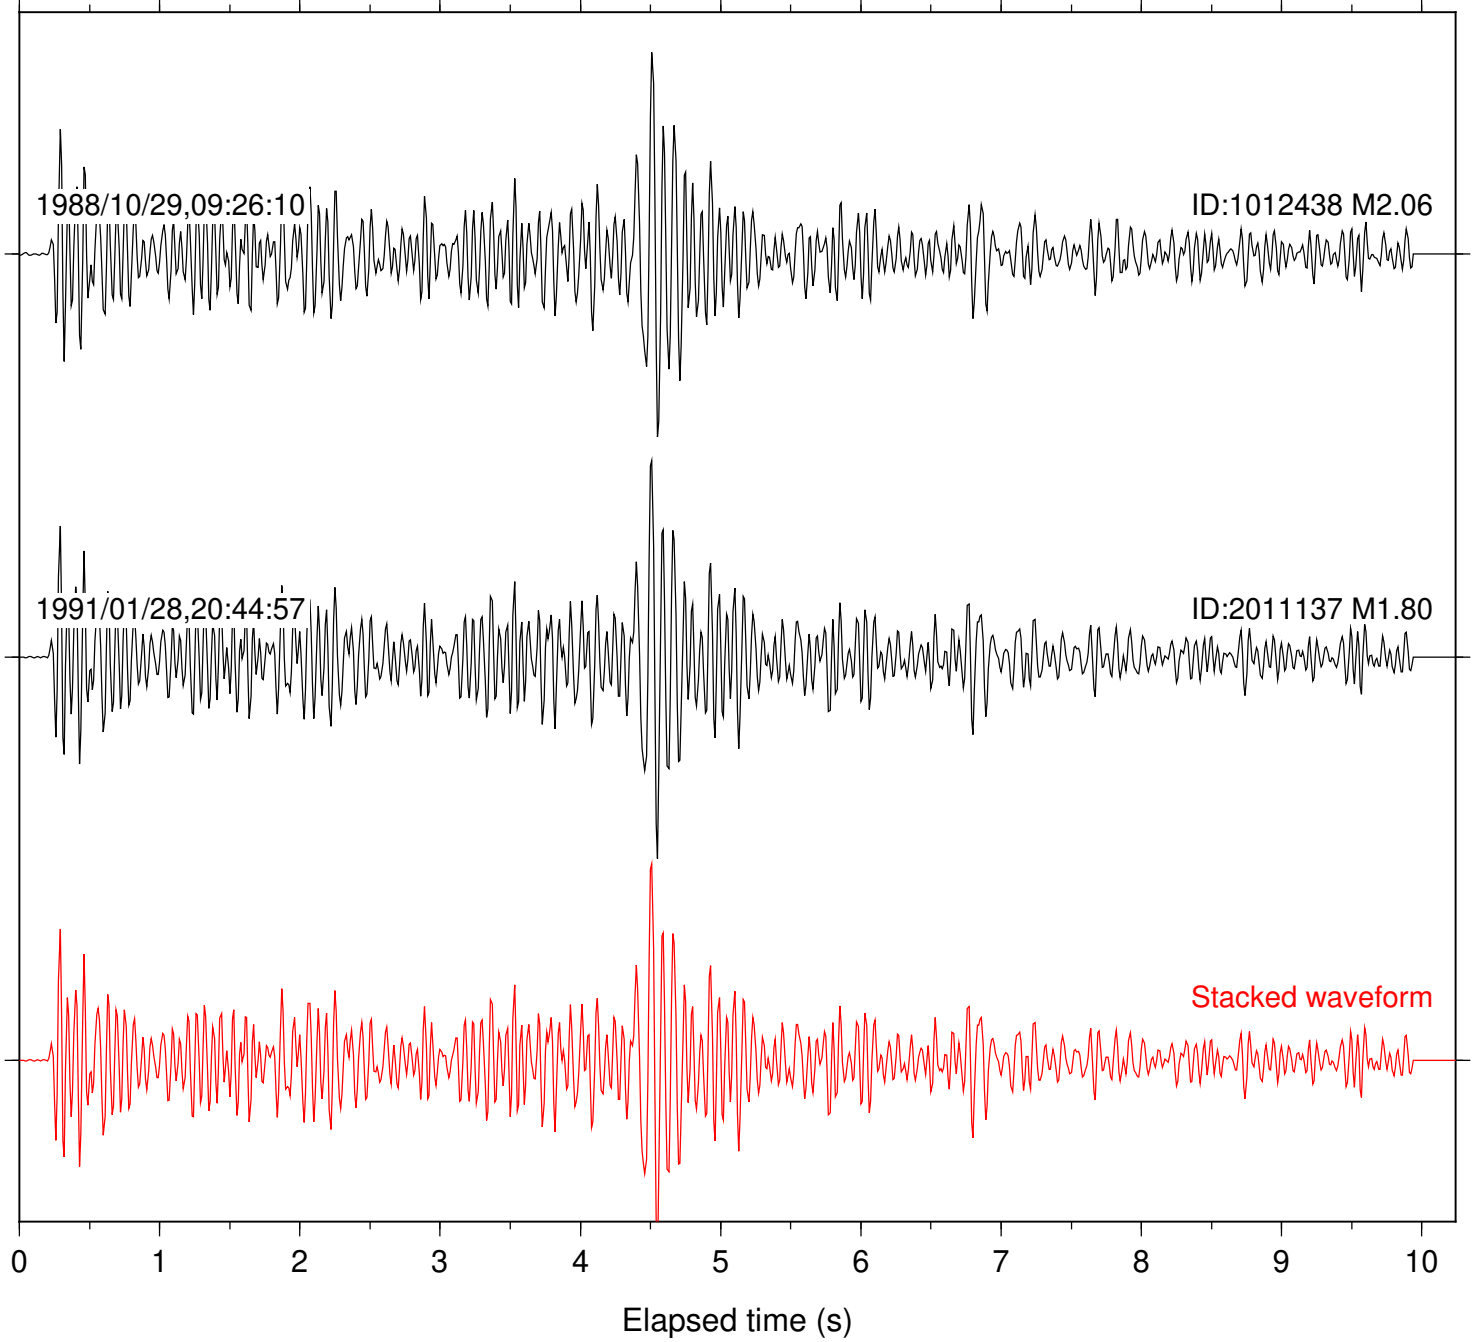

Focal depth: 4.89 km

Station: SND Com: HHZ

Focal depth: 4.89 km

Station: HOT Com: EHZ

Focal depth: 15.44 km

Station: LAQ Com: EHZ

Focal depth: 15.46 km

Station: SMO Com: EHZ