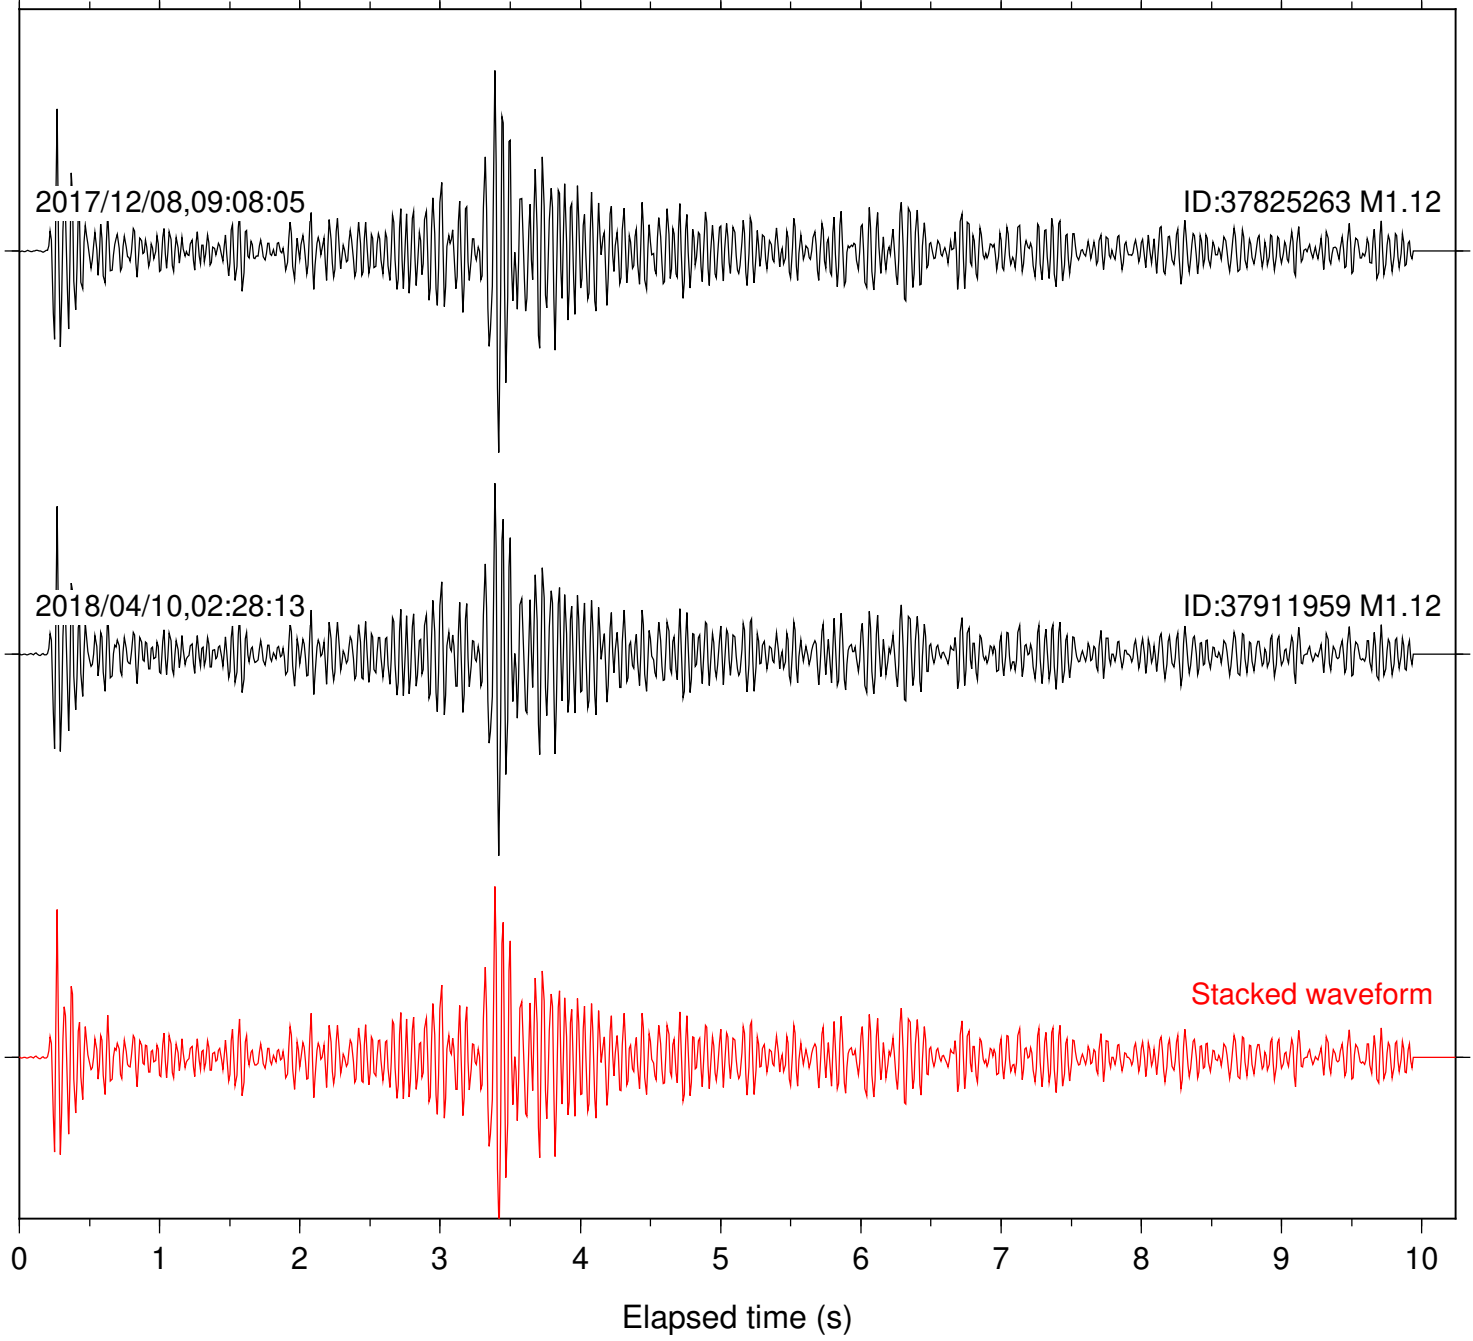

Focal depth: 6.24 km

Station: DGR Com: HHZ

Focal depth: 6.24 km

Station: DNR Com: HHZ

Focal depth: 6.24 km

Station: FRD Com: HHZ

Focal depth: 6.24 km

2017/12/08,09:08:05