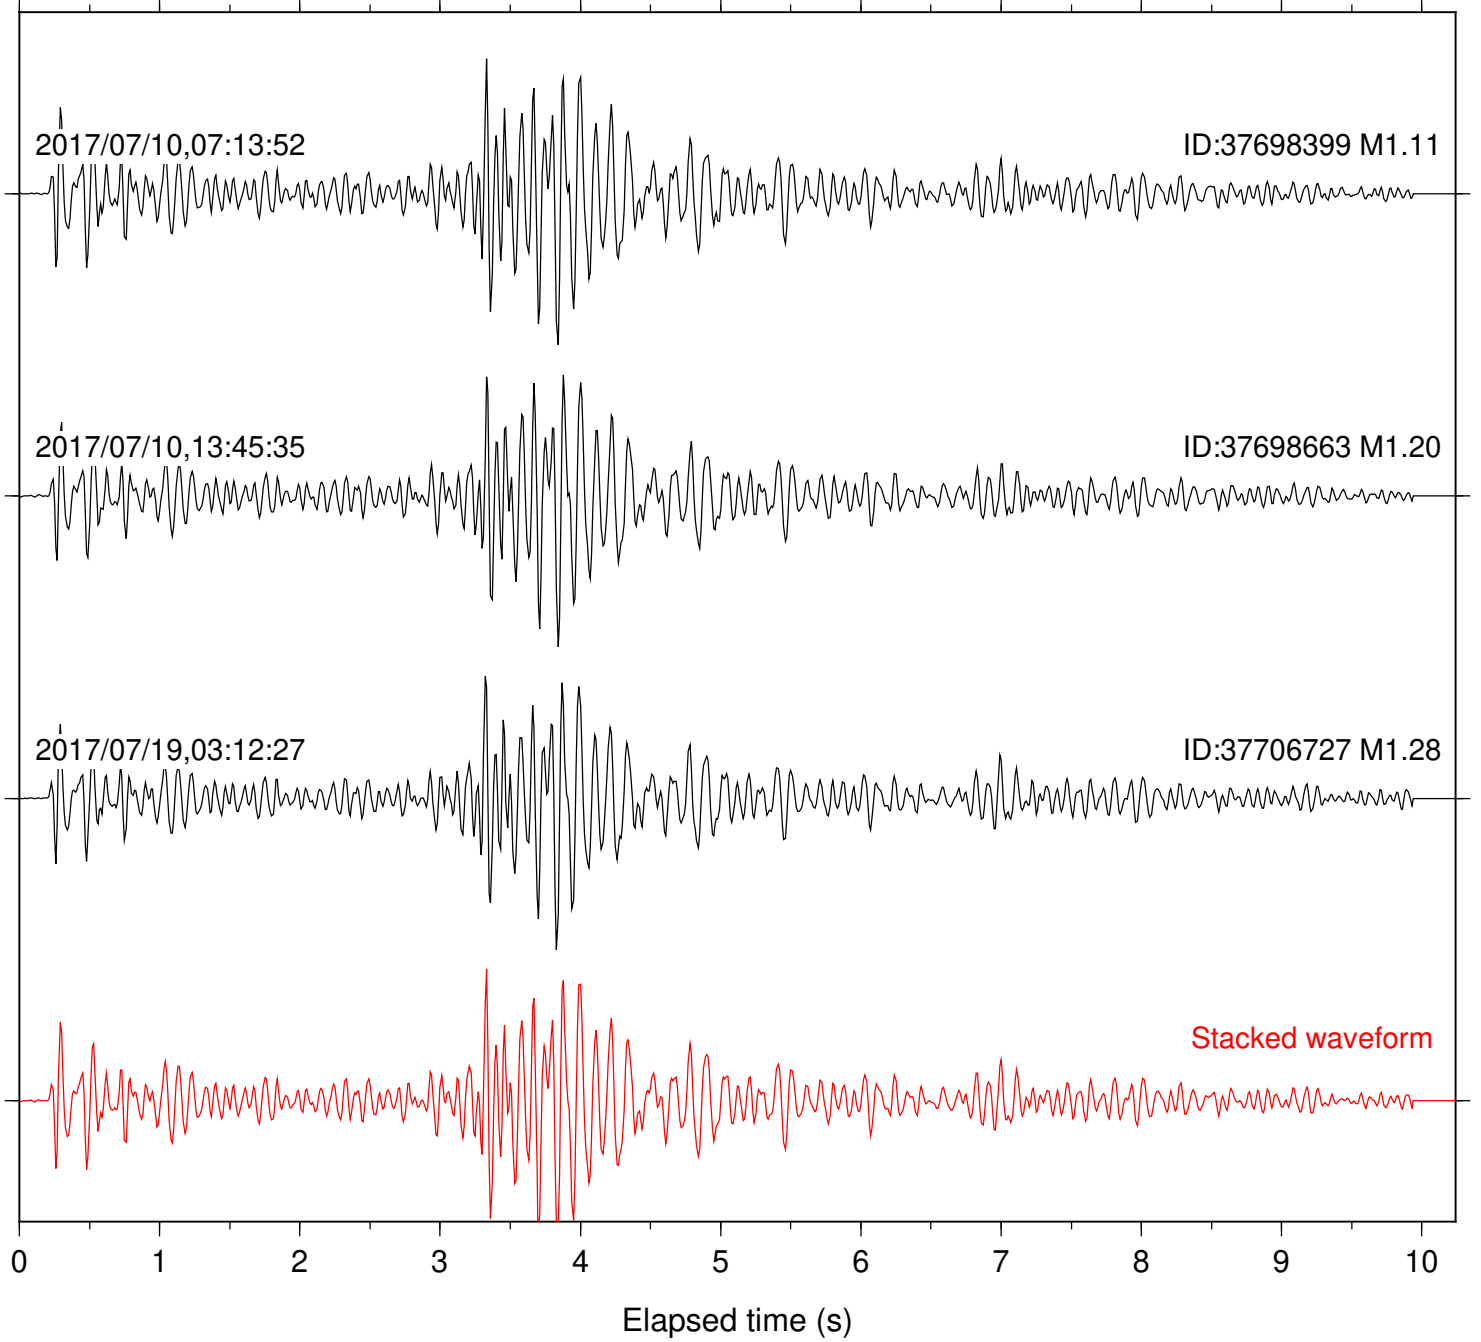

Station: POB2 Com: HHZ

Focal depth: 6.53 km