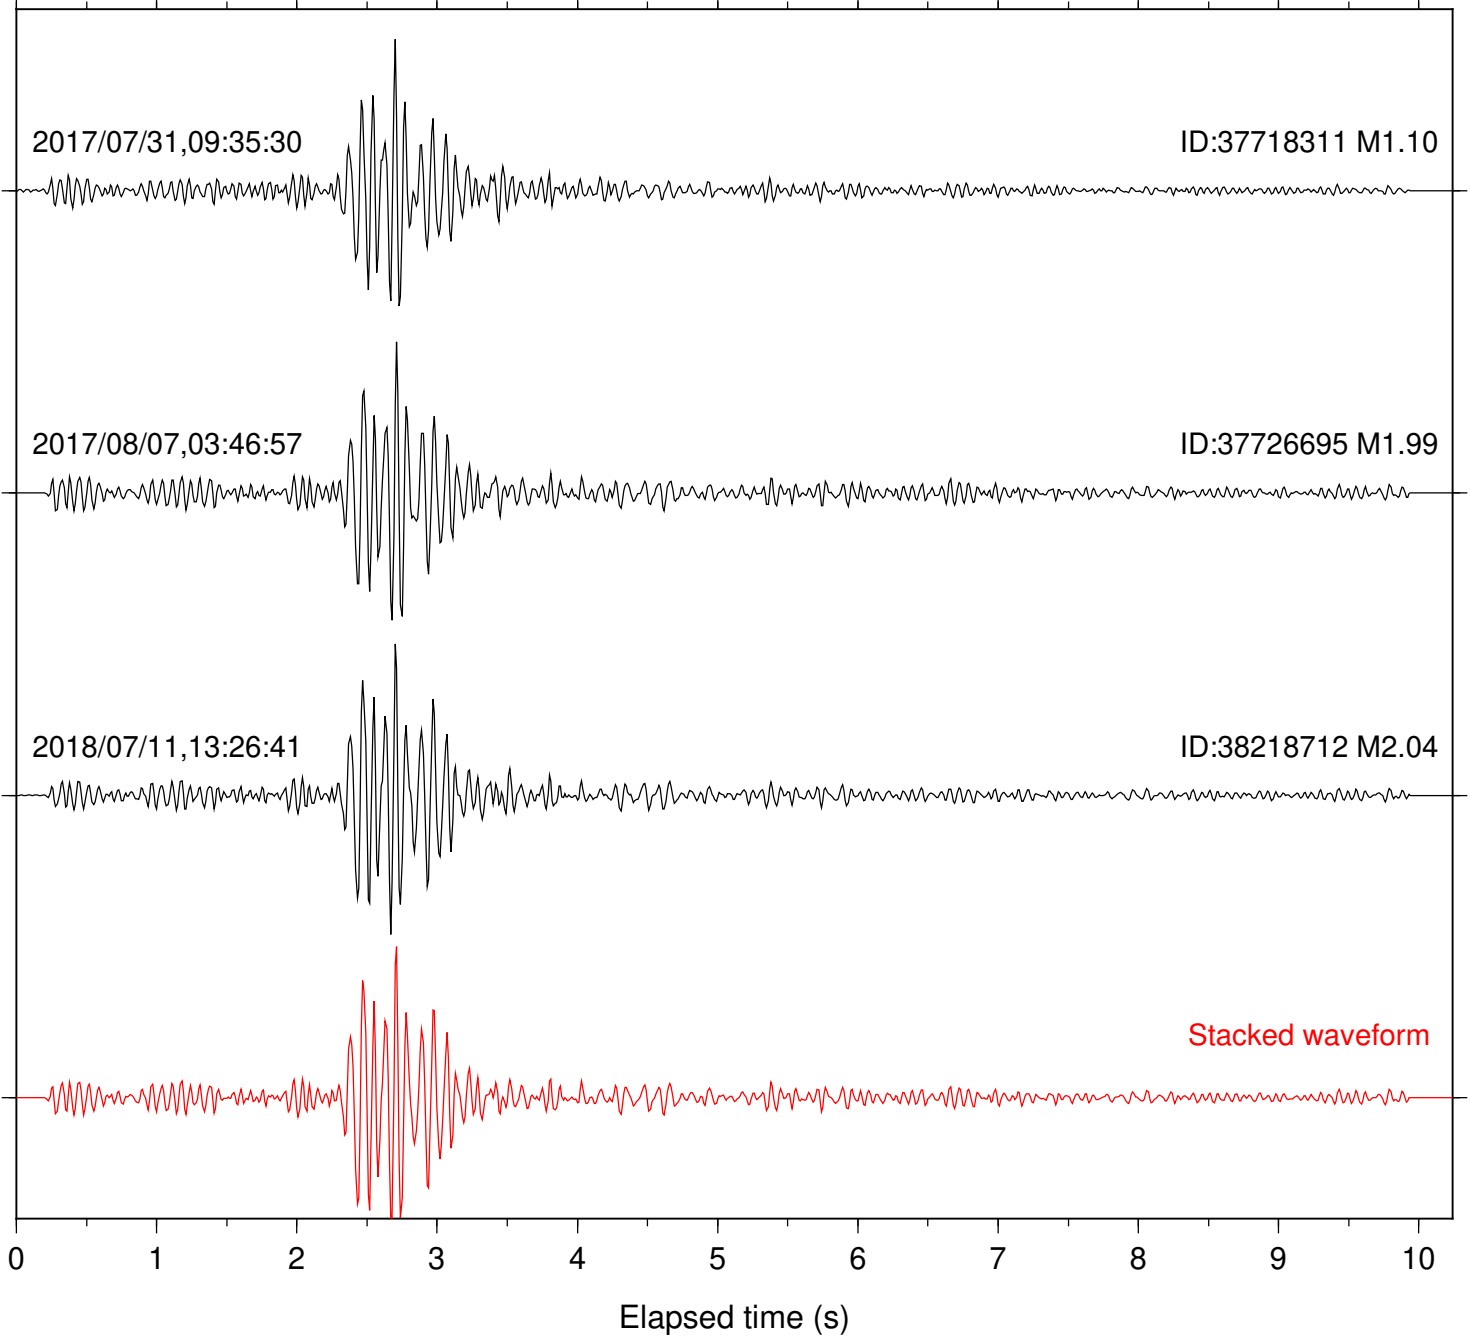

Focal depth: 5.13 km

Station: PLM Com: HHZ

Focal depth: 5.13 km

Station: RDM Com: HHZ

Focal depth: 5.13 km

Station: SMER Com: HHZ

Focal depth: 5.13 km

Station: SND Com: HHZ