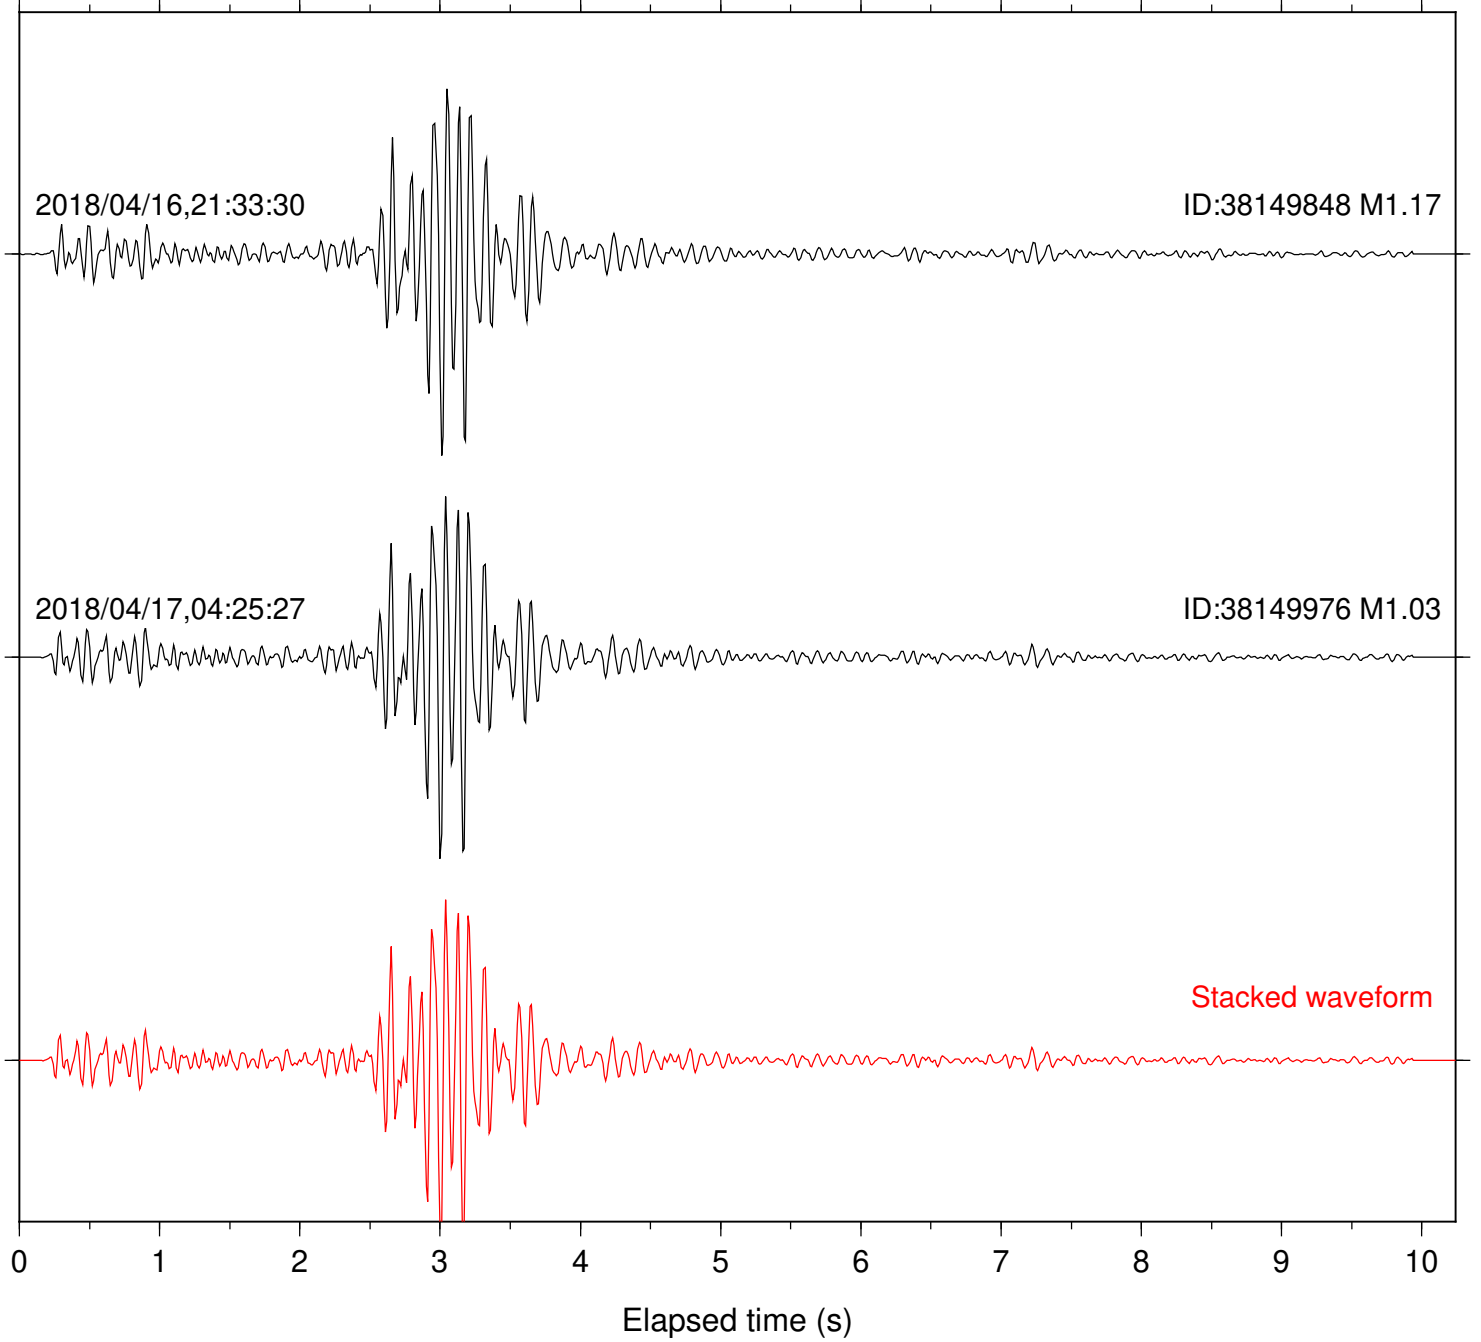

Station: HMT2 Com: HHZ

Focal depth: 13.35 km

Station: KNW Com: HHZ

Focal depth: 13.35 km

Station: POB2 Com: HHZ

Focal depth: 13.35 km

Station: B081 Com: EHZ

Focal depth: 5.13 km