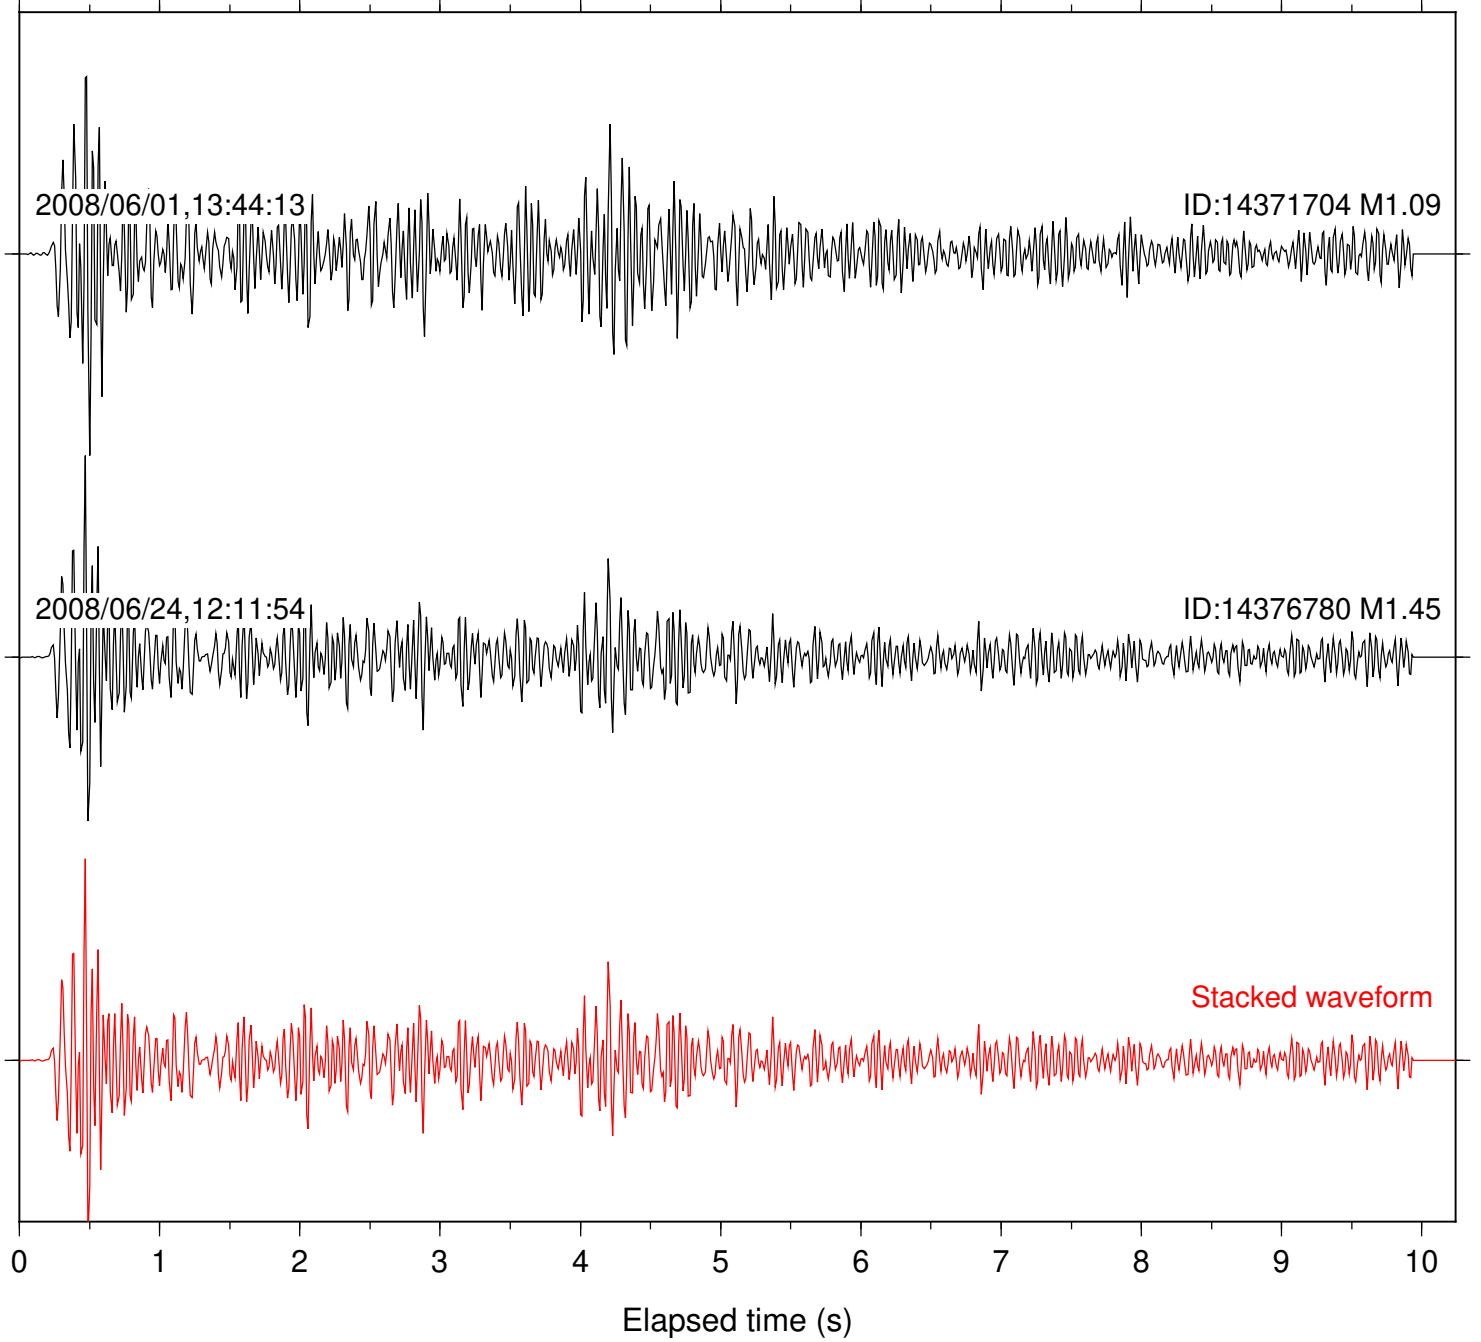

Station: CRY Com: HHZ

Focal depth: 6.64 km