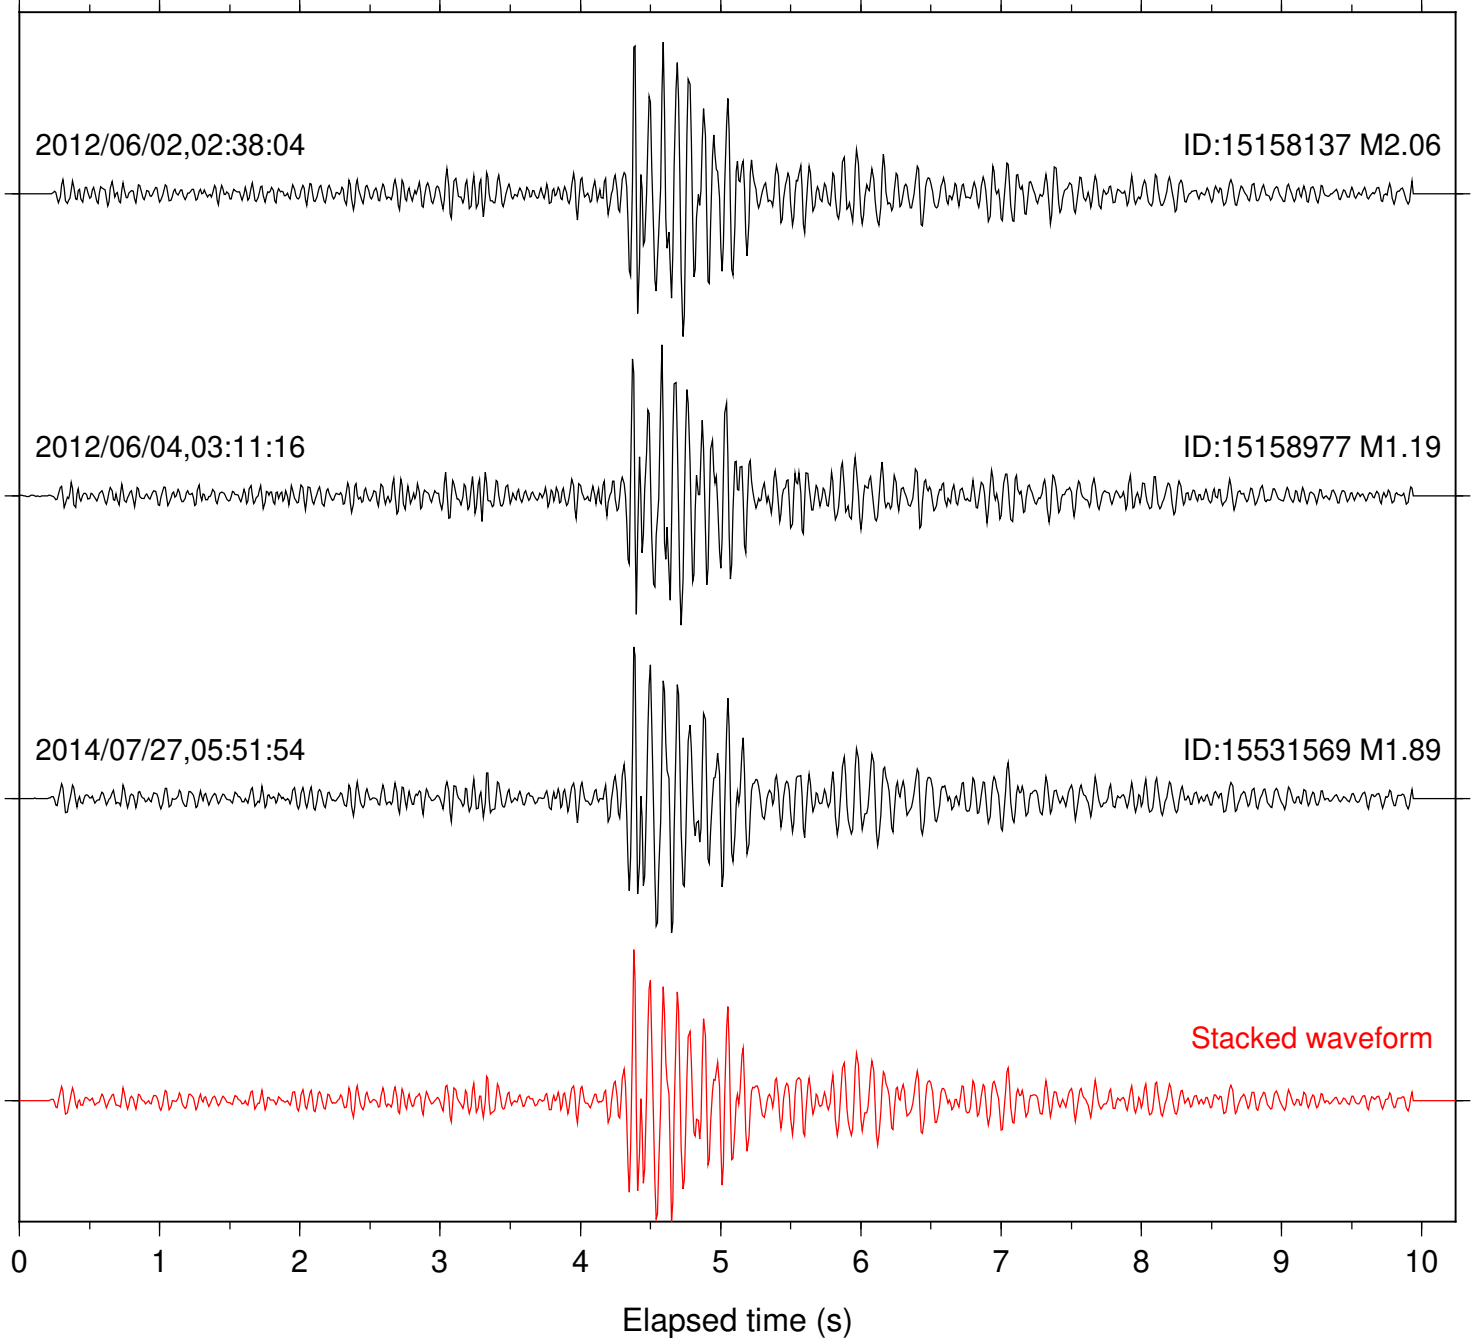

Station: B084 Com: EHZ

Focal depth: 18.04 km