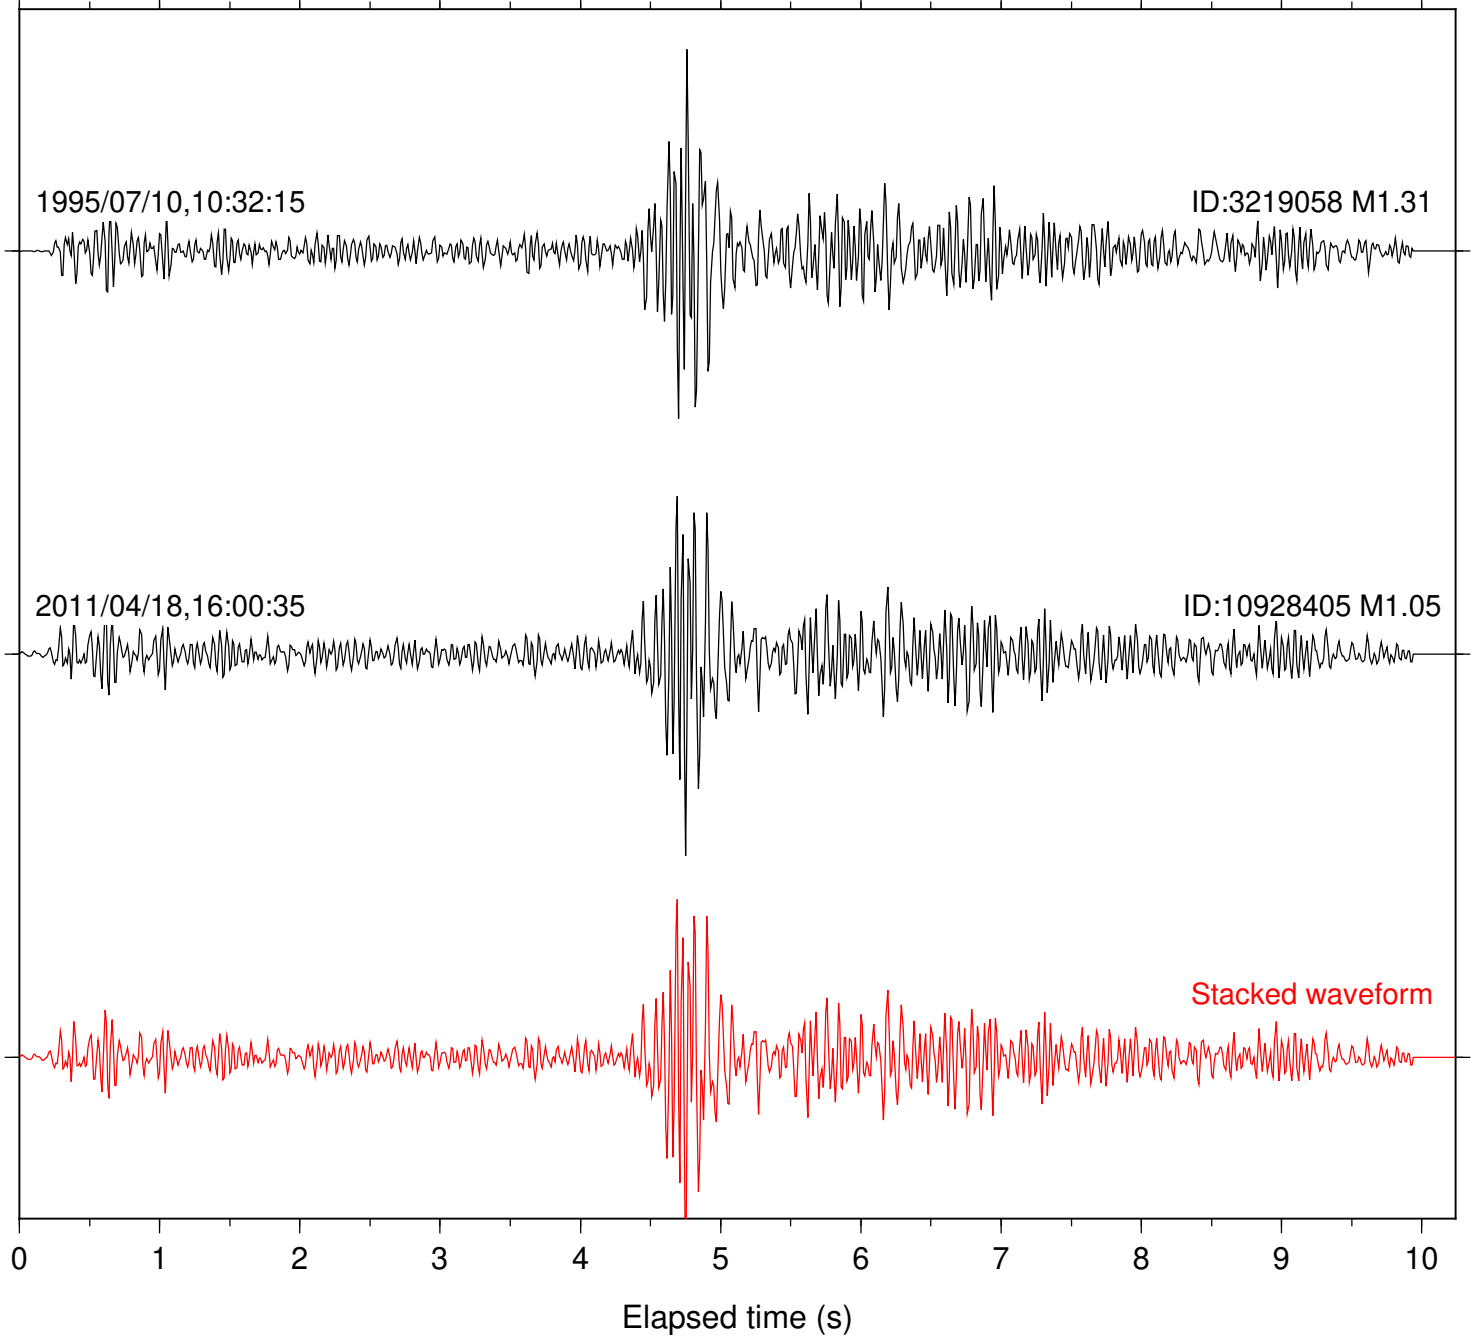

Station: SND Com: HHZ

Focal depth: 6.83 km

Station: WMC Com: HHZ

Focal depth: 6.78 km

Station: BAC Com: EHZ

Focal depth: 16.61 km

Station: FRD Com: HHZ

Focal depth: 16.61 km