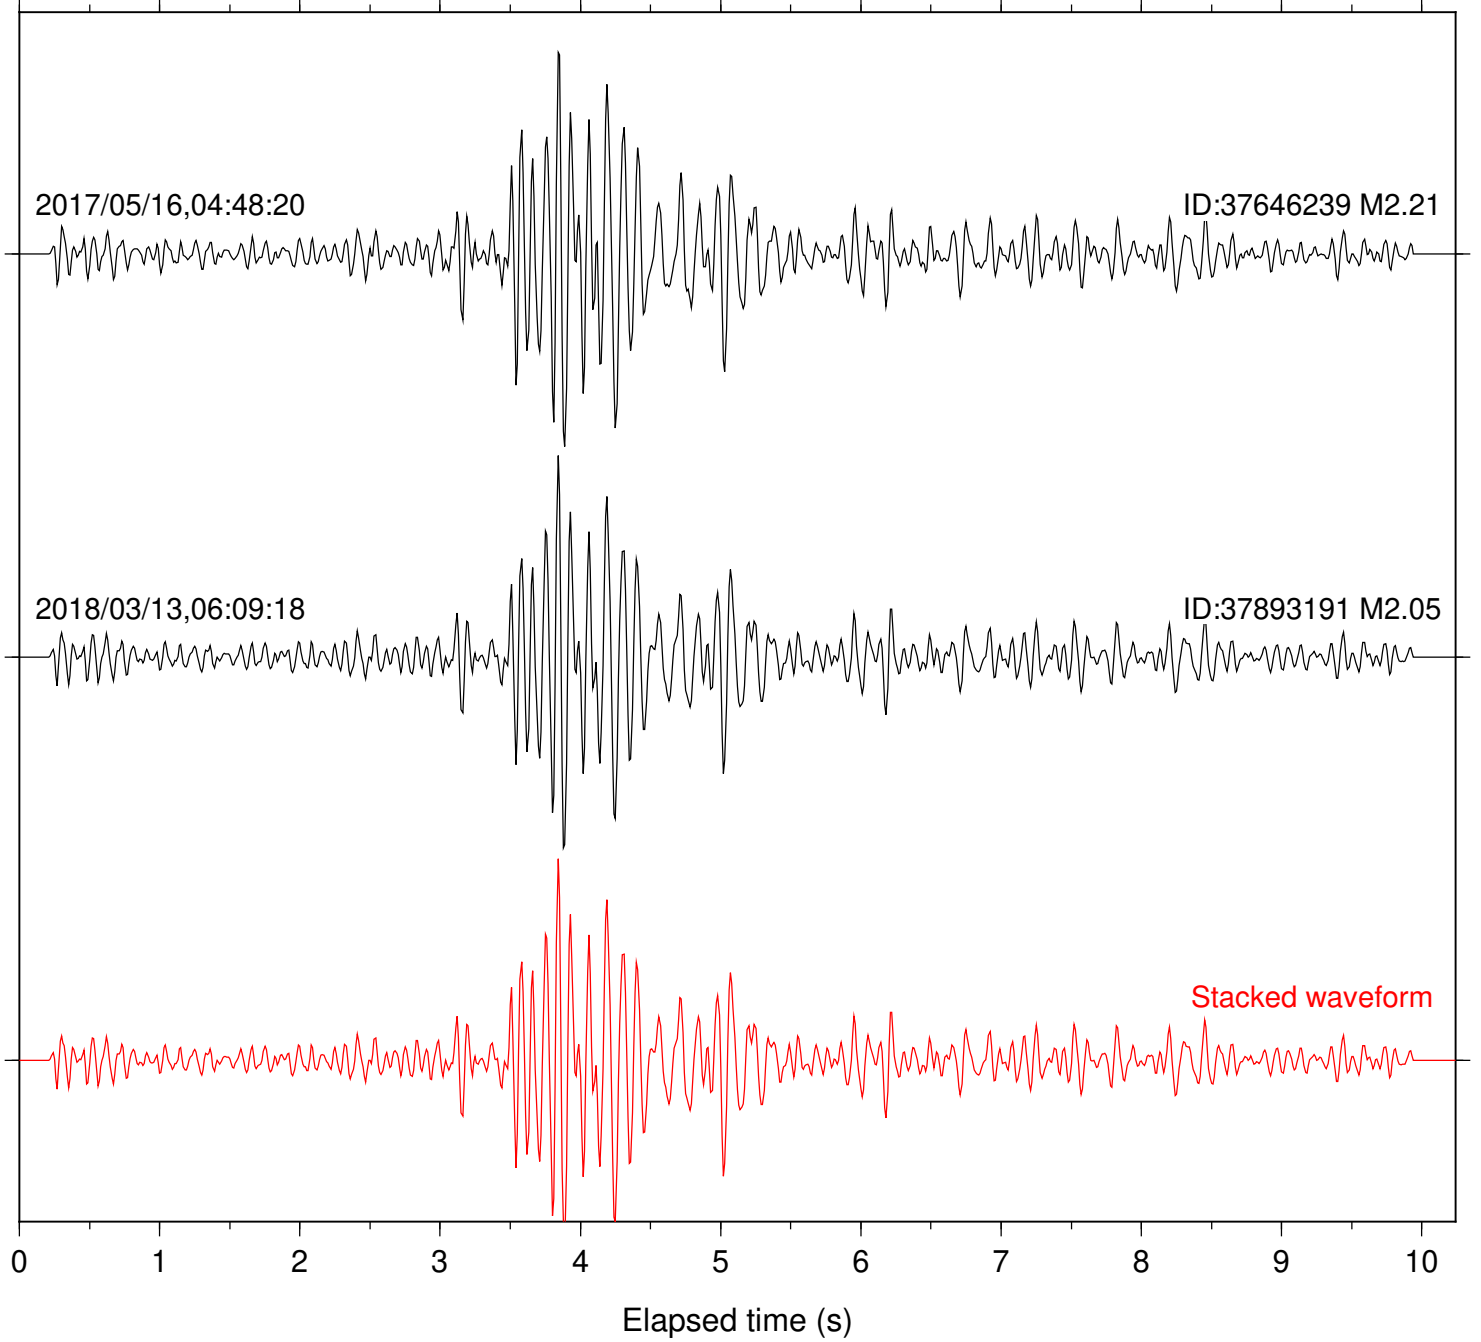

Station: POB2 Com: HHZ

Focal depth: 6.72 km