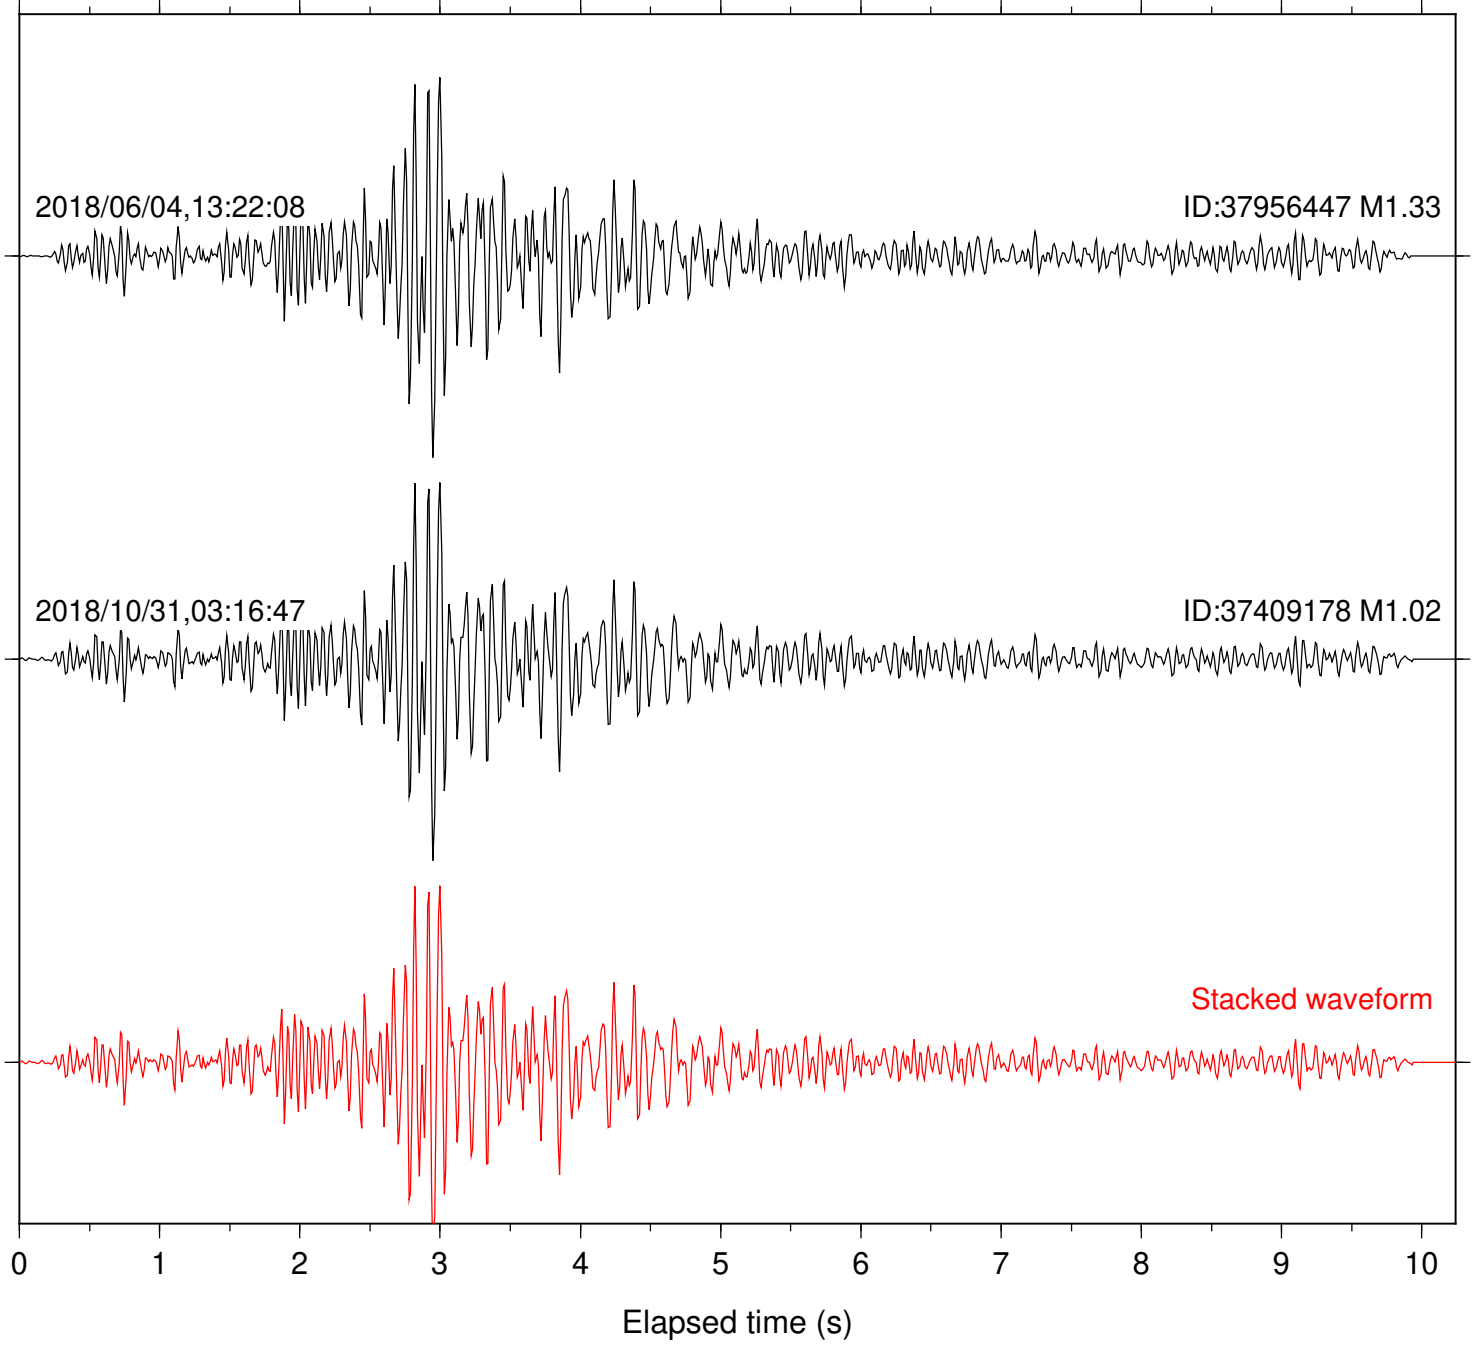

Station: B946 Com: EHZ

Focal depth: 4.77 km