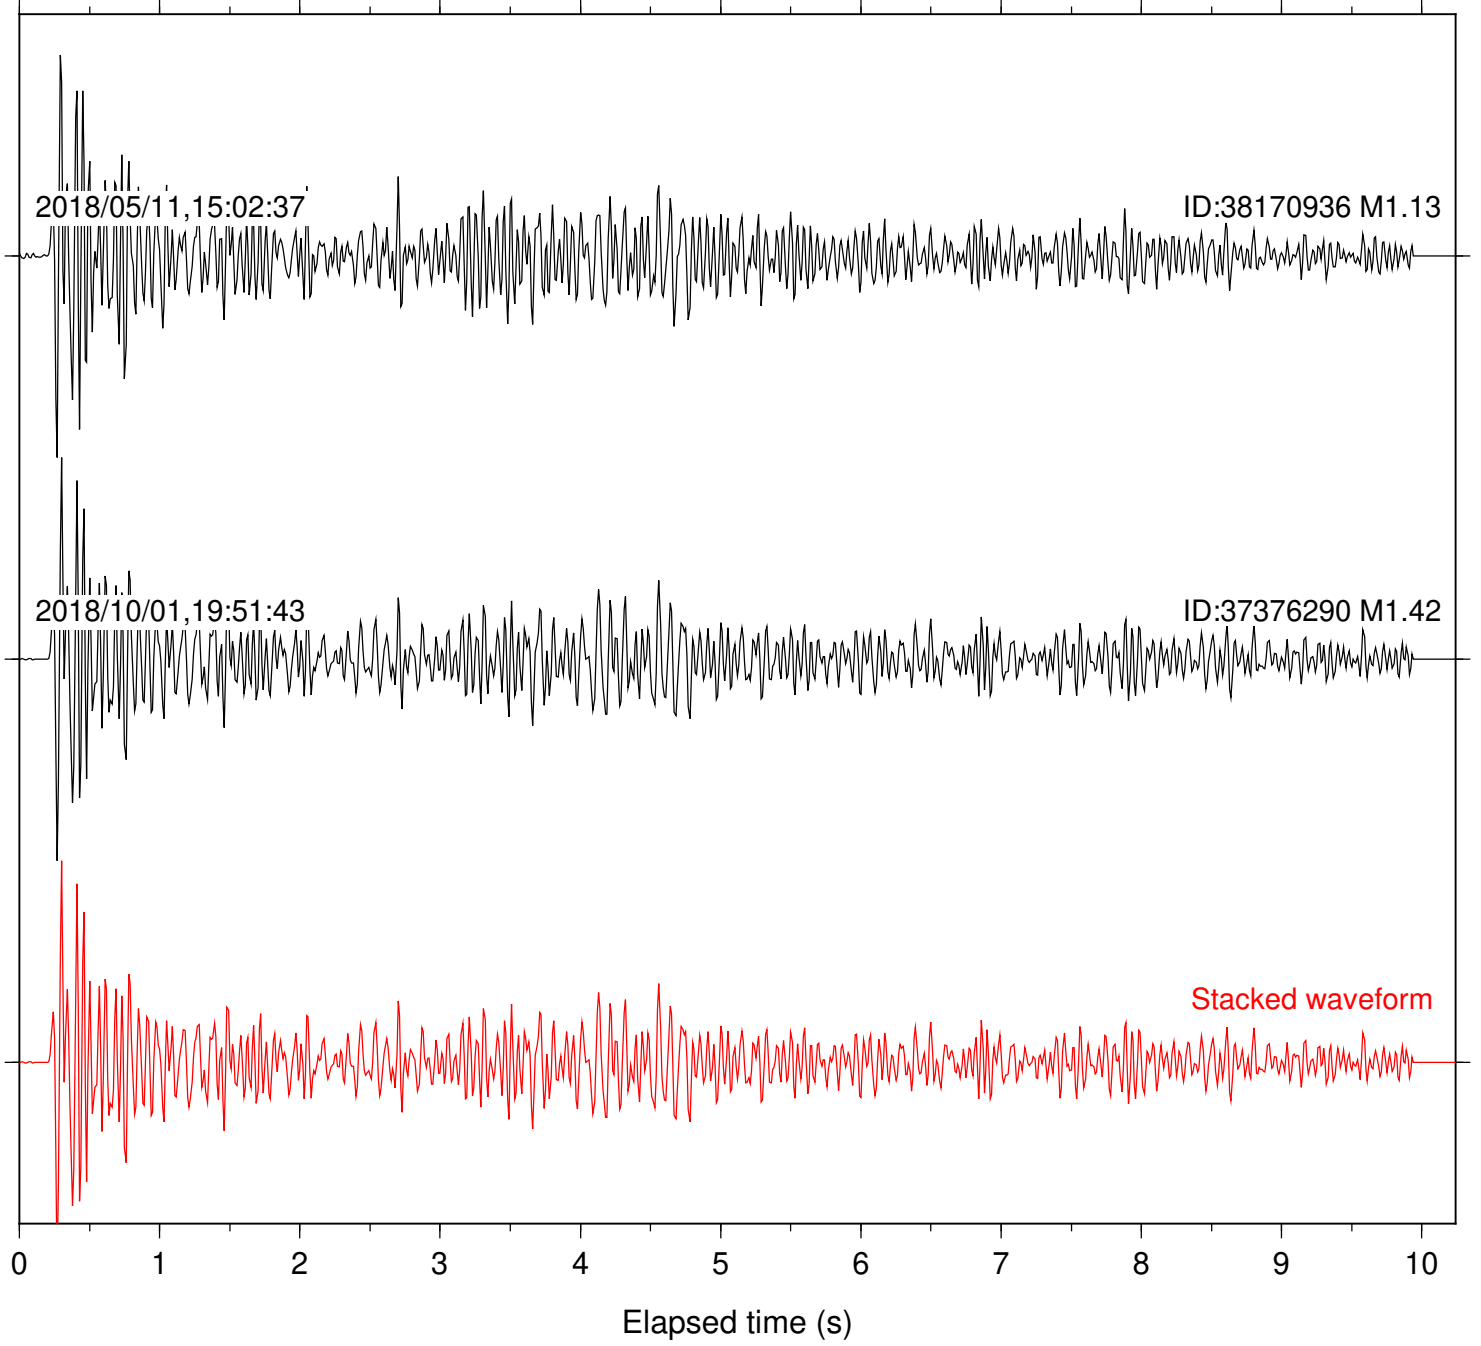

Station: LVA2 Com: HHZ

Focal depth: 4.96 km