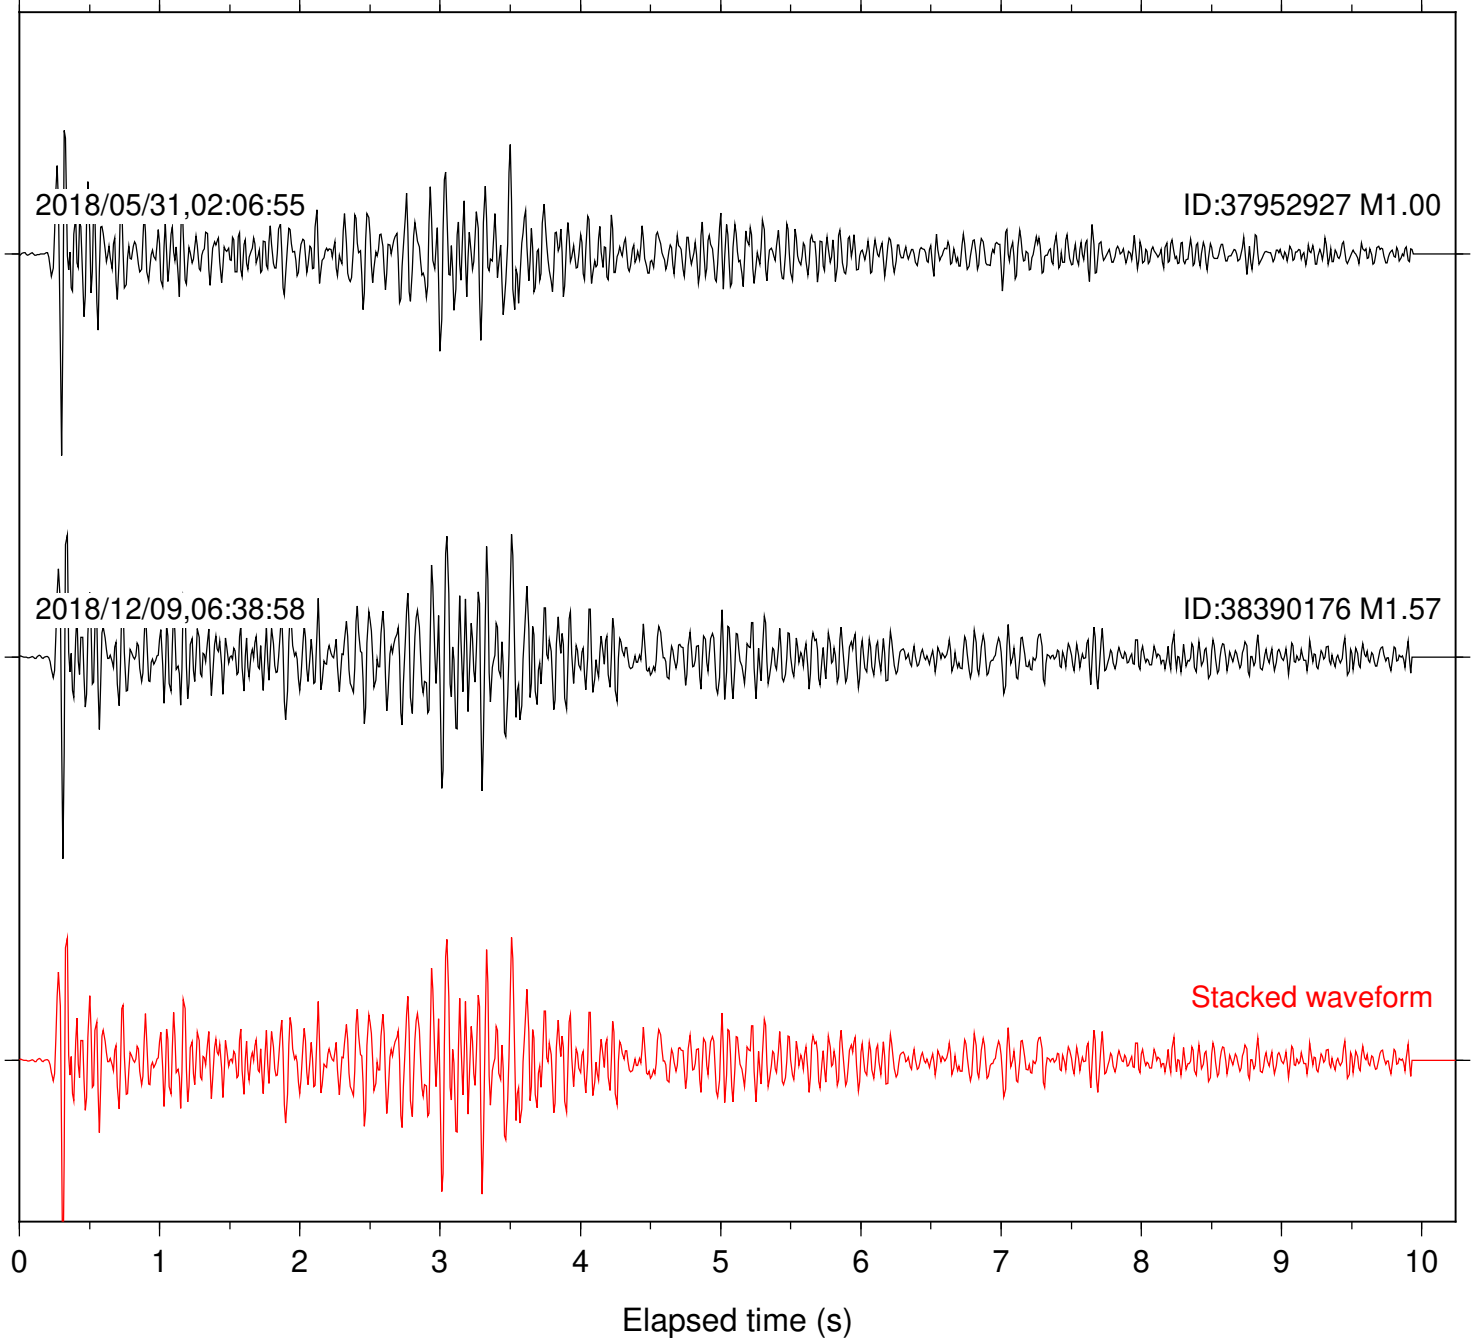

Station: B082 Com: EHZ

Focal depth: 6.21 km