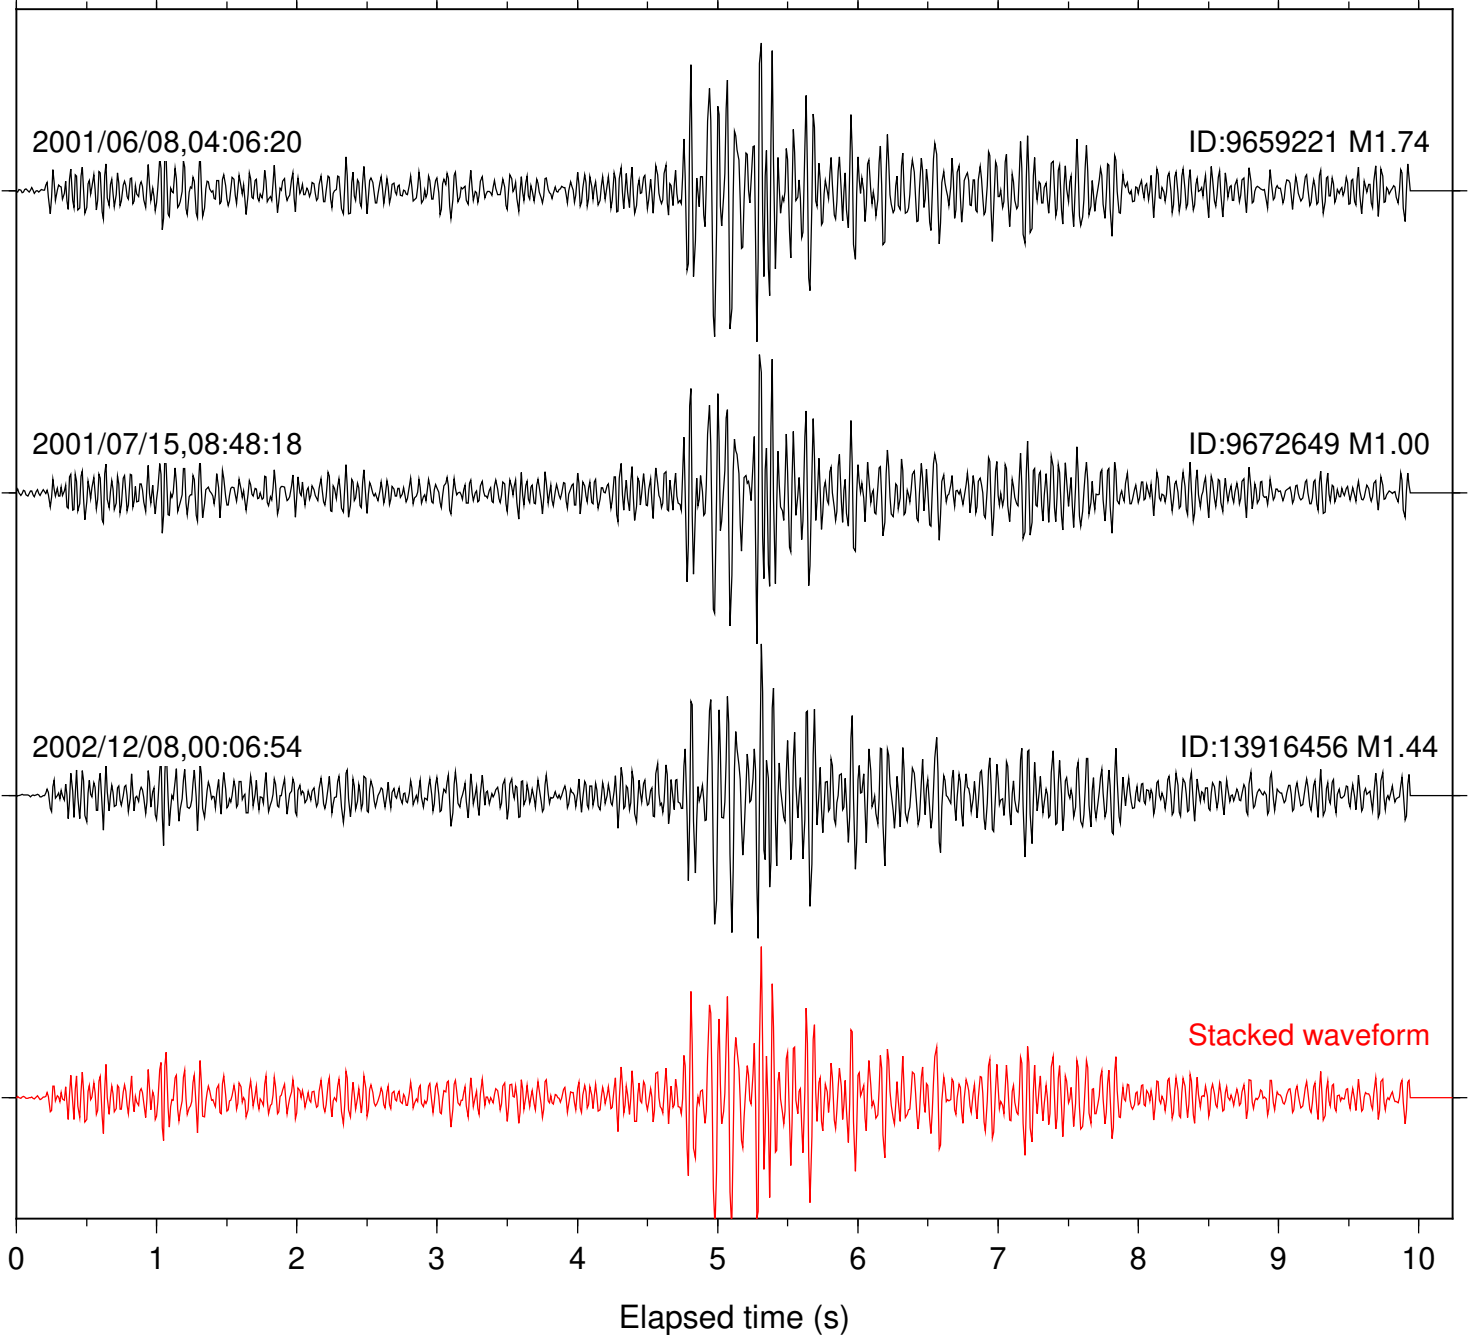

Station: HMT2 Com: HHZ

Focal depth: 11.67 km