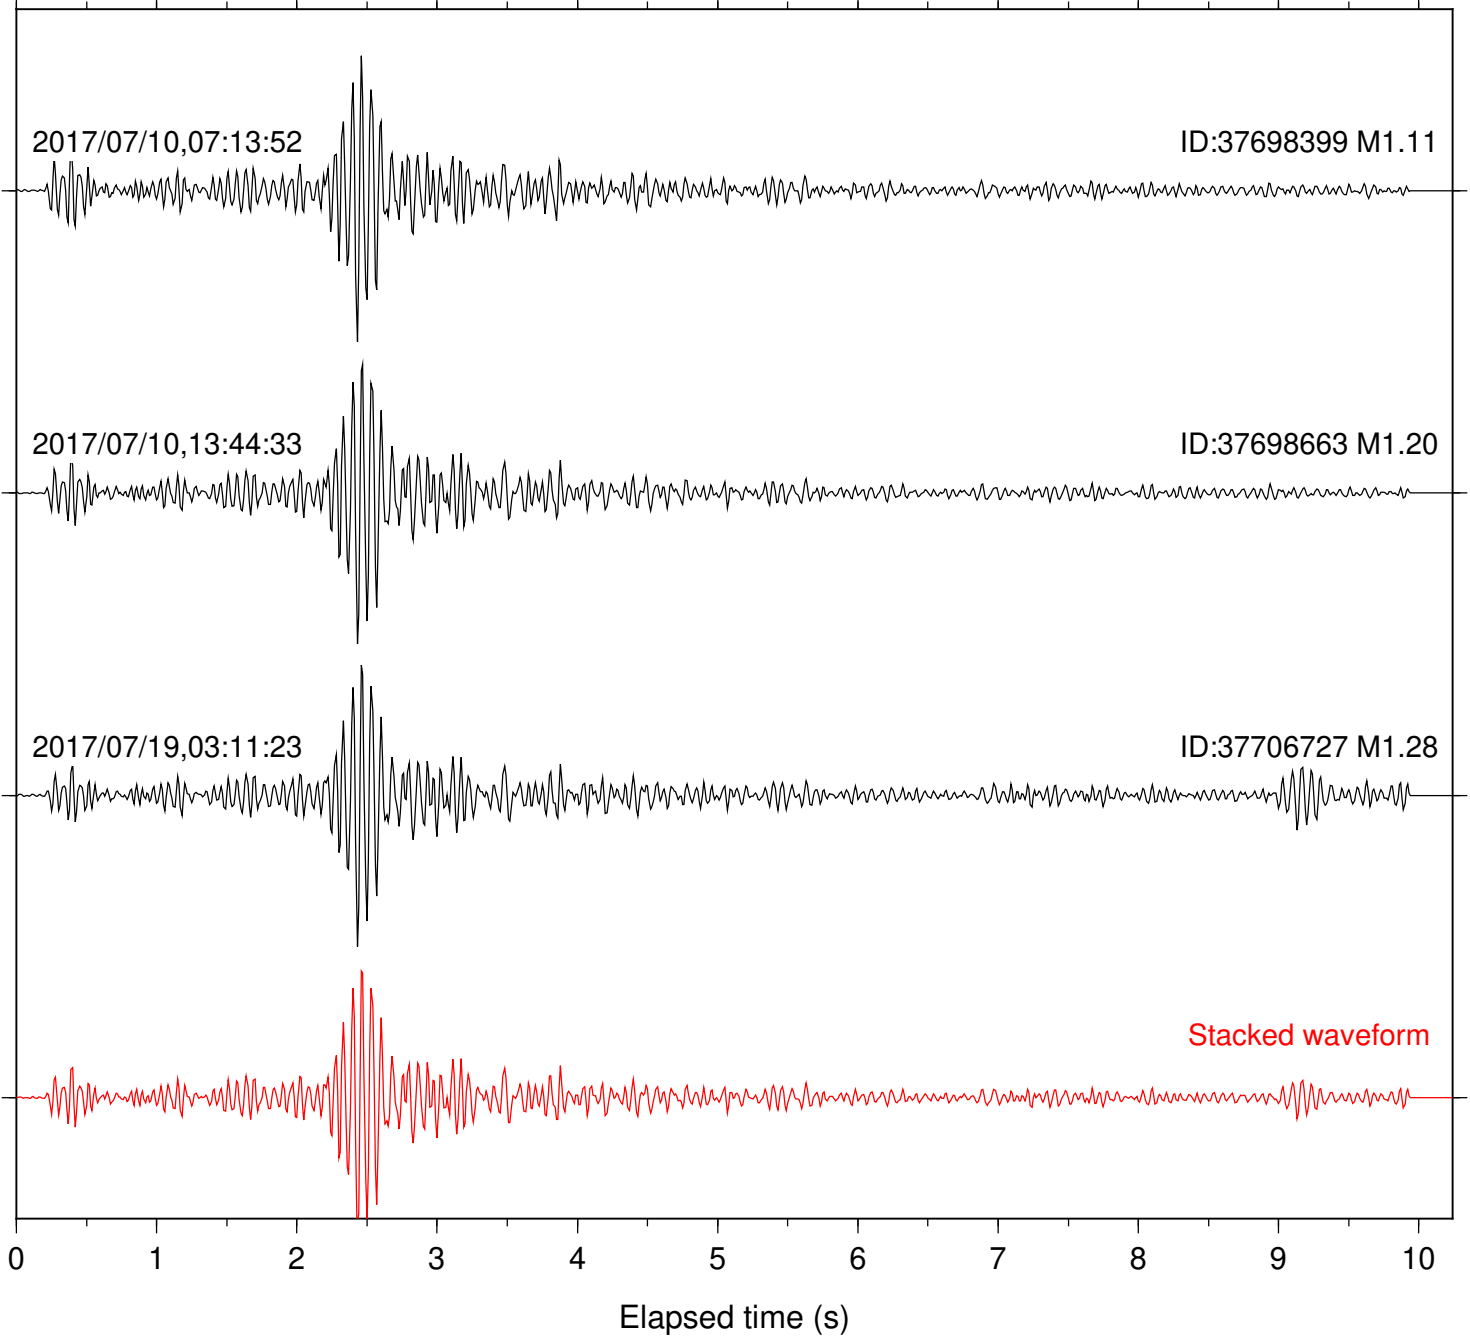

Station: RDM Com: HHZ

Focal depth: 6.53 km