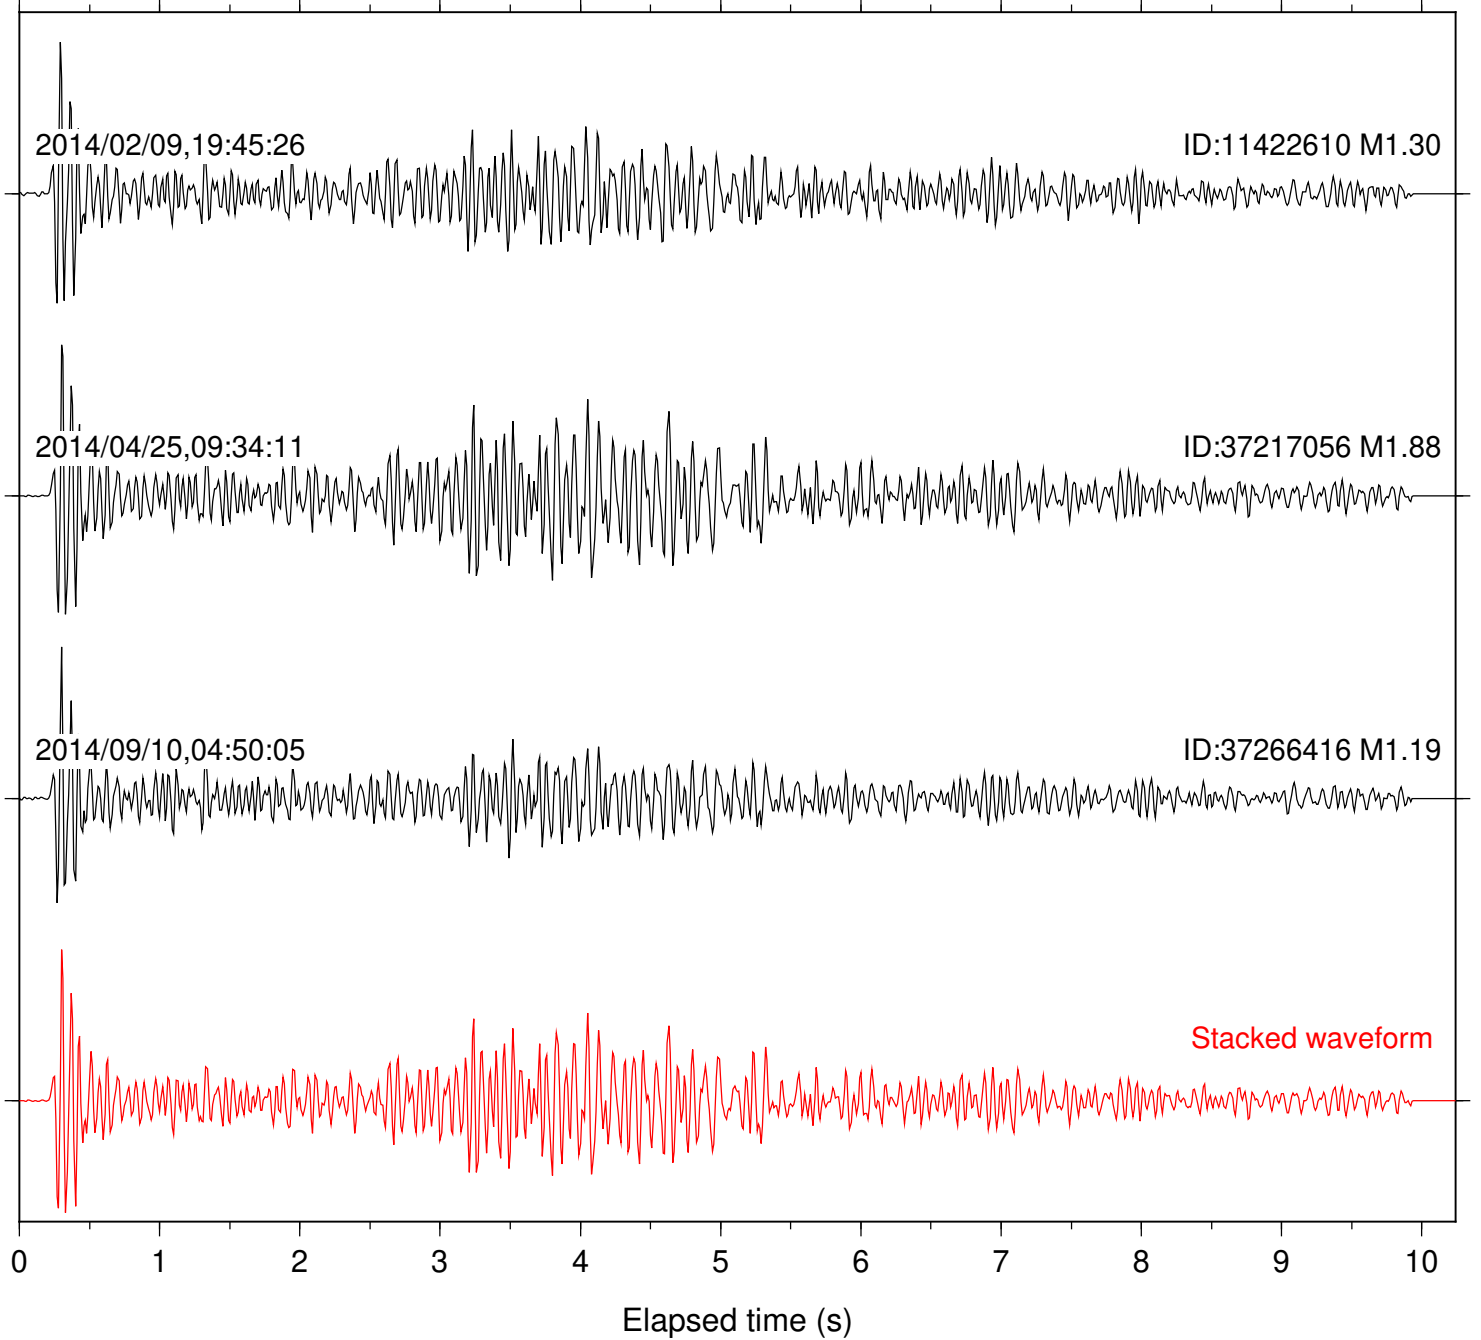

Station: B087 Com: EHZ

Focal depth: 12.20 km