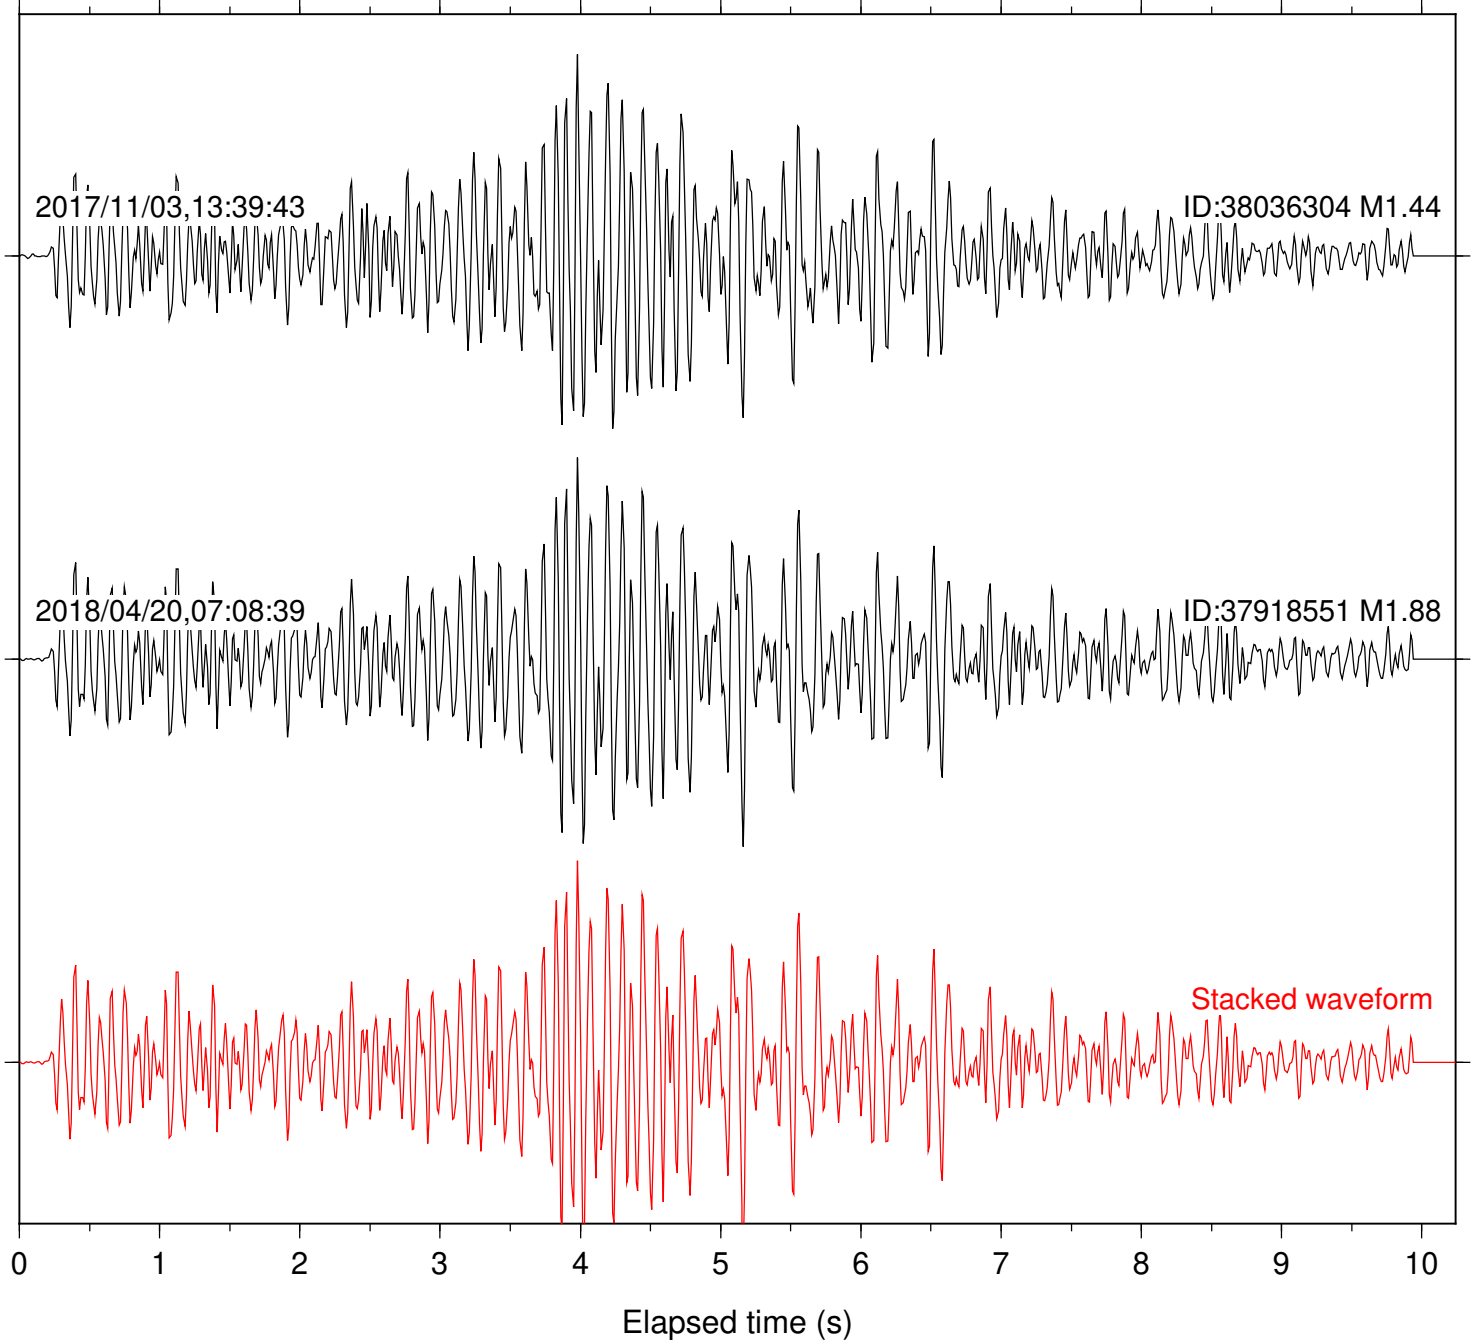

Station: LKH Com: HHZ

Focal depth: 7.65 km