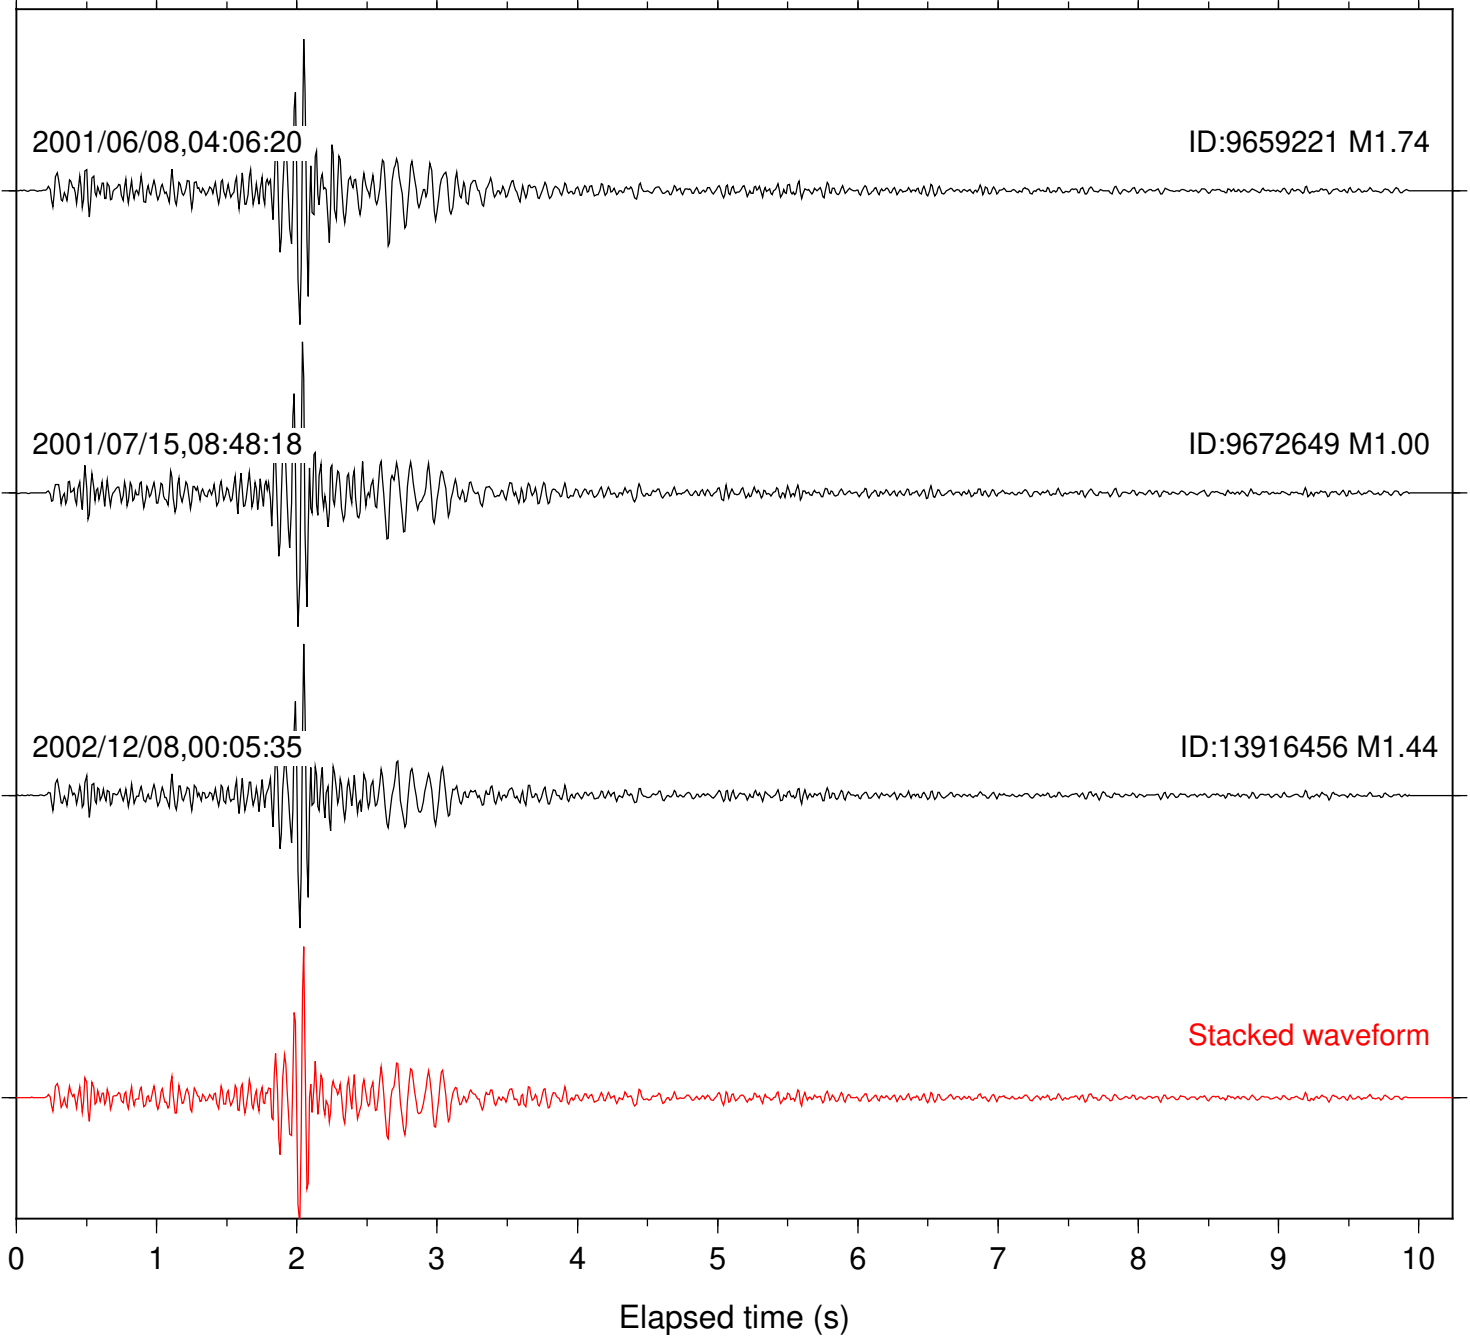

Focal depth: 11.67 km

Station: BAC Com: EHZ

Focal depth: 11.67 km

Station: BZN Com: HHZ

Focal depth: 11.67 km

Station: DGR Com: HHZ

Focal depth: 11.67 km

Station: FRD Com: HHZ