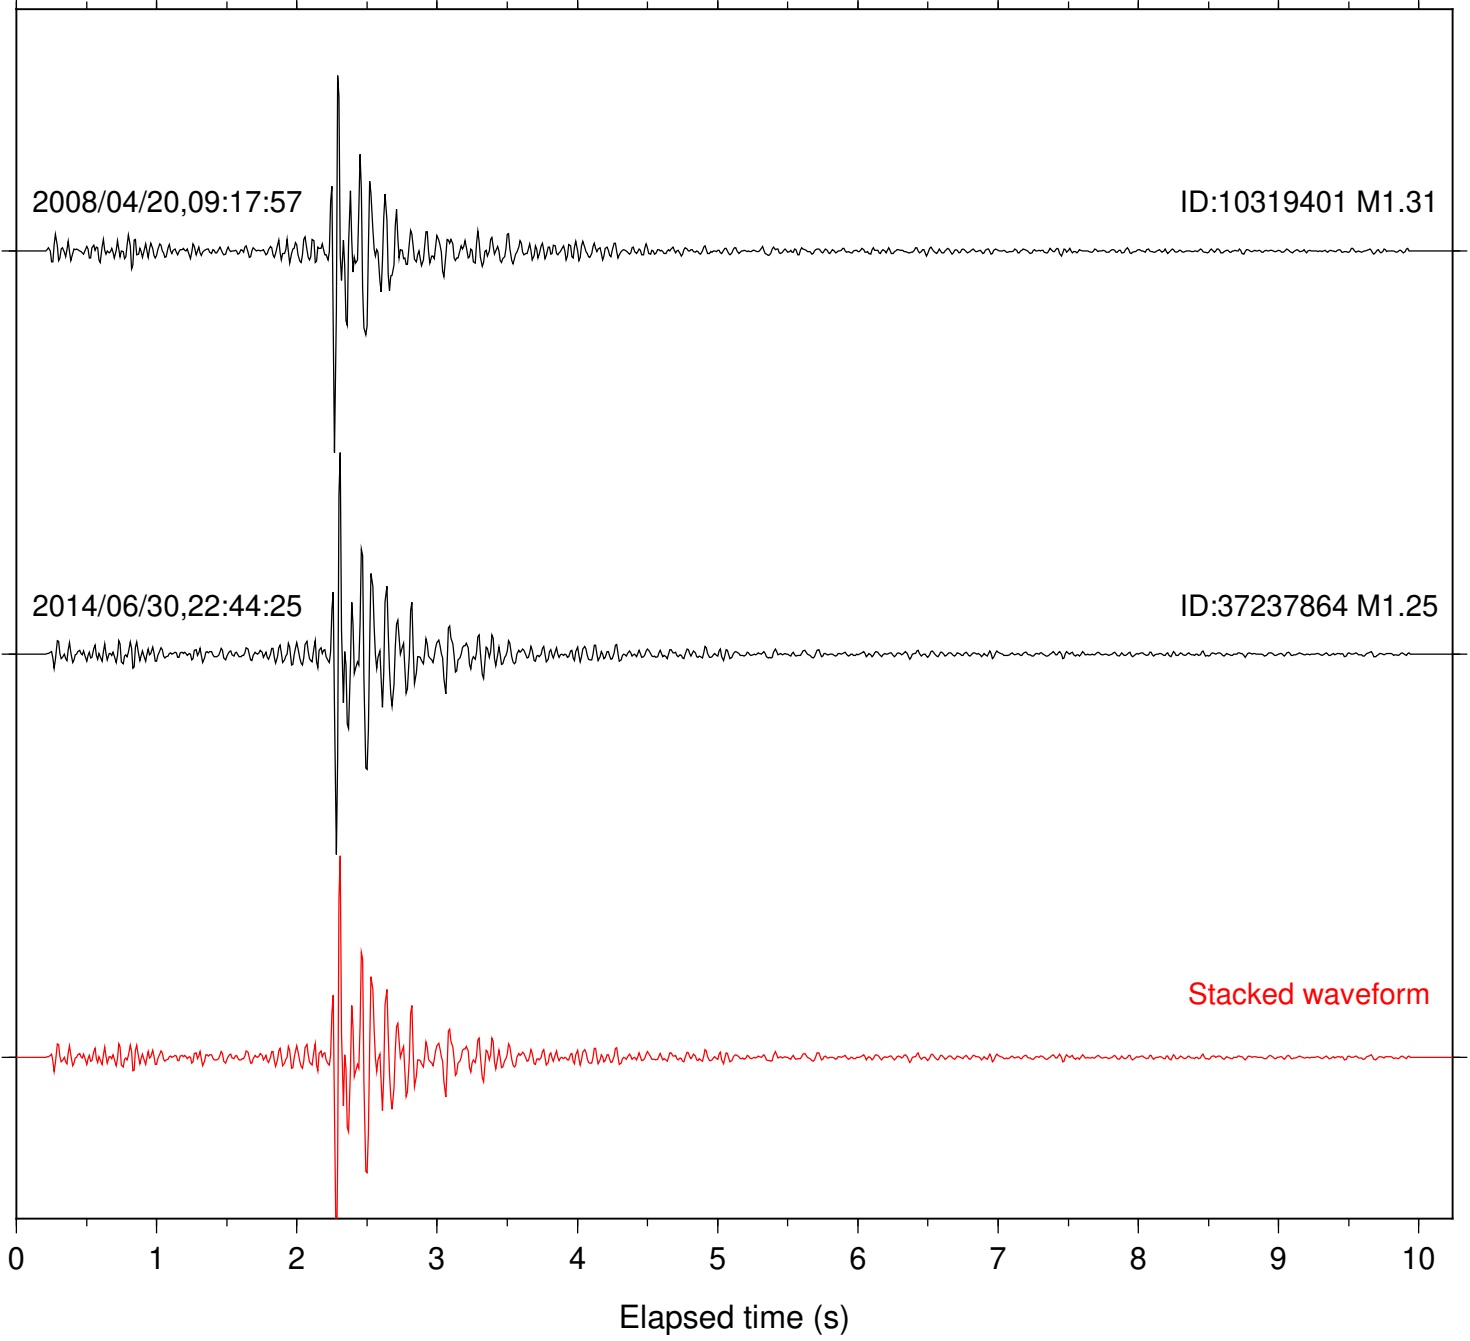

Station: B081 Com: EHZ

Focal depth: 14.21 km

2008/04/20,09:17:57

ID:10319401 M1.31

2014/06/30,22:44:25

ID:37237864 M1.25

Stacked waveform