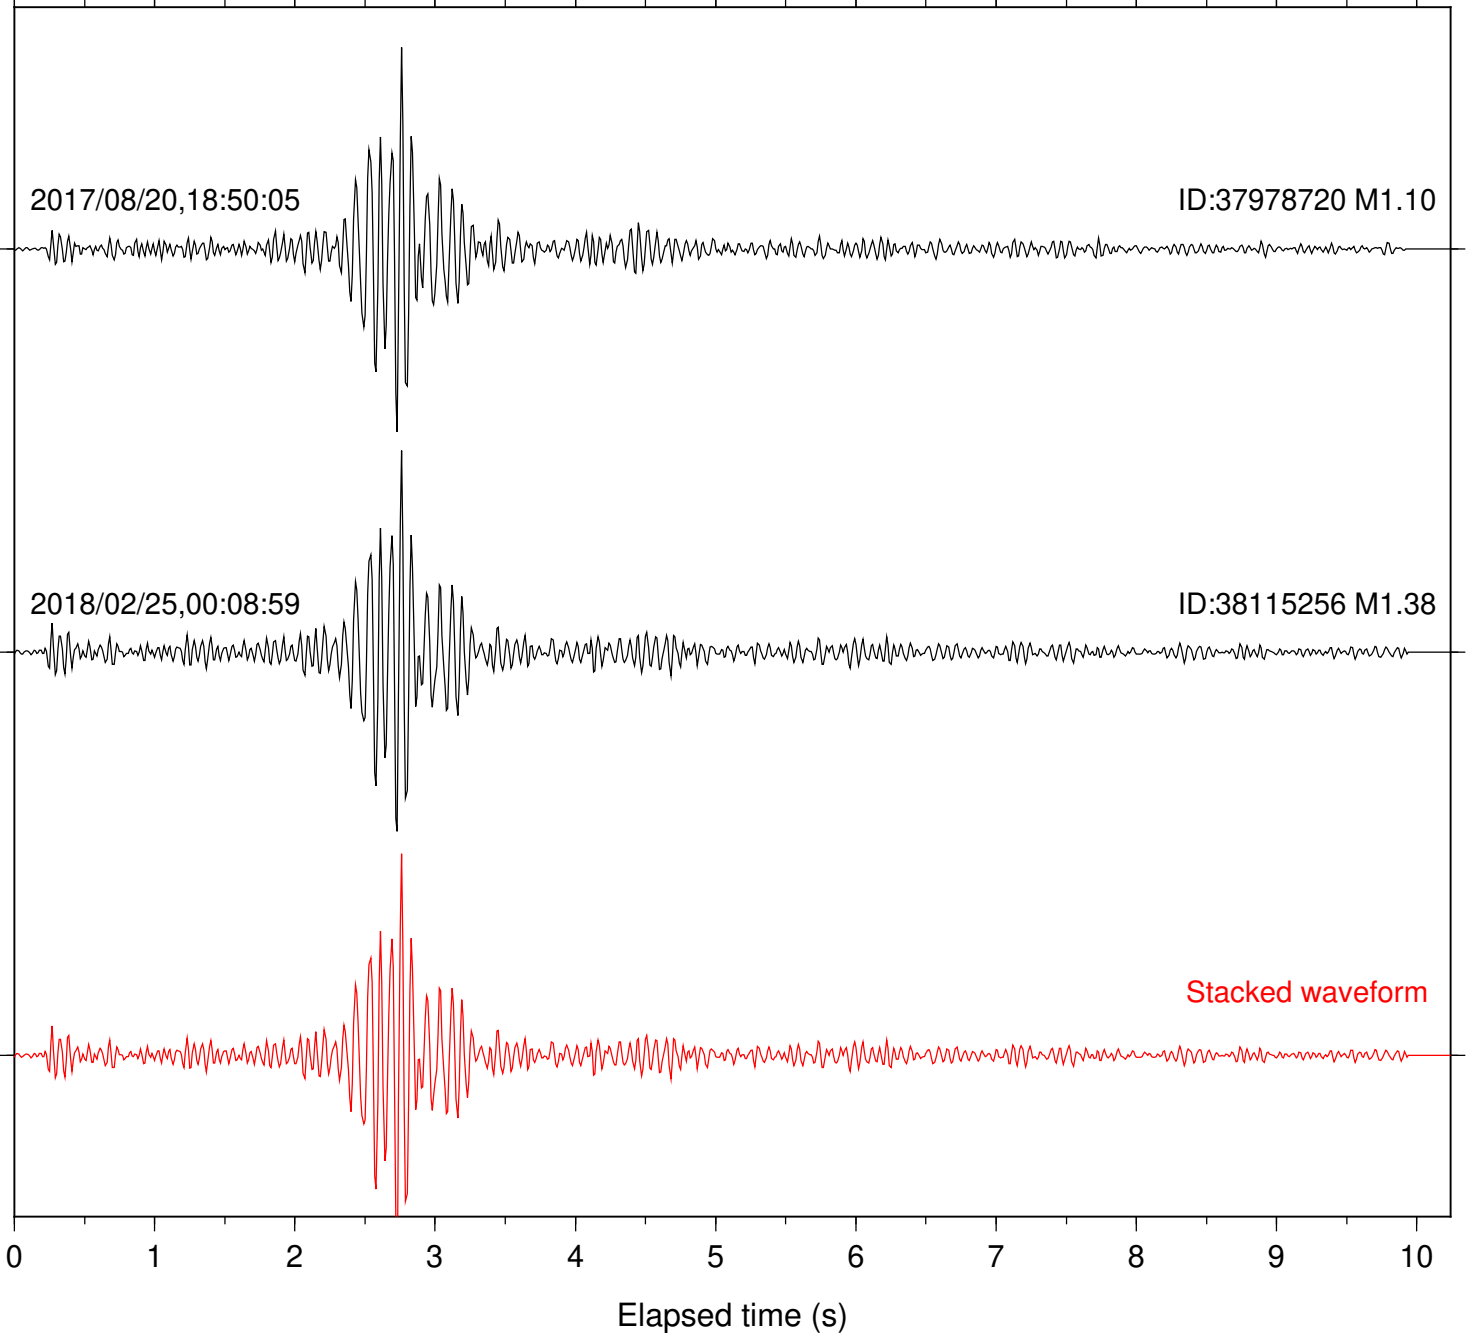

Station: SND Com: HHZ

Focal depth: 5.23 km

Station: CRR Com: EHZ

Focal depth: 8.89 km

Station: JEM Com: HHZ

Focal depth: 8.91 km

Station: MONP2 Com: HHZ

Focal depth: 8.91 km