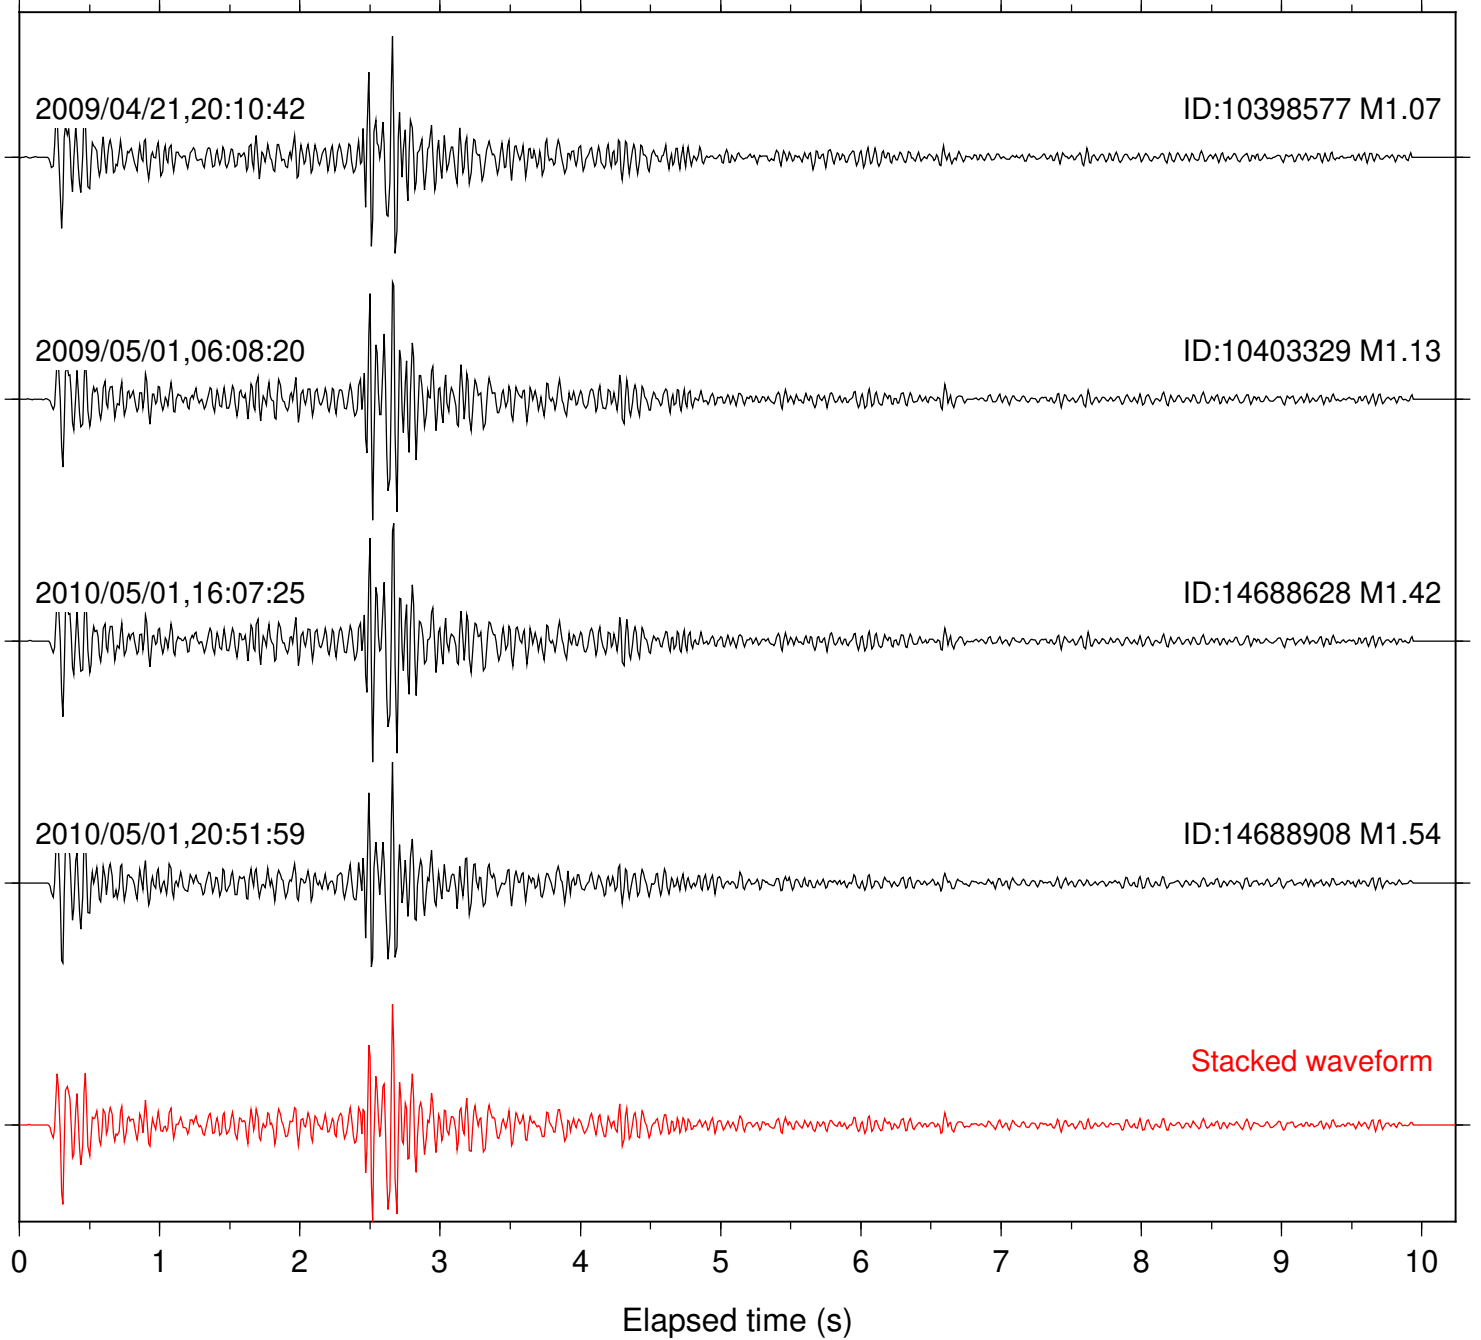

Station: B082 Com: EHZ

Focal depth: 10.04 km