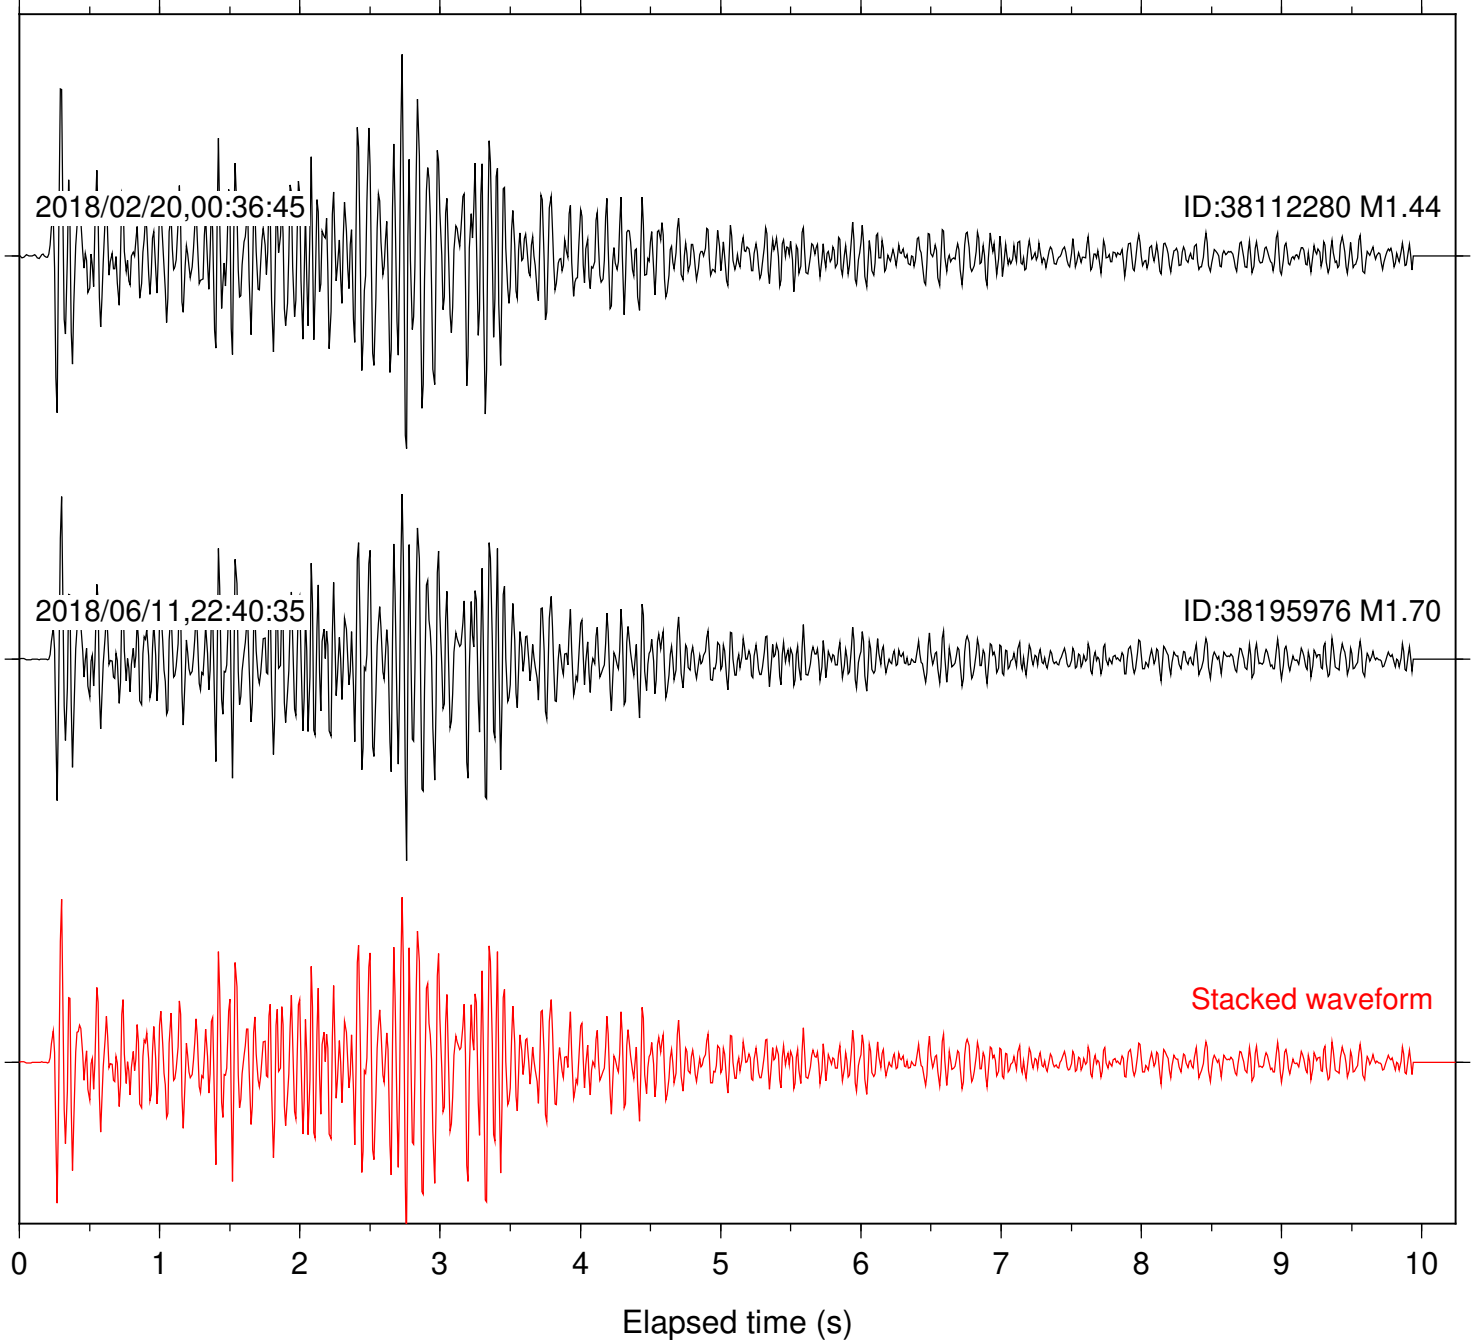

Focal depth: 5.77 km

Station: FRD Com: HHZ

Focal depth: 5.77 km

Station: HMT2 Com: HHZ

Focal depth: 5.77 km

Station: KNW Com: HHZ

Focal depth: 5.77 km

Station: LKH Com: HHZ