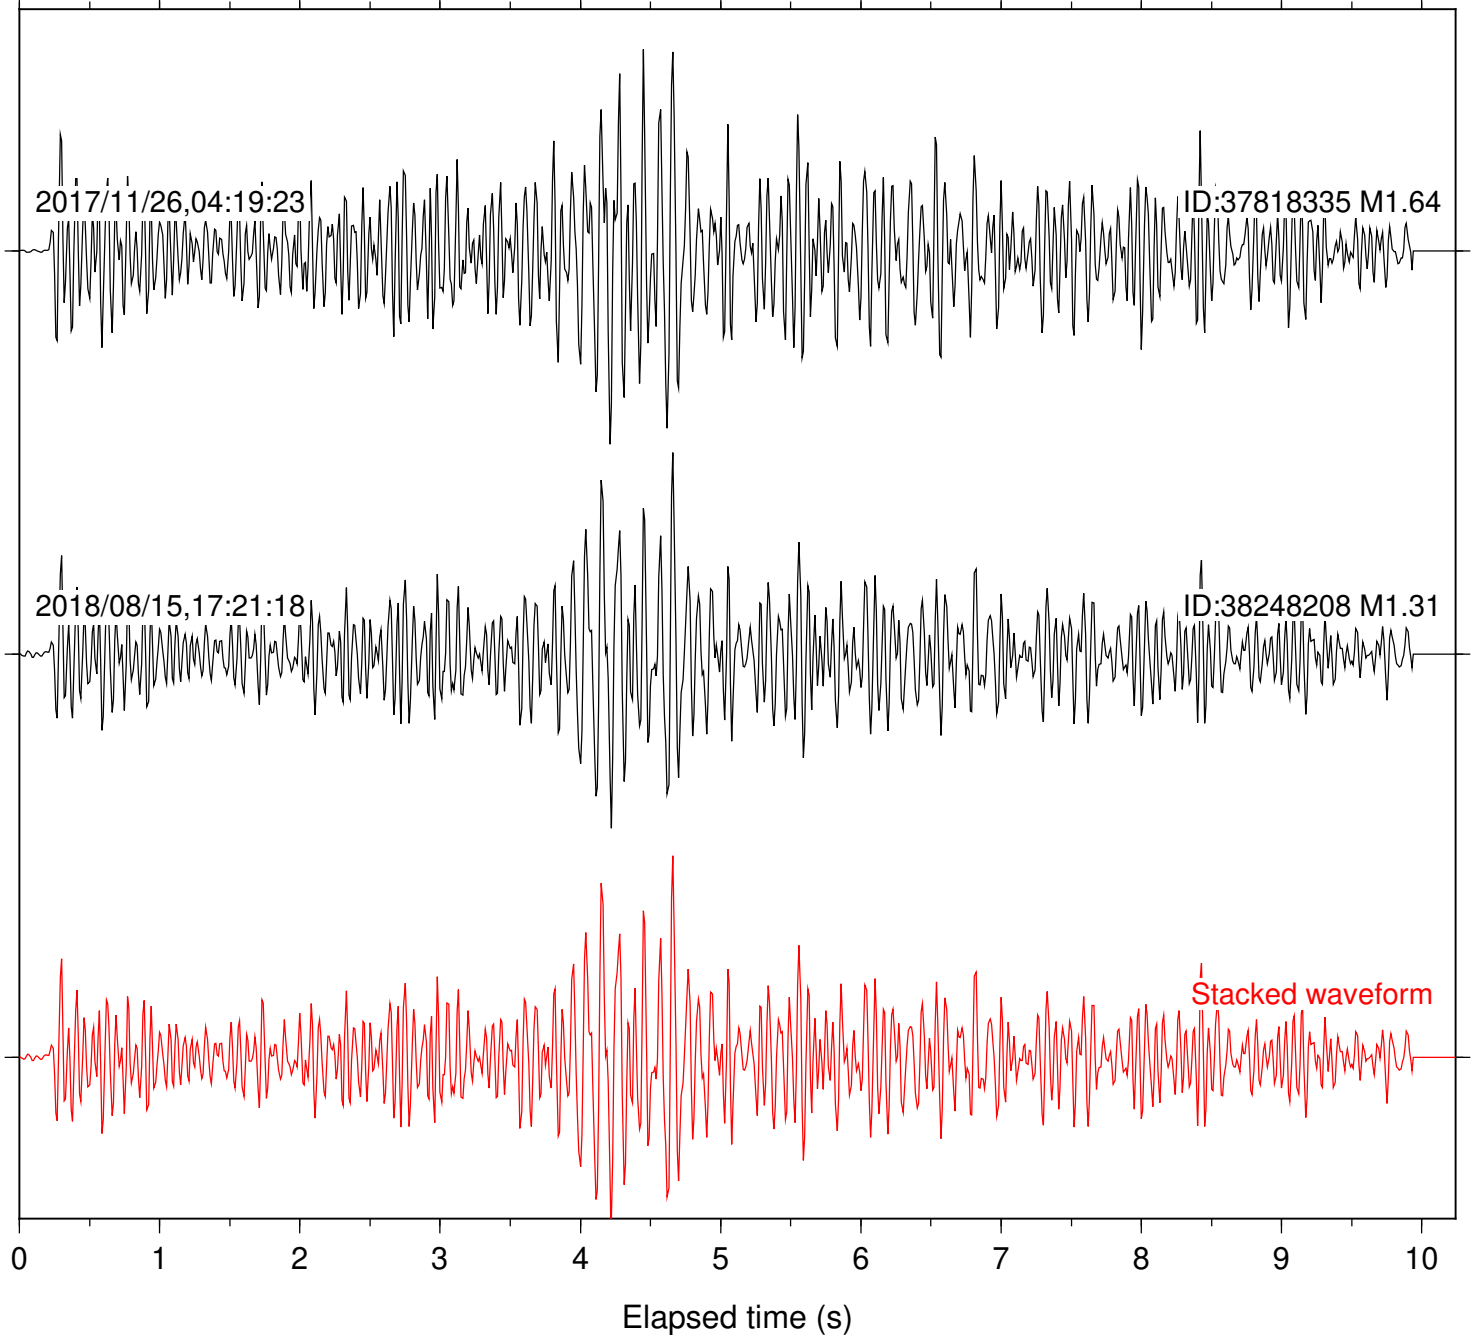

Station: DGR Com: HHZ

Focal depth: 4.87 km

Station: FRD Com: HHZ

Focal depth: 4.87 km

Station: HMT2 Com: HHZ

Focal depth: 4.87 km

Station: PFO Com: HHZ

Focal depth: 4.87 km