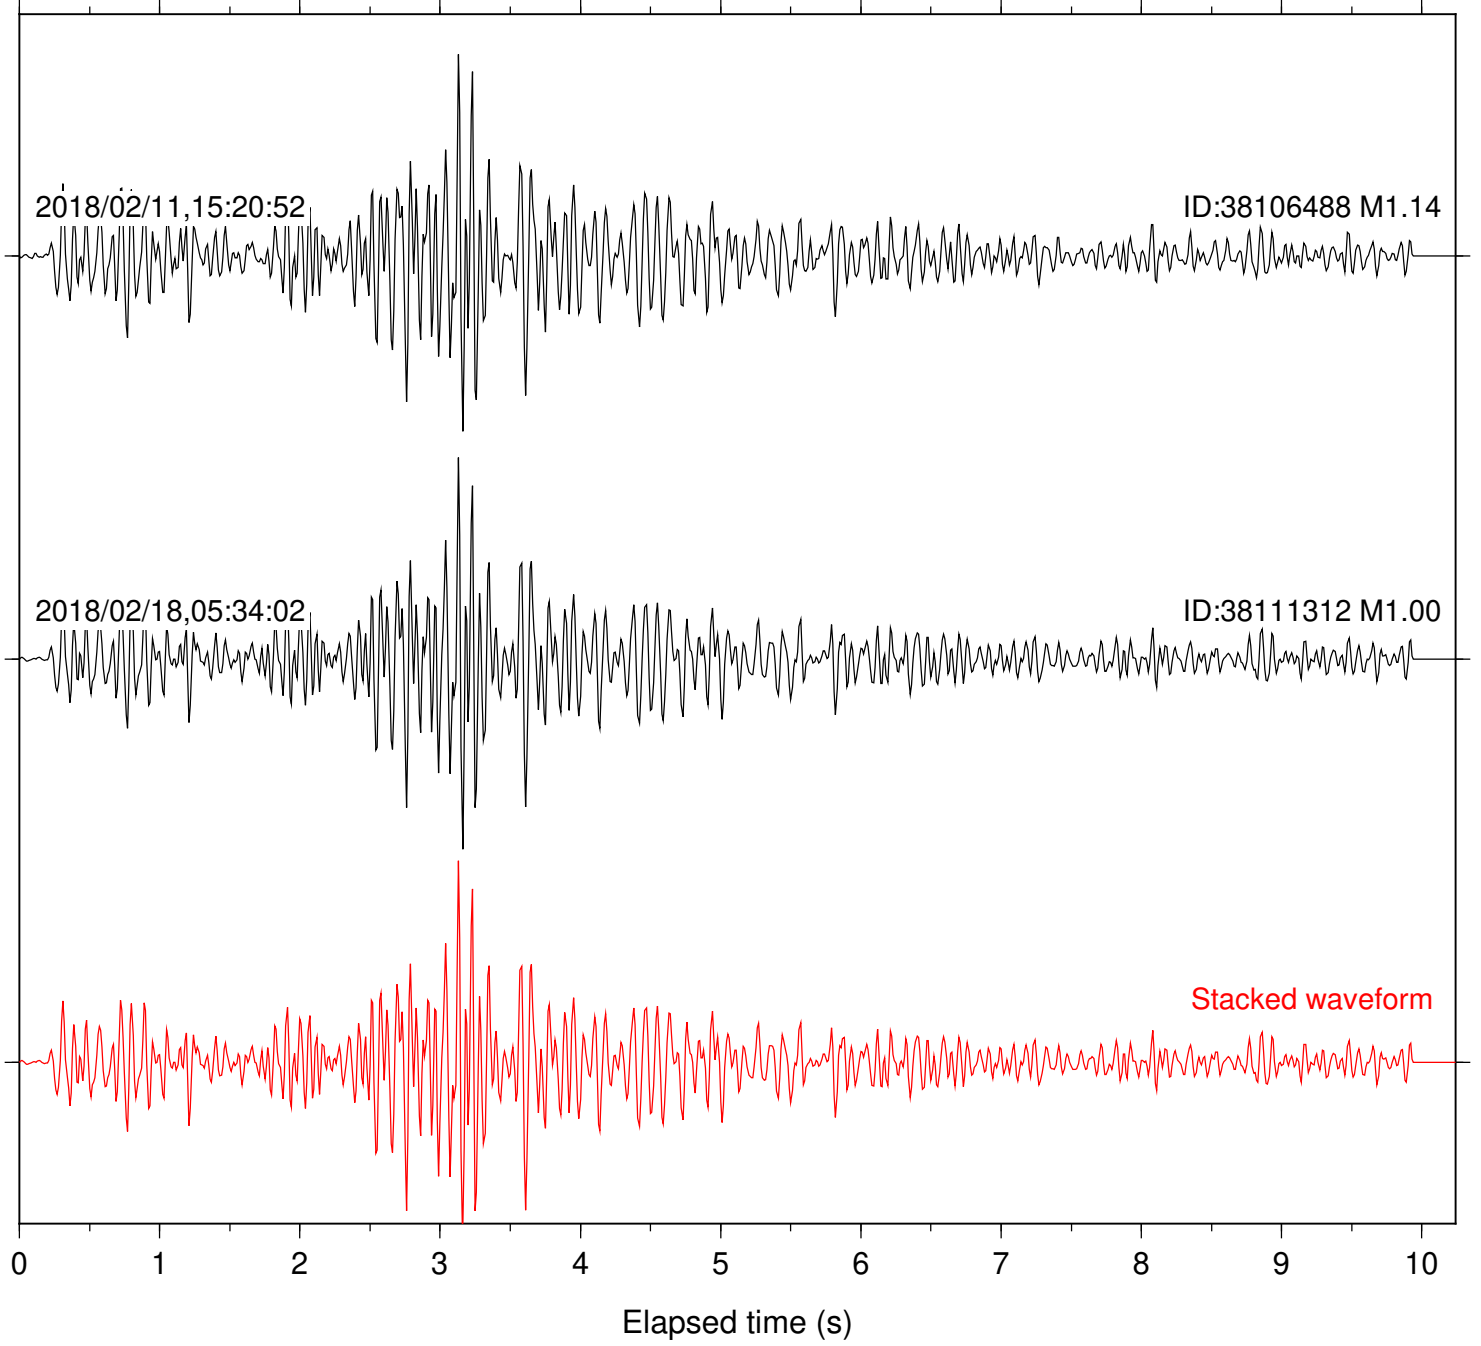

Station: SND Com: HHZ

Focal depth: 4.96 km