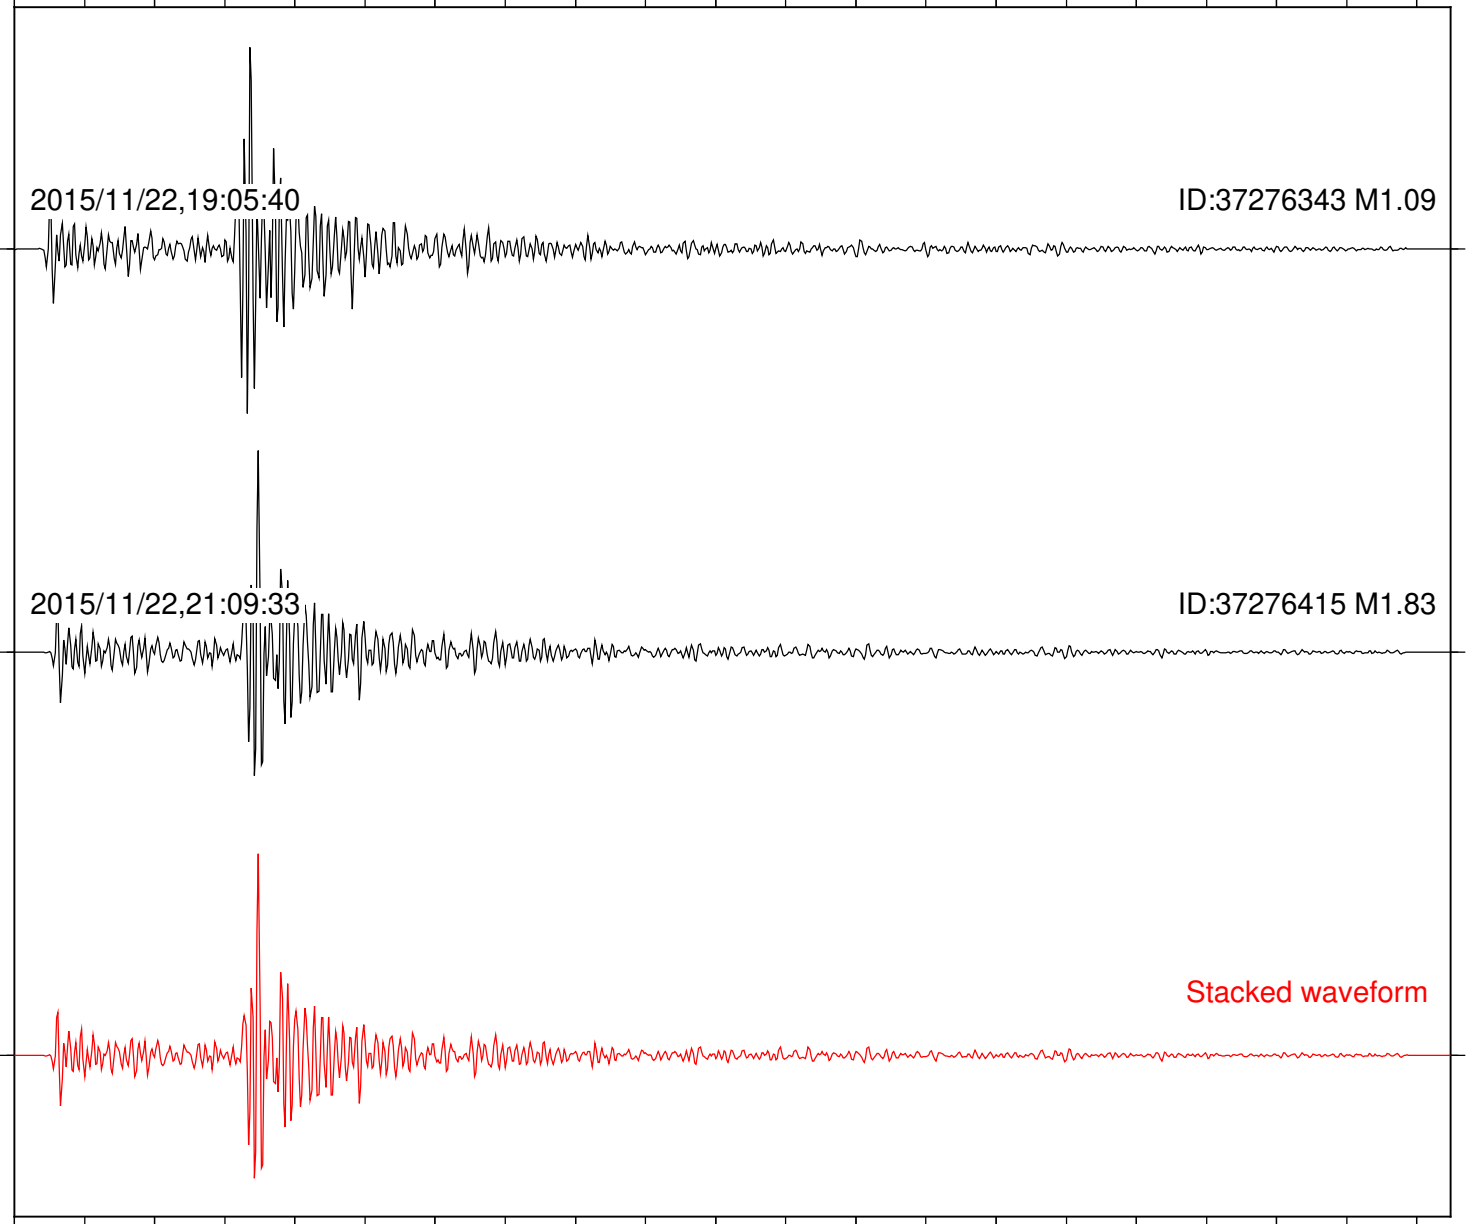

Station: B086 Com: EHZ

Focal depth: 5.17 km

2015/11/22,19:05:40

ID:37276343 M1.09

2015/11/22,21:09:33

ID:37276415 M1.83

Stacked waveform

0 1 2 3 4 5 6 7 8 9 10
Elapsed time (s)