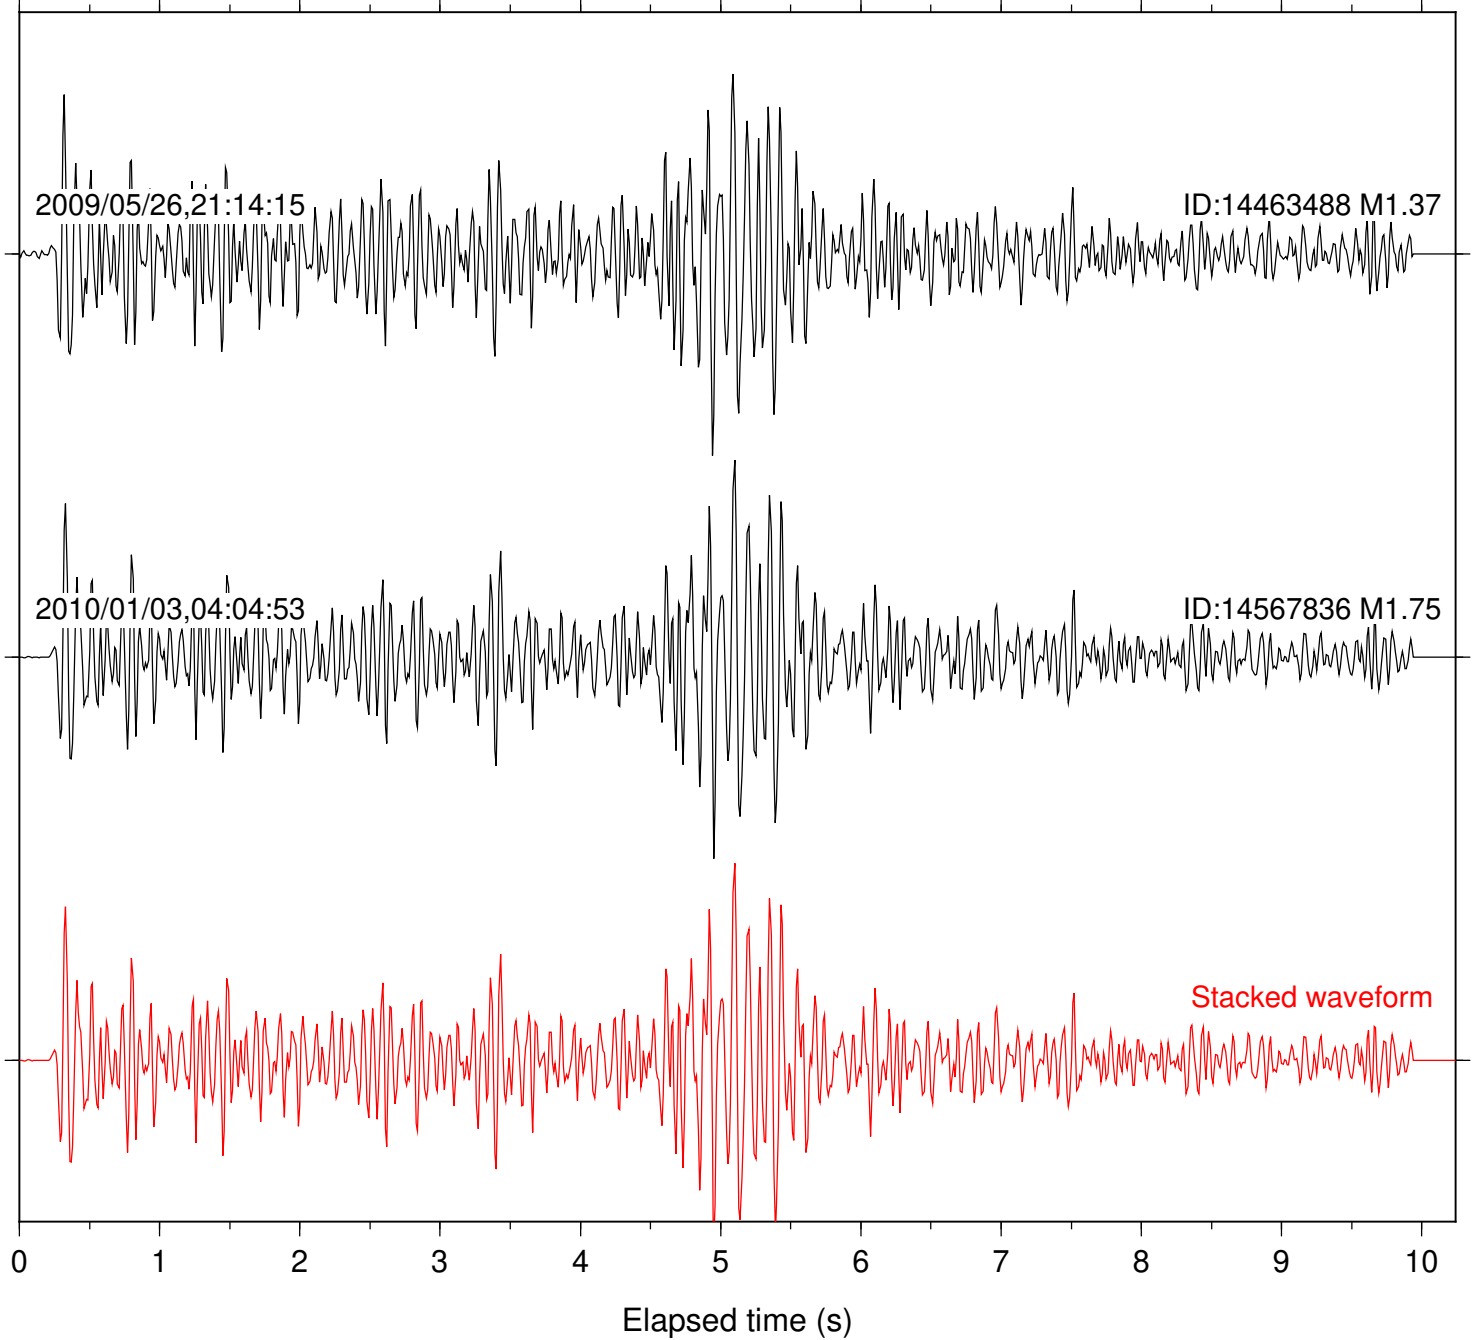

Station: TOR Com: HHZ

Focal depth: 9.73 km