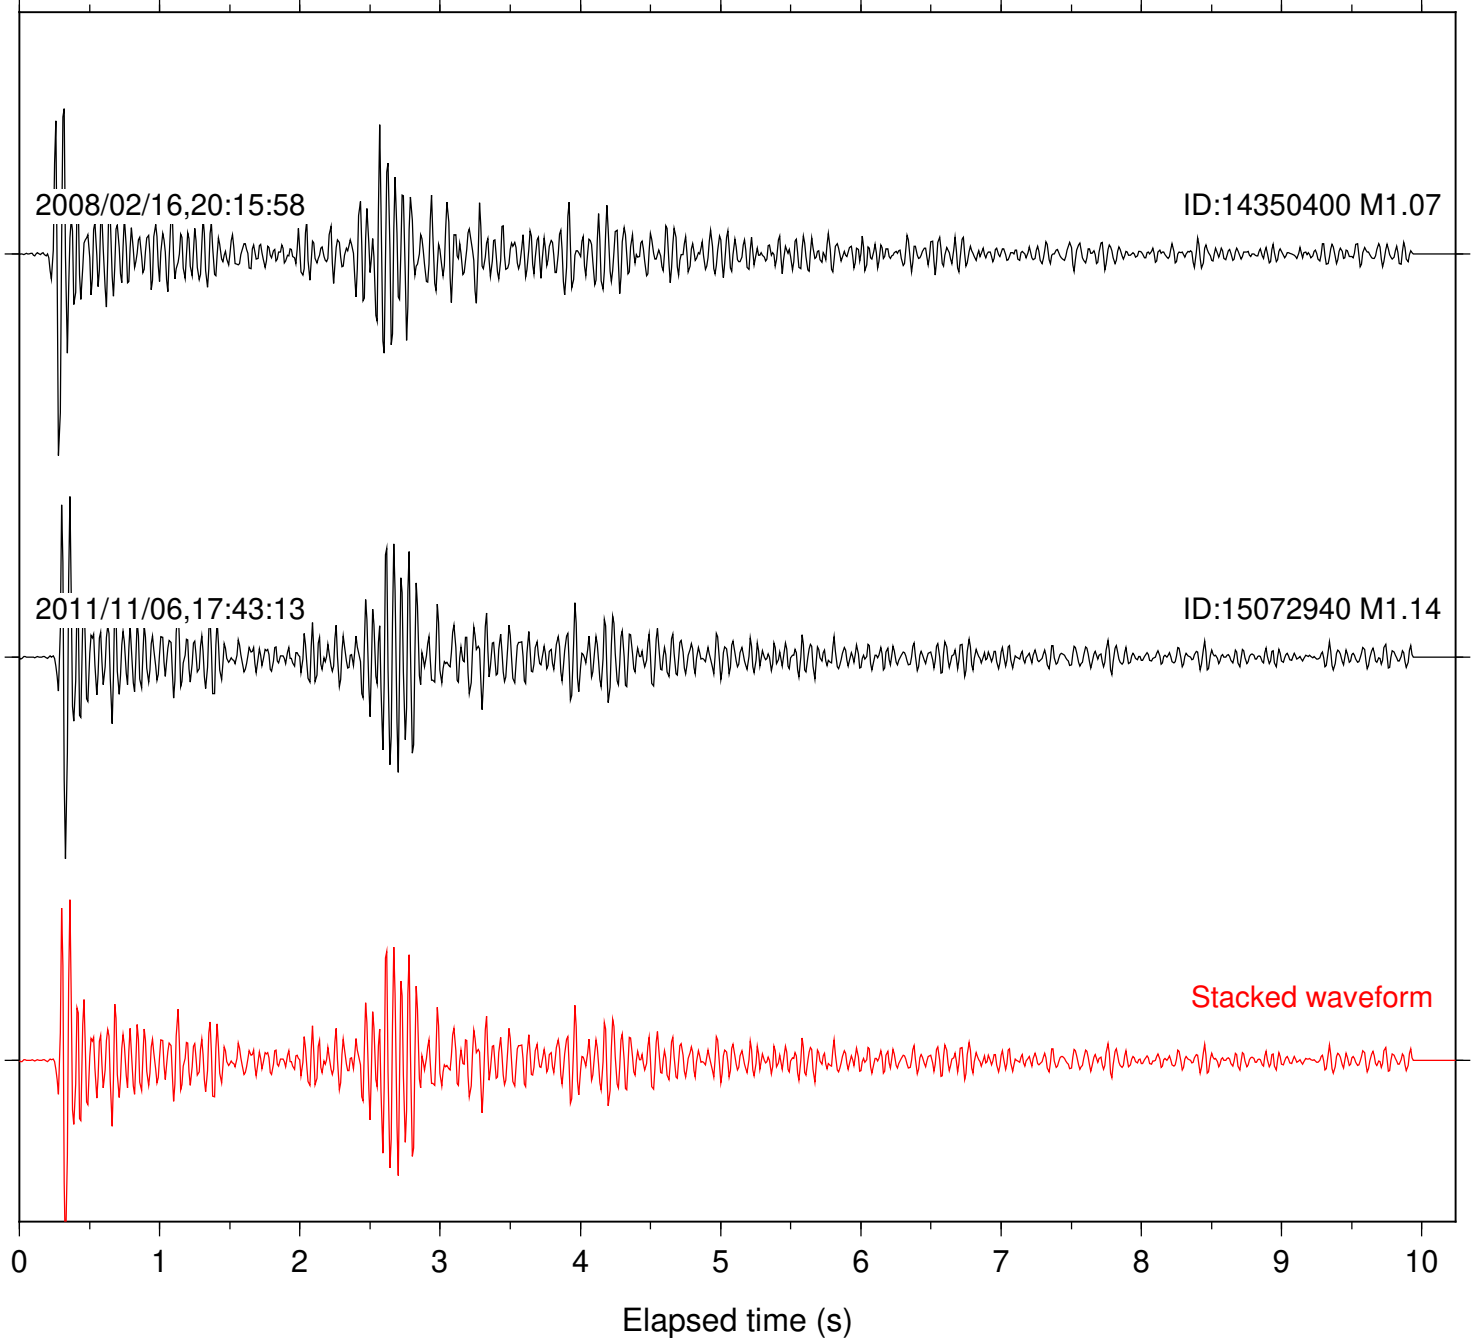

0 1 2 3 4 5 6 7 8 9 10  
Elapsed time (s)

Station: FRD Com: HHZ

Focal depth: 8.01 km

Station: PFO Com: HHZ

Focal depth: 8.01 km

Station: SND Com: HHZ

Focal depth: 8.01 km

Station: TOR Com: HHZ