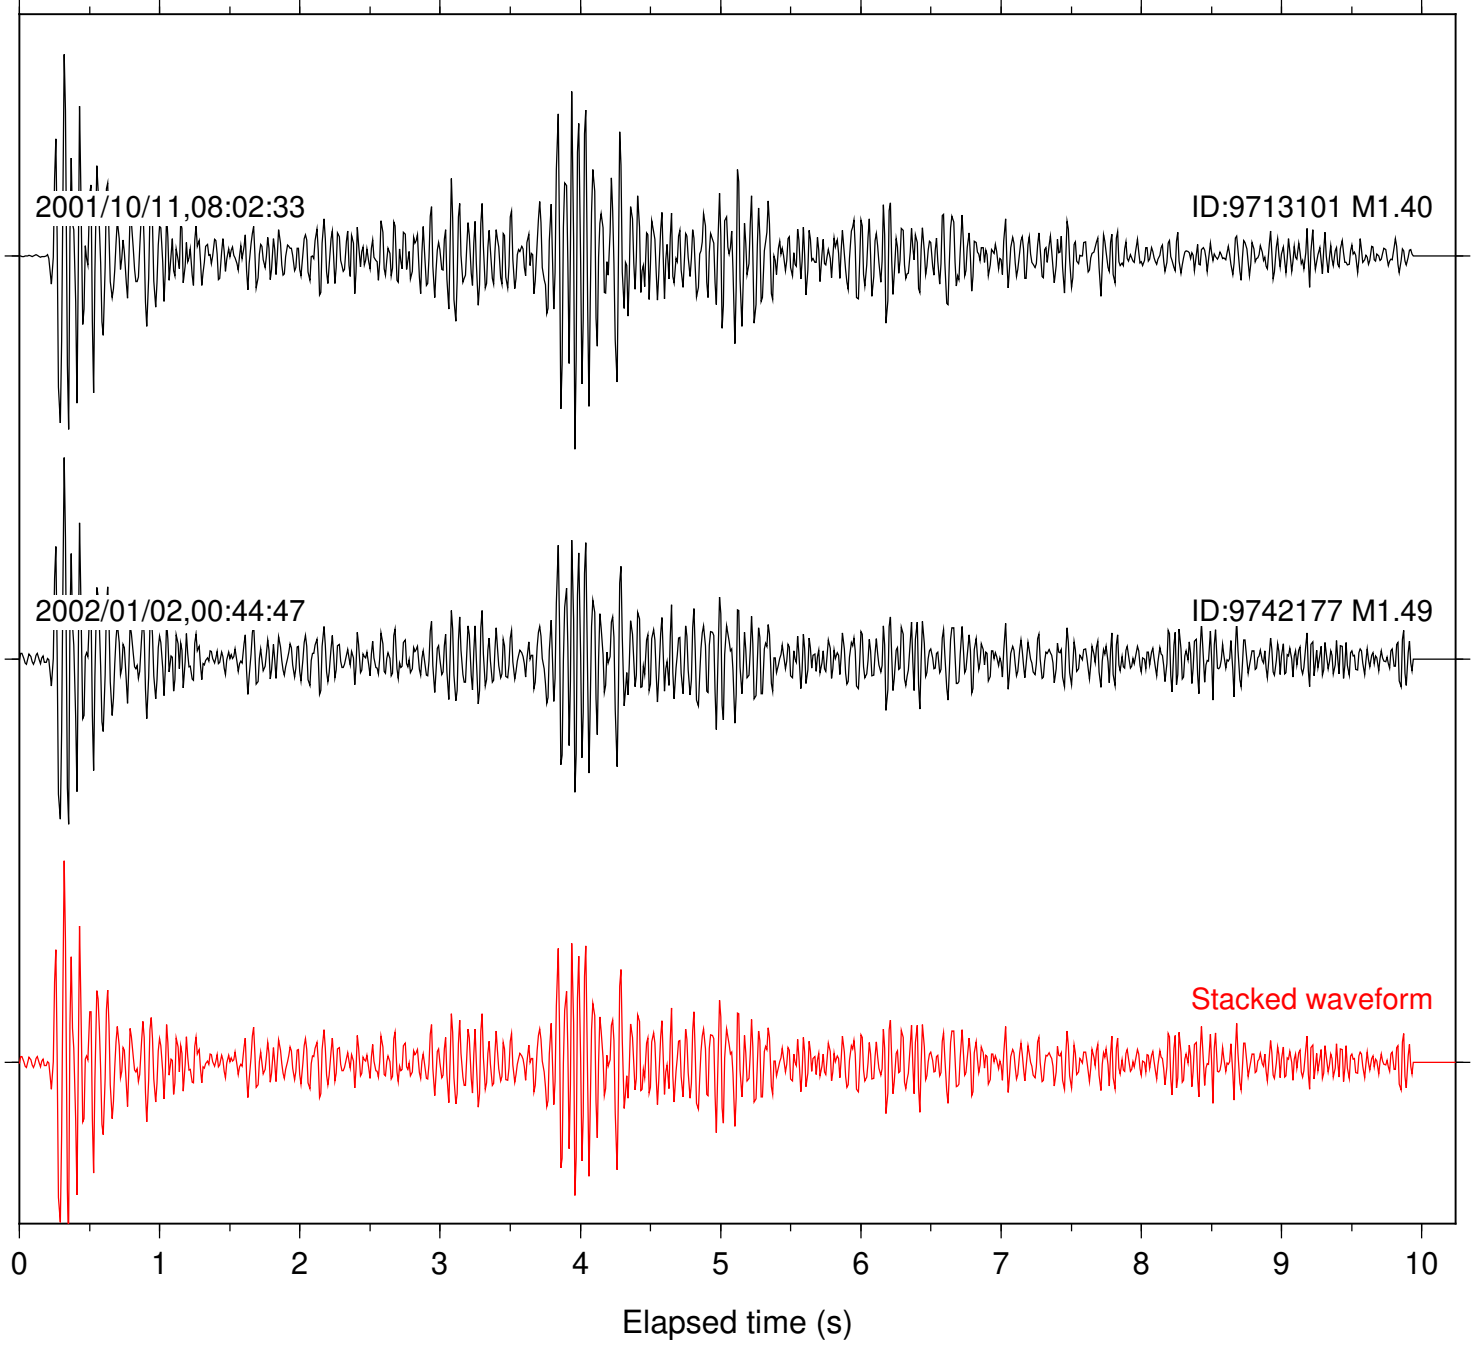

Focal depth: 12.35 km

Station: KNW Com: HHZ

Focal depth: 12.14 km

Station: PFO Com: HHZ

Focal depth: 12.14 km

Station: AGA Com: HHZ

Focal depth: 8.57 km

Station: CRY Com: HHZ