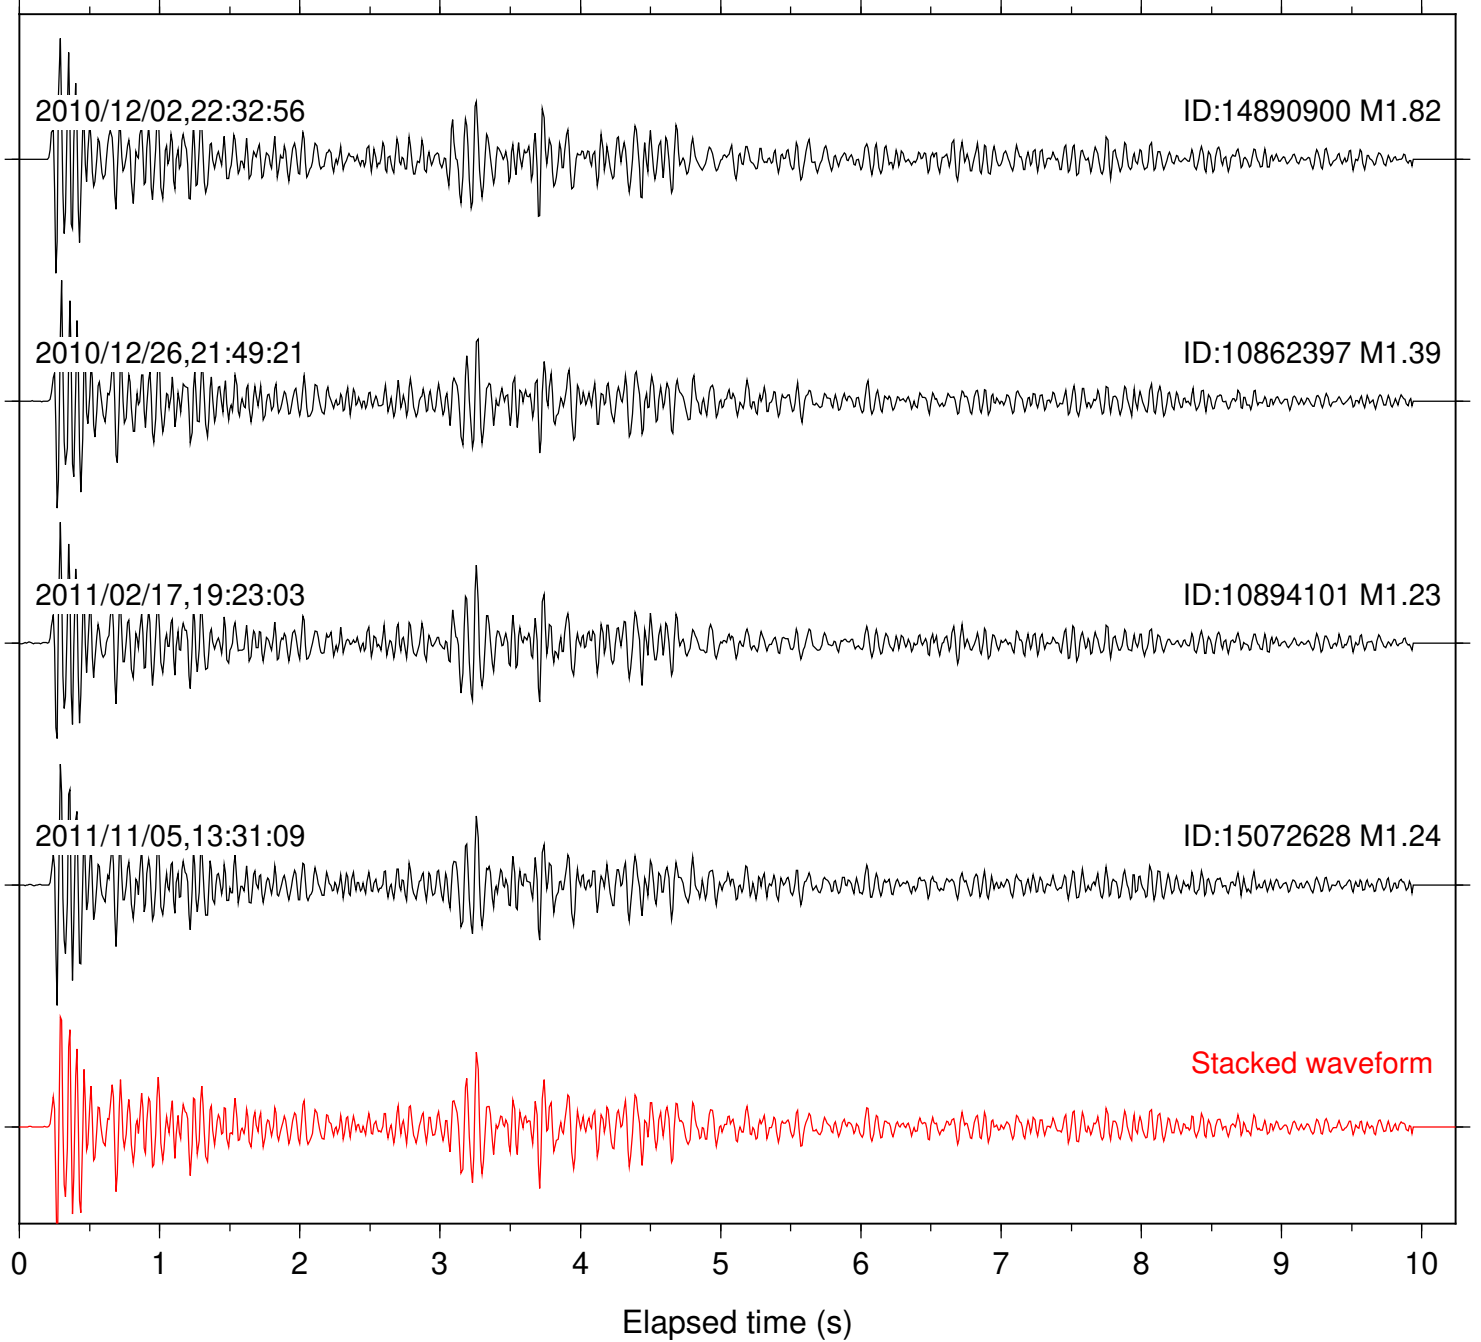

Station: B093 Com: EHZ

Focal depth: 7.66 km