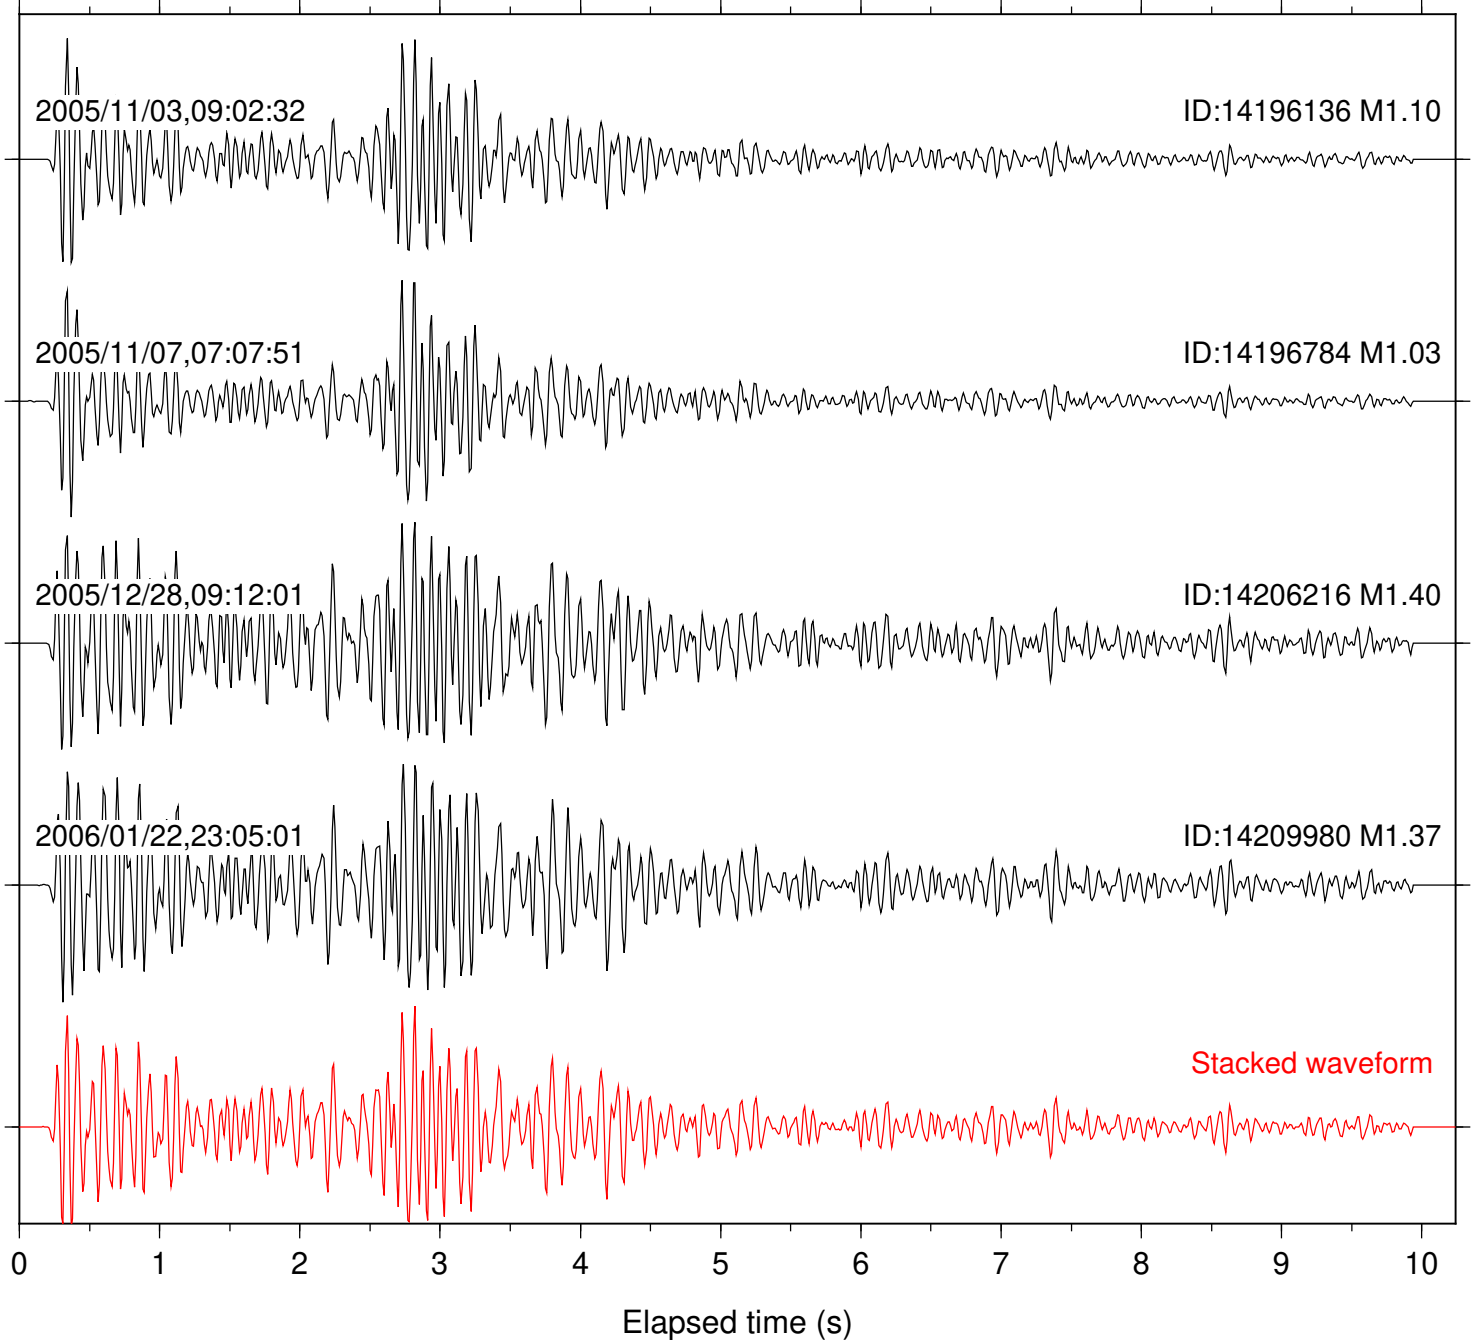

Station: HMT2 Com: HHZ

Focal depth: 13.27 km

Station: KNW Com: HHZ

Focal depth: 13.27 km

Station: POB2 Com: HHZ

Focal depth: 13.27 km

Station: RDM Com: HHZ

Focal depth: 13.25 km