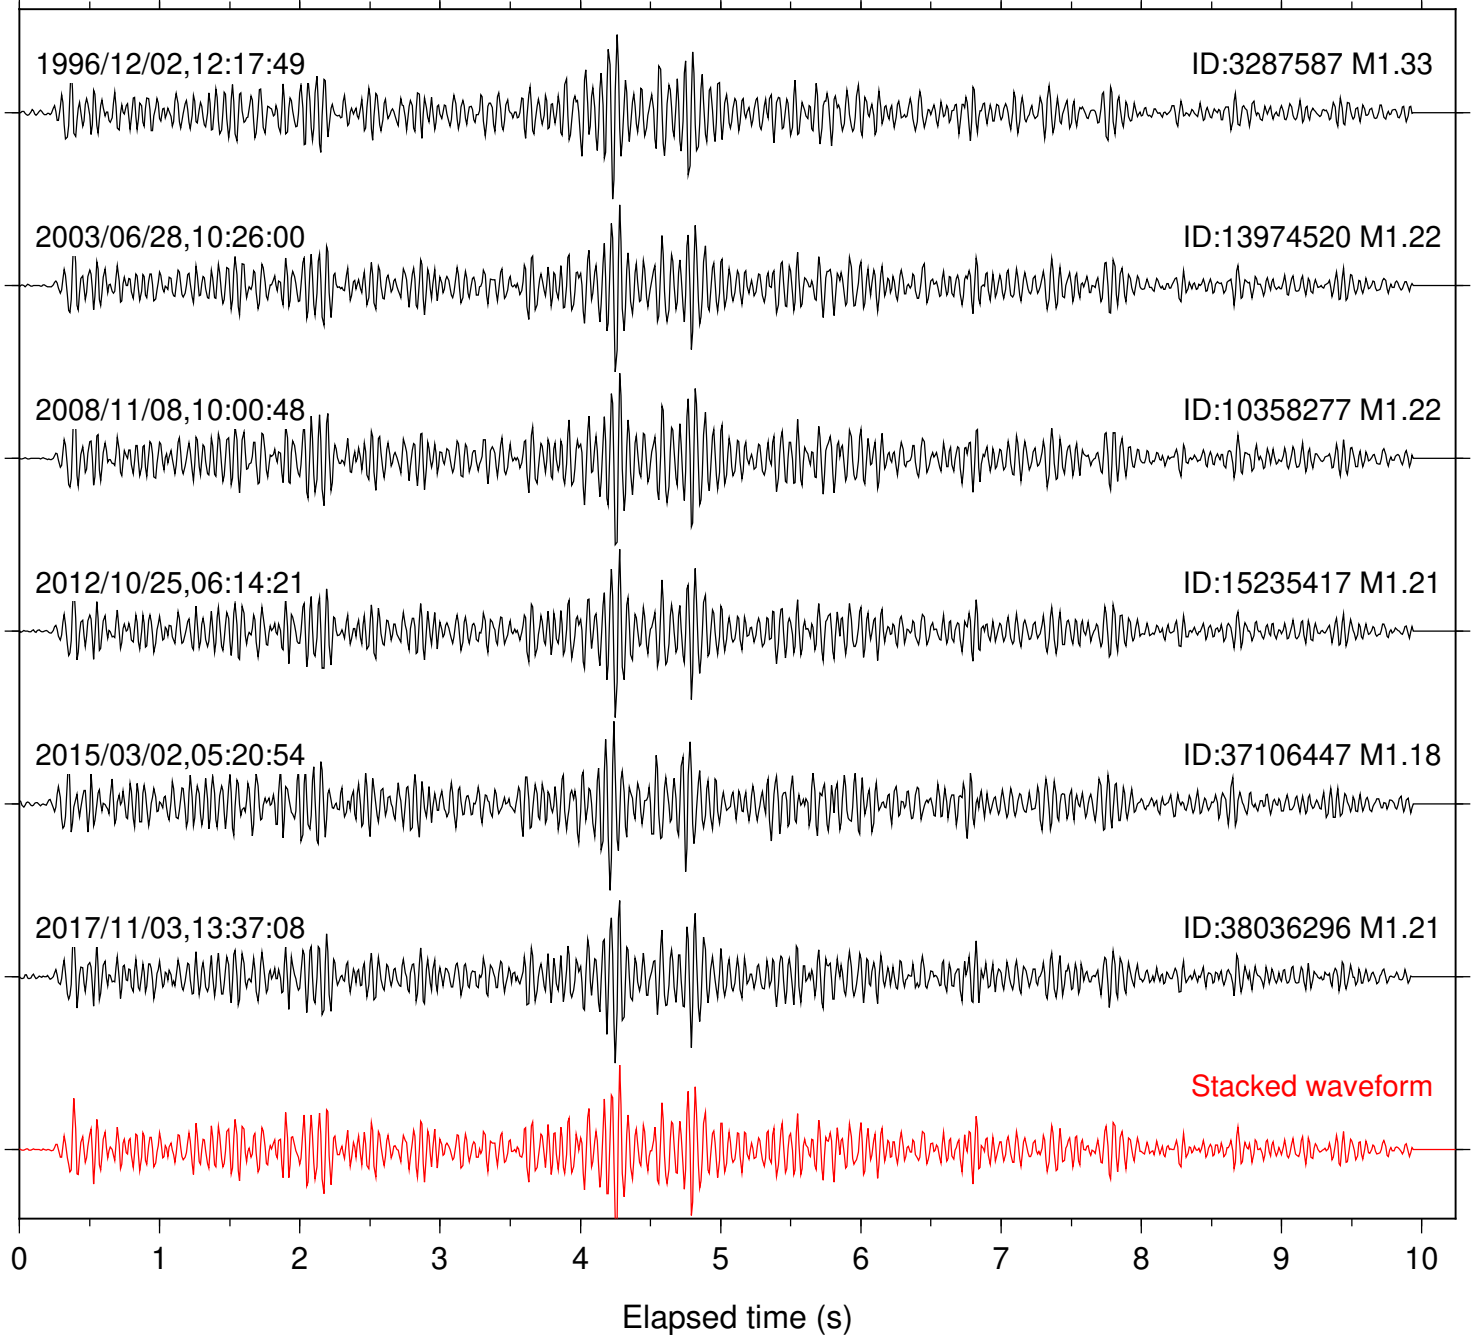

Station: PFO Com: HHZ

Focal depth: 11.29 km