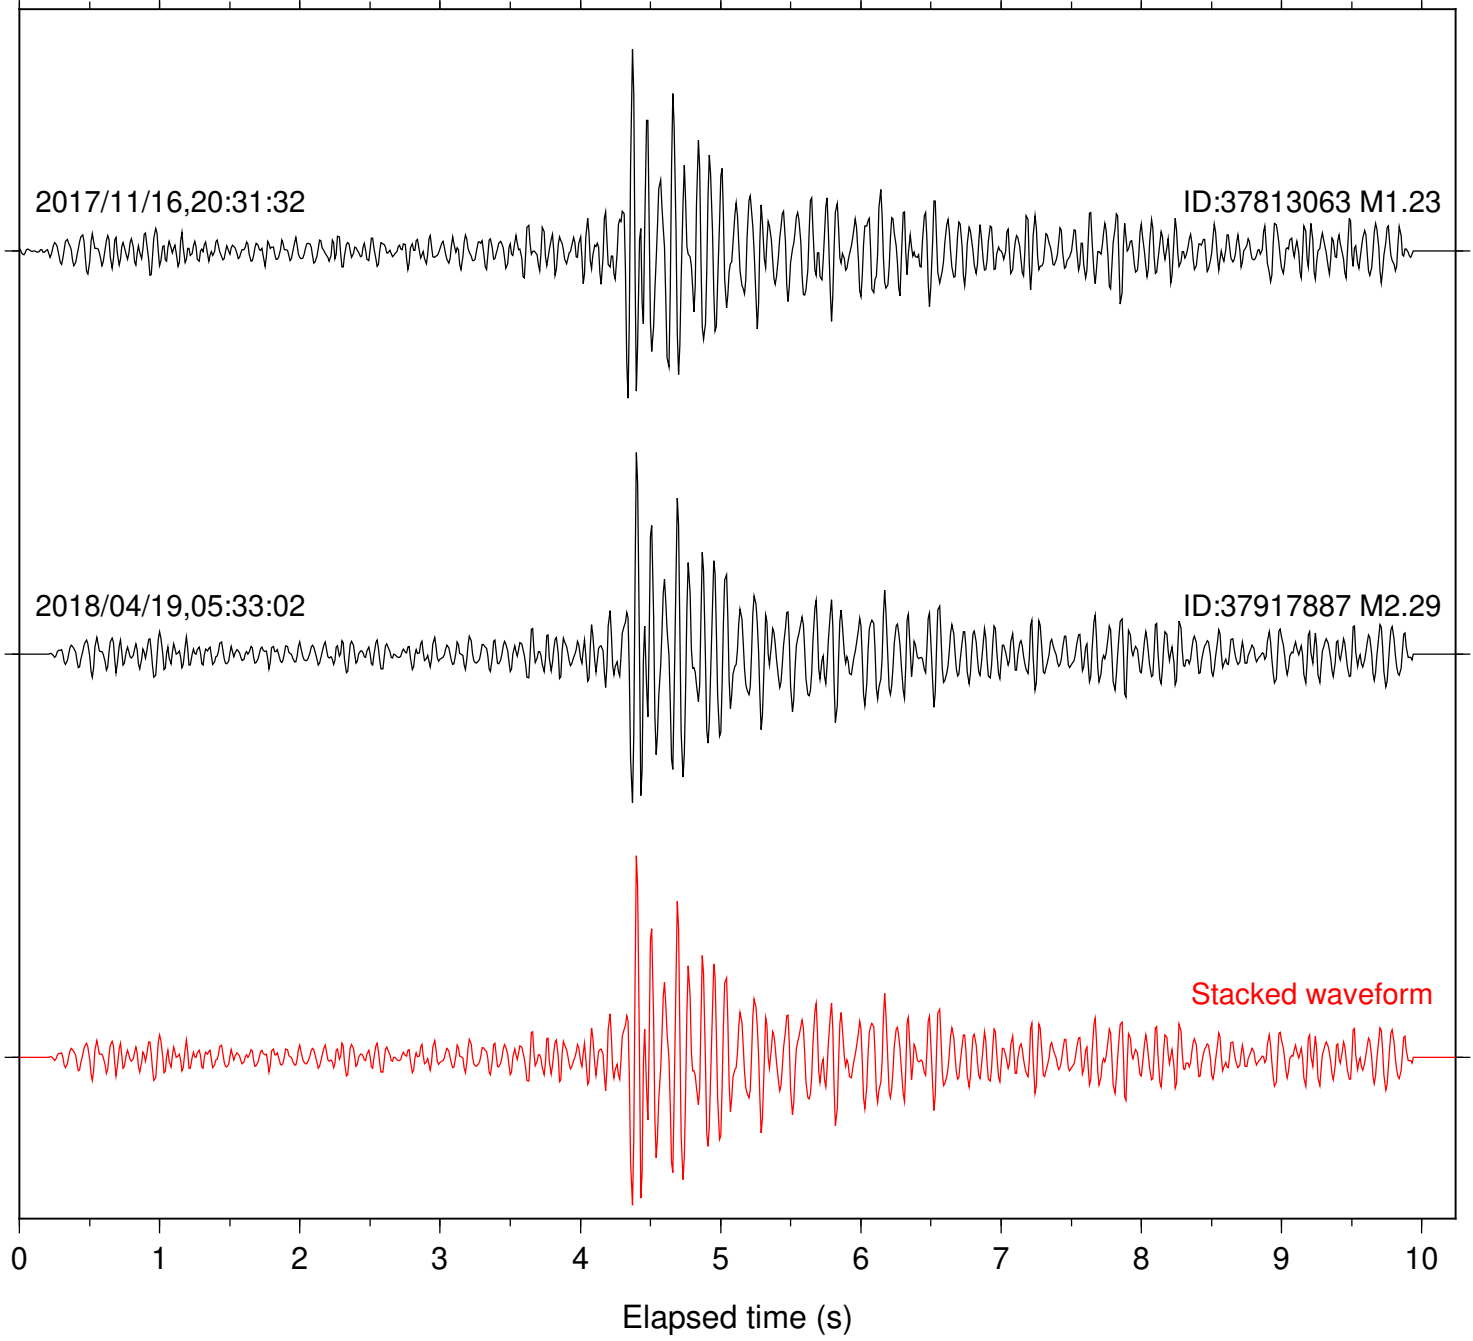

Station: LVA2 Com: HHZ

Focal depth: 6.45 km

Station: SND Com: HHZ

Focal depth: 6.45 km

Station: B082 Com: EHZ

Focal depth: 6.10 km

Station: B084 Com: EHZ

Focal depth: 6.10 km