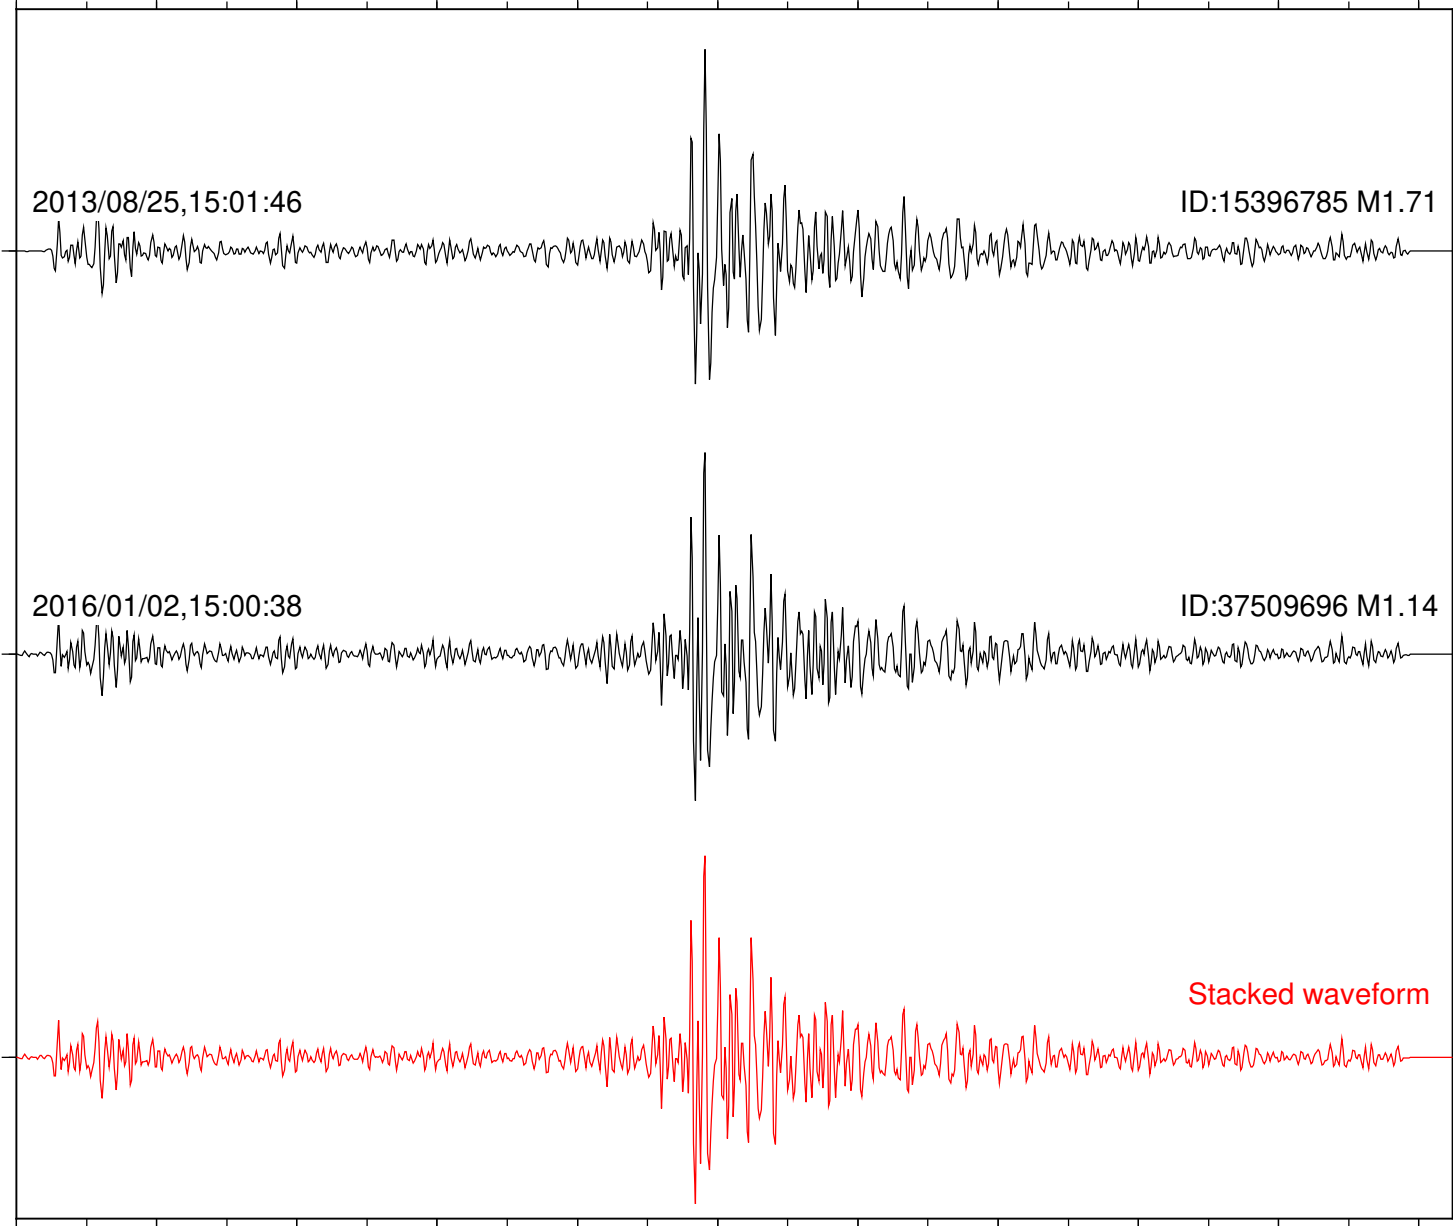

0 1 2 3 4 5 6 7 8 9 10  
Elapsed time (s)

Station: DGR Com: HHZ

Focal depth: 12.09 km

Station: DNR Com: HHZ

Focal depth: 12.09 km

Station: PFO Com: HHZ

Focal depth: 12.09 km

Station: SND Com: HHZ