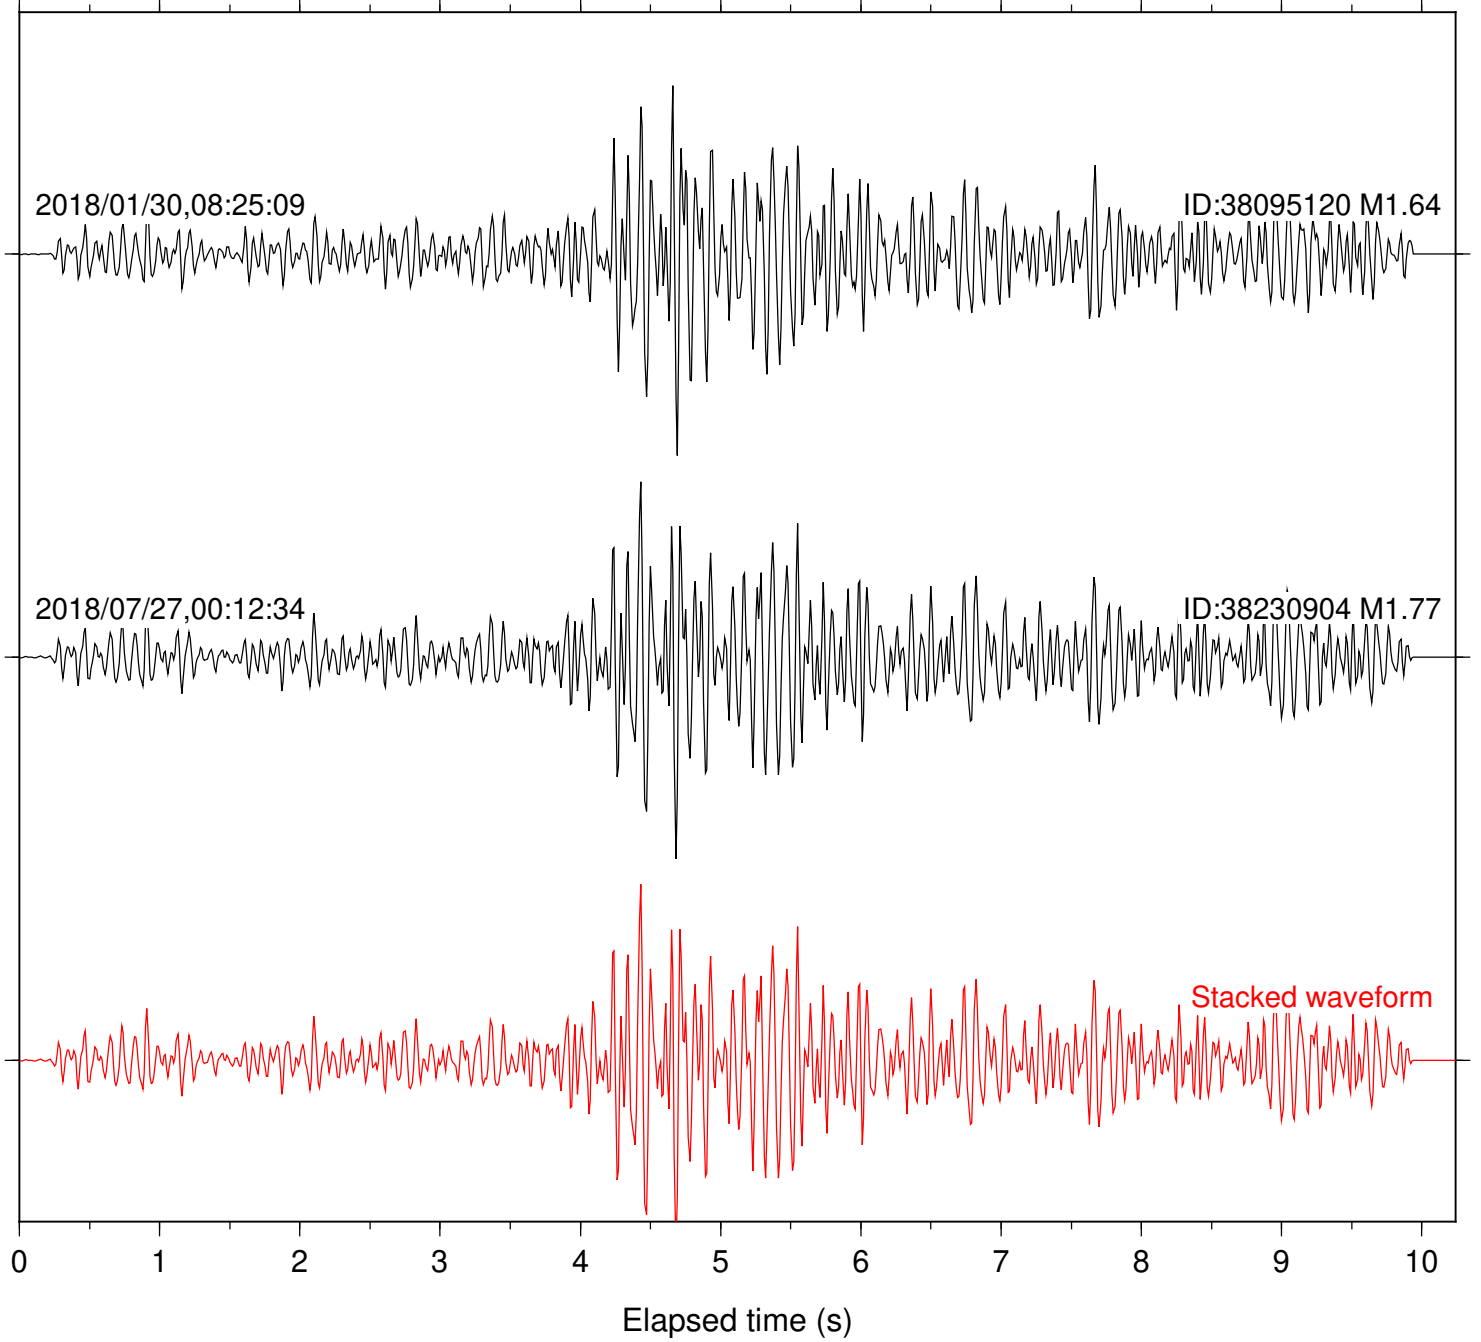

Station: WMC Com: HHZ

Focal depth: 6.70 km

Station: B084 Com: EHZ

Focal depth: 6.49 km

Station: B093 Com: EHZ

Focal depth: 6.49 km

2018/01/30,08:25:09

ID:38095120 M1.64