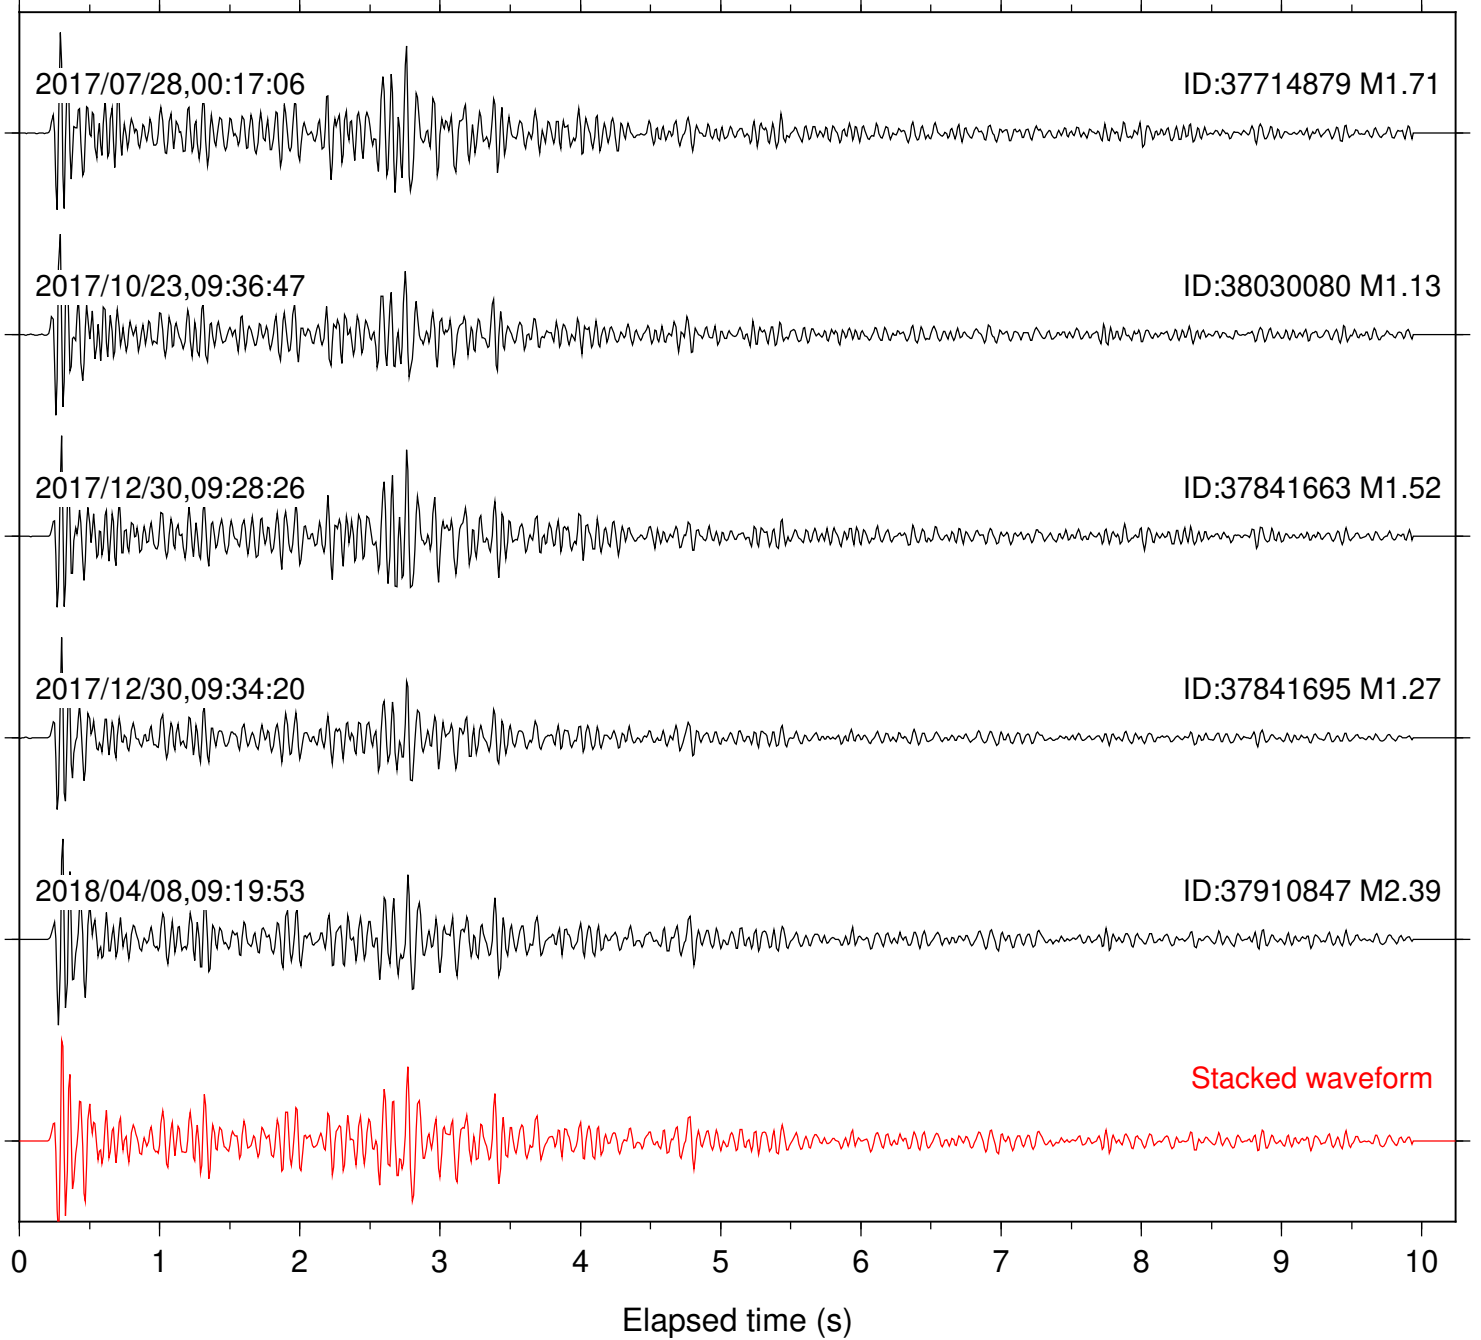

Station: B087 Com: EHZ

Focal depth: 7.38 km