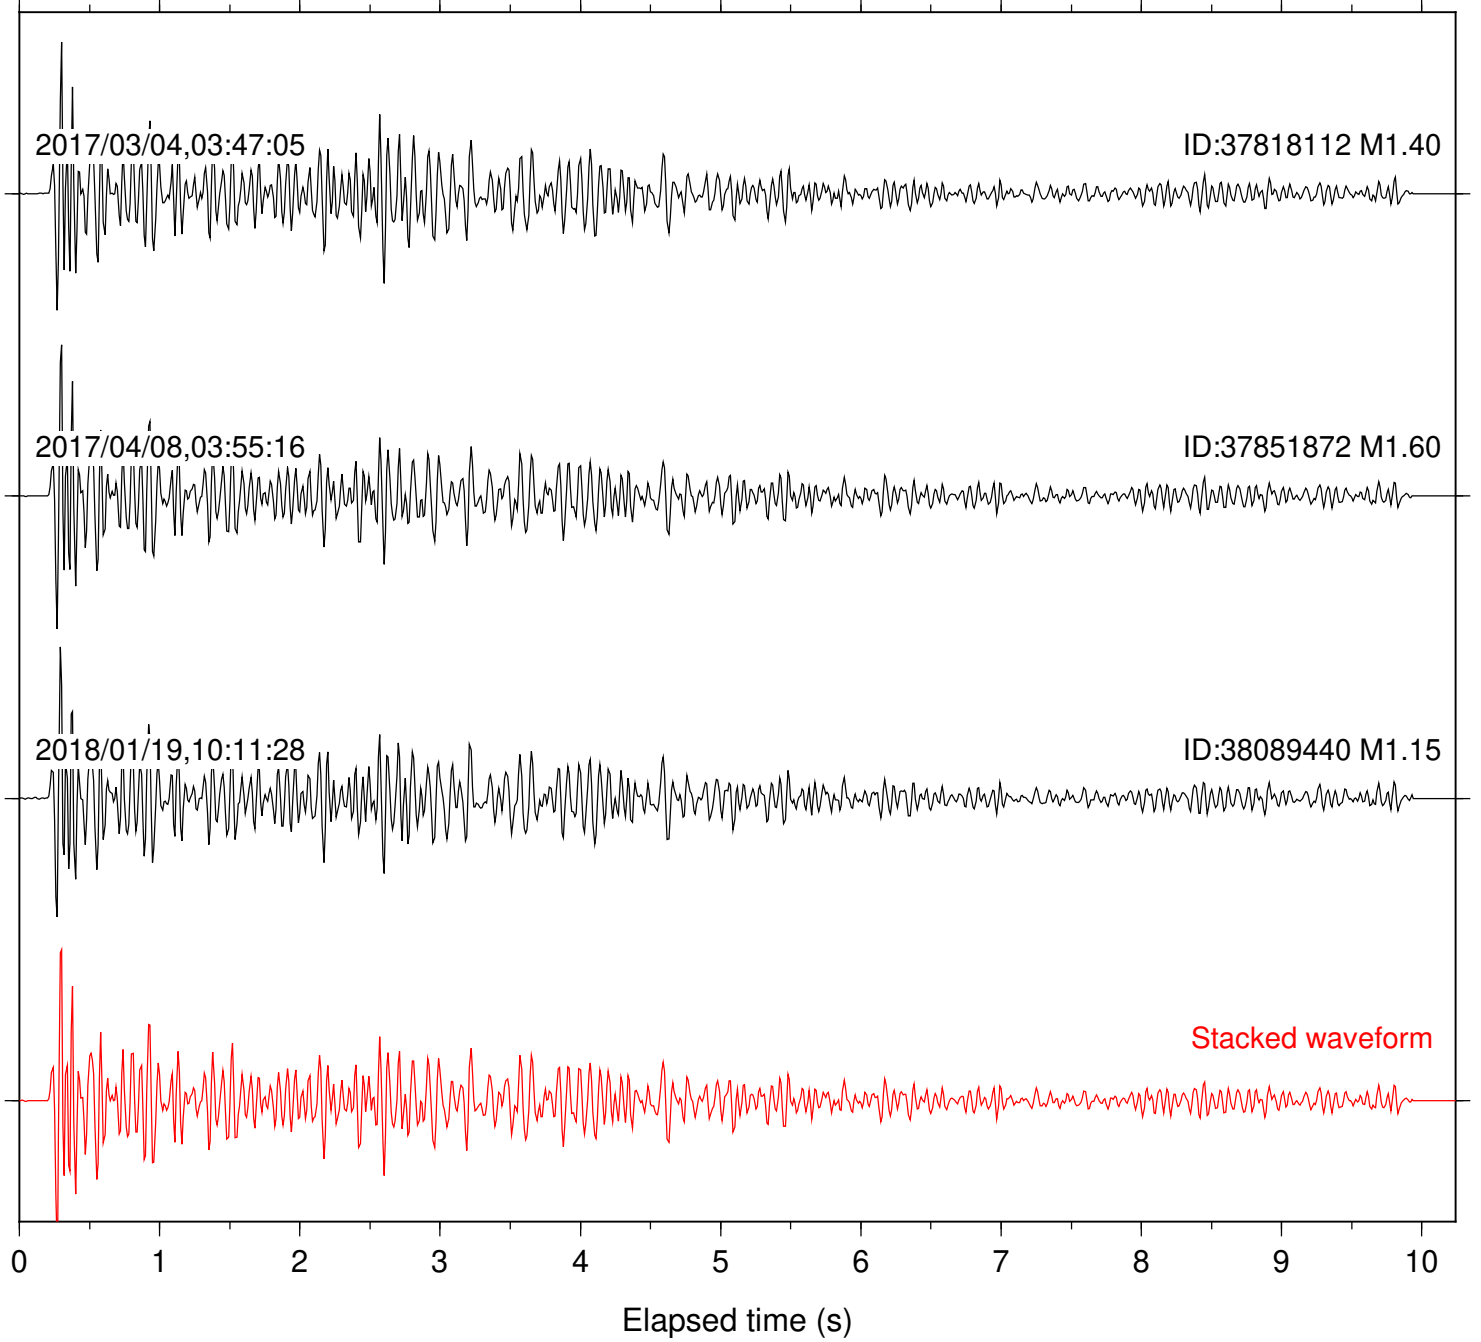

Station: B084 Com: EHZ

Focal depth: 5.78 km

Station: B087 Com: EHZ

Focal depth: 5.78 km

Station: B088 Com: EHZ

Focal depth: 5.78 km

Station: B093 Com: EHZ

Focal depth: 5.78 km