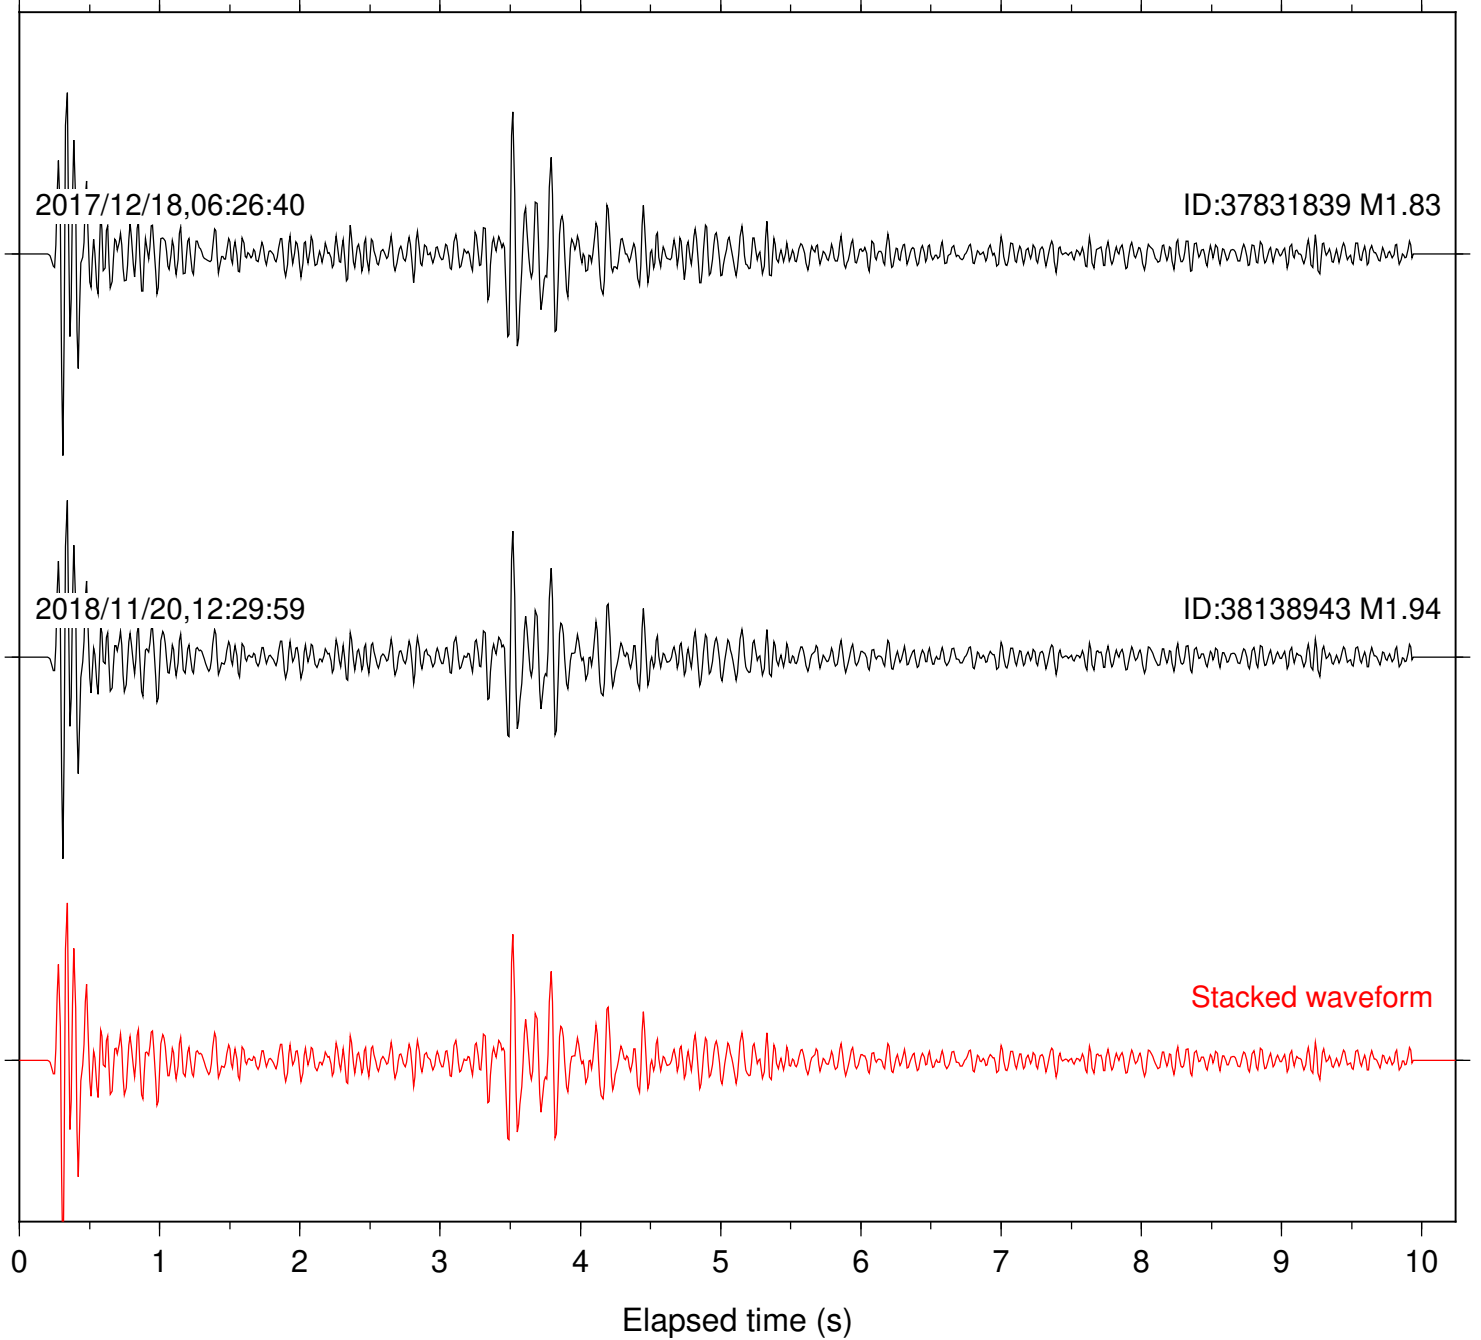

Station: CSH Com: HHZ

Focal depth: 3.00 km

Station: DGR Com: HHZ

Focal depth: 3.00 km

Station: FRD Com: HHZ

Focal depth: 3.00 km

Station: HMT2 Com: HHZ

Focal depth: 3.00 km