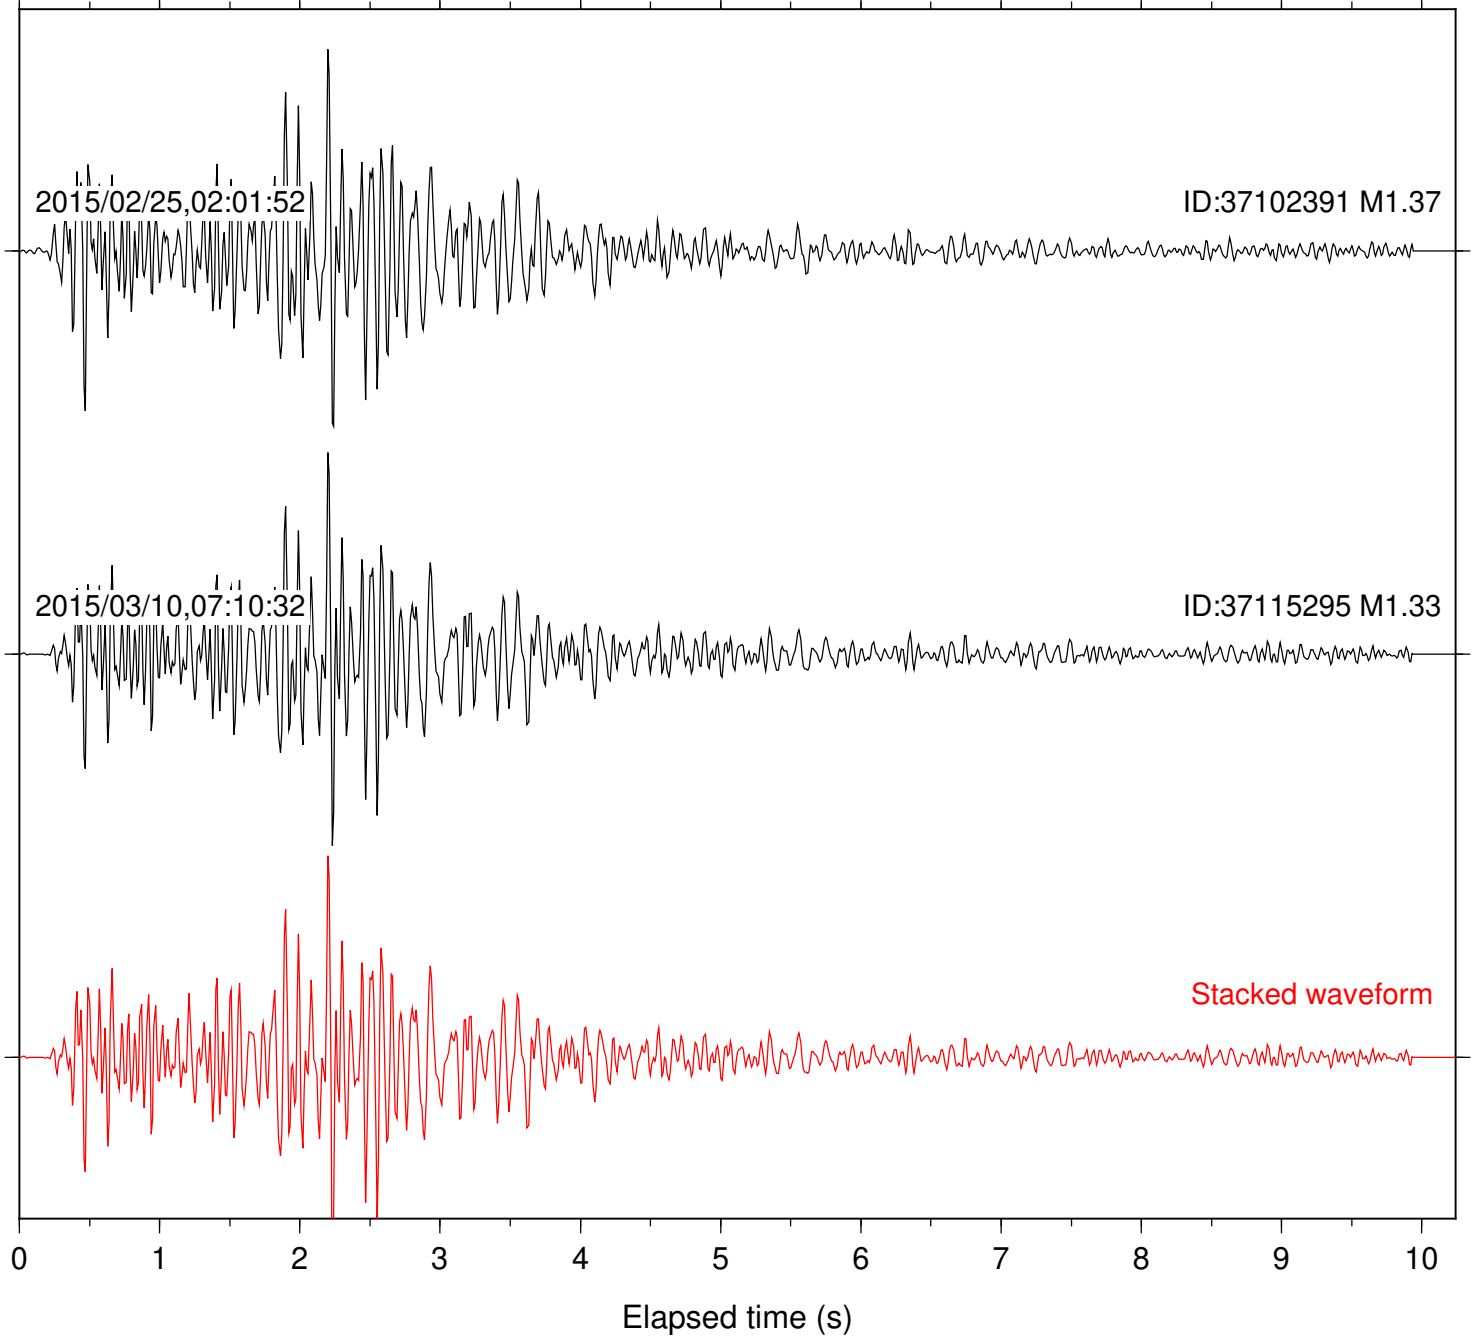

Station: PLM Com: HHZ

Focal depth: 7.89 km

Station: RDM Com: HHZ

Focal depth: 7.89 km

Station: SND Com: HHZ

Focal depth: 8.02 km

Station: TOR Com: HHZ

Focal depth: 7.85 km