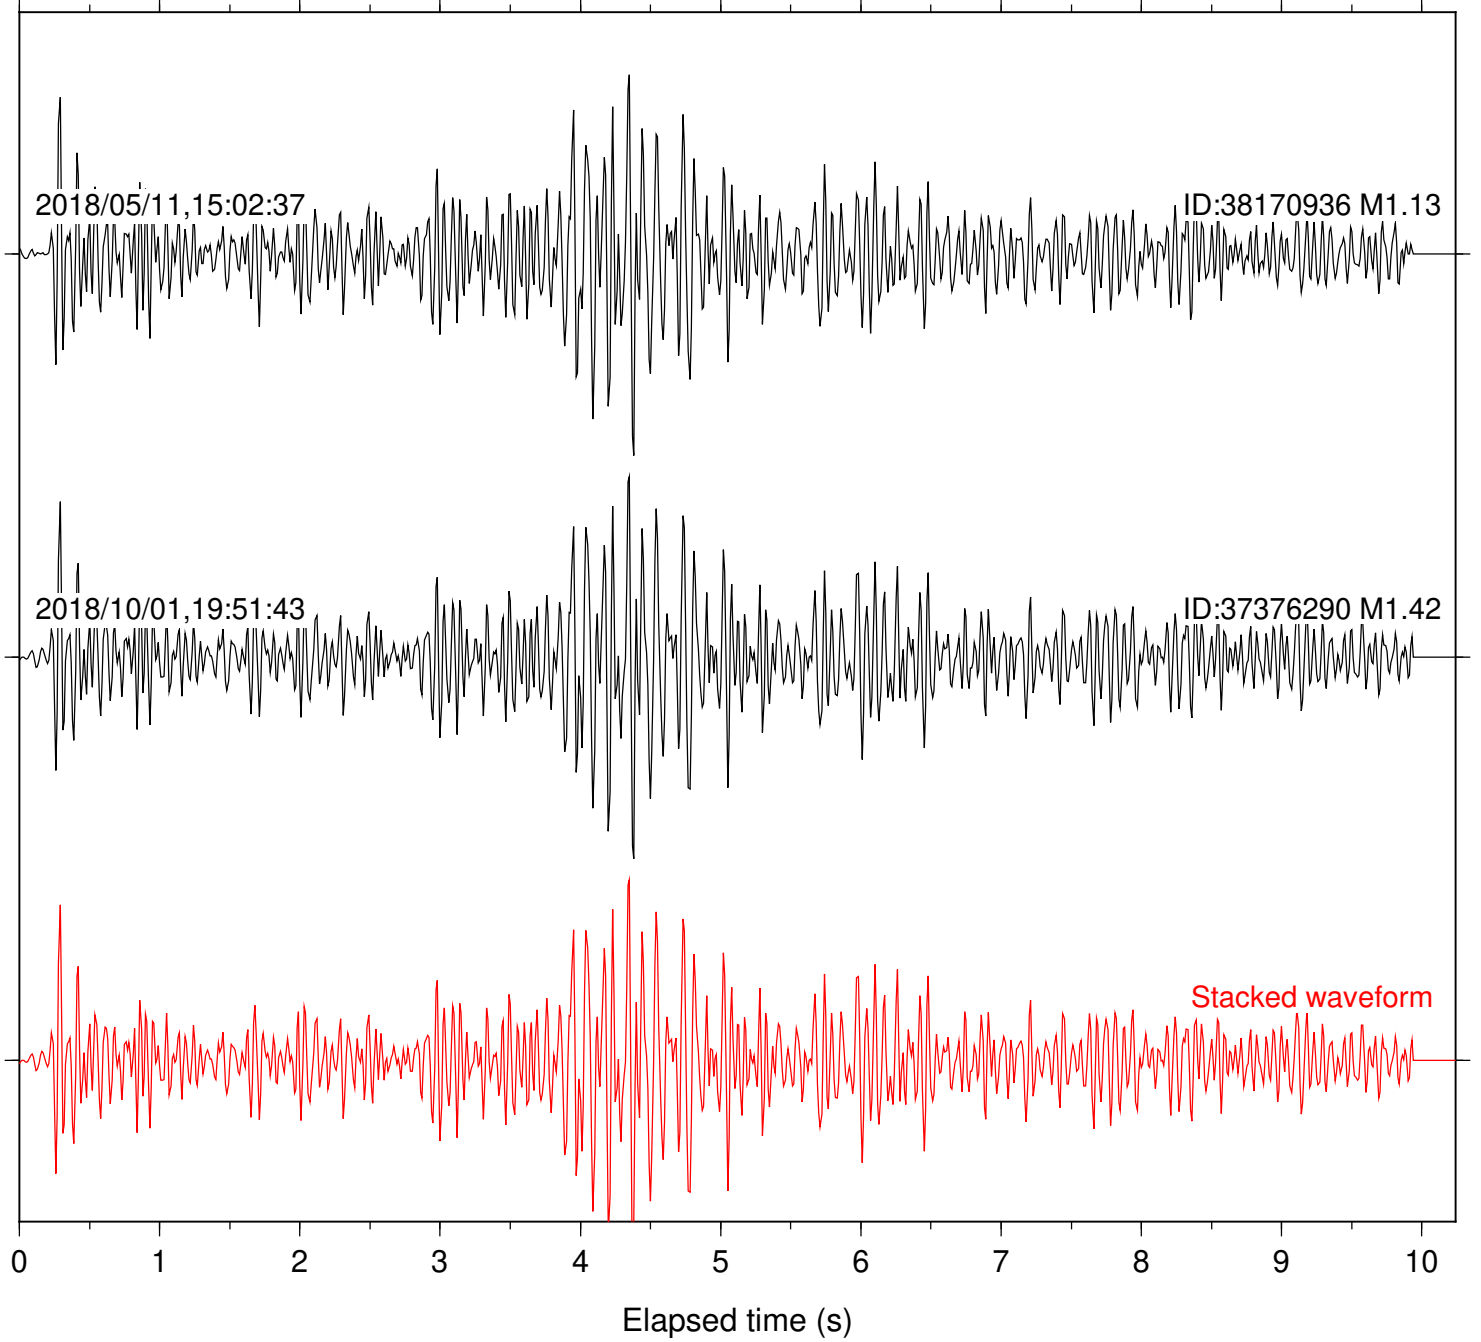

Station: BAC Com: EHZ

Focal depth: 4.96 km

Station: CSH Com: HHZ

Focal depth: 4.96 km

Station: DGR Com: HHZ

Focal depth: 4.96 km

Station: HMT2 Com: HHZ

Focal depth: 4.96 km