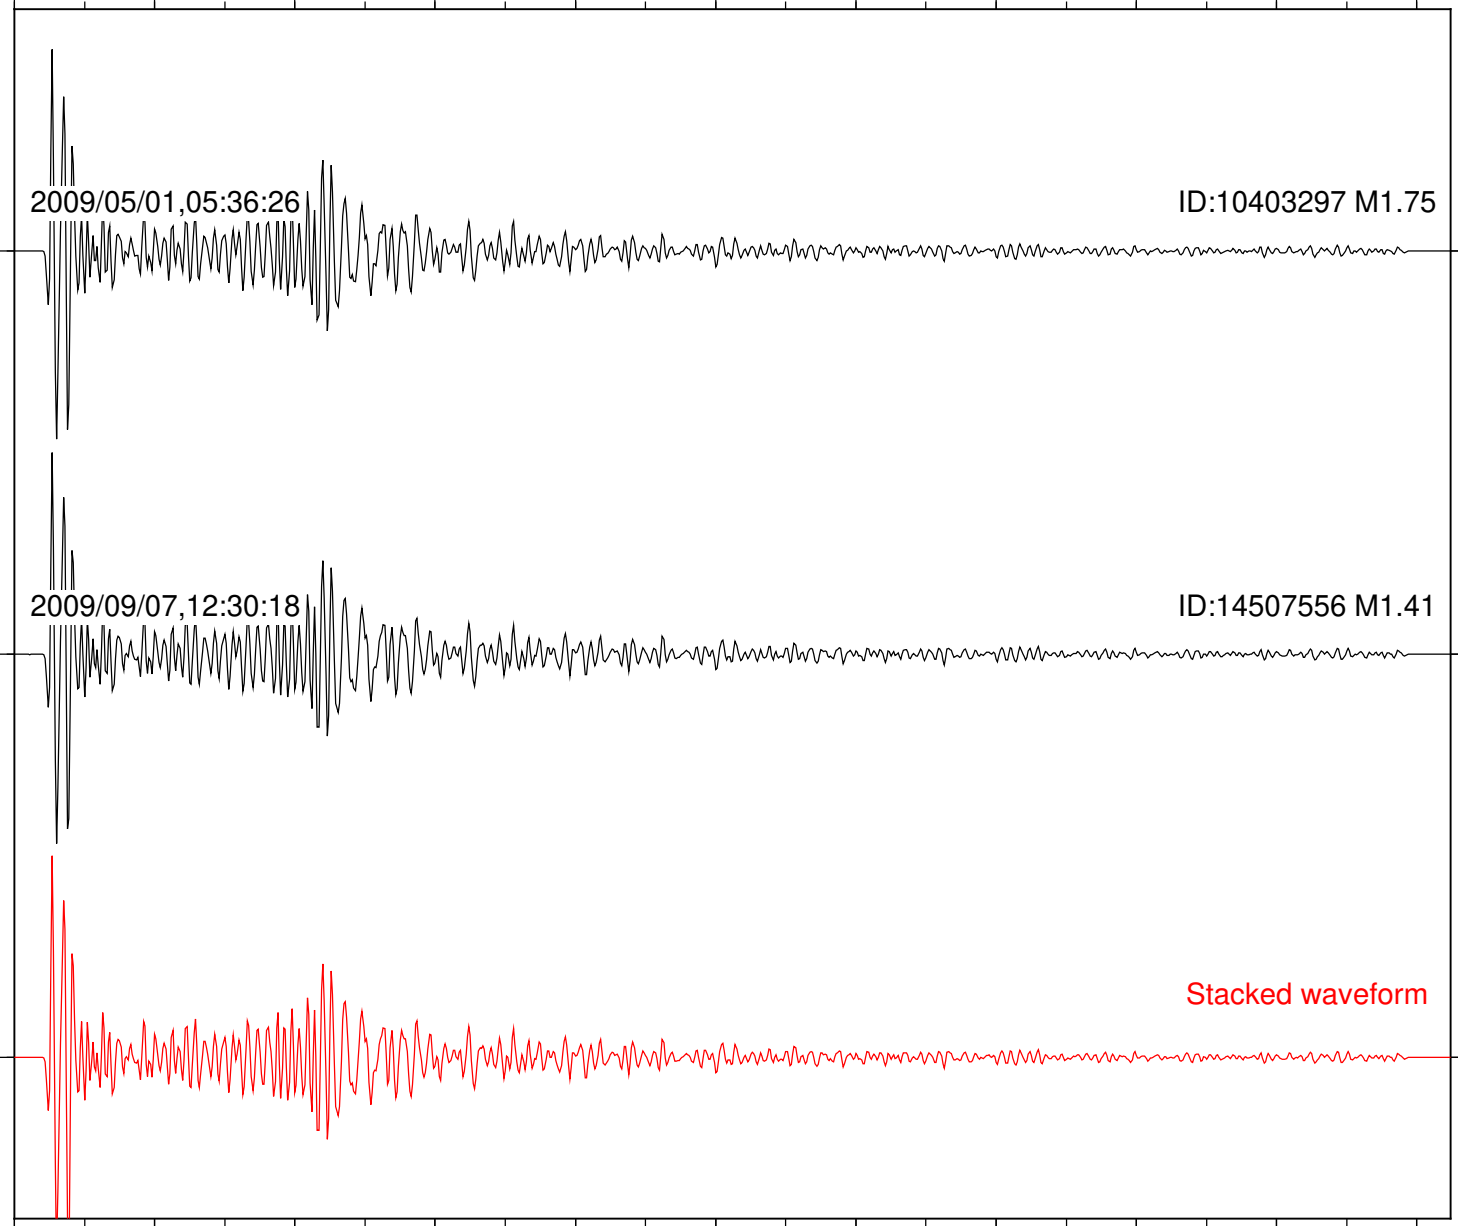

2009/09/07,12:30:18

ID:14507556 M1.41

Stacked waveform

0 1 2 3 4 5 6 7 8 9 10  
Elapsed time (s)

Station: B093 Com: EHZ

Focal depth: 9.98 km

Station: FRD Com: HHZ

Focal depth: 9.98 km