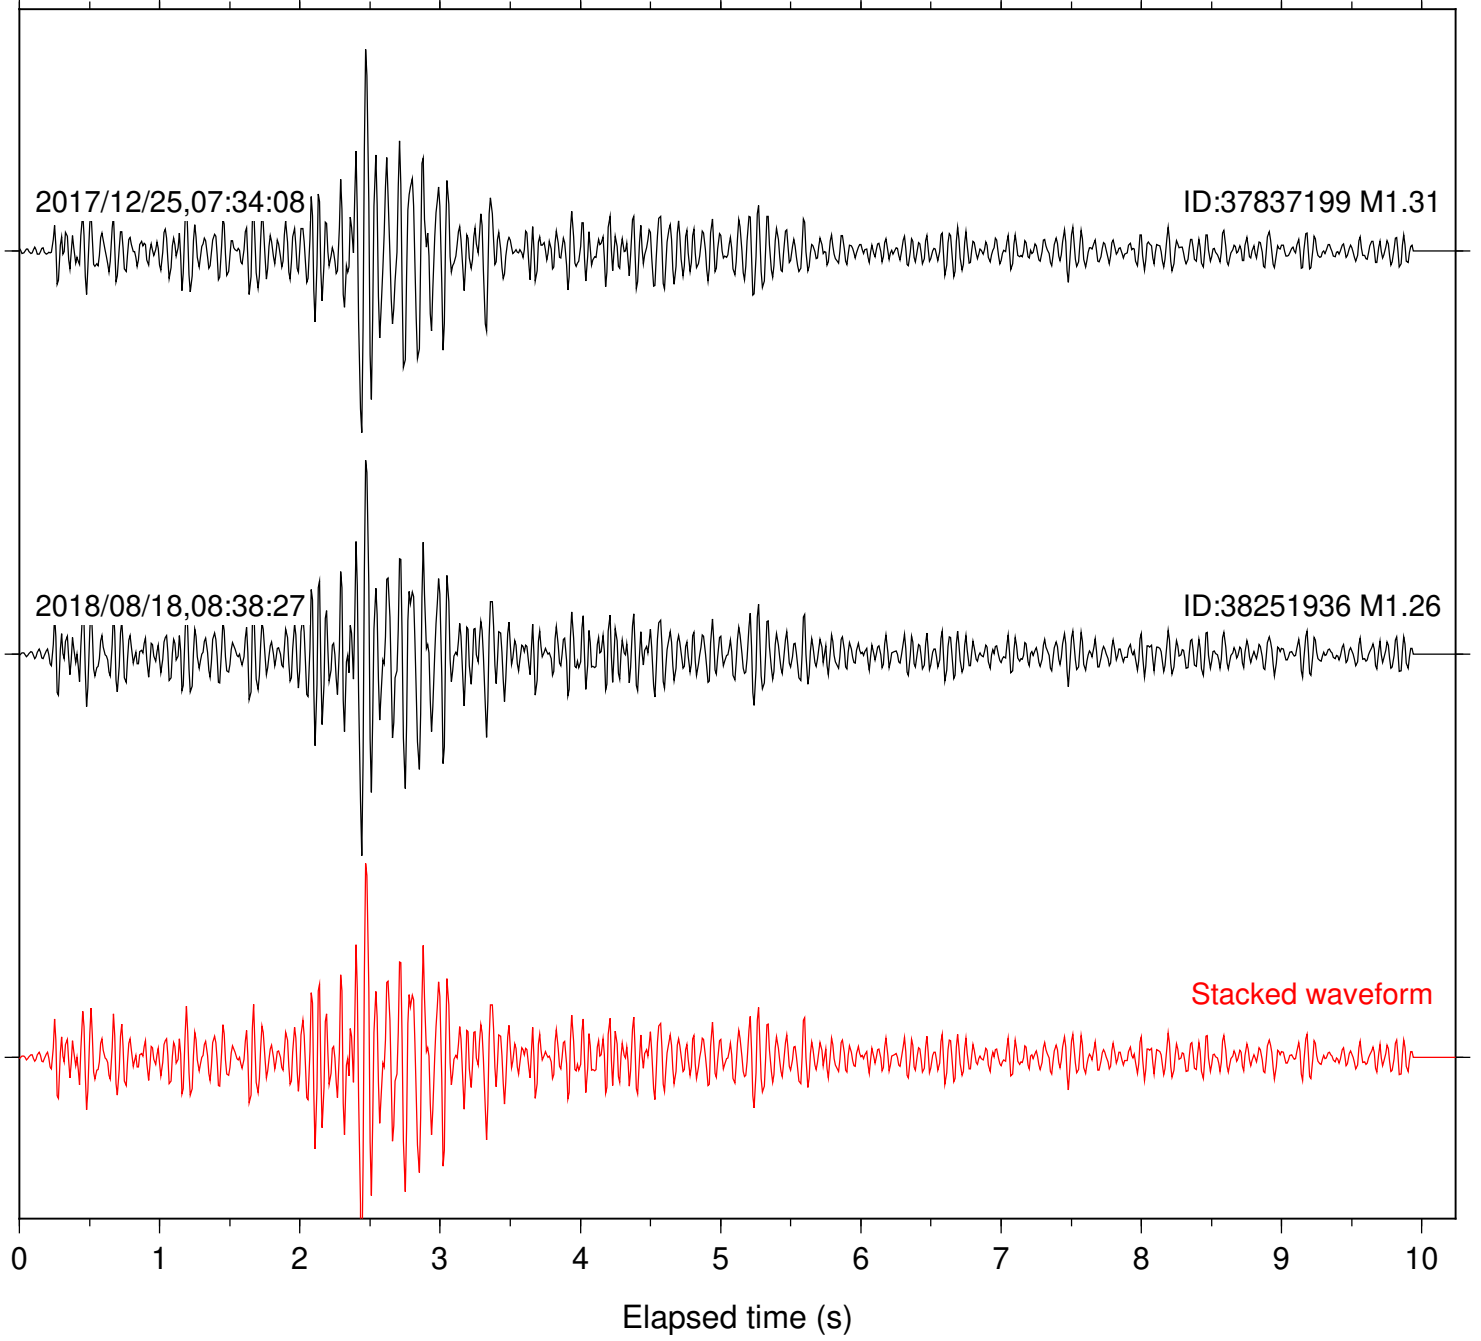

Focal depth: 4.67 km

Station: POB2 Com: HHZ

Focal depth: 4.67 km

Station: RDM Com: HHZ

Focal depth: 4.67 km

Station: SND Com: HHZ

Focal depth: 4.67 km

Station: B081 Com: EHZ