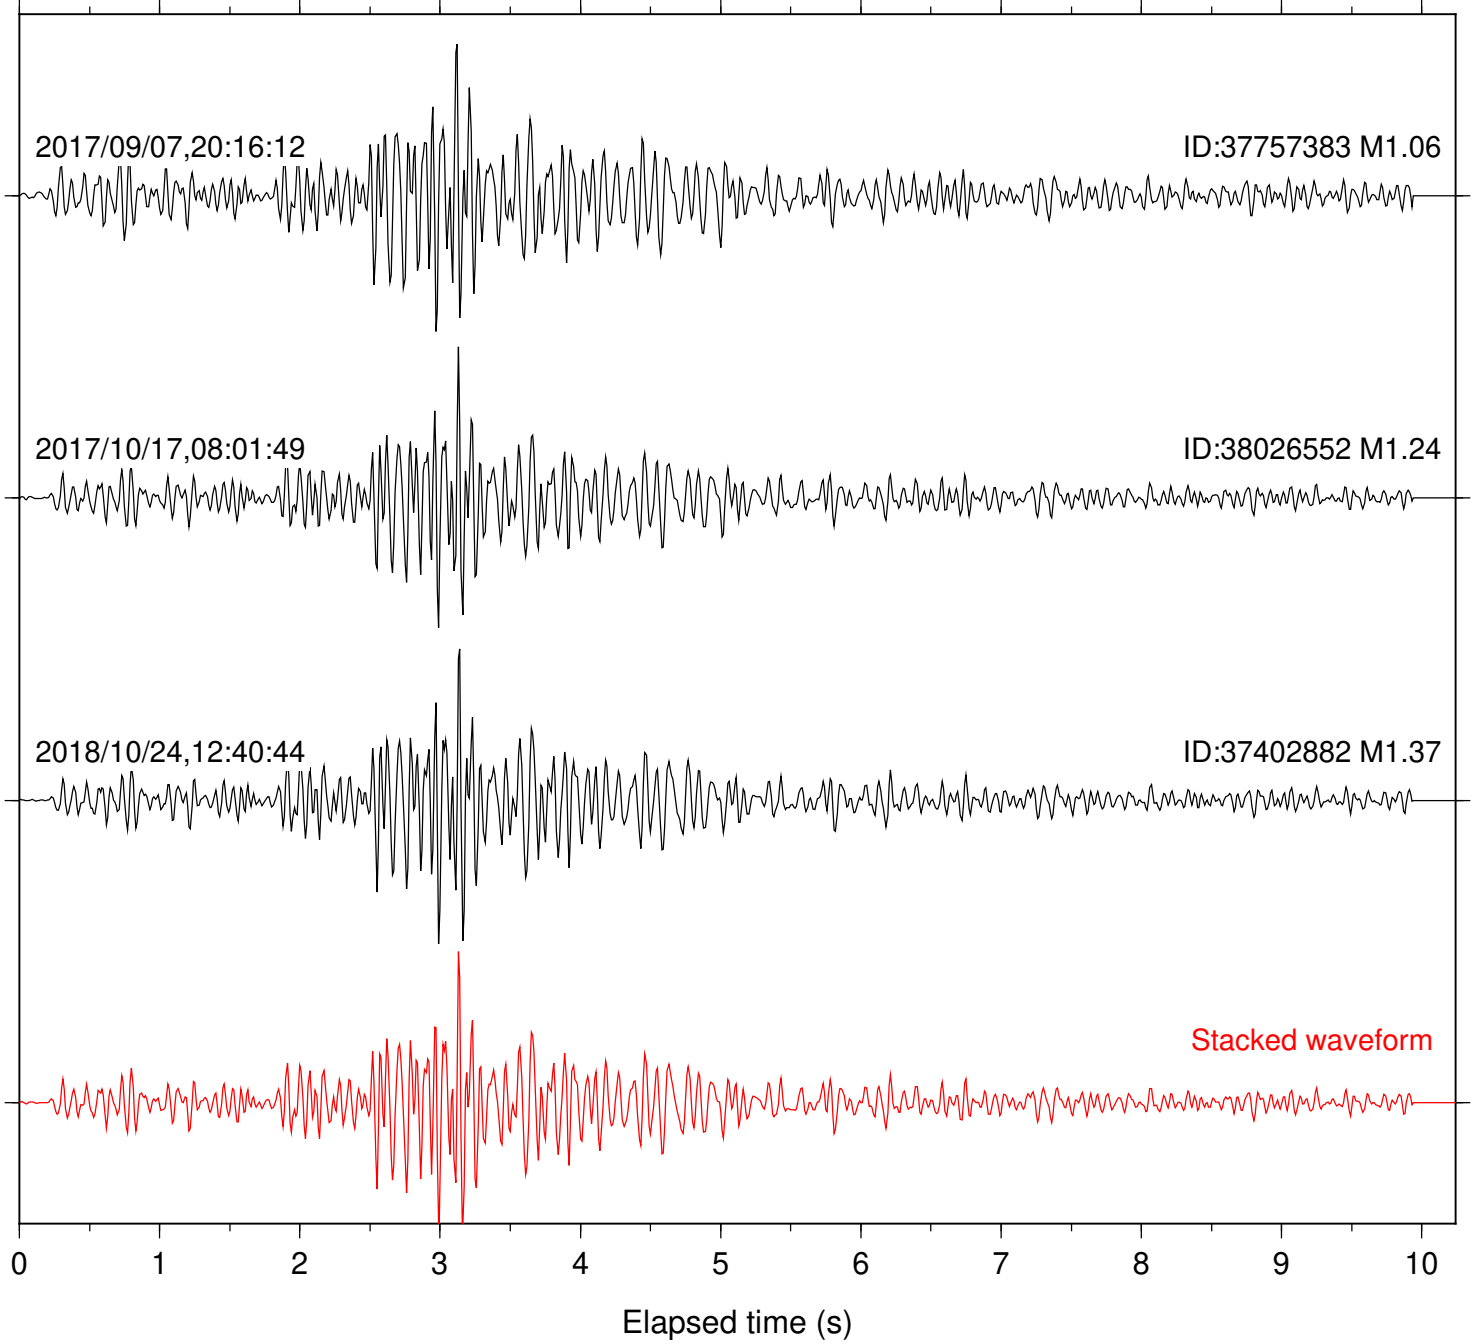

Station: SND Com: HHZ

Focal depth: 5.09 km