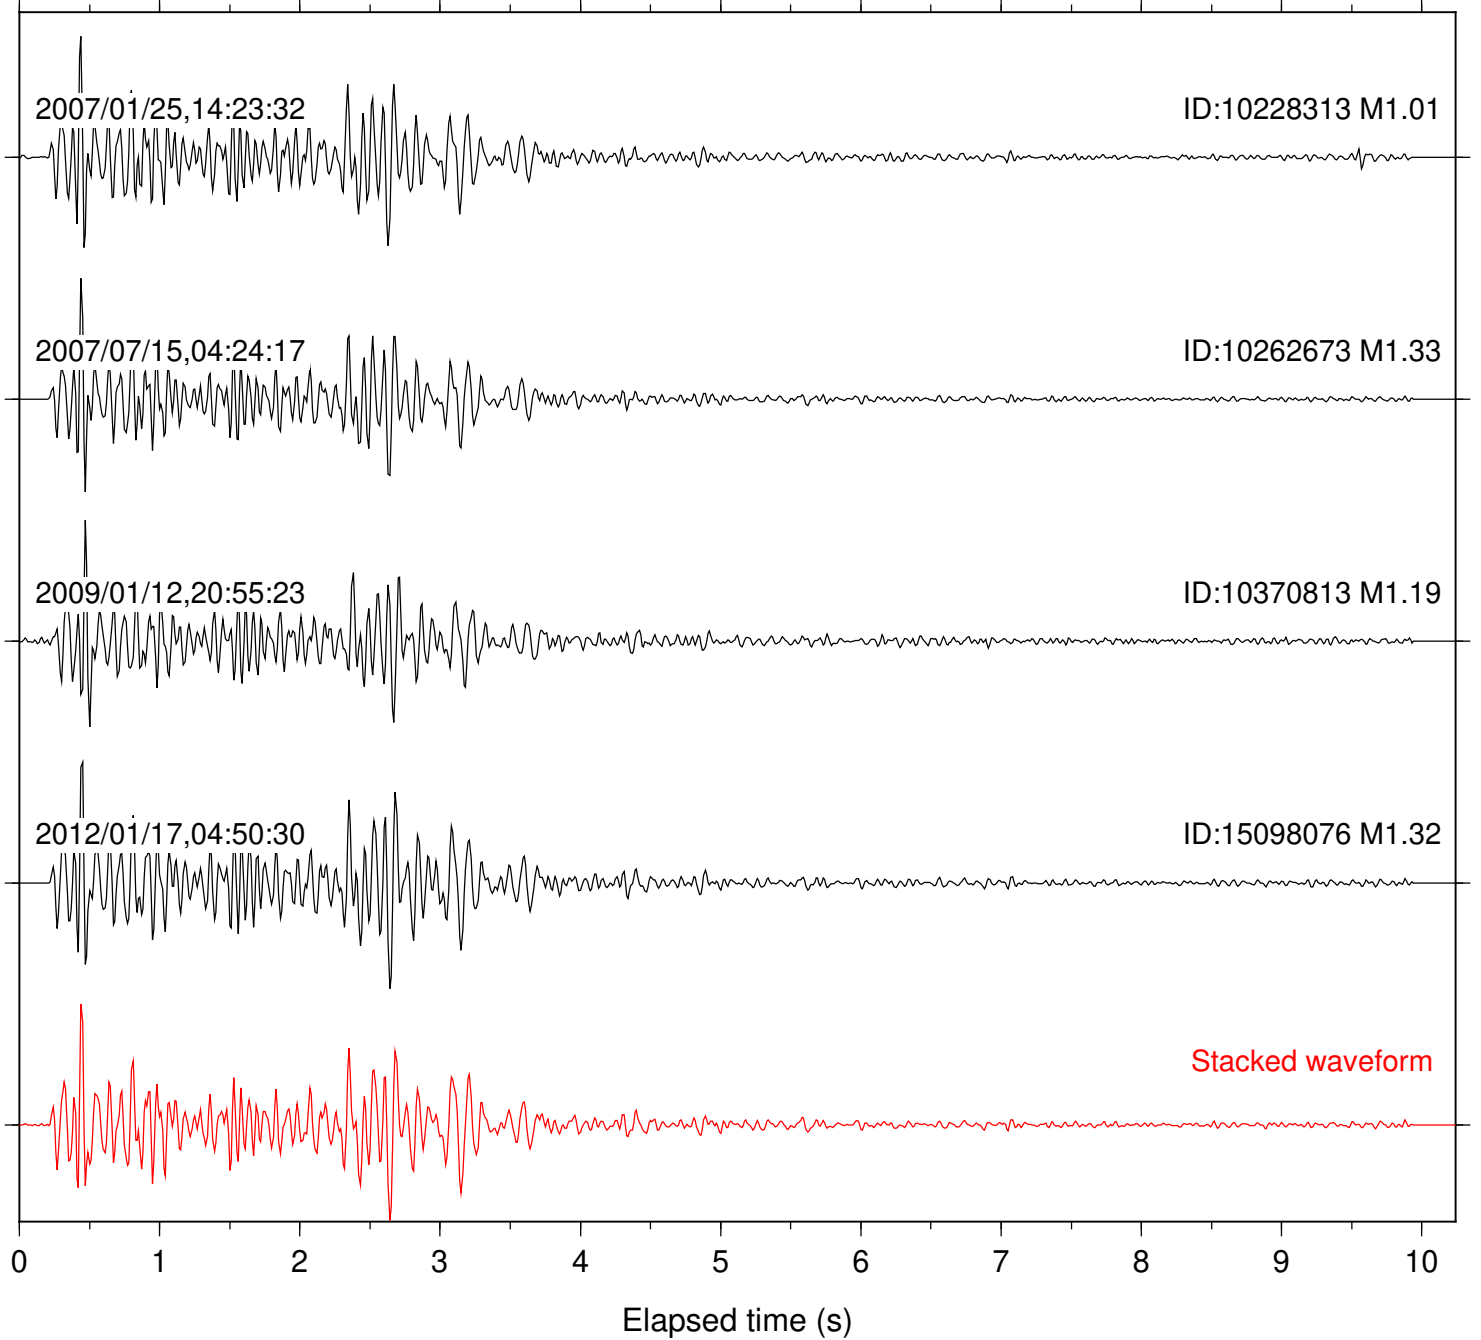

Focal depth: 8.32 km

Station: PMD Com: HHZ

Focal depth: 8.23 km

Station: SND Com: HHZ

Focal depth: 8.32 km

Station: TOR Com: HHZ

Focal depth: 8.32 km

Station: B081 Com: EHZ