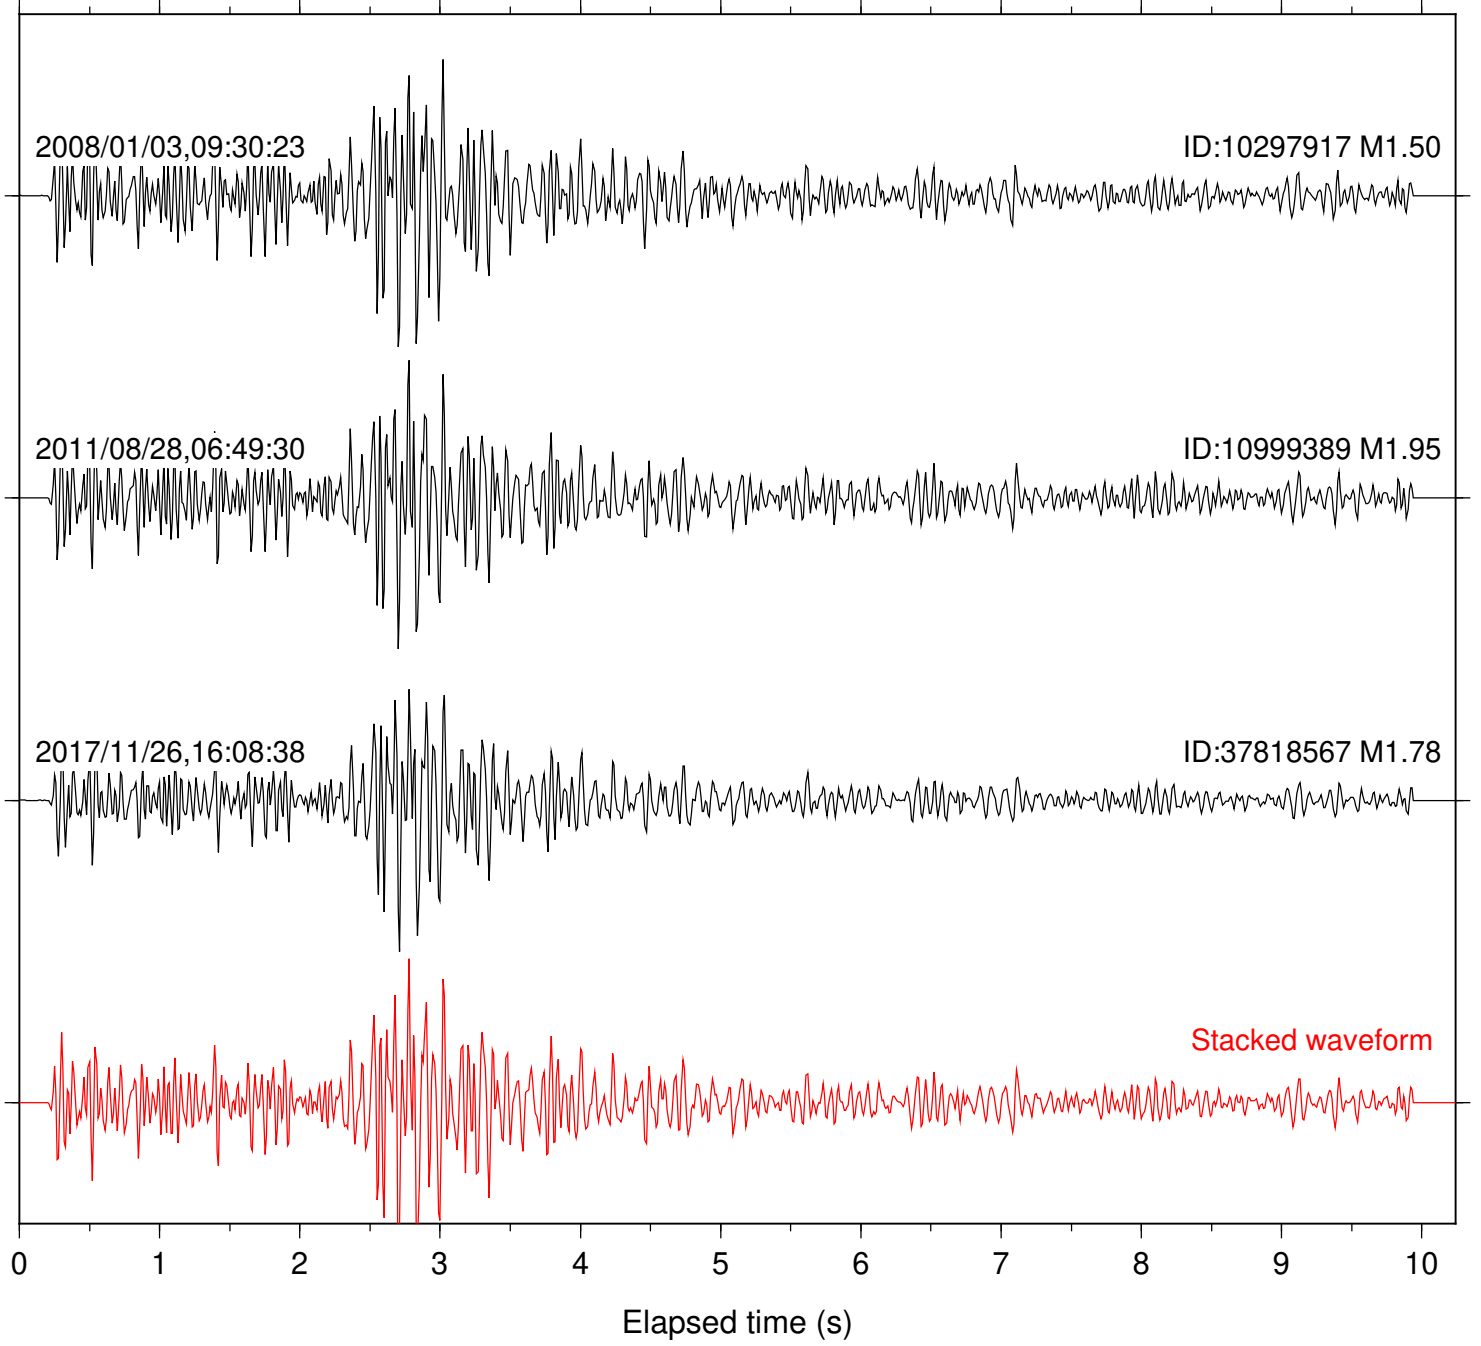

Station: B081 Com: EHZ

Focal depth: 17.80 km