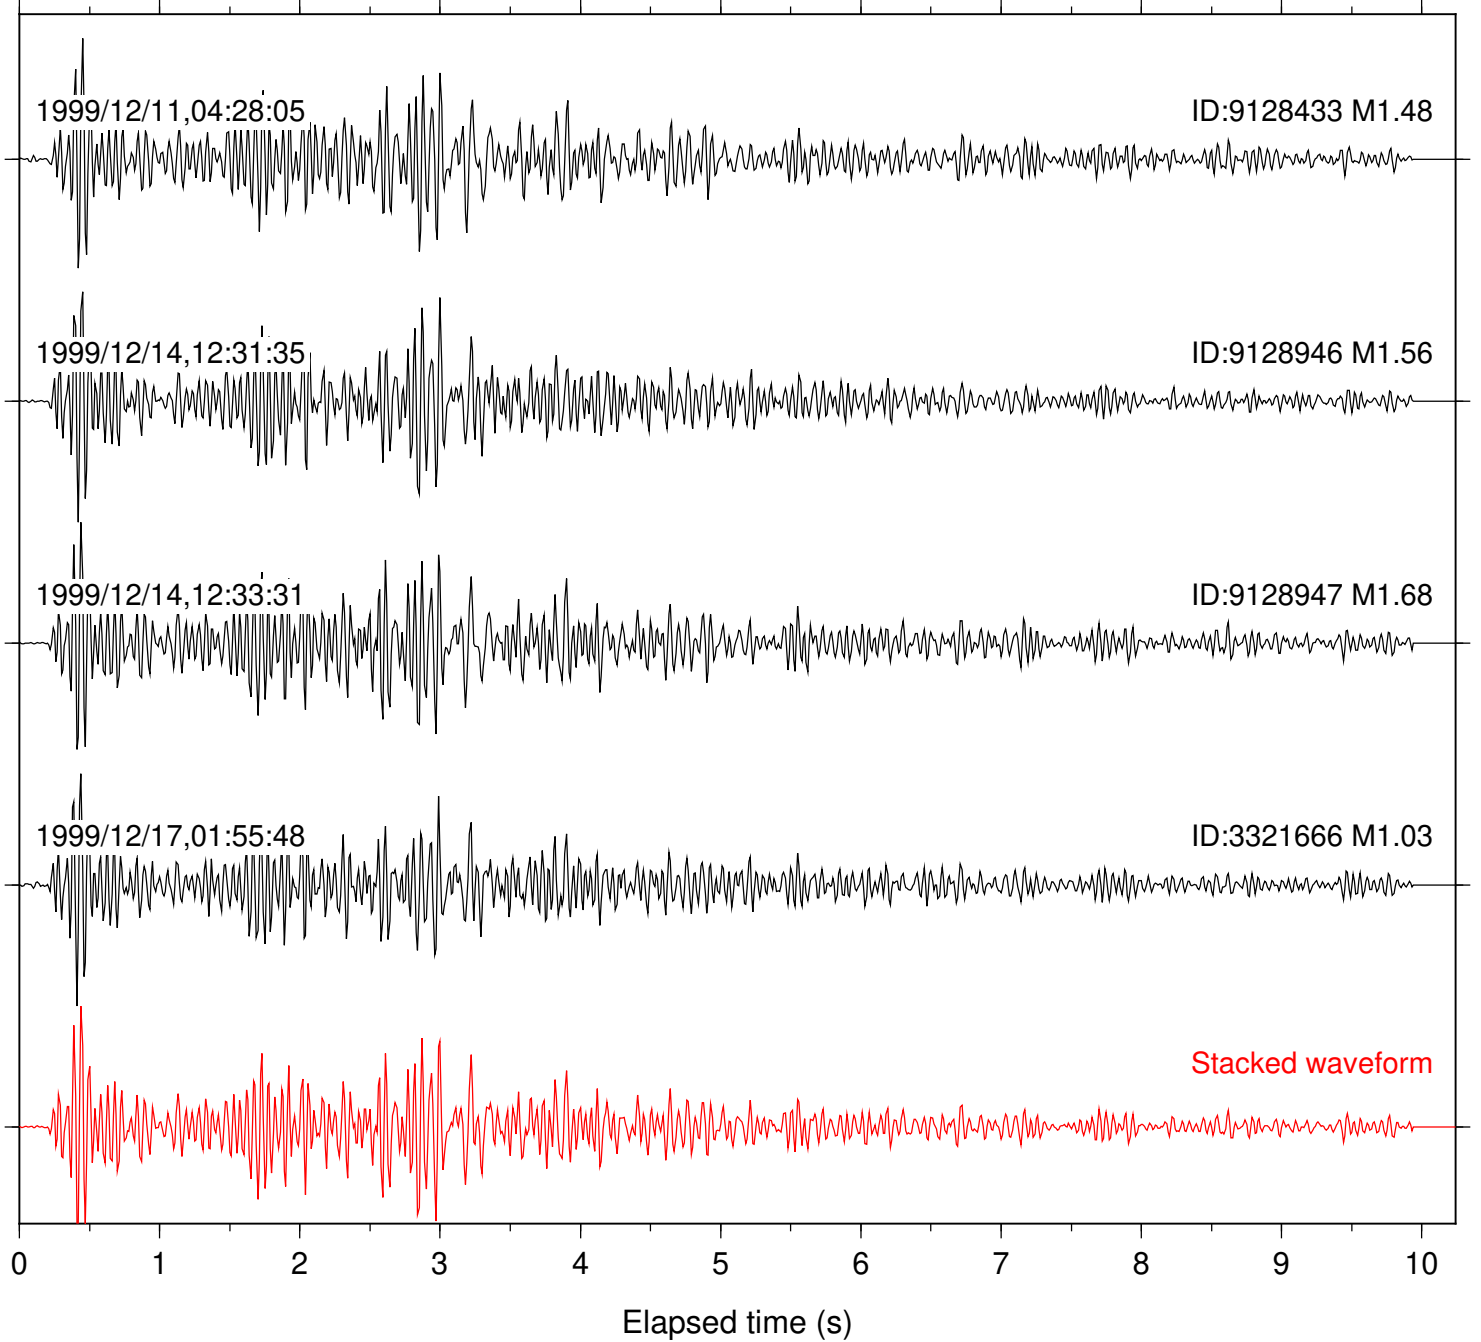

Station: HMT2 Com: HHZ

Focal depth: 8.45 km

Station: OLY Com: EHZ

Focal depth: 8.45 km

Station: PLM Com: HHZ

Focal depth: 8.45 km

Station: POB2 Com: HHZ

Focal depth: 8.45 km