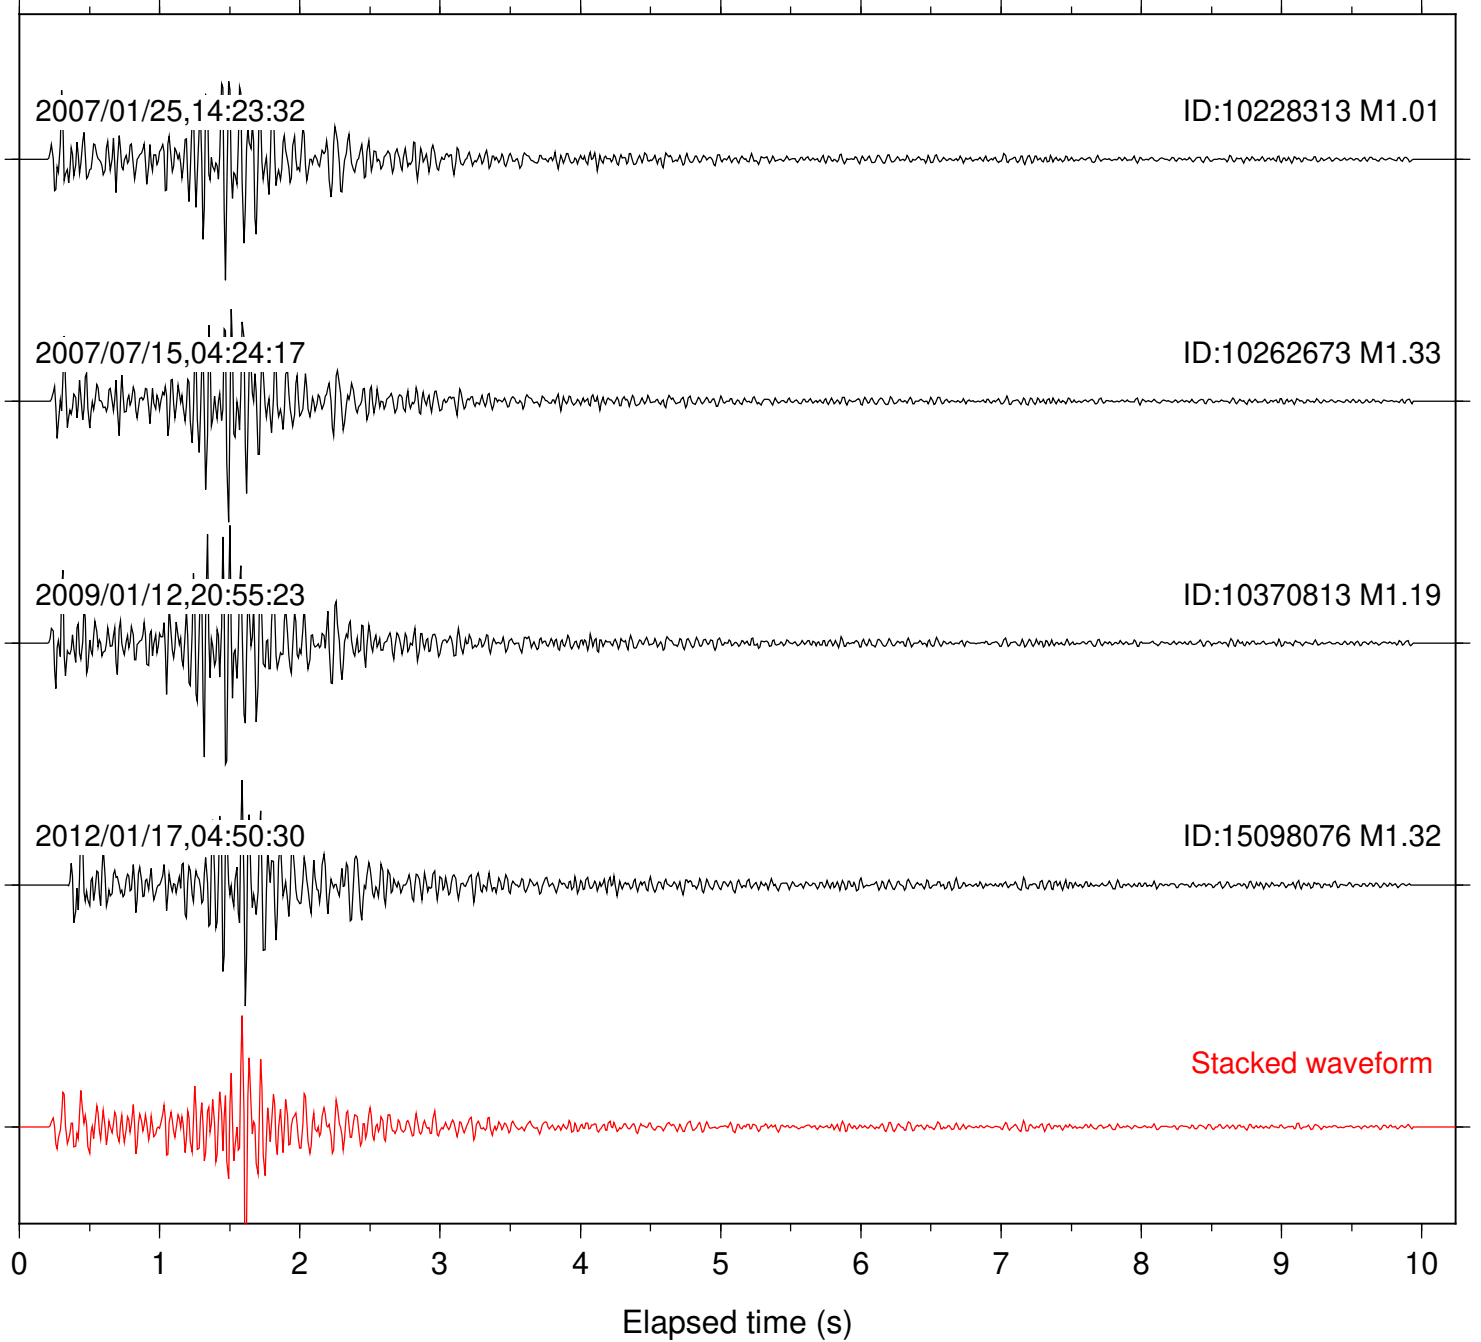

Station: FRD Com: HHZ

Focal depth: 8.32 km