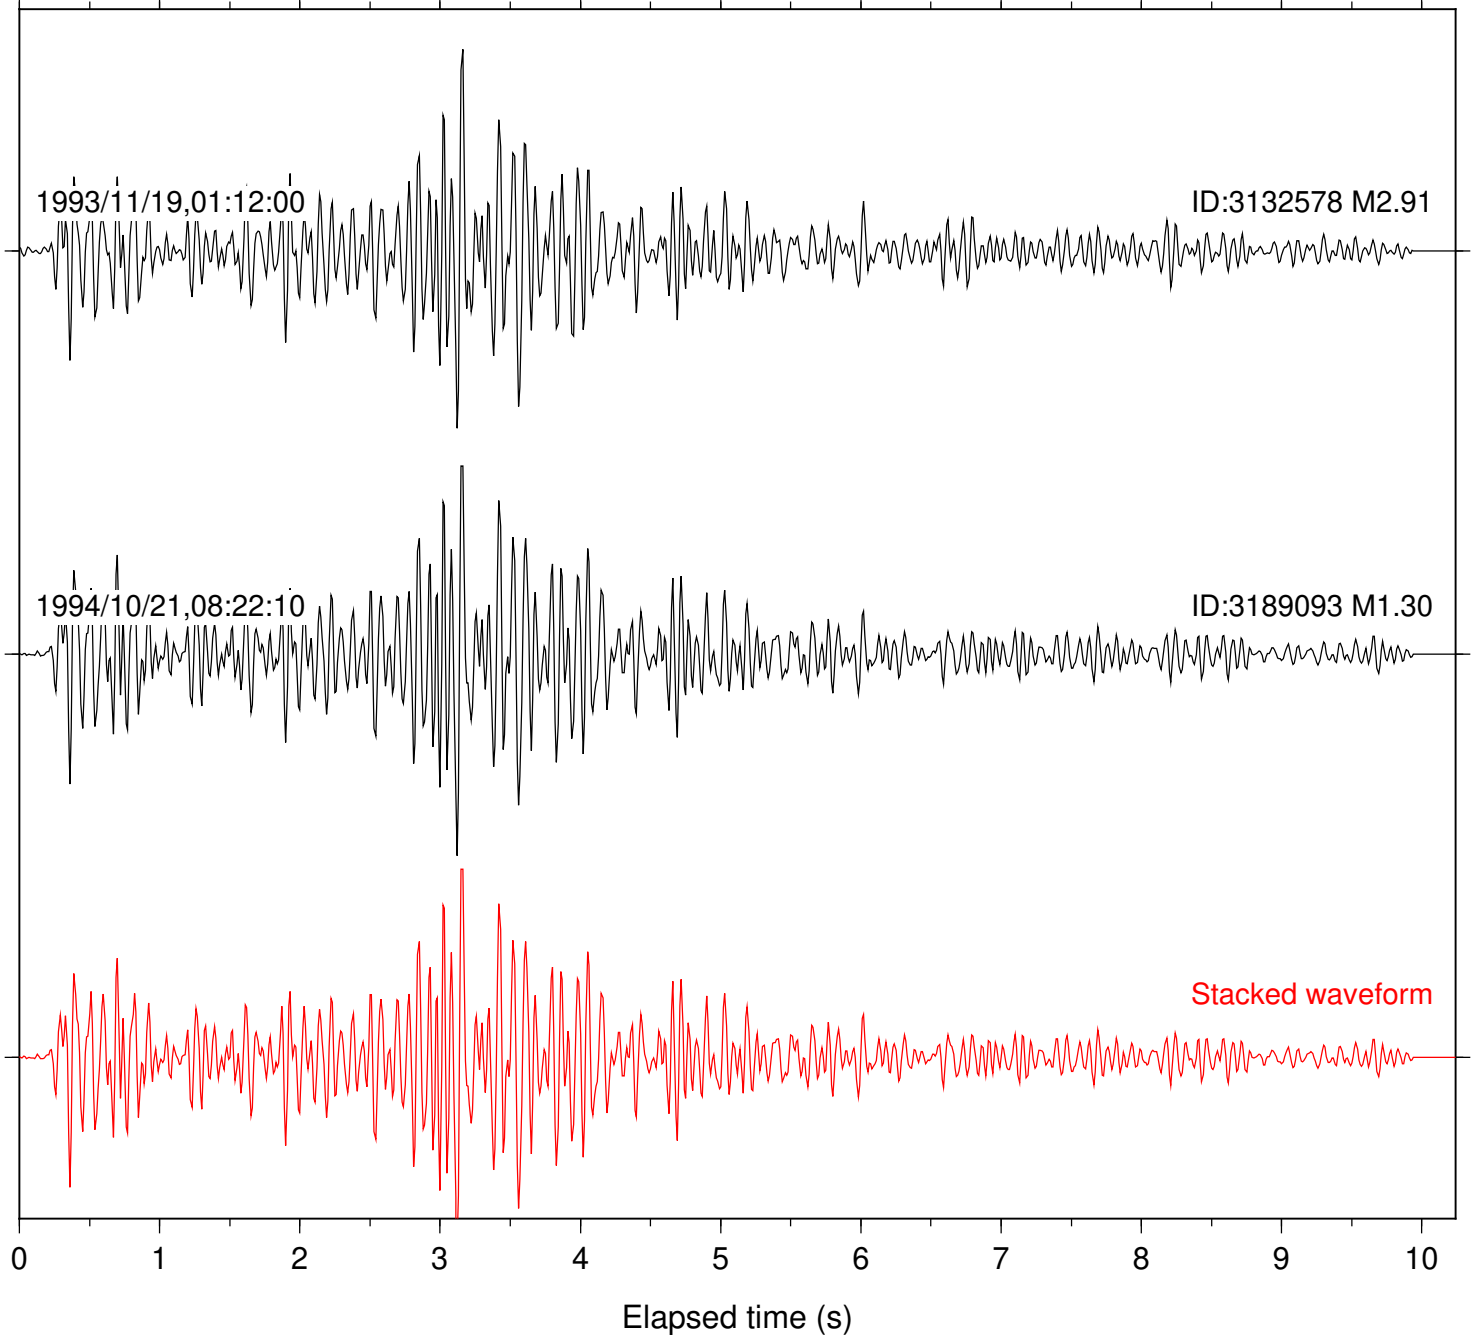

Station: POB2 Com: HHZ

Focal depth: 17.61 km