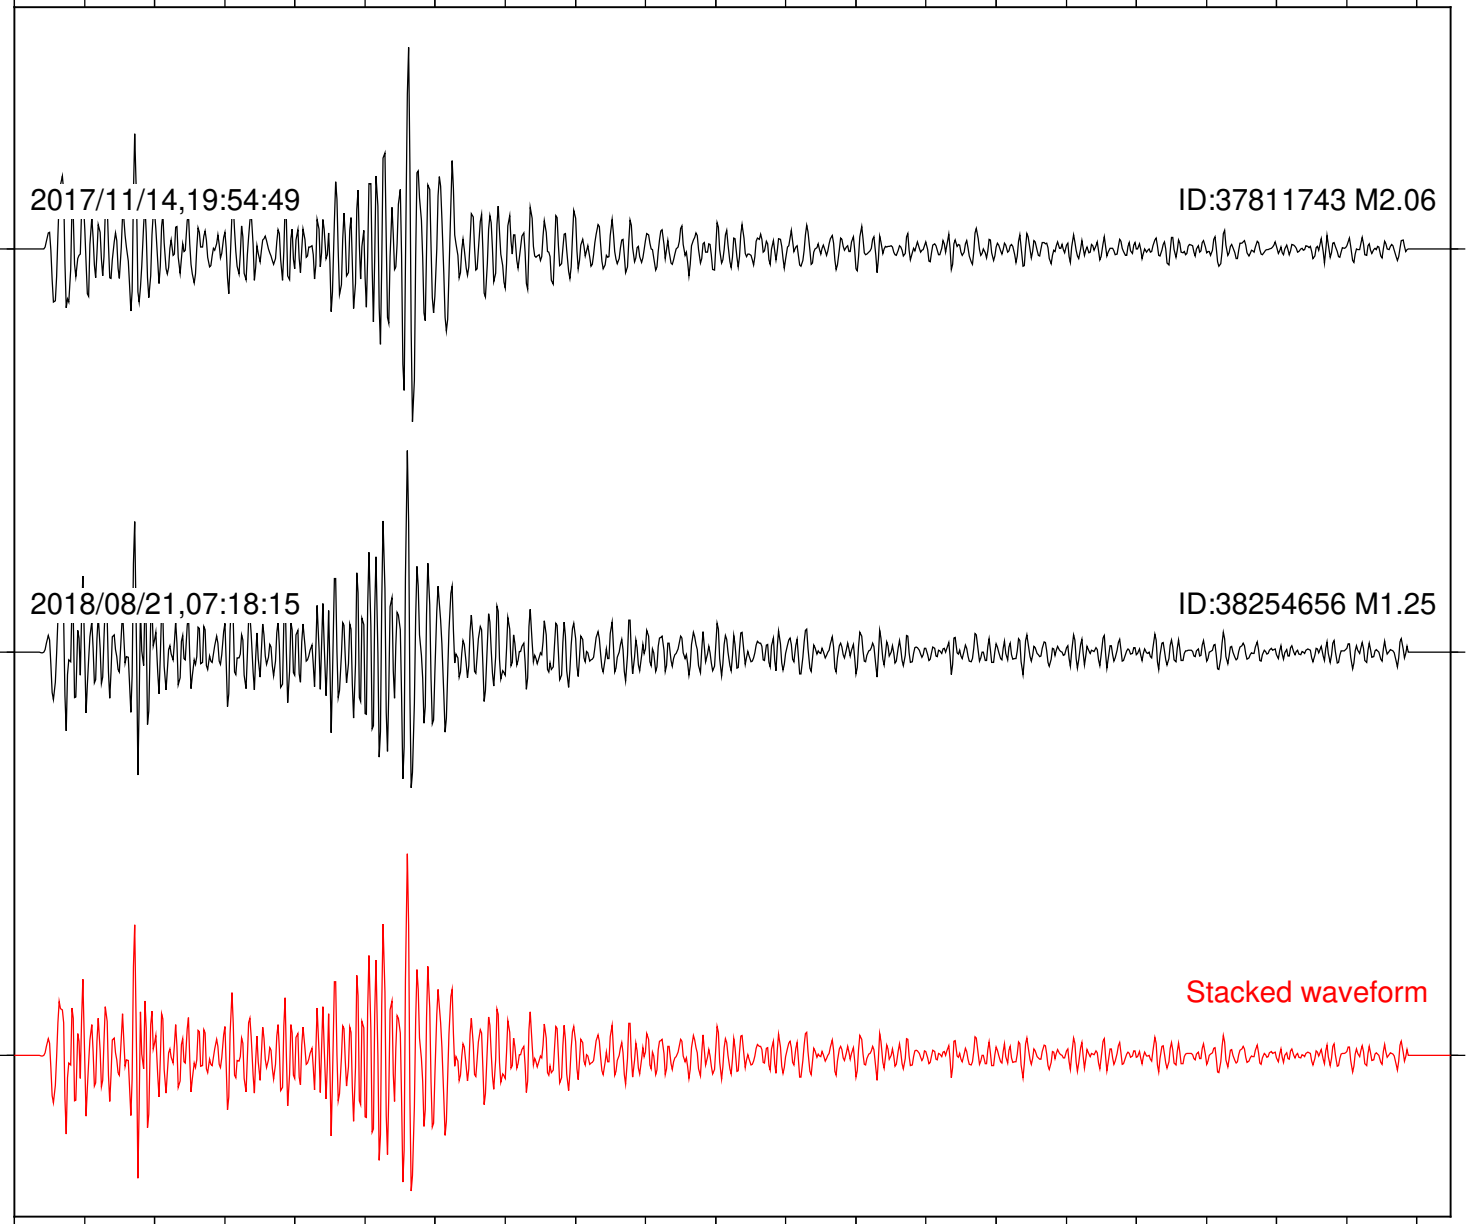

Station: FRD Com: HHZ

Focal depth: 4.76 km

2017/11/14,19:54:49

ID:37811743 M2.06

2018/08/21,07:18:15

ID:38254656 M1.25

Stacked waveform

0 1 2 3 4 5 6 7 8 9 10
Elapsed time (s)