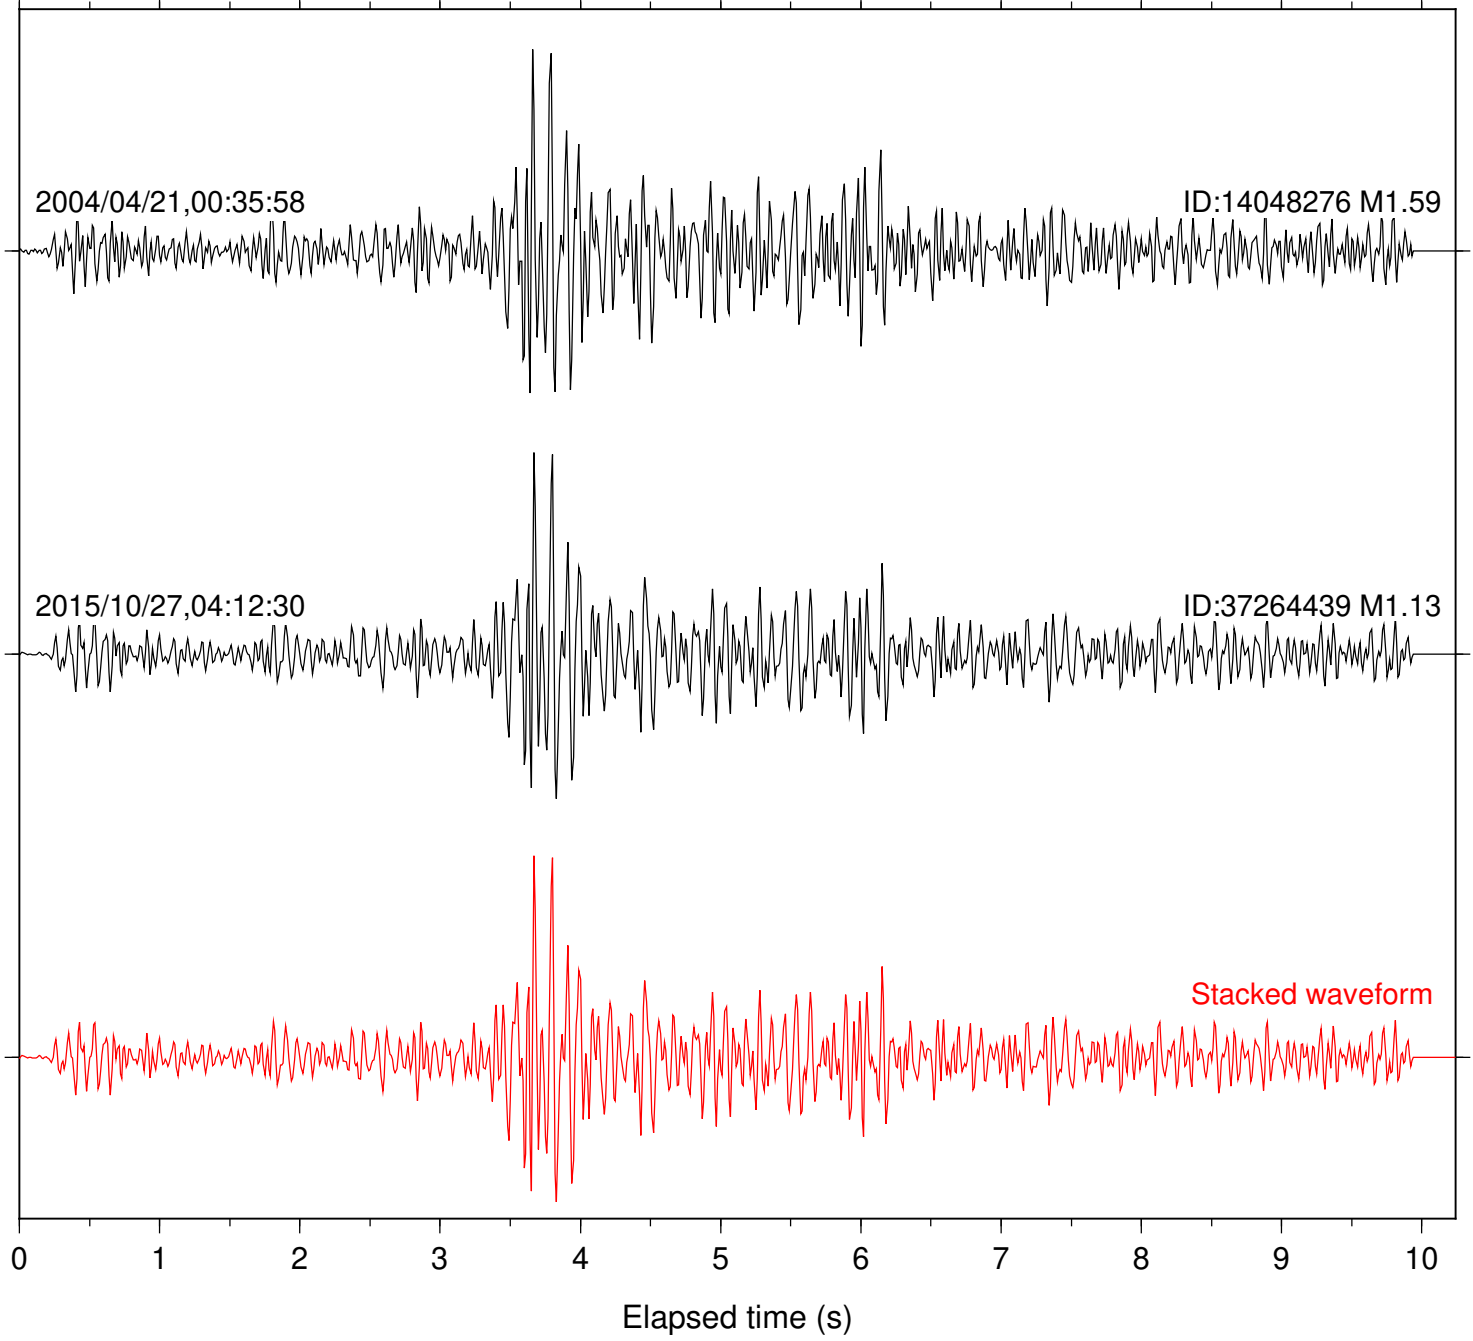

Station: FRD Com: HHZ

Focal depth: 16.67 km

Station: KNW Com: HHZ

Focal depth: 16.67 km

Station: SND Com: HHZ

Focal depth: 16.67 km

Station: BAC Com: EHZ

Focal depth: 11.81 km