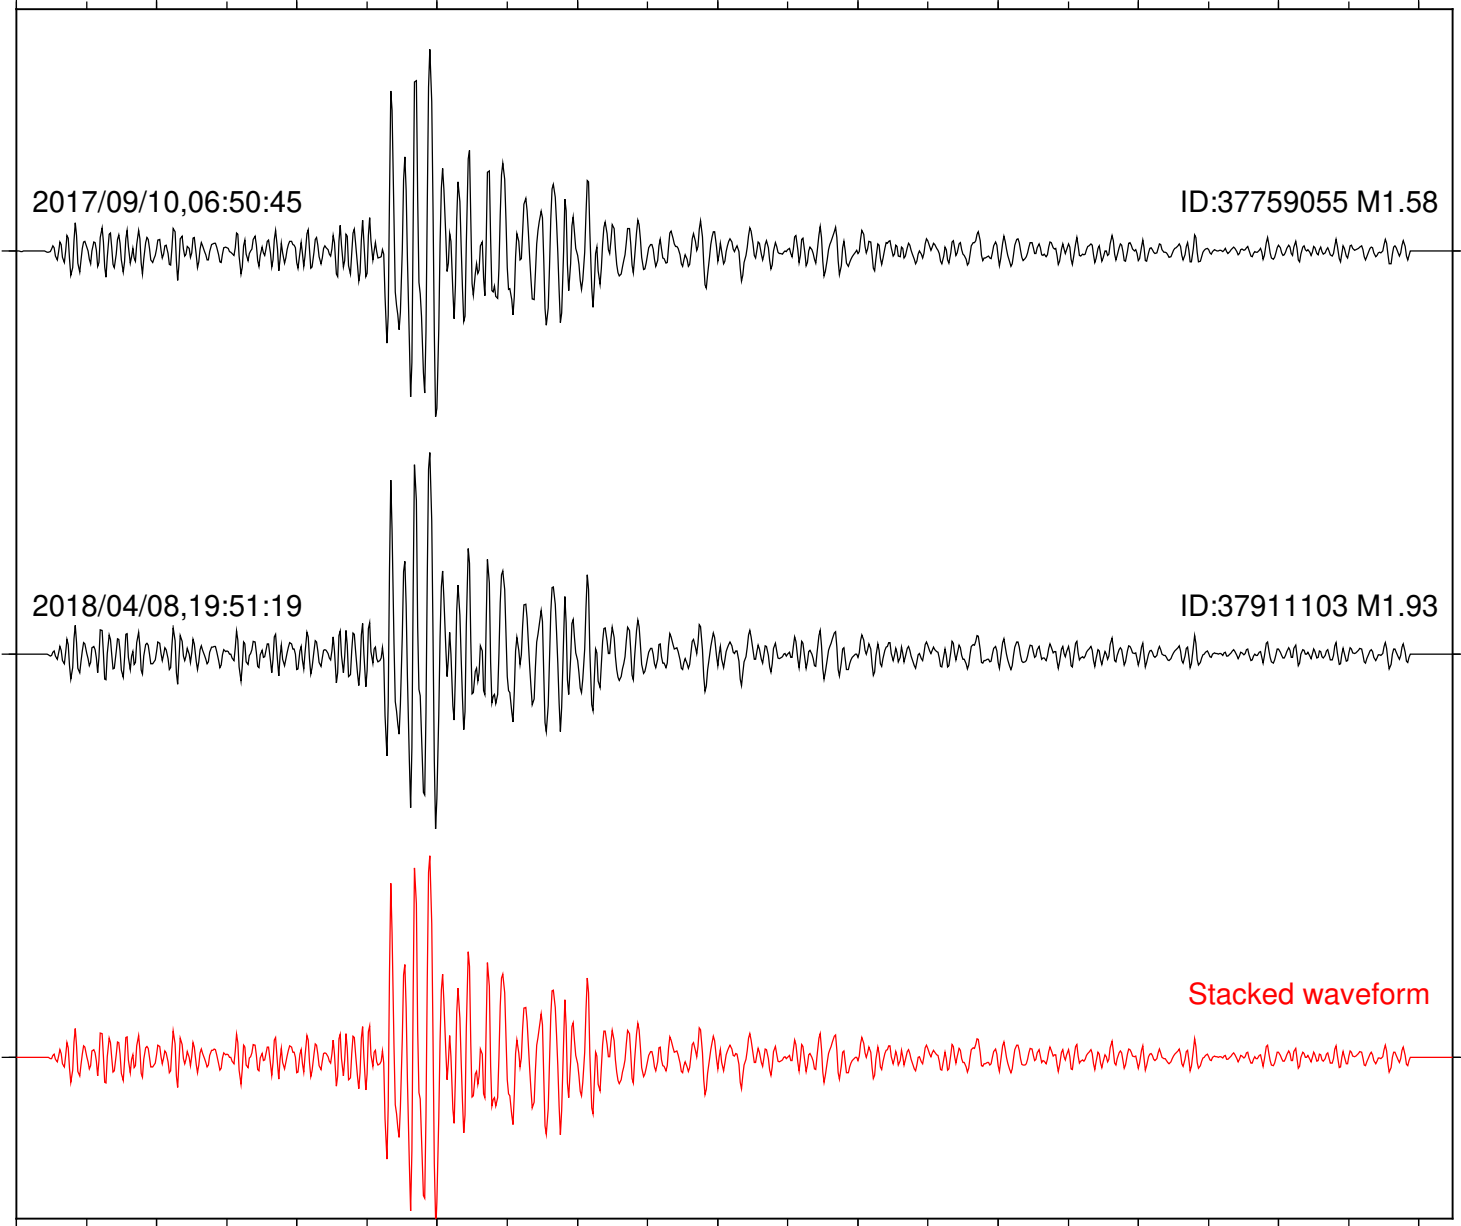

Station: B946 Com: EHZ

Focal depth: 6.28 km

2017/09/10,06:50:45

ID:37759055 M1.58

2018/04/08,19:51:19

ID:37911103 M1.93

Stacked waveform

0 1 2 3 4 5 6 7 8 9 10
Elapsed time (s)