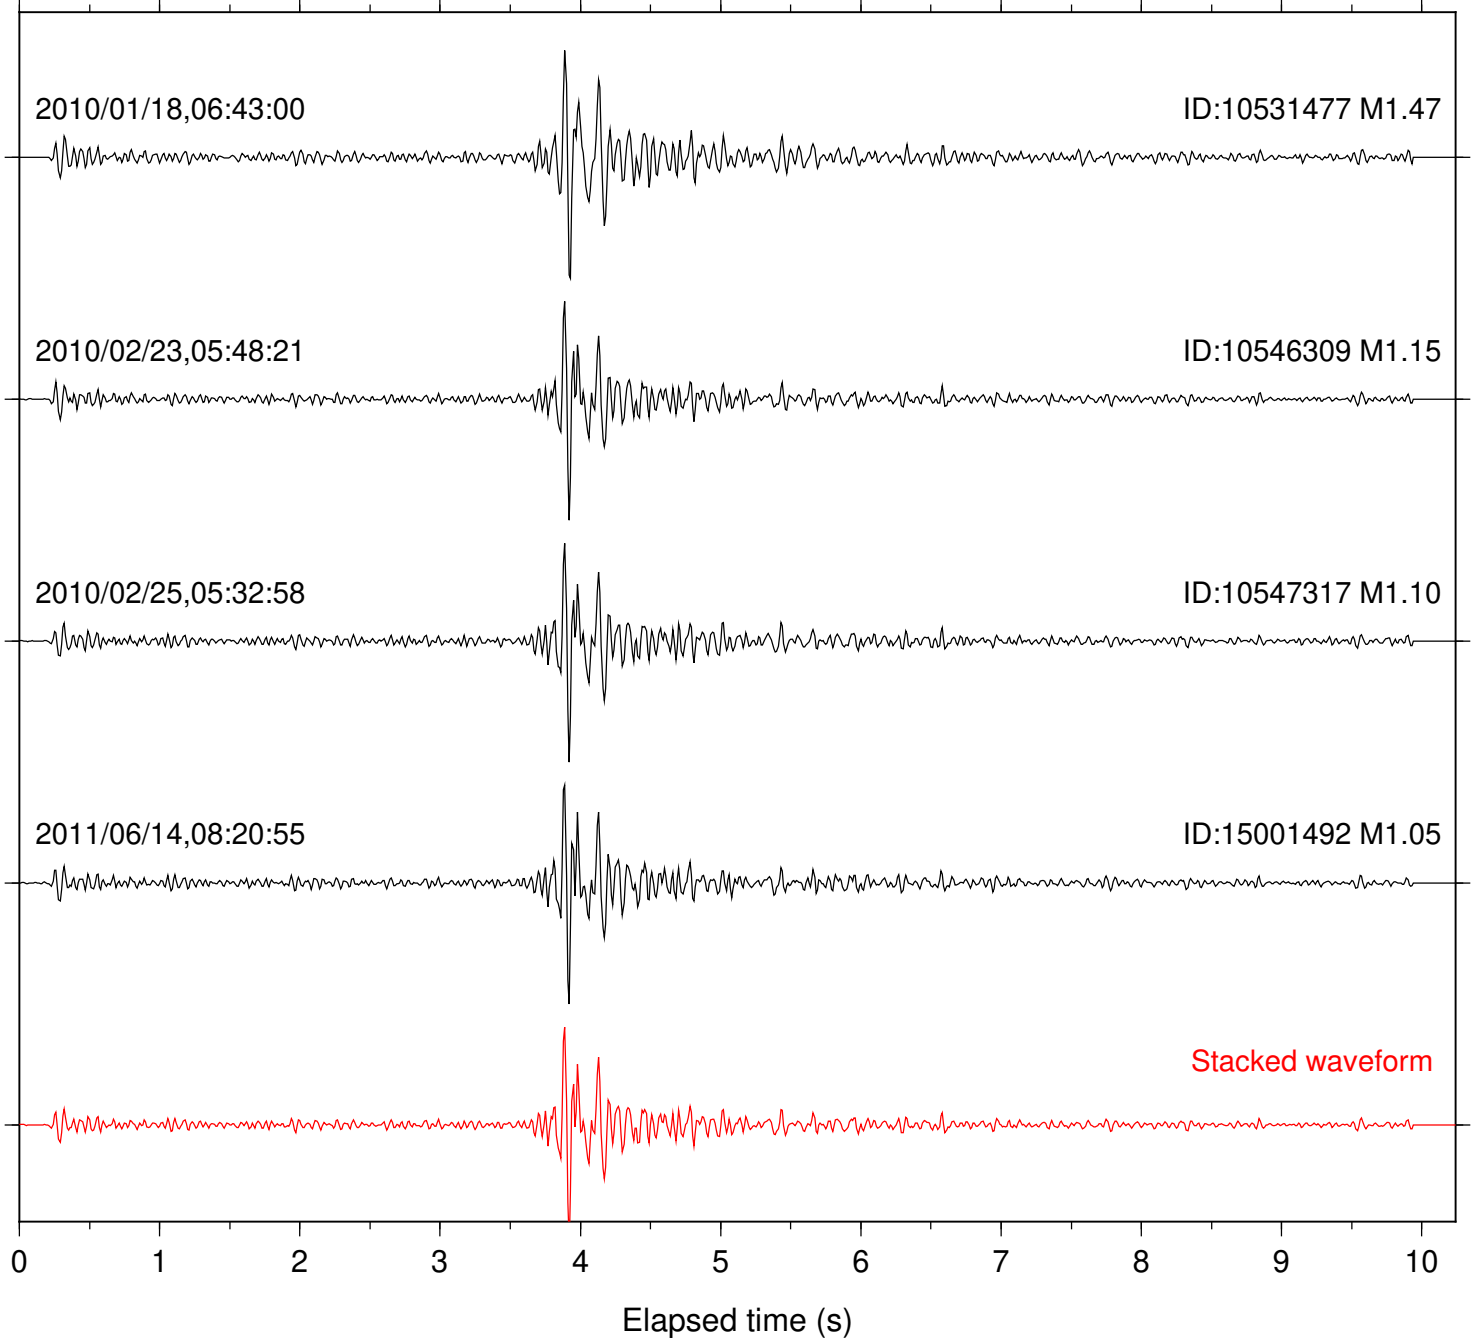

0 1 2 3 4 5 6 7 8 9 10  
Elapsed time (s)

Station: PMD Com: HHZ

Focal depth: 14.53 km

Station: WMC Com: HHZ

Focal depth: 14.53 km

Station: B081 Com: EHZ

Focal depth: 8.98 km

Station: B082 Com: EHZ