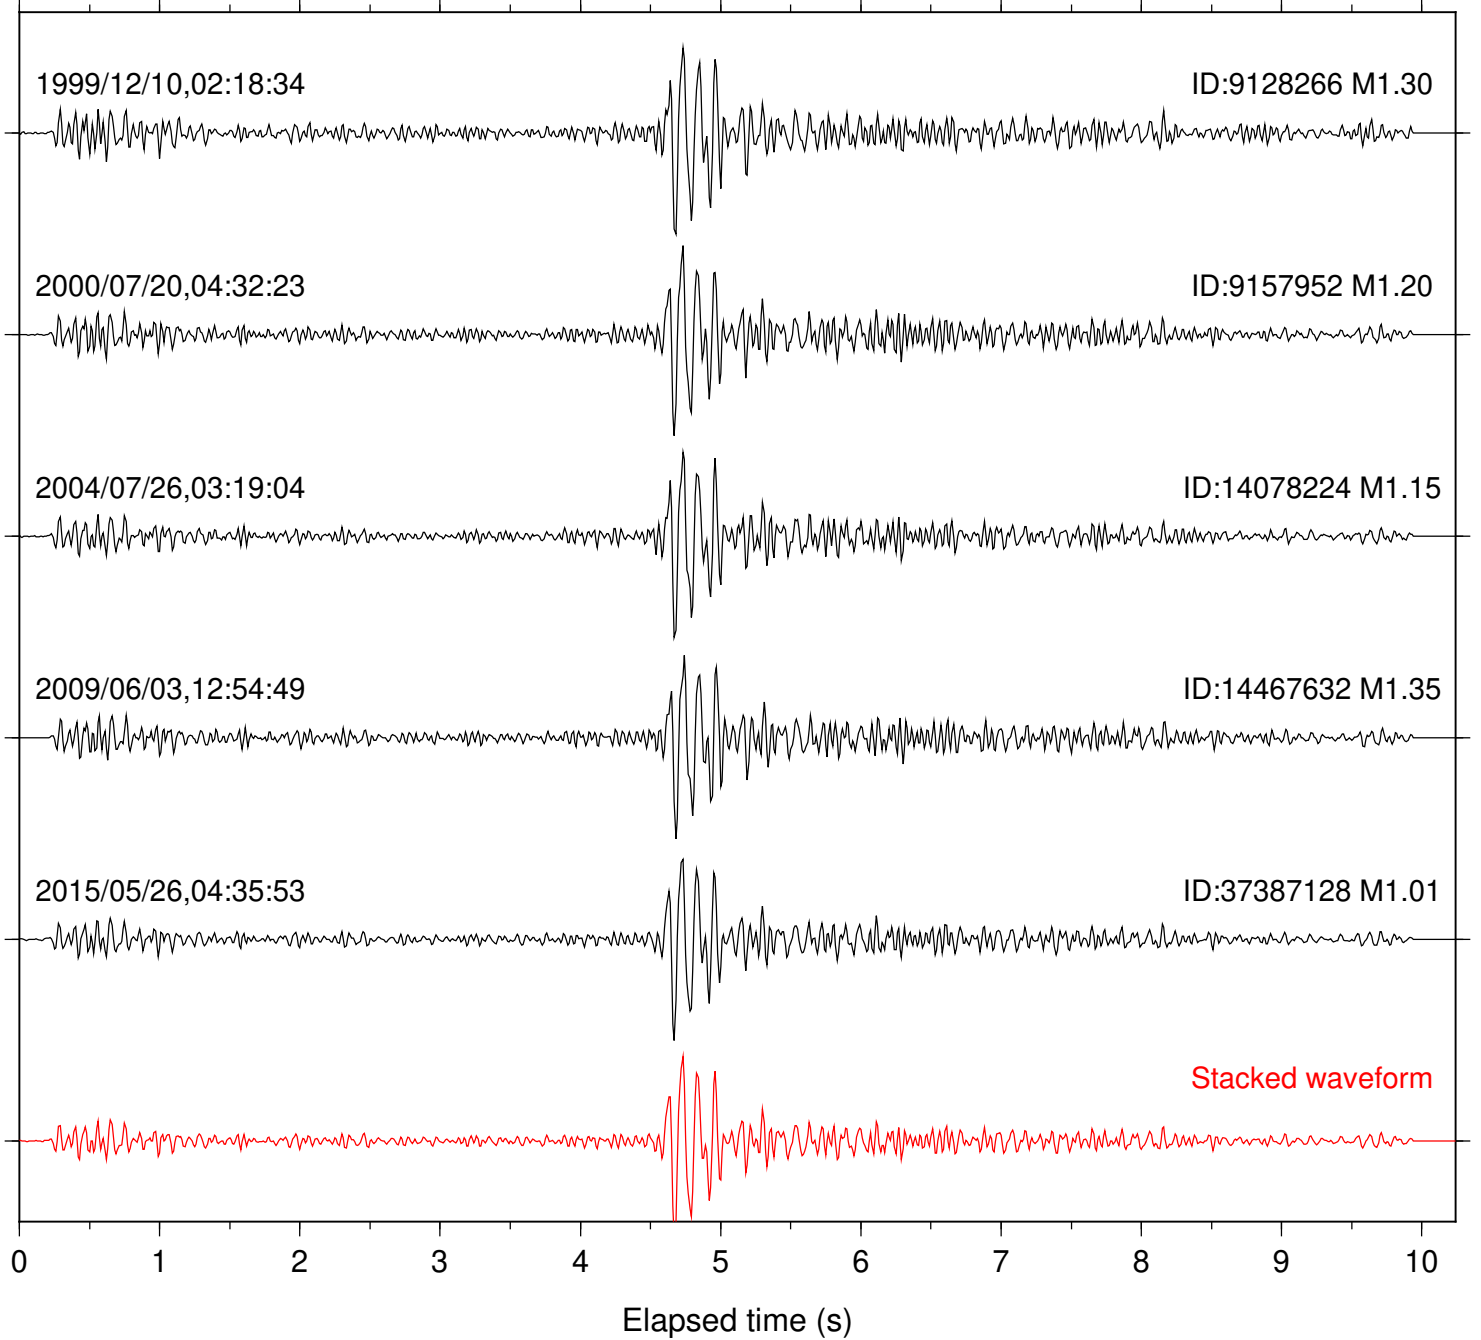

Station: BAC Com: EHZ

Focal depth: 17.62 km