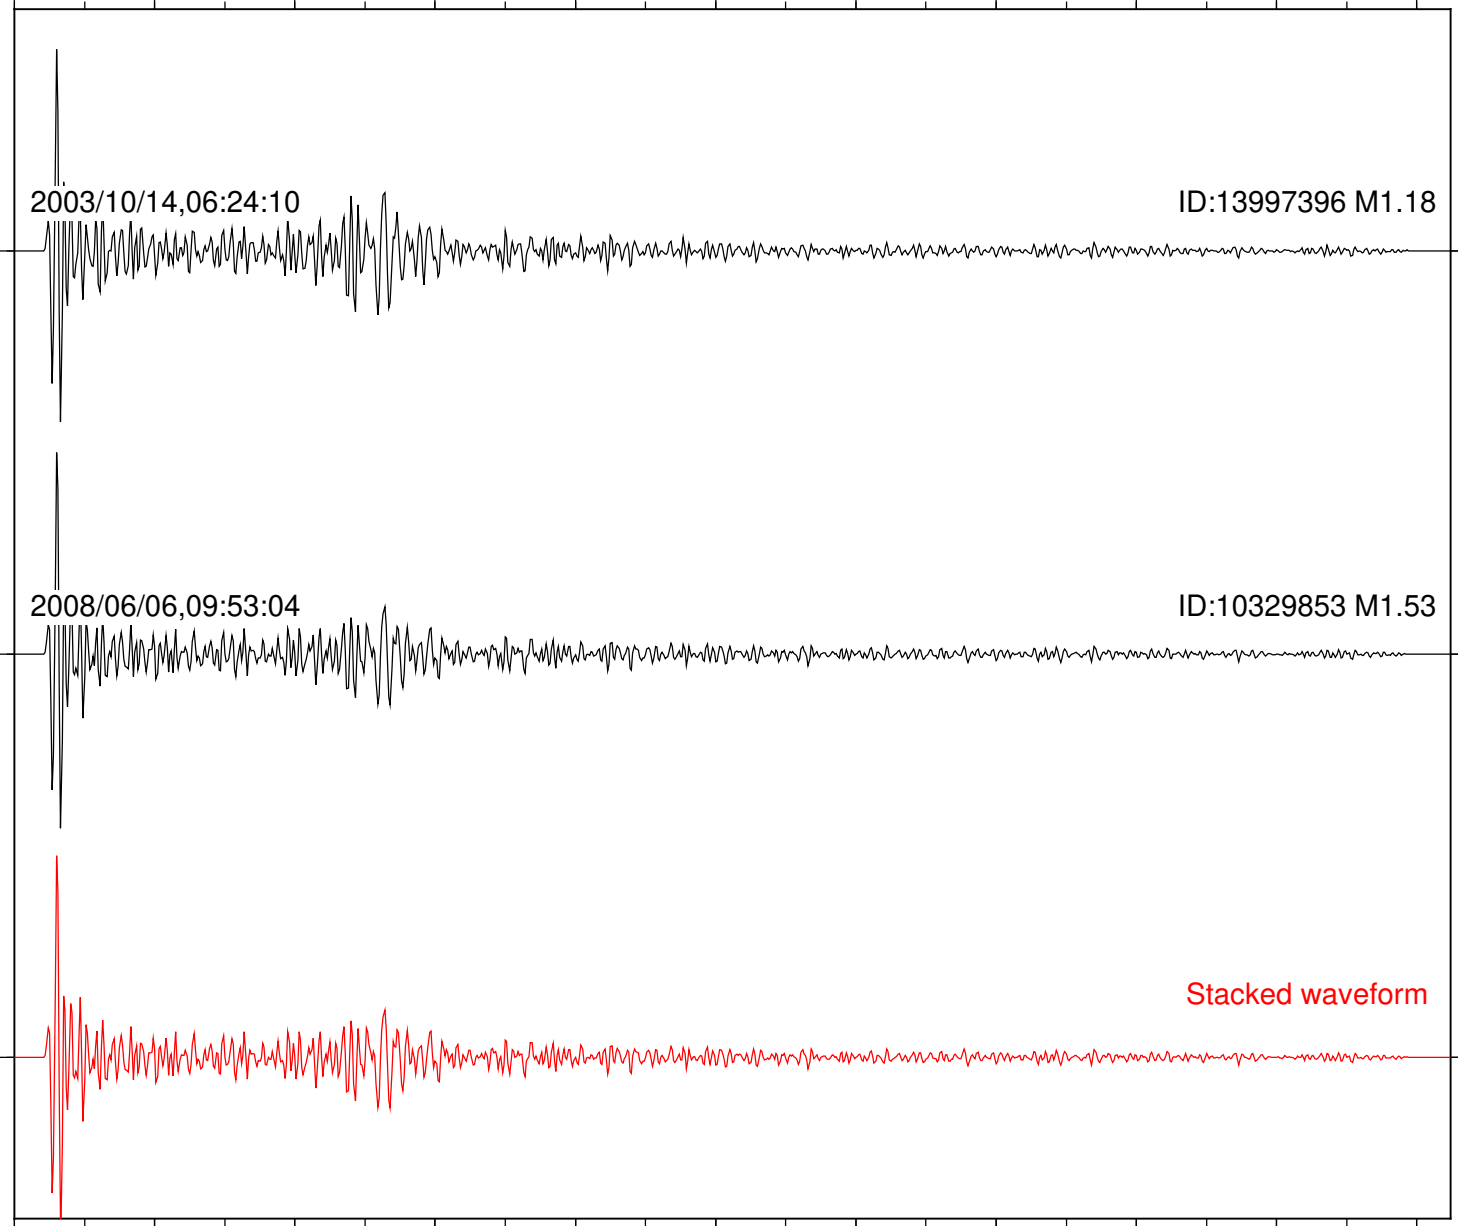

Station: FRD Com: HHZ

Focal depth: 6.03 km

2003/10/14,06:24:10

ID:13997396 M1.18

2008/06/06,09:53:04

ID:10329853 M1.53

Stacked waveform

0 1 2 3 4 5 6 7 8 9 10
Elapsed time (s)