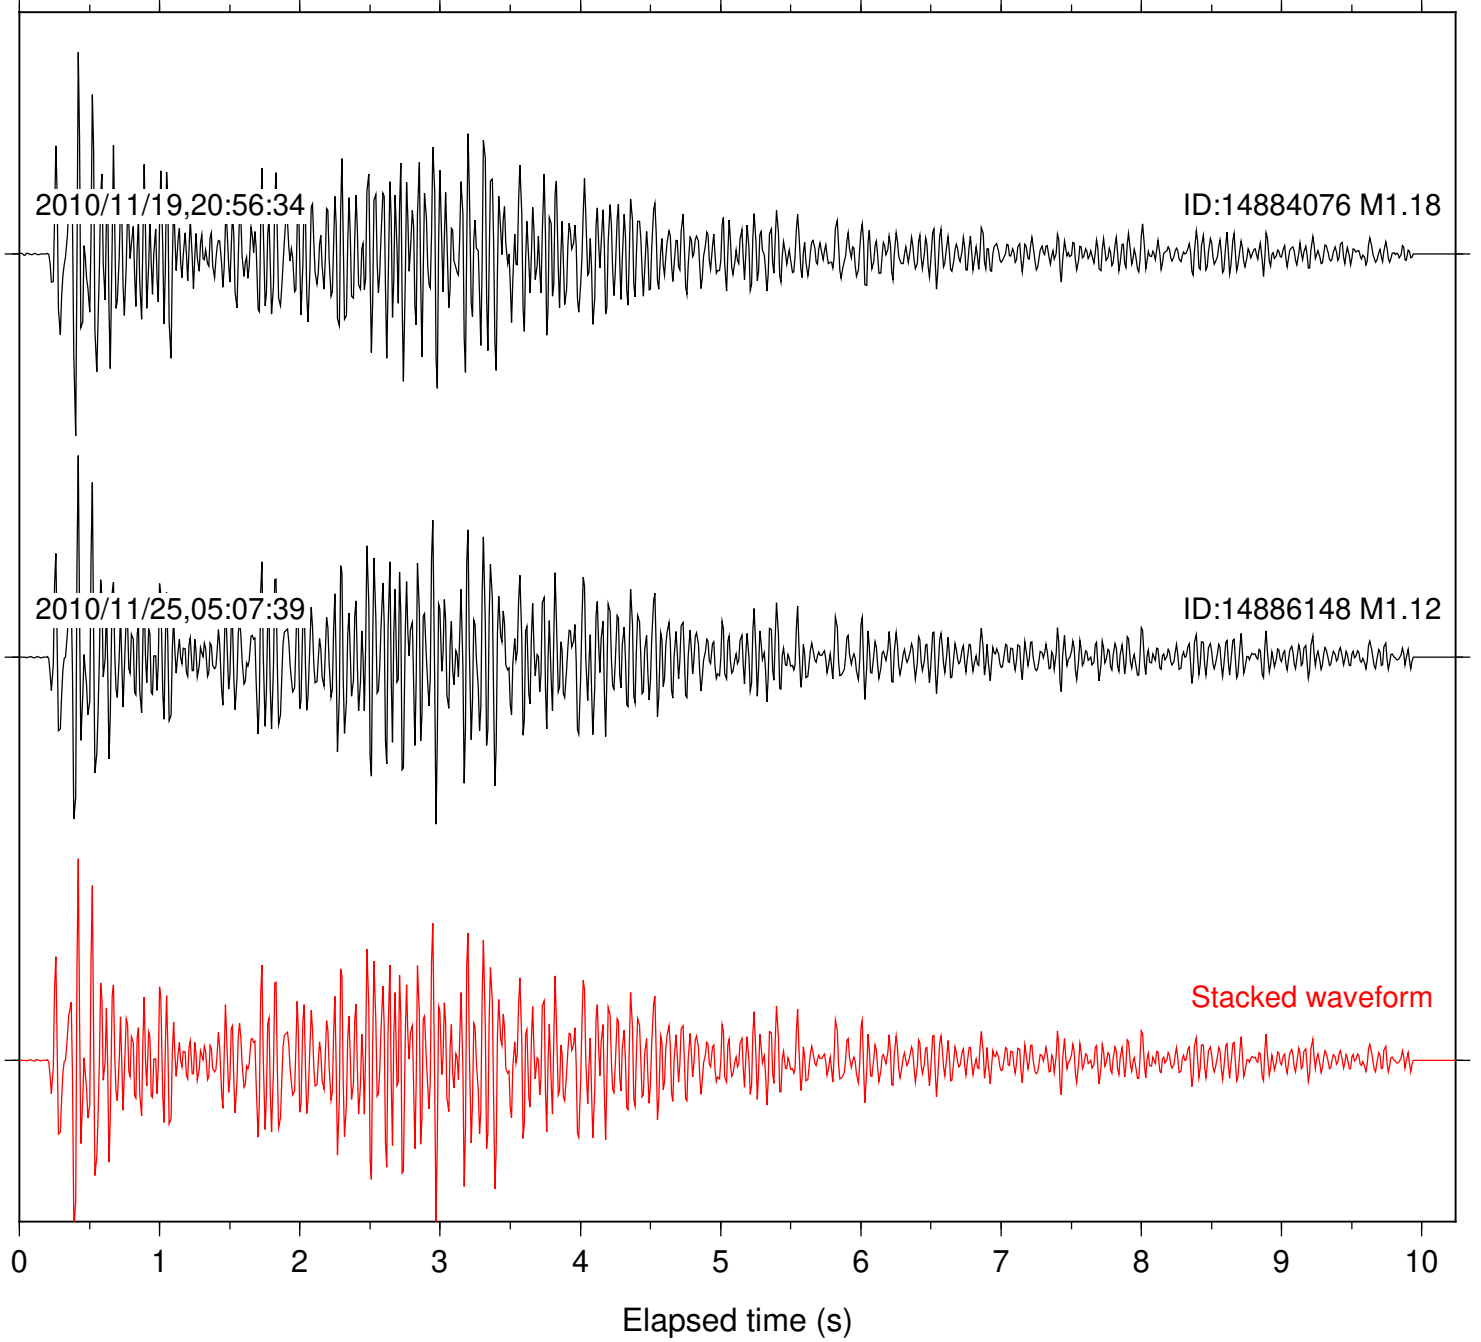

Focal depth: 7.08 km

Station: LVA2 Com: HHZ

Focal depth: 7.23 km

Station: PFO Com: HHZ

Focal depth: 7.08 km

Station: PMD Com: HHZ

Focal depth: 7.23 km

Station: SND Com: HHZ