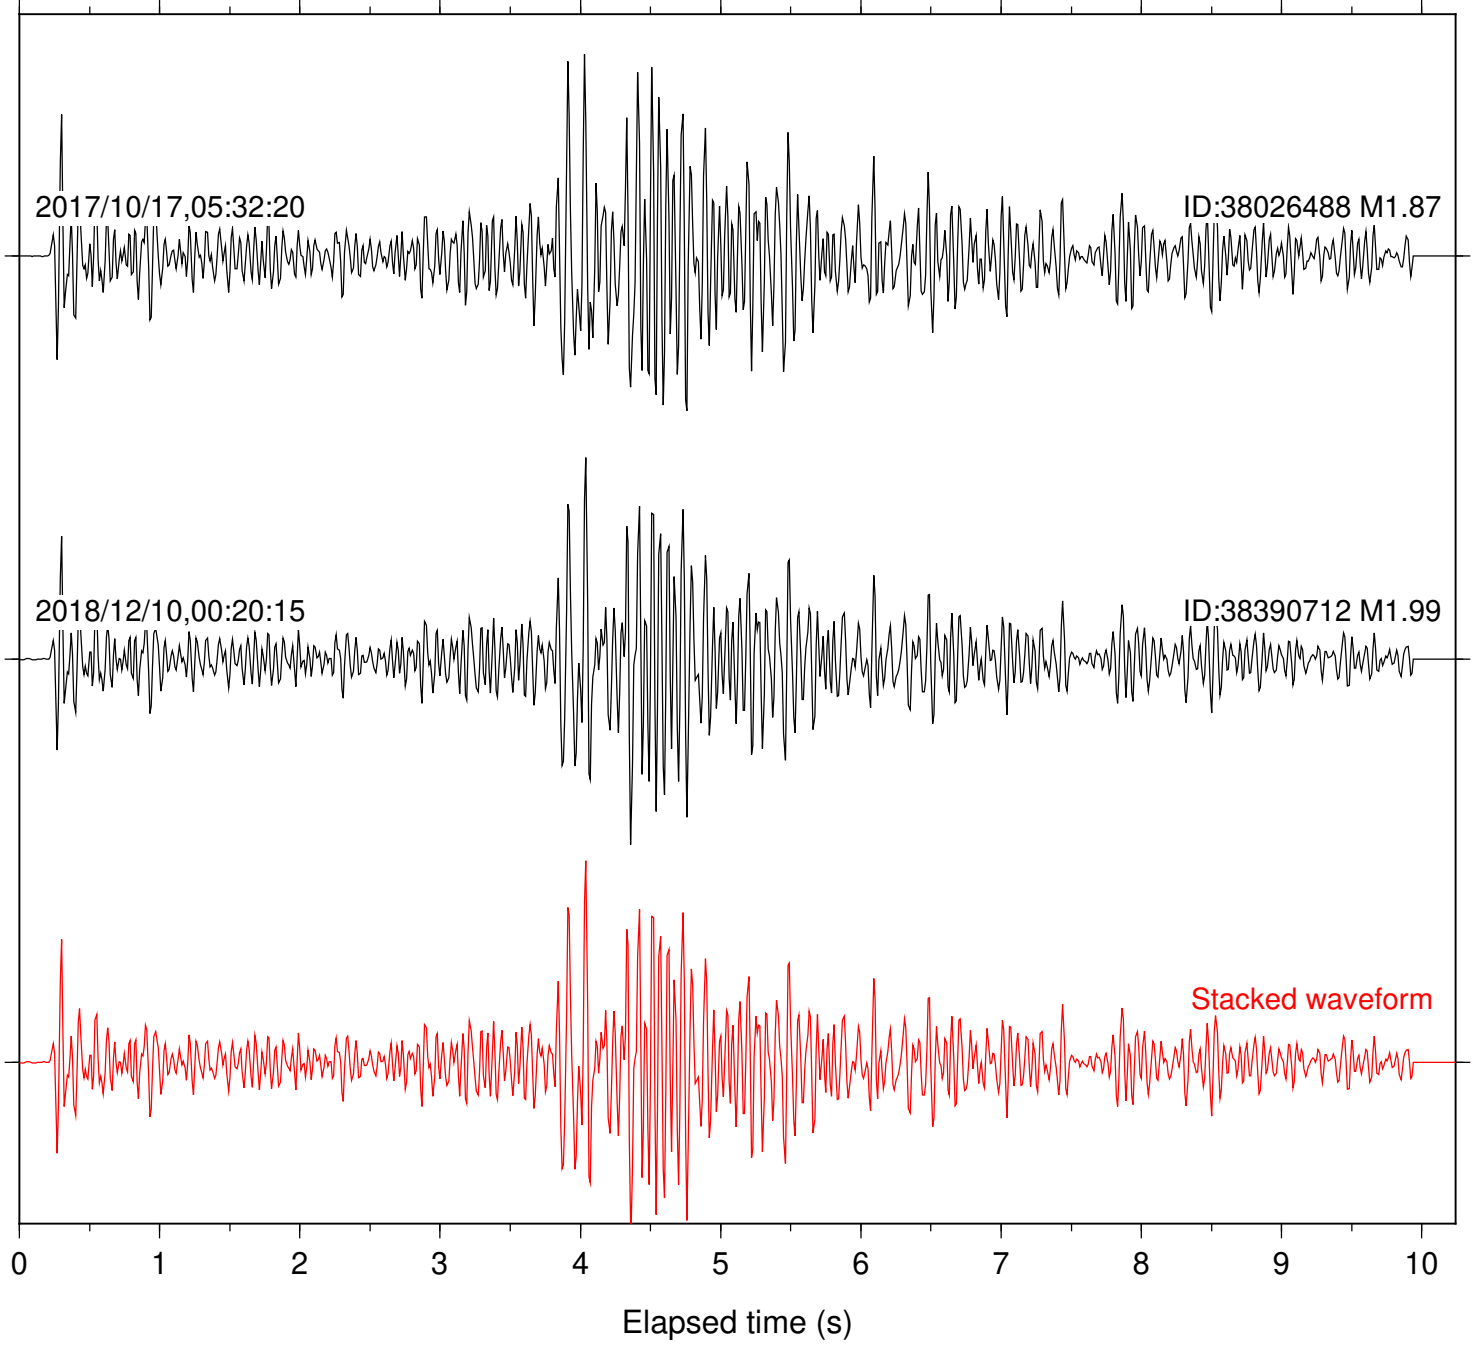

Station: HMT2 Com: HHZ

Focal depth: 5.70 km