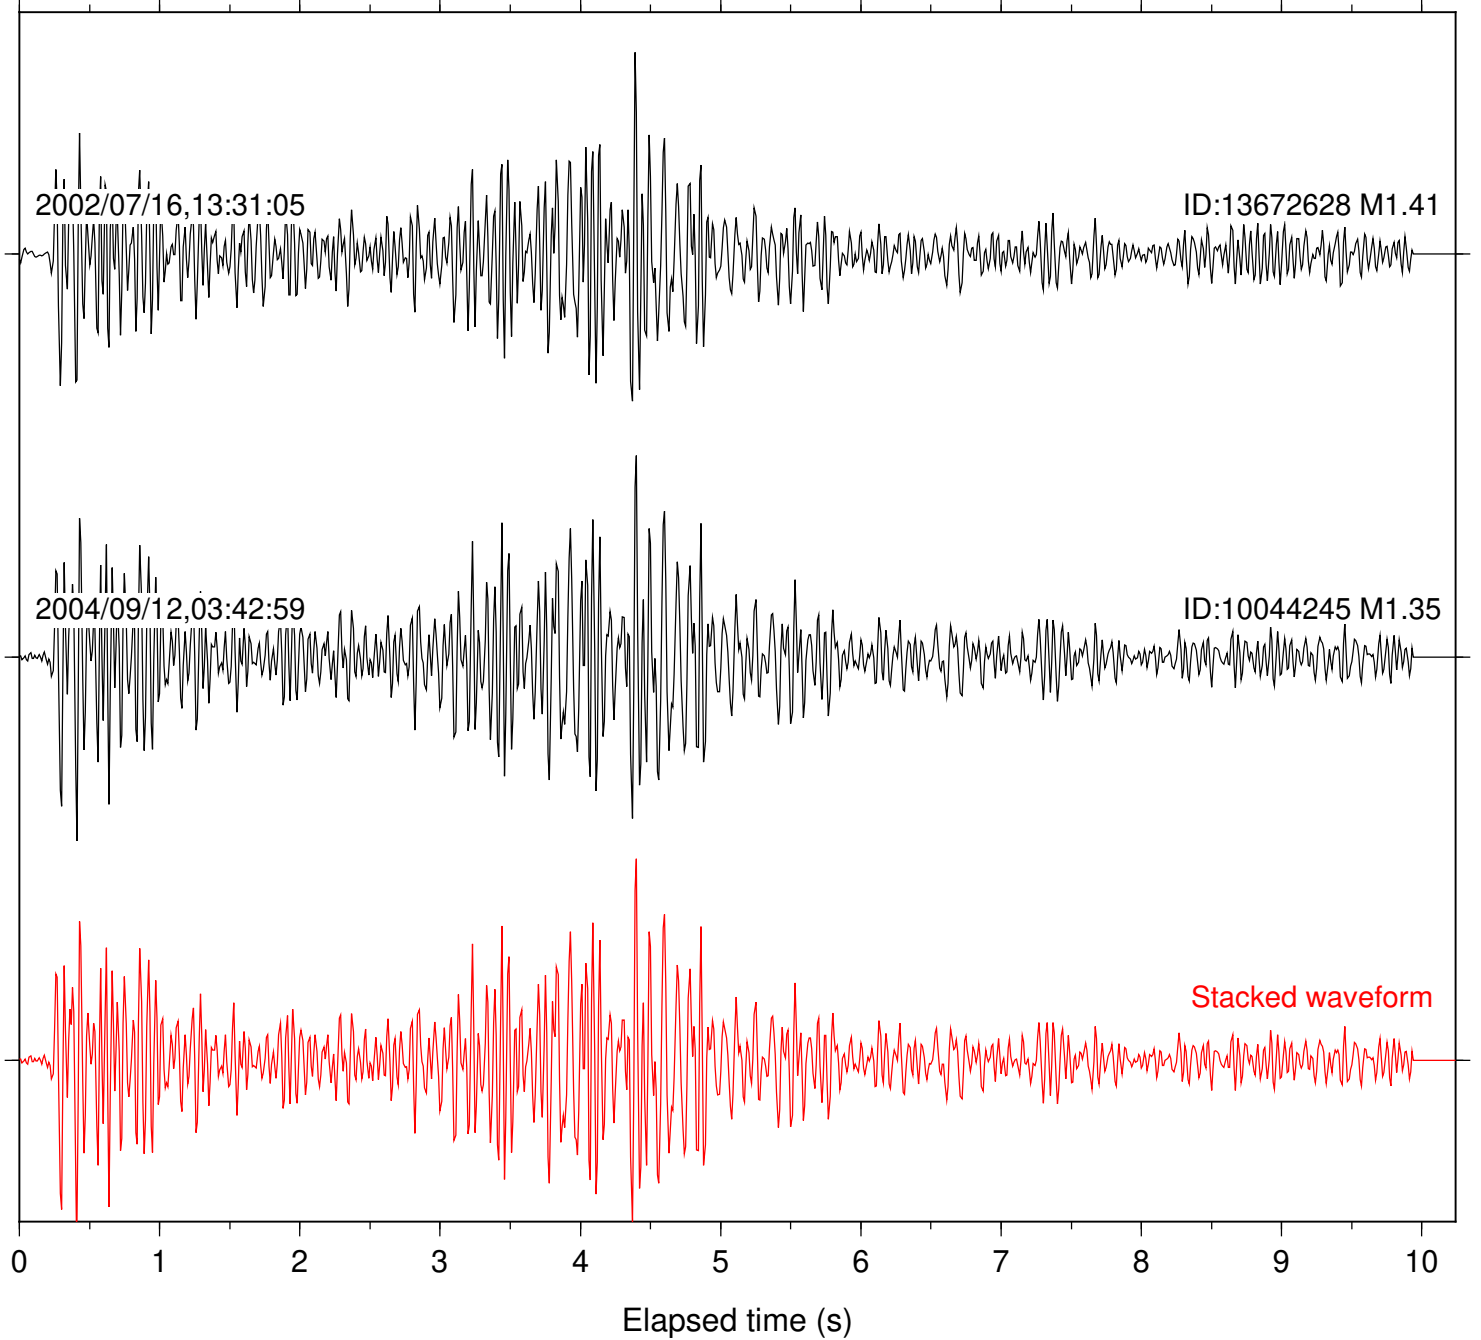

0 1 2 3 4 5 6 7 8 9 10  
Elapsed time (s)

Station: KNW Com: HHZ

Focal depth: 14.34 km

Station: LVA2 Com: HHZ

Focal depth: 14.34 km

Station: PFO Com: HHZ

Focal depth: 14.30 km

Station: PLM Com: HHZ