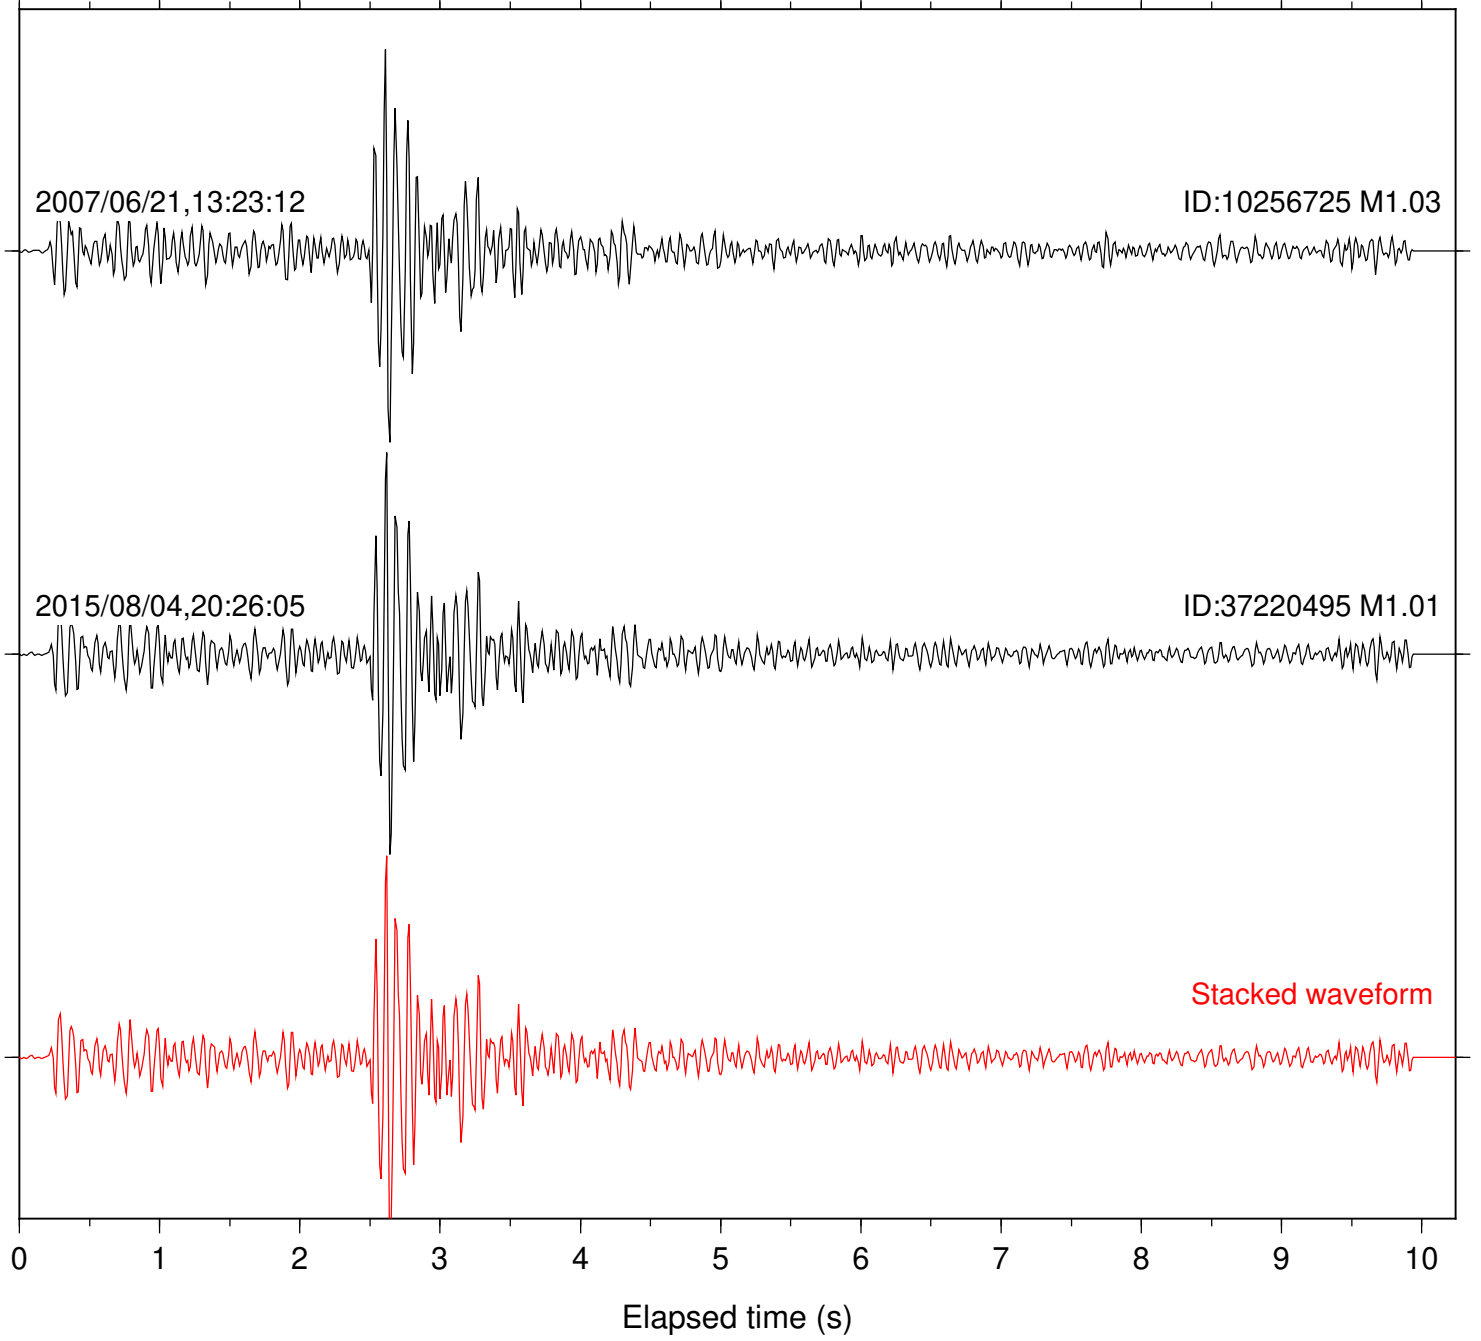

Station: FRD Com: HHZ

Focal depth: 17.54 km

Station: KNW Com: HHZ

Focal depth: 17.54 km

Station: PFO Com: HHZ

Focal depth: 17.54 km

Station: POB2 Com: HHZ

Focal depth: 17.57 km