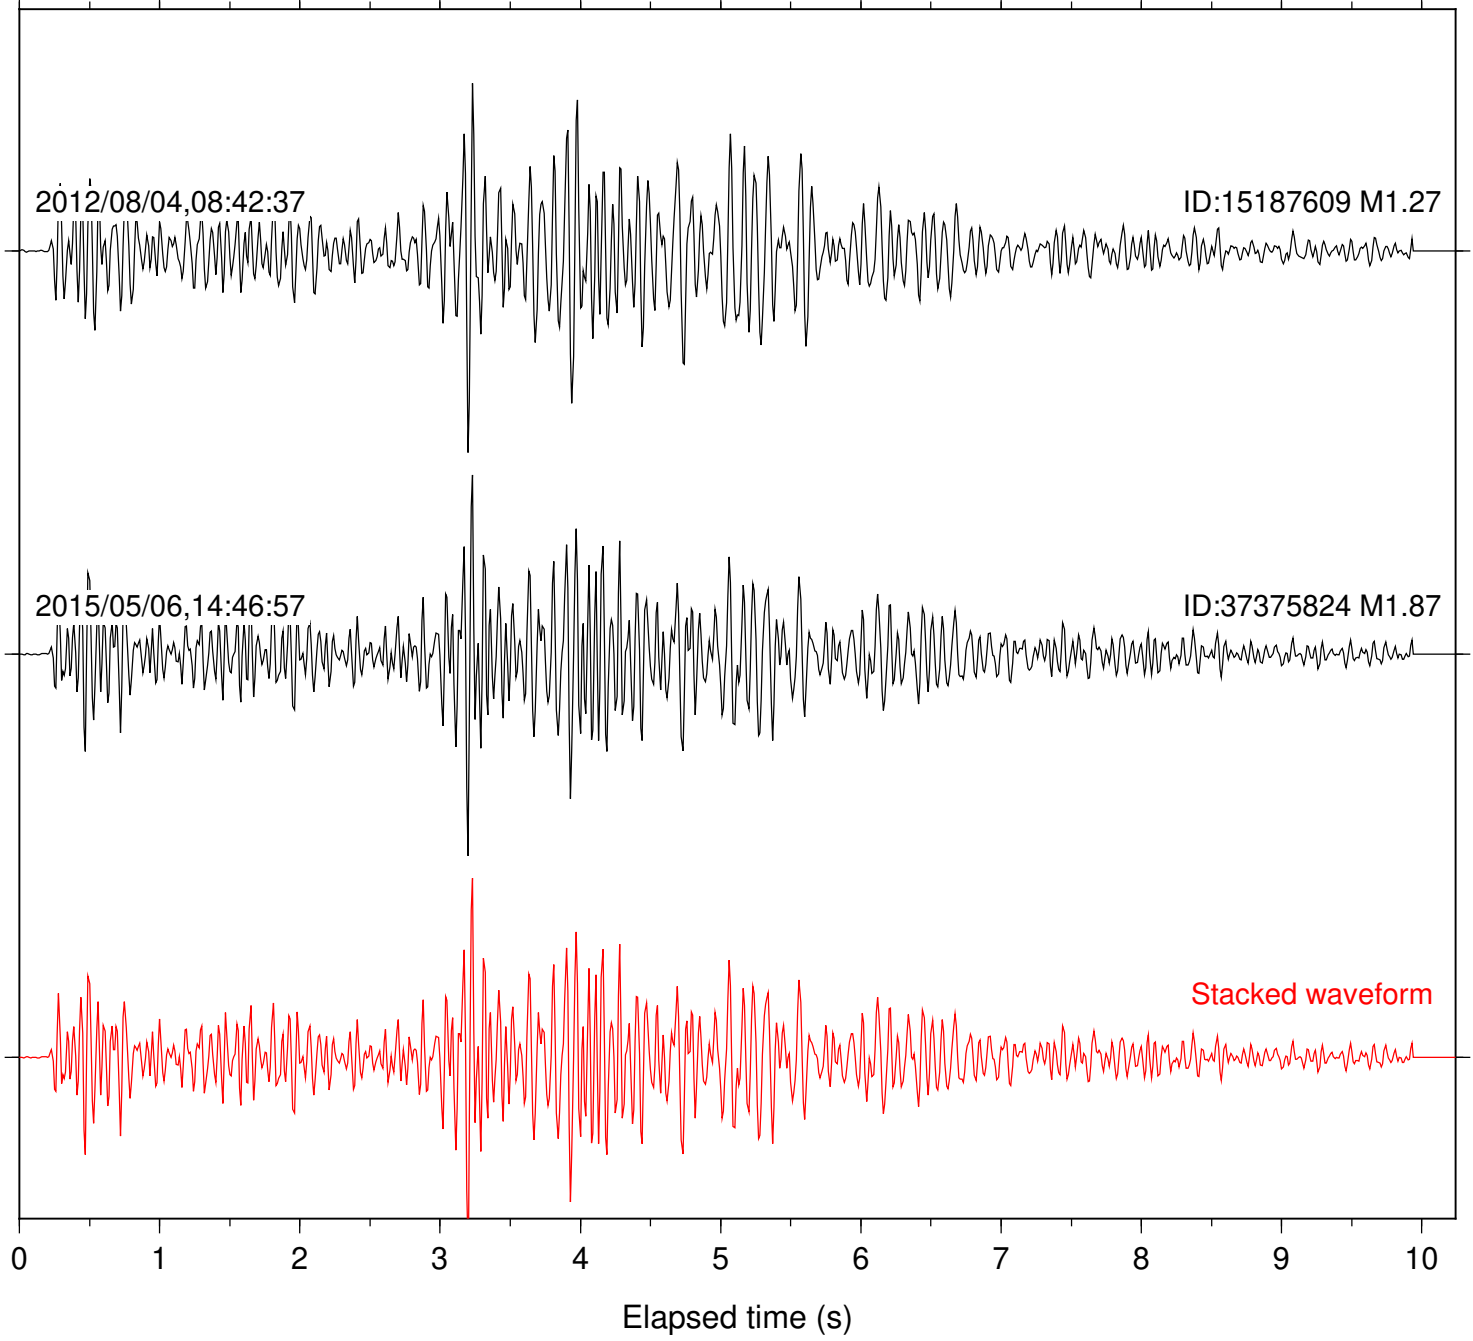

Focal depth: 17.56 km

Station: DNR Com: HHZ

Focal depth: 17.55 km

Station: FRD Com: HHZ

Focal depth: 17.56 km

Station: HMT2 Com: HHZ

Focal depth: 17.56 km

Station: KNW Com: HHZ