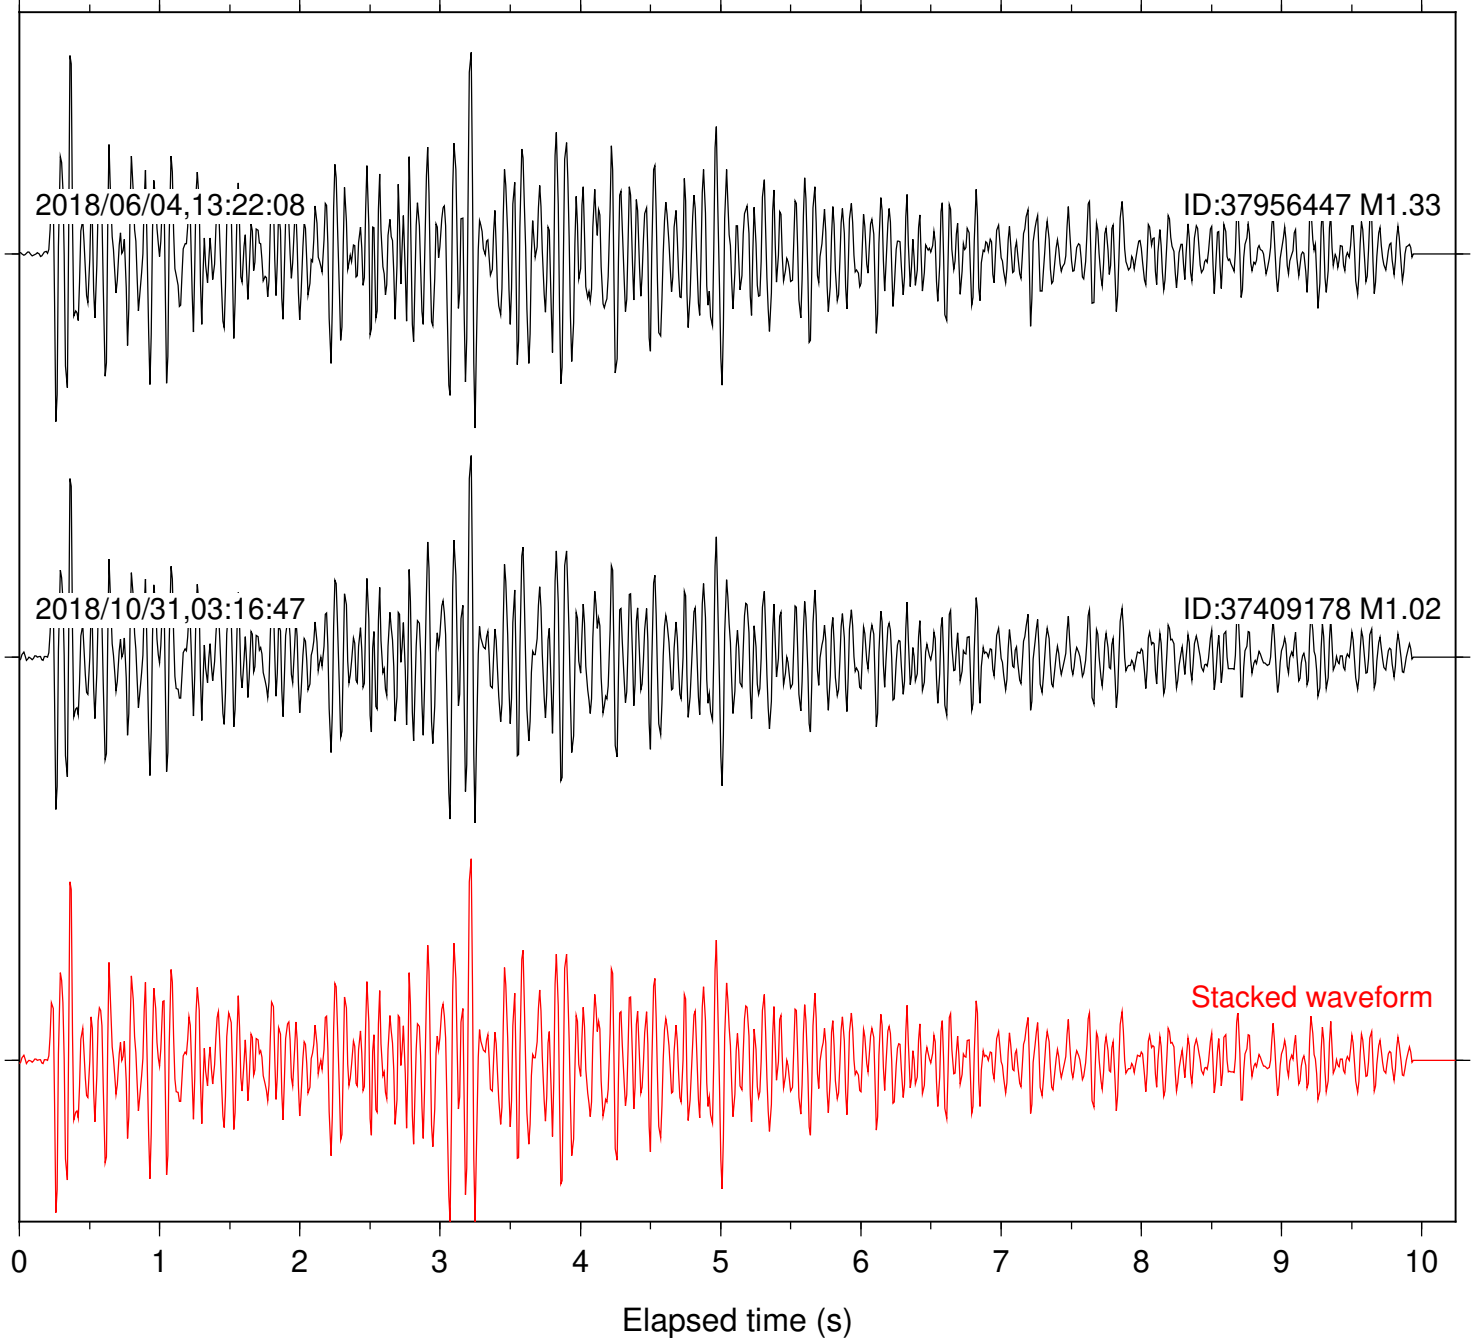

Station: B088 Com: EHZ

Focal depth: 4.77 km