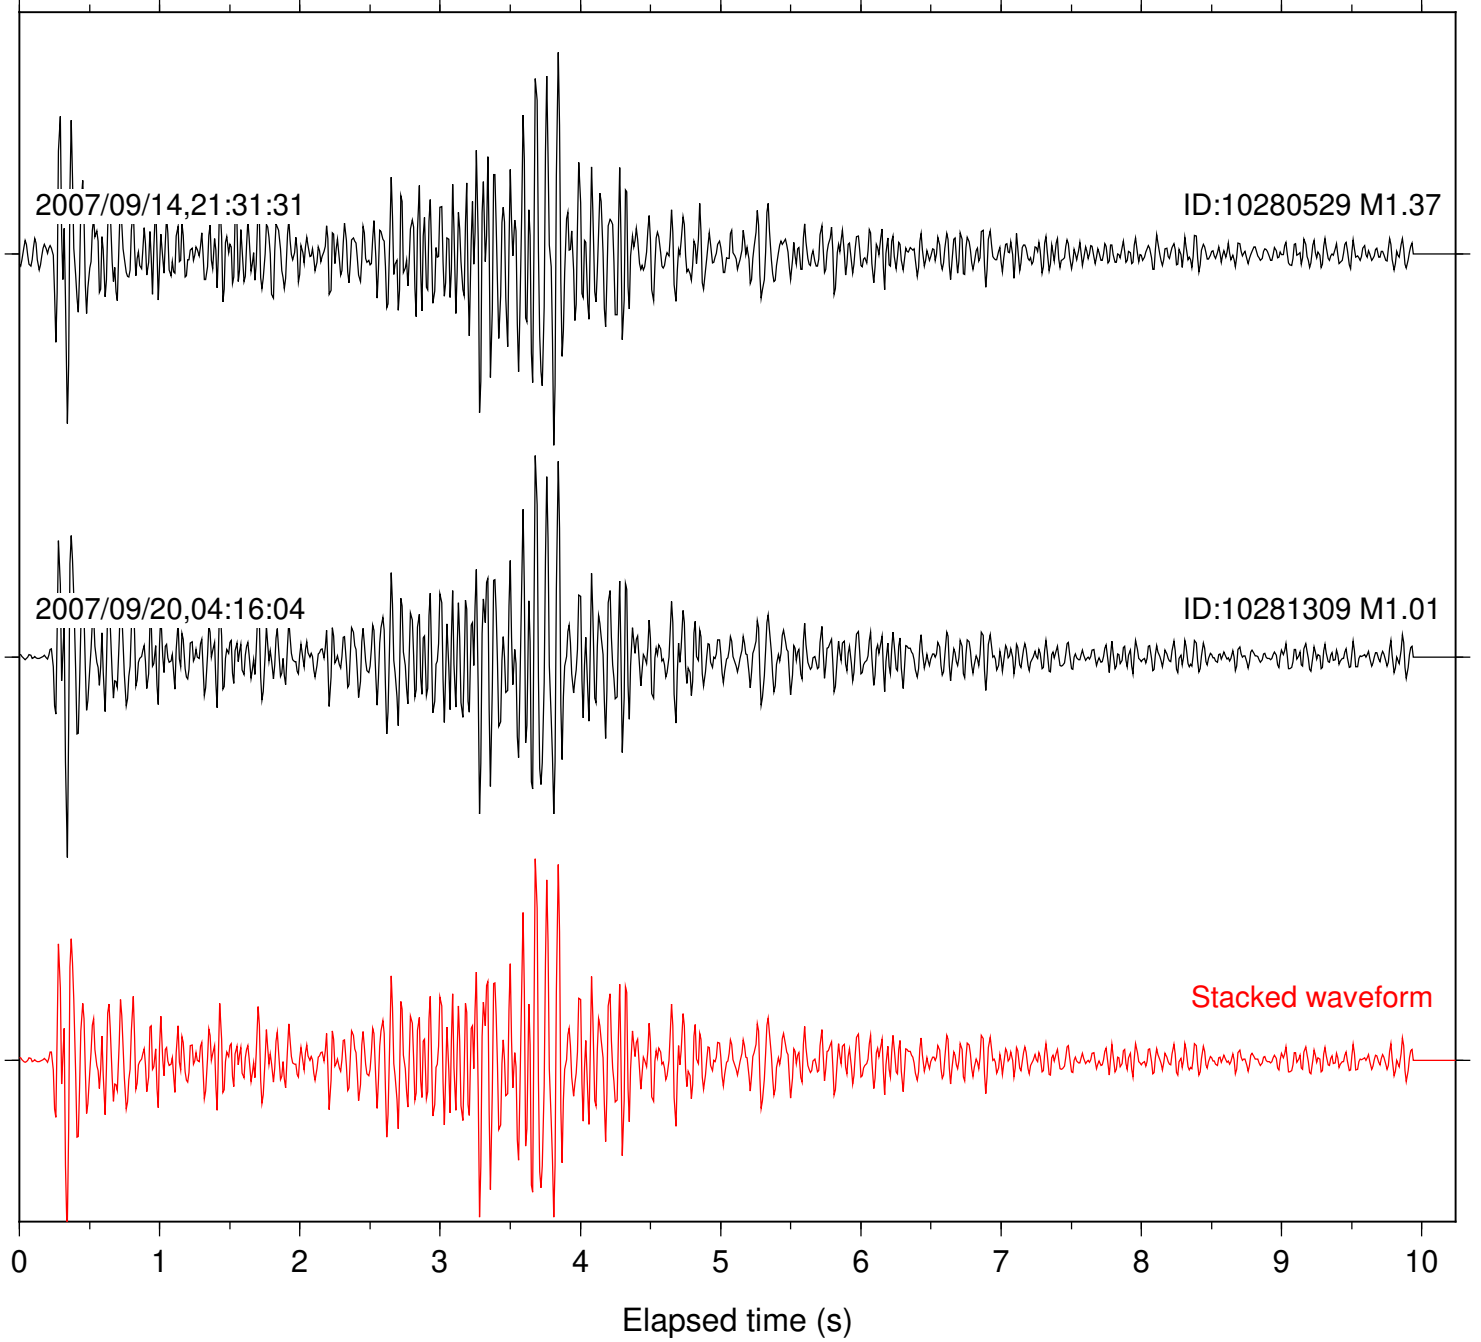

Focal depth: 16.54 km

Station: DNR Com: HHZ

Focal depth: 16.54 km

Station: FRD Com: HHZ

Focal depth: 16.51 km

Station: HMT2 Com: HHZ

Focal depth: 16.54 km

Station: KNW Com: HHZ