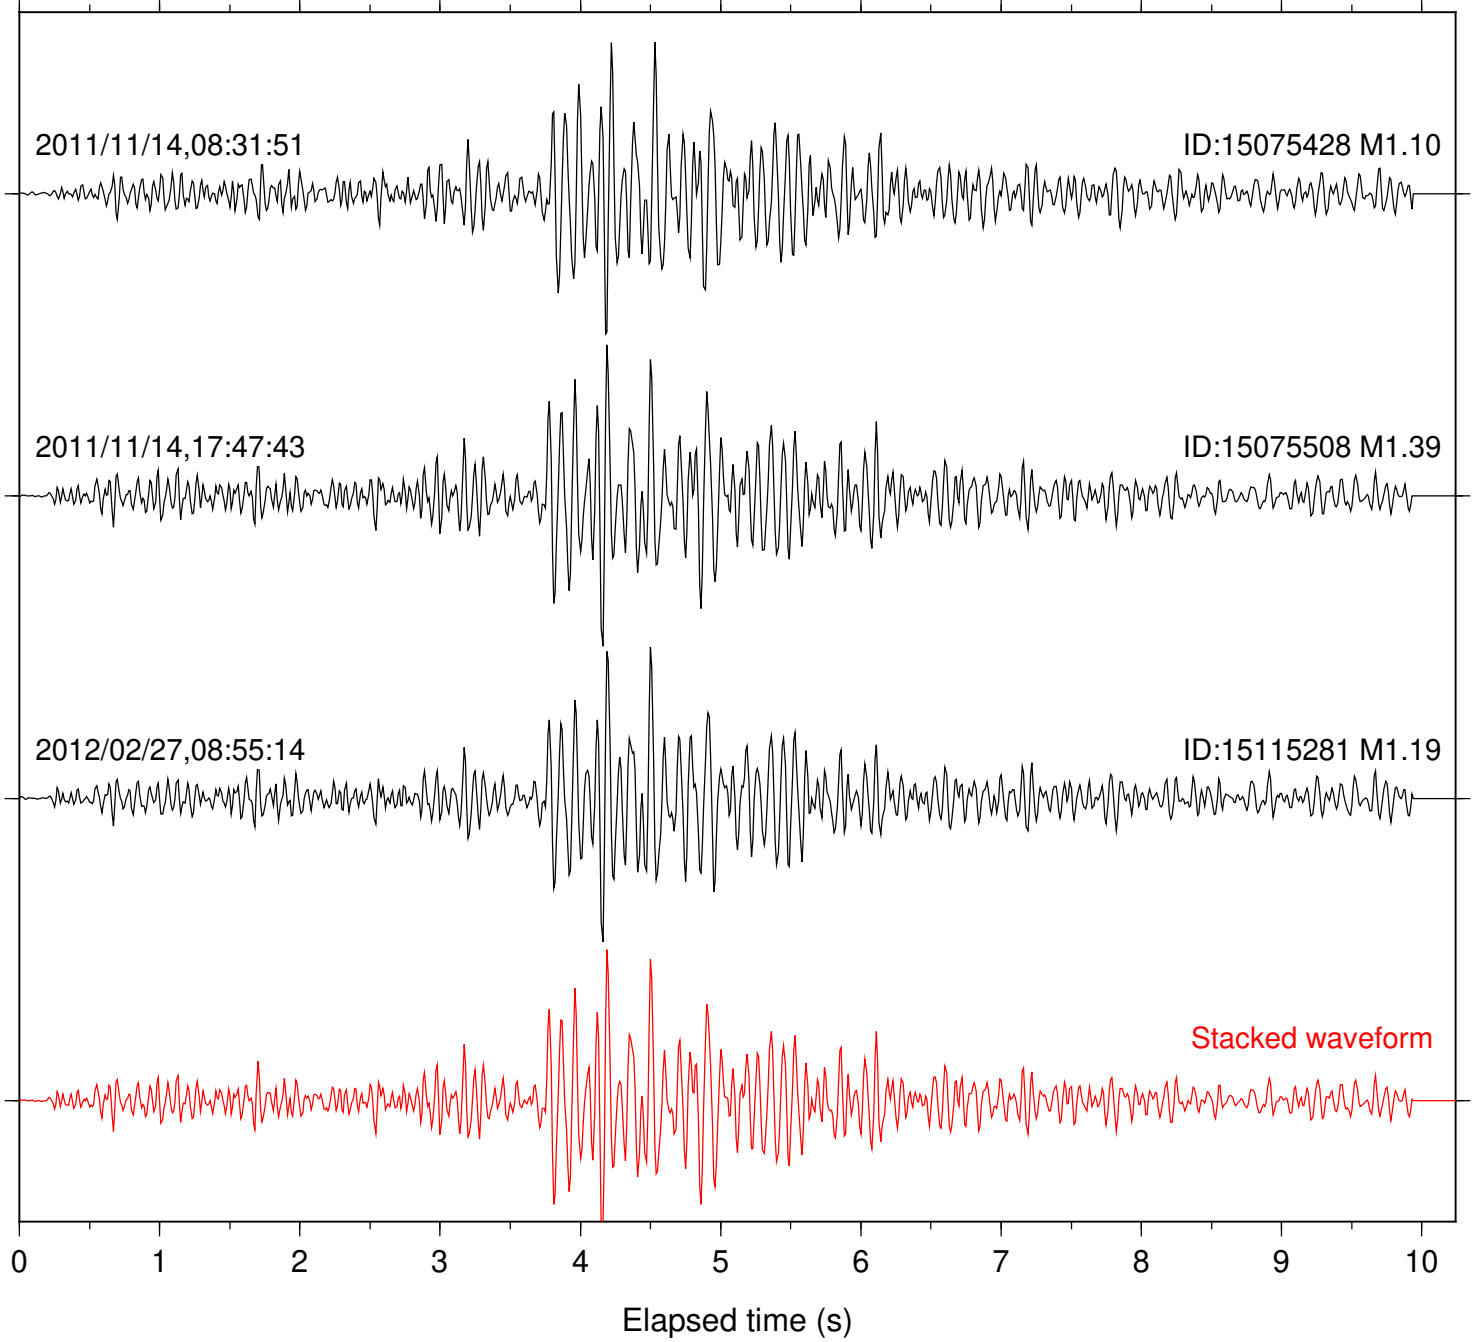

Station: JEM Com: HHZ

Focal depth: 8.72 km