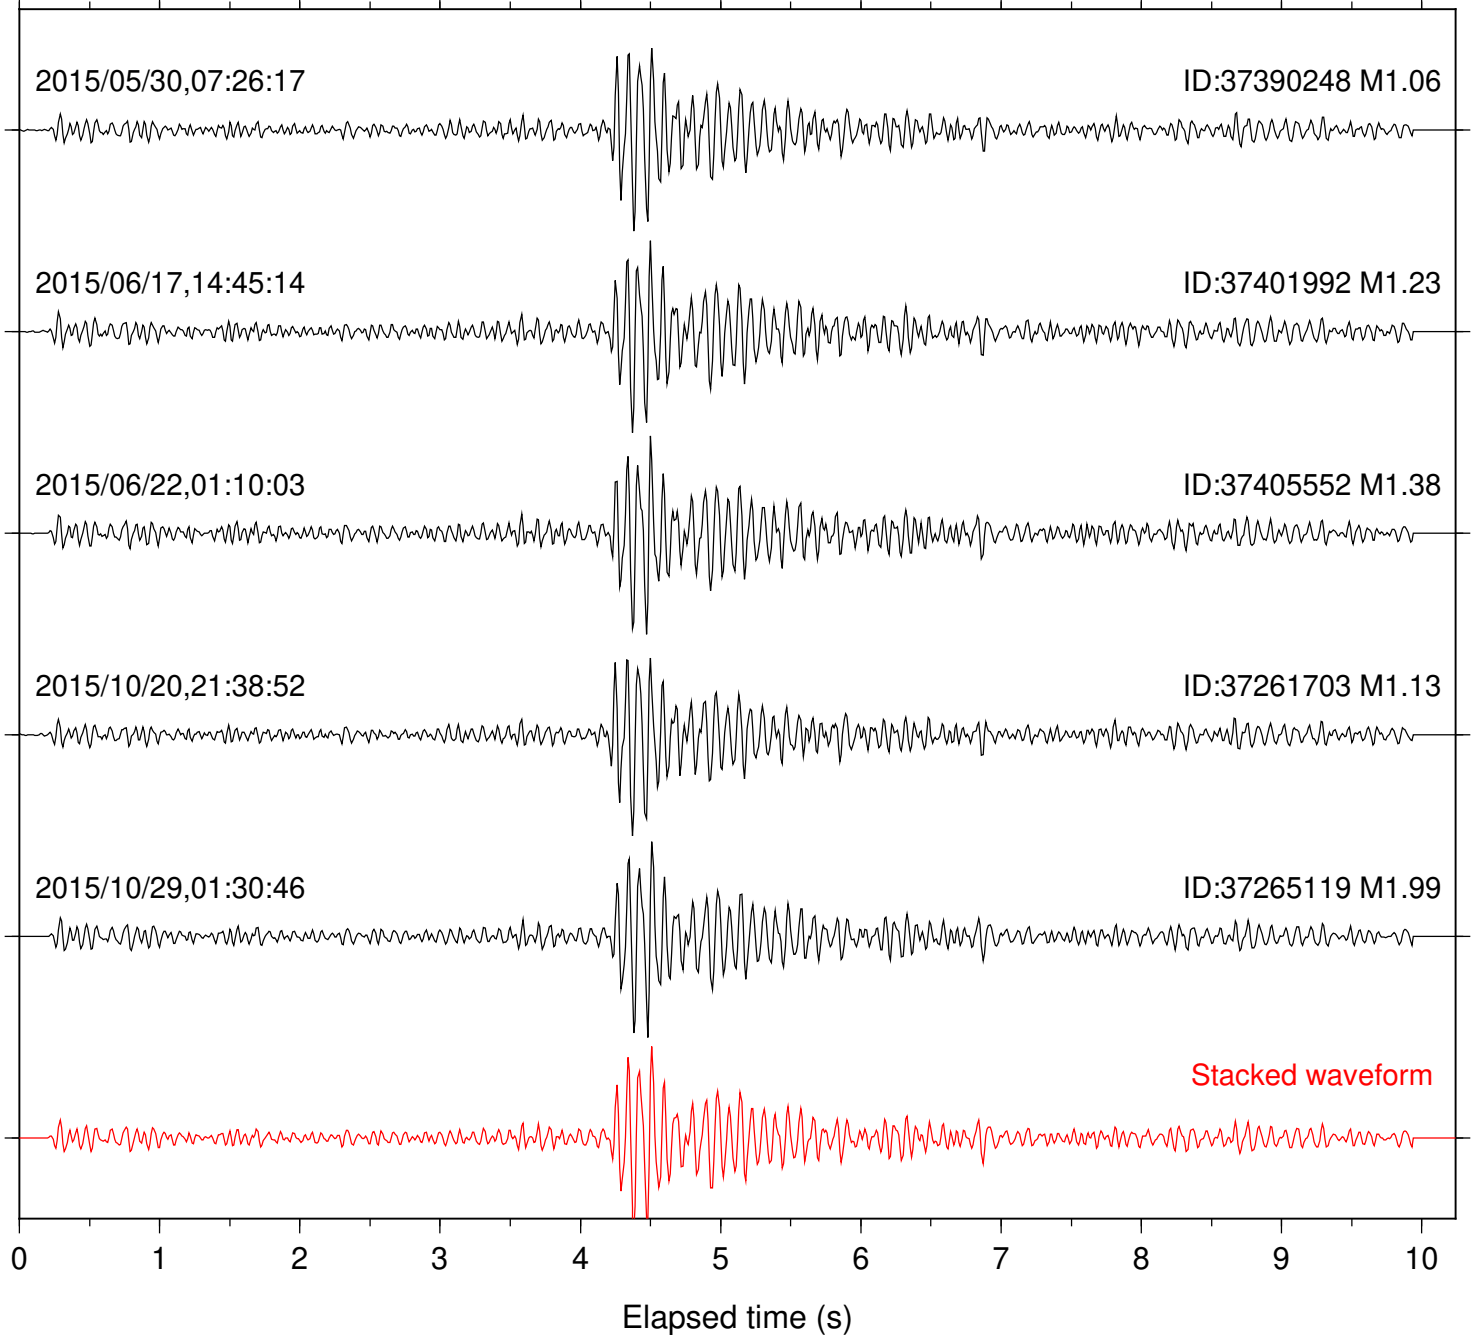

Station: B084 Com: EHZ

Focal depth: 8.61 km