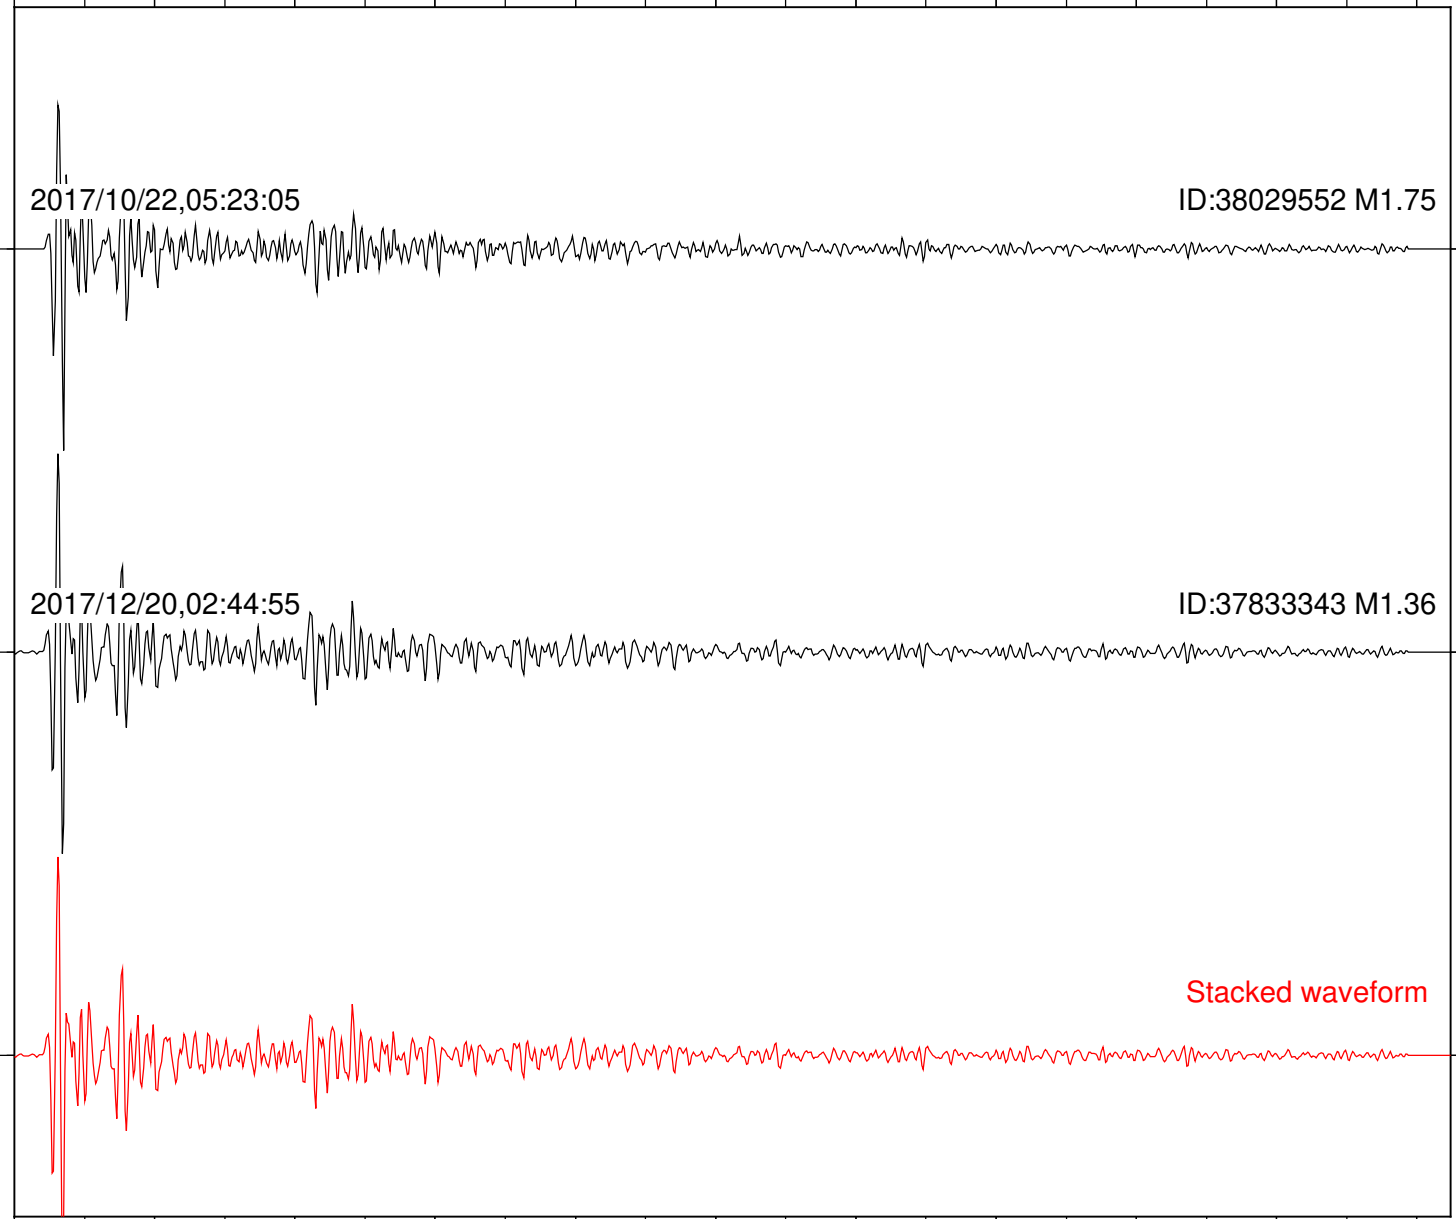

Station: BZN Com: HHZ

Focal depth: 6.81 km

2017/10/22,05:23:05

ID:38029552 M1.75

2017/12/20,02:44:55

ID:37833343 M1.36

Stacked waveform

0 1 2 3 4 5 6 7 8 9 10
Elapsed time (s)