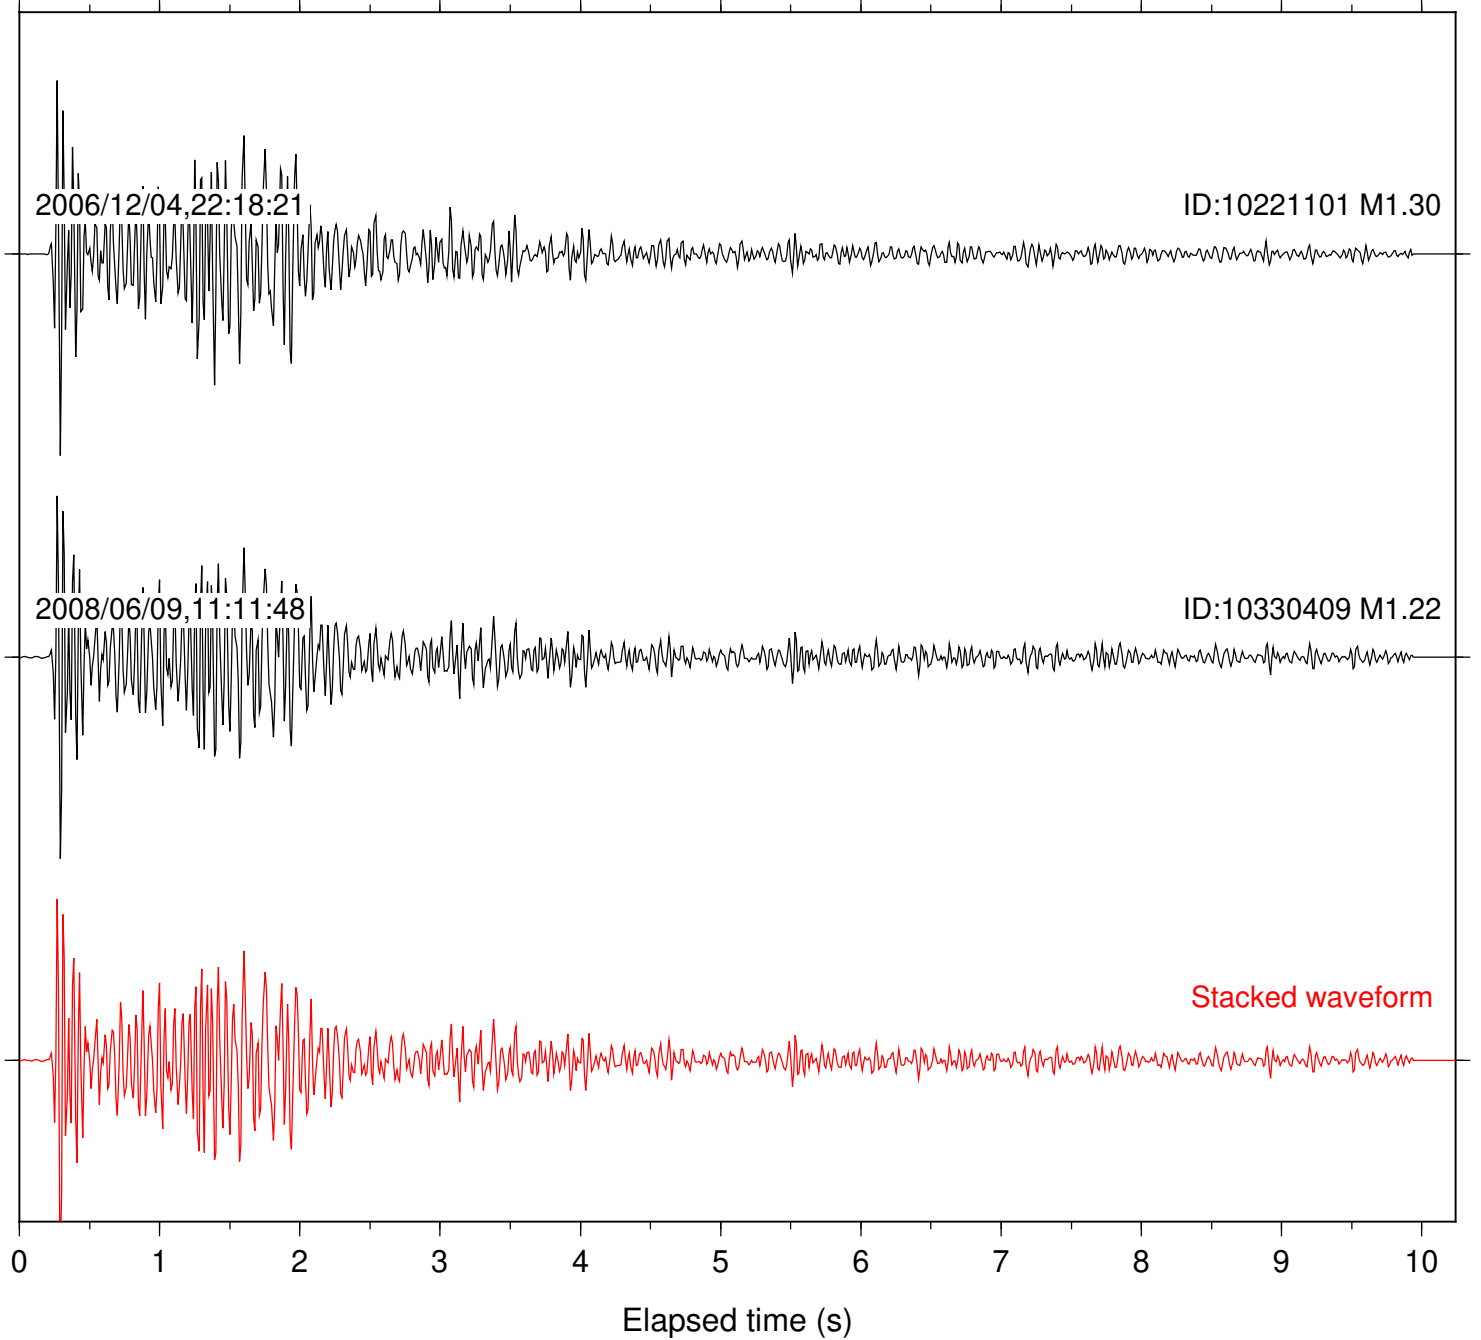

Station: FRD Com: HHZ

Focal depth: 7.92 km