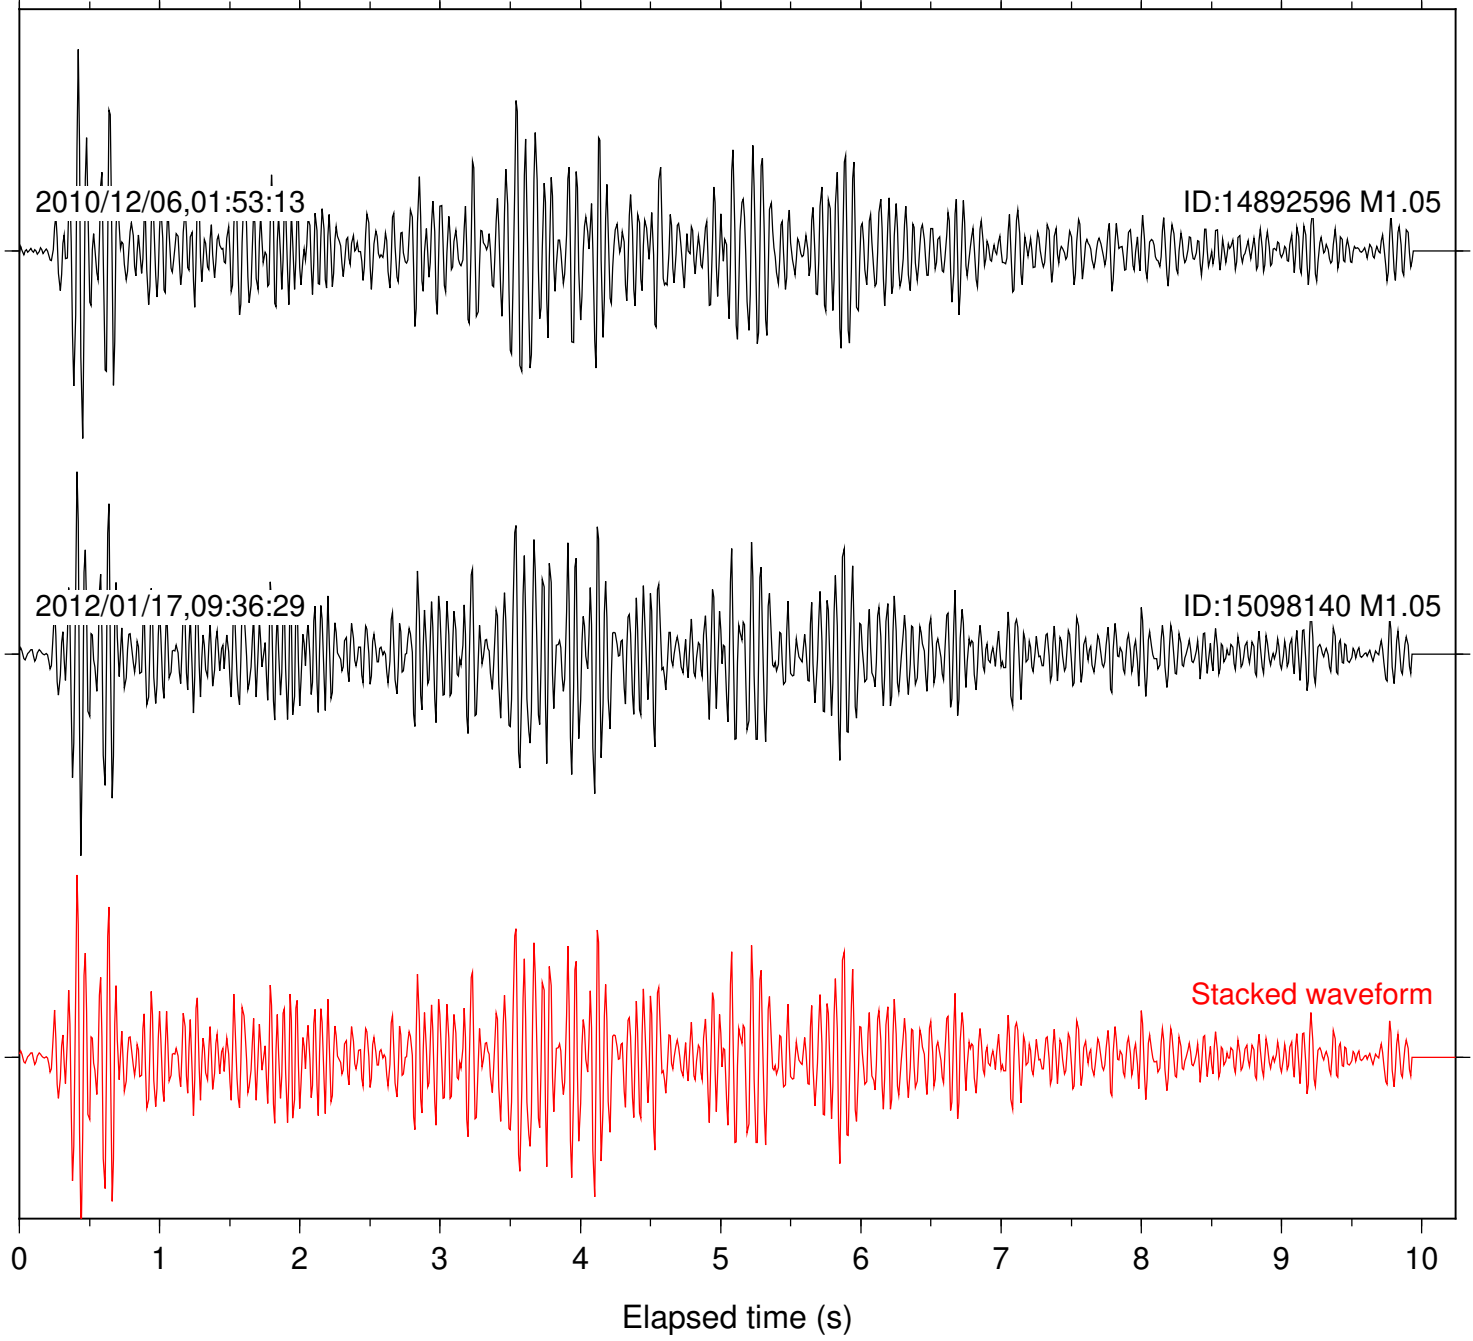

Focal depth: 11.71 km

Station: CRY Com: HHZ

Focal depth: 11.71 km

Station: FRD Com: HHZ

Focal depth: 11.62 km

Station: PFO Com: HHZ

Focal depth: 11.71 km

Station: TOR Com: HHZ