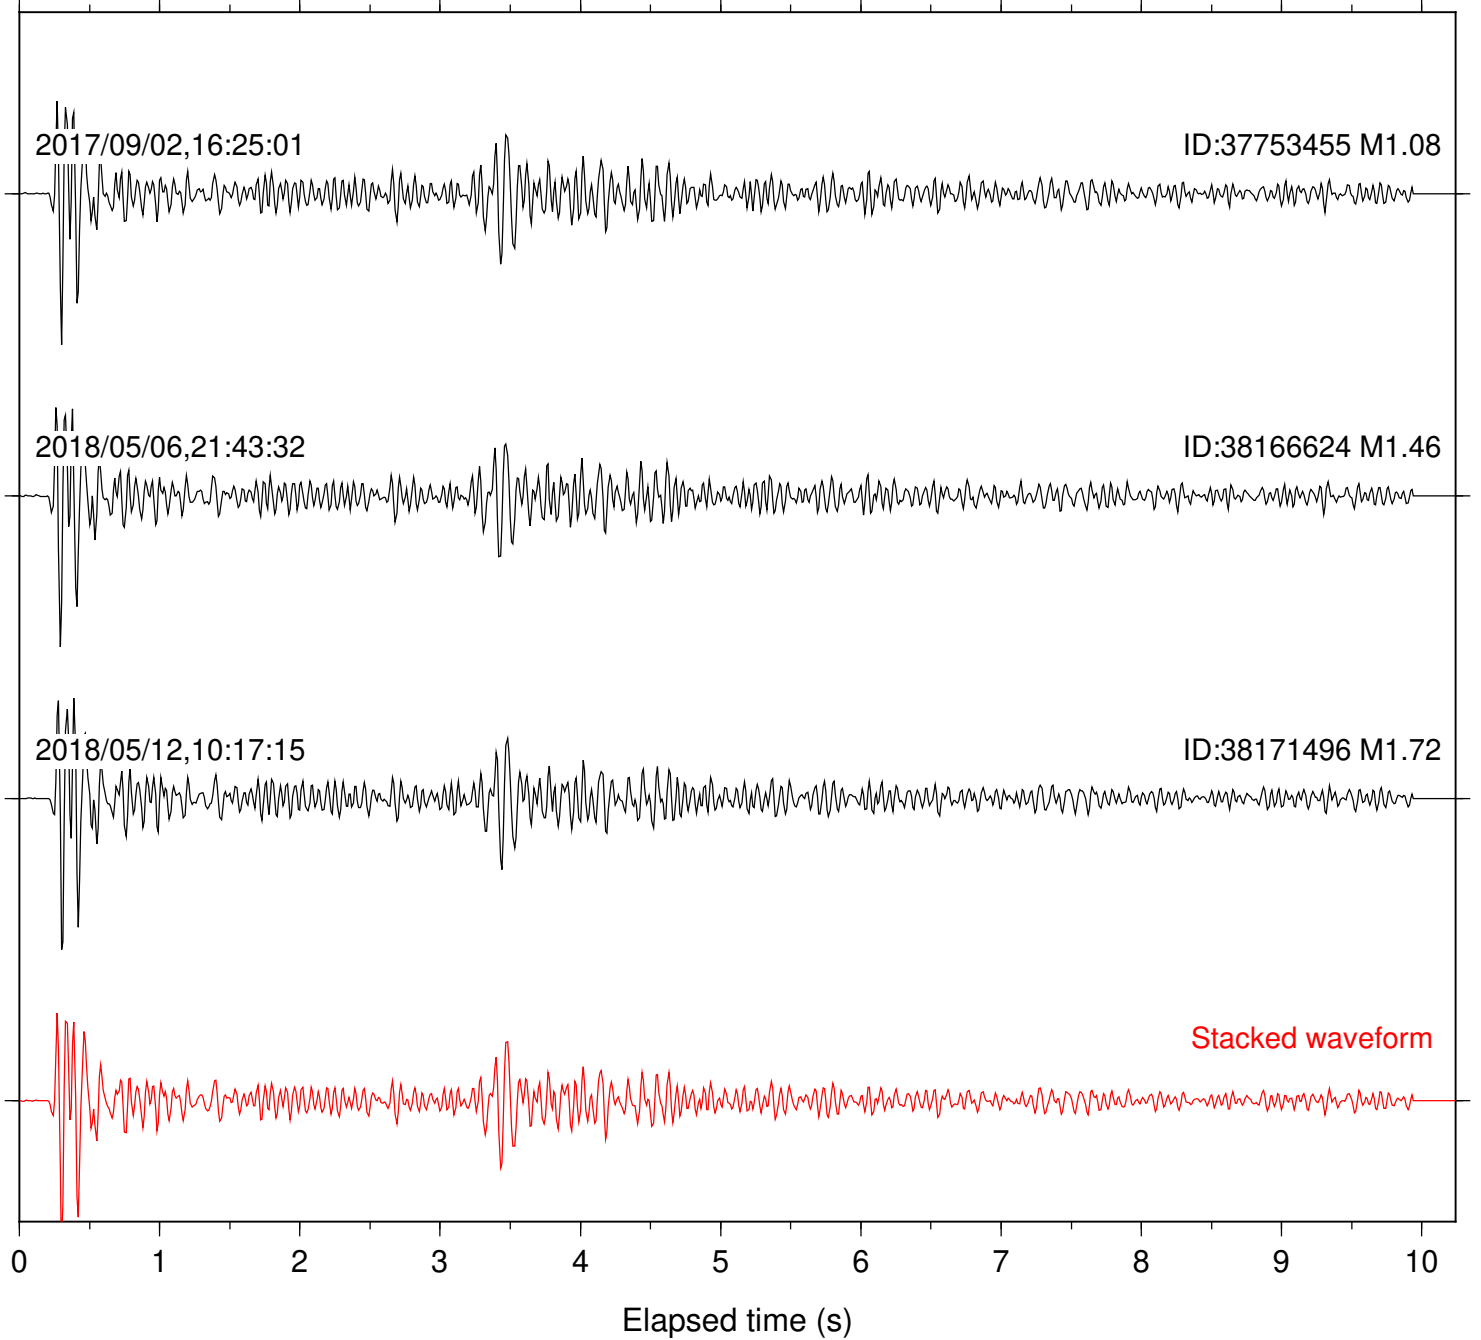

Station: CSH Com: HHZ

Focal depth: 6.70 km