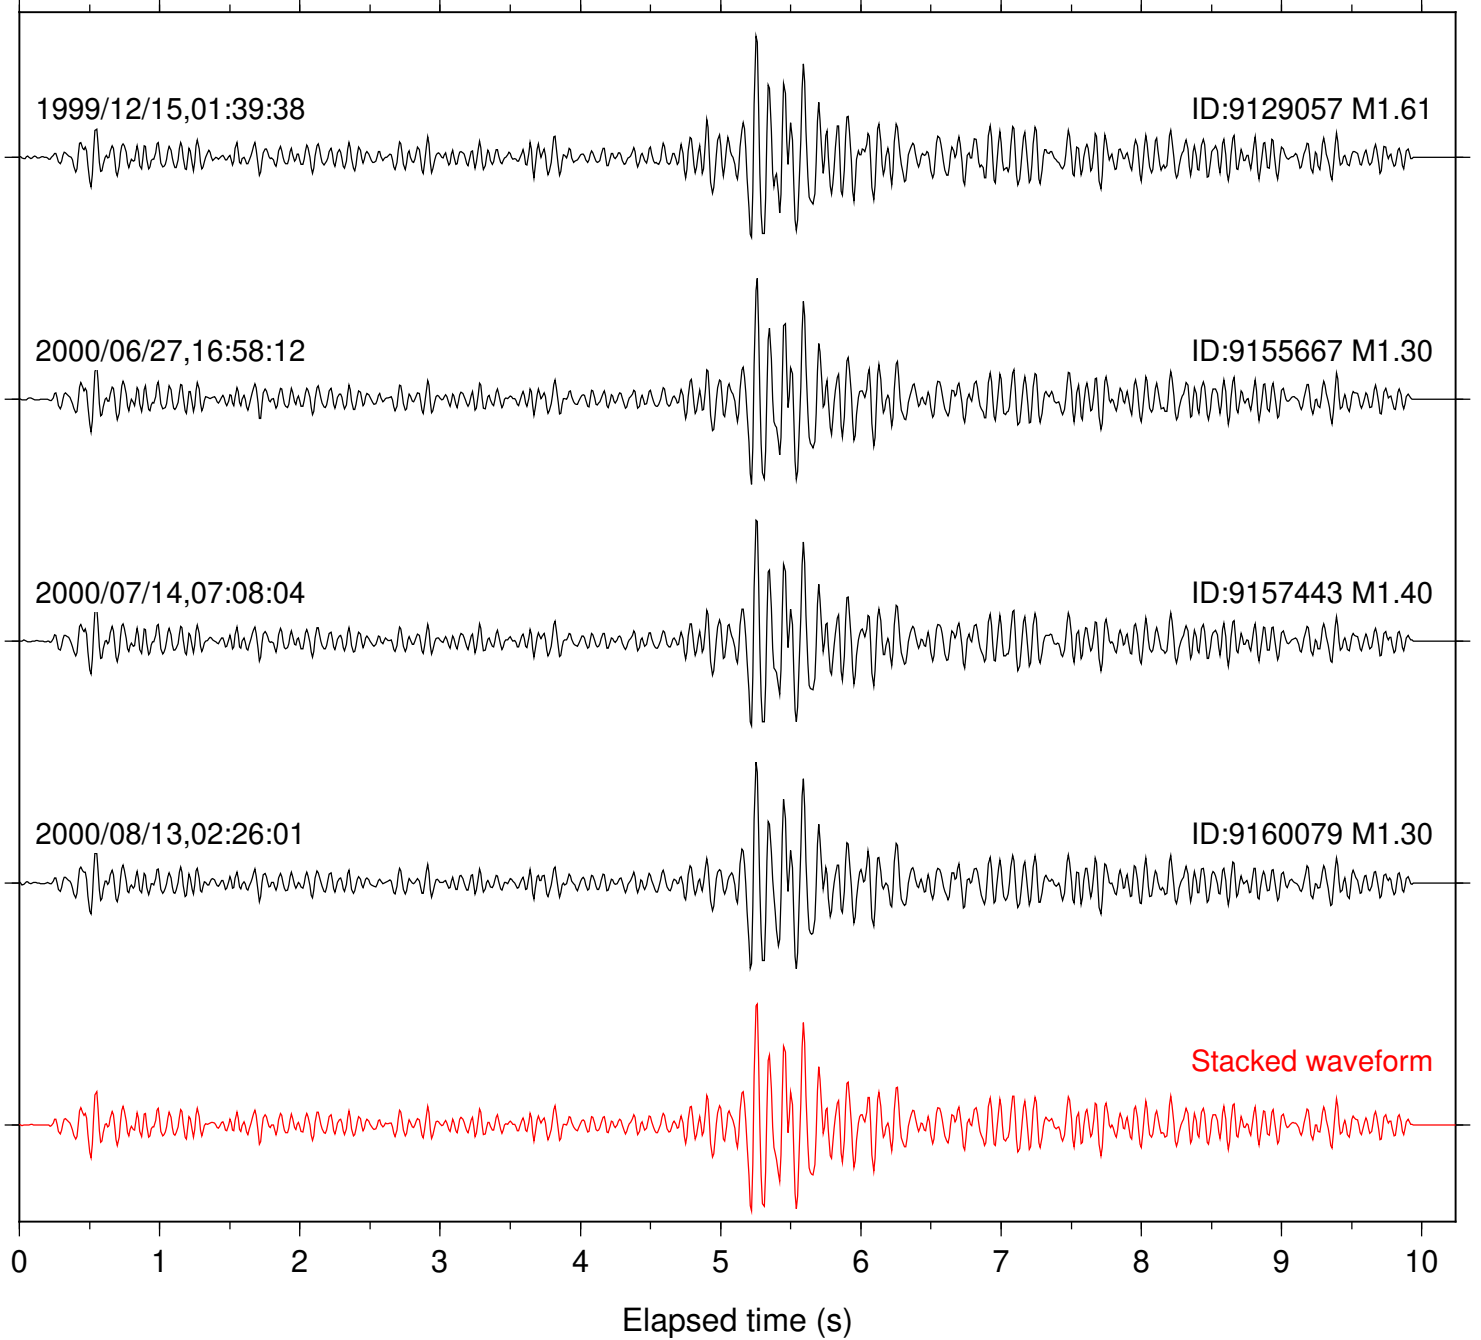

Station: POB2 Com: HHZ

Focal depth: 12.88 km