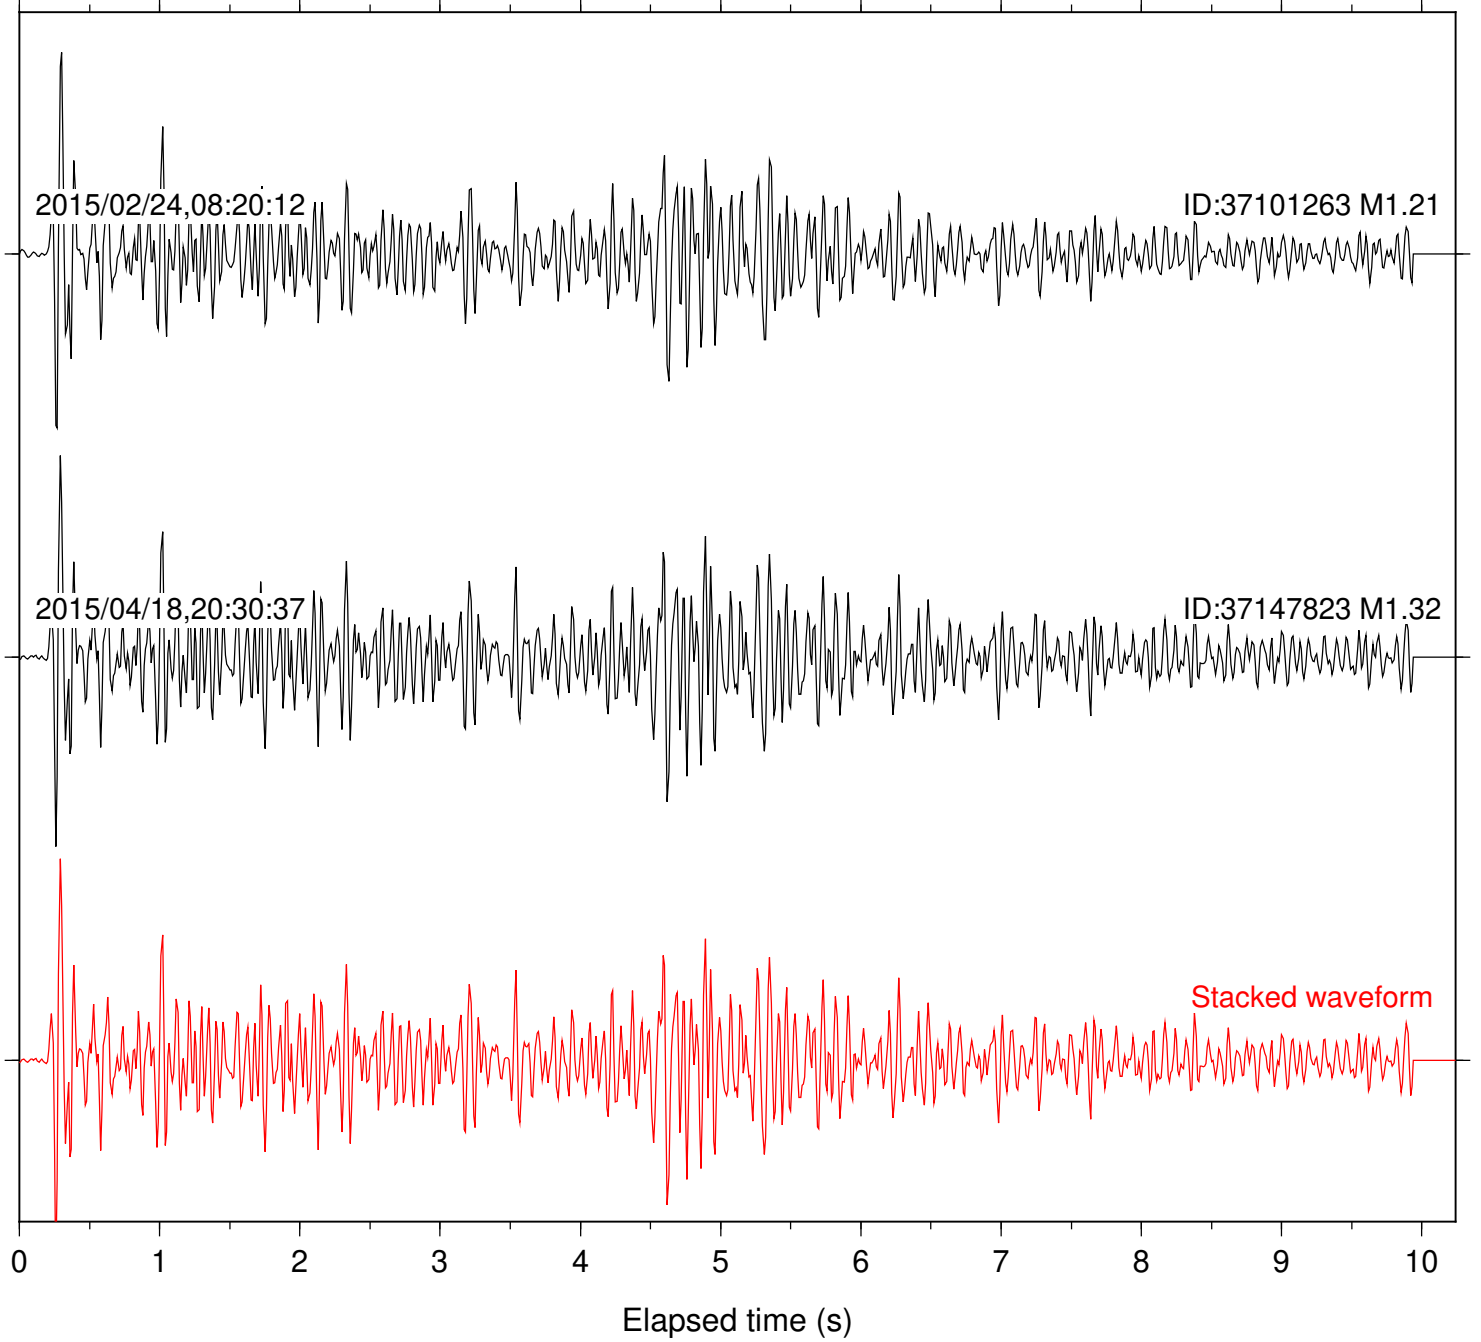

Station: TOR Com: HHZ

Focal depth: 8.12 km