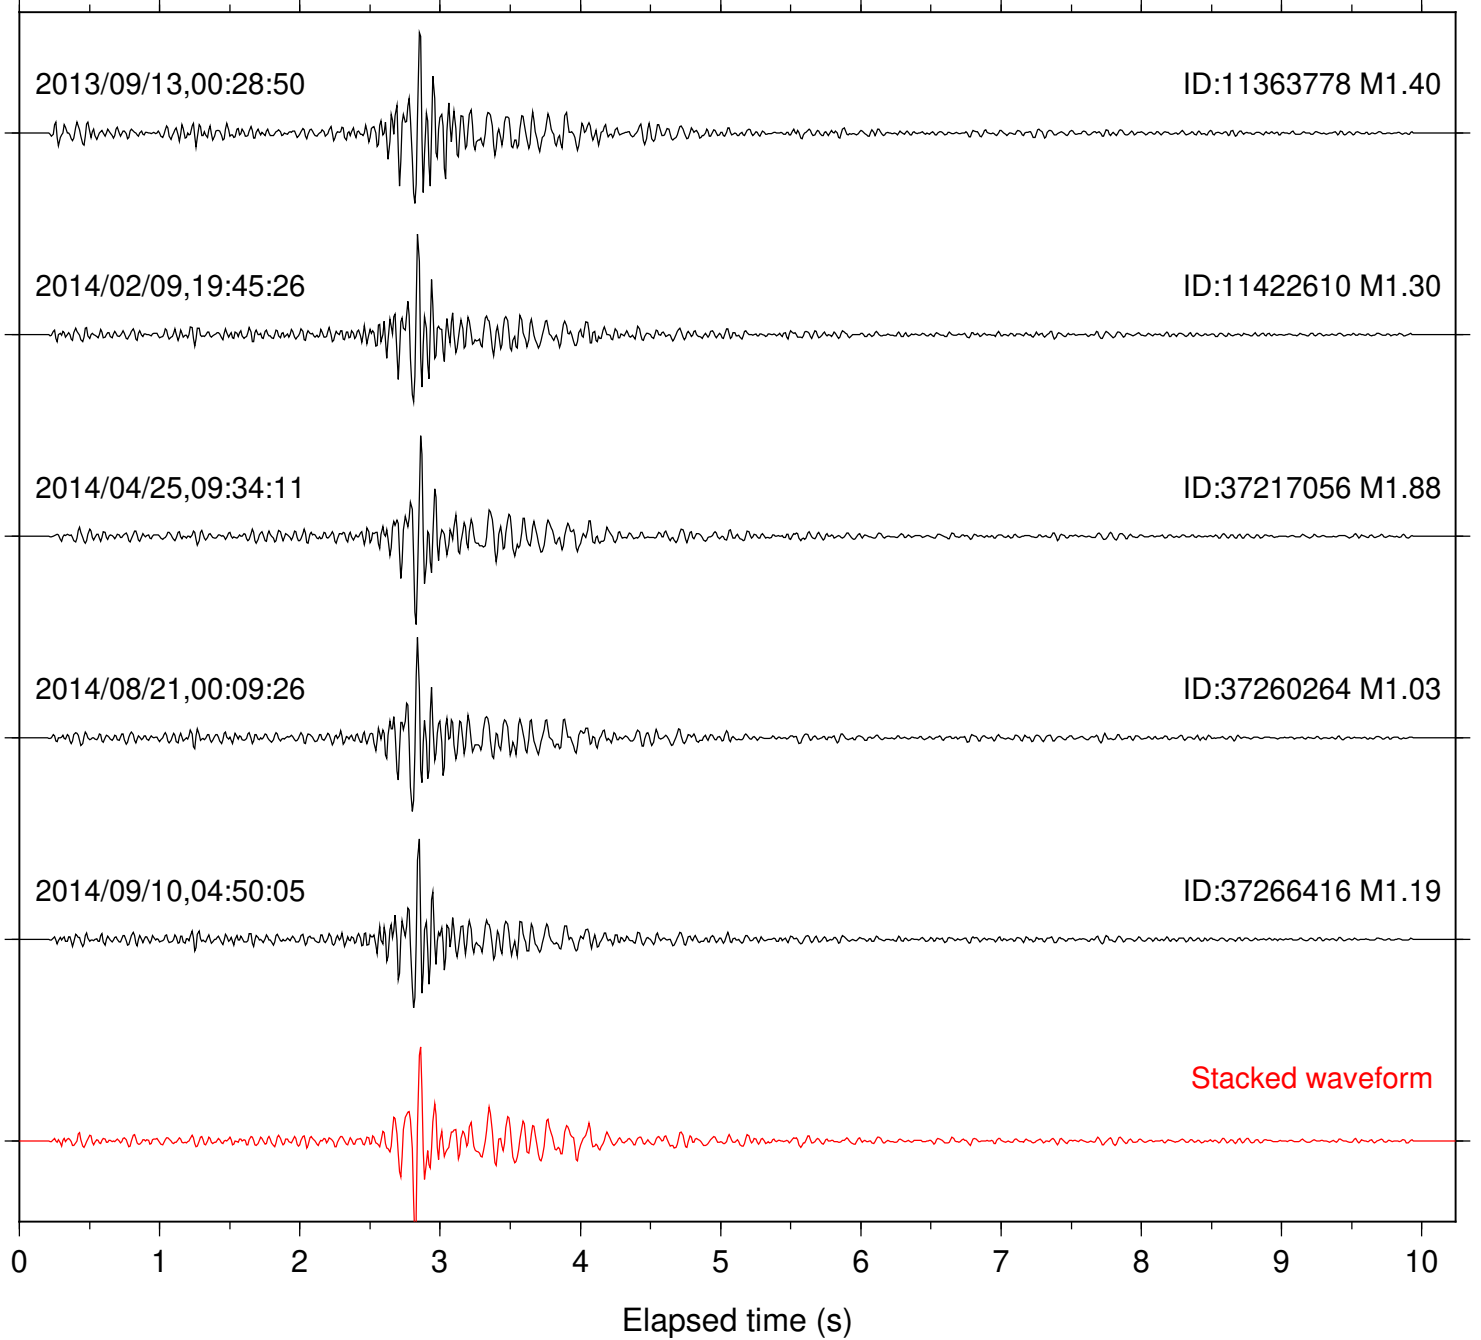

Station: B093 Com: EHZ

Focal depth: 12.20 km