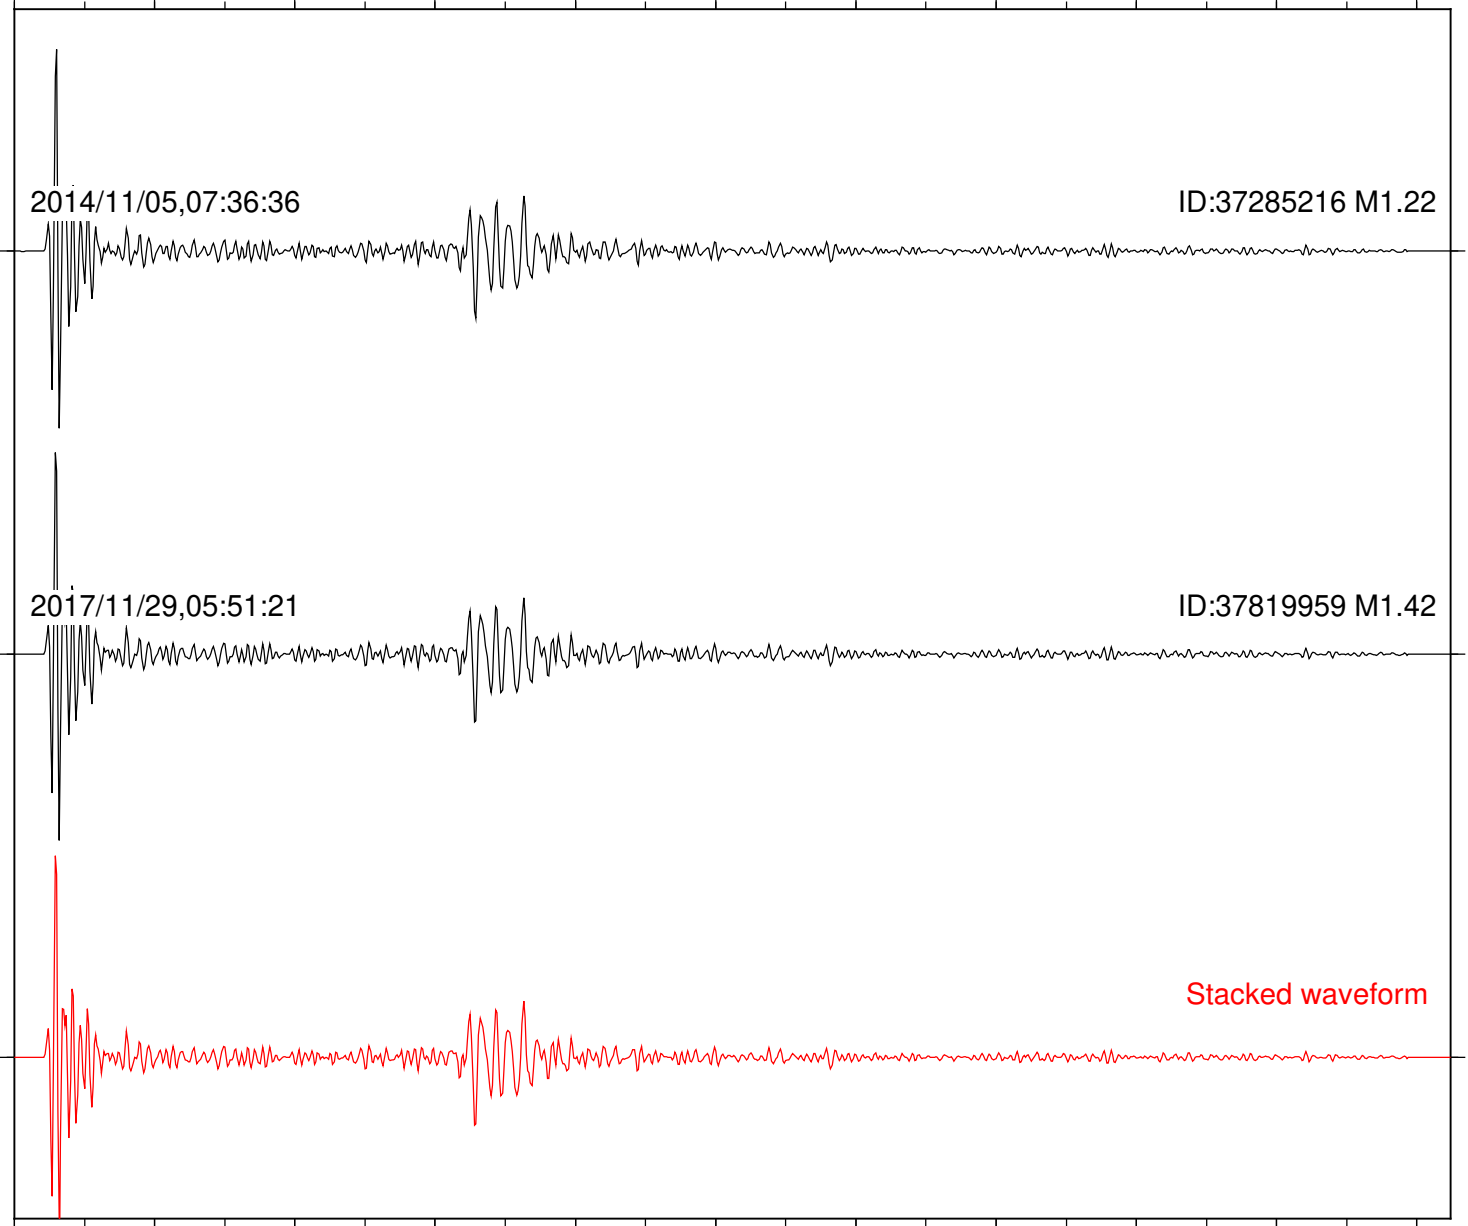

Station: B087 Com: EHZ

Focal depth: 8.88 km

2014/11/05,07:36:36

ID:37285216 M1.22

2017/11/29,05:51:21

ID:37819959 M1.42

Stacked waveform

0 1 2 3 4 5 6 7 8 9 10
Elapsed time (s)