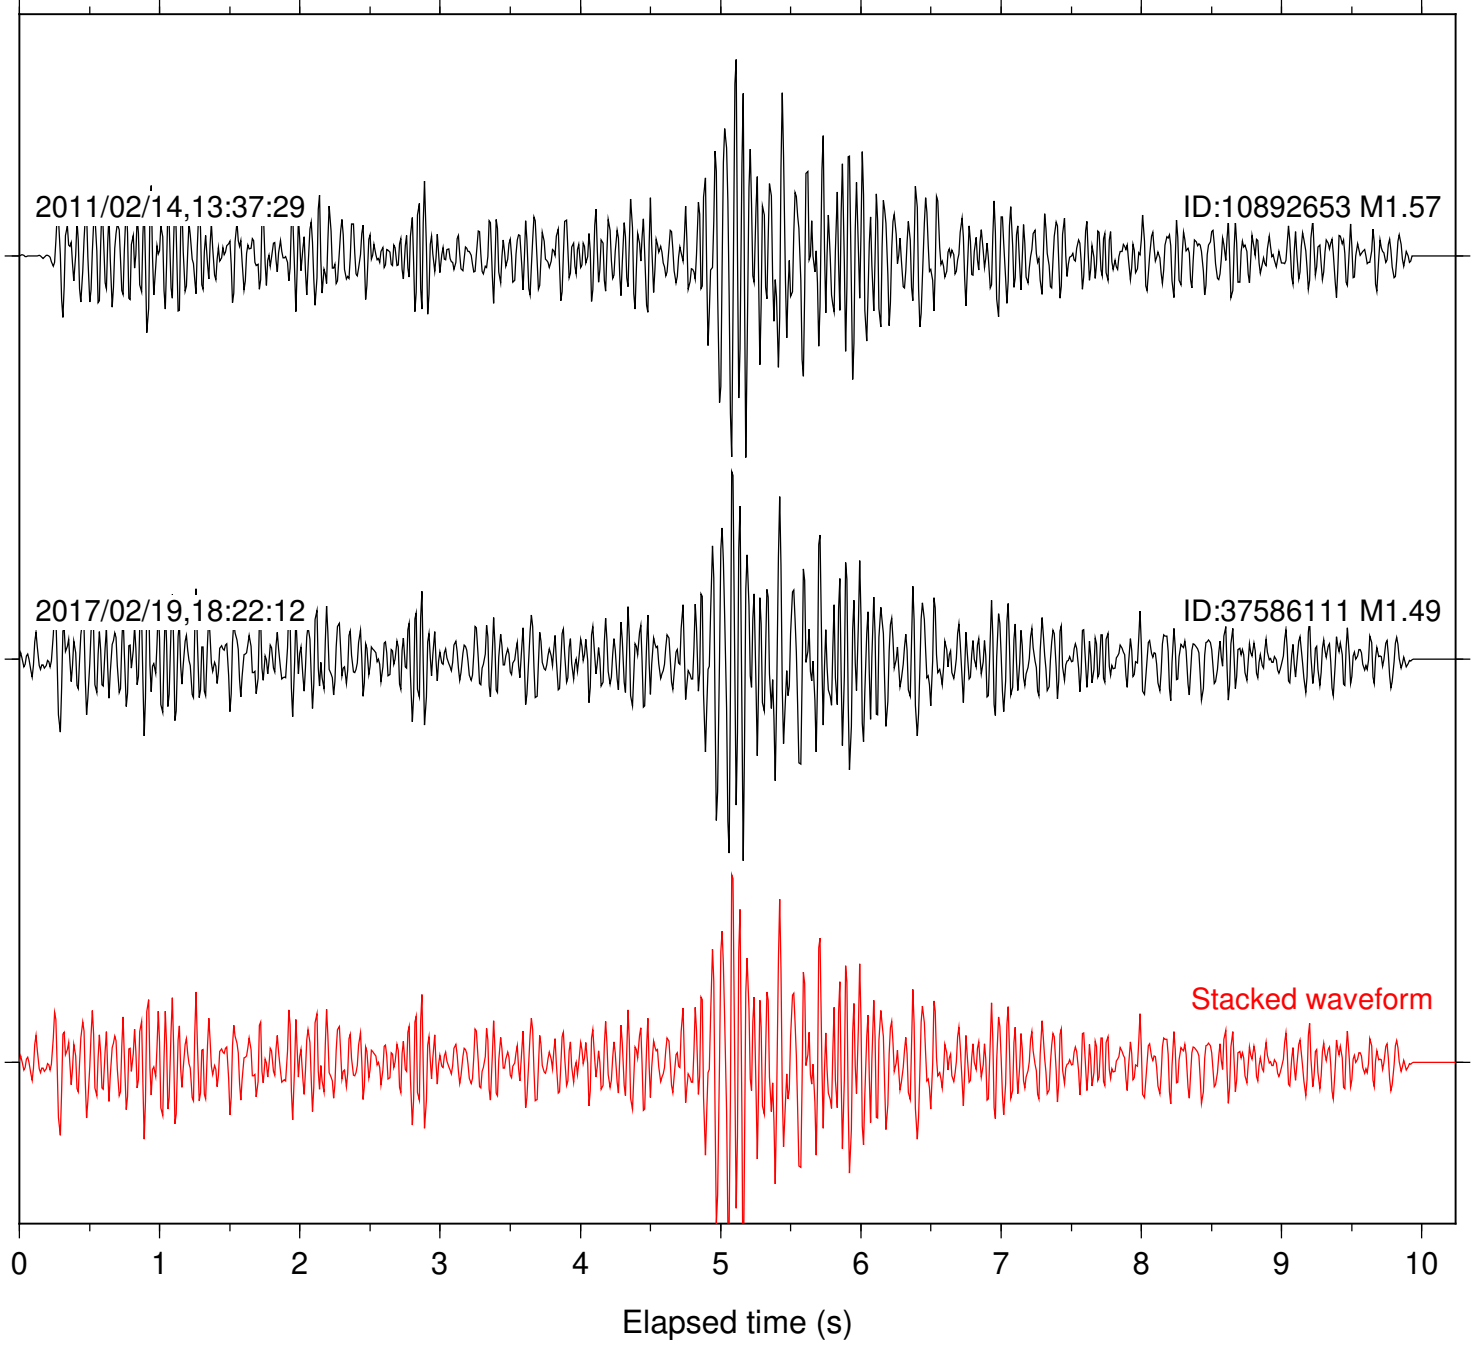

Station: B082 Com: EHZ

Focal depth: 11.26 km