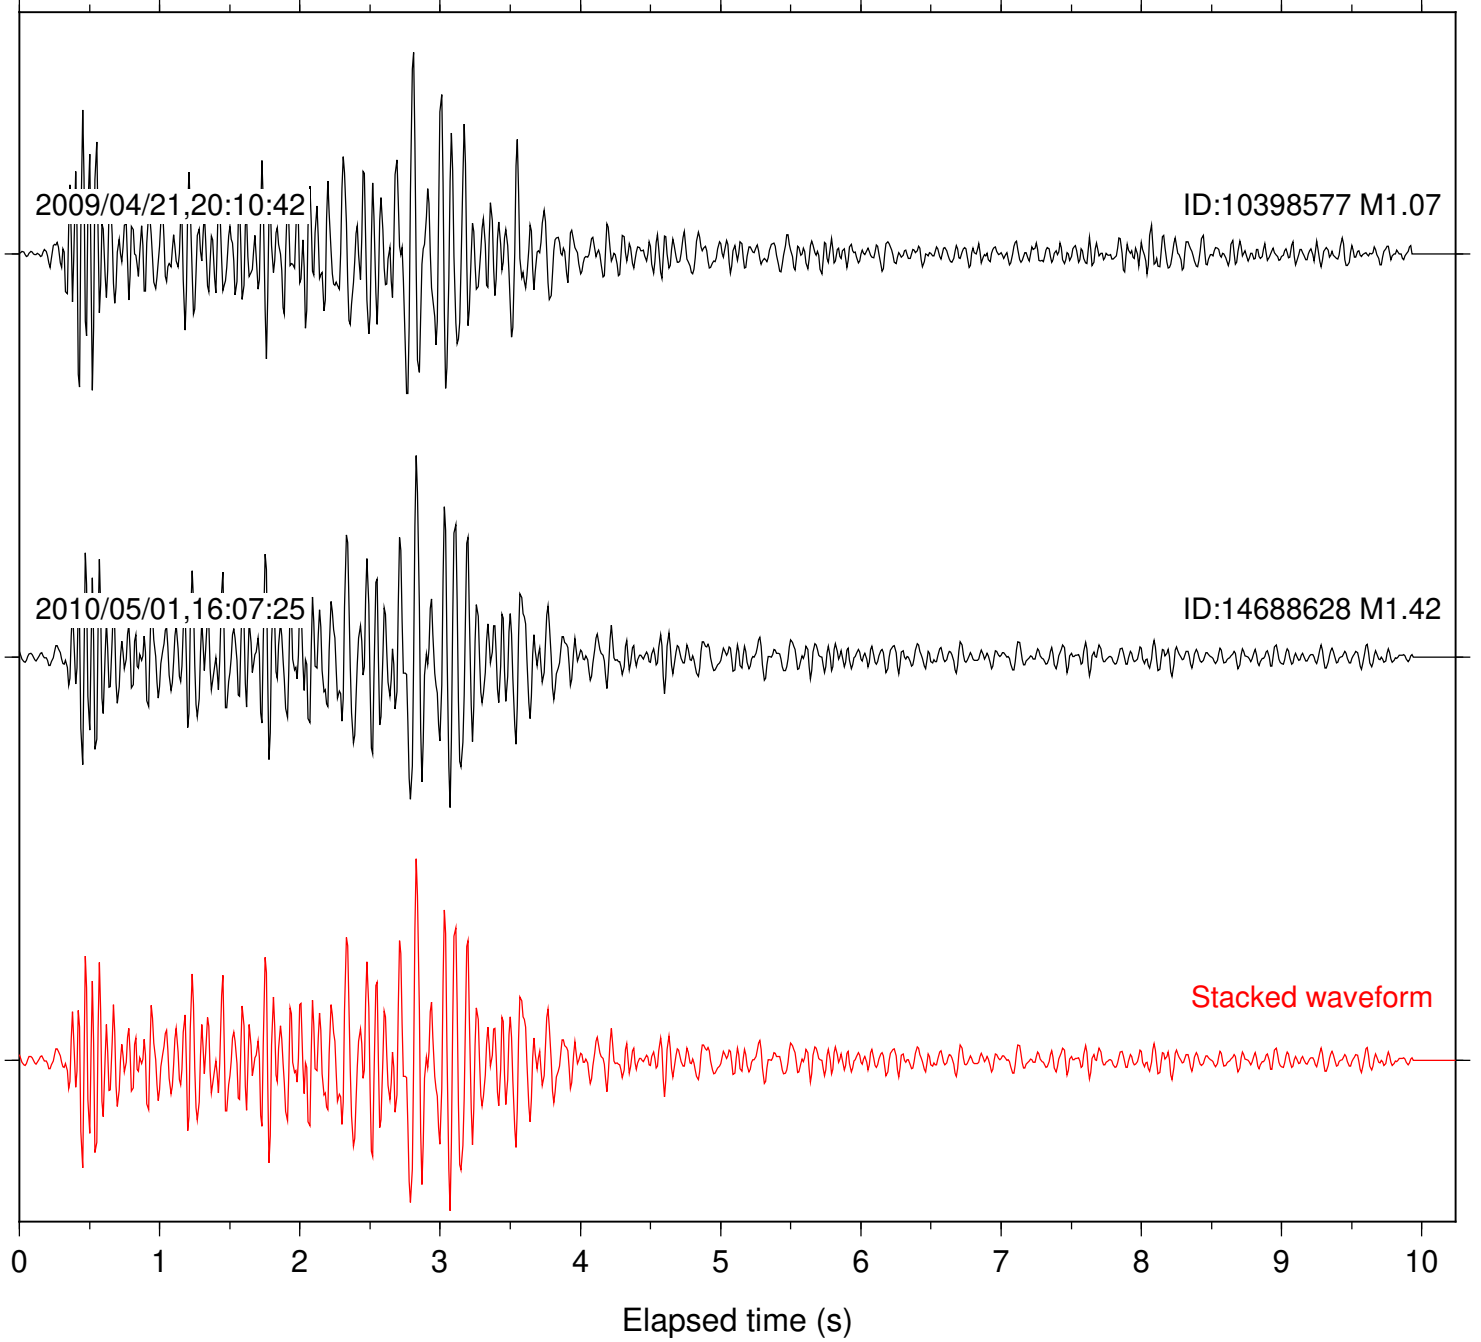

Station: PMD Com: HHZ

Focal depth: 10.04 km

Station: SND Com: HHZ

Focal depth: 9.99 km

Station: TOR Com: HHZ

Focal depth: 9.99 km

Station: WMC Com: HHZ

Focal depth: 10.04 km