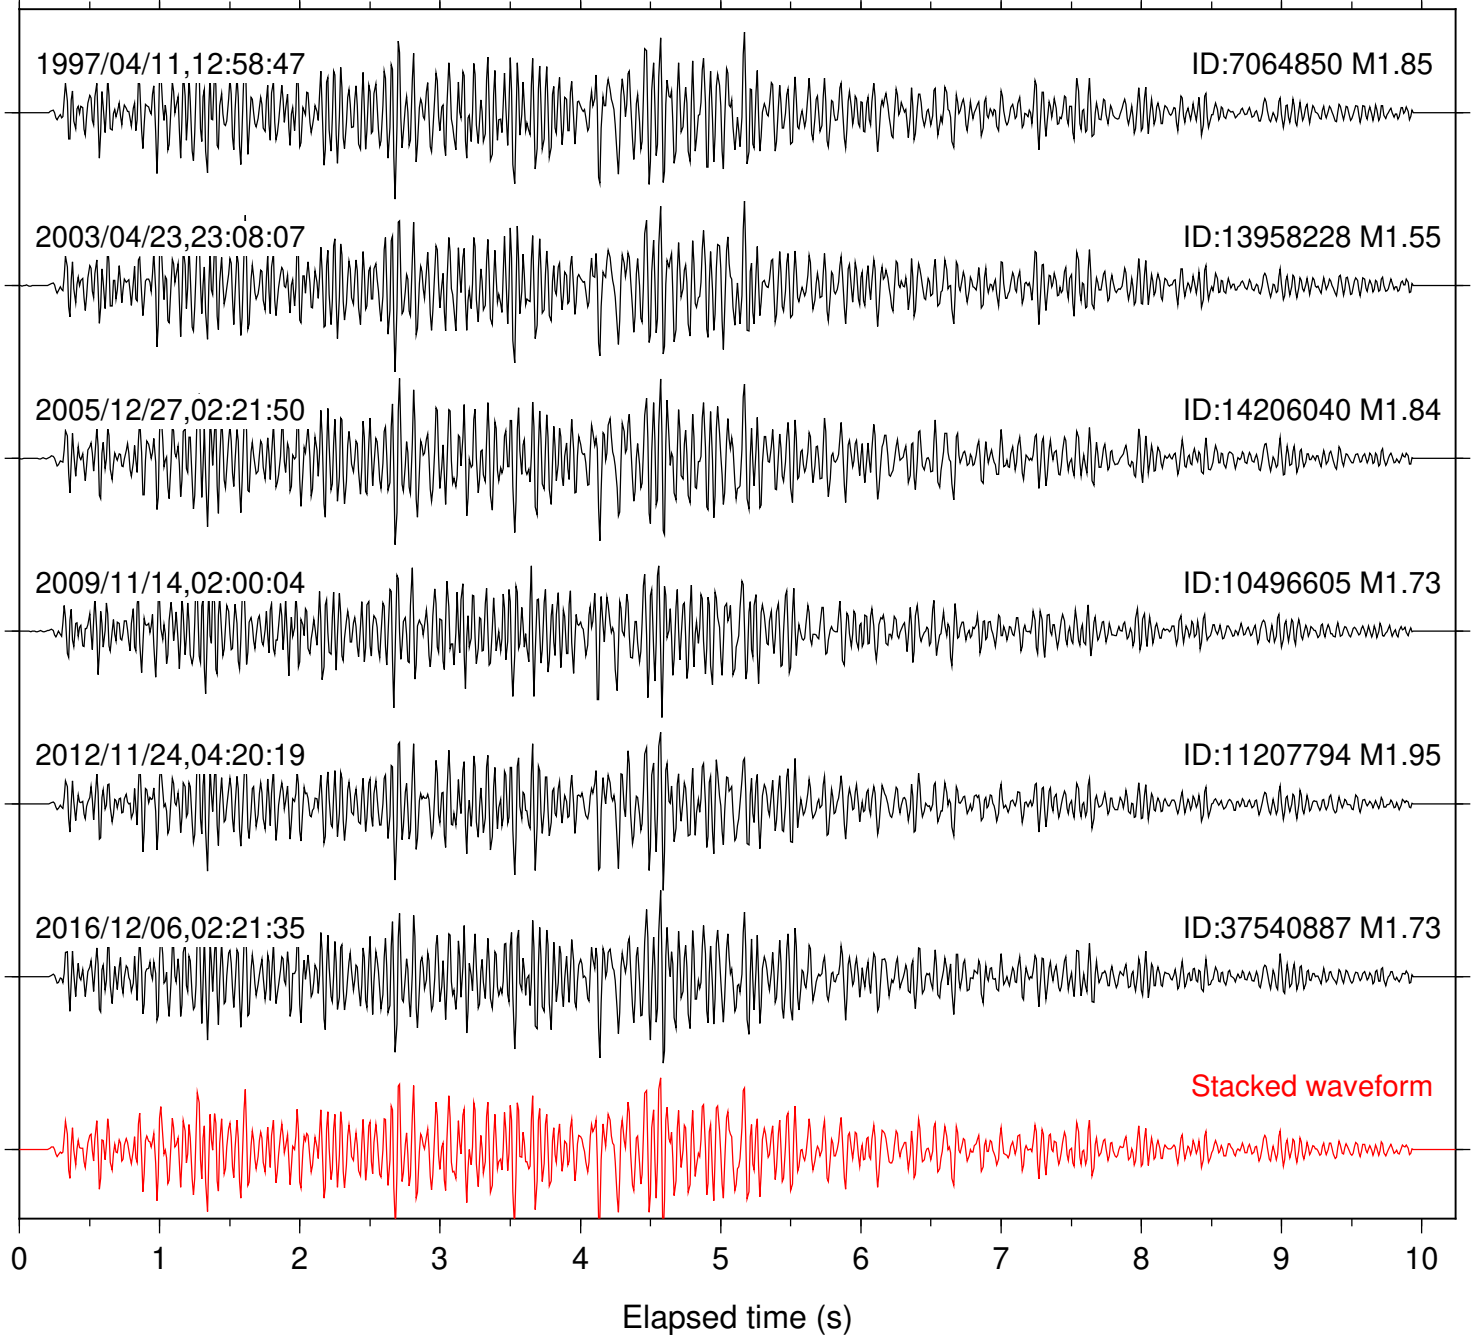

Station: LVA2 Com: HHZ

Focal depth: 11.62 km