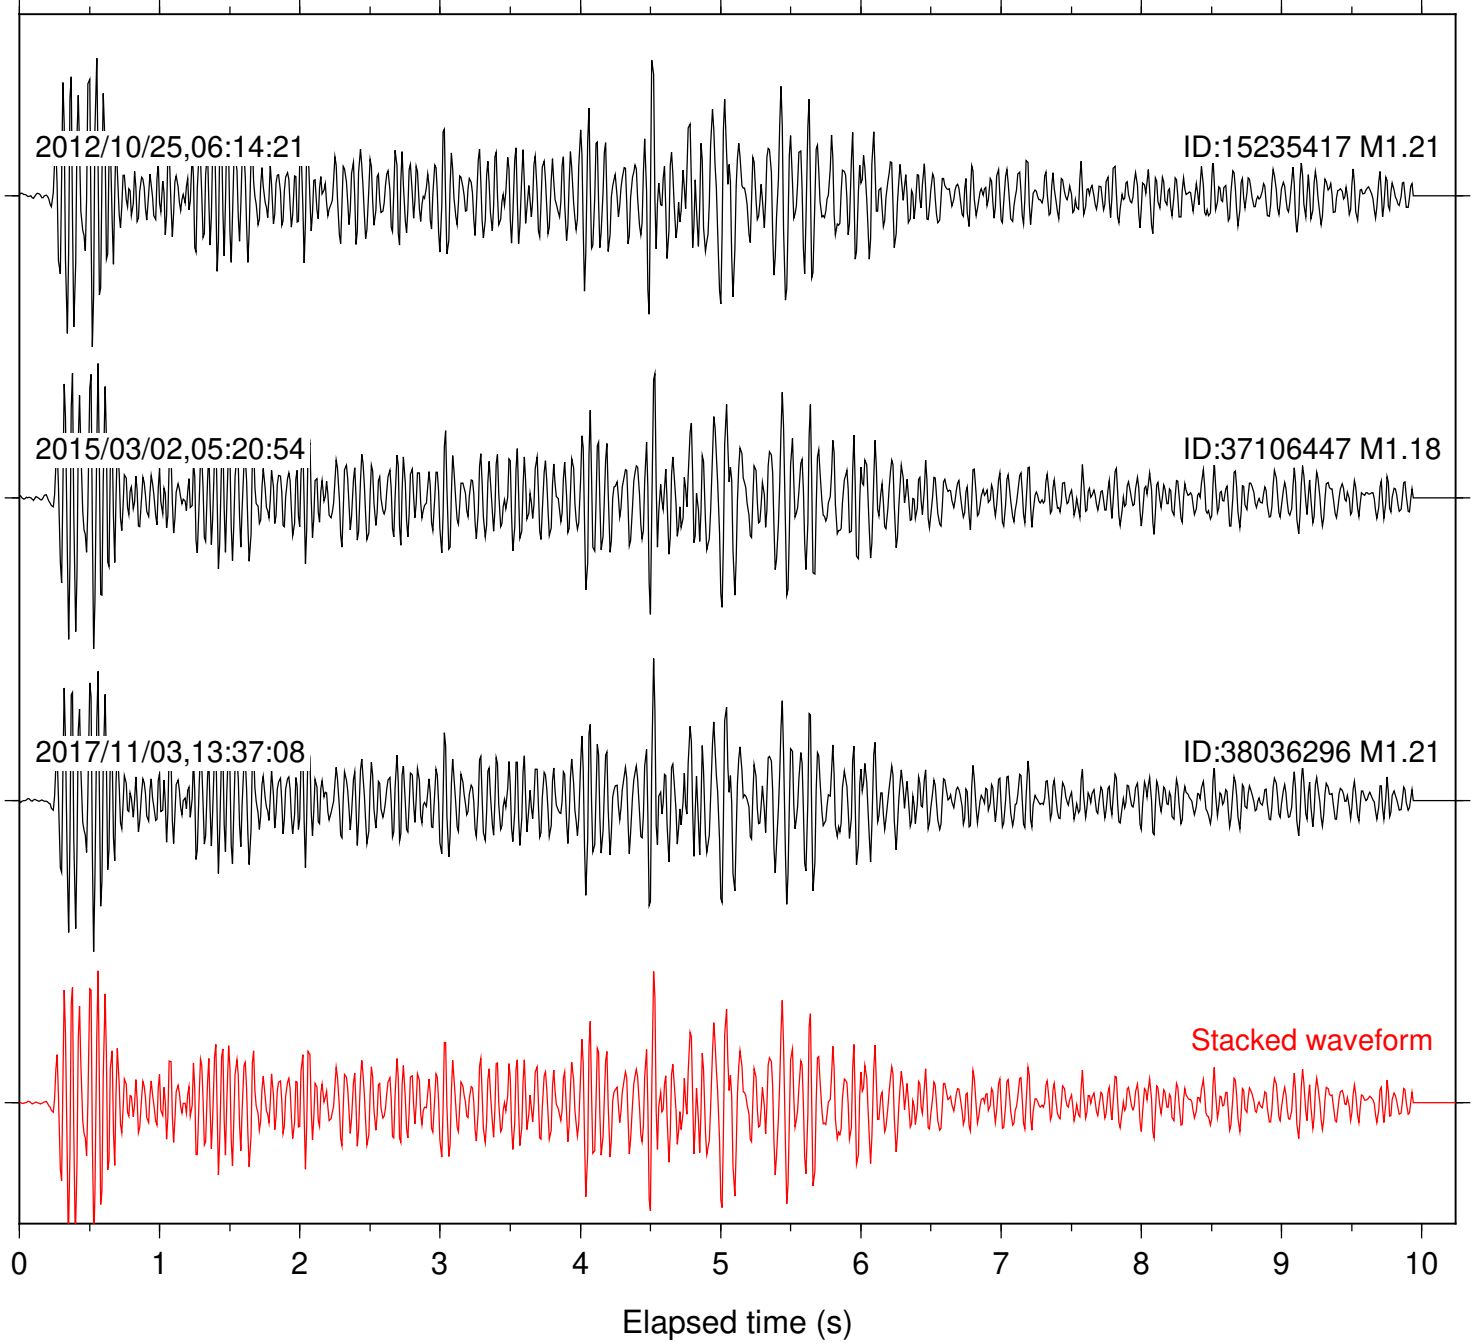

Station: B087 Com: EHZ

Focal depth: 11.29 km