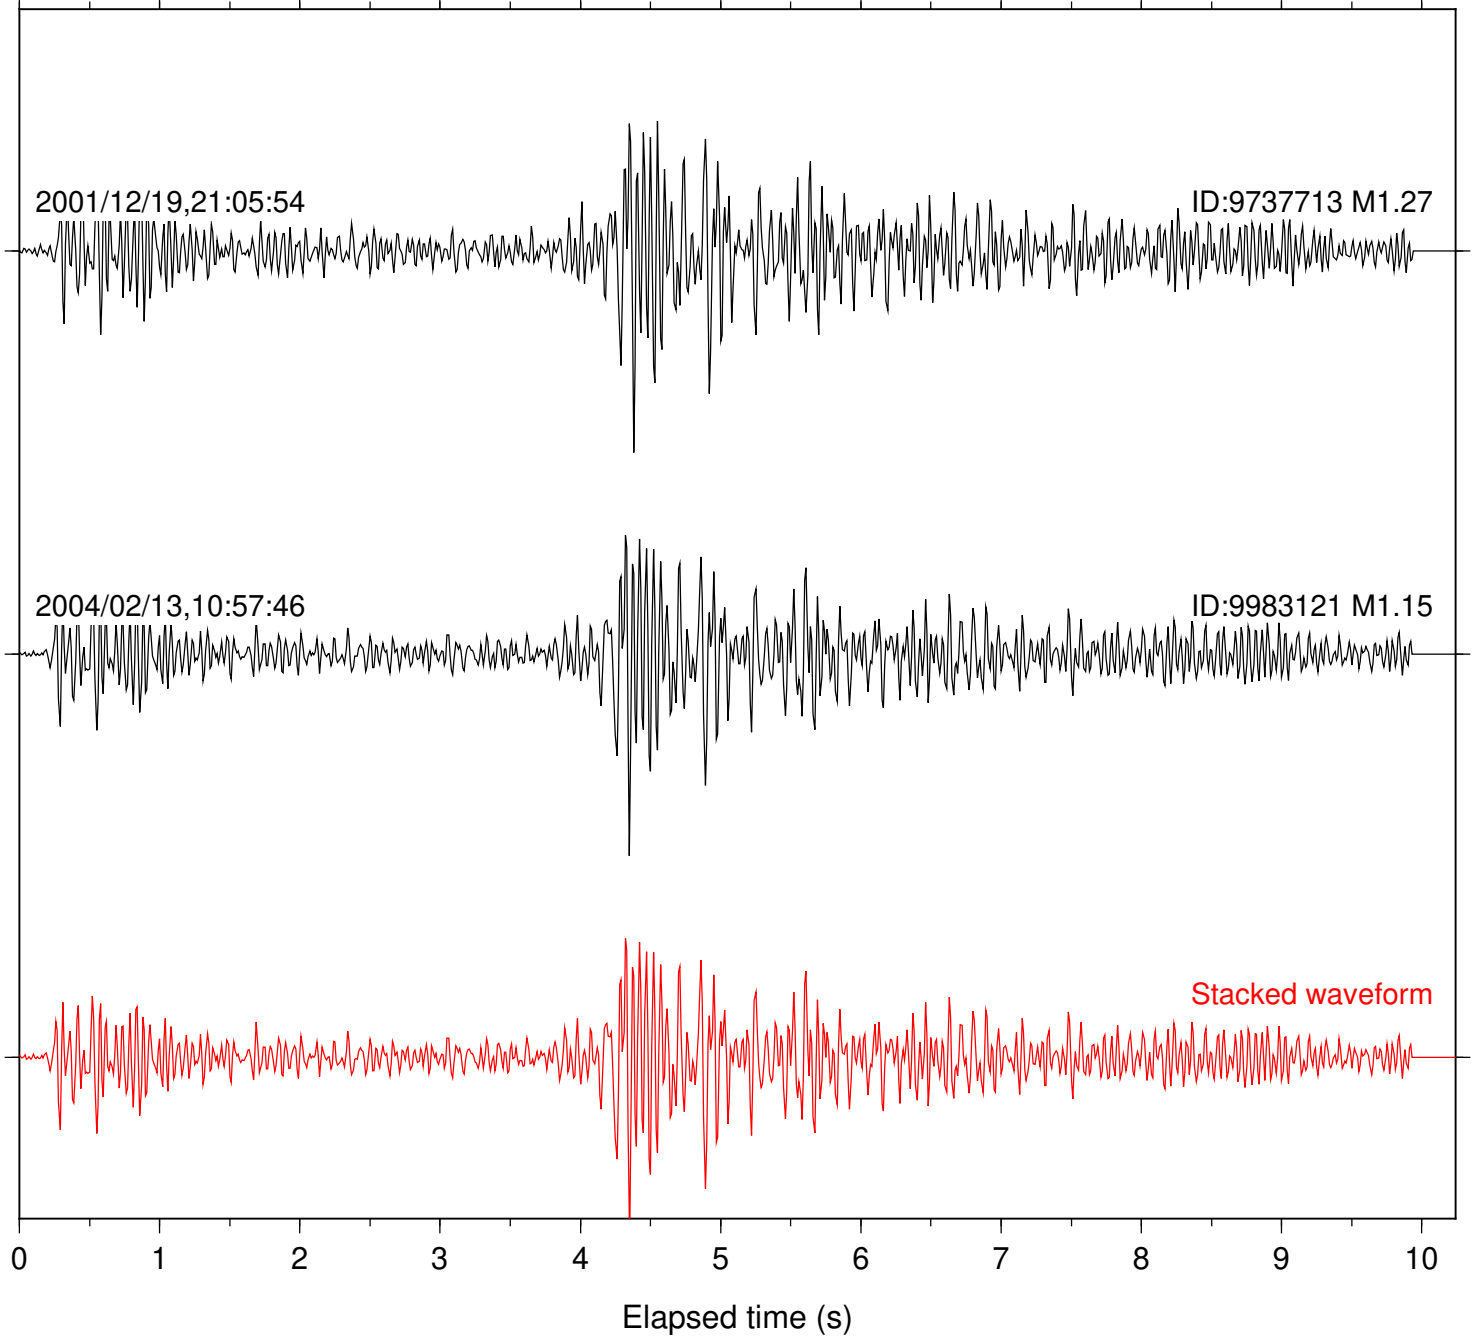

Station: BAC Com: EHZ

Focal depth: 15.74 km