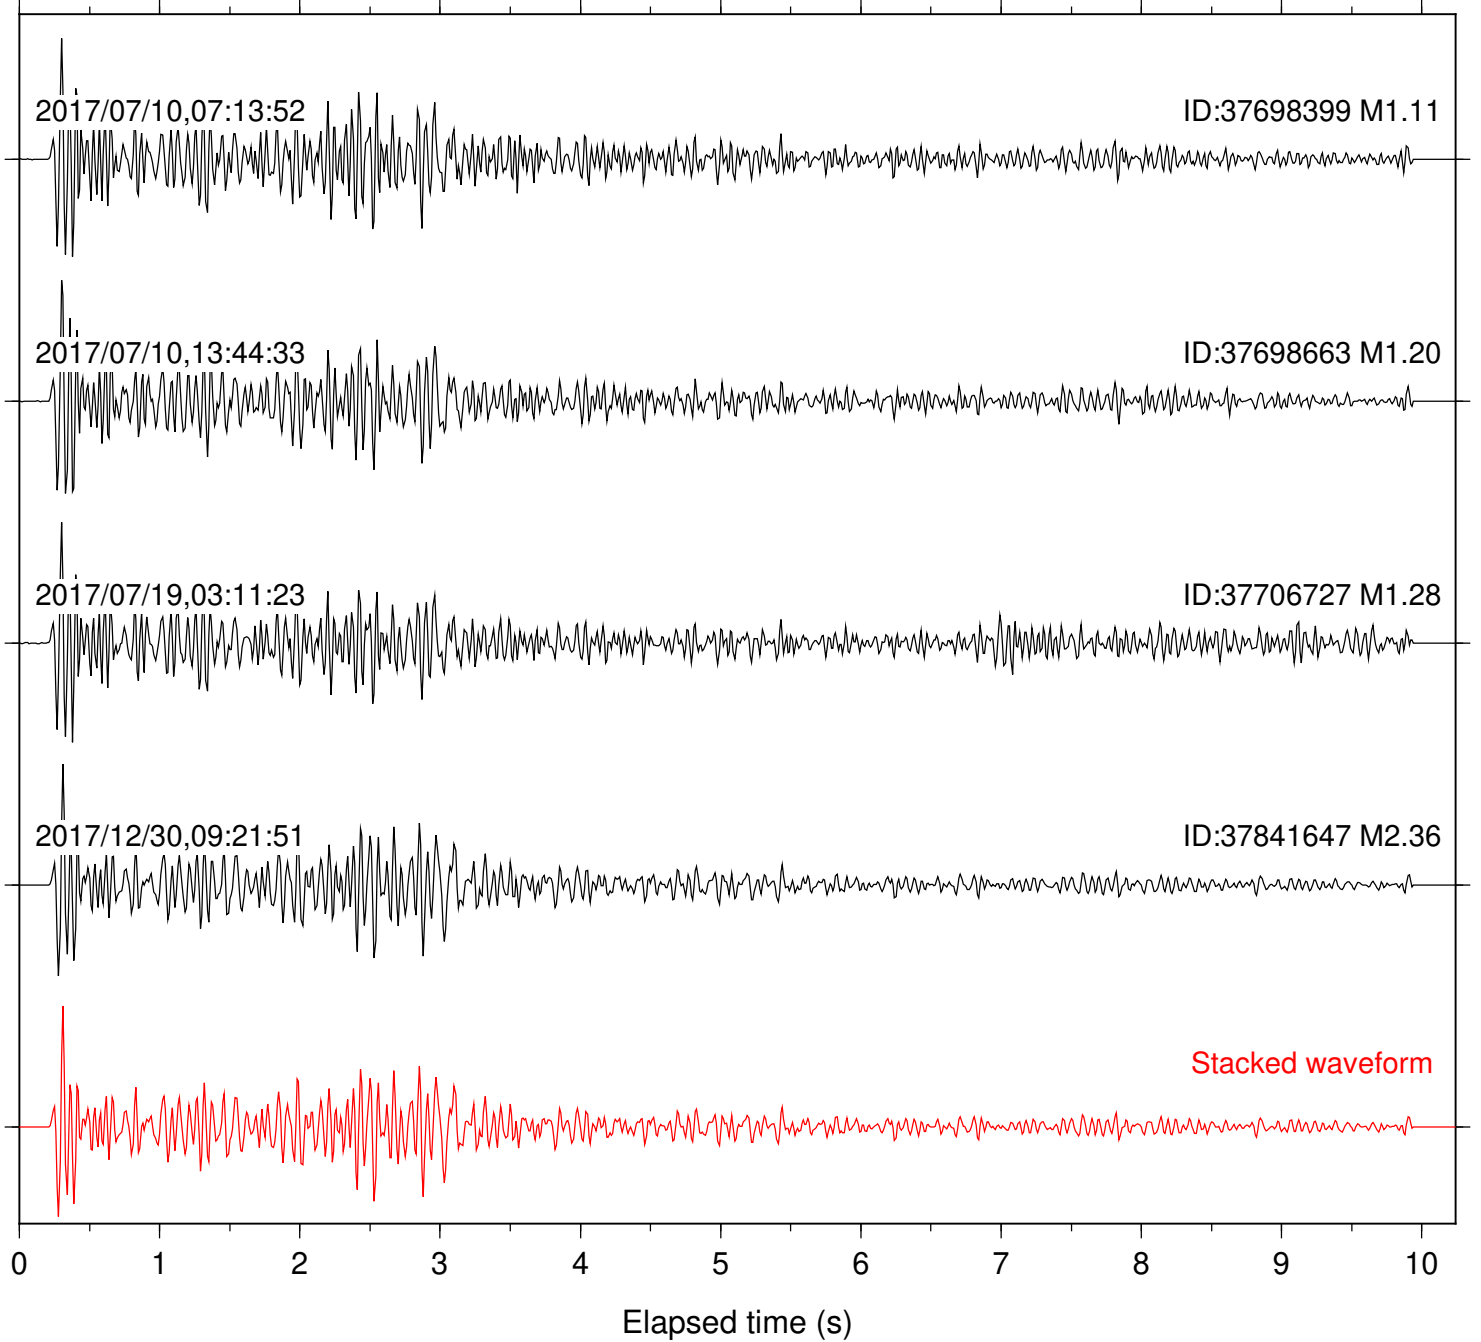

Station: CSH Com: HHZ

Focal depth: 6.53 km

Station: DGR Com: HHZ

Focal depth: 7.44 km

Station: DNR Com: HHZ

Focal depth: 6.53 km

Station: FRD Com: HHZ

Focal depth: 7.44 km