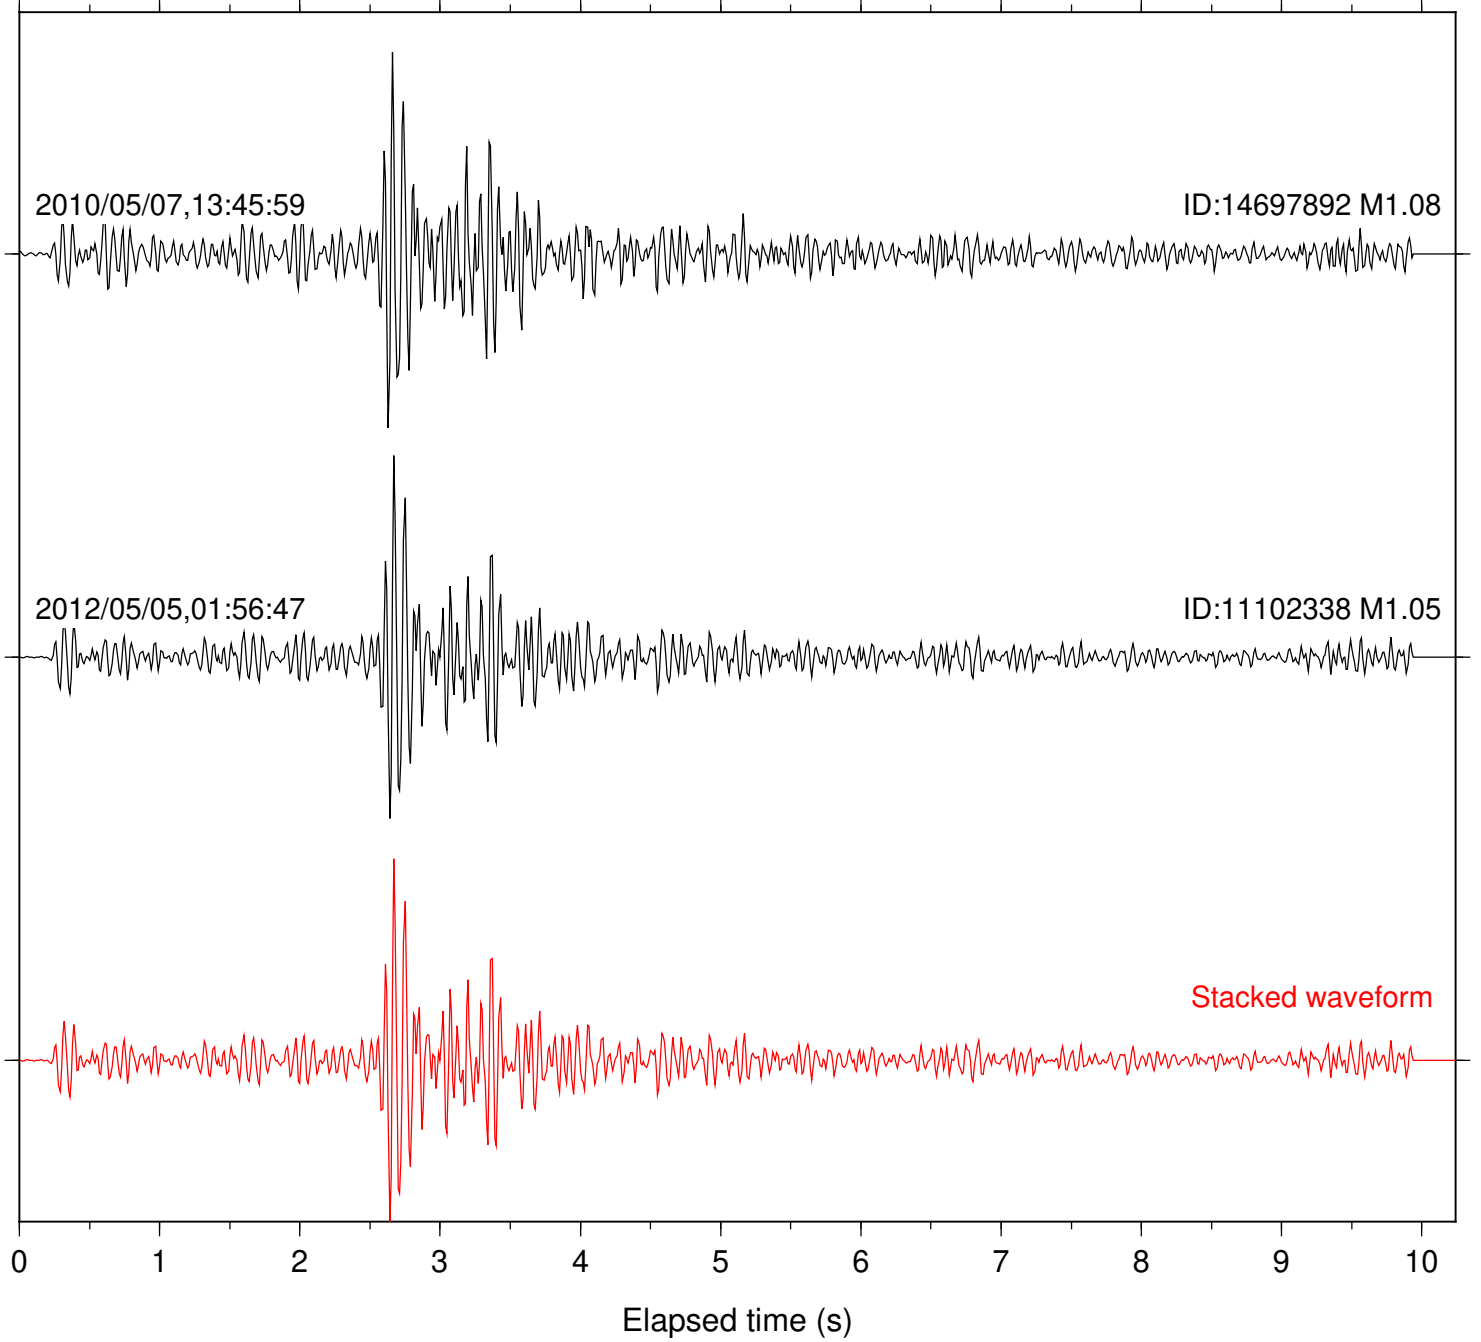

Station: KNW Com: HHZ

Focal depth: 17.85 km