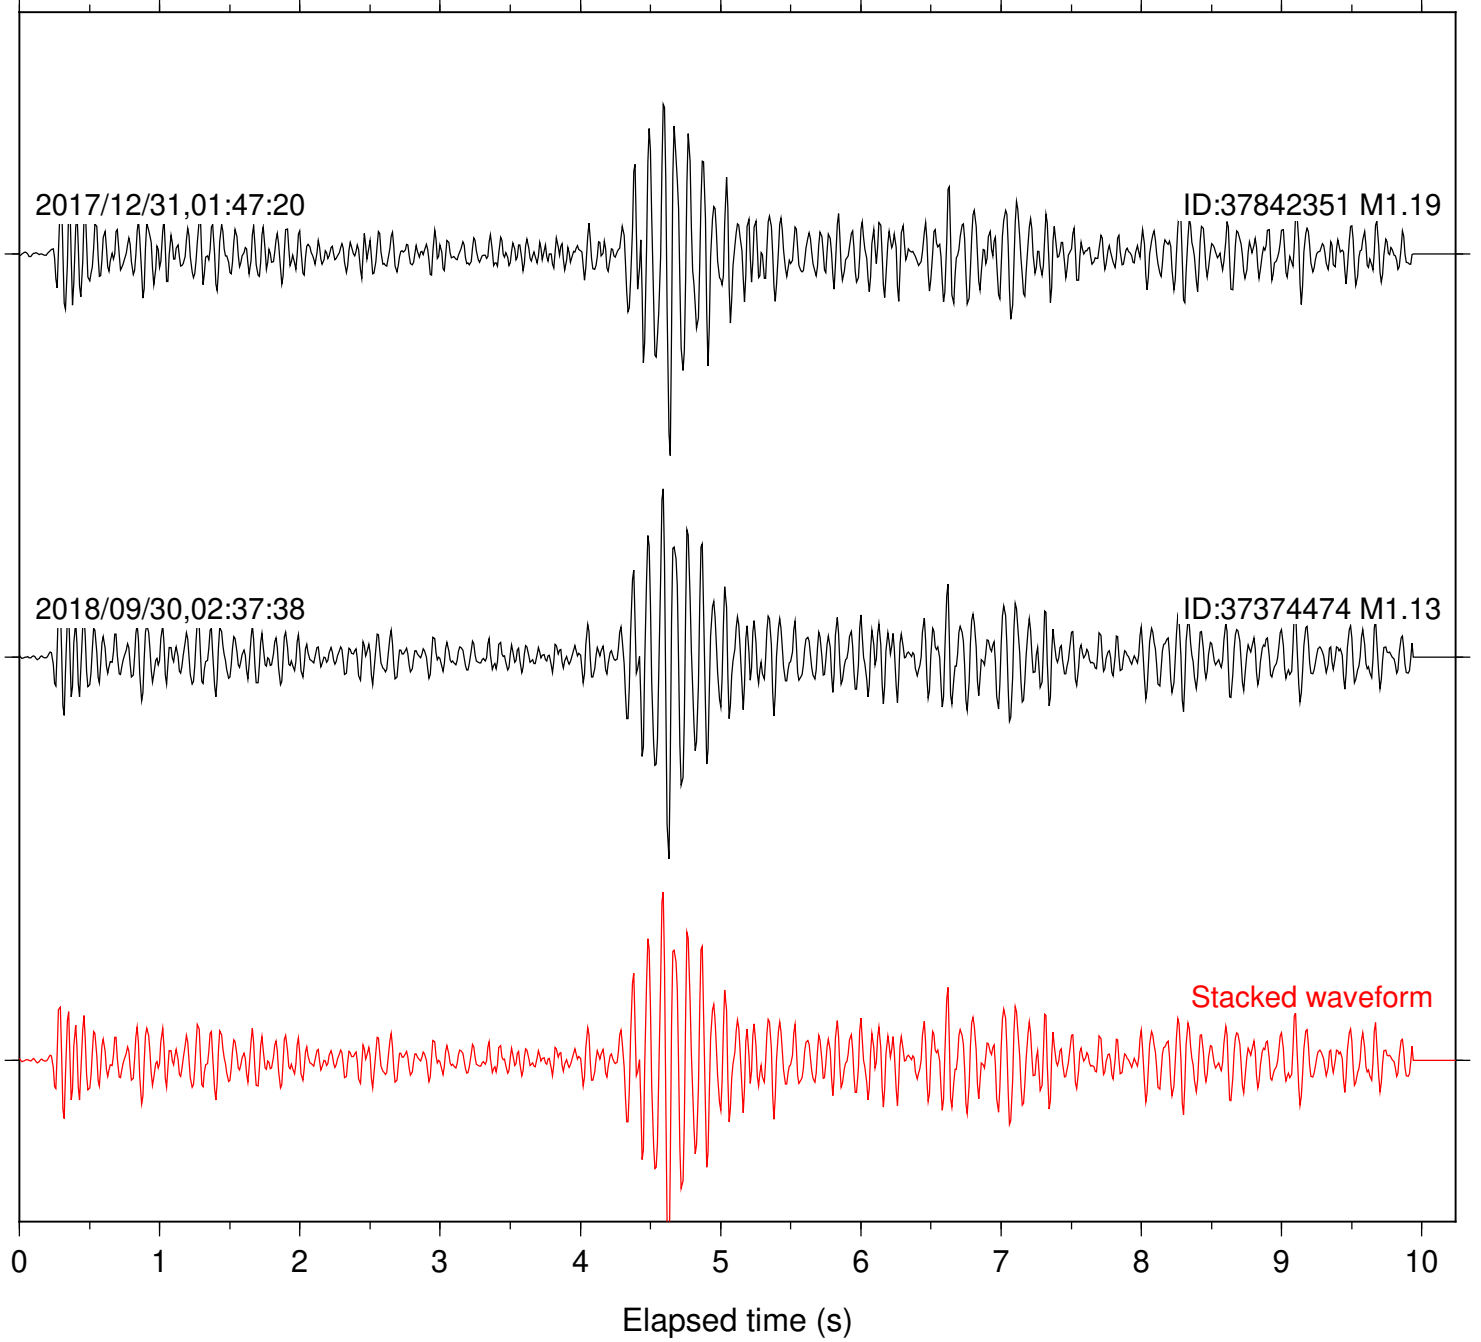

Station: B084 Com: EHZ

Focal depth: 5.10 km