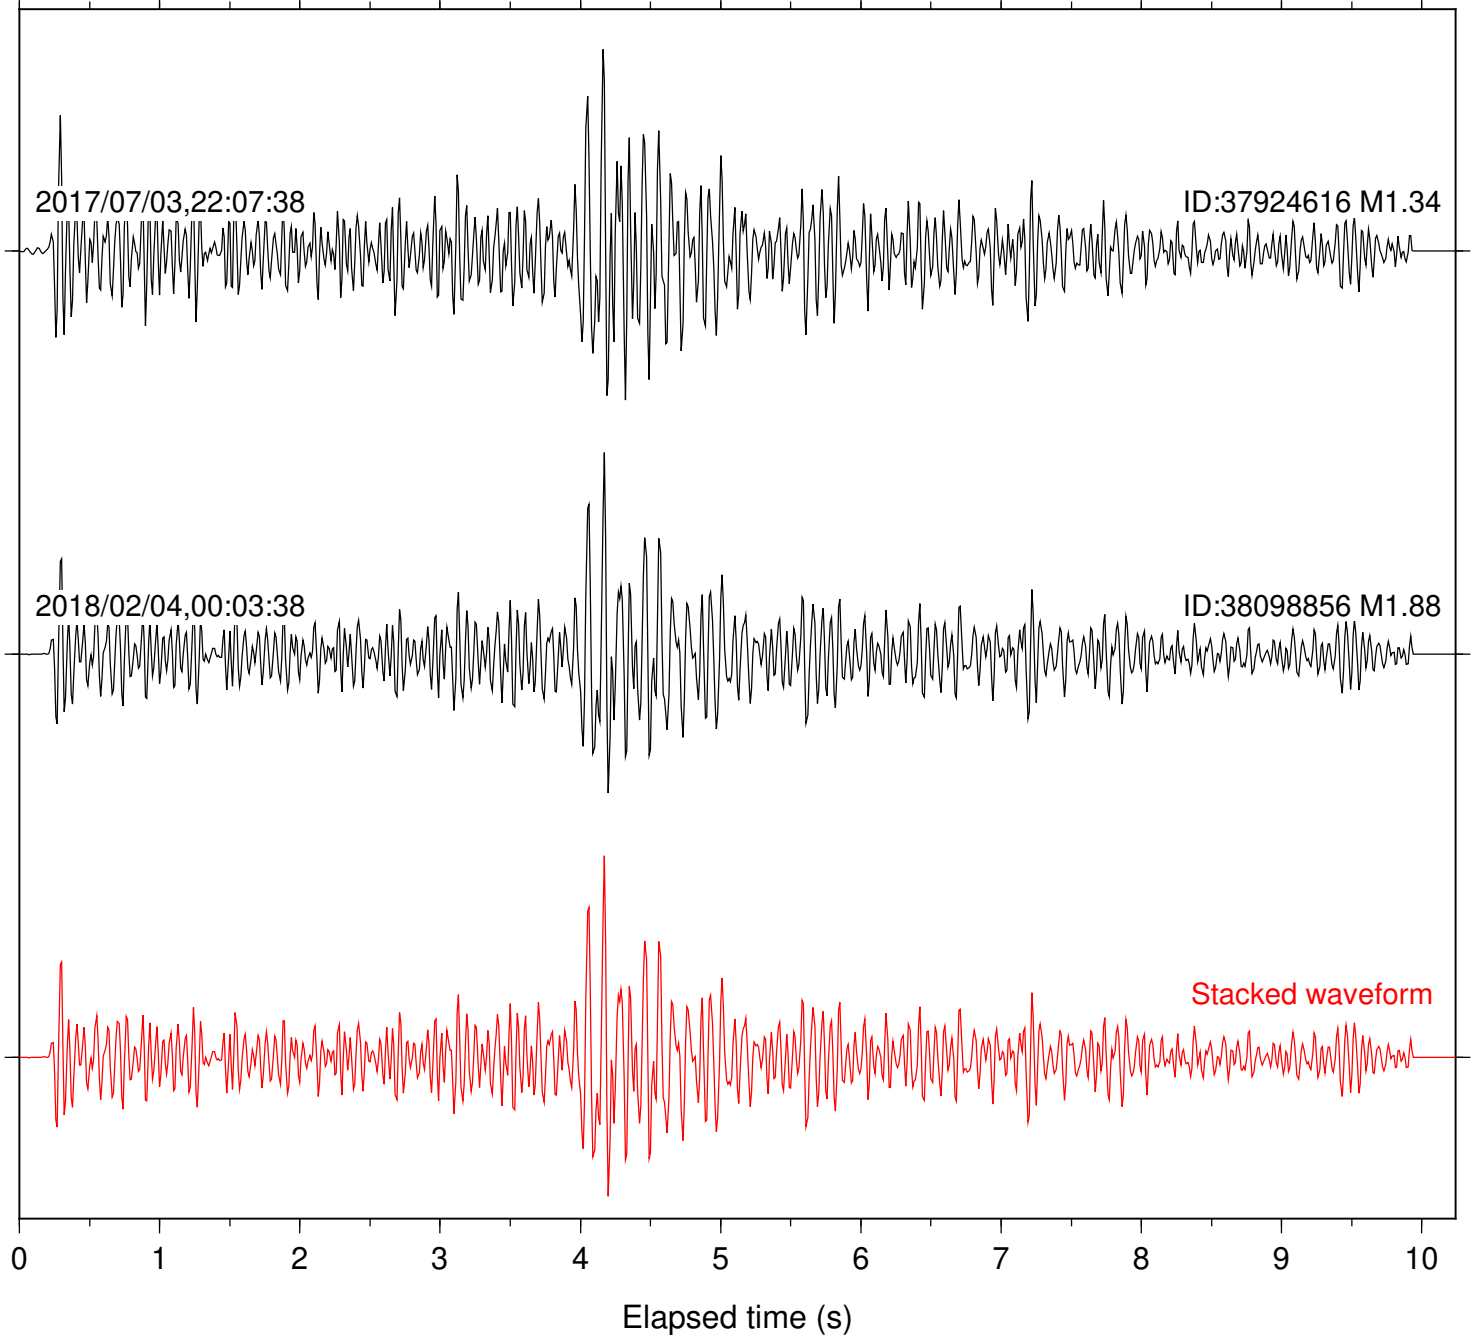

Station: CSH Com: HHZ

Focal depth: 5.27 km

Station: DNR Com: HHZ

Focal depth: 5.27 km

Station: FRD Com: HHZ

Focal depth: 5.27 km

Station: HMT2 Com: HHZ

Focal depth: 5.27 km