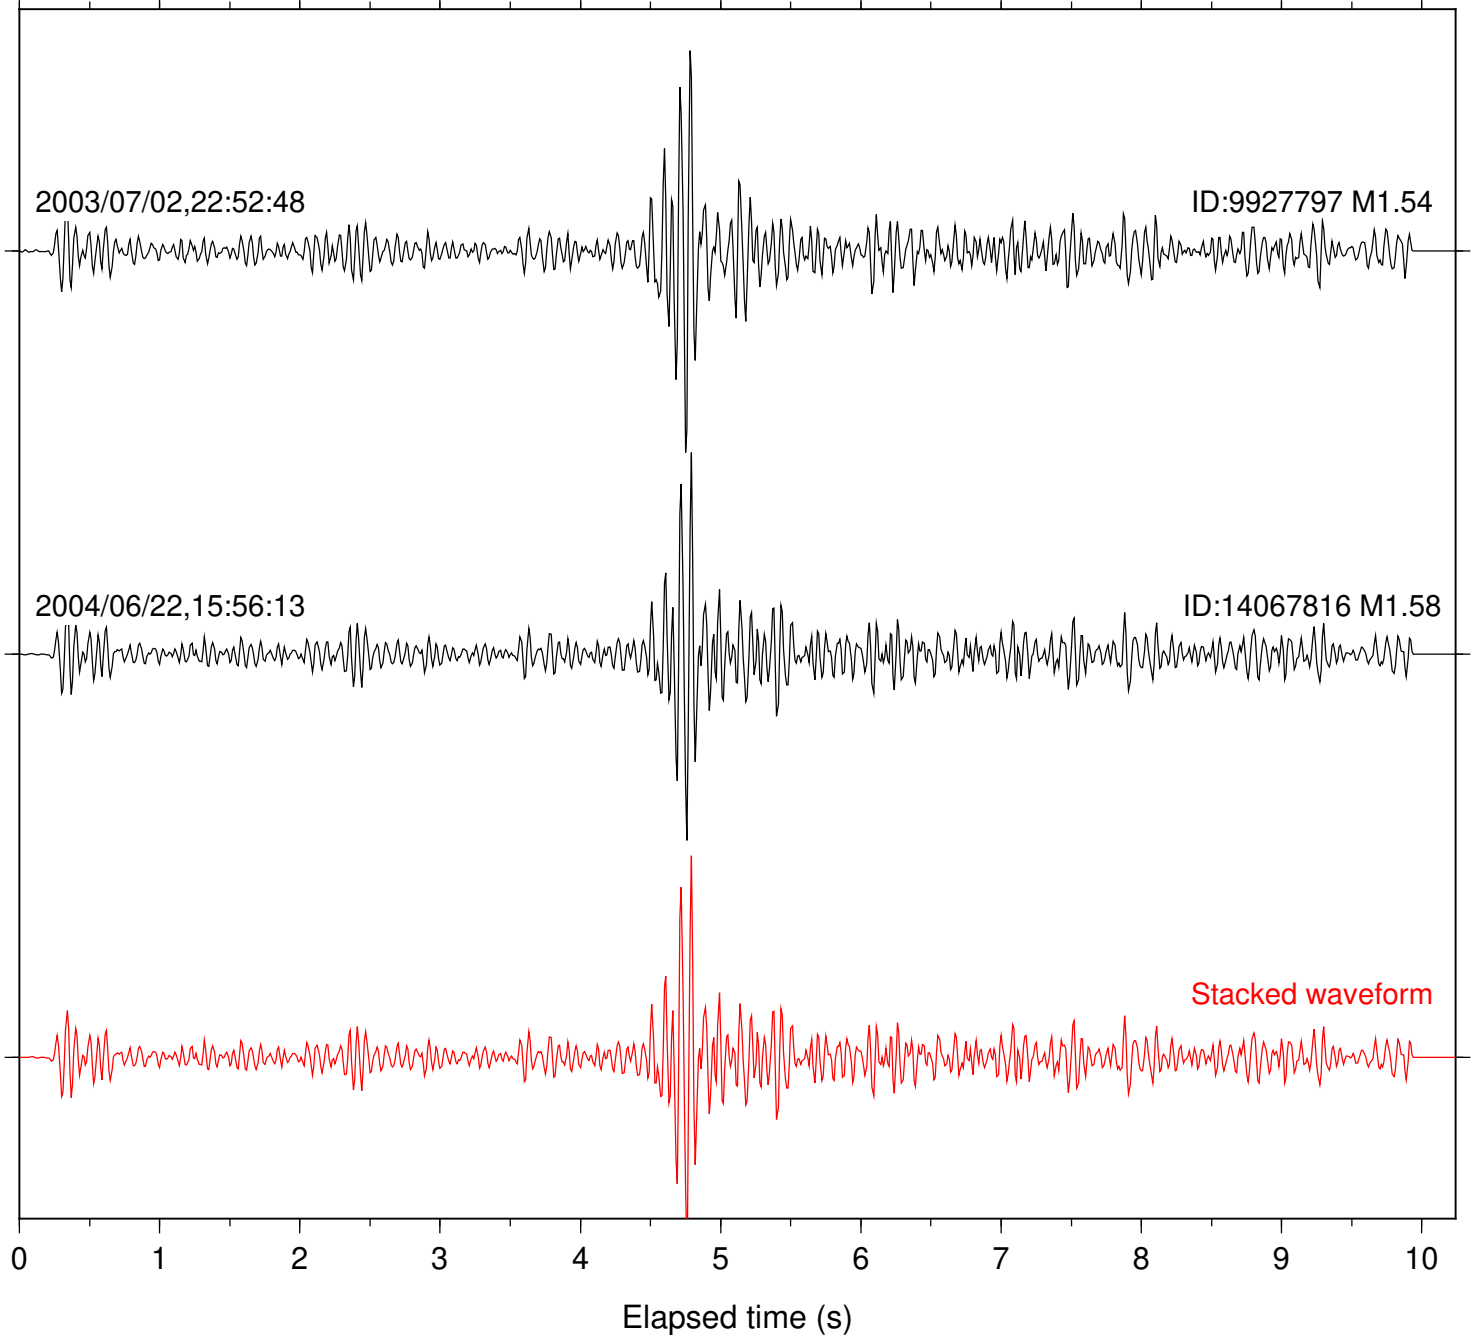

Station: KNW Com: HHZ

Focal depth: 2.94 km