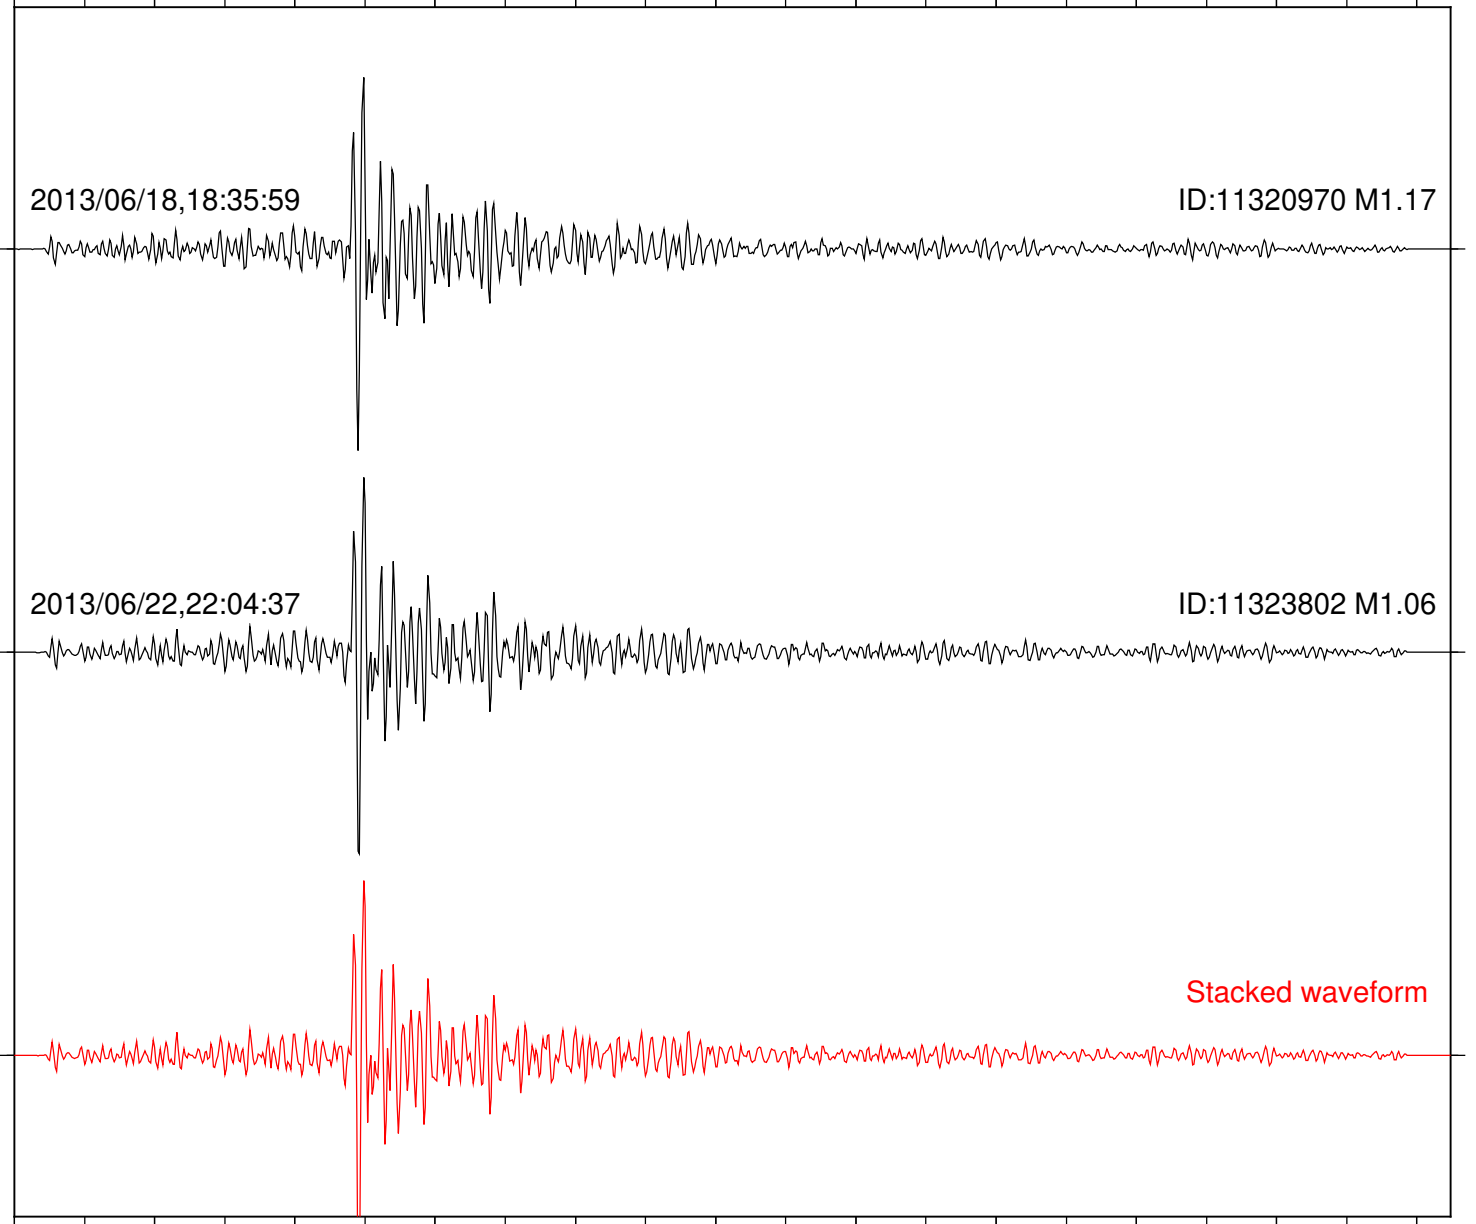

Station: SND Com: HHZ

Focal depth: 9.76 km

Station: TOR Com: HHZ

Focal depth: 9.77 km

Station: CRR Com: EHZ

Focal depth: 5.52 km

Station: MONP2 Com: HHZ

Focal depth: 5.52 km