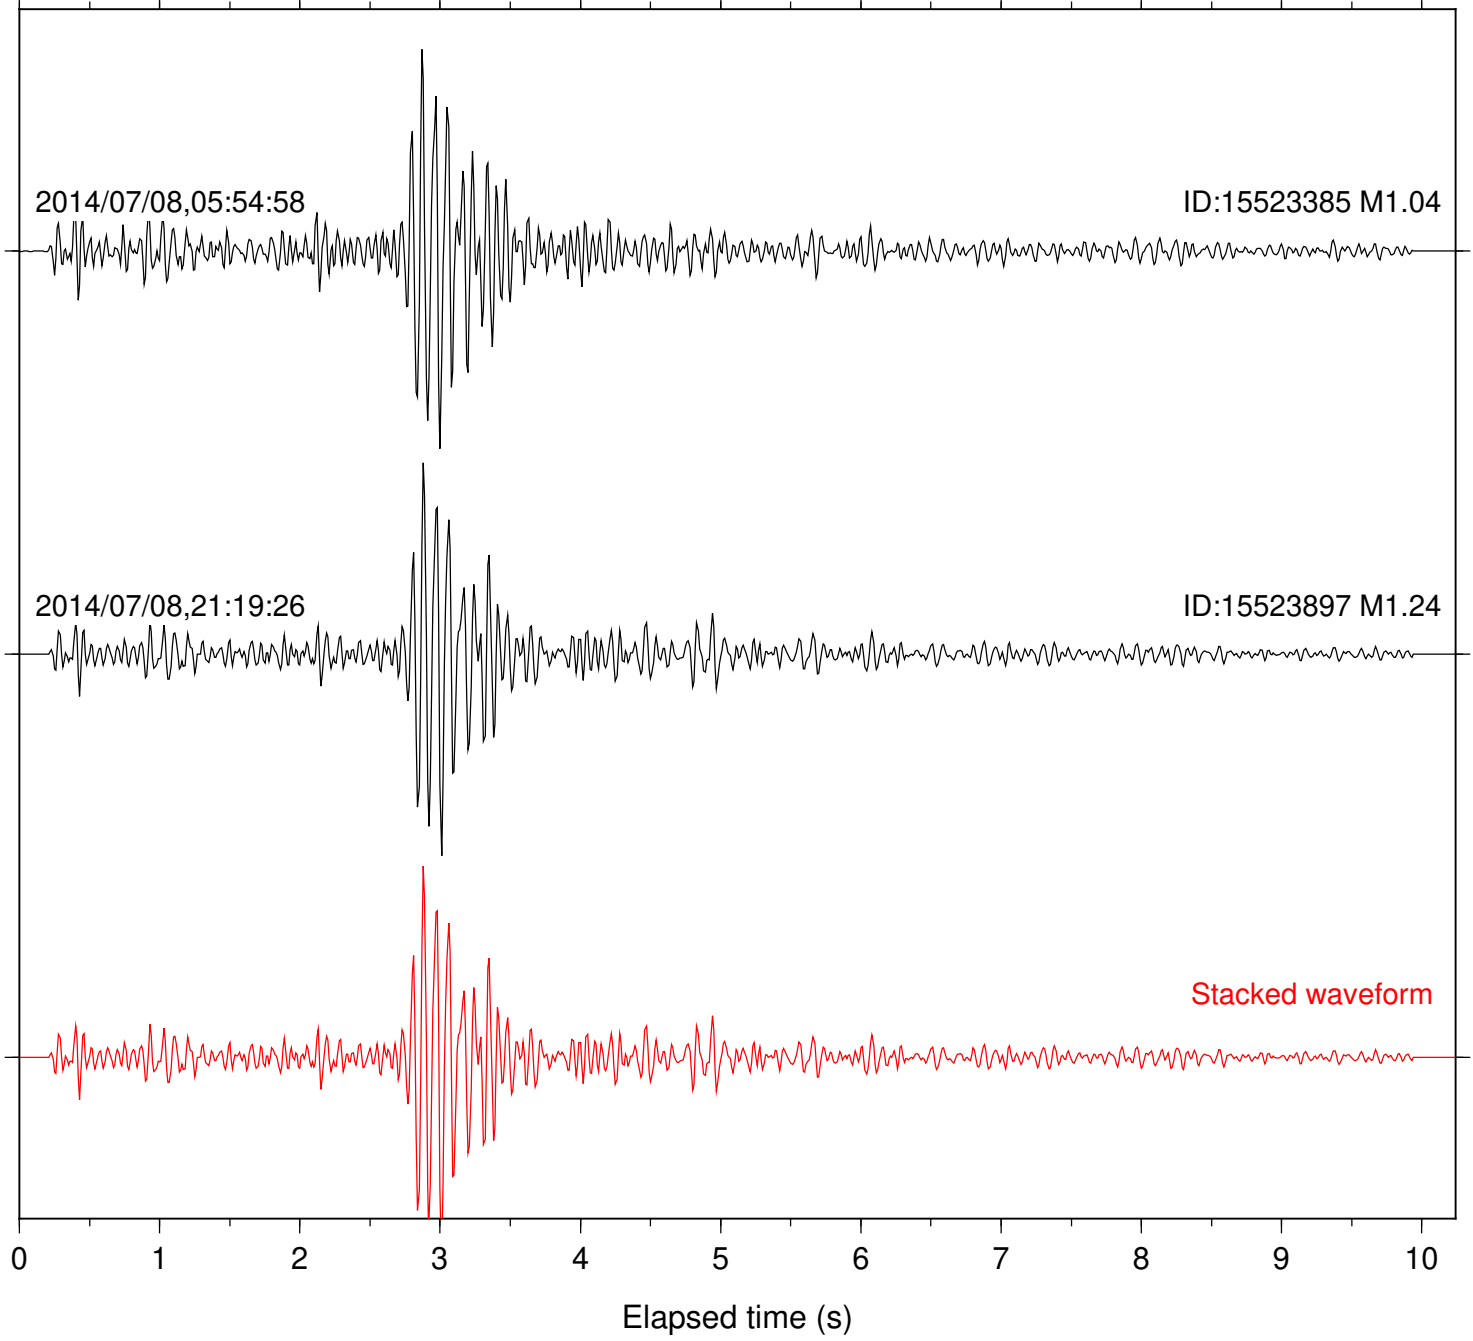

Station: B084 Com: EHZ

Focal depth: 13.14 km