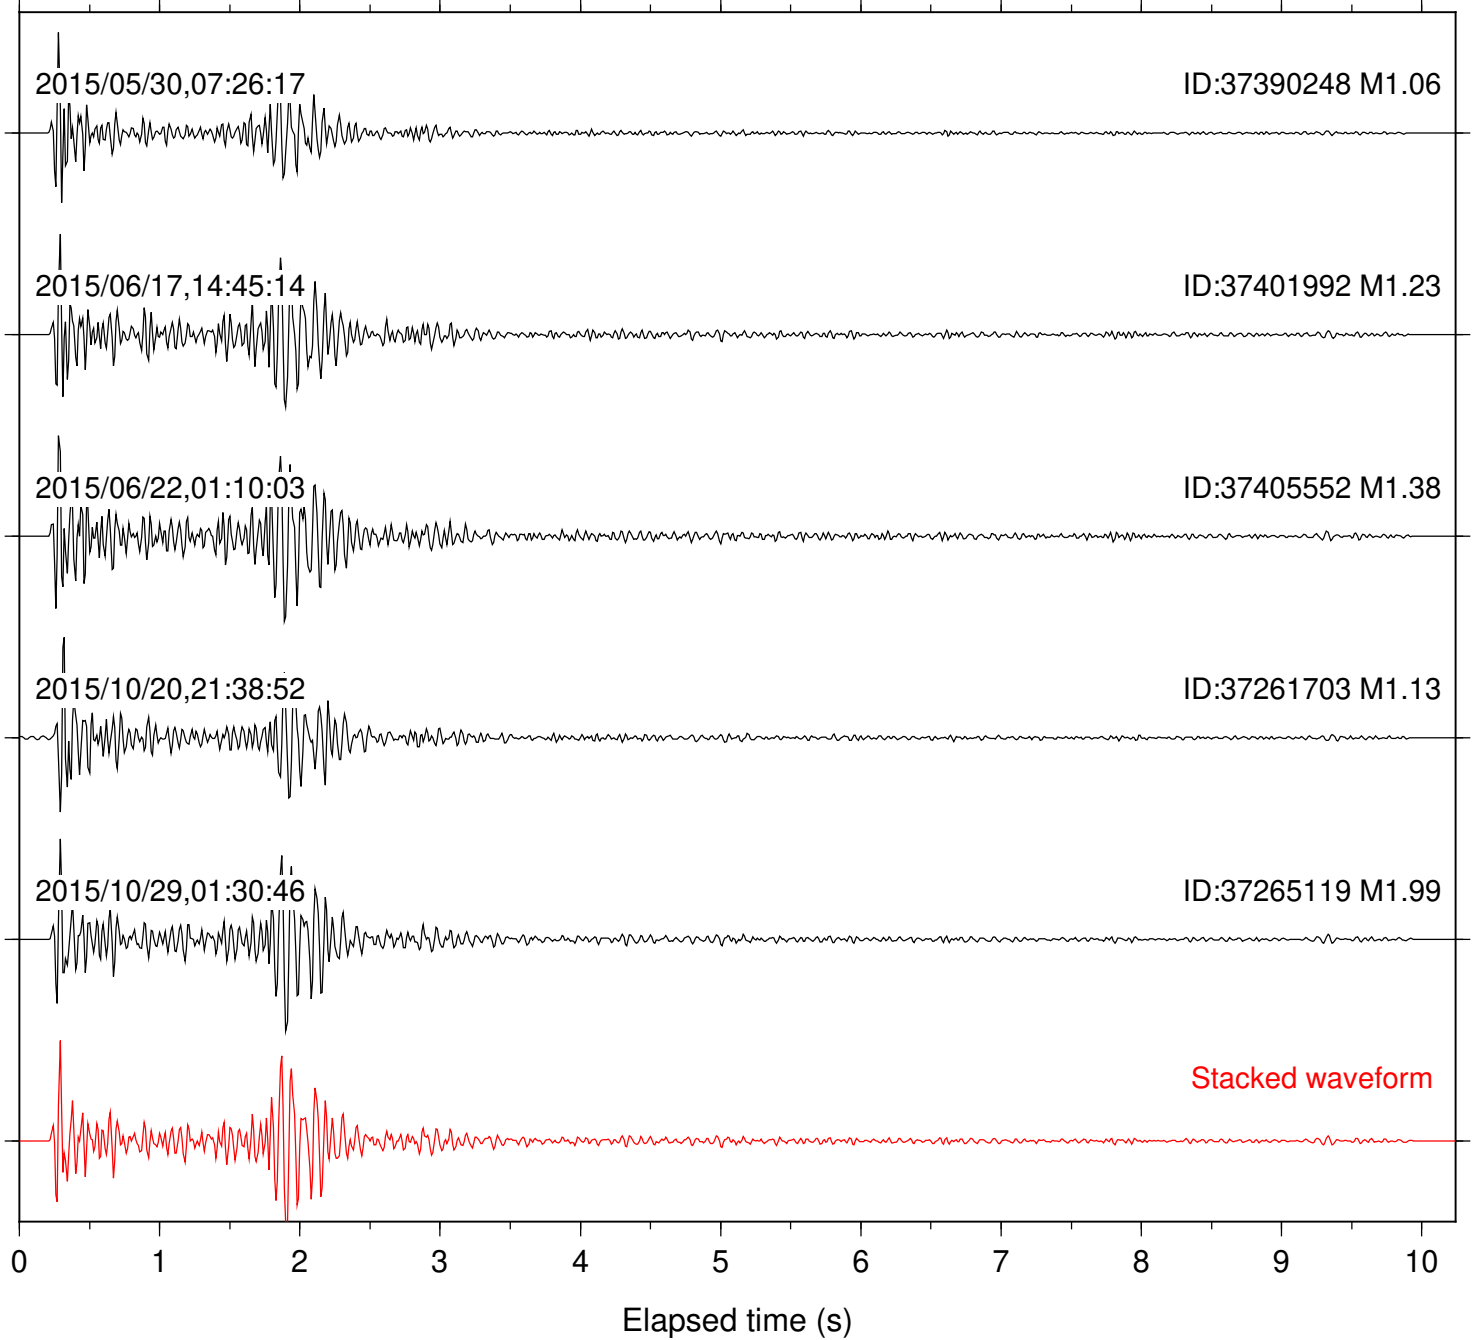

Station: CRY Com: HHZ

Focal depth: 8.61 km