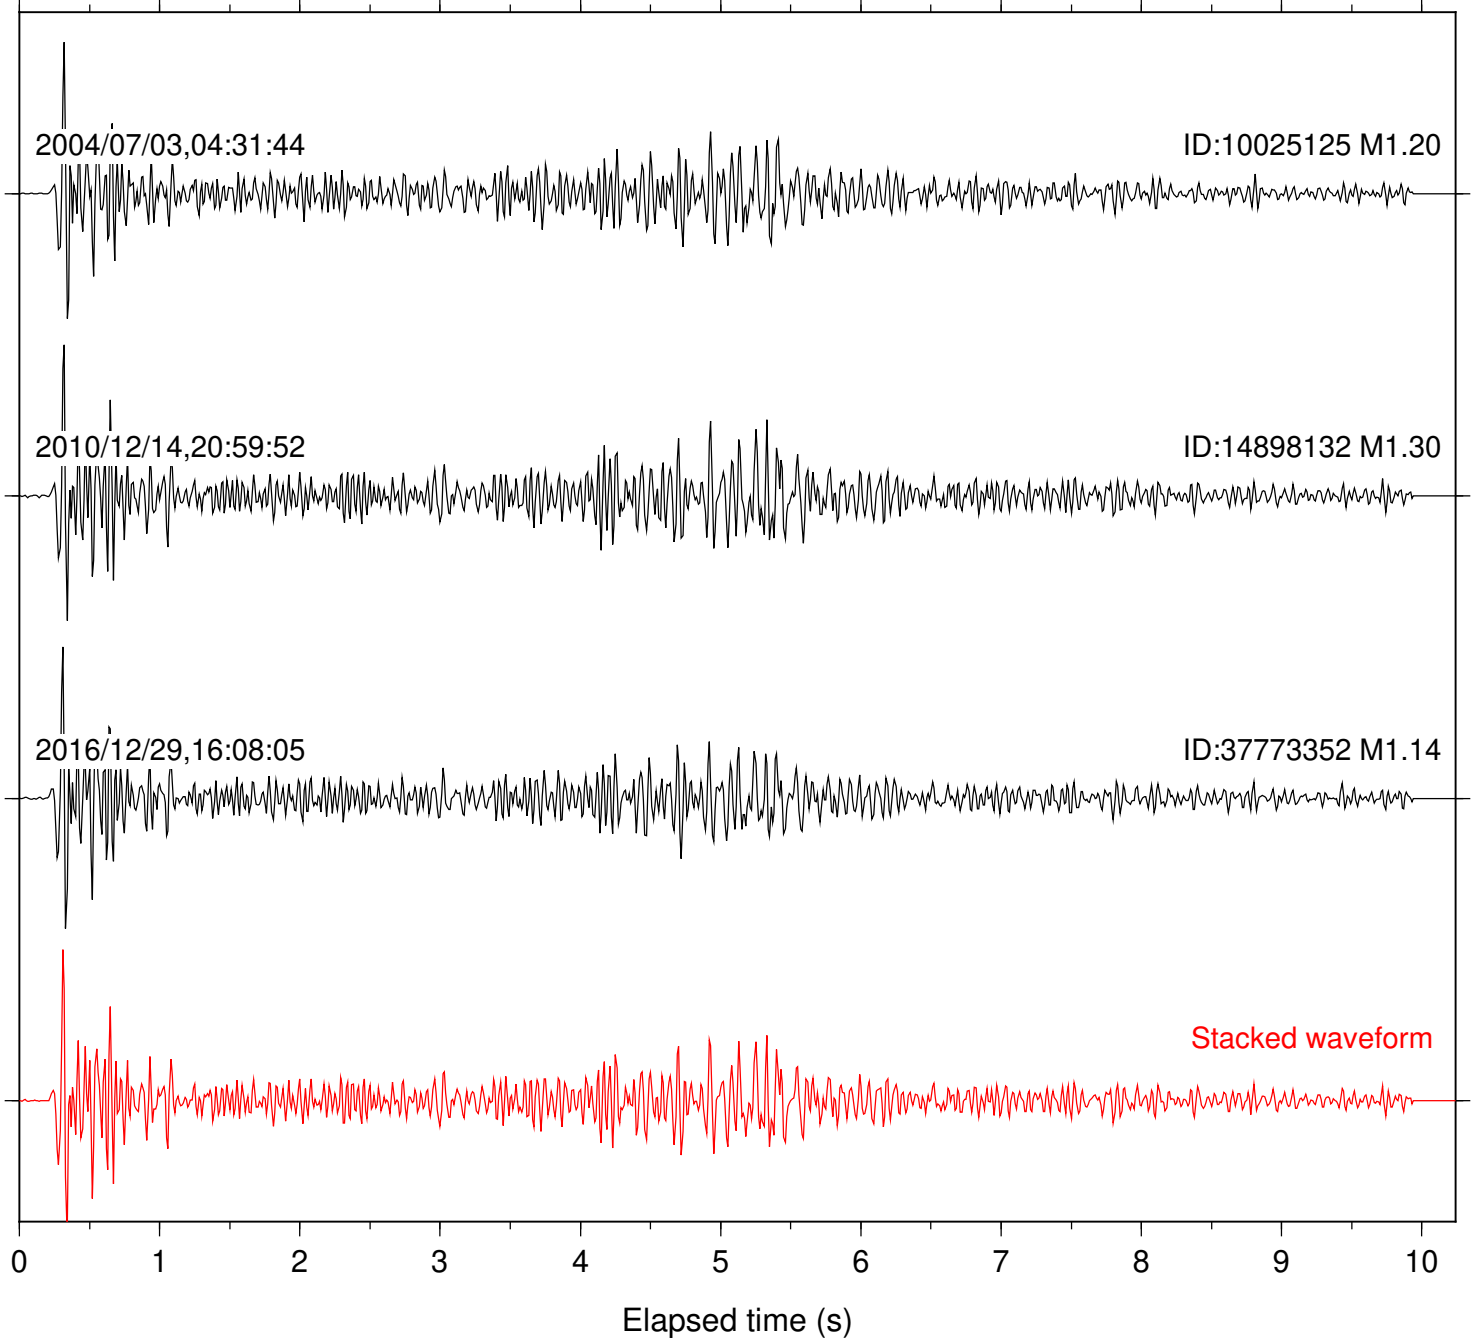

Station: AGA Com: HHZ

Focal depth: 15.40 km

Station: FRD Com: HHZ

Focal depth: 15.40 km

2002/05/18,14:30:08

ID:13207428 M1.46

2004/05/13,06:01:46

ID:10008237 M1.73