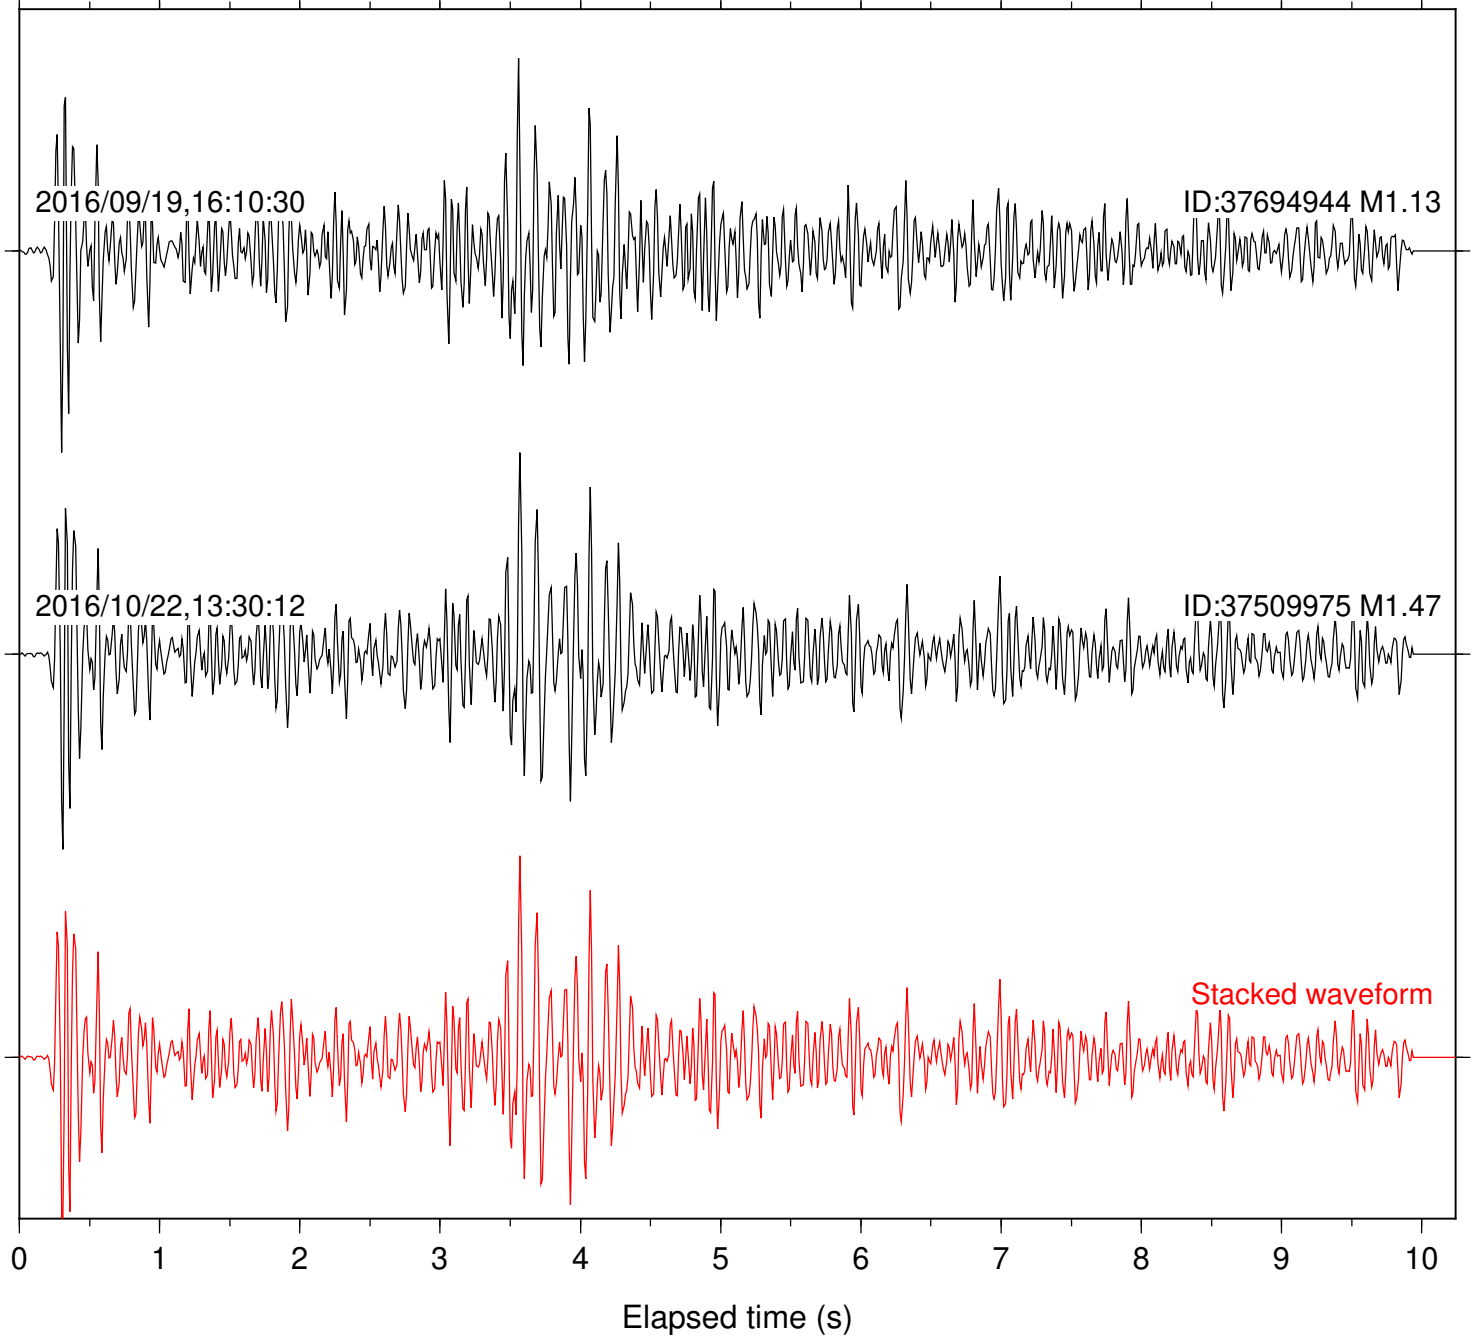

Station: B081 Com: EHZ

Focal depth: 6.53 km