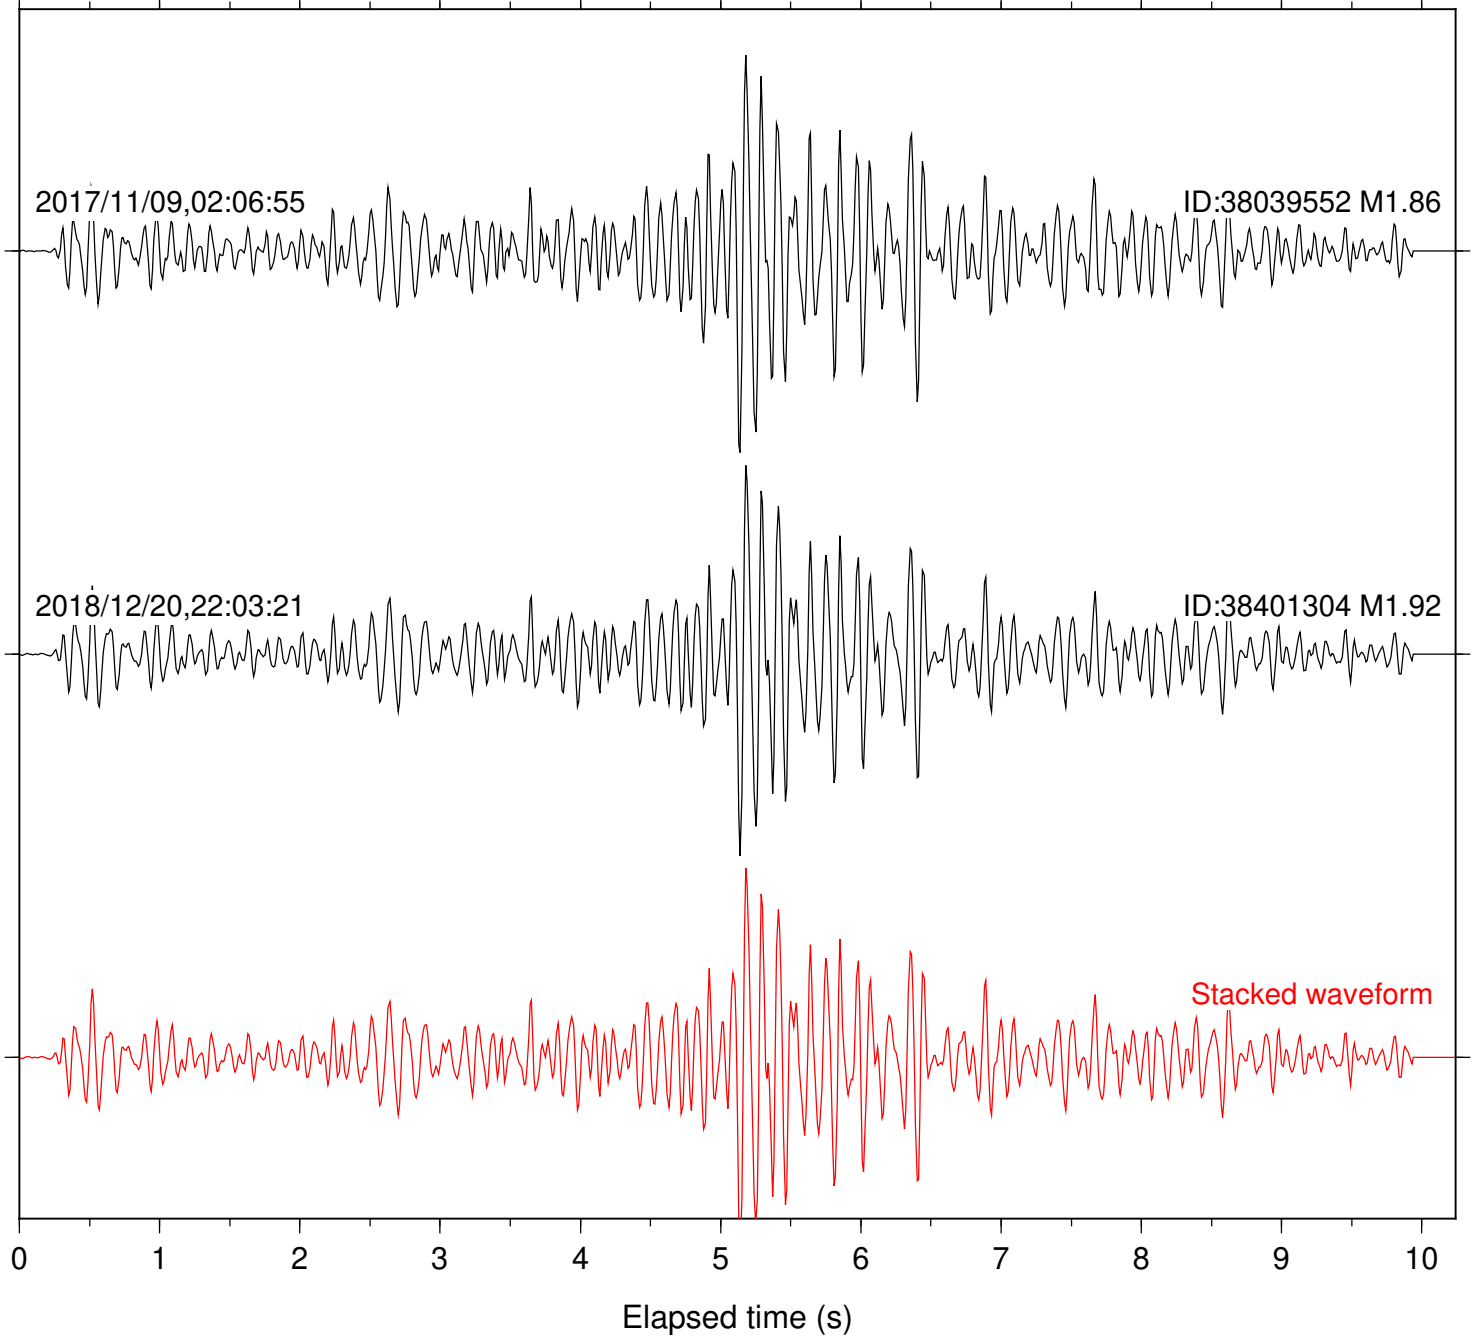

Station: MTG Com: HHZ

Focal depth: 6.49 km