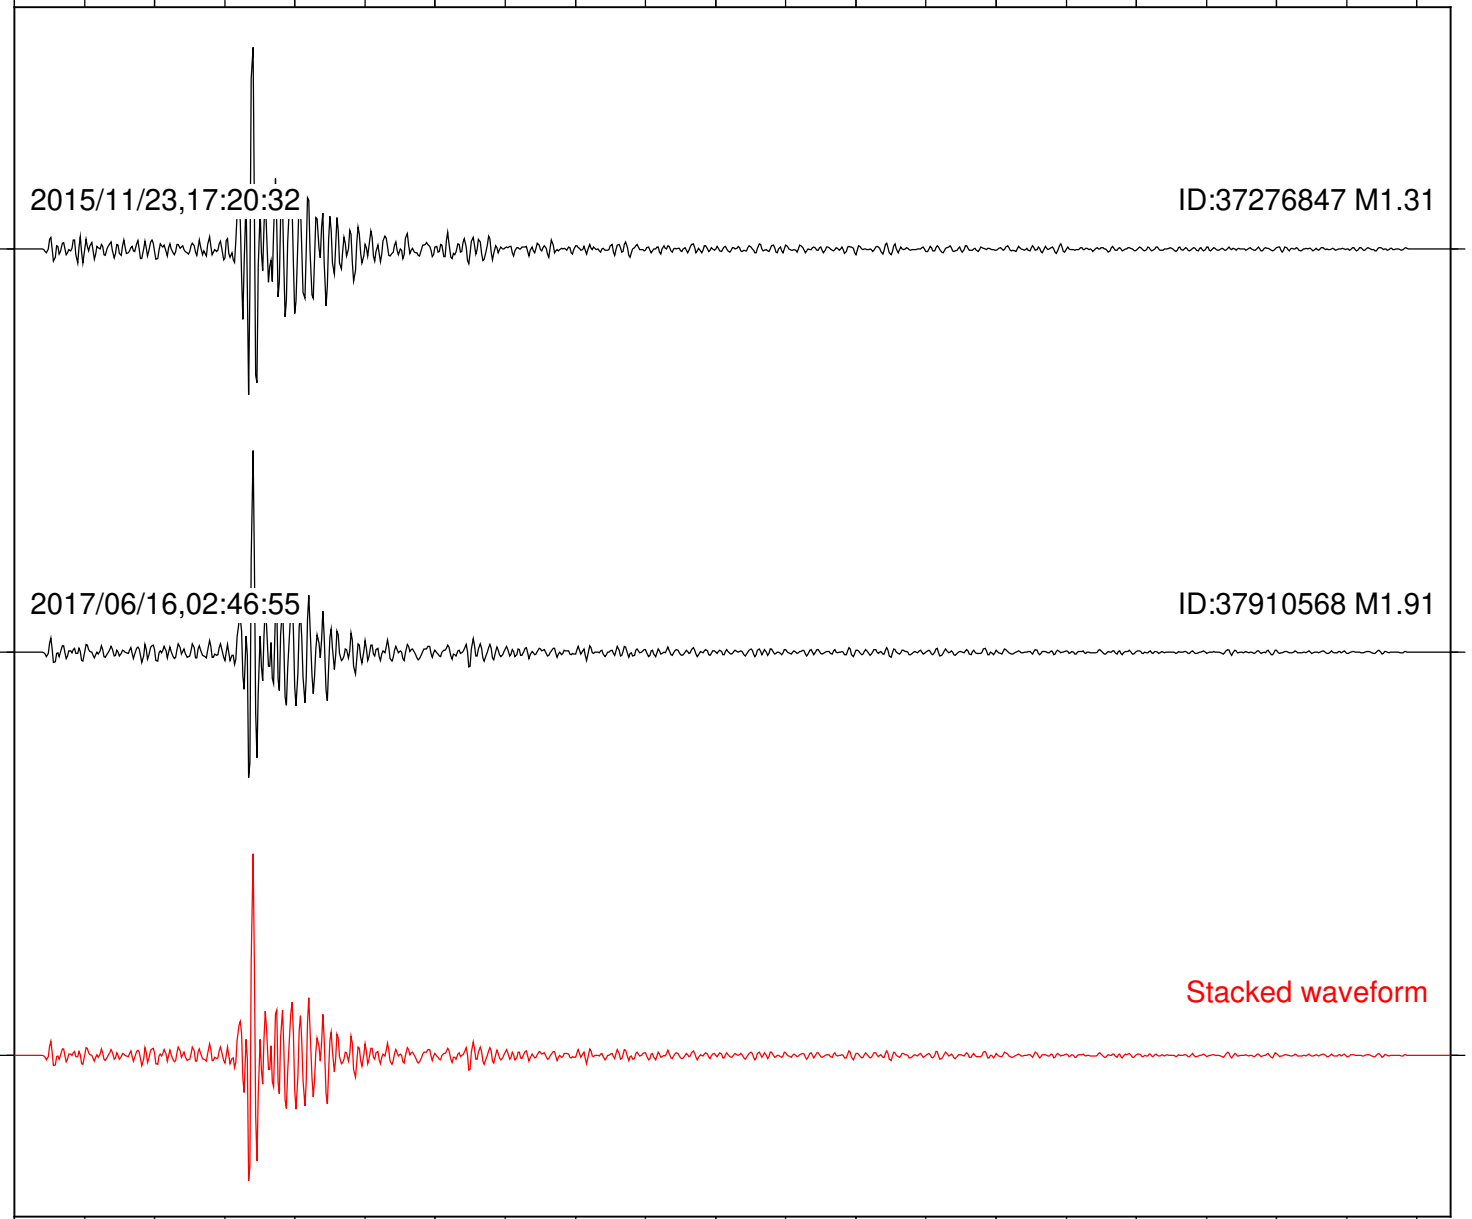

Station: B086 Com: EHZ

Focal depth: 5.23 km

2015/11/23,17:20:32

ID:37276847 M1.31

2017/06/16,02:46:55

ID:37910568 M1.91

Stacked waveform

0 1 2 3 4 5 6 7 8 9 10
Elapsed time (s)