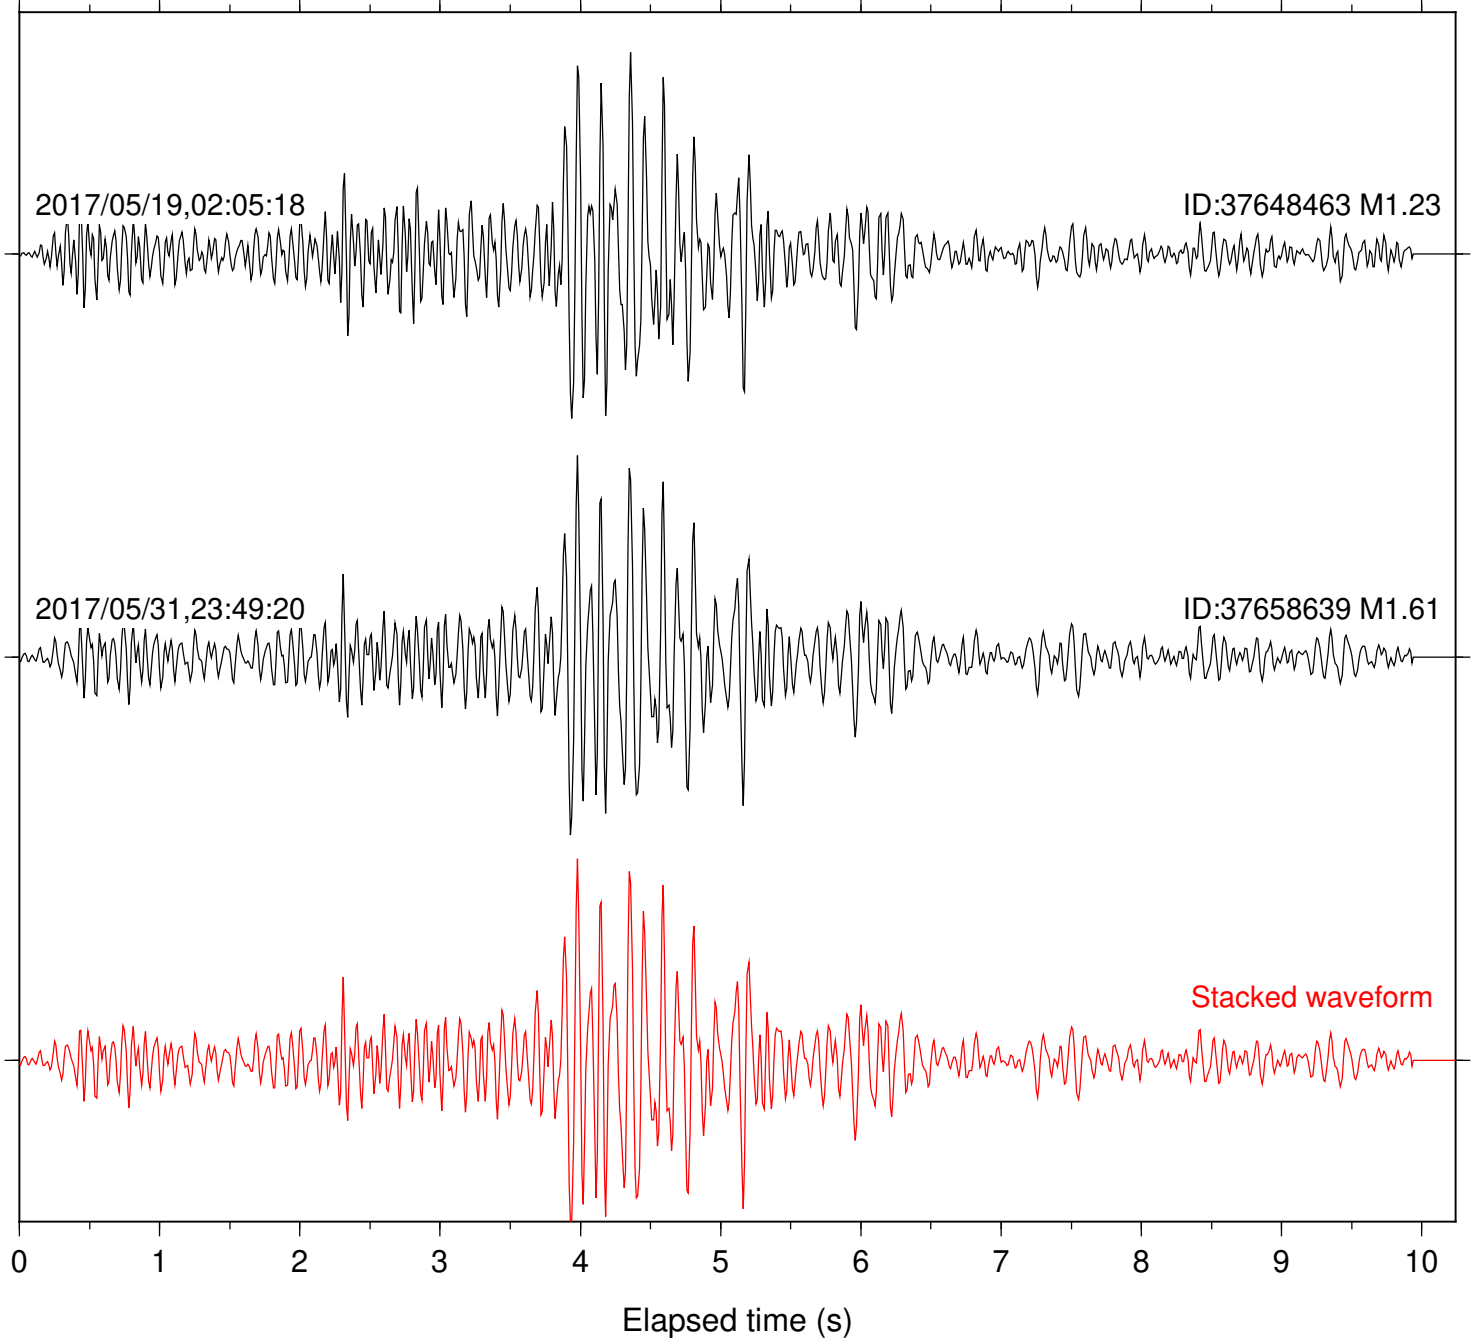

Station: LKH Com: HHZ

Focal depth: 9.88 km