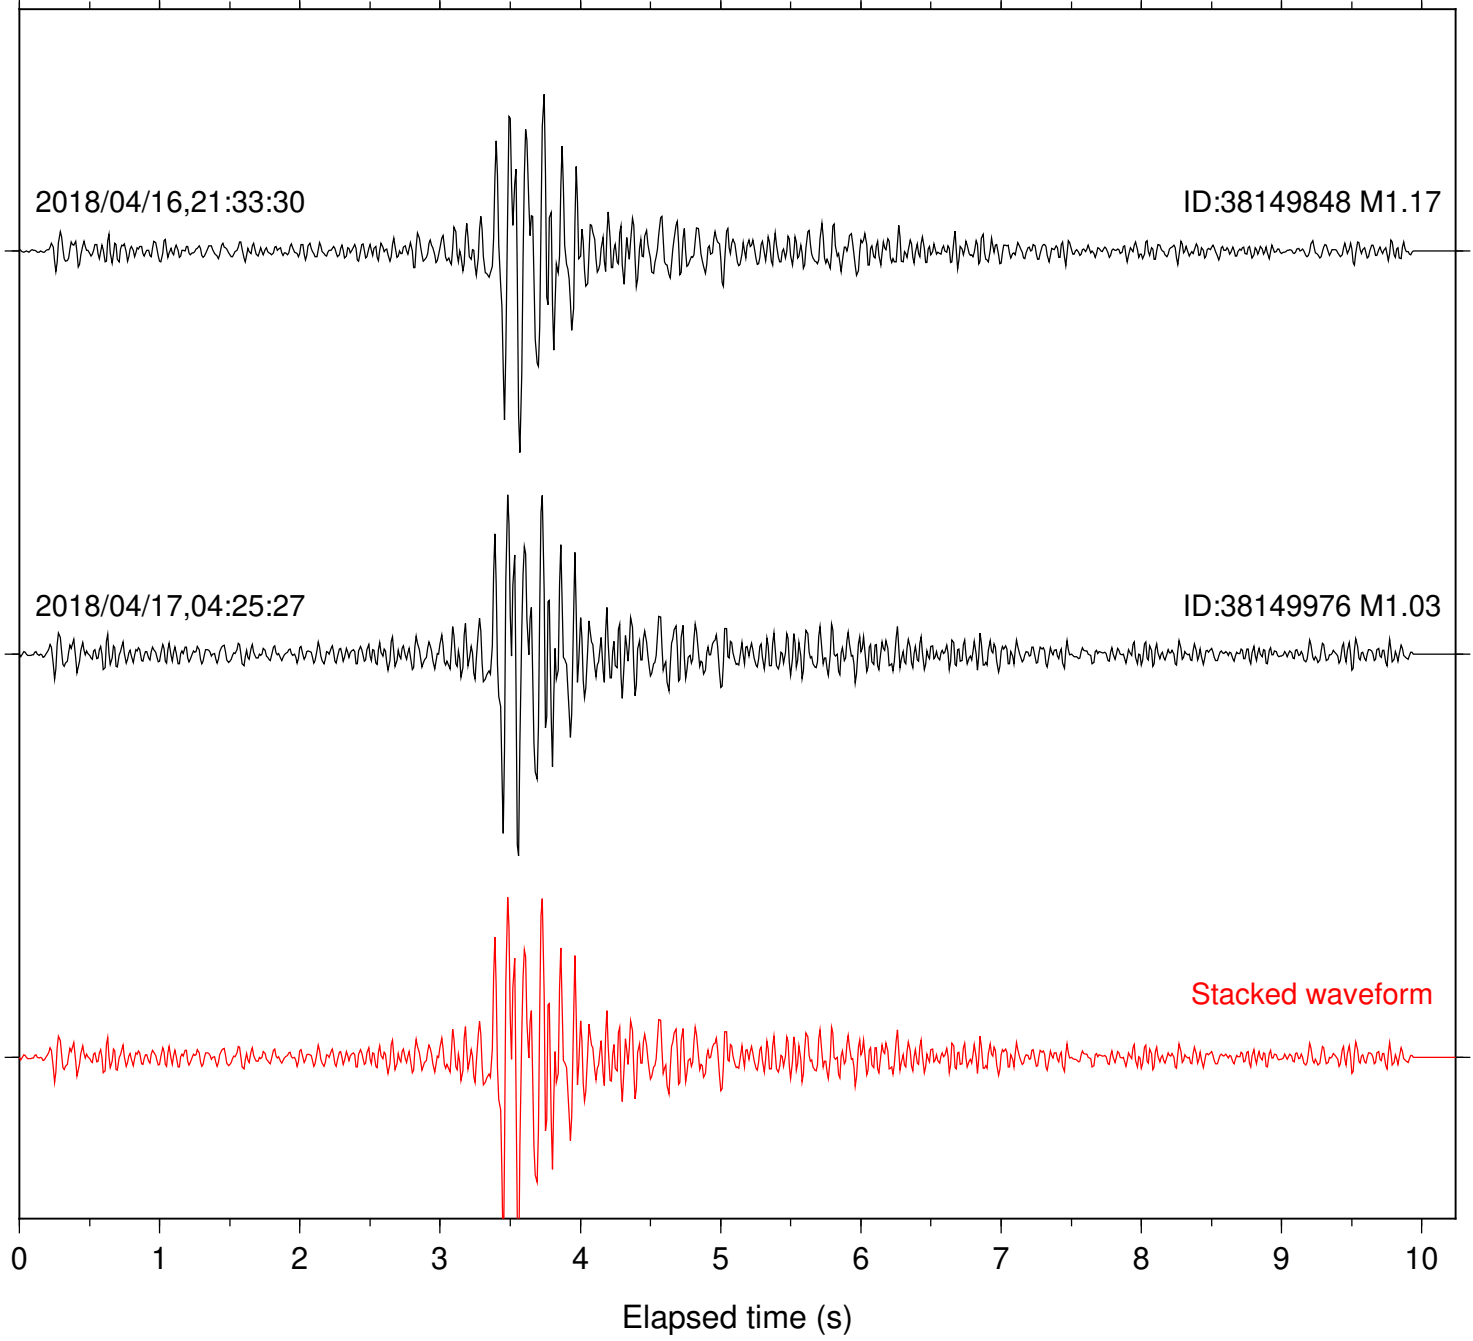

Station: BAC Com: EHZ

Focal depth: 13.35 km