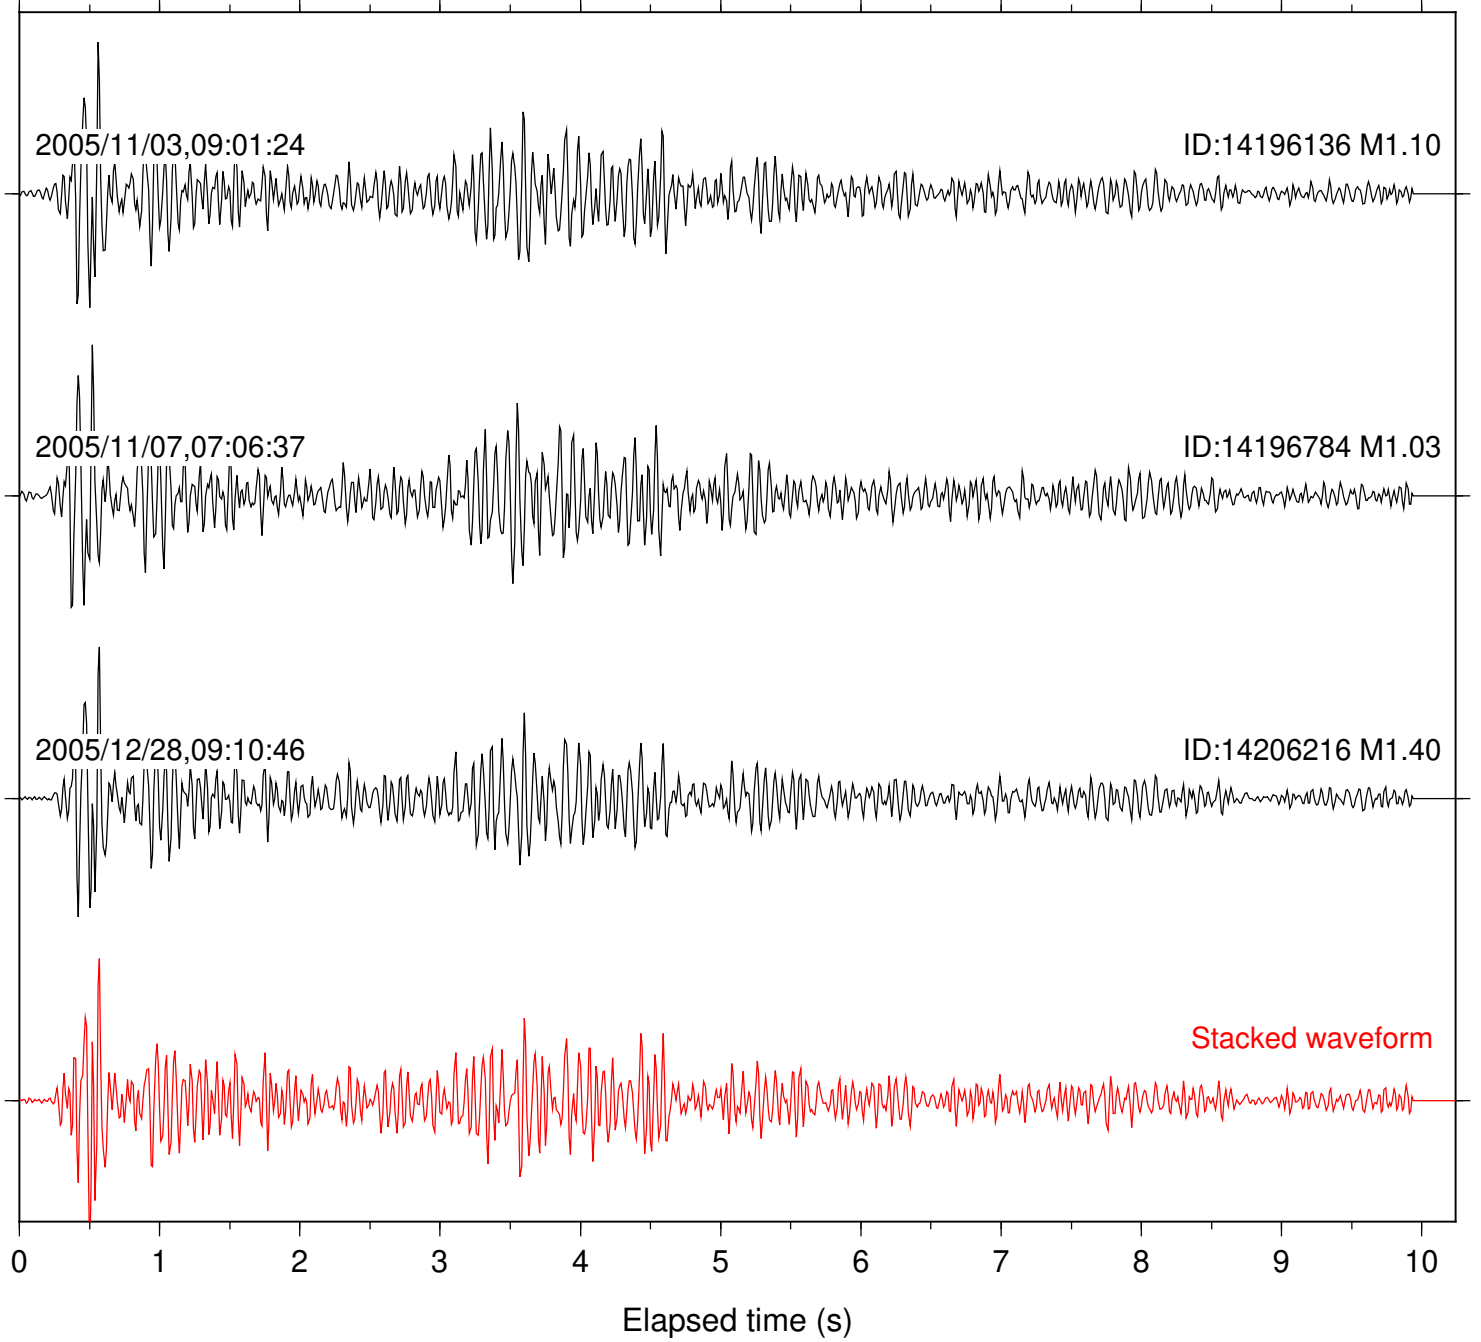

Station: HMT2 Com: HHZ

Focal depth: 13.27 km

Station: KNW Com: HHZ

Focal depth: 13.27 km

Station: POB2 Com: HHZ

Focal depth: 13.27 km

Station: RDM Com: HHZ

Focal depth: 13.25 km