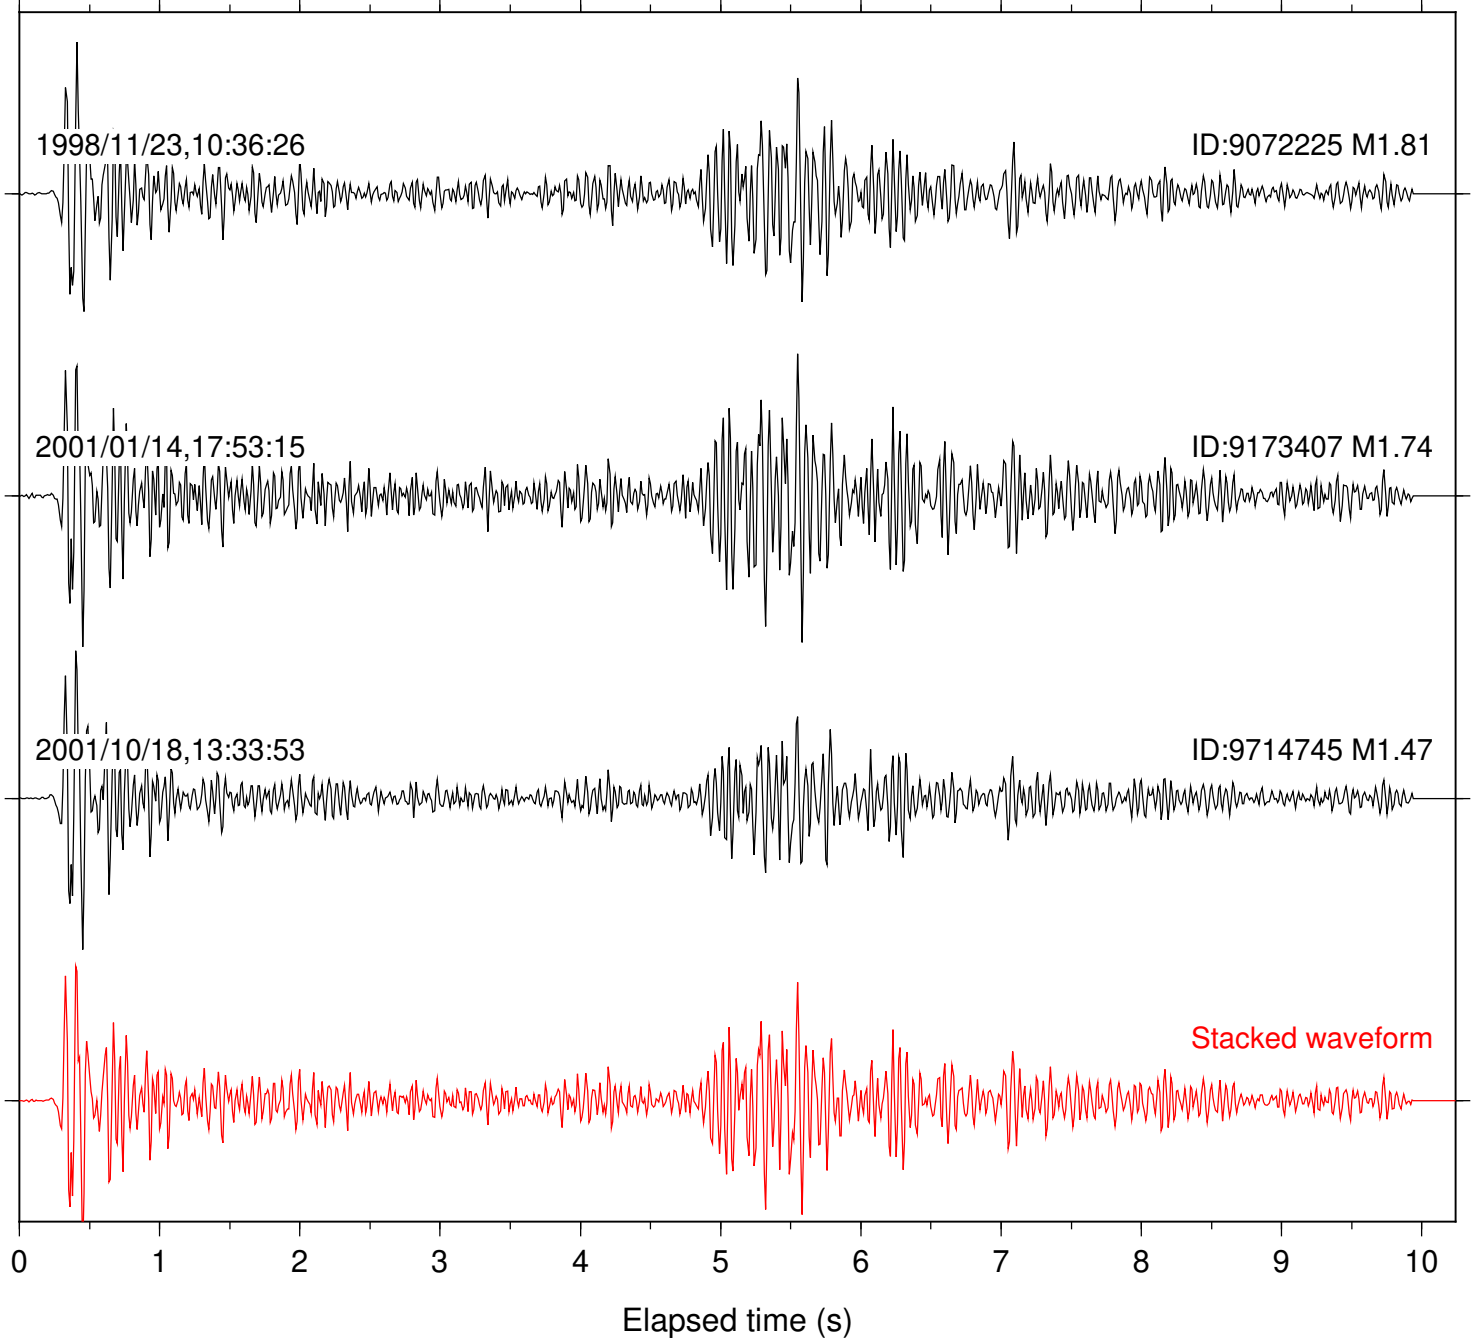

Focal depth: 17.51 km

Station: SND Com: HHZ

Focal depth: 17.56 km

Station: WIN Com: EHZ

Focal depth: 17.77 km

Station: BAC Com: EHZ

Focal depth: 17.10 km

Station: FRD Com: HHZ