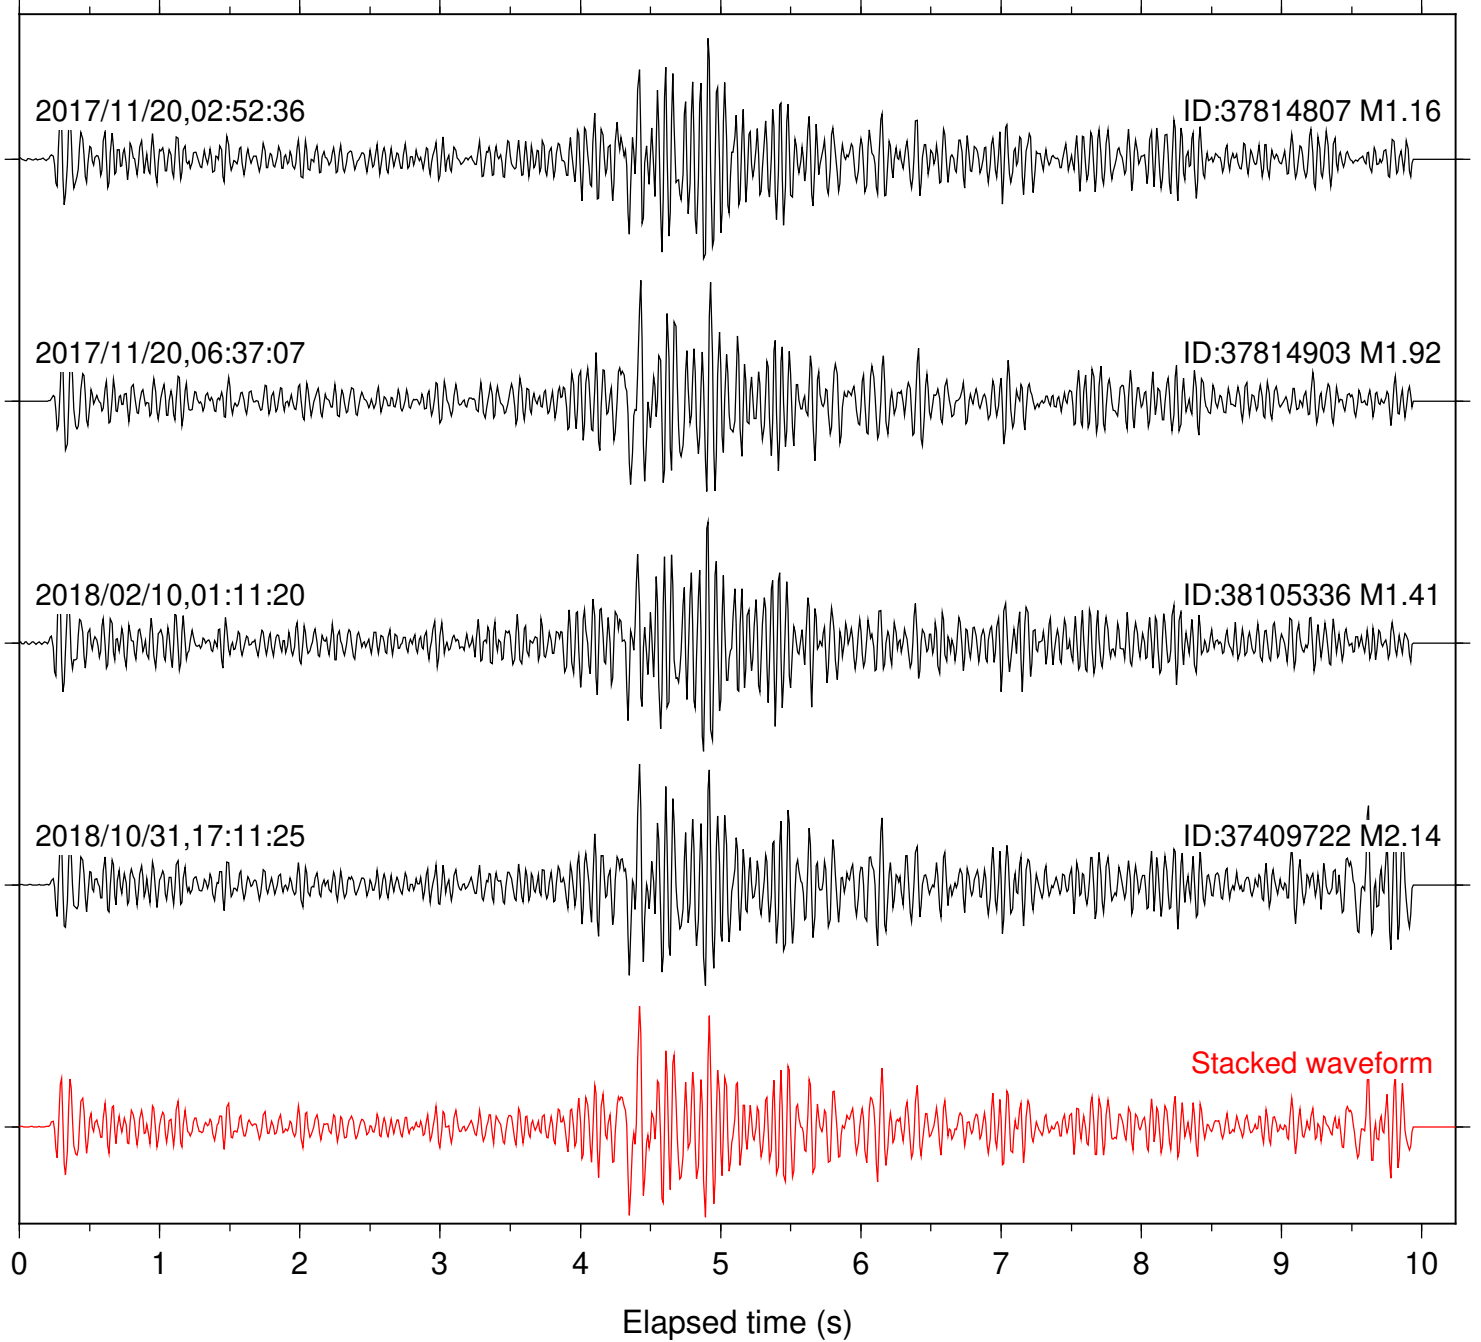

Station: LVA2 Com: HHZ

Focal depth: 5.25 km

Station: MTG Com: HHZ

Focal depth: 5.25 km

Station: PFO Com: HHZ

Focal depth: 5.29 km

Station: SND Com: HHZ

Focal depth: 5.24 km