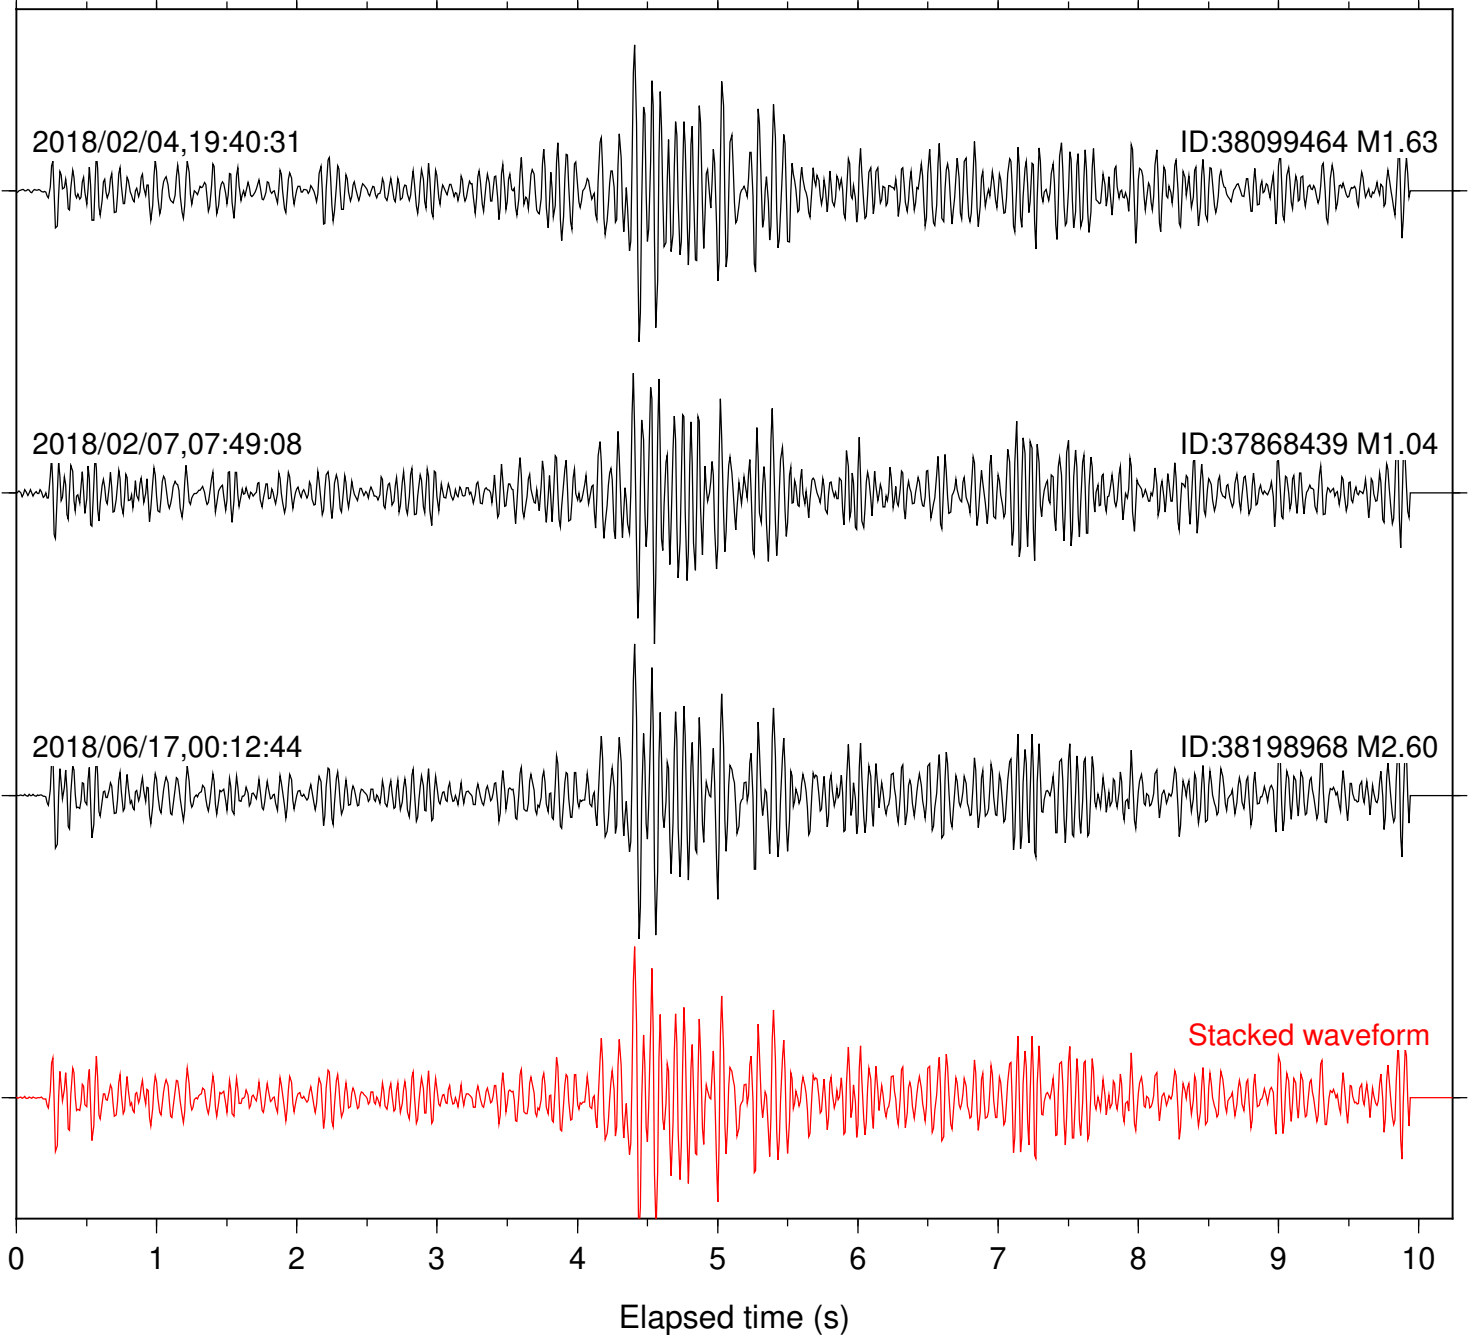

Focal depth: 5.89 km

Station: HMT2 Com: HHZ

Focal depth: 6.93 km

Station: PFO Com: HHZ

Focal depth: 6.93 km

Station: POB2 Com: HHZ

Focal depth: 5.89 km

Station: RDM Com: HHZ