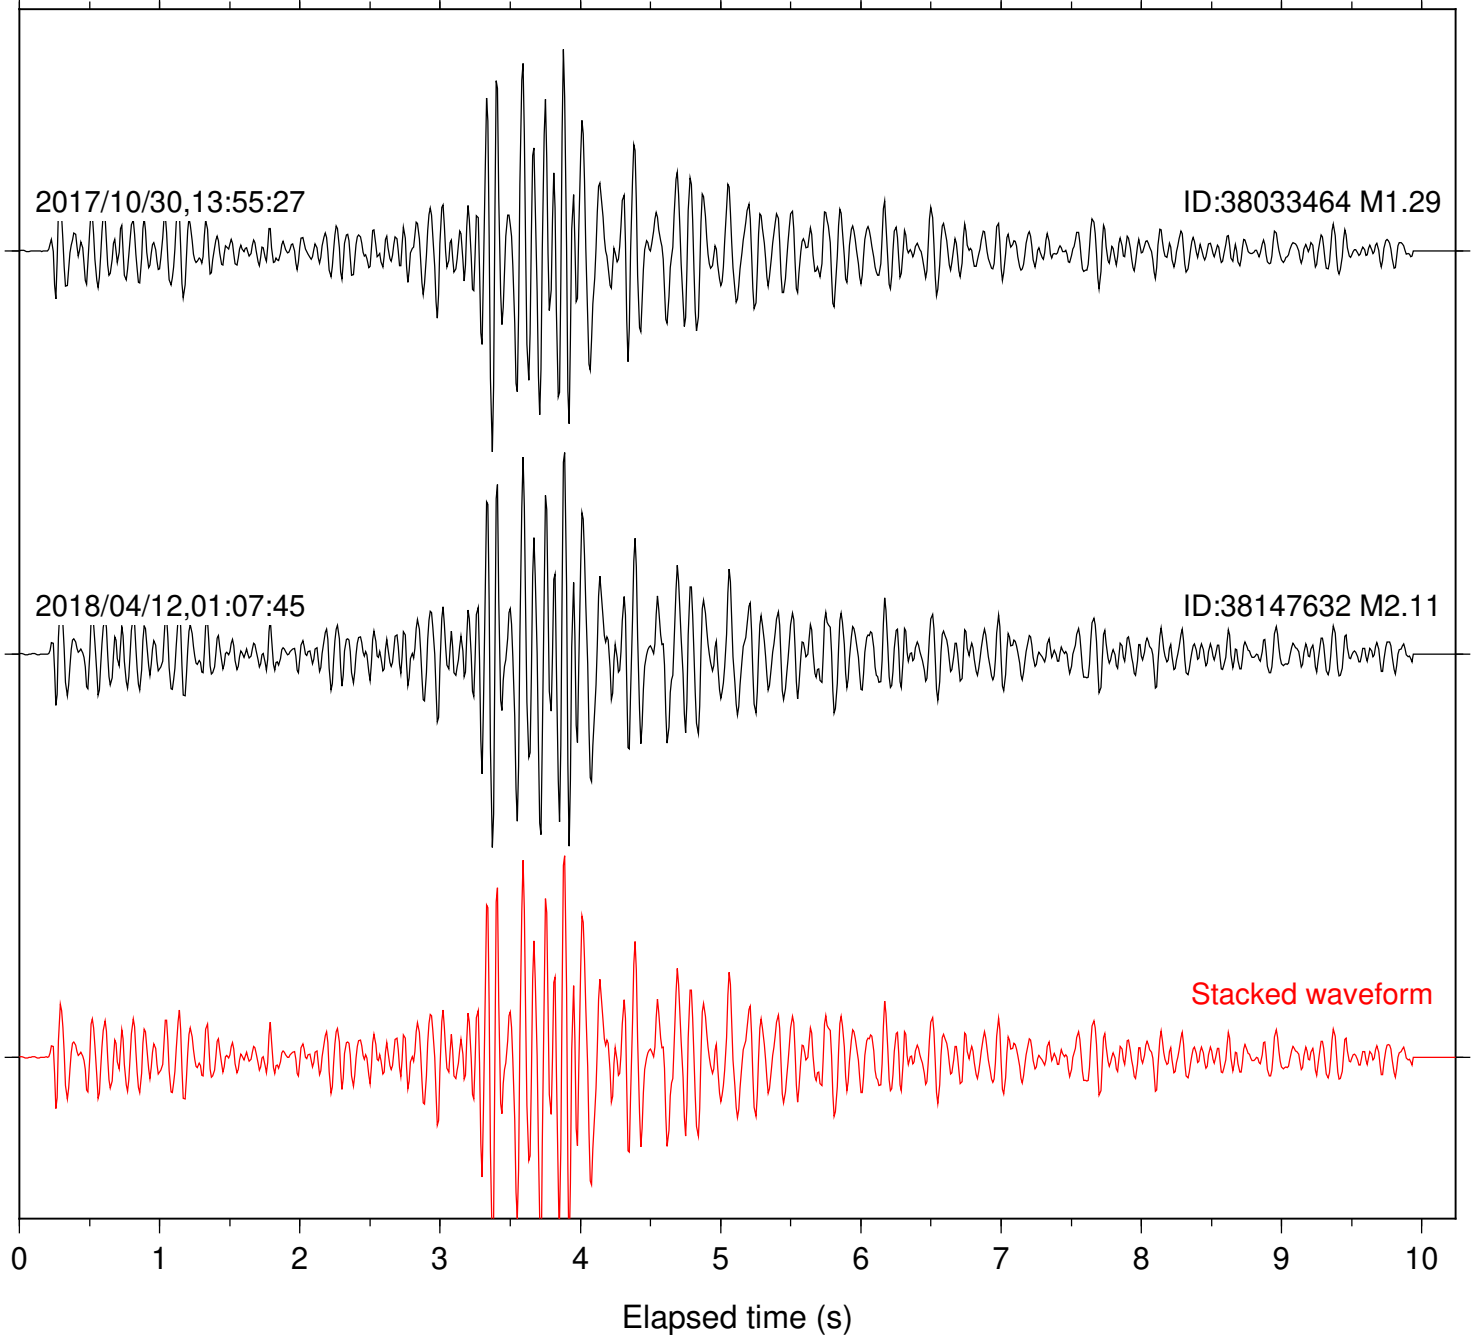

Station: LKH Com: HHZ

Focal depth: 6.26 km

Station: LVA2 Com: HHZ

Focal depth: 6.26 km

Station: MTG Com: HHZ

Focal depth: 6.26 km

Station: POB2 Com: HHZ

Focal depth: 6.26 km