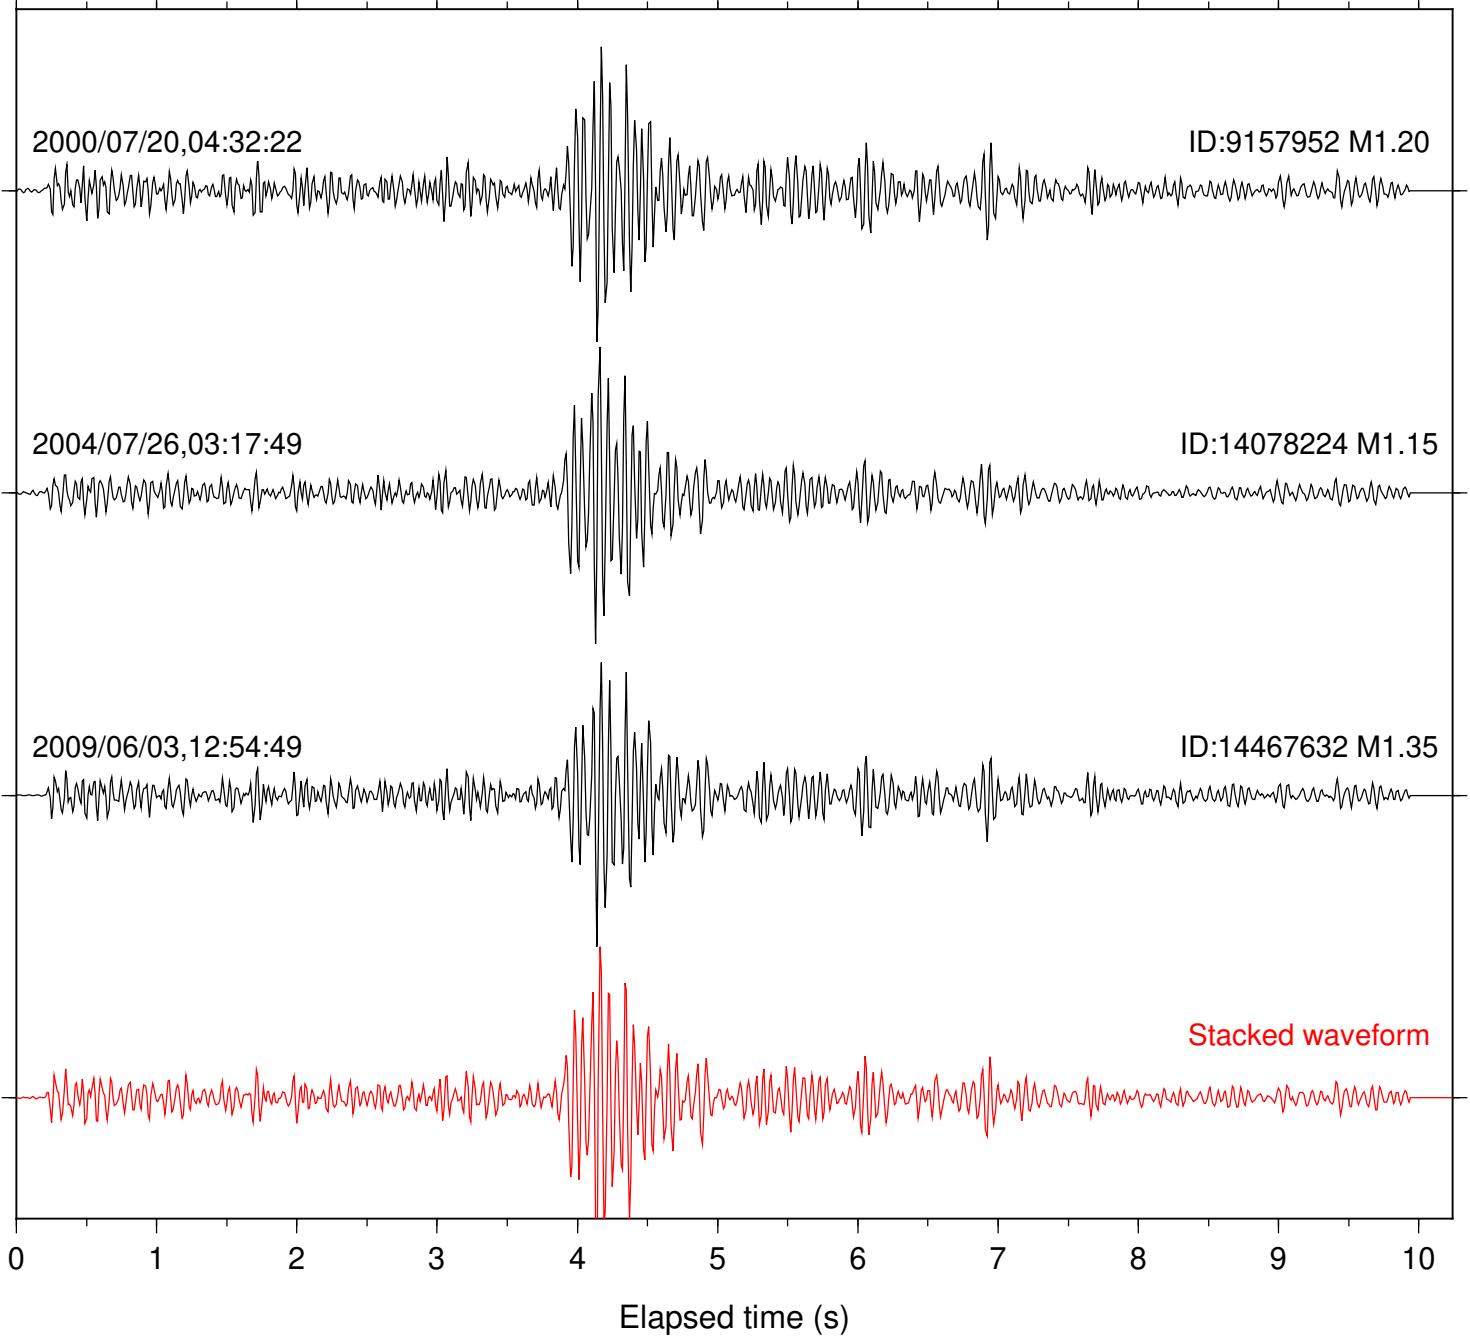

Station: PFO Com: HHZ

Focal depth: 17.63 km