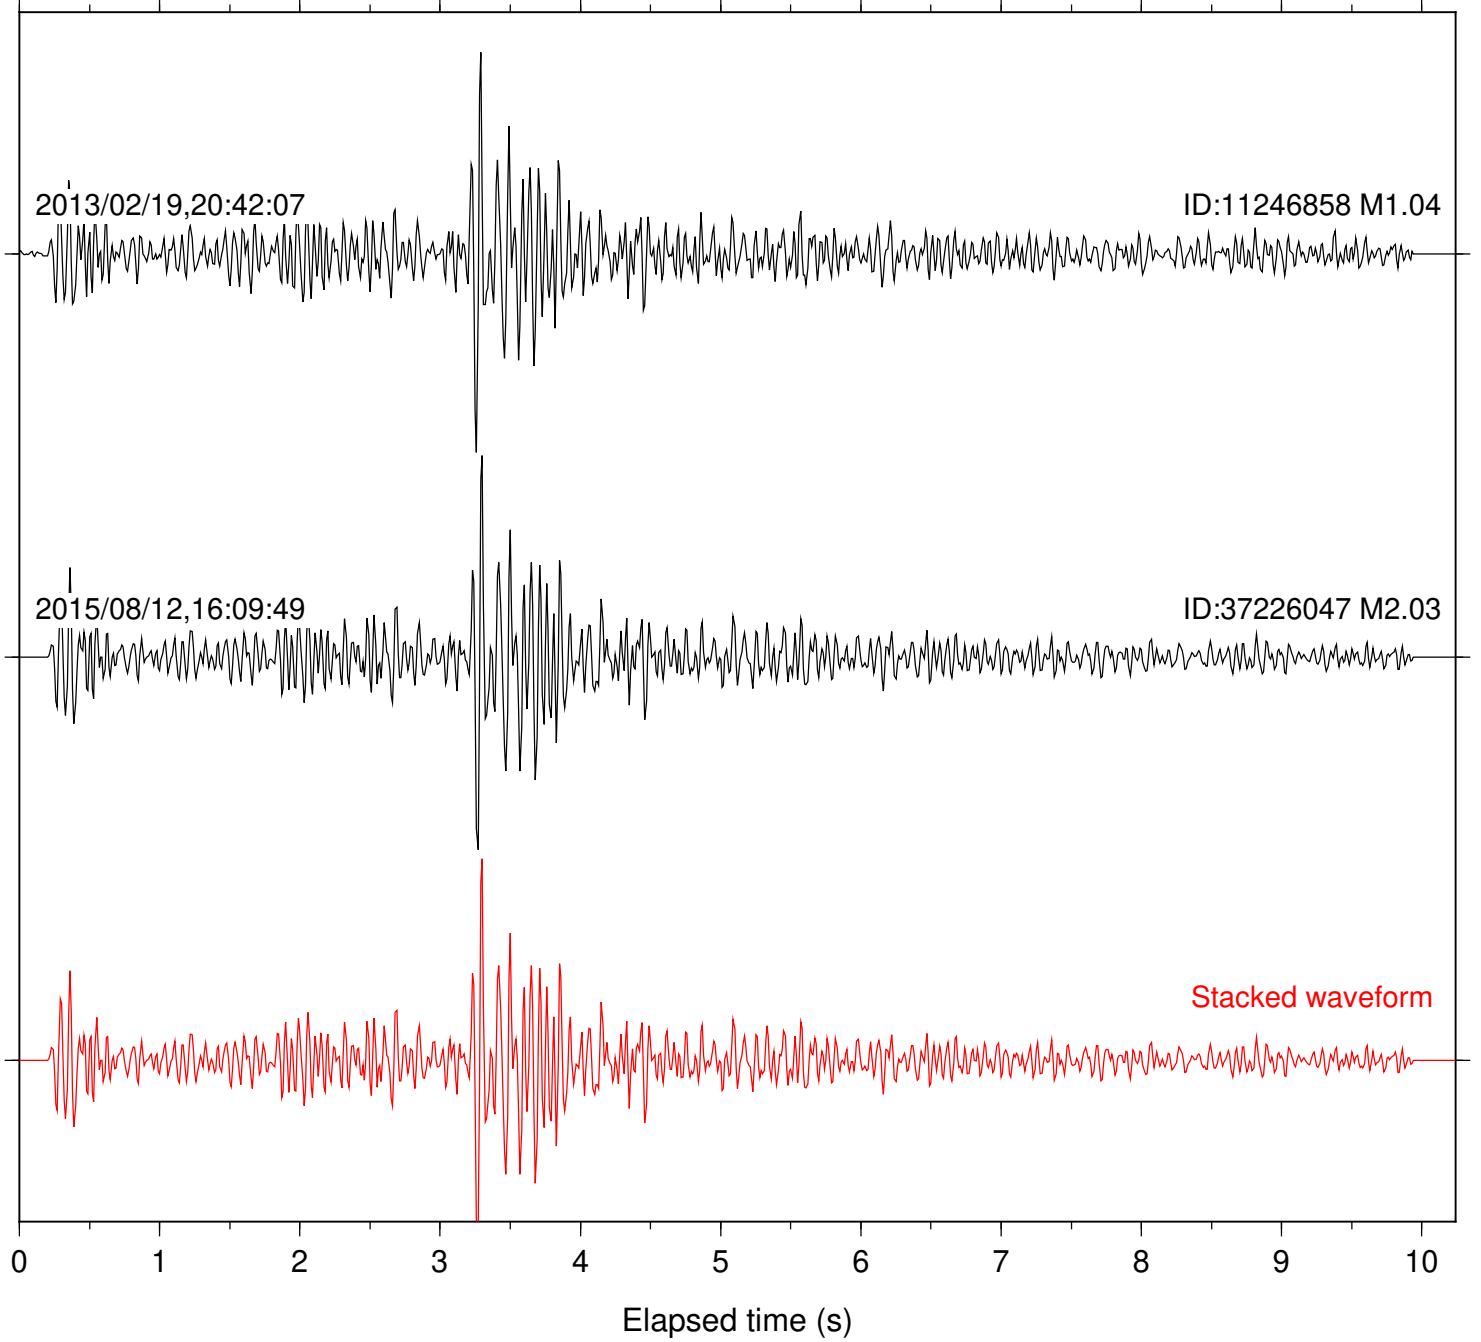

Station: B081 Com: EHZ

Focal depth: 7.66 km