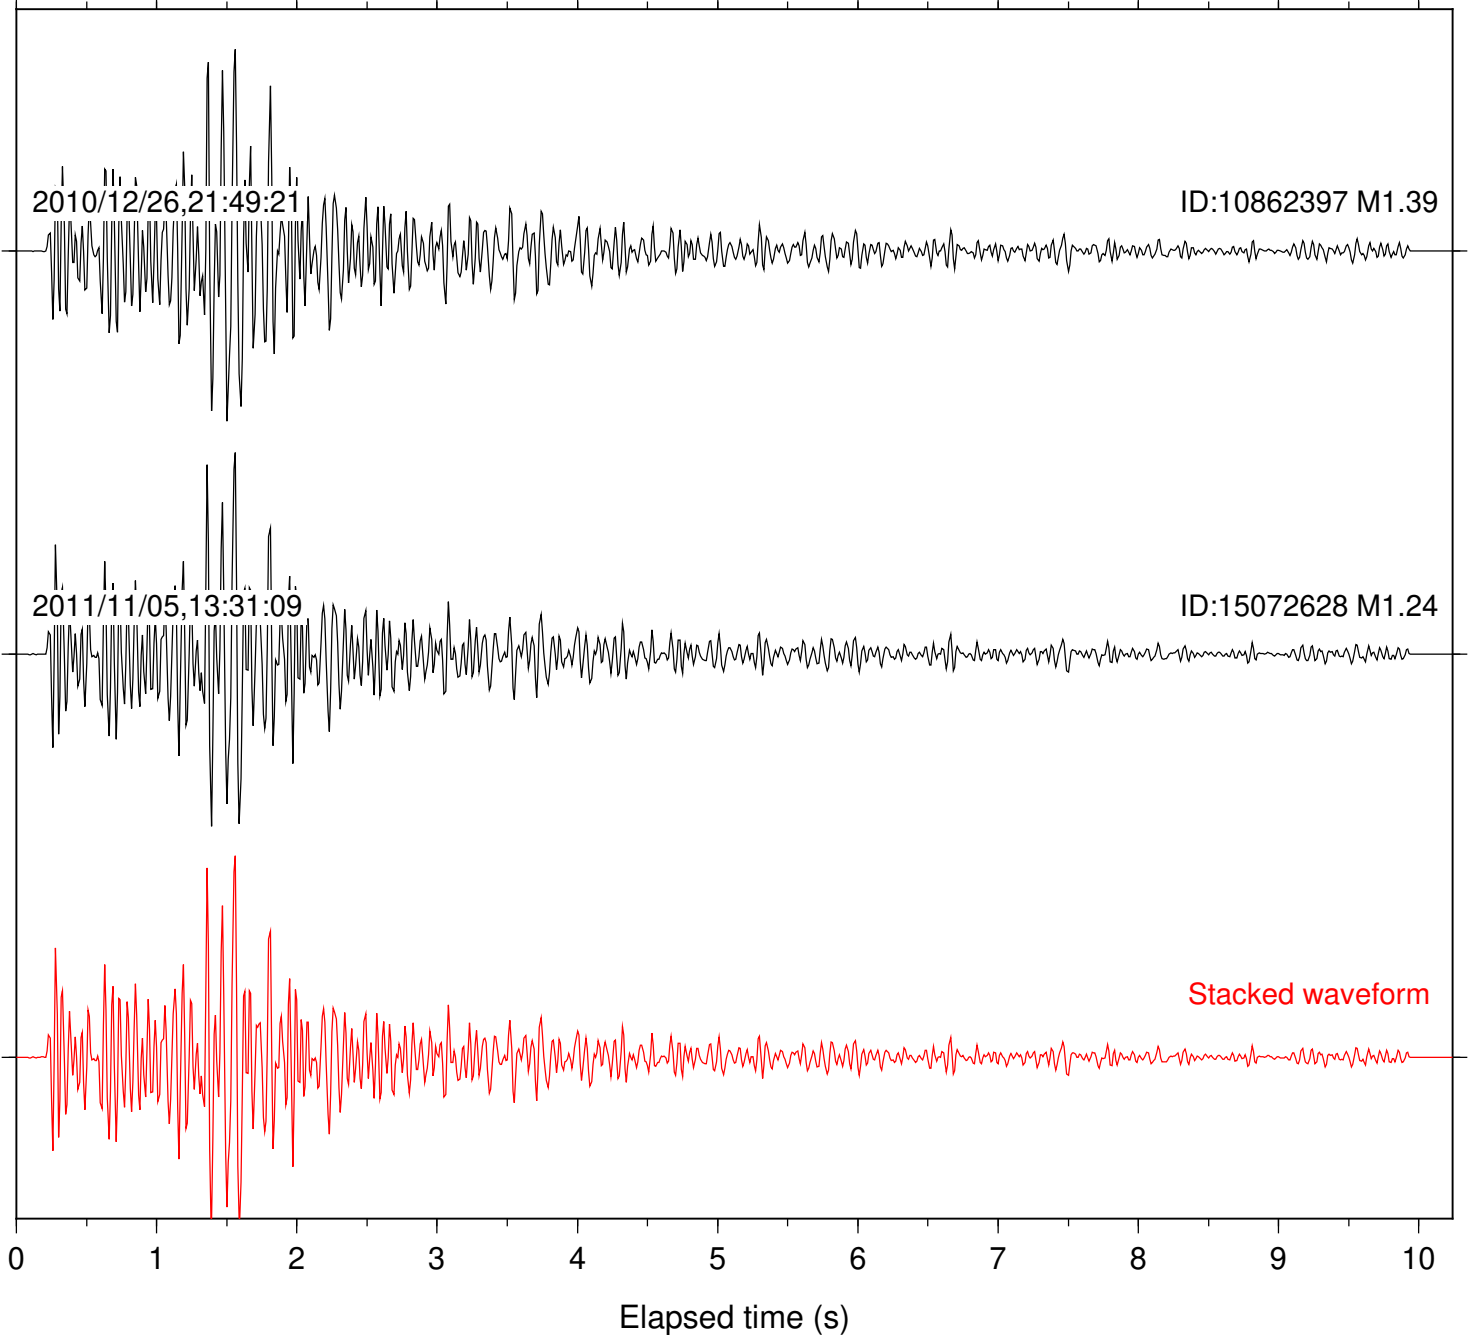

Station: B087 Com: EHZ

Focal depth: 7.66 km