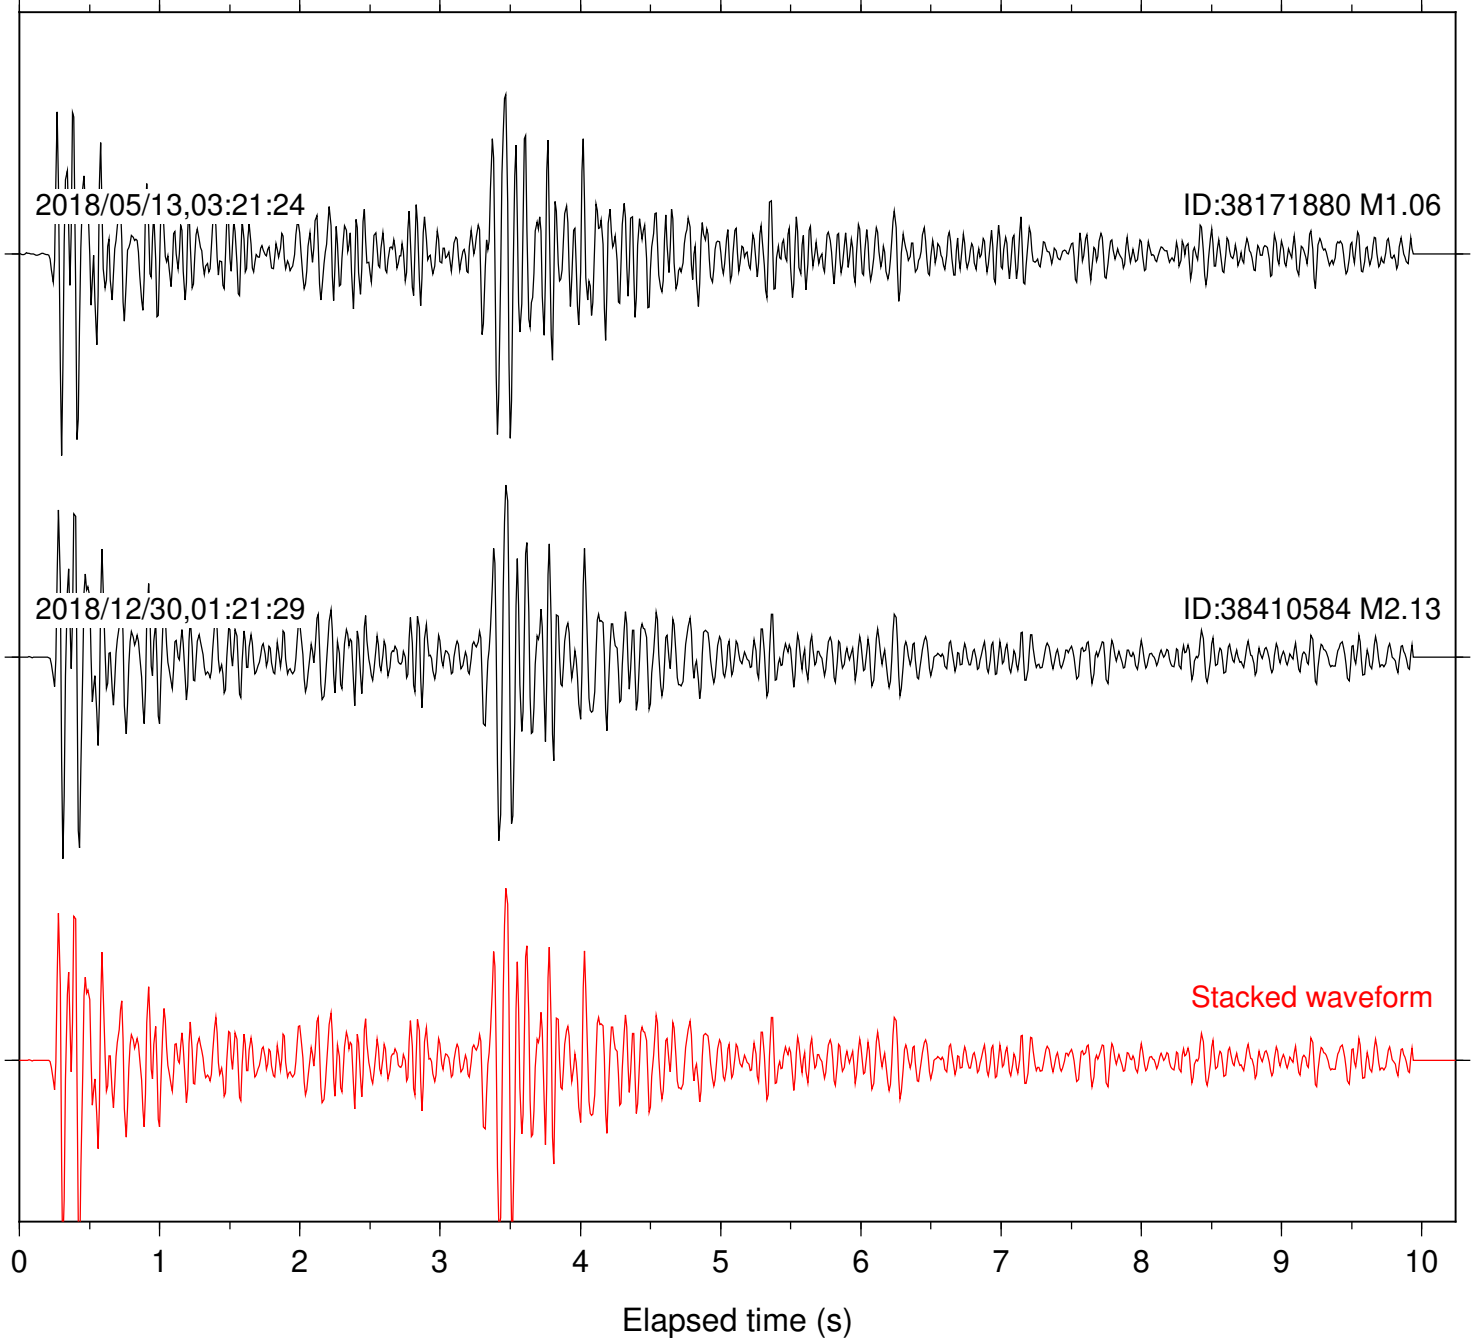

Focal depth: 7.21 km

Station: BAC Com: EHZ

Focal depth: 7.21 km

Station: CSH Com: HHZ

Focal depth: 7.21 km

Station: DGR Com: HHZ

Focal depth: 7.21 km

Station: FRD Com: HHZ