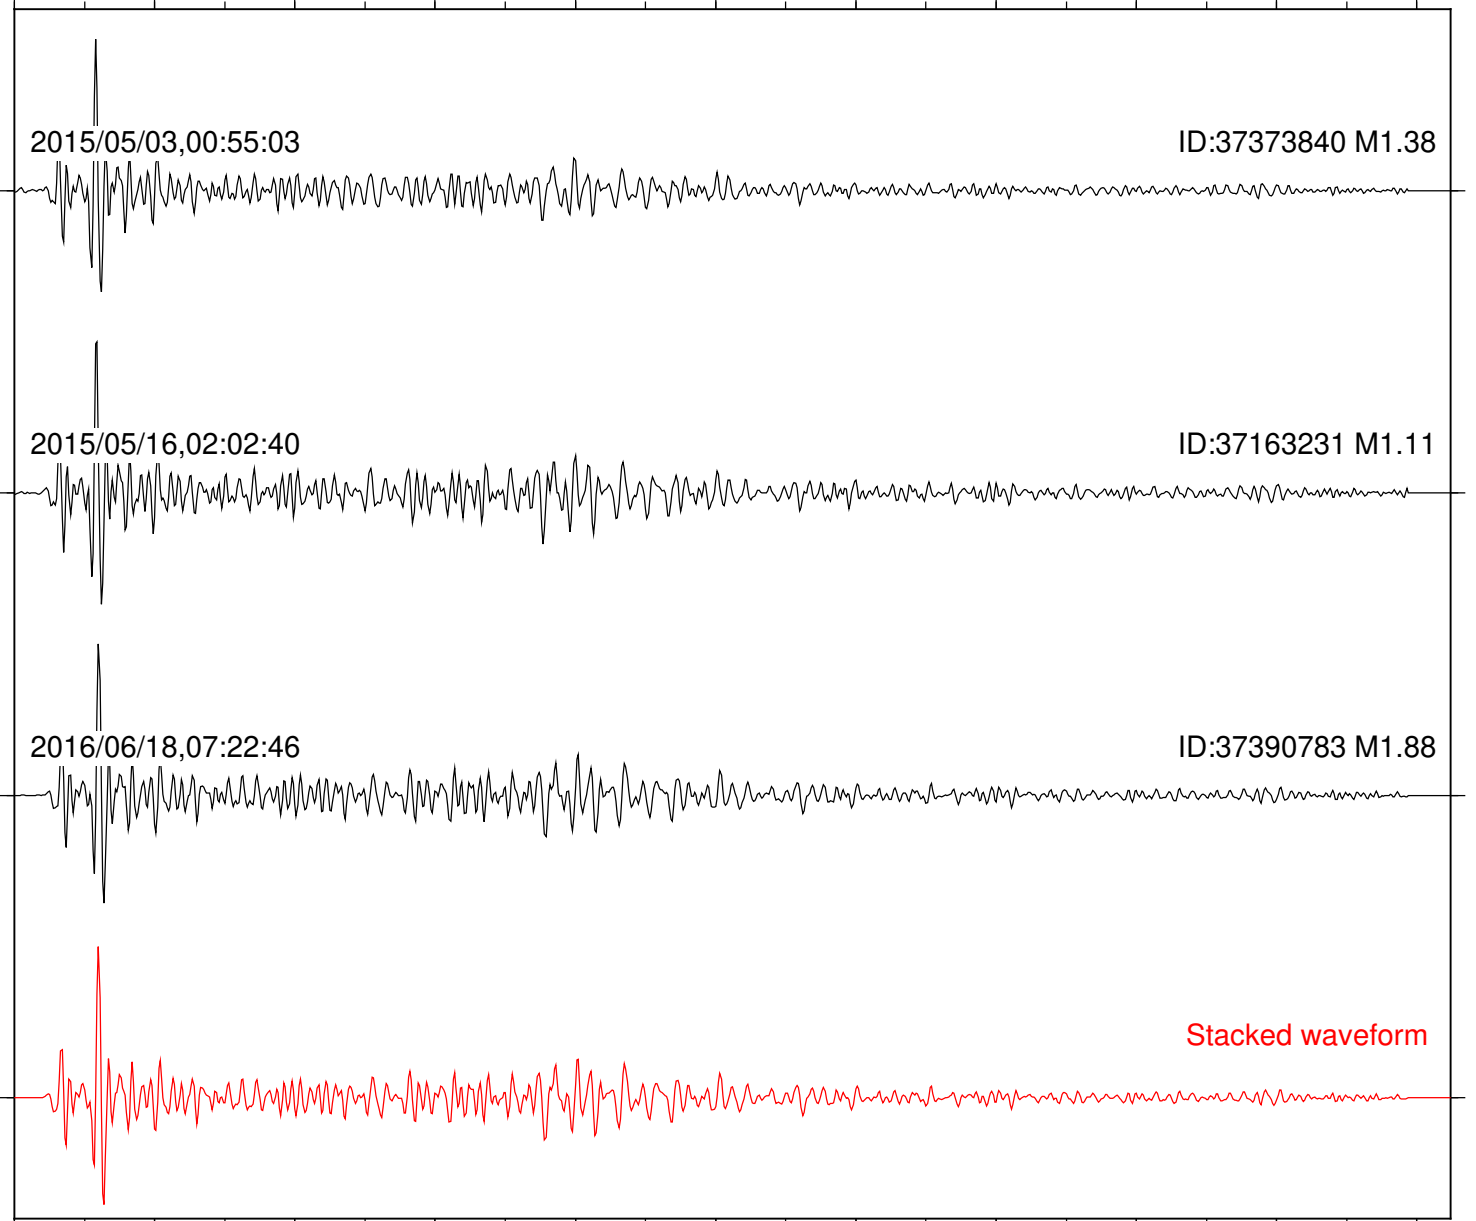

Station: SND Com: HHZ

Focal depth: 8.46 km

2015/05/03,00:55:03

ID:37373840 M1.38

2015/05/16,02:02:40

ID:37163231 M1.11

2016/06/18,07:22:46

ID:37390783 M1.88

Stacked waveform

0 1 2 3 4 5 6 7 8 9 10

Elapsed time (s)