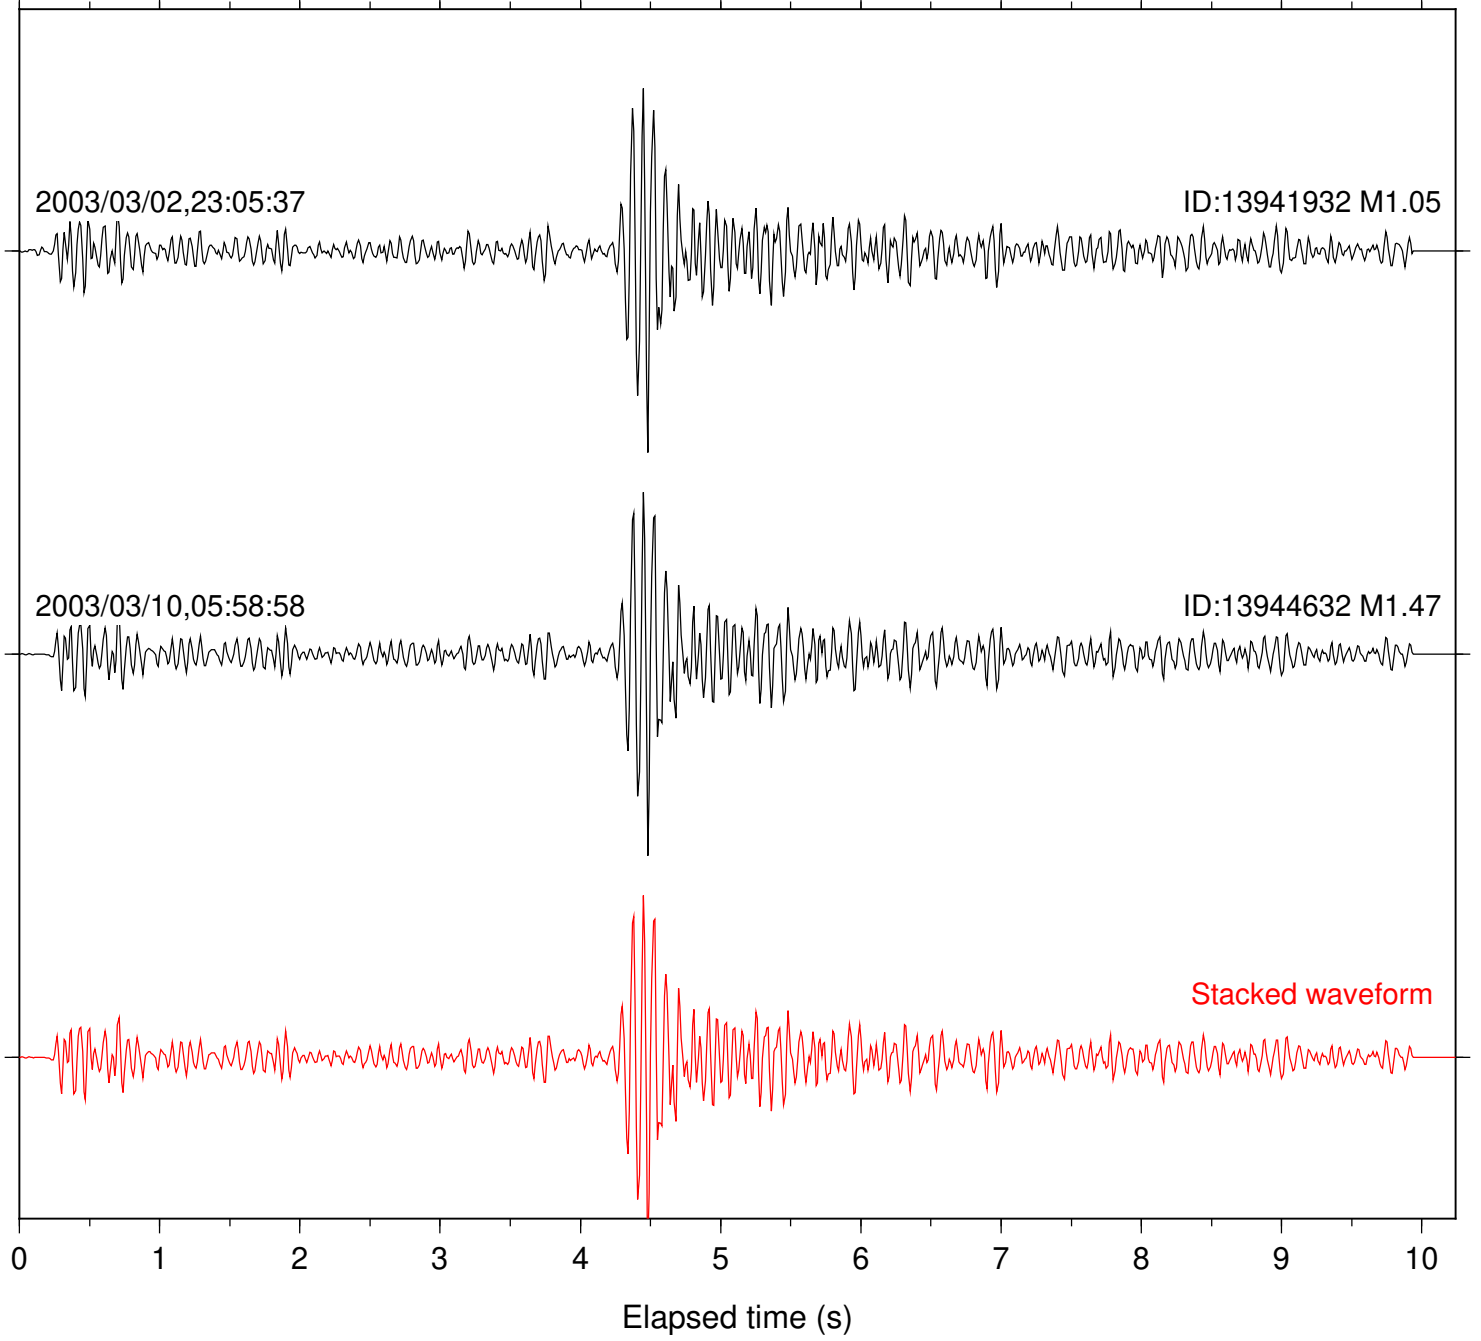

Station: KNW Com: HHZ

Focal depth: 10.29 km