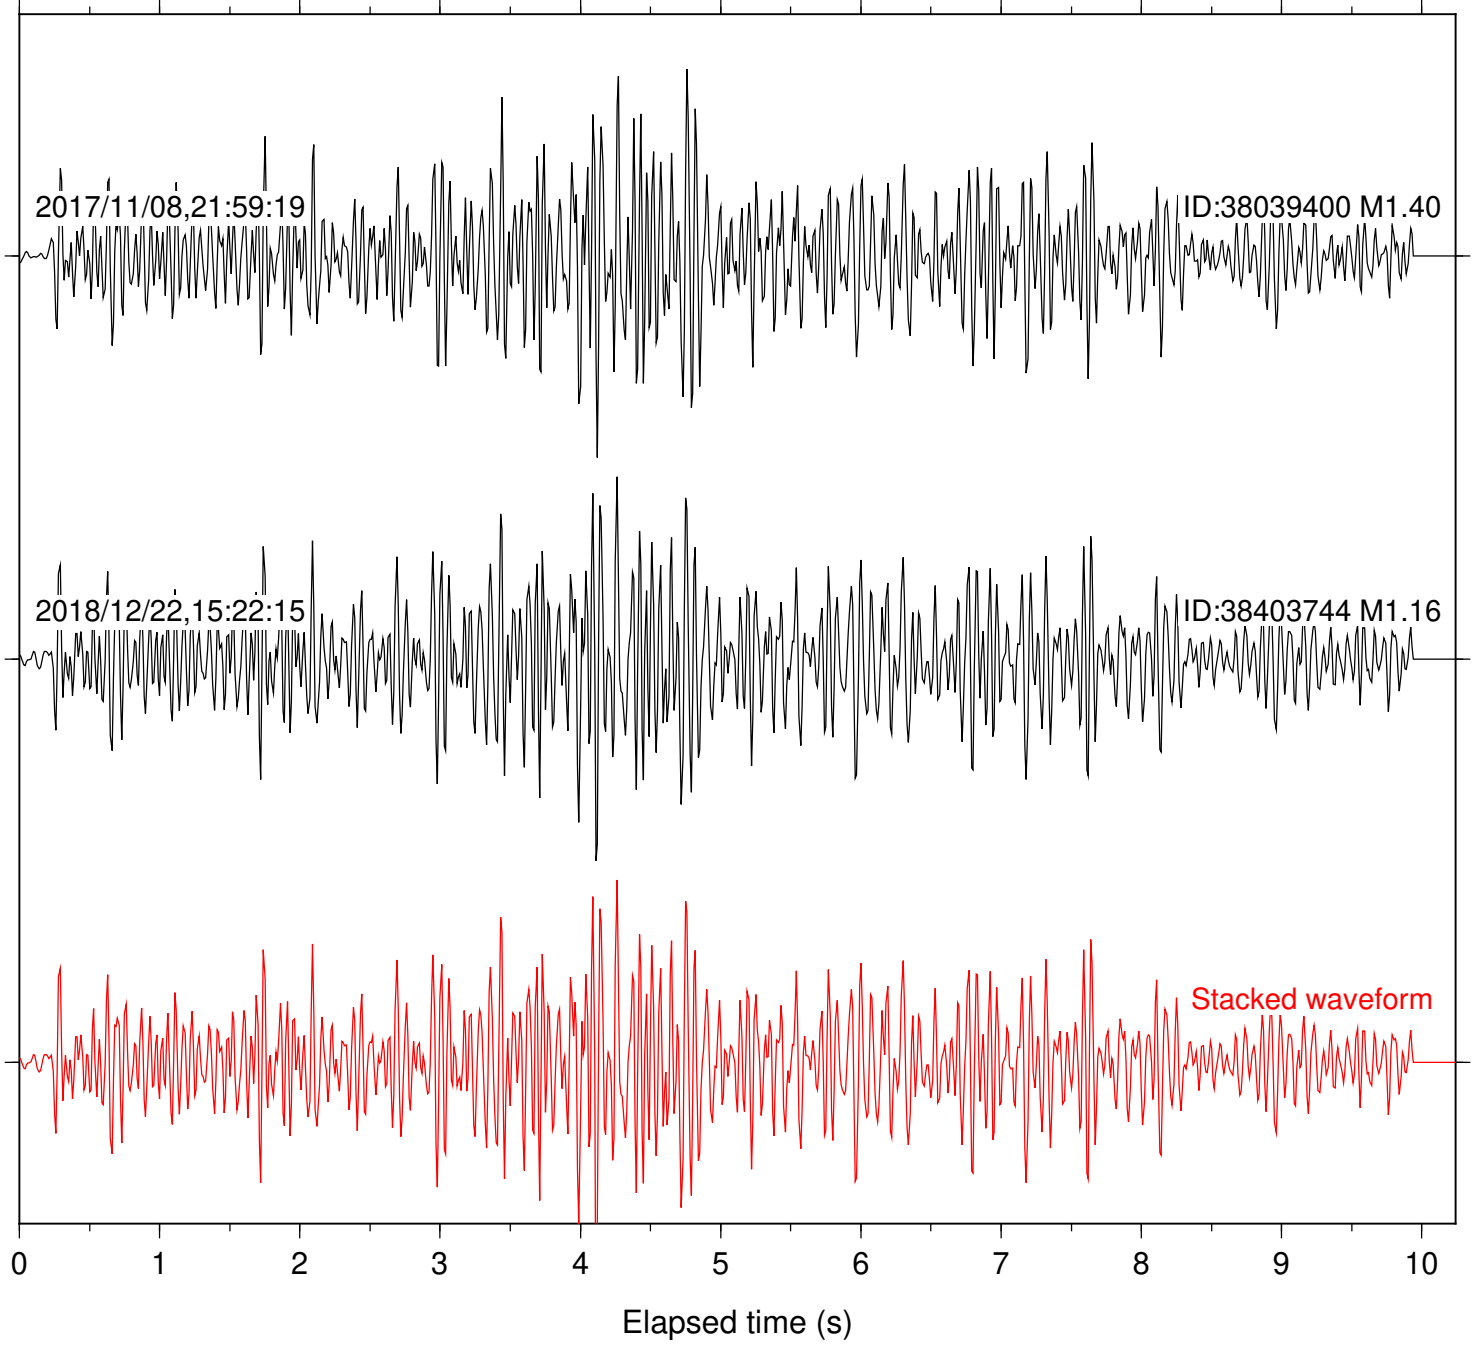

Focal depth: 5.79 km

Station: FRD Com: HHZ

Focal depth: 5.79 km

Station: HMT2 Com: HHZ

Focal depth: 5.79 km

Station: LKH Com: HHZ

Focal depth: 5.79 km

Station: PFO Com: HHZ