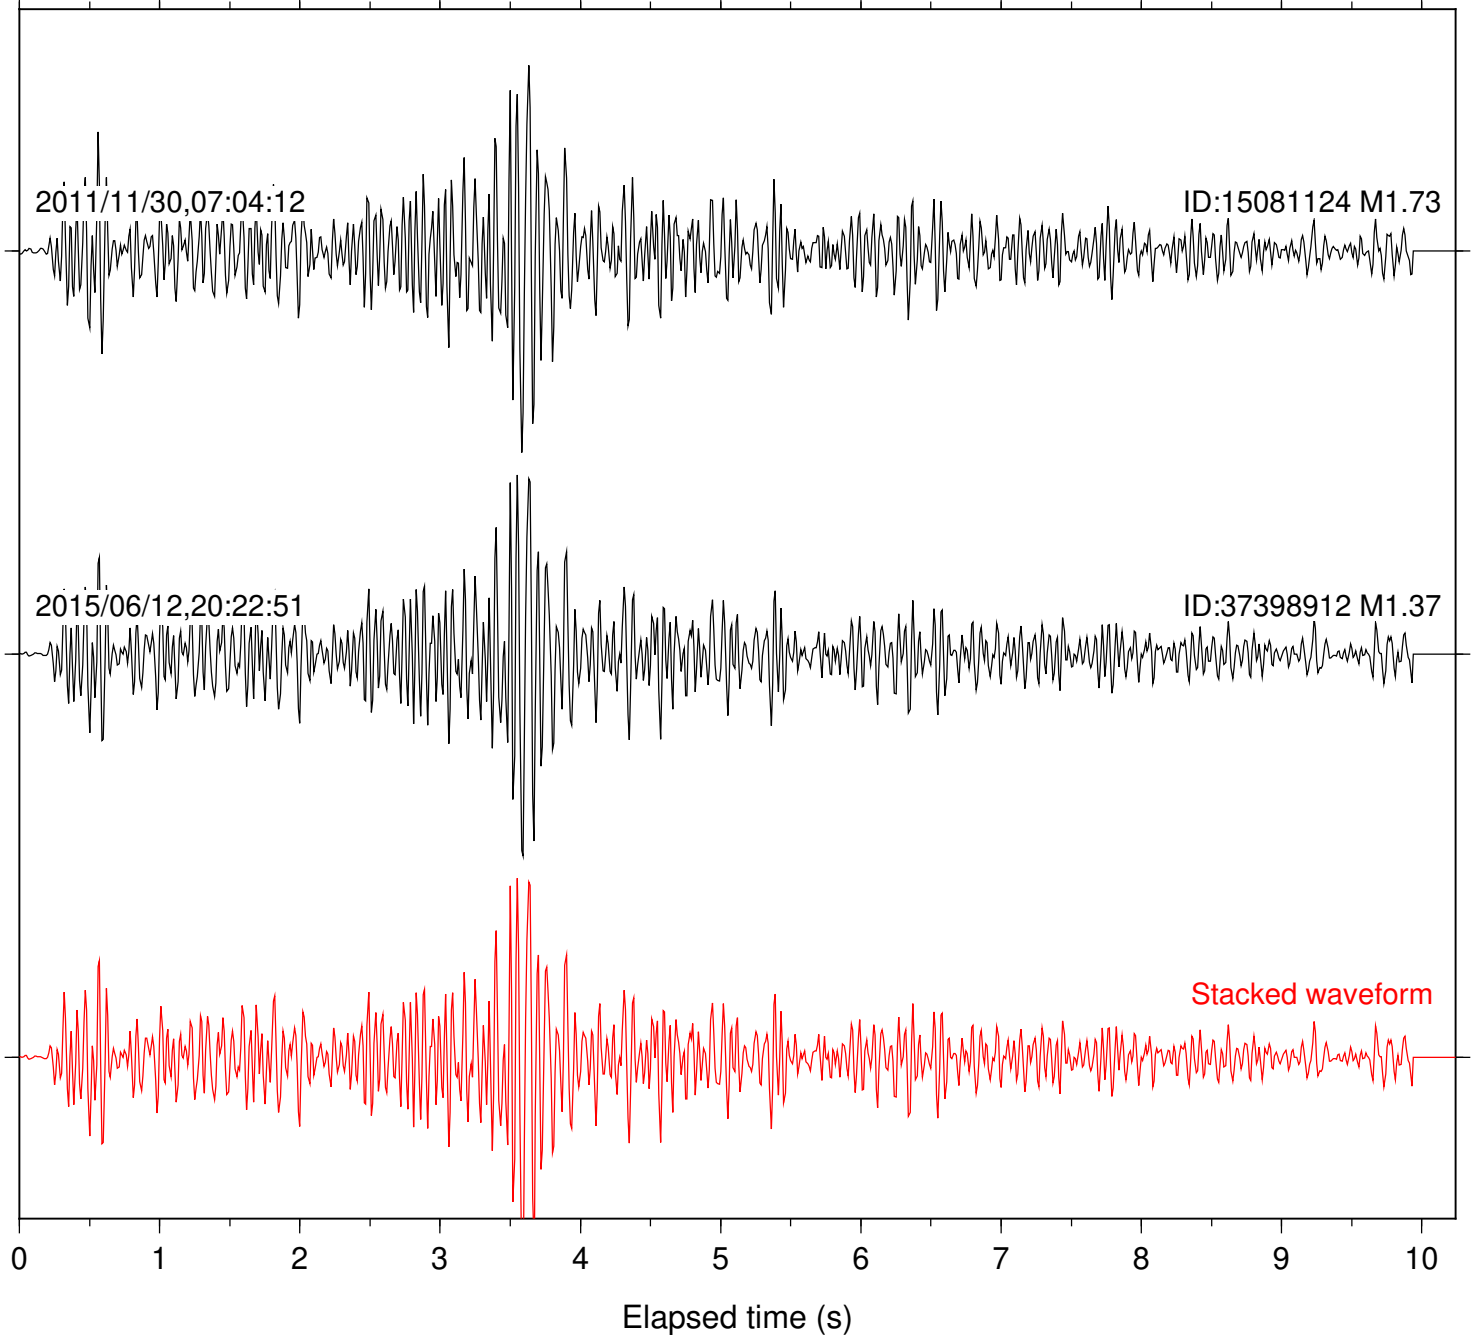

Station: B086 Com: EHZ

Focal depth: 9.58 km