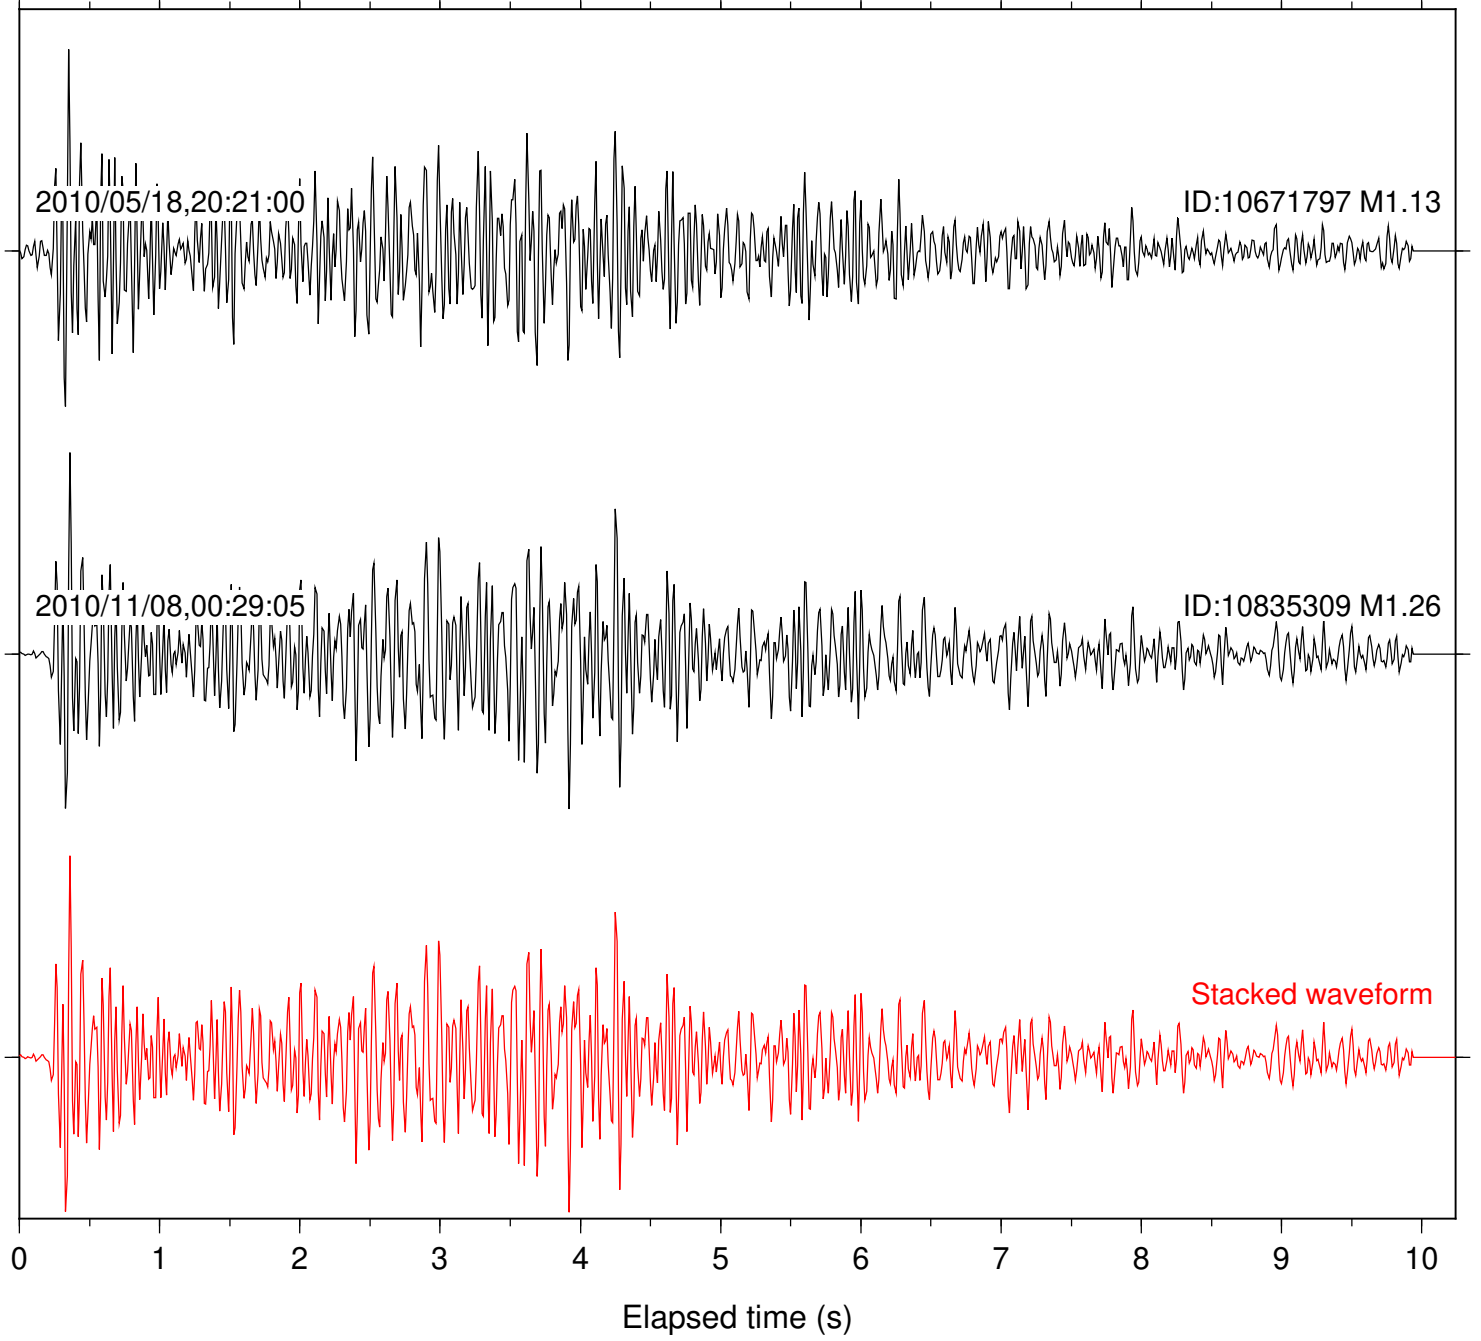

Station: FRD Com: HHZ

Focal depth: 7.72 km

Station: PFO Com: HHZ

Focal depth: 7.72 km

Station: TOR Com: HHZ

Focal depth: 7.72 km

Station: CBK Com: EHZ

Focal depth: 8.18 km