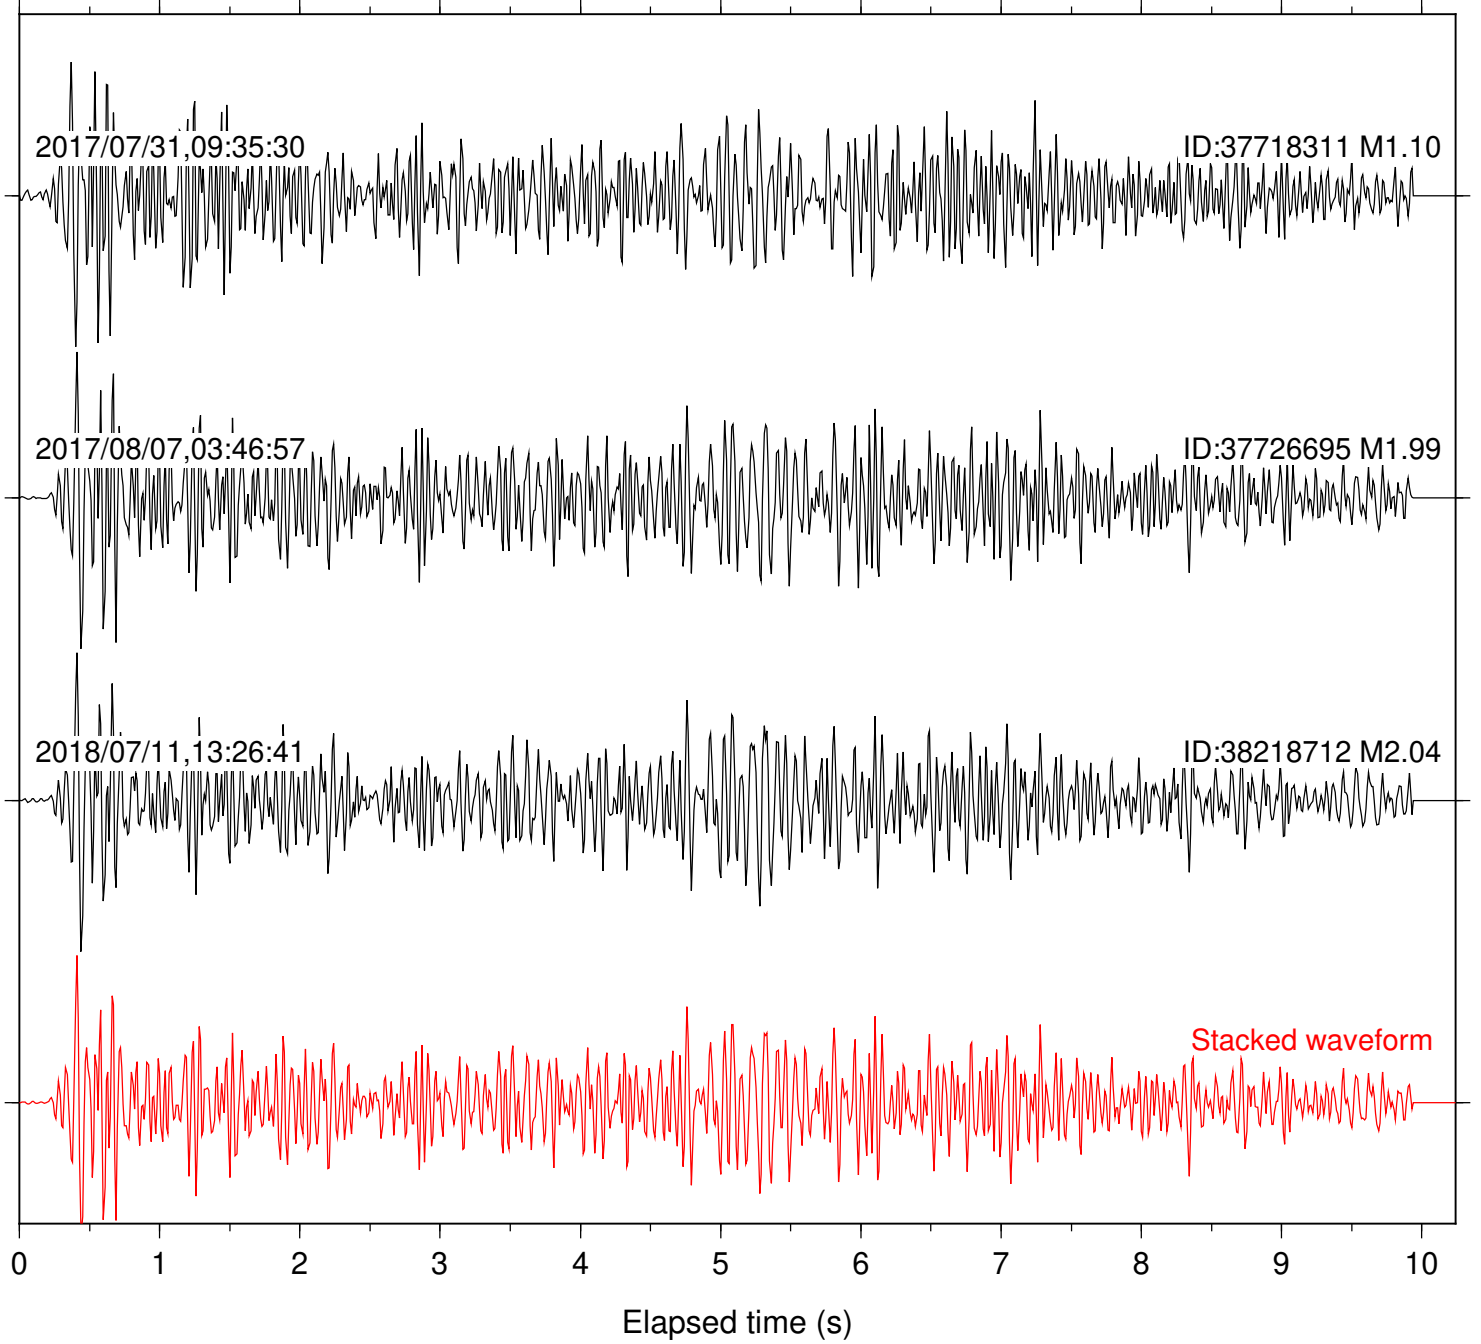

Focal depth: 5.13 km

Station: PLM Com: HHZ

Focal depth: 5.13 km

Station: RDM Com: HHZ

Focal depth: 5.13 km

Station: SMER Com: HHZ

Focal depth: 5.13 km

Station: SND Com: HHZ