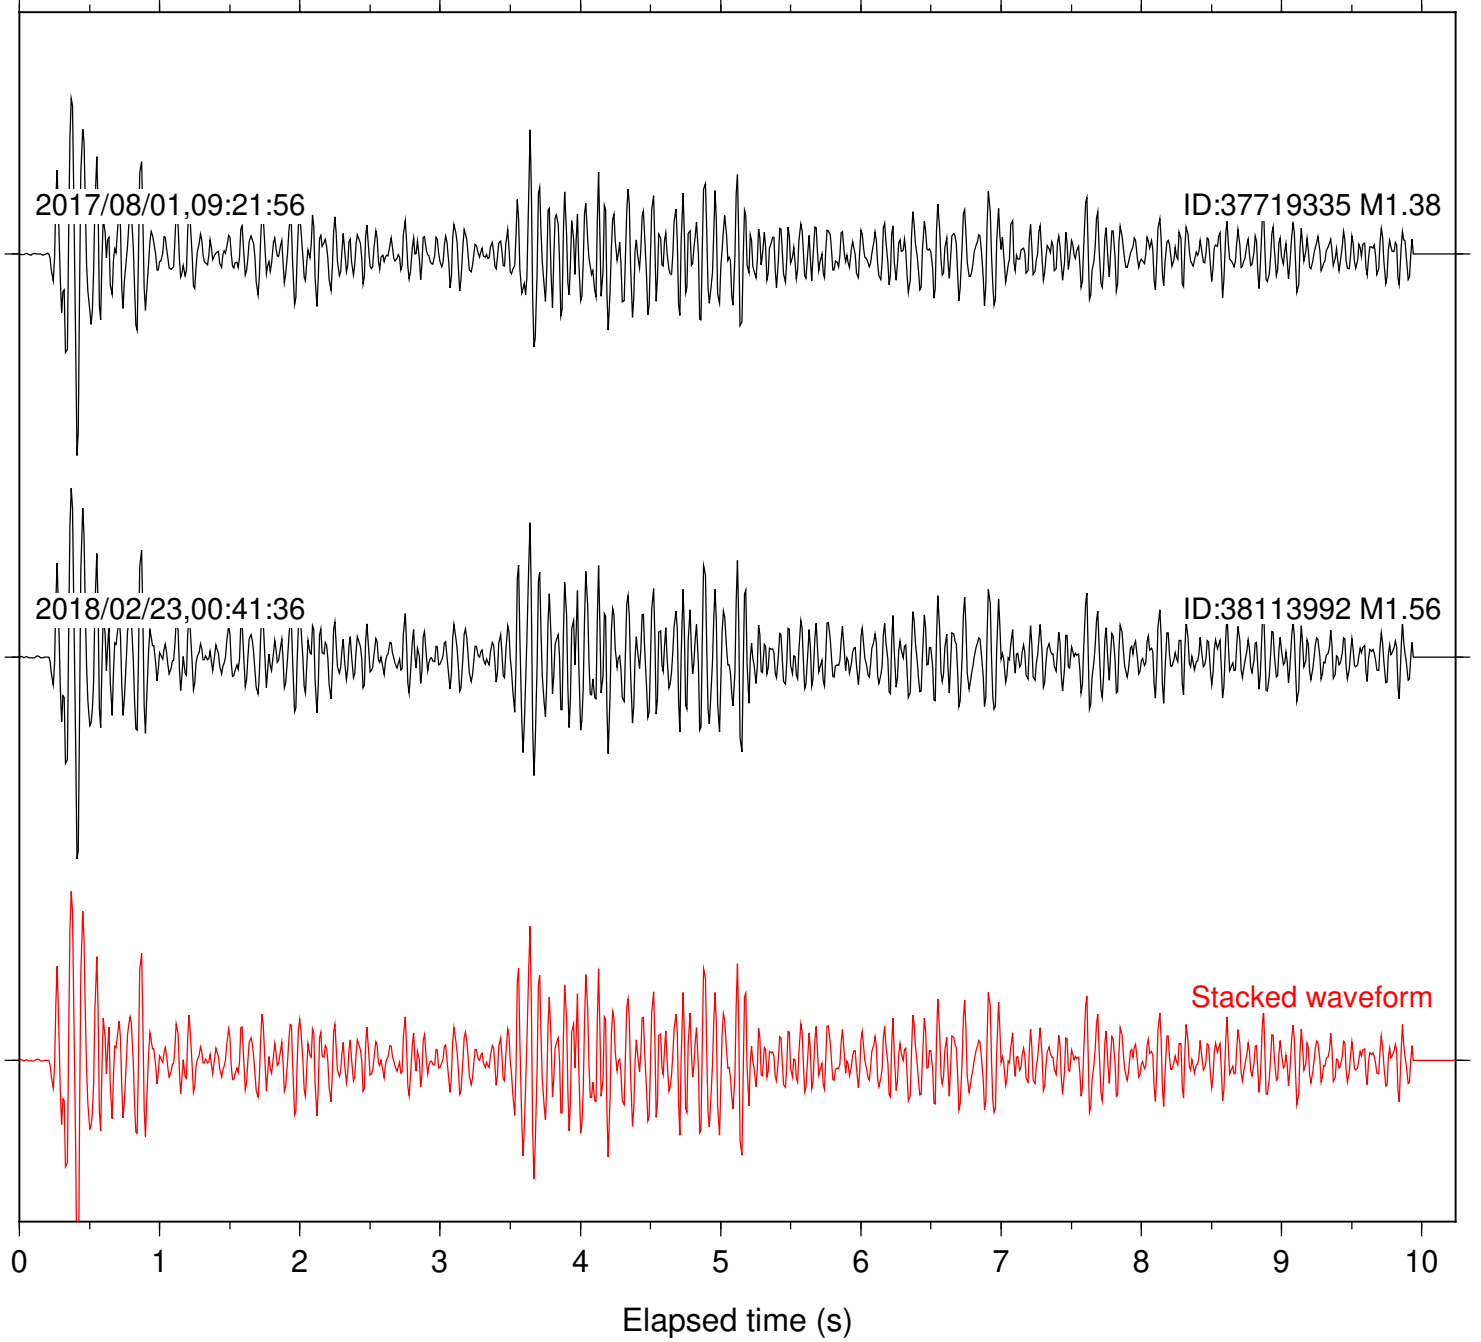

Station: KNW Com: HHZ

Focal depth: 7.89 km