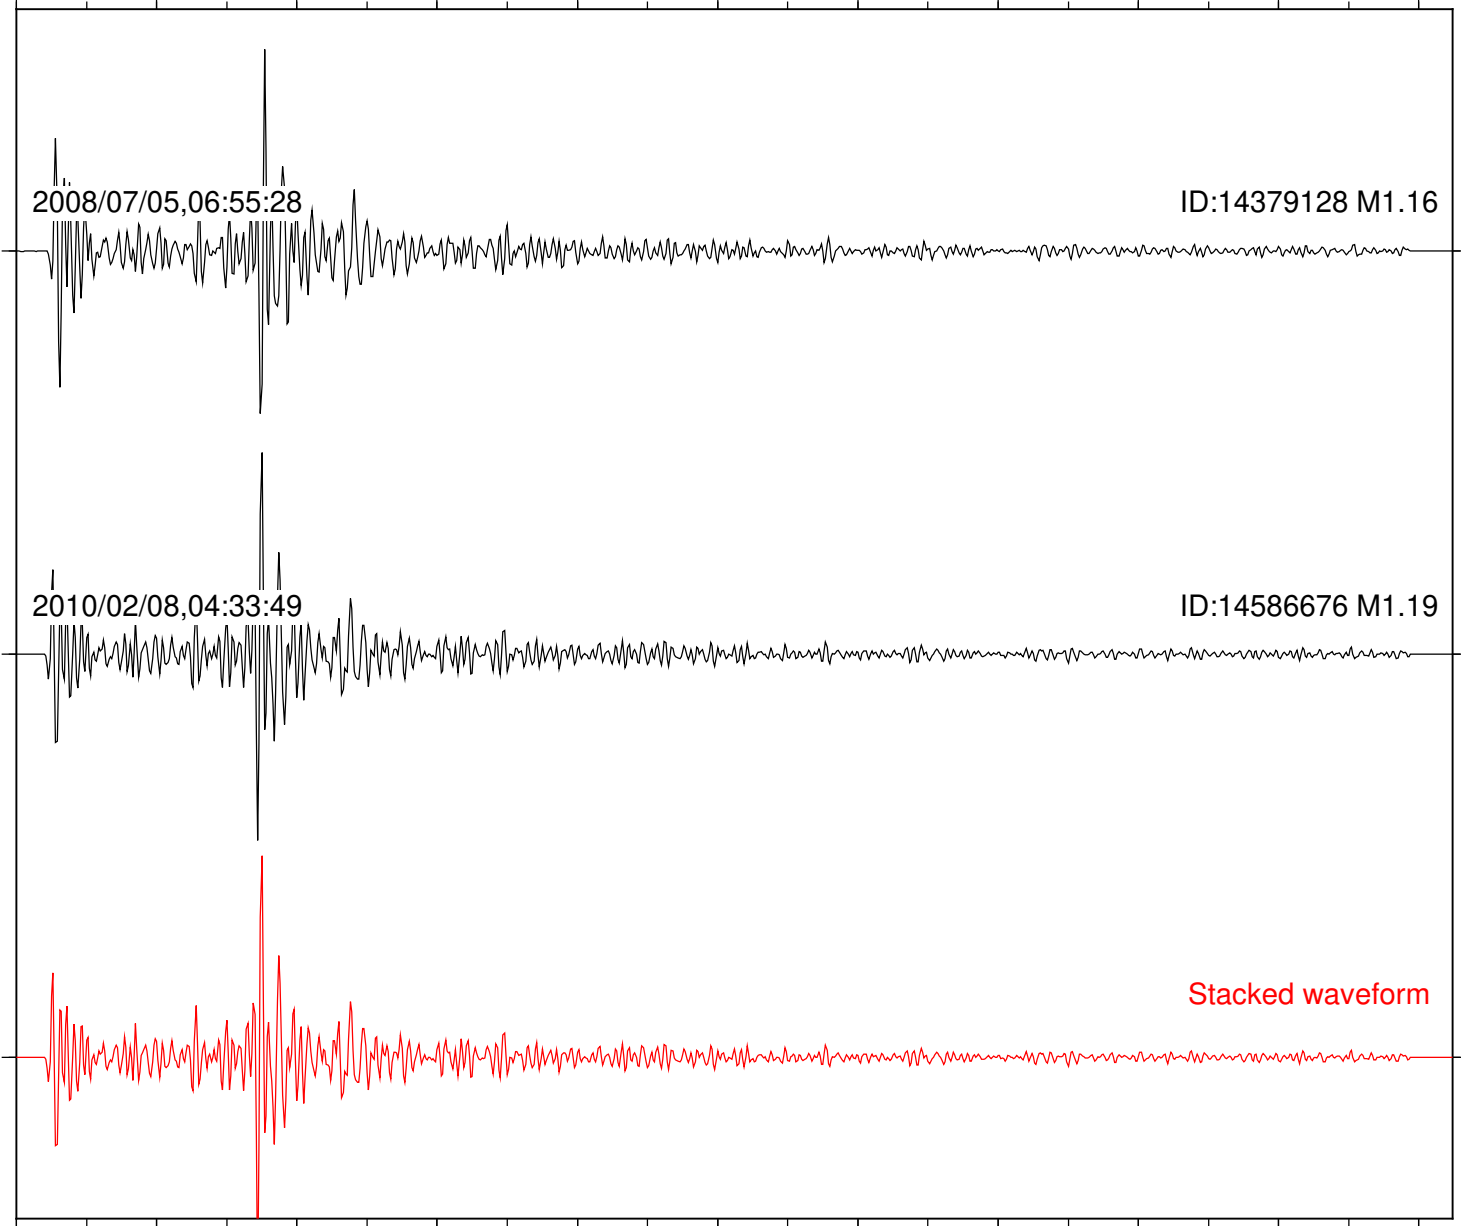

Station: B086 Com: EHZ

Focal depth: 8.53 km

2008/07/05,06:55:28

ID:14379128 M1.16

2010/02/08,04:33:49

ID:14586676 M1.19

Stacked waveform

0 1 2 3 4 5 6 7 8 9 10
Elapsed time (s)