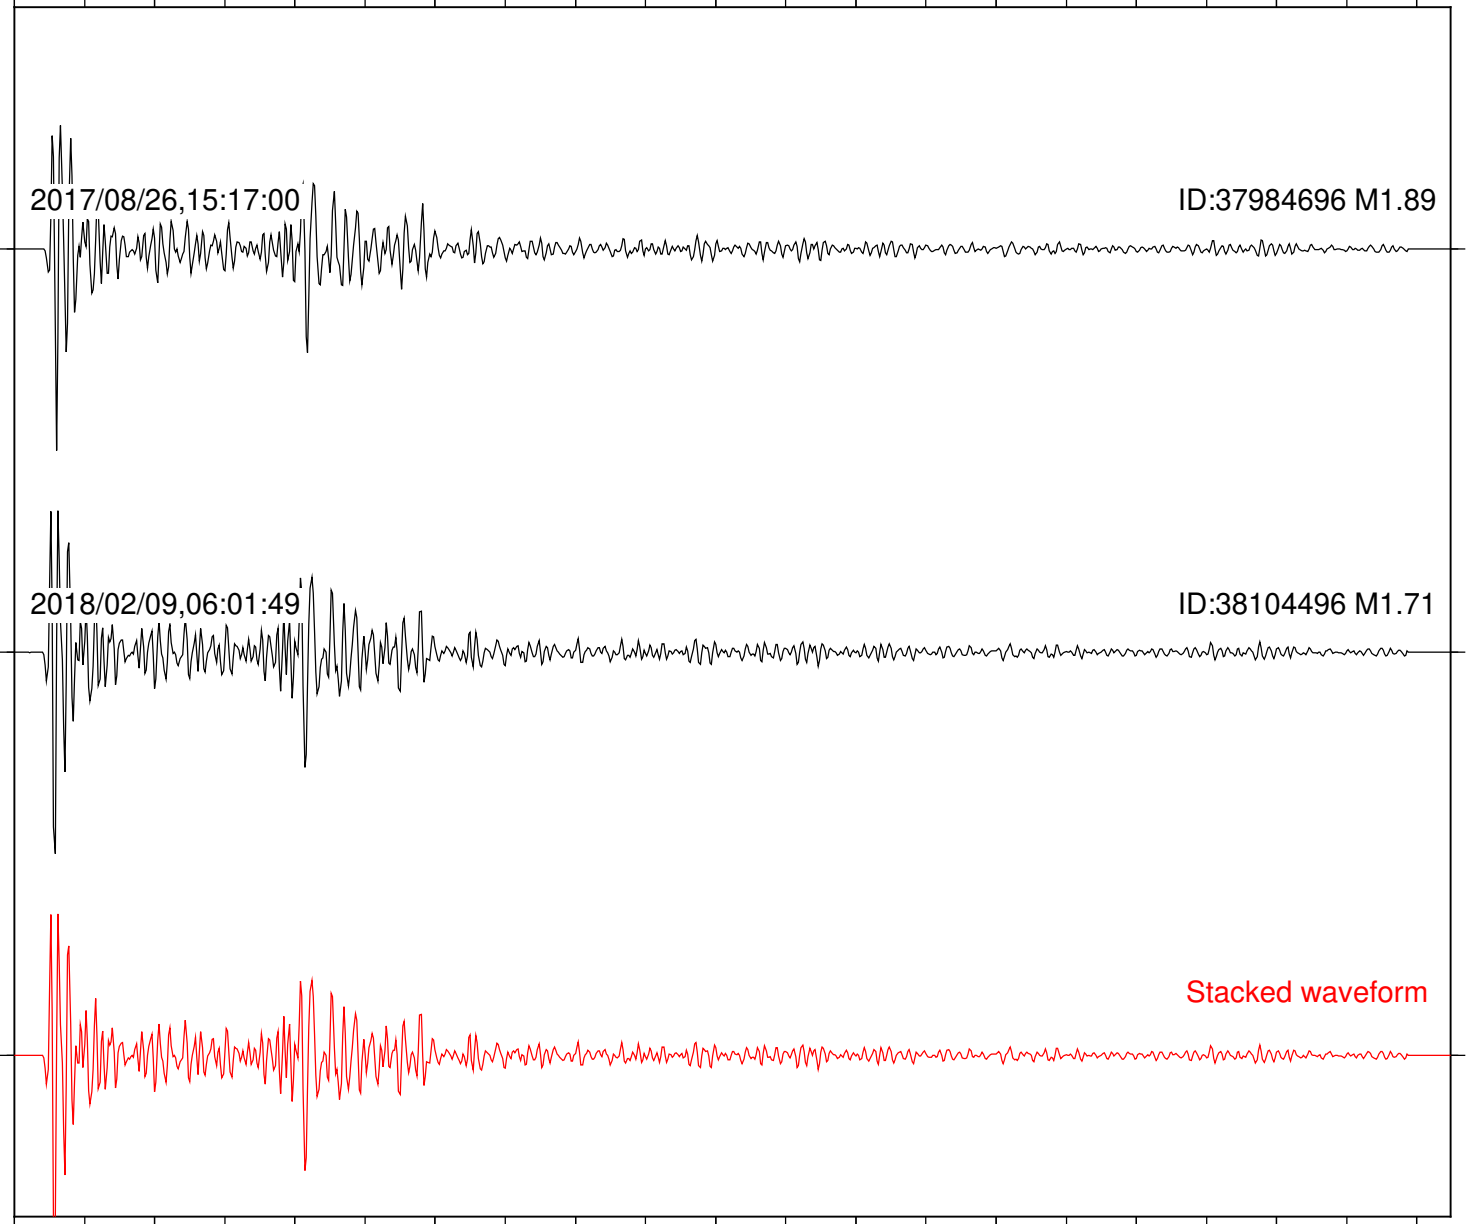

Station: B093 Com: EHZ

Focal depth: 5.11 km

2017/08/26,15:17:00

ID:37984696 M1.89

2018/02/09,06:01:49

ID:38104496 M1.71

Stacked waveform

0 1 2 3 4 5 6 7 8 9 10
Elapsed time (s)