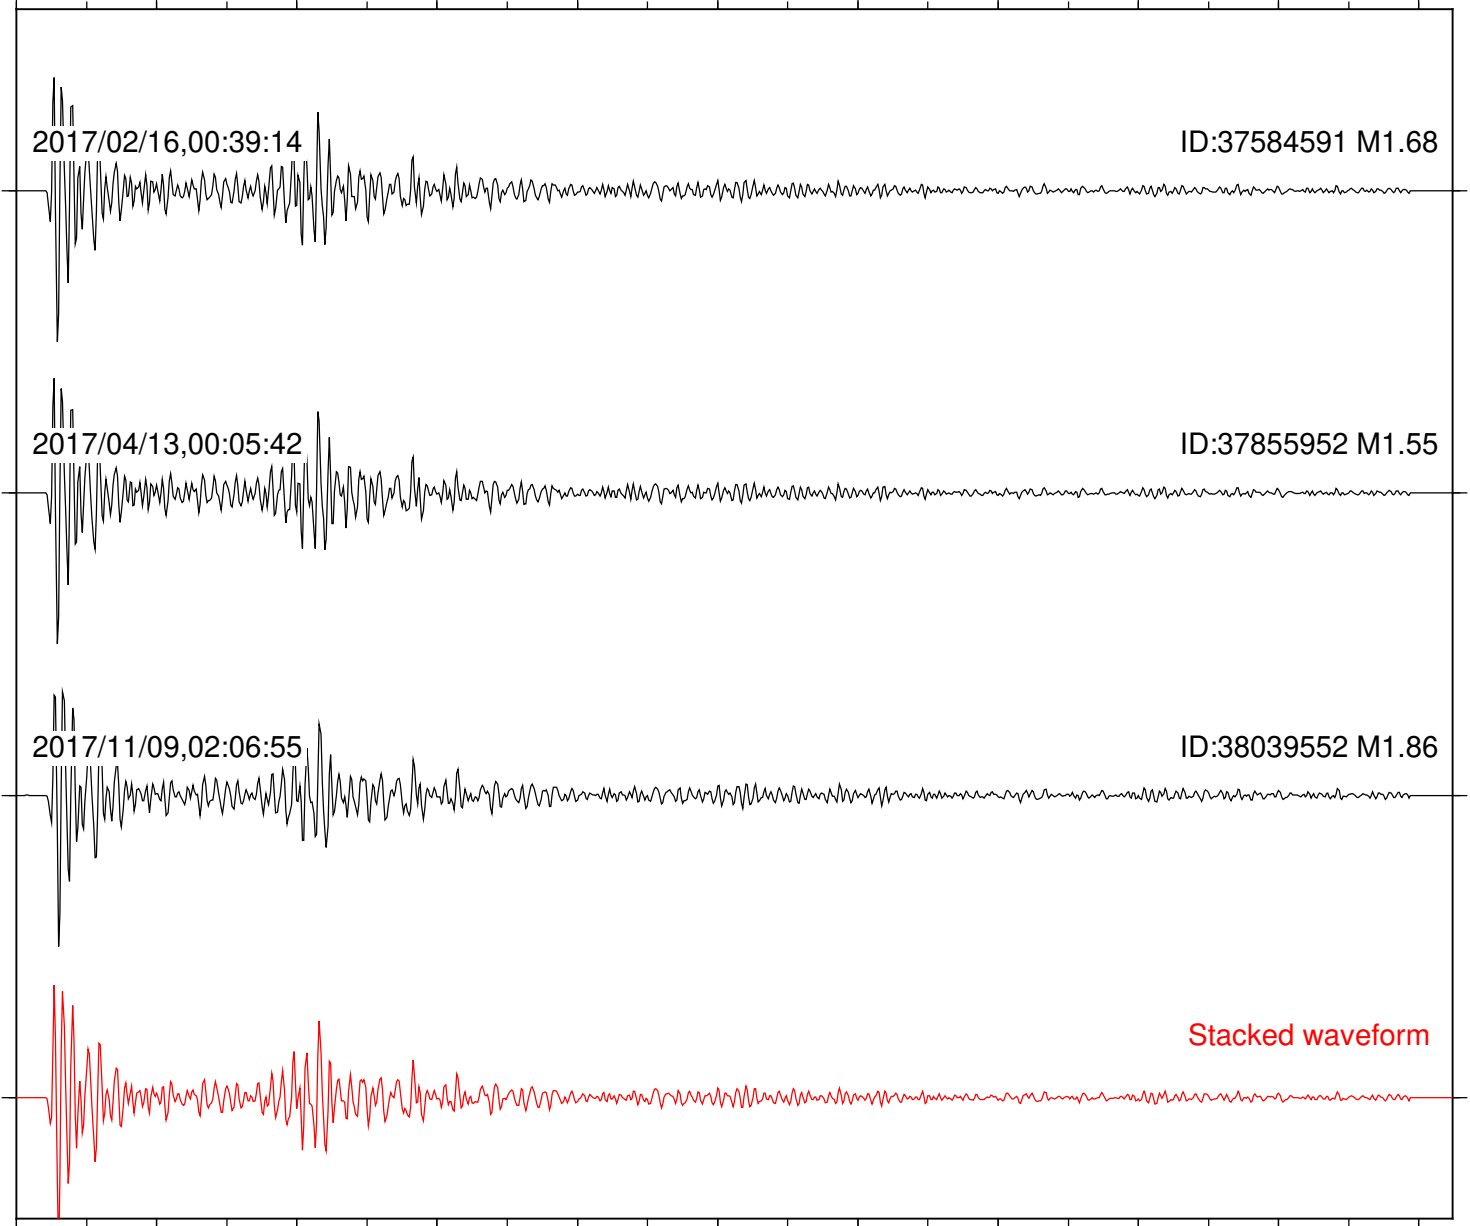

Station: B093 Com: EHZ

Focal depth: 6.48 km

2017/02/16,00:39:14

ID:37584591 M1.68

2017/04/13,00:05:42

ID:37855952 M1.55

2017/11/09,02:06:55

ID:38039552 M1.86

Stacked waveform

0 1 2 3 4 5 6 7 8 9 10
Elapsed time (s)