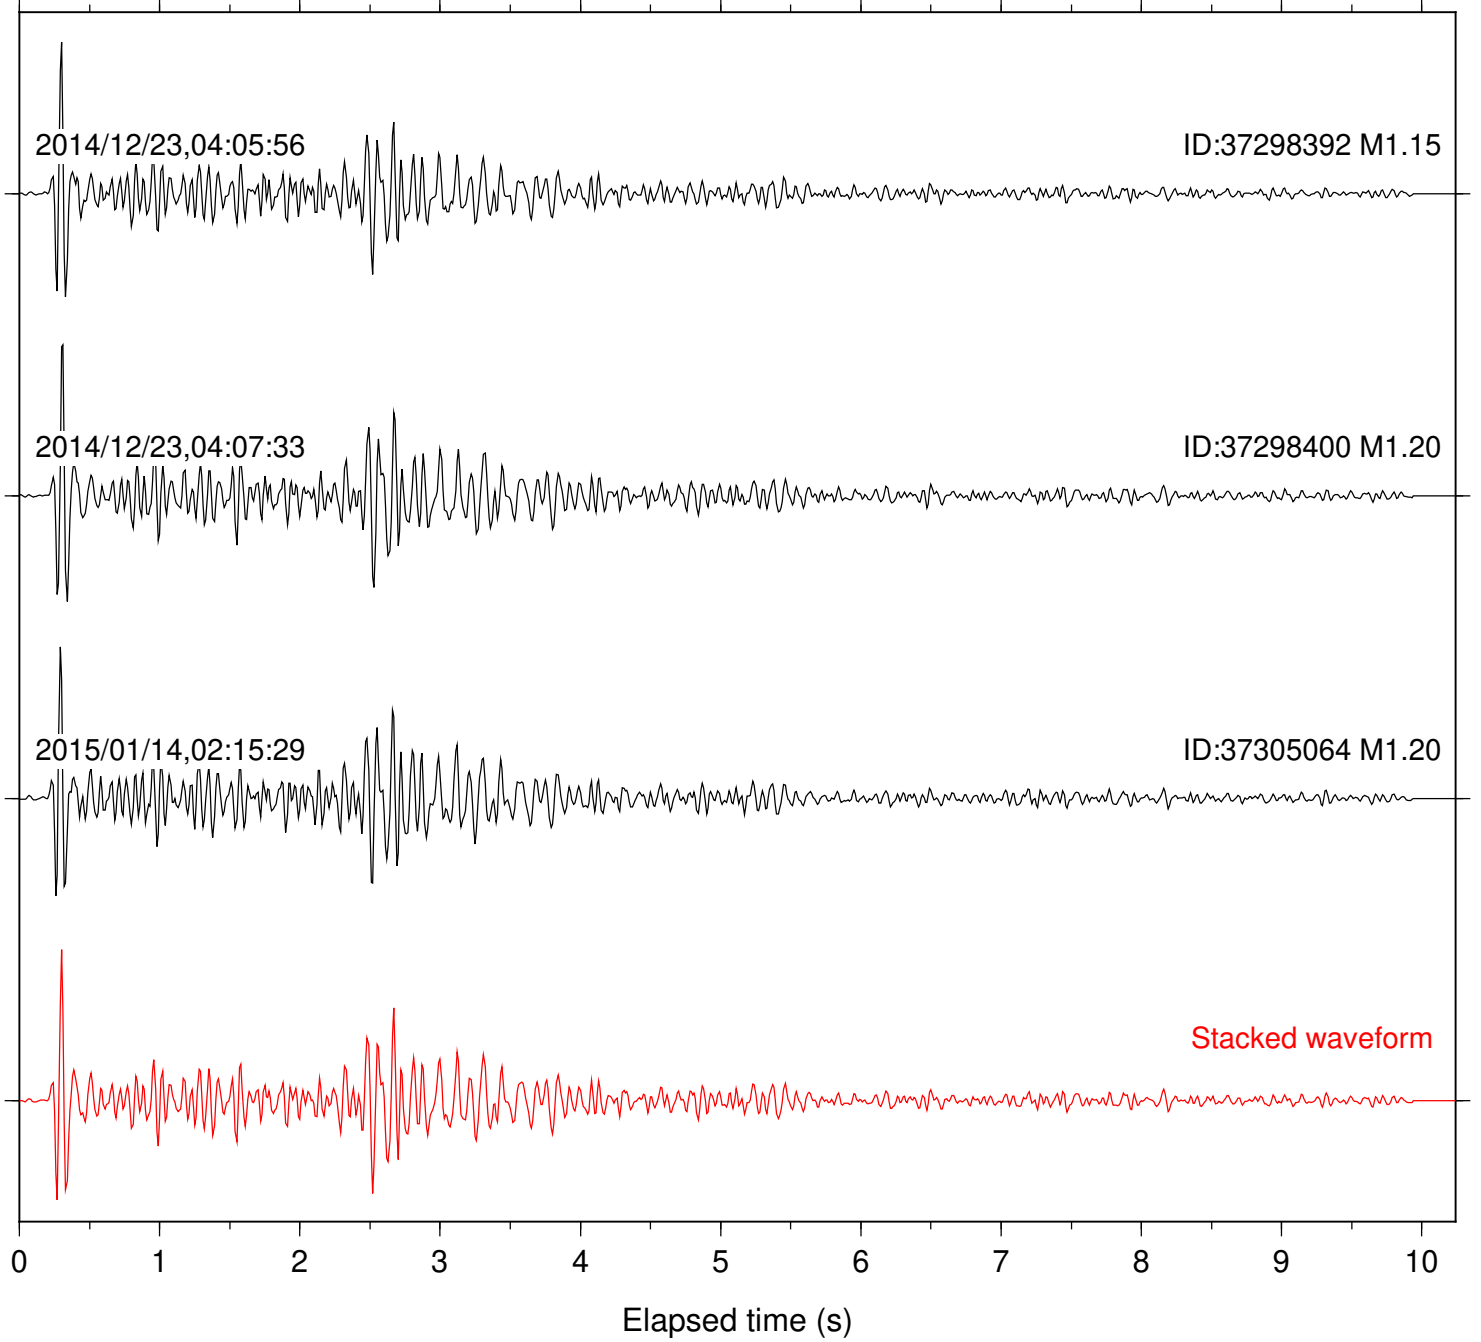

Station: SND Com: HHZ

Focal depth: 8.51 km

Station: TMSP Com: HHZ

Focal depth: 8.49 km

Station: WMC Com: HHZ

Focal depth: 8.44 km

Station: B081 Com: EHZ

Focal depth: 14.99 km