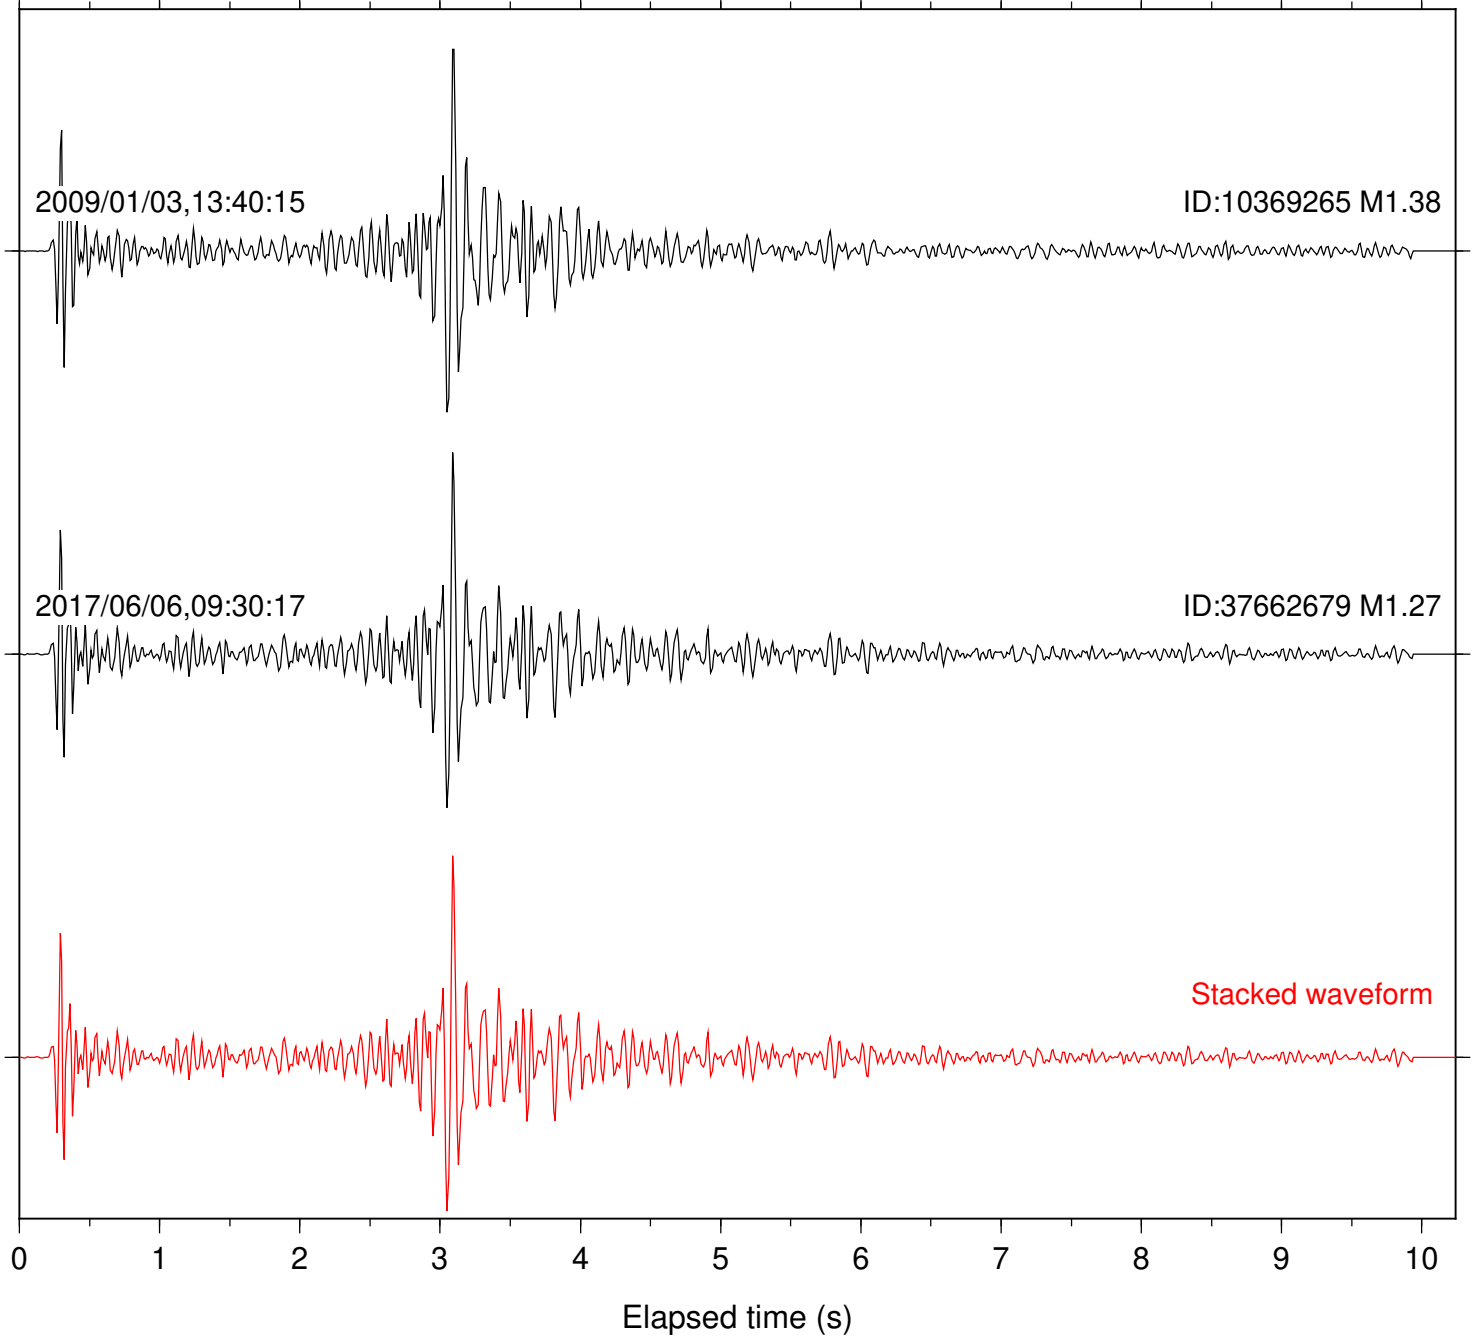

Station: B088 Com: EHZ

Focal depth: 13.21 km