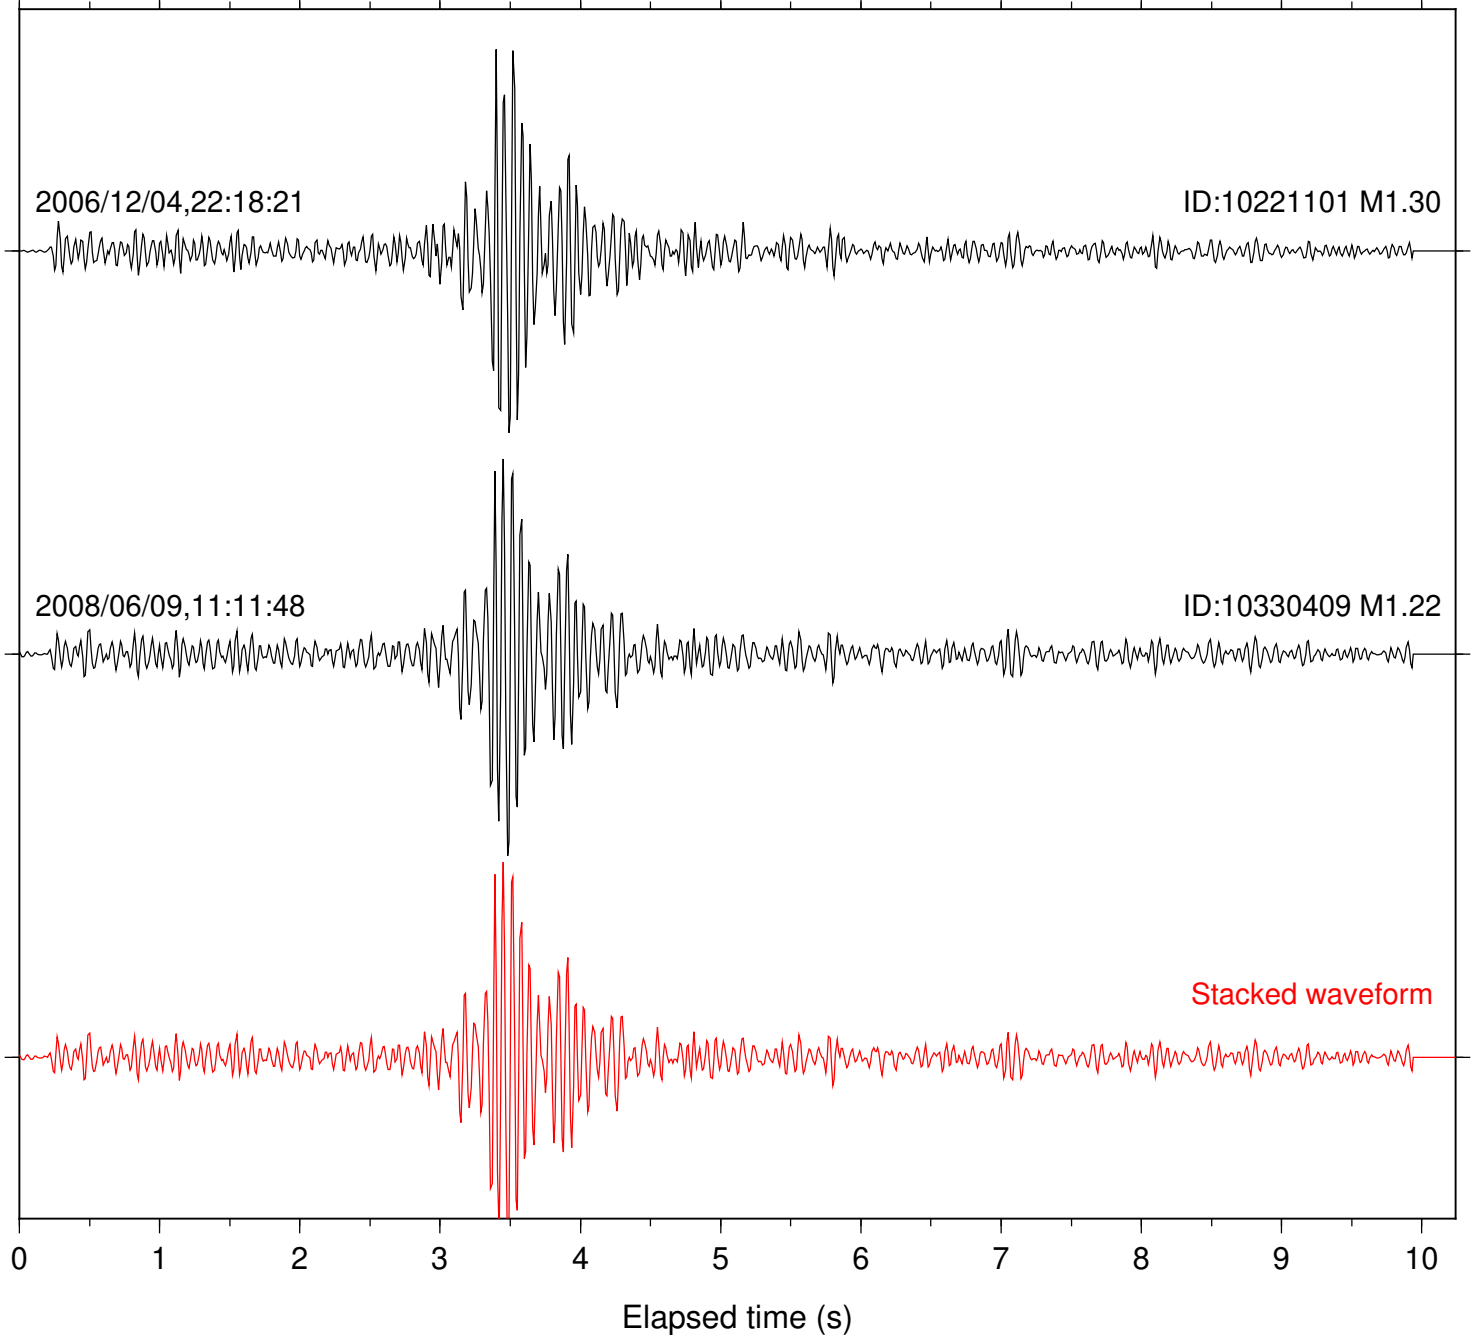

Station: PFO Com: HHZ

Focal depth: 7.92 km