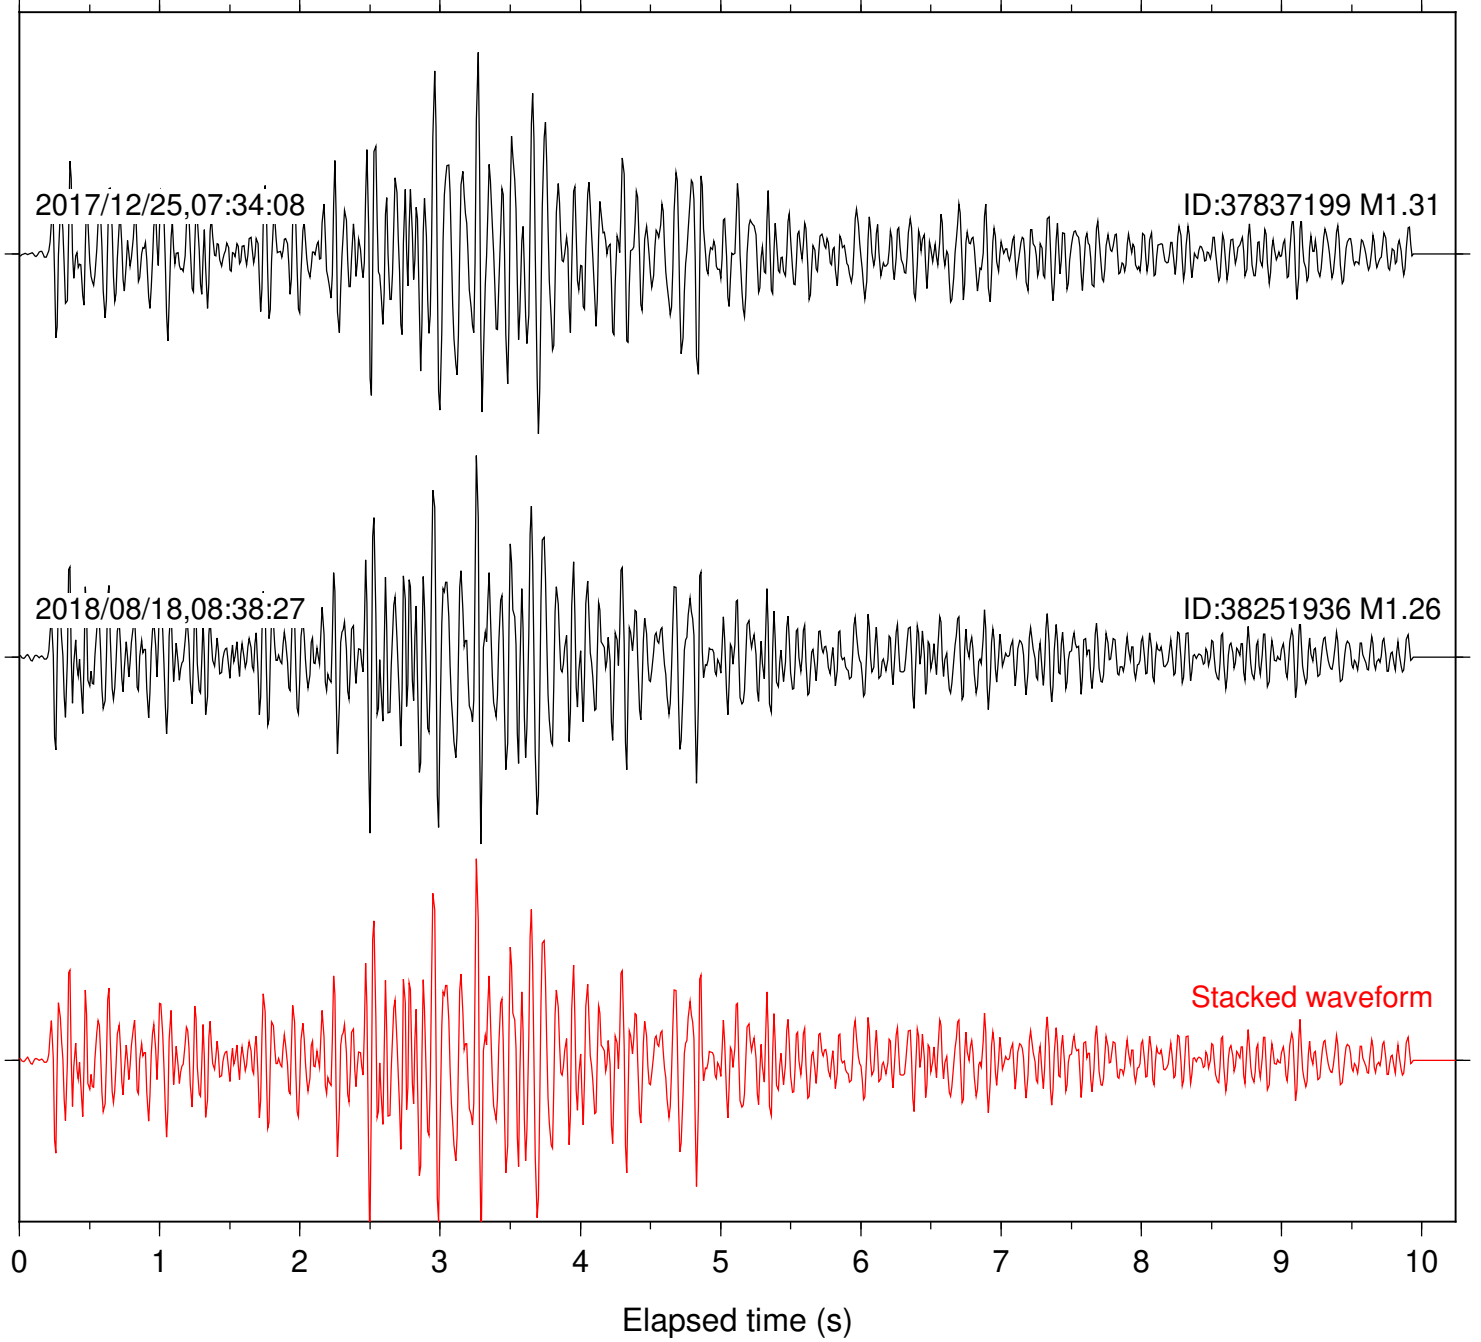

Station: B088 Com: EHZ

Focal depth: 4.67 km