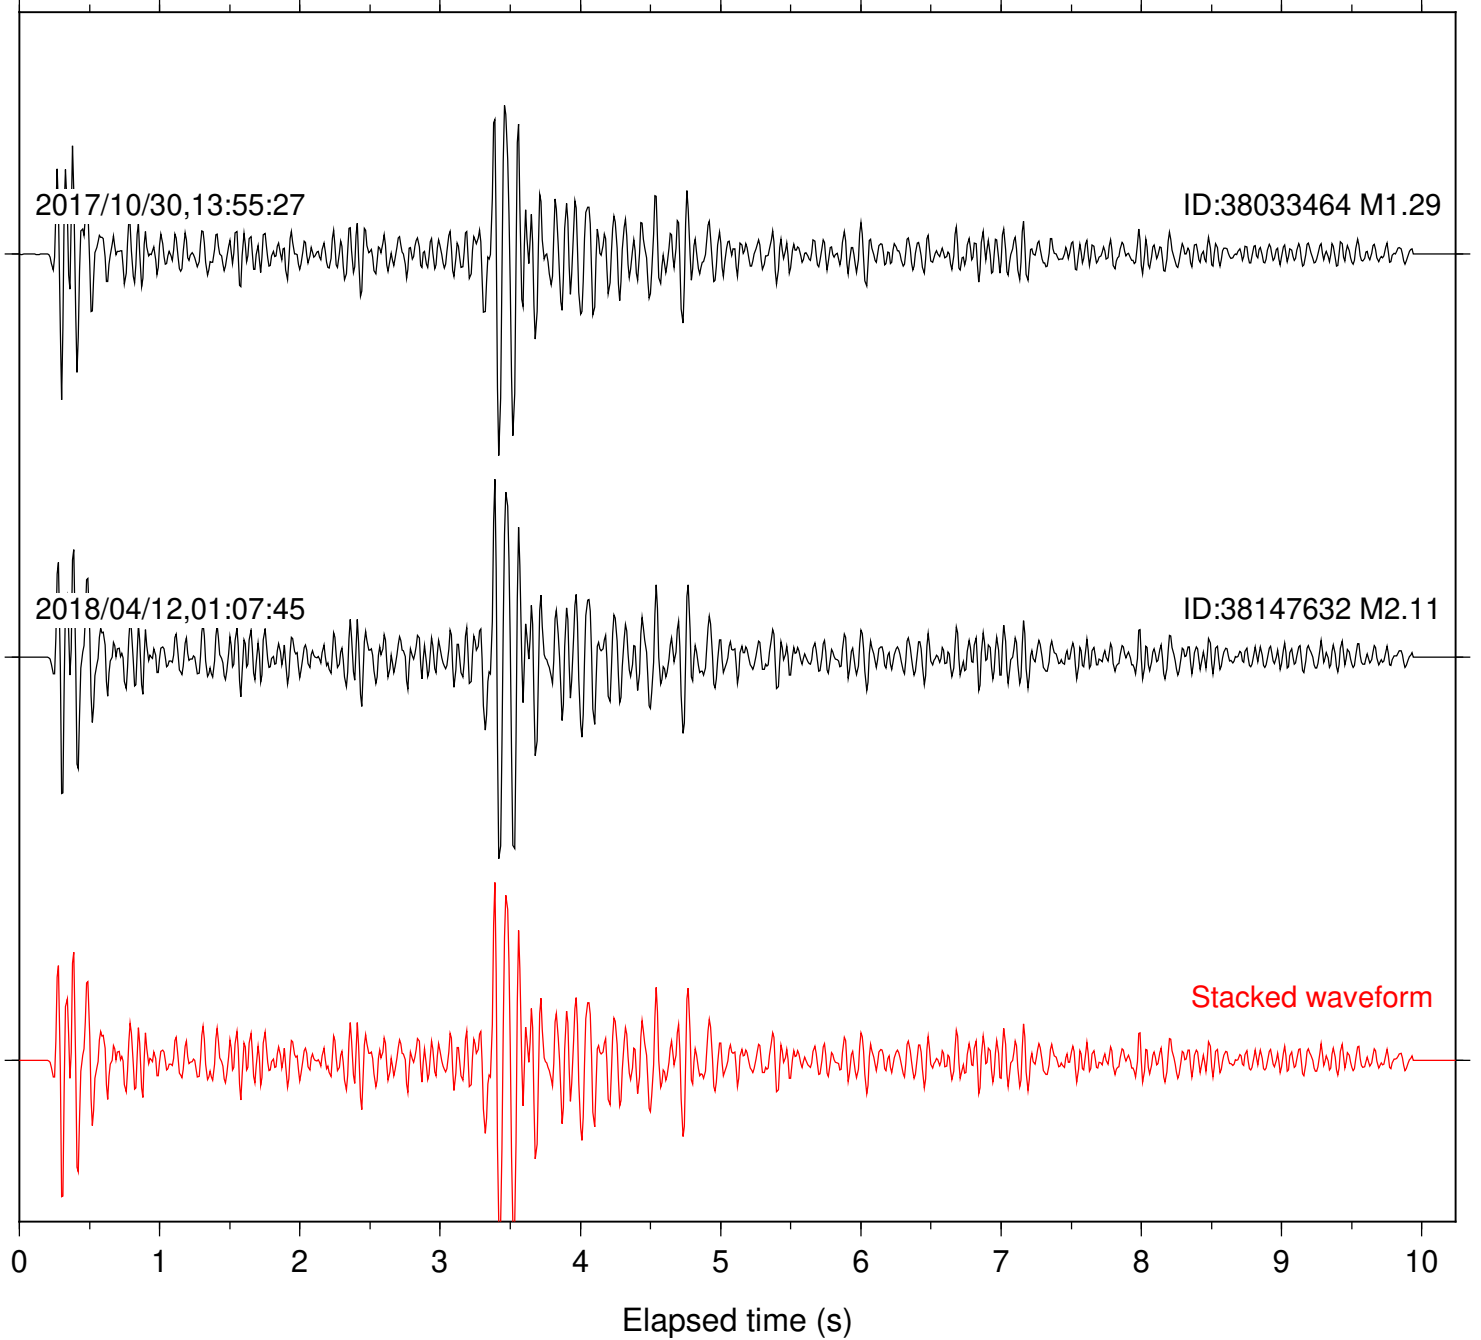

Station: CSH Com: HHZ

Focal depth: 6.26 km

Station: DGR Com: HHZ

Focal depth: 6.26 km

Station: FRD Com: HHZ

Focal depth: 6.26 km

Station: HMT2 Com: HHZ

Focal depth: 6.26 km