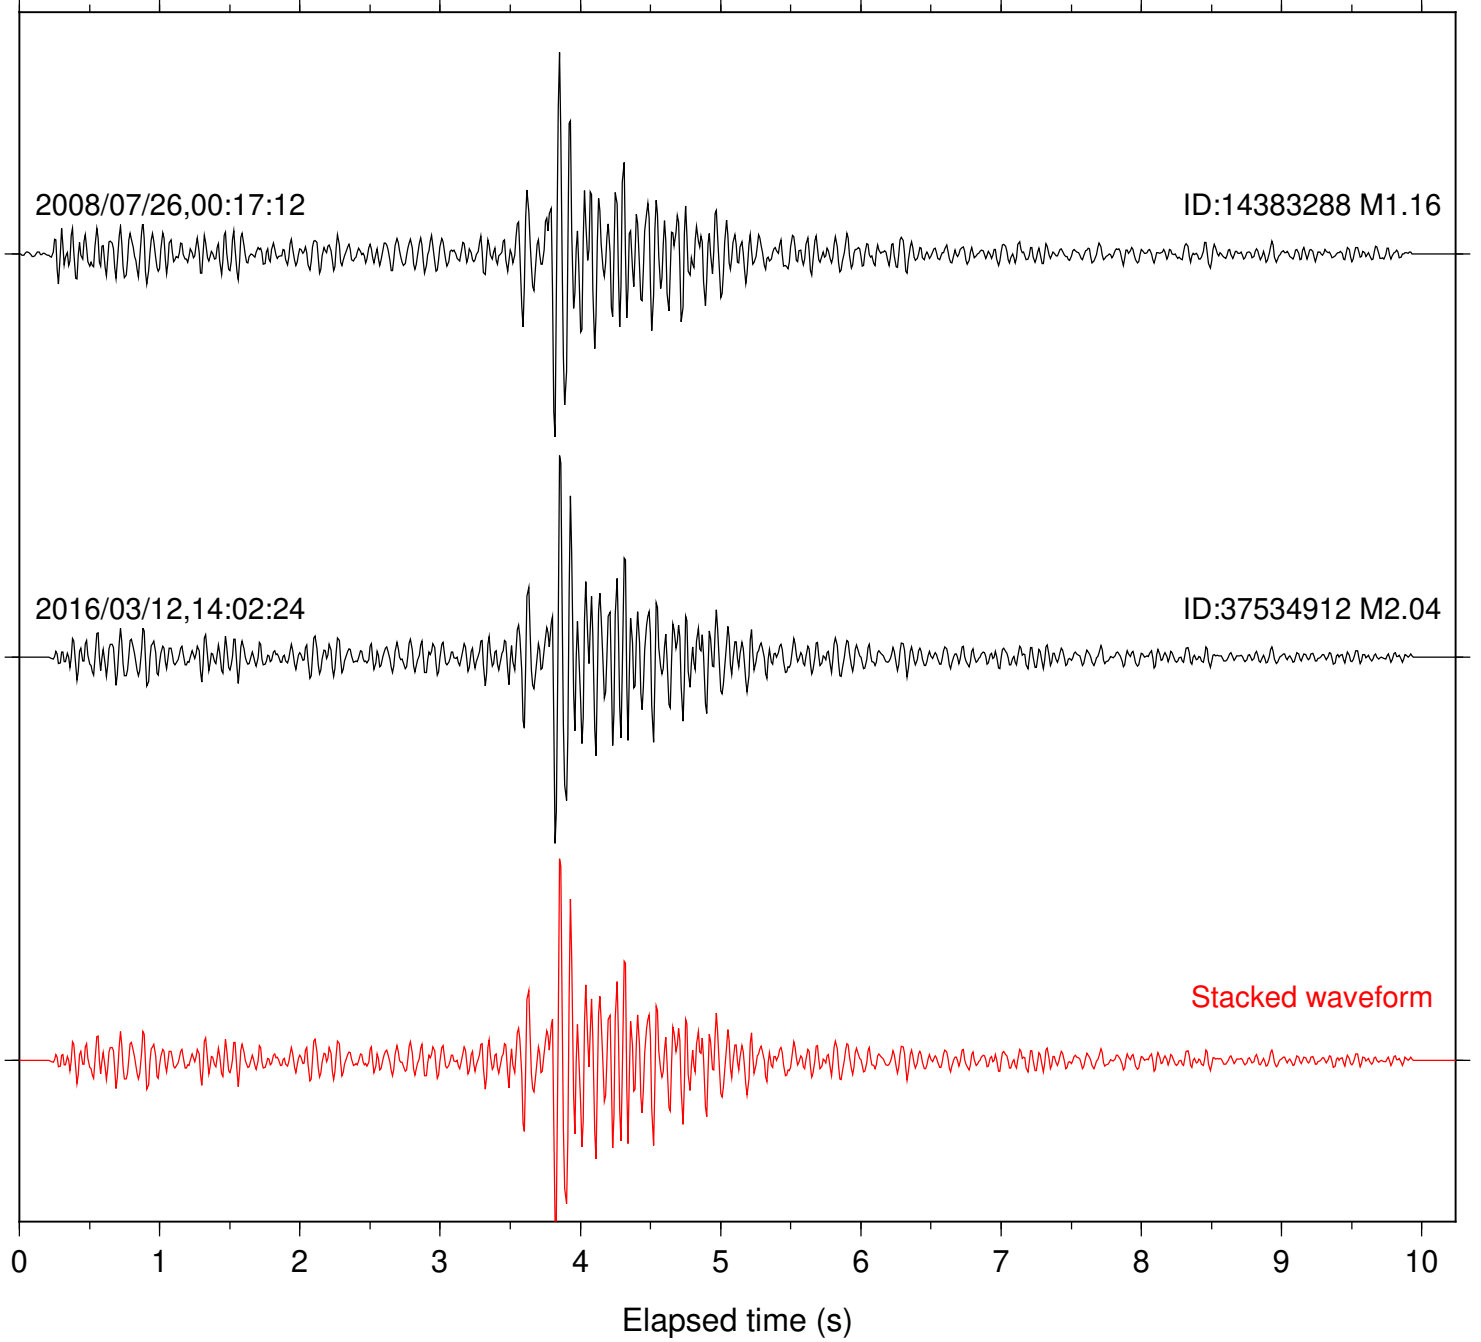

Stacked waveform

0 1 2 3 4 5 6 7 8 9 10  
Elapsed time (s)

Station: B087 Com: EHZ

Focal depth: 11.91 km

Station: B082 Com: EHZ

Focal depth: 10.46 km

Station: B086 Com: EHZ

Focal depth: 10.46 km