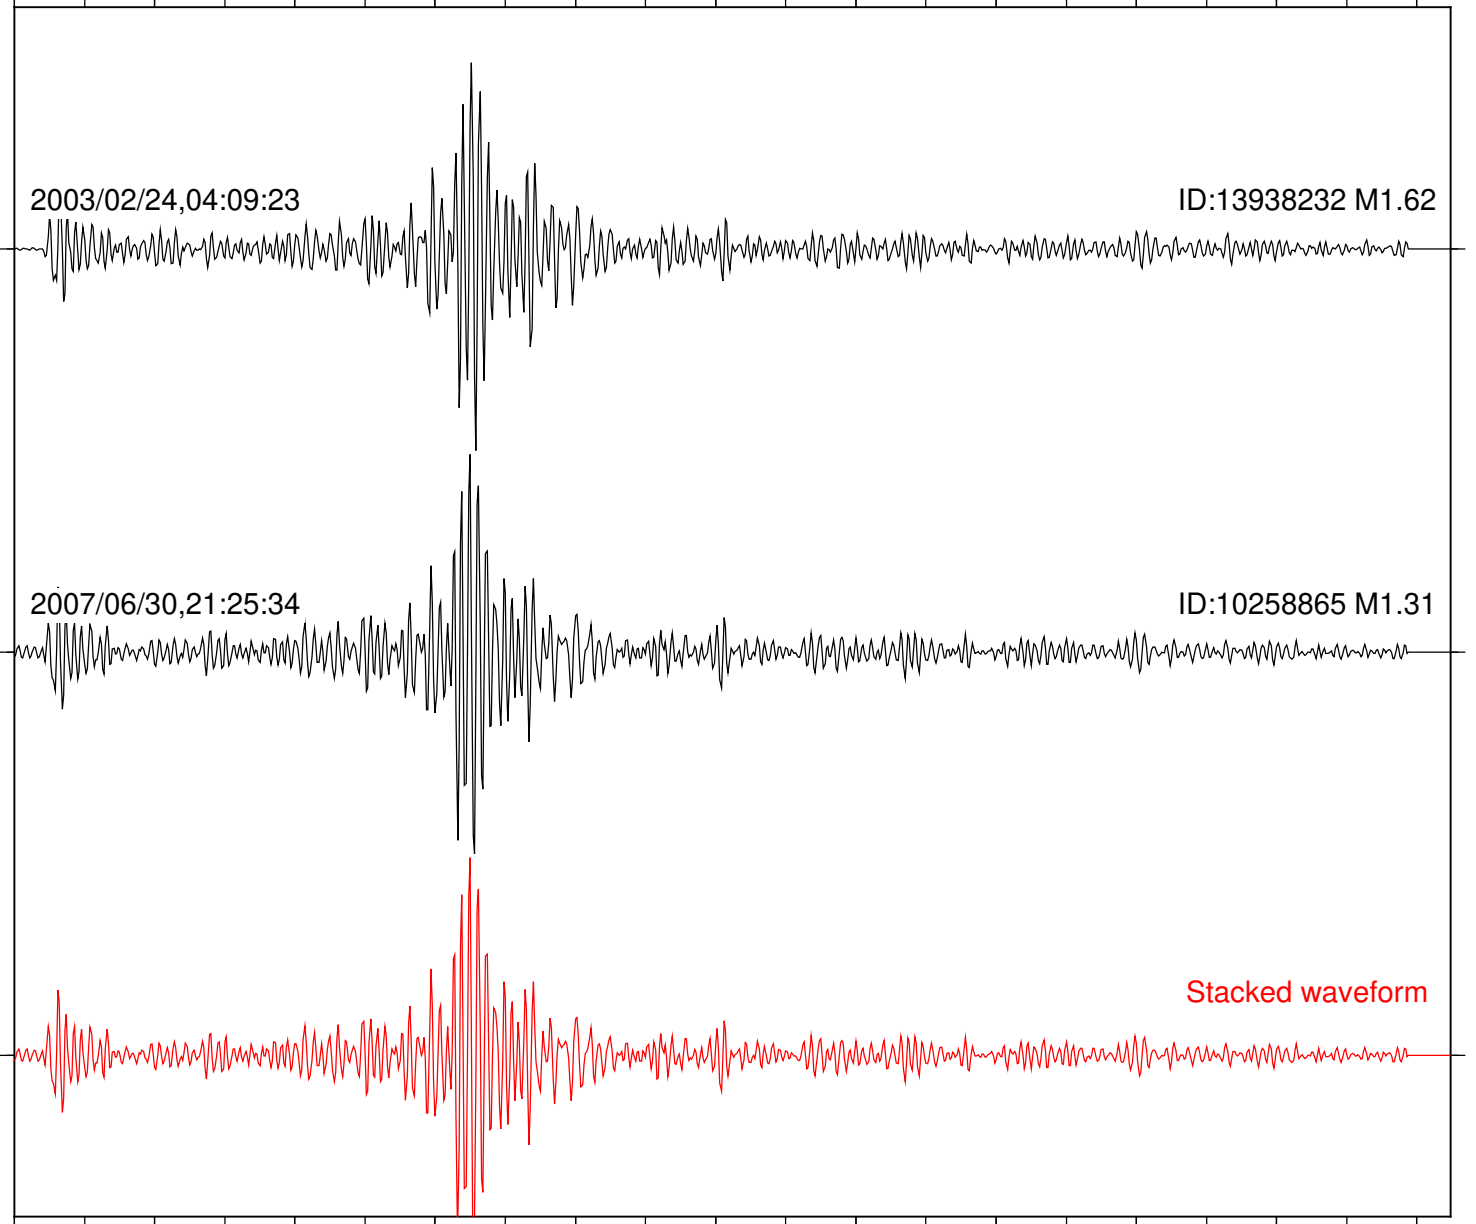

Station: PFO Com: HHZ

Focal depth: 7.78 km

2003/02/24,04:09:23

ID:13938232 M1.62

2007/06/30,21:25:34

ID:10258865 M1.31

Stacked waveform

0 1 2 3 4 5 6 7 8 9 10
Elapsed time (s)