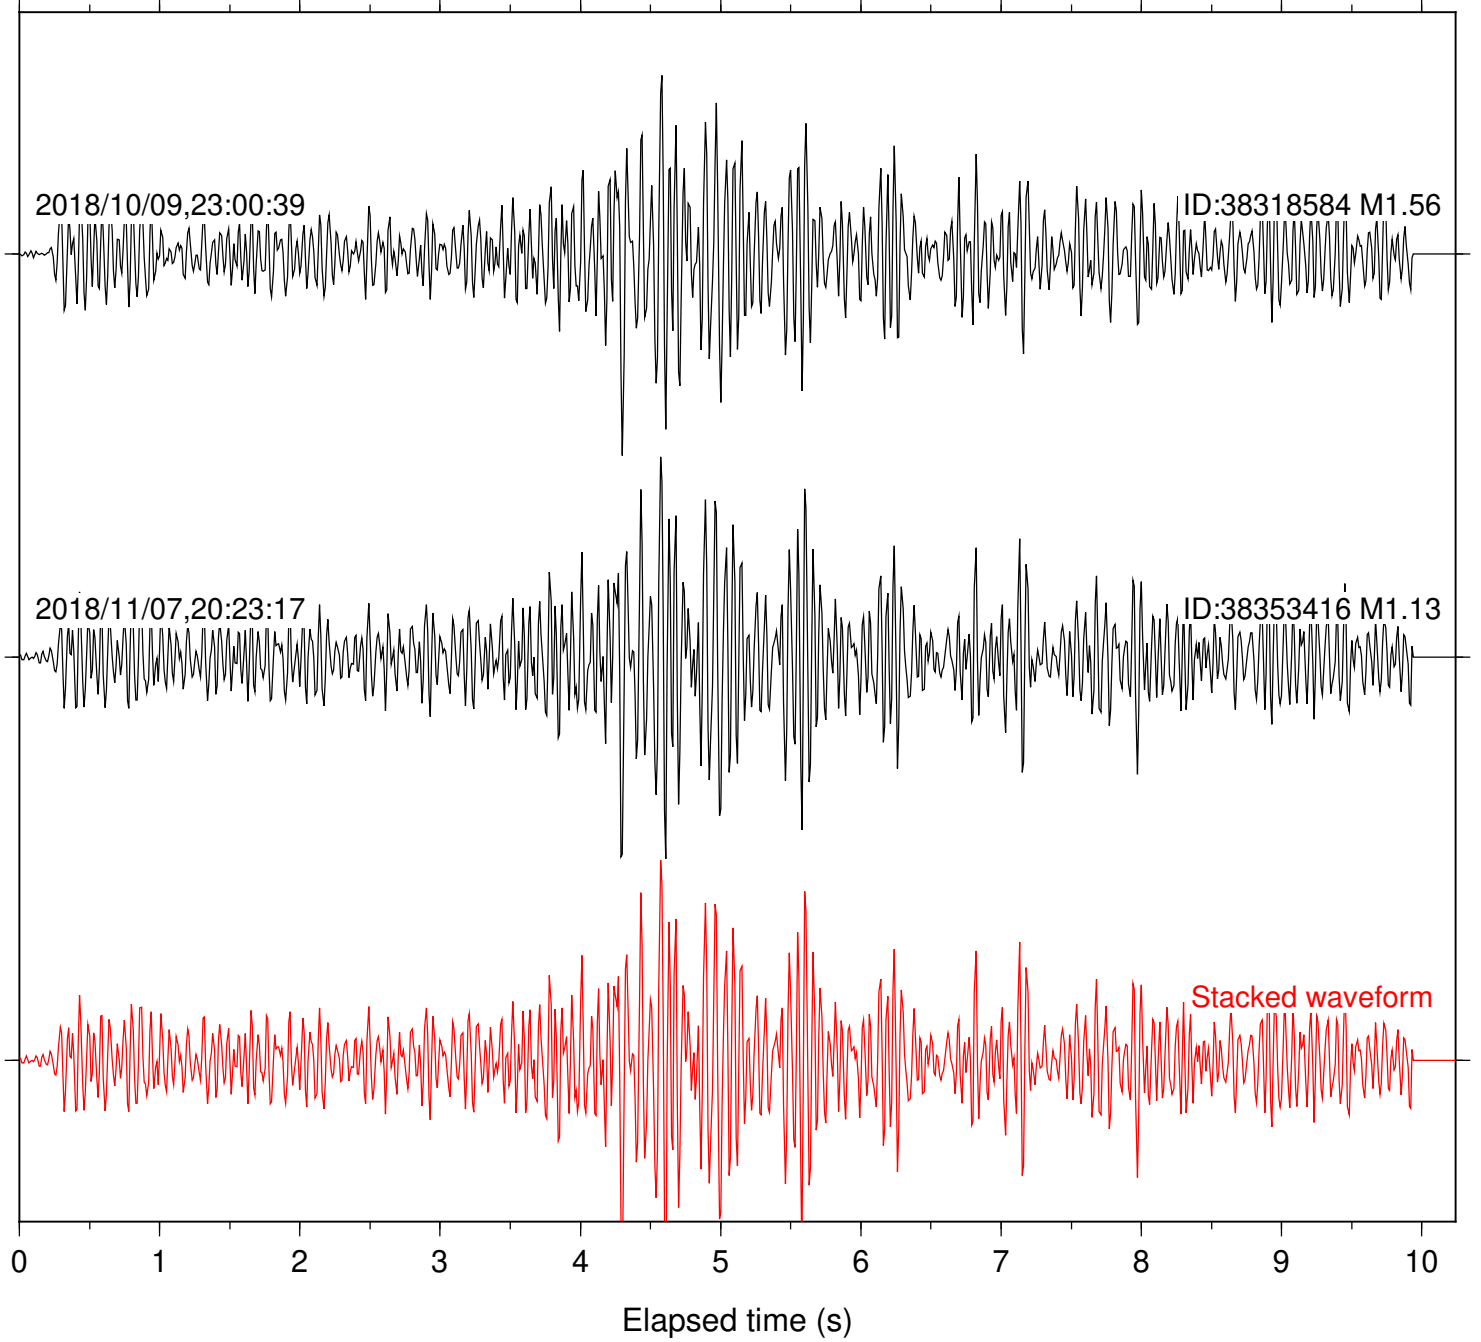

Station: FRD Com: HHZ

Focal depth: 6.83 km

Station: HMT2 Com: HHZ

Focal depth: 6.83 km

Station: LVA2 Com: HHZ

Focal depth: 6.83 km

Station: PFO Com: HHZ

Focal depth: 6.83 km