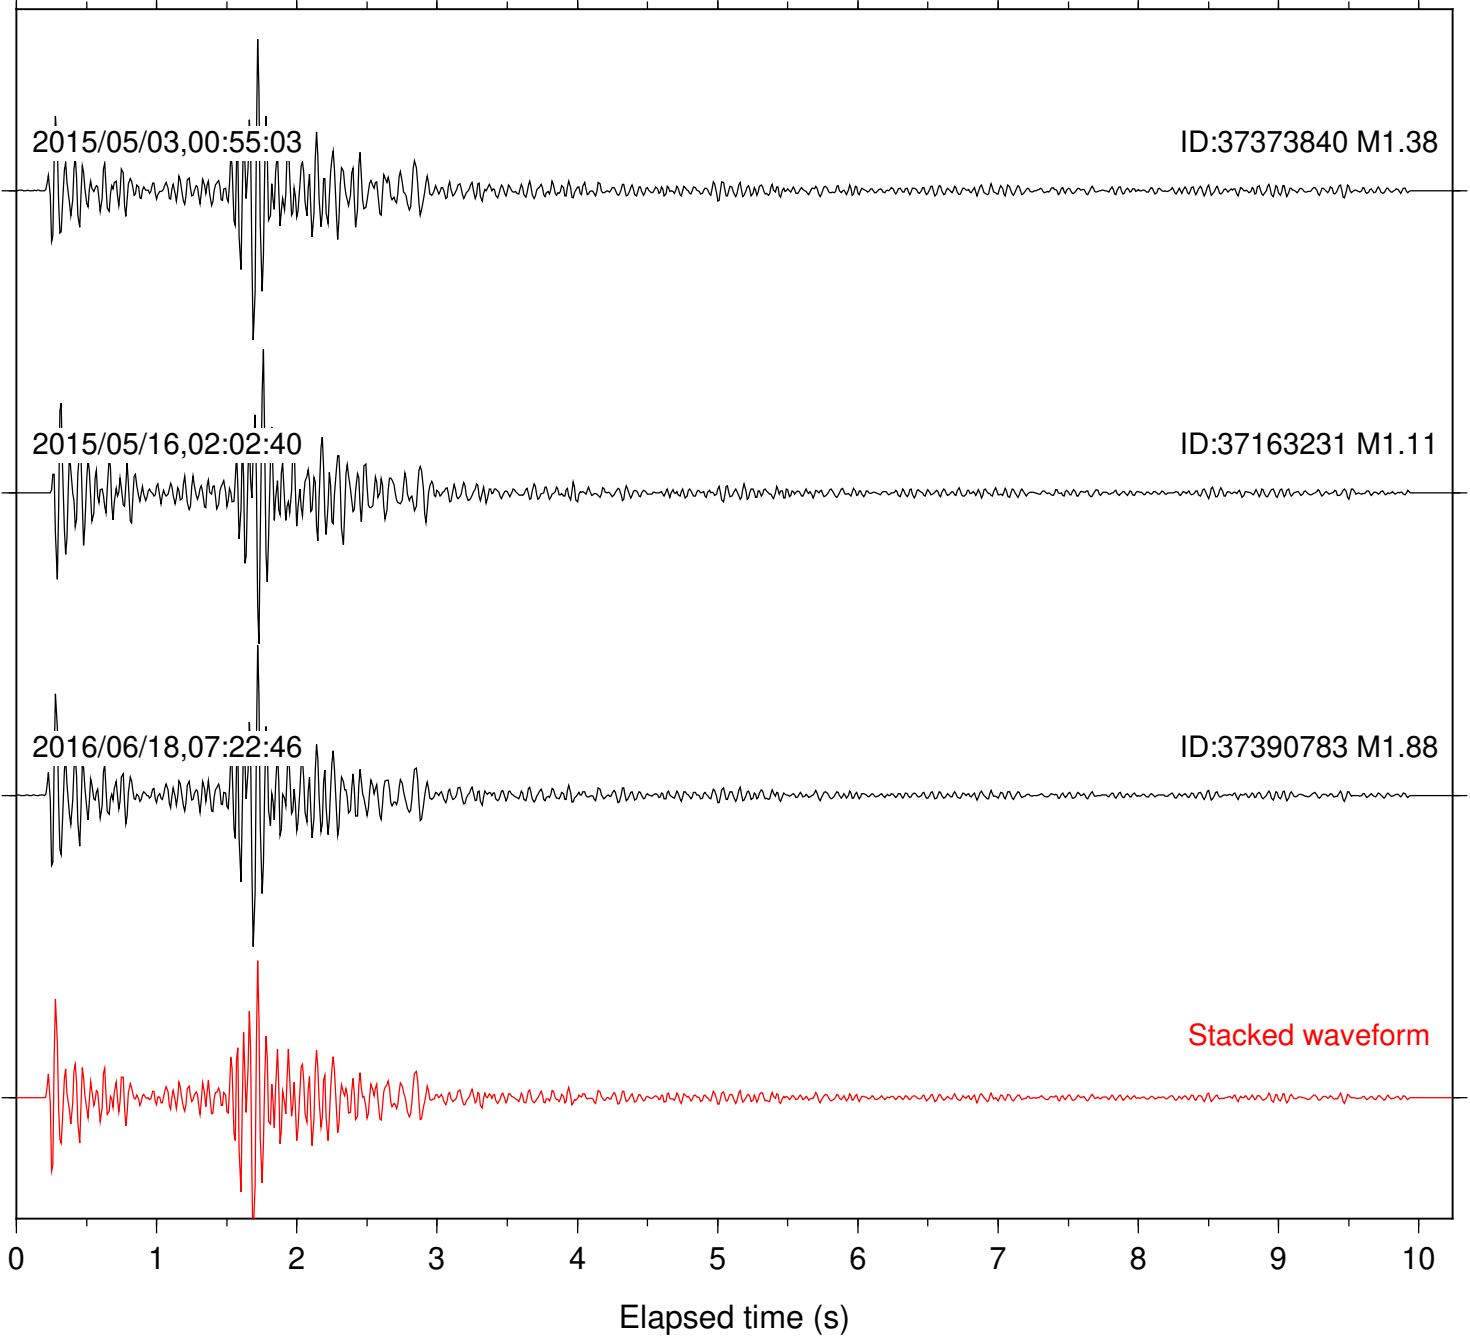

Station: RDM Com: HHZ

Focal depth: 8.46 km