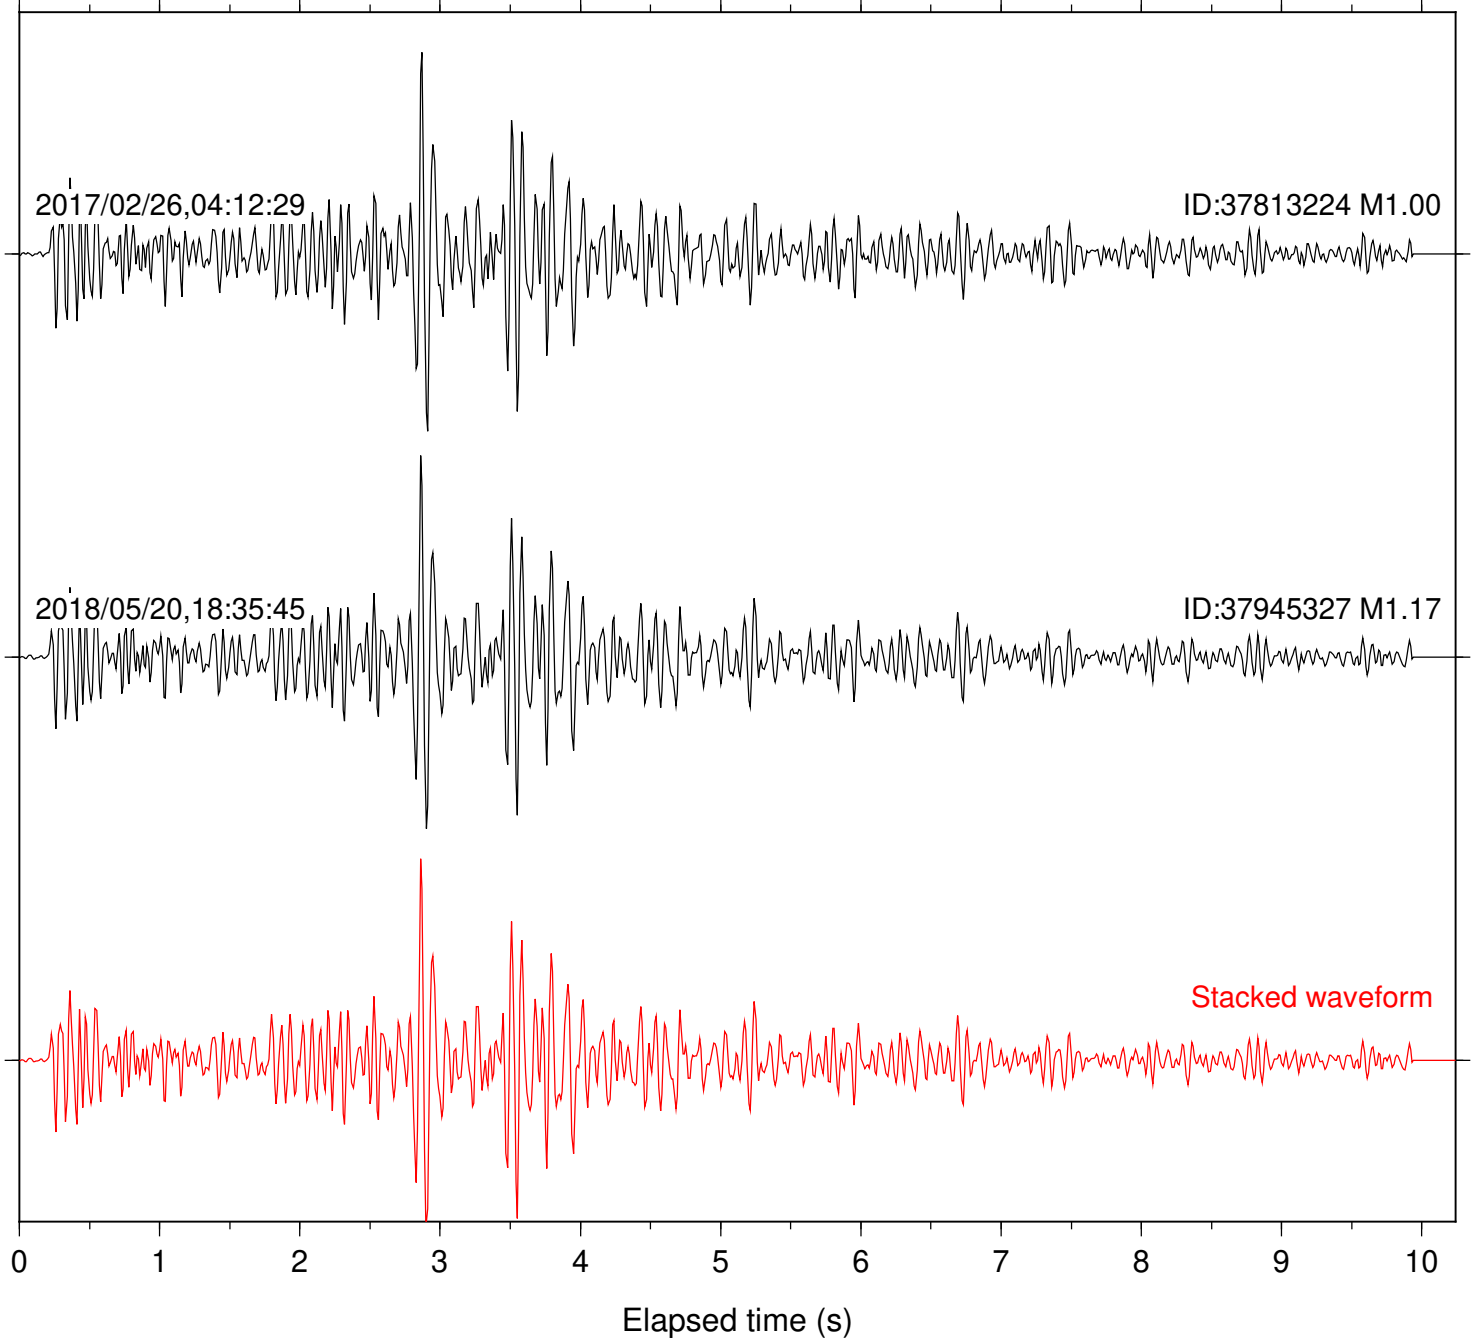

Station: B084 Com: EHZ

Focal depth: 6.45 km

Station: B087 Com: EHZ

Focal depth: 6.45 km

Station: B088 Com: EHZ

Focal depth: 6.45 km

Station: B093 Com: EHZ

Focal depth: 6.45 km