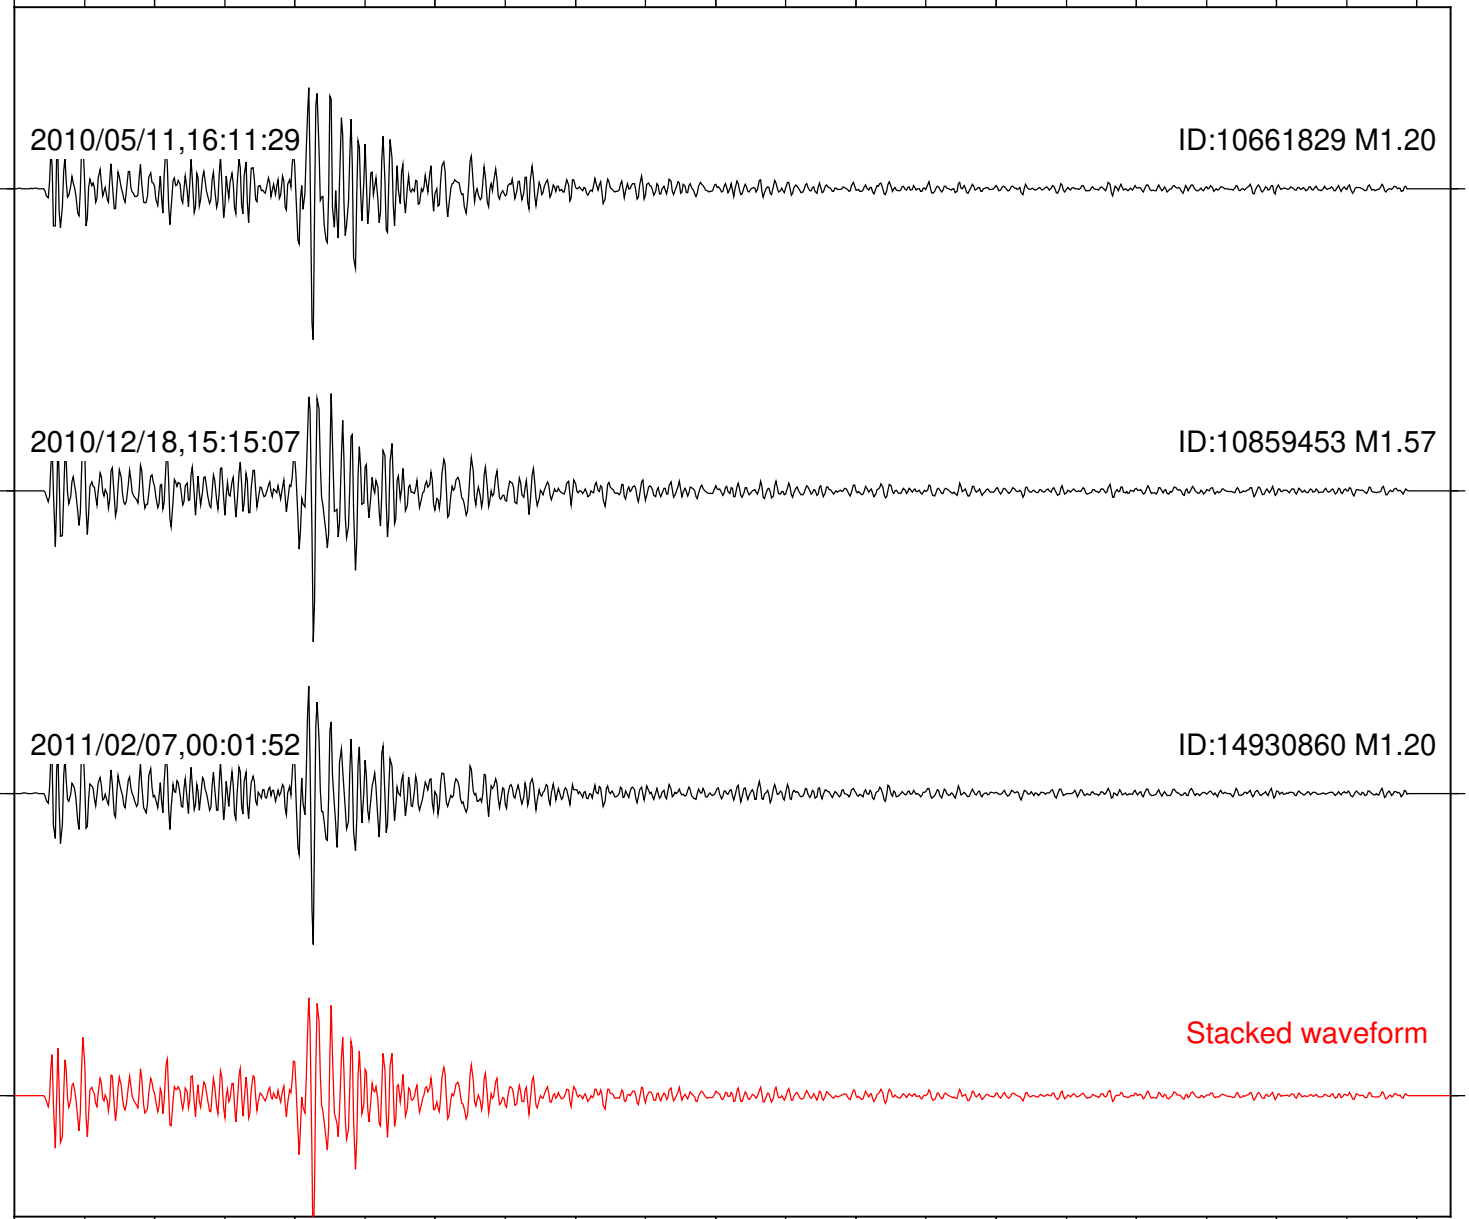

Station: B082 Com: EHZ

Focal depth: 7.87 km

2010/05/11,16:11:29

ID:10661829 M1.20

2010/12/18,15:15:07

ID:10859453 M1.57

2011/02/07,00:01:52

ID:14930860 M1.20

Stacked waveform

0 1 2 3 4 5 6 7 8 9 10
Elapsed time (s)