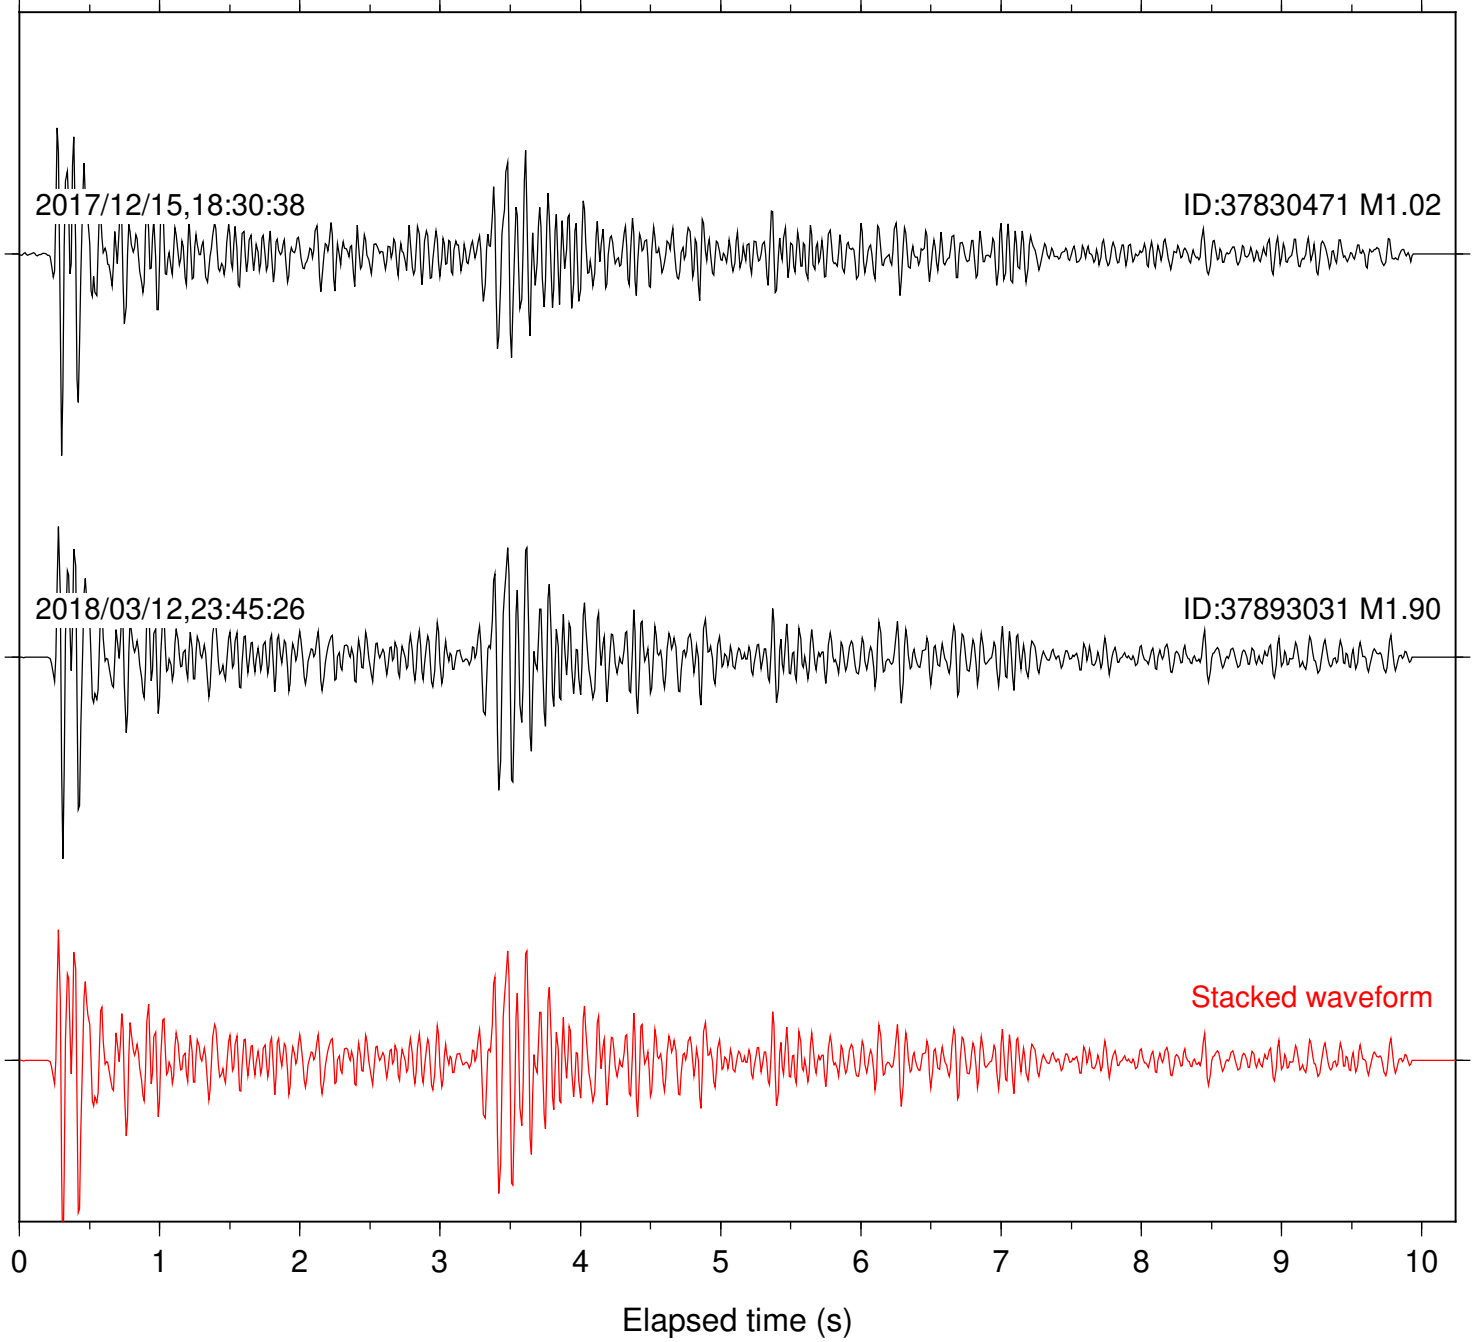

Station: CSH Com: HHZ

Focal depth: 7.23 km

Station: SND Com: HHZ

Focal depth: 7.23 km

Station: COY Com: EHZ

Focal depth: 8.06 km

Station: KEE Com: EHZ

Focal depth: 8.06 km