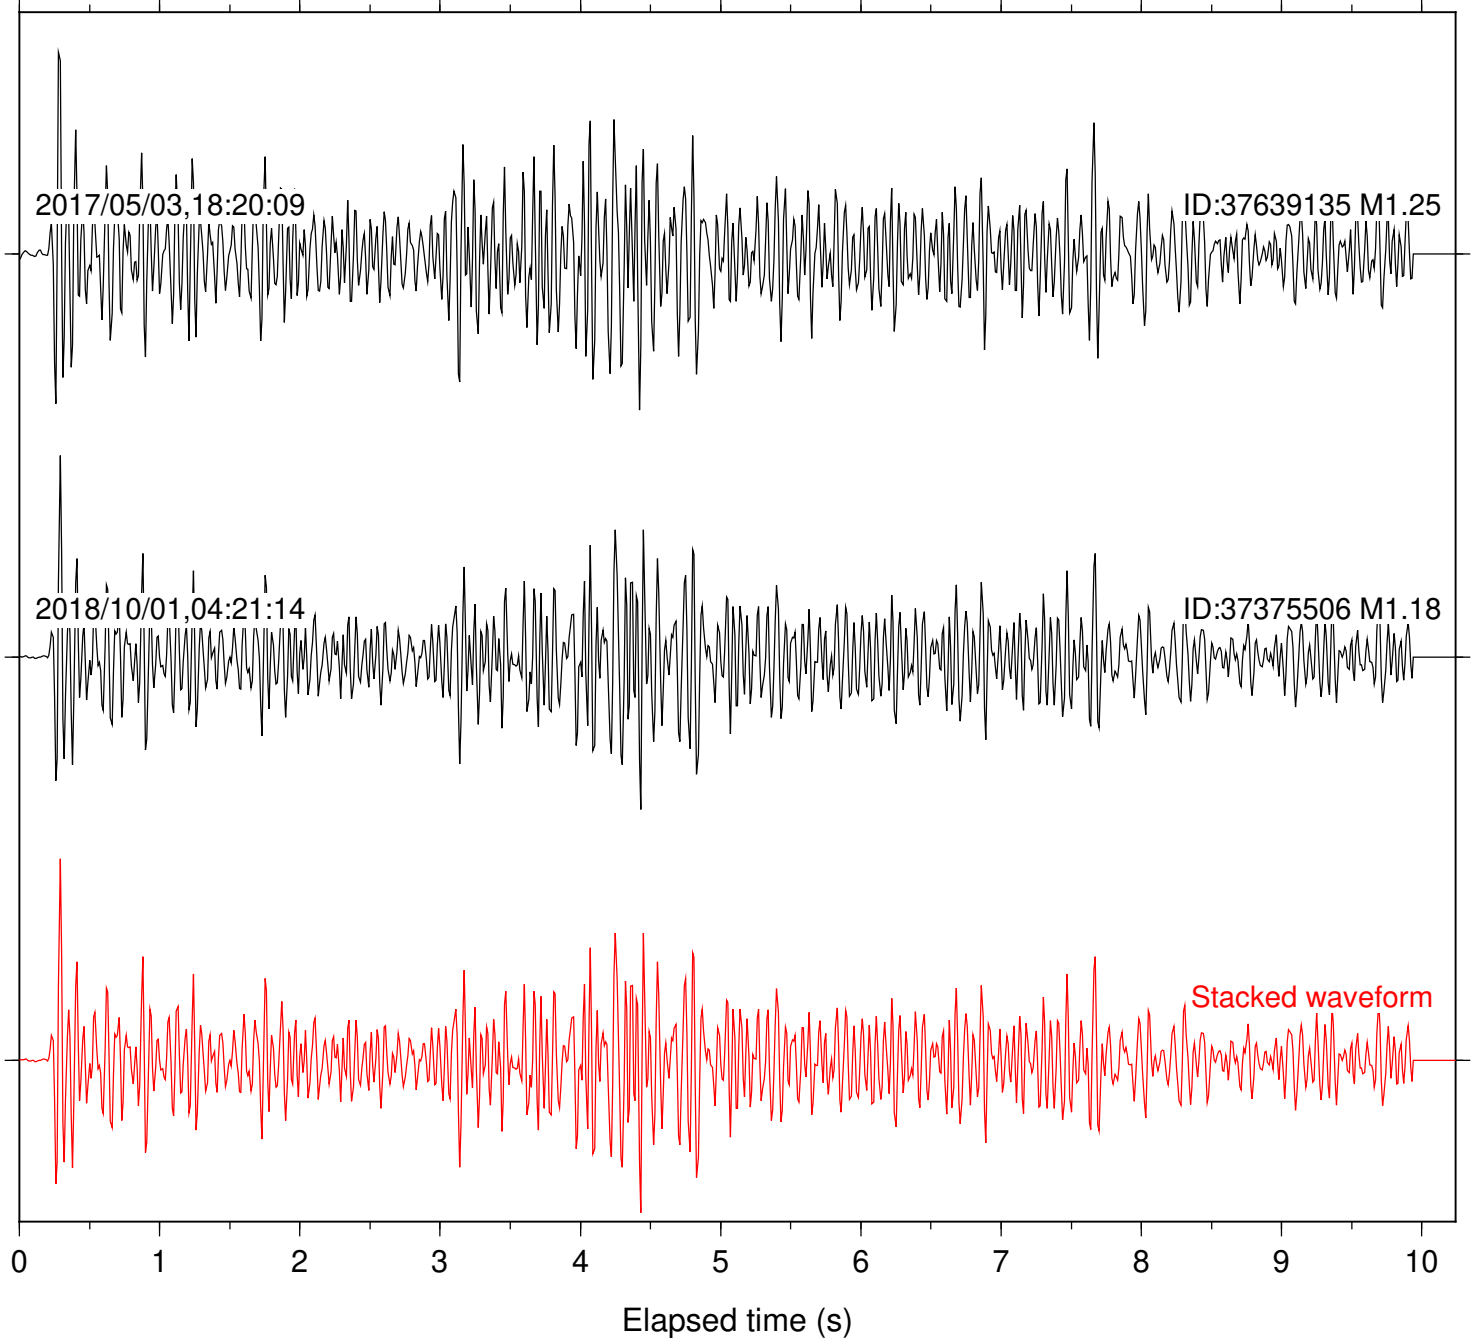

Station: DGR Com: HHZ

Focal depth: 5.83 km

Station: FRD Com: HHZ

Focal depth: 5.83 km

Station: HMT2 Com: HHZ

Focal depth: 5.83 km

Station: B081 Com: EHZ

Focal depth: 5.10 km