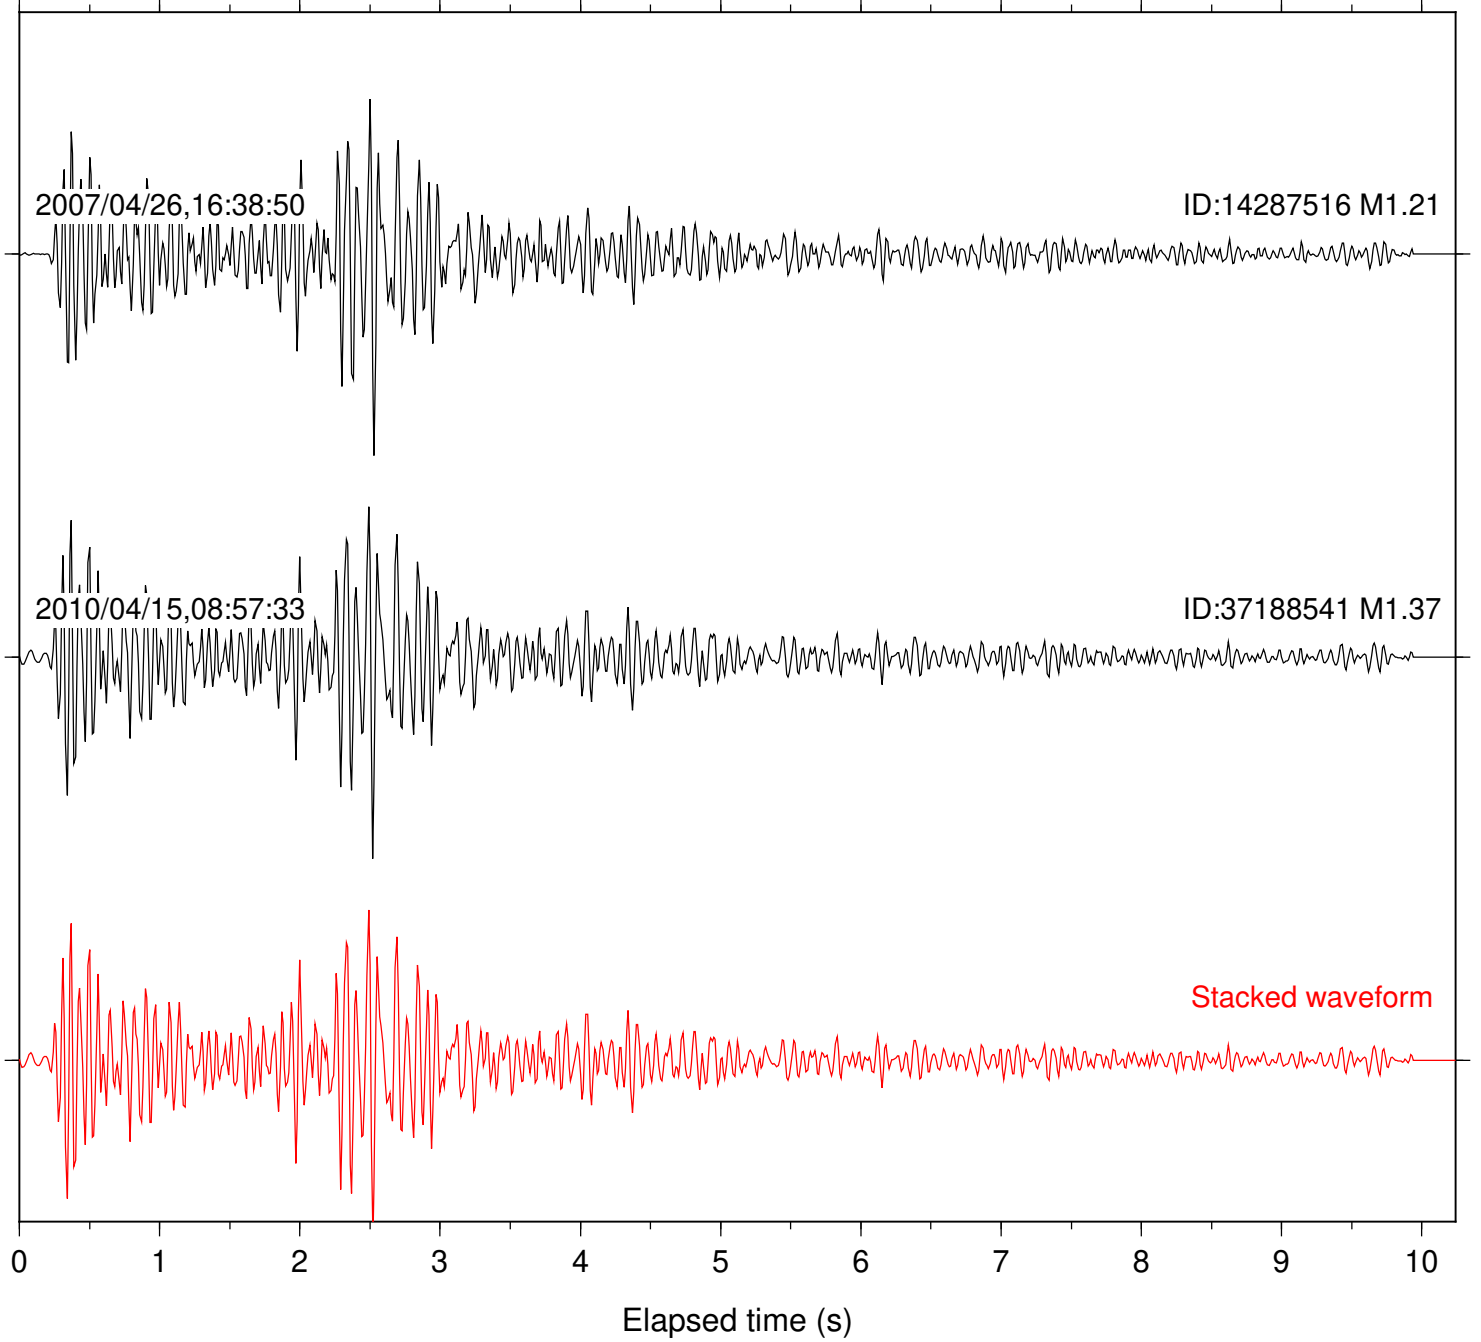

Station: B088 Com: EHZ

Focal depth: 8.86 km