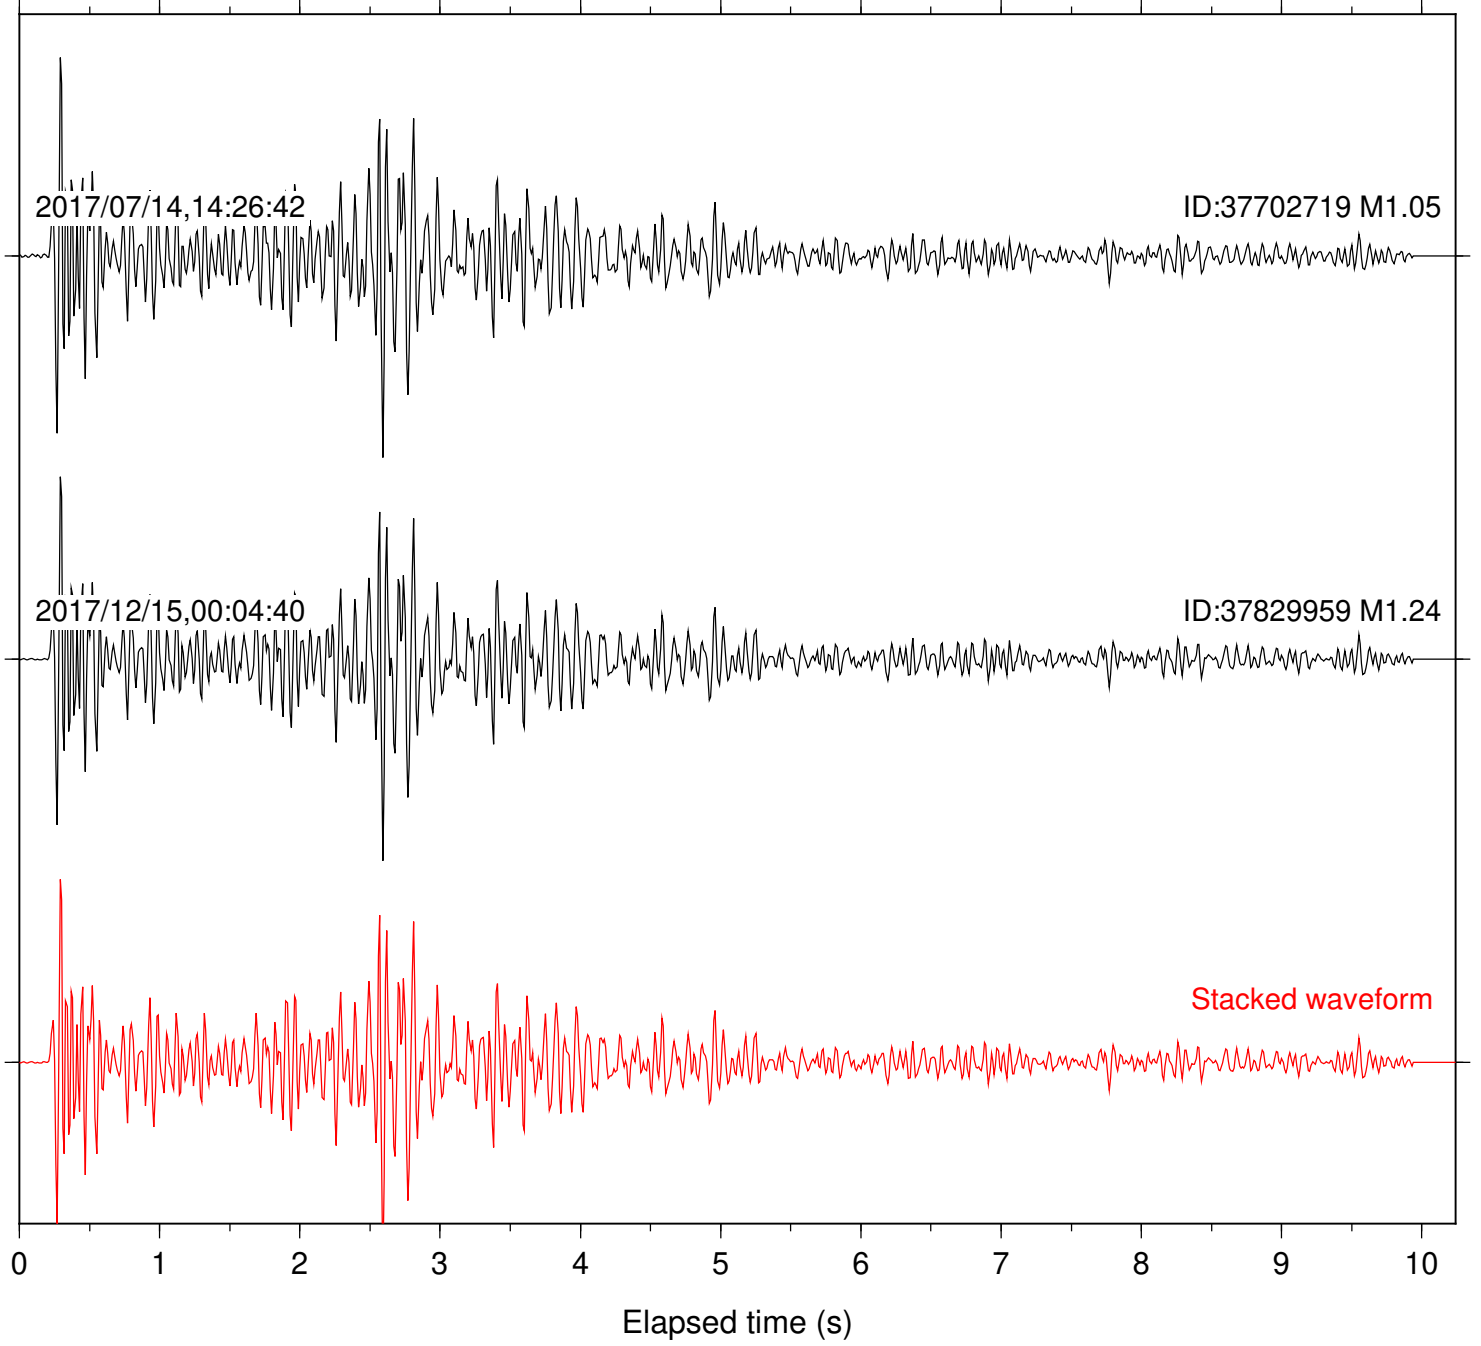

Station: B087 Com: EHZ

Focal depth: 6.76 km