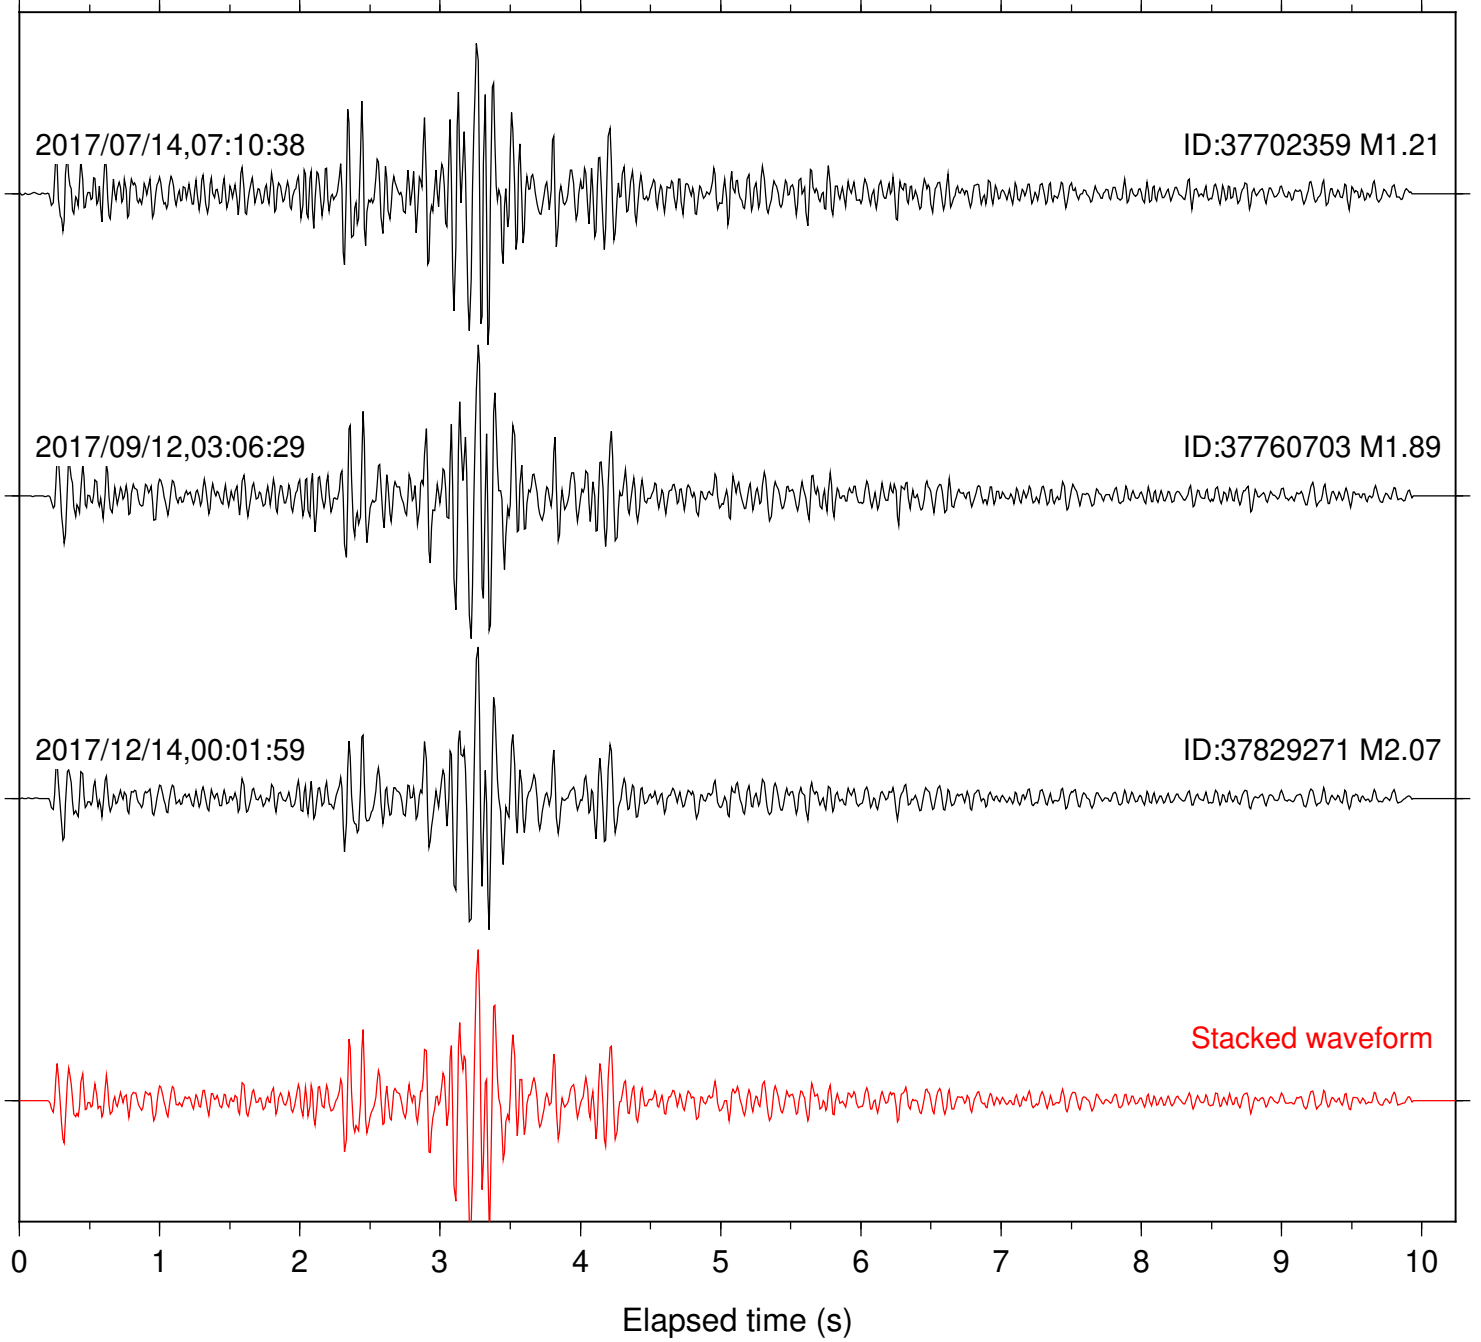

Station: B082 Com: EHZ

Focal depth: 5.87 km