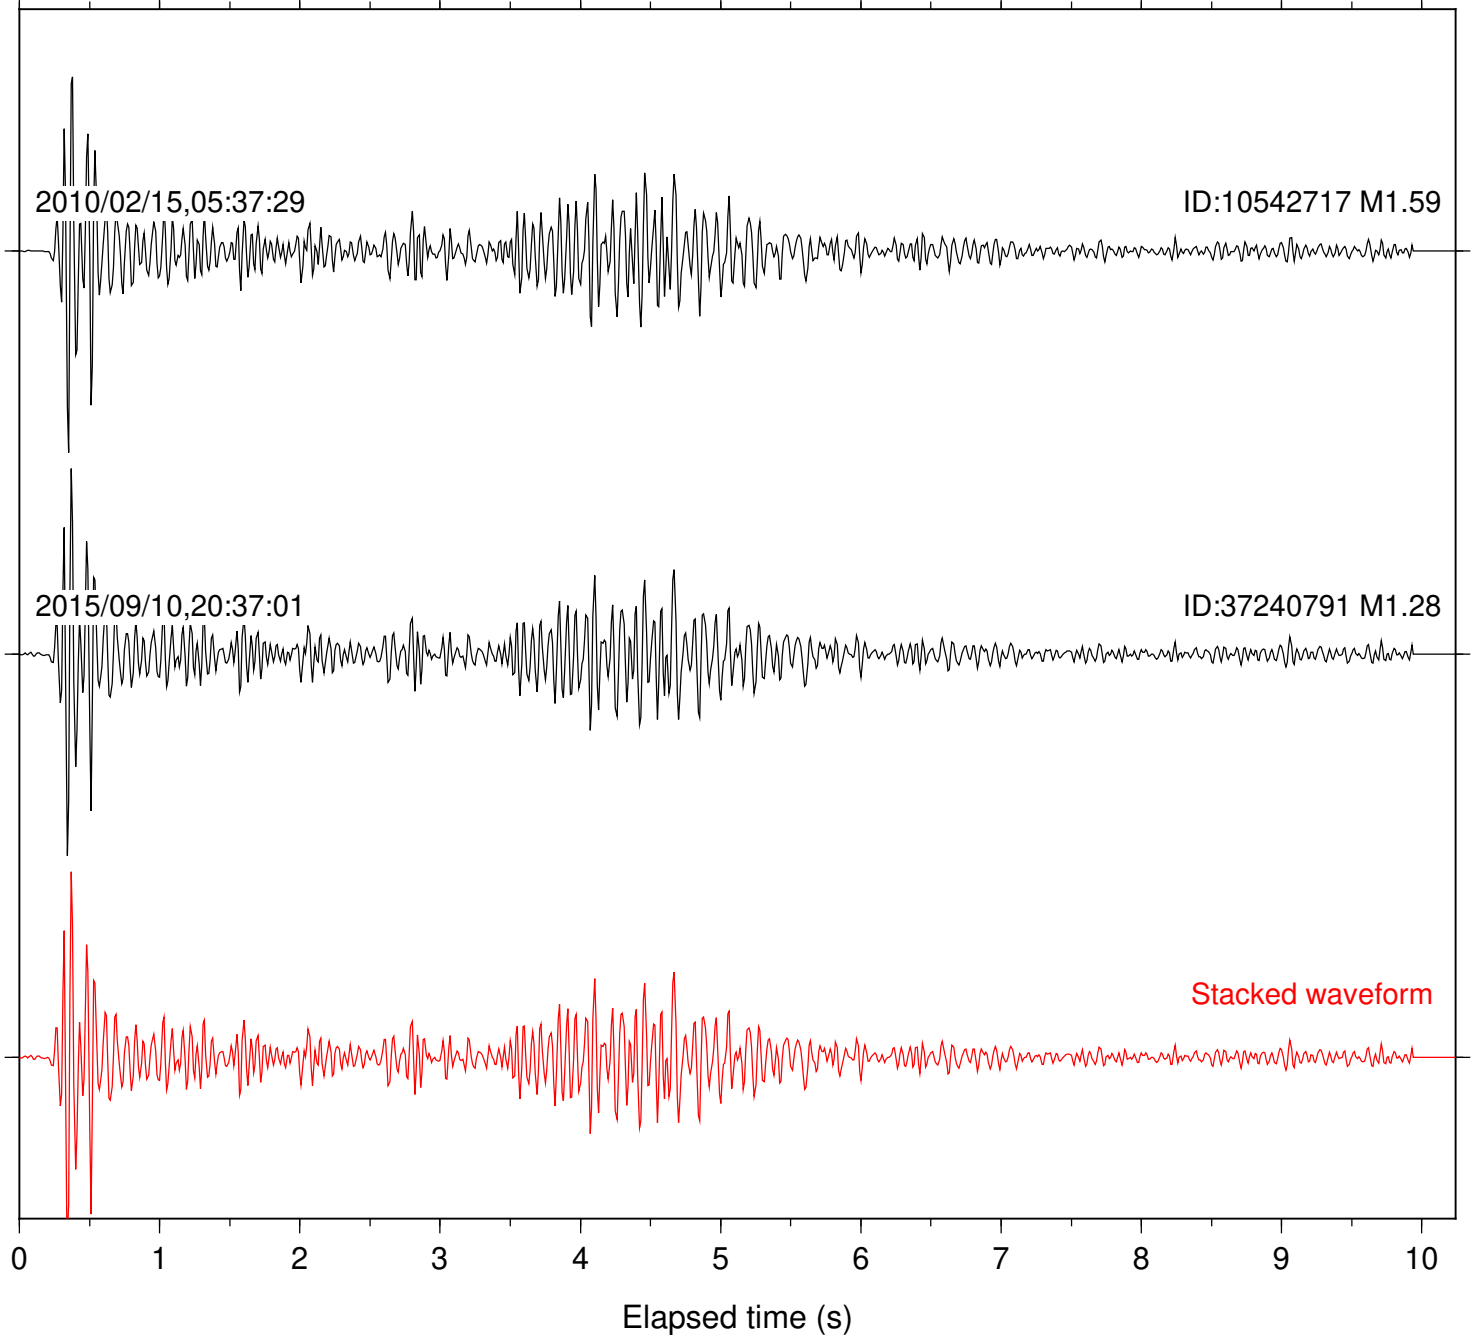

Station: B087 Com: EHZ

Focal depth: 16.87 km