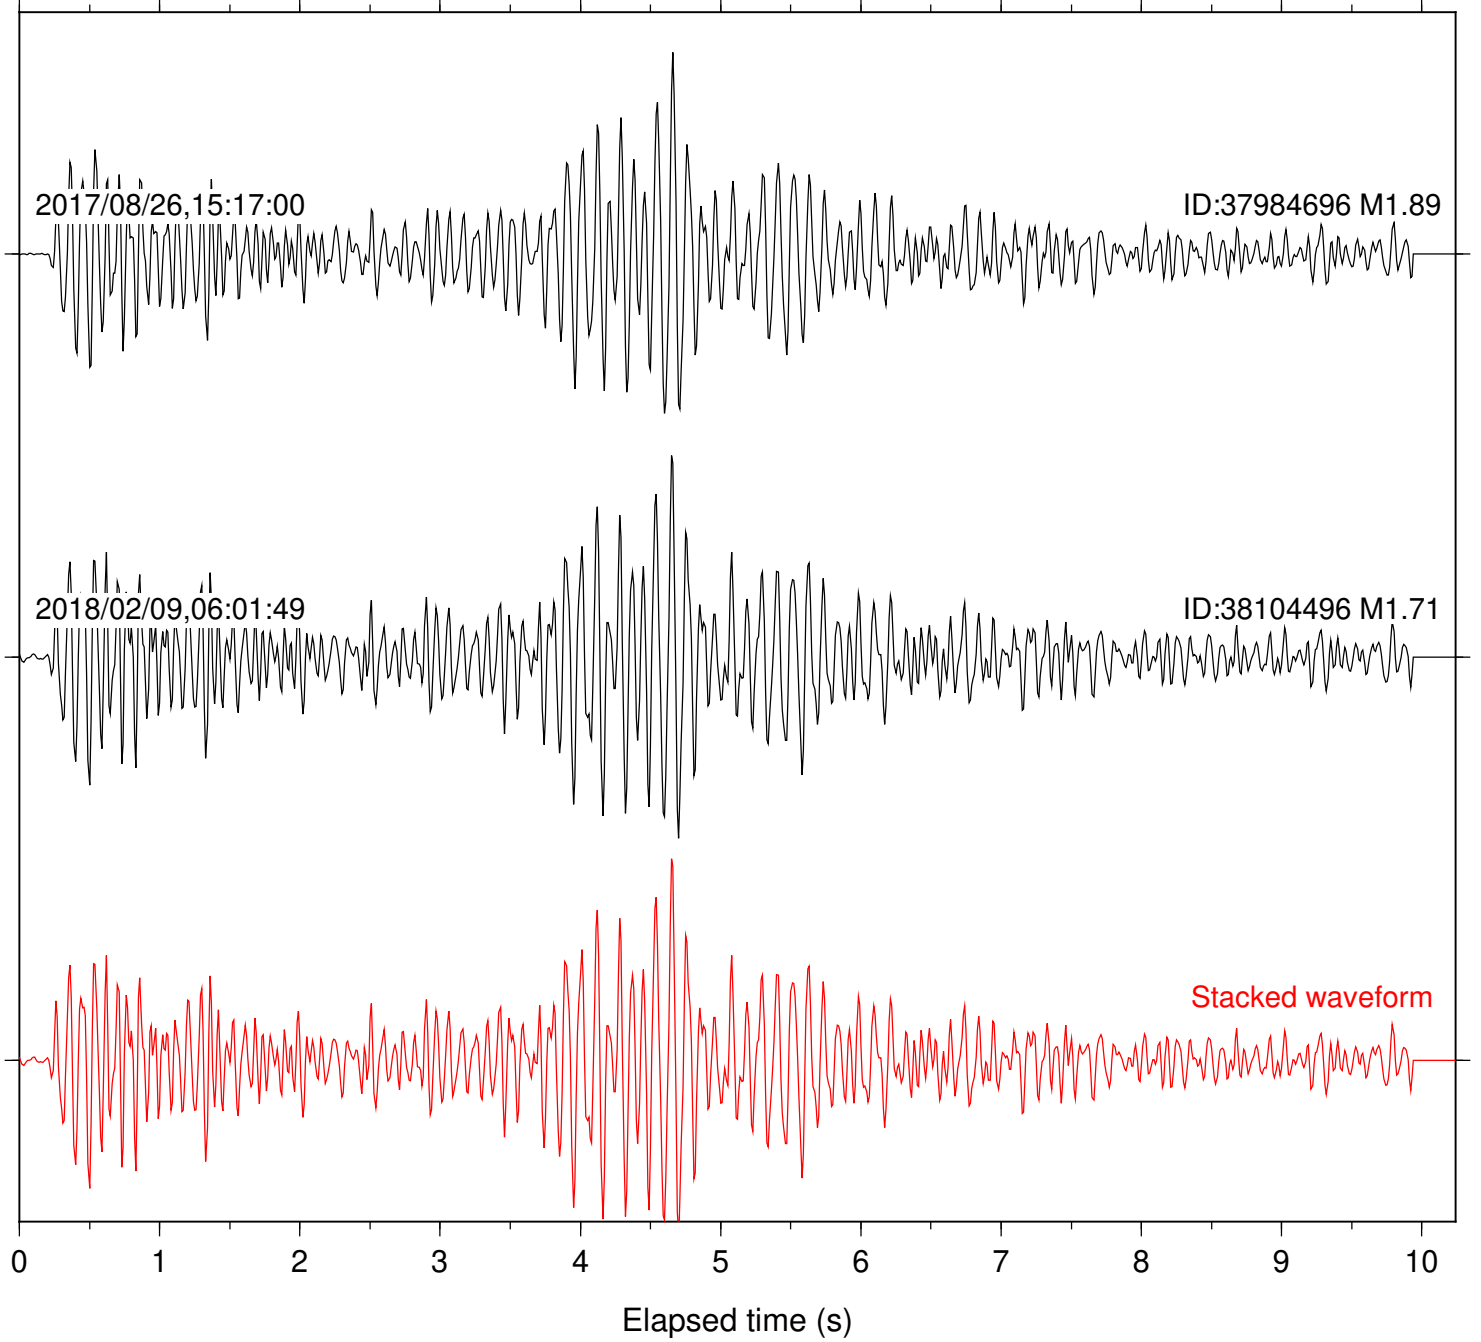

Station: LKH Com: HHZ

Focal depth: 5.11 km