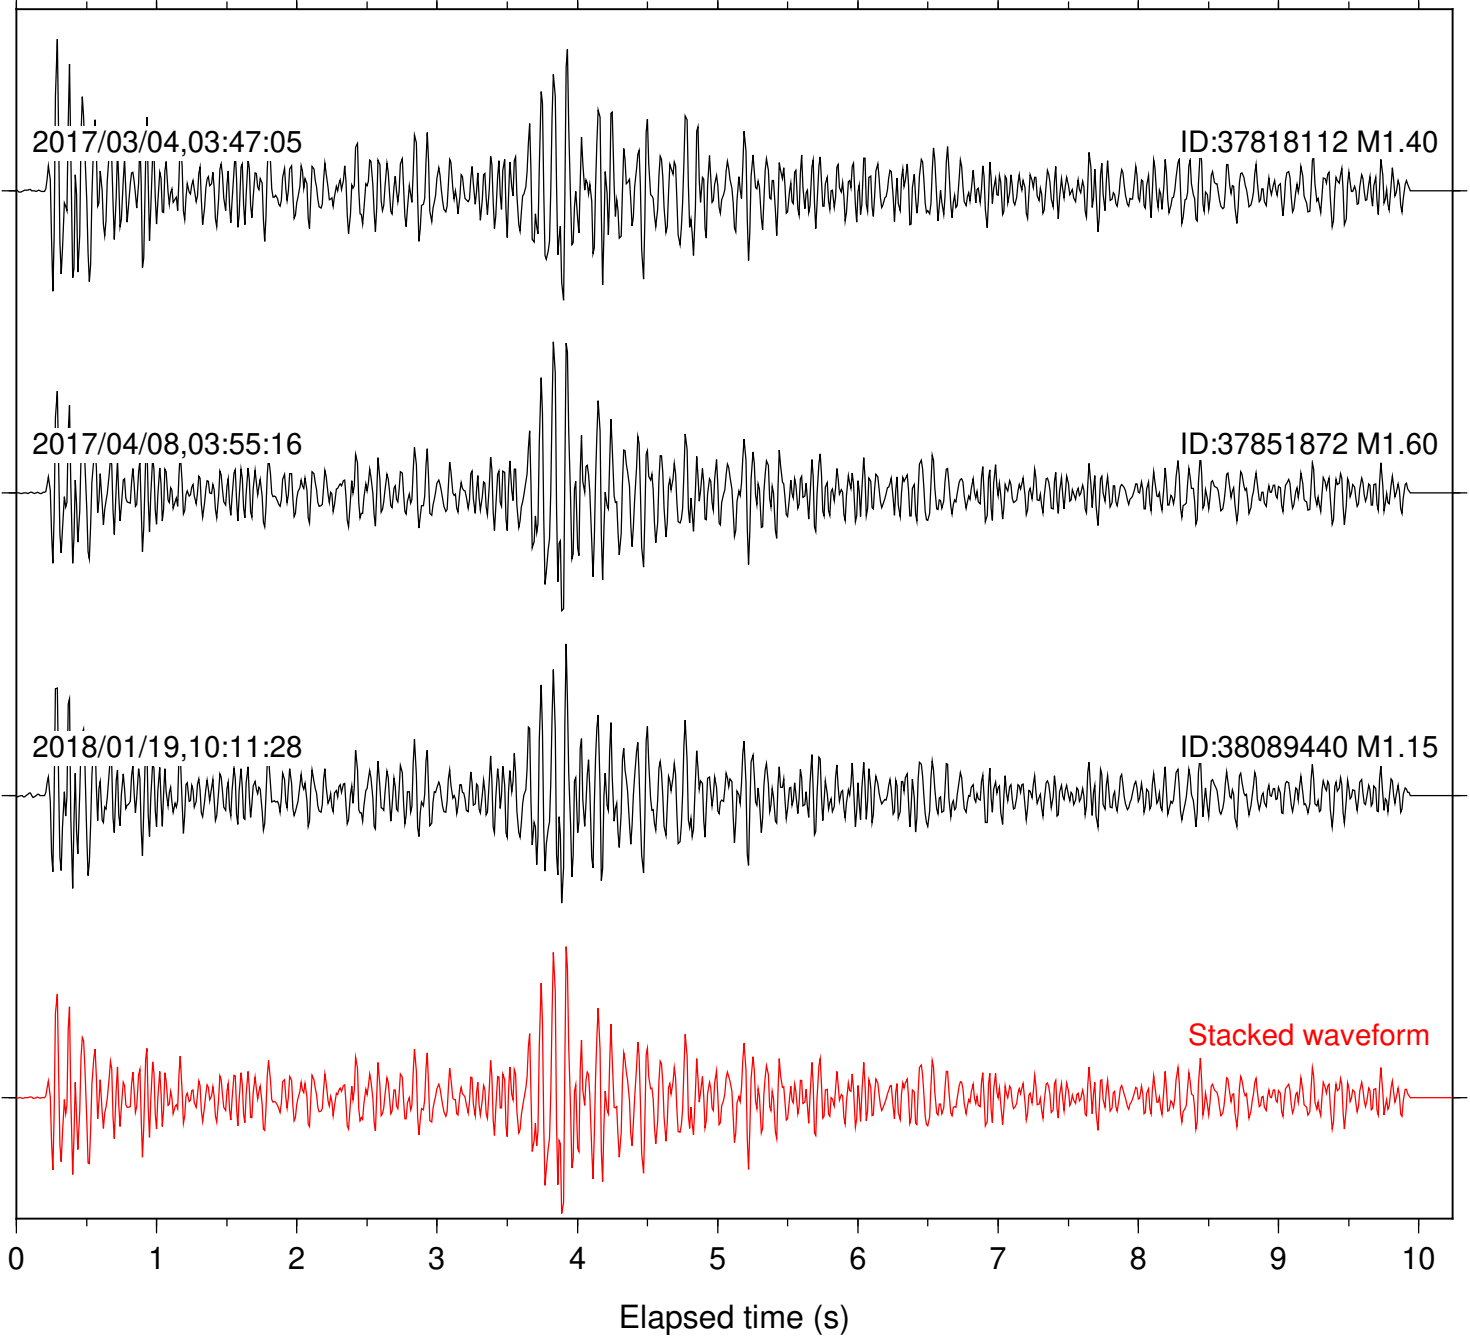

Station: BAC Com: EHZ

Focal depth: 5.78 km