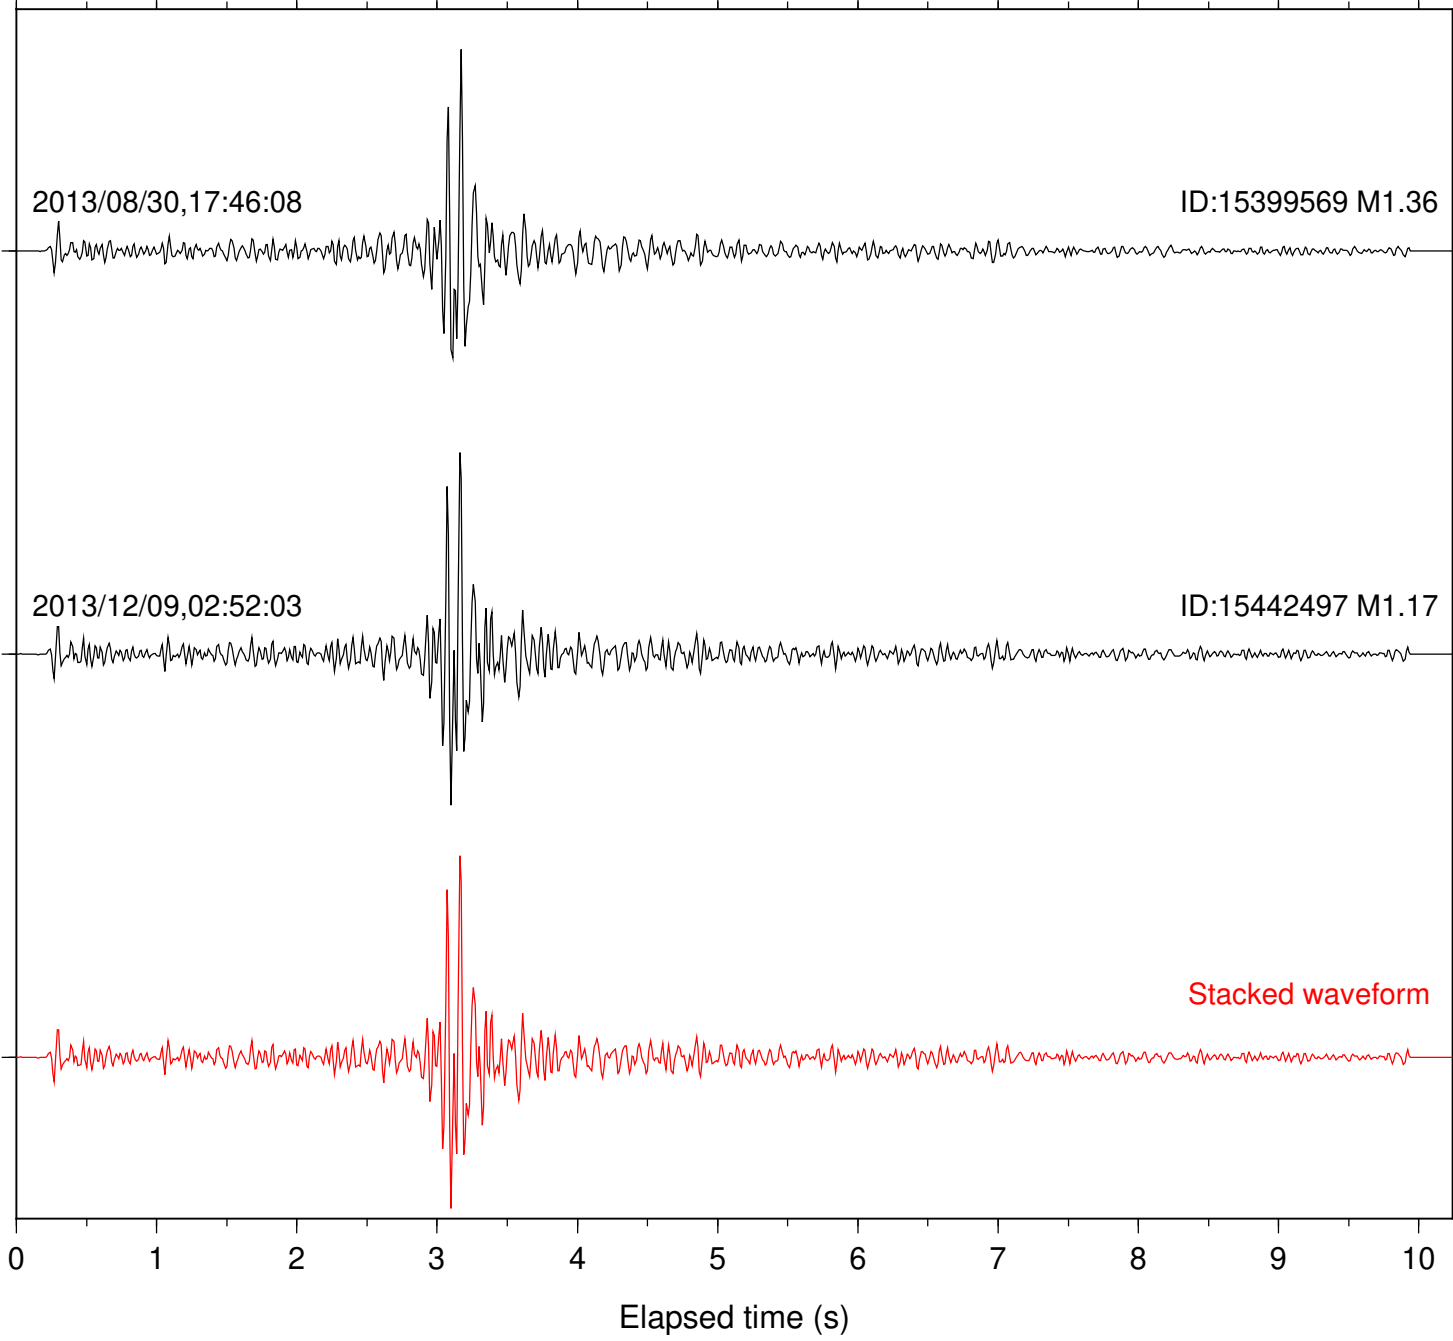

Station: B082 Com: EHZ

Focal depth: 13.15 km

2013/08/30,17:46:08

ID:15399569 M1.36

2013/12/09,02:52:03

ID:15442497 M1.17

Stacked waveform