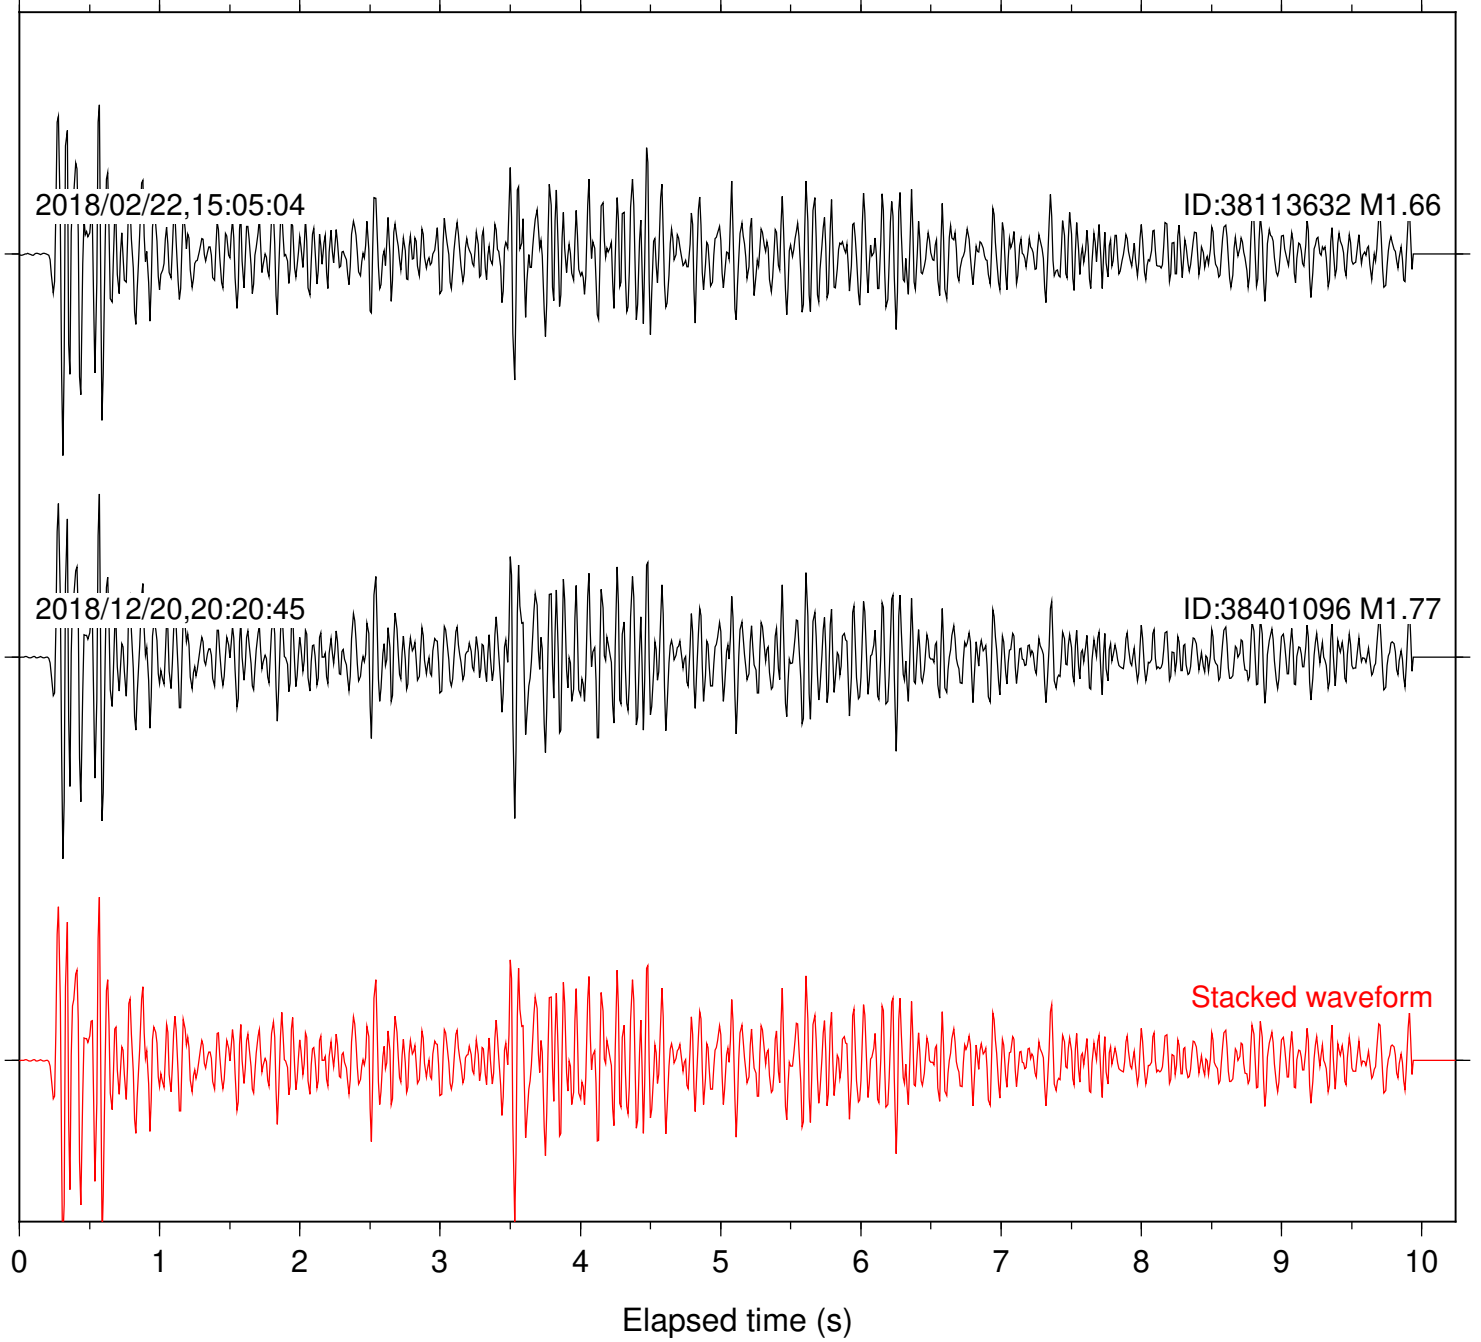

Station: B081 Com: EHZ

Focal depth: 6.71 km