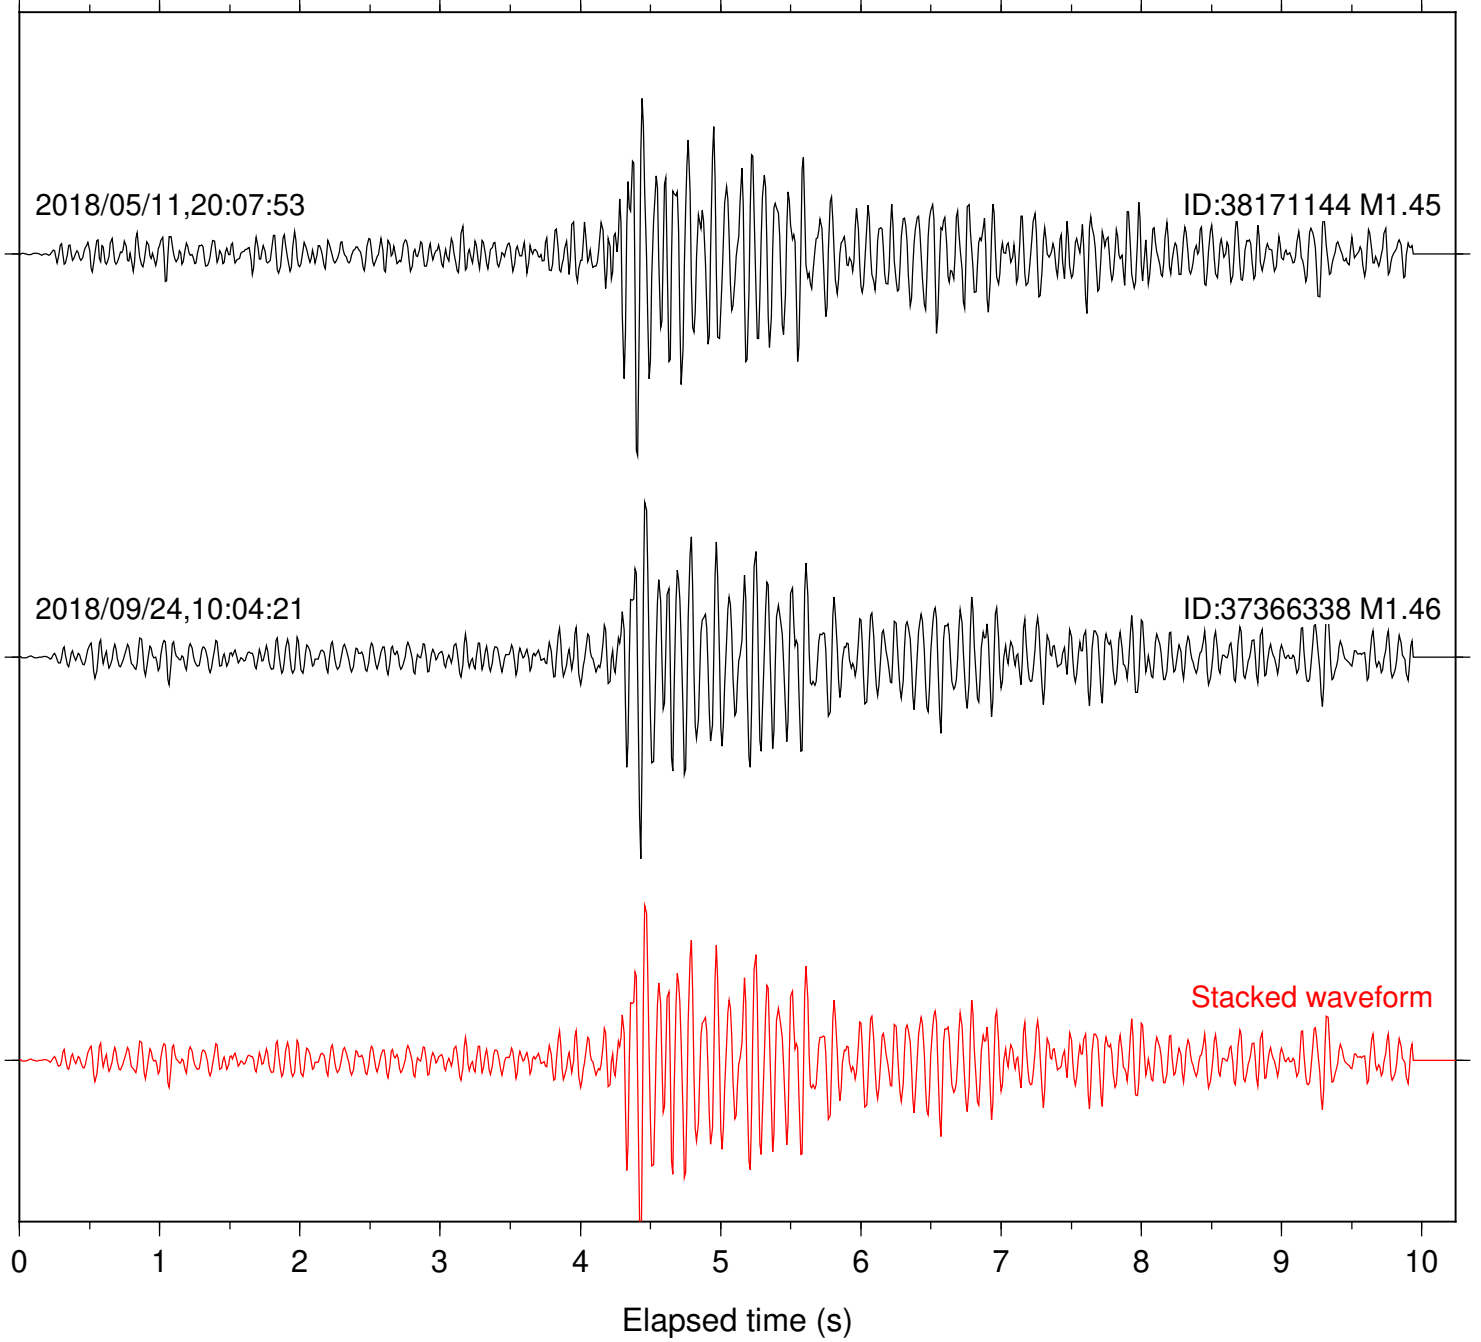

Station: B084 Com: EHZ

Focal depth: 4.46 km