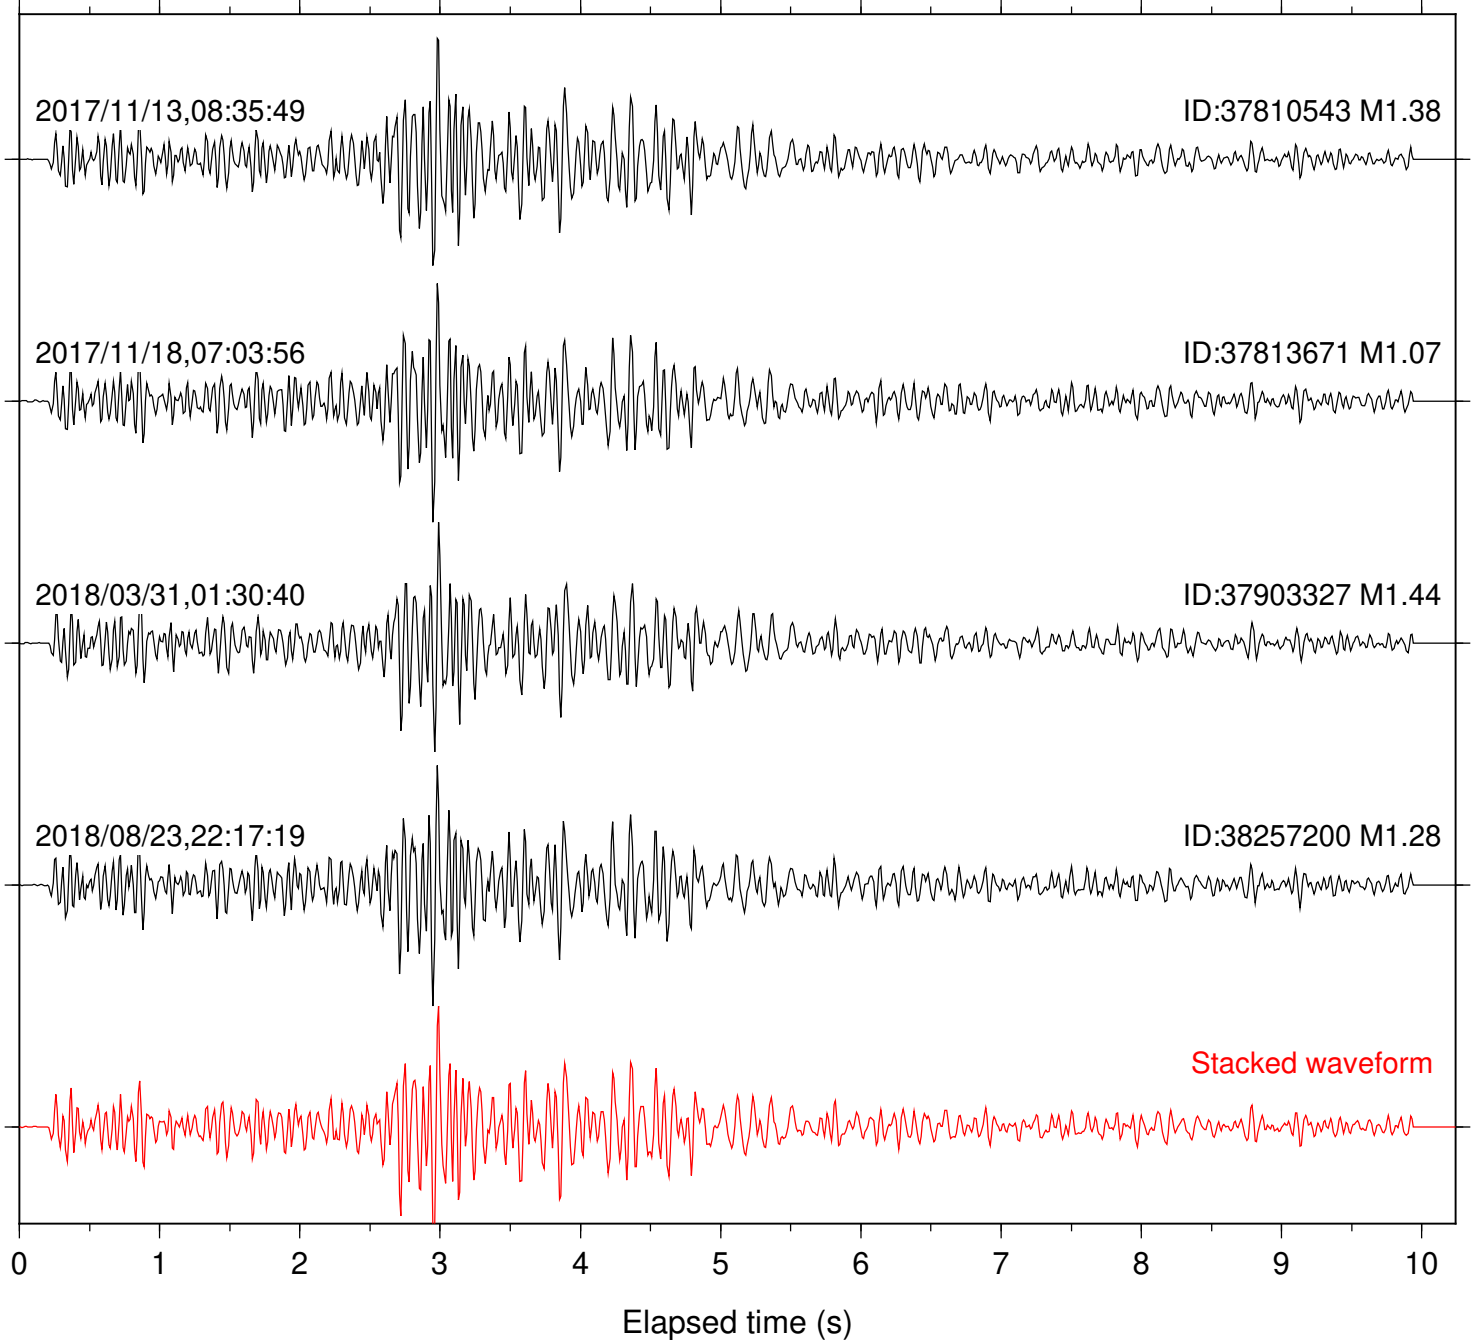

Station: B946 Com: EHZ

Focal depth: 4.88 km