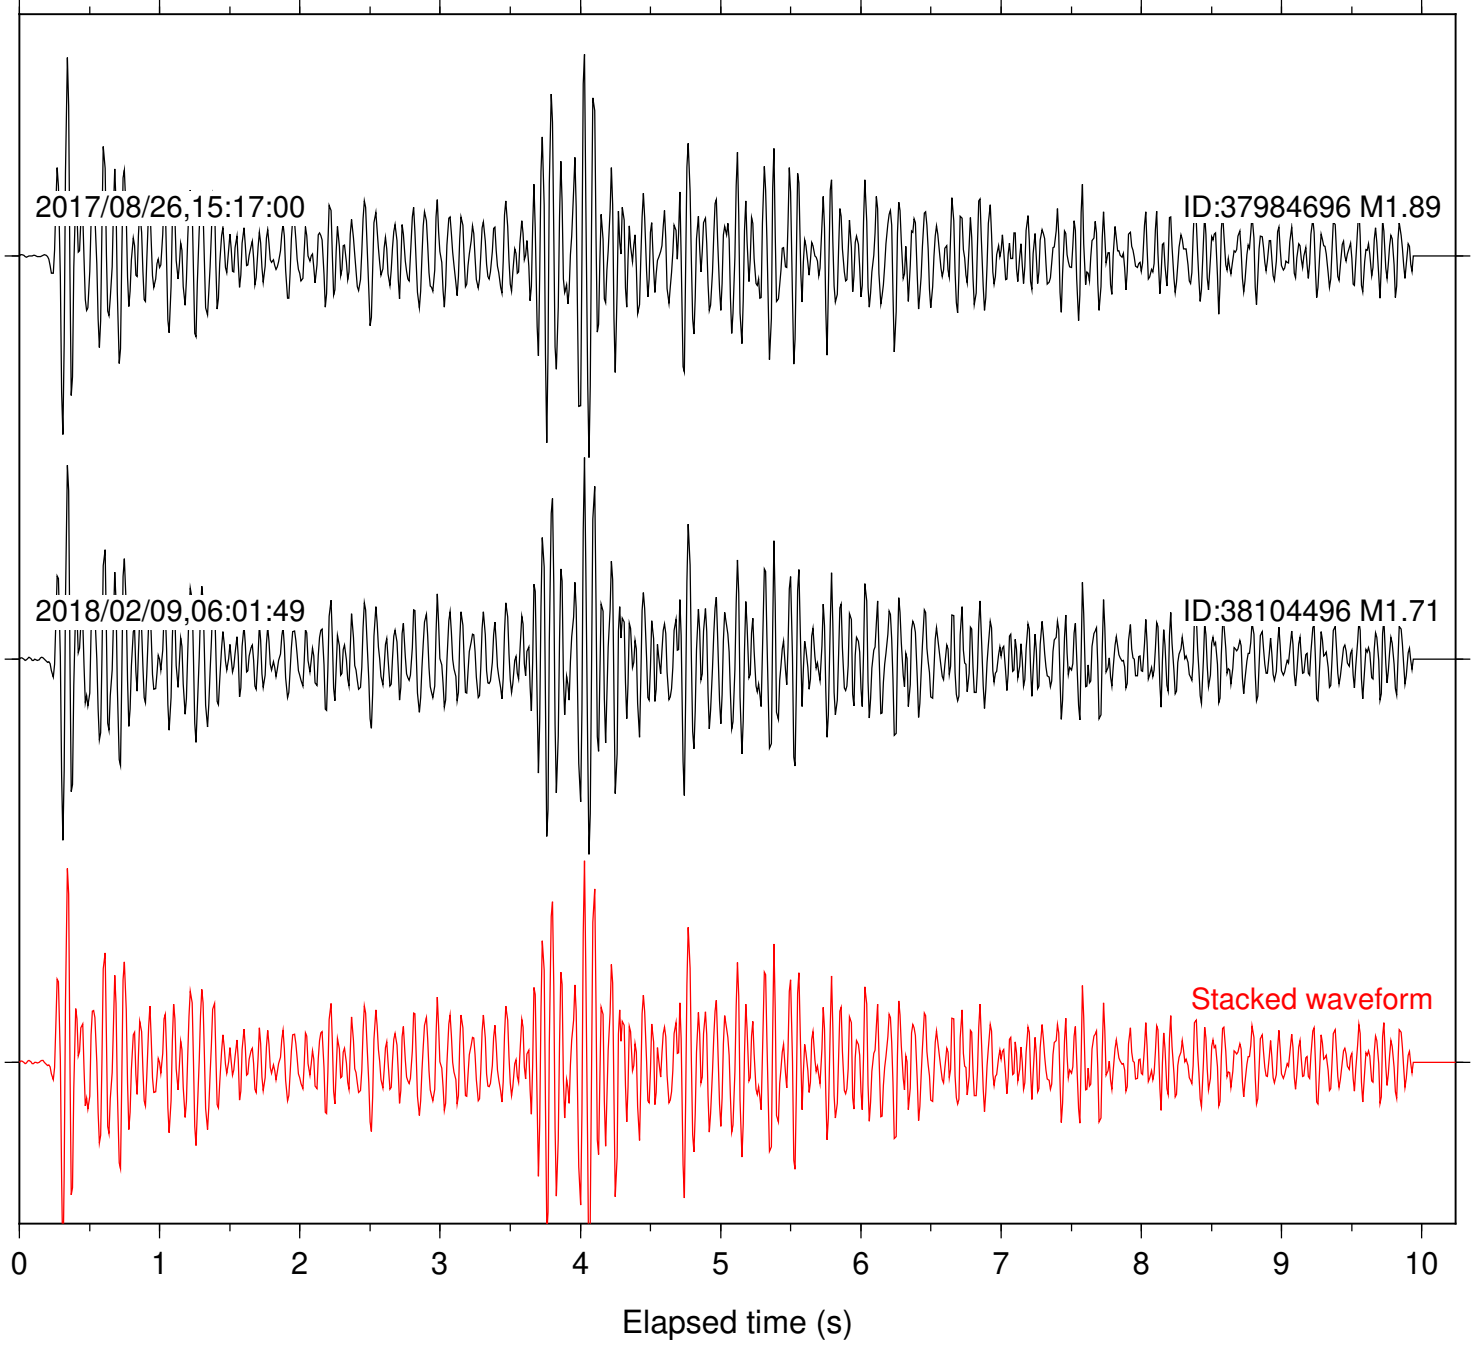

Focal depth: 5.11 km

Station: FRD Com: HHZ

Focal depth: 5.11 km

Station: HMT2 Com: HHZ

Focal depth: 5.11 km

Station: KNW Com: HHZ

Focal depth: 5.11 km

Station: LKH Com: HHZ