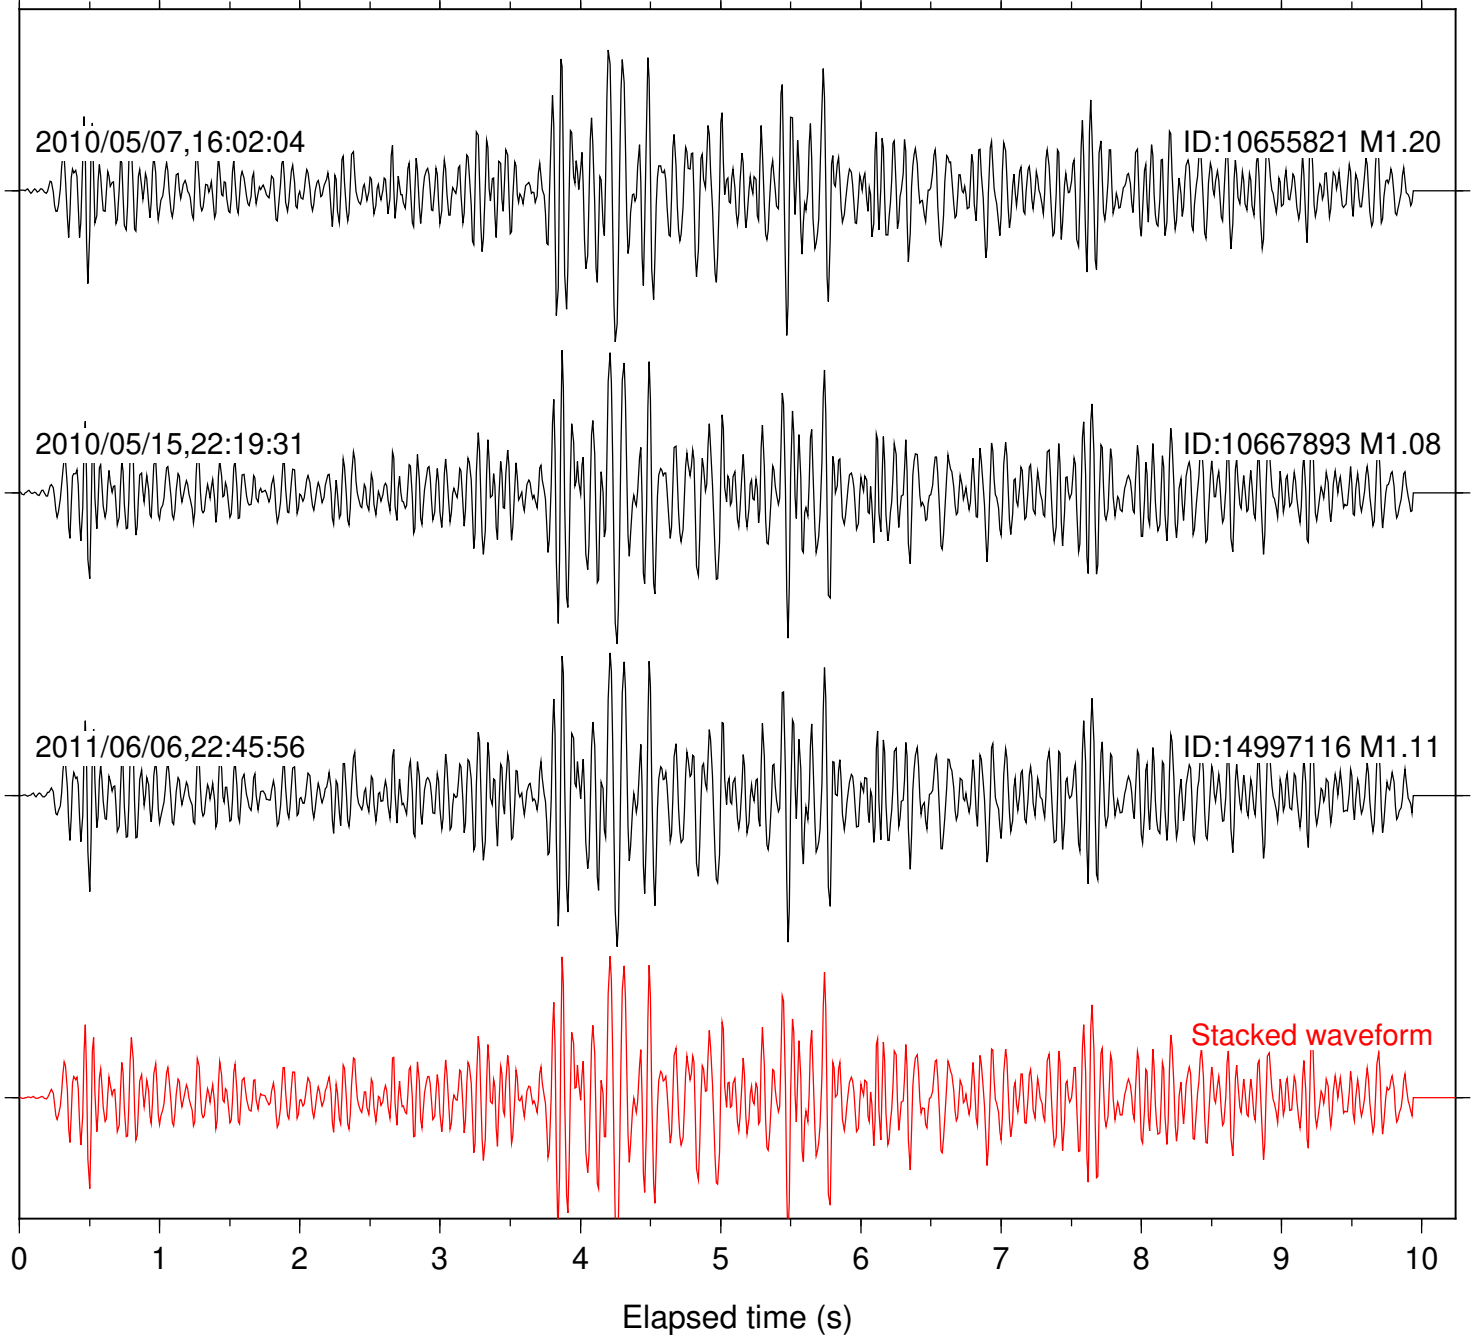

Focal depth: 2.25 km

Station: TOR Com: HHZ

Focal depth: 2.25 km

Station: B087 Com: EHZ

Focal depth: 2.44 km

Station: B088 Com: EHZ

Focal depth: 2.44 km

Station: FRD Com: HHZ