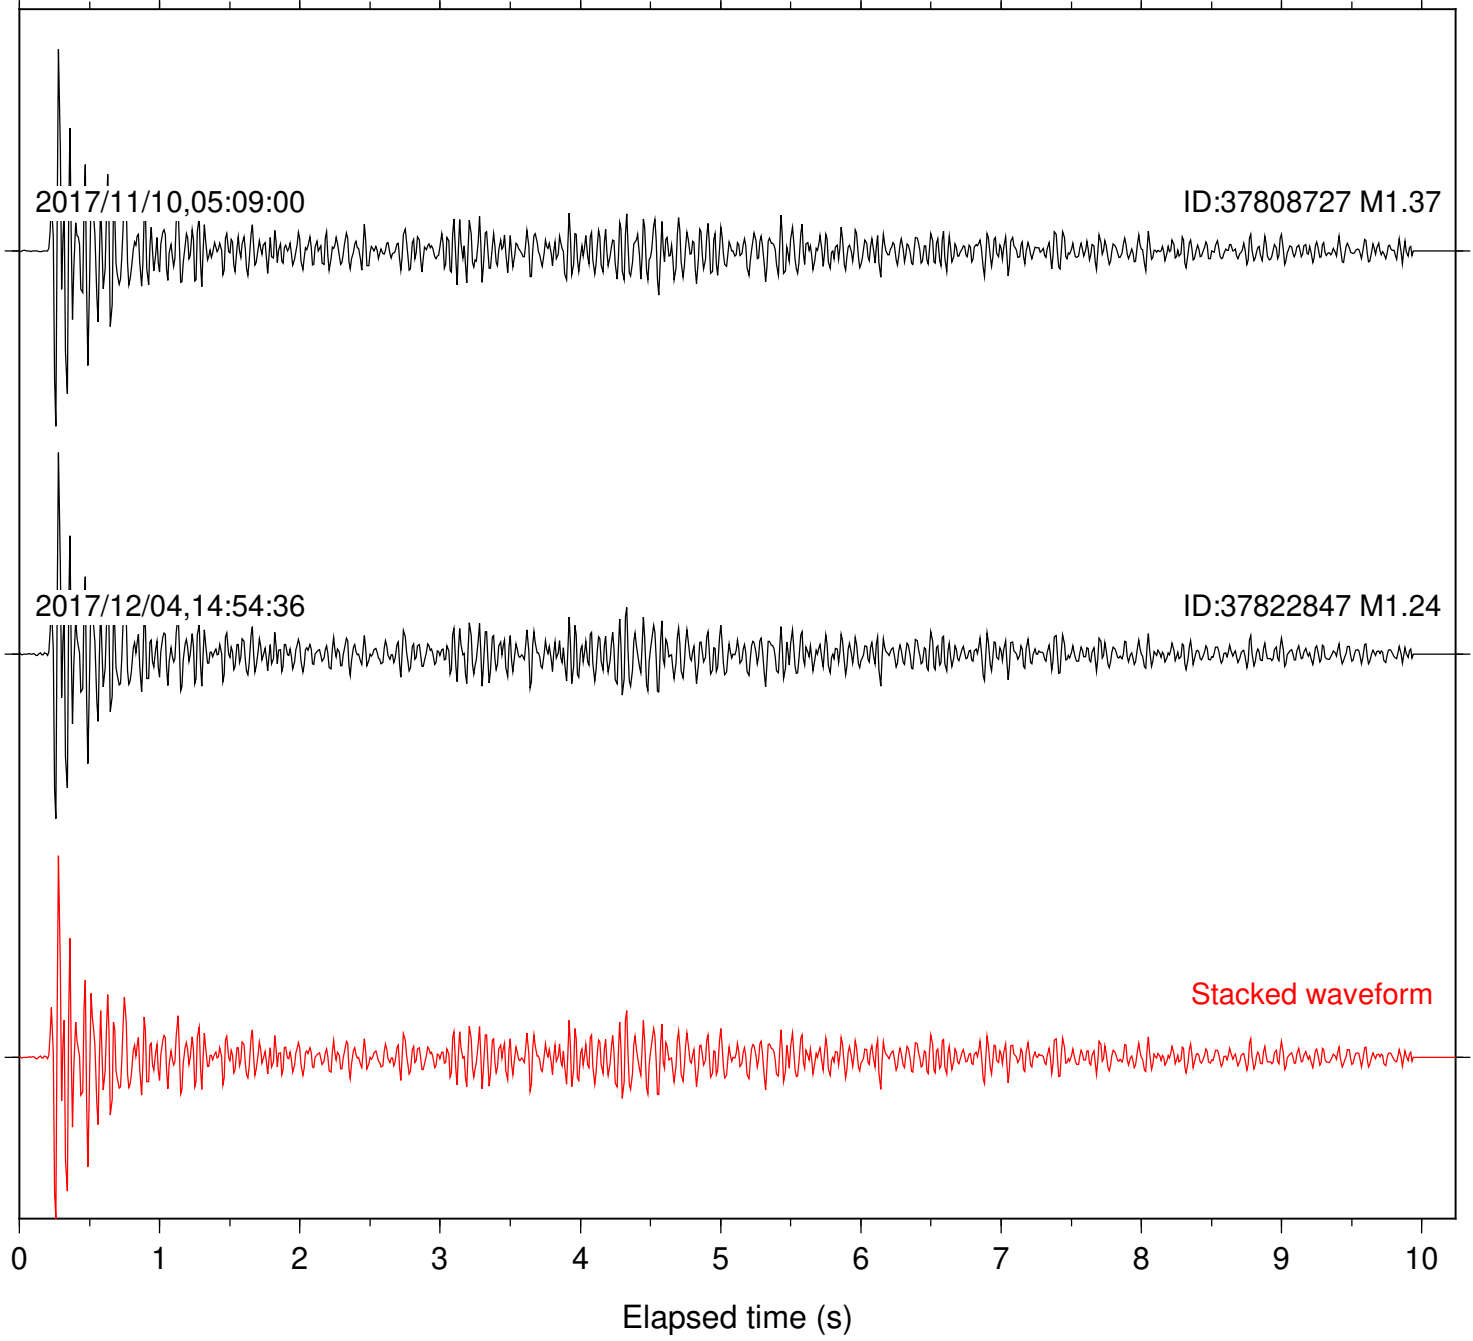

Focal depth: 12.26 km

Station: FRD Com: HHZ

Focal depth: 12.26 km

Station: HMT2 Com: HHZ

Focal depth: 12.24 km

Station: LKH Com: HHZ

Focal depth: 12.24 km

Station: LVA2 Com: HHZ