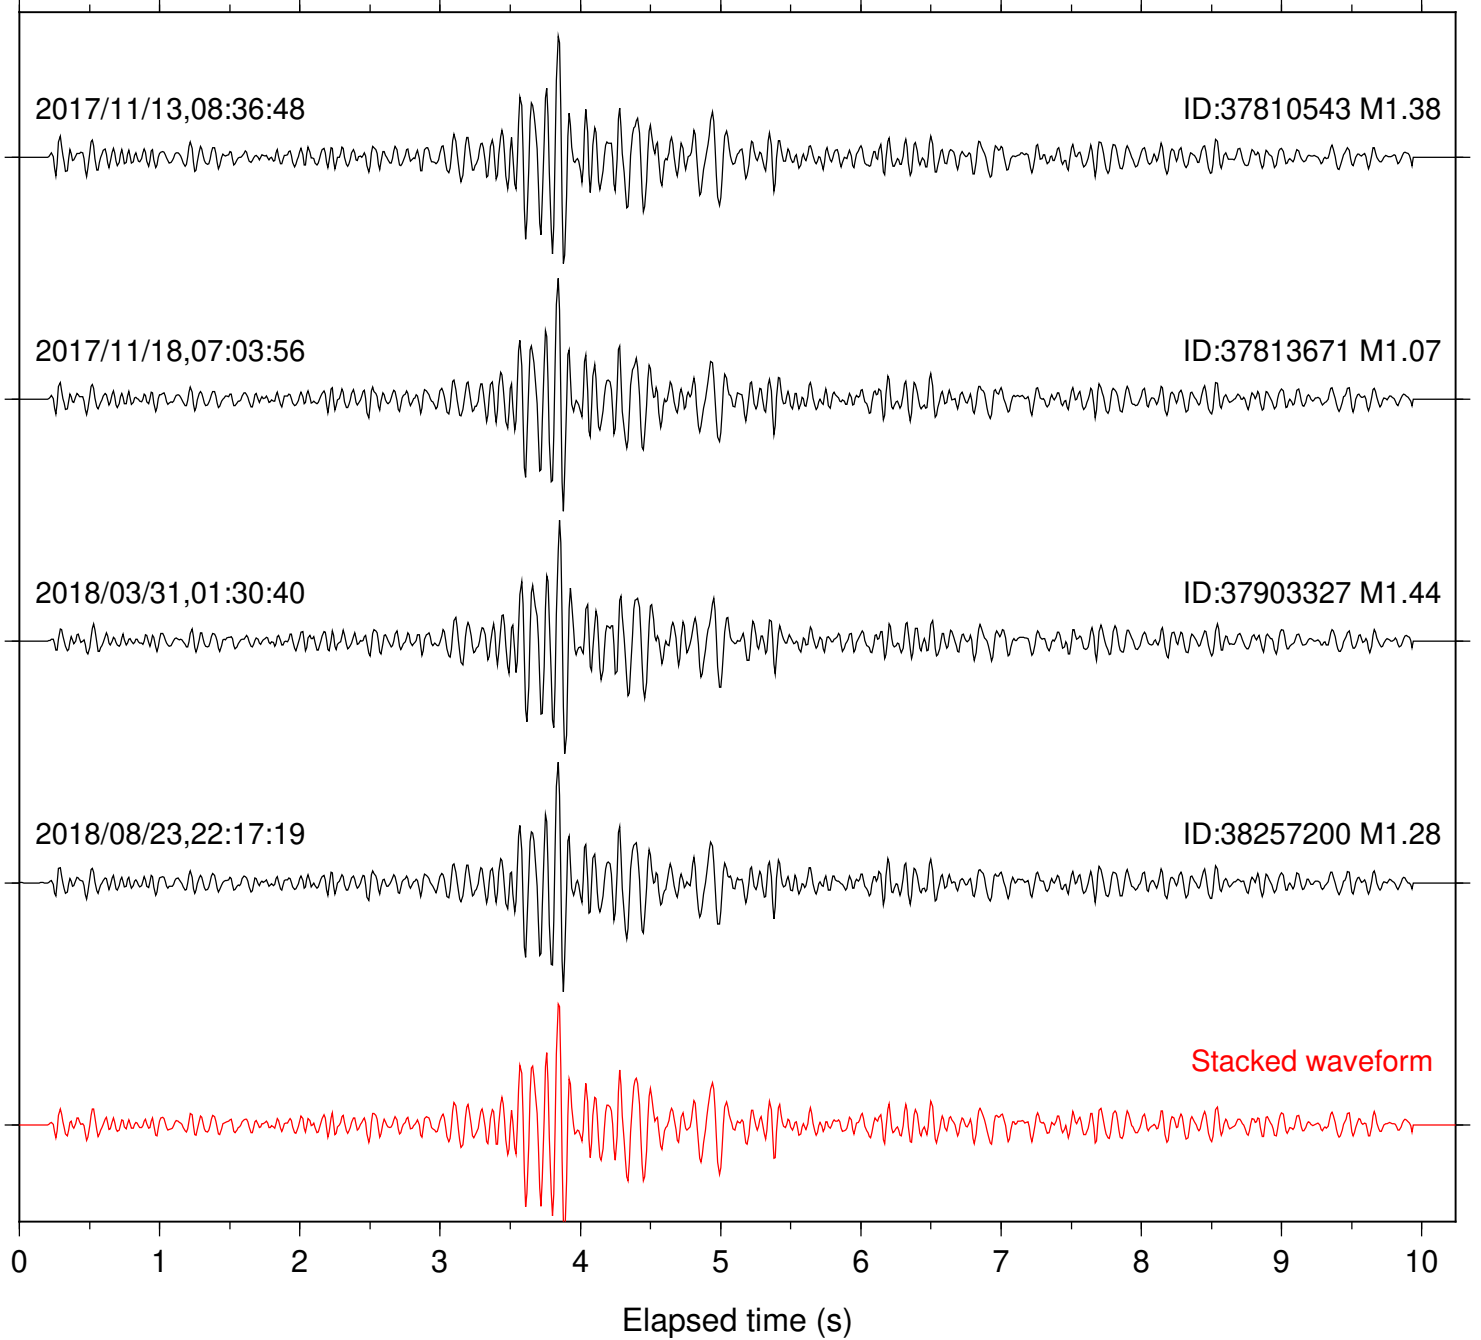

Station: POB2 Com: HHZ

Focal depth: 4.88 km