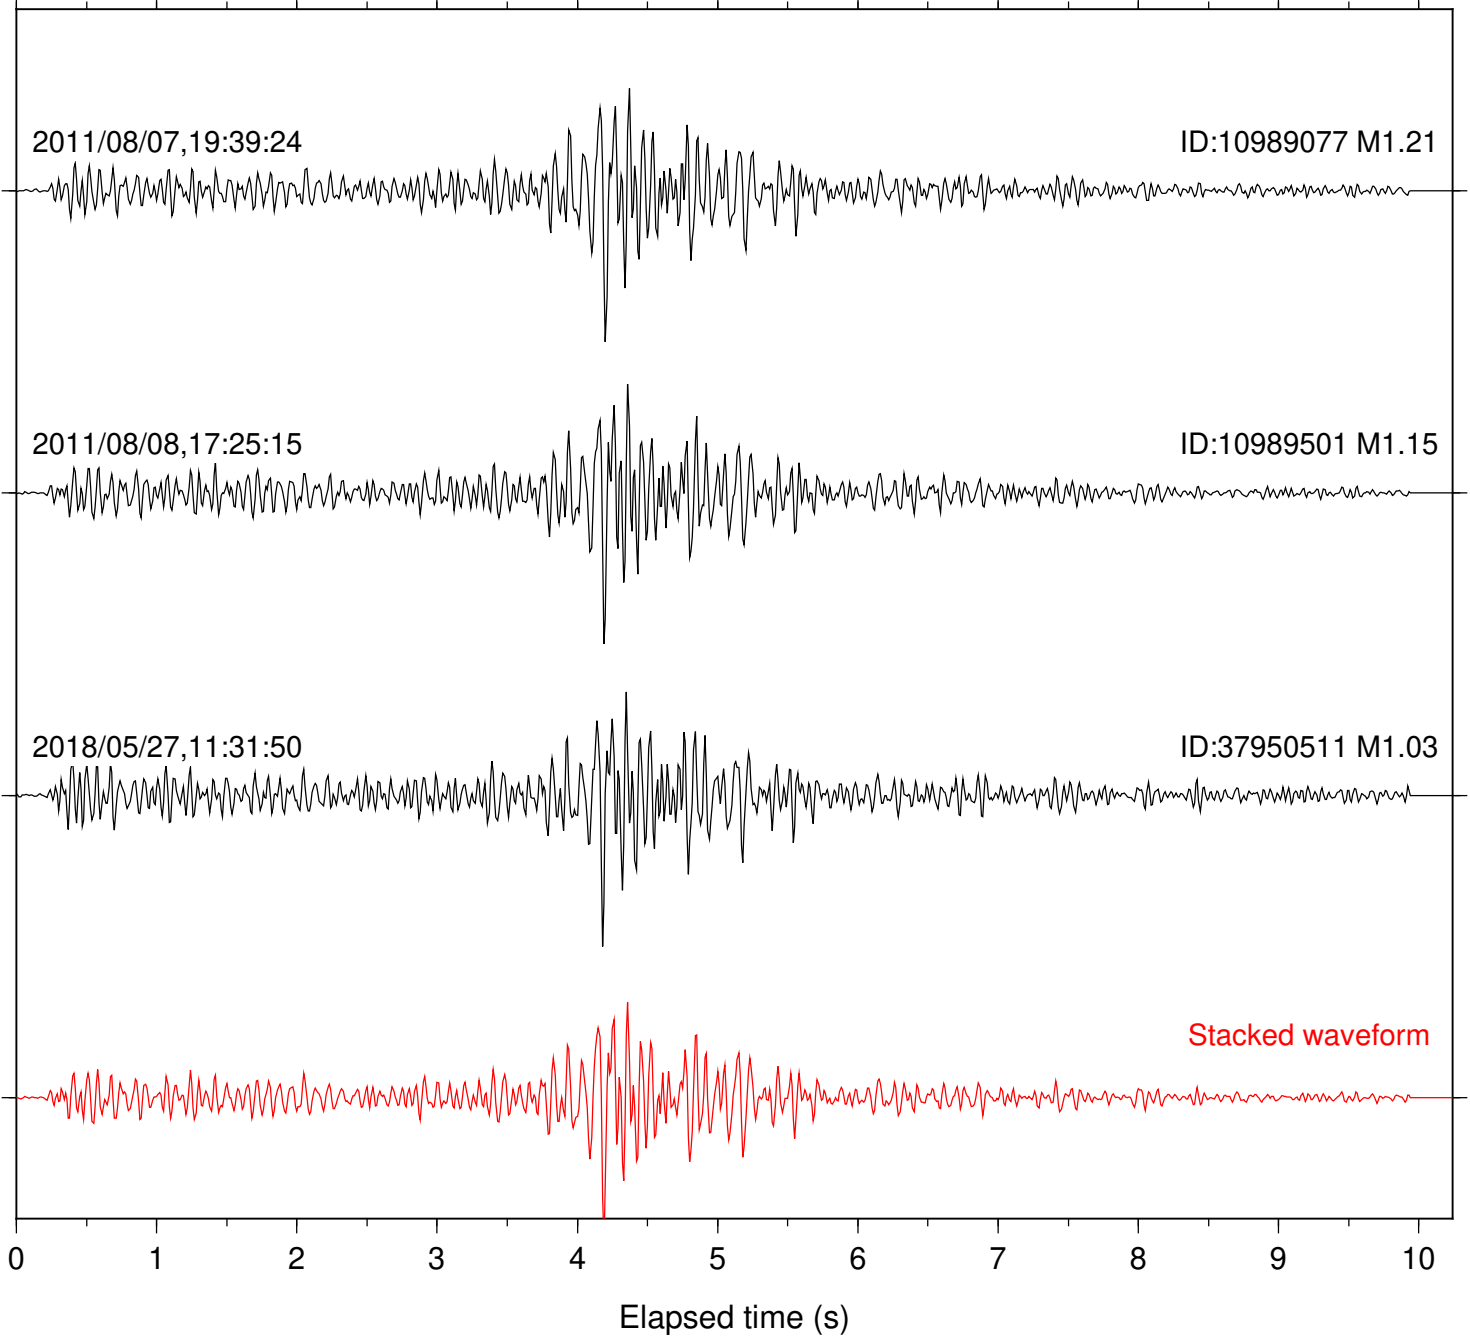

Focal depth: 7.78 km

Station: SND Com: HHZ

Focal depth: 7.78 km

Station: B082 Com: EHZ

Focal depth: 11.51 km

Station: B084 Com: EHZ

Focal depth: 11.51 km

Station: B087 Com: EHZ