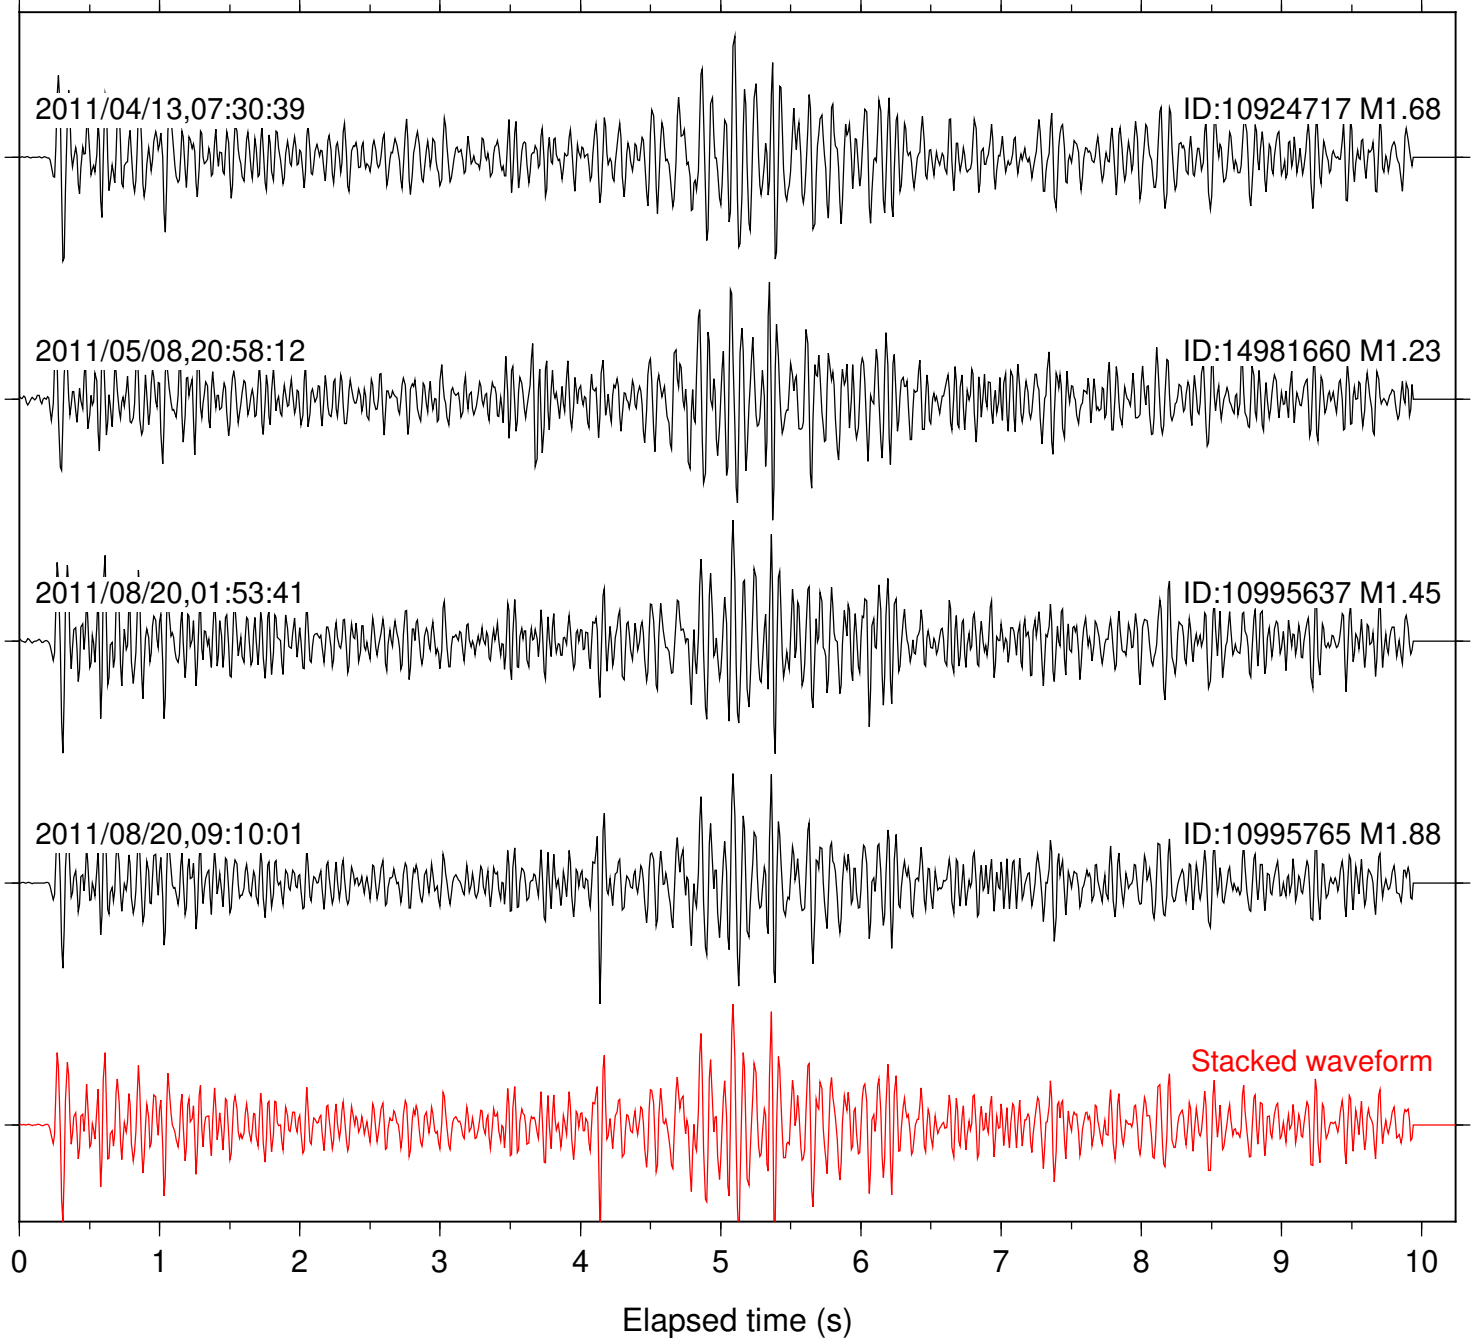

Station: SND Com: HHZ

Focal depth: 6.49 km

Station: FRD Com: HHZ

Focal depth: 5.43 km

Station: PFO Com: HHZ

Focal depth: 5.43 km

Station: B086 Com: EHZ

Focal depth: 4.02 km