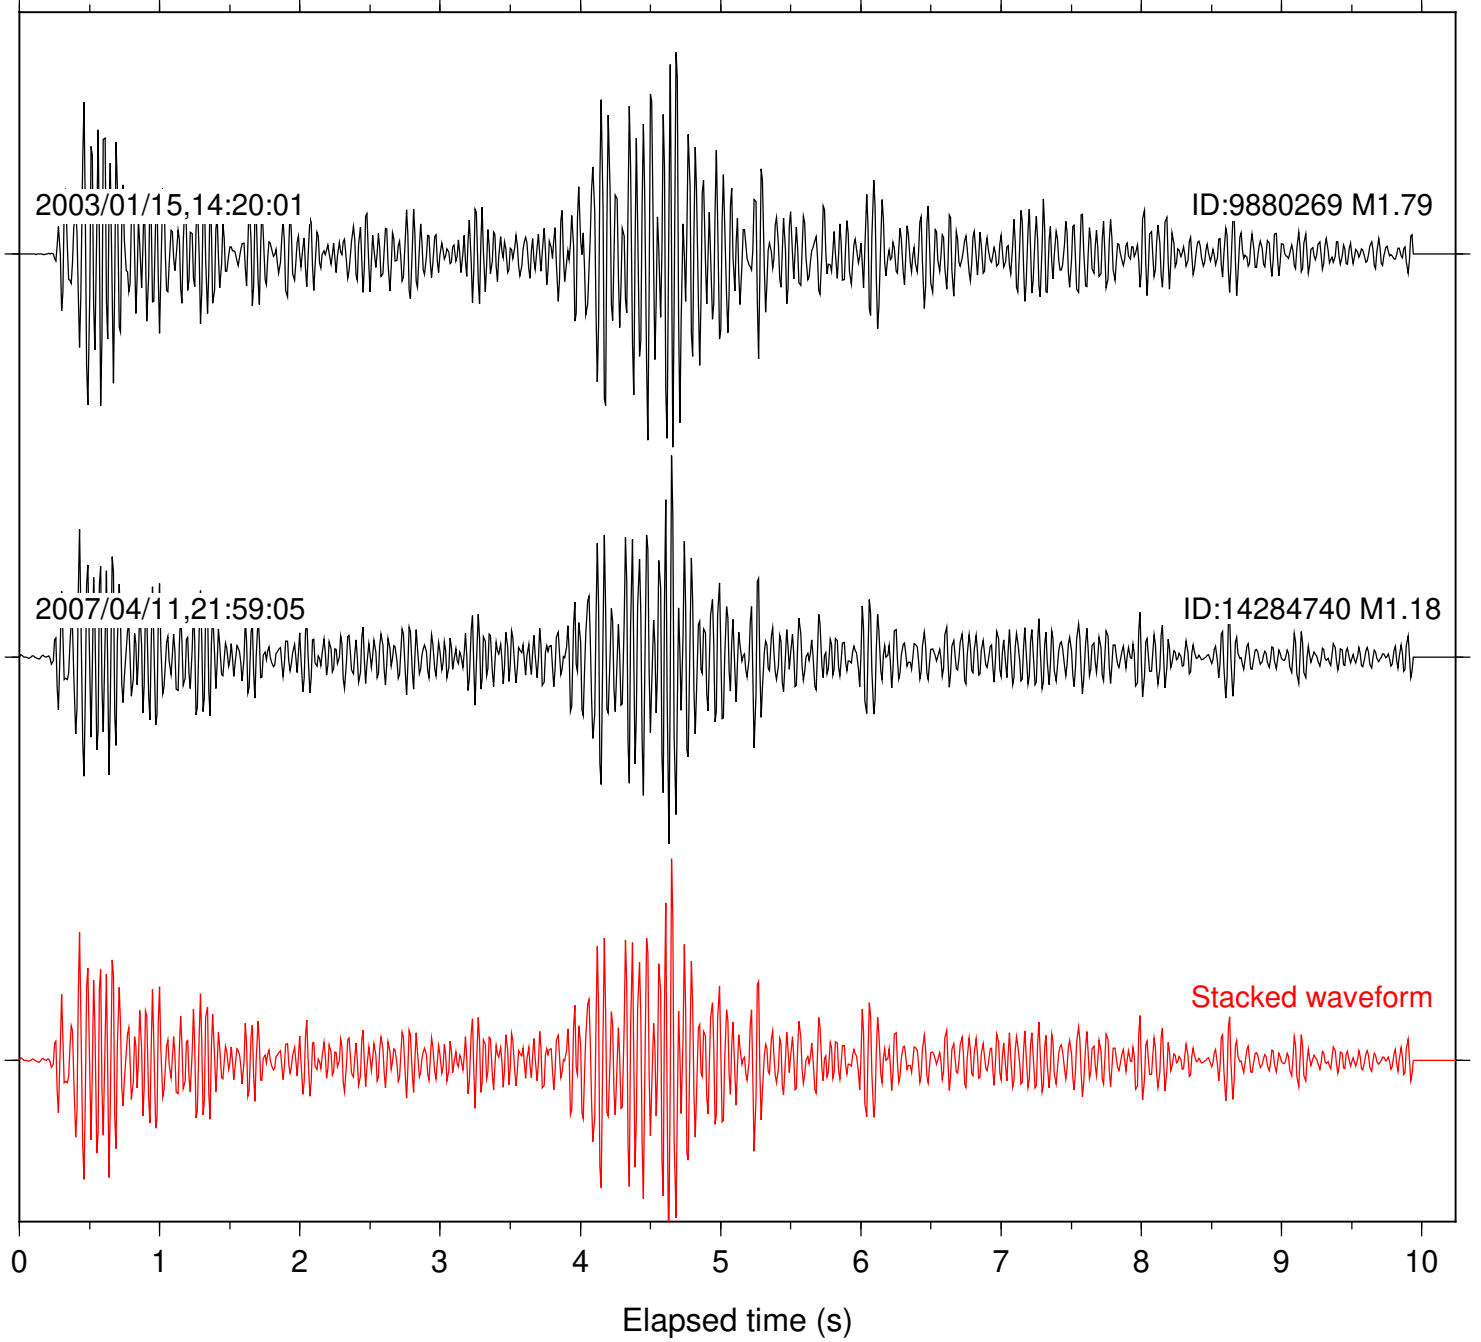

Station: DGR Com: HHZ

Focal depth: 16.92 km