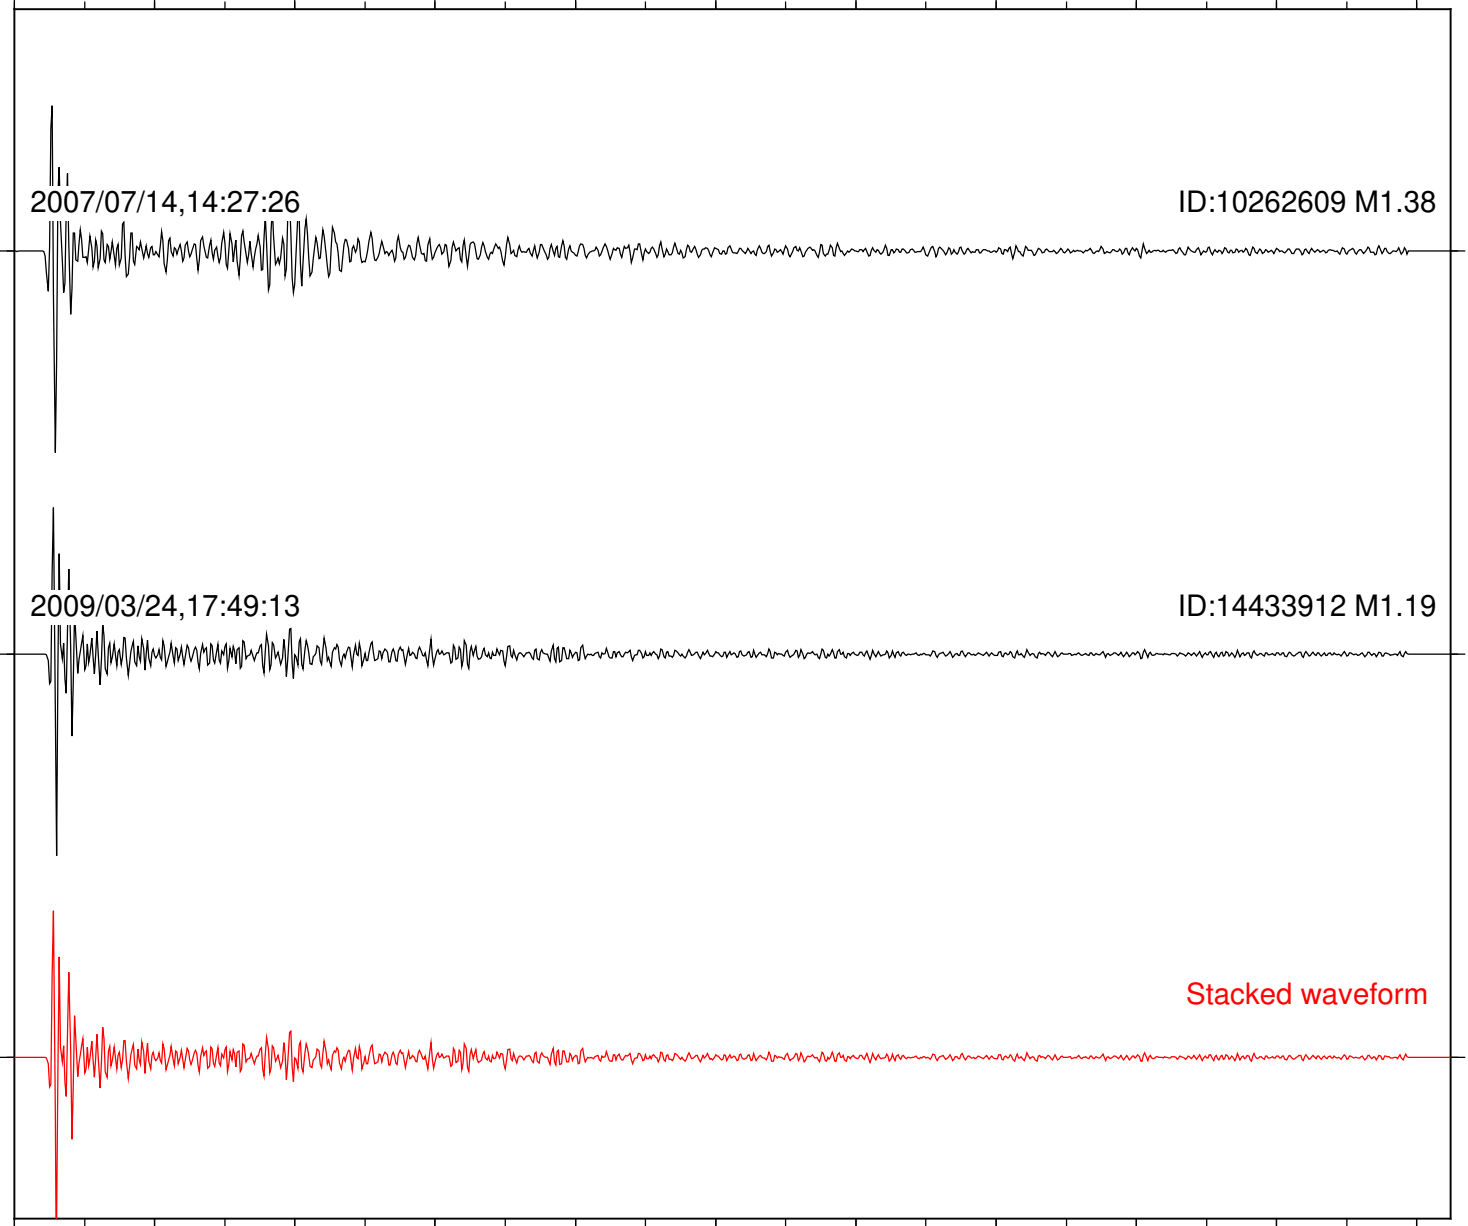

Station: FRD Com: HHZ

Focal depth: 8.64 km

2007/07/14,14:27:26

ID:10262609 M1.38

2009/03/24,17:49:13

ID:14433912 M1.19

Stacked waveform

0 1 2 3 4 5 6 7 8 9 10

Elapsed time (s)