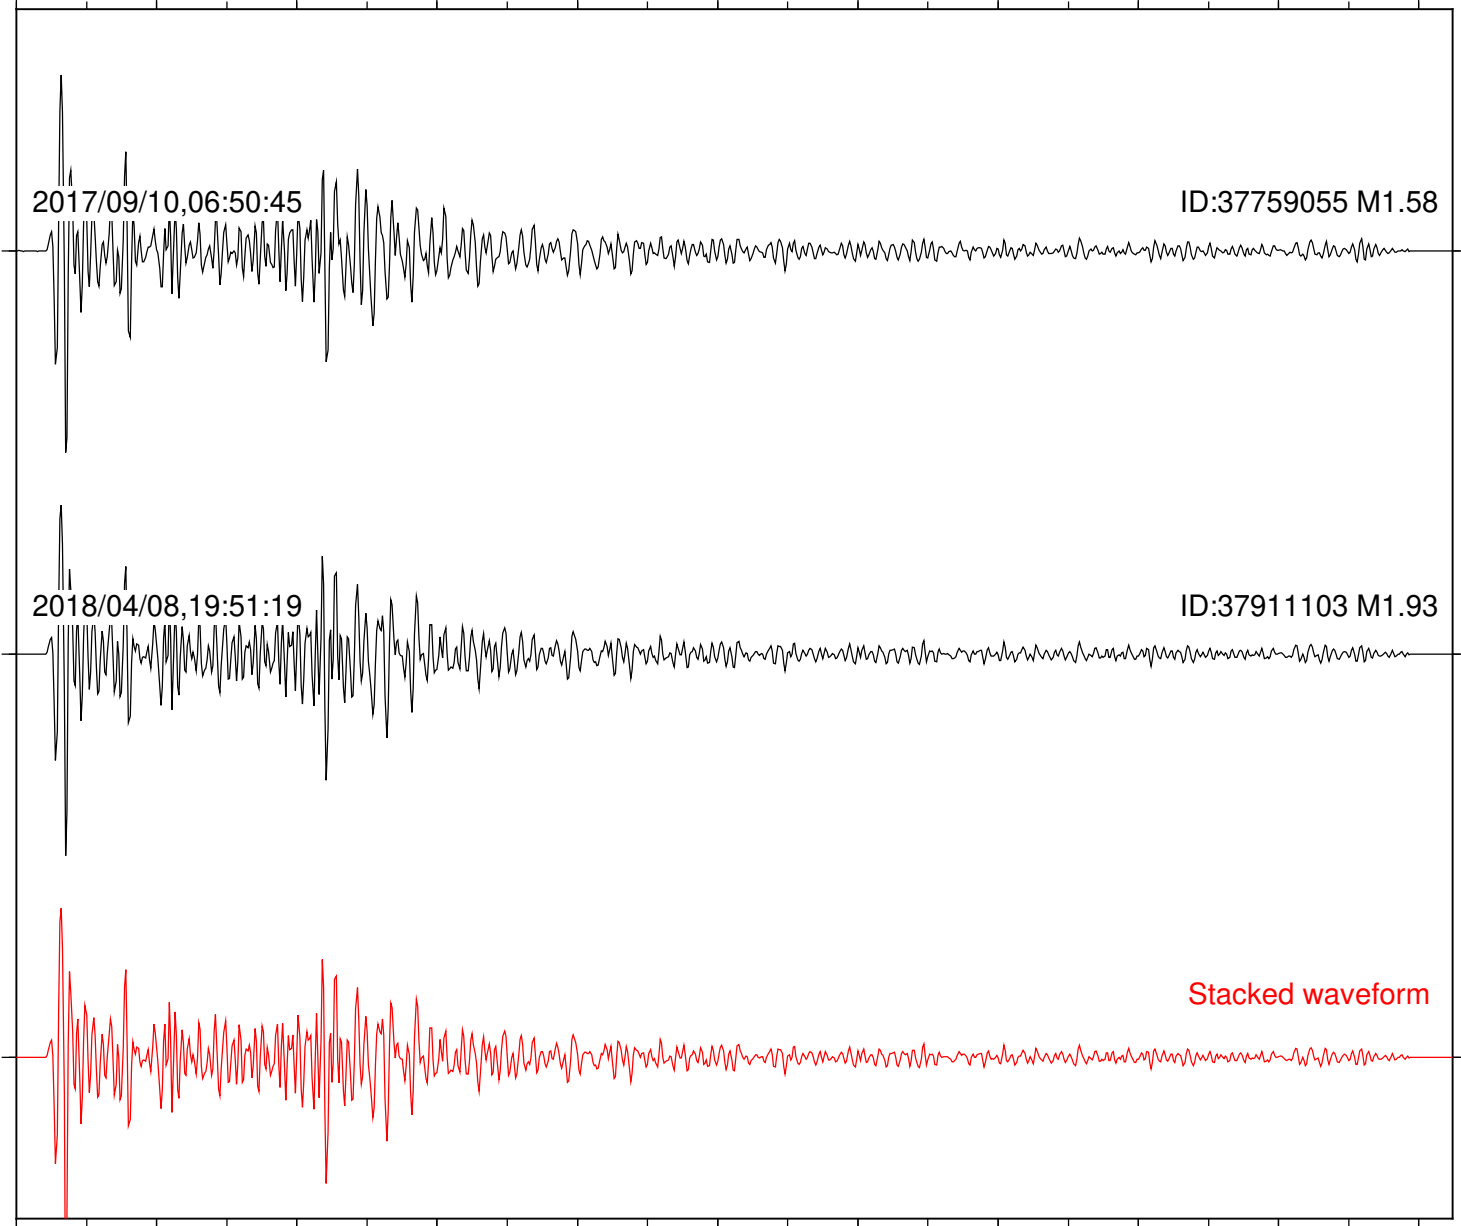

Station: BZN Com: HHZ

Focal depth: 6.28 km

2017/09/10,06:50:45

ID:37759055 M1.58

2018/04/08,19:51:19

ID:37911103 M1.93

Stacked waveform

0 1 2 3 4 5 6 7 8 9 10
Elapsed time (s)