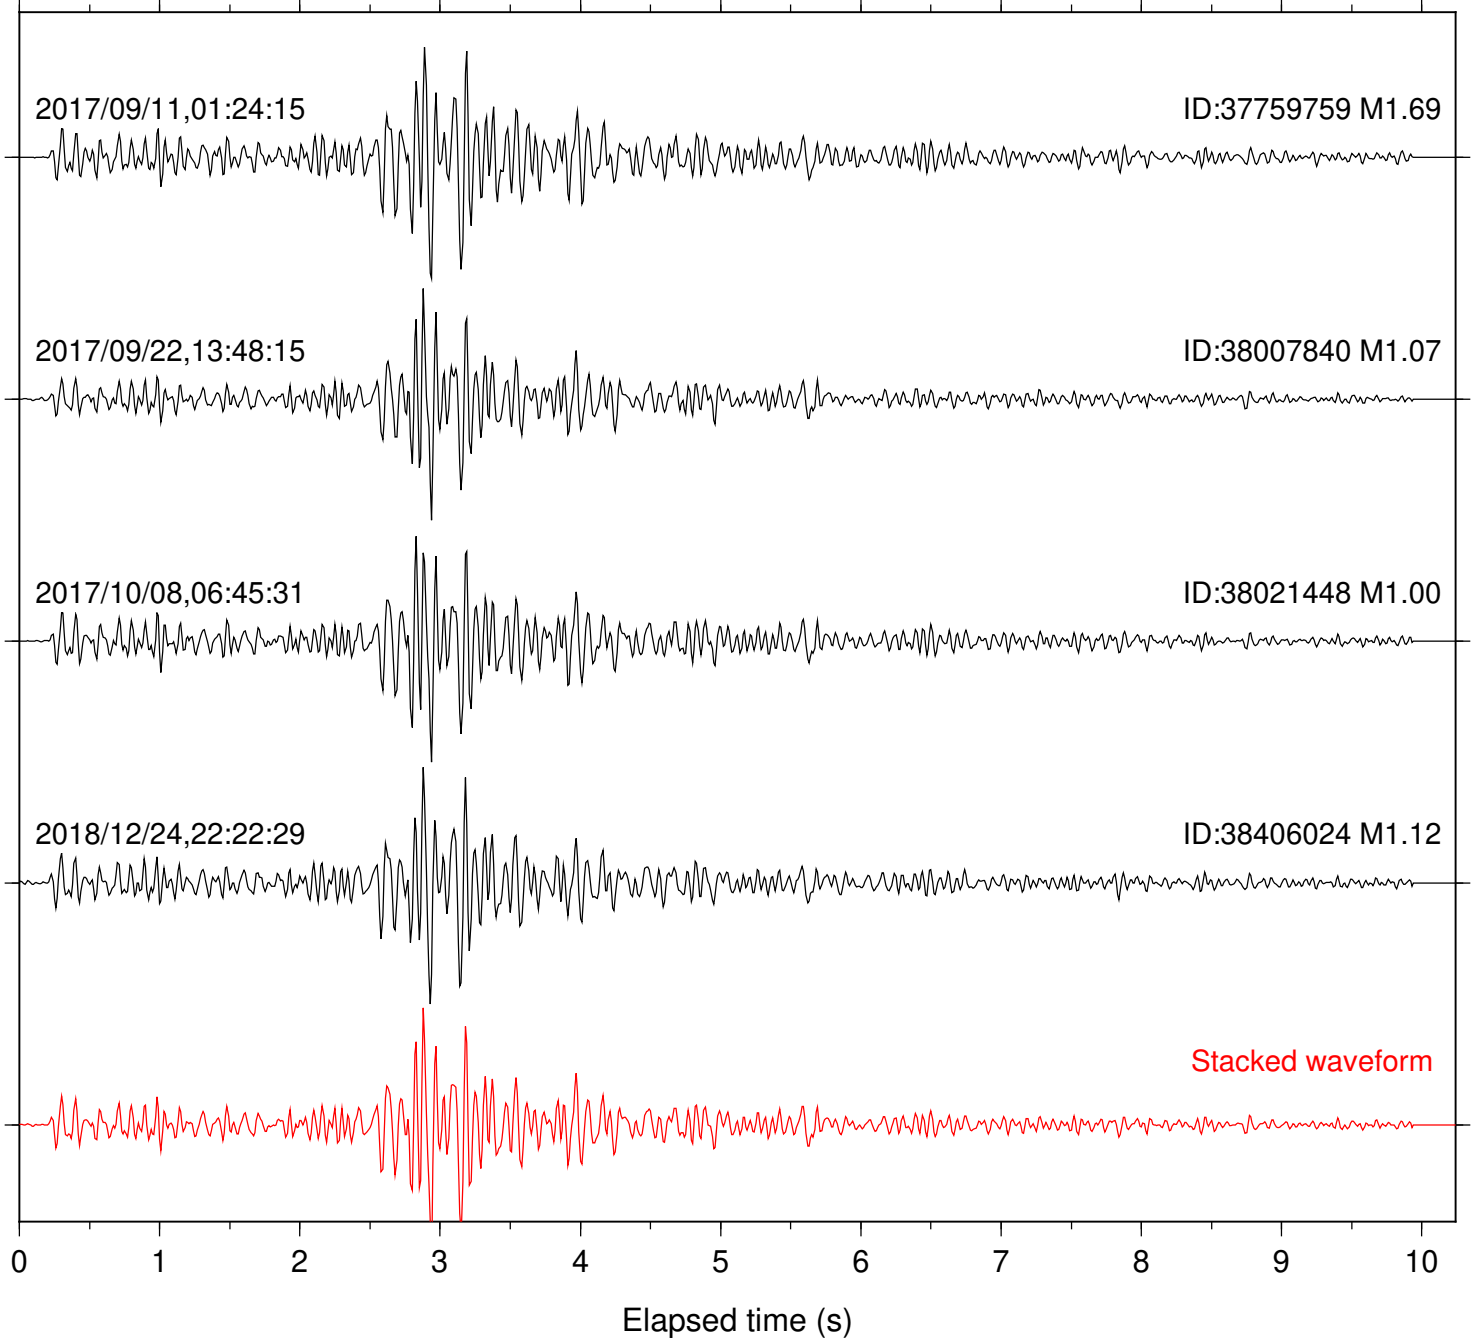

Station: SND Com: HHZ

Focal depth: 6.52 km