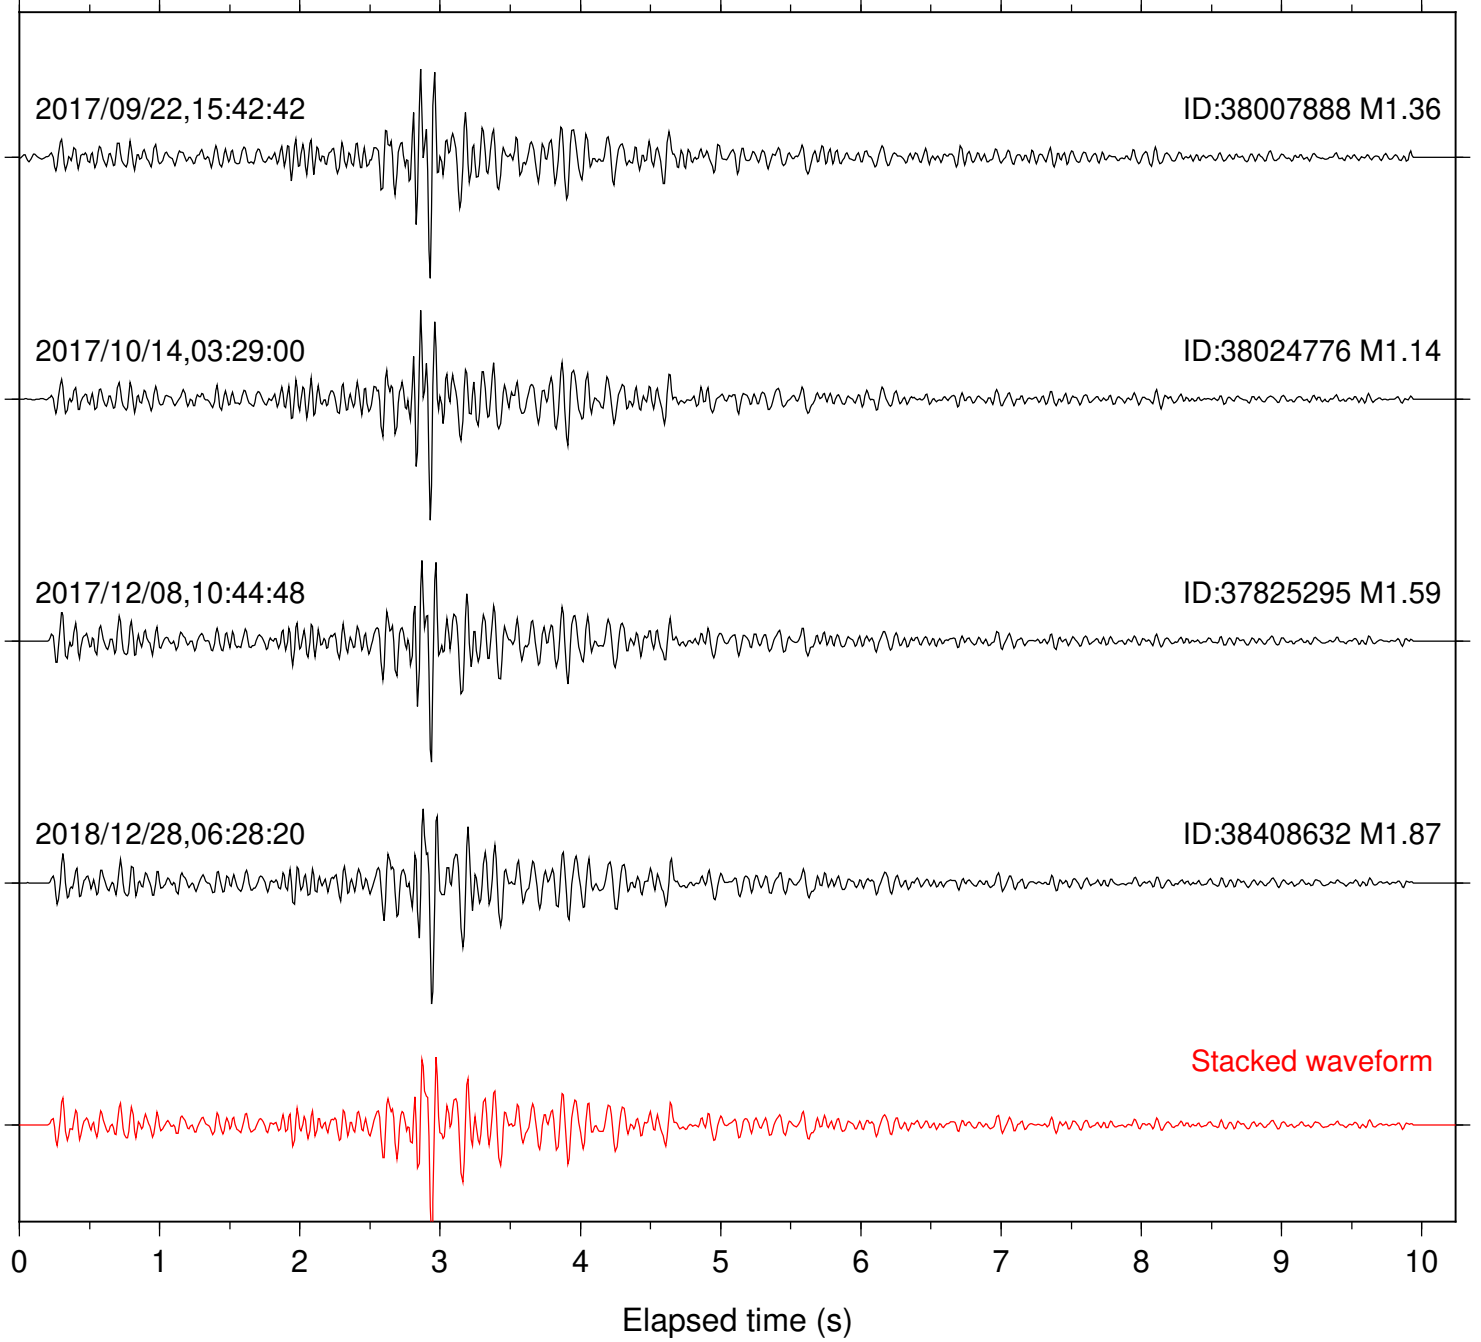

Station: PLM Com: HHZ

Focal depth: 6.18 km

Station: POB2 Com: HHZ

Focal depth: 6.18 km

Station: SMER Com: HHZ

Focal depth: 6.18 km

Station: SND Com: HHZ

Focal depth: 6.18 km