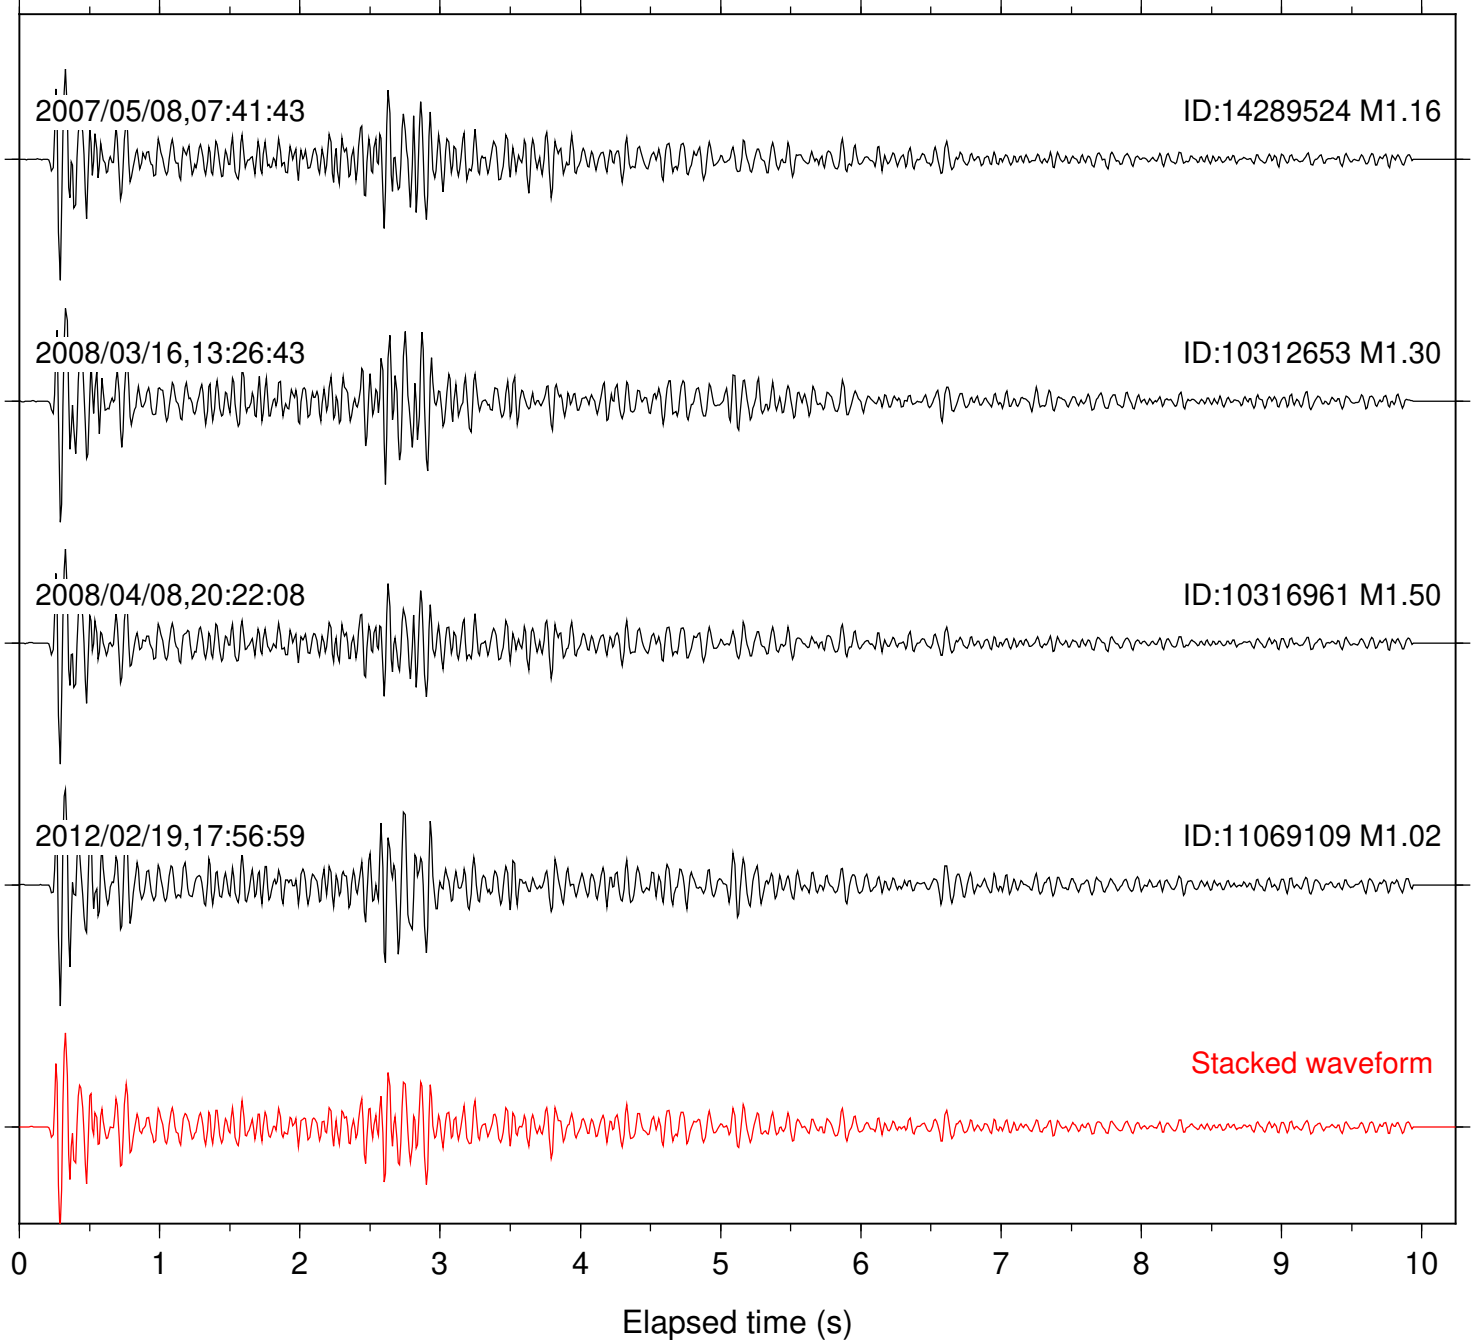

Station: B084 Com: EHZ

Focal depth: 8.43 km