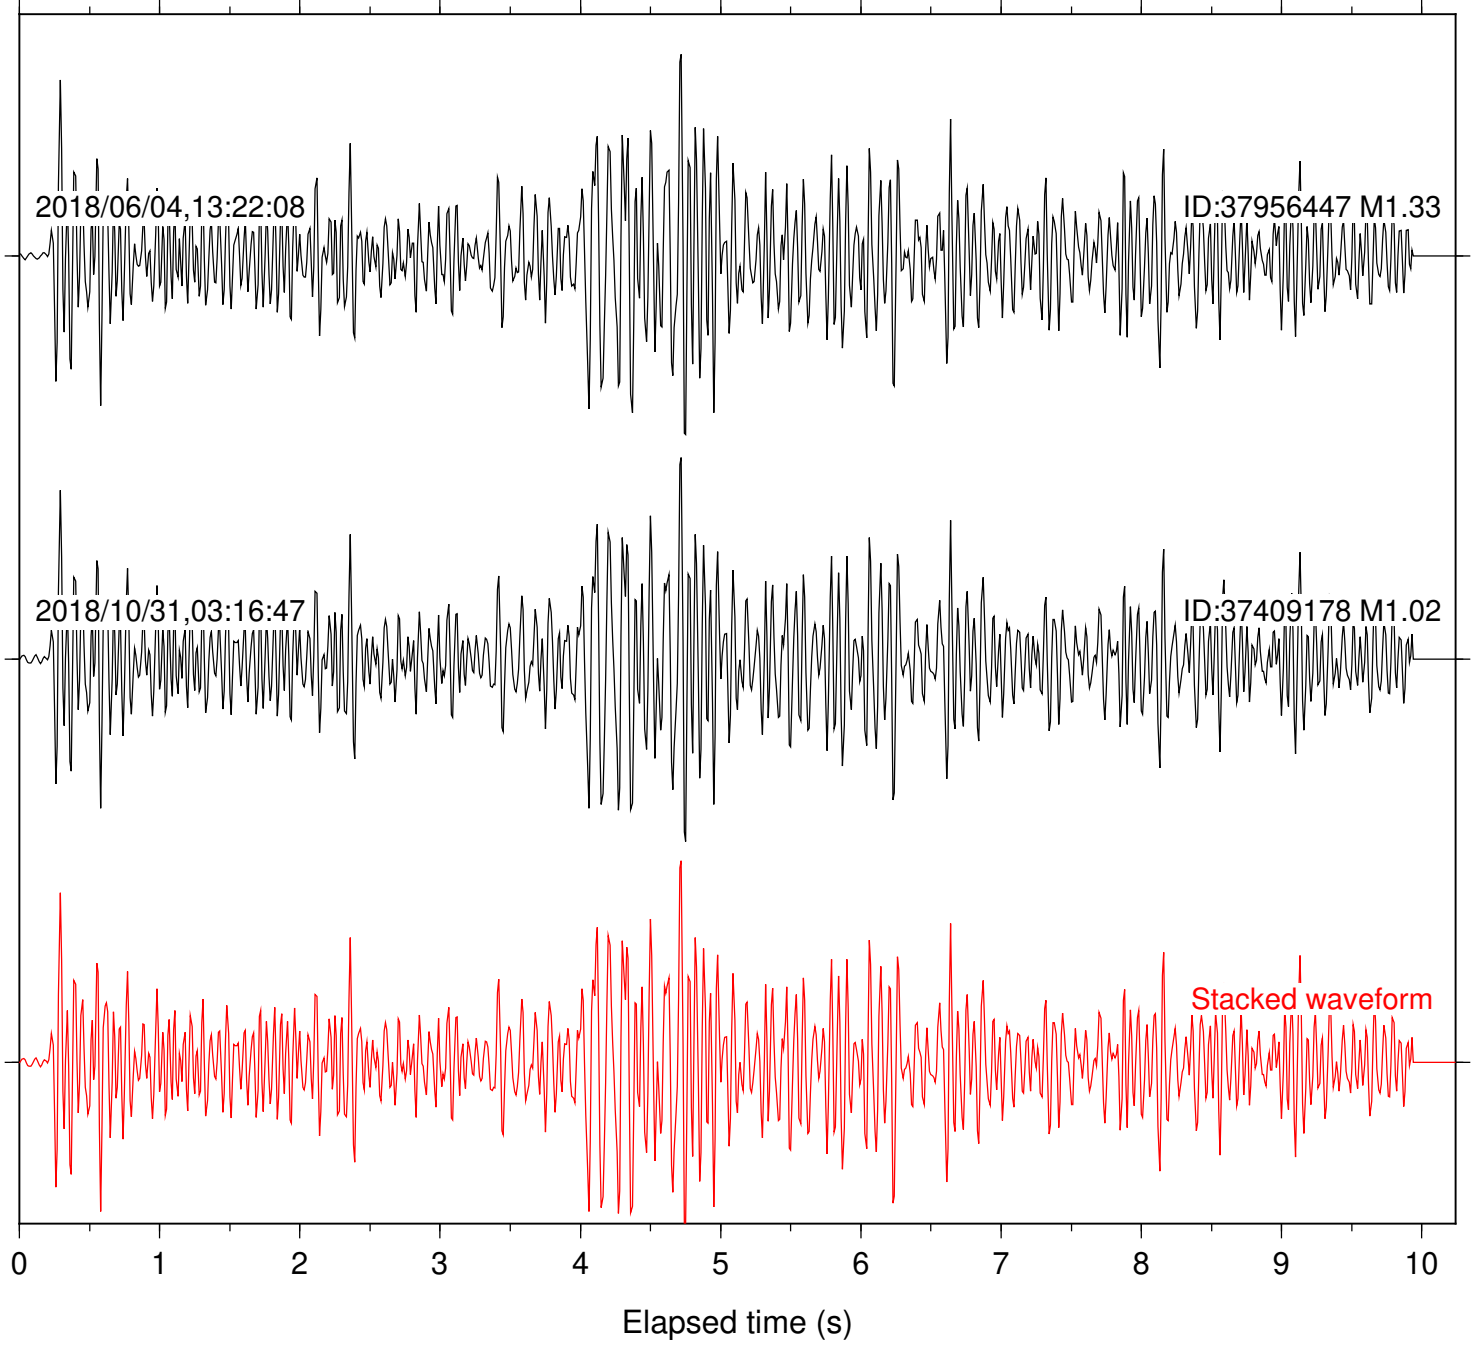

Station: FRD Com: HHZ

Focal depth: 4.77 km

Station: HMT2 Com: HHZ

Focal depth: 4.77 km

Station: KNW Com: HHZ

Focal depth: 4.77 km

Station: LKH Com: HHZ

Focal depth: 4.77 km