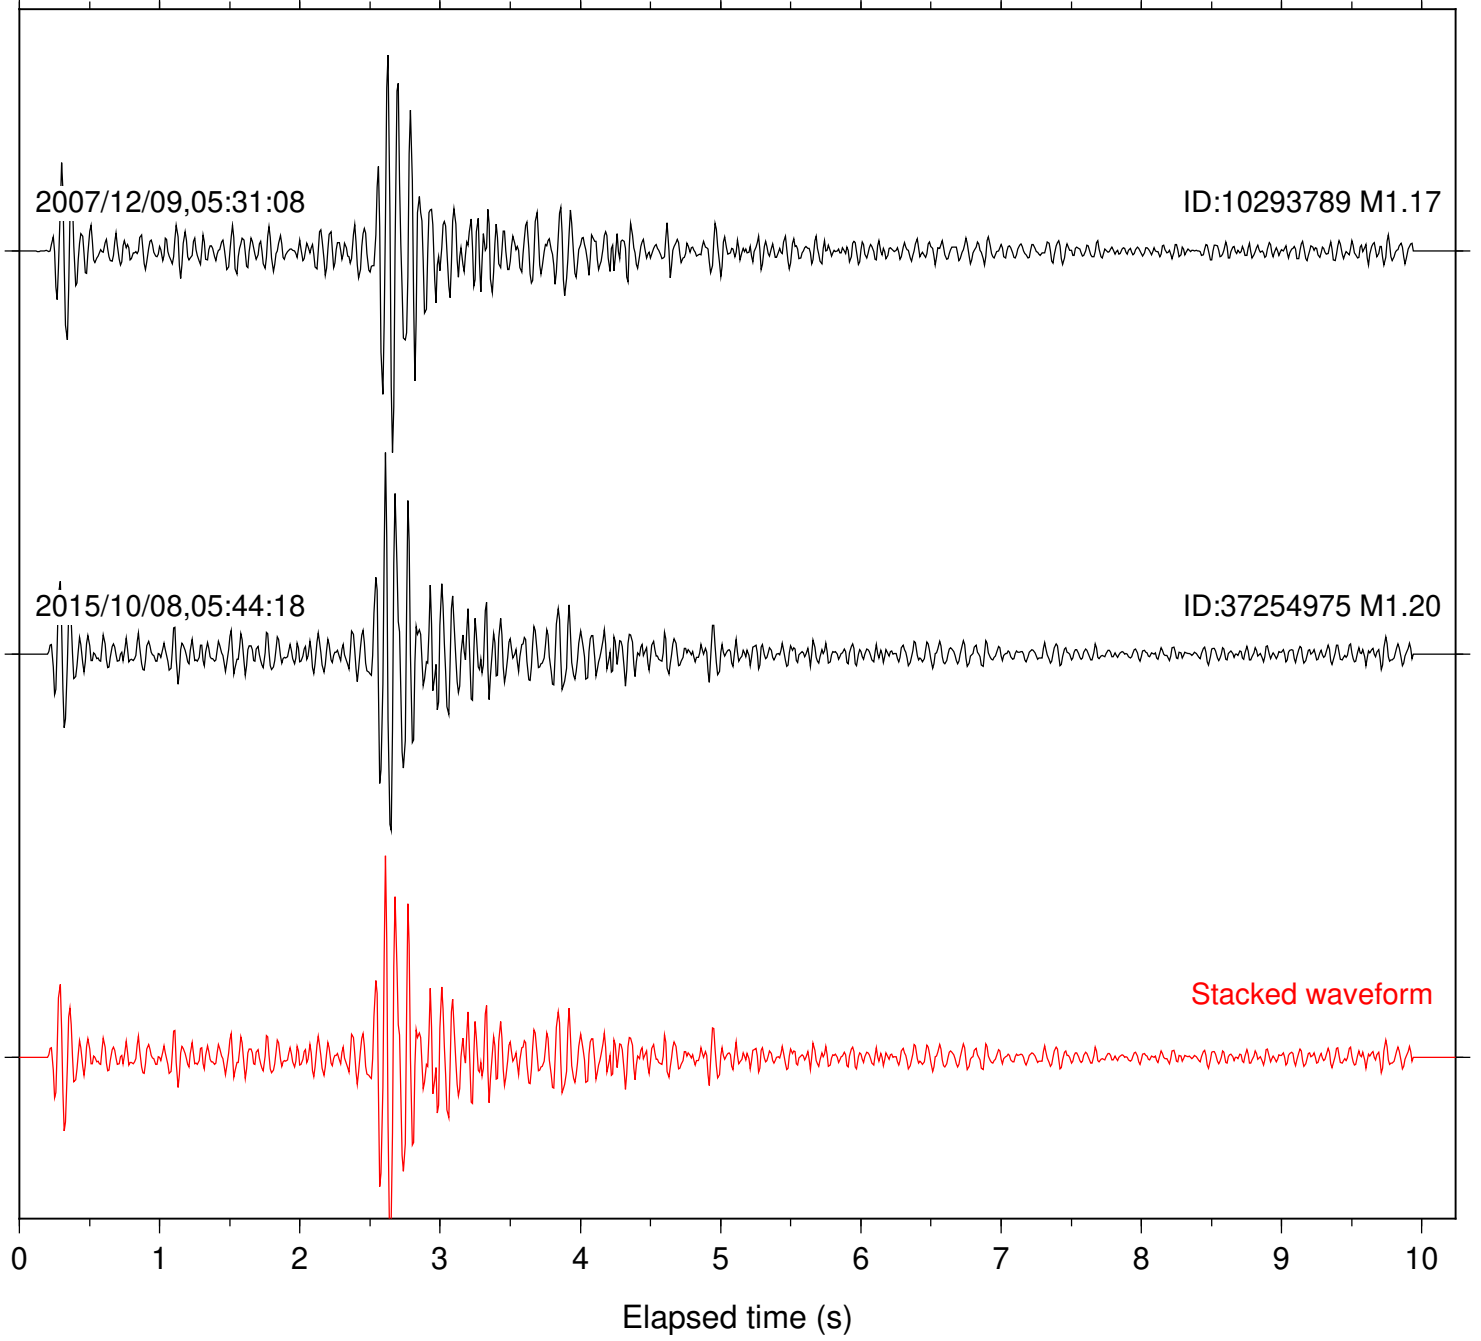

Station: KNW Com: HHZ

Focal depth: 17.57 km