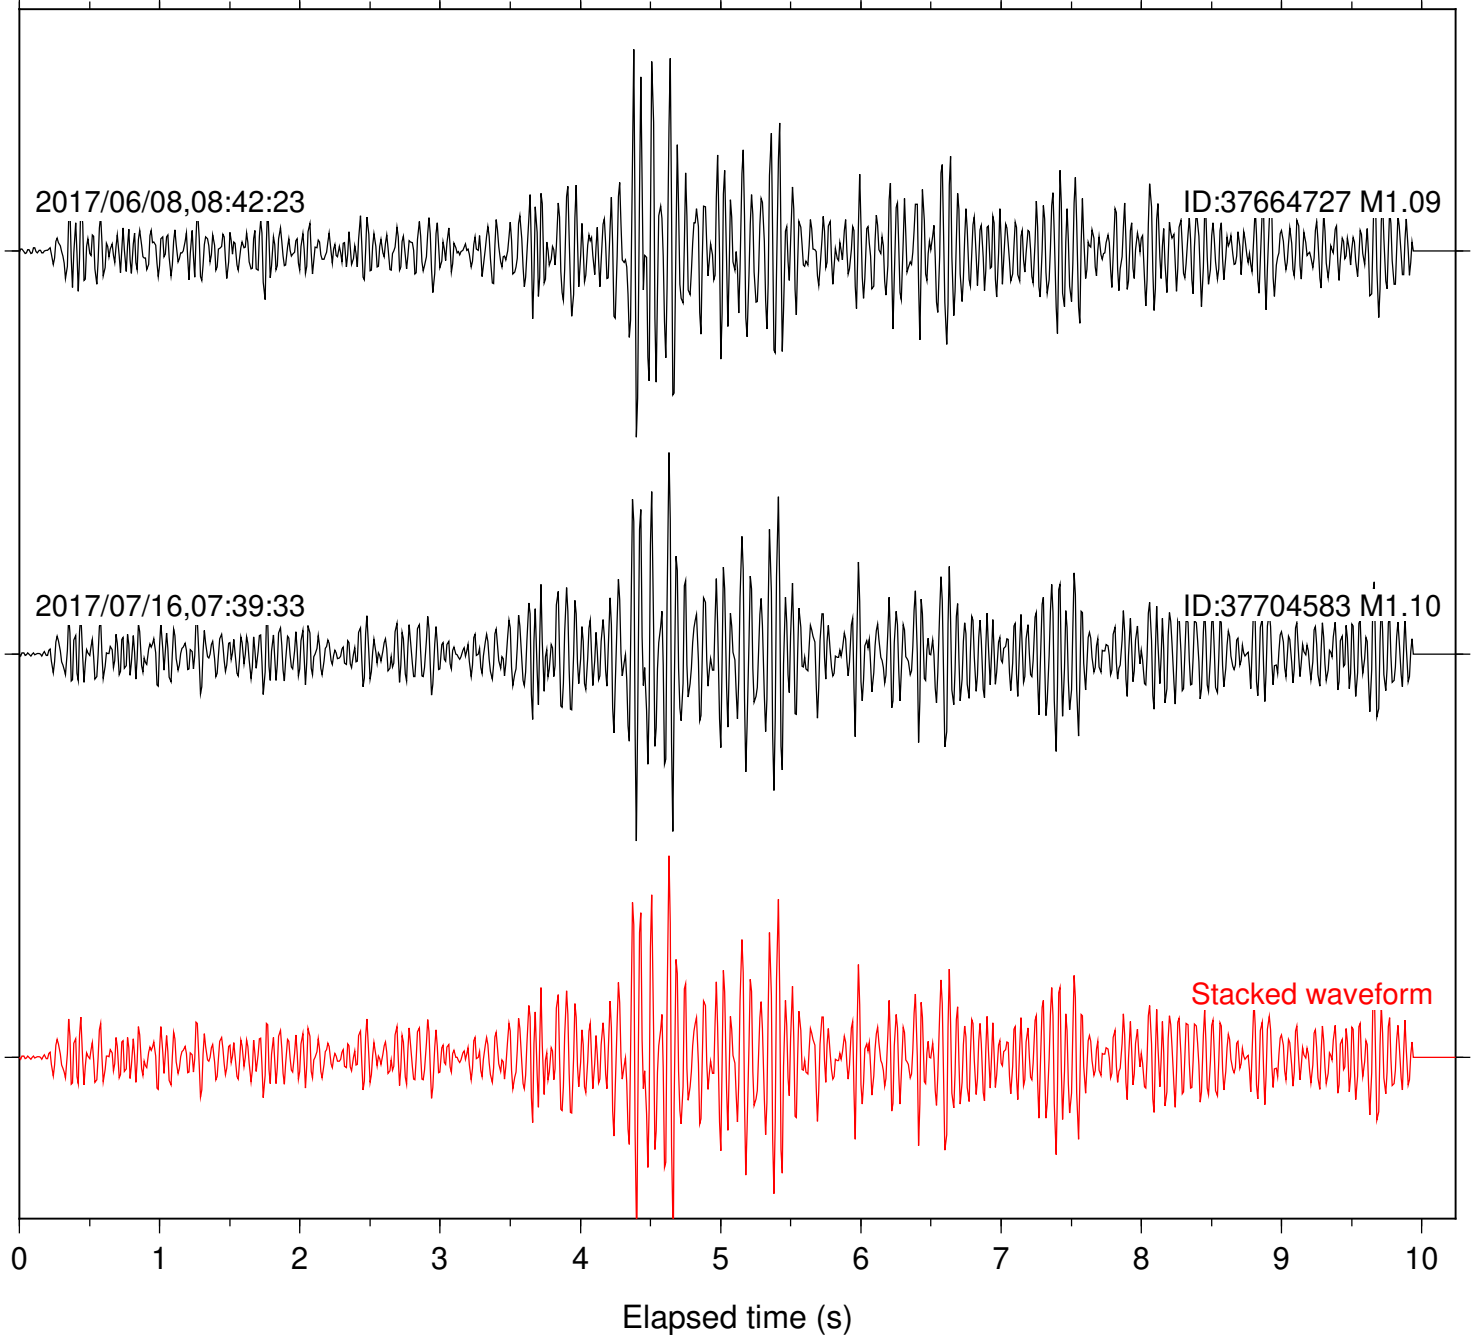

Station: HMT2 Com: HHZ

Focal depth: 6.83 km

Station: PFO Com: HHZ

Focal depth: 6.83 km

Station: POB2 Com: HHZ

Focal depth: 6.83 km

Station: SND Com: HHZ

Focal depth: 7.55 km