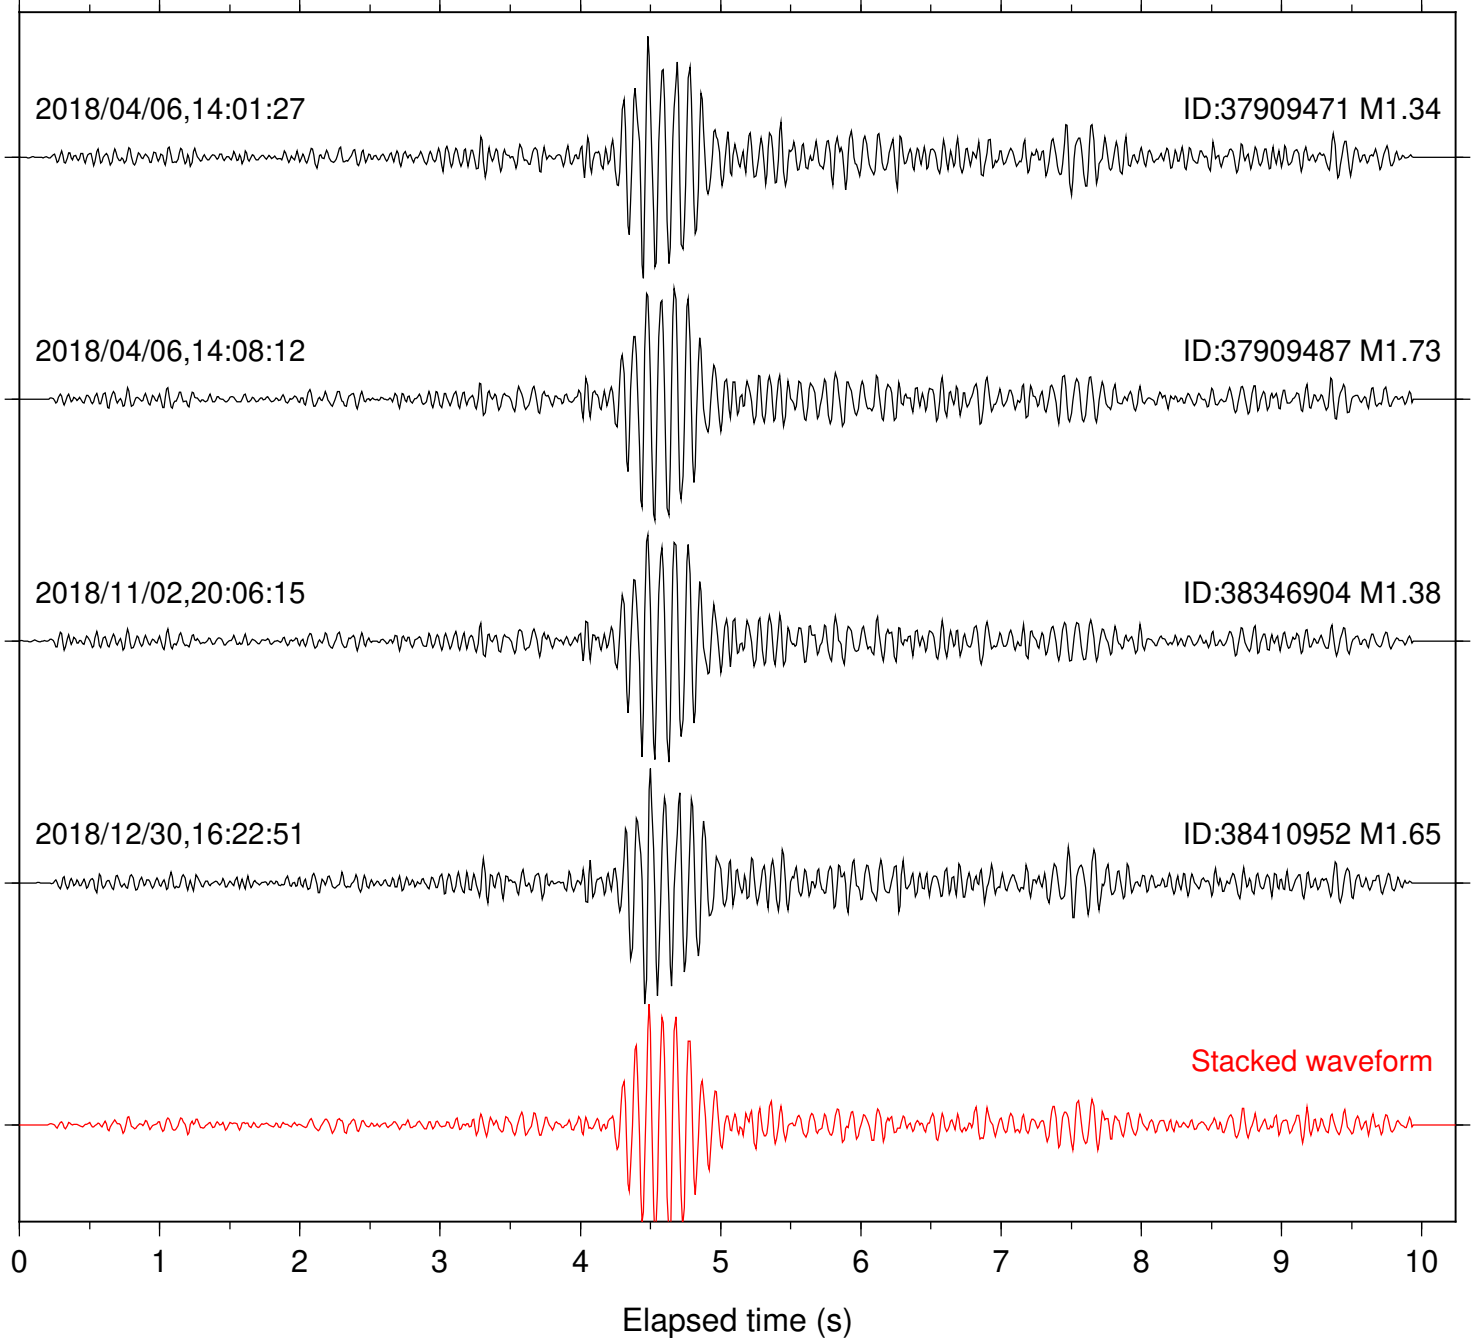

Station: B084 Com: EHZ

Focal depth: 5.27 km