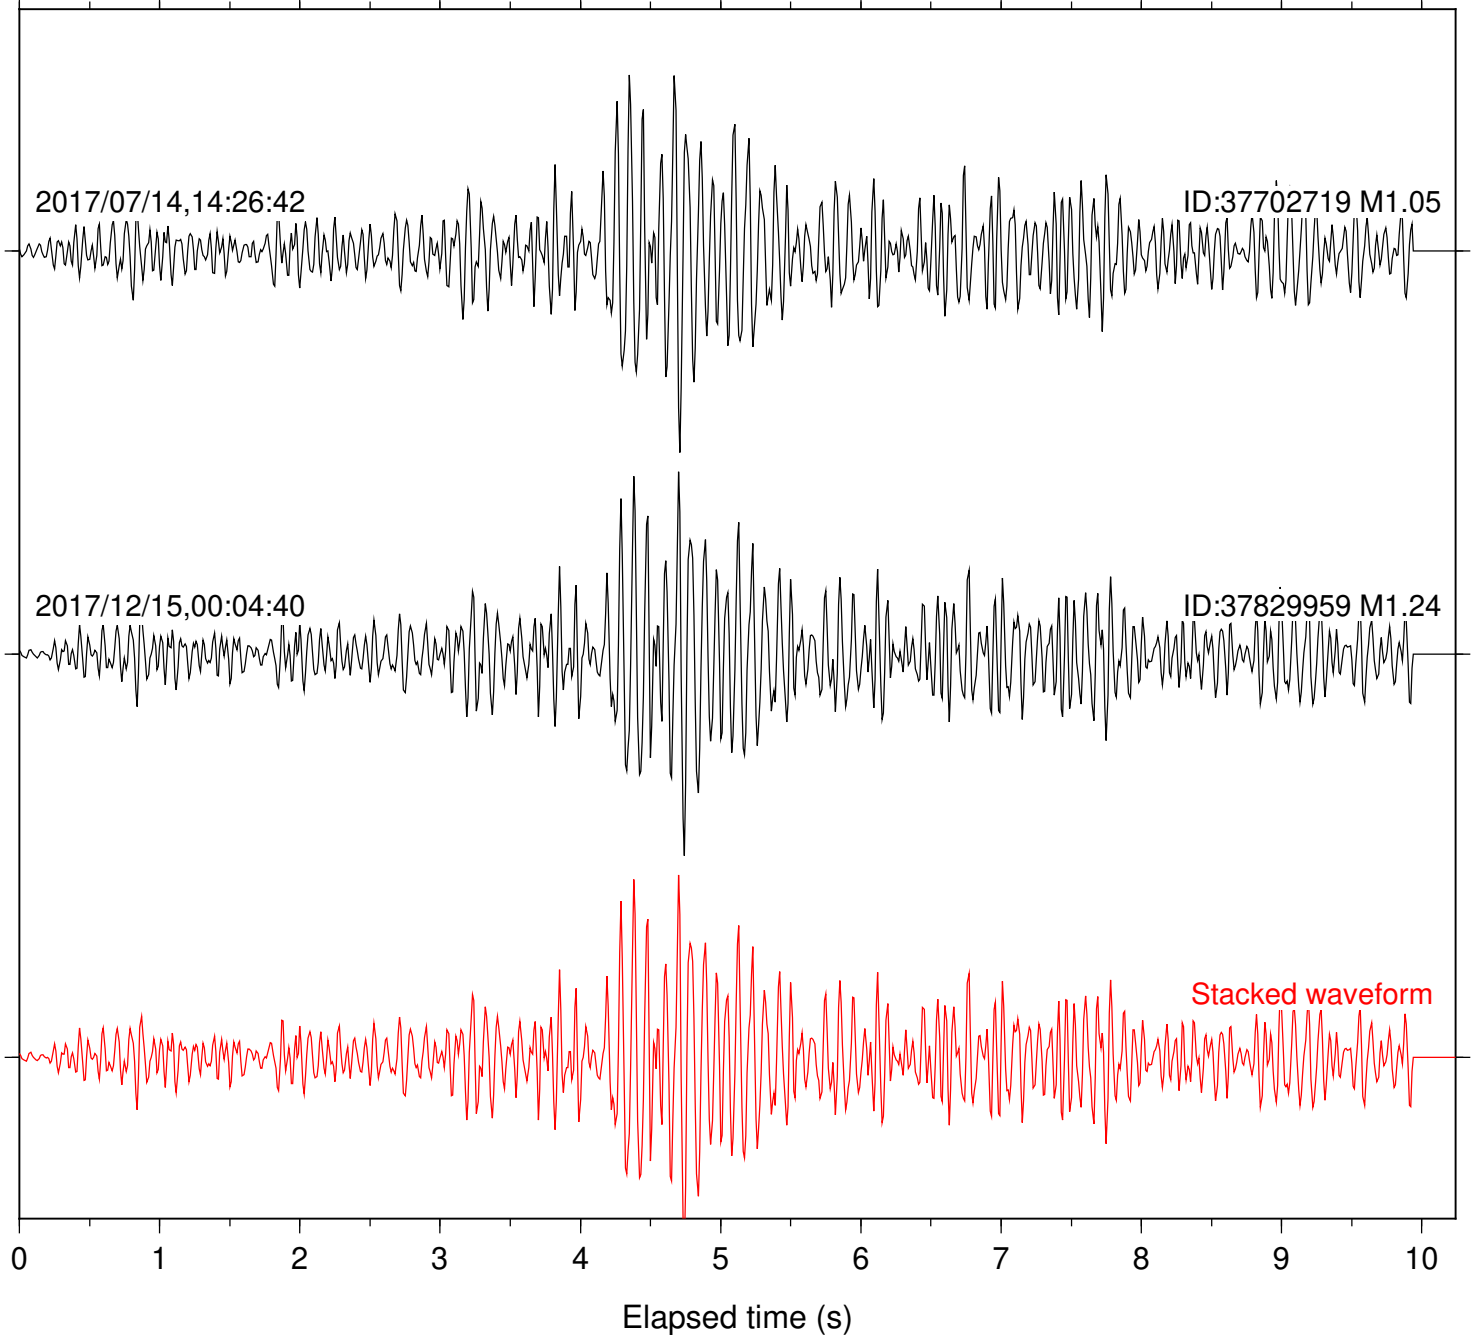

Station: B084 Com: EHZ

Focal depth: 6.76 km