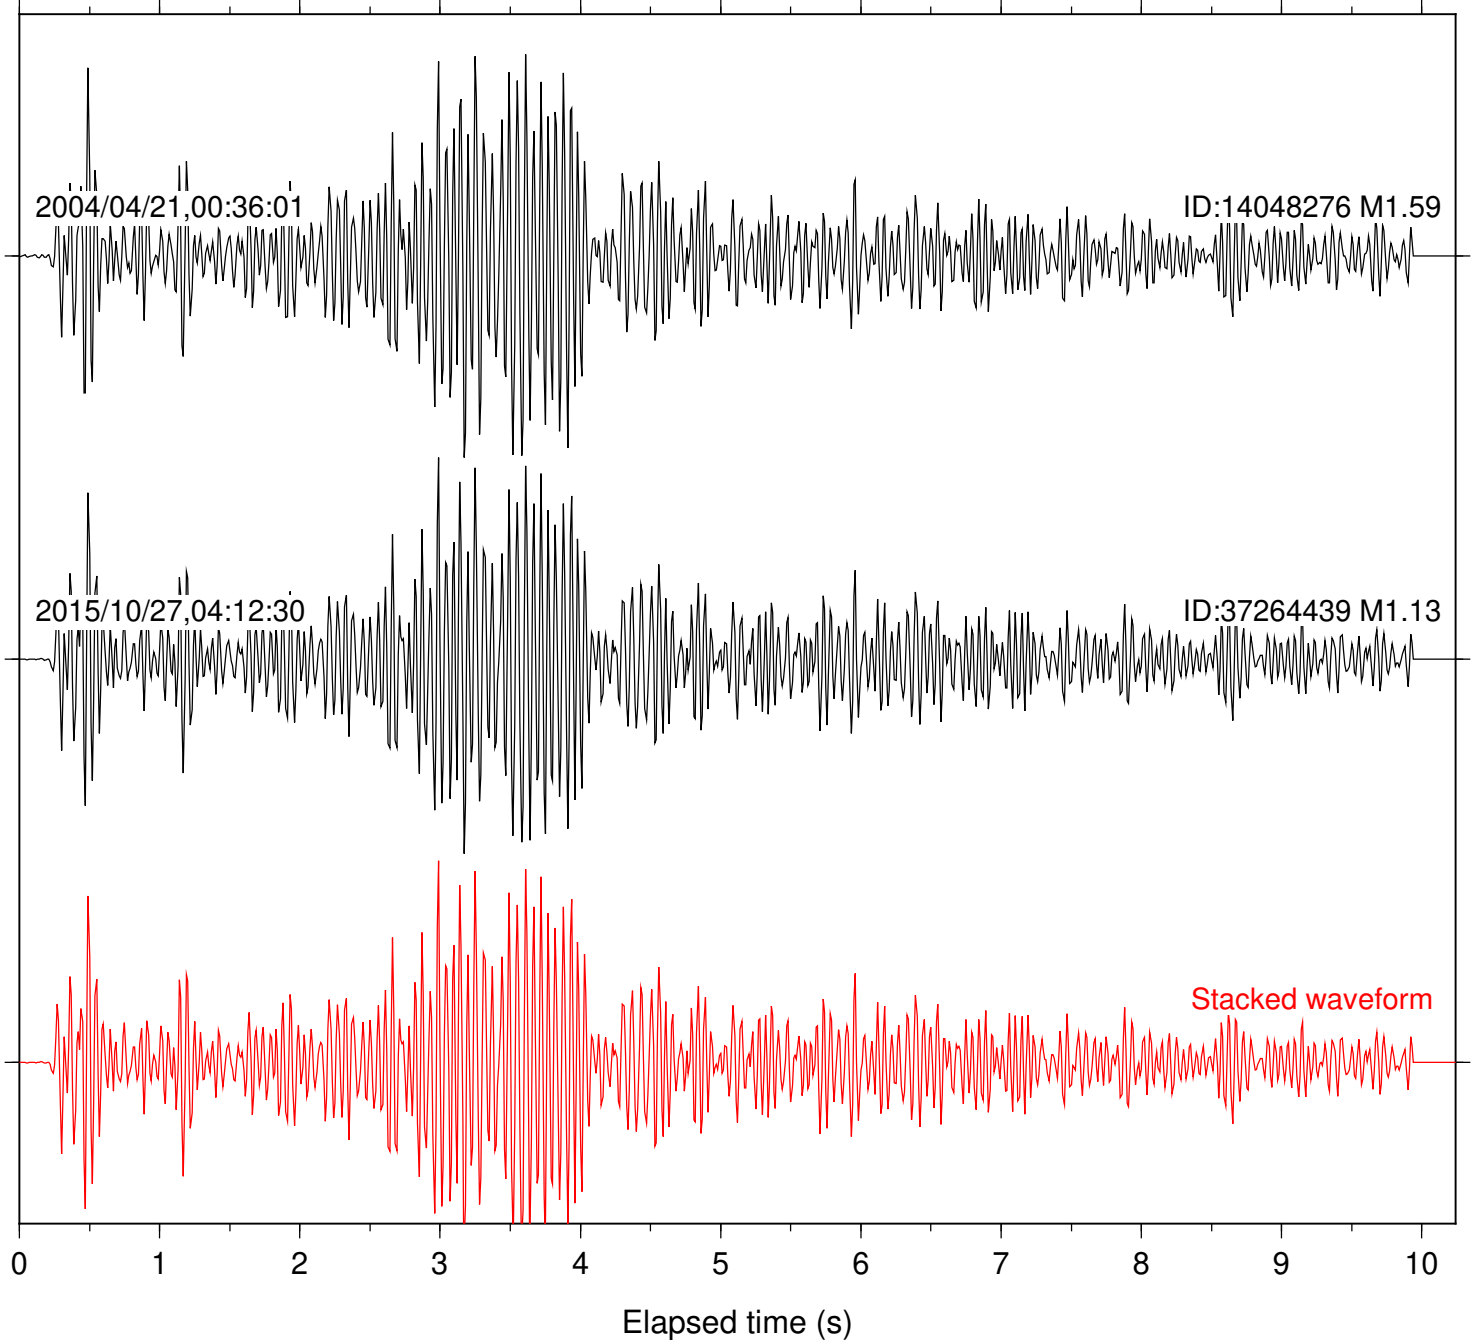

Station: DGR Com: HHZ

Focal depth: 11.81 km