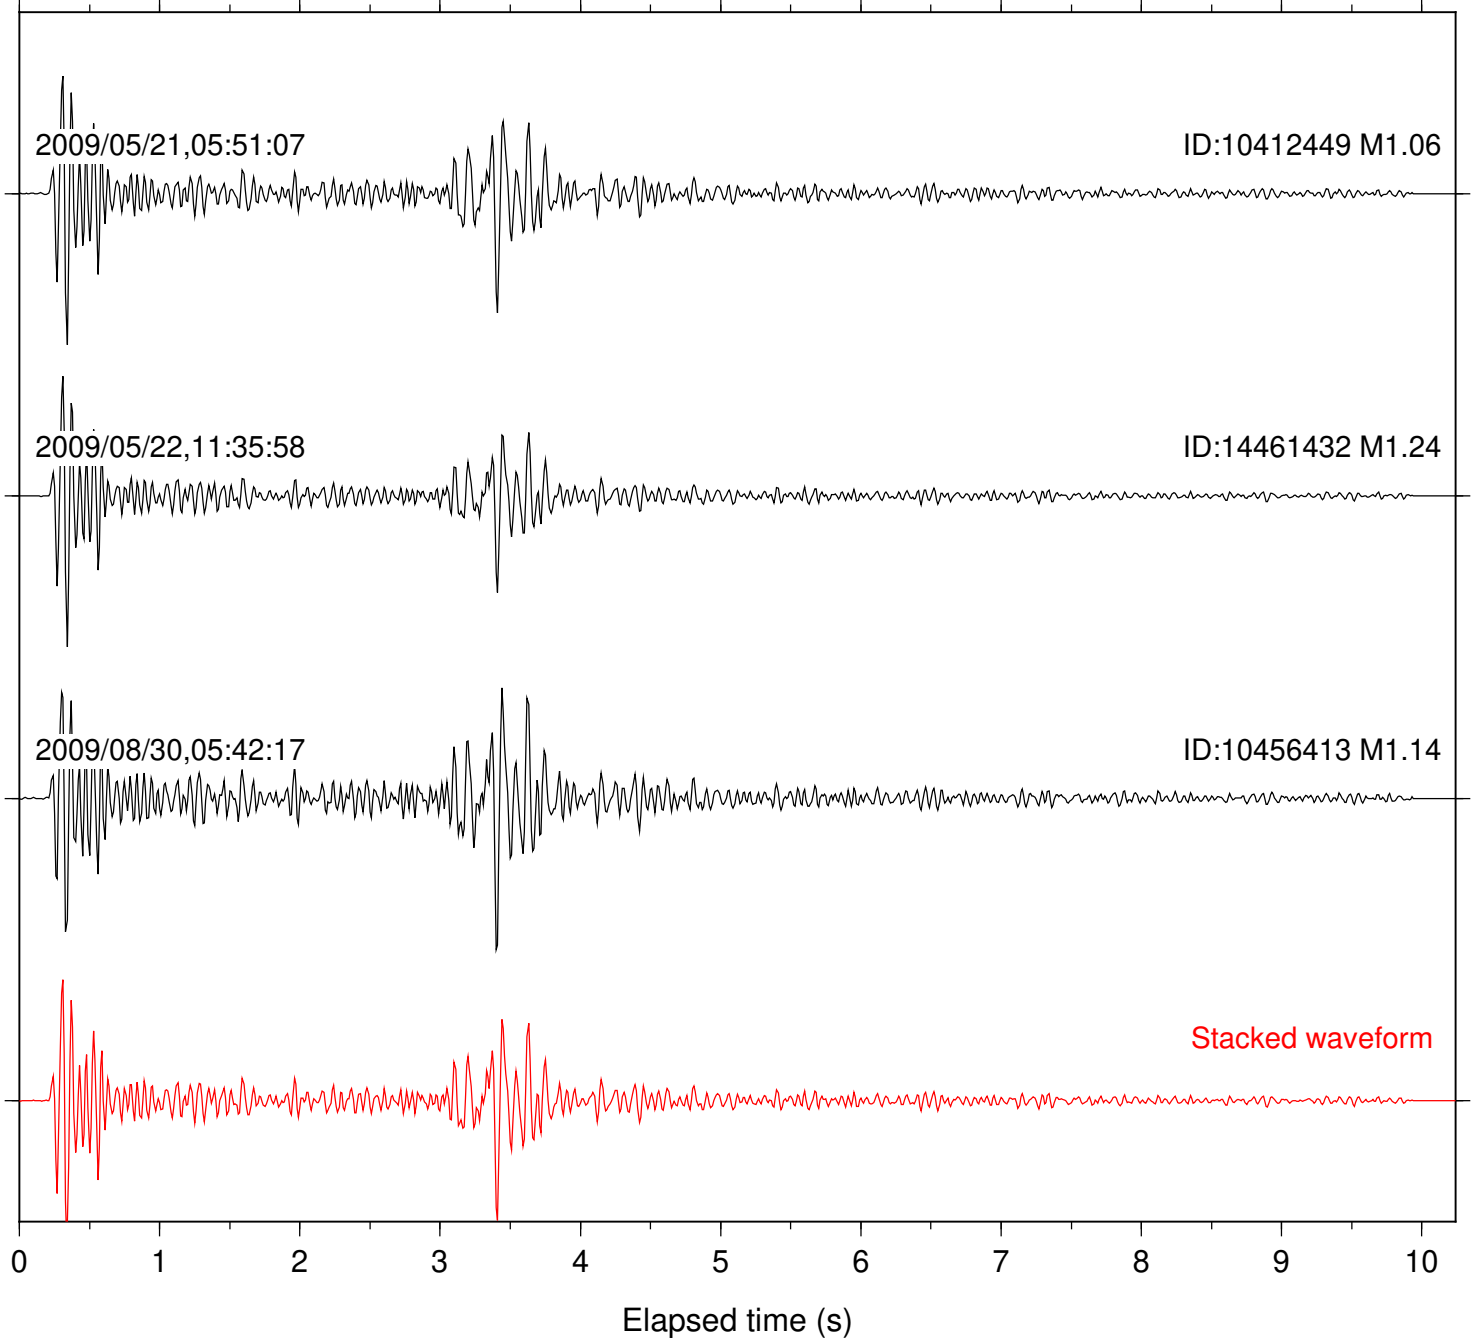

Station: B087 Com: EHZ

Focal depth: 8.29 km