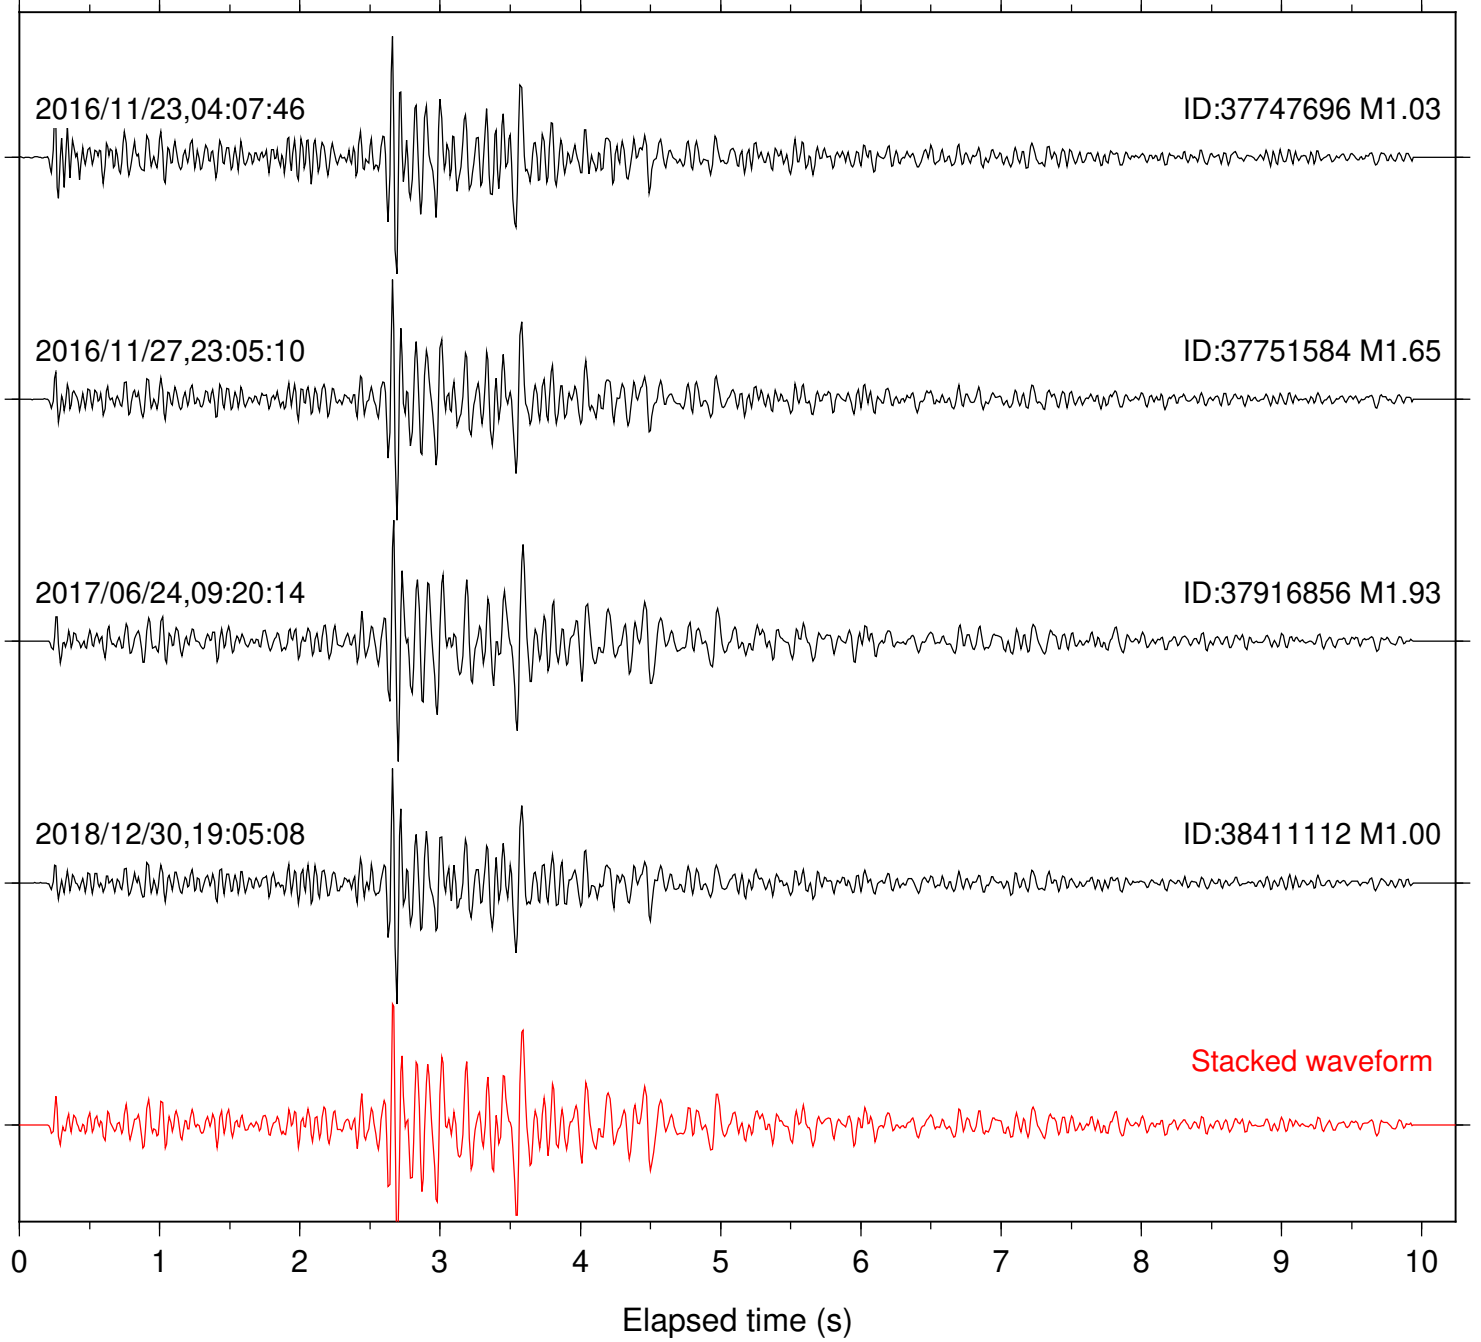

Station: B946 Com: EHZ

Focal depth: 6.74 km