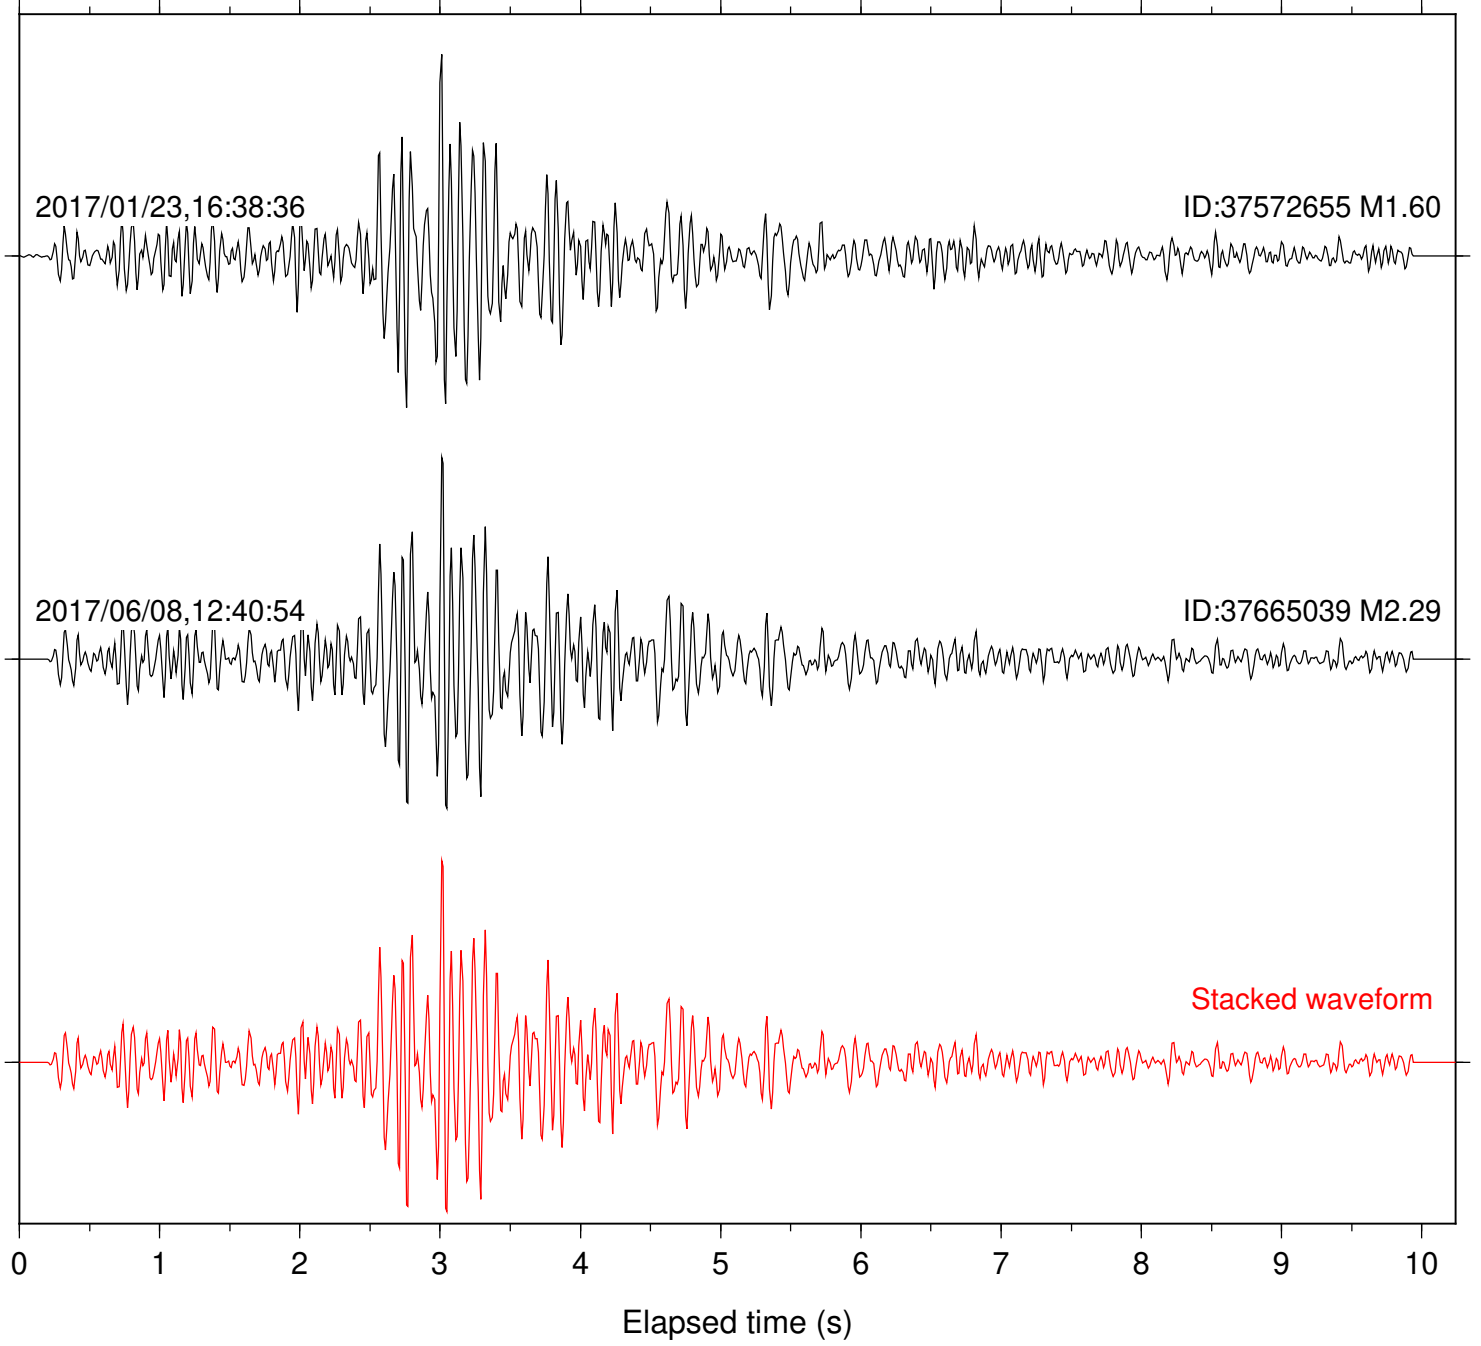

Focal depth: 6.06 km

Station: LKH Com: HHZ

Focal depth: 6.06 km

Station: PLM Com: HHZ

Focal depth: 6.06 km

Station: SND Com: HHZ

Focal depth: 6.06 km

Station: B081 Com: EHZ