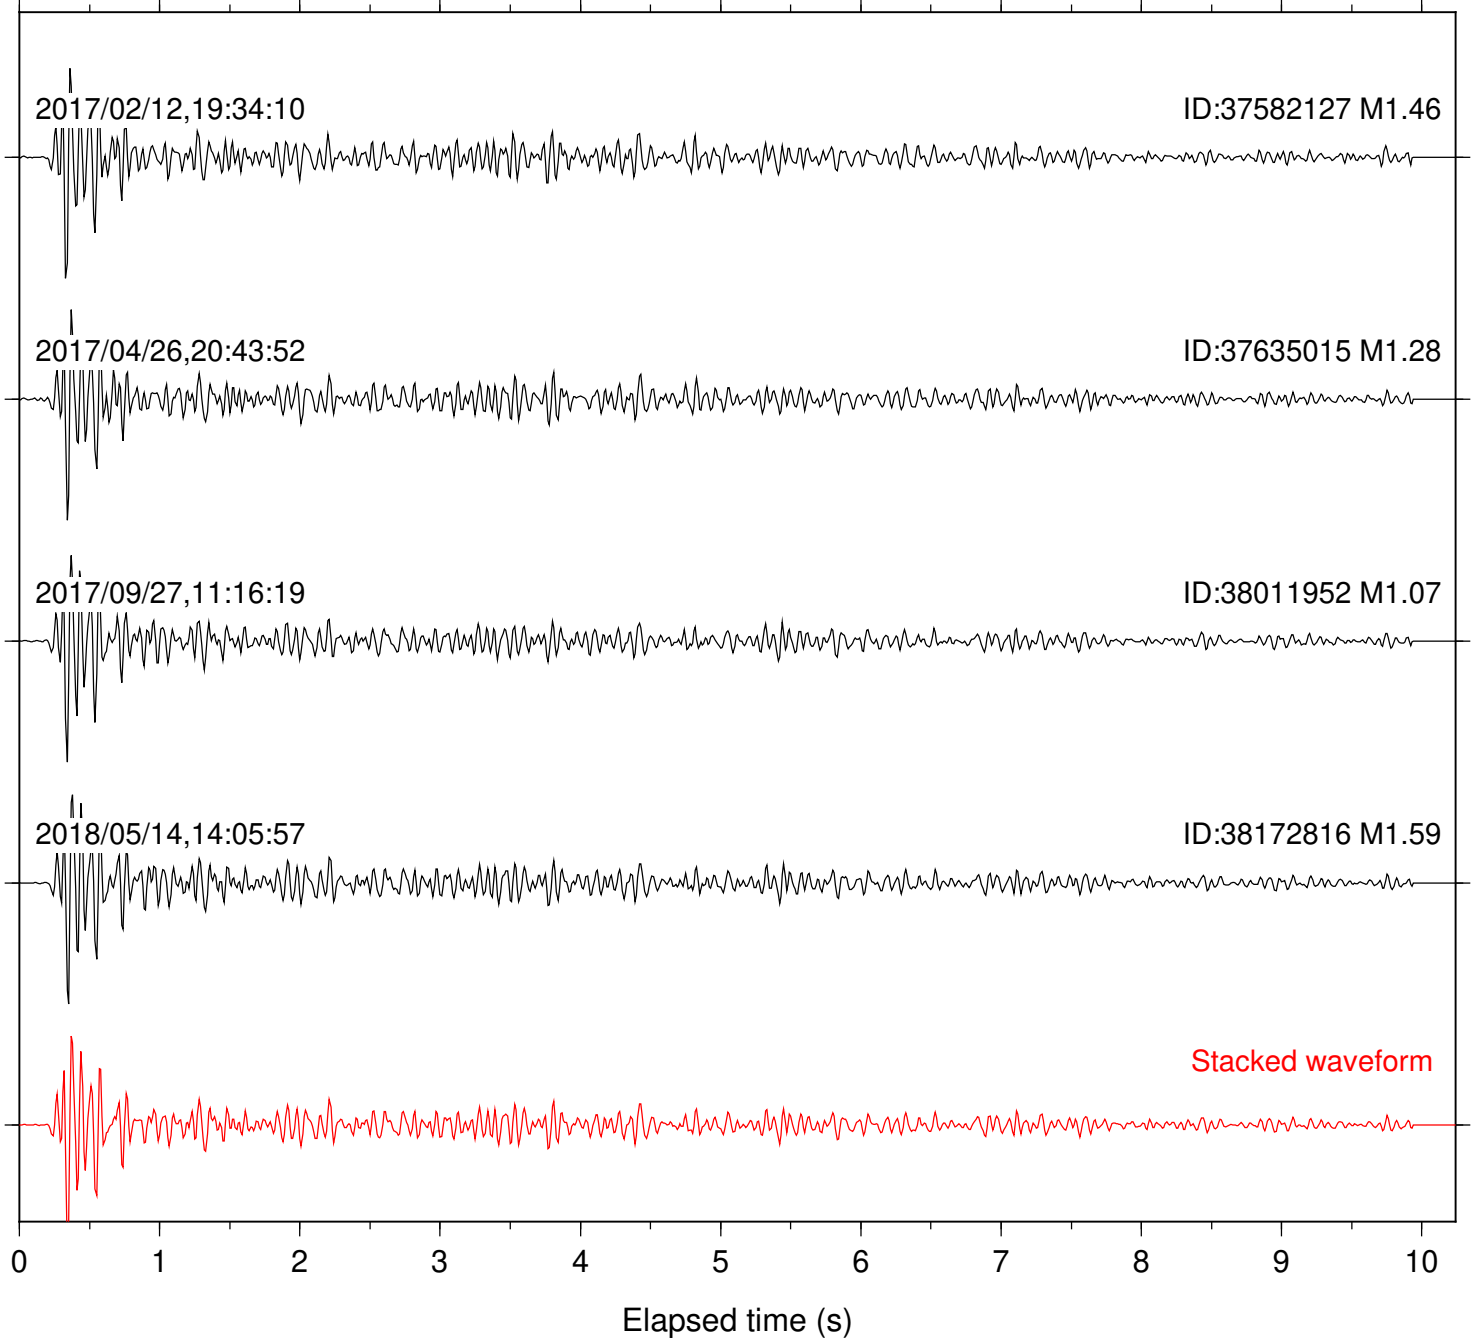

Focal depth: 6.39 km

Station: RDM Com: HHZ

Focal depth: 6.38 km

Station: RRSP Com: HHZ

Focal depth: 6.38 km

Station: SND Com: HHZ

Focal depth: 6.38 km

Station: TMSP Com: HHZ