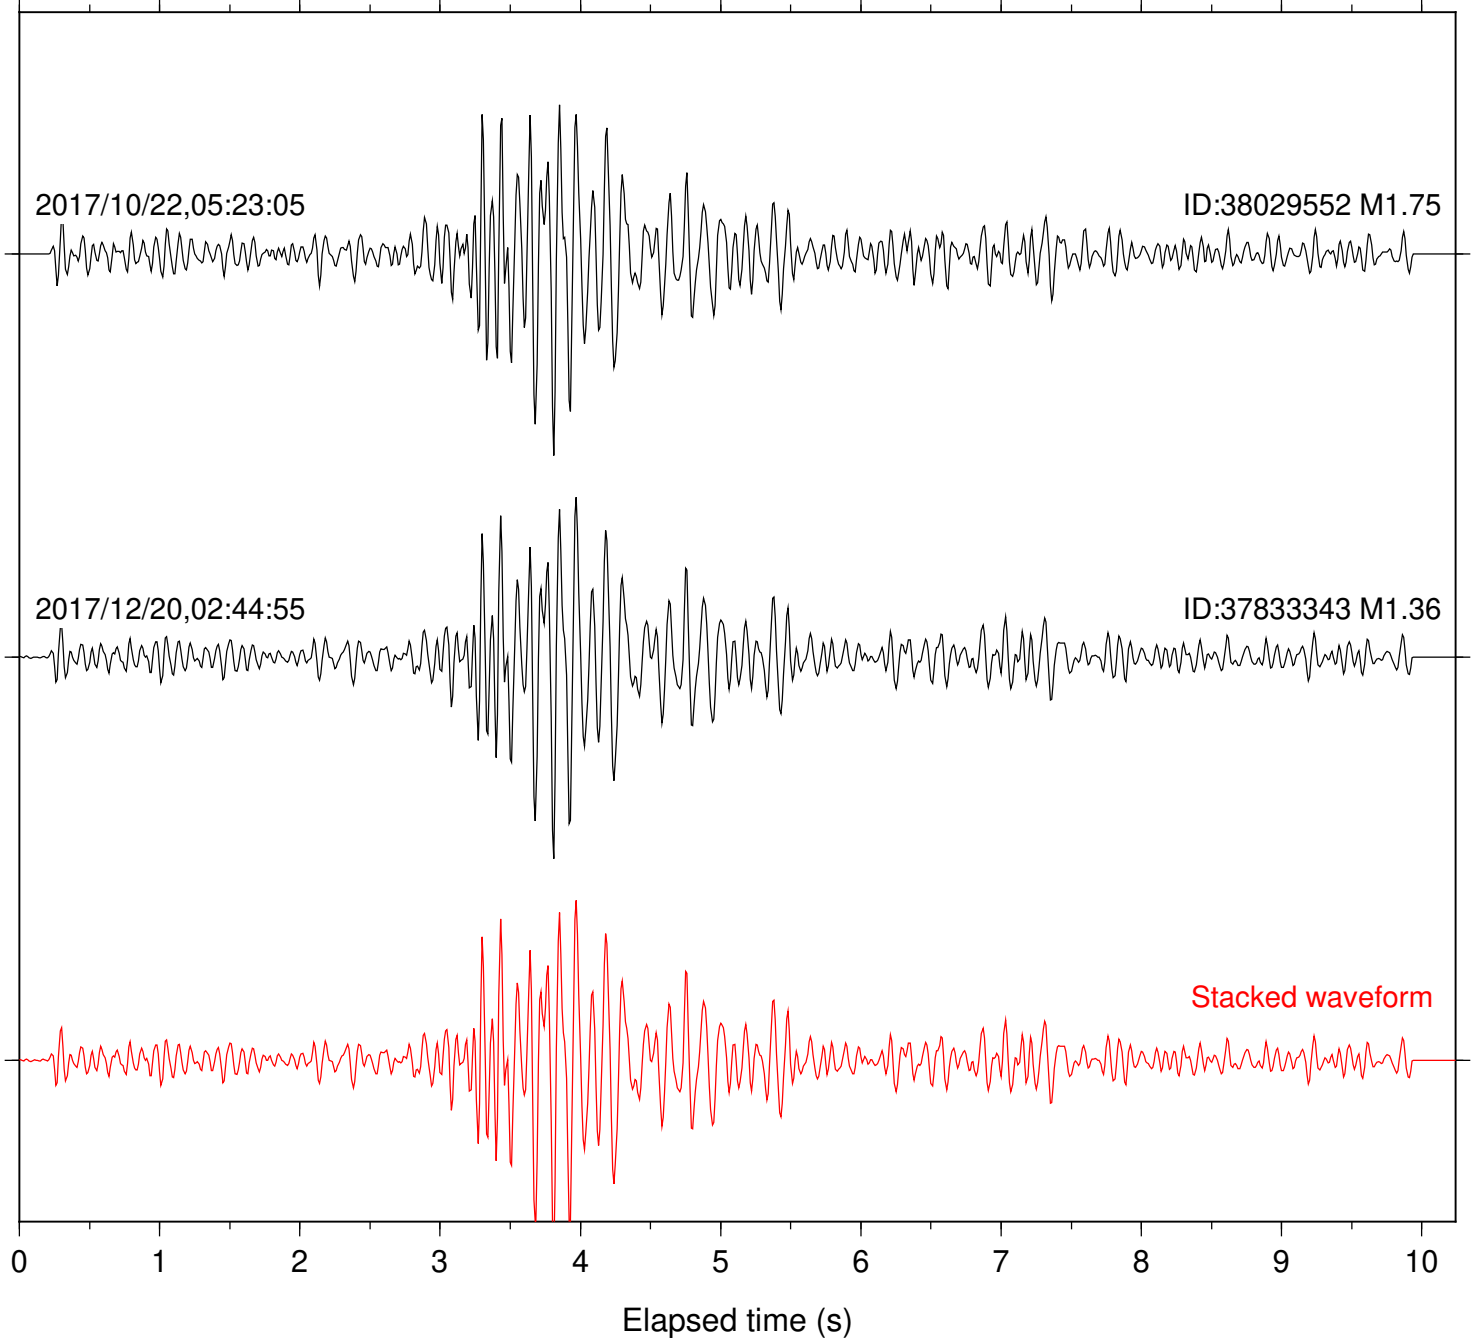

Station: POB2 Com: HHZ

Focal depth: 6.81 km