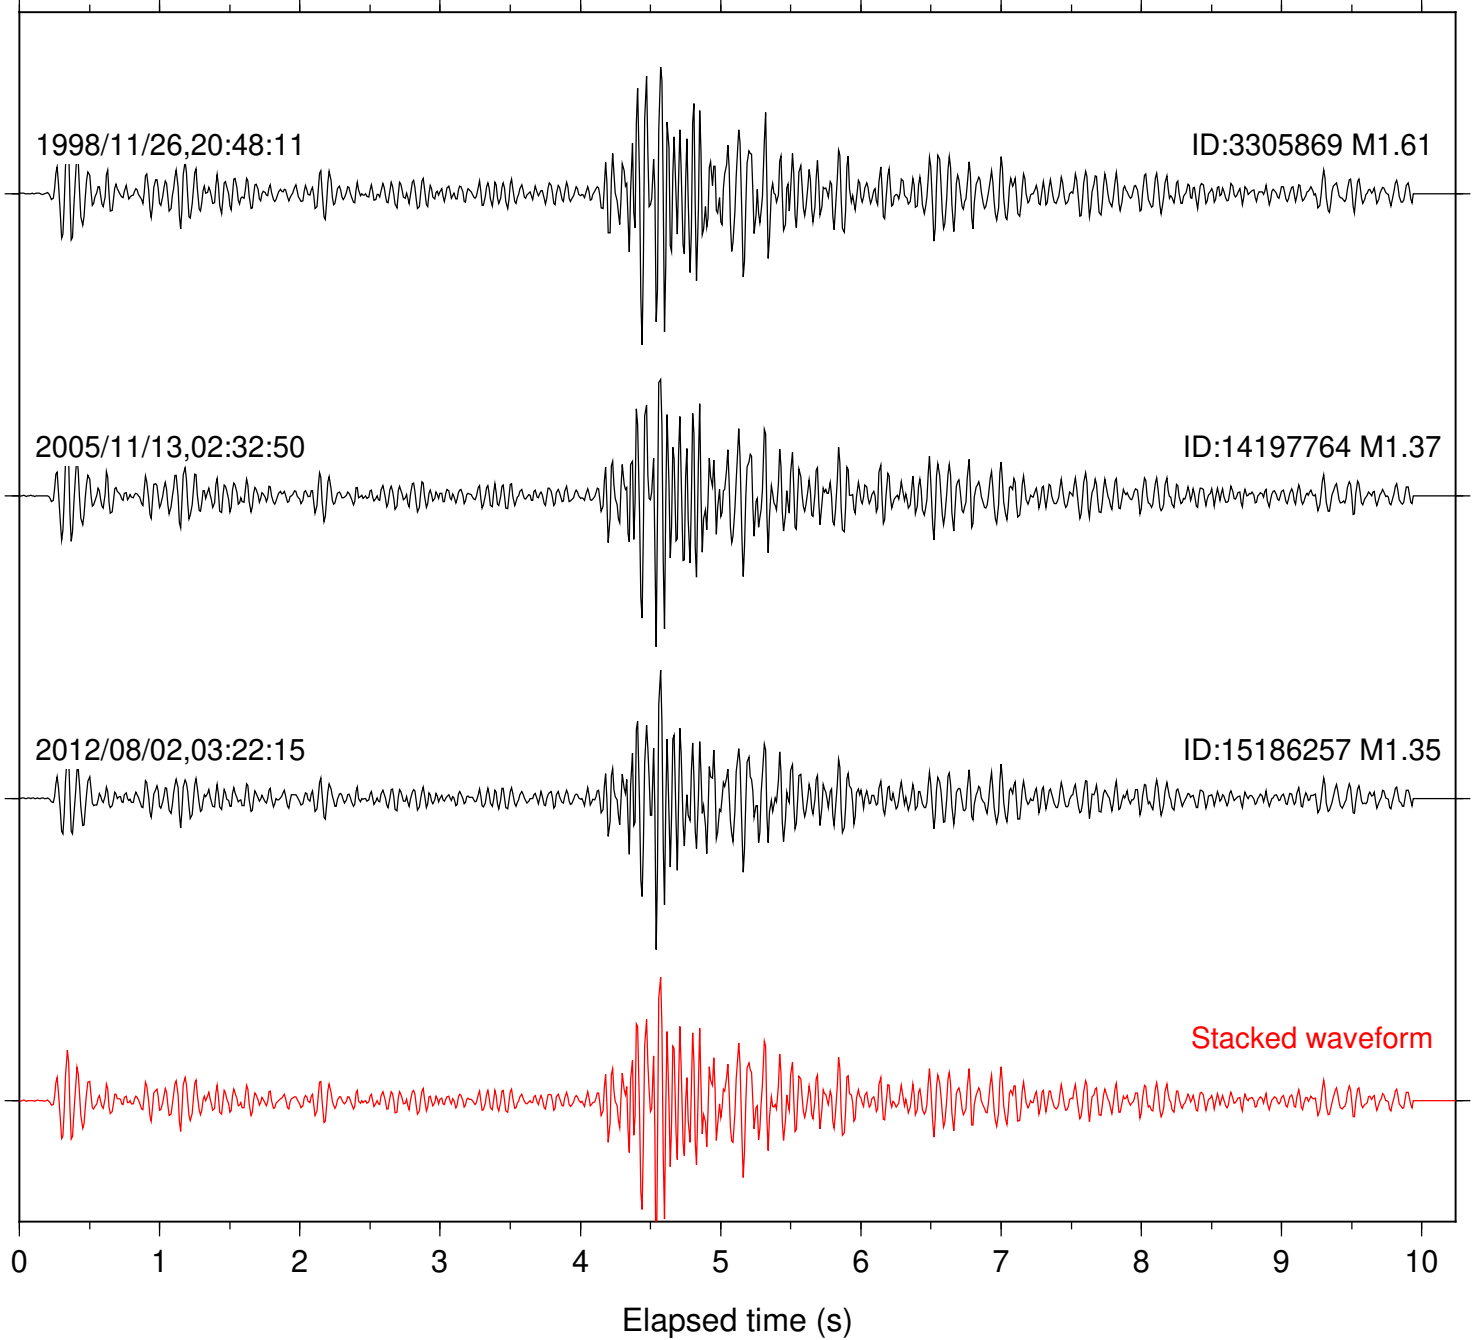

Station: KNW Com: HHZ

Focal depth: 13.72 km