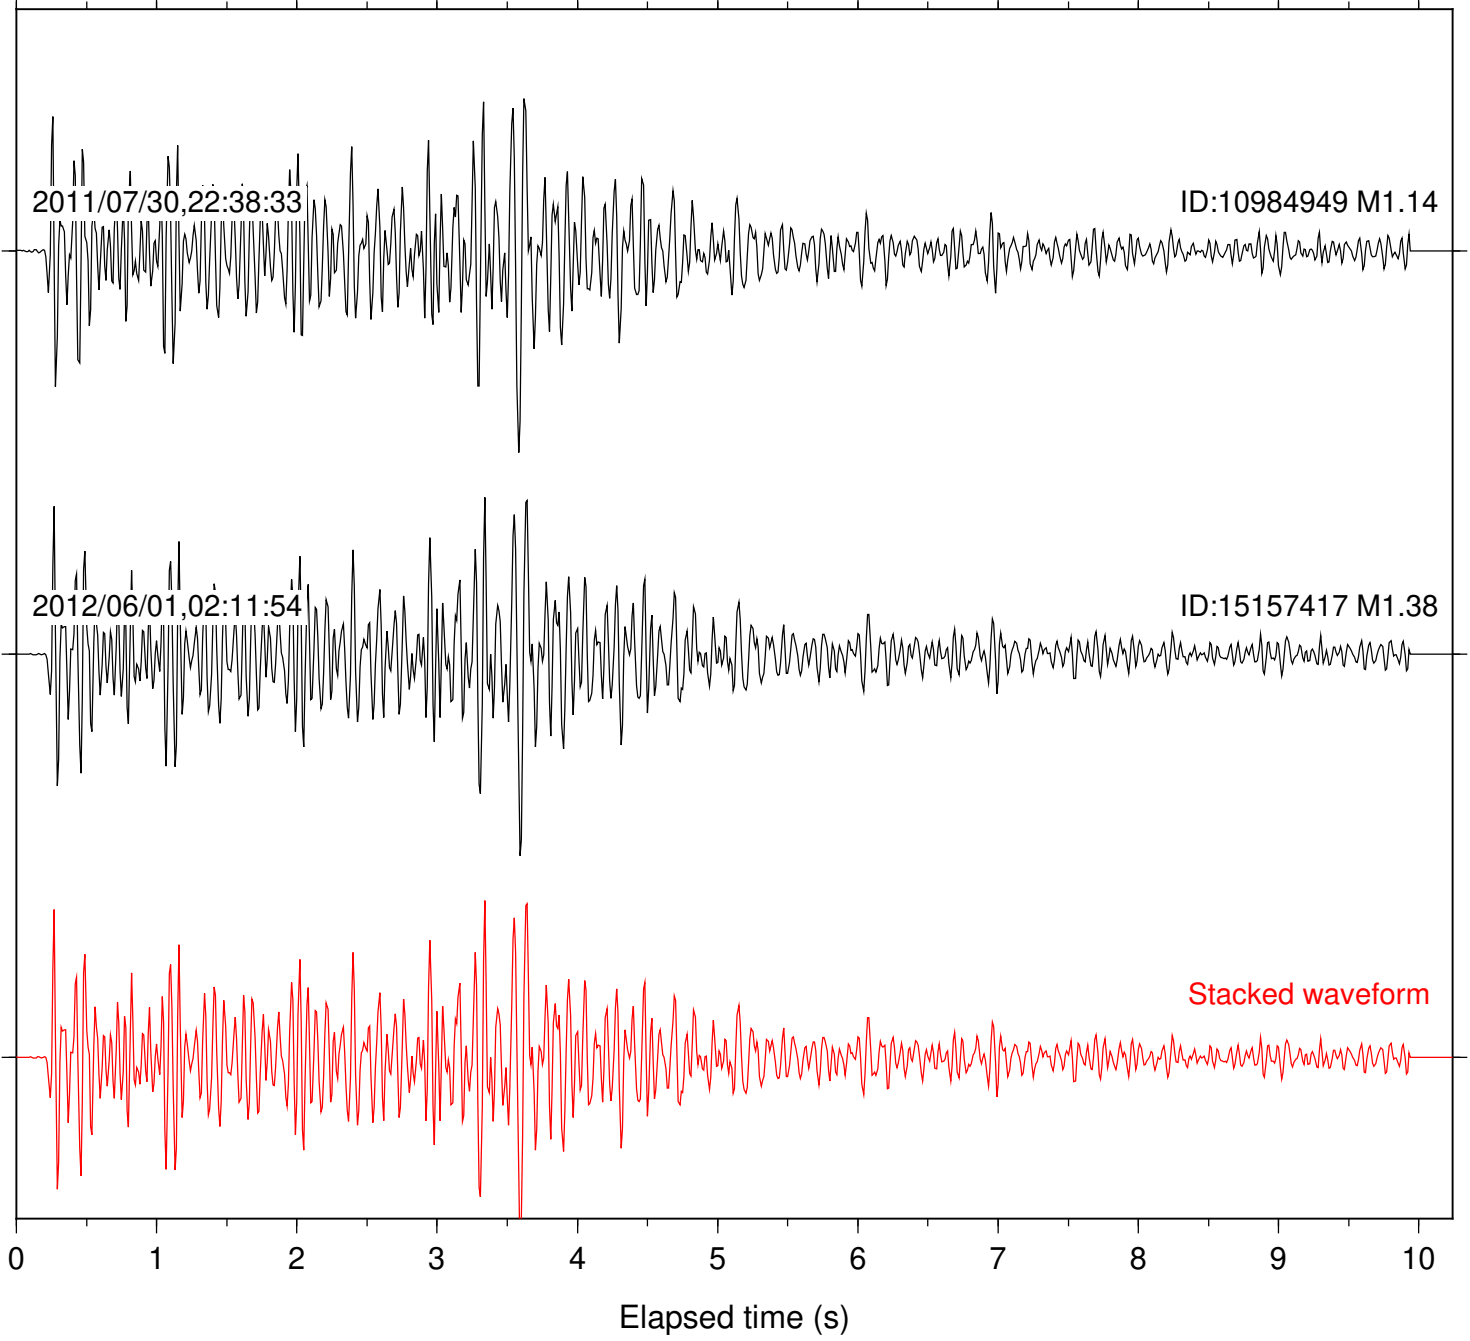

Station: B088 Com: EHZ

Focal depth: 10.60 km