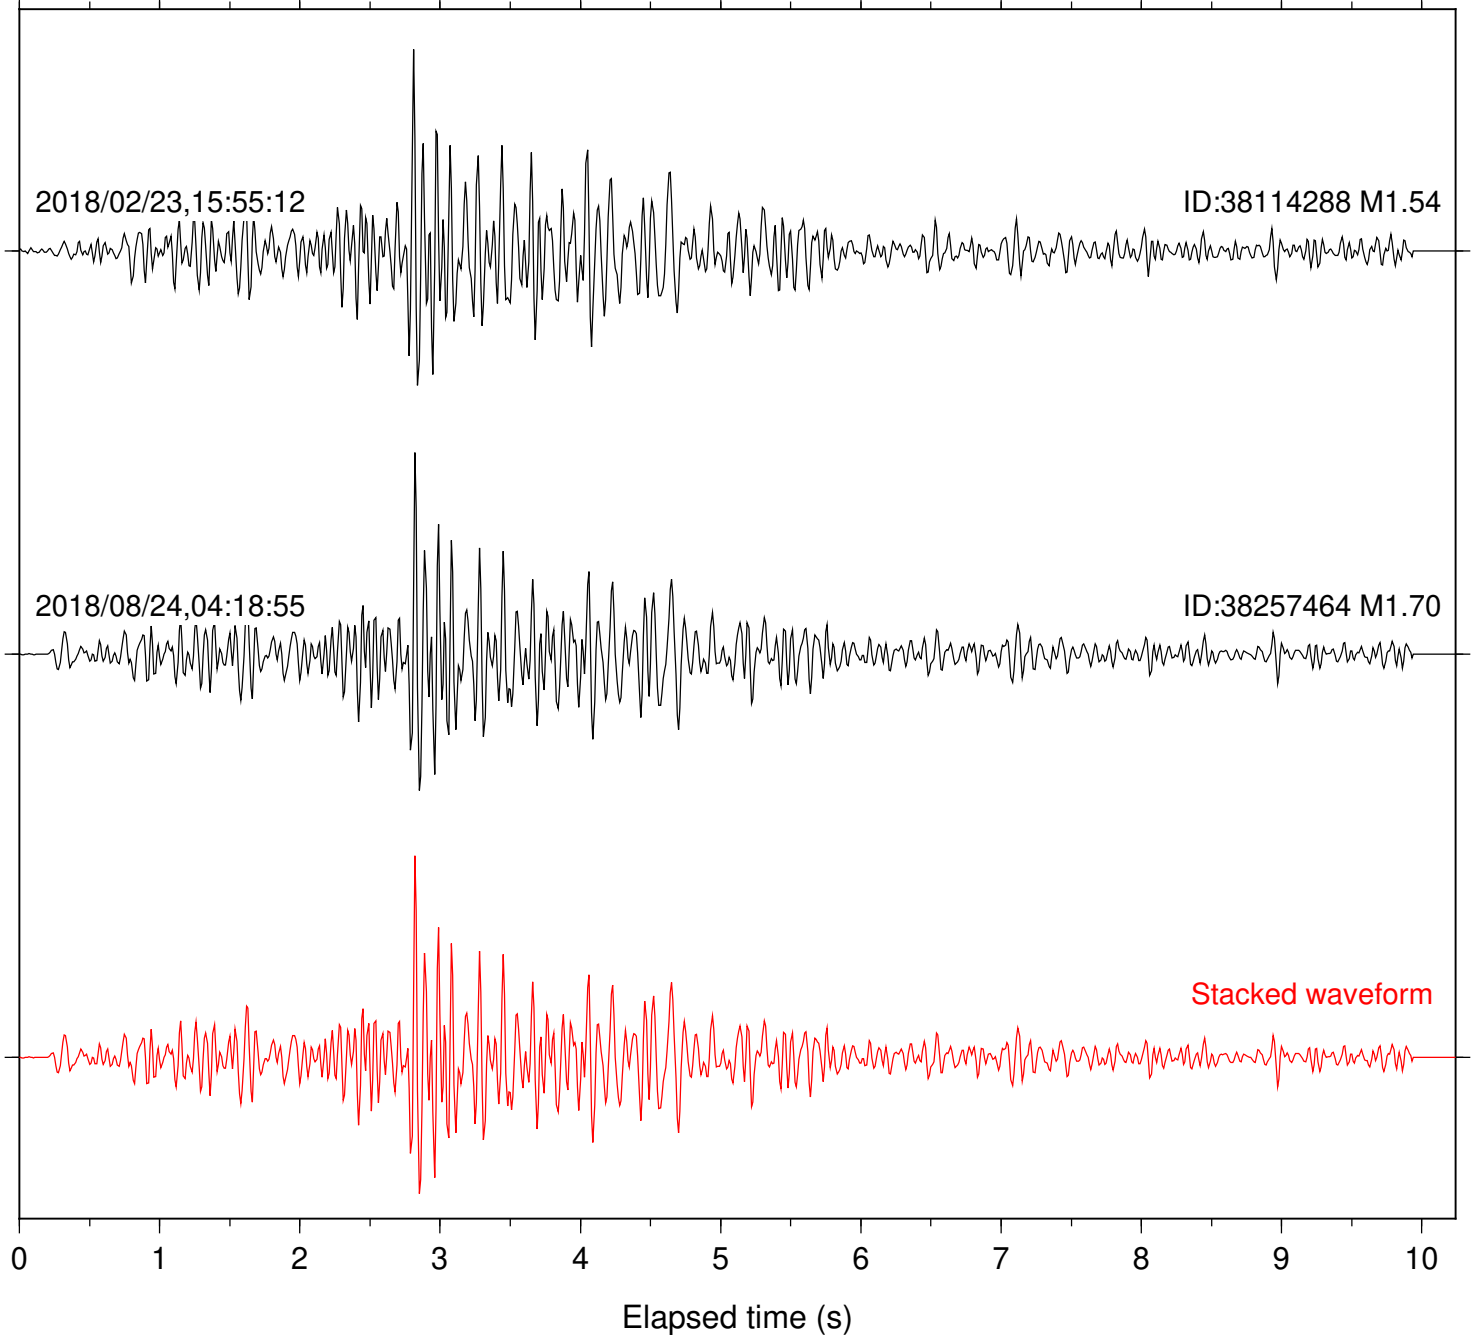

Station: SND Com: HHZ

Focal depth: 4.81 km