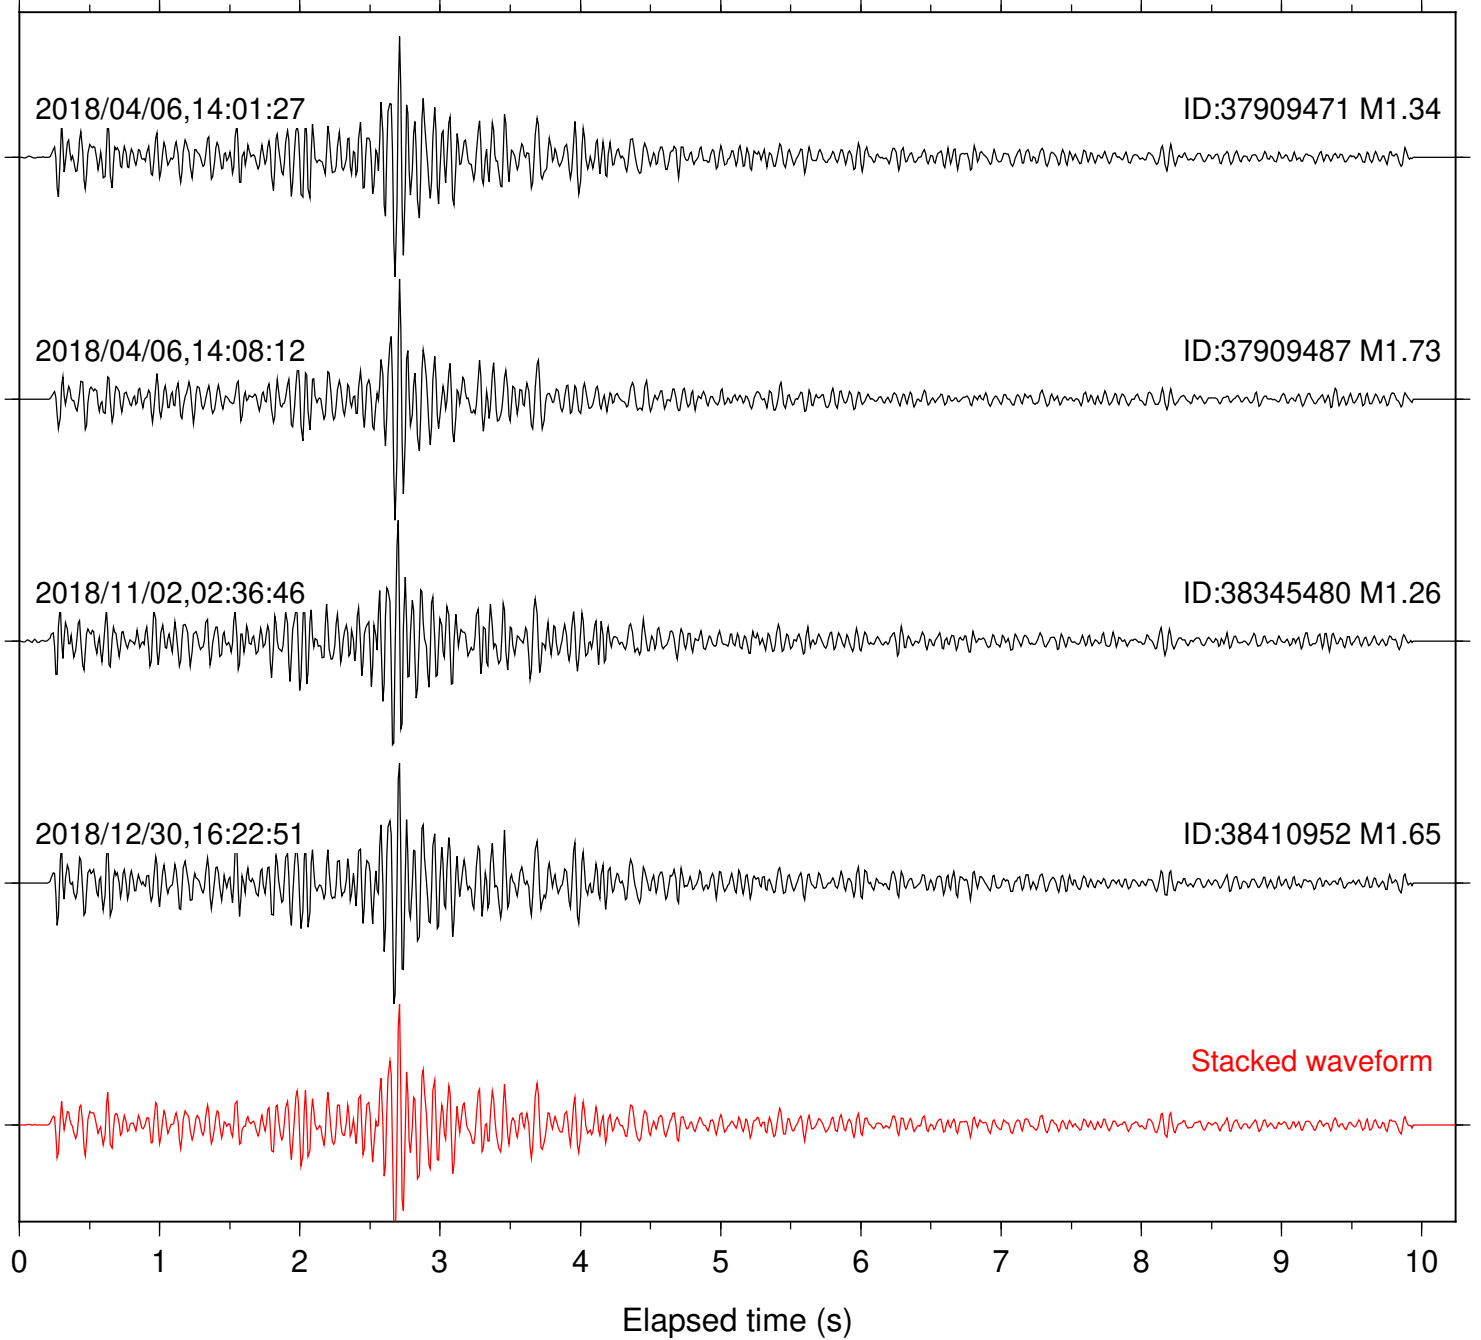

Station: B087 Com: EHZ

Focal depth: 5.27 km