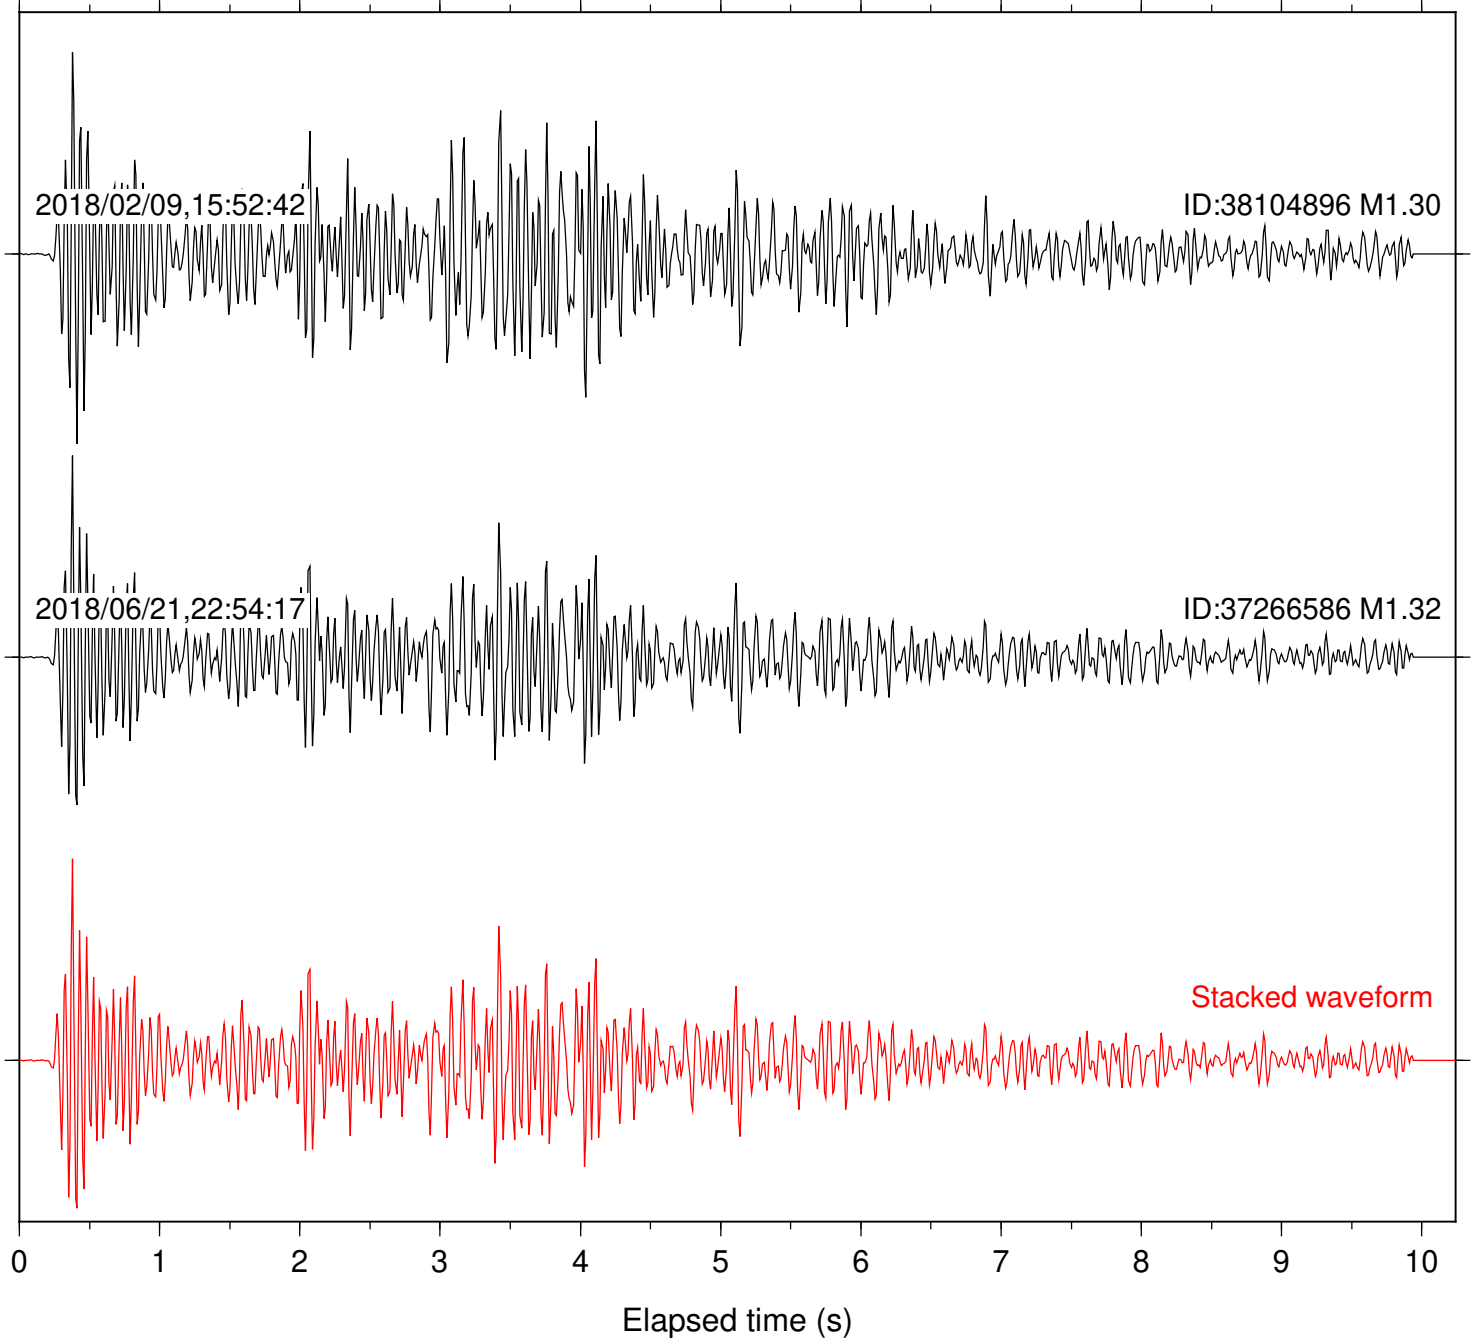

ID:38104896 M1.30

2018/06/21,22:54:17

ID:37266586 M1.32

Stacked waveform

0 1 2 3 4 5 6 7 8 9 10  
Elapsed time (s)

Station: CSH Com: HHZ

Focal depth: 5.90 km

Station: KNW Com: HHZ