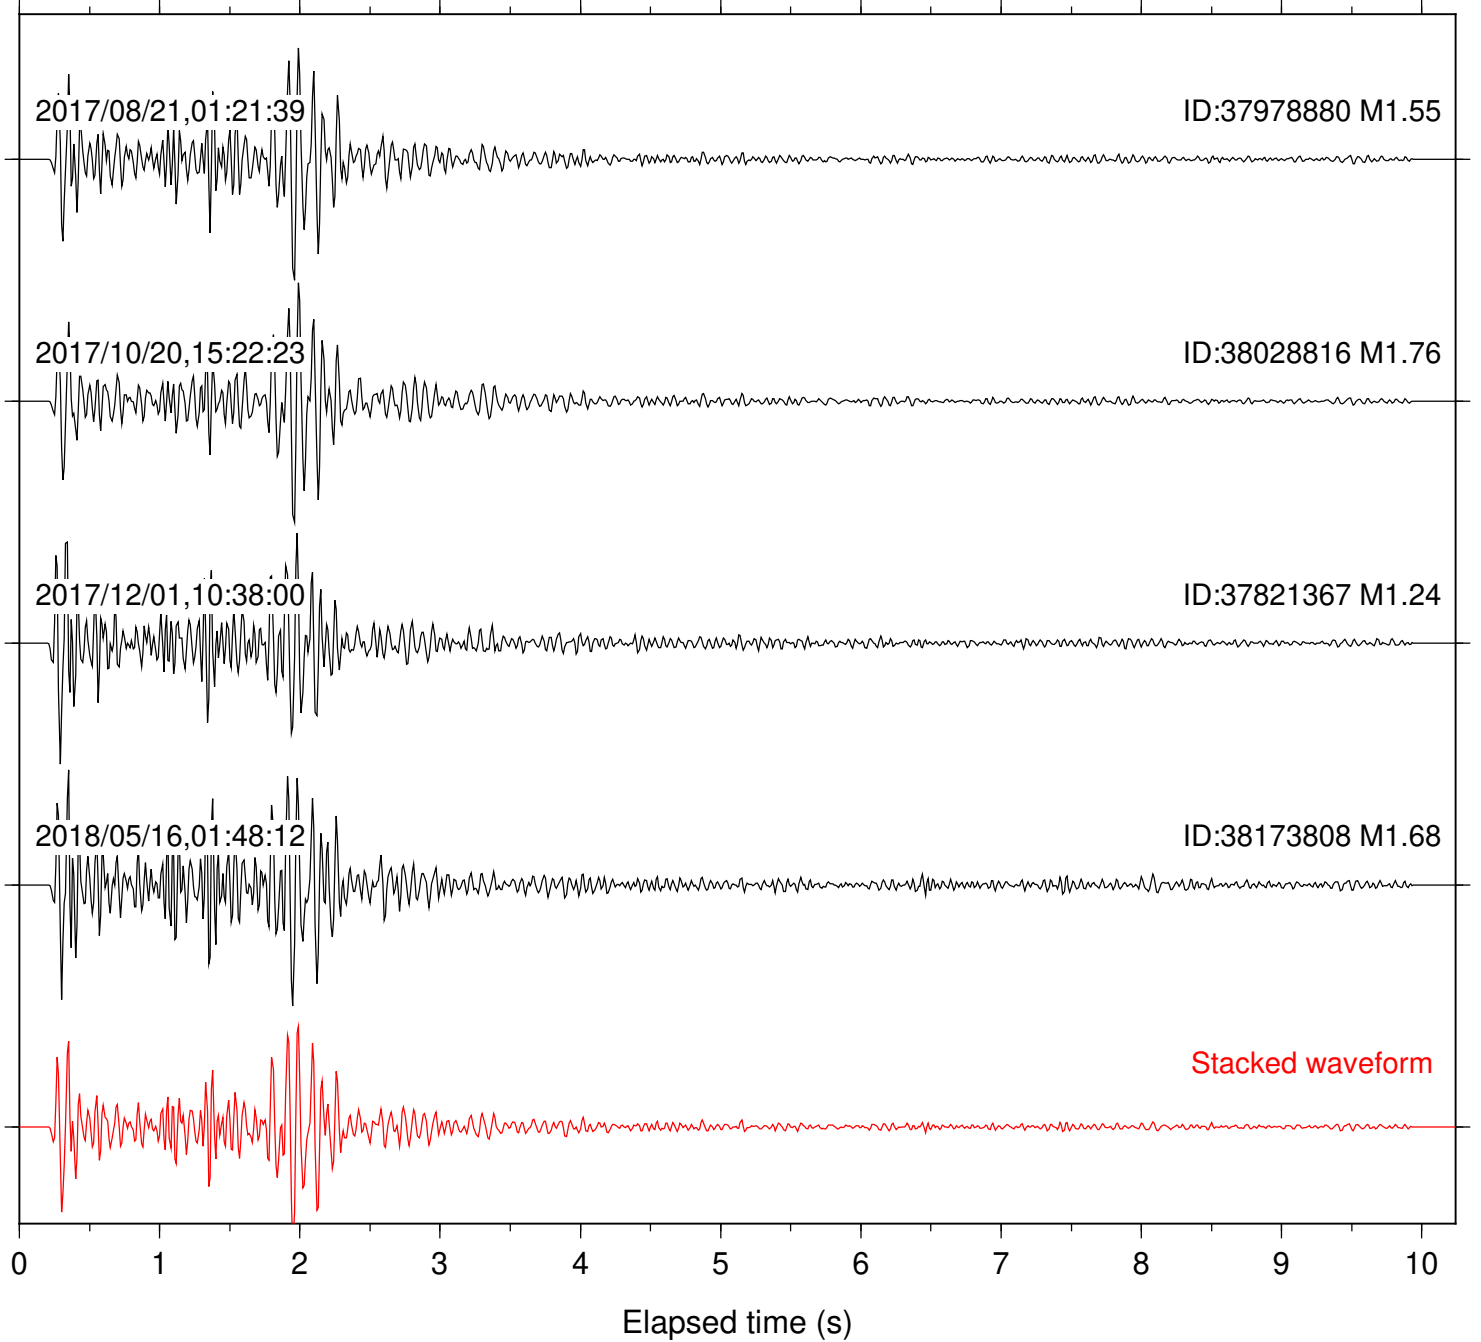

Focal depth: 6.61 km

Station: BZN Com: HHZ

Focal depth: 6.53 km

Station: CRY Com: HHZ

Focal depth: 6.61 km

Station: CSH Com: HHZ

Focal depth: 6.61 km

Station: DGR Com: HHZ