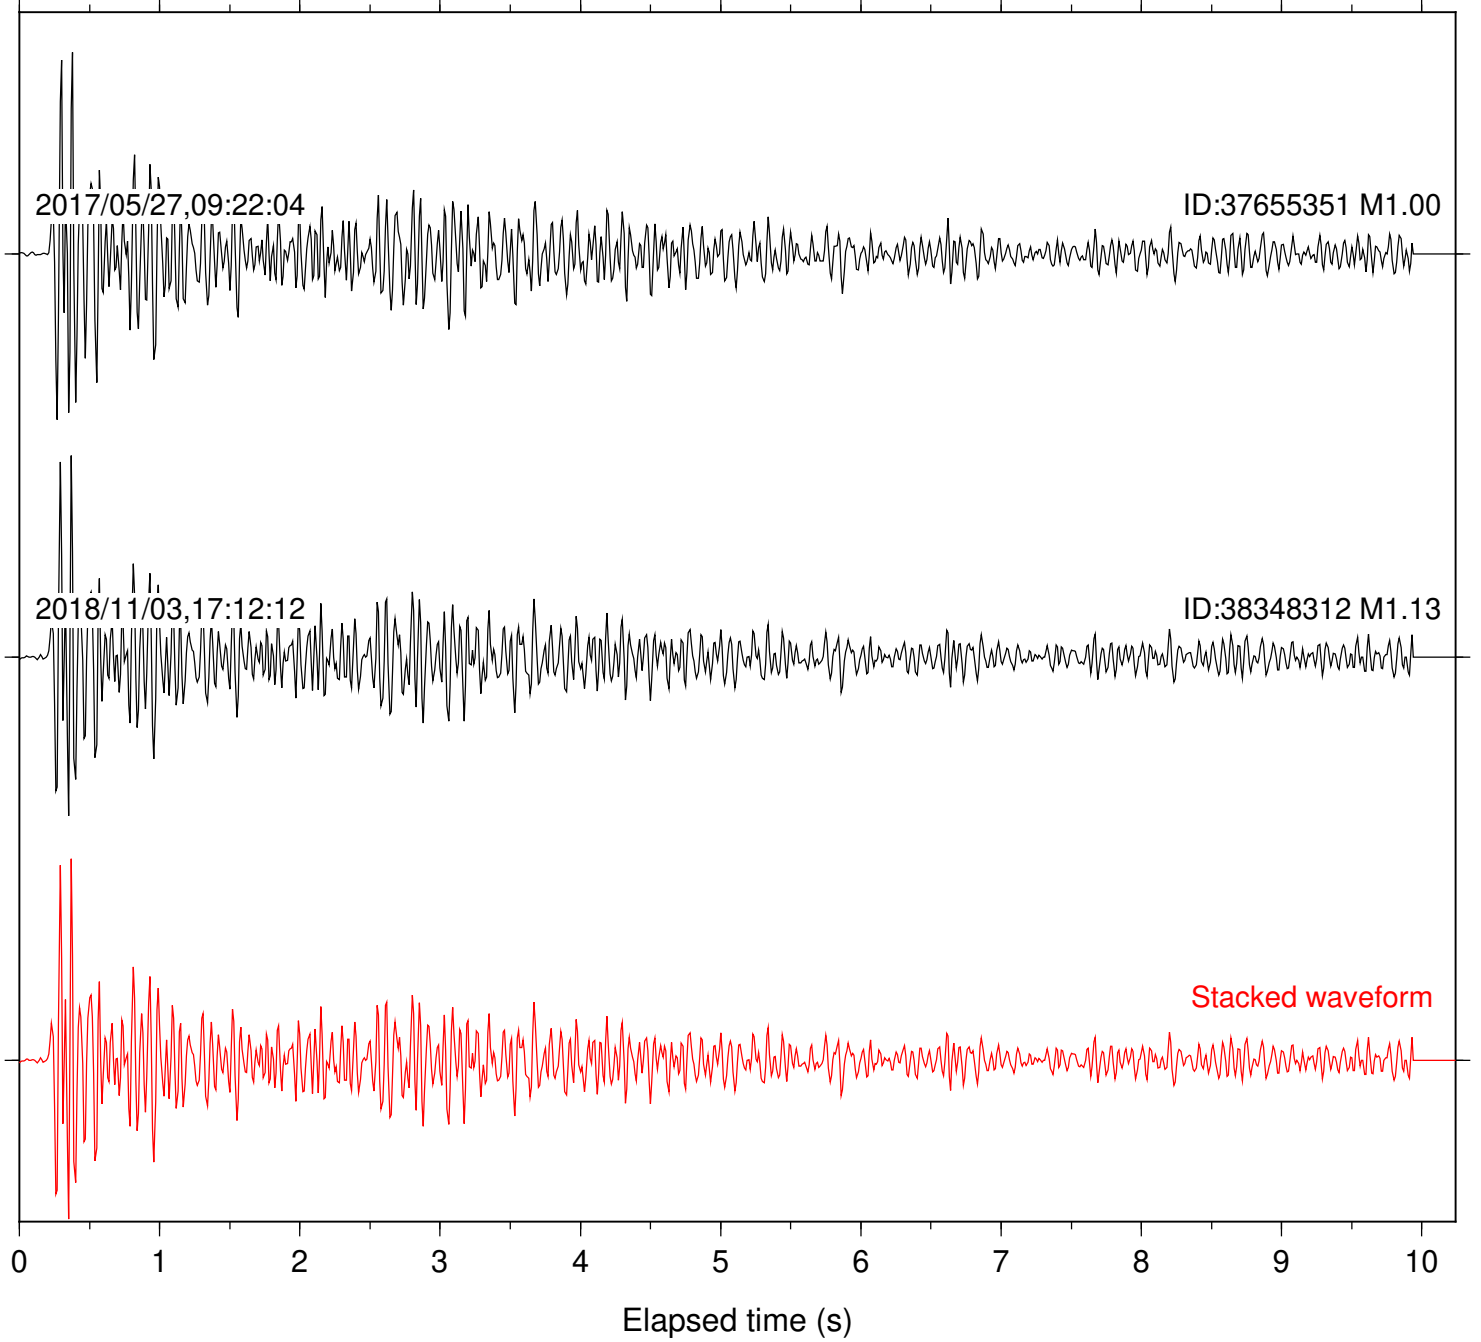

Station: B087 Com: EHZ

Focal depth: 5.53 km