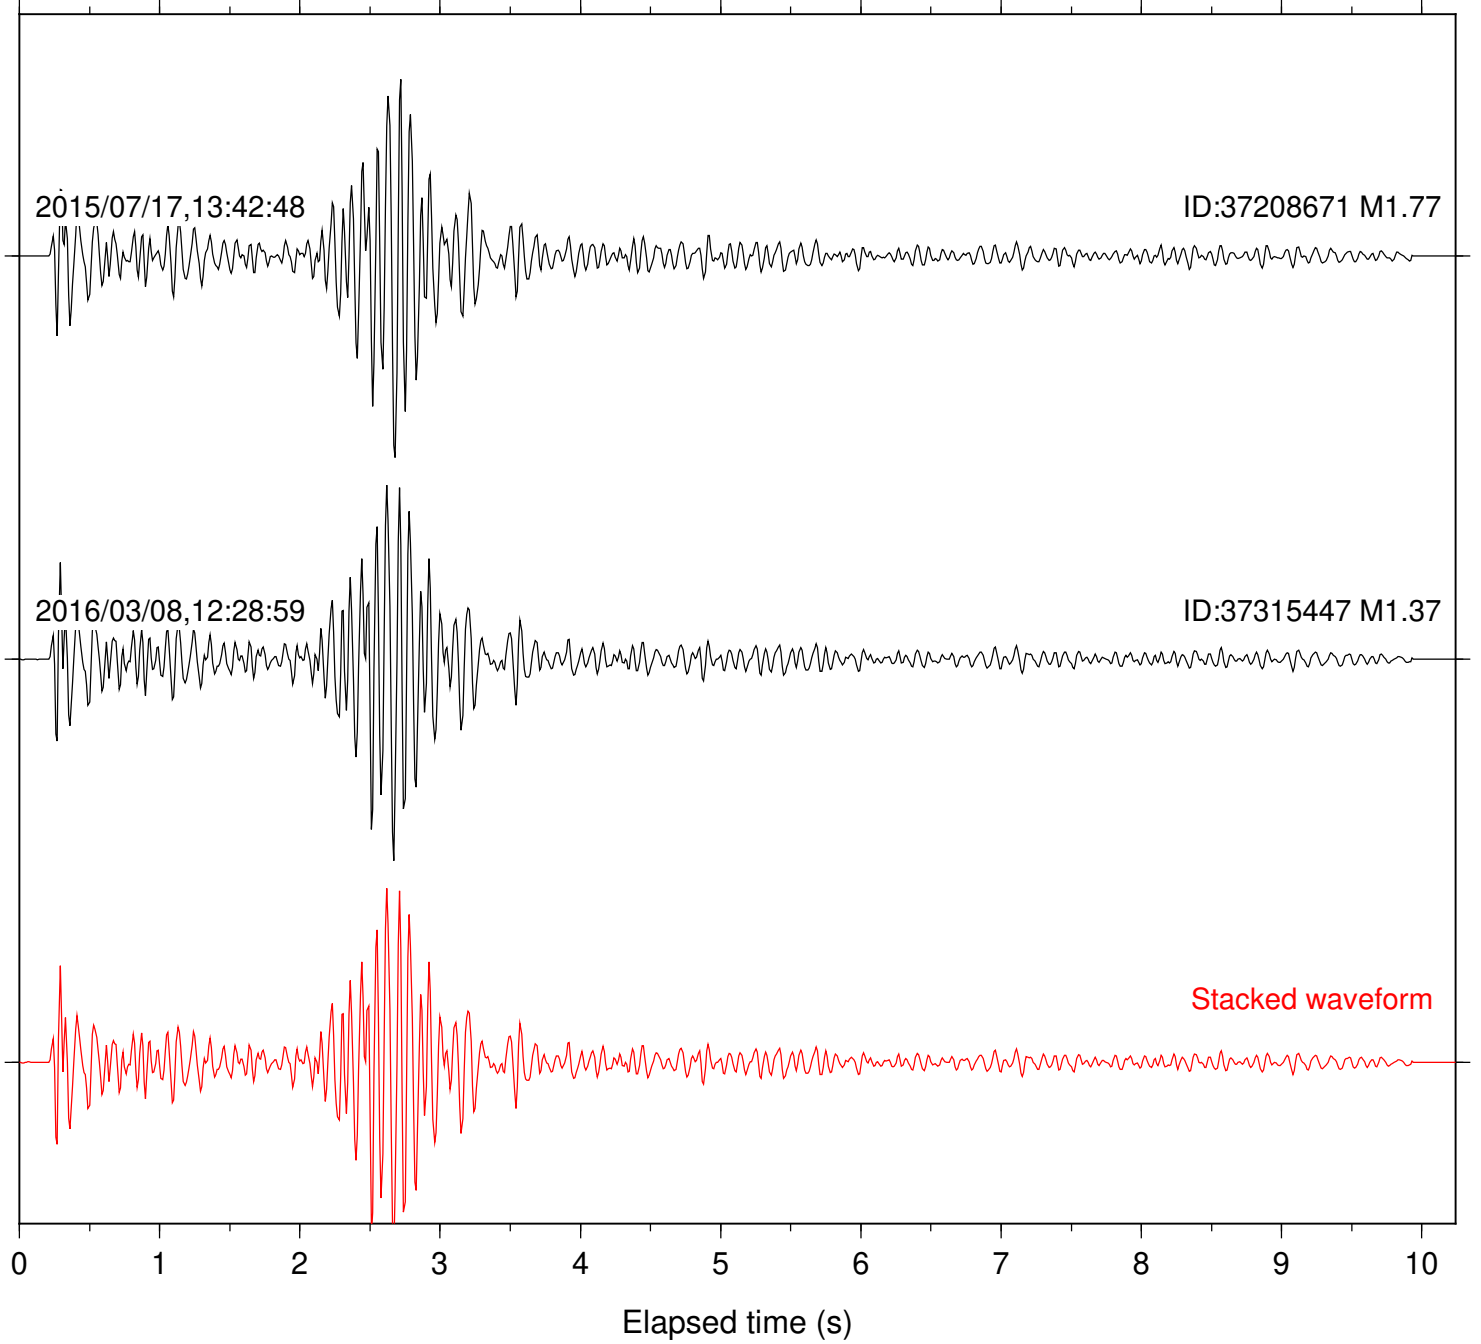

Station: POB2 Com: HHZ

Focal depth: 8.09 km