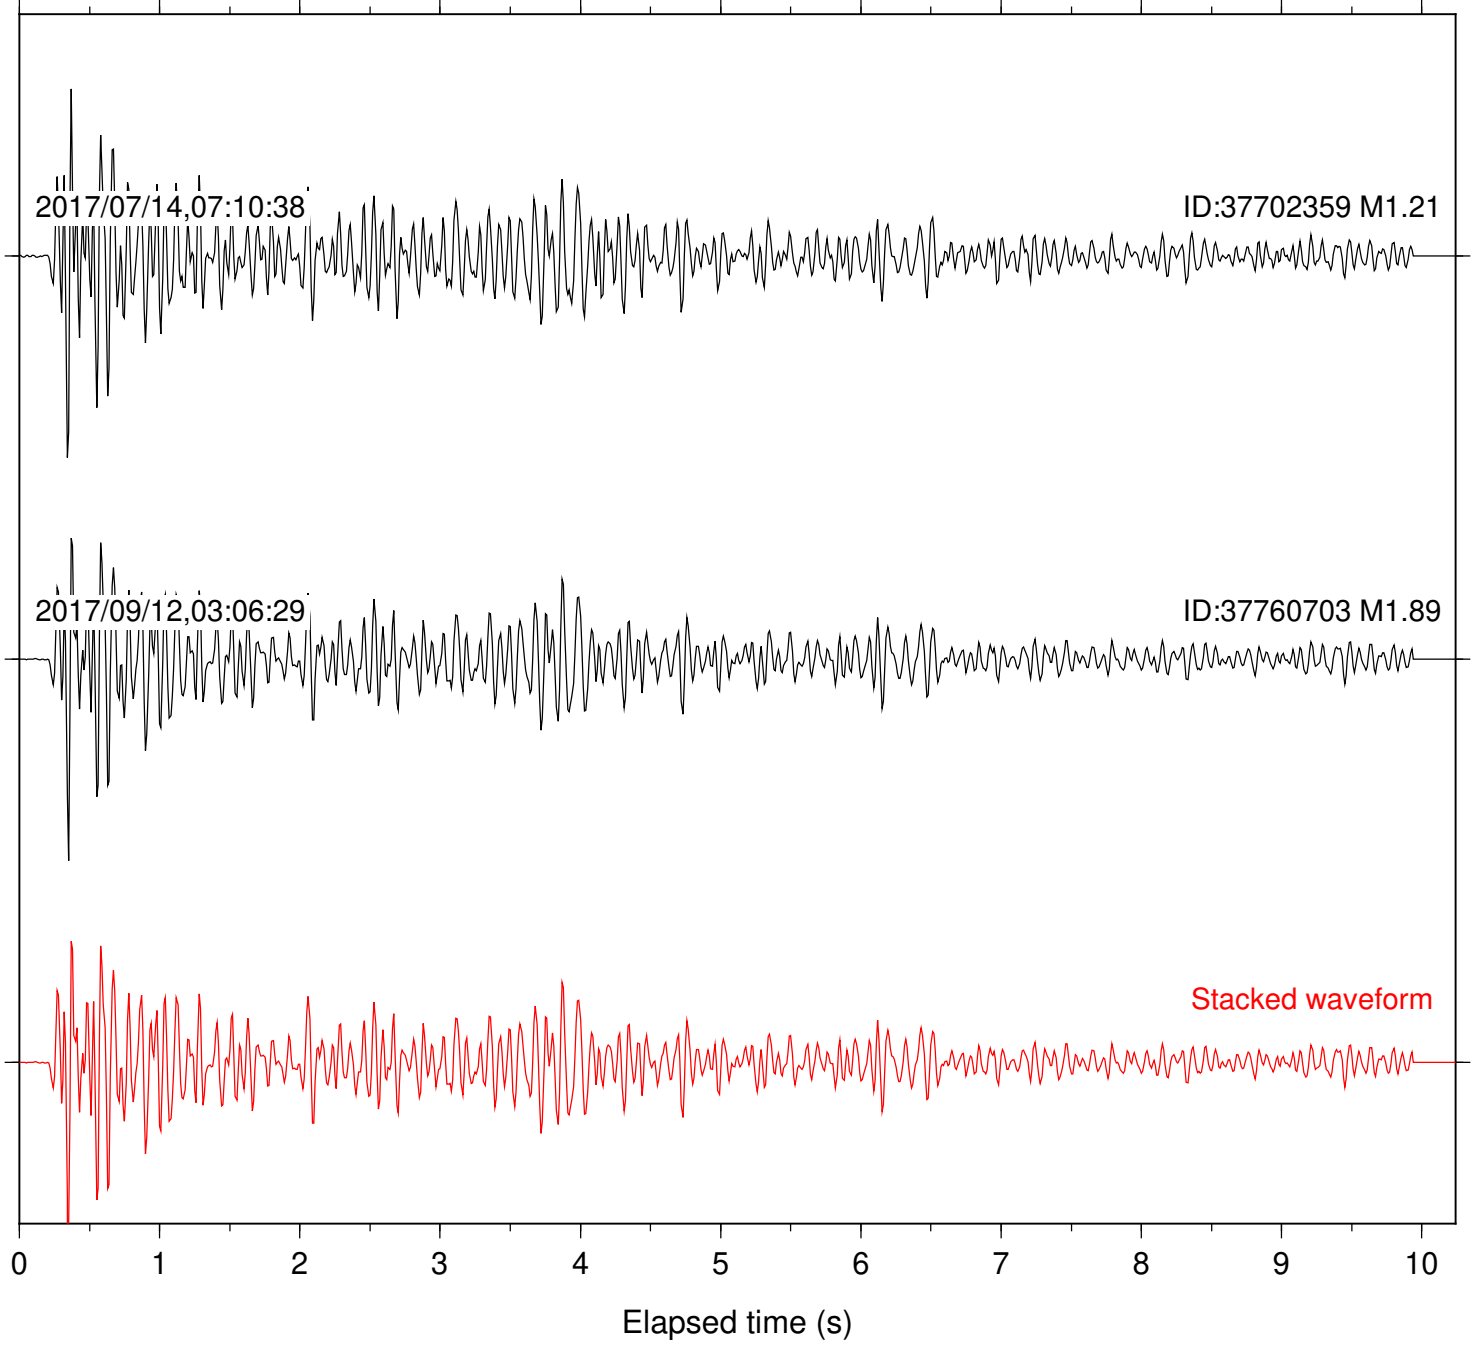

Station: RRSP Com: HHZ

Focal depth: 6.62 km