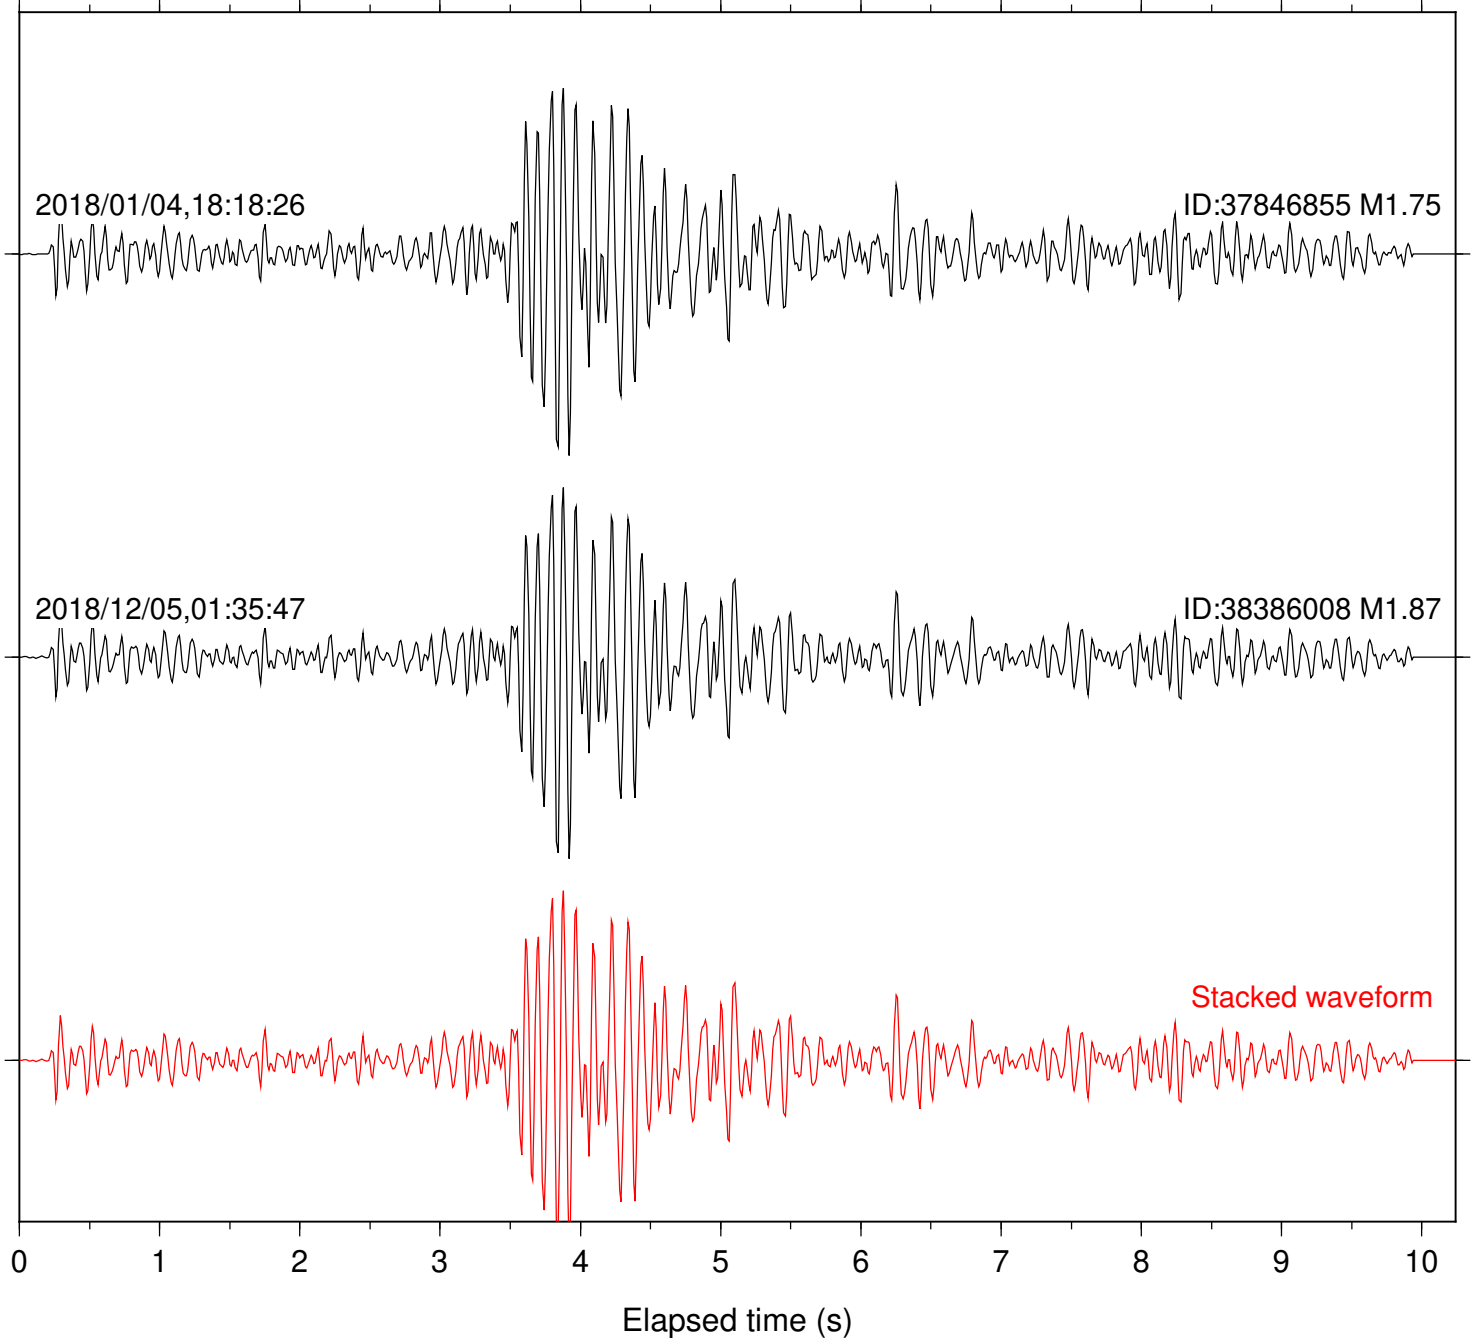

Station: POB2 Com: HHZ

Focal depth: 6.31 km