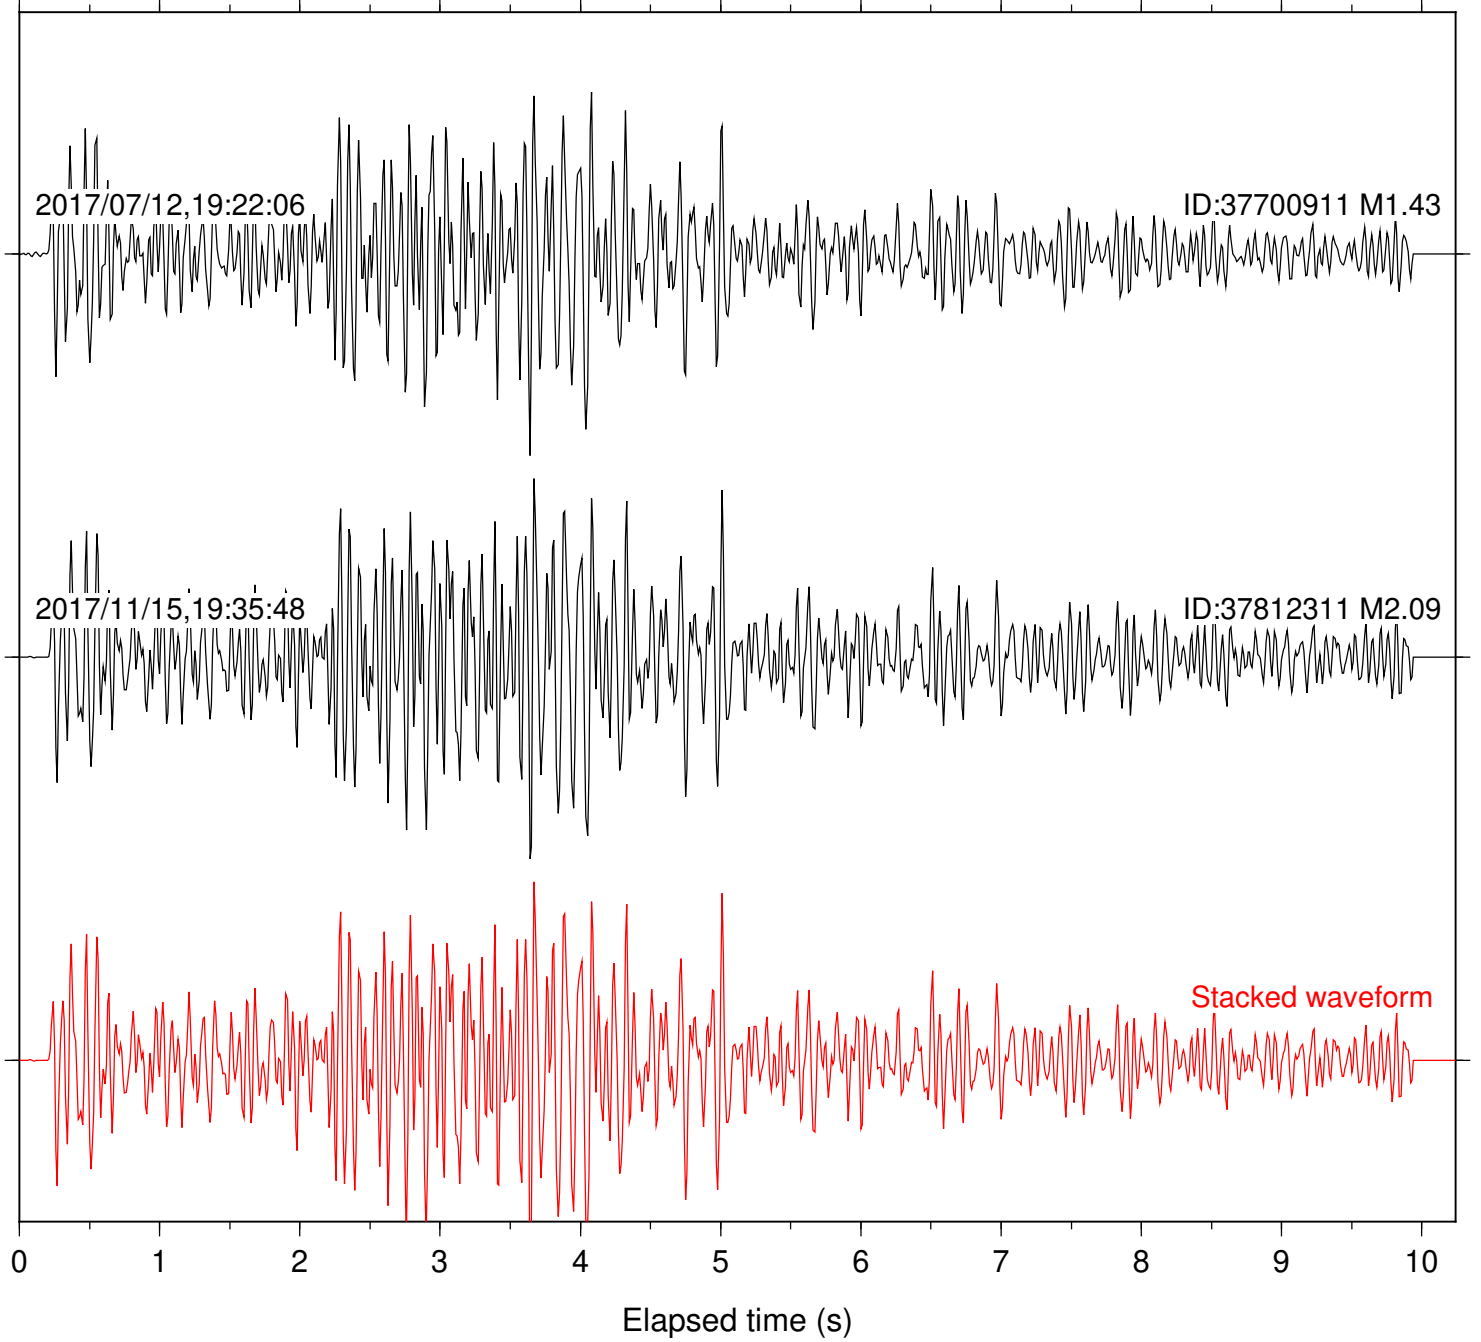

Station: B084 Com: EHZ

Focal depth: 5.71 km

Station: B086 Com: EHZ

Focal depth: 5.71 km

Station: B087 Com: EHZ

Focal depth: 5.71 km

Station: B088 Com: EHZ

Focal depth: 5.71 km