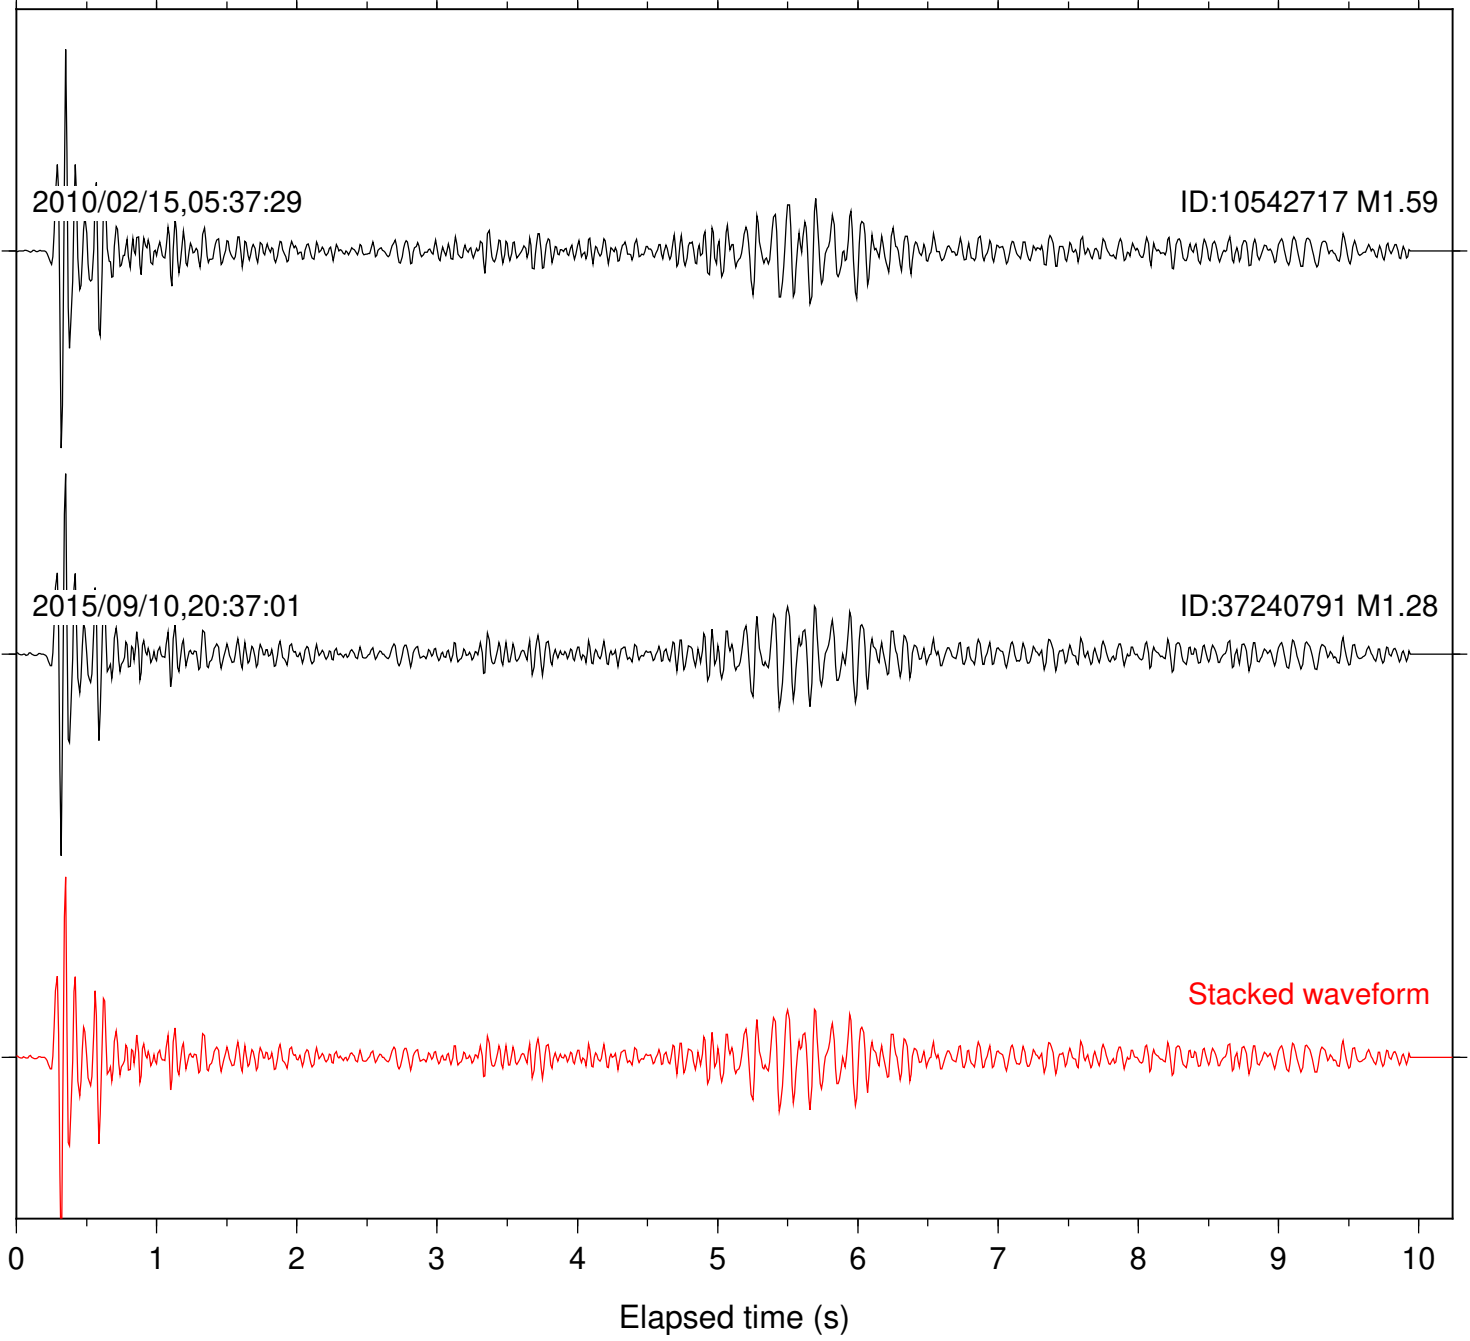

Station: B088 Com: EHZ

Focal depth: 16.87 km

2010/02/15,05:37:29

ID:10542717 M1.59

2015/09/10,20:37:01

ID:37240791 M1.28

Stacked waveform