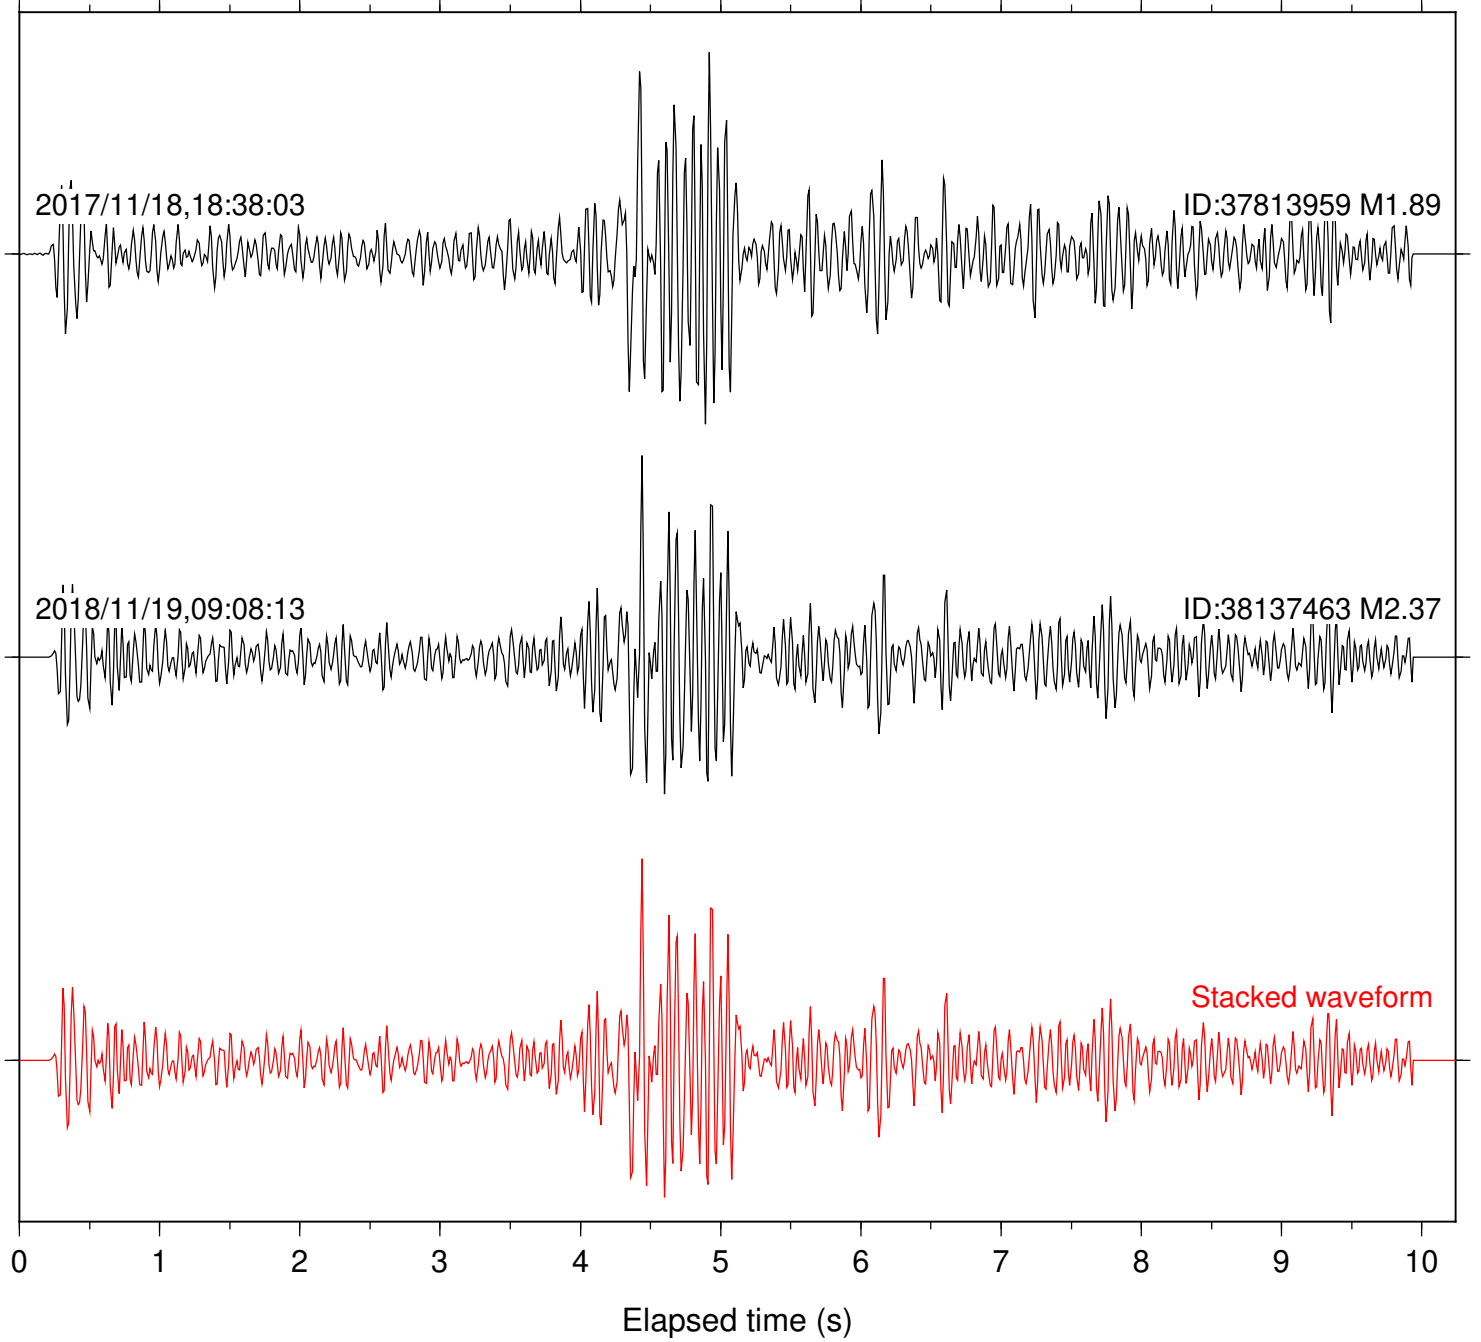

Station: PFO Com: HHZ

Focal depth: 4.30 km