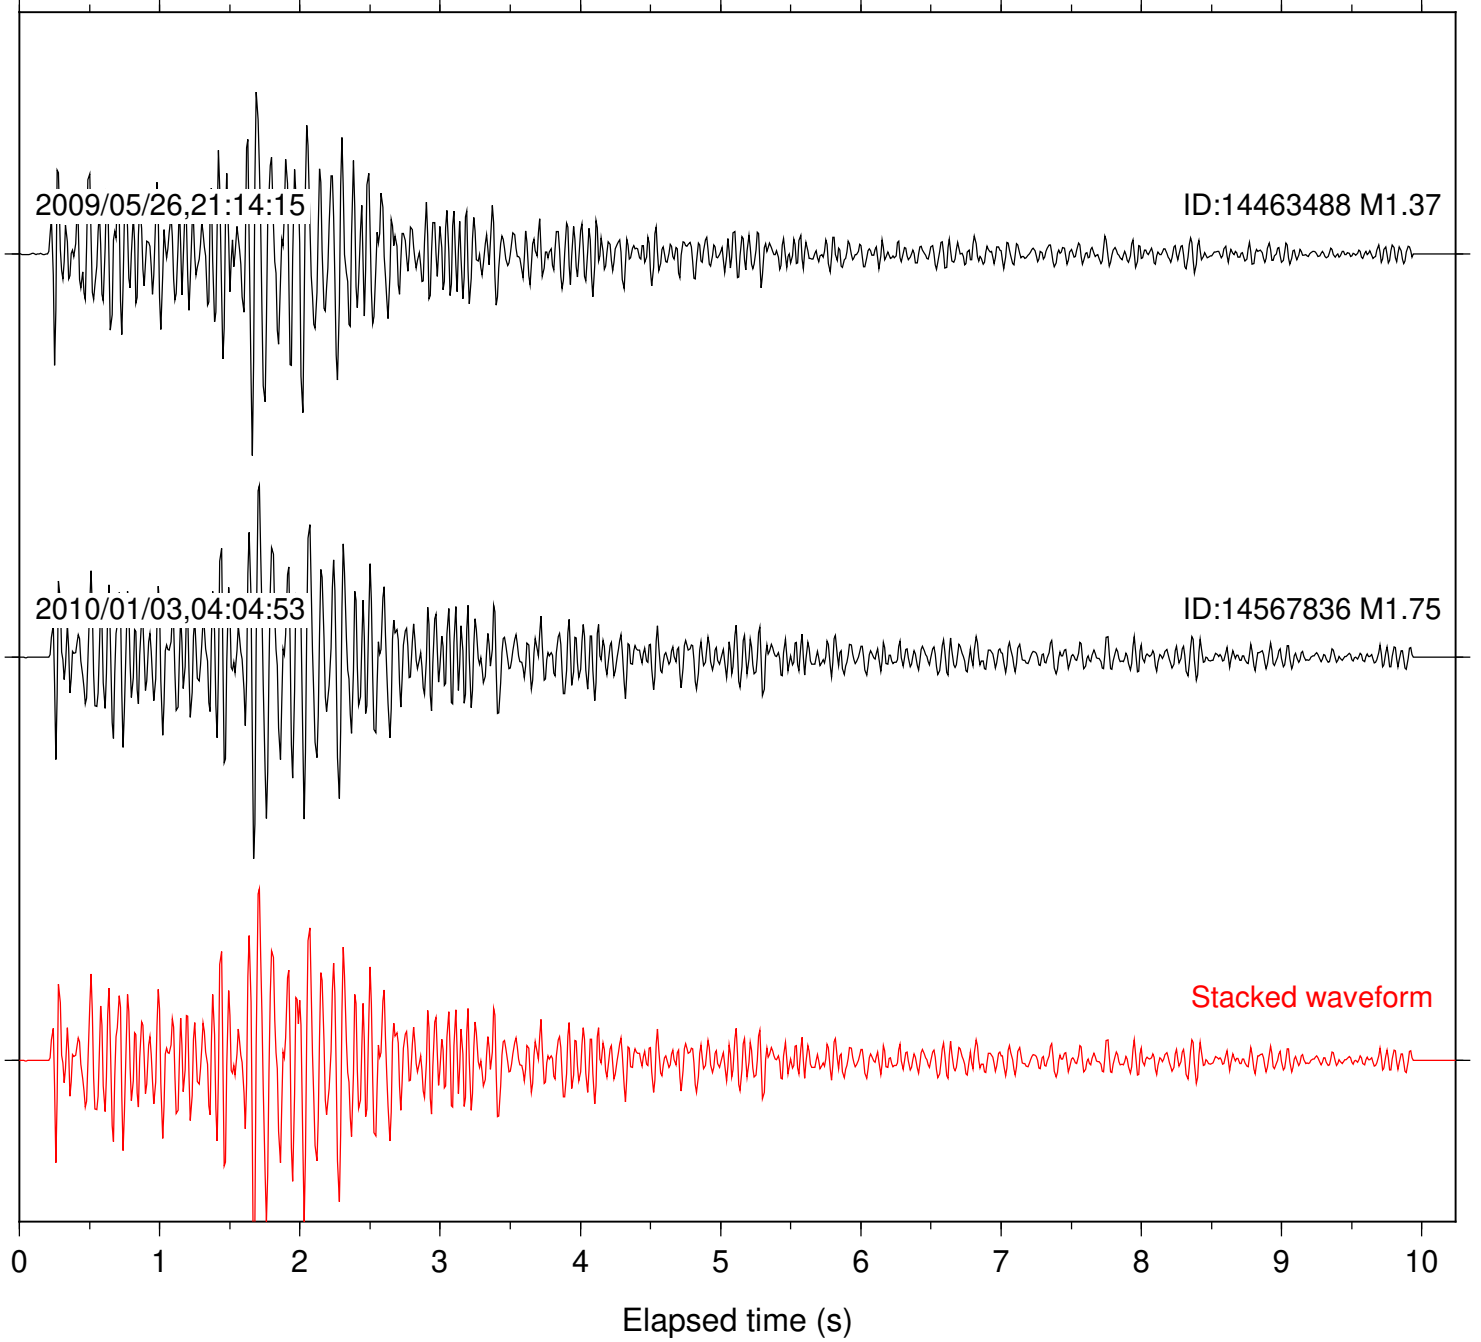

ID:14567836 M1.75

Stacked waveform

Station: B086 Com: EHZ

Focal depth: 9.73 km

Station: B087 Com: EHZ

Focal depth: 9.73 km

Station: B088 Com: EHZ

Focal depth: 9.73 km