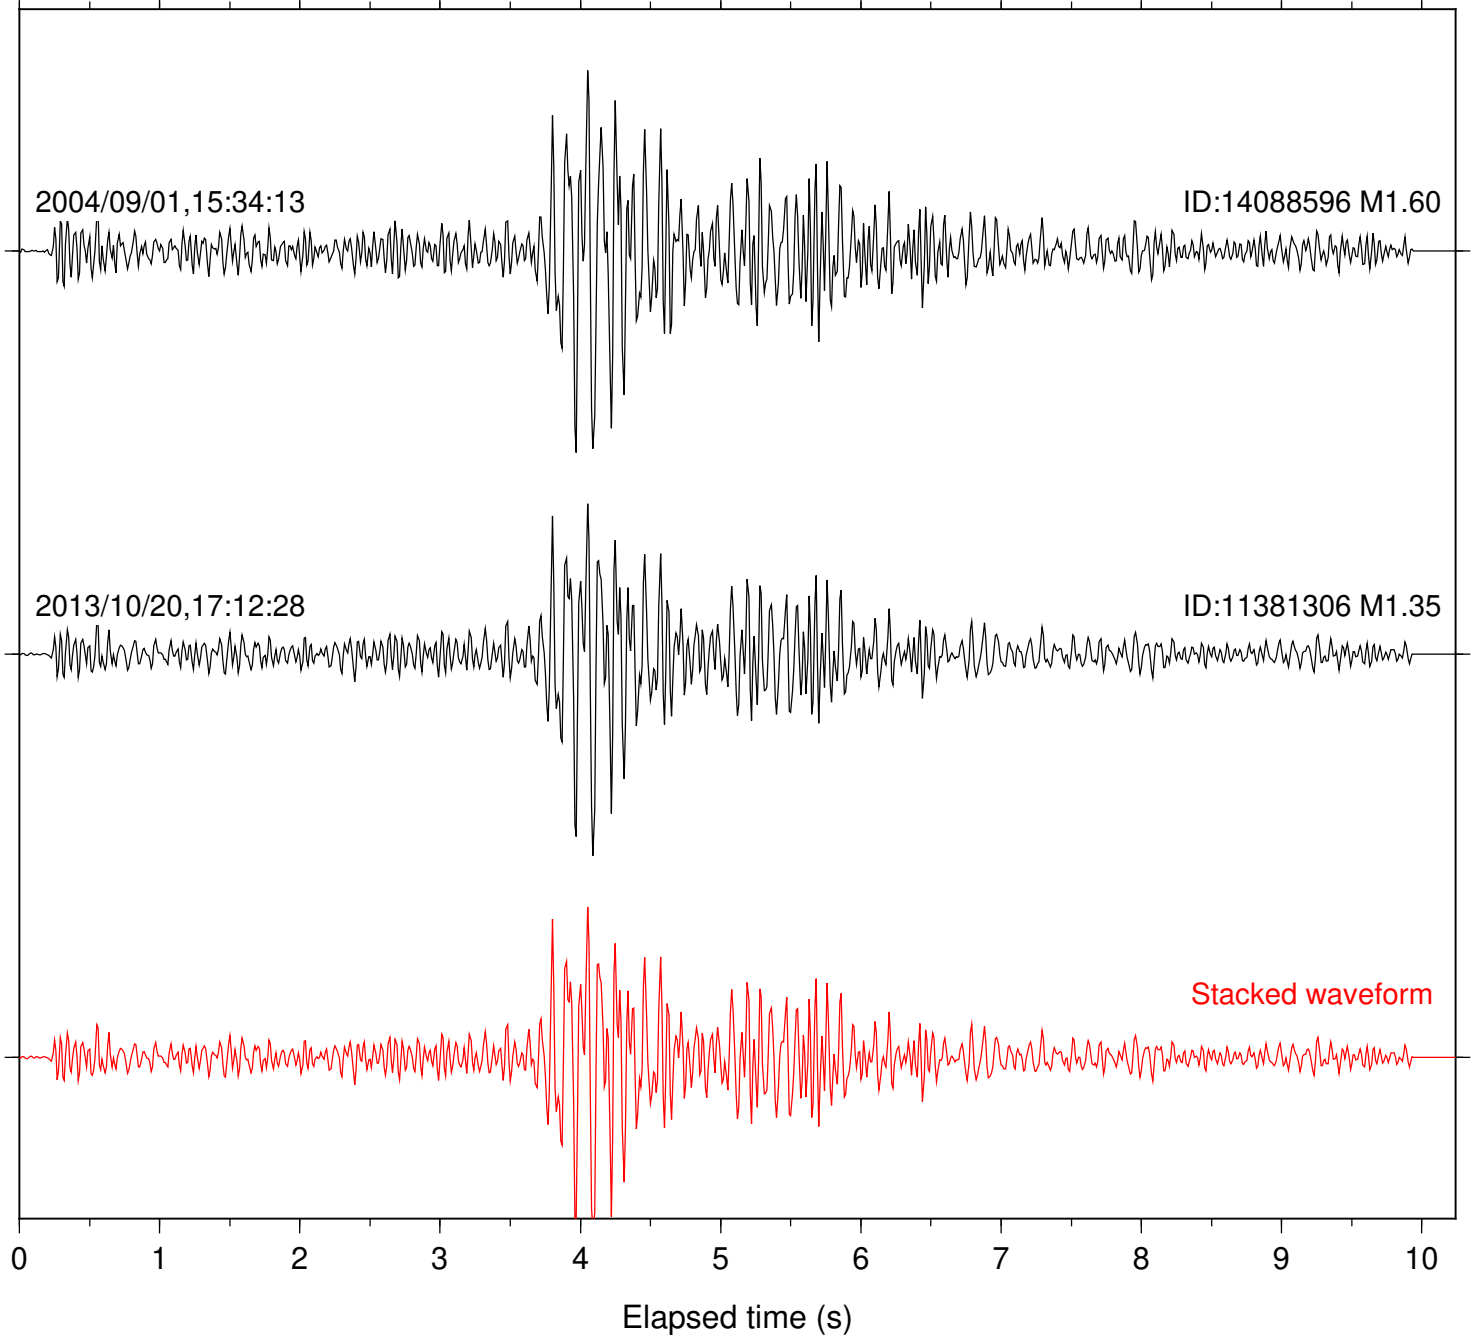

Station: BAC Com: EHZ

Focal depth: 16.68 km