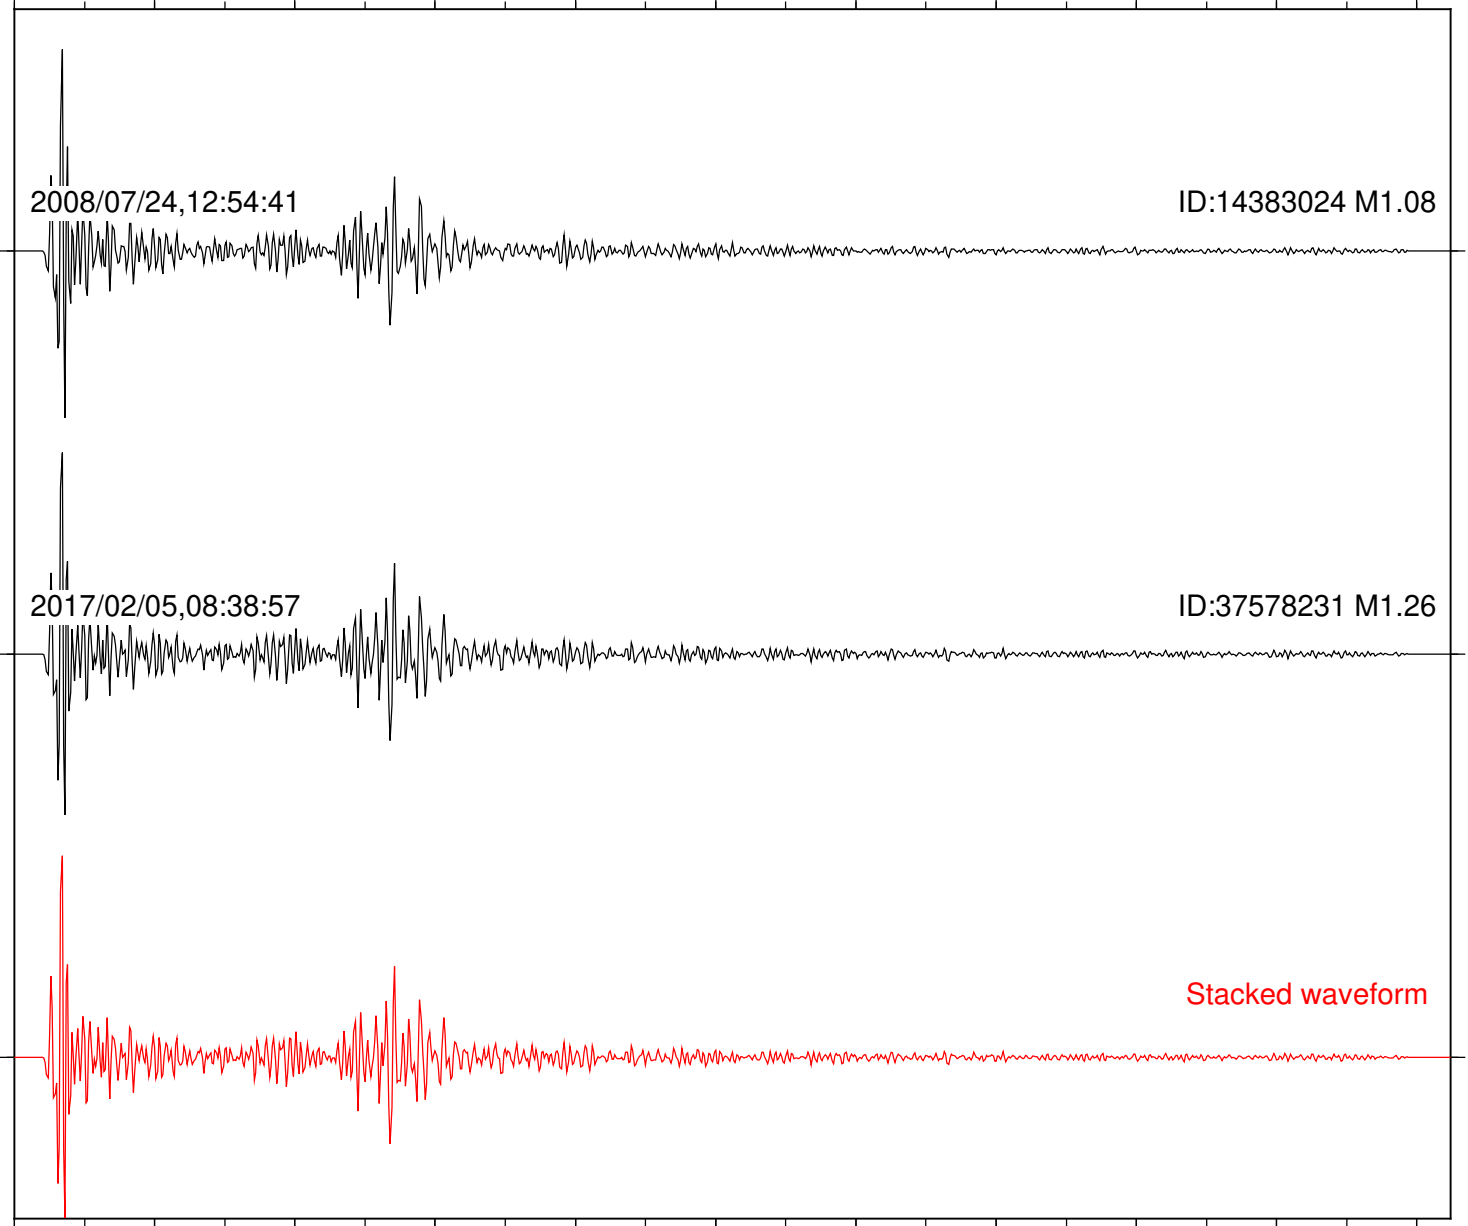

Station: FRD Com: HHZ

Focal depth: 14.27 km

2008/07/24,12:54:41

ID:14383024 M1.08

2017/02/05,08:38:57

ID:37578231 M1.26

Stacked waveform

0 1 2 3 4 5 6 7 8 9 10

Elapsed time (s)