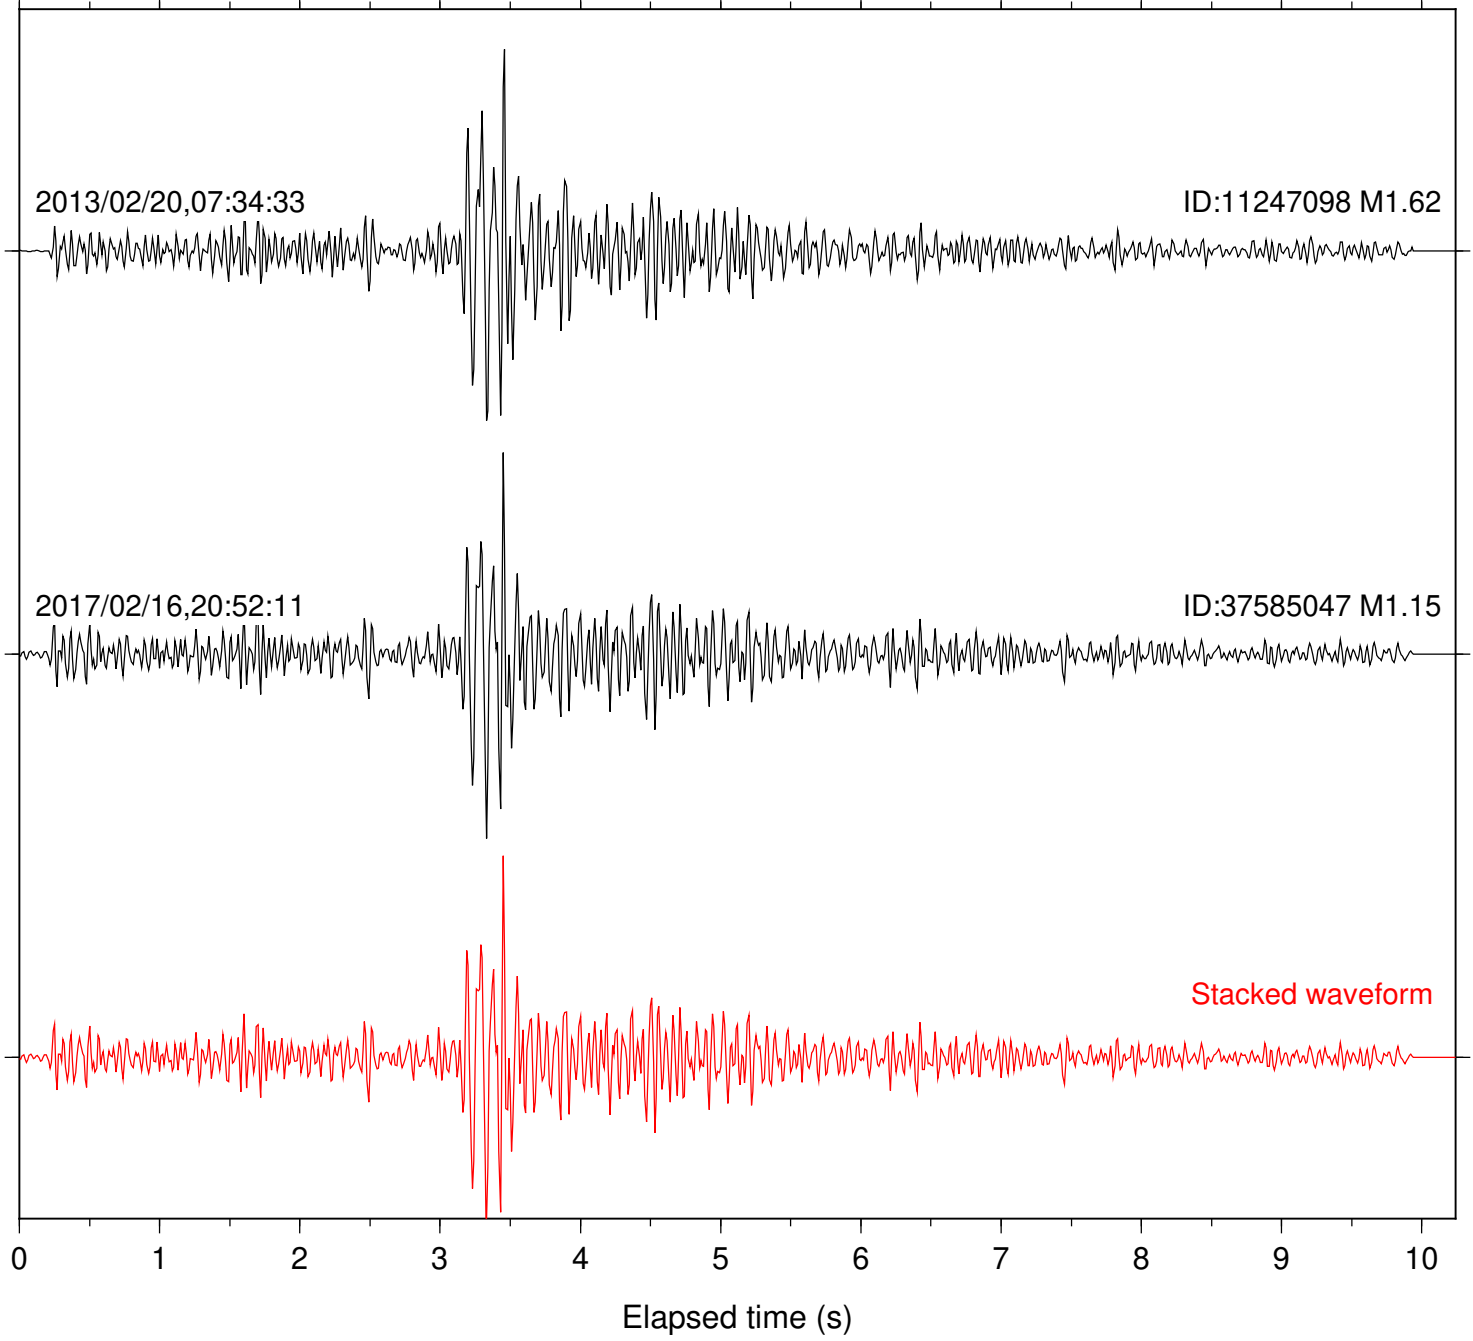

Station: B086 Com: EHZ

Focal depth: 10.87 km