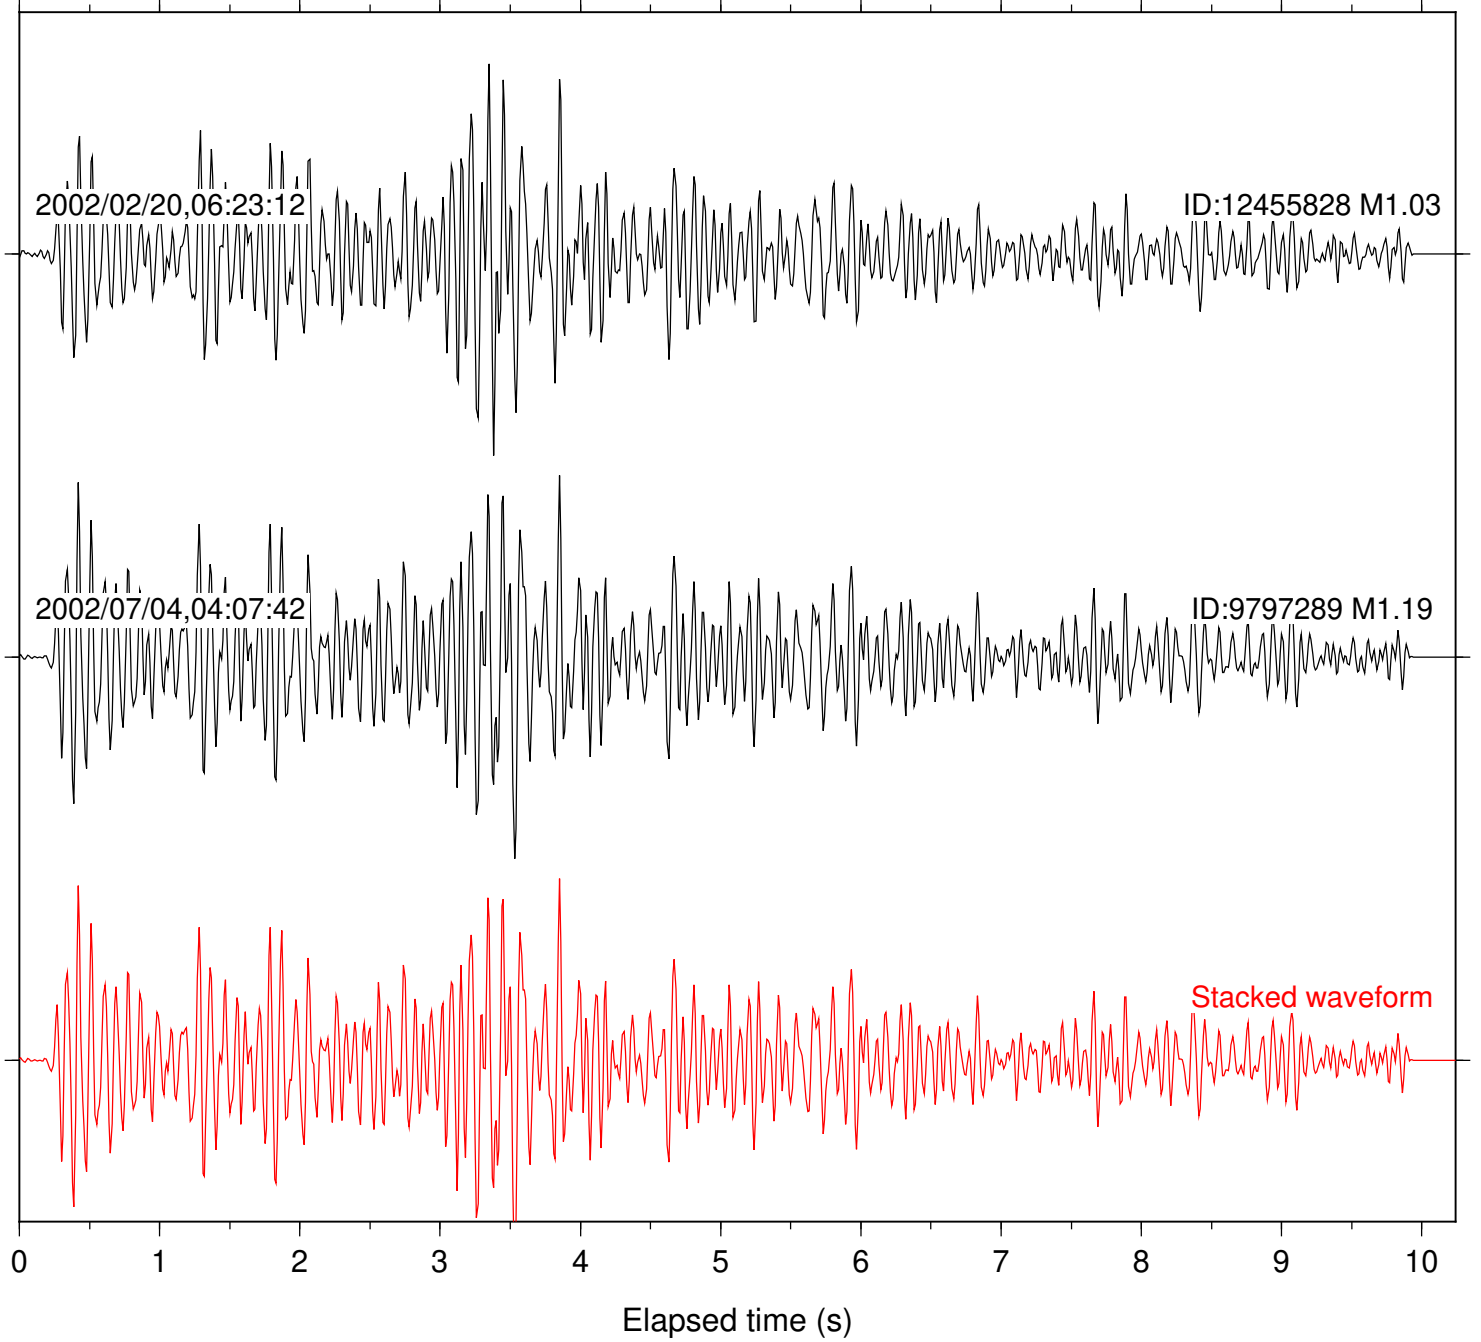

0 1 2 3 4 5 6 7 8 9 10  
Elapsed time (s)

Station: HMT2 Com: HHZ

Focal depth: 8.50 km

Station: KNW Com: HHZ

Focal depth: 8.54 km

Station: POB2 Com: HHZ

Focal depth: 8.54 km

Station: FRD Com: HHZ