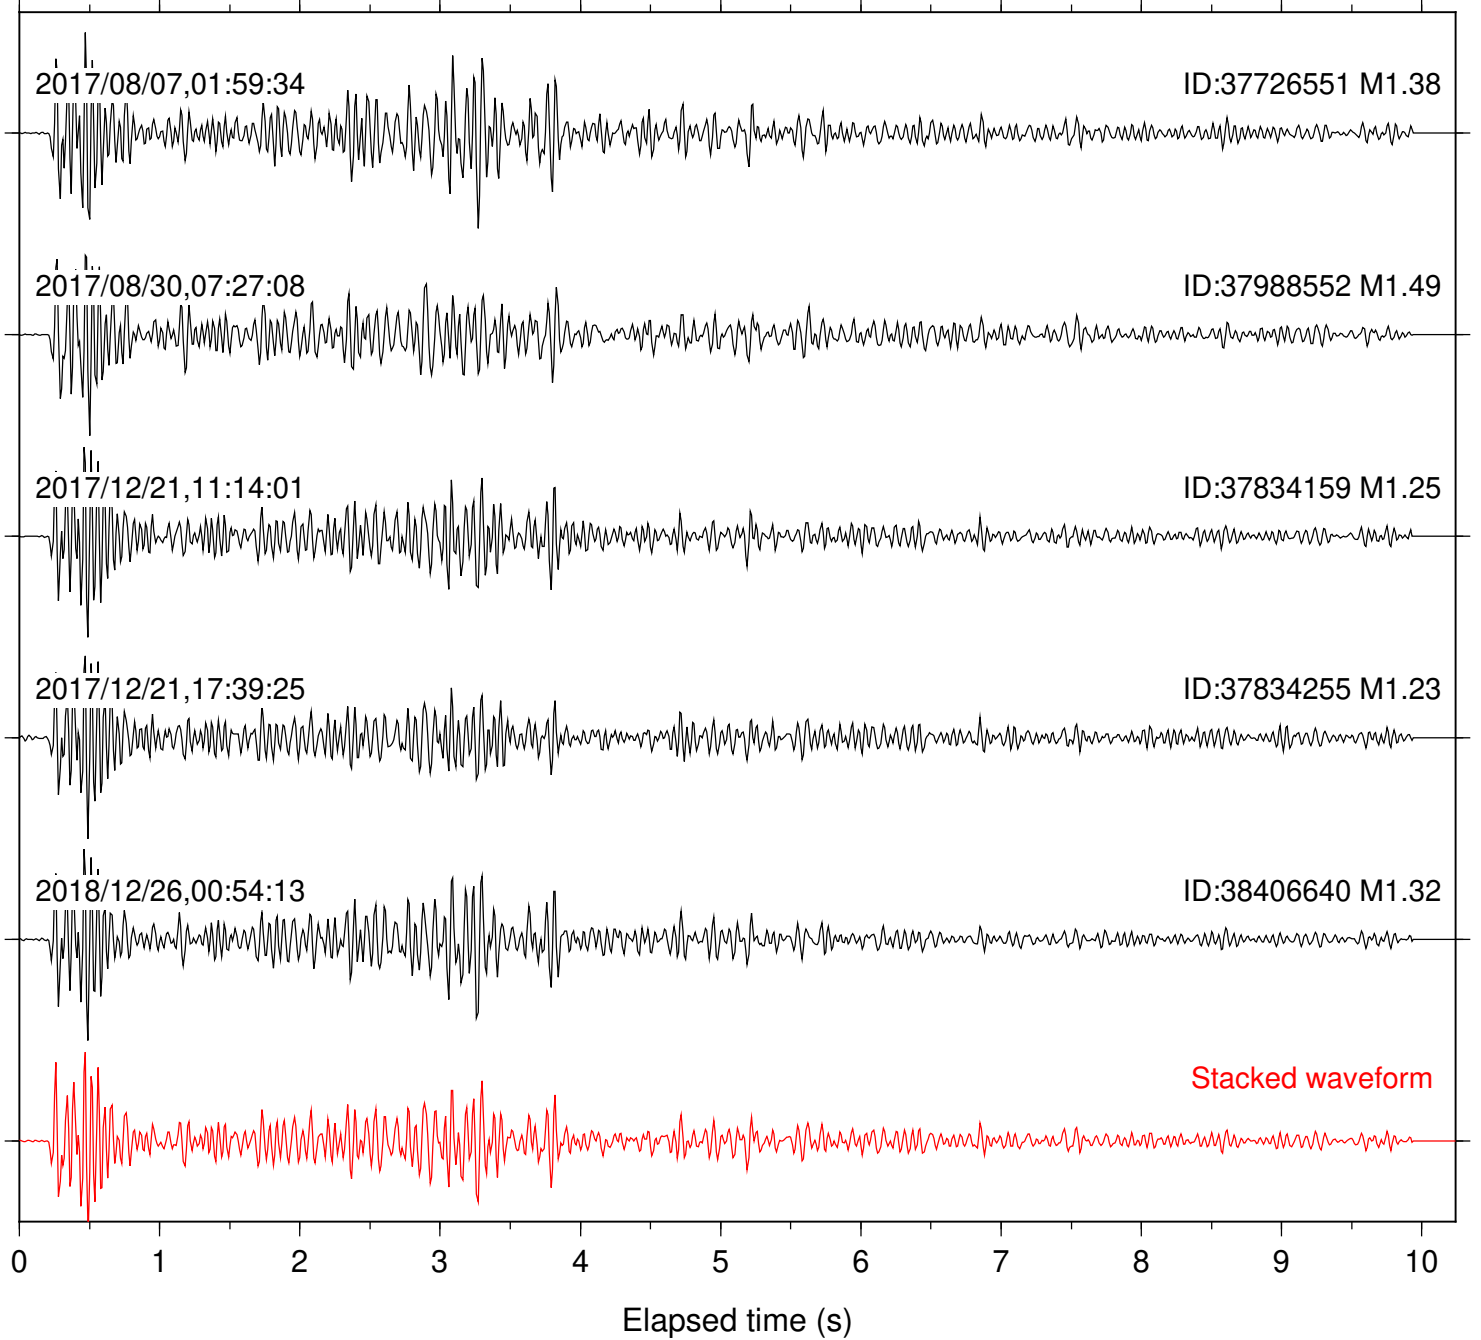

Station: PLM Com: HHZ

Focal depth: 6.86 km