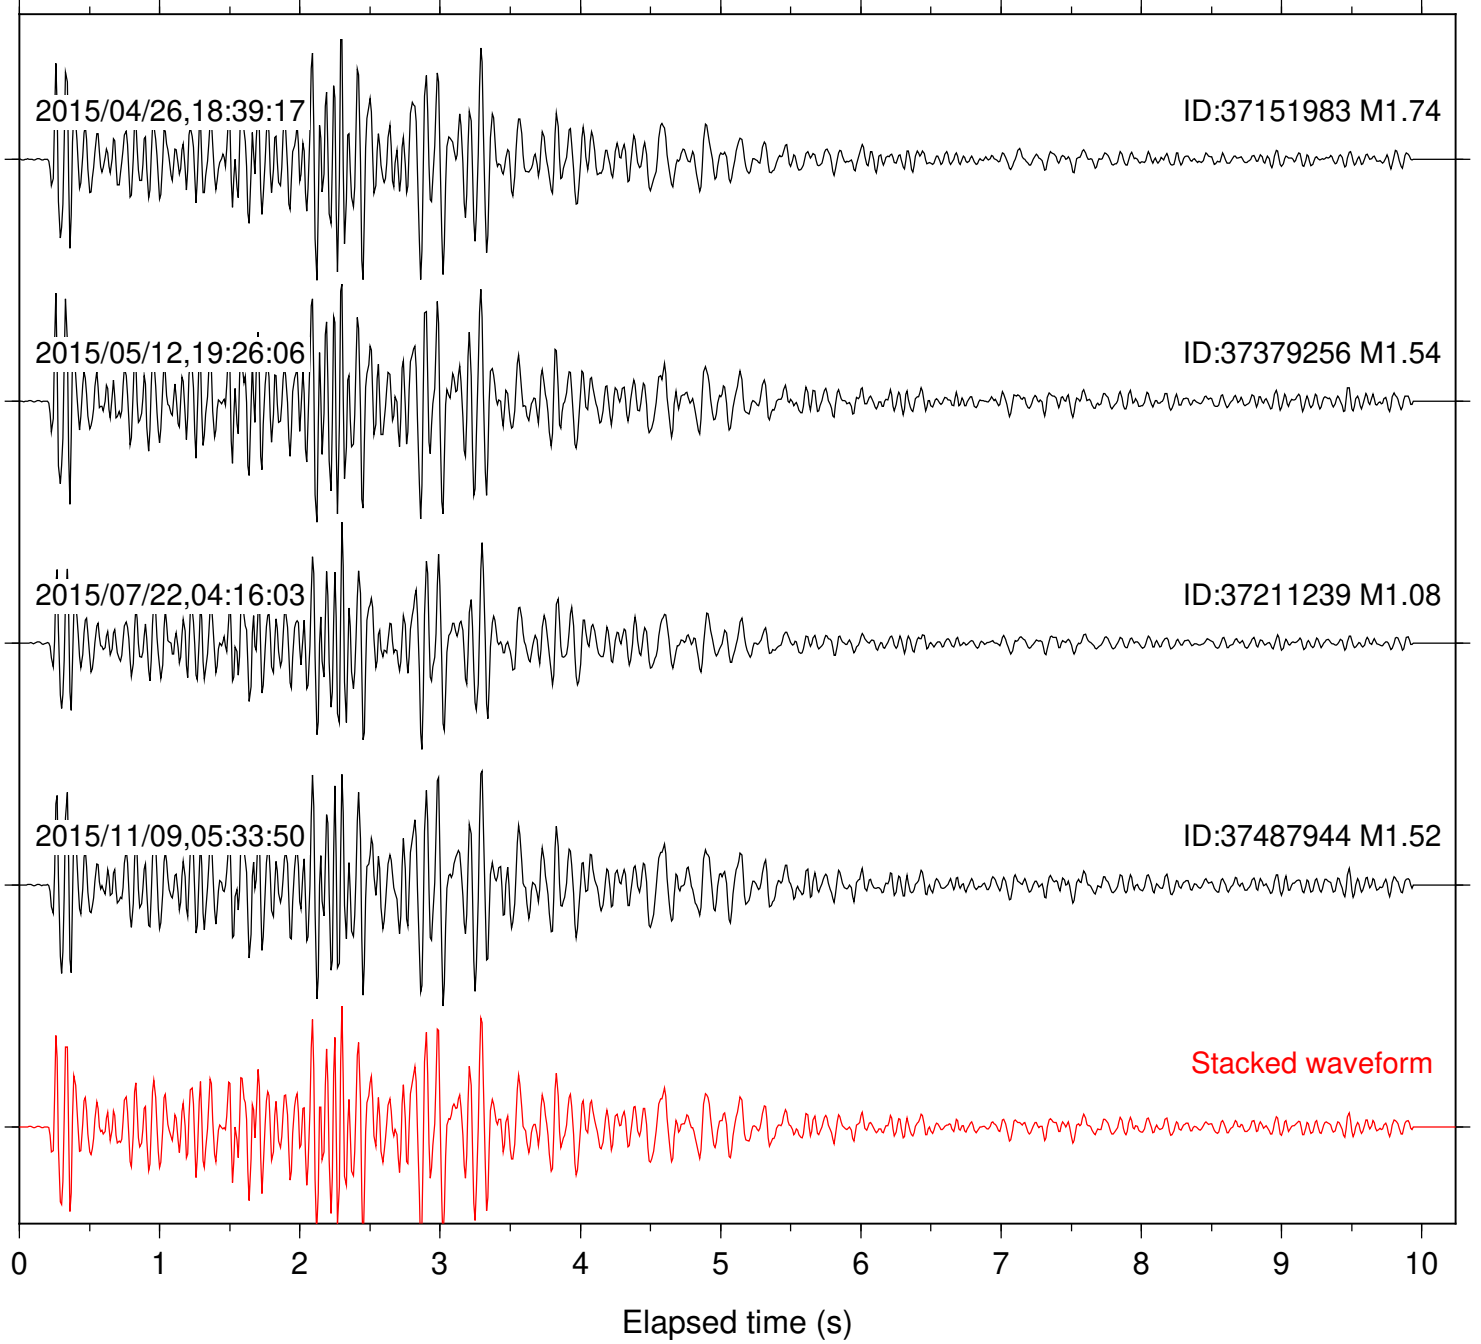

Station: RDM Com: HHZ

Focal depth: 8.33 km

Station: RRSP Com: HHZ

Focal depth: 8.33 km

Station: SMER Com: HHZ

Focal depth: 8.33 km

Station: SND Com: HHZ

Focal depth: 8.33 km