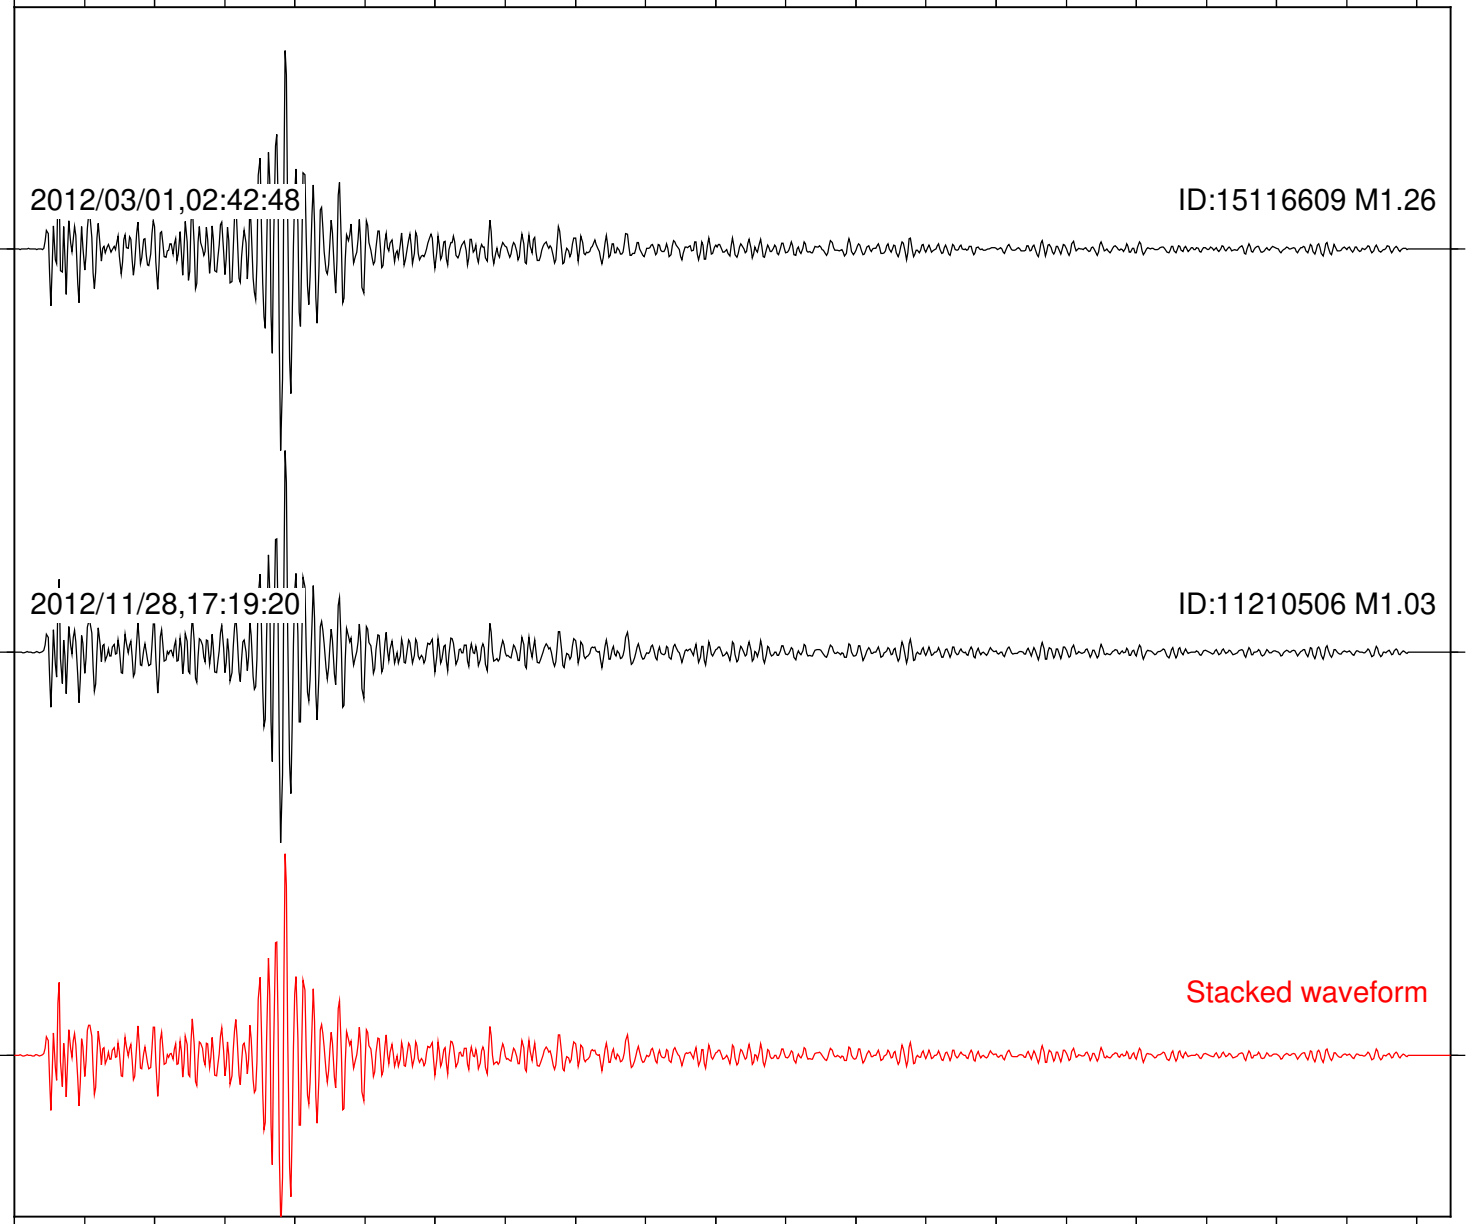

Station: B087 Com: EHZ

Focal depth: 10.33 km

2012/03/01,02:42:48

ID:15116609 M1.26

2012/11/28,17:19:20

ID:11210506 M1.03

Stacked waveform

0 1 2 3 4 5 6 7 8 9 10
Elapsed time (s)