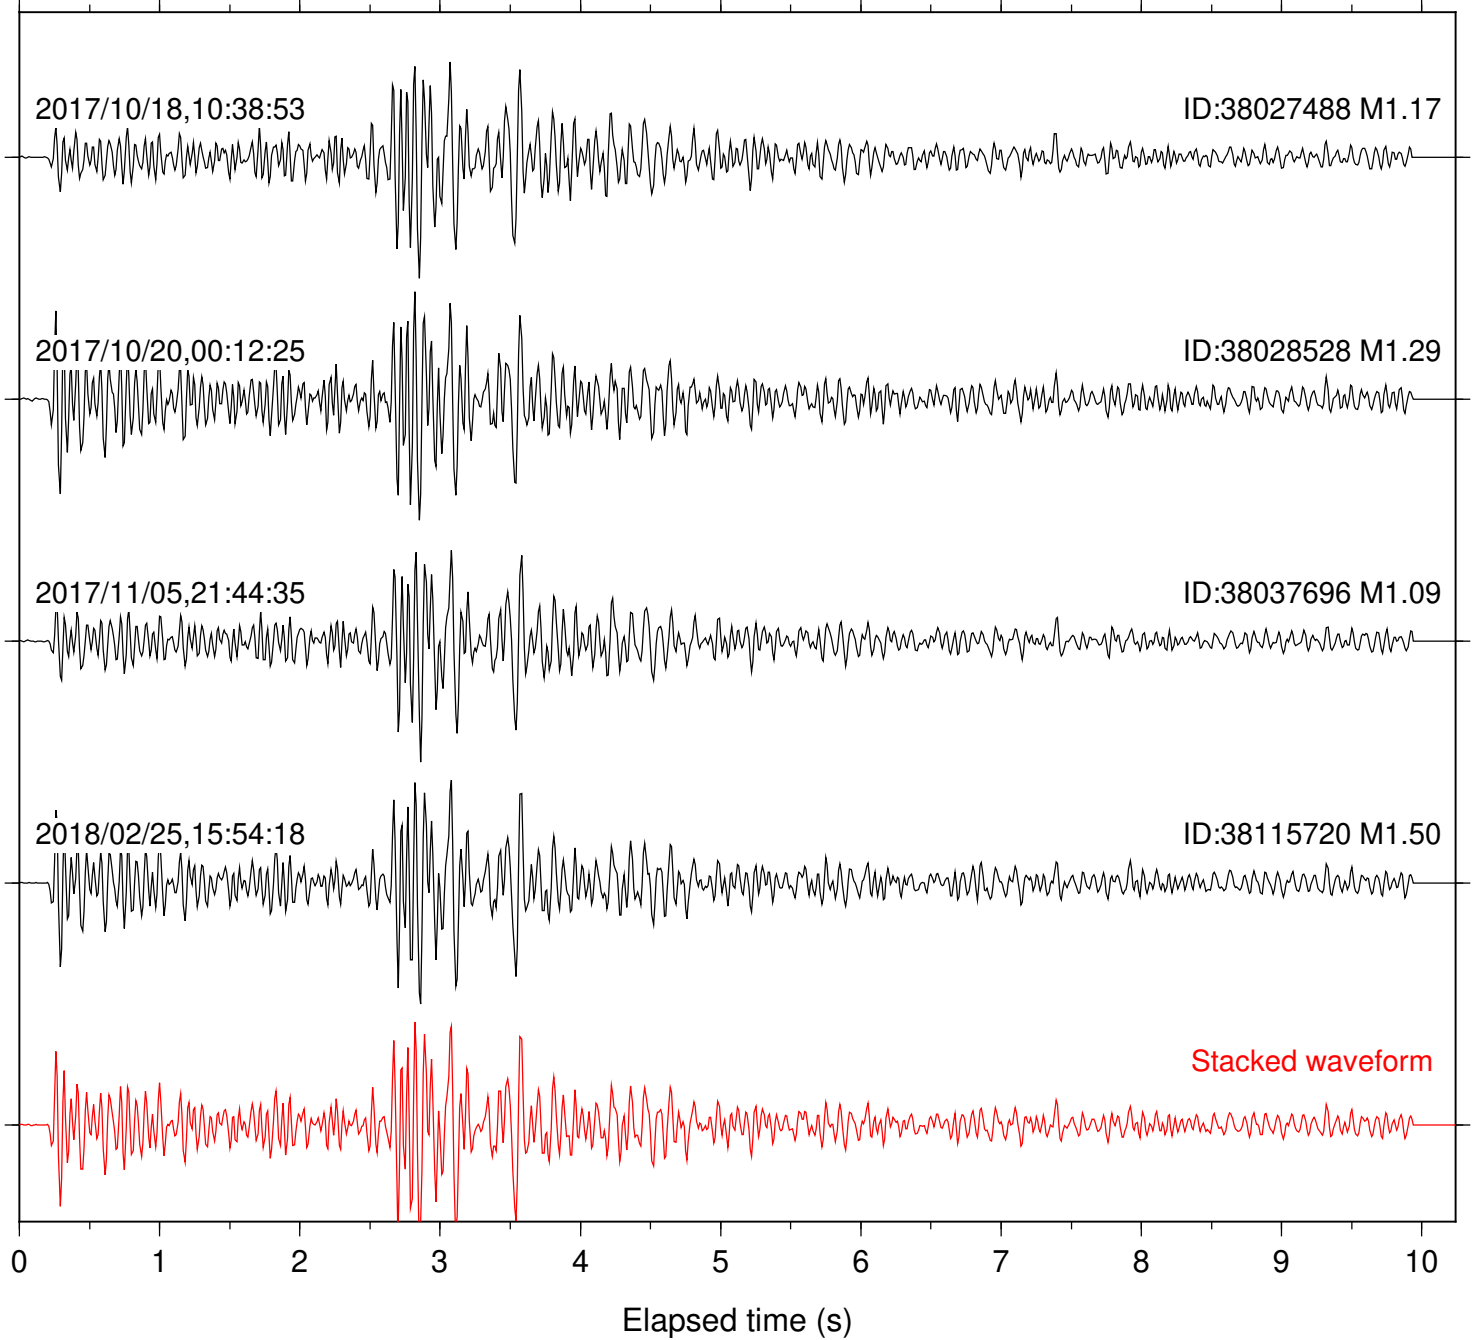

Station: B946 Com: EHZ

Focal depth: 5.43 km