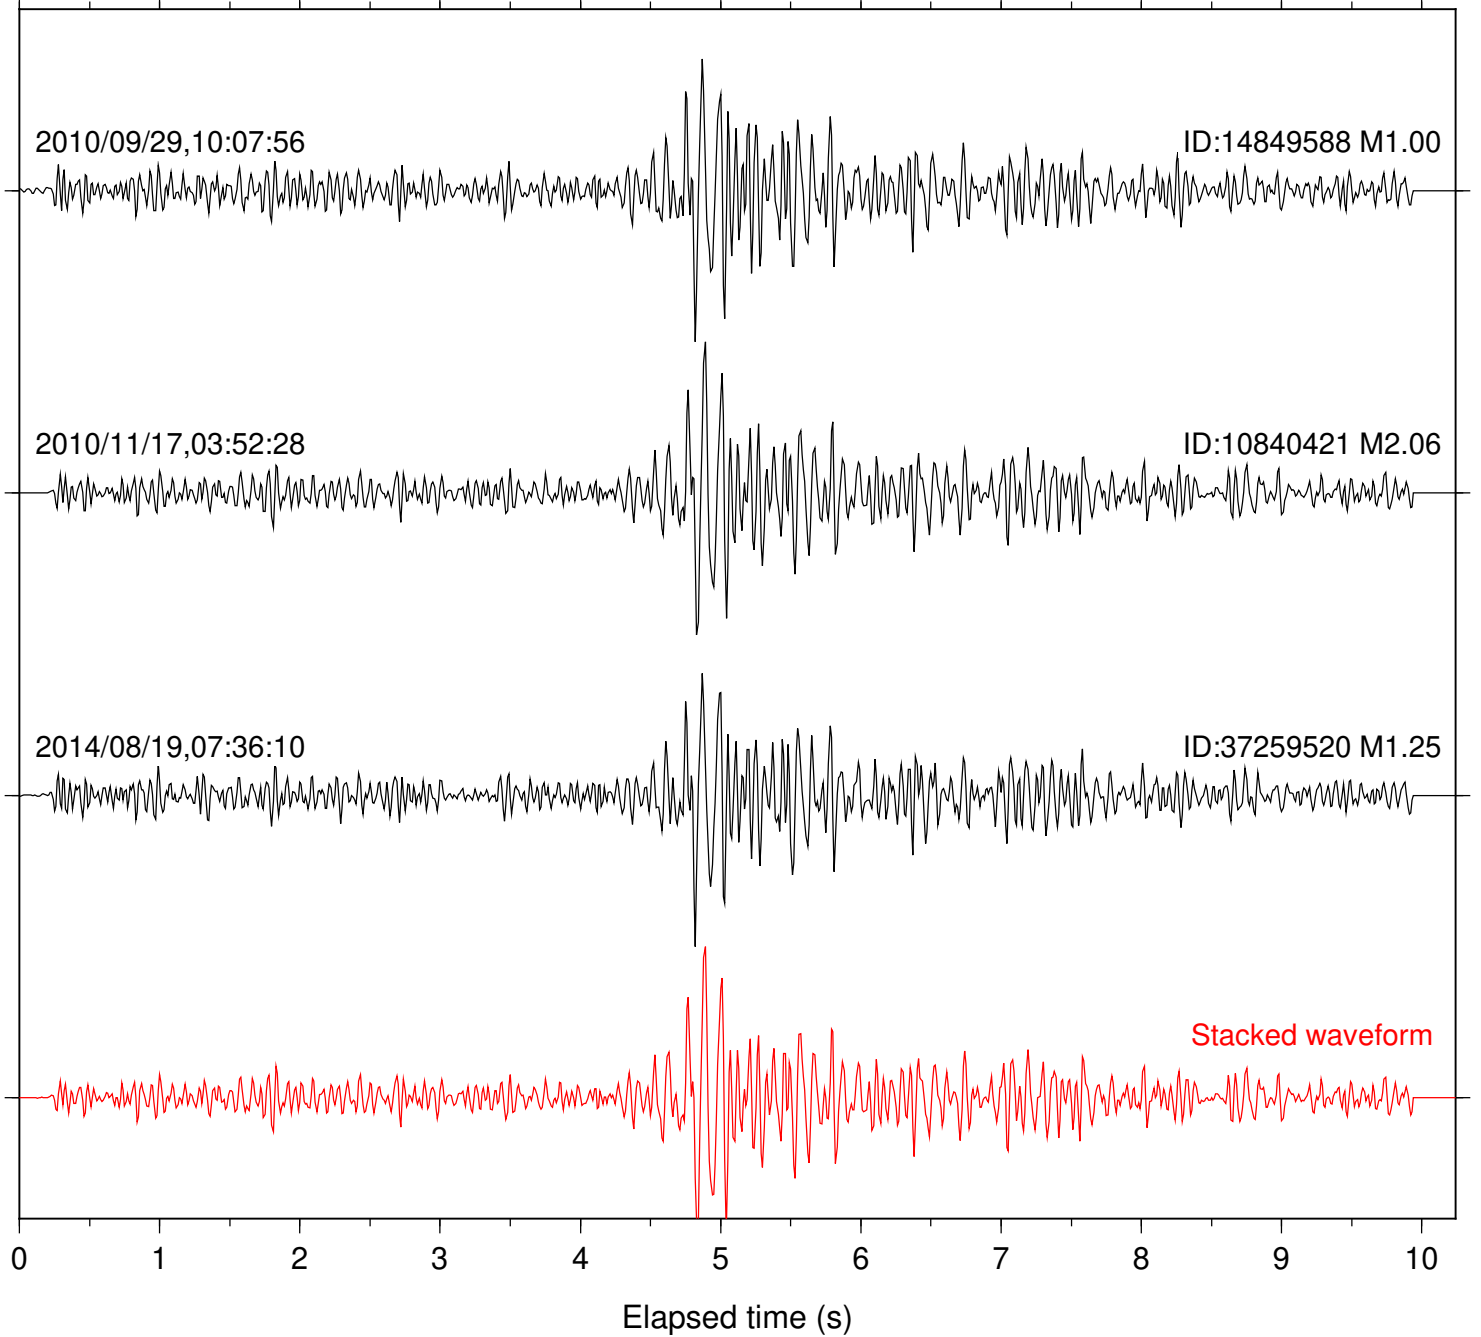

Station: B081 Com: EHZ

Focal depth: 7.06 km