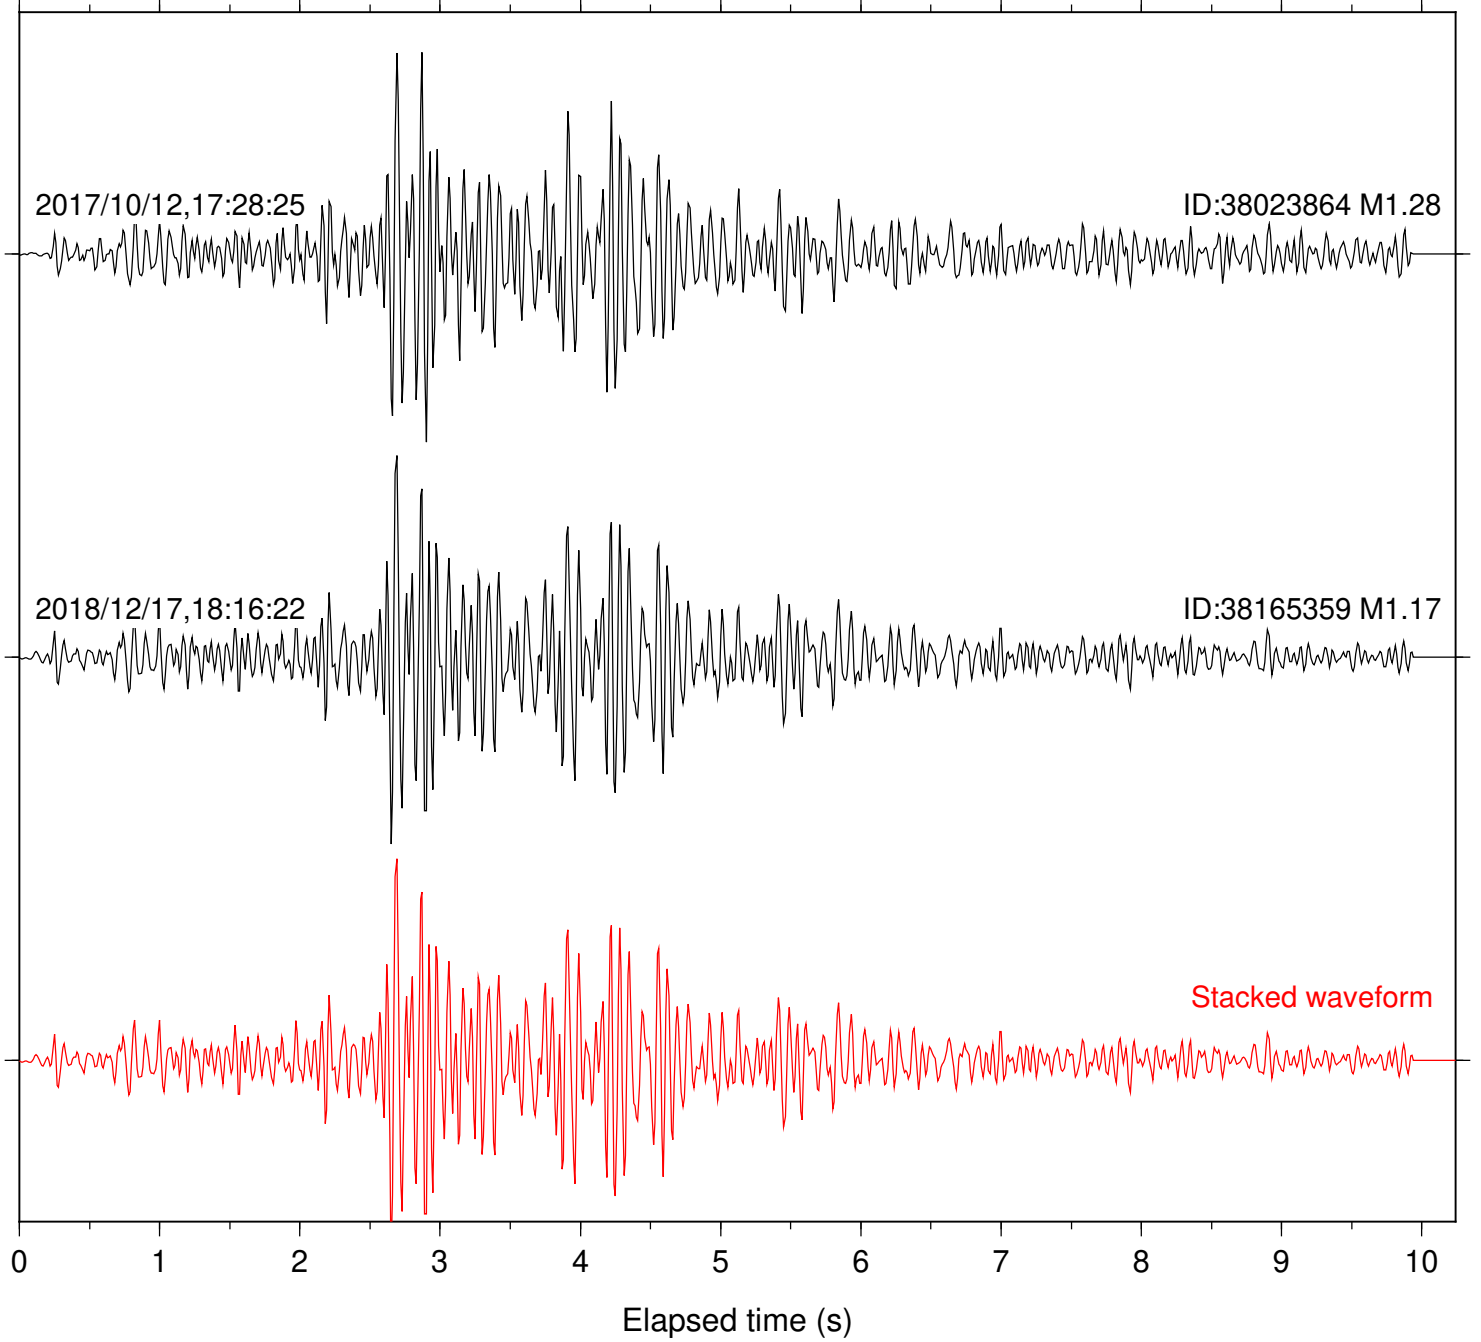

ID:38165359 M1.17

Stacked waveform

0 1 2 3 4 5 6 7 8 9 10  
Elapsed time (s)

Station: DGR Com: HHZ

Focal depth: 4.99 km

Station: DNR Com: HHZ

Focal depth: 4.99 km

Station: FRD Com: HHZ