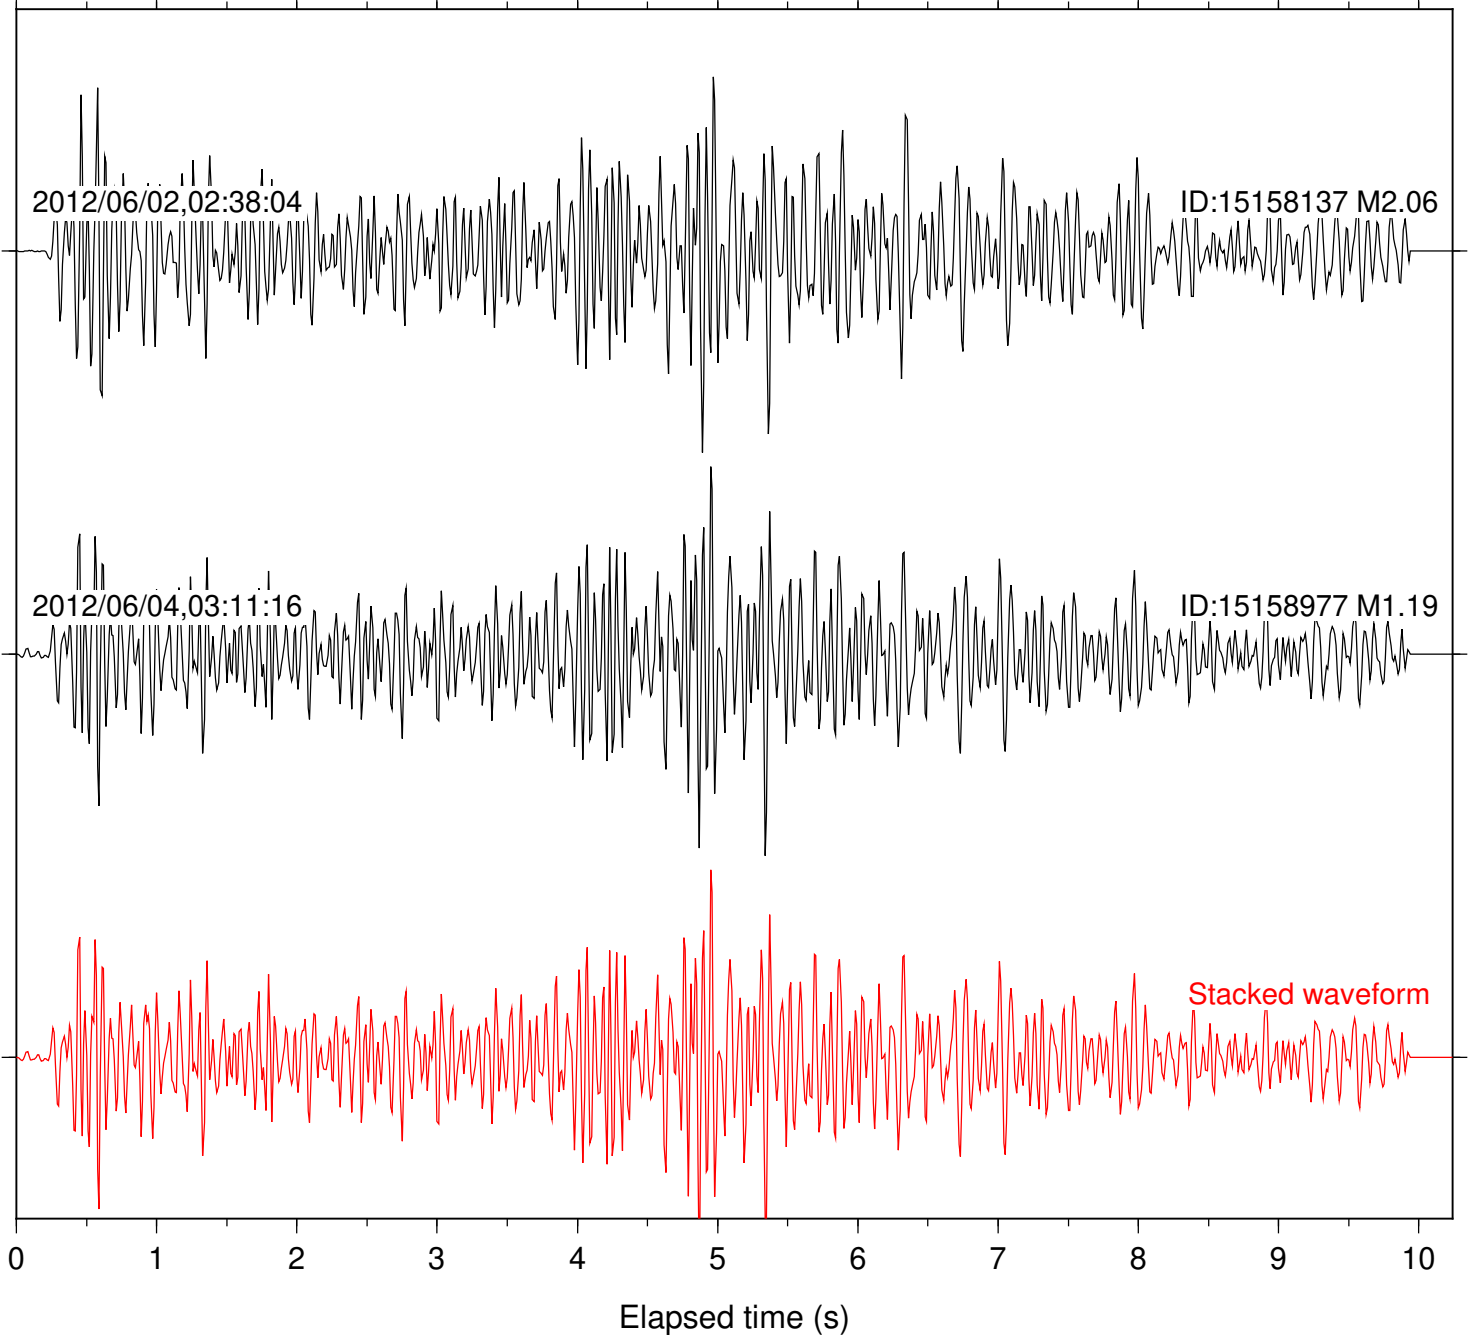

Focal depth: 18.05 km

Station: DNR Com: HHZ

Focal depth: 18.05 km

Station: PFO Com: HHZ

Focal depth: 18.05 km

Station: PMD Com: HHZ

Focal depth: 18.05 km

Station: SND Com: HHZ