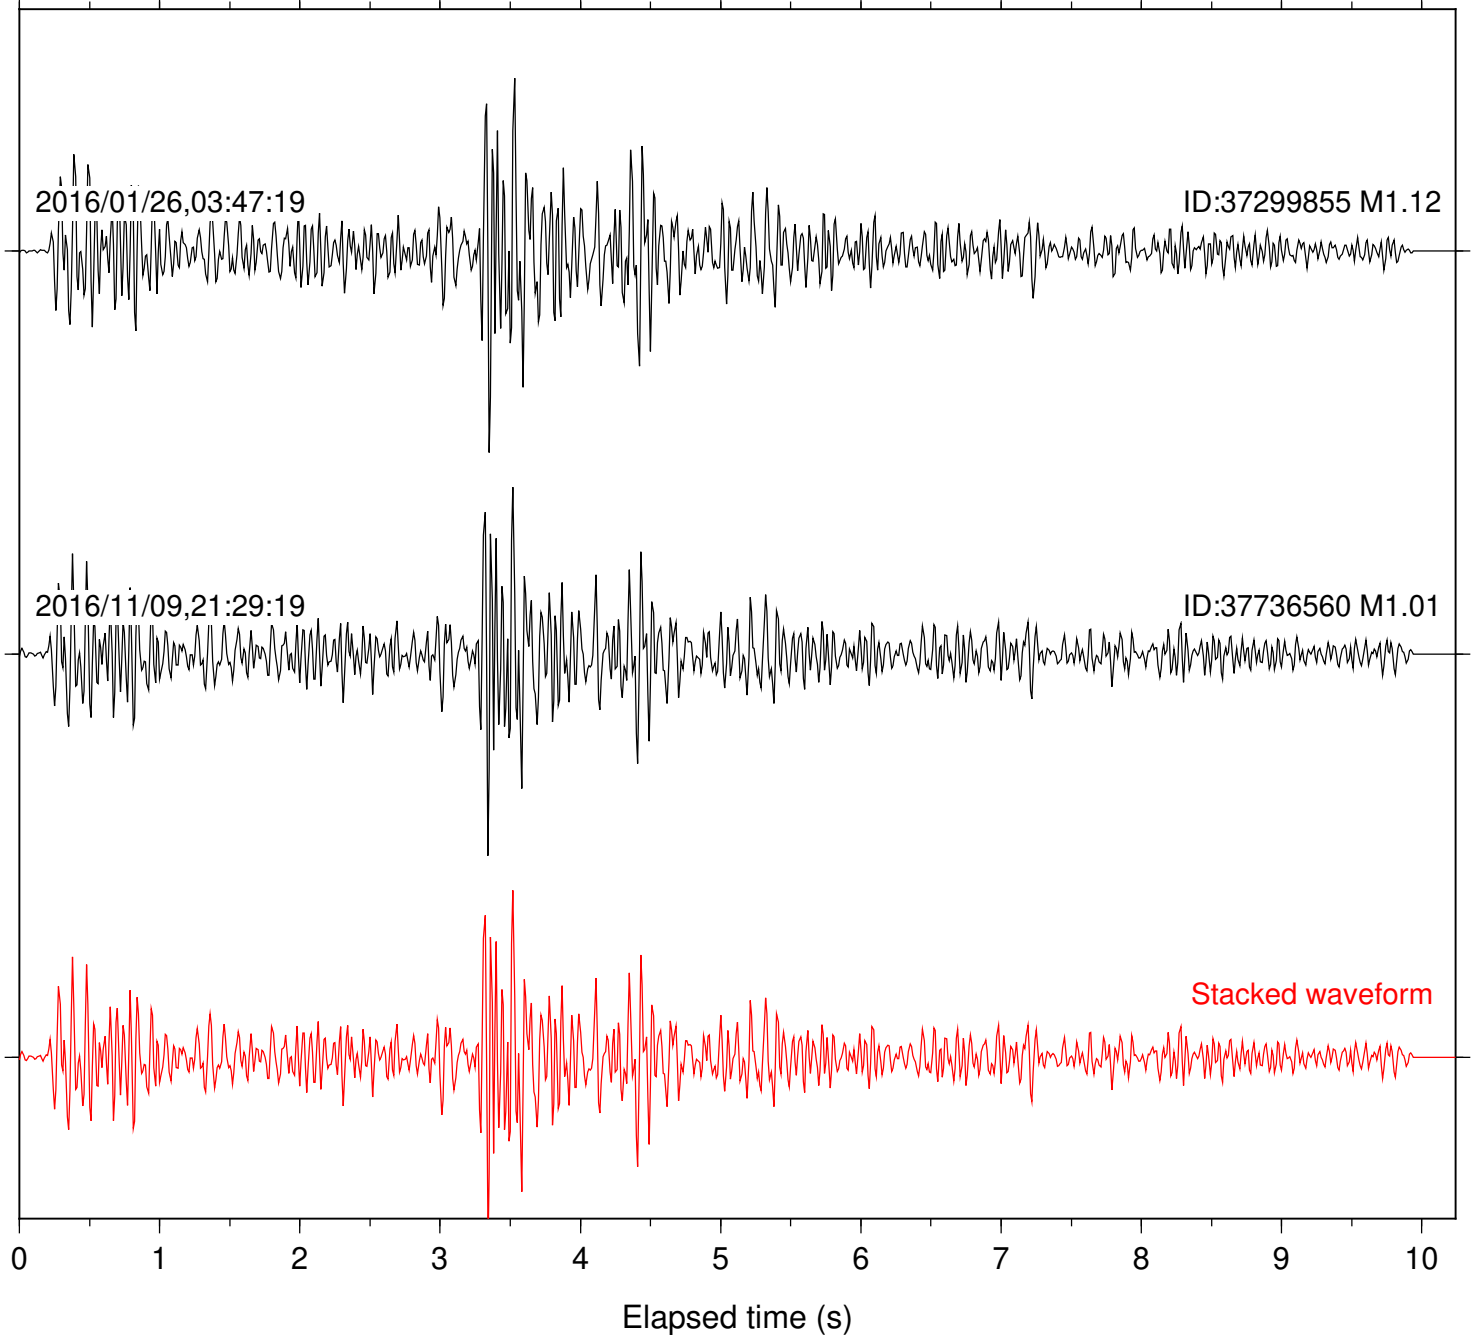

Station: BAC Com: EHZ

Focal depth: 13.09 km