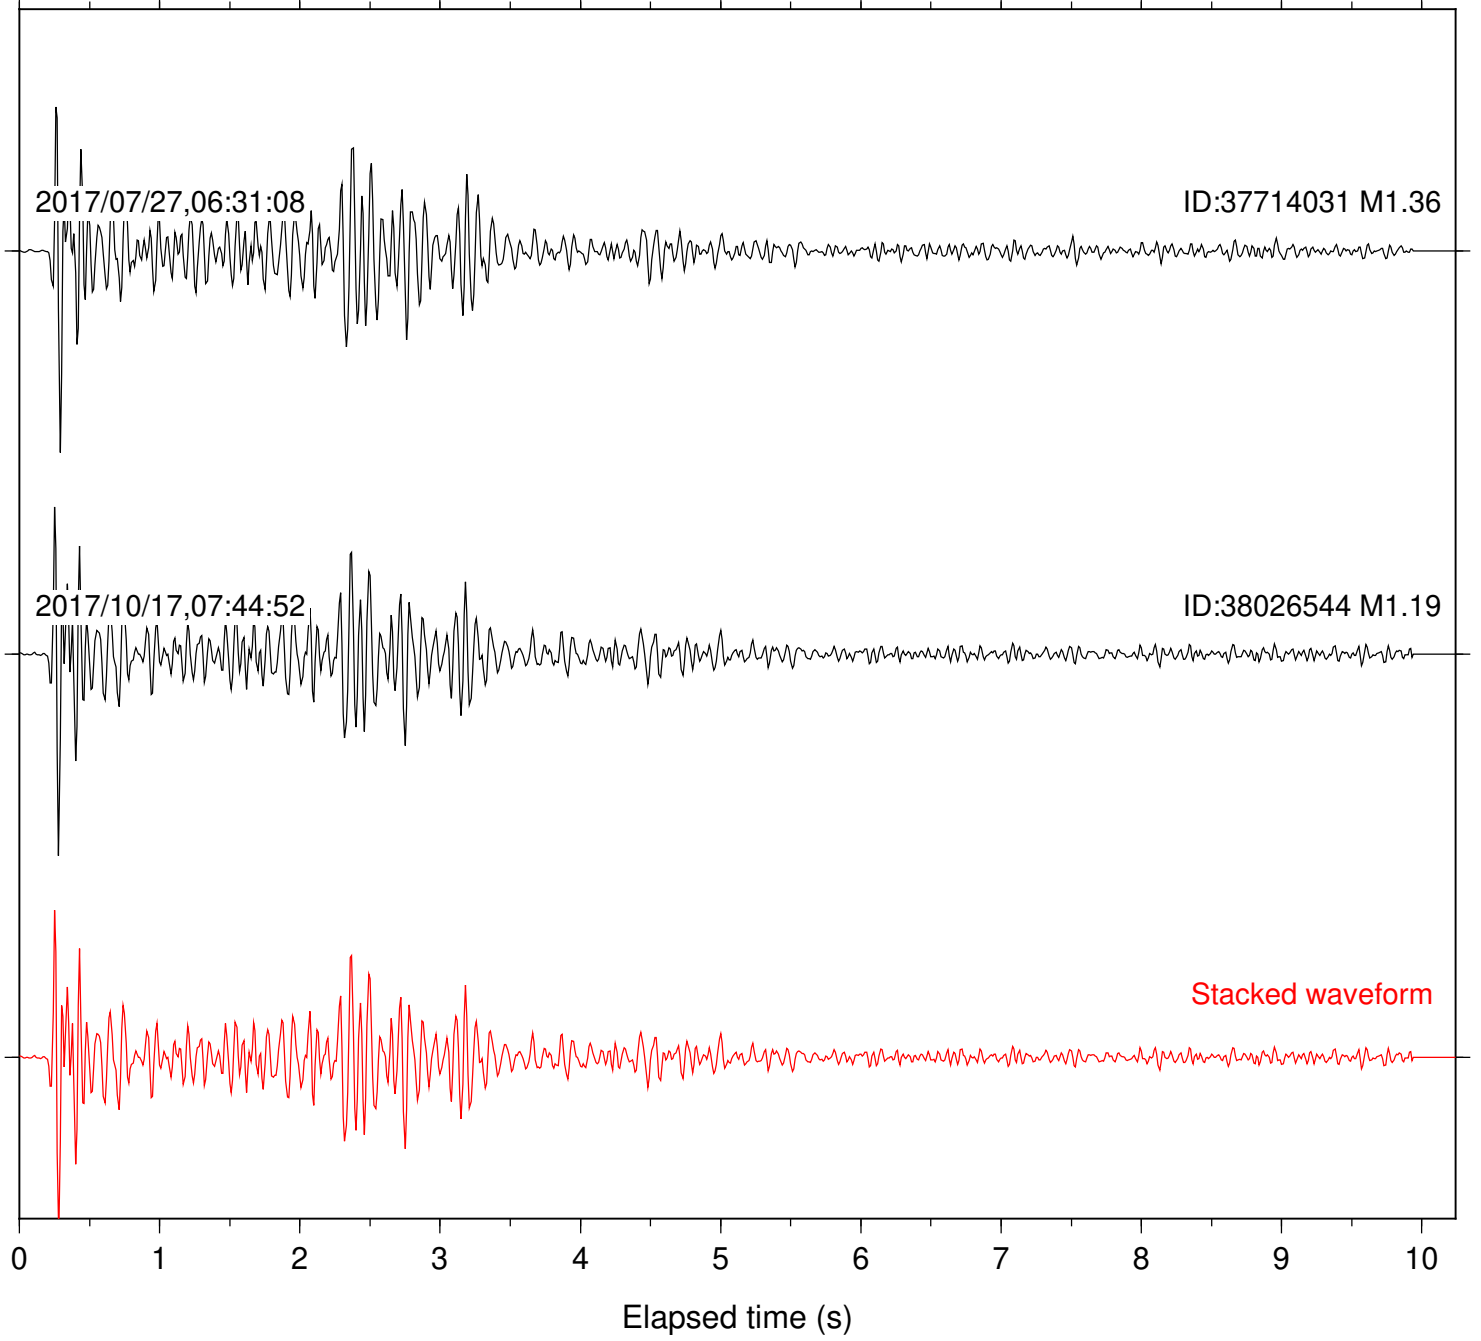

Focal depth: 5.12 km

Station: RRSP Com: HHZ

Focal depth: 5.11 km

Station: SND Com: HHZ

Focal depth: 5.12 km

Station: WMC Com: HHZ

Focal depth: 5.11 km

Station: B081 Com: EHZ