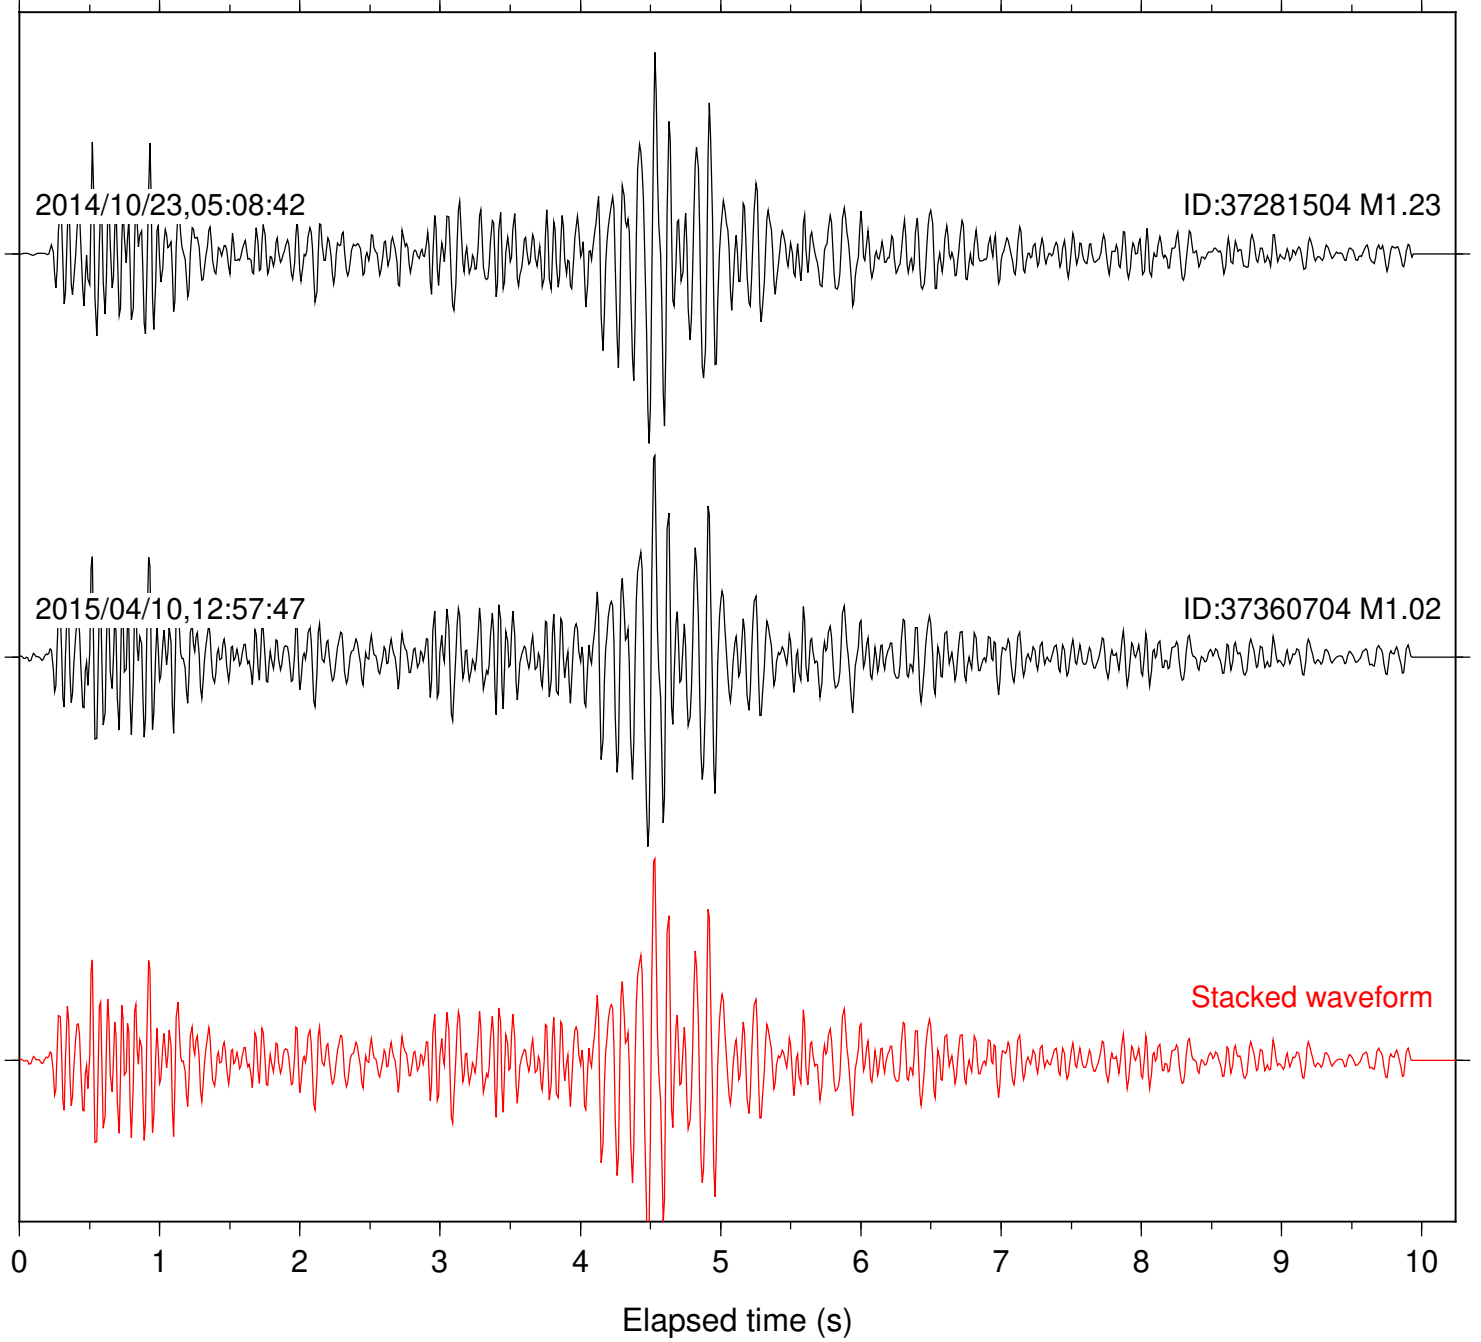

Station: LKH Com: HHZ

Focal depth: 9.54 km