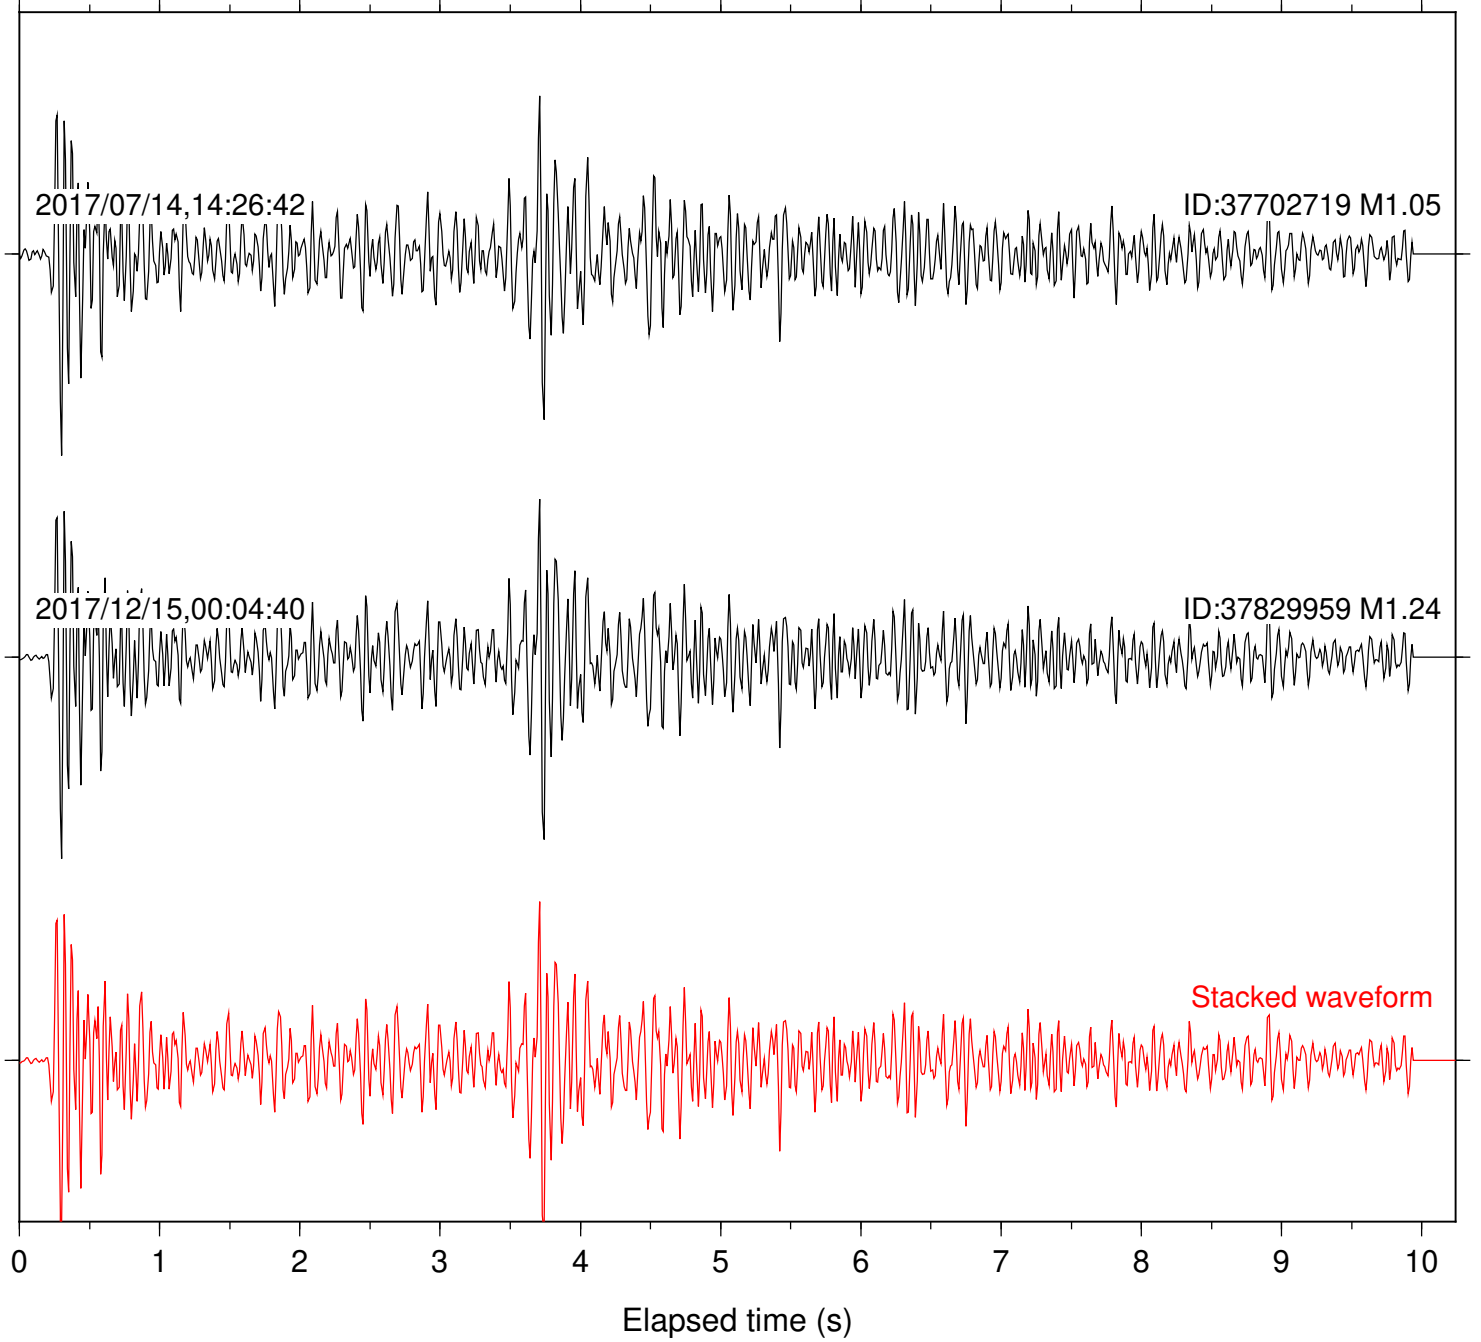

Station: B081 Com: EHZ

Focal depth: 6.76 km