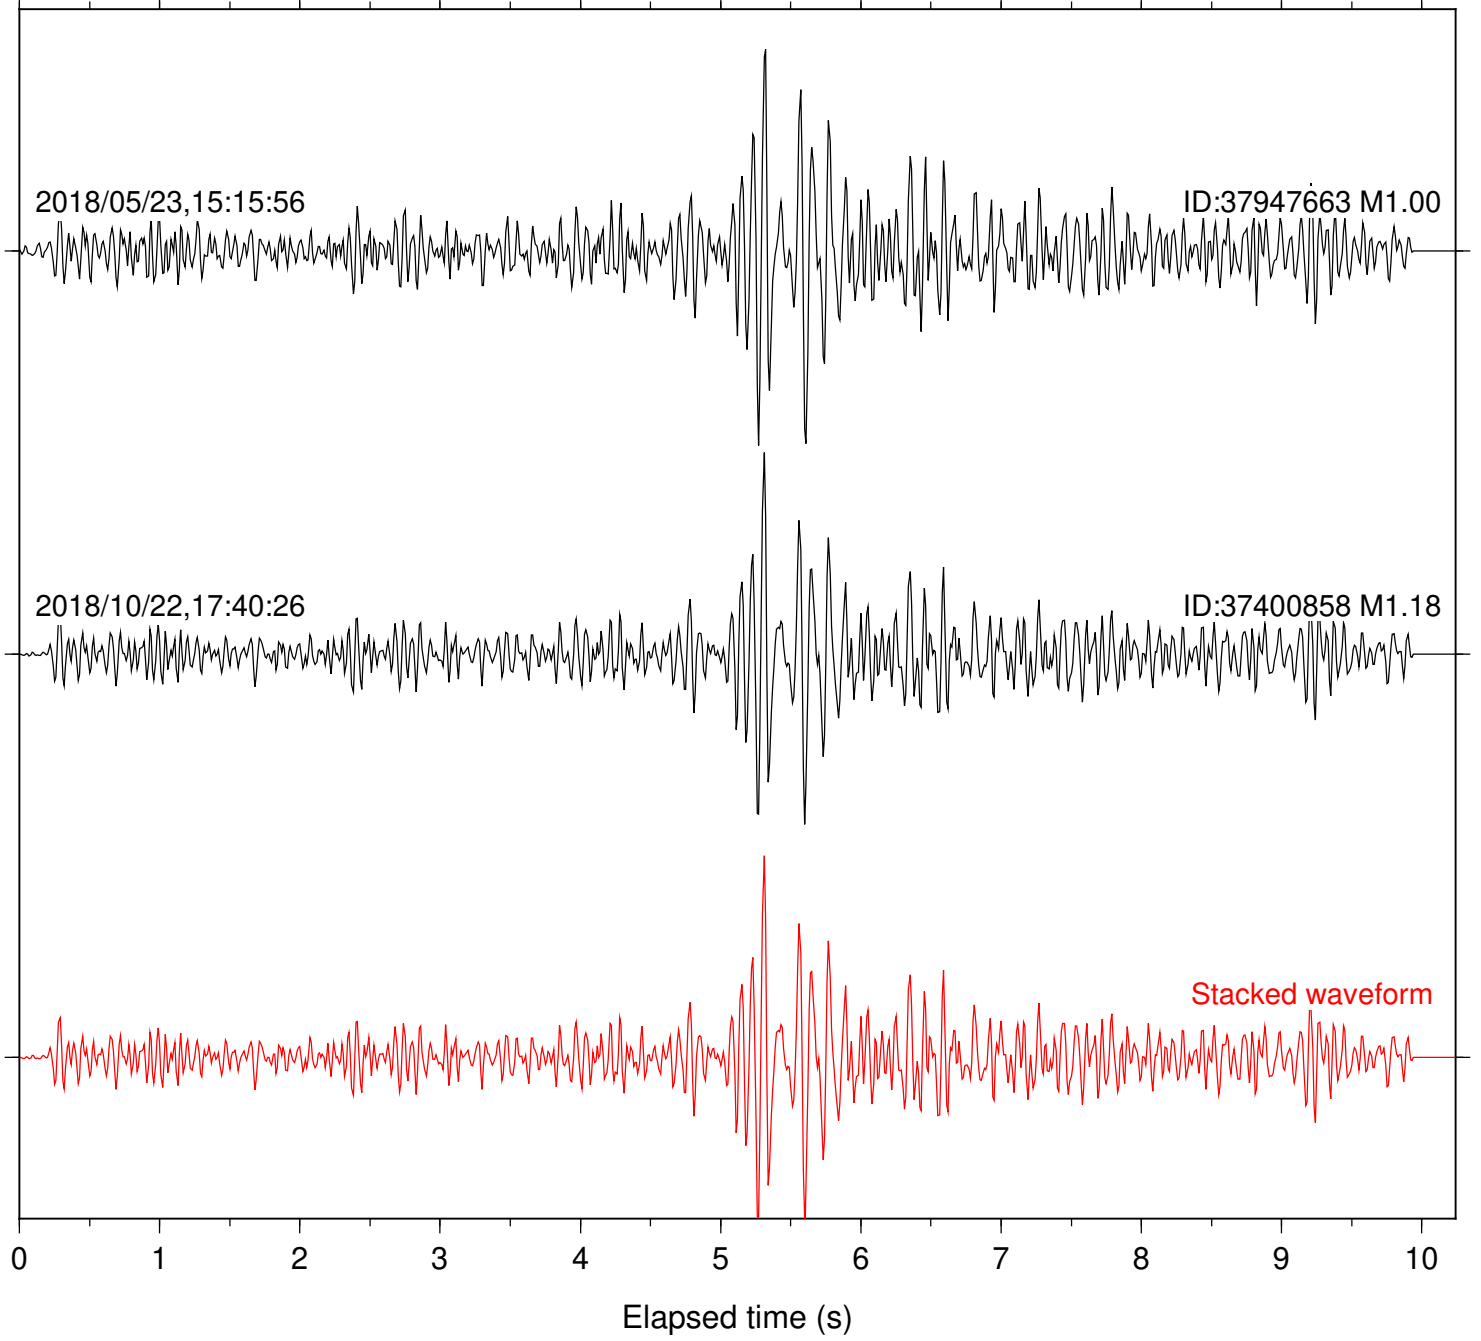

ID:37401002 M1.05

Stacked waveform

0 1 2 3 4 5 6 7 8 9 10  
Elapsed time (s)

Station: B093 Com: EHZ

Focal depth: 5.31 km

Station: CSH Com: HHZ

Focal depth: 5.31 km

Station: B082 Com: EHZ