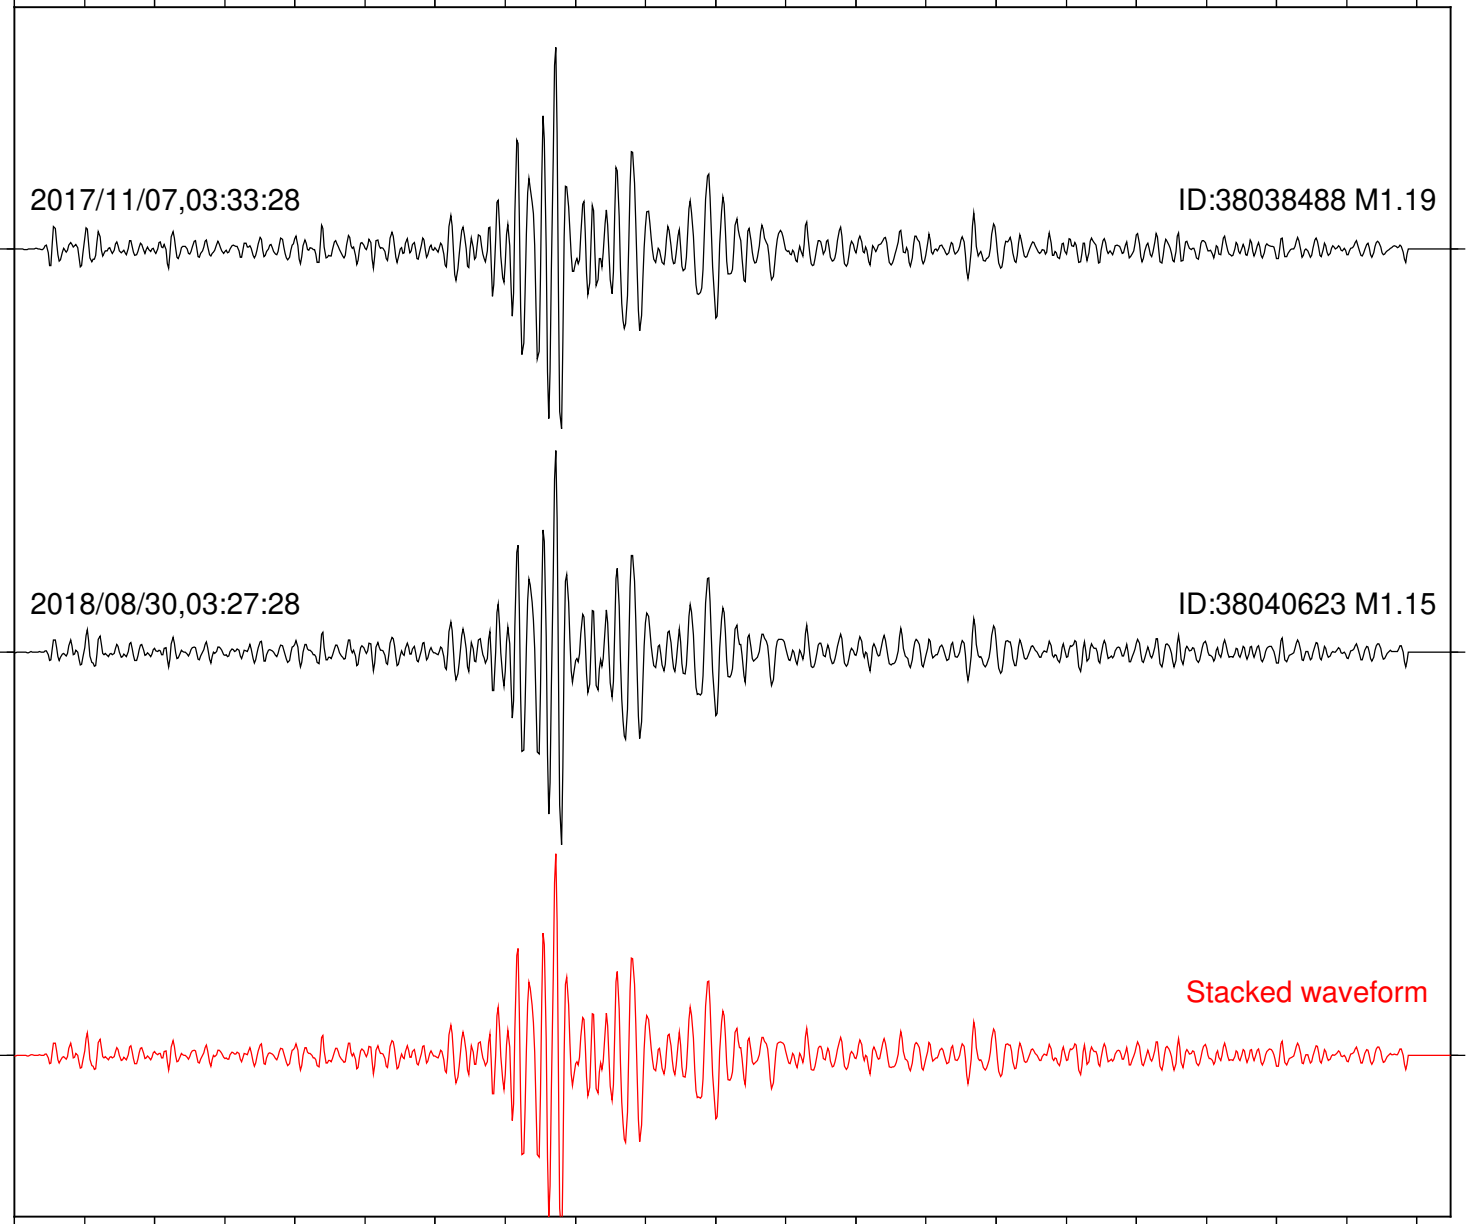

Station: POB2 Com: HHZ

Focal depth: 5.16 km

2017/11/07,03:33:28

ID:38038488 M1.19

2018/08/30,03:27:28

ID:38040623 M1.15

Stacked waveform

0 1 2 3 4 5 6 7 8 9 10
Elapsed time (s)