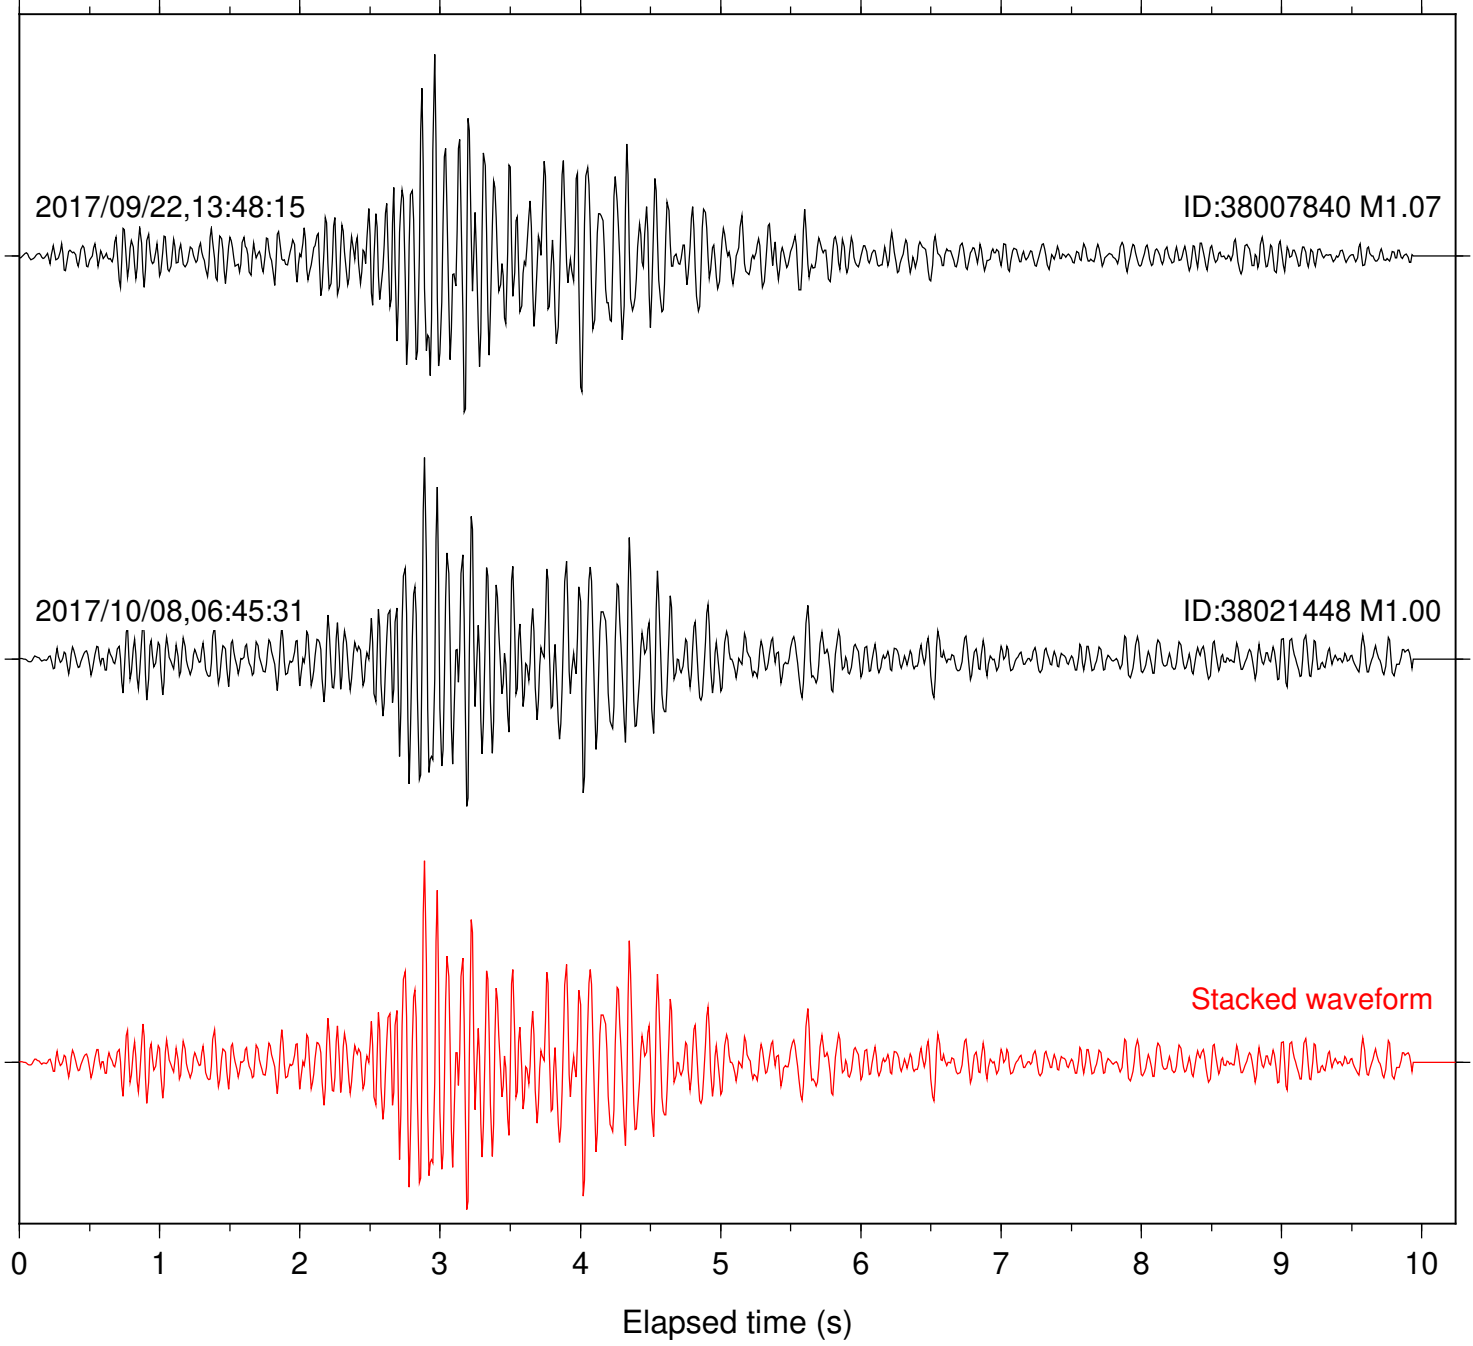

Station: DNR Com: HHZ

Focal depth: 5.63 km