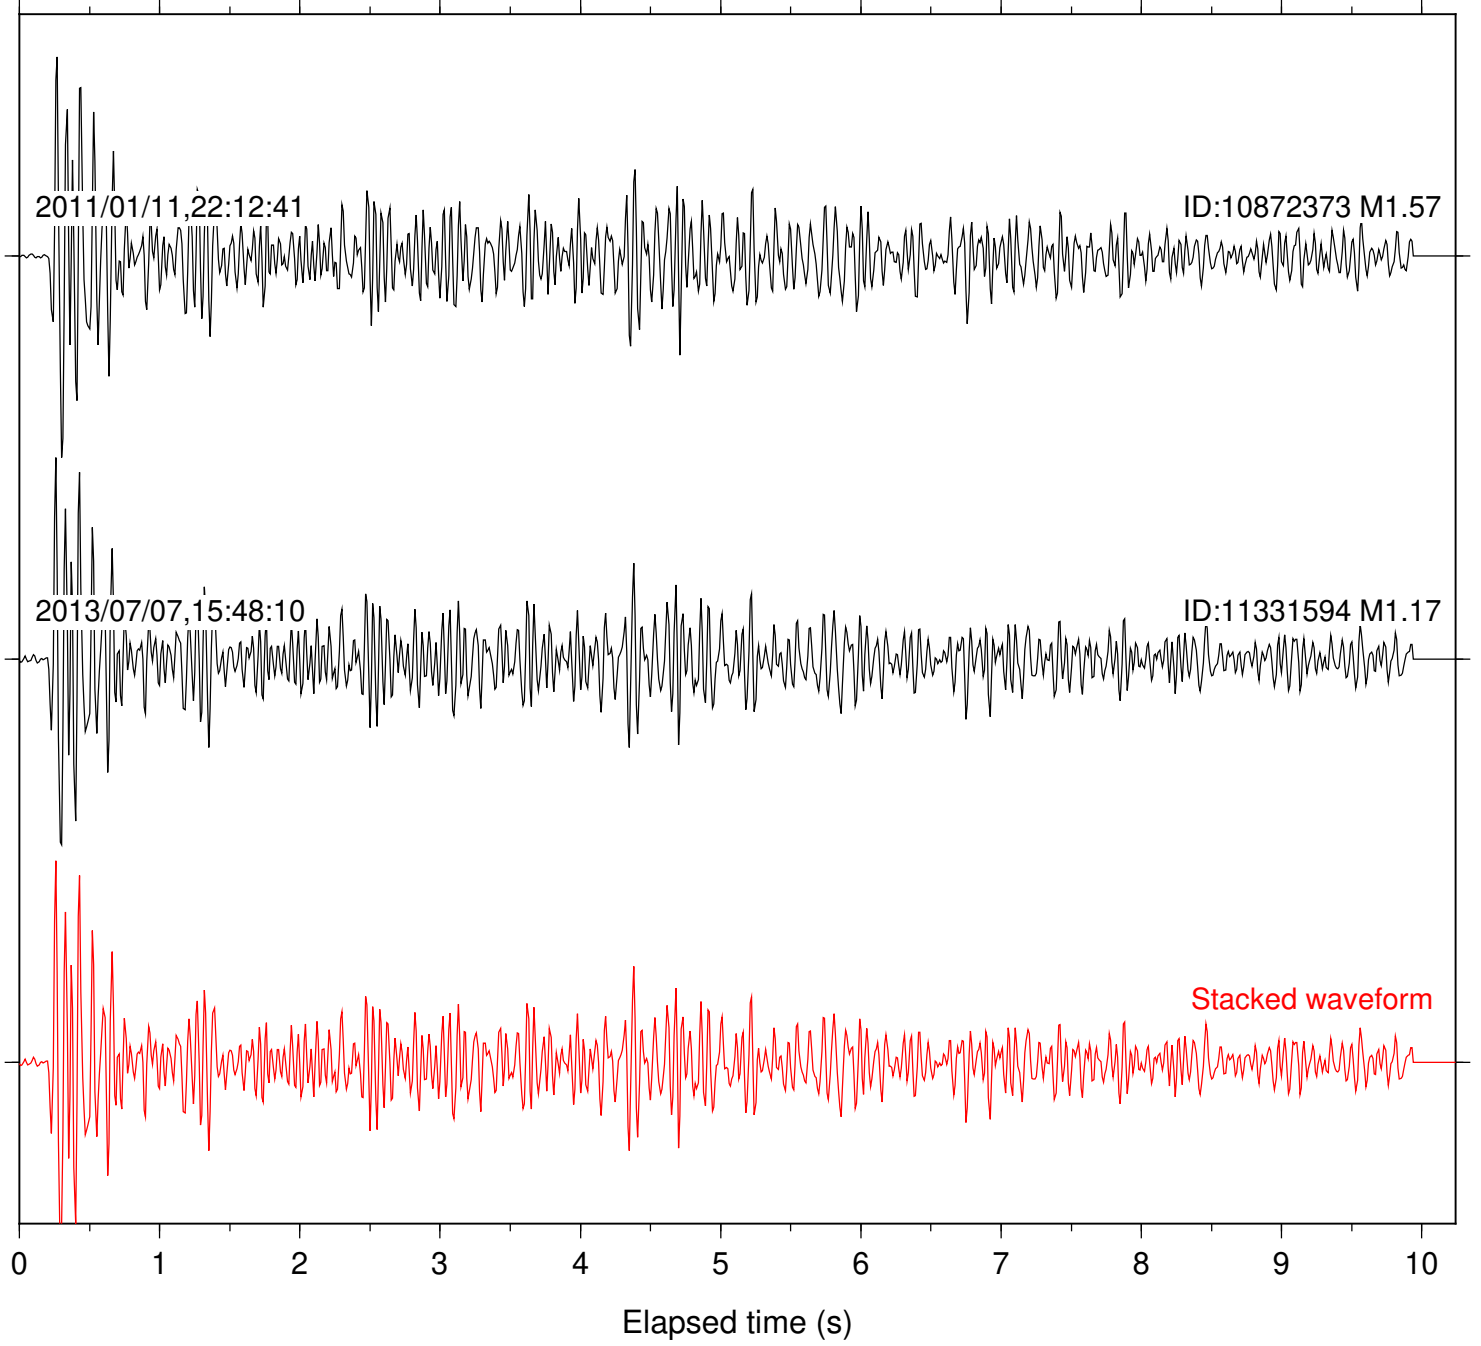

Station: B087 Com: EHZ

Focal depth: 10.99 km