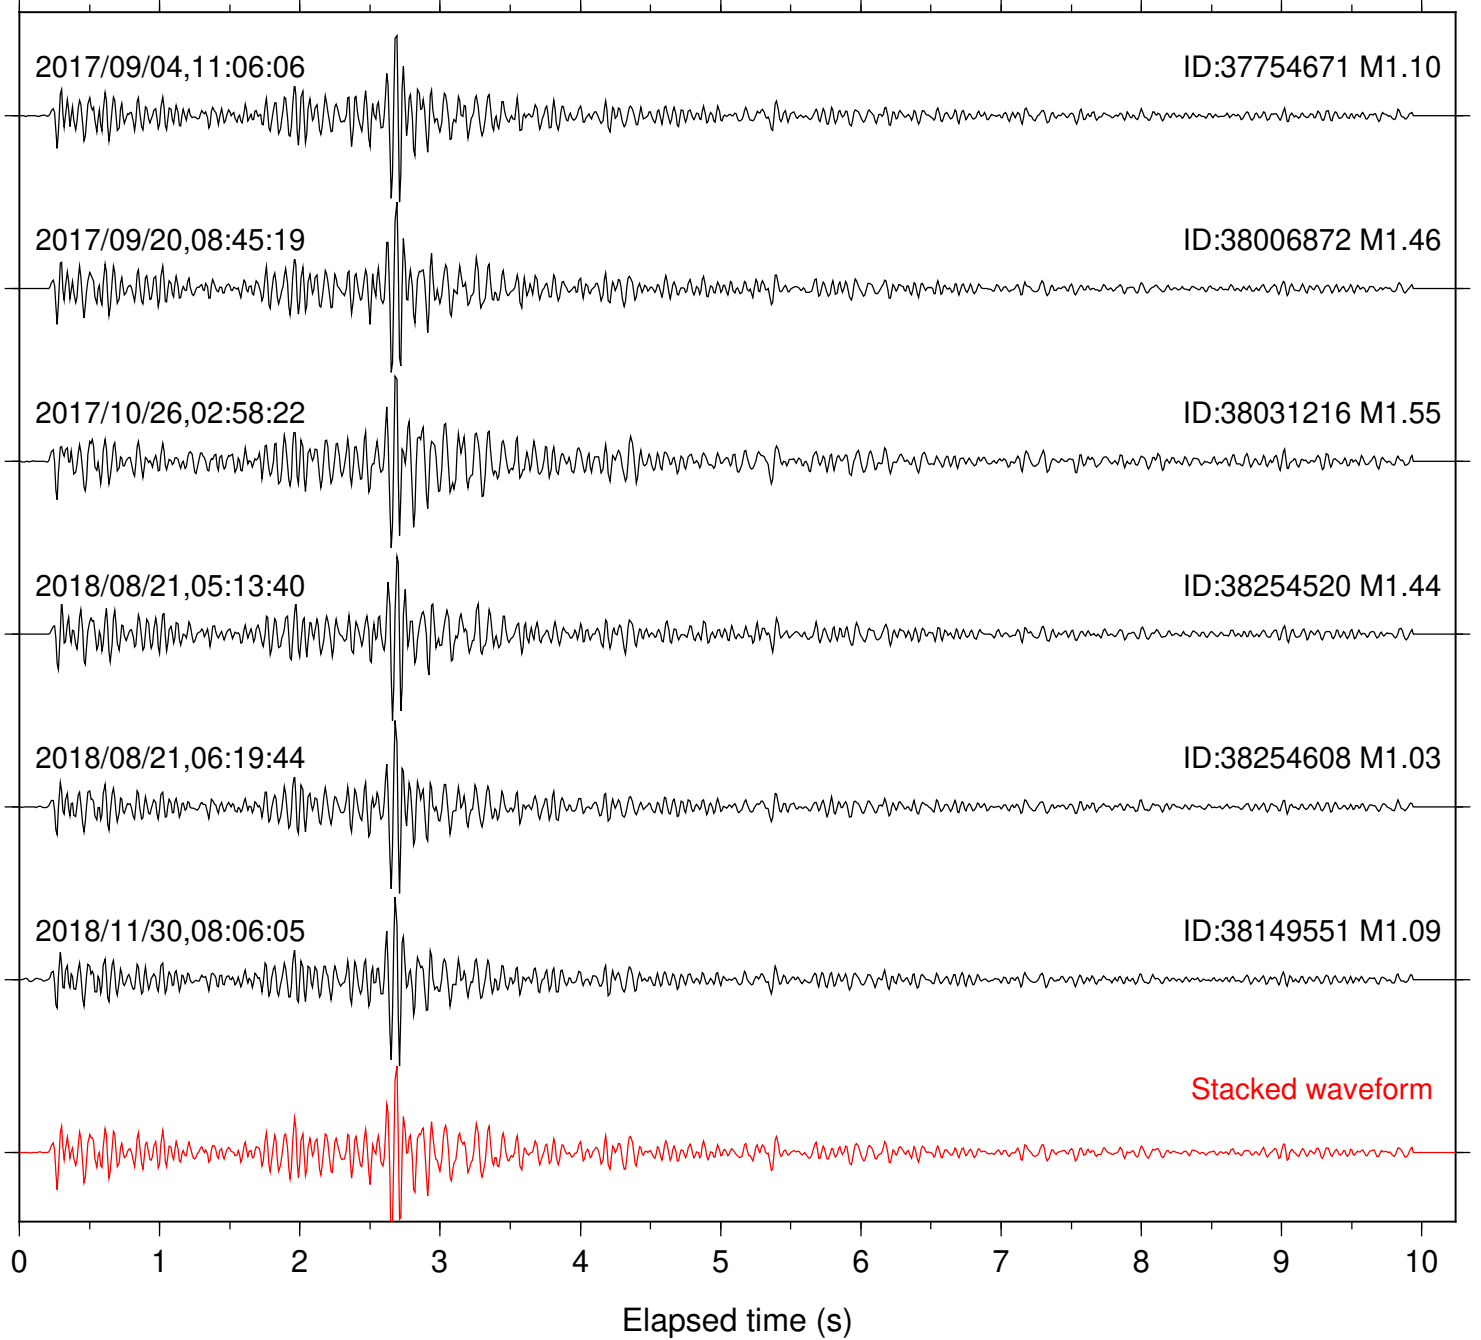

Station: B087 Com: EHZ

Focal depth: 4.50 km