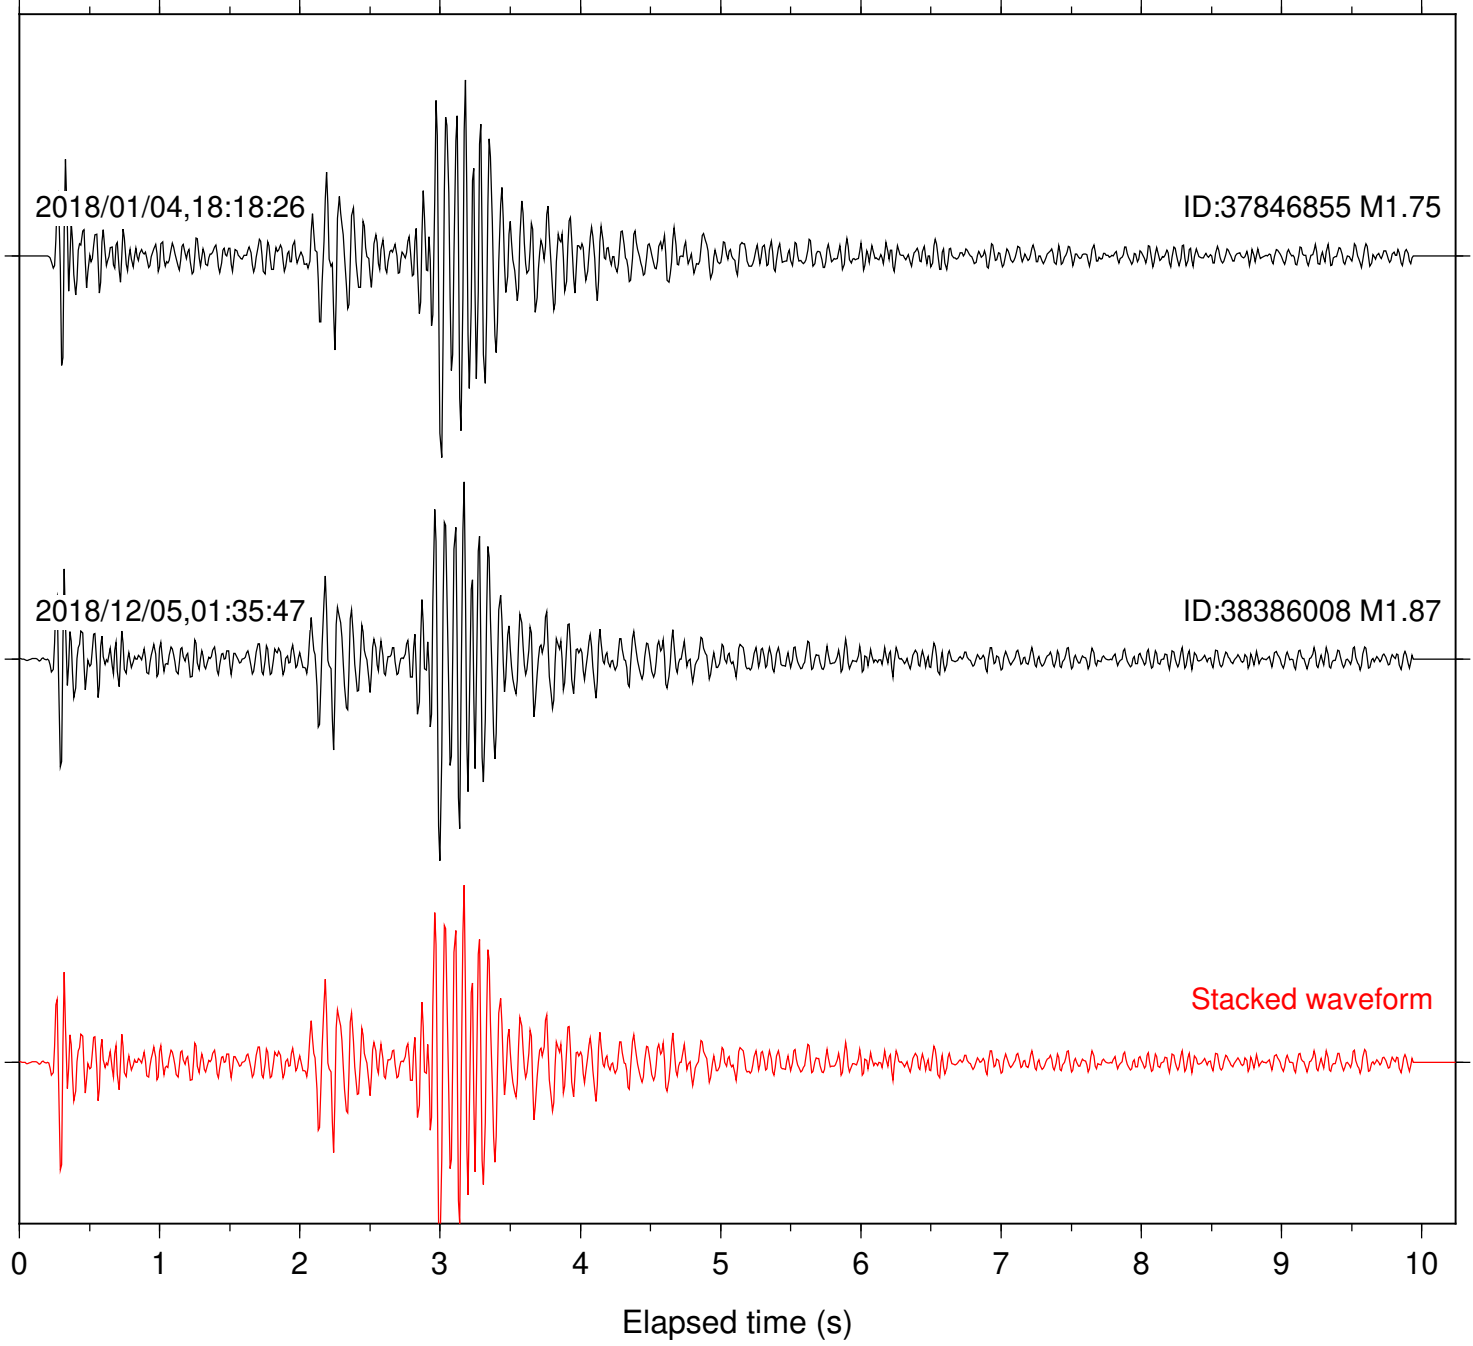

Elapsed time (s)

Station: B081 Com: EHZ

Focal depth: 6.31 km

Station: B082 Com: EHZ

Focal depth: 6.31 km

Station: B086 Com: EHZ

Focal depth: 6.31 km

Station: B087 Com: EHZ