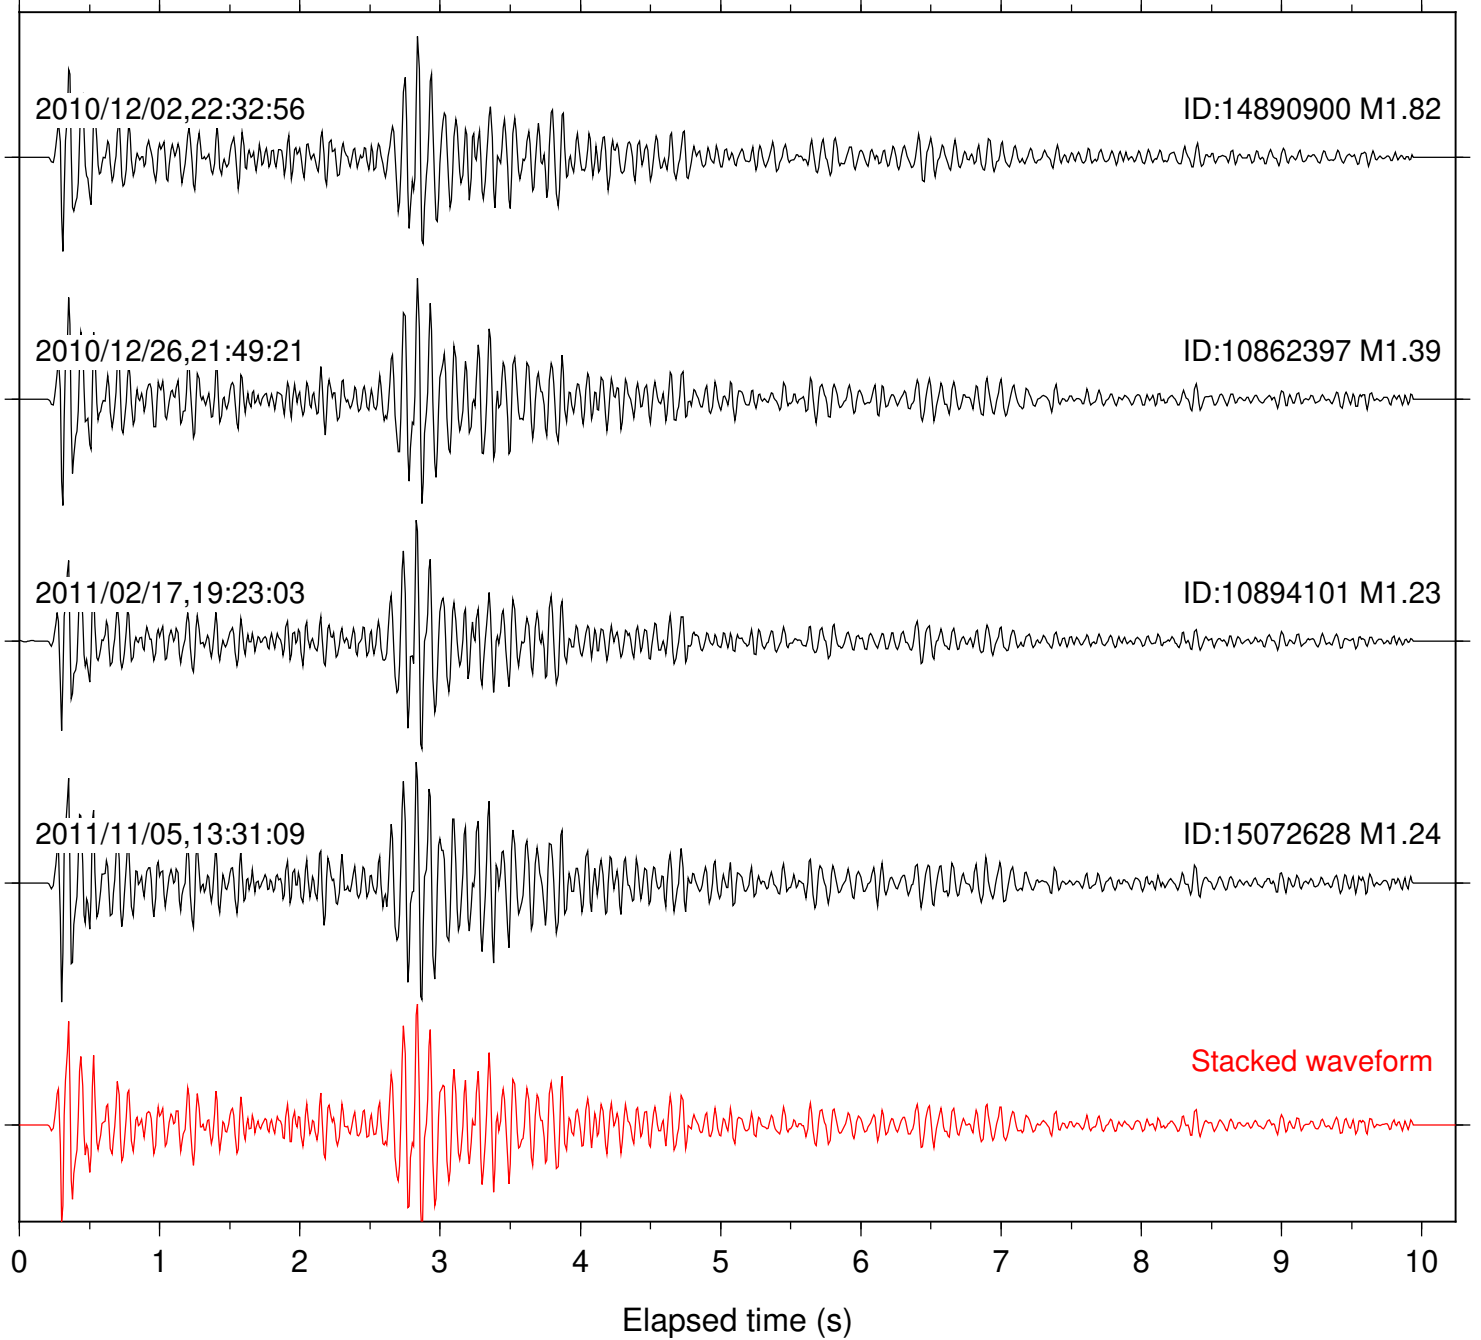

Station: JEM Com: HHZ

Focal depth: 7.90 km

Station: B081 Com: EHZ

Focal depth: 7.66 km

Station: B082 Com: EHZ

Focal depth: 7.66 km

Station: B084 Com: EHZ

Focal depth: 7.66 km