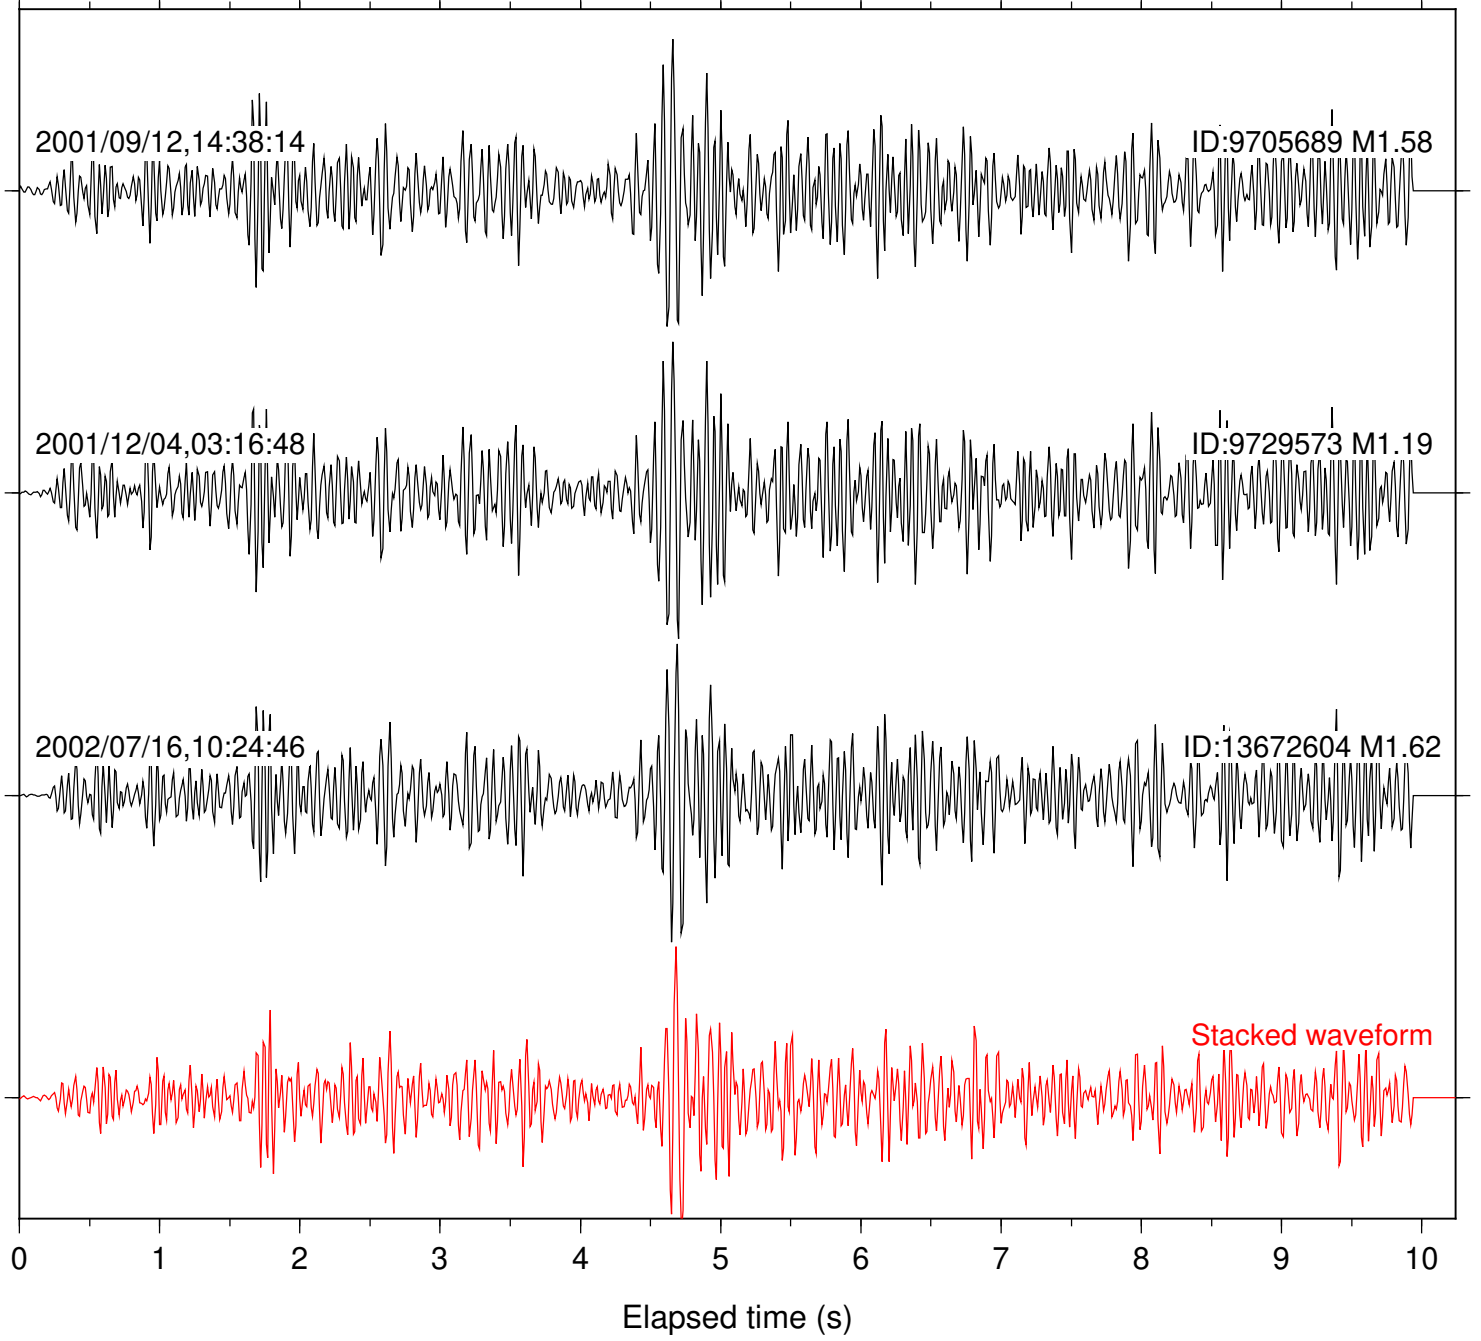

Station: TOR Com: HHZ

Focal depth: 6.06 km

Station: TRO Com: HHZ

Focal depth: 6.08 km

Station: DGR Com: HHZ

Focal depth: 1.66 km

Station: HMT2 Com: HHZ

Focal depth: 1.66 km