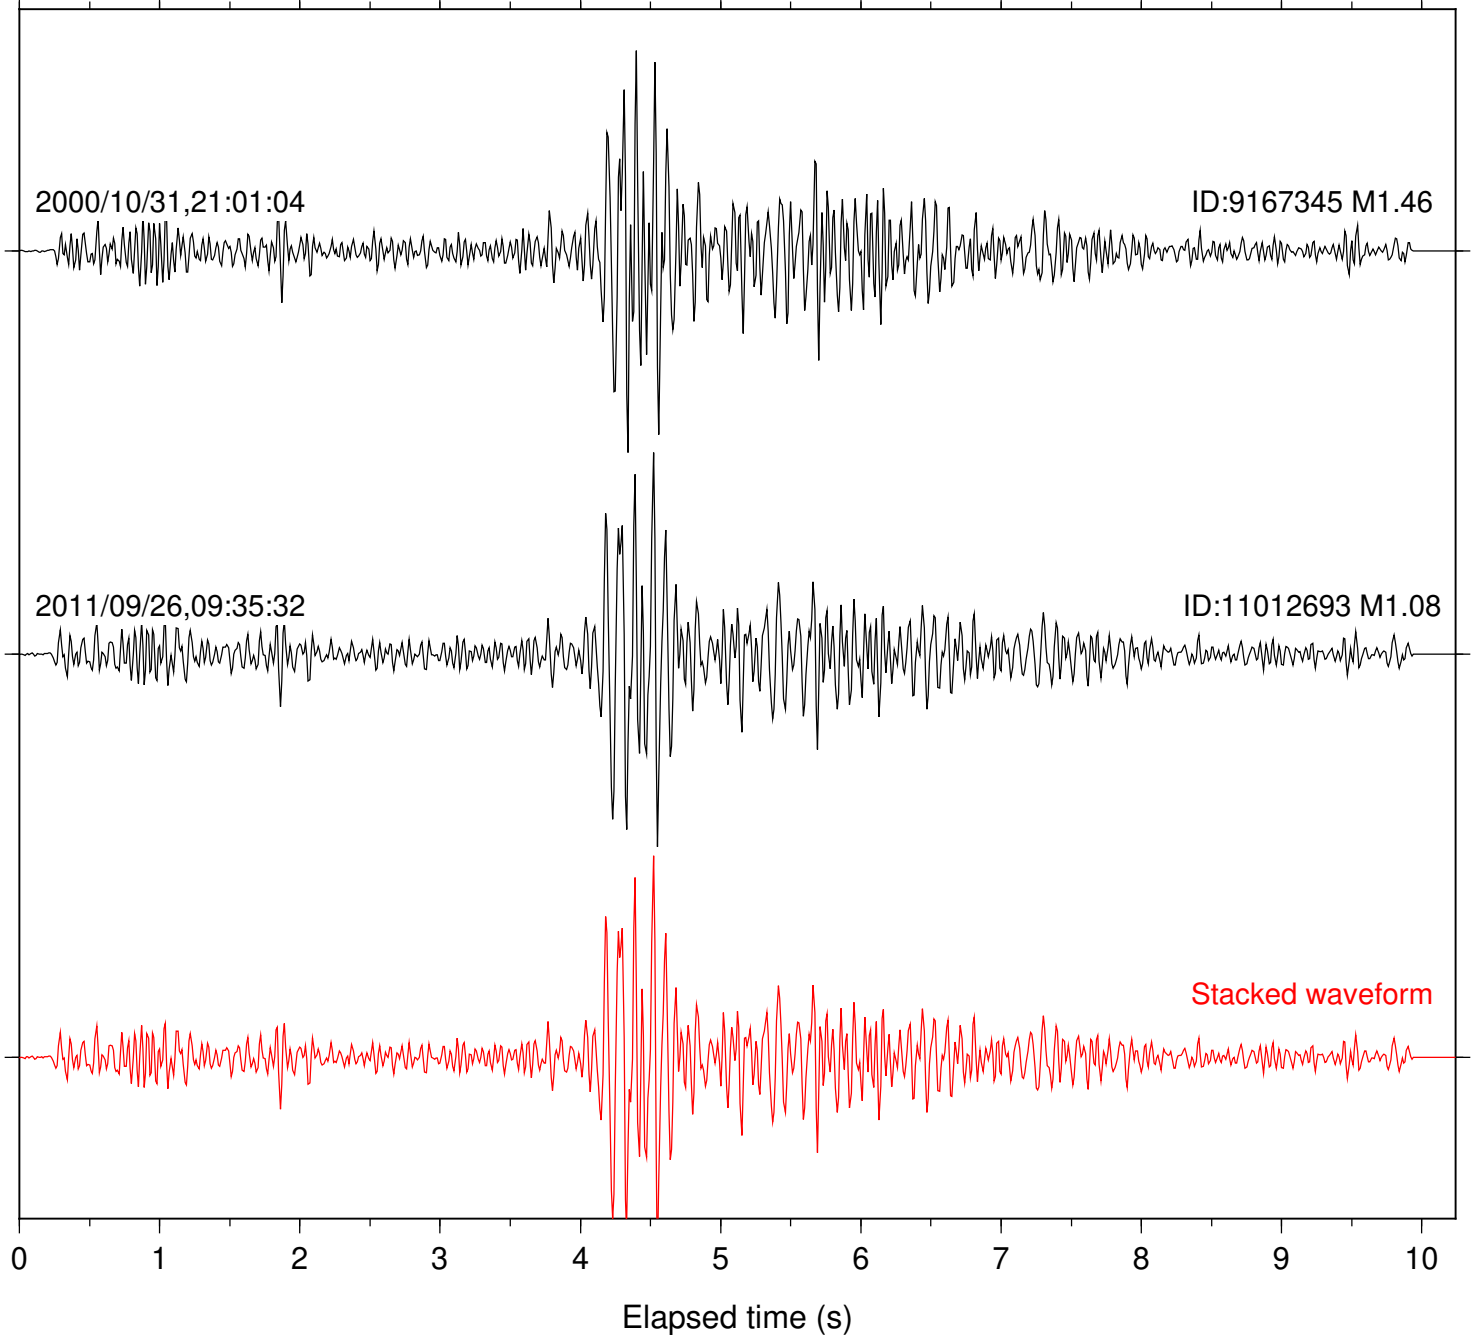

Station: BAC Com: EHZ

Focal depth: 16.21 km