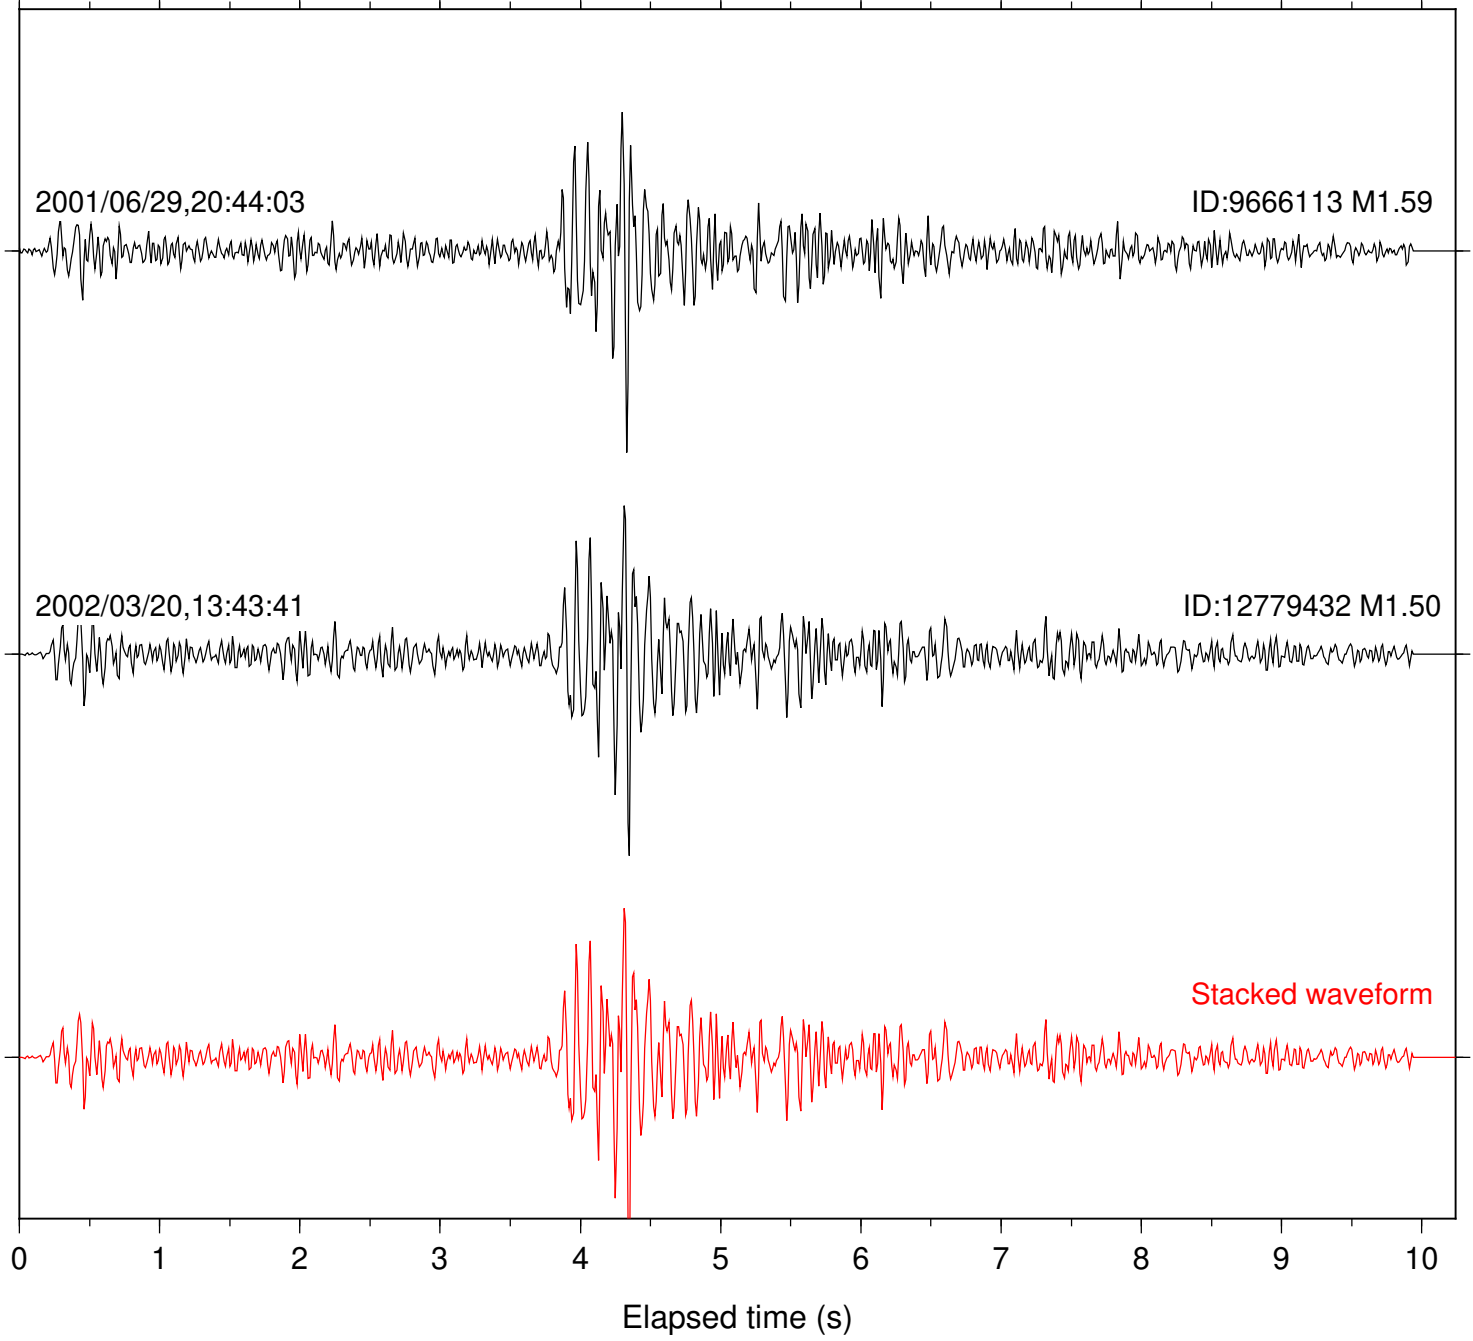

Station: BAC Com: EHZ

Focal depth: 7.46 km