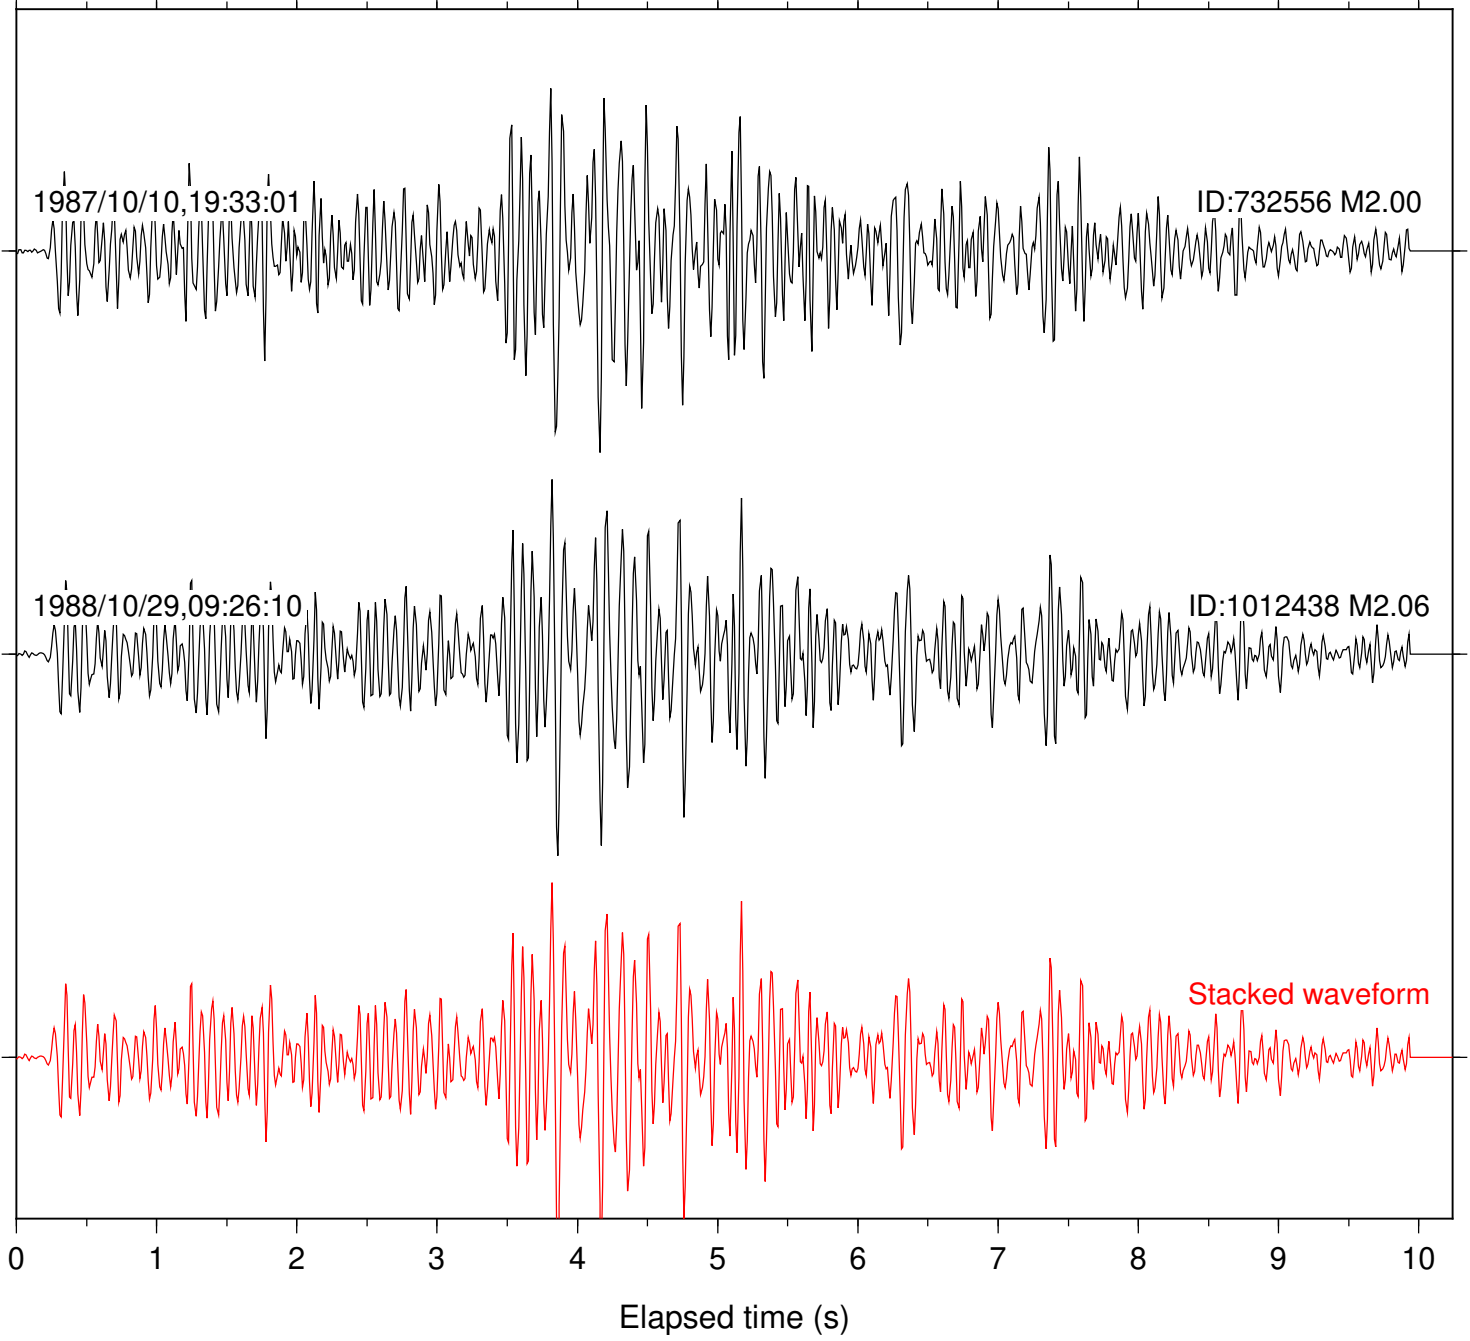

Station: YAQ Com: EHZ

Focal depth: 15.46 km