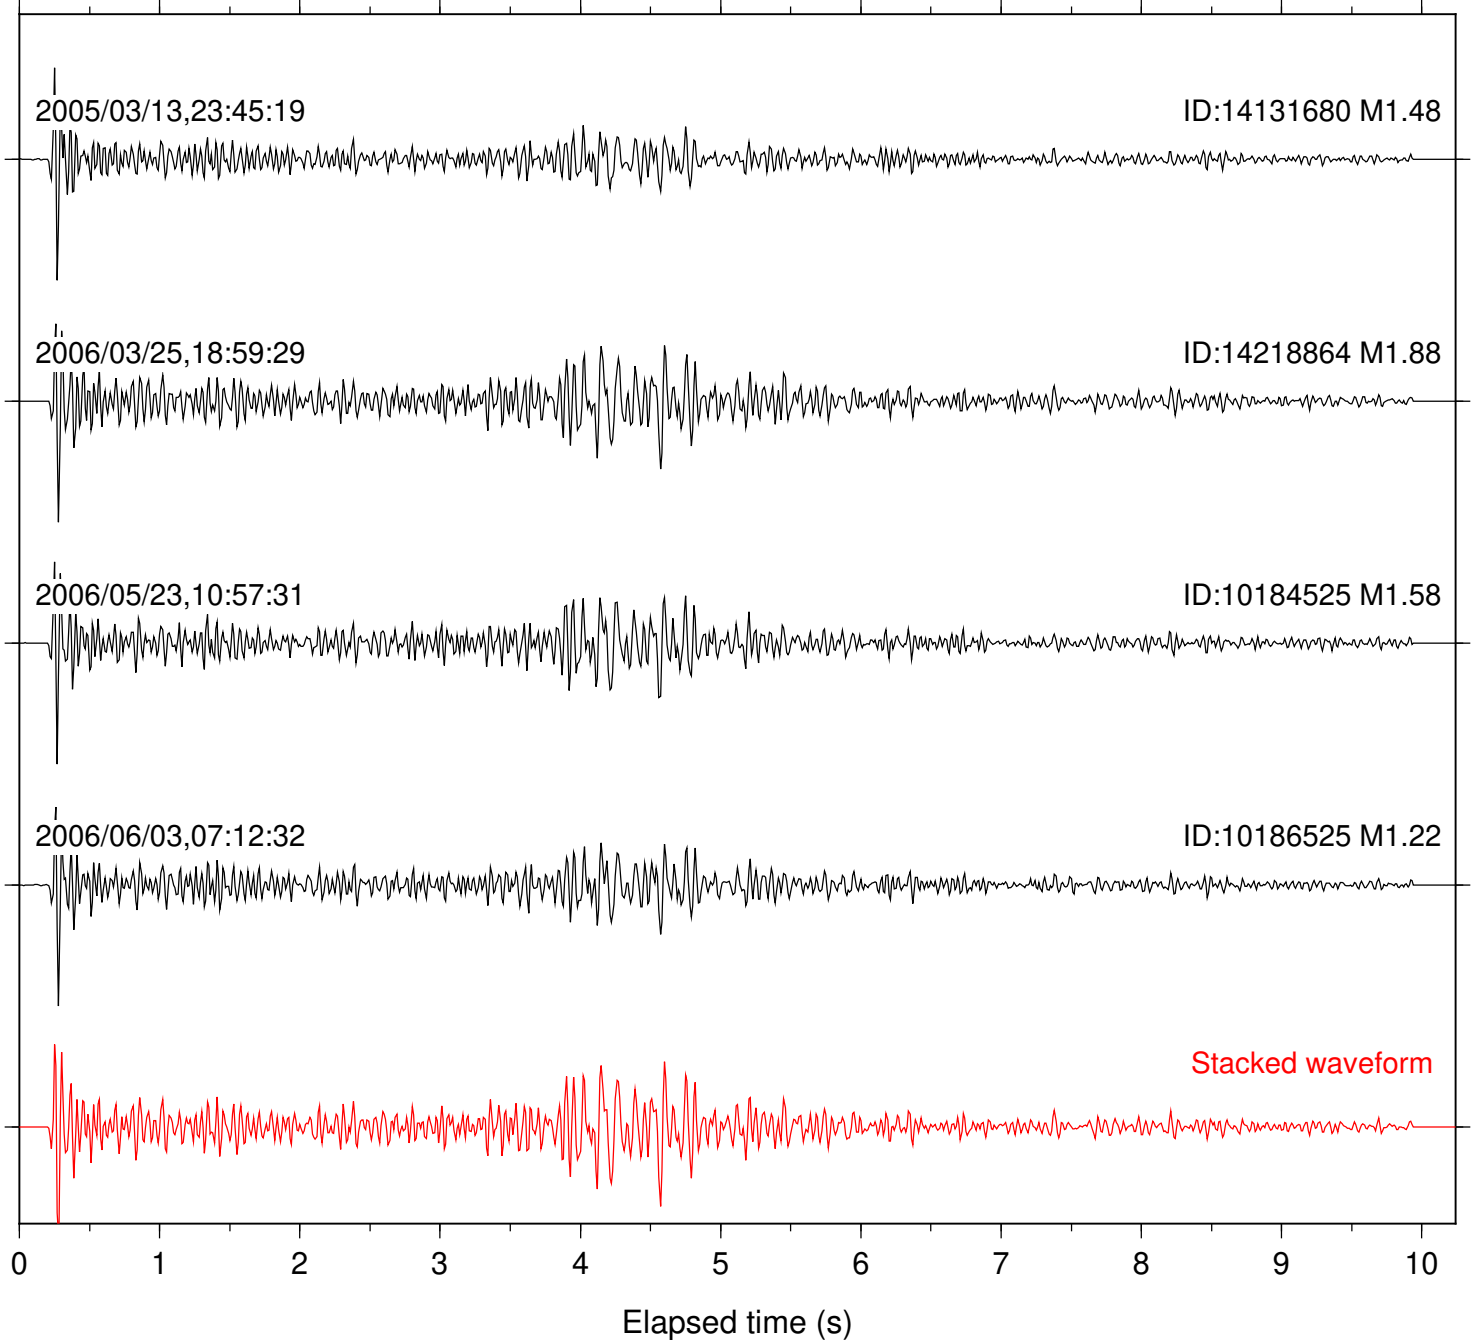

Station: FRD Com: HHZ

Focal depth: 10.85 km