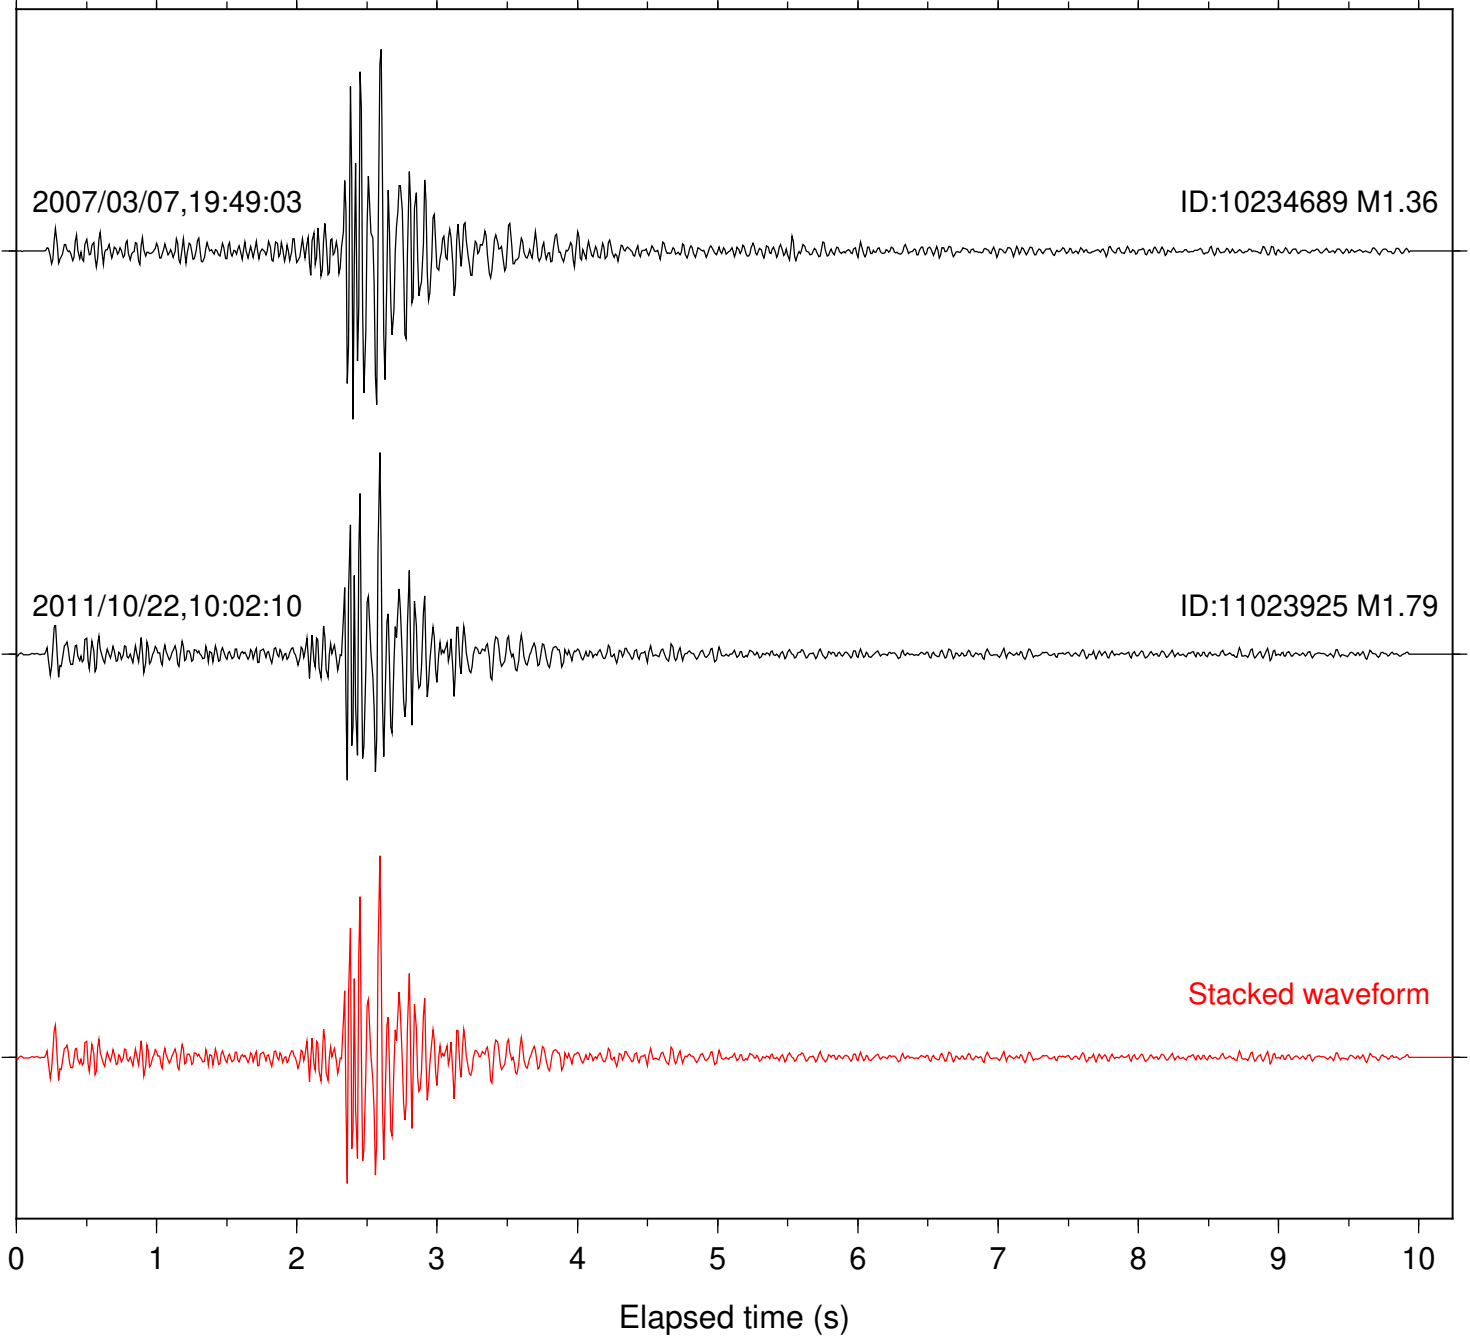

Station: B081 Com: EHZ

Focal depth: 16.20 km

2007/03/07,19:49:03

ID:10234689 M1.36

2011/10/22,10:02:10

ID:11023925 M1.79

Stacked waveform