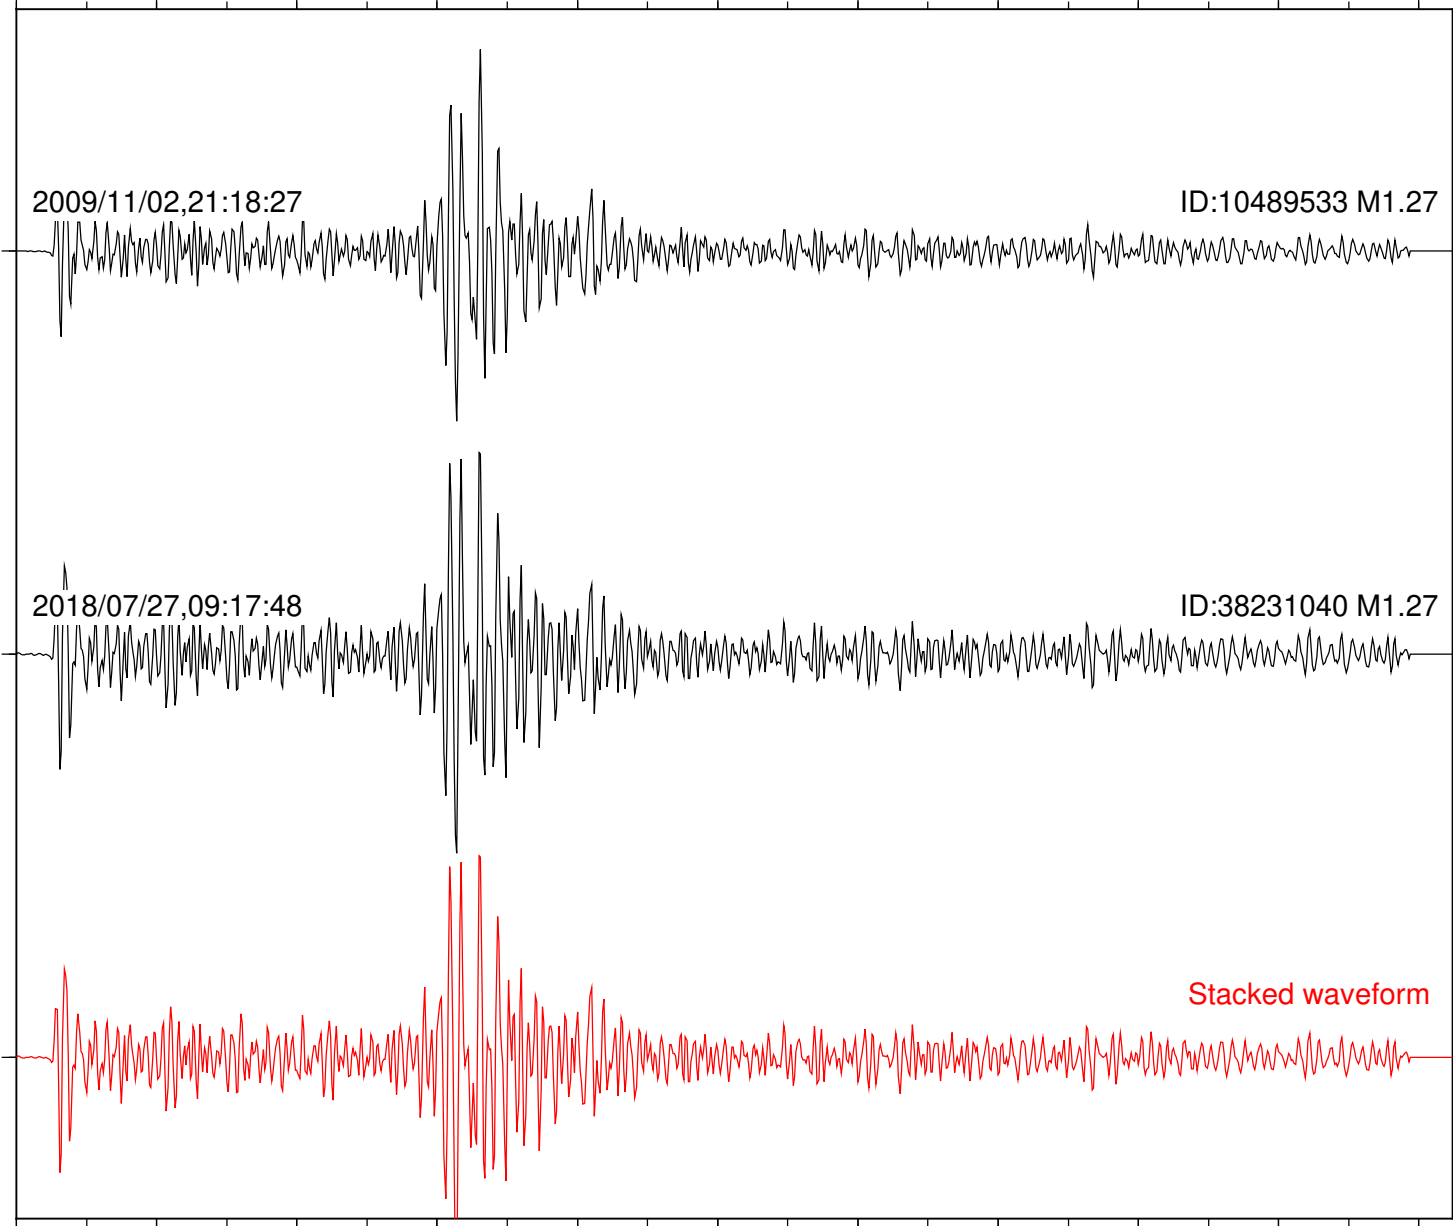

Station: B093 Com: EHZ

Focal depth: 17.77 km

2009/11/02,21:18:27

ID:10489533 M1.27

2018/07/27,09:17:48

ID:38231040 M1.27

Stacked waveform

0 1 2 3 4 5 6 7 8 9 10
Elapsed time (s)