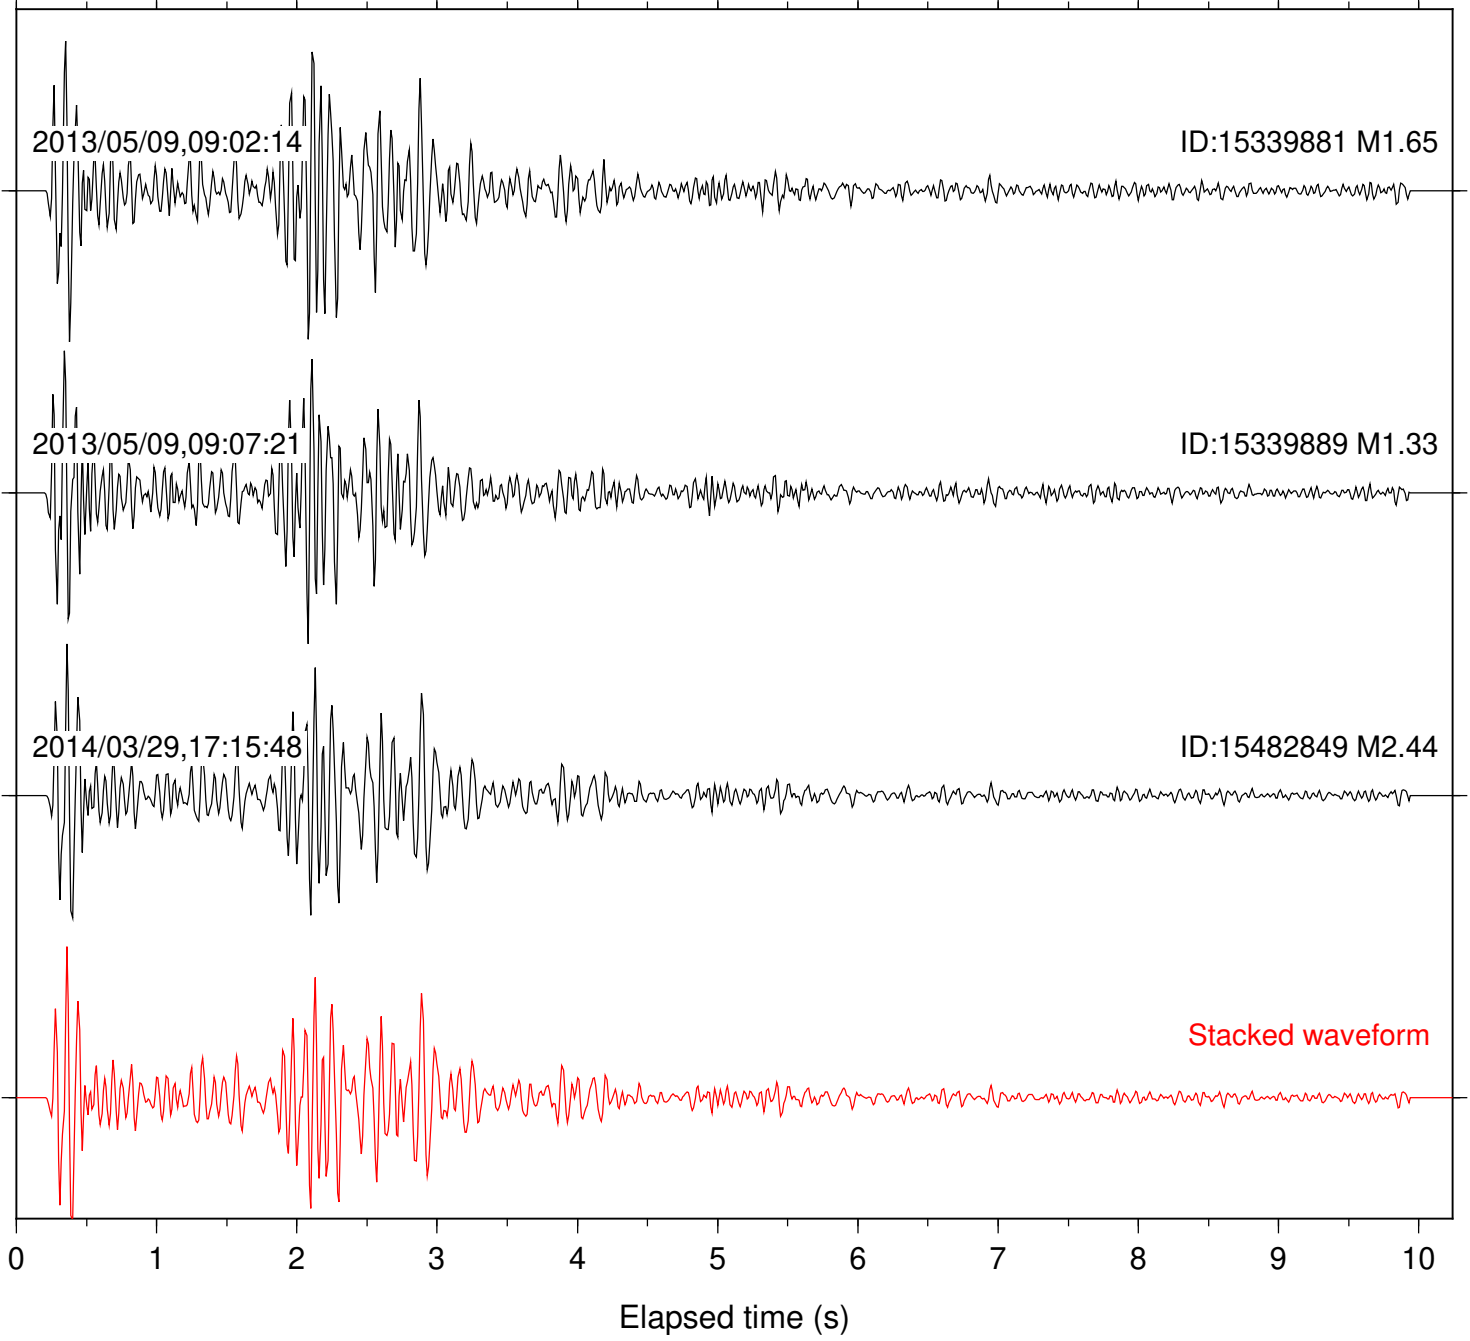

Station: B093 Com: EHZ

Focal depth: 11.67 km