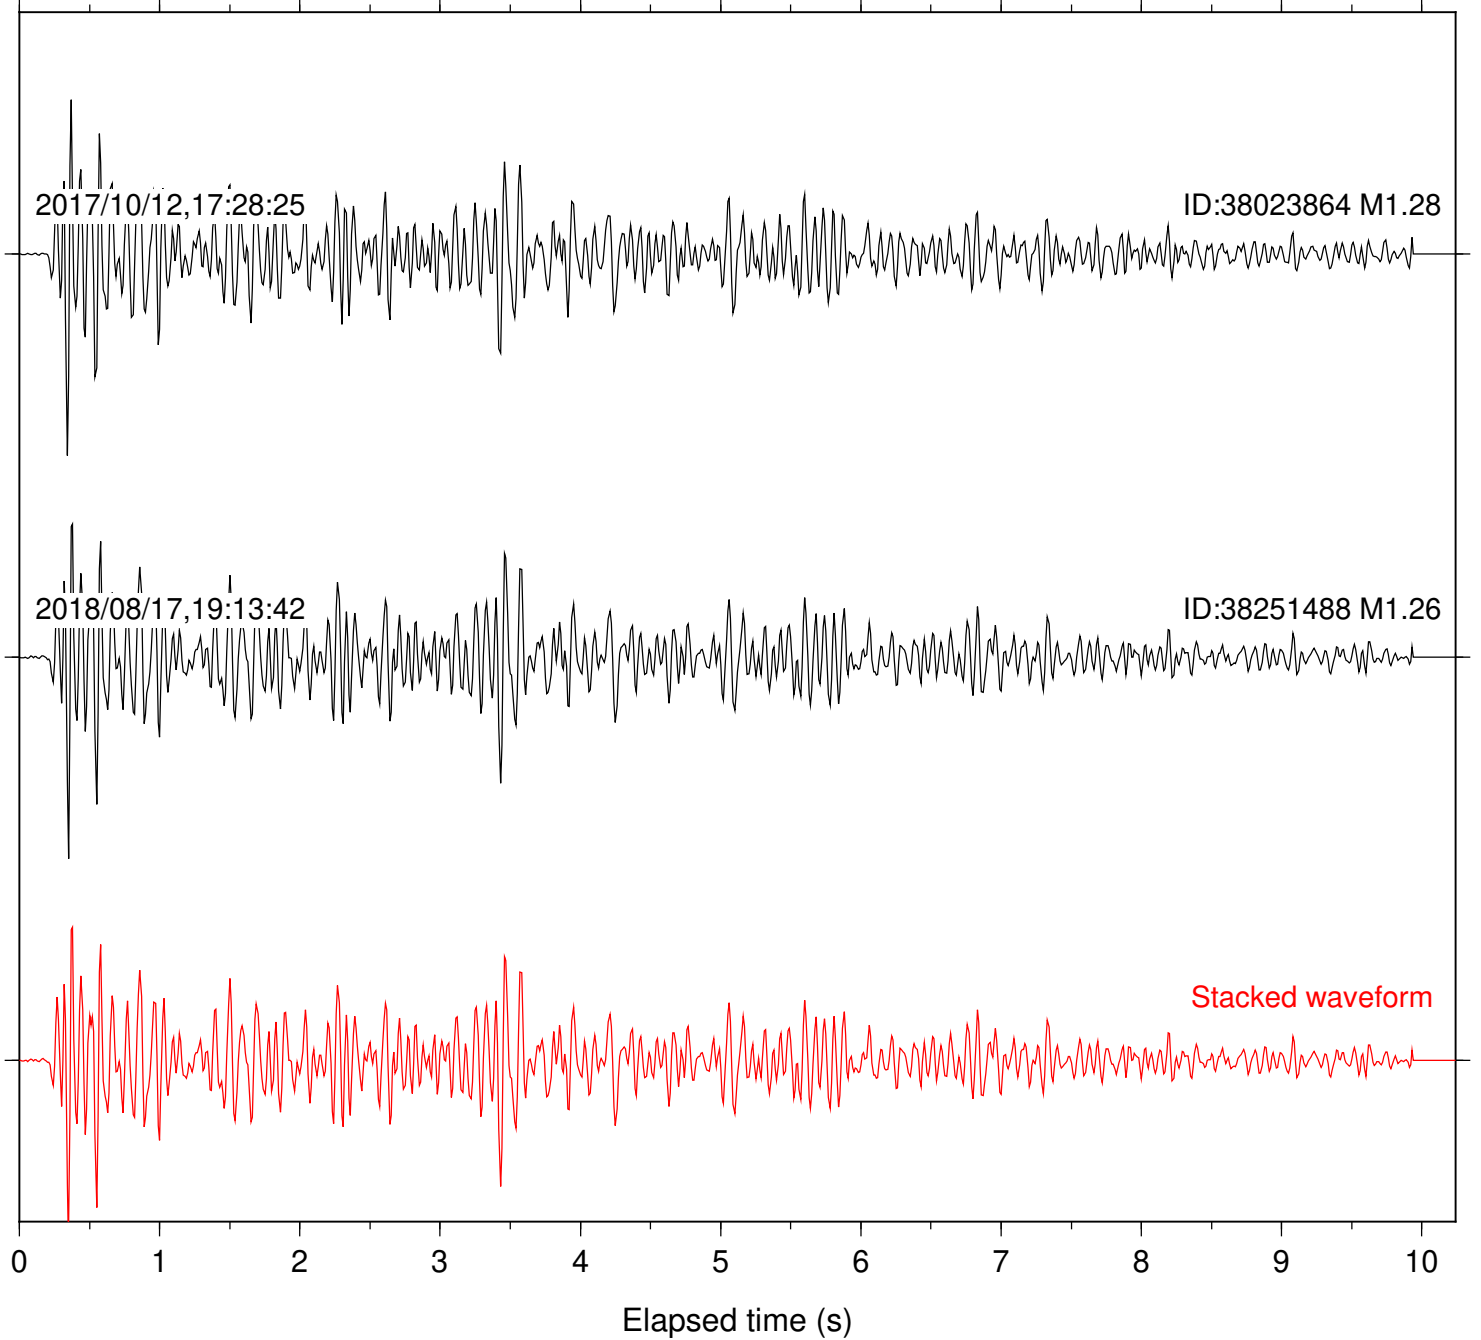

Focal depth: 4.89 km

Station: CBK Com: EHZ

Focal depth: 3.91 km

Station: YAQ Com: HHZ

Focal depth: 3.91 km

Station: DNR Com: HHZ

Focal depth: 16.63 km

Station: SND Com: HHZ