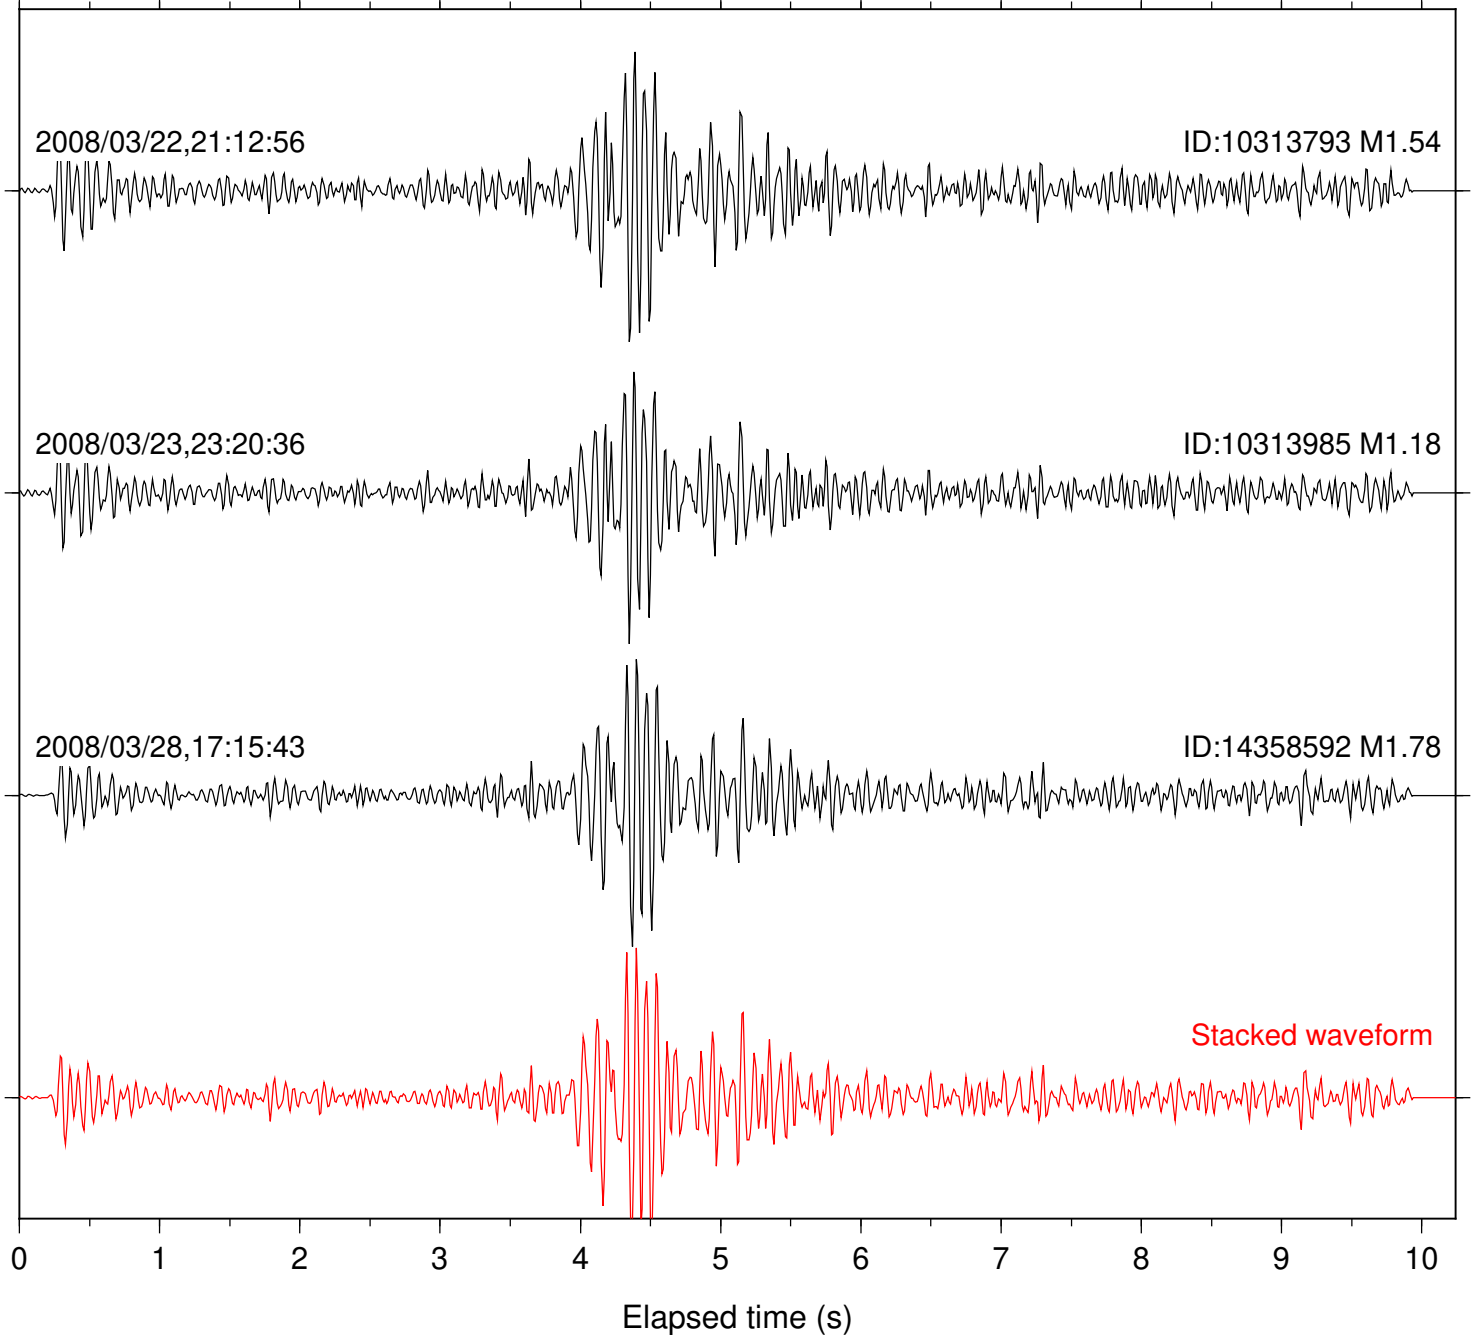

Focal depth: 10.13 km

Station: SND Com: HHZ

Focal depth: 10.10 km

Station: TOR Com: HHZ

Focal depth: 10.10 km

Station: TRO Com: HHZ

Focal depth: 10.09 km

Station: WMC Com: HHZ