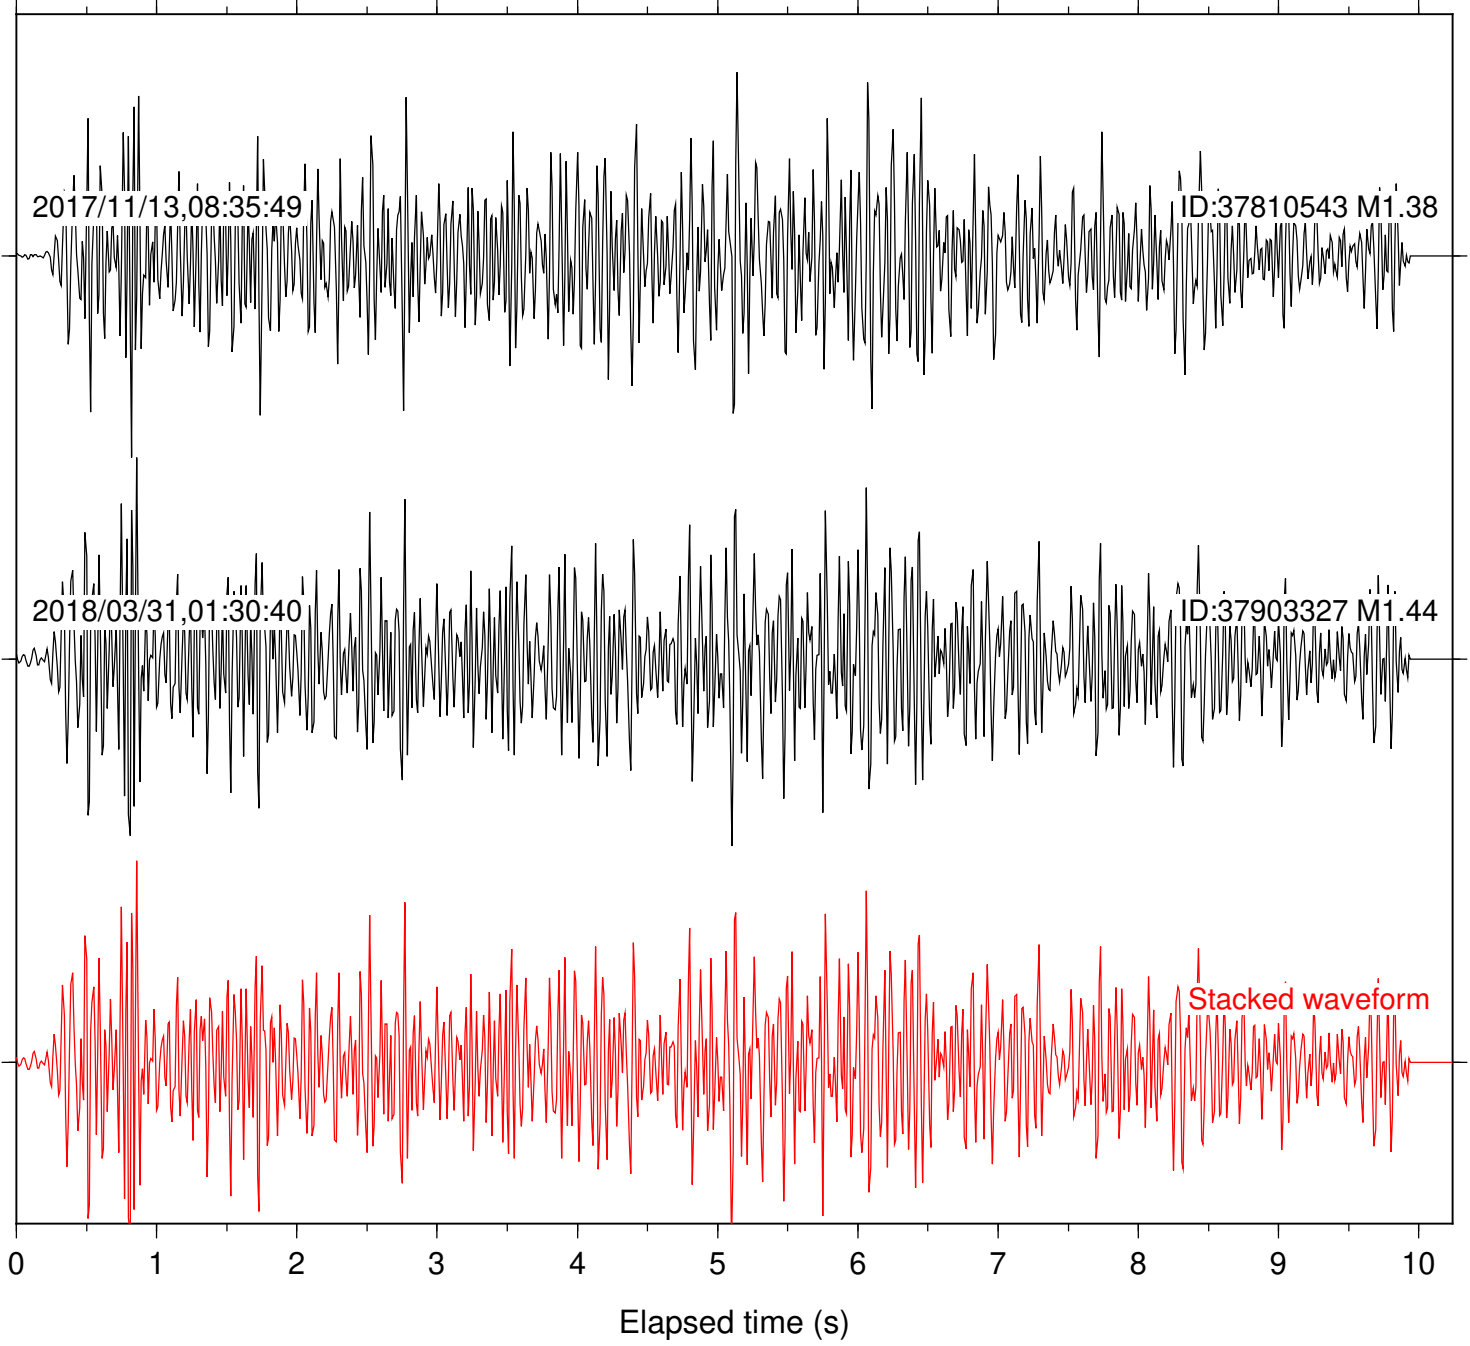

Station: SMER Com: HHZ

Focal depth: 4.88 km