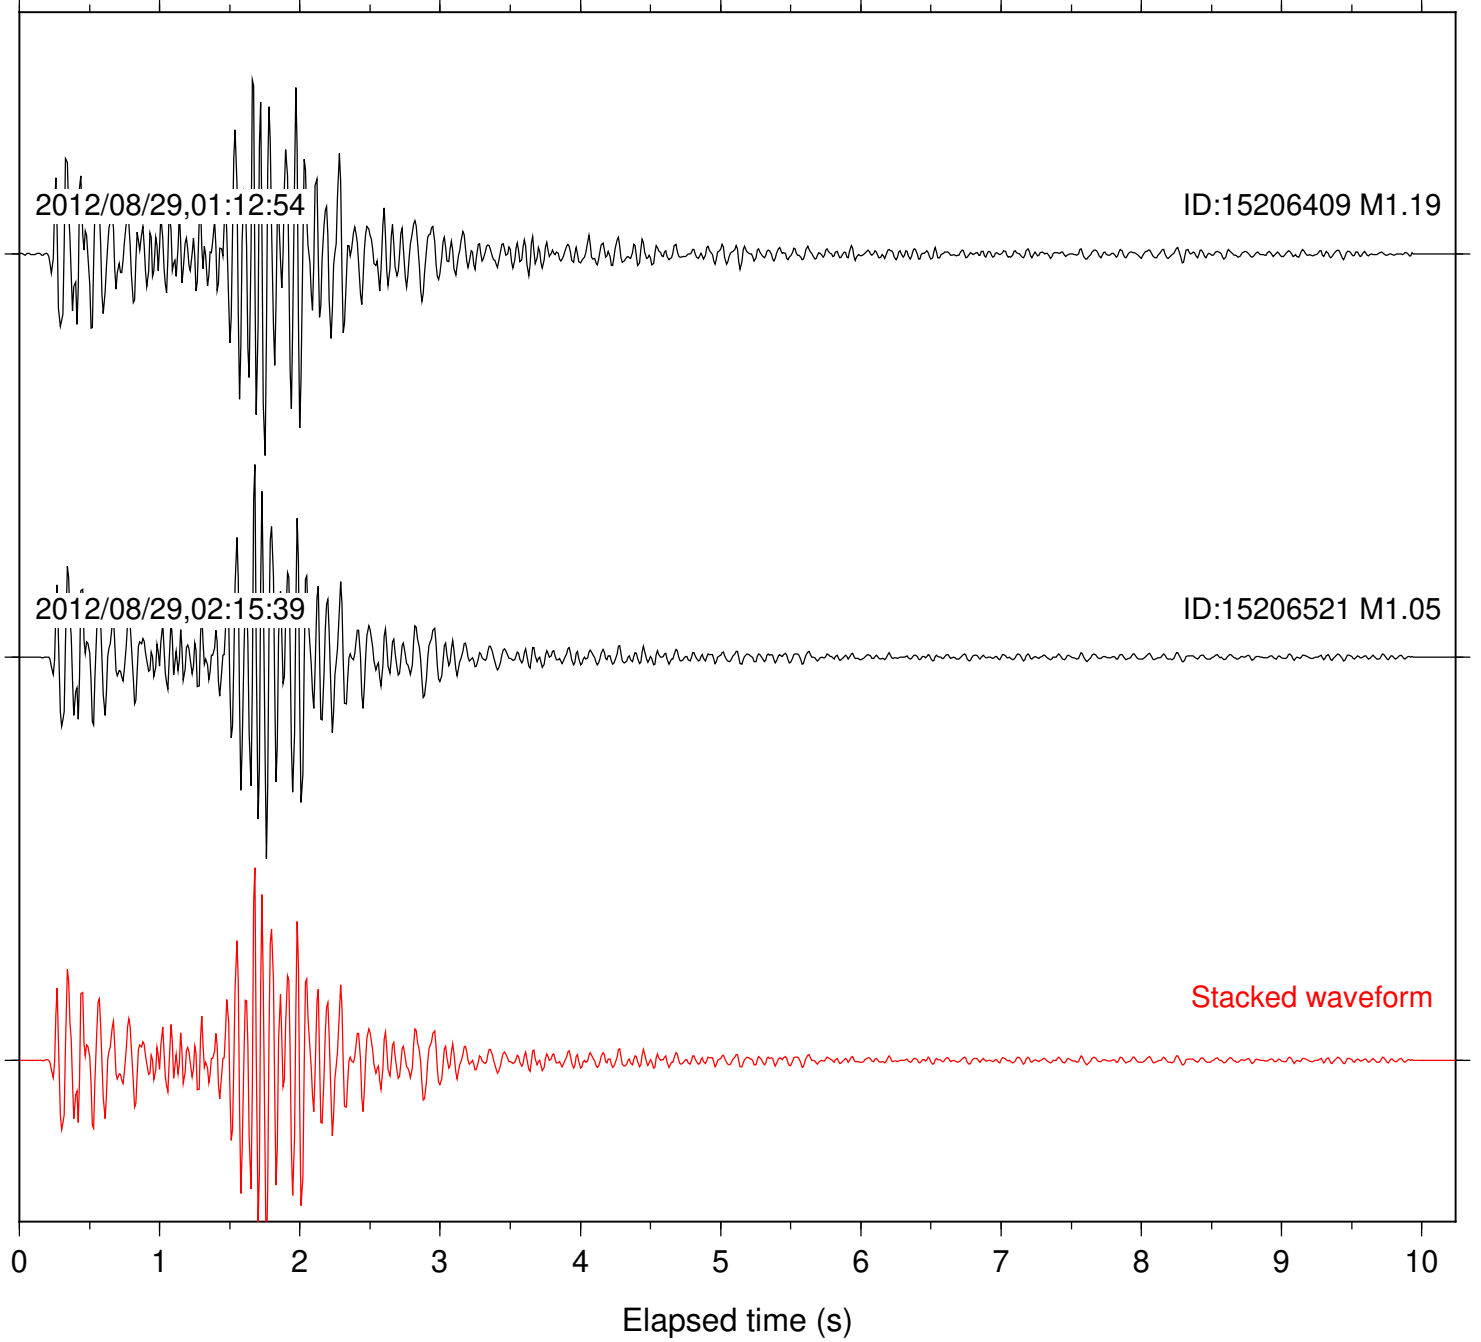

Station: TRO Com: HHZ

Focal depth: 5.37 km