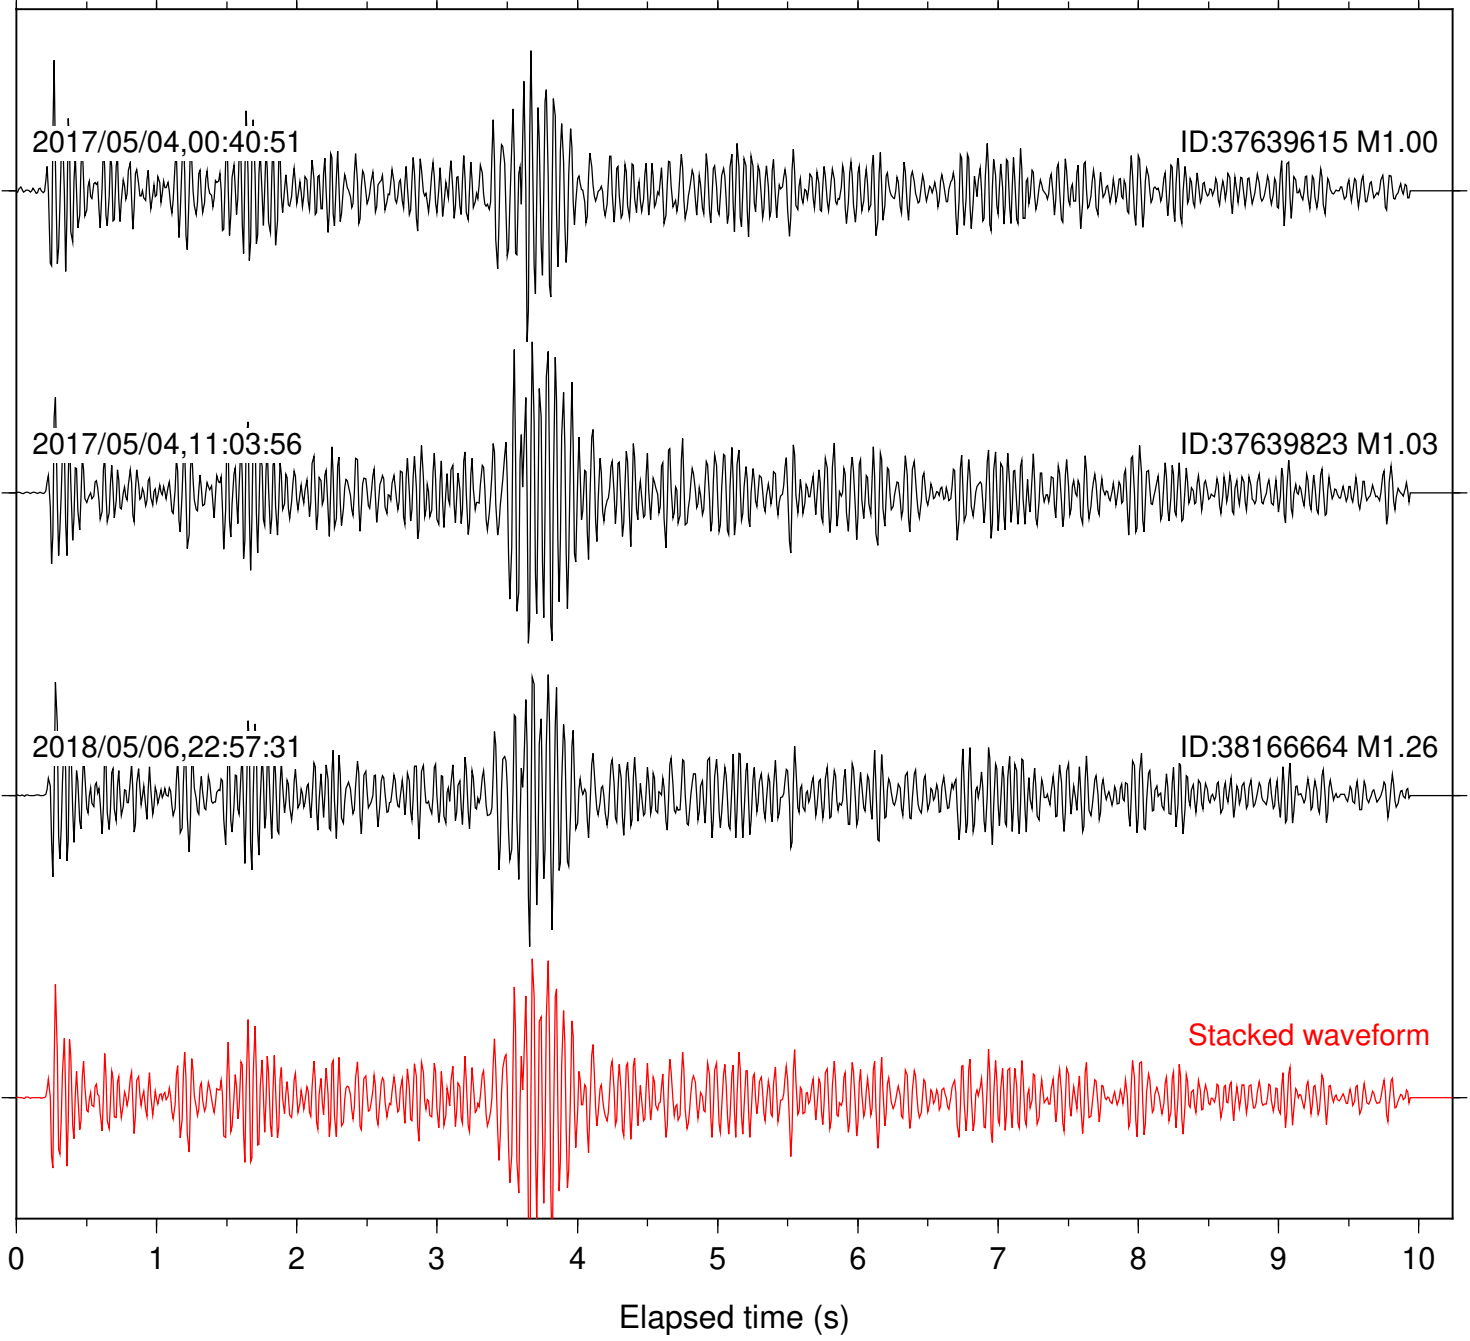

Focal depth: 6.98 km

Station: DGR Com: HHZ

Focal depth: 6.98 km

Station: DNR Com: HHZ

Focal depth: 6.32 km

Station: FRD Com: HHZ

Focal depth: 6.98 km

Station: HMT2 Com: HHZ