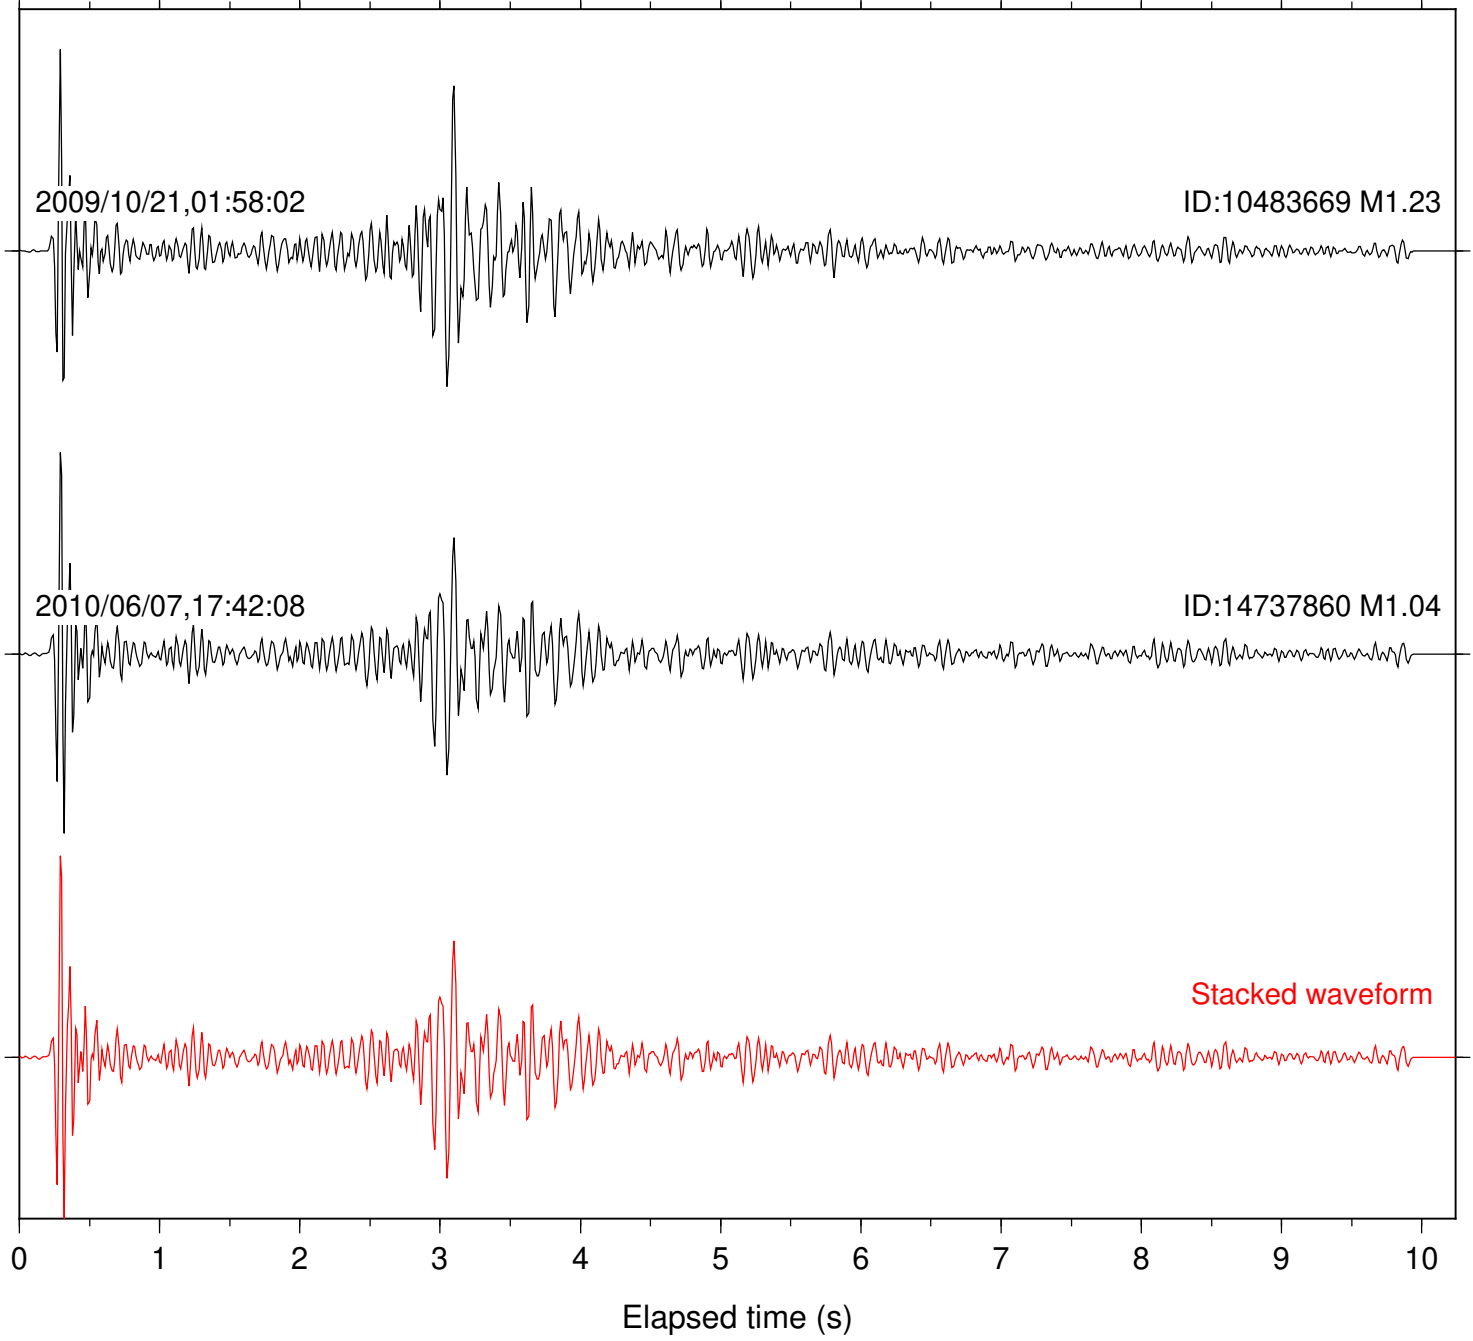

Station: B088 Com: EHZ

Focal depth: 13.29 km