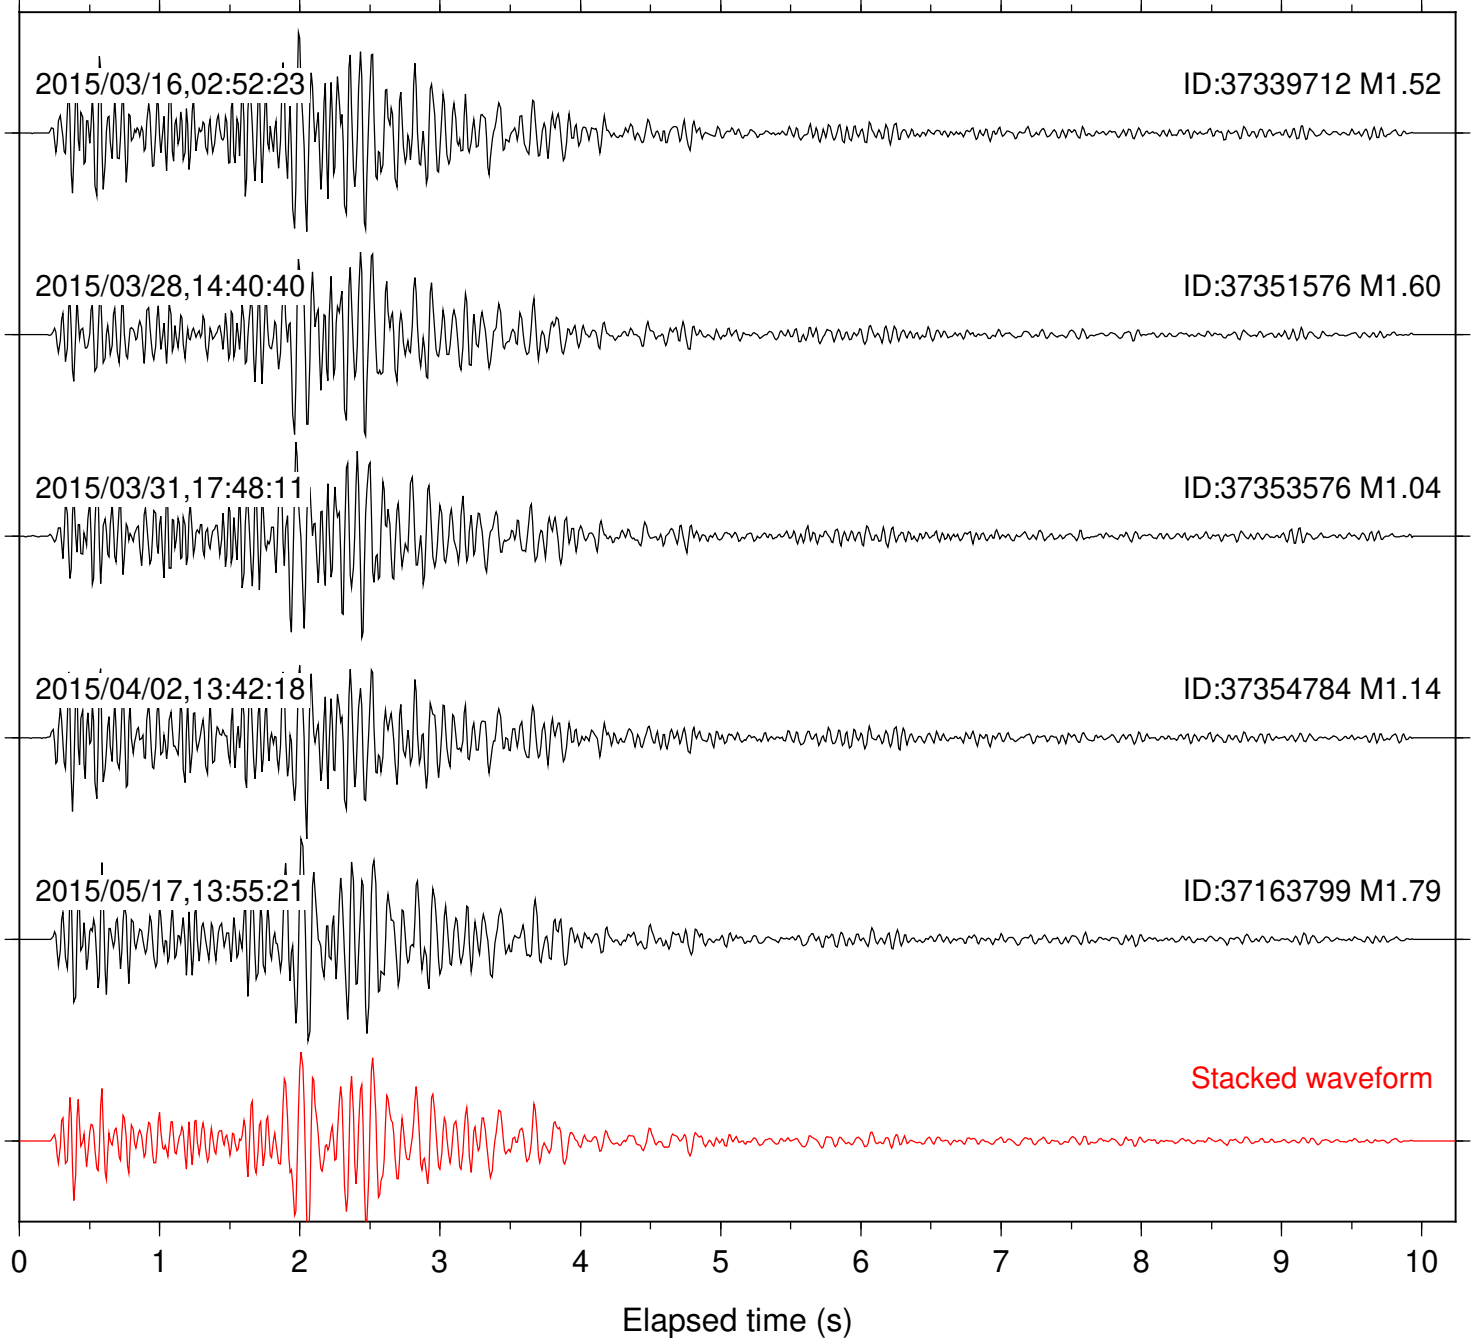

Station: B946 Com: EHZ

Focal depth: 7.92 km

Station: BZN Com: HHZ

Focal depth: 7.92 km

Station: CRY Com: HHZ

Focal depth: 7.92 km

Station: DNR Com: HHZ

Focal depth: 7.92 km