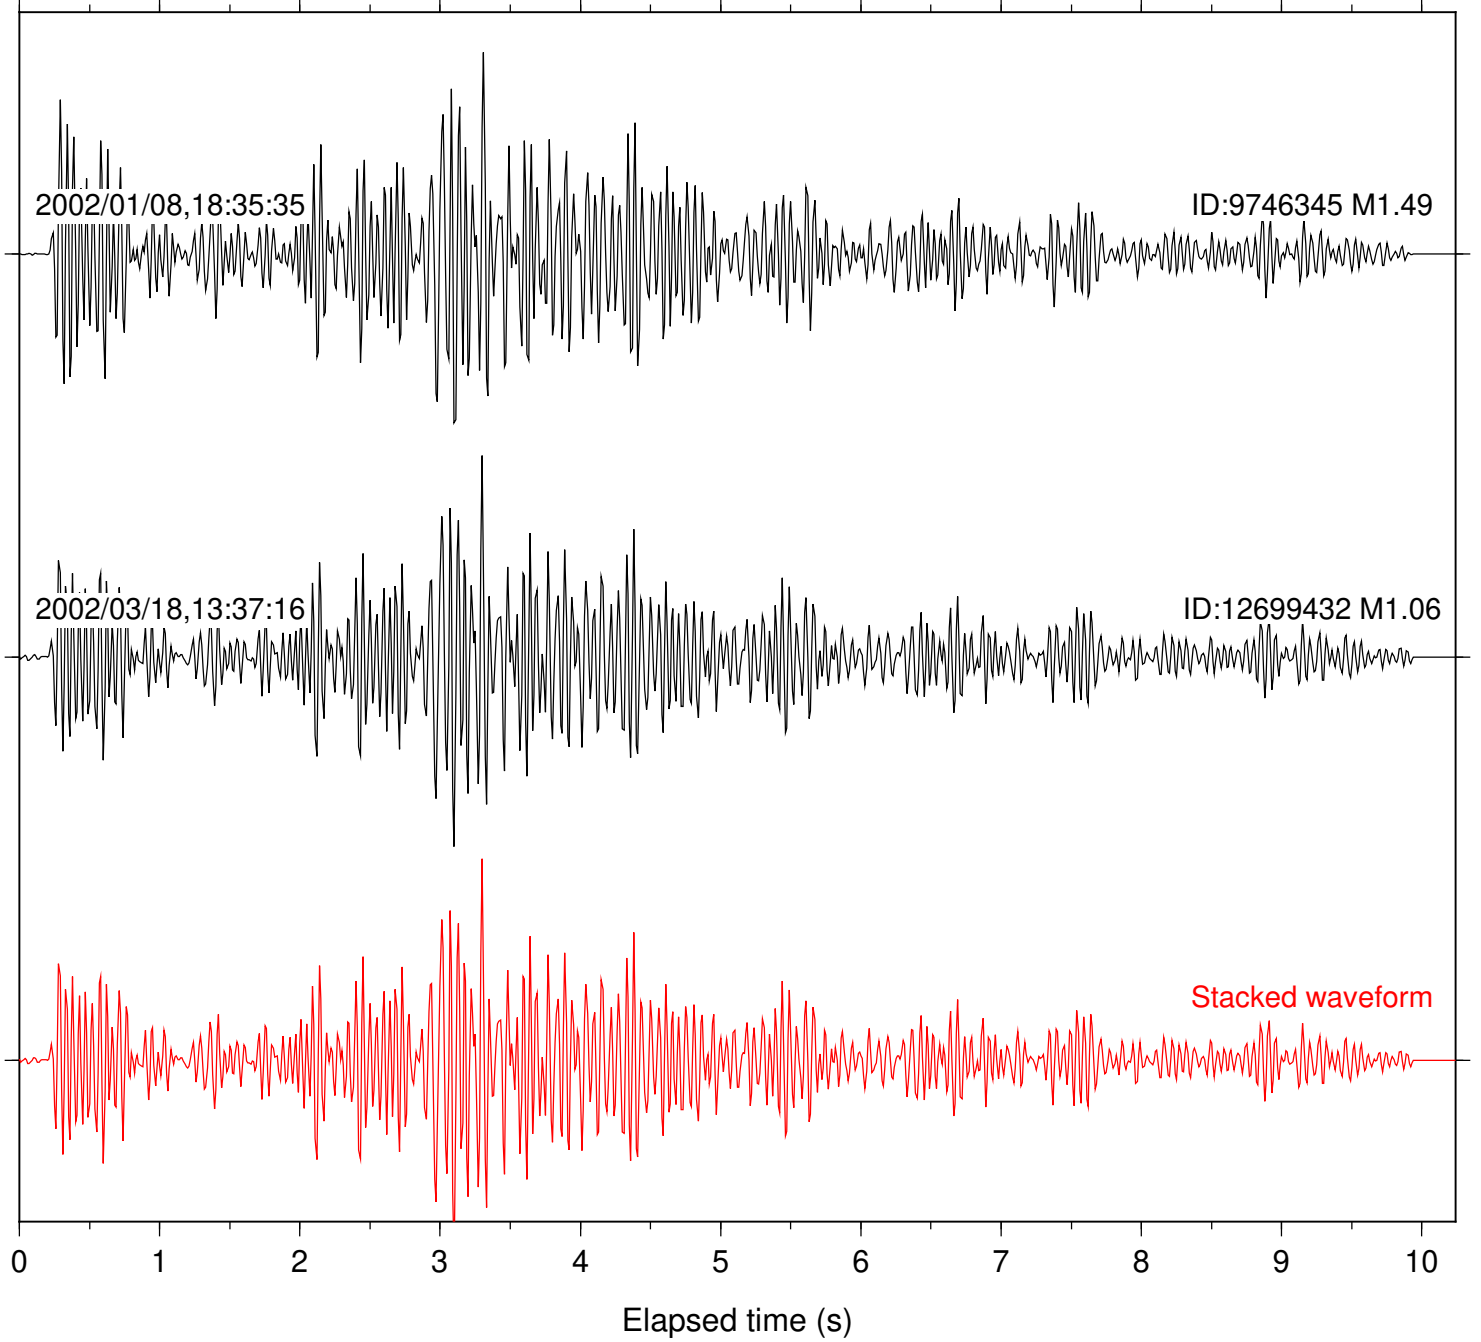

Station: DGR Com: HHZ

Focal depth: 13.65 km