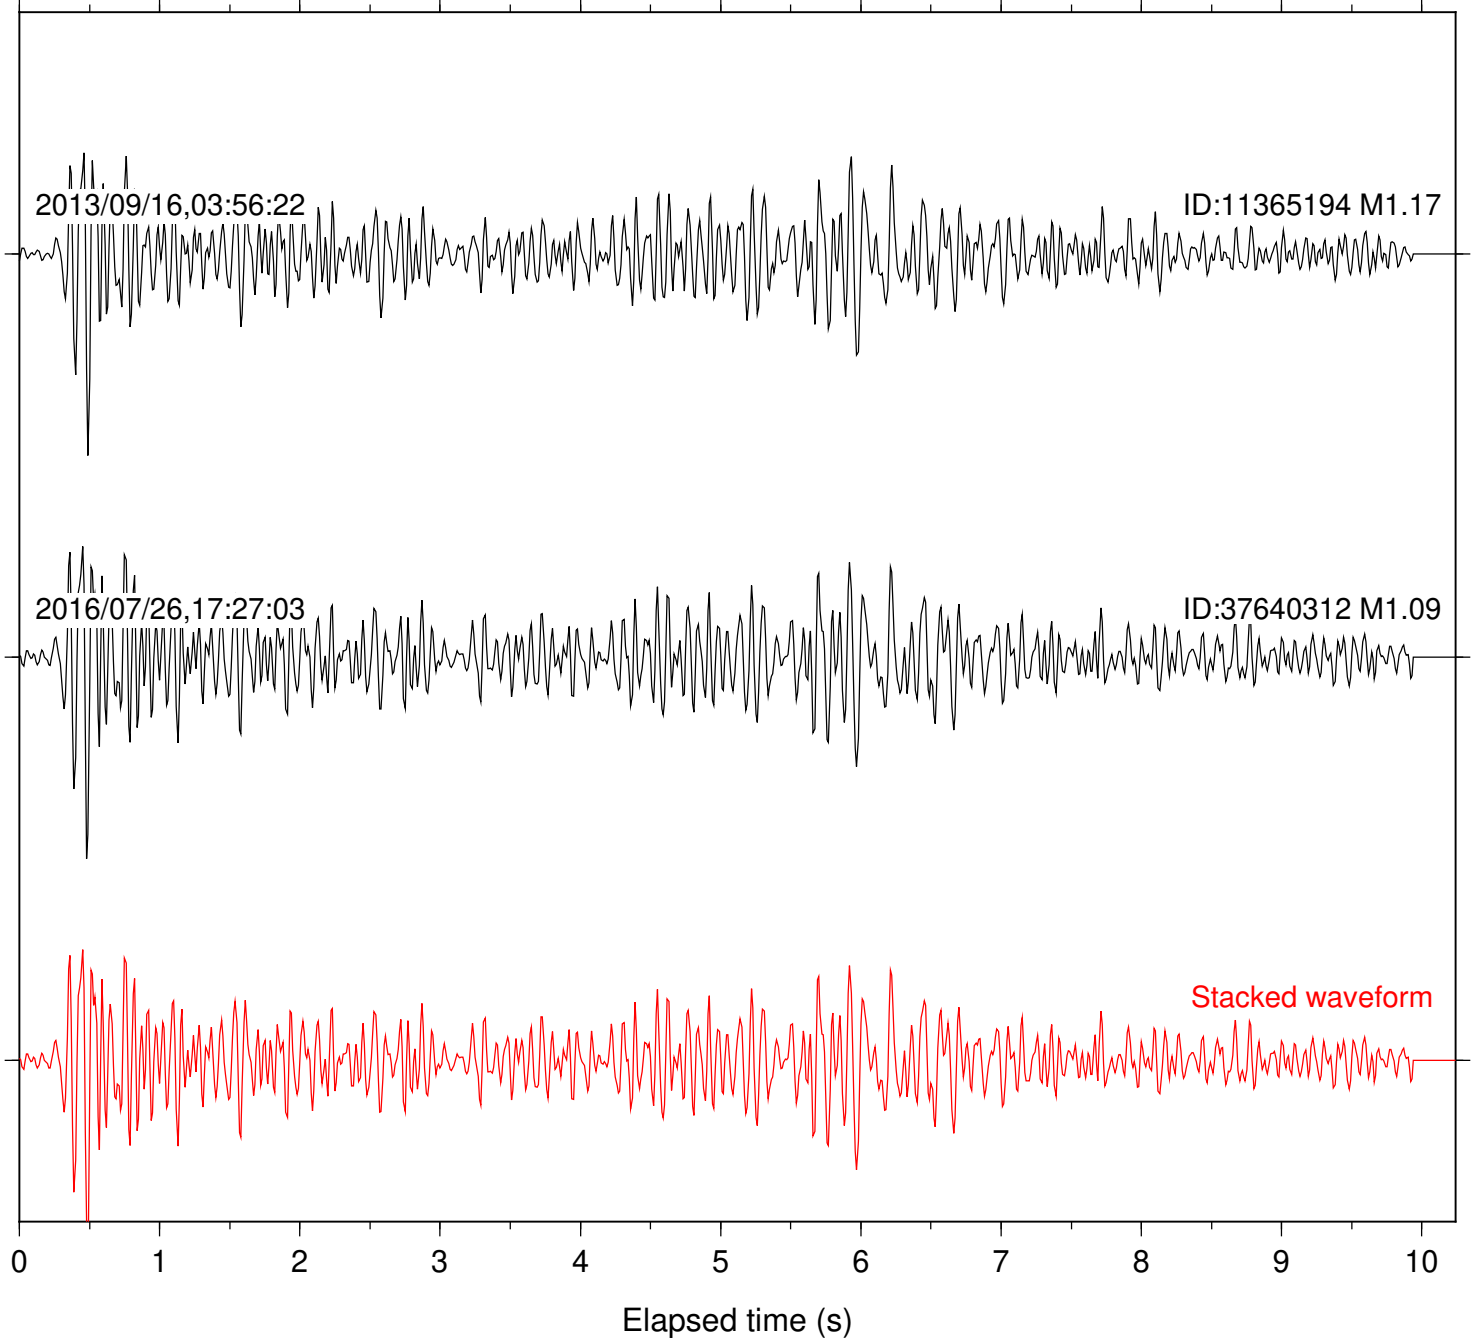

Station: B087 Com: EHZ

Focal depth: 6.86 km

Station: FRD Com: HHZ

Focal depth: 6.86 km

Station: LVA2 Com: HHZ

Focal depth: 6.86 km

Station: SND Com: HHZ

Focal depth: 6.86 km