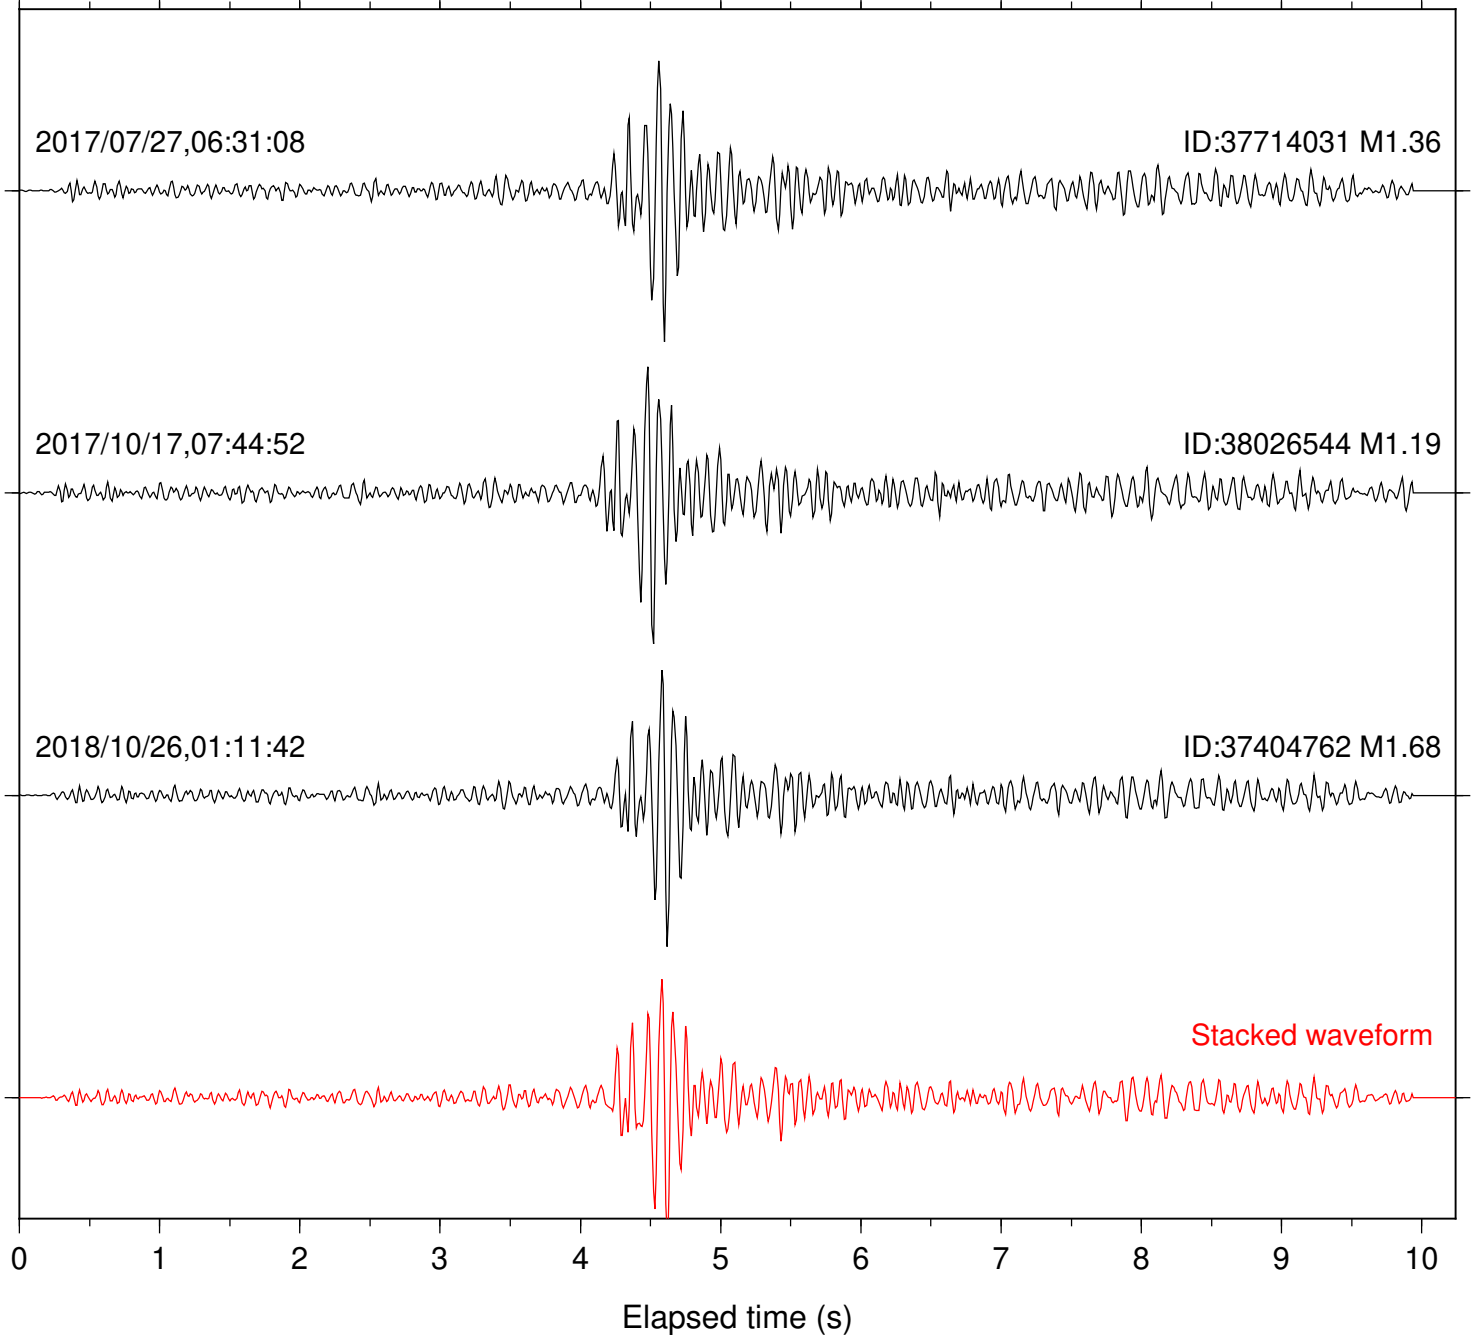

Station: B084 Com: EHZ

Focal depth: 5.12 km