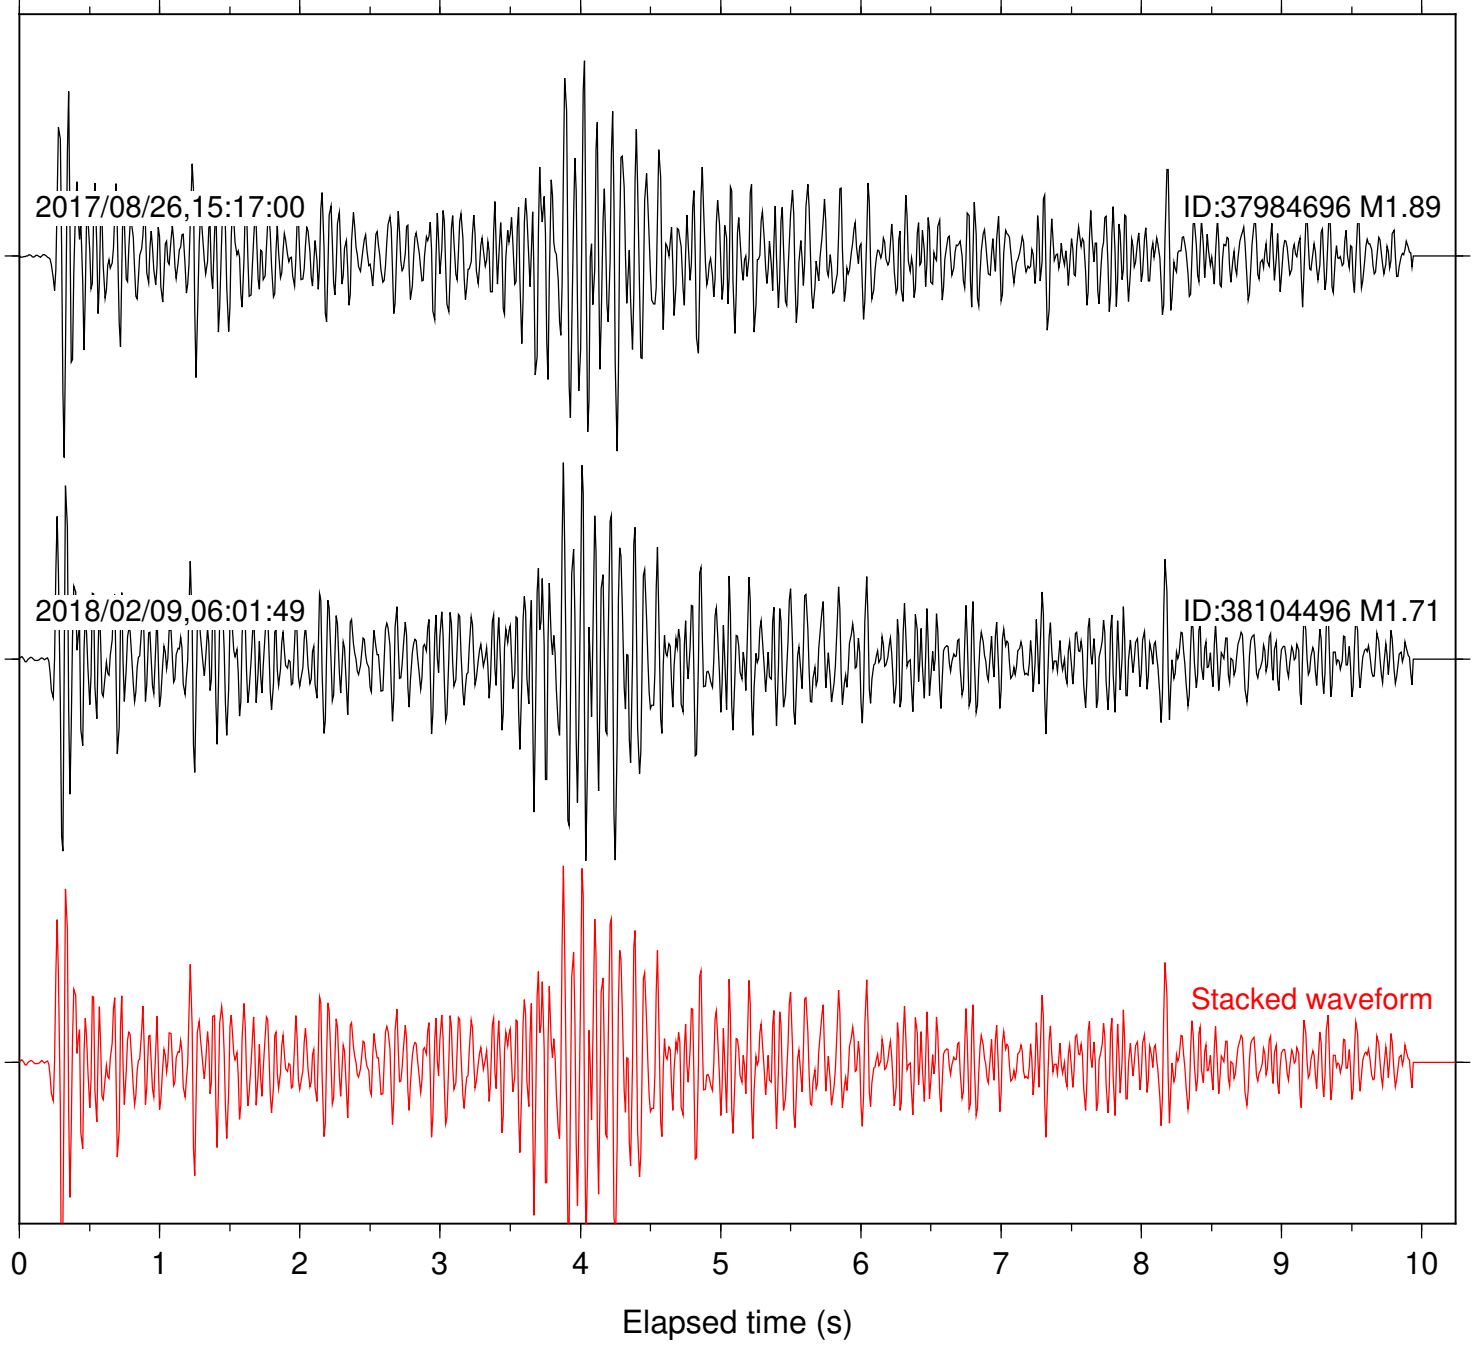

ID:11057845 M1.37

Stacked waveform

0 1 2 3 4 5 6 7 8 9 10  
Elapsed time (s)

Station: B087 Com: EHZ

Focal depth: 14.56 km

Station: B081 Com: EHZ

Focal depth: 5.11 km

Station: B082 Com: EHZ