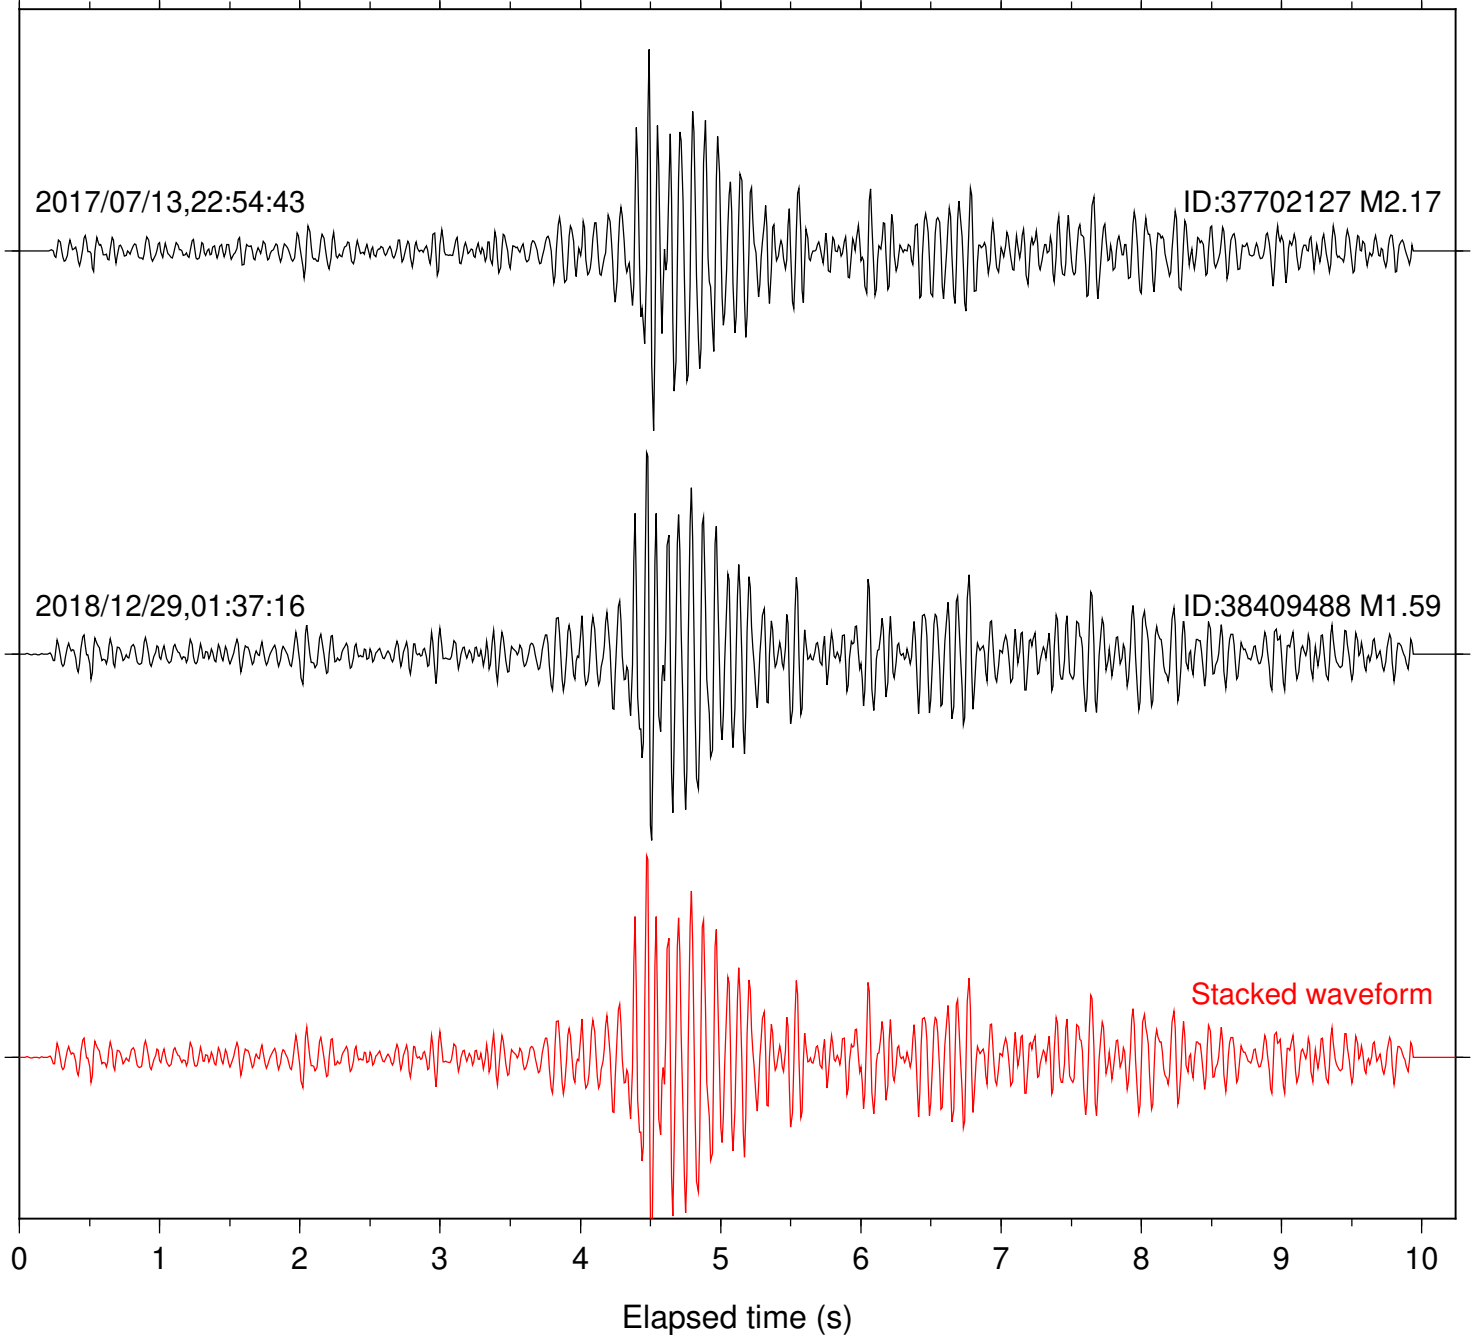

Station: B084 Com: EHZ

Focal depth: 6.18 km

Station: B087 Com: EHZ

Focal depth: 6.18 km

2017/07/13,22:54:43

ID:37702127 M2.17

2018/12/29,01:37:16

ID:38409488 M1.59