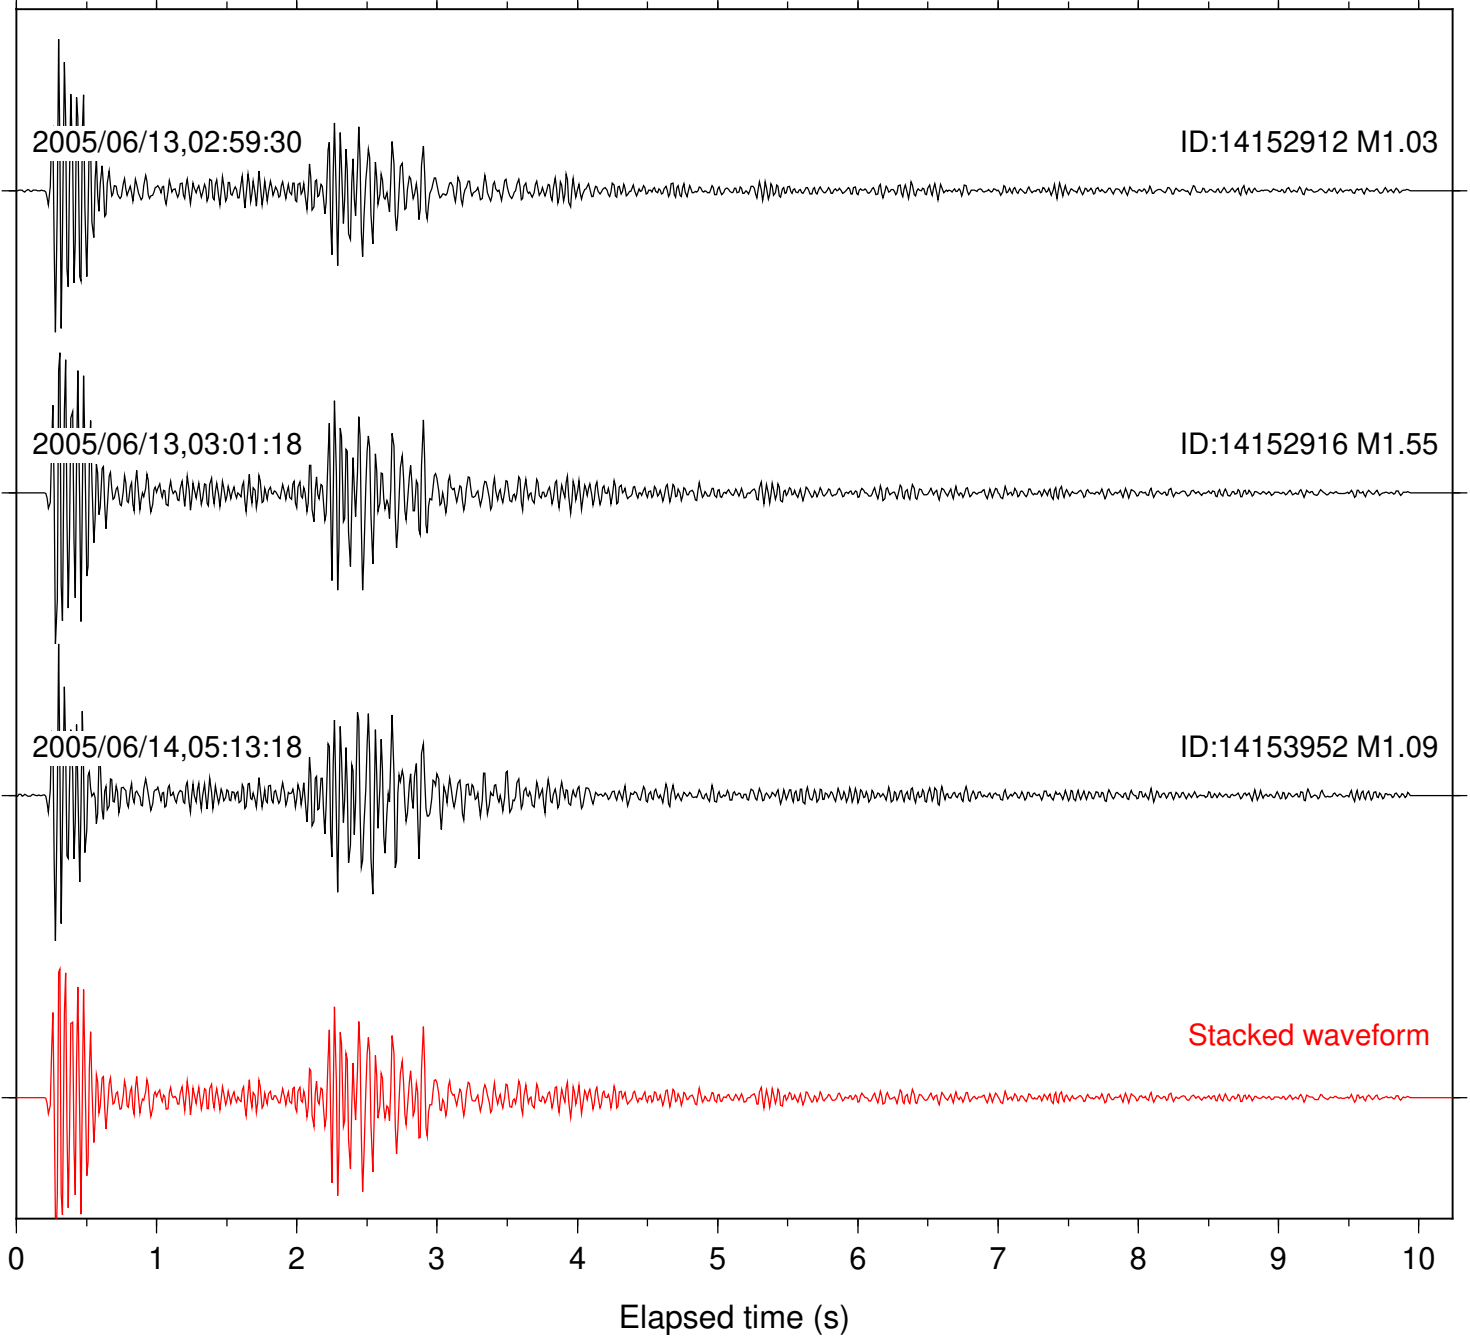

Station: CRY Com: HHZ

Focal depth: 13.60 km