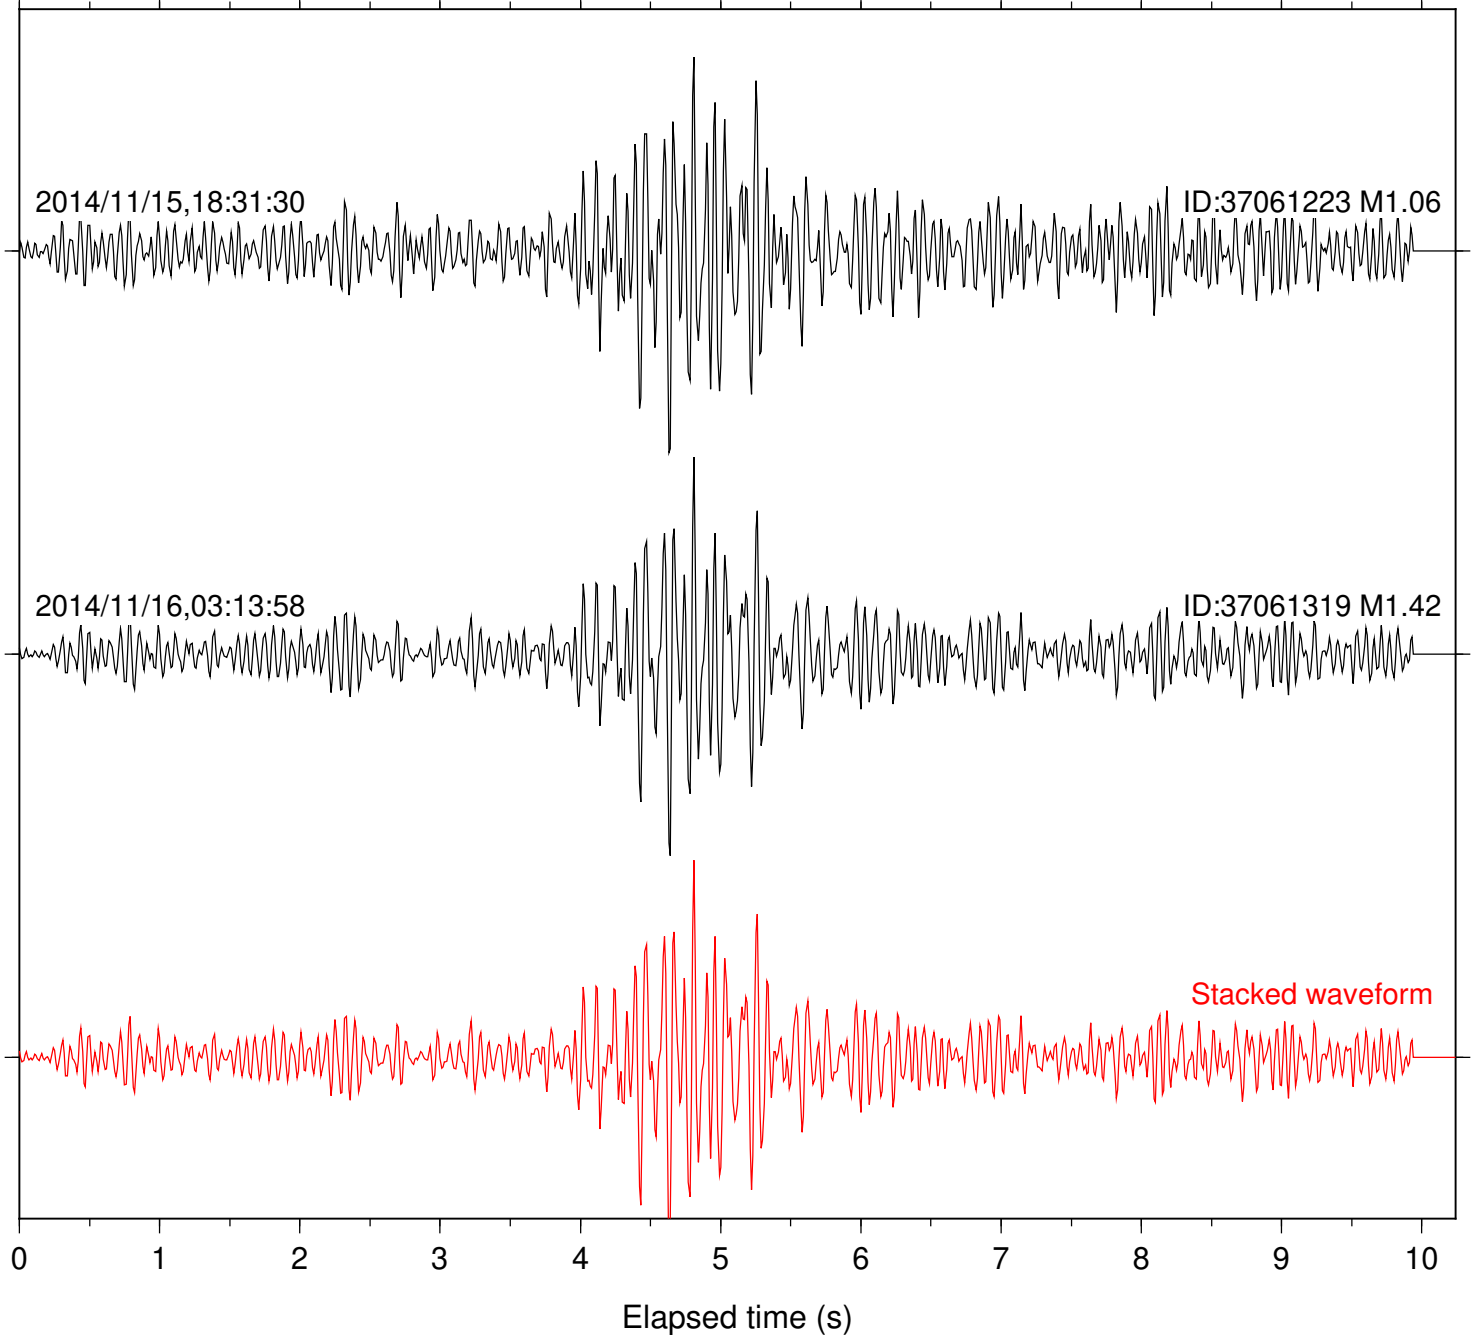

Station: PFO Com: HHZ

Focal depth: 8.06 km

Station: PMD Com: HHZ

Focal depth: 8.06 km

Station: RDM Com: HHZ

Focal depth: 8.06 km

Station: TOR Com: HHZ

Focal depth: 8.06 km