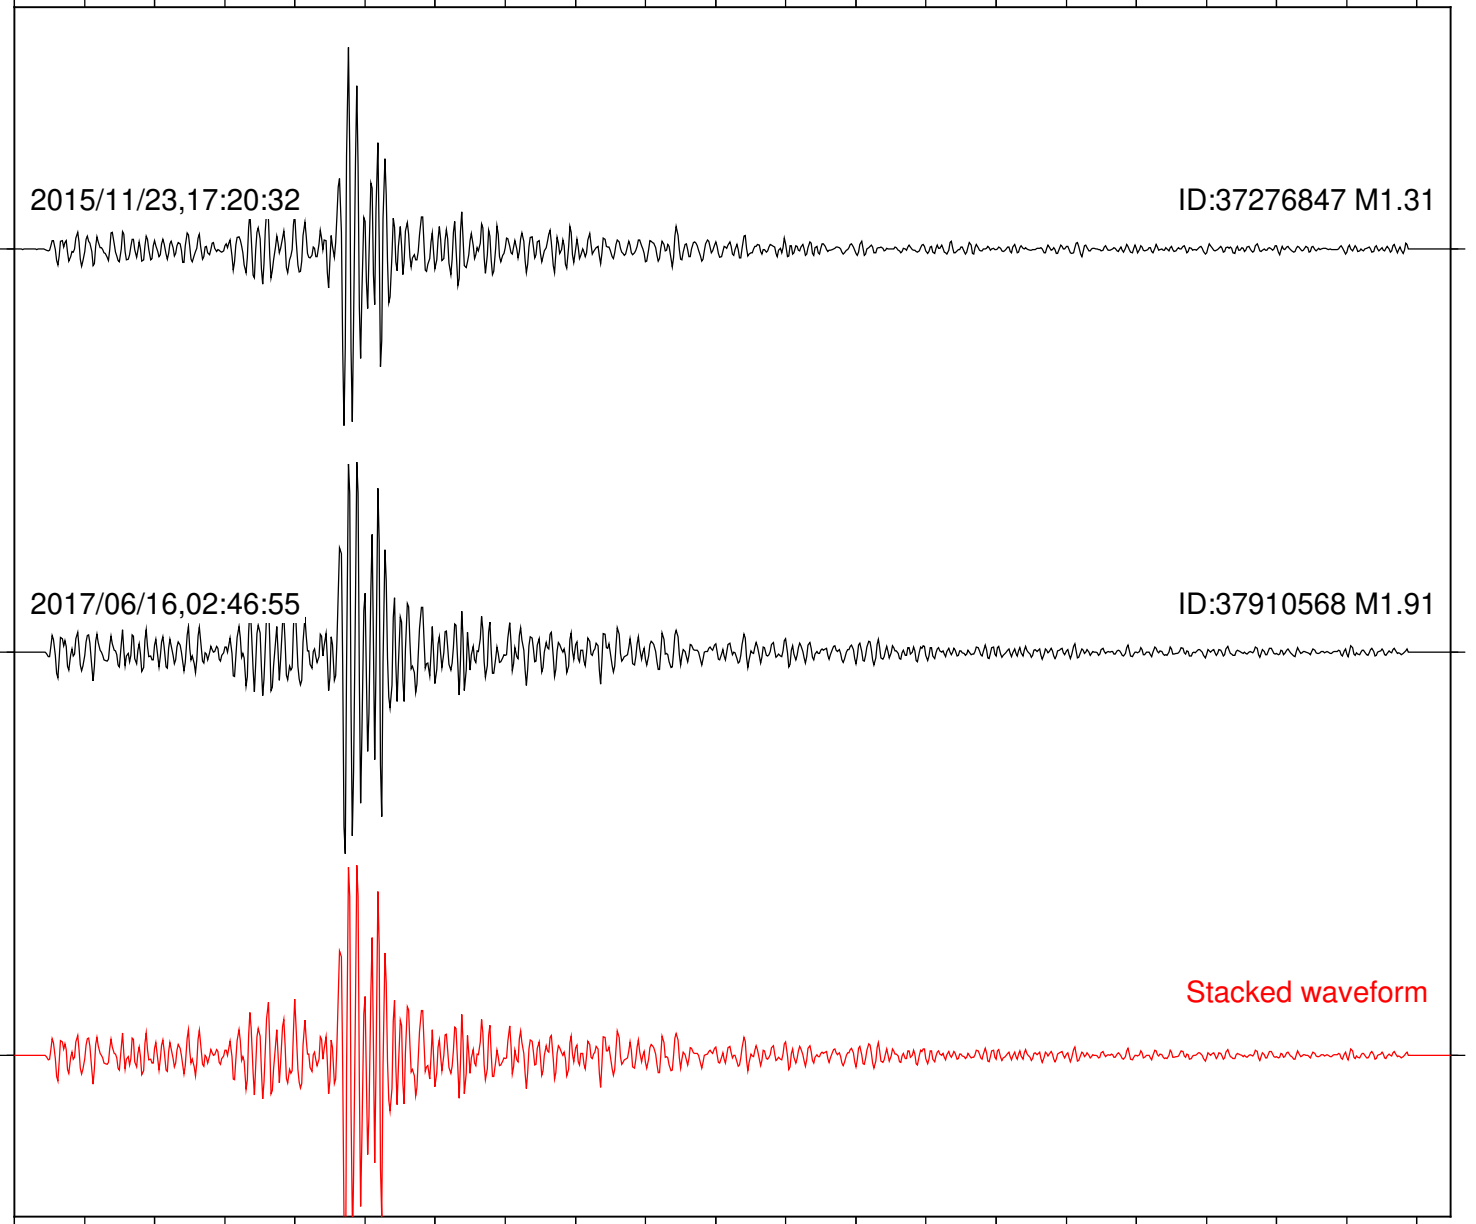

Station: B082 Com: EHZ

Focal depth: 5.23 km

2015/11/23,17:20:32

ID:37276847 M1.31

2017/06/16,02:46:55

ID:37910568 M1.91

Stacked waveform

0 1 2 3 4 5 6 7 8 9 10
Elapsed time (s)