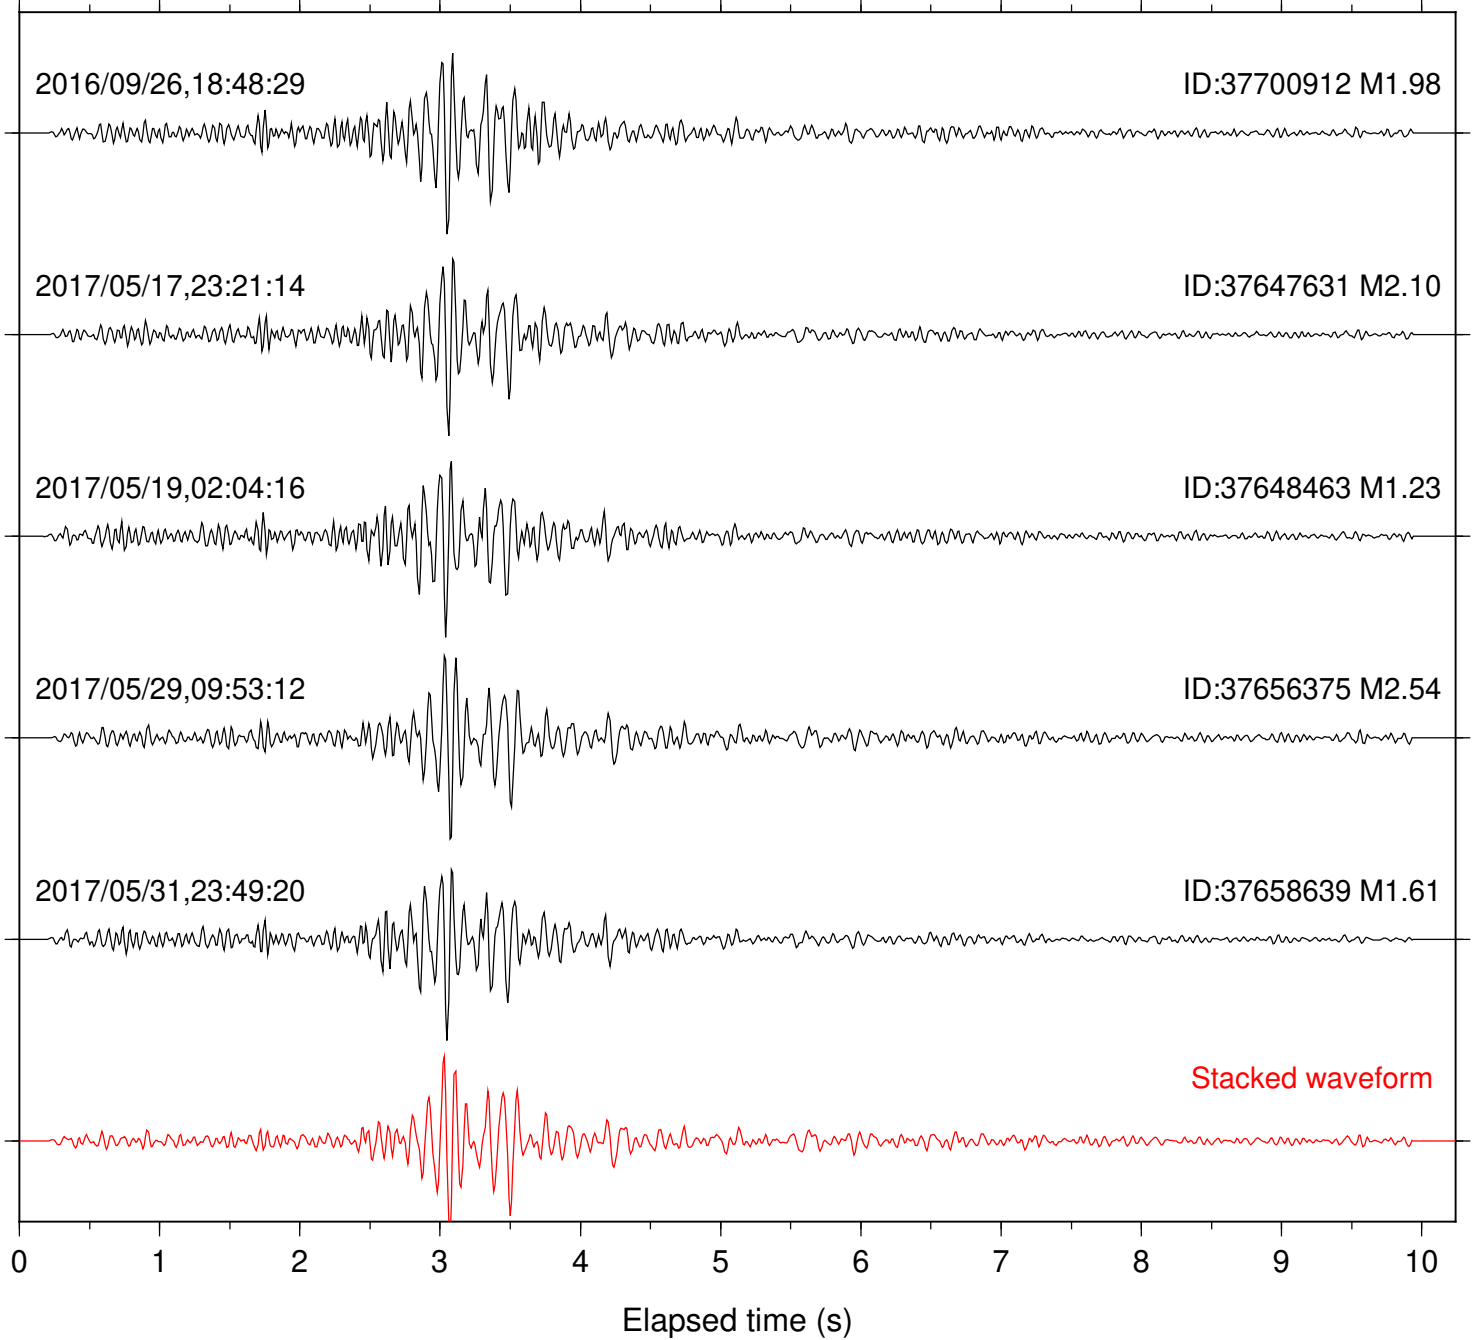

Station: B946 Com: EHZ

Focal depth: 9.88 km