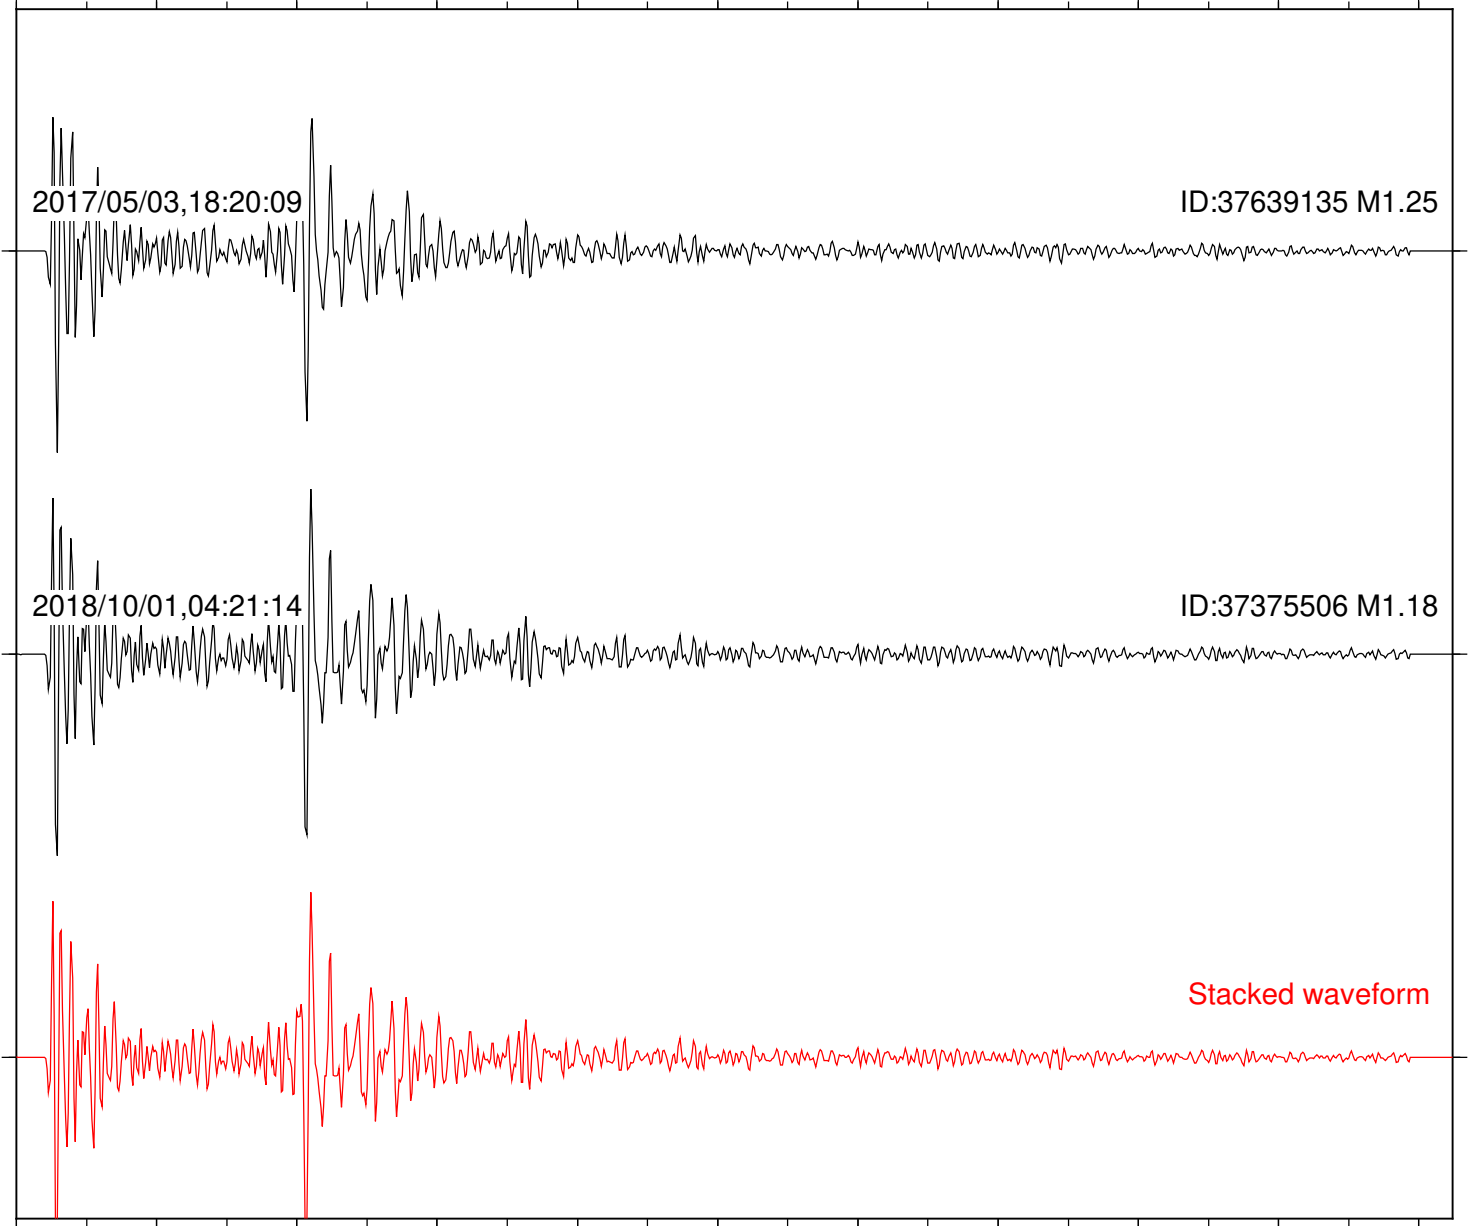

Station: B093 Com: EHZ

Focal depth: 5.83 km

2017/05/03,18:20:09

ID:37639135 M1.25

2018/10/01,04:21:14

ID:37375506 M1.18

Stacked waveform

0 1 2 3 4 5 6 7 8 9 10
Elapsed time (s)