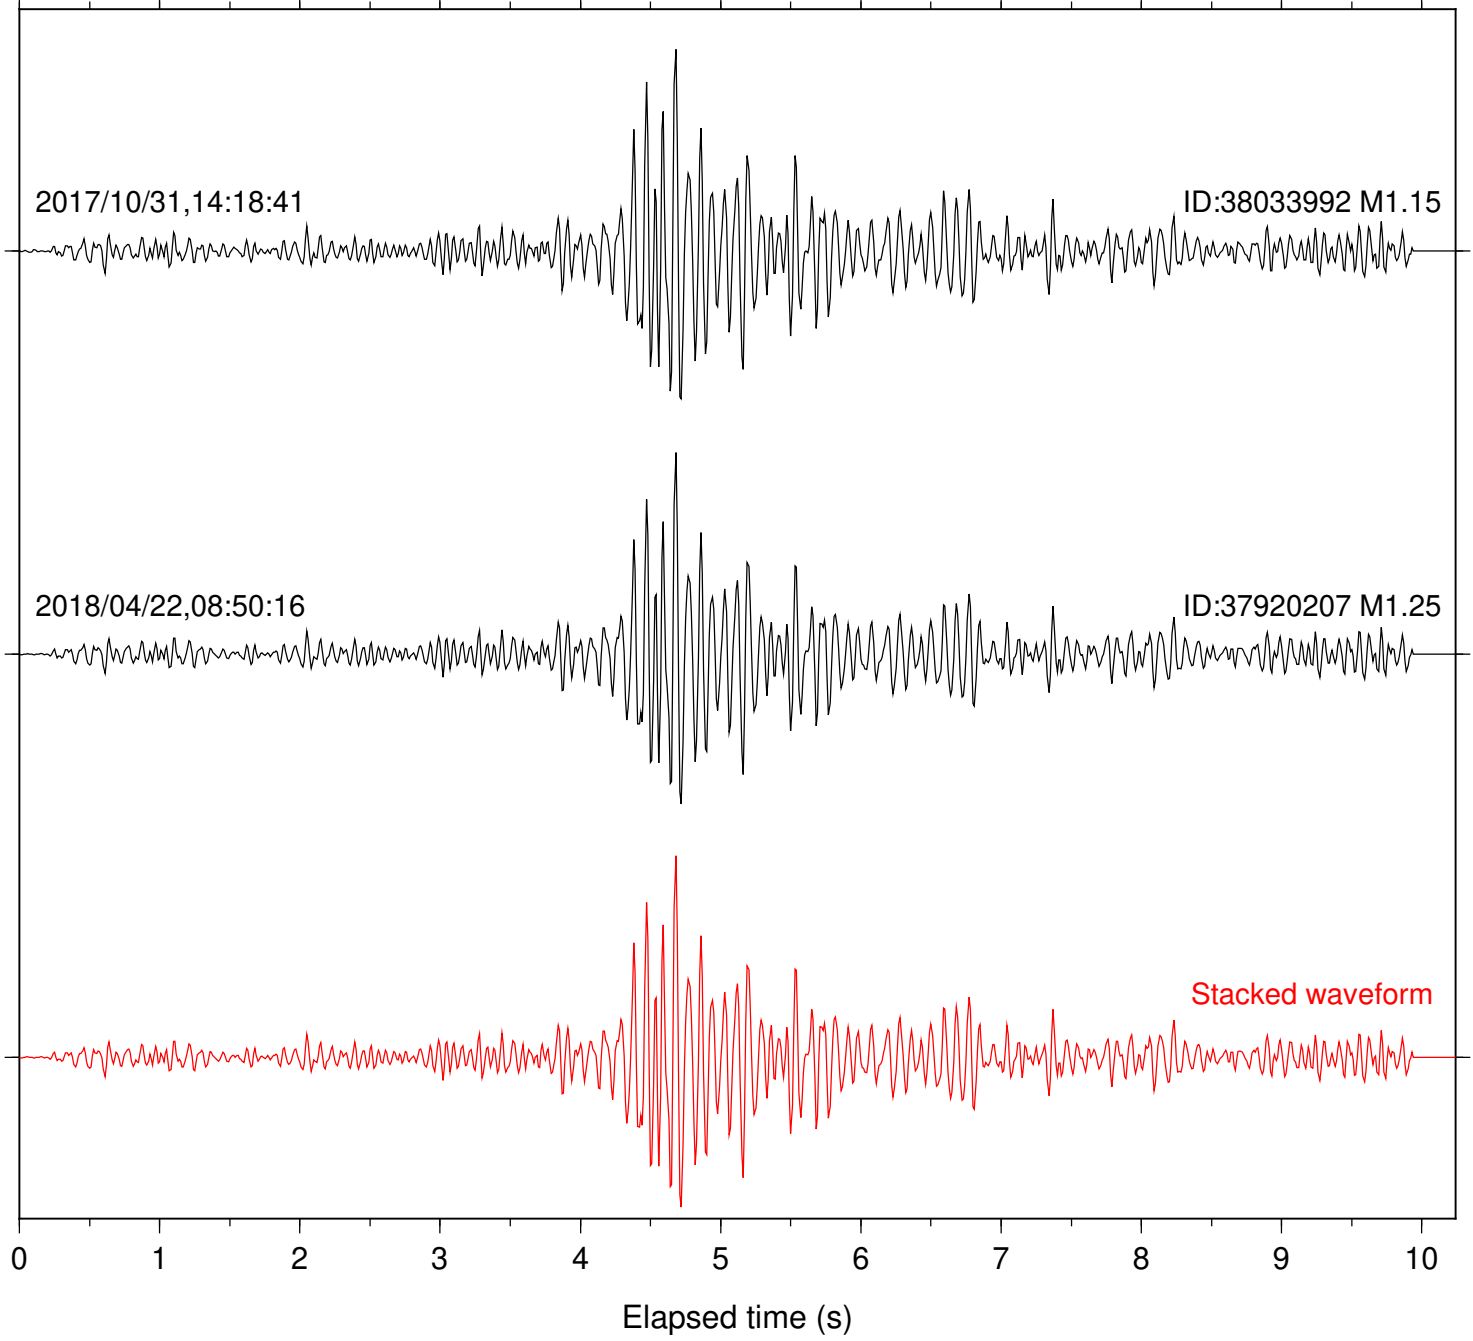

Station: B084 Com: EHZ

Focal depth: 5.79 km