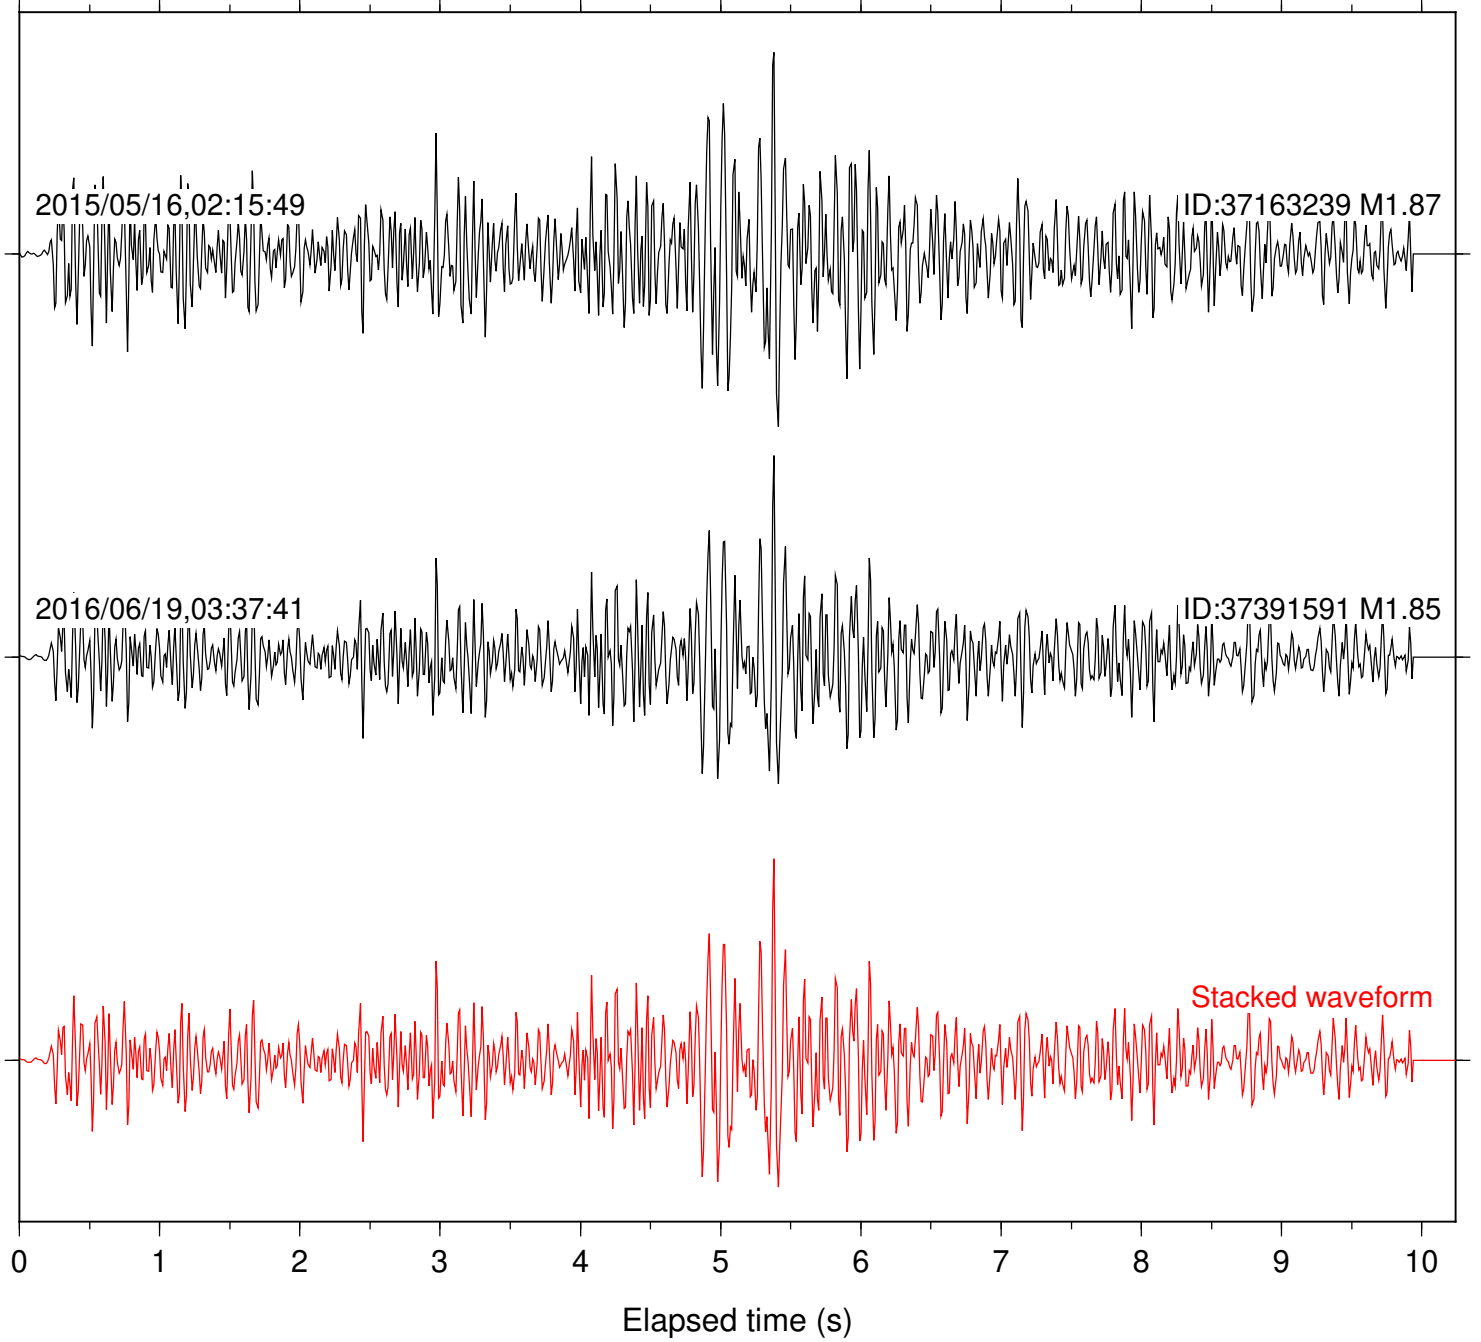

Station: SND Com: HHZ

Focal depth: 8.43 km

Station: WMC Com: HHZ

Focal depth: 8.43 km

Station: B084 Com: EHZ

Focal depth: 8.46 km

Station: B087 Com: EHZ

Focal depth: 8.46 km