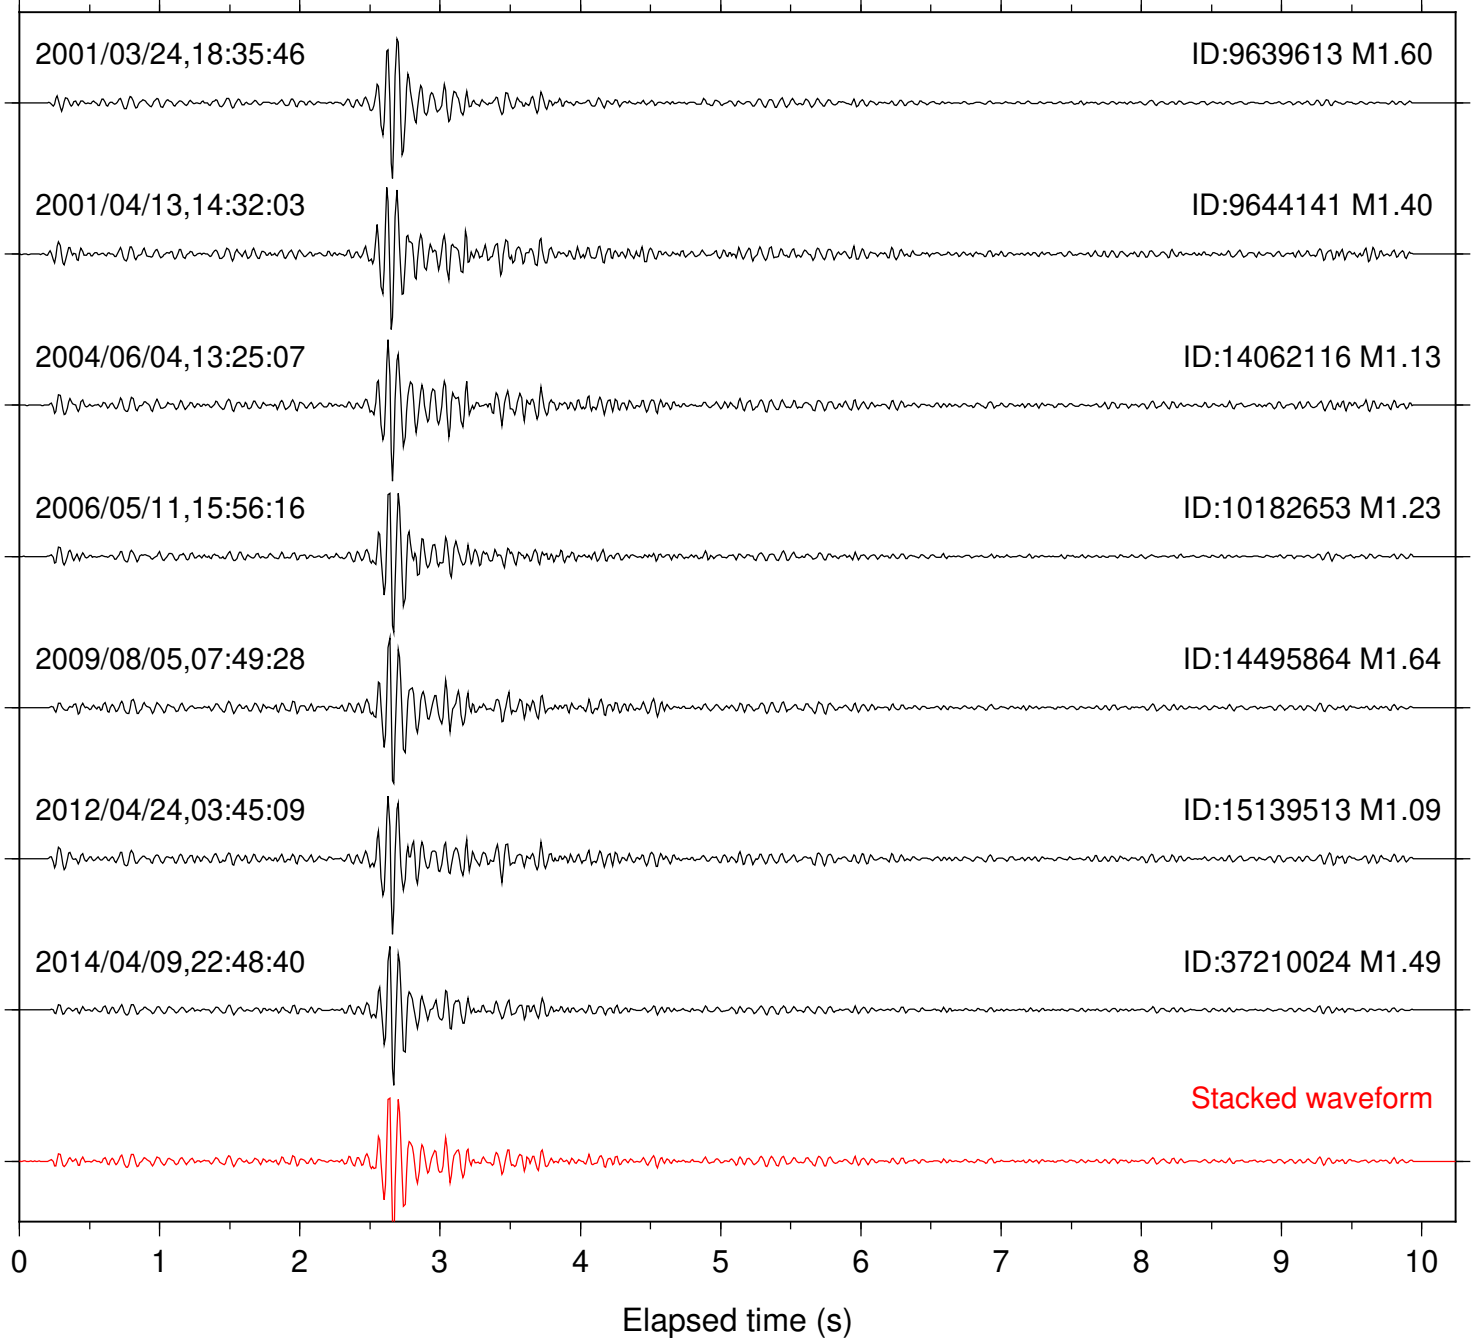

Station: DGR Com: HHZ

Focal depth: 17.73 km

Station: FRD Com: HHZ

Focal depth: 17.74 km

Station: HMT2 Com: HHZ

Focal depth: 17.74 km

Station: KNW Com: HHZ

Focal depth: 17.74 km