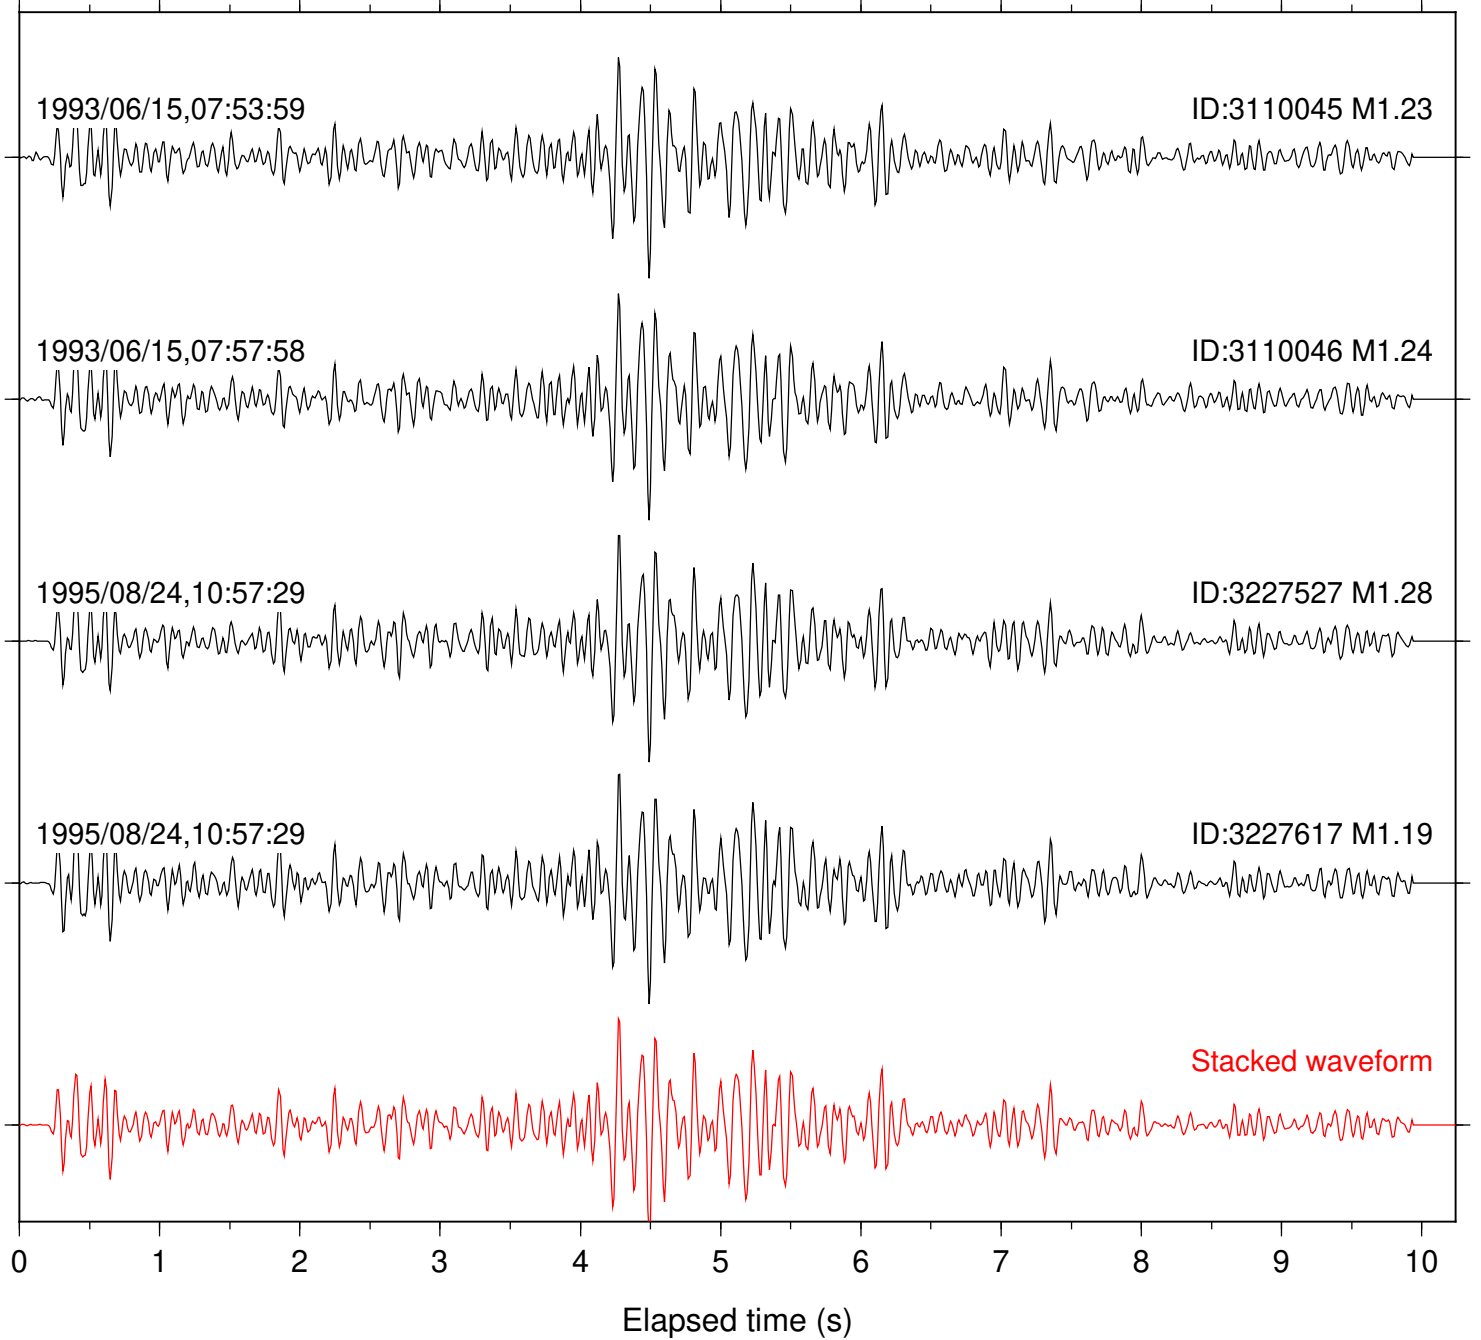

Station: TPC Com: EHZ

Focal depth: 6.69 km