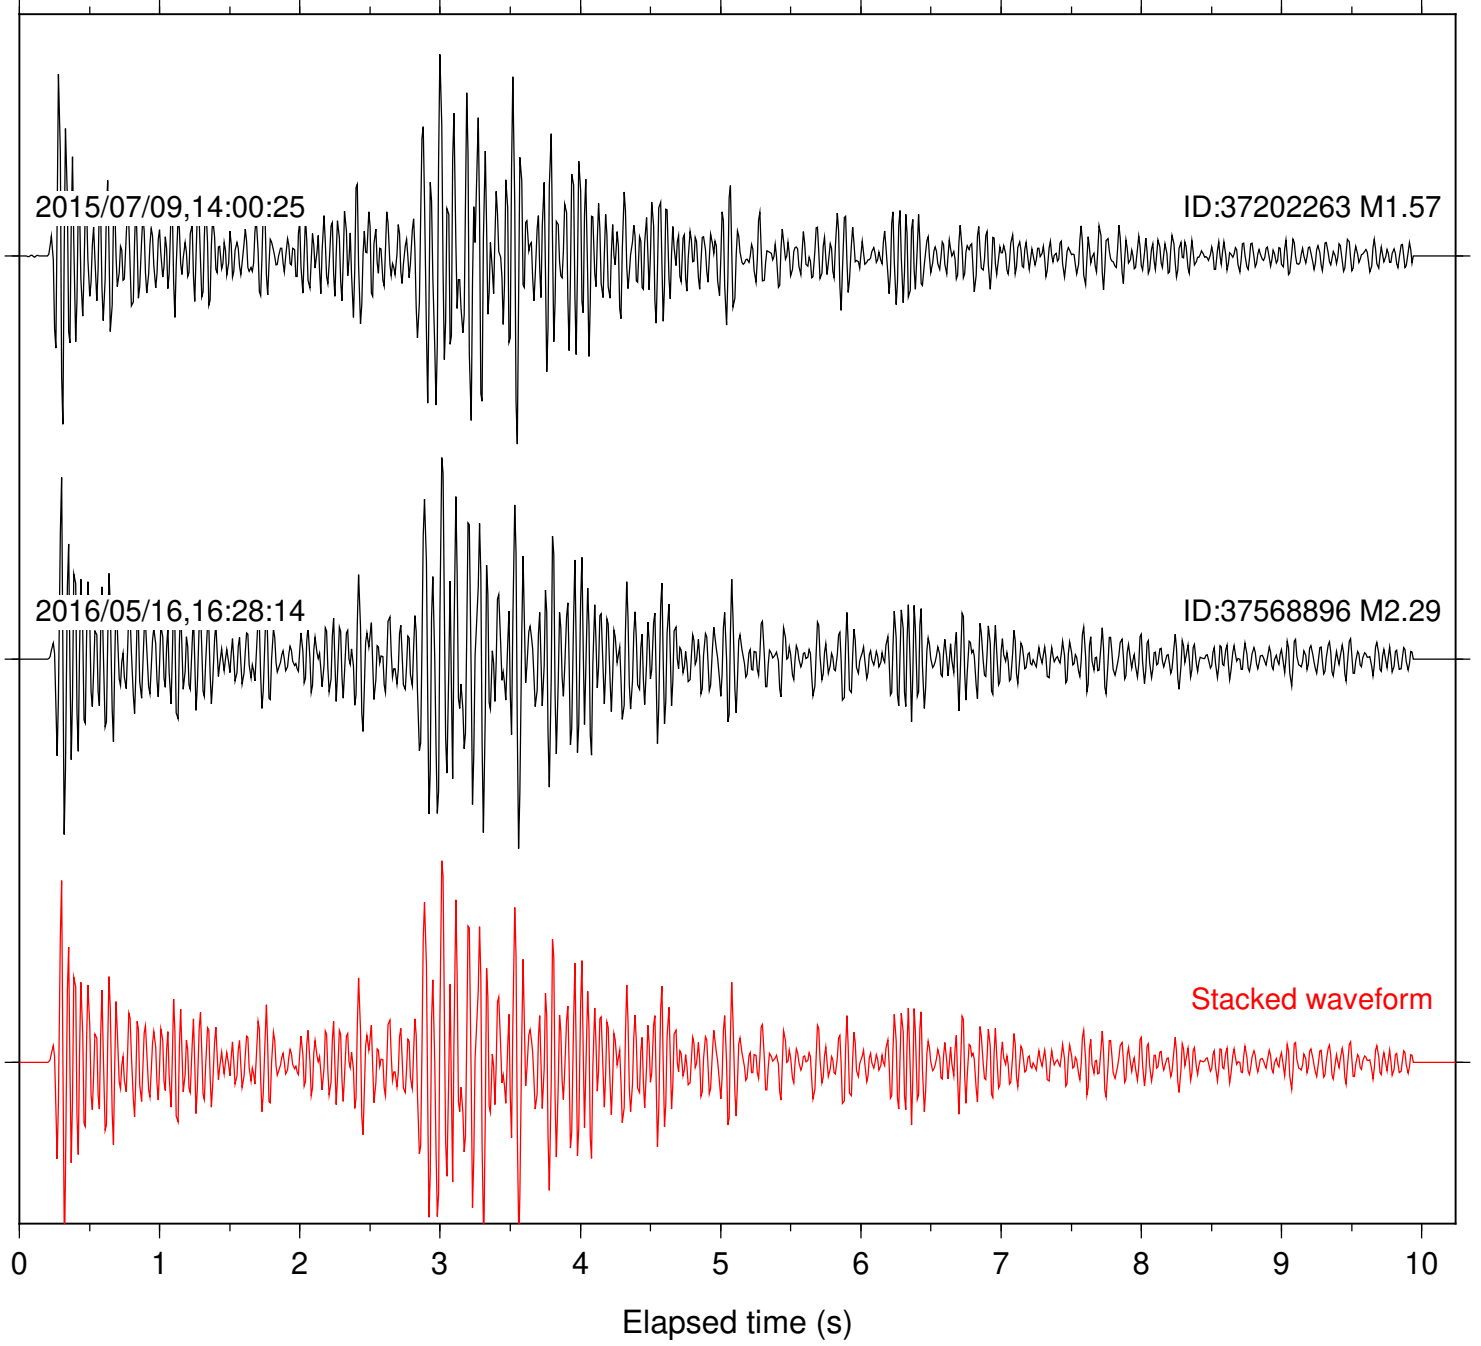

Stacked waveform

0 1 2 3 4 5 6 7 8 9 10  
Elapsed time (s)

Station: DGR Com: HHZ

Focal depth: 9.26 km

Station: FRD Com: HHZ

Focal depth: 9.26 km

2015/07/09,14:00:25

ID:37202263 M1.57