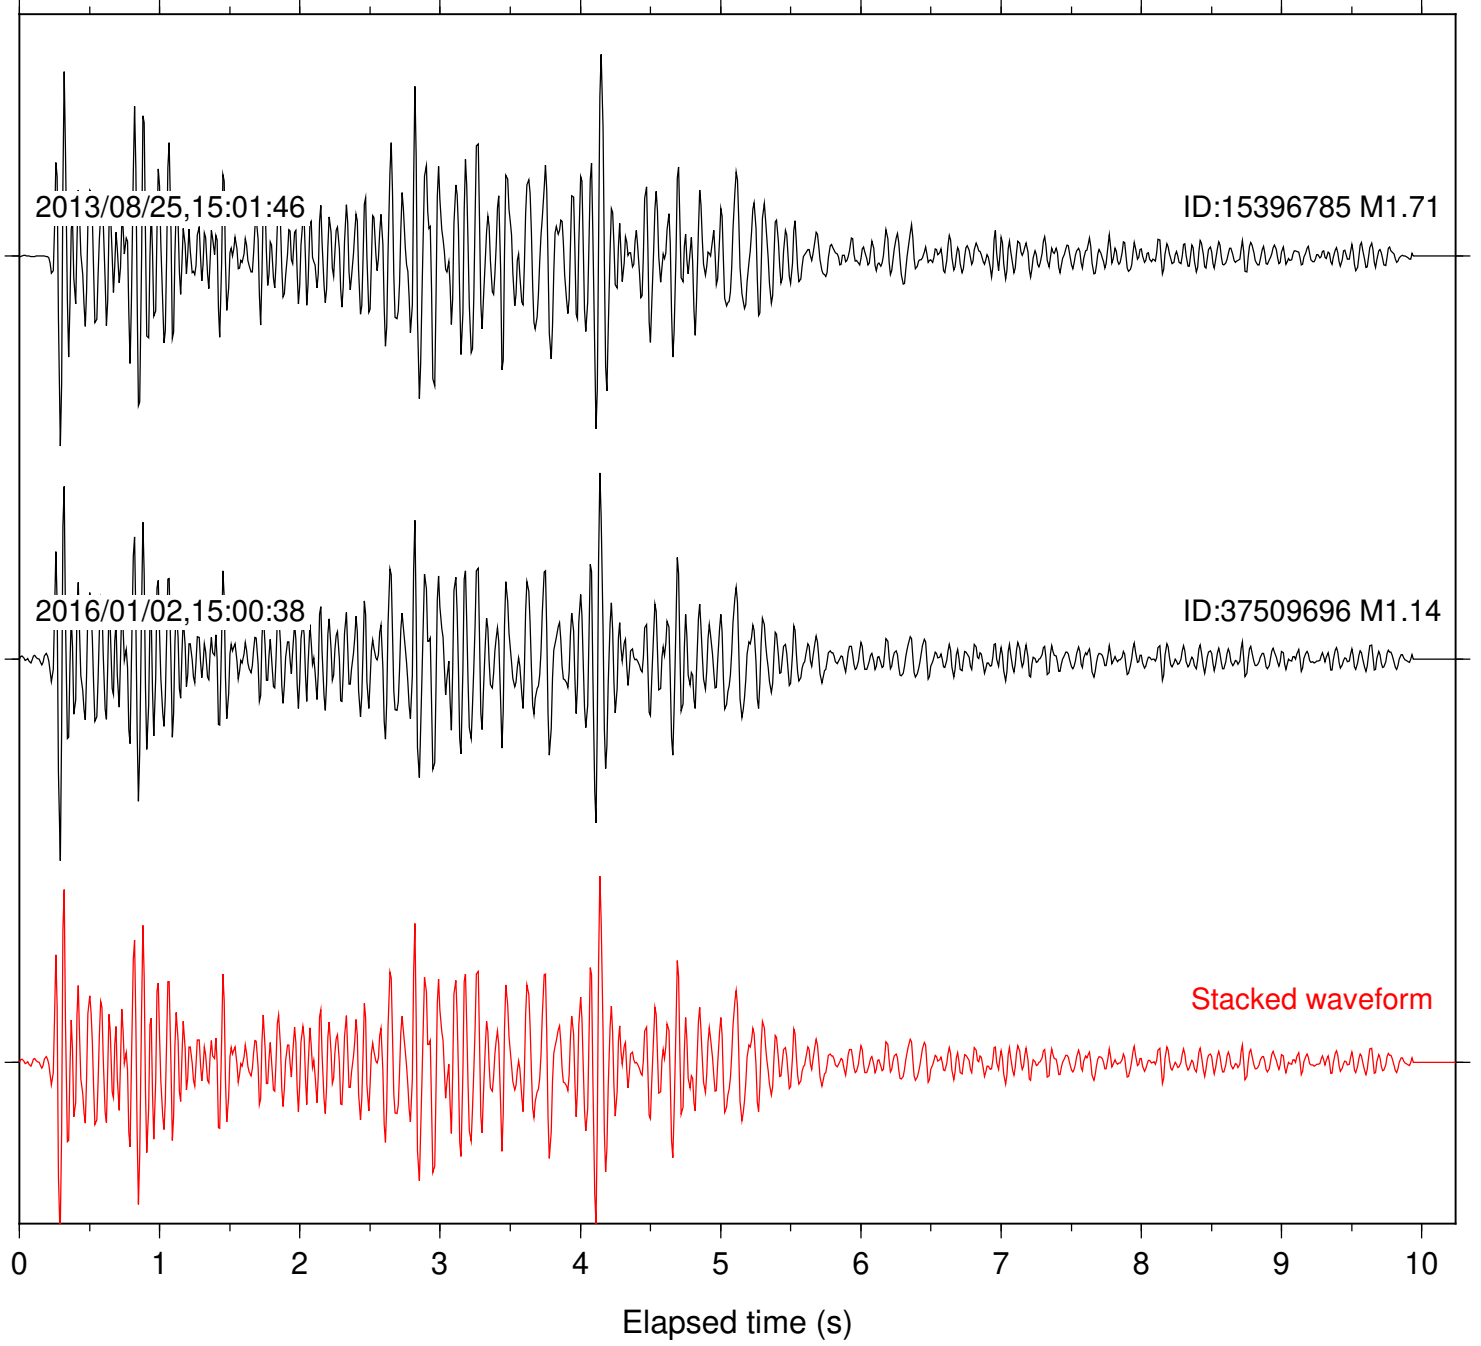

0 1 2 3 4 5 6 7 8 9 10  
Elapsed time (s)

Station: DGR Com: HHZ

Focal depth: 12.09 km

Station: DNR Com: HHZ

Focal depth: 12.09 km

Station: PFO Com: HHZ

Focal depth: 12.09 km

Station: SND Com: HHZ