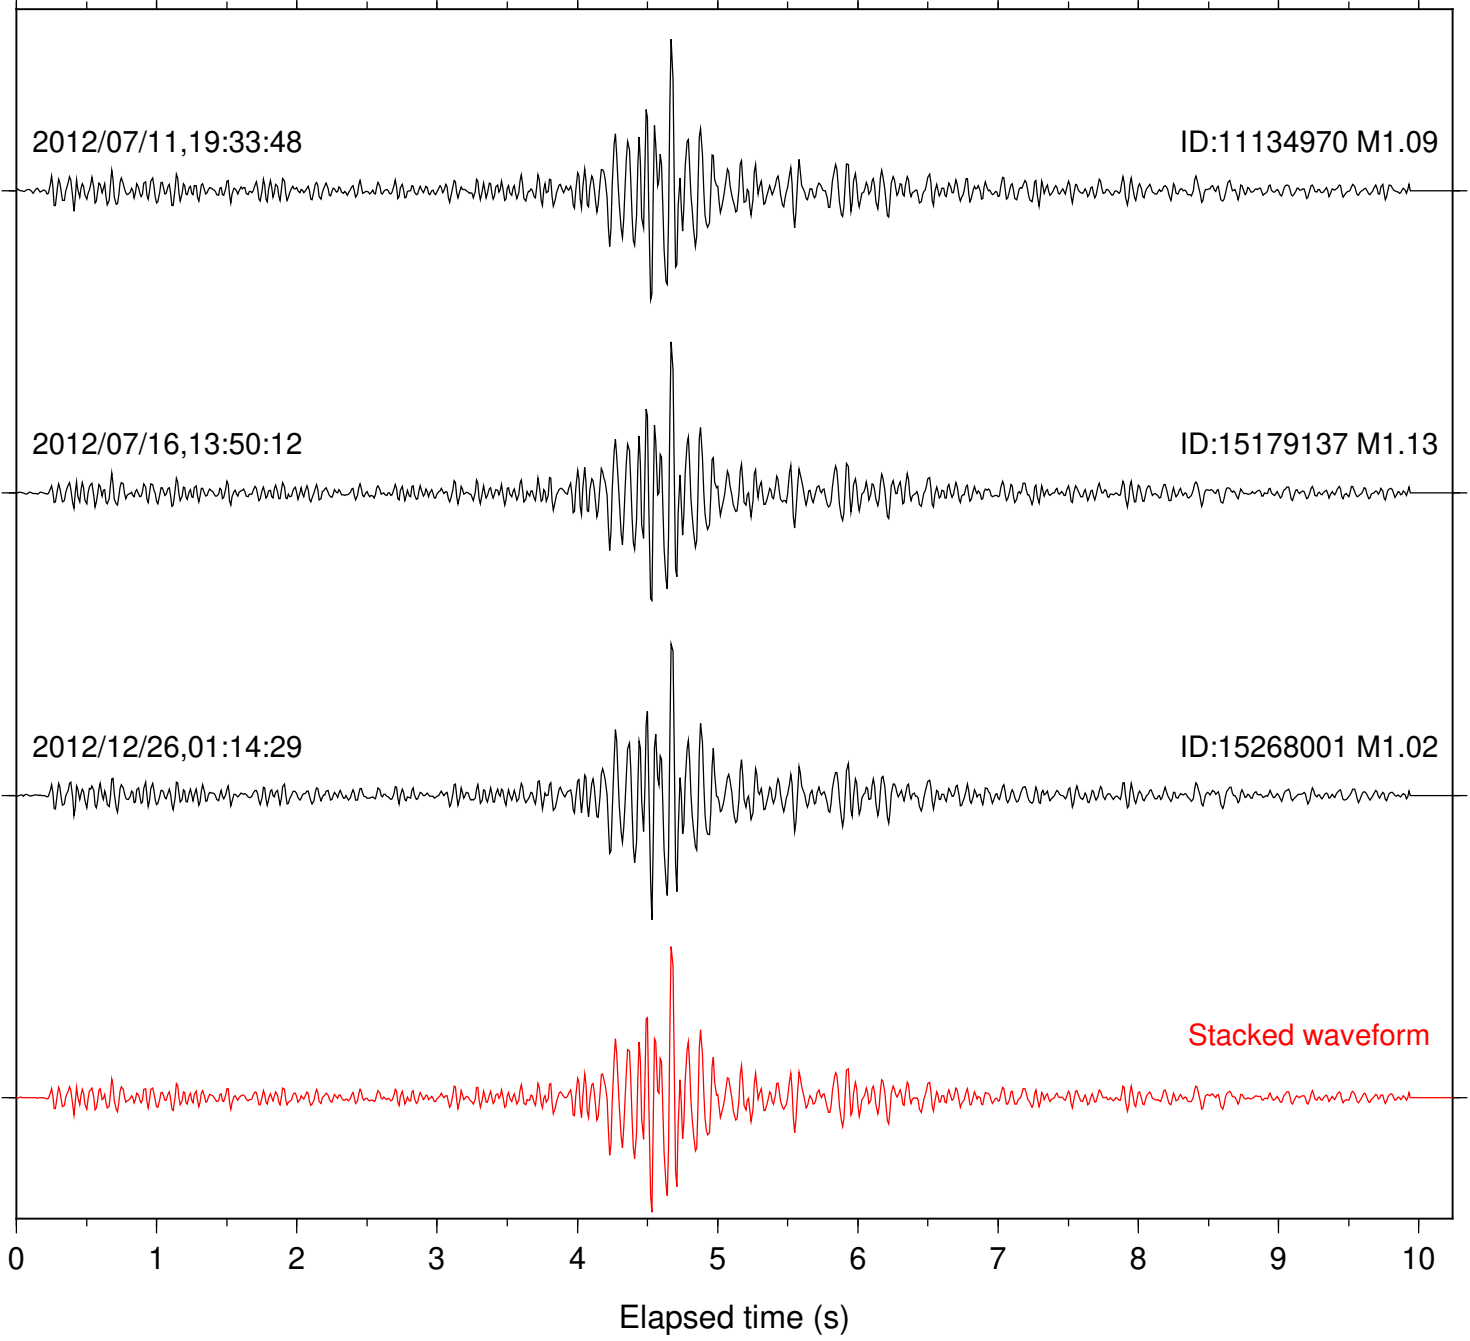

Station: B946 Com: EHZ

Focal depth: 10.30 km