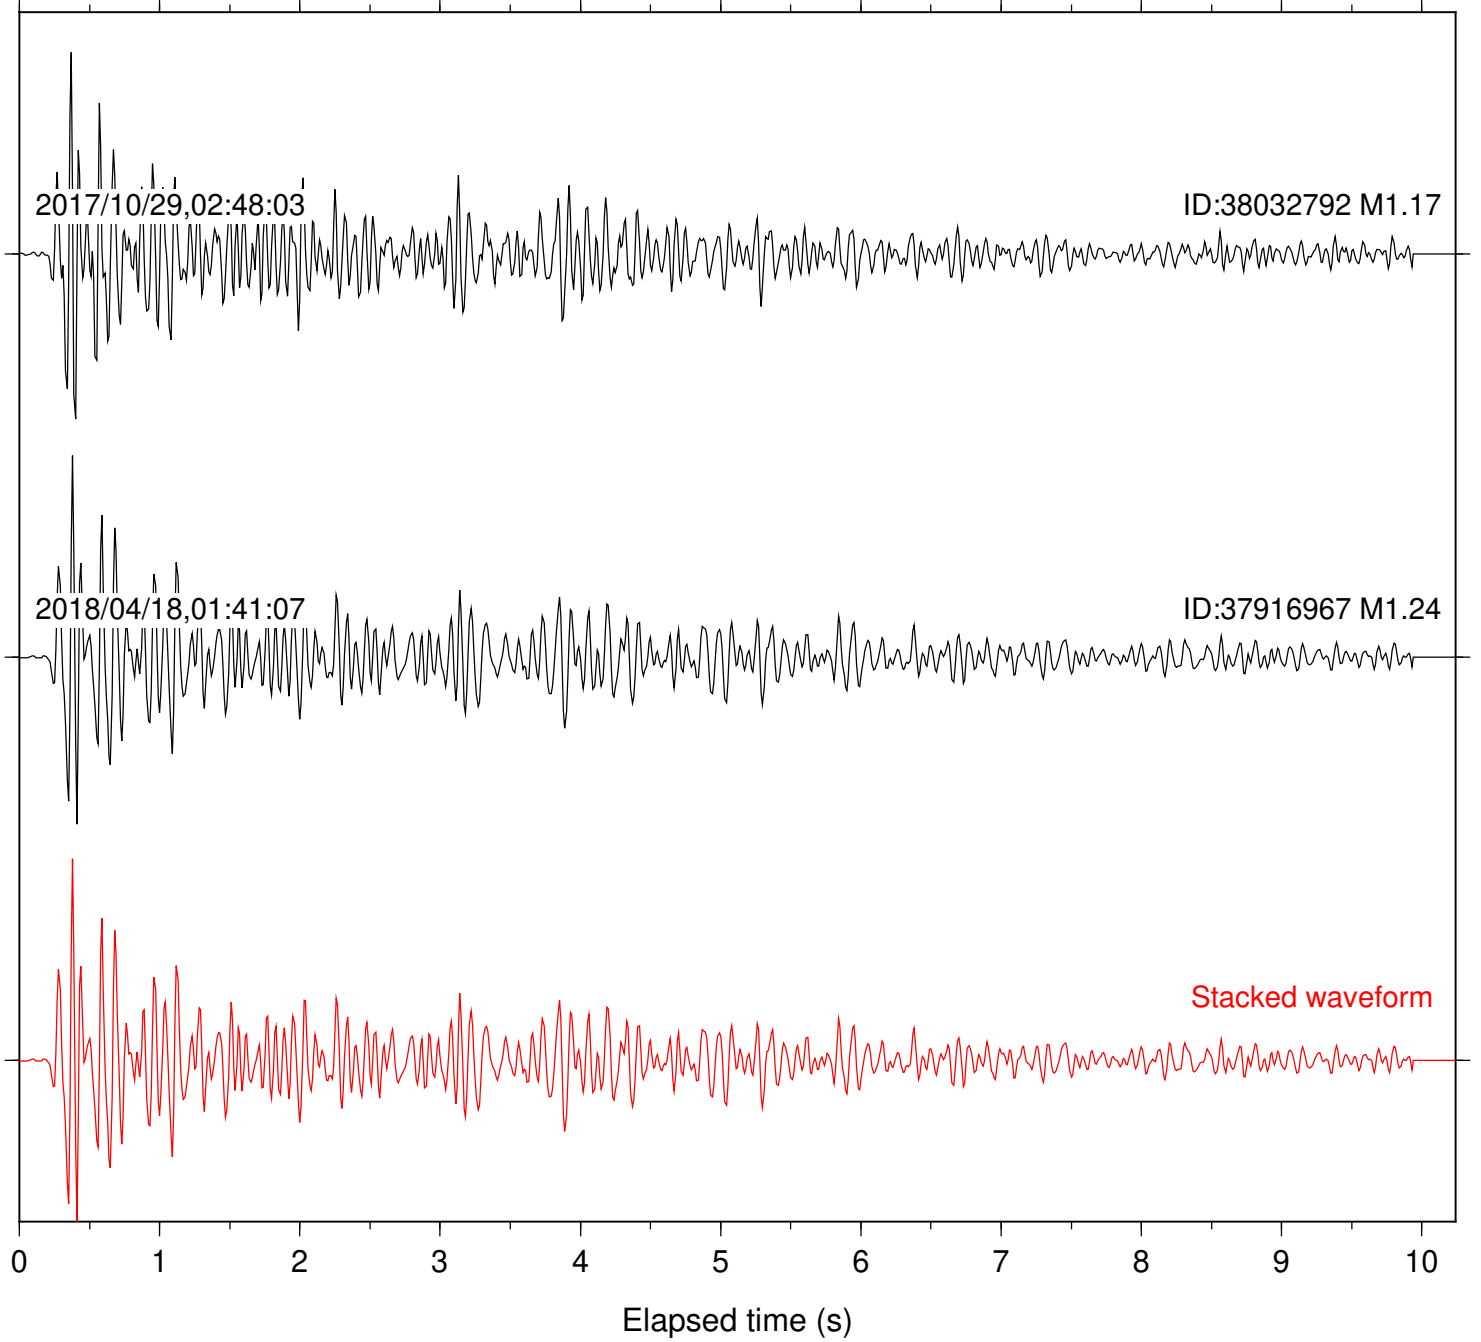

Station: RRSP Com: HHZ

Focal depth: 6.51 km