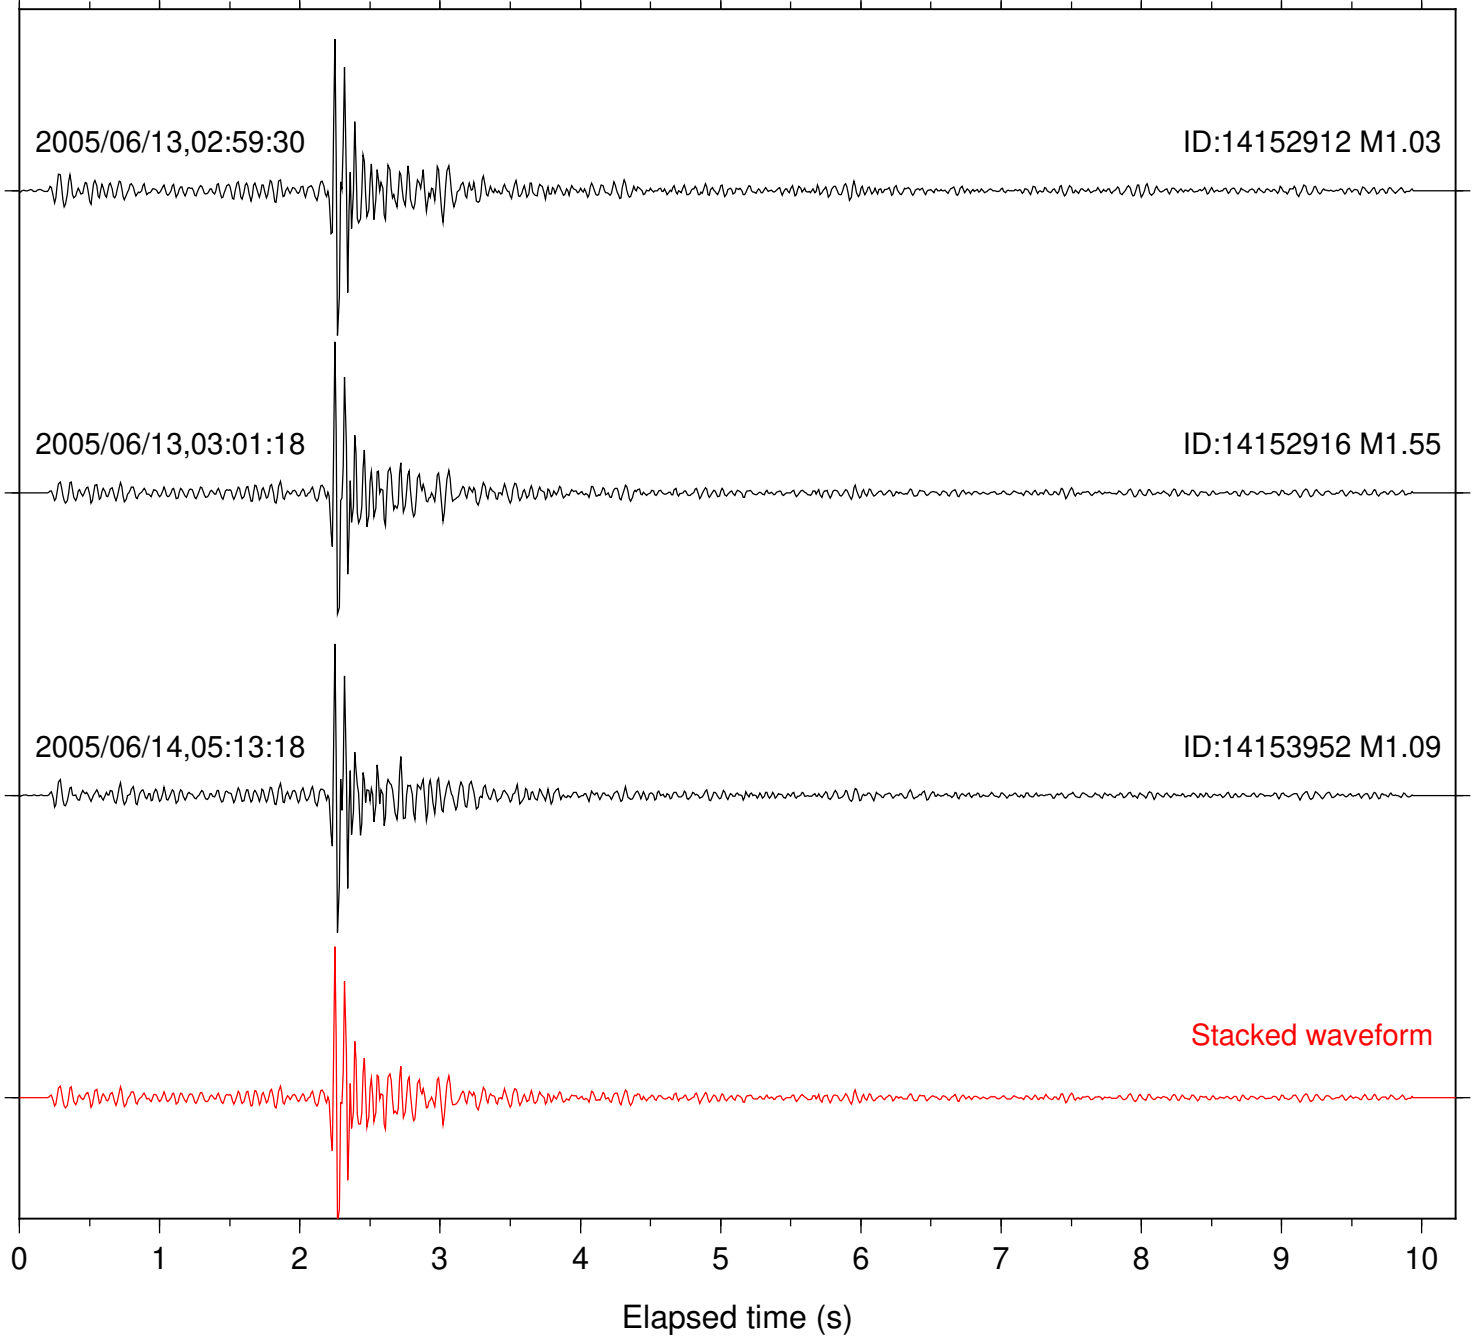

2017/05/16,20:35:13

ID:37646767 M1.16

Stacked waveform

0 1 2 3 4 5 6 7 8 9 10

Elapsed time (s)

Station: KNW Com: HHZ

Focal depth: 13.60 km

Station: PLM Com: HHZ