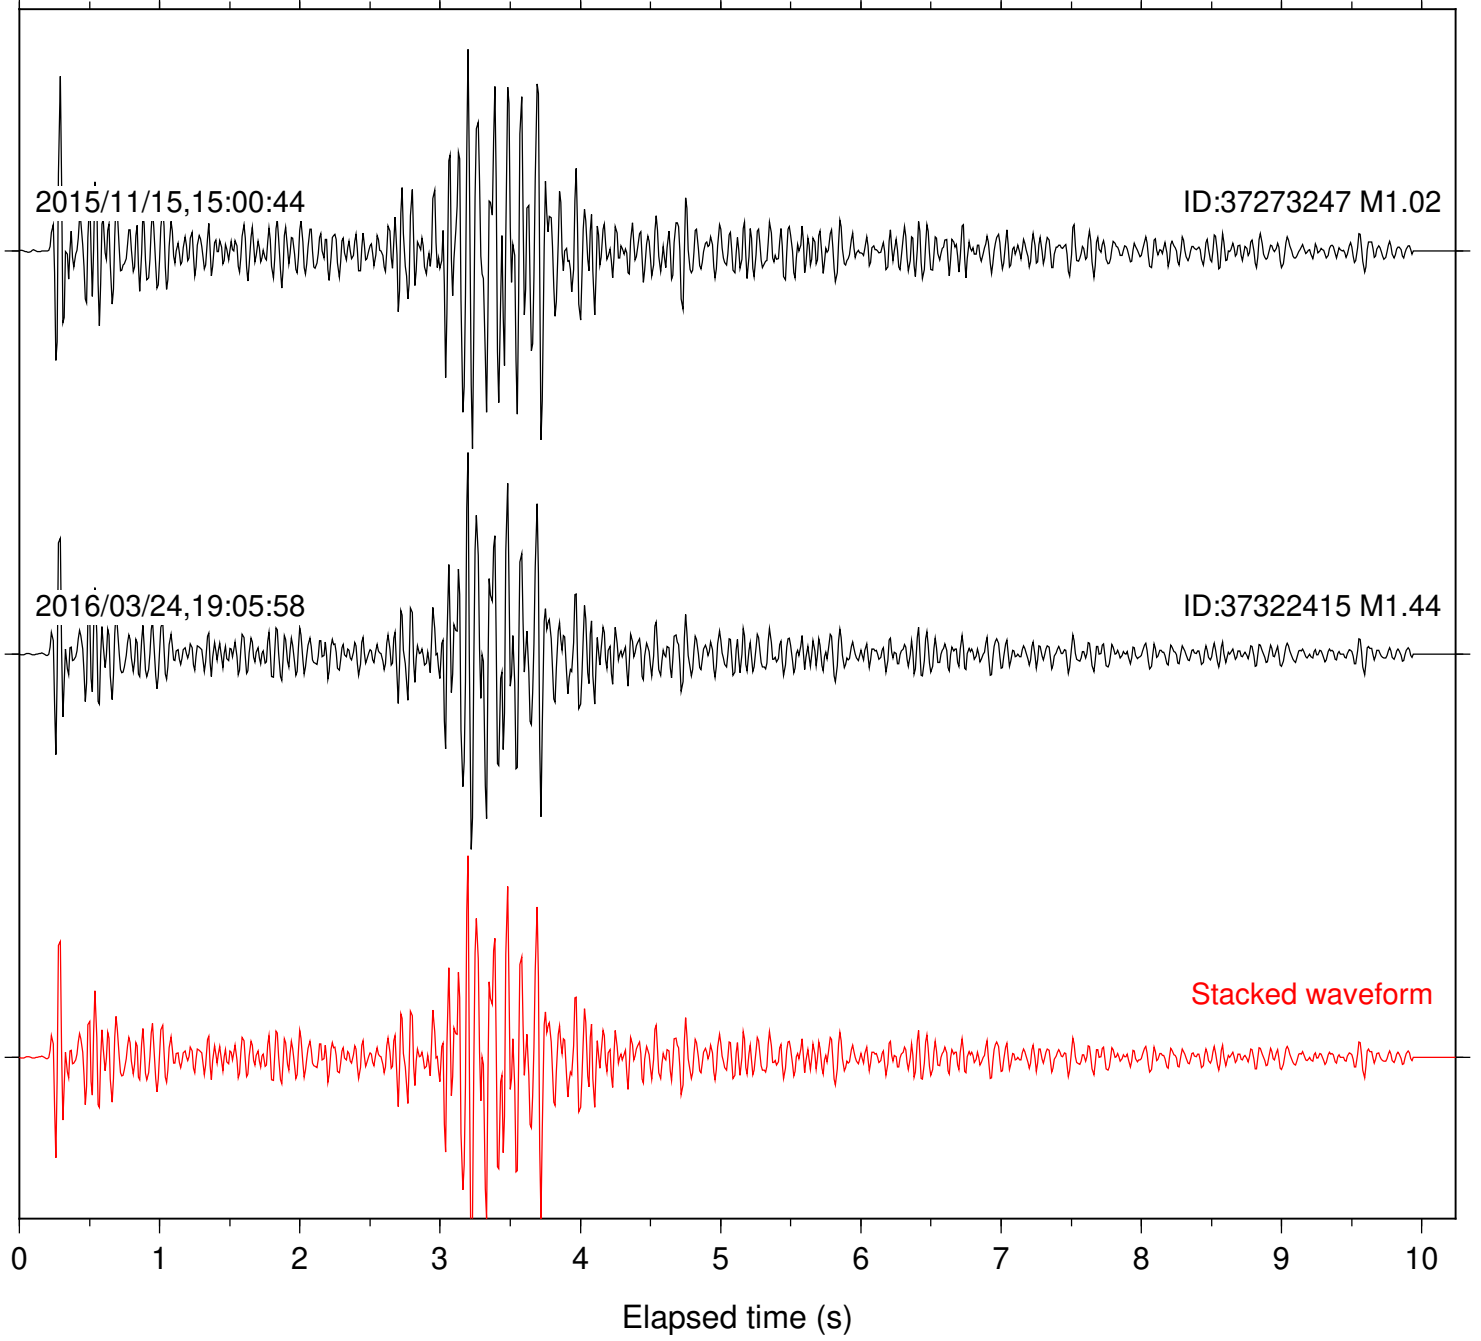

Station: DGR Com: HHZ

Focal depth: 8.14 km

Station: FRD Com: HHZ

Focal depth: 8.14 km

Station: HMT2 Com: HHZ

Focal depth: 8.14 km

Station: POB2 Com: HHZ

Focal depth: 8.14 km