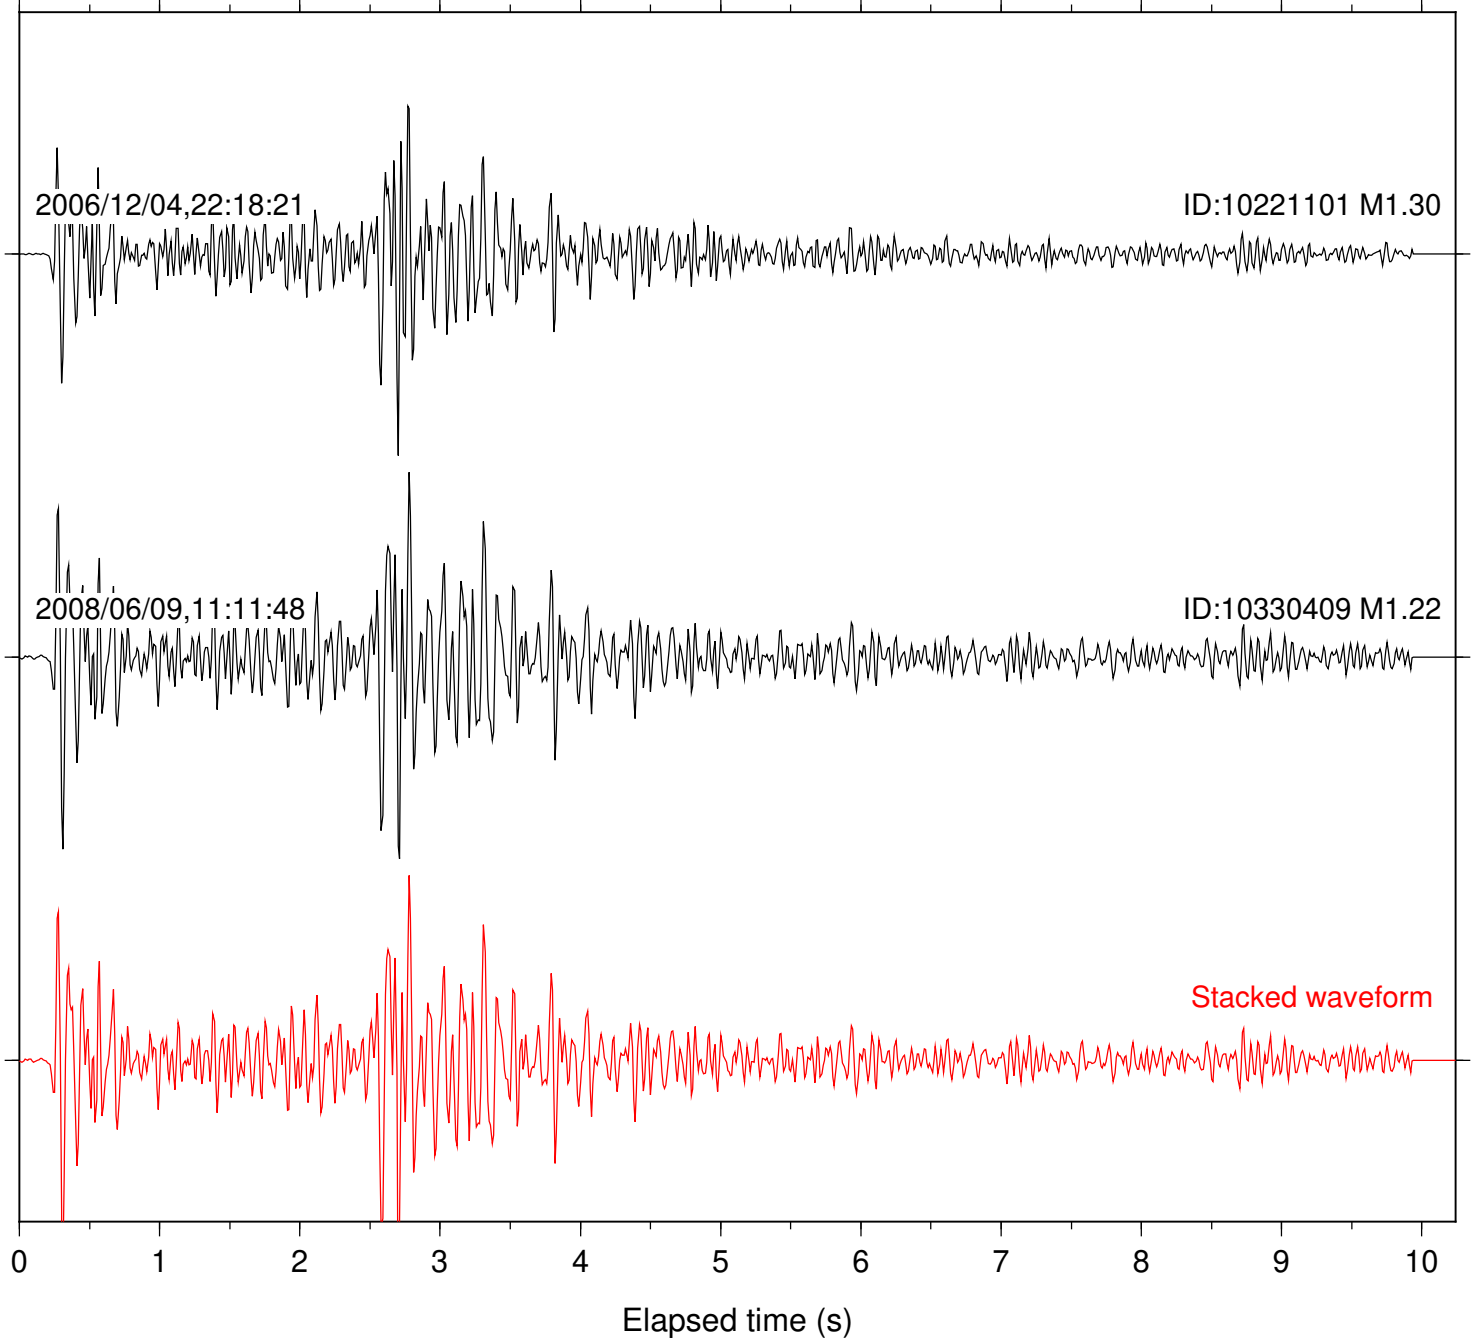

Station: B082 Com: EHZ

Focal depth: 7.92 km