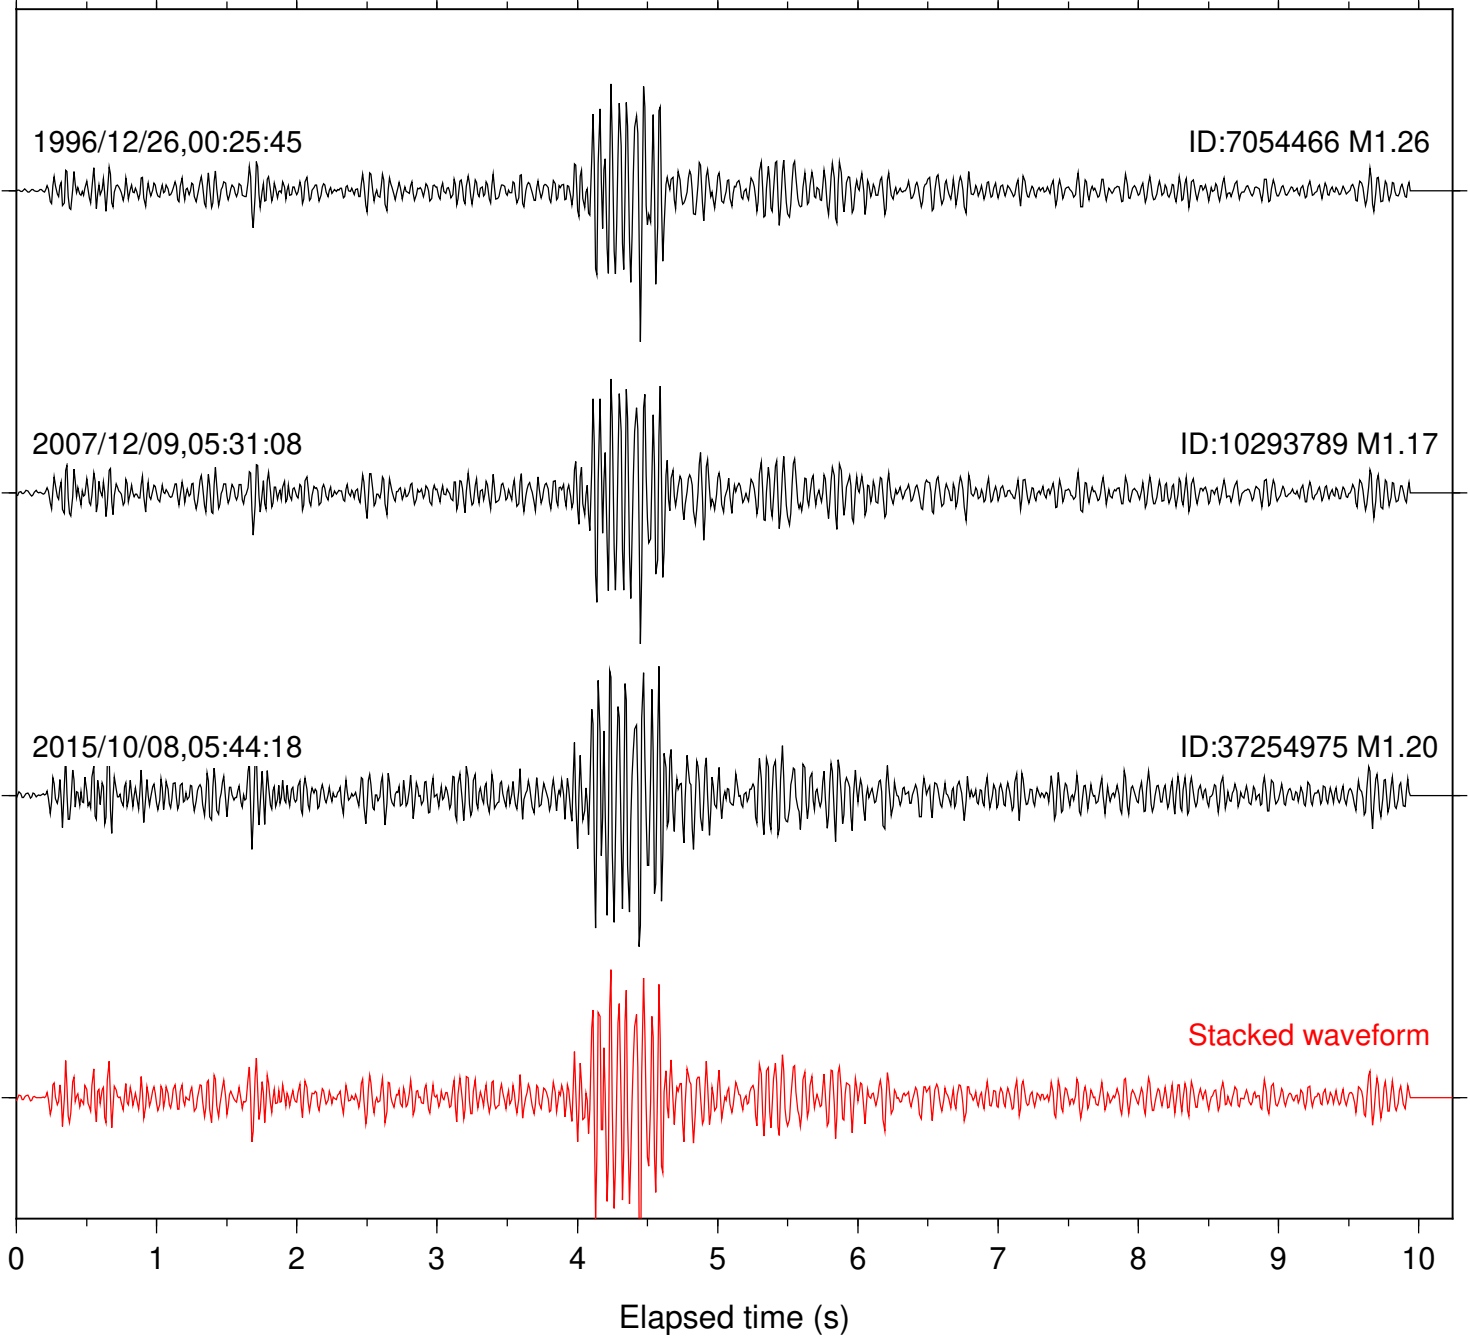

Focal depth: 17.57 km

Station: KNW Com: HHZ

Focal depth: 17.57 km

Station: PFO Com: HHZ

Focal depth: 17.57 km

Station: POB2 Com: HHZ

Focal depth: 17.59 km

Station: RDM Com: HHZ