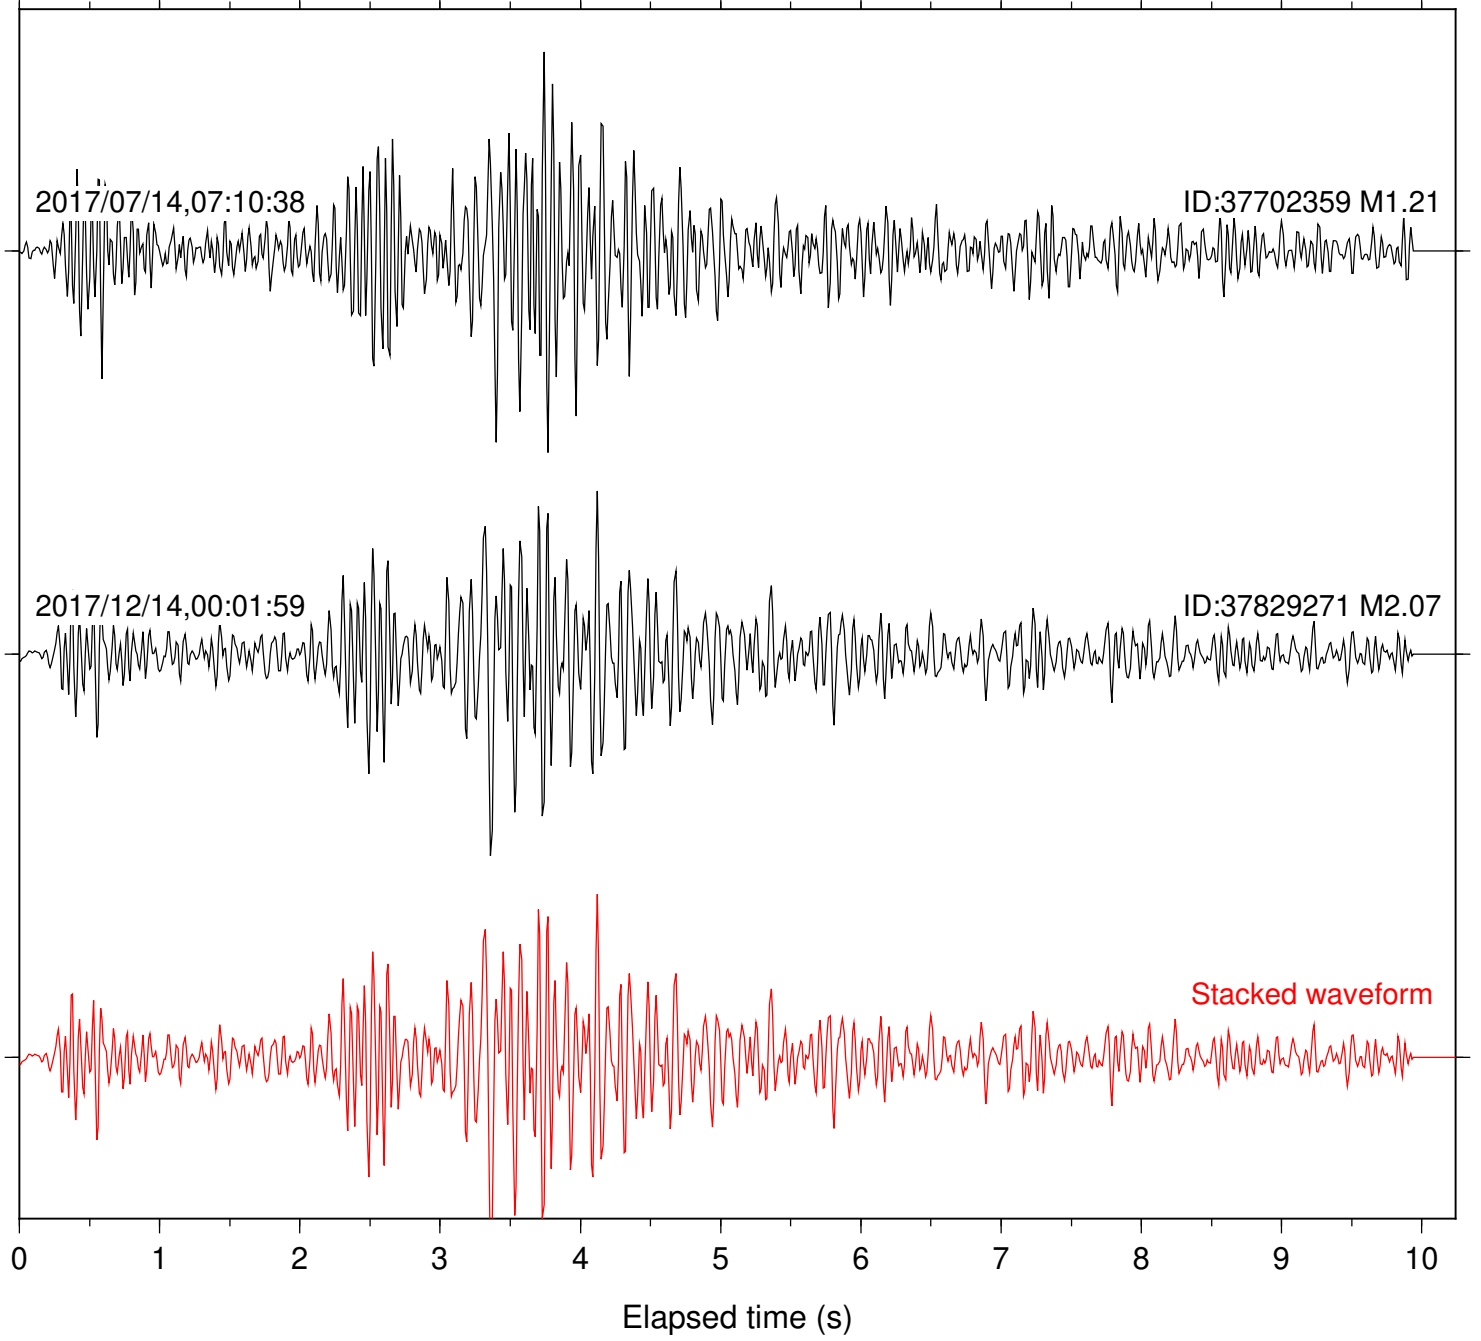

Station: B086 Com: EHZ

Focal depth: 5.87 km