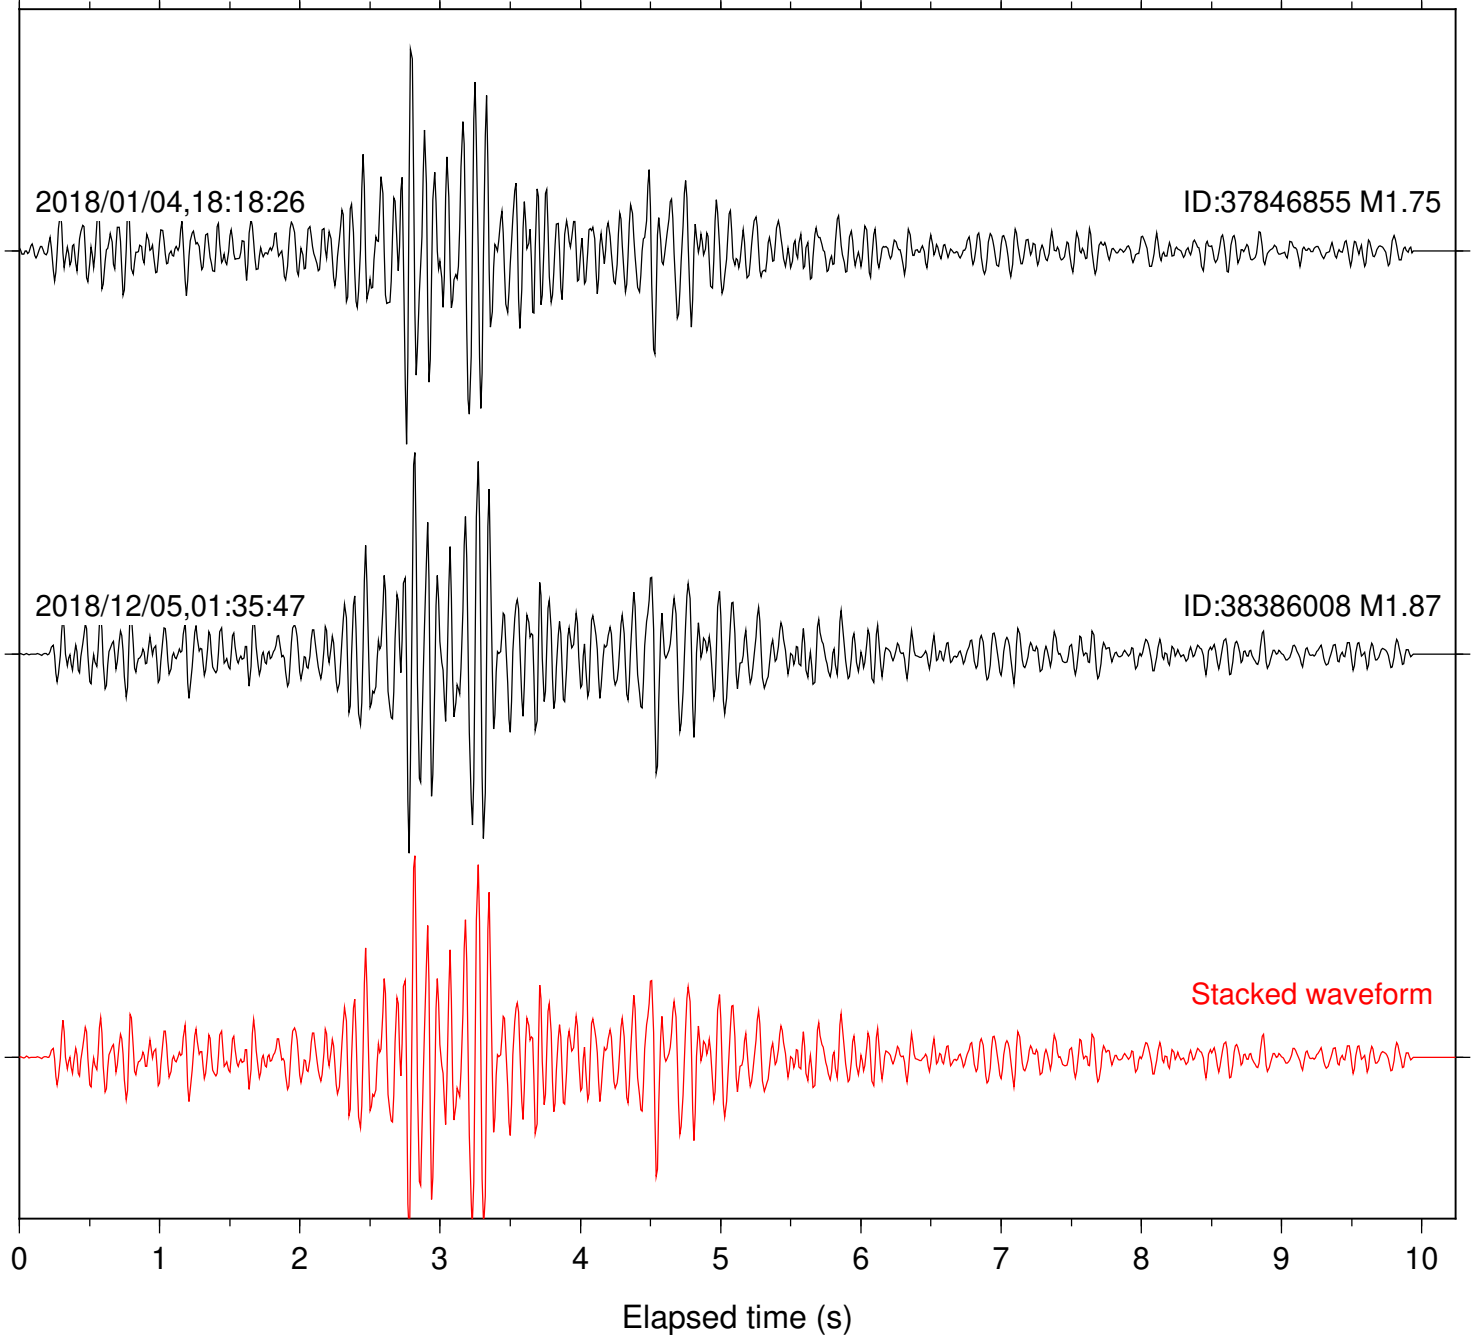

Station: SND Com: HHZ

Focal depth: 6.31 km