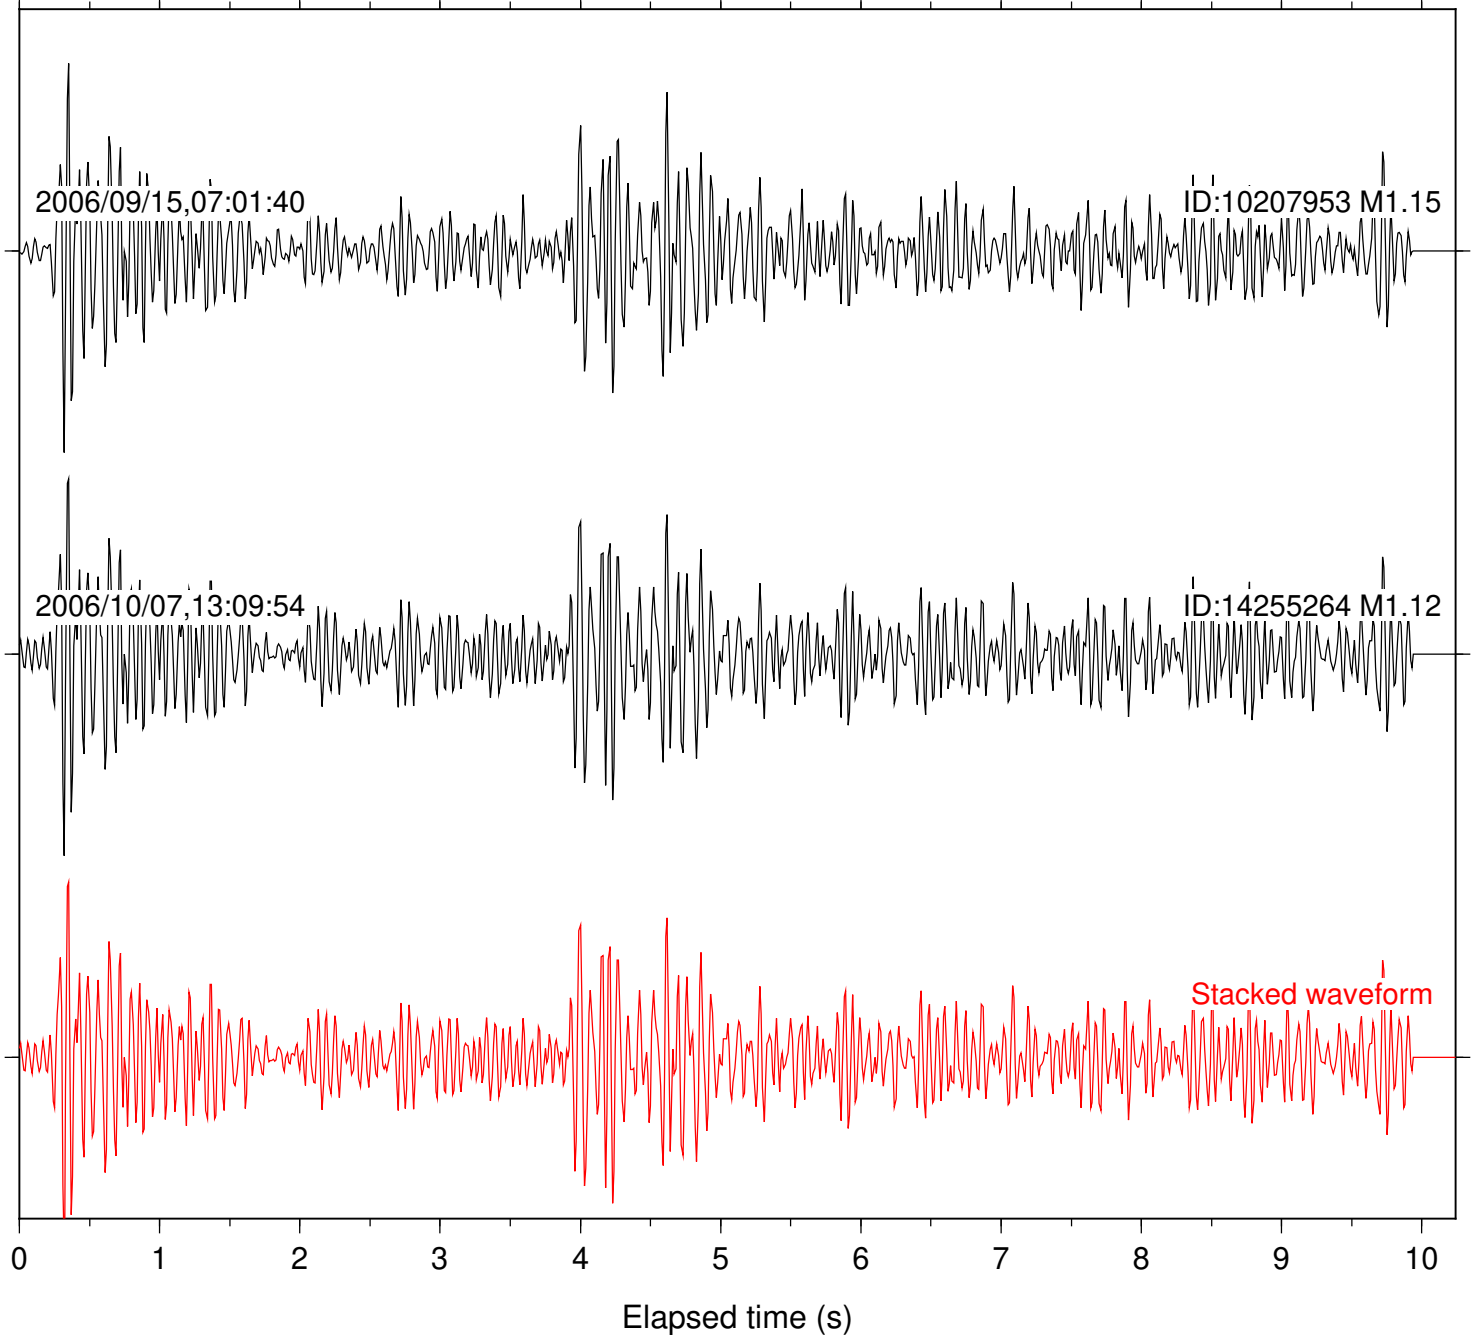

Station: RDM Com: HHZ

Focal depth: 7.92 km