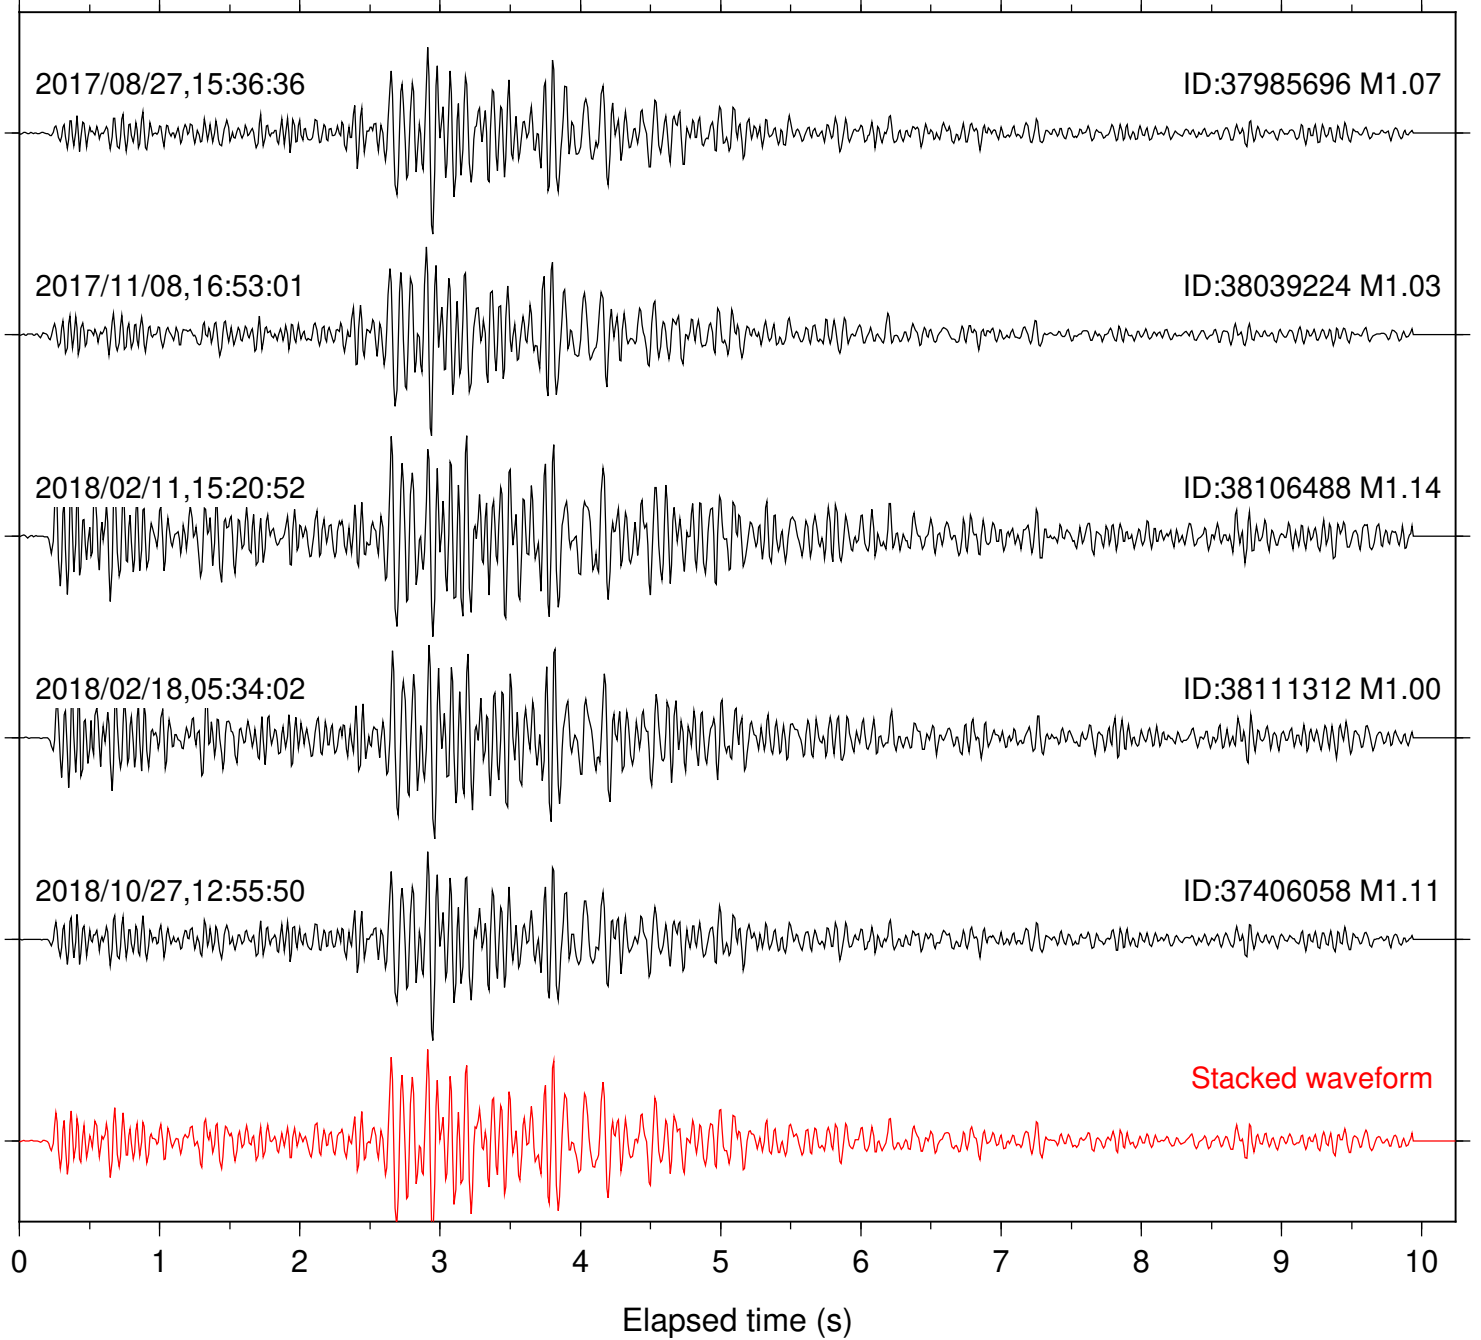

Station: B946 Com: EHZ

Focal depth: 4.99 km