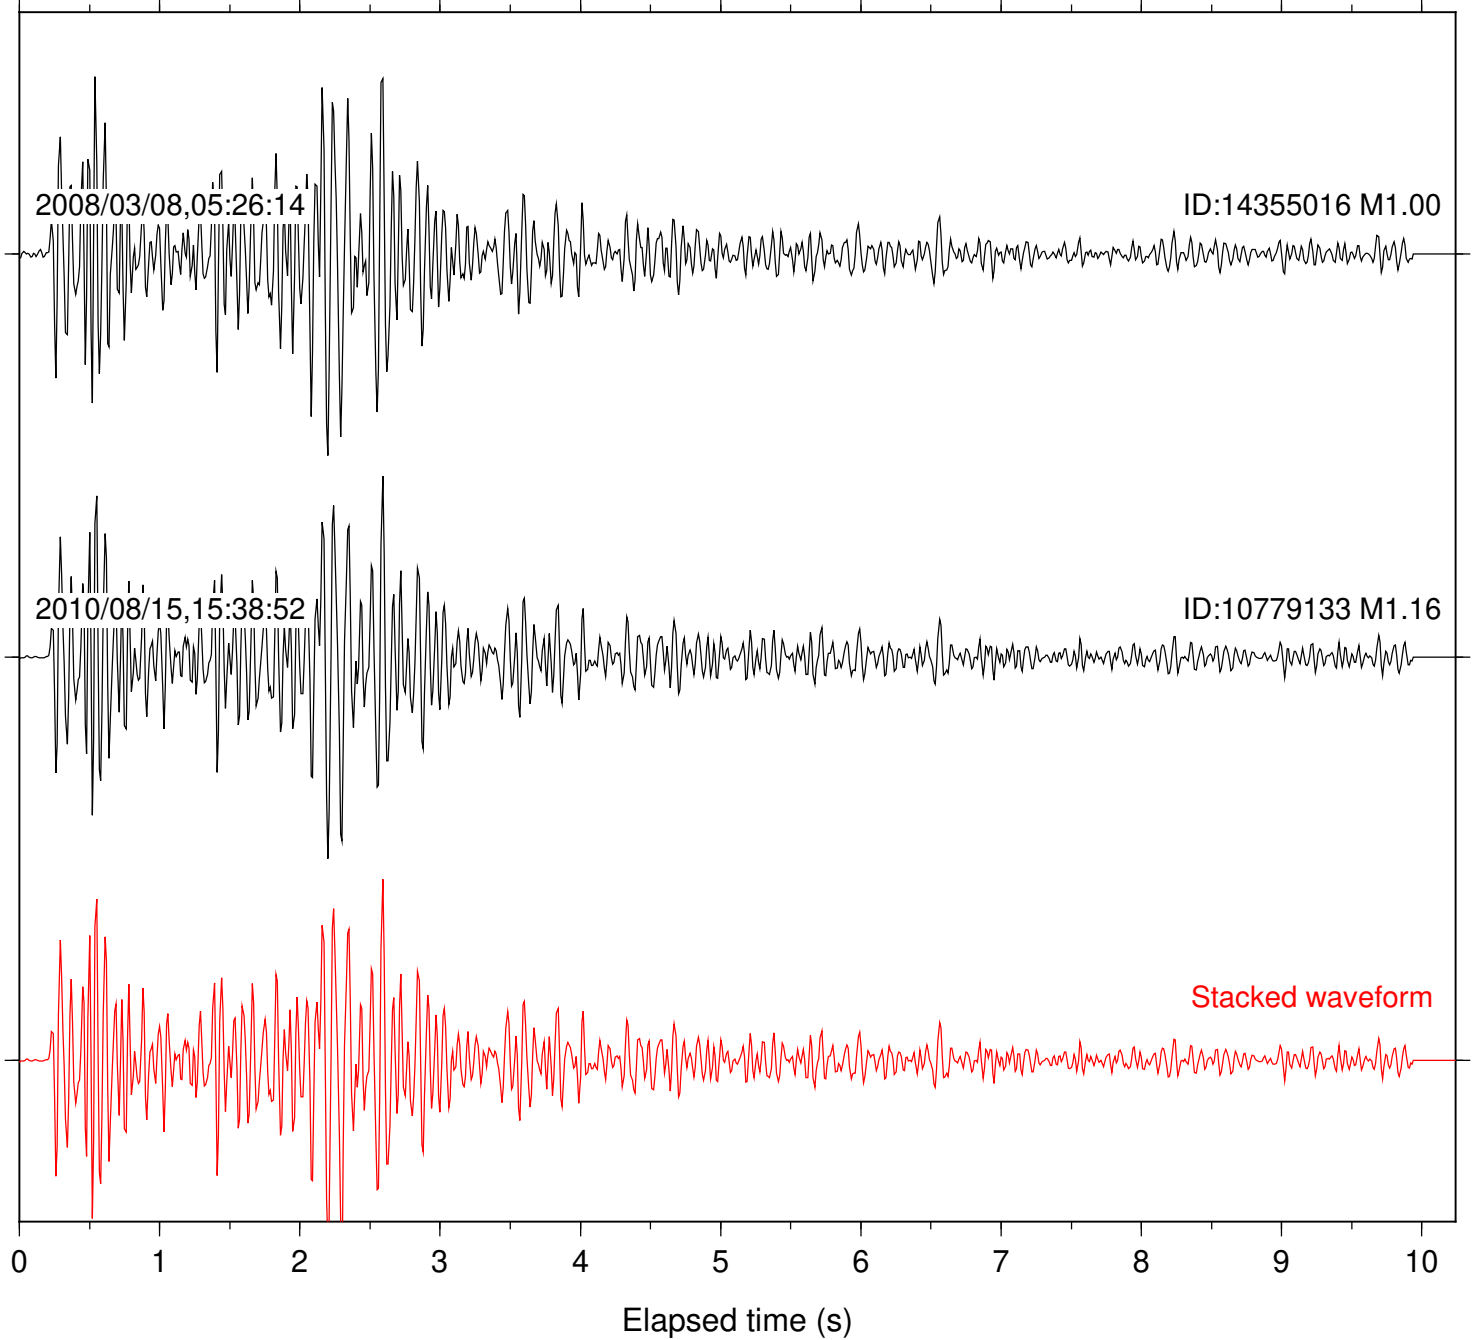

Station: B088 Com: EHZ

Focal depth: 10.33 km