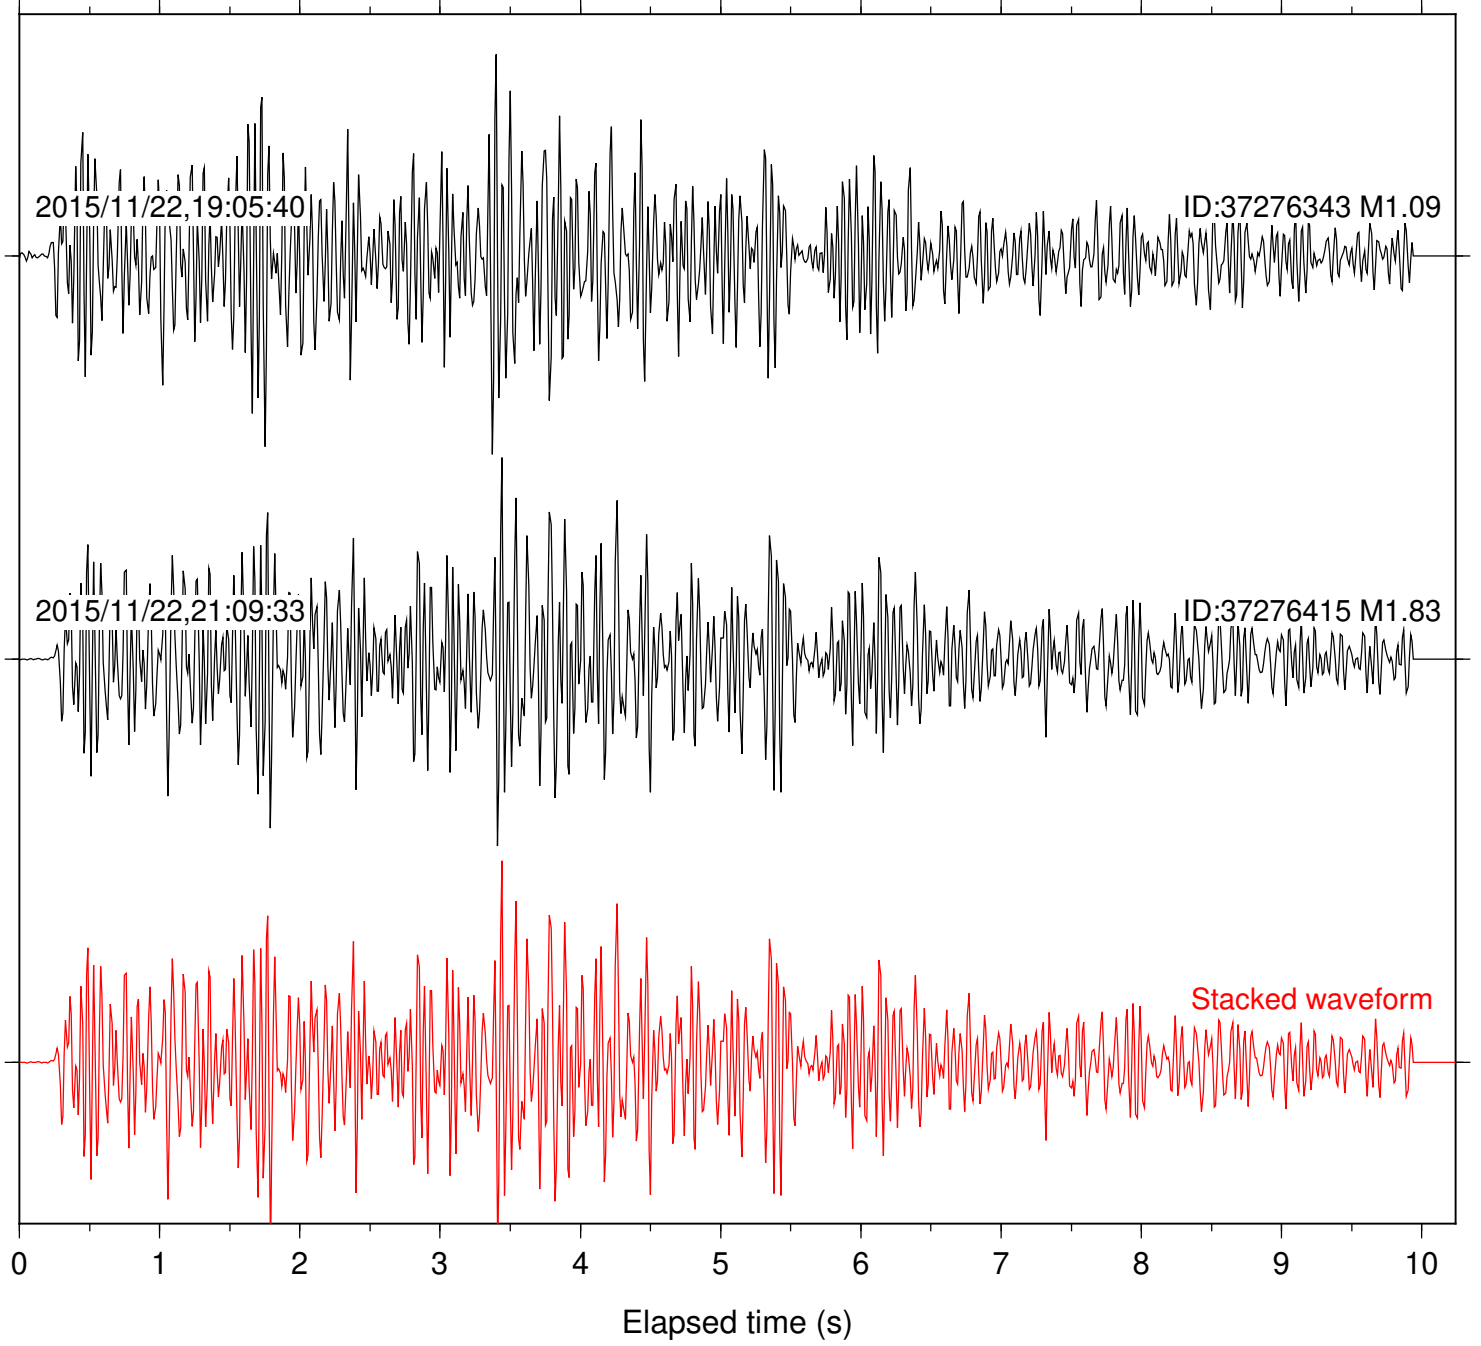

Station: LVA2 Com: HHZ

Focal depth: 5.17 km