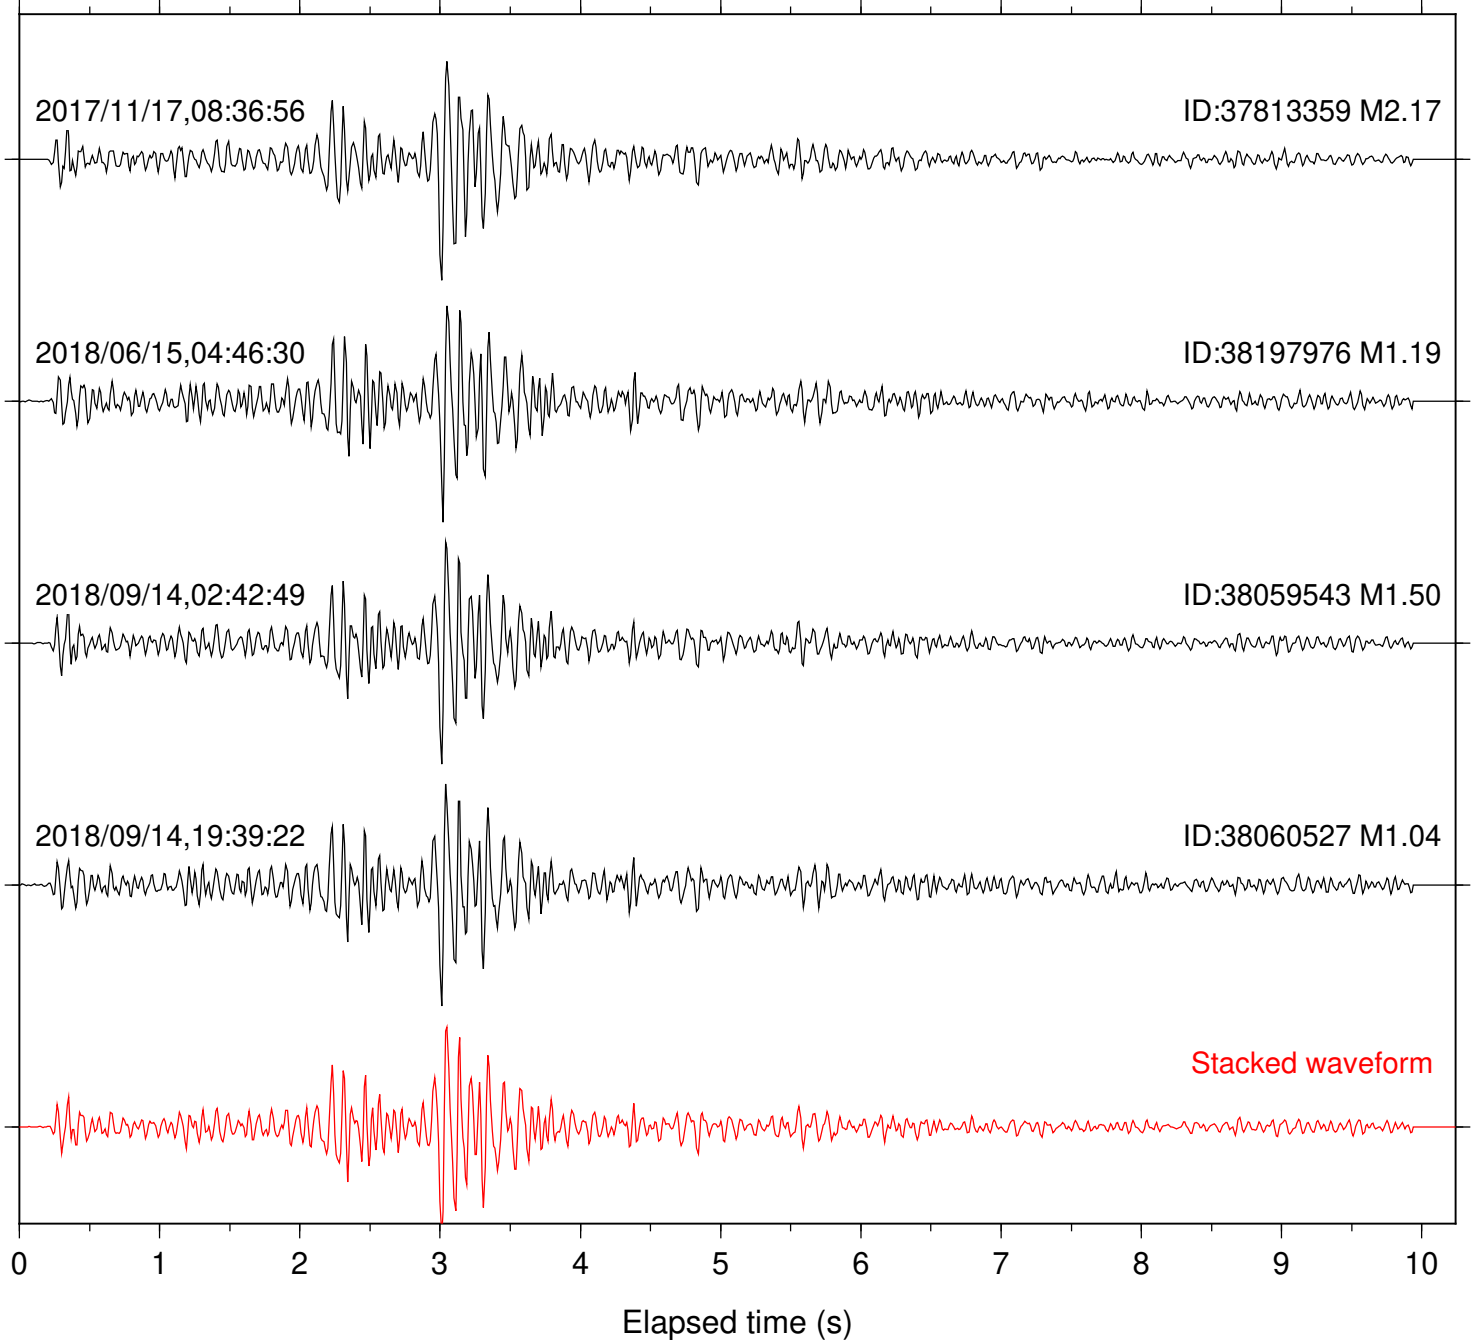

Station: B082 Com: EHZ

Focal depth: 4.76 km