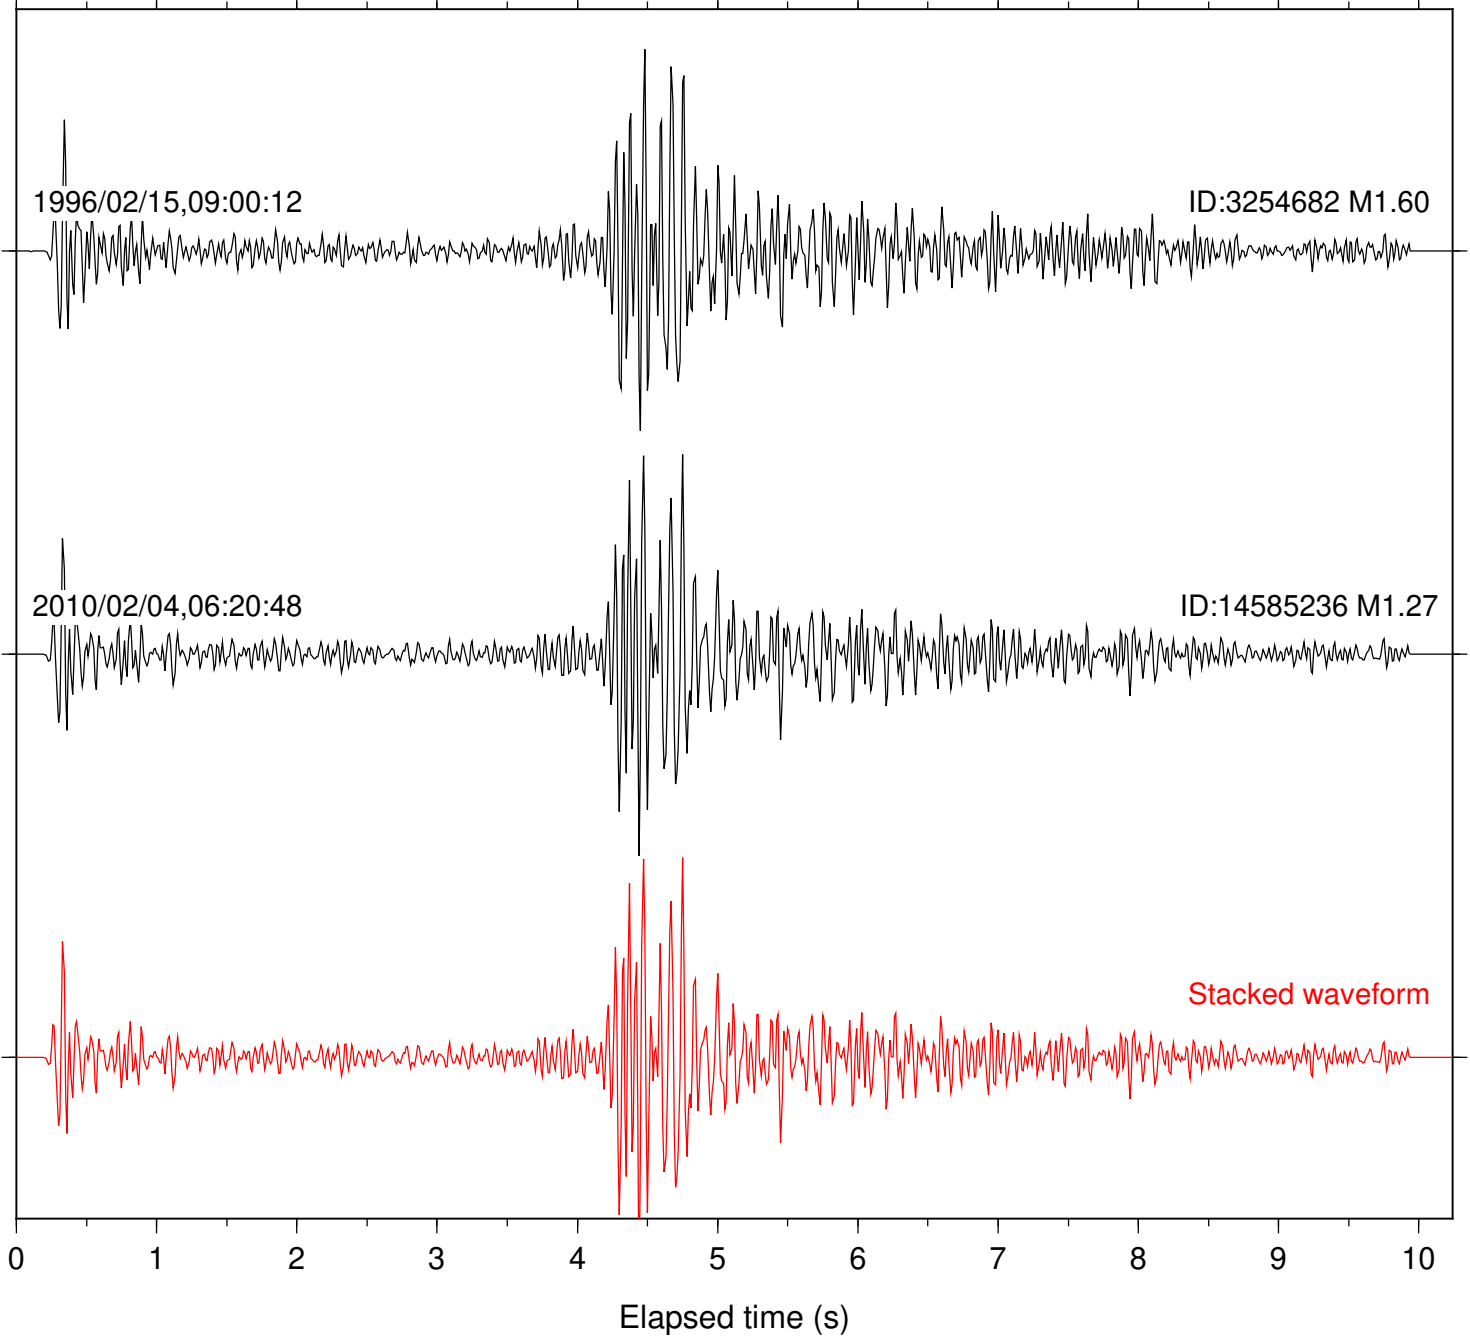

Focal depth: 17.51 km

Station: SND Com: HHZ

Focal depth: 17.56 km

Station: WIN Com: EHZ

Focal depth: 17.77 km

Station: BAC Com: EHZ

Focal depth: 17.10 km

Station: FRD Com: HHZ