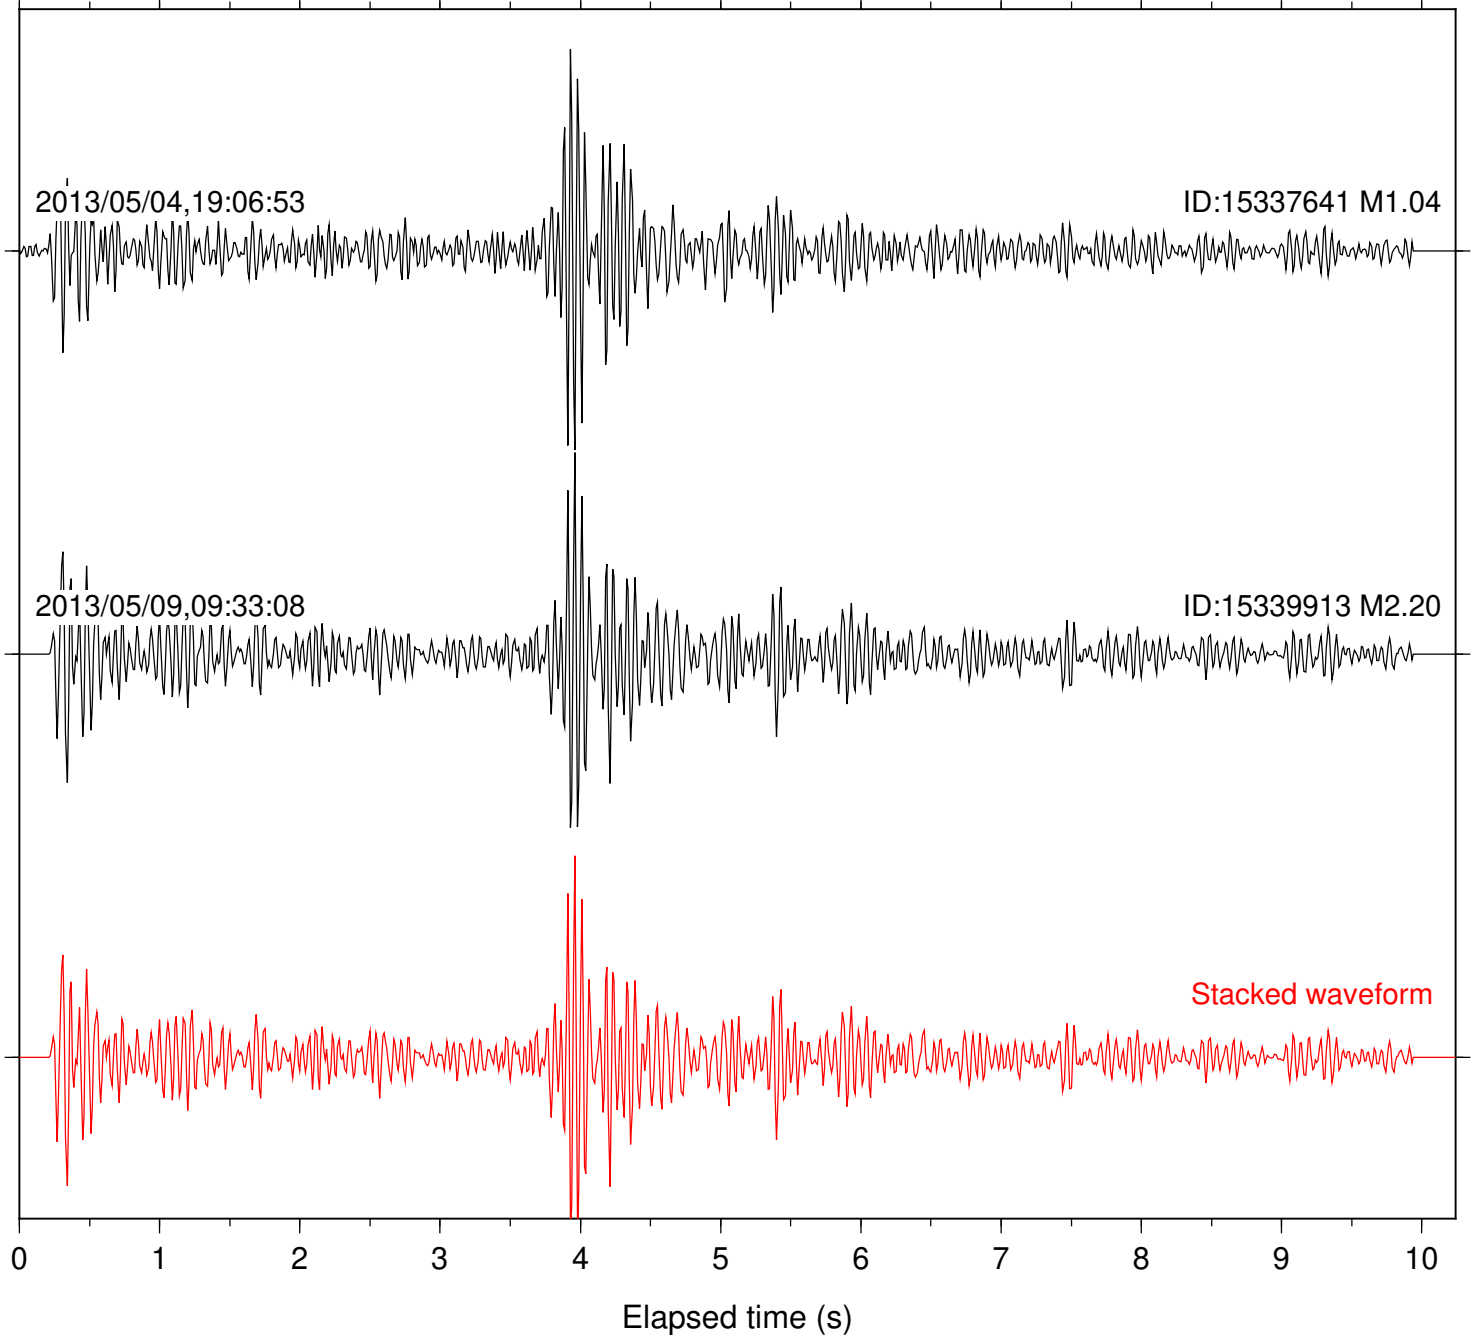

Station: PFO Com: HHZ

Focal depth: 11.71 km