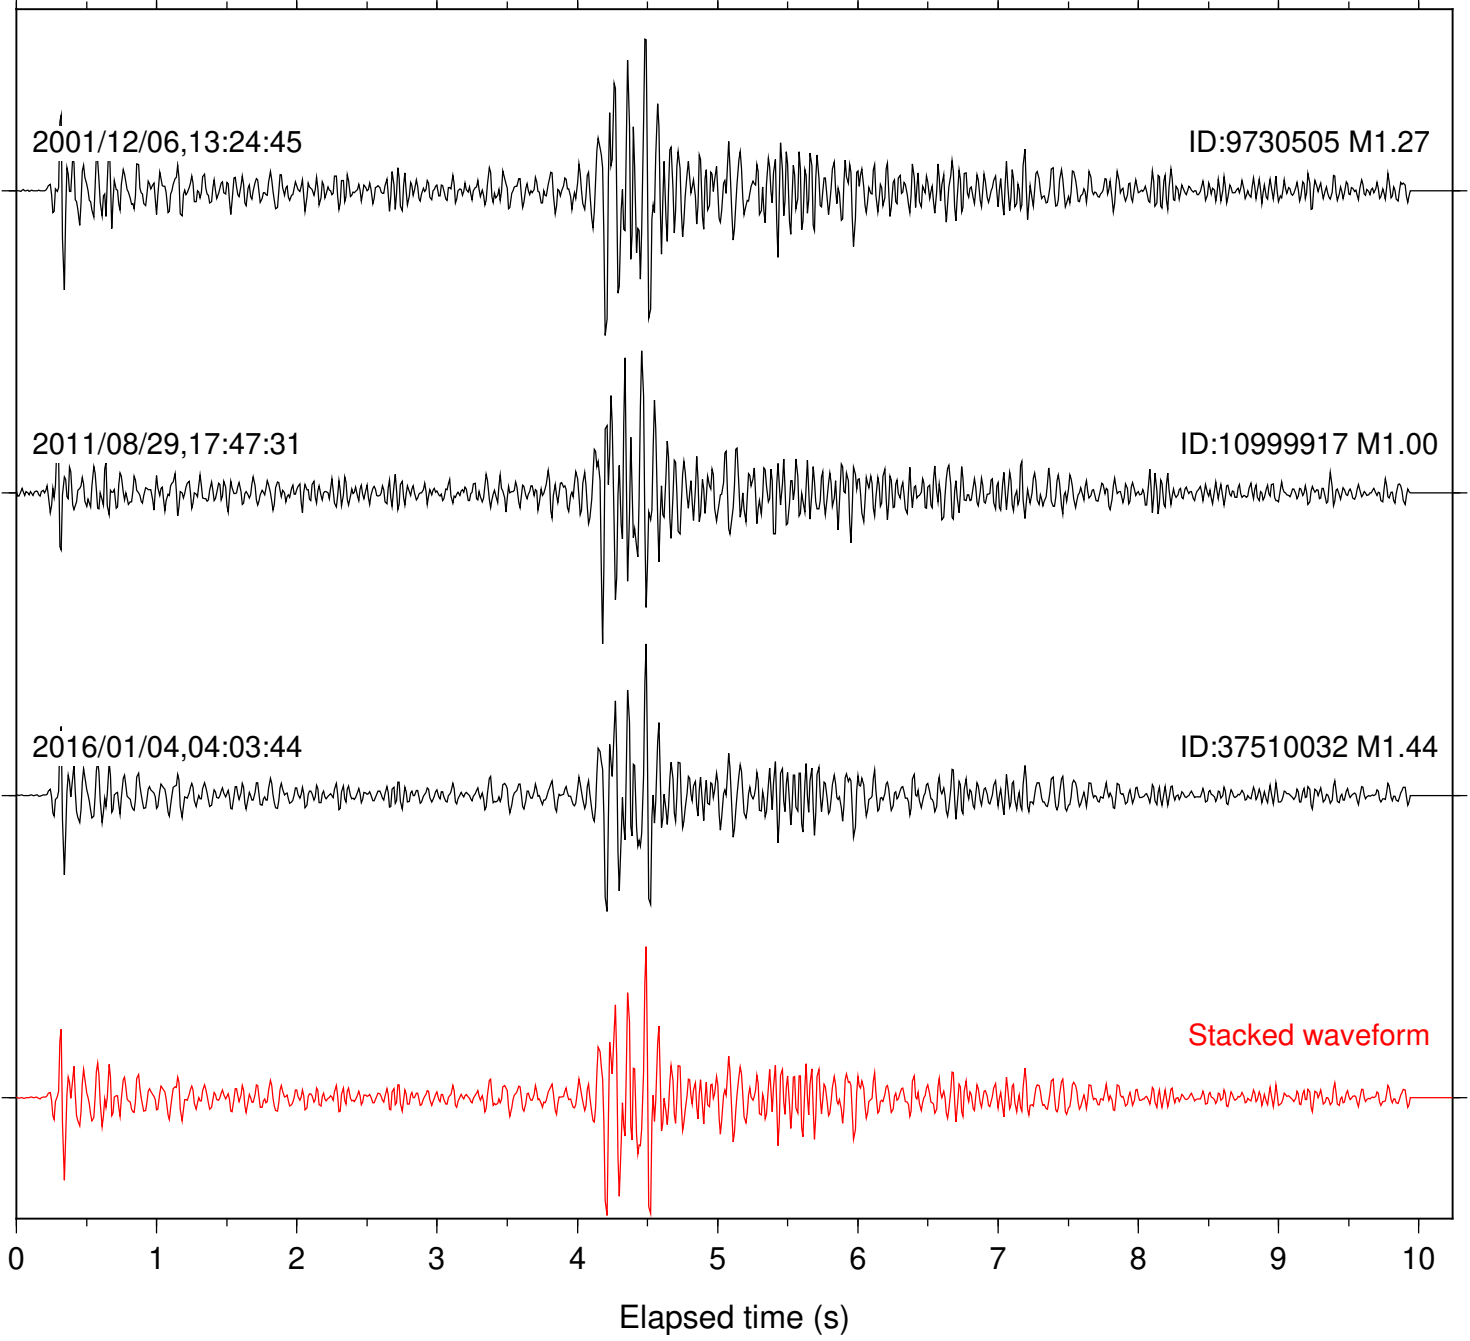

Station: BAC Com: EHZ

Focal depth: 16.22 km