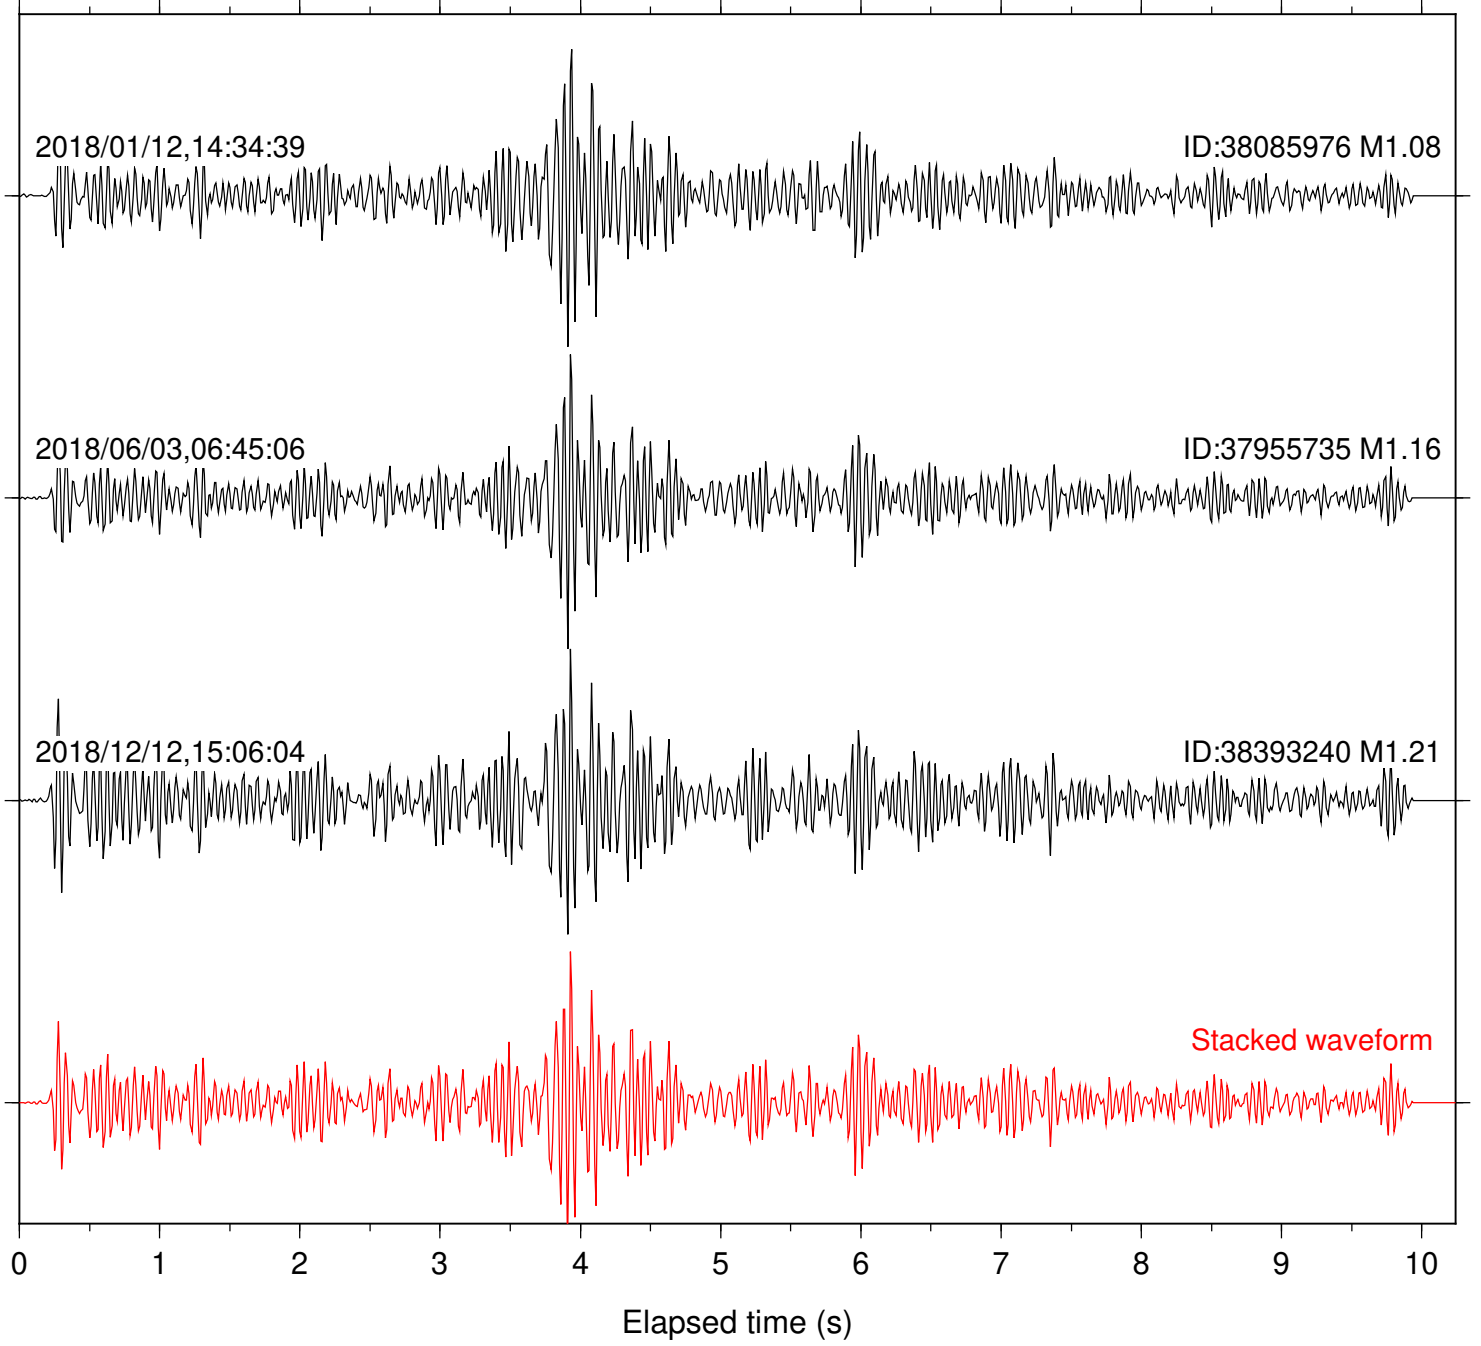

Station: CSH Com: HHZ

Focal depth: 4.78 km

Station: DGR Com: HHZ

Focal depth: 4.78 km

Station: DNR Com: HHZ

Focal depth: 4.78 km

Station: FRD Com: HHZ

Focal depth: 4.72 km