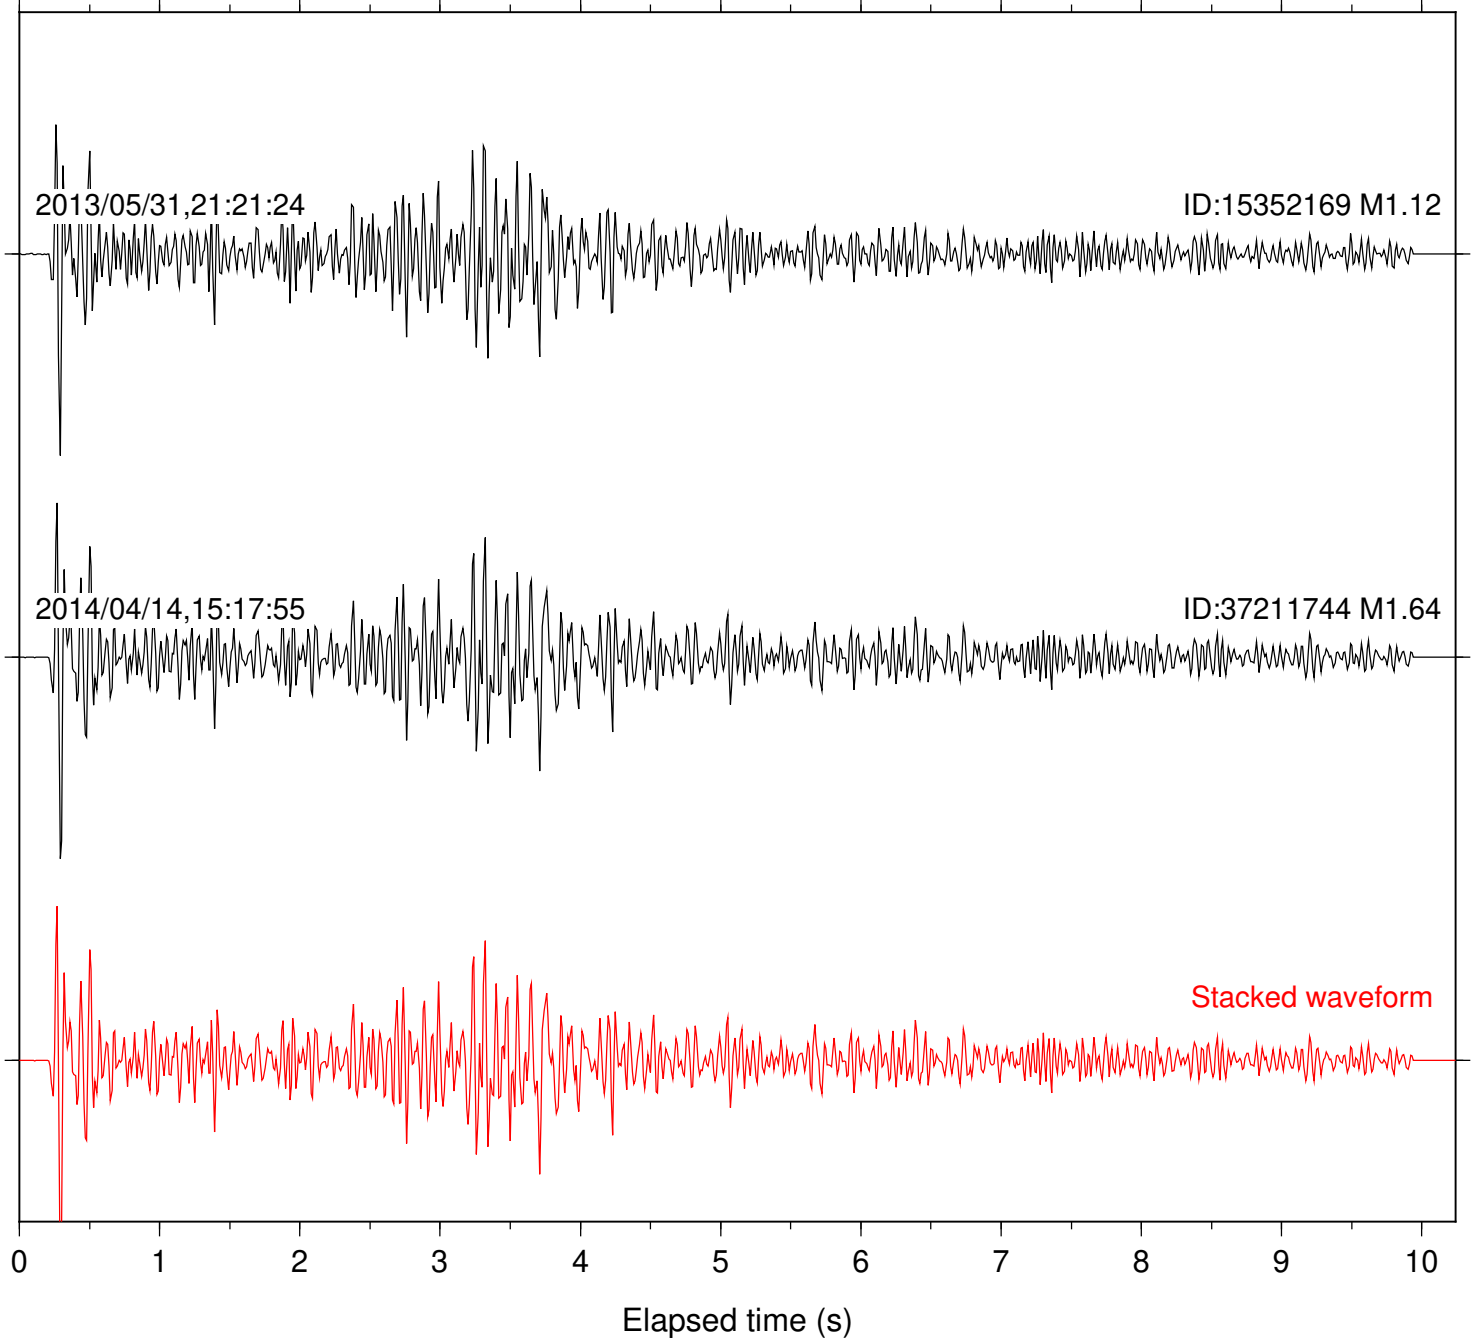

Station: FRD Com: HHZ

Focal depth: 11.49 km