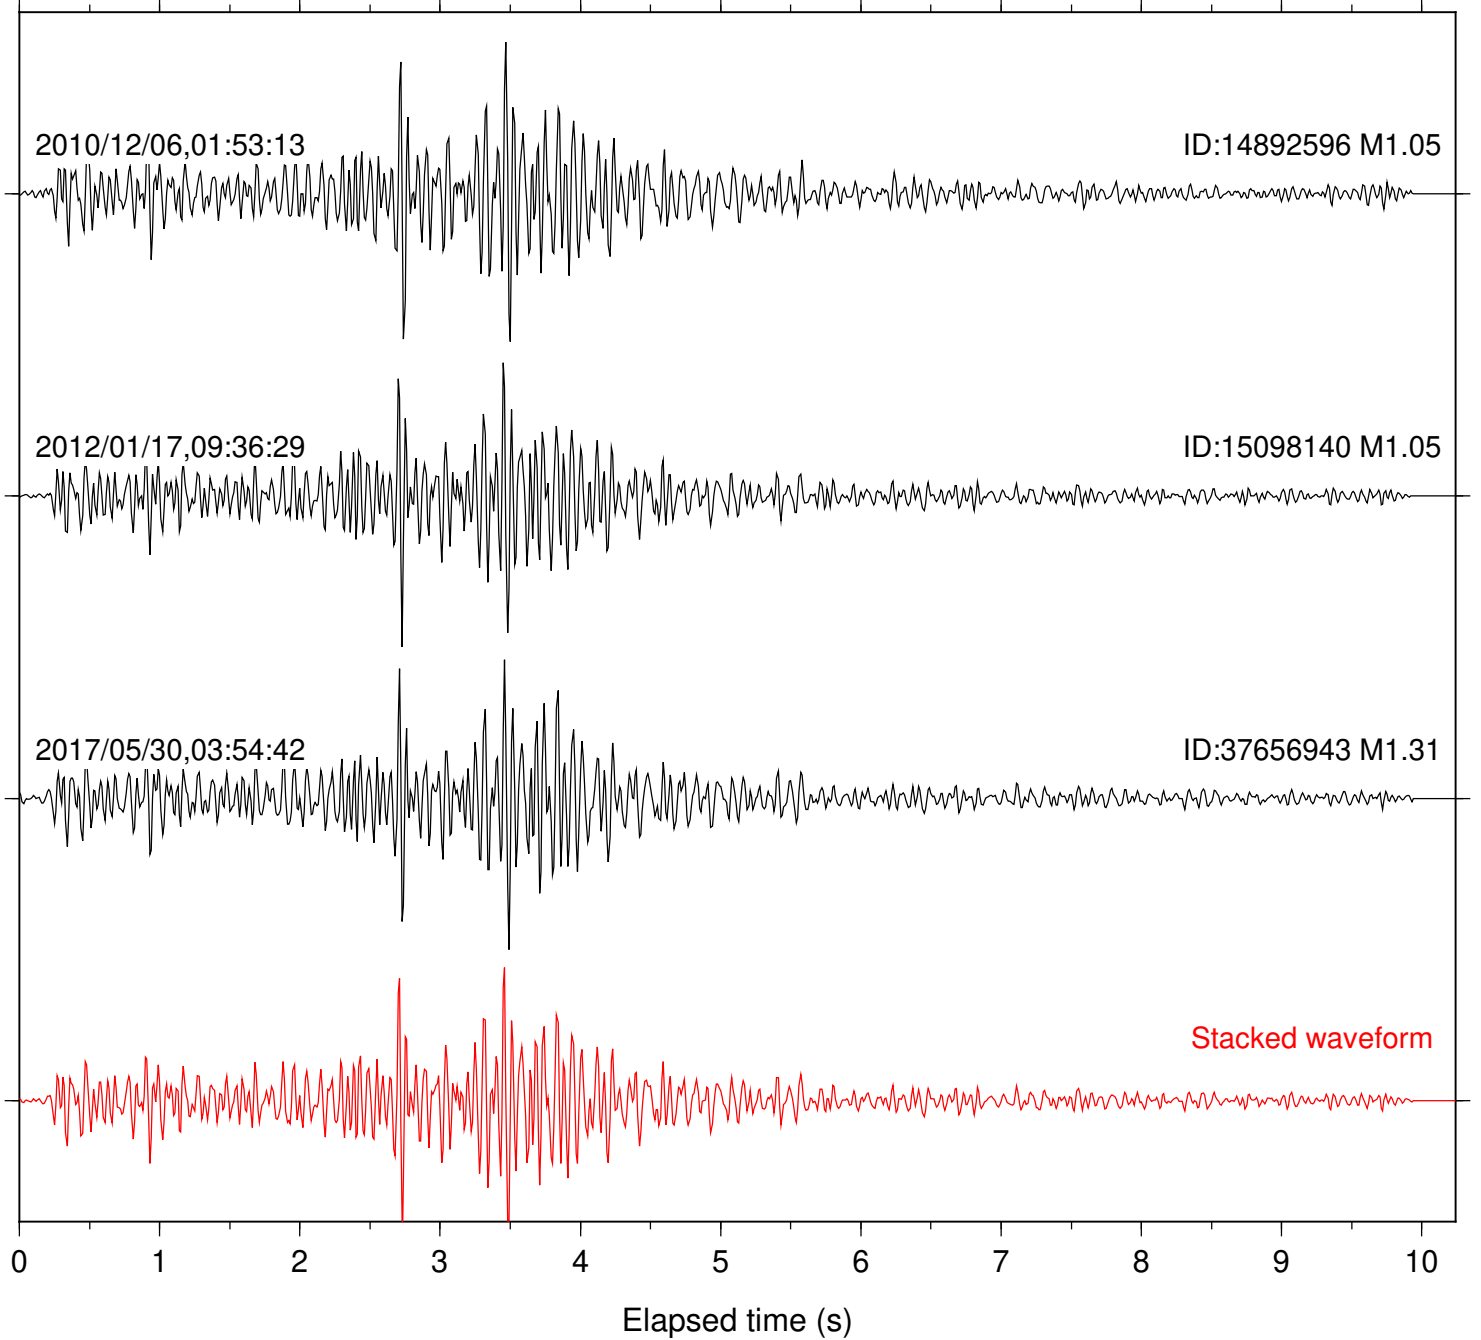

Station: TOR Com: HHZ

Focal depth: 11.62 km