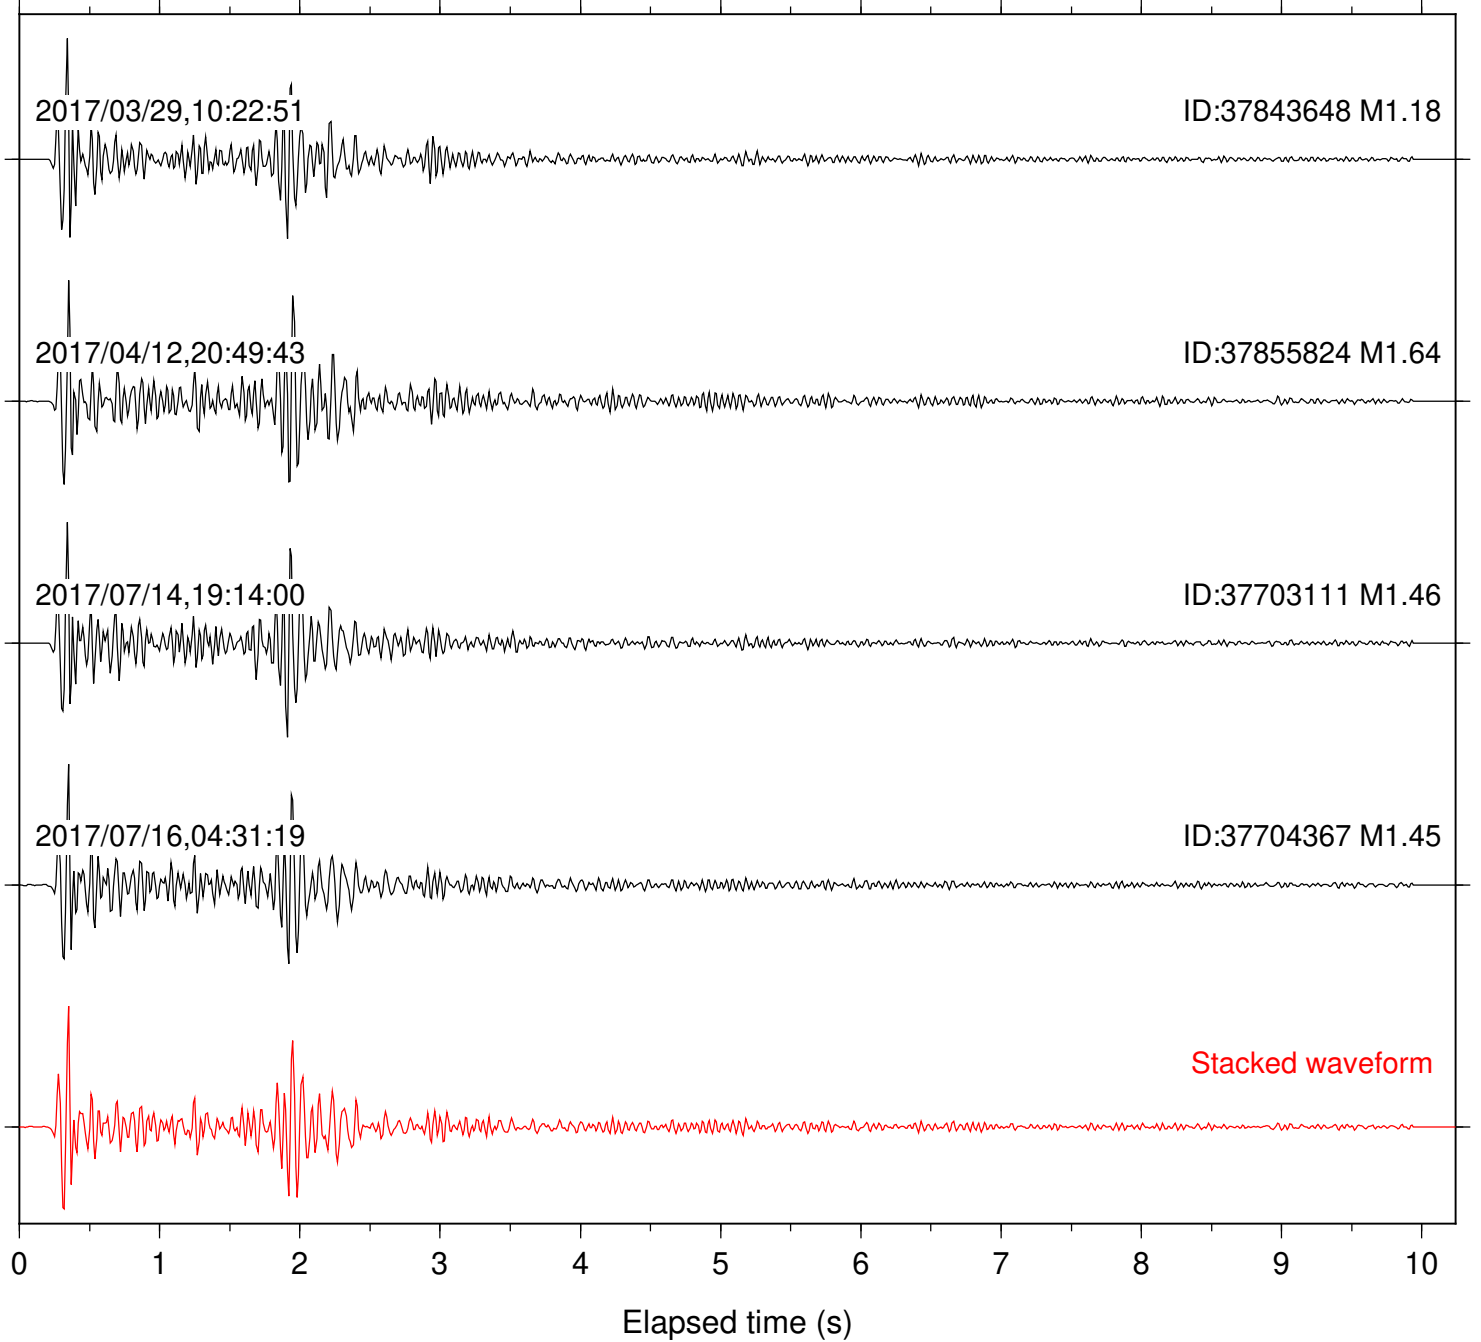

Focal depth: 6.04 km

Station: CSH Com: HHZ

Focal depth: 6.08 km

Station: DGR Com: HHZ

Focal depth: 6.08 km

Station: FRD Com: HHZ

Focal depth: 6.08 km

Station: HMT2 Com: HHZ