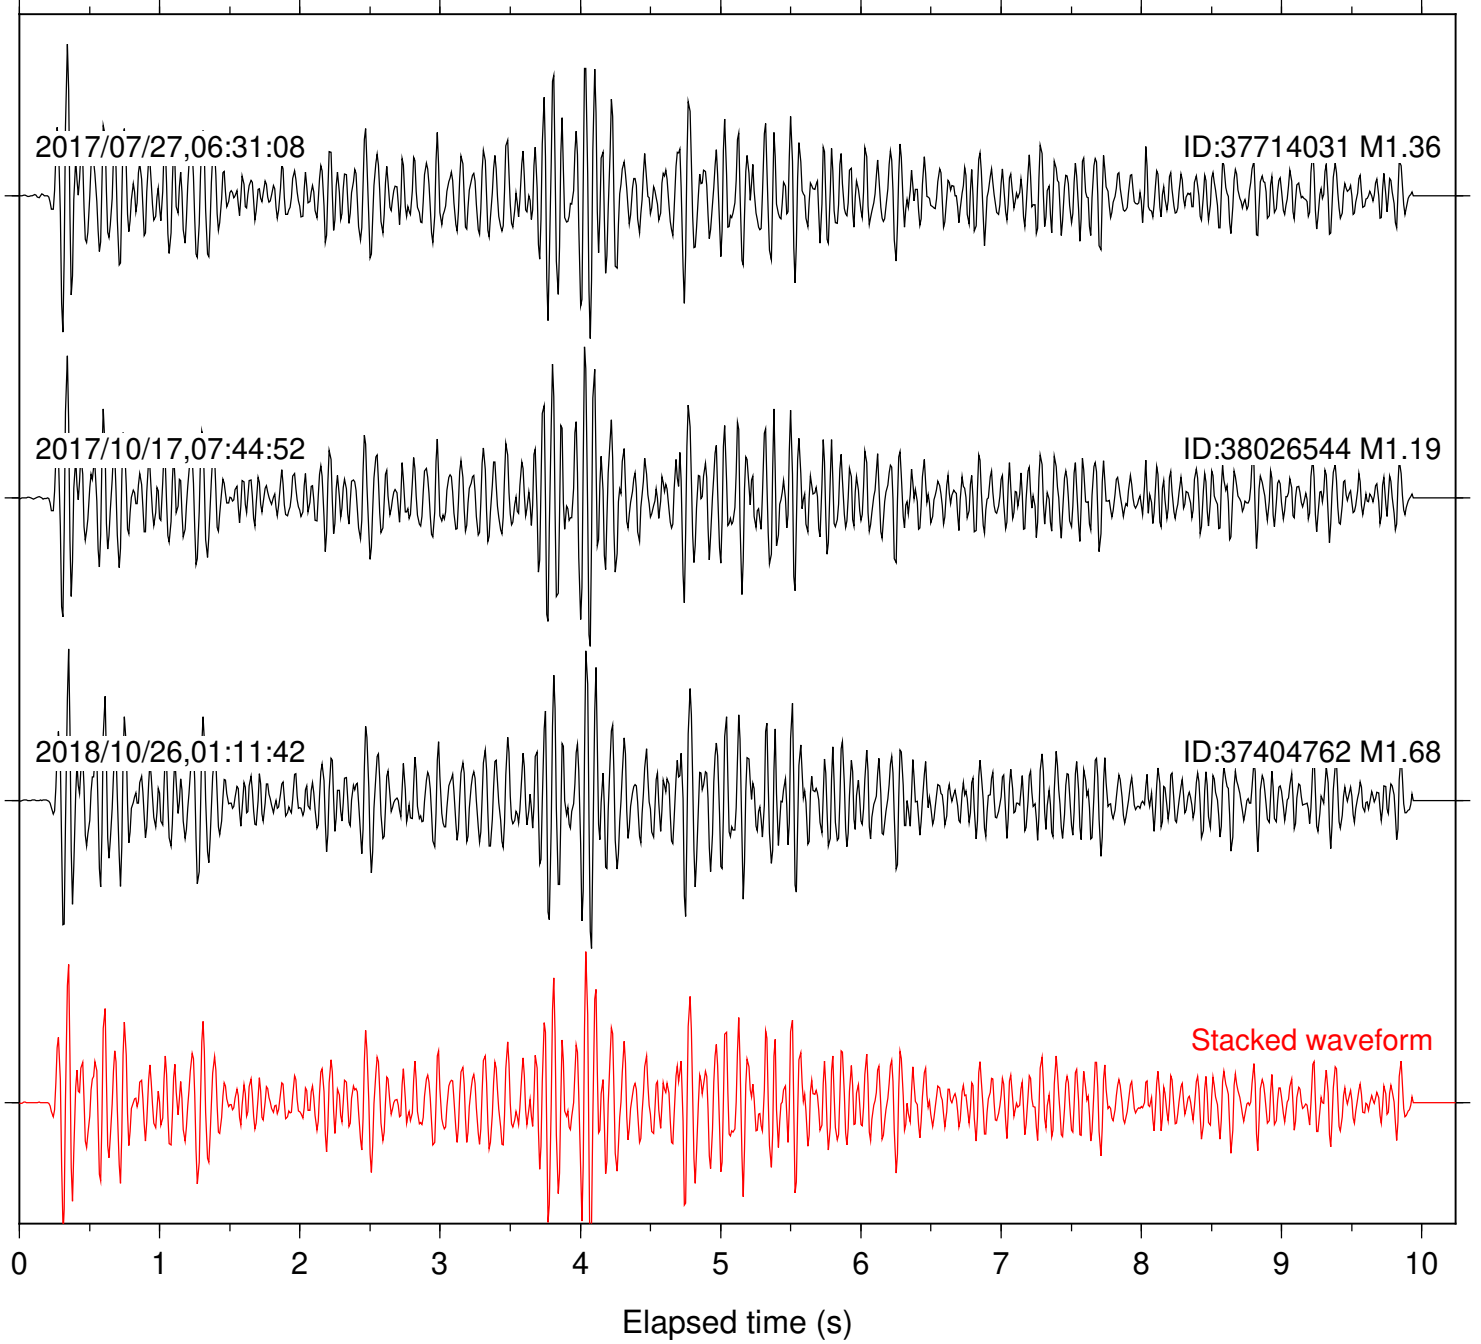

Focal depth: 5.12 km

Station: HMT2 Com: HHZ

Focal depth: 5.12 km

Station: KNW Com: HHZ

Focal depth: 5.12 km

Station: LKH Com: HHZ

Focal depth: 5.12 km

2017/07/27,06:31:08