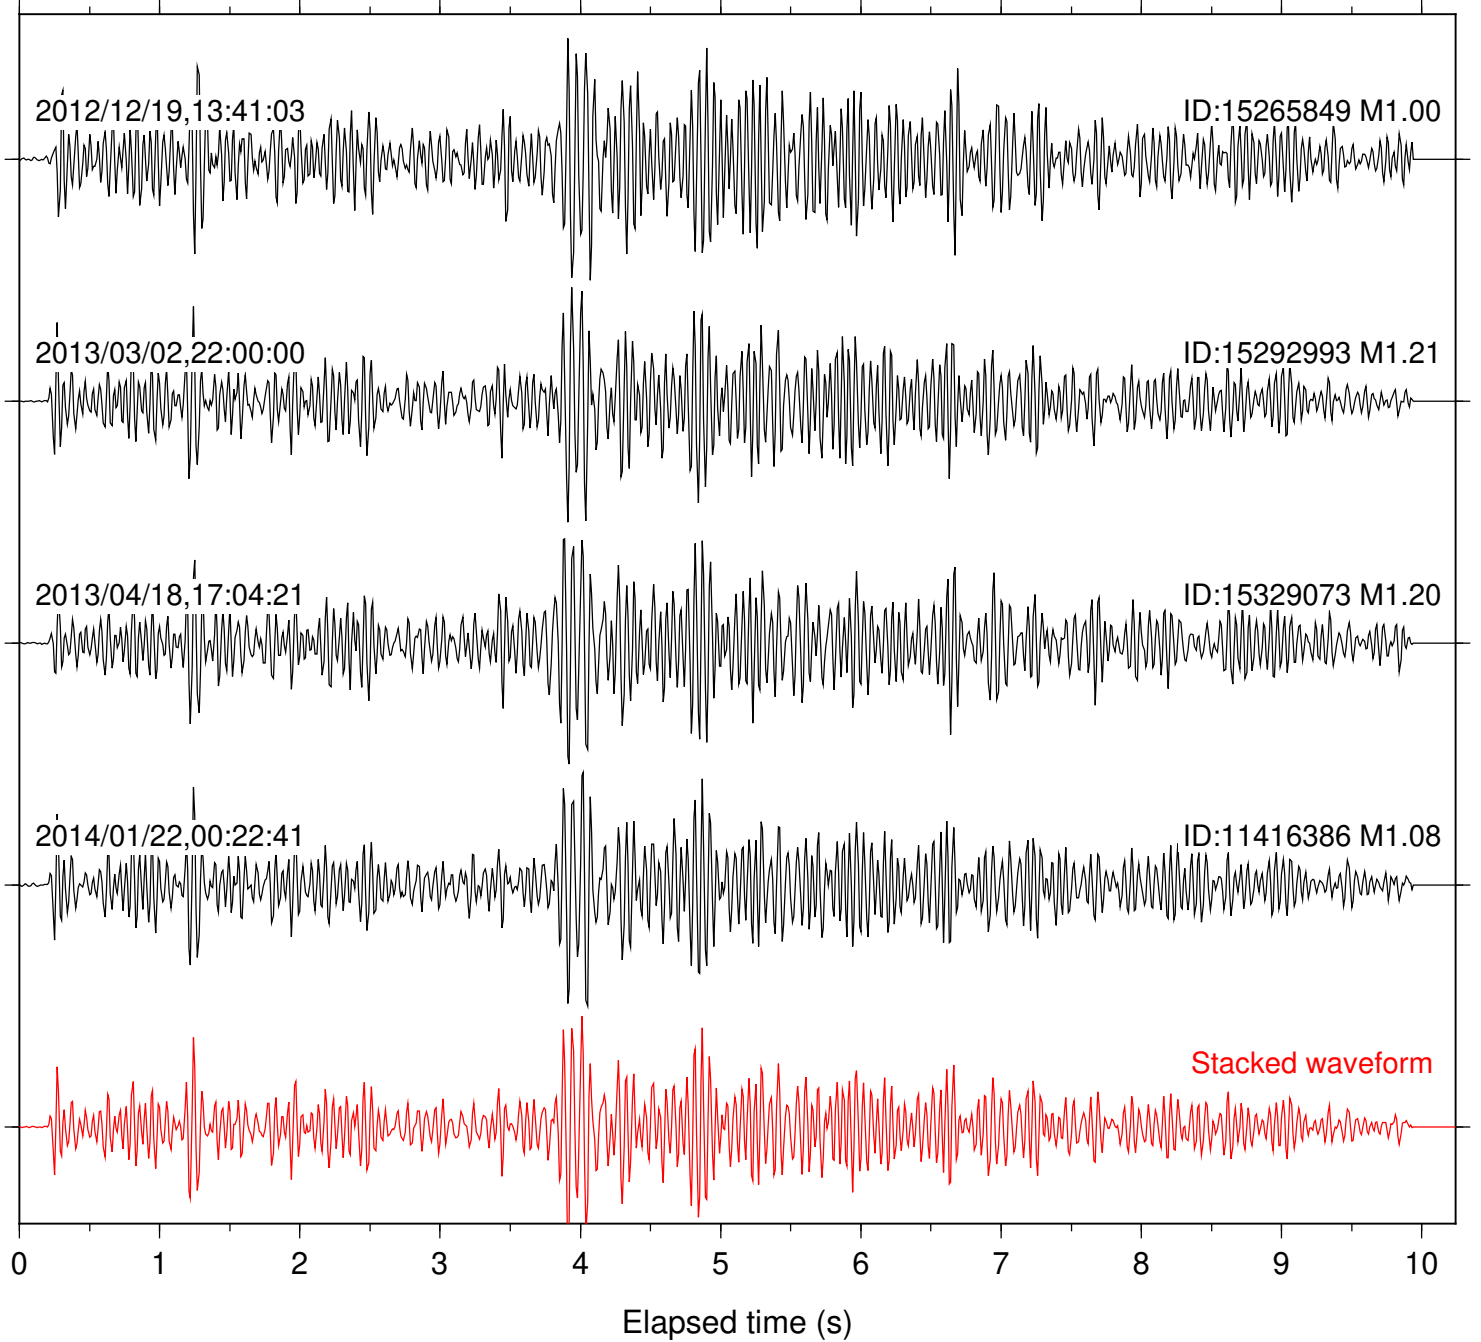

Station: DGR Com: HHZ

Focal depth: 4.95 km