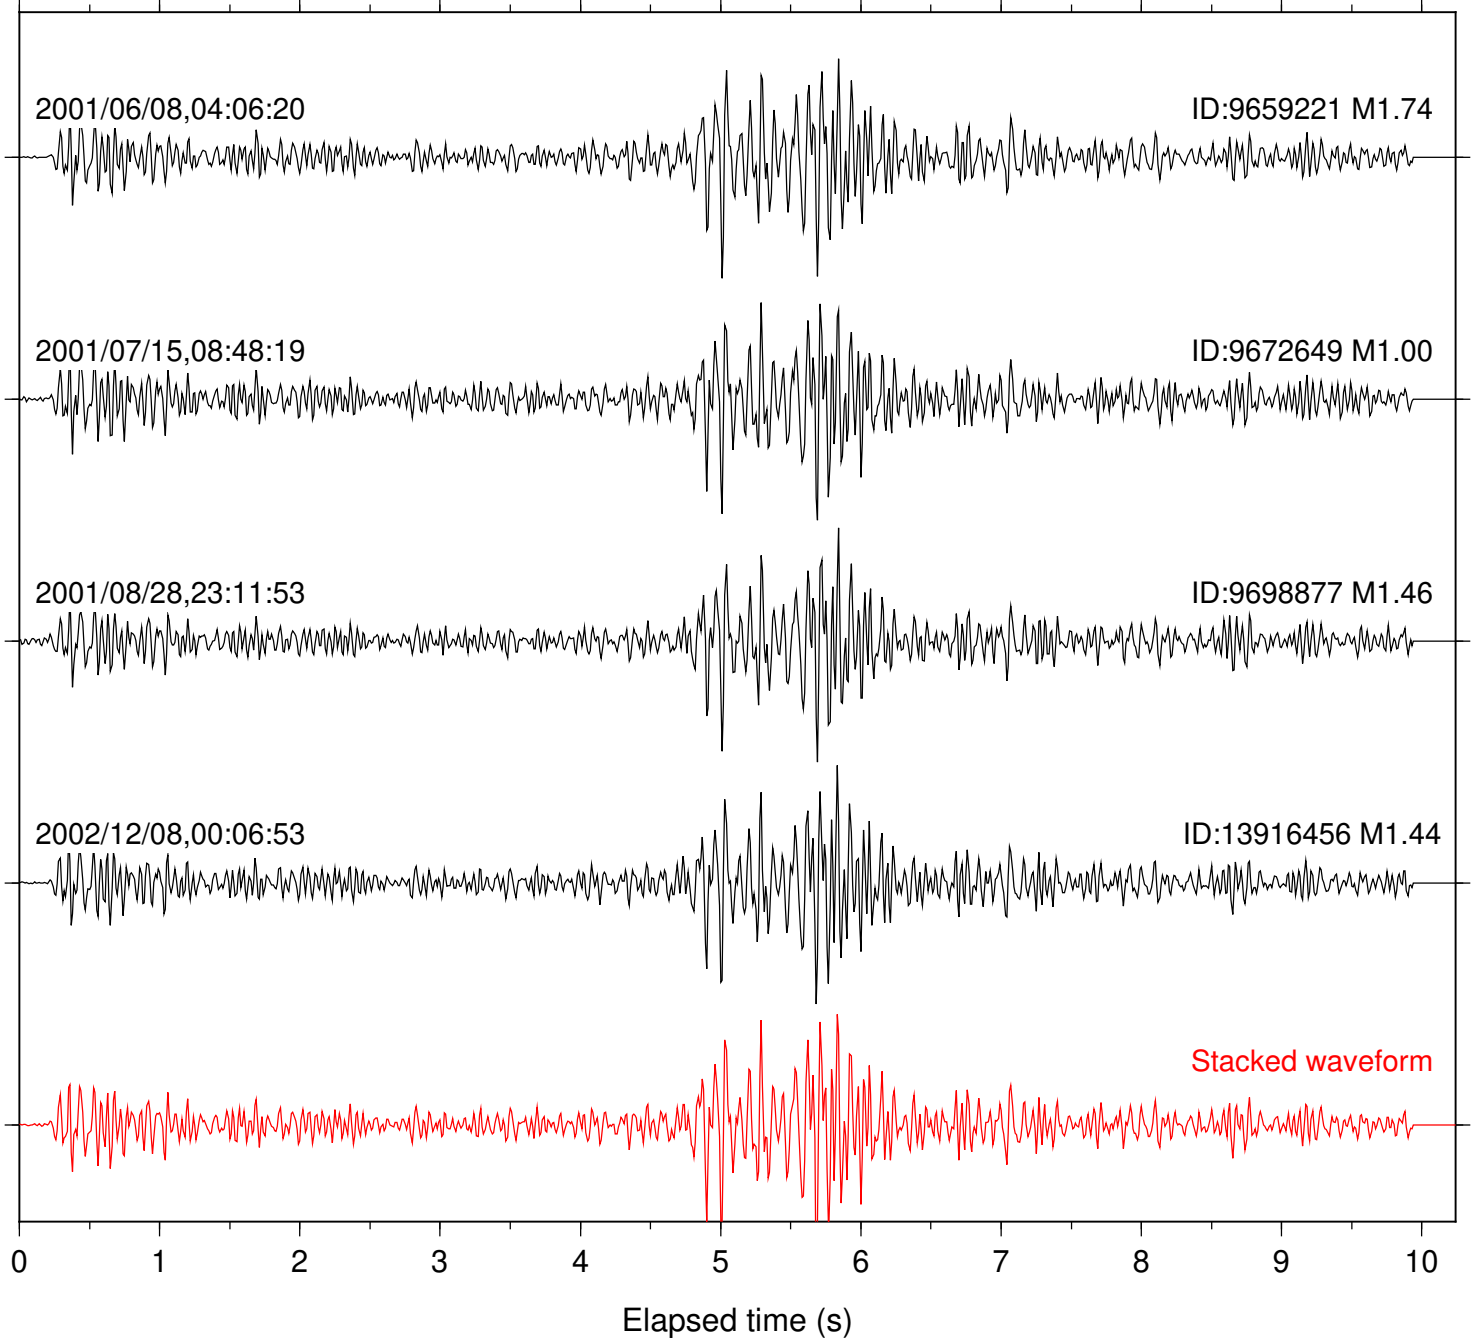

Station: BAC Com: EHZ

Focal depth: 11.67 km