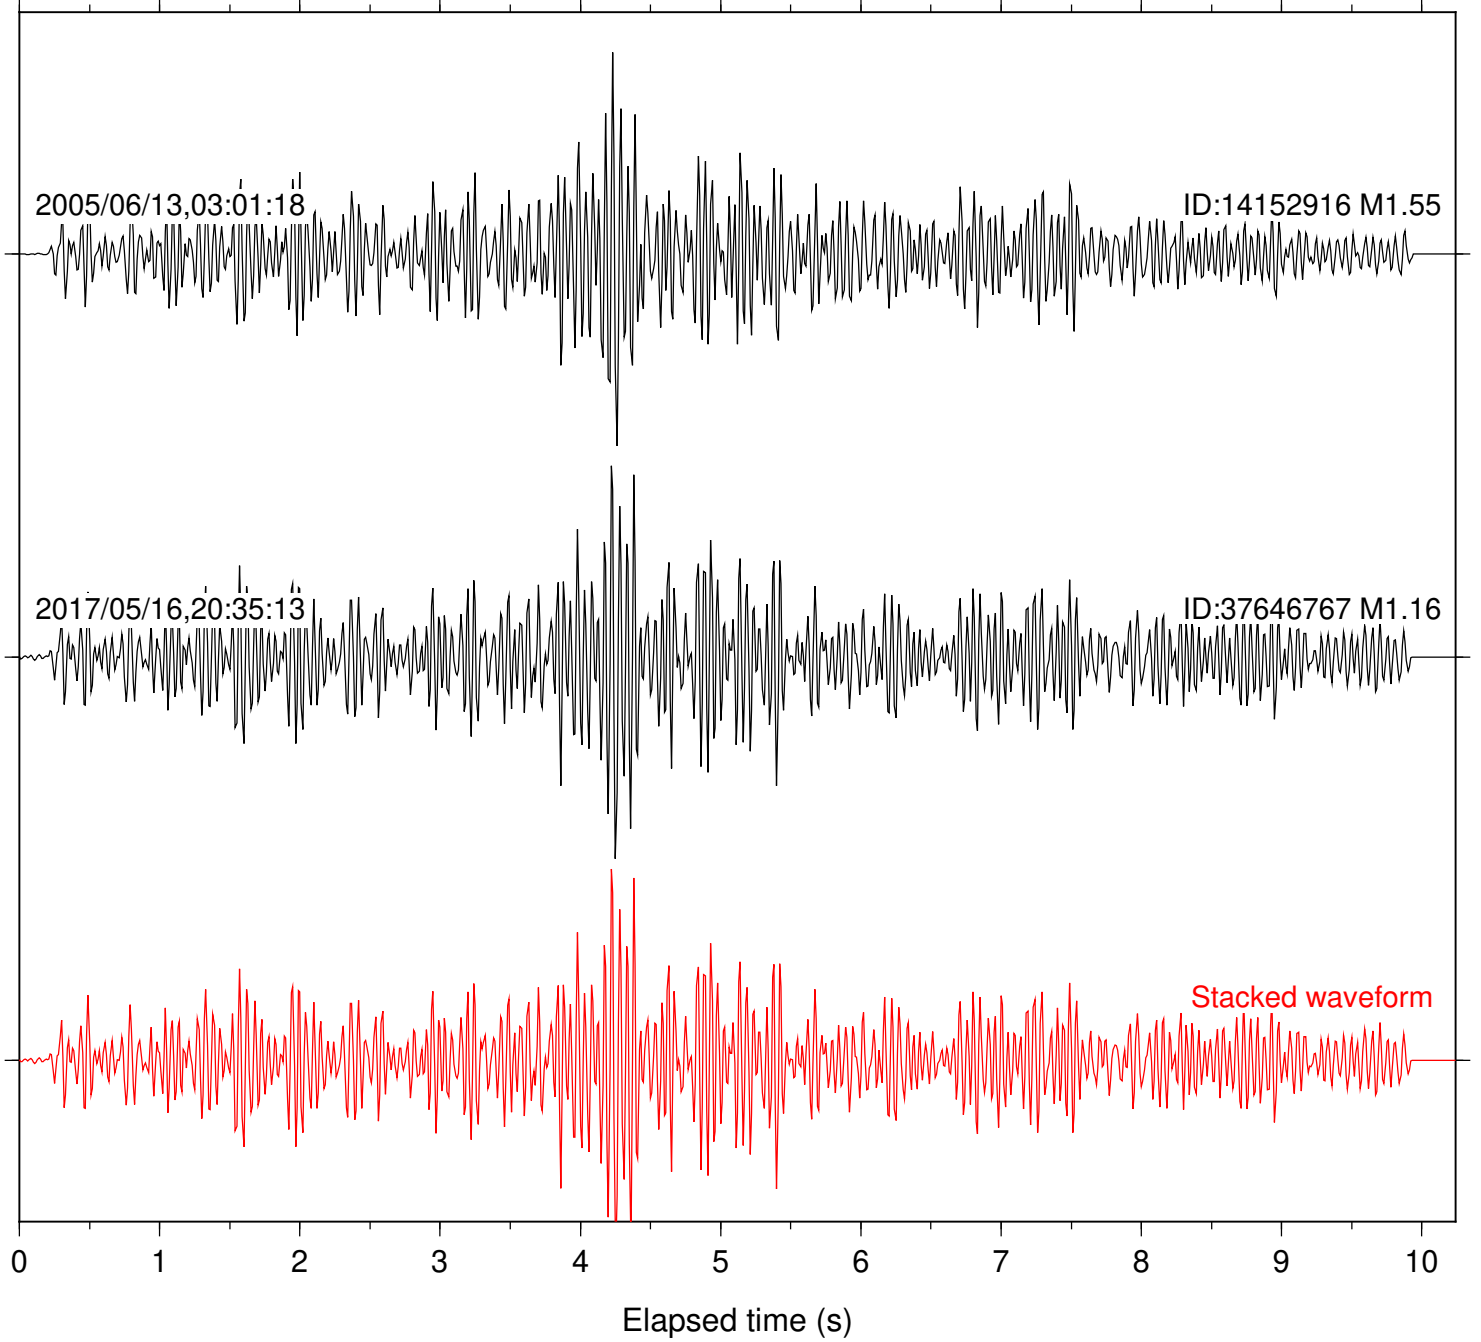

Station: BAC Com: EHZ

Focal depth: 13.62 km

Station: BZN Com: HHZ

Focal depth: 13.62 km

Station: CRY Com: HHZ

Focal depth: 13.60 km

Station: DGR Com: HHZ

Focal depth: 13.62 km