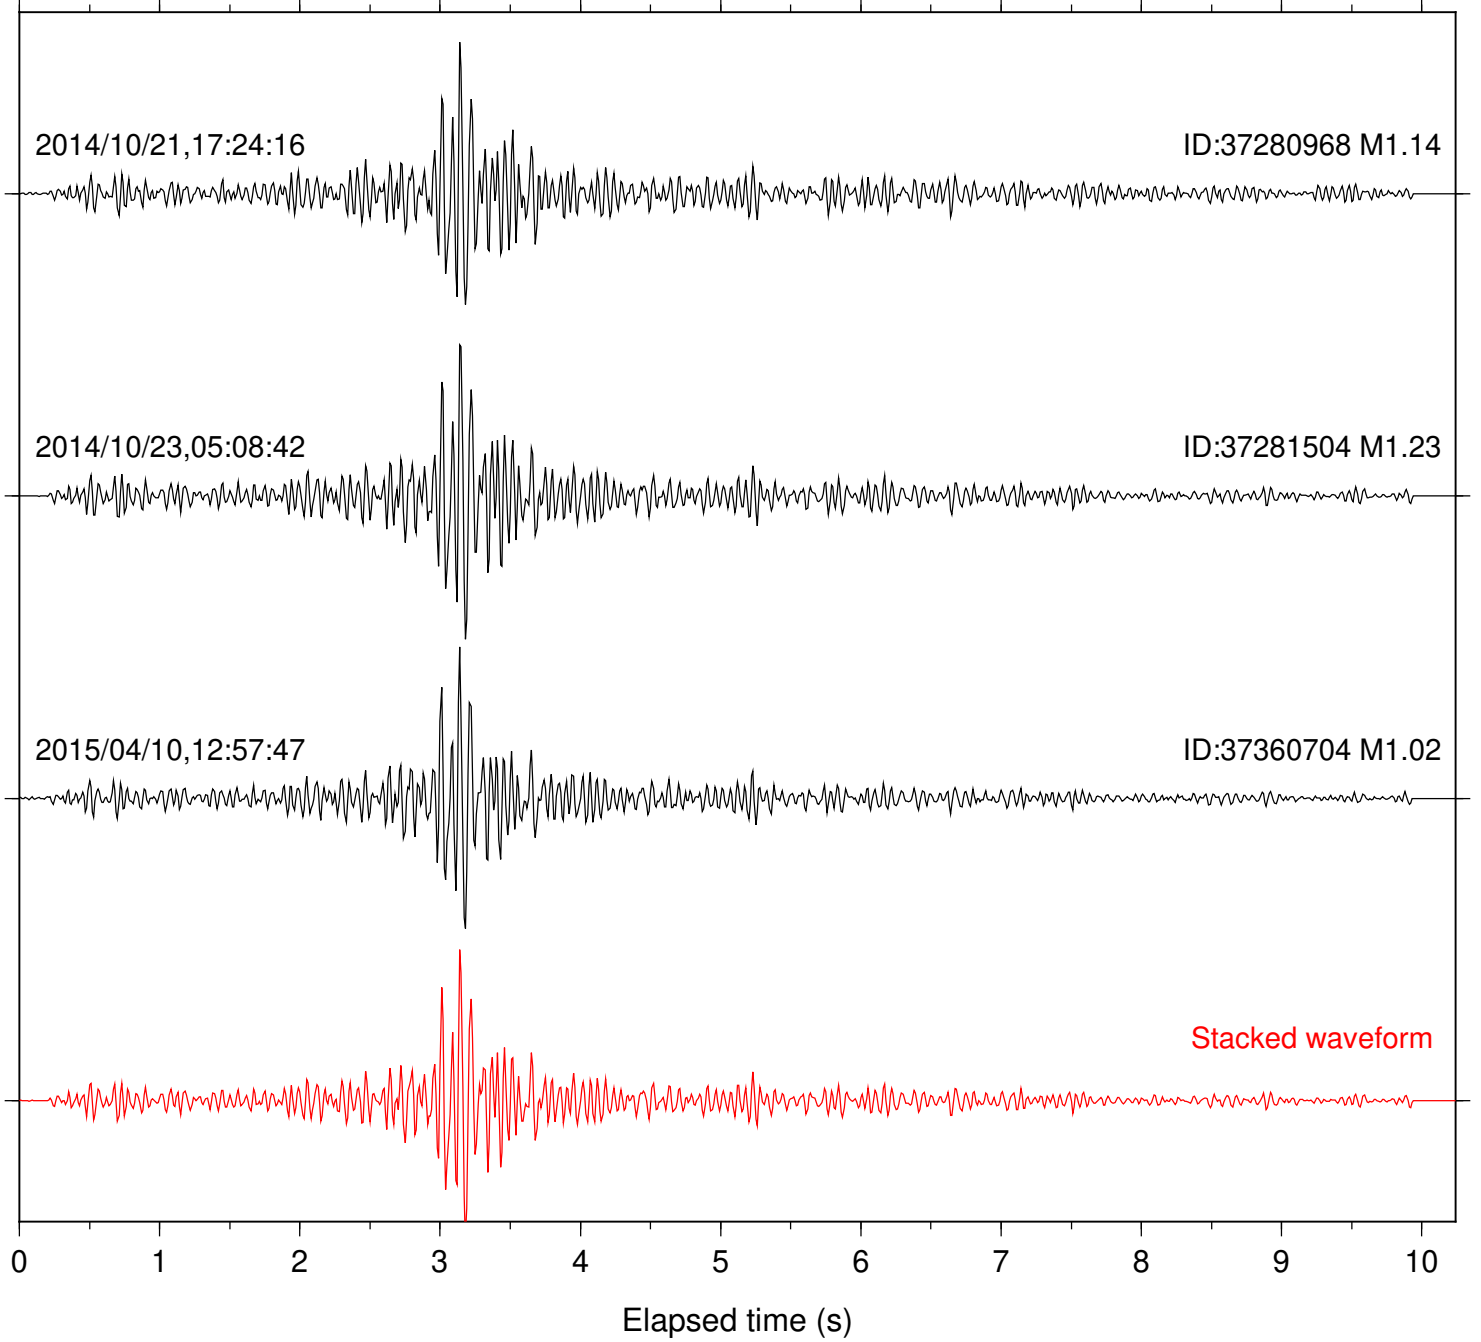

Station: PLM Com: HHZ

Focal depth: 9.54 km

Station: RDM Com: HHZ

Focal depth: 9.55 km

Station: RRSP Com: HHZ

Focal depth: 9.54 km

Station: SND Com: HHZ

Focal depth: 9.54 km