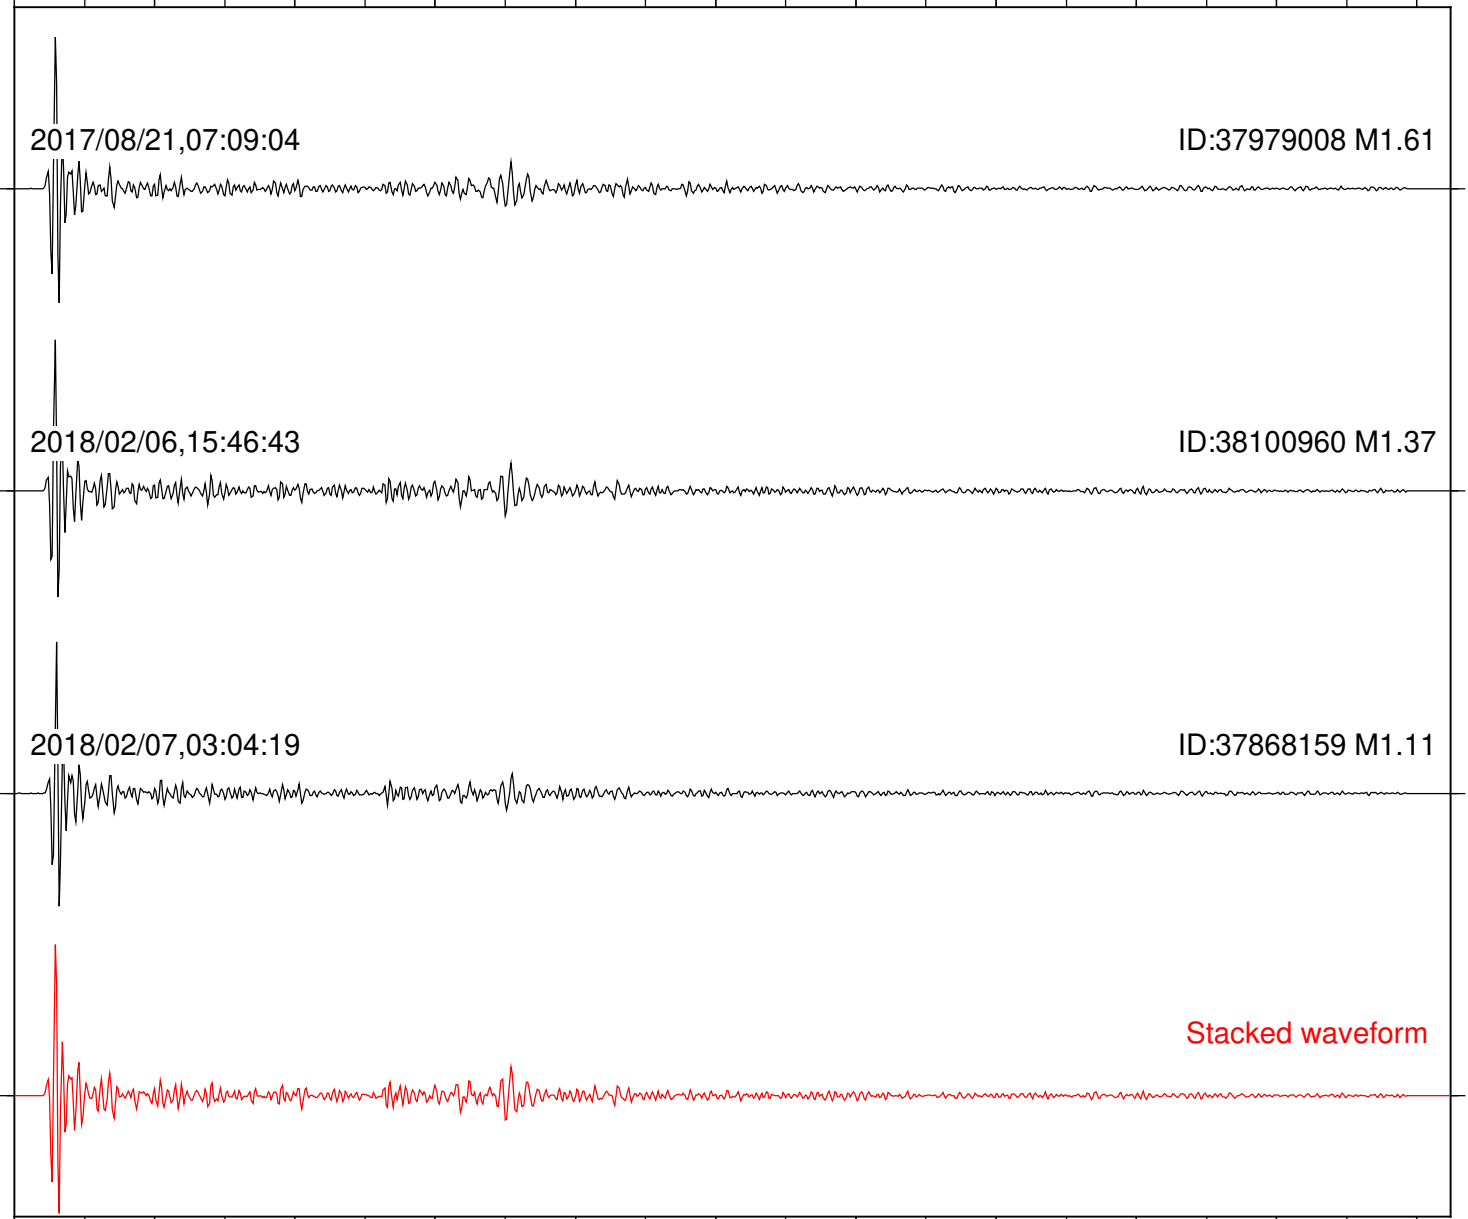

Station: FRD Com: HHZ

Focal depth: 8.67 km

2017/08/21,07:09:04

ID:37979008 M1.61

2018/02/06,15:46:43

ID:38100960 M1.37

2018/02/07,03:04:19

ID:37868159 M1.11

Stacked waveform

0 1 2 3 4 5 6 7 8 9 10
Elapsed time (s)