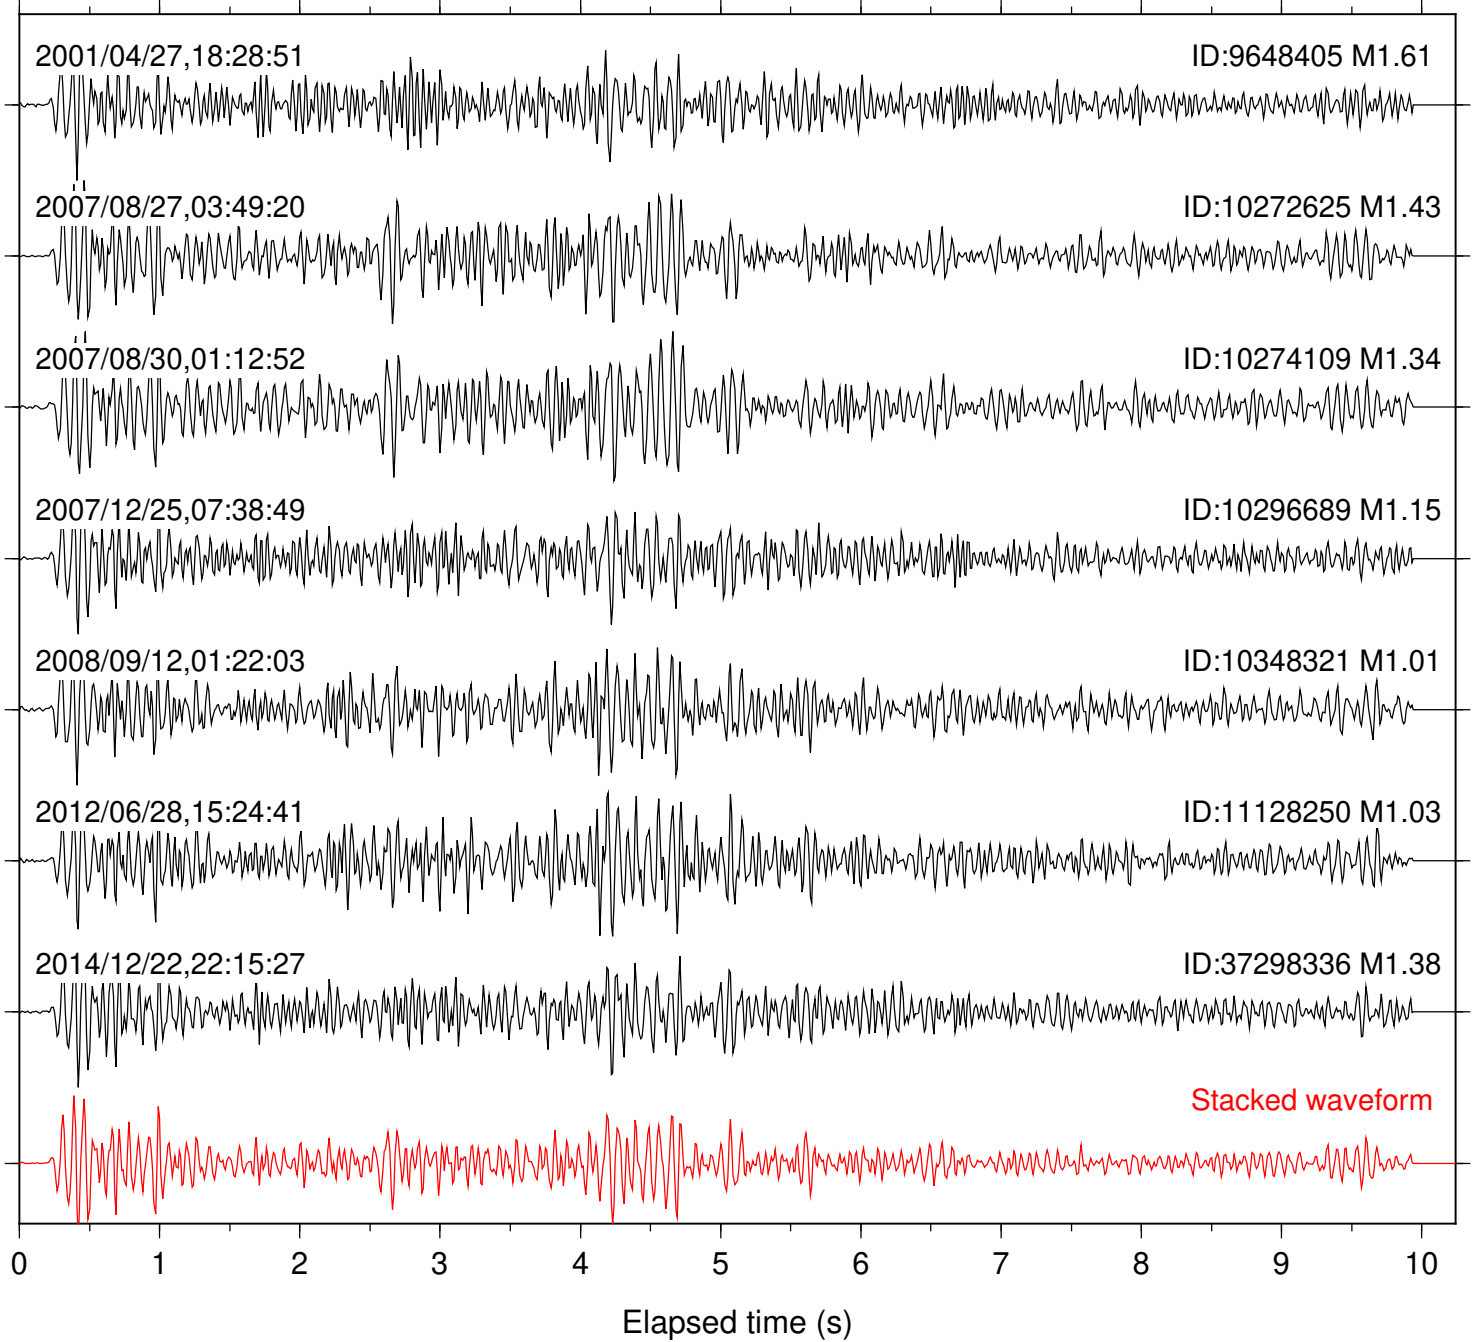

Station: CRY Com: HHZ

Focal depth: 6.24 km