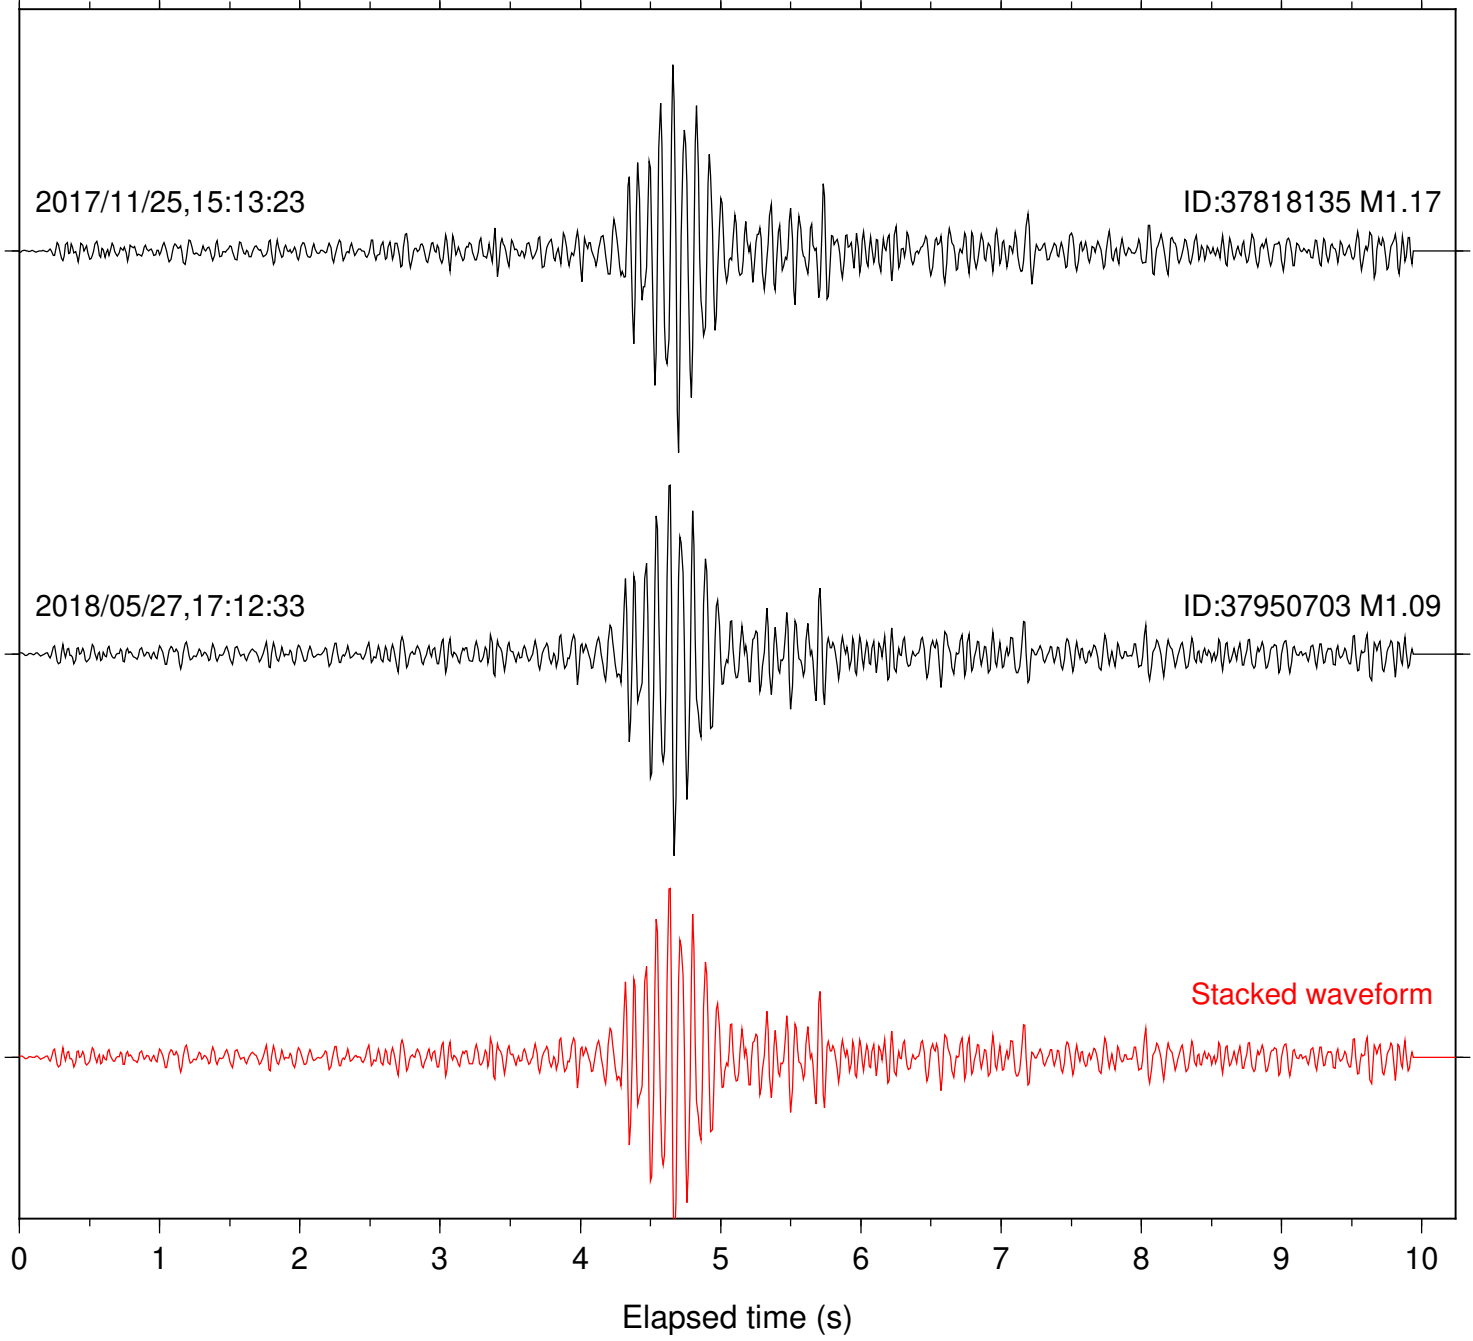

Station: B084 Com: EHZ

Focal depth: 7.35 km