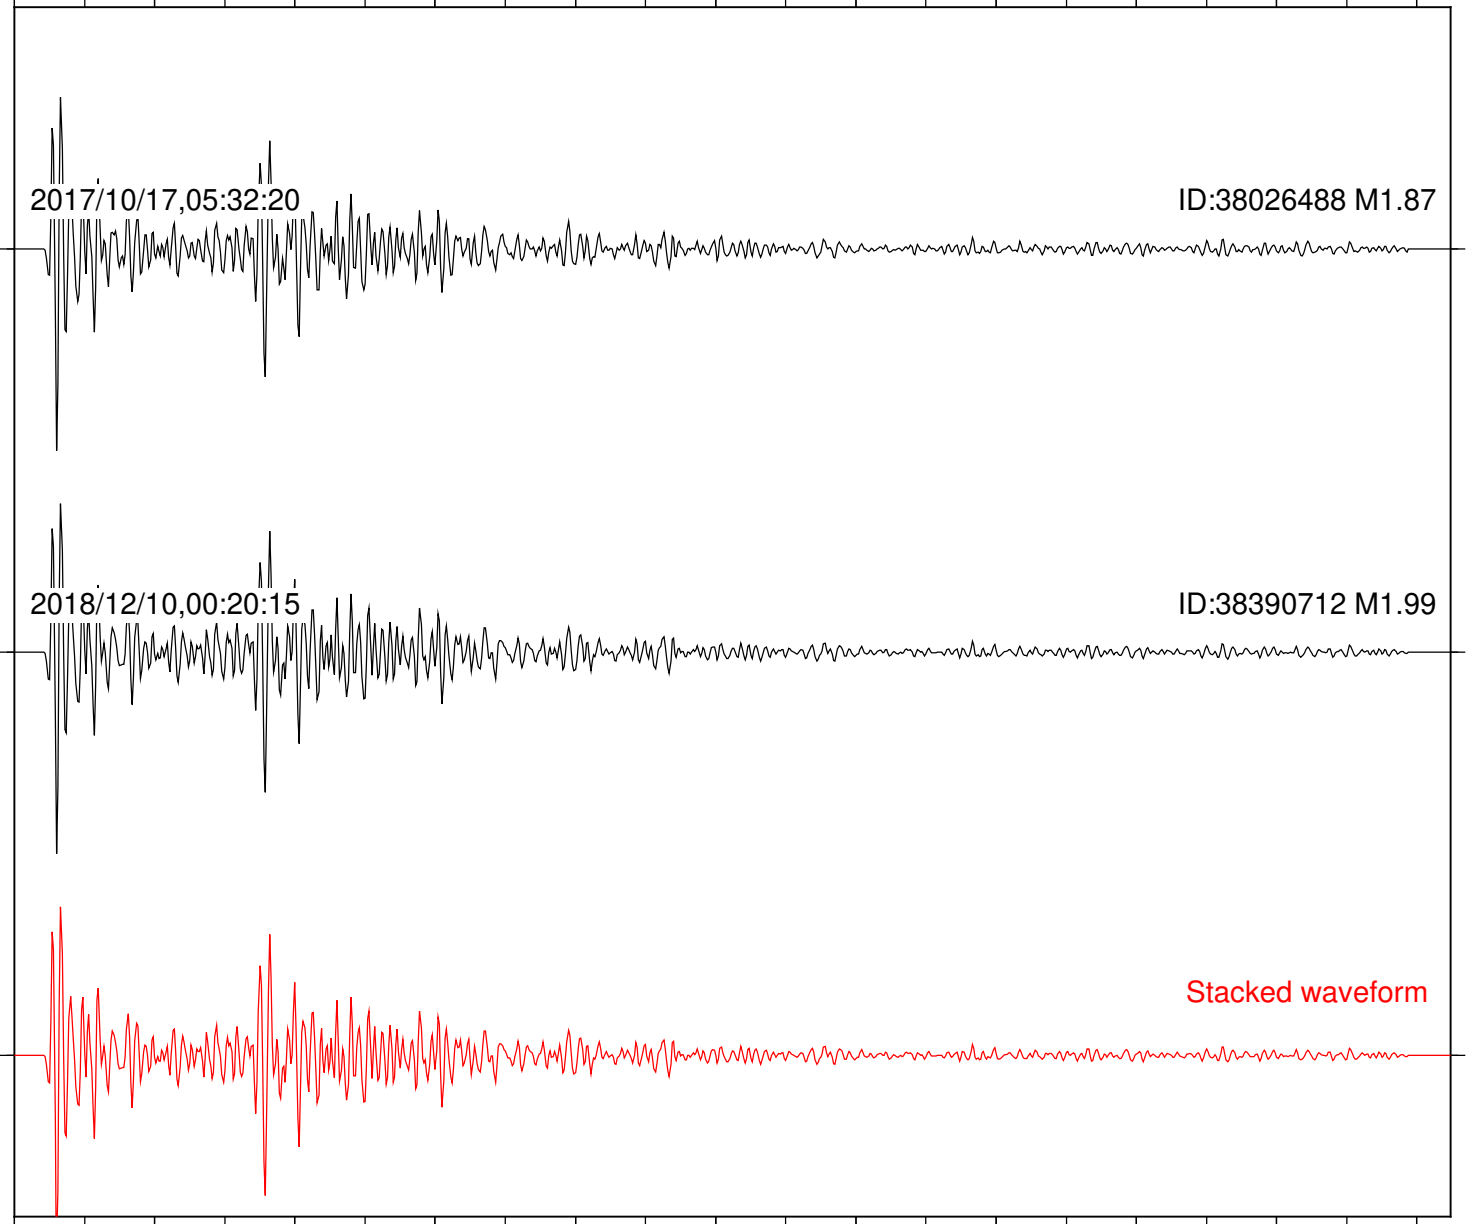

Station: B093 Com: EHZ

Focal depth: 5.70 km

2017/10/17,05:32:20

ID:38026488 M1.87

2018/12/10,00:20:15

ID:38390712 M1.99

Stacked waveform

0 1 2 3 4 5 6 7 8 9 10
Elapsed time (s)