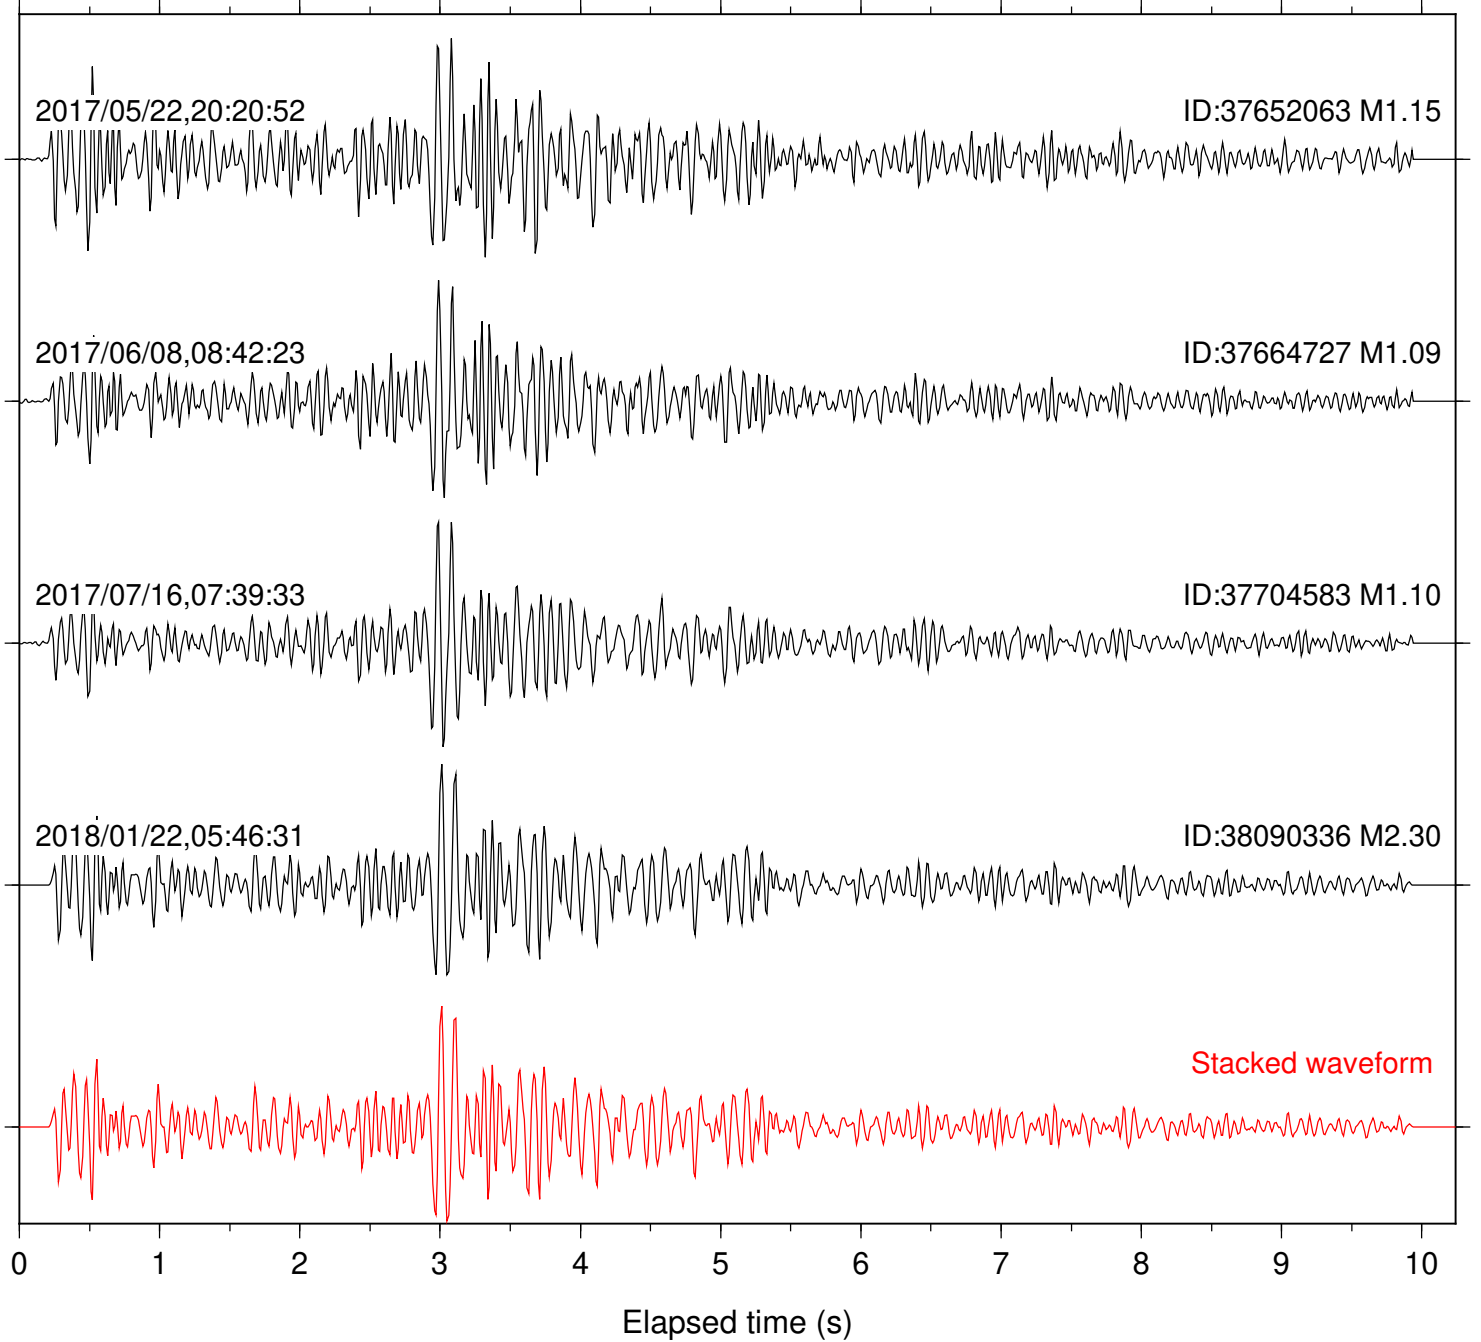

Station: B088 Com: EHZ

Focal depth: 7.55 km