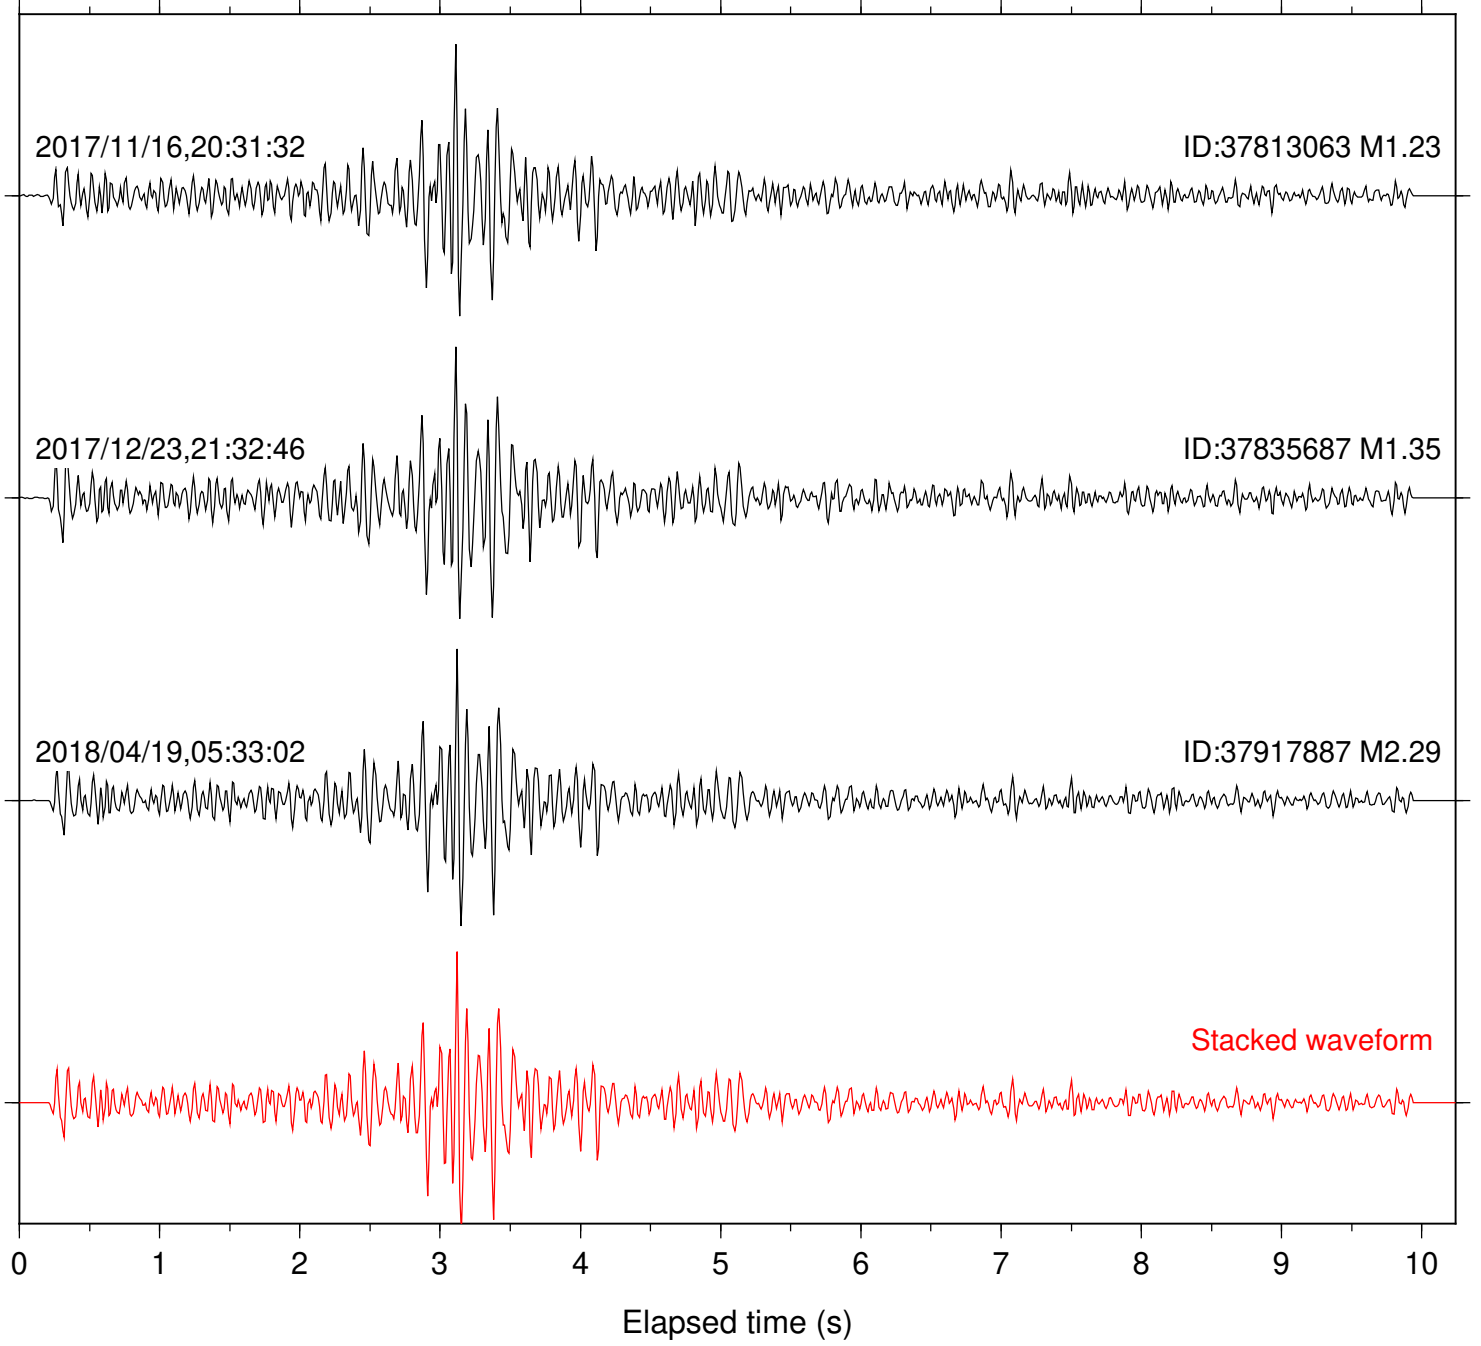

Station: LVA2 Com: HHZ

Focal depth: 6.45 km

Station: SND Com: HHZ

Focal depth: 6.45 km

Station: B082 Com: EHZ

Focal depth: 6.10 km

Station: B084 Com: EHZ

Focal depth: 6.10 km