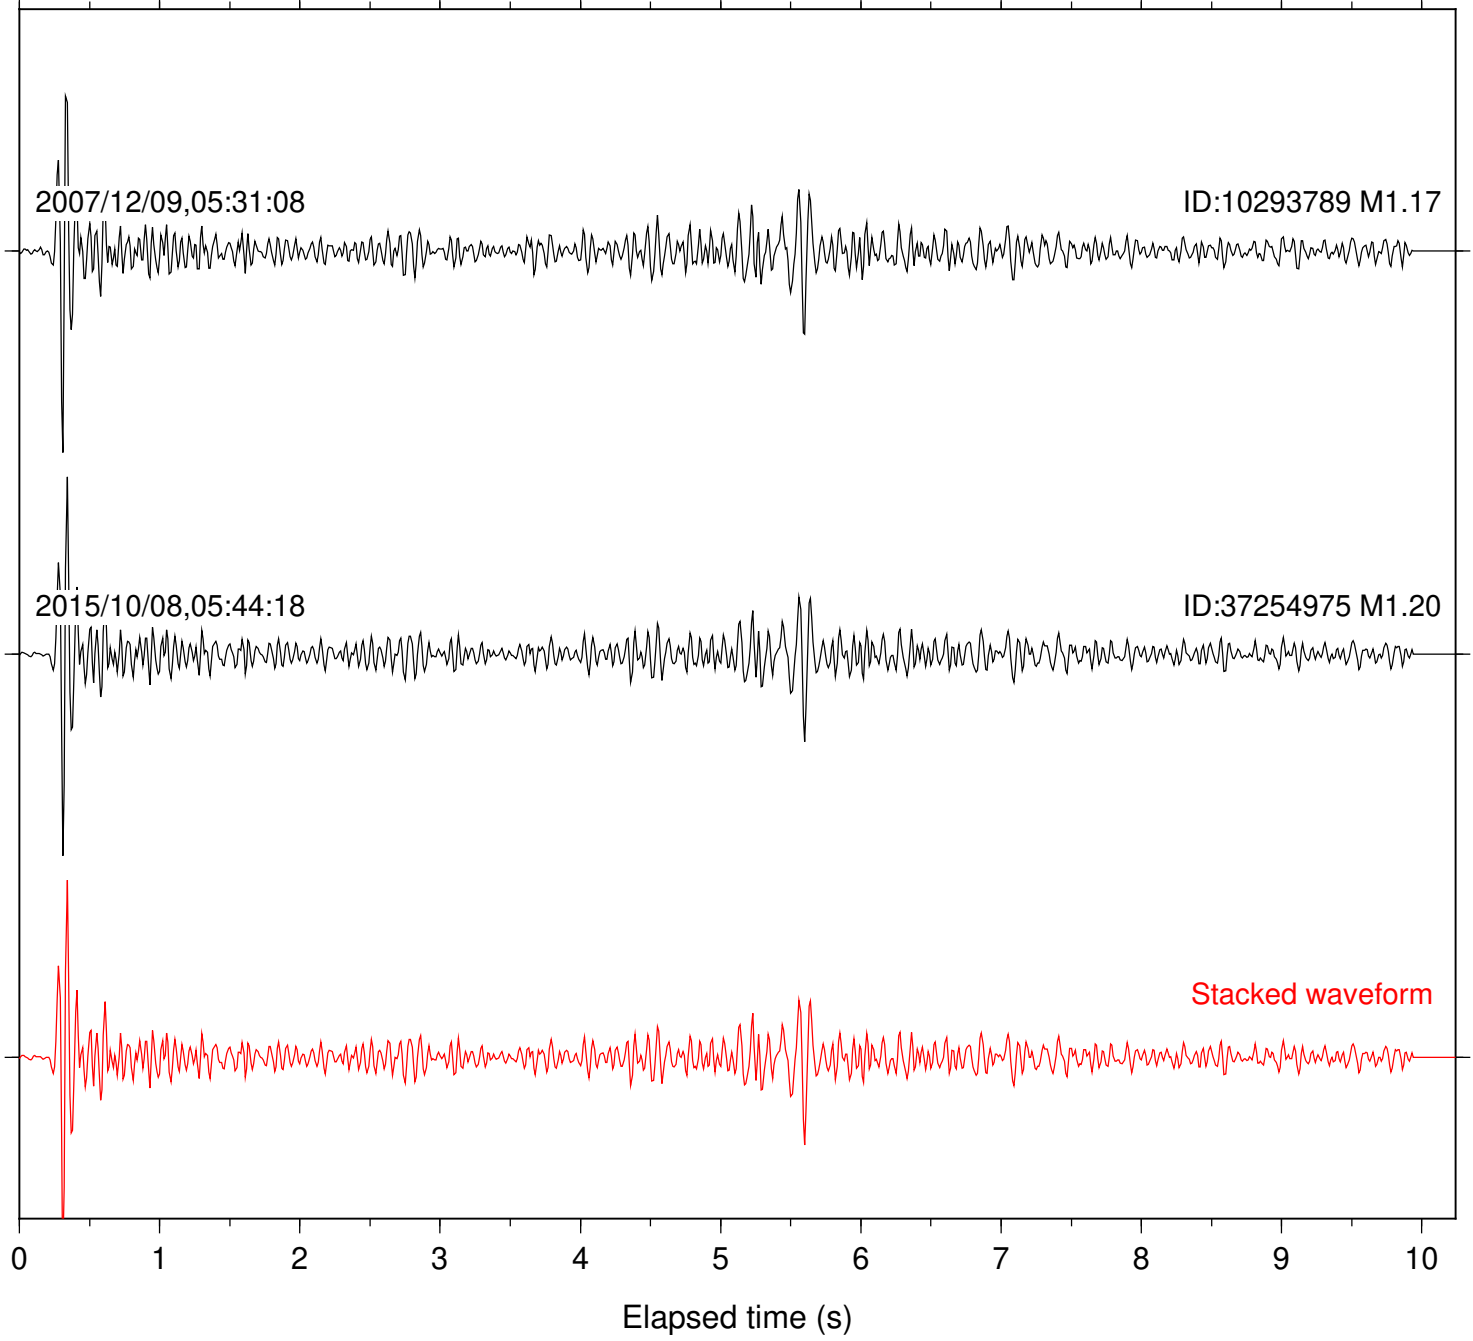

Station: B088 Com: EHZ

Focal depth: 17.57 km