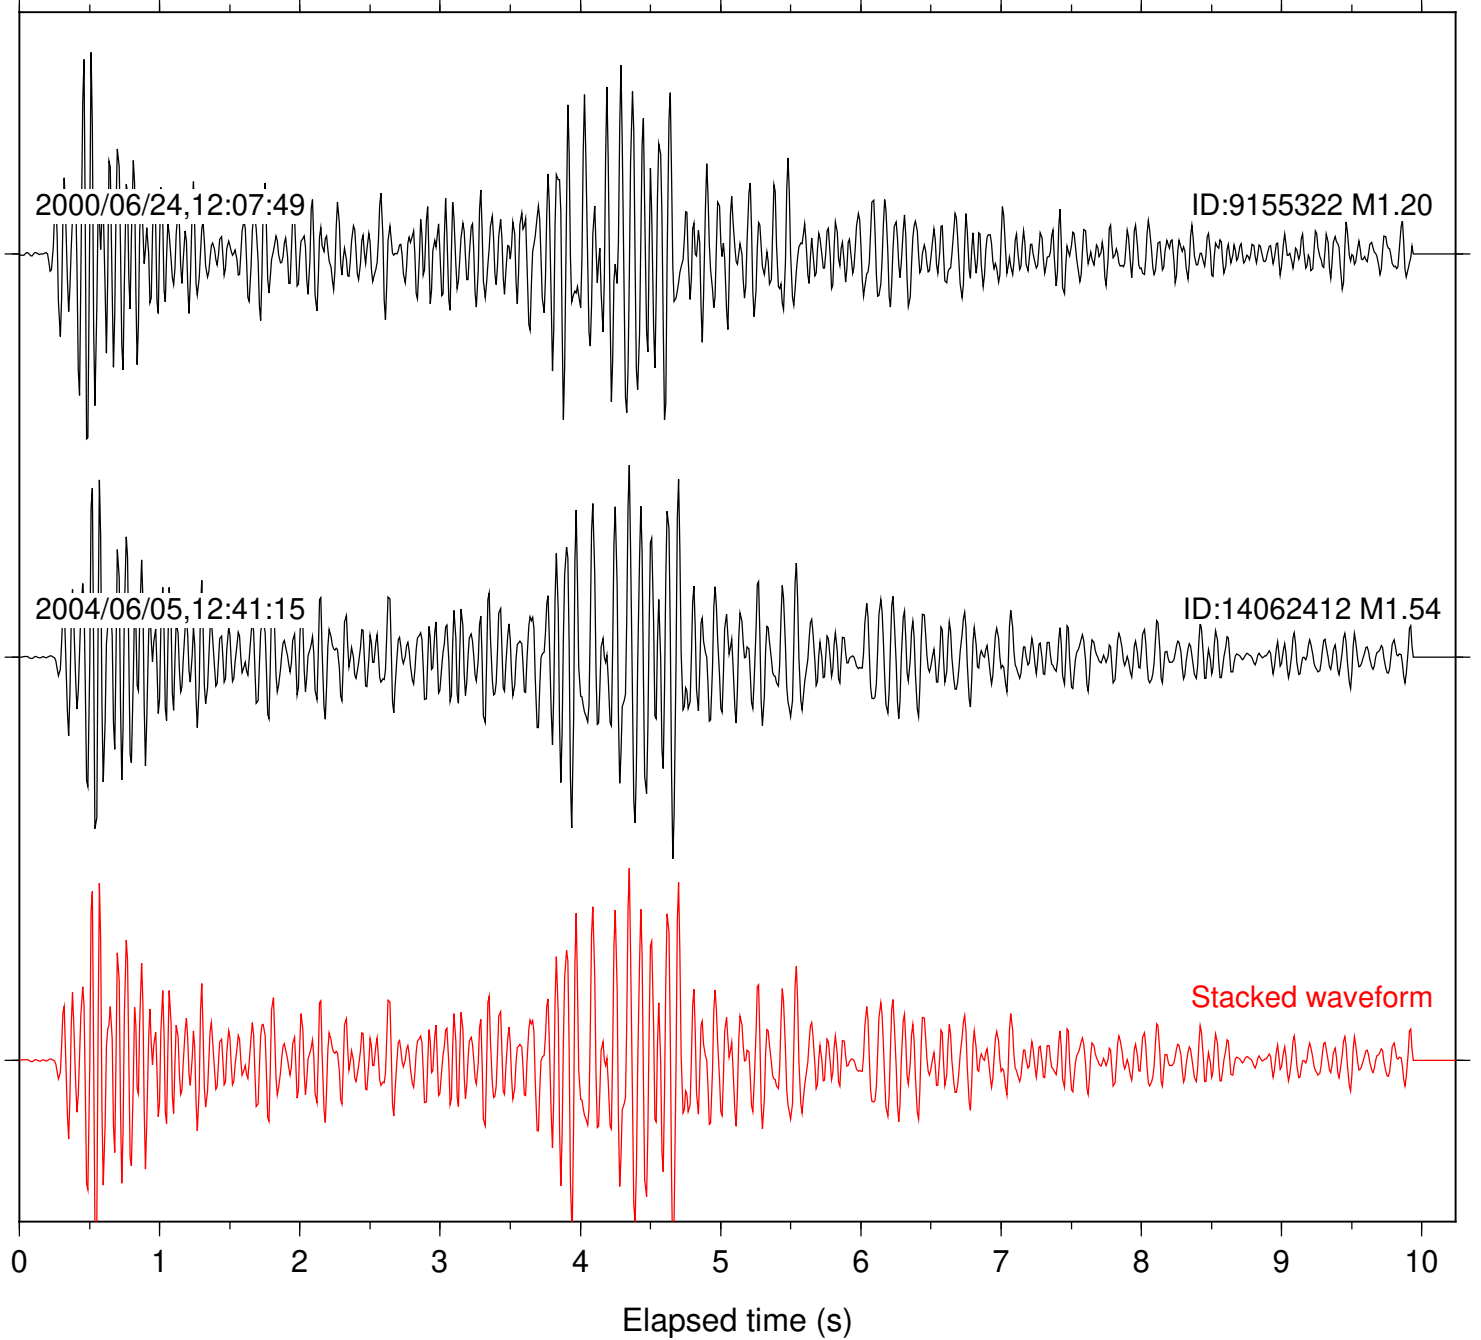

Station: AGA Com: HHZ

Focal depth: 17.83 km

Station: CRY Com: HHZ

Focal depth: 17.83 km

Station: DGR Com: HHZ

Focal depth: 17.83 km

Station: POB2 Com: HHZ

Focal depth: 17.83 km