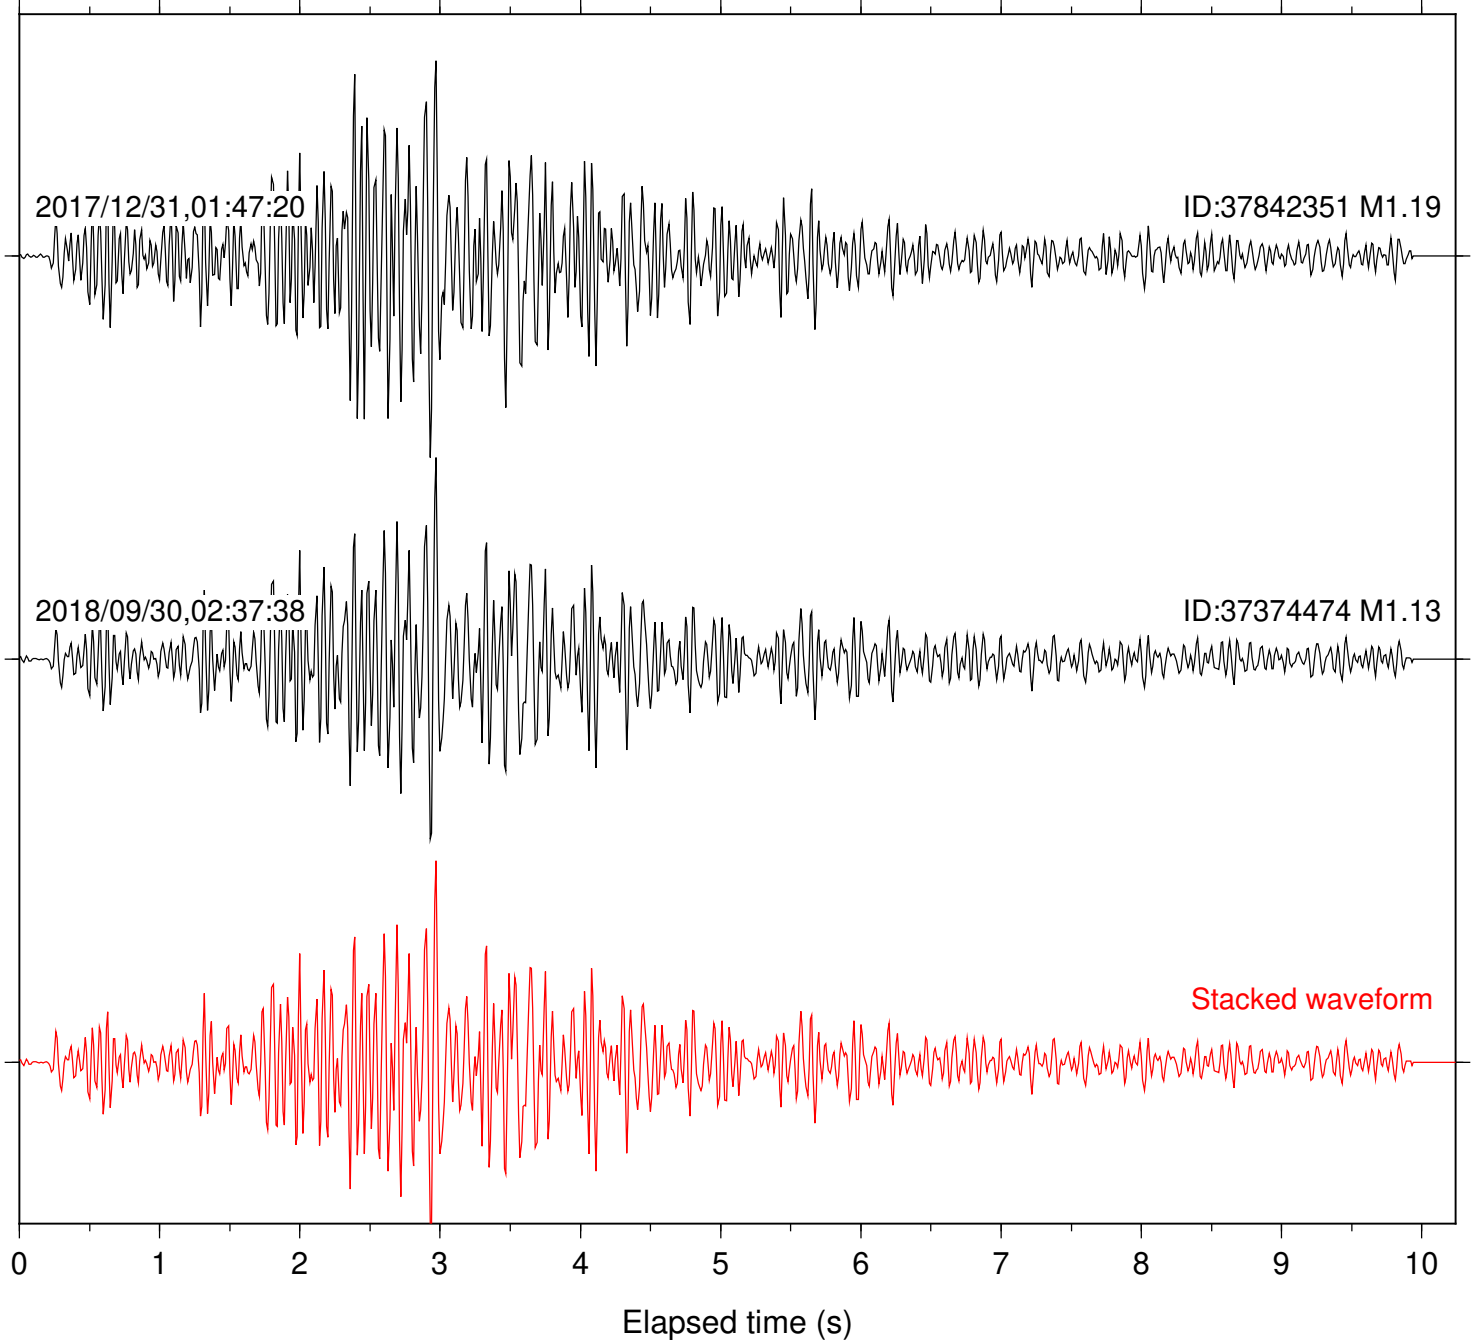

Station: PLM Com: HHZ

Focal depth: 5.10 km