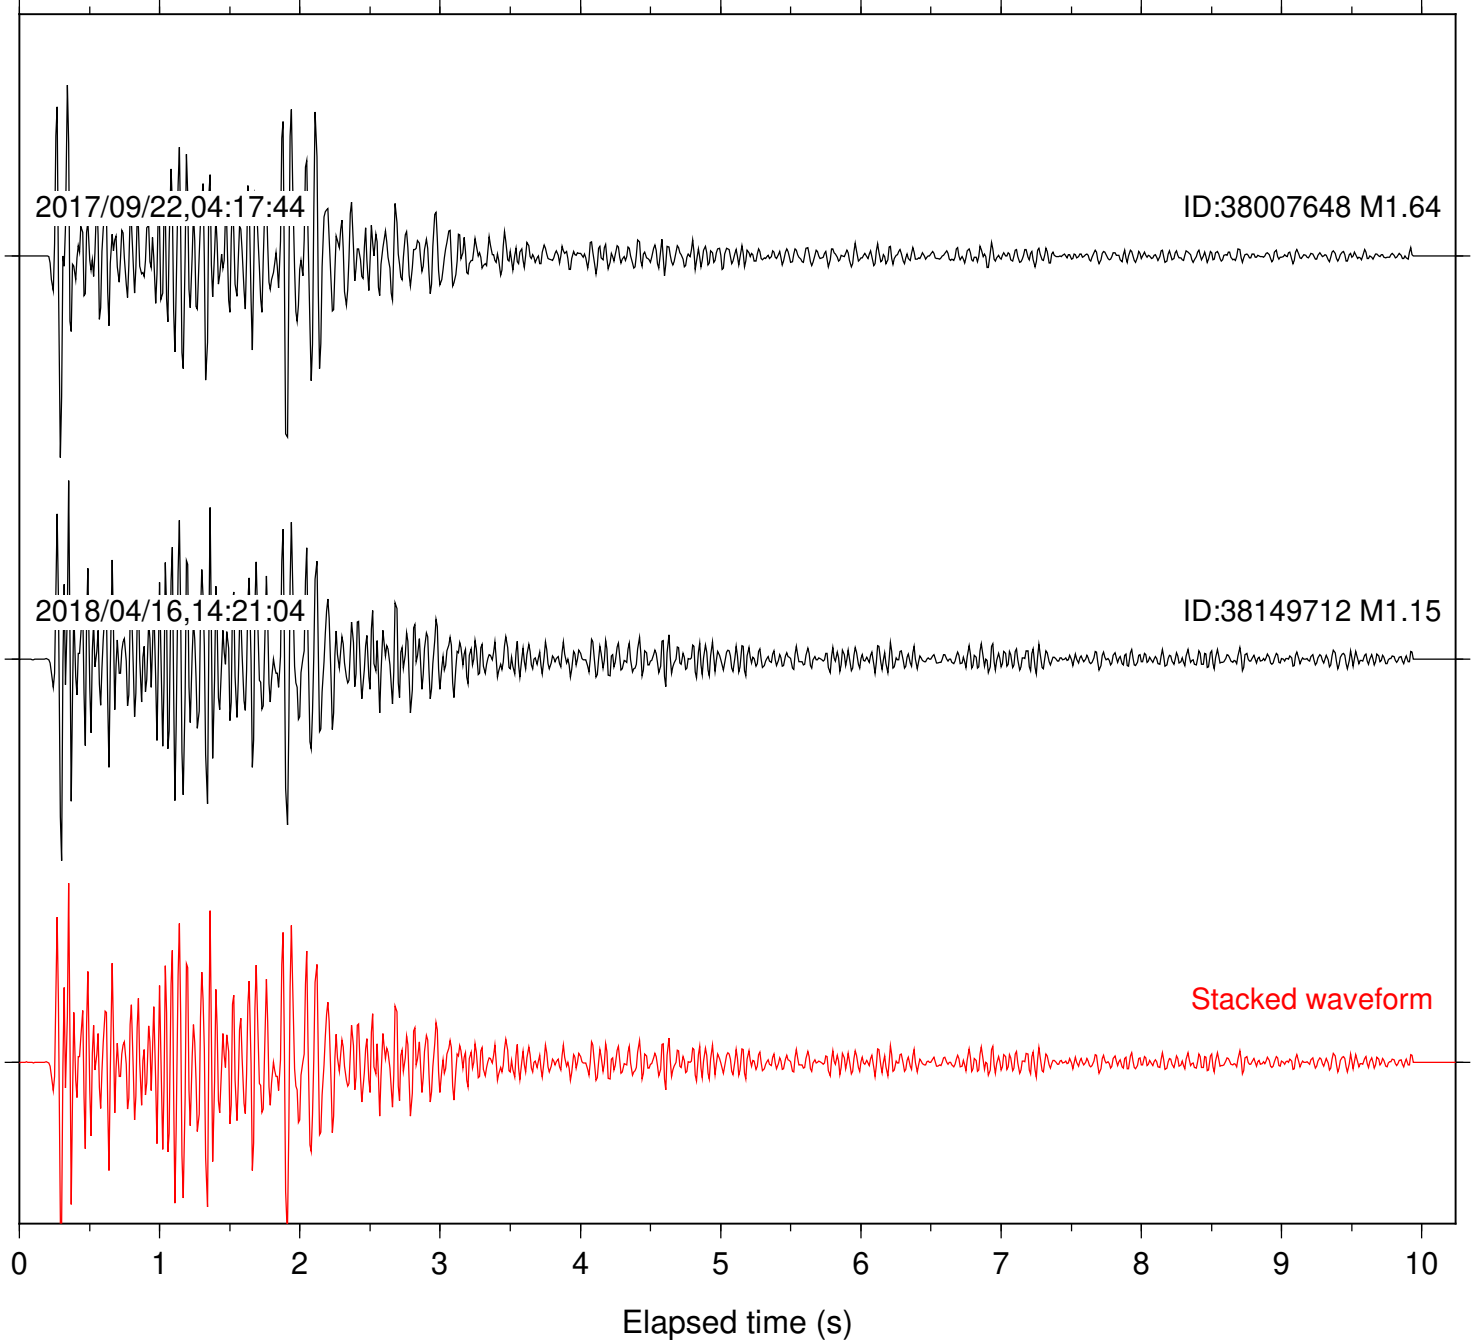

Station: CRY Com: HHZ

Focal depth: 5.63 km