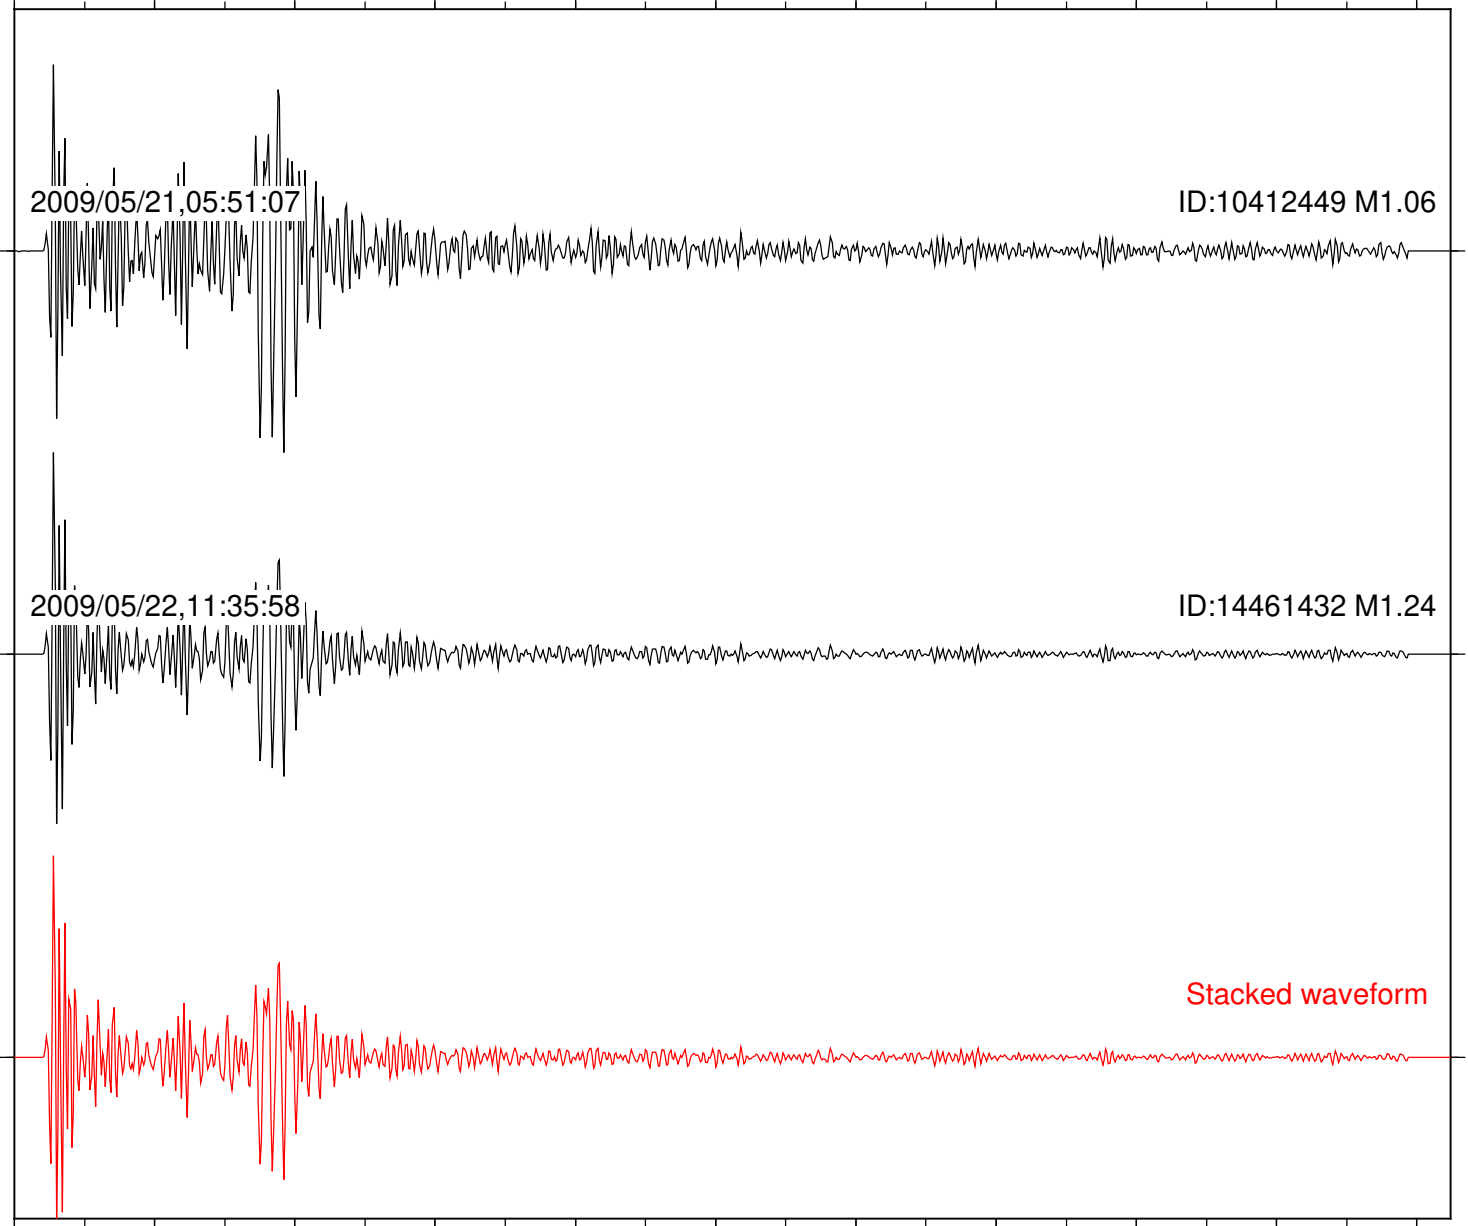

Elapsed time (s)

Station: DNR Com: HHZ

Focal depth: 8.29 km

Station: FRD Com: HHZ

Focal depth: 8.29 km

2009/05/21,05:51:07

ID:10412449 M1.06

2009/05/22,11:35:58