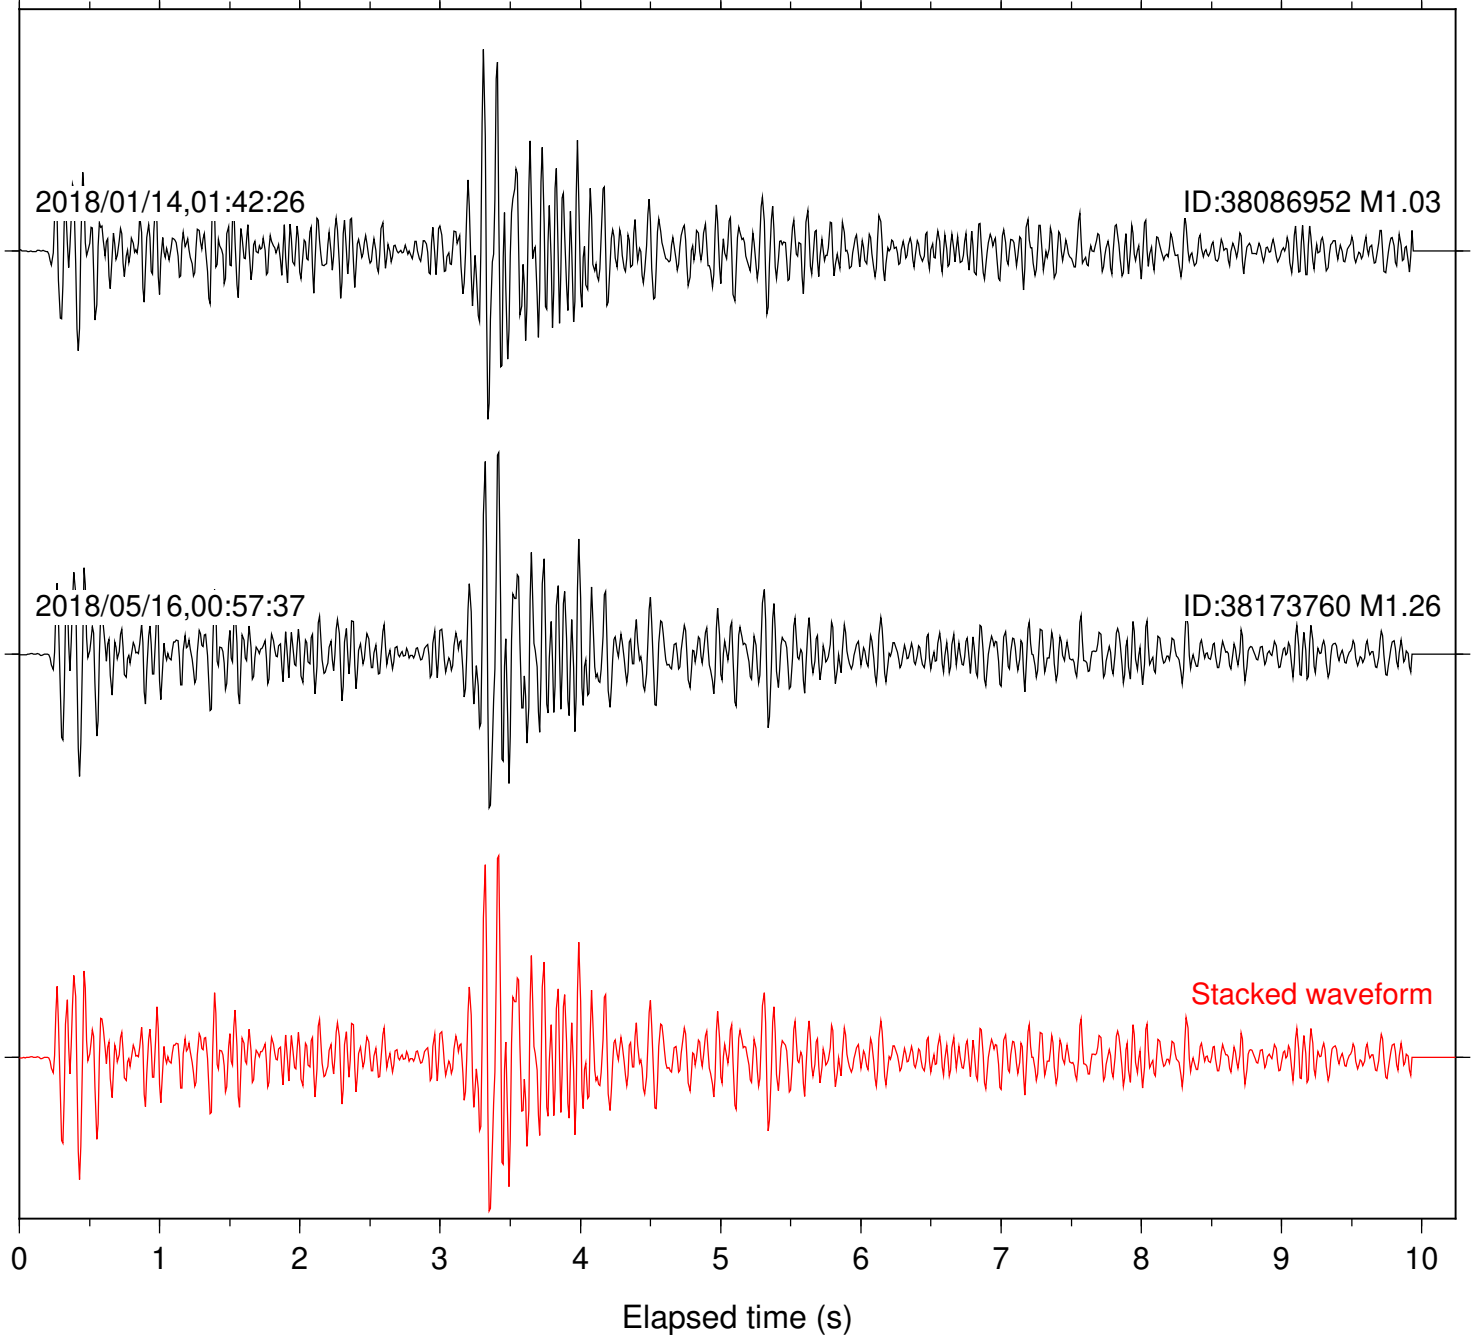

Station: CSH Com: HHZ

Focal depth: 6.30 km

Station: DGR Com: HHZ

Focal depth: 6.30 km

Station: FRD Com: HHZ

Focal depth: 6.30 km

Station: HMT2 Com: HHZ

Focal depth: 6.30 km