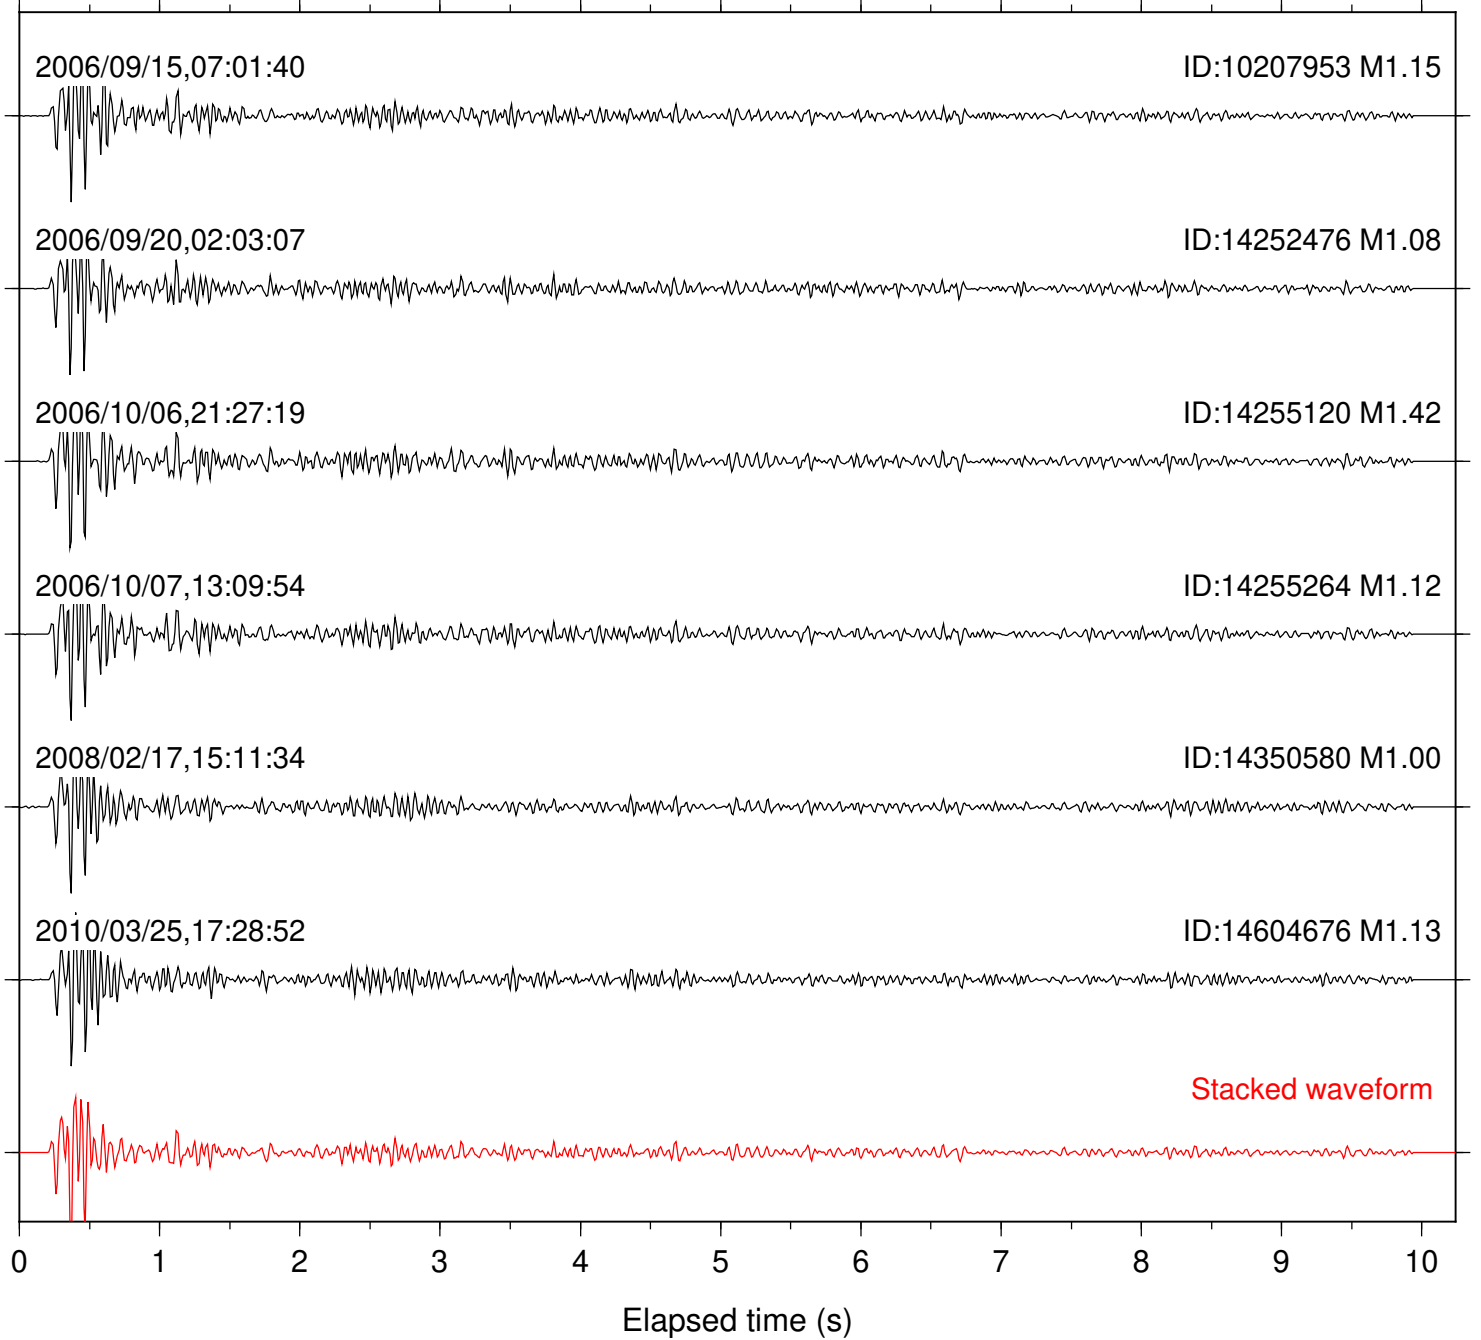

Station: CRY Com: HHZ

Focal depth: 8.00 km