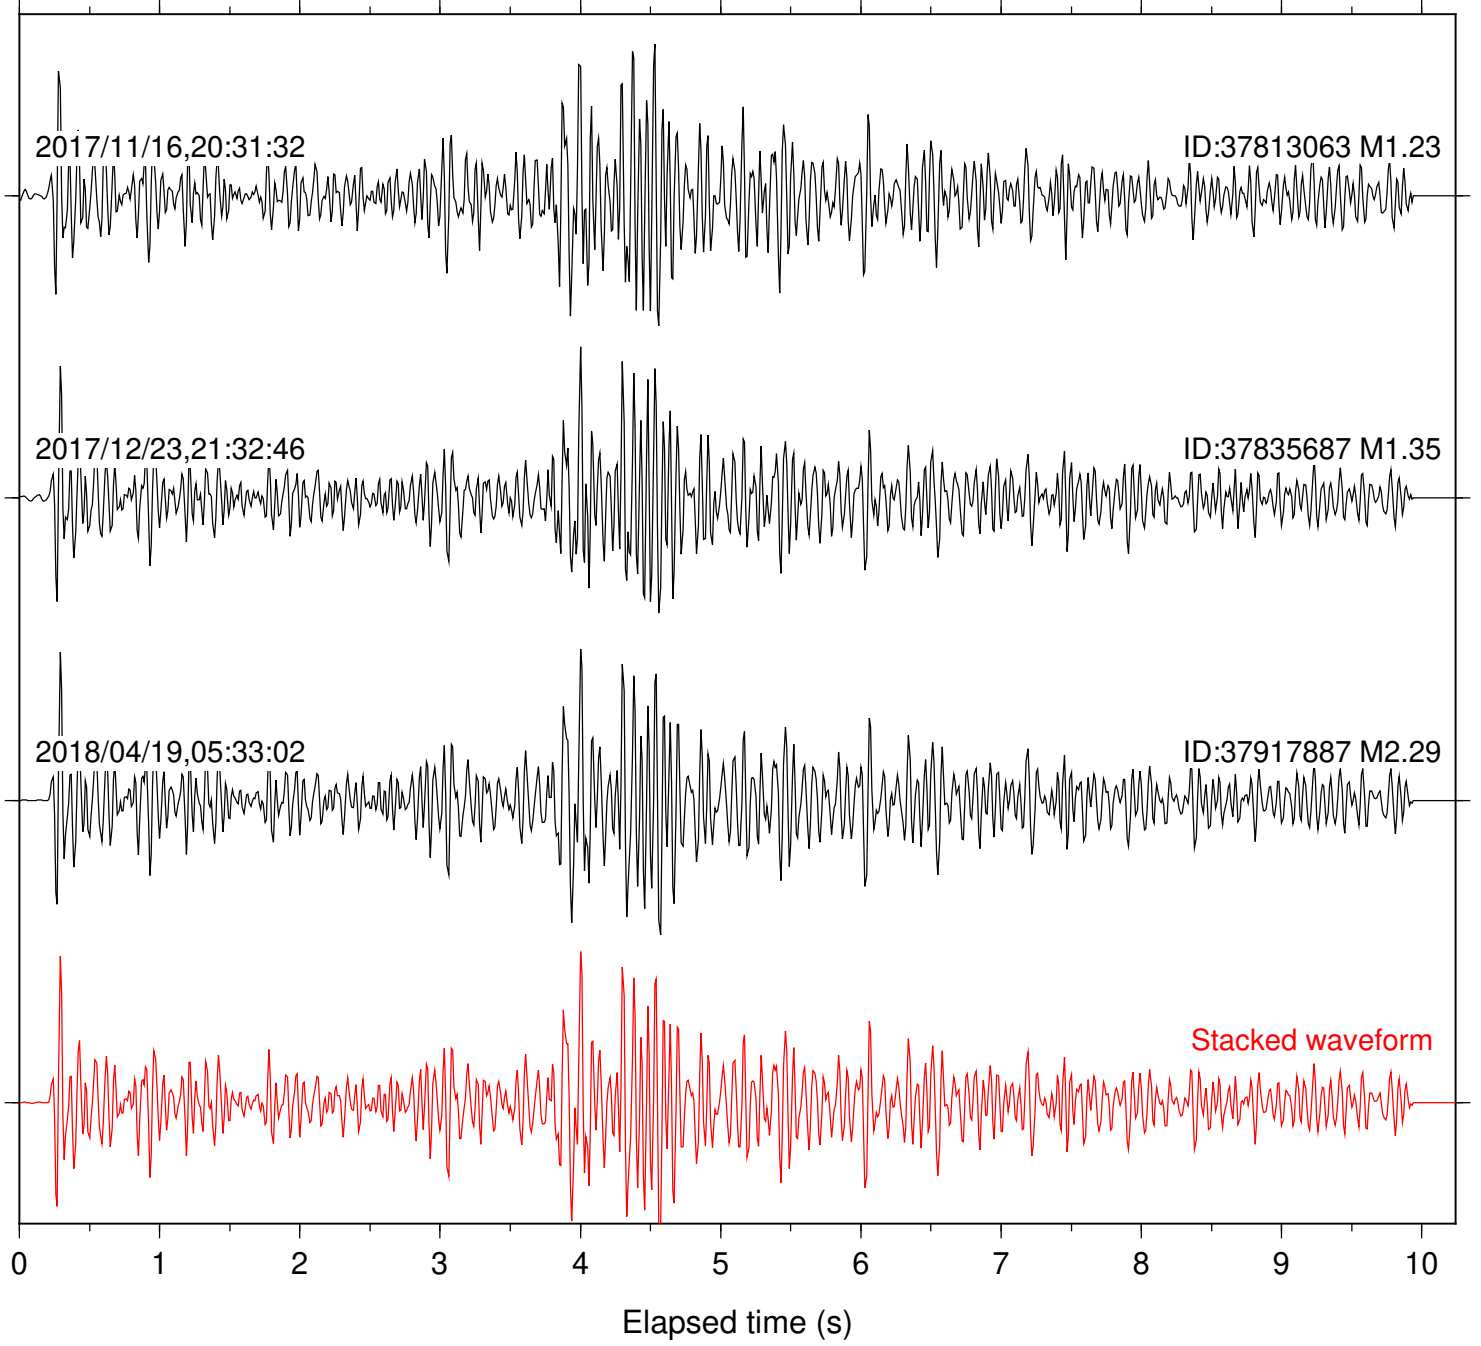

Station: HMT2 Com: HHZ

Focal depth: 6.10 km