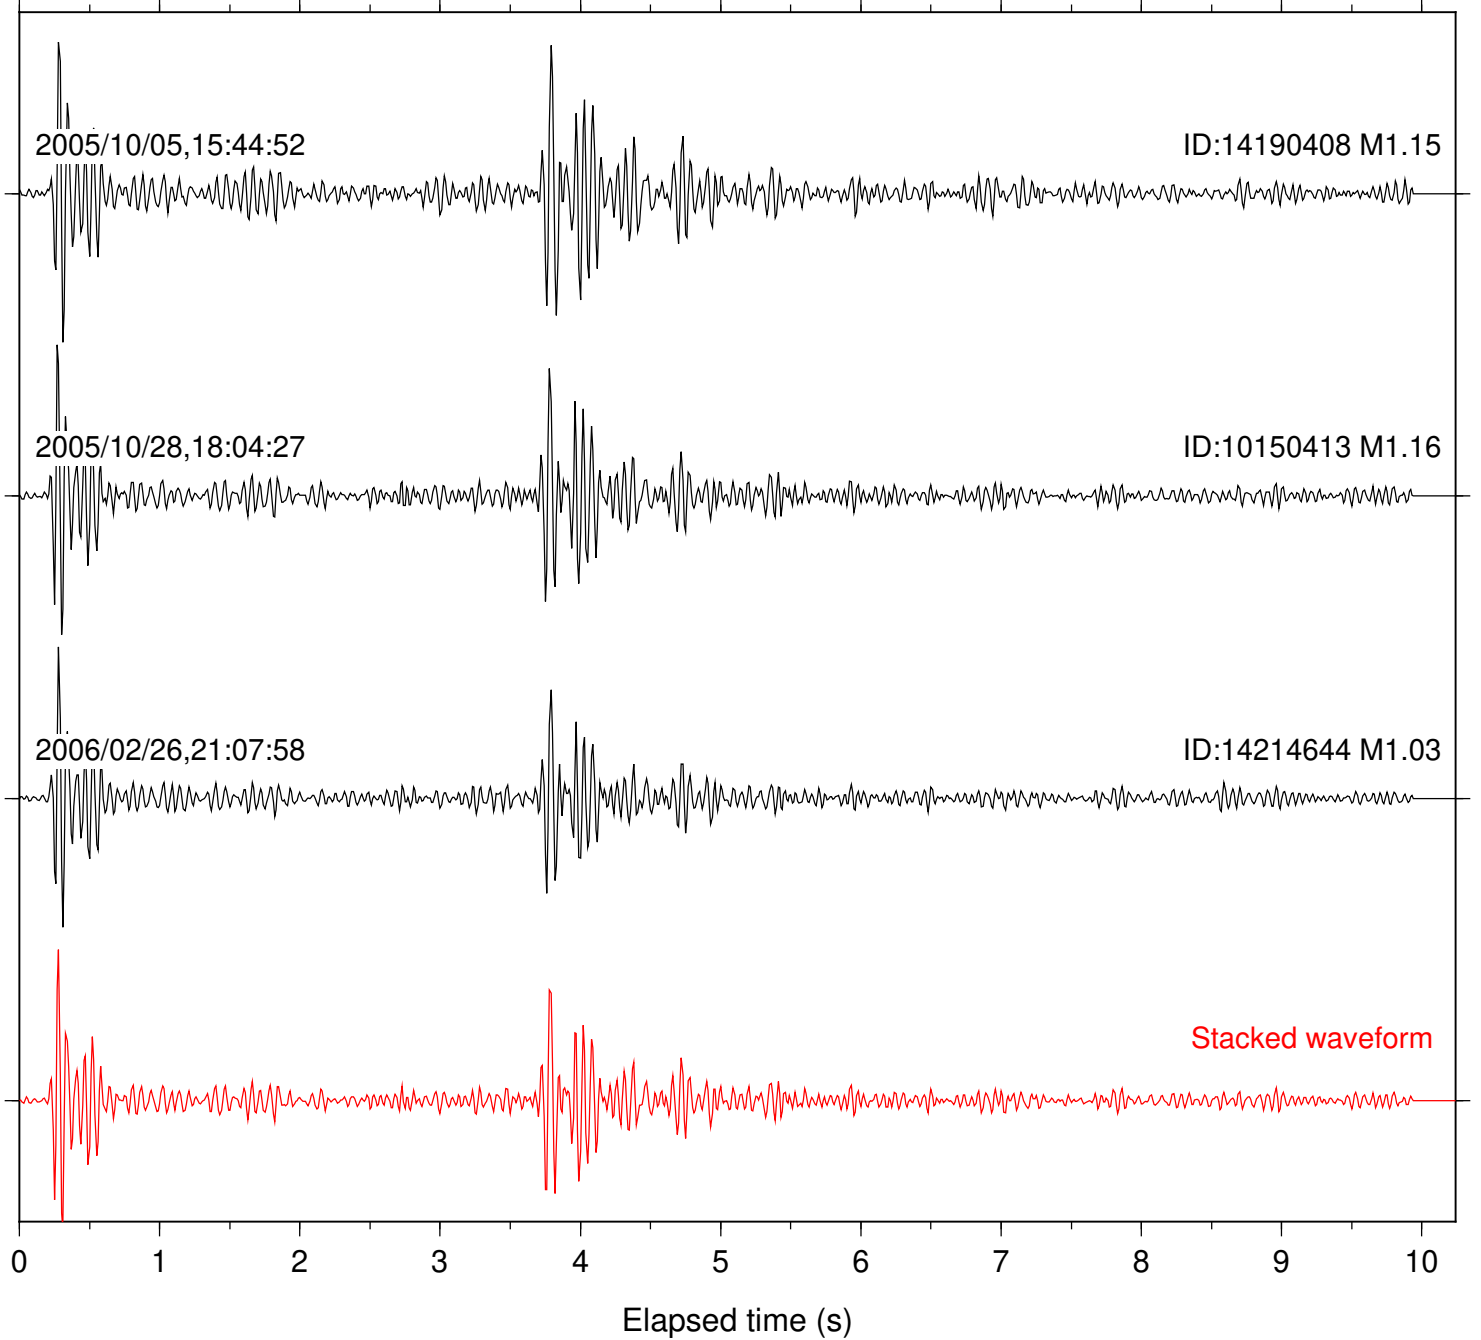

Station: KNW Com: HHZ

Focal depth: 11.09 km

Station: LVA2 Com: HHZ

Focal depth: 11.10 km

Station: PFO Com: HHZ

Focal depth: 11.09 km

Station: PLM Com: HHZ

Focal depth: 11.09 km