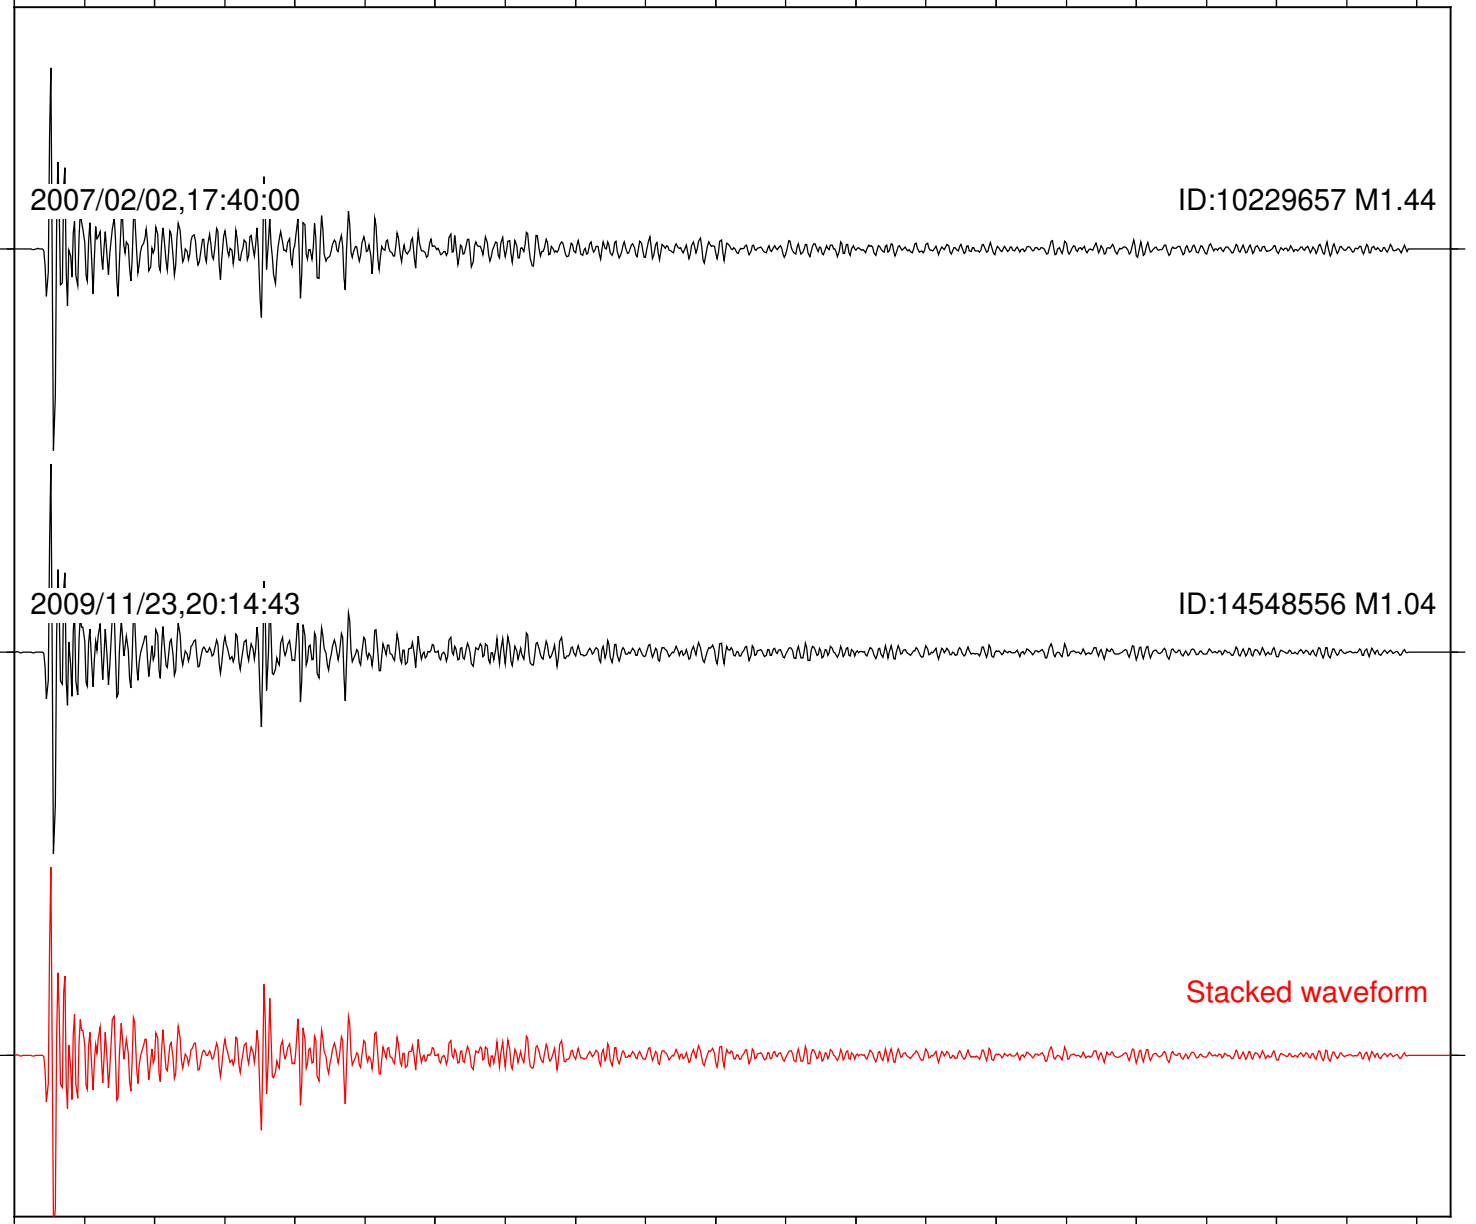

Station: B086 Com: EHZ

Focal depth: 8.73 km

2007/02/02,17:40:00

ID:10229657 M1.44

2009/11/23,20:14:43

ID:14548556 M1.04

Stacked waveform

0 1 2 3 4 5 6 7 8 9 10
Elapsed time (s)