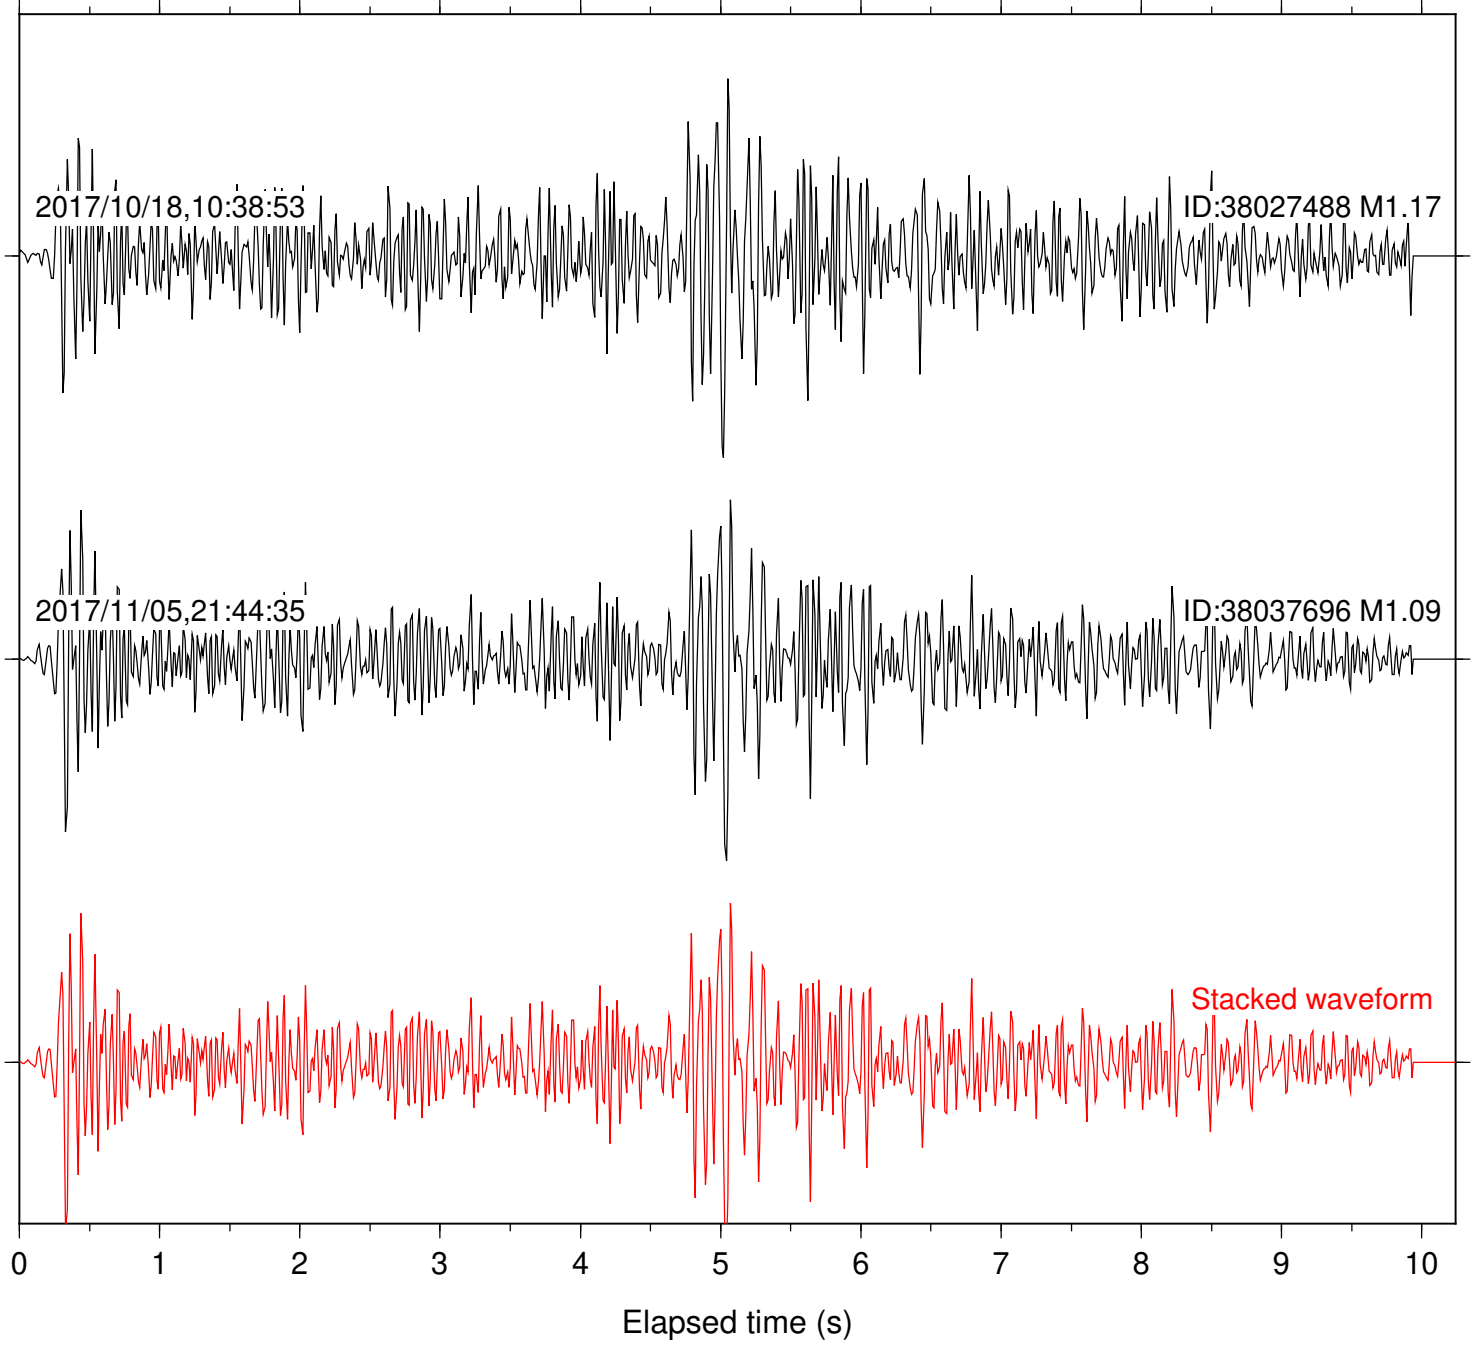

Station: SMER Com: HHZ

Focal depth: 5.43 km