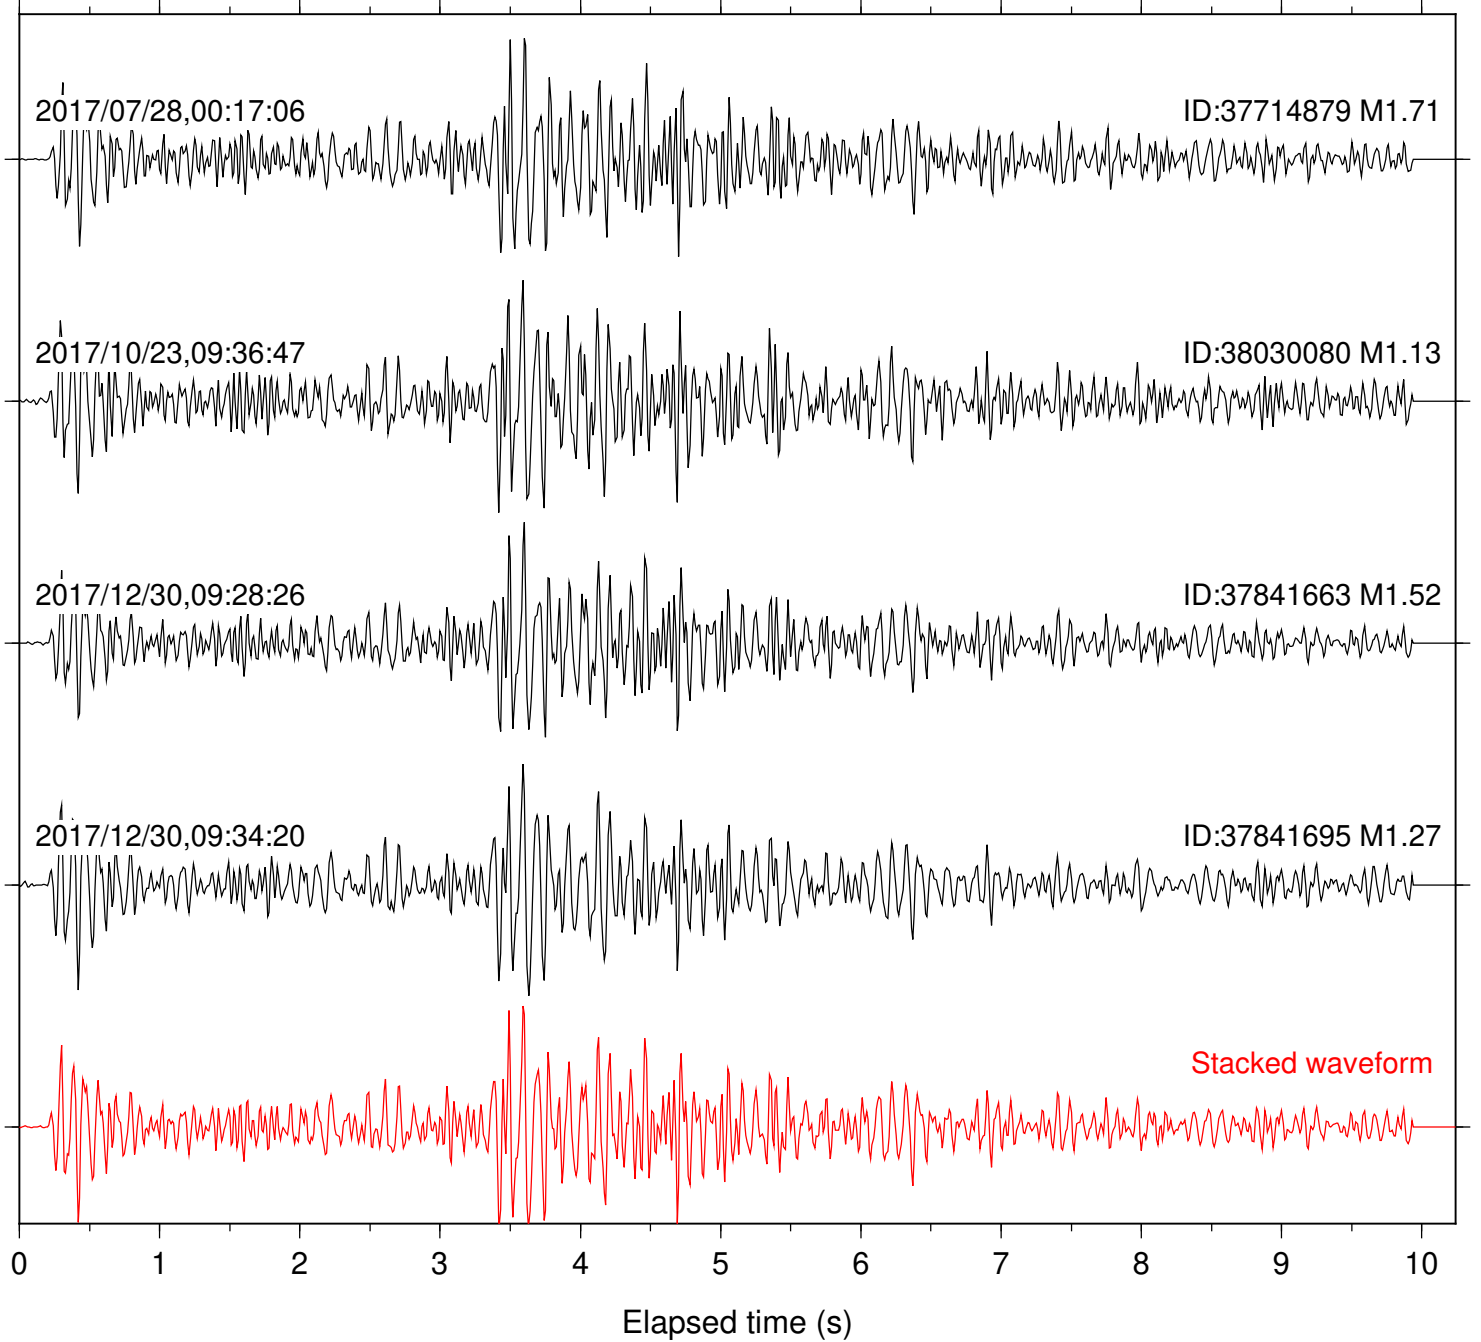

Station: BAC Com: EHZ

Focal depth: 6.43 km