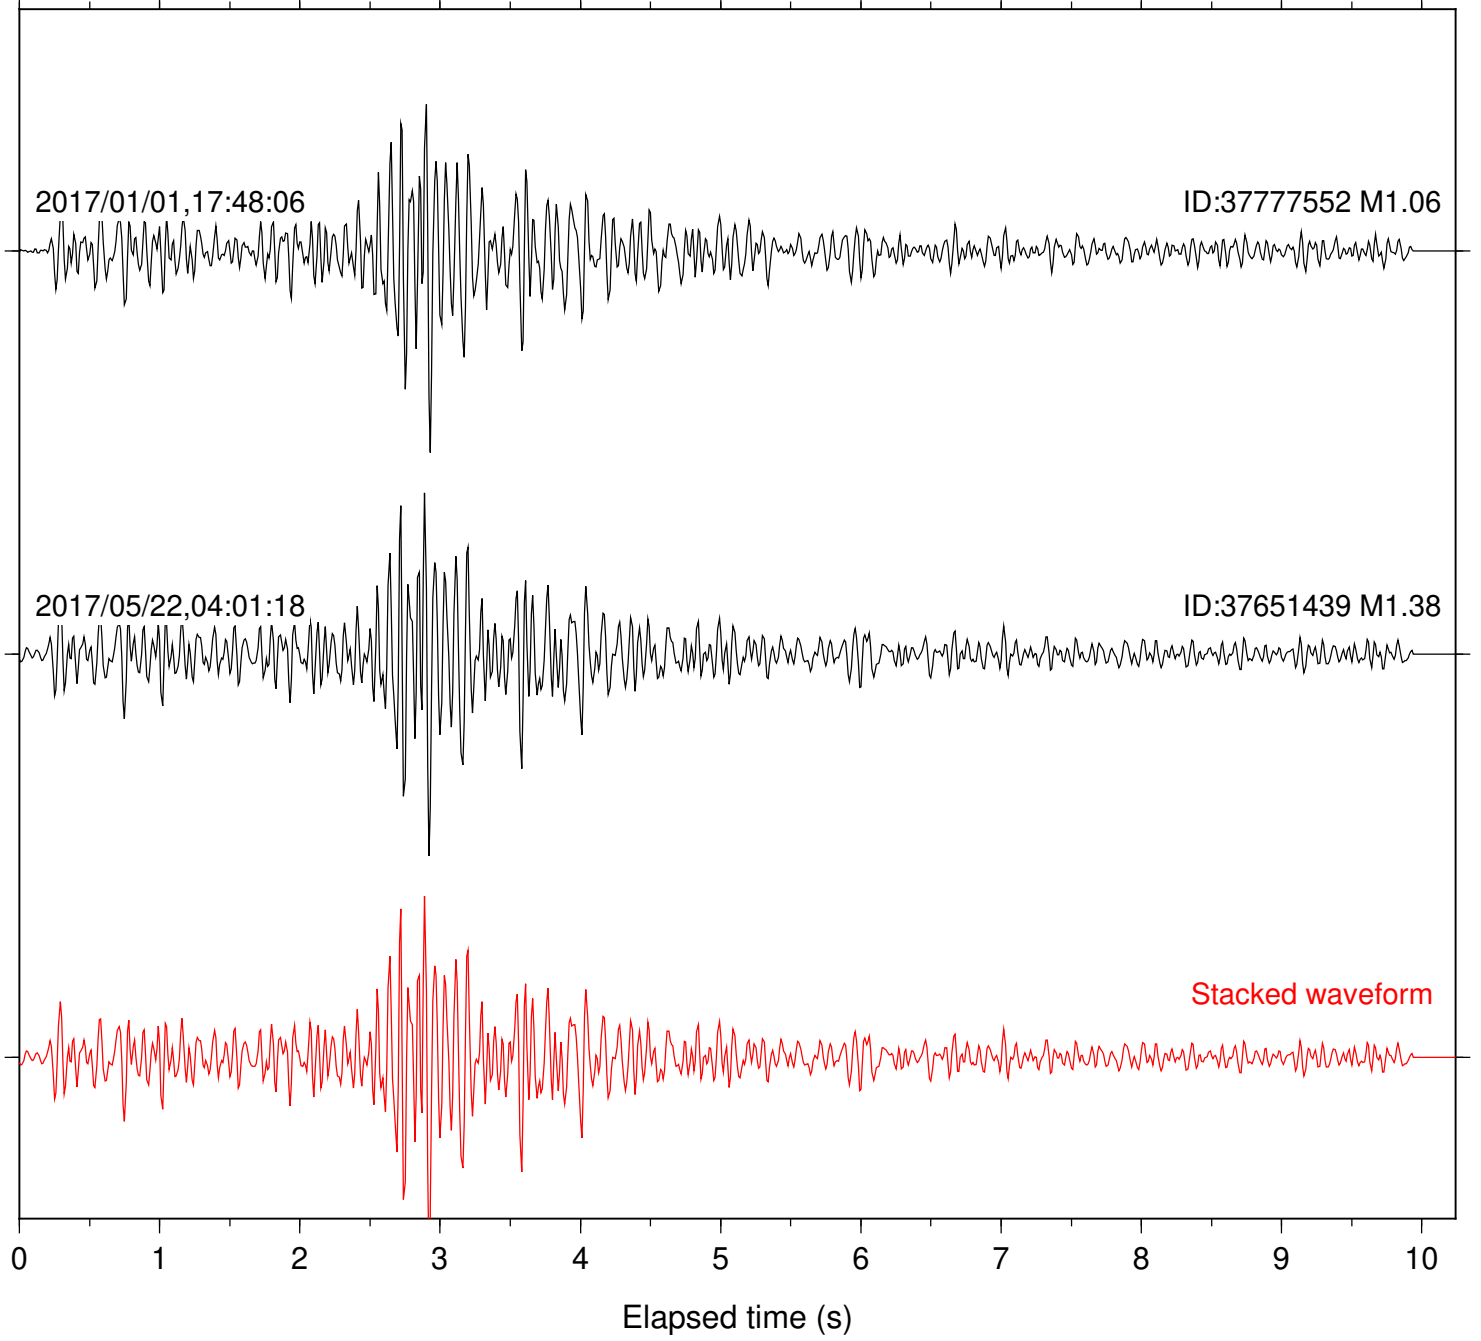

Station: FRD Com: HHZ

Focal depth: 6.75 km

Station: HMT2 Com: HHZ

Focal depth: 6.75 km

Station: SND Com: HHZ

Focal depth: 6.75 km

Station: B081 Com: EHZ

Focal depth: 7.48 km