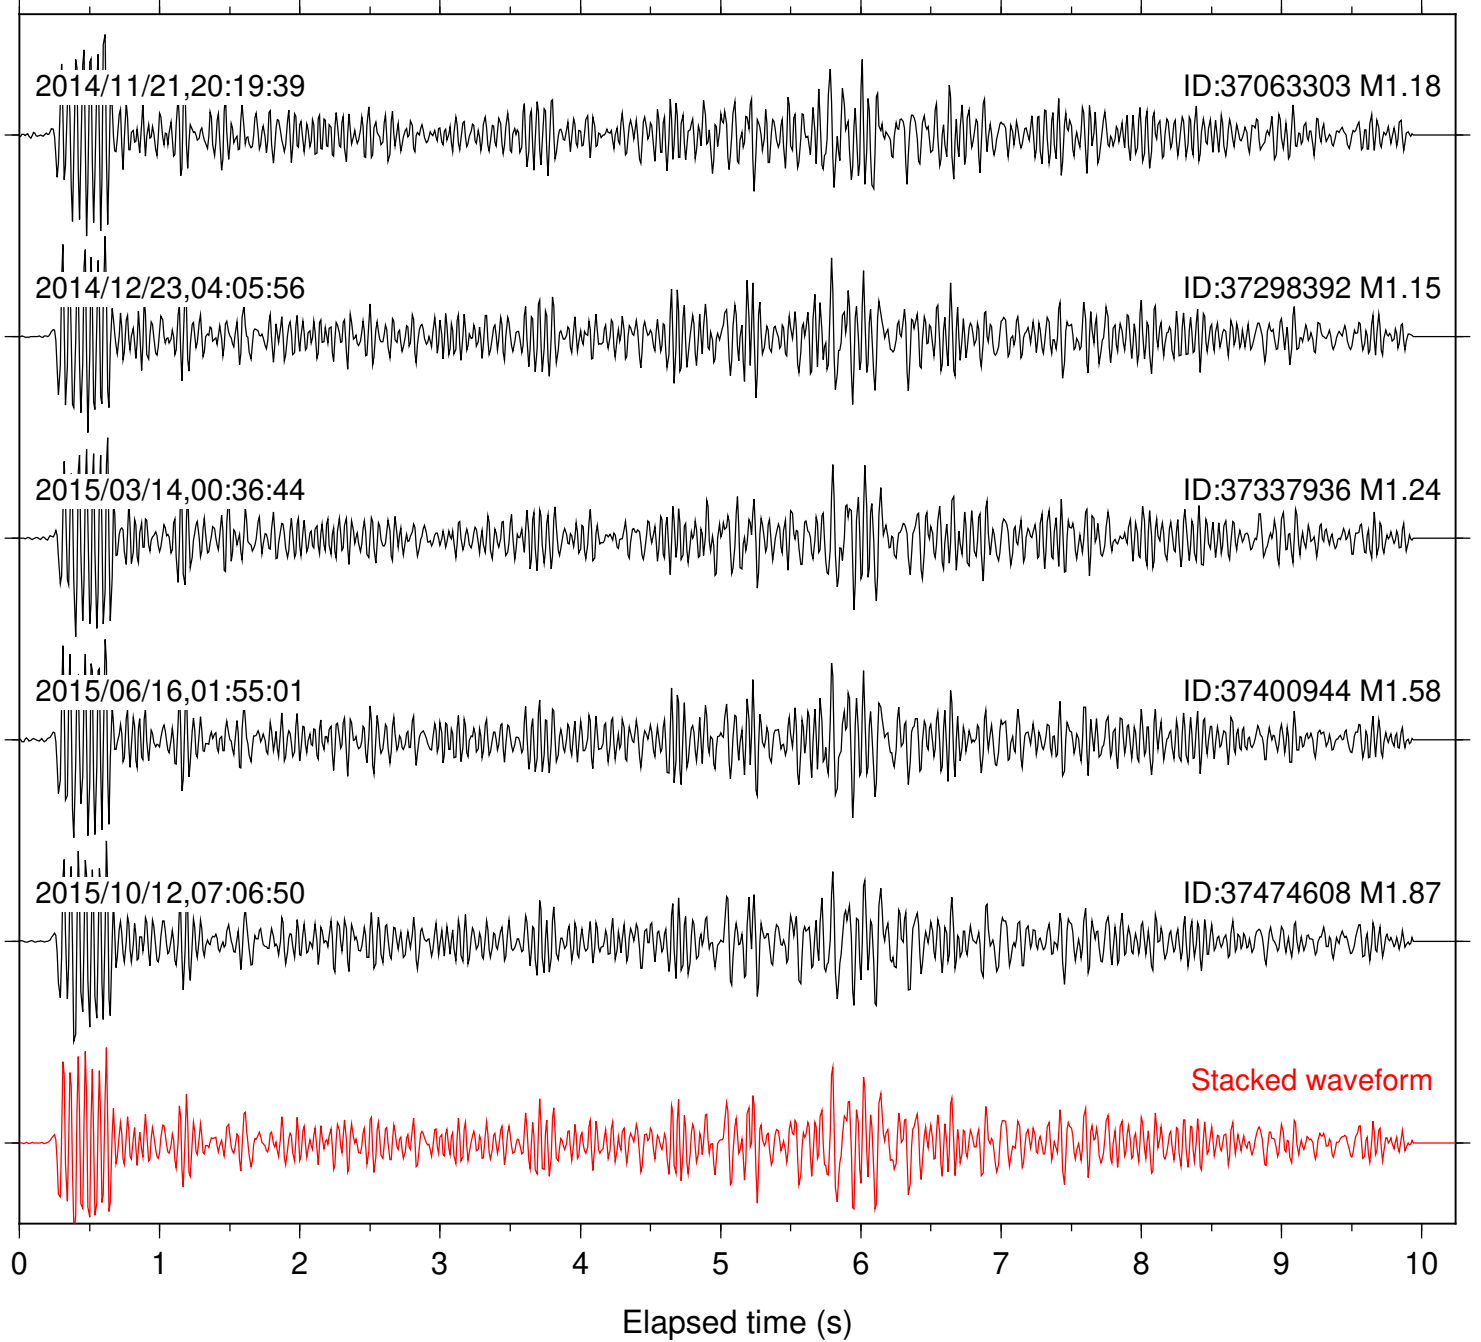

Station: LVA2 Com: HHZ

Focal depth: 8.51 km