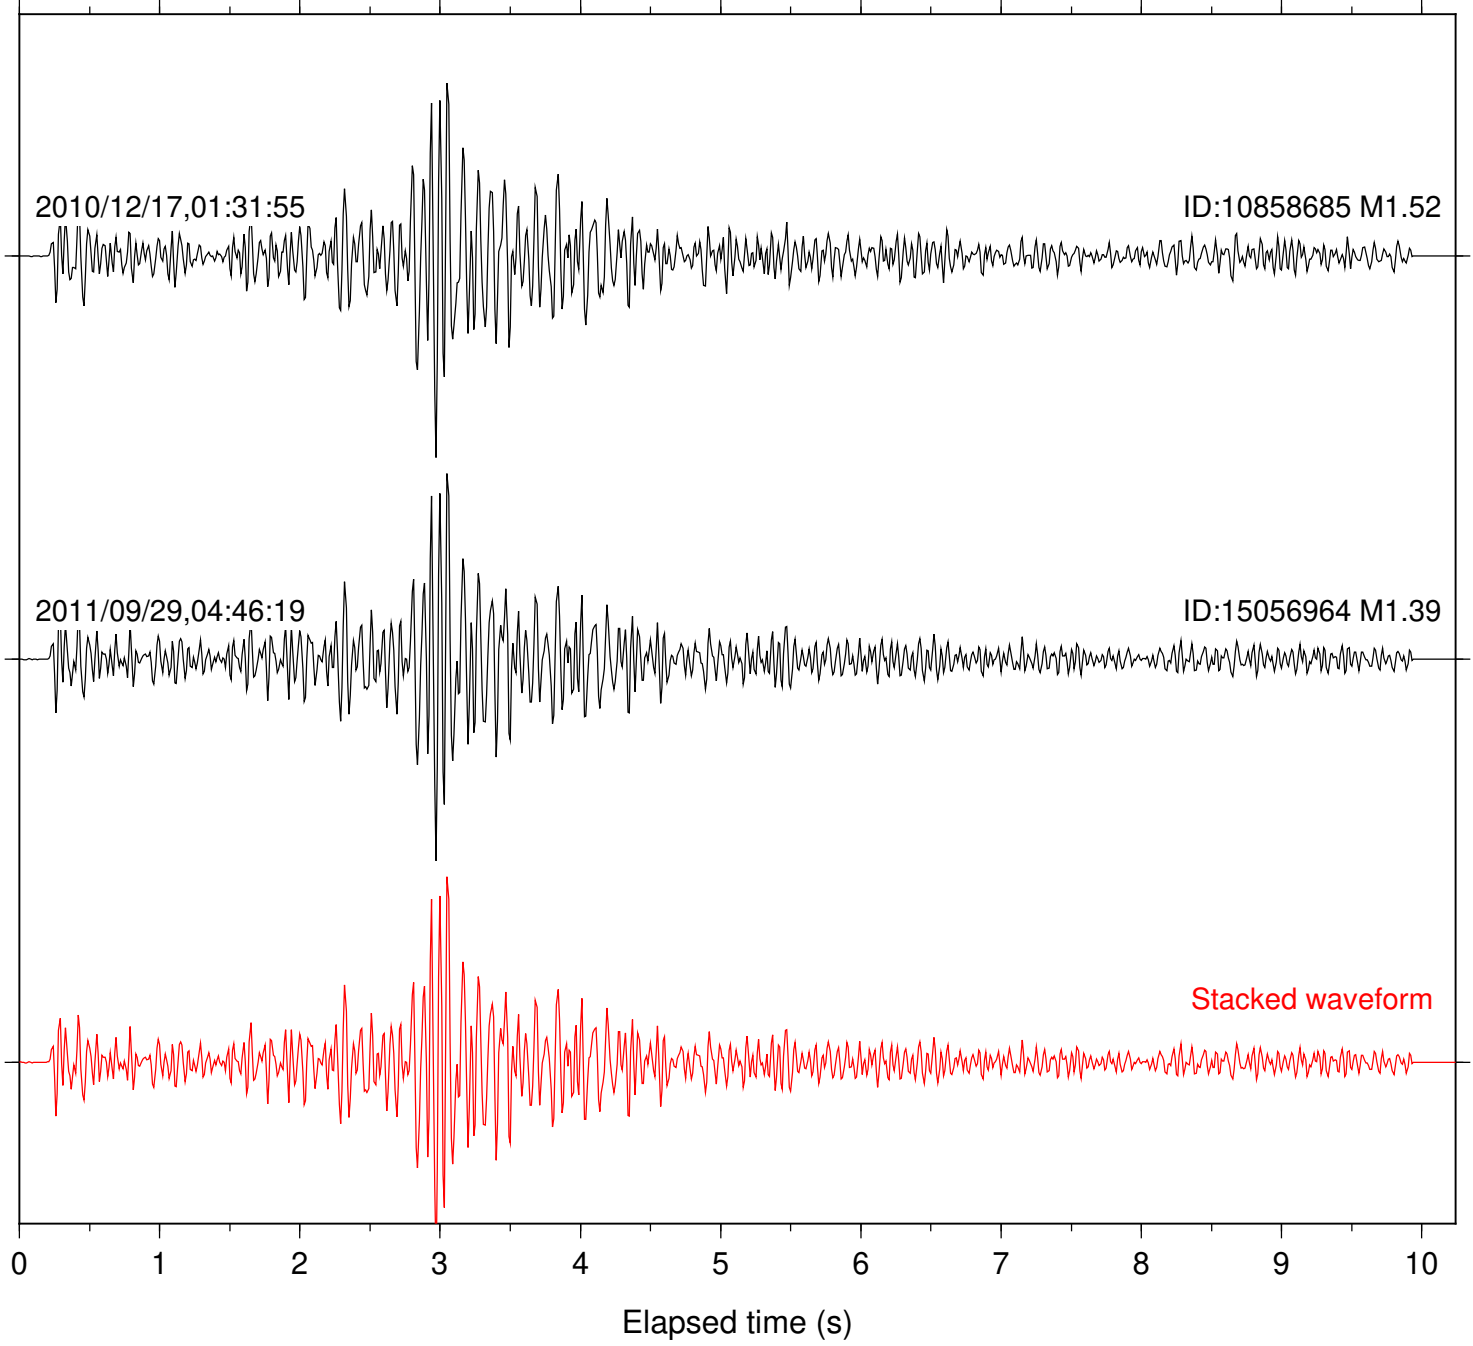

Stacked waveform

0 1 2 3 4 5 6 7 8 9 10  
Elapsed time (s)

Station: SND Com: HHZ

Focal depth: 7.66 km

Station: TOR Com: HHZ

Focal depth: 7.66 km

Station: B082 Com: EHZ

Focal depth: 8.32 km