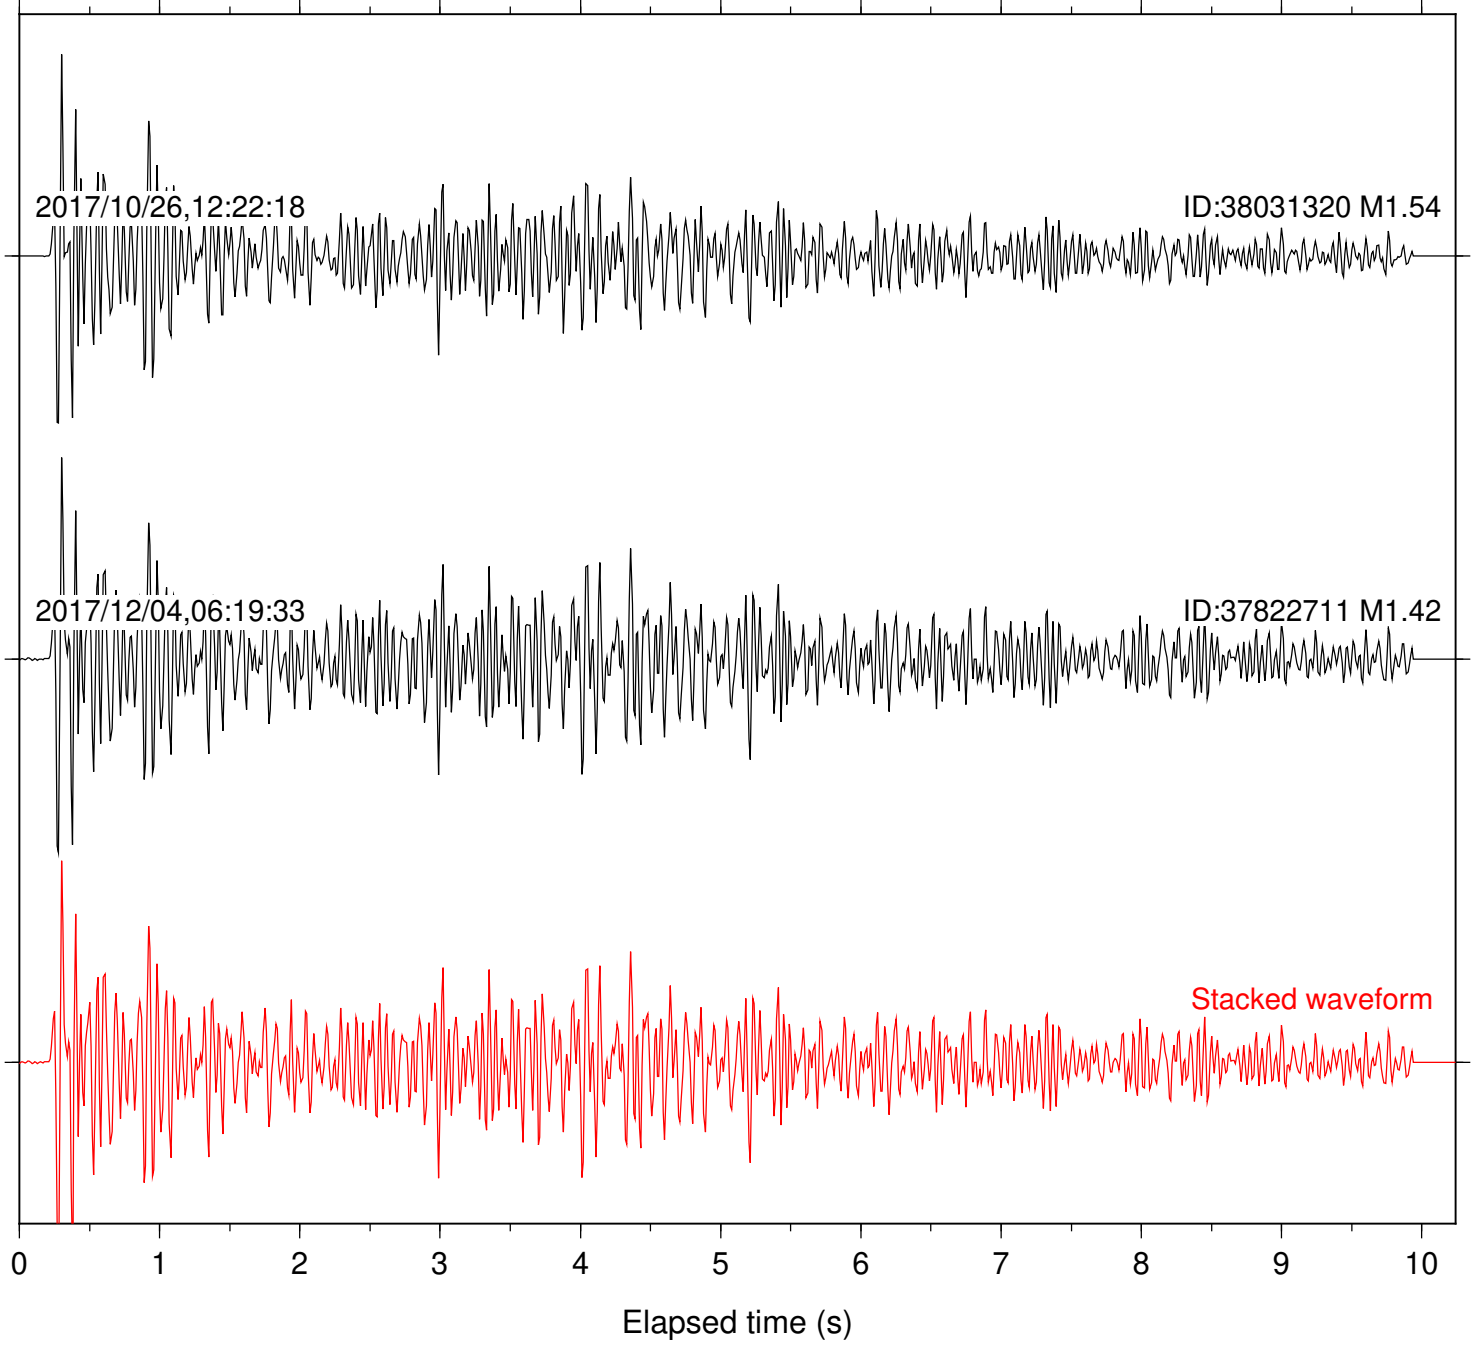

Station: LVA2 Com: HHZ

Focal depth: 7.16 km