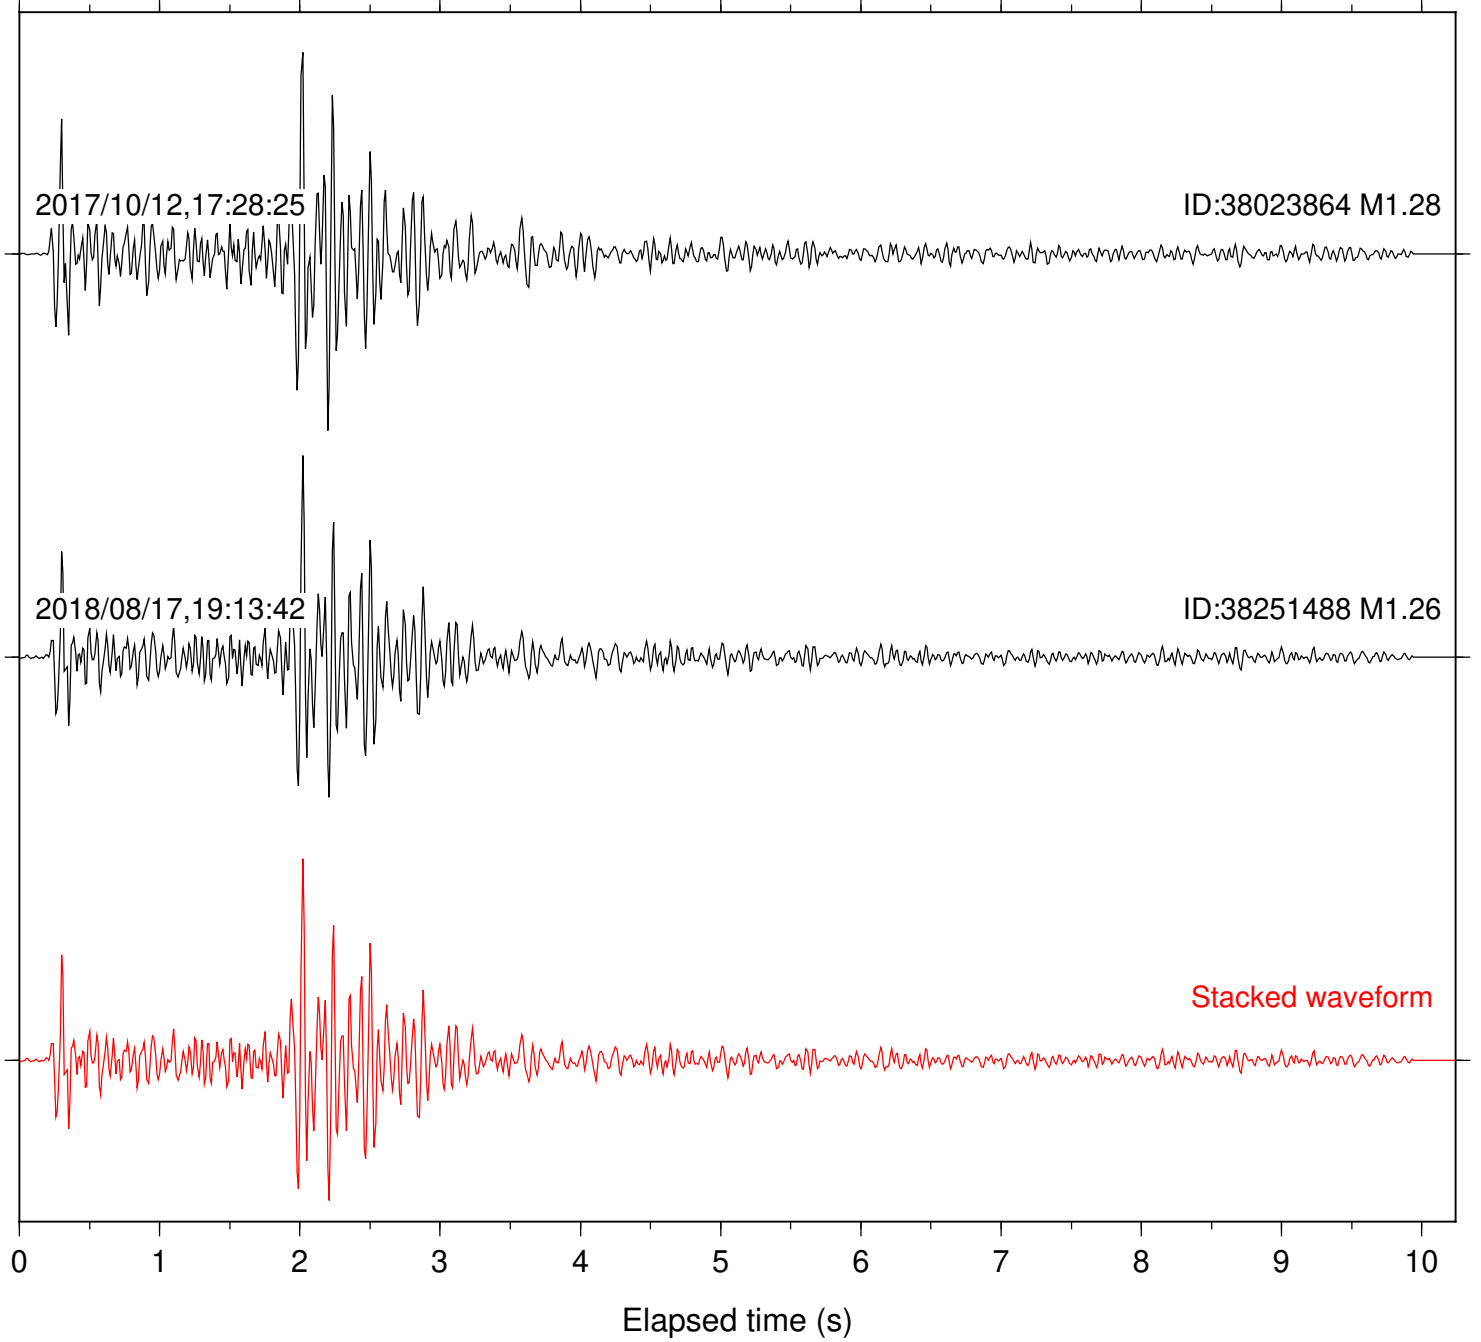

Station: BZN Com: HHZ

Focal depth: 4.89 km