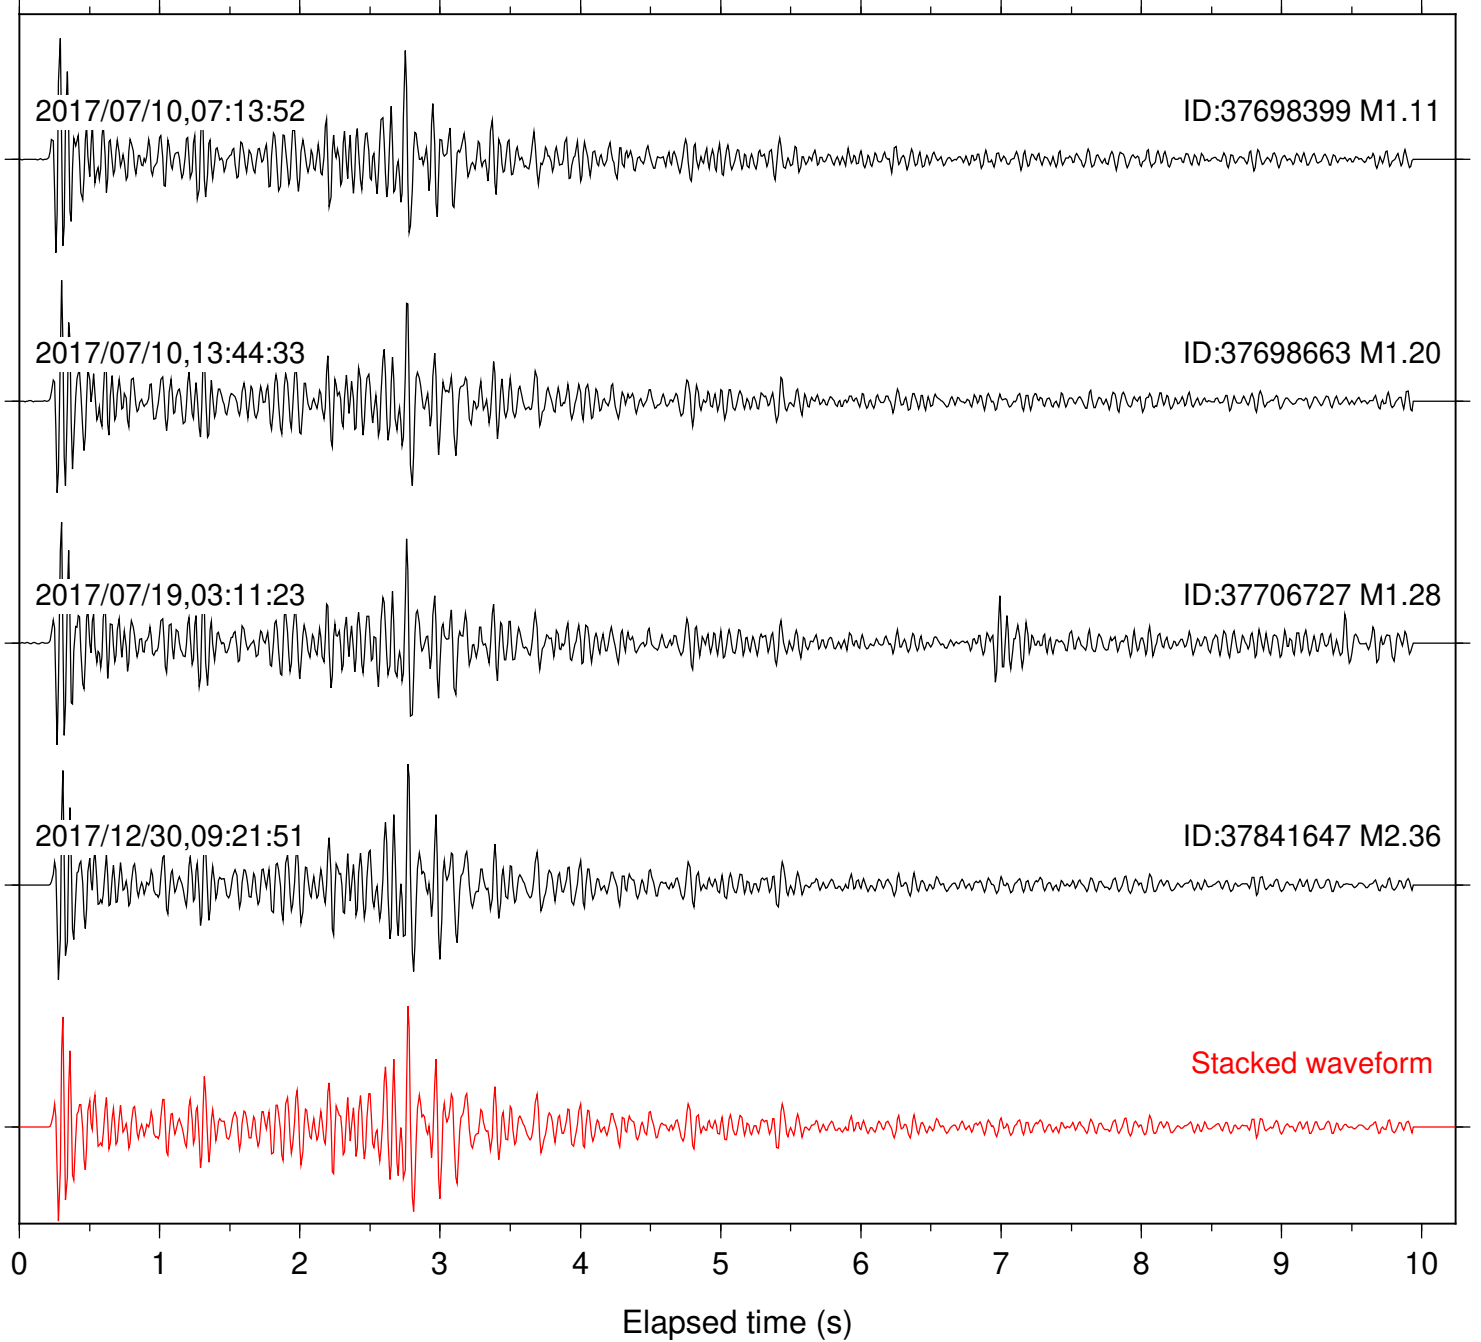

Station: B087 Com: EHZ

Focal depth: 7.44 km