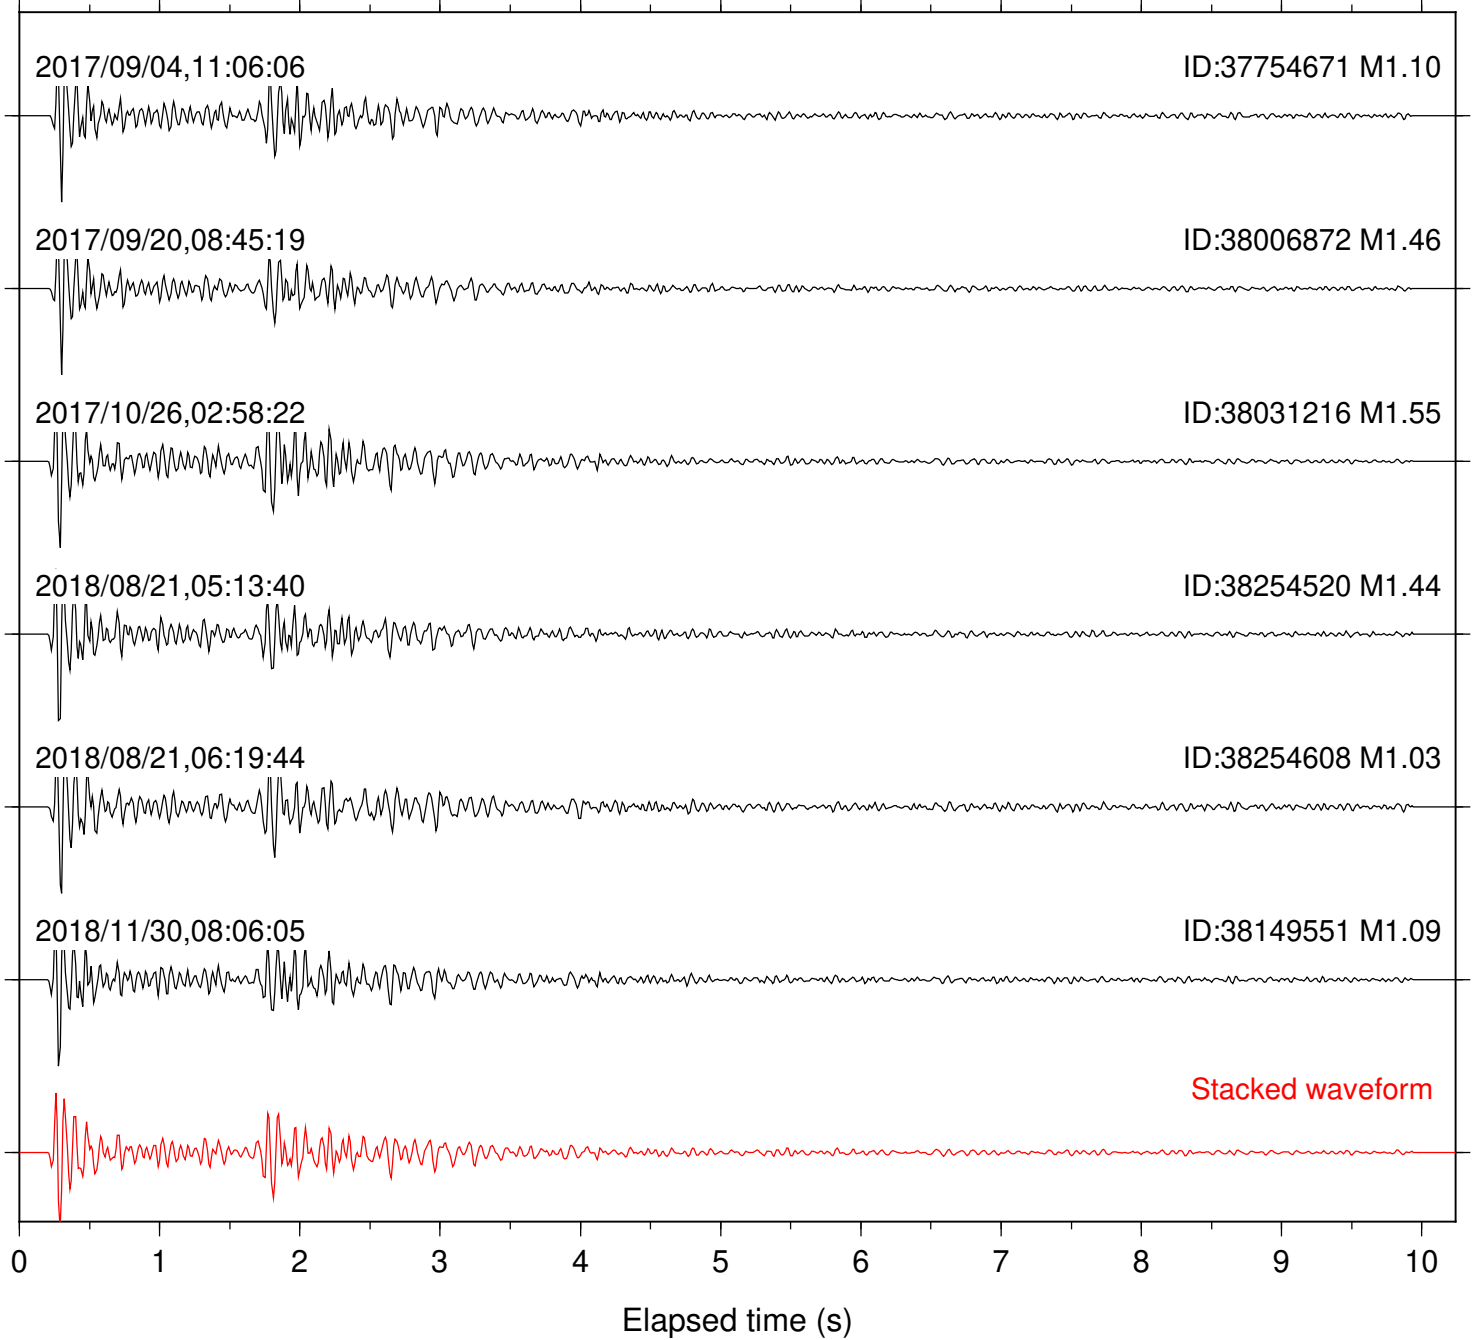

Station: B093 Com: EHZ

Focal depth: 4.50 km