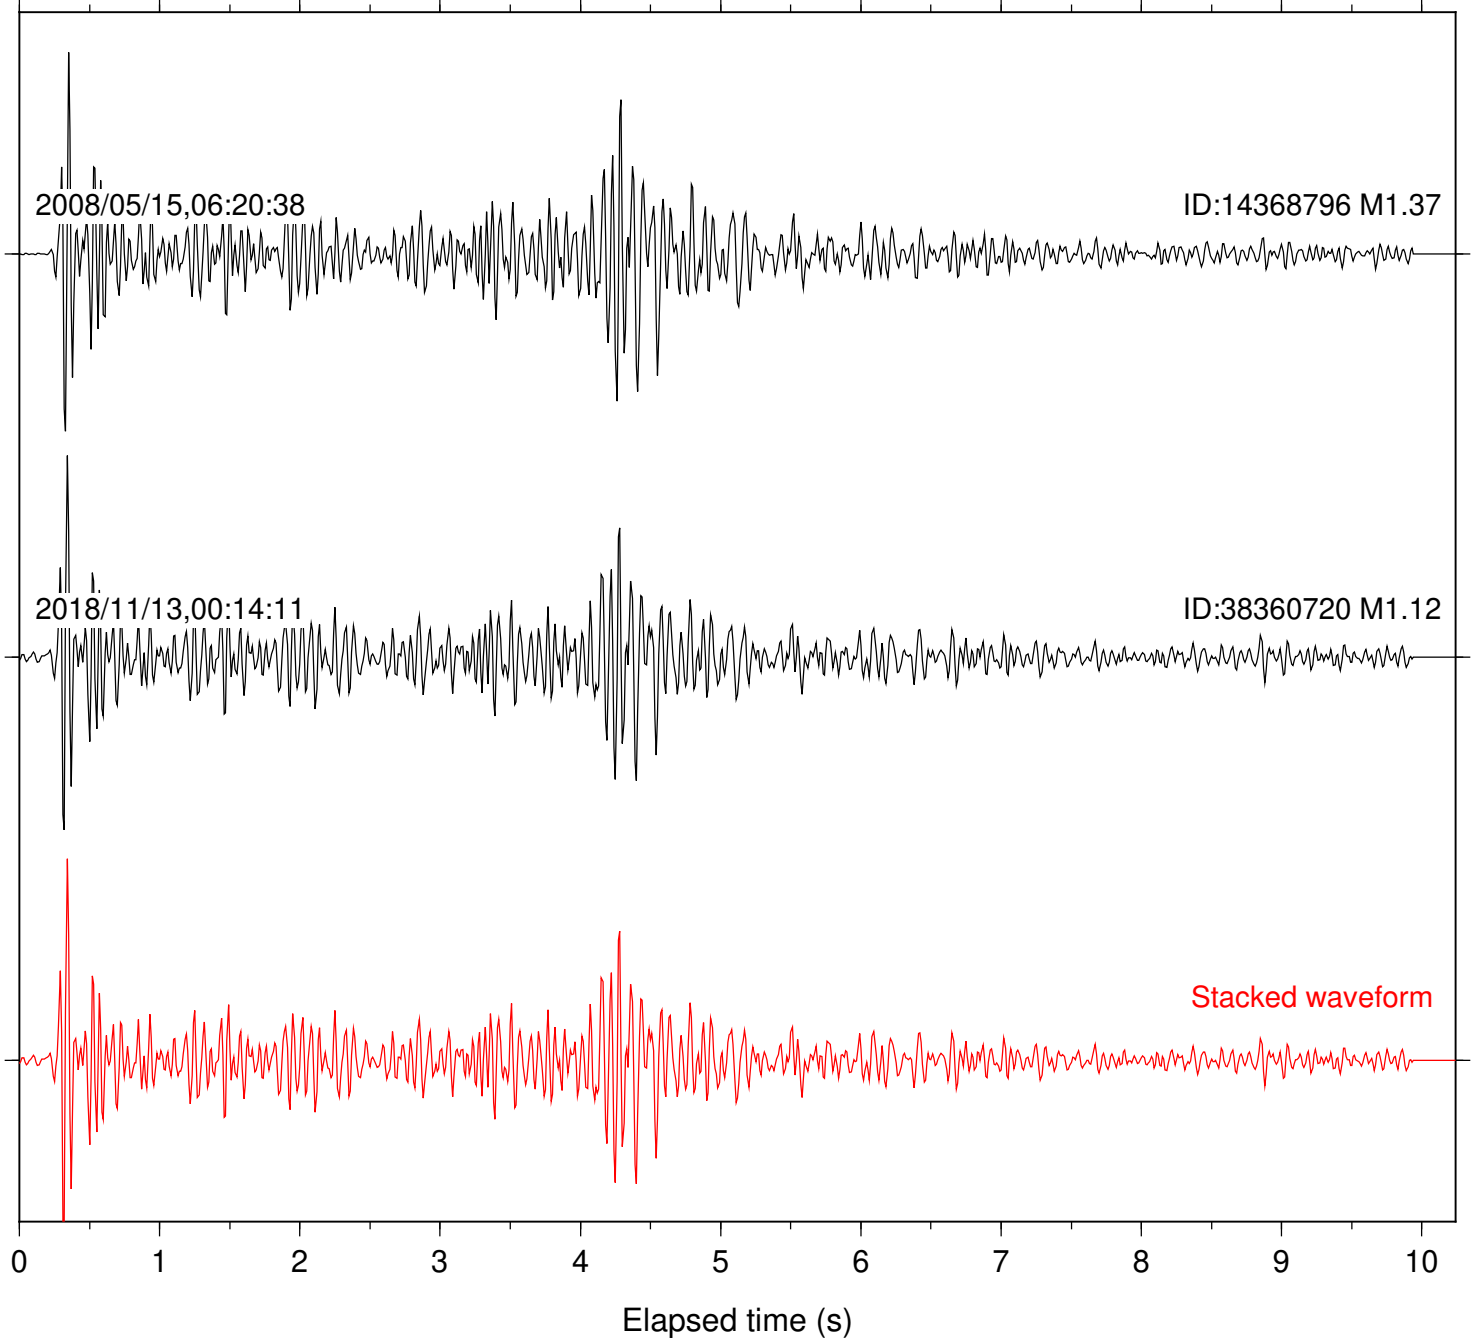

Station: B087 Com: EHZ

Focal depth: 16.60 km