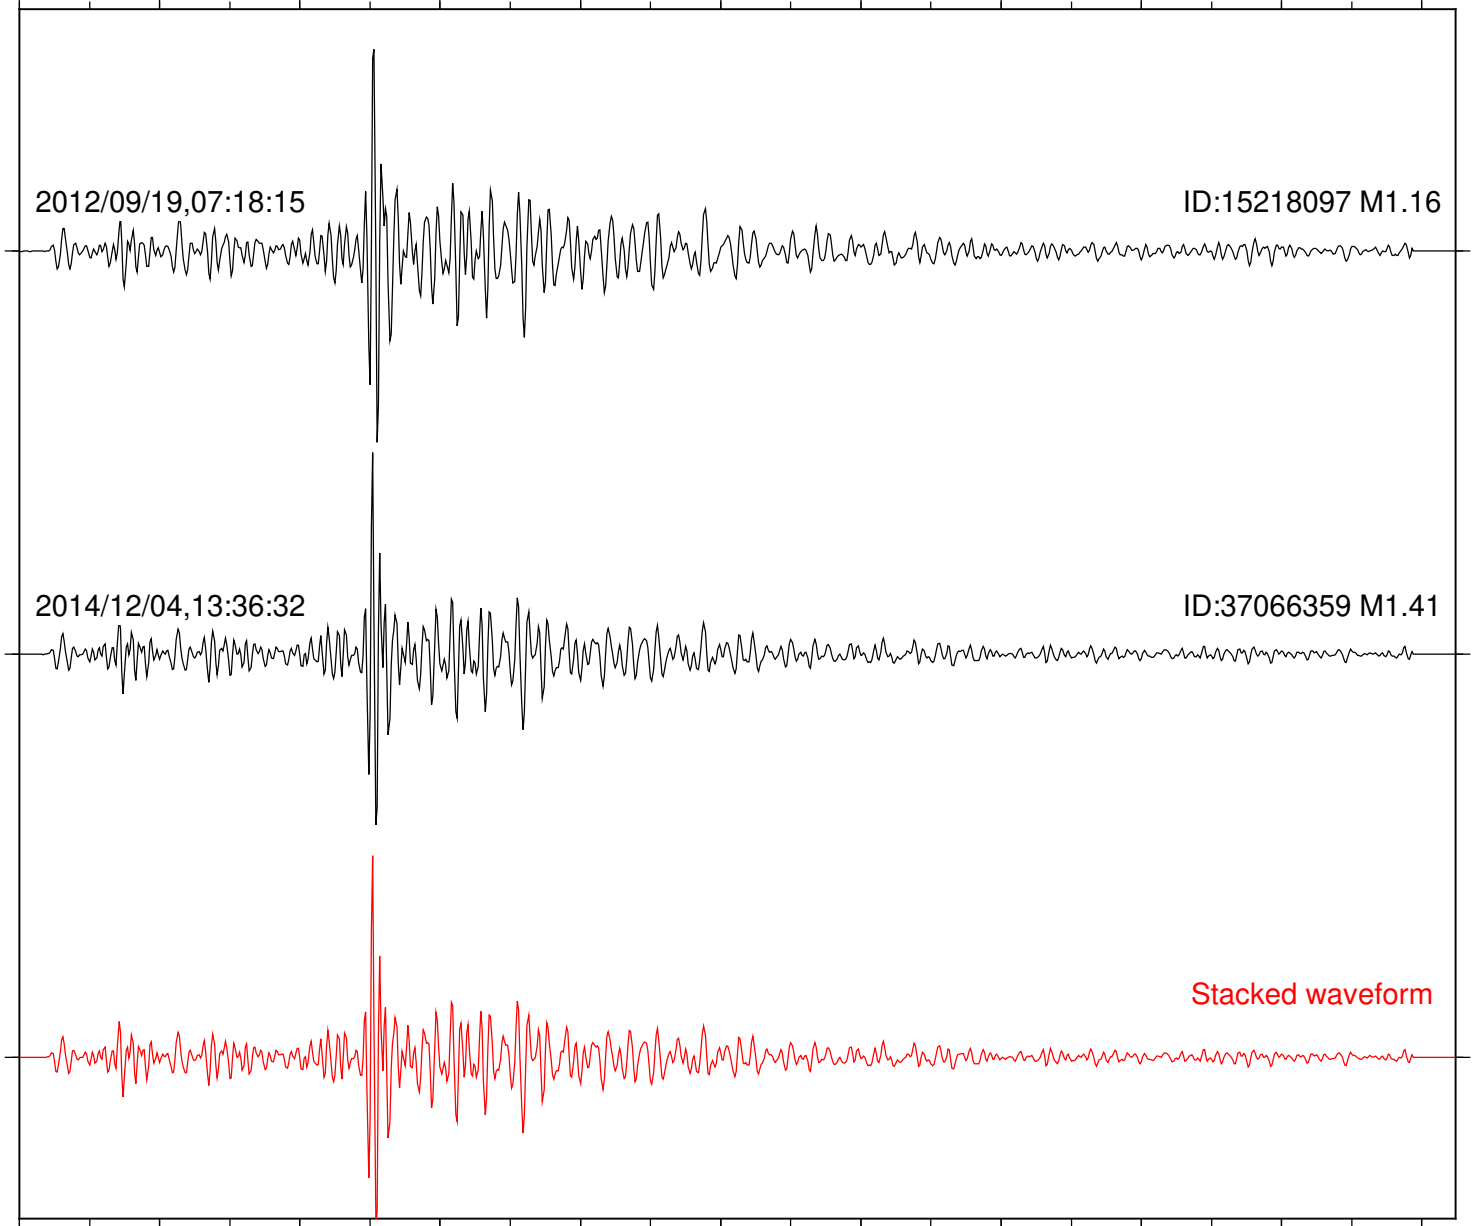

Station: SND Com: HHZ

Focal depth: 4.86 km

2012/09/19,07:18:15

ID:15218097 M1.16

2014/12/04,13:36:32

ID:37066359 M1.41

Stacked waveform

0 1 2 3 4 5 6 7 8 9 10  
Elapsed time (s)