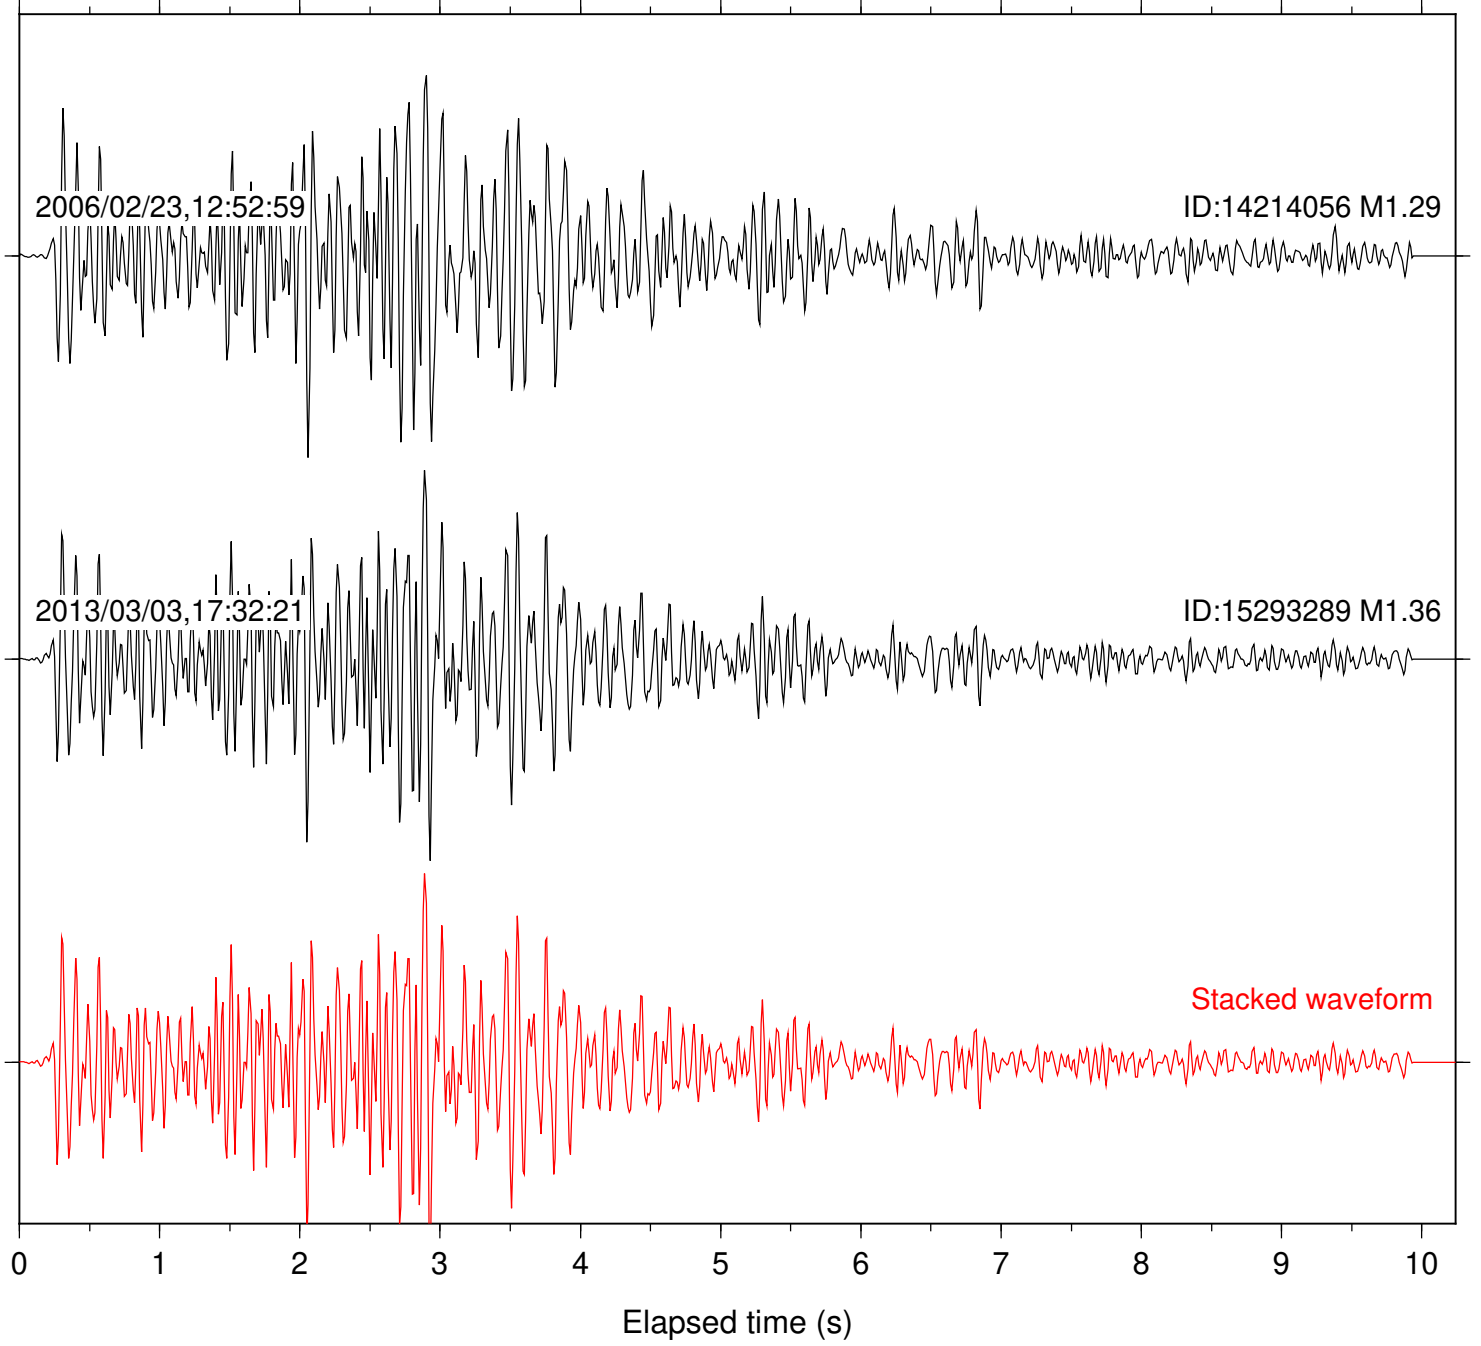

Station: SND Com: HHZ

Focal depth: 5.44 km