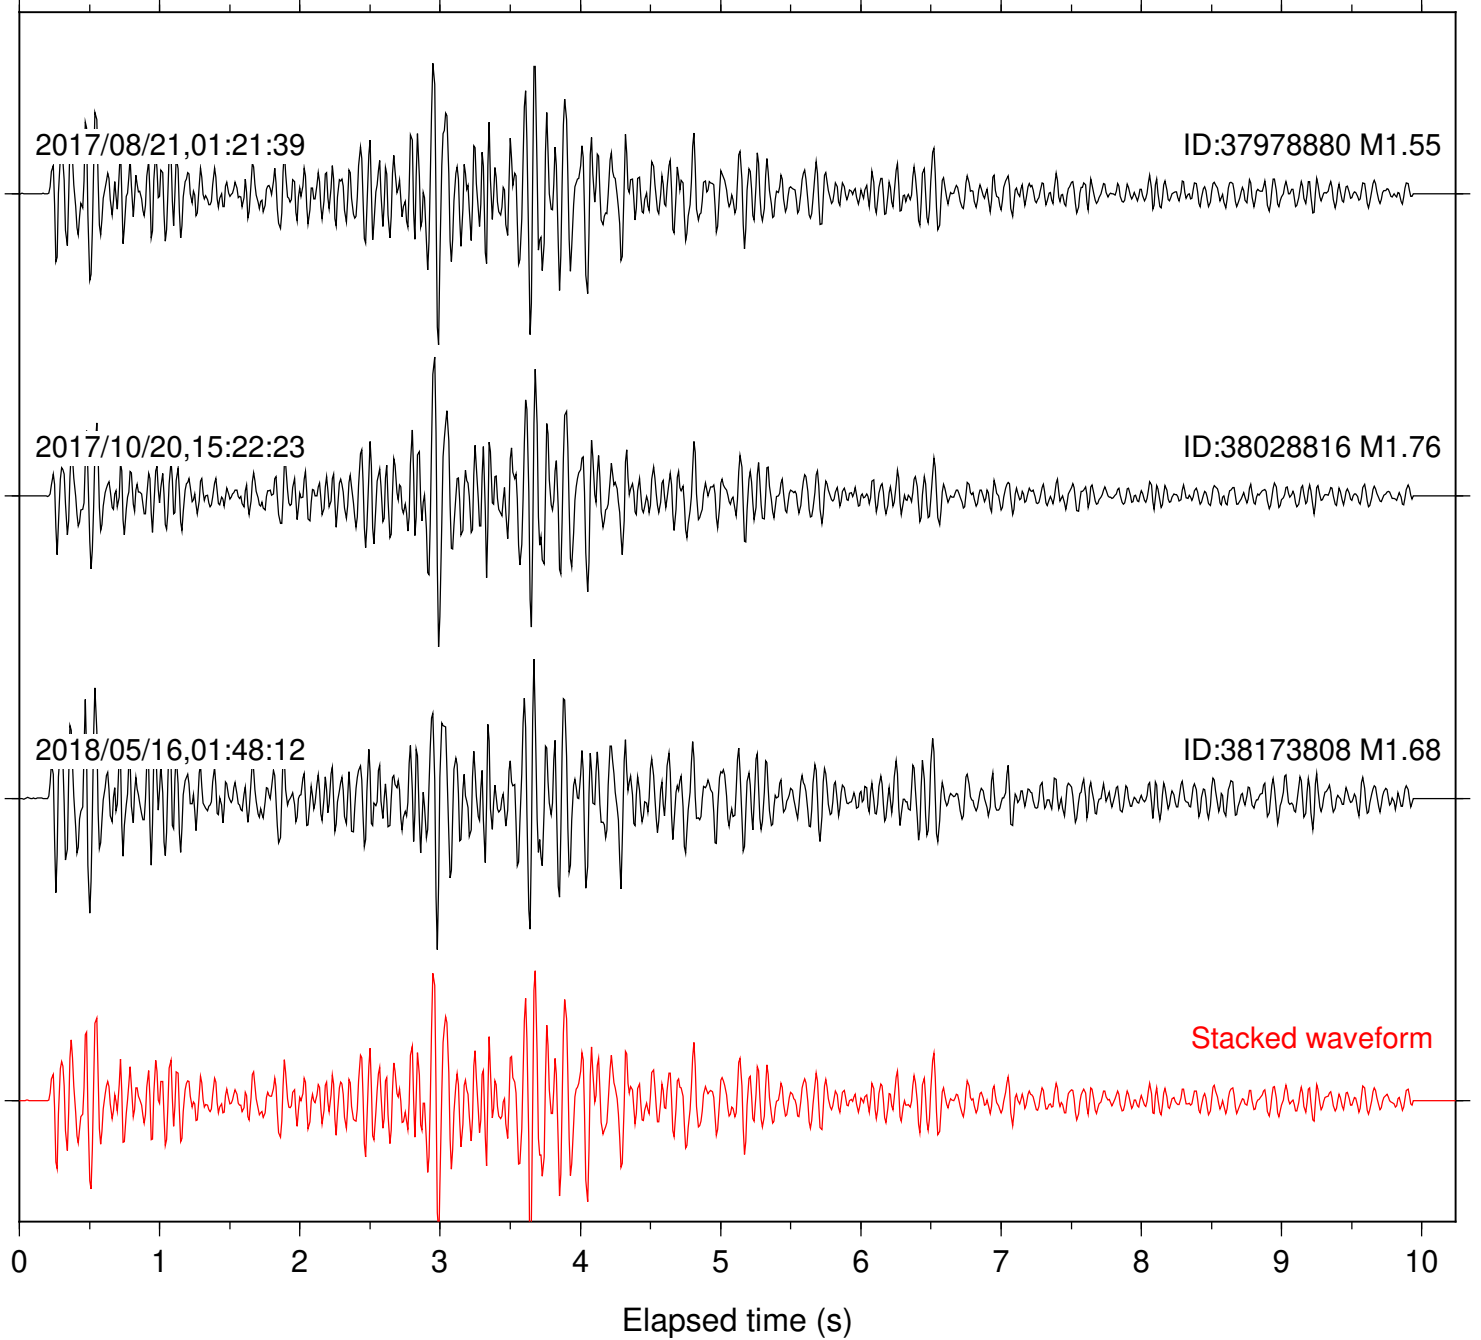

Station: B088 Com: EHZ

Focal depth: 6.61 km