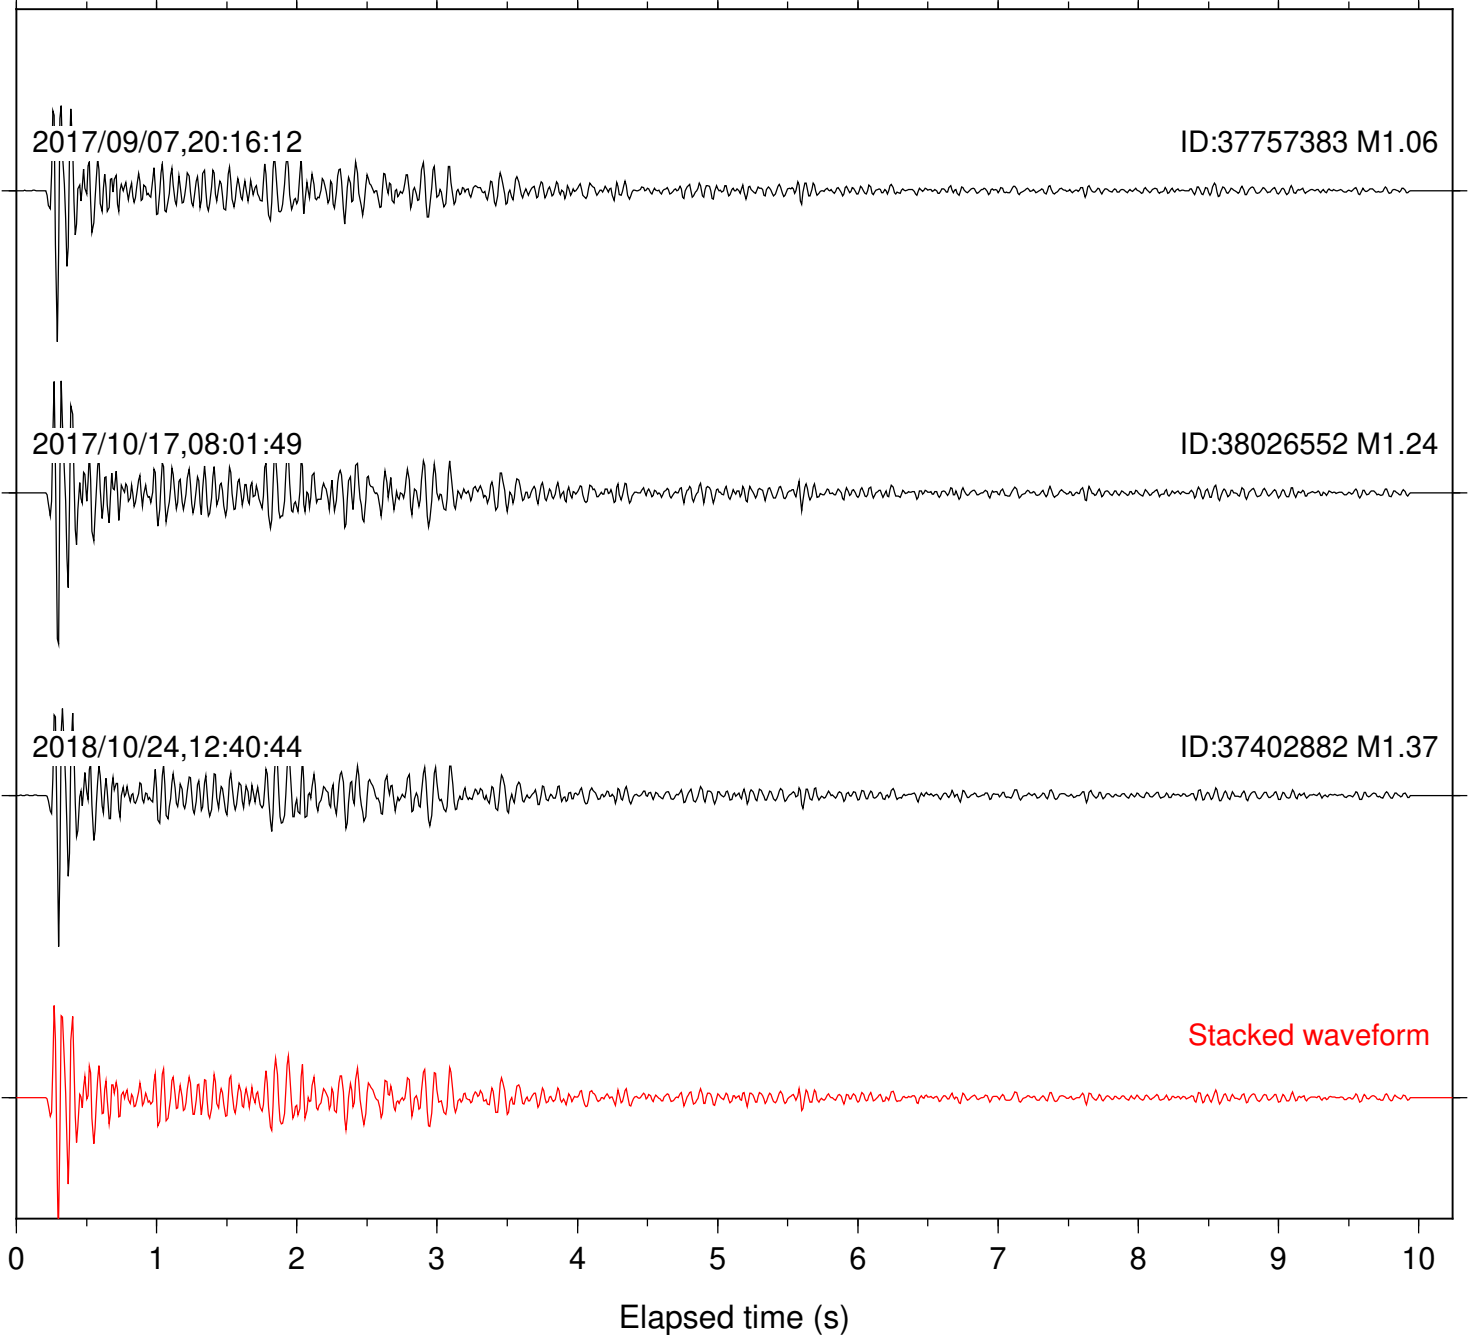

Station: B093 Com: EHZ

Focal depth: 5.09 km