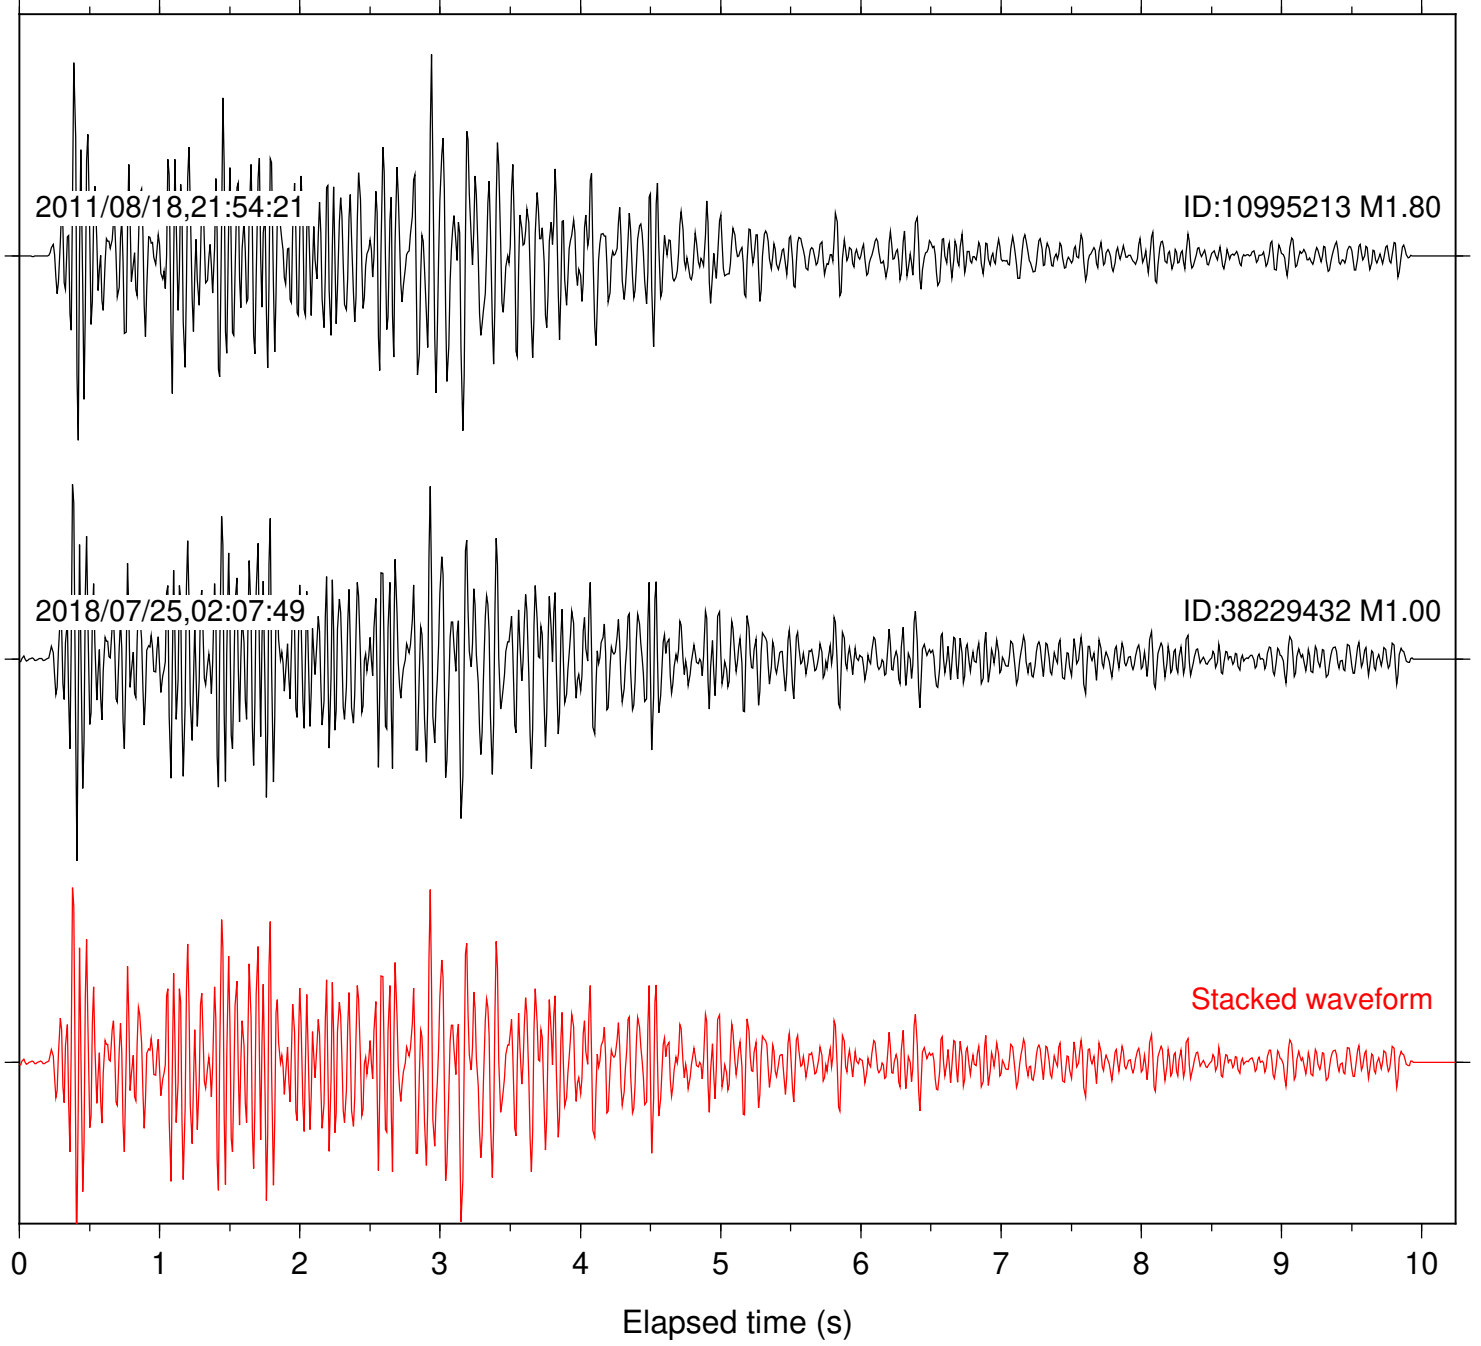

Stacked waveform

0 1 2 3 4 5 6 7 8 9 10  
Elapsed time (s)

Station: B093 Com: EHZ

Focal depth: 7.34 km

Station: B946 Com: EHZ

Focal depth: 7.34 km

Station: PFO Com: HHZ

Focal depth: 7.34 km