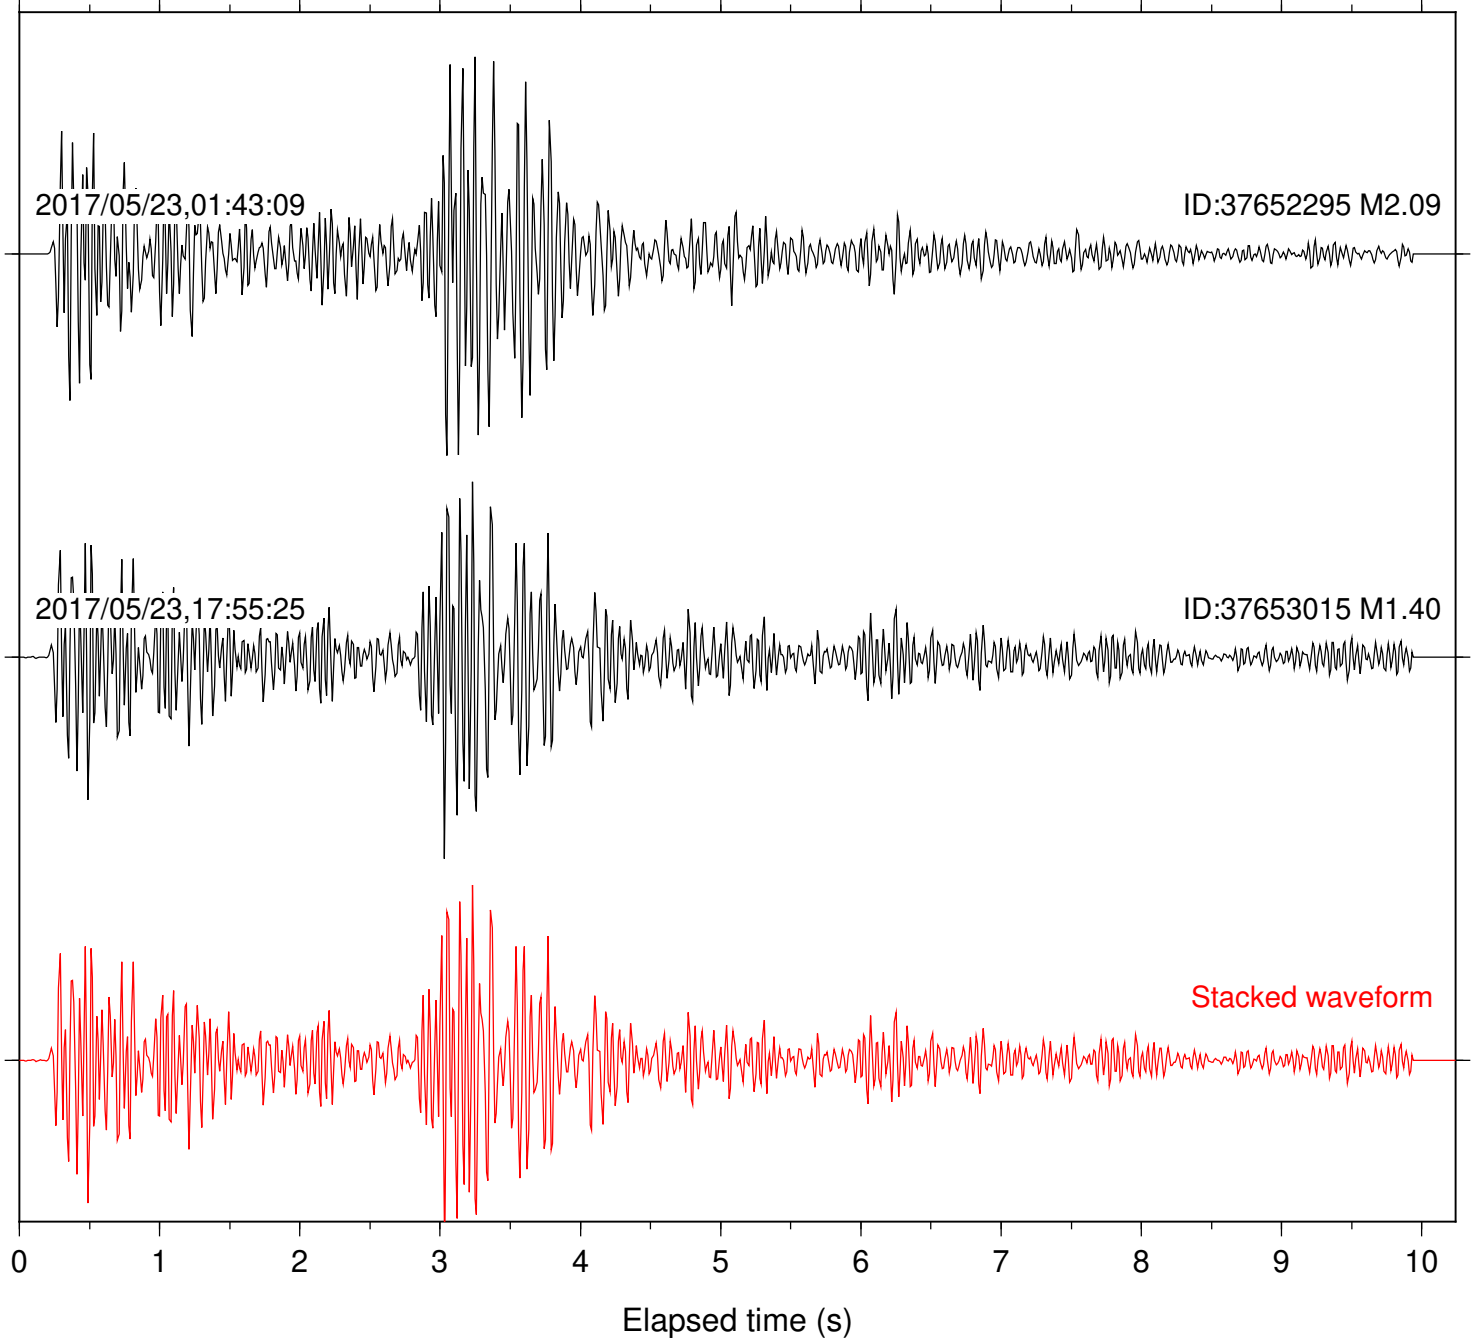

Station: CRY Com: HHZ

Focal depth: 17.14 km