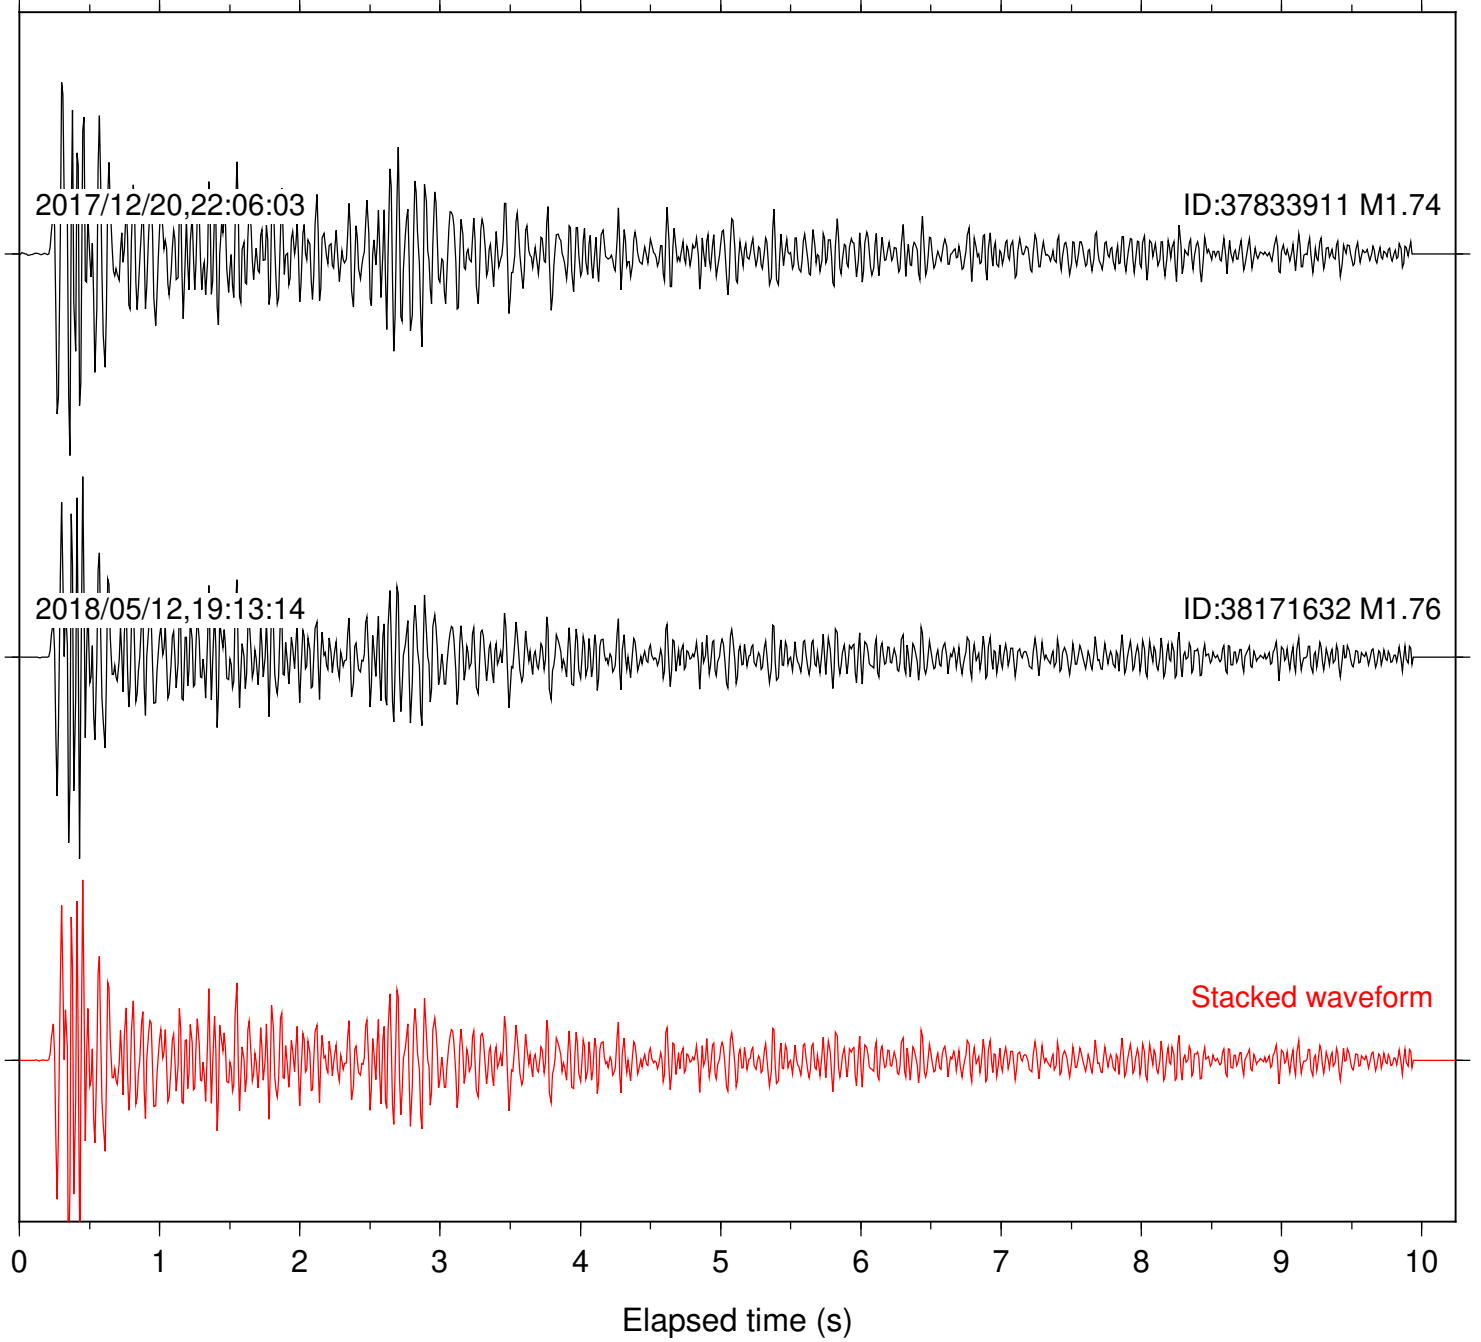

Station: DGR Com: HHZ

Focal depth: 7.36 km

Station: DNR Com: HHZ

Focal depth: 7.36 km

Station: FRD Com: HHZ

Focal depth: 7.36 km

Station: HMT2 Com: HHZ

Focal depth: 7.36 km