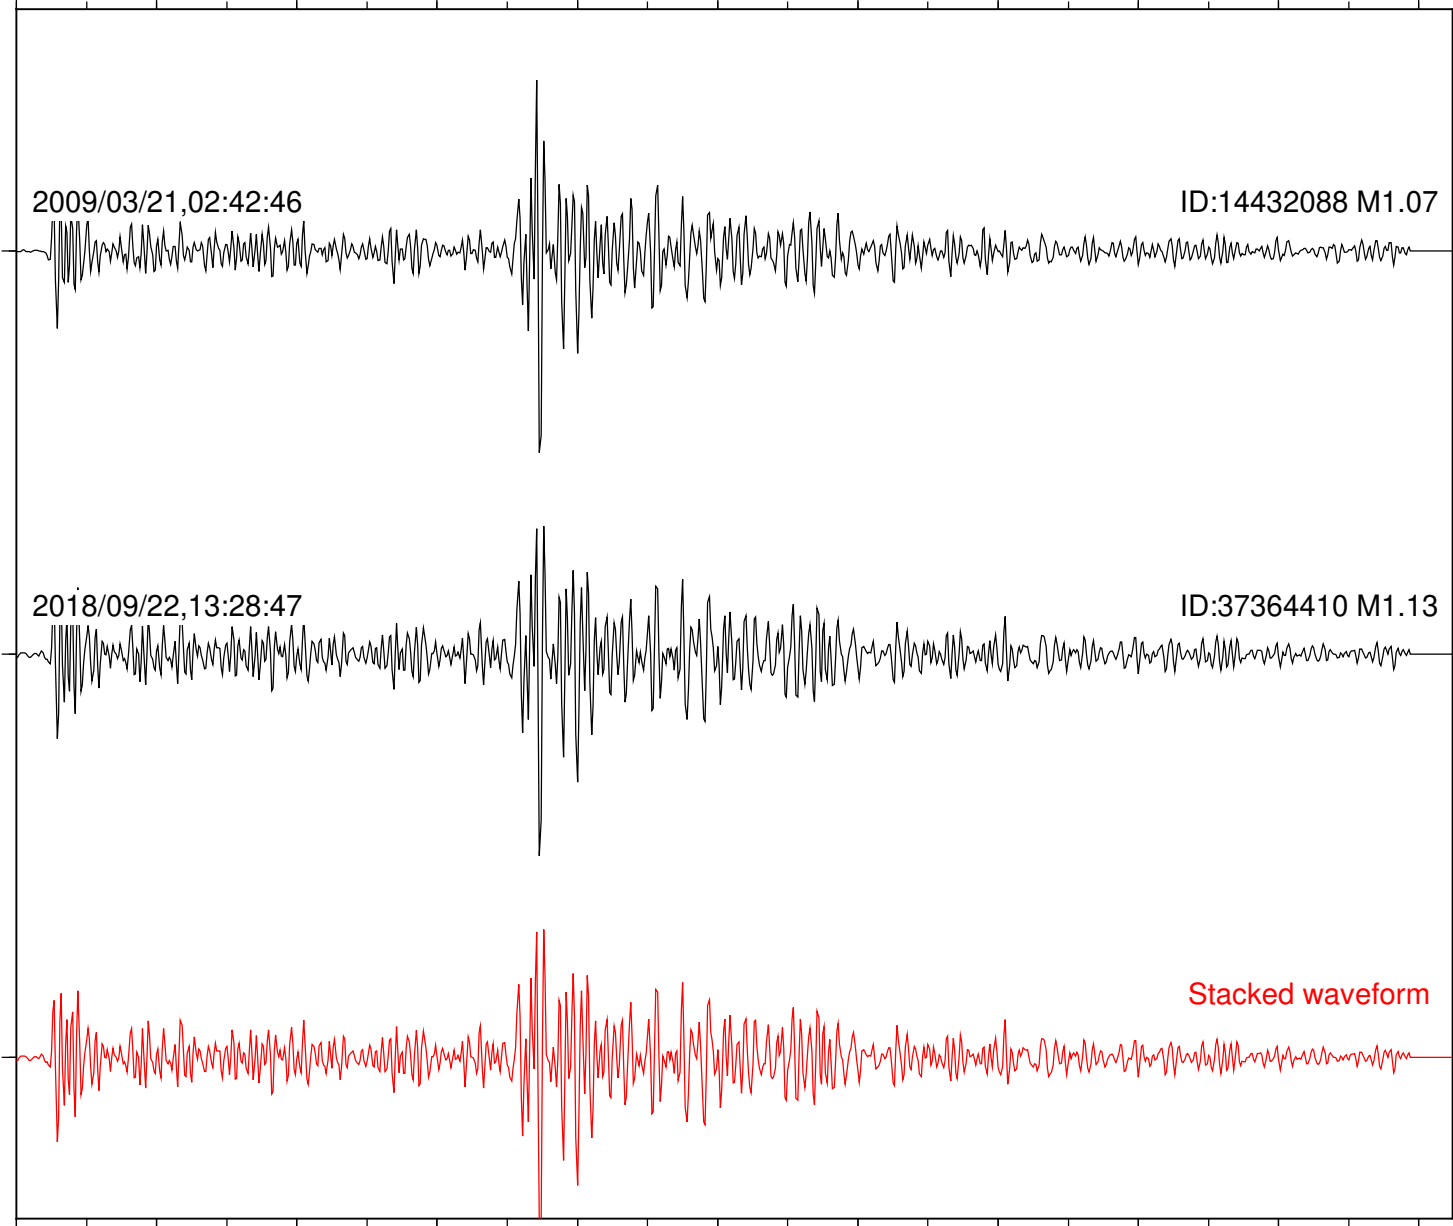

Station: B086 Com: EHZ

Focal depth: 11.91 km

2009/03/21,02:42:46

ID:14432088 M1.07

2018/09/22,13:28:47

ID:37364410 M1.13

Stacked waveform

0 1 2 3 4 5 6 7 8 9 10
Elapsed time (s)