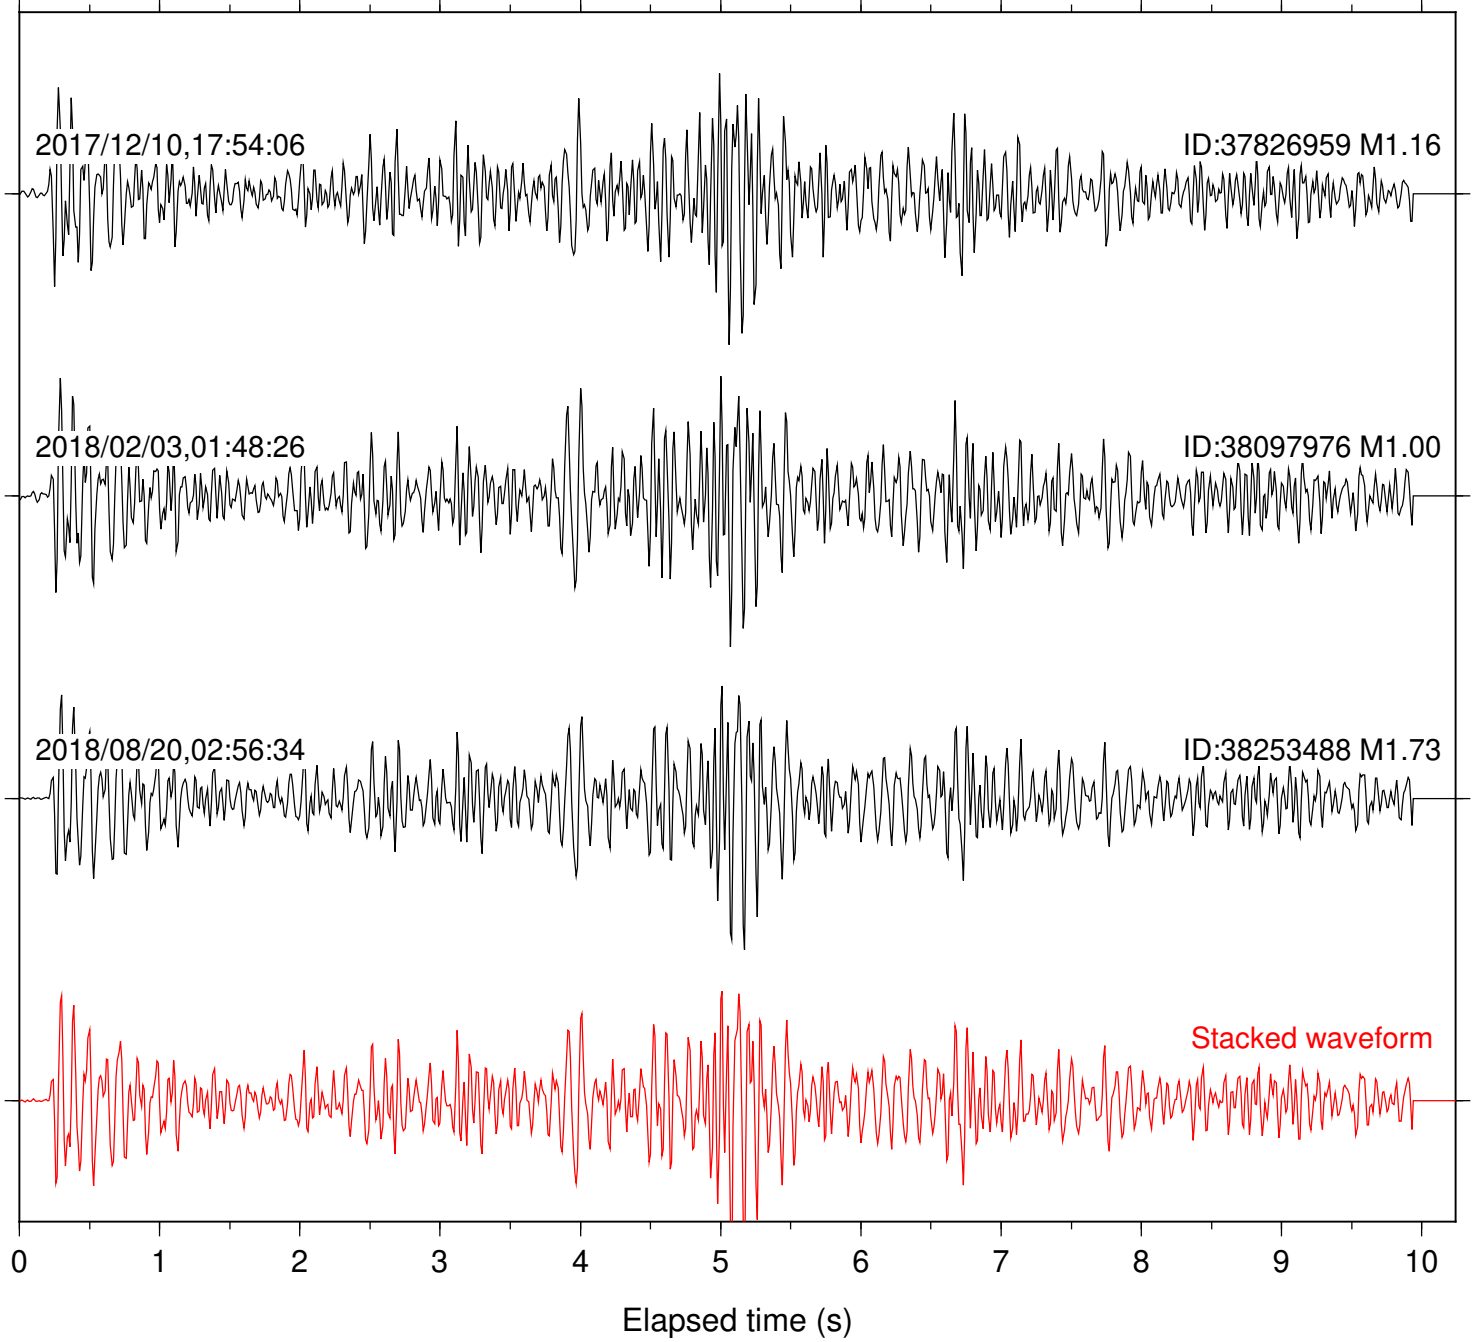

Station: BAC Com: EHZ

Focal depth: 4.98 km