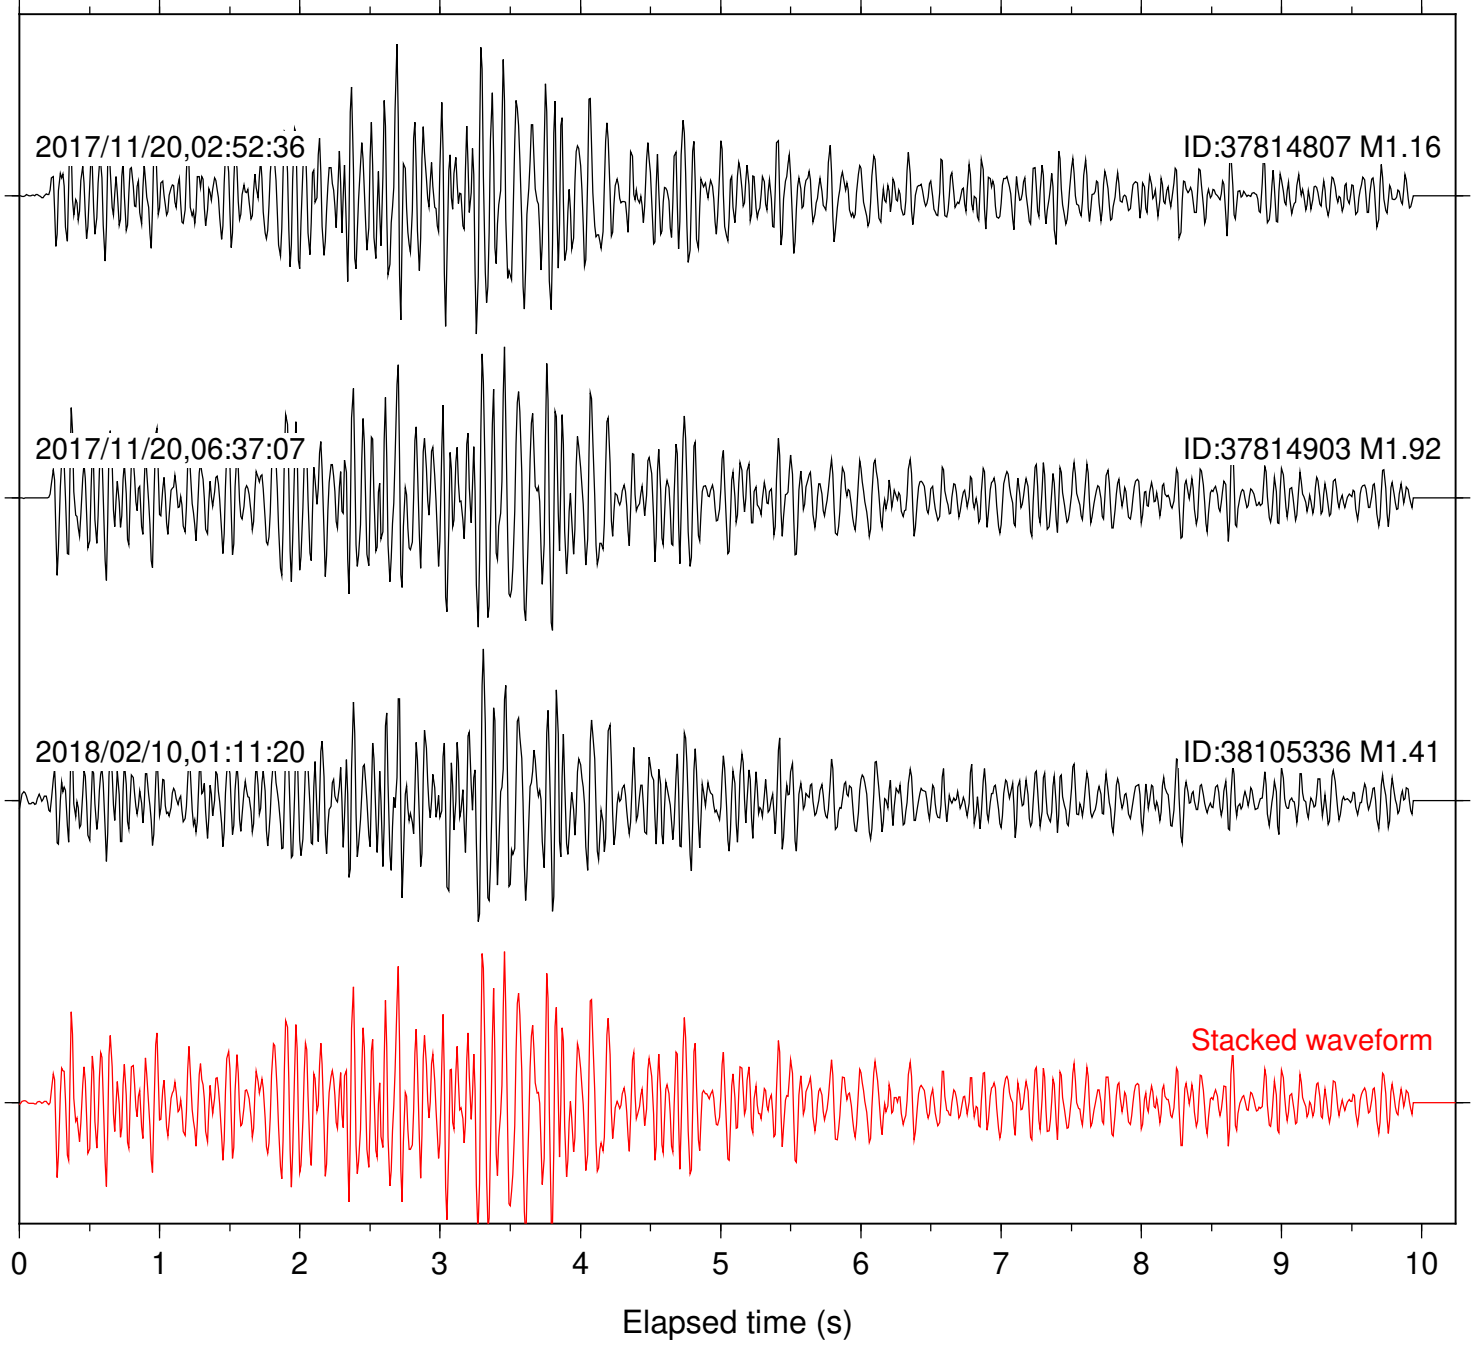

Station: B088 Com: EHZ

Focal depth: 5.24 km