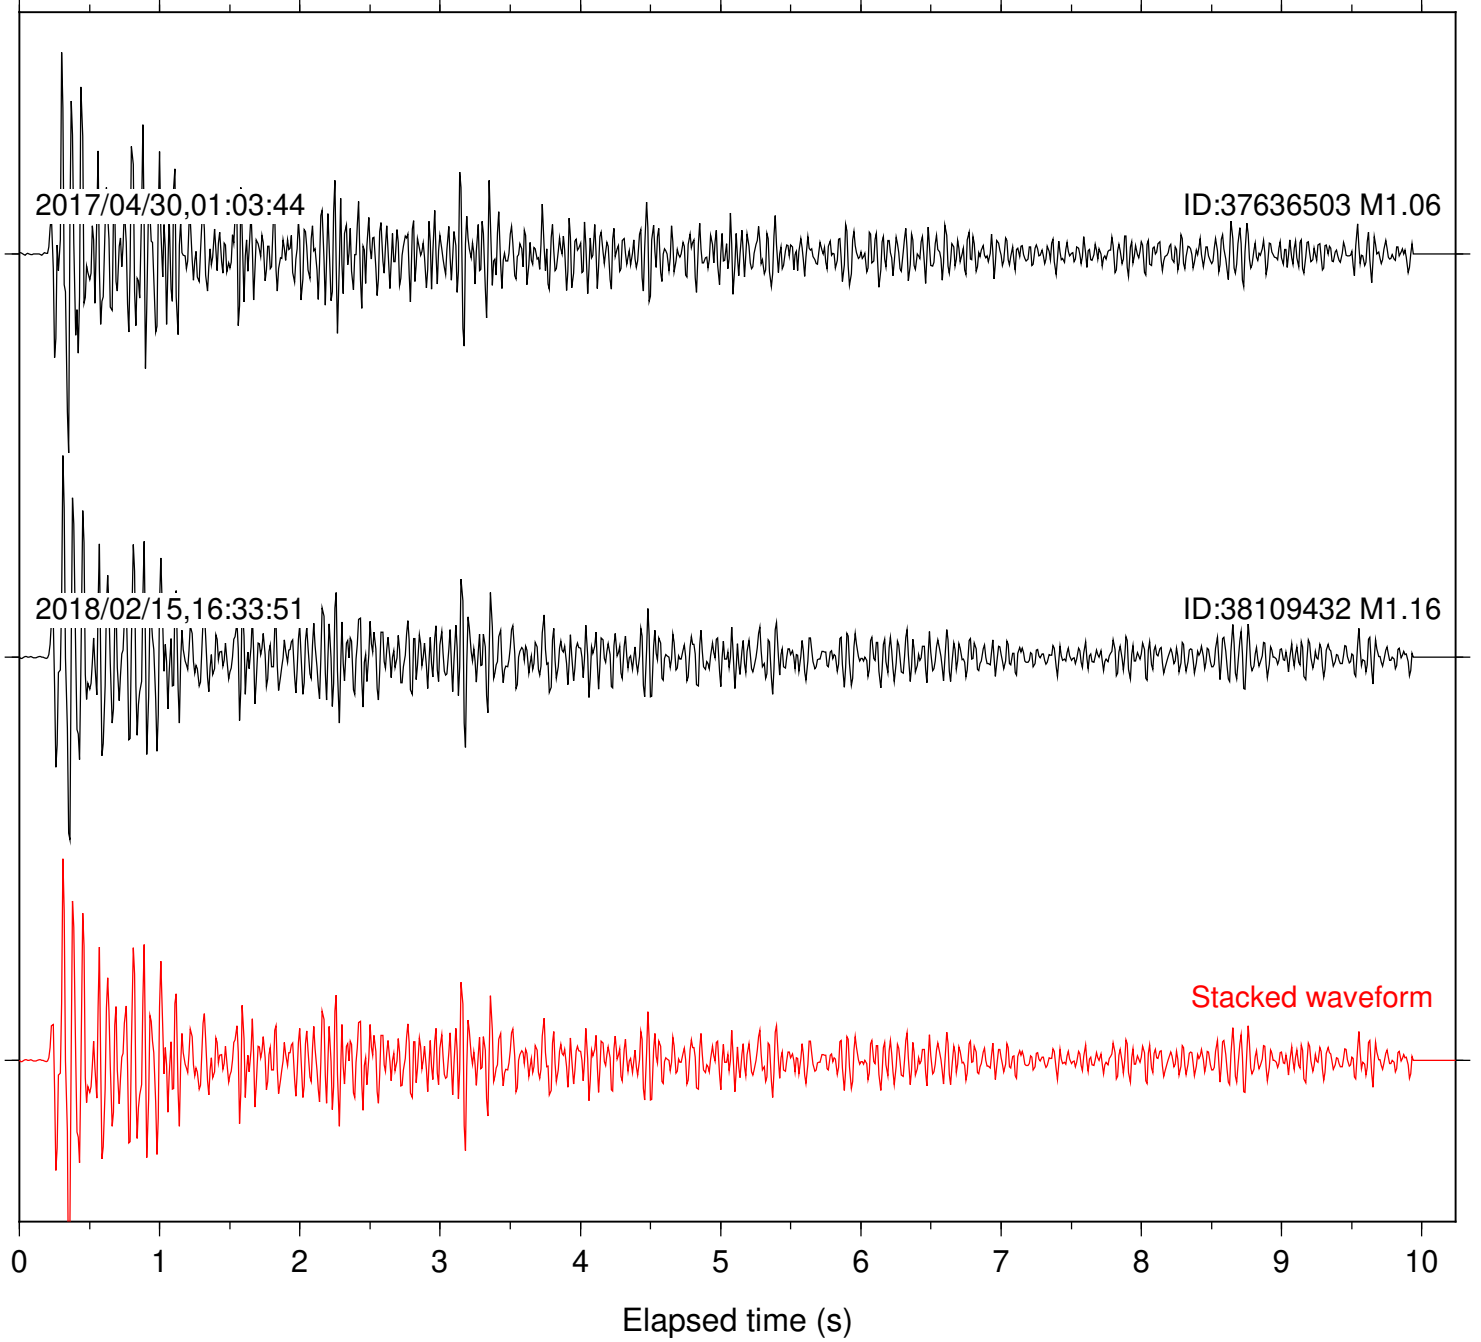

Station: BAC Com: EHZ

Focal depth: 5.40 km

Station: FRD Com: HHZ

Focal depth: 5.40 km

Station: HMT2 Com: HHZ

Focal depth: 5.40 km

Station: SND Com: HHZ

Focal depth: 5.40 km