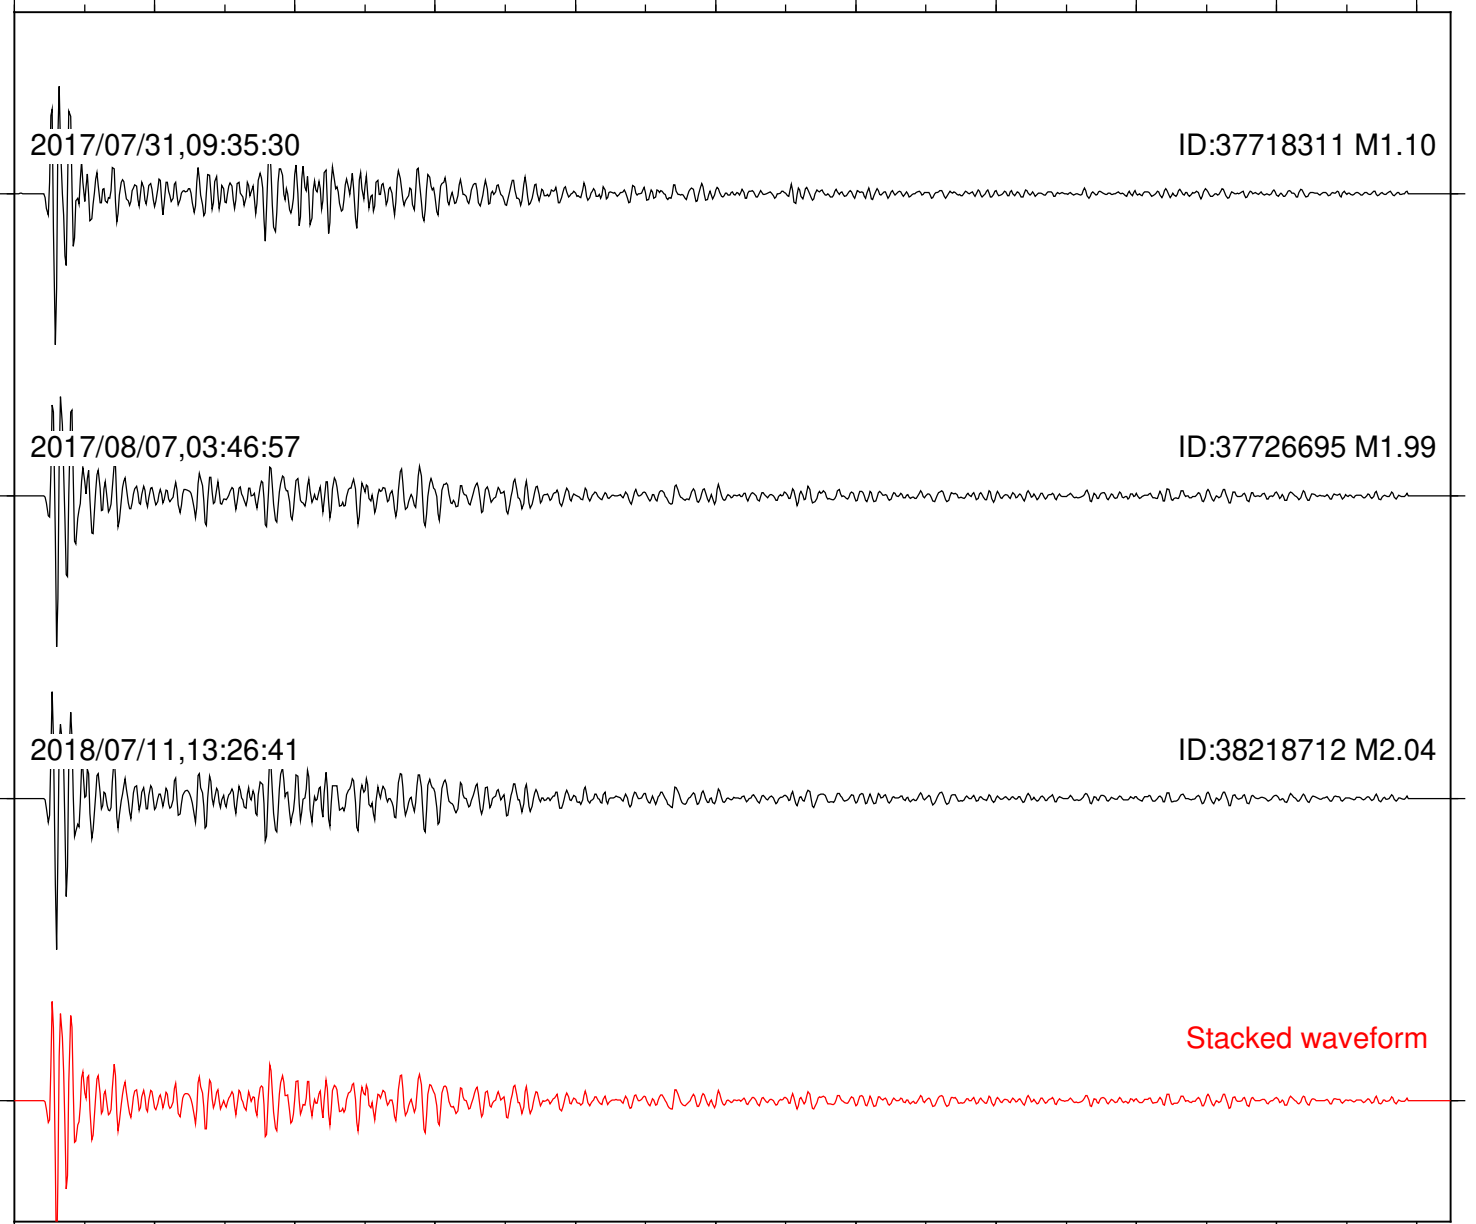

Station: B093 Com: EHZ

Focal depth: 5.13 km

2017/07/31,09:35:30

ID:37718311 M1.10

2017/08/07,03:46:57

ID:37726695 M1.99

2018/07/11,13:26:41

ID:38218712 M2.04

Stacked waveform

0 1 2 3 4 5 6 7 8 9 10

Elapsed time (s)