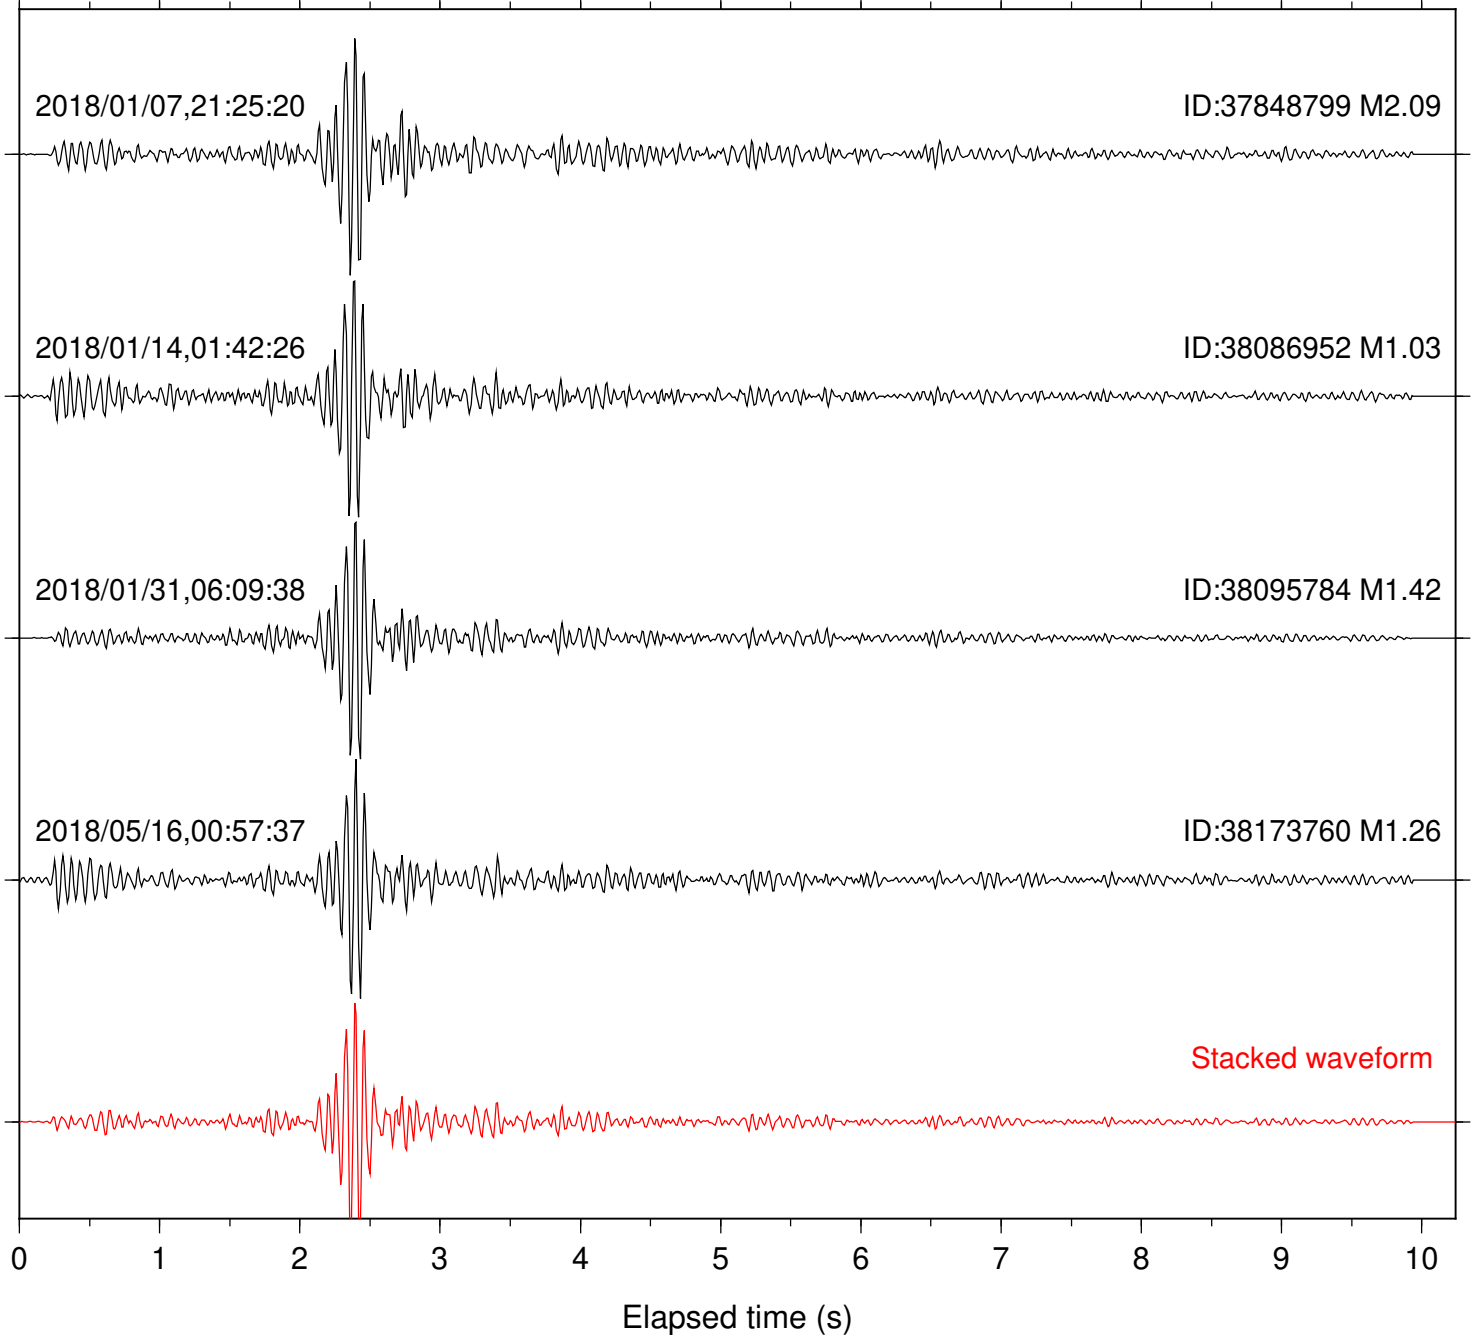

Station: RDM Com: HHZ

Focal depth: 6.30 km