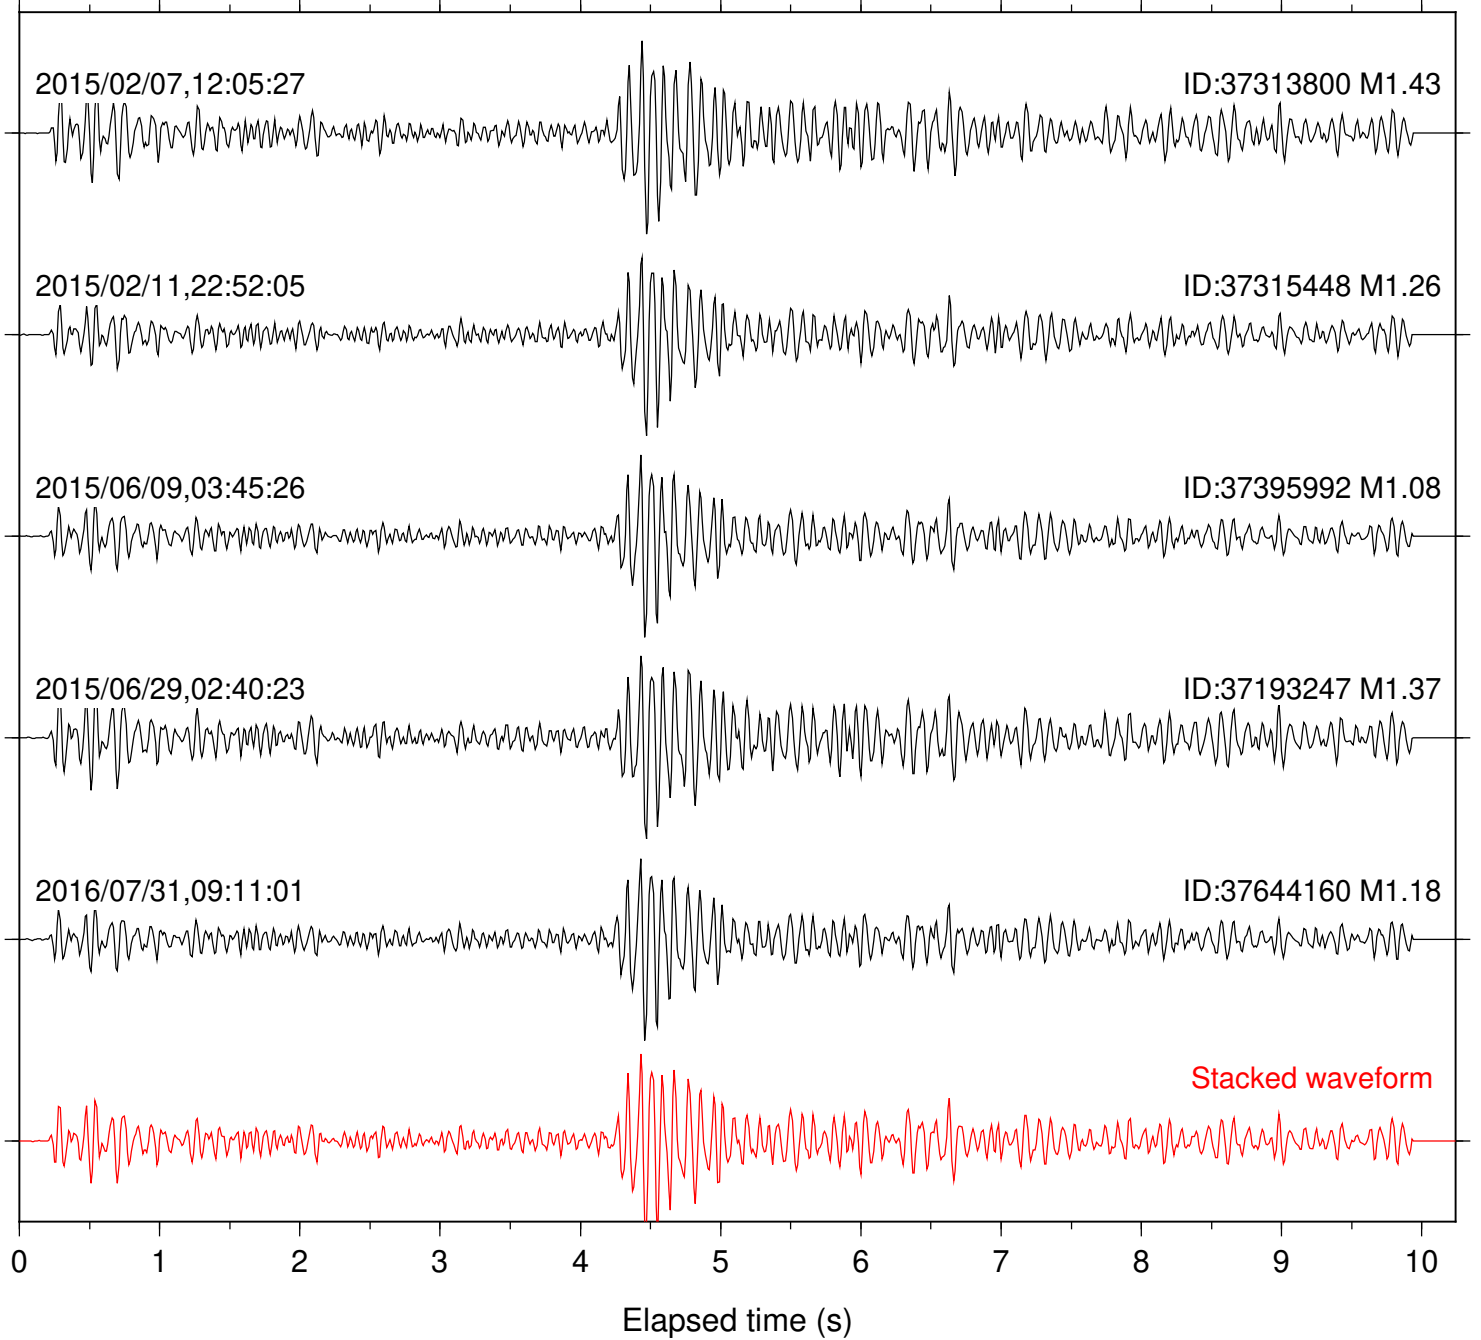

Station: B084 Com: EHZ

Focal depth: 8.24 km