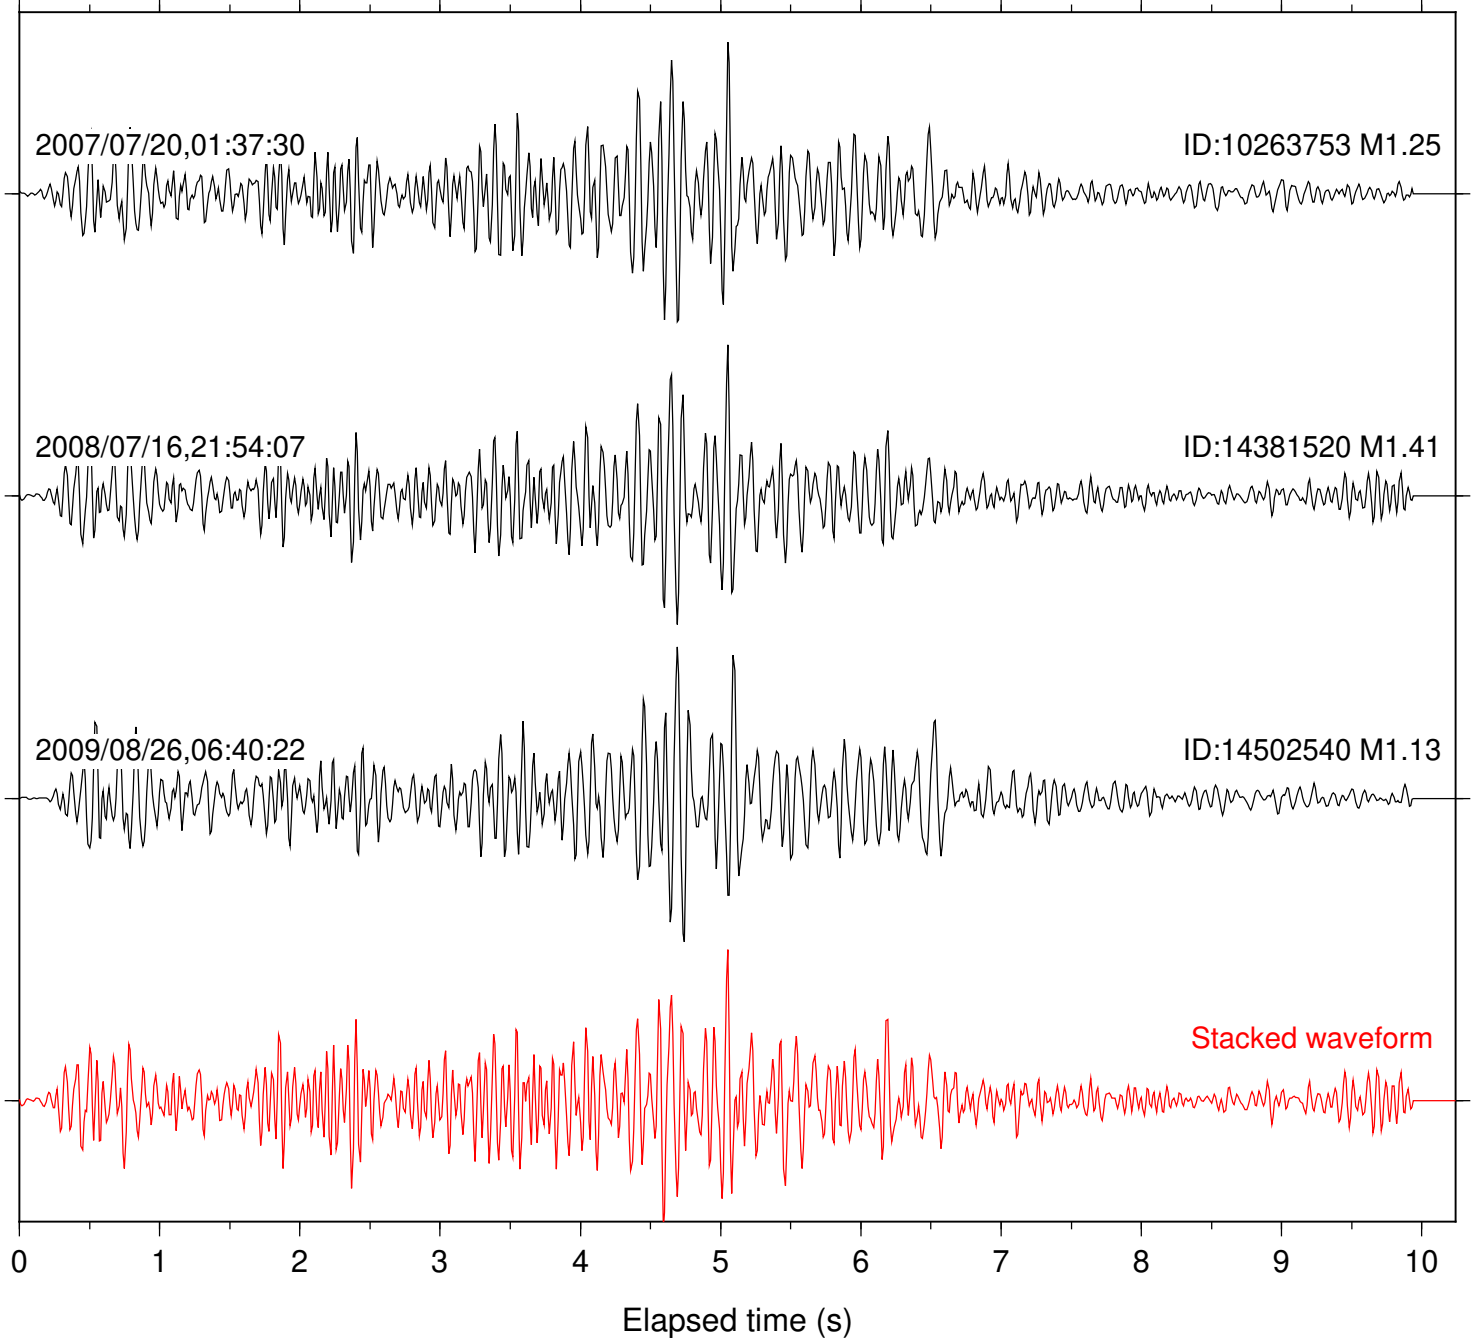

Focal depth: 10.82 km

Station: PFO Com: HHZ

Focal depth: 10.79 km

Station: PMD Com: HHZ

Focal depth: 10.82 km

Station: SND Com: HHZ

Focal depth: 10.79 km

Station: TOR Com: HHZ