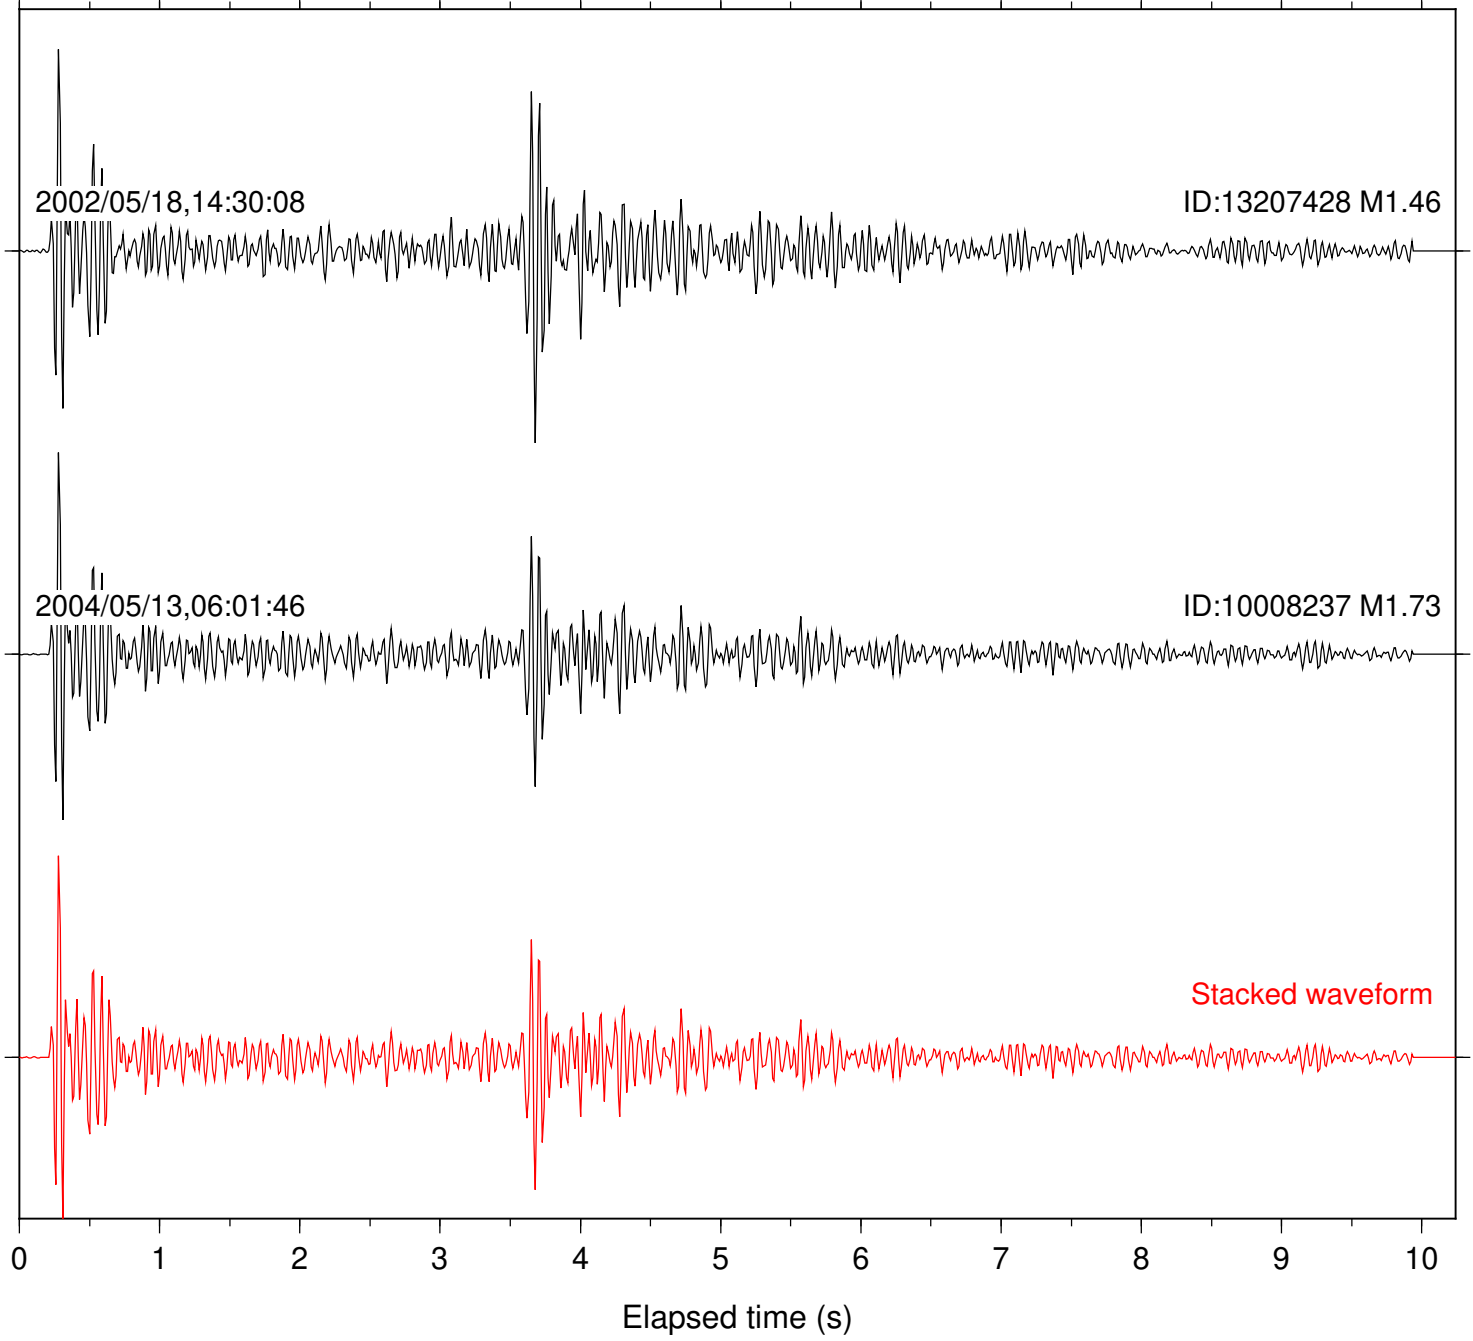

Station: PFO Com: HHZ

Focal depth: 15.40 km