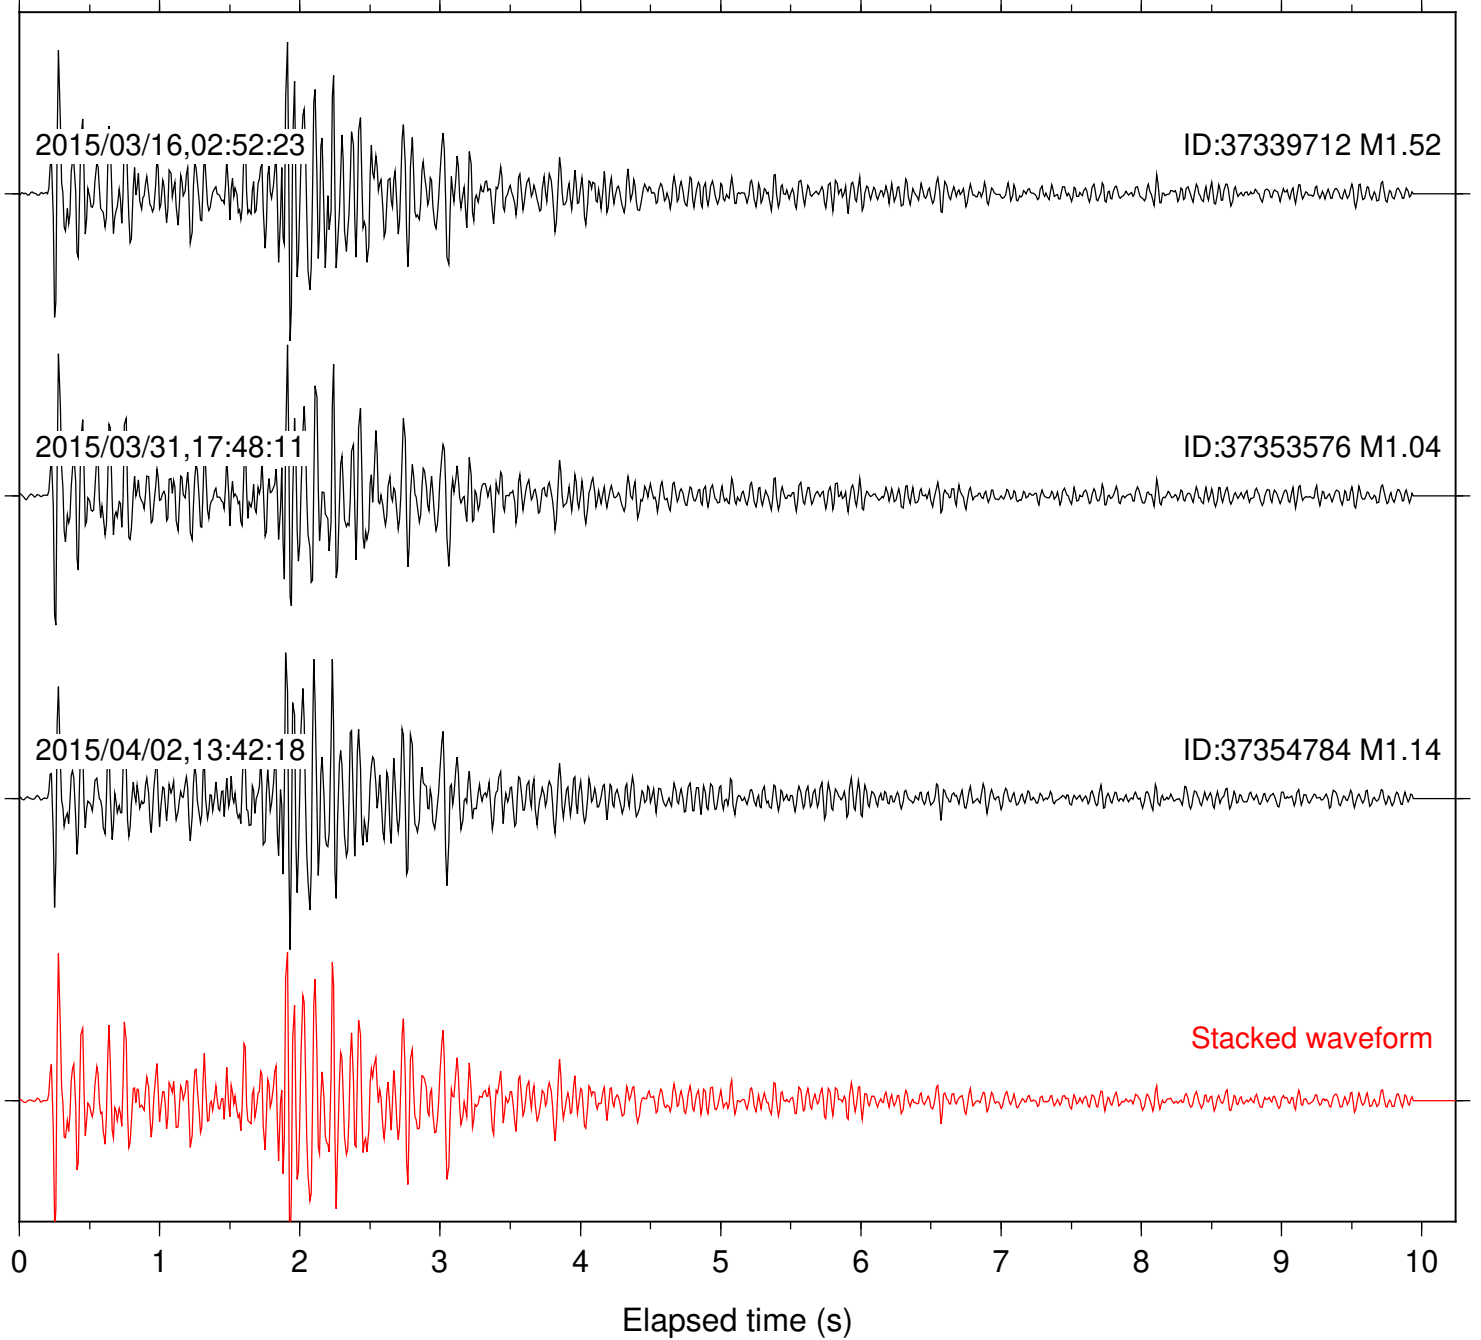

Station: B946 Com: EHZ

Focal depth: 7.92 km

Station: BZN Com: HHZ

Focal depth: 7.92 km

Station: CRY Com: HHZ

Focal depth: 7.92 km

Station: DNR Com: HHZ

Focal depth: 7.92 km