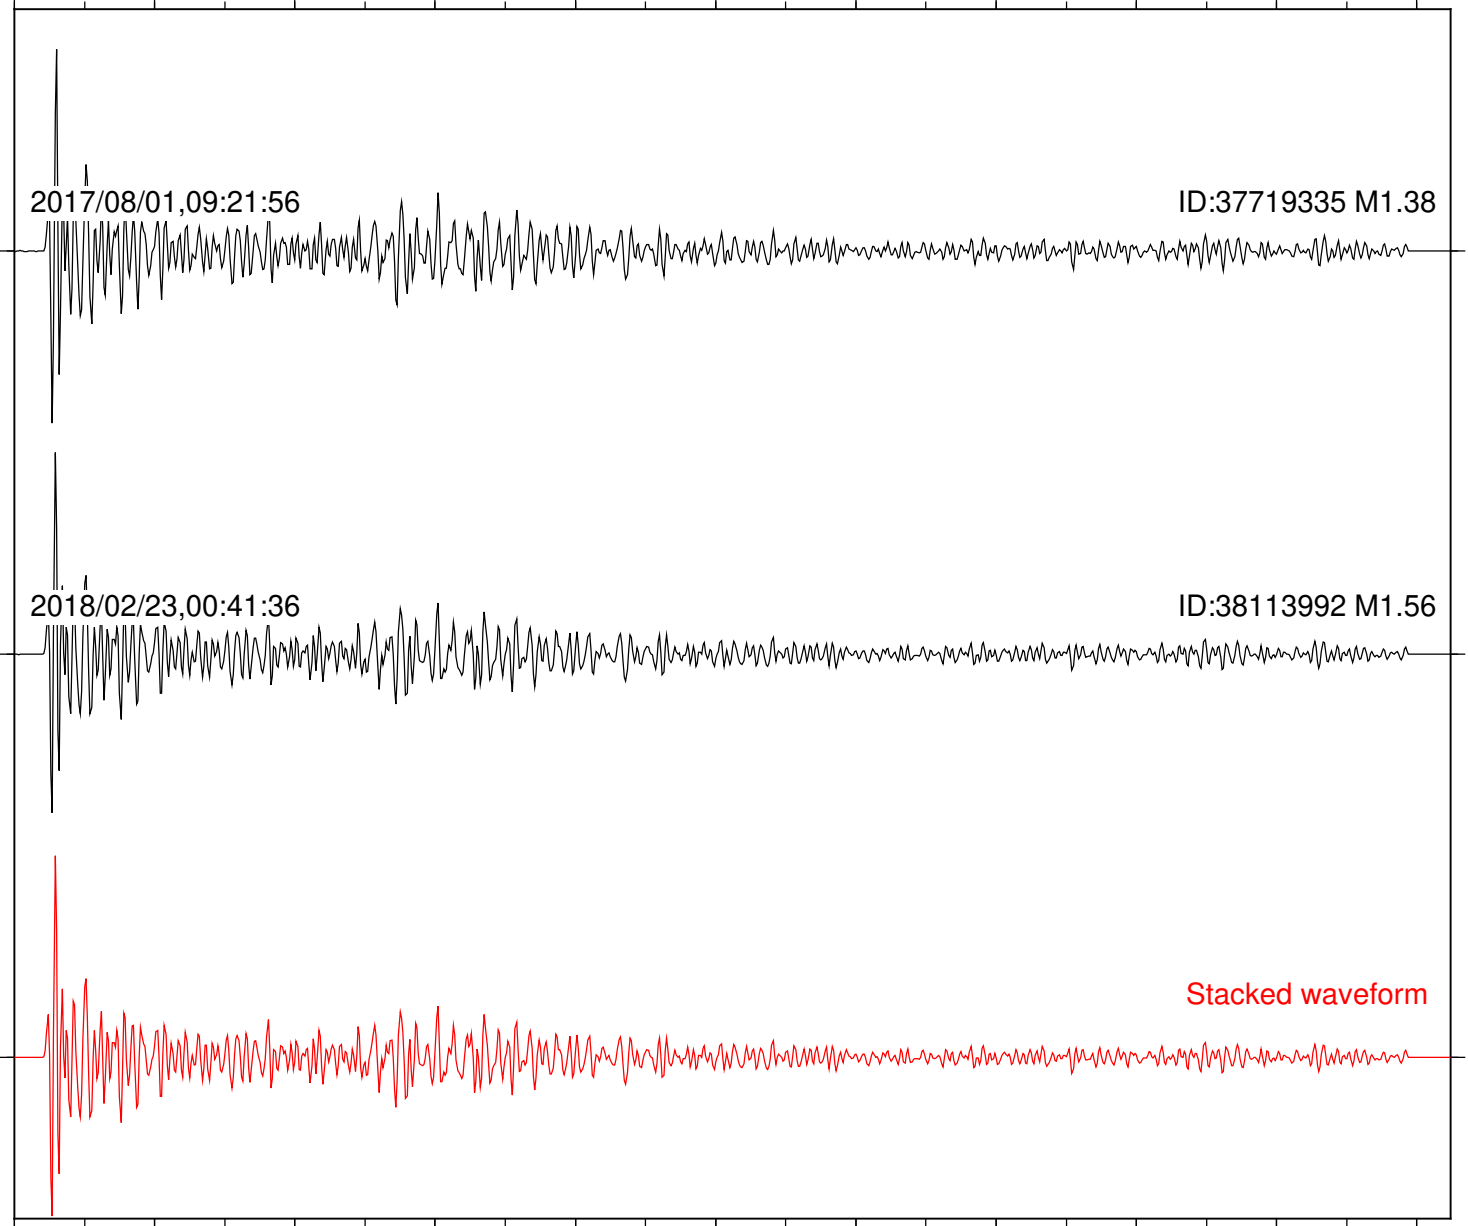

Station: B087 Com: EHZ

Focal depth: 7.89 km

2017/08/01,09:21:56

ID:37719335 M1.38

2018/02/23,00:41:36

ID:38113992 M1.56

Stacked waveform

0 1 2 3 4 5 6 7 8 9 10
Elapsed time (s)