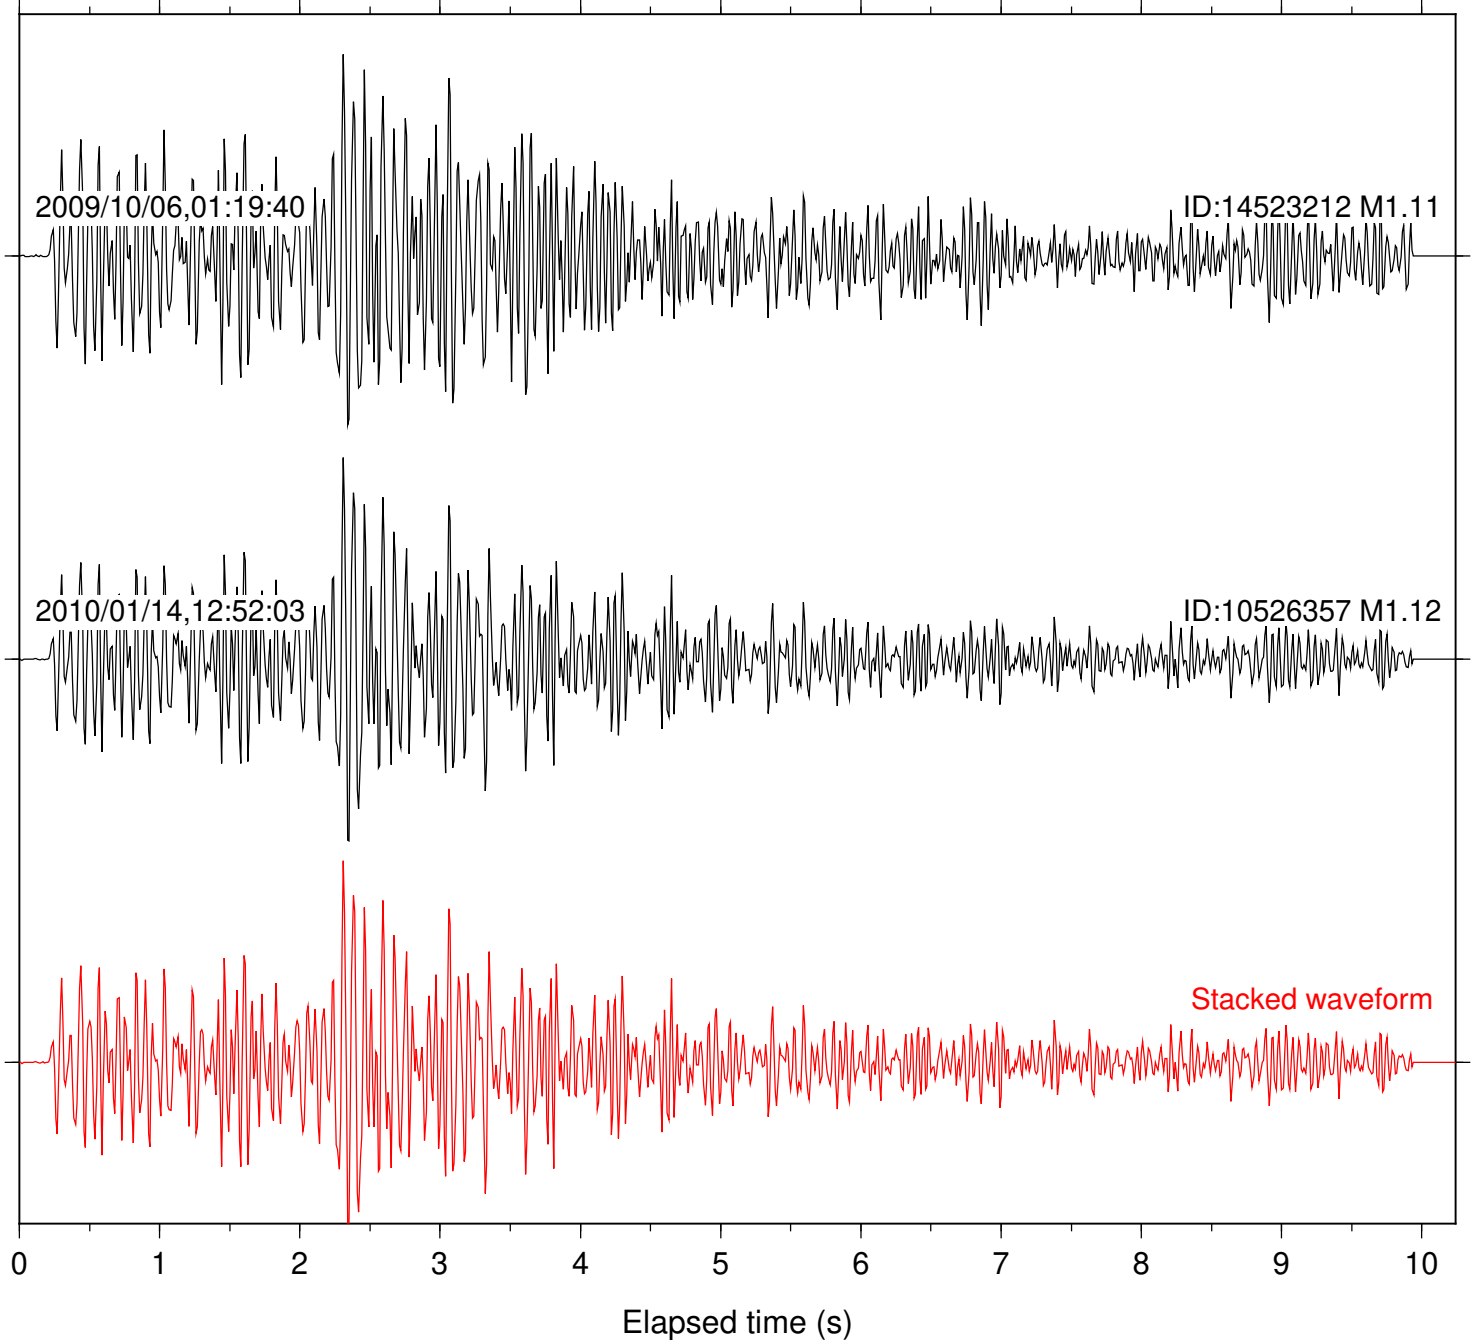

Station: YUH2 Com: HHZ

Focal depth: 2.74 km