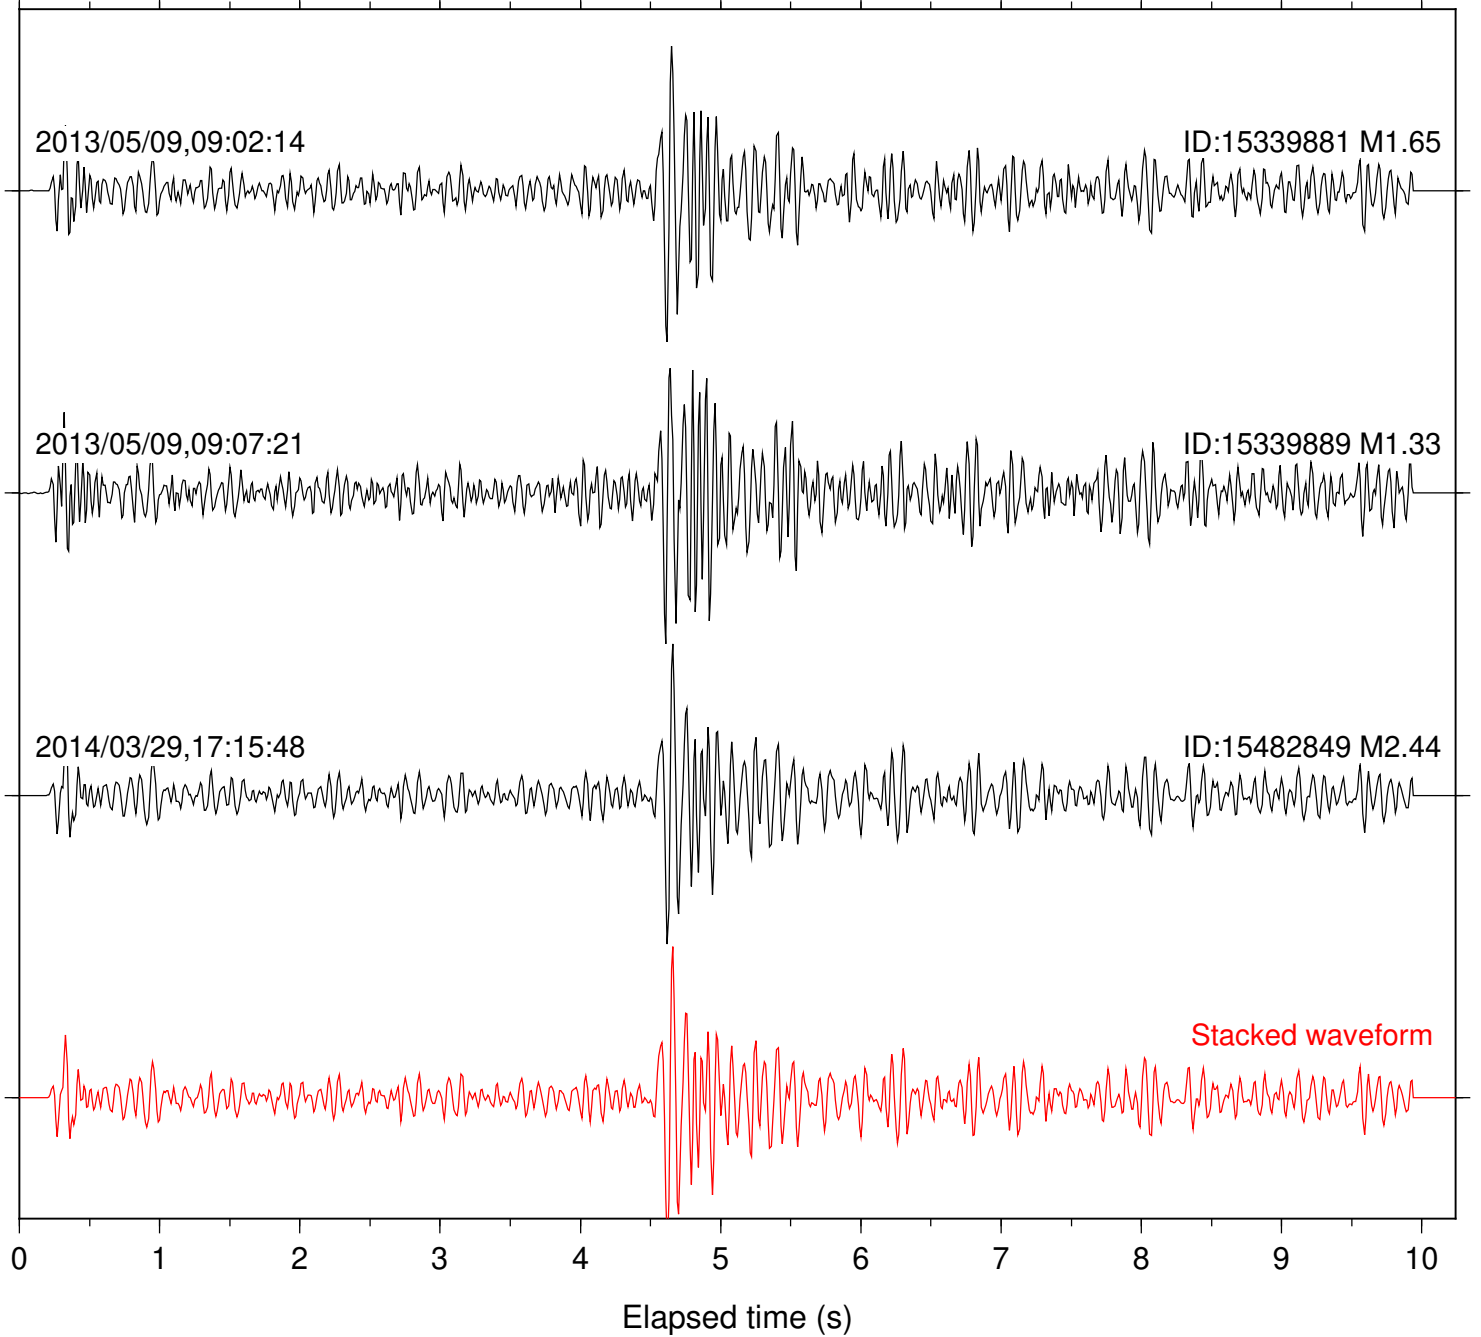

Focal depth: 11.67 km

Station: PLM Com: HHZ

Focal depth: 11.67 km

Station: PMD Com: HHZ

Focal depth: 11.67 km

Station: RDM Com: HHZ

Focal depth: 11.66 km

Station: SKY Com: EHZ