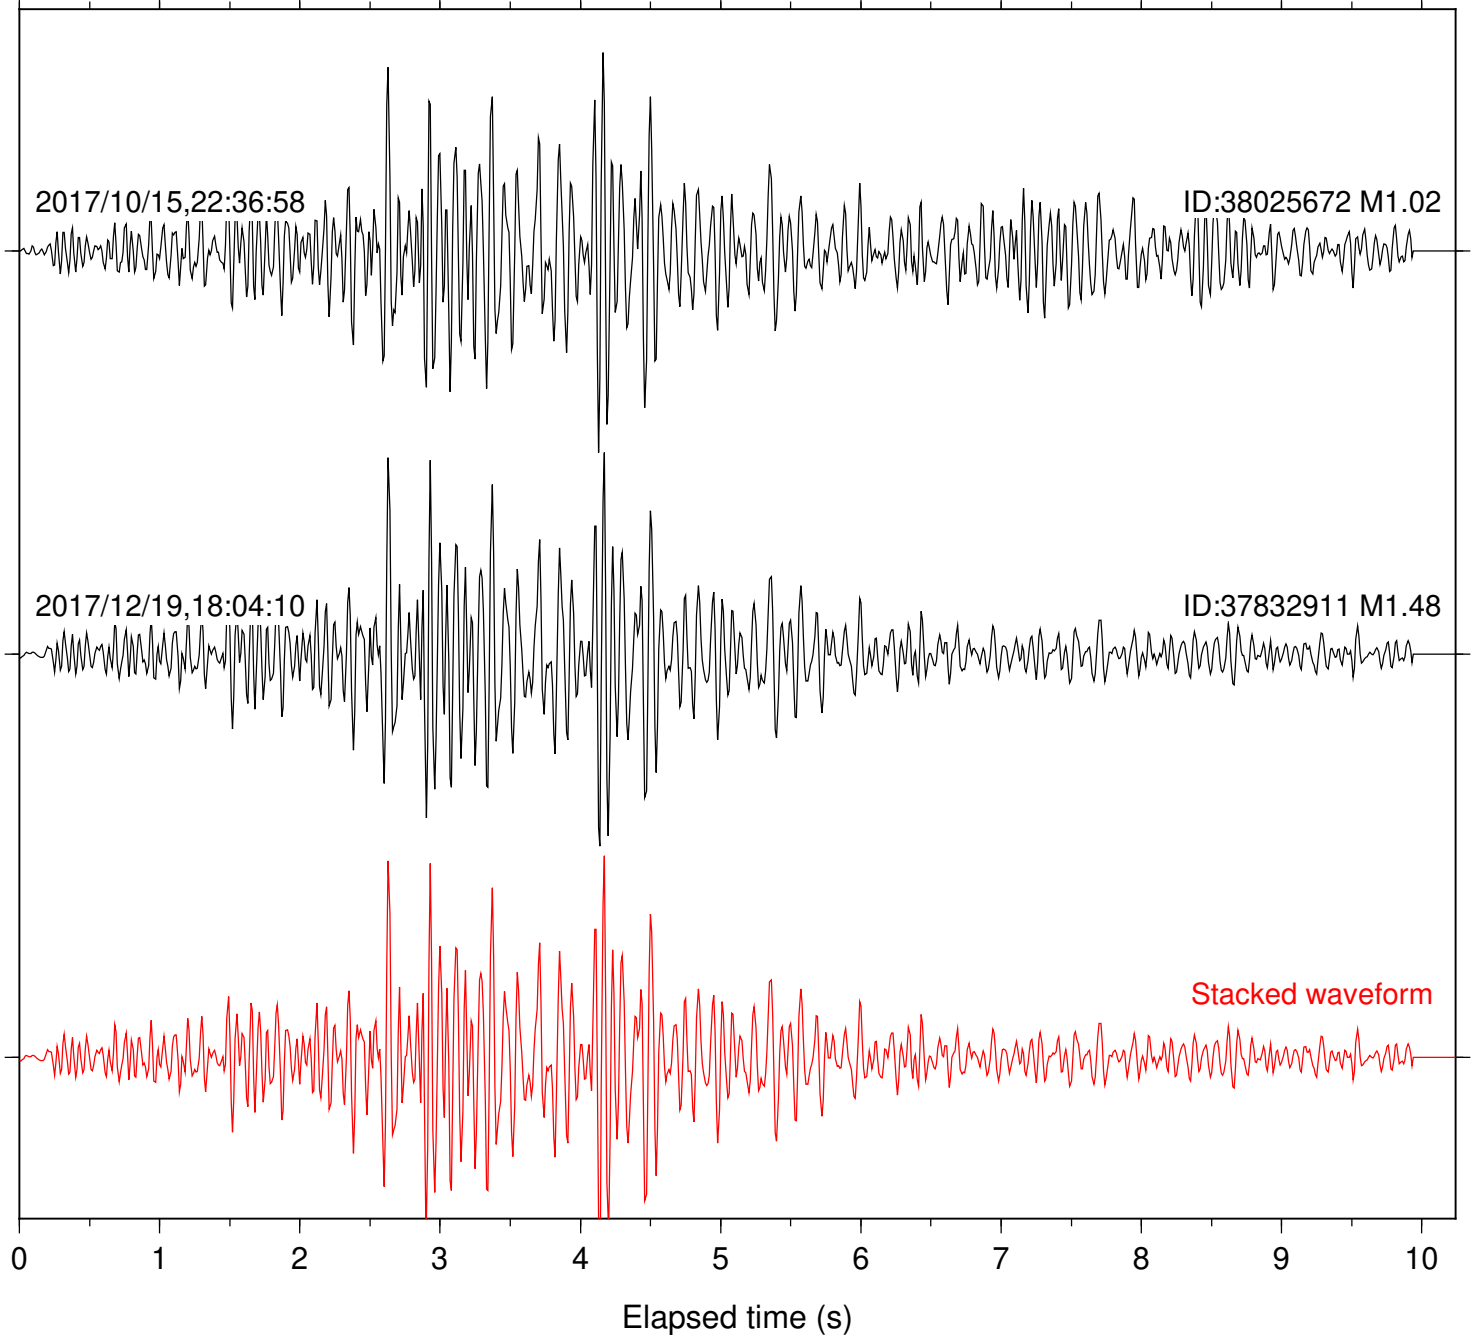

Station: DNR Com: HHZ

Focal depth: 4.96 km