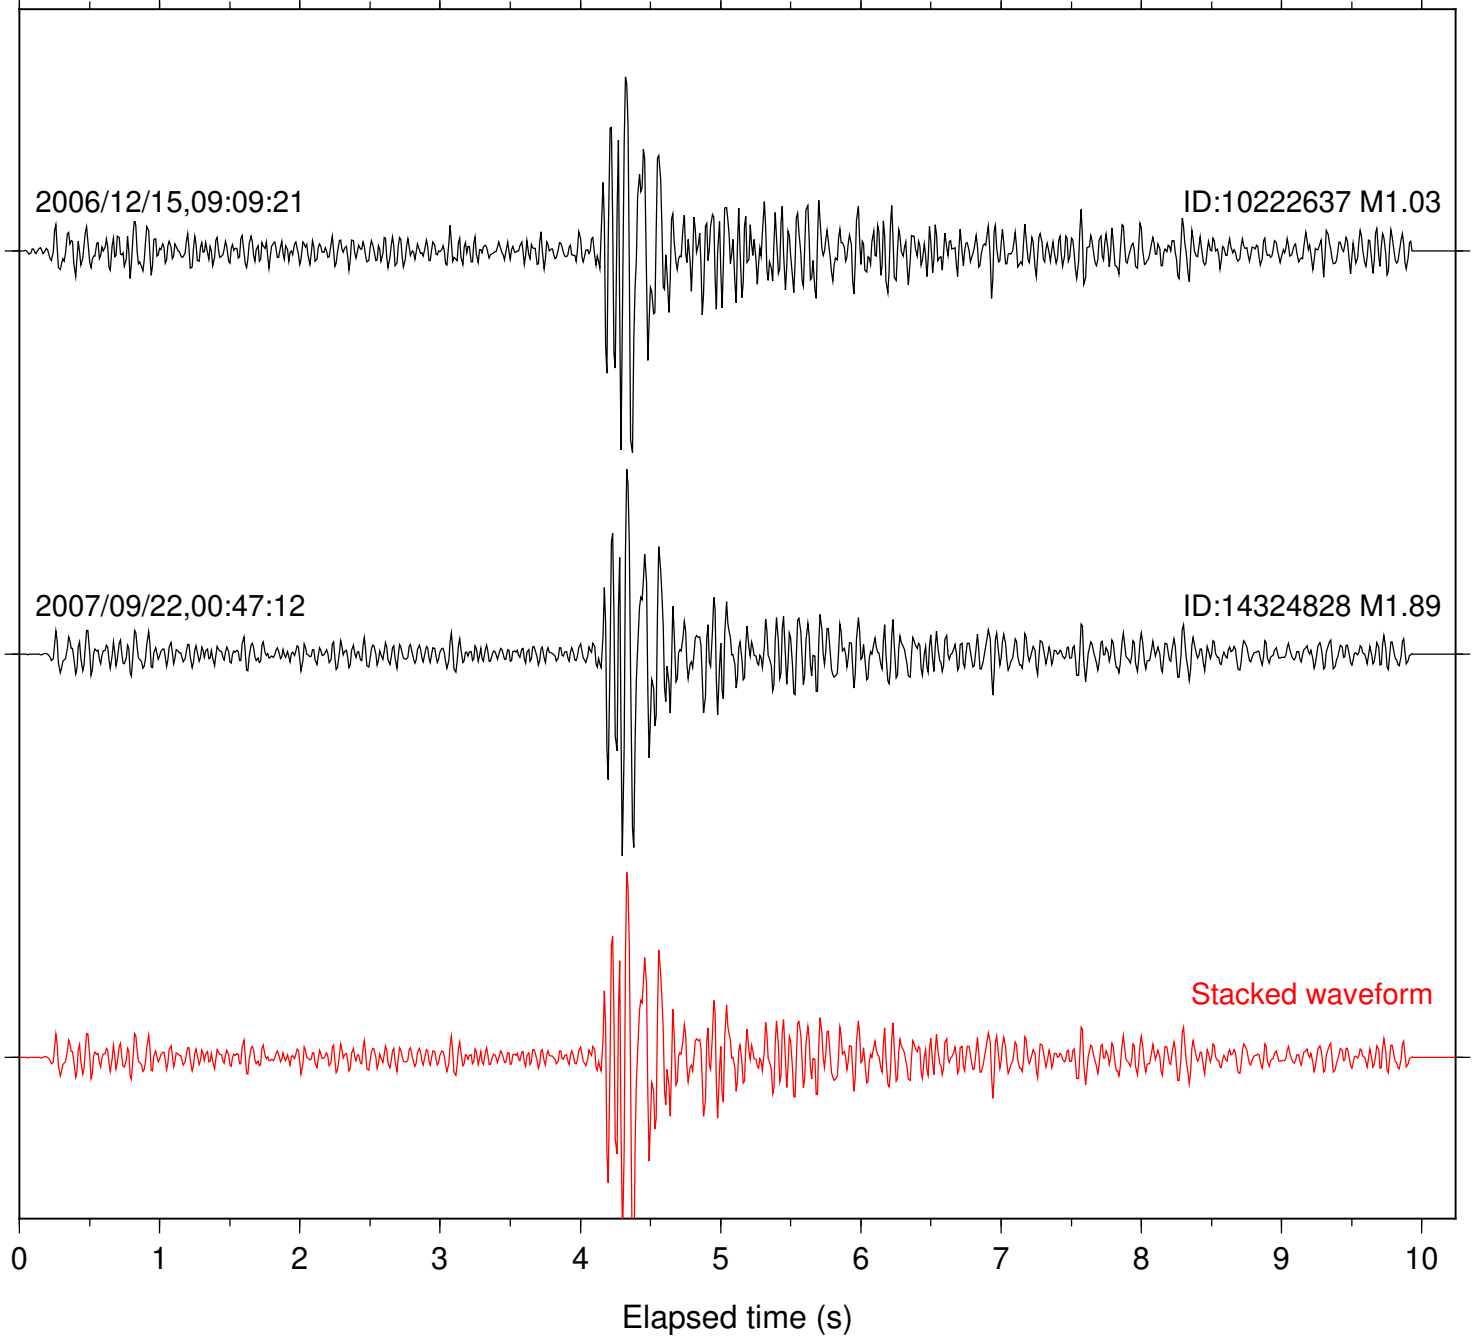

Station: B081 Com: EHZ

Focal depth: 9.67 km