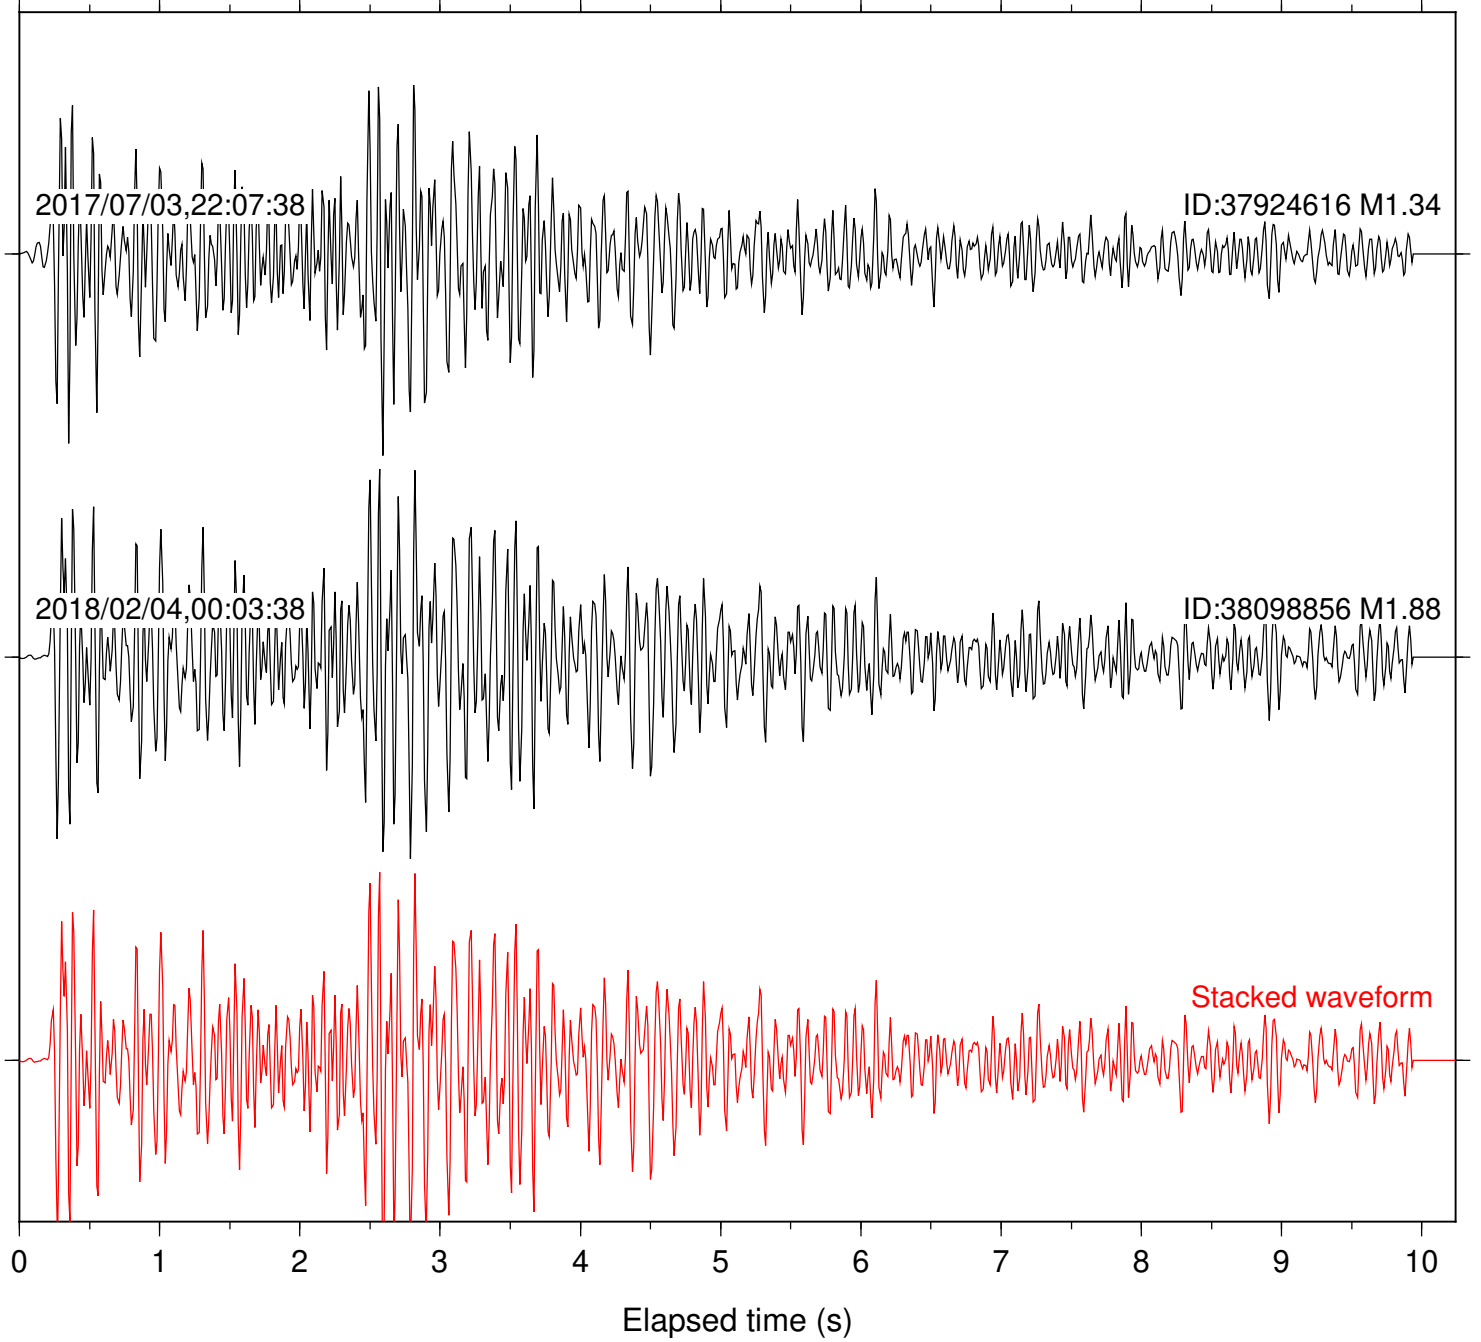

Station: B087 Com: EHZ

Focal depth: 5.27 km