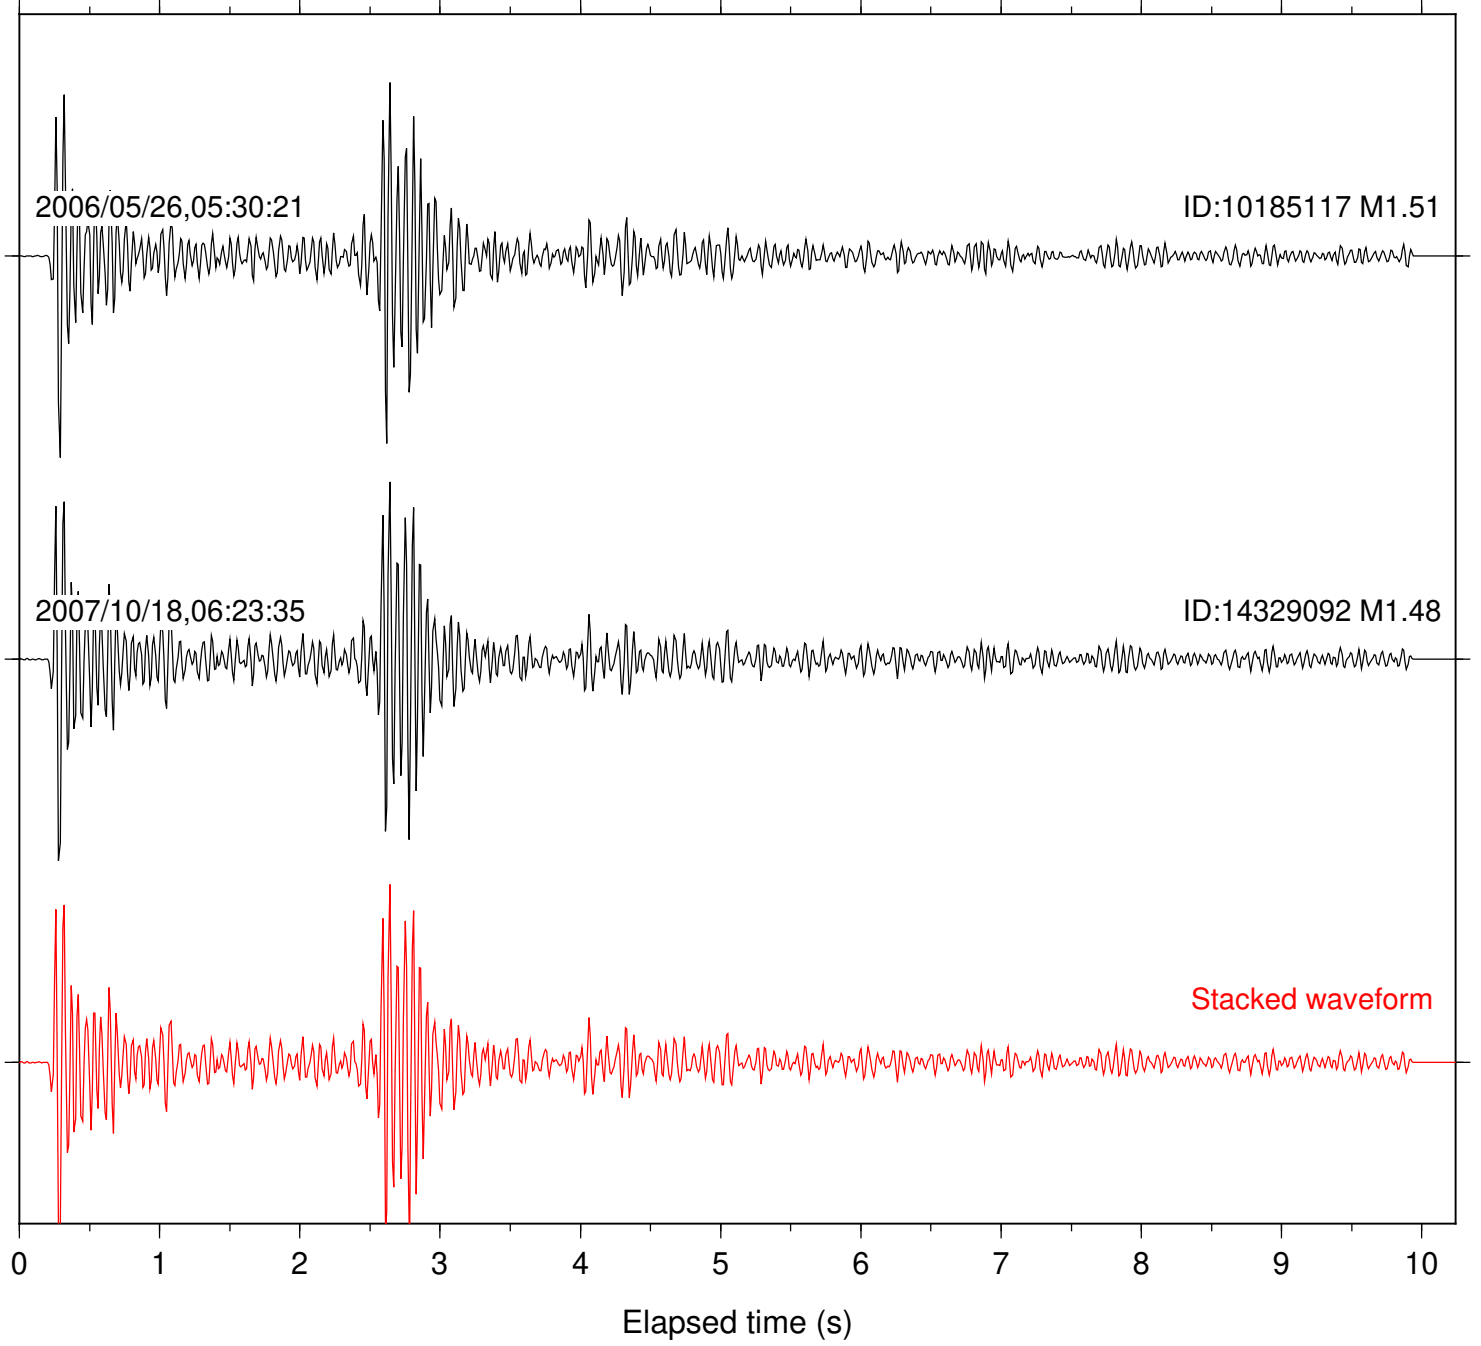

Station: PFO Com: HHZ

Focal depth: 8.29 km