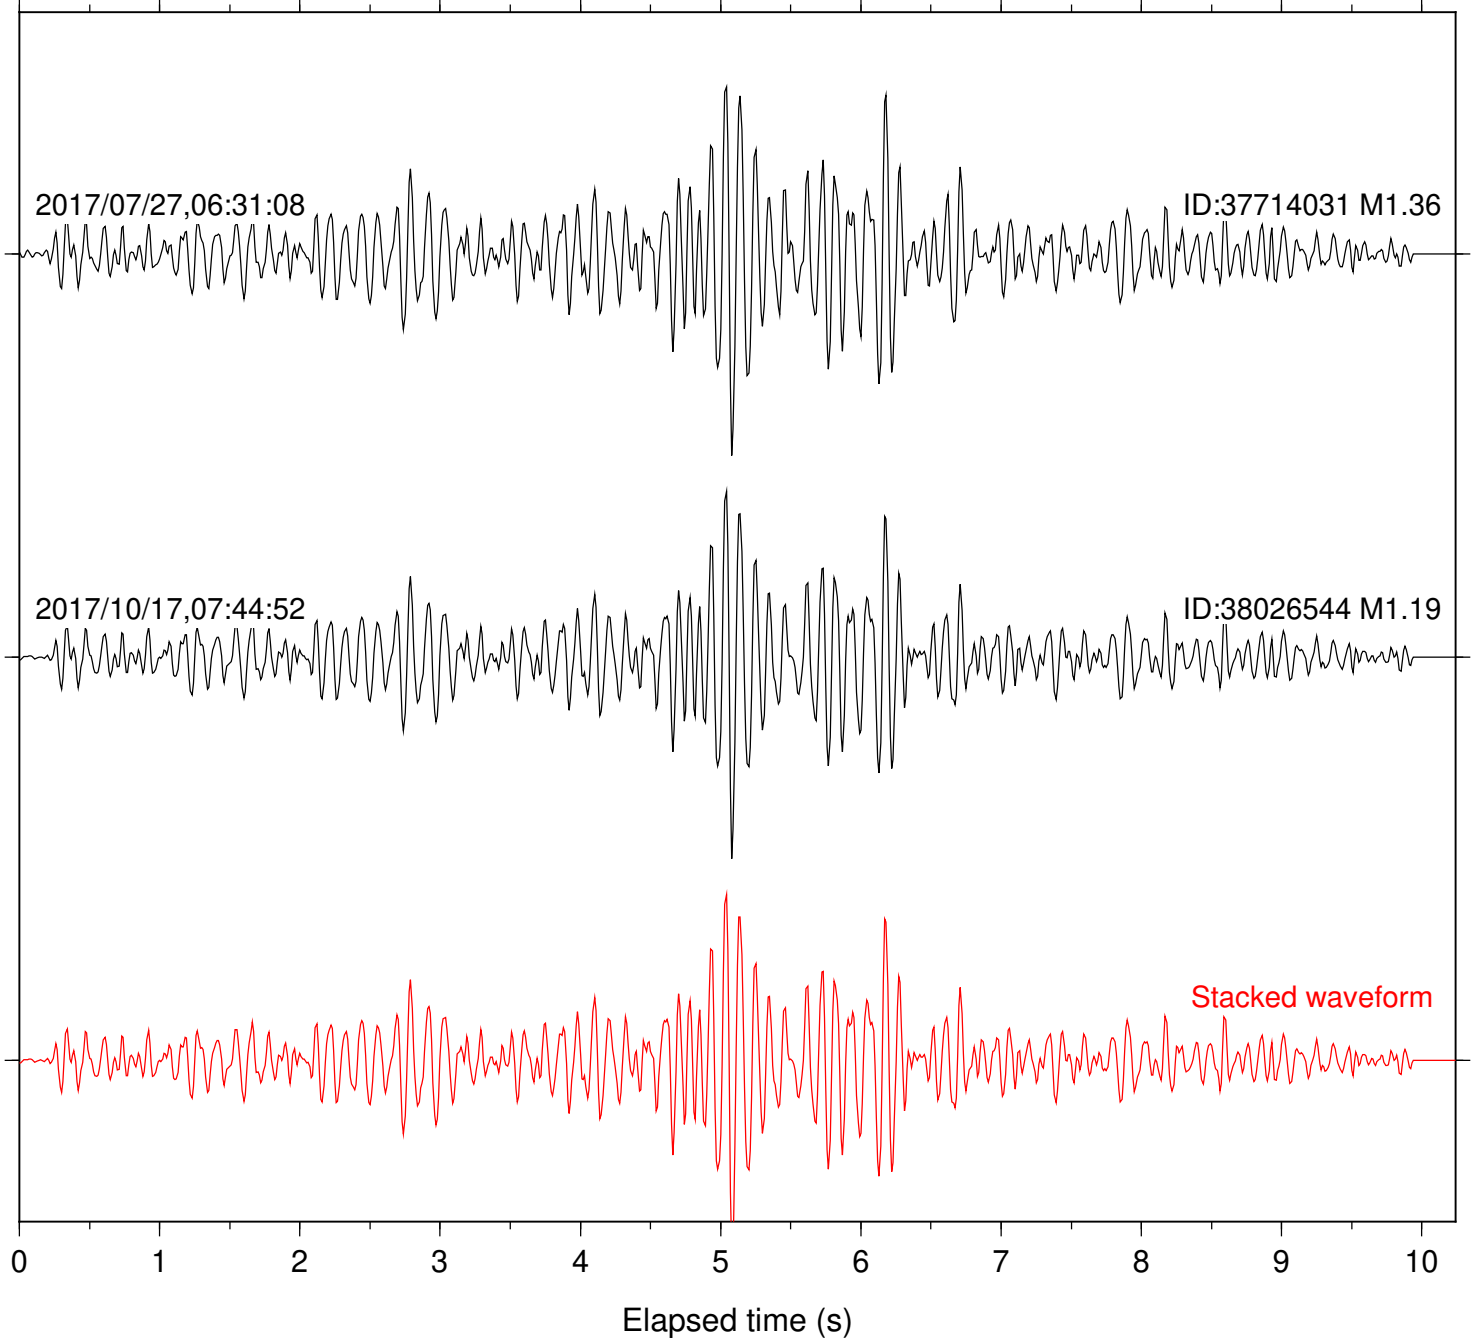

Station: MTG Com: HHZ

Focal depth: 5.11 km