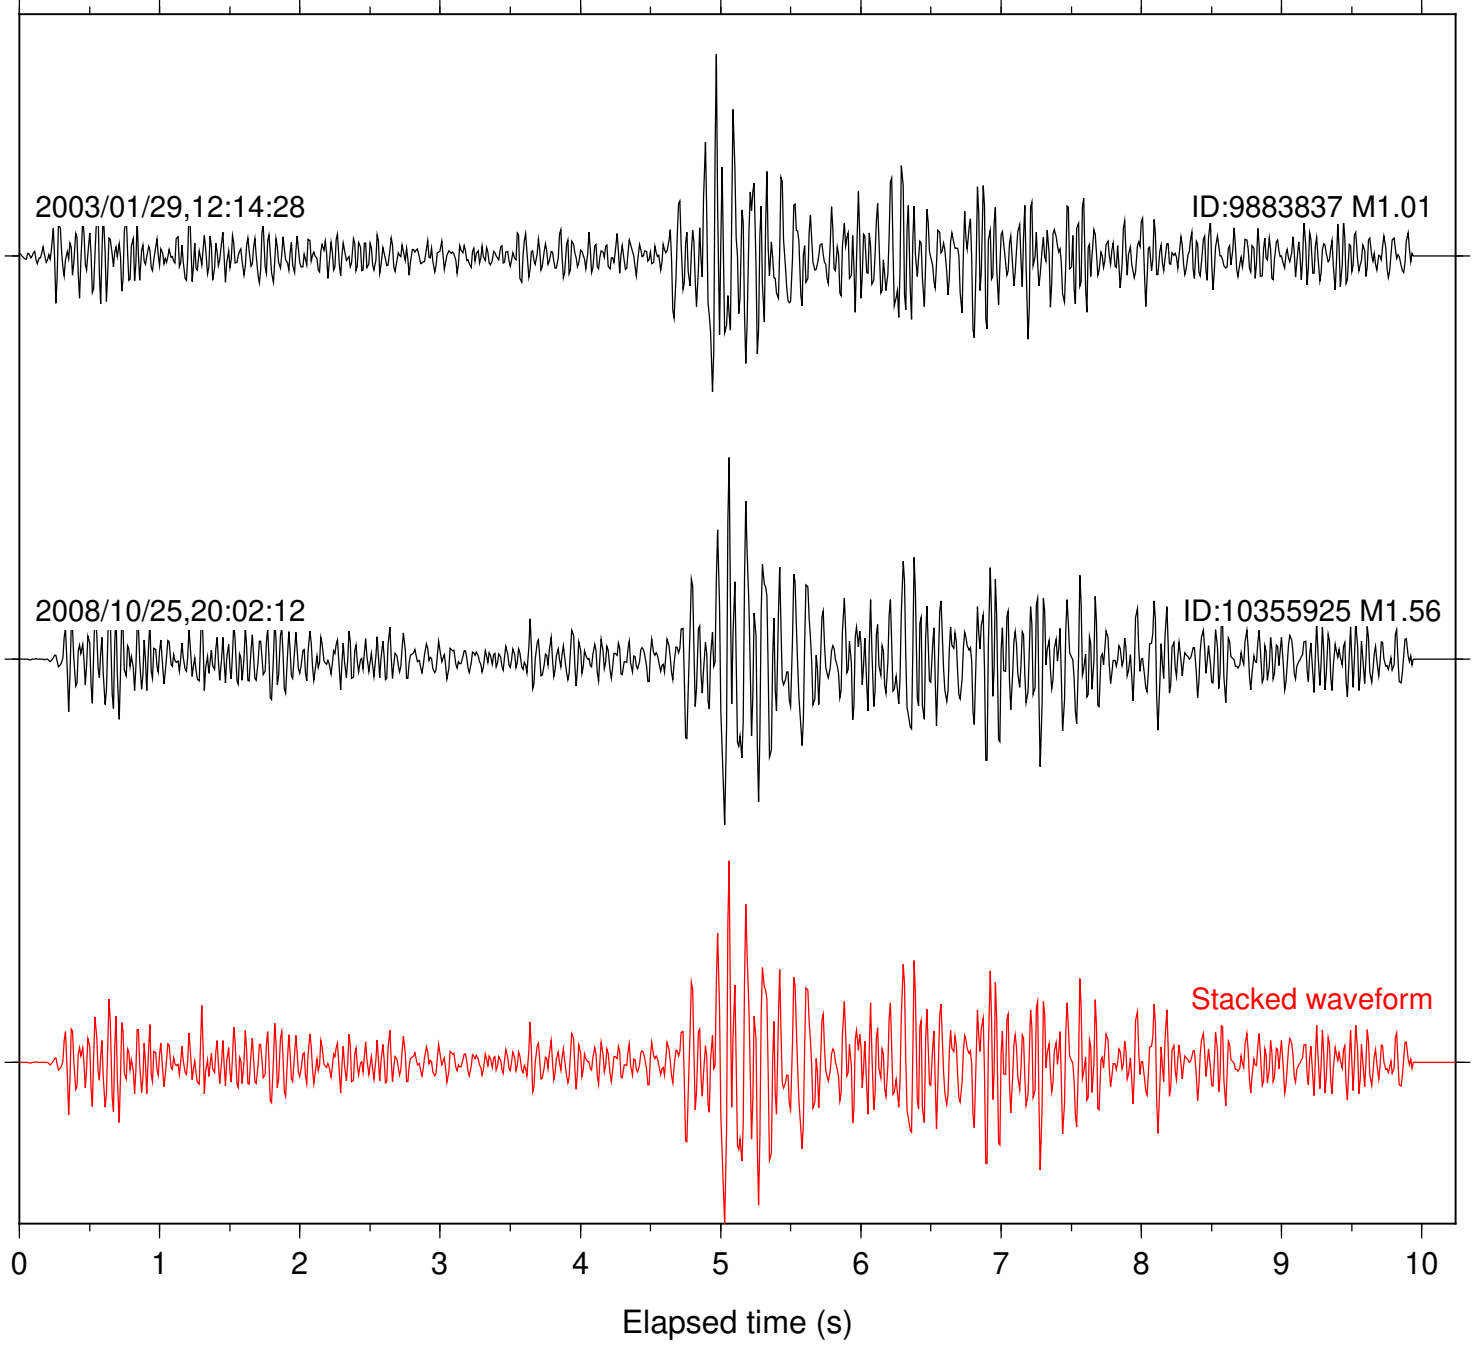

Station: BAC Com: EHZ

Focal depth: 17.32 km