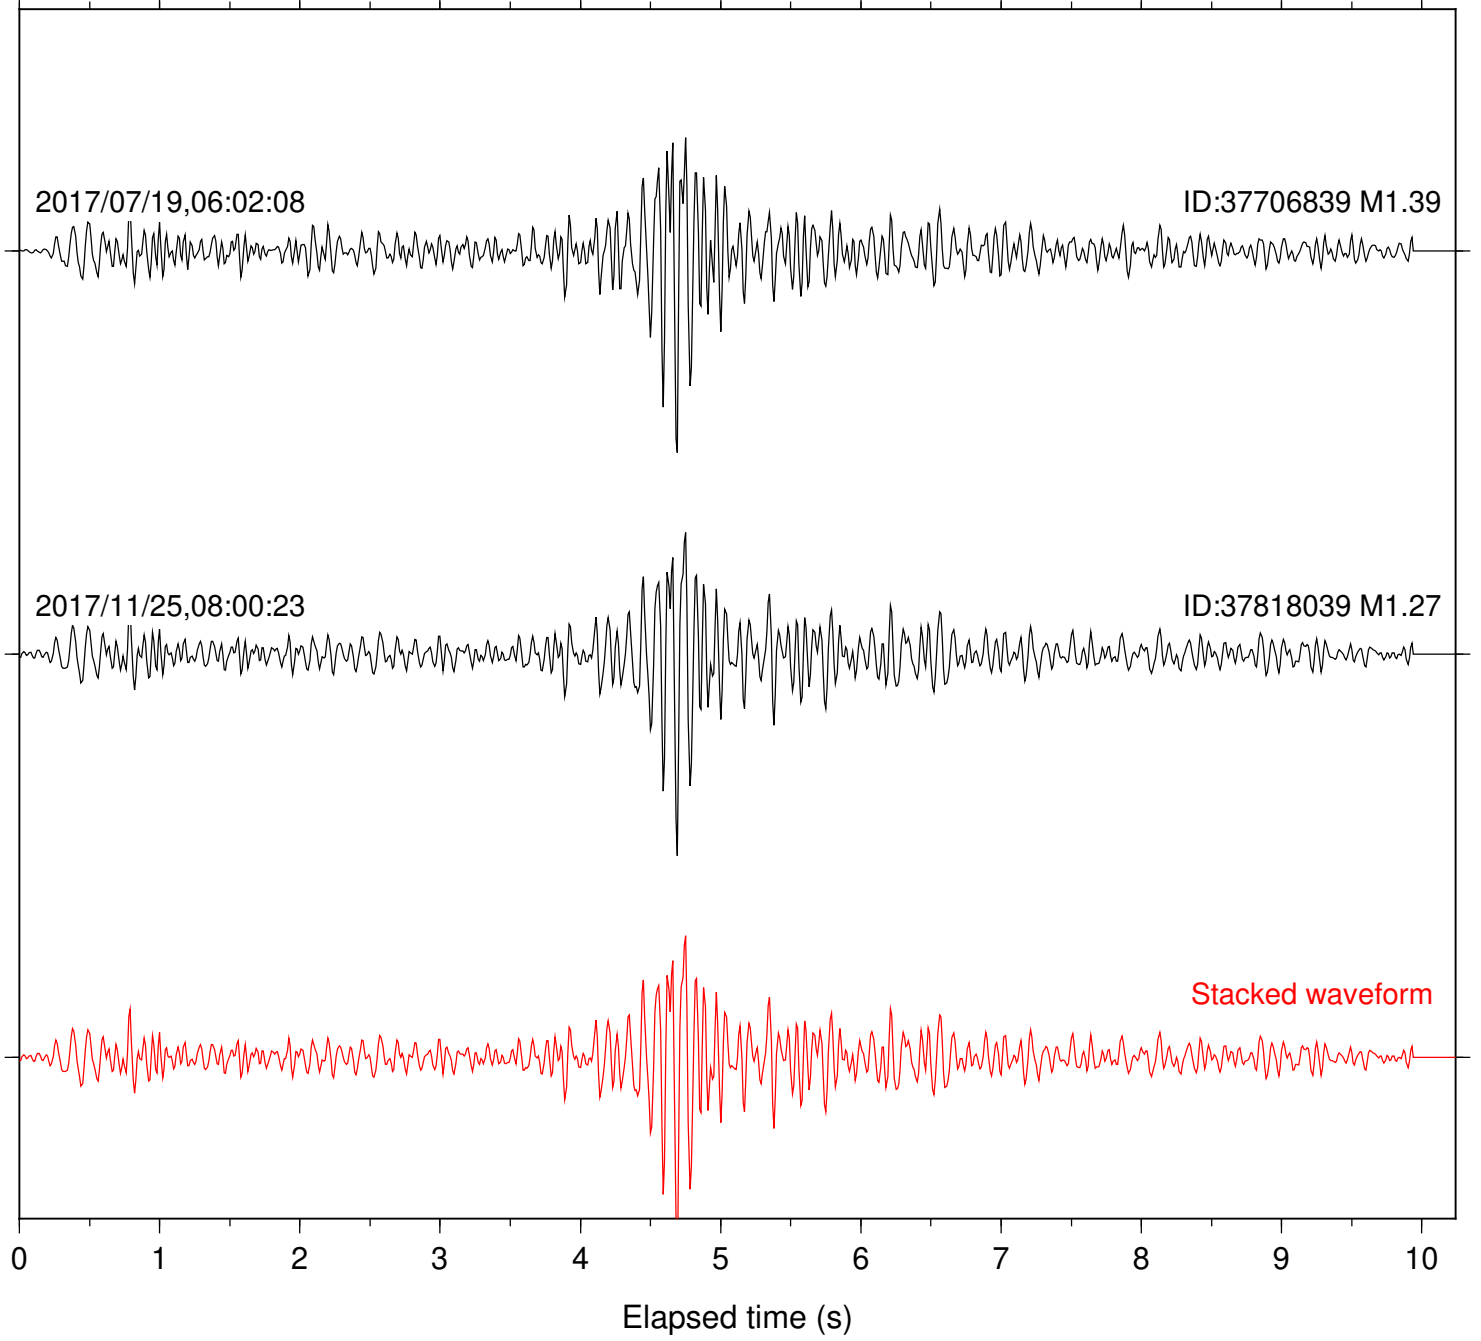

Station: B087 Com: EHZ

Focal depth: 6.97 km

Station: B946 Com: EHZ

Focal depth: 6.97 km

Station: SND Com: HHZ

Focal depth: 6.97 km

Station: B081 Com: EHZ

Focal depth: 6.01 km