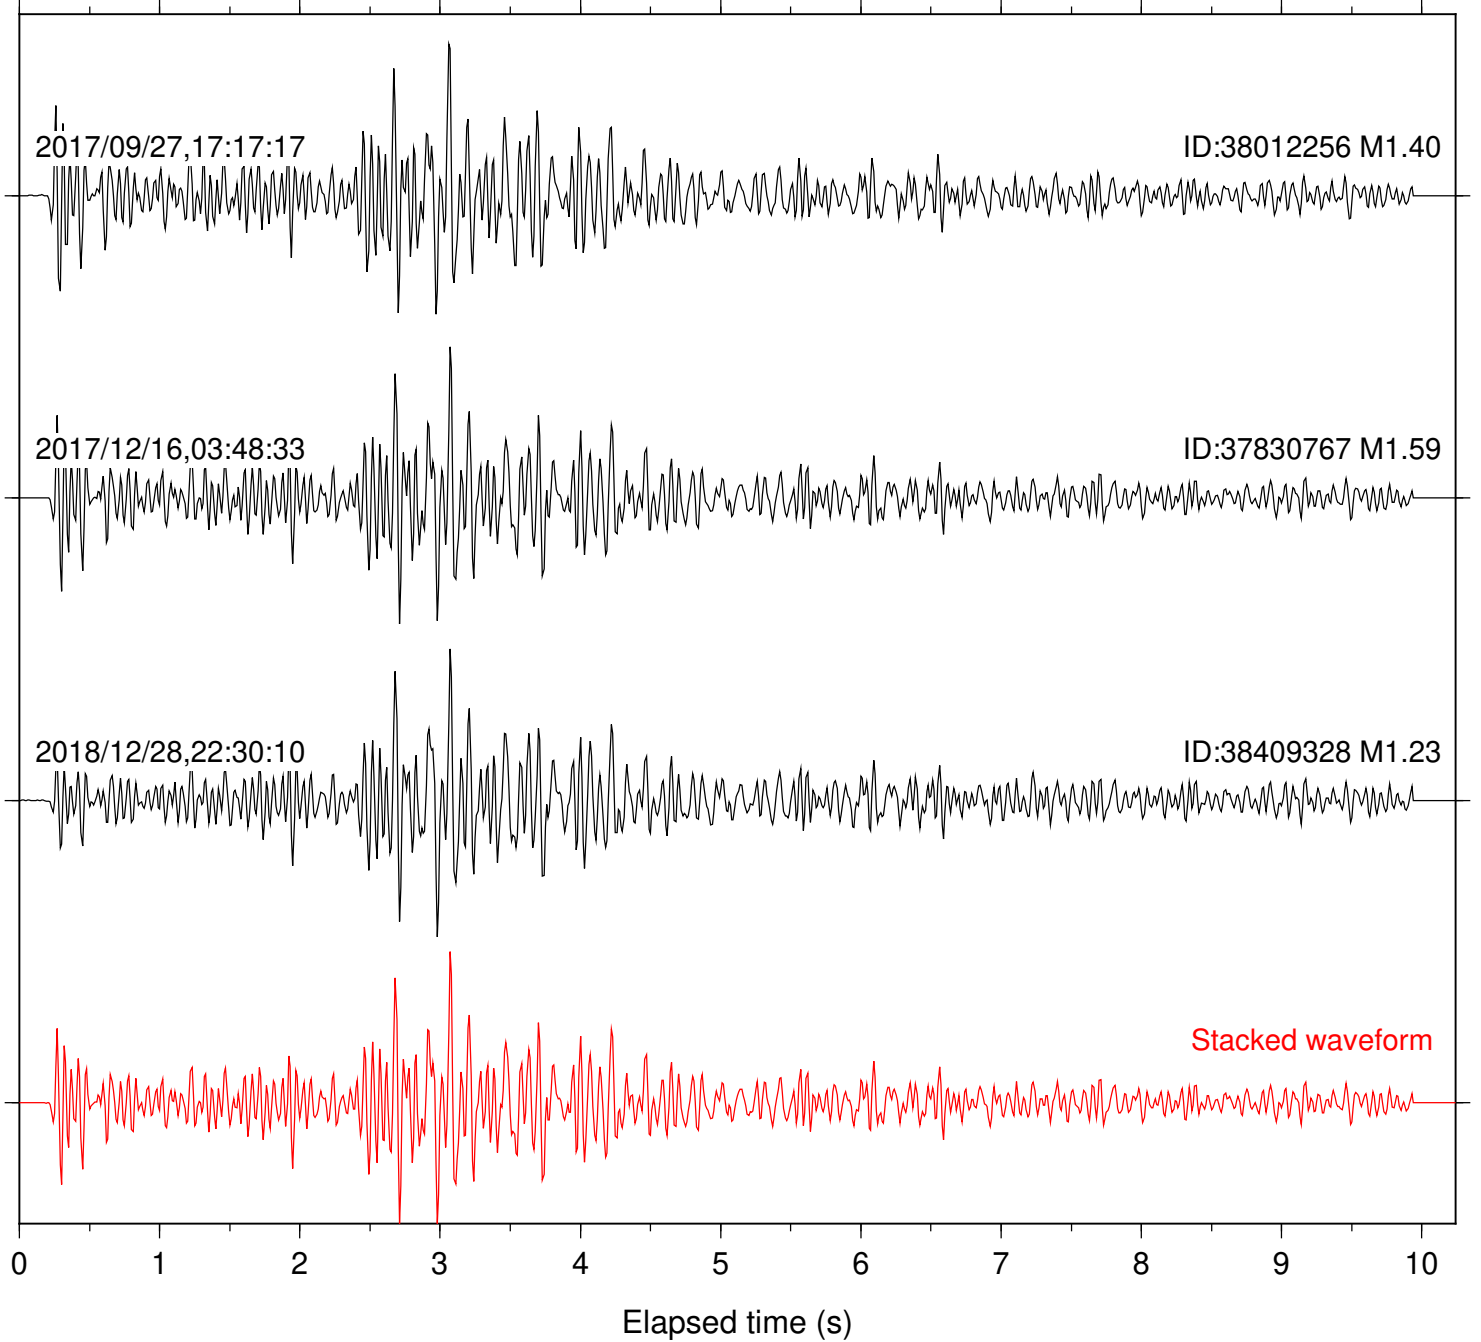

Station: B946 Com: EHZ

Focal depth: 5.72 km