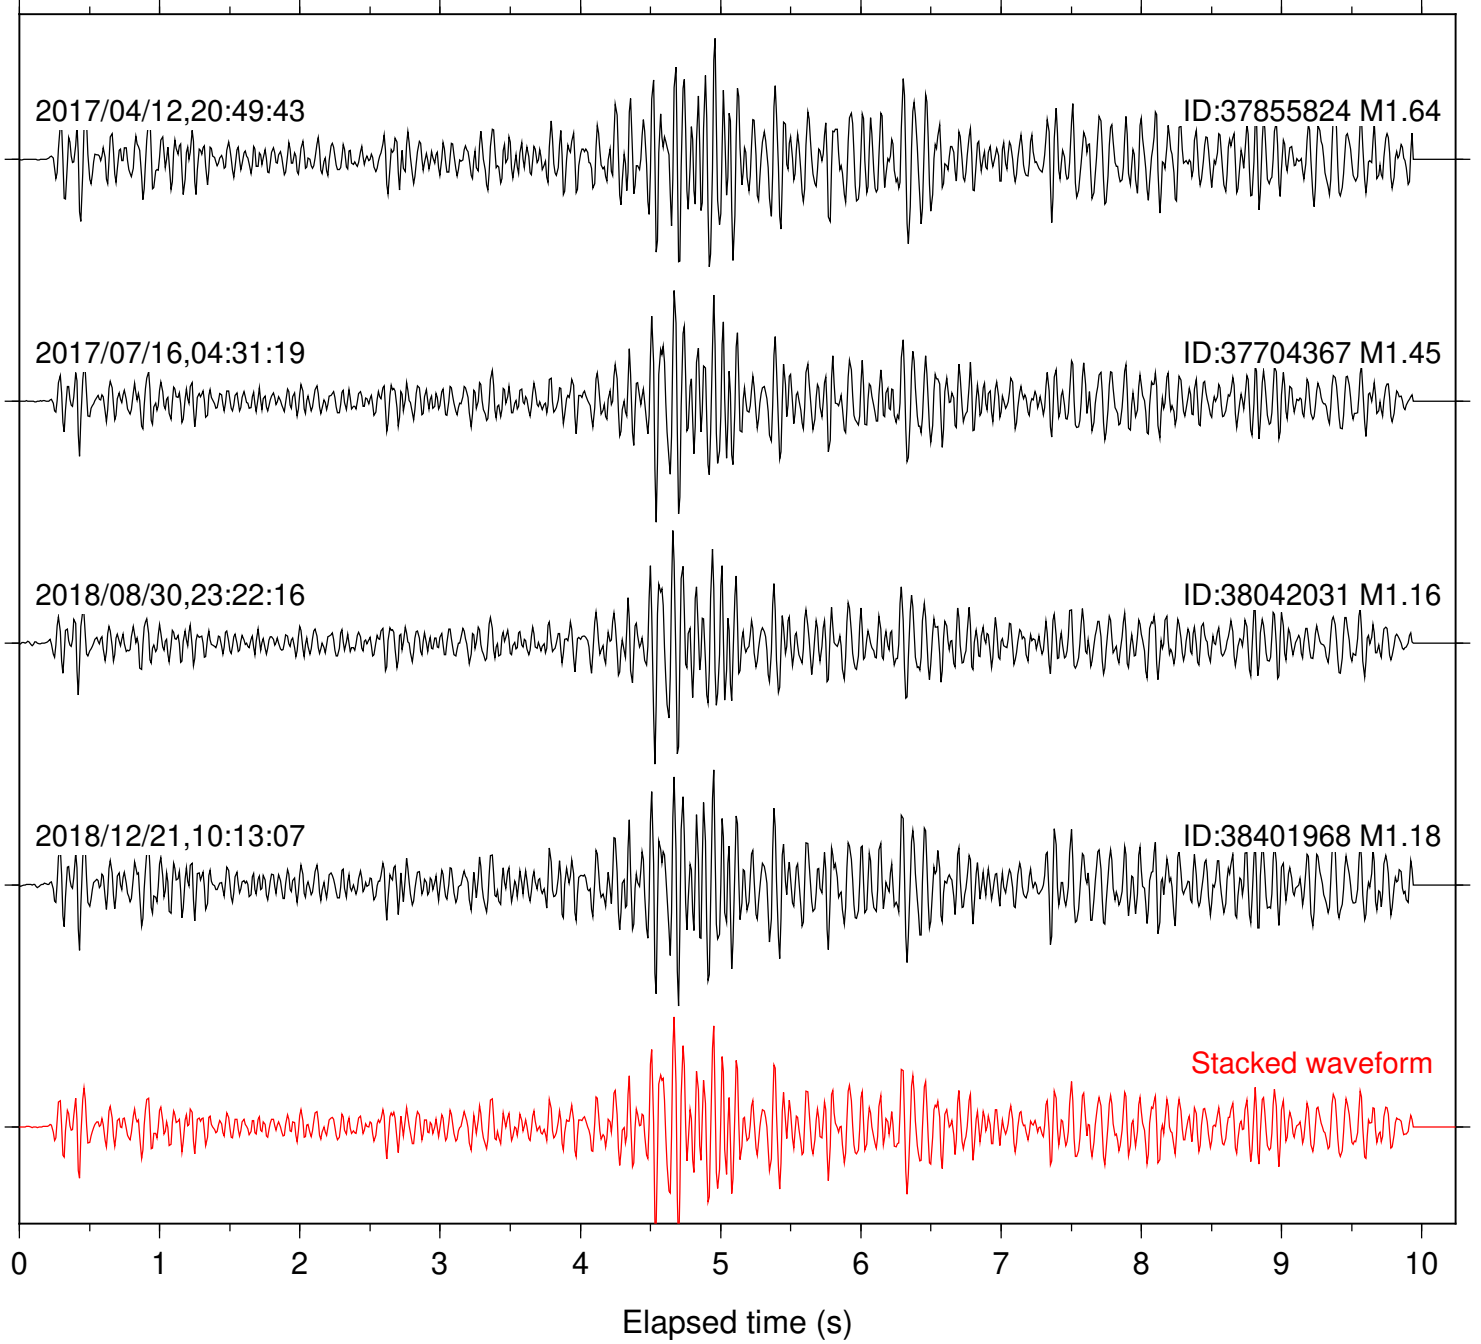

Station: B084 Com: EHZ

Focal depth: 6.08 km