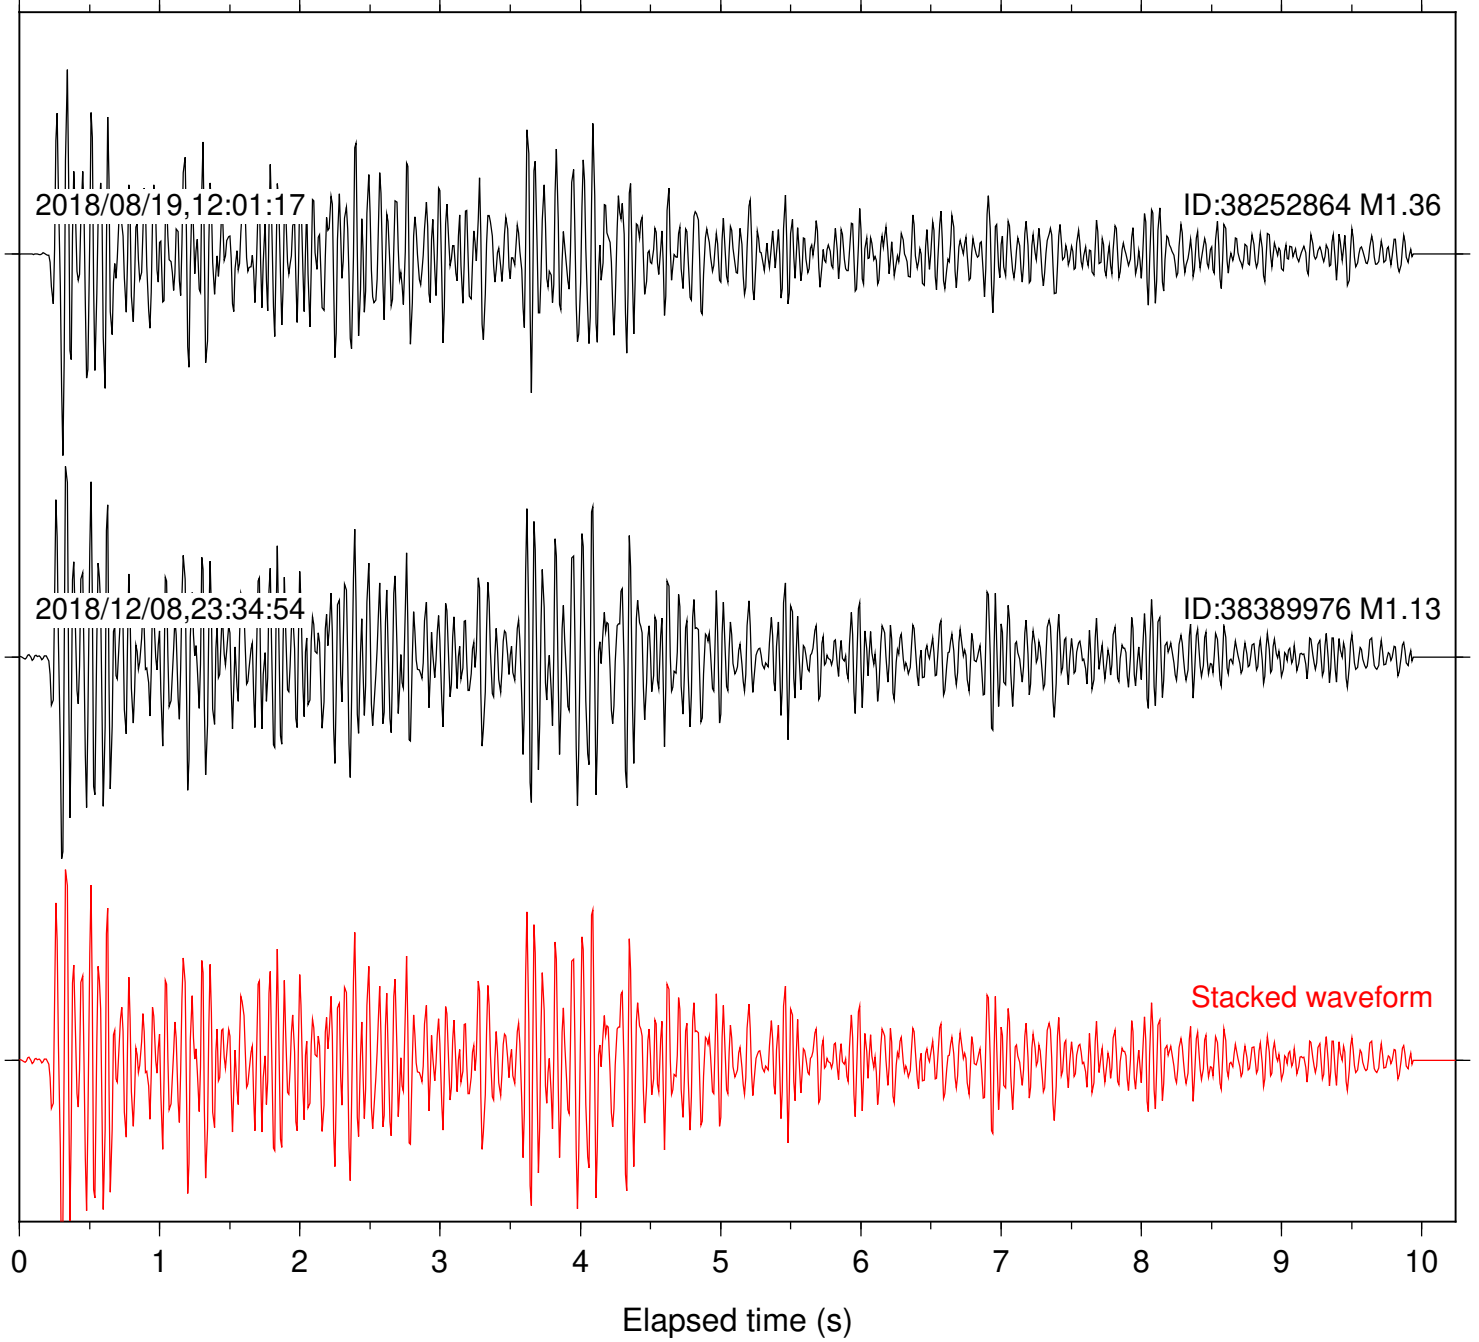

Station: FRD Com: HHZ

Focal depth: 4.09 km

Station: LKH Com: HHZ

Focal depth: 4.09 km

Station: PFO Com: HHZ

Focal depth: 4.09 km

Station: PLM Com: HHZ

Focal depth: 4.09 km