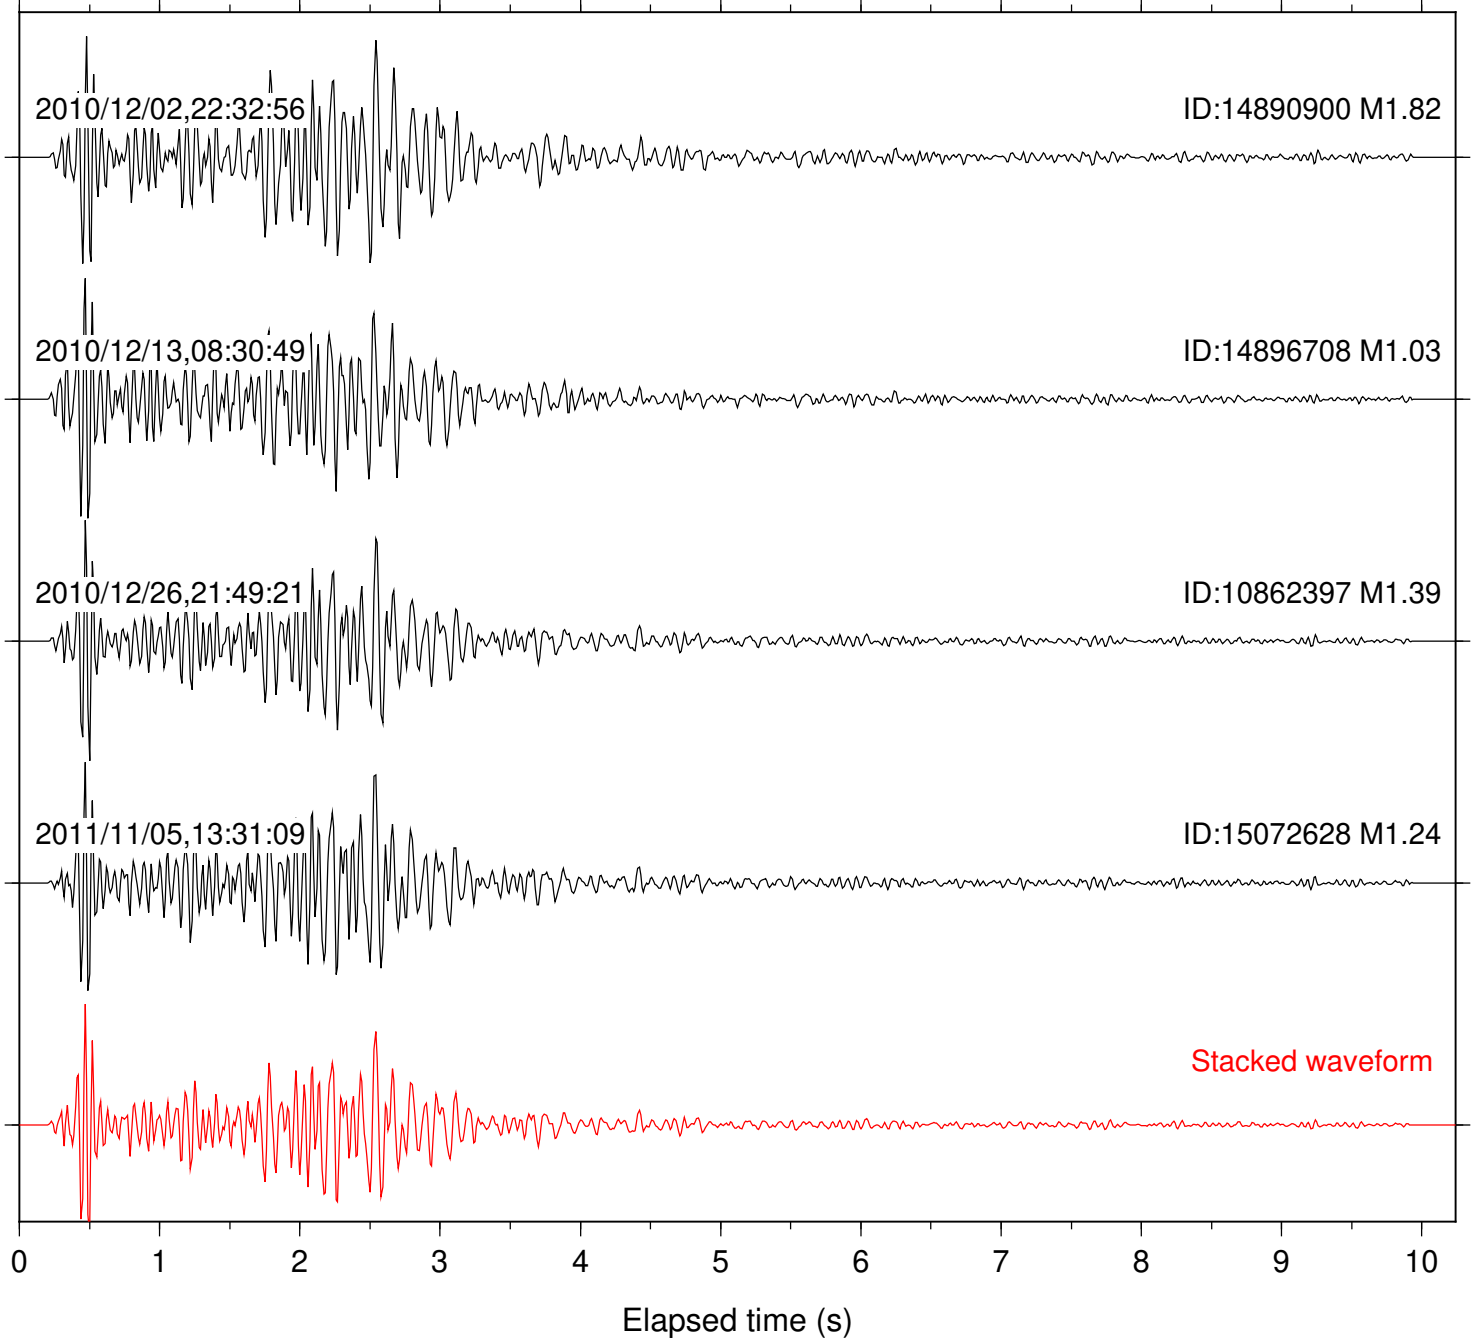

Station: FRD Com: HHZ

Focal depth: 7.66 km

2010/12/26,21:49:21

ID:10862397 M1.39

2011/11/05,13:31:09

ID:15072628 M1.24

Stacked waveform

0 1 2 3 4 5 6 7 8 9 10  
Elapsed time (s)