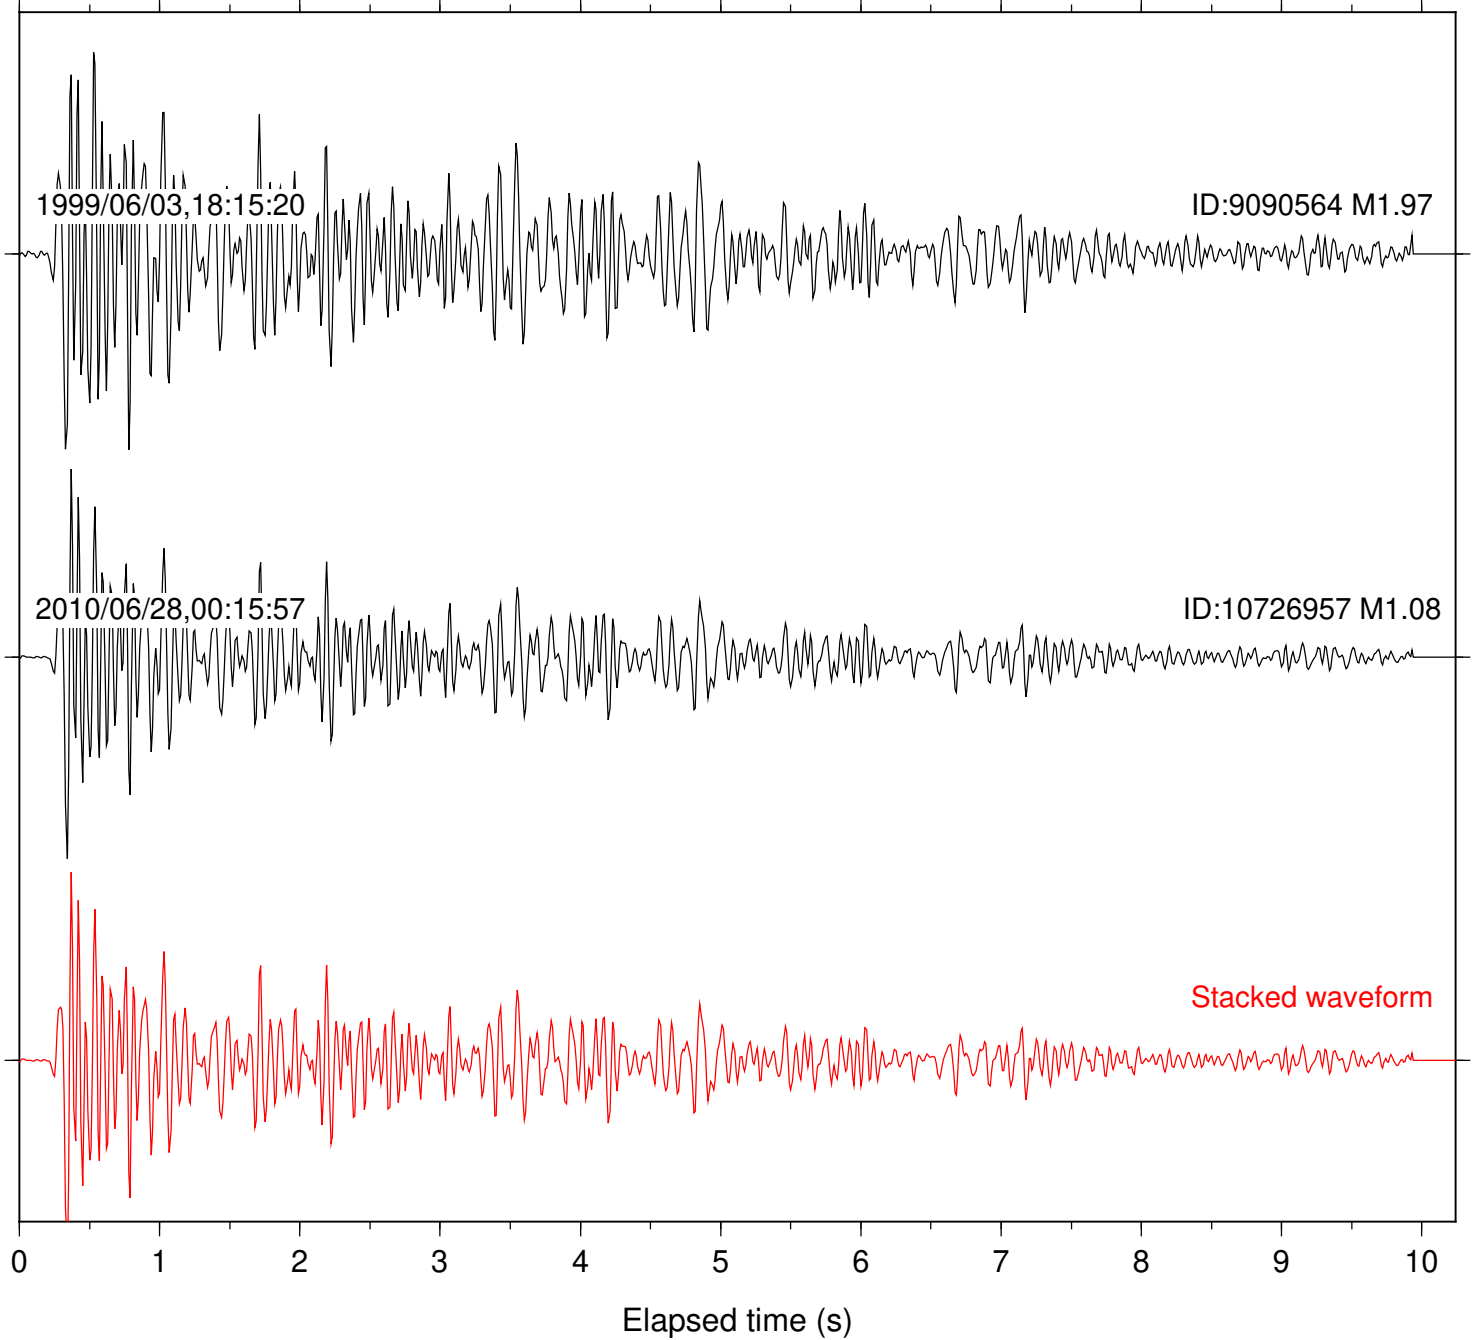

Station: HMT2 Com: HHZ

Focal depth: 15.20 km

Station: CBK Com: EHZ

Focal depth: 2.59 km

Station: CRR Com: EHZ

Focal depth: 2.59 km

Station: BAC Com: EHZ

Focal depth: 13.65 km