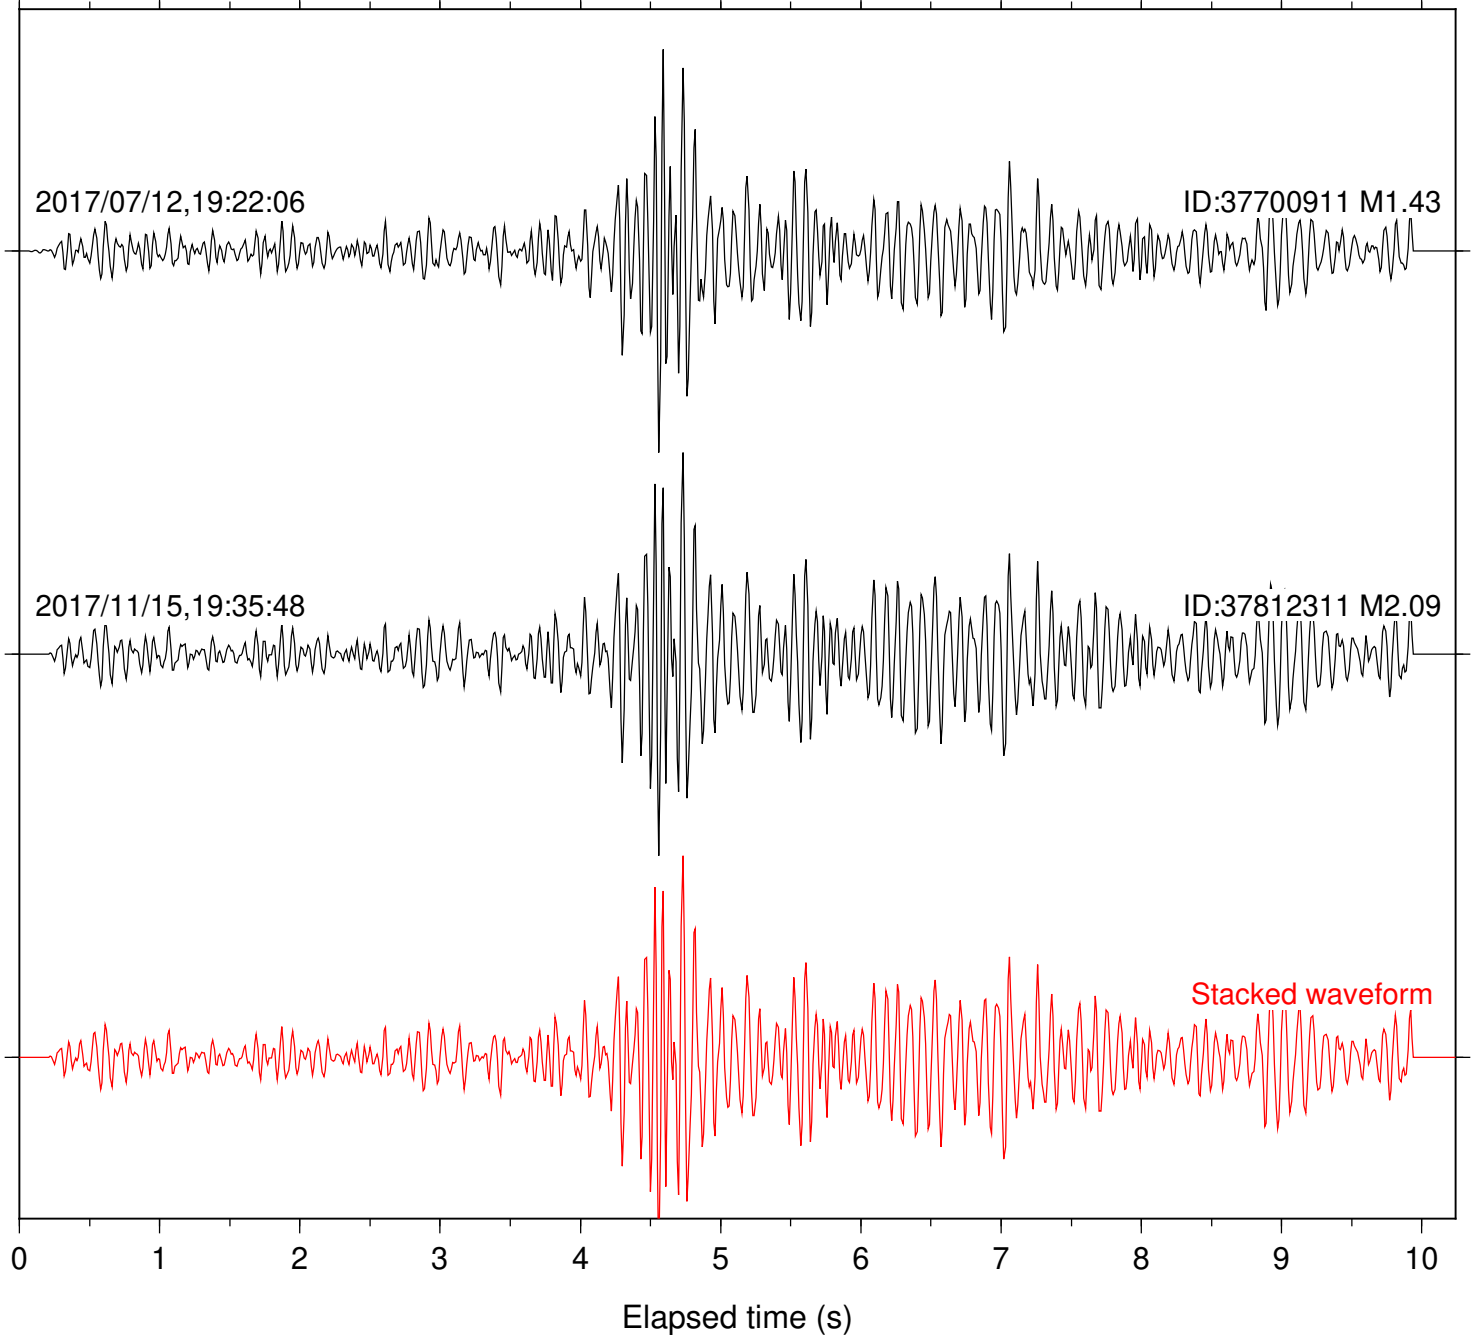

Station: B084 Com: EHZ

Focal depth: 5.71 km