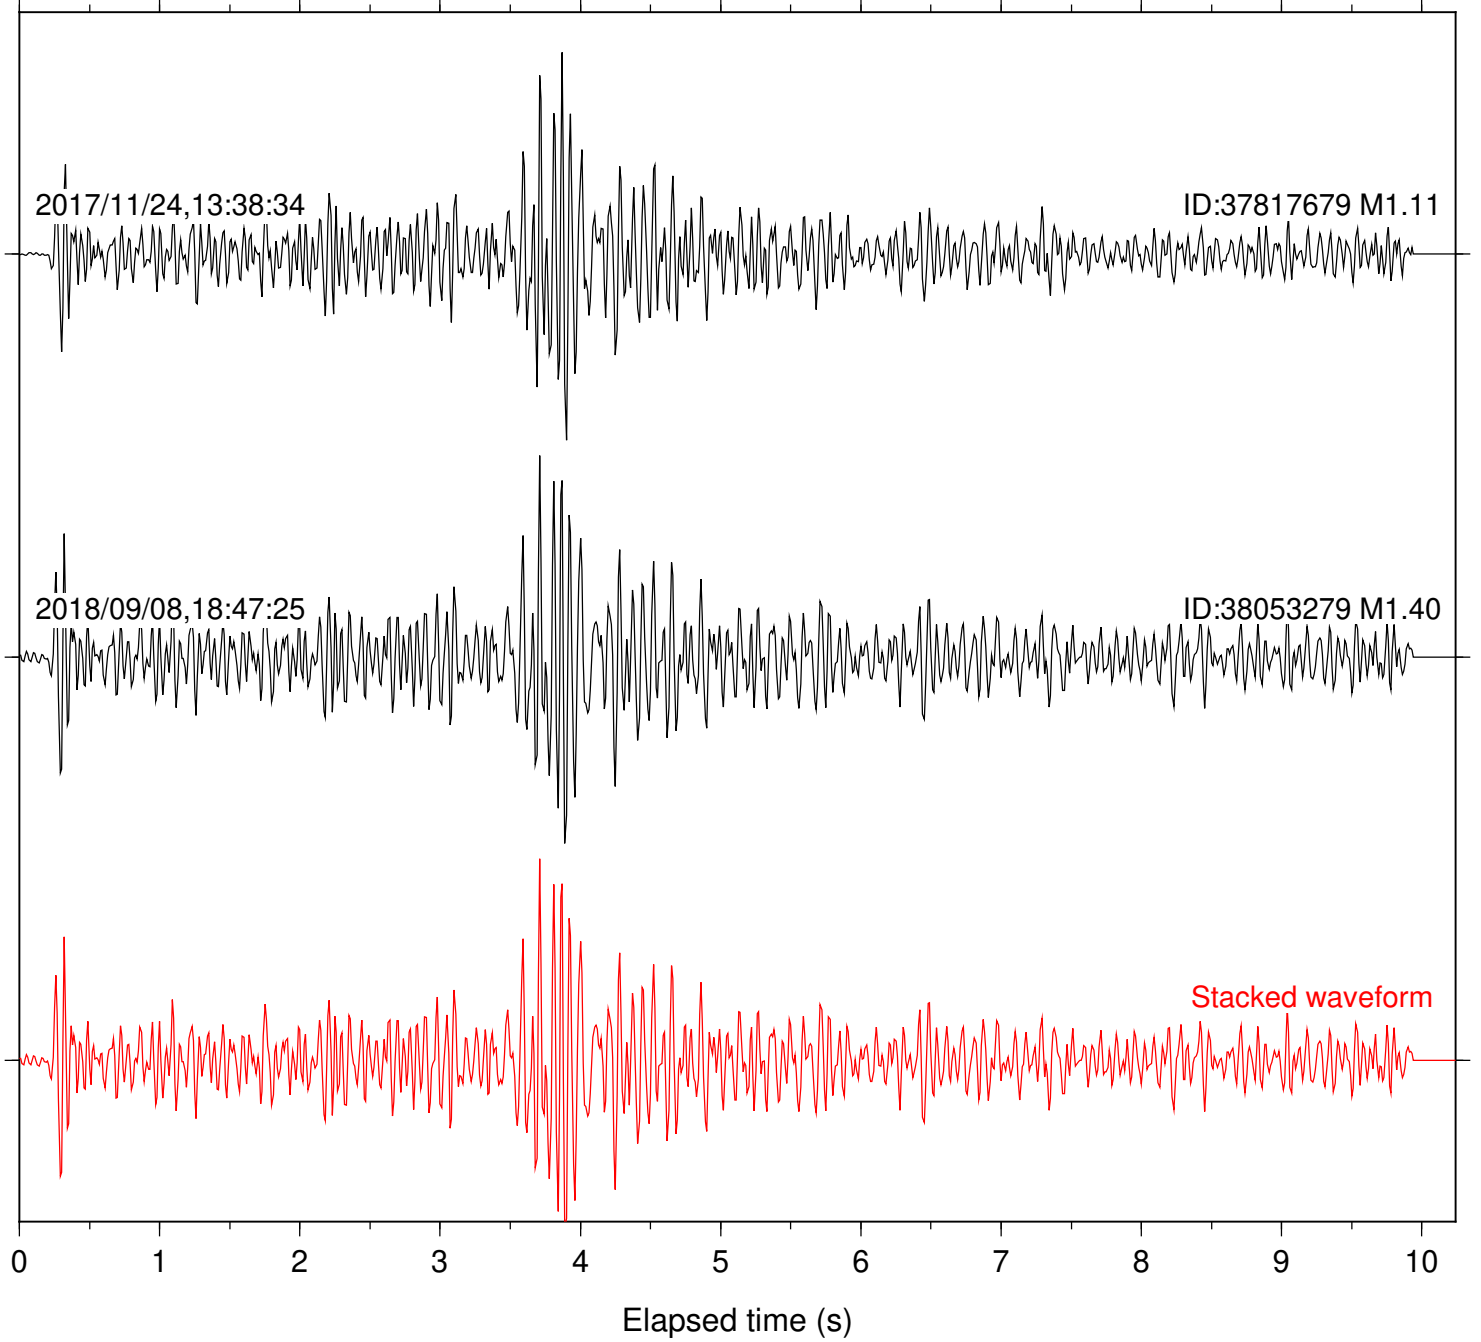

Station: B081 Com: EHZ

Focal depth: 4.89 km