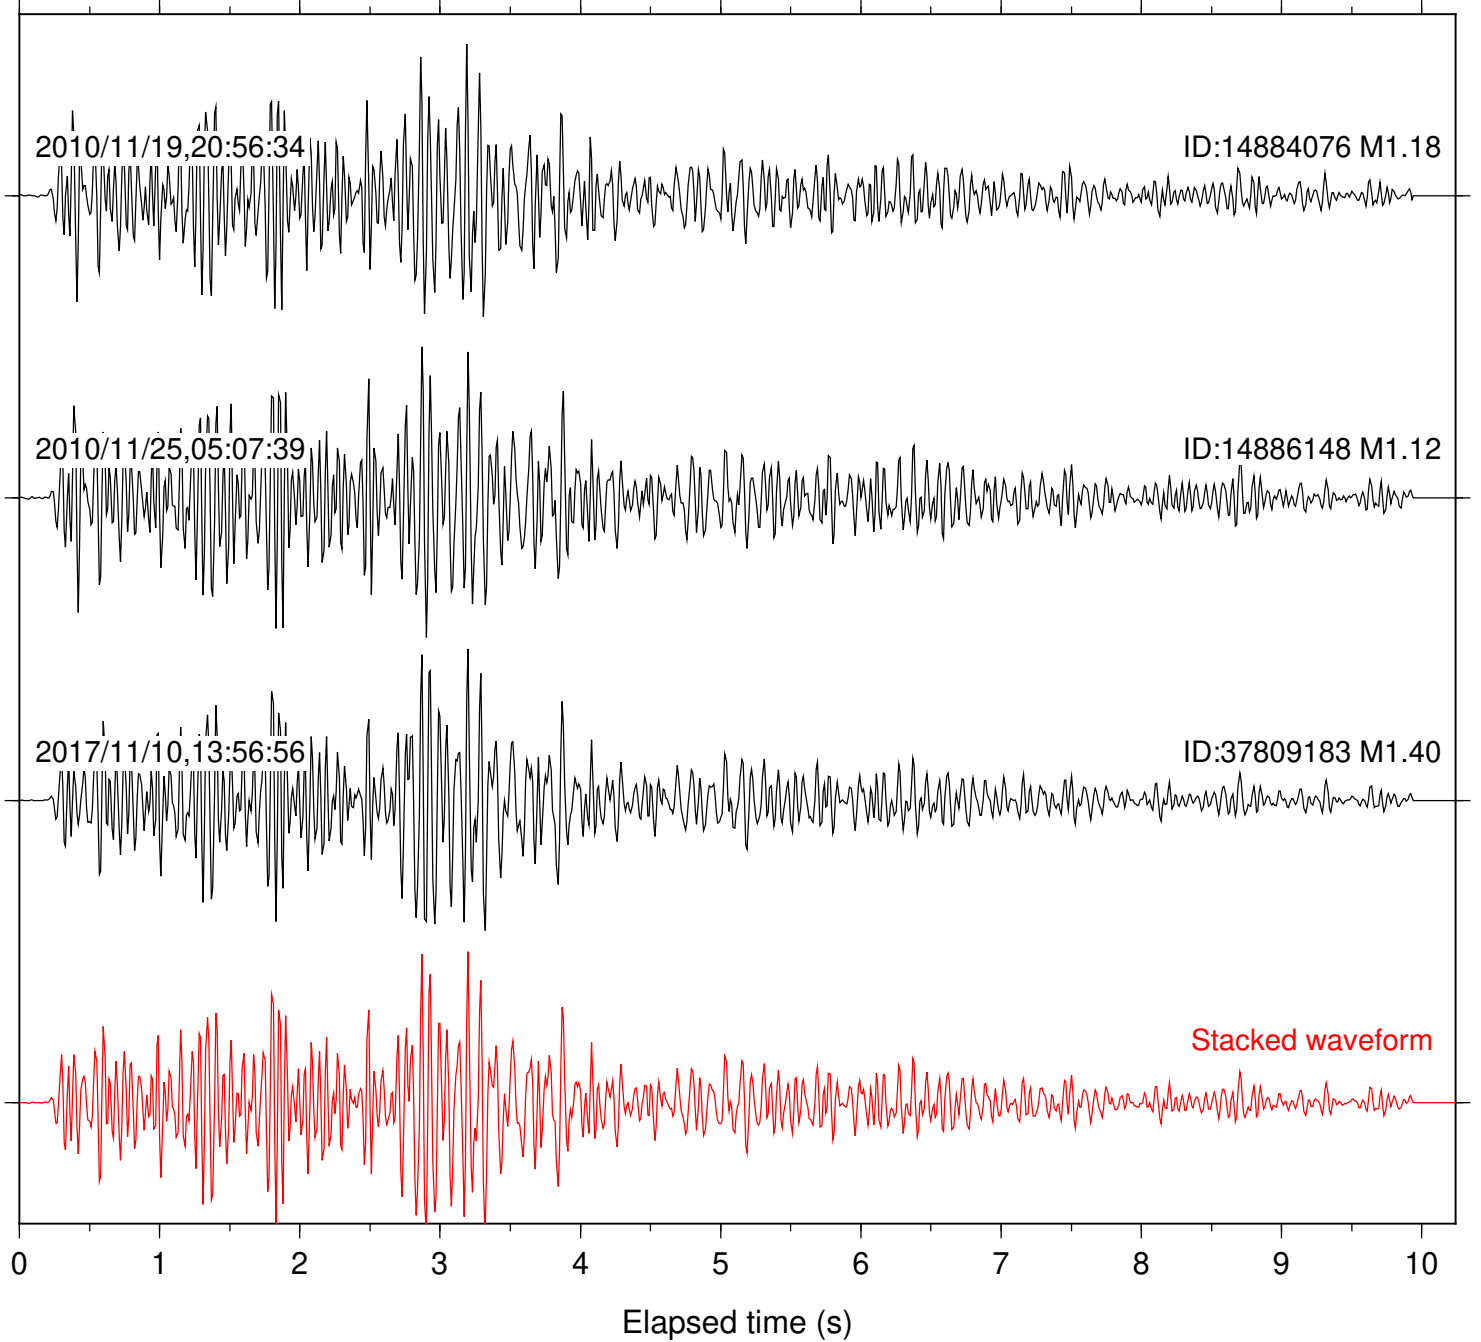

Station: B946 Com: EHZ

Focal depth: 7.08 km