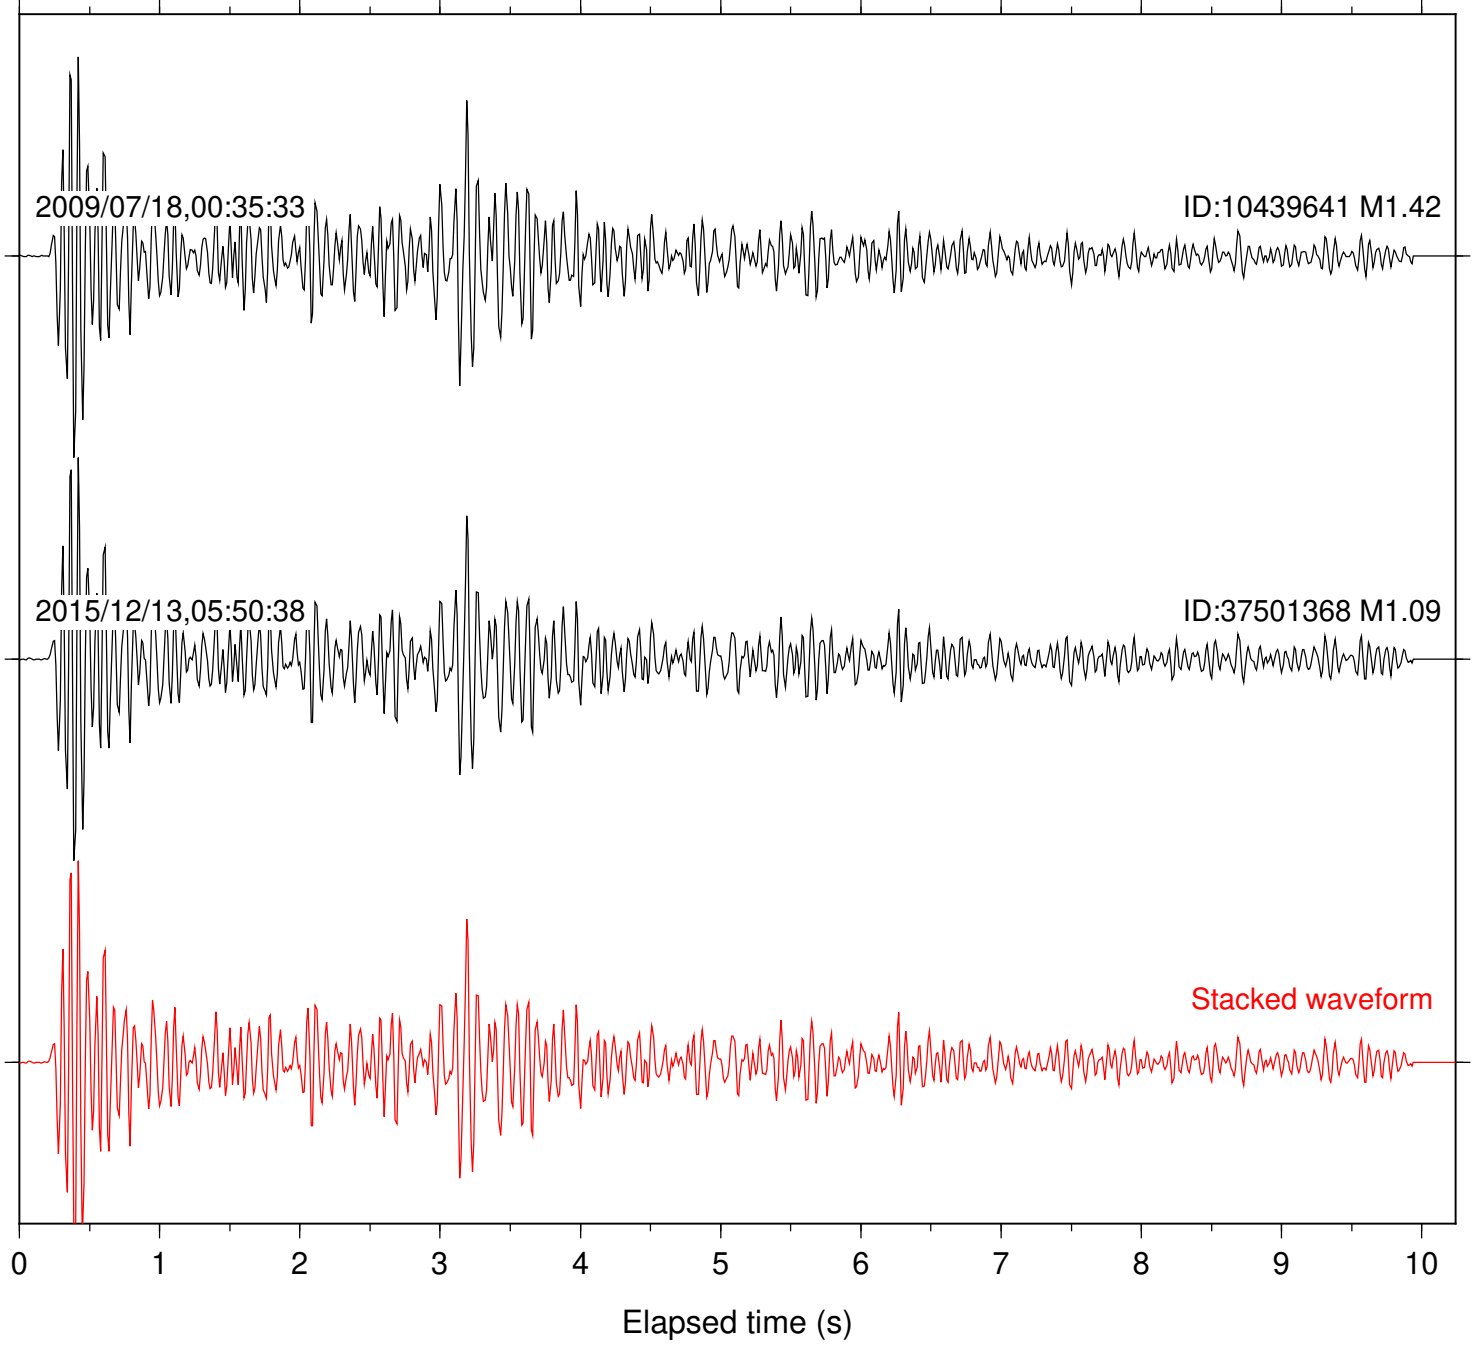

Station: TOR Com: HHZ

Focal depth: 8.50 km

2009/07/18,00:35:33

ID:10439641 M1.42

2015/12/13,05:50:38

ID:37501368 M1.09

Stacked waveform

0 1 2 3 4 5 6 7 8 9 10  
Elapsed time (s)