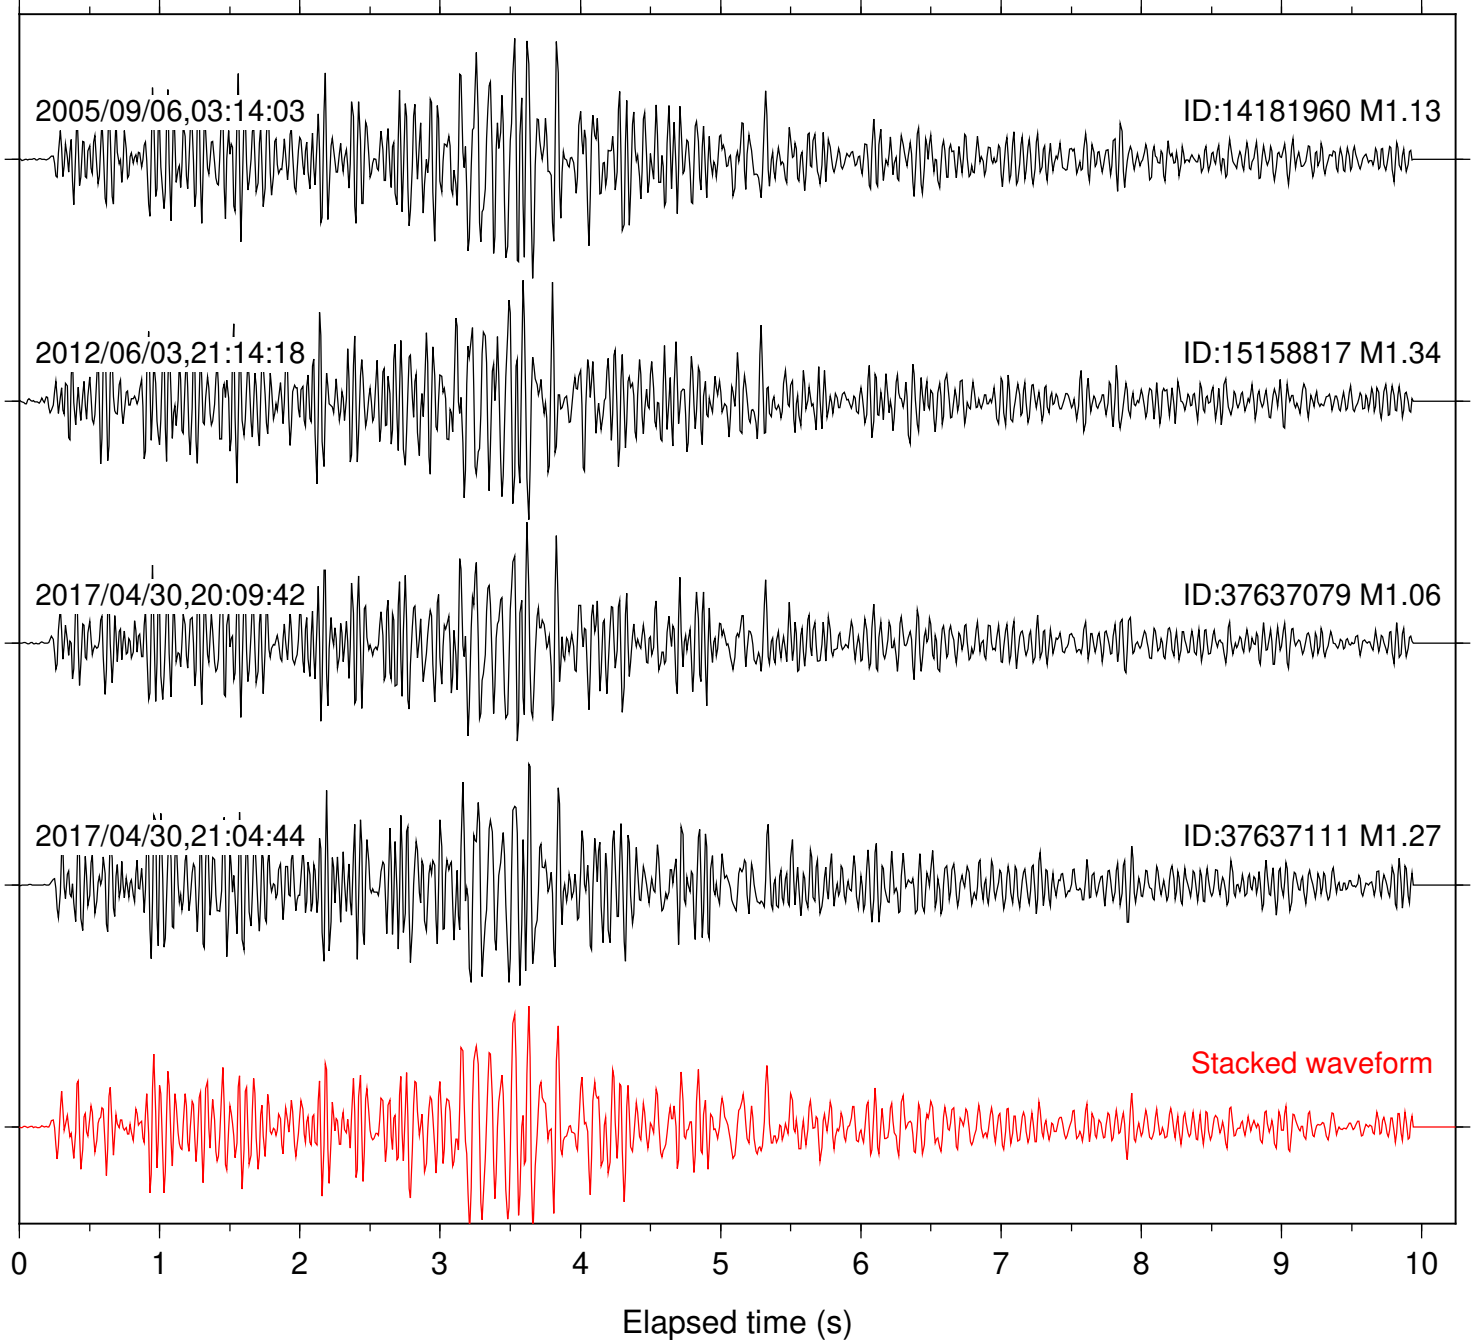

Station: DNR Com: HHZ

Focal depth: 6.08 km

Station: FRD Com: HHZ

Focal depth: 6.06 km

Station: KNW Com: HHZ

Focal depth: 6.08 km

Station: LVA2 Com: HHZ

Focal depth: 6.08 km