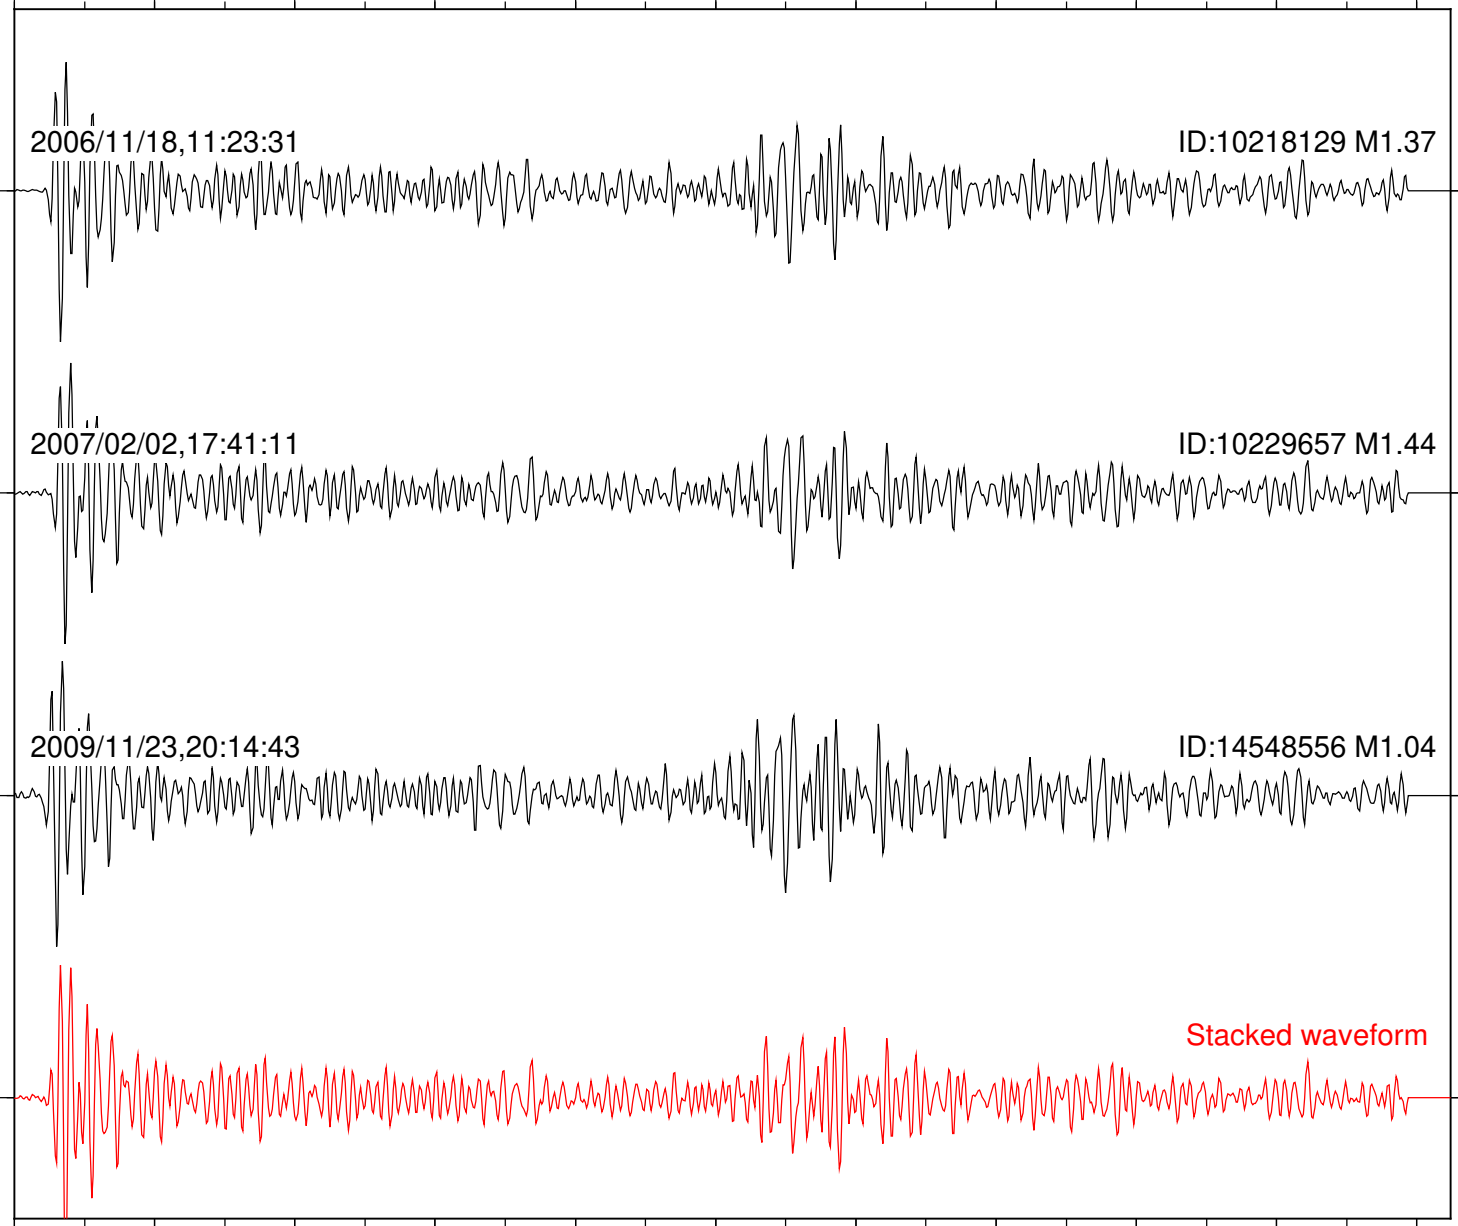

0 1 2 3 4 5 6 7 8 9 10  
Elapsed time (s)

Station: RDM Com: HHZ

Focal depth: 8.72 km

Station: SND Com: HHZ

Focal depth: 8.72 km

Station: FRD Com: HHZ

Focal depth: 7.92 km

2006/11/02,22:59:24