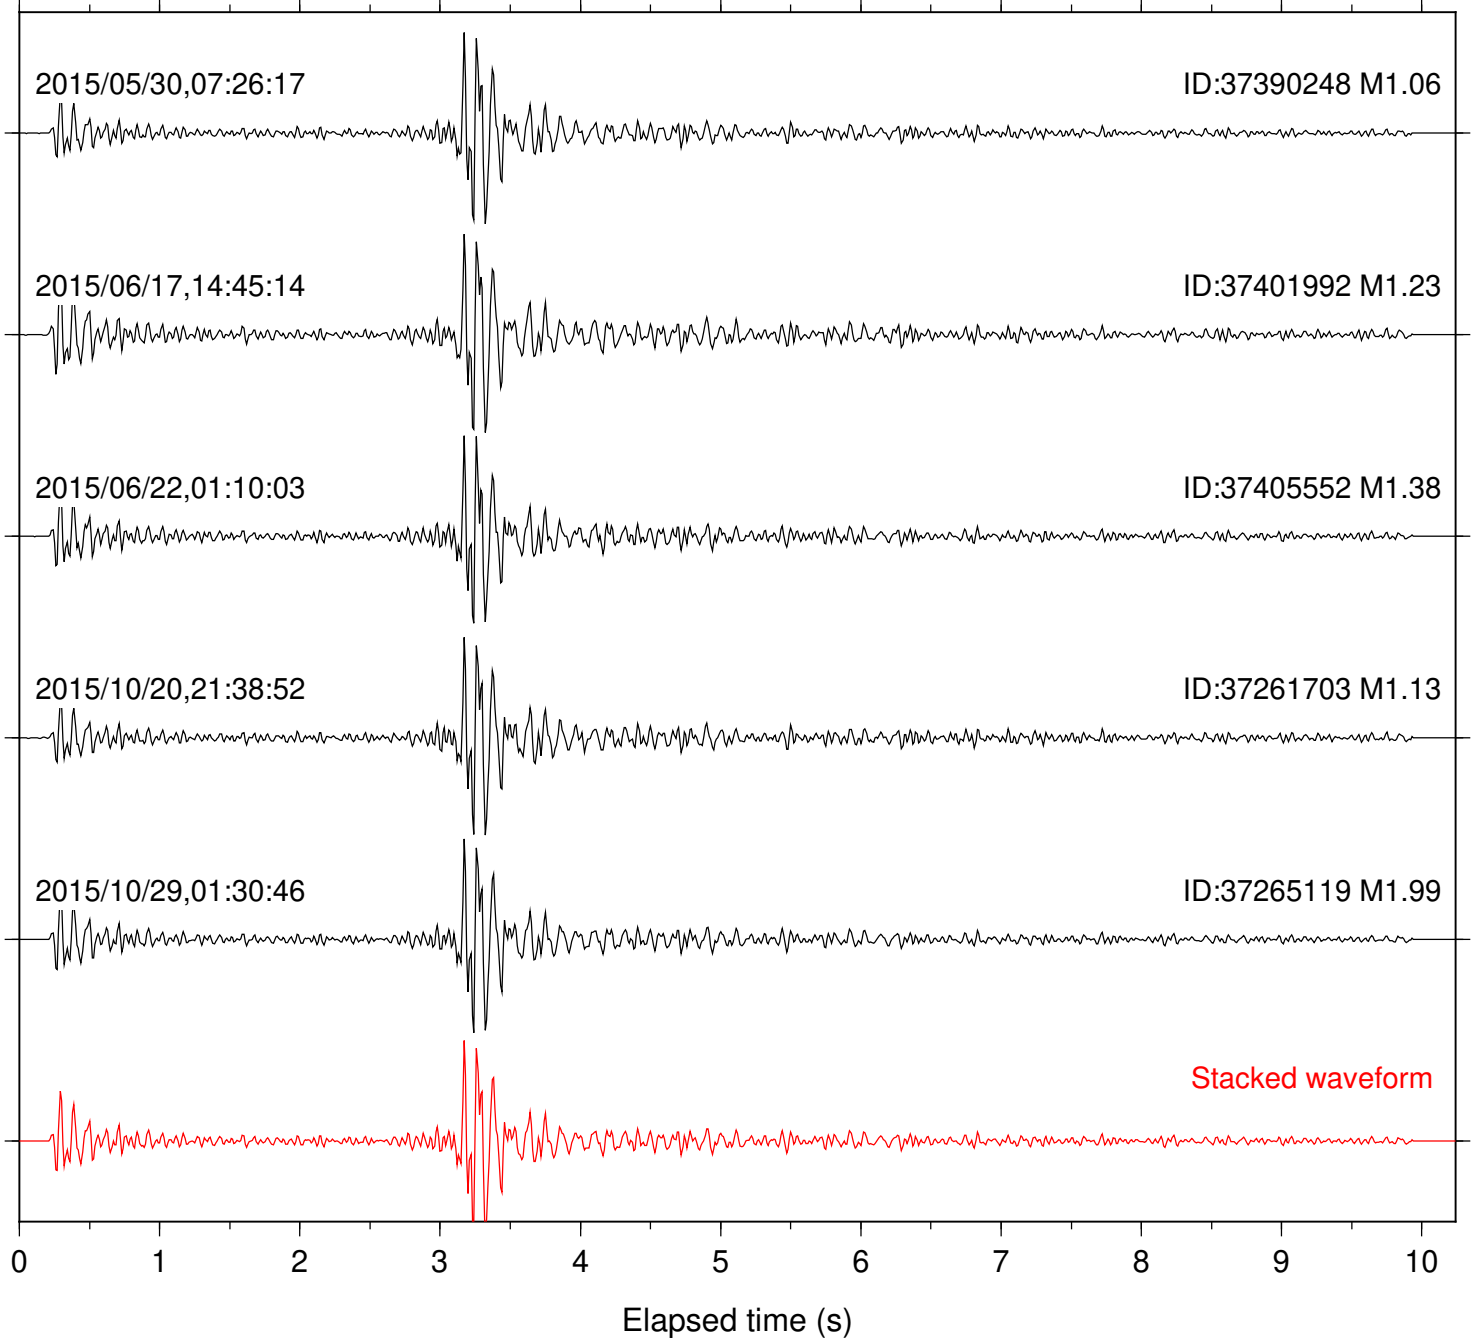

Station: BAC Com: EHZ

Focal depth: 8.61 km