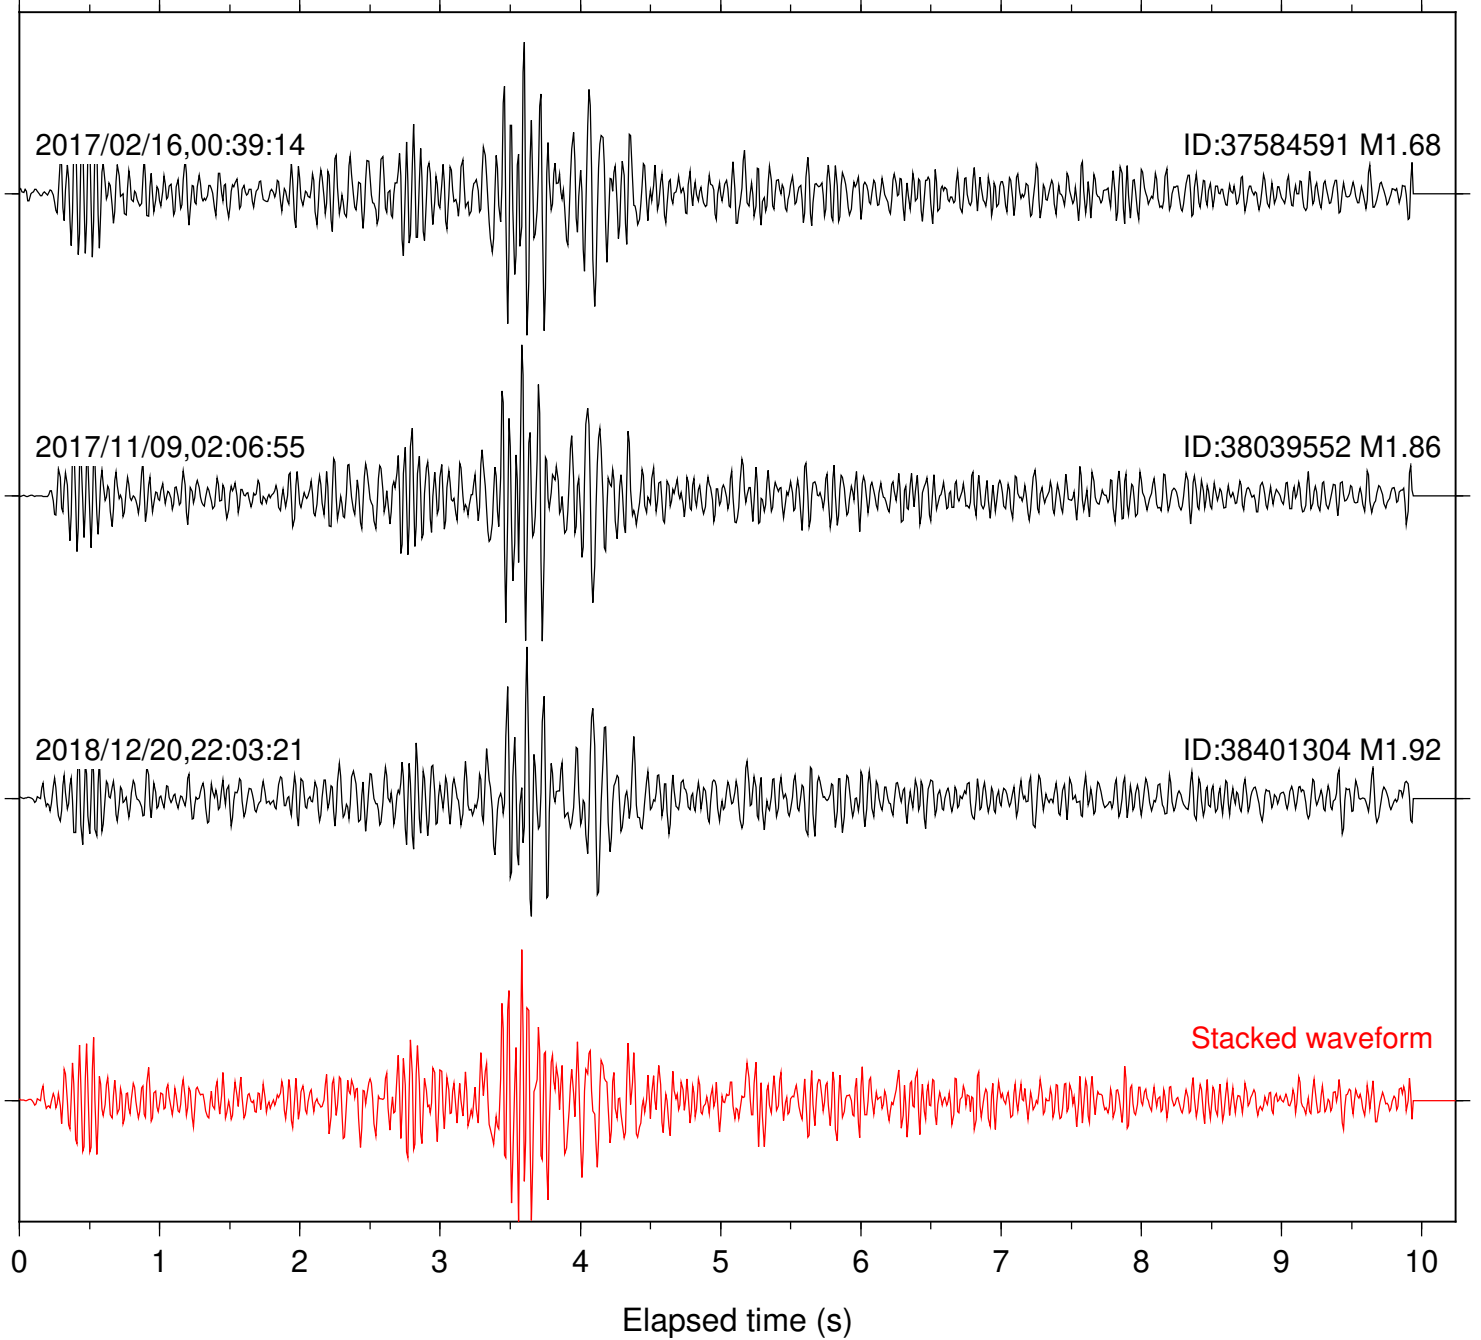

Station: B086 Com: EHZ

Focal depth: 6.49 km