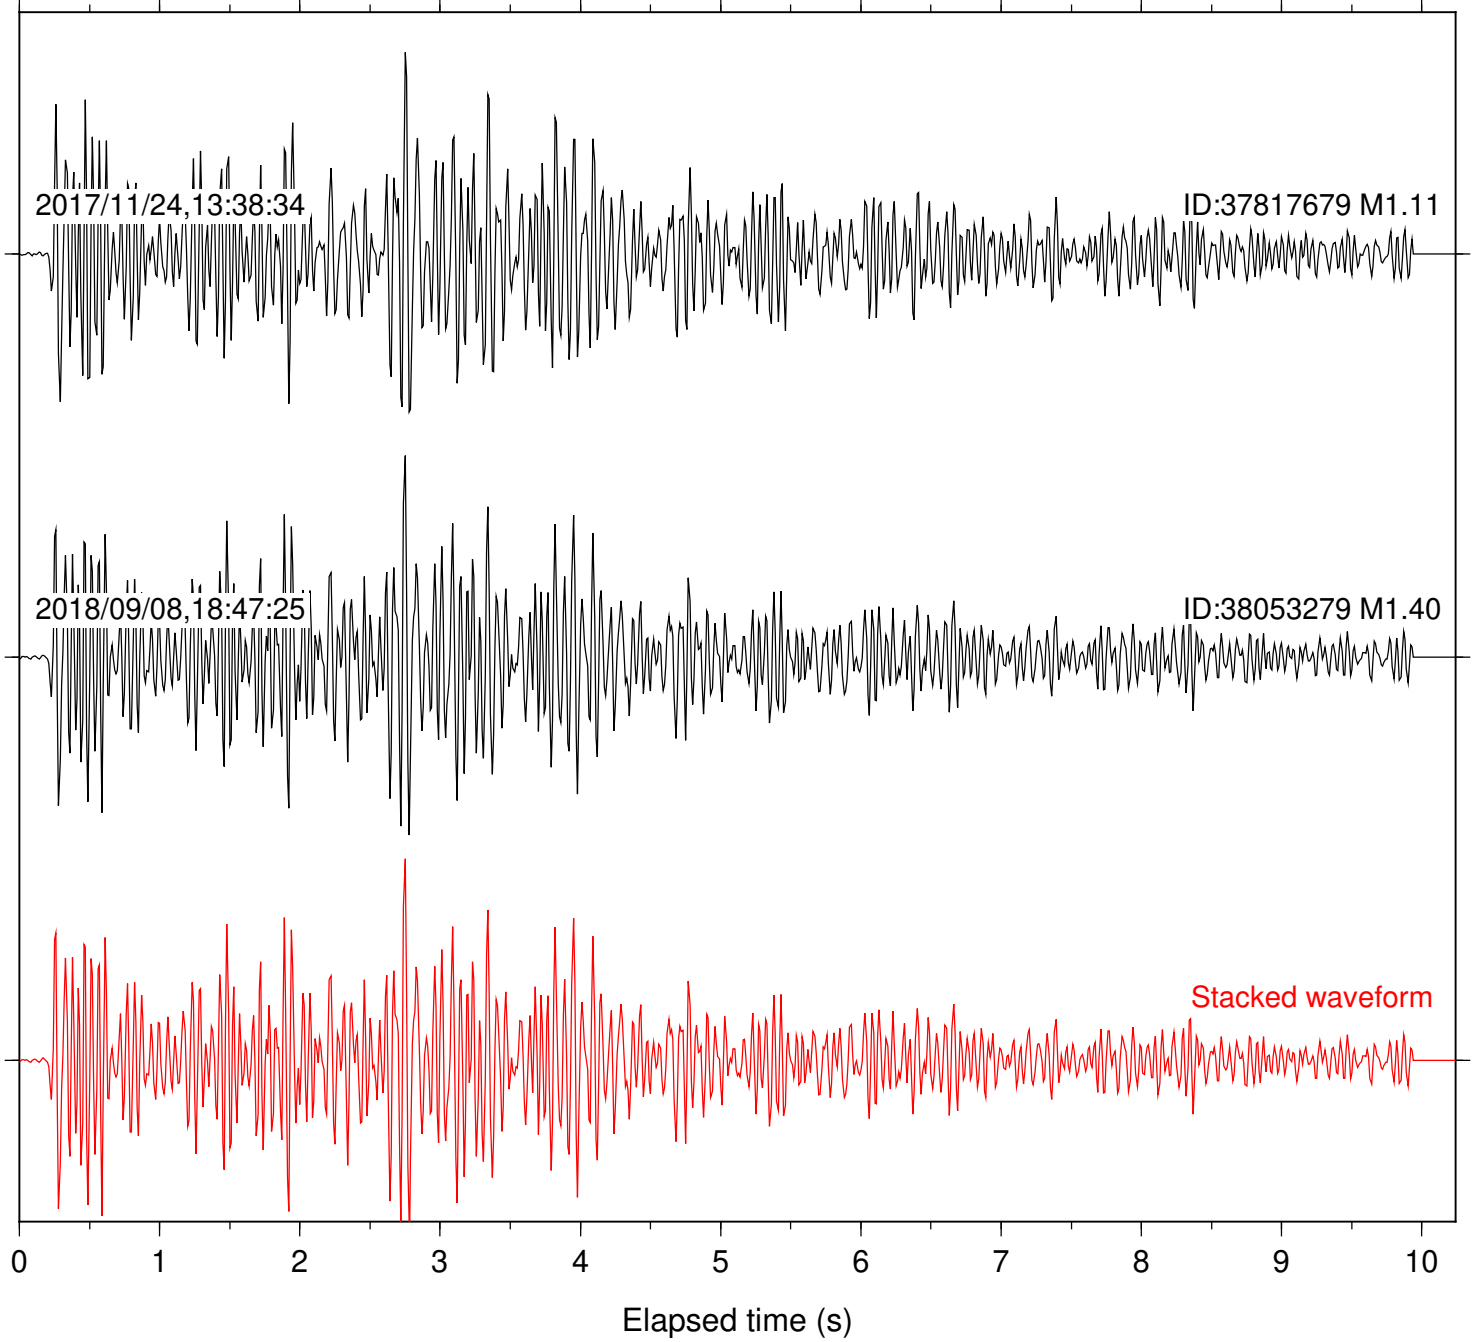

Station: PLM Com: HHZ

Focal depth: 4.89 km