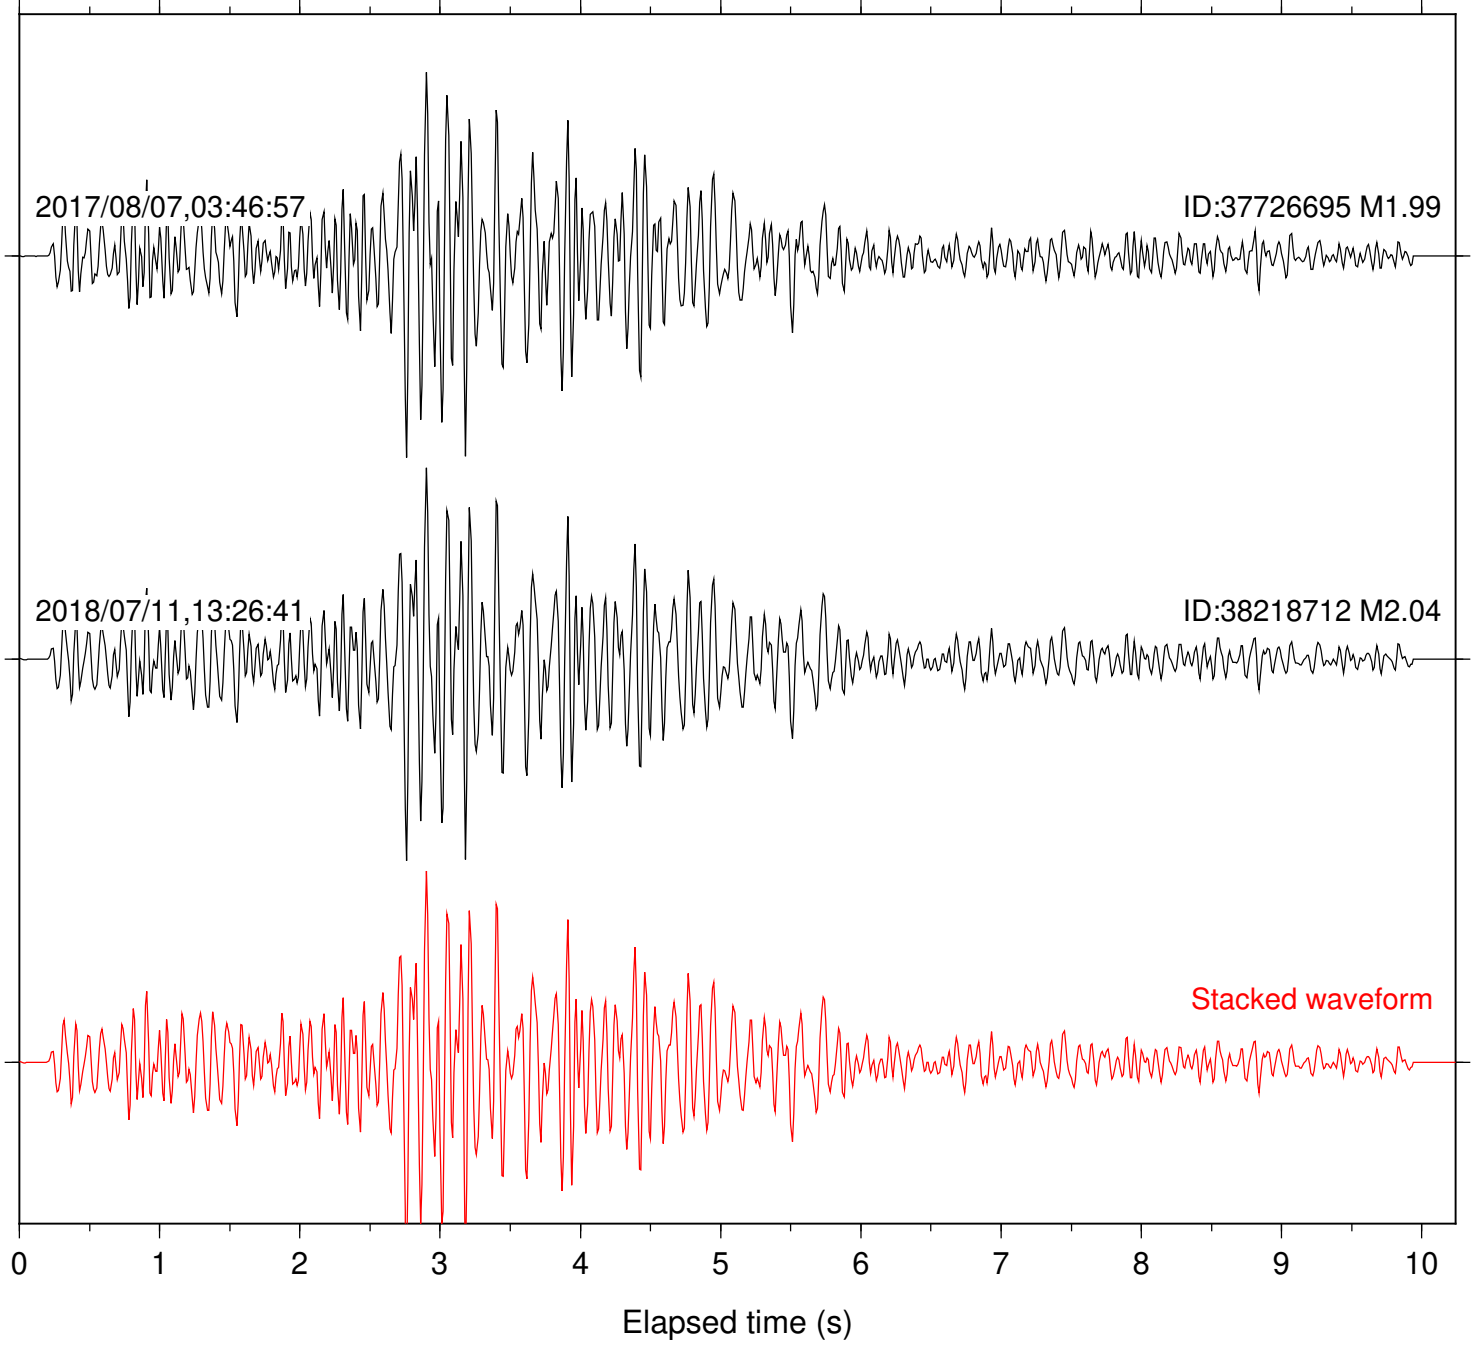

Station: SND Com: HHZ

Focal depth: 5.13 km