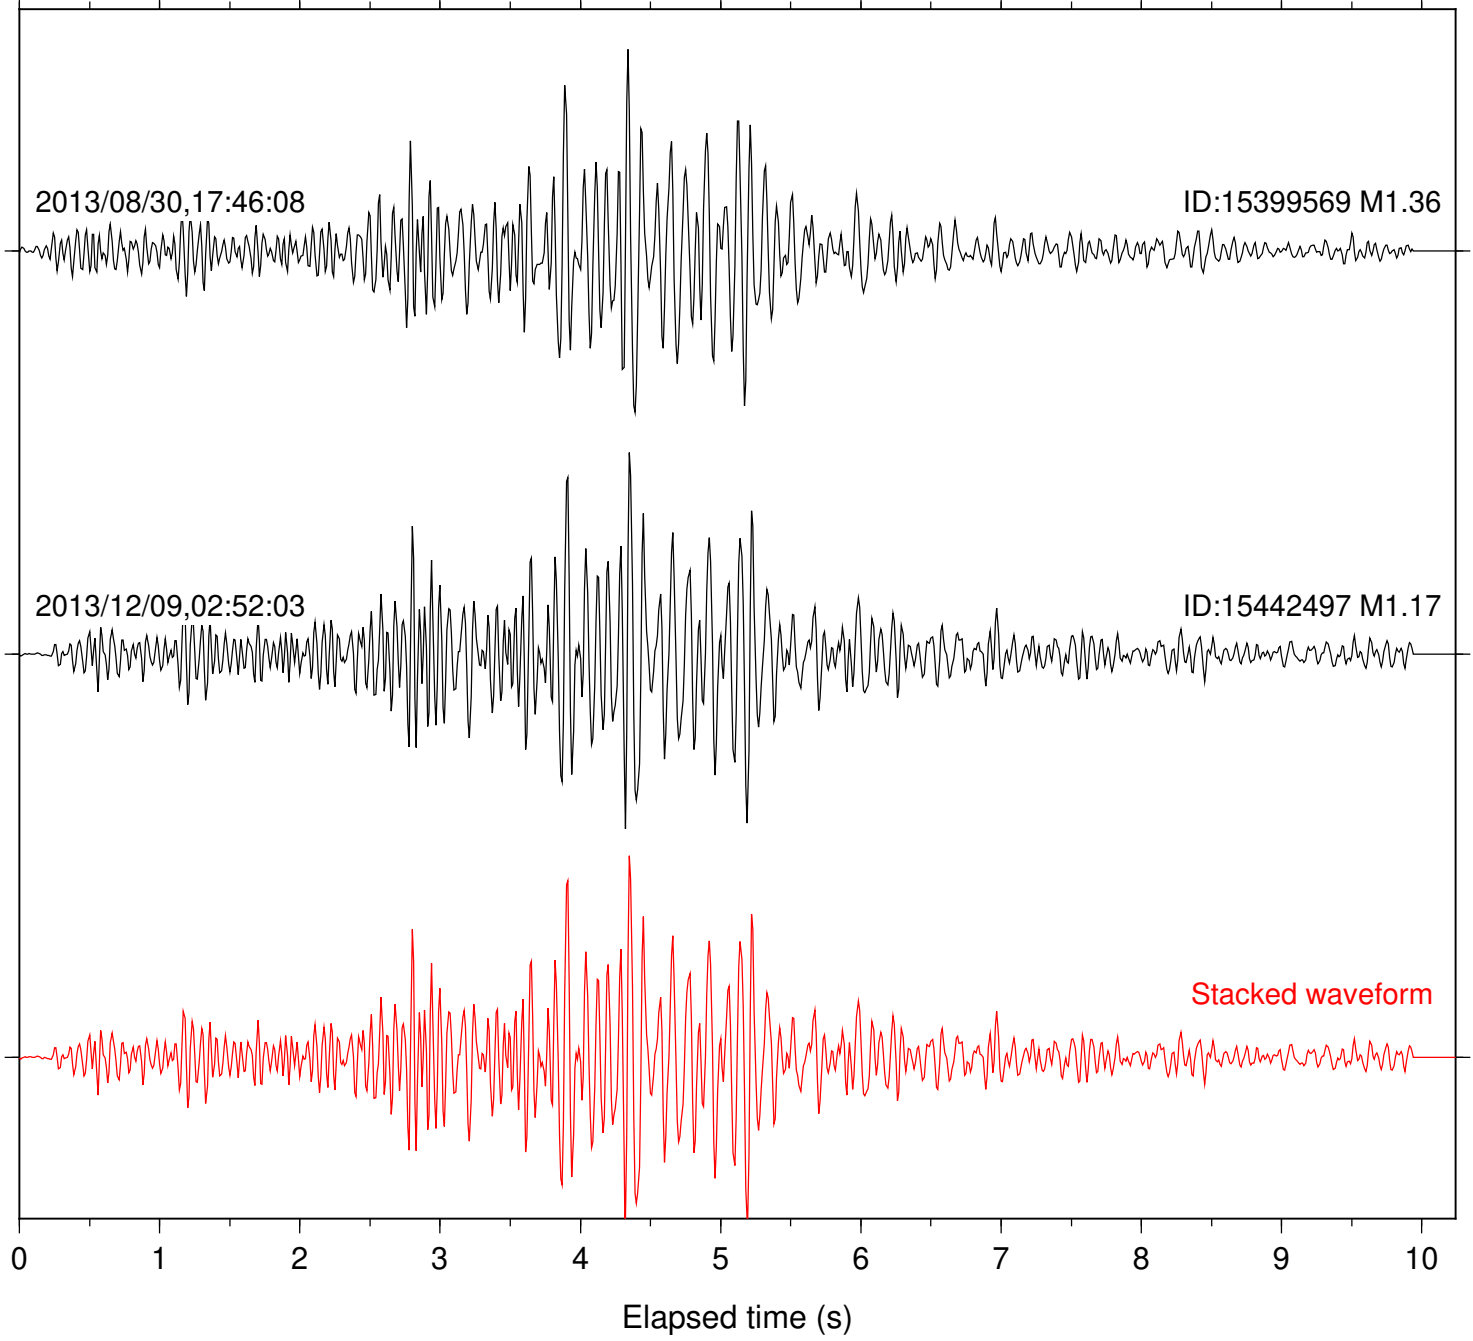

Station: BZN Com: HHZ

Focal depth: 13.15 km

Station: DGR Com: HHZ

Focal depth: 13.15 km

Station: DNR Com: HHZ

Focal depth: 13.15 km

Station: PFO Com: HHZ

Focal depth: 13.15 km