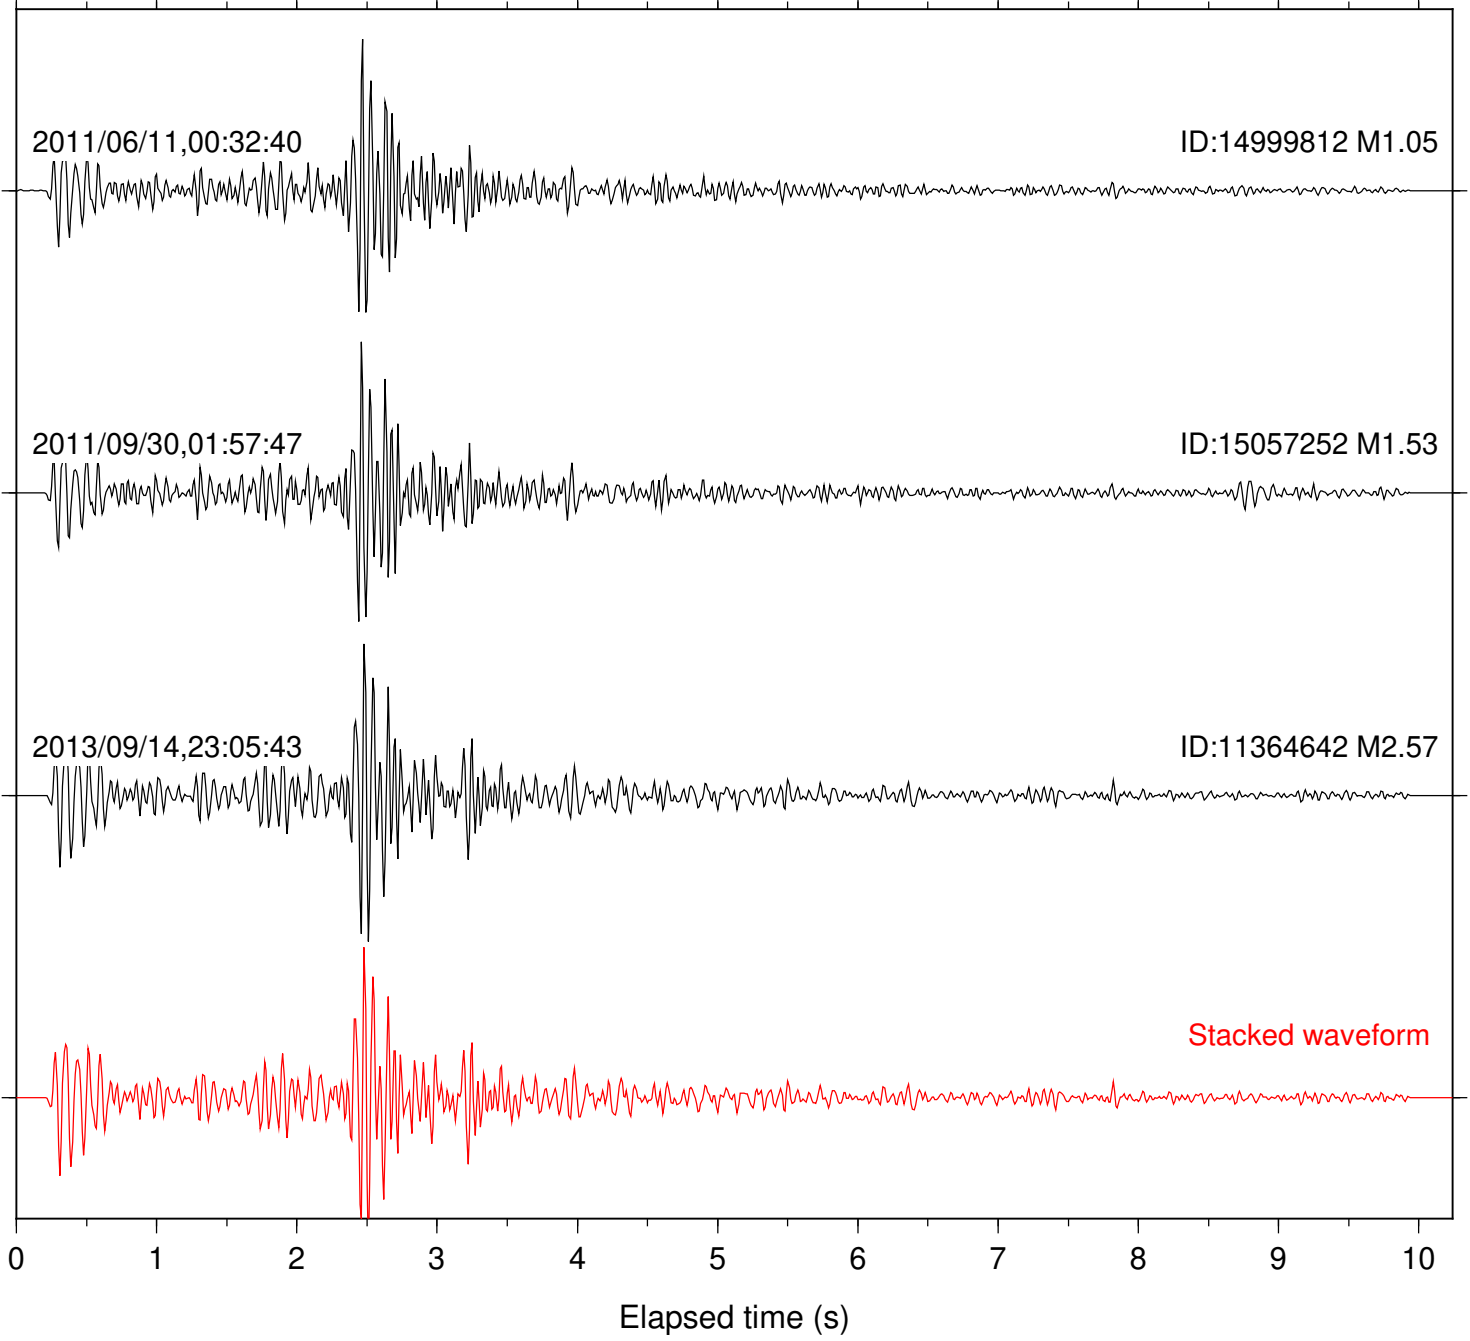

Station: B082 Com: EHZ

Focal depth: 5.47 km