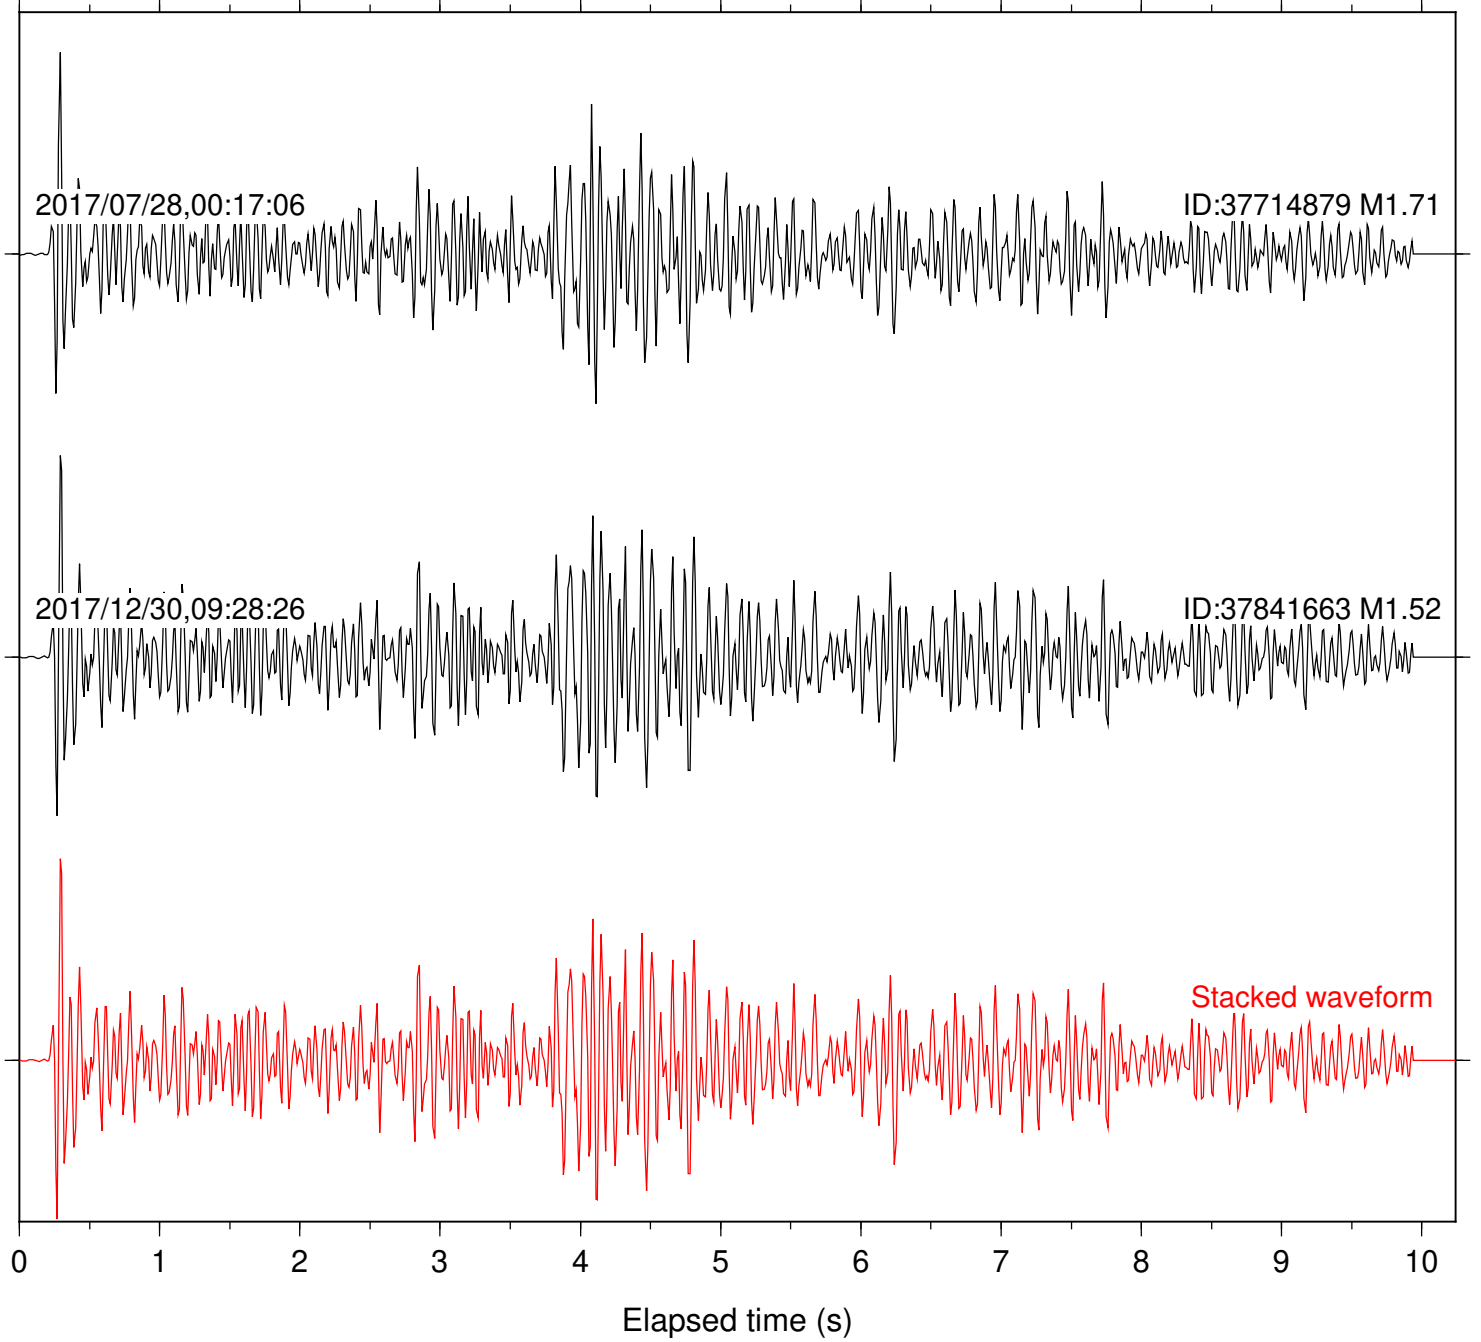

Station: HMT2 Com: HHZ

Focal depth: 6.41 km