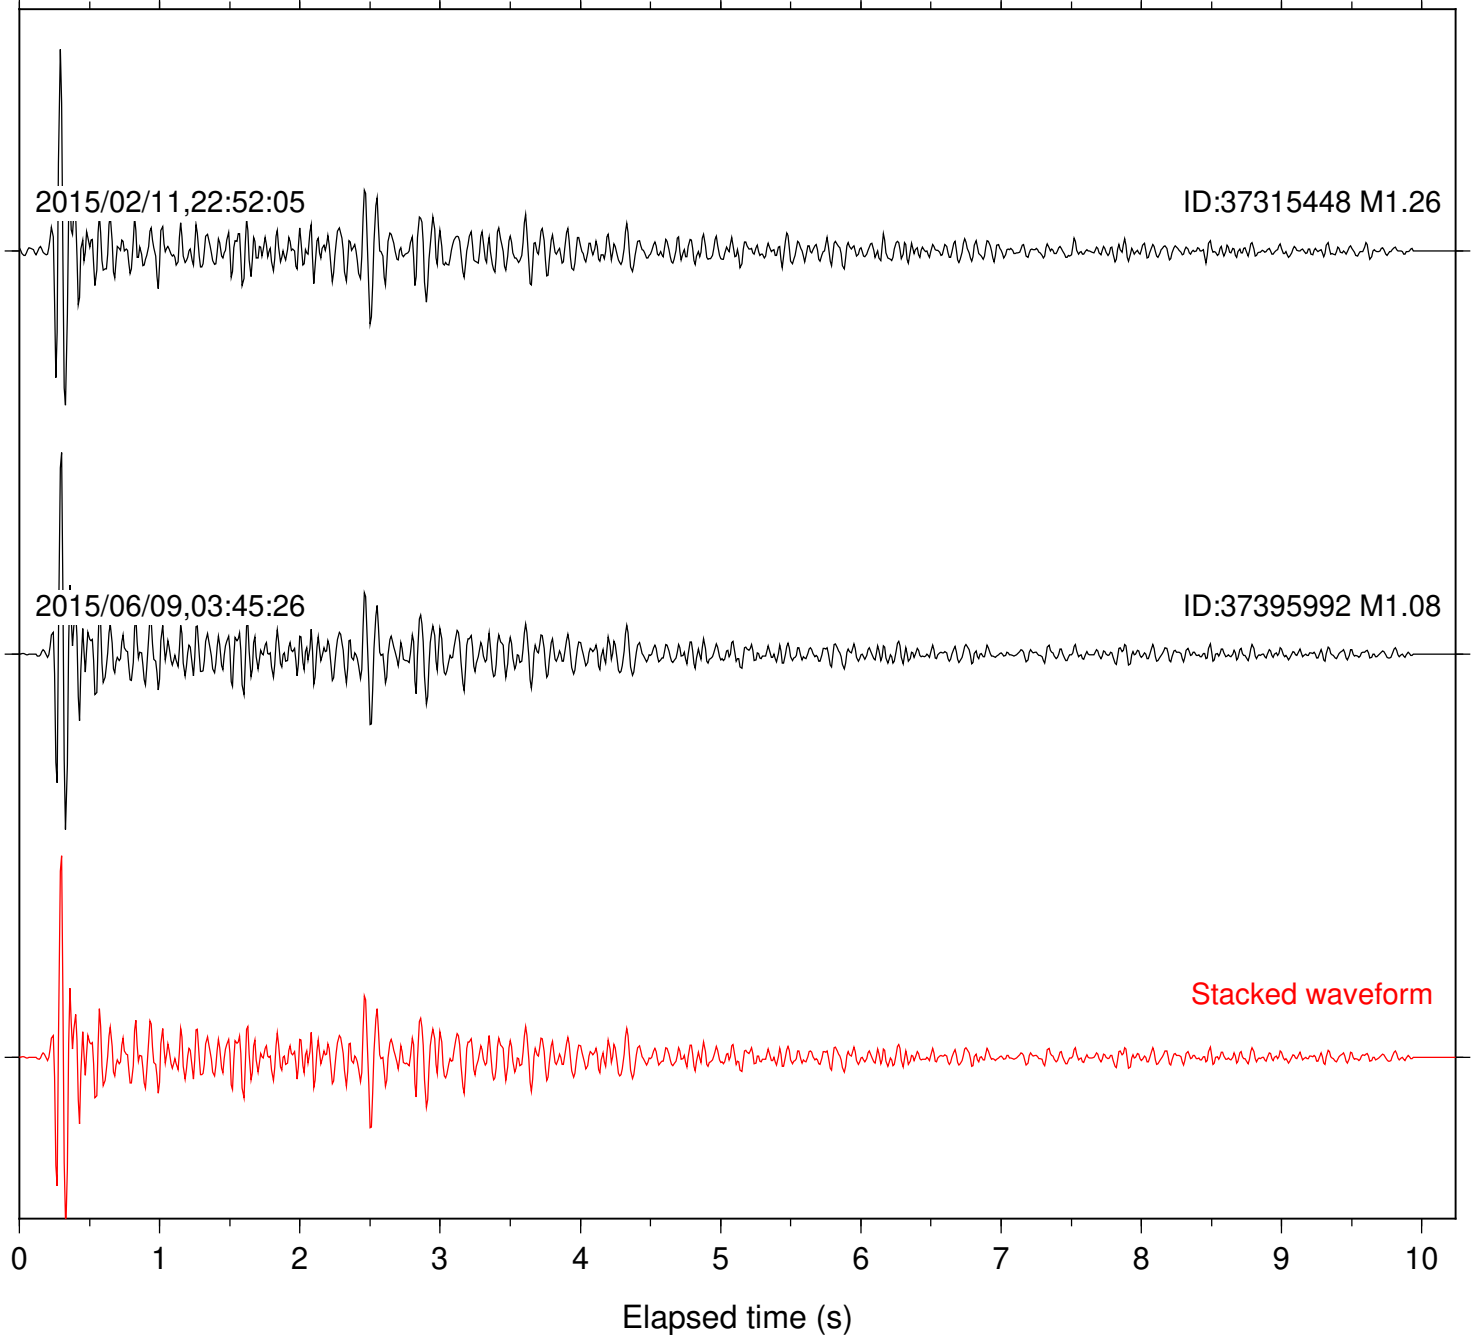

Station: SMER Com: HHZ

Focal depth: 8.24 km

Station: SND Com: HHZ

Focal depth: 8.24 km

Station: WMC Com: HHZ

Focal depth: 8.24 km

Station: B081 Com: EHZ

Focal depth: 8.29 km