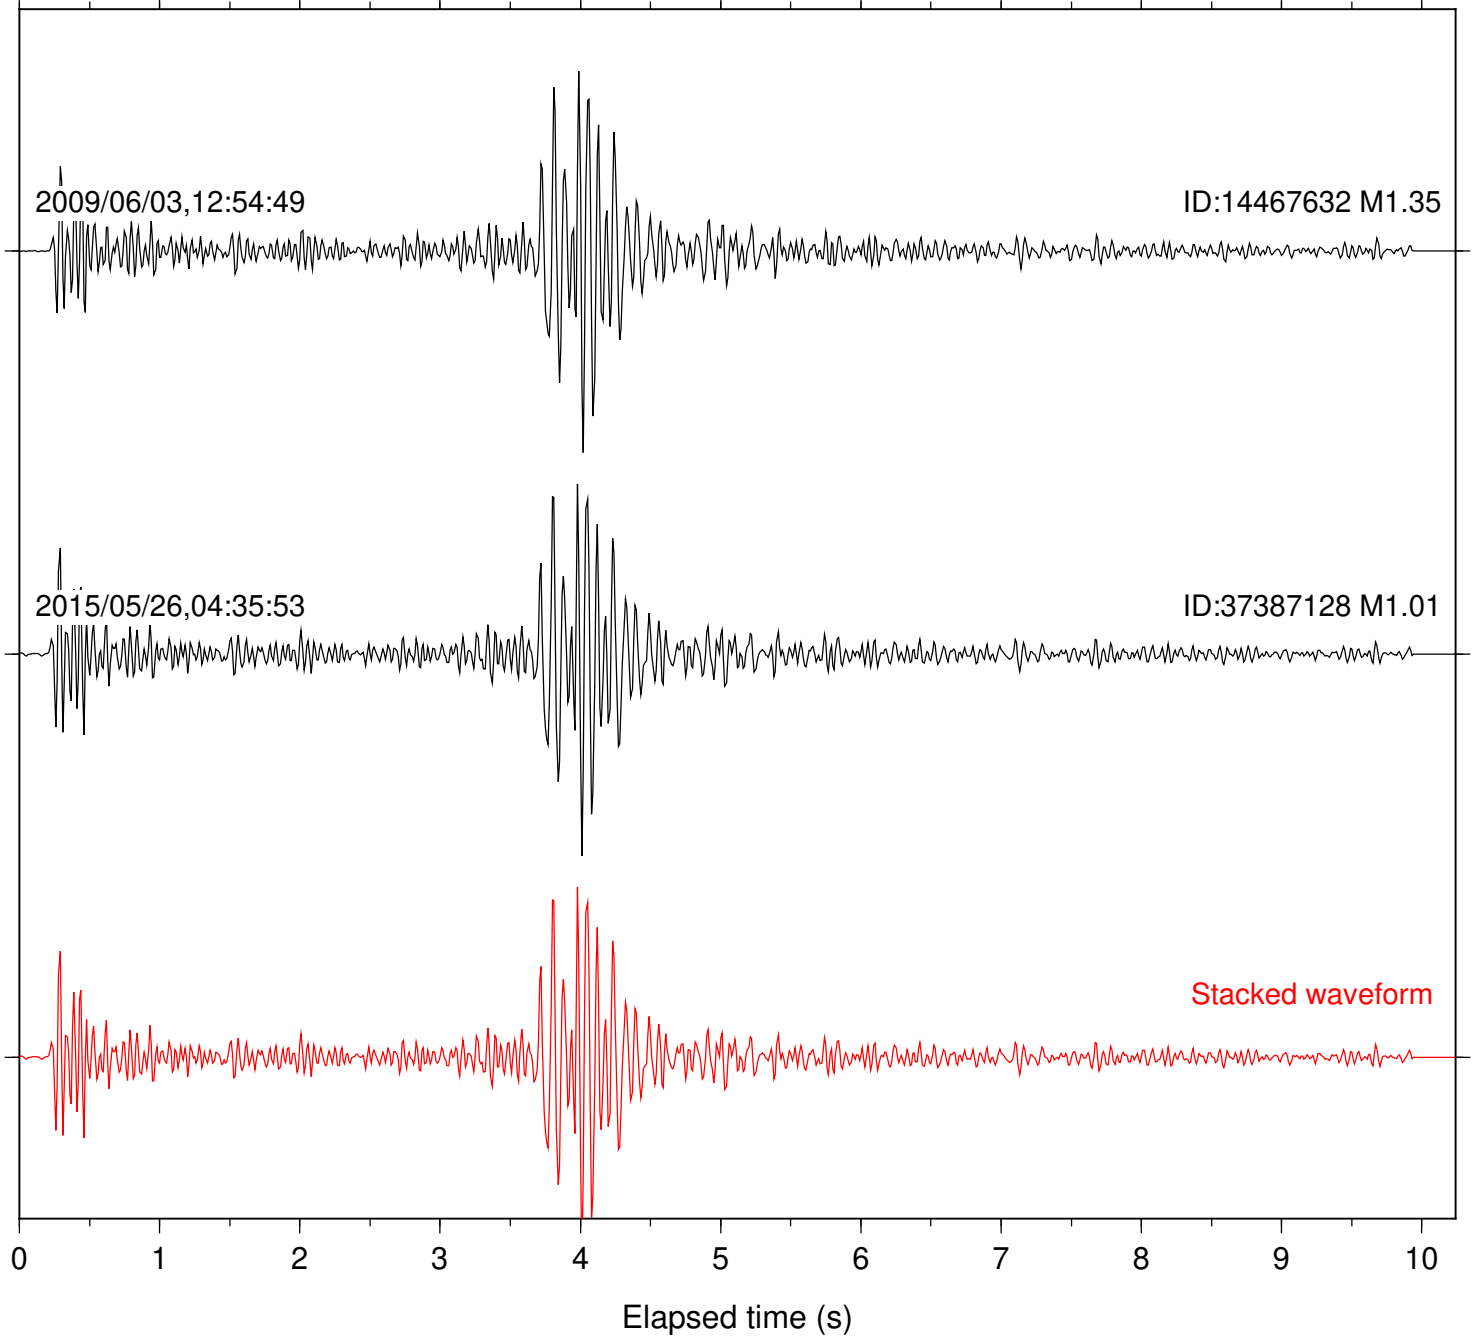

Station: B086 Com: EHZ

Focal depth: 17.62 km