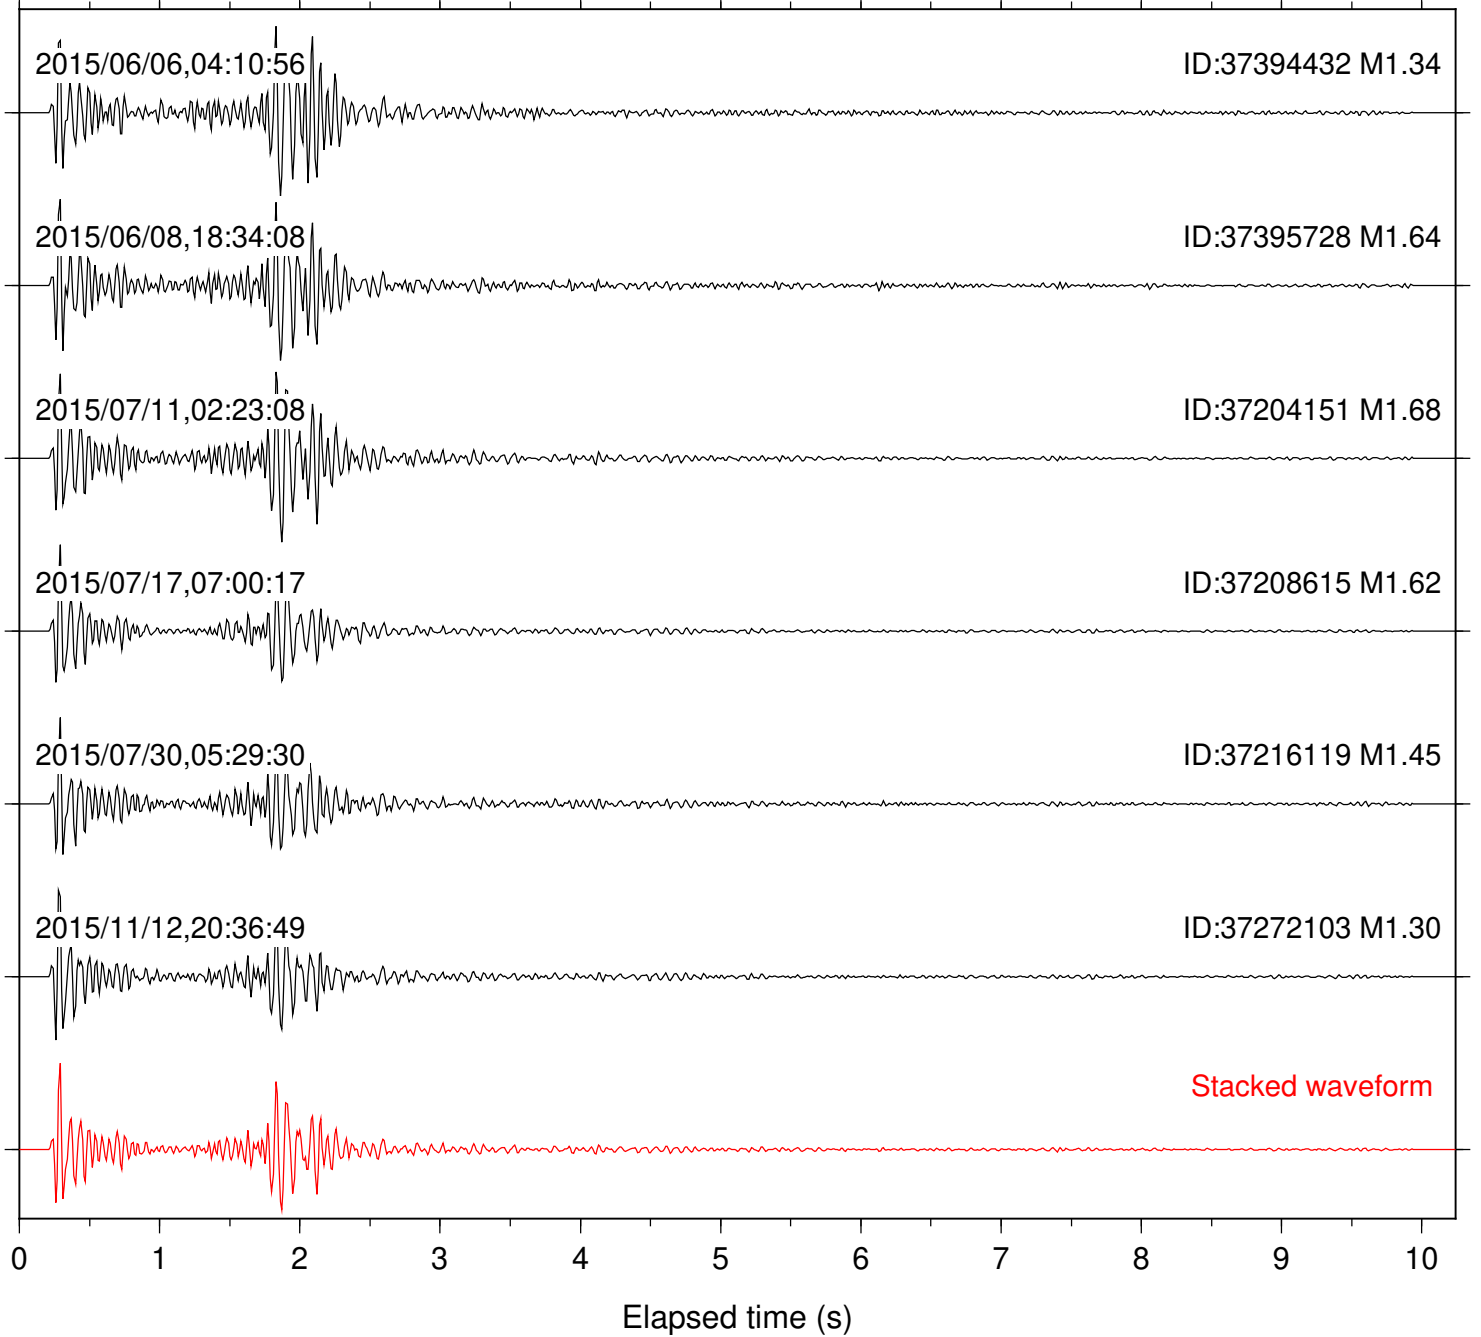

Station: CRY Com: HHZ

Focal depth: 8.23 km