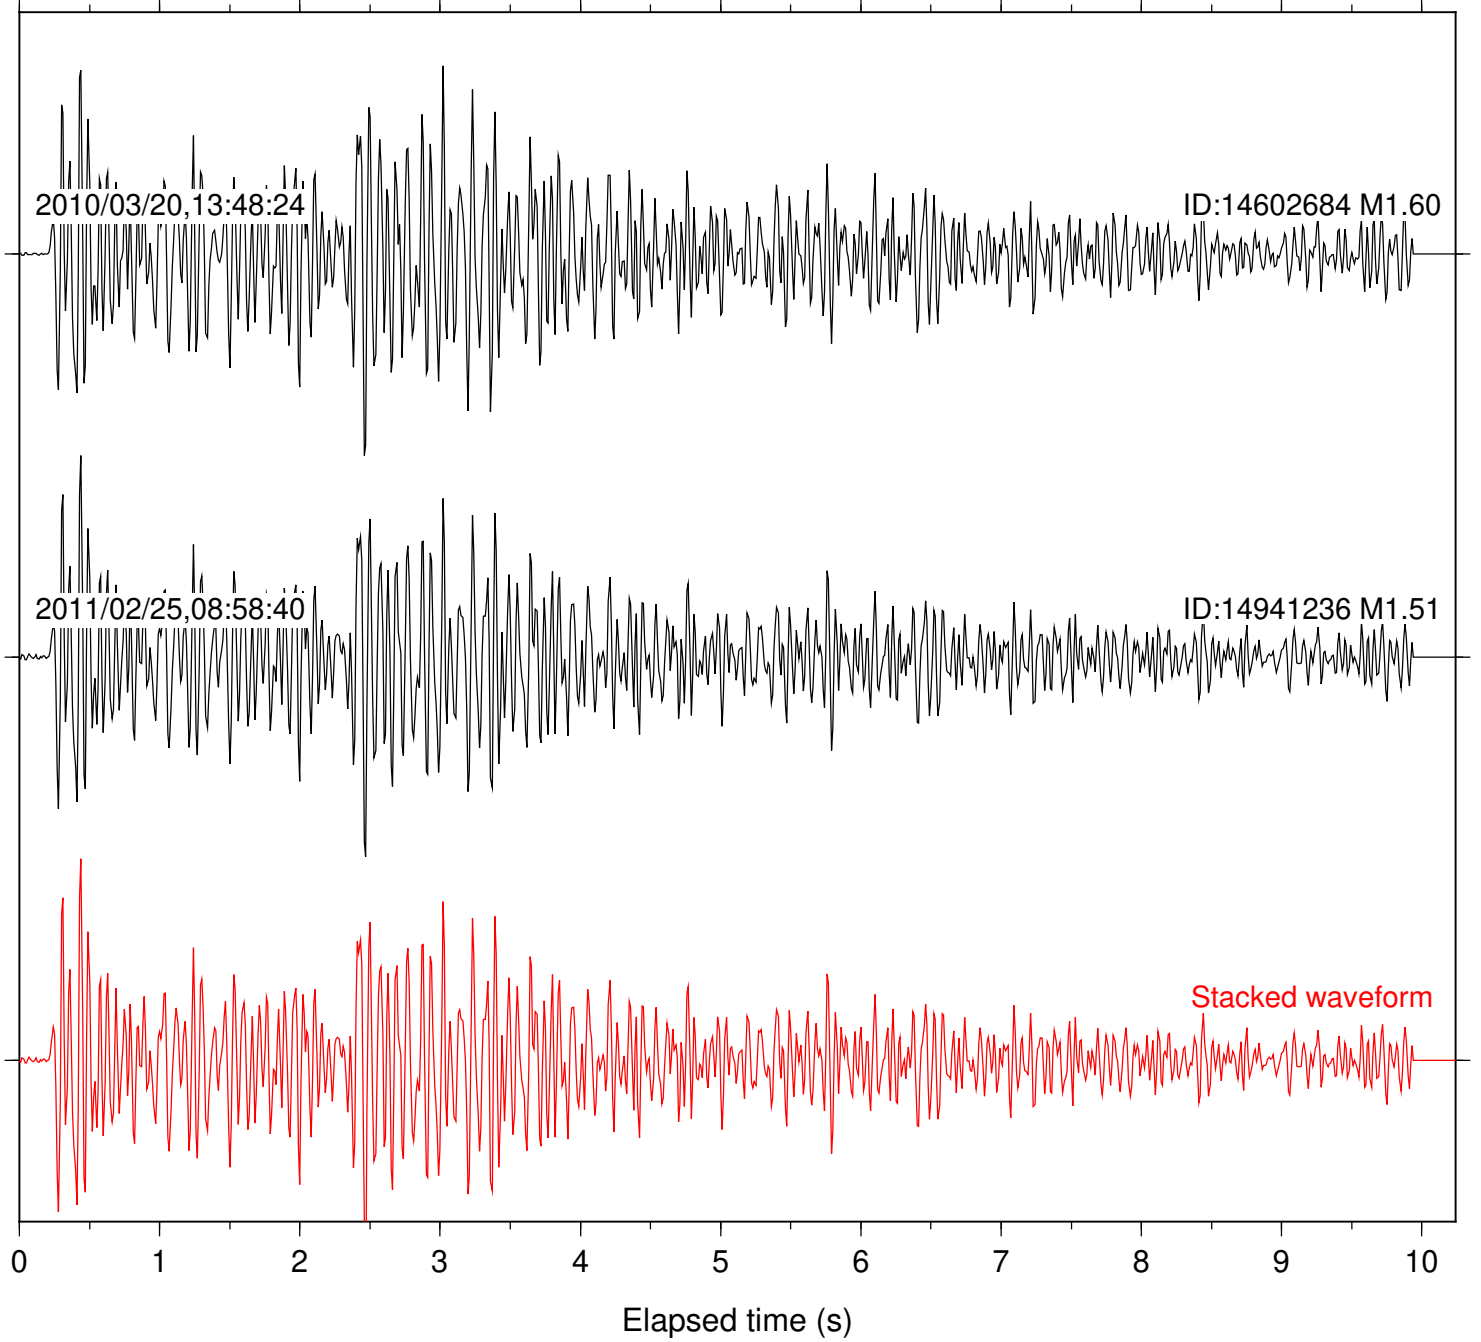

Station: YUH2 Com: HHZ

Focal depth: 3.23 km