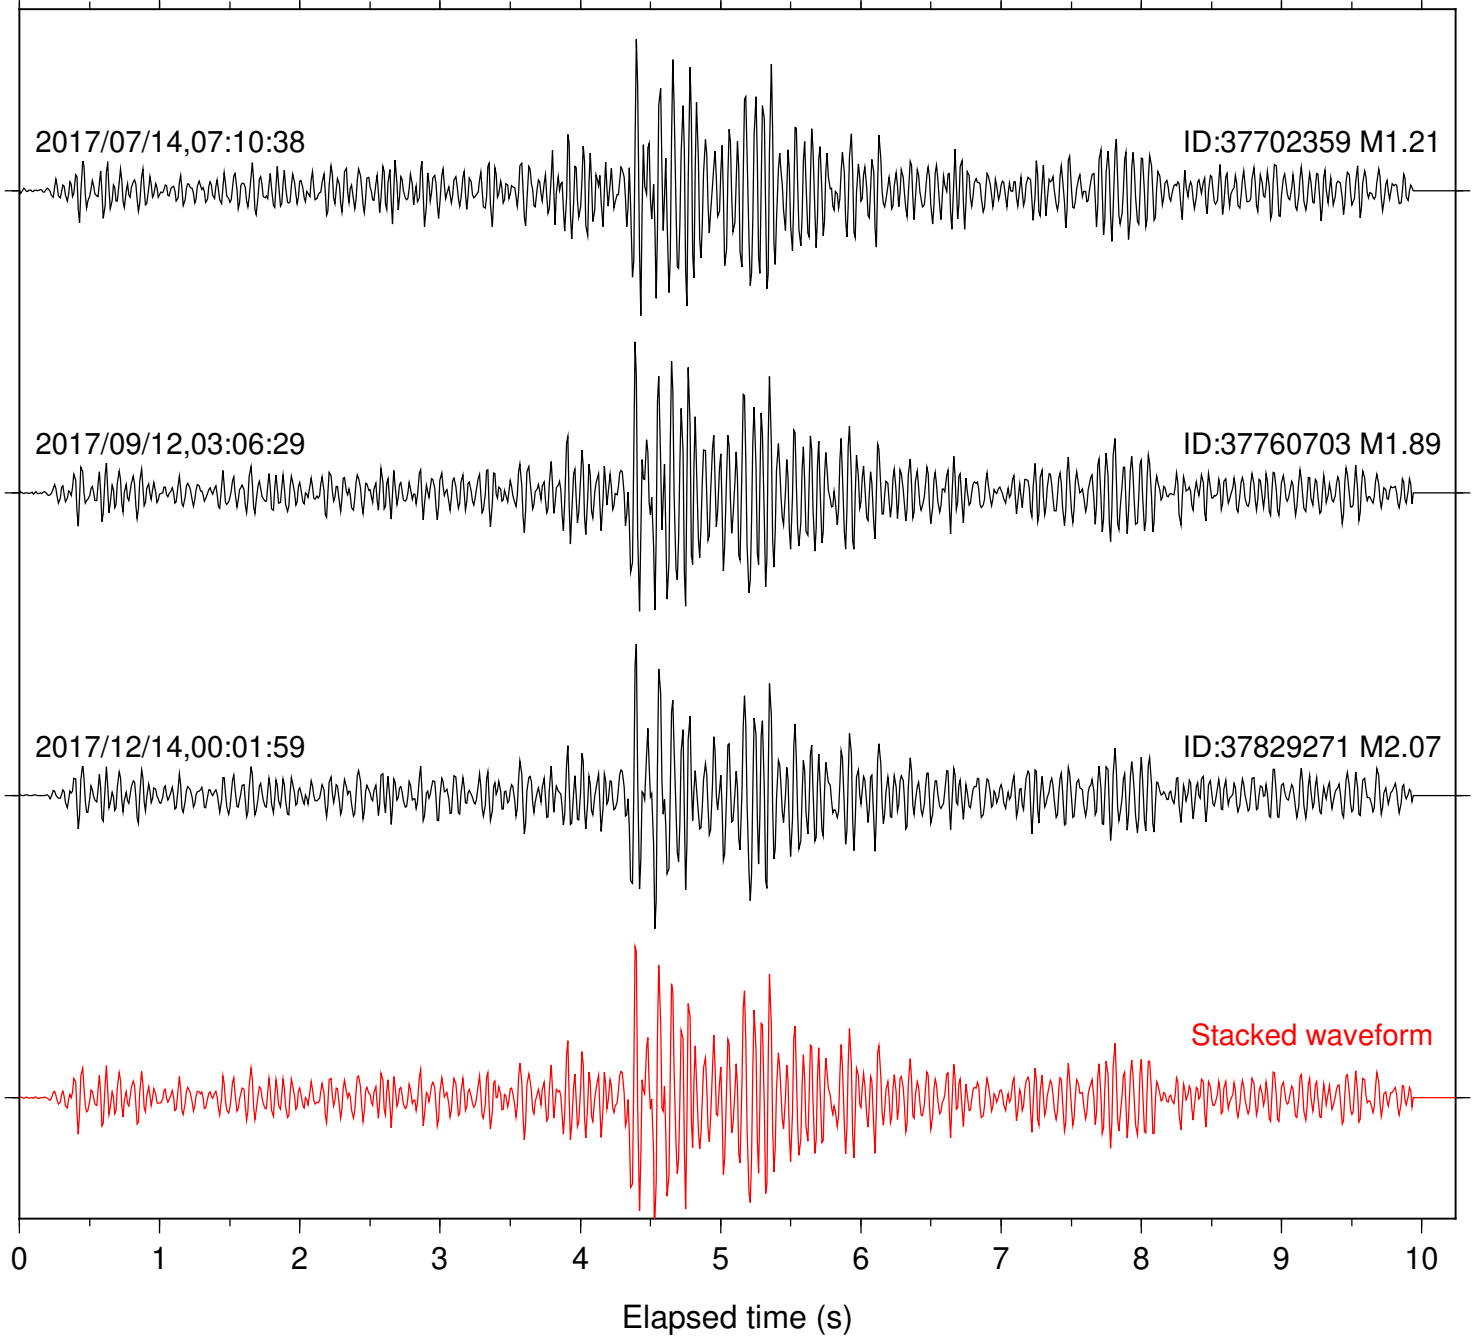

Station: PFO Com: HHZ

Focal depth: 5.87 km