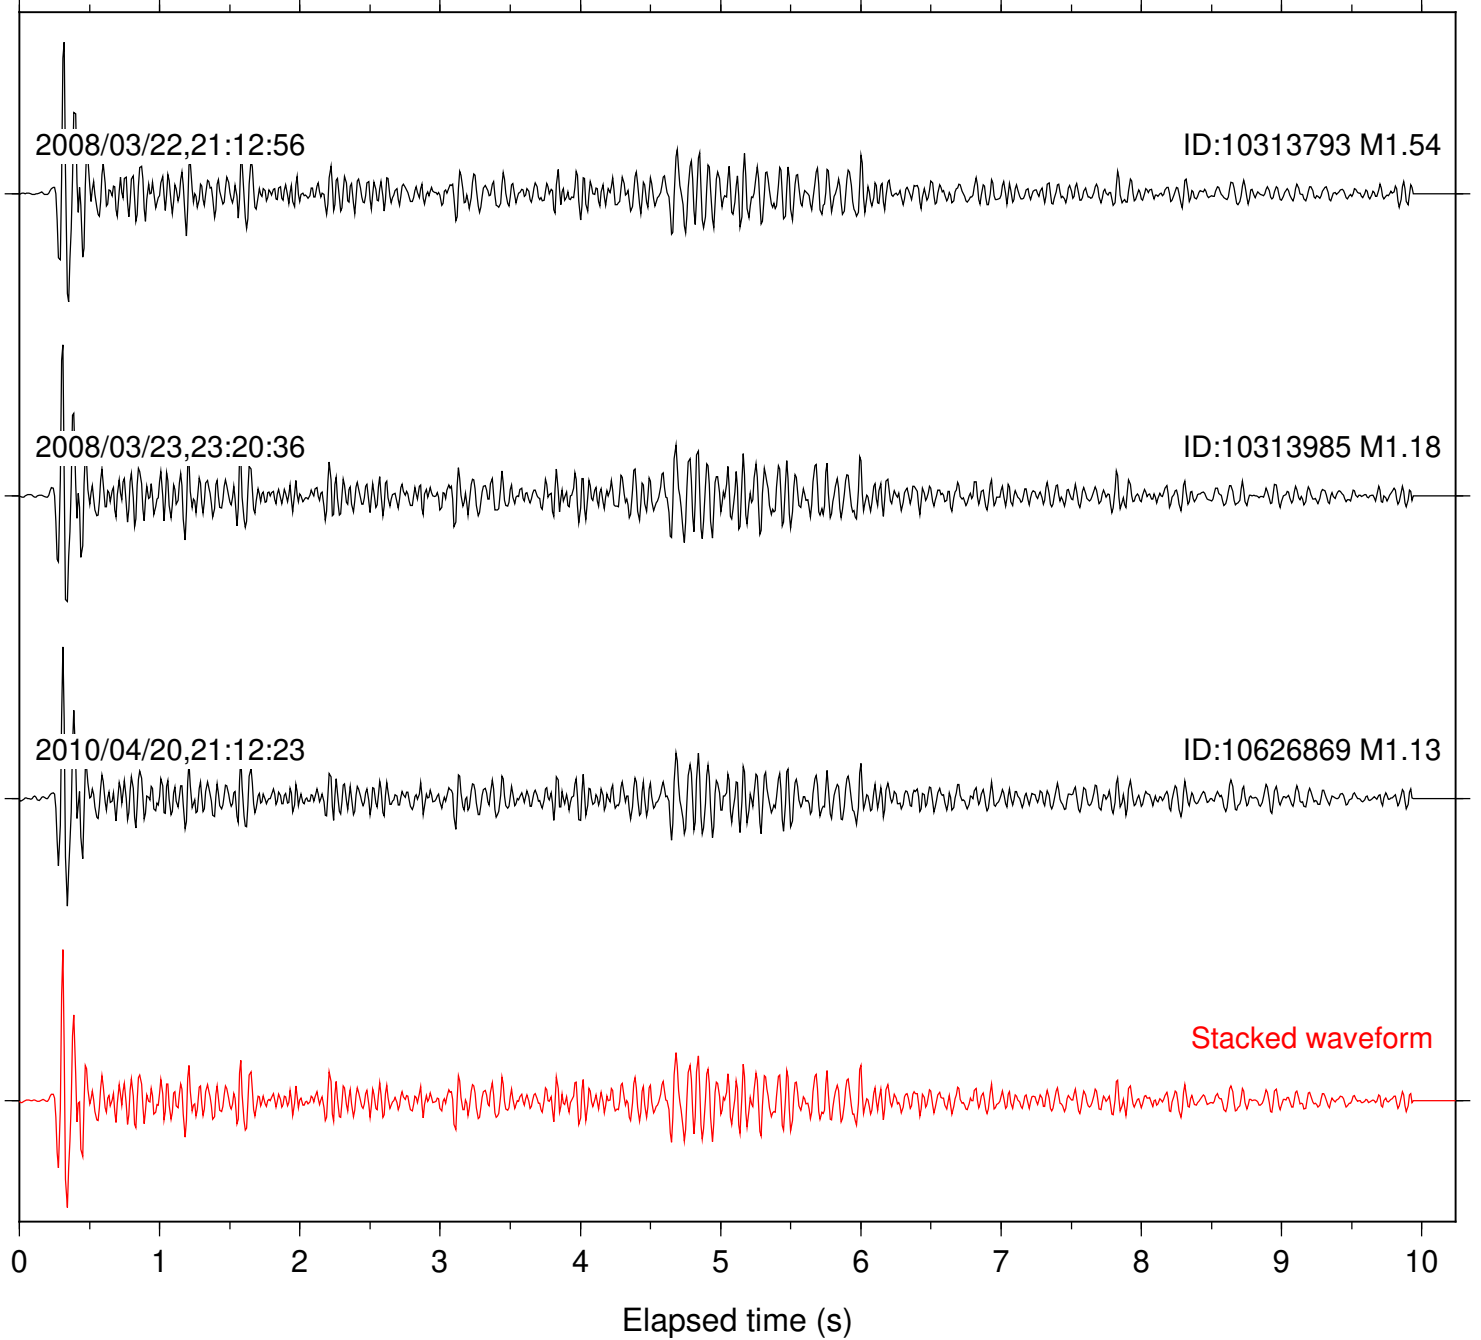

Focal depth: 10.13 km

Station: SND Com: HHZ

Focal depth: 10.10 km

Station: TOR Com: HHZ

Focal depth: 10.10 km

Station: TRO Com: HHZ

Focal depth: 10.09 km

Station: WMC Com: HHZ