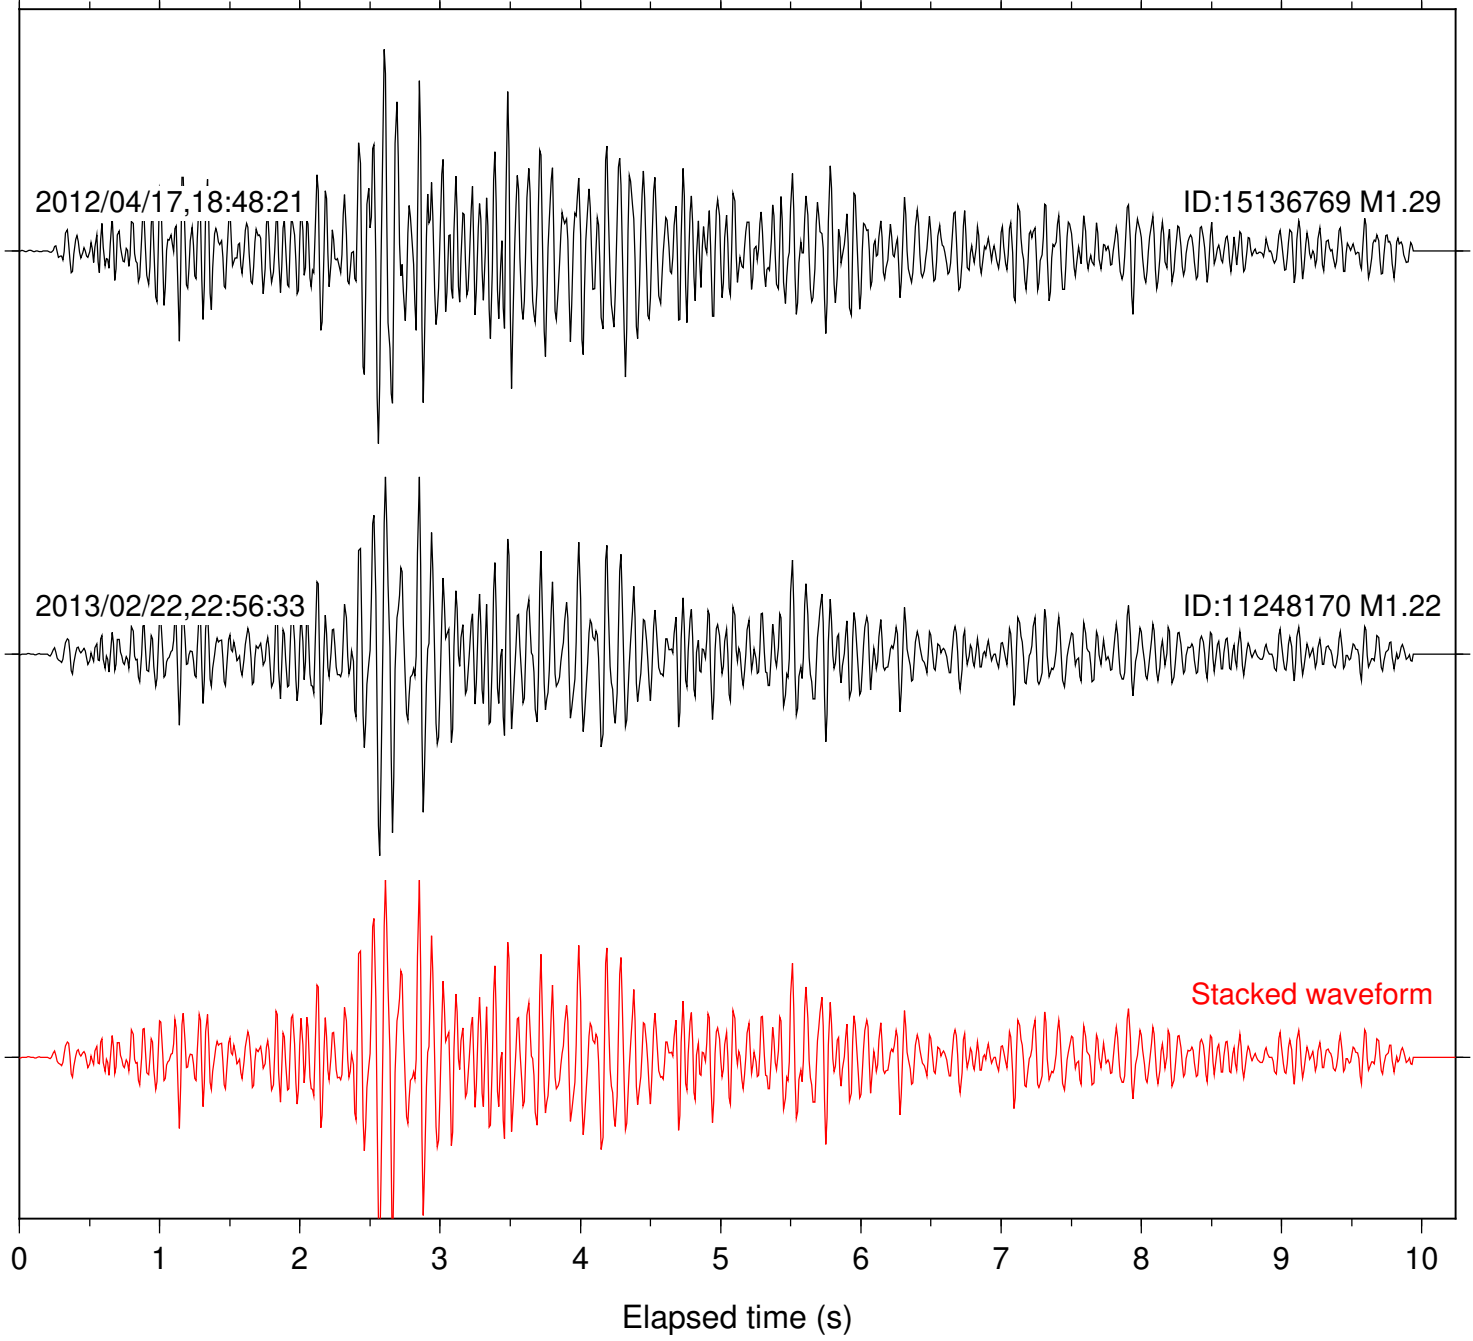

Station: B084 Com: EHZ

Focal depth: 7.98 km