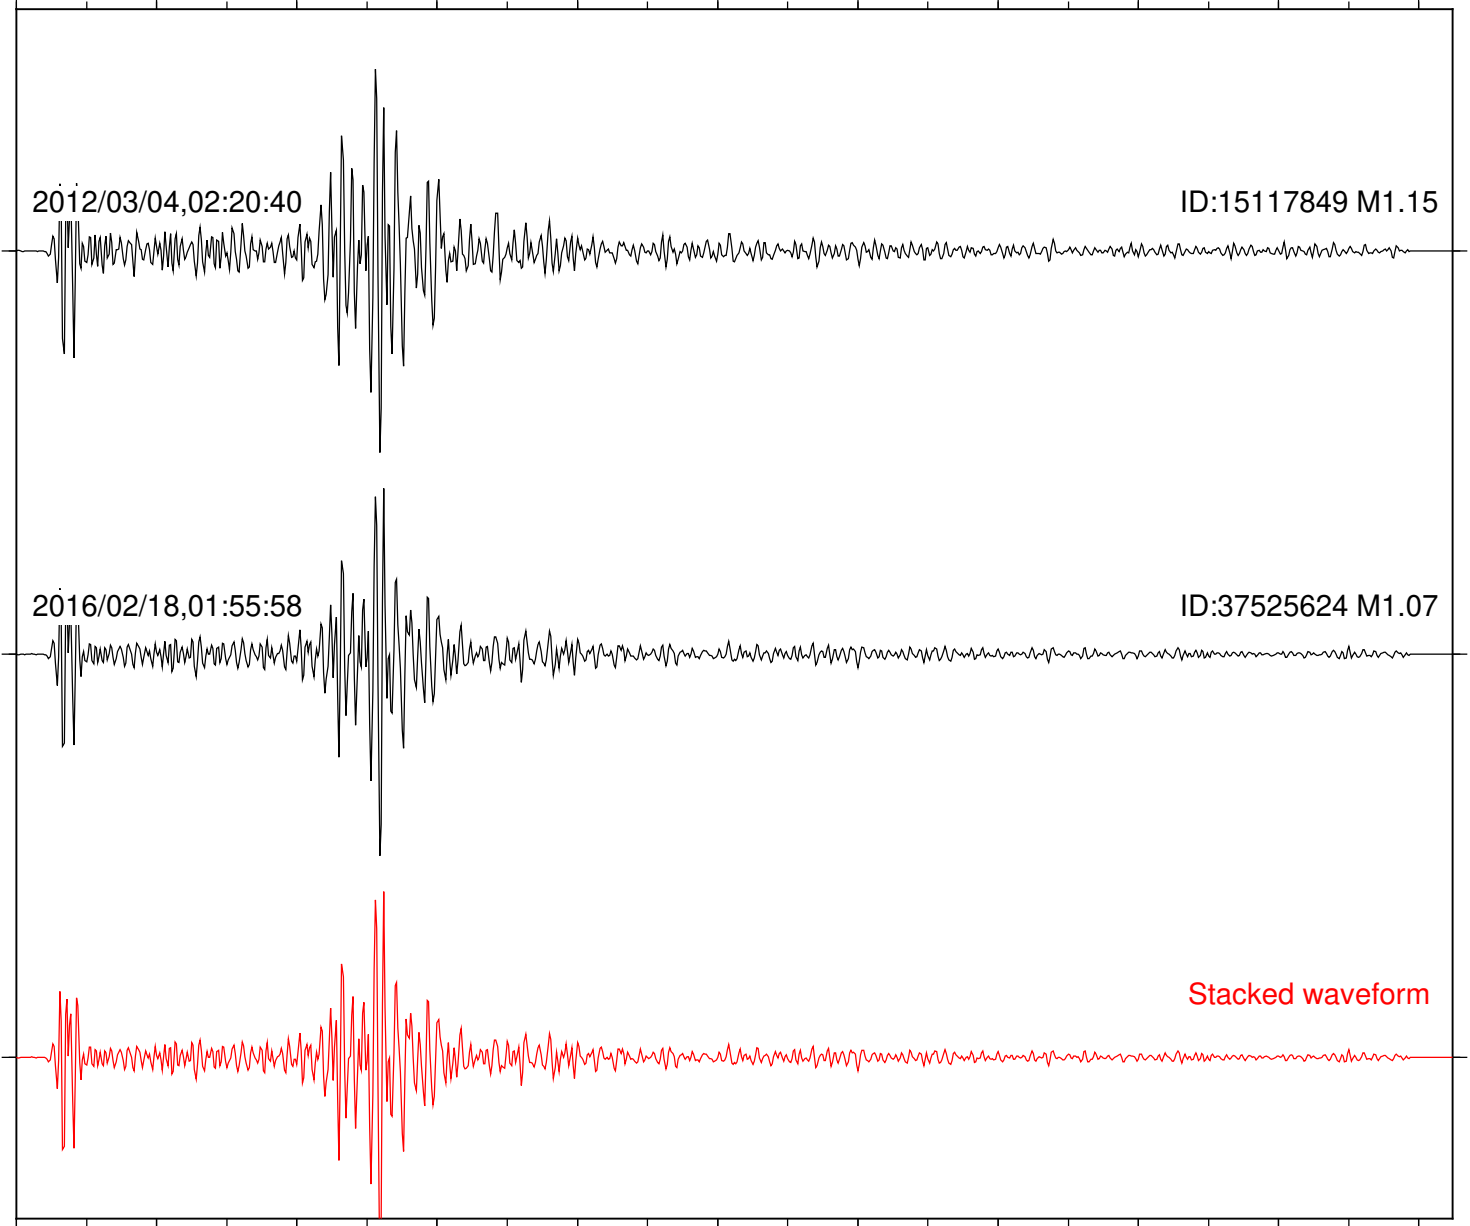

Station: B093 Com: EHZ

Focal depth: 11.31 km

2012/03/04,02:20:40

ID:15117849 M1.15

2016/02/18,01:55:58

ID:37525624 M1.07

Stacked waveform

0 1 2 3 4 5 6 7 8 9 10

Elapsed time (s)