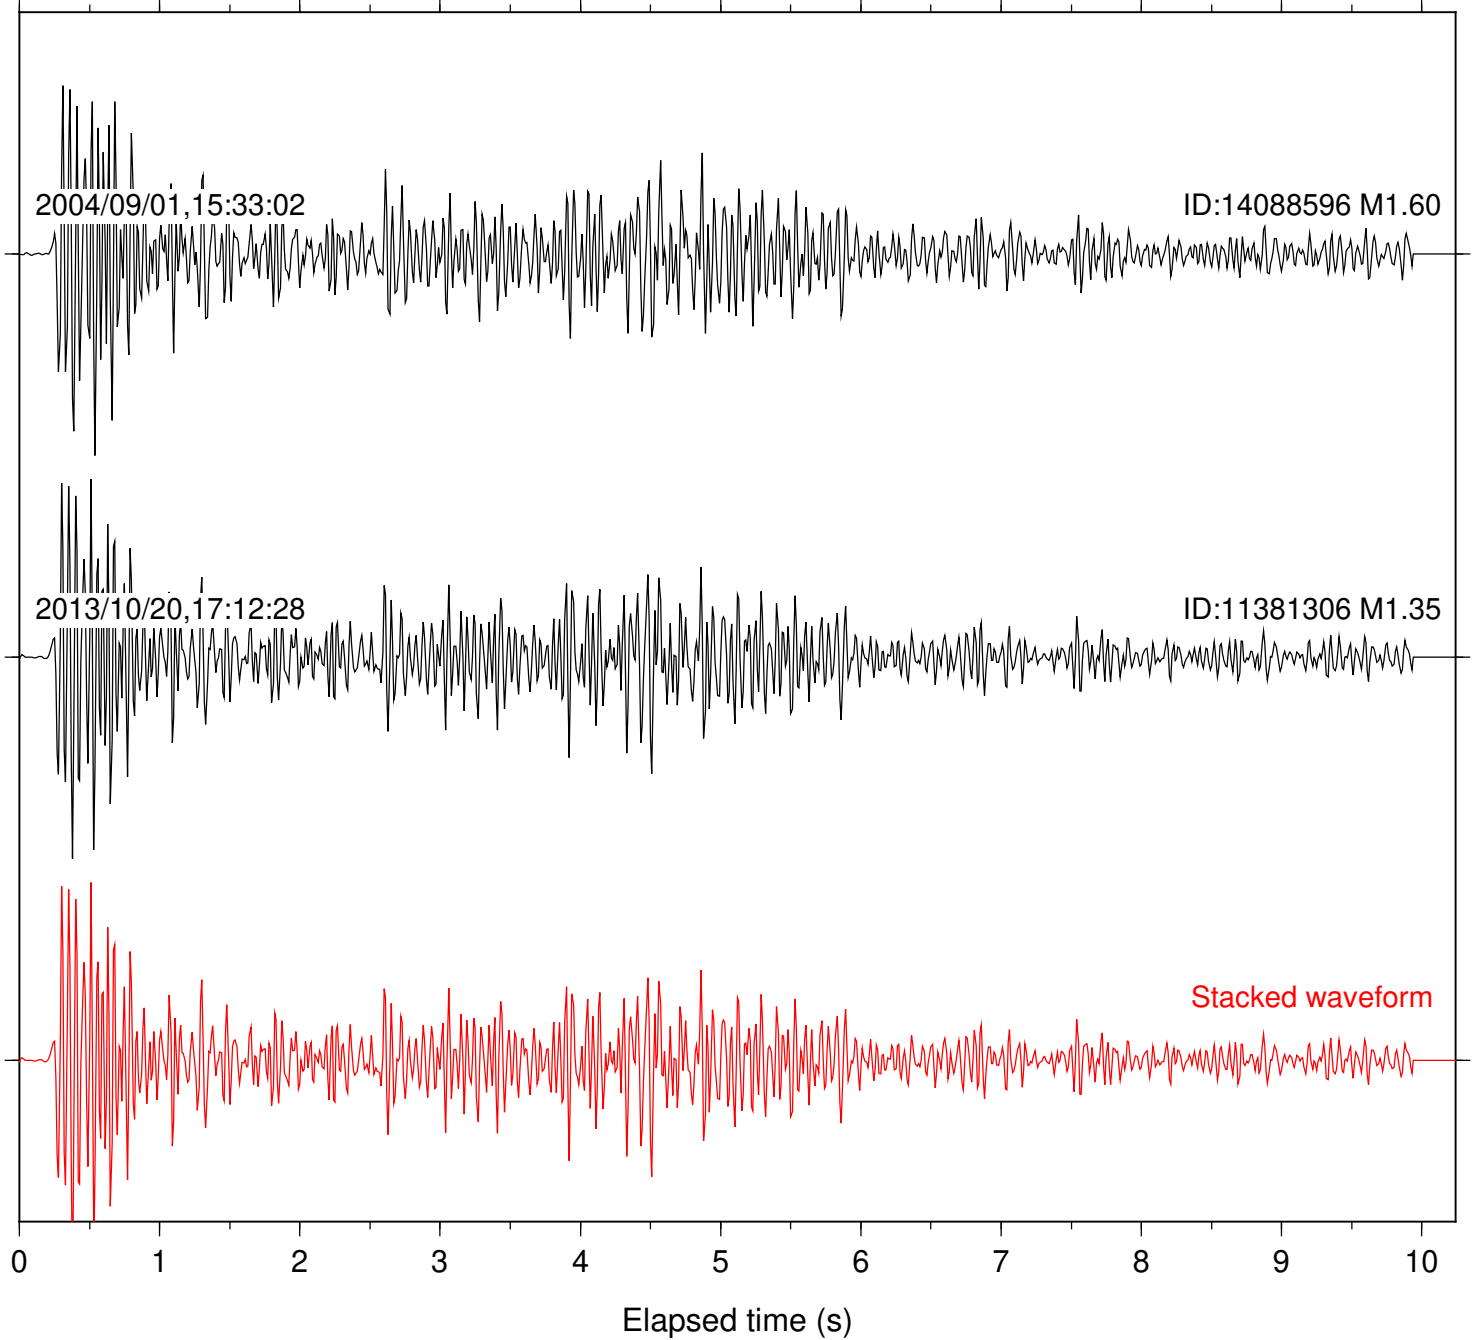

Stacked waveform

0 1 2 3 4 5 6 7 8 9 10  
Elapsed time (s)

Station: FRD Com: HHZ

Focal depth: 16.68 km

Station: HMT2 Com: HHZ

Focal depth: 16.68 km

Station: KNW Com: HHZ

Focal depth: 16.68 km