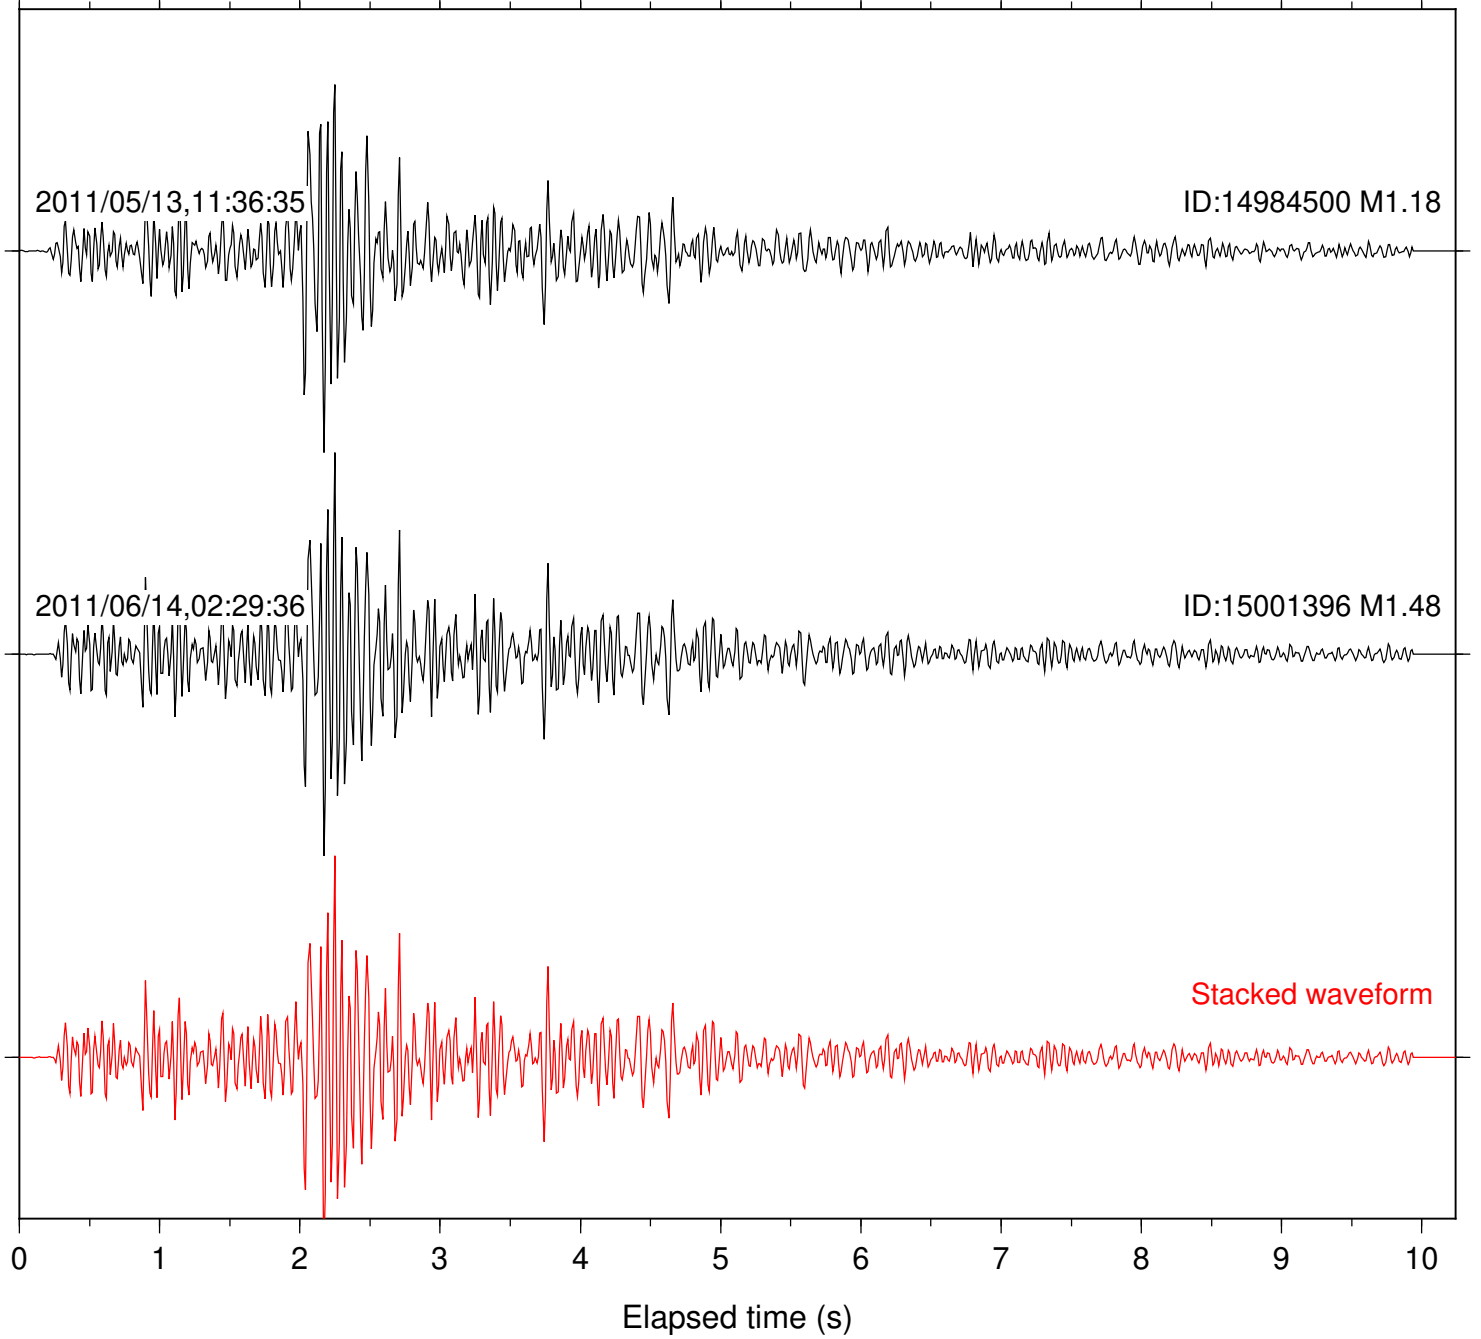

0 1 2 3 4 5 6 7 8 9 10  
Elapsed time (s)

Station: B086 Com: EHZ

Focal depth: 7.09 km

Station: PFO Com: HHZ

Focal depth: 6.92 km

2011/05/13,11:36:35

ID:14984500 M1.18

2011/06/14,02:29:36