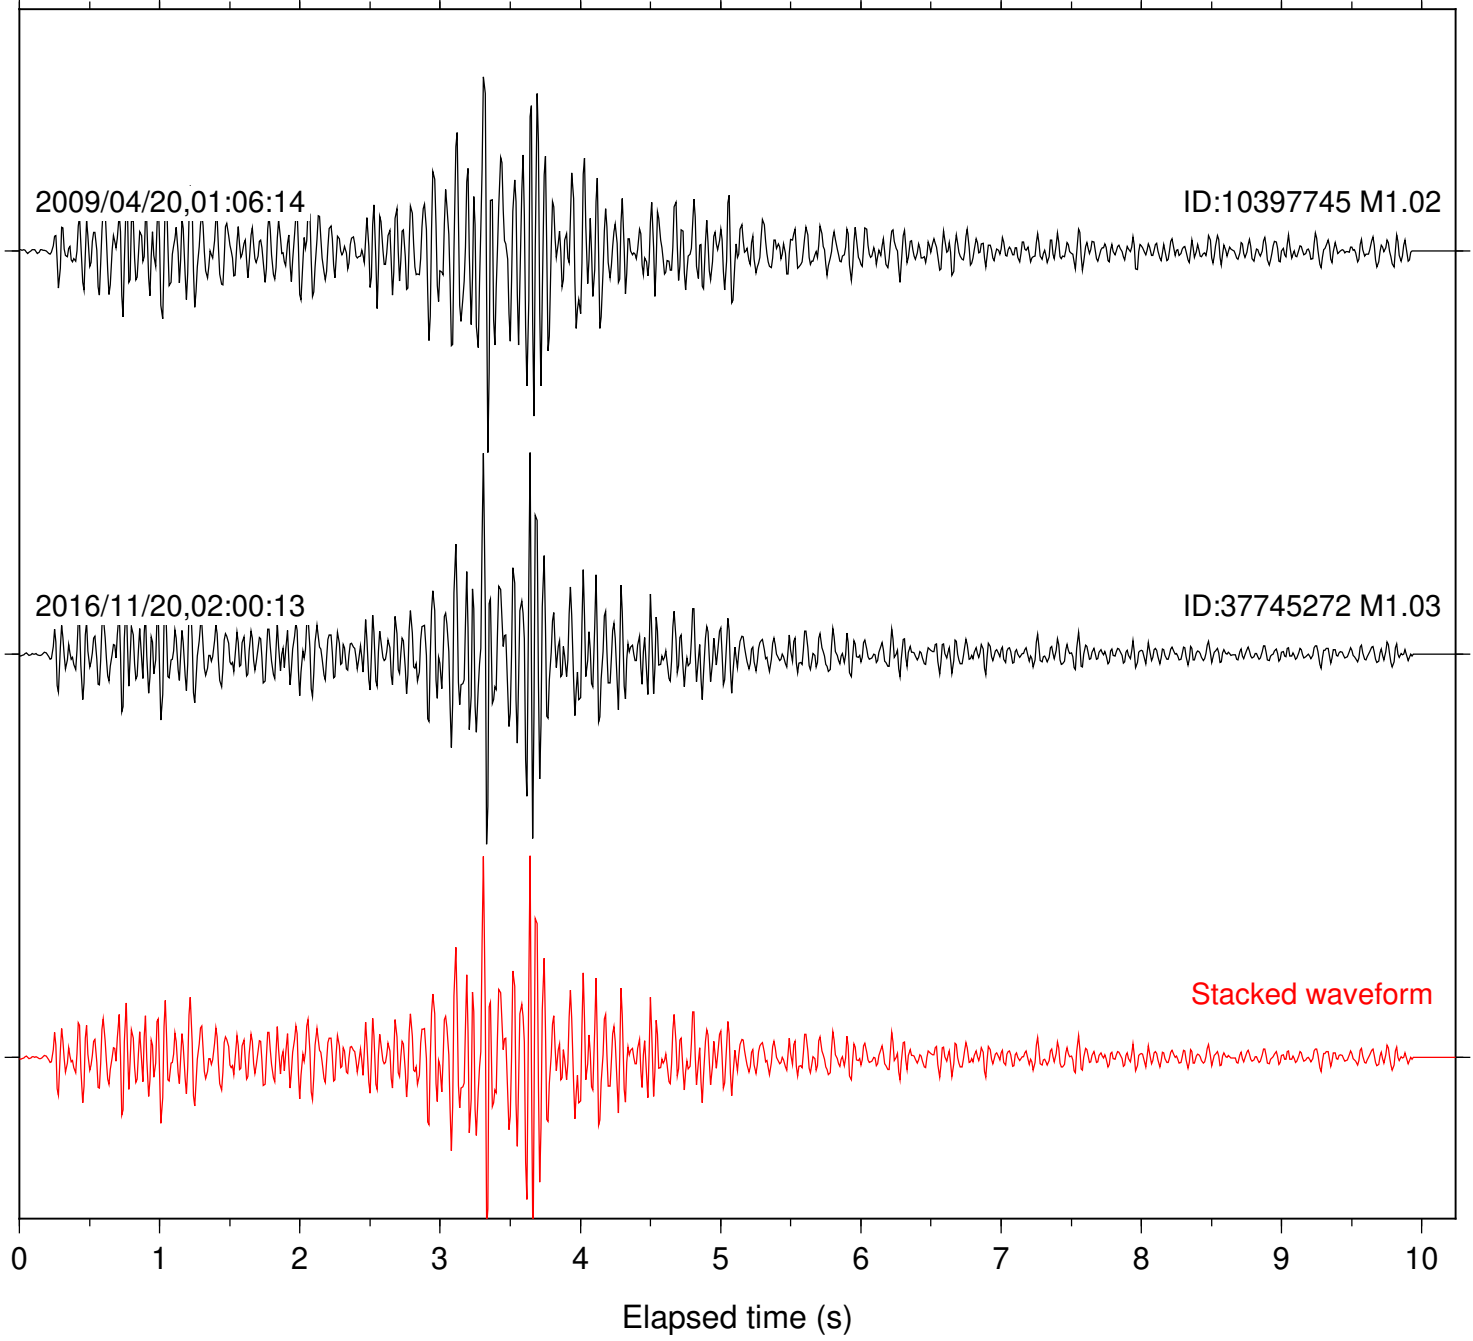

Station: B082 Com: EHZ

Focal depth: 12.86 km