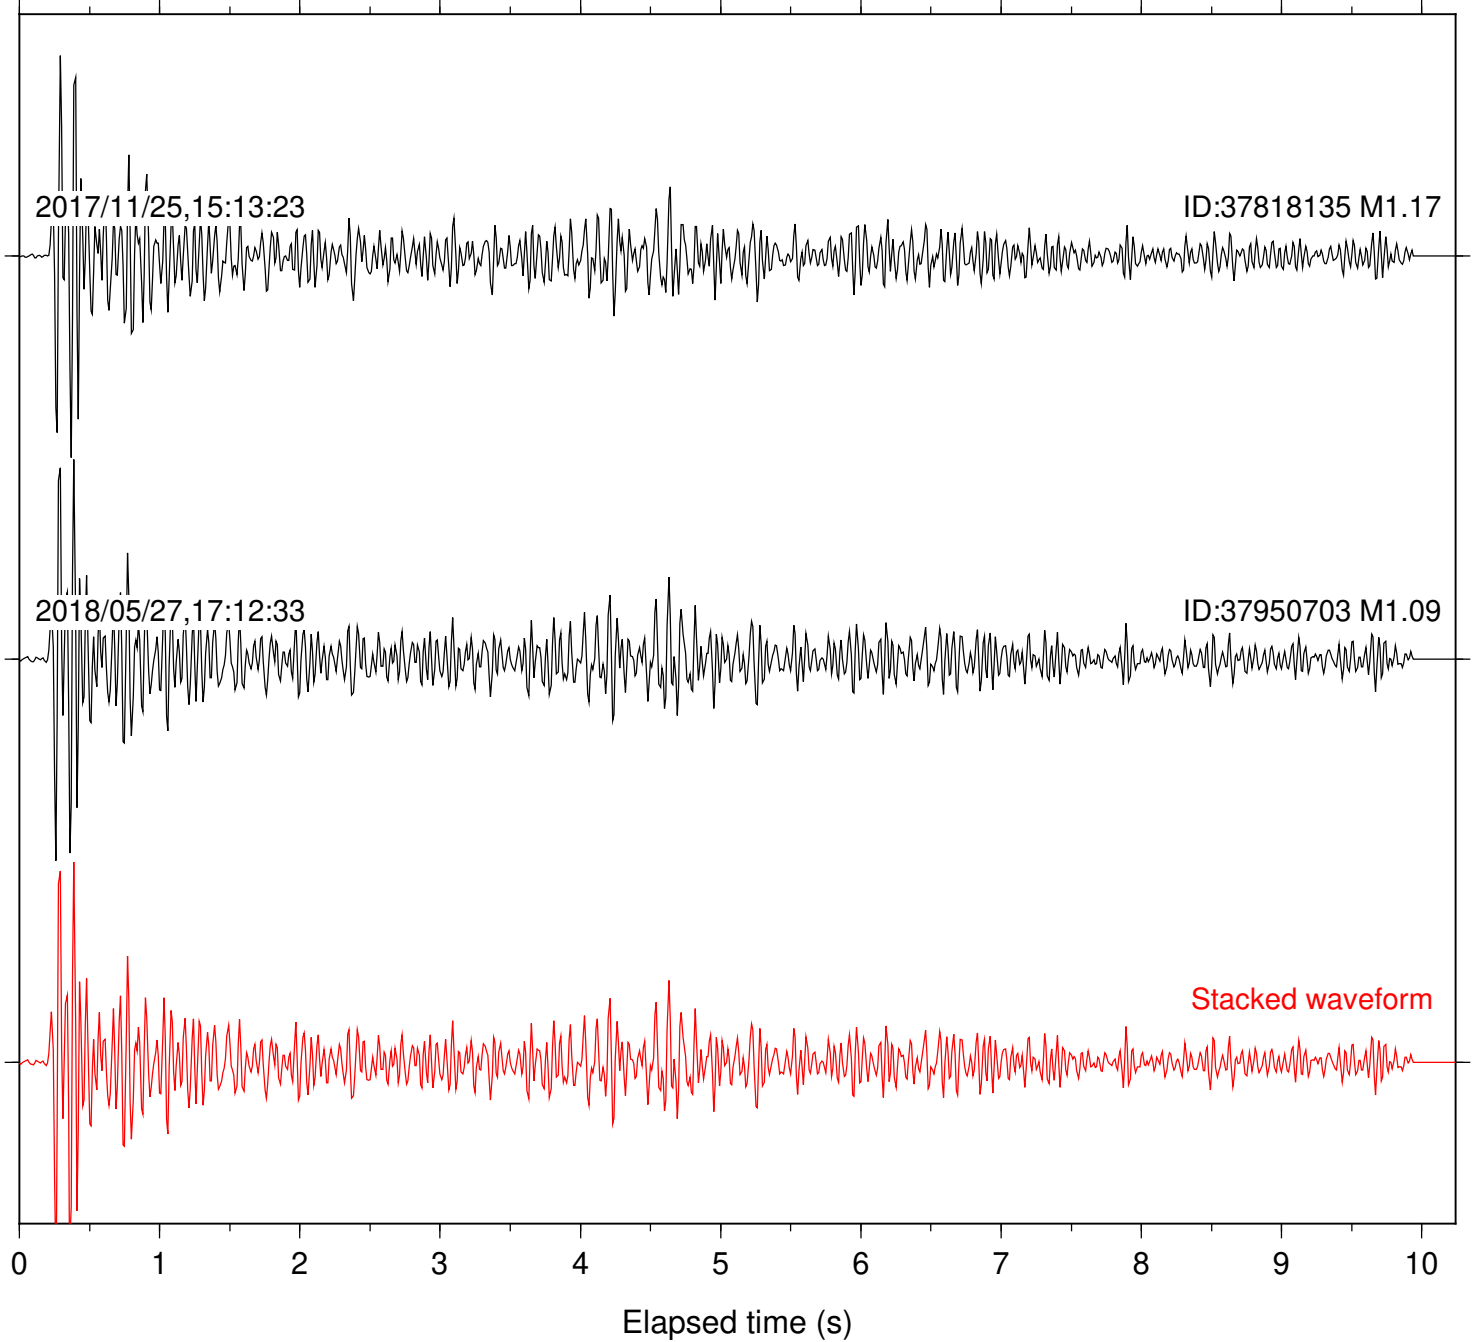

Station: FRD Com: HHZ

Focal depth: 7.35 km

Station: HMT2 Com: HHZ

Focal depth: 7.35 km

Station: LVA2 Com: HHZ

Focal depth: 7.35 km

Station: PFO Com: HHZ

Focal depth: 7.35 km