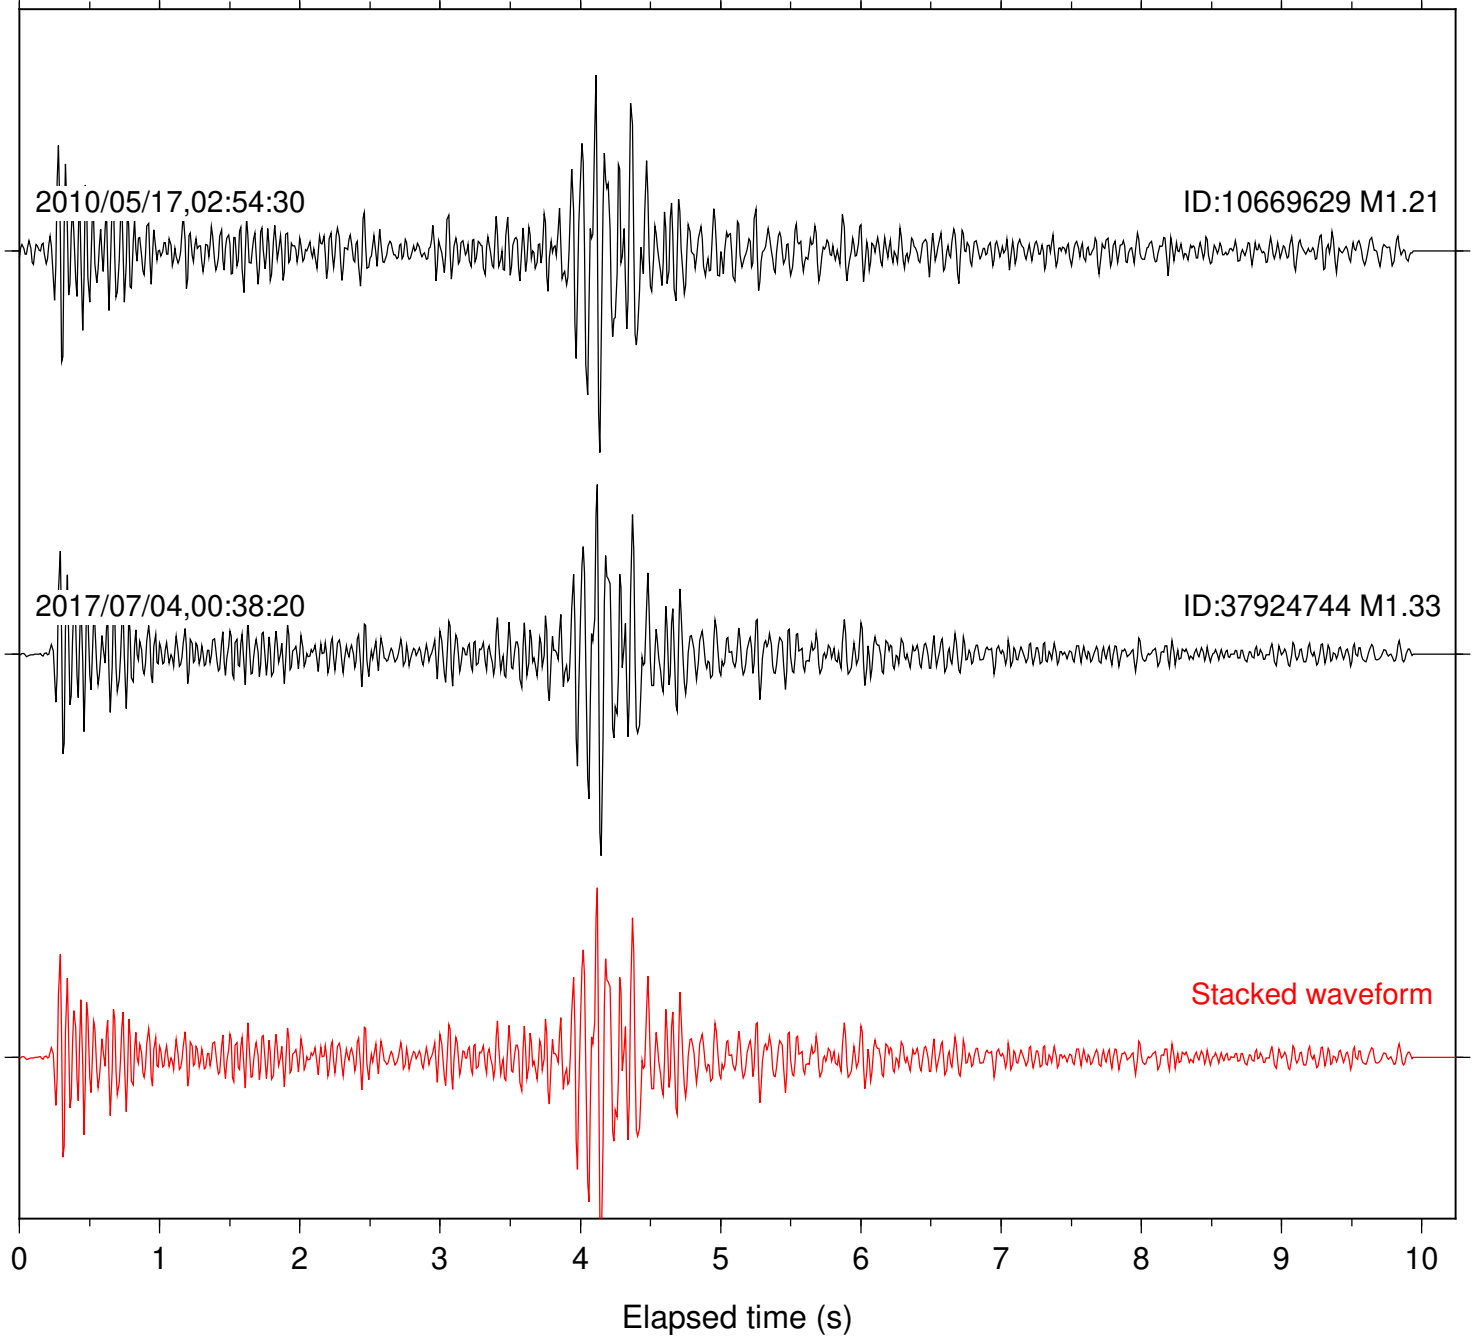

Station: B086 Com: EHZ

Focal depth: 17.70 km