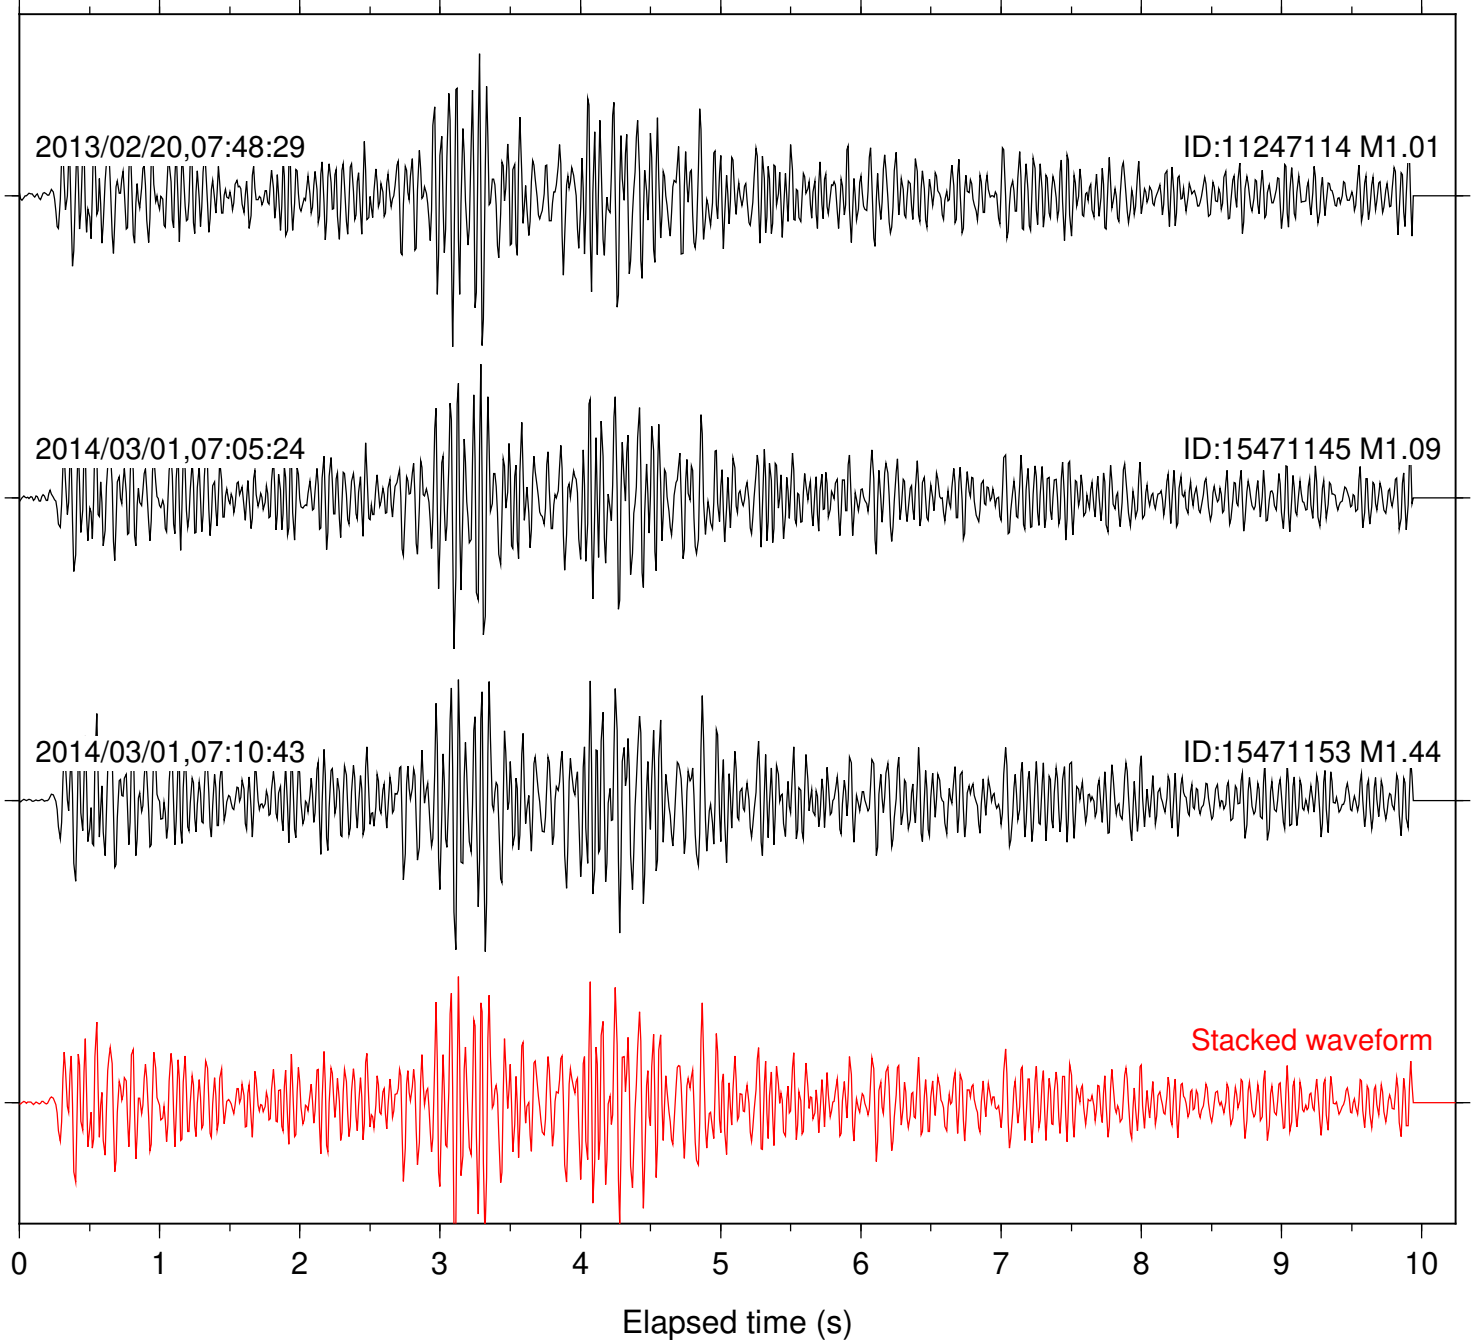

Station: LVA2 Com: HHZ

Focal depth: 7.62 km