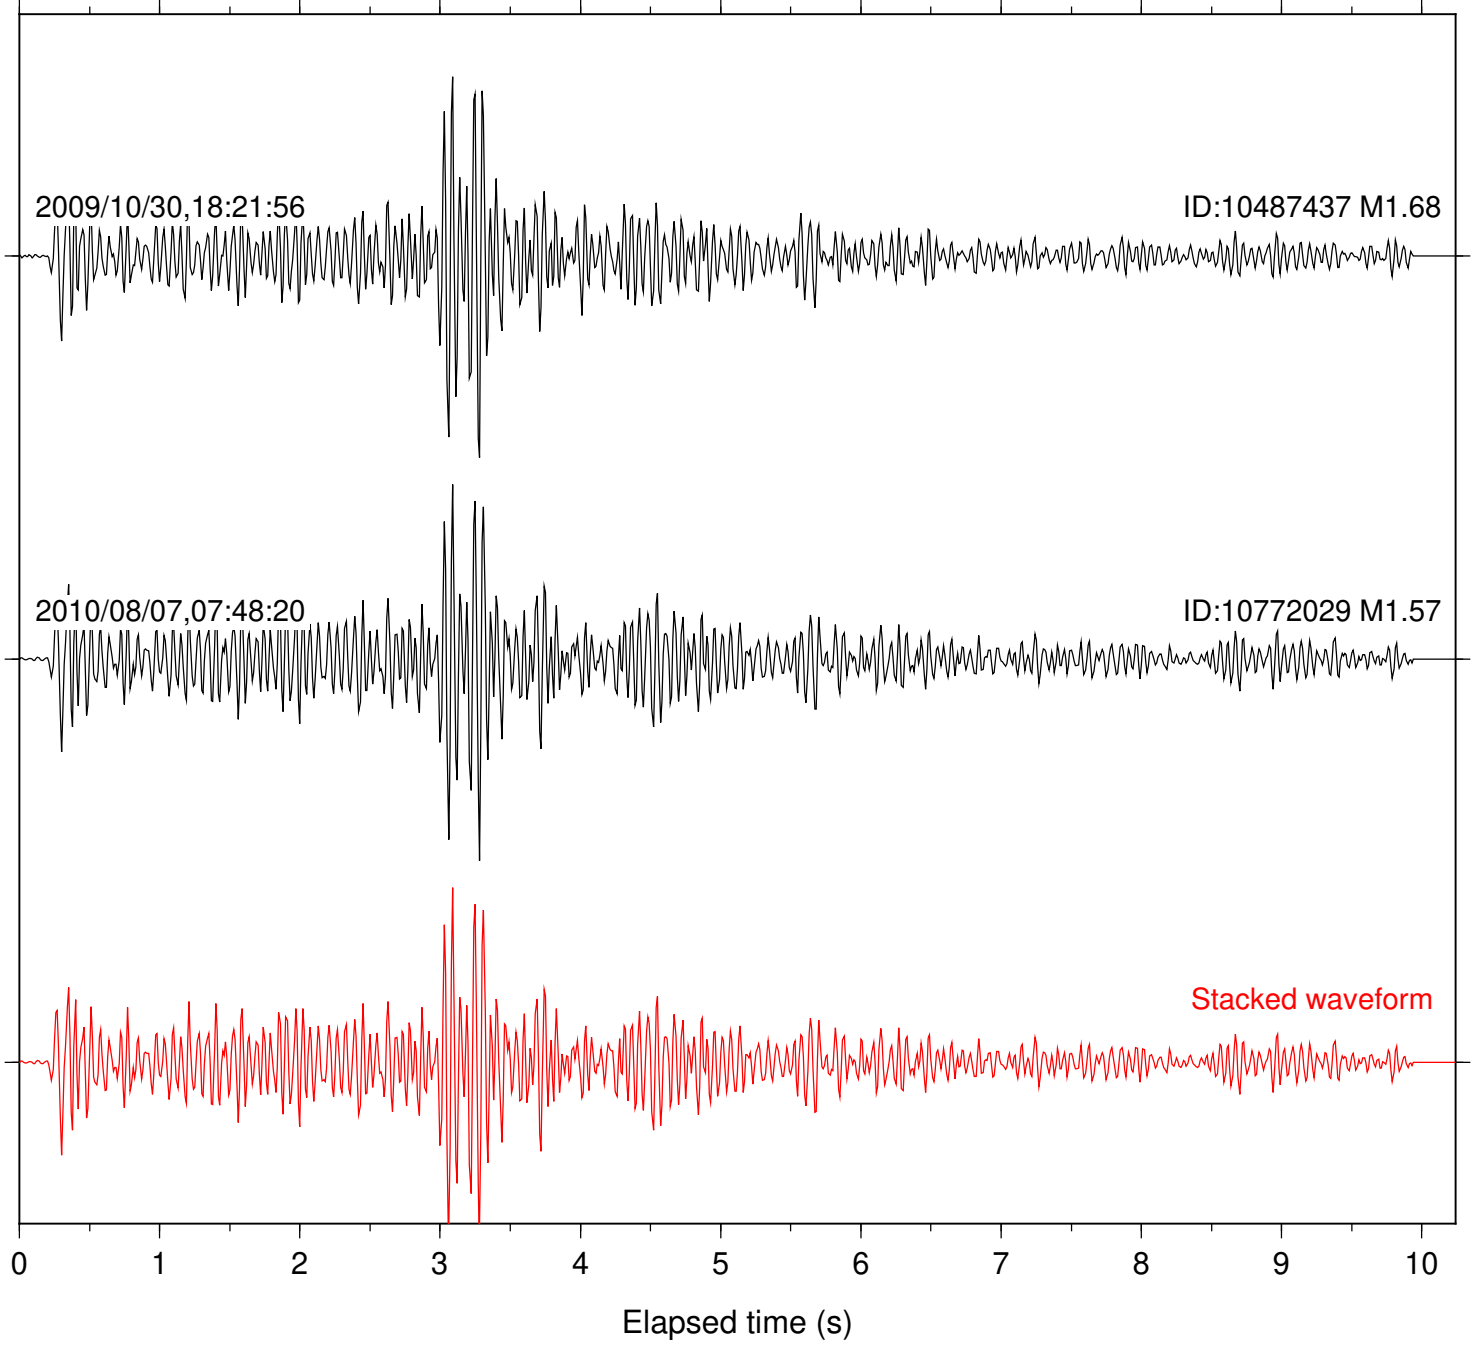

Station: PFO Com: HHZ

Focal depth: 10.13 km