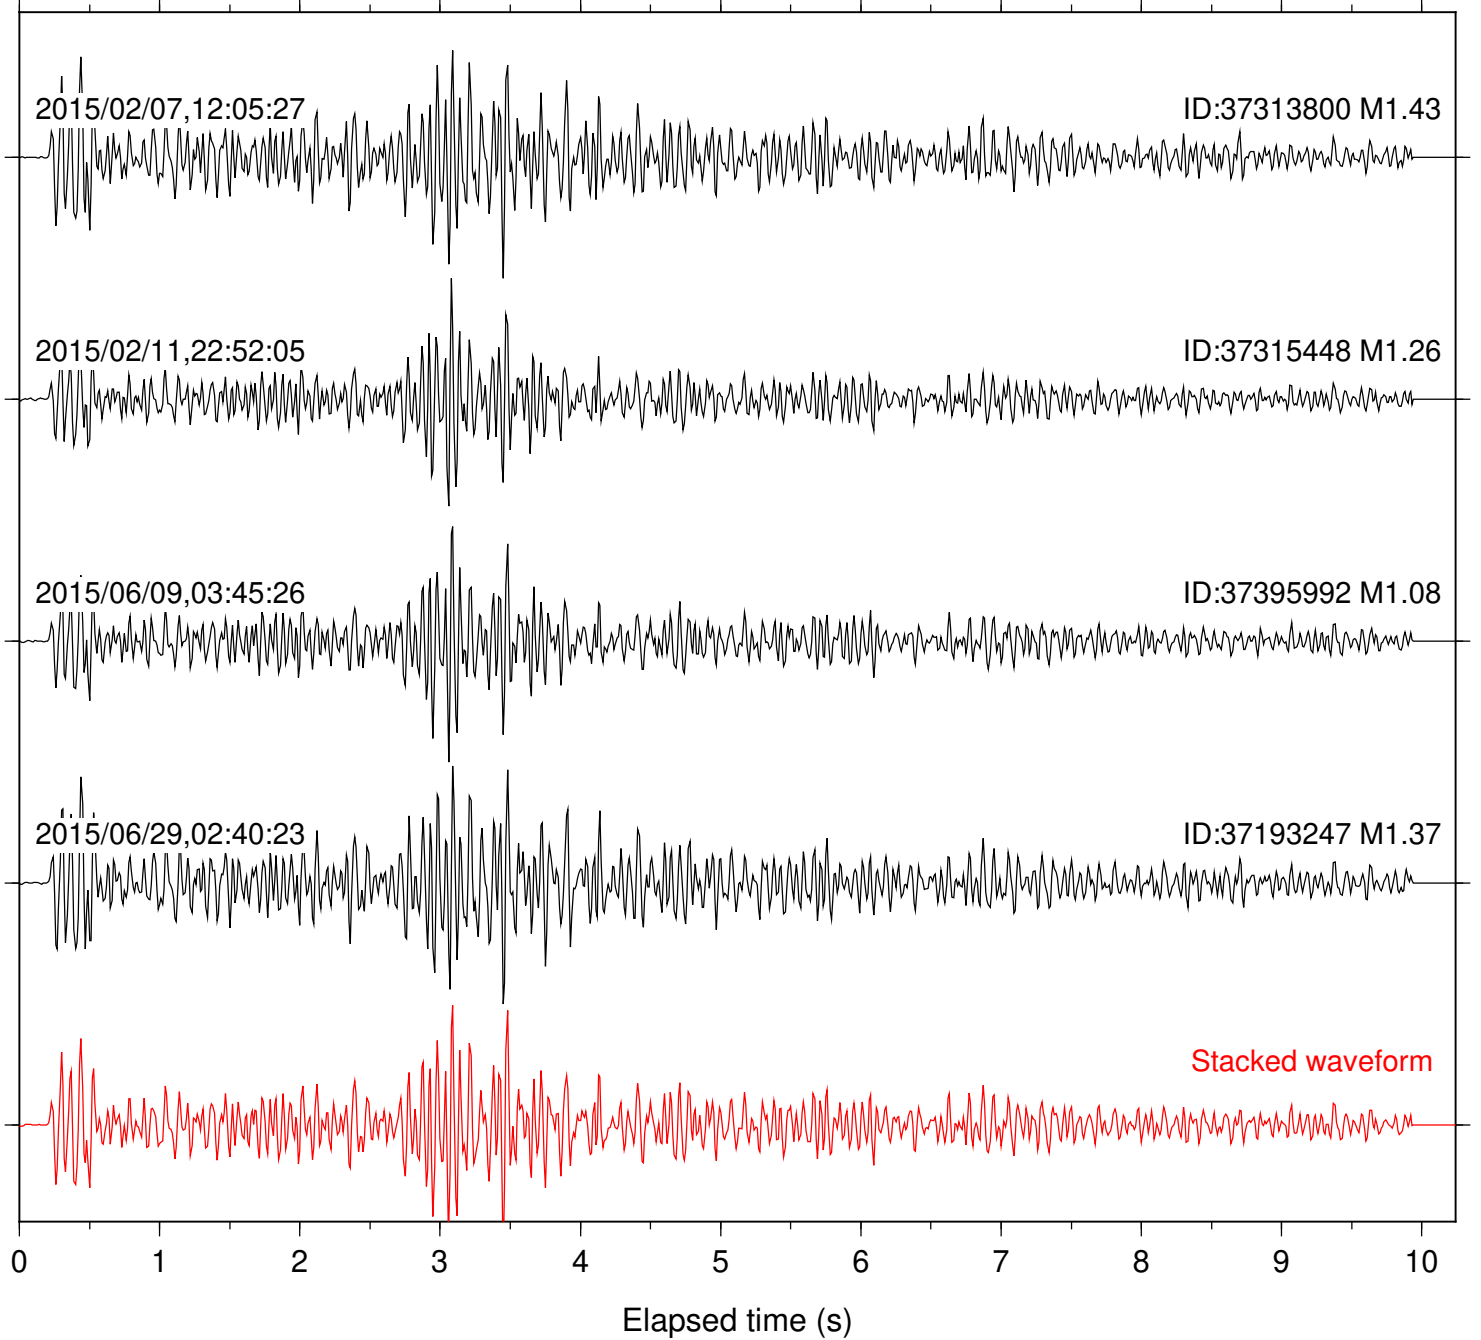

Station: SND Com: HHZ

Focal depth: 8.34 km

Station: WMC Com: HHZ

Focal depth: 8.37 km

Station: B081 Com: EHZ

Focal depth: 8.24 km

Station: B082 Com: EHZ

Focal depth: 8.26 km