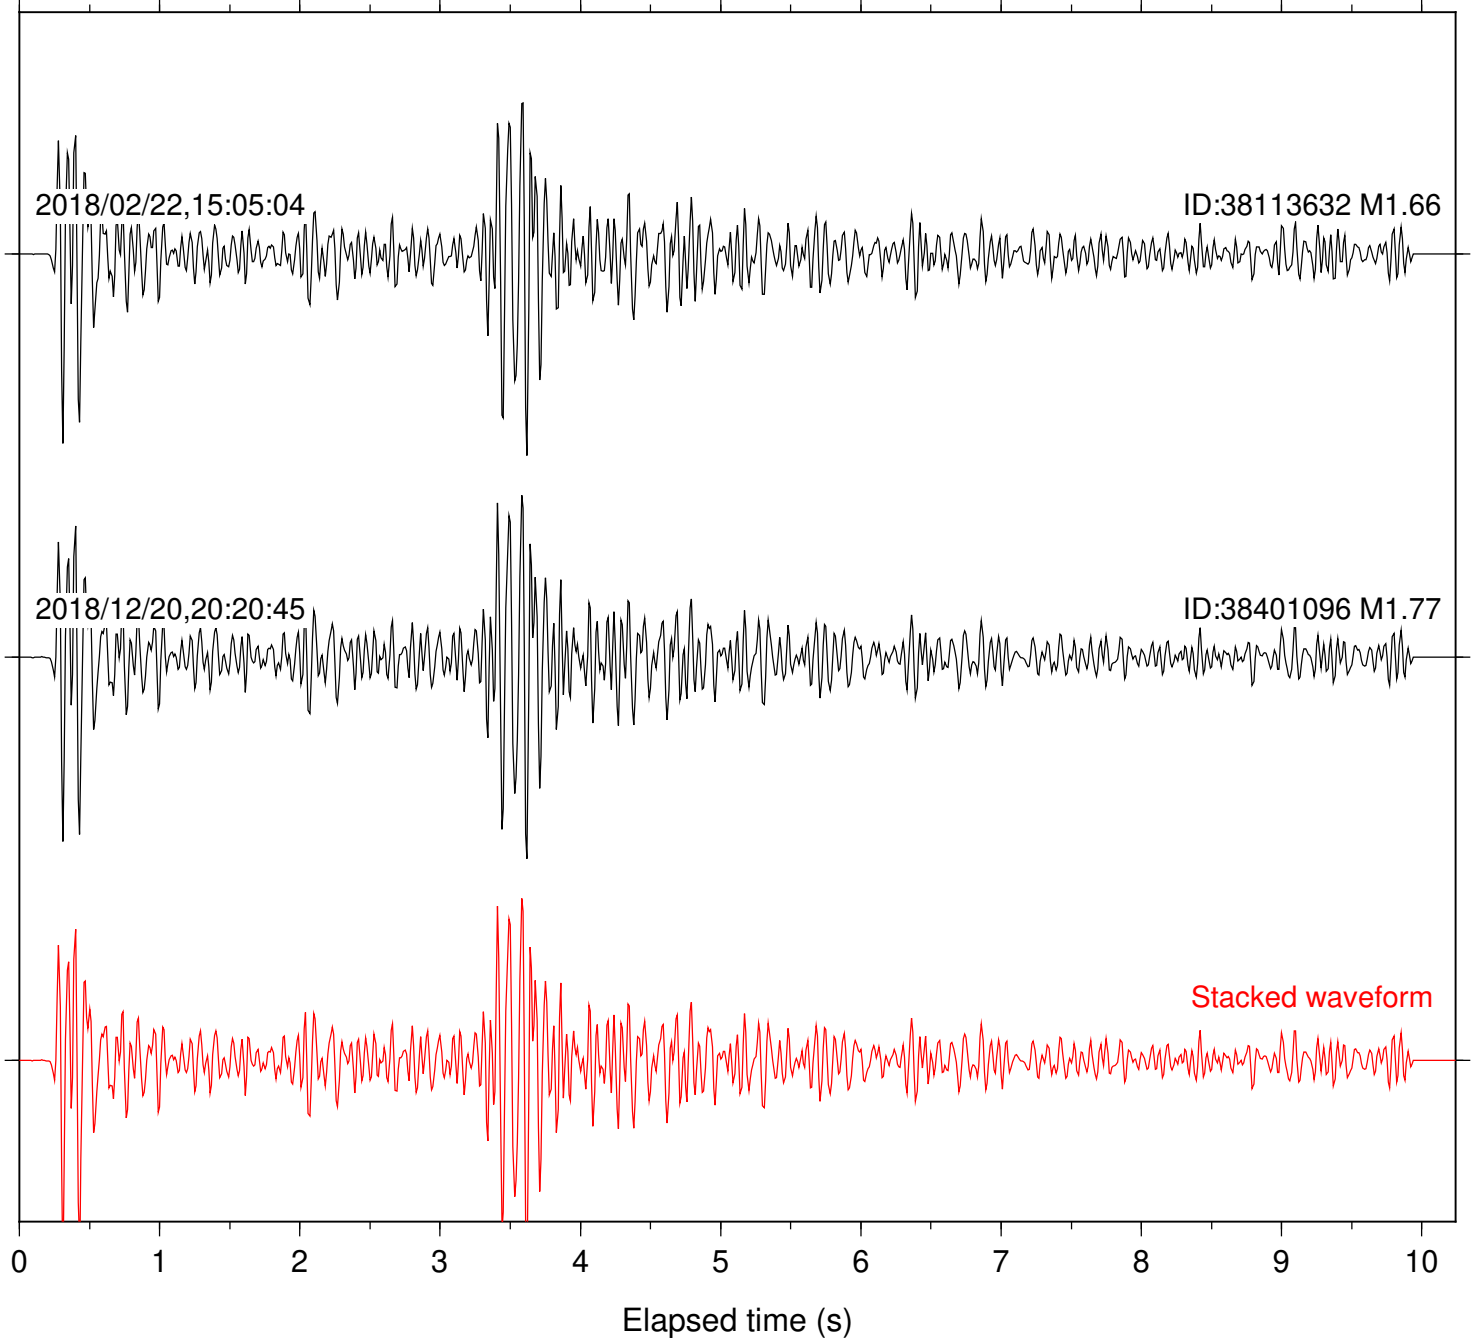

Stacked waveform

0 1 2 3 4 5 6 7 8 9 10  
Elapsed time (s)

Station: BAC Com: EHZ

Focal depth: 6.71 km

Station: CRY Com: HHZ

Focal depth: 6.65 km

Station: CSH Com: HHZ

Focal depth: 6.71 km