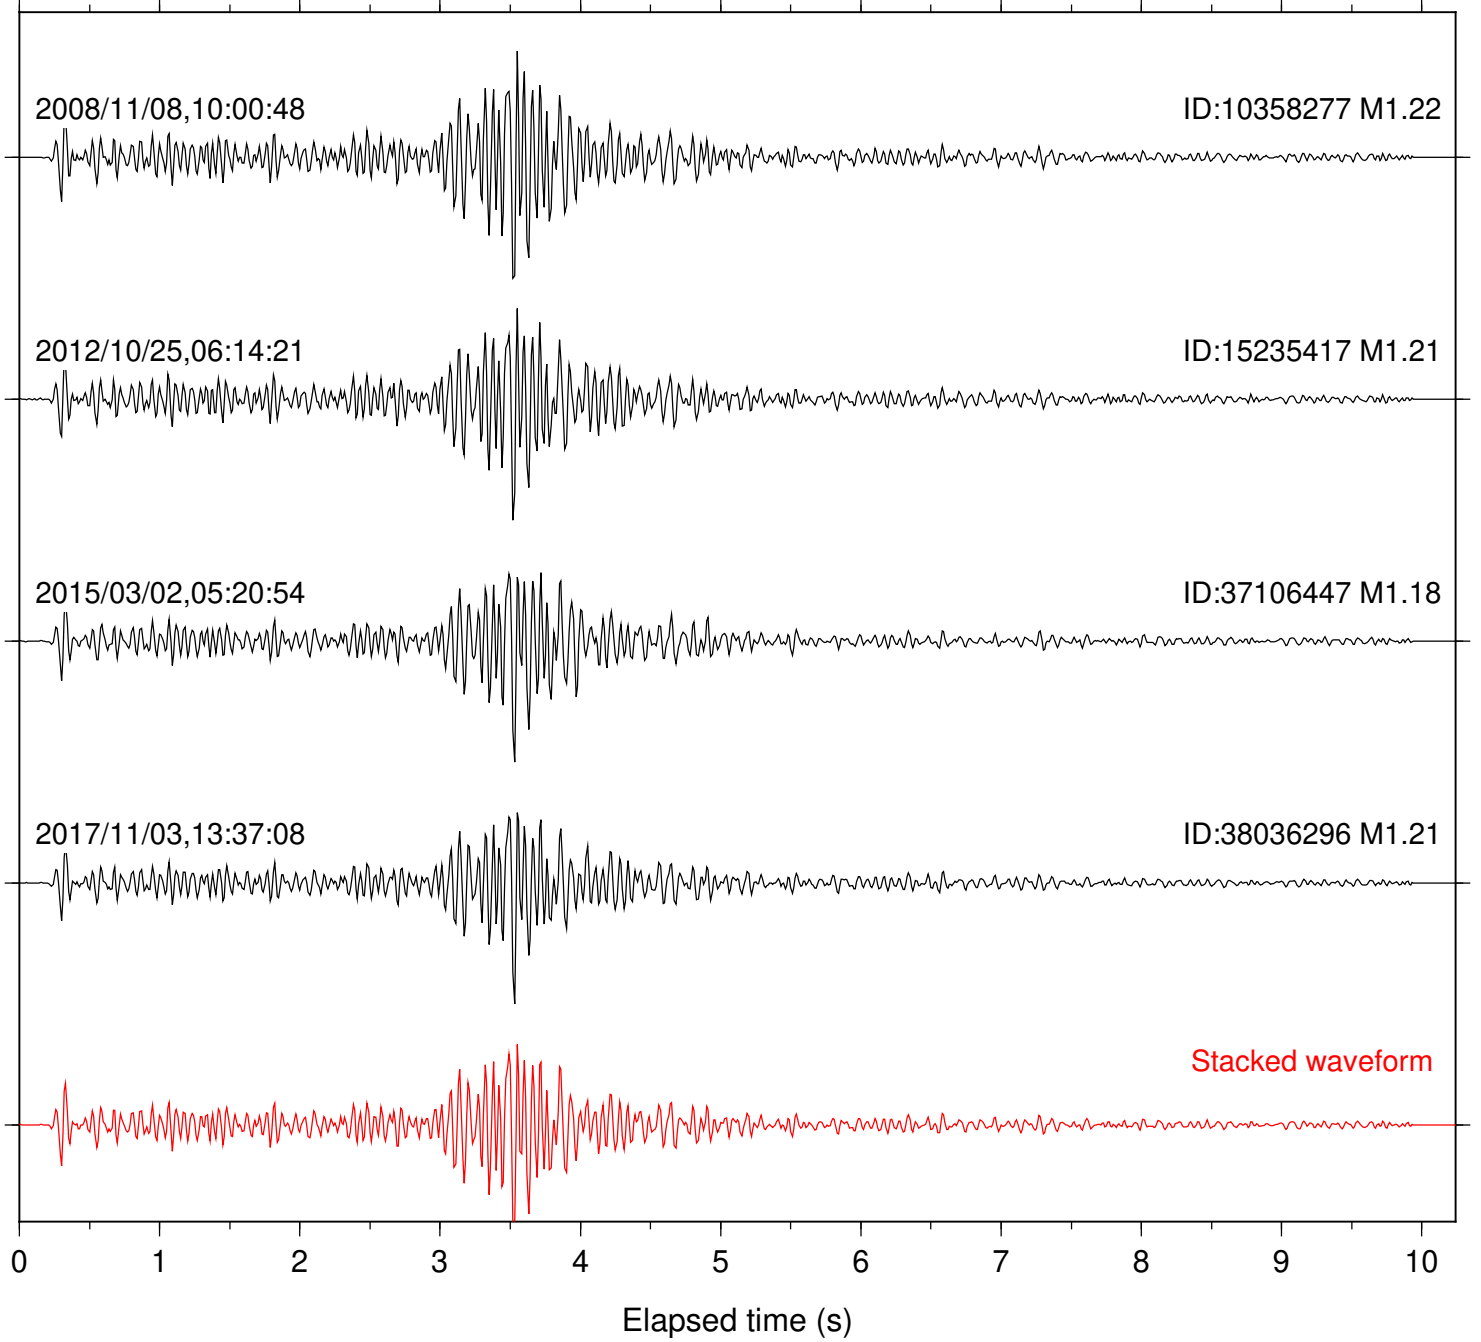

Station: SND Com: HHZ

Focal depth: 11.29 km

Station: TOR Com: HHZ

Focal depth: 11.29 km

Station: CBK Com: EHZ

Focal depth: 10.79 km

Station: CRR Com: EHZ

Focal depth: 10.79 km