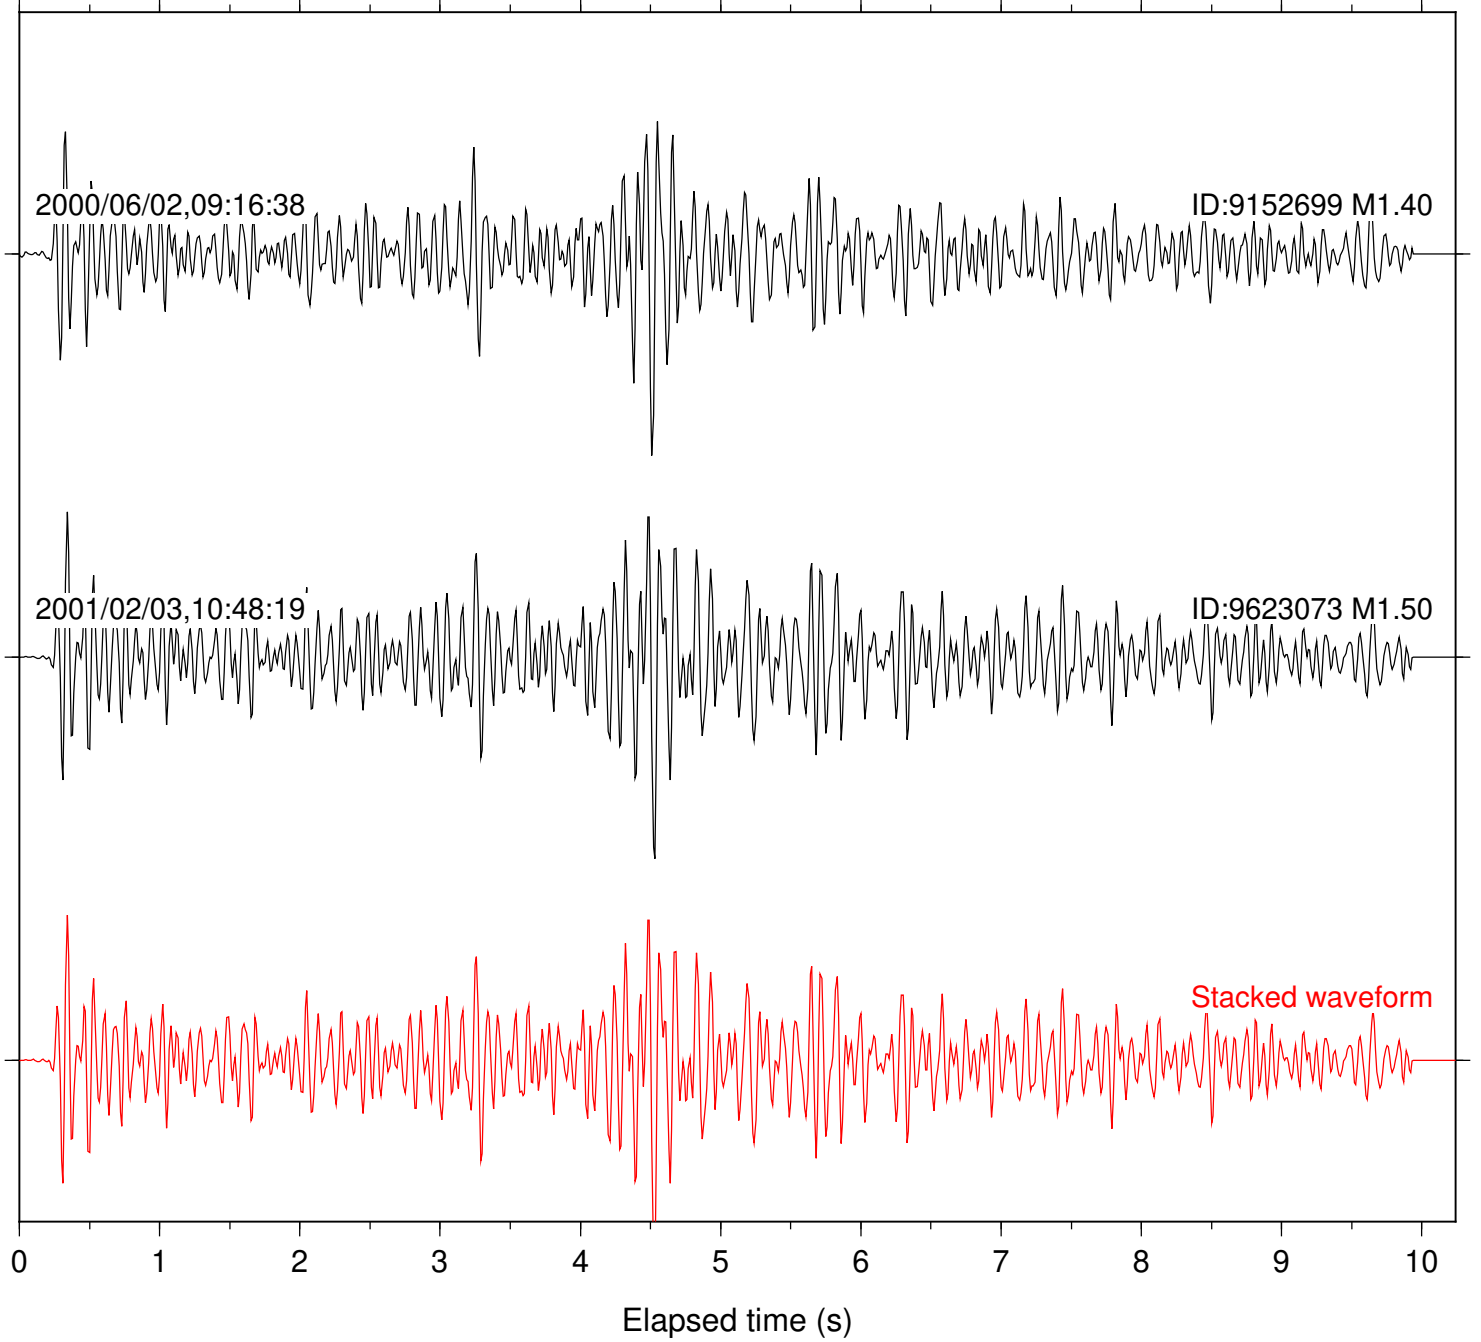

Station: POB2 Com: HHZ

Focal depth: 6.94 km