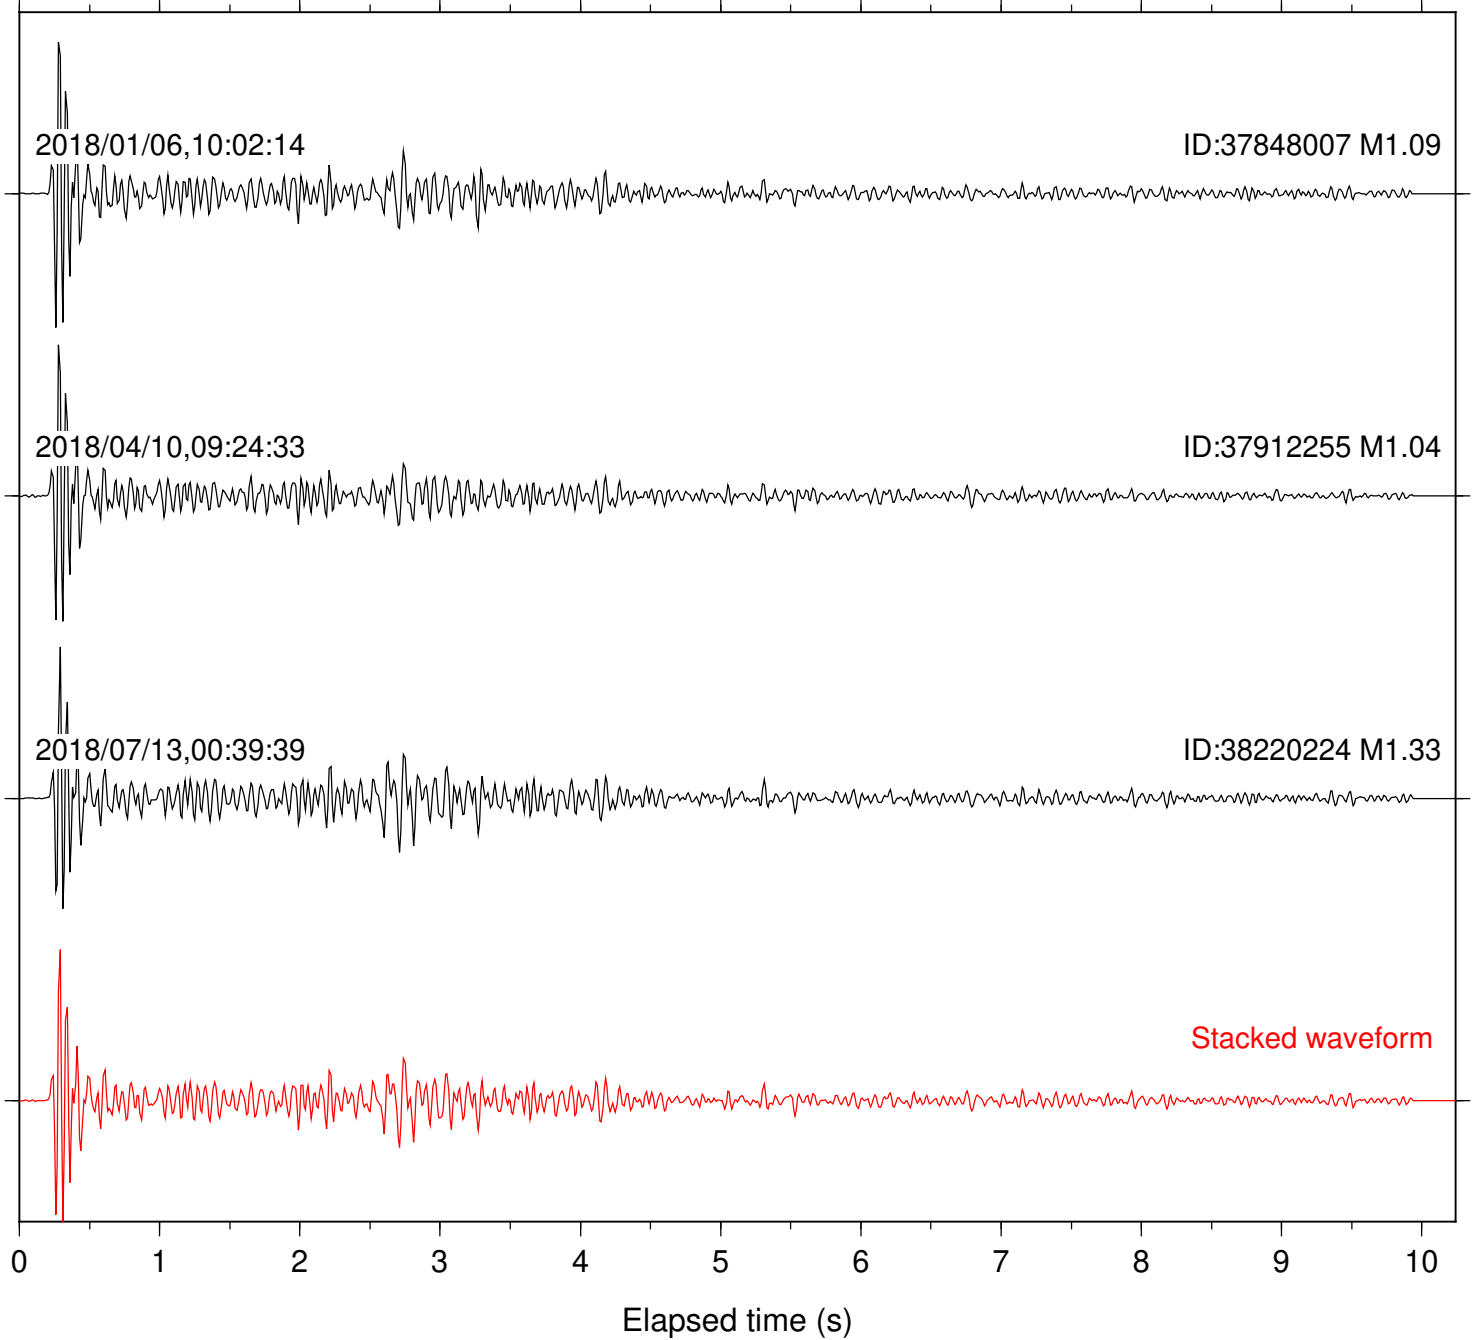

Station: B087 Com: EHZ

Focal depth: 6.39 km