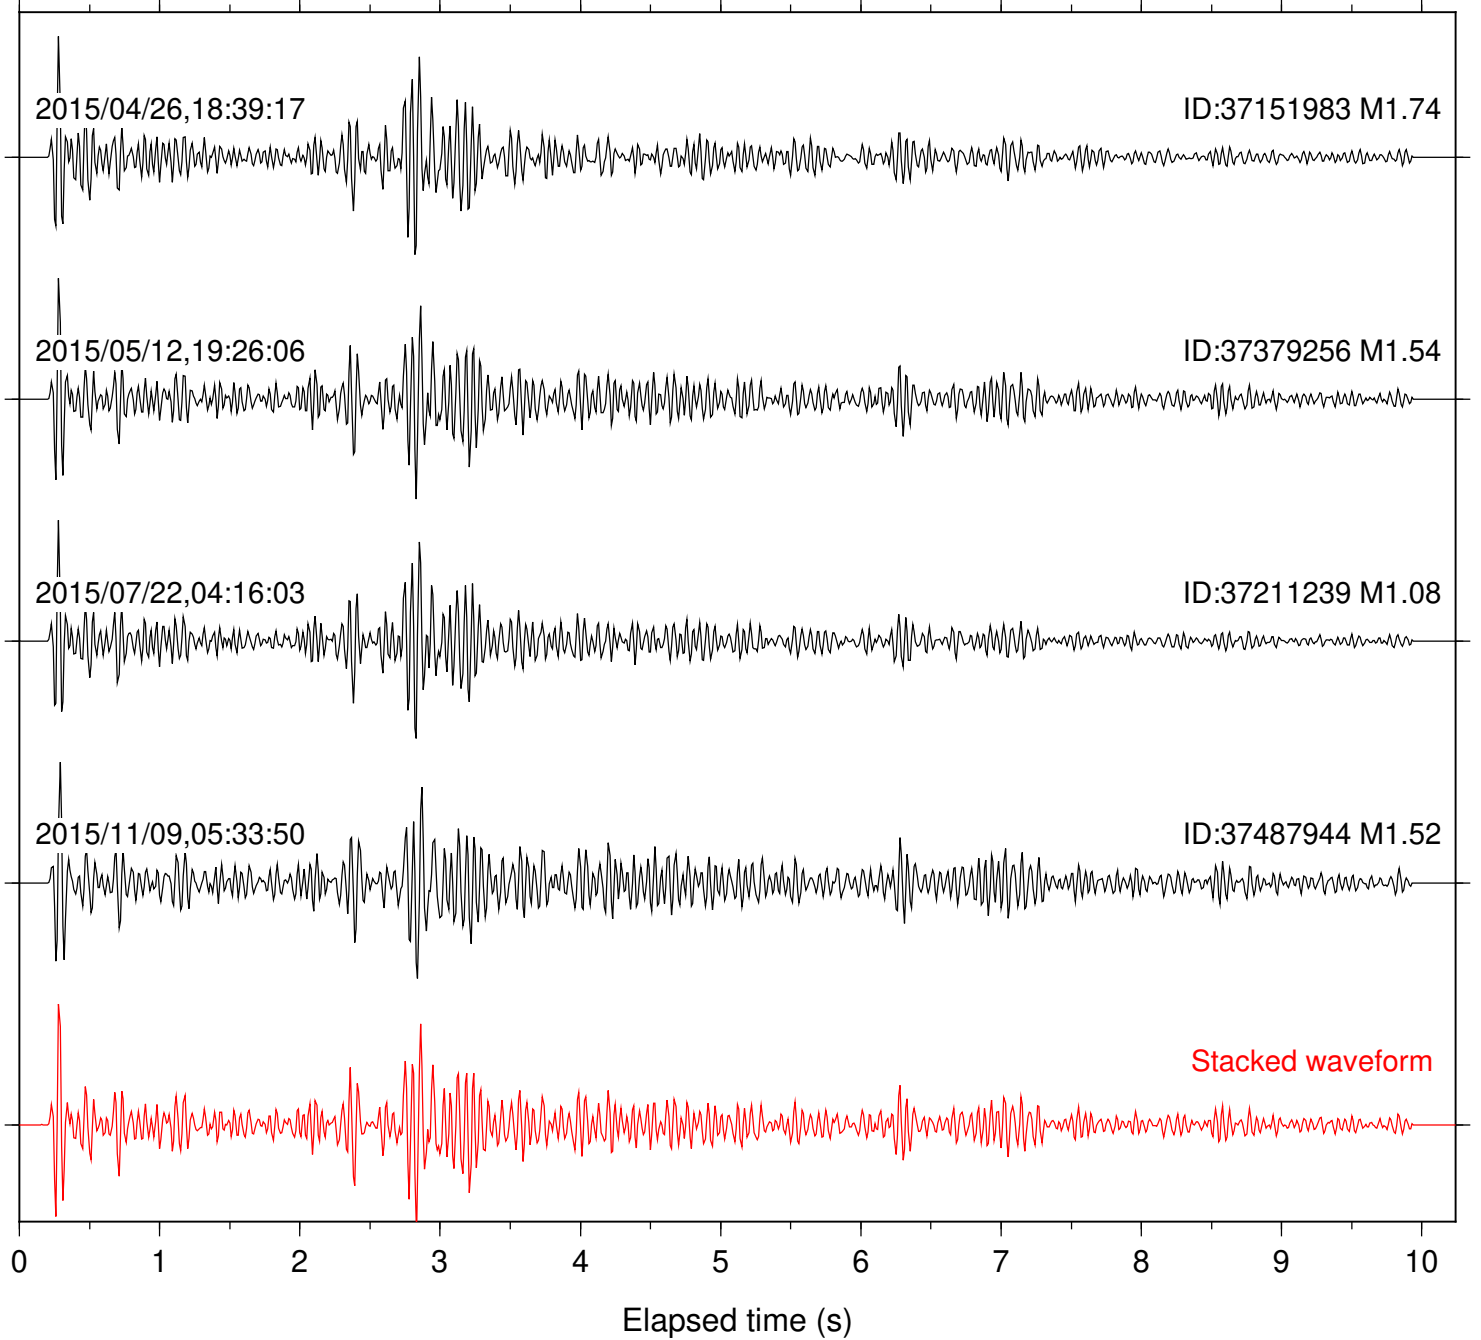

Station: DGR Com: HHZ

Focal depth: 8.33 km

Station: DNR Com: HHZ

Focal depth: 8.33 km

Station: FRD Com: HHZ

Focal depth: 8.33 km

Station: HMT2 Com: HHZ

Focal depth: 8.33 km