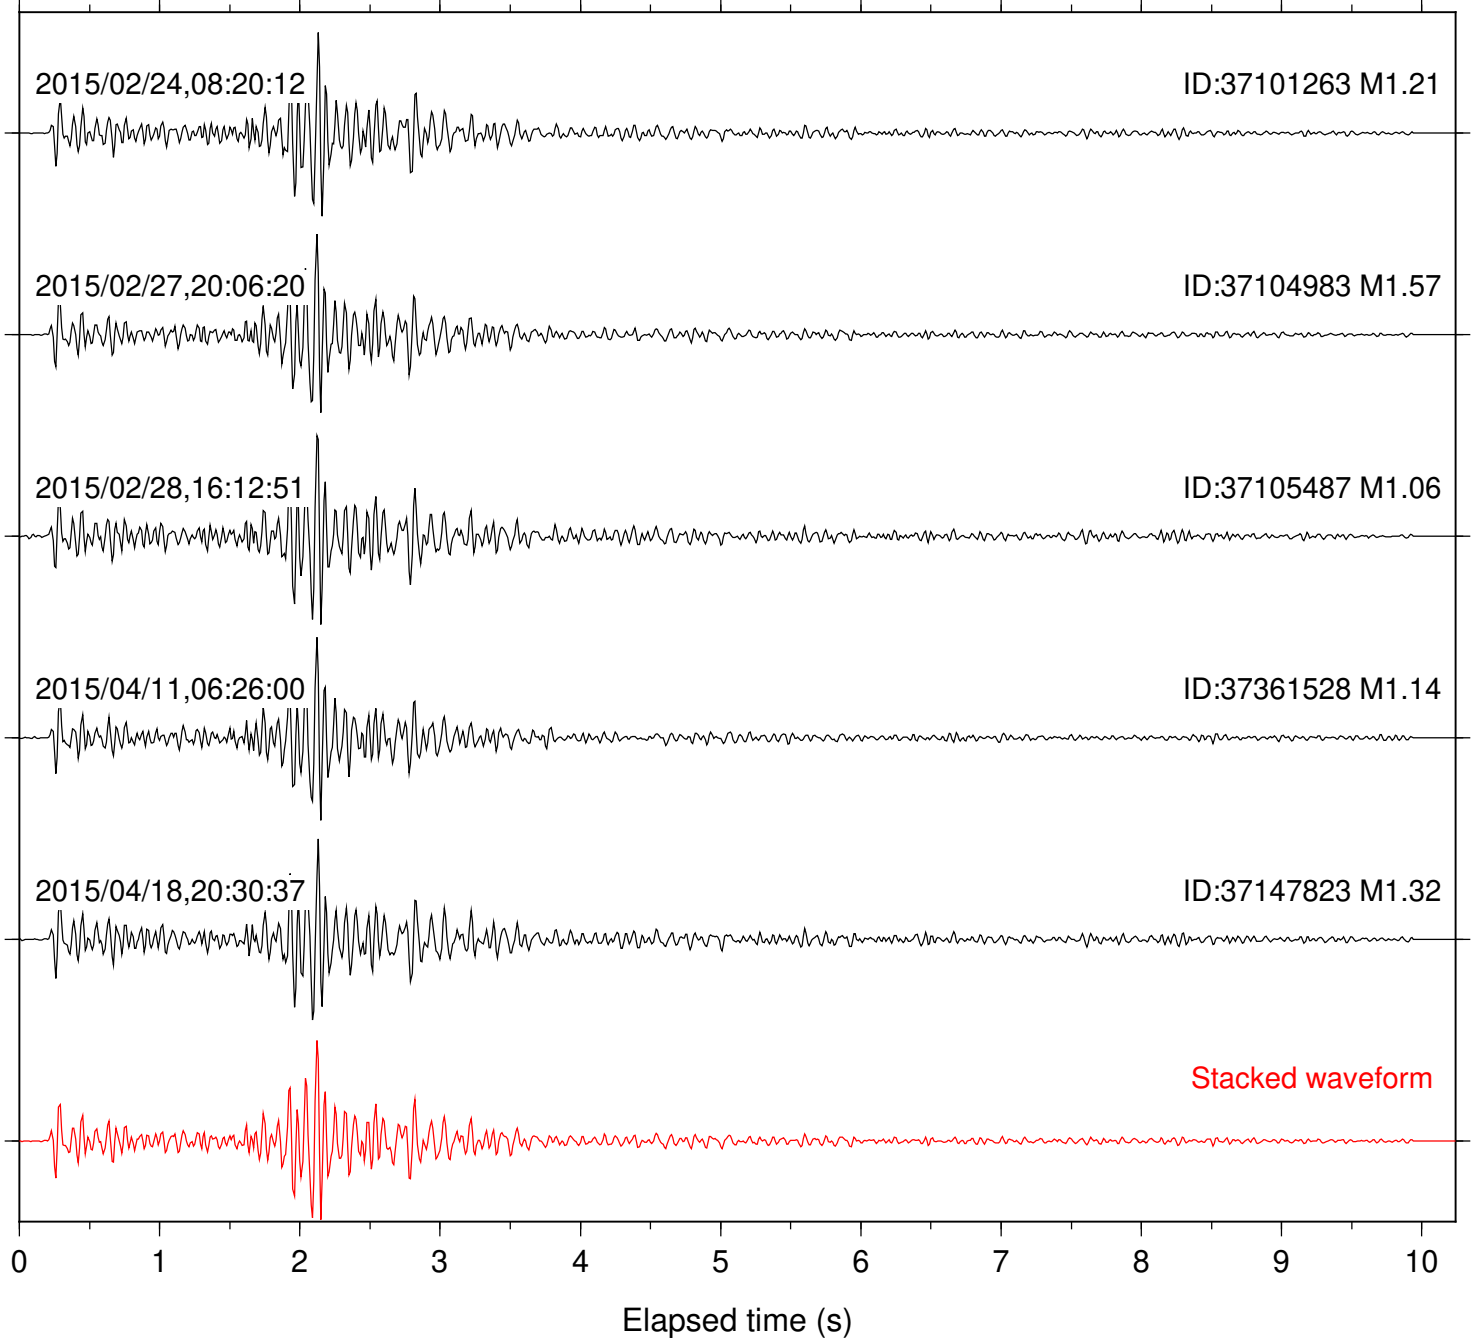

Station: BZN Com: HHZ

Focal depth: 8.12 km