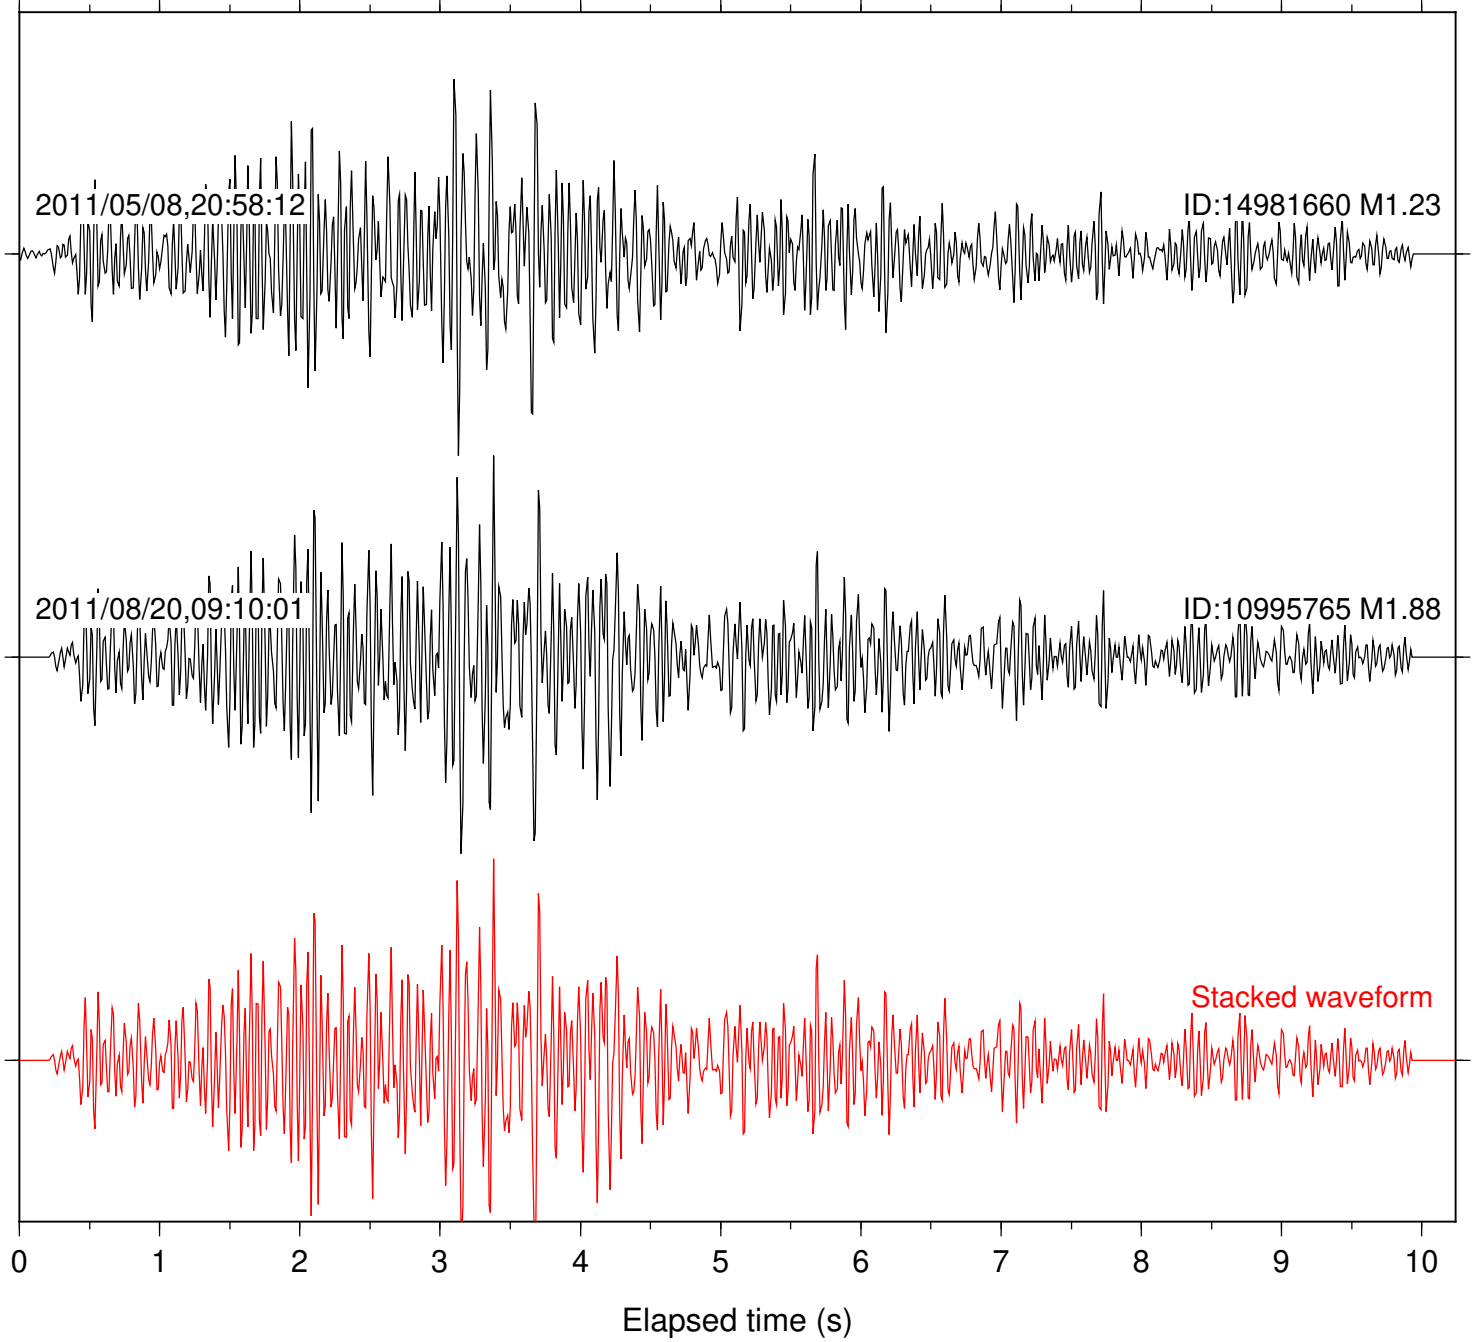

Station: LVA2 Com: HHZ

Focal depth: 4.02 km