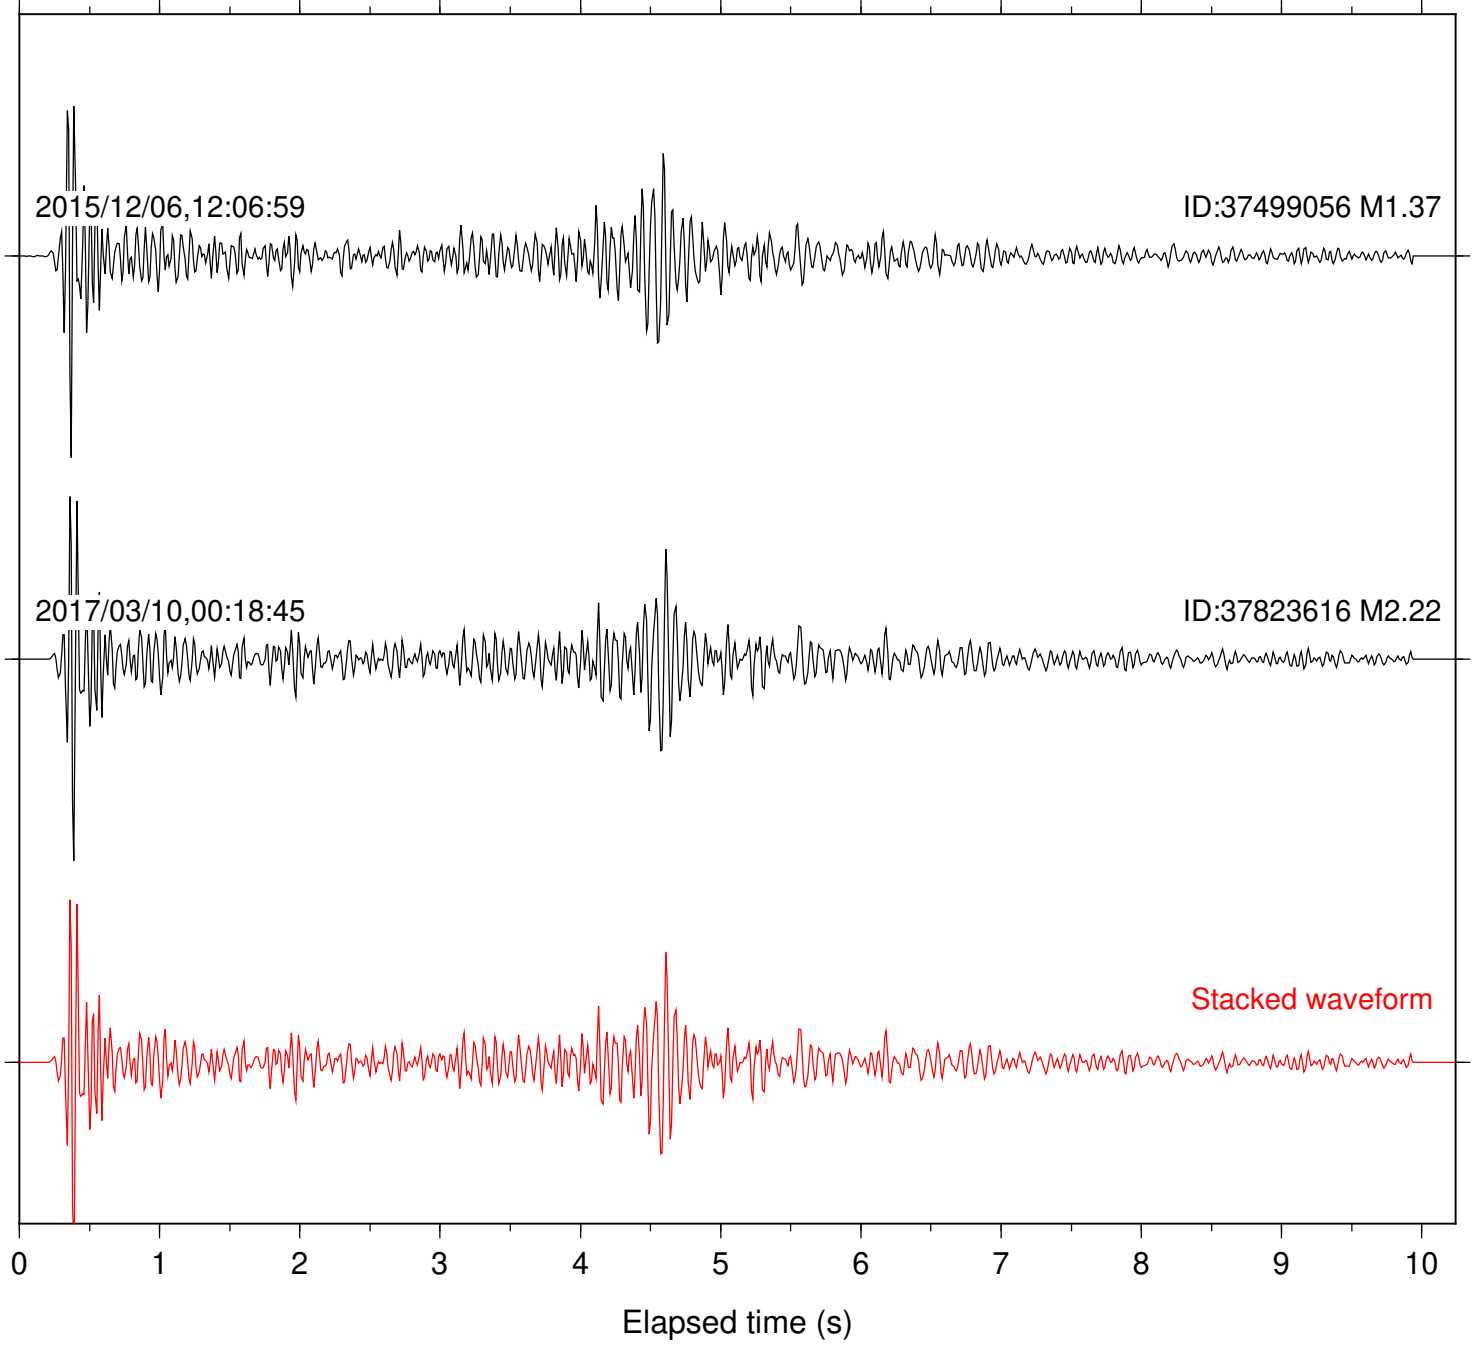

Station: B087 Com: EHZ

Focal depth: 16.32 km