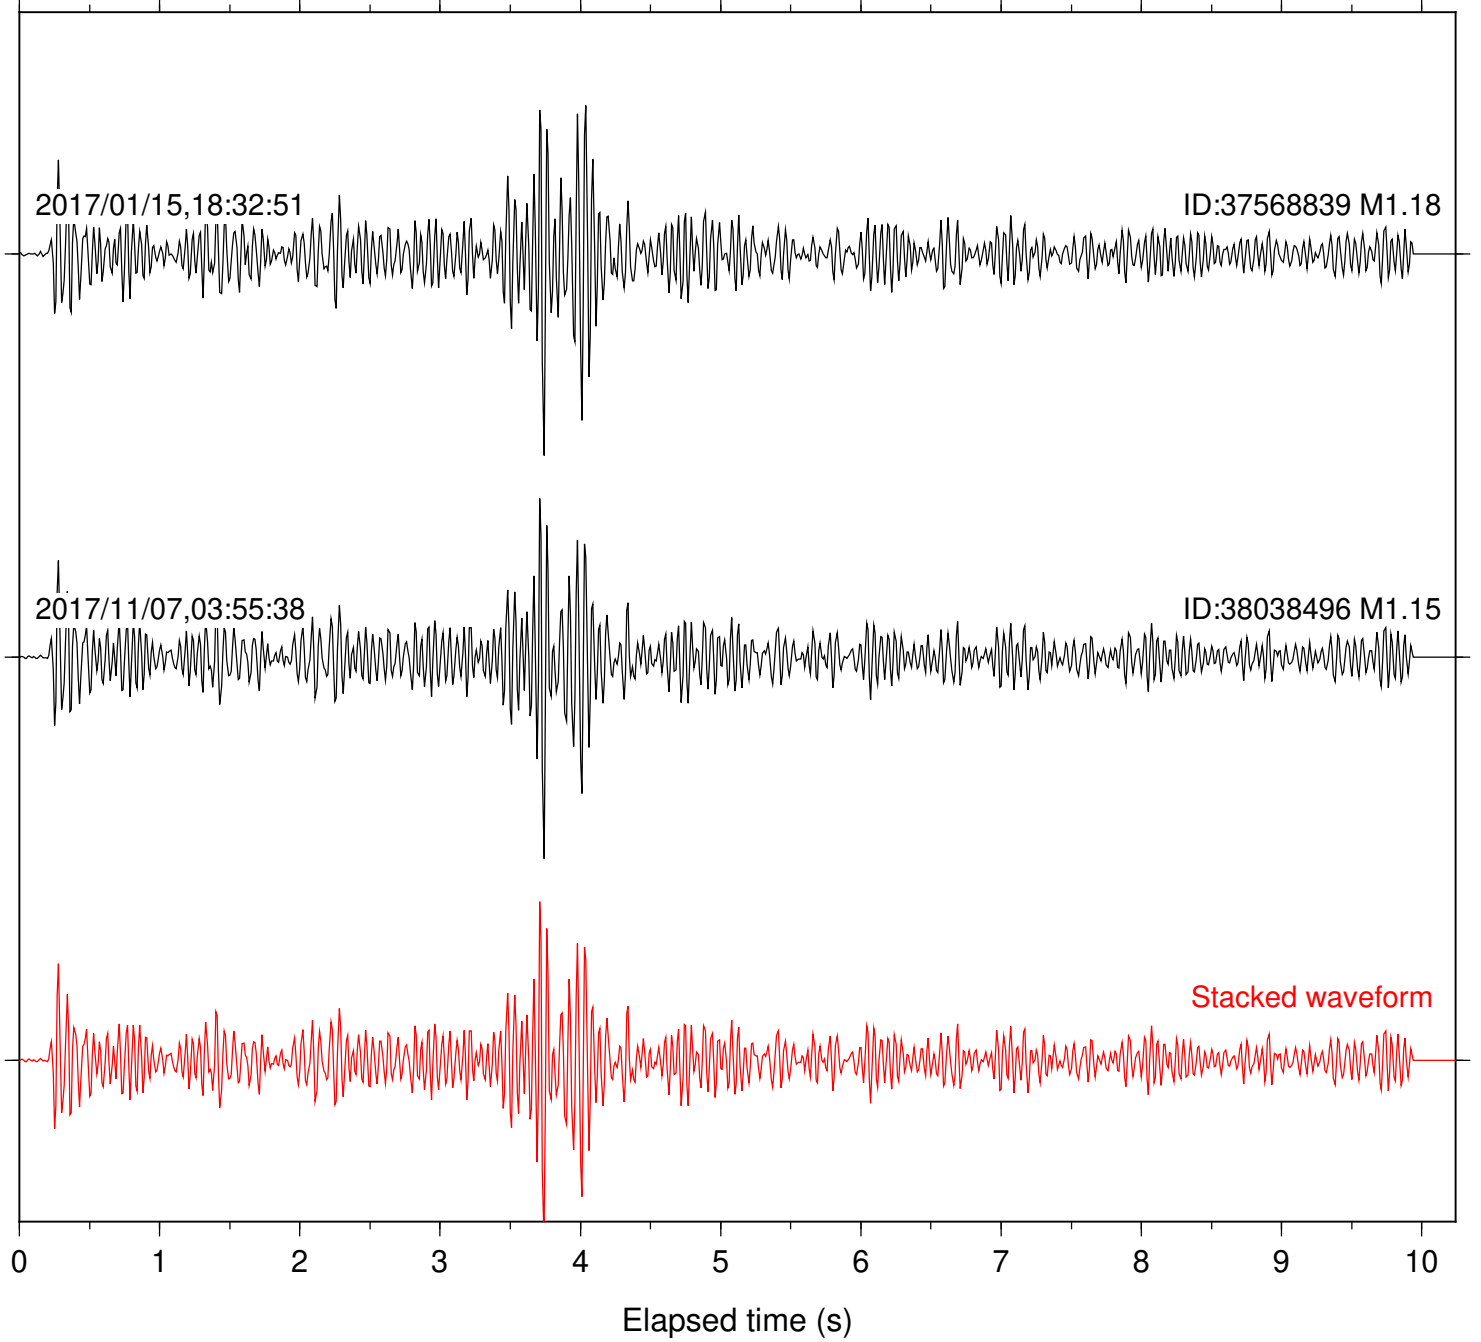

Focal depth: 6.31 km

Station: DGR Com: HHZ

Focal depth: 6.35 km

Station: FRD Com: HHZ

Focal depth: 6.31 km

Station: HMT2 Com: HHZ

Focal depth: 6.31 km

Station: LKH Com: HHZ