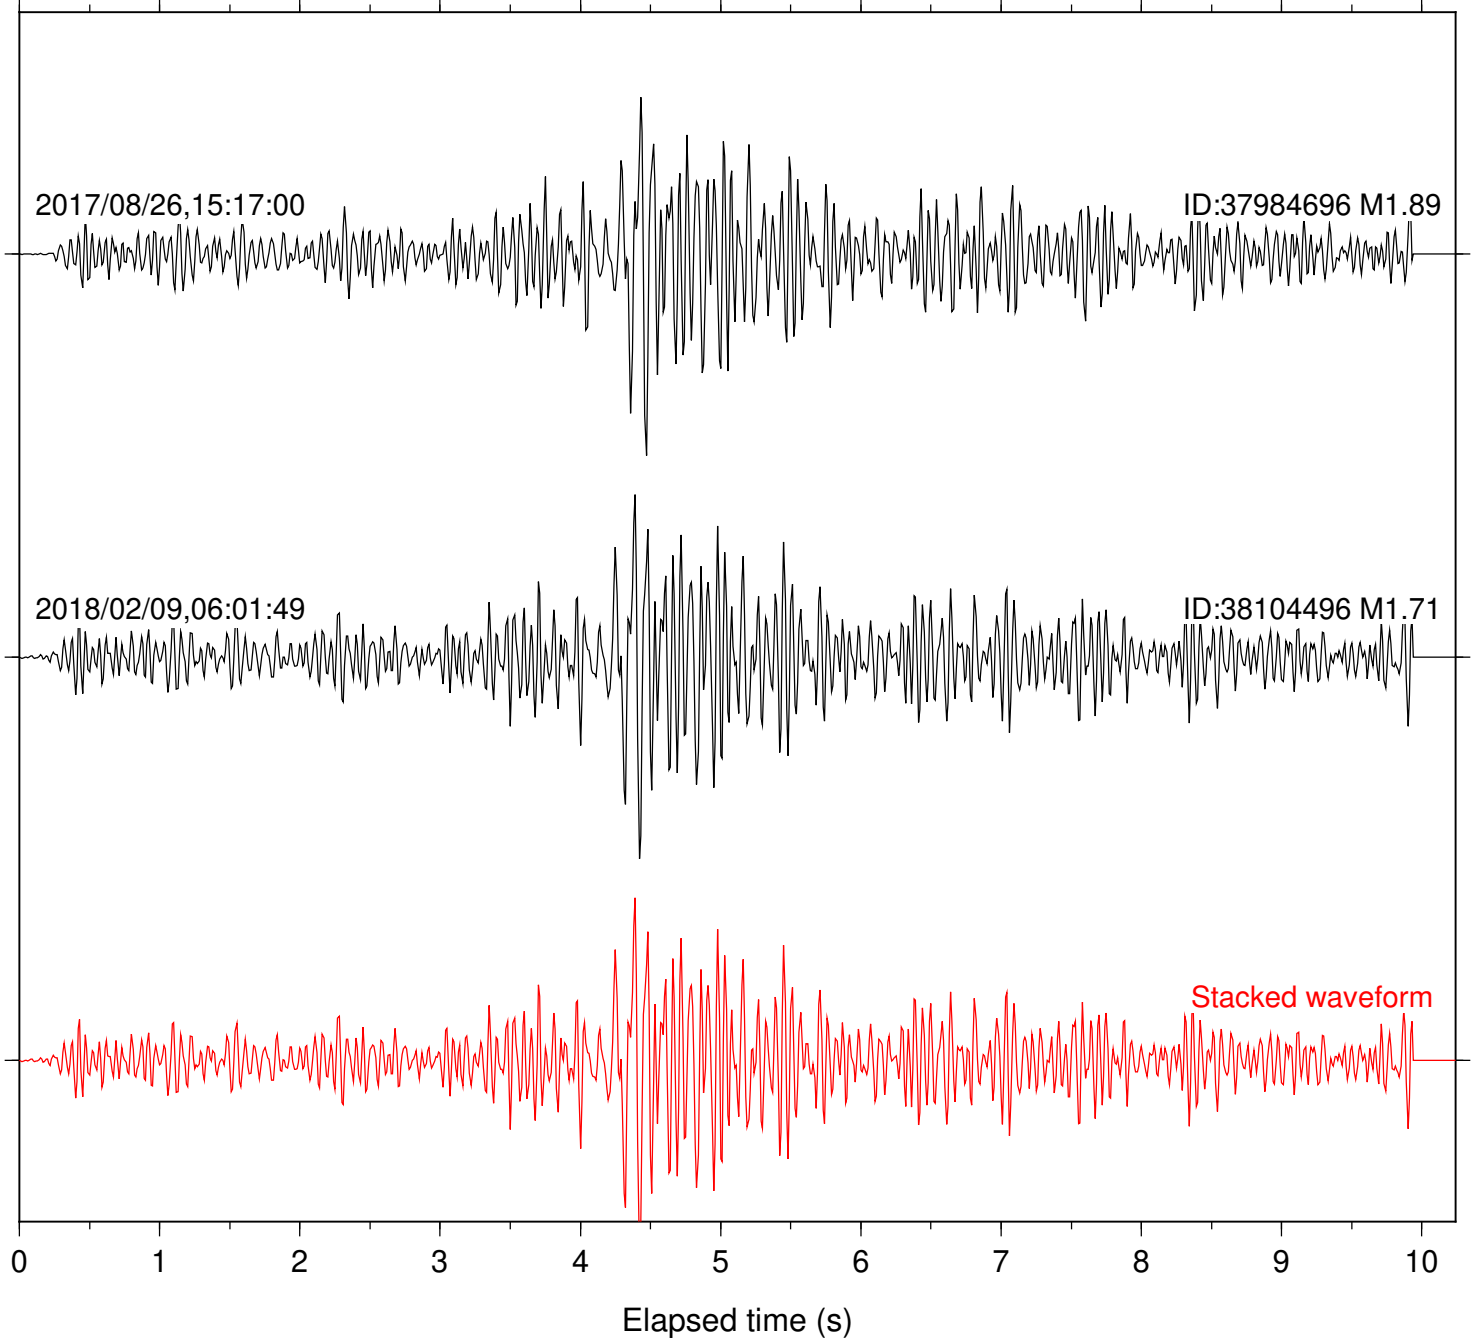

Station: PFO Com: HHZ

Focal depth: 5.11 km