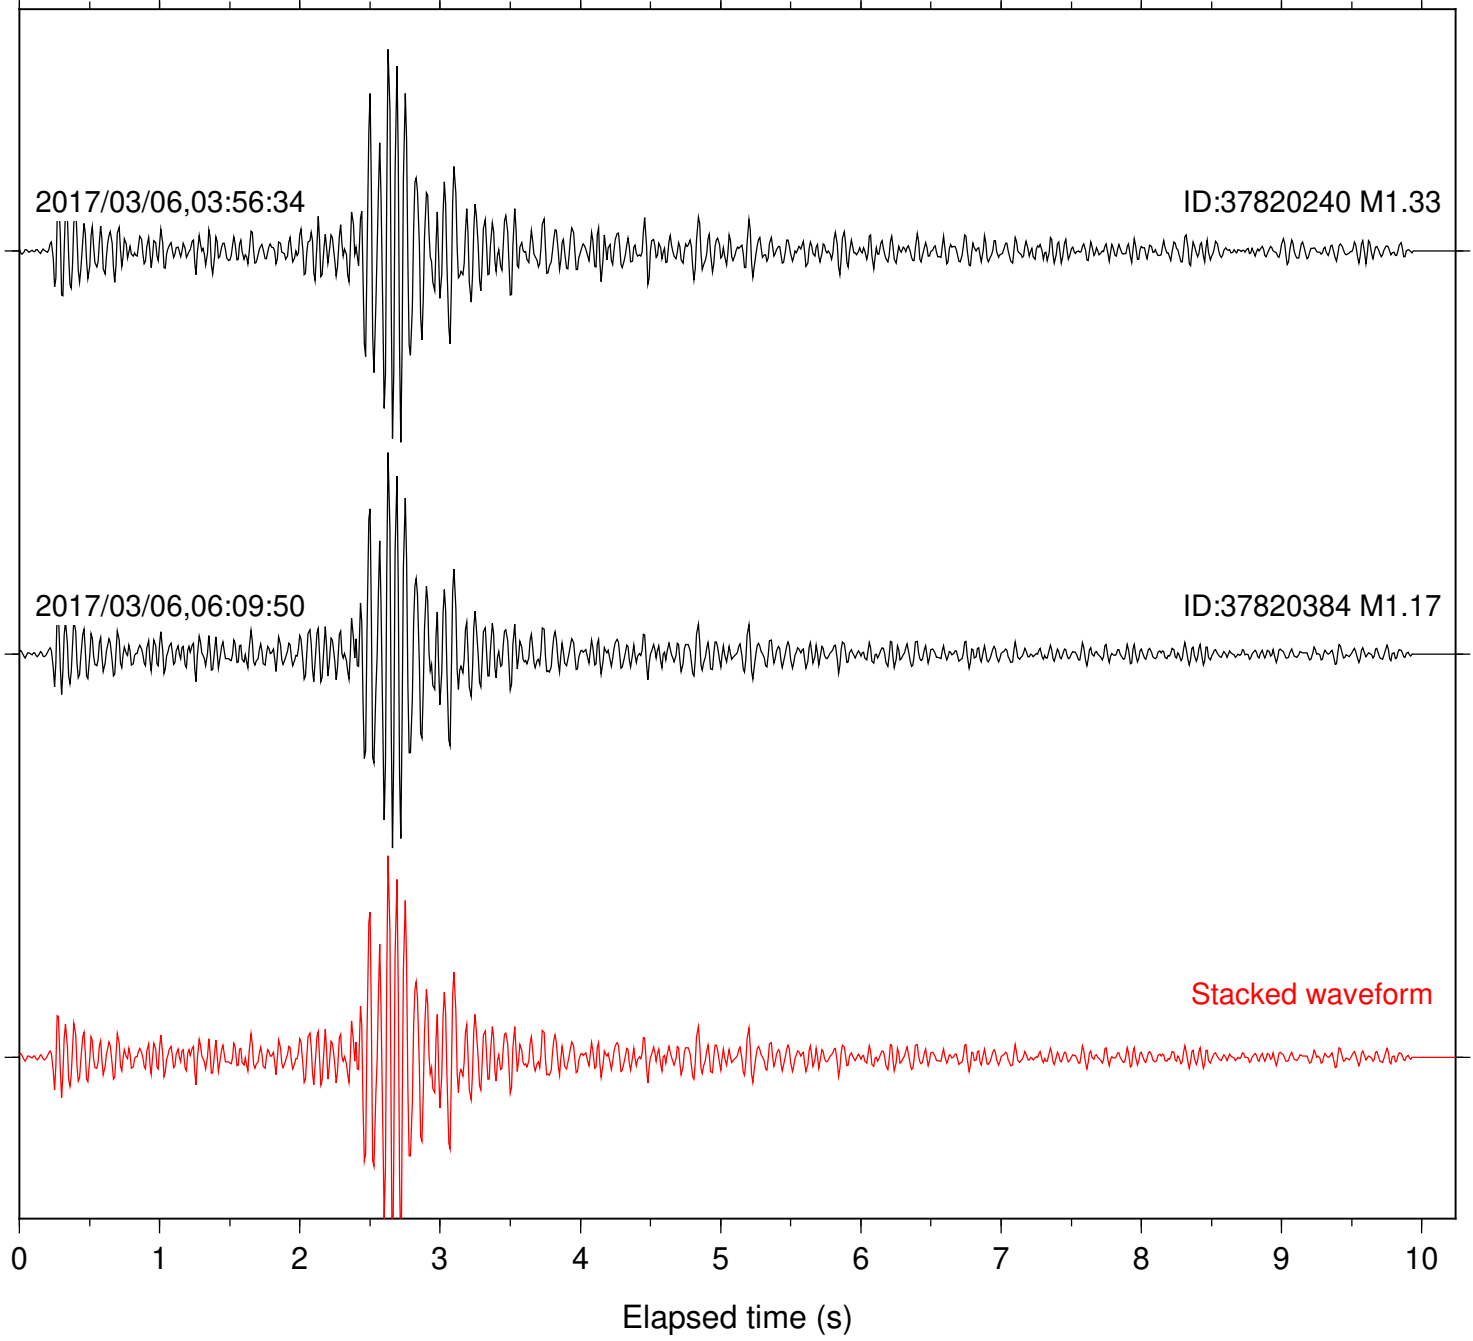

Station: RDM Com: HHZ

Focal depth: 7.15 km