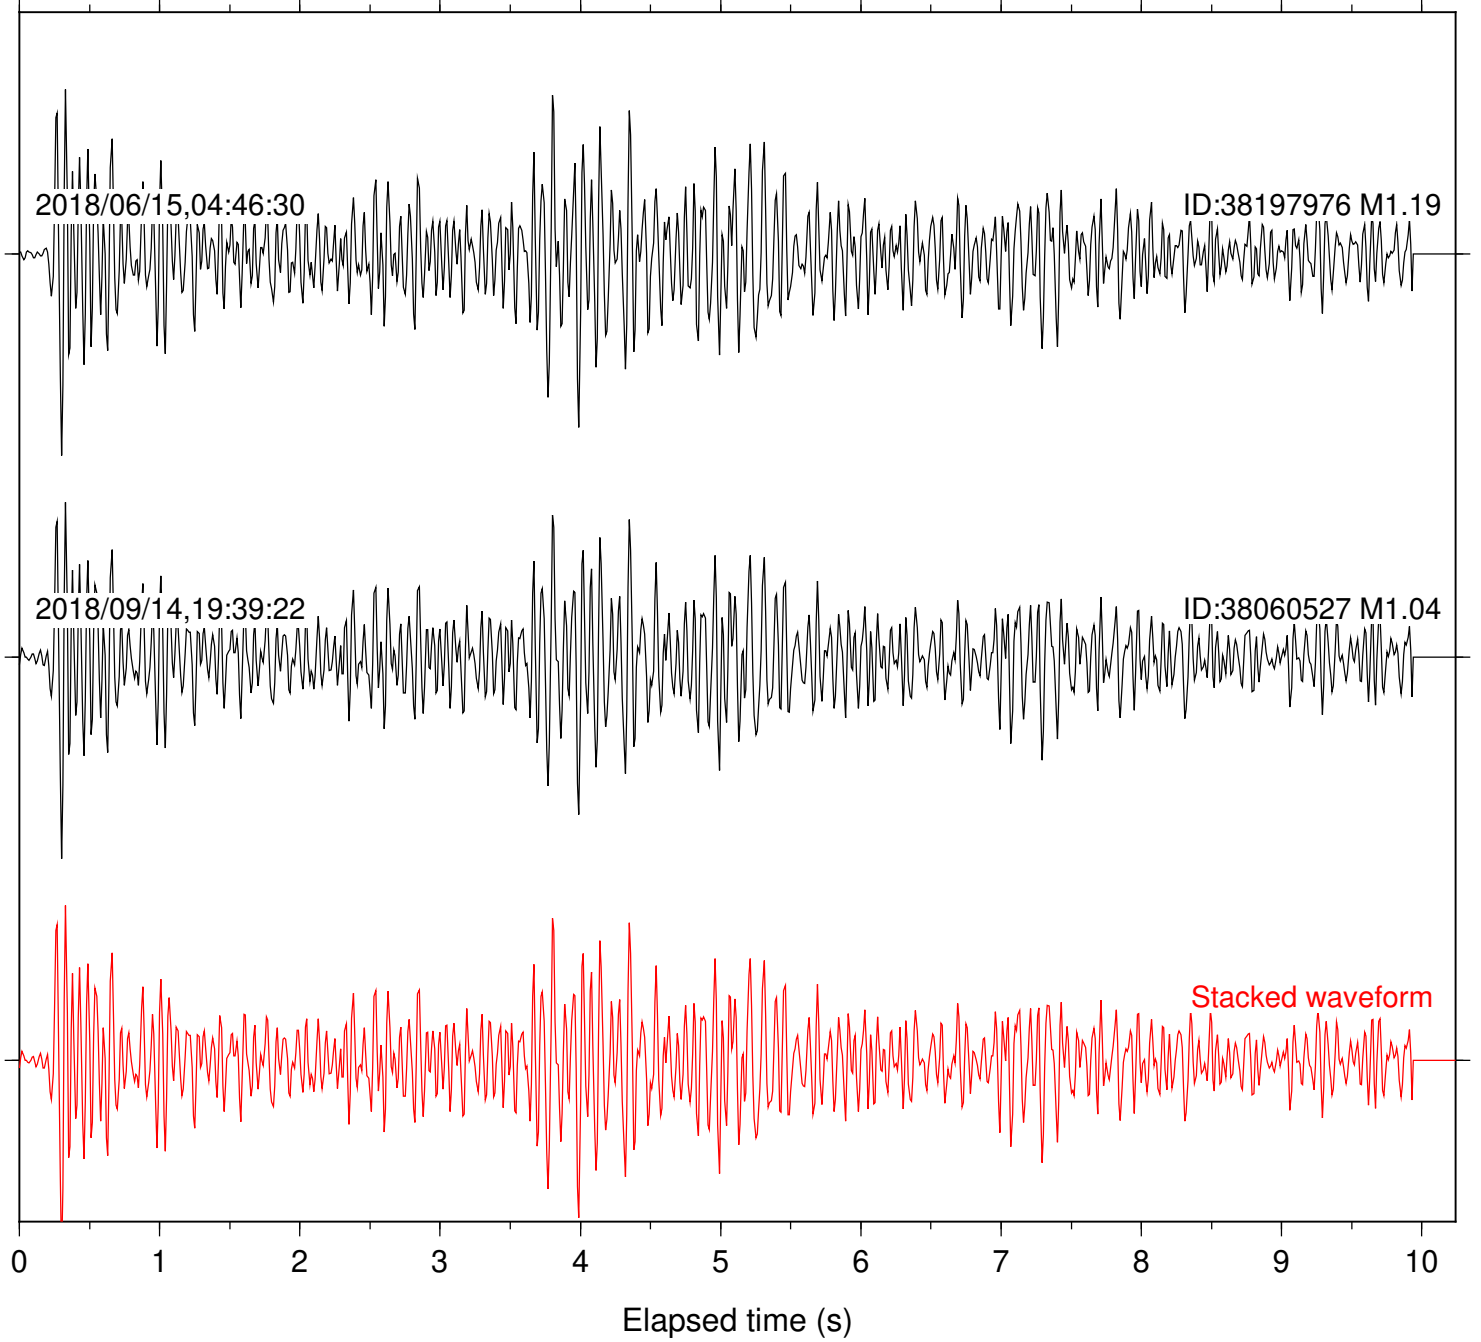

Station: B081 Com: EHZ

Focal depth: 4.76 km