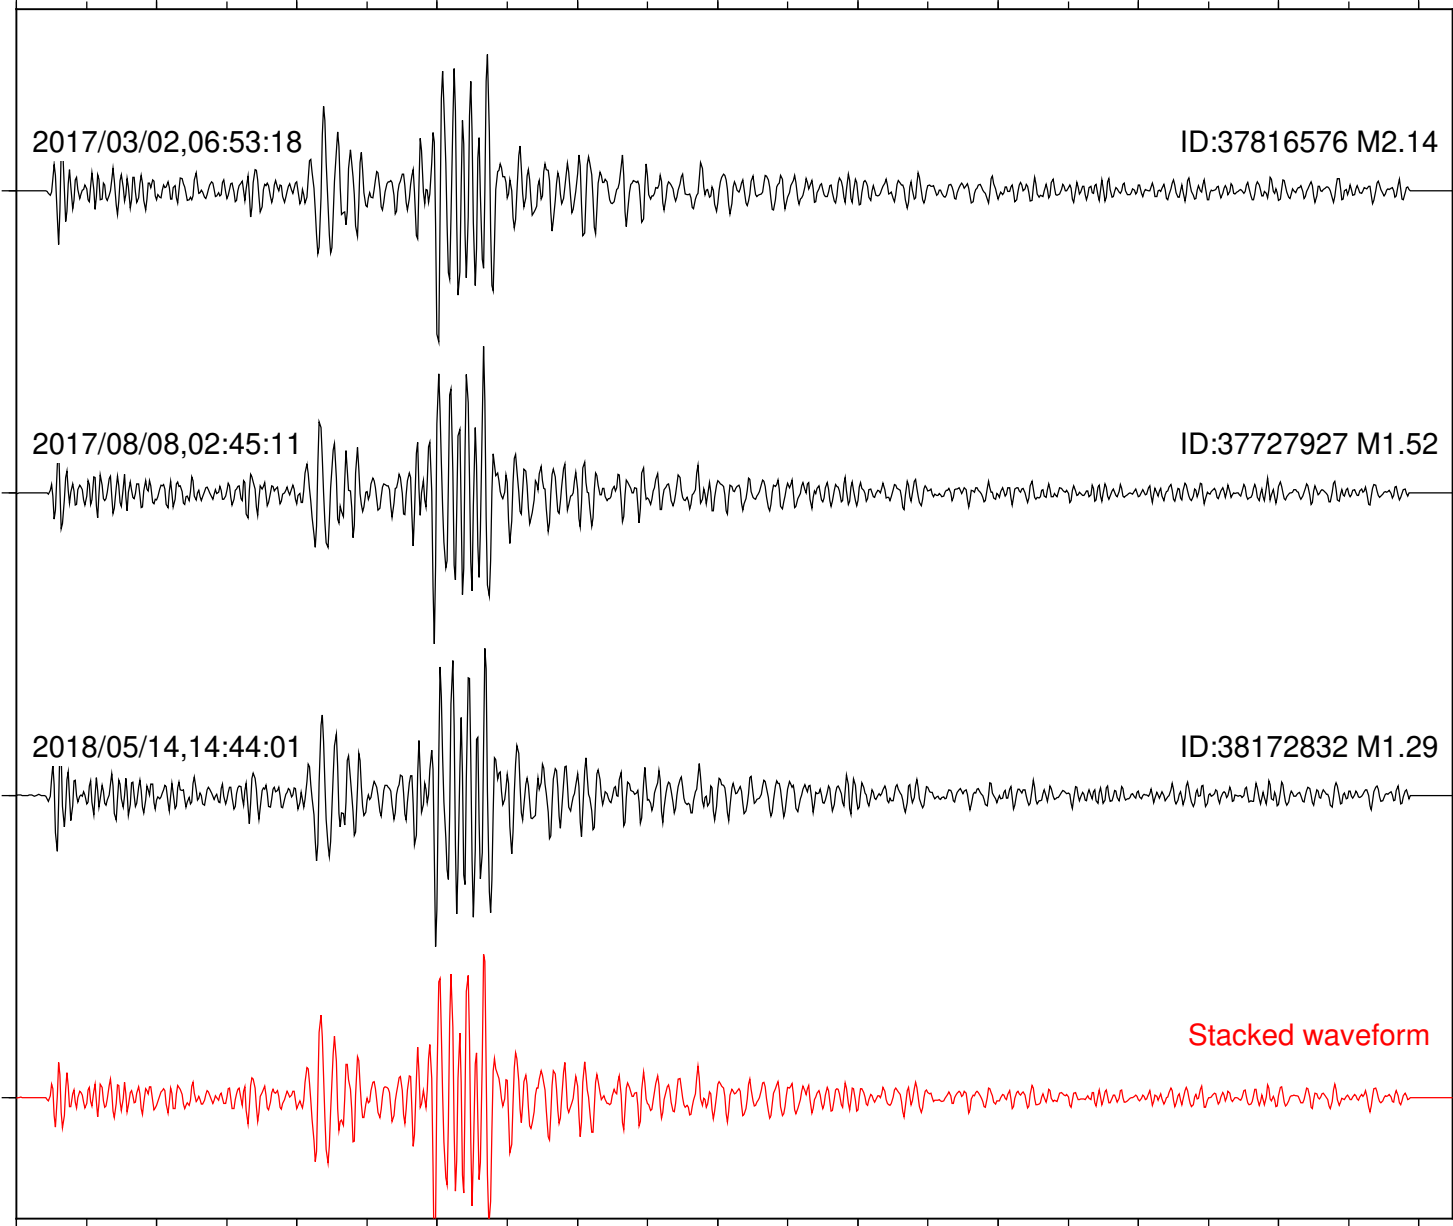

Station: B082 Com: EHZ

Focal depth: 6.12 km

2017/03/02,06:53:18

ID:37816576 M2.14

2017/08/08,02:45:11

ID:37727927 M1.52

2018/05/14,14:44:01

ID:38172832 M1.29

Stacked waveform

0 1 2 3 4 5 6 7 8 9 10
Elapsed time (s)