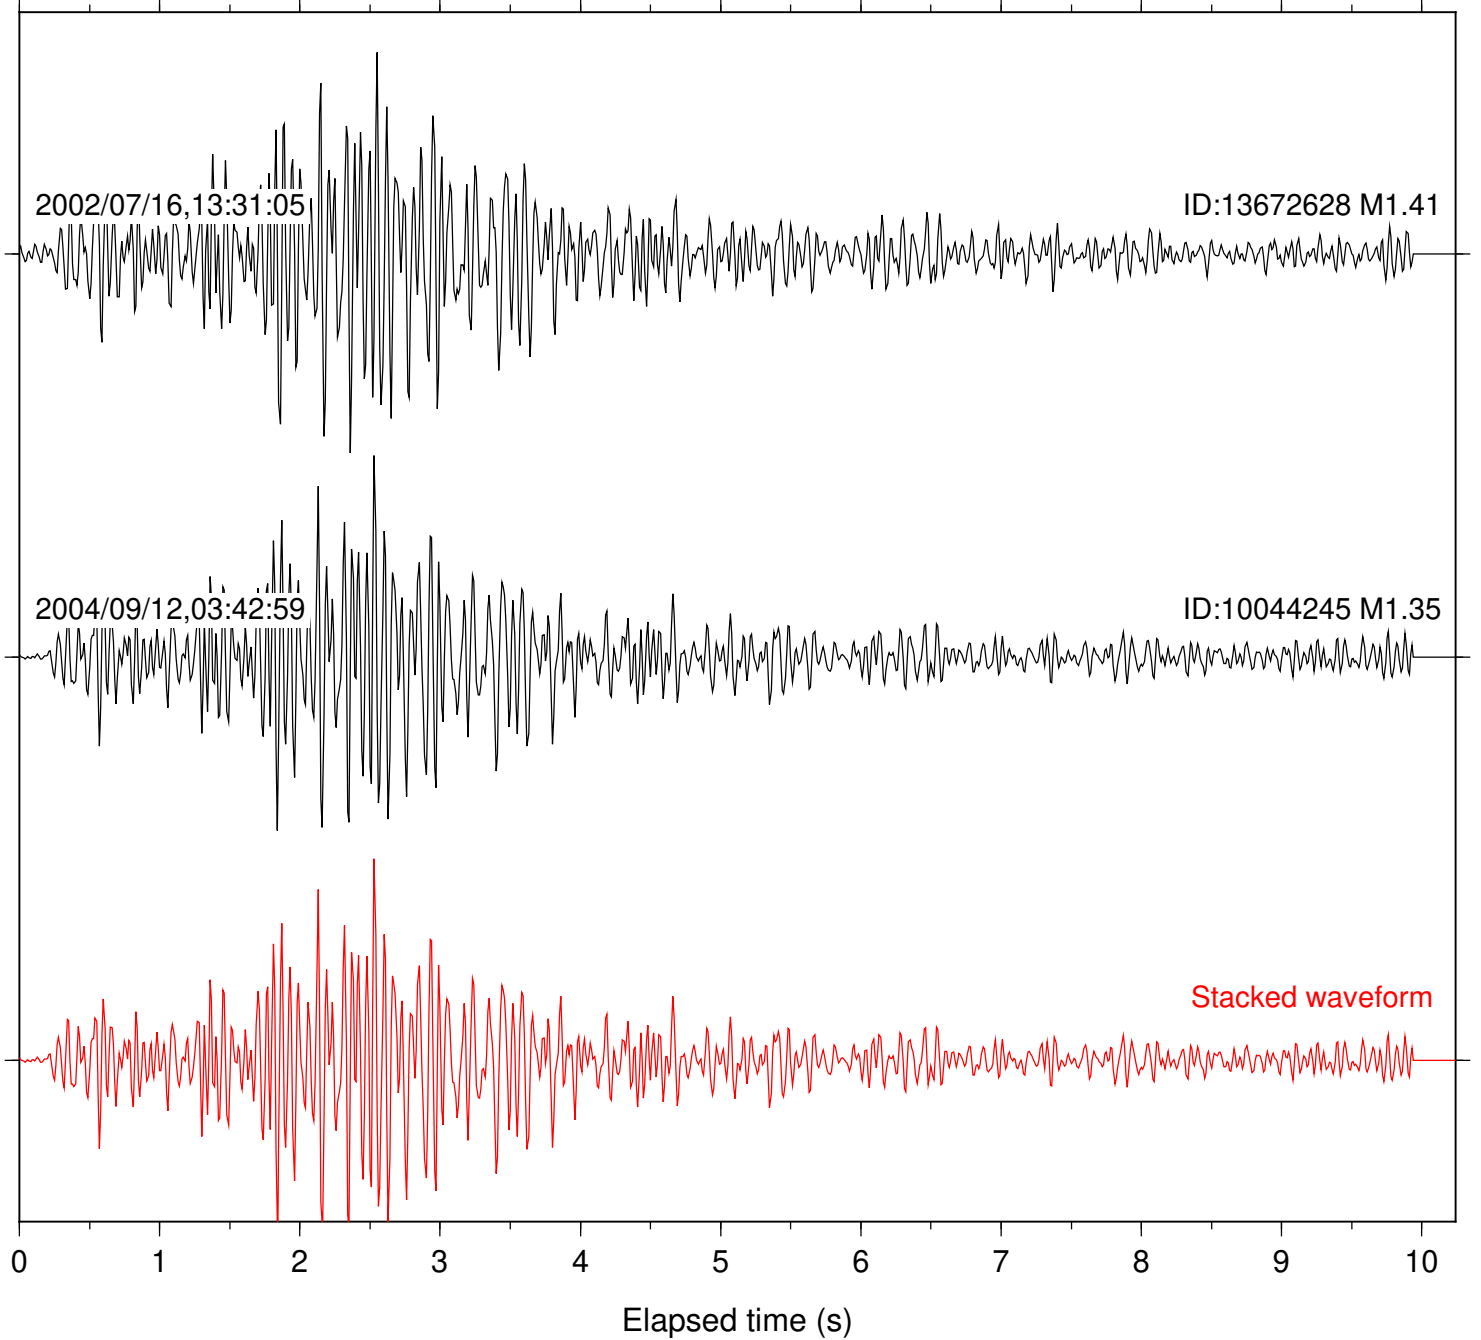

Focal depth: 14.34 km

Station: POB2 Com: HHZ

Focal depth: 14.39 km

Station: SND Com: HHZ

Focal depth: 14.34 km

Station: CRY Com: HHZ

Focal depth: 14.05 km

Station: FRD Com: HHZ