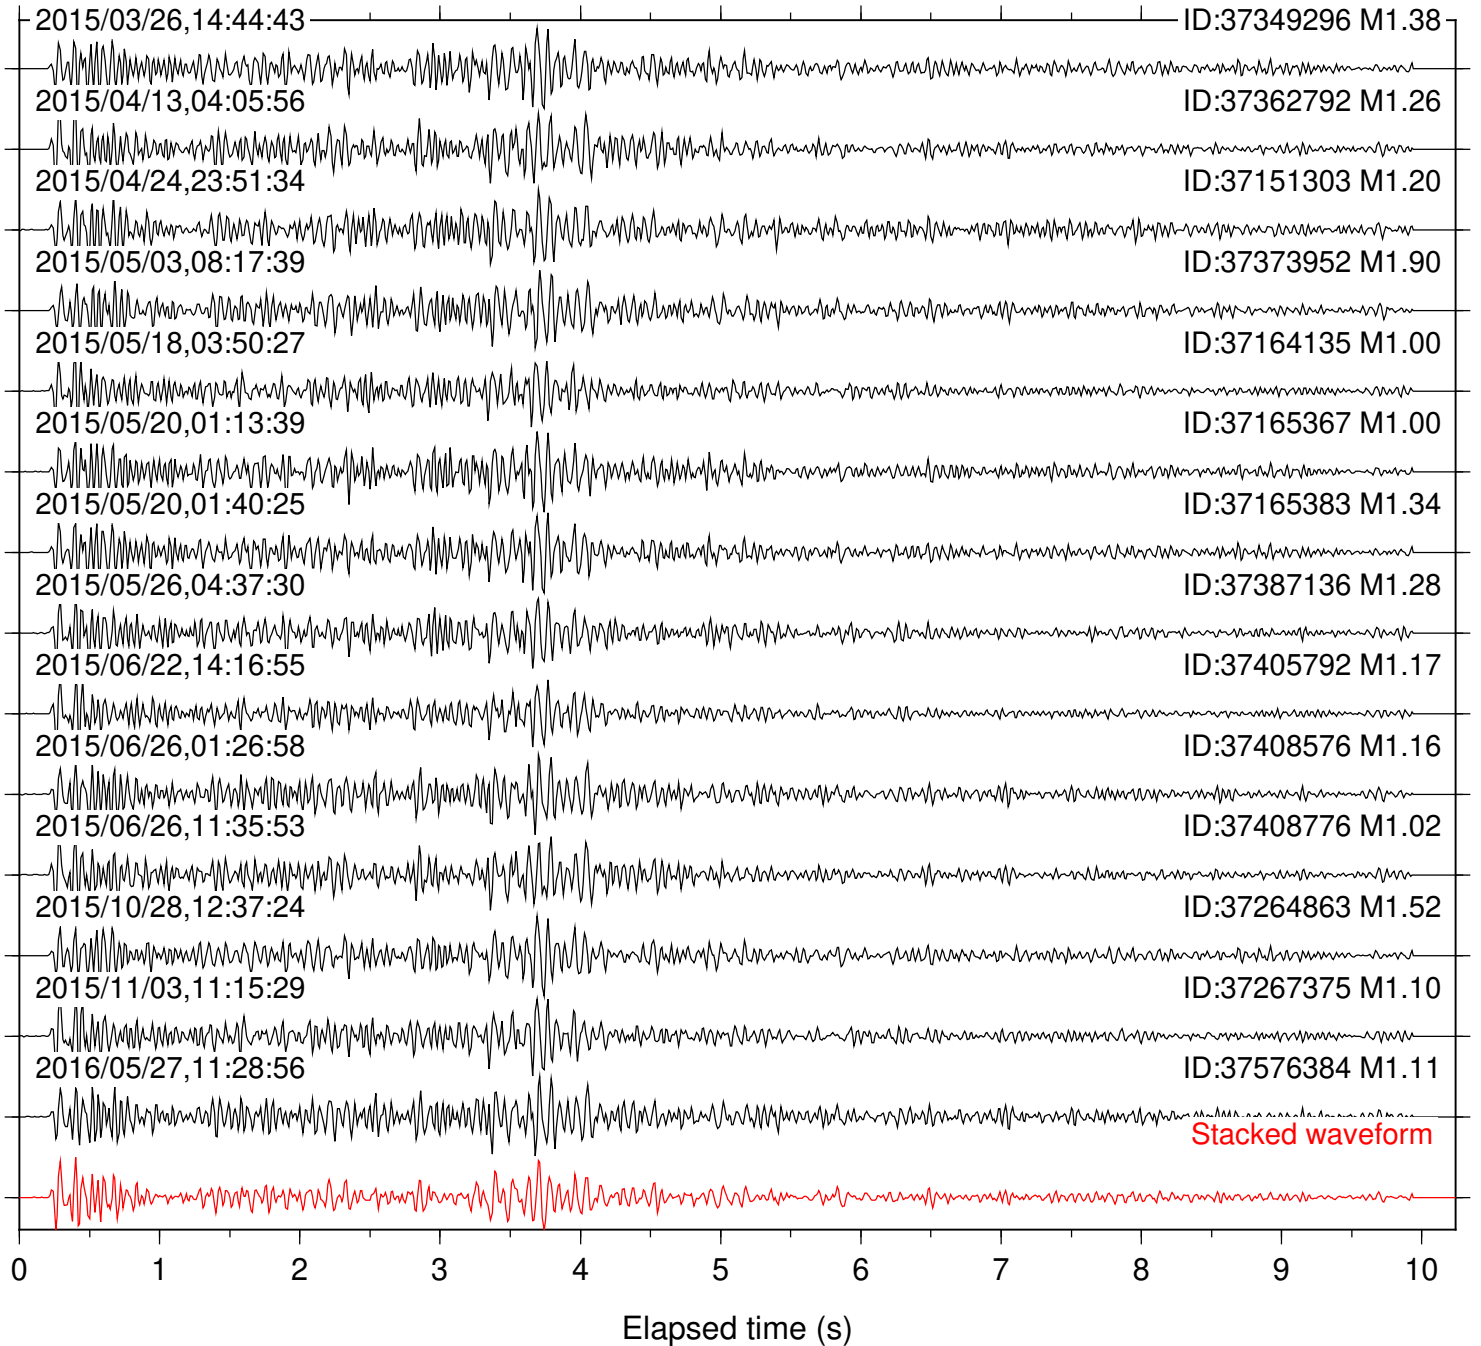

Station: DGR Com: HHZ

Focal depth: 8.34 km

Station: DNR Com: HHZ

Focal depth: 8.34 km

Station: FRD Com: HHZ

Focal depth: 8.34 km

Station: HMT2 Com: HHZ

Focal depth: 8.34 km