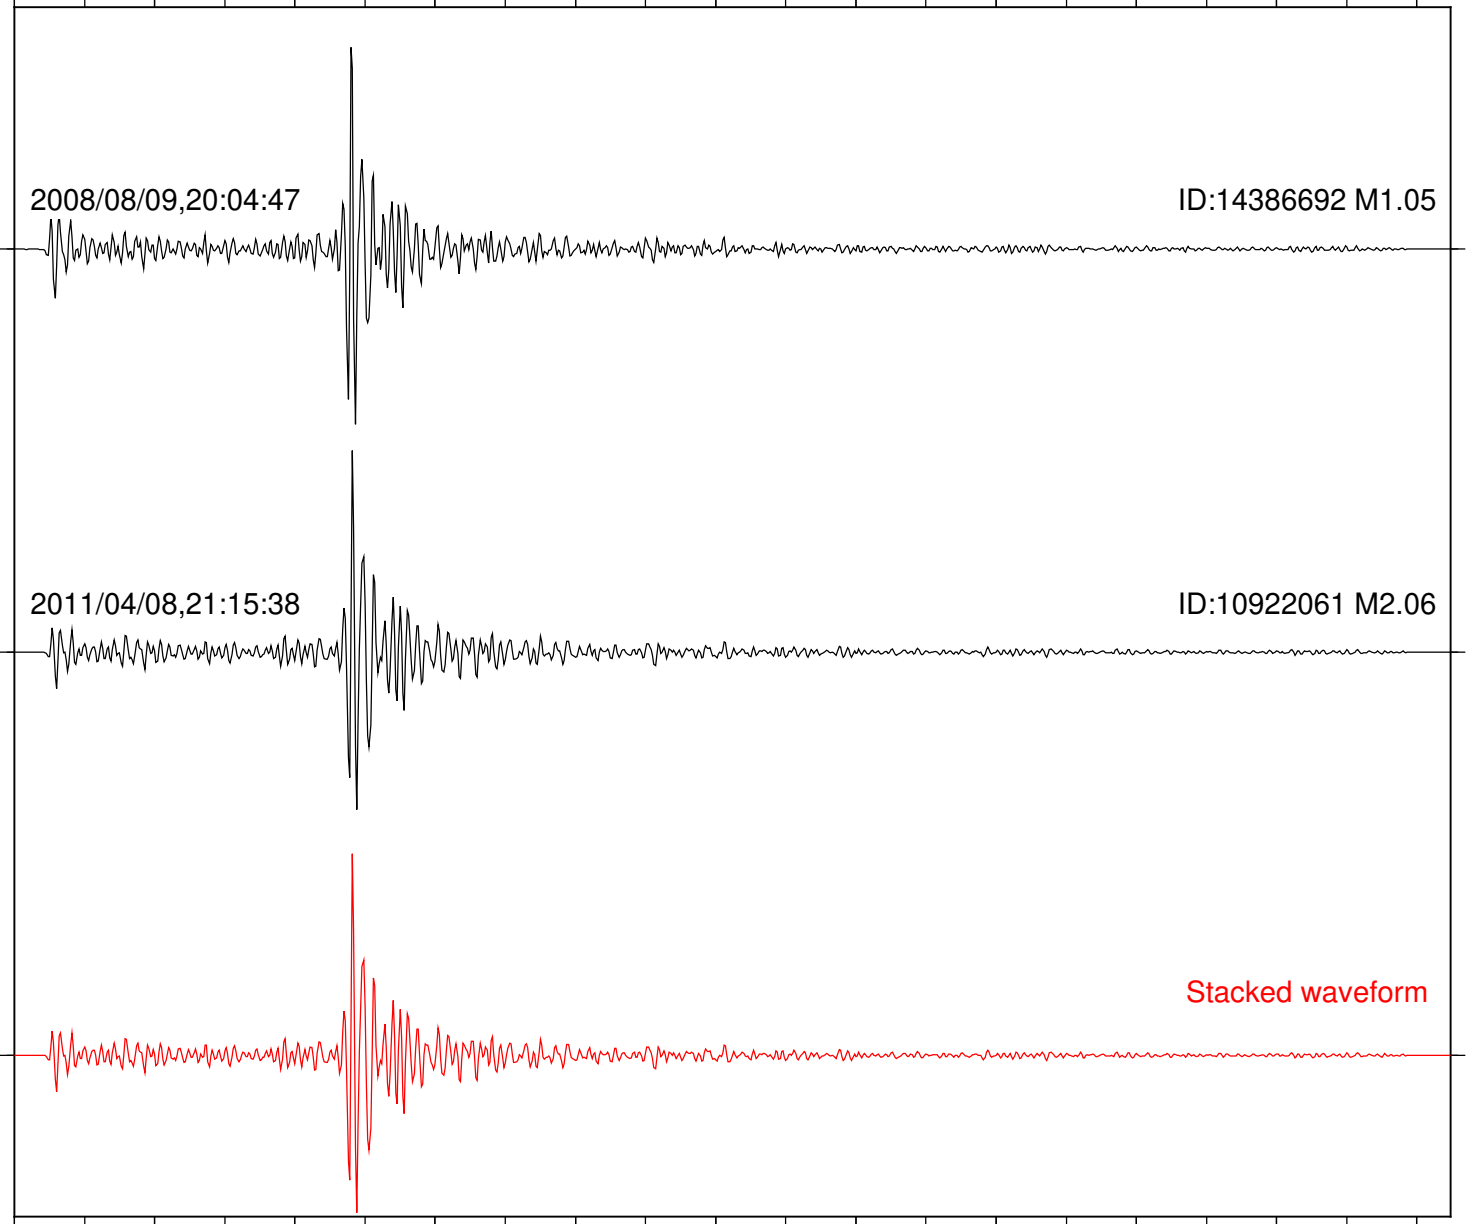

Station: B082 Com: EHZ

Focal depth: 6.69 km

2008/08/09,20:04:47

ID:14386692 M1.05

2011/04/08,21:15:38

ID:10922061 M2.06

Stacked waveform

0 1 2 3 4 5 6 7 8 9 10
Elapsed time (s)