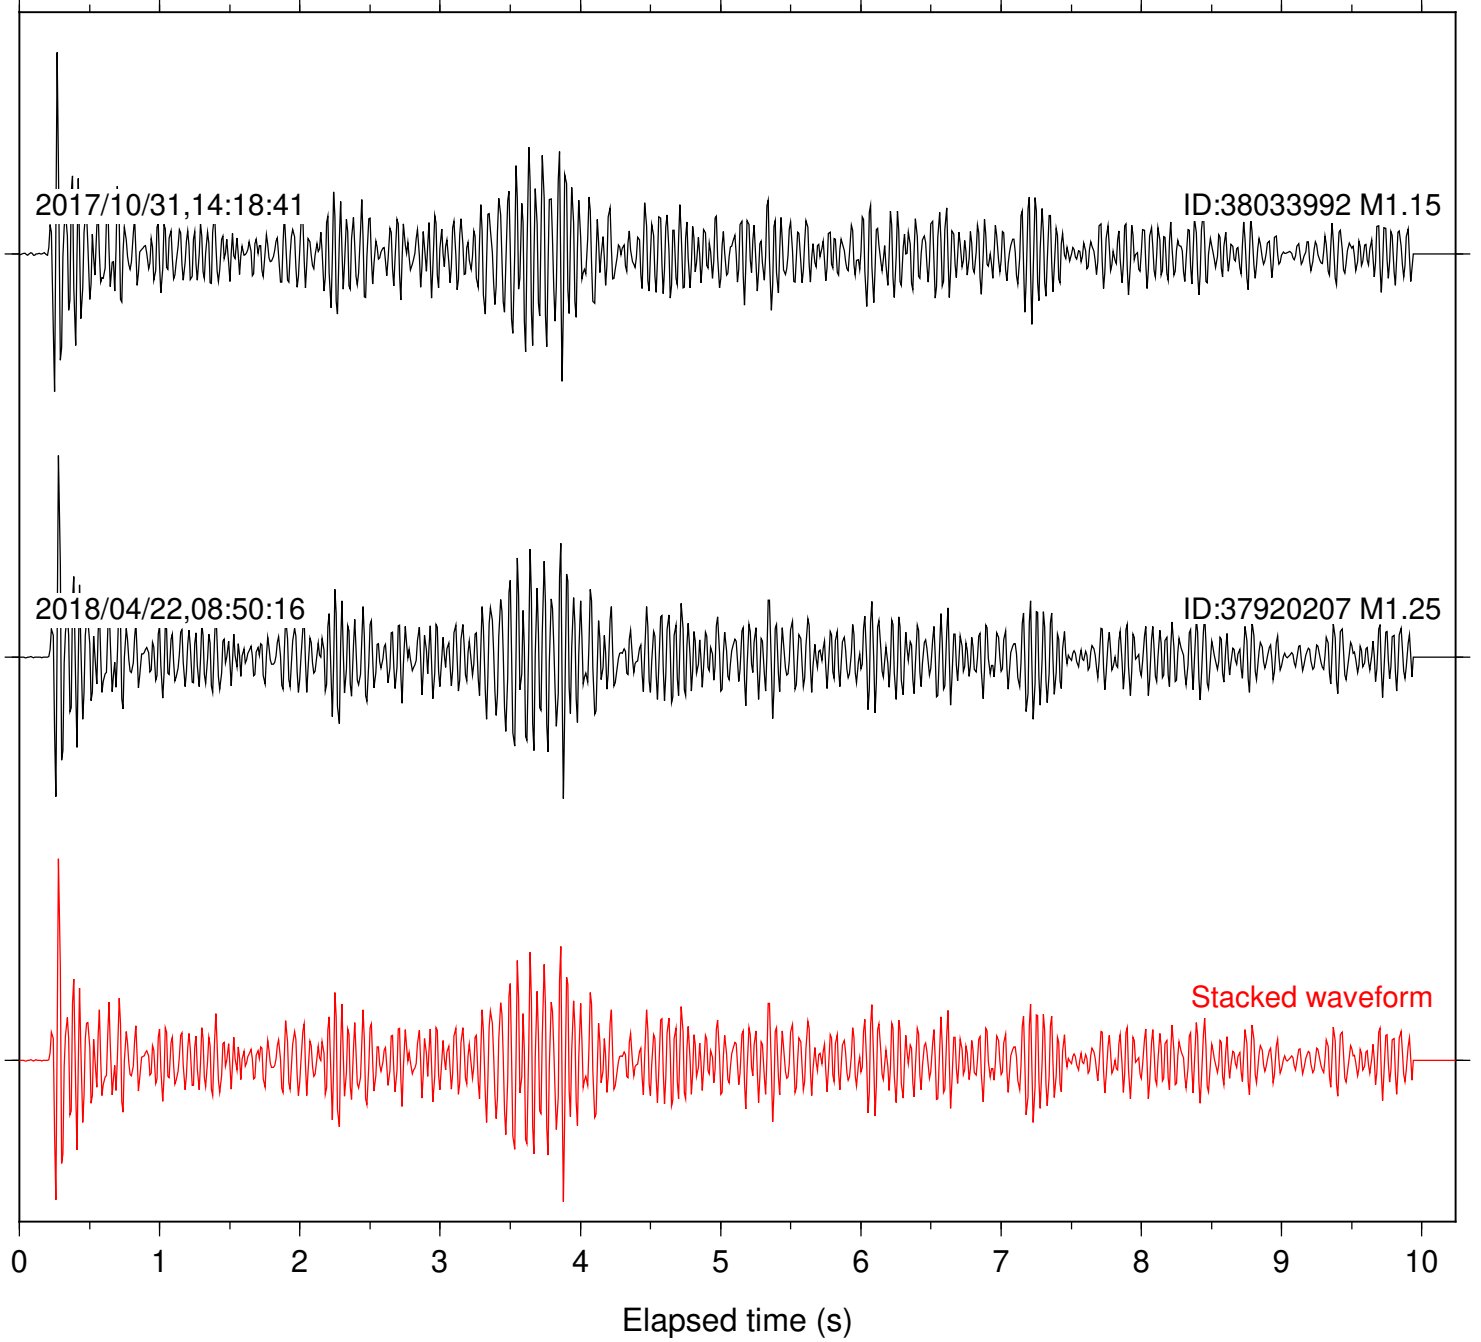

Focal depth: 5.79 km

Station: BAC Com: EHZ

Focal depth: 5.79 km

Station: CSH Com: HHZ

Focal depth: 5.79 km

Station: DGR Com: HHZ

Focal depth: 5.79 km

Station: FRD Com: HHZ