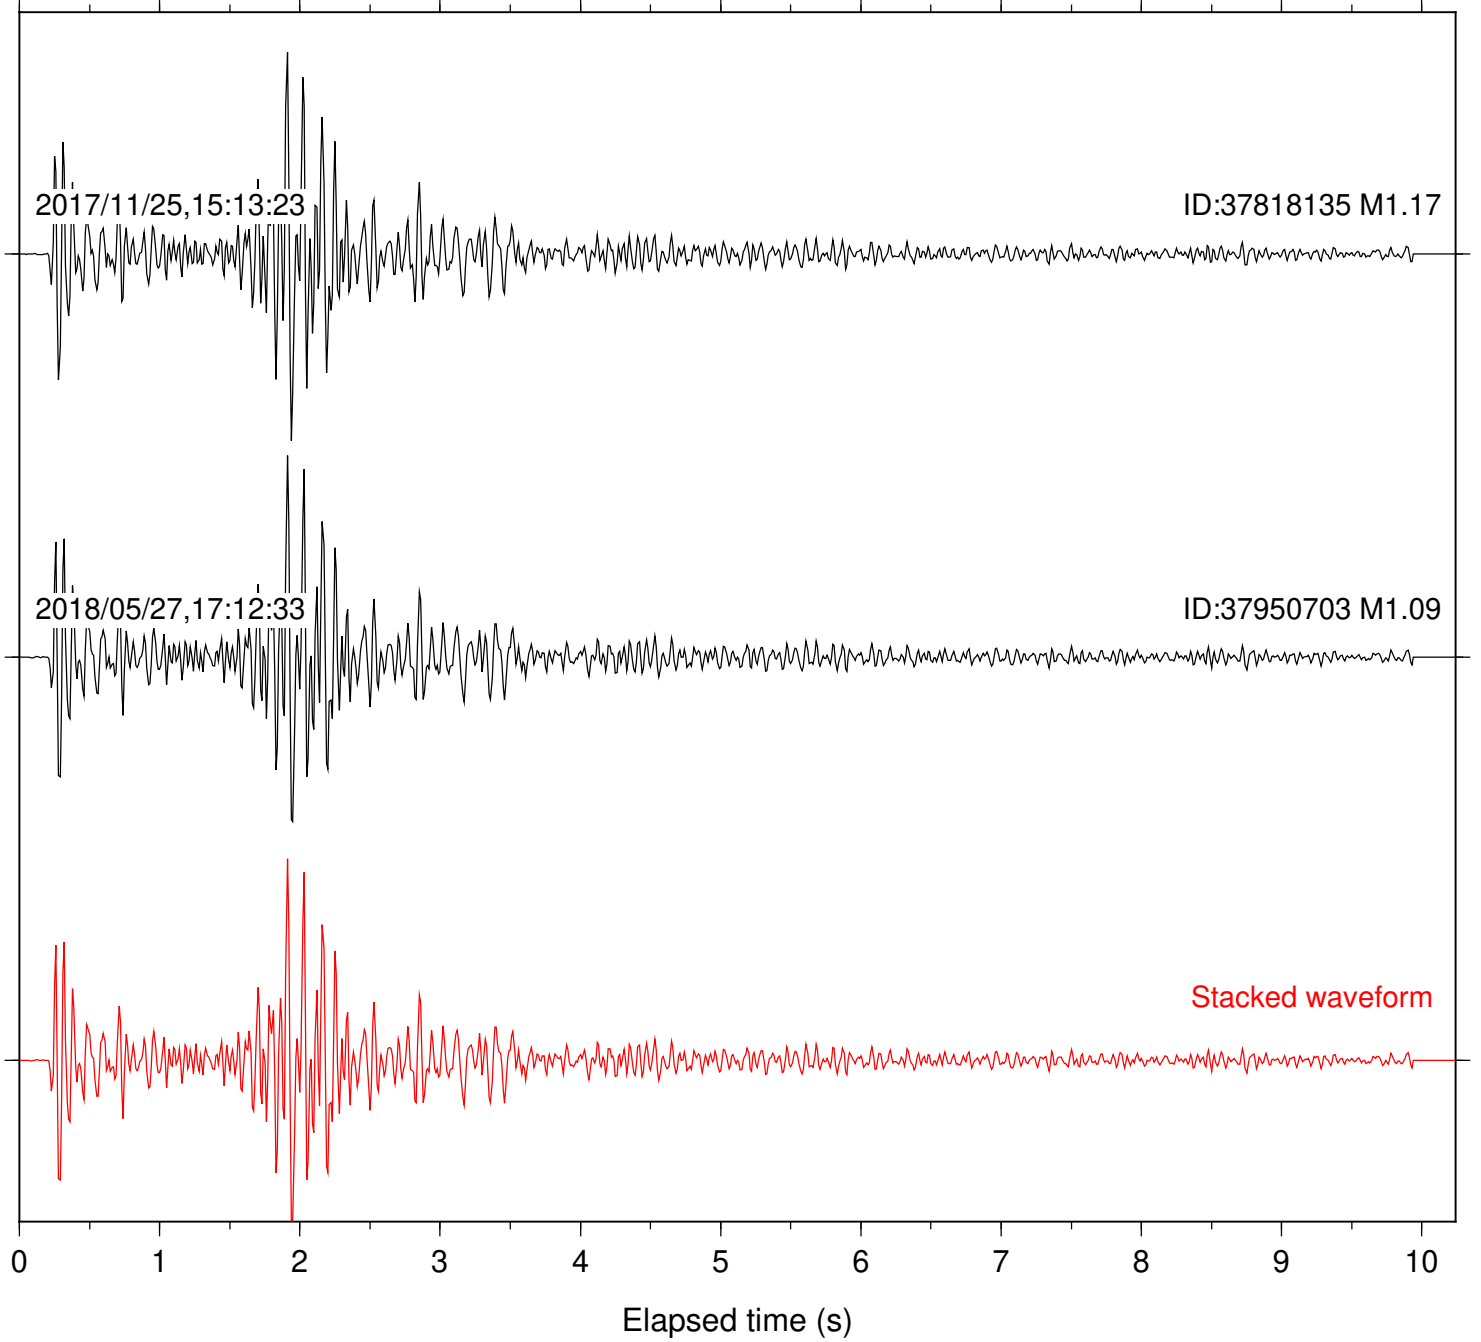

Station: B093 Com: EHZ

Focal depth: 7.35 km