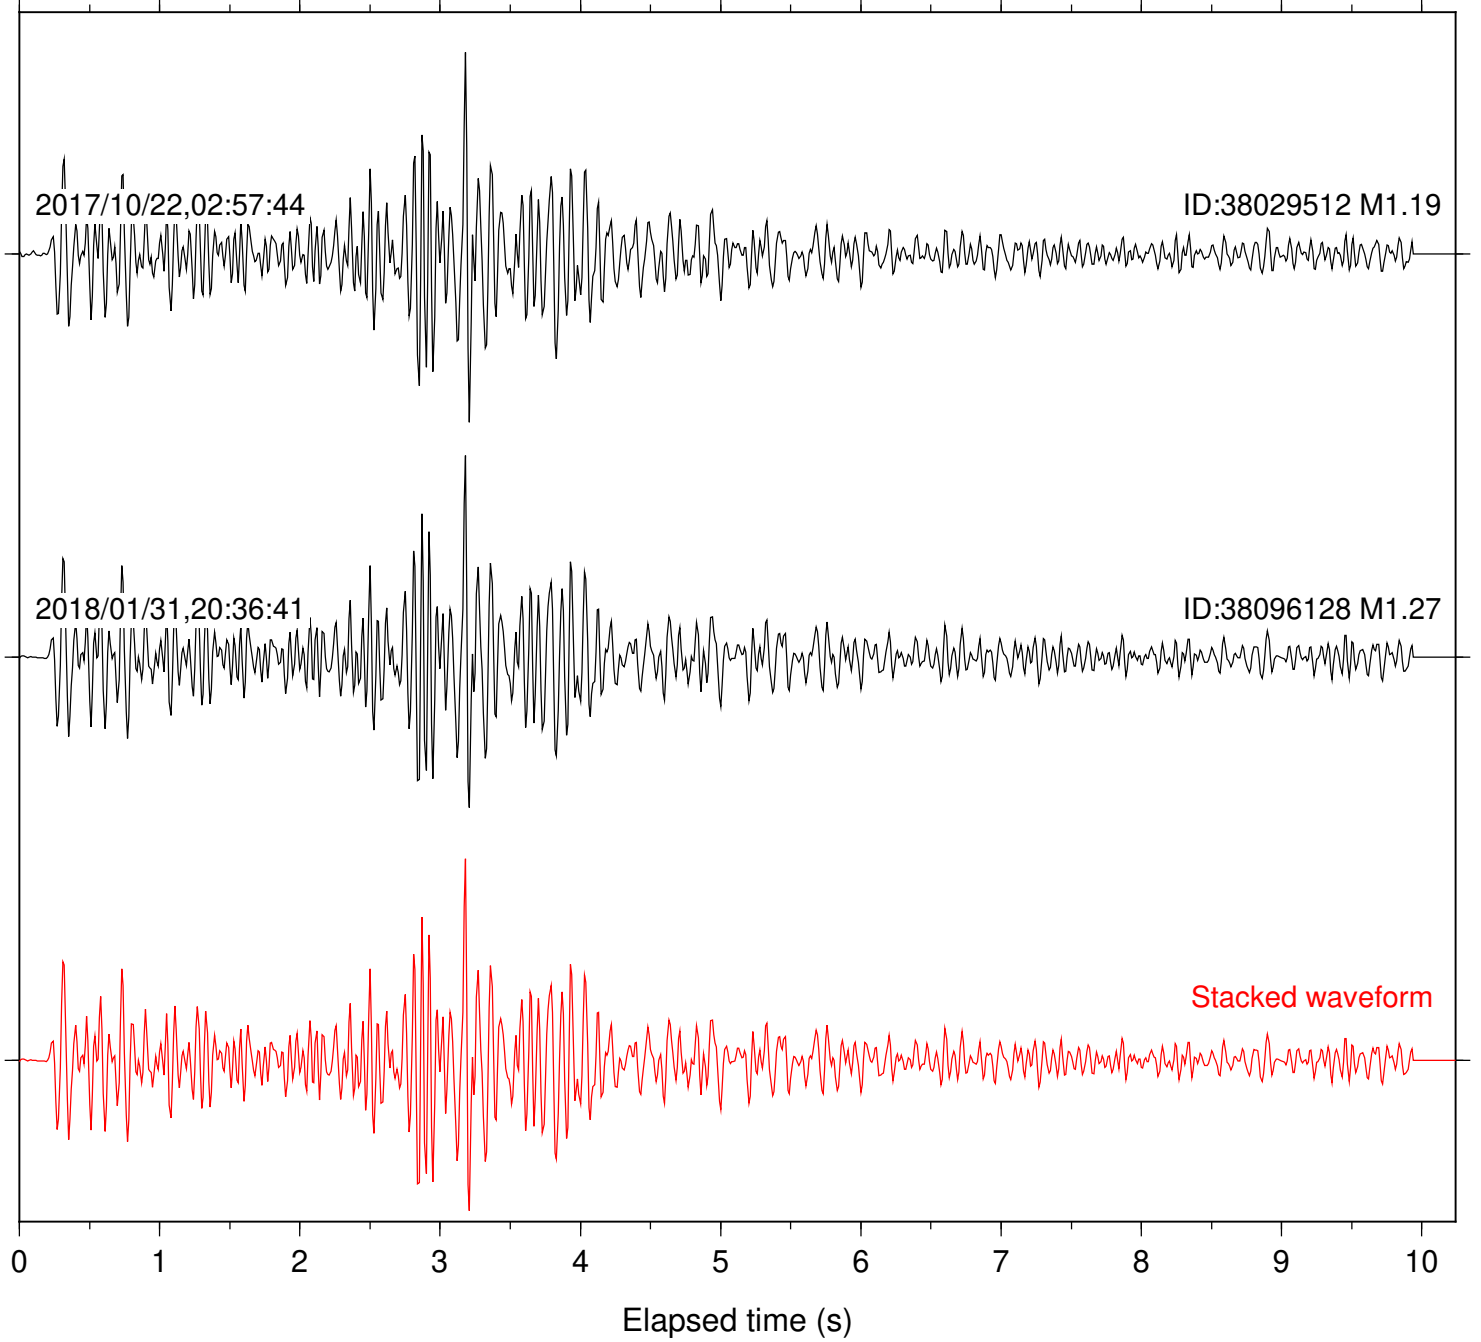

Station: POB2 Com: HHZ

Focal depth: 5.13 km

Station: RDM Com: HHZ

Focal depth: 5.13 km

Station: RRSP Com: HHZ

Focal depth: 5.13 km

Station: SND Com: HHZ

Focal depth: 5.13 km