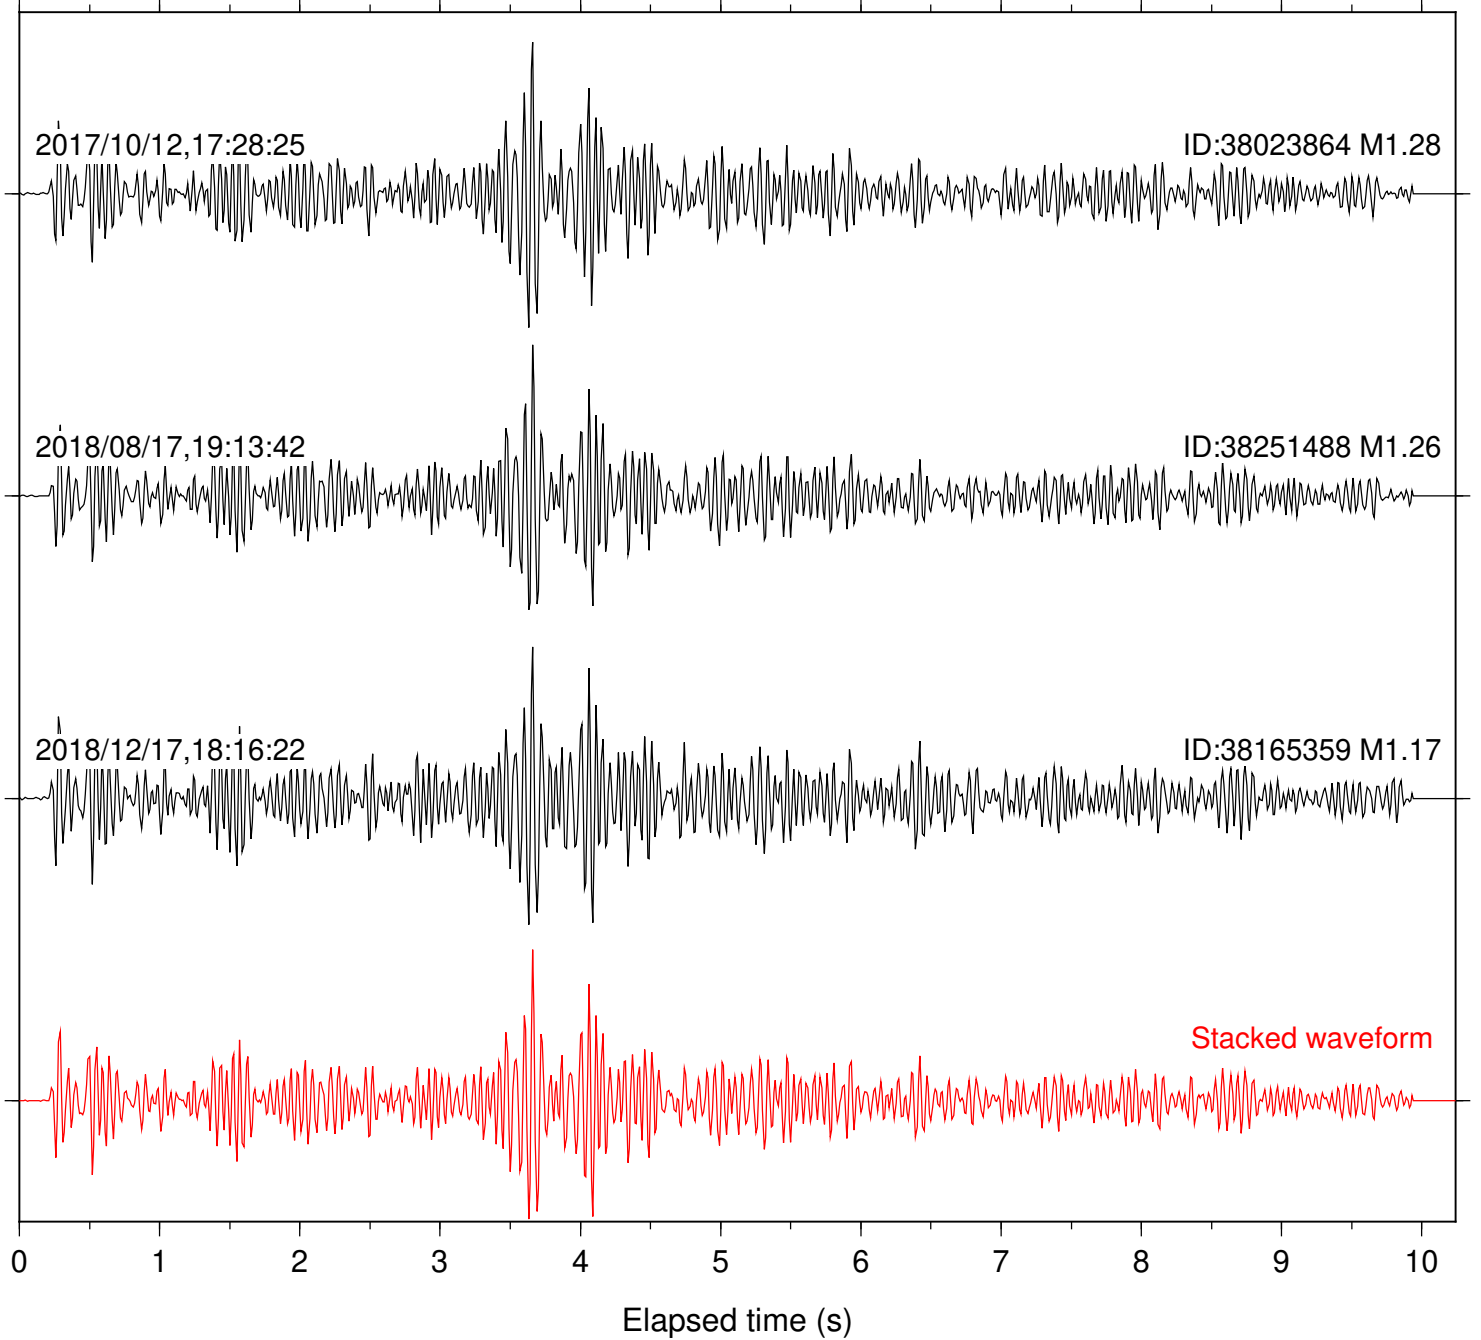

ID:38165359 M1.17

Stacked waveform

0 1 2 3 4 5 6 7 8 9 10  
Elapsed time (s)

Station: DGR Com: HHZ

Focal depth: 4.99 km

Station: DNR Com: HHZ

Focal depth: 4.99 km

Station: FRD Com: HHZ