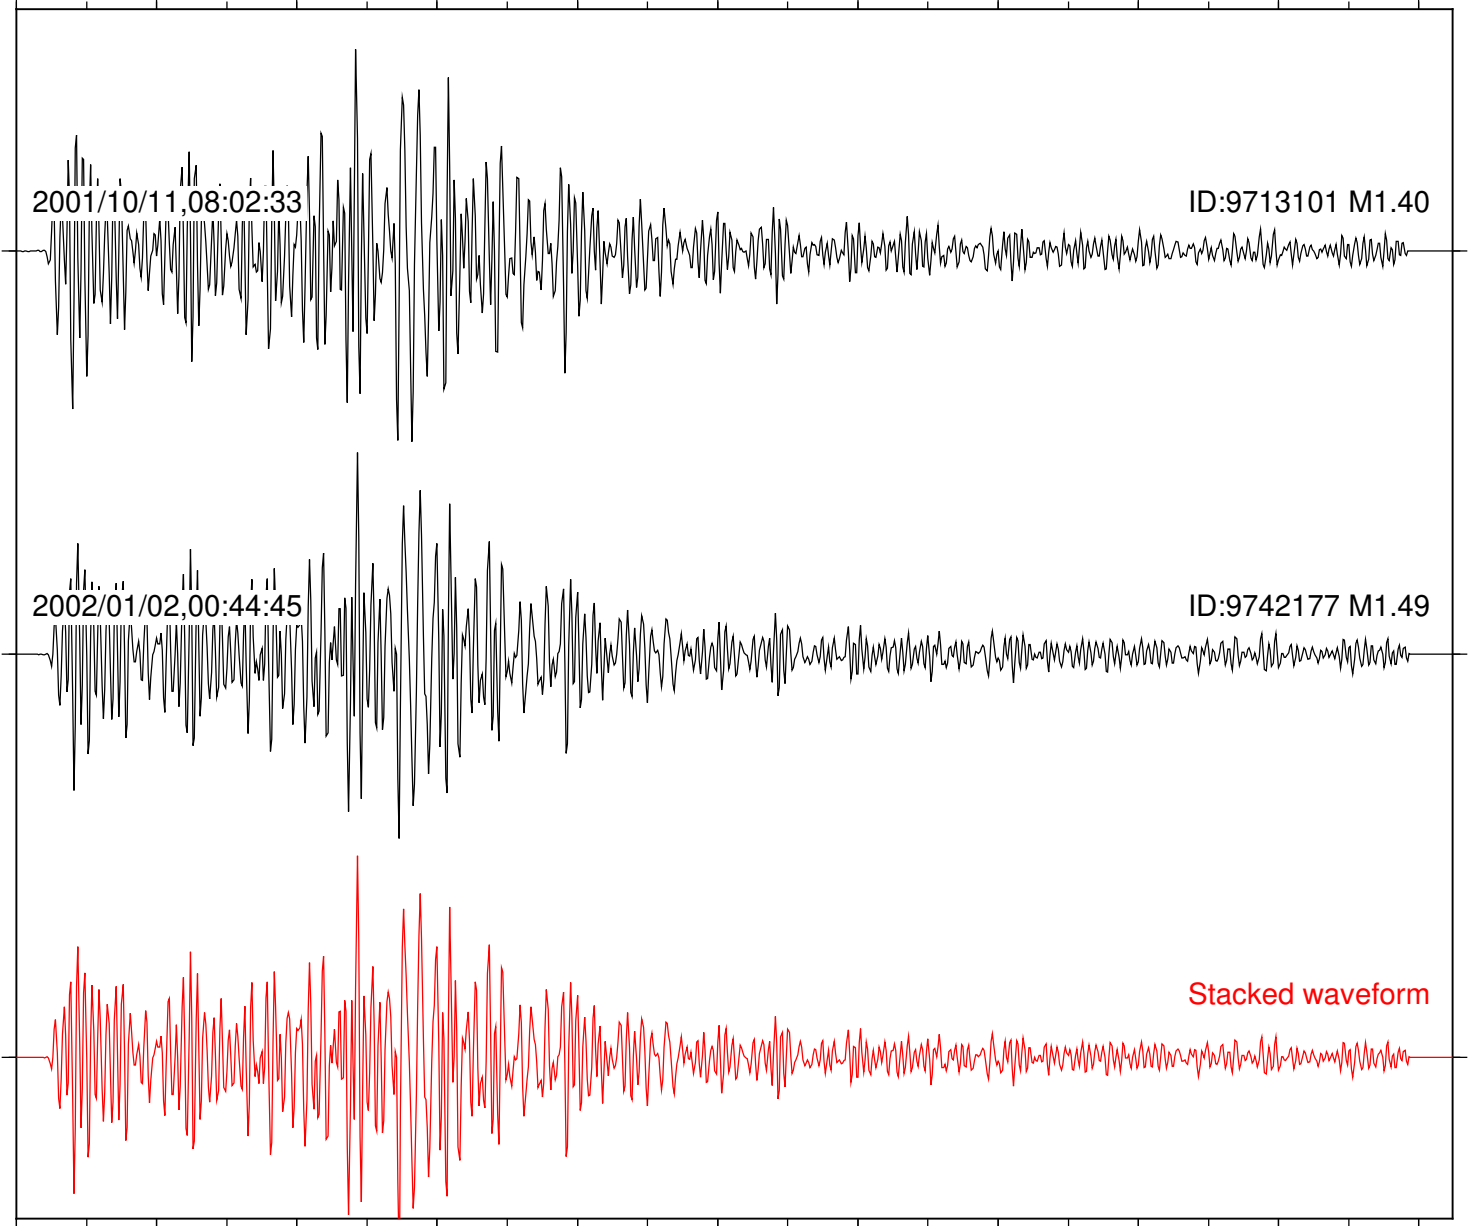

Station: LVA2 Com: HHZ

Focal depth: 8.57 km

2001/10/11,08:02:33

ID:9713101 M1.40

2002/01/02,00:44:45

ID:9742177 M1.49

Stacked waveform

0 1 2 3 4 5 6 7 8 9 10

Elapsed time (s)