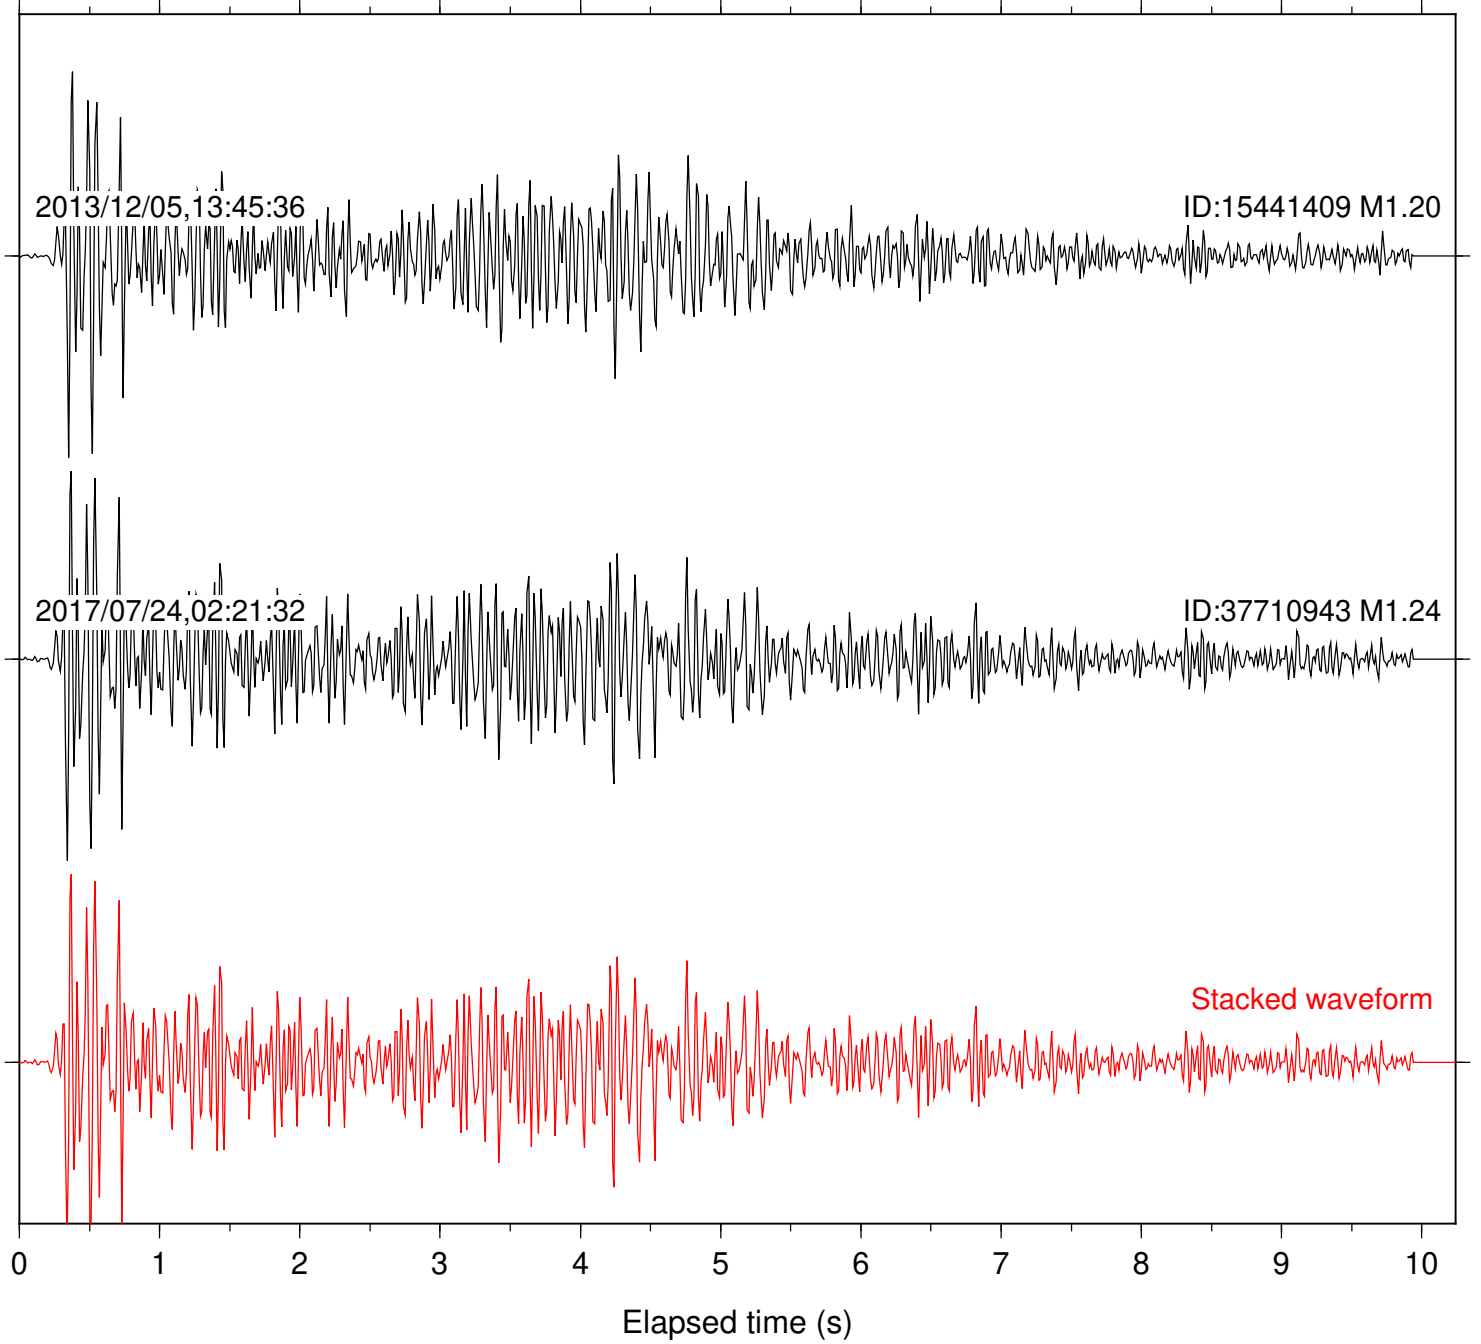

Focal depth: 17.84 km

Station: B093 Com: EHZ

Focal depth: 17.84 km

Station: B946 Com: EHZ

Focal depth: 17.84 km

Station: FRD Com: HHZ

Focal depth: 17.84 km

Station: PFO Com: HHZ