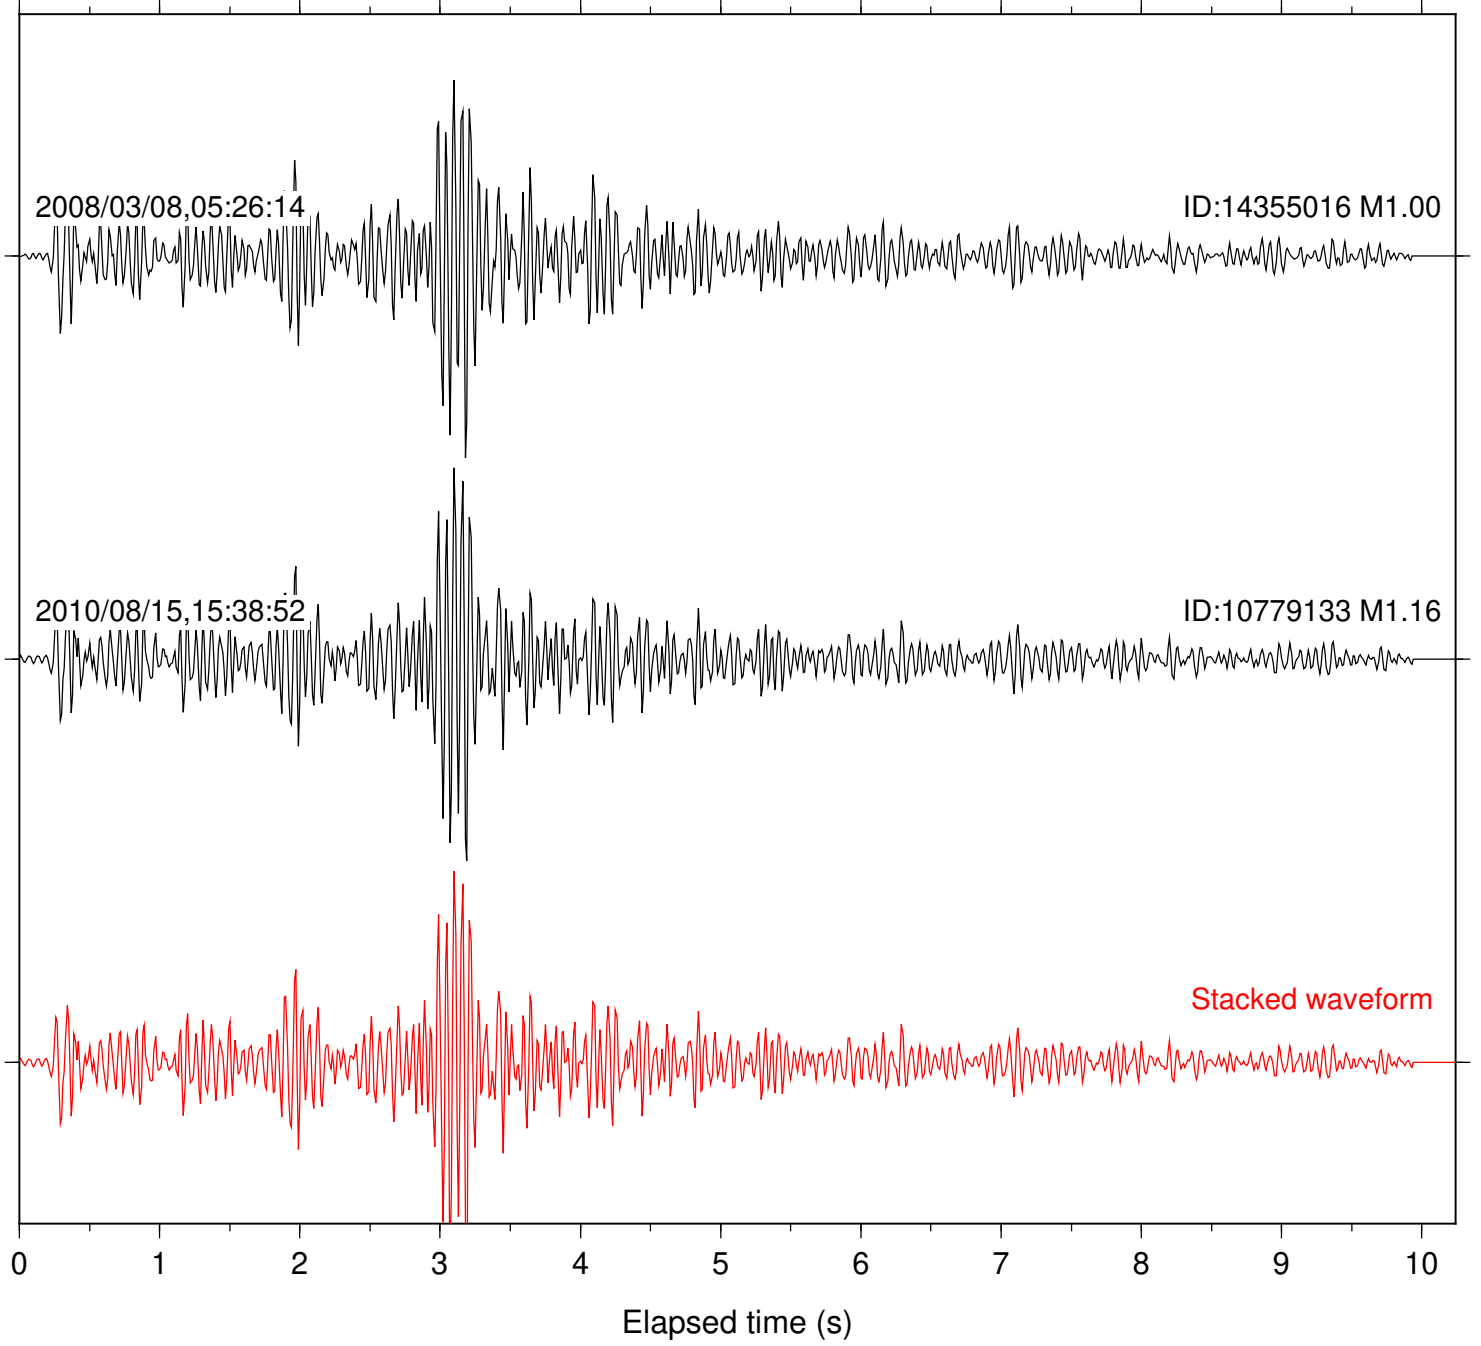

Station: PFO Com: HHZ

Focal depth: 10.33 km