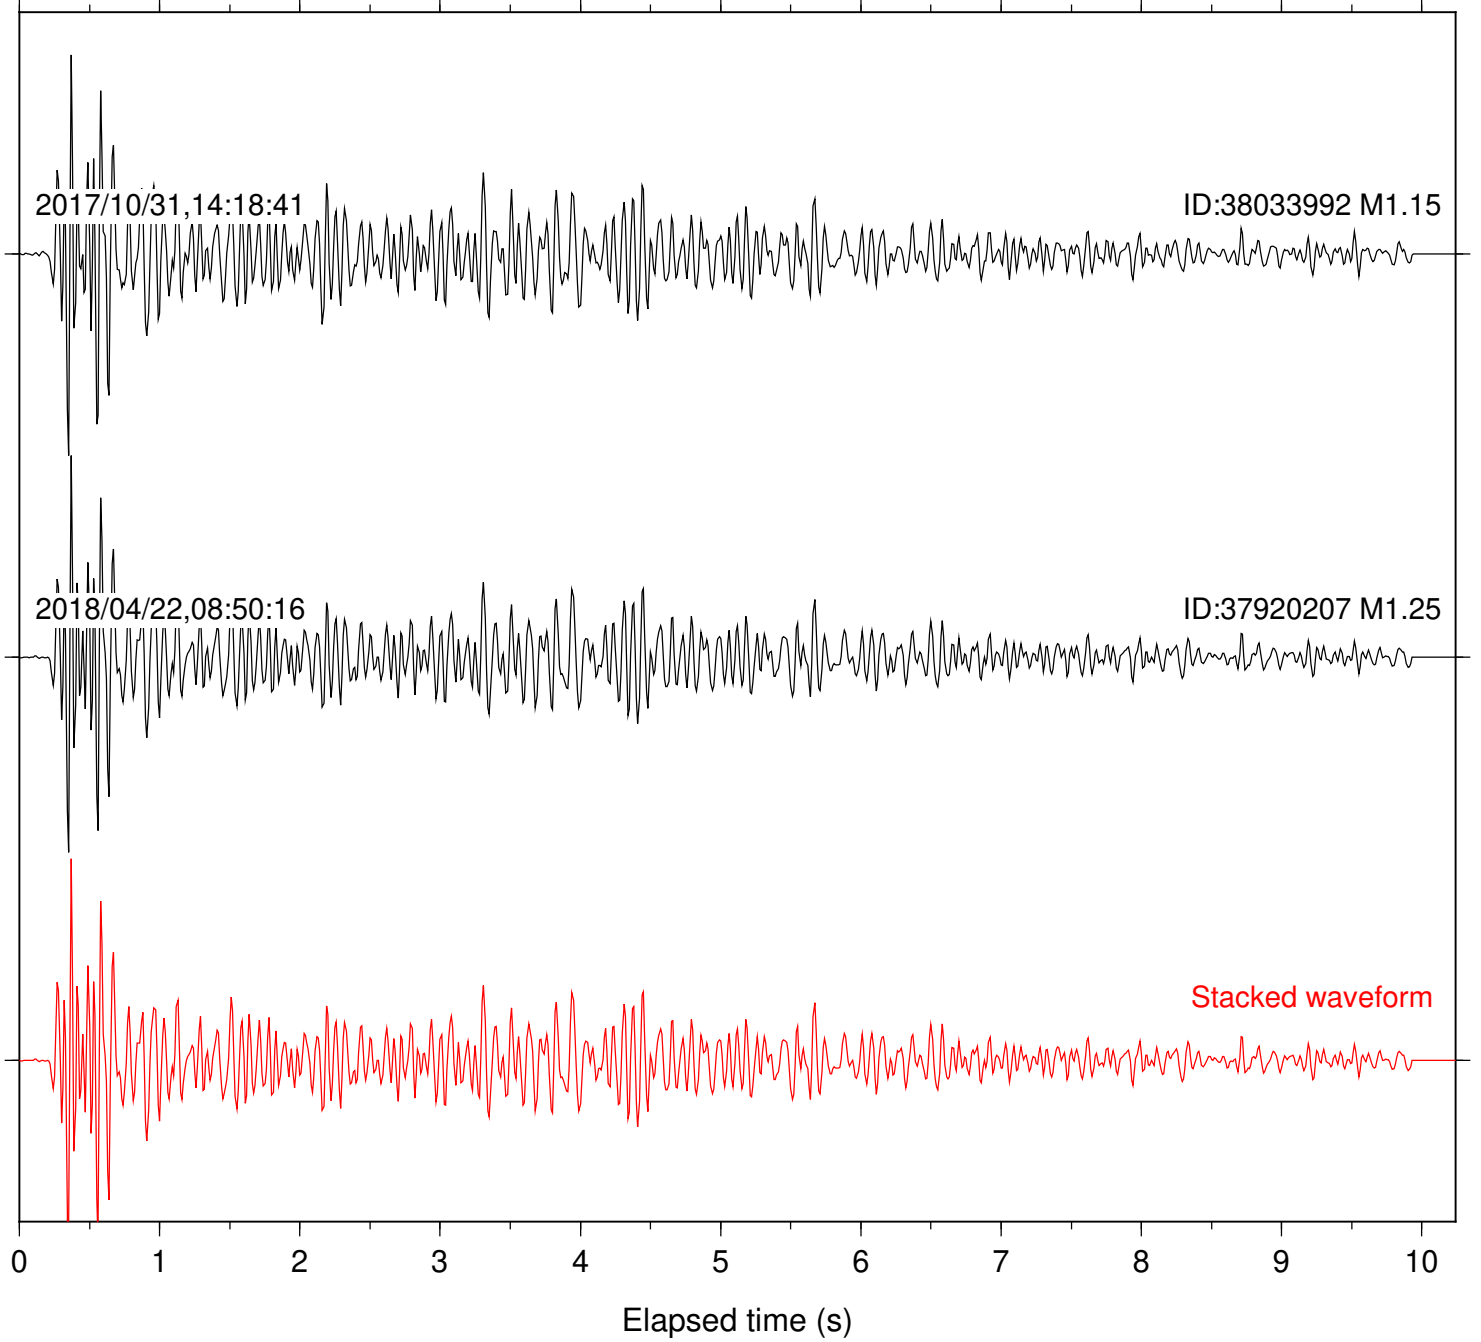

Focal depth: 5.79 km

Station: POB2 Com: HHZ

Focal depth: 5.79 km

Station: RRSP Com: HHZ

Focal depth: 5.79 km

Station: SMER Com: HHZ

Focal depth: 5.79 km

Station: SND Com: HHZ