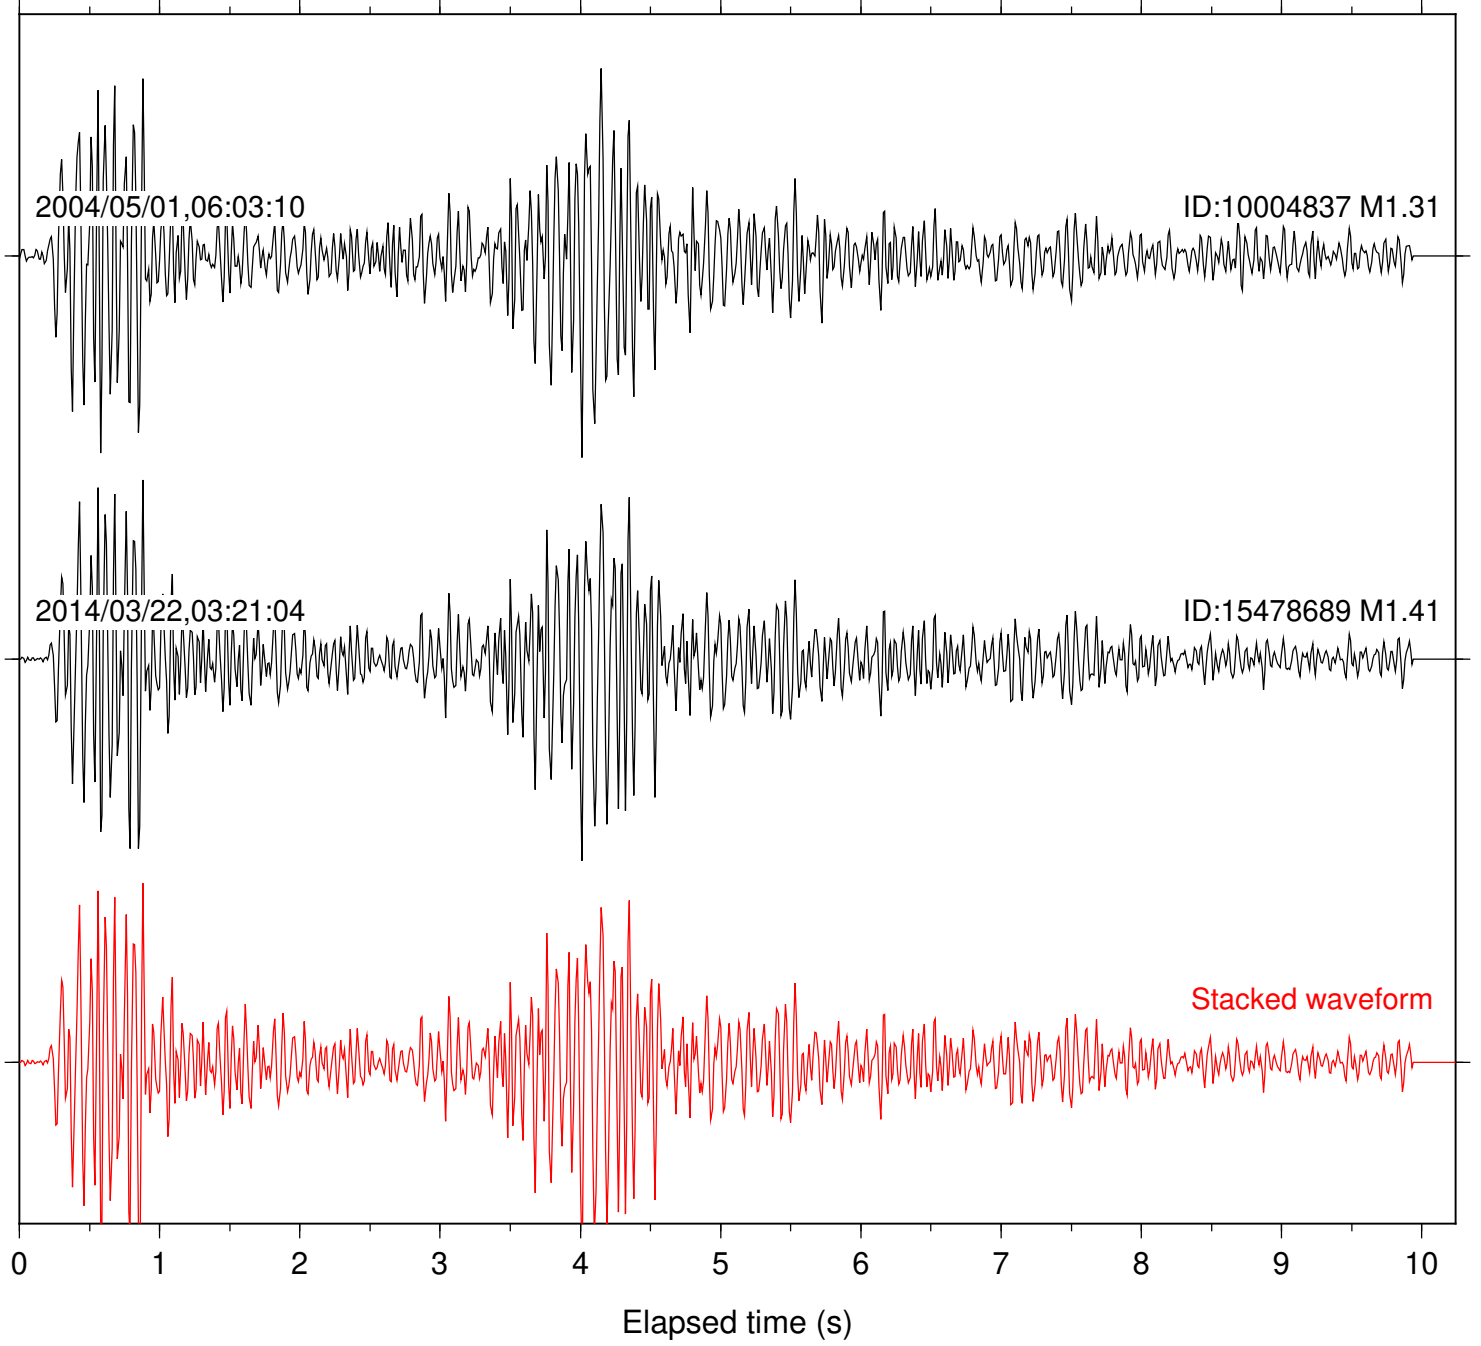

Station: CRY Com: HHZ

Focal depth: 13.34 km