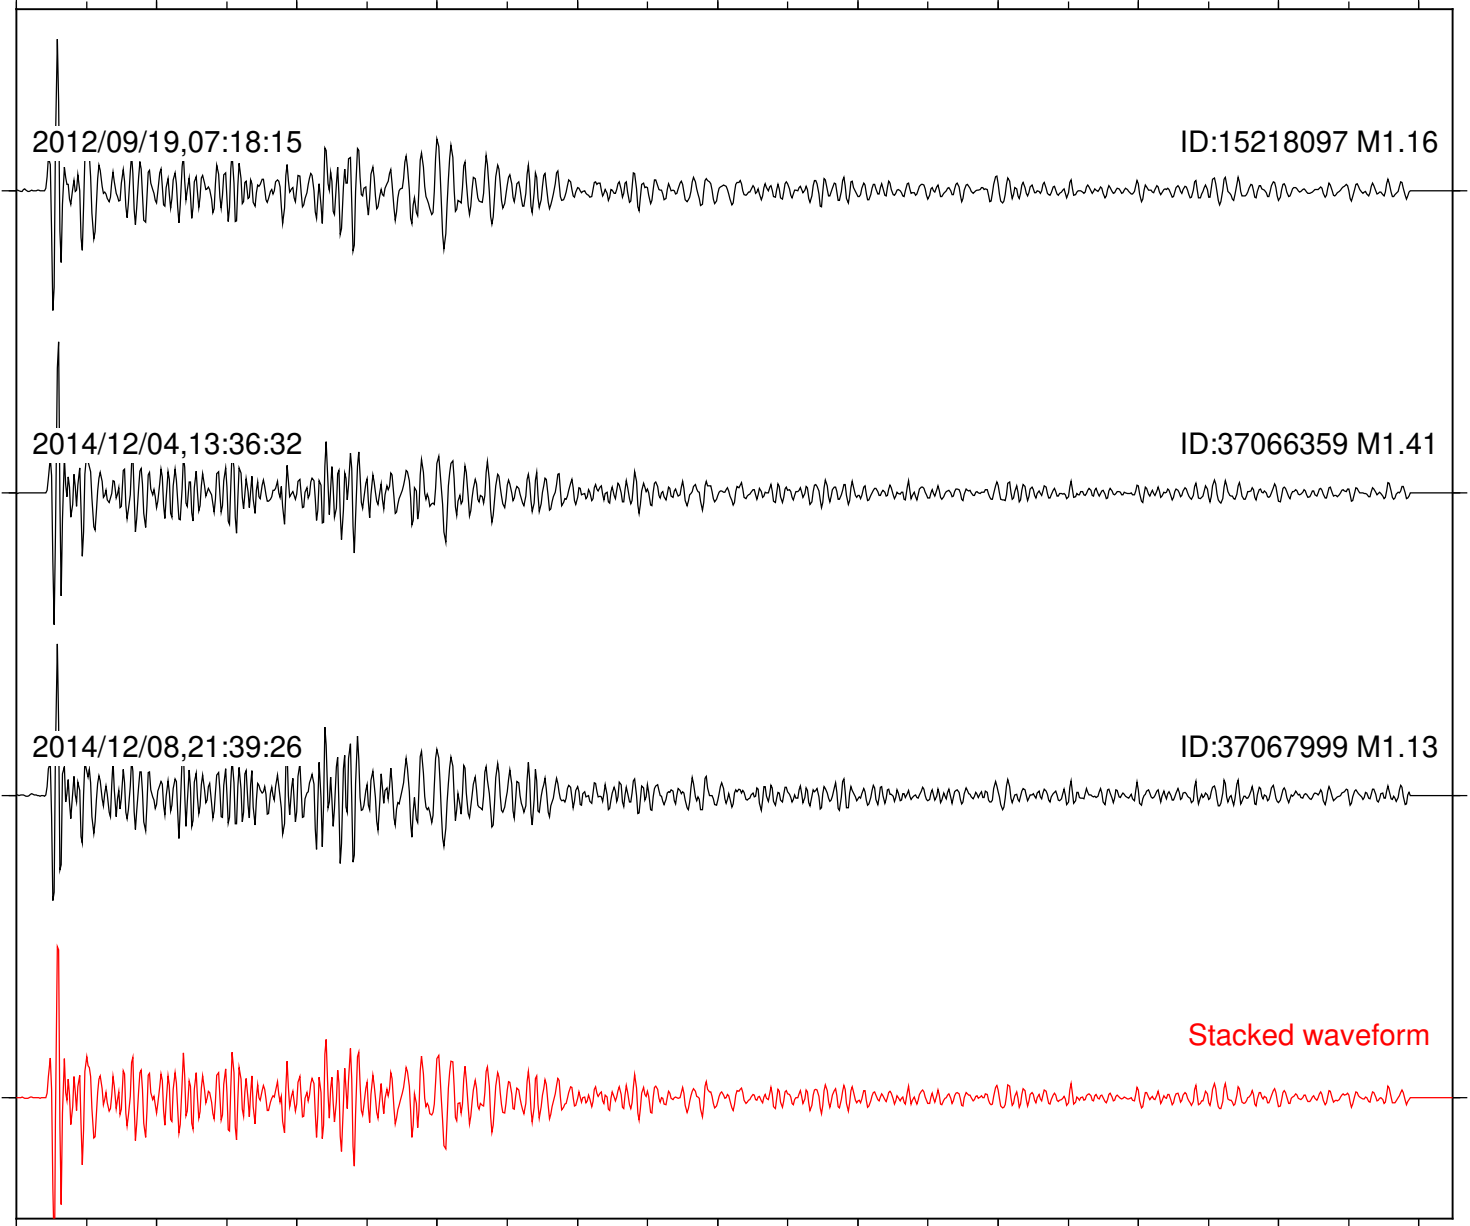

Station: B087 Com: EHZ

Focal depth: 4.83 km

2012/09/19,07:18:15

ID:15218097 M1.16

2014/12/04,13:36:32

ID:37066359 M1.41

2014/12/08,21:39:26

ID:37067999 M1.13

Stacked waveform

0 1 2 3 4 5 6 7 8 9 10

Elapsed time (s)