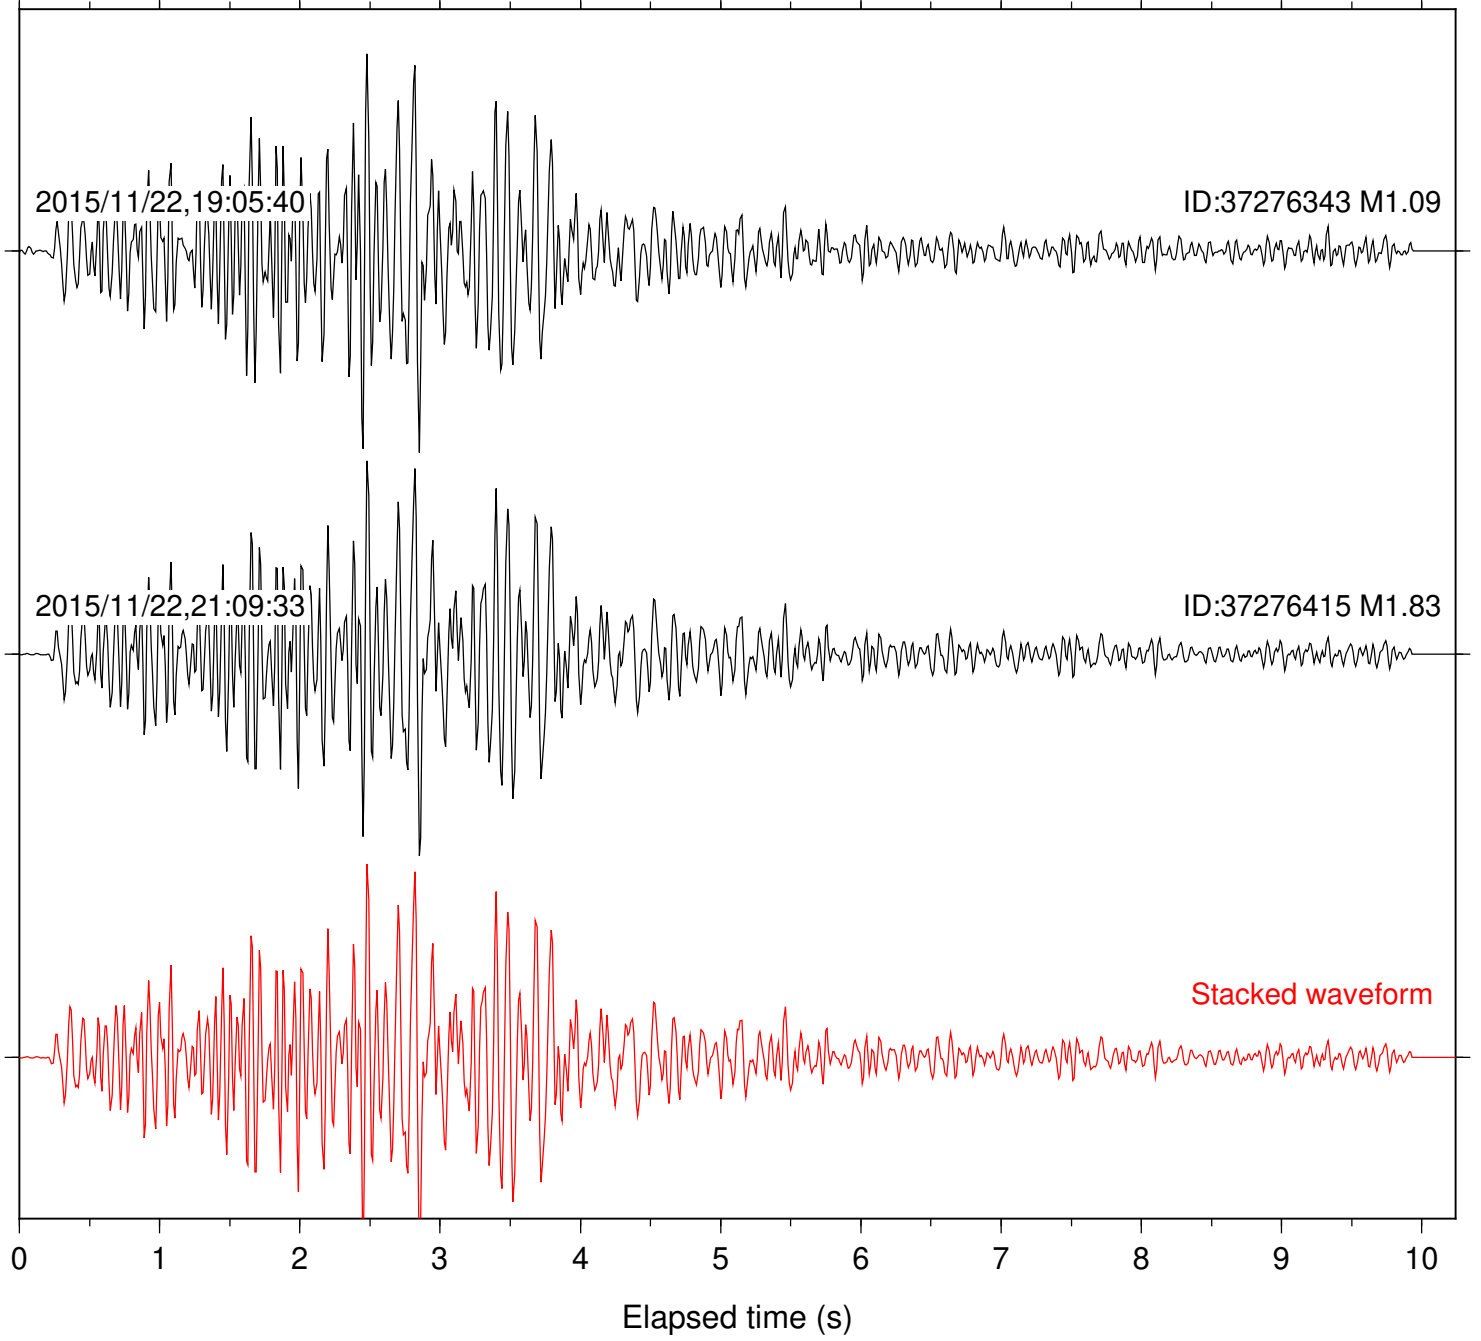

Station: SND Com: HHZ

Focal depth: 5.17 km

Station: TOR Com: HHZ

Focal depth: 5.17 km

Station: TRO Com: HHZ

Focal depth: 5.17 km

Station: WMC Com: HHZ

Focal depth: 5.17 km