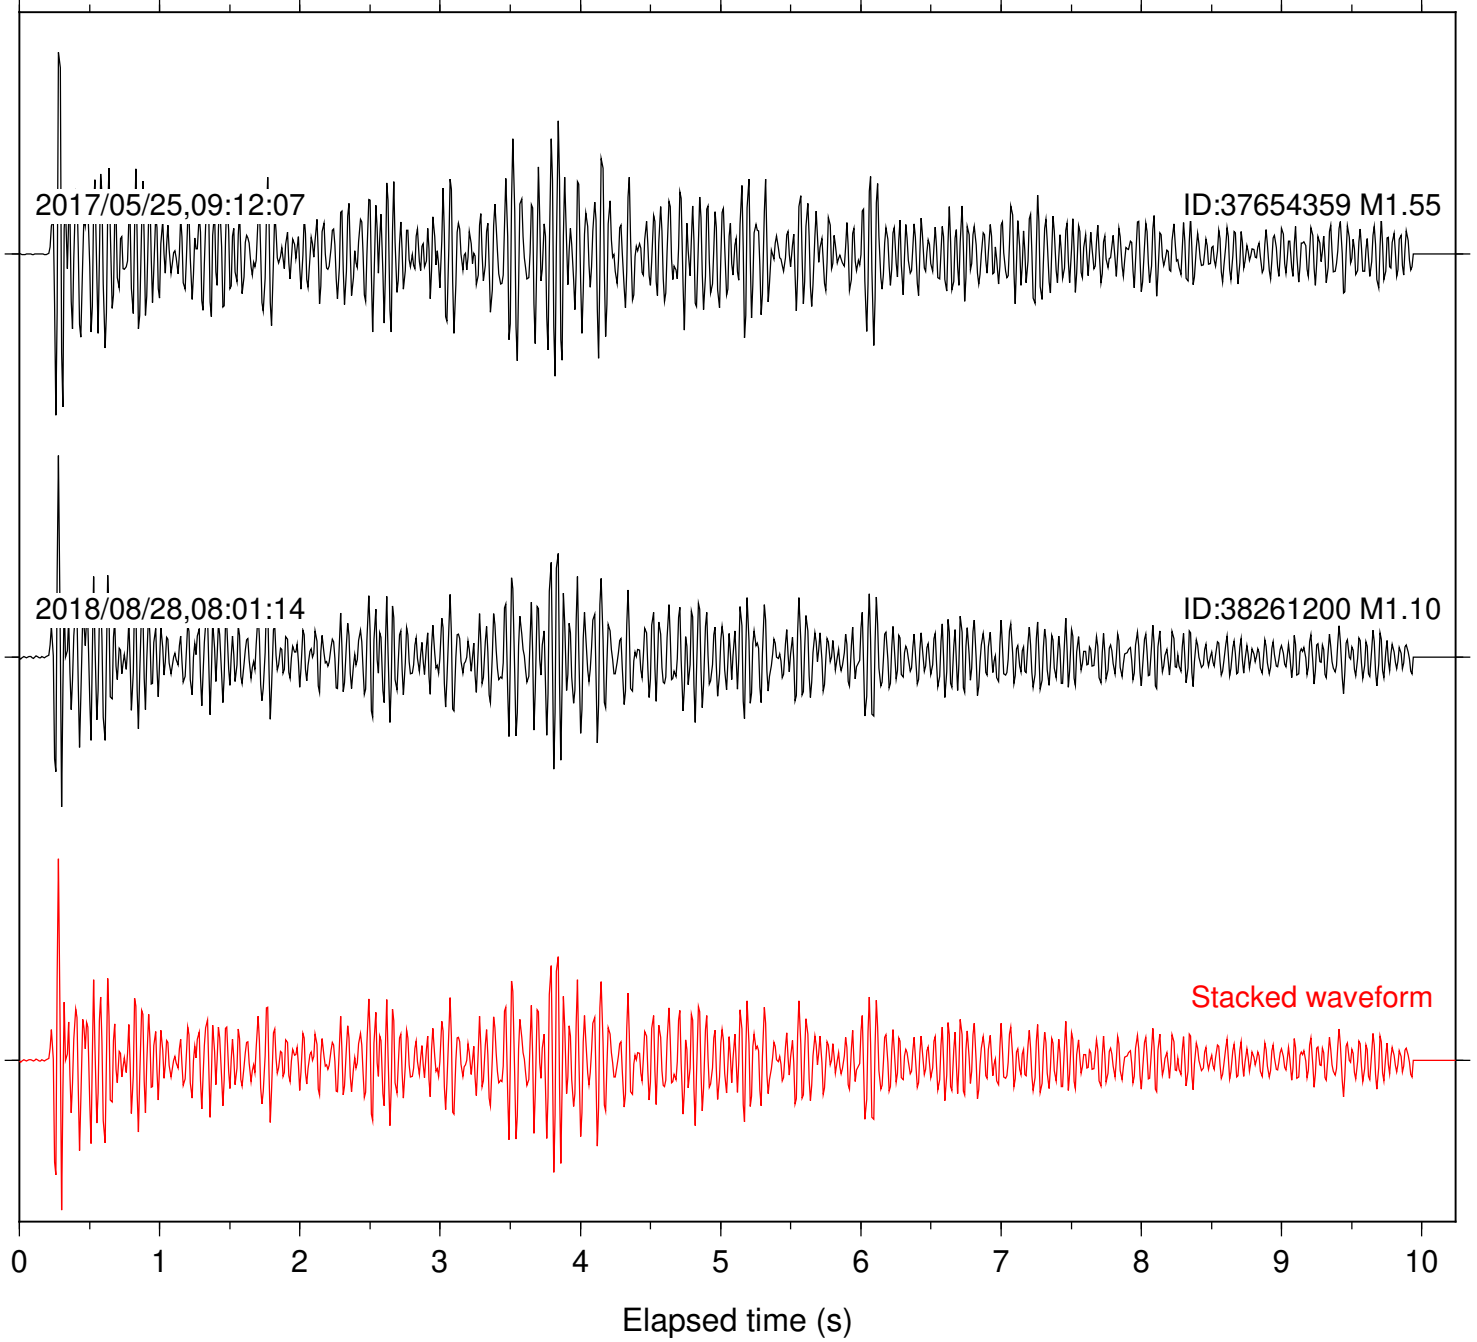

Station: DGR Com: HHZ

Focal depth: 5.24 km