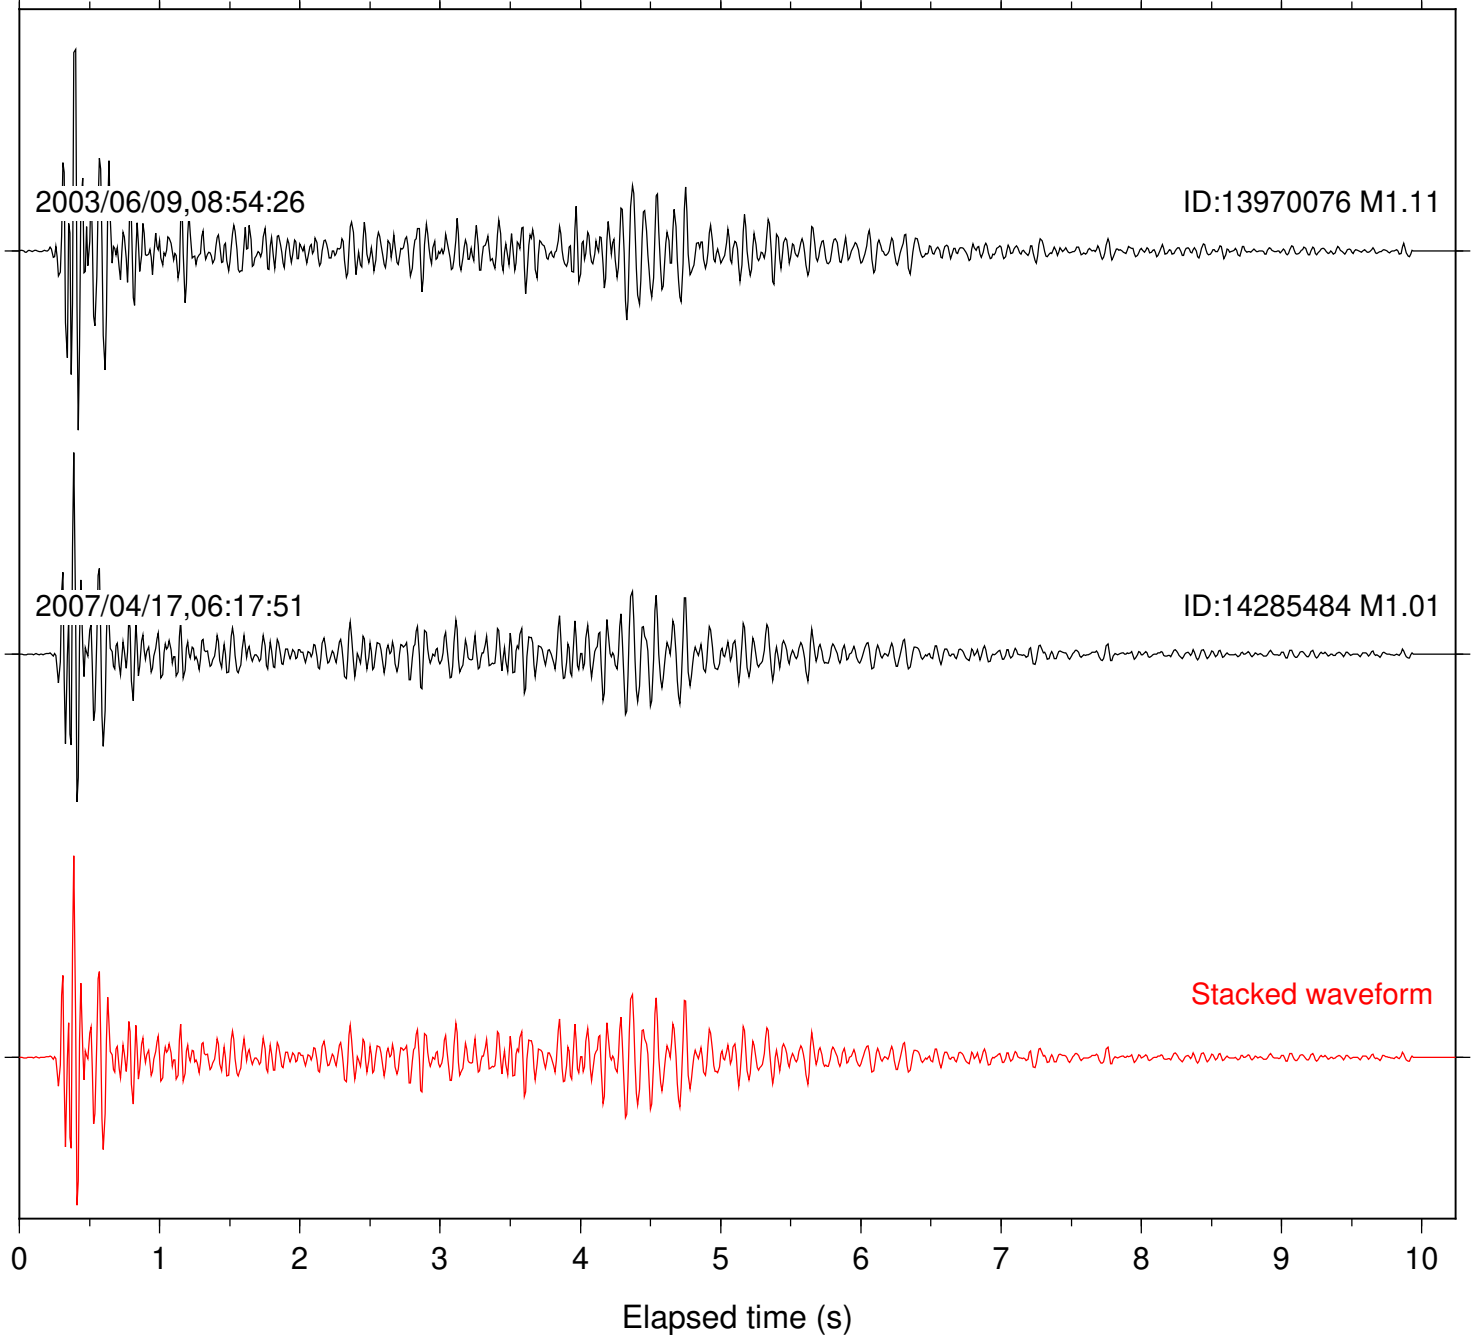

Focal depth: 4.89 km

Station: CBK Com: EHZ

Focal depth: 3.91 km

Station: YAQ Com: HHZ

Focal depth: 3.91 km

Station: DNR Com: HHZ

Focal depth: 16.63 km

Station: SND Com: HHZ