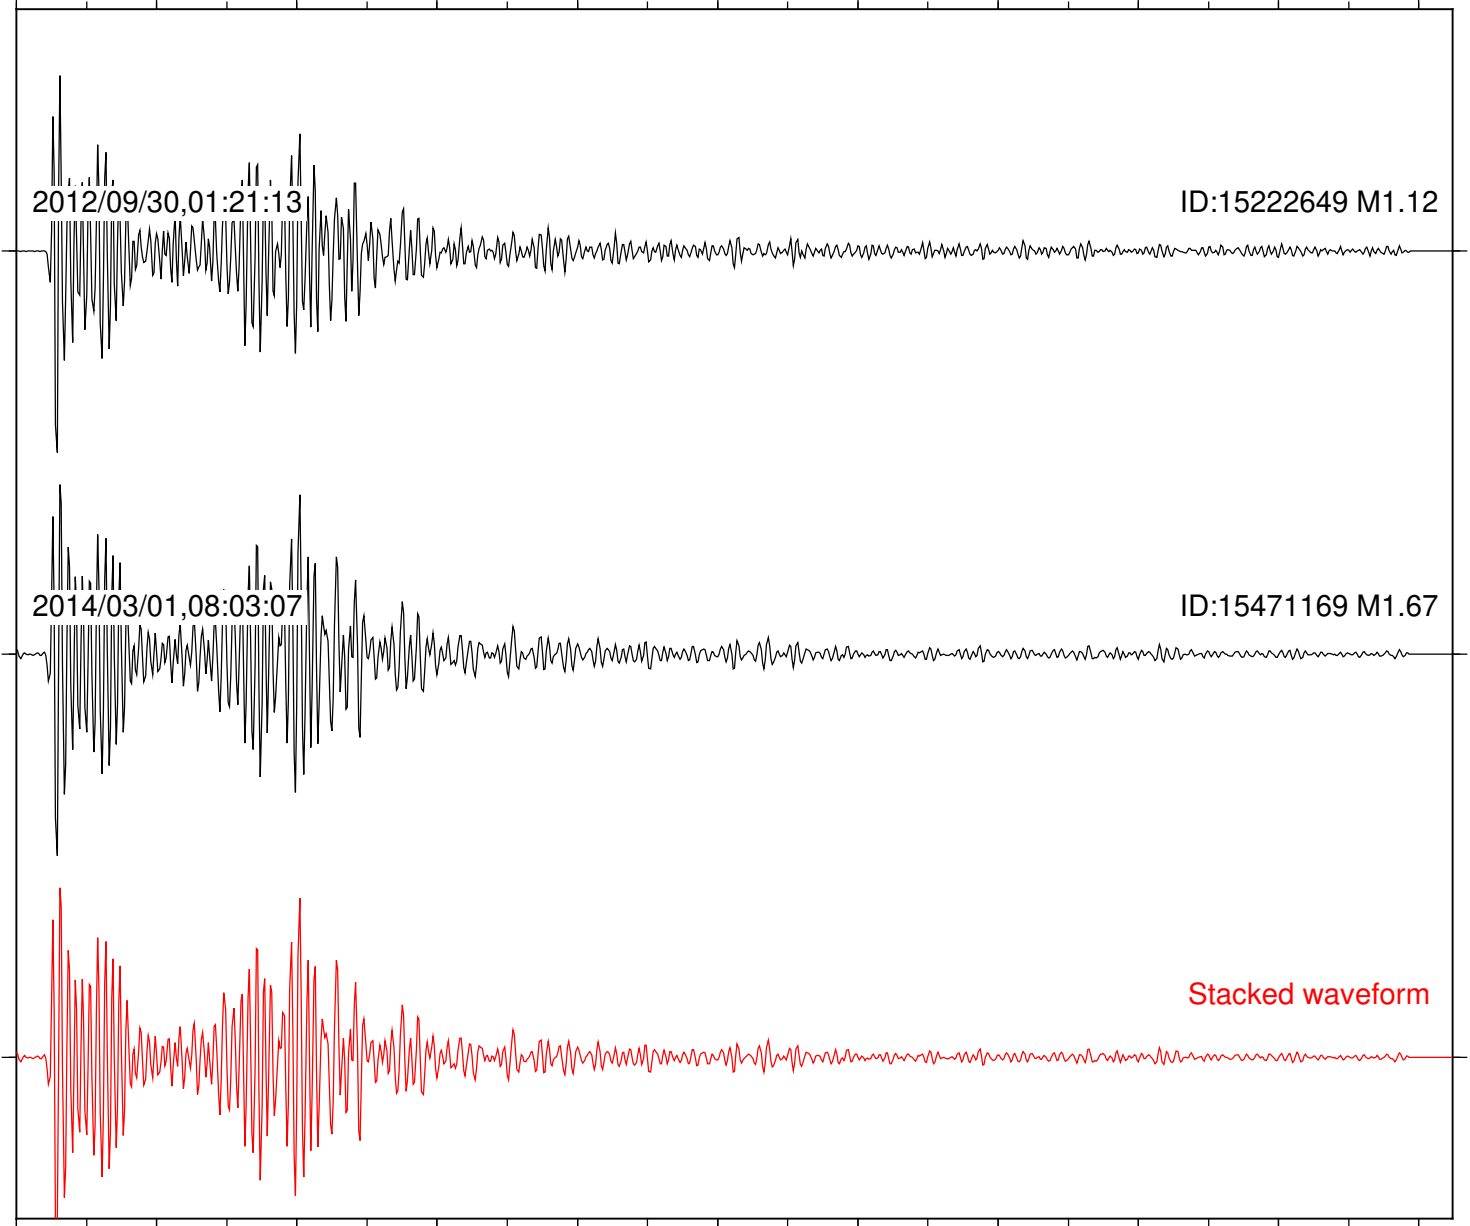

Station: PLM Com: HHZ

Focal depth: 7.64 km

2012/09/30,01:21:13

ID:15222649 M1.12

2014/03/01,08:03:07

ID:15471169 M1.67

Stacked waveform

0 1 2 3 4 5 6 7 8 9 10
Elapsed time (s)