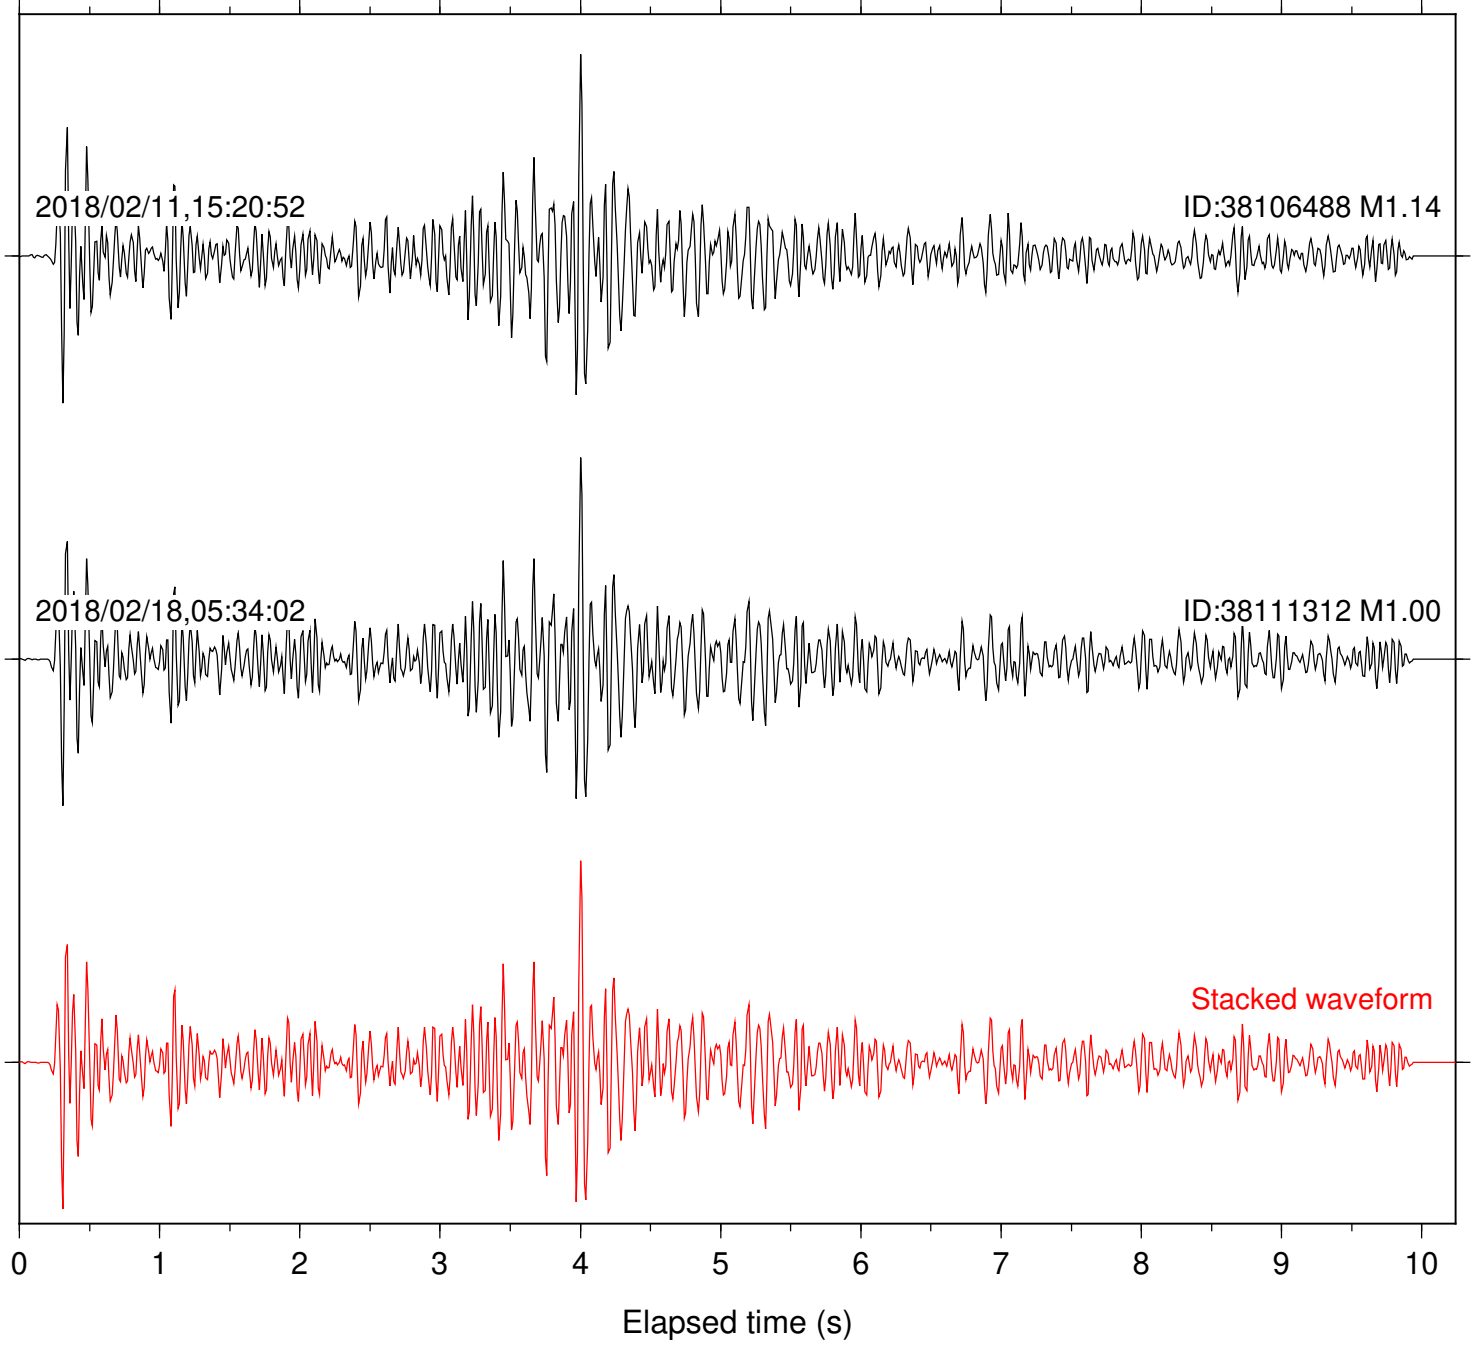

Station: DGR Com: HHZ

Focal depth: 4.99 km

Station: DNR Com: HHZ

Focal depth: 4.96 km

Station: FRD Com: HHZ

Focal depth: 4.99 km

Station: HMT2 Com: HHZ

Focal depth: 4.99 km