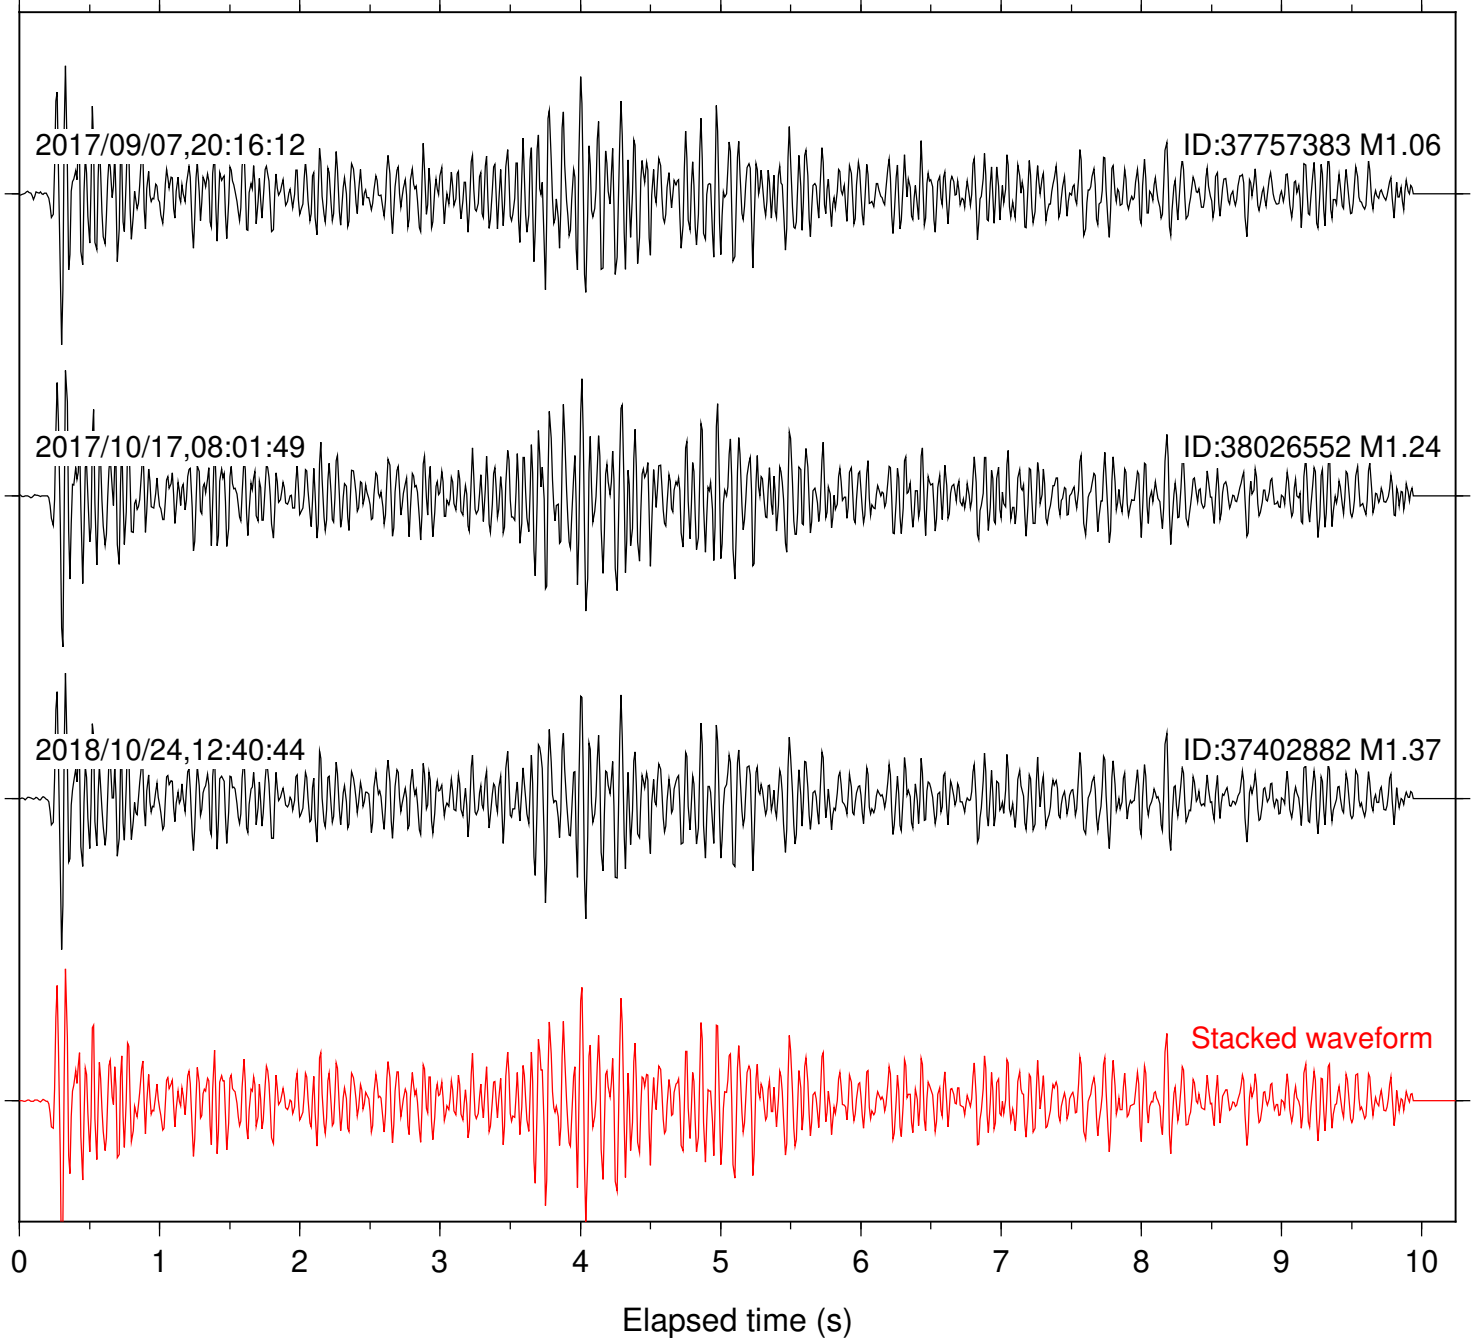

Station: B081 Com: EHZ

Focal depth: 5.09 km