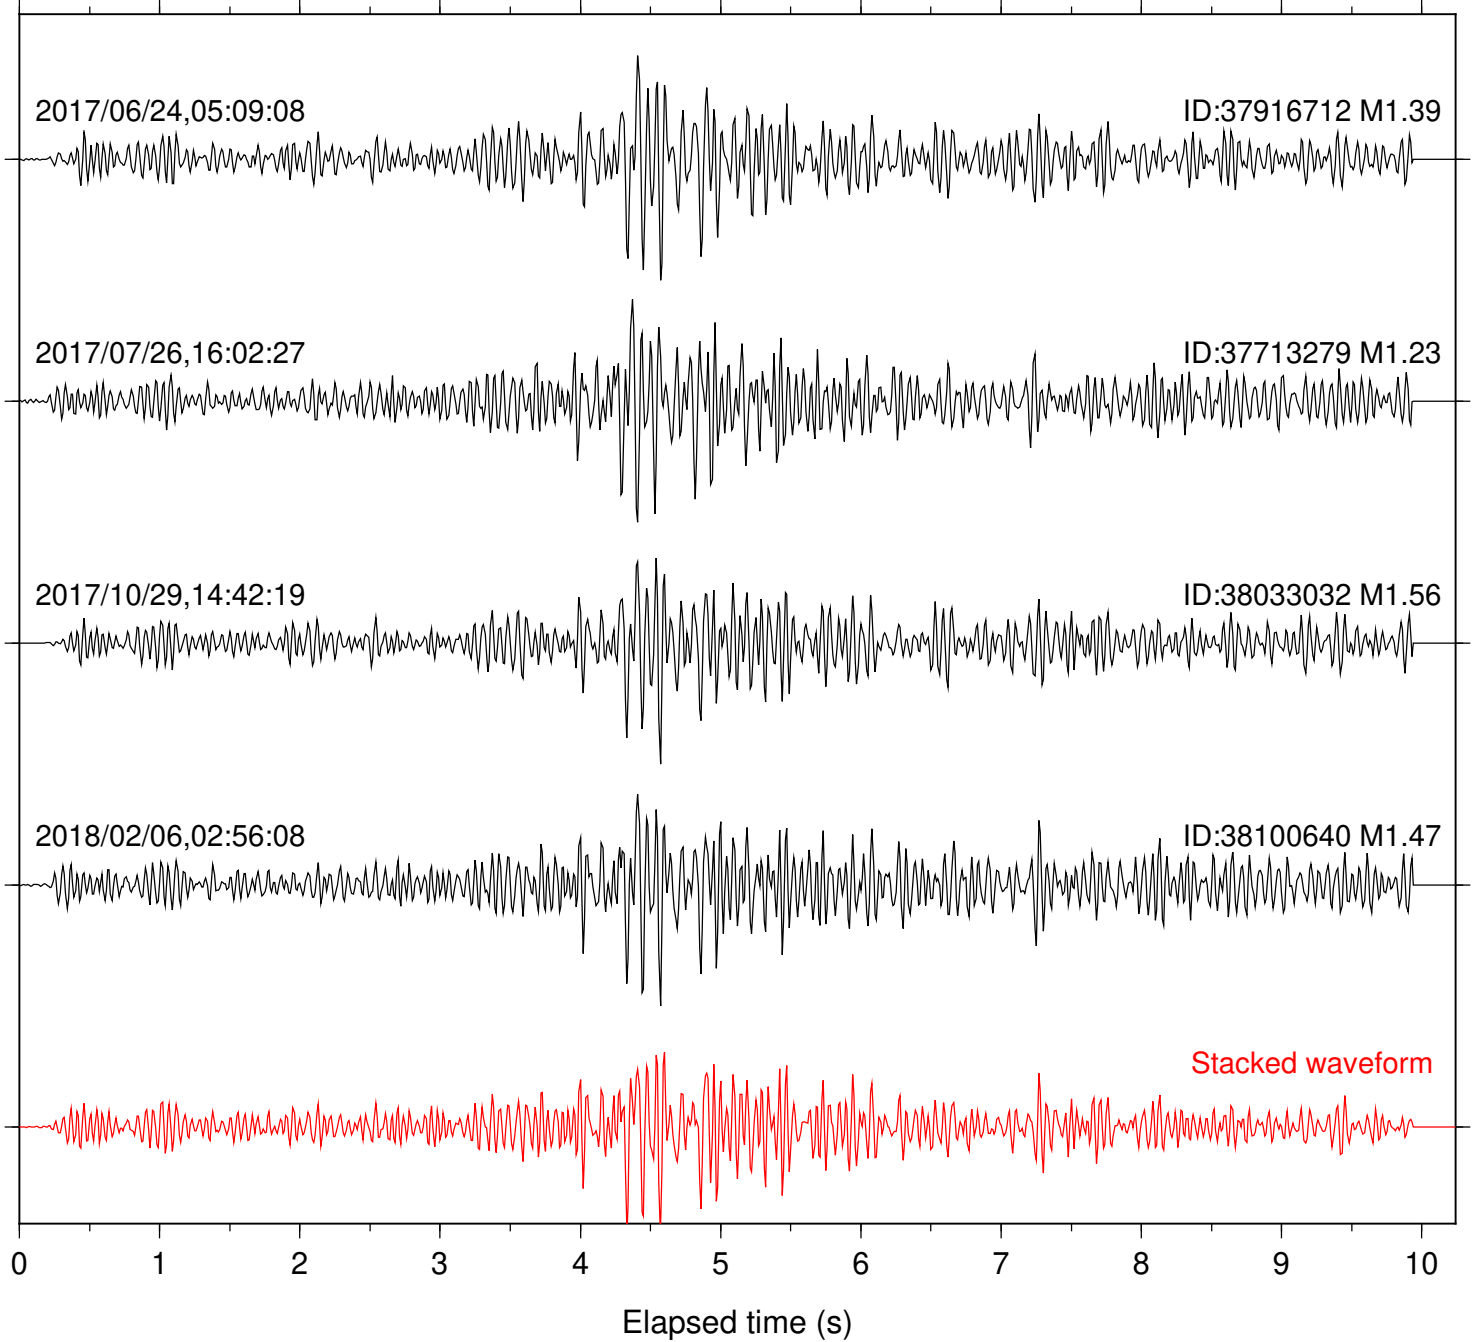

Station: KNW Com: HHZ

Focal depth: 5.28 km

Station: LKH Com: HHZ

Focal depth: 5.28 km

Station: LVA2 Com: HHZ

Focal depth: 5.28 km

Station: PFO Com: HHZ

Focal depth: 5.28 km