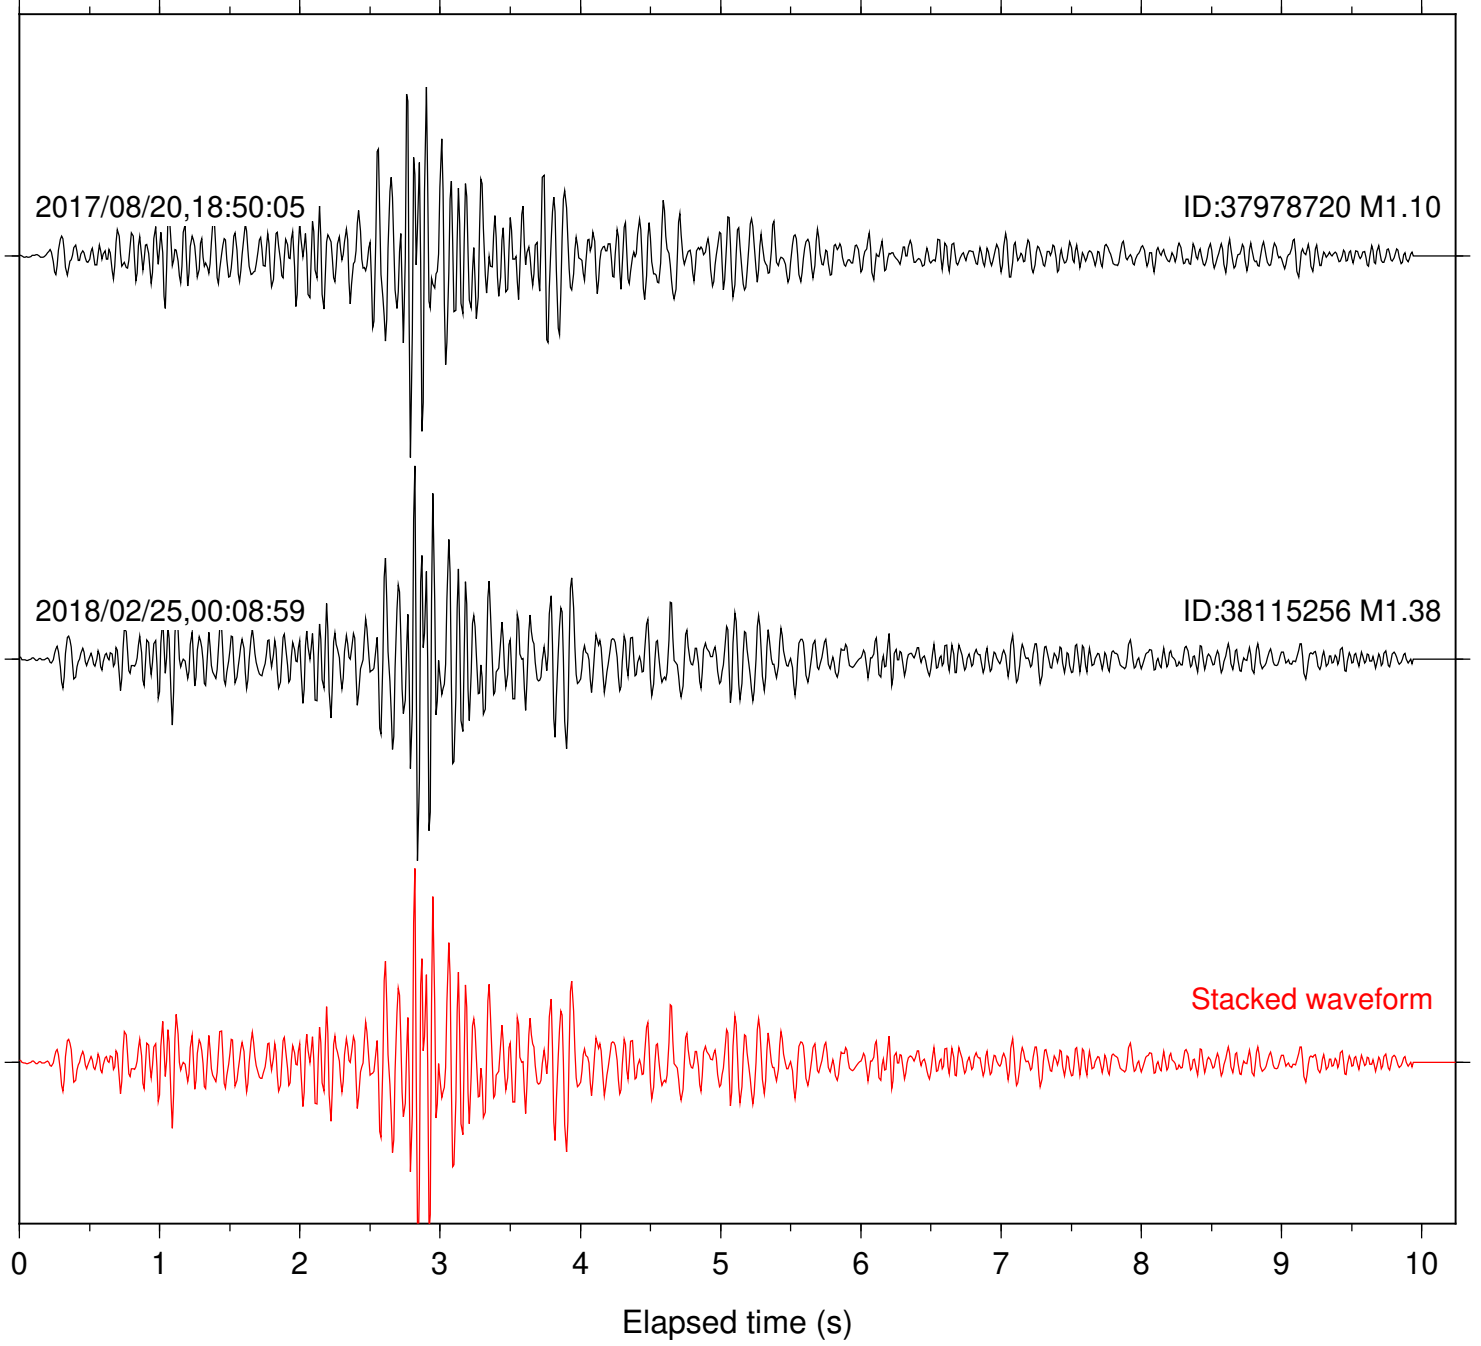

Station: SND Com: HHZ

Focal depth: 5.23 km

Station: CRR Com: EHZ

Focal depth: 8.89 km

Station: JEM Com: HHZ

Focal depth: 8.91 km

Station: MONP2 Com: HHZ

Focal depth: 8.91 km