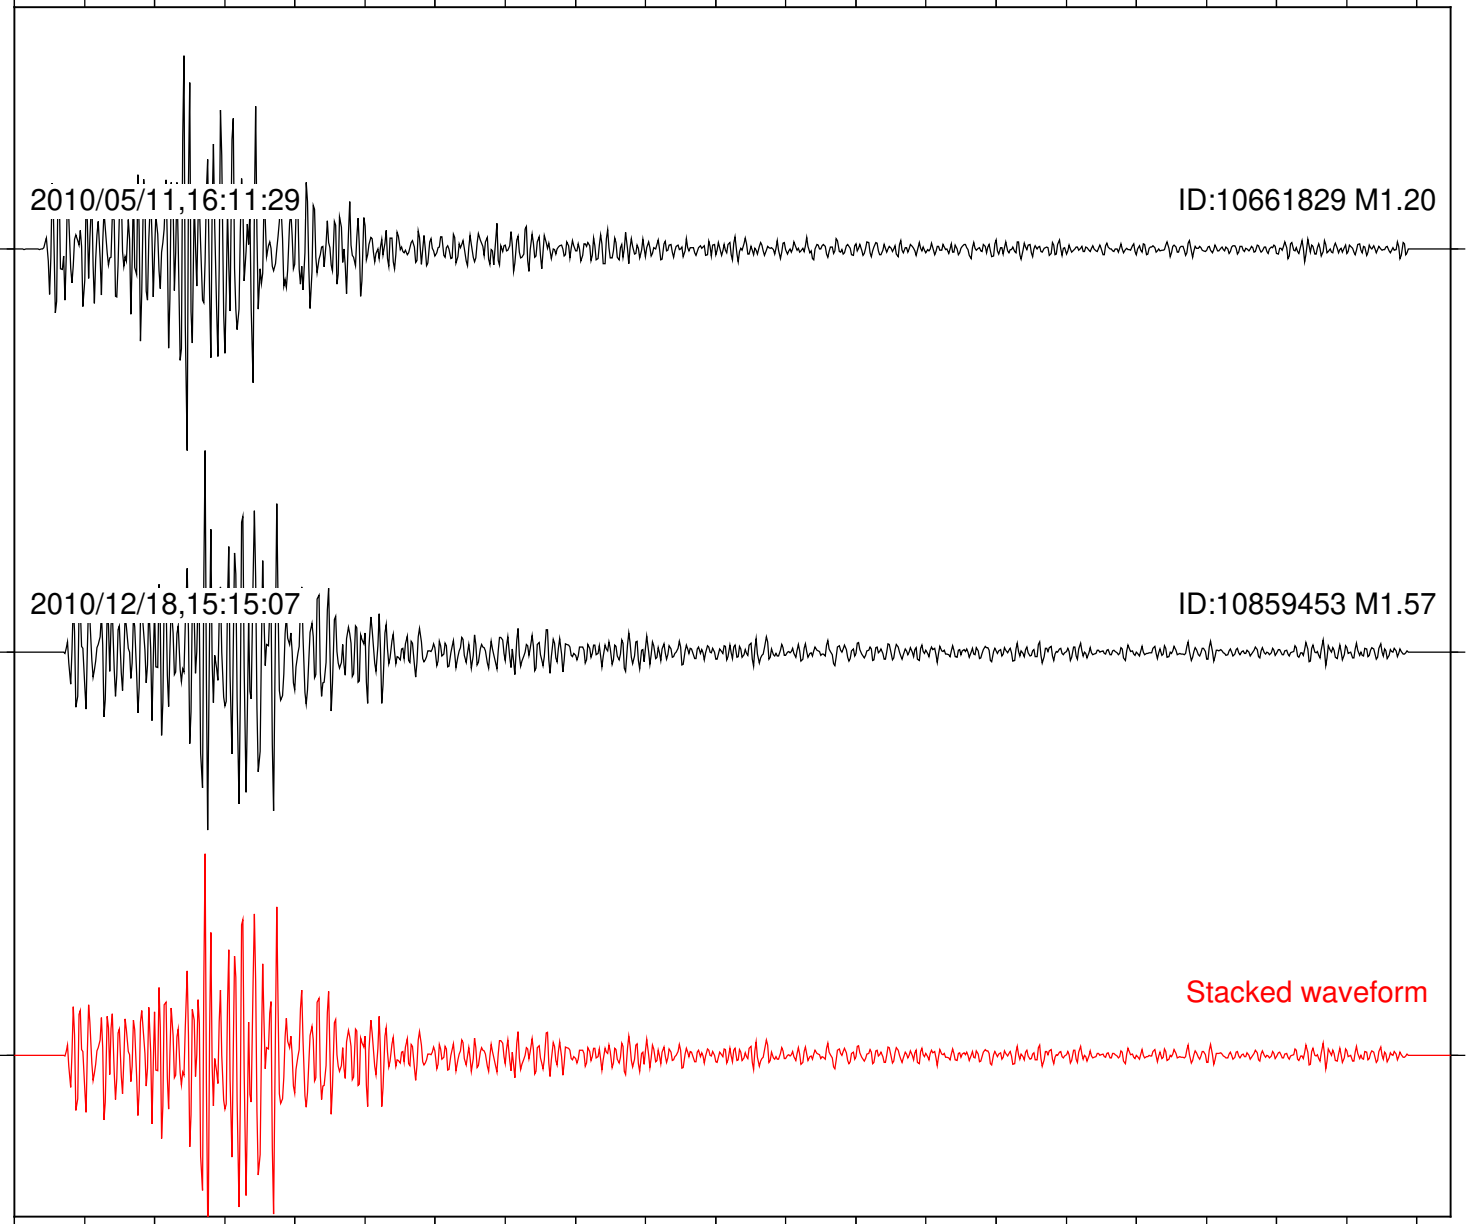

Focal depth: 7.85 km

2010/05/11, 16:11:29

ID:10661829 M1.20

2010/12/18, 15:15:07

ID:10859453 M1.57

Stacked waveform

0 1 2 3 4 5 6 7 8 9 10  
Elapsed time (s)

Station: KNW Com: HHZ