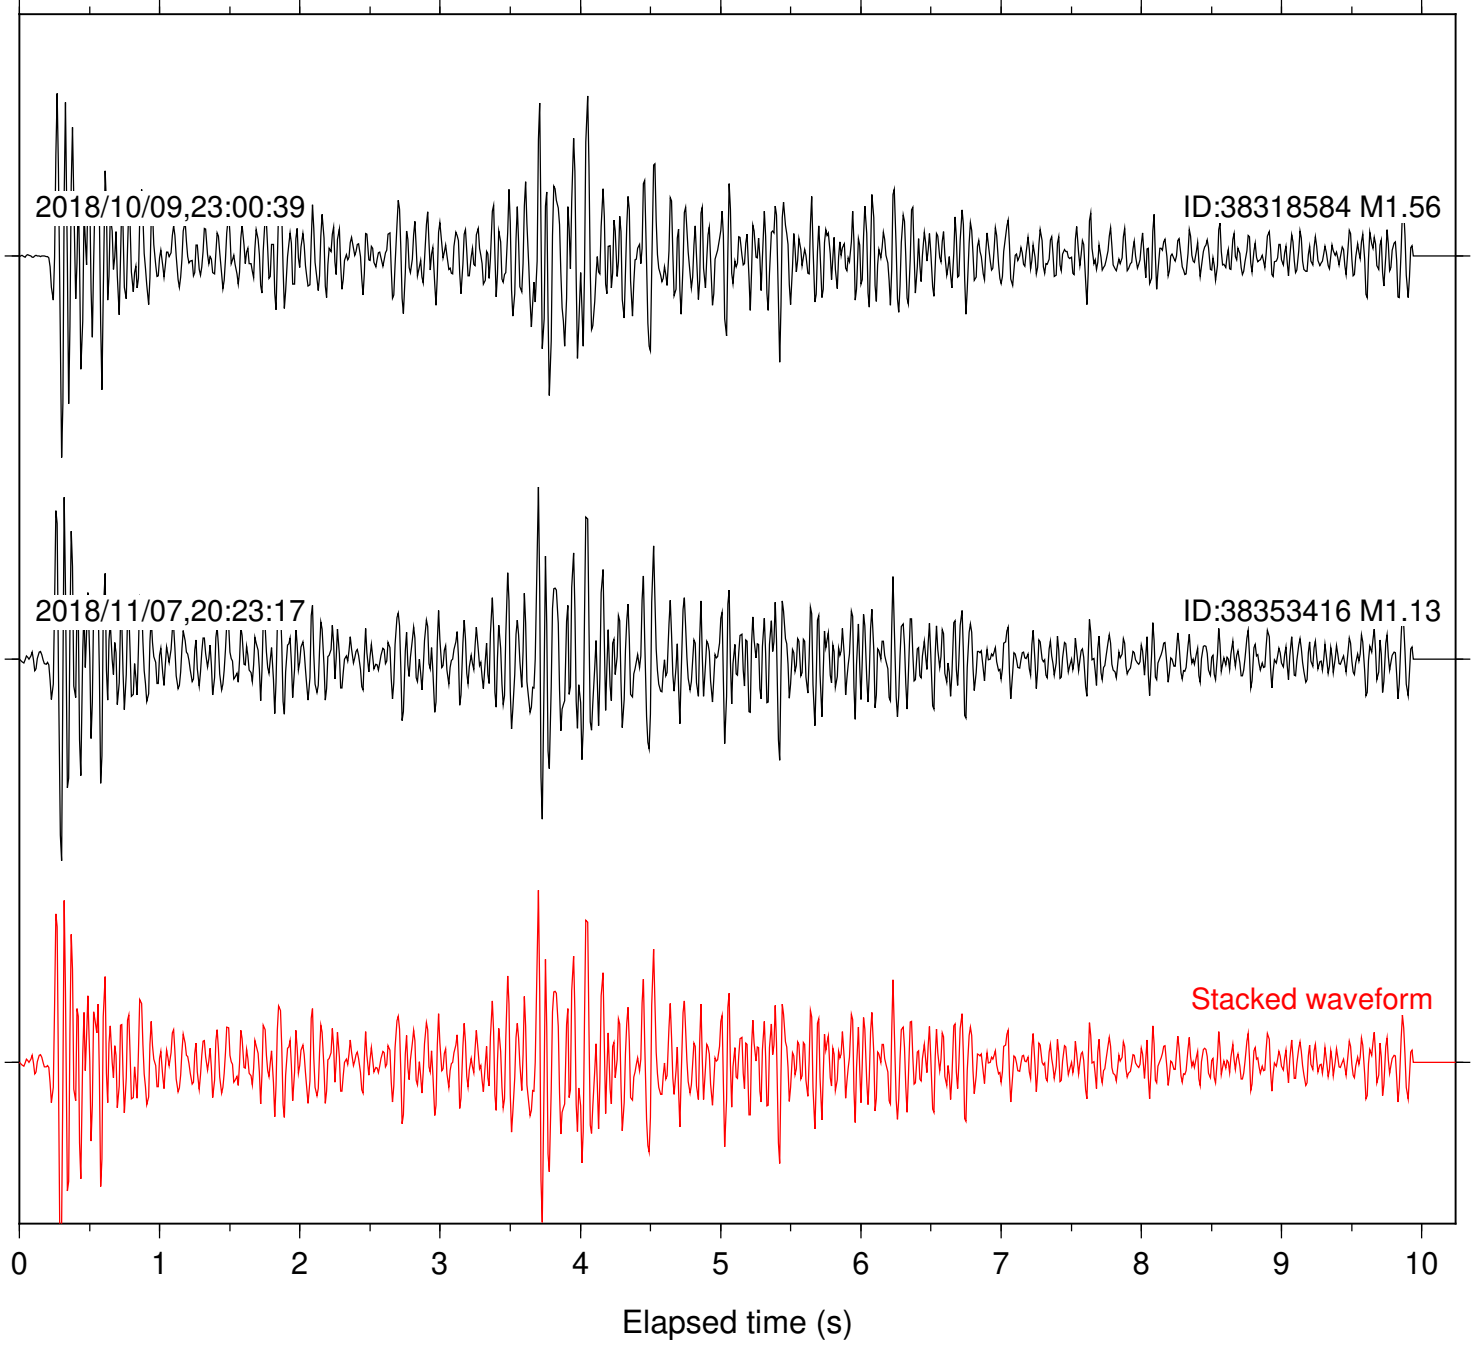

Station: DGR Com: HHZ

Focal depth: 15.48 km

Station: FRD Com: HHZ

Focal depth: 15.48 km

Station: PFO Com: HHZ

Focal depth: 15.42 km

Station: B081 Com: EHZ

Focal depth: 6.83 km