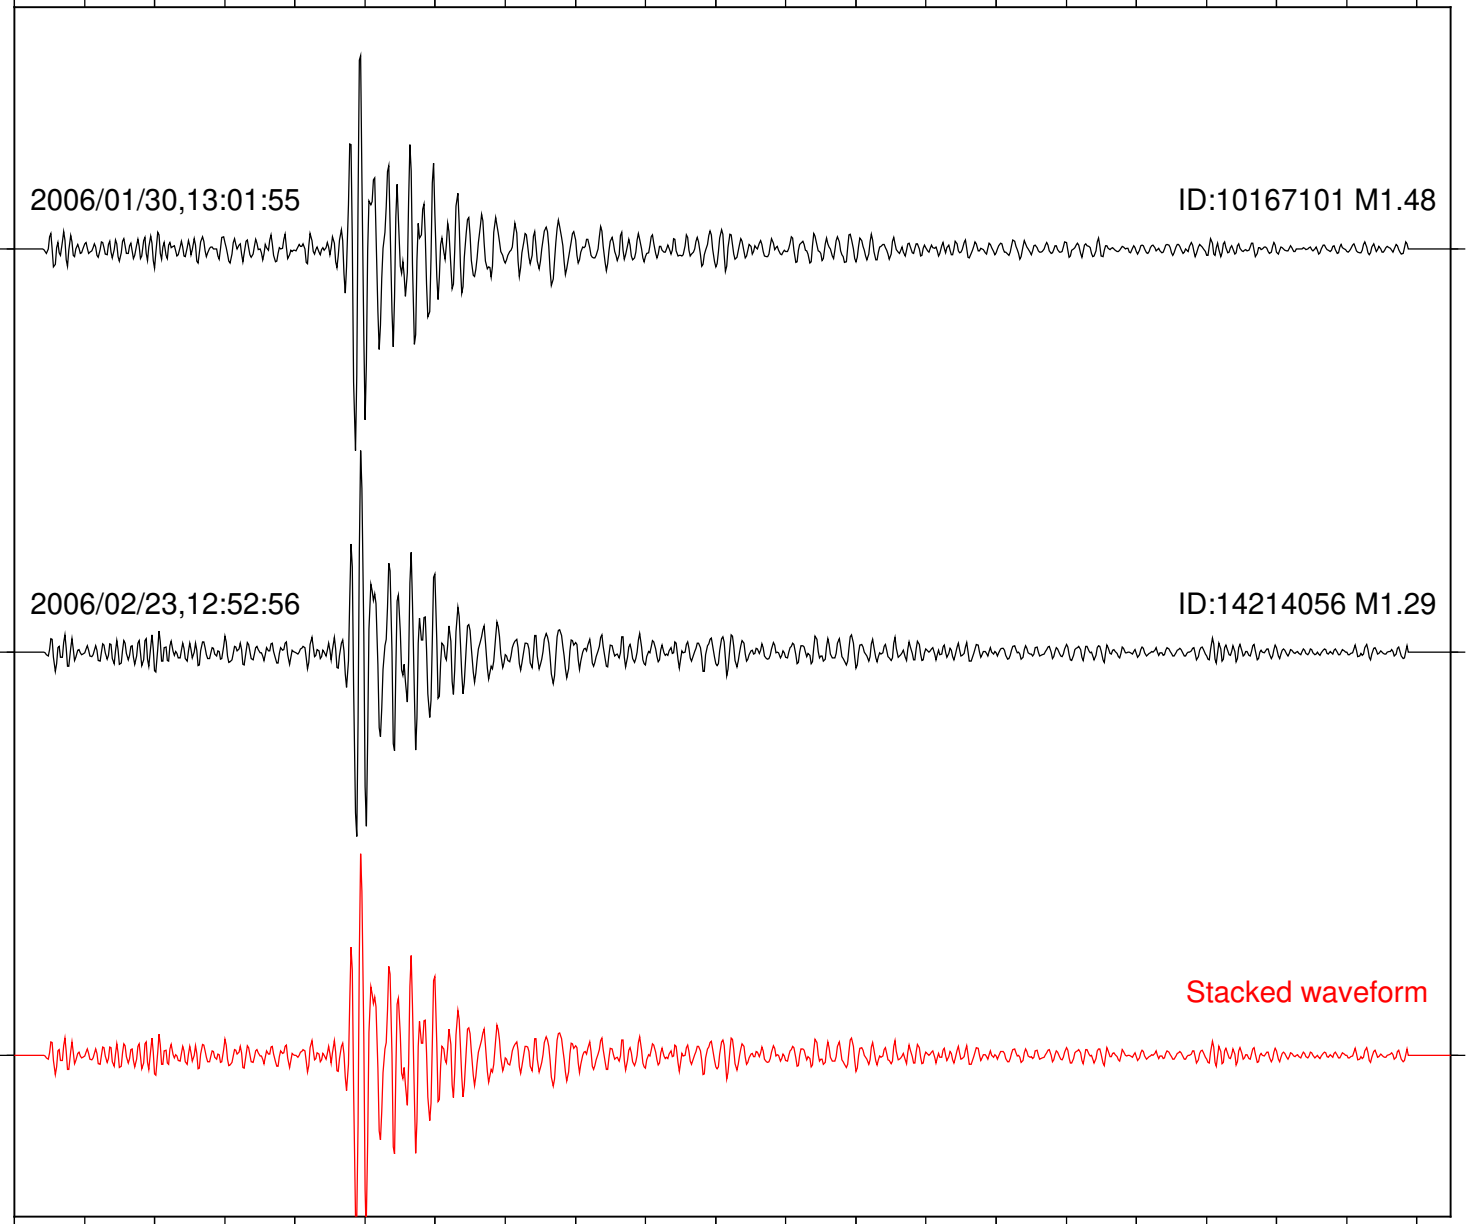

Station: PMD Com: HHZ

Focal depth: 5.40 km

2006/01/30,13:01:55

ID:10167101 M1.48

2006/02/23,12:52:56

ID:14214056 M1.29

Stacked waveform

0 1 2 3 4 5 6 7 8 9 10
Elapsed time (s)