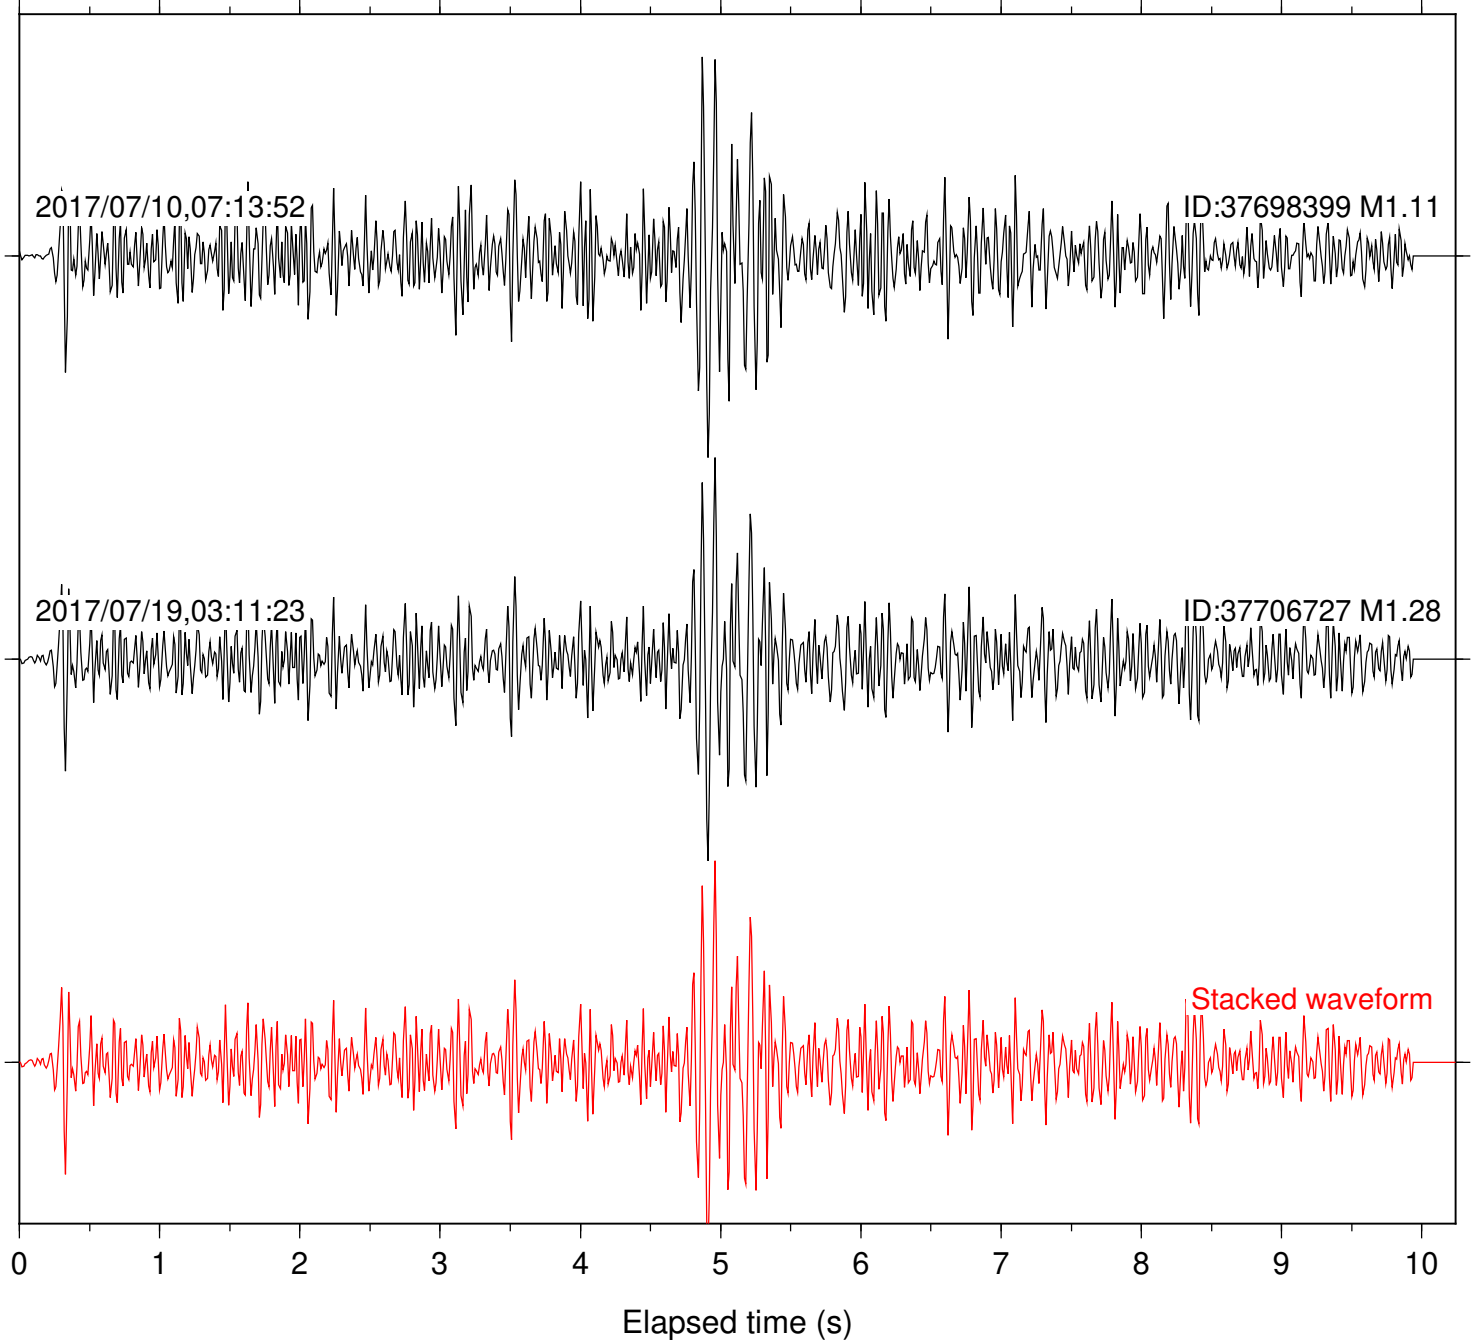

Station: SMER Com: HHZ

Focal depth: 6.53 km