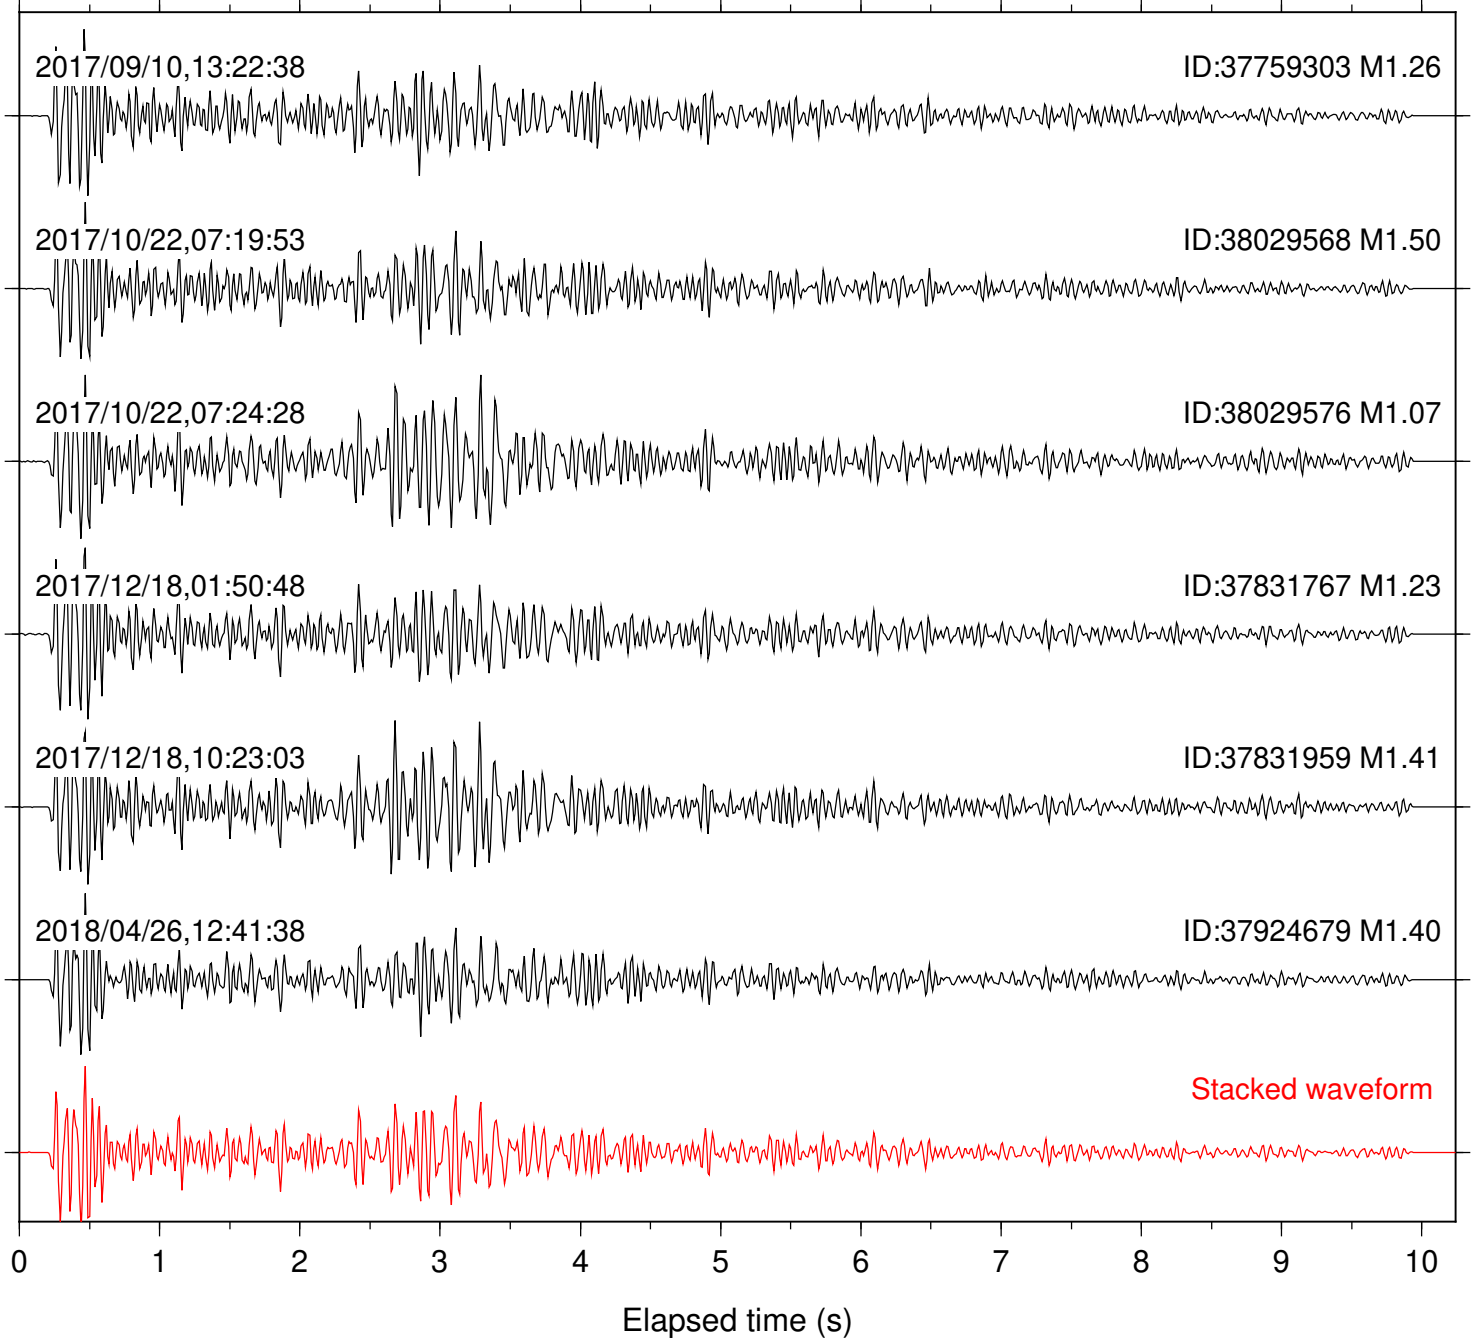

Station: PLM Com: HHZ

Focal depth: 6.30 km