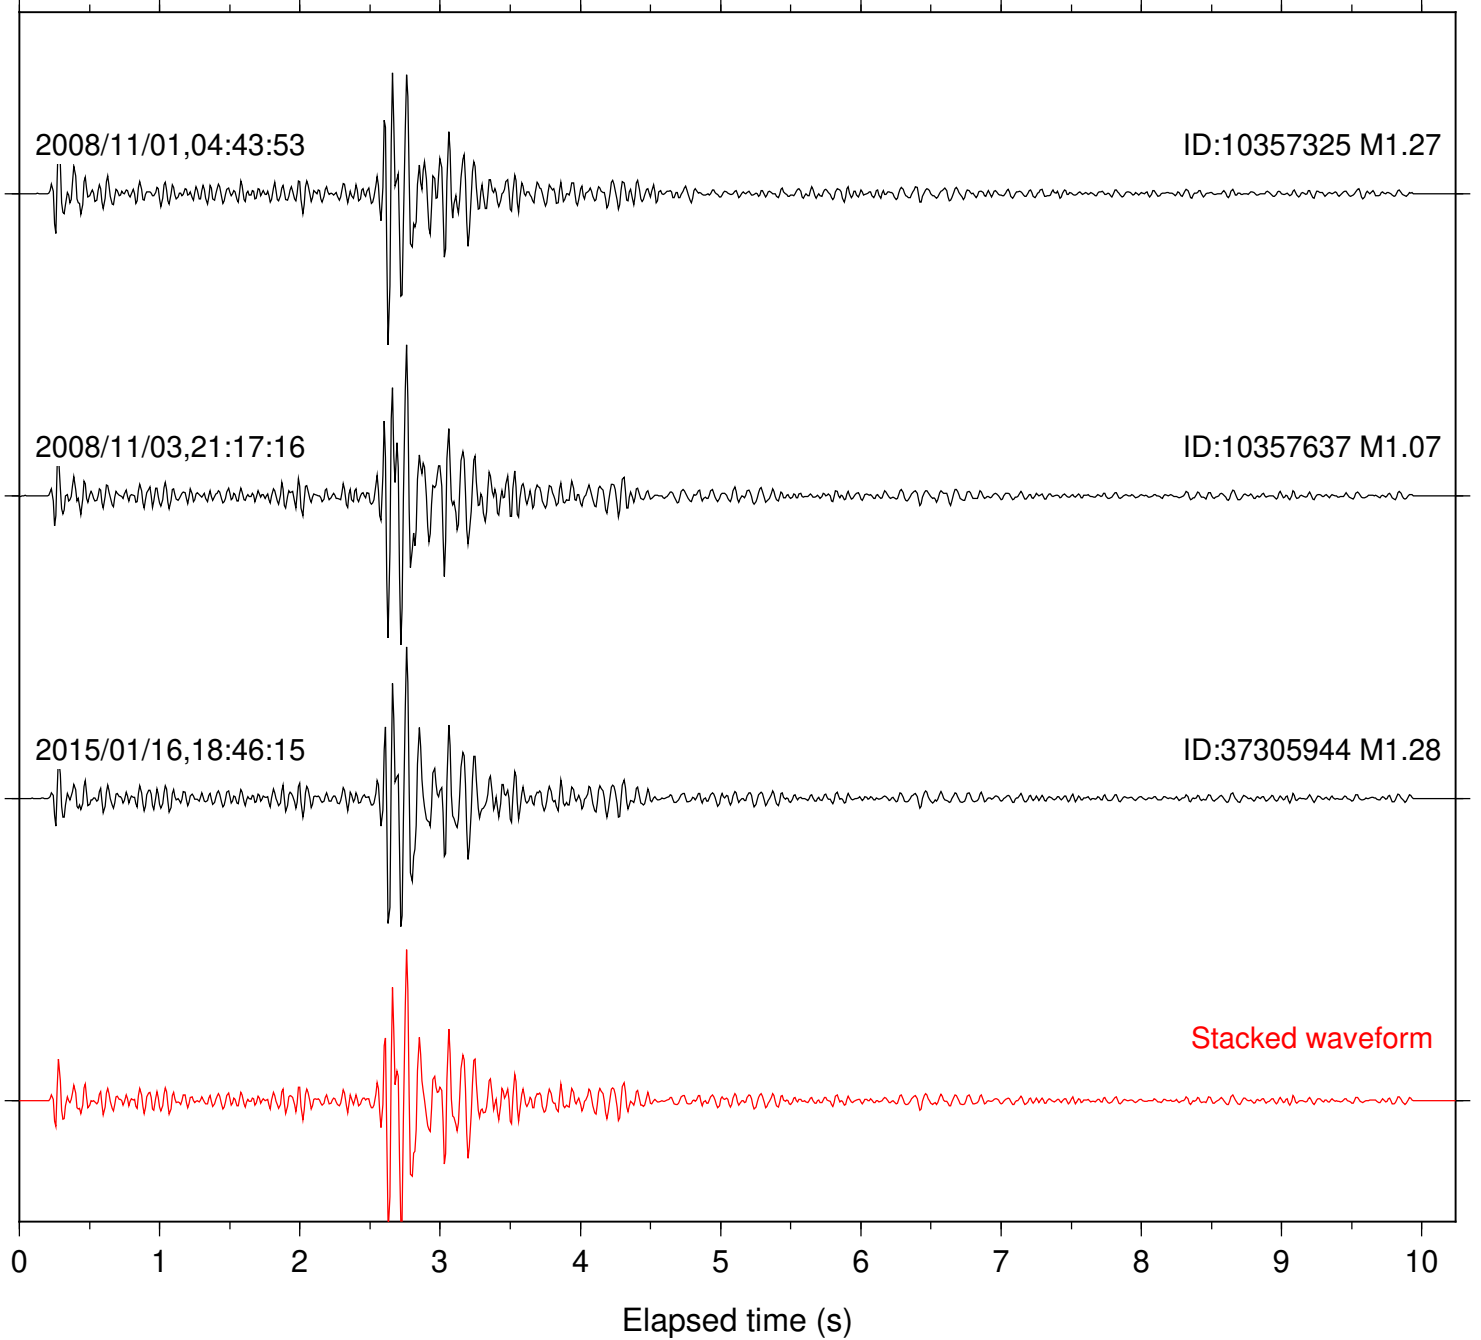

Station: B084 Com: EHZ

Focal depth: 12.93 km