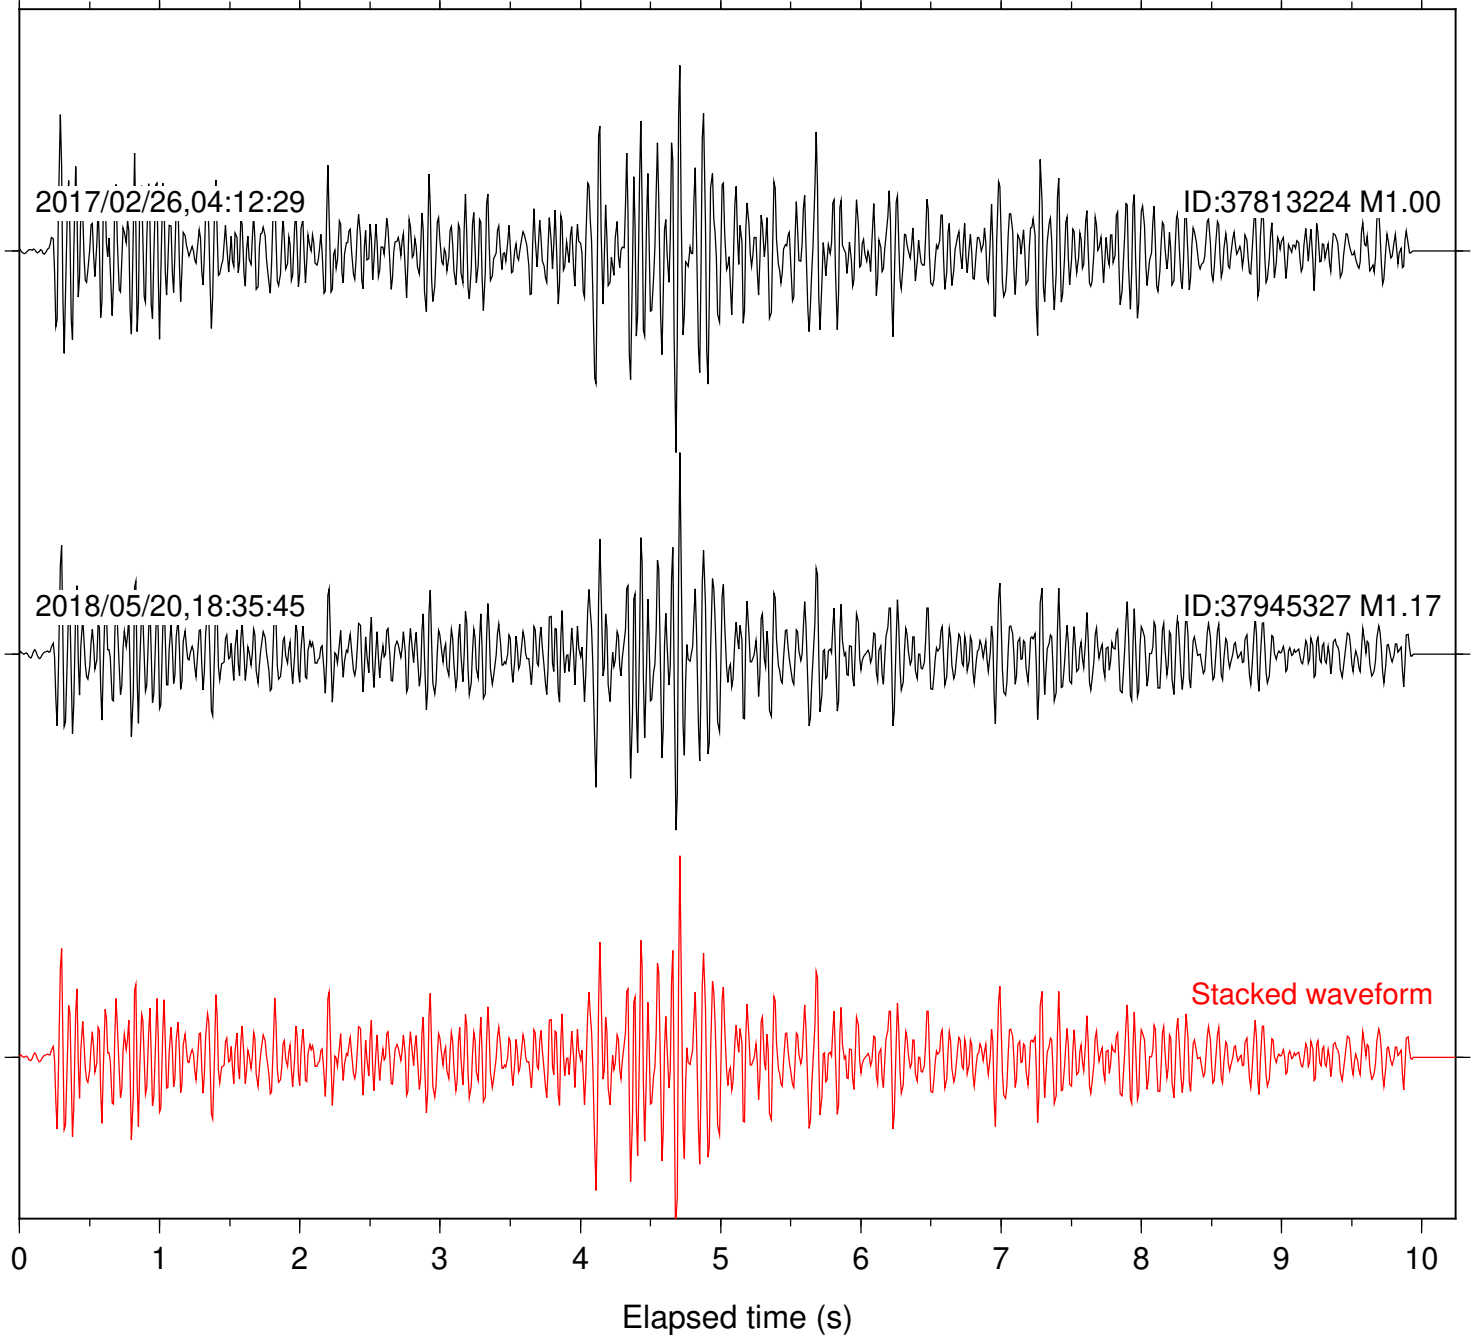

Station: BAC Com: EHZ

Focal depth: 6.45 km

Station: DGR Com: HHZ

Focal depth: 6.45 km

Station: FRD Com: HHZ

Focal depth: 6.45 km

Station: HMT2 Com: HHZ

Focal depth: 6.45 km