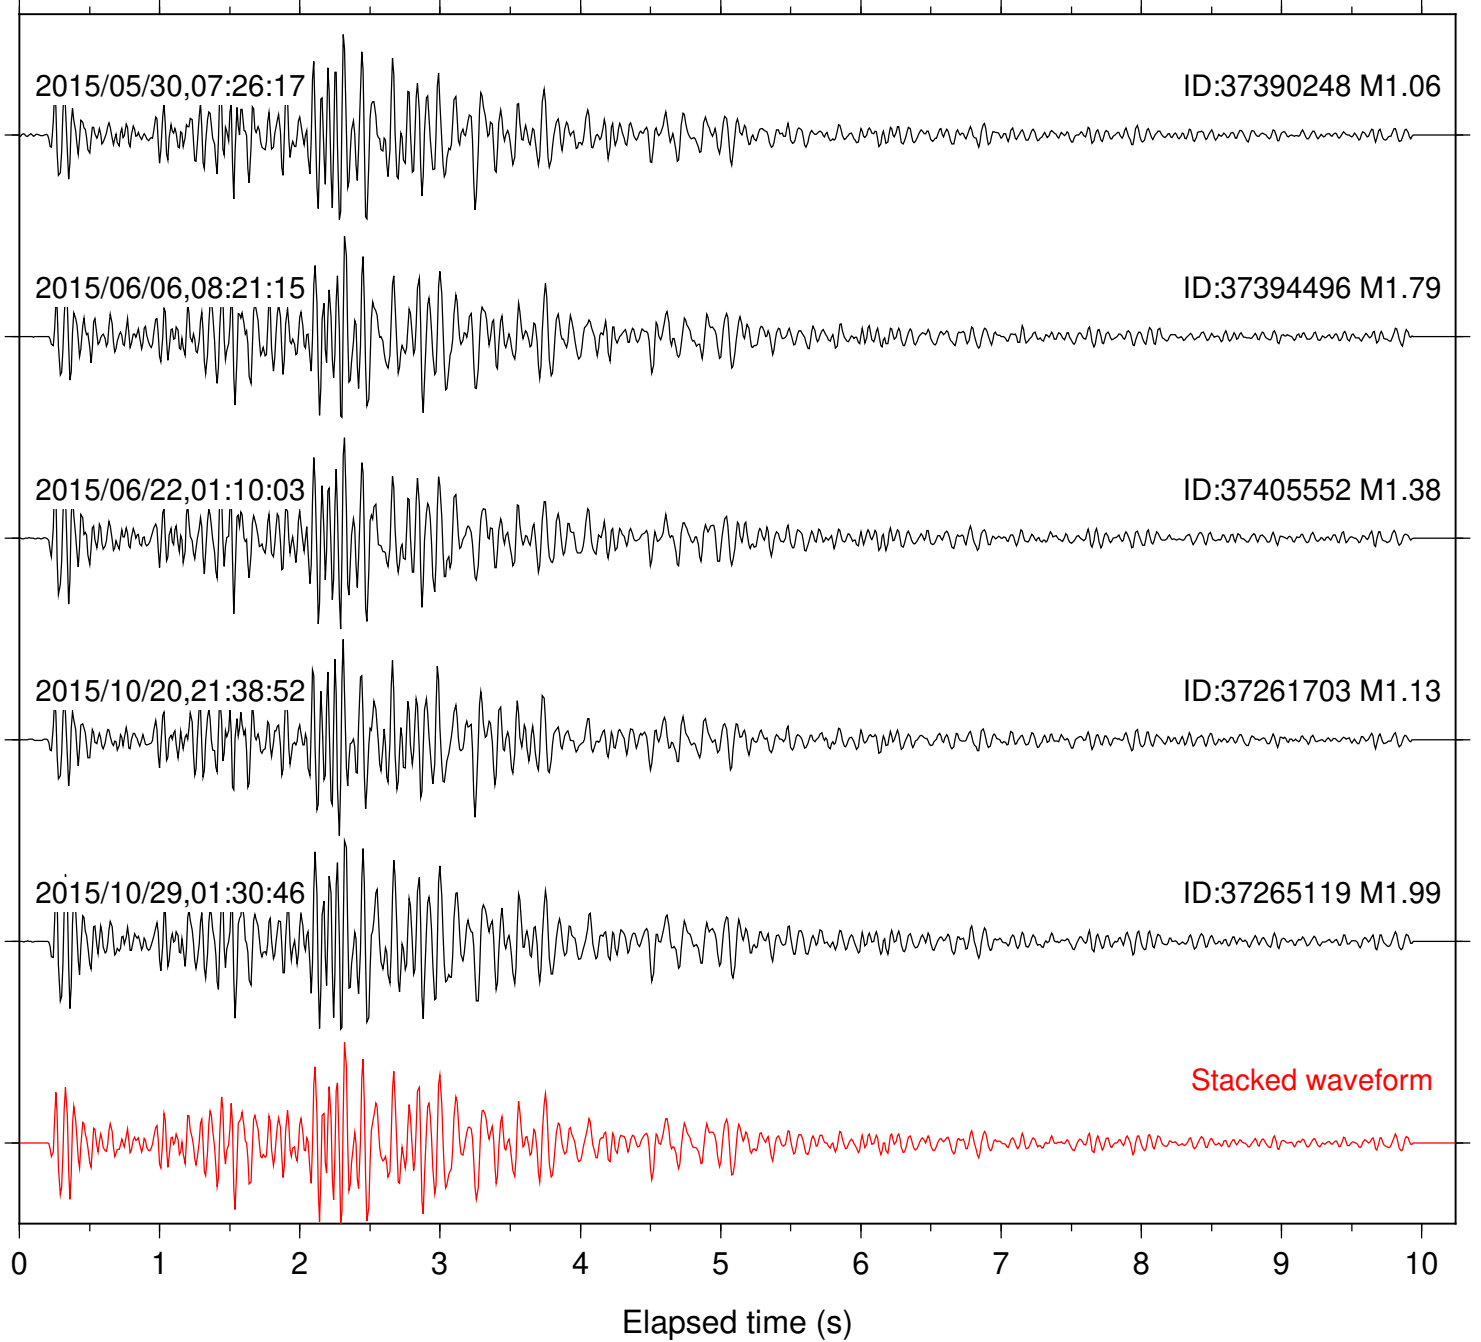

Focal depth: 8.61 km

Station: RDM Com: HHZ

Focal depth: 8.61 km

Station: RRSP Com: HHZ

Focal depth: 8.61 km

Station: SMER Com: HHZ

Focal depth: 8.61 km

Station: SND Com: HHZ