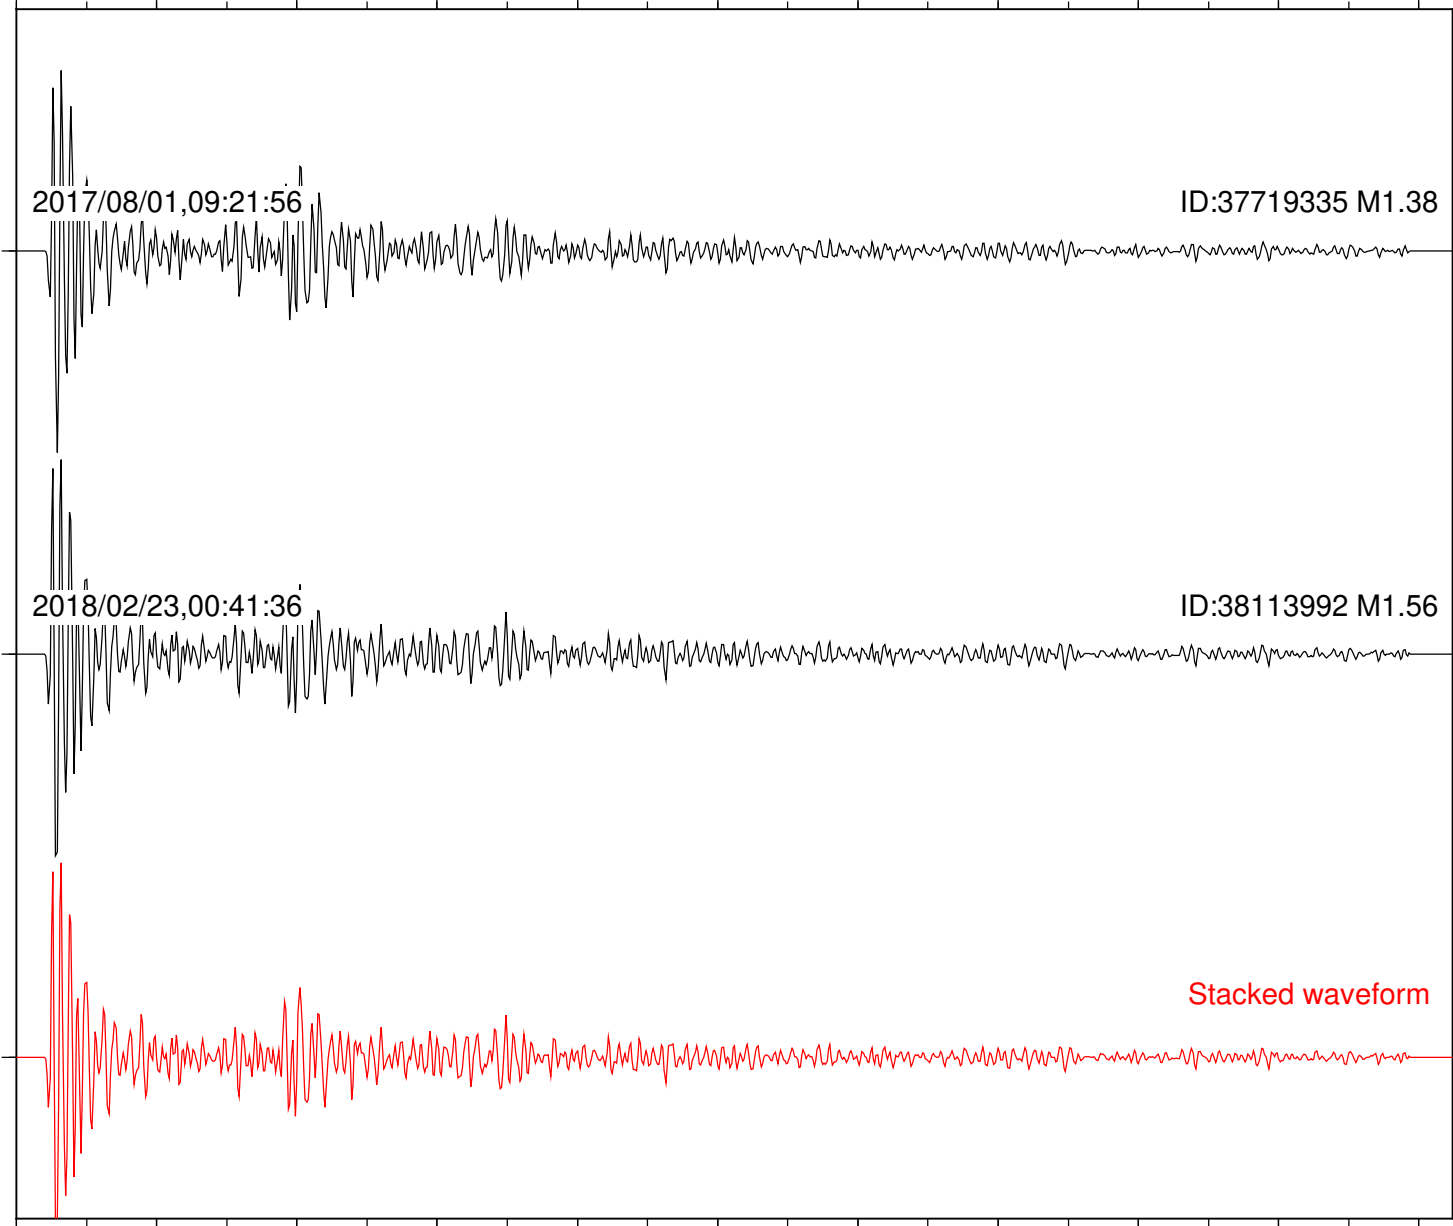

Station: B093 Com: EHZ

Focal depth: 7.89 km

2017/08/01,09:21:56

ID:37719335 M1.38

2018/02/23,00:41:36

ID:38113992 M1.56

Stacked waveform

0 1 2 3 4 5 6 7 8 9 10
Elapsed time (s)