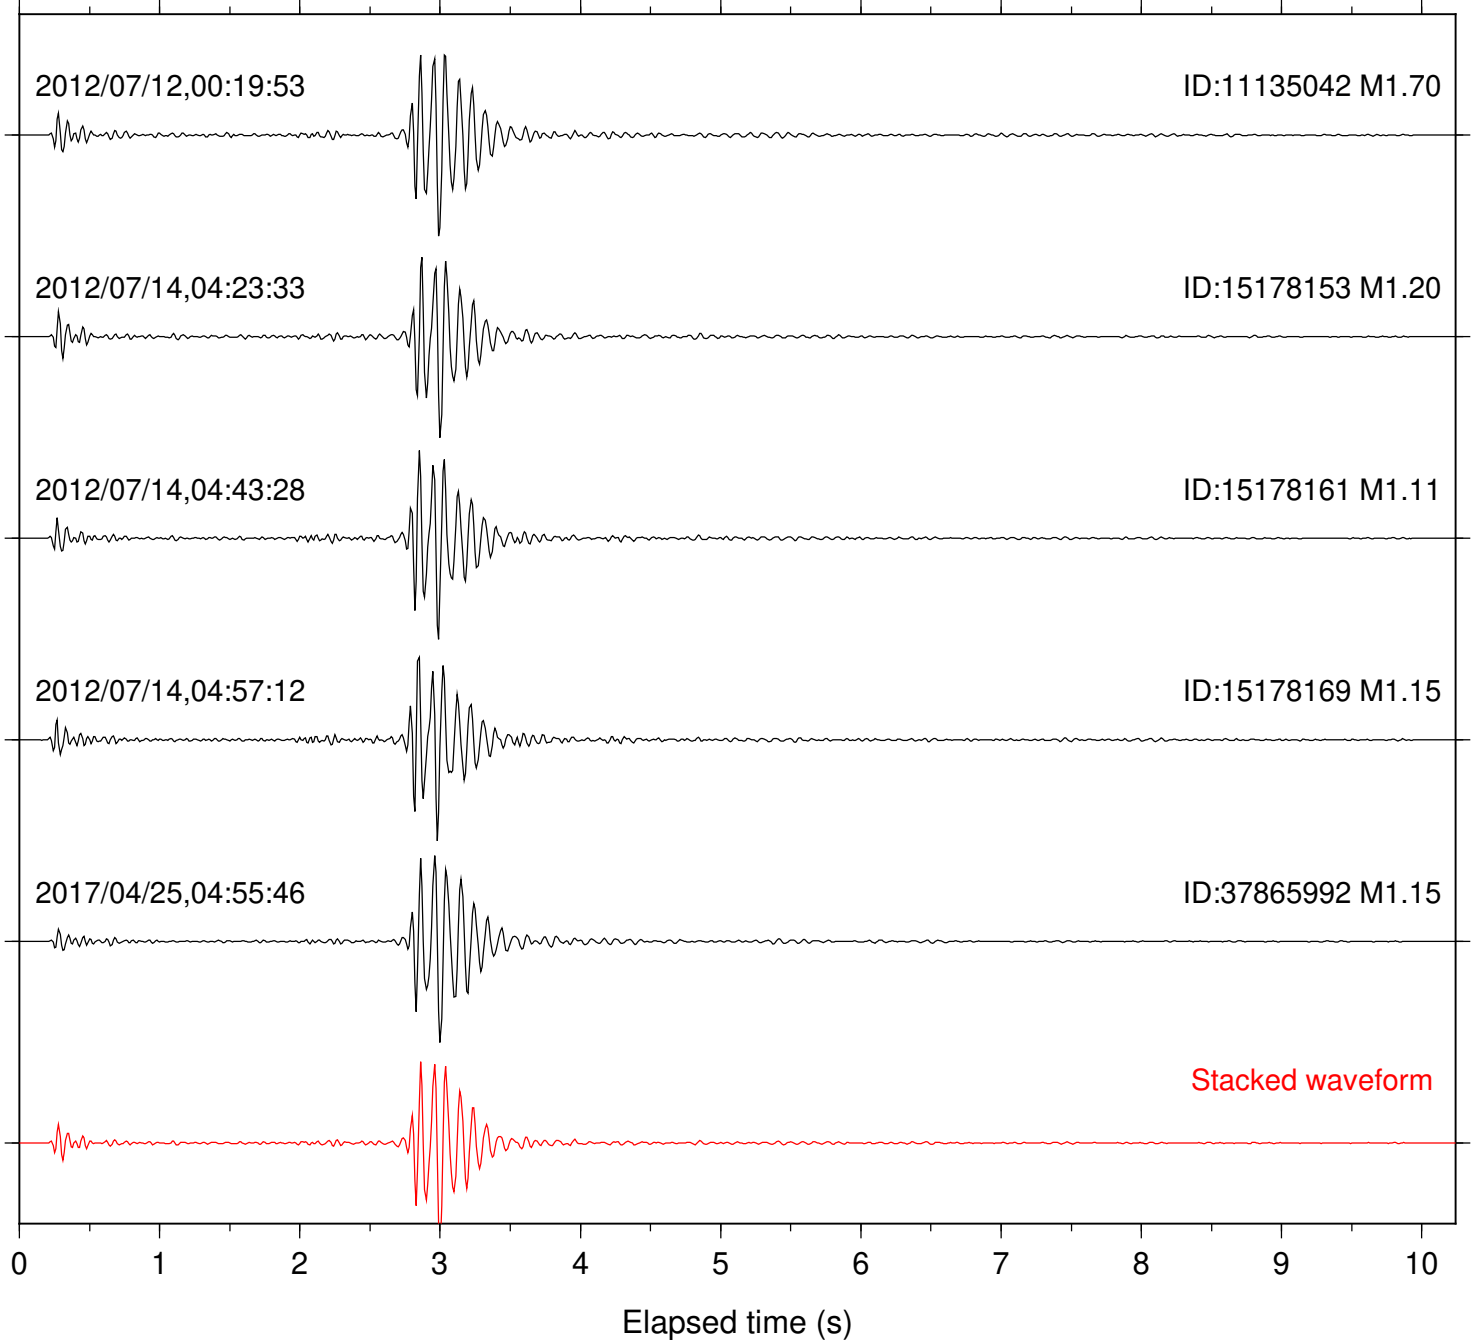

ID:11135122 M1.05

Stacked waveform

0 1 2 3 4 5 6 7 8 9 10

Elapsed time (s)

Station: B081 Com: EHZ

Focal depth: 15.66 km

Station: B084 Com: EHZ

Focal depth: 15.56 km