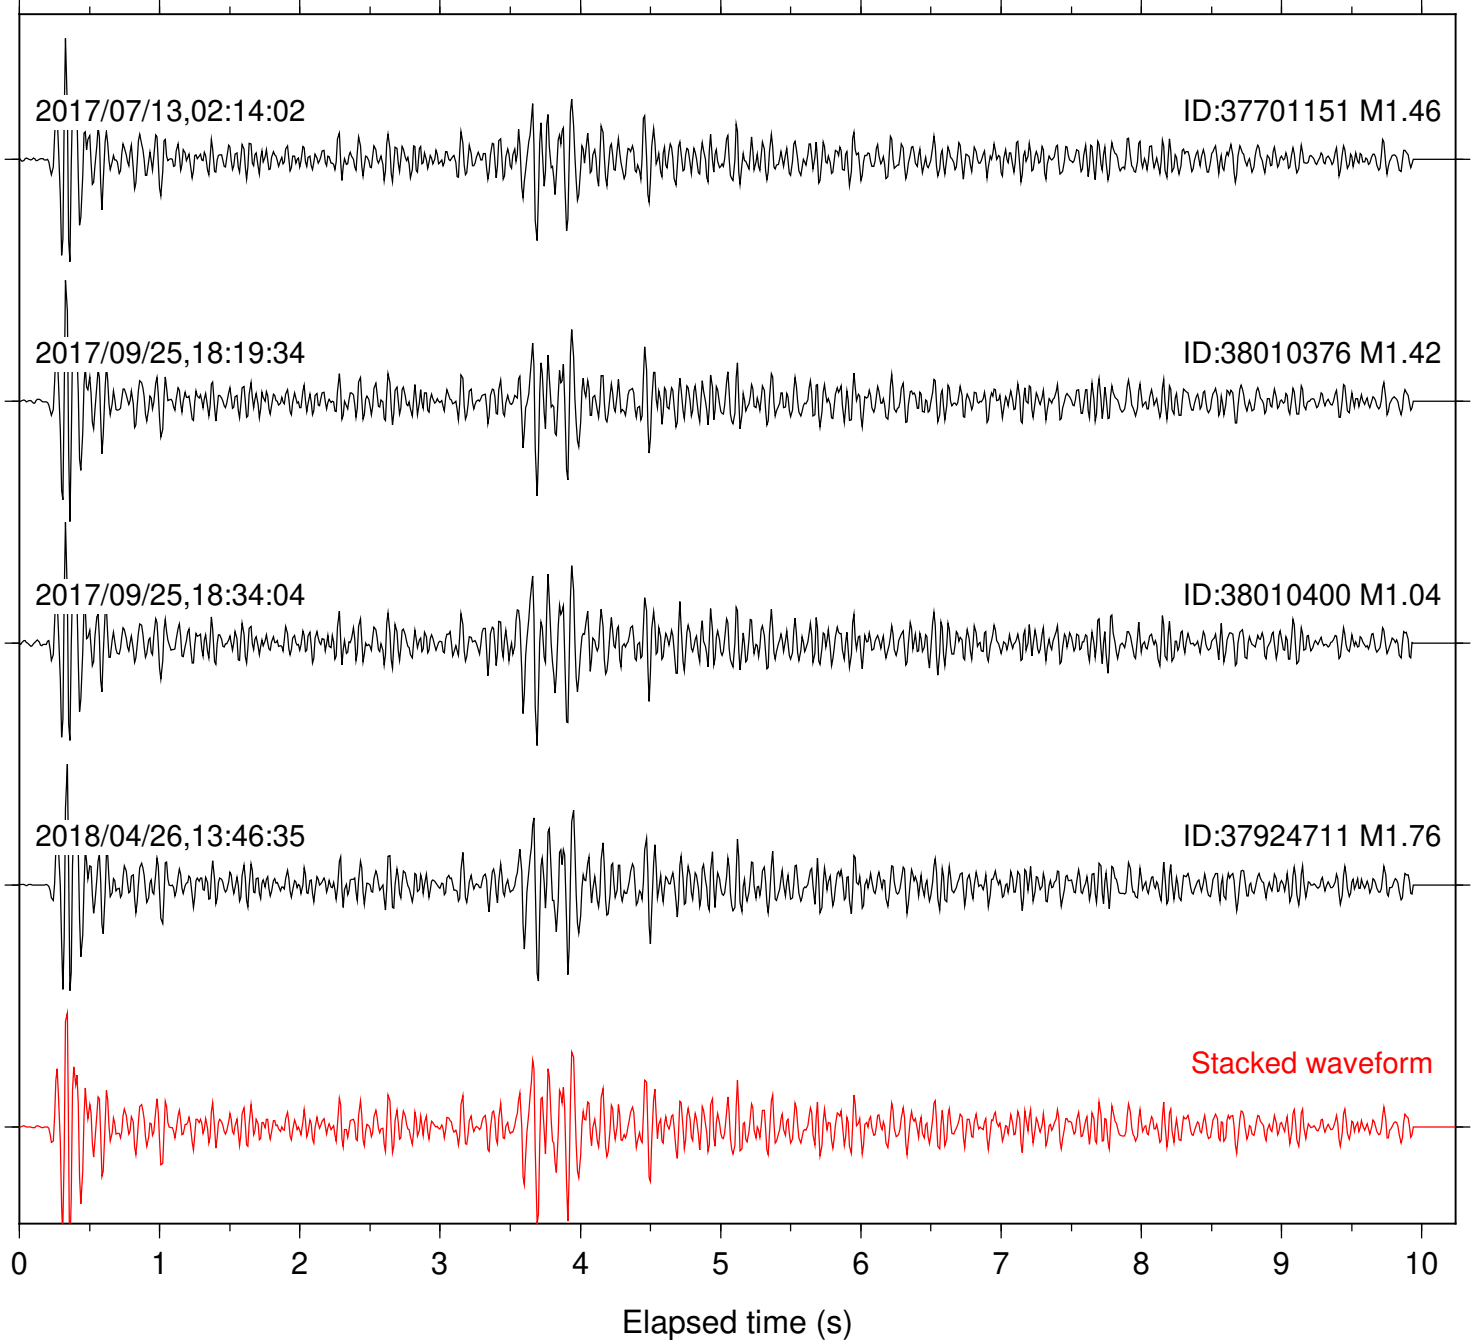

Station: B081 Com: EHZ

Focal depth: 5.55 km