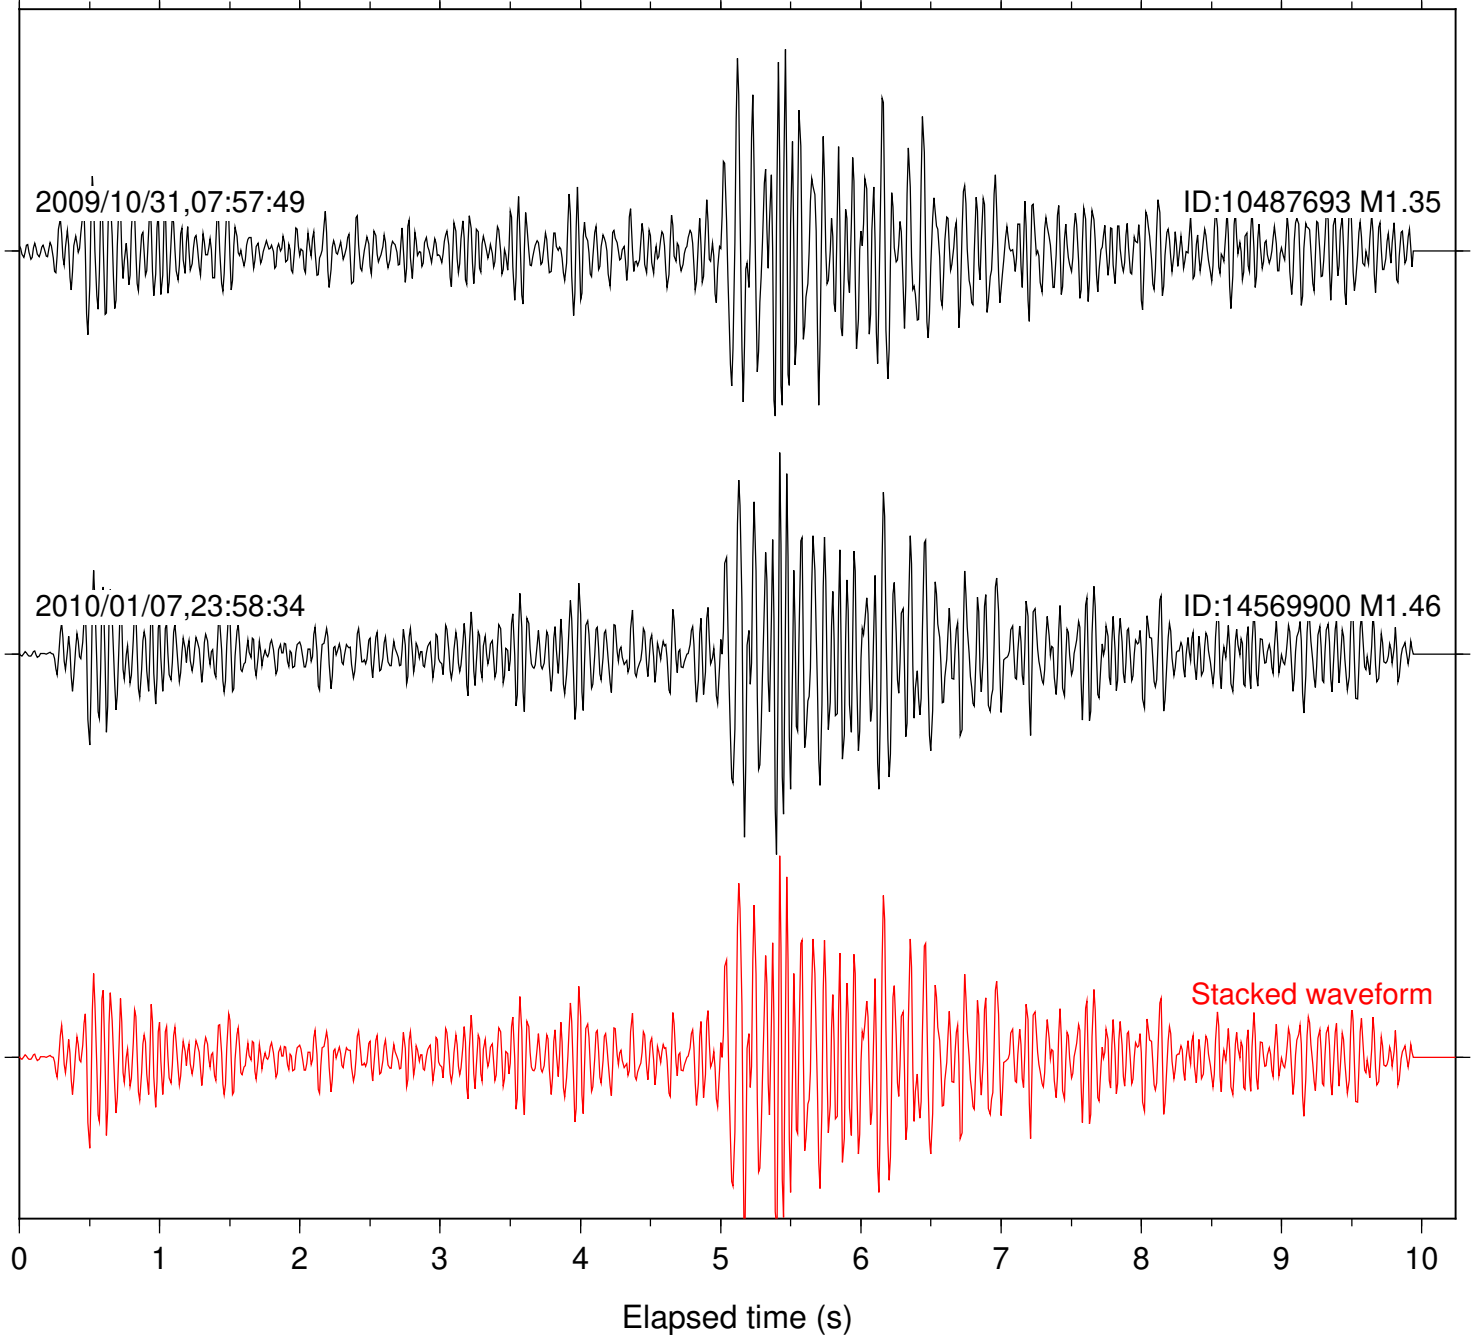

Stacked waveform

0 1 2 3 4 5 6 7 8 9 10  
Elapsed time (s)

Station: RDM Com: HHZ

Focal depth: 9.14 km

Station: SND Com: HHZ

Focal depth: 9.14 km

Station: TOR Com: HHZ

Focal depth: 9.14 km