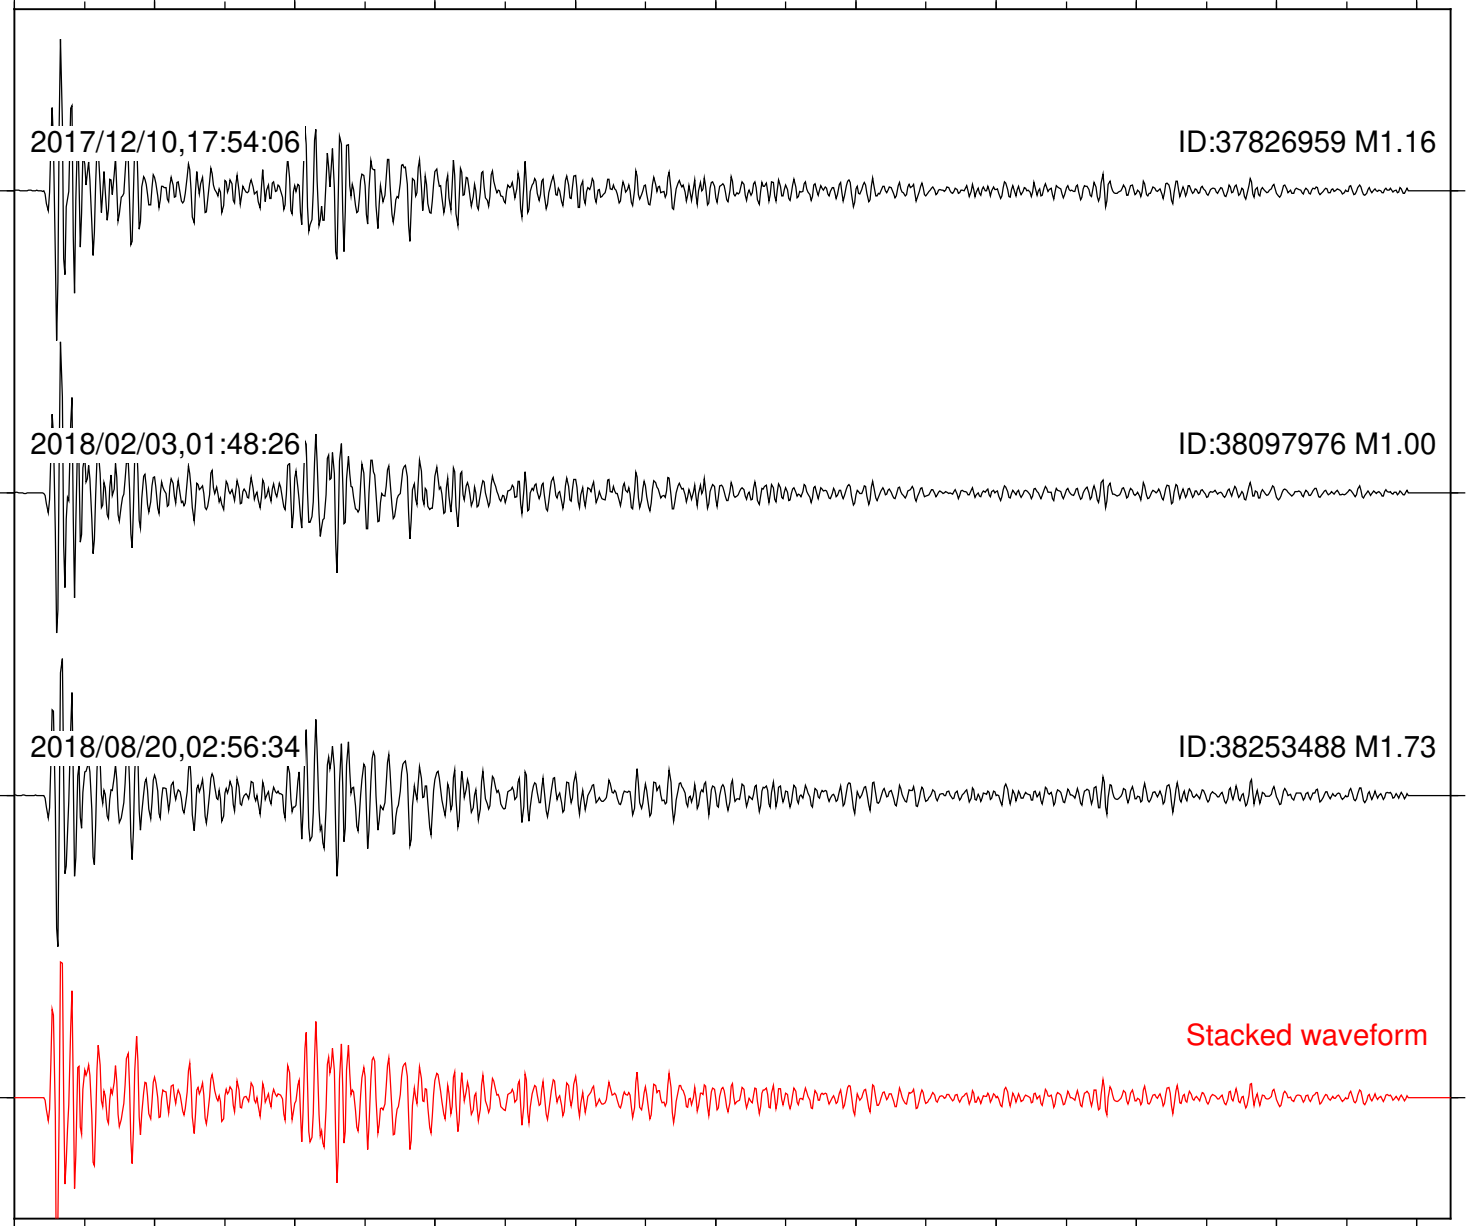

Station: B093 Com: EHZ

Focal depth: 4.98 km

2017/12/10,17:54:06

ID:37826959 M1.16

2018/02/03,01:48:26

ID:38097976 M1.00

2018/08/20,02:56:34

ID:38253488 M1.73

Stacked waveform

0 1 2 3 4 5 6 7 8 9 10

Elapsed time (s)