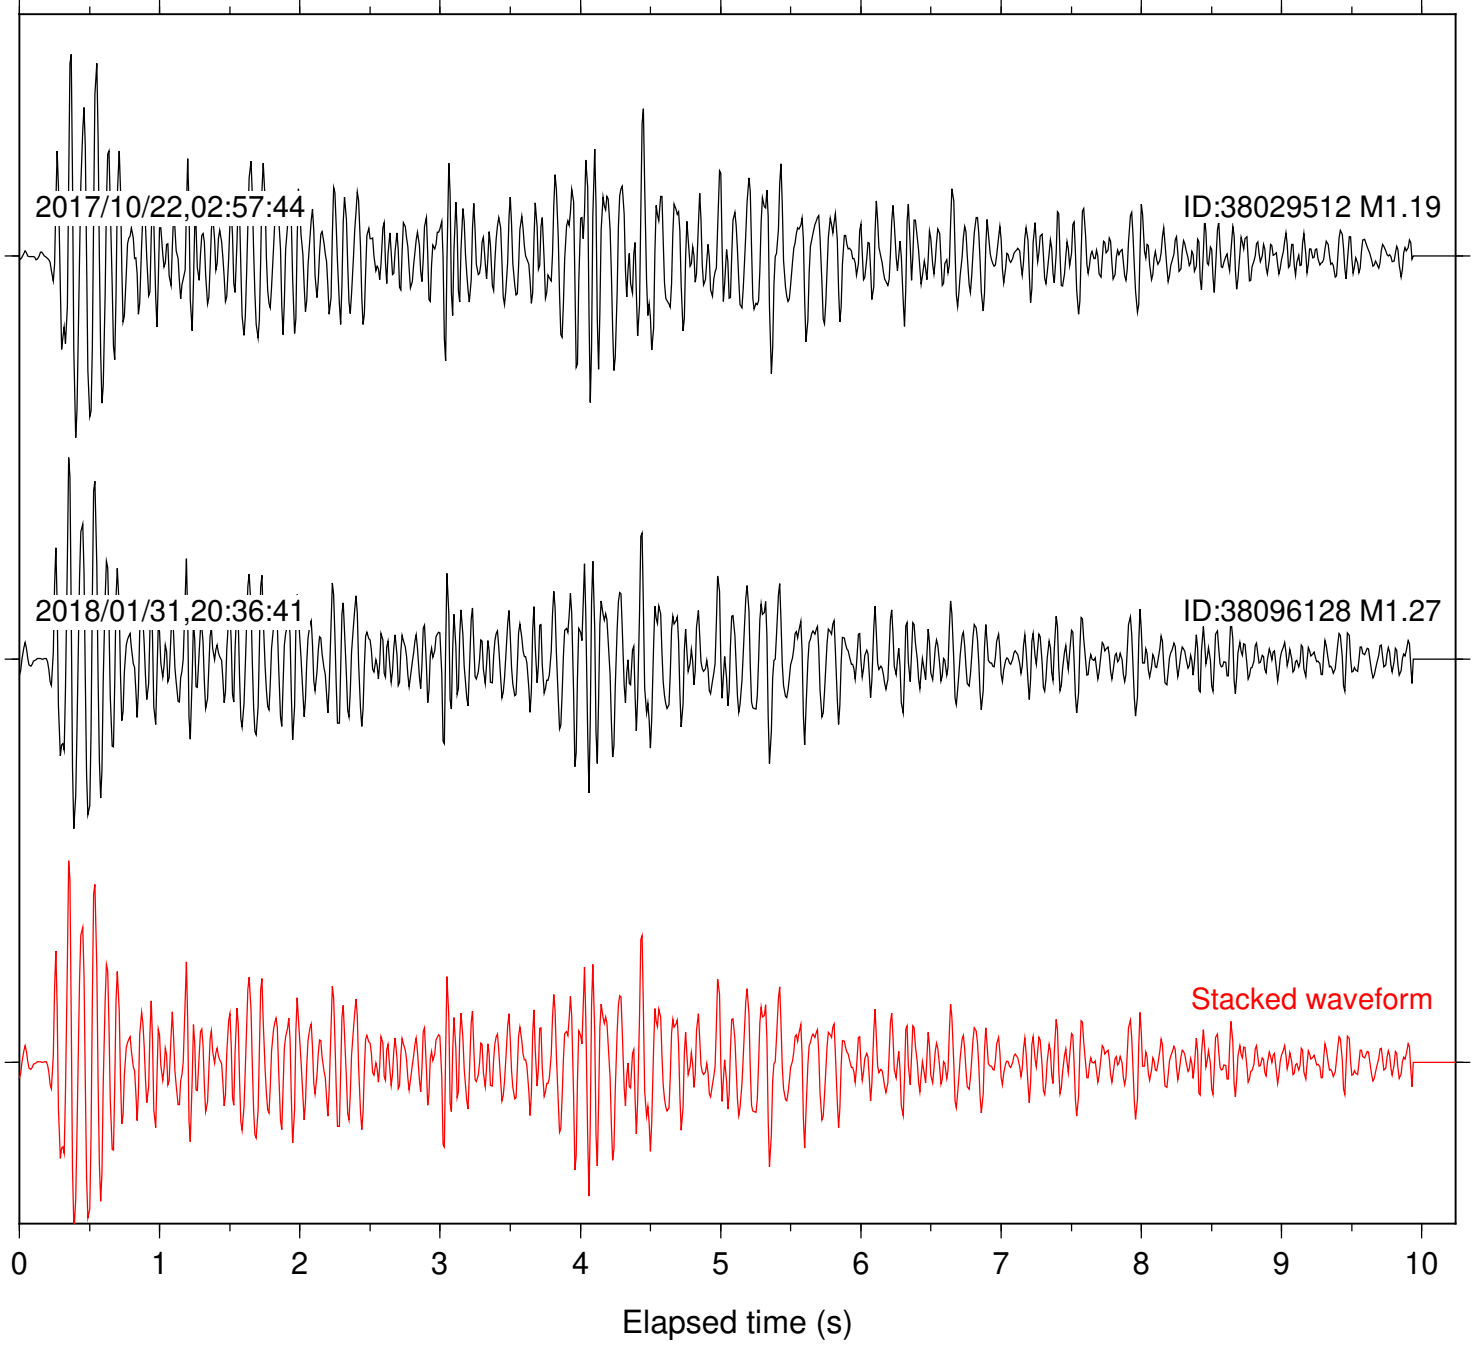

Station: FRD Com: HHZ

Focal depth: 5.13 km

Station: HMT2 Com: HHZ

Focal depth: 5.13 km

Station: KNW Com: HHZ

Focal depth: 5.13 km

Station: LKH Com: HHZ

Focal depth: 5.13 km