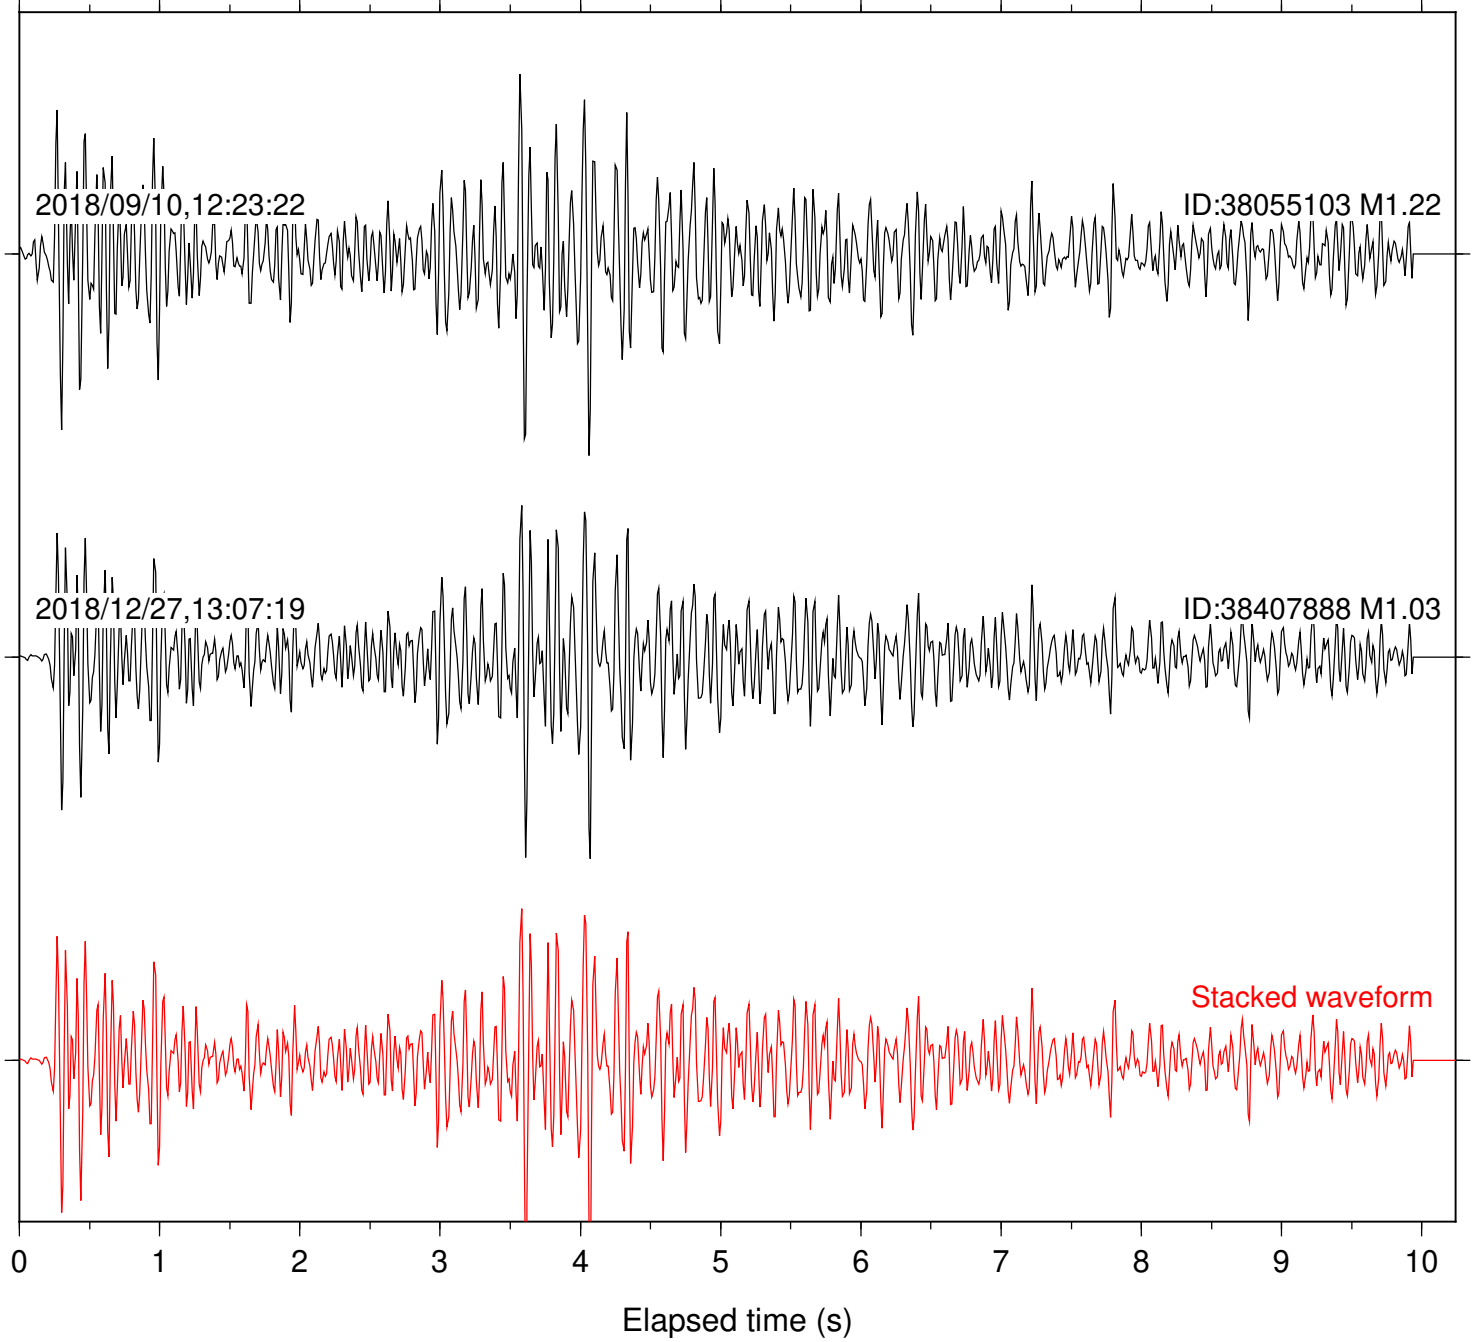

Station: B081 Com: EHZ

Focal depth: 4.29 km