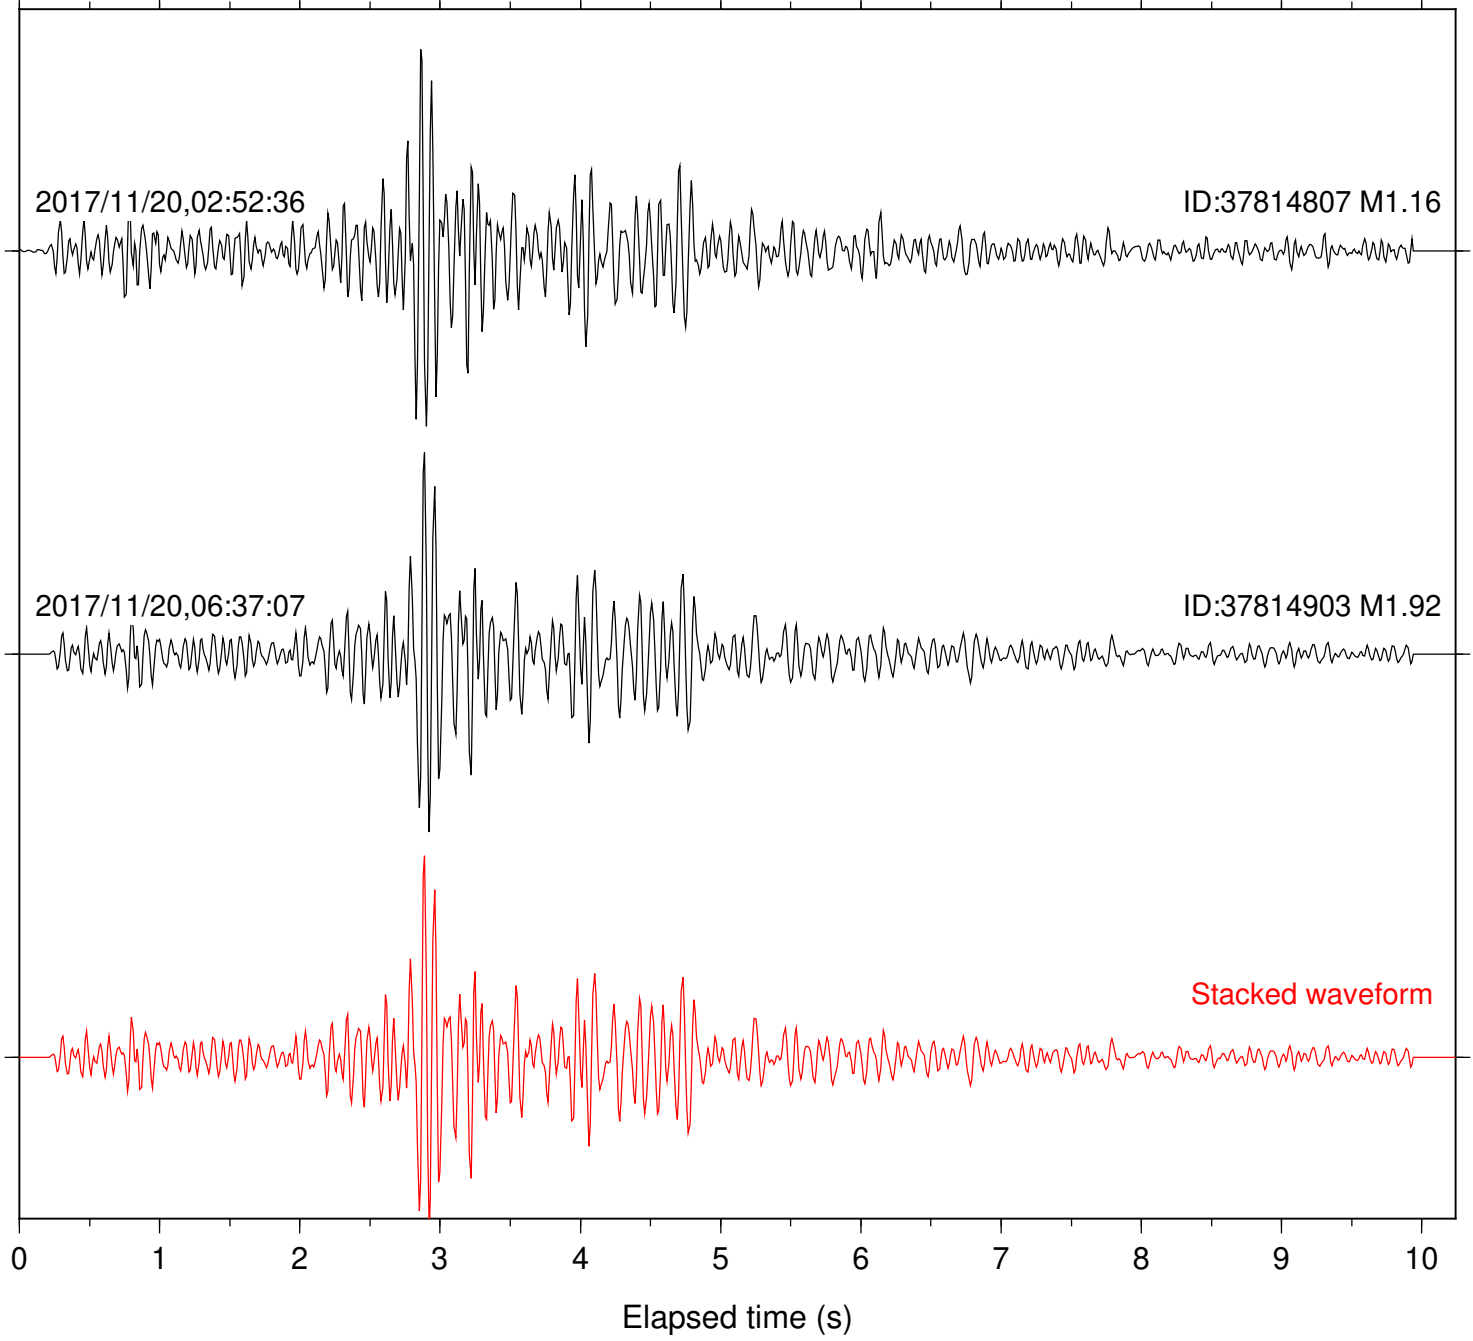

Station: CSH Com: HHZ

Focal depth: 5.24 km

Station: DNR Com: HHZ

Focal depth: 5.25 km

Station: FRD Com: HHZ

Focal depth: 5.24 km

Station: HMT2 Com: HHZ

Focal depth: 5.29 km