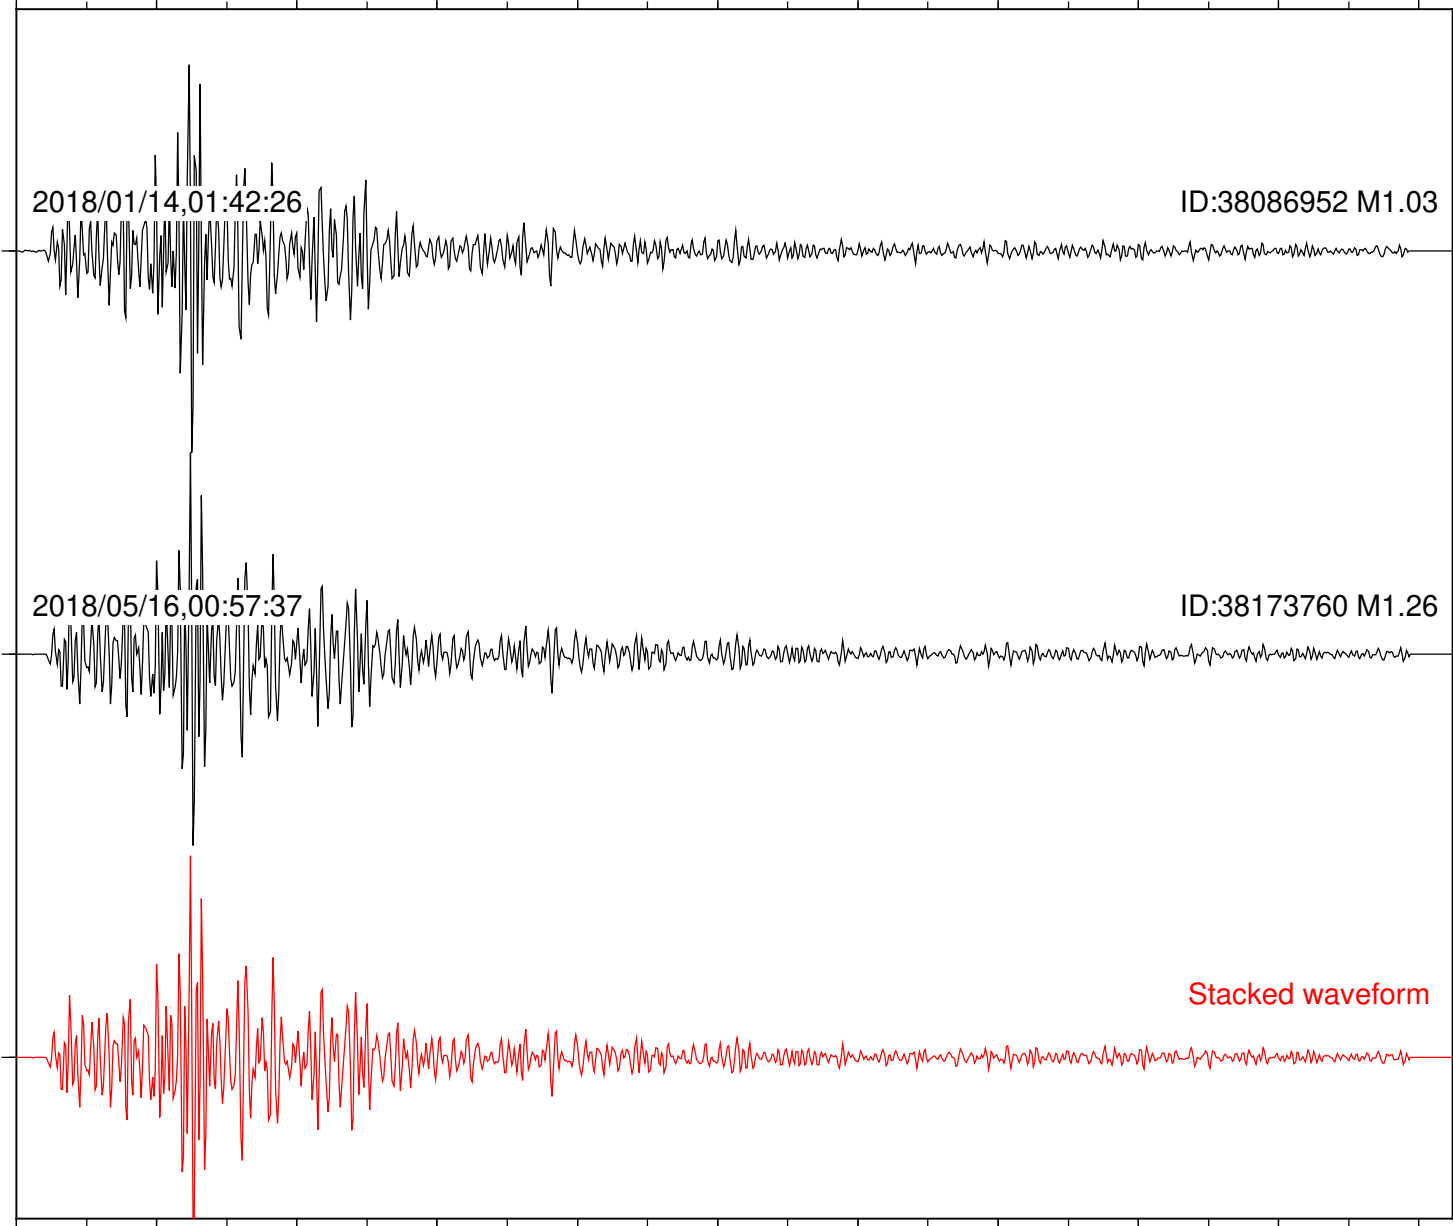

Station: CSH Com: HHZ

Focal depth: 6.30 km

Station: DGR Com: HHZ

Focal depth: 6.30 km

Station: FRD Com: HHZ

Focal depth: 6.30 km

Station: HMT2 Com: HHZ

Focal depth: 6.30 km