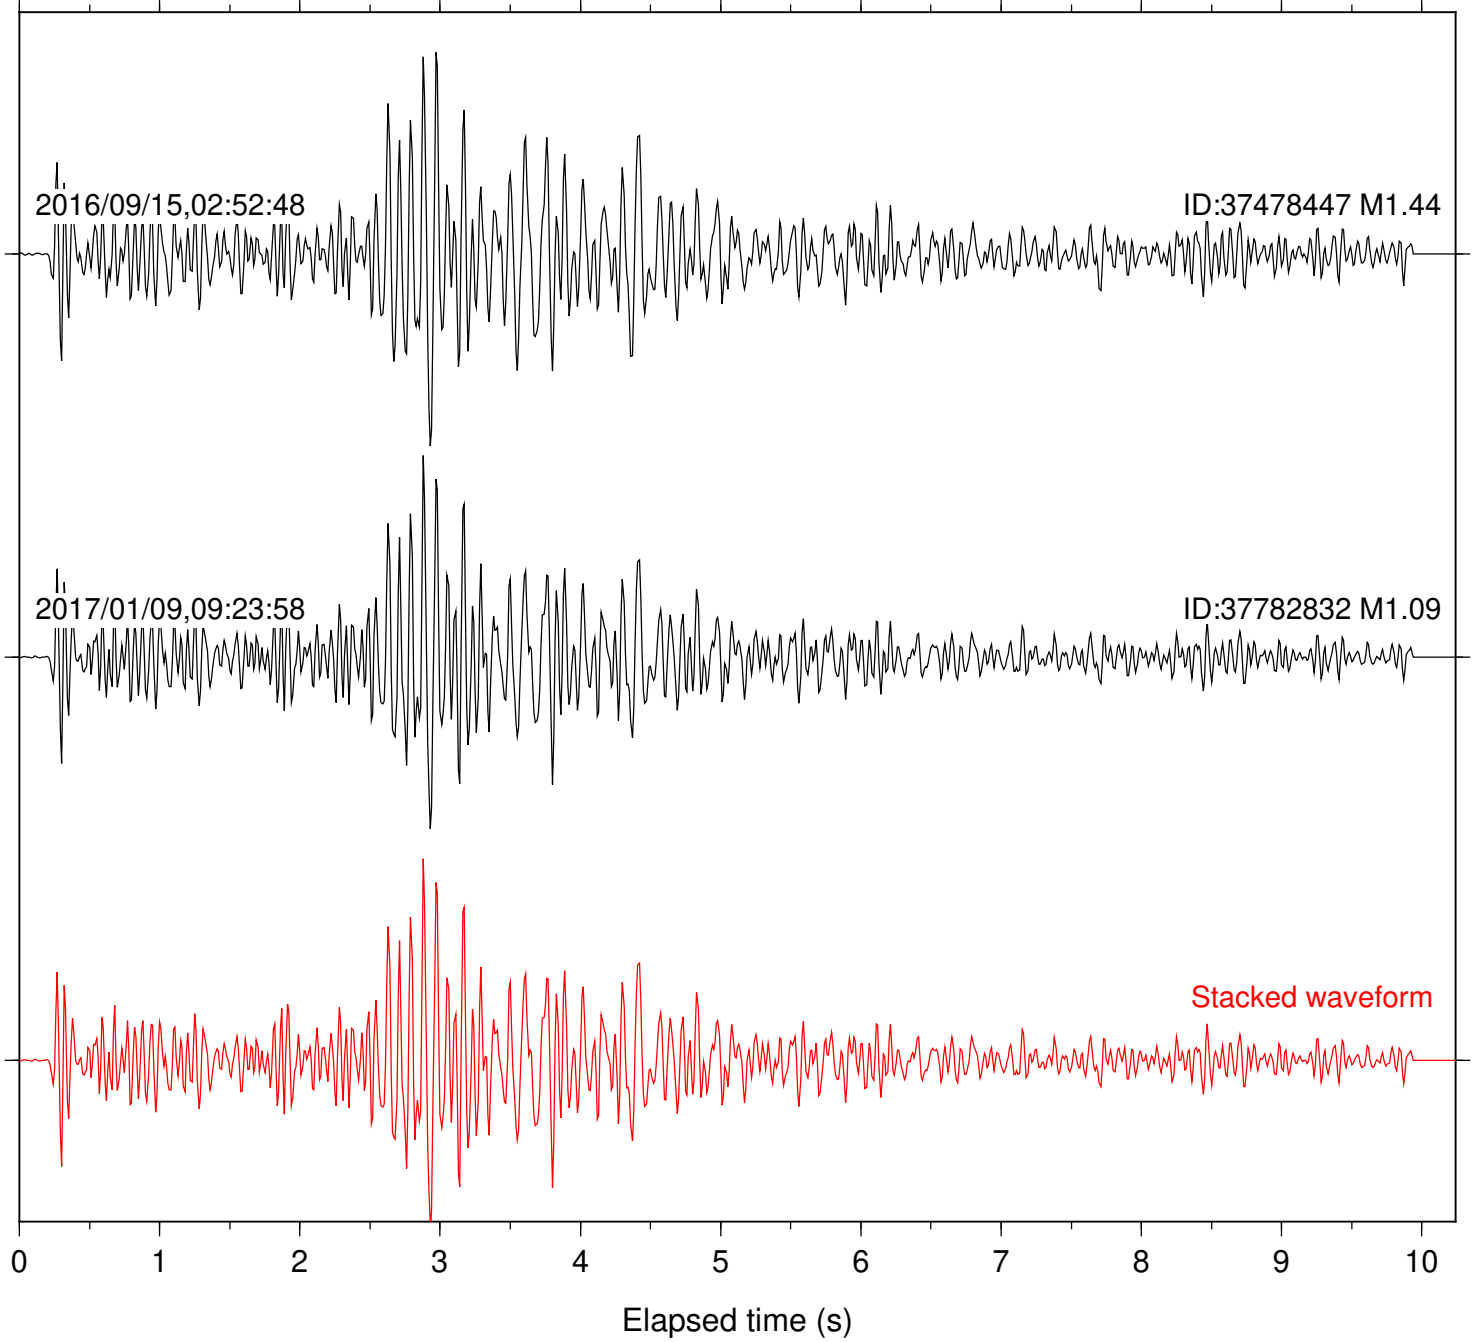

Station: BAC Com: EHZ

Focal depth: 6.55 km

Station: CSH Com: HHZ

Focal depth: 6.55 km

Station: DGR Com: HHZ

Focal depth: 6.55 km

Station: SND Com: HHZ

Focal depth: 6.55 km