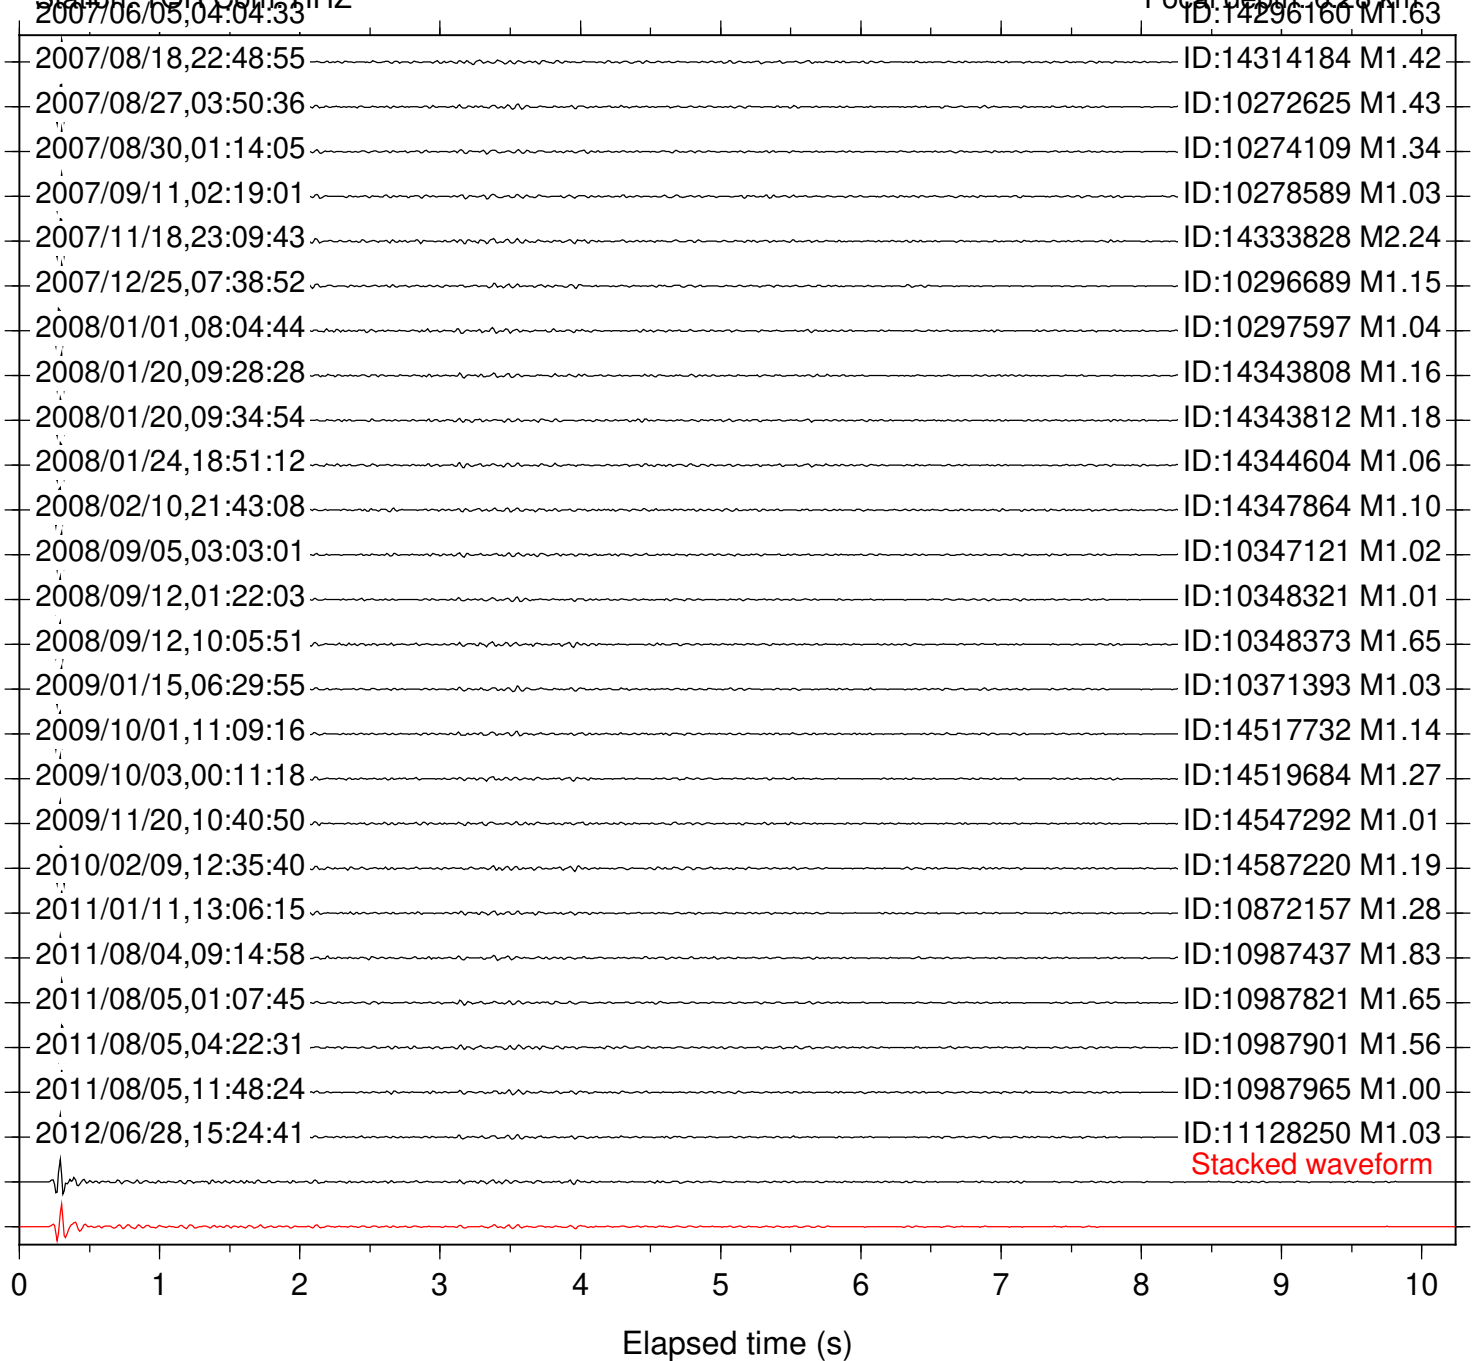

Station: TOR Com: HHZ

Focal depth: 6.28 km