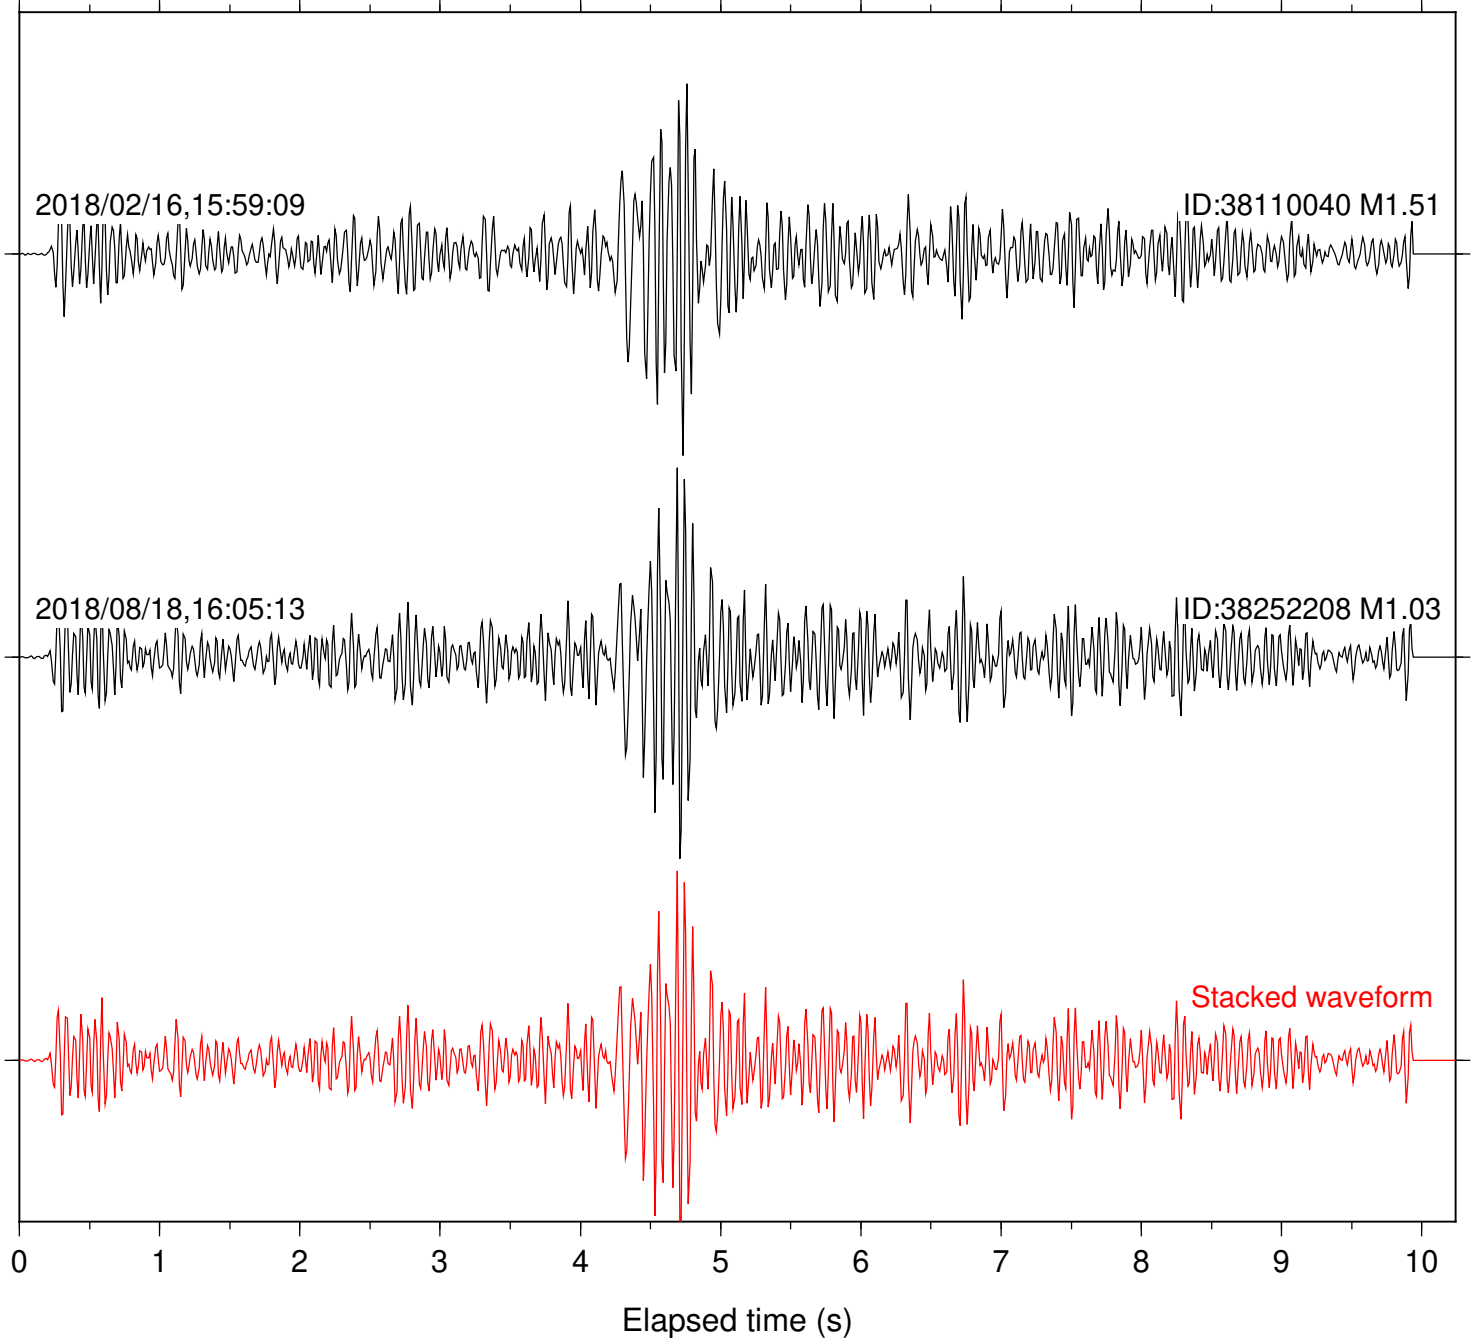

Station: PFO Com: HHZ

Focal depth: 4.95 km