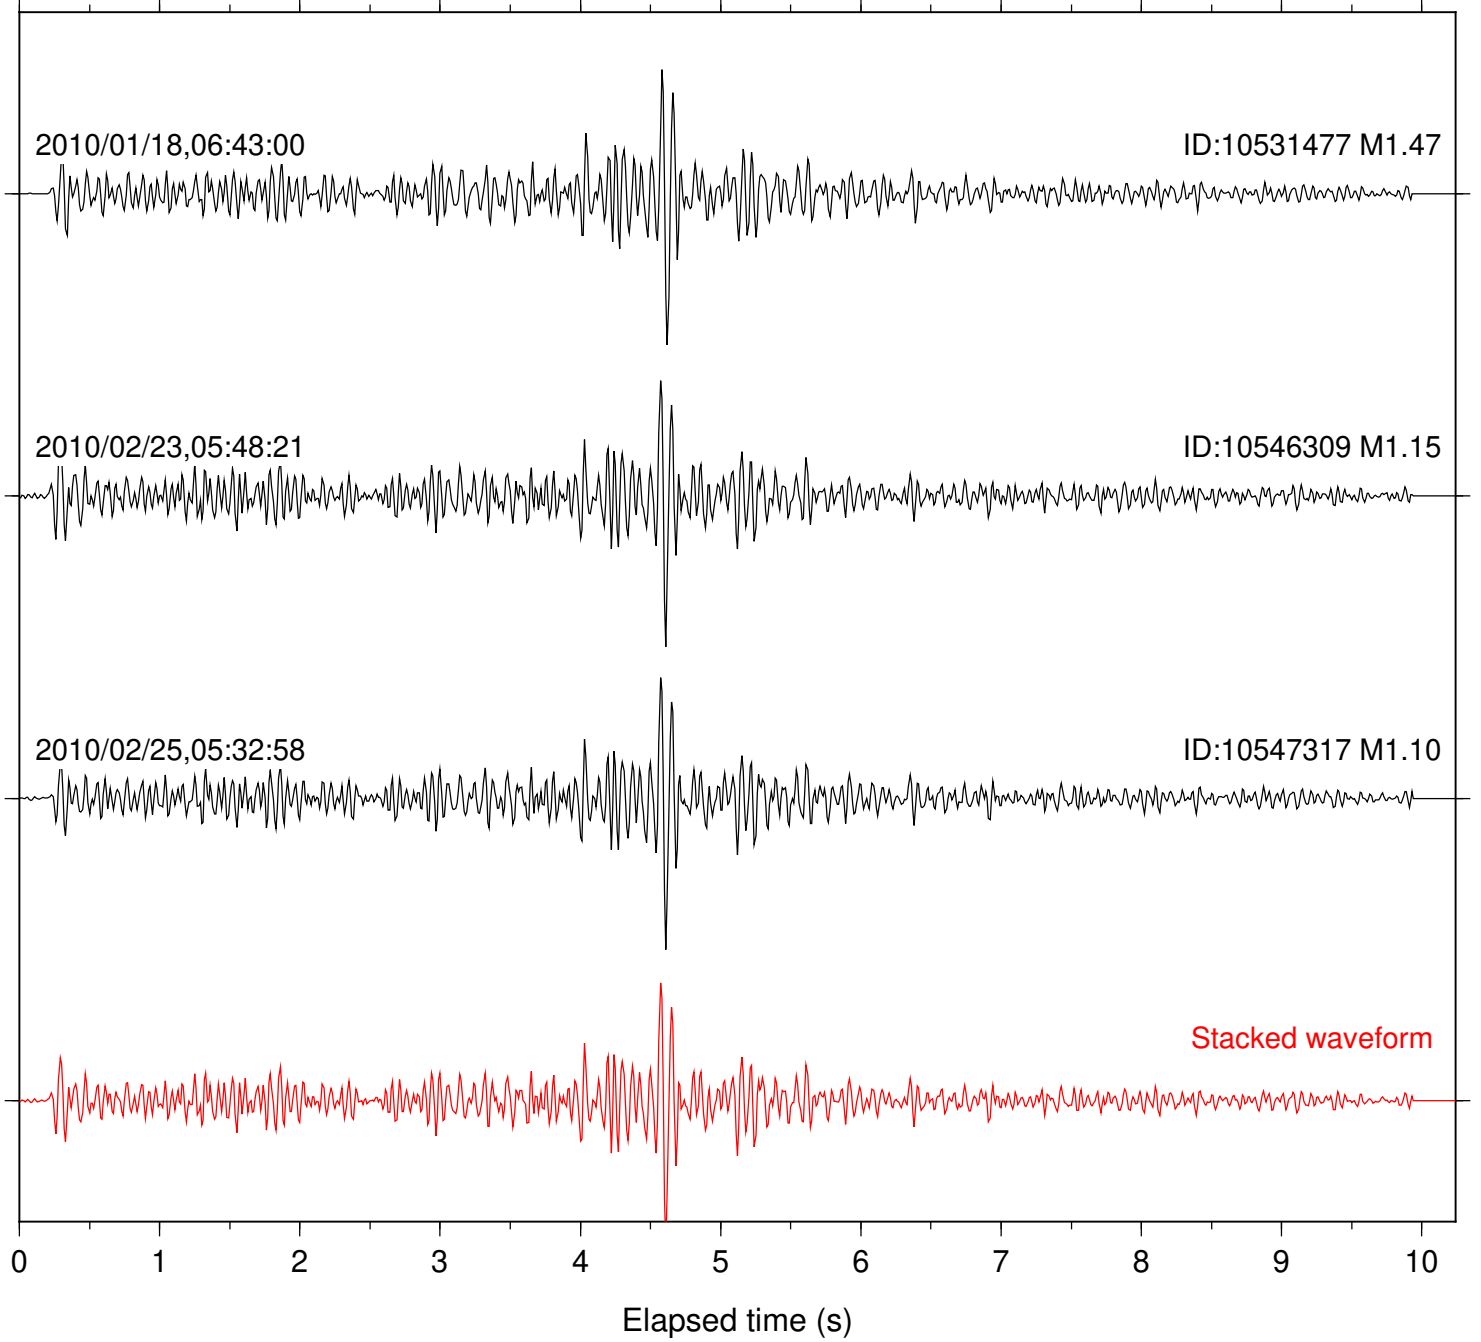

Focal depth: 8.92 km

Station: CRR Com: EHZ

Focal depth: 2.74 km

Station: ERP Com: EHZ

Focal depth: 2.74 km

Station: WES Com: HHZ

Focal depth: 2.74 km

2009/10/06,01:19:40