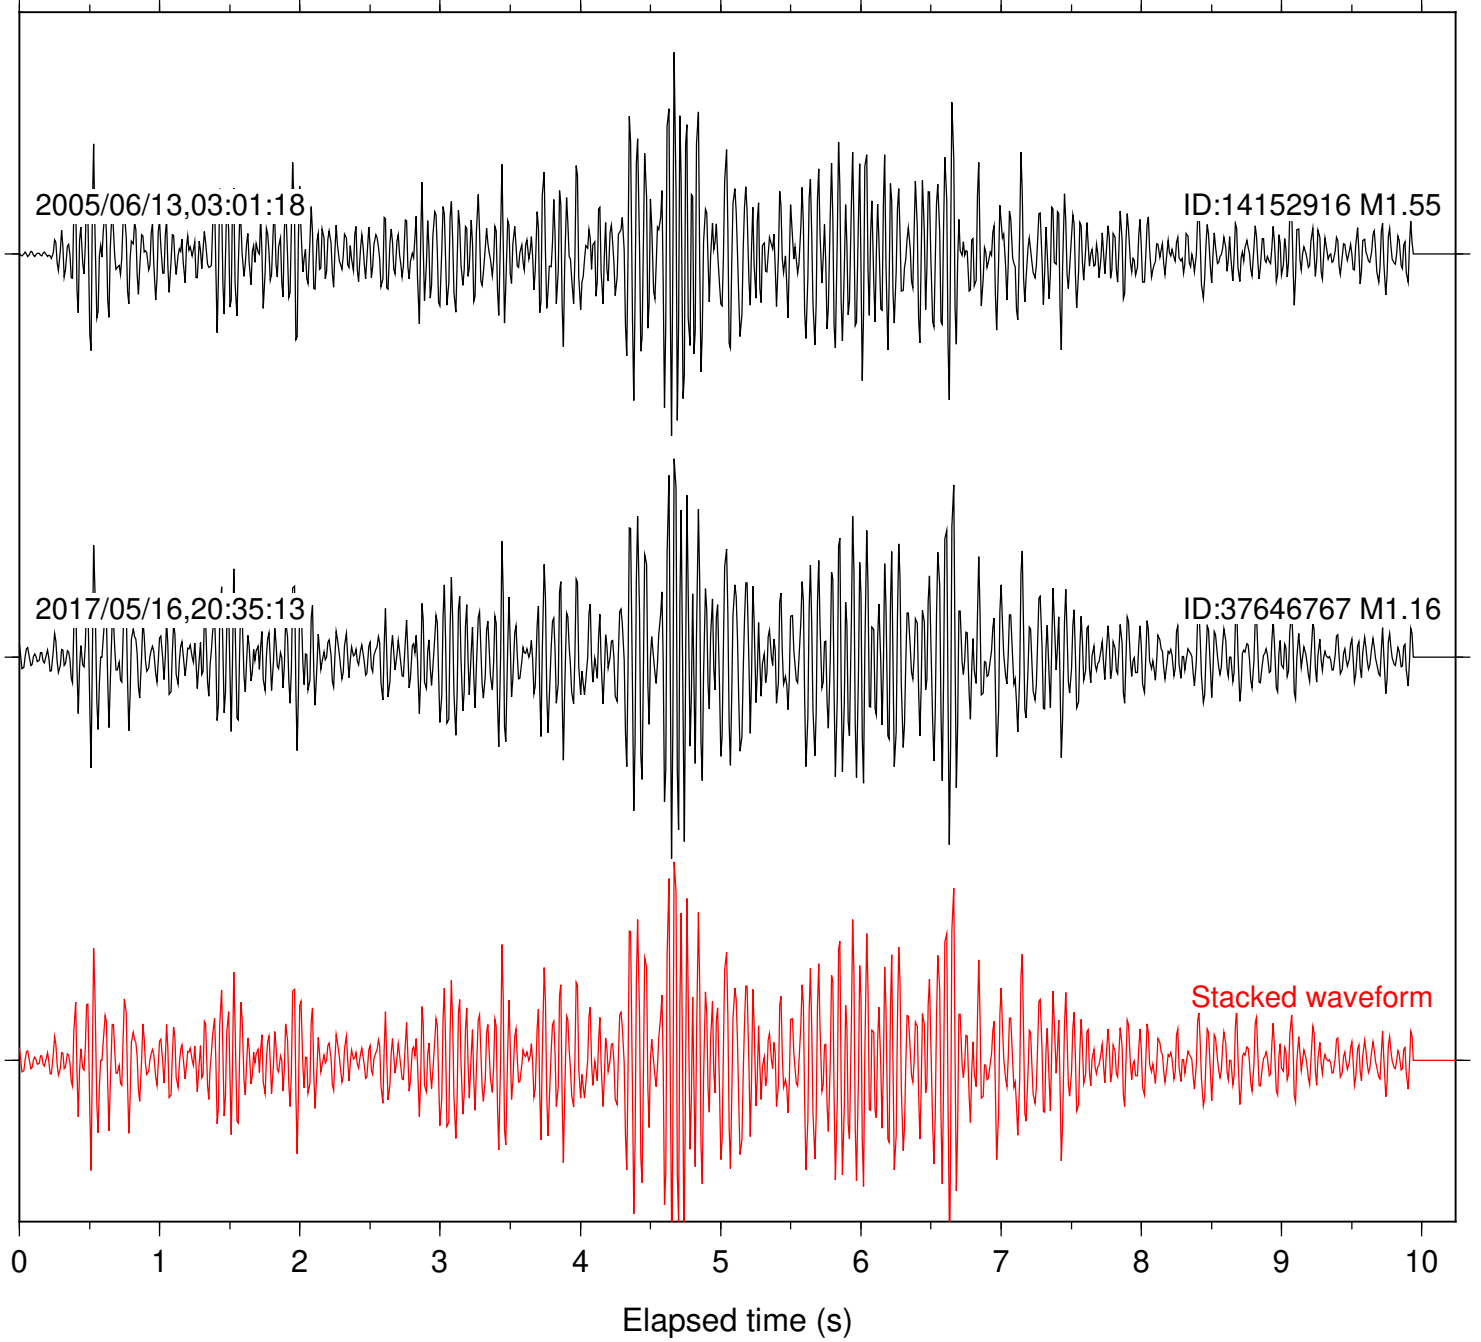

Station: PLM Com: HHZ

Focal depth: 13.62 km