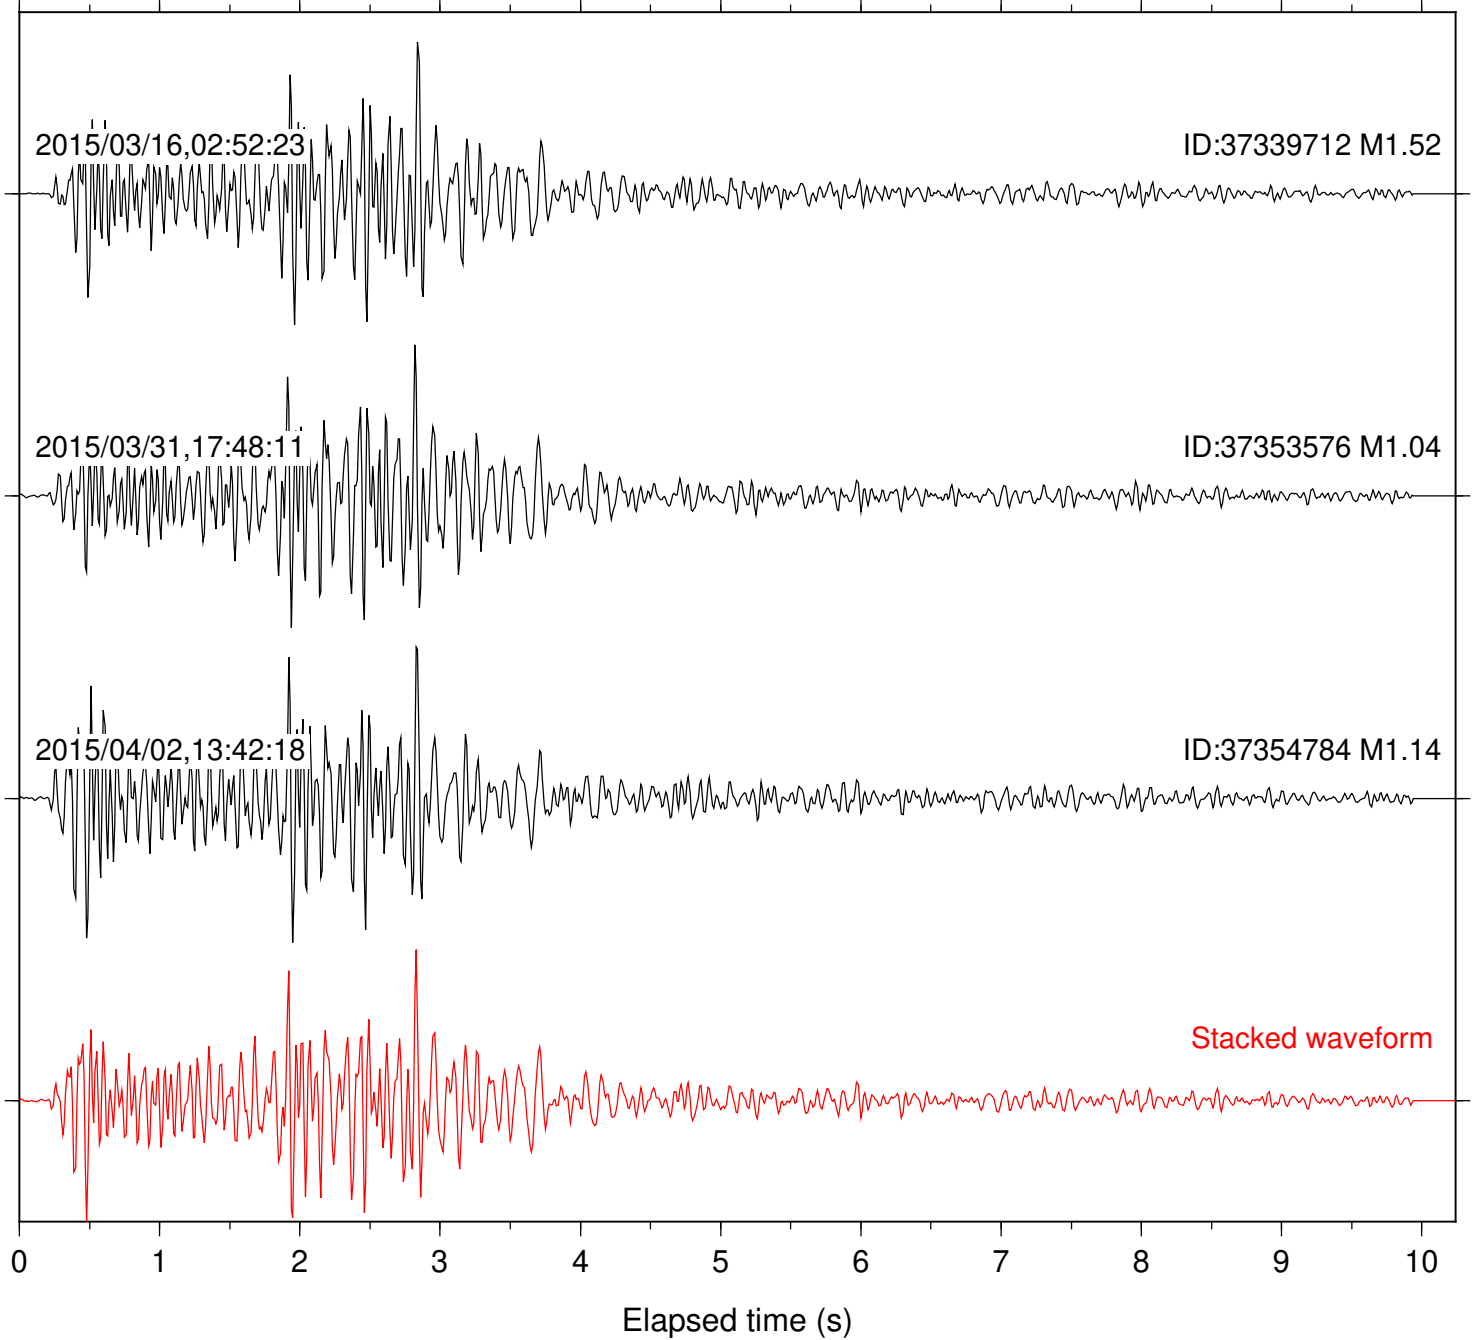

Station: SND Com: HHZ

Focal depth: 7.92 km