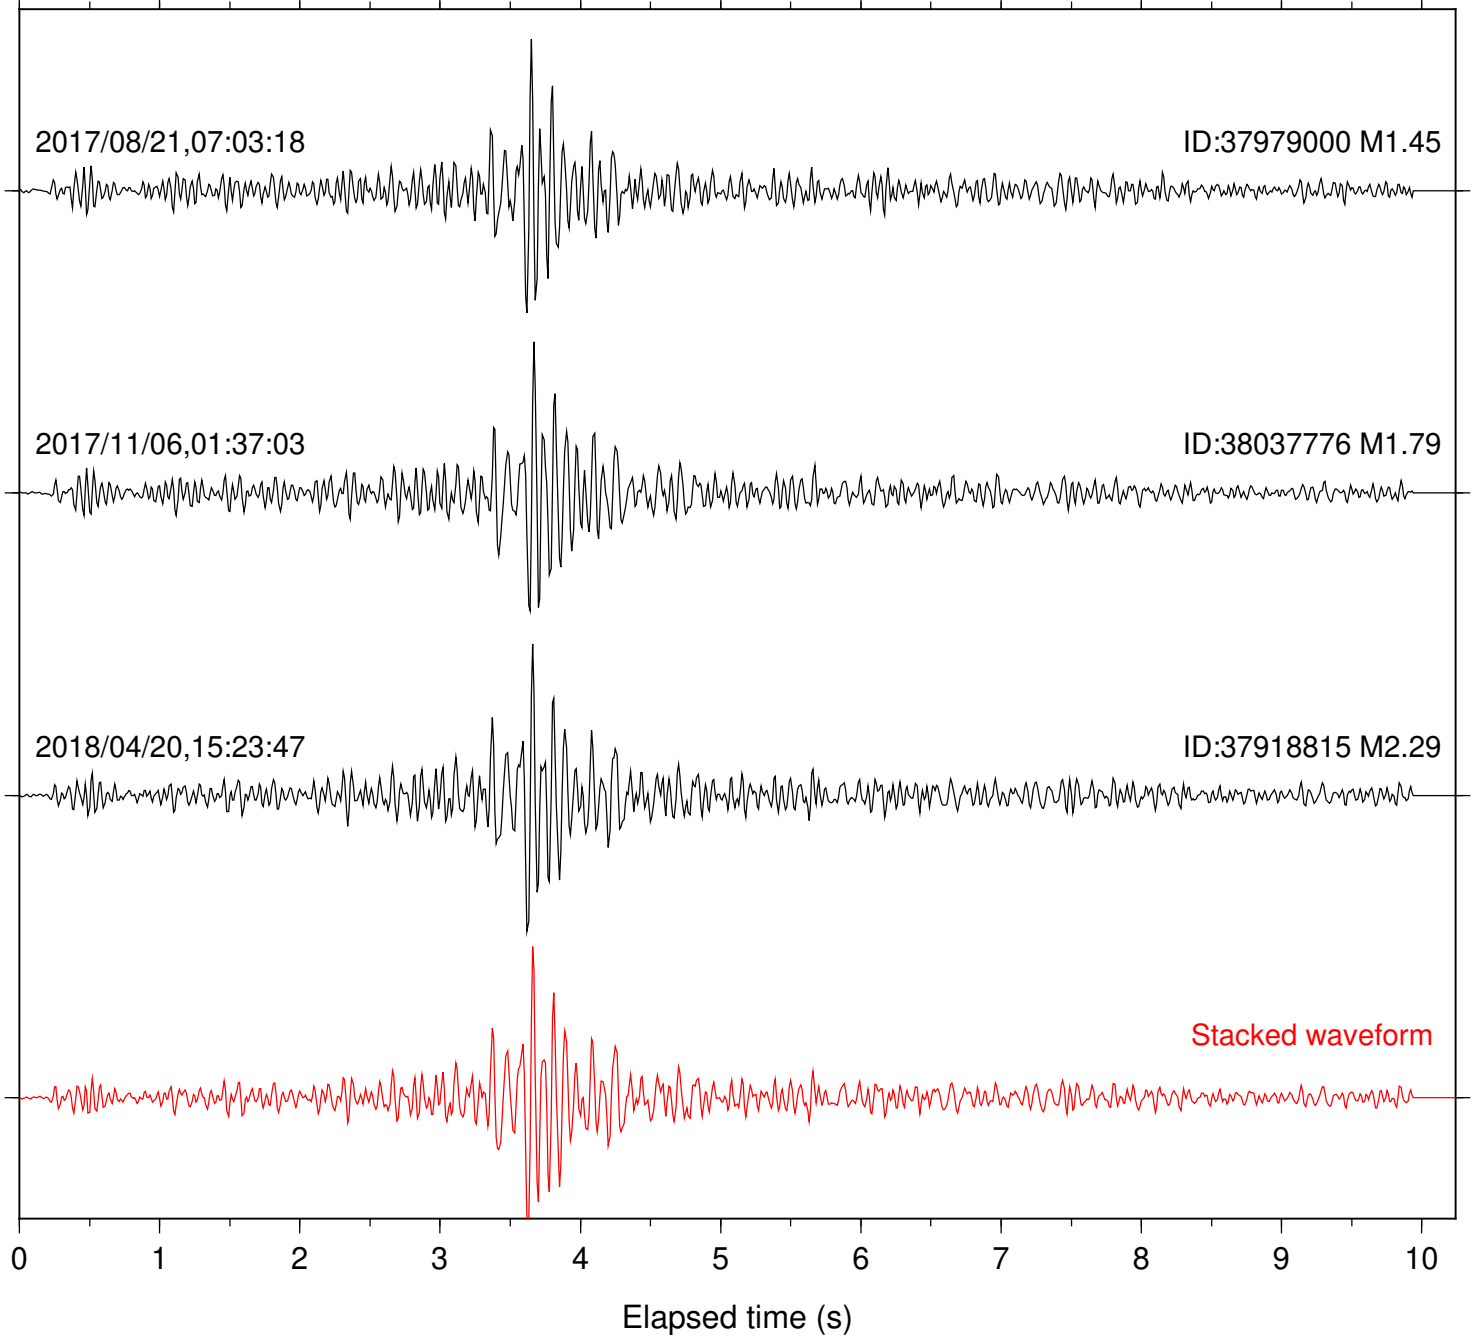

Station: B086 Com: EHZ

Focal depth: 7.57 km