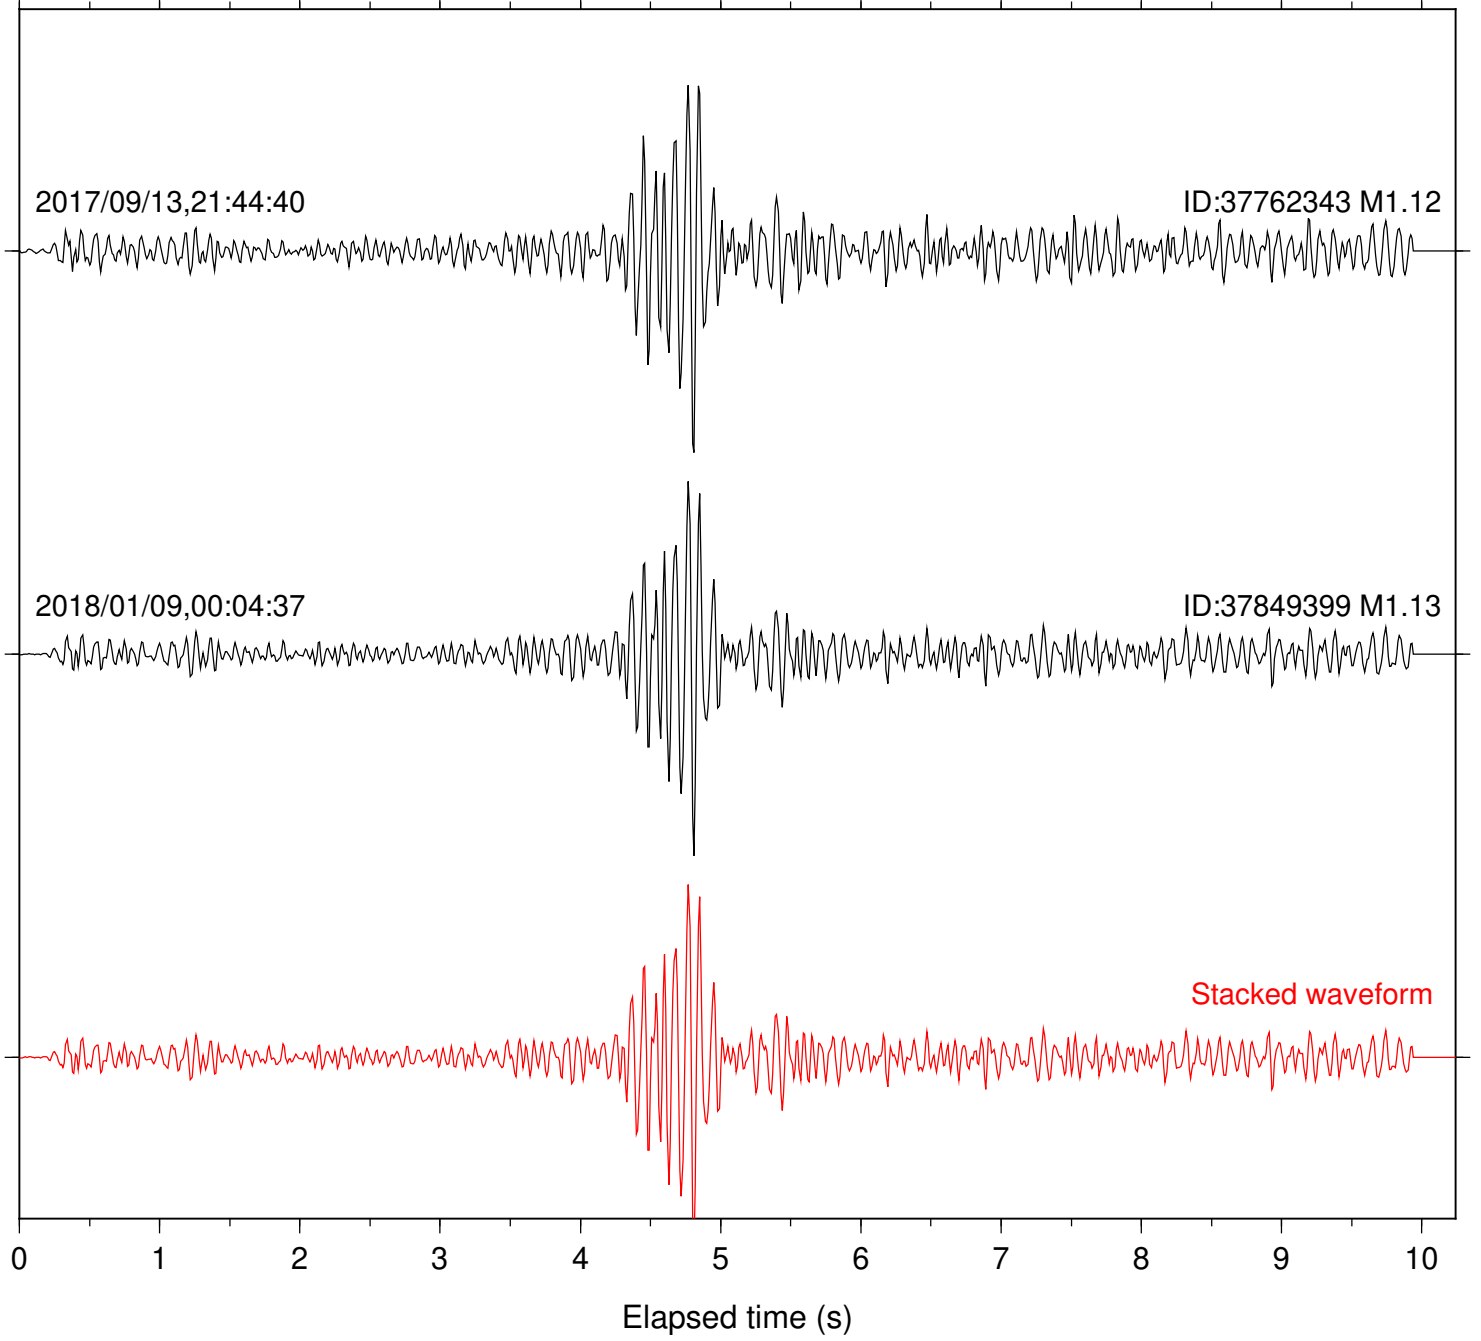

Focal depth: 6.09 km

Station: SND Com: HHZ

Focal depth: 6.09 km

Station: B084 Com: EHZ

Focal depth: 7.04 km

Station: DNR Com: HHZ

Focal depth: 7.04 km

Station: B081 Com: EHZ