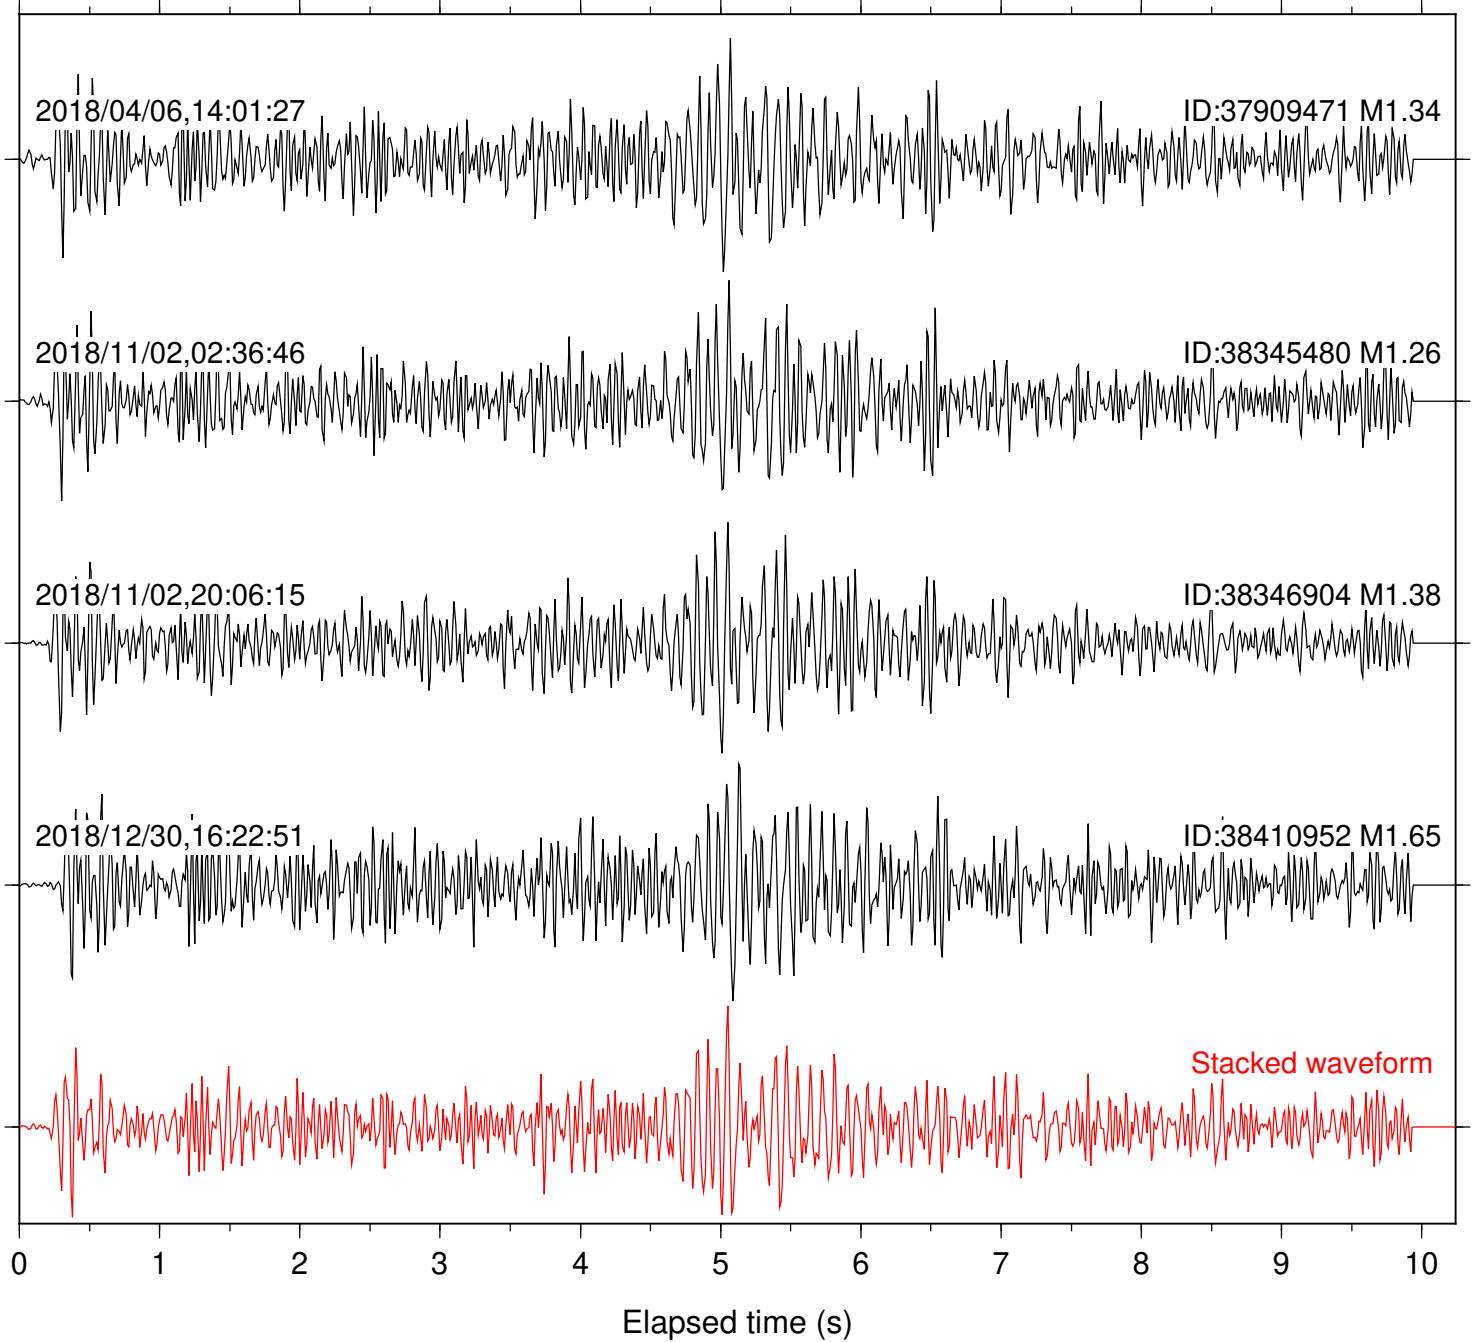

Station: SMER Com: HHZ

Focal depth: 5.27 km