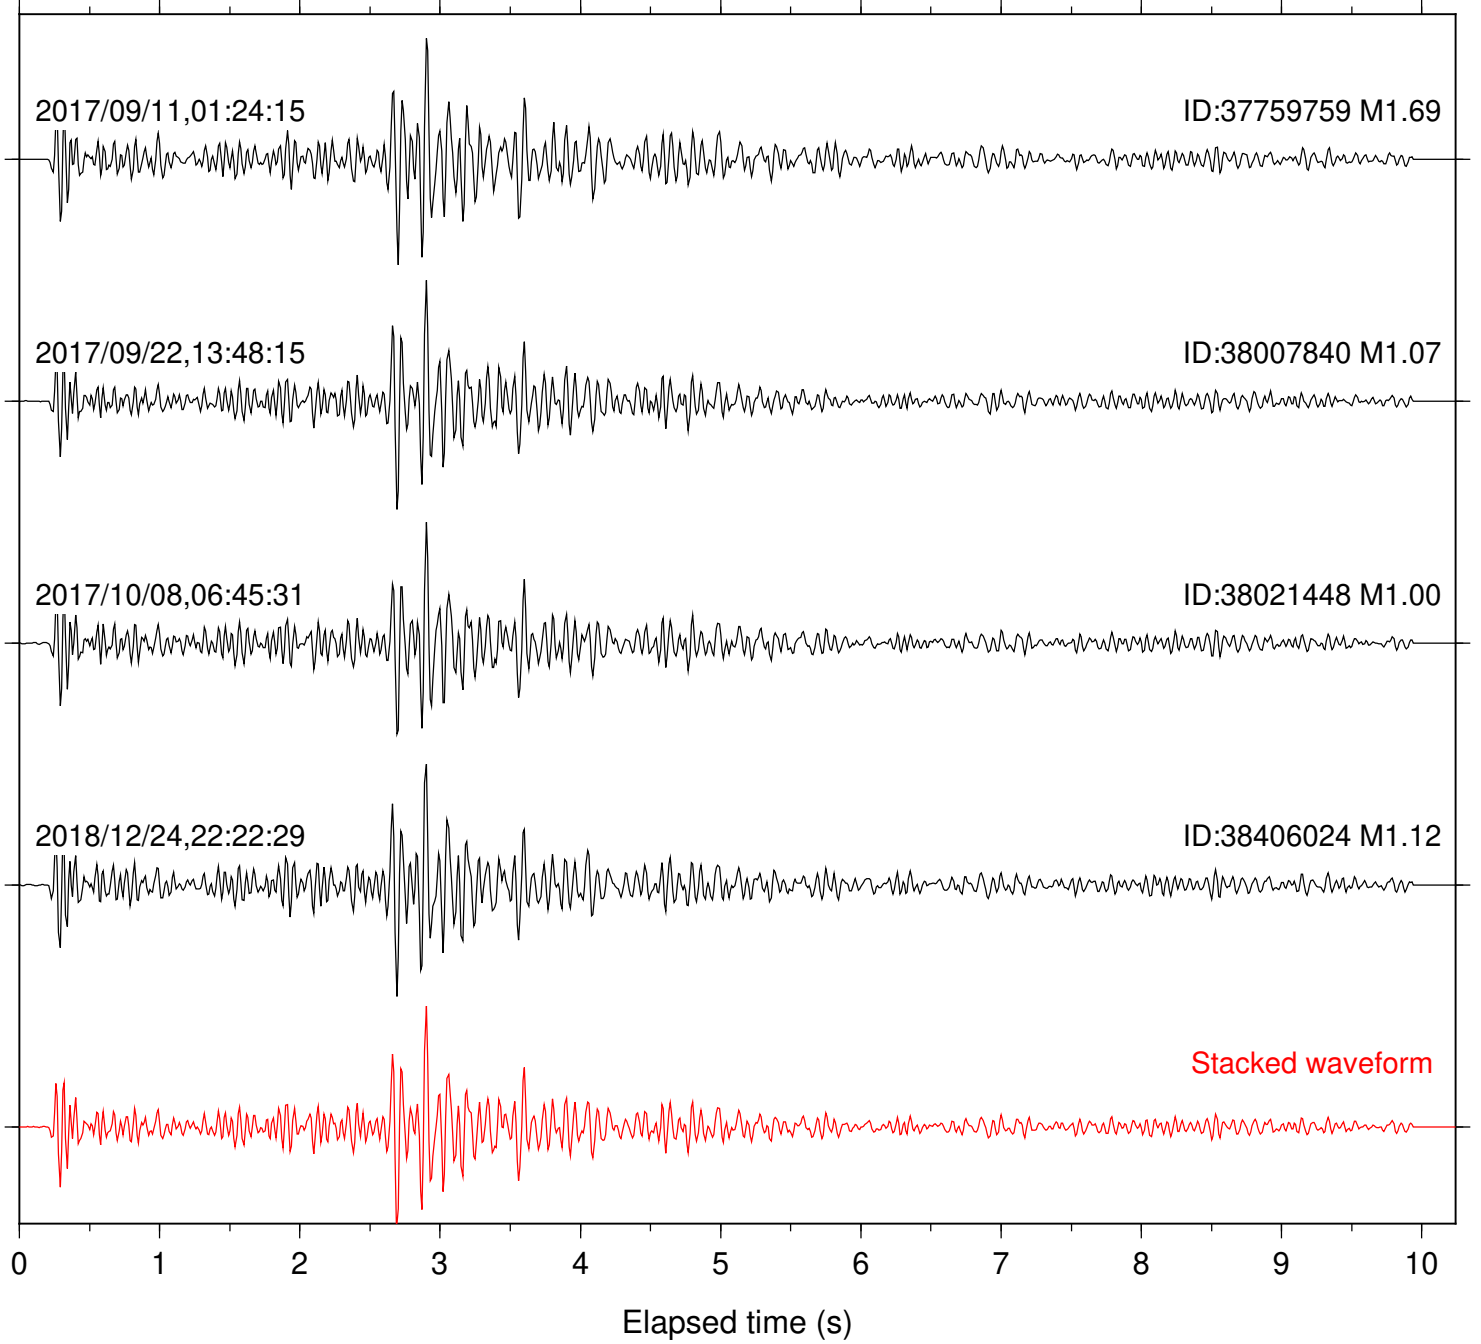

Station: B946 Com: EHZ

Focal depth: 6.52 km