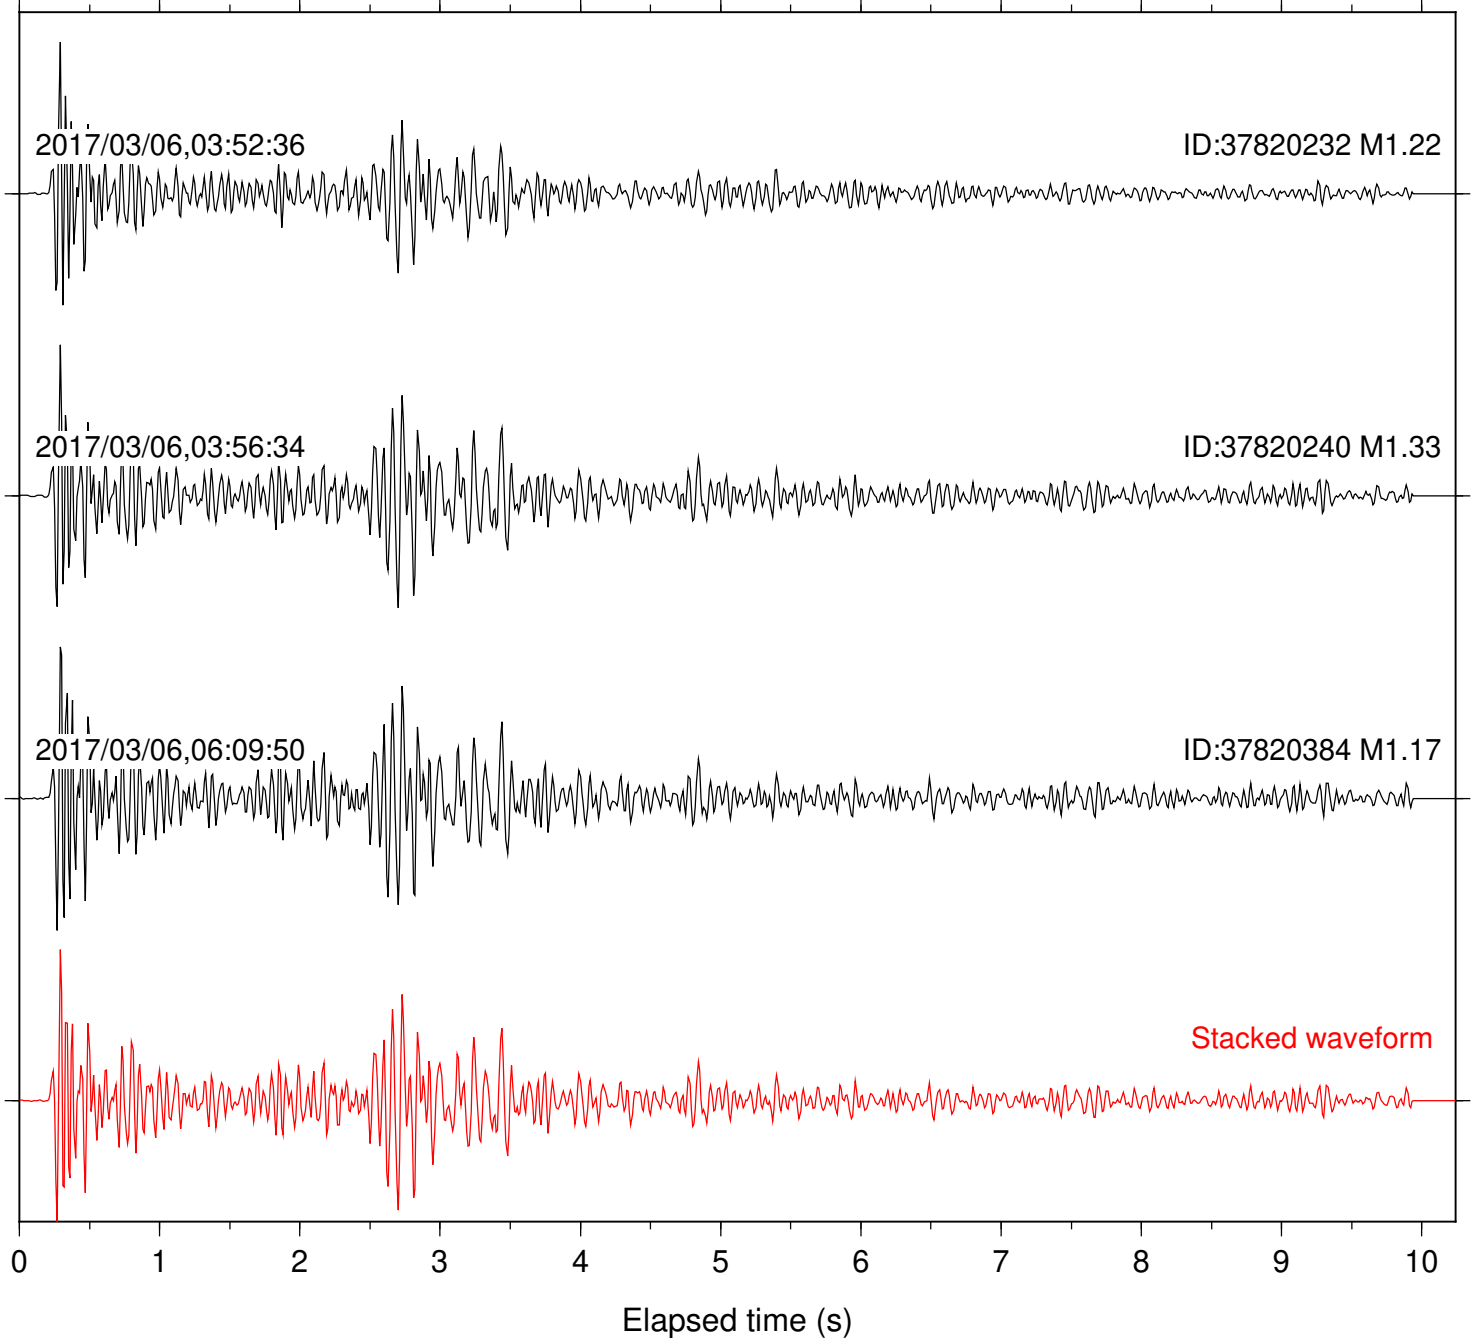

Station: B087 Com: EHZ

Focal depth: 7.15 km