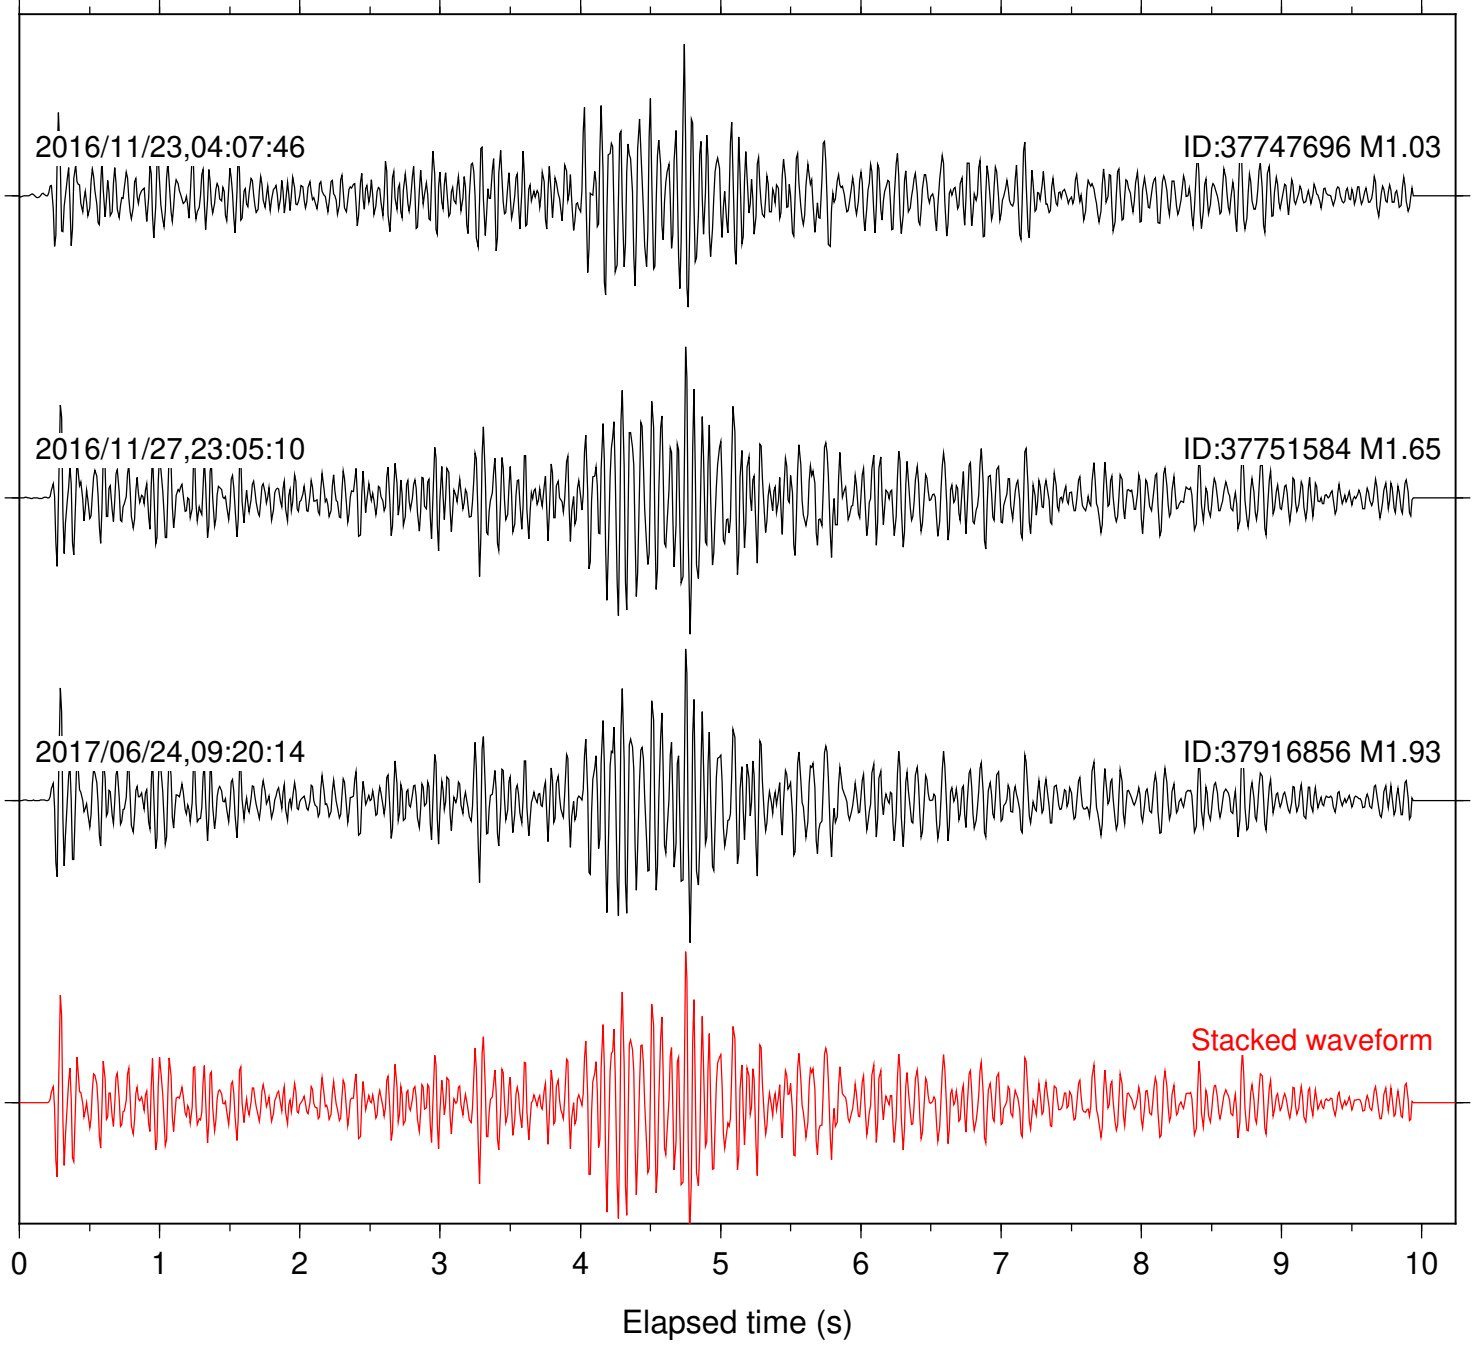

Focal depth: 6.74 km

Station: DGR Com: HHZ

Focal depth: 7.67 km

Station: FRD Com: HHZ

Focal depth: 7.67 km

Station: HMT2 Com: HHZ

Focal depth: 7.67 km

Station: SND Com: HHZ