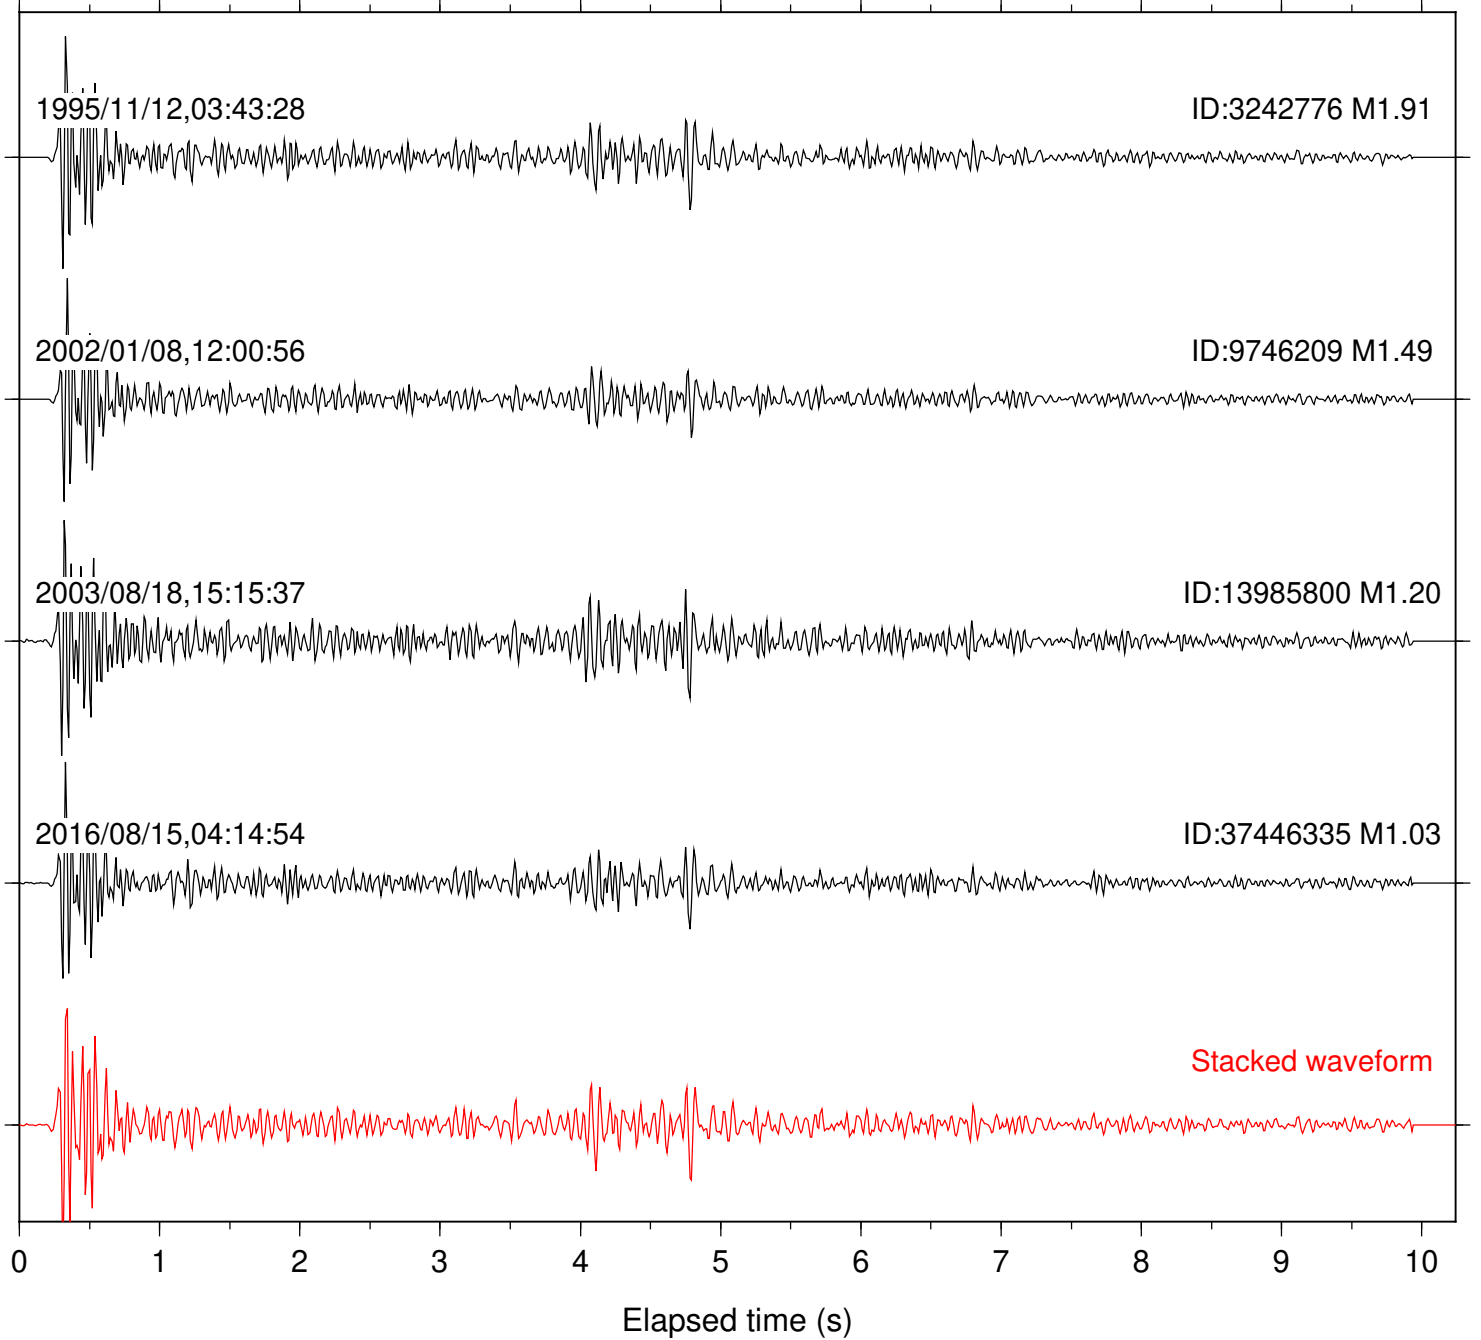

Station: FRD Com: HHZ

Focal depth: 16.55 km