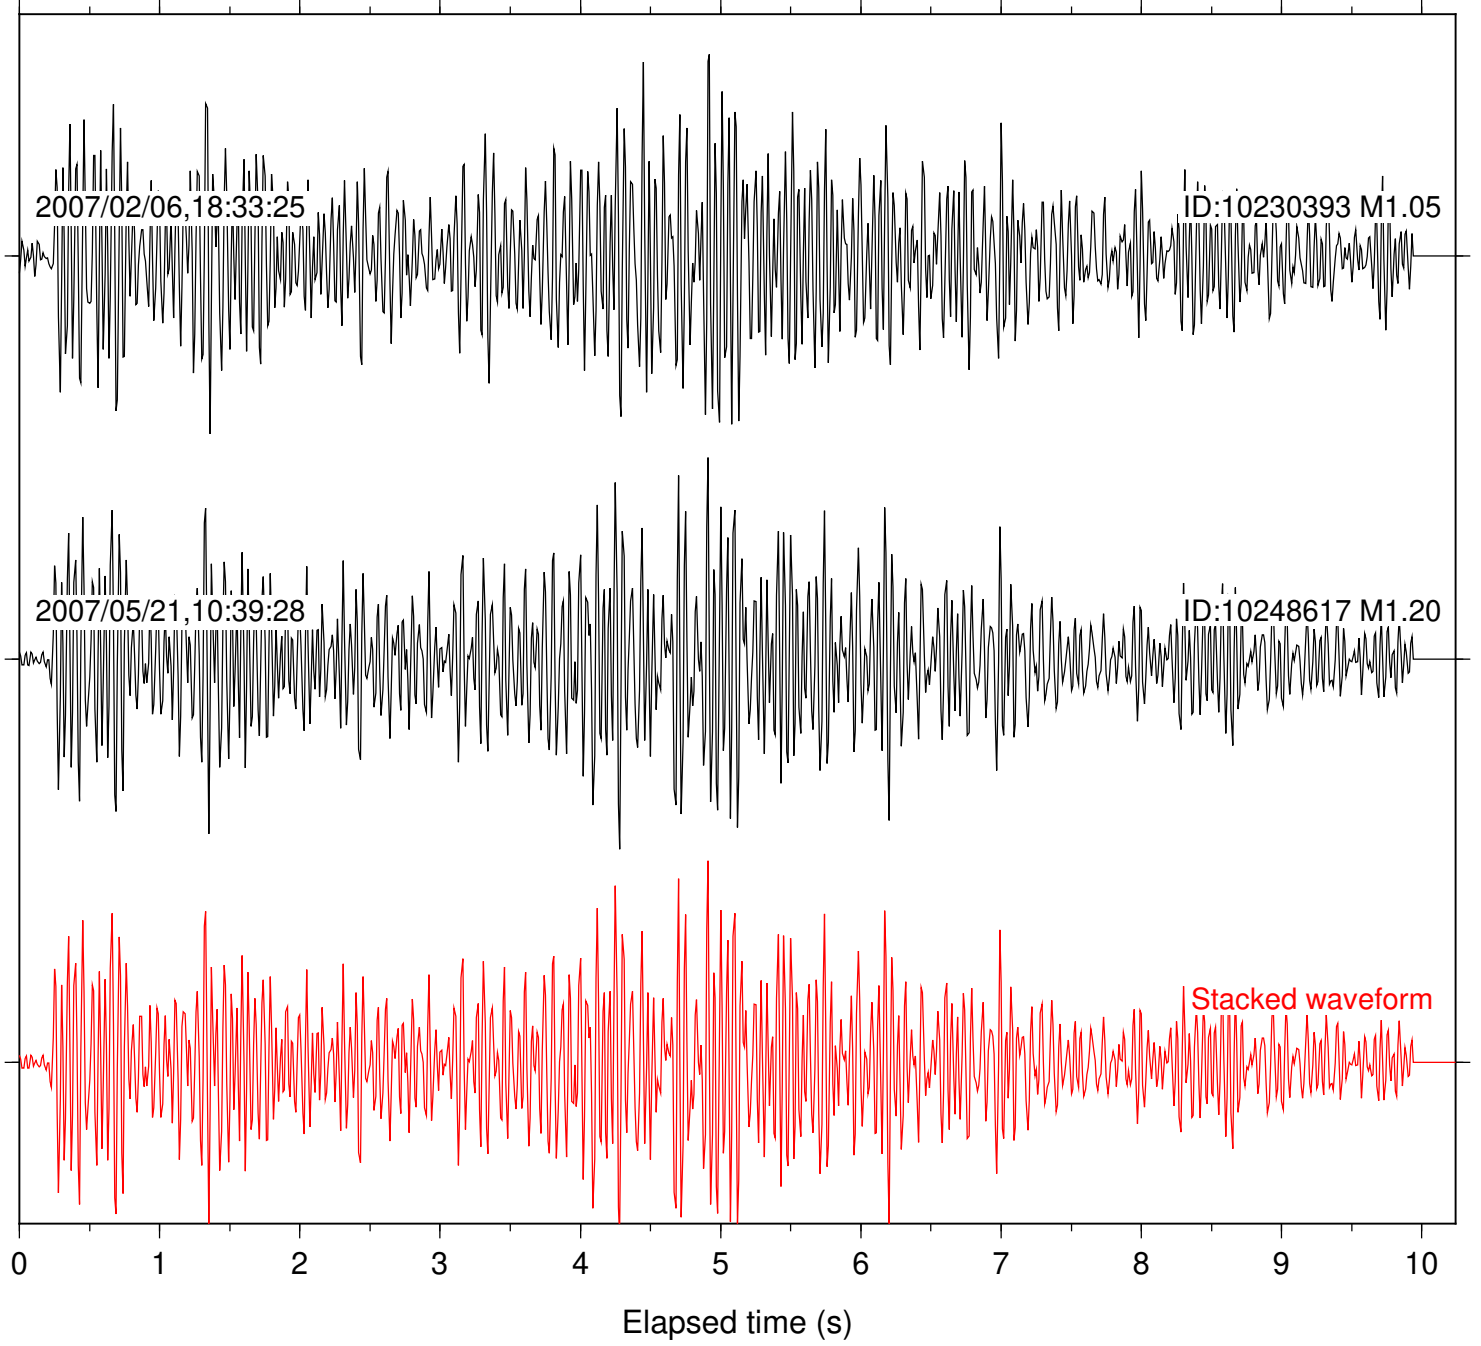

ID:10313041 M1.66

Stacked waveform

0 1 2 3 4 5 6 7 8 9 10  
Elapsed time (s)

Station: PLM Com: HHZ

Focal depth: 8.42 km

Station: SND Com: HHZ

Focal depth: 8.42 km

Station: TRO Com: HHZ