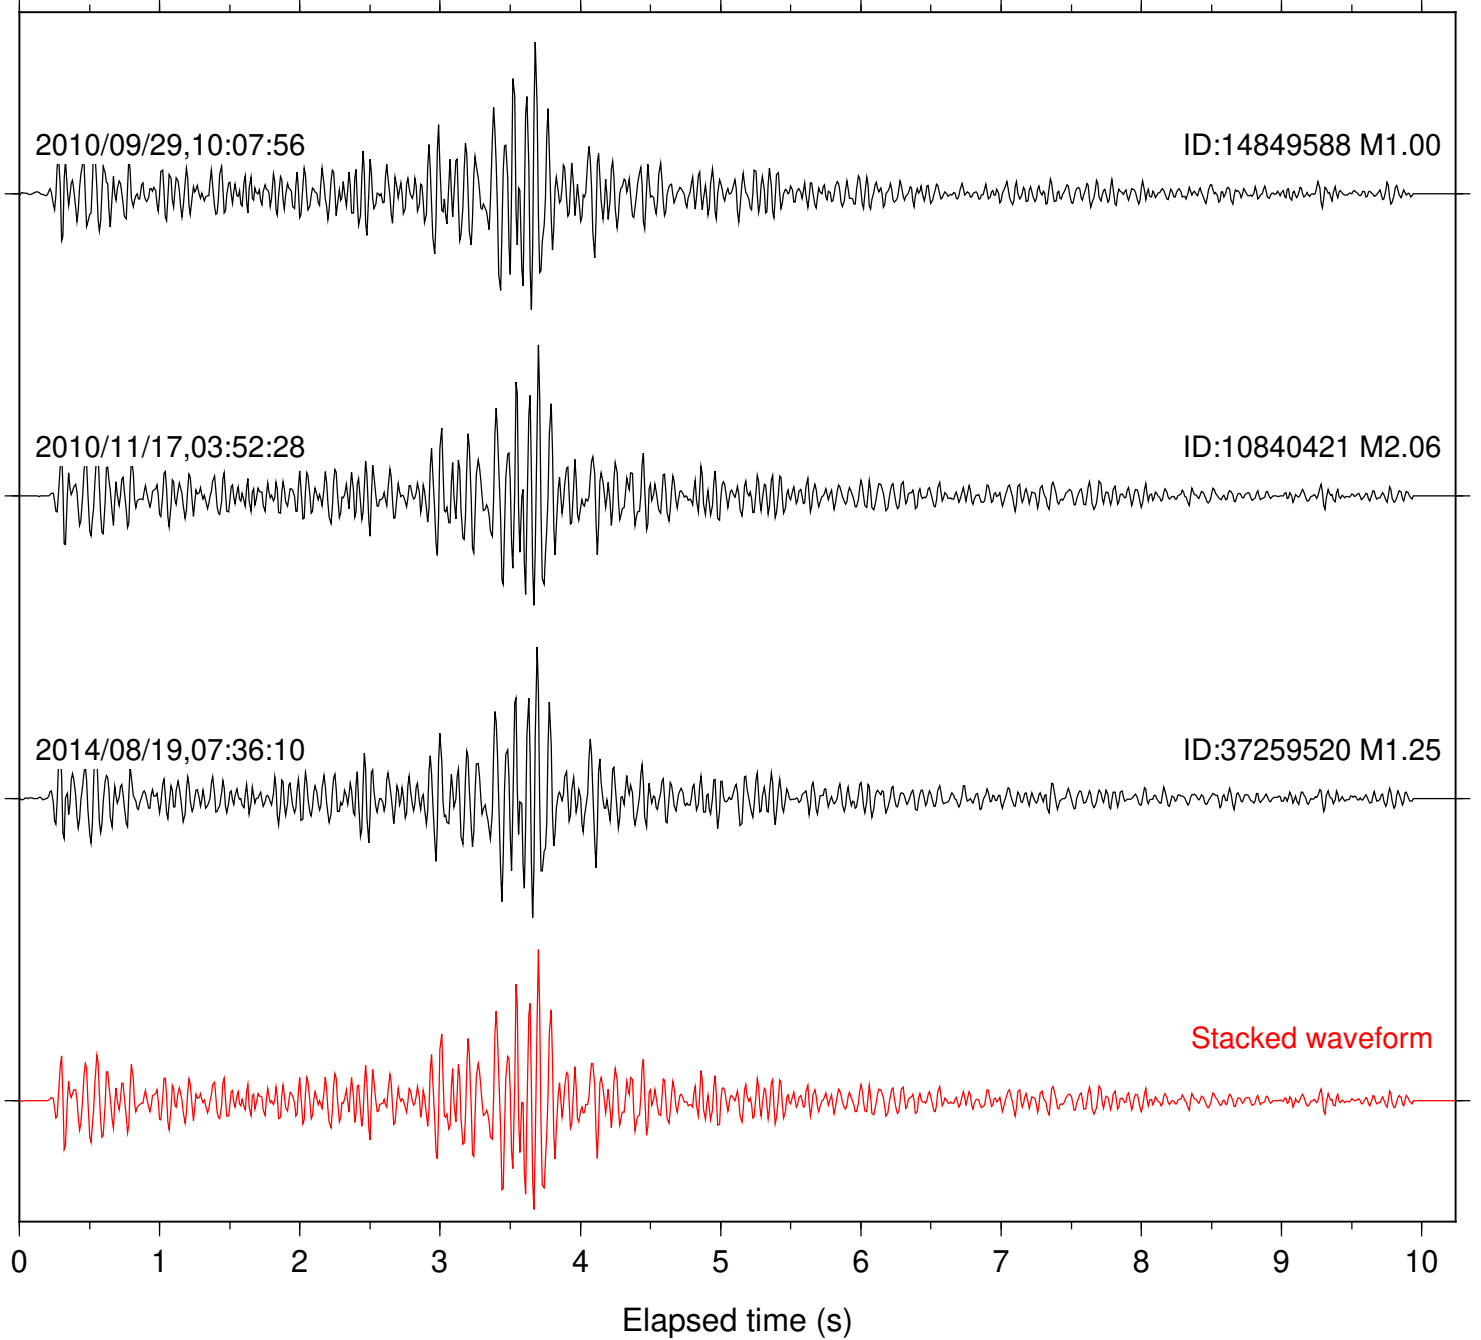

Focal depth: 7.06 km

Station: B088 Com: EHZ

Focal depth: 7.24 km

Station: B093 Com: EHZ

Focal depth: 7.06 km

Station: TOR Com: HHZ

Focal depth: 7.06 km

Station: B081 Com: EHZ