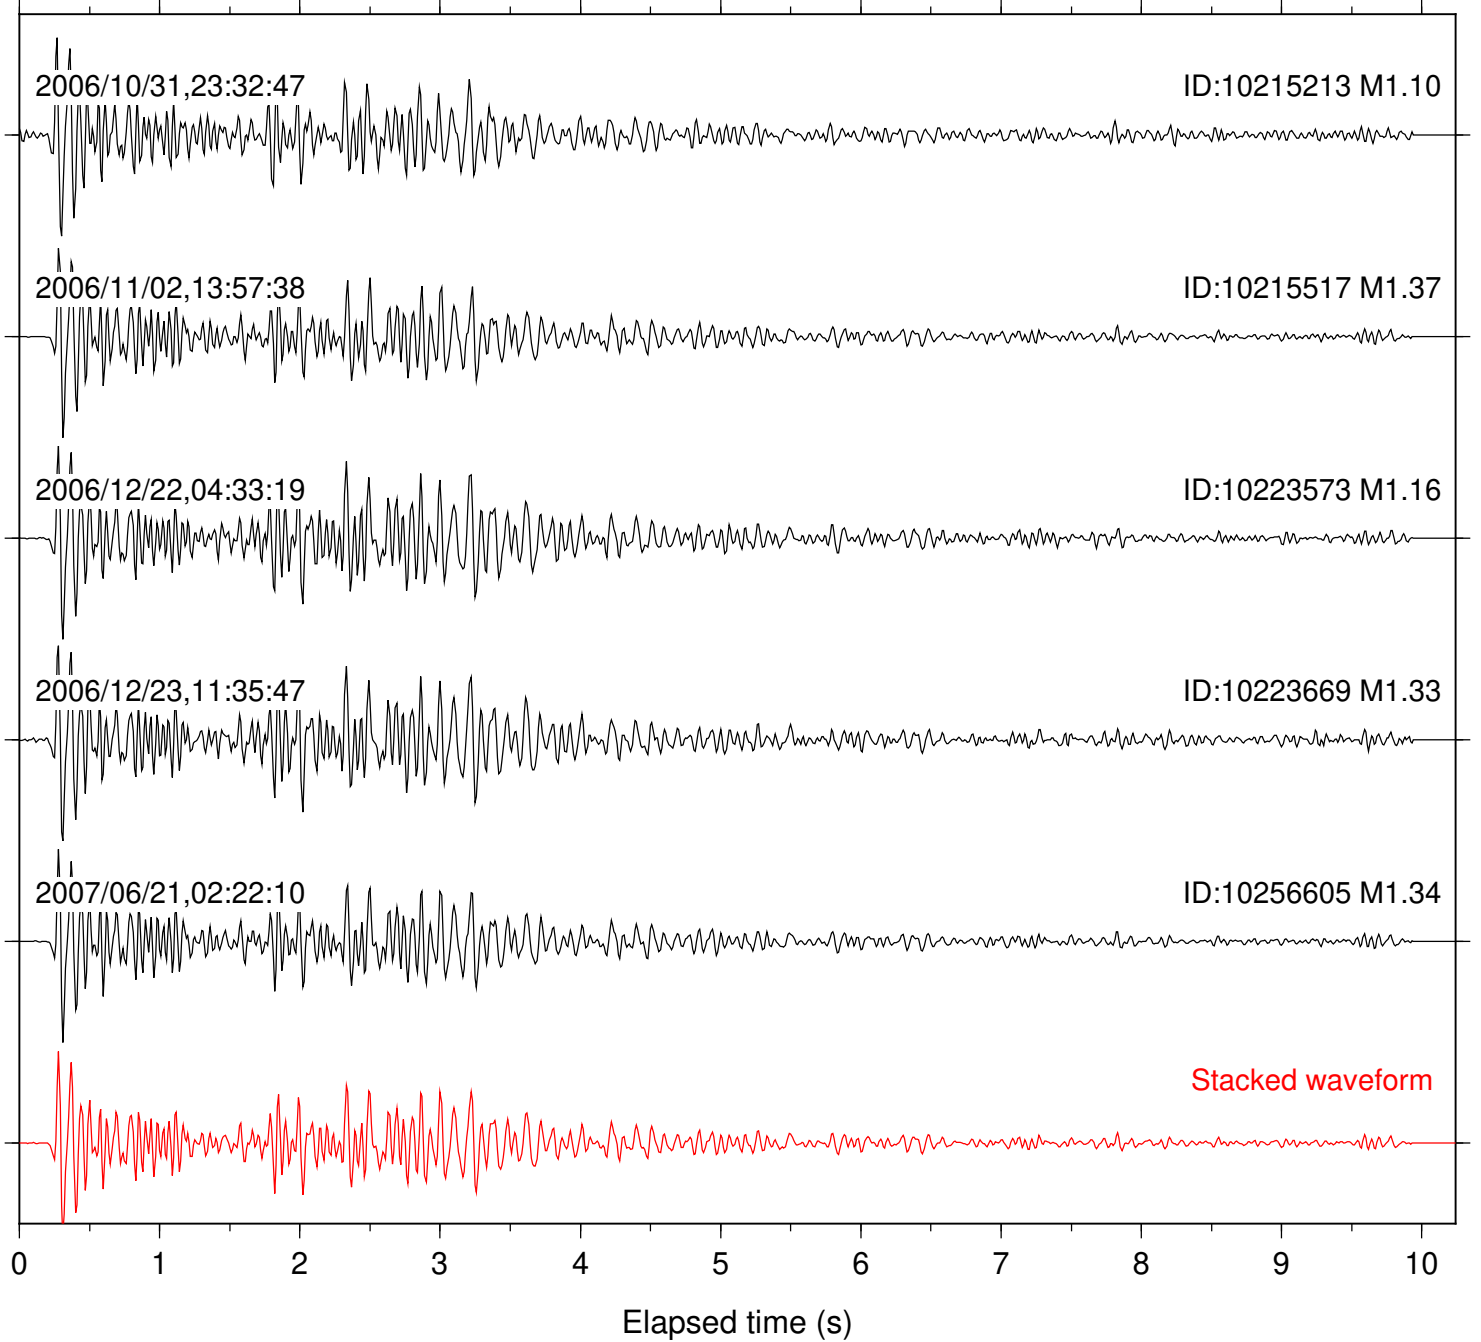

Station: PMD Com: HHZ

Focal depth: 7.76 km

Station: POB2 Com: HHZ

Focal depth: 7.76 km

Station: RDM Com: HHZ

Focal depth: 7.69 km

Station: SND Com: HHZ

Focal depth: 7.76 km