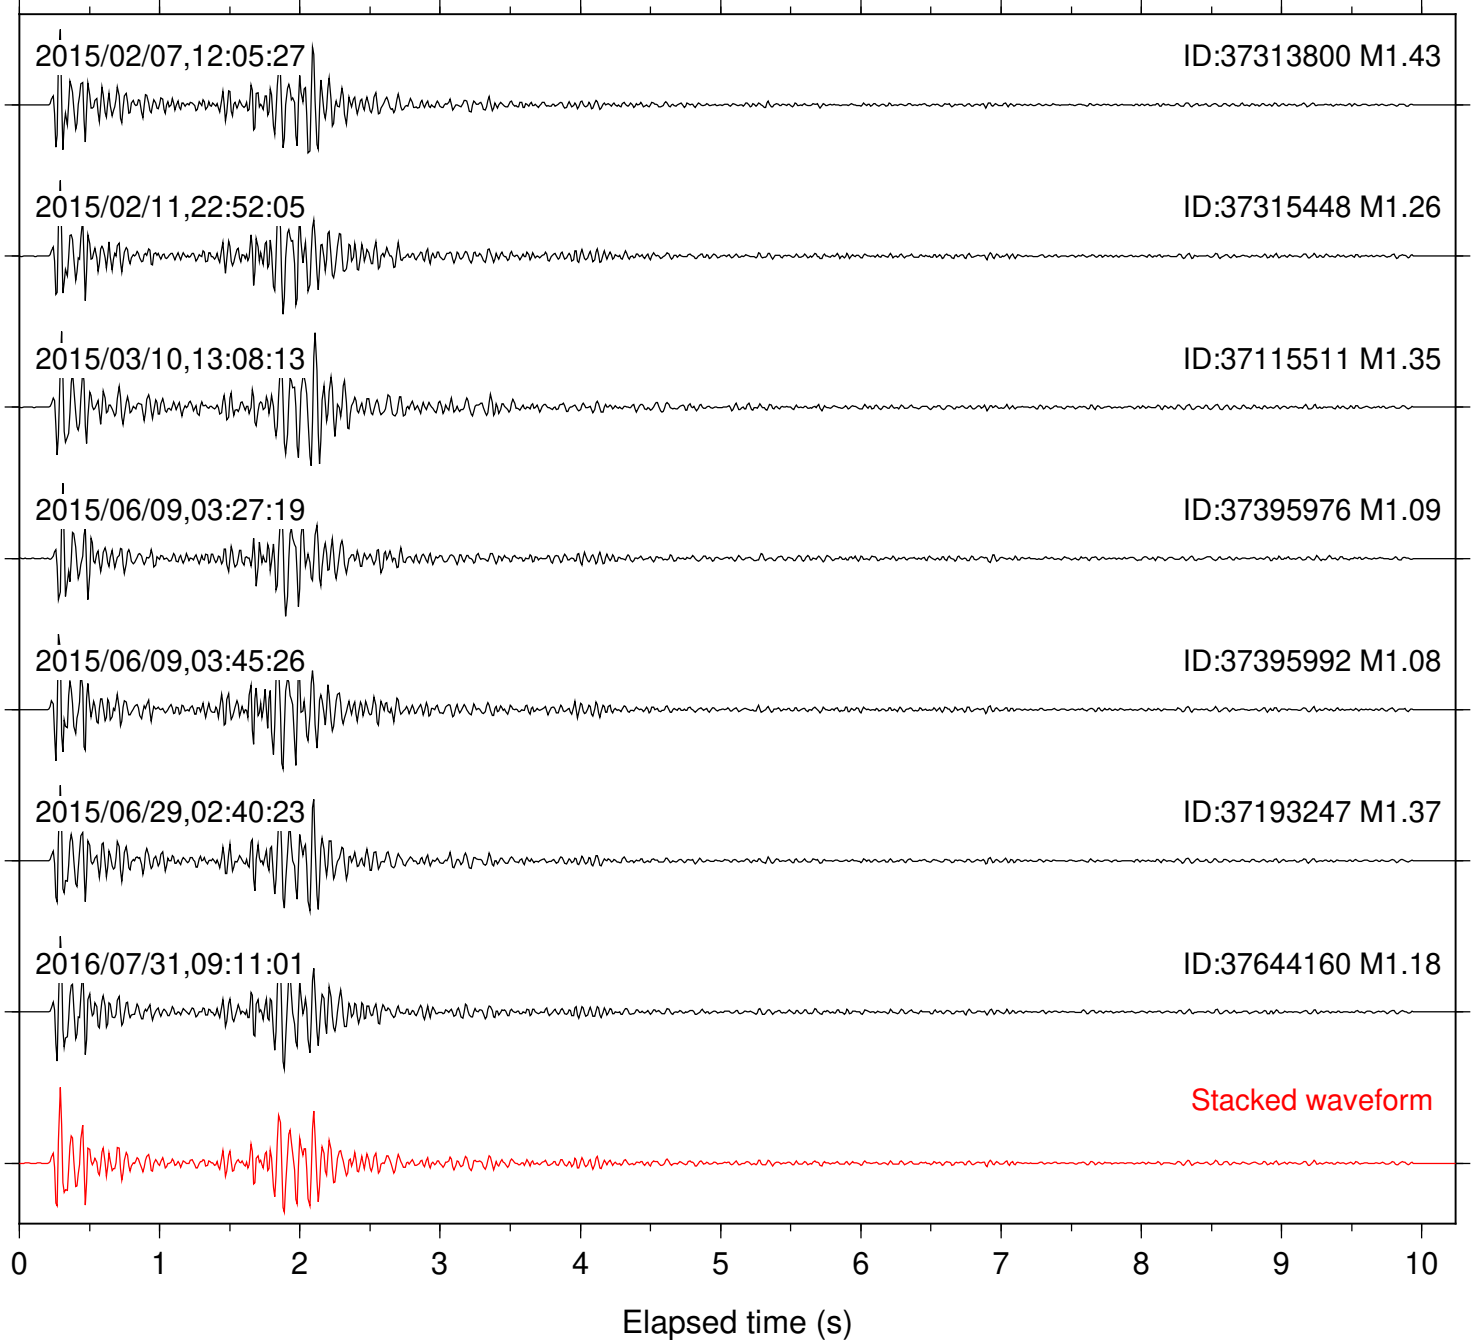

Station: CRY Com: HHZ

Focal depth: 8.24 km