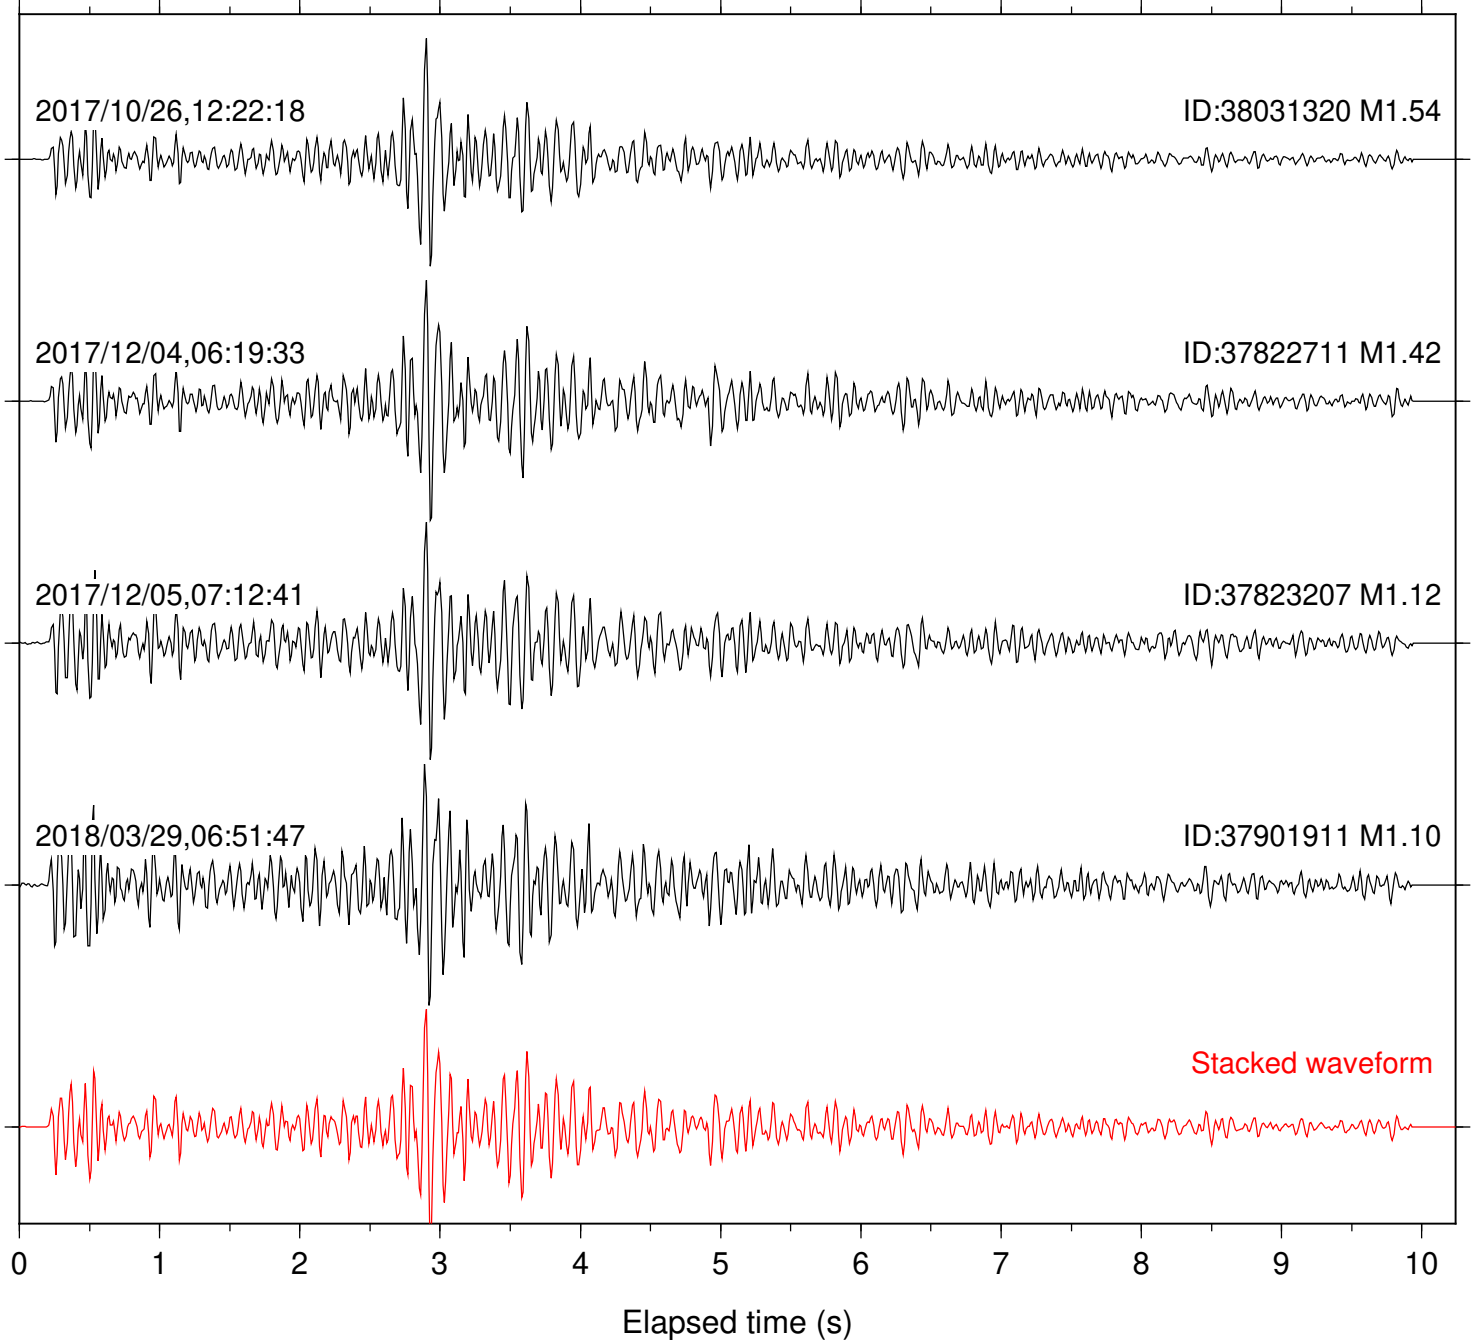

Station: B088 Com: EHZ

Focal depth: 7.23 km