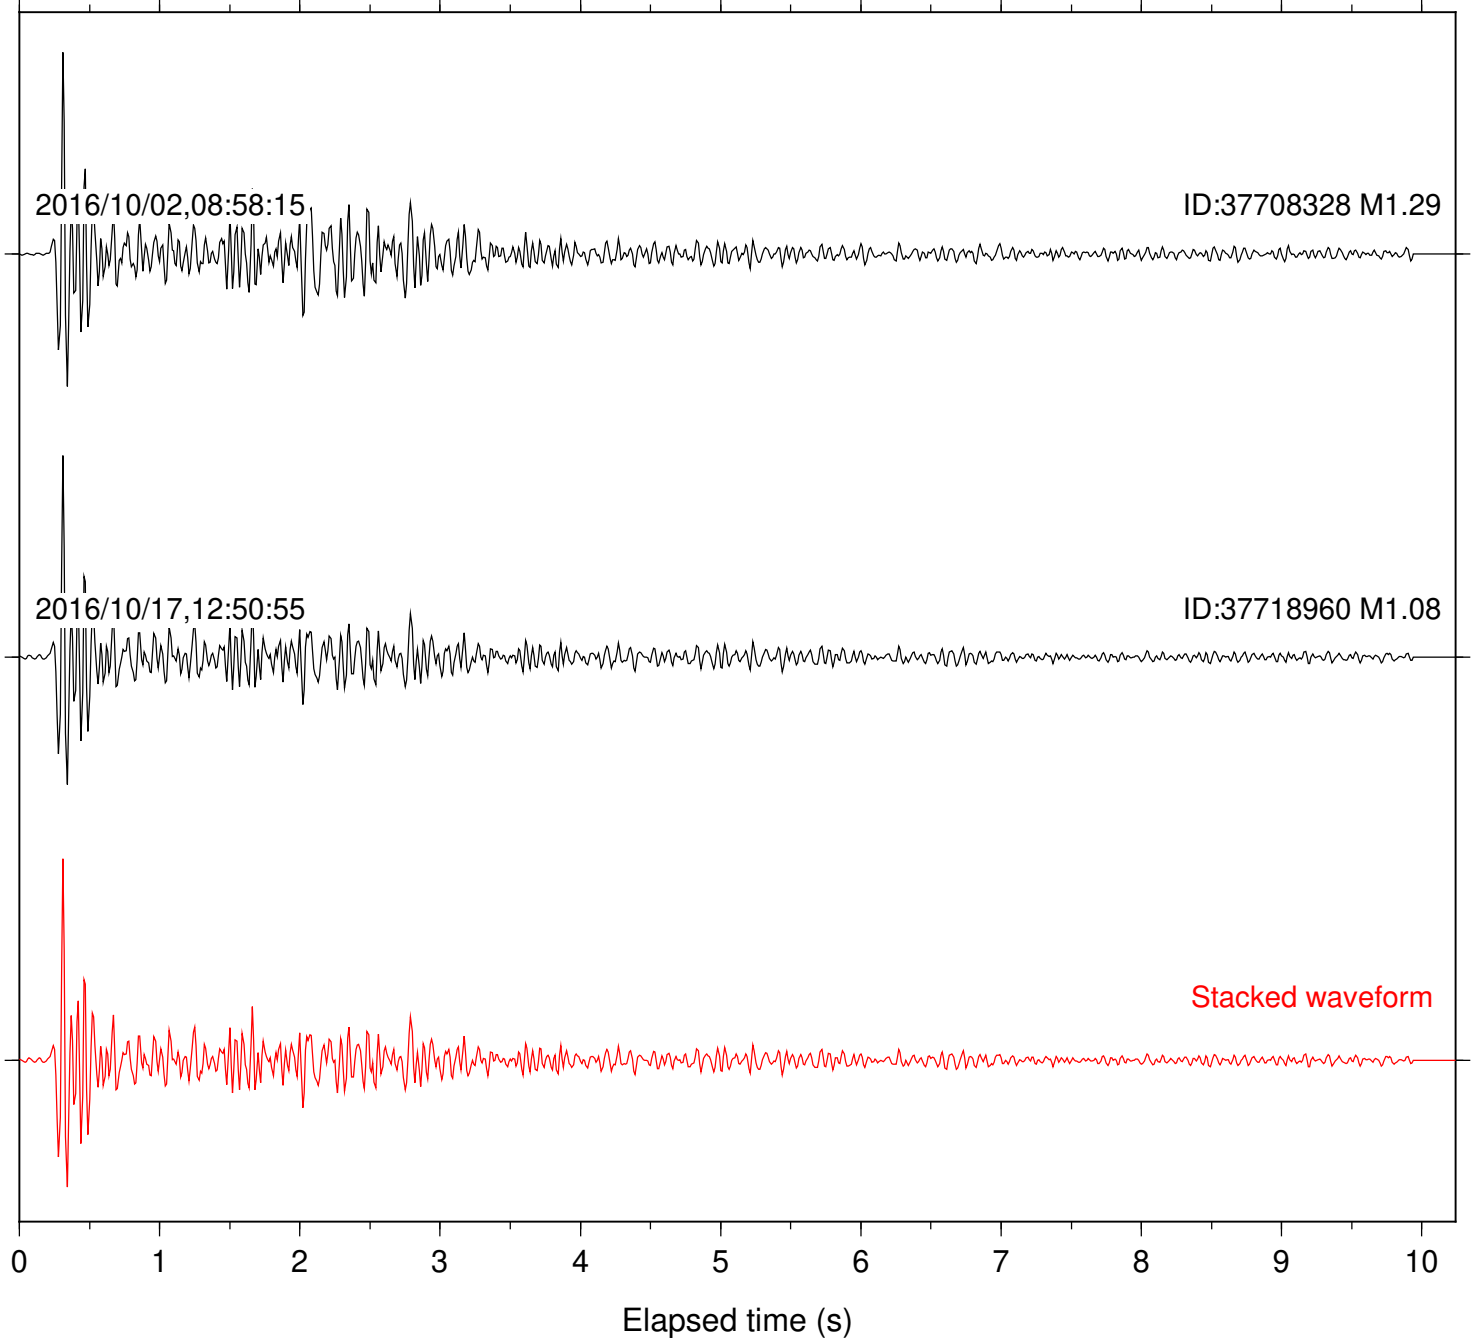

Station: BZN Com: HHZ

Focal depth: 6.41 km