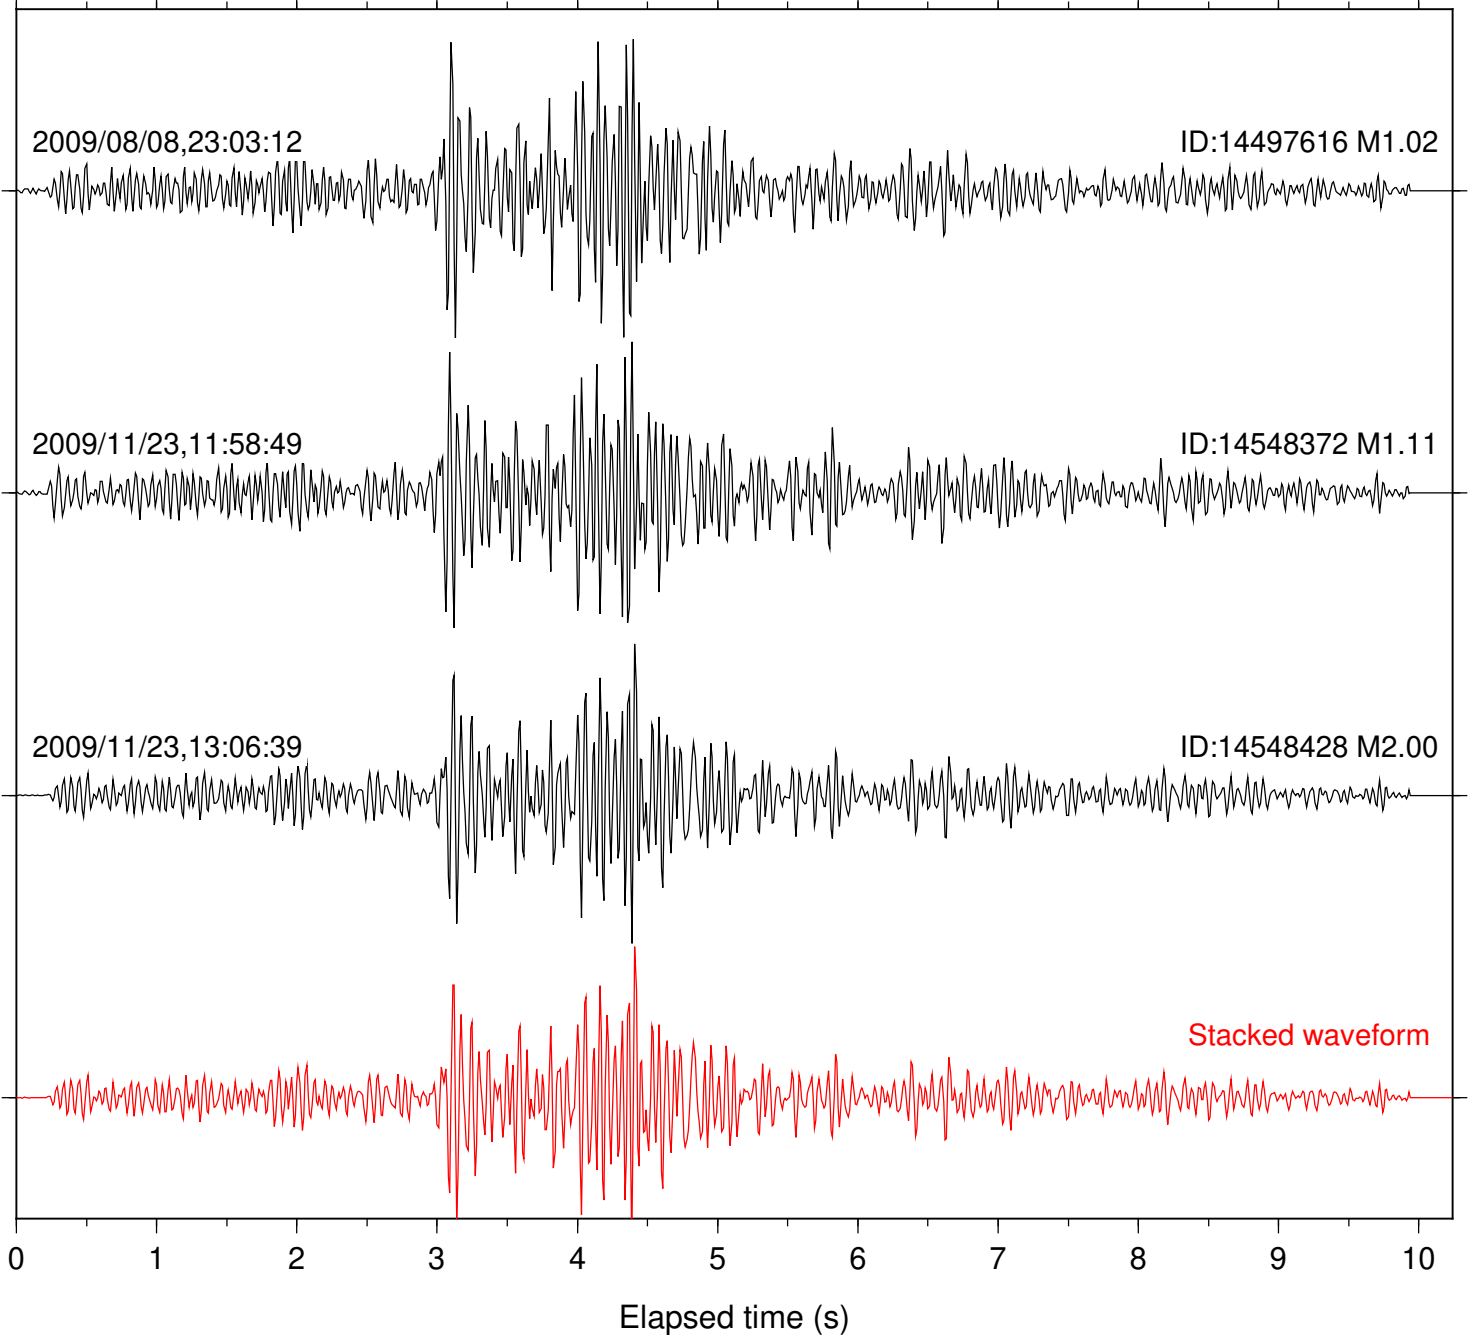

Station: PLM Com: HHZ

Focal depth: 9.33 km