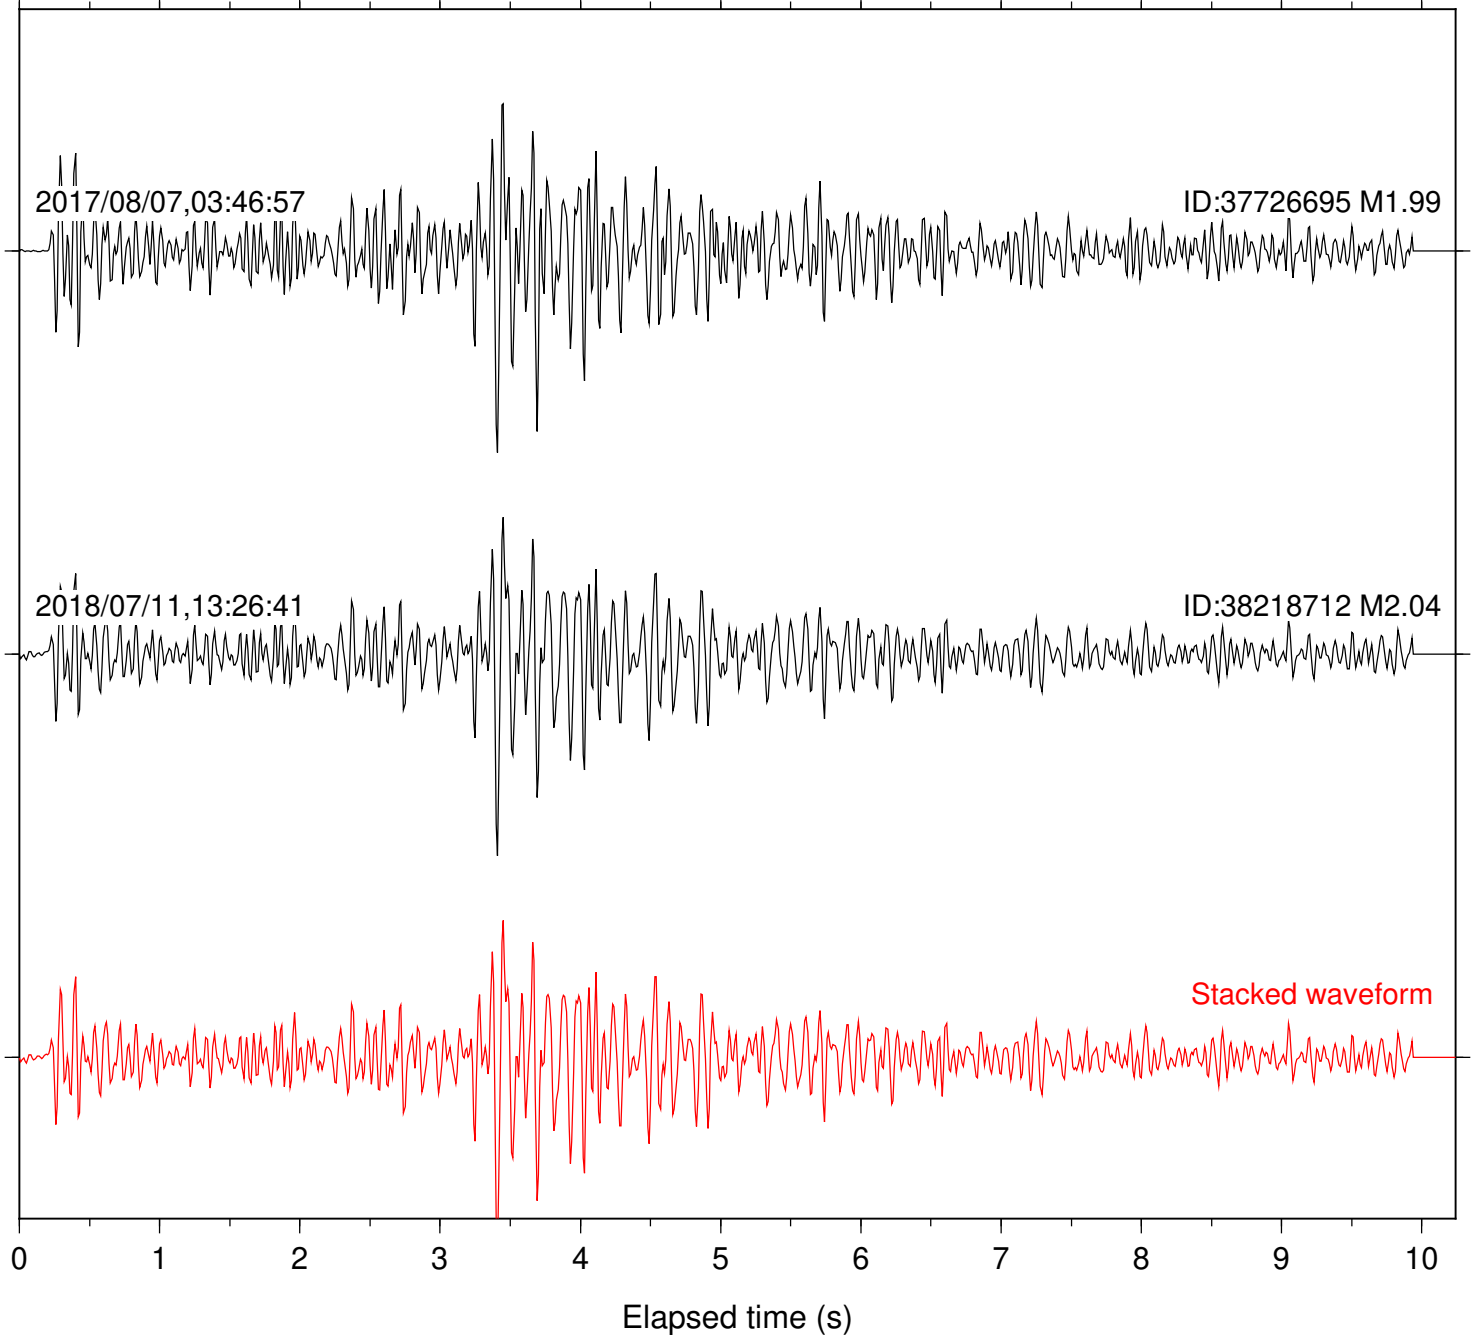

Station: B084 Com: EHZ

Focal depth: 5.13 km

Station: B086 Com: EHZ

Focal depth: 5.13 km

Station: B087 Com: EHZ

Focal depth: 5.13 km

Station: B088 Com: EHZ

Focal depth: 5.13 km