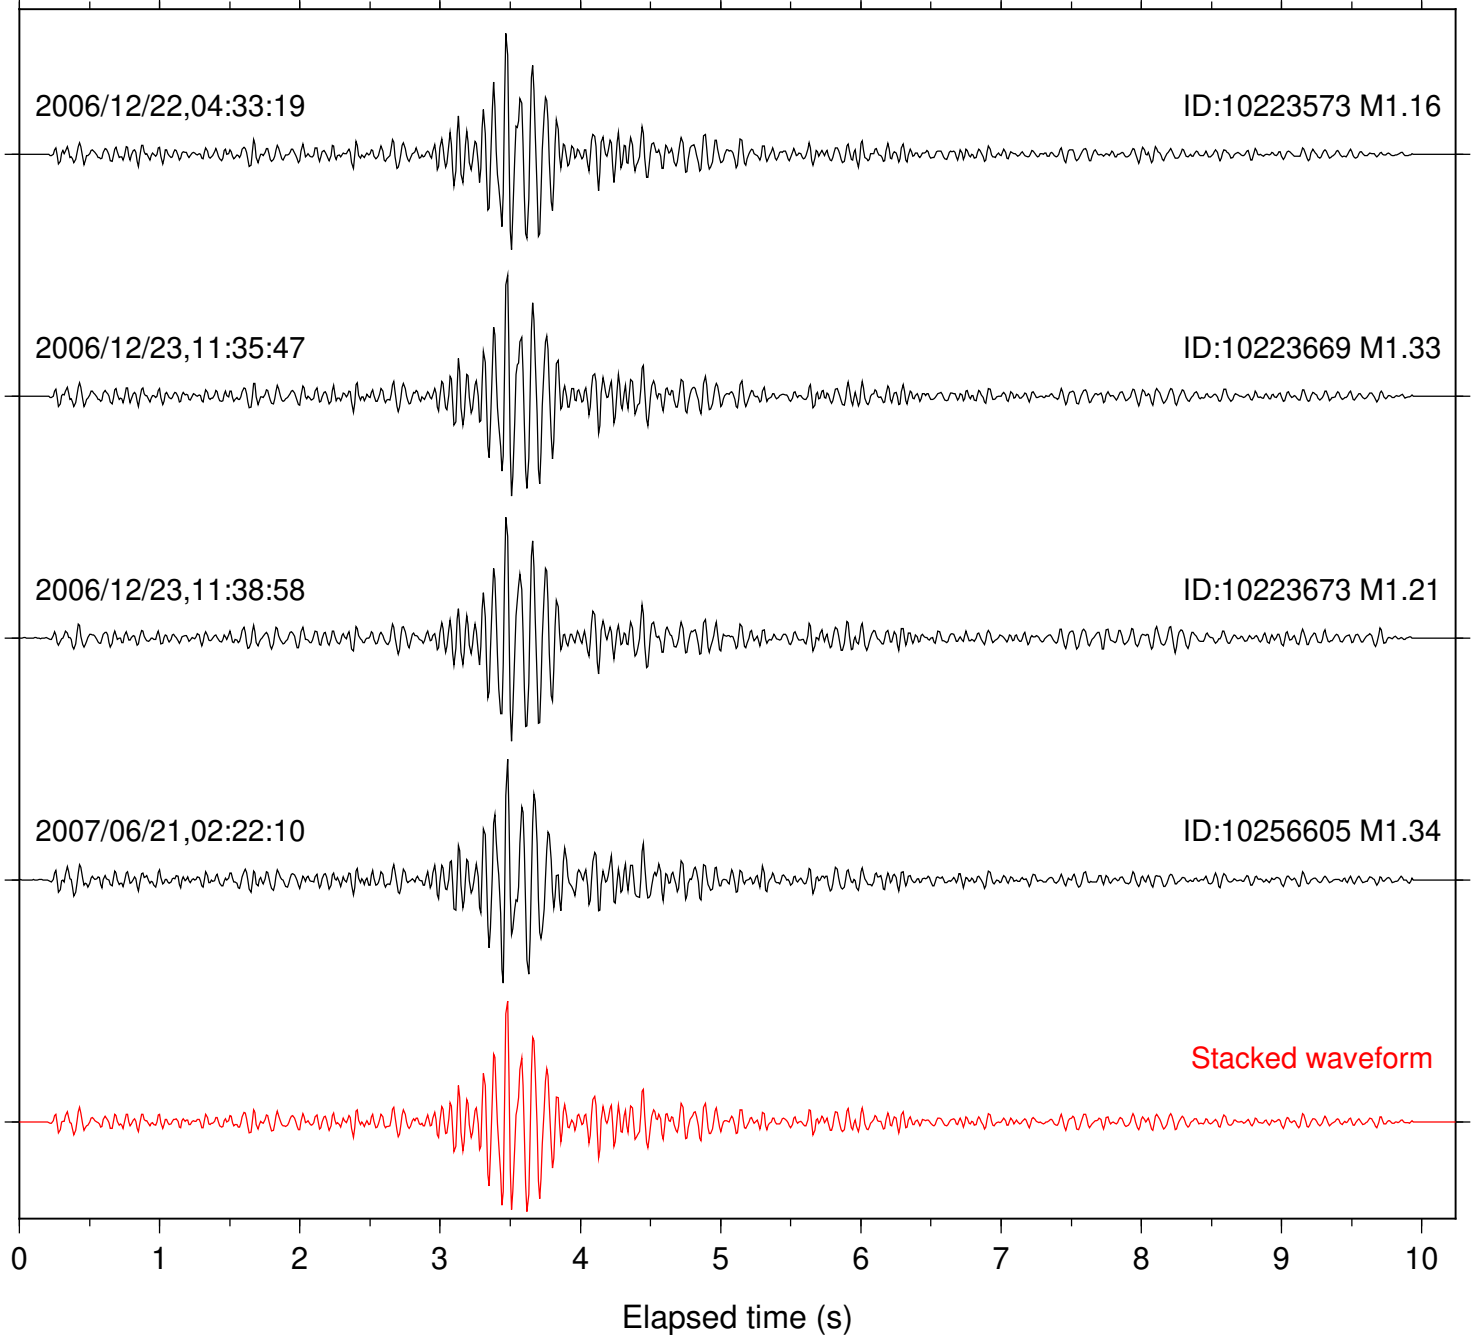

Station: B084 Com: EHZ

Focal depth: 7.76 km