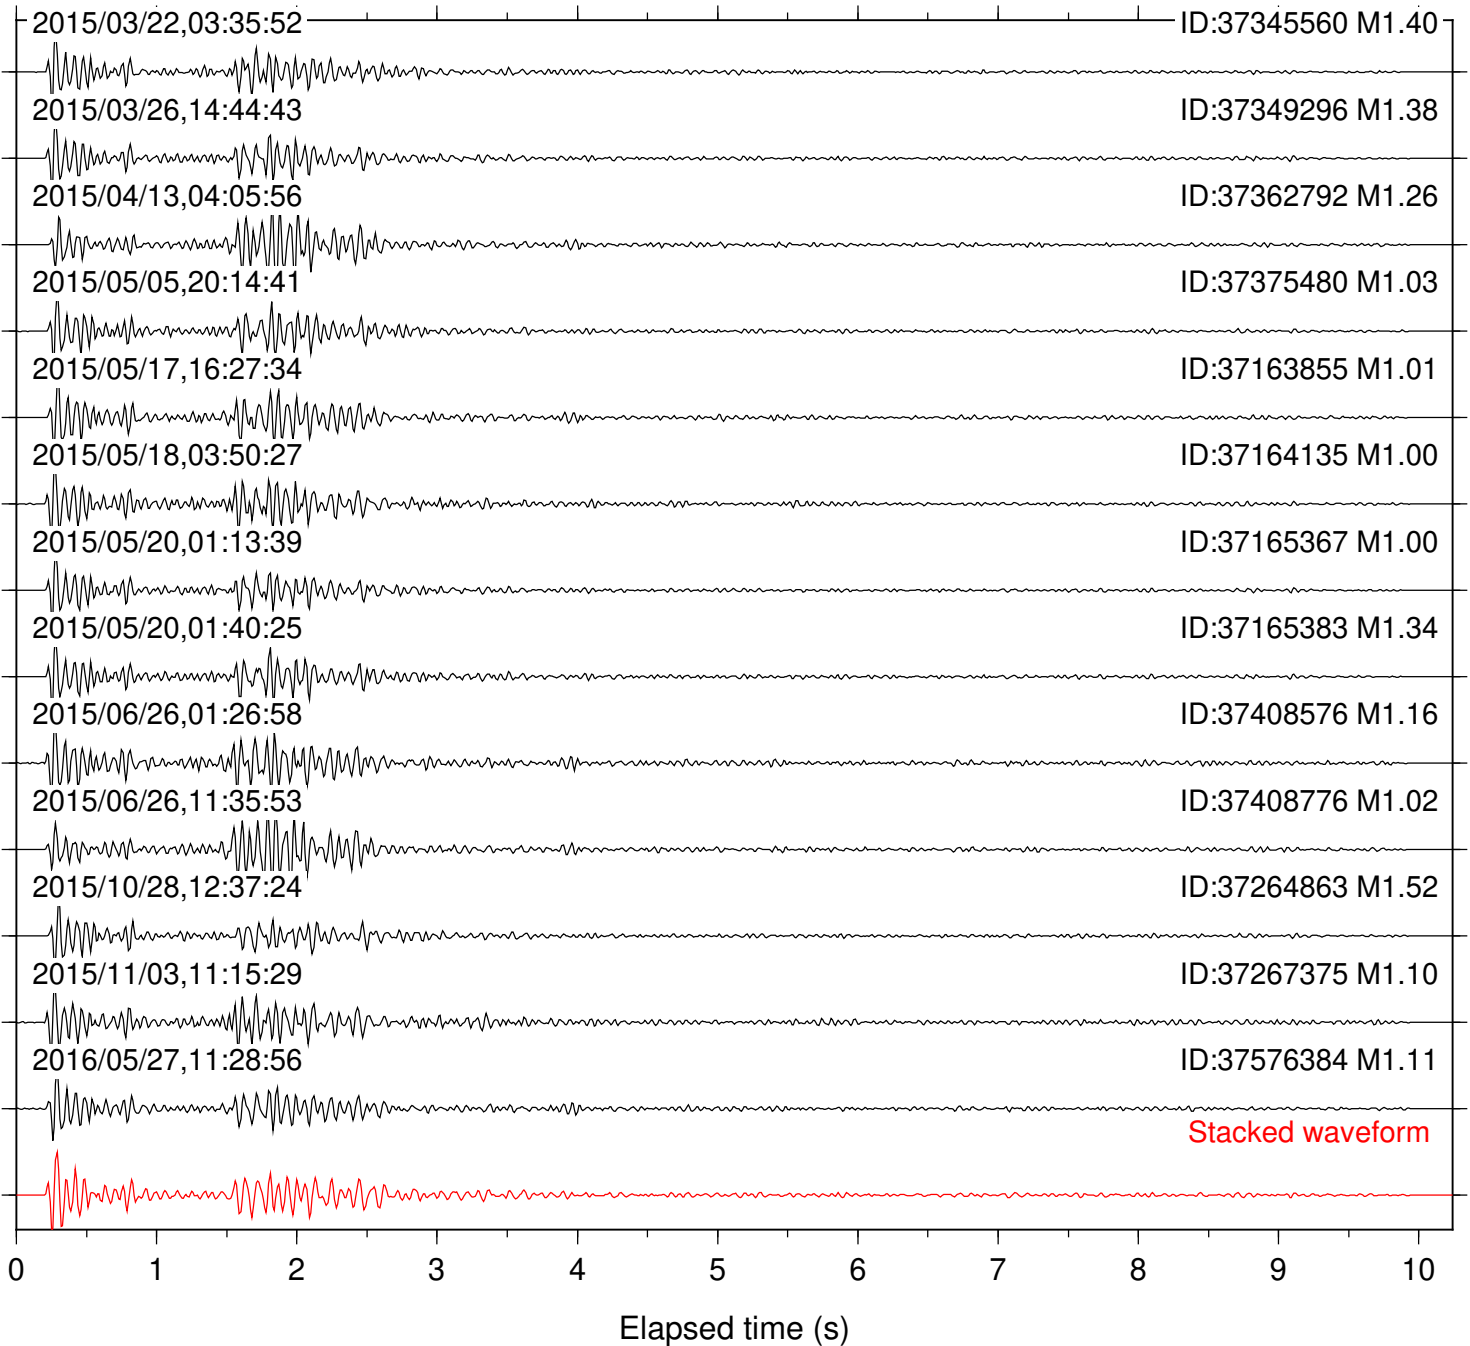

Station: POB2 Com: HHZ

Focal depth: 8.34 km

Station: RDM Com: HHZ

Focal depth: 8.34 km

Station: RRSP Com: HHZ

Focal depth: 8.37 km

Station: SMER Com: HHZ

Focal depth: 8.34 km