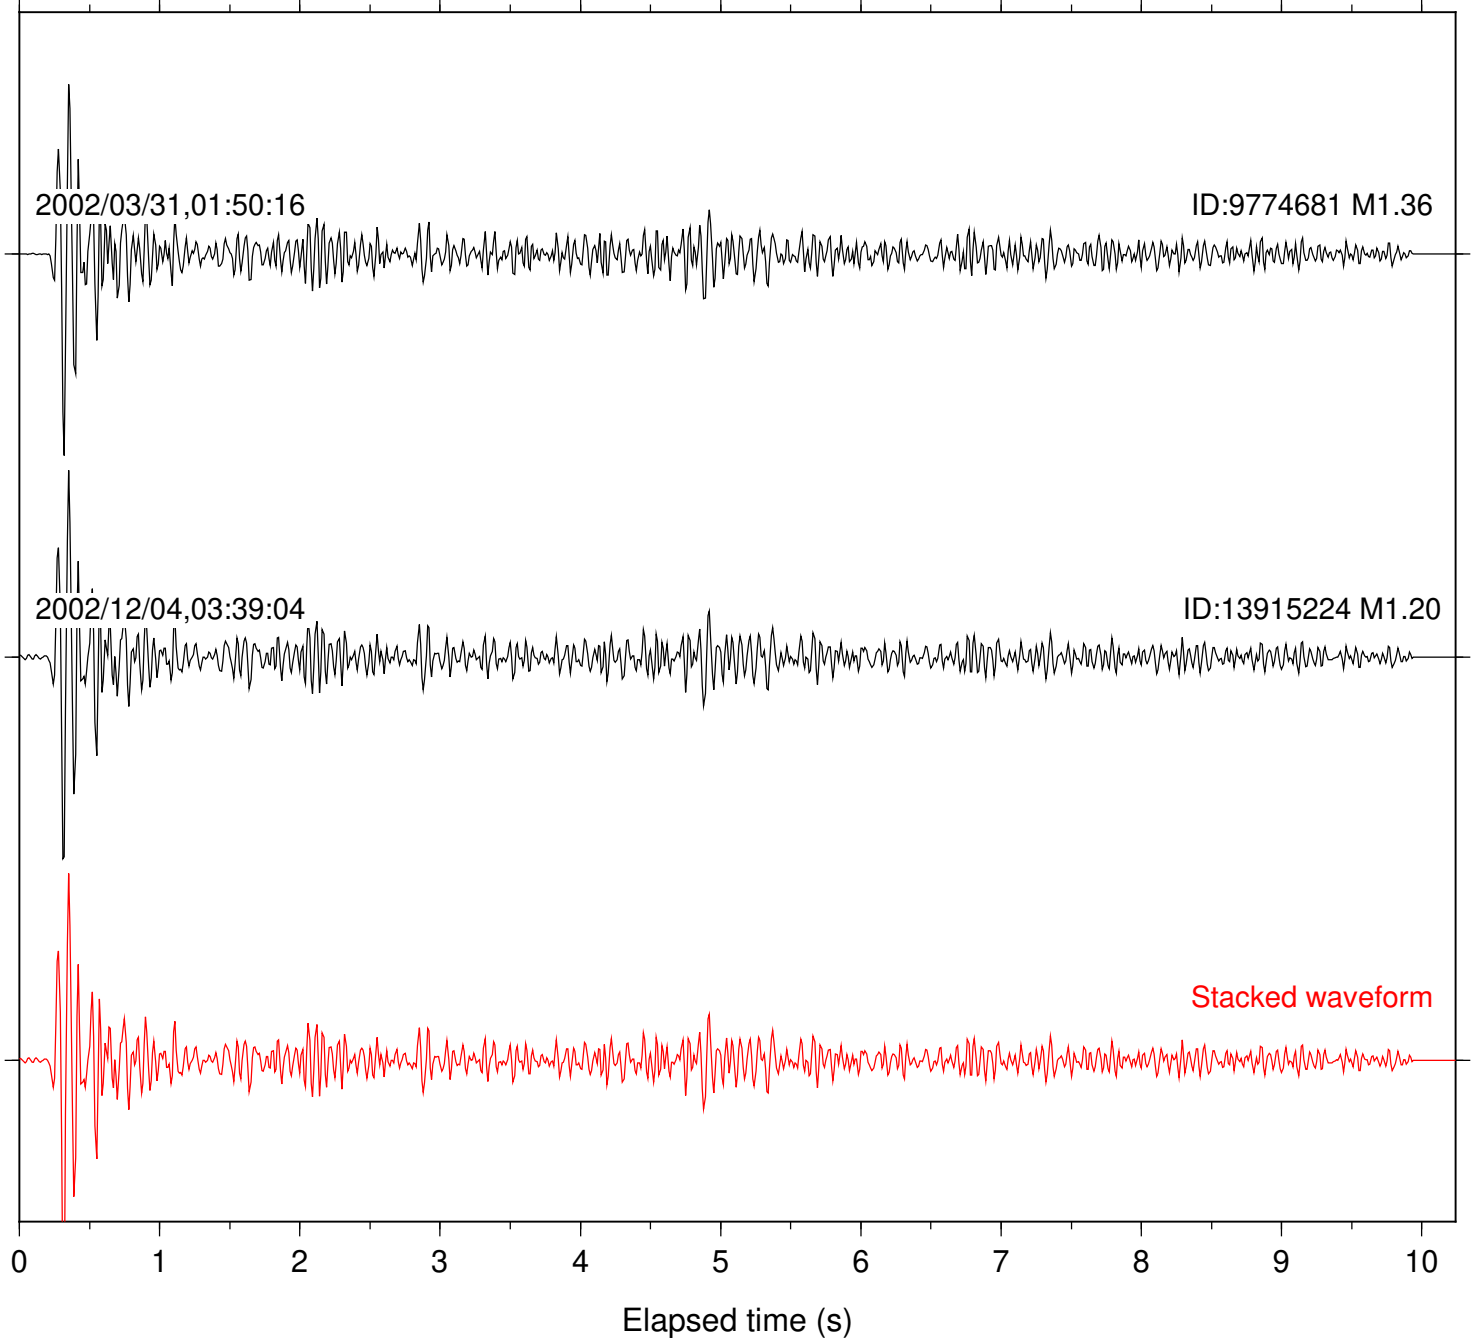

Focal depth: 14.55 km

Station: SND Com: HHZ

Focal depth: 14.55 km

Station: FRD Com: HHZ

Focal depth: 10.35 km

Station: LVA2 Com: HHZ

Focal depth: 10.35 km

Station: B082 Com: EHZ