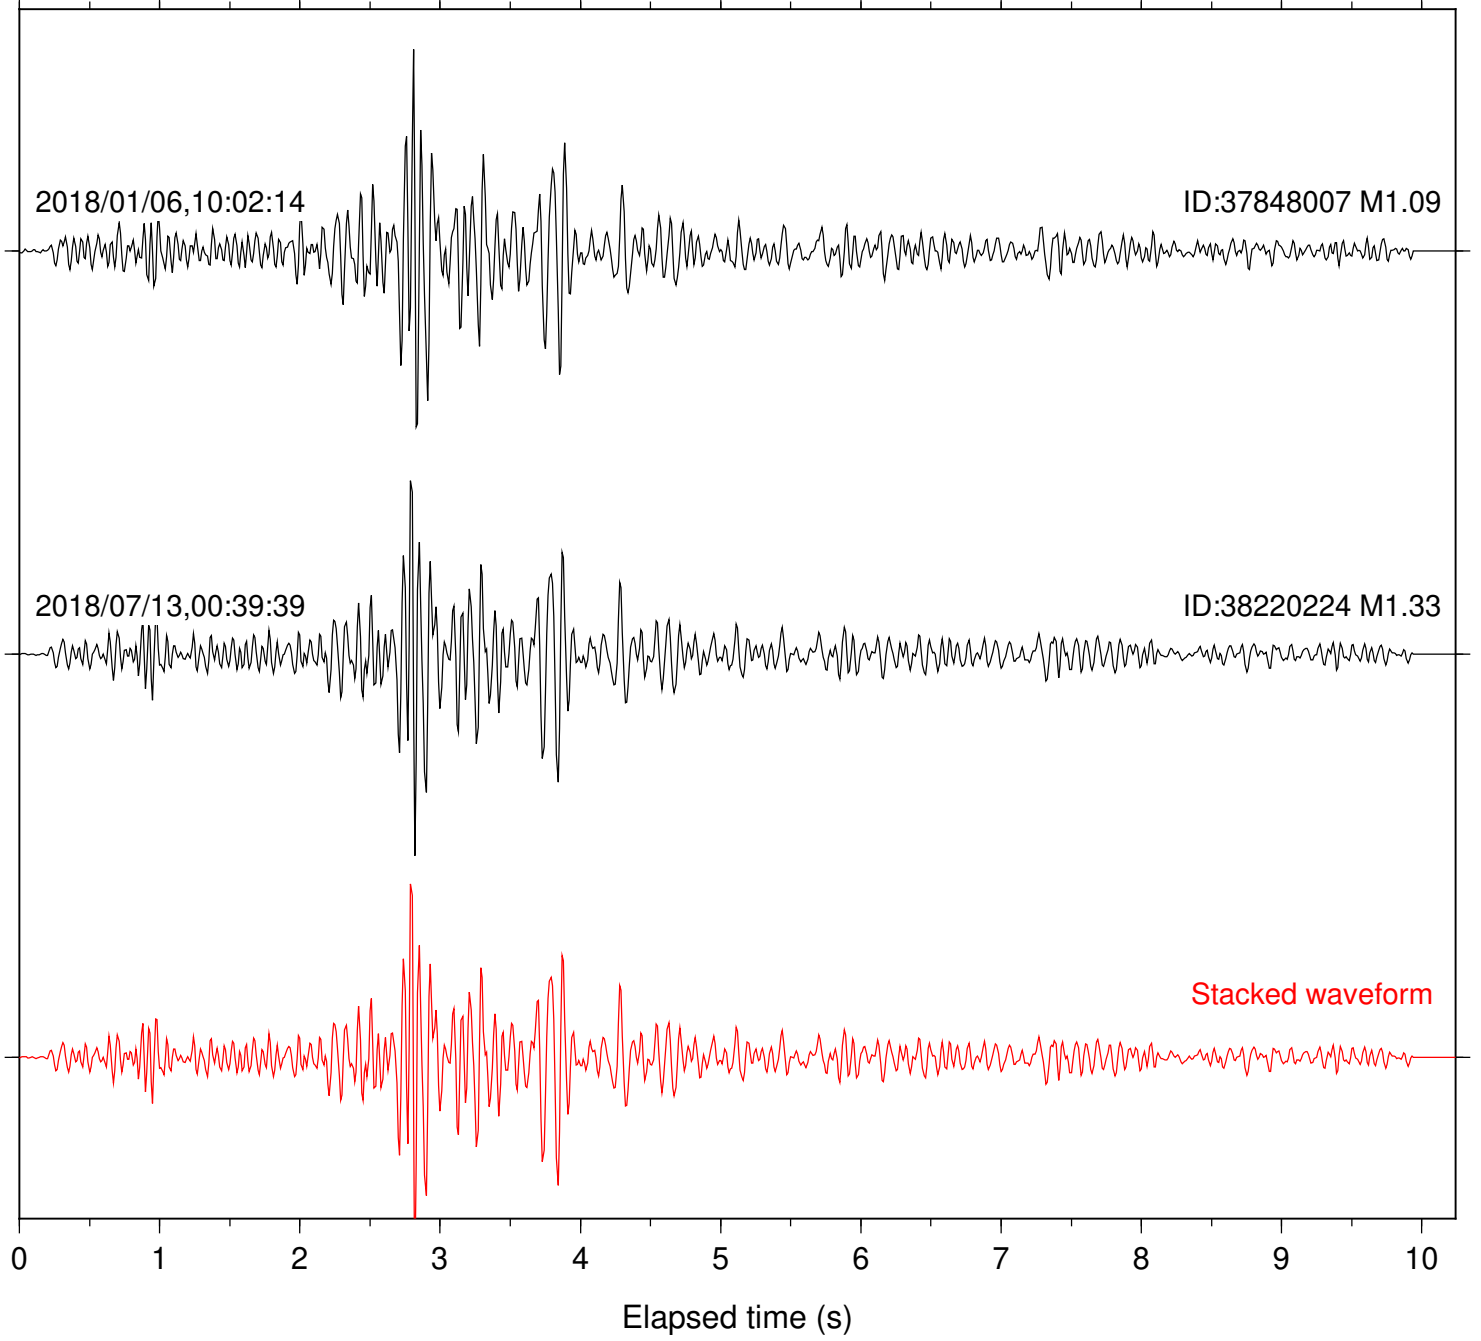

Station: SND Com: HHZ

Focal depth: 6.39 km