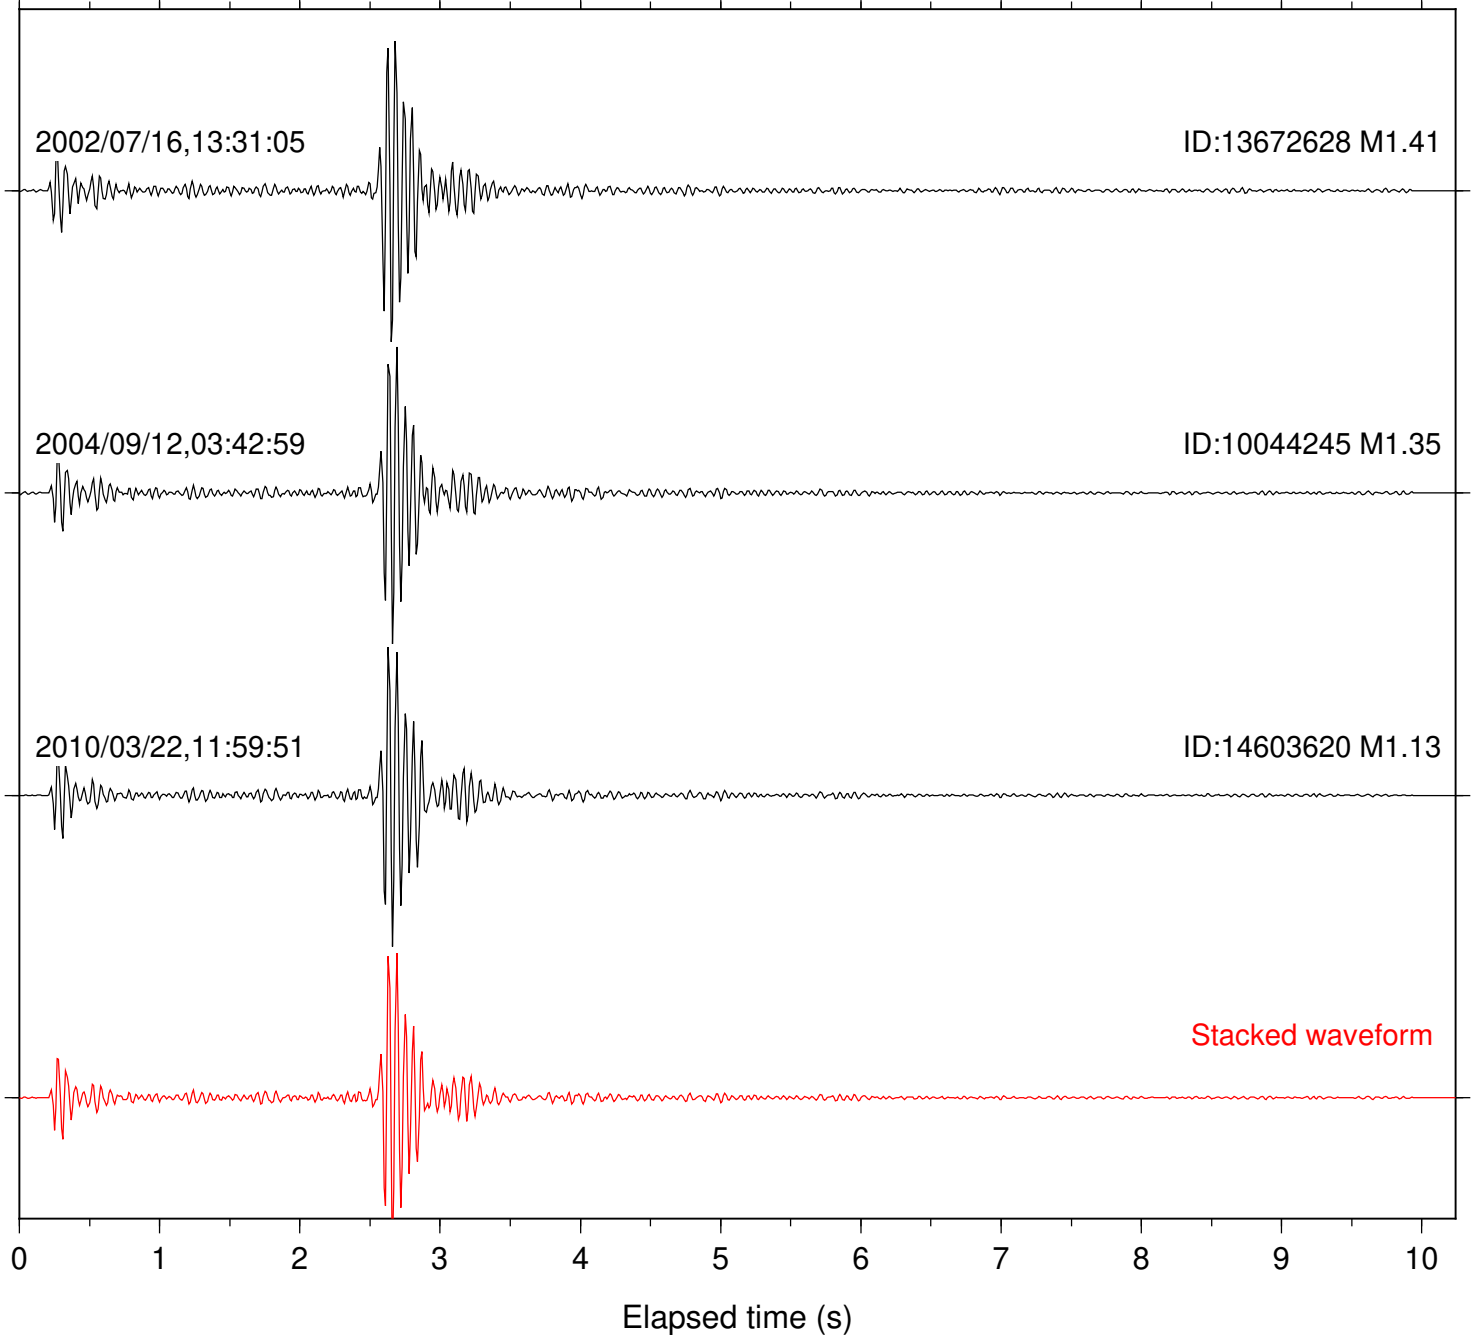

0 1 2 3 4 5 6 7 8 9 10  
Elapsed time (s)

Station: KNW Com: HHZ

Focal depth: 14.34 km

Station: LVA2 Com: HHZ

Focal depth: 14.34 km

Station: PFO Com: HHZ

Focal depth: 14.30 km

Station: PLM Com: HHZ