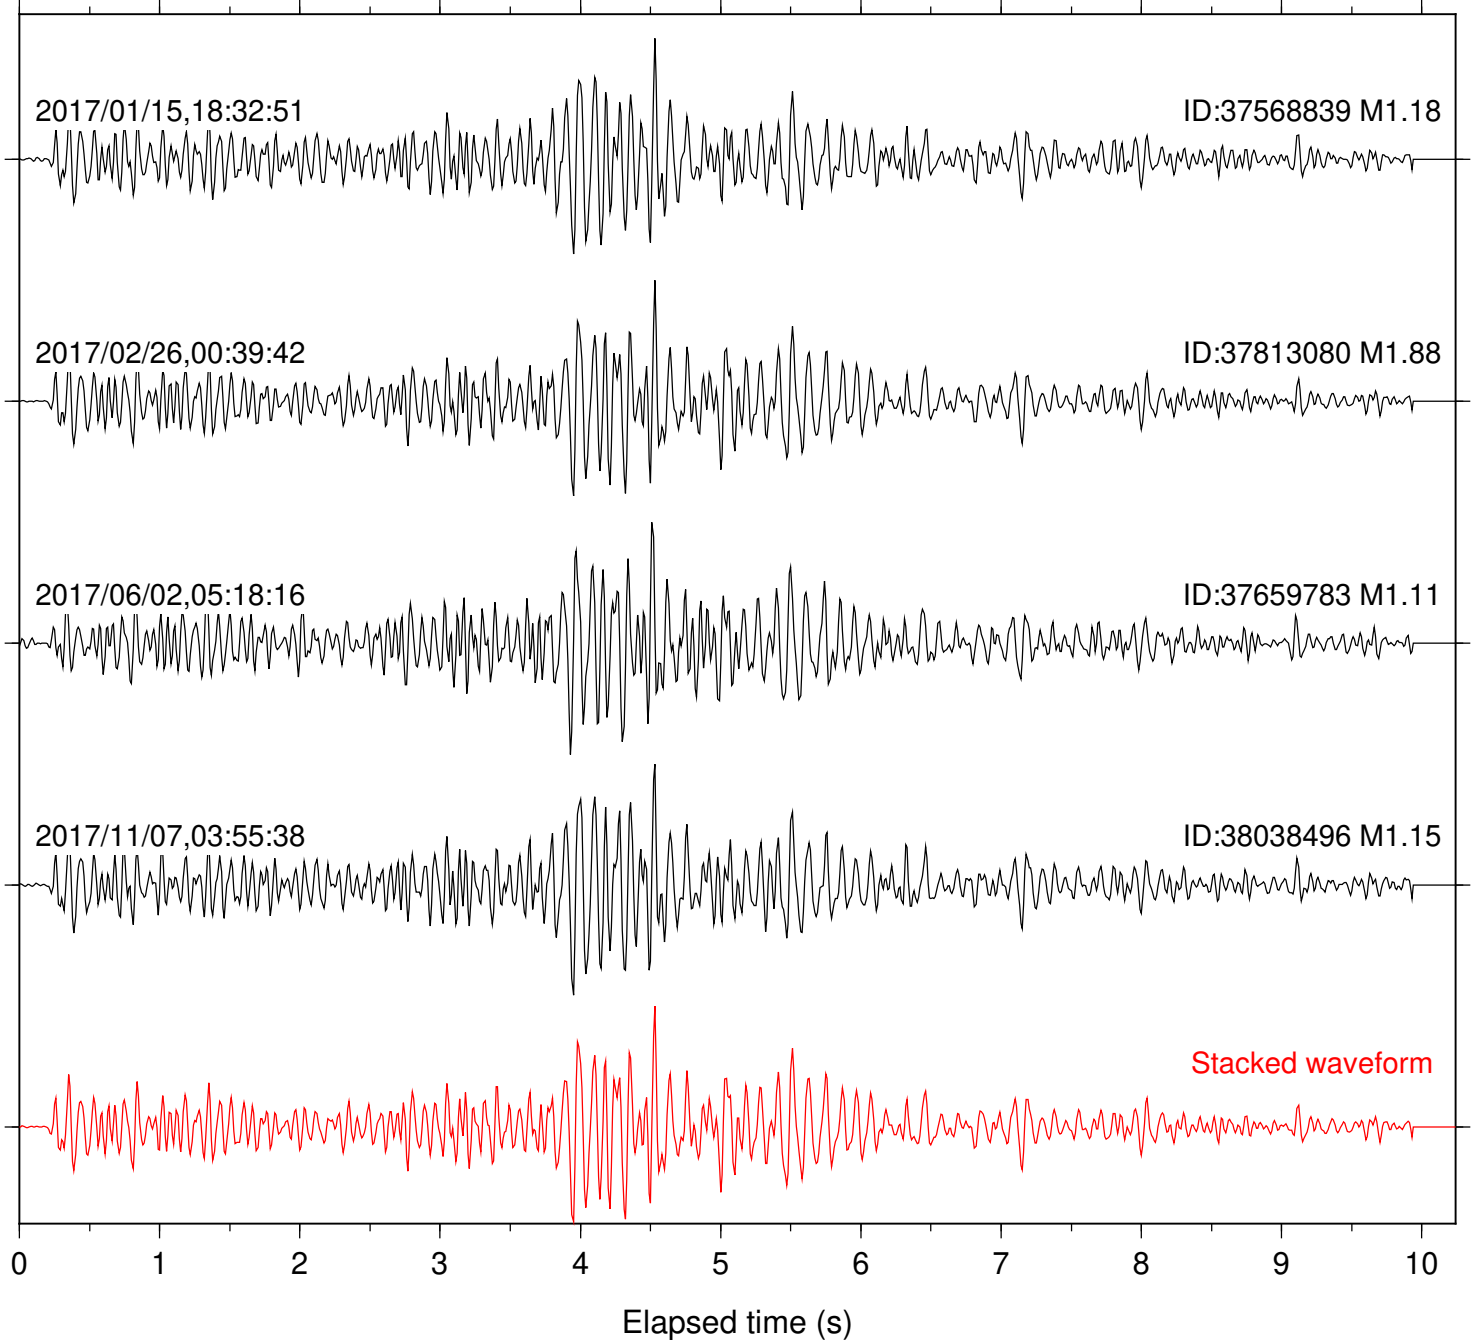

Station: LKH Com: HHZ

Focal depth: 6.35 km