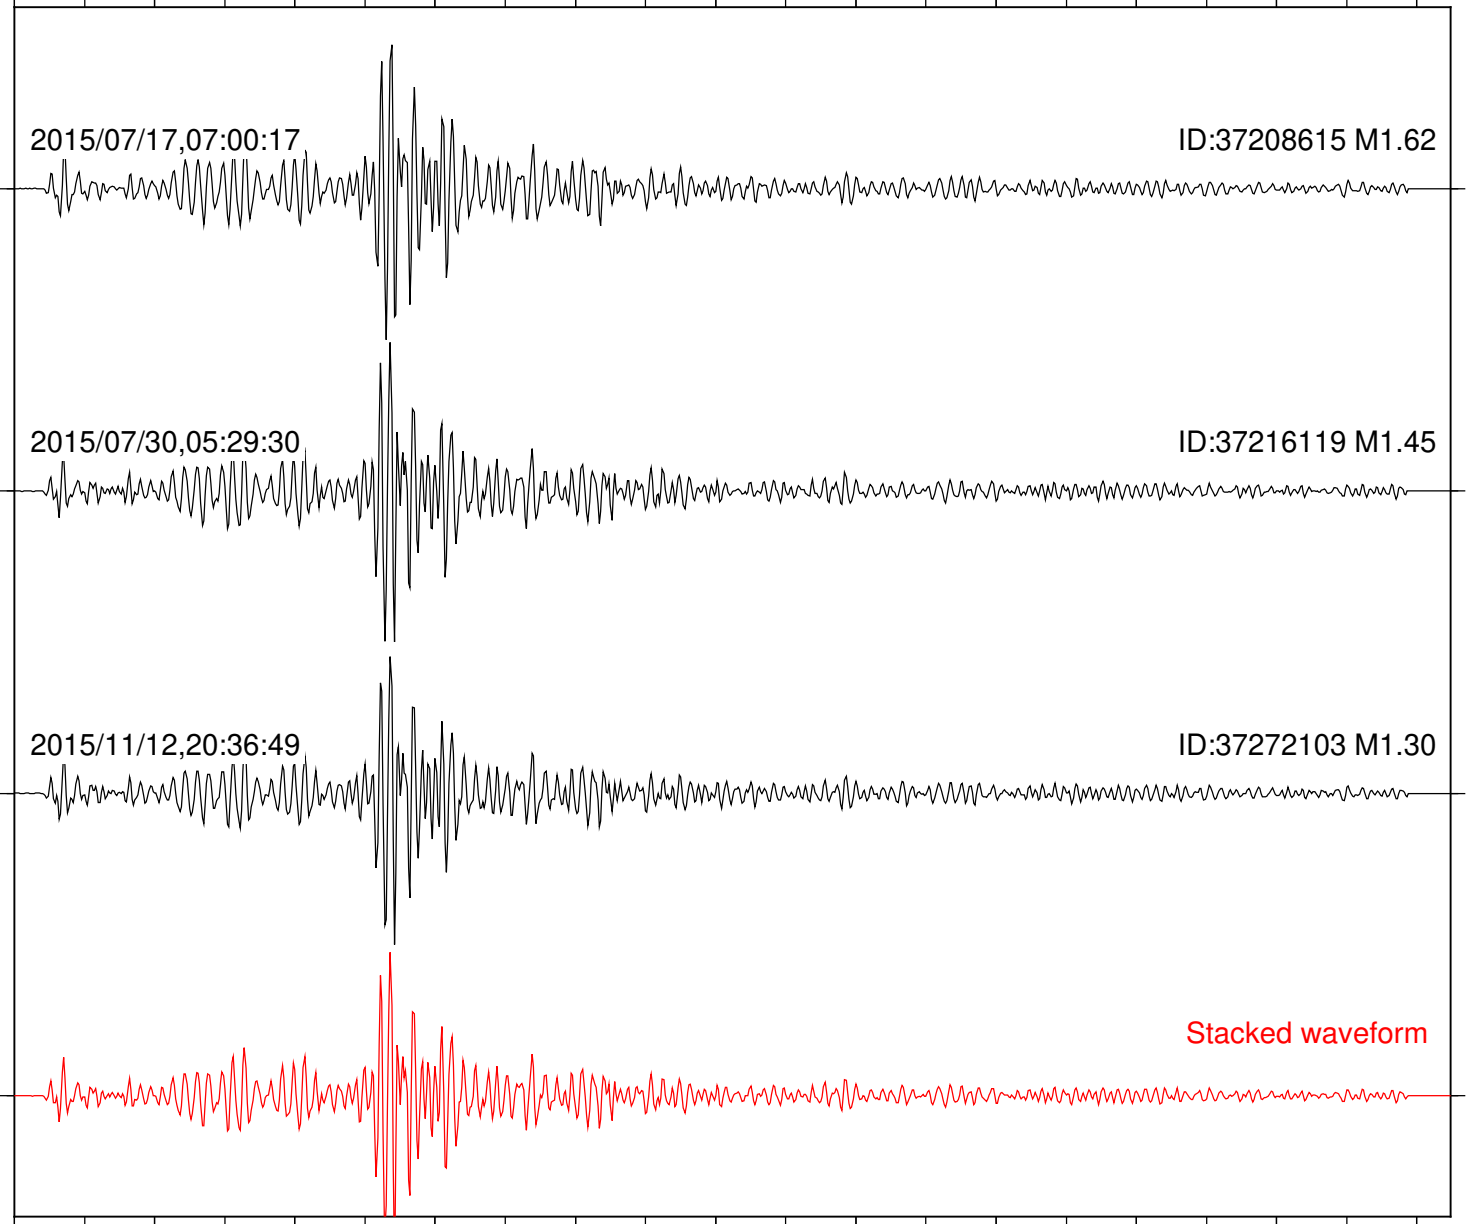

Station: KNW Com: HHZ

Focal depth: 8.23 km

2015/07/17,07:00:17

ID:37208615 M1.62

2015/07/30,05:29:30

ID:37216119 M1.45

2015/11/12,20:36:49

ID:37272103 M1.30

Stacked waveform

0 1 2 3 4 5 6 7 8 9 10
Elapsed time (s)