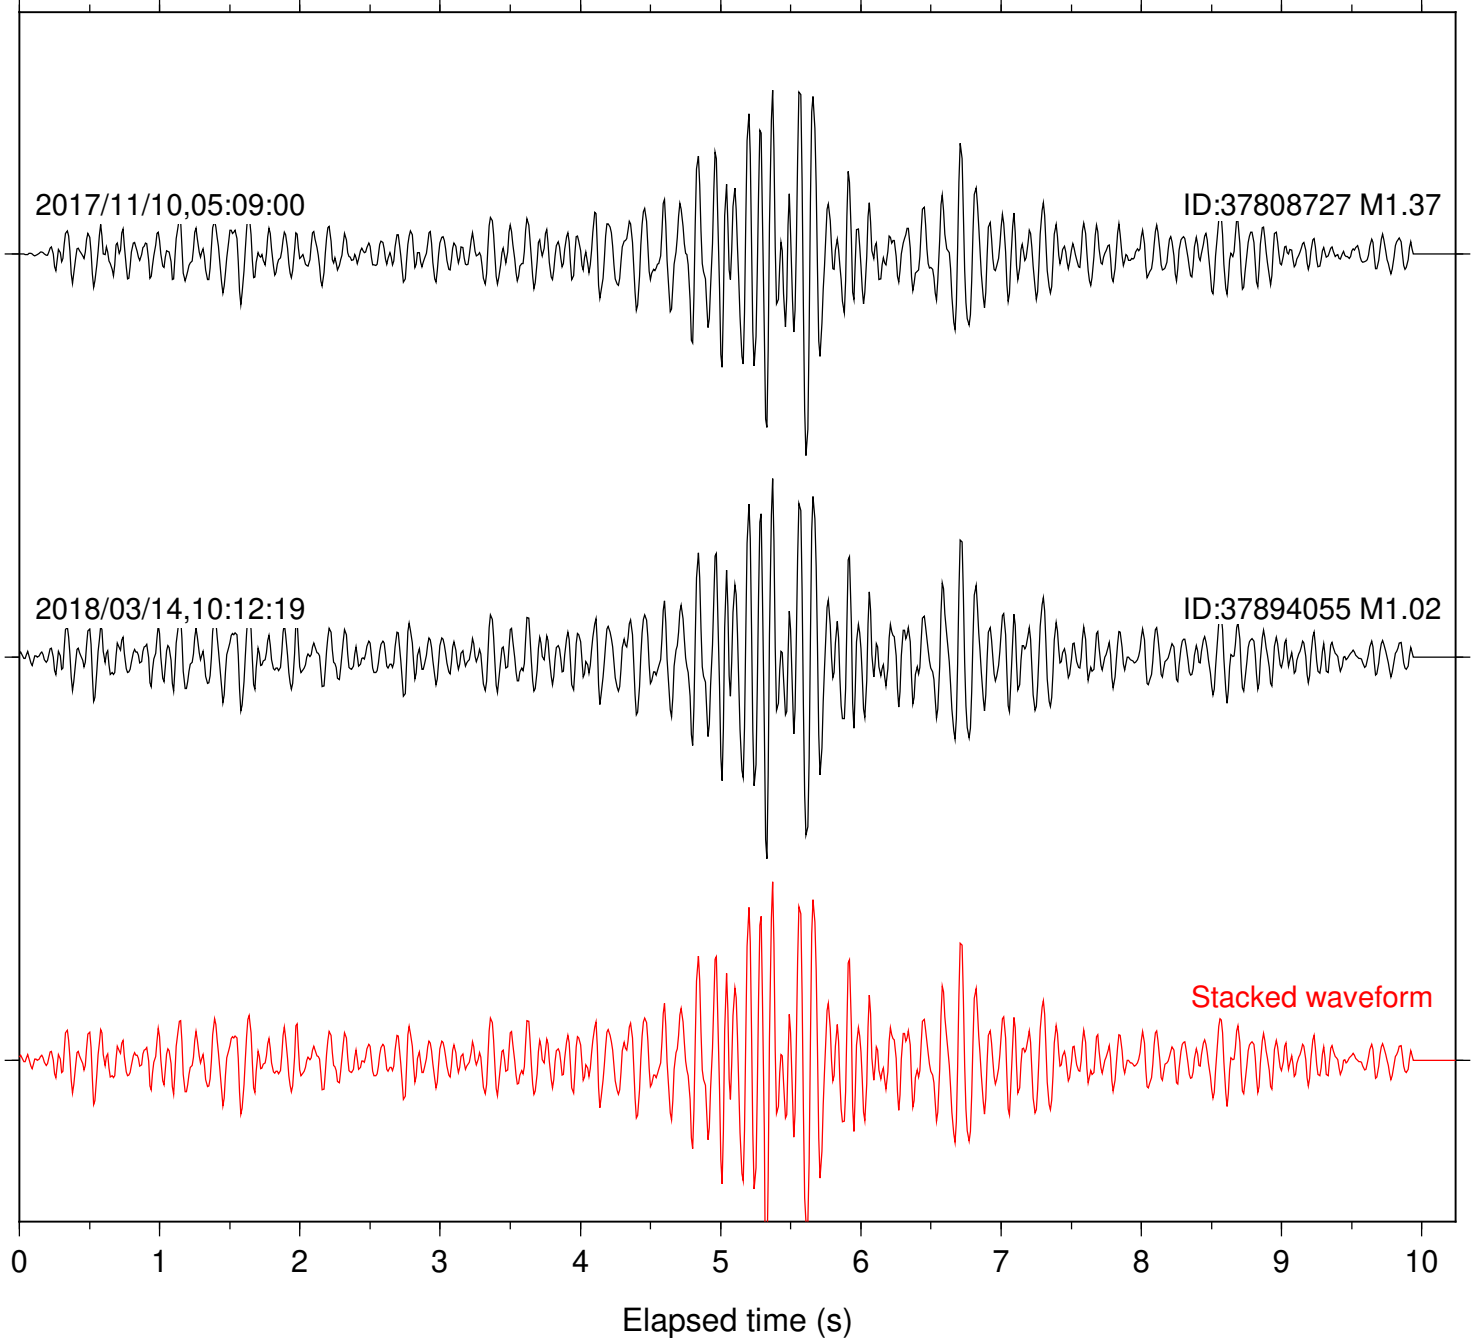

Station: MTG Com: HHZ

Focal depth: 12.24 km