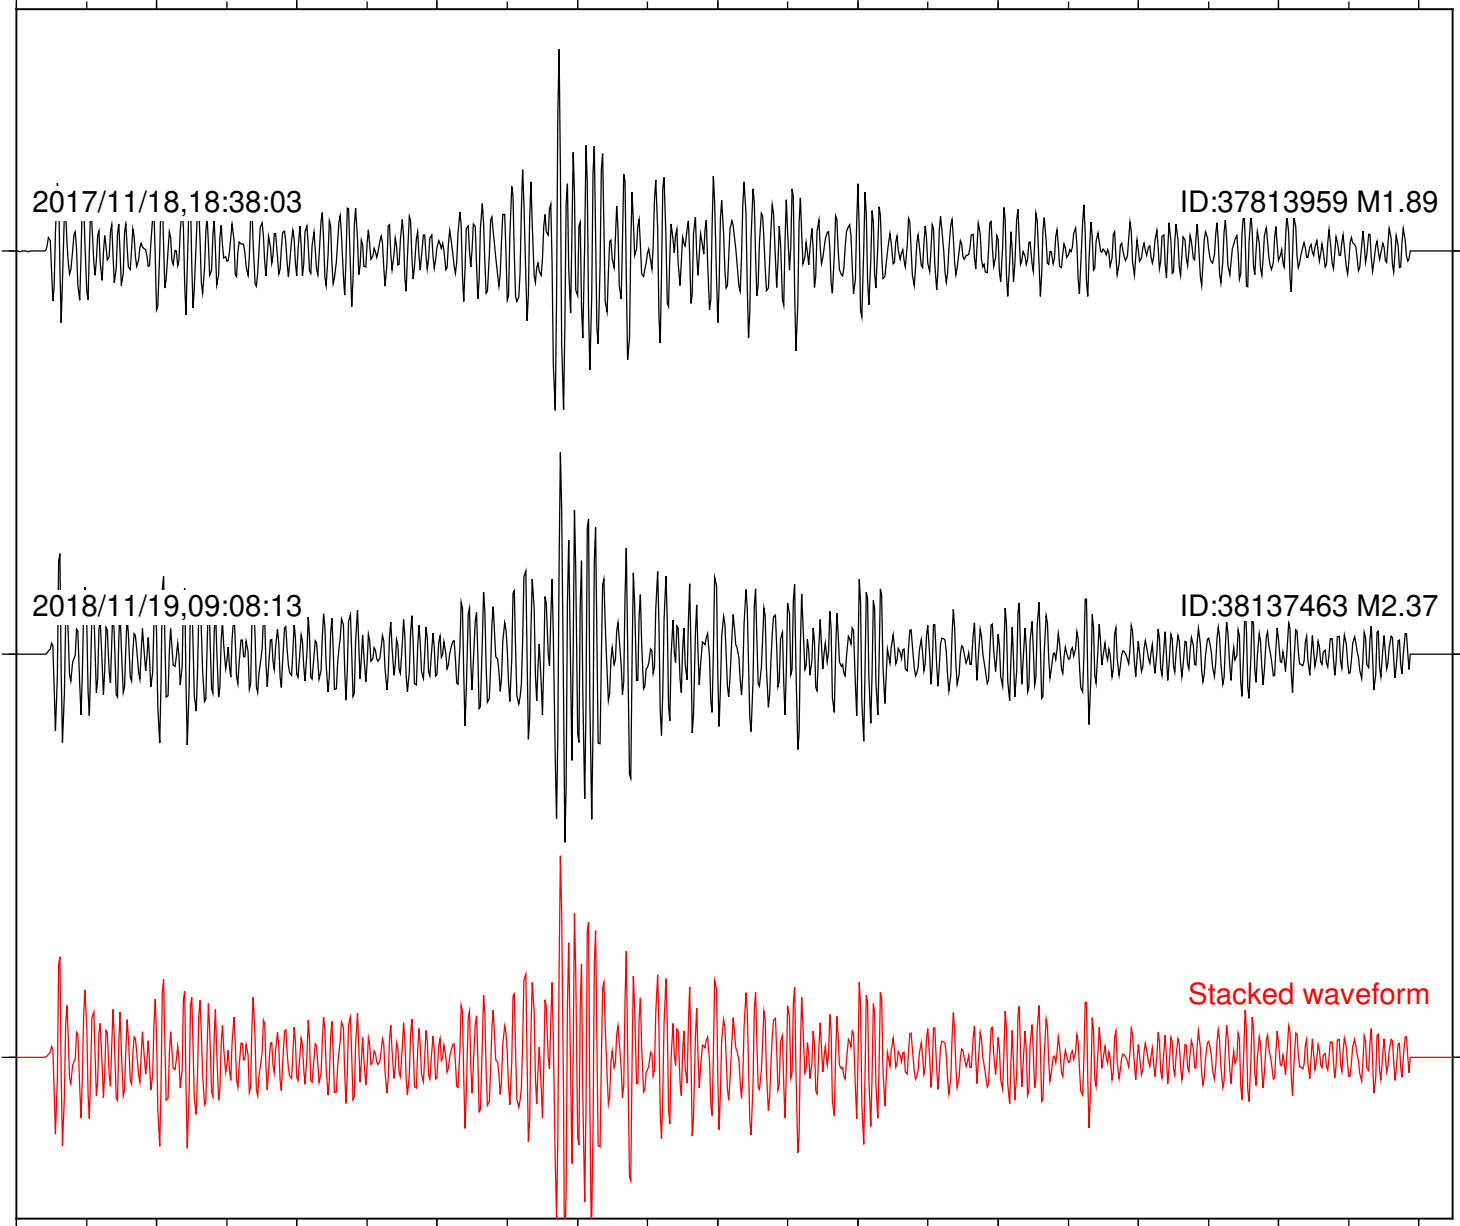

Station: DGR Com: HHZ

Focal depth: 4.30 km

2017/11/18,18:38:03

ID:37813959 M1.89

2018/11/19,09:08:13

ID:38137463 M2.37

Stacked waveform

0 1 2 3 4 5 6 7 8 9 10  
Elapsed time (s)