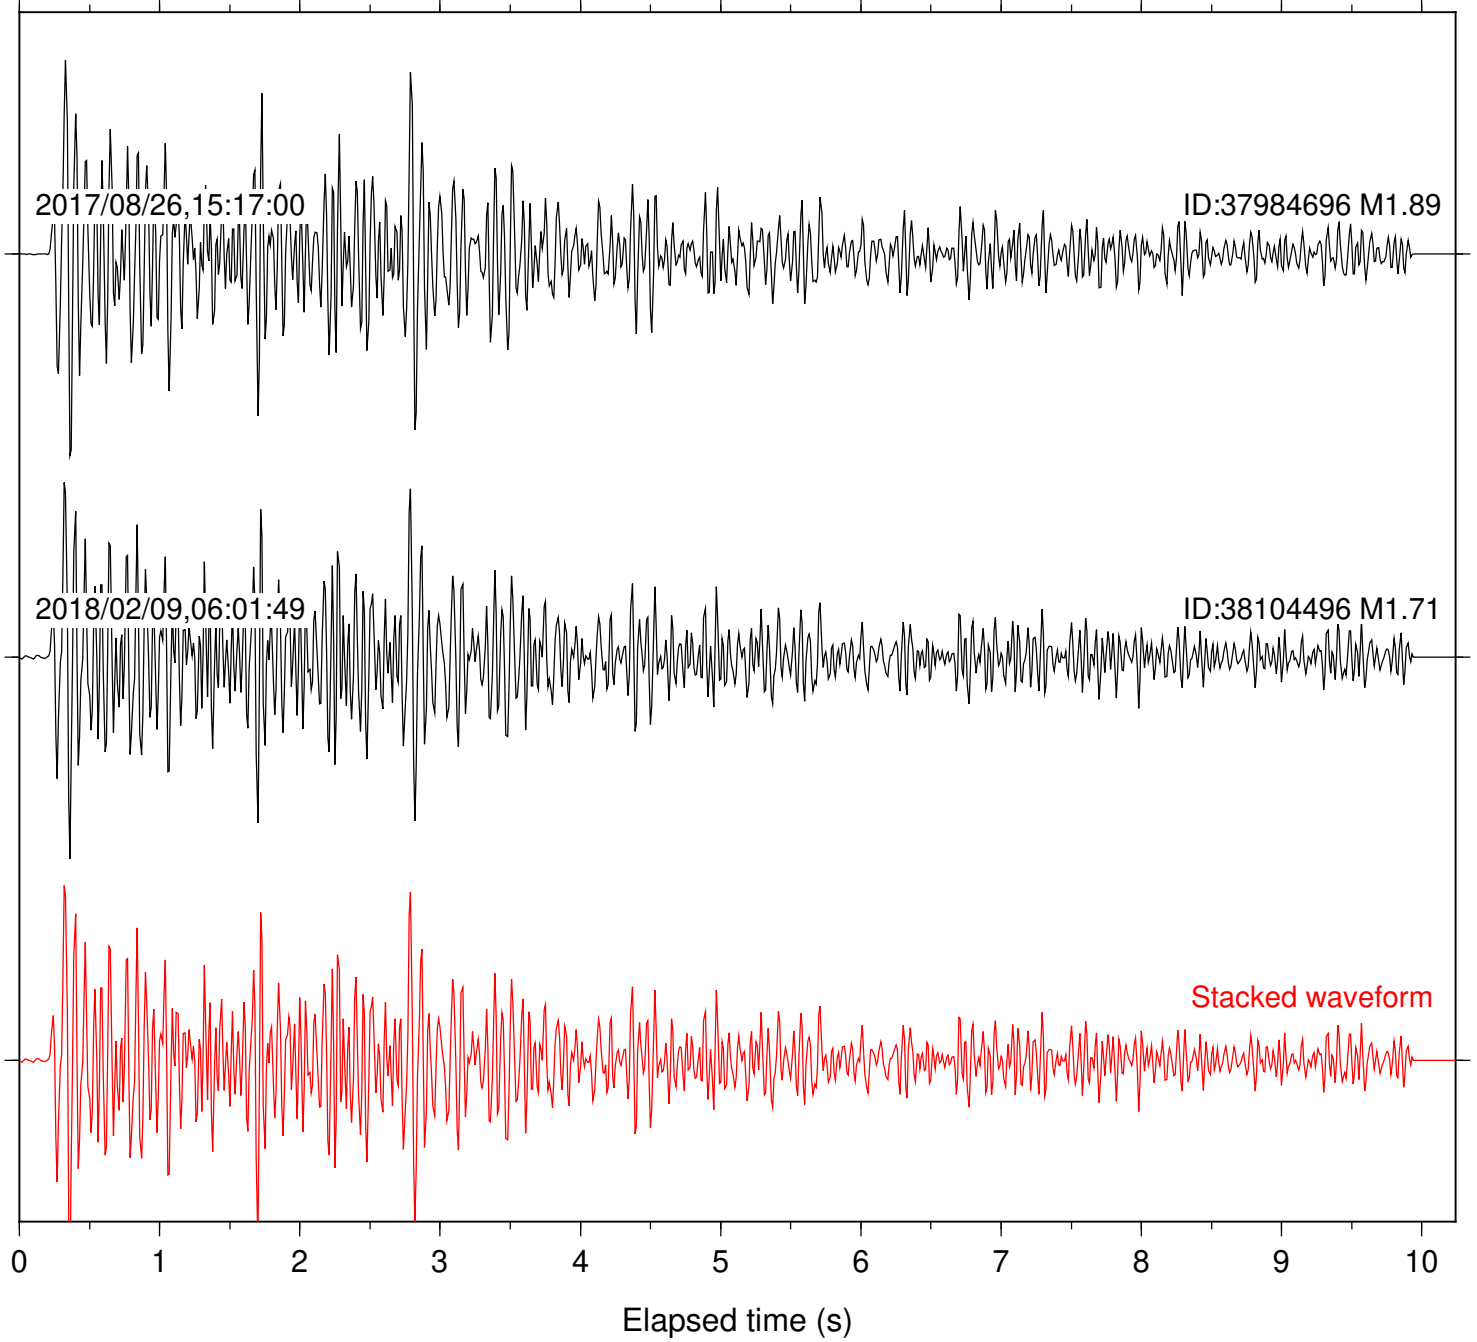

Focal depth: 5.11 km

Station: FRD Com: HHZ

Focal depth: 5.11 km

Station: HMT2 Com: HHZ

Focal depth: 5.11 km

Station: KNW Com: HHZ

Focal depth: 5.11 km

Station: LKH Com: HHZ