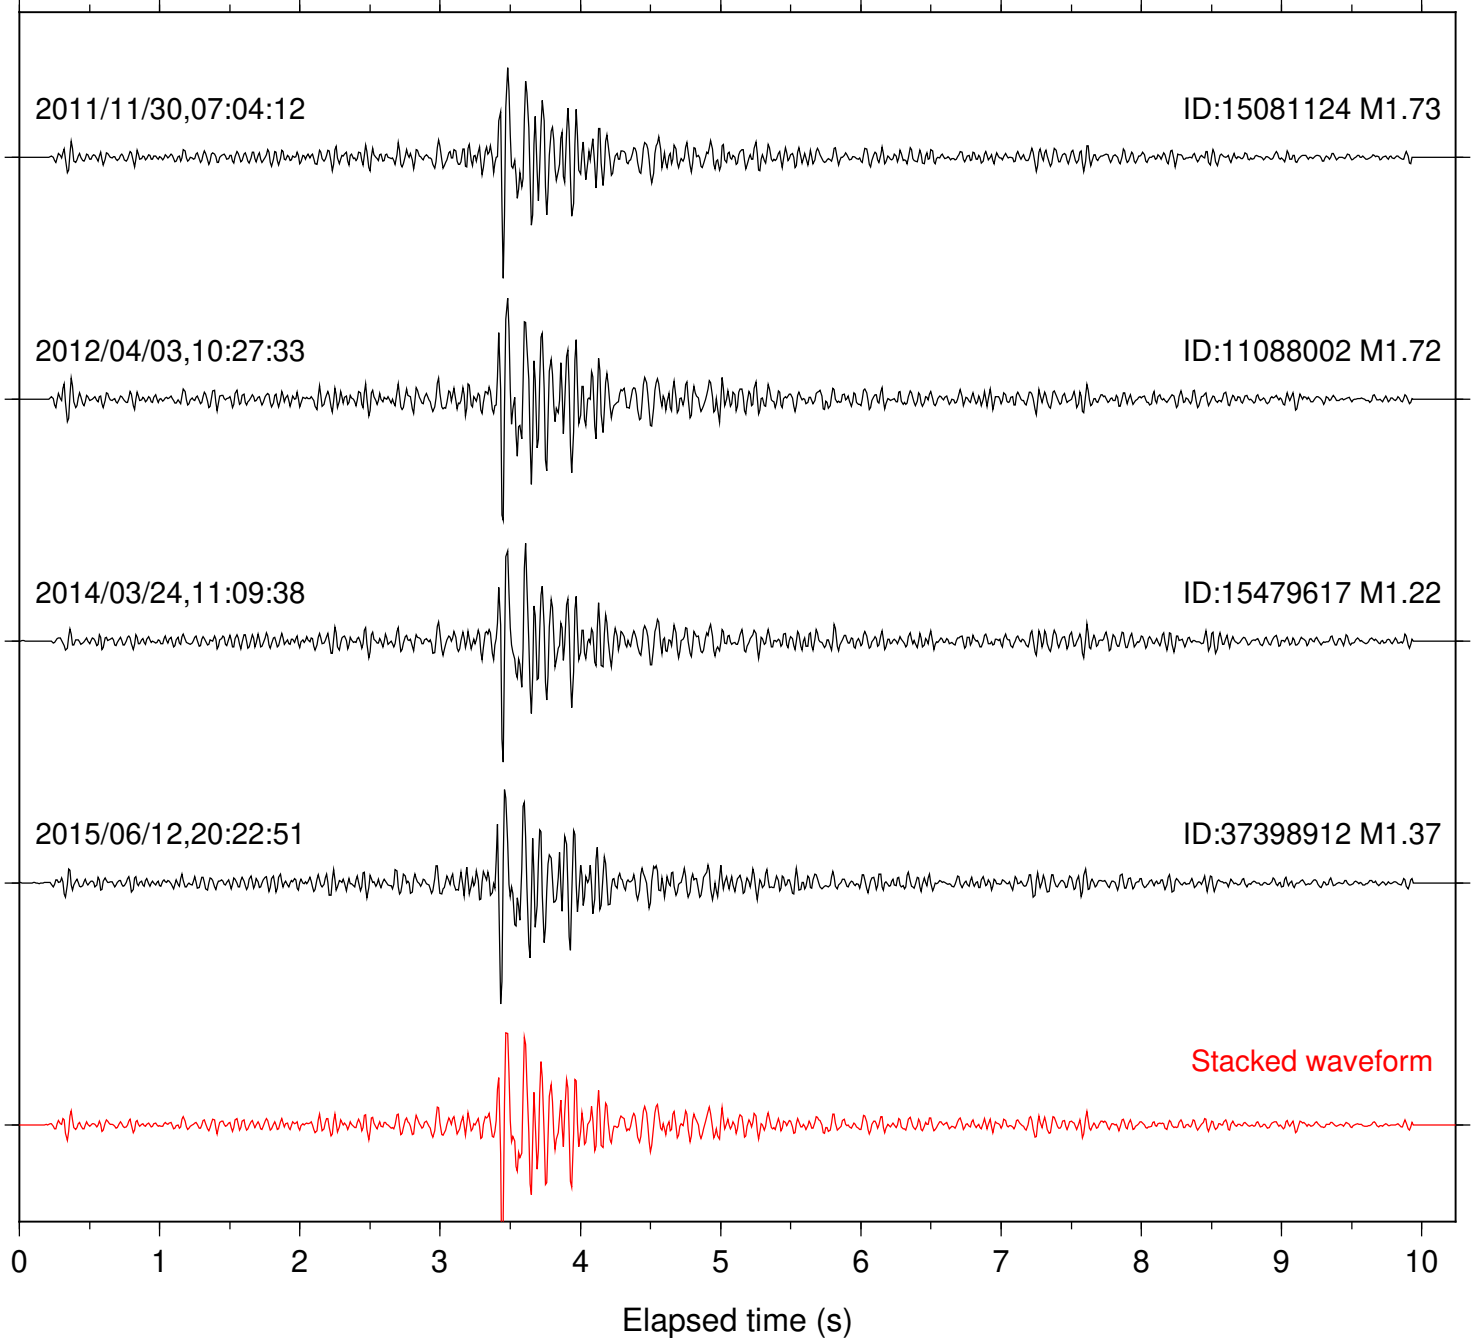

Stacked waveform

Station: DGR Com: HHZ

Focal depth: 14.48 km

Station: B081 Com: EHZ

Focal depth: 9.58 km

Station: B082 Com: EHZ

Focal depth: 9.58 km

Station: B084 Com: EHZ