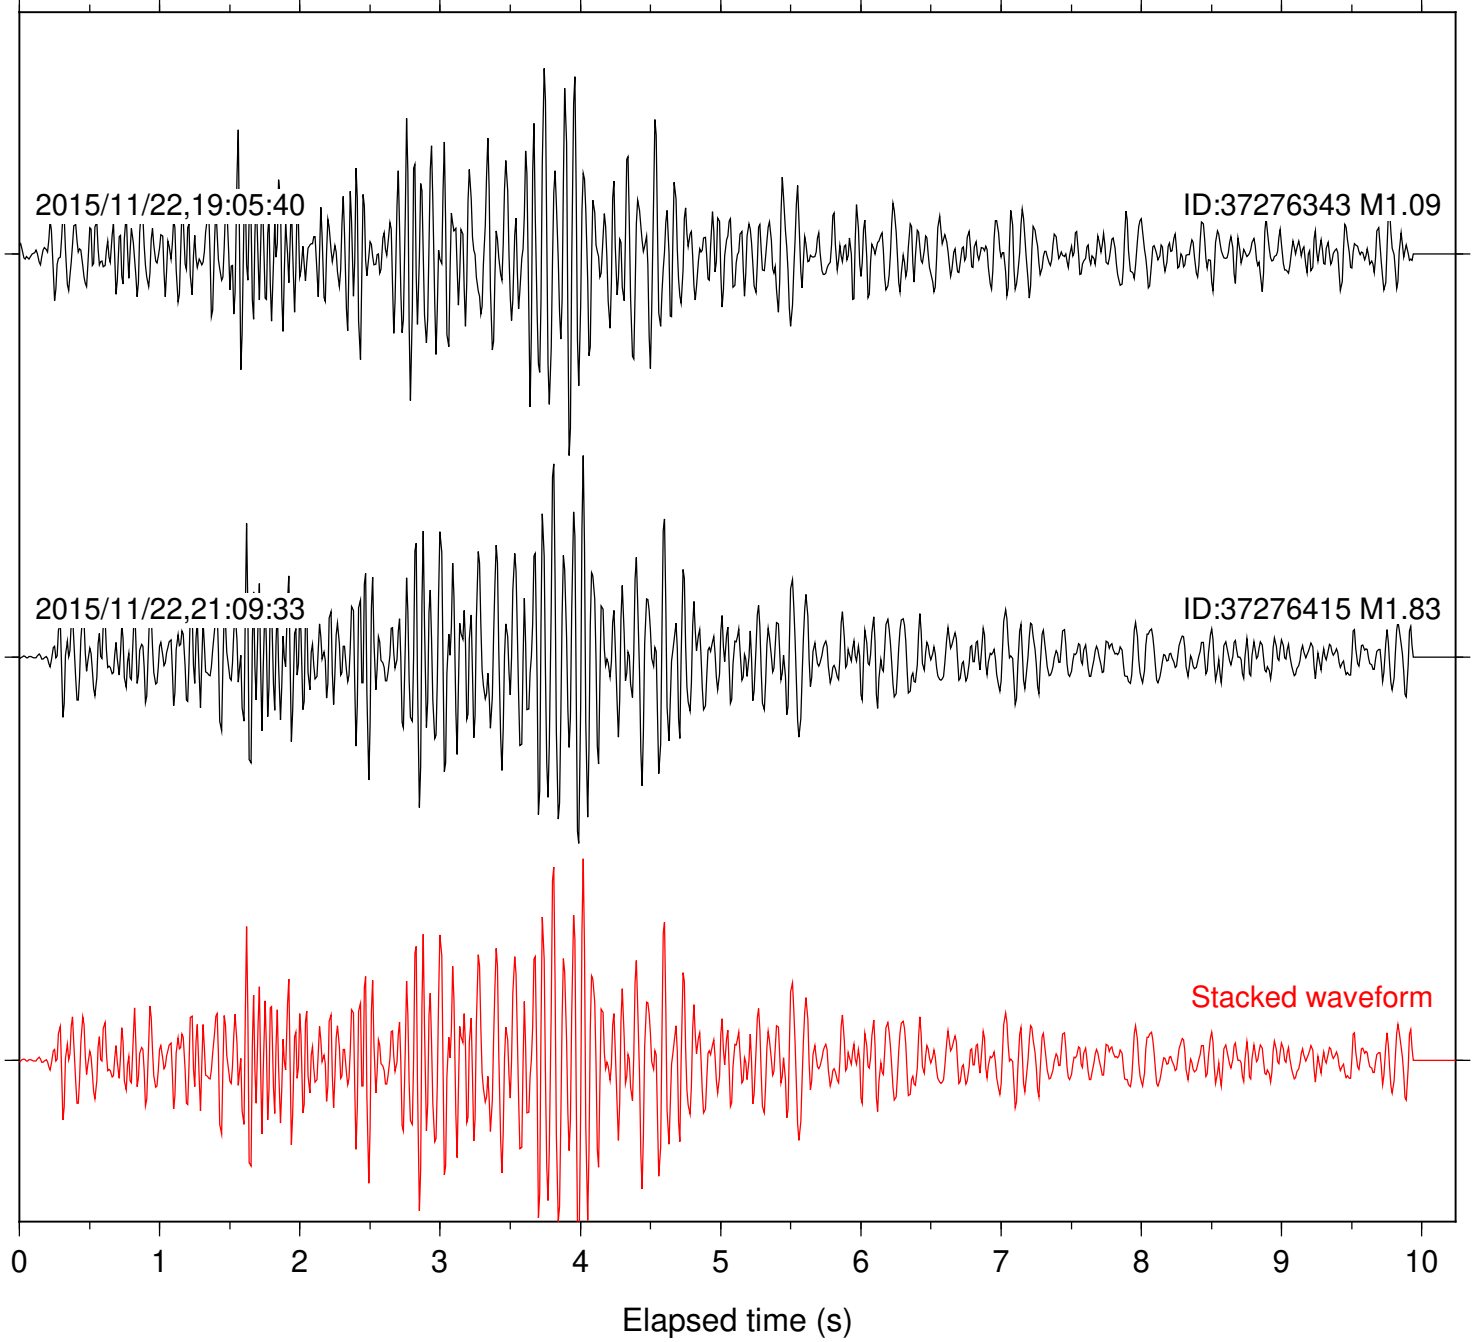

Station: SND Com: HHZ

Focal depth: 5.17 km

Station: TOR Com: HHZ

Focal depth: 5.17 km

Station: TRO Com: HHZ

Focal depth: 5.17 km

Station: WMC Com: HHZ

Focal depth: 5.17 km