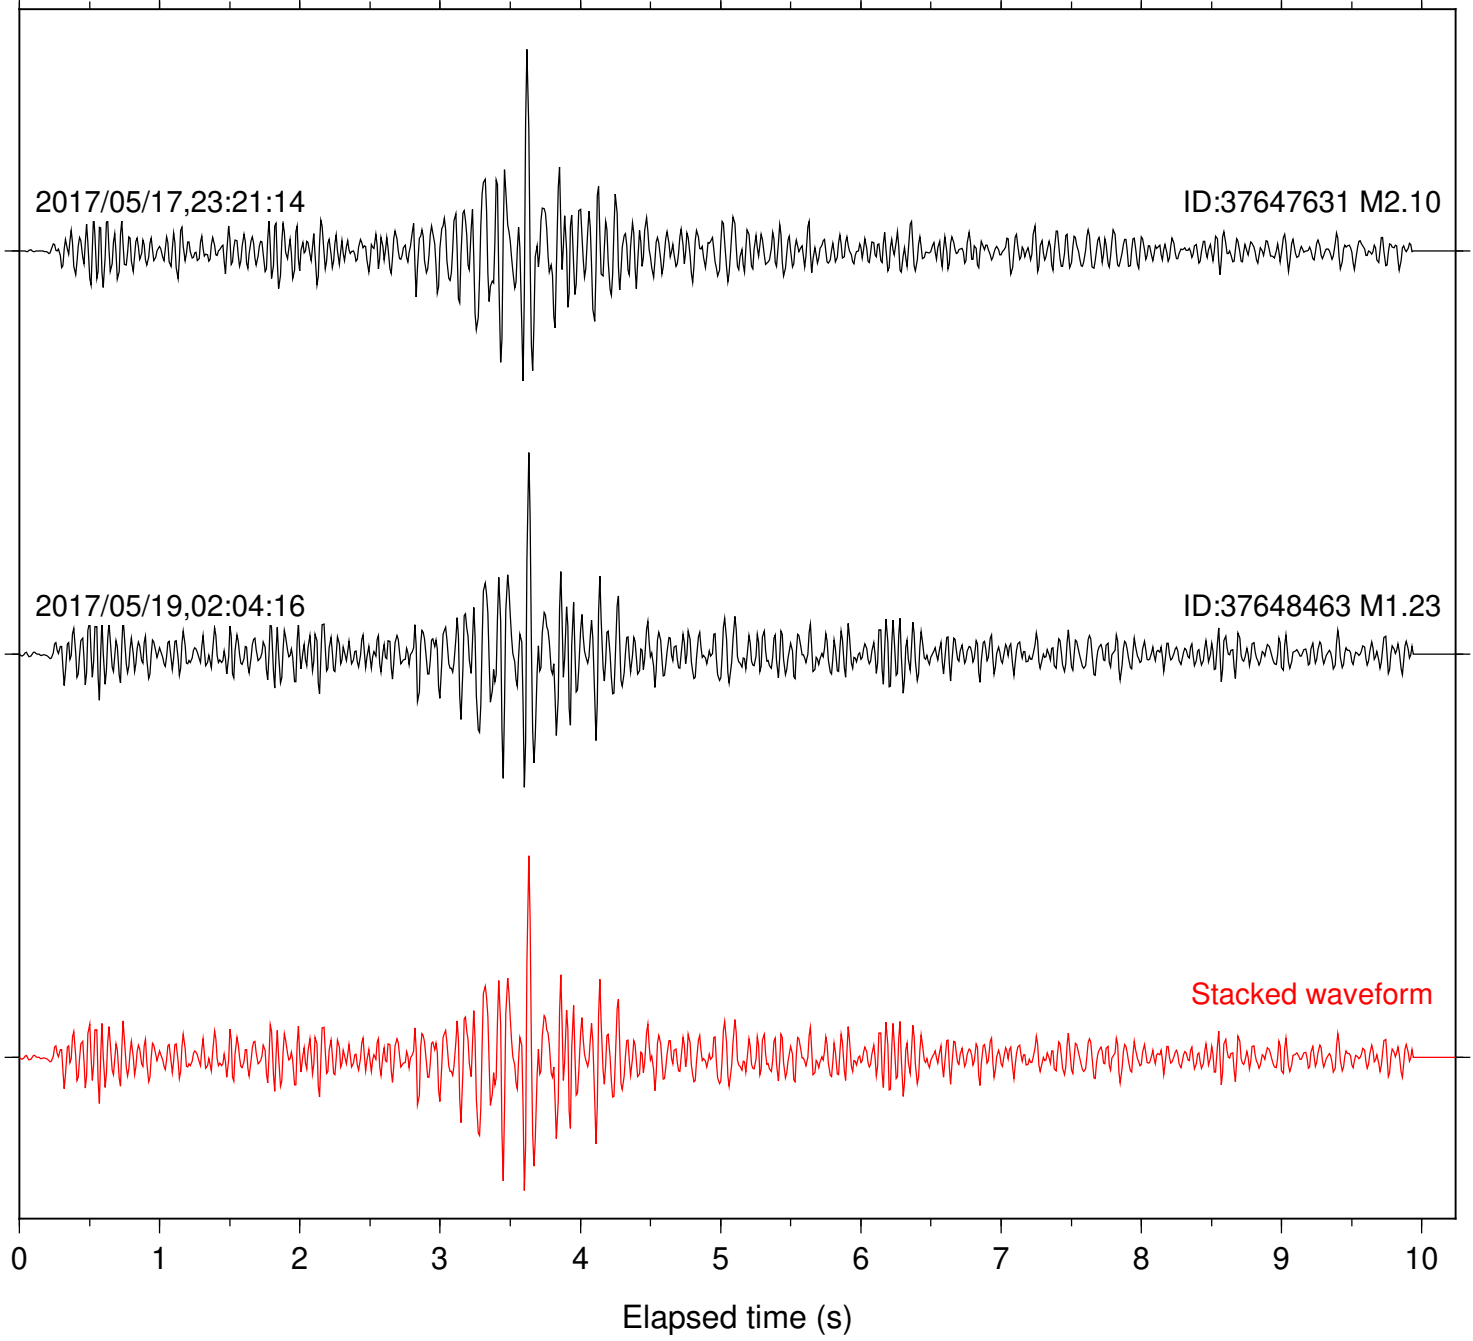

Station: B086 Com: EHZ

Focal depth: 9.91 km