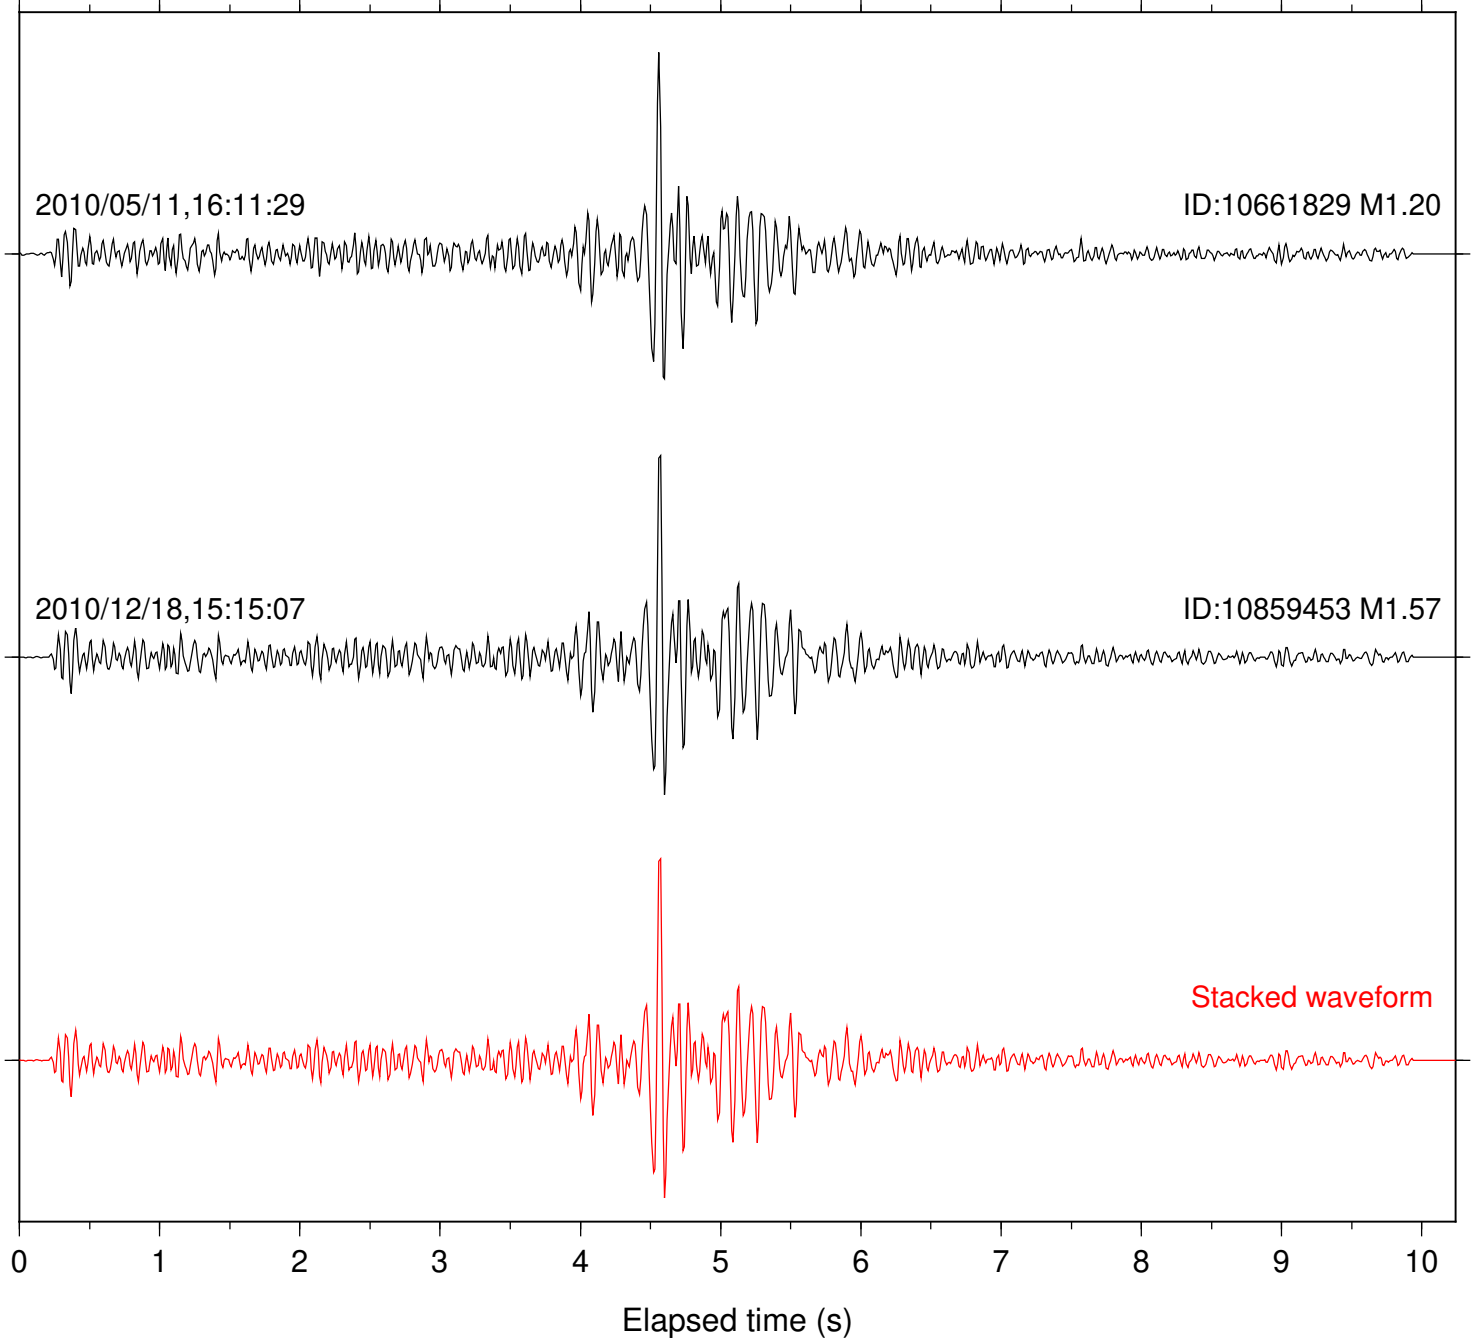

Station: TOR Com: HHZ

Focal depth: 7.85 km