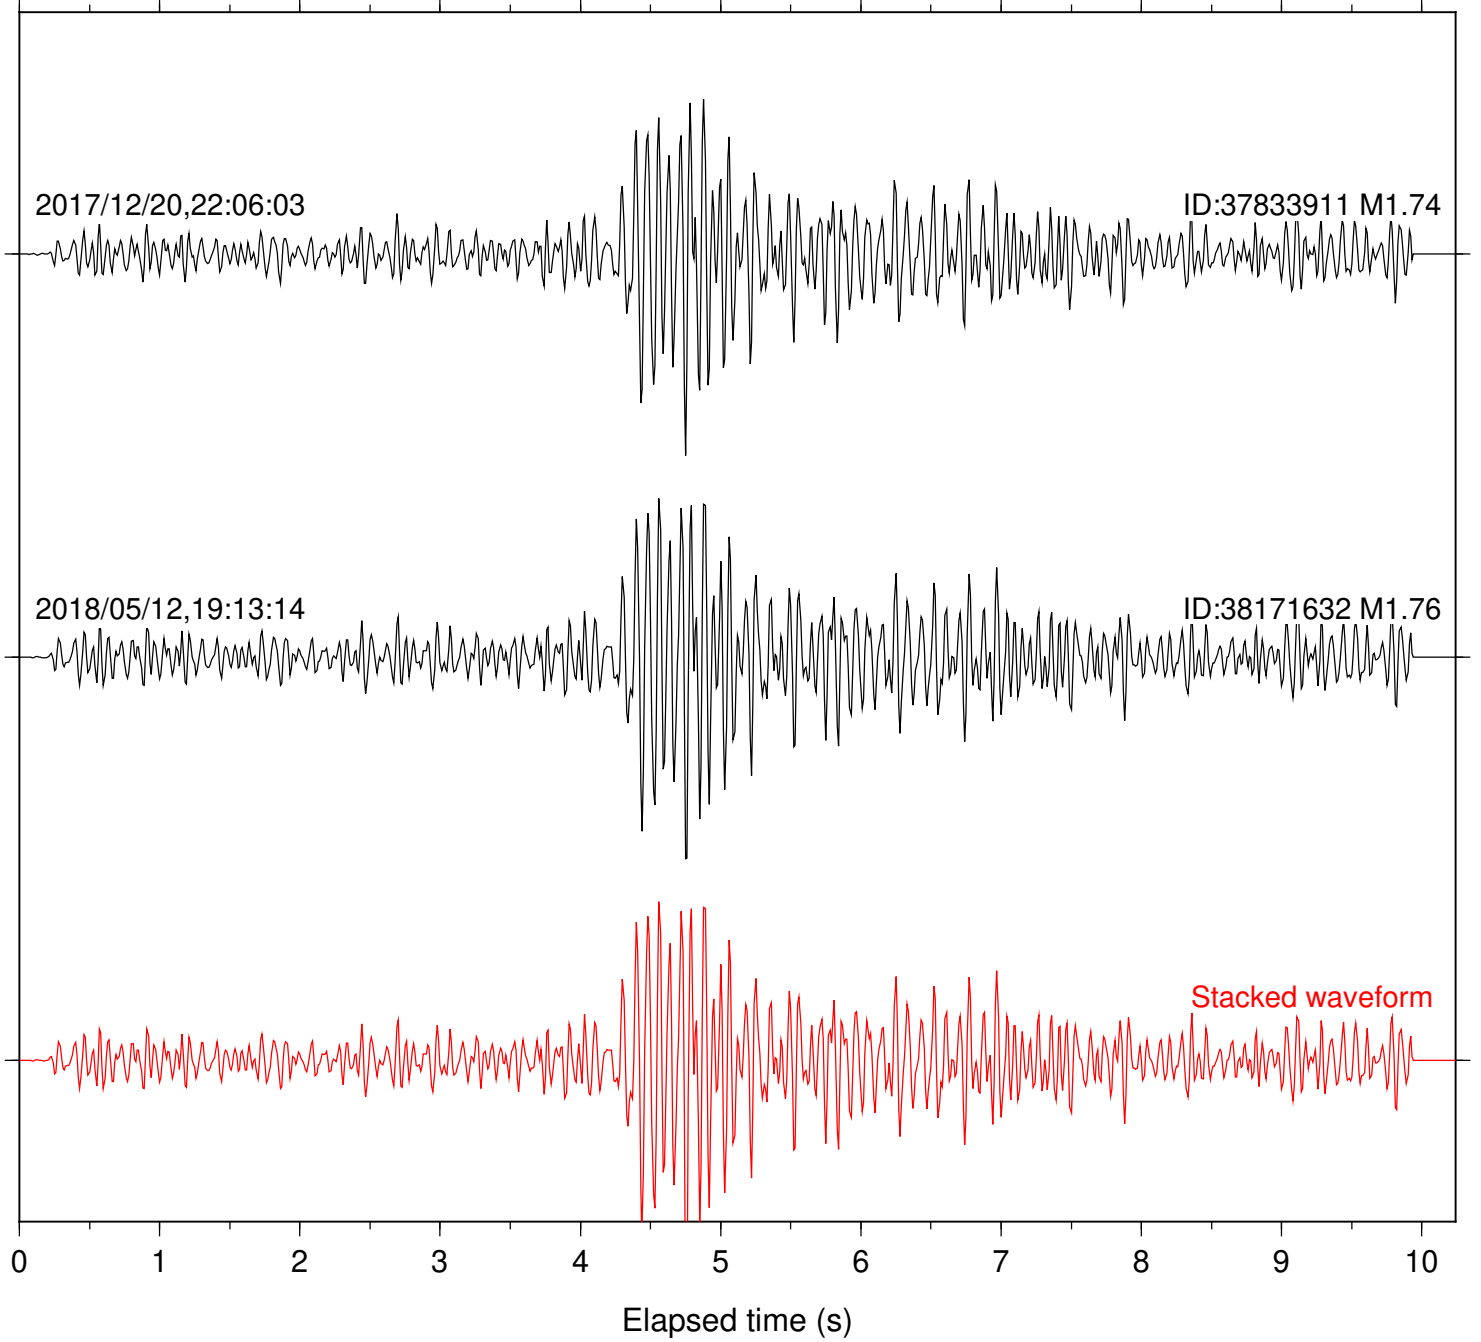

Station: B081 Com: EHZ

Focal depth: 7.36 km

Station: B082 Com: EHZ

Focal depth: 7.36 km

Station: B084 Com: EHZ

Focal depth: 7.36 km

Station: B086 Com: EHZ

Focal depth: 7.36 km