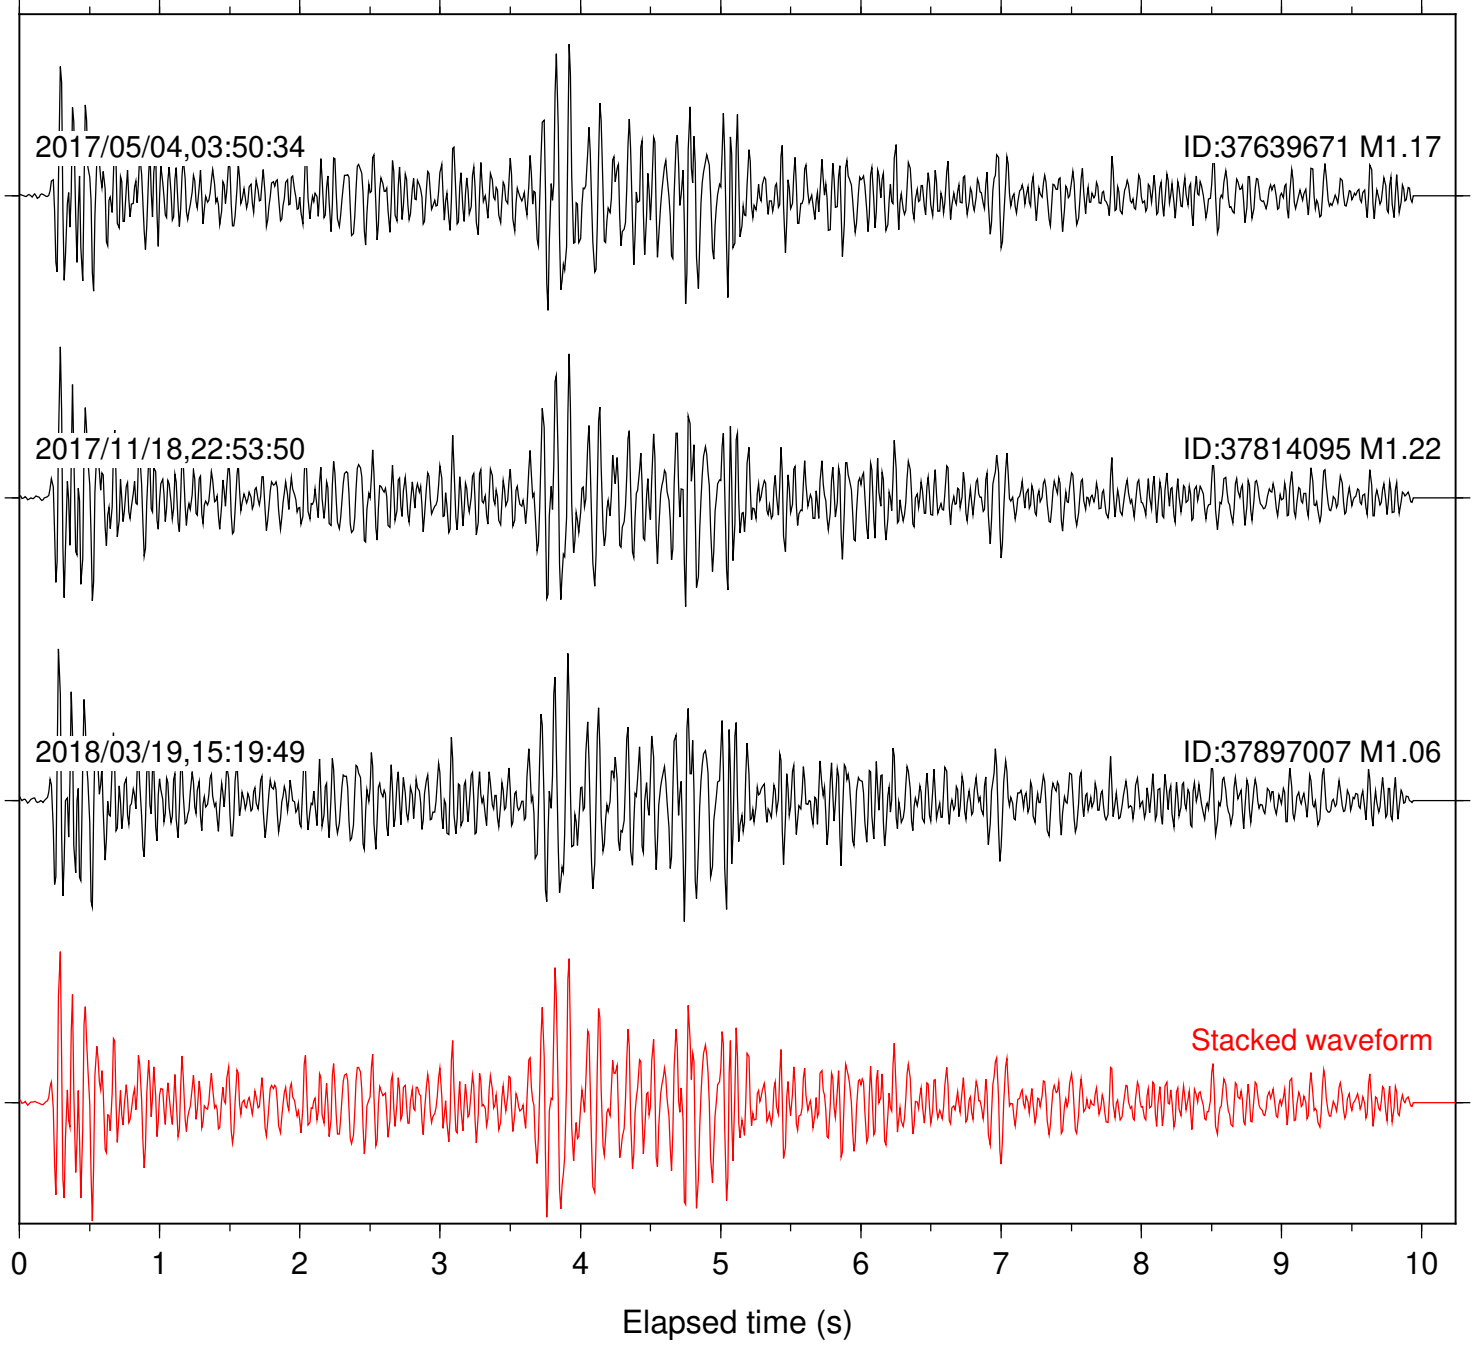

Station: BAC Com: EHZ

Focal depth: 6.67 km