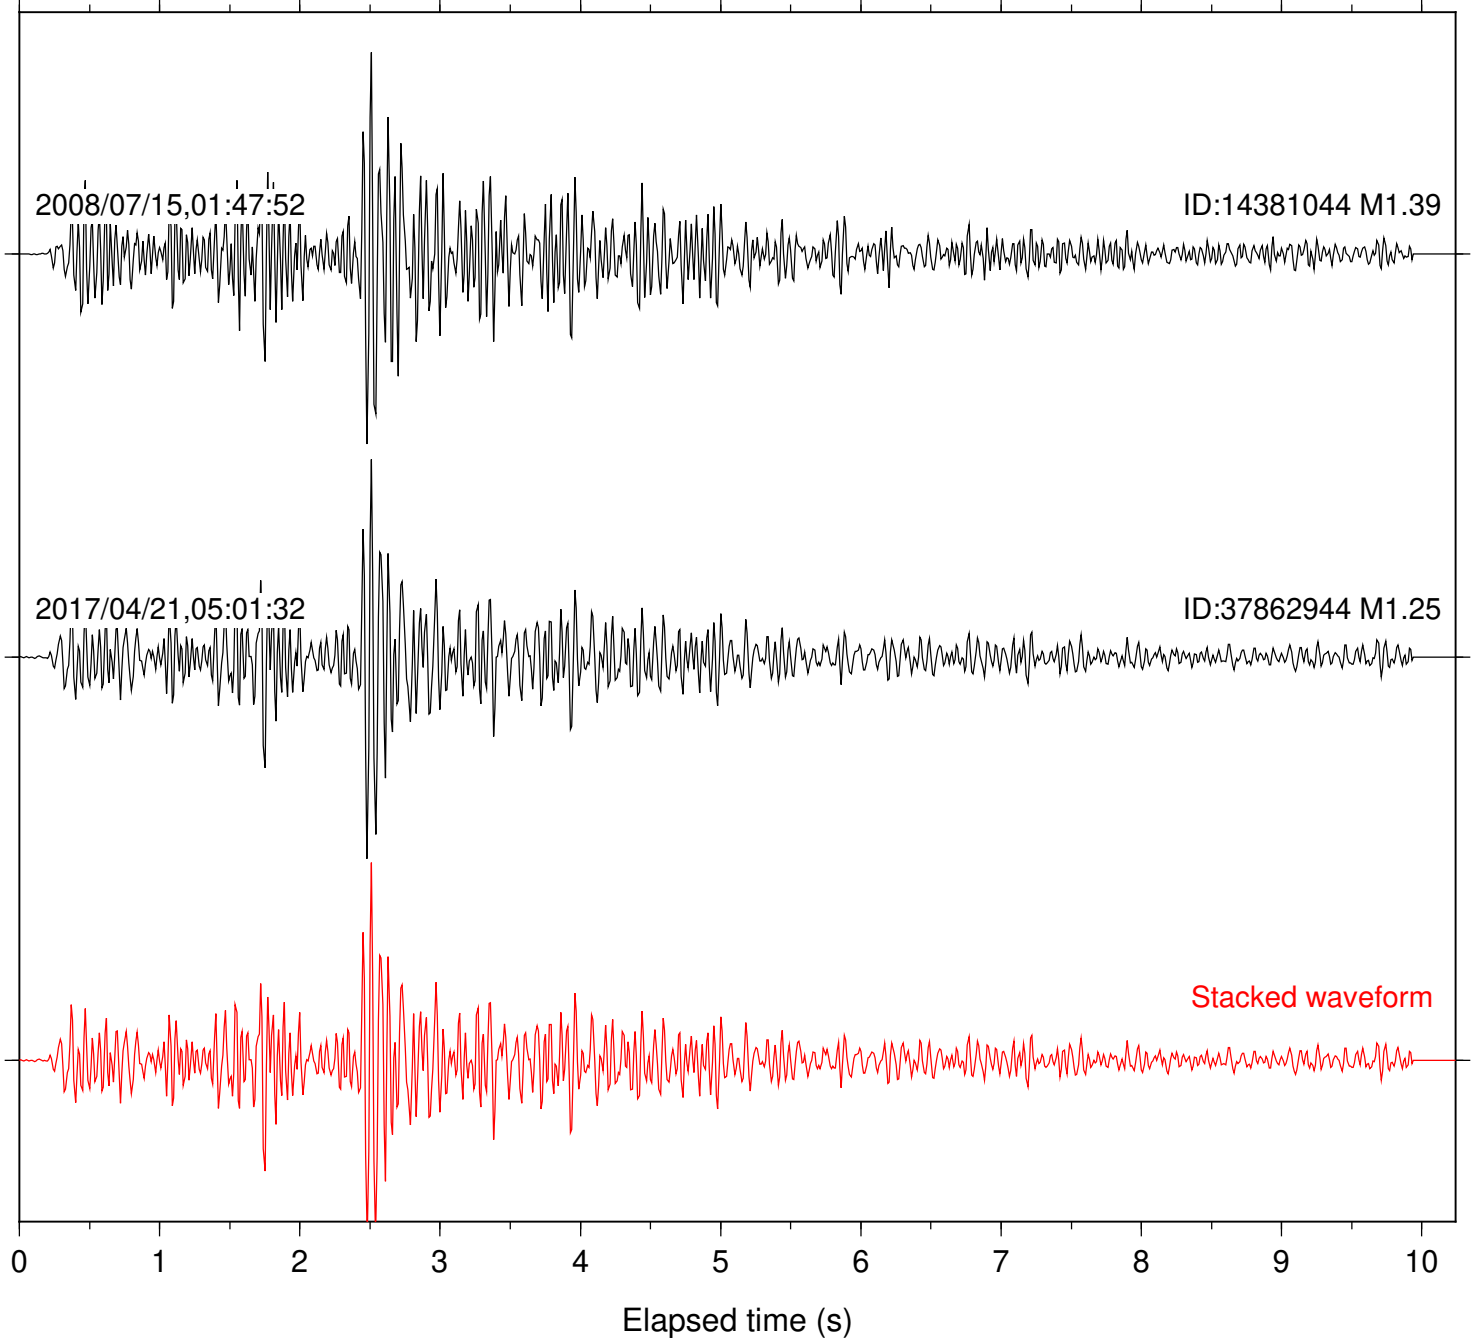

Station: B081 Com: EHZ

Focal depth: 15.84 km