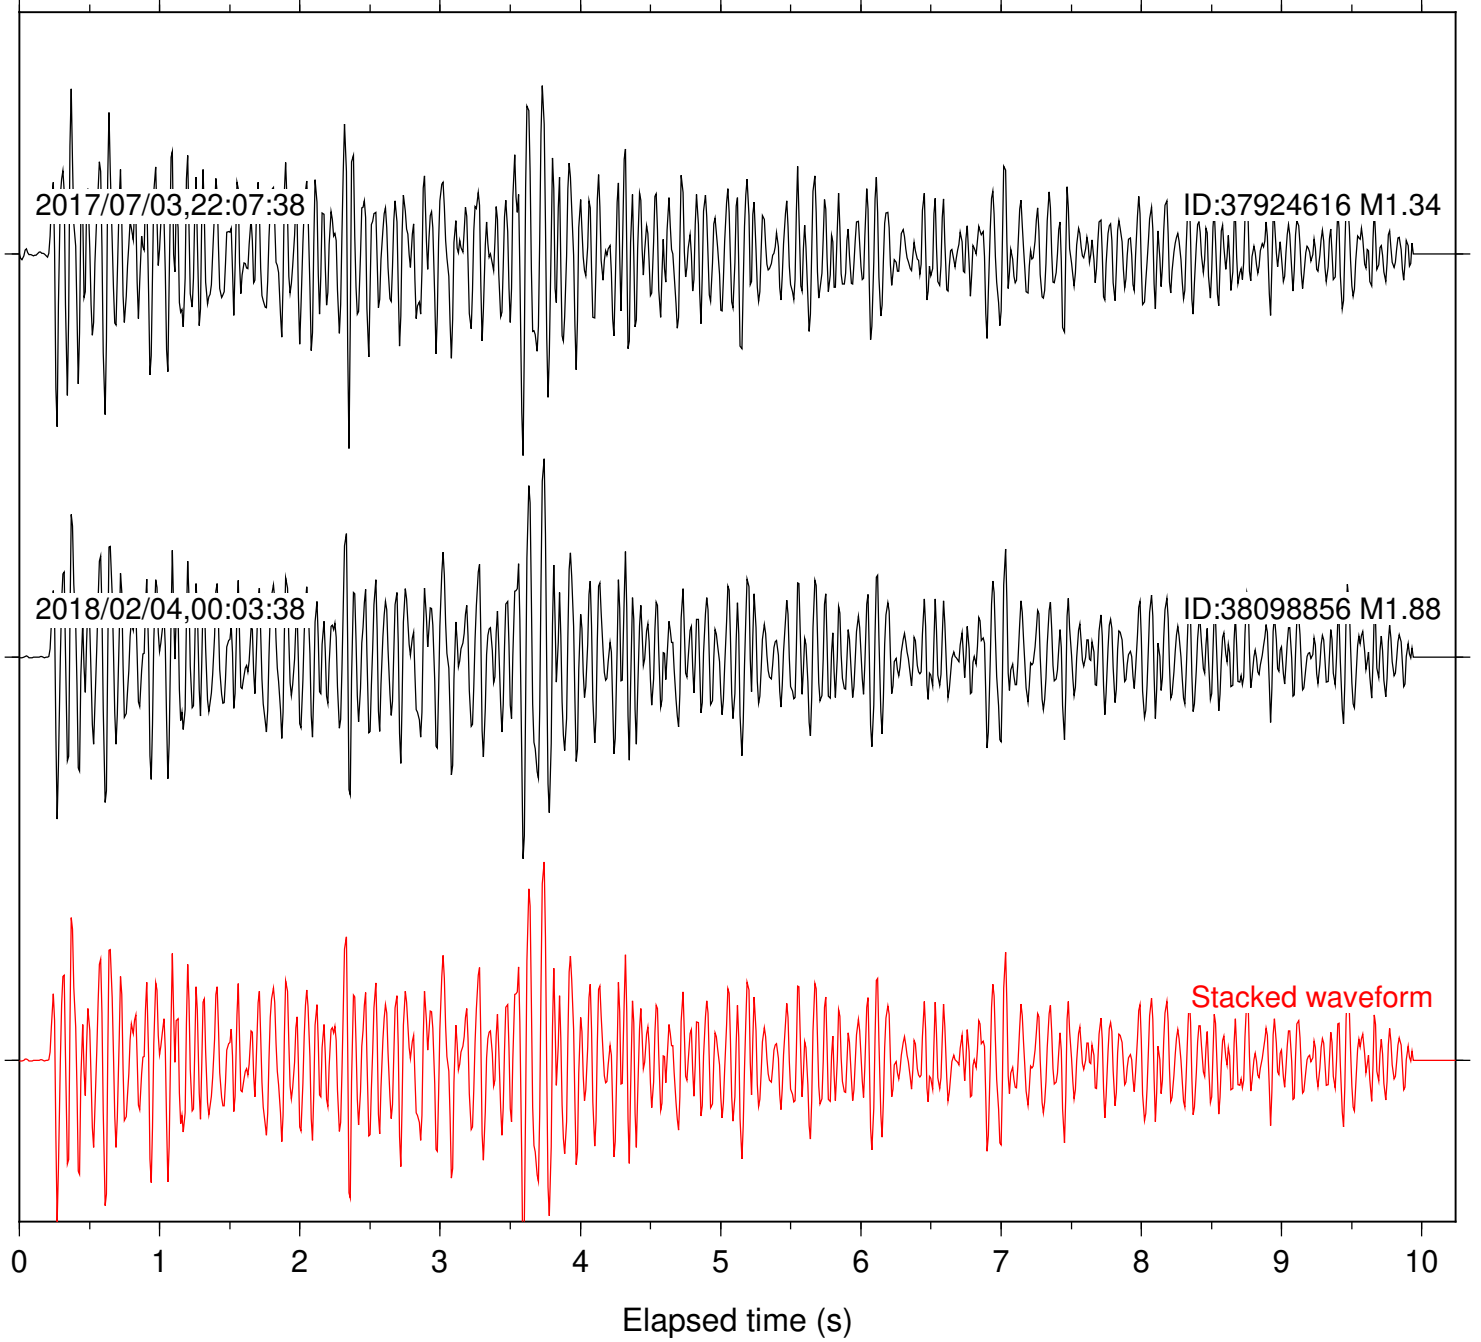

Station: B088 Com: EHZ

Focal depth: 5.27 km