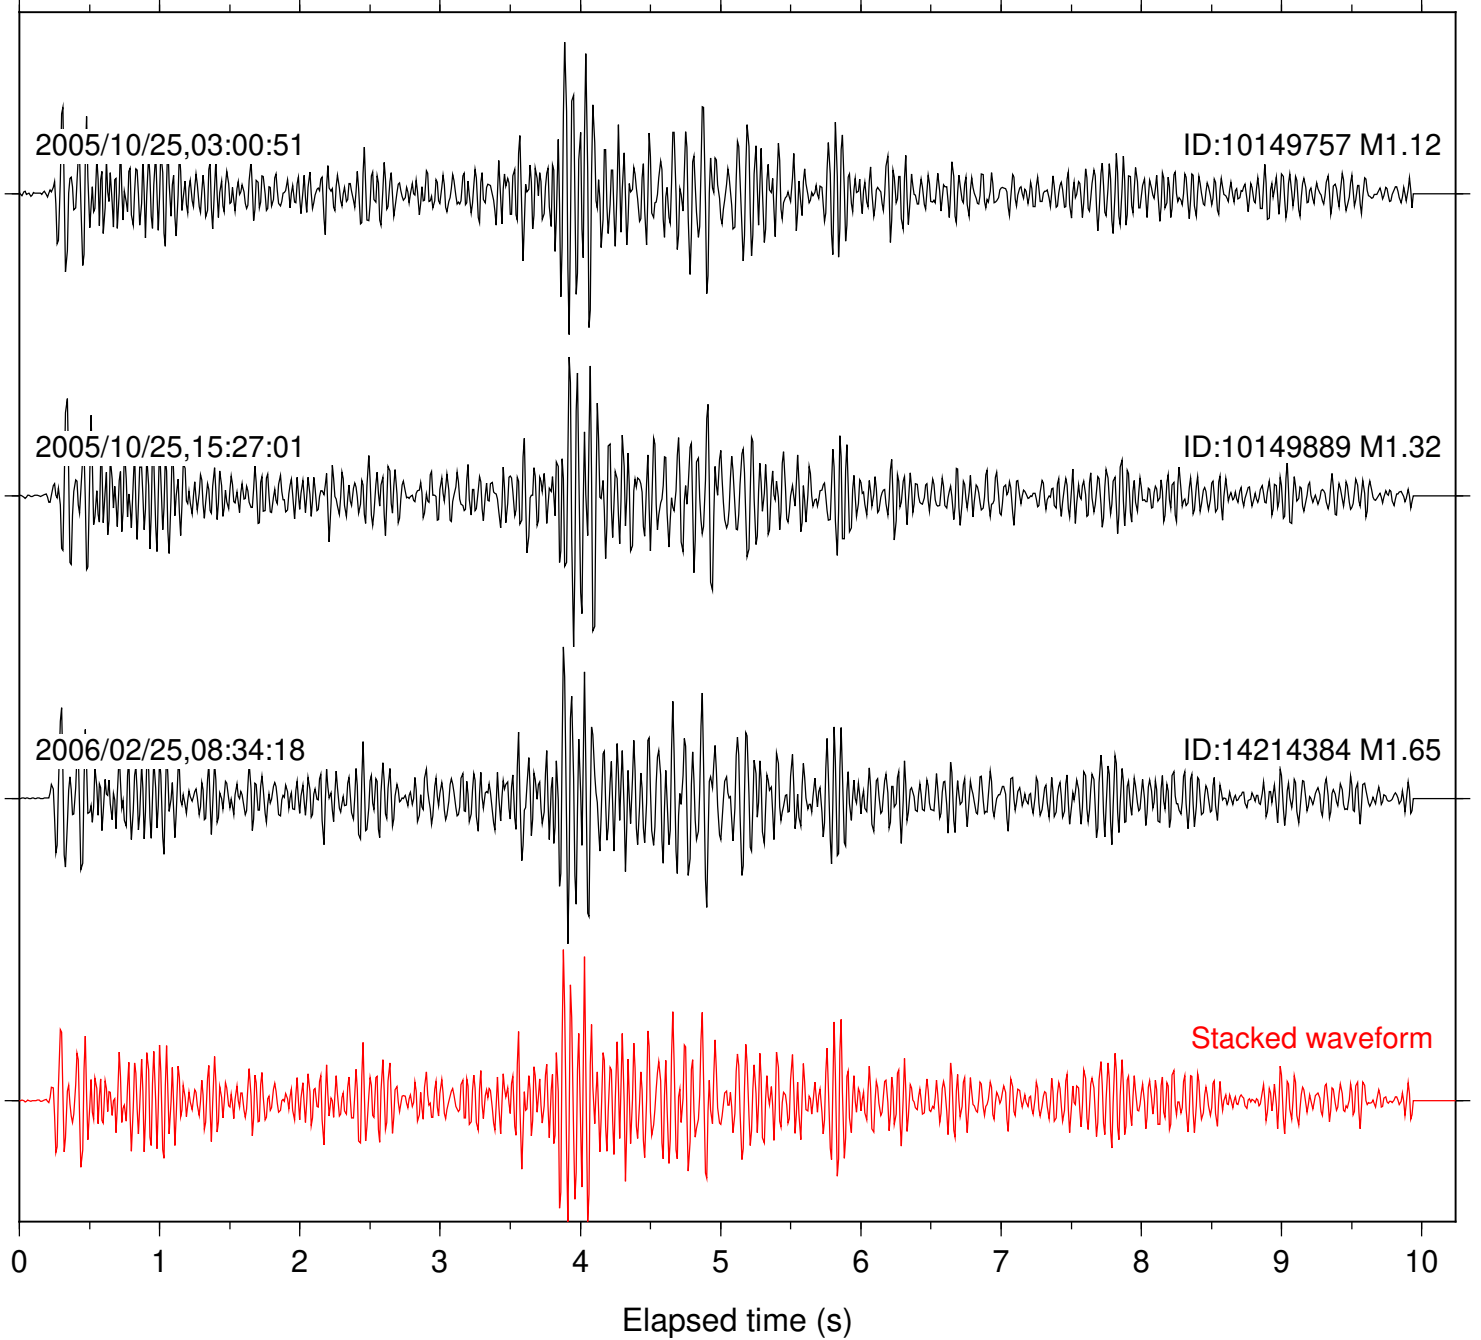

Station: DGR Com: HHZ

Focal depth: 11.16 km

Station: DNR Com: HHZ

Focal depth: 11.19 km

Station: FRD Com: HHZ

Focal depth: 11.19 km

Station: HMT2 Com: HHZ

Focal depth: 11.16 km