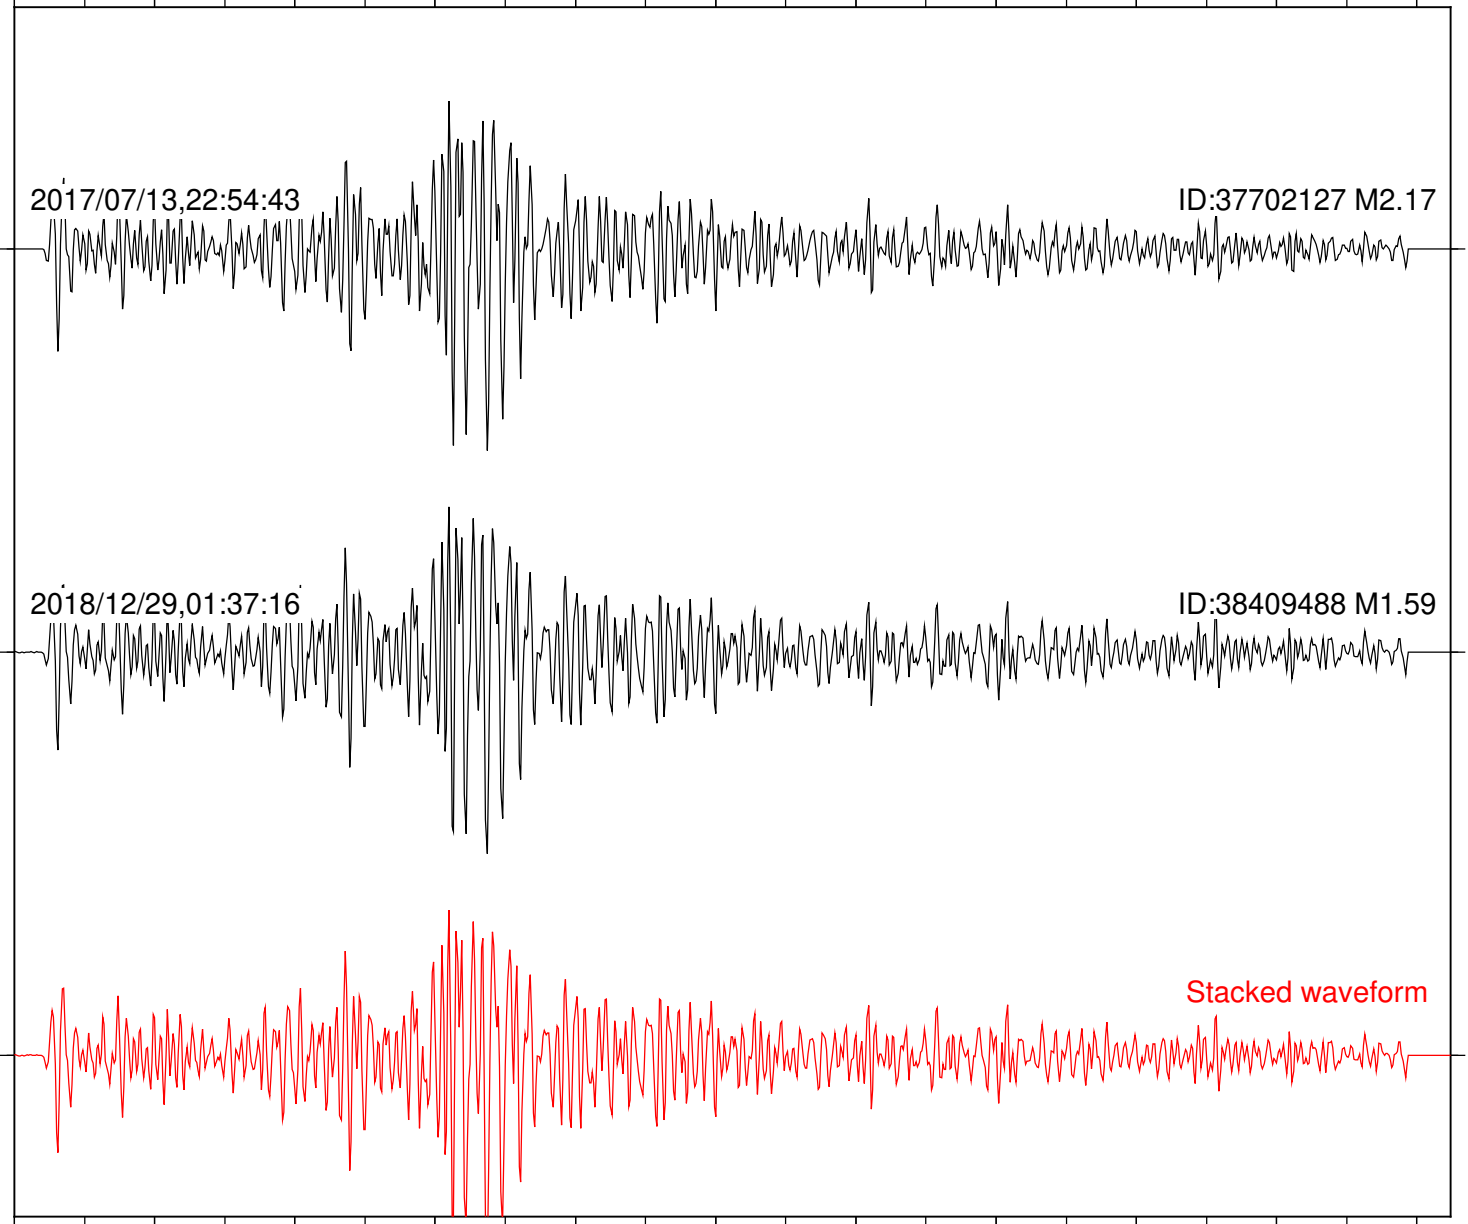

Station: B084 Com: EHZ

Focal depth: 6.18 km

Station: B087 Com: EHZ

Focal depth: 6.18 km

2017/07/13,22:54:43

ID:37702127 M2.17

2018/12/29,01:37:16

ID:38409488 M1.59