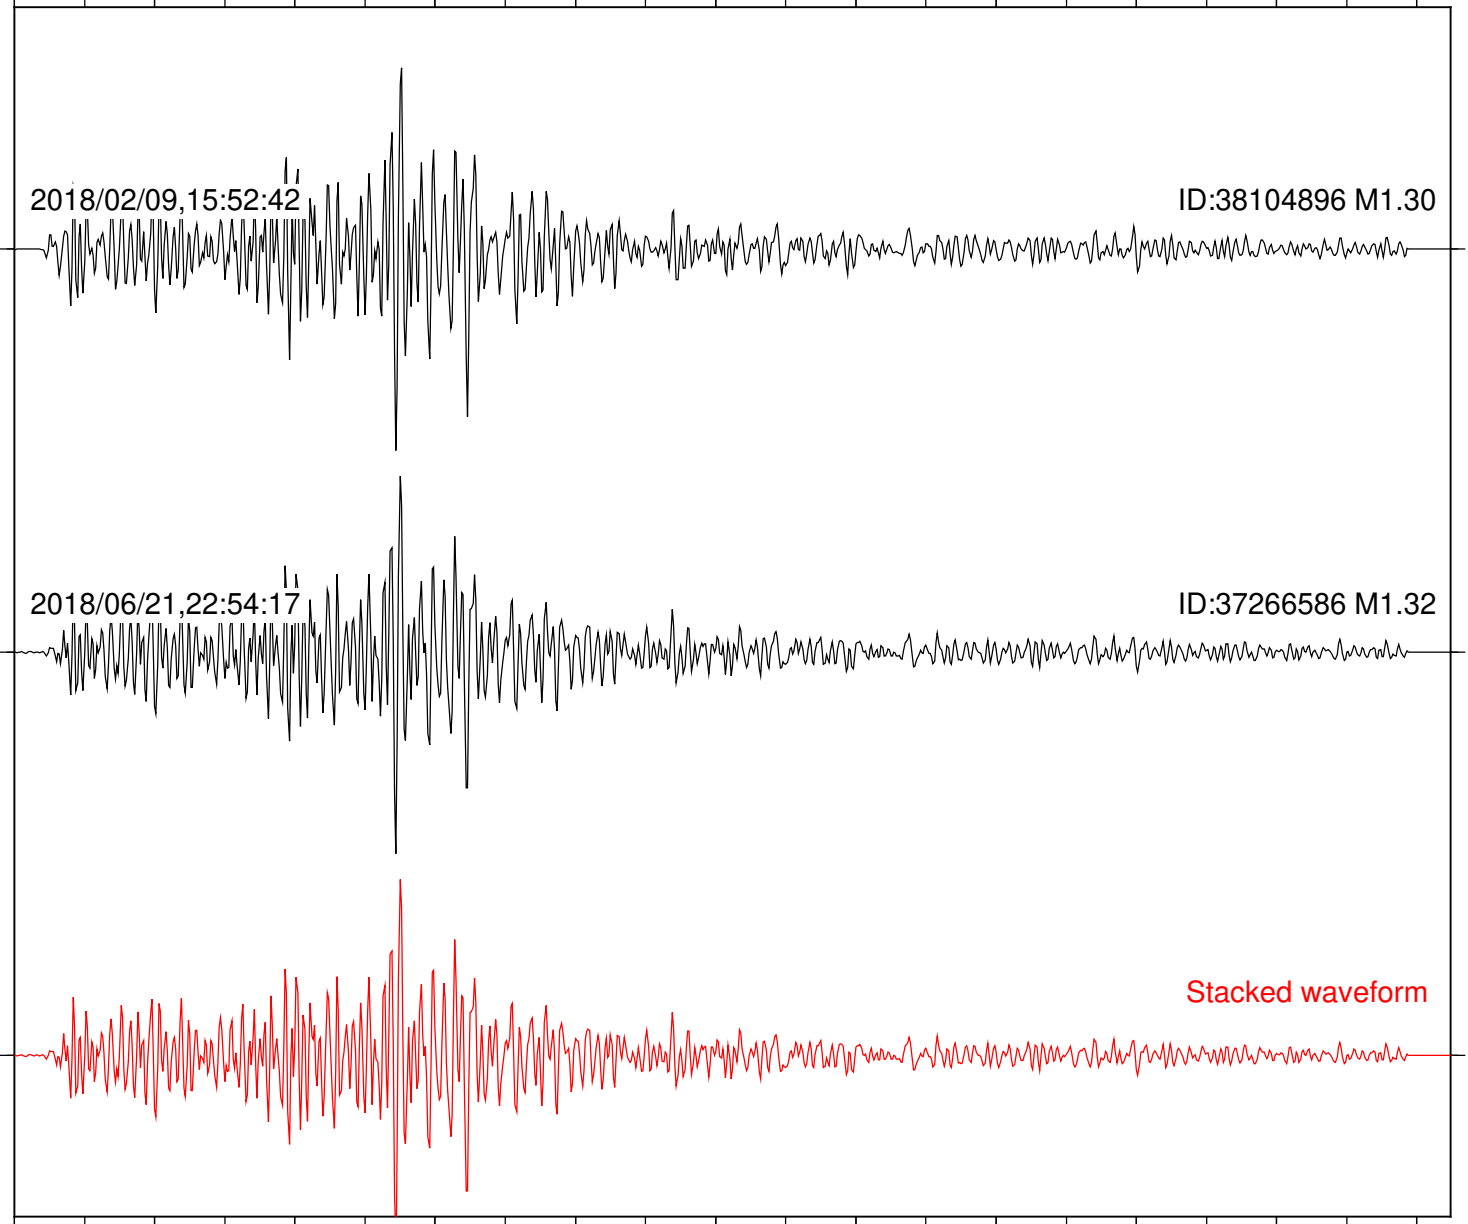

ID:38104896 M1.30

2018/06/21,22:54:17

ID:37266586 M1.32

Stacked waveform

0 1 2 3 4 5 6 7 8 9 10  
Elapsed time (s)

Station: CSH Com: HHZ

Focal depth: 5.90 km

Station: KNW Com: HHZ