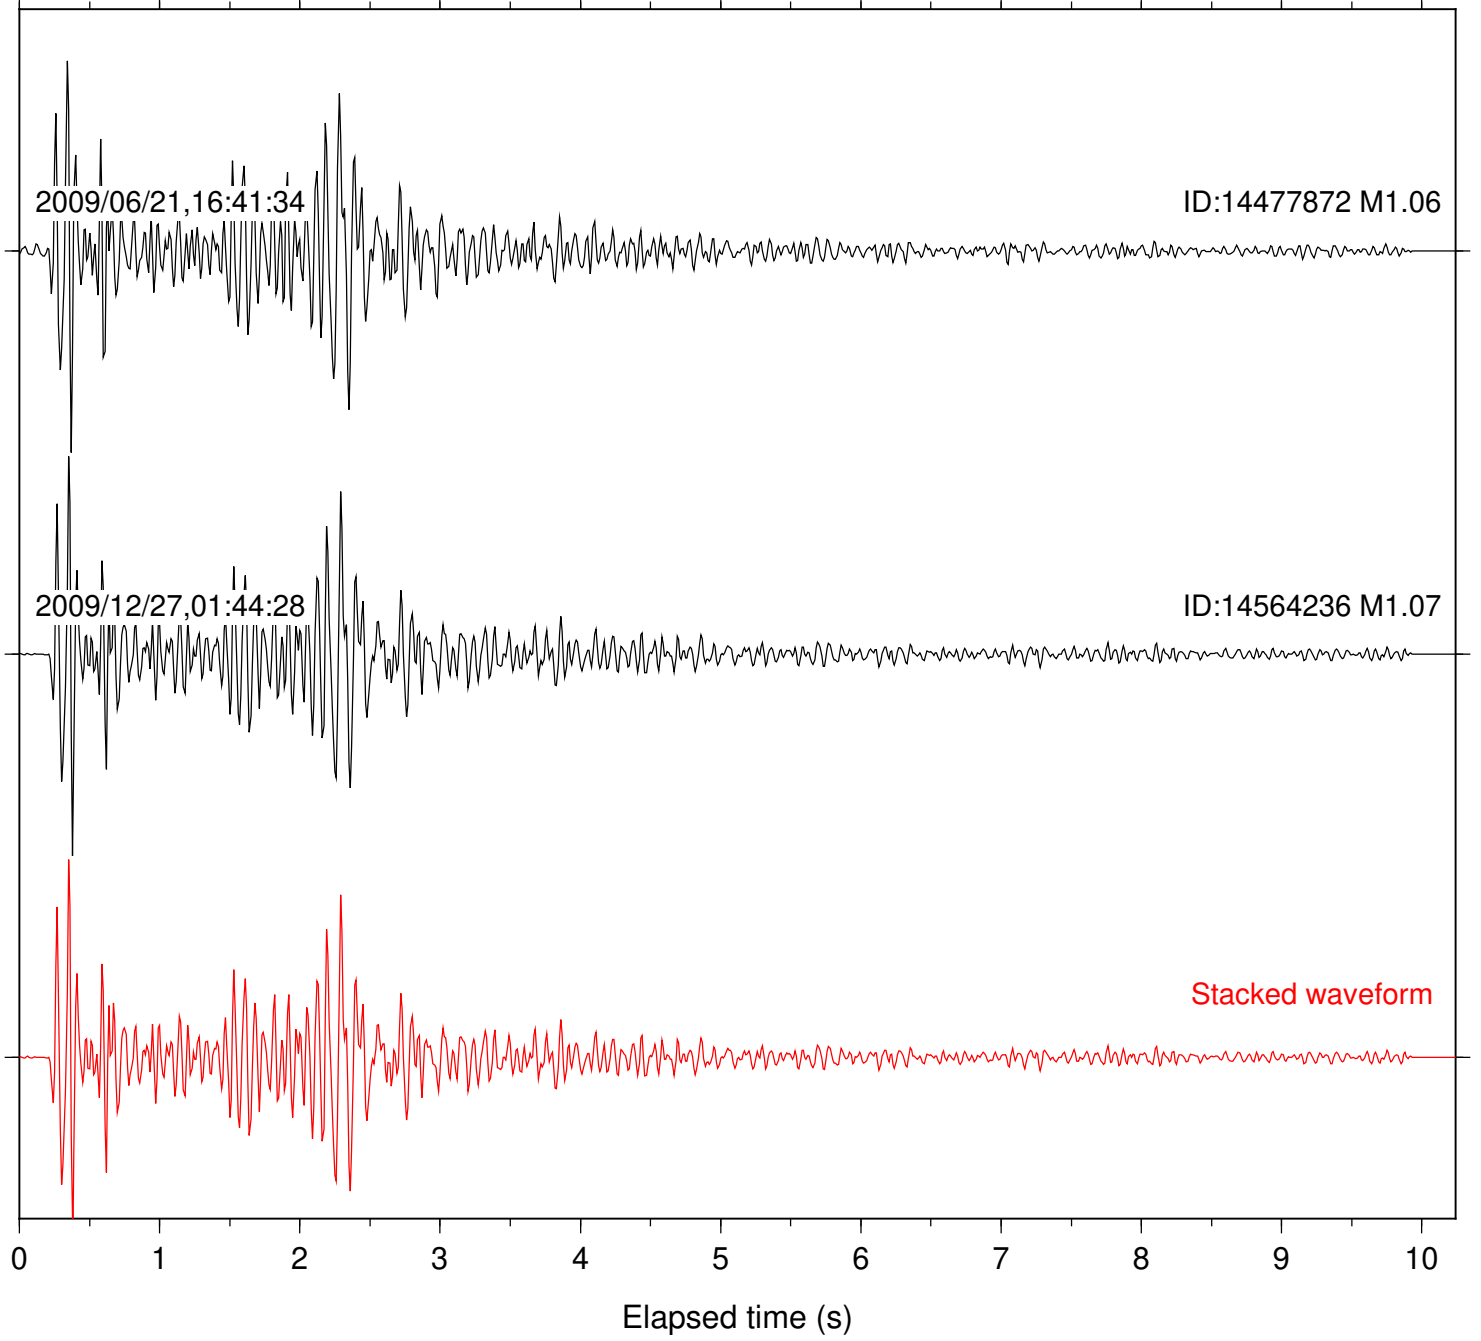

Station: B088 Com: EHZ

Focal depth: 9.52 km