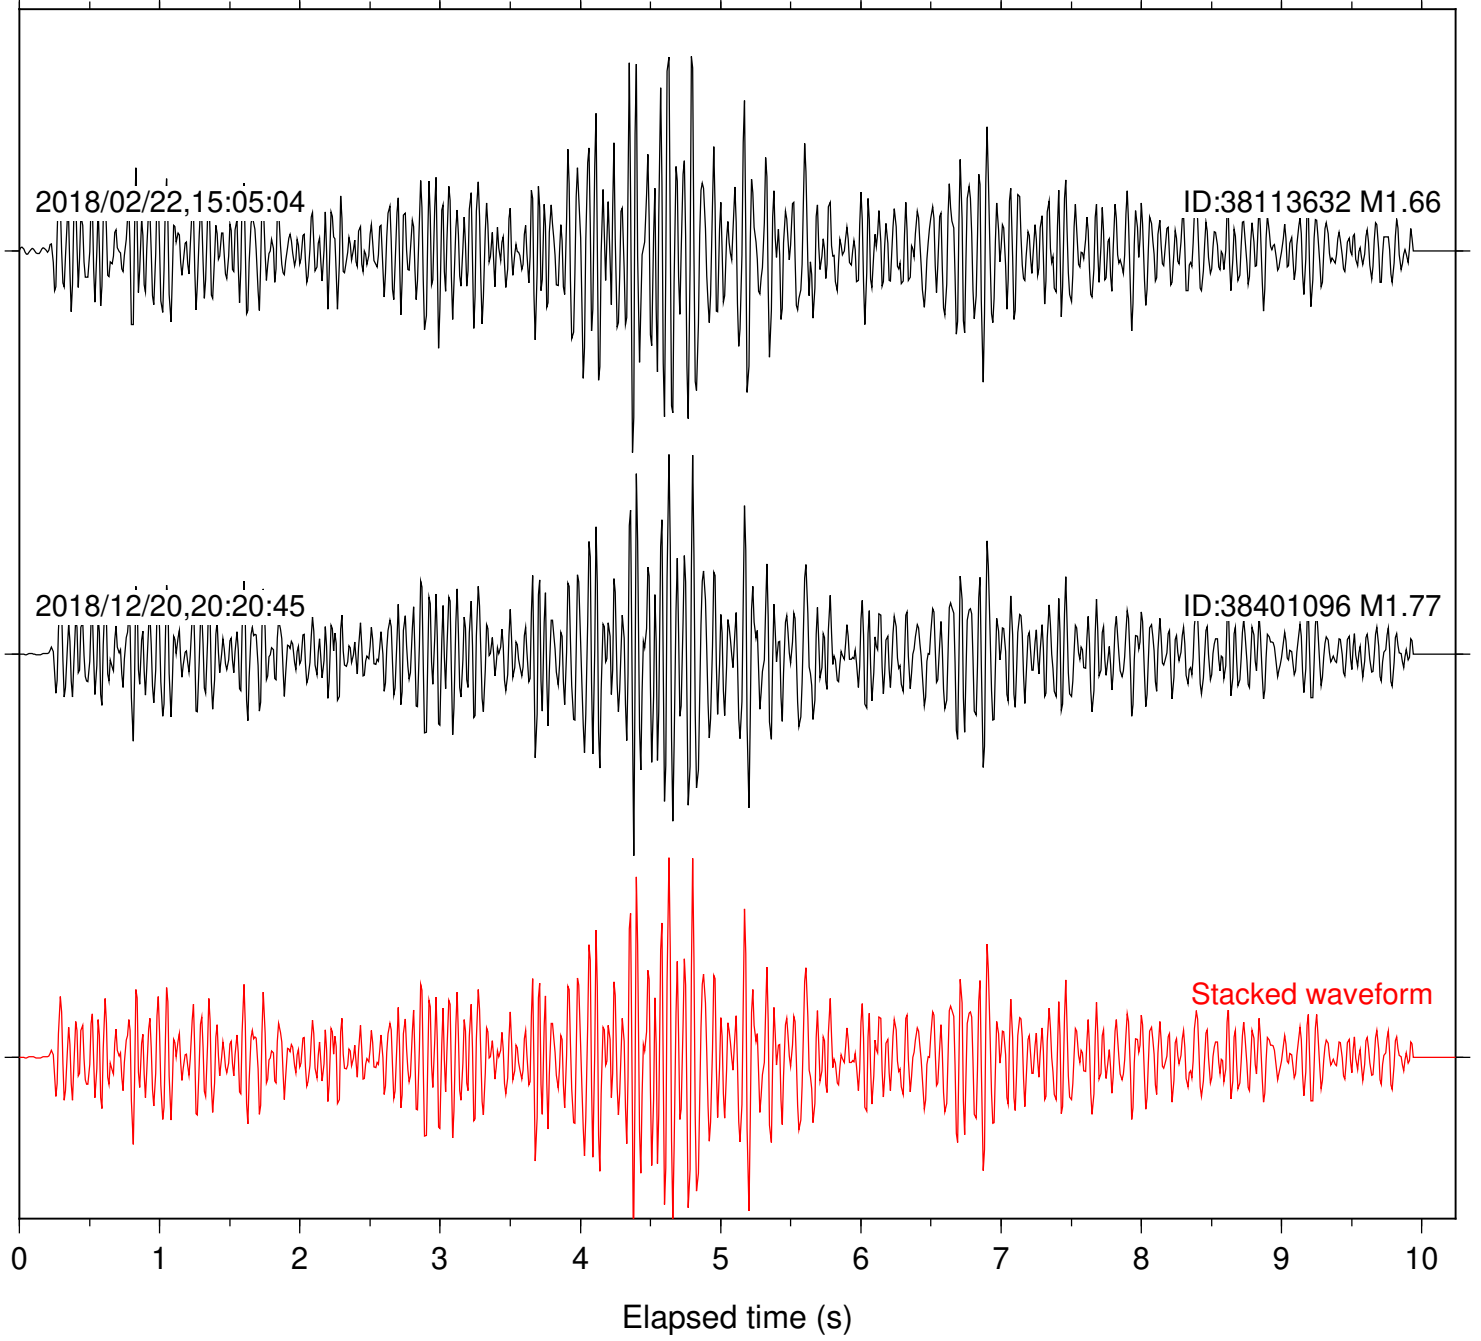

Station: HMT2 Com: HHZ

Focal depth: 6.71 km