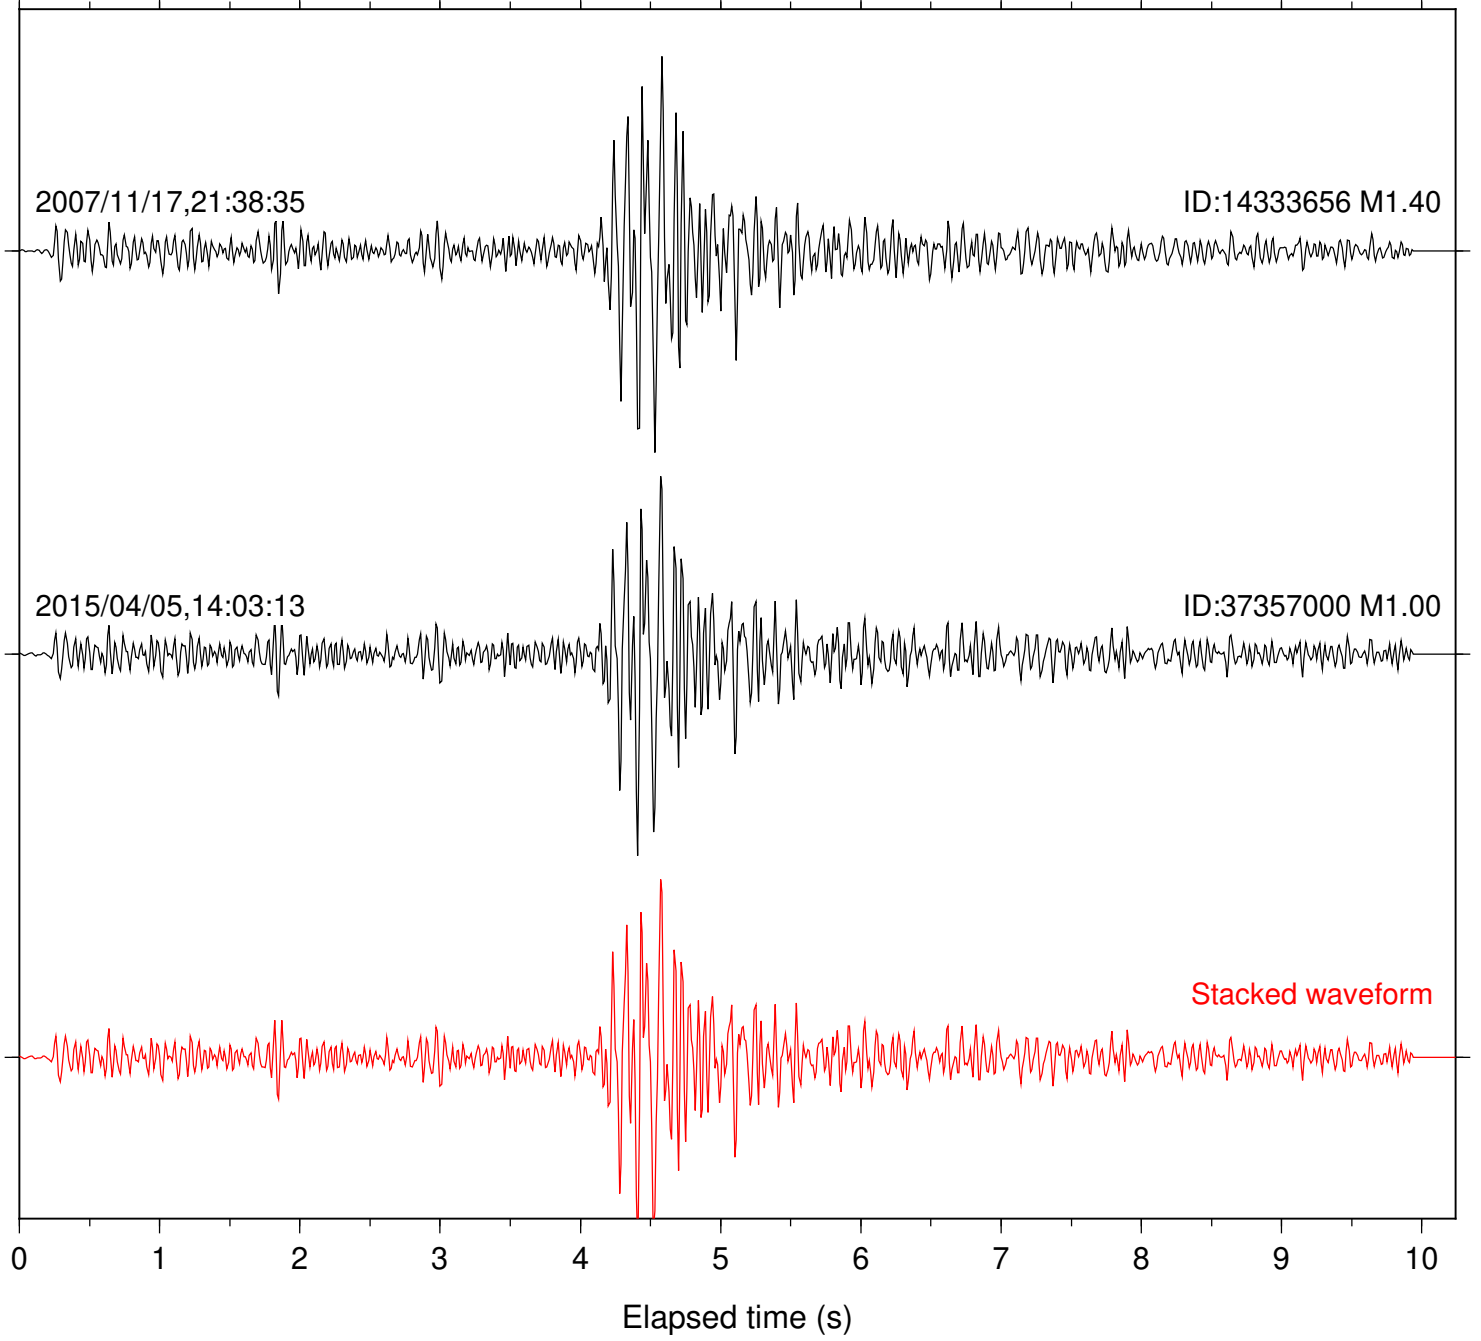

Station: B081 Com: EHZ

Focal depth: 6.23 km