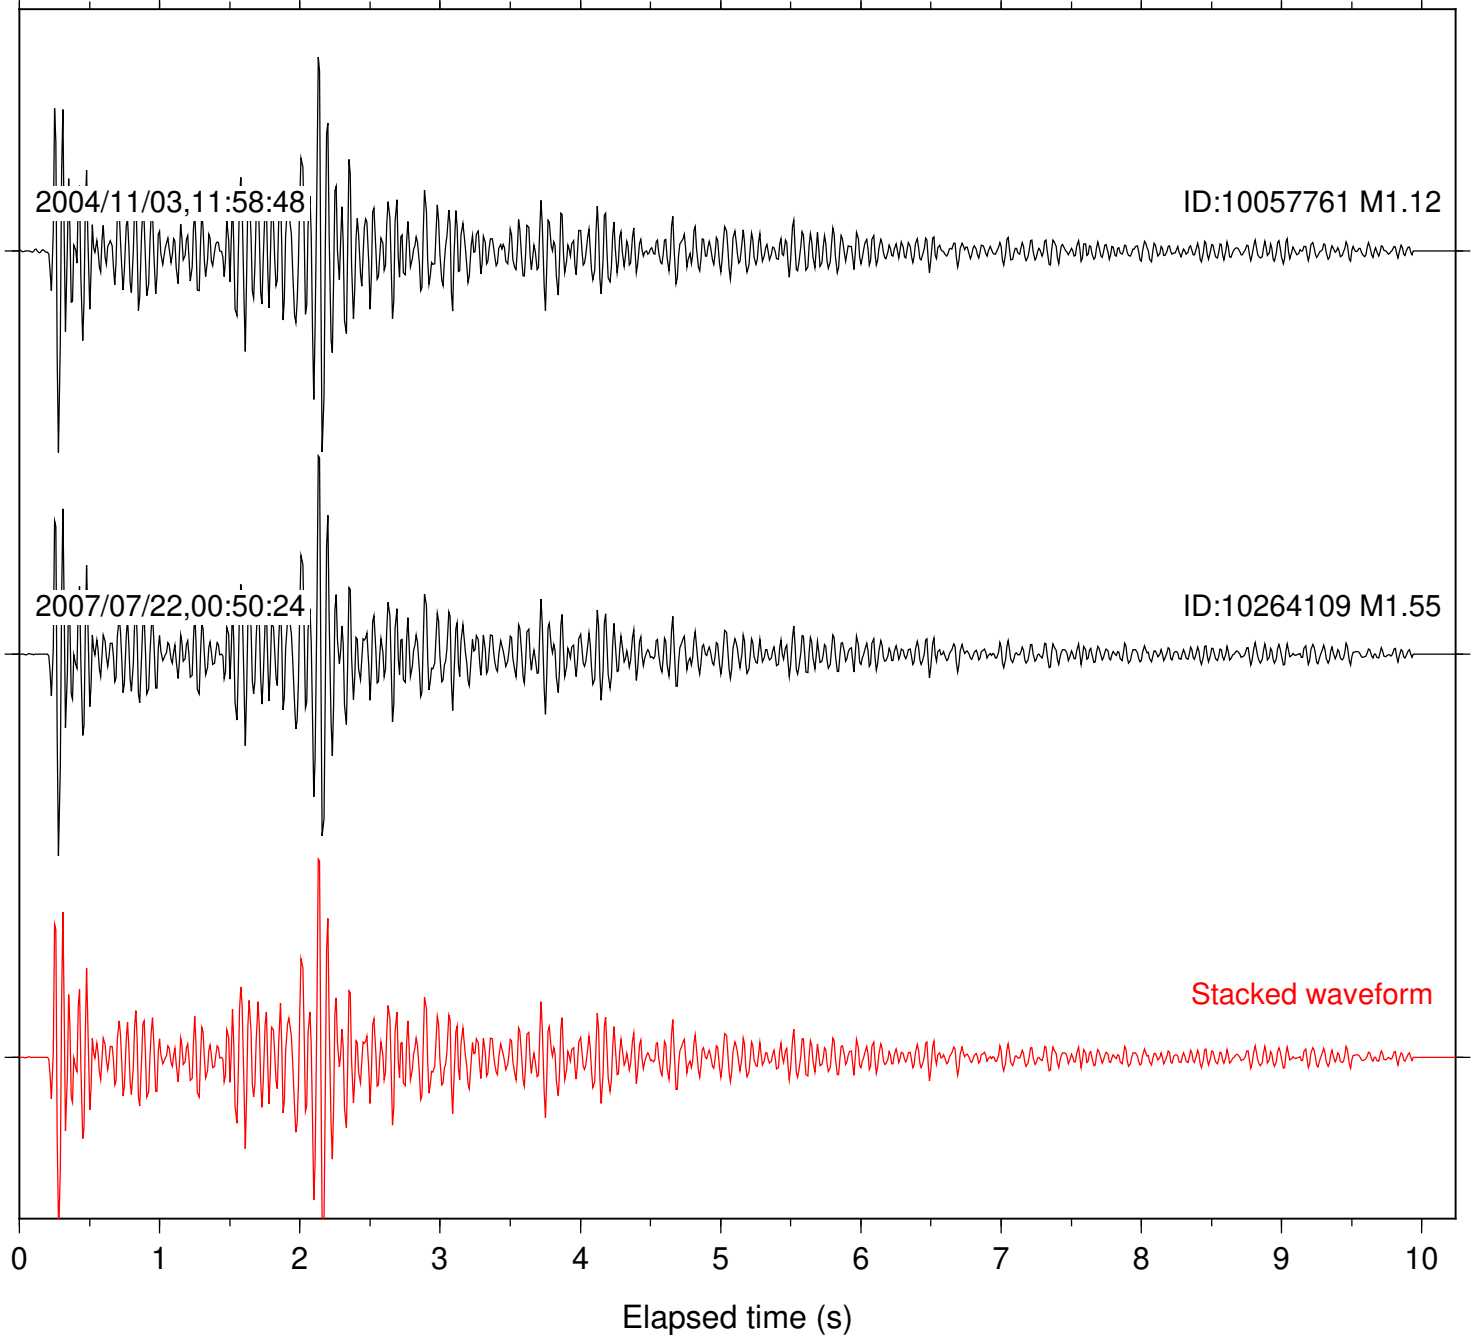

Station: PFO Com: HHZ

Focal depth: 5.60 km