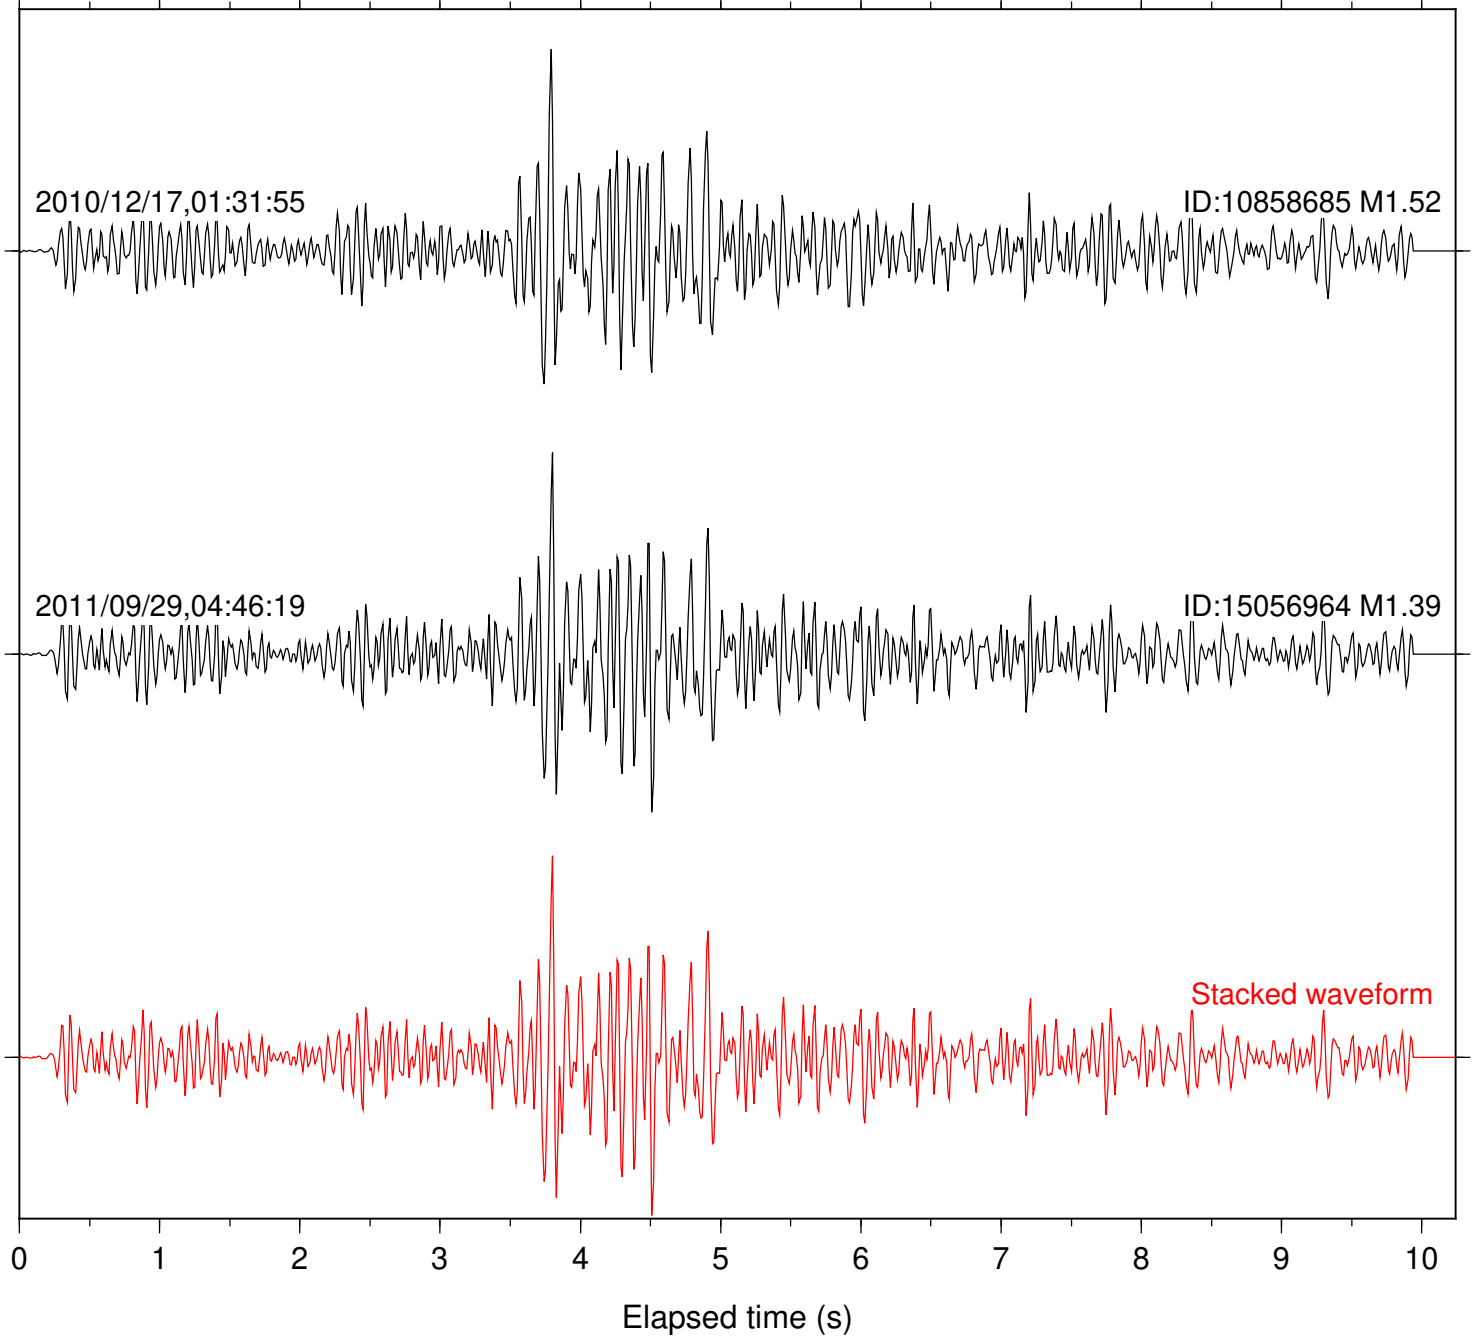

Station: B088 Com: EHZ

Focal depth: 8.32 km