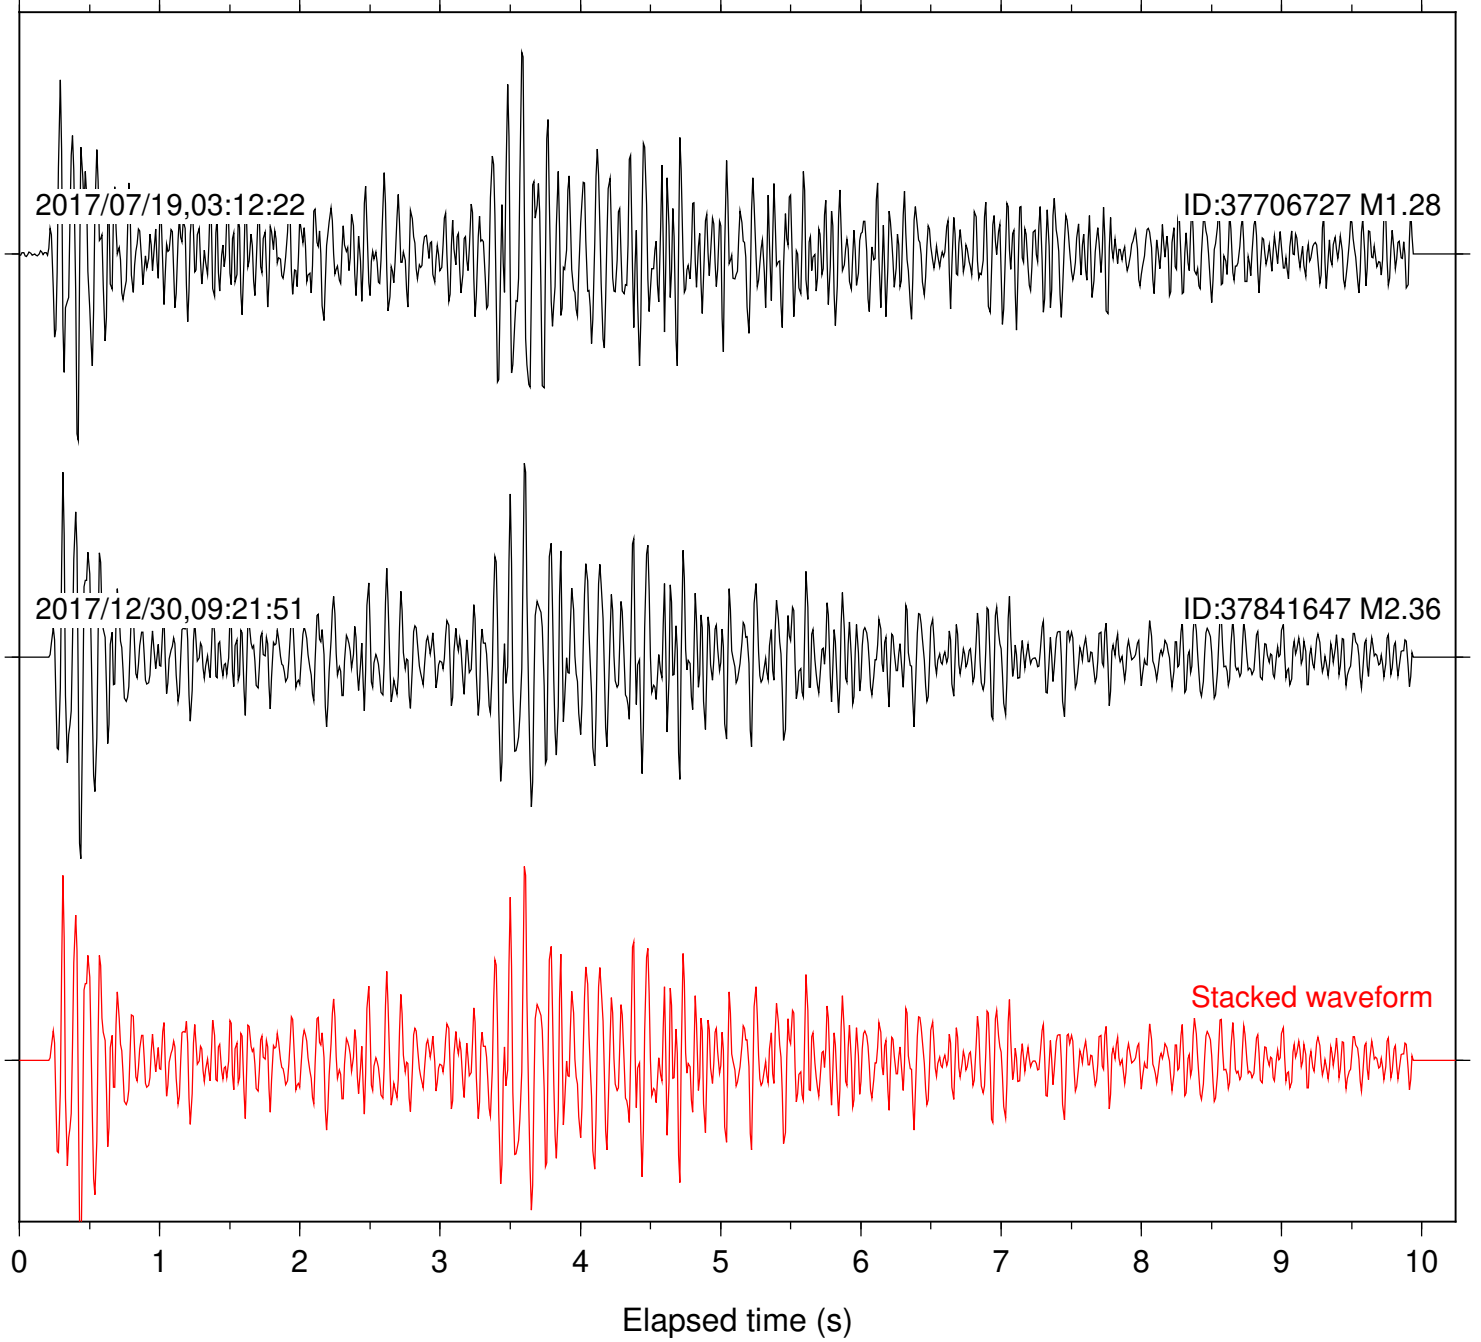

Station: BAC Com: EHZ

Focal depth: 7.44 km