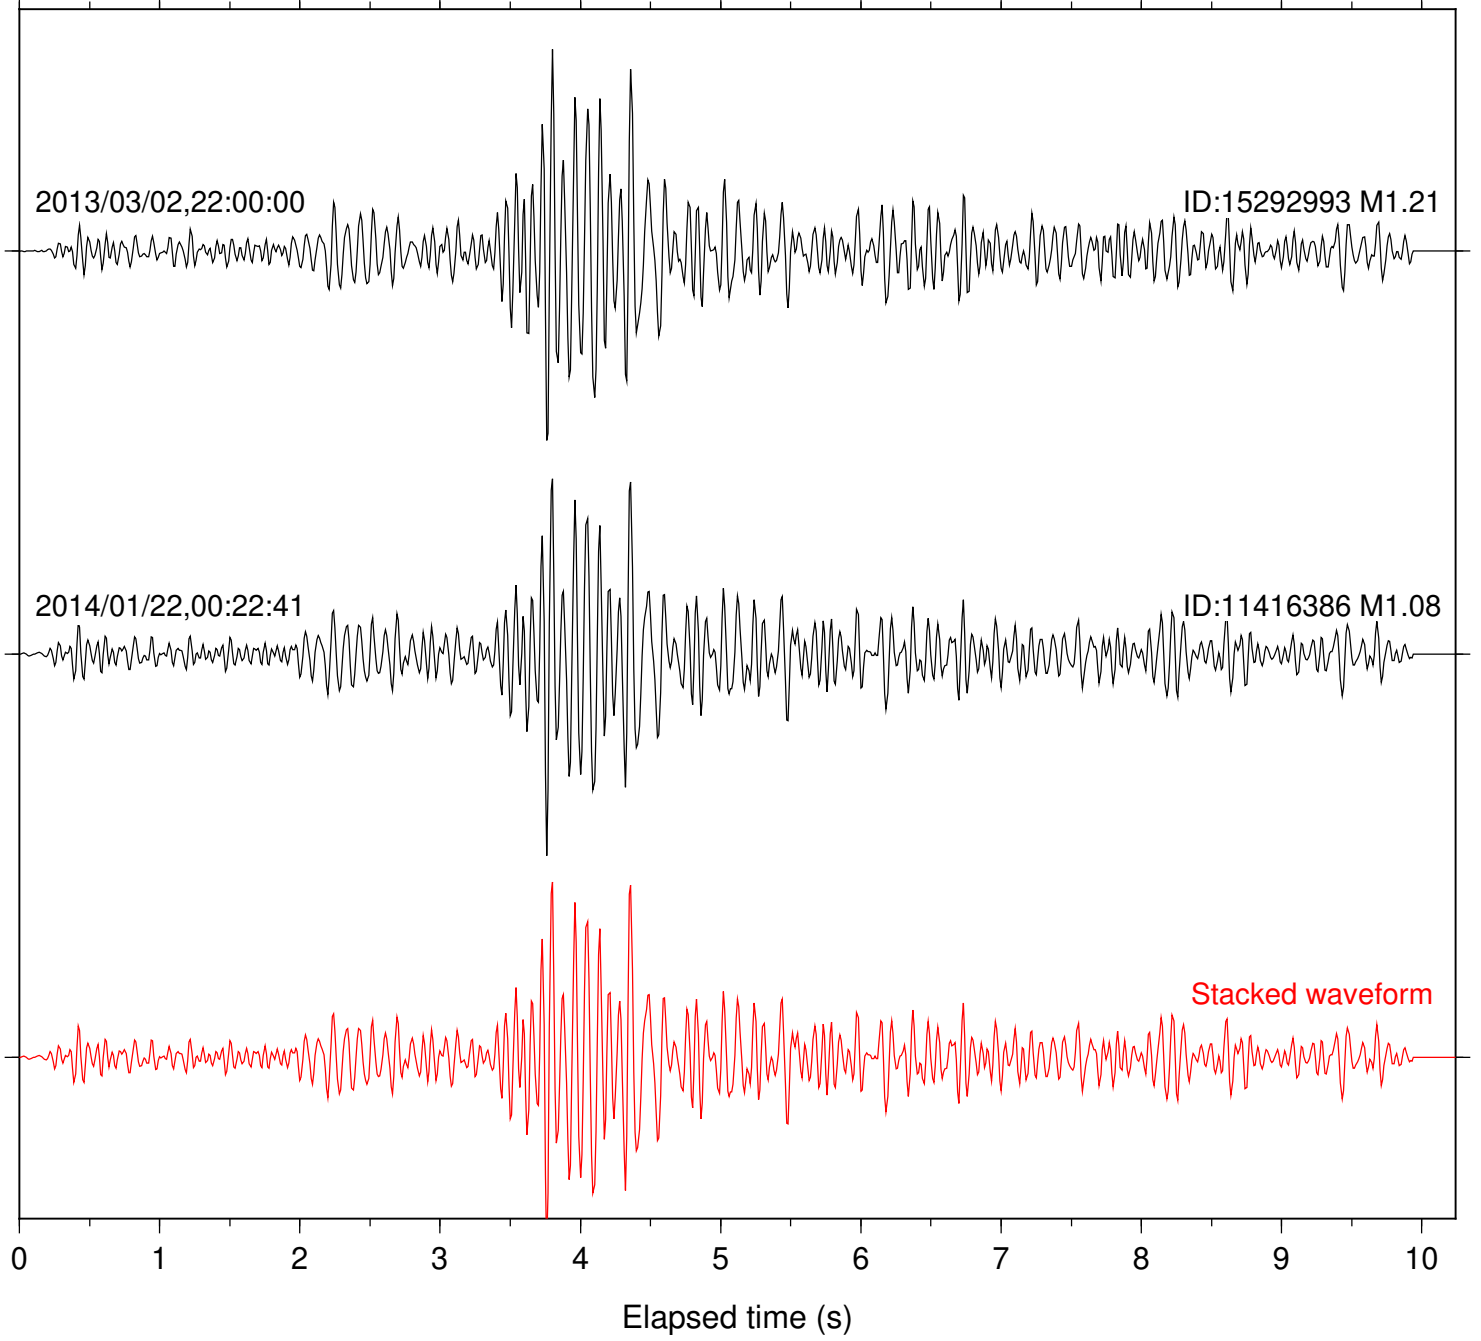

Station: POB2 Com: HHZ

Focal depth: 4.95 km