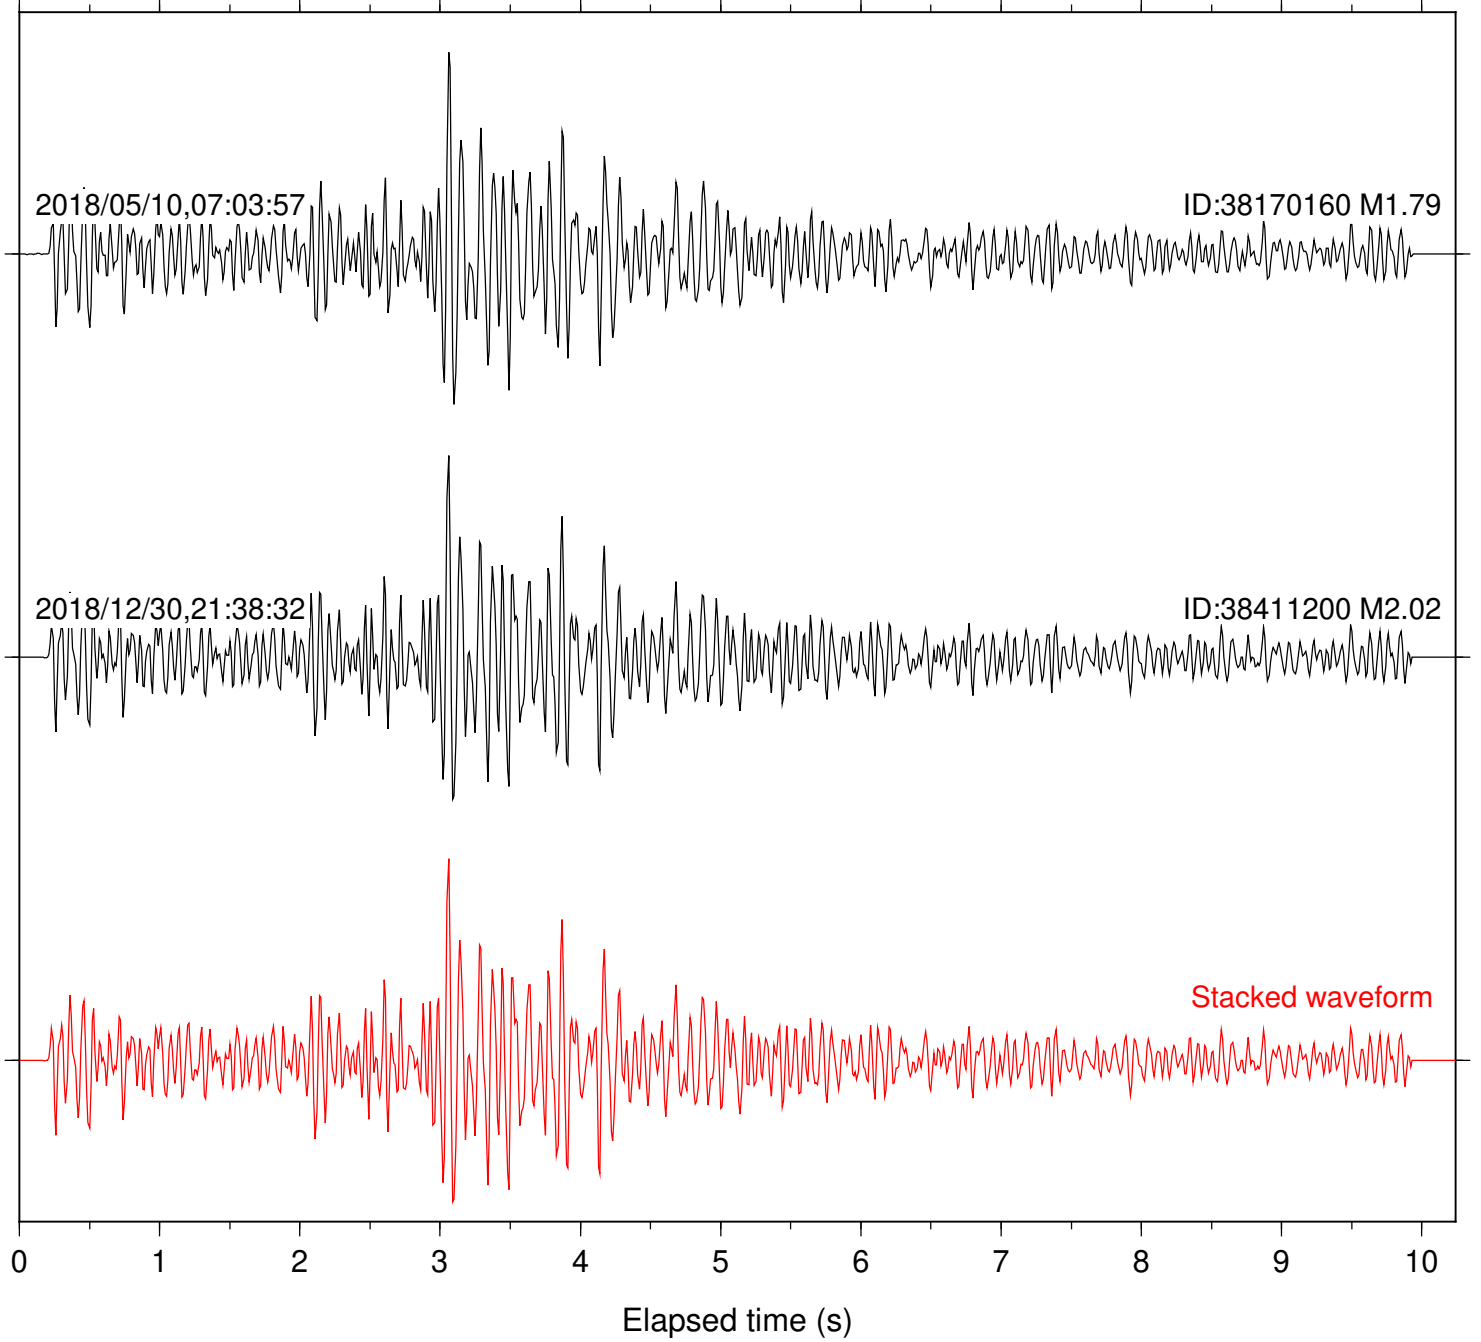

Station: B088 Com: EHZ

Focal depth: 5.61 km