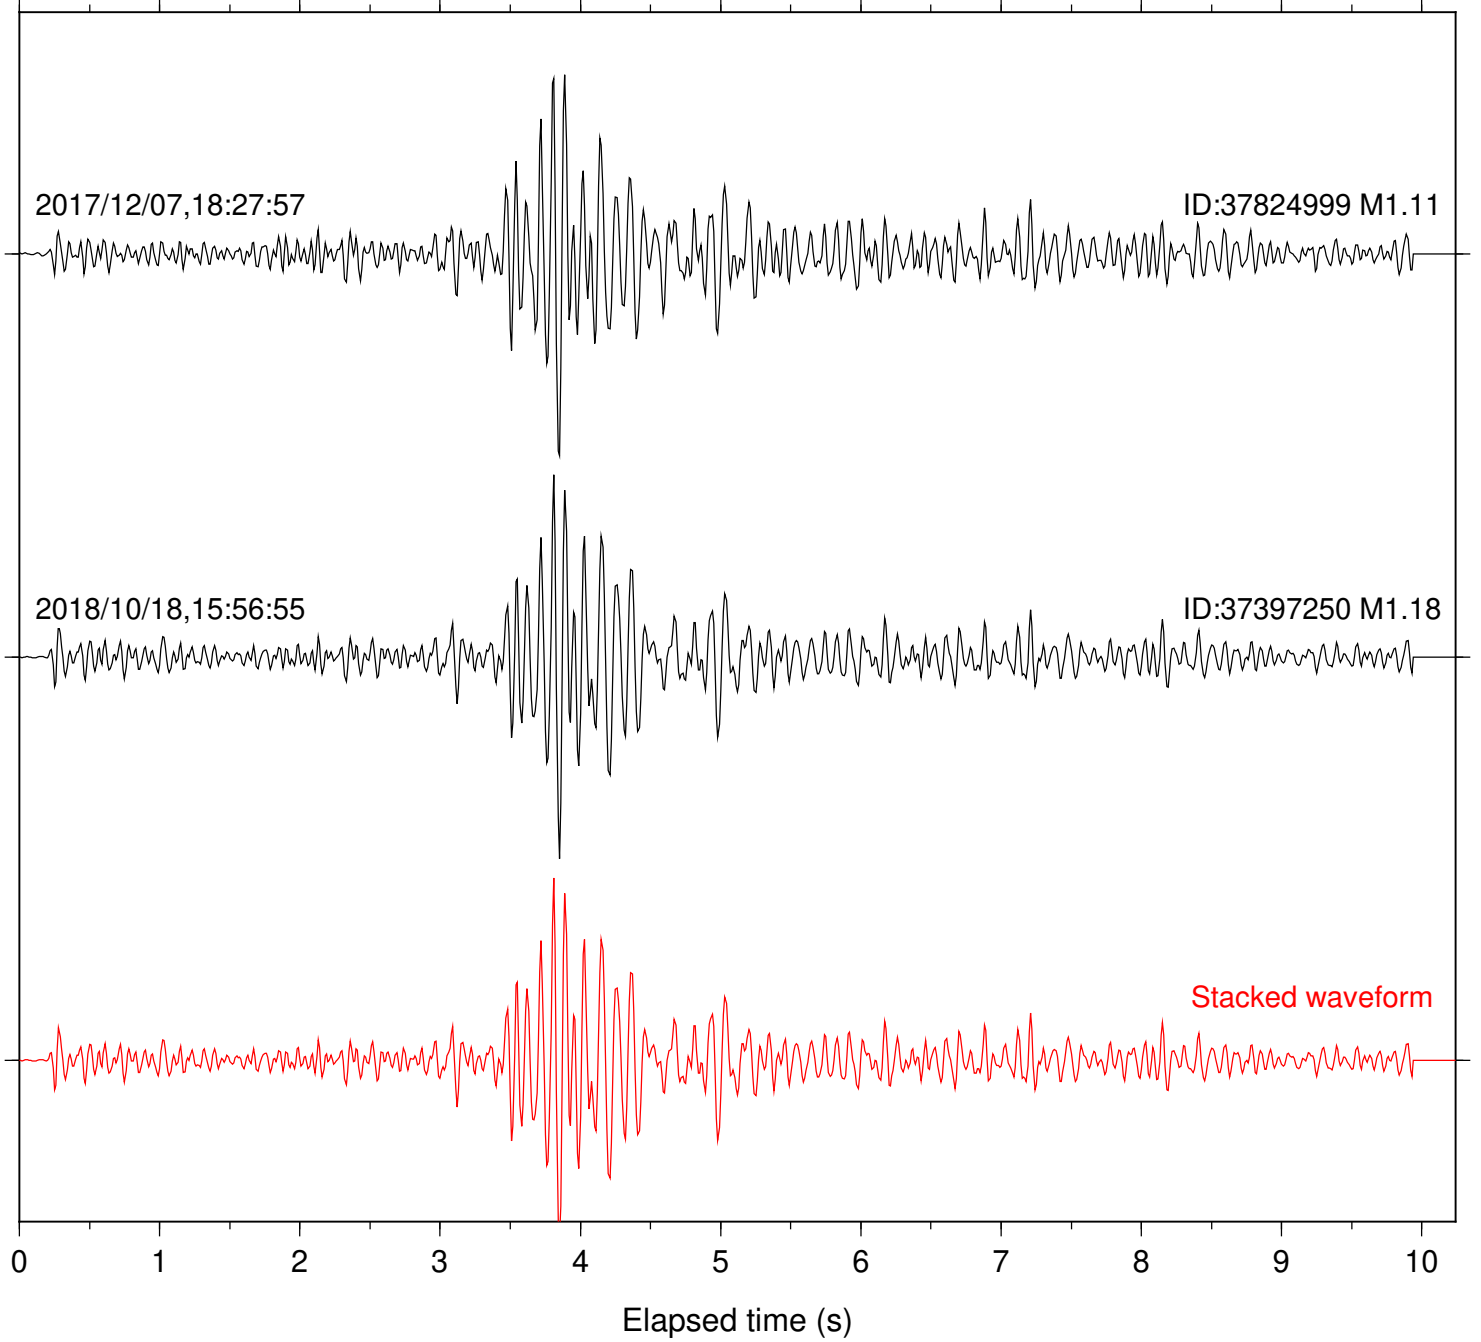

Station: FRD Com: HHZ

Focal depth: 6.96 km

Station: LVA2 Com: HHZ

Focal depth: 6.96 km

Station: POB2 Com: HHZ

Focal depth: 6.96 km

Station: B081 Com: EHZ

Focal depth: 5.04 km