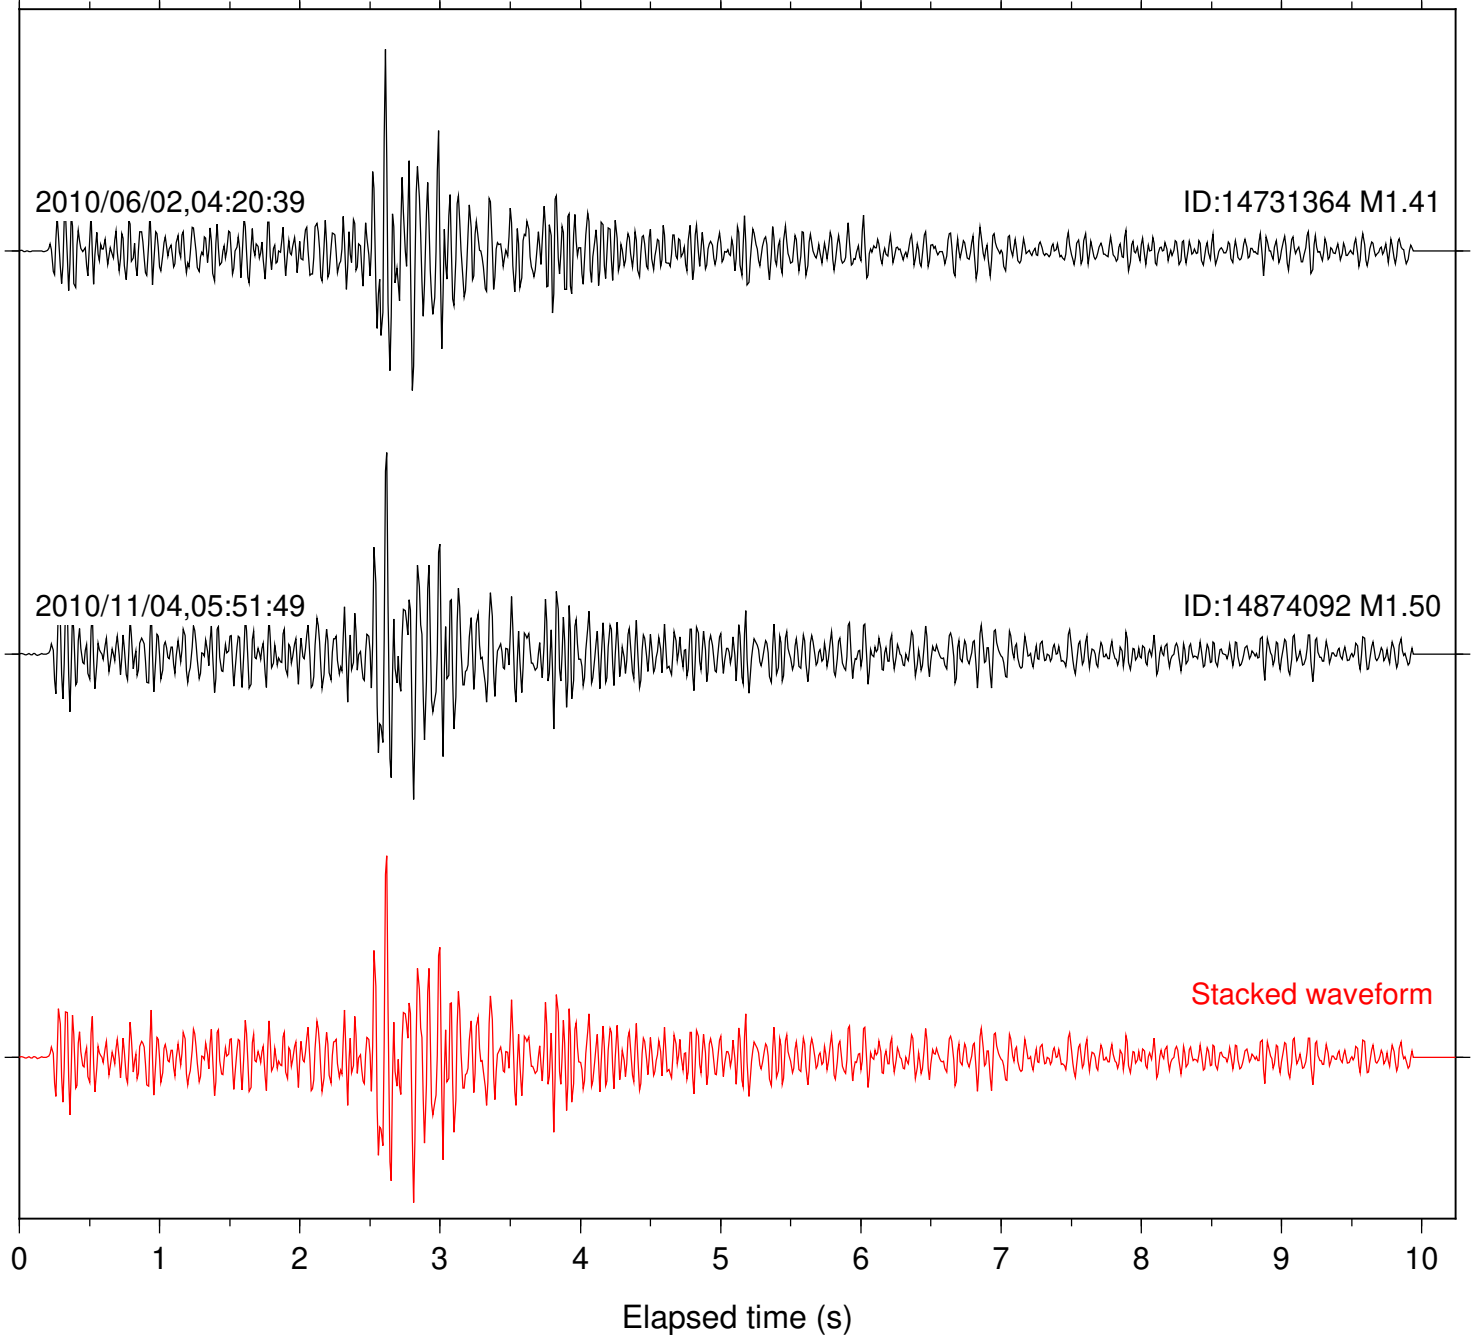

Station: B082 Com: EHZ

Focal depth: 13.06 km