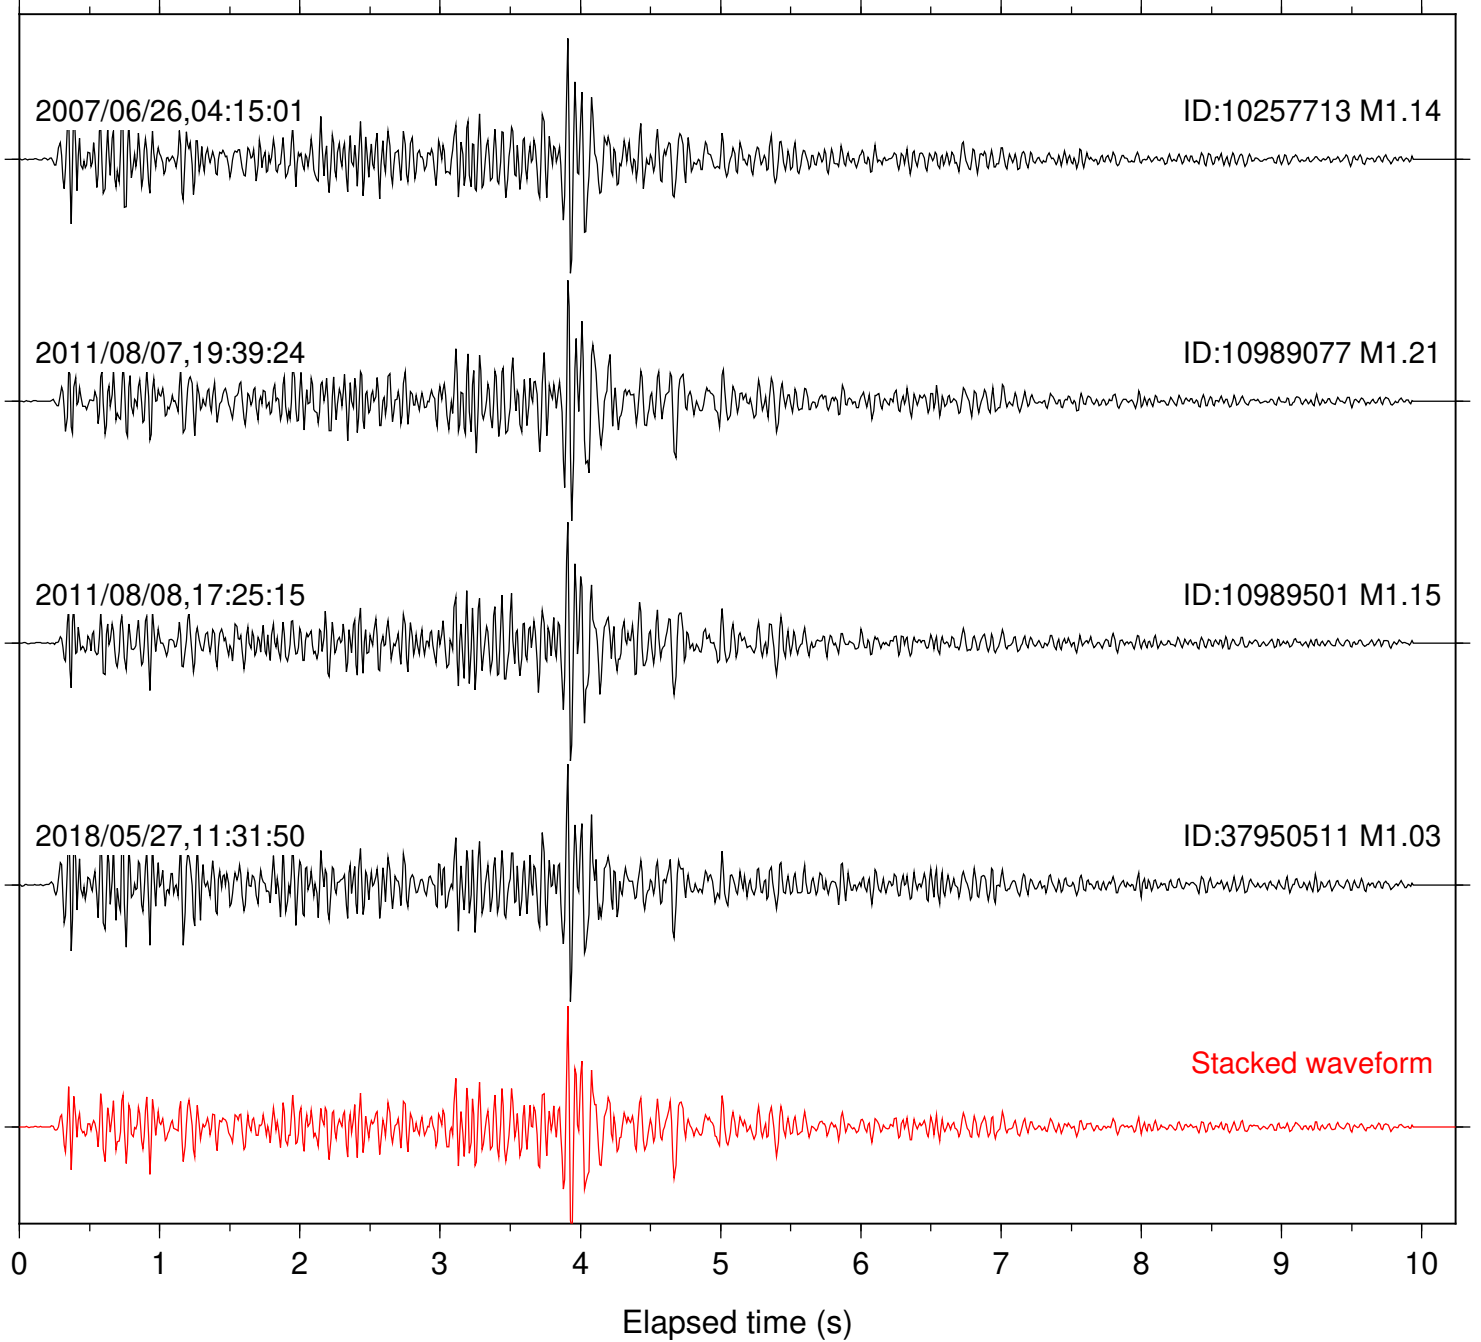

Focal depth: 11.51 km

Station: B088 Com: EHZ

Focal depth: 11.51 km

Station: B946 Com: EHZ

Focal depth: 11.51 km

Station: FRD Com: HHZ

Focal depth: 11.51 km

Station: SND Com: HHZ