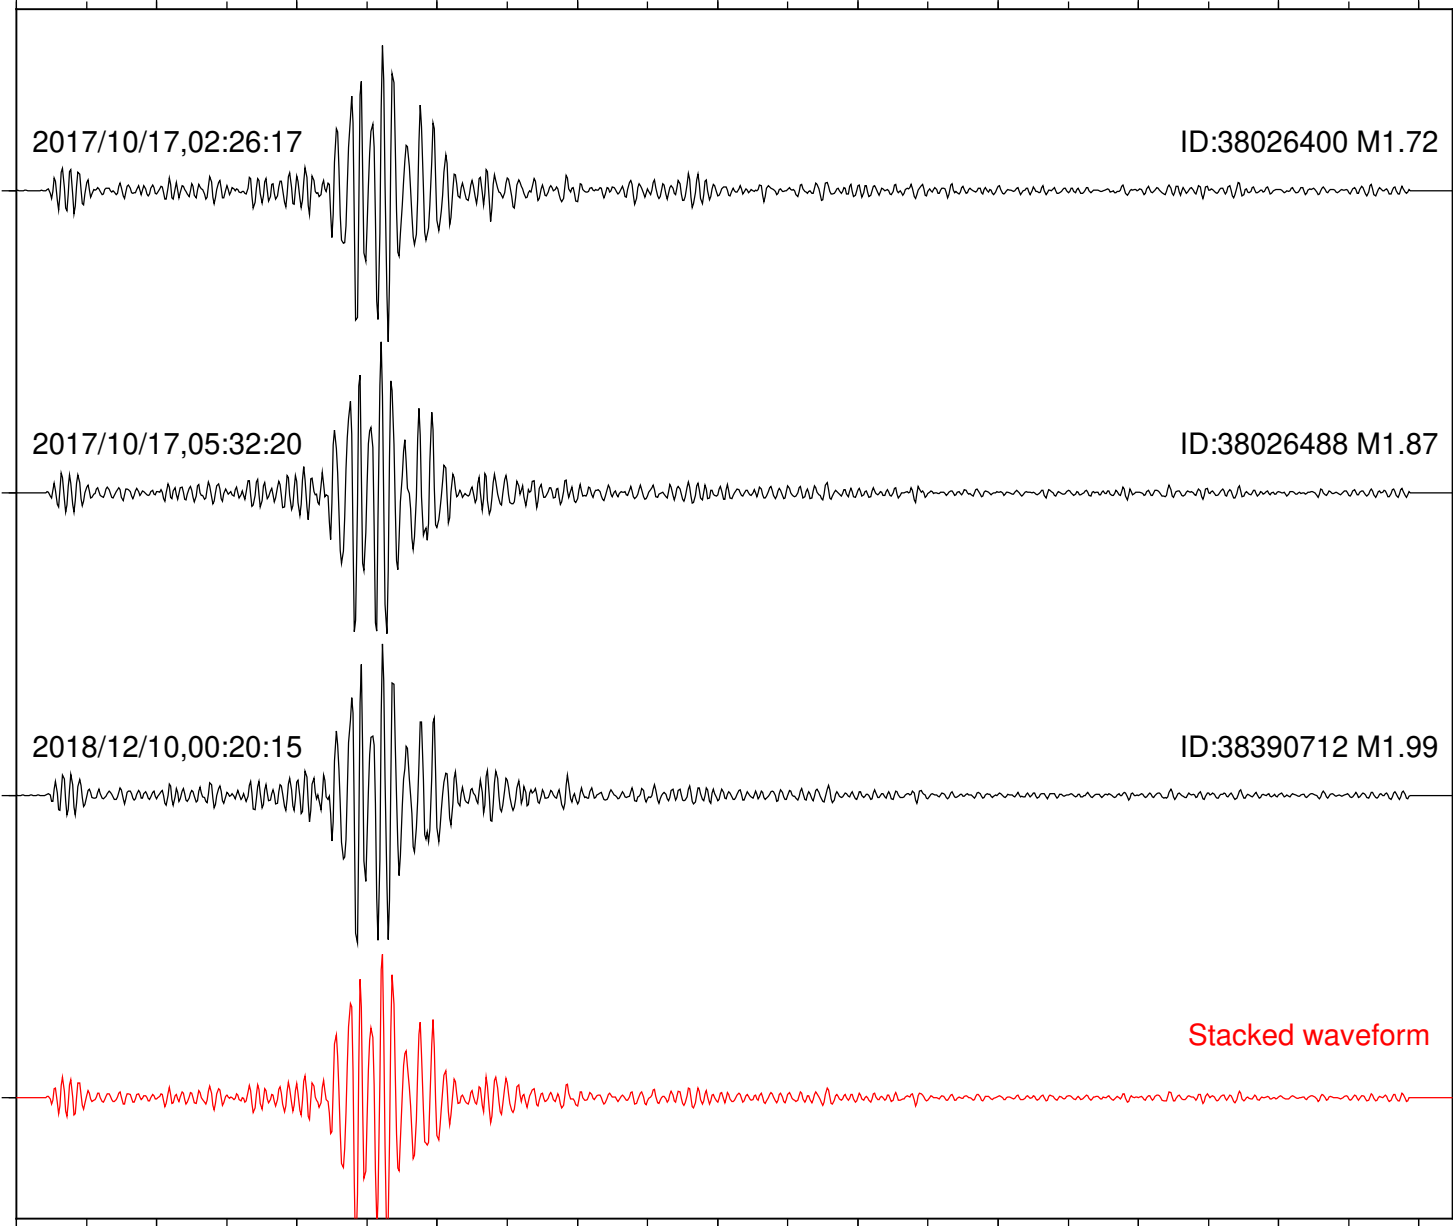

Station: RDM Com: HHZ

Focal depth: 5.70 km

2017/10/17,02:26:17

ID:38026400 M1.72

2017/10/17,05:32:20

ID:38026488 M1.87

2018/12/10,00:20:15

ID:38390712 M1.99

Stacked waveform

0 1 2 3 4 5 6 7 8 9 10
Elapsed time (s)