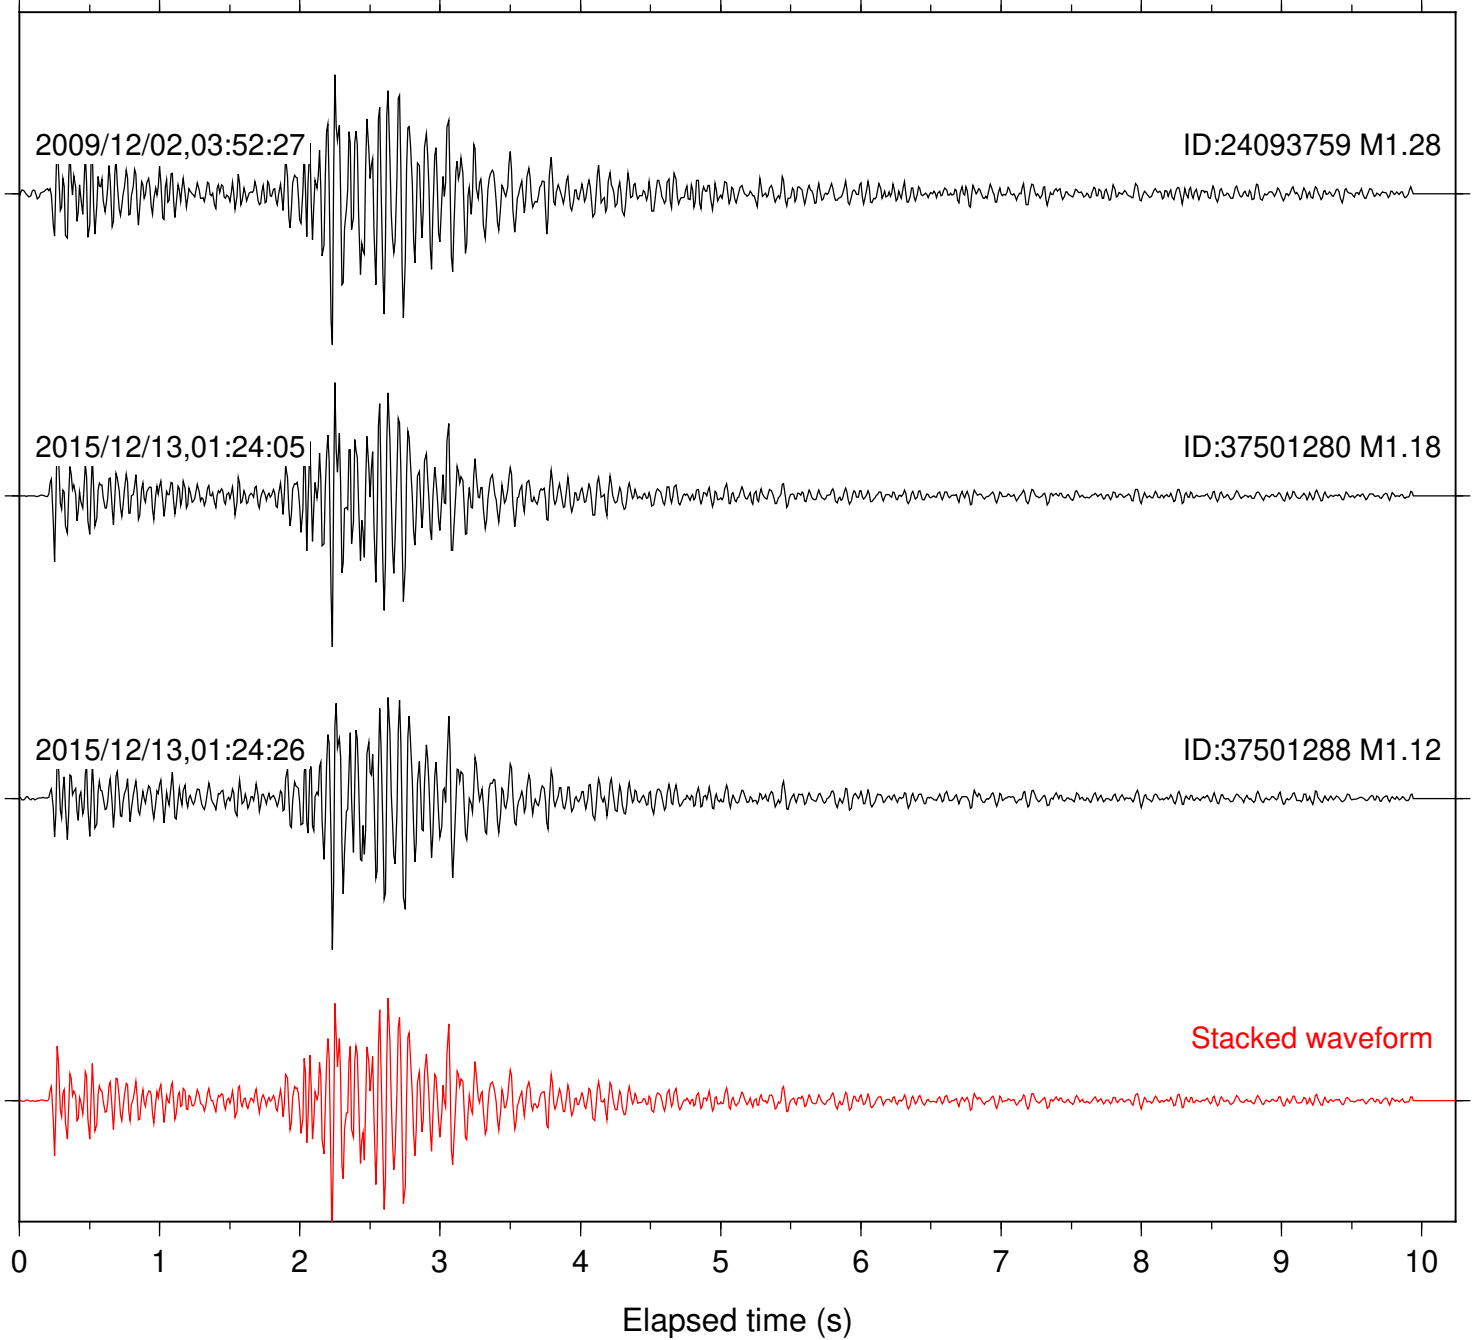

Station: SND Com: HHZ

Focal depth: 8.51 km

Station: TMSP Com: HHZ

Focal depth: 8.49 km

Station: WMC Com: HHZ

Focal depth: 8.44 km

Station: B081 Com: EHZ

Focal depth: 14.99 km