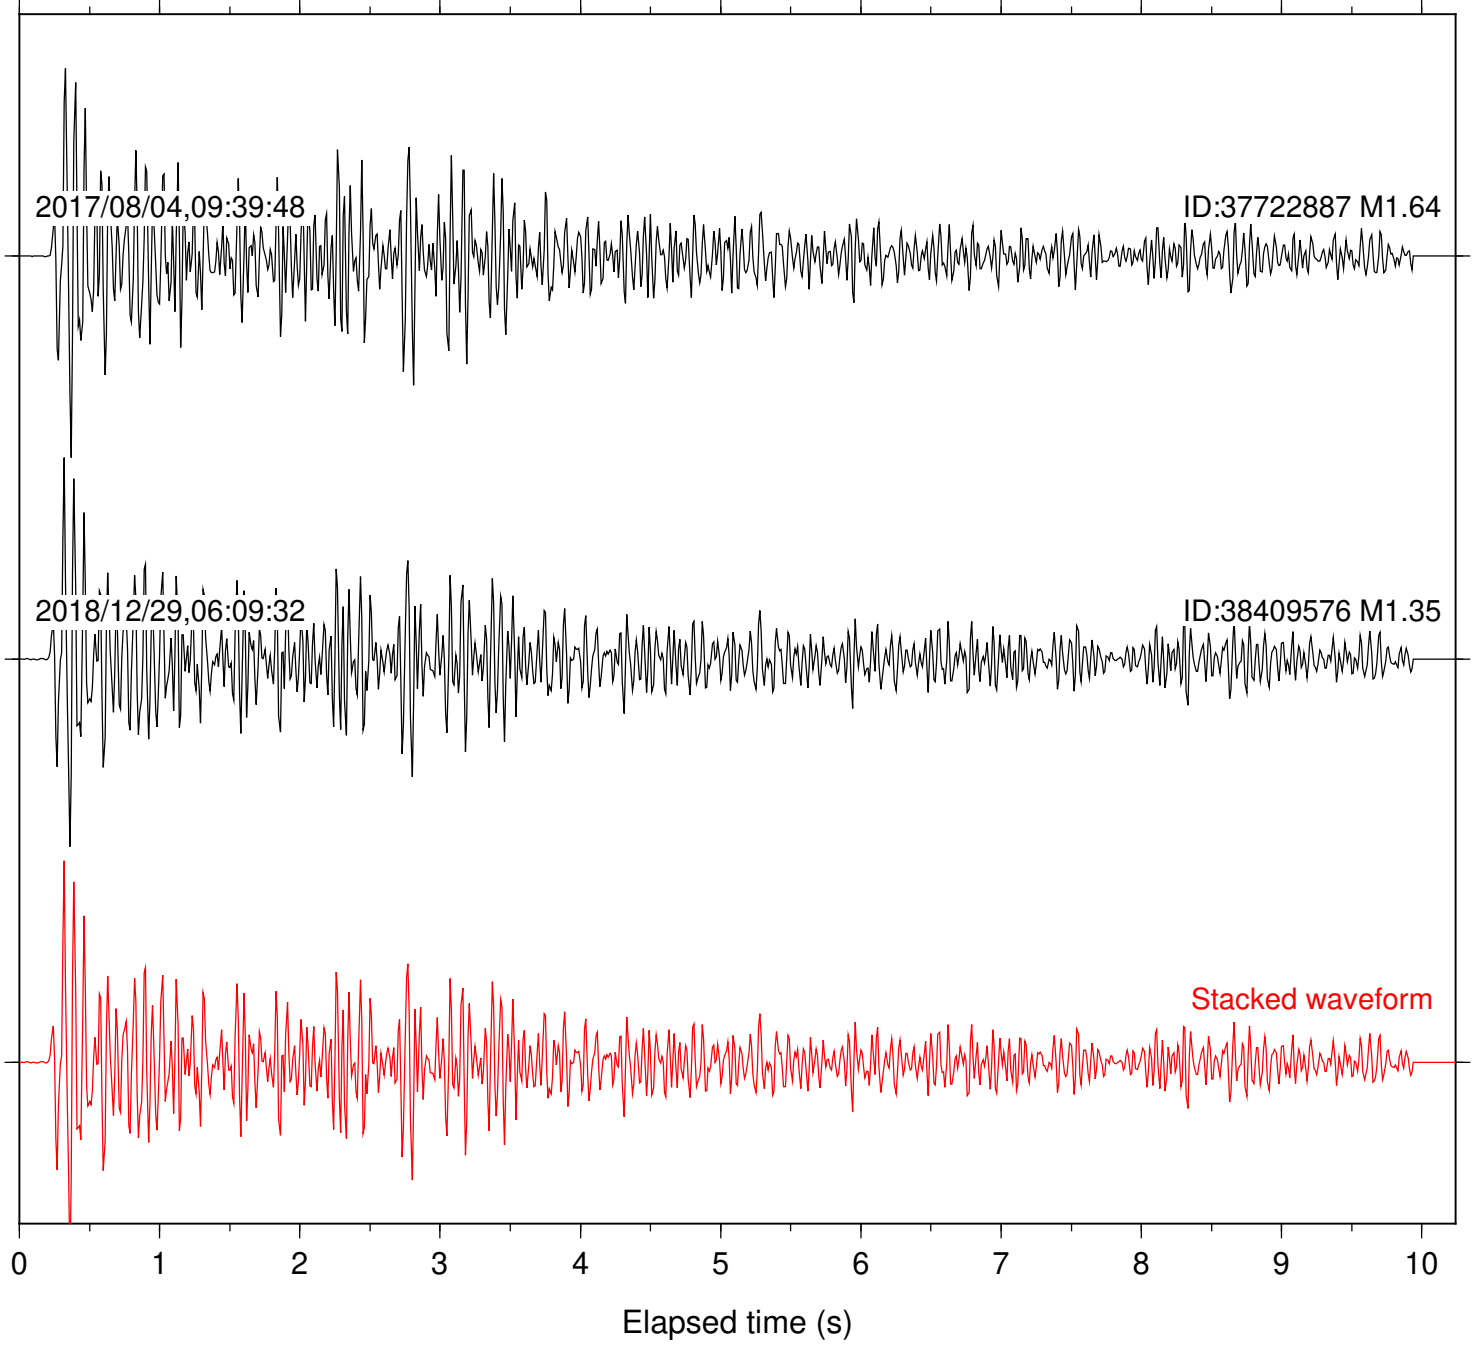

Station: KNW Com: HHZ

Focal depth: 5.44 km

Station: PFO Com: HHZ

Focal depth: 5.44 km

Station: SMER Com: HHZ

Focal depth: 5.44 km

Station: SND Com: HHZ

Focal depth: 5.44 km