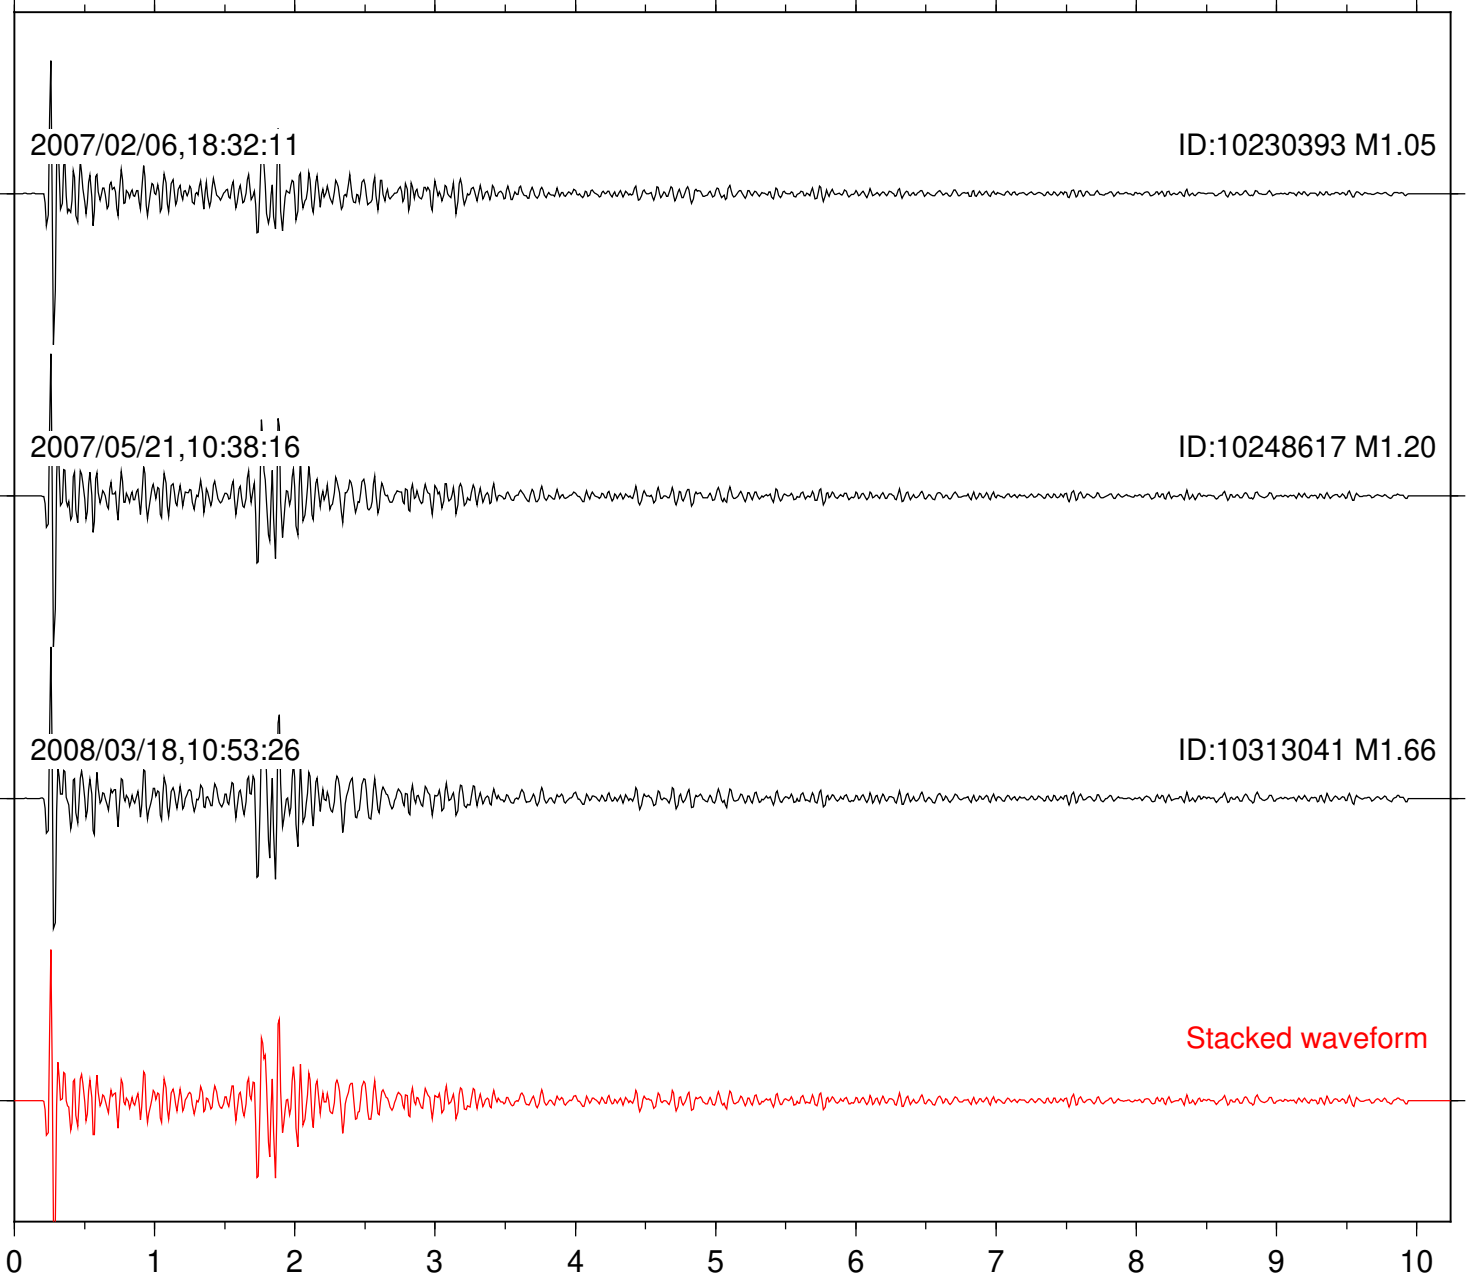

Station: B086 Com: EHZ

Focal depth: 8.40 km

2007/02/06,18:32:11

ID:10230393 M1.05

2007/05/21,10:38:16

ID:10248617 M1.20

2008/03/18,10:53:26

ID:10313041 M1.66

Stacked waveform

0 1 2 3 4 5 6 7 8 9 10

Elapsed time (s)