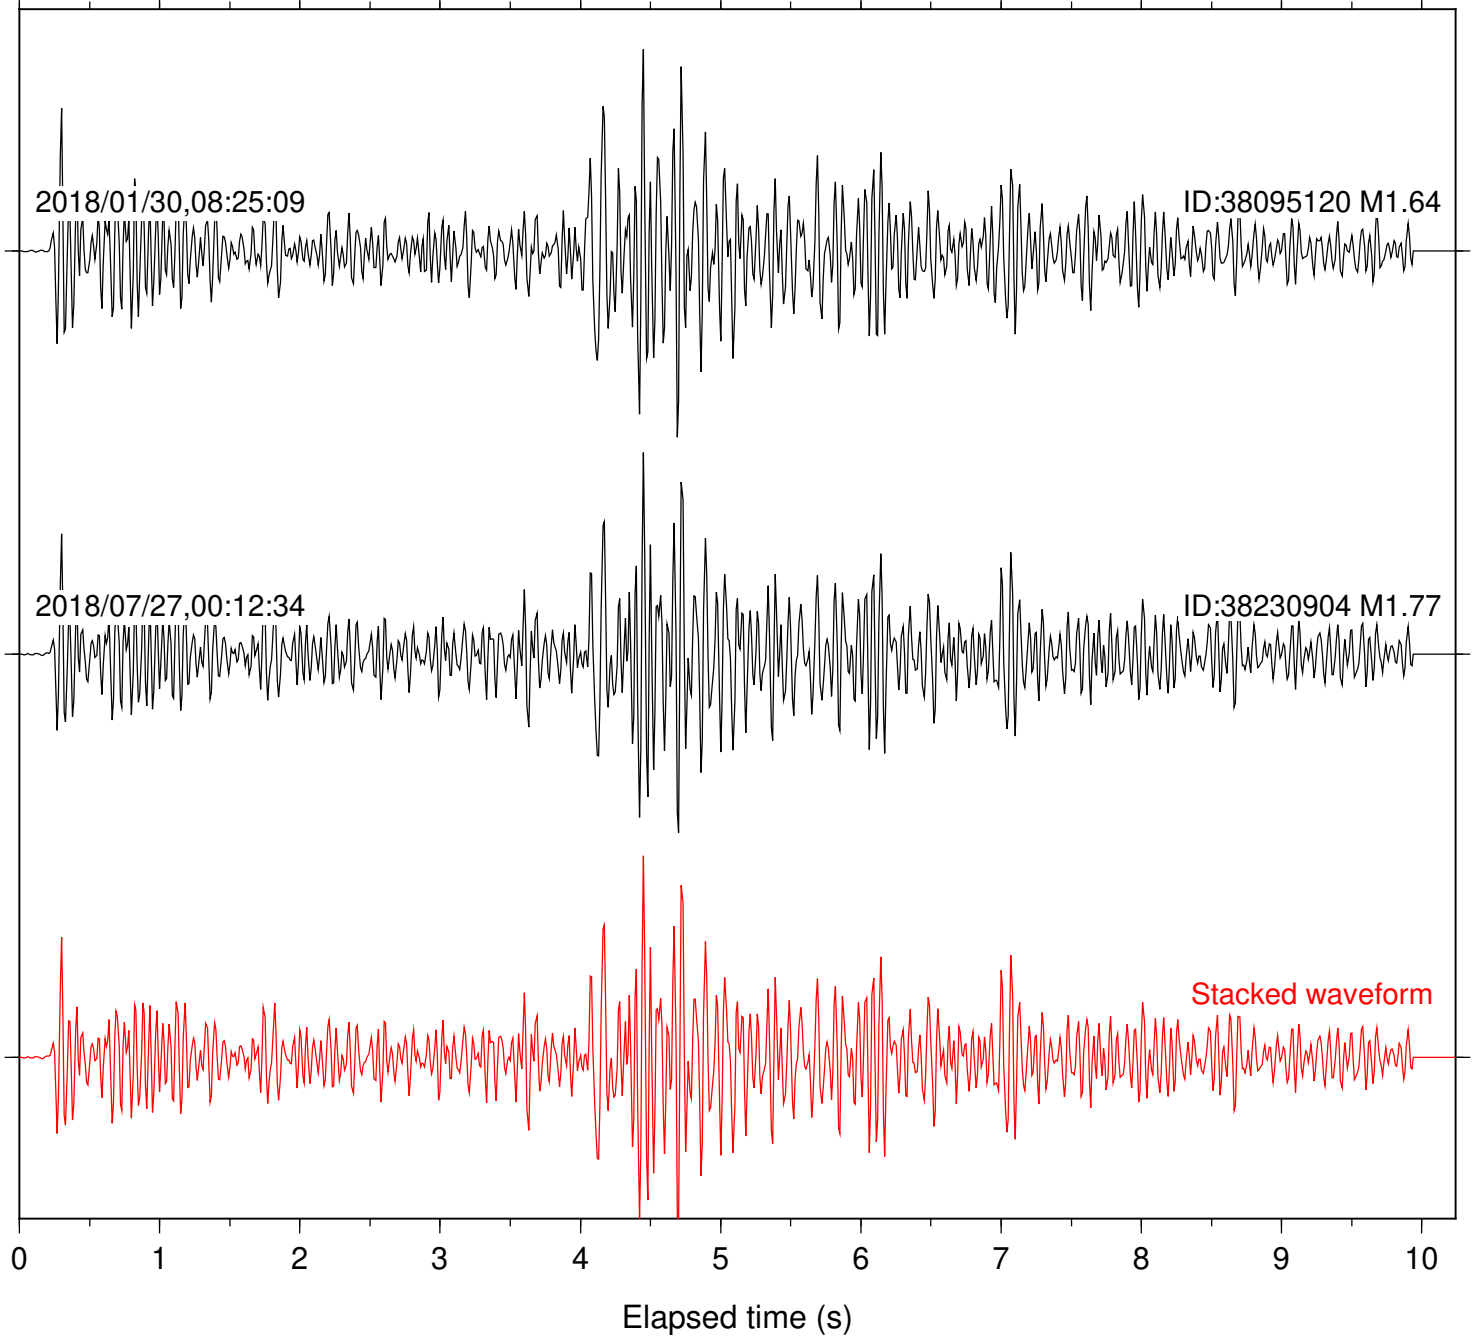

Station: HMT2 Com: HHZ

Focal depth: 6.49 km