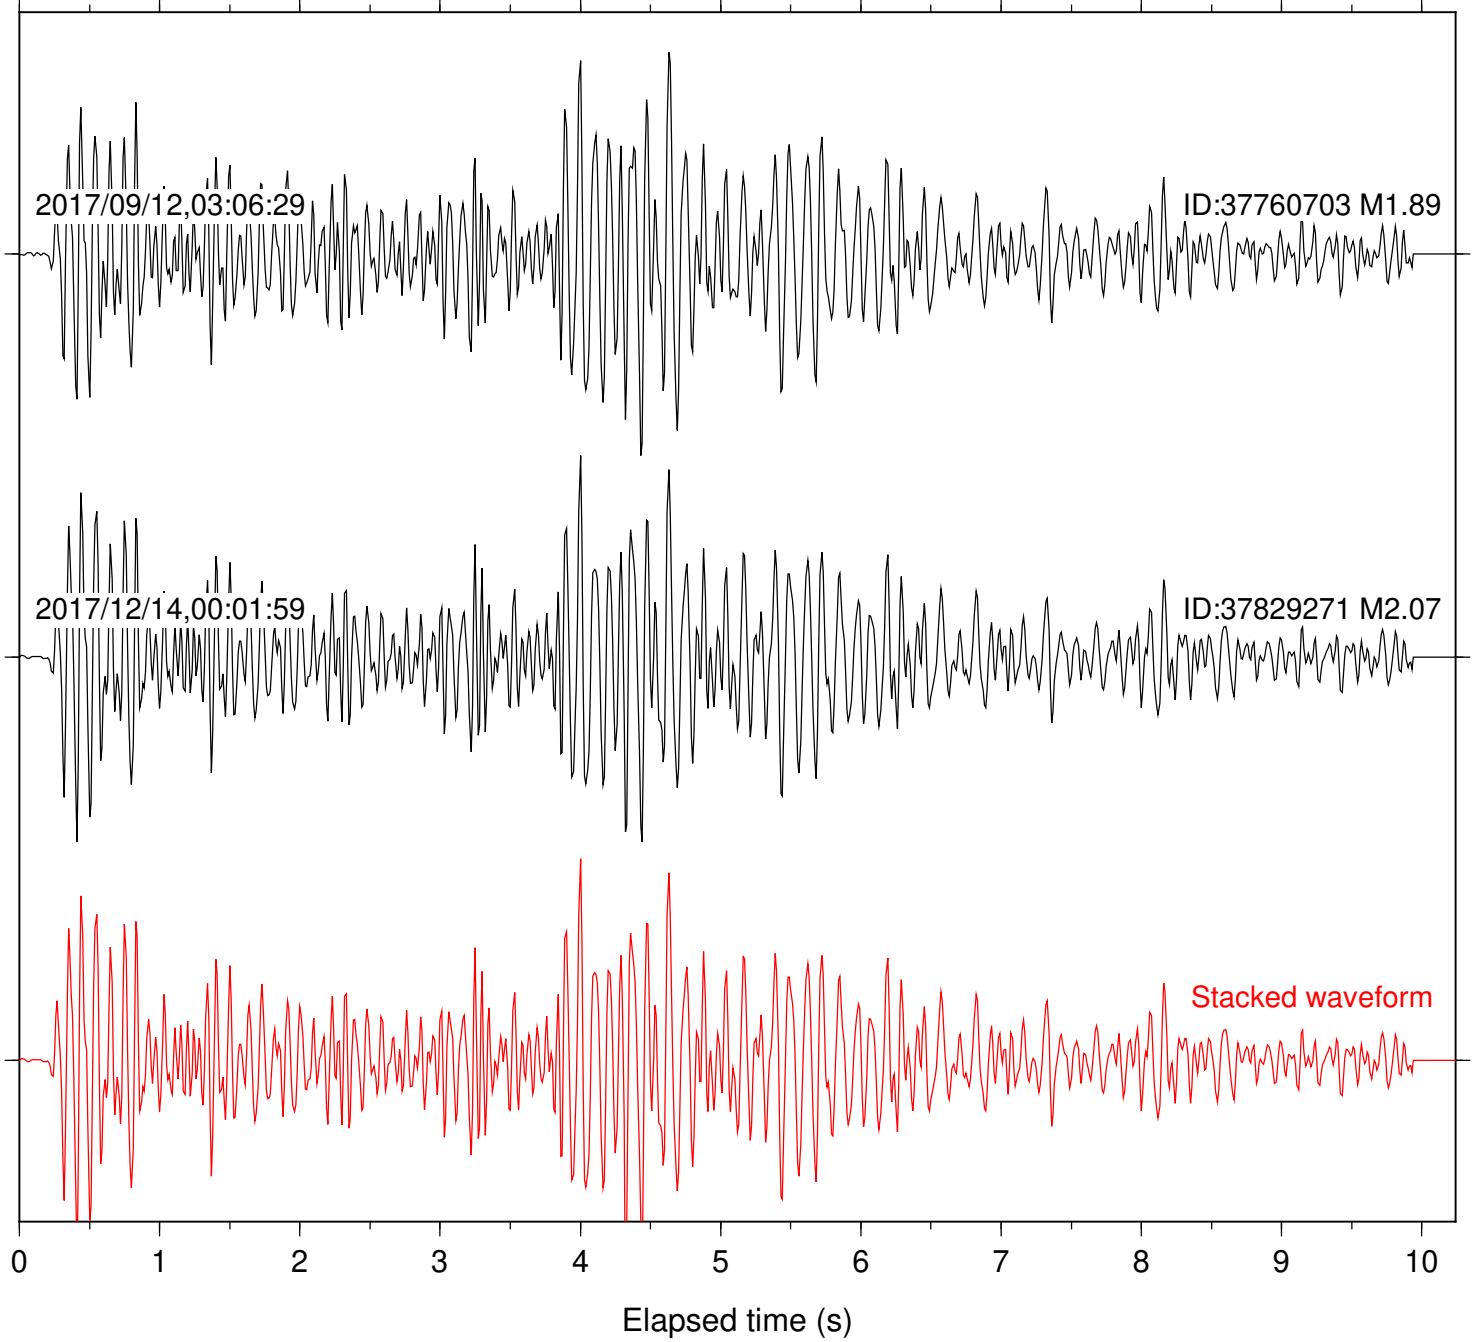

Station: HMT2 Com: HHZ

Focal depth: 5.87 km

Station: KNW Com: HHZ

Focal depth: 5.87 km

Station: LKH Com: HHZ

Focal depth: 5.87 km

Station: LVA2 Com: HHZ

Focal depth: 6.62 km