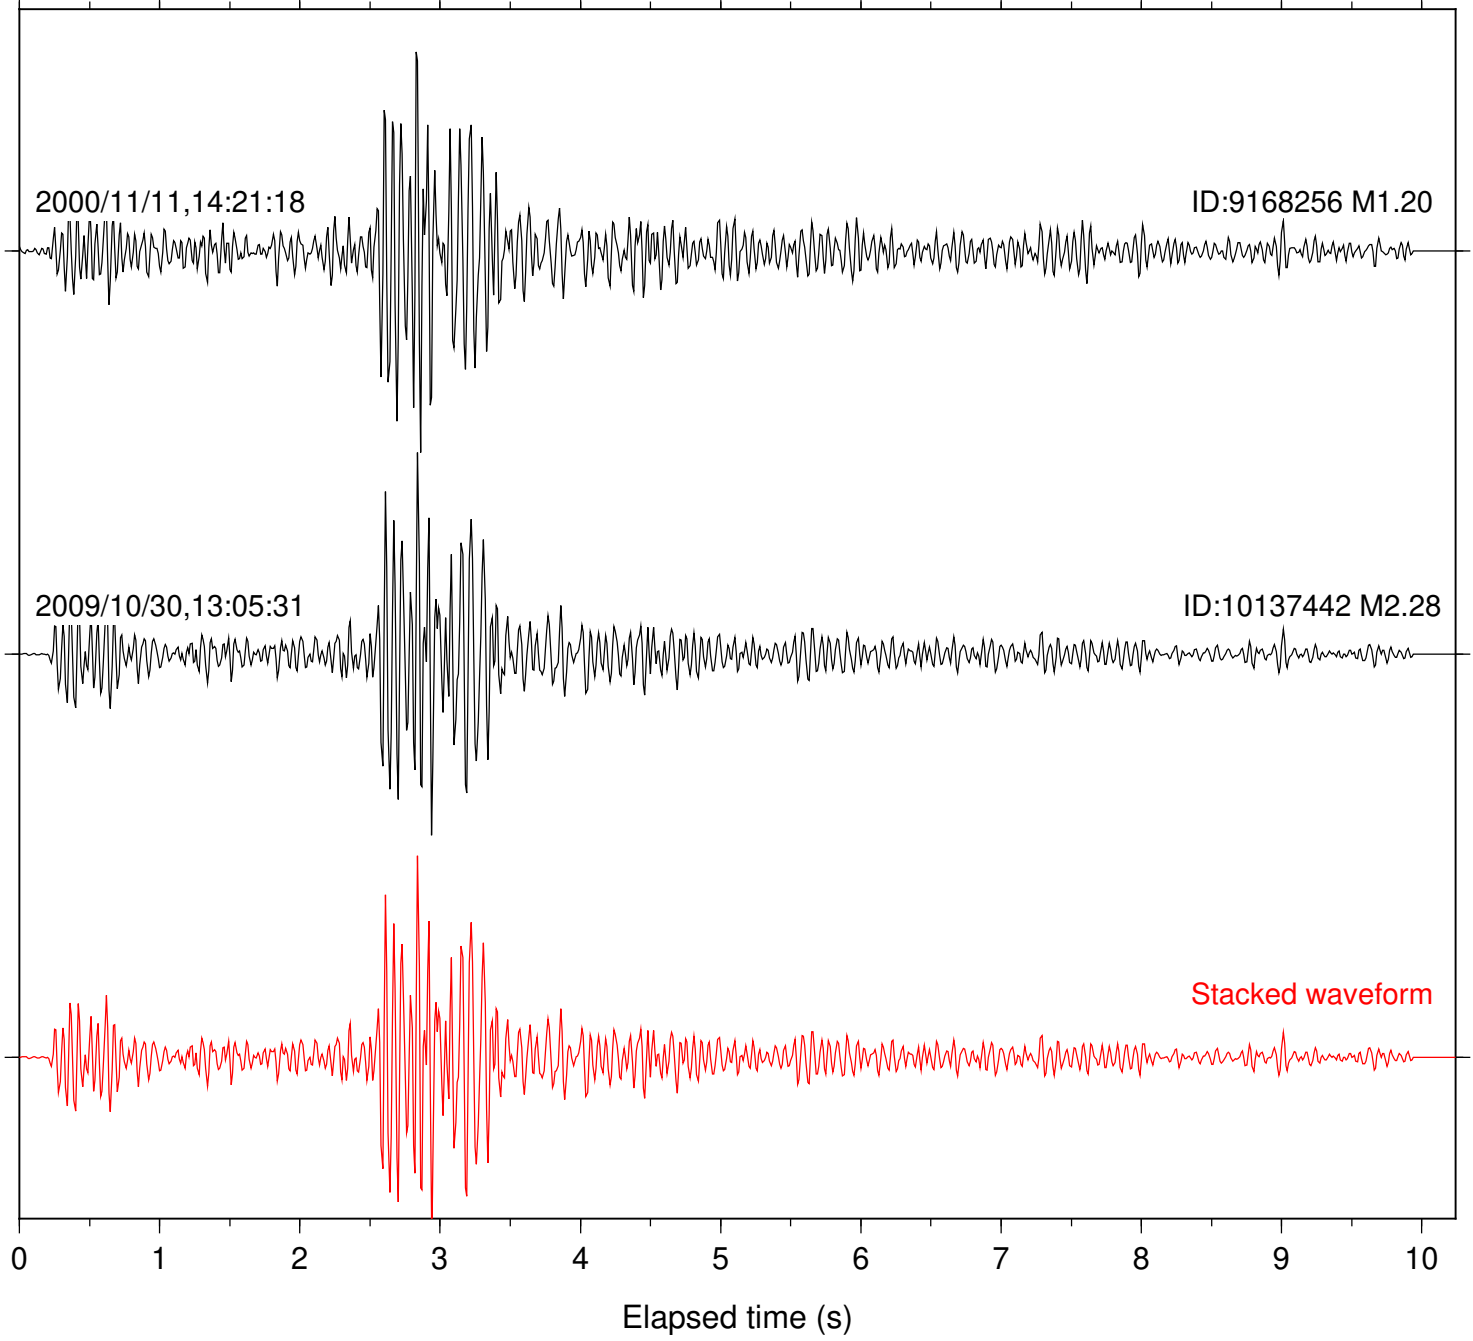

Station: RDM Com: HHZ

Focal depth: 15.42 km