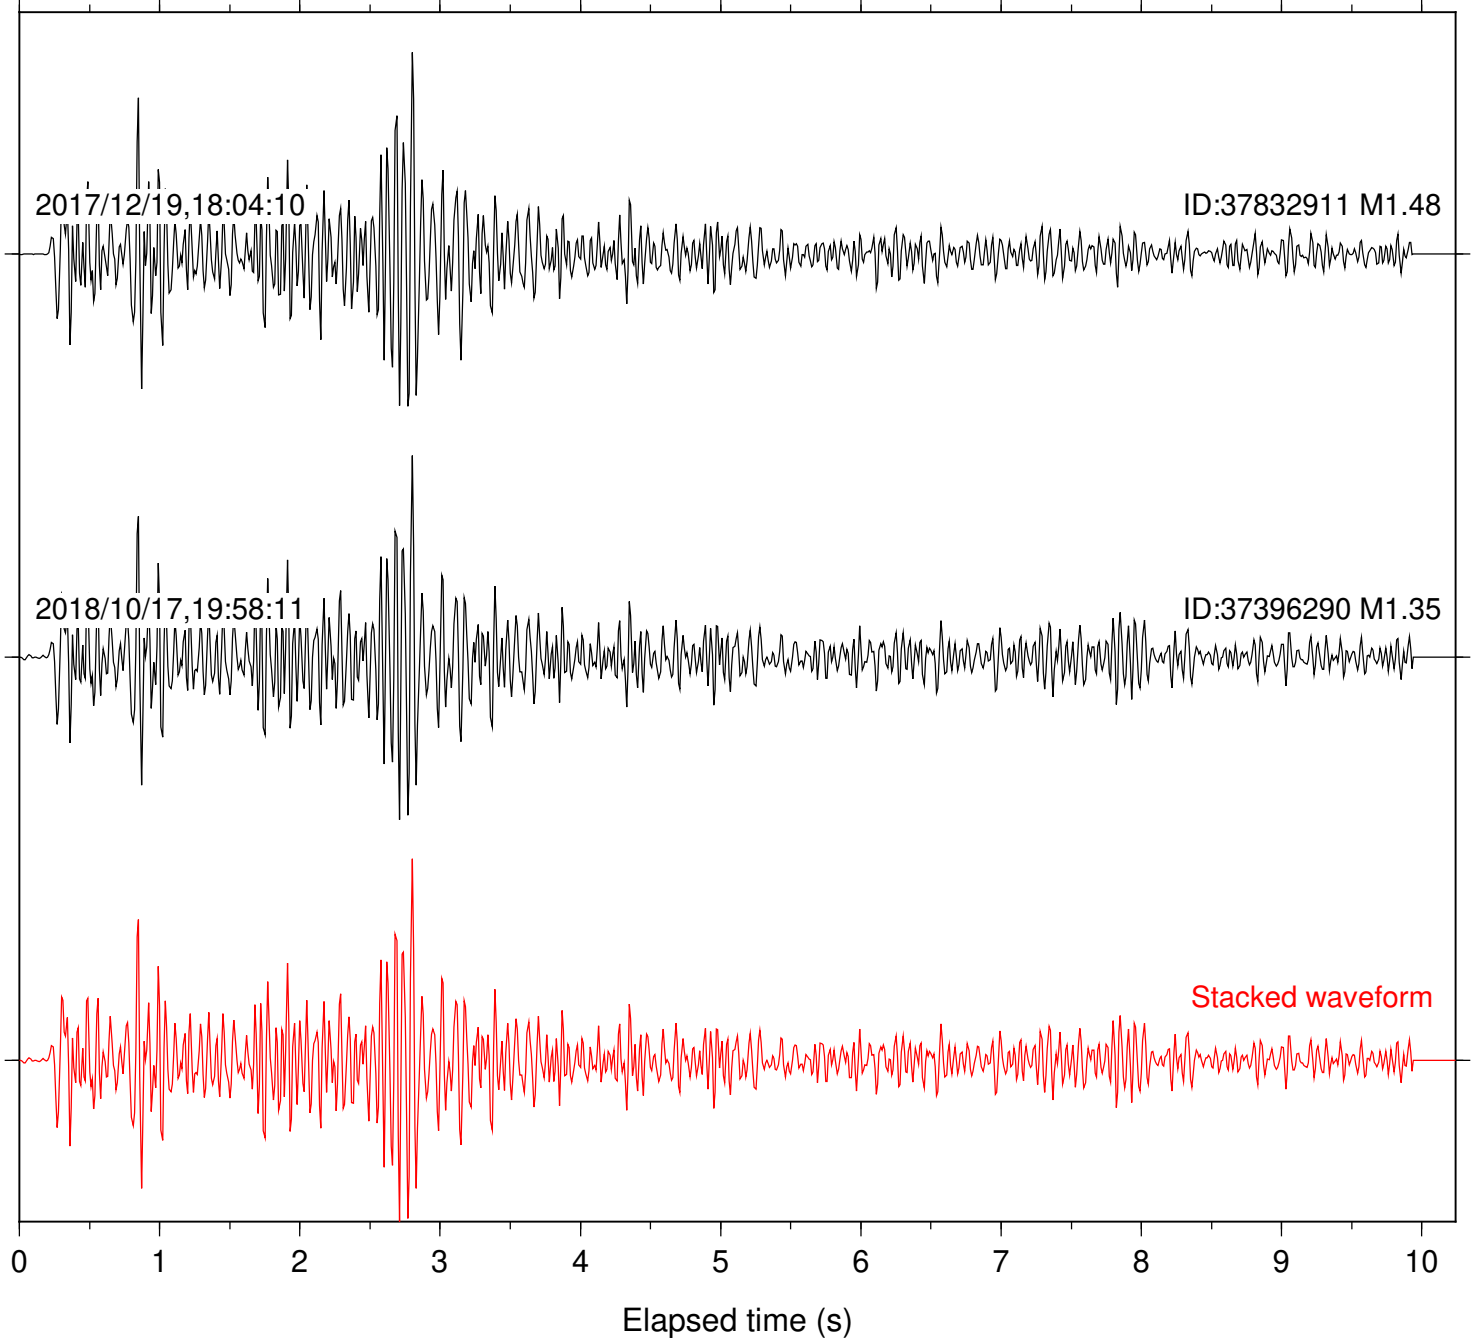

Station: FRD Com: HHZ

Focal depth: 5.04 km