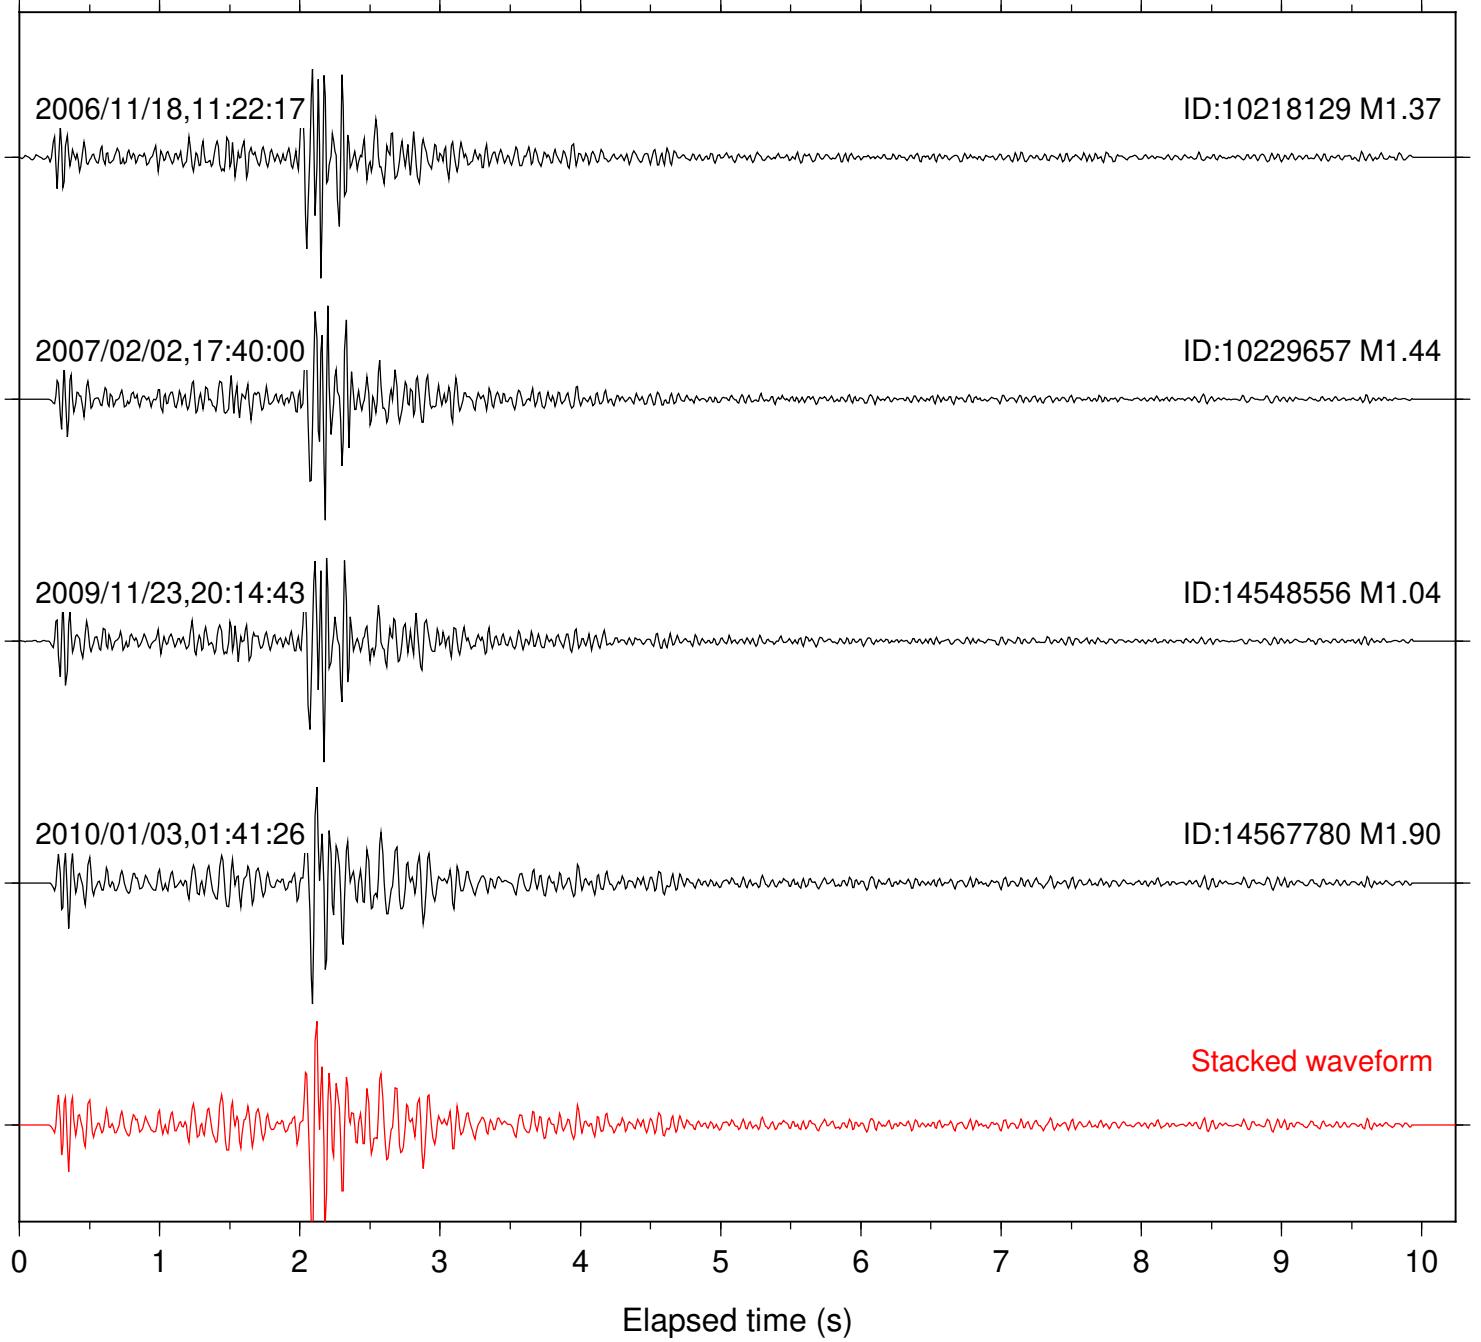

Station: B082 Com: EHZ

Focal depth: 8.70 km