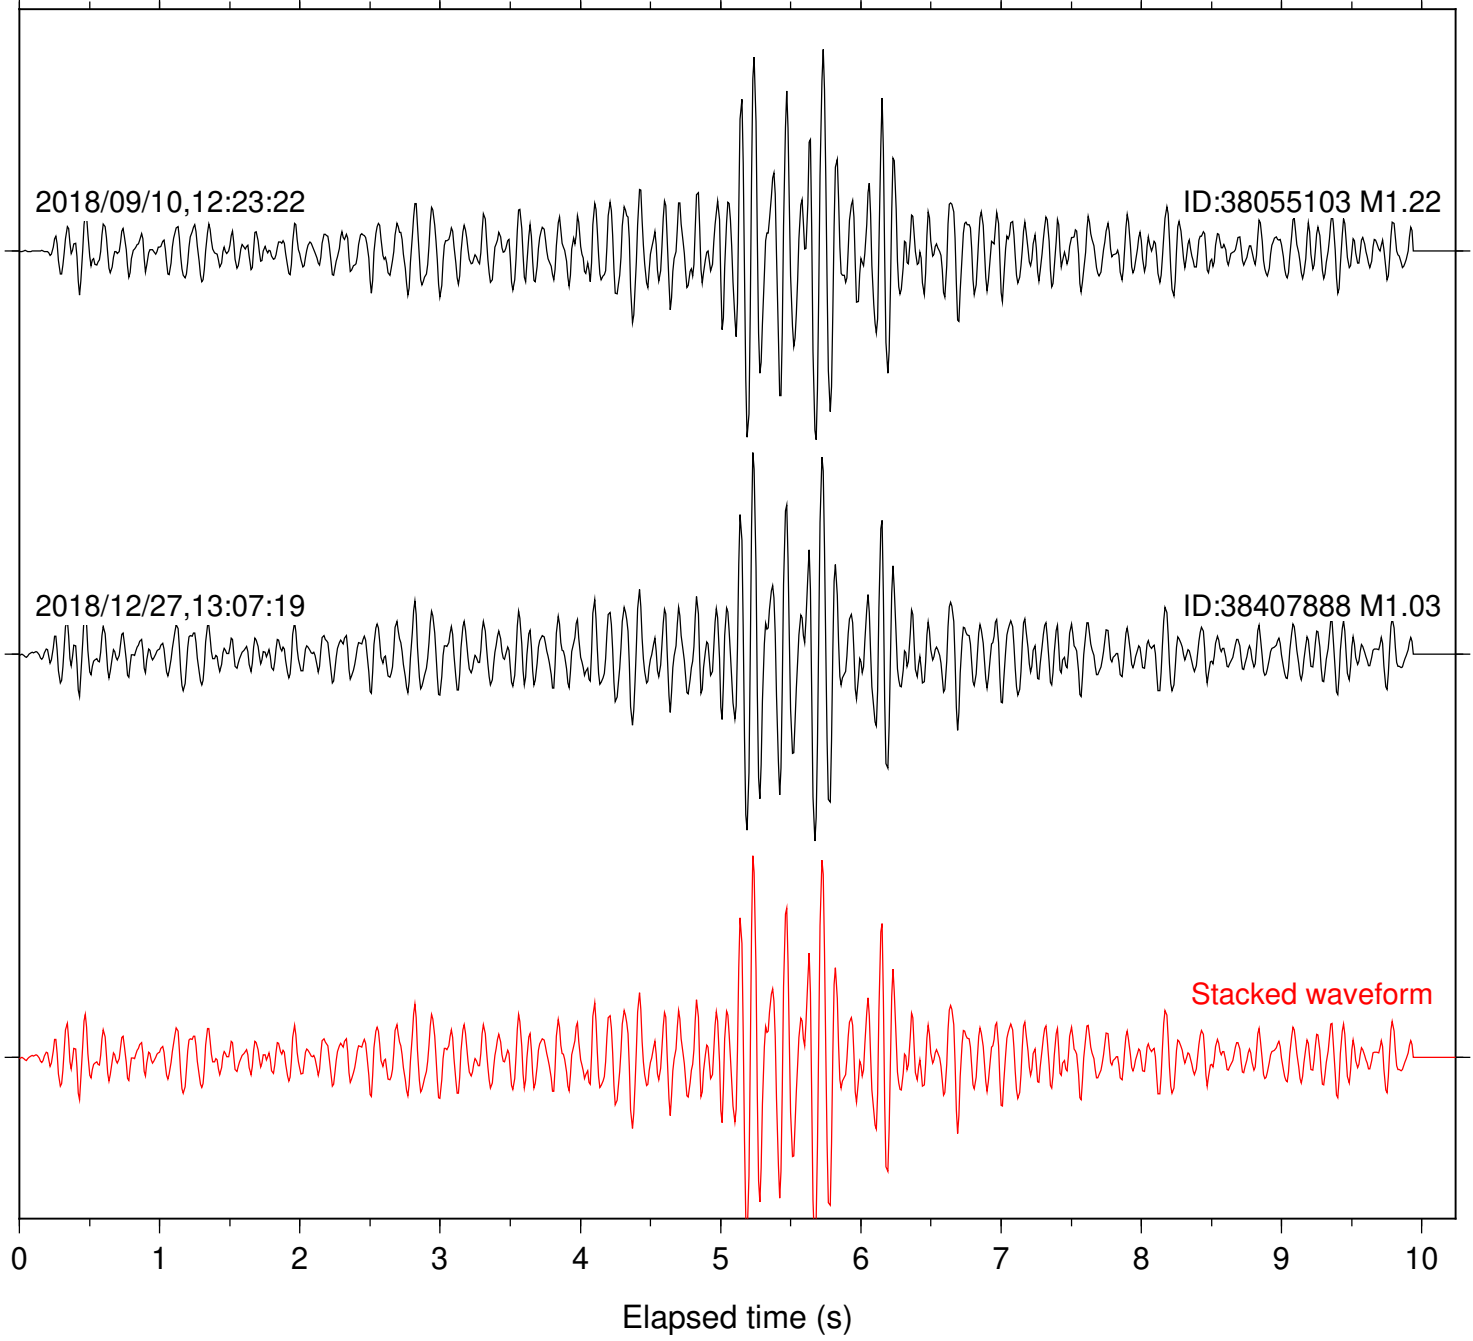

Station: MTG Com: HHZ

Focal depth: 4.29 km