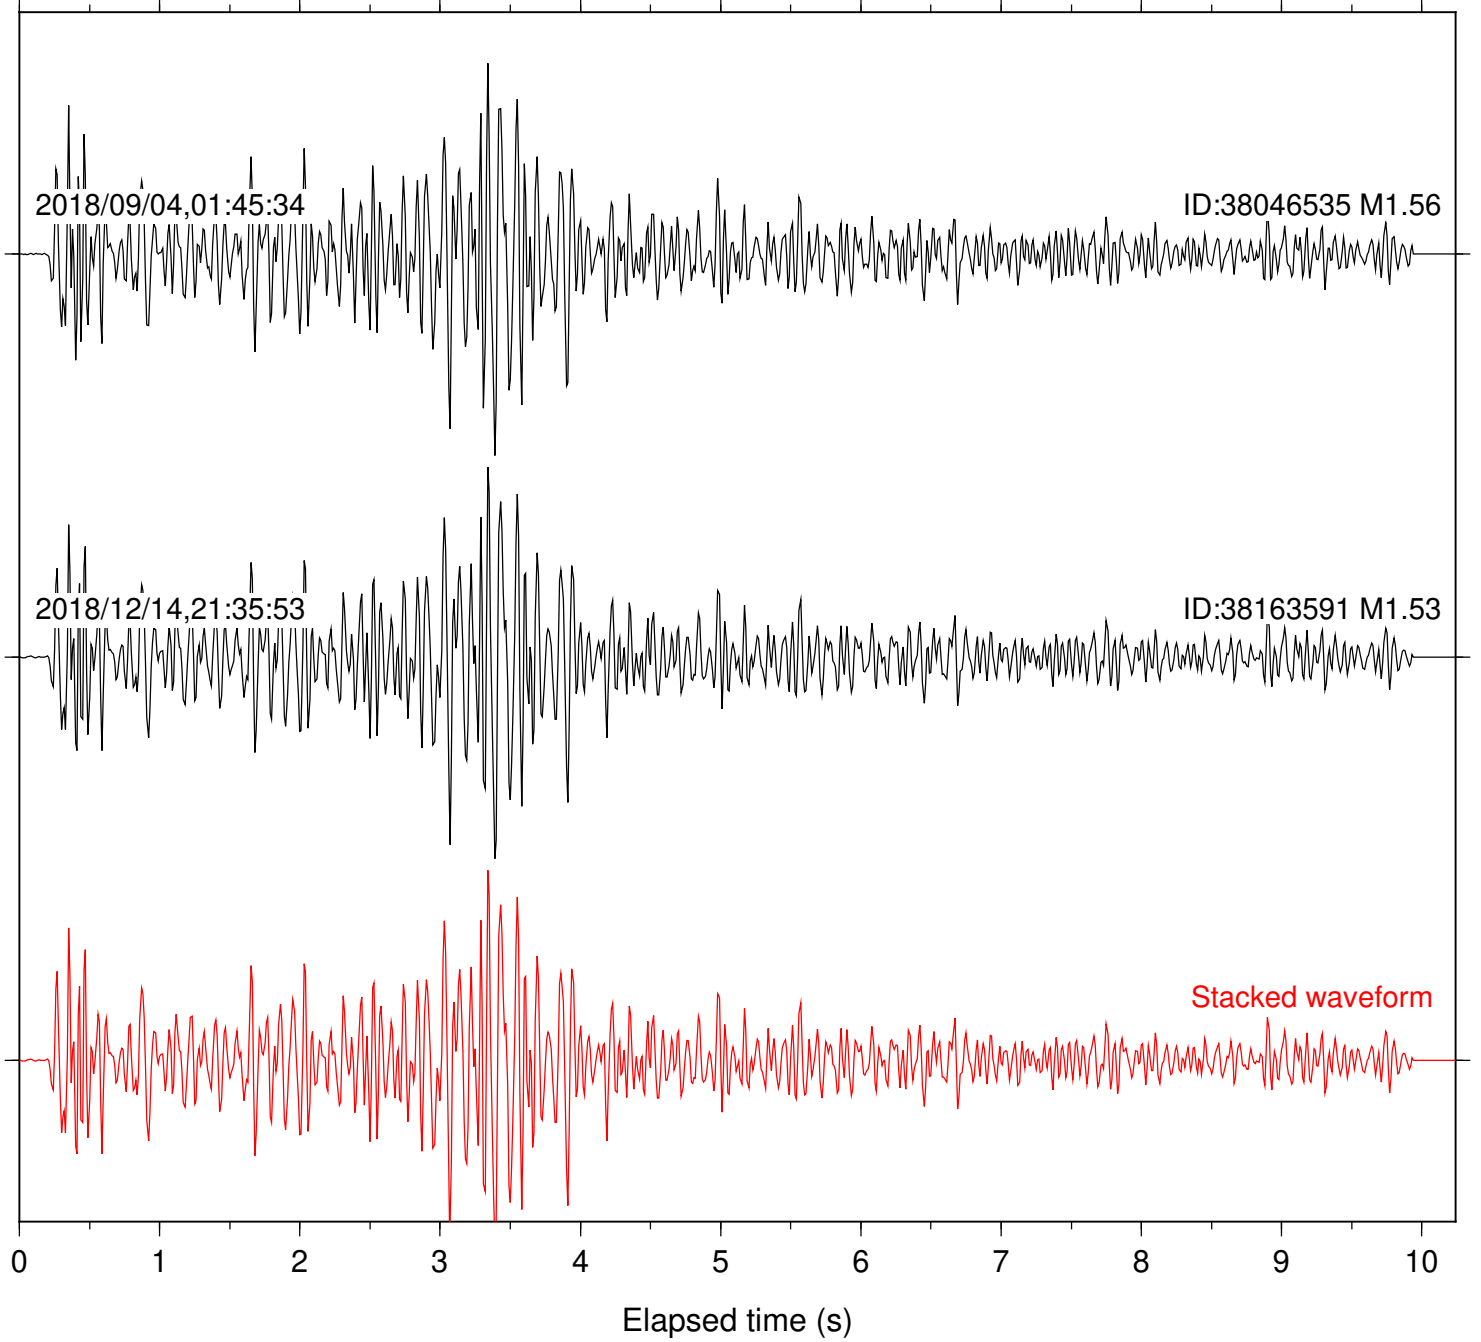

Station: B082 Com: EHZ

Focal depth: 4.27 km