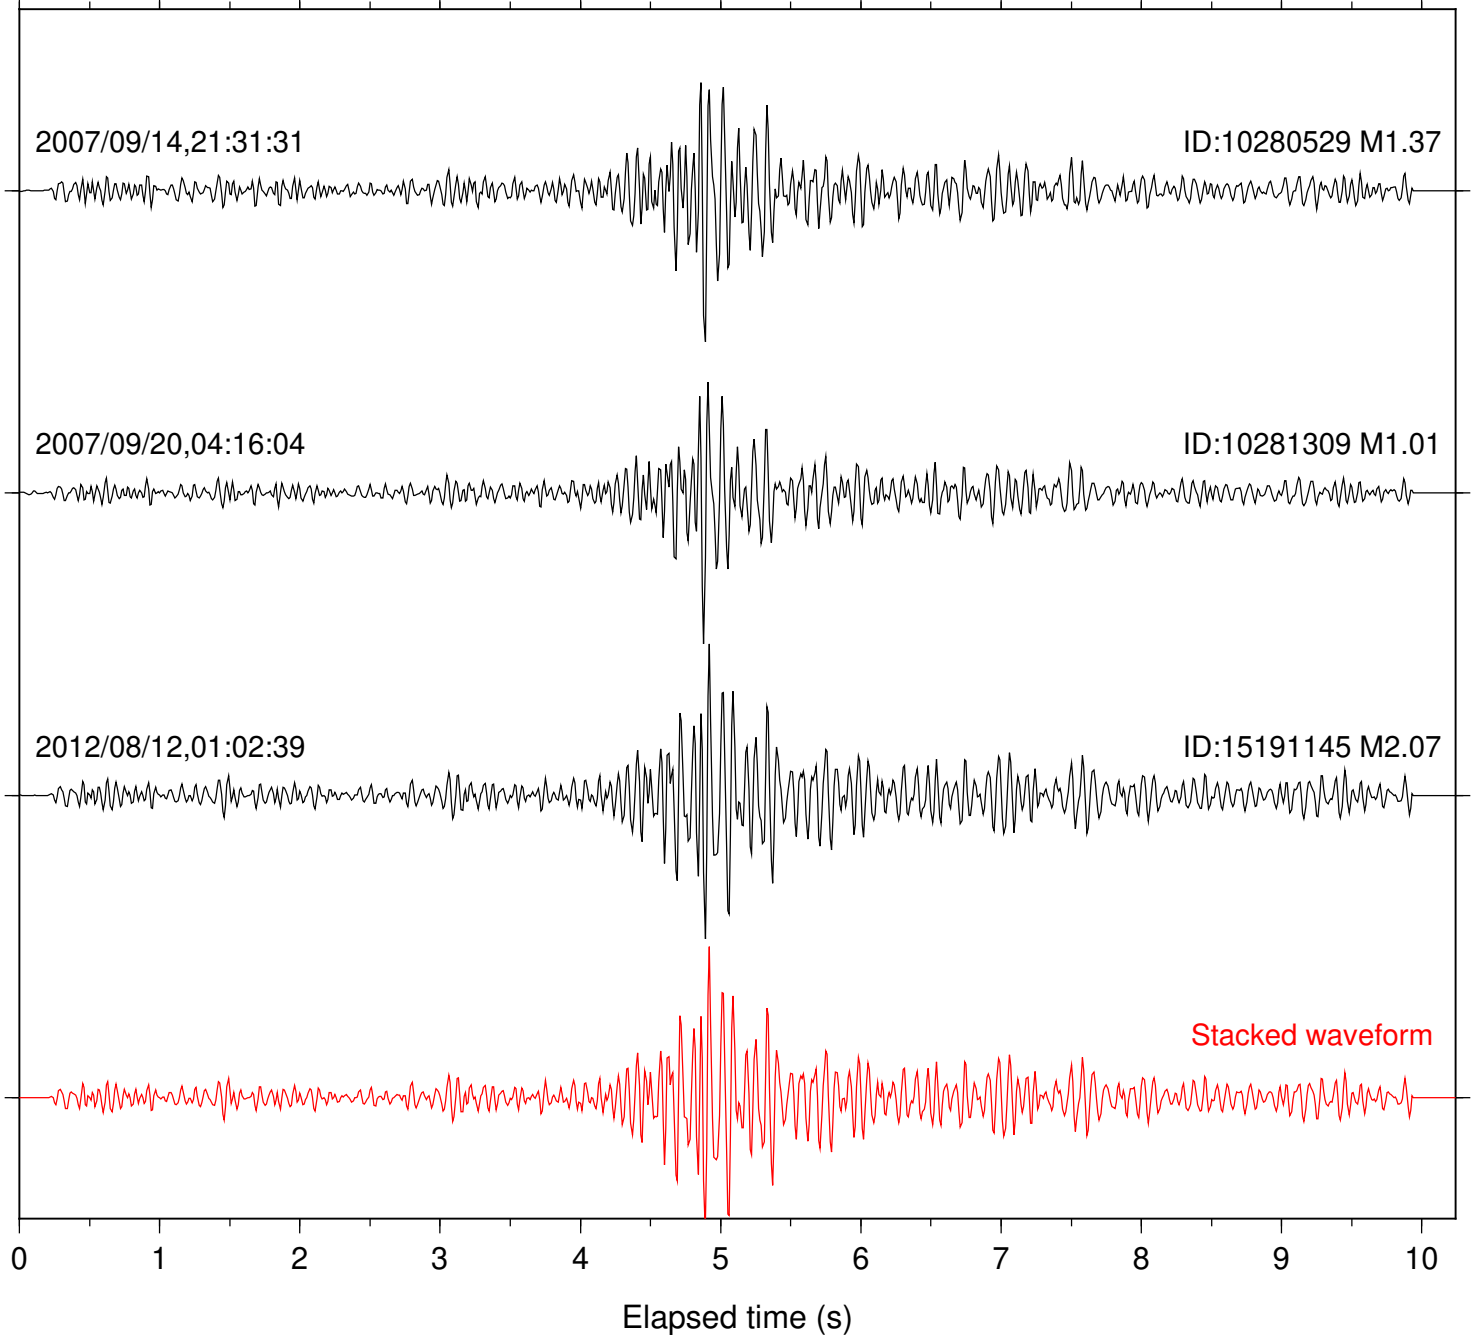

Station: B084 Com: EHZ

Focal depth: 16.51 km