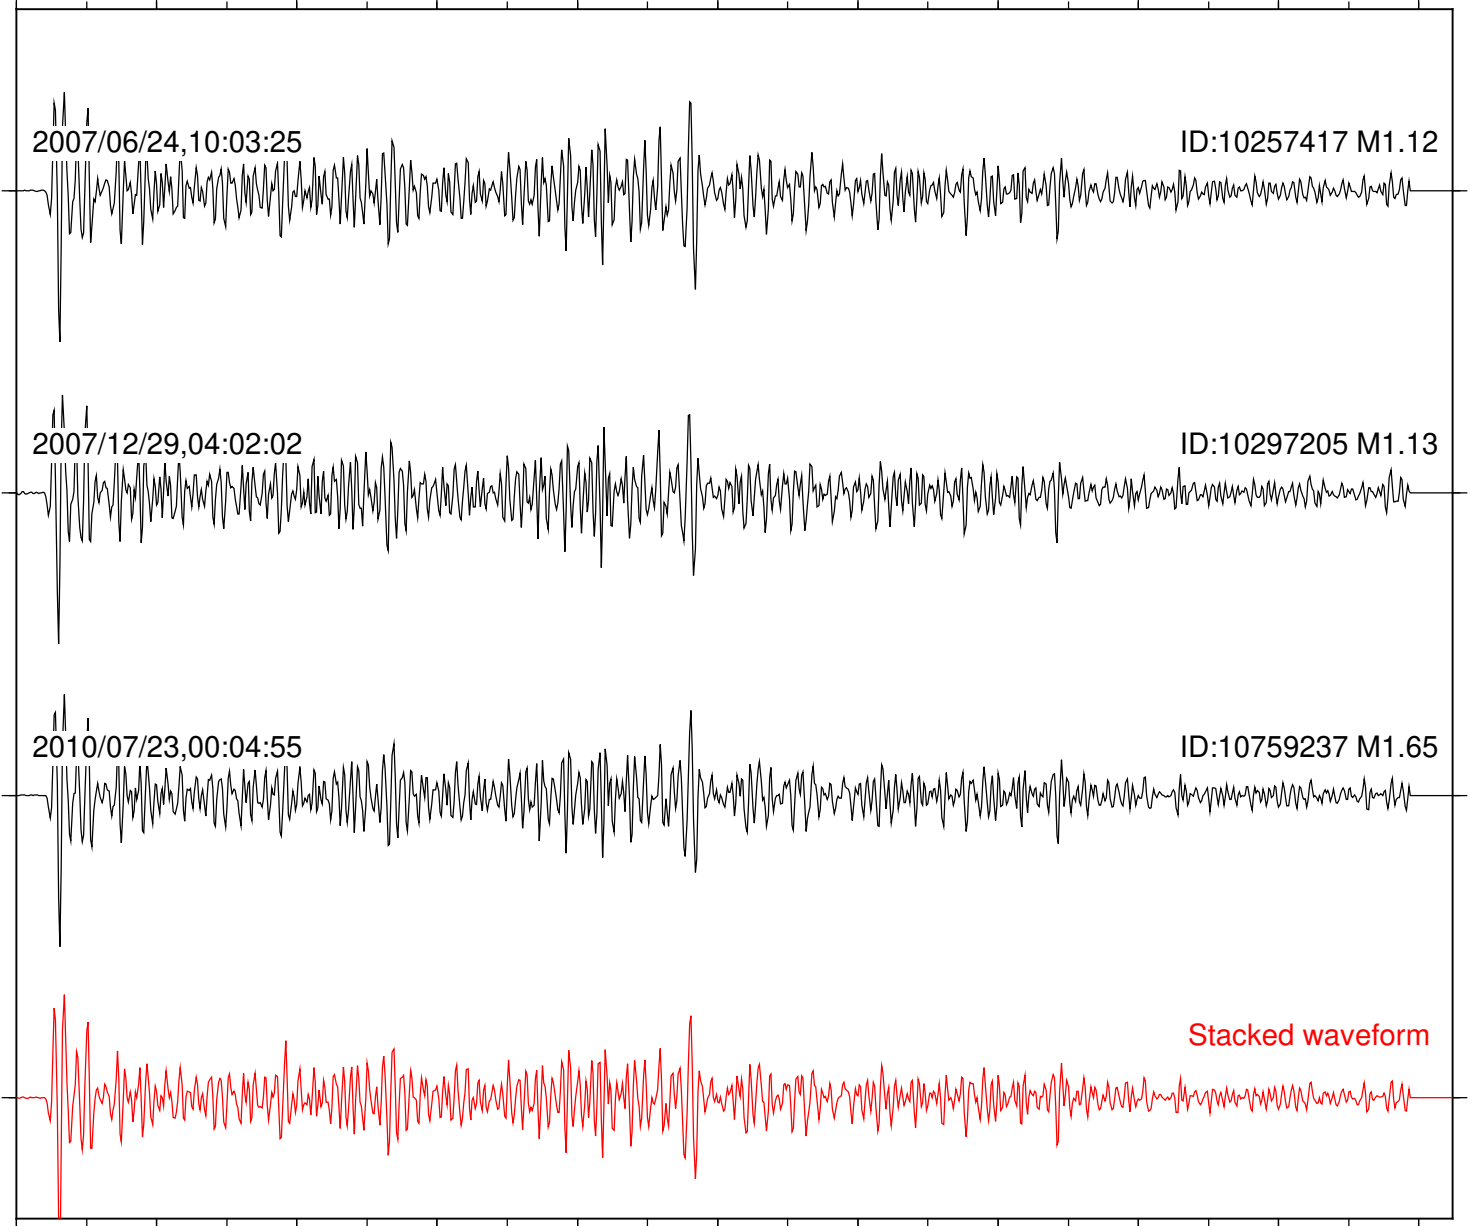

Station: FRD Com: HHZ

Focal depth: 9.33 km

2007/06/24,10:03:25

ID:10257417 M1.12

2007/12/29,04:02:02

ID:10297205 M1.13

2010/07/23,00:04:55

ID:10759237 M1.65

Stacked waveform

0 1 2 3 4 5 6 7 8 9 10
Elapsed time (s)