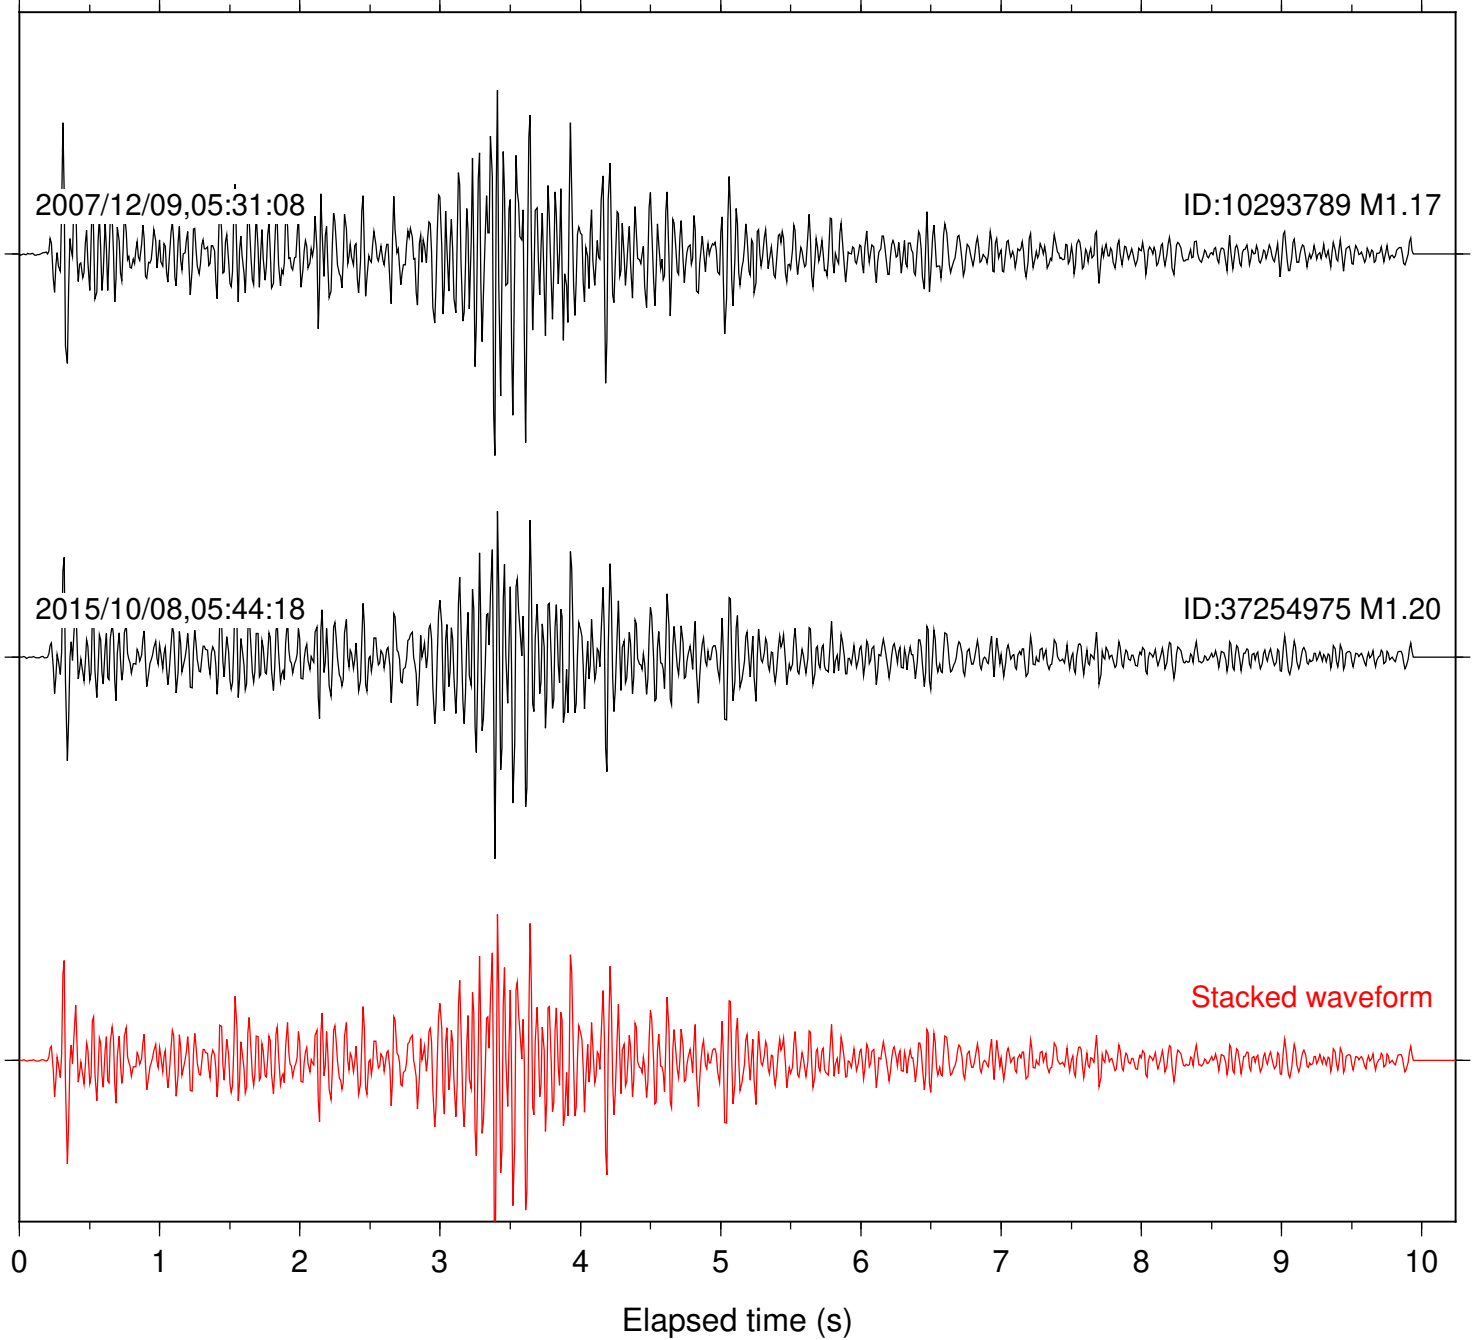

Station: B082 Com: EHZ

Focal depth: 17.57 km