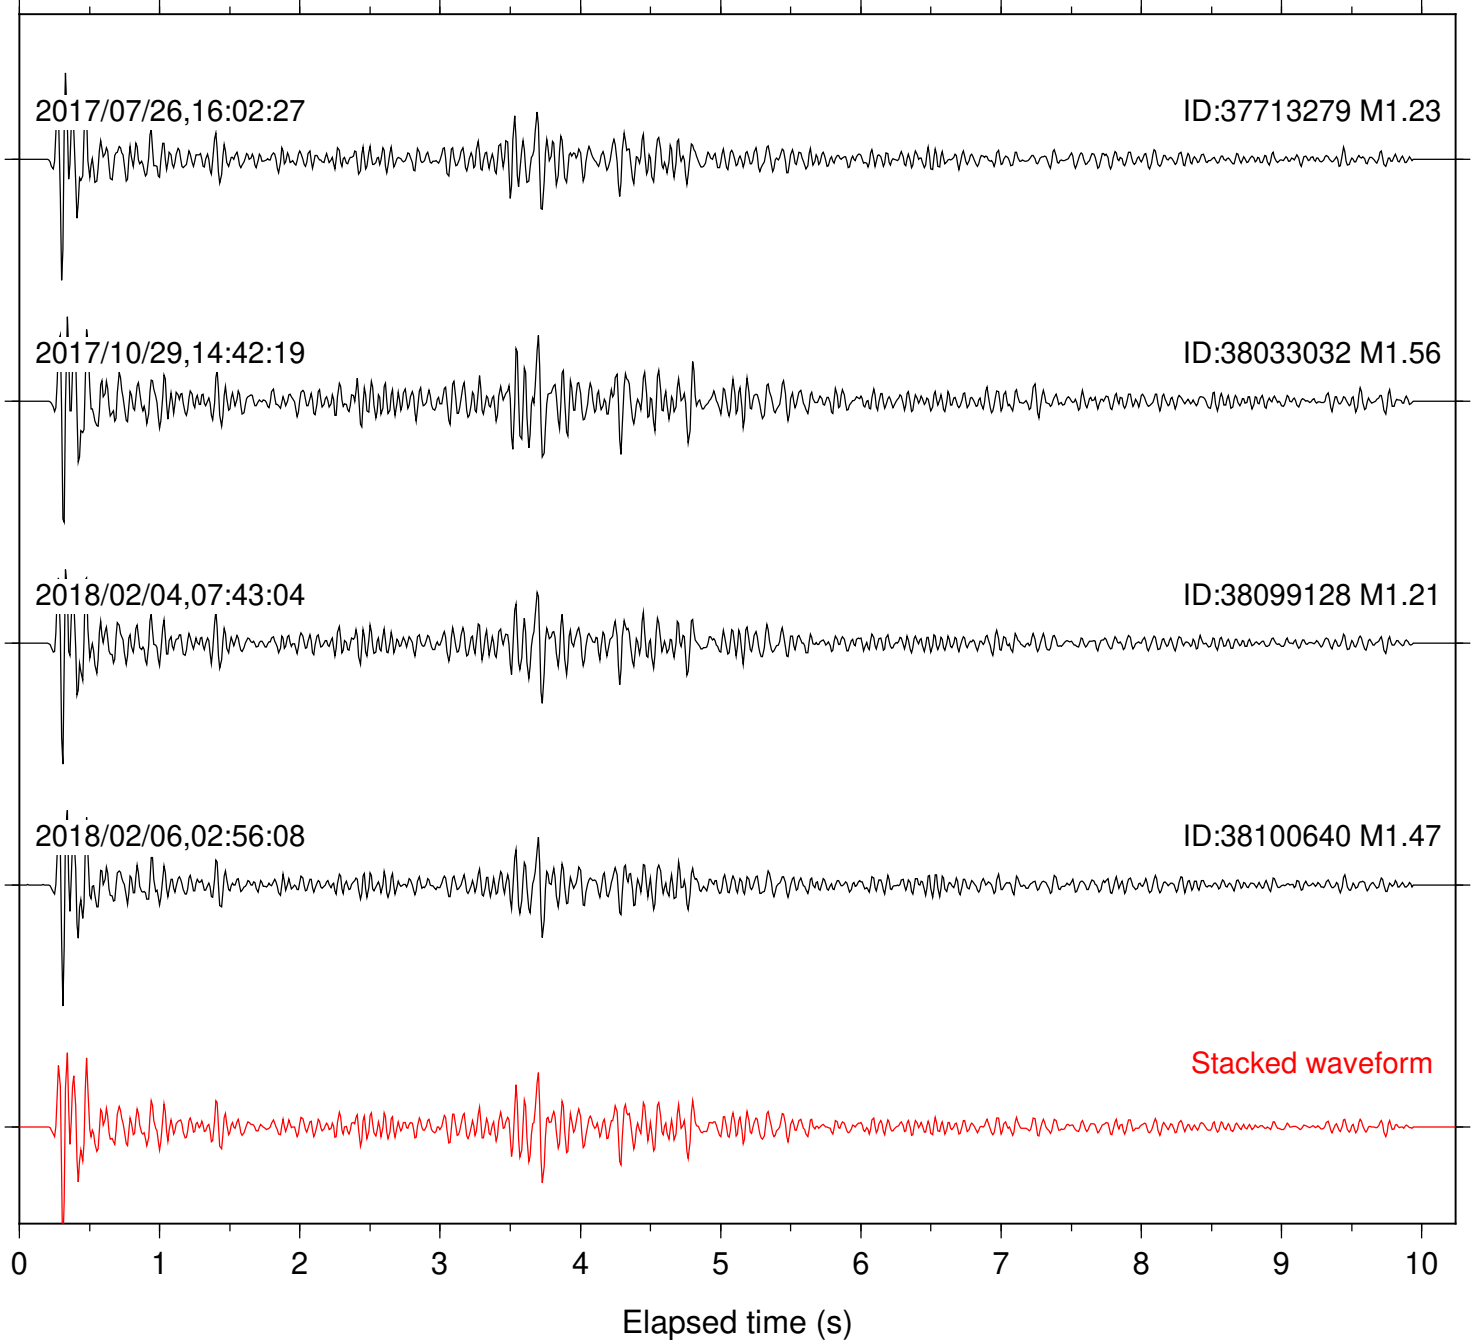

Station: CSH Com: HHZ

Focal depth: 5.28 km

Station: DNR Com: HHZ

Focal depth: 5.28 km

Station: FRD Com: HHZ

Focal depth: 5.28 km

Station: HMT2 Com: HHZ

Focal depth: 5.28 km