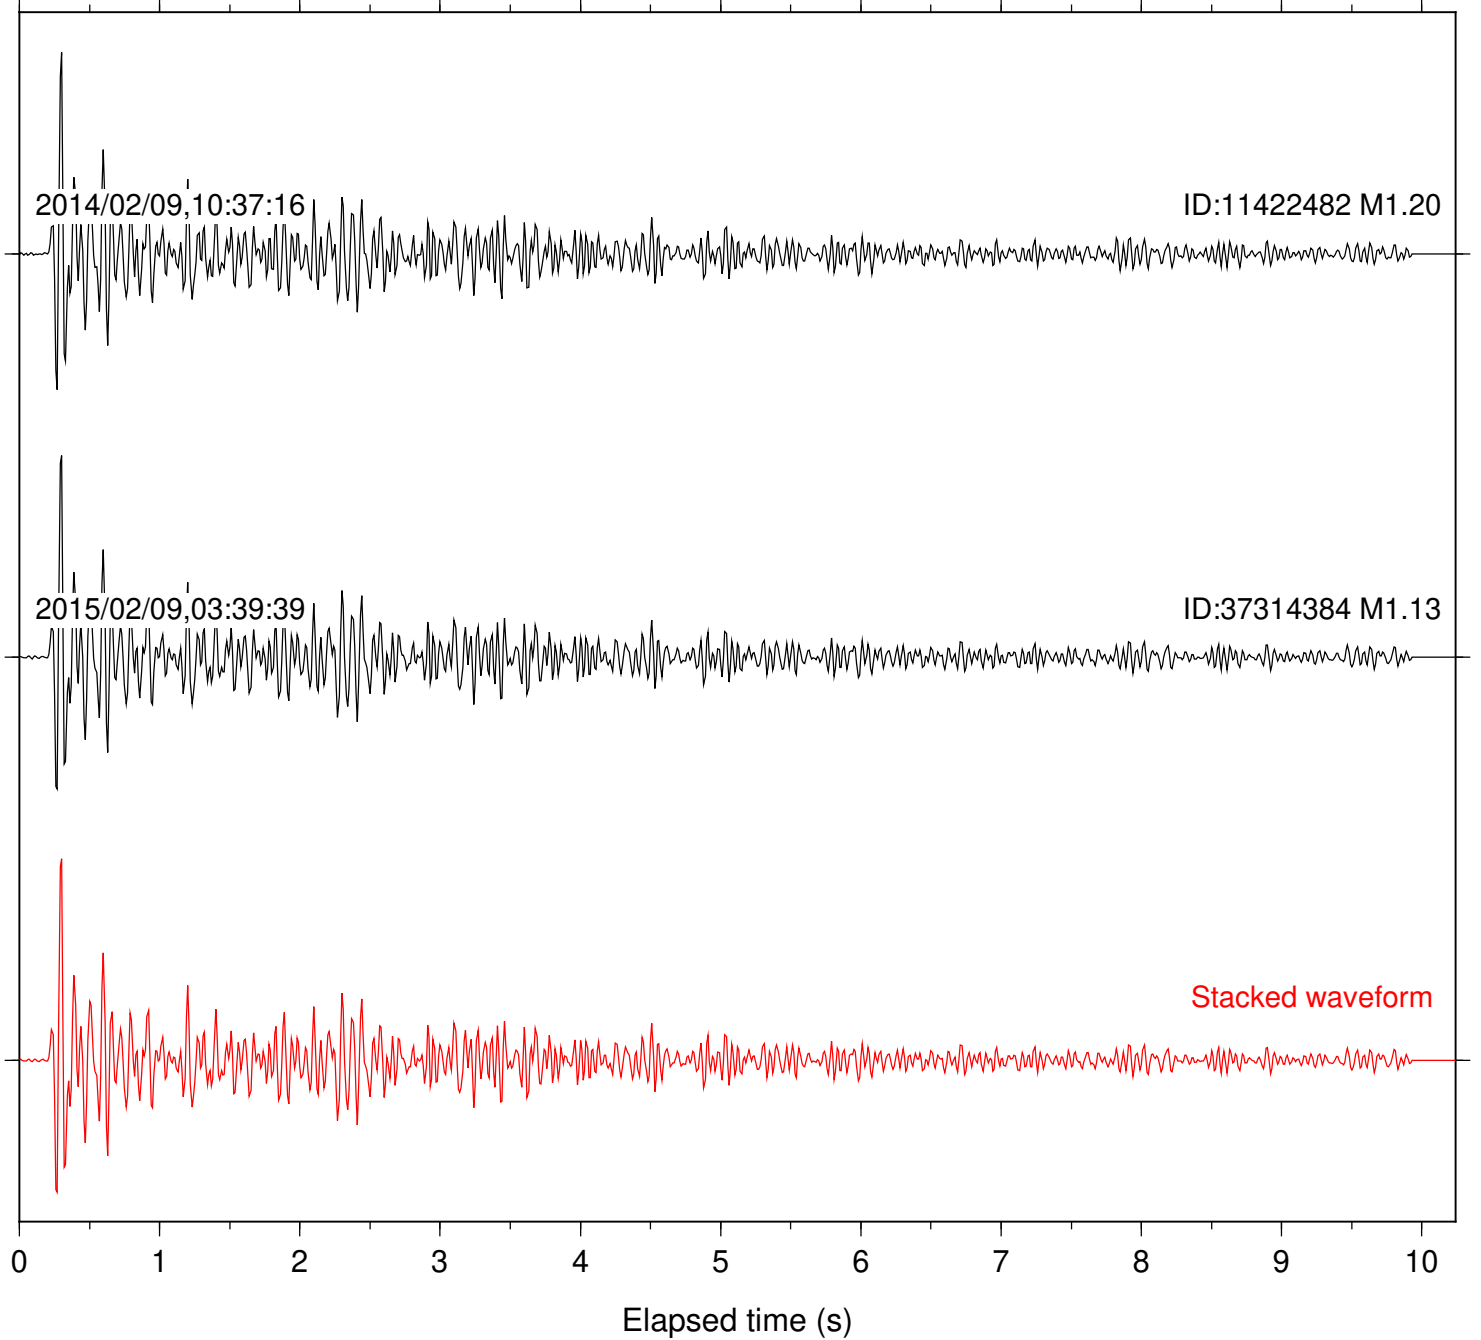

2016/07/11,22:05:31

ID:37412631 M1.08

Stacked waveform

0 1 2 3 4 5 6 7 8 9 10  
Elapsed time (s)

Station: CBK Com: EHZ

Focal depth: 2.39 km

Station: MONP2 Com: HHZ

Focal depth: 2.39 km