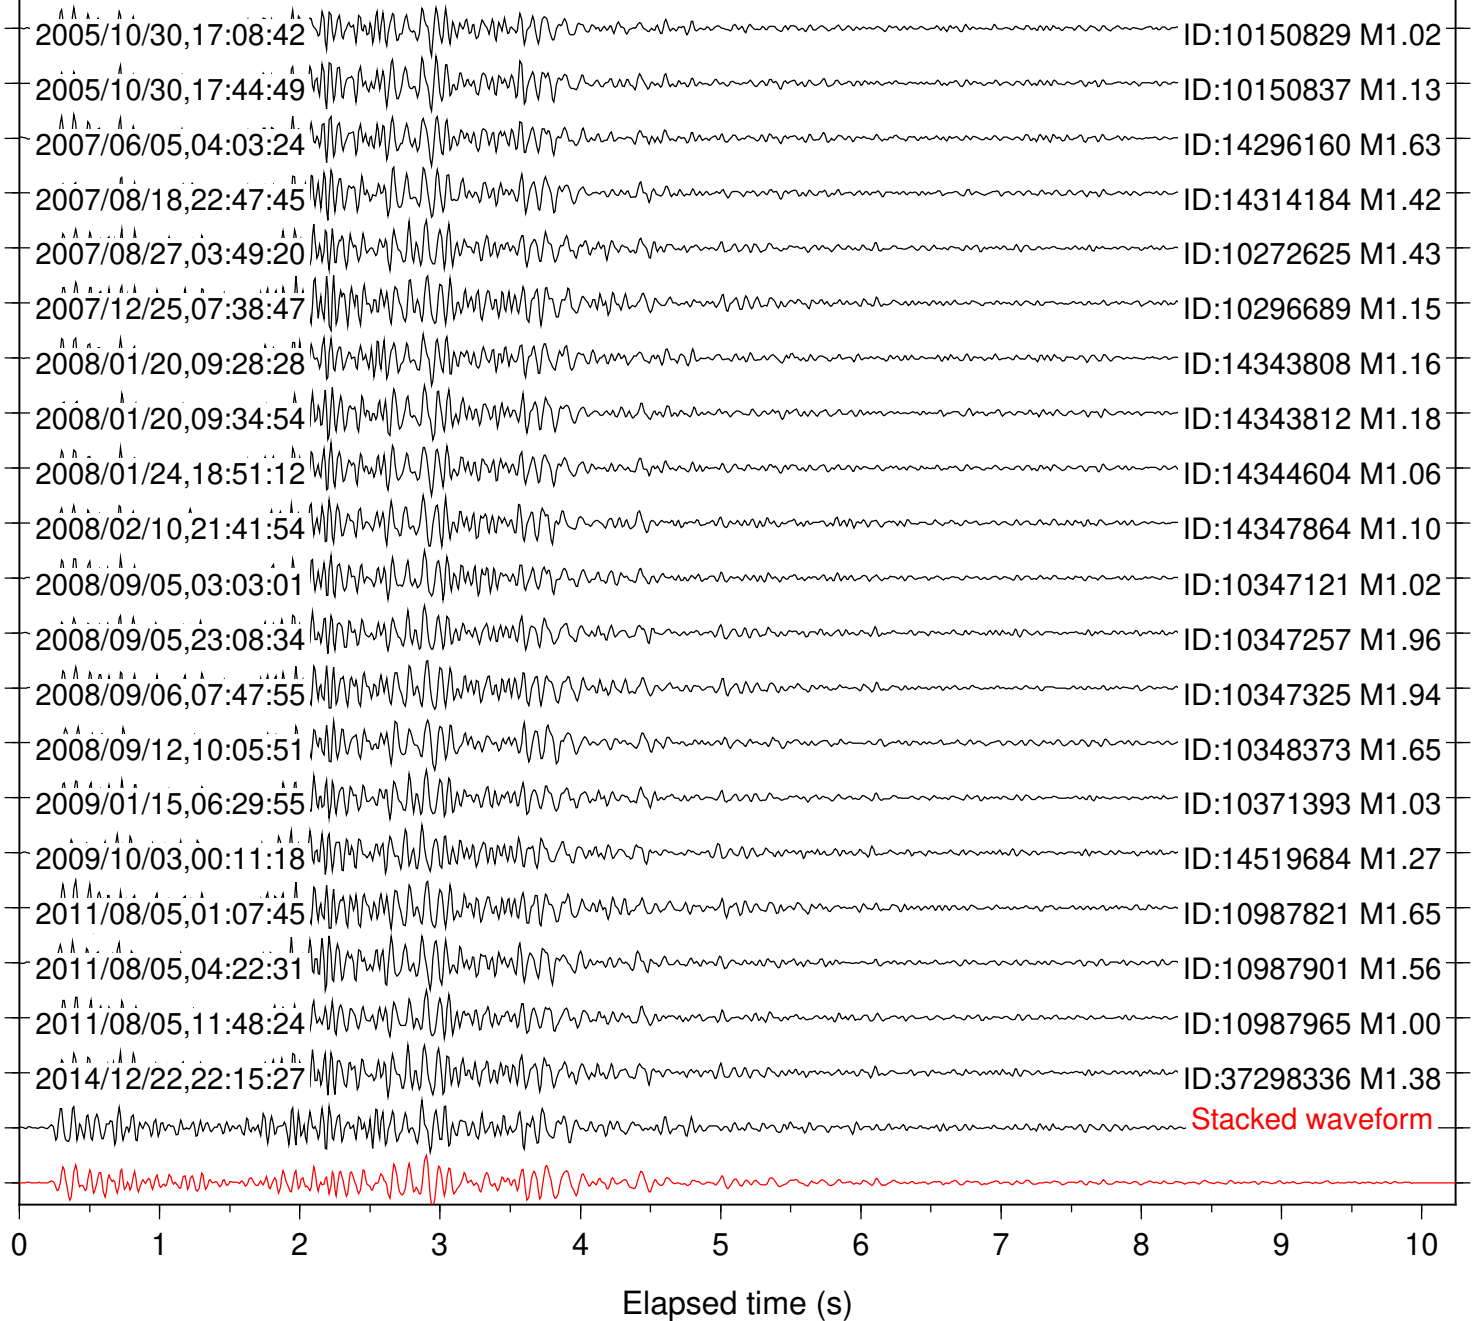

Focal depth: 6.24 km

Station: RRSP Com: HHZ

Focal depth: 6.24 km

Station: SND Com: HHZ  
2001/04/27,18:28:48

Focal depth: 6.24 km  
ID:9648405 M1.61

Station: TMSP Com: HHZ

Focal depth: 6.24 km

Station: TOR Com: HHZ