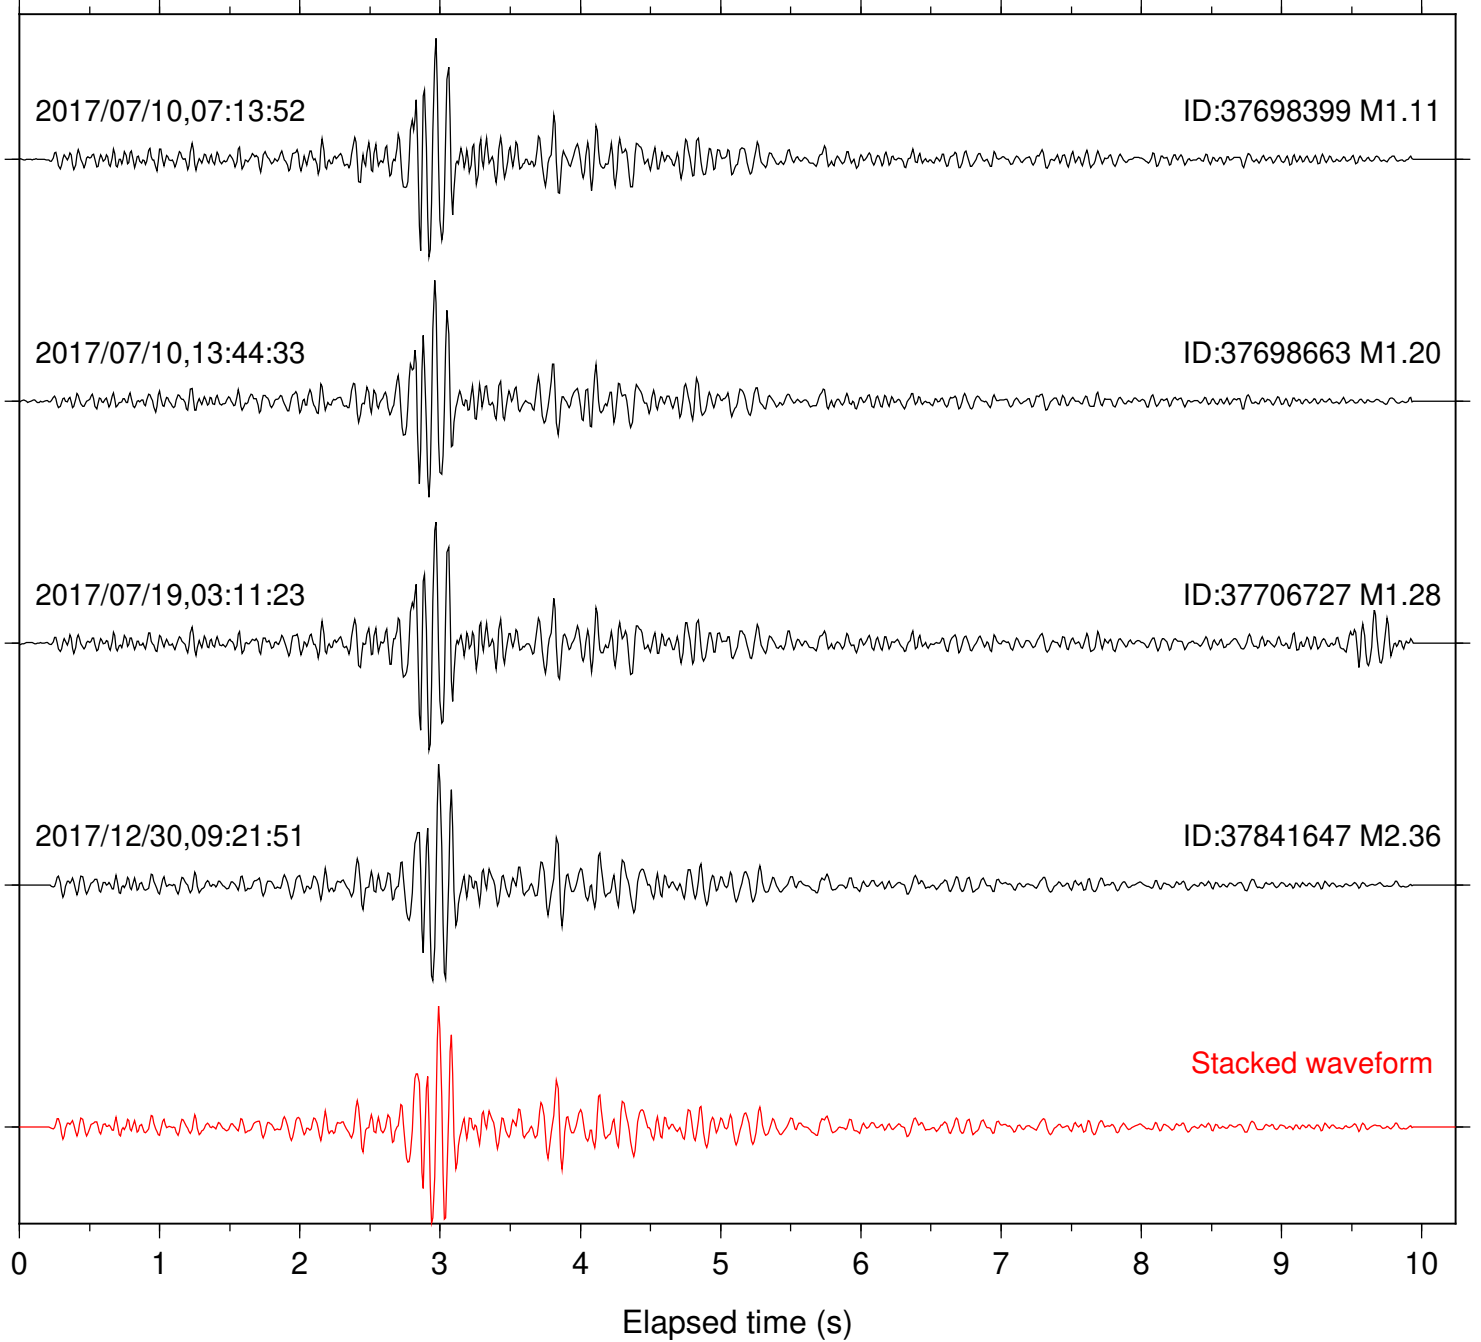

Station: SND Com: HHZ

Focal depth: 7.44 km