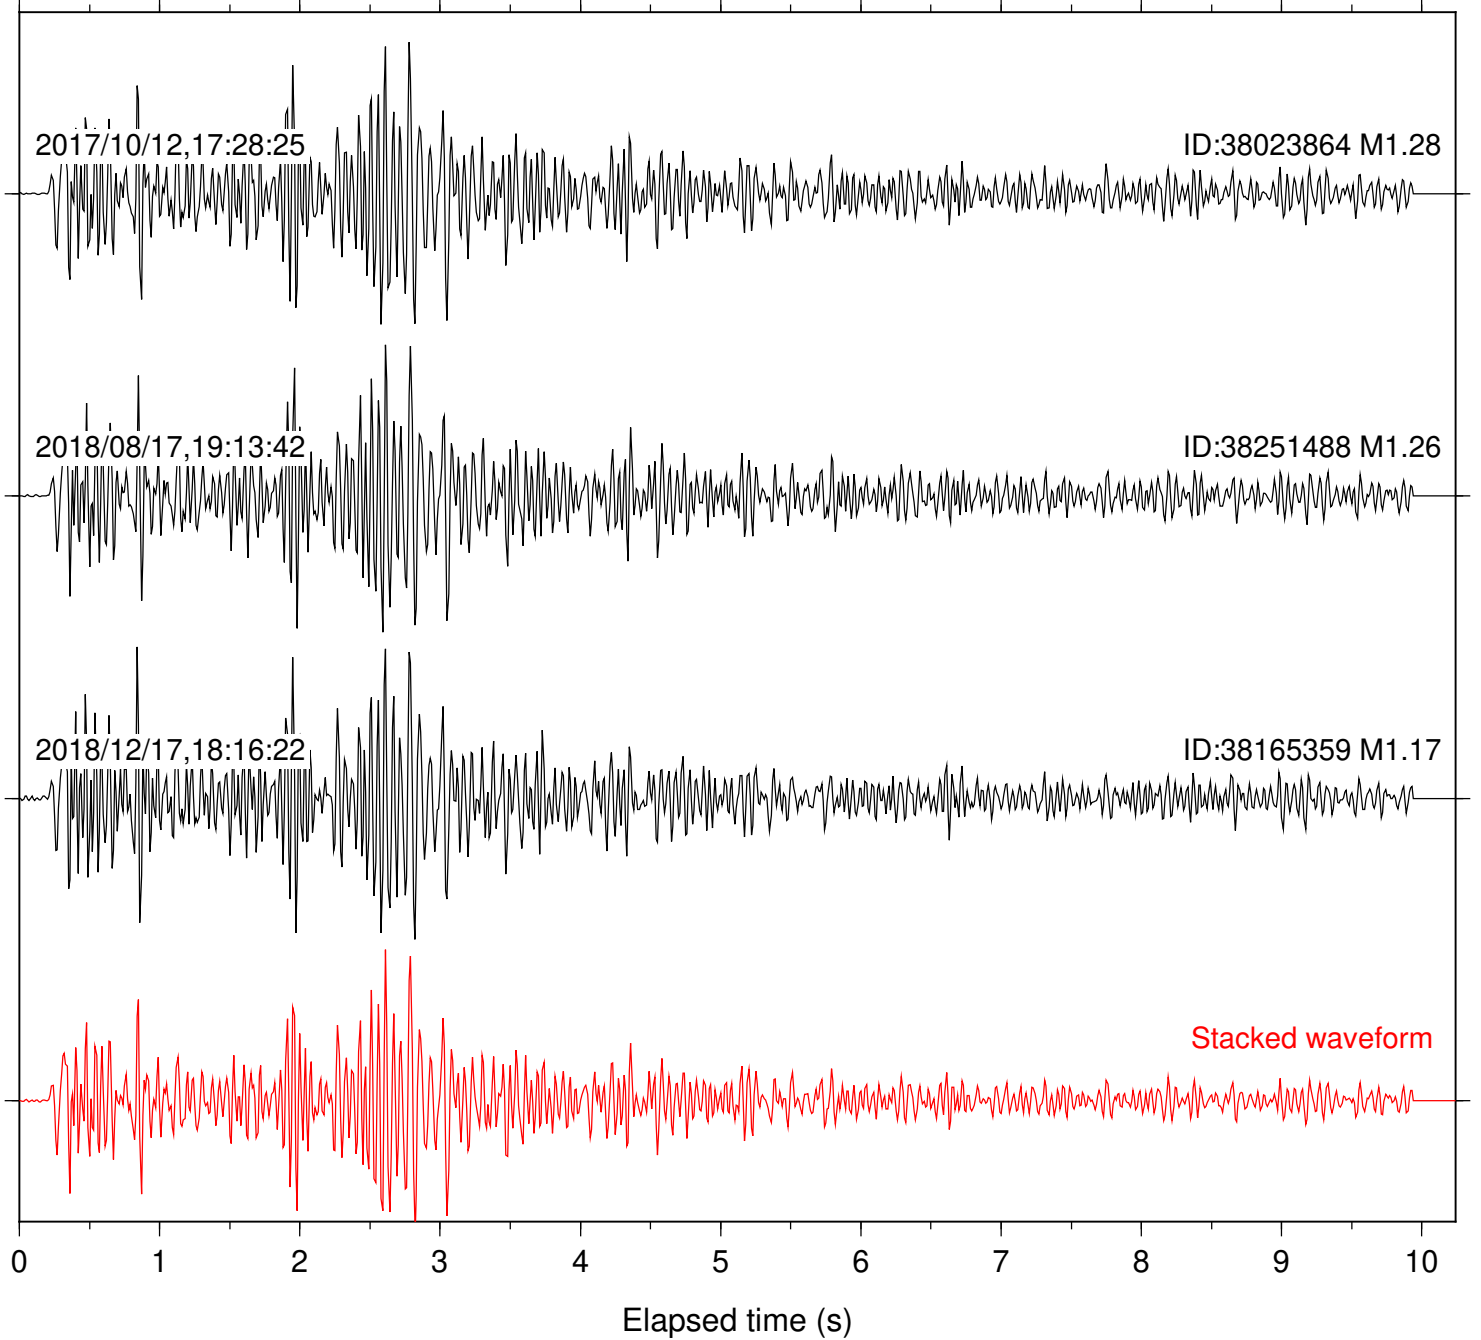

Station: FRD Com: HHZ

Focal depth: 4.99 km