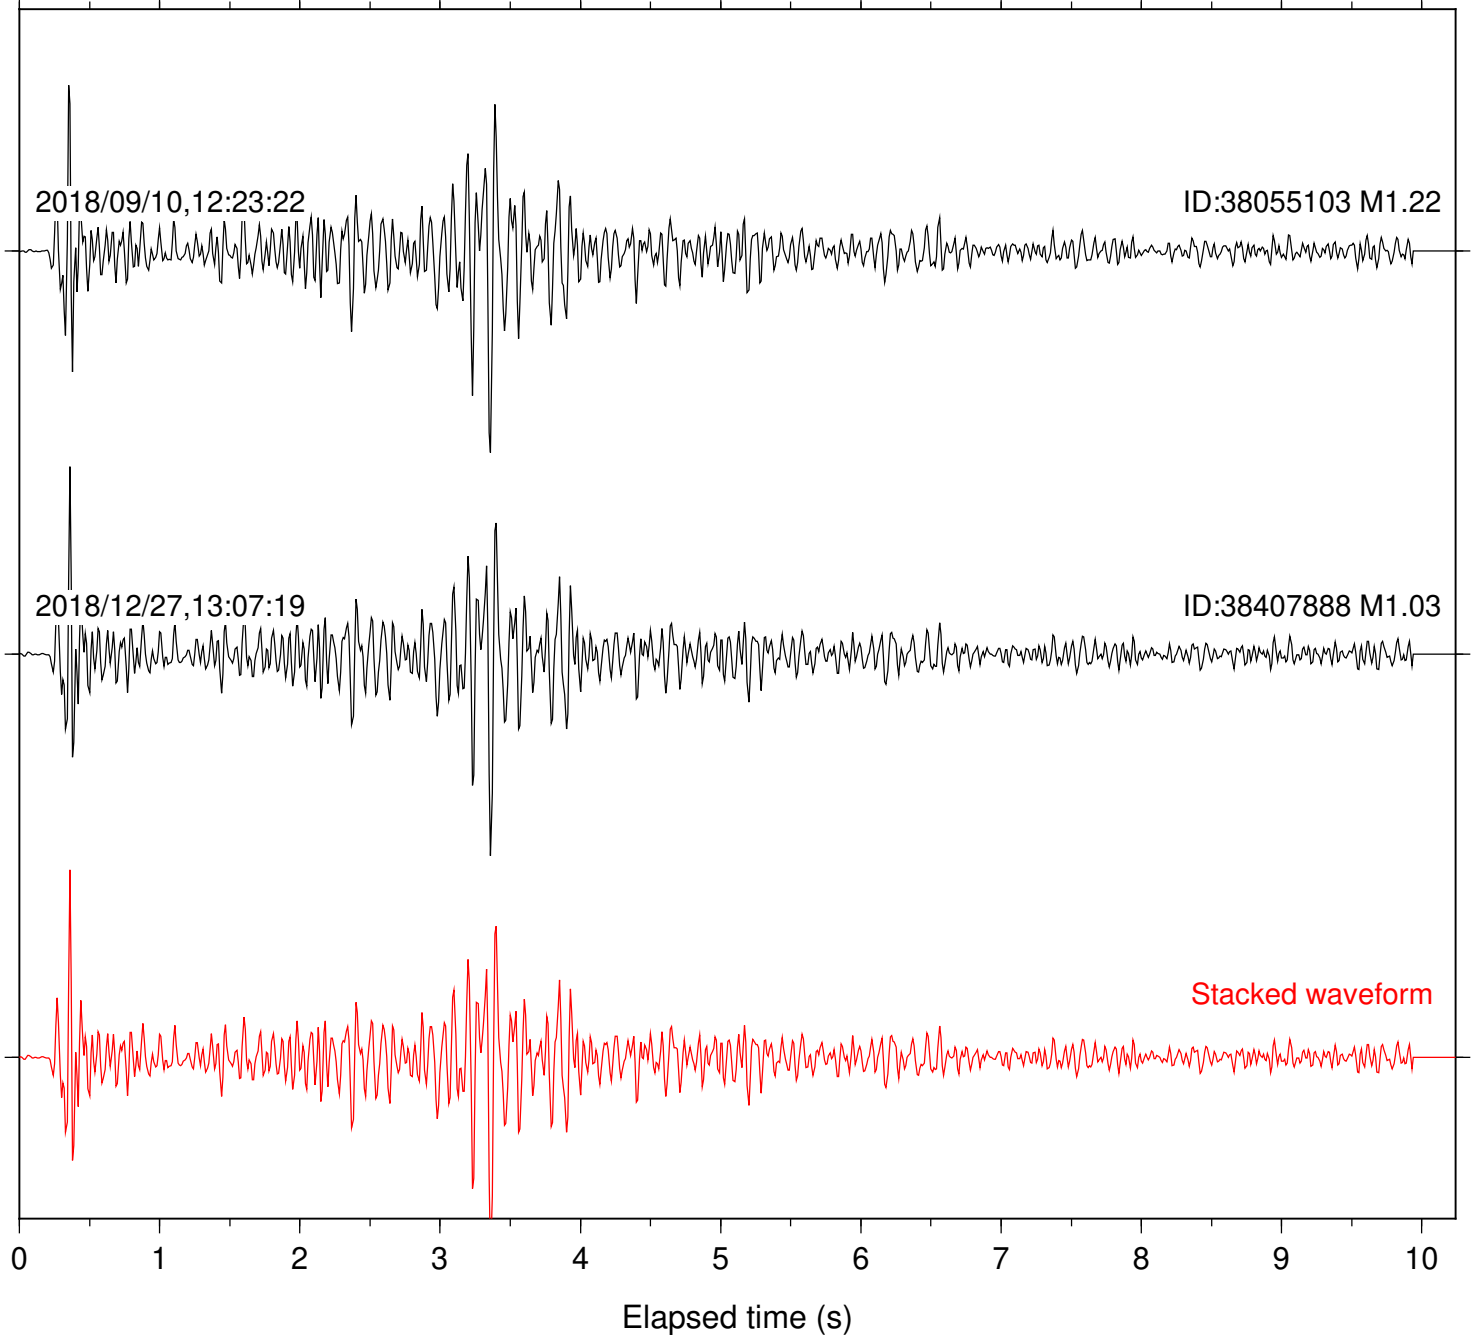

Station: B082 Com: EHZ

Focal depth: 4.29 km