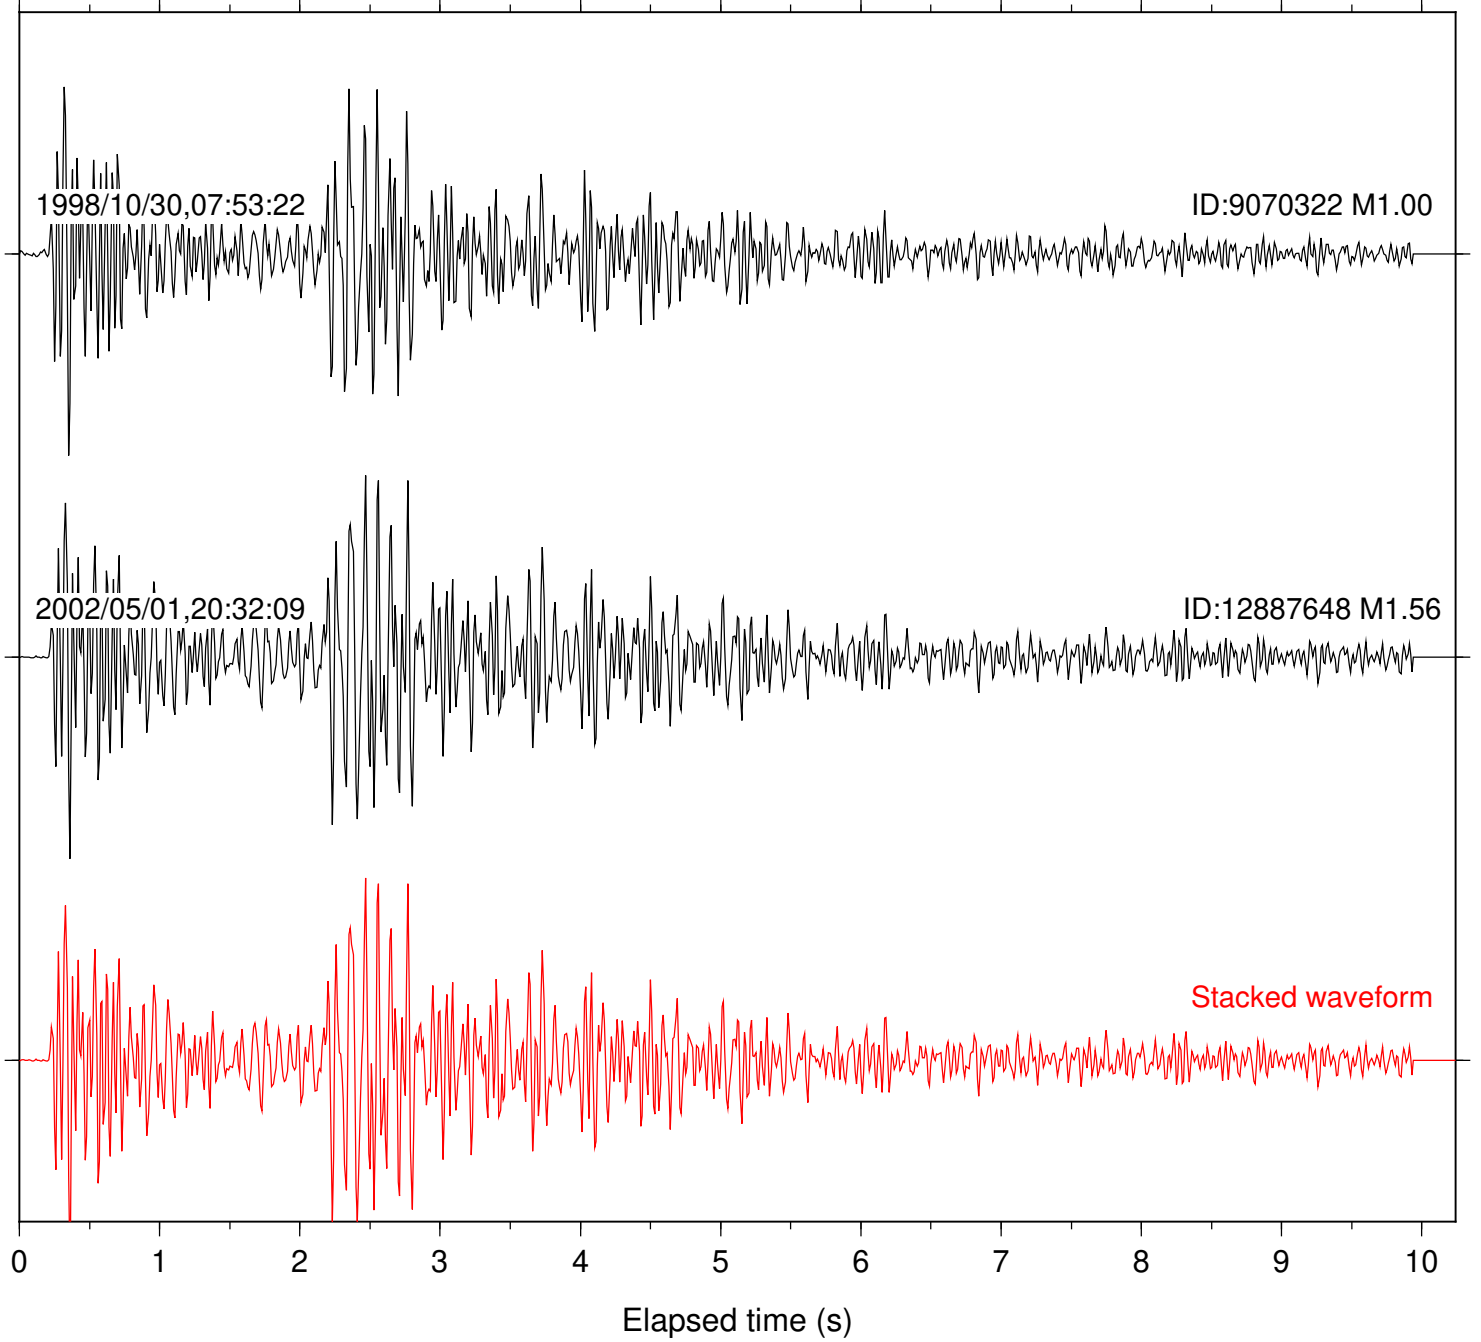

Station: FRD Com: HHZ

Focal depth: 15.35 km

Station: POB2 Com: HHZ

Focal depth: 15.35 km

Station: SND Com: HHZ

Focal depth: 15.35 km

Station: BAC Com: EHZ

Focal depth: 6.99 km