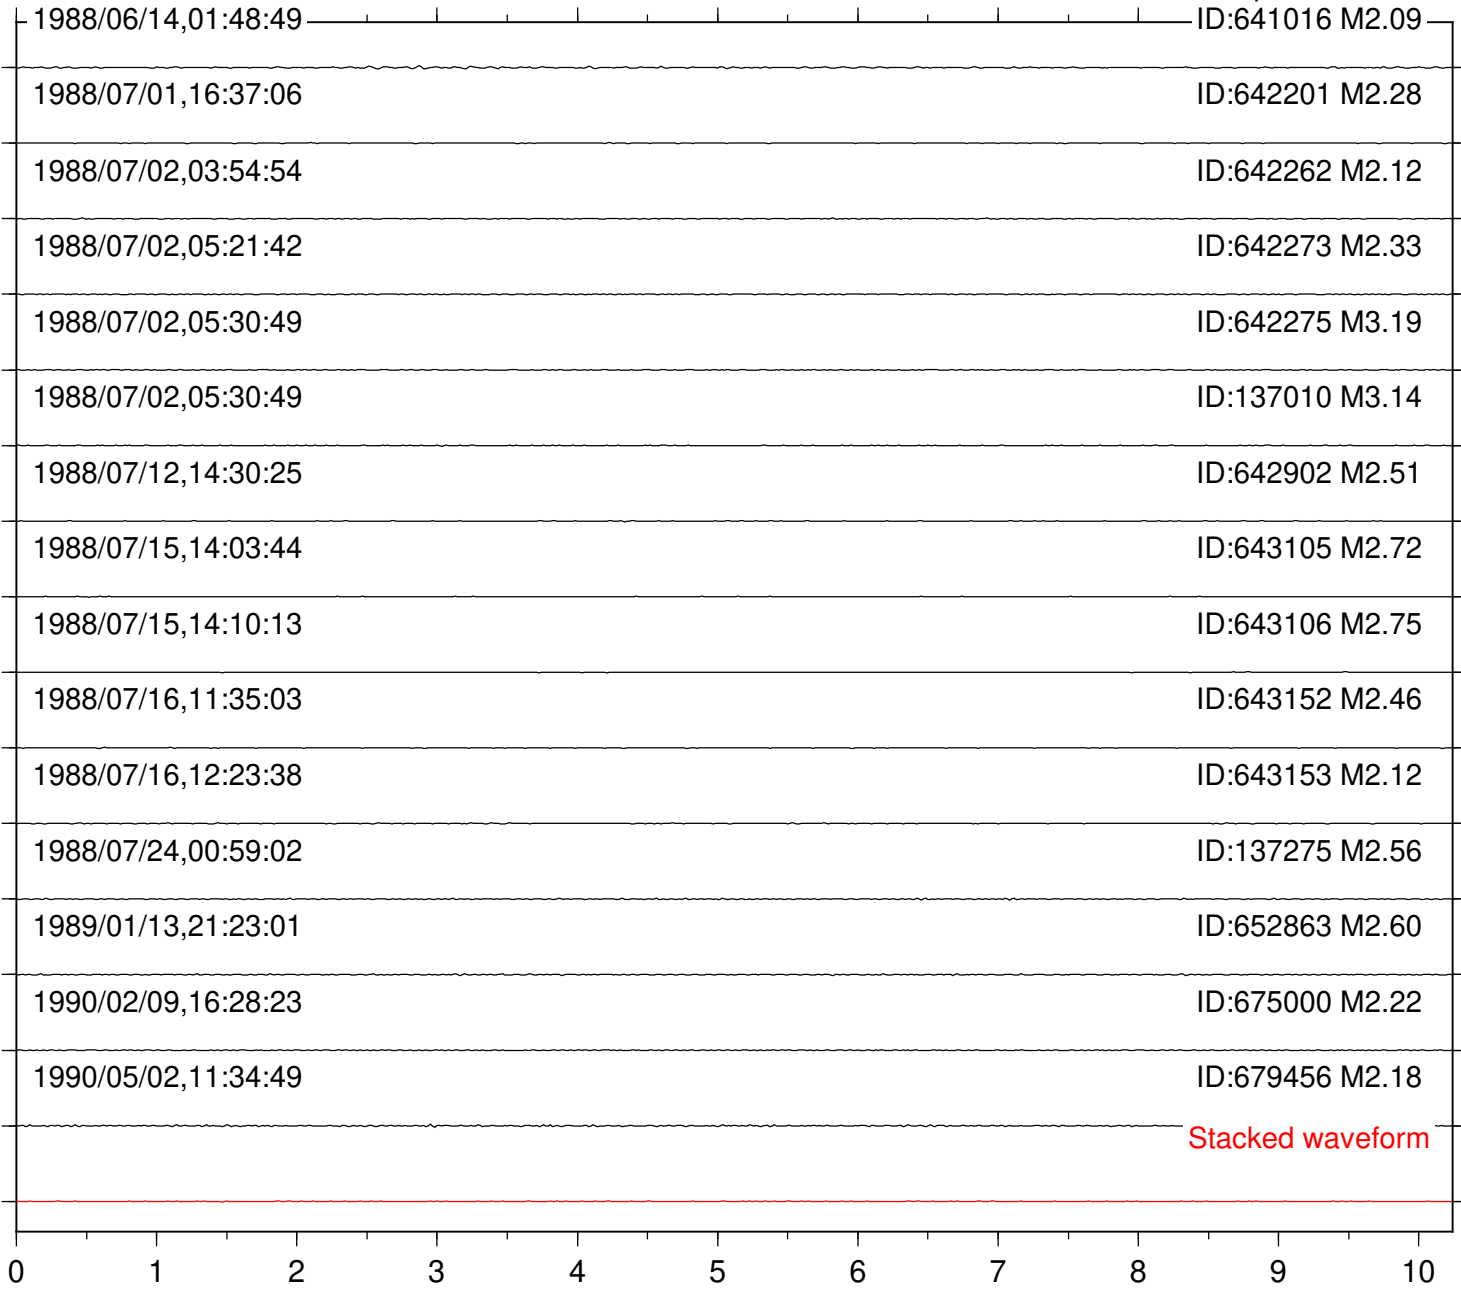

Station: COY Com: EHZ

Focal depth: 8.66 km

Stacked waveform

Elapsed time (s)