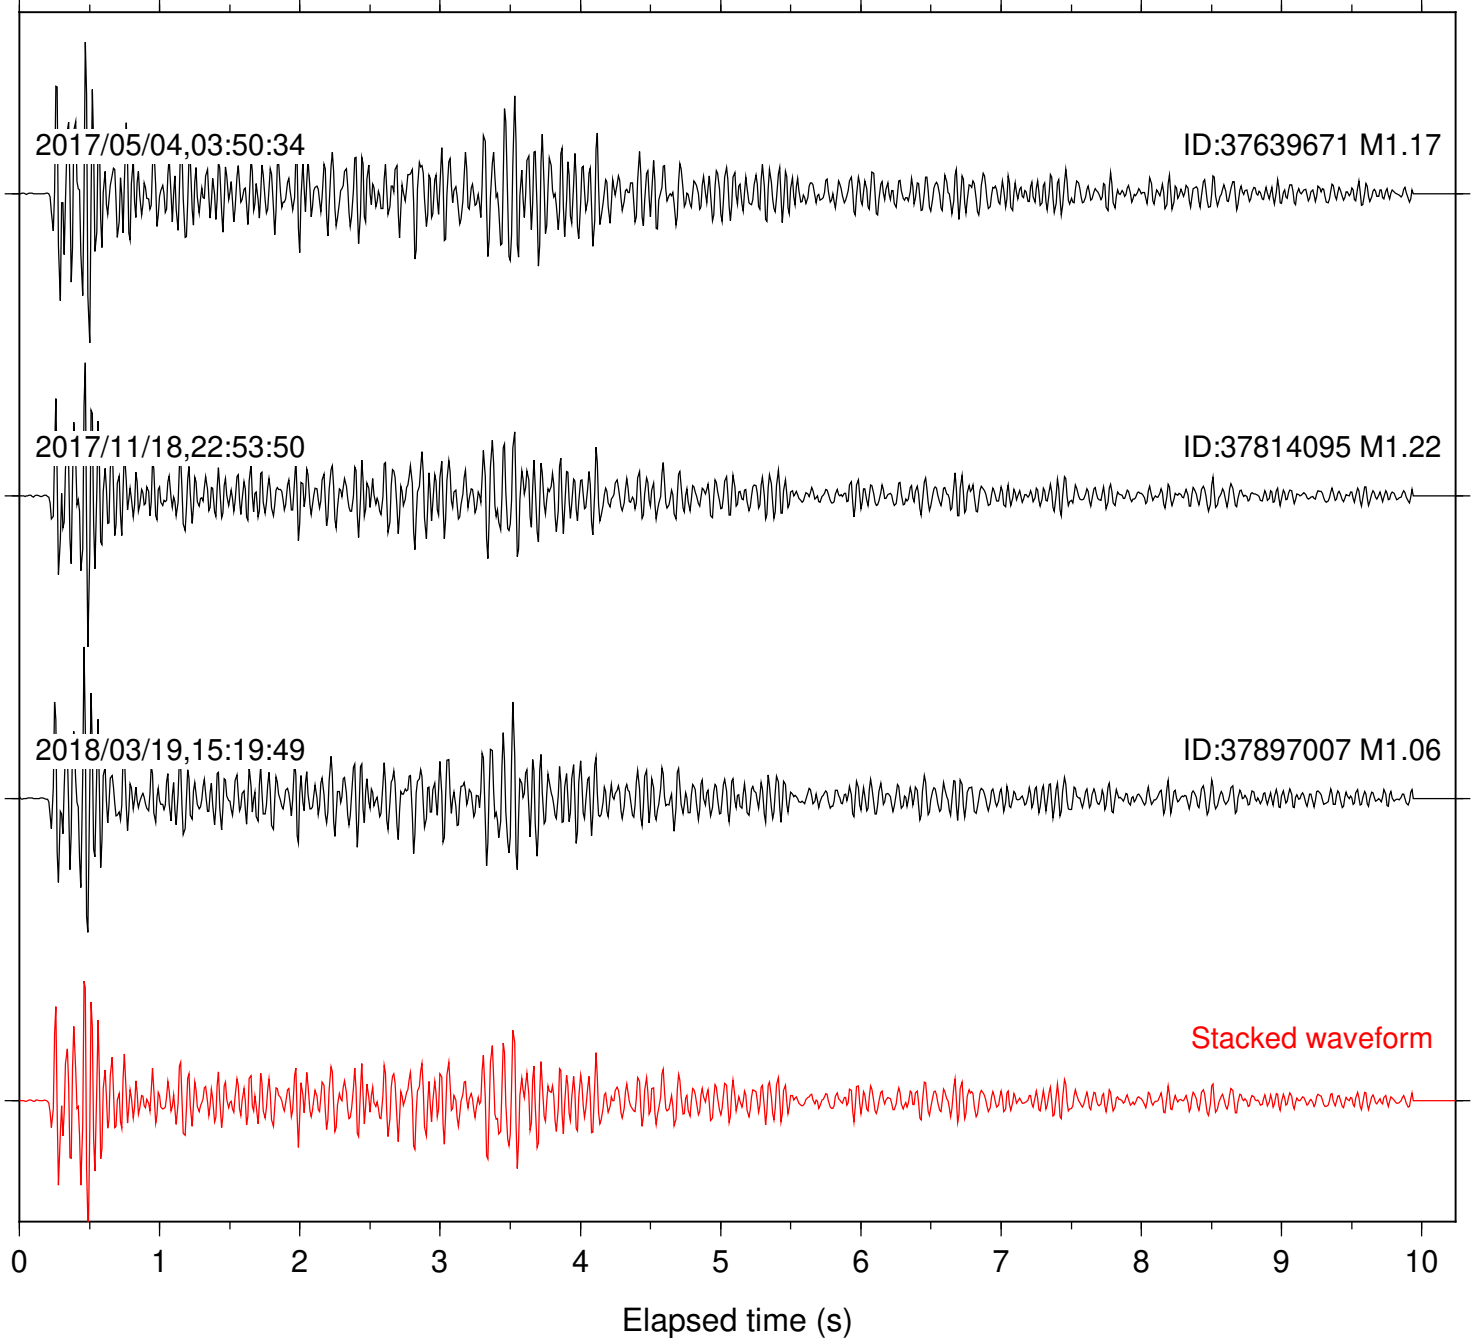

Station: PLM Com: HHZ

Focal depth: 6.67 km