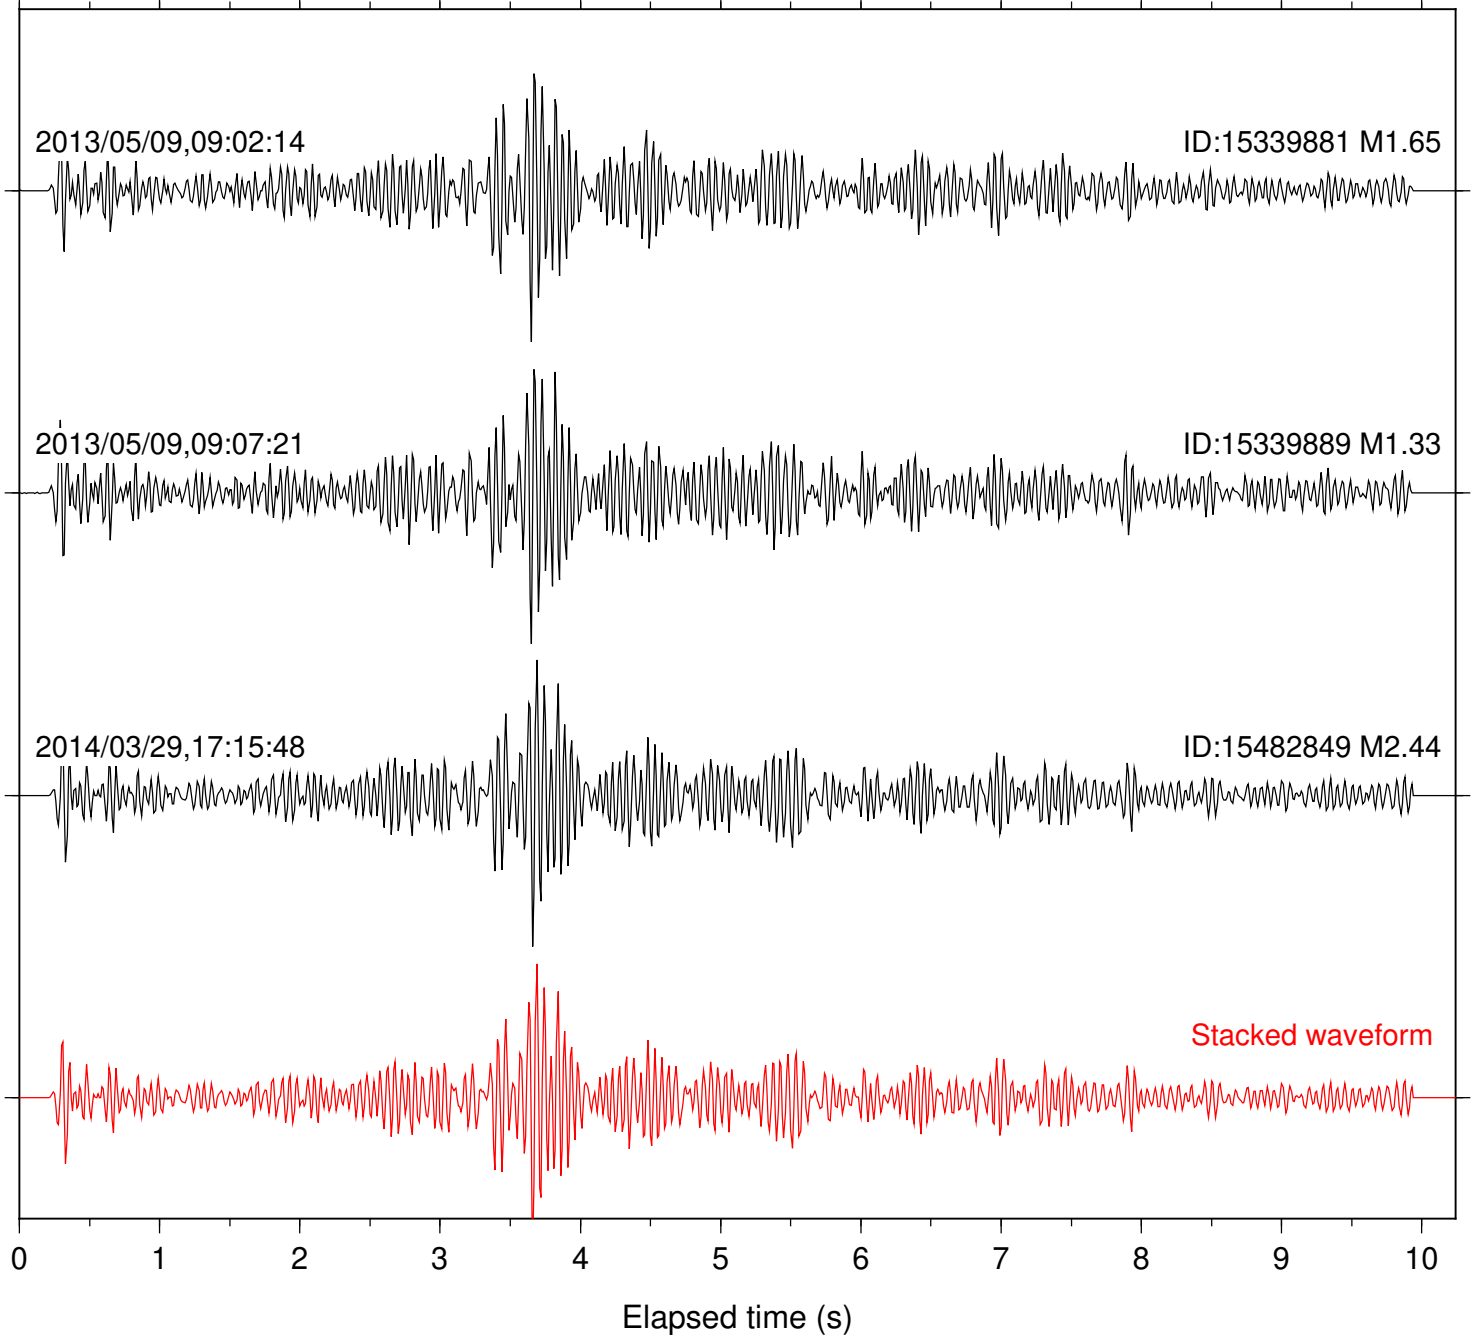

Focal depth: 11.67 km

Station: DNR Com: HHZ

Focal depth: 11.69 km

Station: FRD Com: HHZ

Focal depth: 11.67 km

2013/05/09,09:02:14

ID:15339881 M1.65

2014/03/29,17:15:48