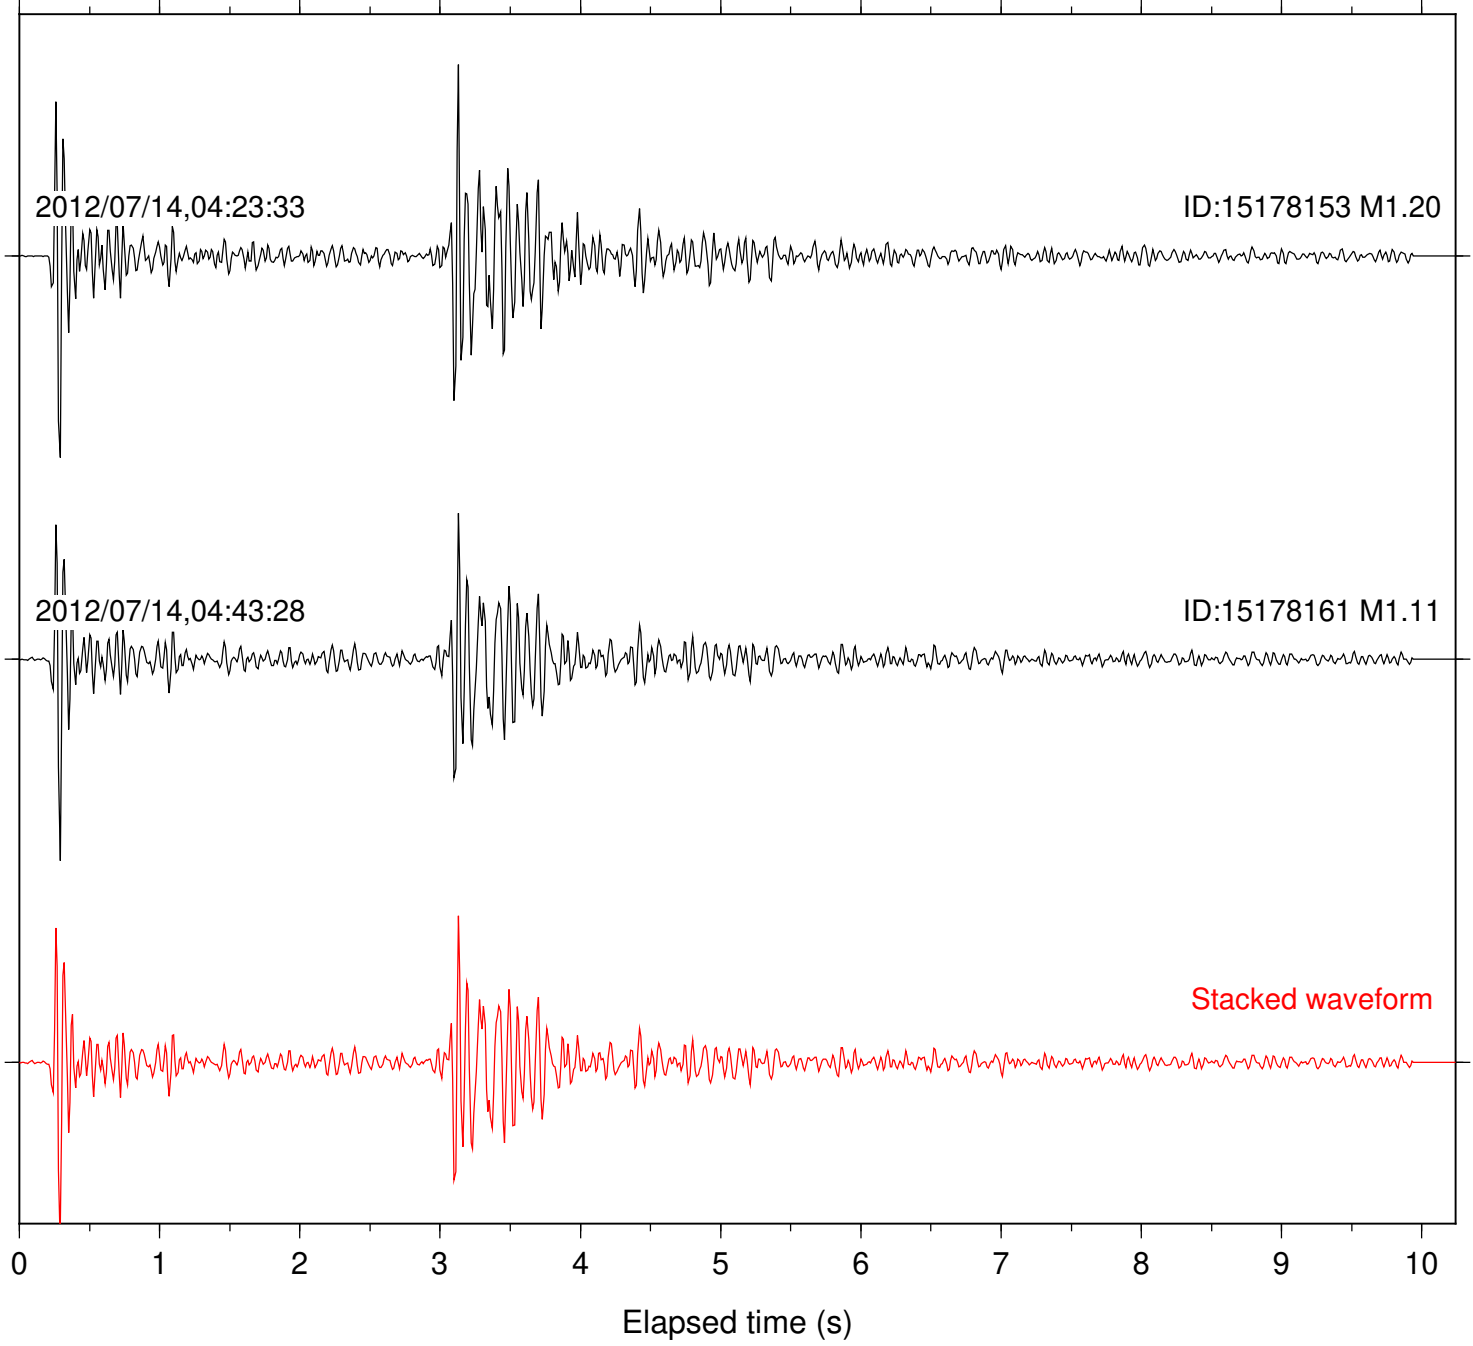

Station: B081 Com: EHZ

Focal depth: 15.66 km