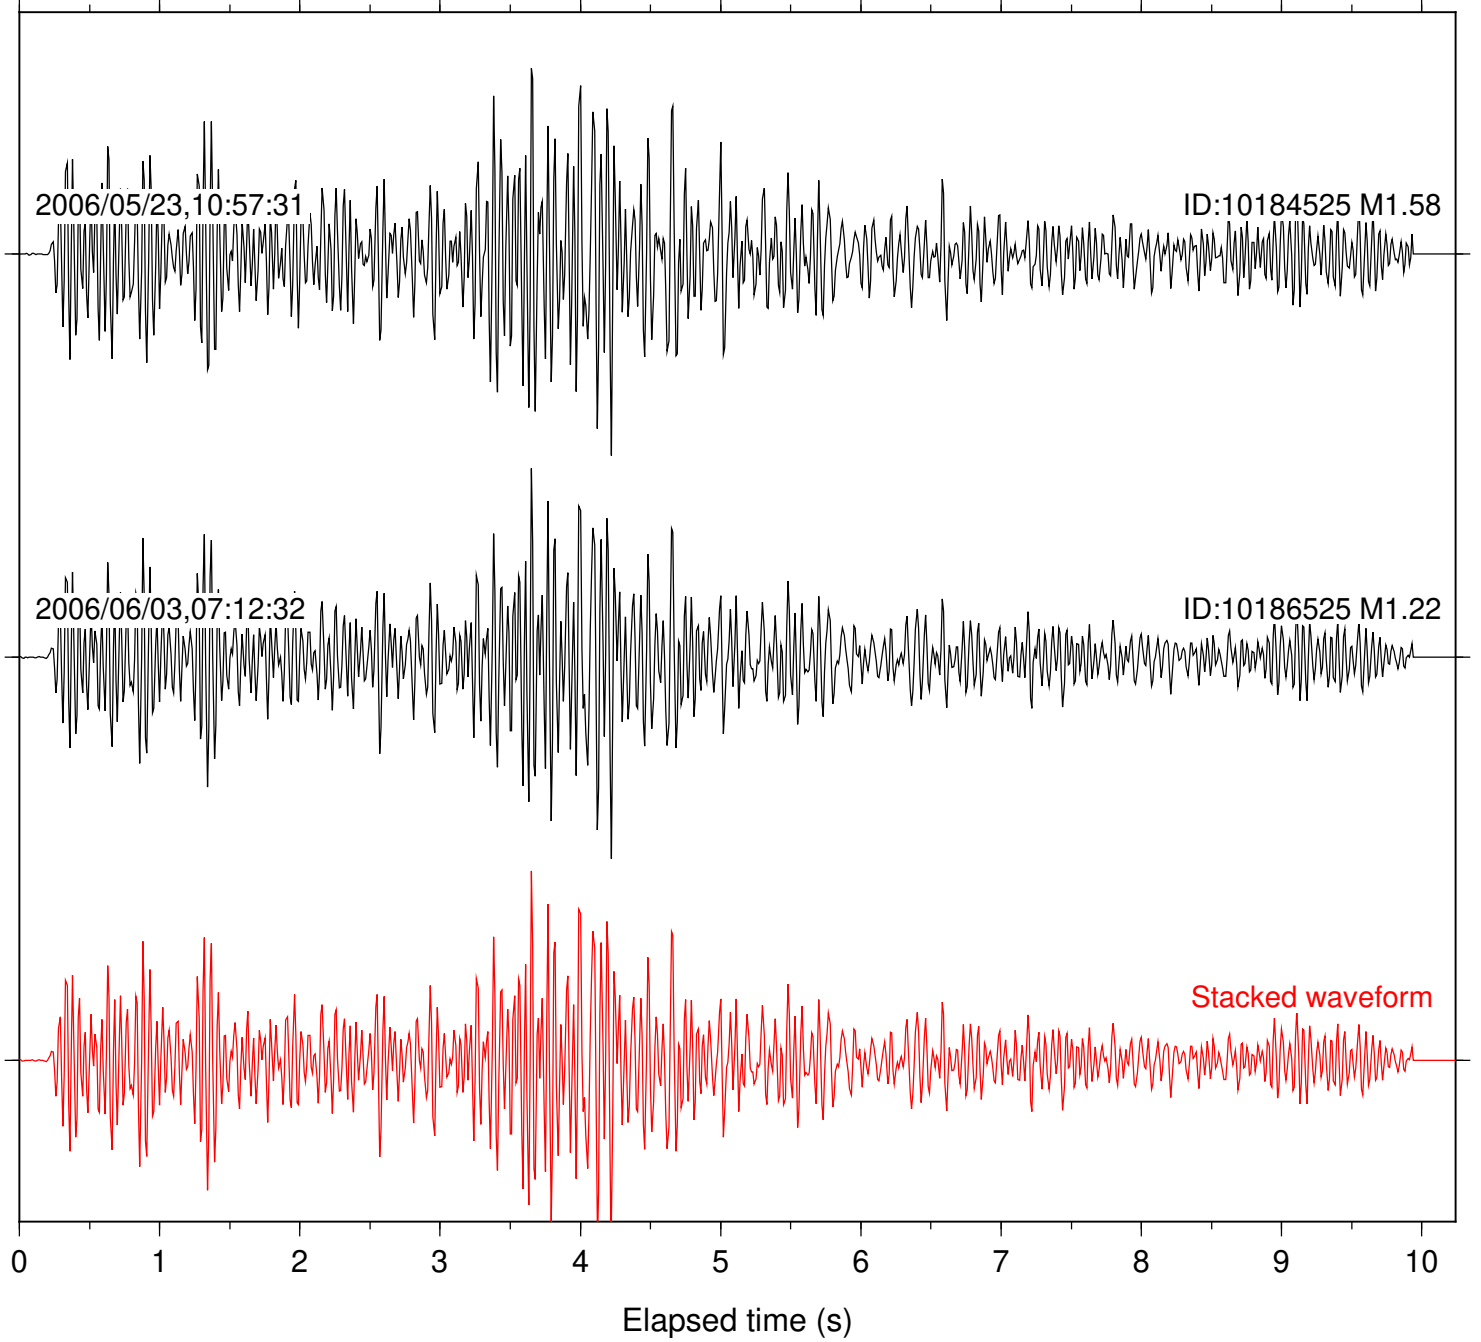

Focal depth: 10.85 km

Station: FRD Com: HHZ

Focal depth: 10.85 km

Station: LVA2 Com: HHZ

Focal depth: 10.85 km

Station: PLM Com: HHZ

Focal depth: 10.85 km

2006/03/25,18:59:28