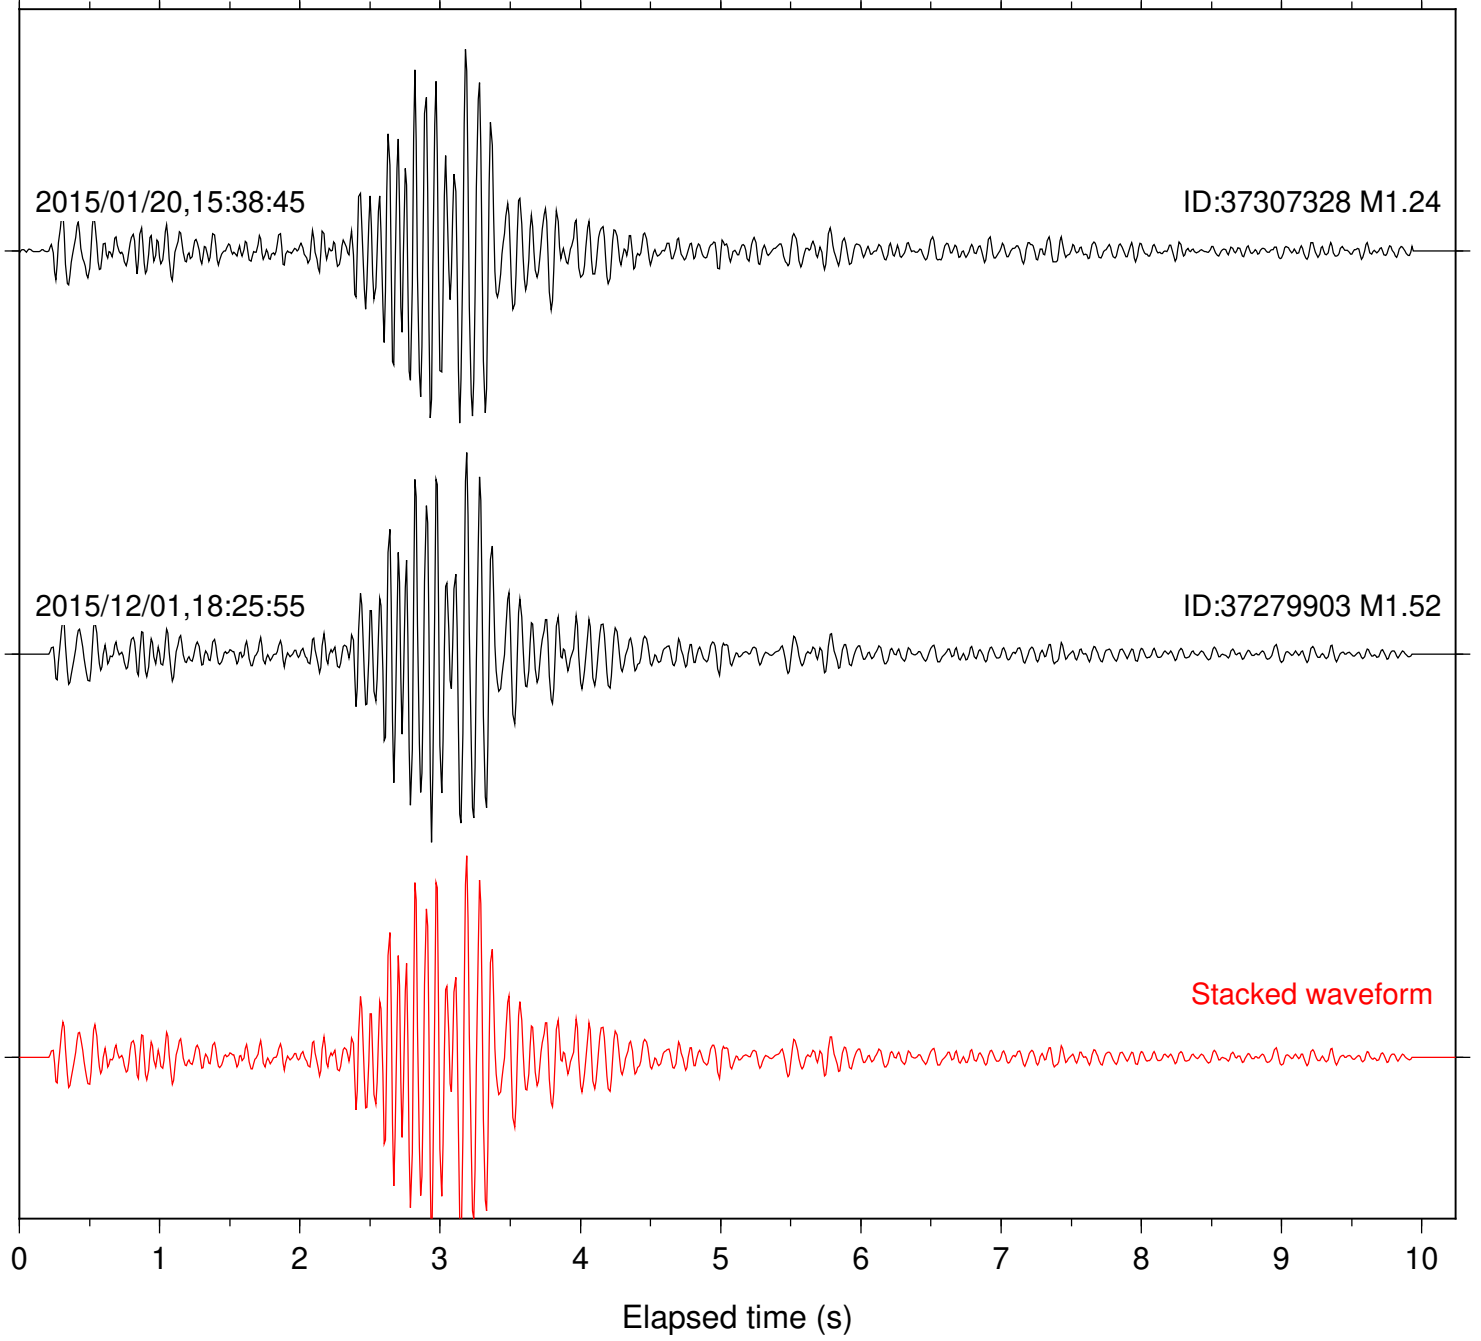

Station: POB2 Com: HHZ

Focal depth: 9.36 km