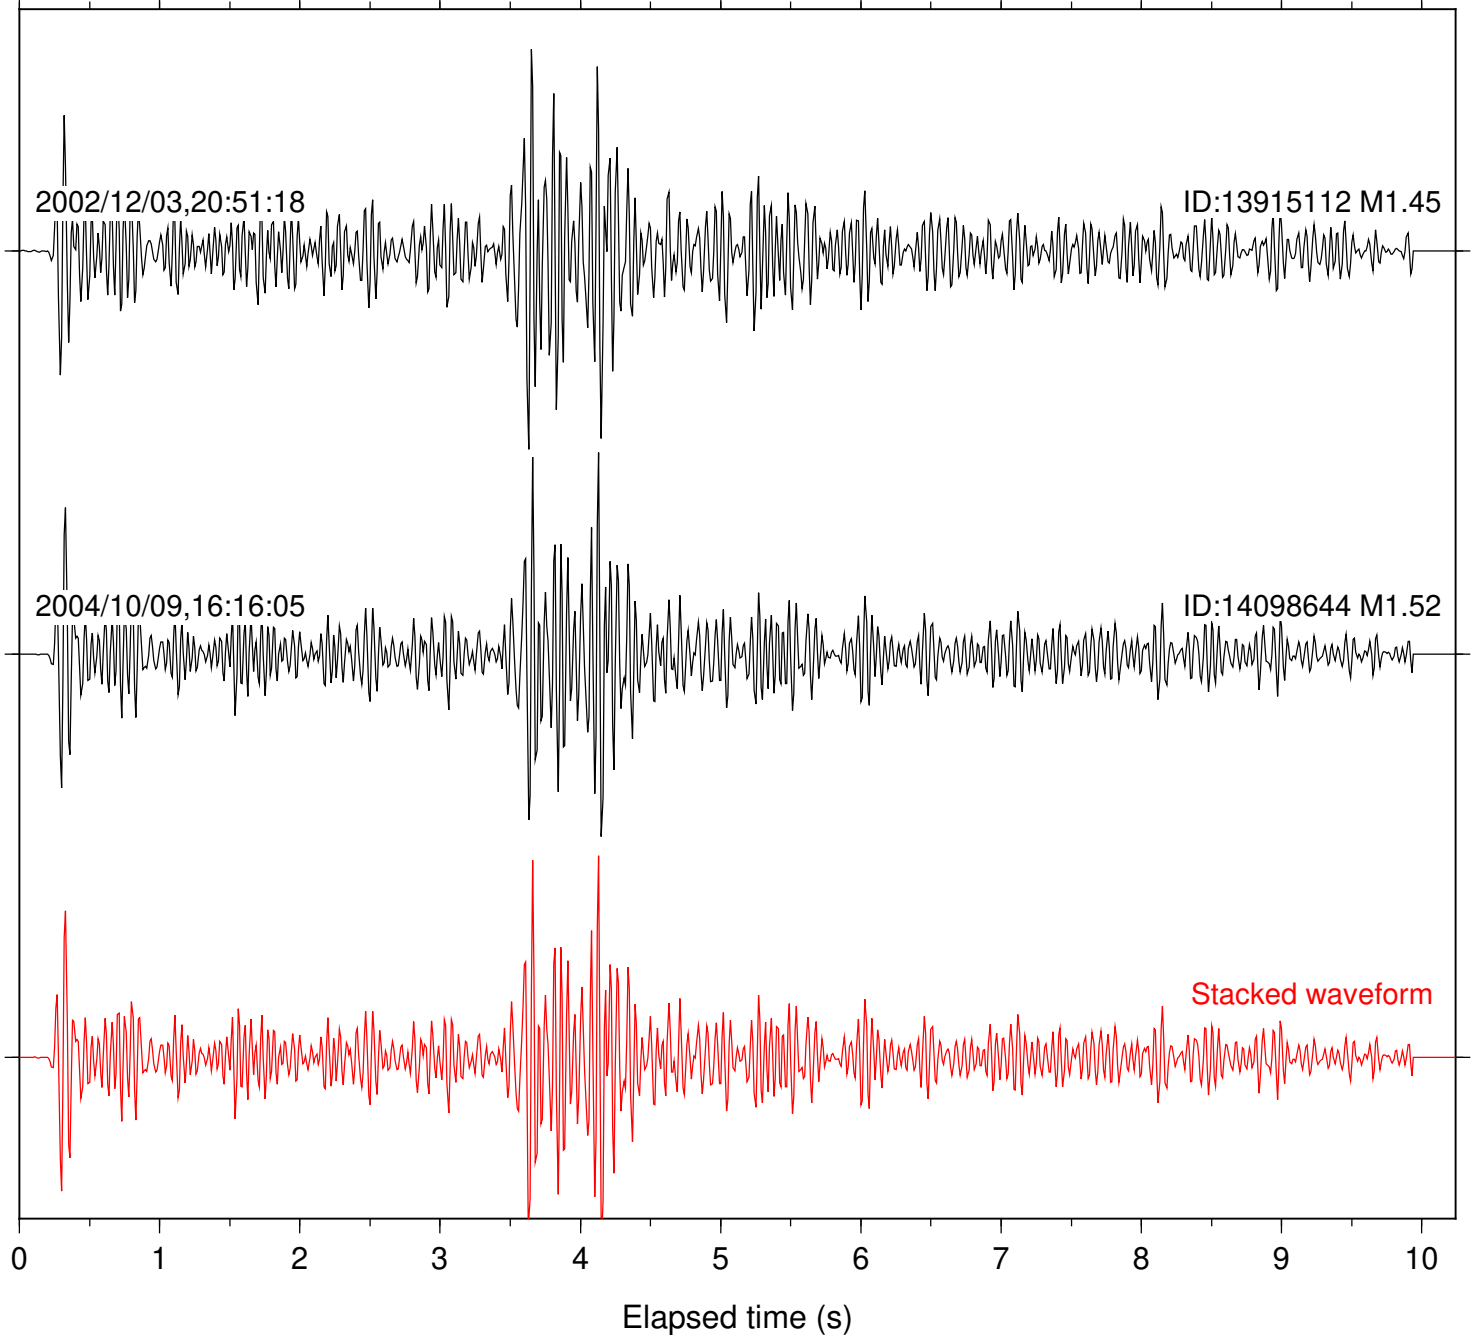

Station: DGR Com: HHZ

Focal depth: 8.39 km