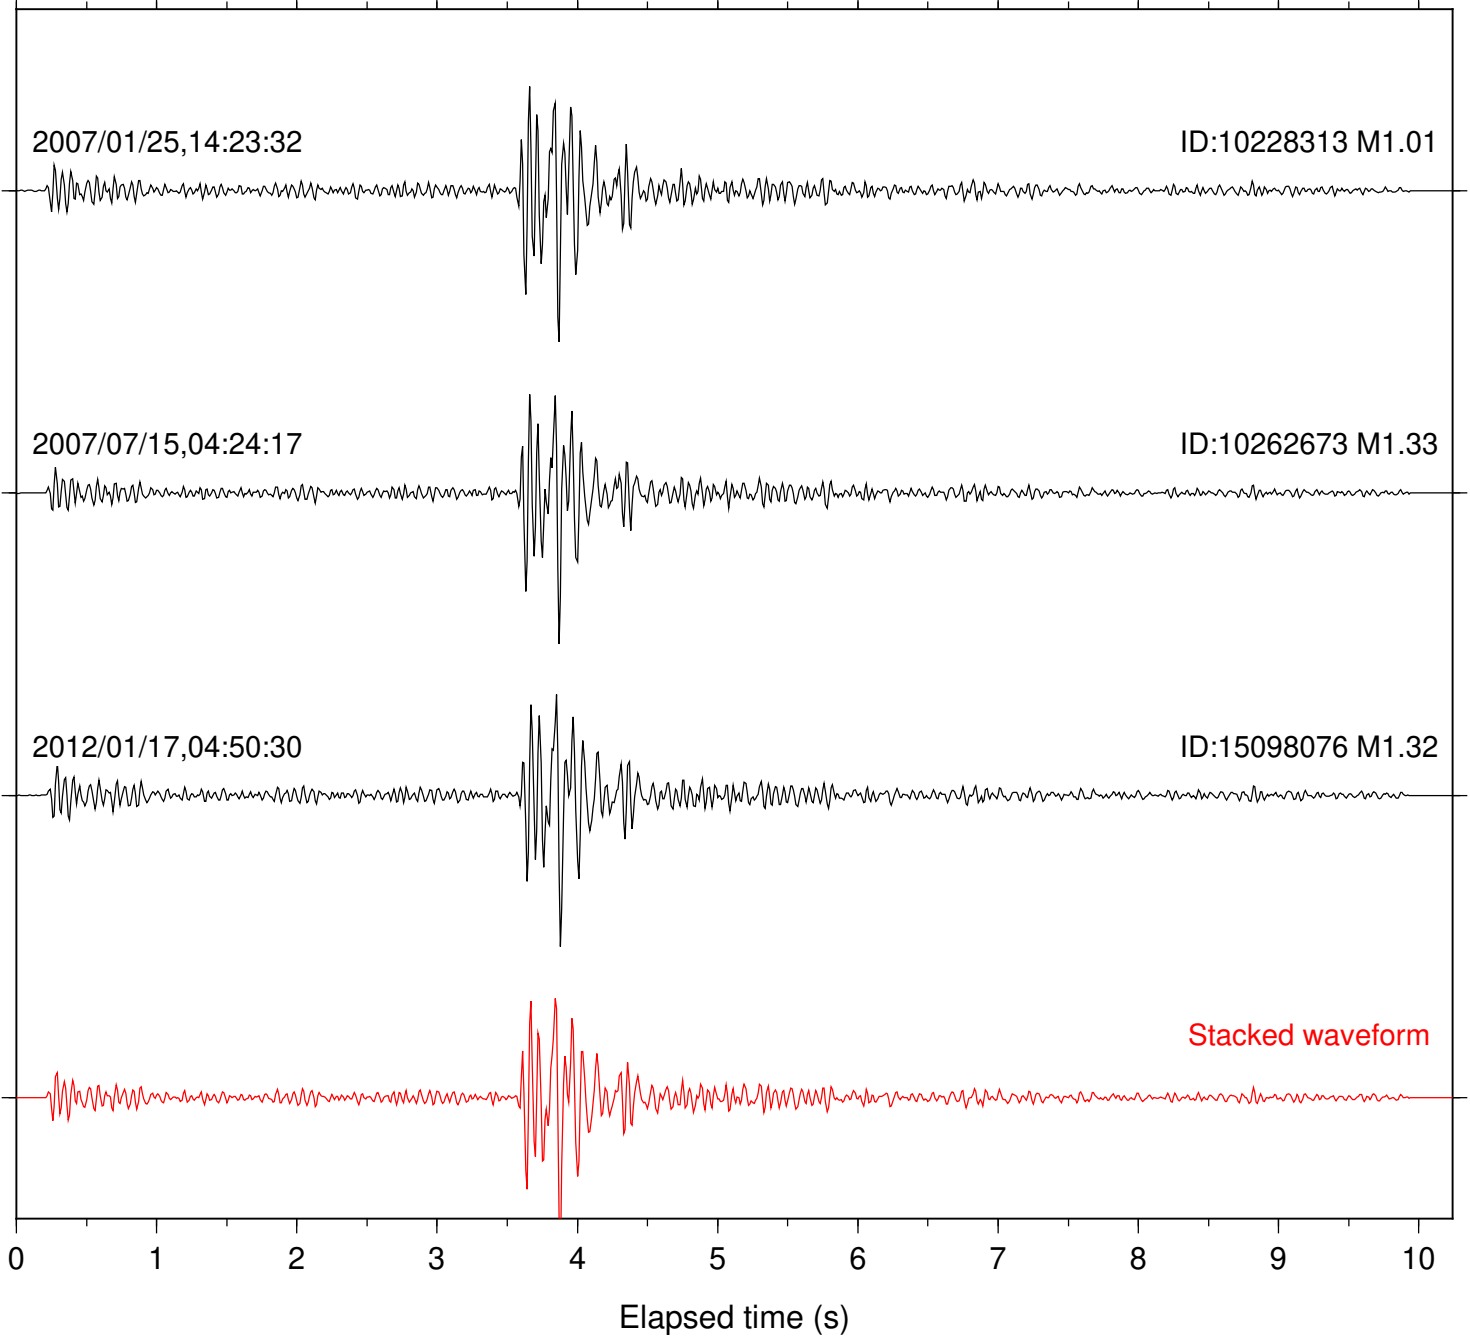

Station: B081 Com: EHZ

Focal depth: 8.32 km