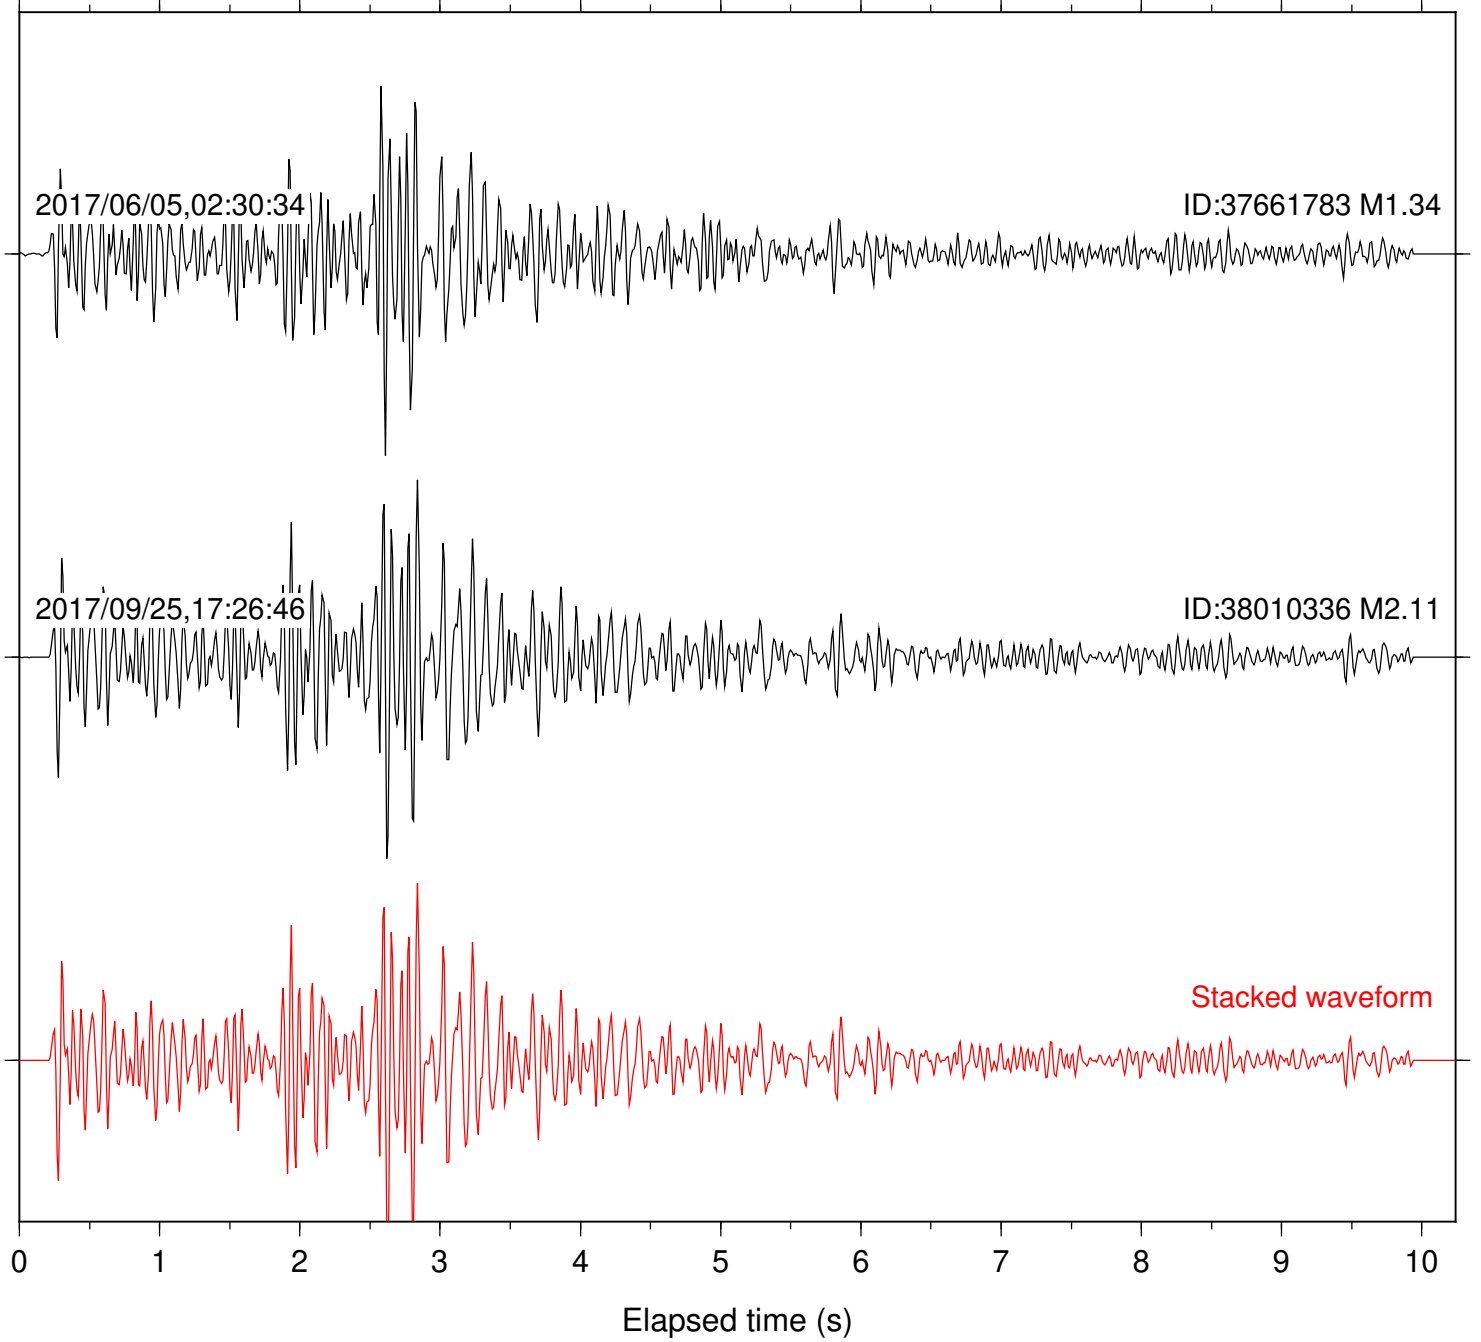

Station: B087 Com: EHZ

Focal depth: 5.65 km