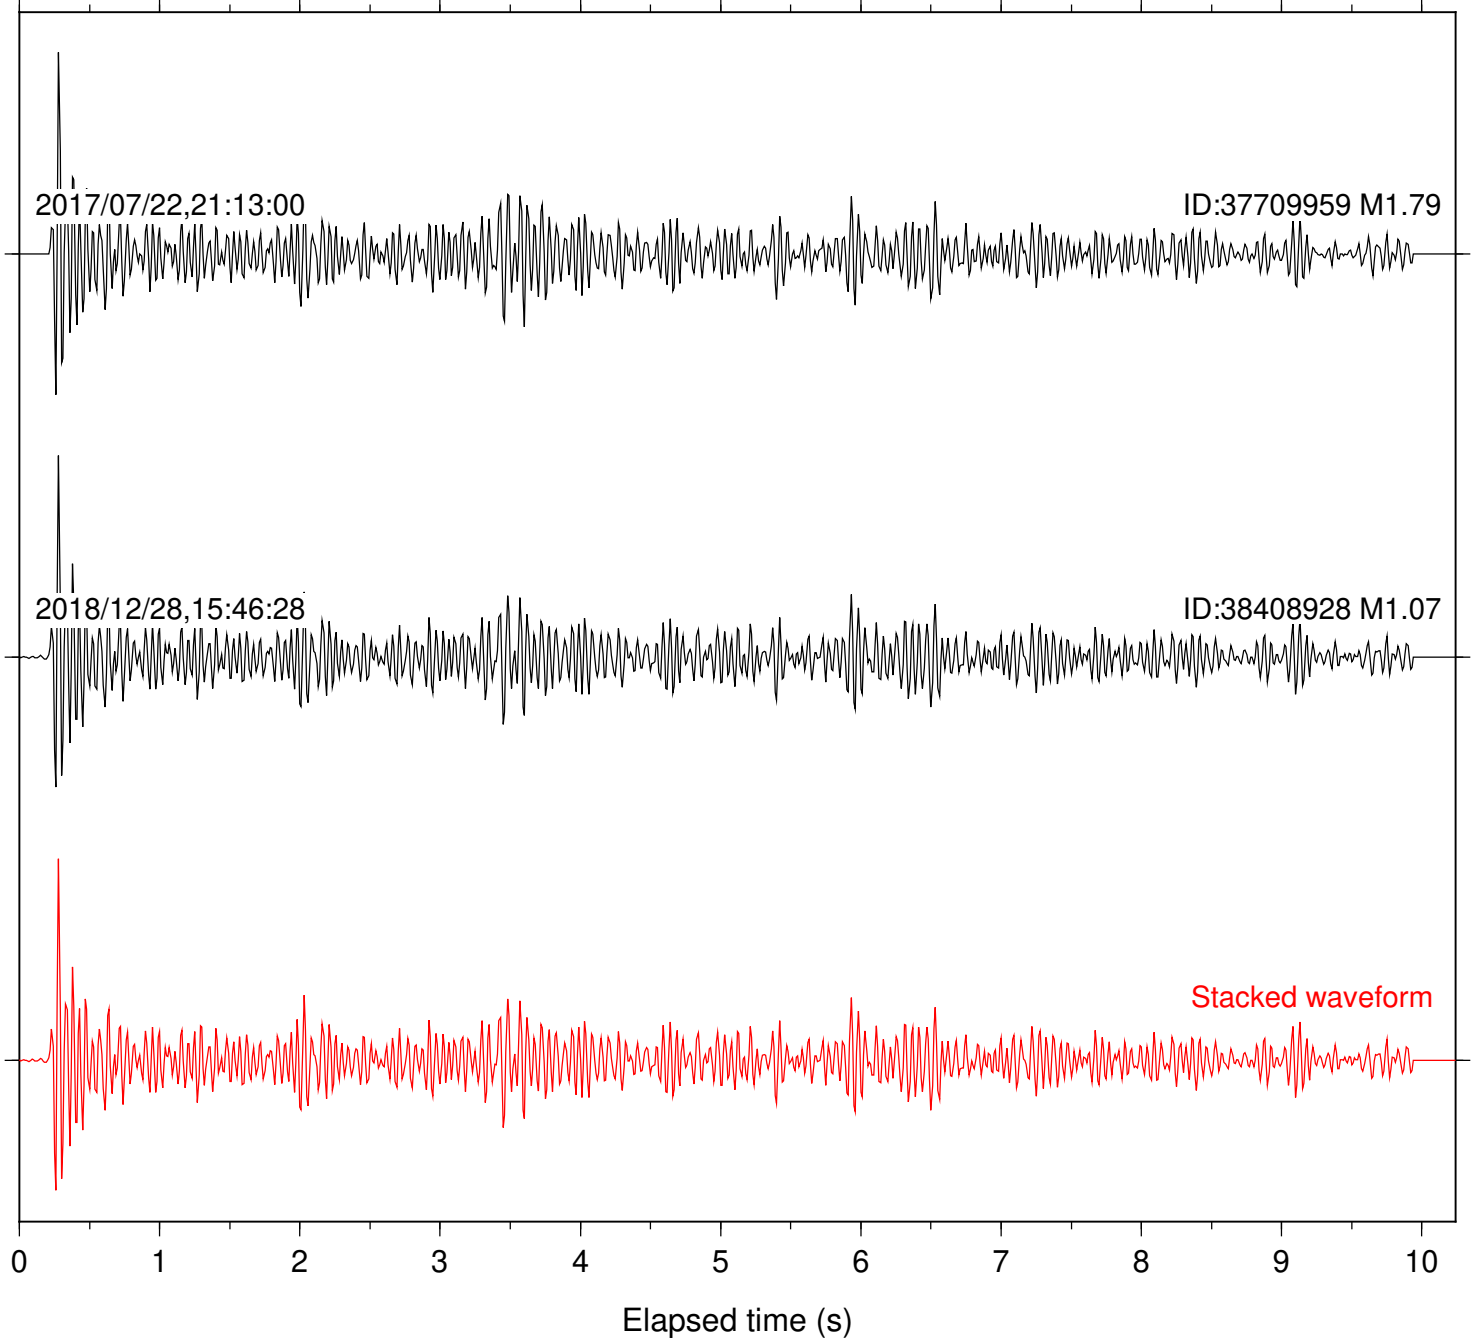

Focal depth: 6.01 km

Station: DGR Com: HHZ

Focal depth: 6.01 km

Station: FRD Com: HHZ

Focal depth: 6.01 km

Station: HMT2 Com: HHZ

Focal depth: 6.01 km

Station: PLM Com: HHZ