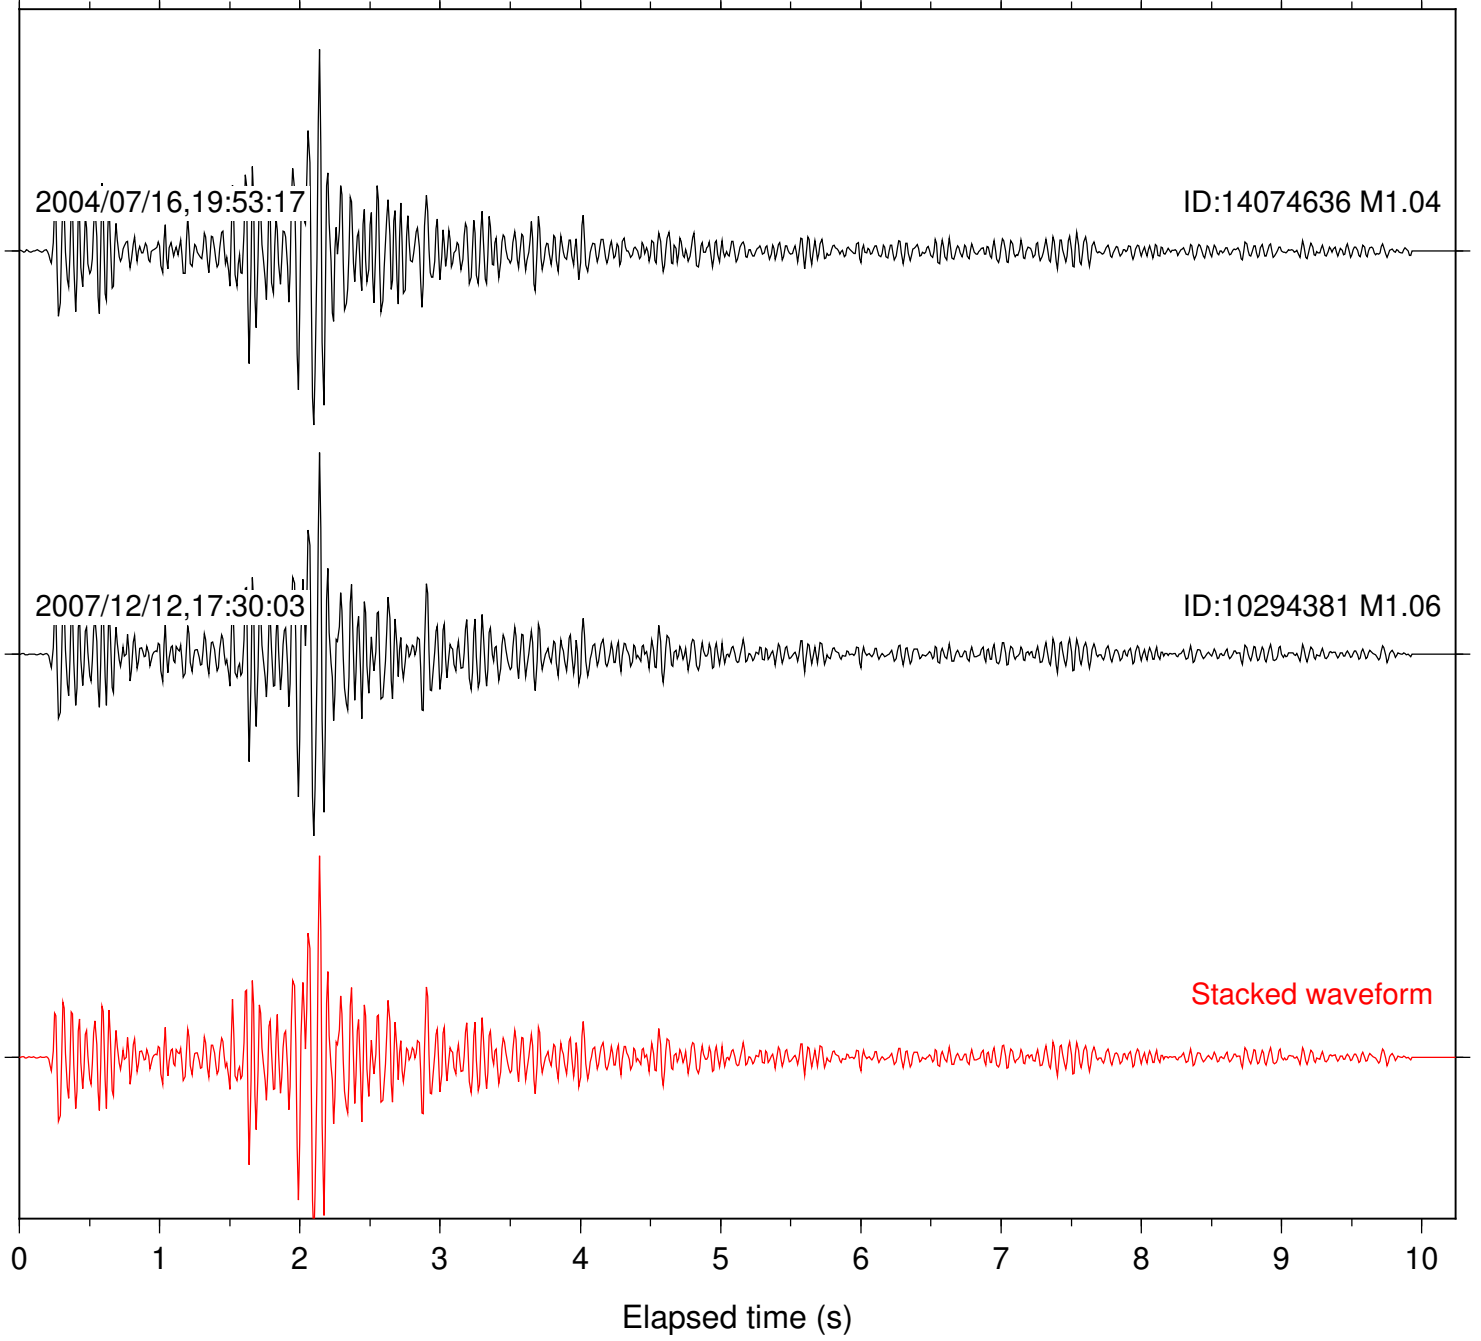

Station: PFO Com: HHZ

Focal depth: 6.05 km