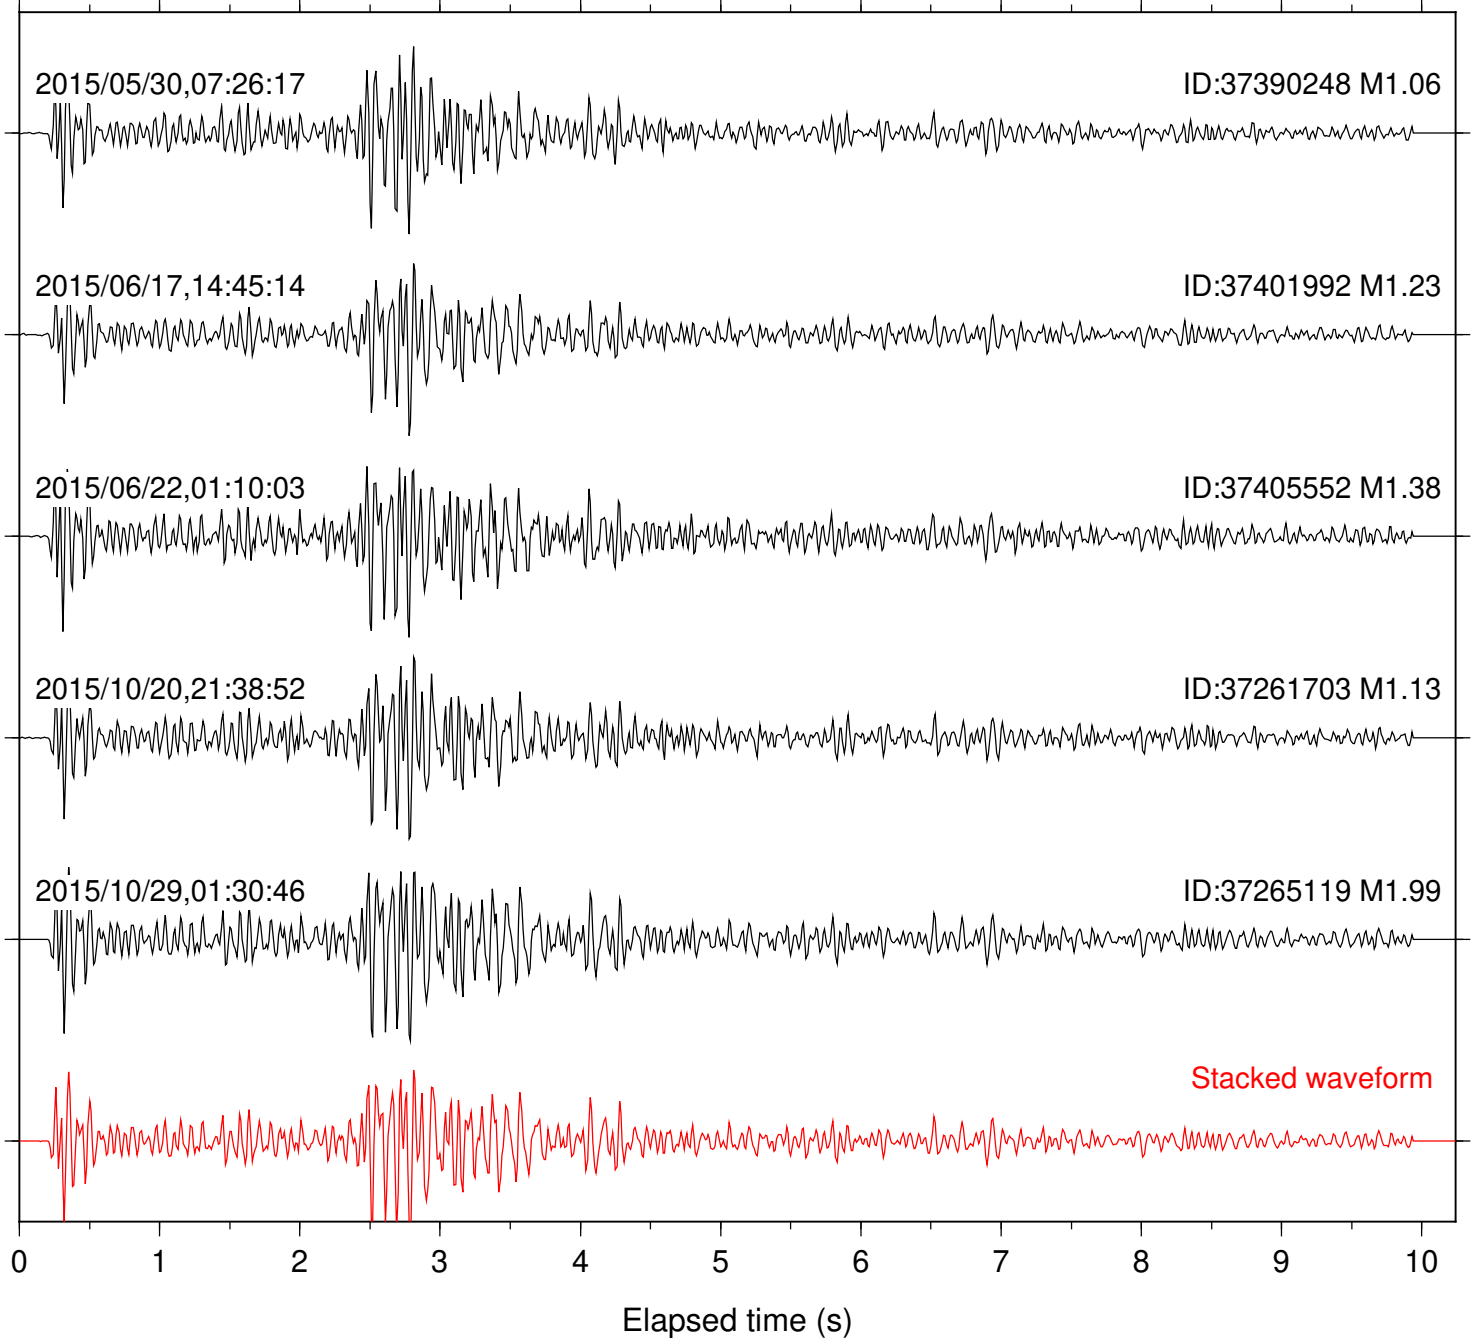

Station: B081 Com: EHZ

Focal depth: 8.61 km