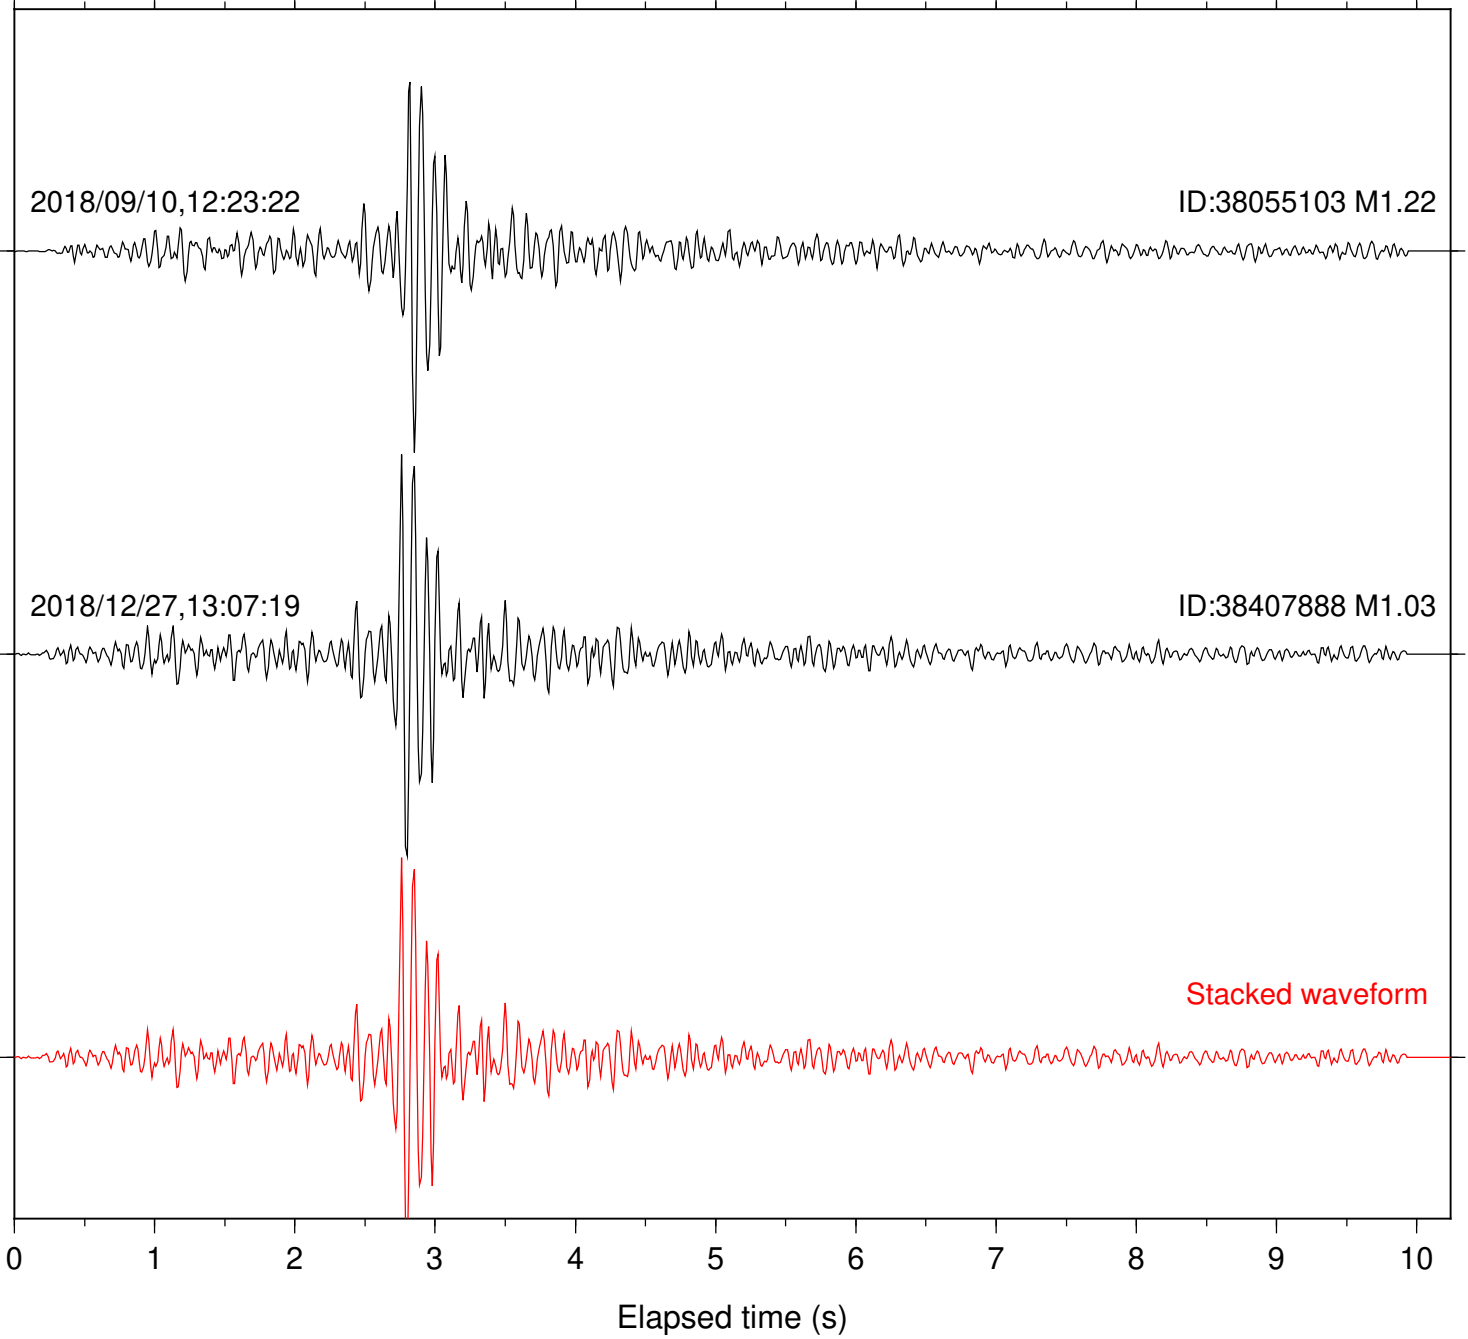

Station: SND Com: HHZ

Focal depth: 4.29 km

2018/09/10,12:23:22

ID:38055103 M1.22

2018/12/27,13:07:19

ID:38407888 M1.03

Stacked waveform

Station: B086 Com: EHZ