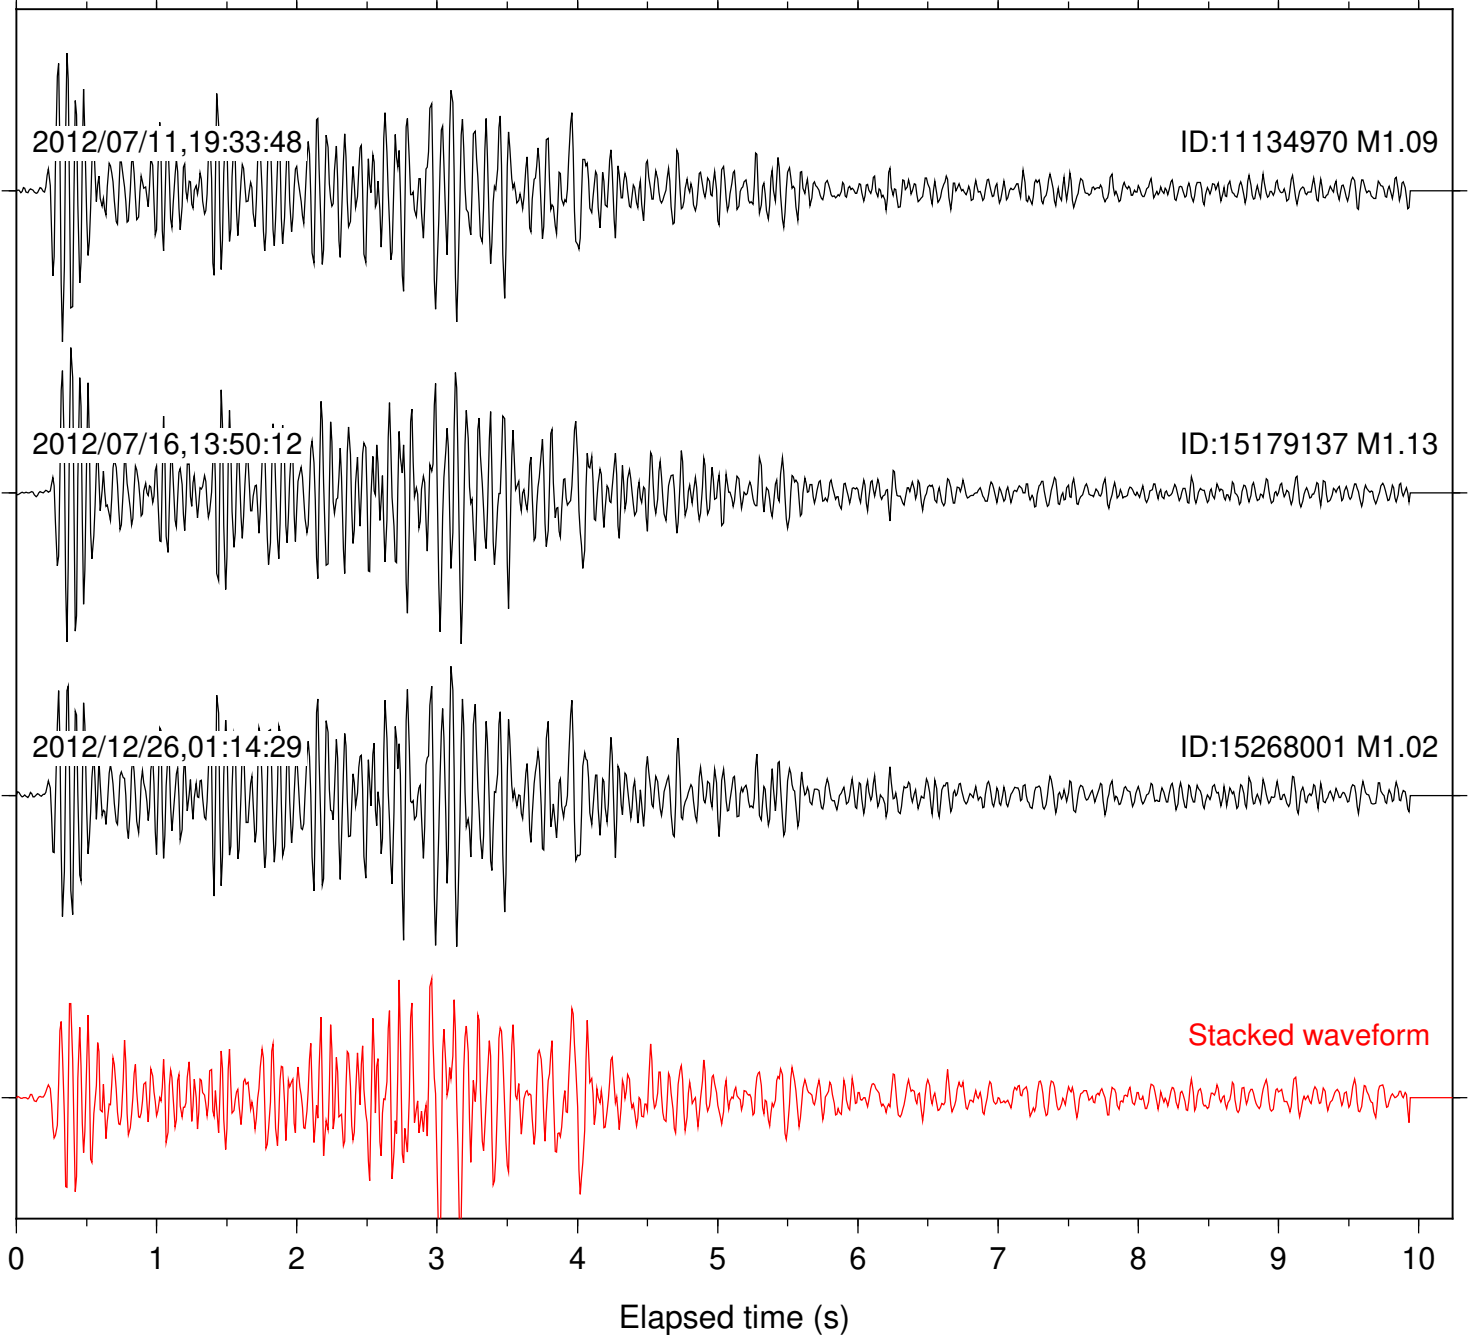

Station: B088 Com: EHZ

Focal depth: 10.30 km