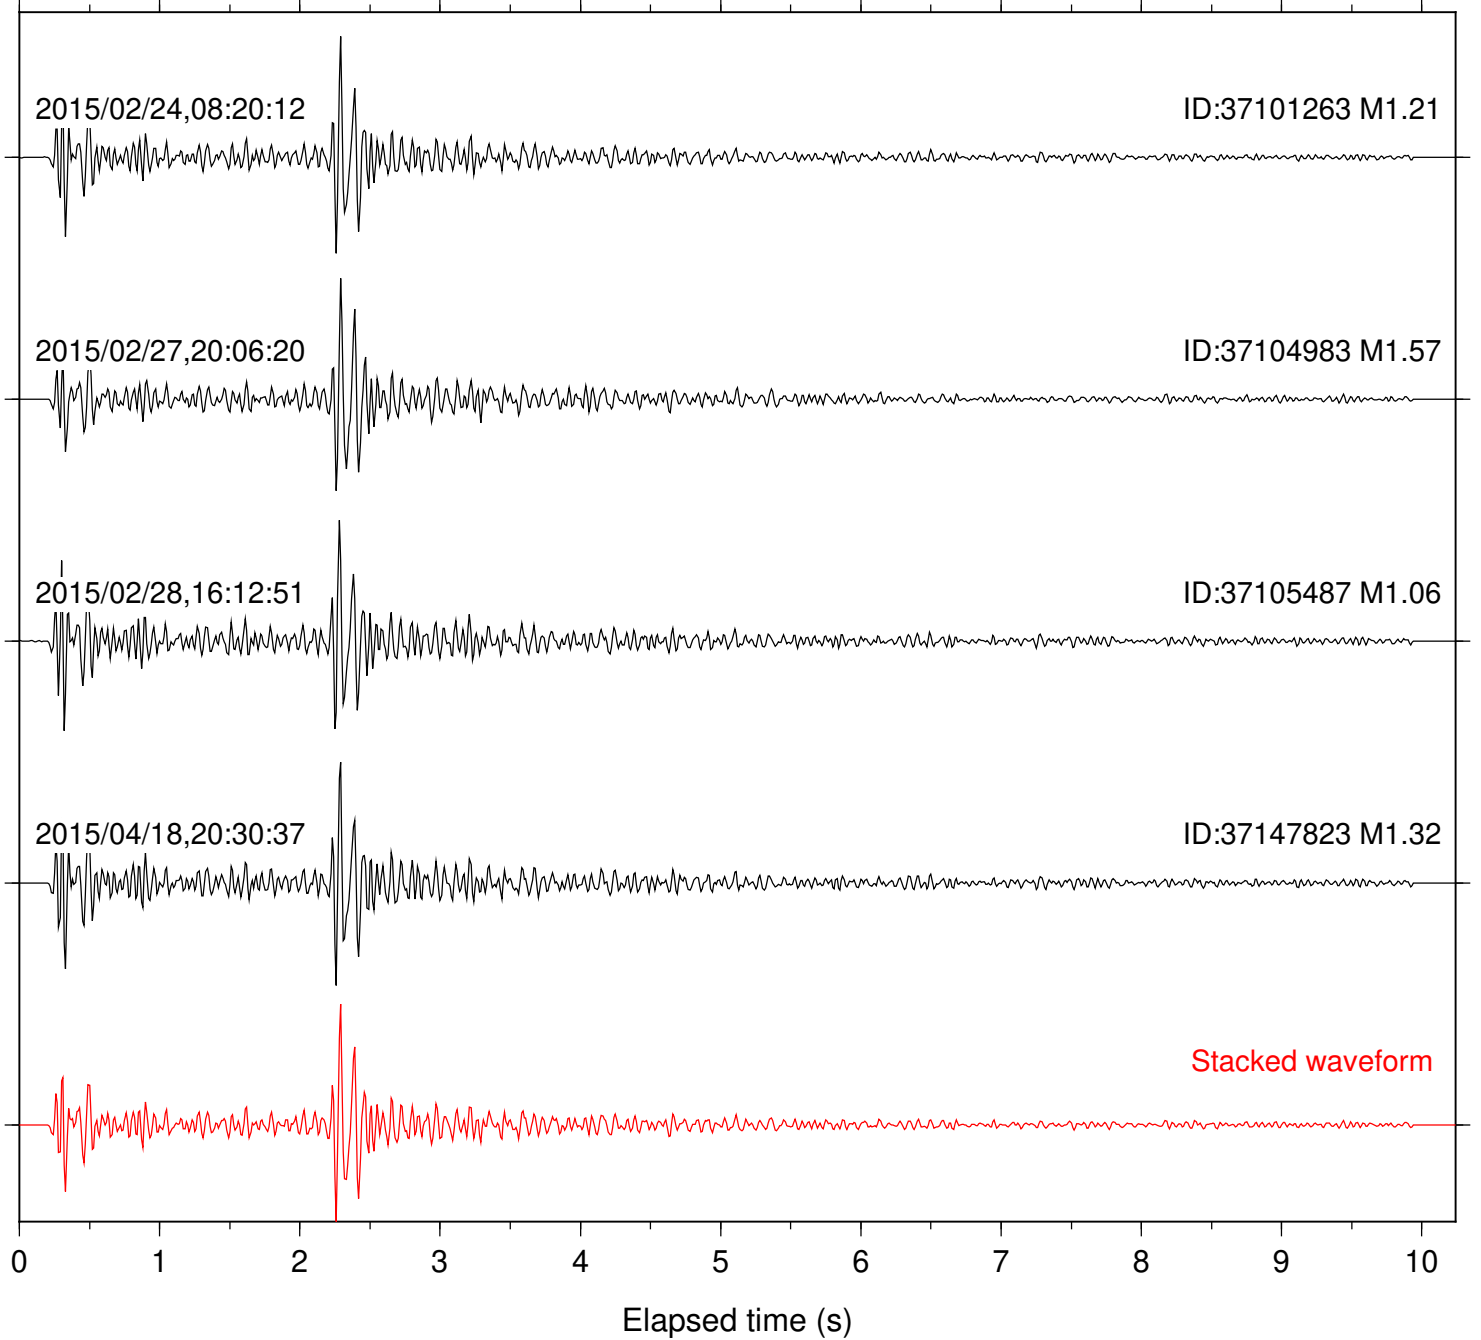

Station: B082 Com: EHZ

Focal depth: 8.12 km