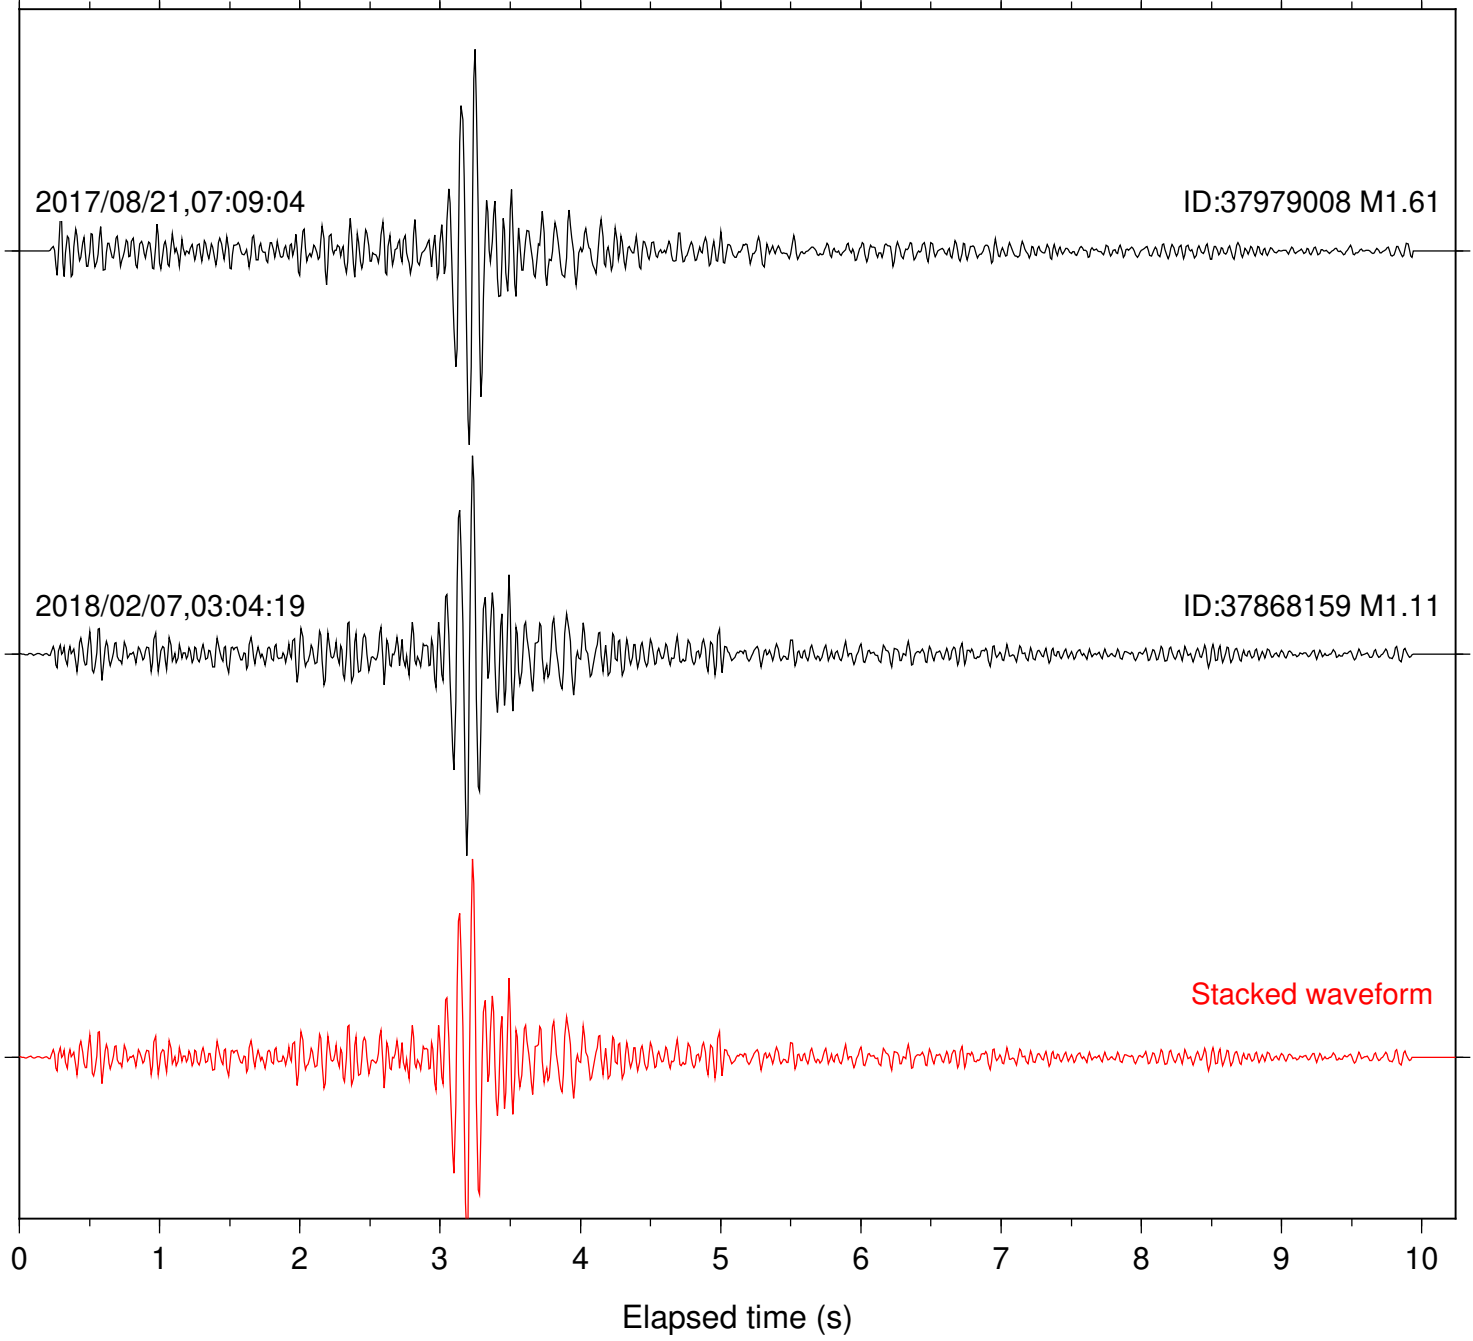

ID:38100960 M1.37

2018/02/07,03:04:19

ID:37868159 M1.11

Stacked waveform

0 1 2 3 4 5 6 7 8 9 10

Elapsed time (s)

Station: CSH Com: HHZ

Focal depth: 8.67 km