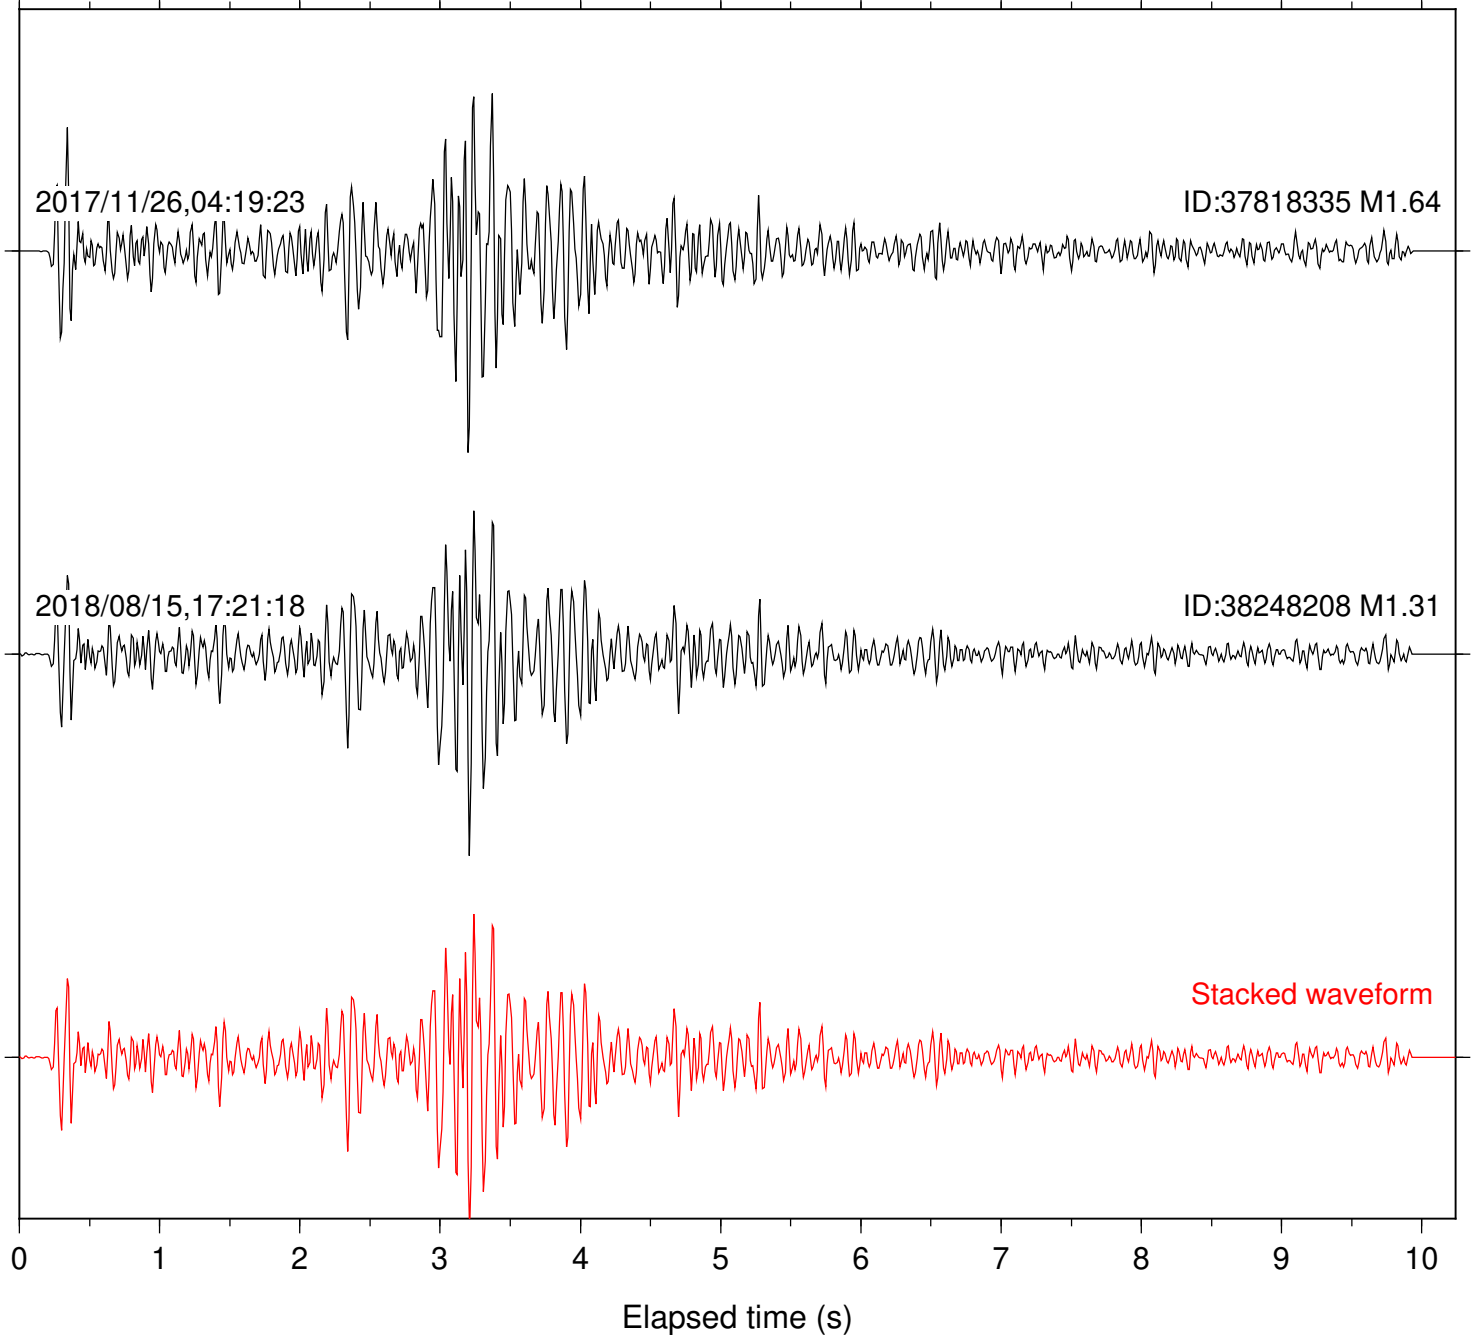

Station: B082 Com: EHZ

Focal depth: 4.87 km