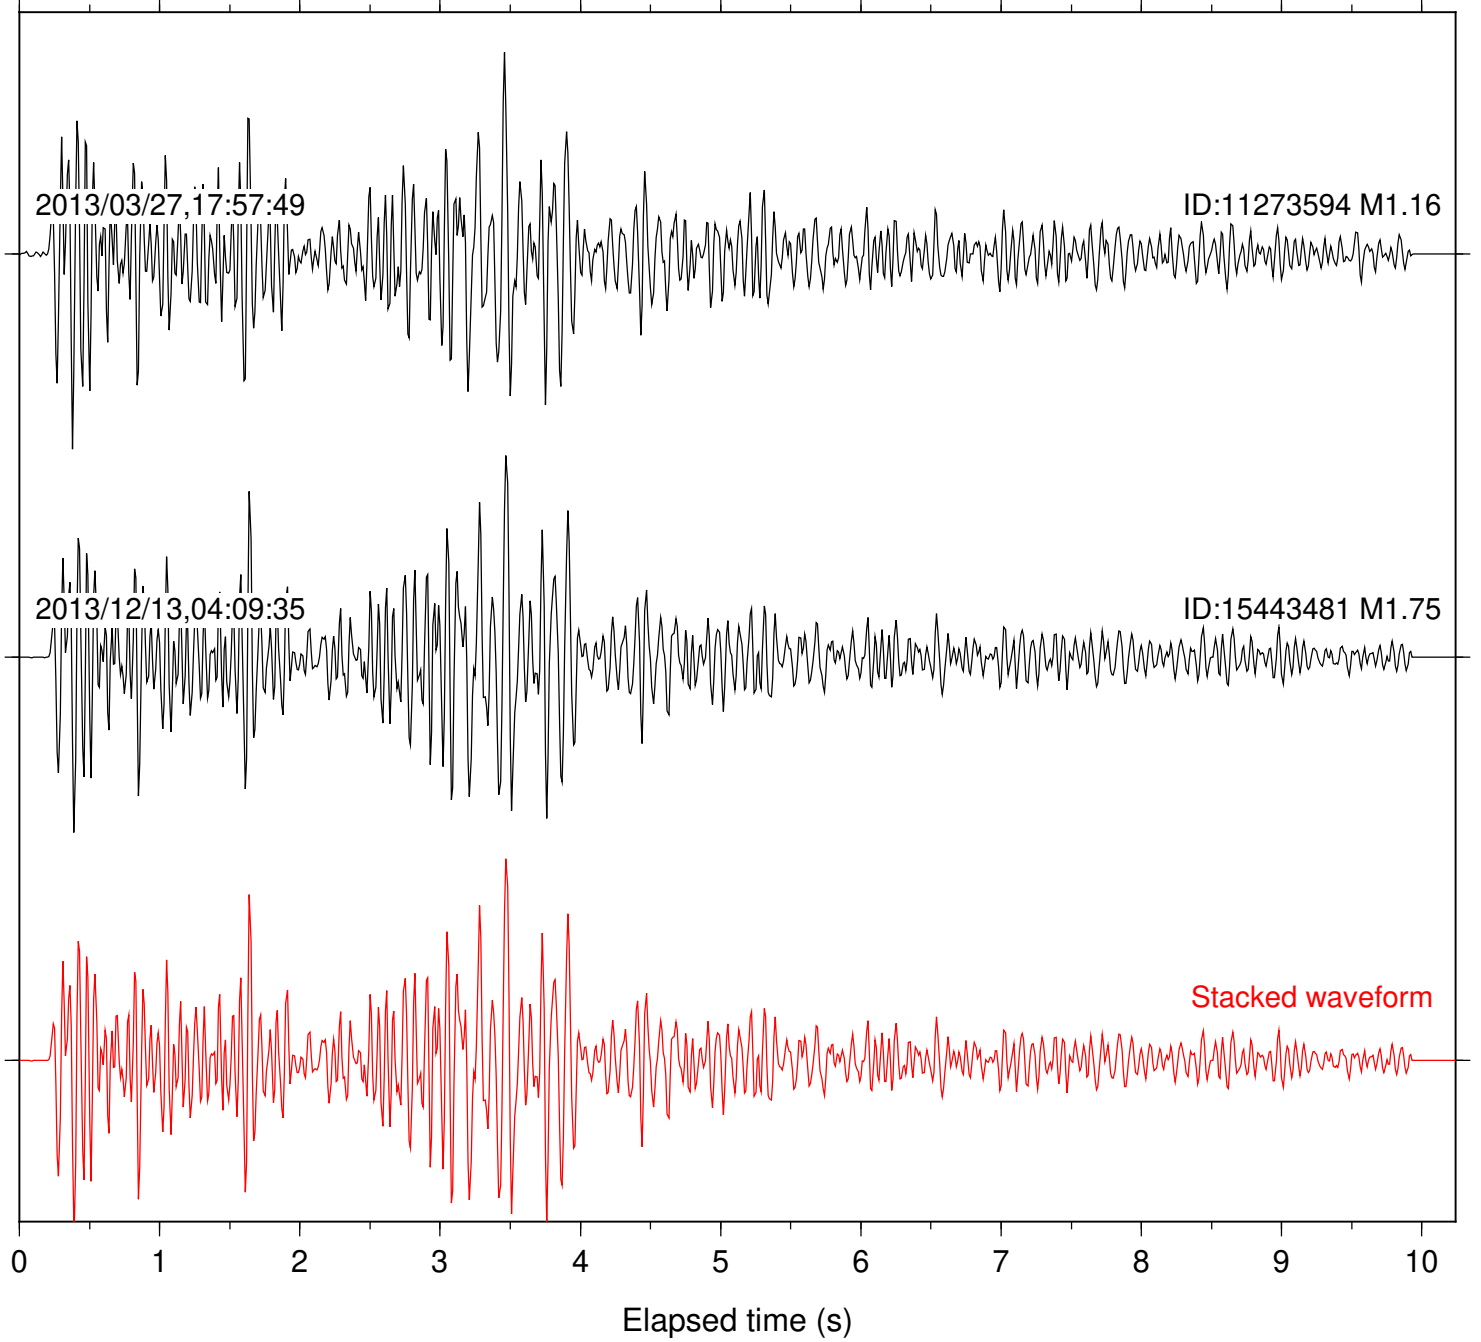

Station: B088 Com: EHZ

Focal depth: 7.05 km