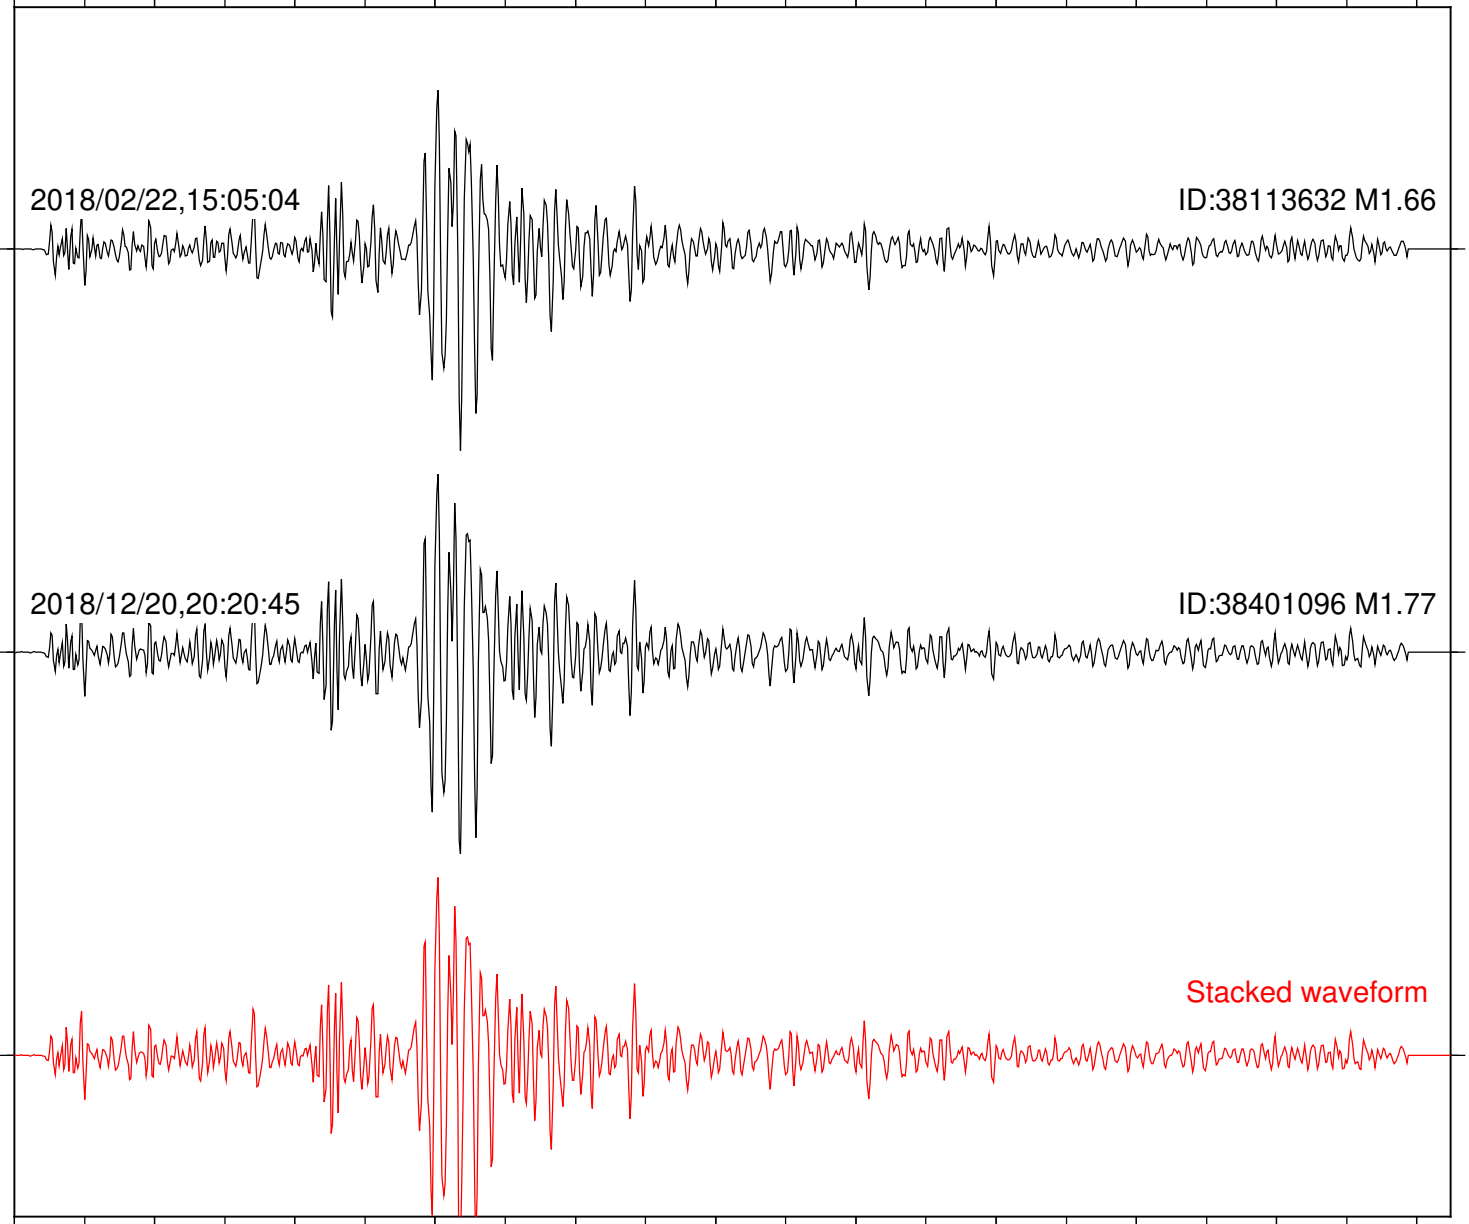

2018/02/22,15:05:04

ID:38113632 M1.66

2018/12/20,20:20:45

ID:38401096 M1.77

Stacked waveform

0 1 2 3 4 5 6 7 8 9 10  
Elapsed time (s)

Station: B084 Com: EHZ

Focal depth: 6.71 km