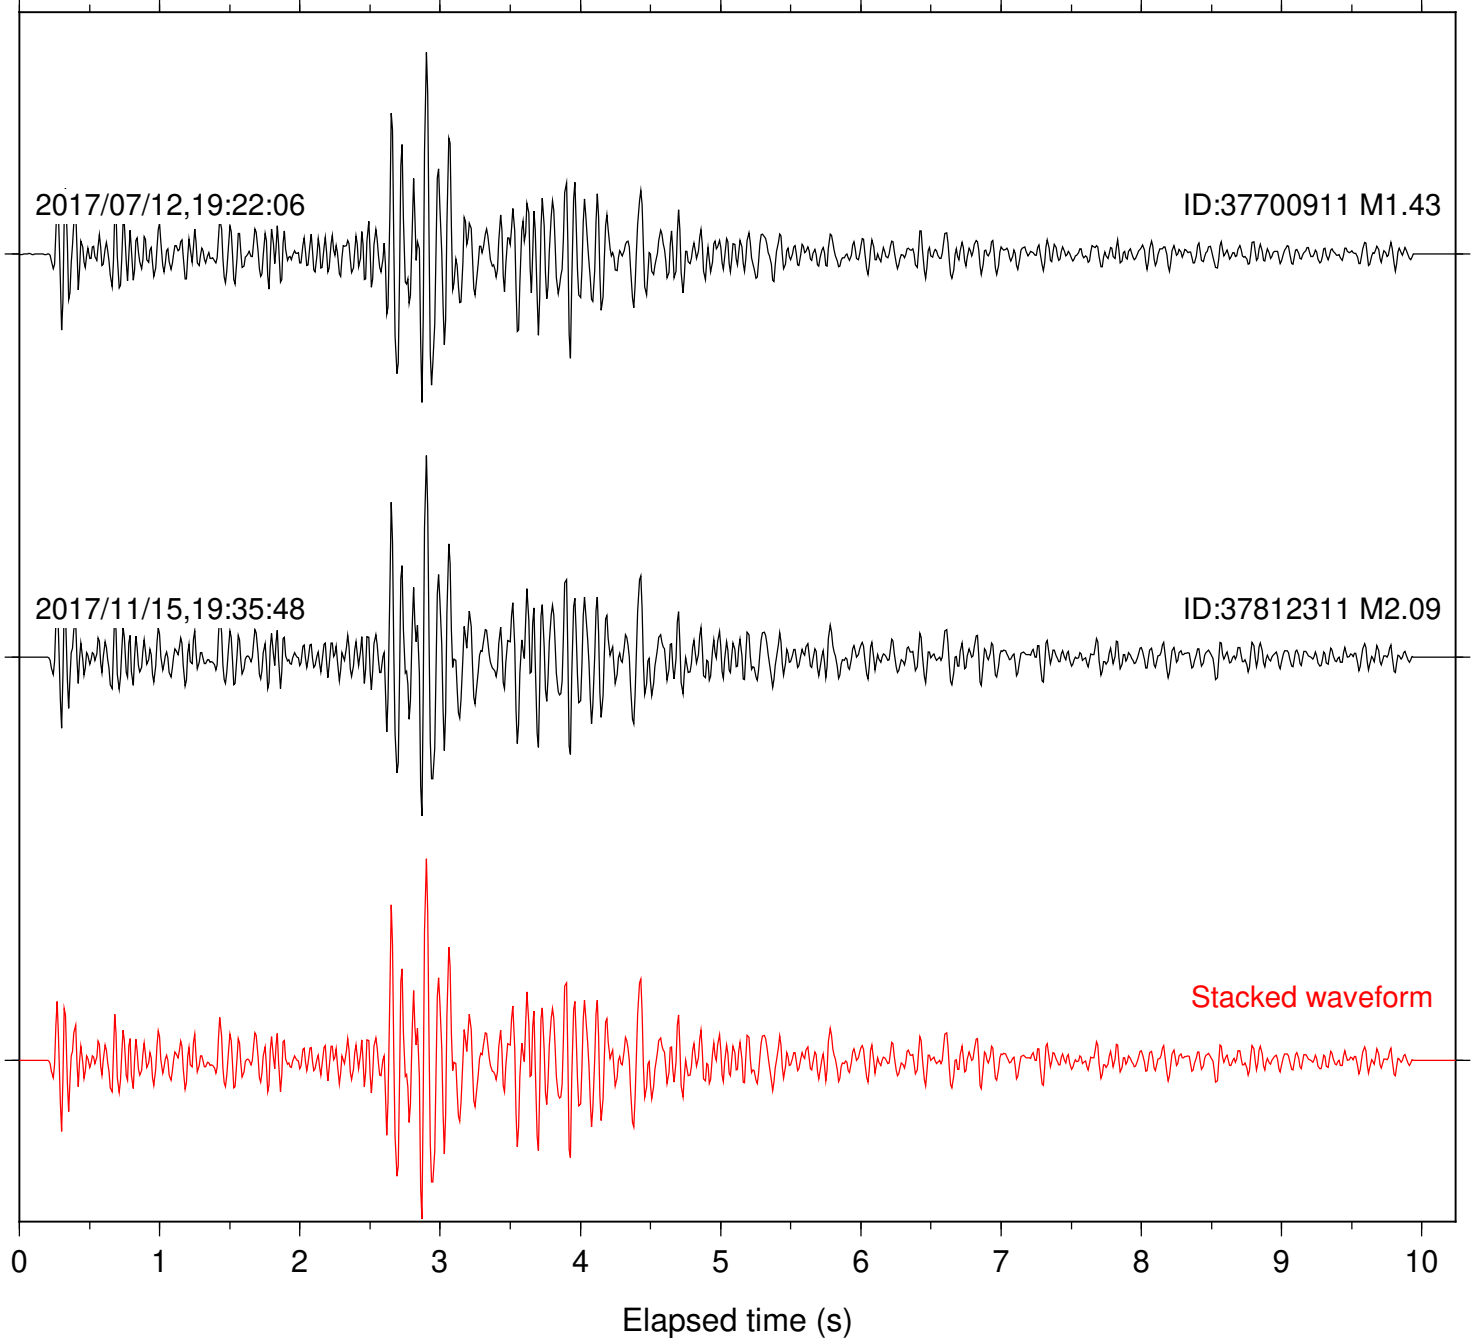

Station: B946 Com: EHZ

Focal depth: 5.71 km