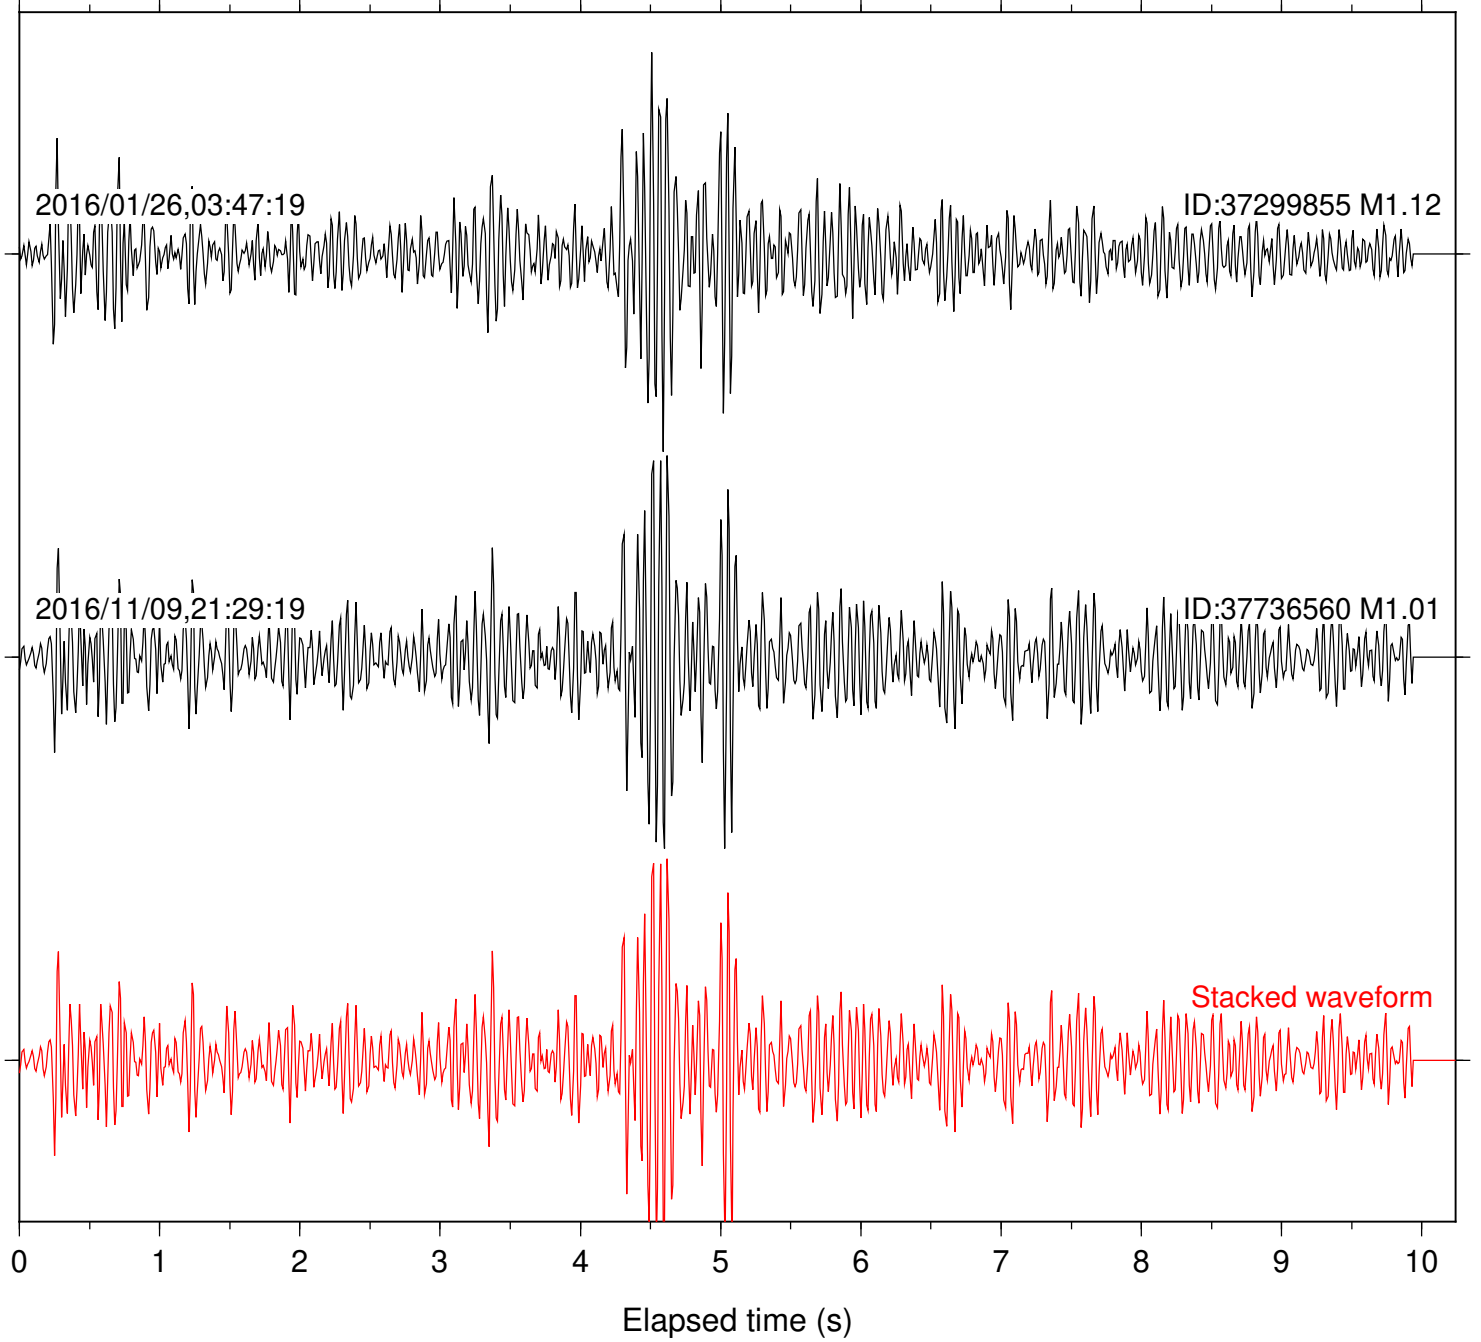

Station: POB2 Com: HHZ

Focal depth: 13.09 km

2016/01/26,03:47:19

ID:37299855 M1.12

2016/11/09,21:29:19

ID:37736560 M1.01

Stacked waveform

0 1 2 3 4 5 6 7 8 9 10  
Elapsed time (s)