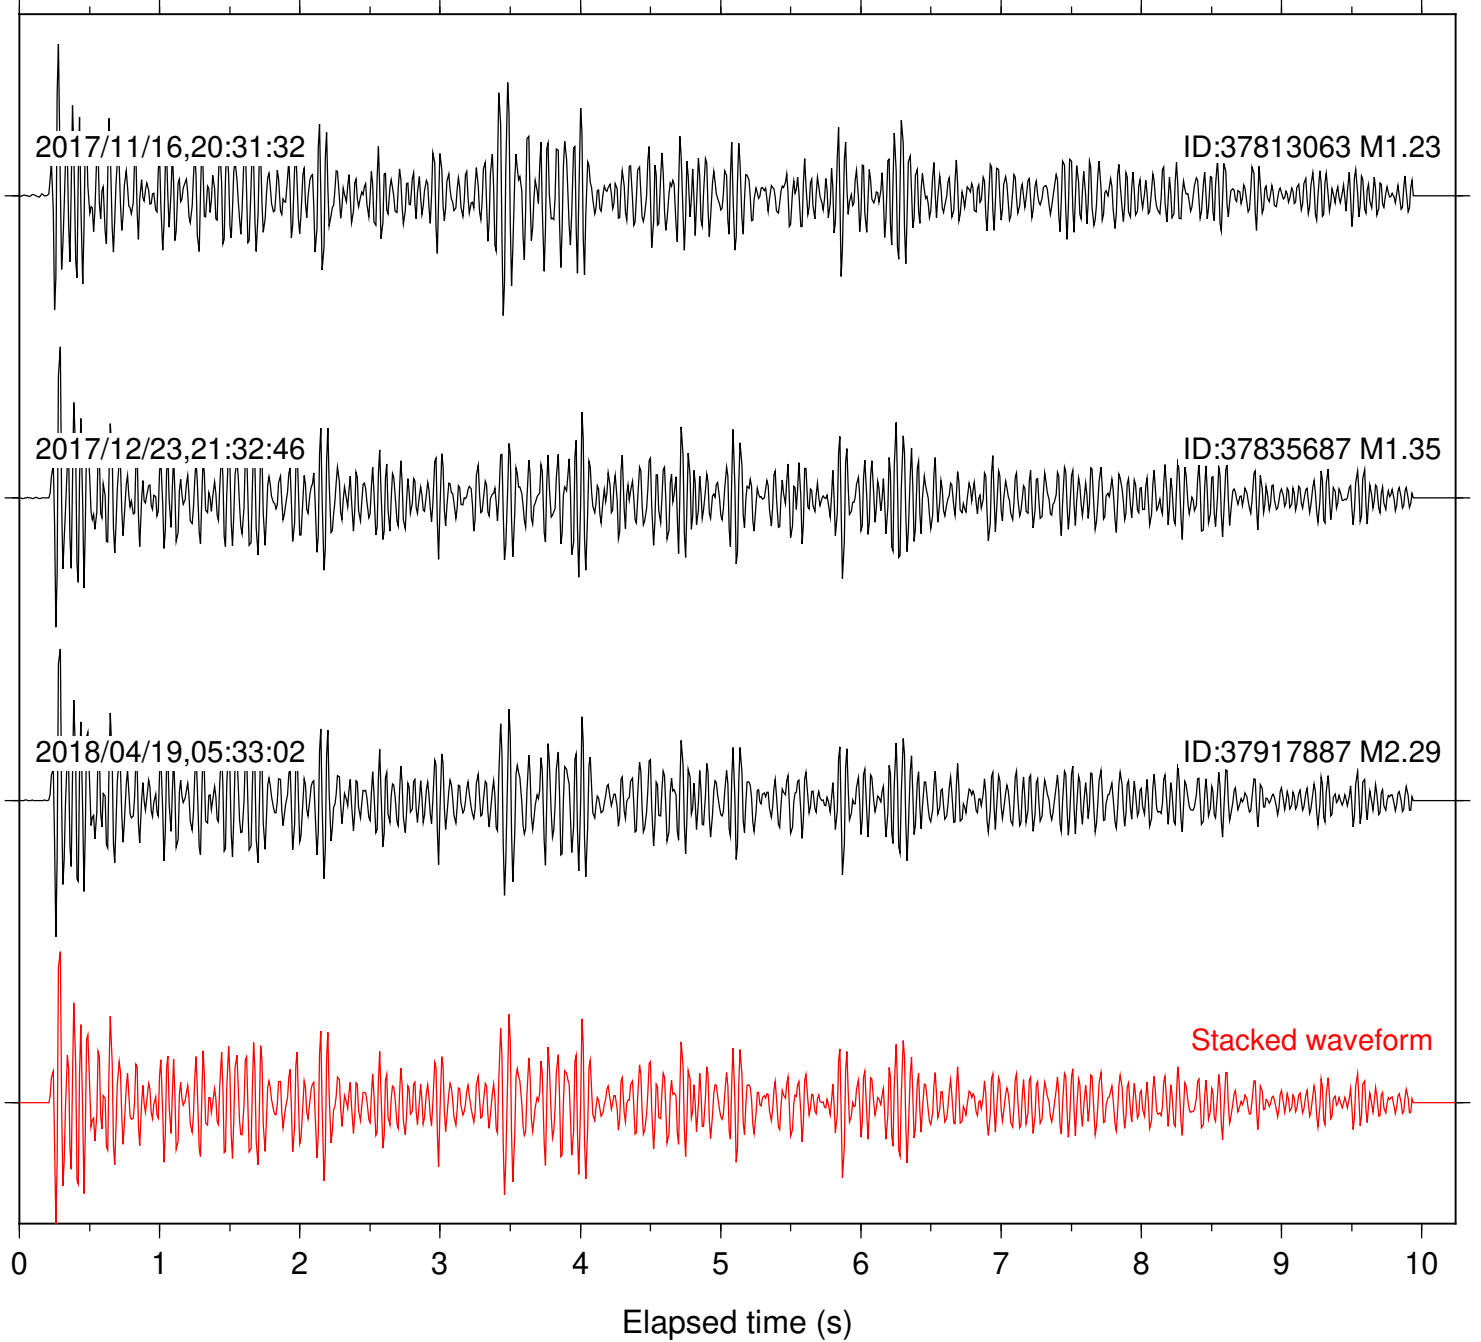

Station: DGR Com: HHZ

Focal depth: 6.10 km