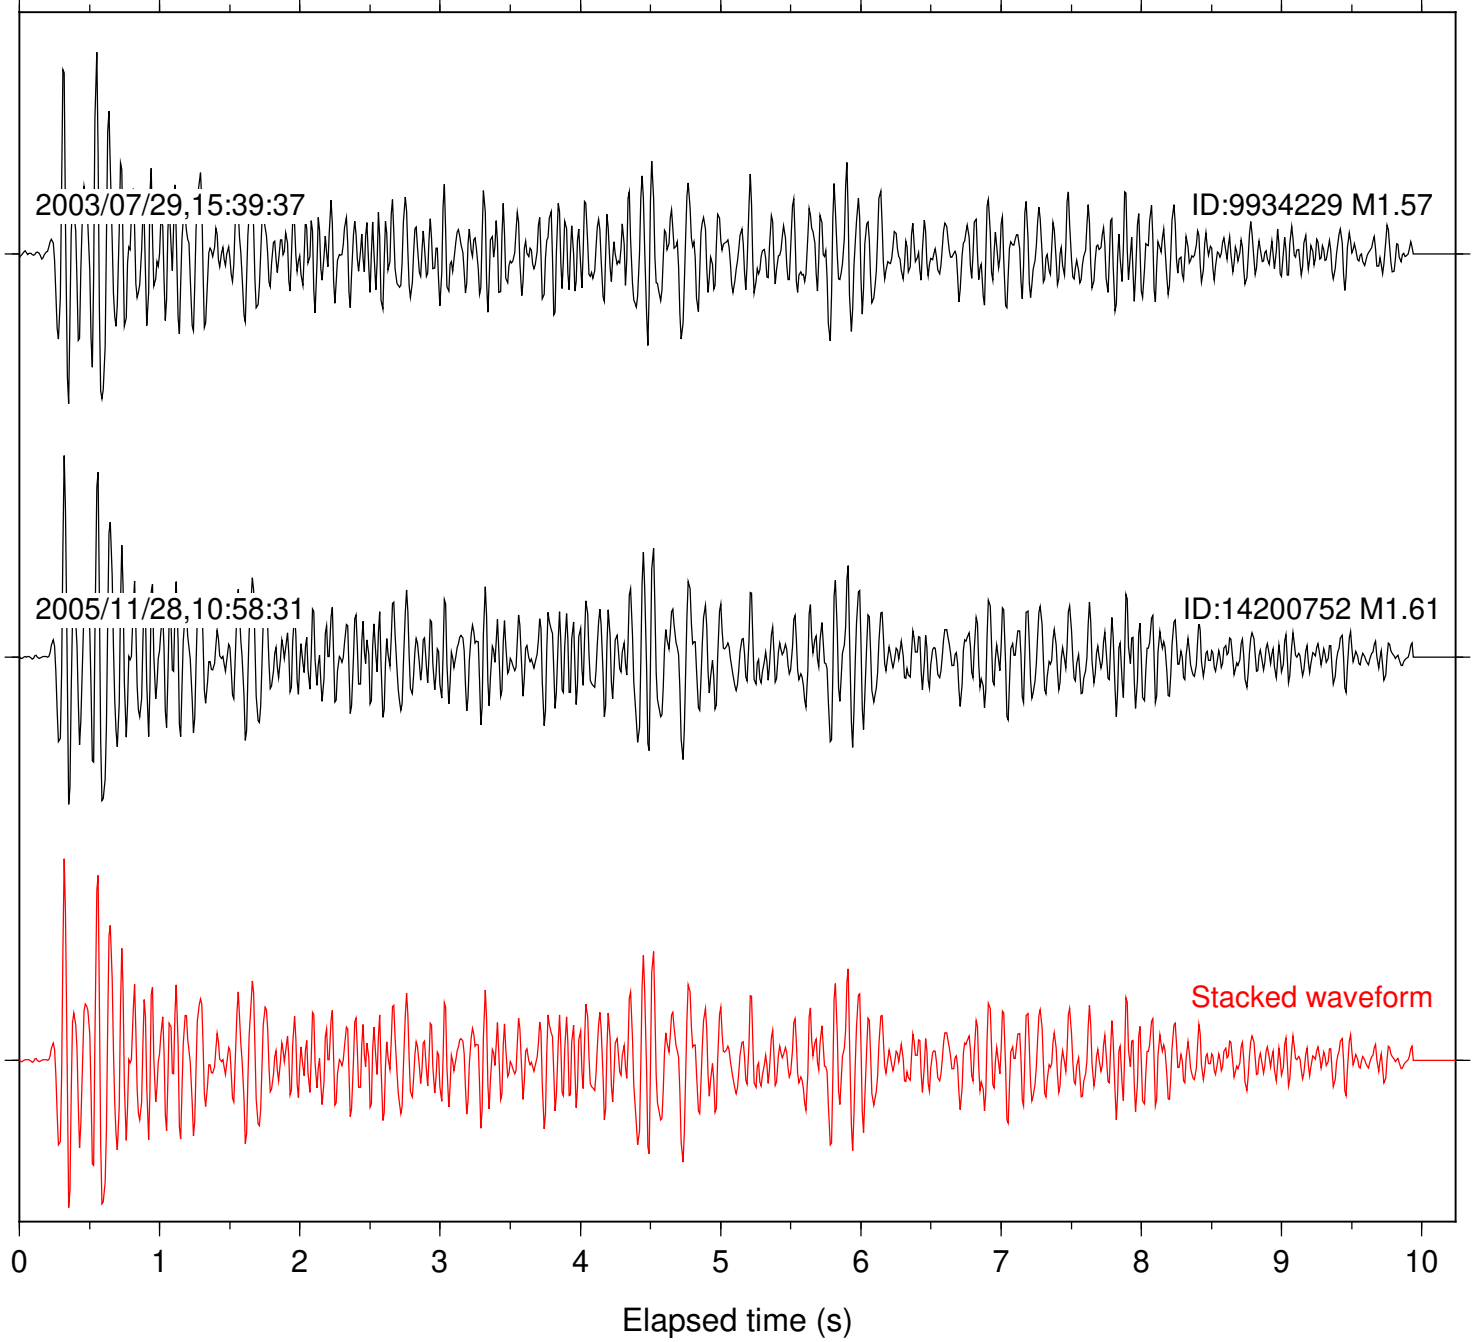

Stacked waveform

Station: FRD Com: HHZ

Focal depth: 13.24 km

Station: PLM Com: HHZ

Focal depth: 13.24 km

Station: SND Com: HHZ

Focal depth: 13.24 km

Station: AGA Com: HHZ