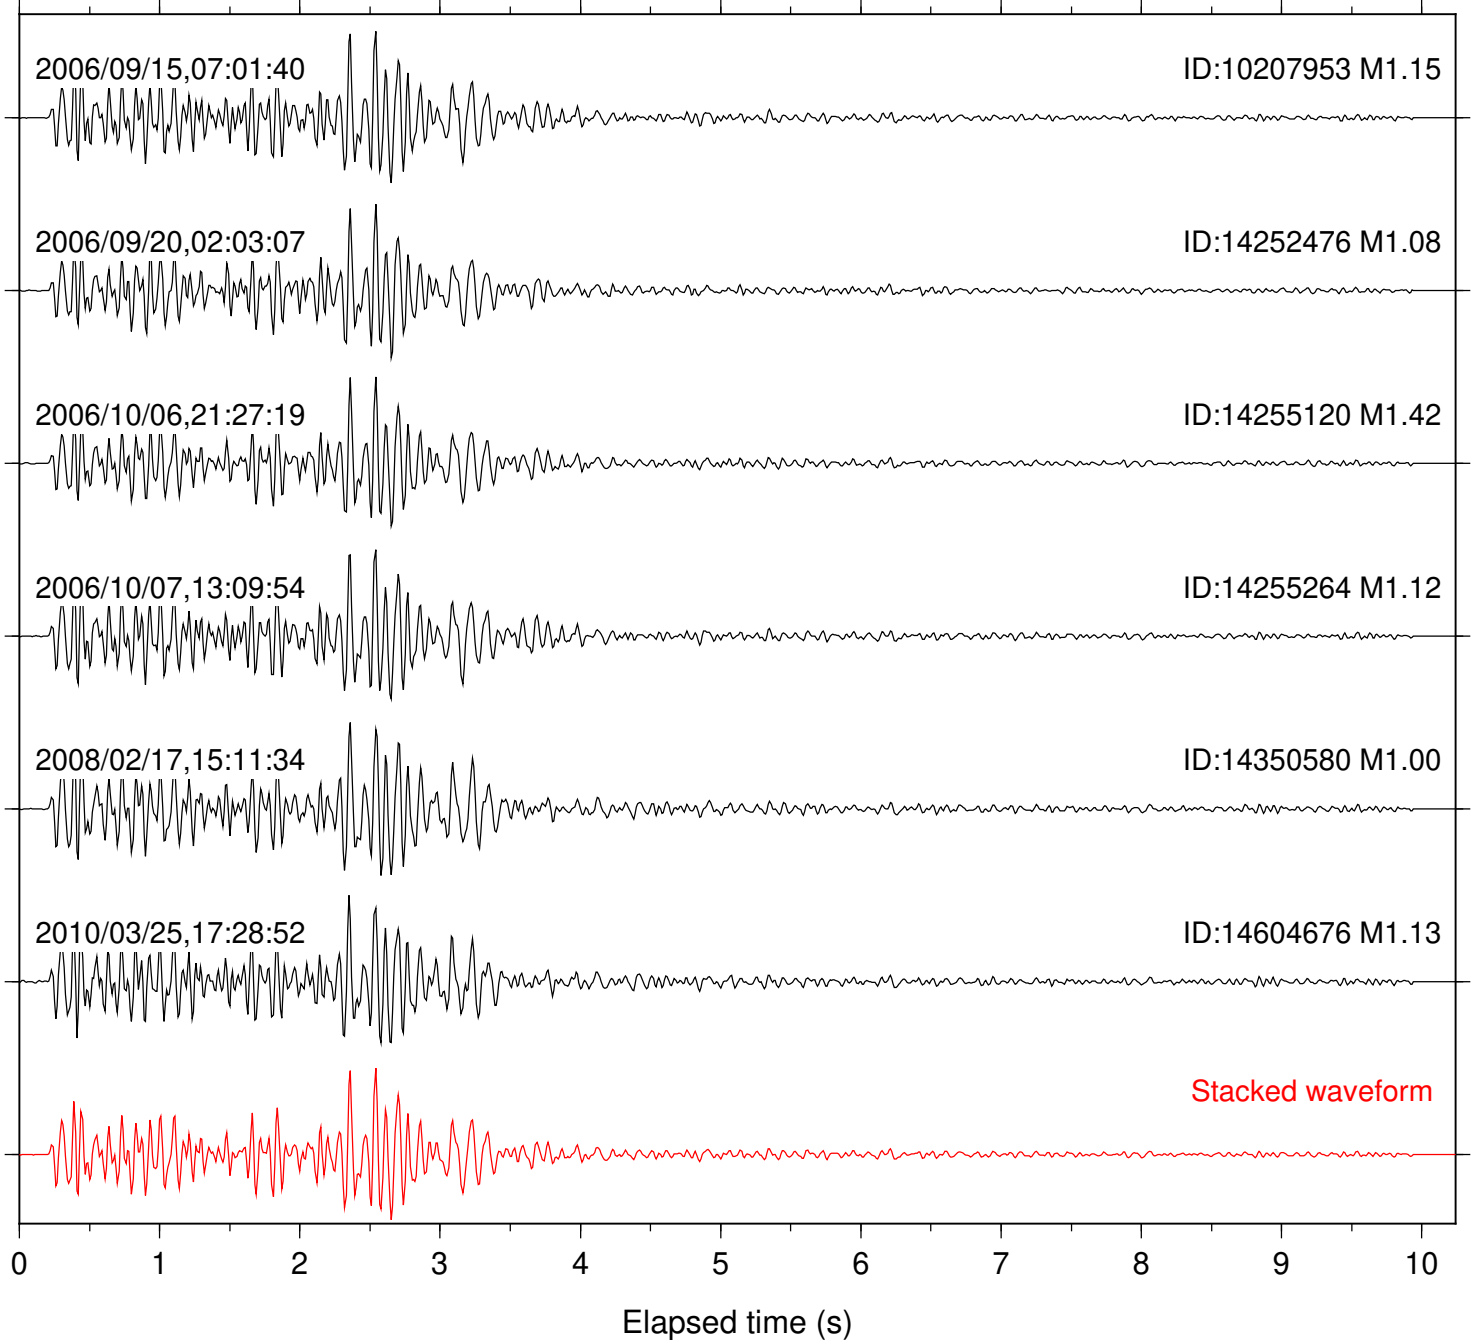

Station: TOR Com: HHZ

Focal depth: 8.00 km

Station: TRO Com: HHZ

Focal depth: 7.92 km

Station: WMC Com: HHZ

Focal depth: 7.92 km

Station: FRD Com: HHZ

Focal depth: 13.76 km