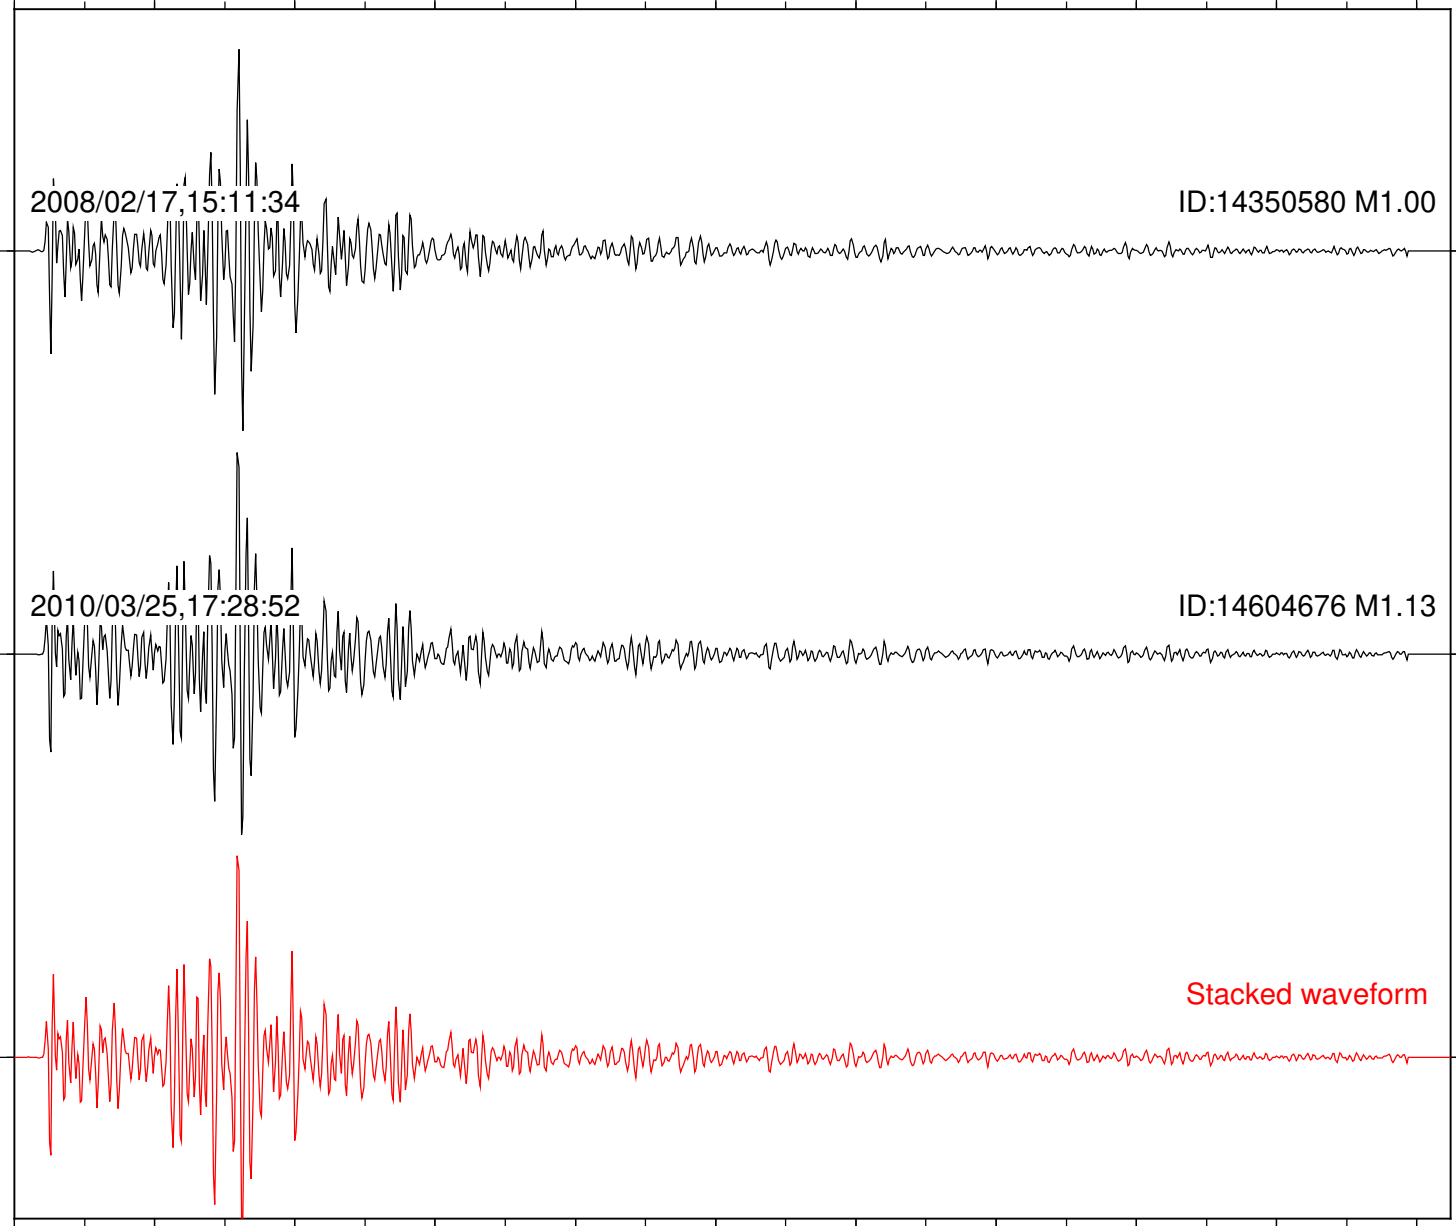

Station: B087 Com: EHZ

Focal depth: 8.00 km

2008/02/17,15:11:34

ID:14350580 M1.00

2010/03/25,17:28:52

ID:14604676 M1.13

Stacked waveform

0 1 2 3 4 5 6 7 8 9 10
Elapsed time (s)