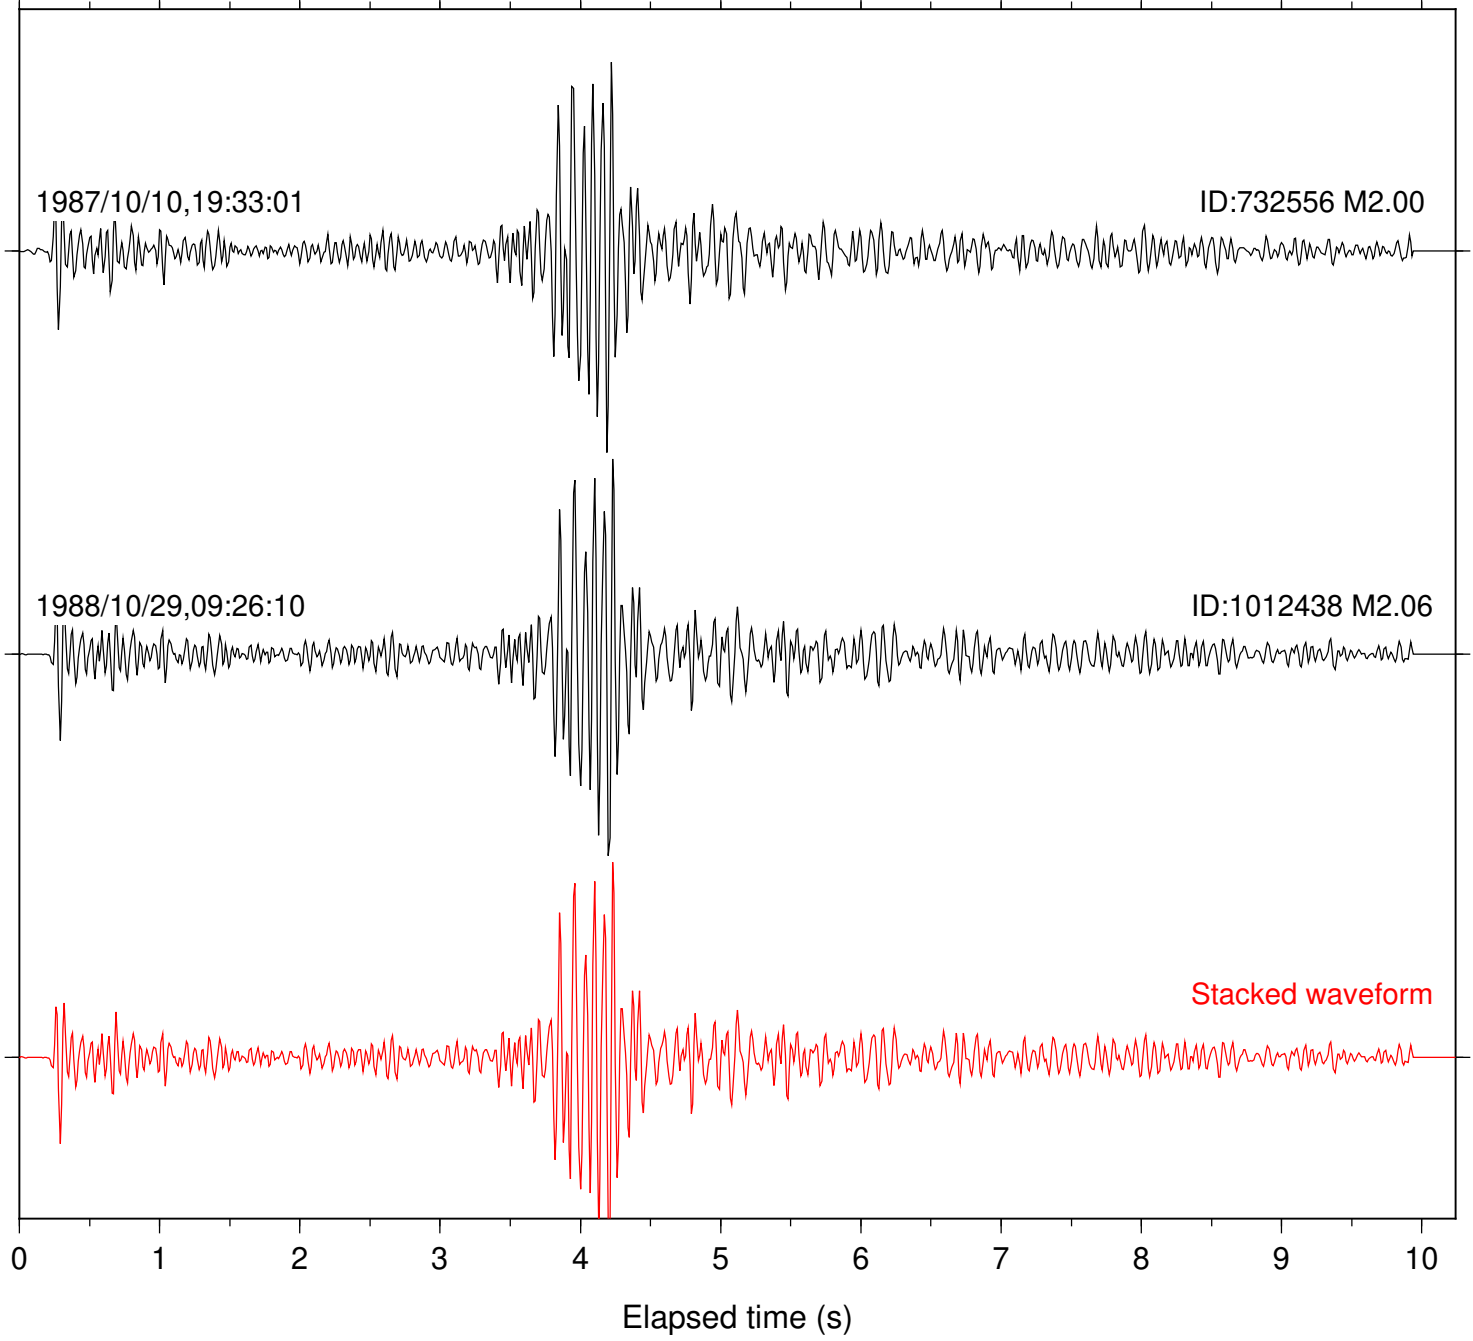

Focal depth: 4.89 km

Station: SND Com: HHZ

Focal depth: 4.89 km

Station: HOT Com: EHZ

Focal depth: 15.44 km

Station: LAQ Com: EHZ

Focal depth: 15.46 km

Station: SMO Com: EHZ