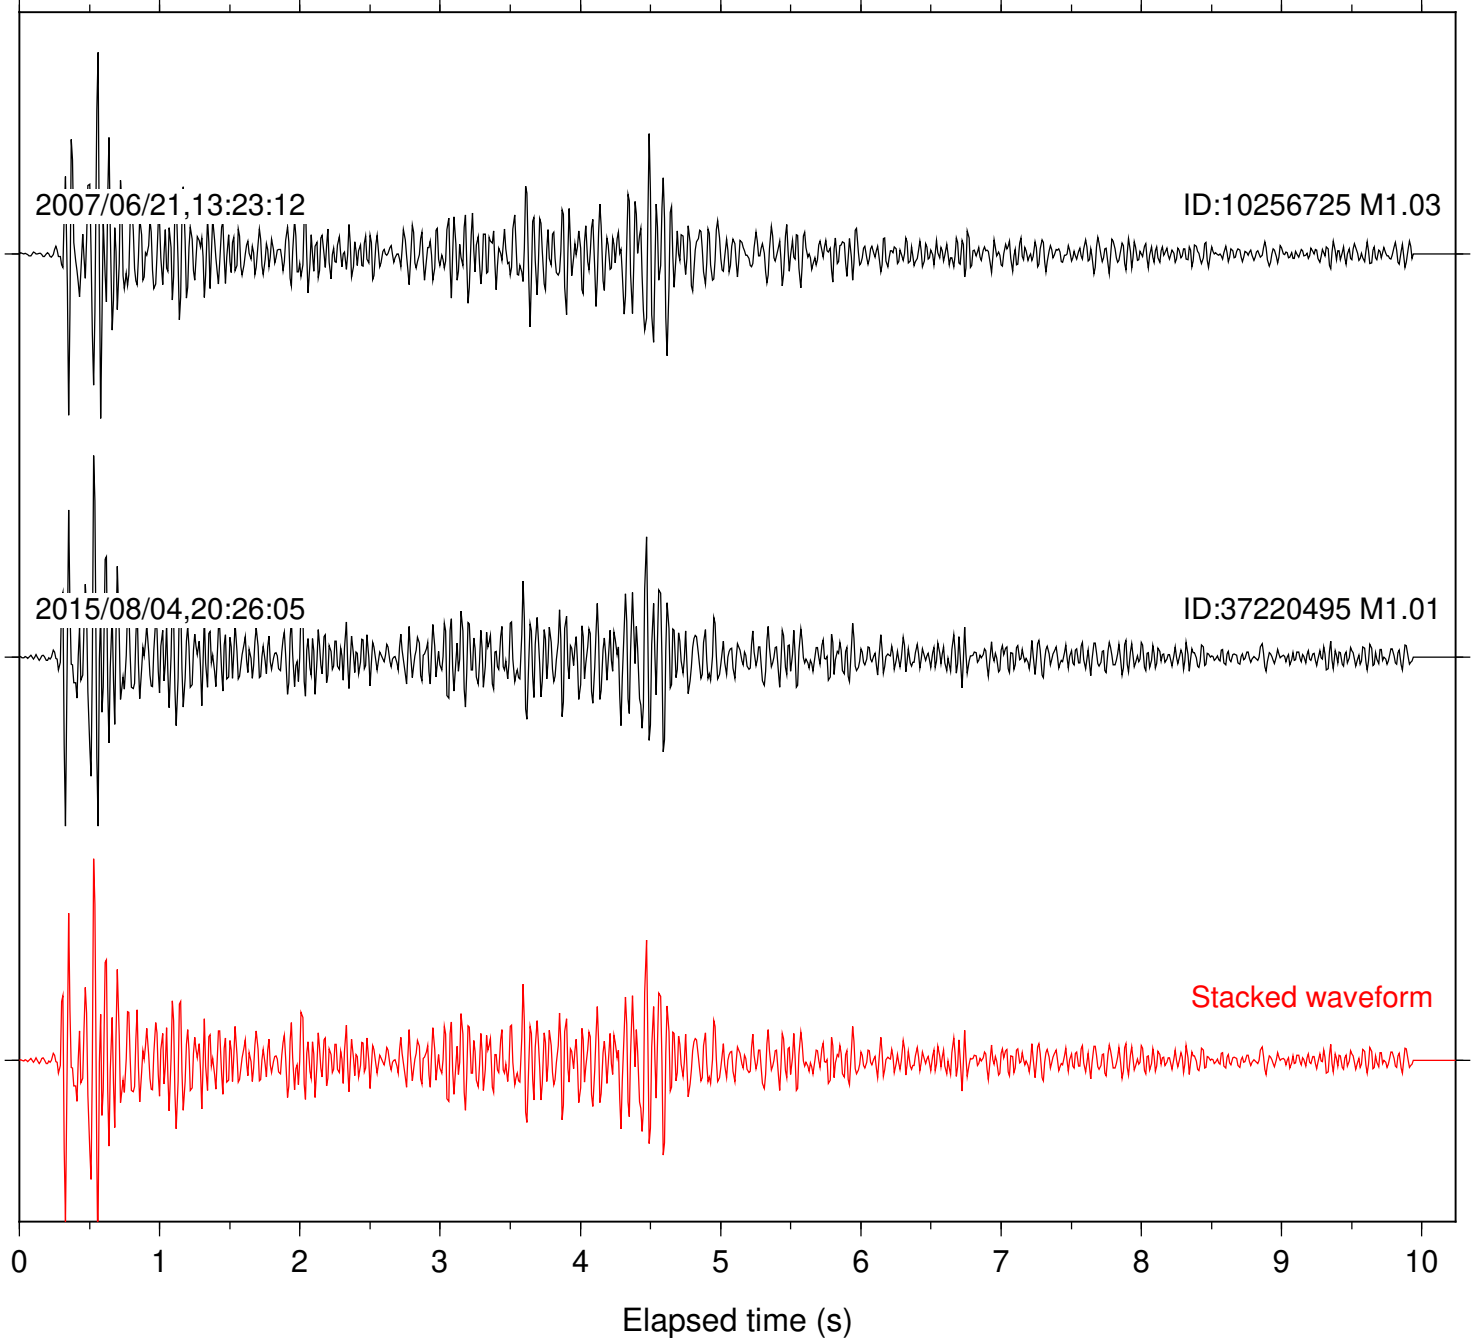

Station: FRD Com: HHZ

Focal depth: 17.54 km

Station: KNW Com: HHZ

Focal depth: 17.54 km

Station: PFO Com: HHZ

Focal depth: 17.54 km

Station: POB2 Com: HHZ

Focal depth: 17.57 km