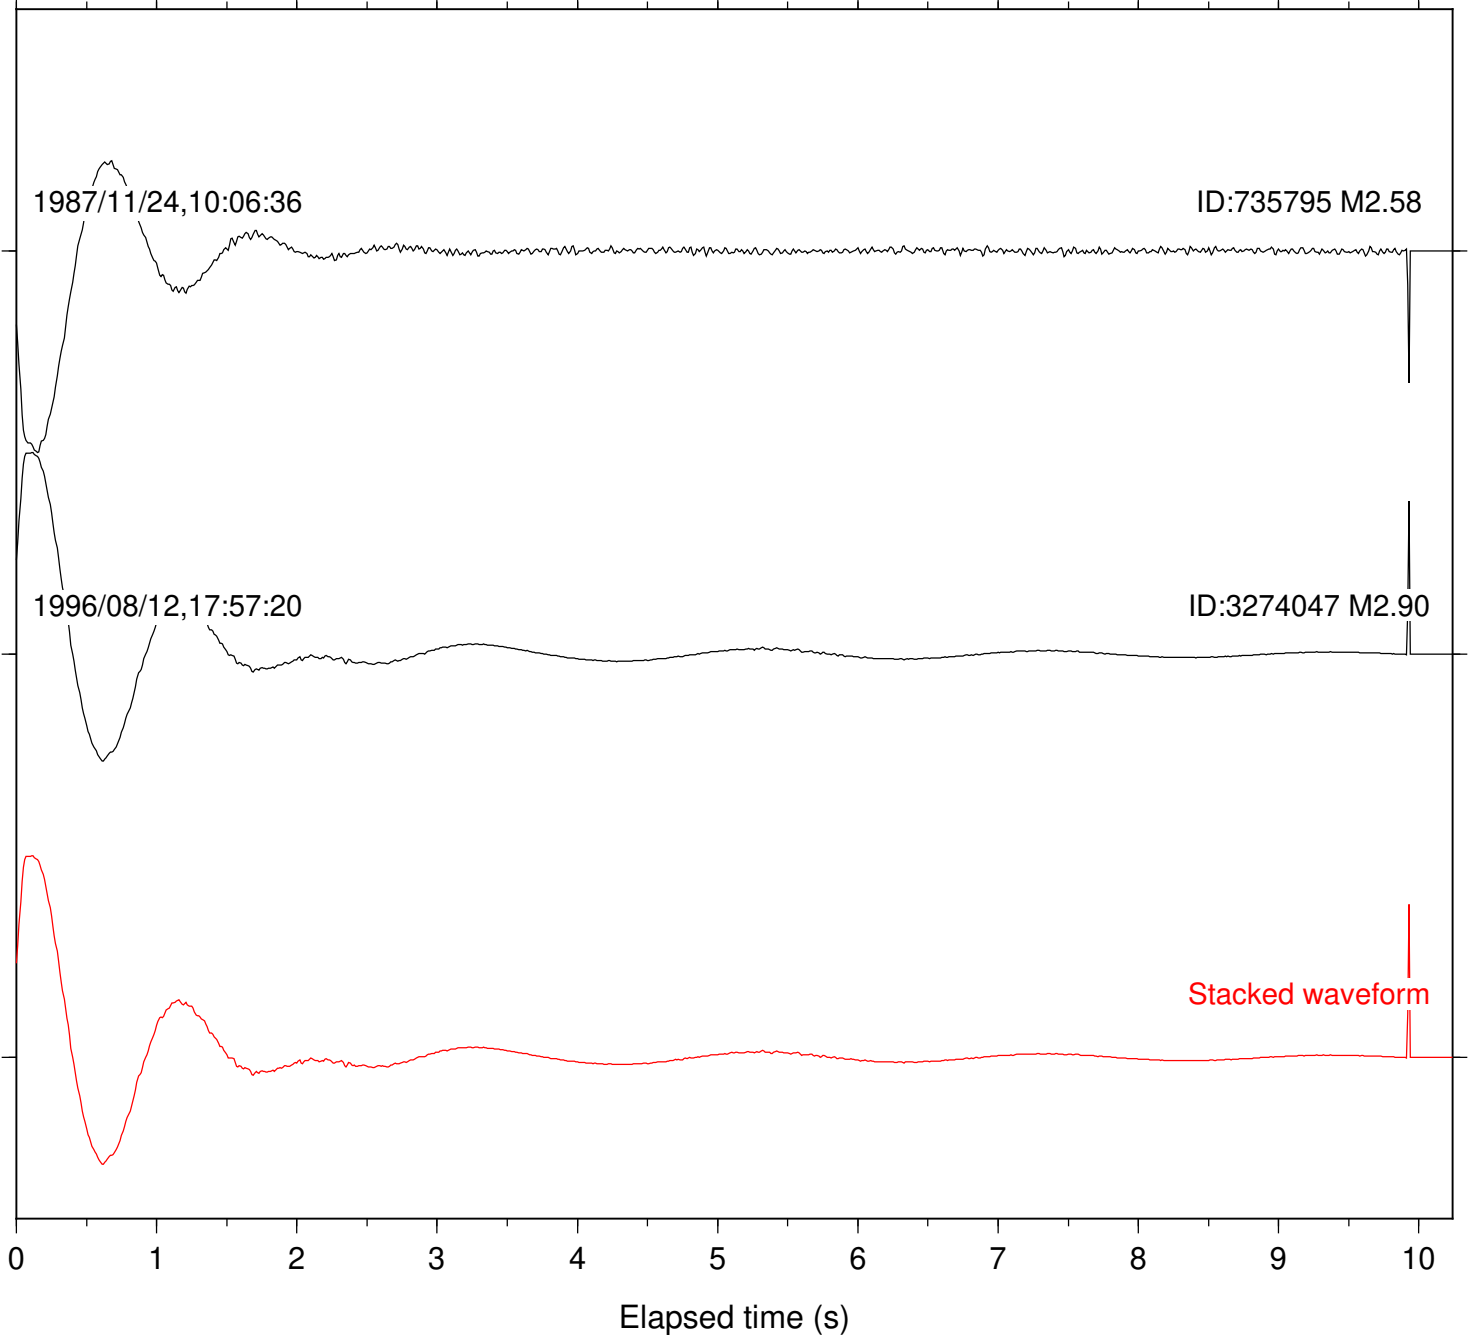

Station: FRK Com: EHZ

Focal depth: 7.26 km

1987/11/24,10:06:36

ID:735795 M2.58

1996/08/12,17:57:20

ID:3274047 M2.90

Stacked waveform