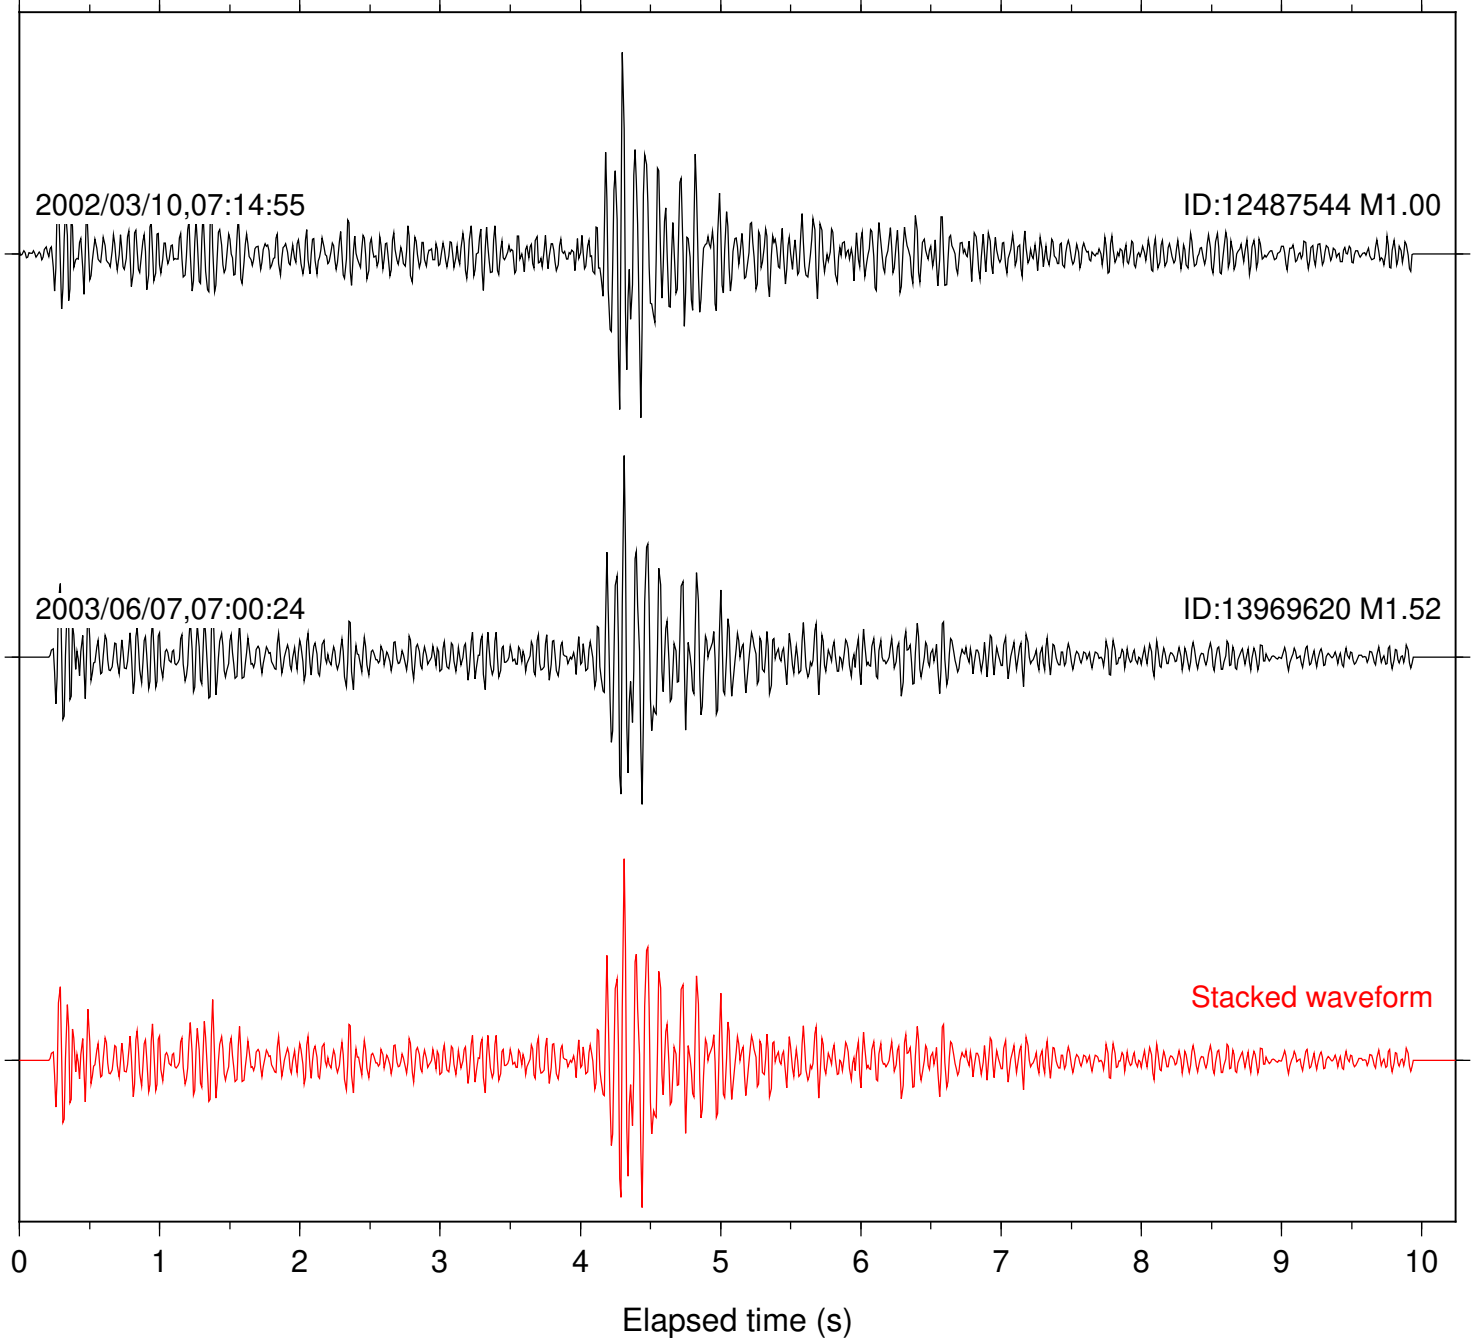

Station: AGA Com: HHZ

Focal depth: 16.54 km