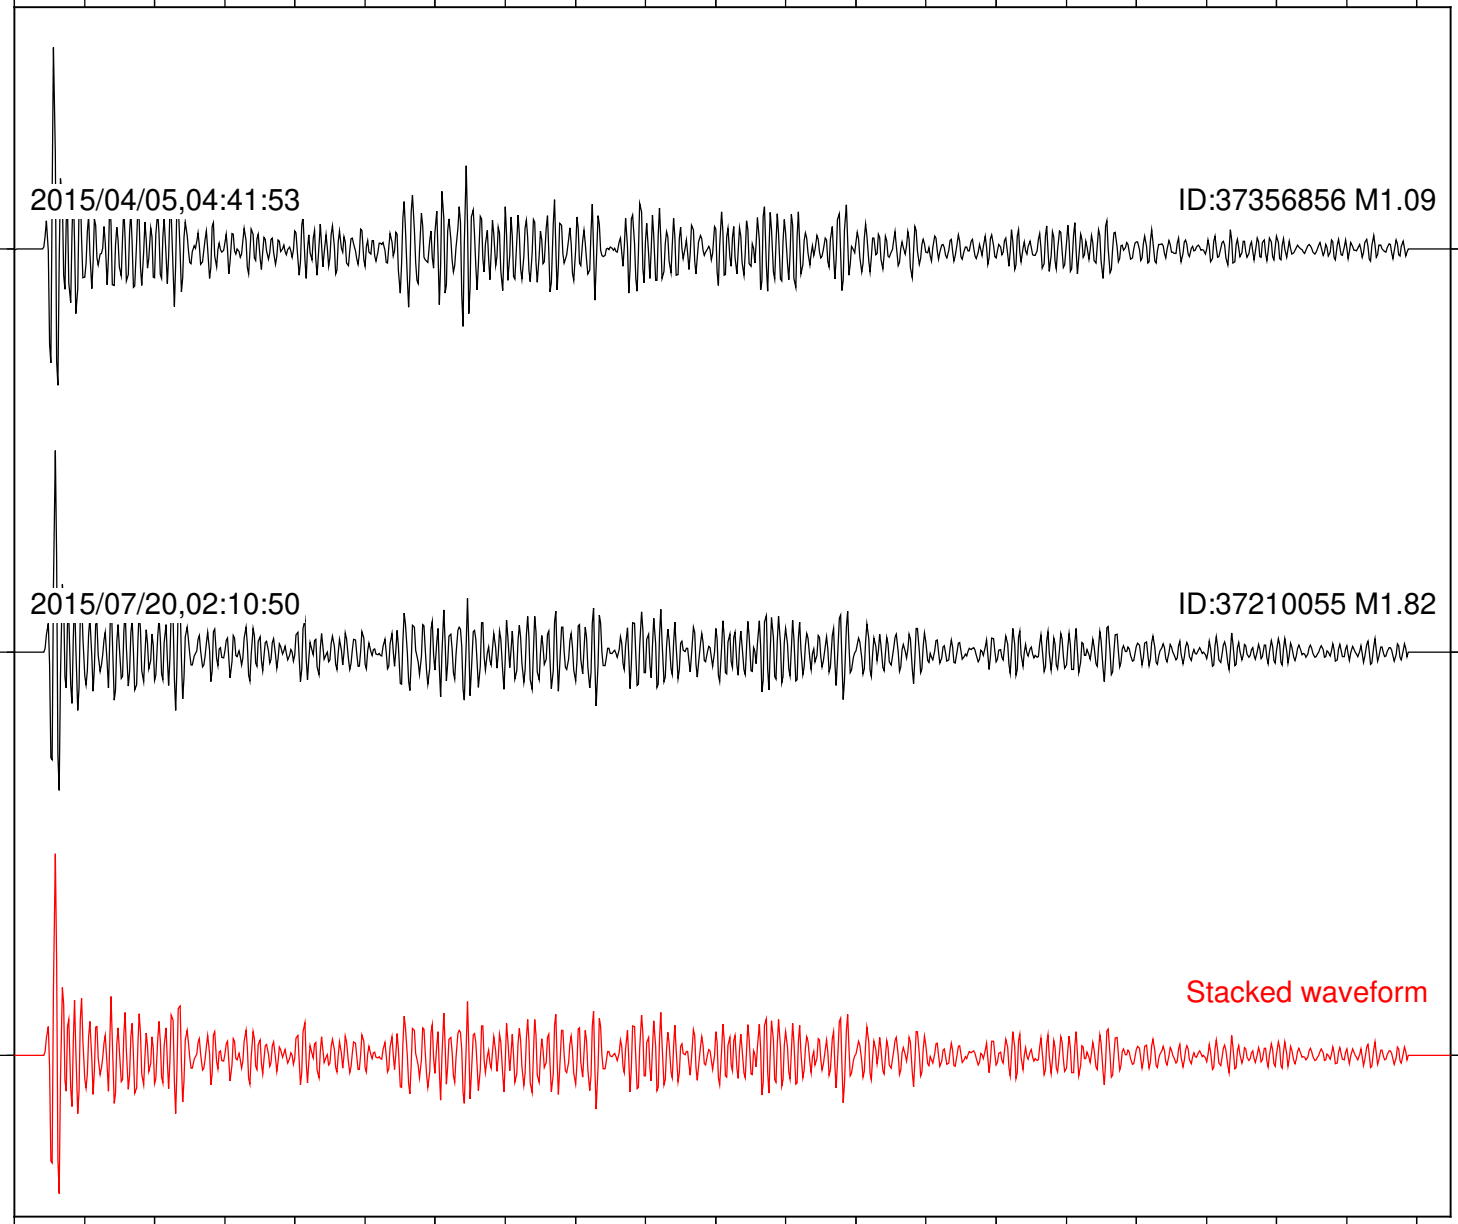

Station: DGR Com: HHZ

Focal depth: 8.43 km

2015/04/05,04:41:53

ID:37356856 M1.09

2015/07/20,02:10:50

ID:37210055 M1.82

Stacked waveform

0 1 2 3 4 5 6 7 8 9 10
Elapsed time (s)