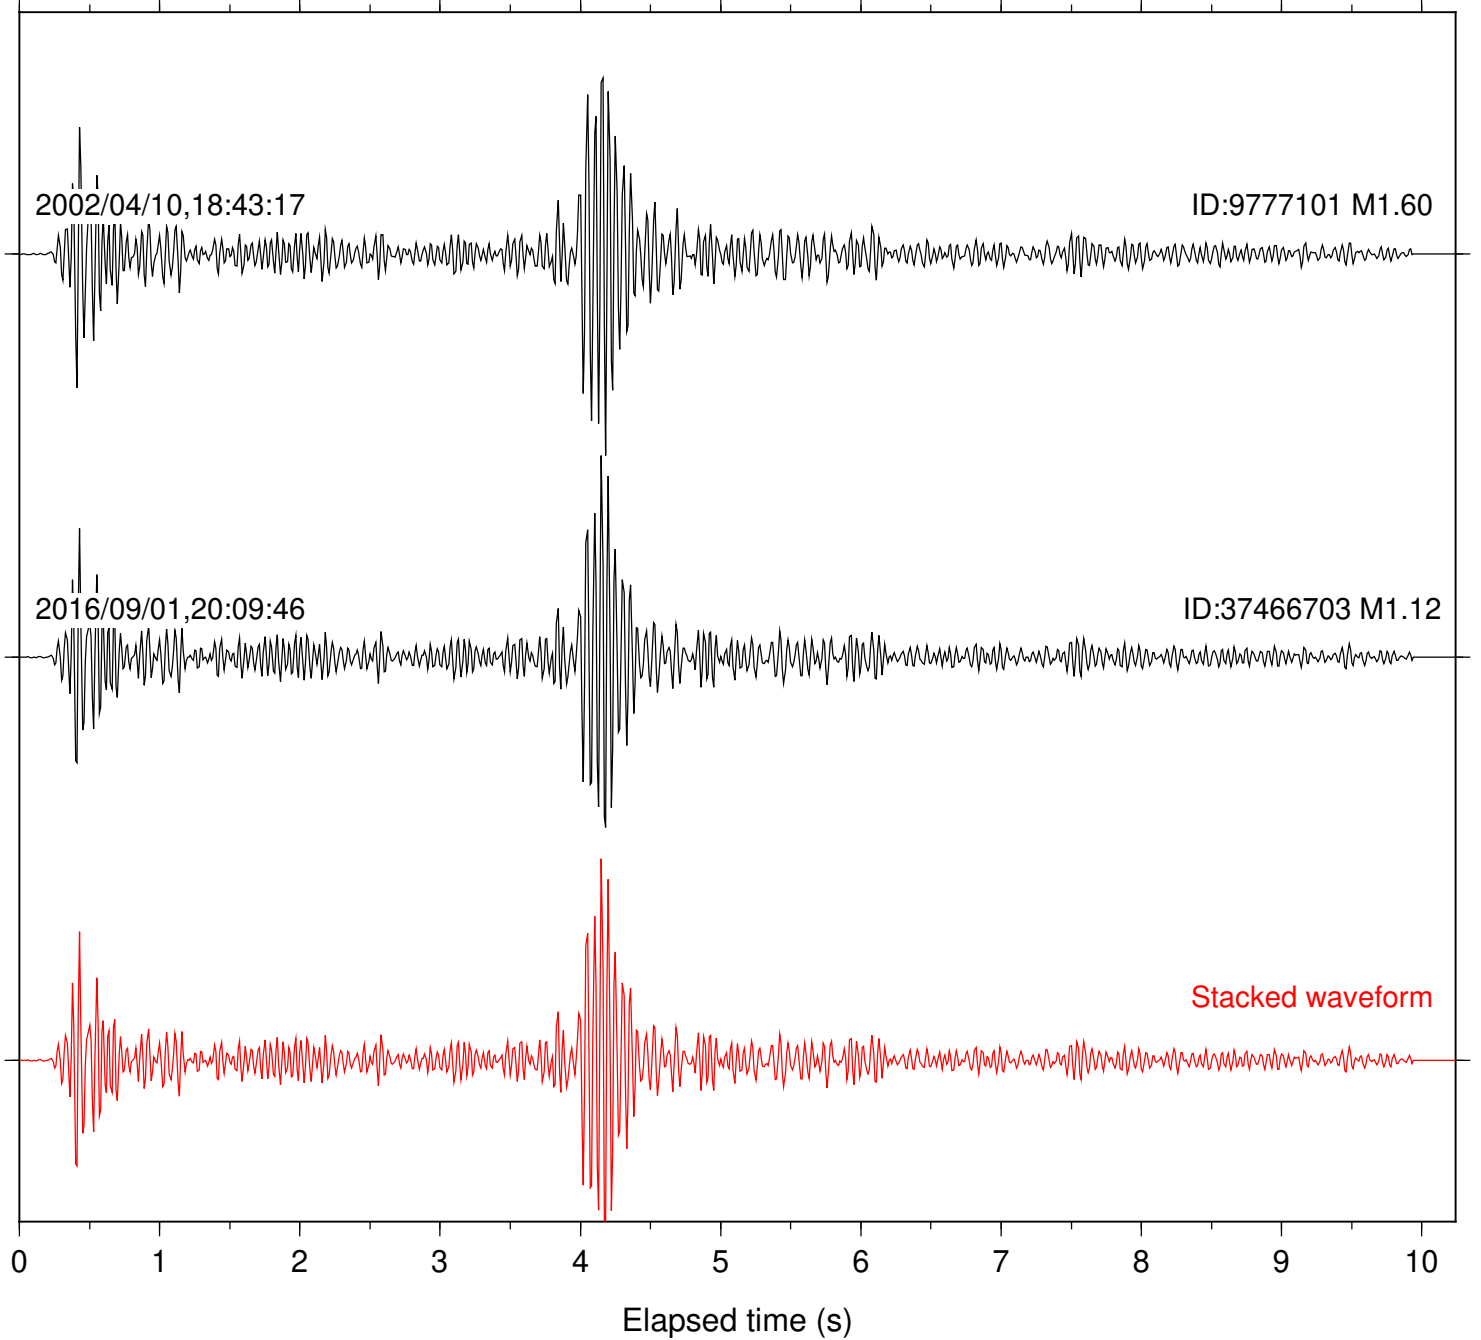

Station: FRD Com: HHZ

Focal depth: 15.62 km

Station: KNW Com: HHZ

Focal depth: 15.62 km

Station: DGR Com: HHZ

Focal depth: 16.88 km

Station: FRD Com: HHZ

Focal depth: 16.88 km