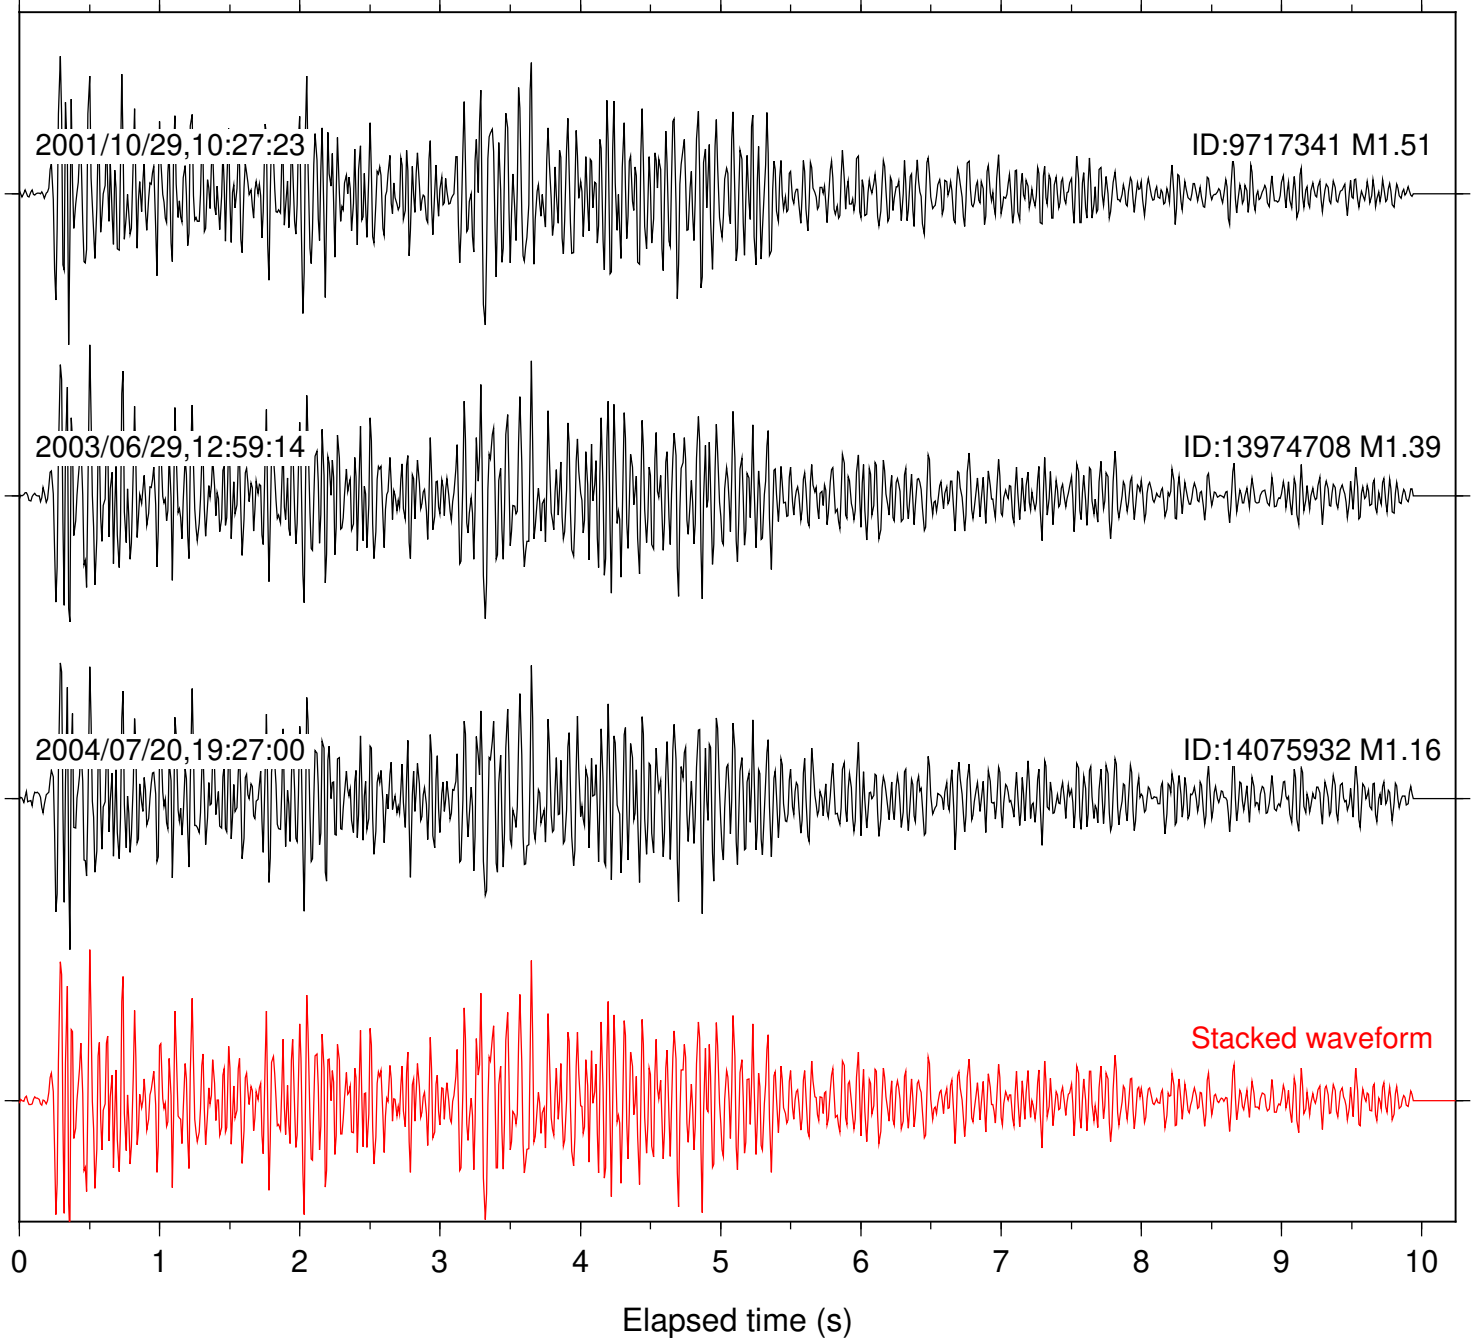

Station: PFO Com: HHZ

Focal depth: 11.61 km

Station: PMD Com: HHZ

Focal depth: 11.61 km

Station: SND Com: HHZ

Focal depth: 11.61 km

Station: TOR Com: HHZ

Focal depth: 11.61 km