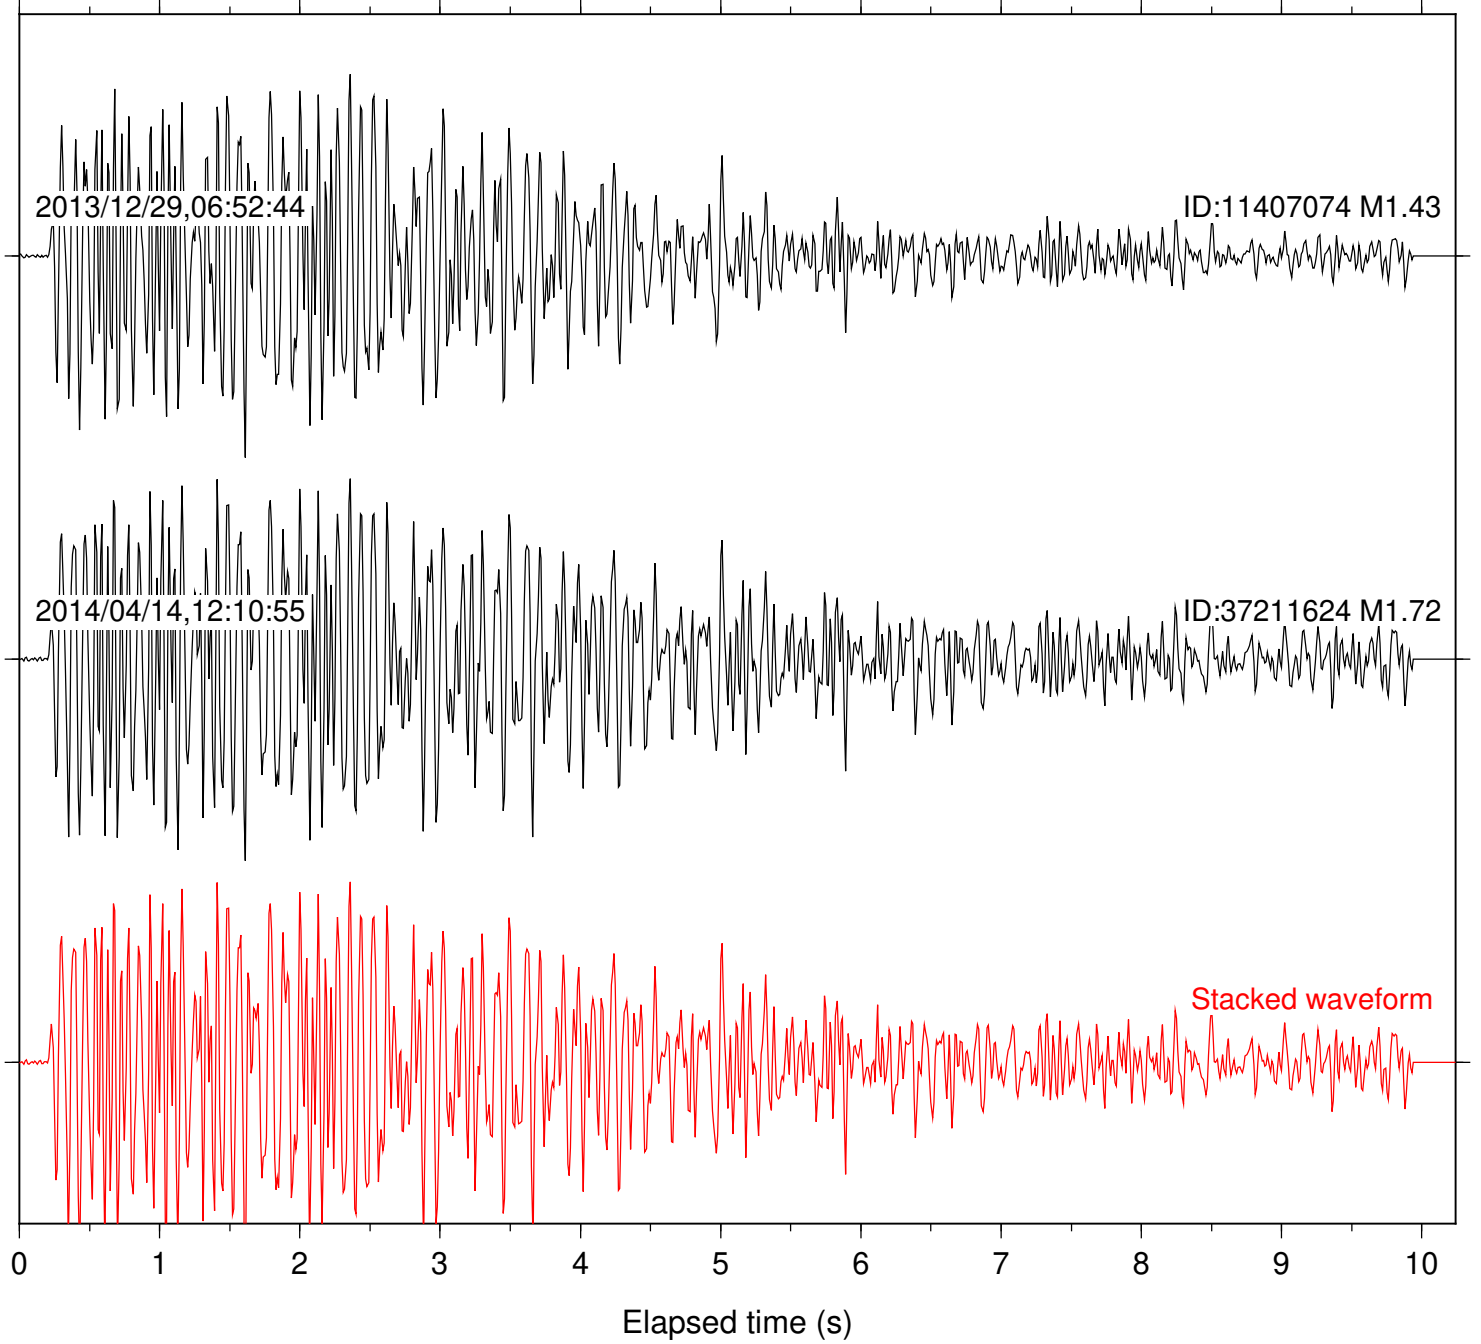

Station: BAC Com: EHZ

Focal depth: 15.47 km

Station: DGR Com: HHZ

Focal depth: 15.47 km

Station: FRD Com: HHZ

Focal depth: 15.50 km

Station: CBK Com: EHZ

Focal depth: 4.27 km