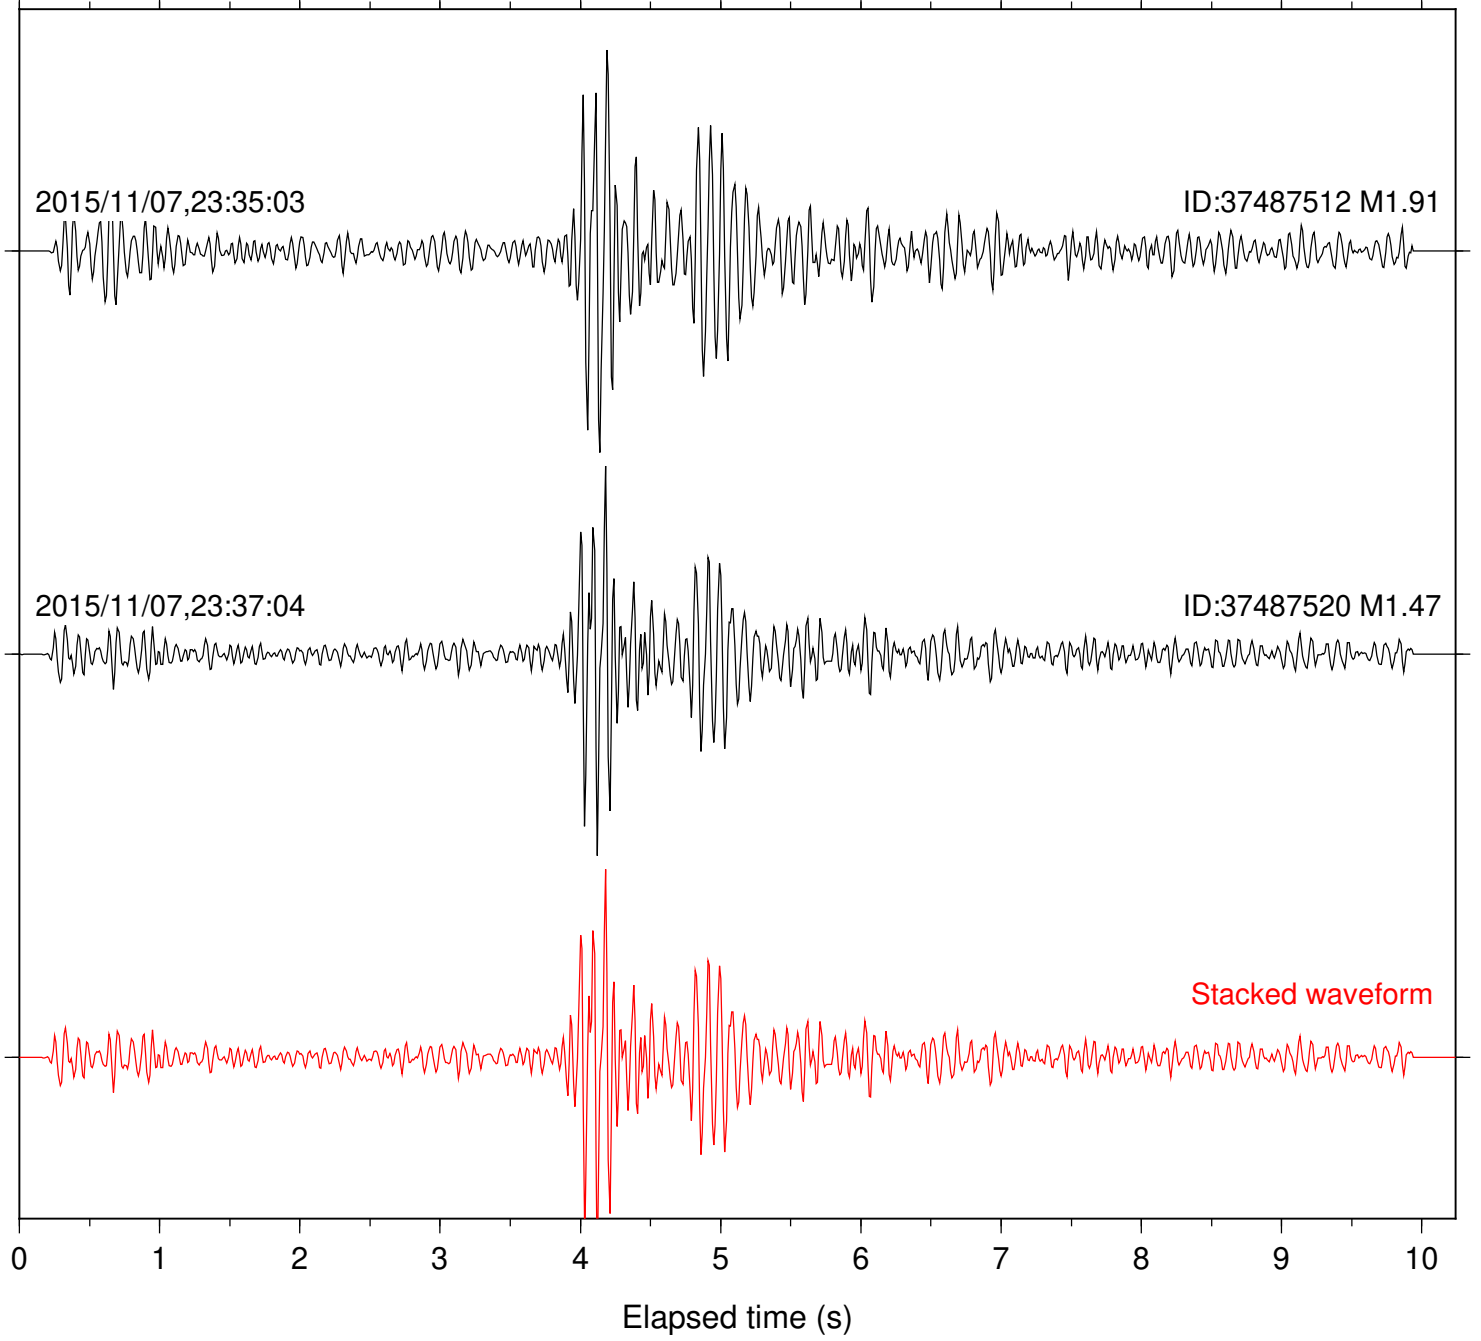

Station: B093 Com: EHZ

Focal depth: 8.19 km

Station: B946 Com: EHZ

Focal depth: 8.19 km

Station: KNW Com: HHZ

Focal depth: 8.19 km

Station: B082 Com: EHZ

Focal depth: 4.96 km