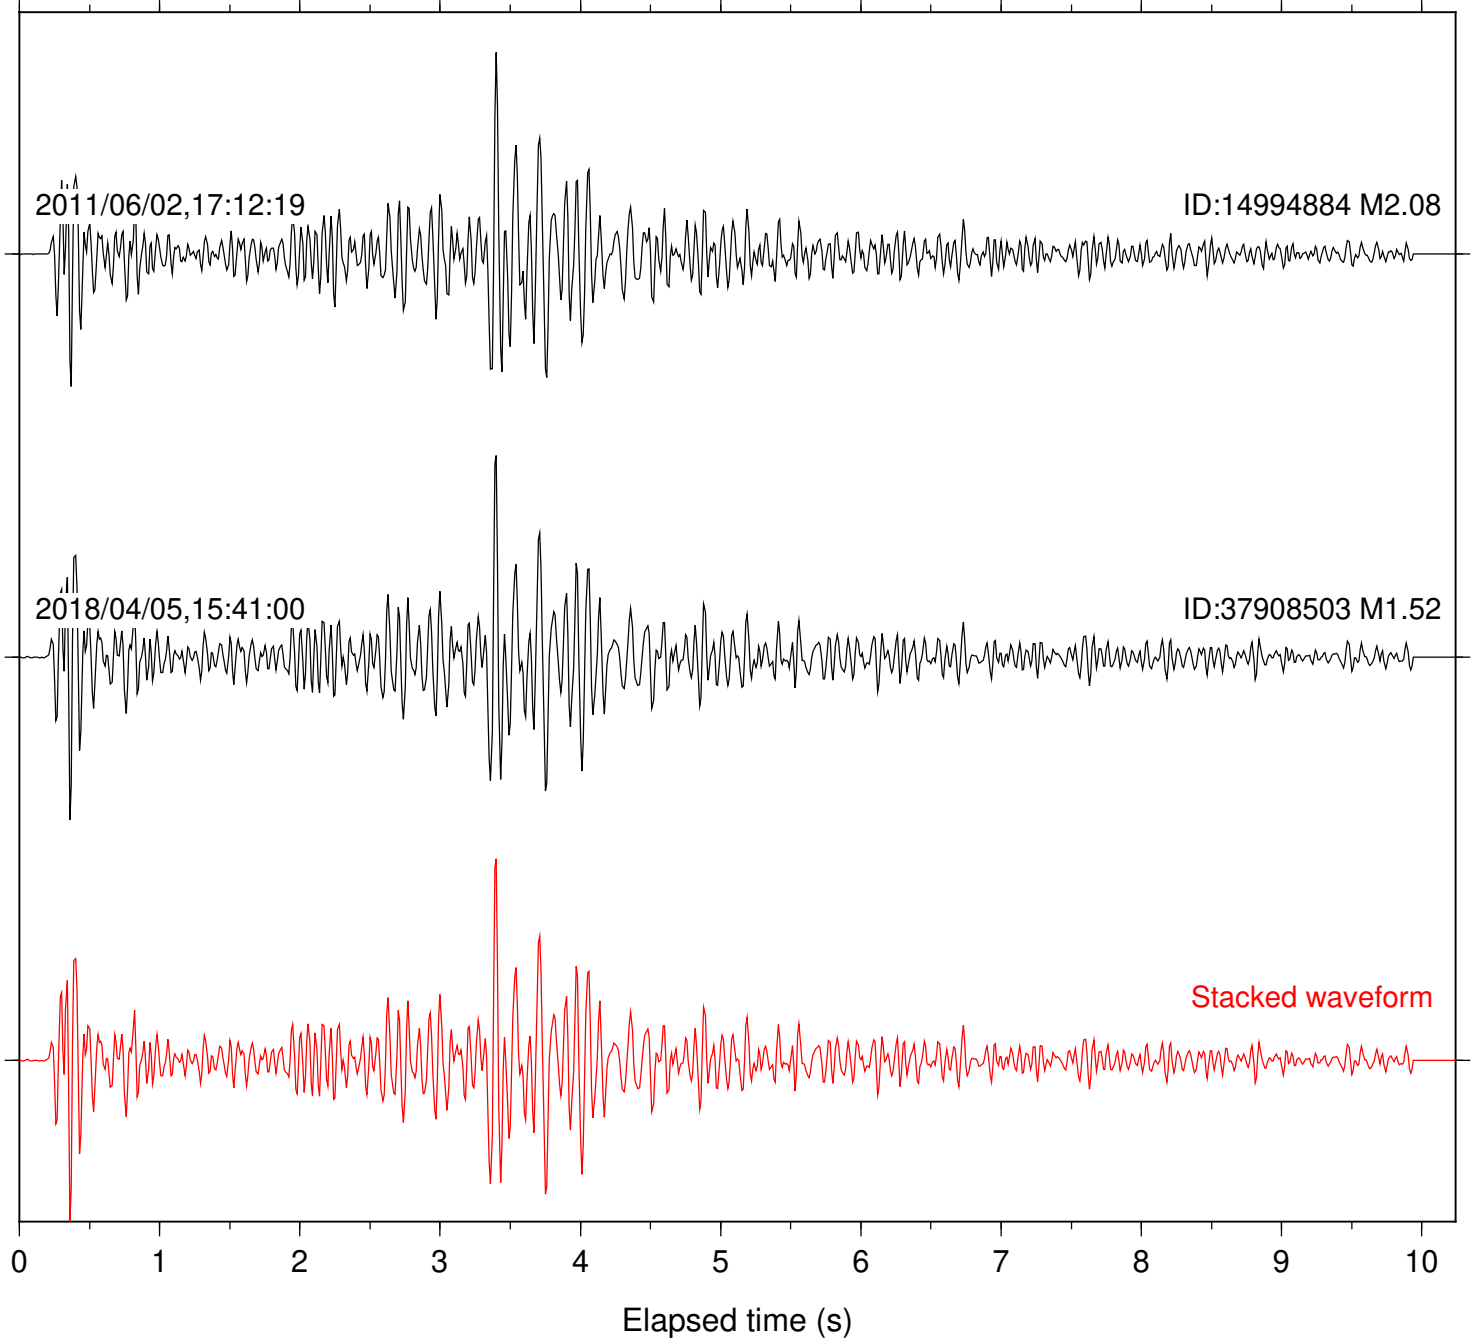

Focal depth: 6.97 km

Station: B084 Com: EHZ

Focal depth: 12.69 km

Station: B088 Com: EHZ

Focal depth: 12.69 km

Station: PFO Com: HHZ

Focal depth: 12.78 km

Station: B084 Com: EHZ