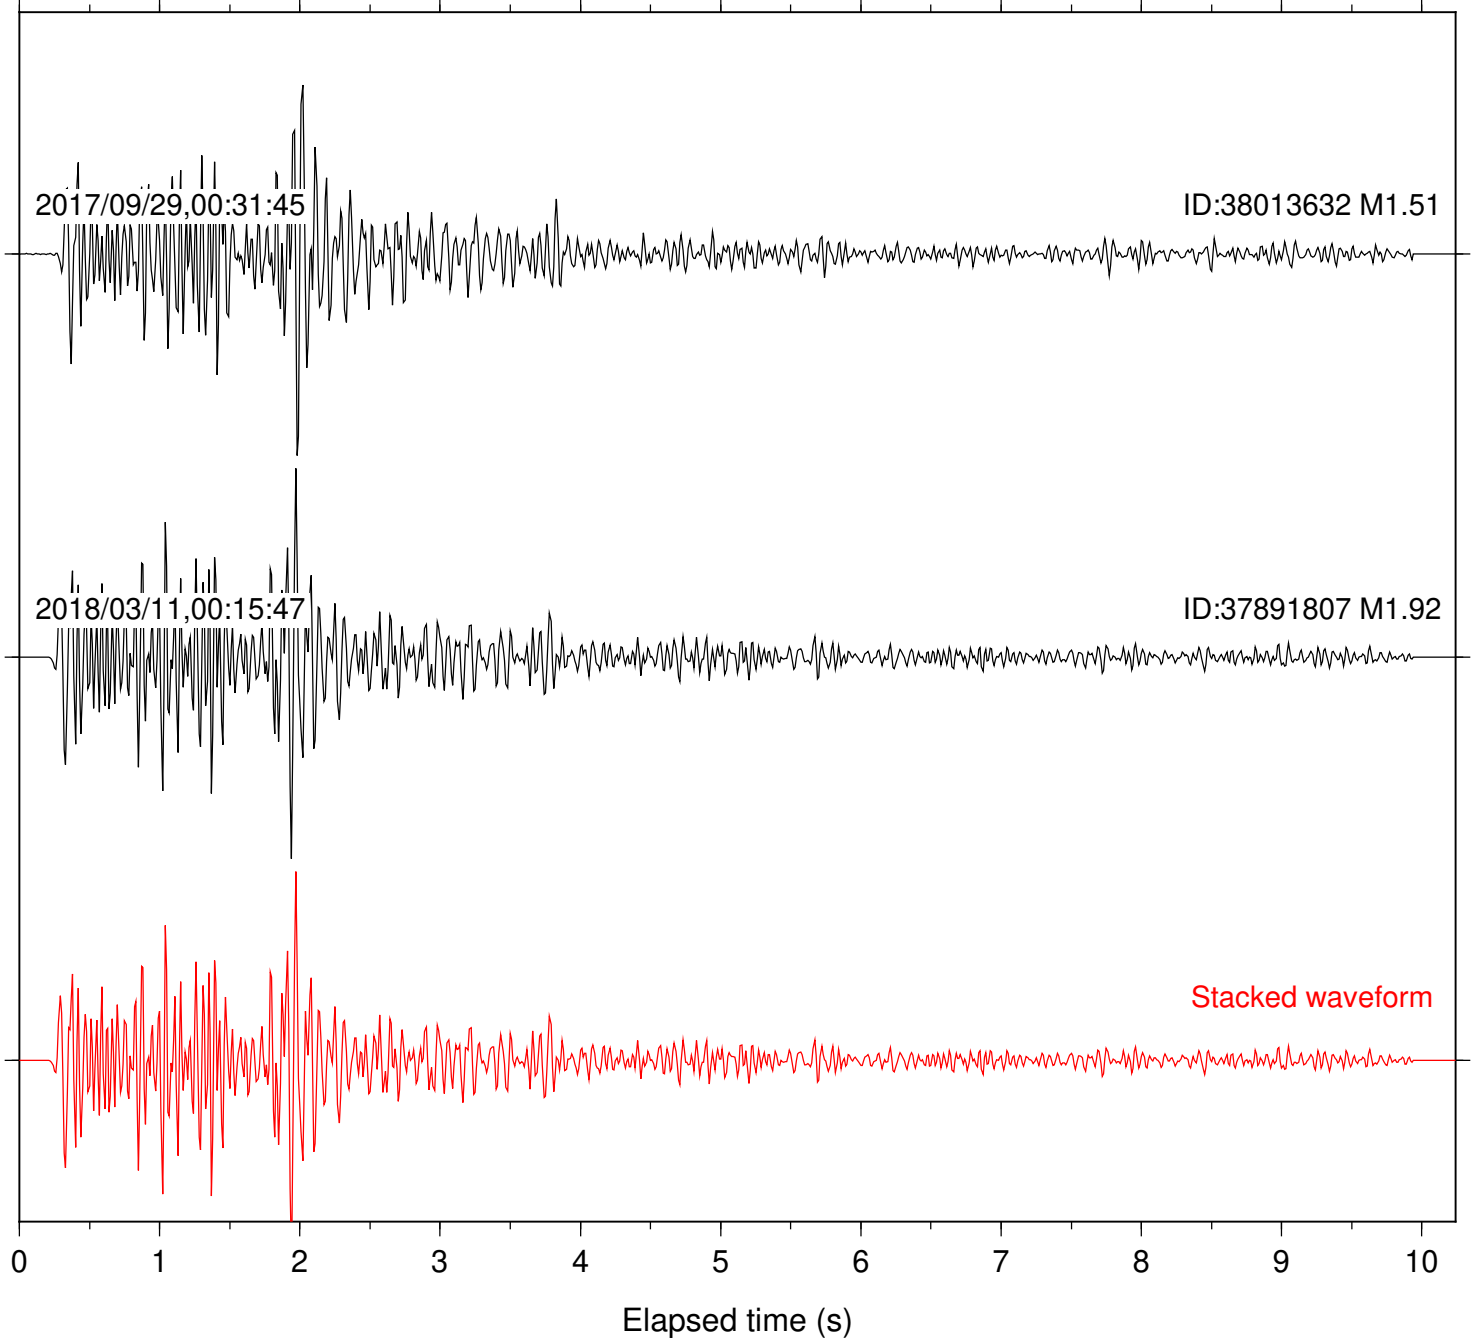

Station: CSH Com: HHZ

Focal depth: 6.03 km

Station: DGR Com: HHZ

Focal depth: 6.03 km

Station: DNR Com: HHZ

Focal depth: 6.03 km

2017/08/29,08:47:38

ID:37987360 M1.17