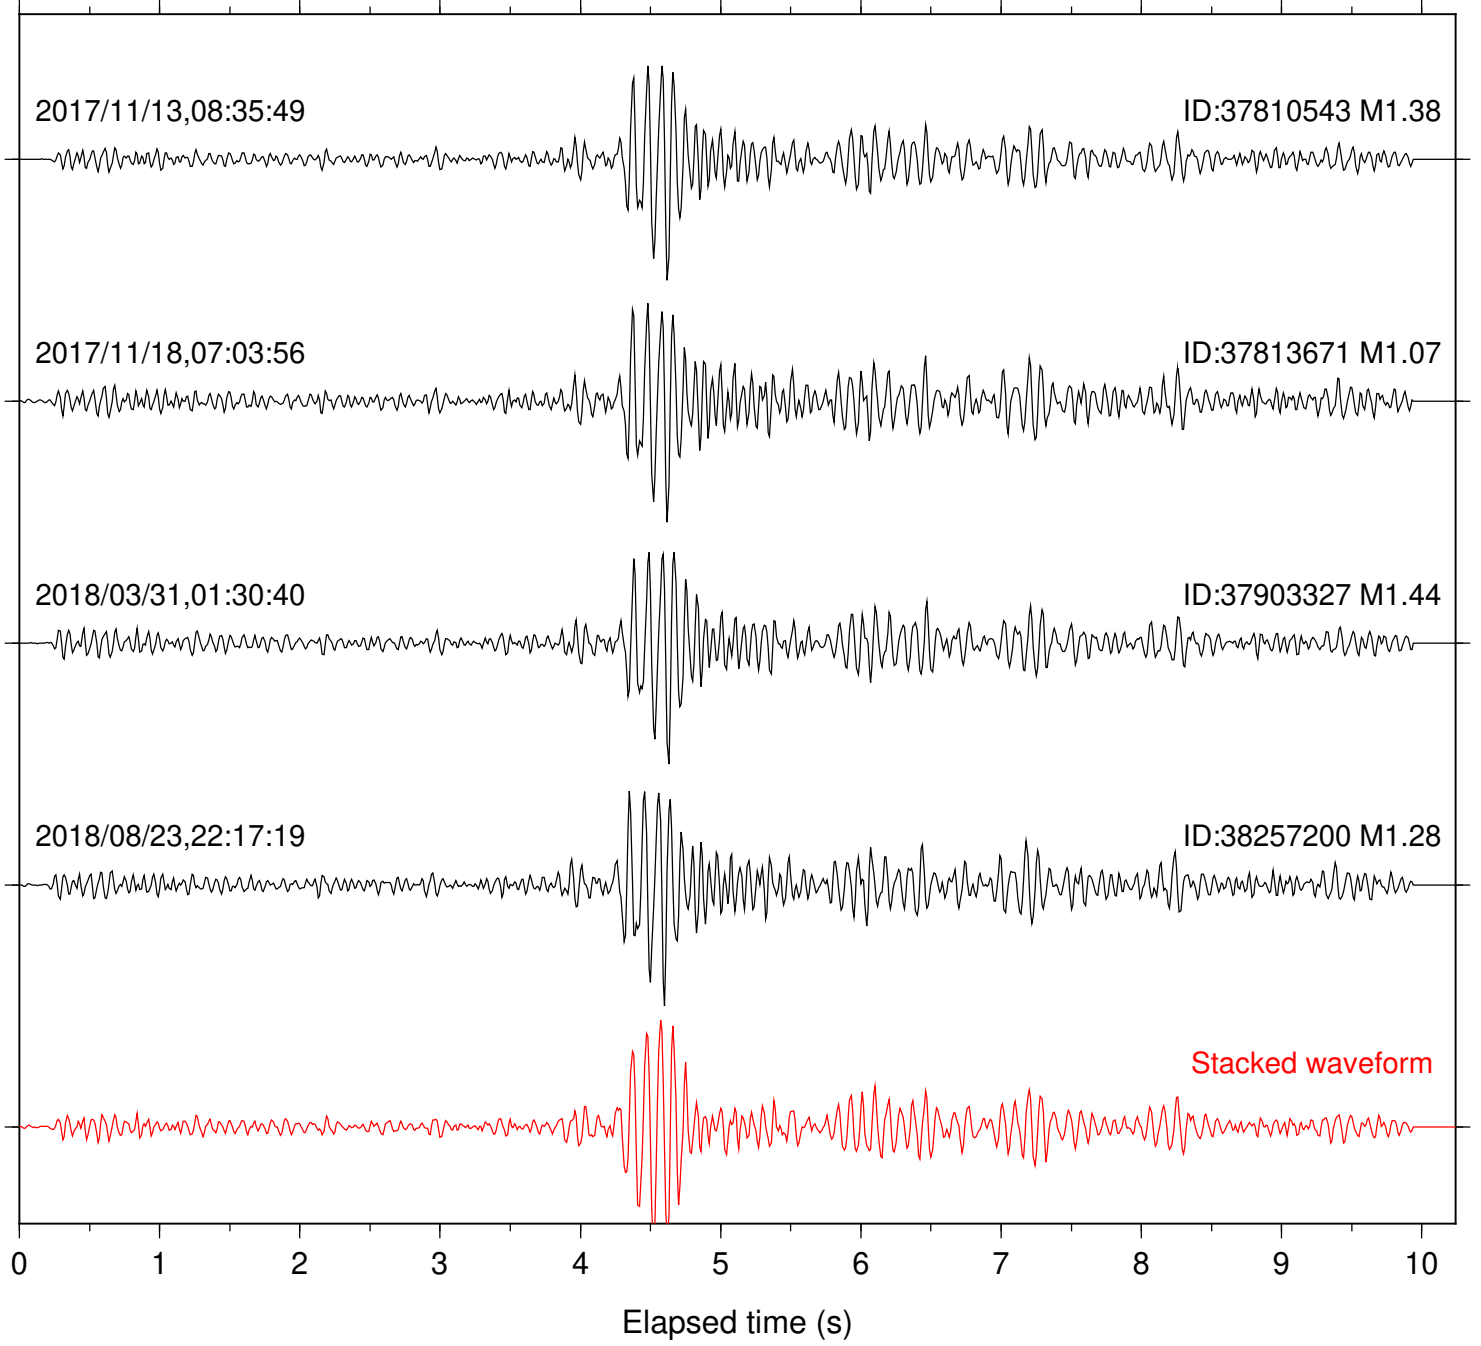

Station: B084 Com: EHZ

Focal depth: 4.88 km