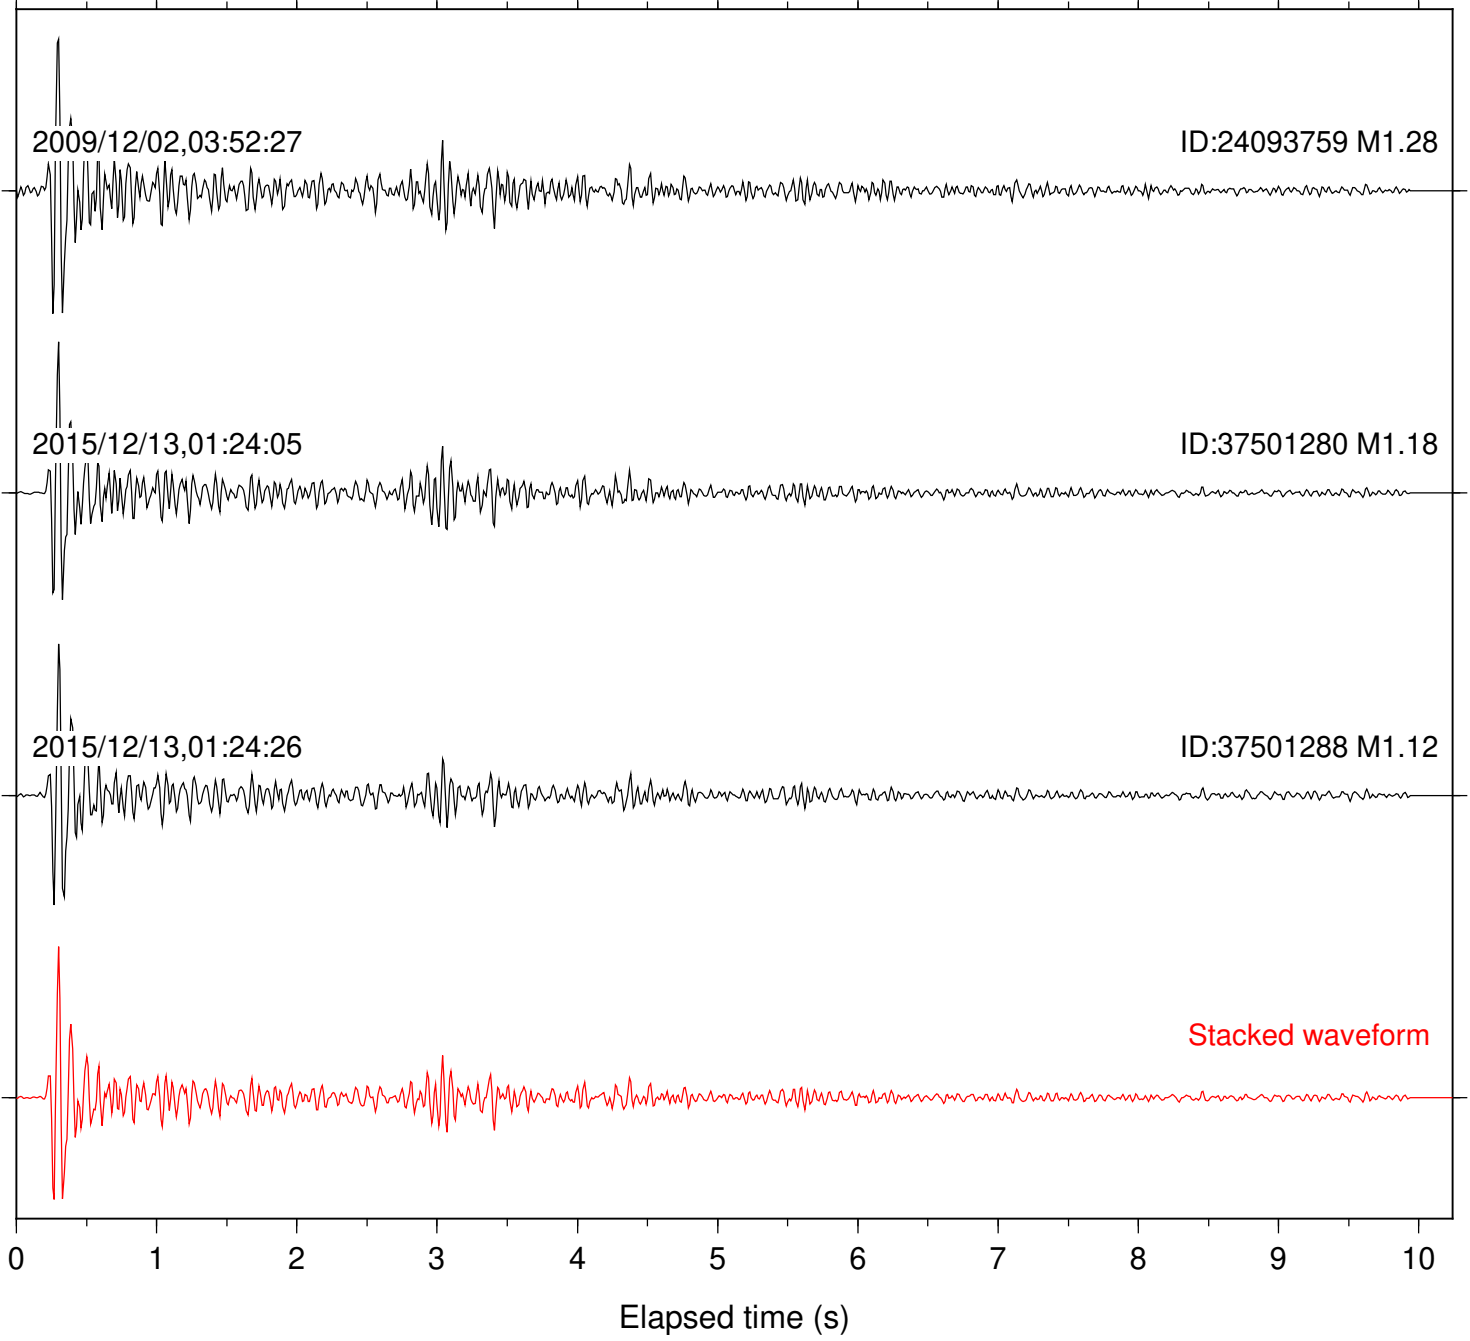

Station: B082 Com: EHZ

Focal depth: 14.99 km