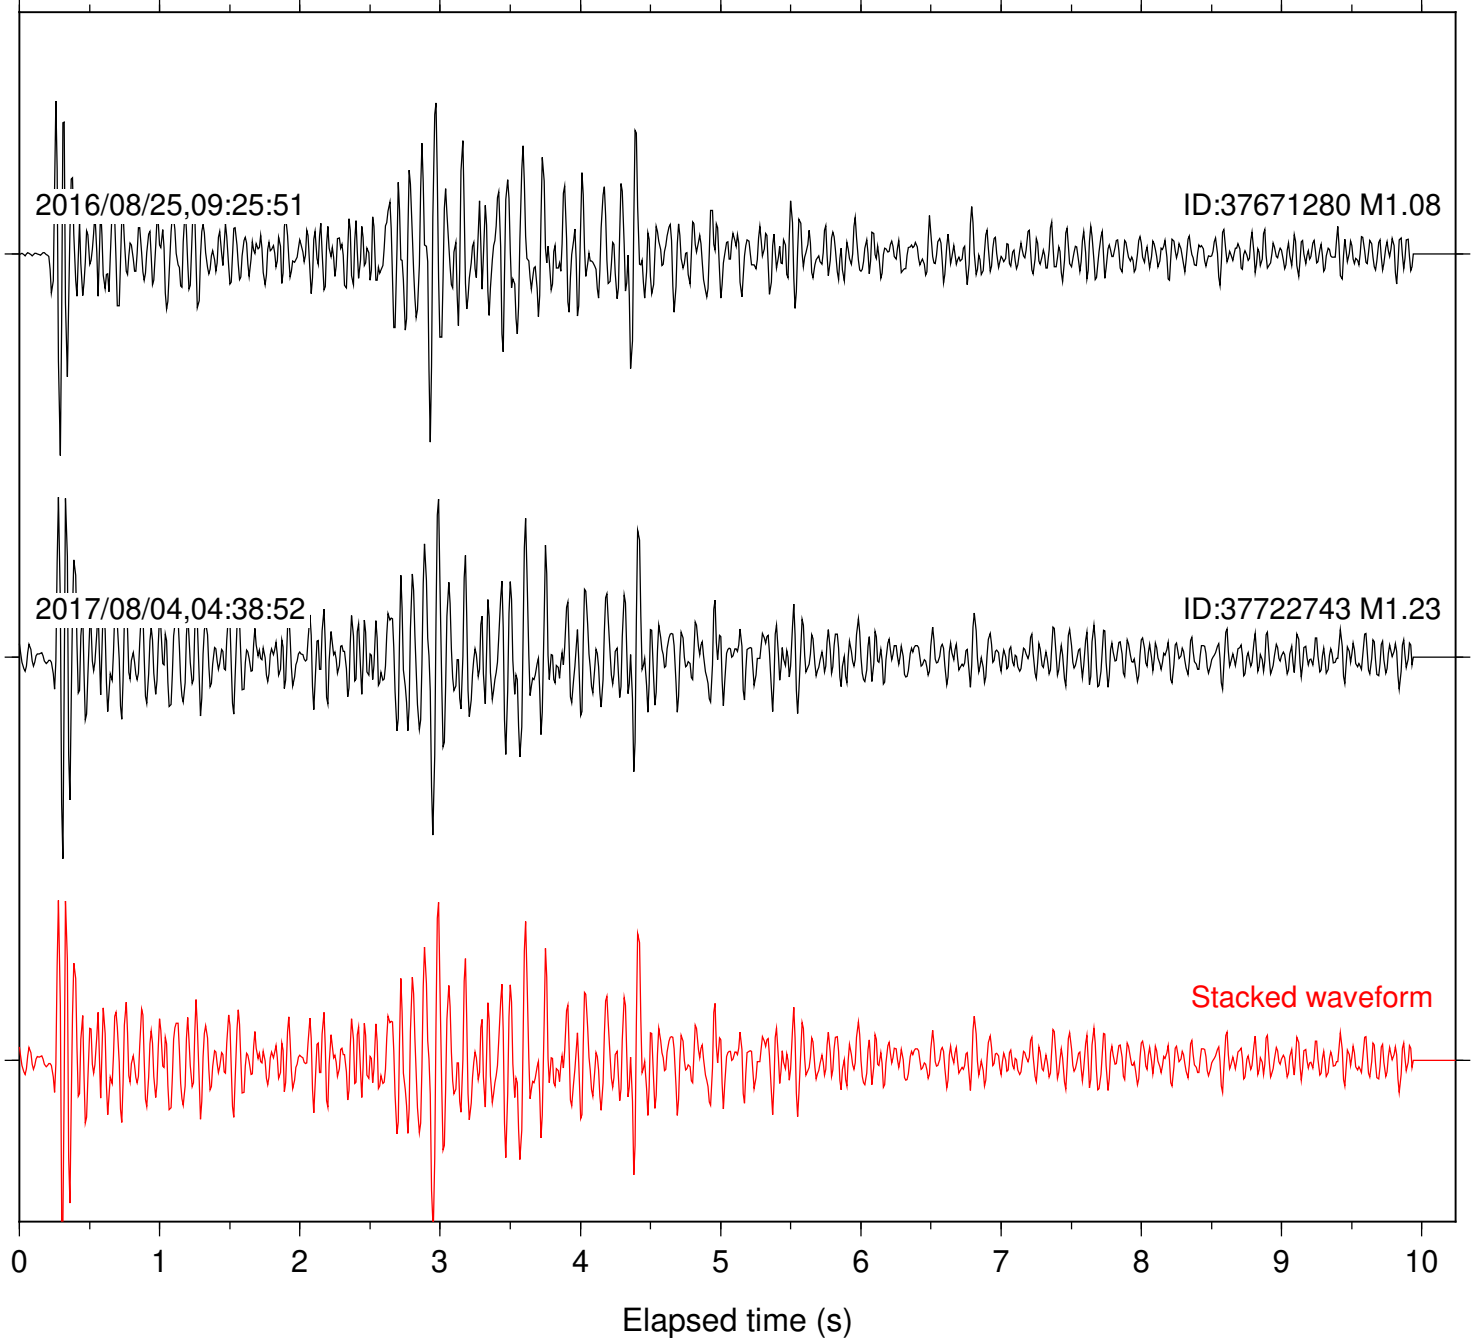

Focal depth: 6.75 km

Station: BAC Com: EHZ

Focal depth: 6.75 km

Station: CSH Com: HHZ

Focal depth: 6.75 km

Station: DGR Com: HHZ

Focal depth: 6.75 km

Station: FRD Com: HHZ