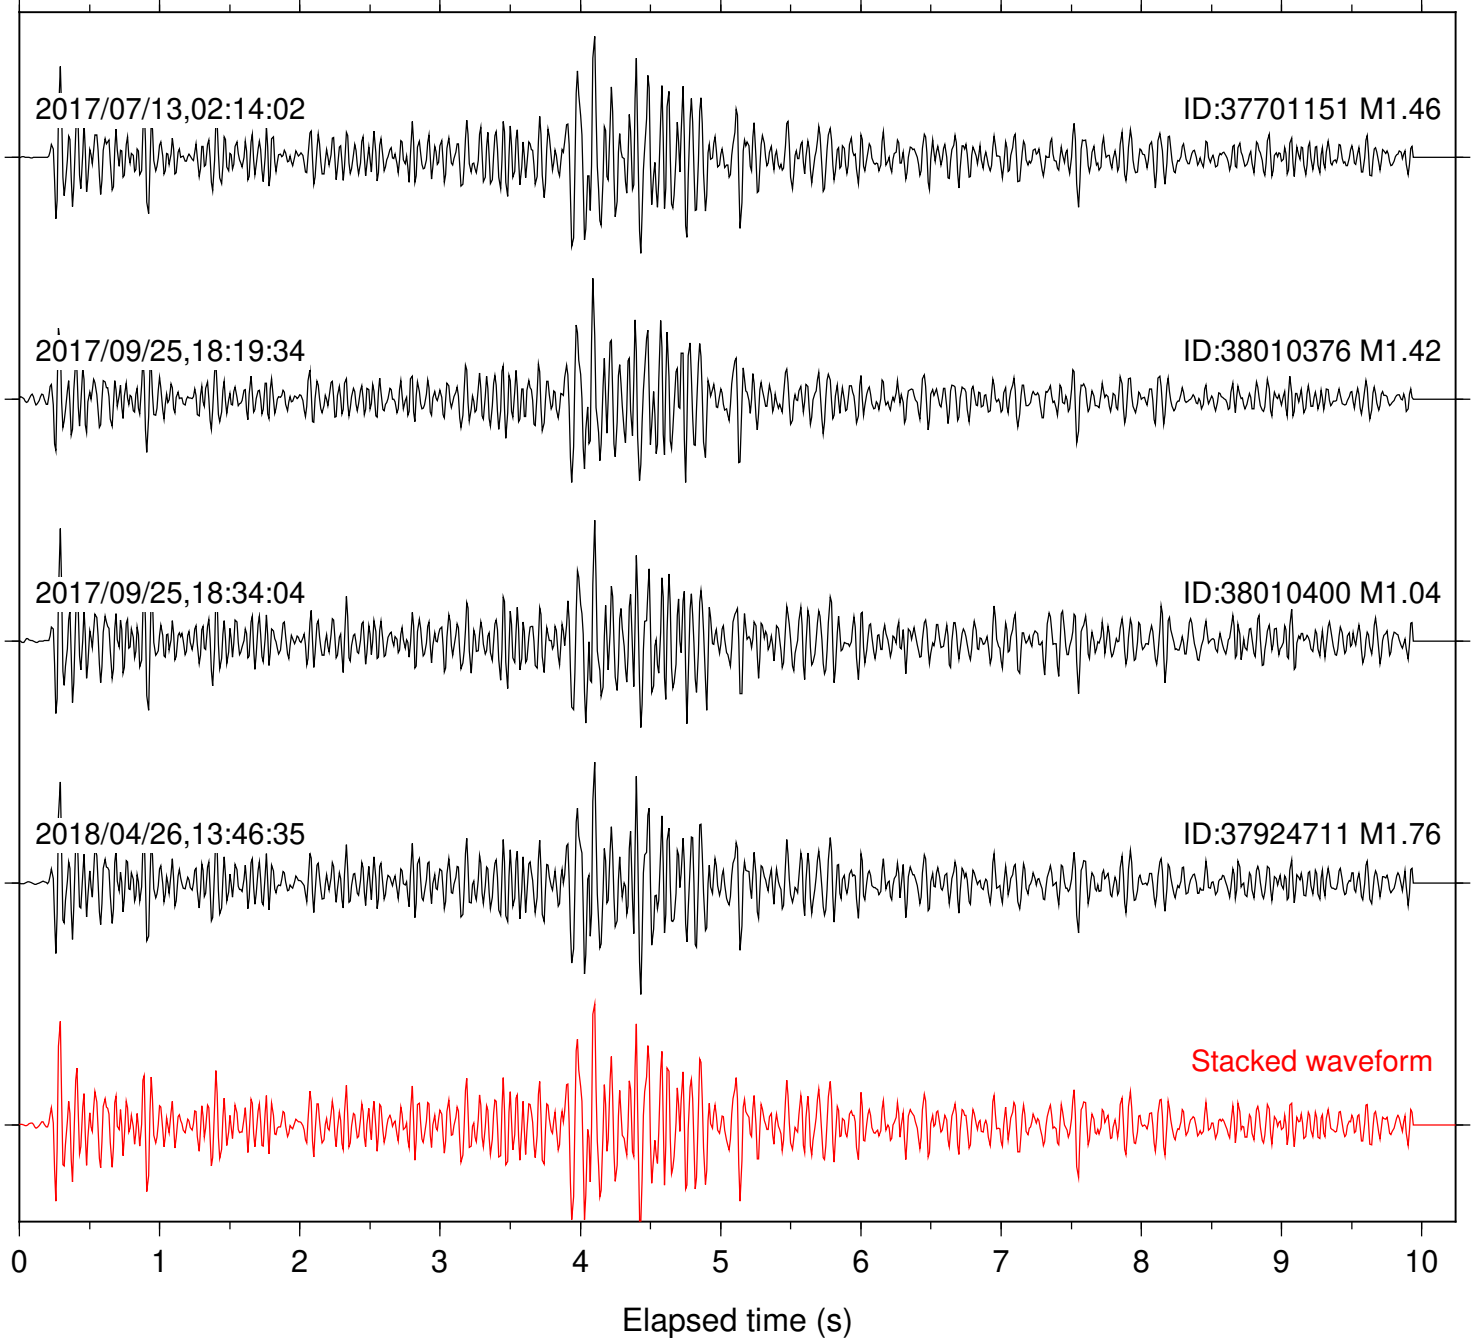

Station: DGR Com: HHZ

Focal depth: 5.55 km

Station: FRD Com: HHZ

Focal depth: 5.55 km

Station: HMT2 Com: HHZ

Focal depth: 5.55 km

Station: KNW Com: HHZ

Focal depth: 5.55 km