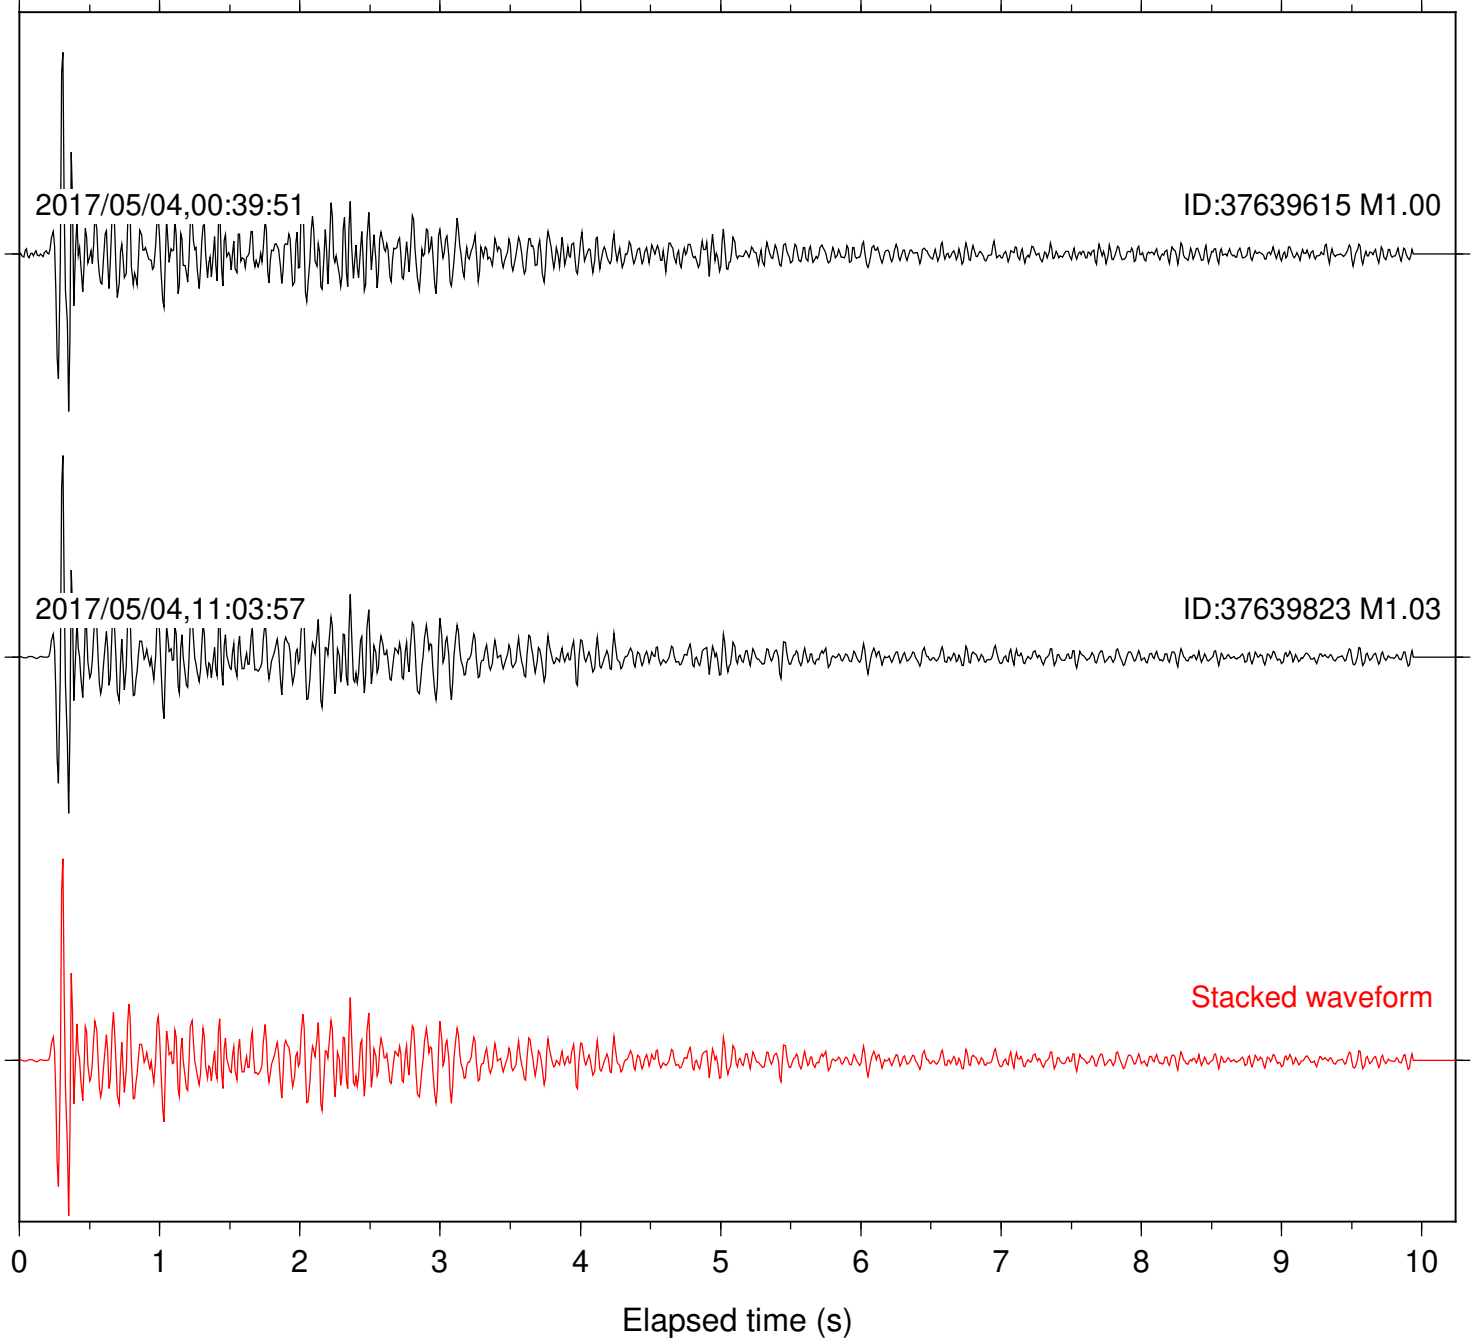

Station: BZN Com: HHZ

Focal depth: 6.32 km