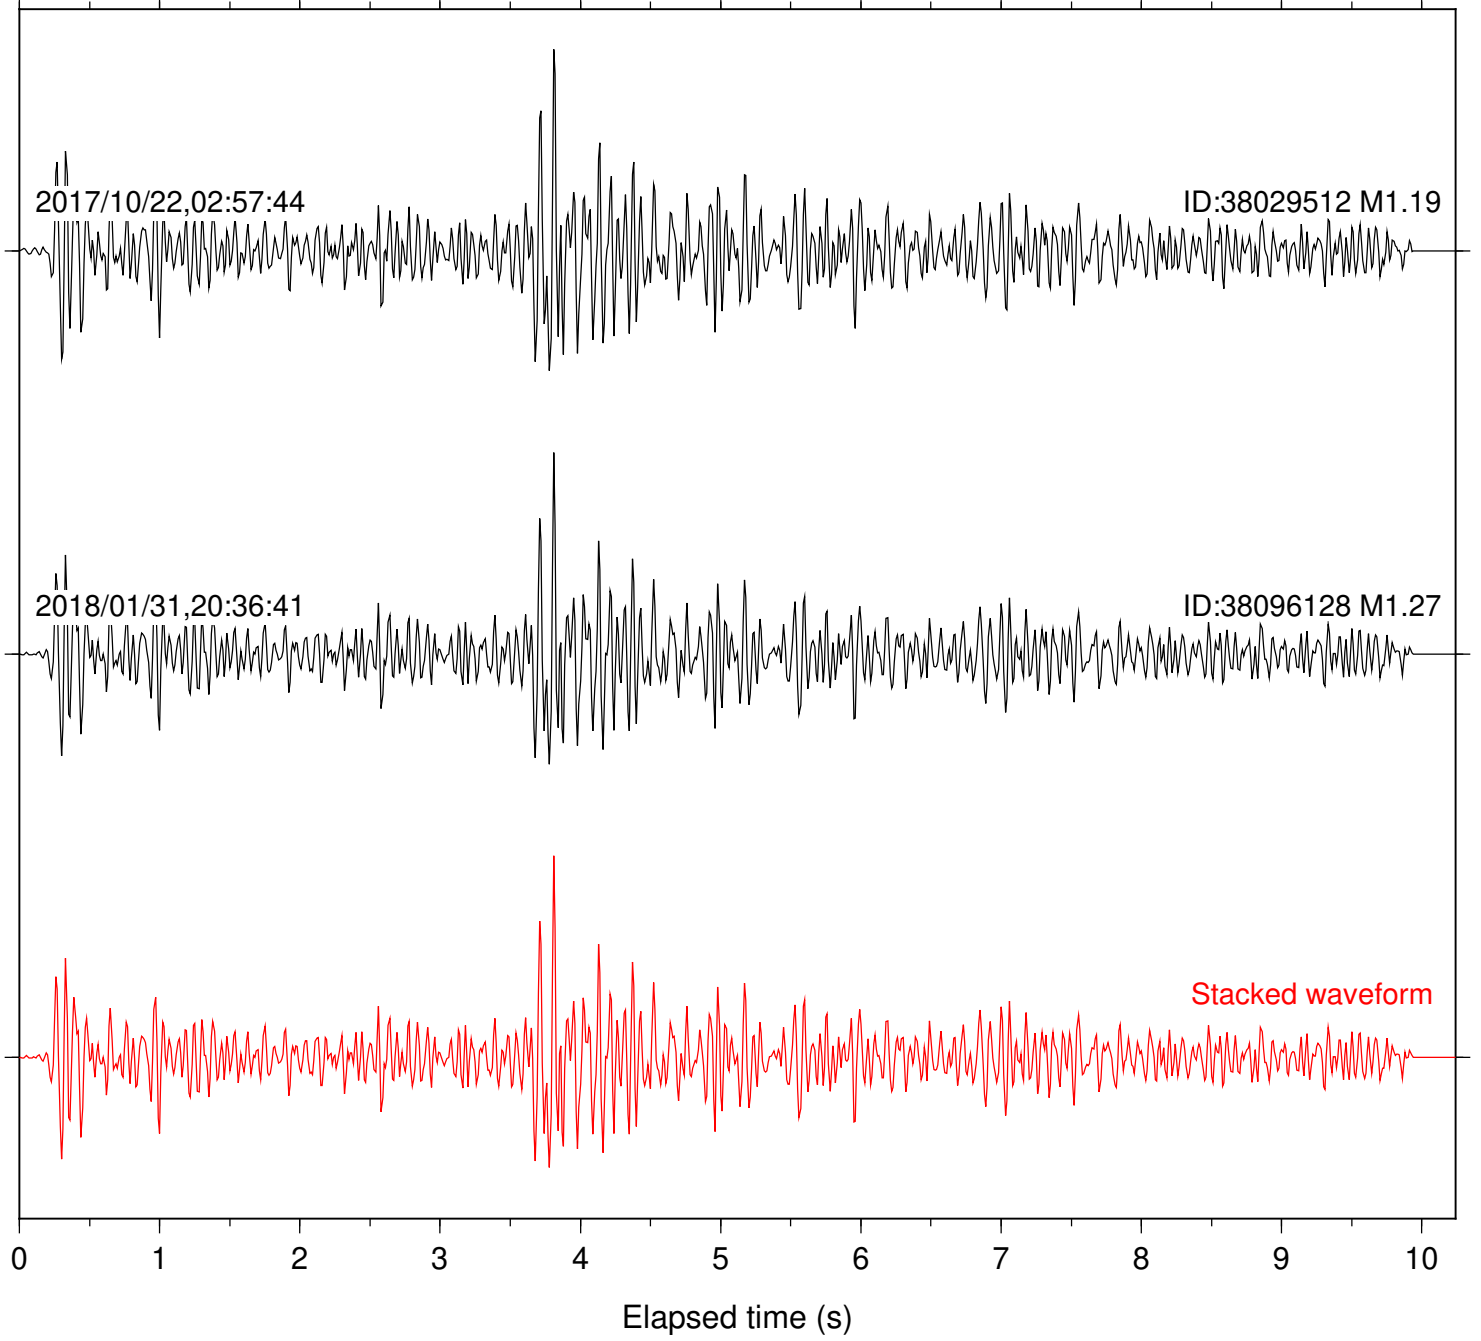

Station: HMT2 Com: HHZ

Focal depth: 13.35 km

Station: KNW Com: HHZ

Focal depth: 13.35 km

Station: POB2 Com: HHZ

Focal depth: 13.35 km

Station: B081 Com: EHZ

Focal depth: 5.13 km