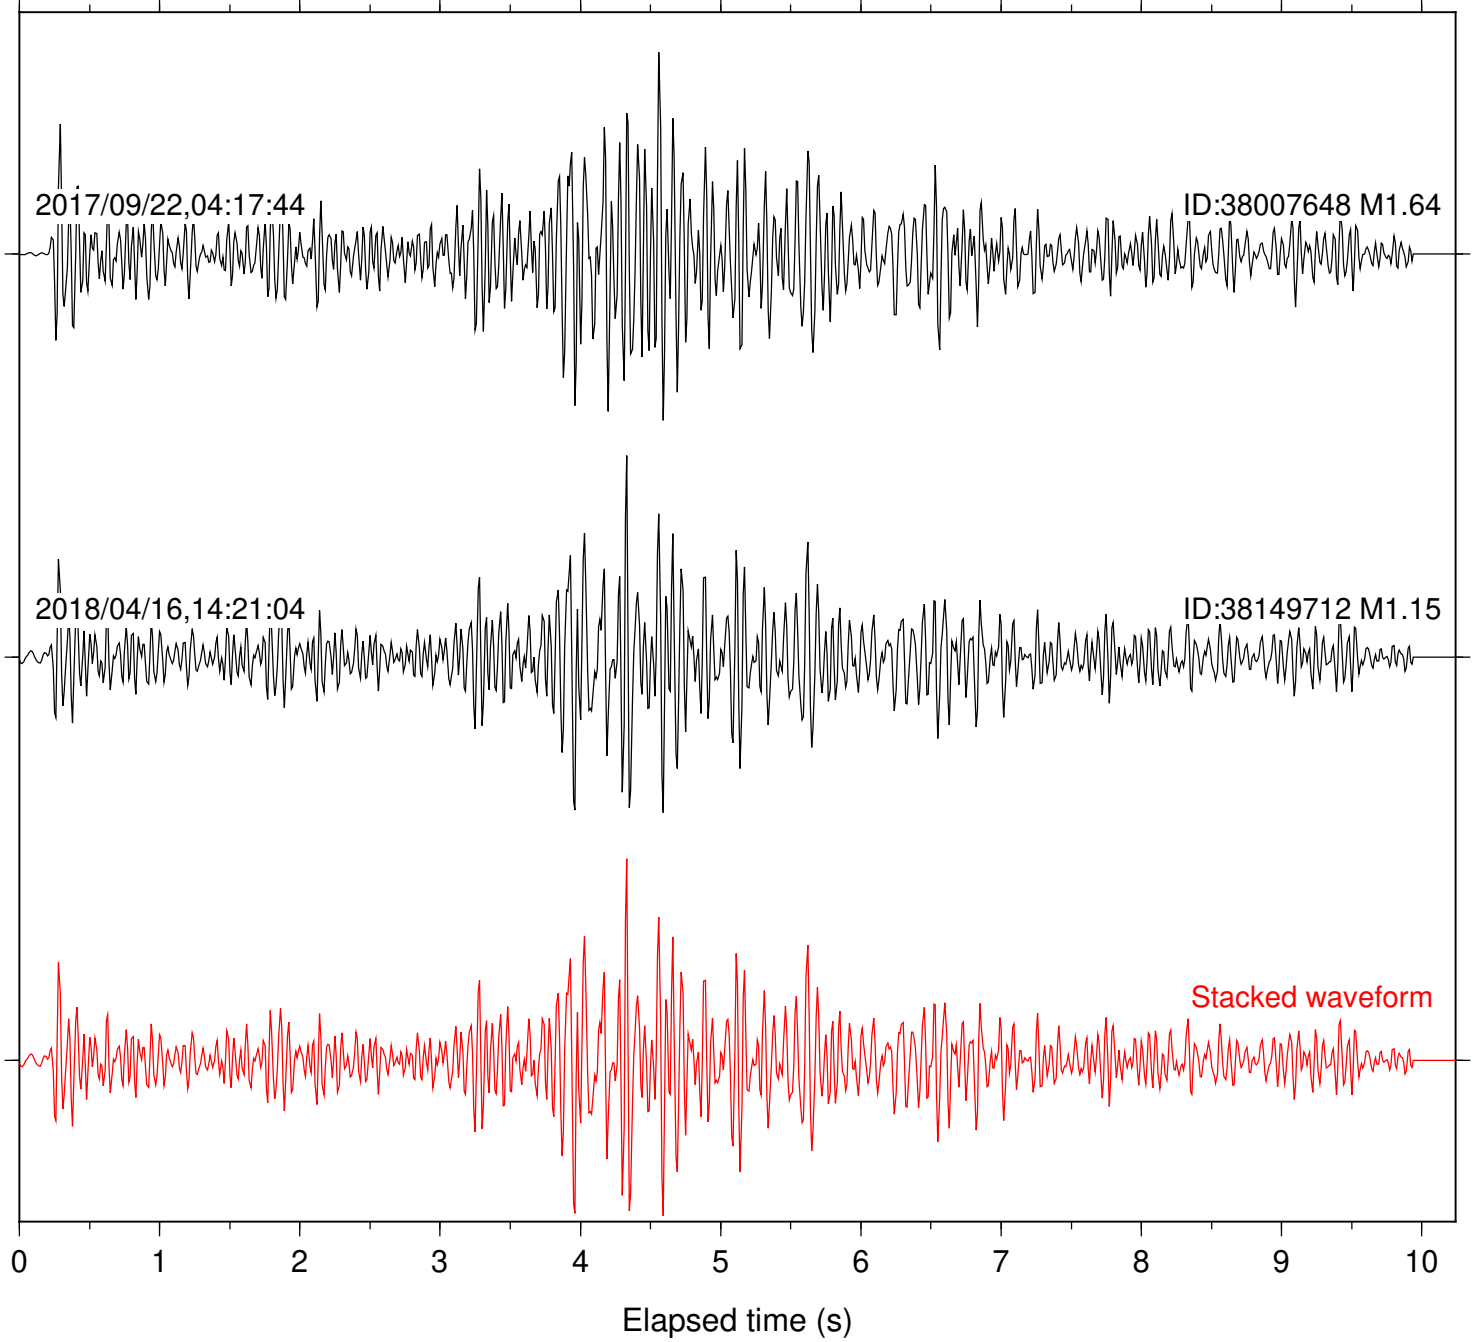

Station: HMT2 Com: HHZ

Focal depth: 5.63 km

Station: LKH Com: HHZ

Focal depth: 5.63 km

Station: LVA2 Com: HHZ

Focal depth: 5.63 km

Station: POB2 Com: HHZ

Focal depth: 5.63 km