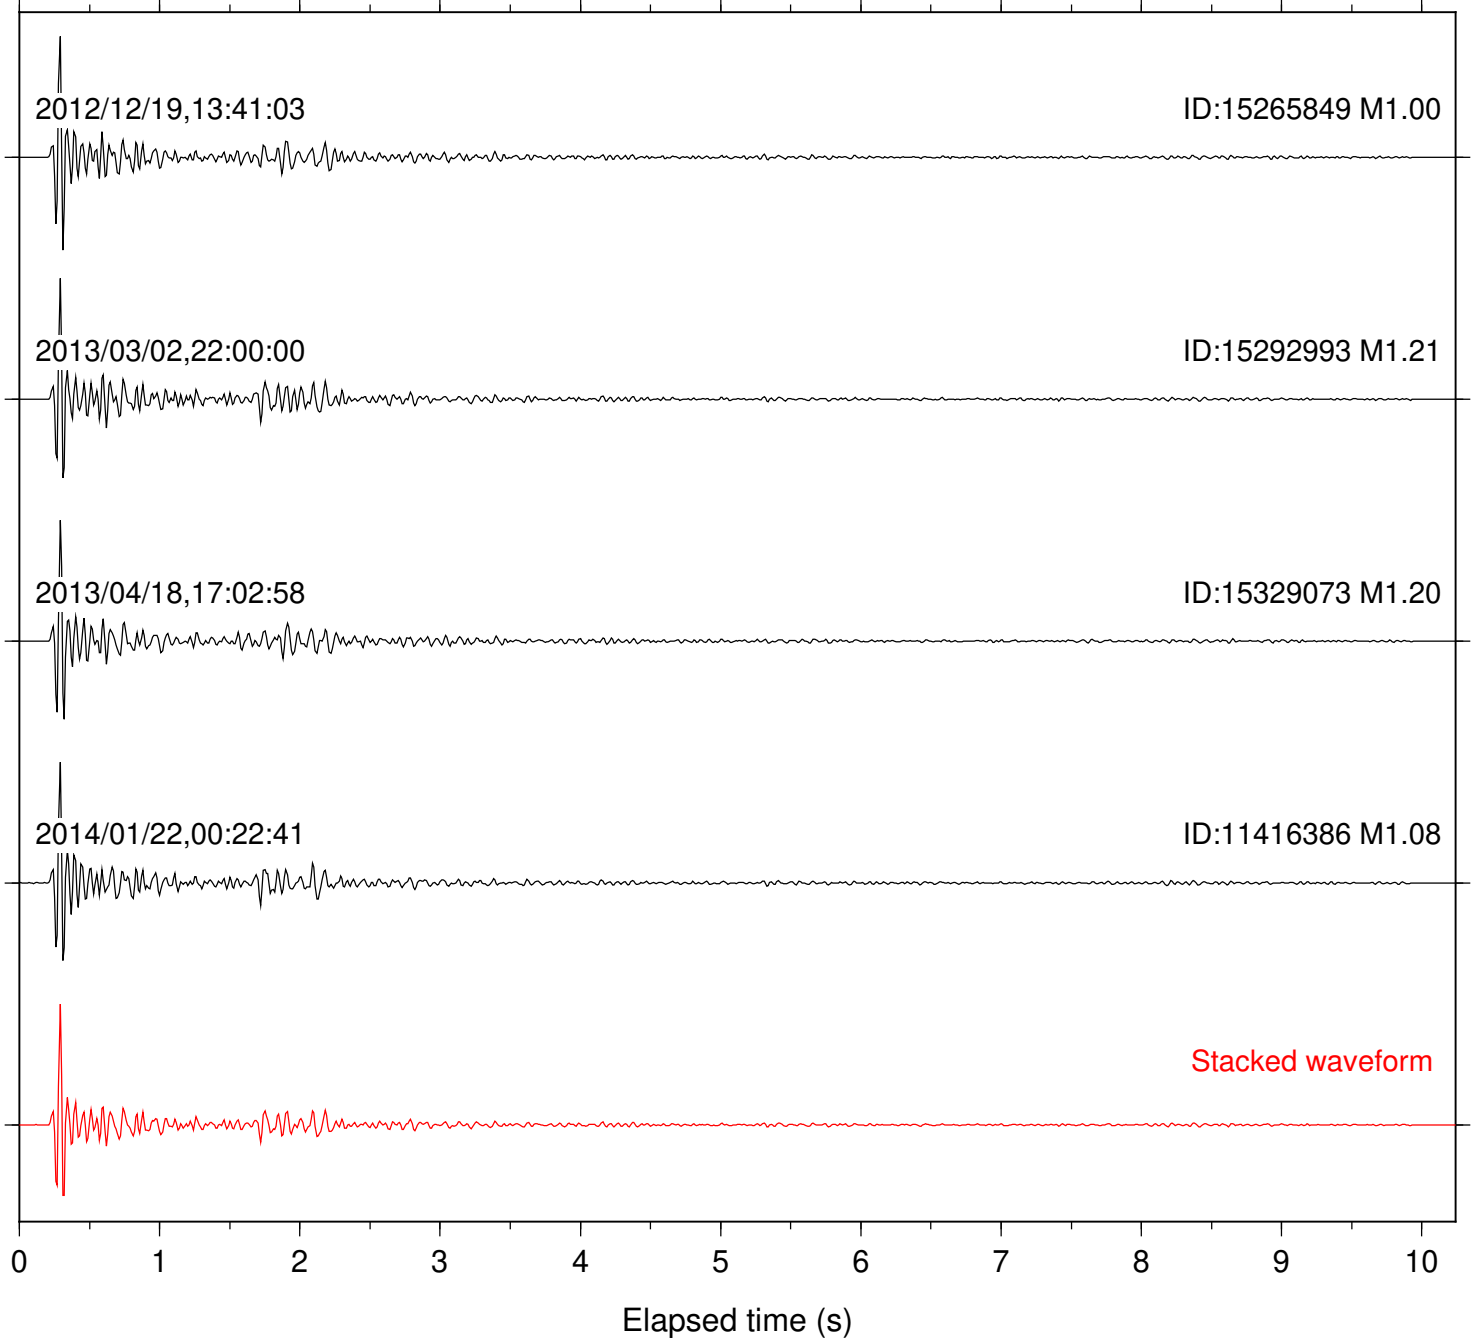

Station: B093 Com: EHZ

Focal depth: 4.95 km

Station: B946 Com: EHZ

Focal depth: 4.95 km

Station: BAC Com: EHZ

Focal depth: 4.95 km

Station: BZN Com: HHZ

Focal depth: 4.95 km