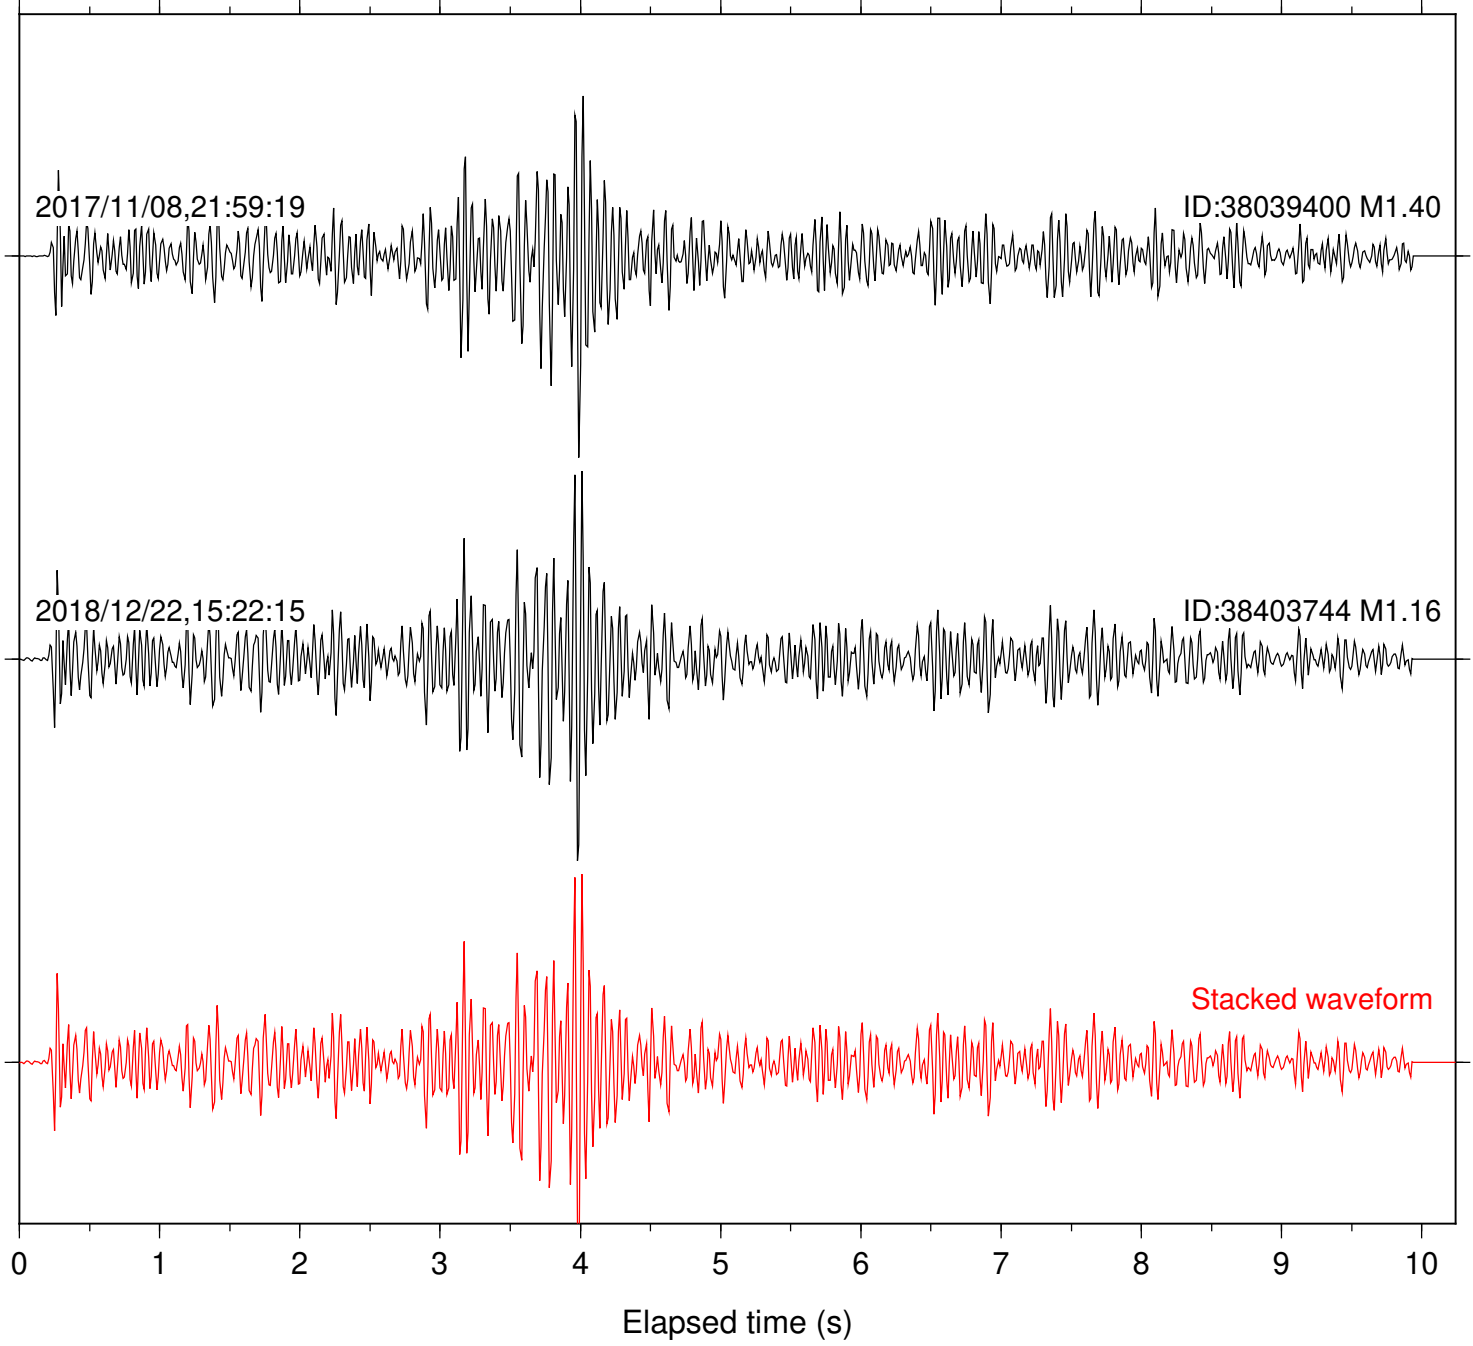

Focal depth: 5.79 km

Station: FRD Com: HHZ

Focal depth: 5.79 km

Station: HMT2 Com: HHZ

Focal depth: 5.79 km

Station: LKH Com: HHZ

Focal depth: 5.79 km

Station: PFO Com: HHZ