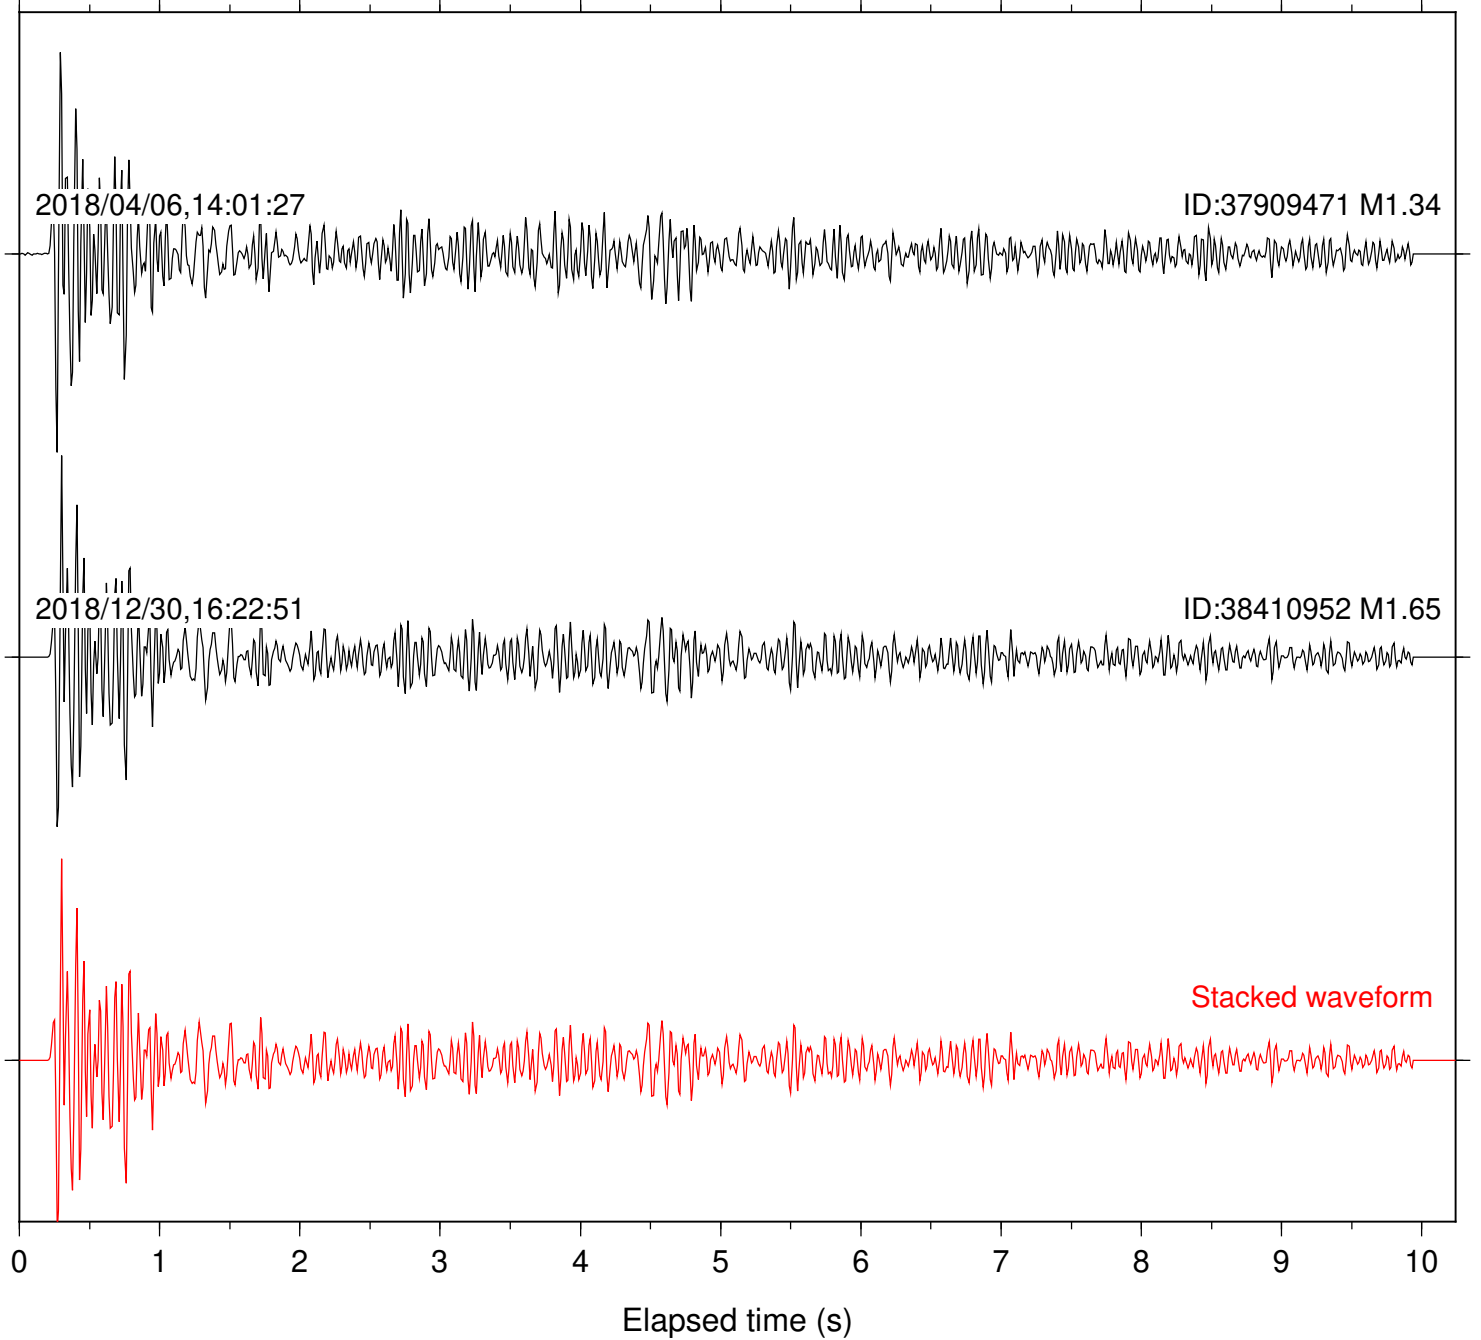

Station: LVA2 Com: HHZ

Focal depth: 5.27 km