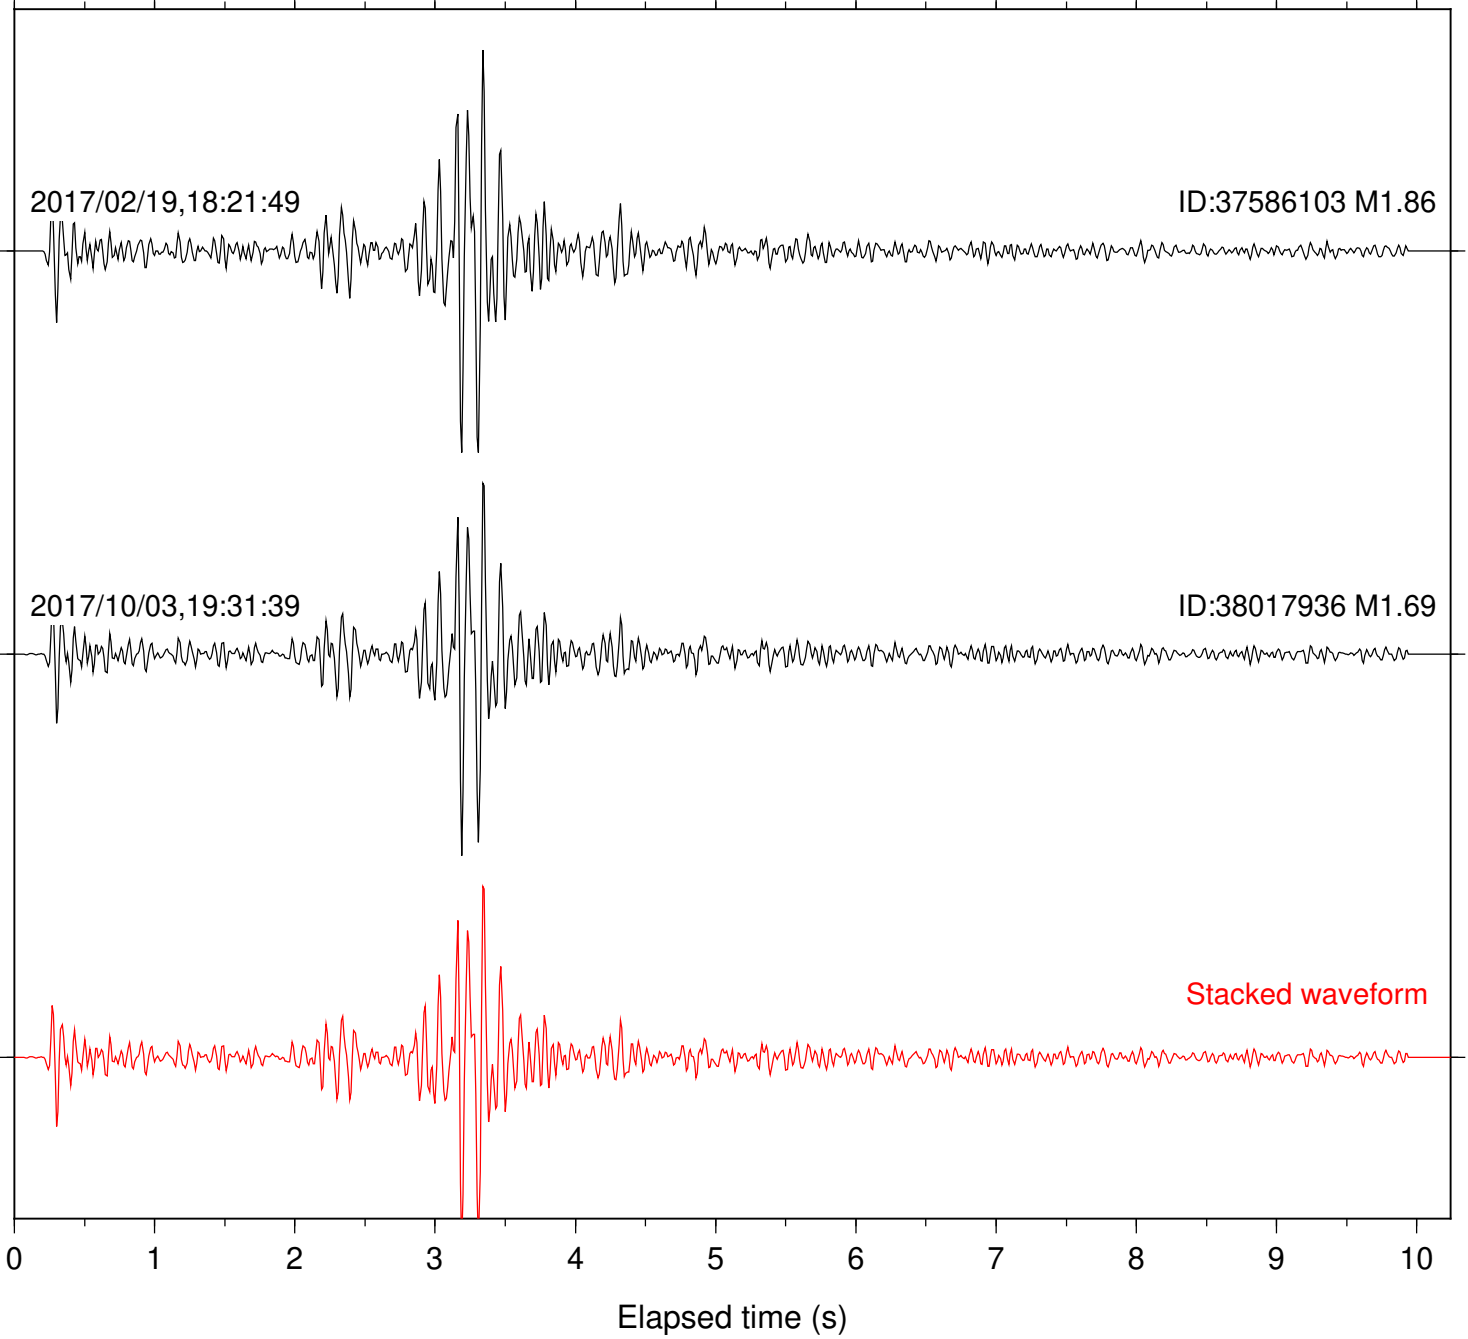

Station: B082 Com: EHZ

Focal depth: 5.65 km

2017/02/19,18:21:49

ID:37586103 M1.86

2017/10/03,19:31:39

ID:38017936 M1.69

Stacked waveform