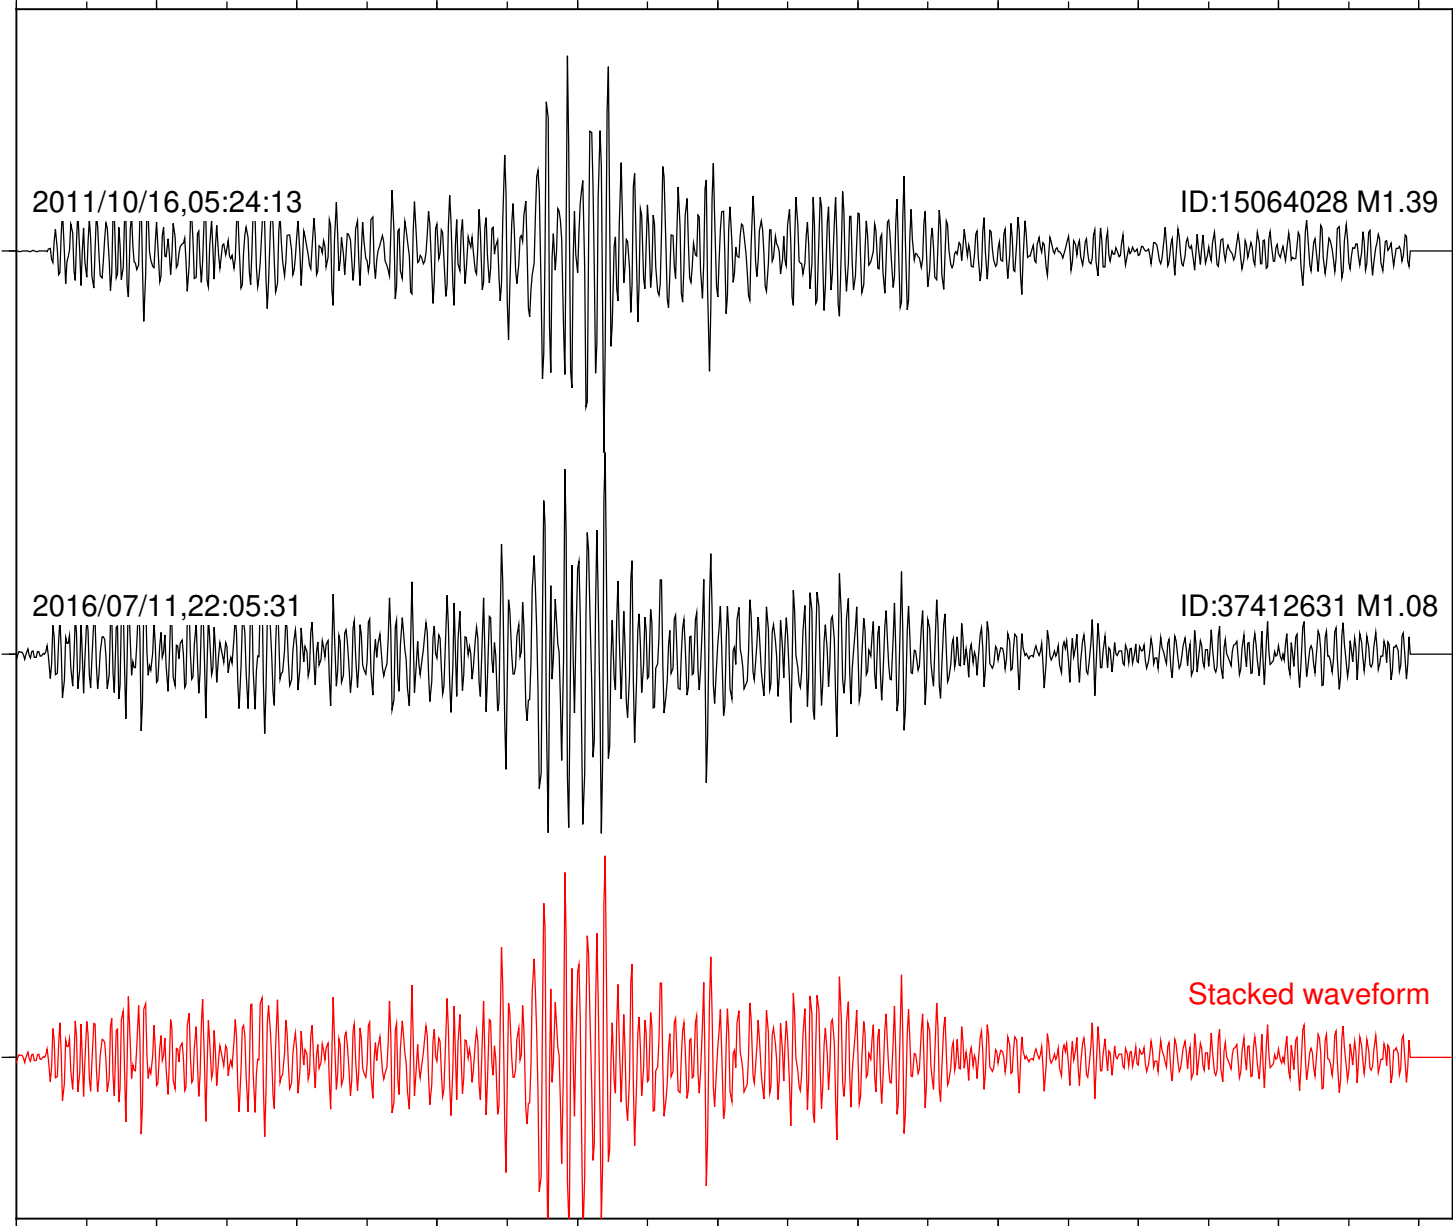

2016/07/11,22:05:31

ID:37412631 M1.08

Stacked waveform

0 1 2 3 4 5 6 7 8 9 10  
Elapsed time (s)

Station: CBK Com: EHZ

Focal depth: 2.39 km

Station: MONP2 Com: HHZ

Focal depth: 2.39 km