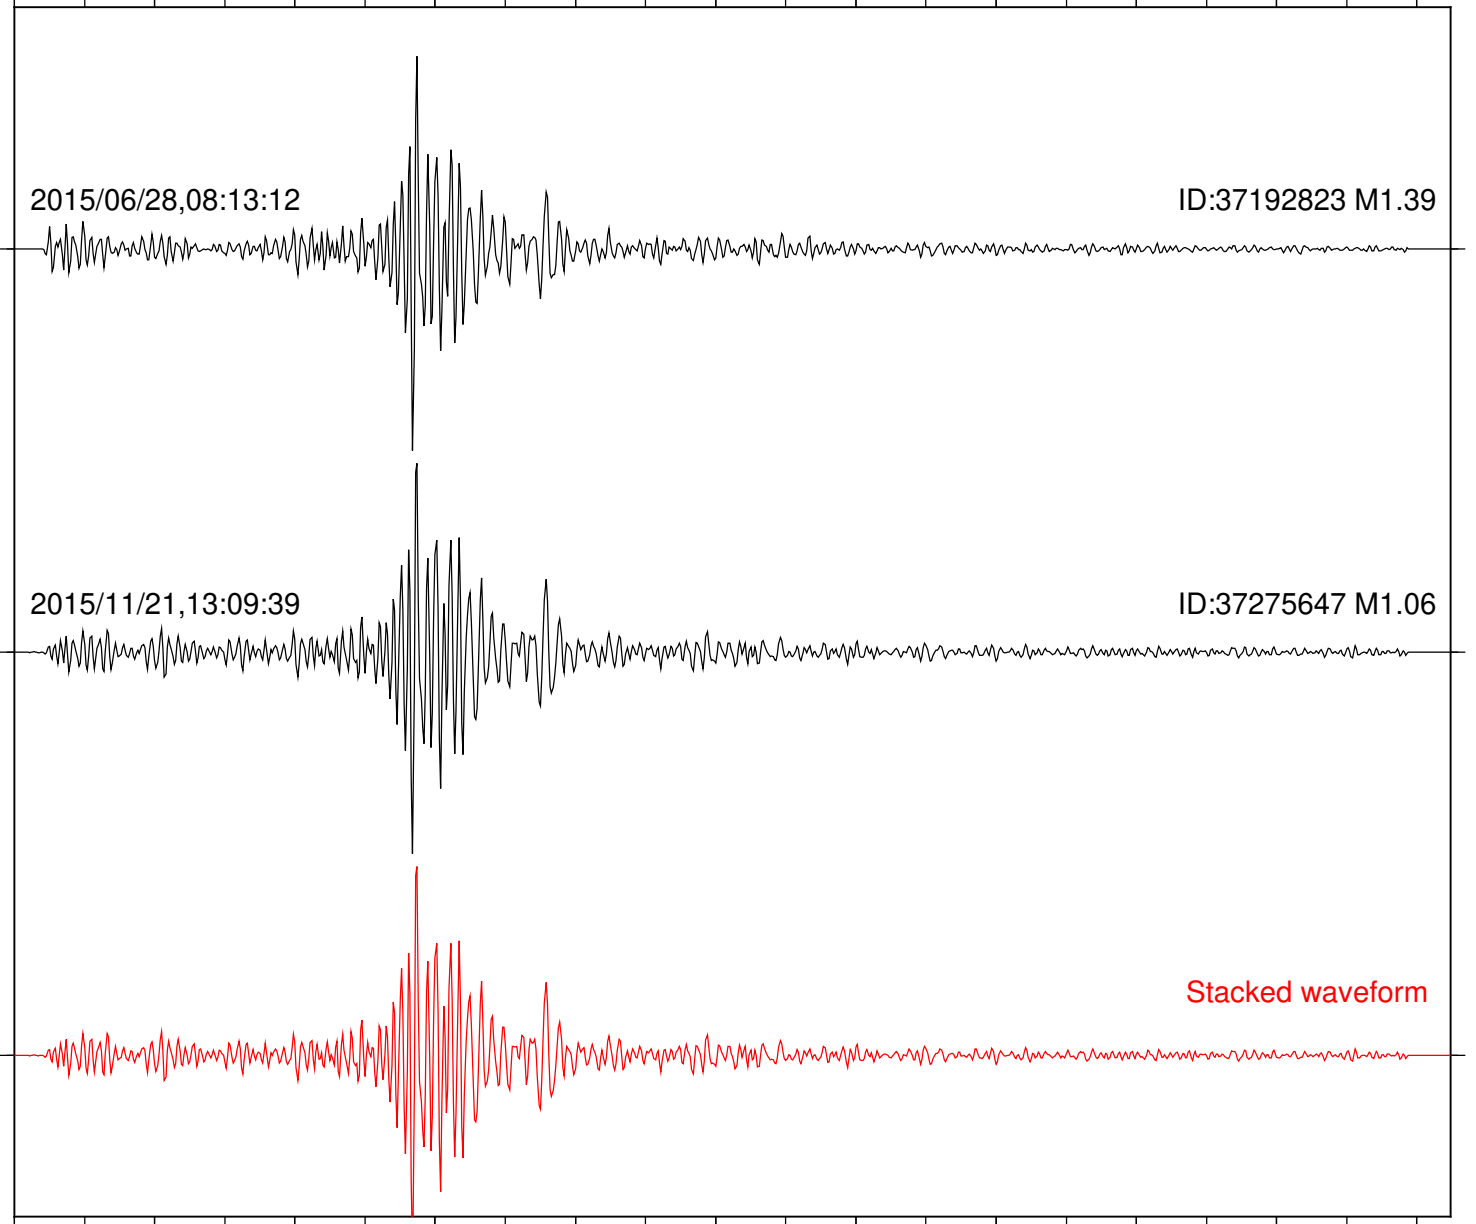

Station: B093 Com: EHZ

Focal depth: 7.72 km

2015/06/28,08:13:12

ID:37192823 M1.39

2015/11/21,13:09:39

ID:37275647 M1.06

Stacked waveform

0 1 2 3 4 5 6 7 8 9 10
Elapsed time (s)