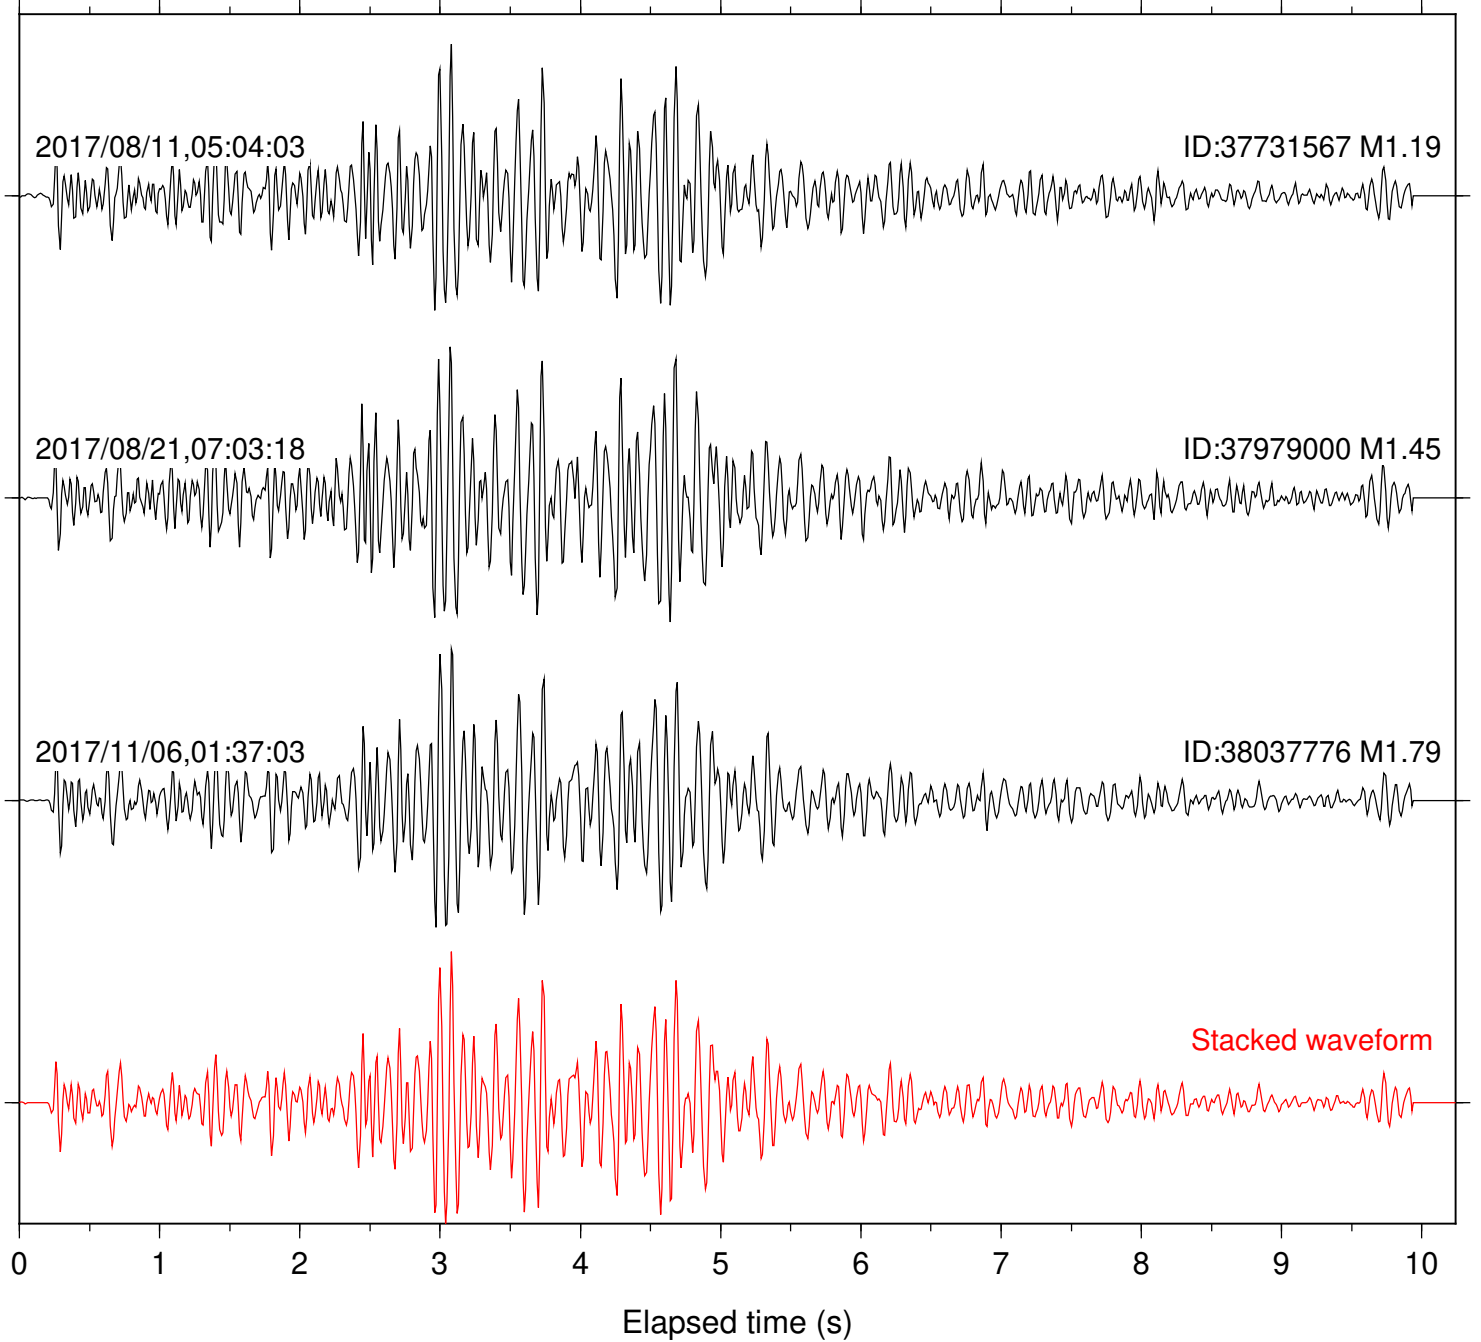

Station: DGR Com: HHZ

Focal depth: 6.59 km

Station: DNR Com: HHZ

Focal depth: 6.60 km

Station: FRD Com: HHZ

Focal depth: 6.59 km

Station: HMT2 Com: HHZ

Focal depth: 6.59 km