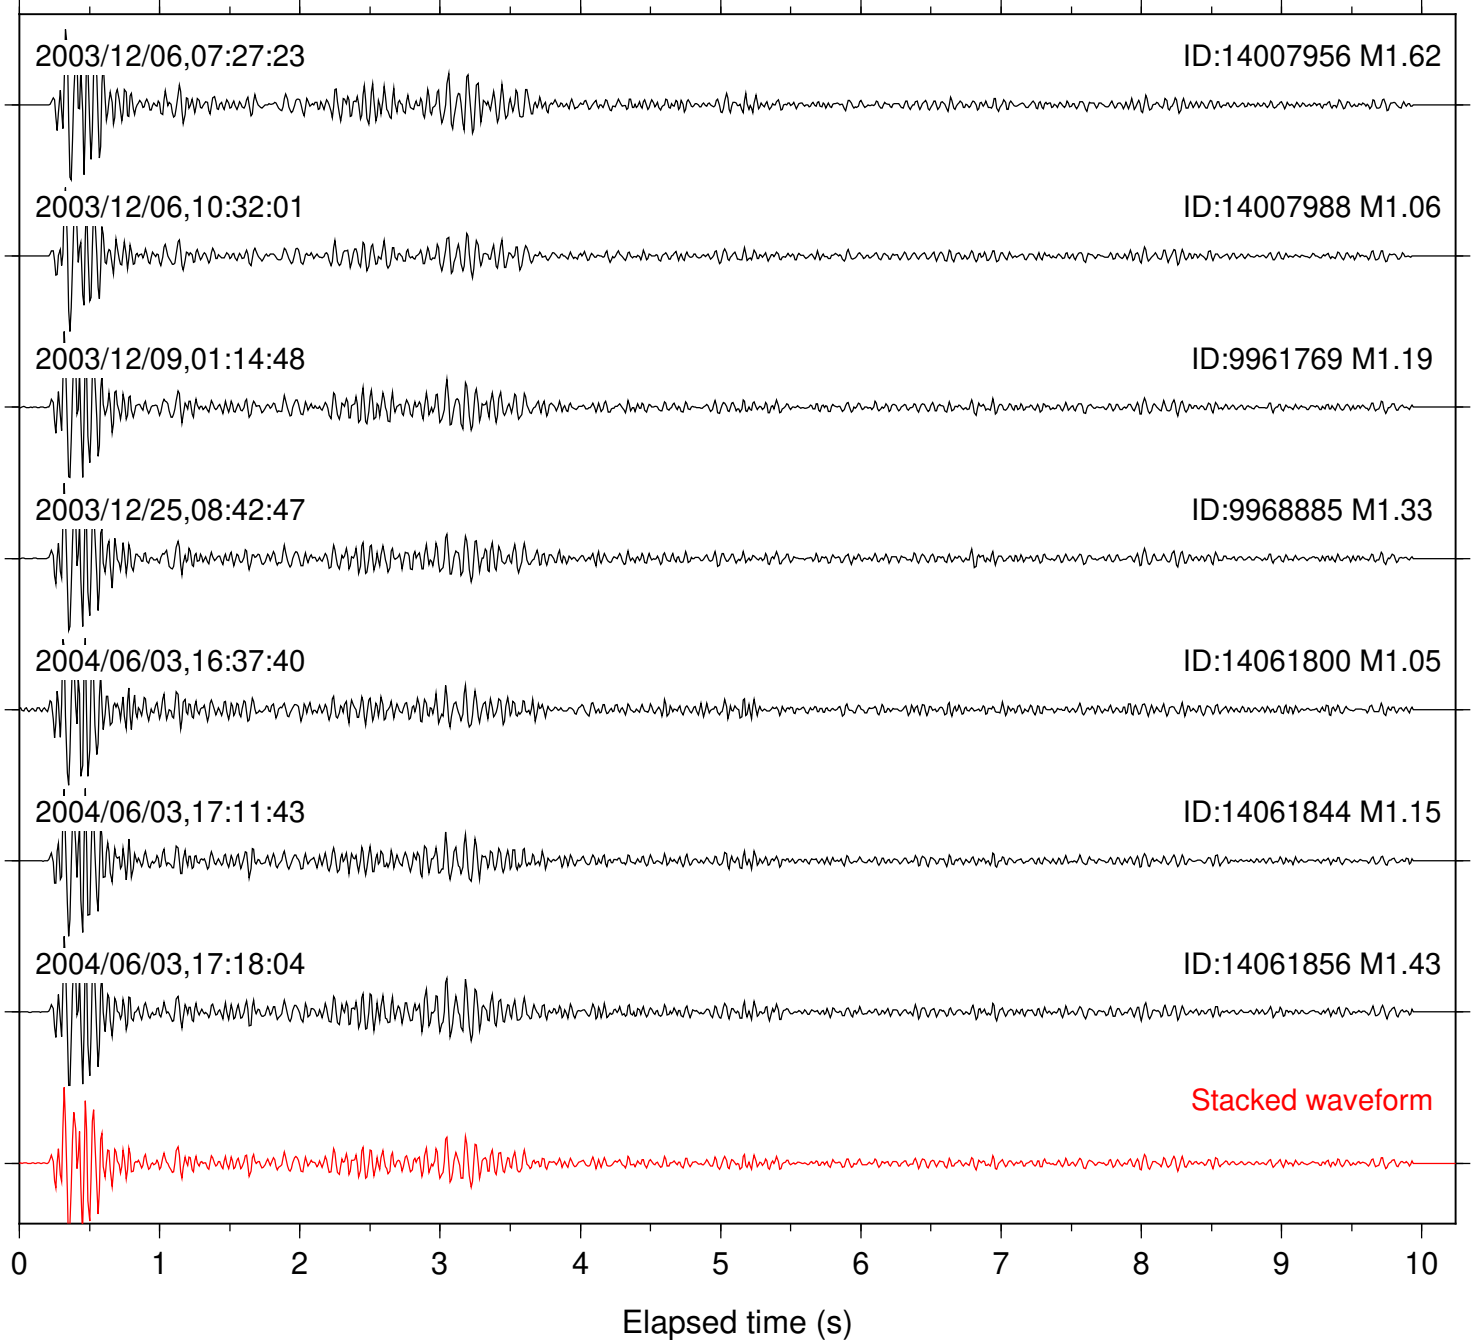

Station: CRY Com: HHZ

Focal depth: 8.94 km