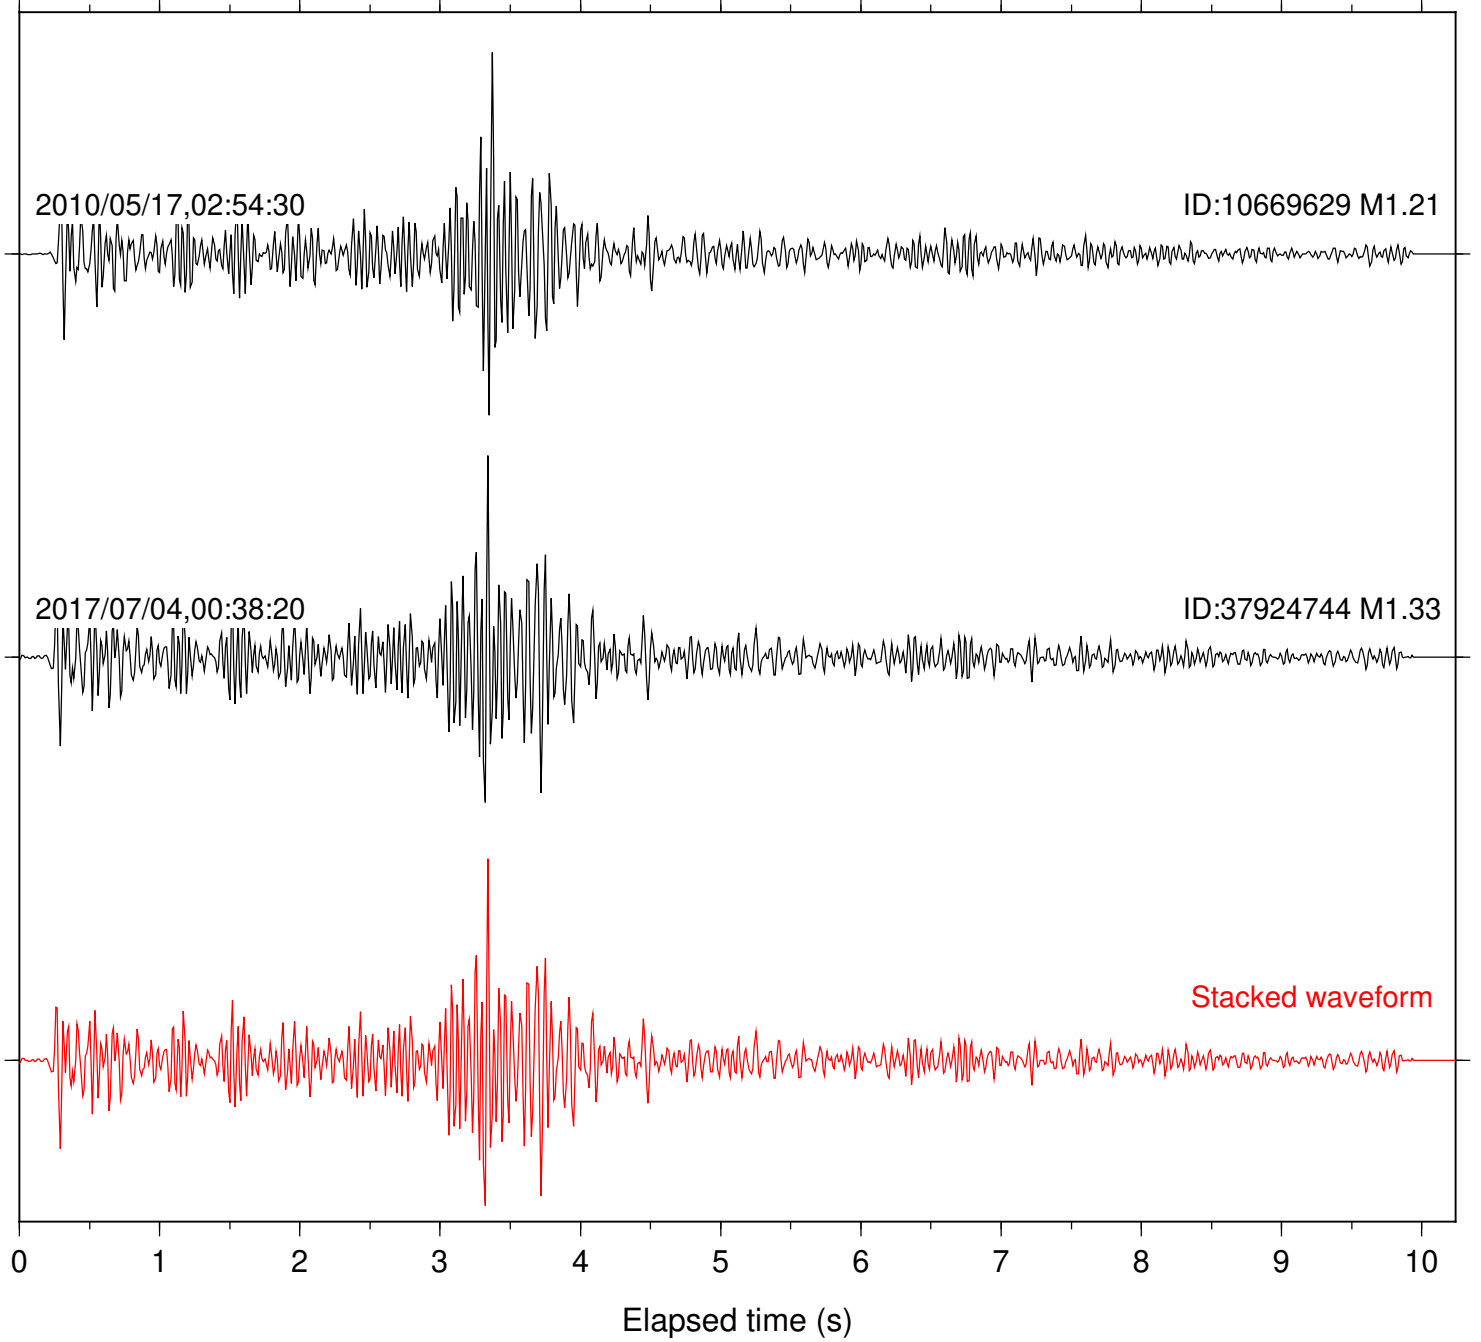

Station: CRY Com: HHZ

Focal depth: 17.70 km