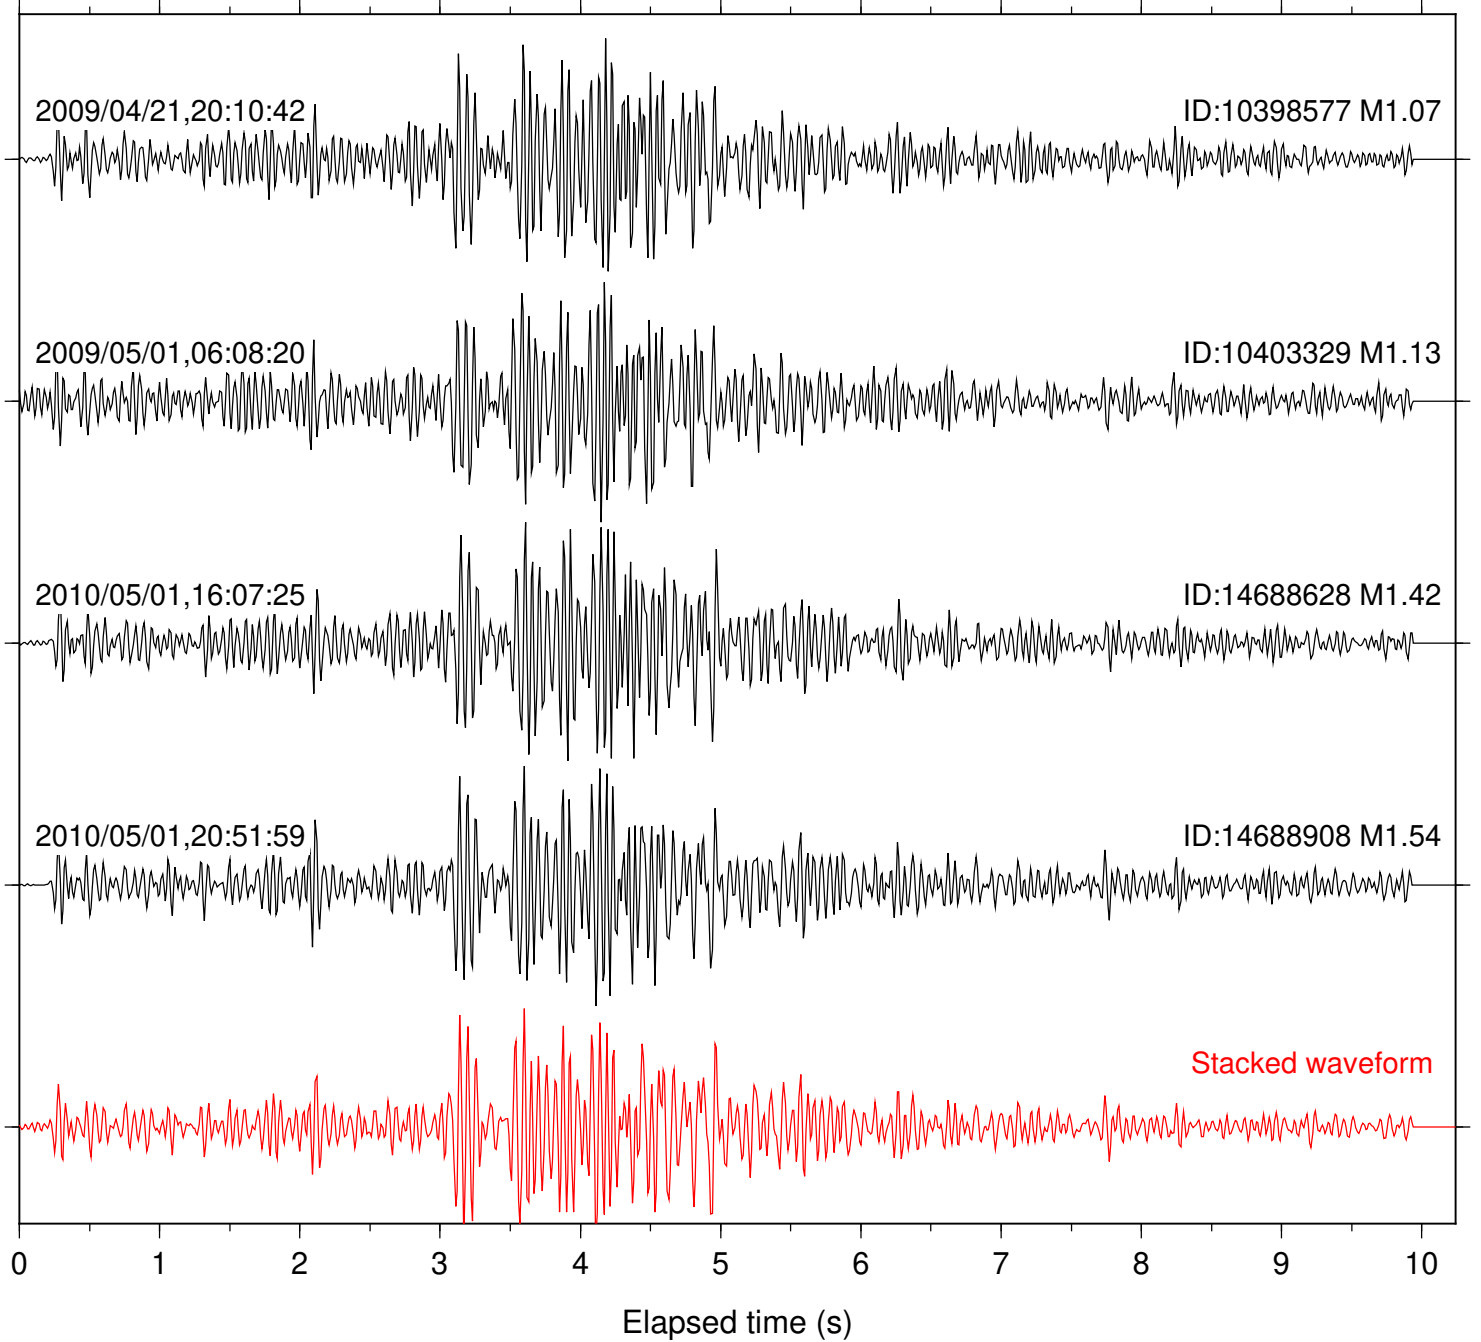

Station: PMD Com: HHZ

Focal depth: 10.04 km

Station: SND Com: HHZ

Focal depth: 9.99 km

Station: TOR Com: HHZ

Focal depth: 9.99 km

Station: WMC Com: HHZ

Focal depth: 10.04 km