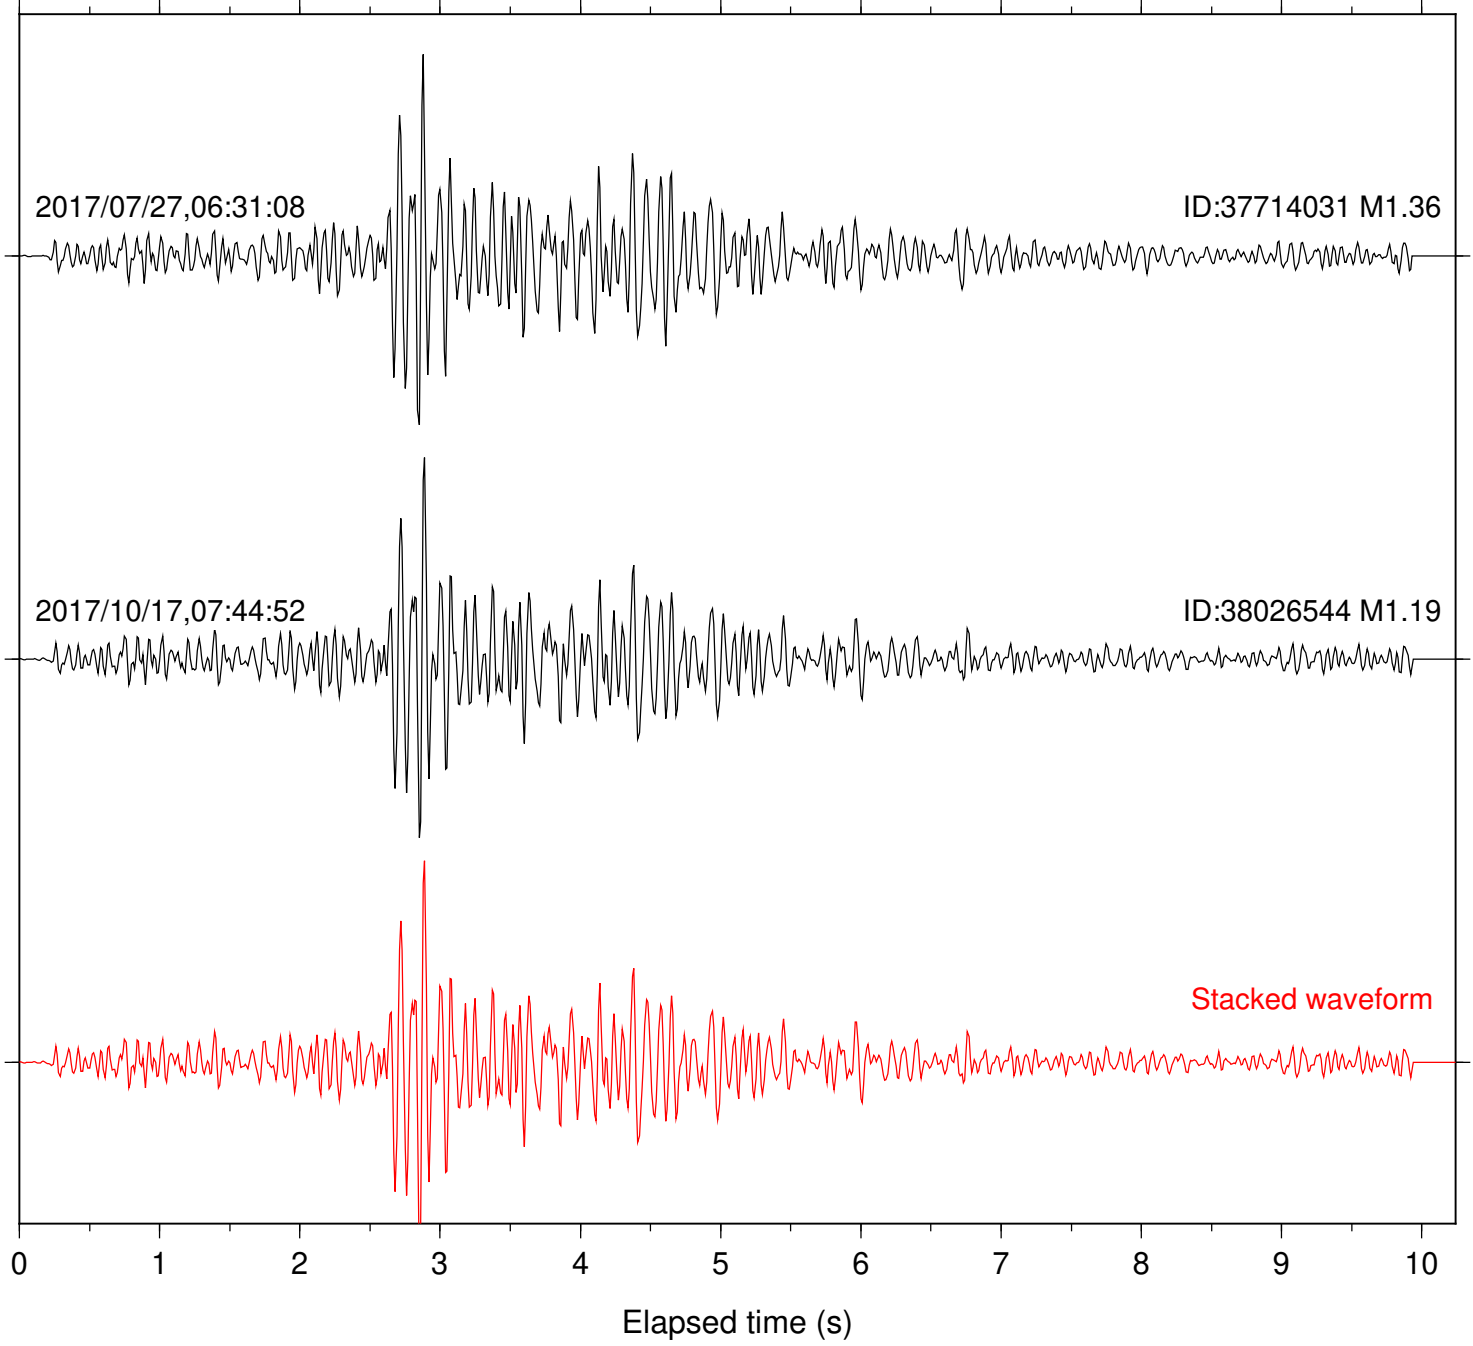

Focal depth: 5.12 km

Station: CSH Com: HHZ

Focal depth: 5.12 km

Station: DGR Com: HHZ

Focal depth: 5.12 km

Station: DNR Com: HHZ

Focal depth: 5.11 km

Station: FRD Com: HHZ