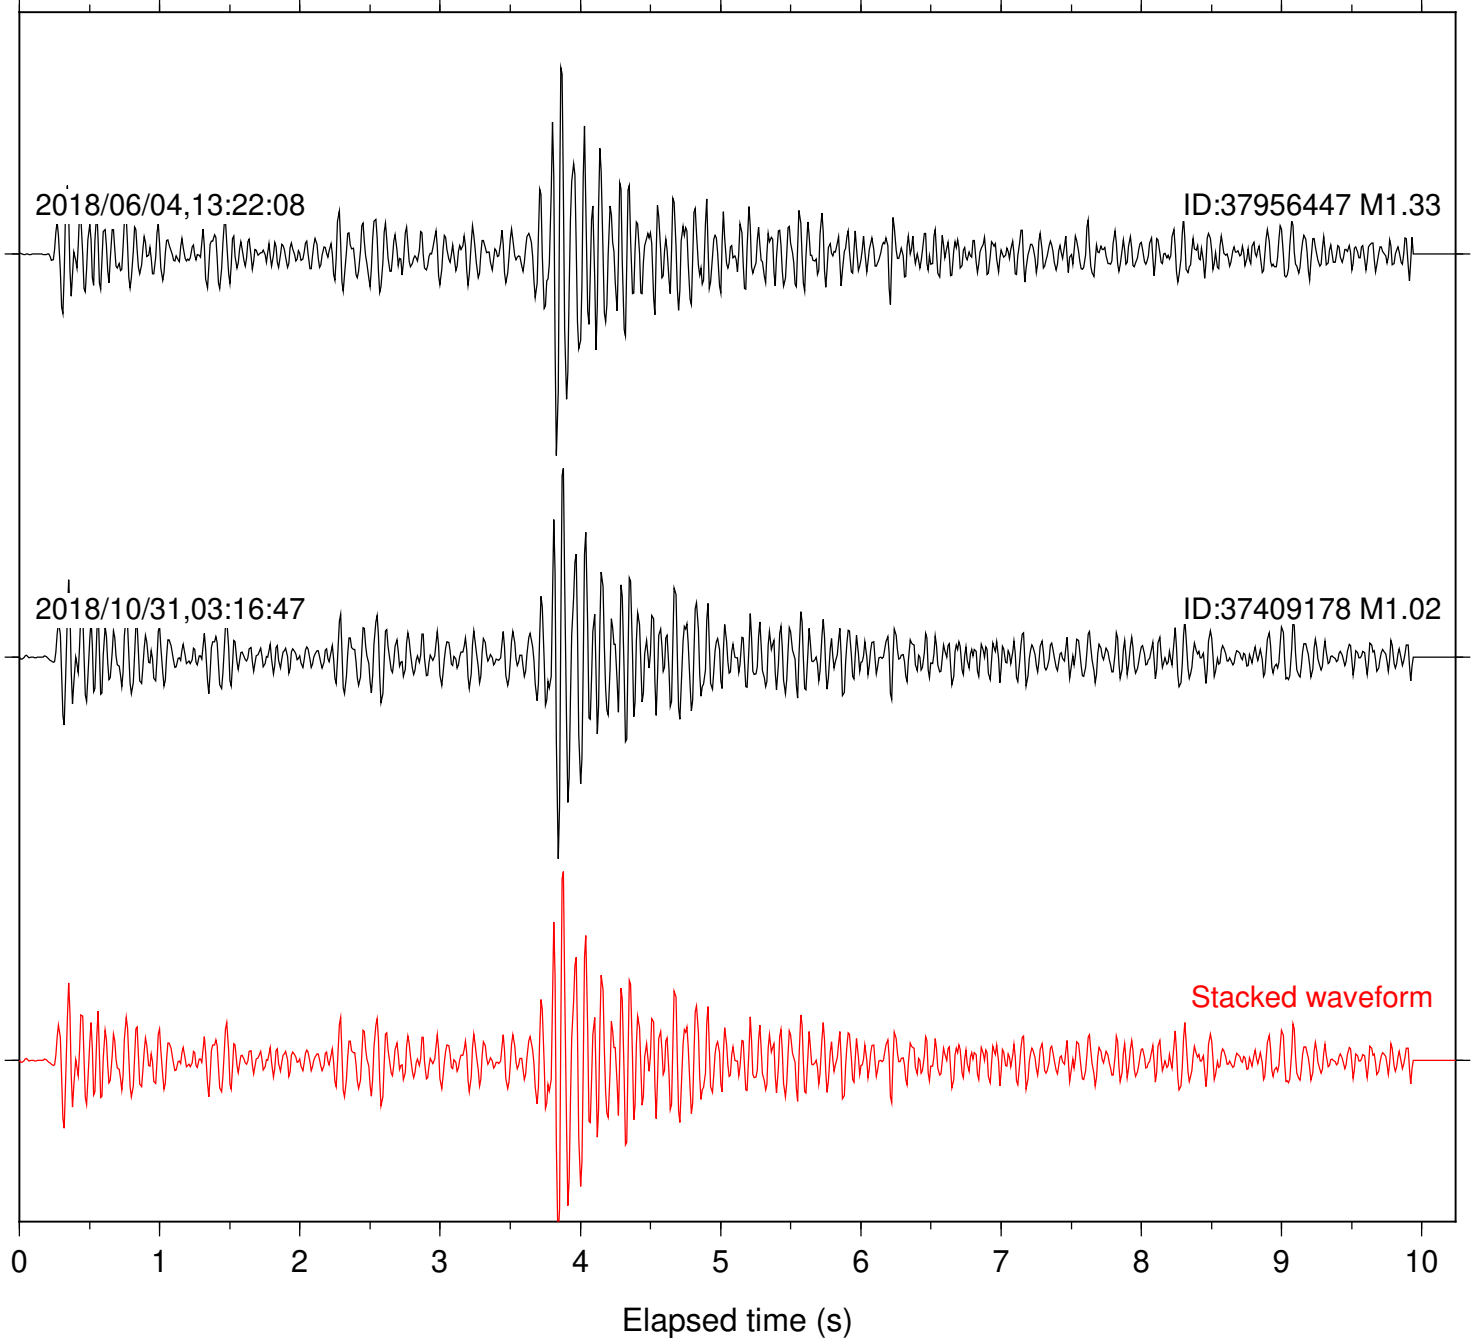

Station: FRD Com: HHZ

Focal depth: 4.77 km

Station: HMT2 Com: HHZ

Focal depth: 4.77 km

Station: KNW Com: HHZ

Focal depth: 4.77 km

Station: LKH Com: HHZ

Focal depth: 4.77 km