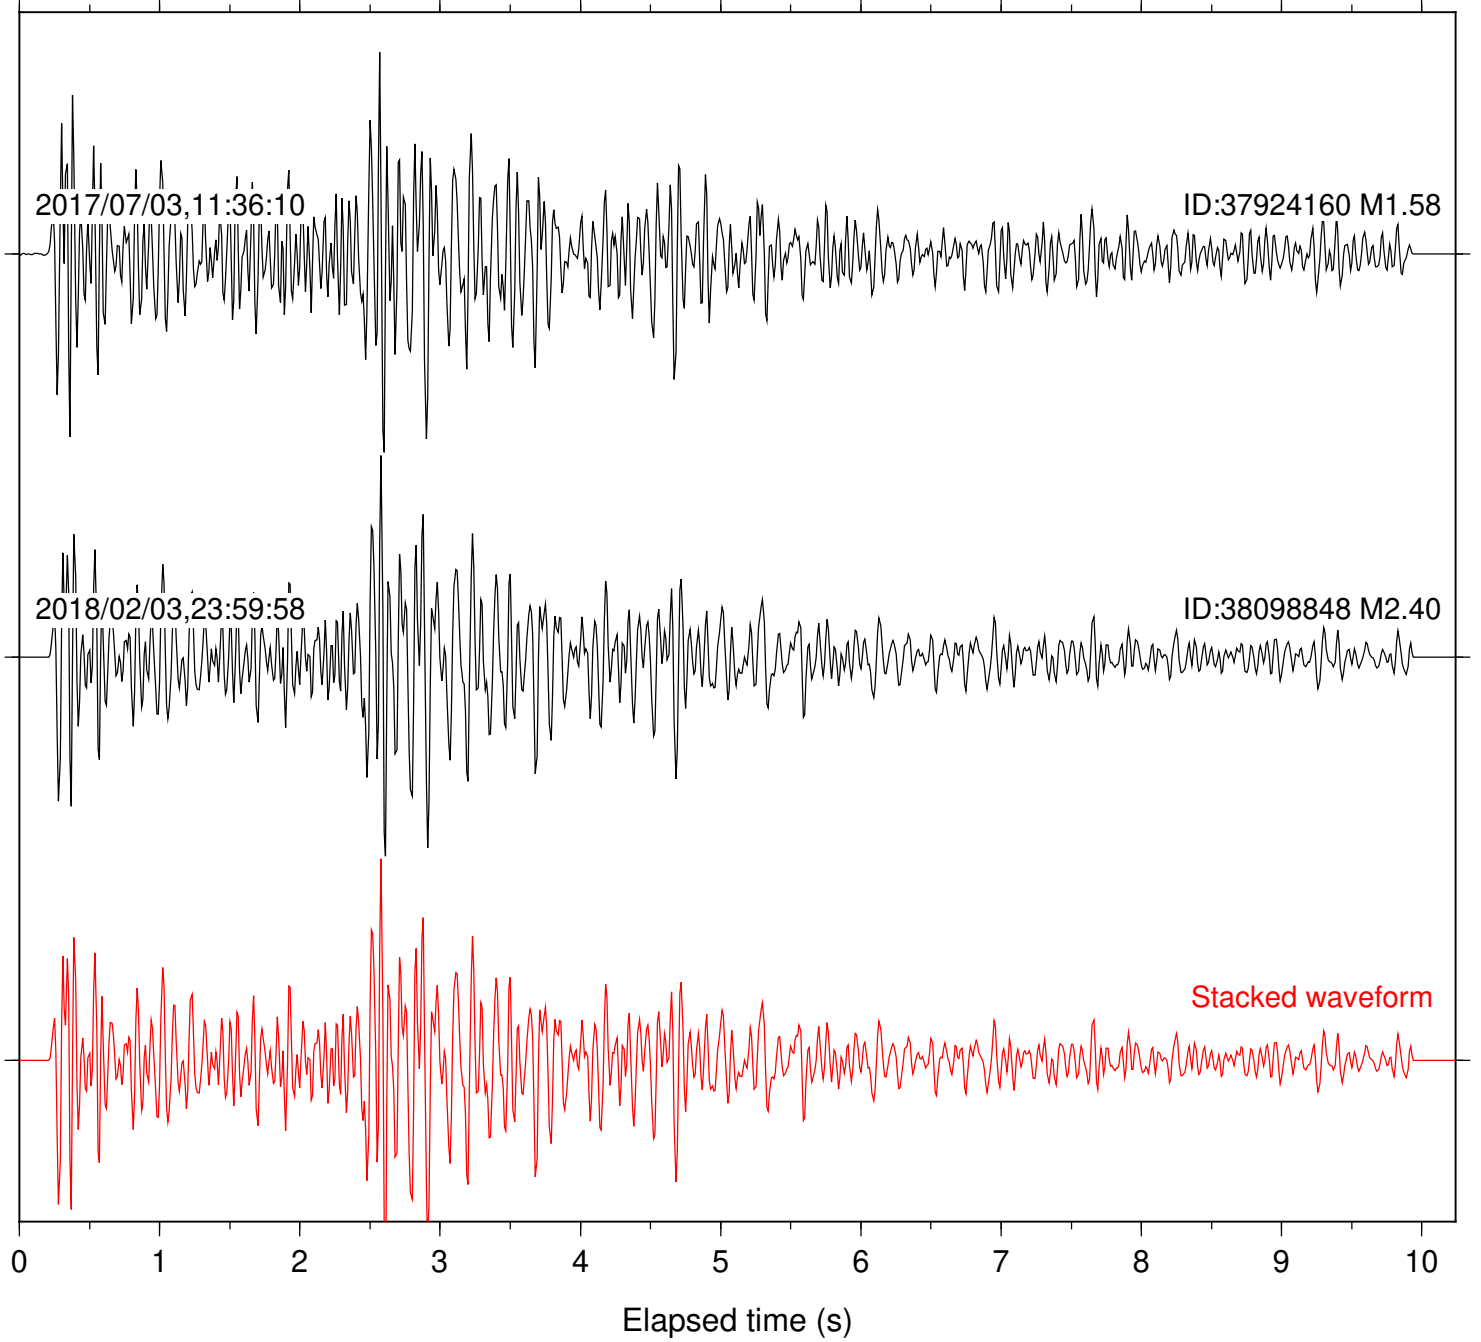

Station: B087 Com: EHZ

Focal depth: 5.21 km