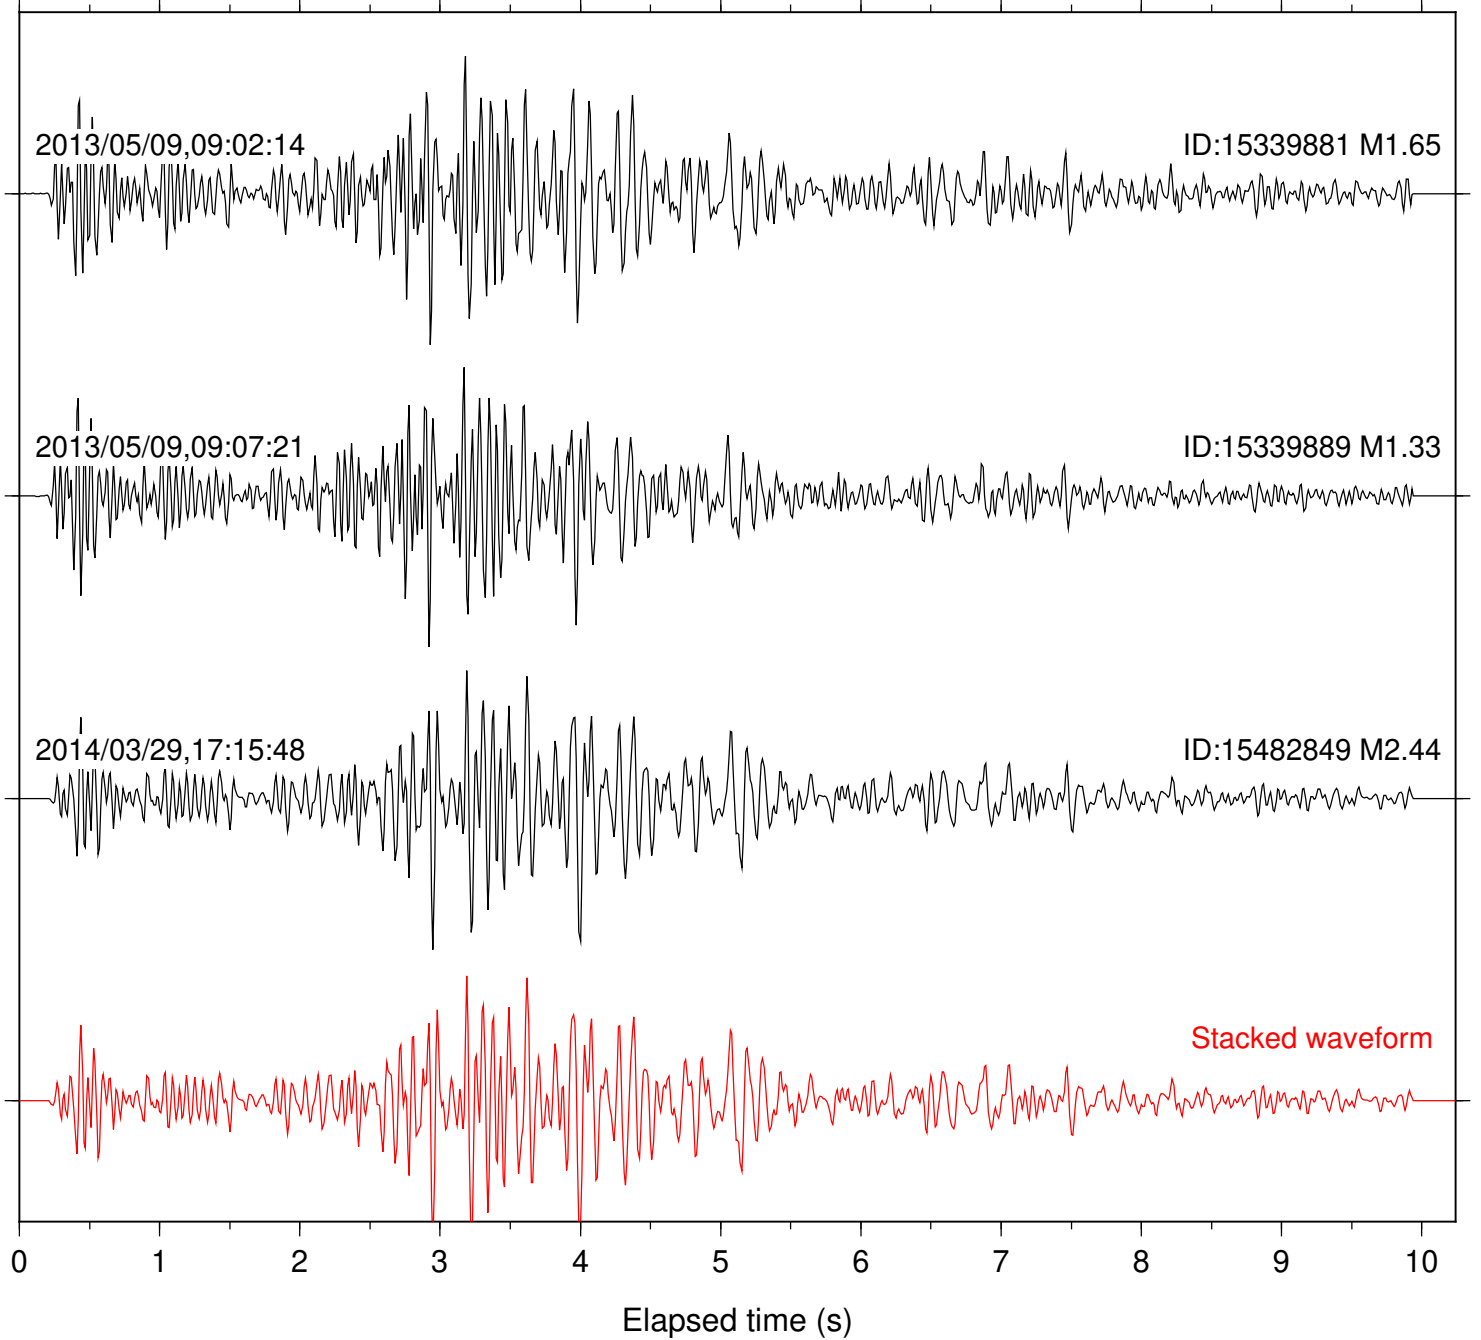

Station: B946 Com: EHZ

Focal depth: 11.67 km