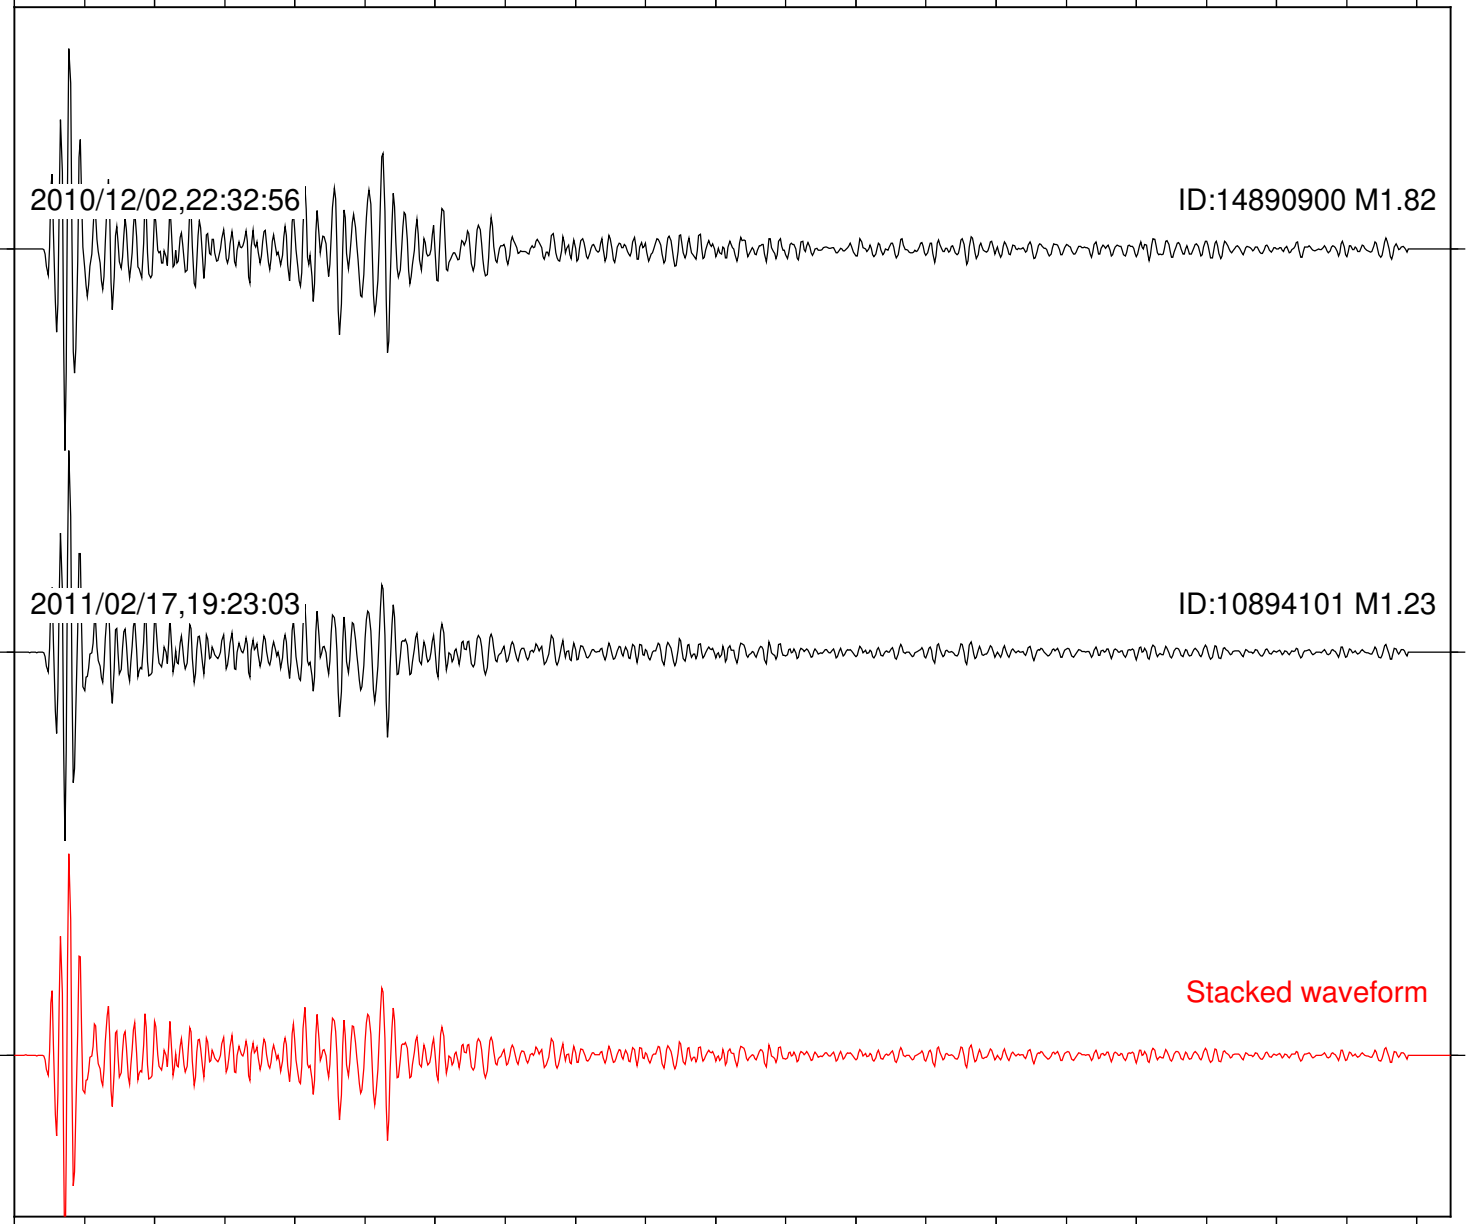

Station: B088 Com: EHZ

Focal depth: 7.60 km

2010/12/02,22:32:56

ID:14890900 M1.82

2011/02/17,19:23:03

ID:10894101 M1.23

Stacked waveform

0 1 2 3 4 5 6 7 8 9 10
Elapsed time (s)