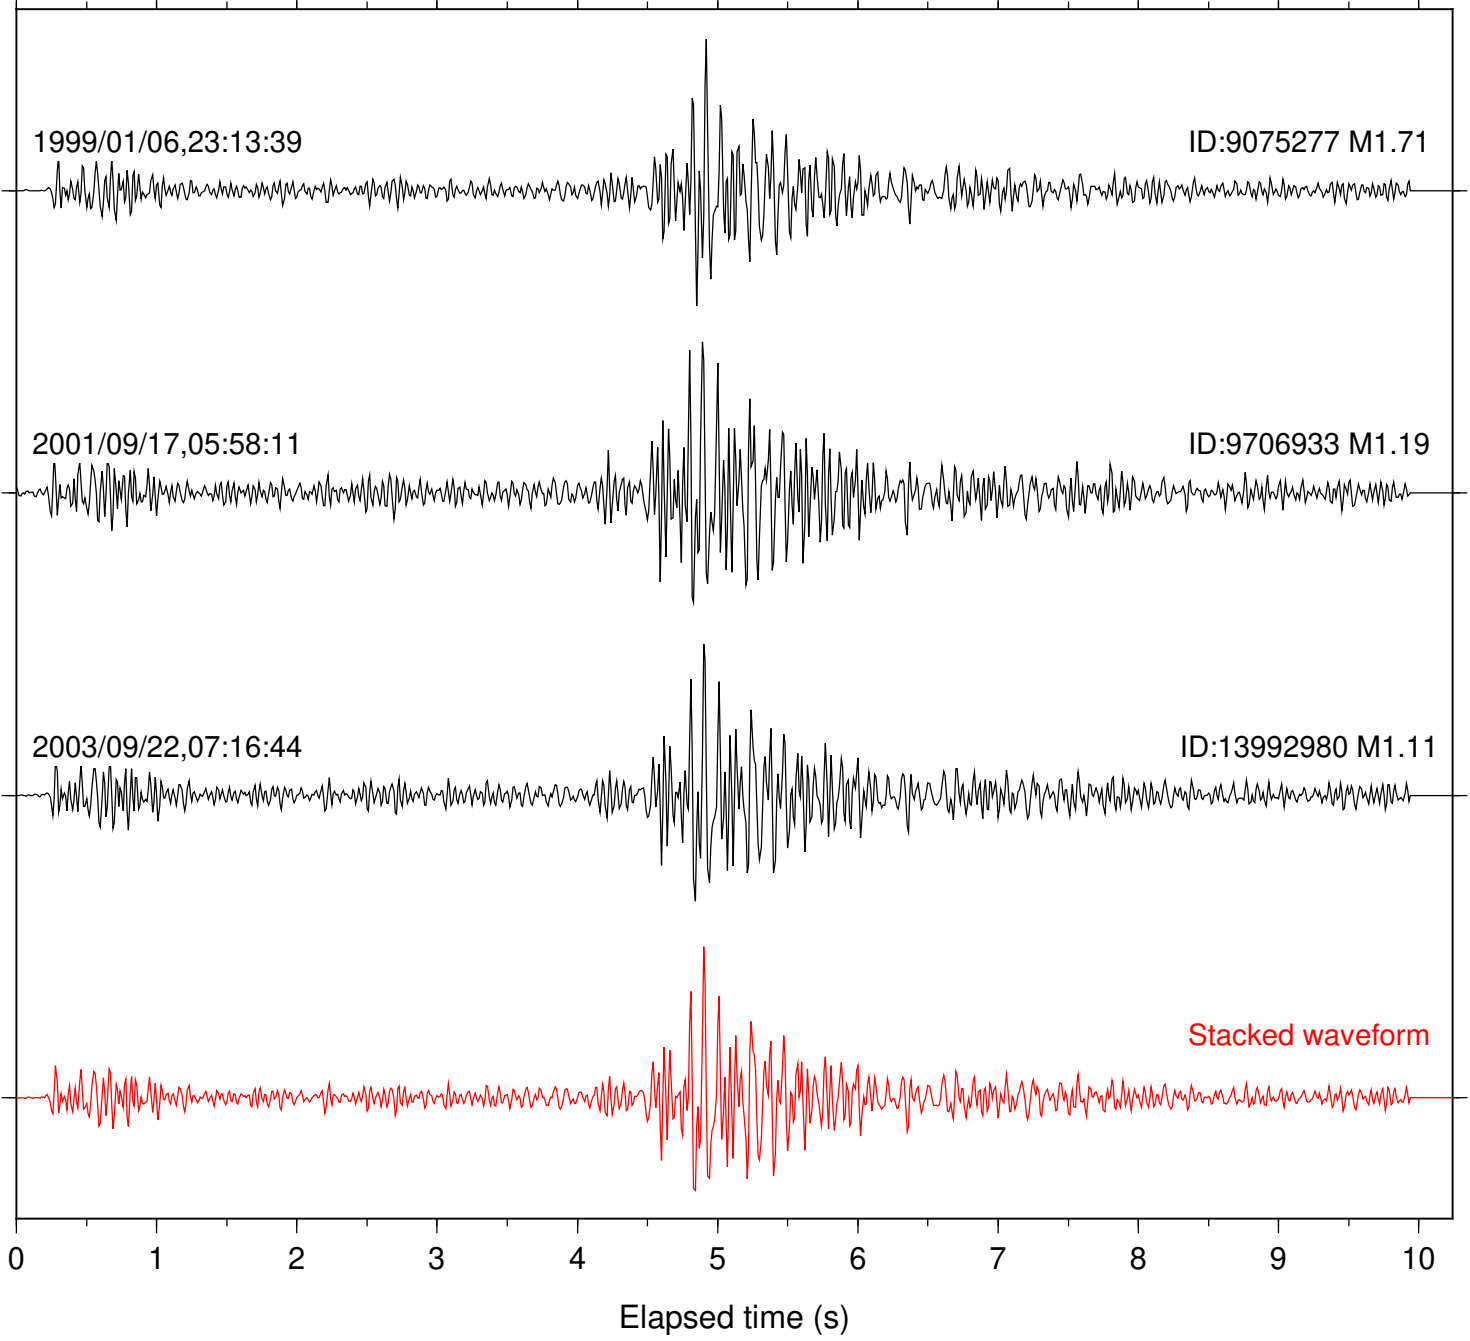

Station: BAC Com: EHZ

Focal depth: 12.09 km