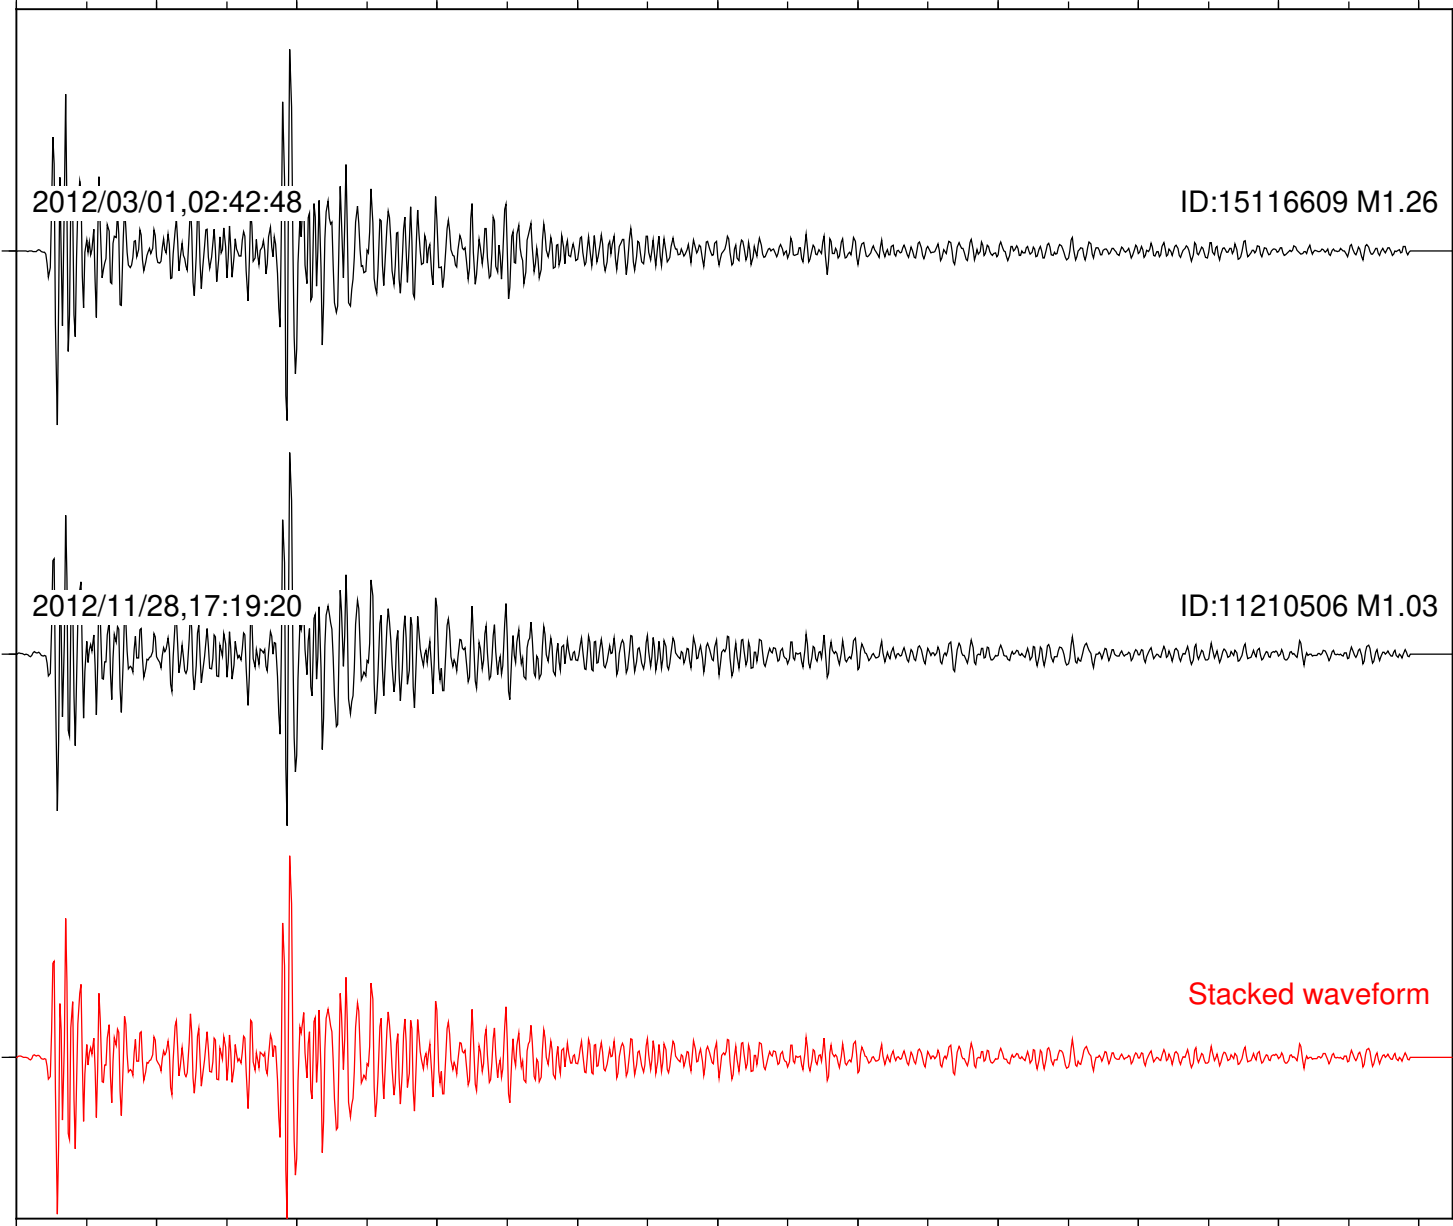

Station: B086 Com: EHZ

Focal depth: 10.33 km

2012/03/01,02:42:48

ID:15116609 M1.26

2012/11/28,17:19:20

ID:11210506 M1.03

Stacked waveform

0 1 2 3 4 5 6 7 8 9 10

Elapsed time (s)