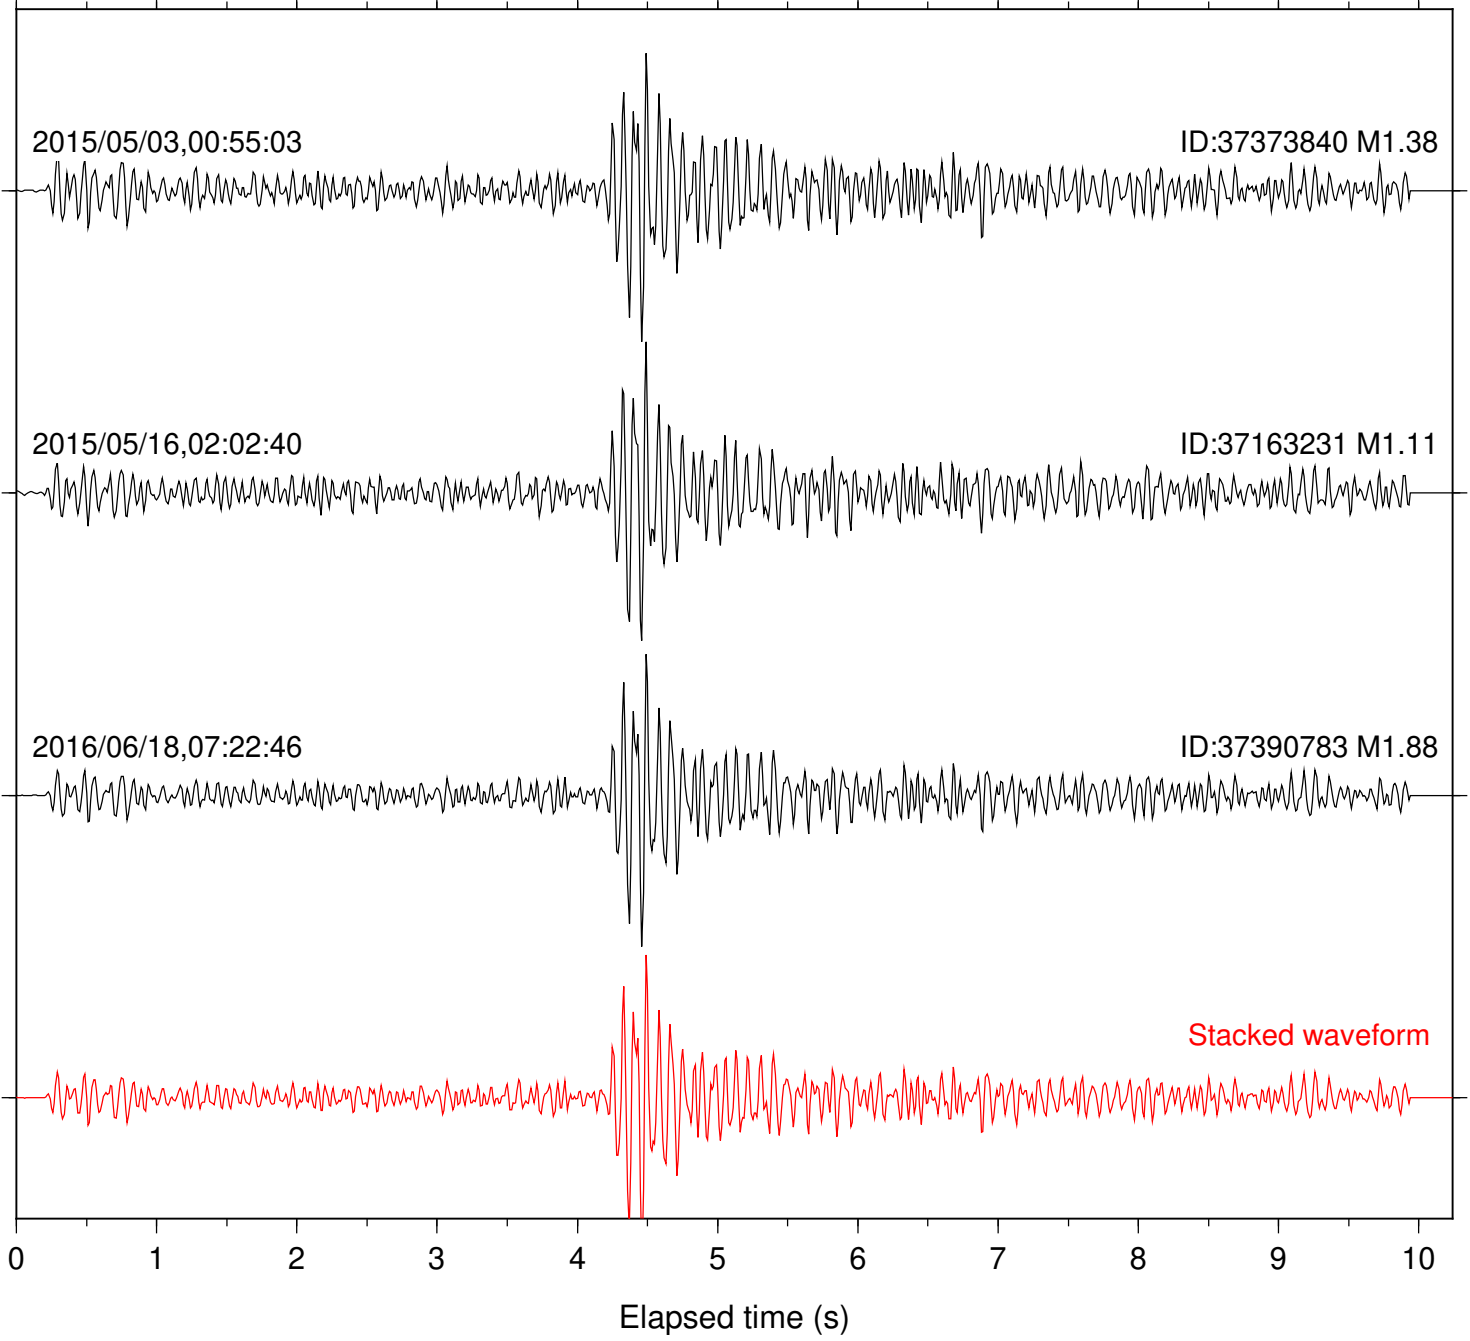

Station: SND Com: HHZ

Focal depth: 8.43 km

Station: WMC Com: HHZ

Focal depth: 8.43 km

Station: B084 Com: EHZ

Focal depth: 8.46 km

Station: B087 Com: EHZ

Focal depth: 8.46 km