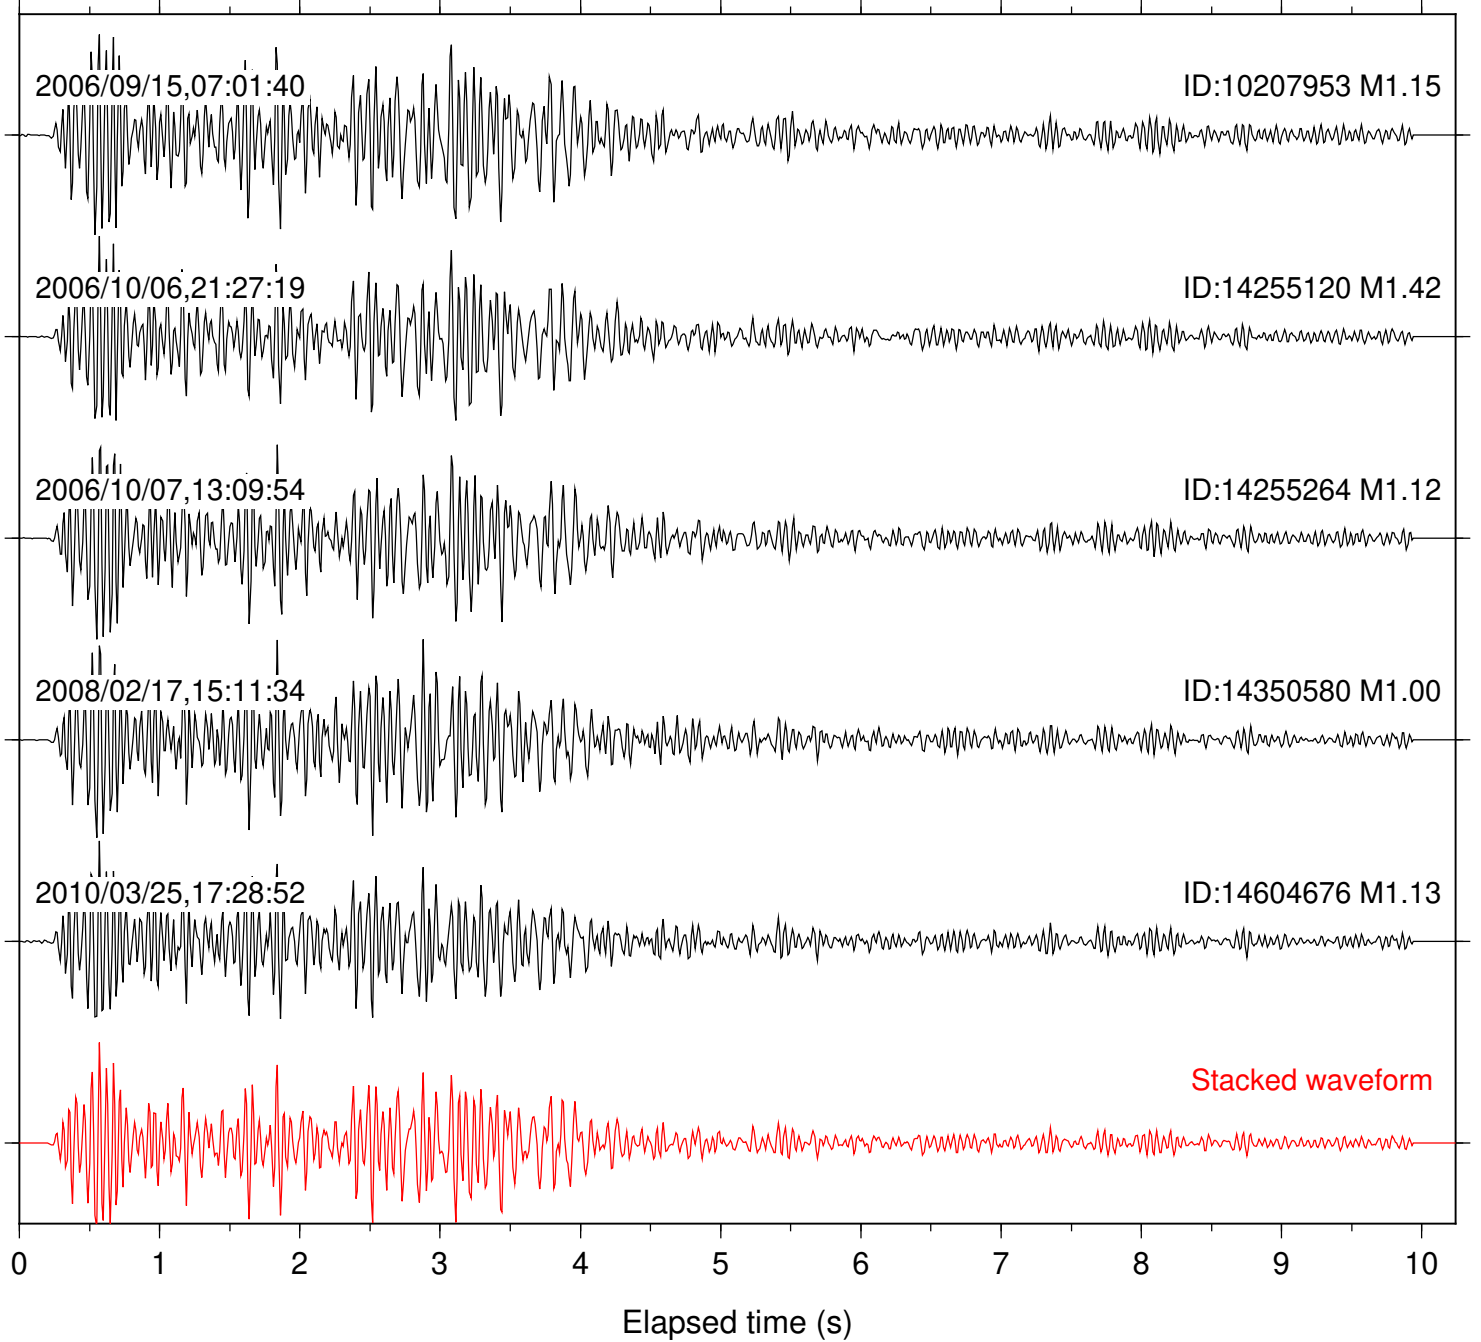

Station: FRD Com: HHZ

Focal depth: 8.00 km

Station: KNW Com: HHZ

Focal depth: 8.00 km

Station: LVA2 Com: HHZ

Focal depth: 8.00 km

Station: PFO Com: HHZ

Focal depth: 8.00 km