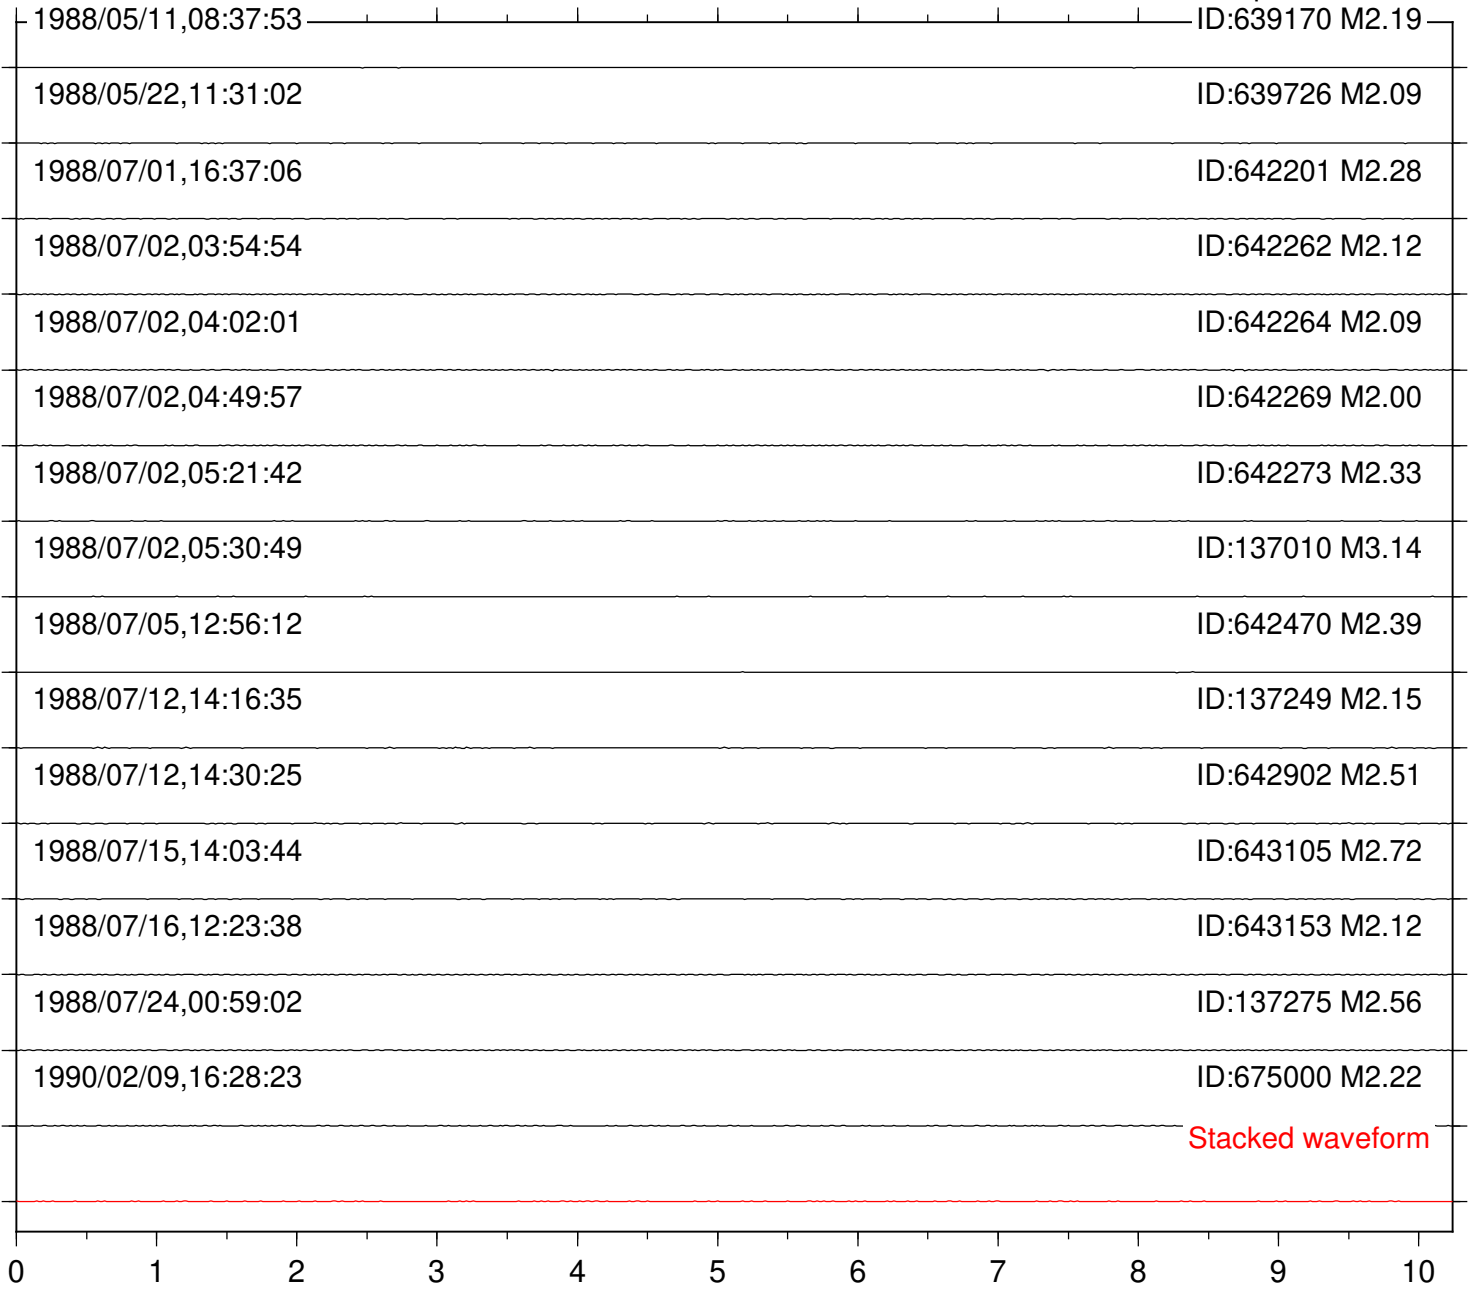

Station: HOT Com: EHZ

Focal depth: 8.39 km

Elapsed time (s)

Station: KEE Com: EHZ

Focal depth: 7.78 km

Stacked waveform

Elapsed time (s)

Station: LAQ Com: EHZ