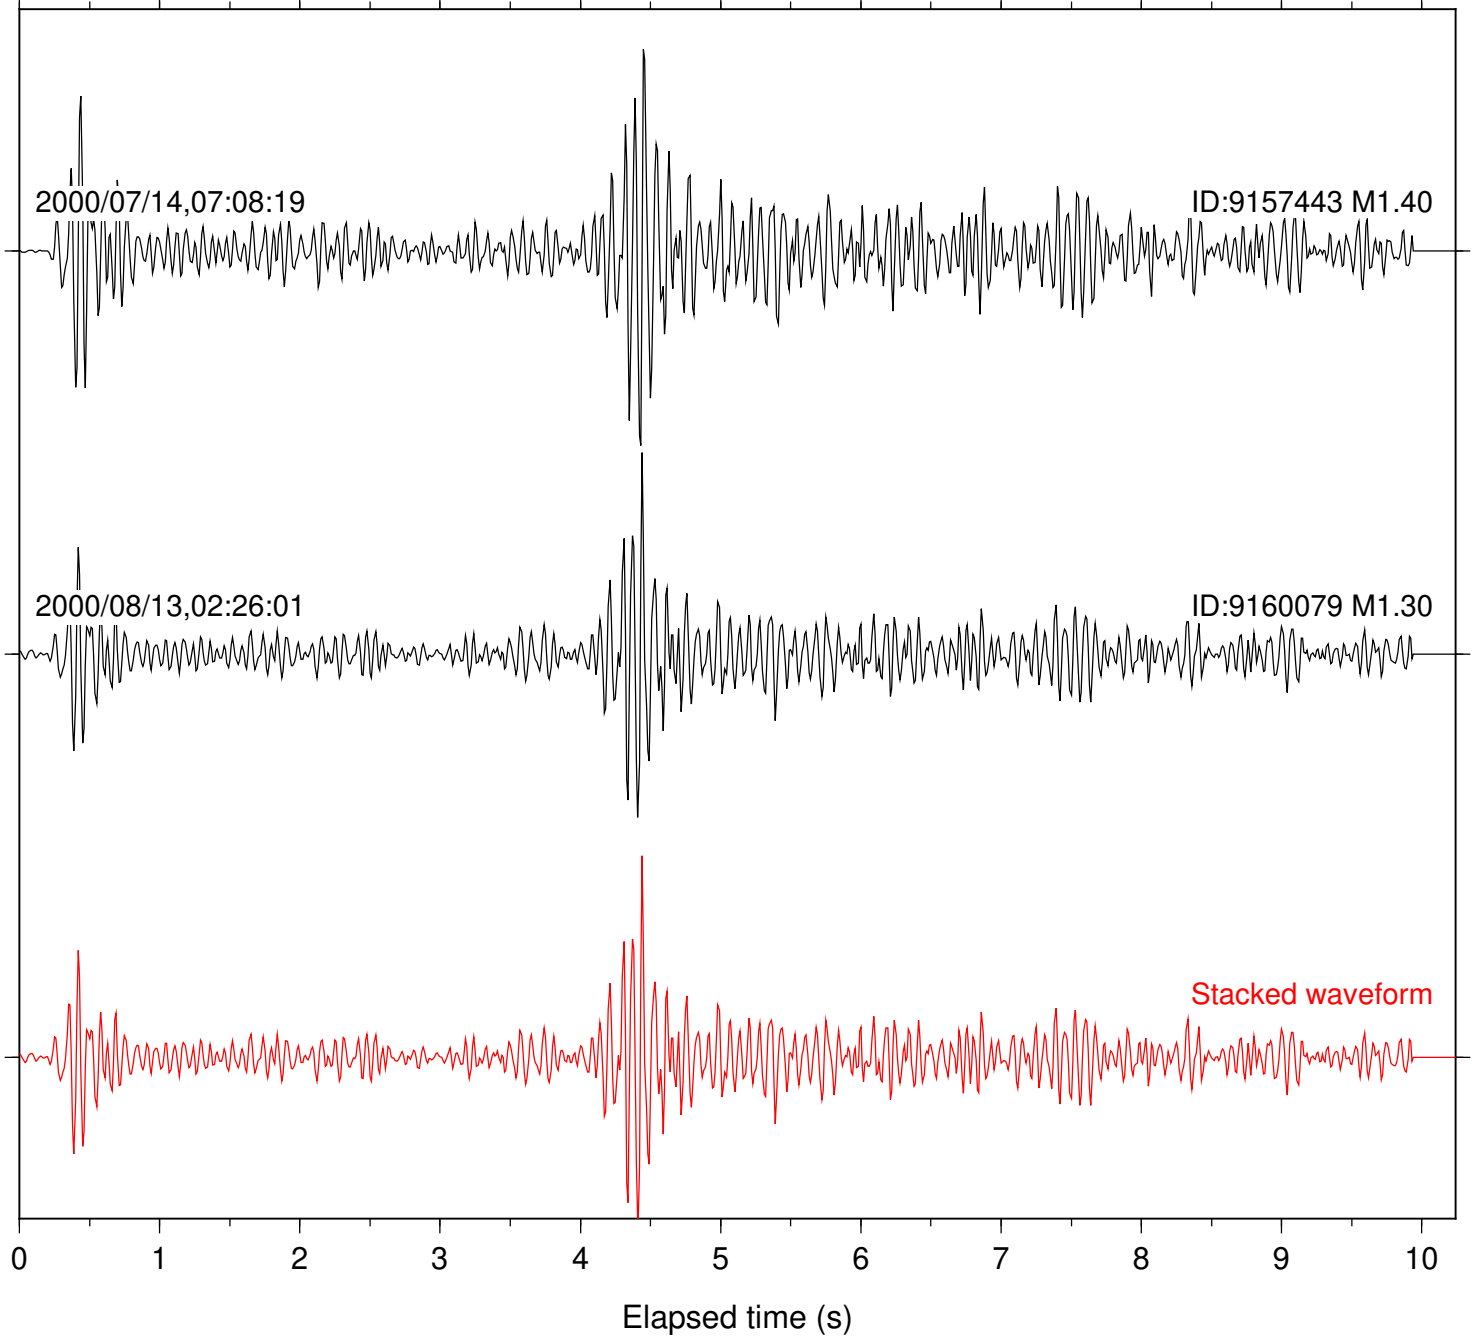

Station: CRY Com: HHZ

Focal depth: 12.88 km

Station: DGR Com: HHZ

Focal depth: 12.88 km

Station: FRD Com: HHZ

Focal depth: 12.88 km

Station: KNW Com: HHZ

Focal depth: 12.88 km