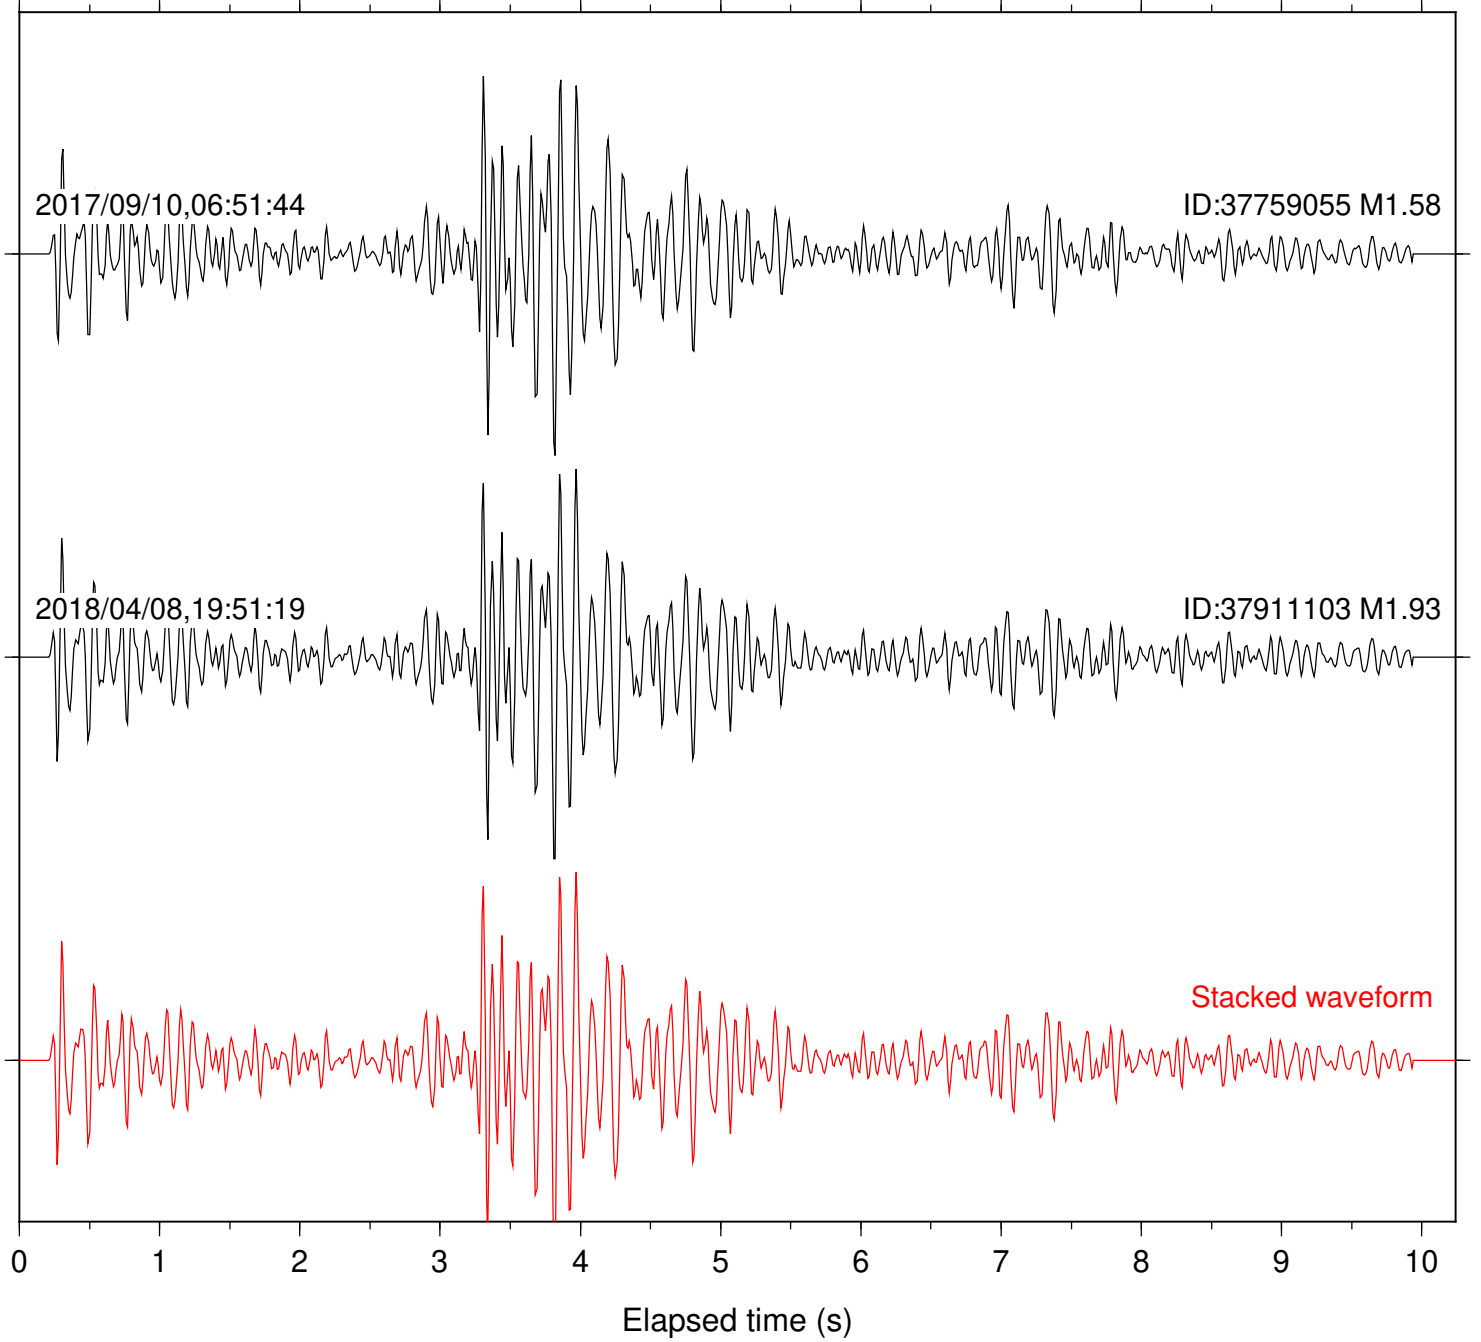

Focal depth: 6.28 km

Station: POB2 Com: HHZ

Focal depth: 6.28 km

Station: RDM Com: HHZ

Focal depth: 6.28 km

Station: SMER Com: HHZ

Focal depth: 6.28 km

Station: SND Com: HHZ