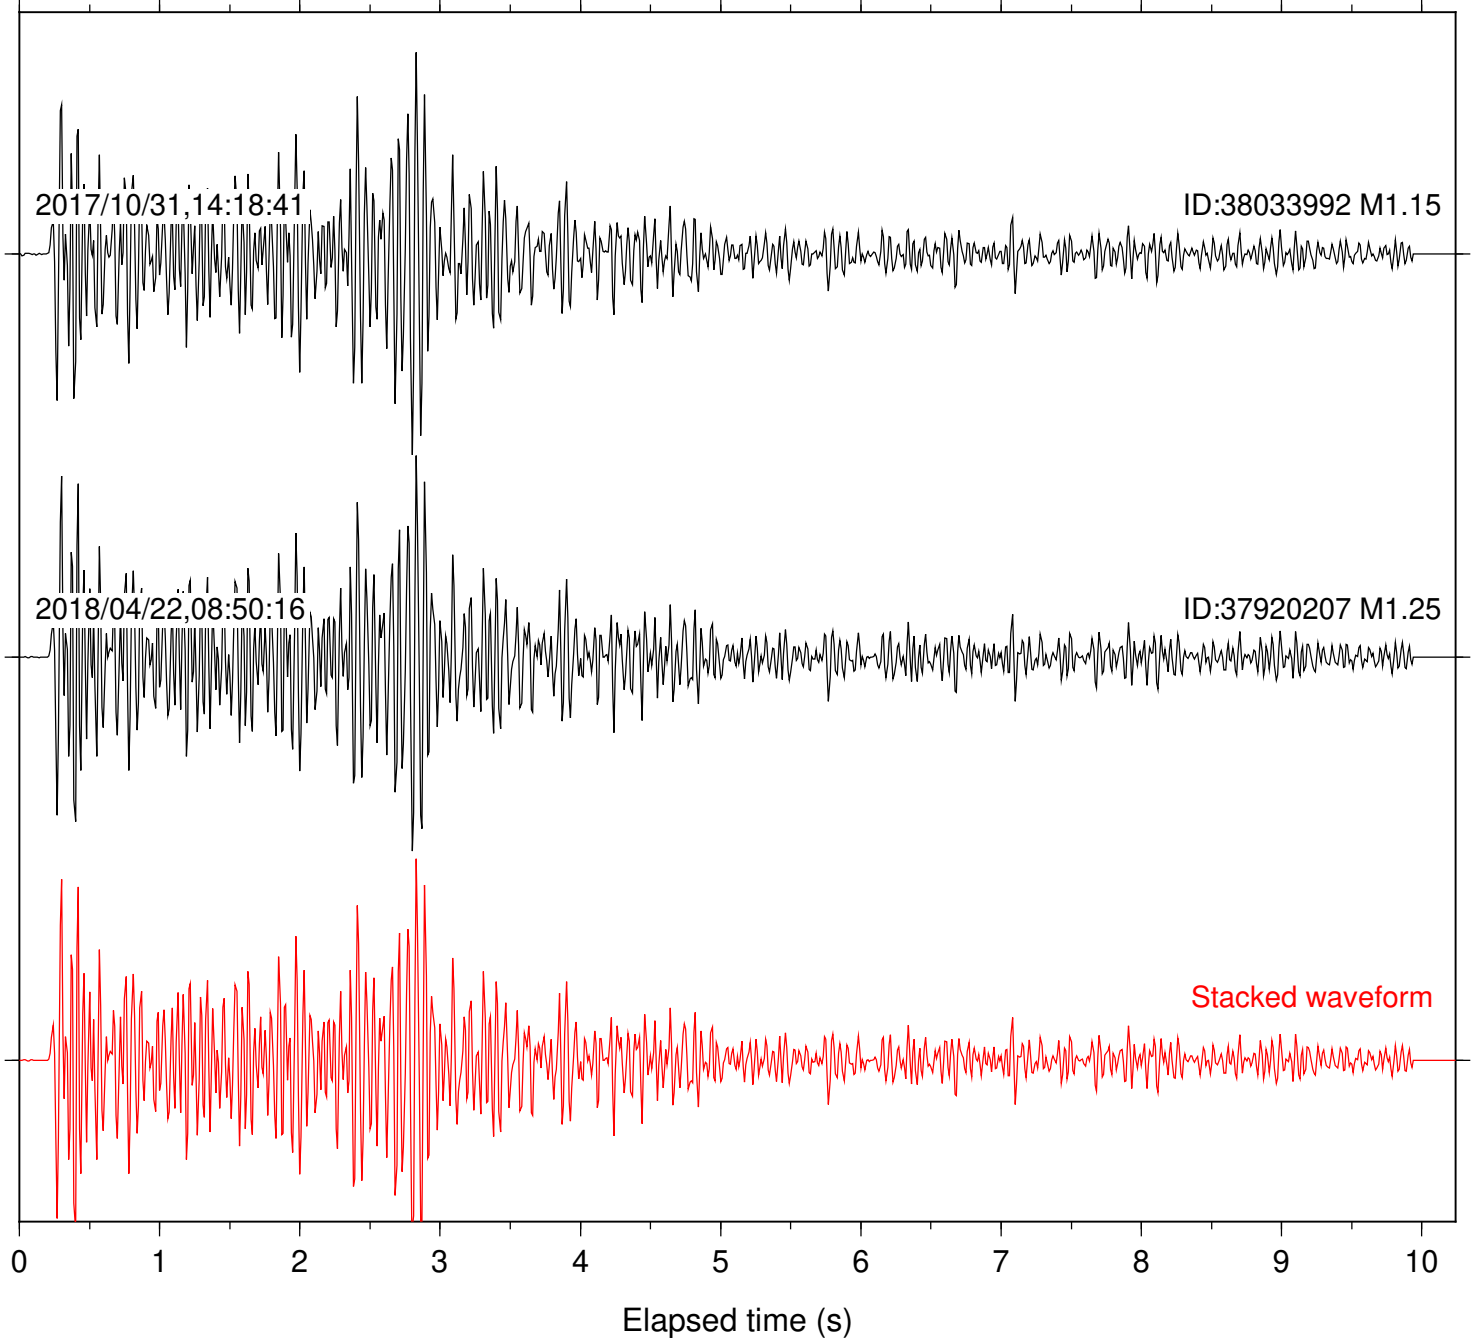

Station: FRD Com: HHZ

Focal depth: 5.79 km