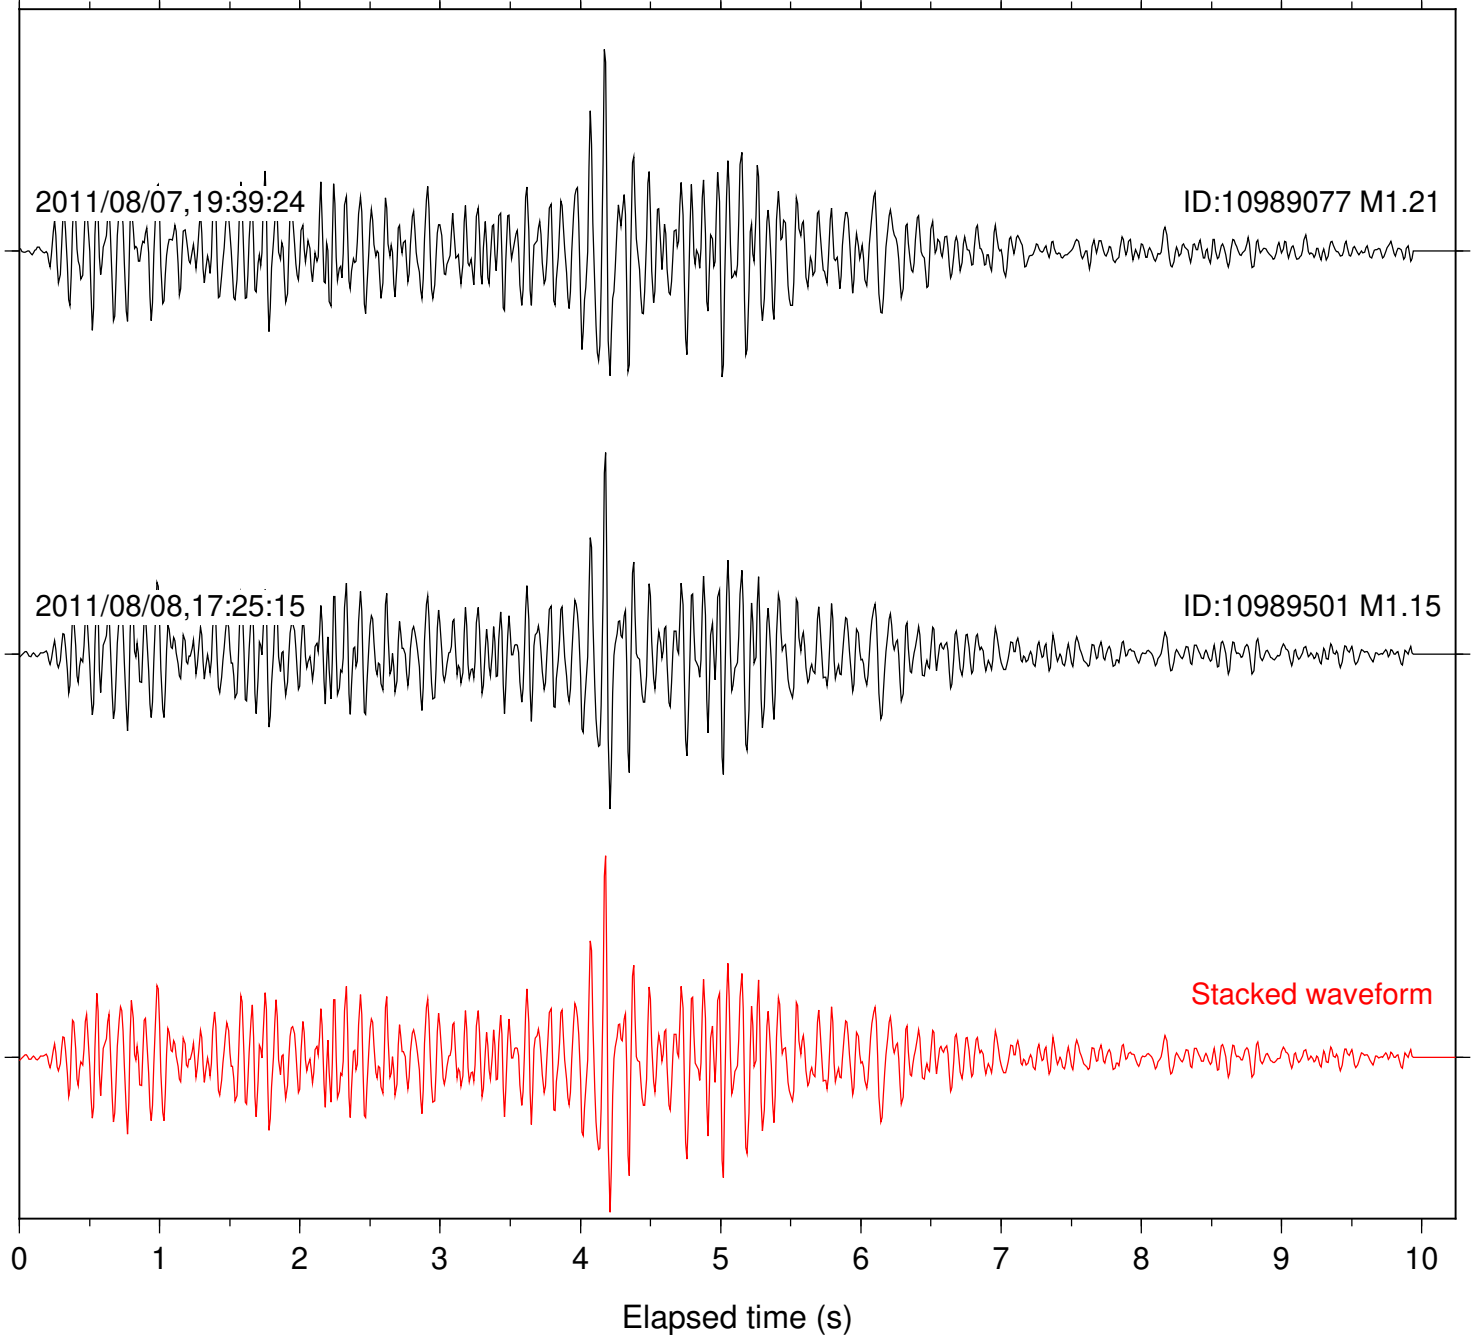

Station: SND Com: HHZ

Focal depth: 11.62 km