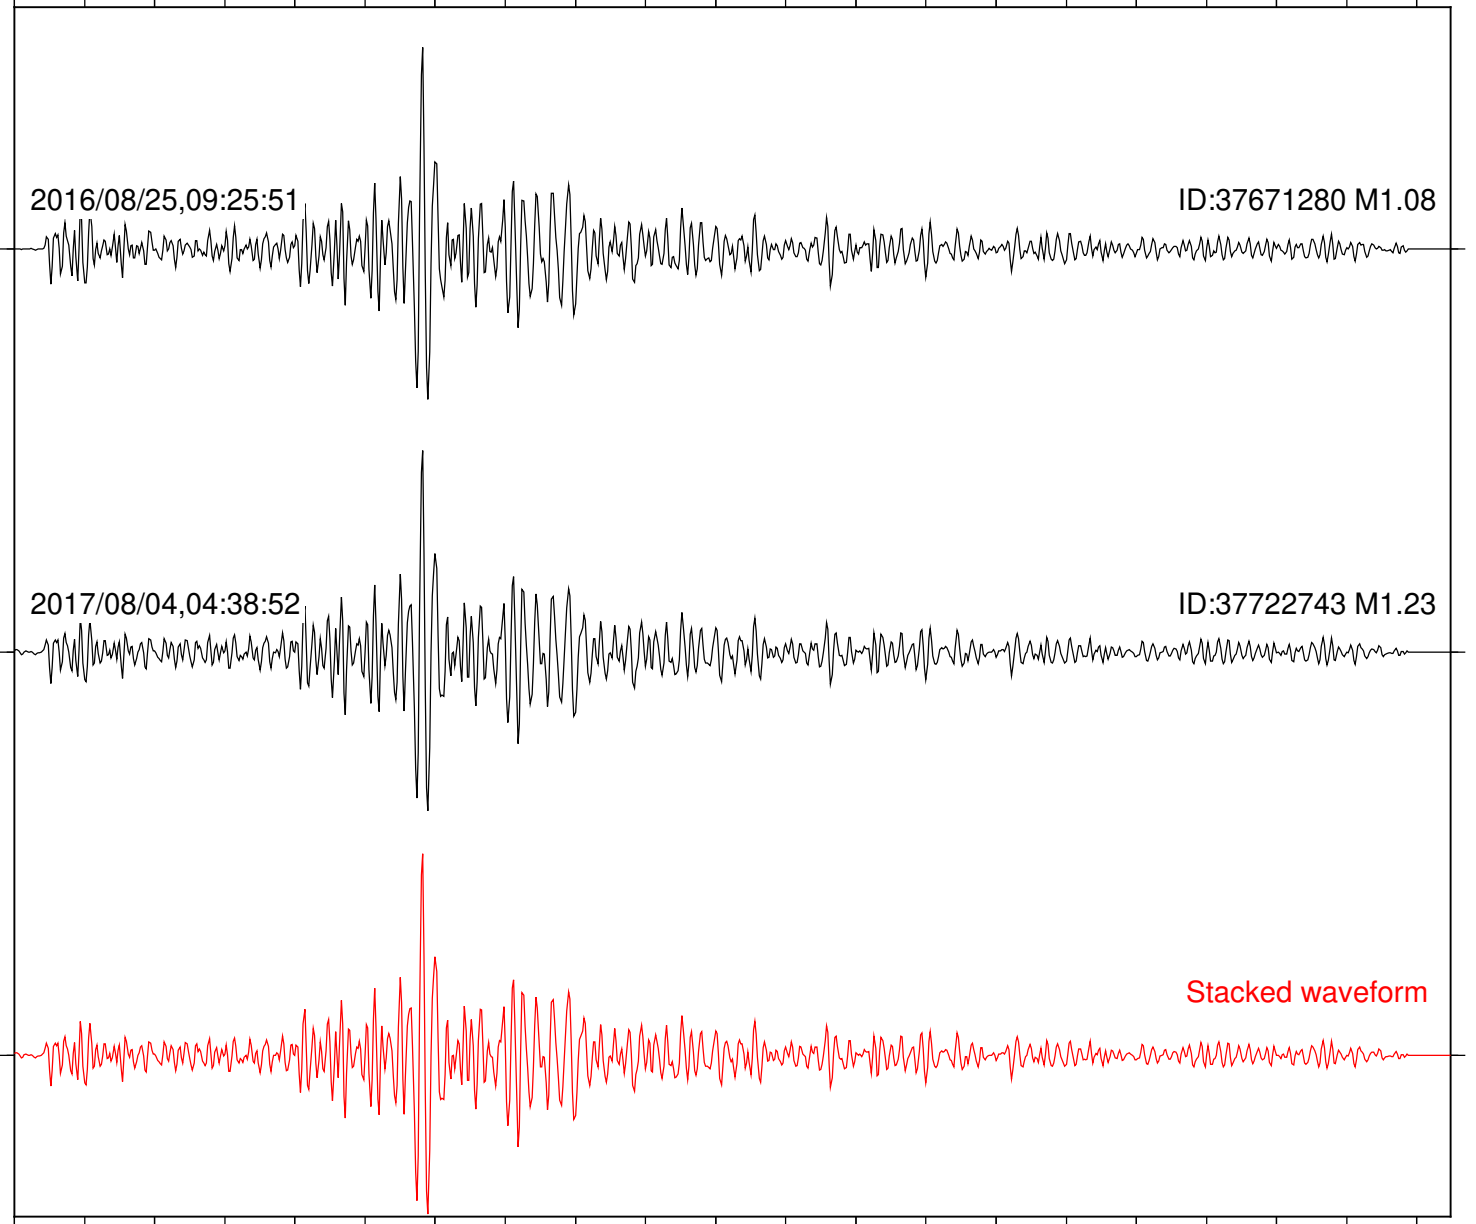

Station: B088 Com: EHZ

Focal depth: 6.75 km

2016/08/25,09:25:51

ID:37671280 M1.08

2017/08/04,04:38:52

ID:37722743 M1.23

Stacked waveform

0 1 2 3 4 5 6 7 8 9 10
Elapsed time (s)