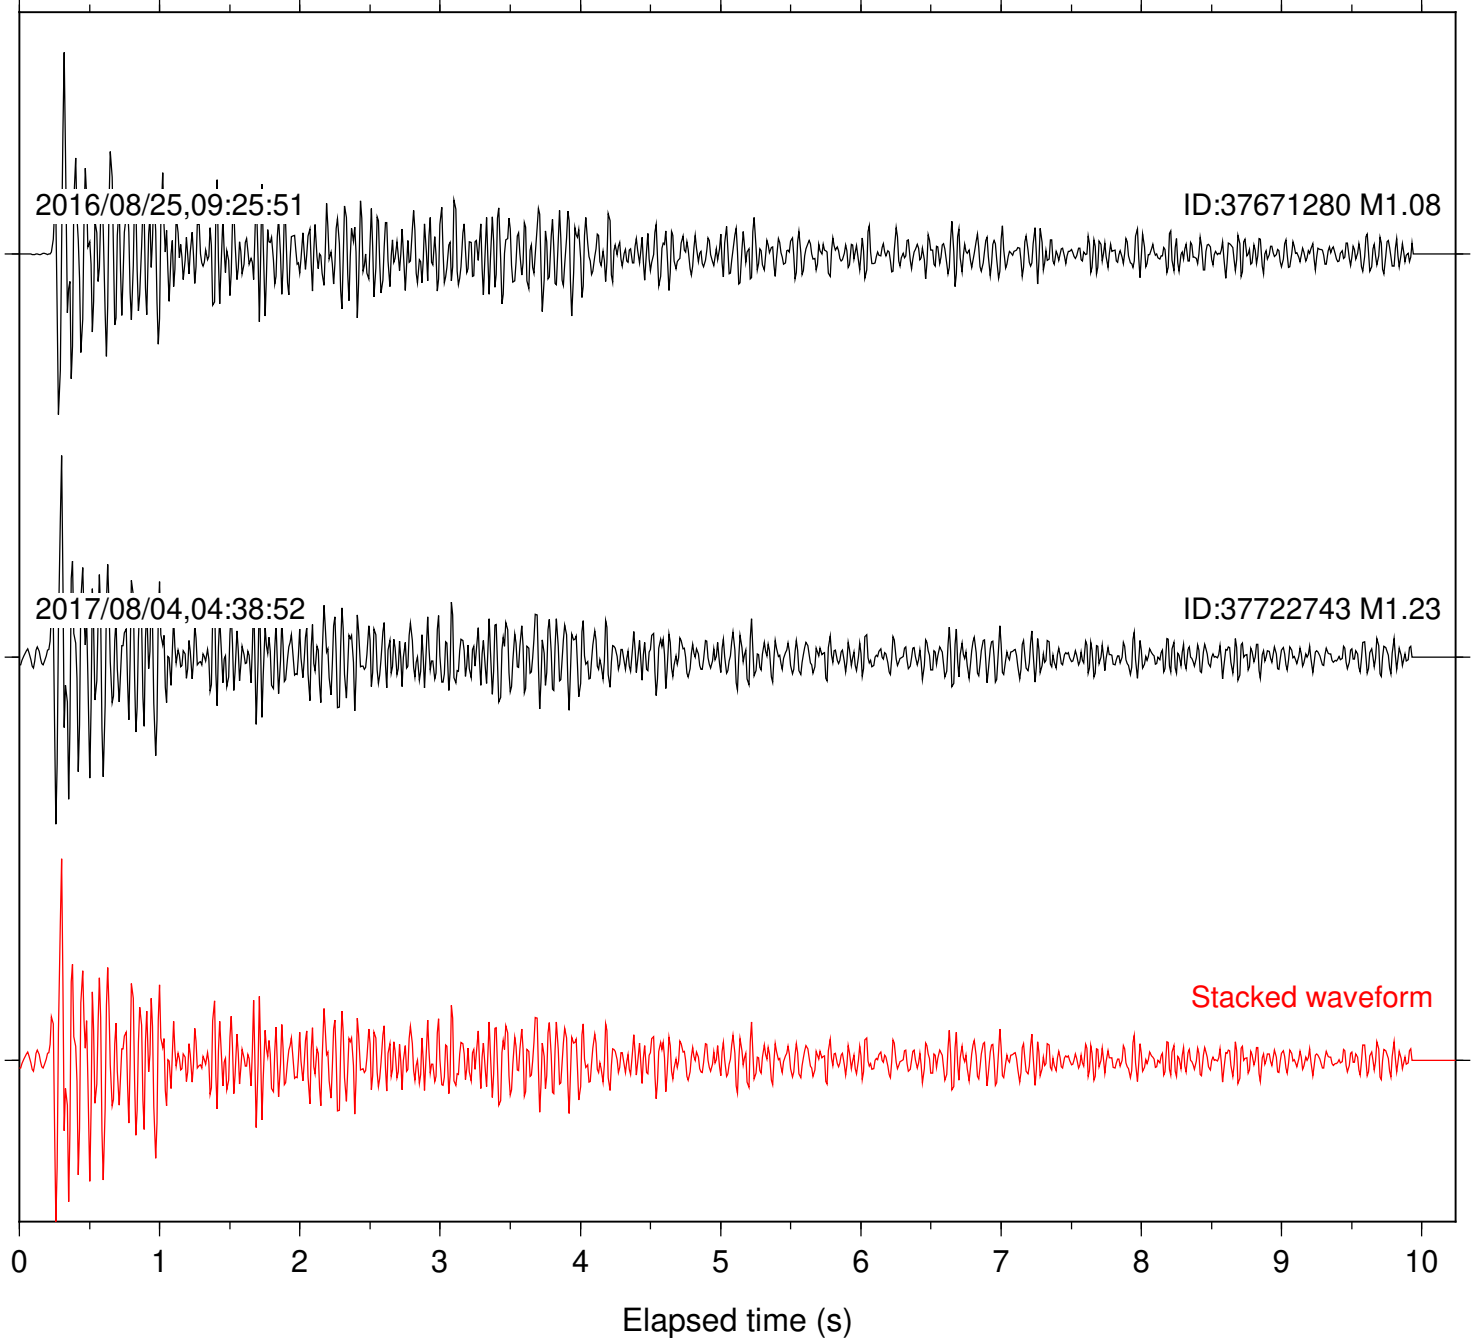

Station: FRD Com: HHZ

Focal depth: 6.75 km