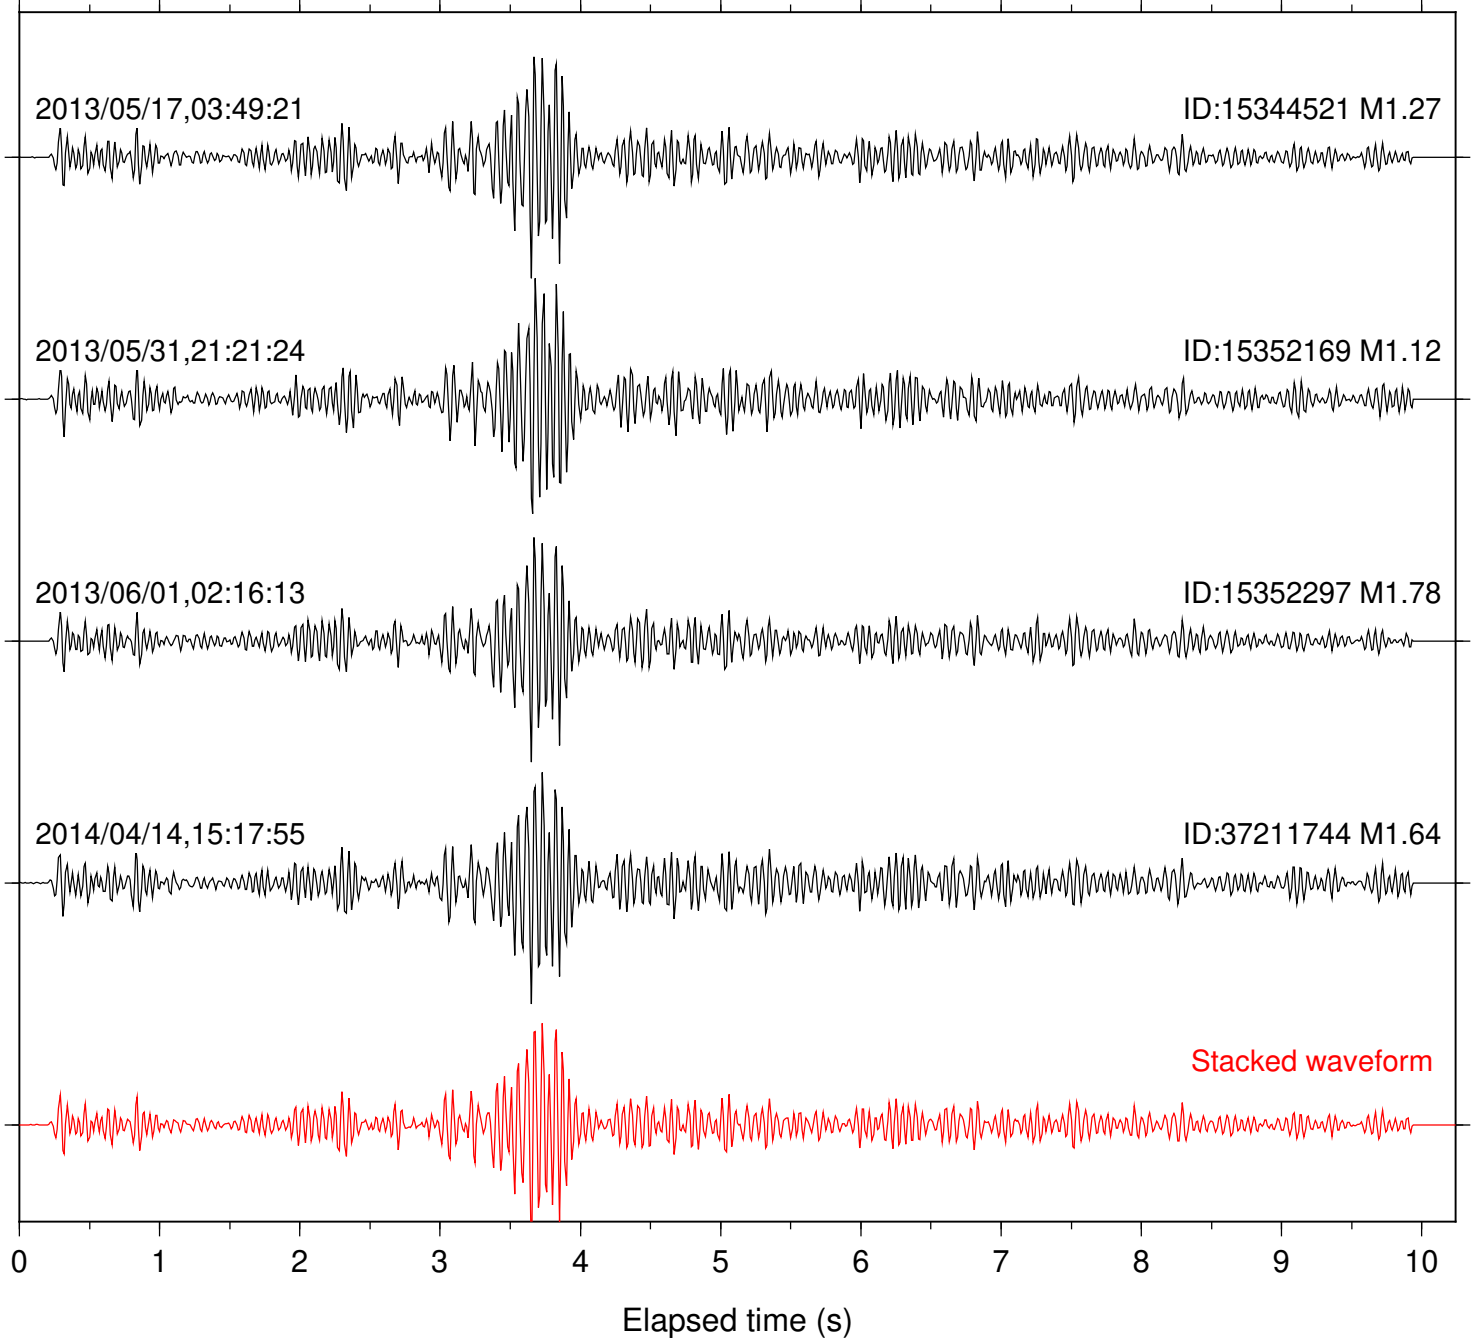

Focal depth: 11.49 km

Station: CRY Com: HHZ

Focal depth: 11.49 km

Station: DGR Com: HHZ

Focal depth: 11.49 km

Station: DNR Com: HHZ

Focal depth: 11.49 km

Station: FRD Com: HHZ