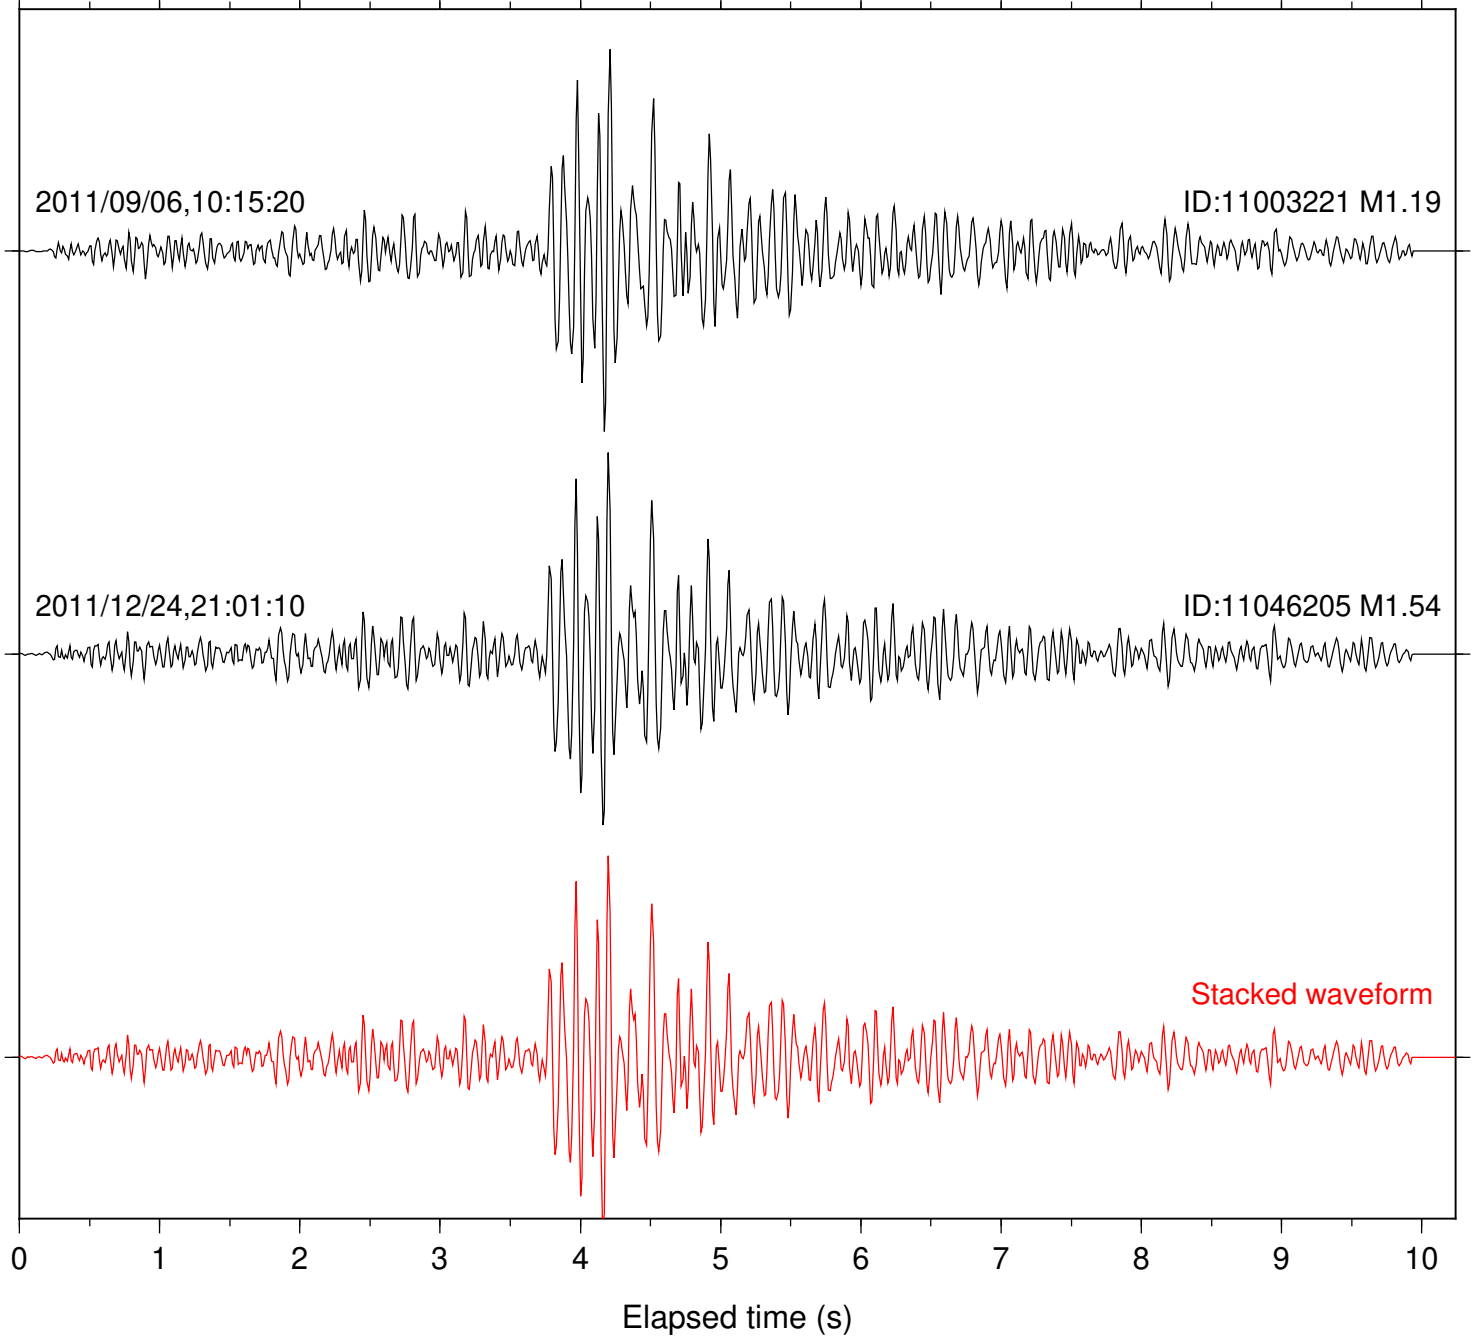

Station: SND Com: HHZ

Focal depth: 5.23 km

Station: CRR Com: EHZ

Focal depth: 8.89 km

Station: JEM Com: HHZ

Focal depth: 8.91 km

Station: MONP2 Com: HHZ

Focal depth: 8.91 km