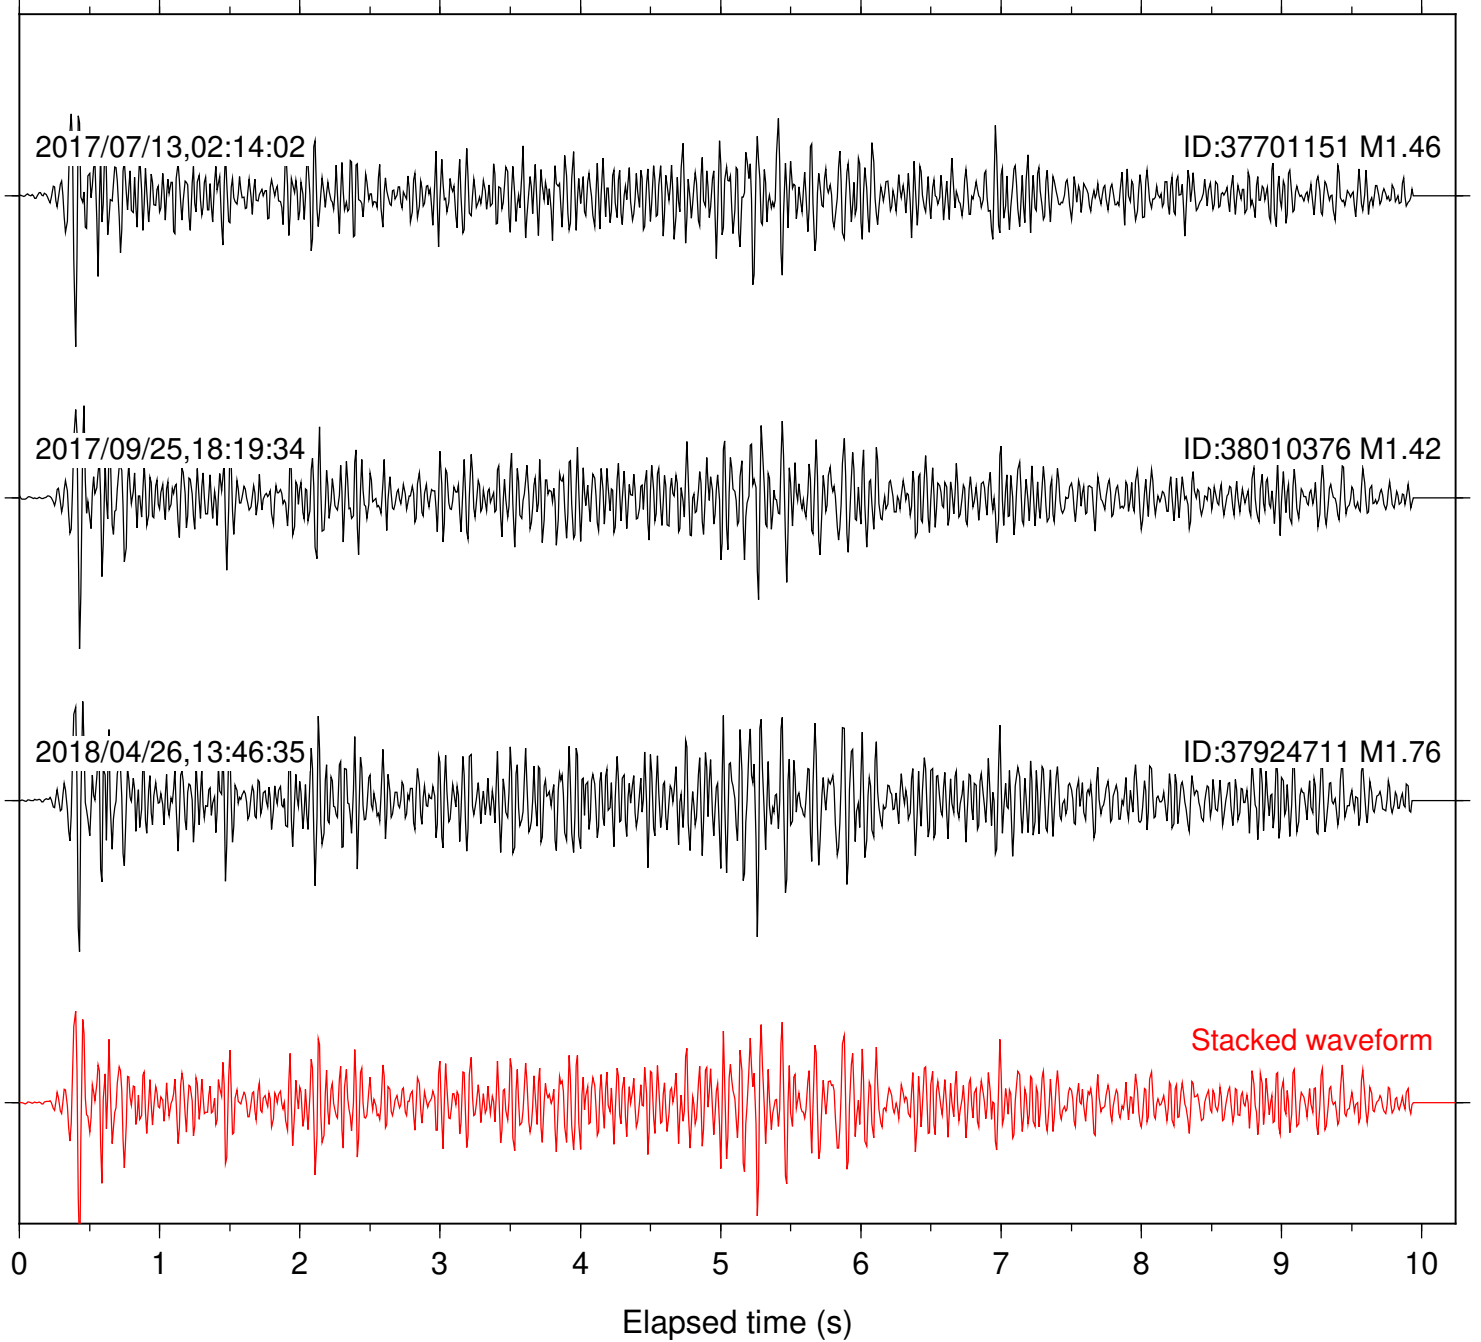

Station: SMER Com: HHZ

Focal depth: 5.55 km