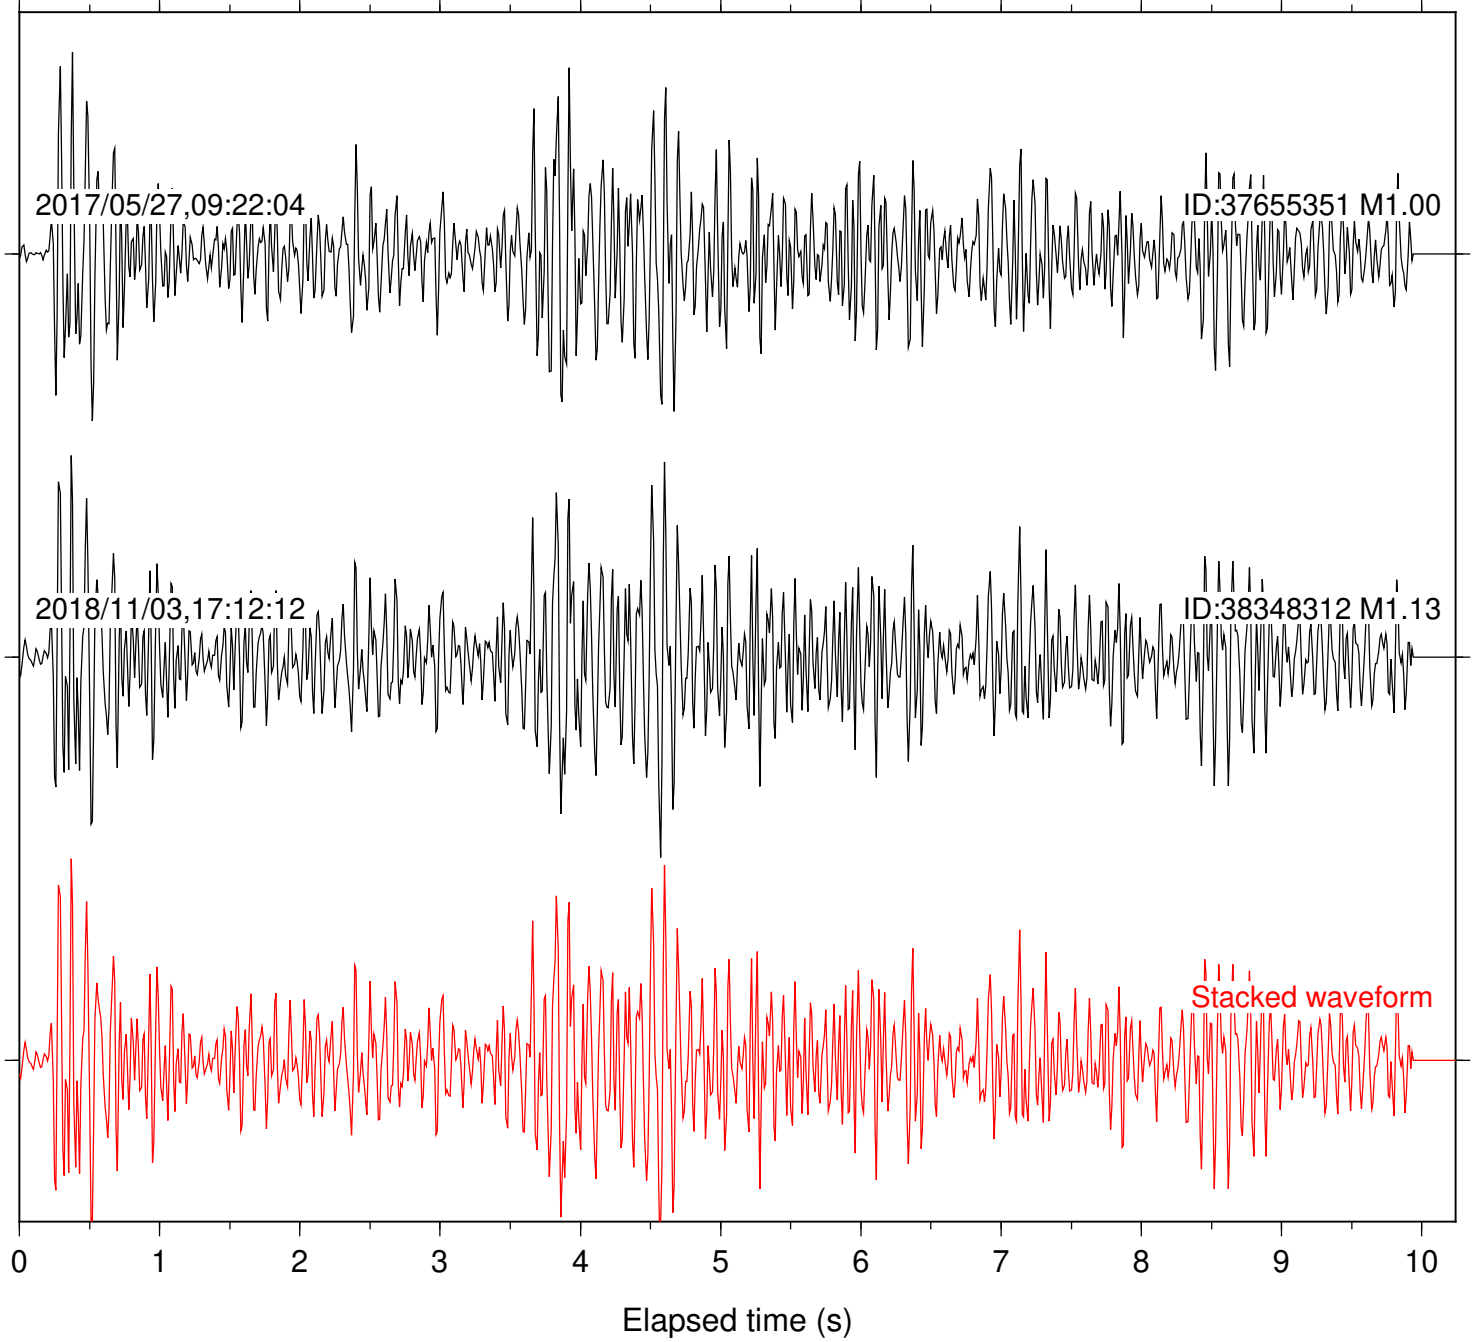

Station: BAC Com: EHZ

Focal depth: 5.53 km