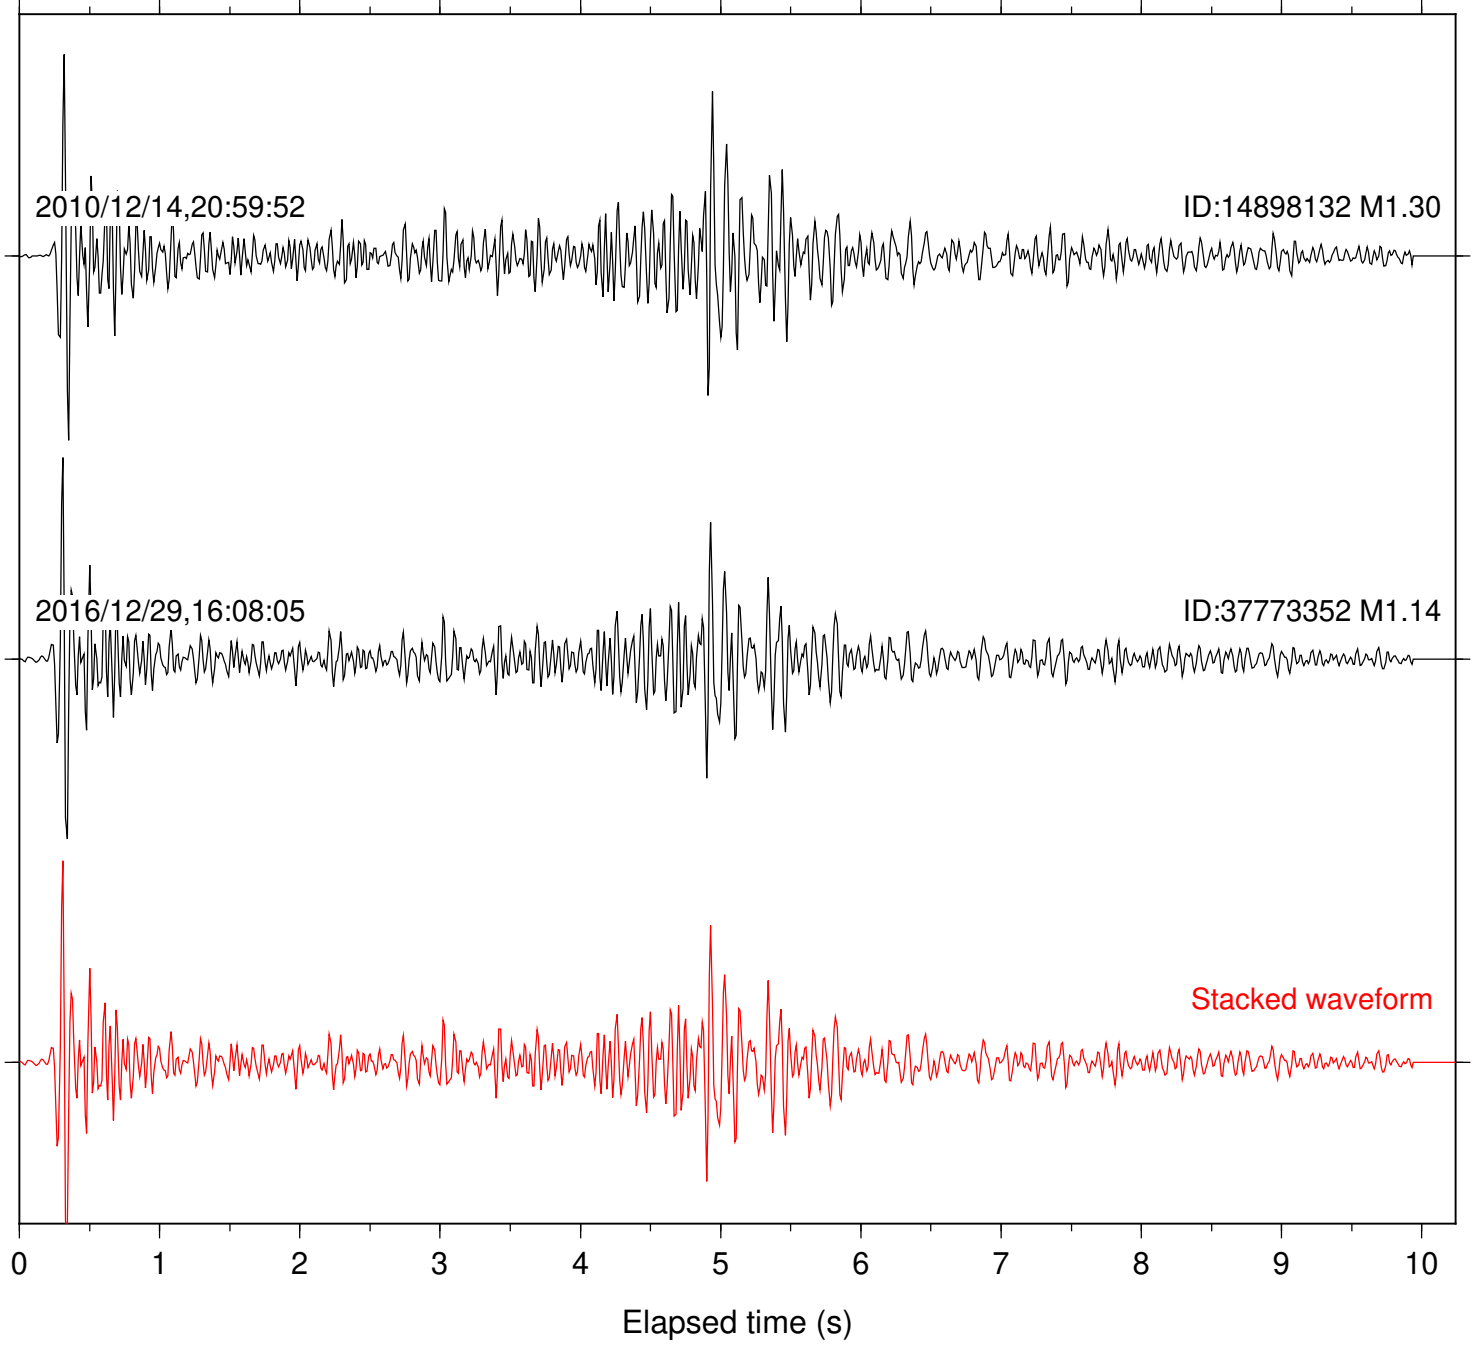

Station: YAQ Com: HHZ

Focal depth: 10.29 km

Station: B082 Com: EHZ

Focal depth: 15.77 km

Station: B084 Com: EHZ

Focal depth: 15.77 km

Station: B087 Com: EHZ

Focal depth: 15.77 km