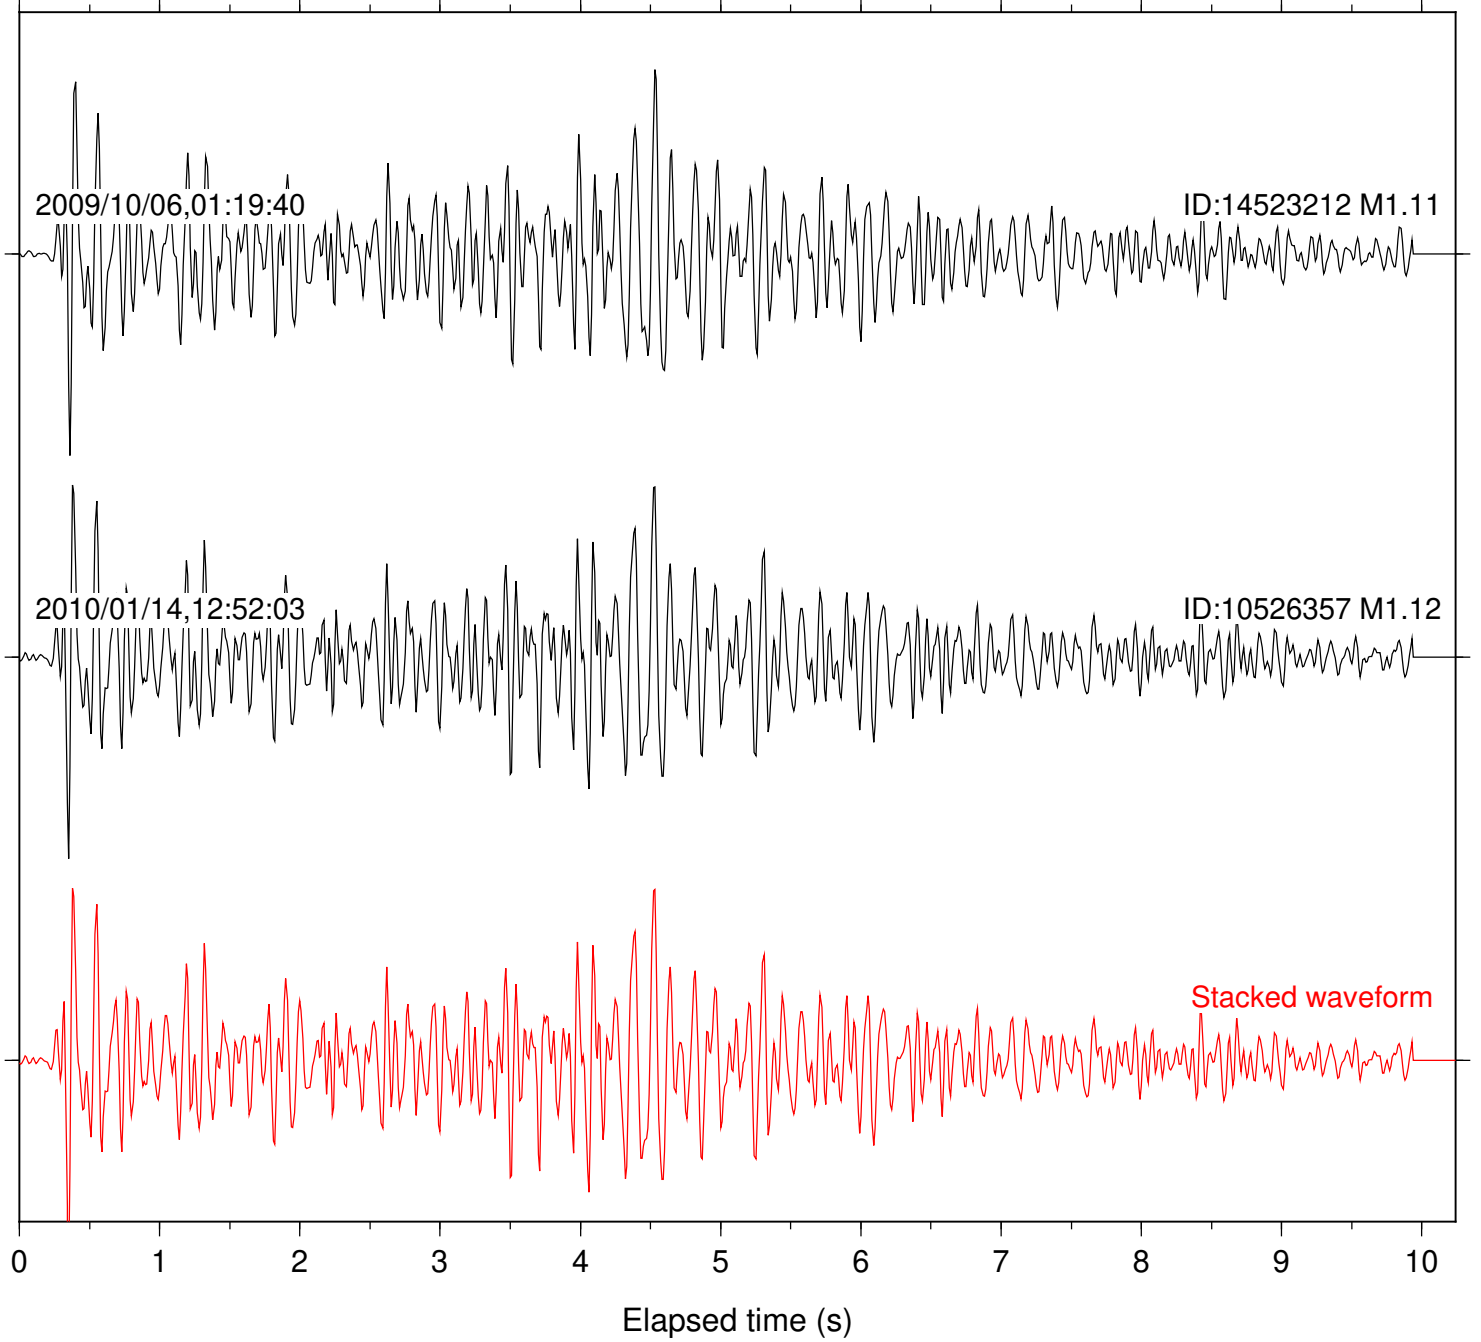

Focal depth: 8.92 km

Station: CRR Com: EHZ

Focal depth: 2.74 km

Station: ERP Com: EHZ

Focal depth: 2.74 km

Station: WES Com: HHZ

Focal depth: 2.74 km

2009/10/06,01:19:40