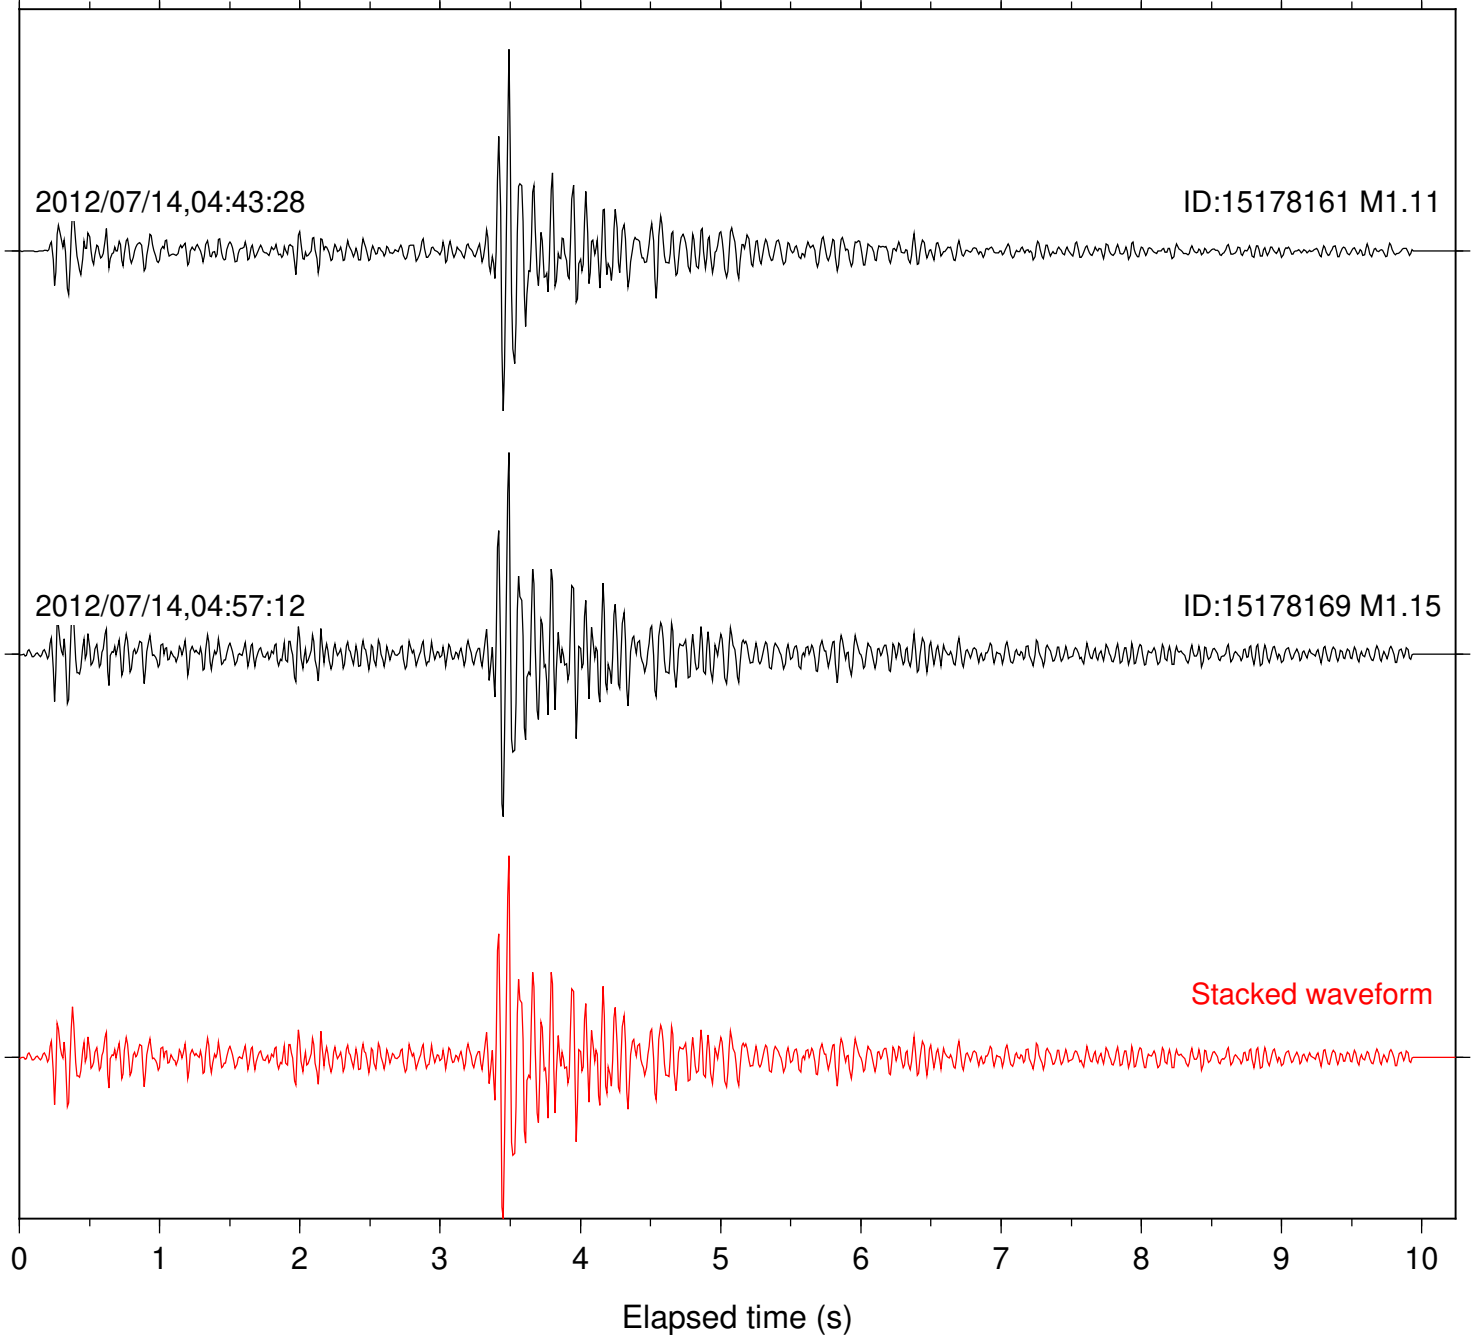

Station: B093 Com: EHZ

Focal depth: 15.65 km

Station: KNW Com: HHZ

Focal depth: 15.65 km

Station: PFO Com: HHZ

Focal depth: 15.56 km

Station: PMD Com: HHZ

Focal depth: 15.65 km