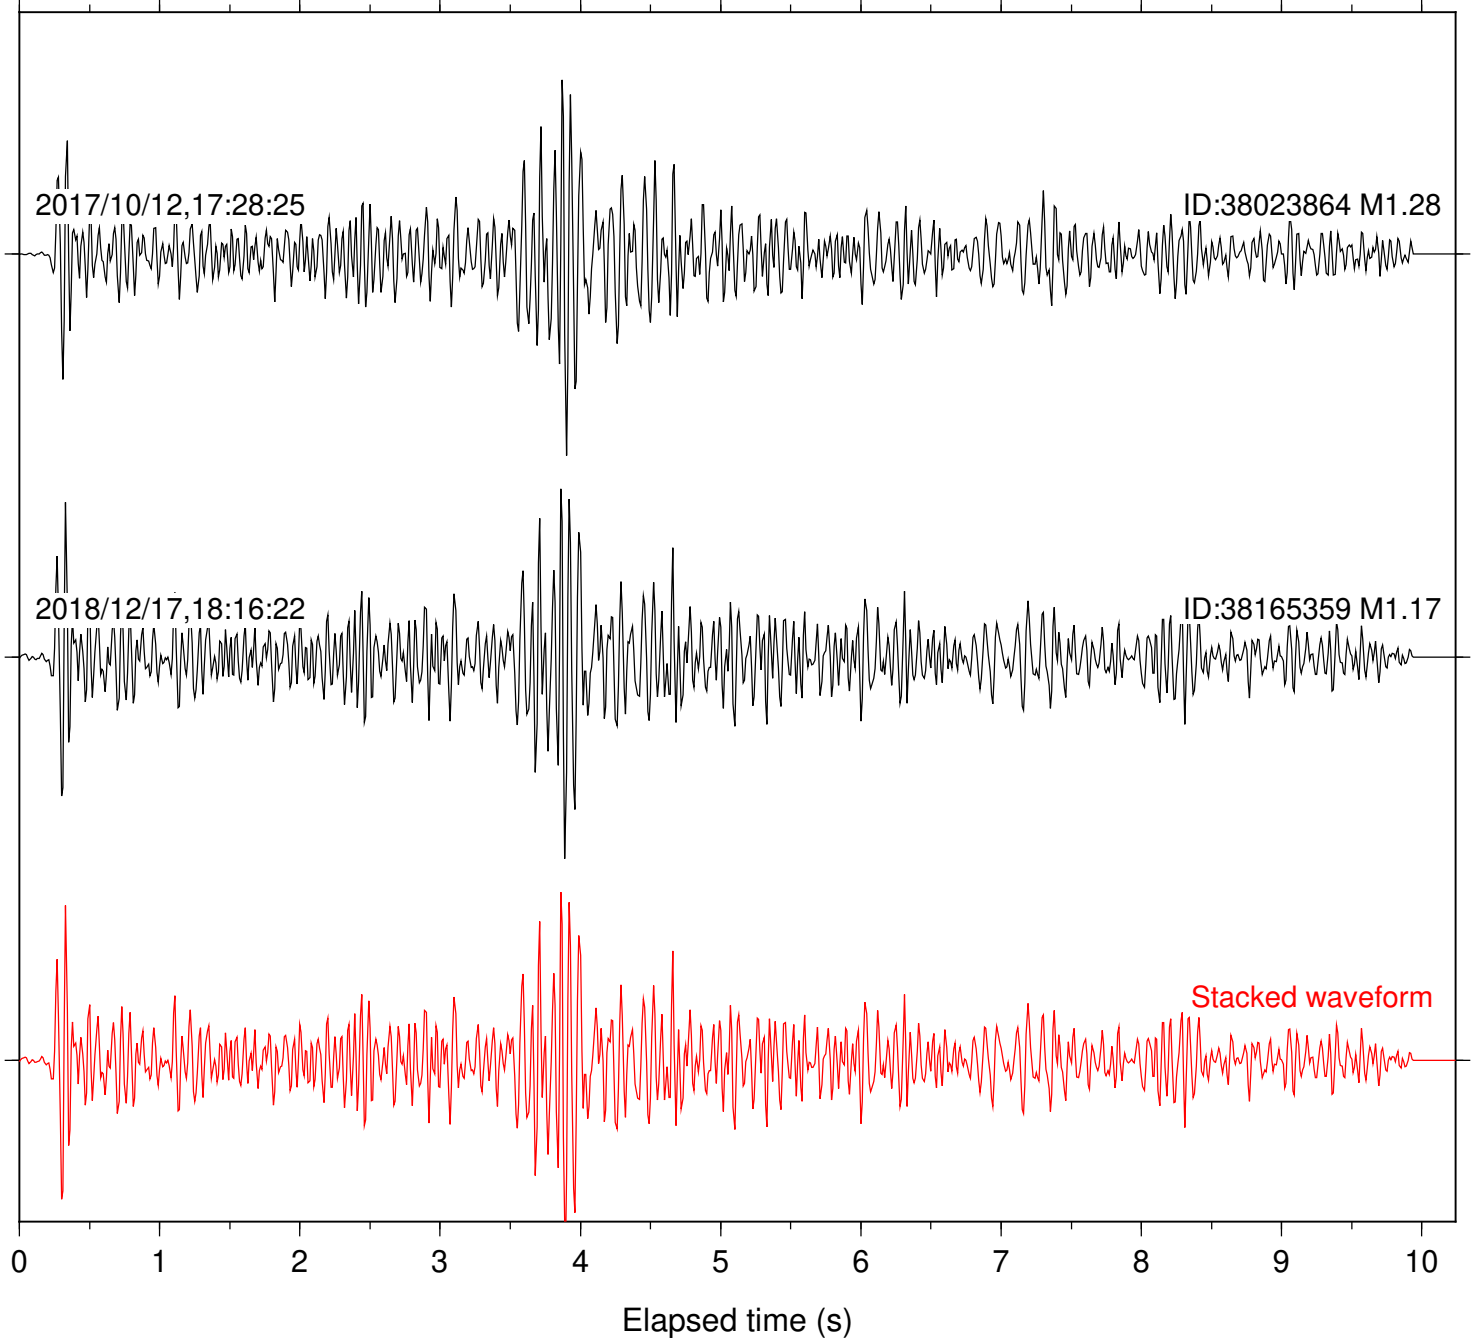

2004/08/22,20:47:31

ID:14086792 M1.19

Stacked waveform

0 1 2 3 4 5 6 7 8 9 10  
Elapsed time (s)

Station: B081 Com: EHZ

Focal depth: 4.99 km

Station: B082 Com: EHZ

Focal depth: 4.99 km