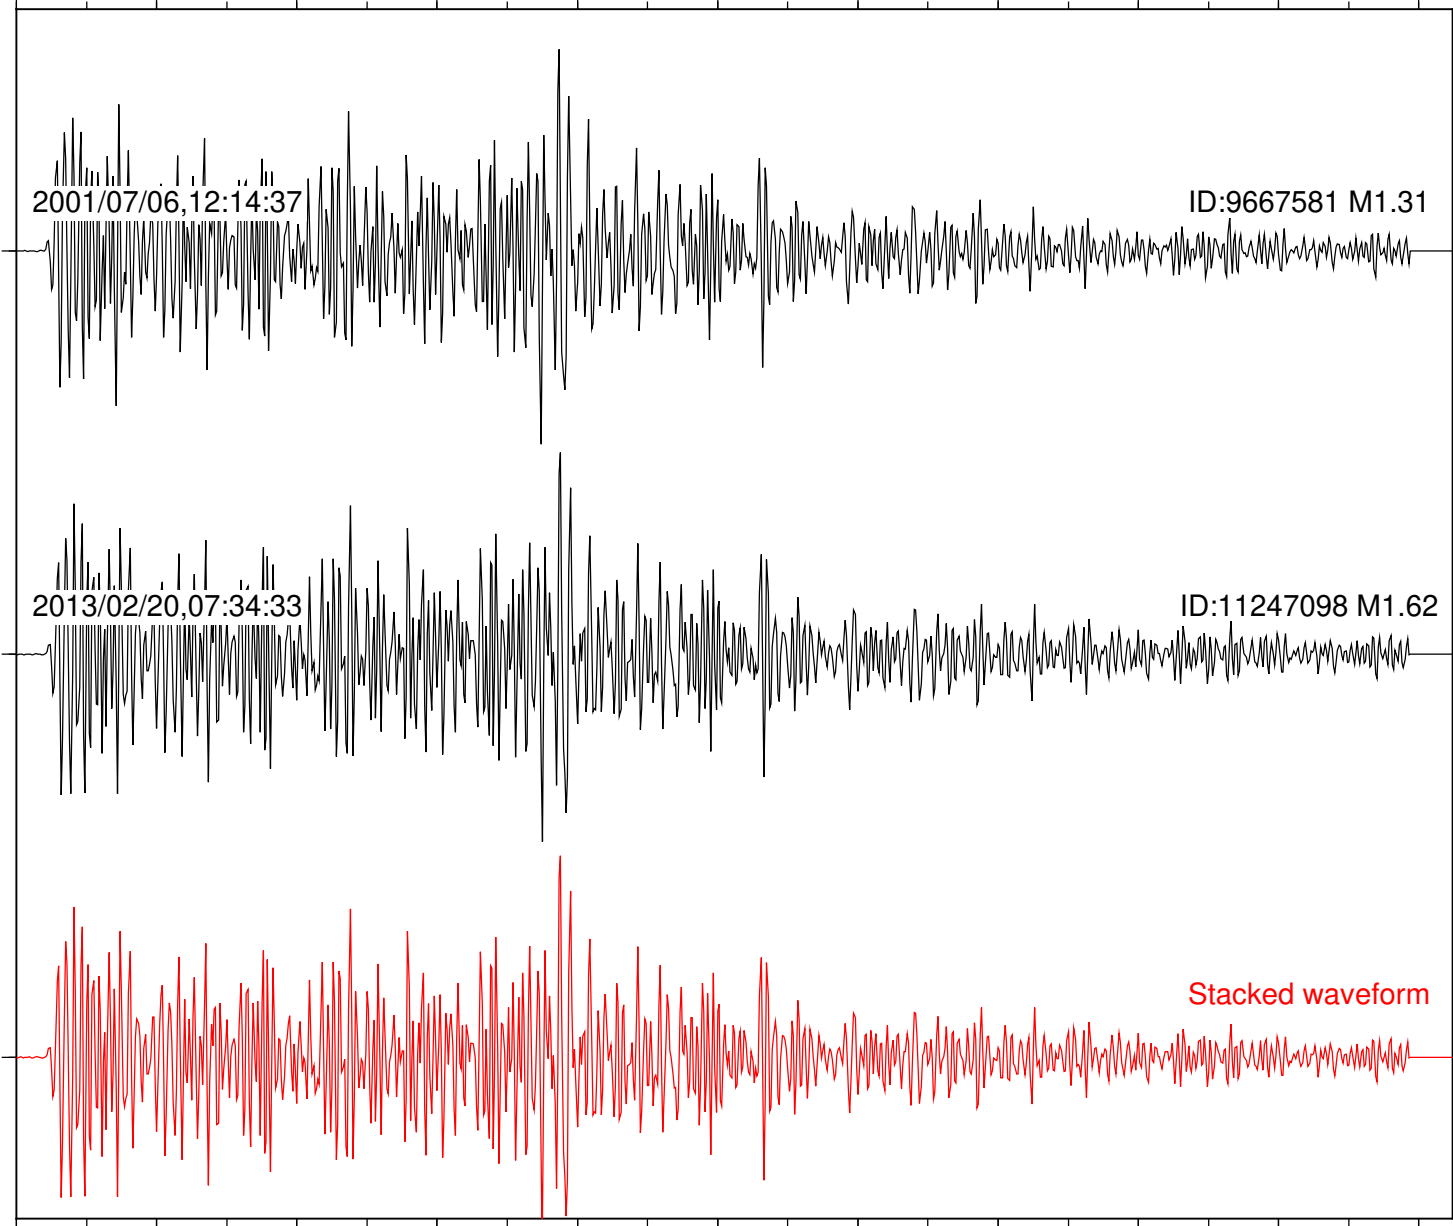

Elapsed time (s)

Station: PFO Com: HHZ

Focal depth: 10.85 km

Station: SND Com: HHZ

Focal depth: 10.85 km

Station: TOR Com: HHZ

Focal depth: 10.87 km

Station: BAC Com: EHZ