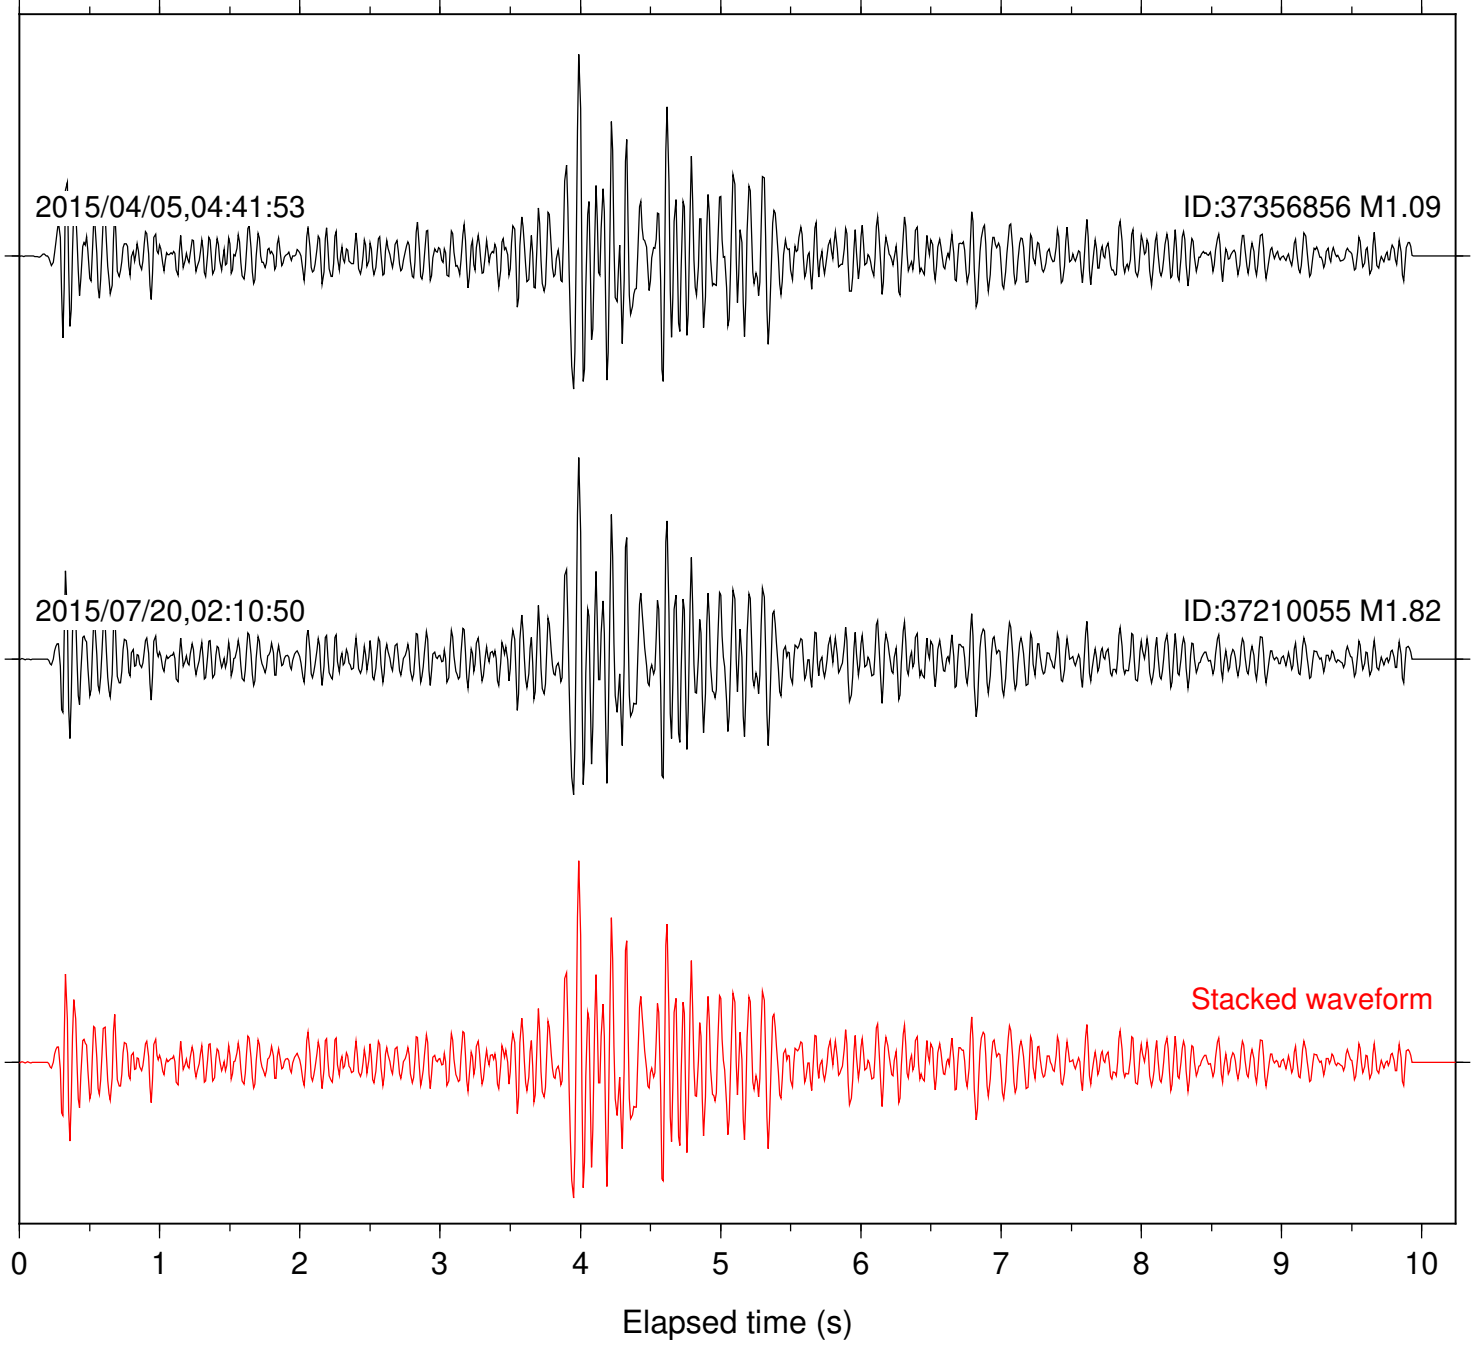

Station: B088 Com: EHZ

Focal depth: 8.43 km