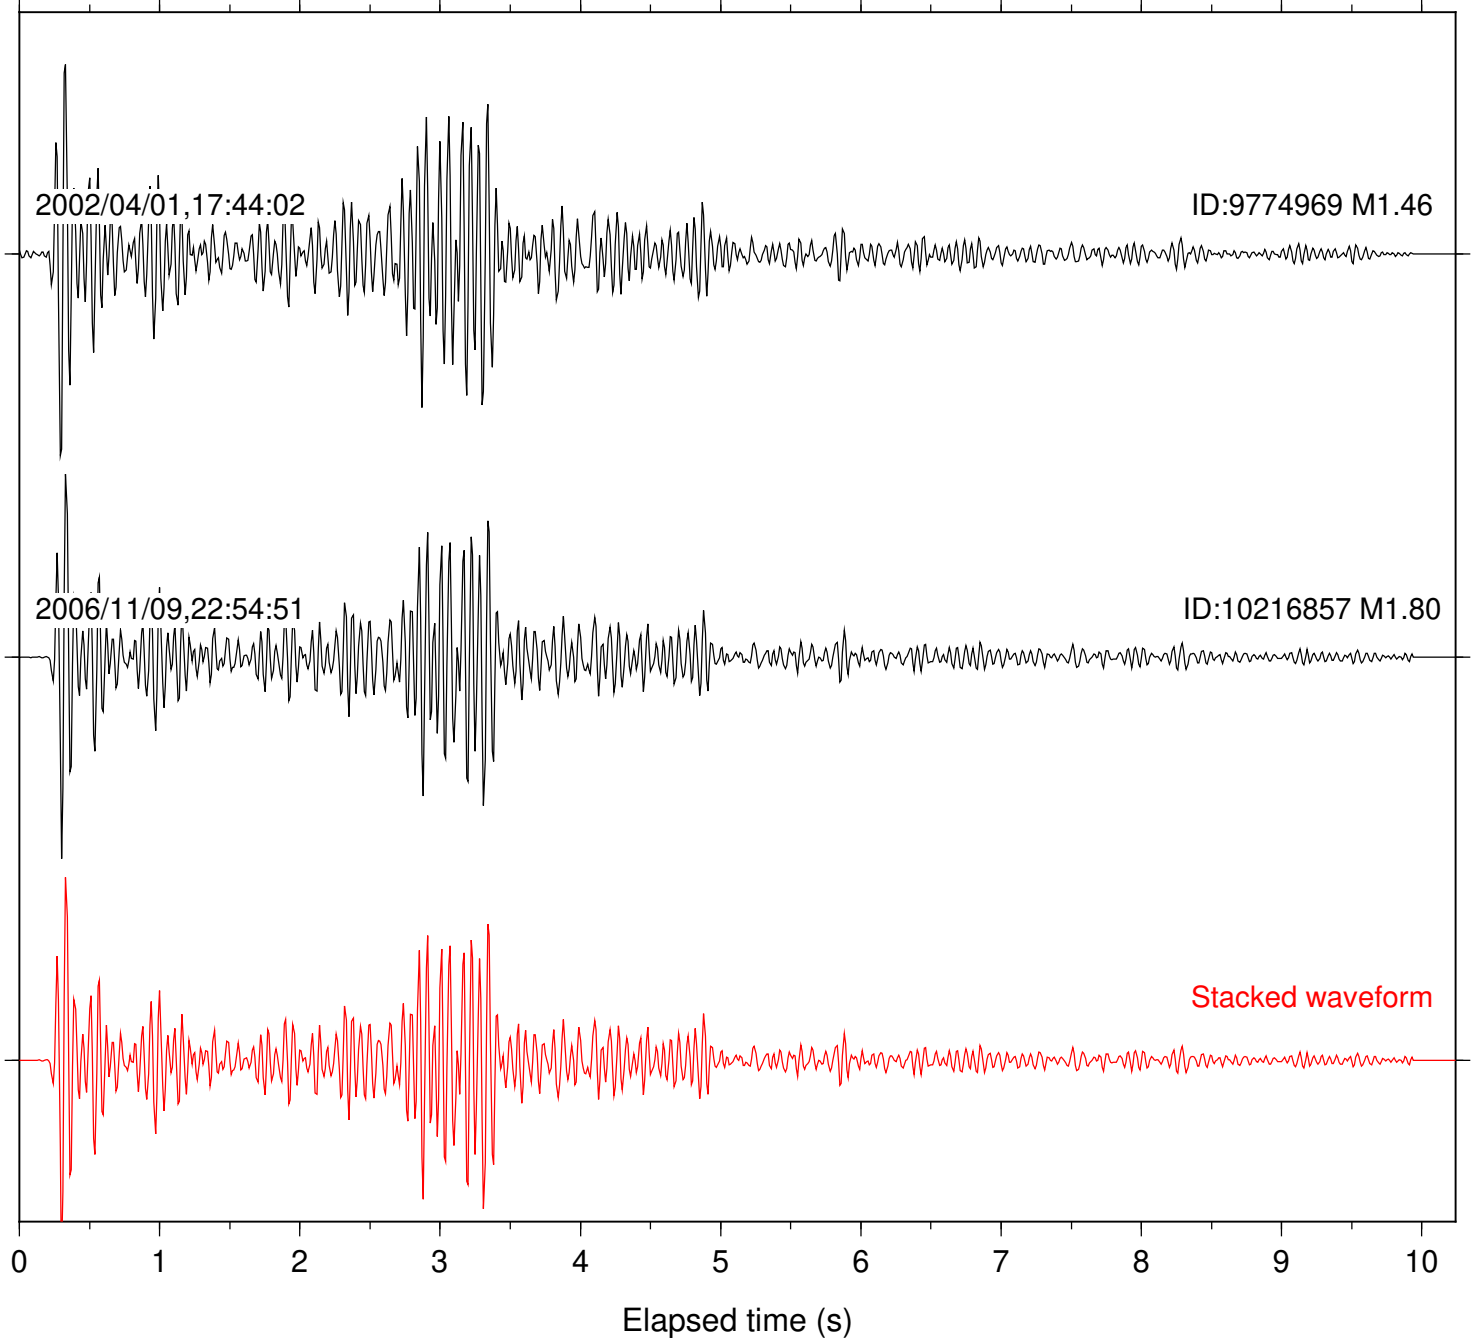

Station: PFO Com: HHZ

Focal depth: 14.55 km