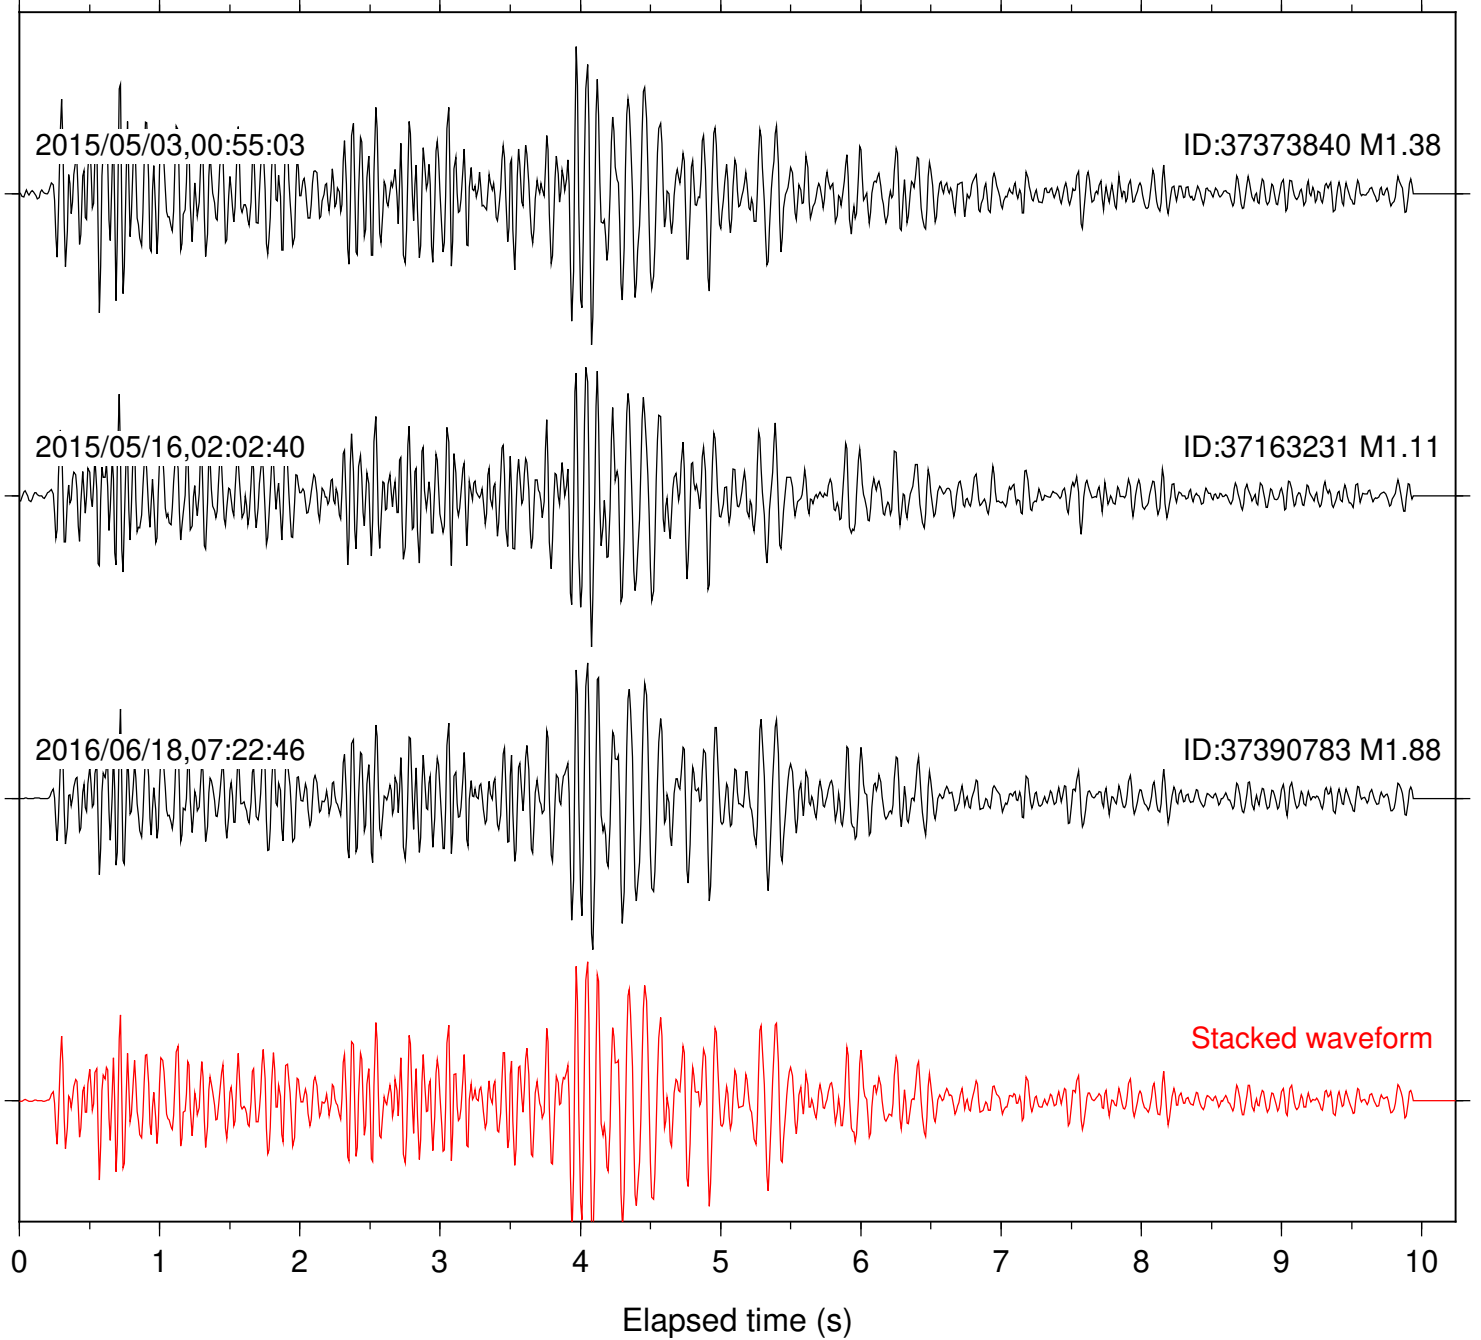

Station: DGR Com: HHZ

Focal depth: 8.46 km

Station: DNR Com: HHZ

Focal depth: 8.46 km

Station: FRD Com: HHZ

Focal depth: 8.46 km

Station: HMT2 Com: HHZ

Focal depth: 8.46 km