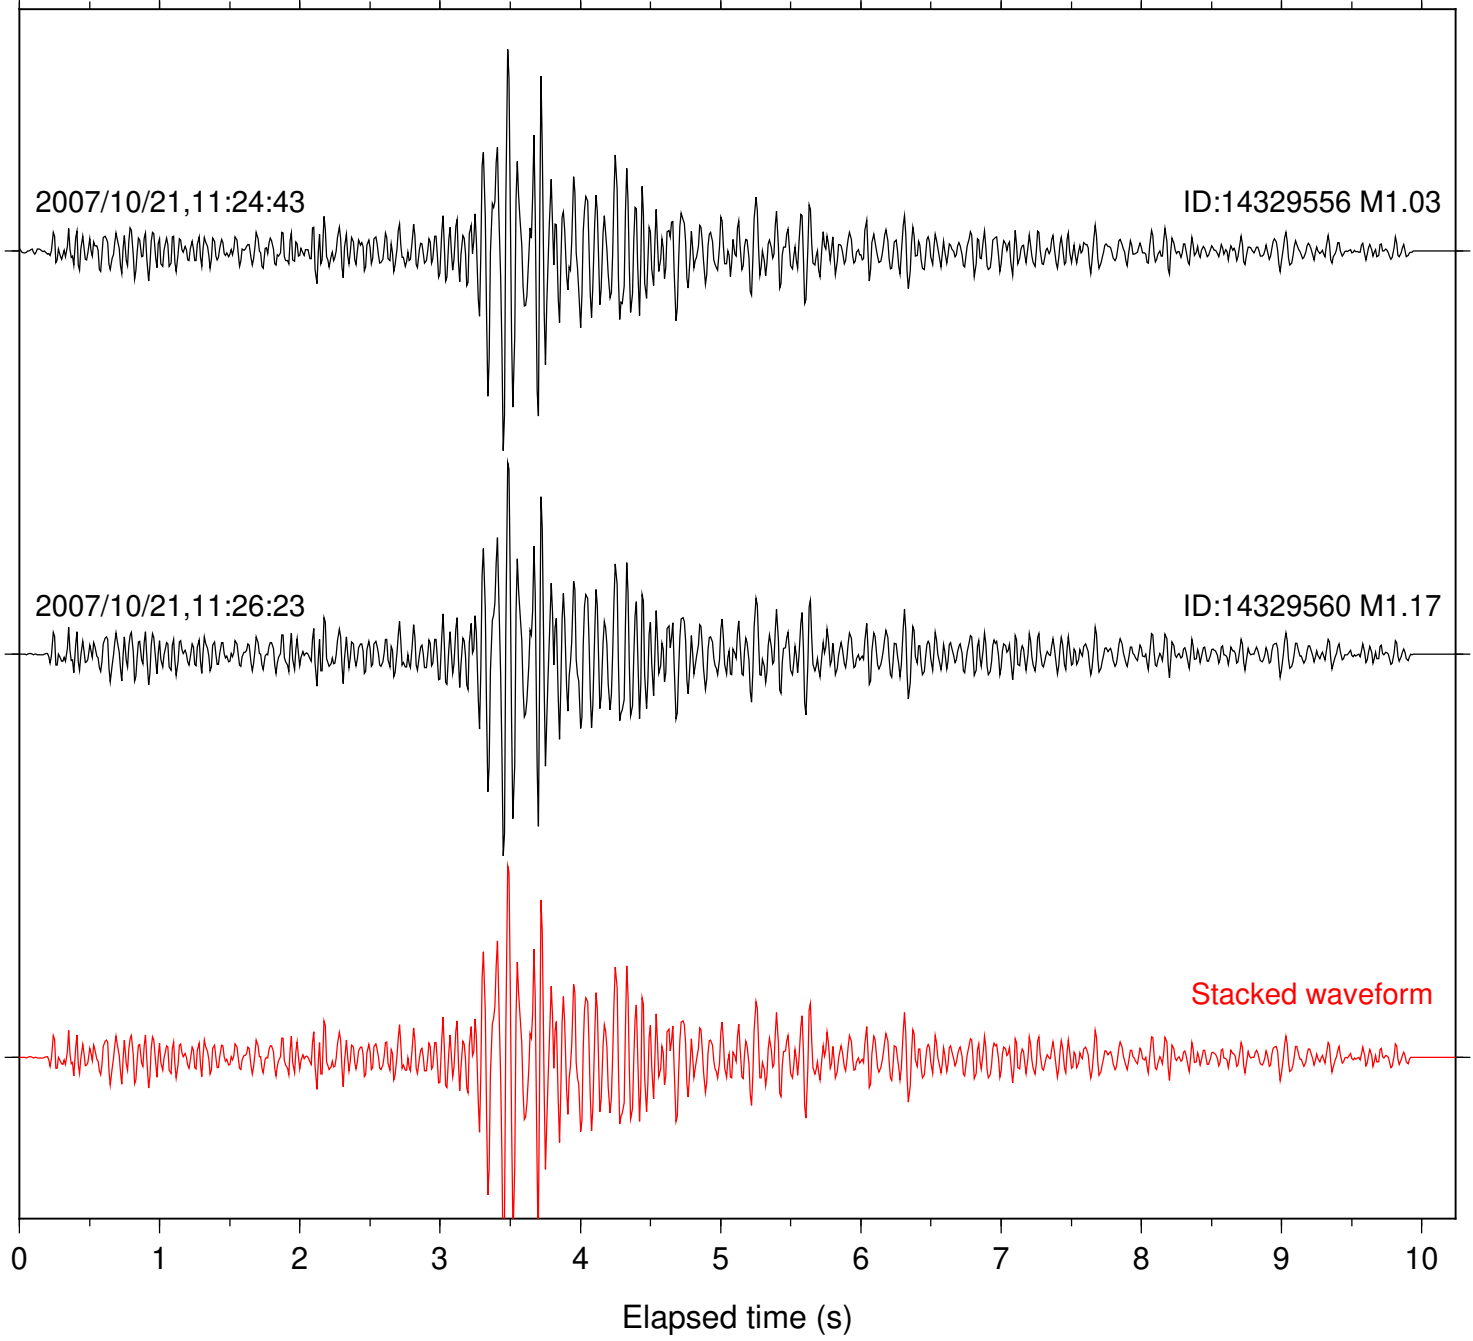

Focal depth: 12.93 km

Station: PMD Com: HHZ

Focal depth: 12.93 km

Station: POB2 Com: HHZ

Focal depth: 12.93 km

Station: RDM Com: HHZ

Focal depth: 12.93 km

Station: TOR Com: HHZ