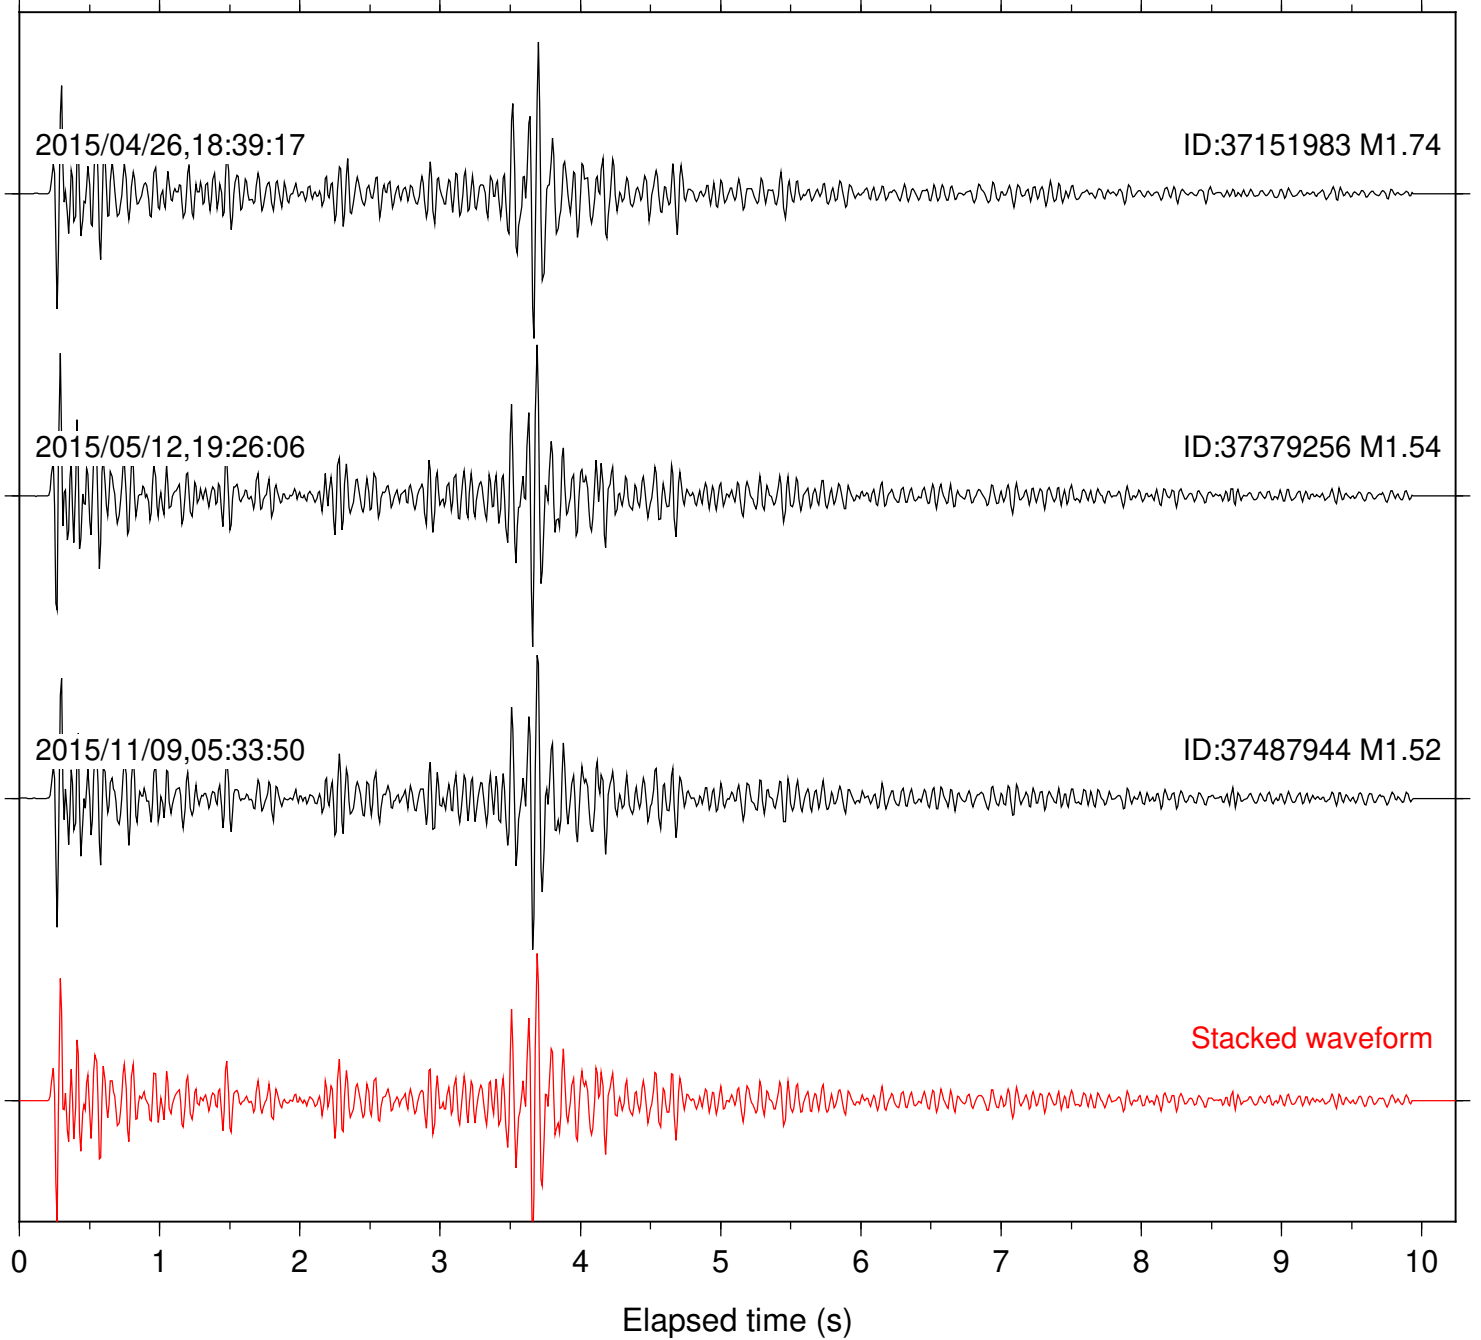

Focal depth: 8.33 km

Station: B086 Com: EHZ

Focal depth: 8.33 km

Station: B087 Com: EHZ

Focal depth: 8.33 km

Station: B088 Com: EHZ

Focal depth: 8.33 km

Station: B093 Com: EHZ