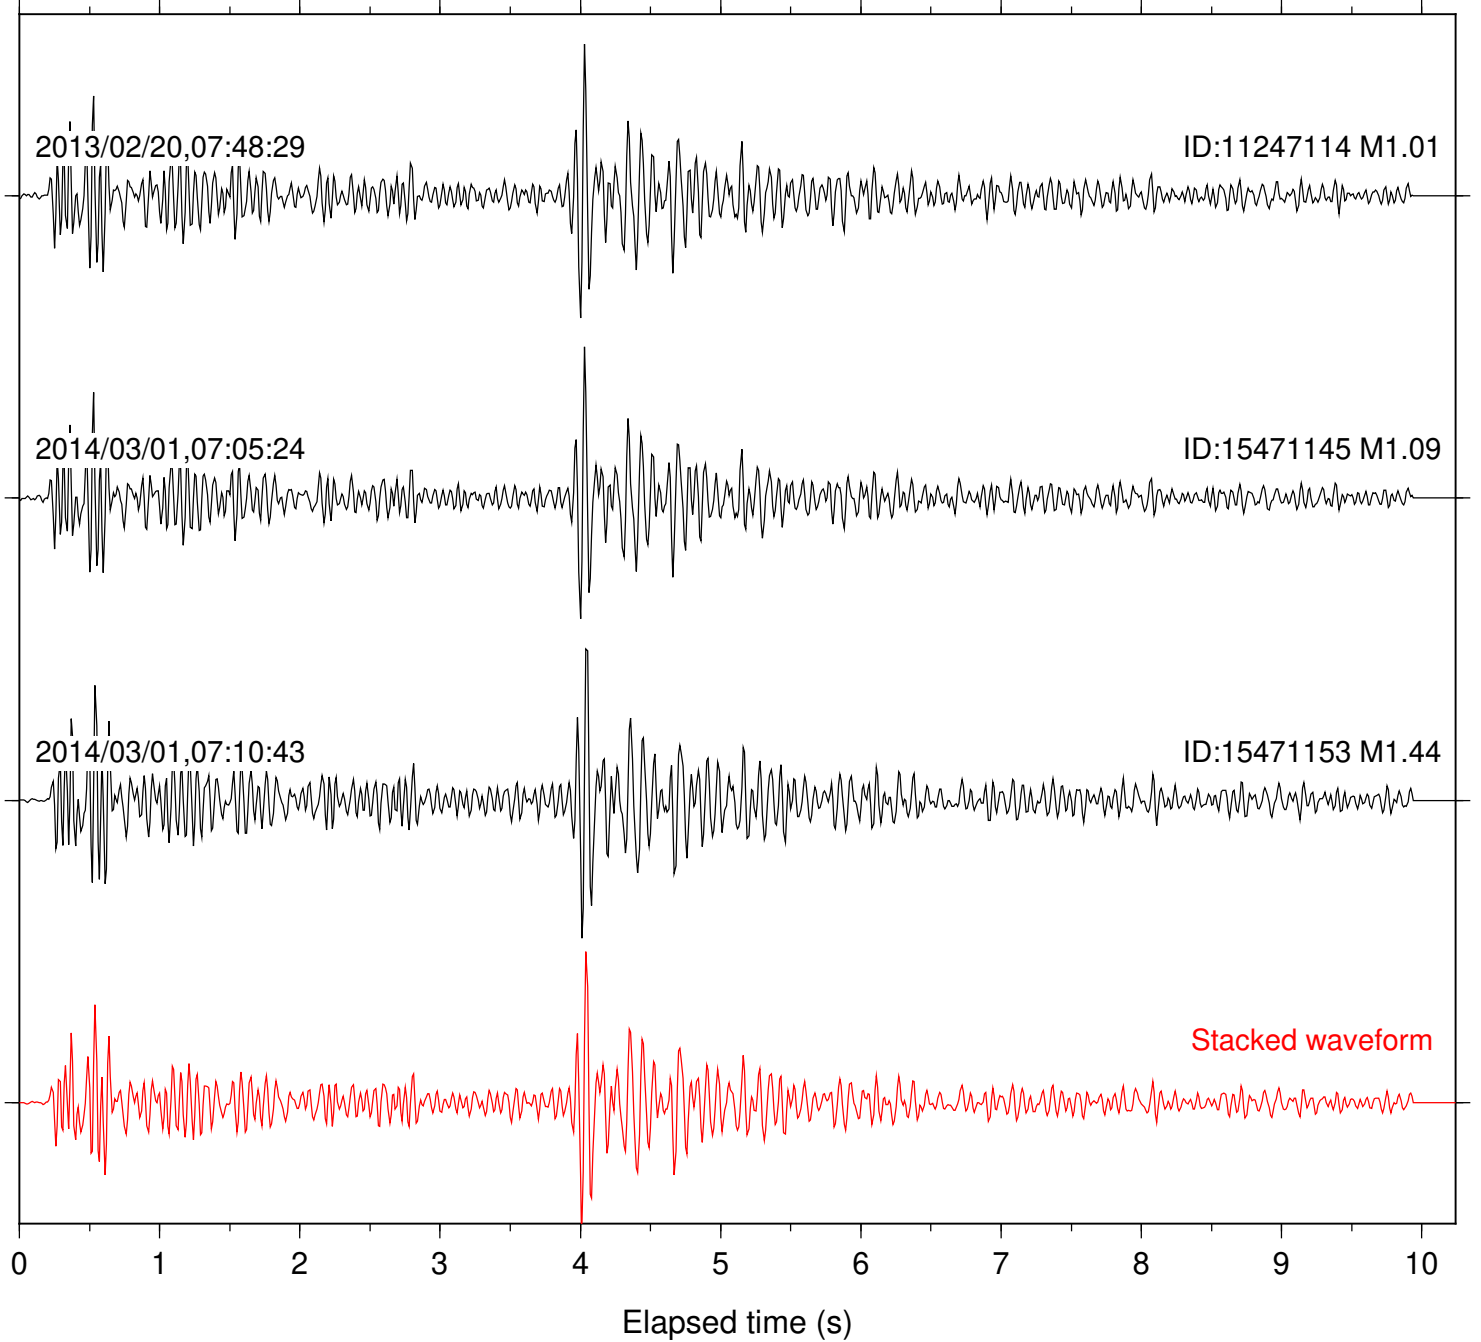

Station: B087 Com: EHZ

Focal depth: 7.62 km