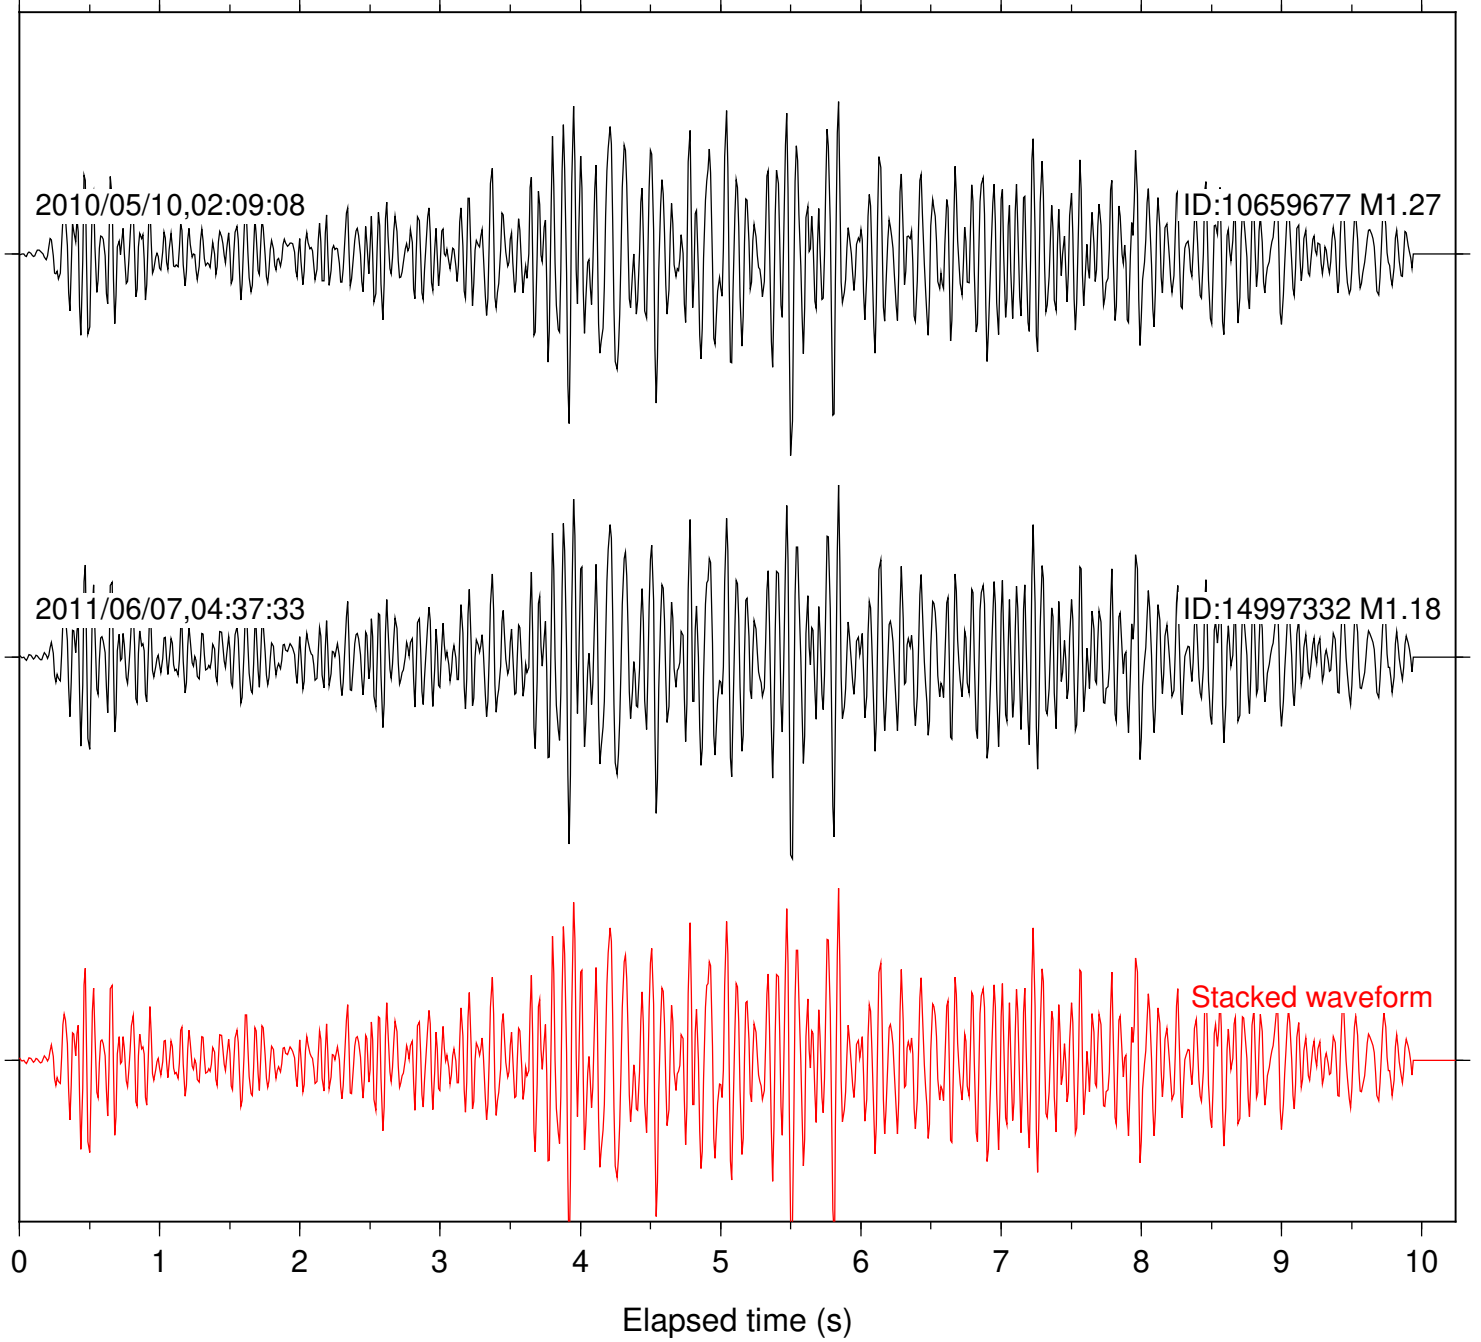

Station: B088 Com: EHZ

Focal depth: 2.25 km