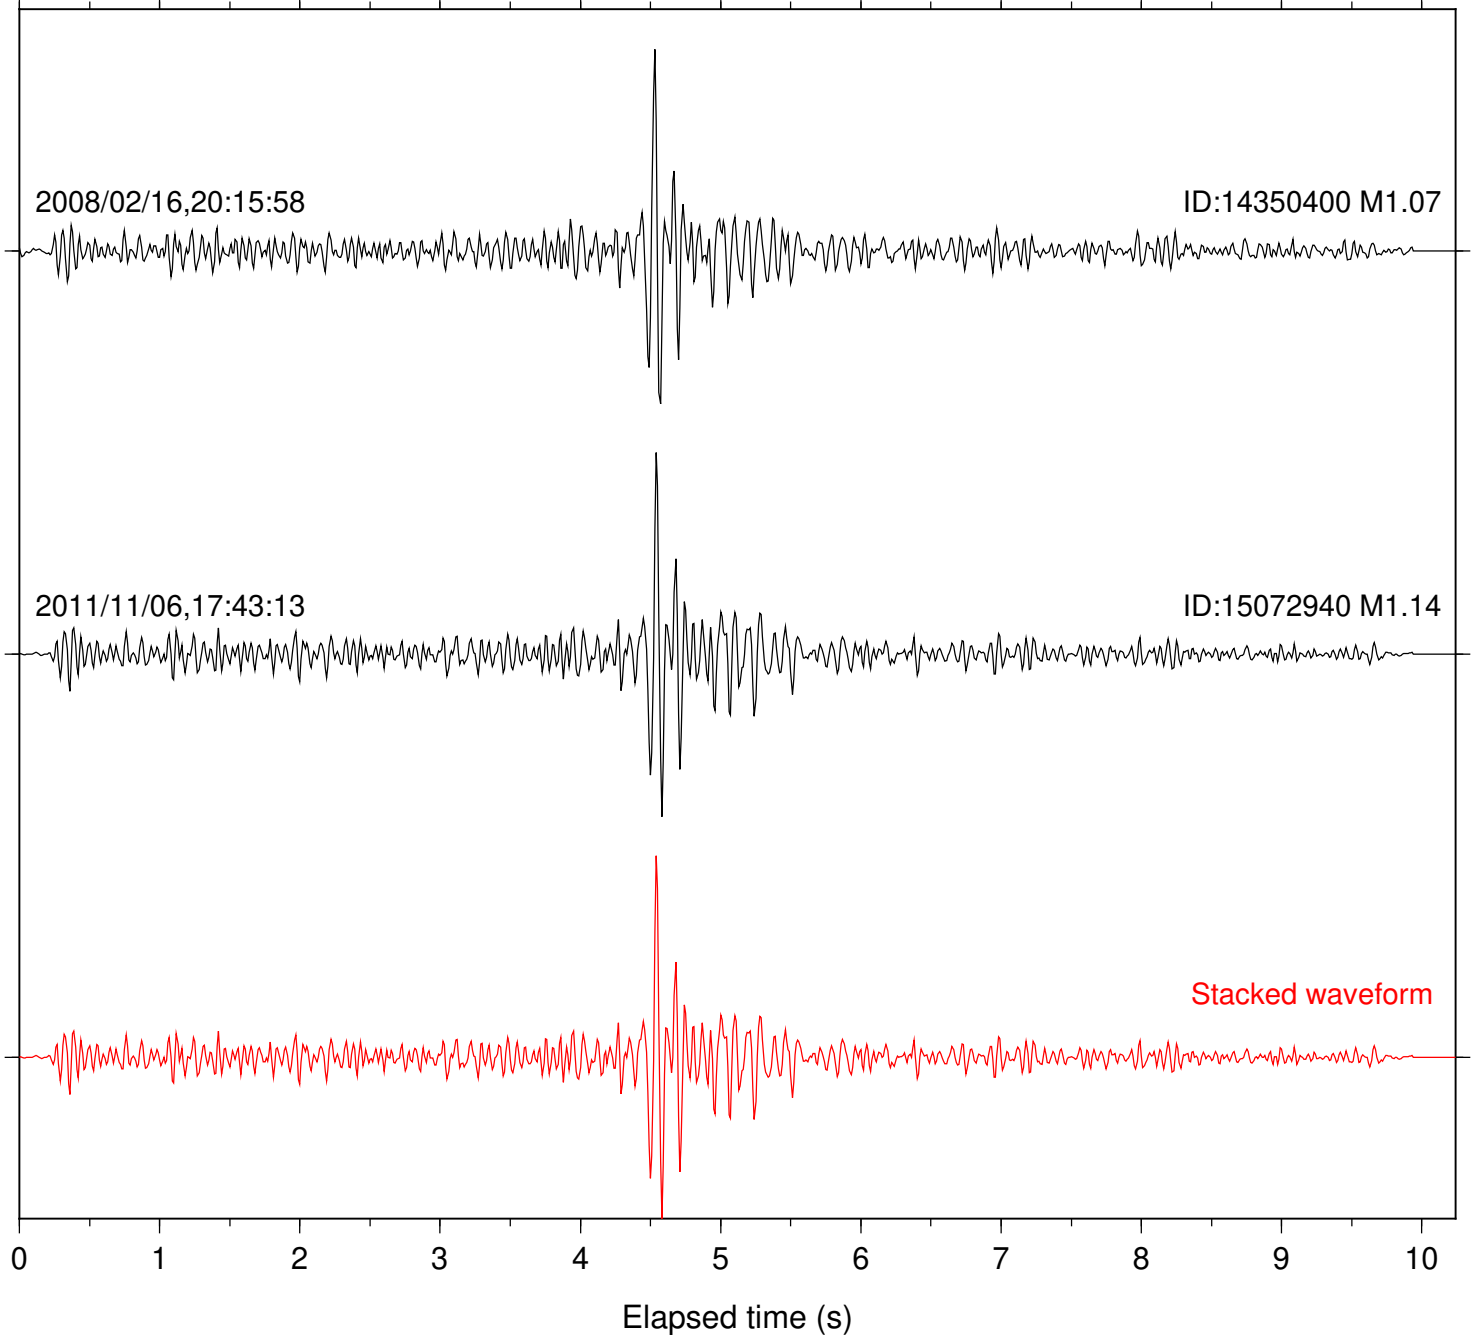

Station: TOR Com: HHZ

Focal depth: 8.01 km