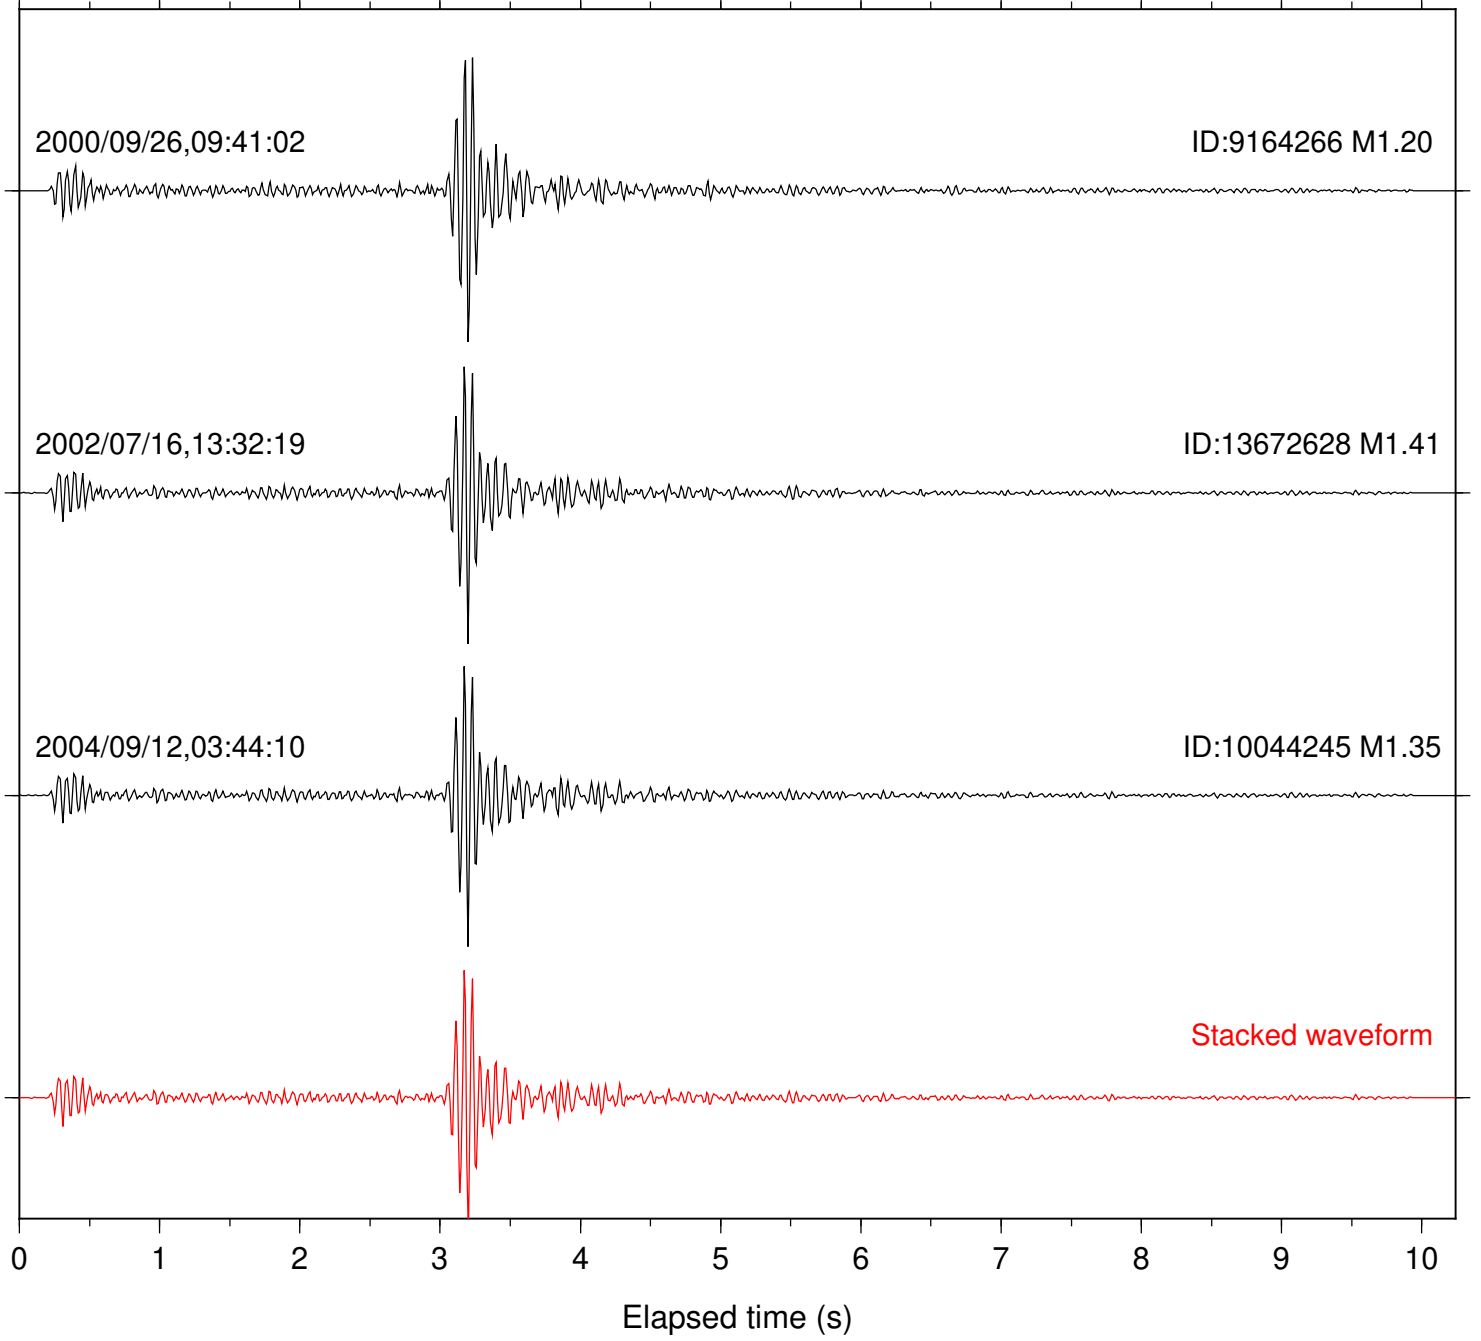

Focal depth: 13.13 km

Station: SND Com: HHZ

Focal depth: 13.13 km

Station: AGA Com: HHZ

Focal depth: 14.34 km

Station: CRY Com: HHZ

Focal depth: 14.34 km

Station: FRD Com: HHZ