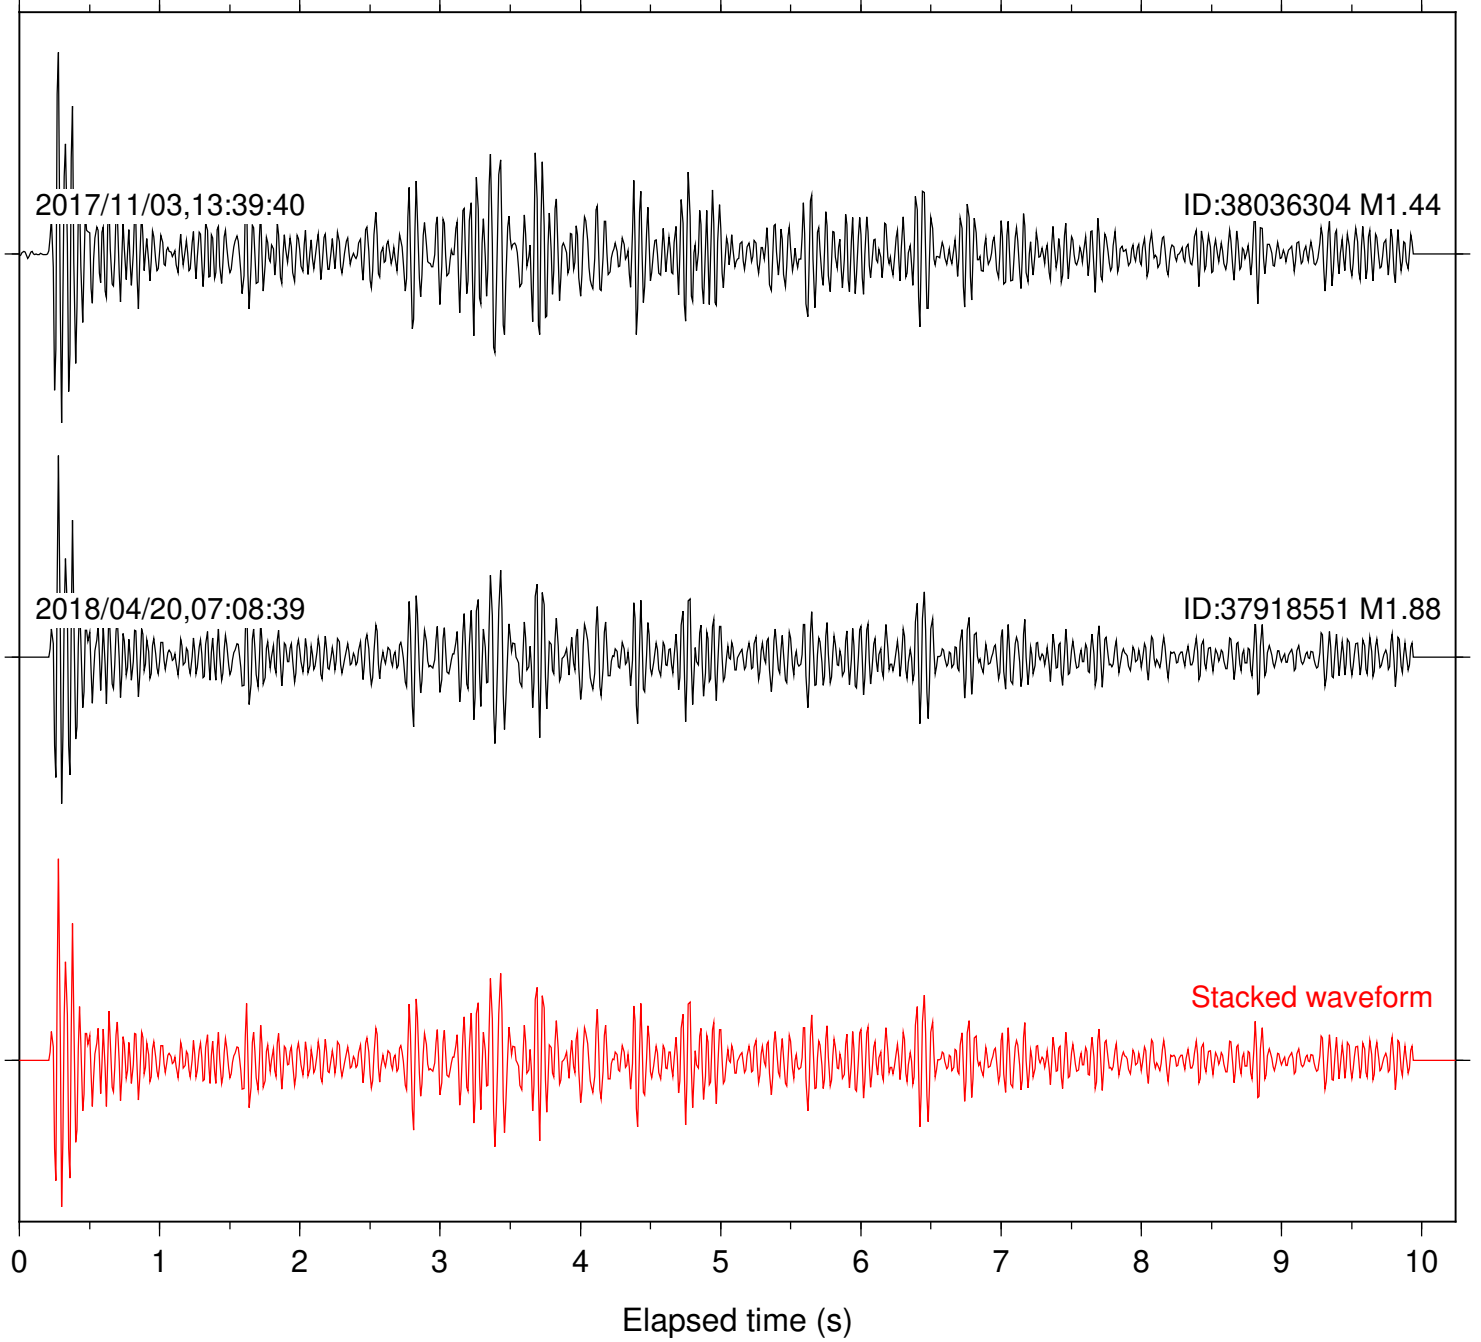

Station: DGR Com: HHZ

Focal depth: 7.65 km