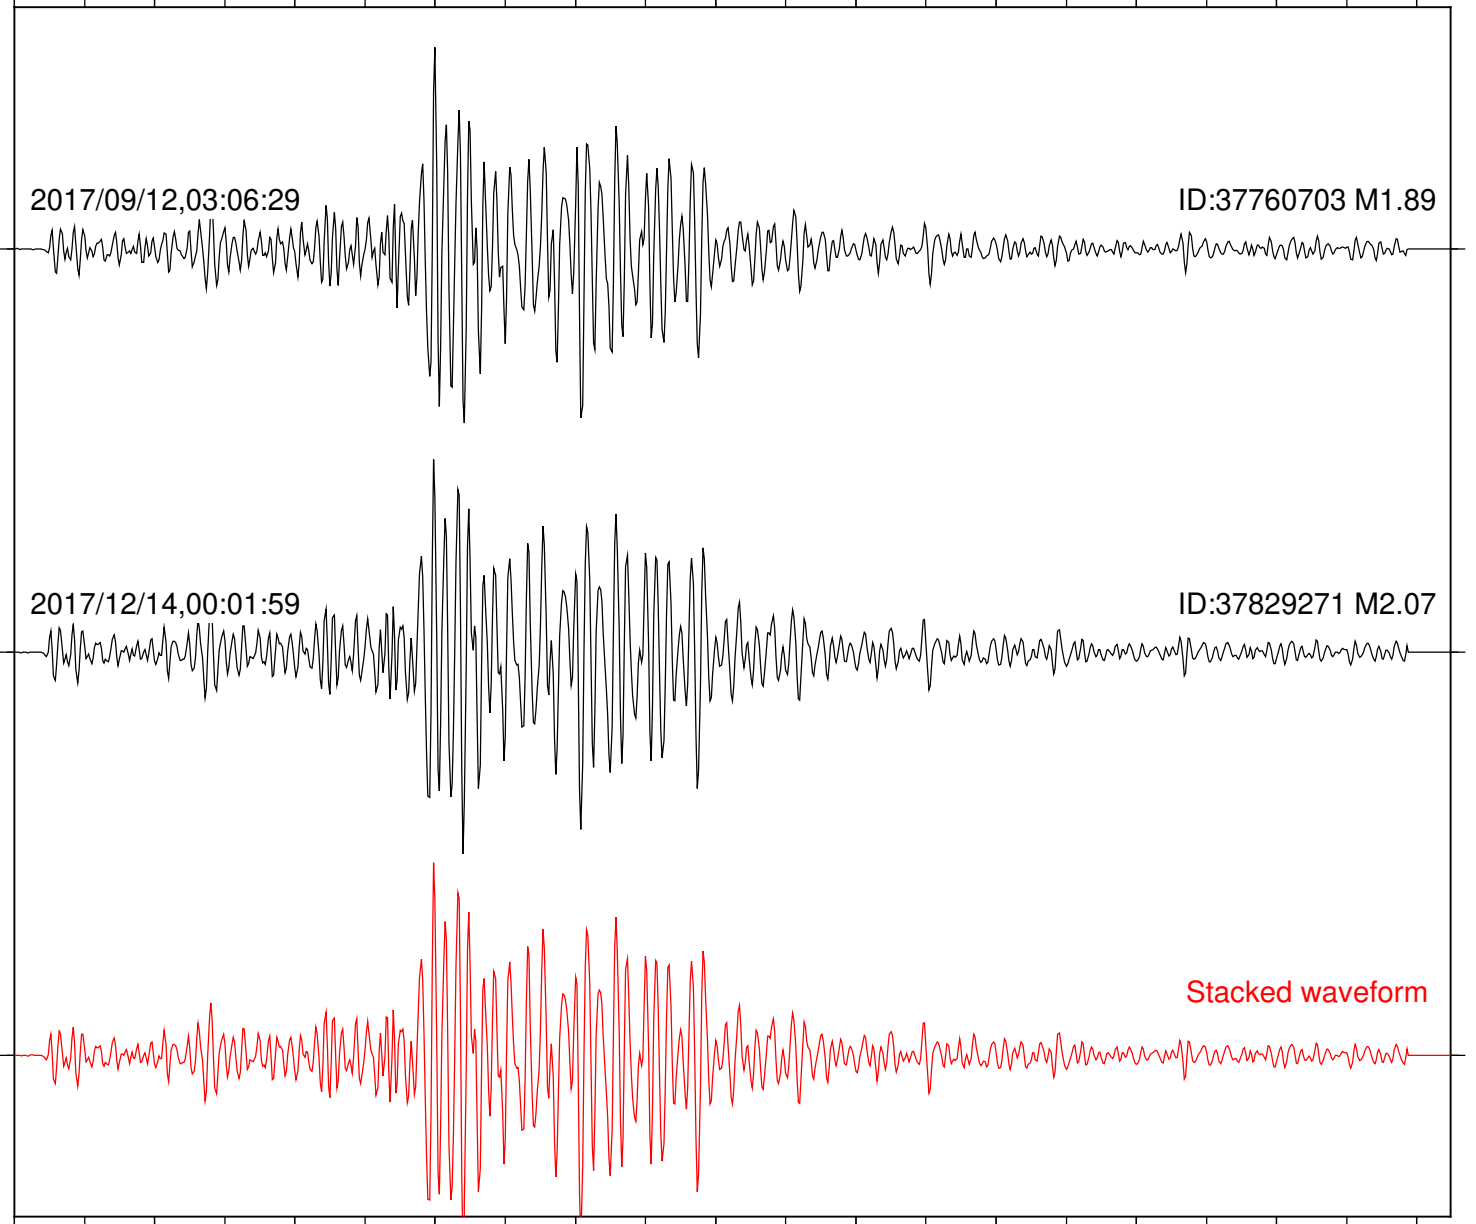

Station: DNR Com: HHZ

Focal depth: 5.87 km

2017/09/12,03:06:29

ID:37760703 M1.89

2017/12/14,00:01:59

ID:37829271 M2.07

Stacked waveform

0 1 2 3 4 5 6 7 8 9 10
Elapsed time (s)