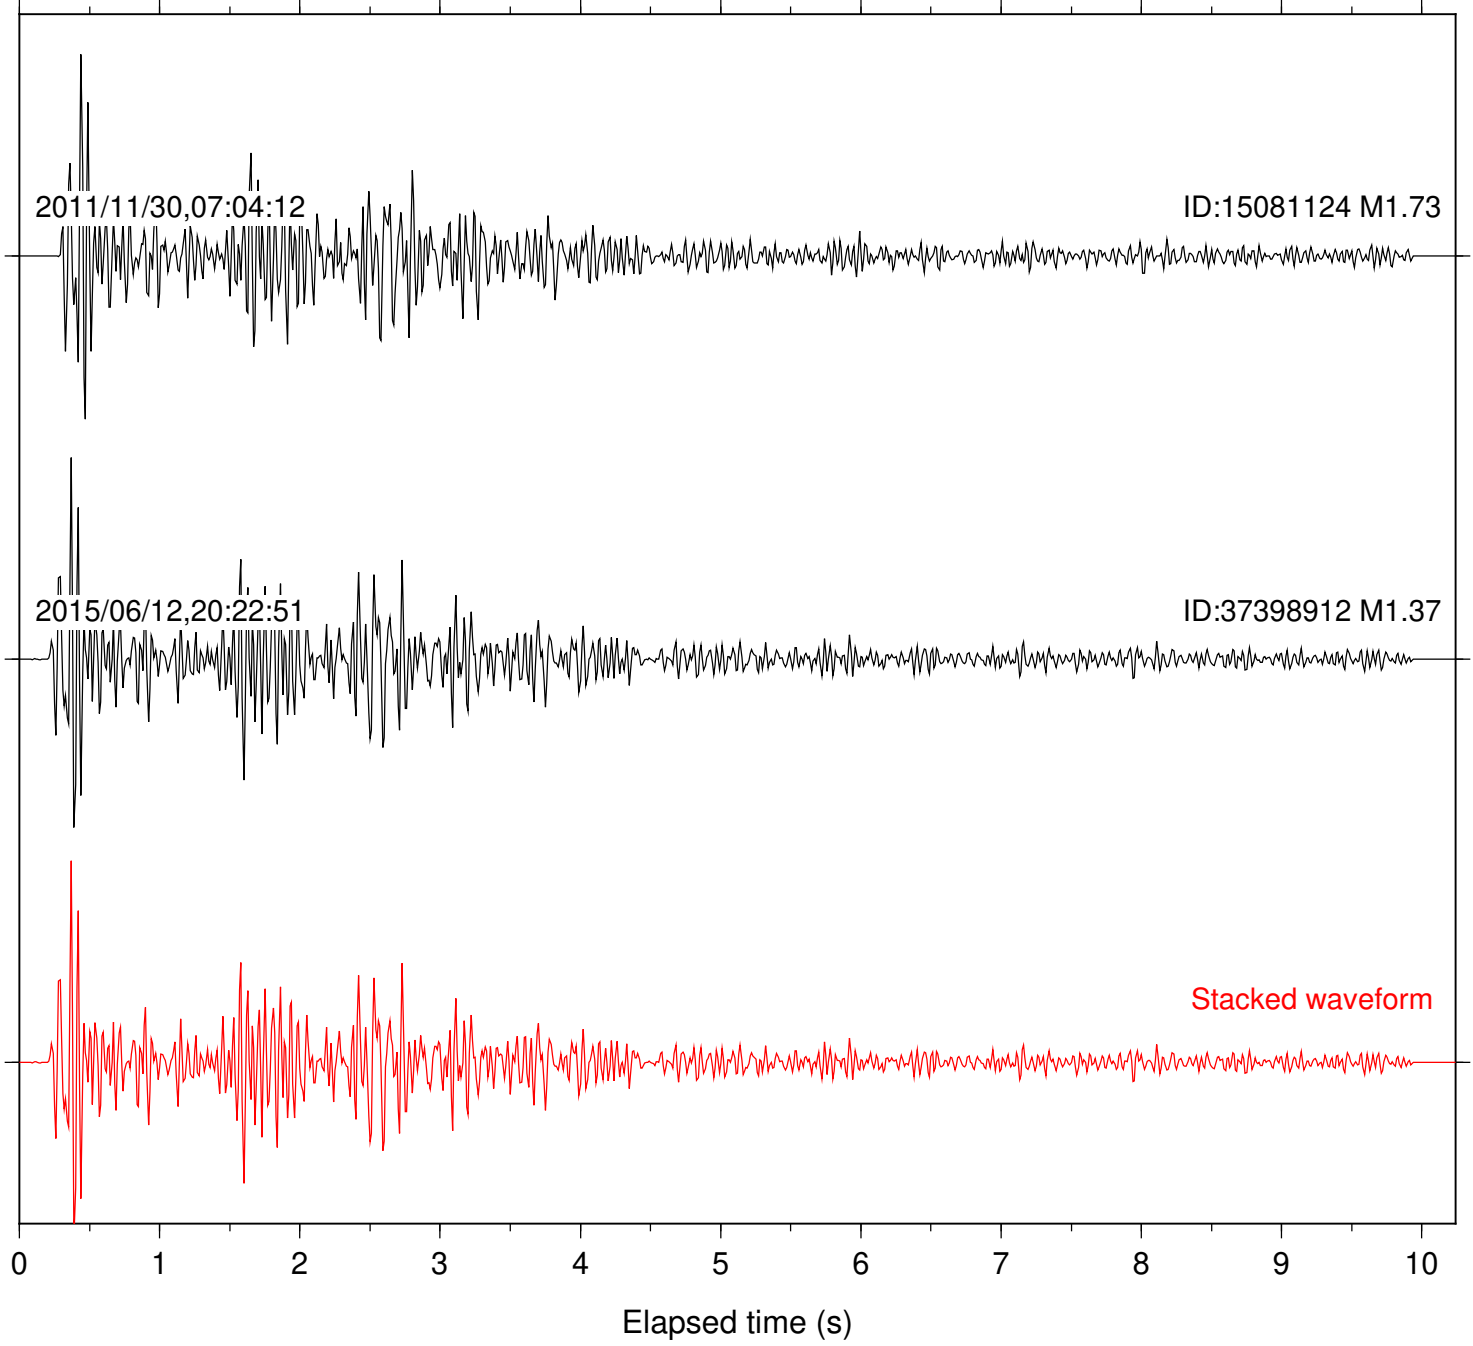

Station: FRD Com: HHZ

Focal depth: 9.58 km