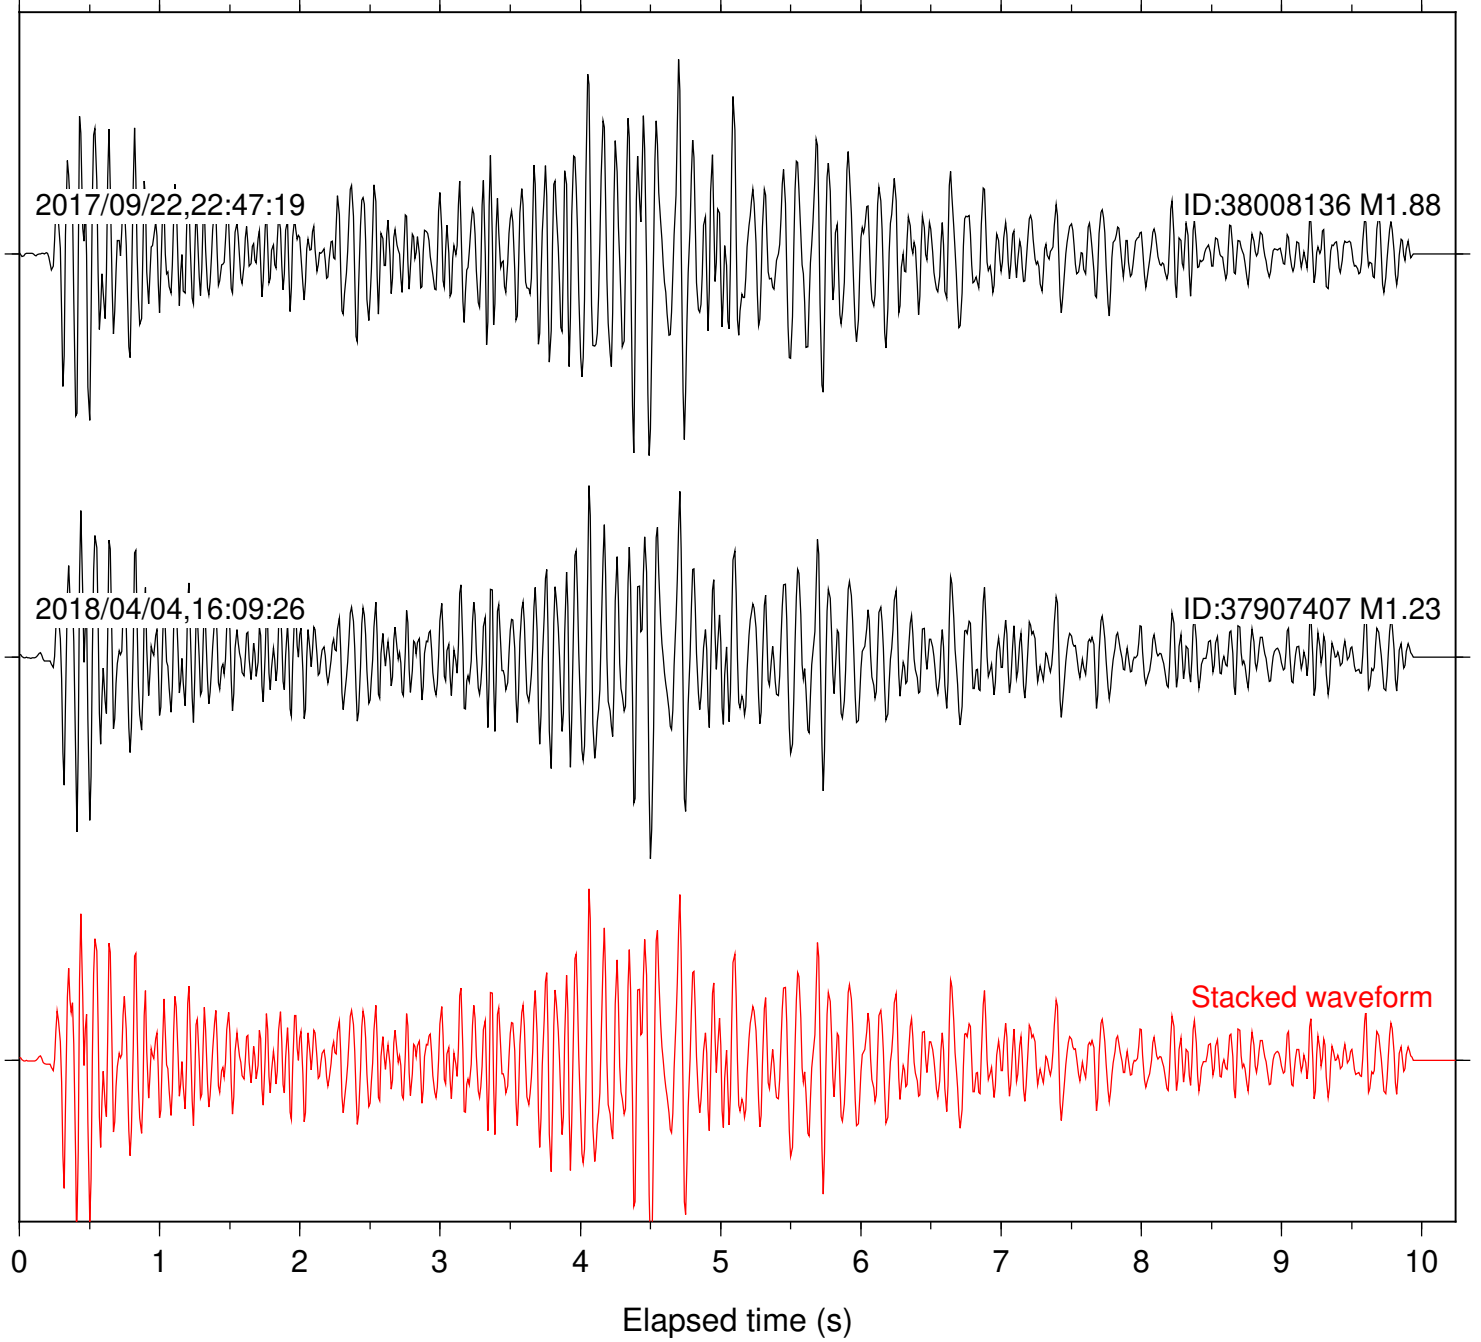

Focal depth: 5.96 km

Station: BAC Com: EHZ

Focal depth: 5.96 km

Station: CSH Com: HHZ

Focal depth: 5.96 km

Station: LKH Com: HHZ

Focal depth: 5.96 km

Station: MTG Com: HHZ