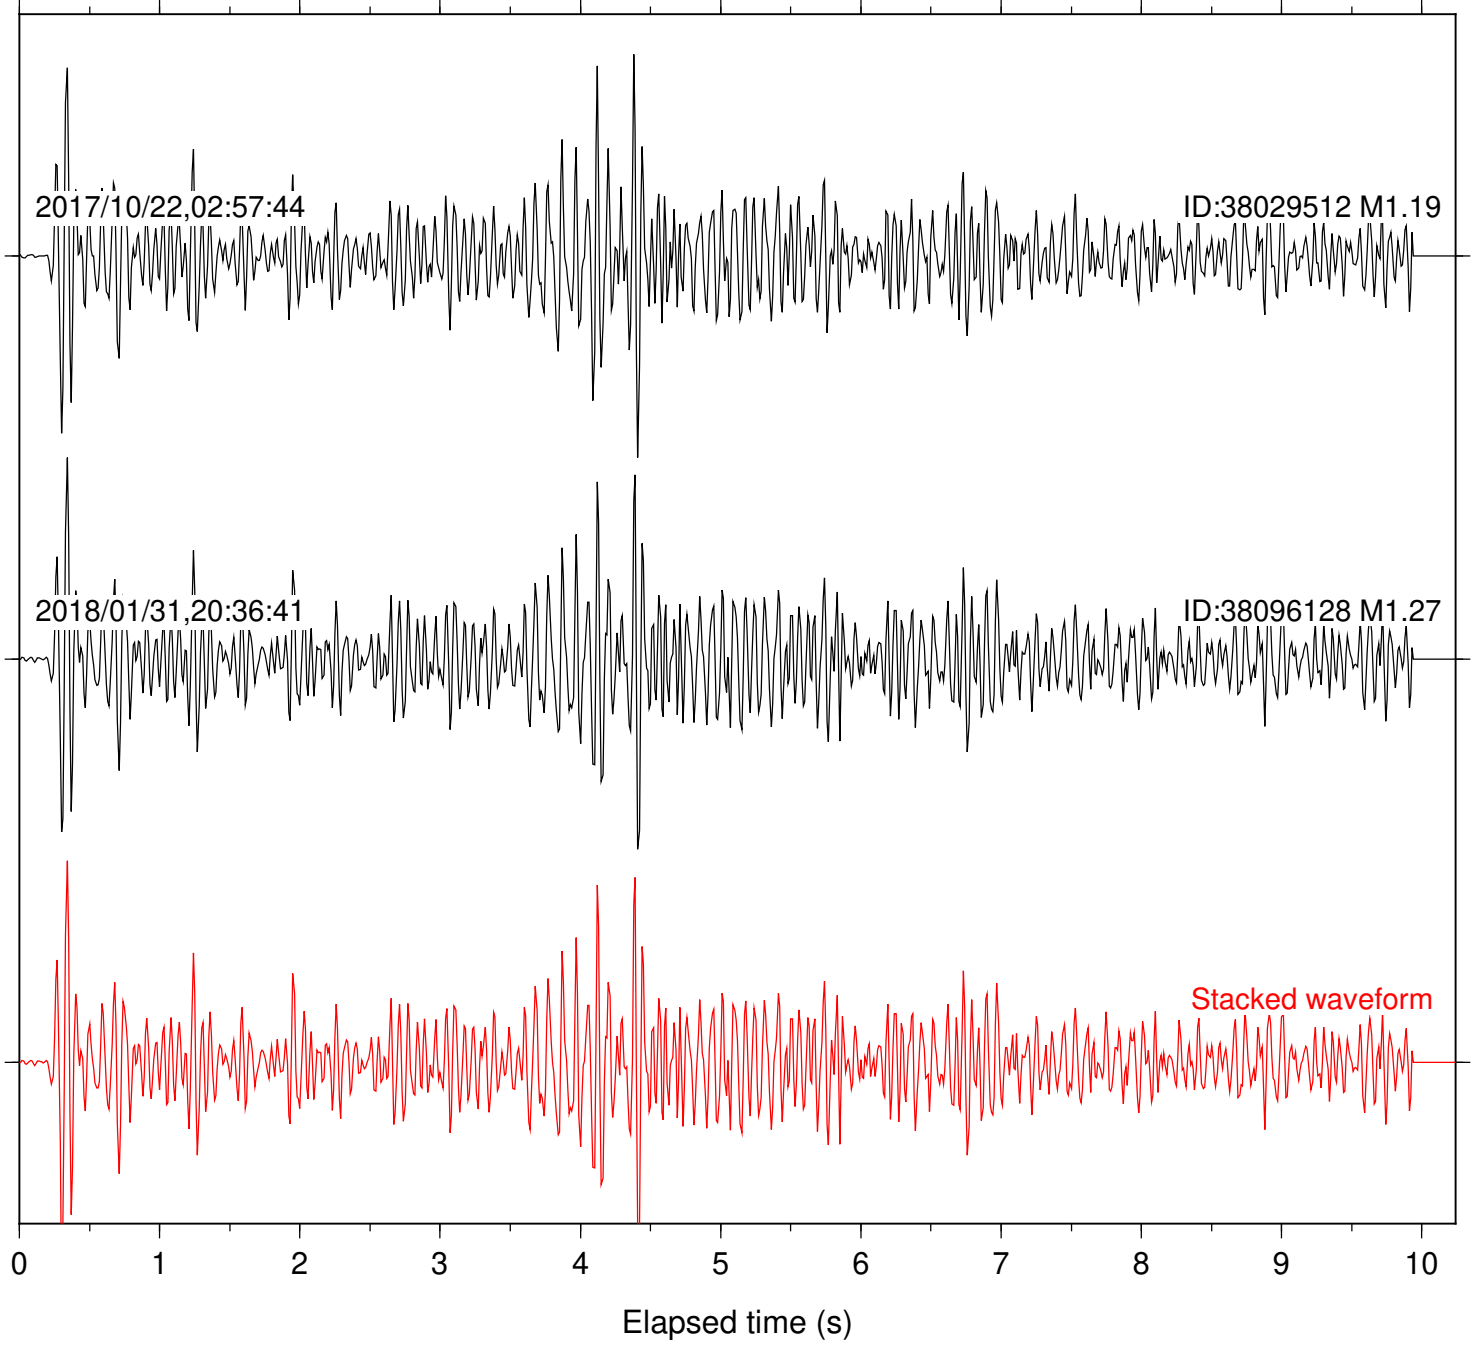

Station: FRD Com: HHZ

Focal depth: 5.13 km

Station: HMT2 Com: HHZ

Focal depth: 5.13 km

Station: KNW Com: HHZ

Focal depth: 5.13 km

Station: LKH Com: HHZ

Focal depth: 5.13 km