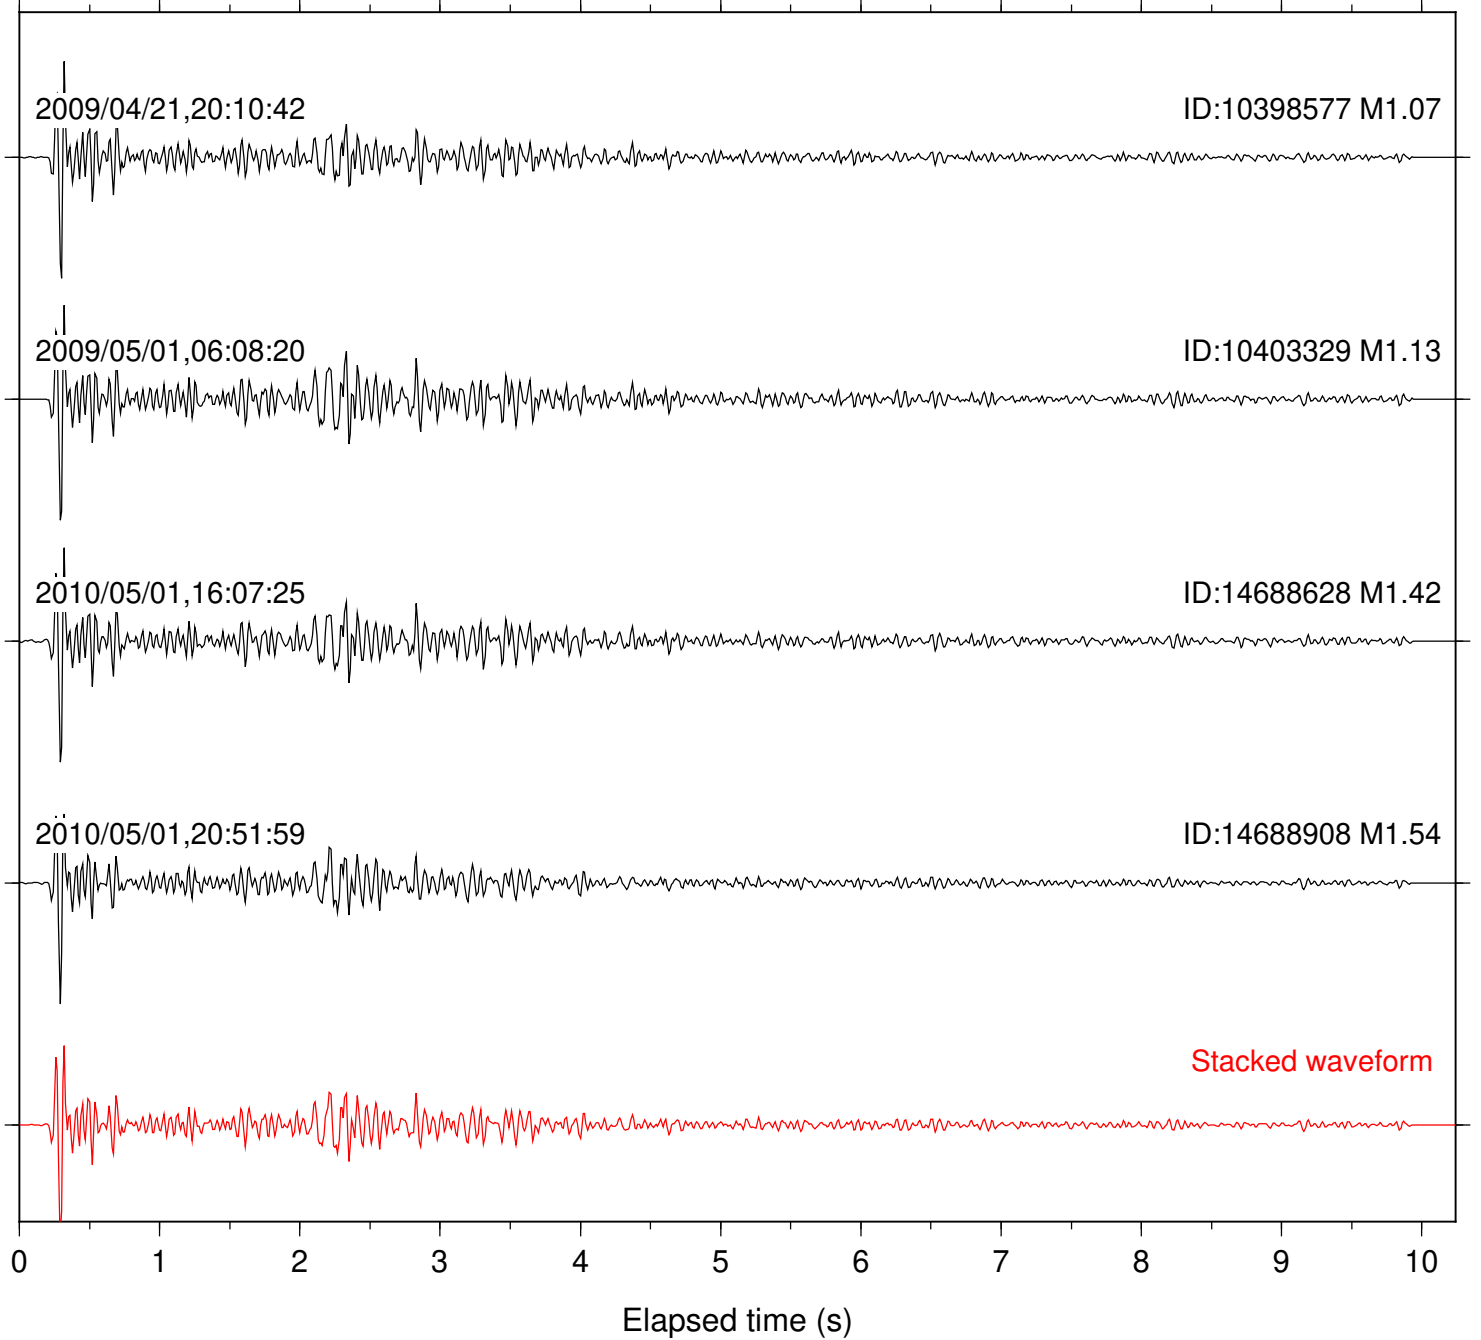

Station: B086 Com: EHZ

Focal depth: 10.04 km