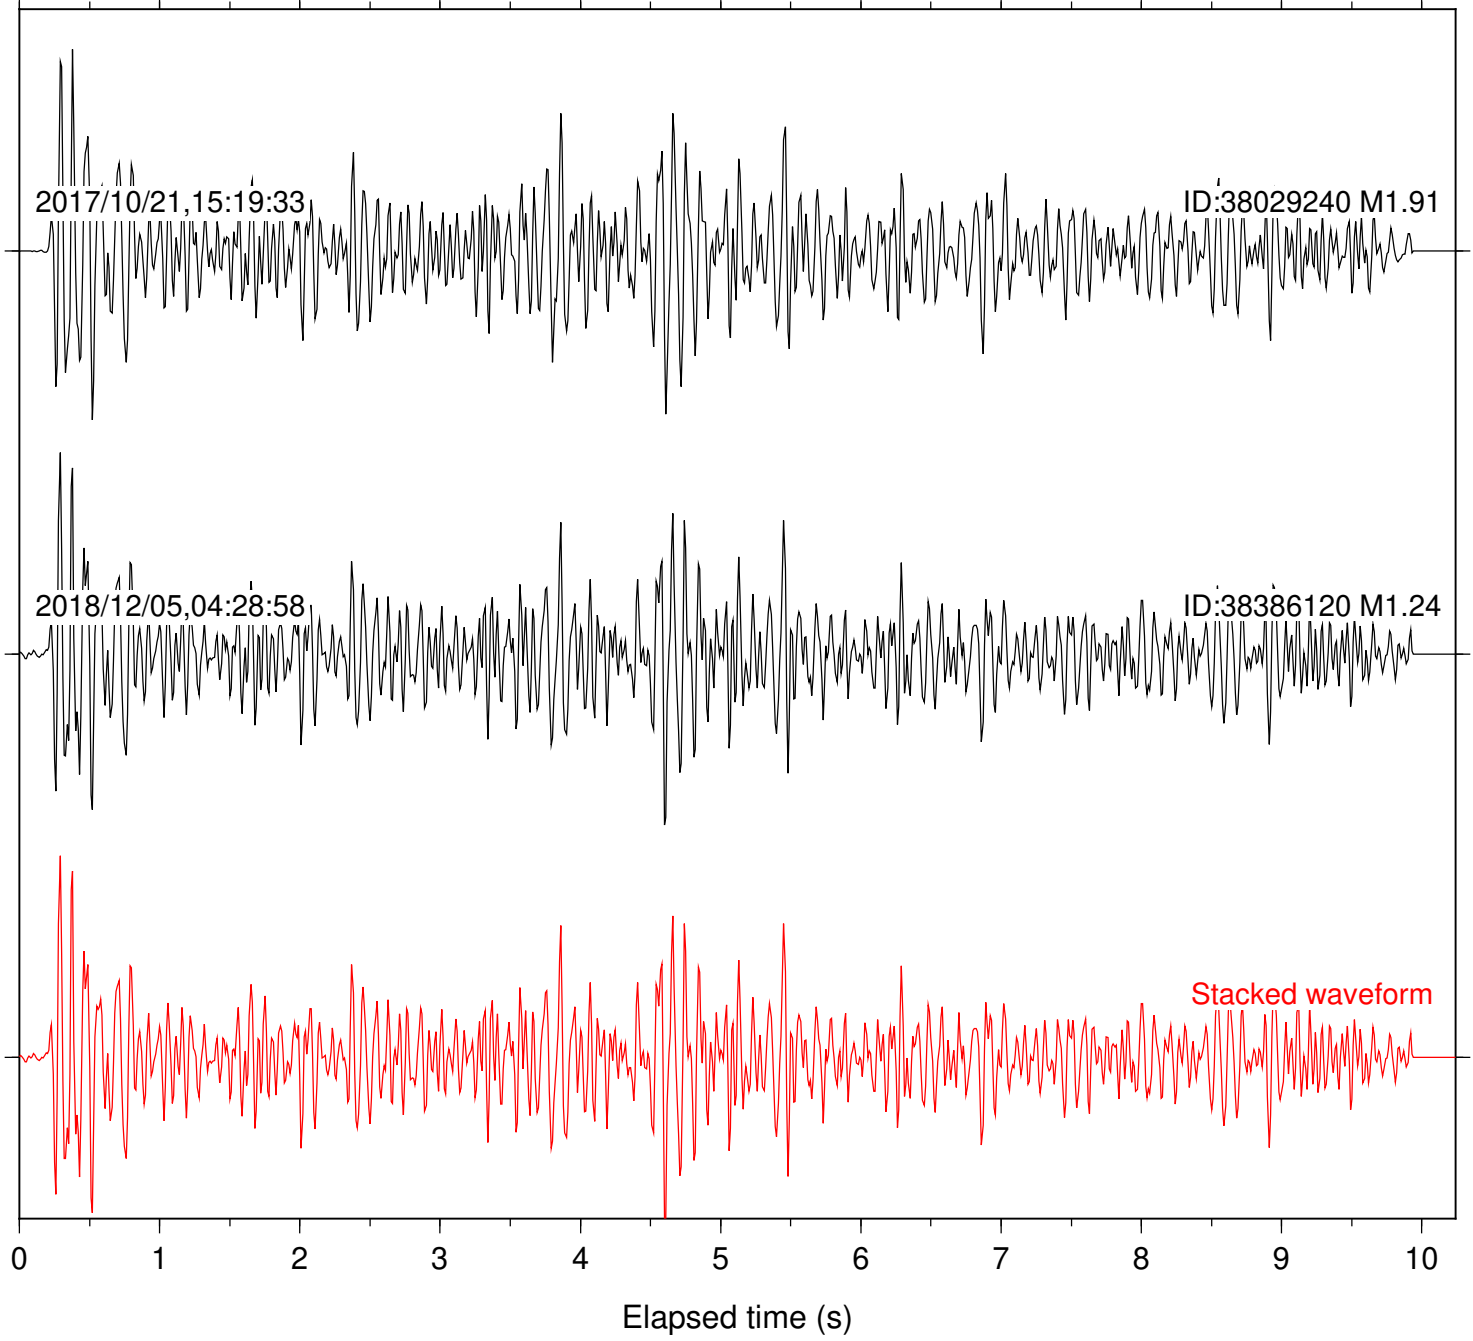

Station: BAC Com: EHZ

Focal depth: 5.14 km

Station: BZN Com: HHZ

Focal depth: 5.14 km

Station: CSH Com: HHZ

Focal depth: 5.14 km

Station: DGR Com: HHZ

Focal depth: 5.14 km