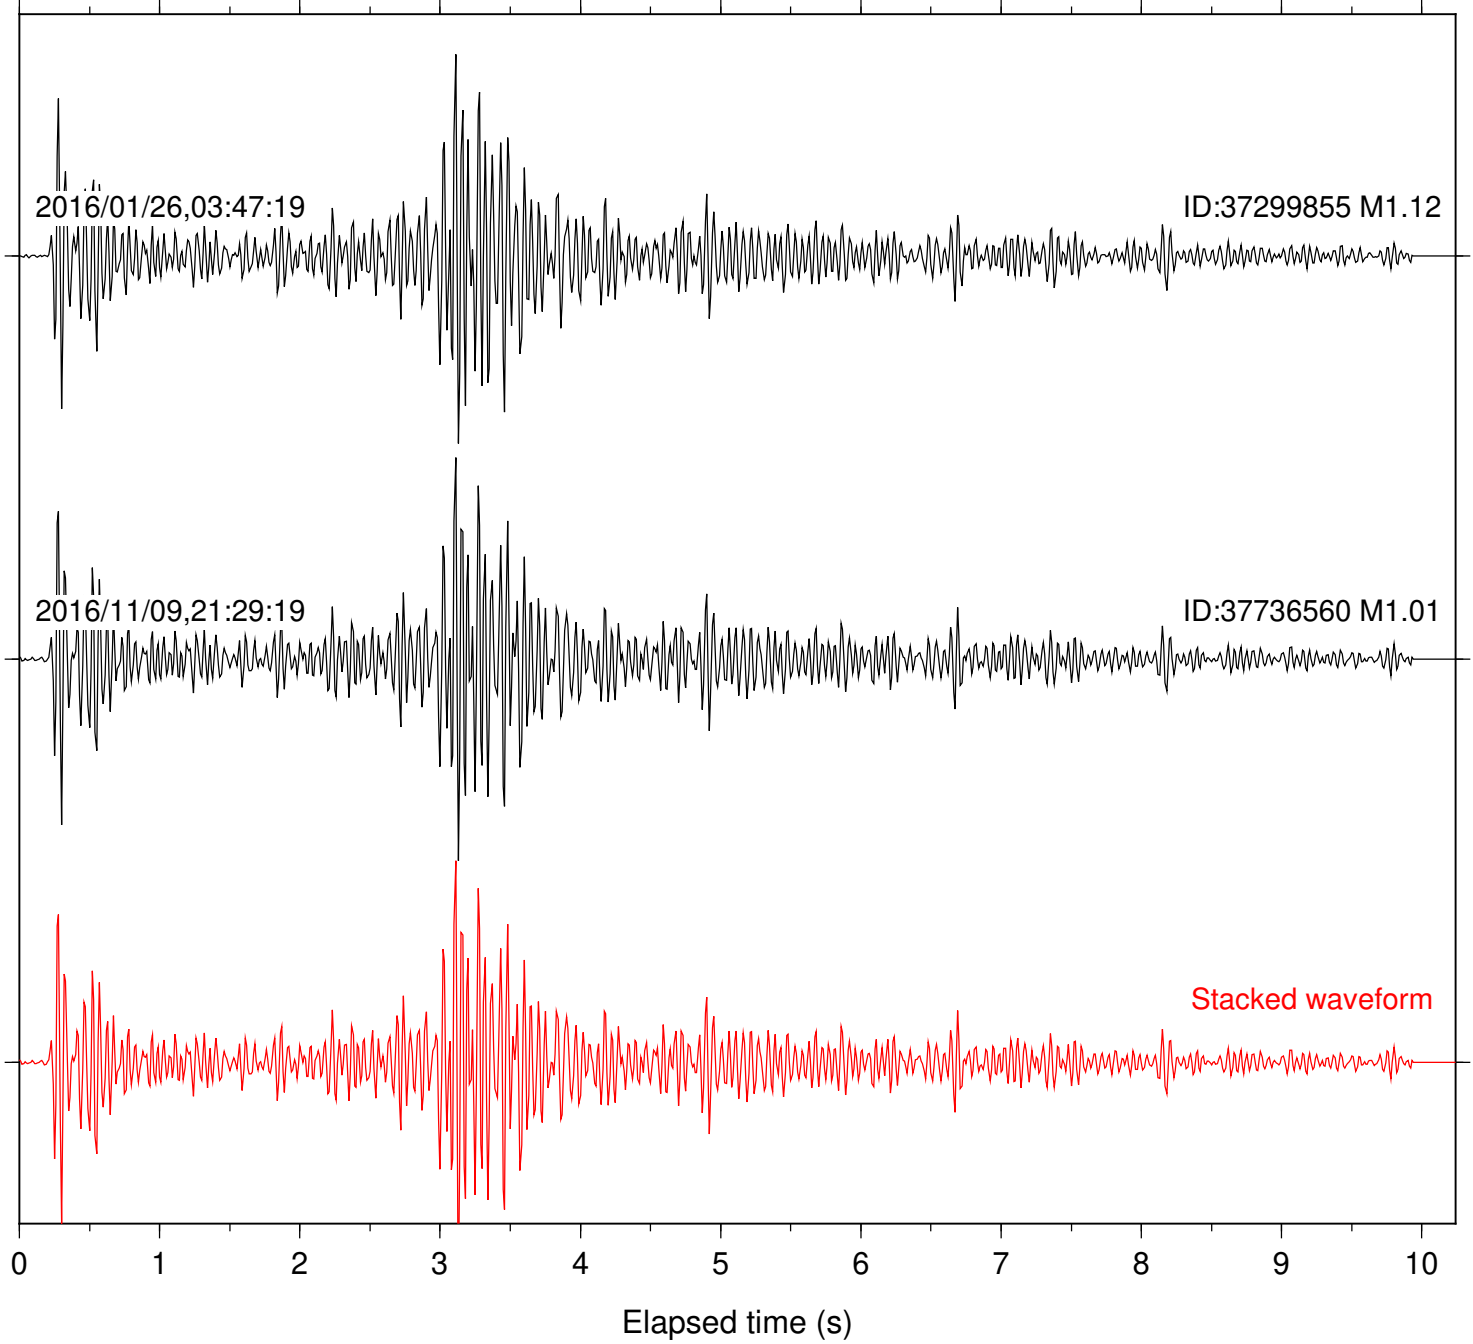

Station: DGR Com: HHZ

Focal depth: 13.09 km