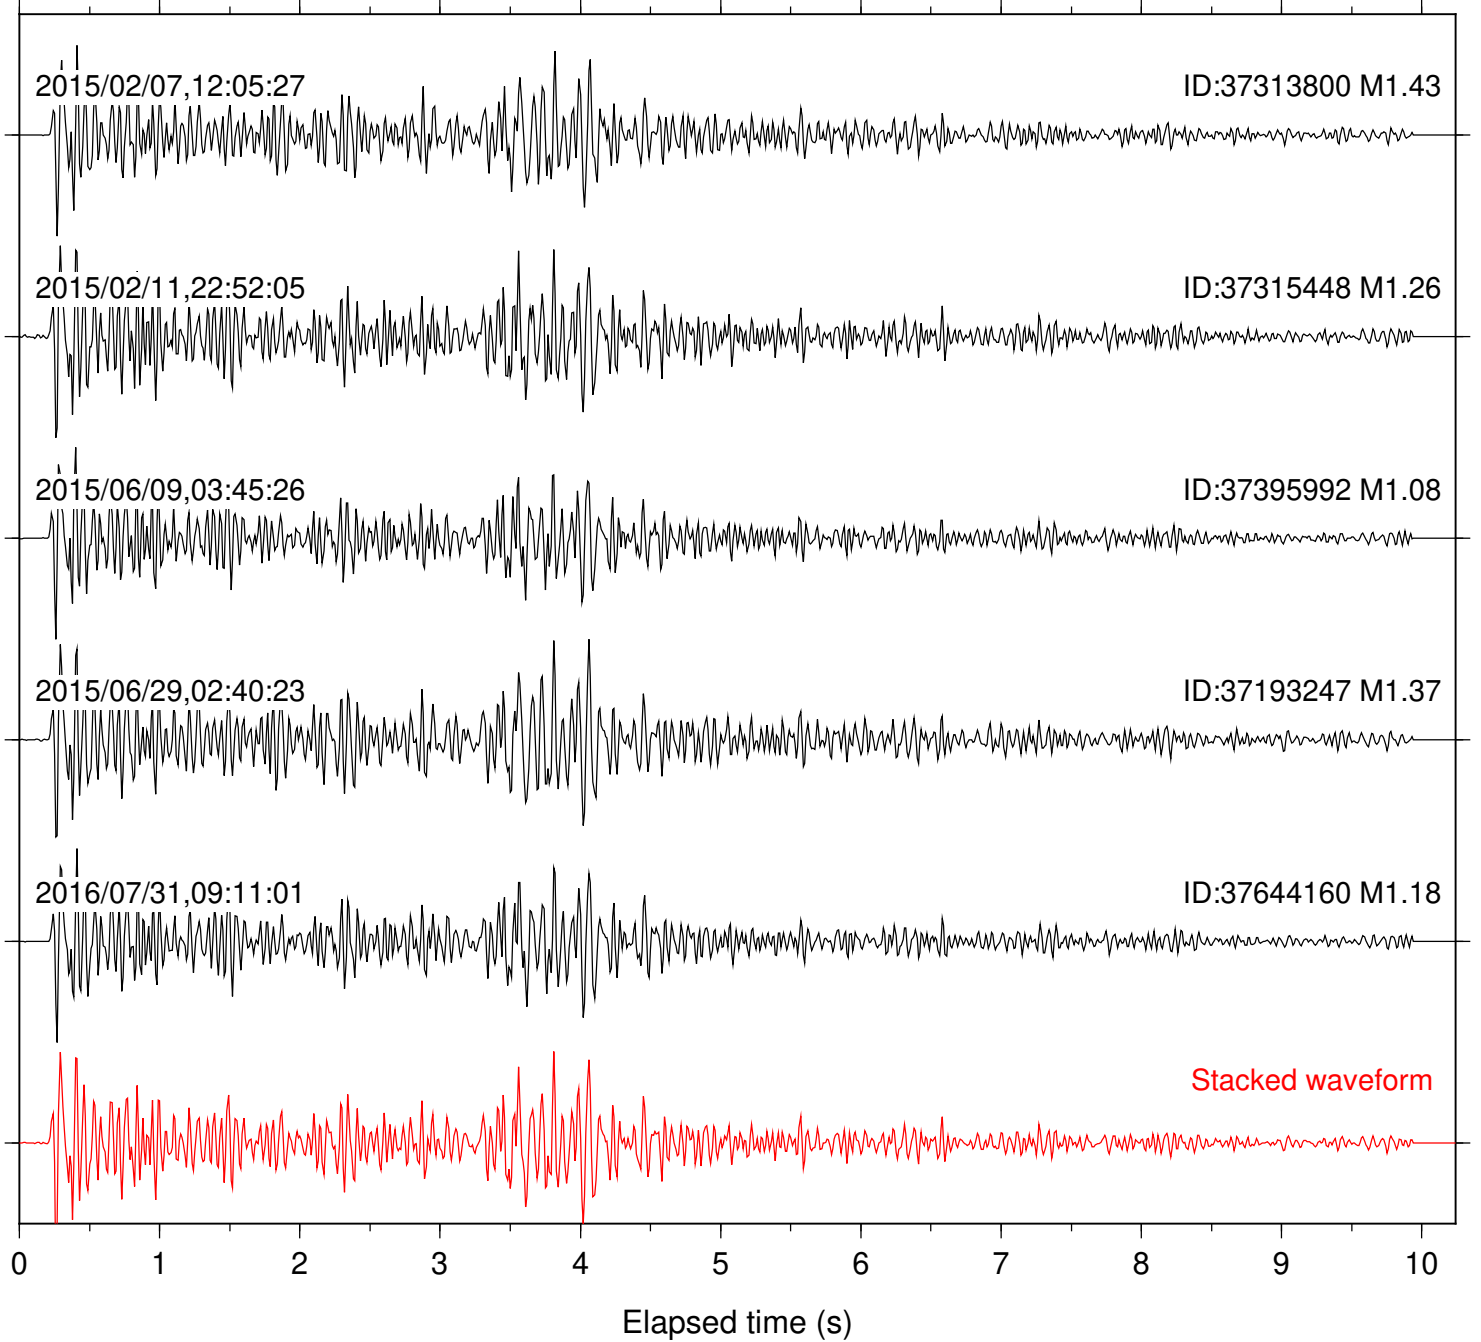

Station: CRY Com: HHZ

Focal depth: 8.24 km

Station: DGR Com: HHZ

Focal depth: 8.24 km

Station: DNR Com: HHZ

Focal depth: 8.24 km

Station: FRD Com: HHZ

Focal depth: 8.24 km