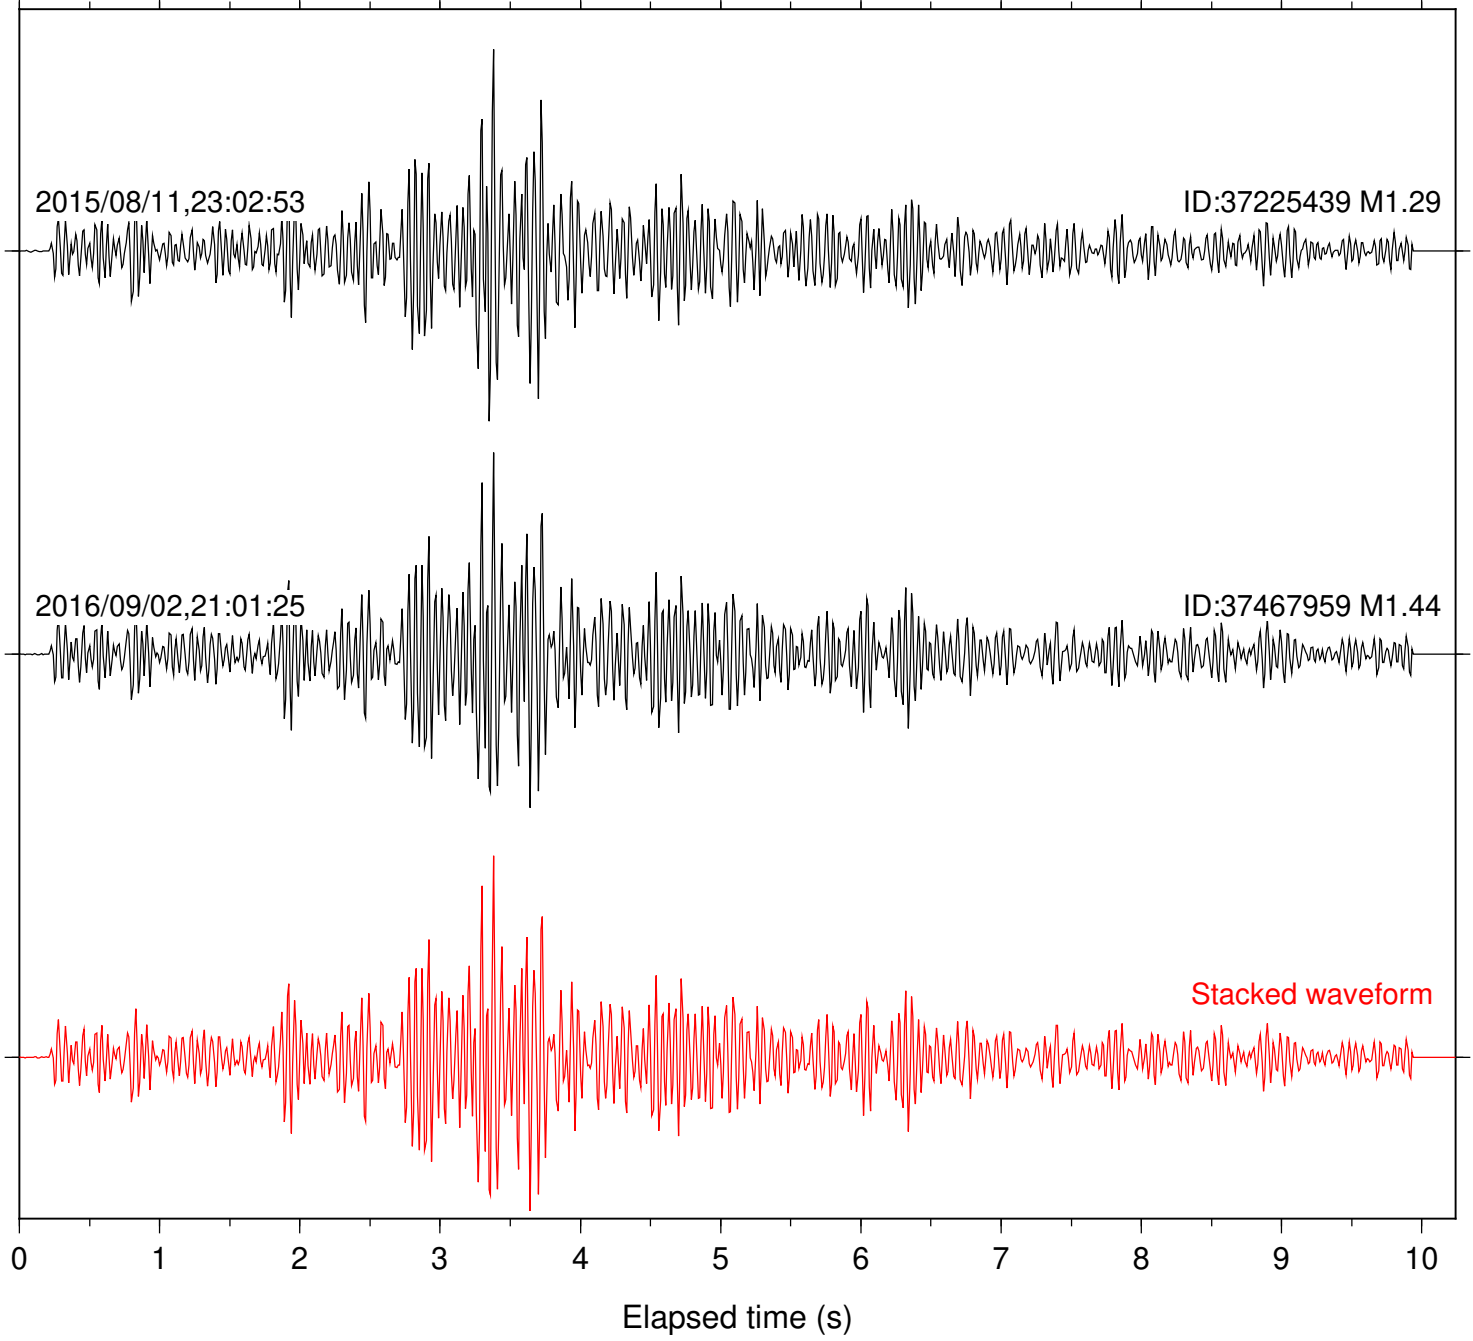

Station: DGR Com: HHZ

Focal depth: 11.76 km