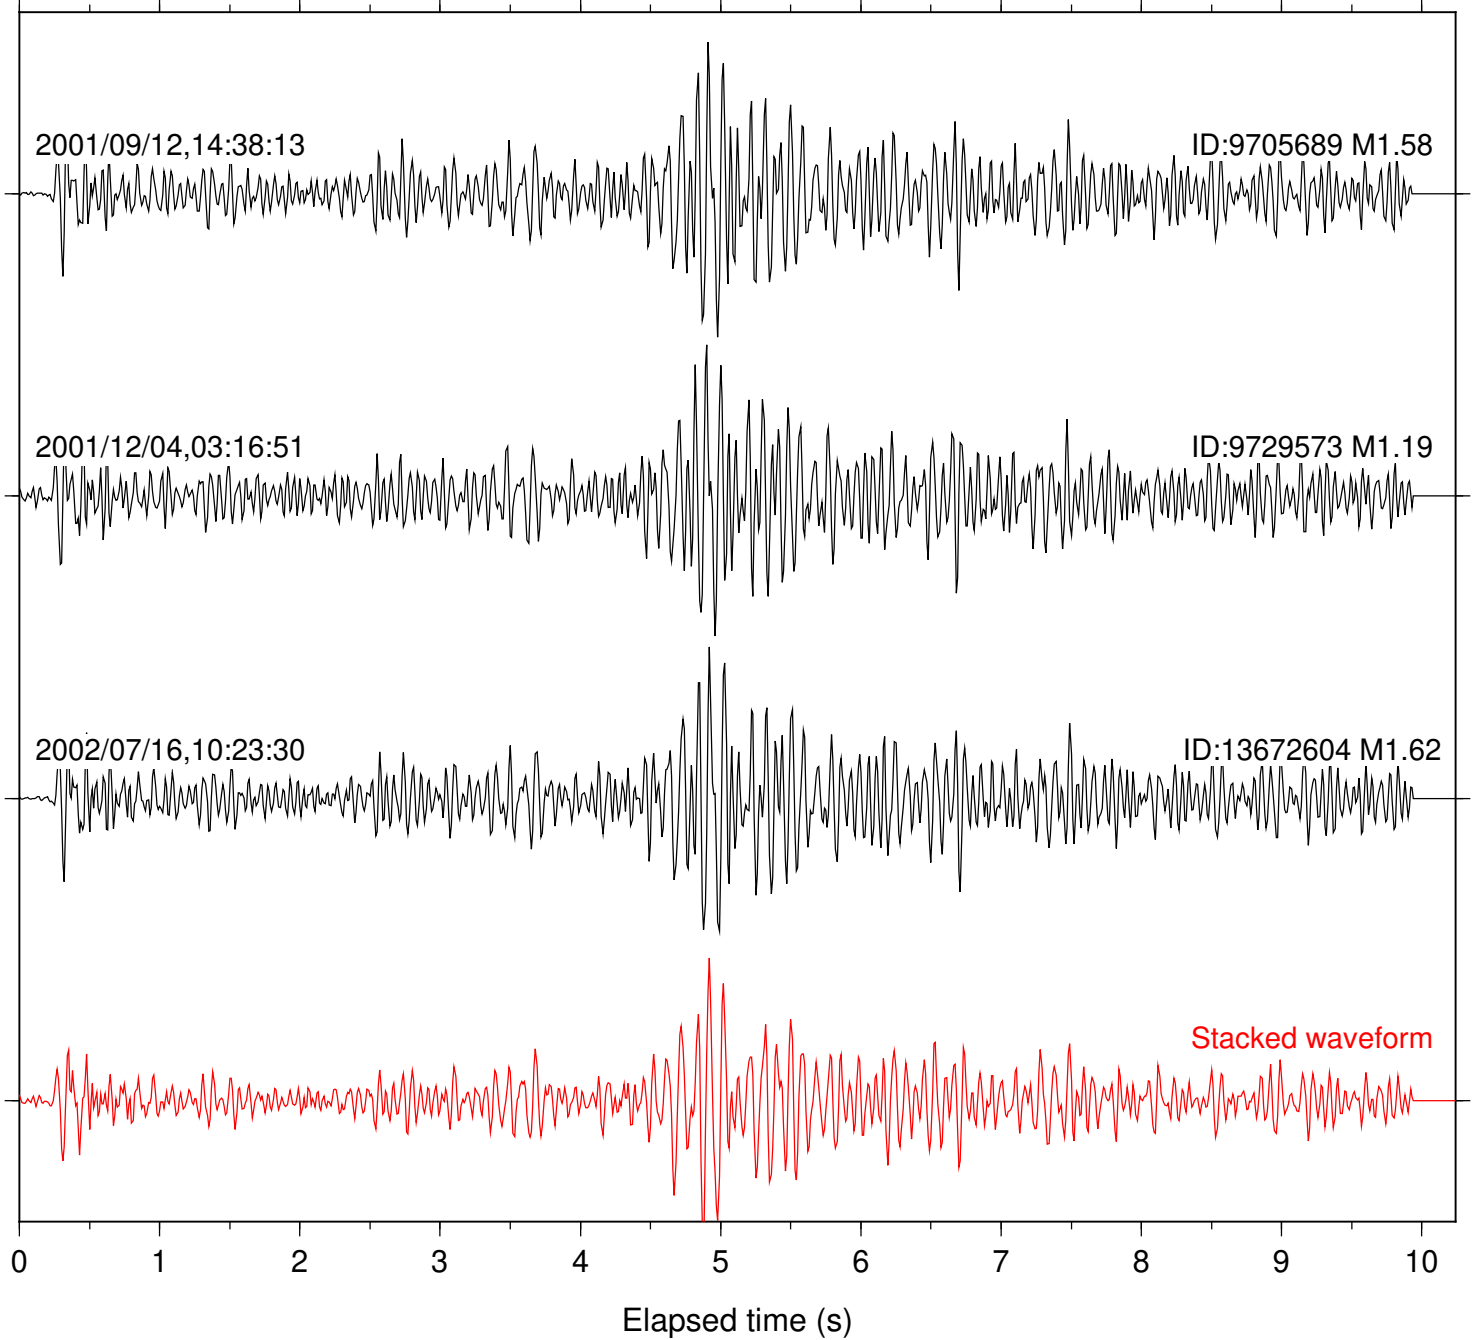

Station: RDM Com: HHZ

Focal depth: 1.66 km