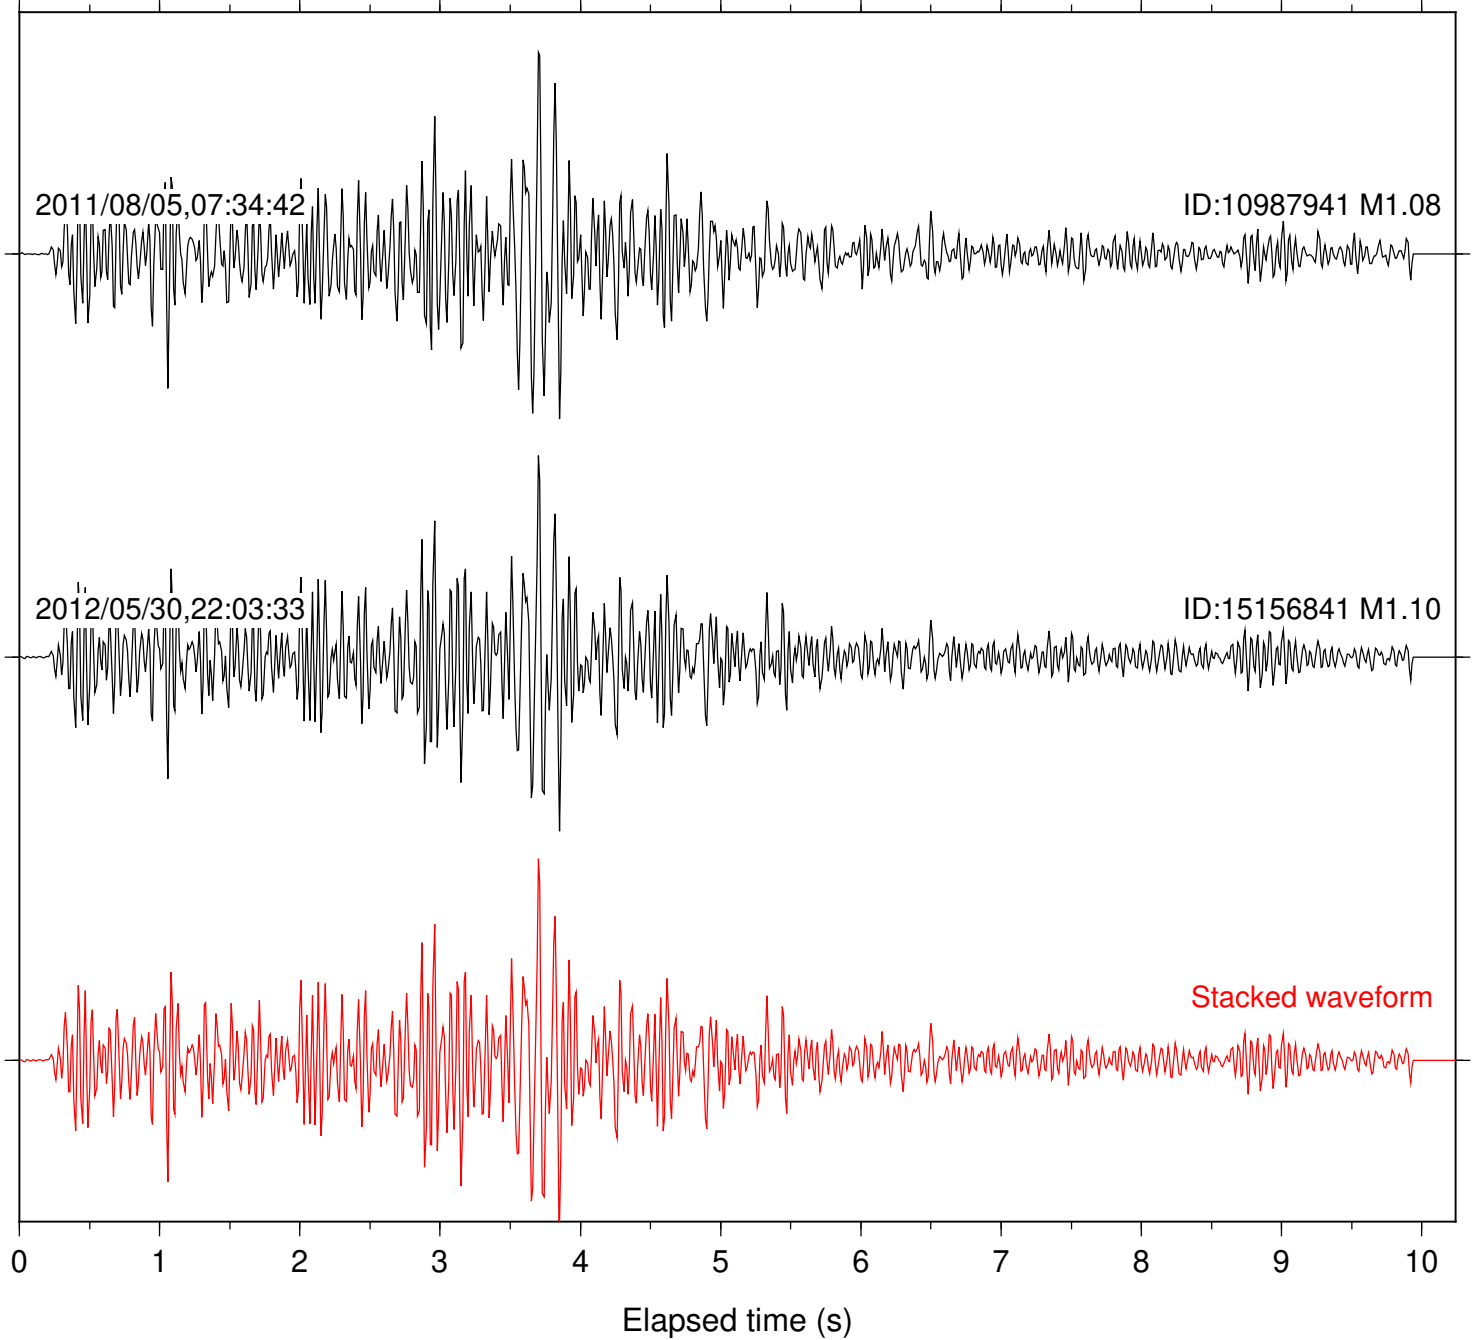

Elapsed time (s)

Station: LVA2 Com: HHZ

Focal depth: 10.59 km

Station: PLM Com: HHZ

Focal depth: 10.59 km

Station: SND Com: HHZ

Focal depth: 10.59 km

Station: B088 Com: EHZ