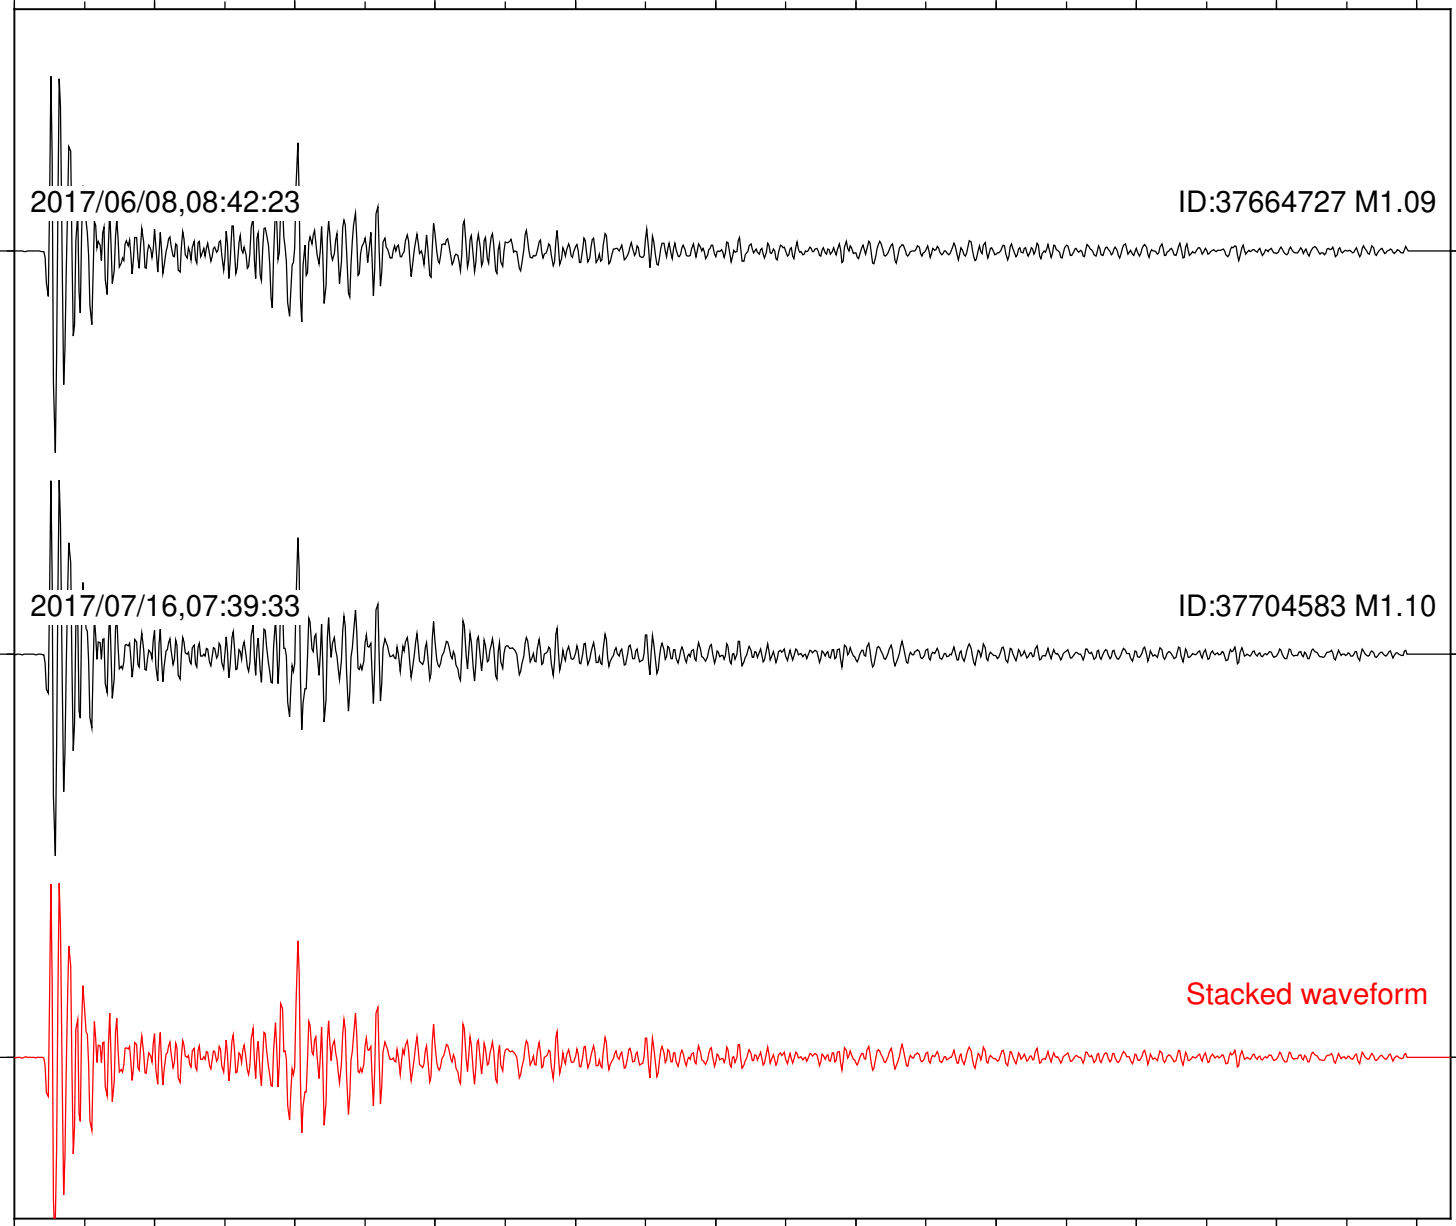

Station: B093 Com: EHZ

Focal depth: 6.83 km

2017/06/08,08:42:23

ID:37664727 M1.09

2017/07/16,07:39:33

ID:37704583 M1.10

Stacked waveform

0 1 2 3 4 5 6 7 8 9 10
Elapsed time (s)