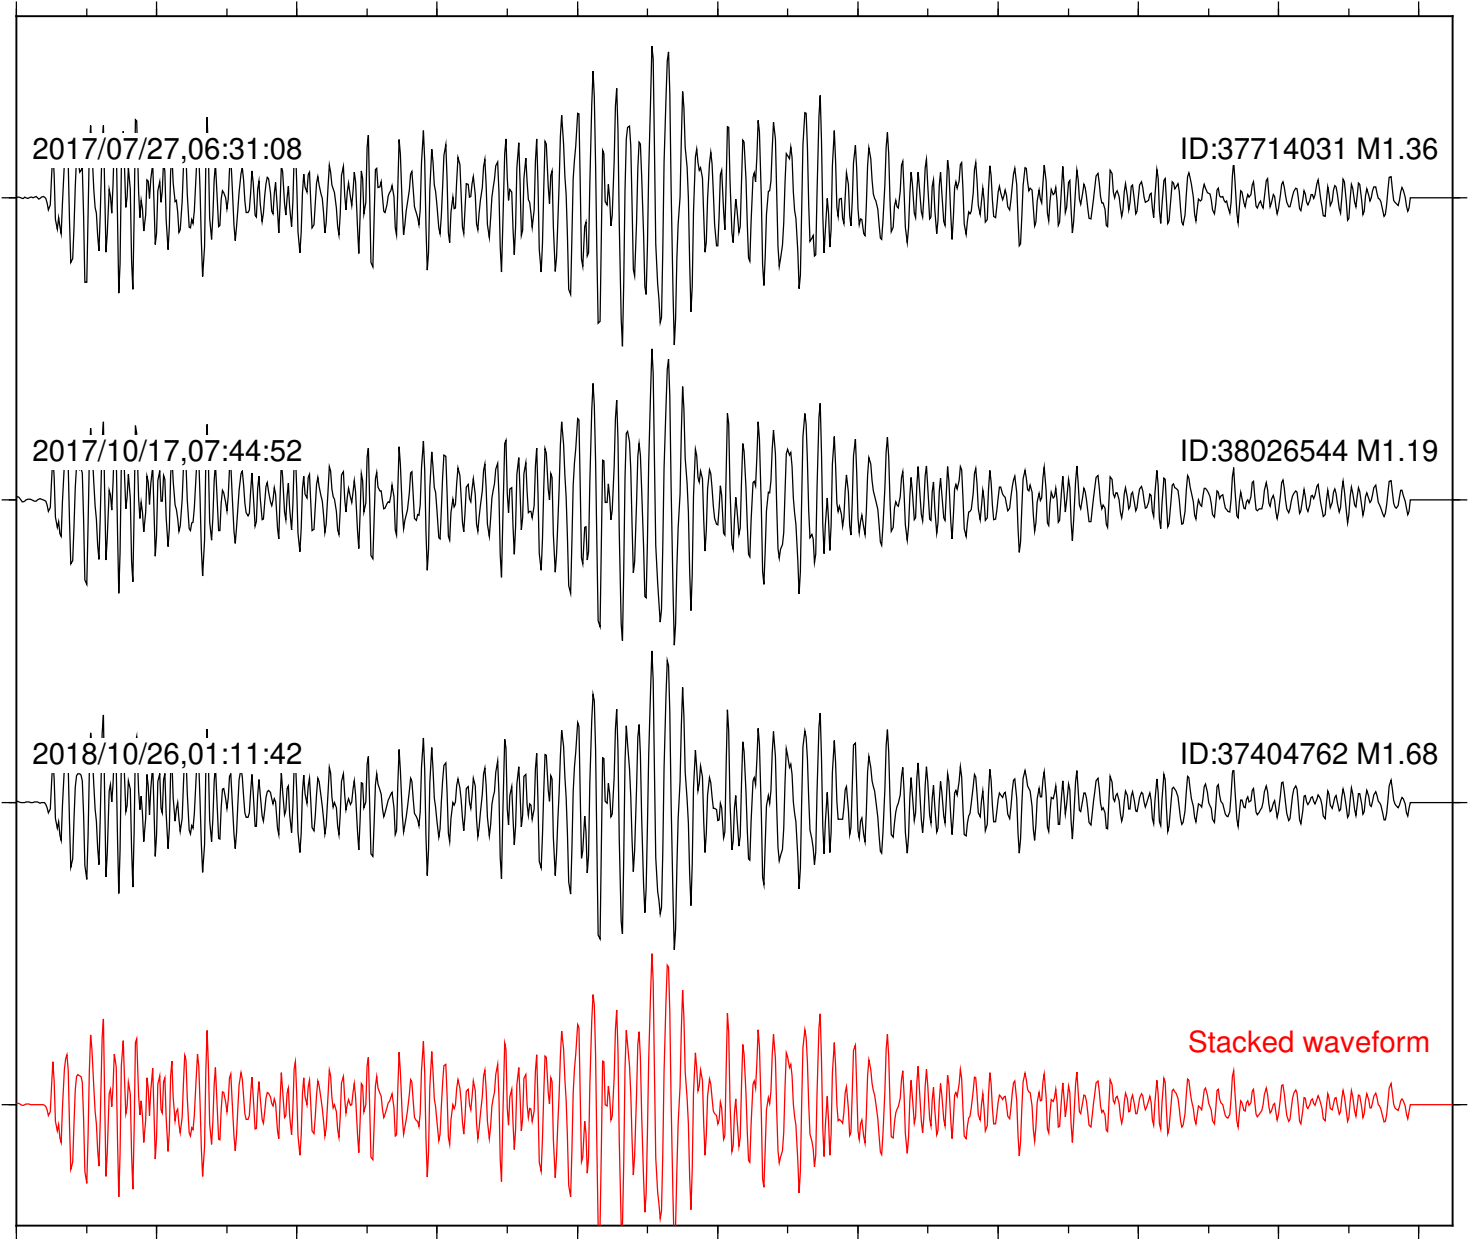

Station: LKH Com: HHZ

Focal depth: 5.12 km

2017/07/27,06:31:08

ID:37714031 M1.36

2017/10/17,07:44:52

ID:38026544 M1.19

2018/10/26,01:11:42

ID:37404762 M1.68

Stacked waveform

0 1 2 3 4 5 6 7 8 9 10
Elapsed time (s)