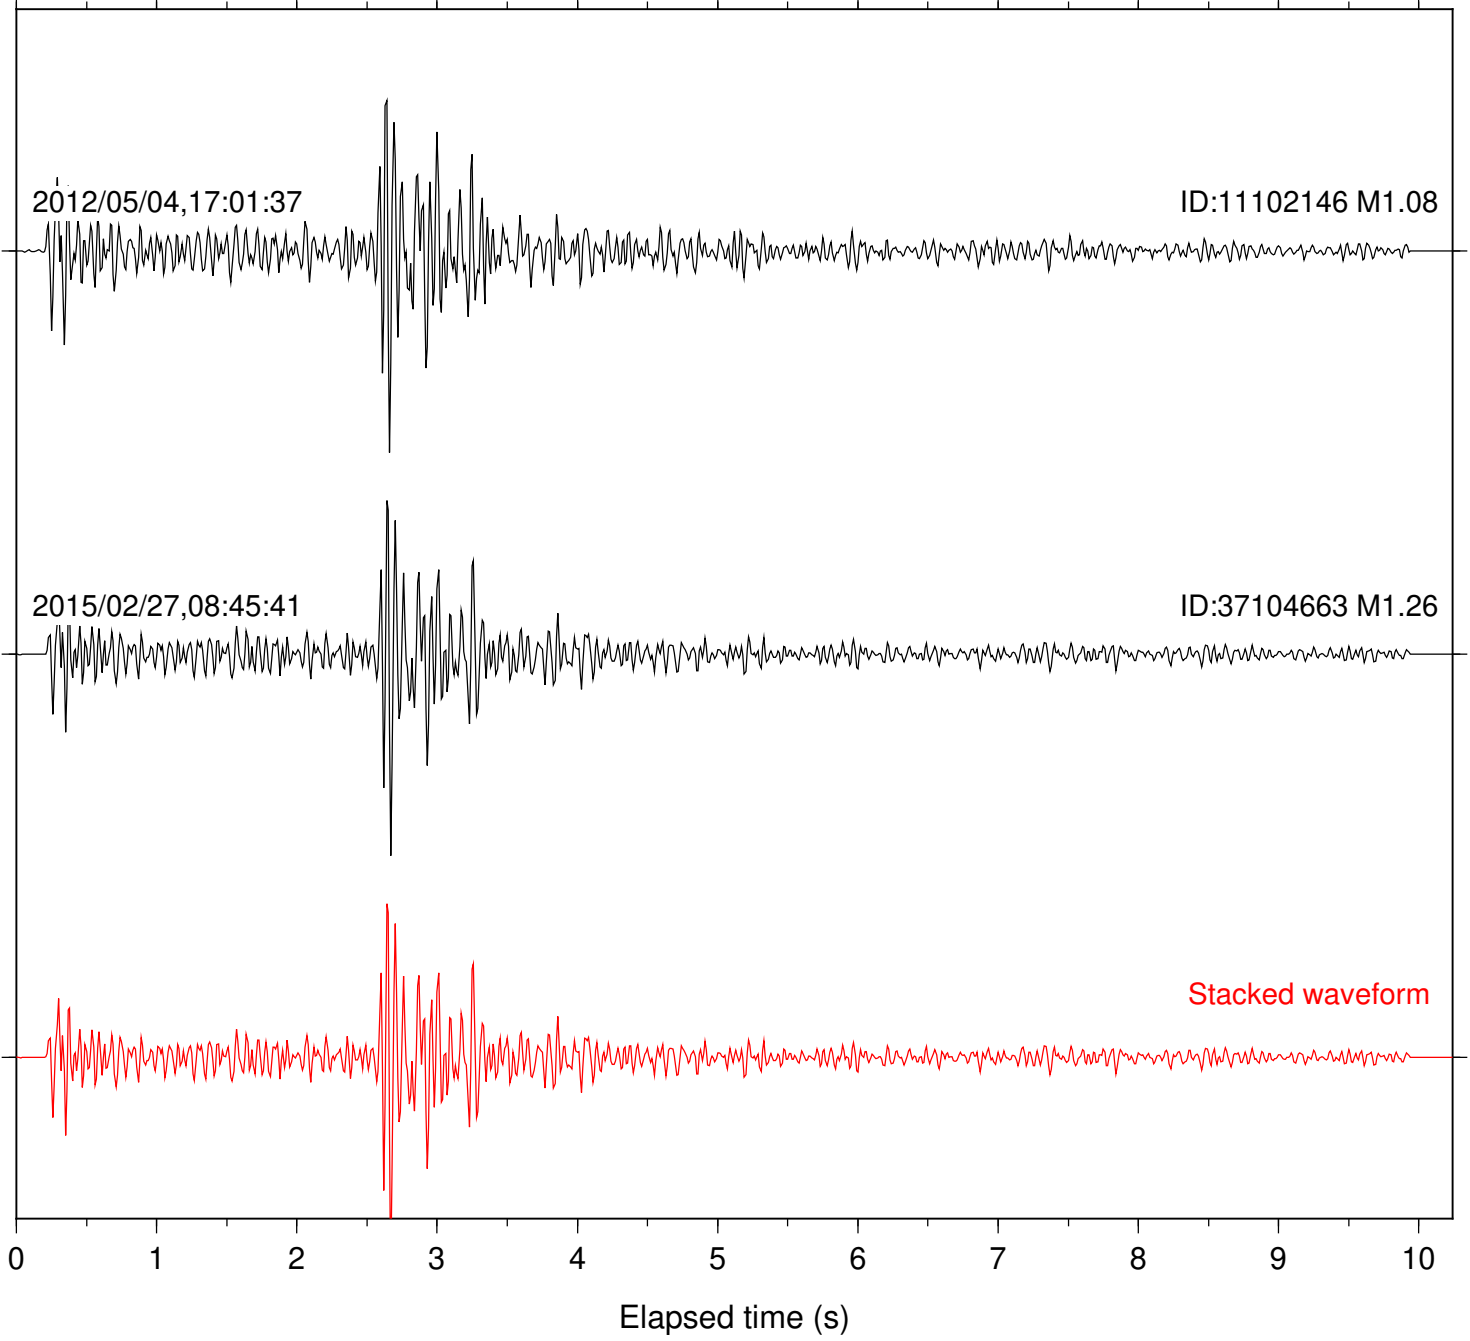

Station: HMT2 Com: HHZ

Focal depth: 17.85 km

Station: KNW Com: HHZ

Focal depth: 17.85 km

Station: PFO Com: HHZ

Focal depth: 17.85 km

Station: B081 Com: EHZ

Focal depth: 14.48 km