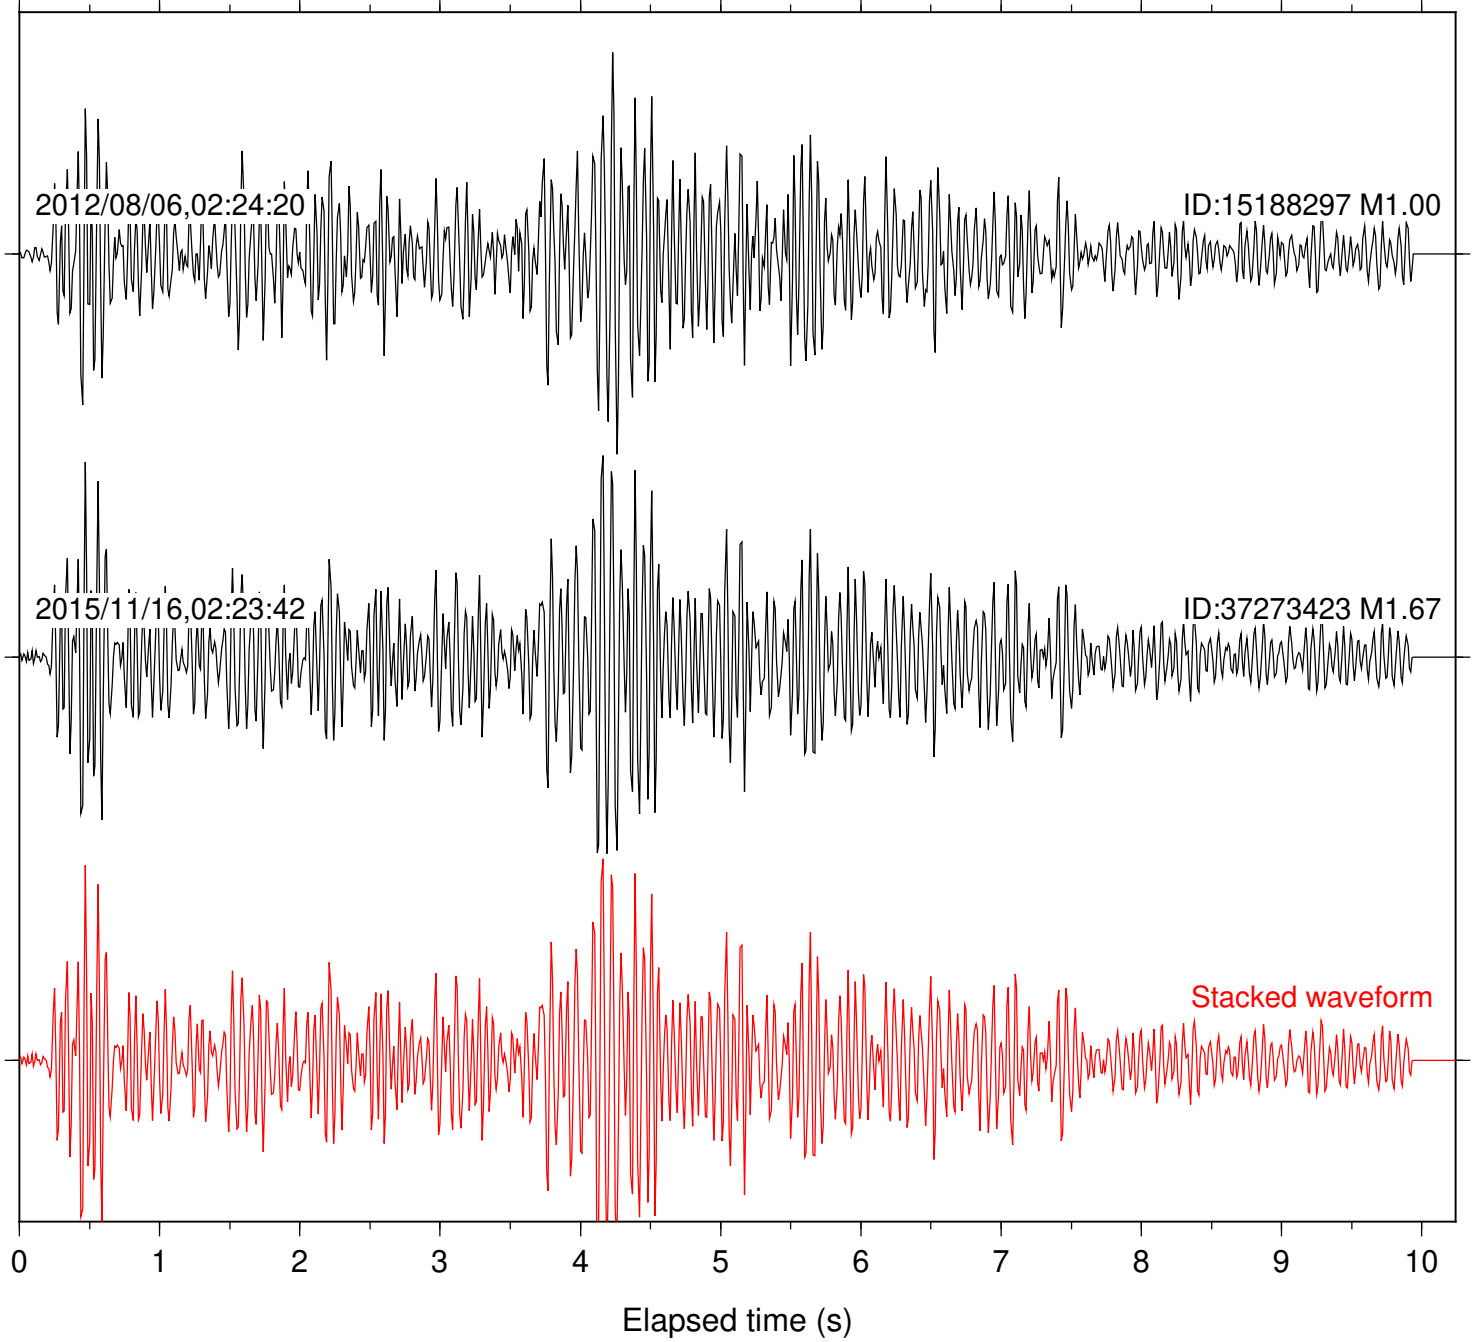

Station: PFO Com: HHZ

Focal depth: 12.05 km