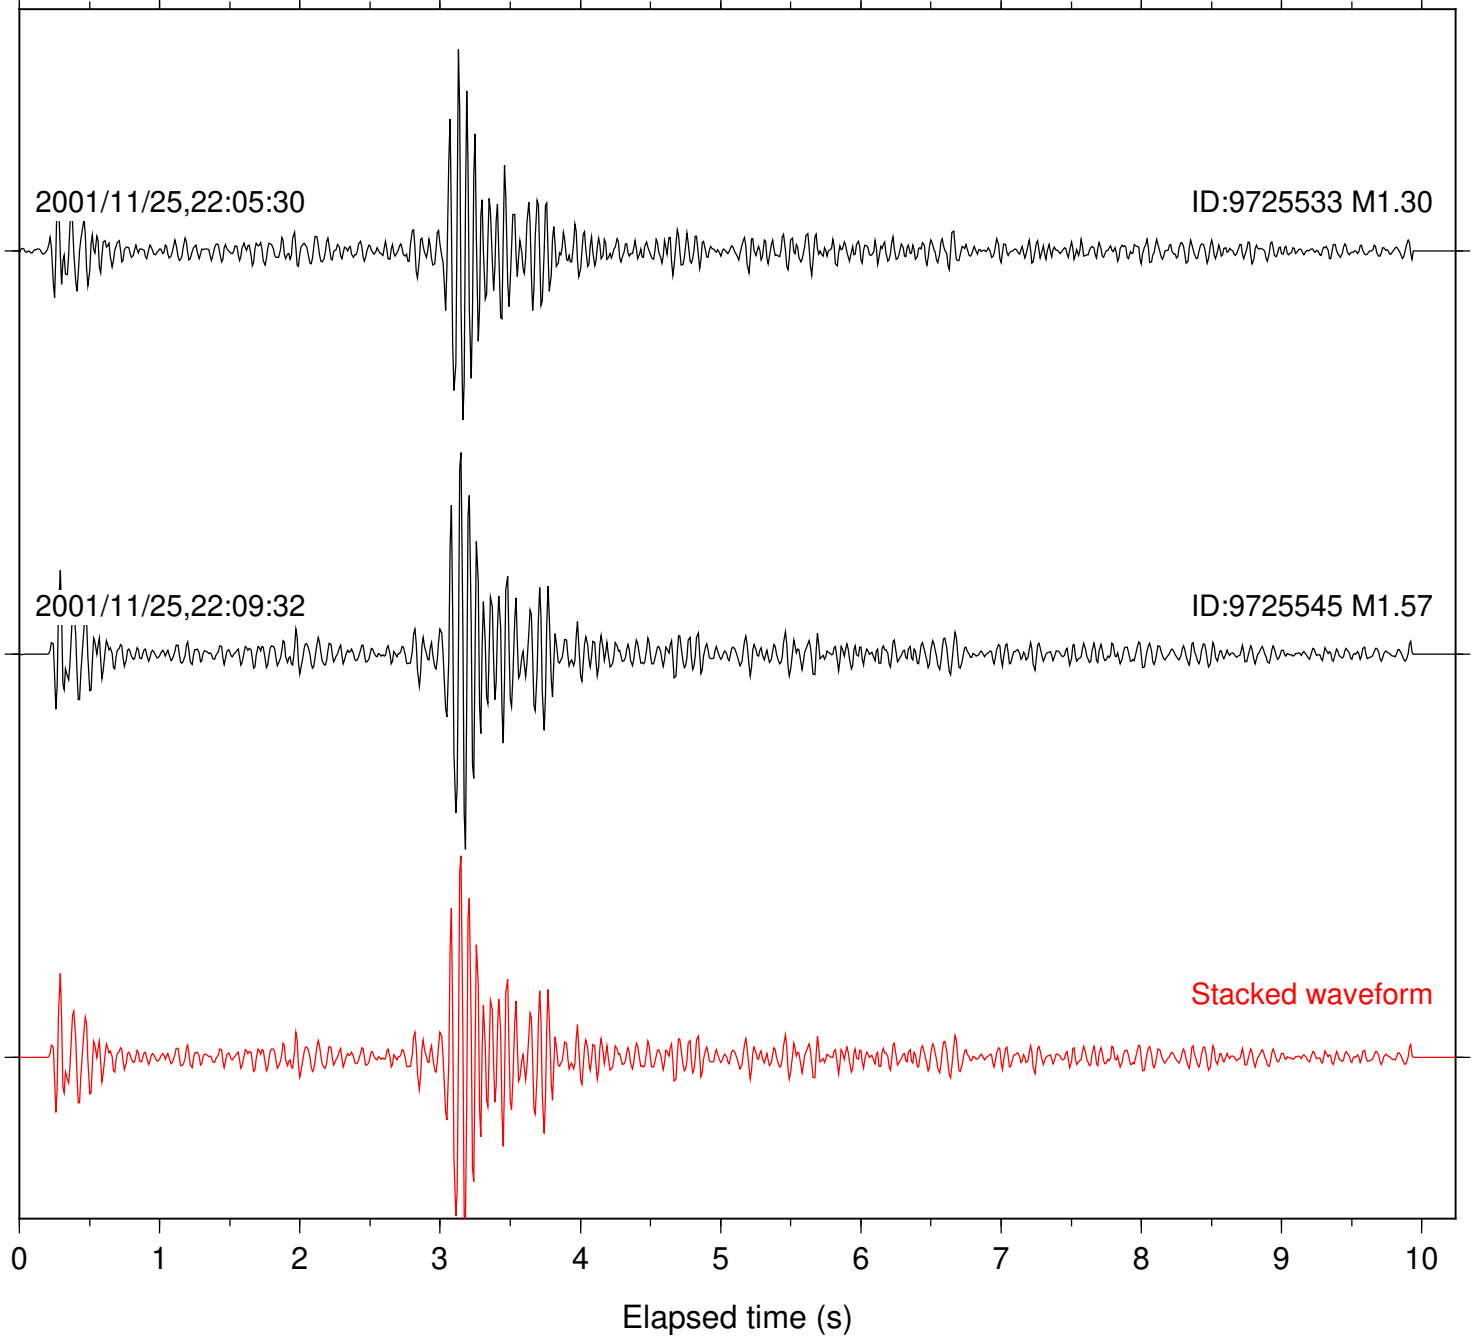

Station: FRD Com: HHZ

Focal depth: 15.24 km

Station: KNW Com: HHZ

Focal depth: 15.18 km

Station: PFO Com: HHZ

Focal depth: 15.24 km

Station: SND Com: HHZ

Focal depth: 15.24 km