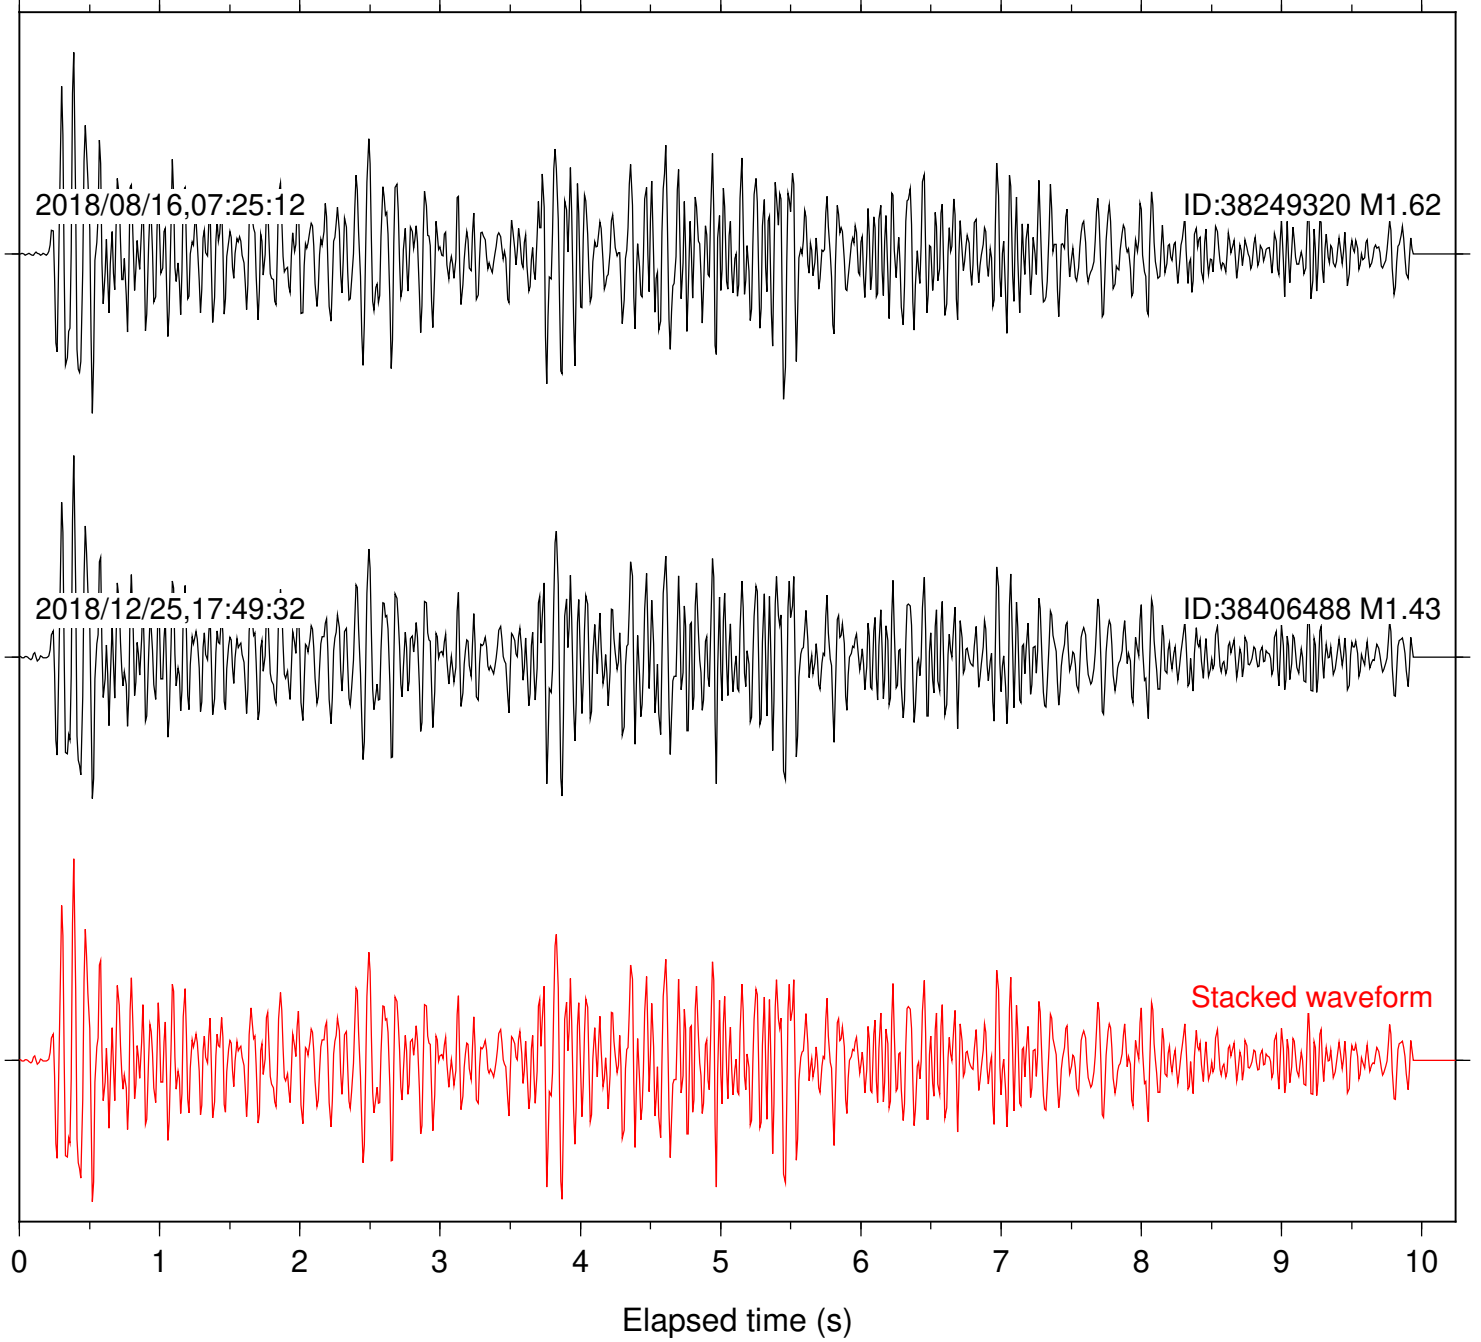

Station: BAC Com: EHZ

Focal depth: 4.76 km