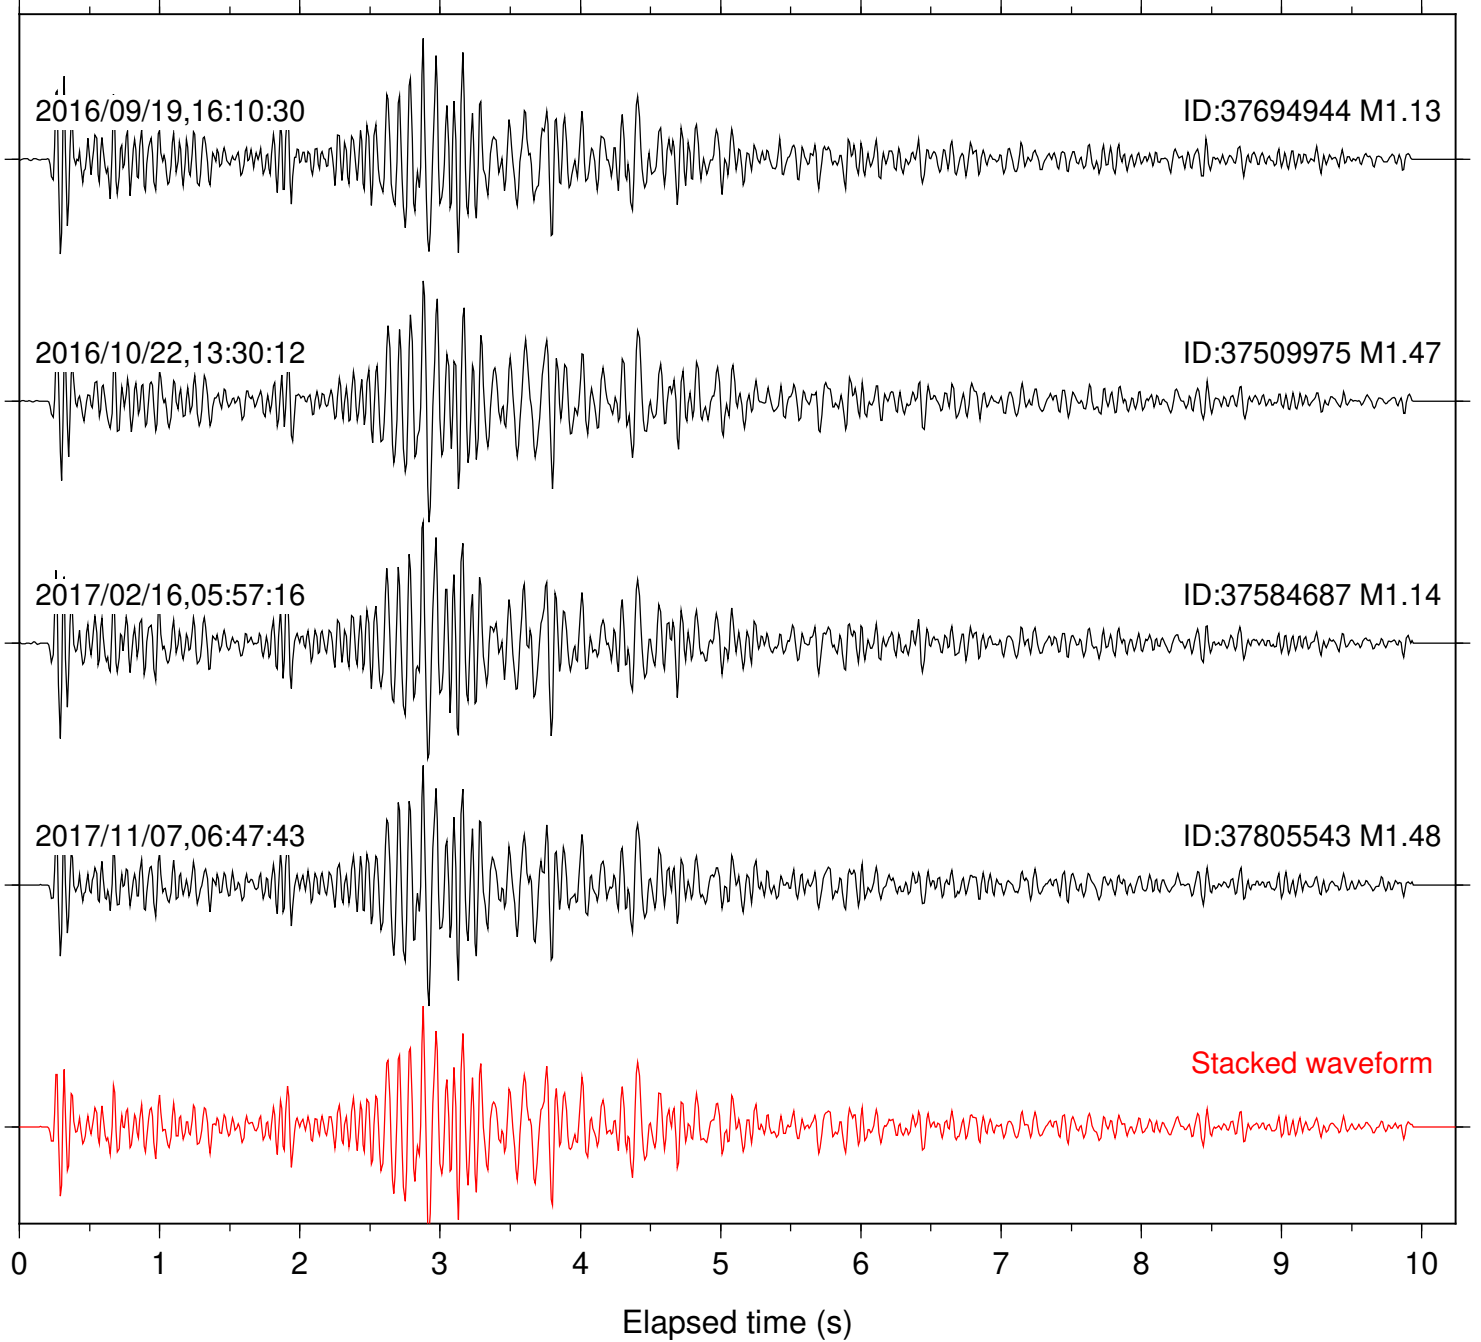

Station: B946 Com: EHZ

Focal depth: 6.52 km