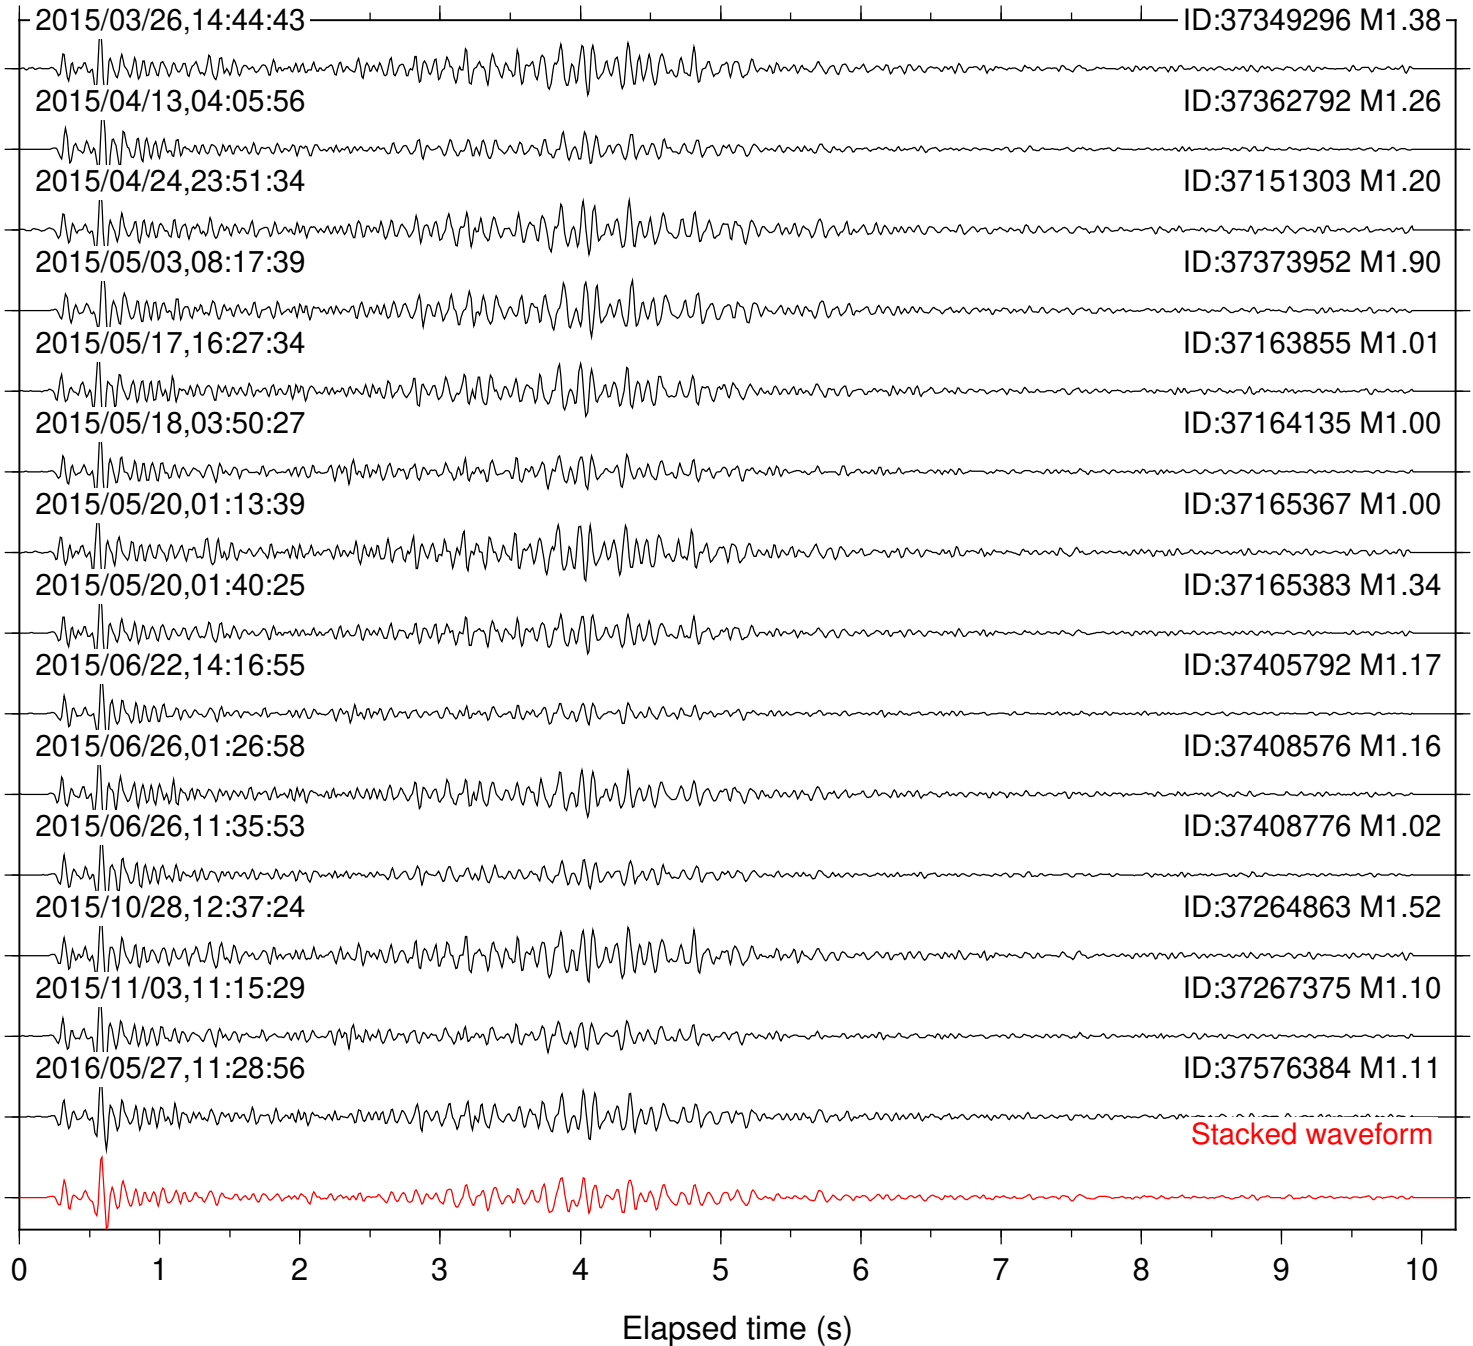

Station: SND Com: HHZ

Focal depth: 8.34 km