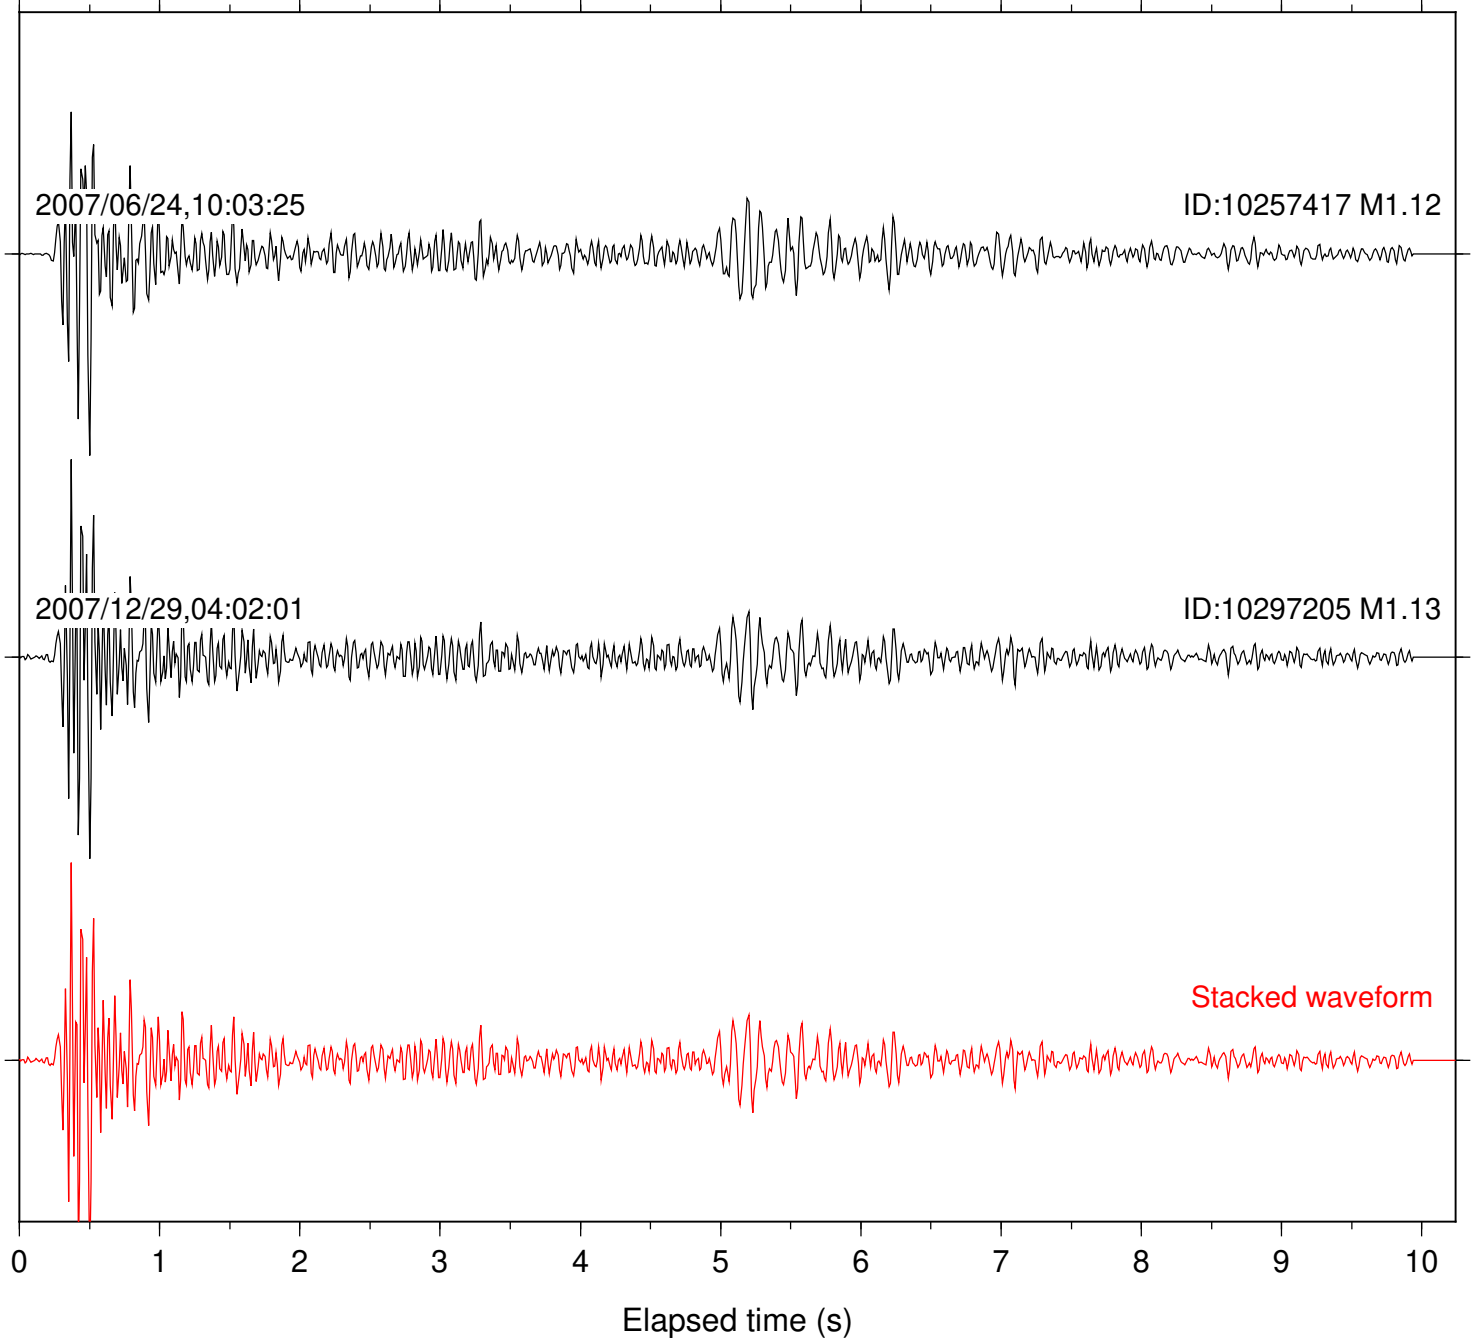

Station: CRY Com: HHZ

Focal depth: 9.29 km