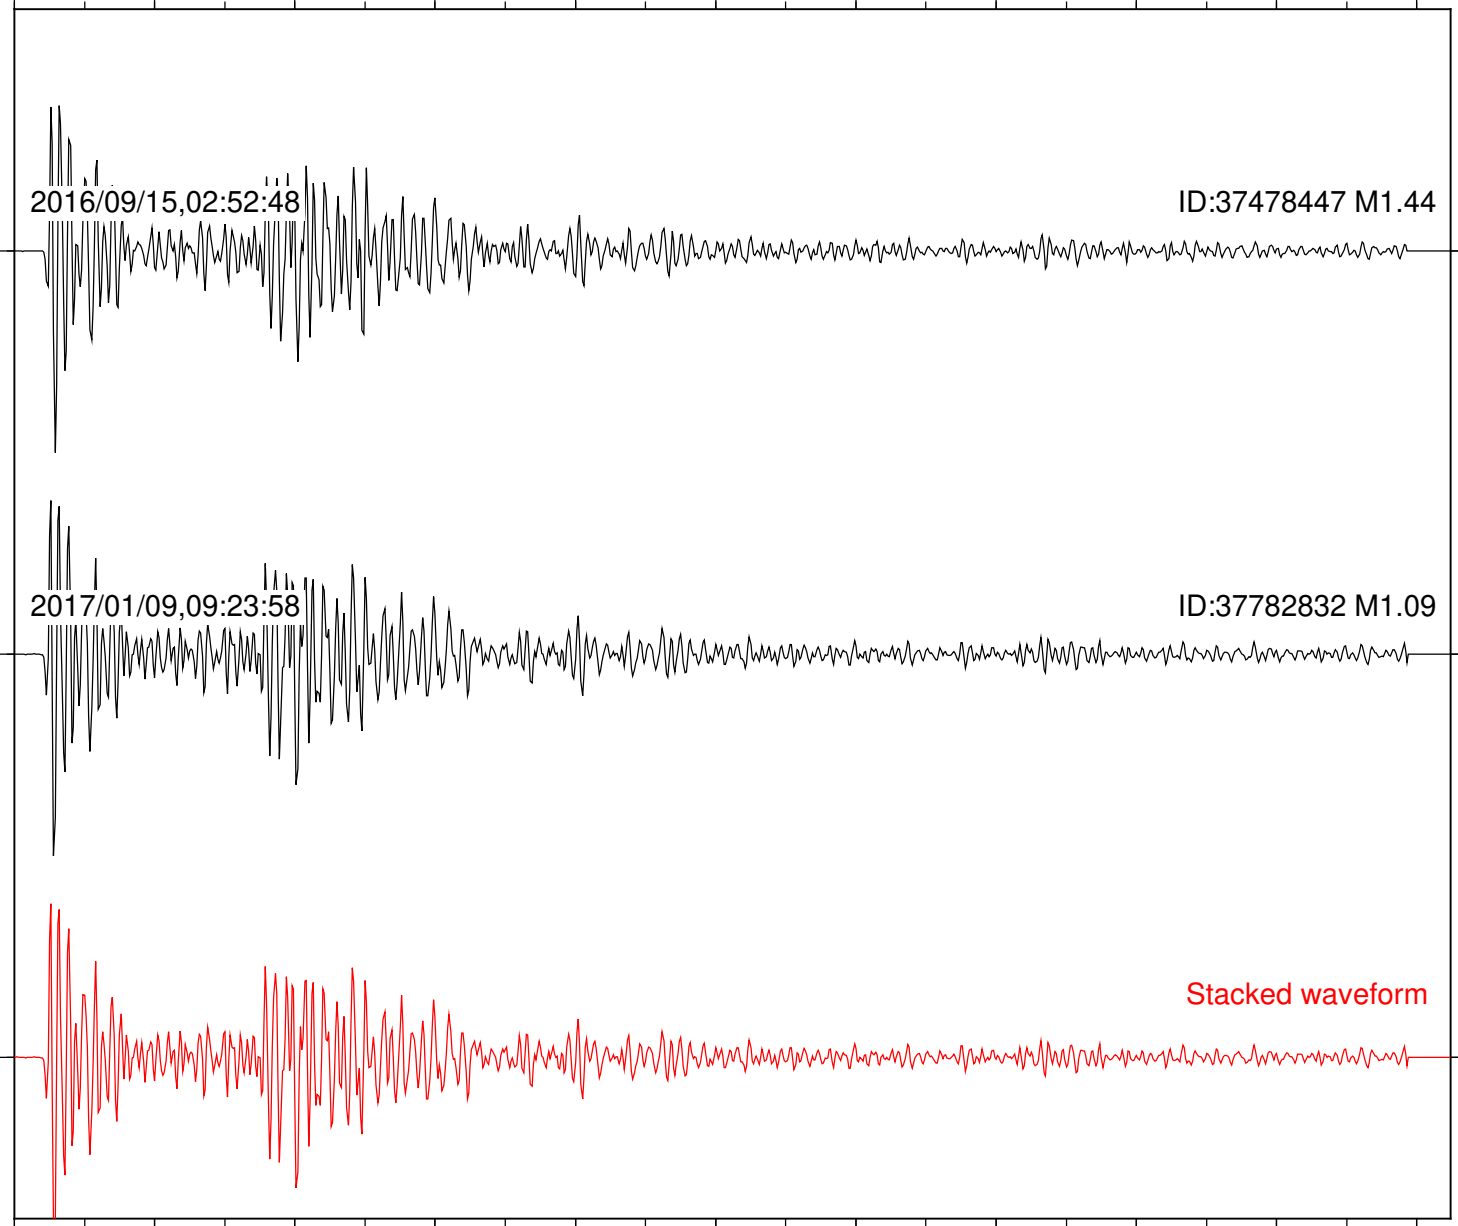

Station: B093 Com: EHZ

Focal depth: 6.55 km

2016/09/15,02:52:48

ID:37478447 M1.44

2017/01/09,09:23:58

ID:37782832 M1.09

Stacked waveform

0 1 2 3 4 5 6 7 8 9 10
Elapsed time (s)