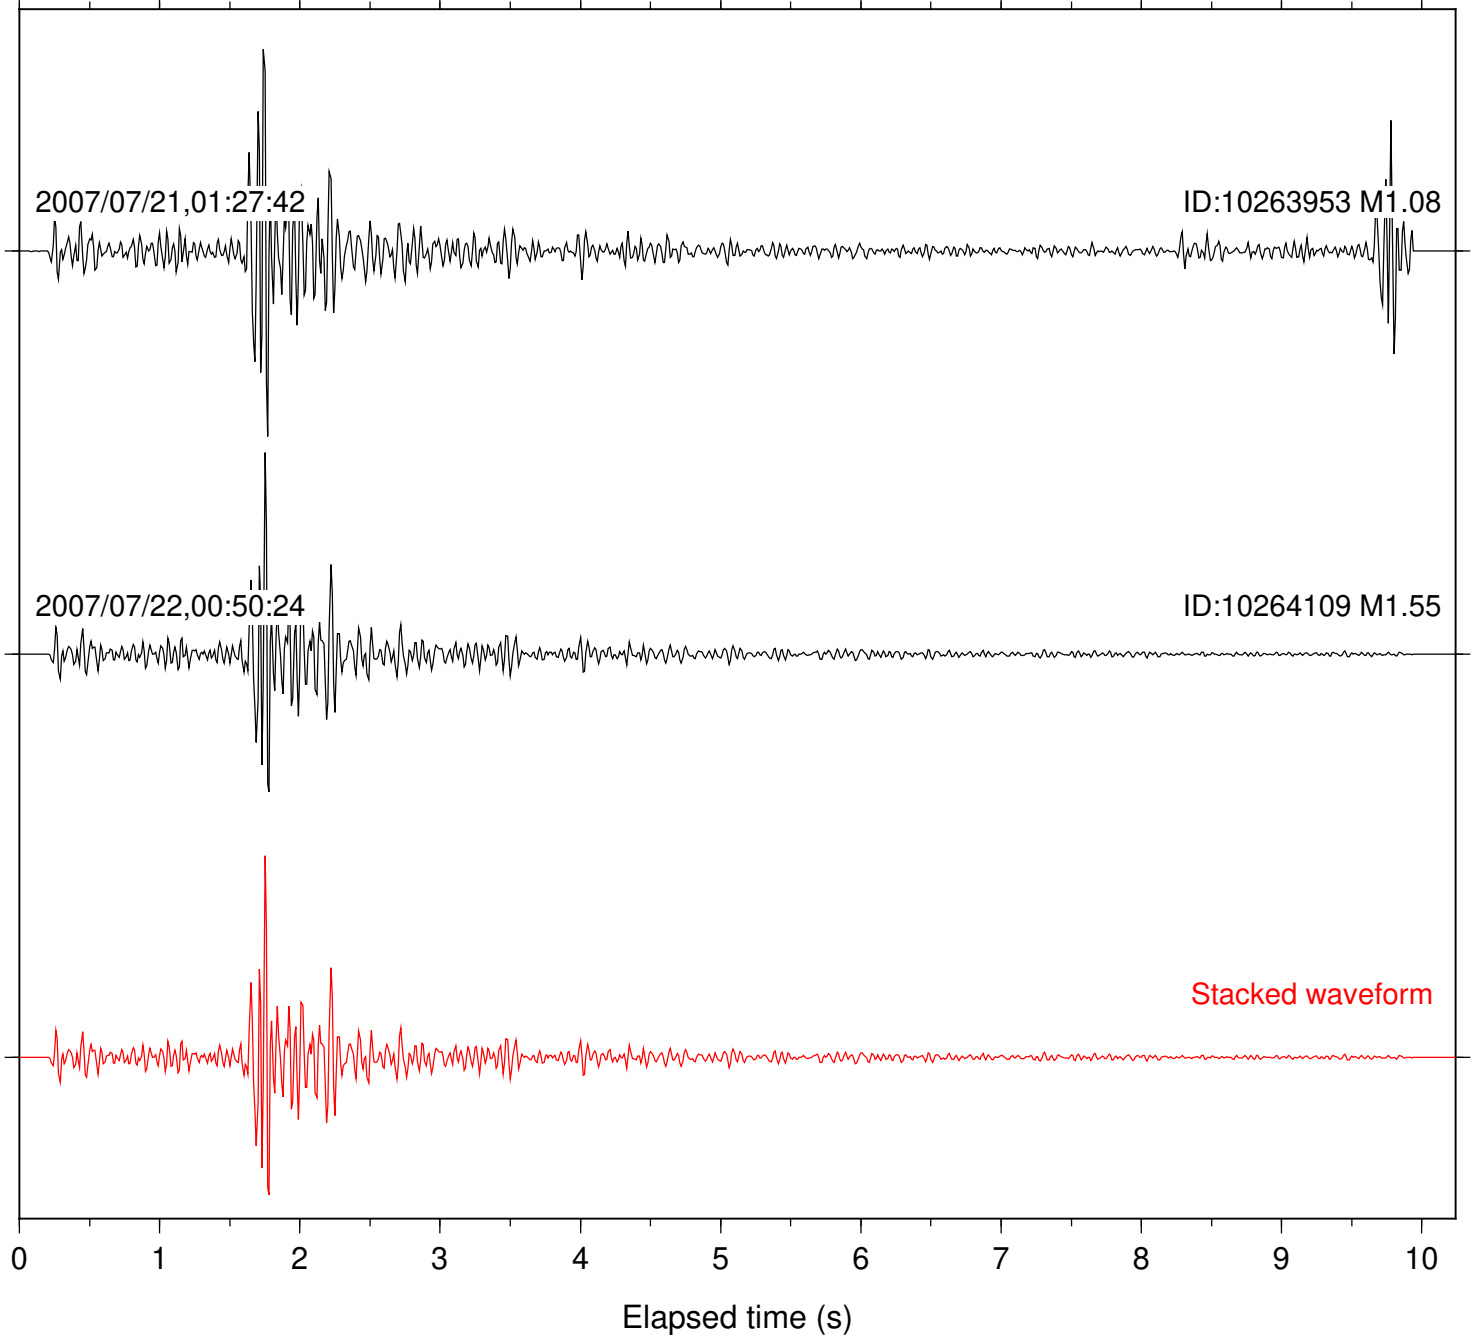

0 1 2 3 4 5 6 7 8 9 10

Elapsed time (s)

Station: TRO Com: HHZ

Focal depth: 5.55 km

Station: B086 Com: EHZ

Focal depth: 5.60 km

Station: FRD Com: HHZ

Focal depth: 5.60 km