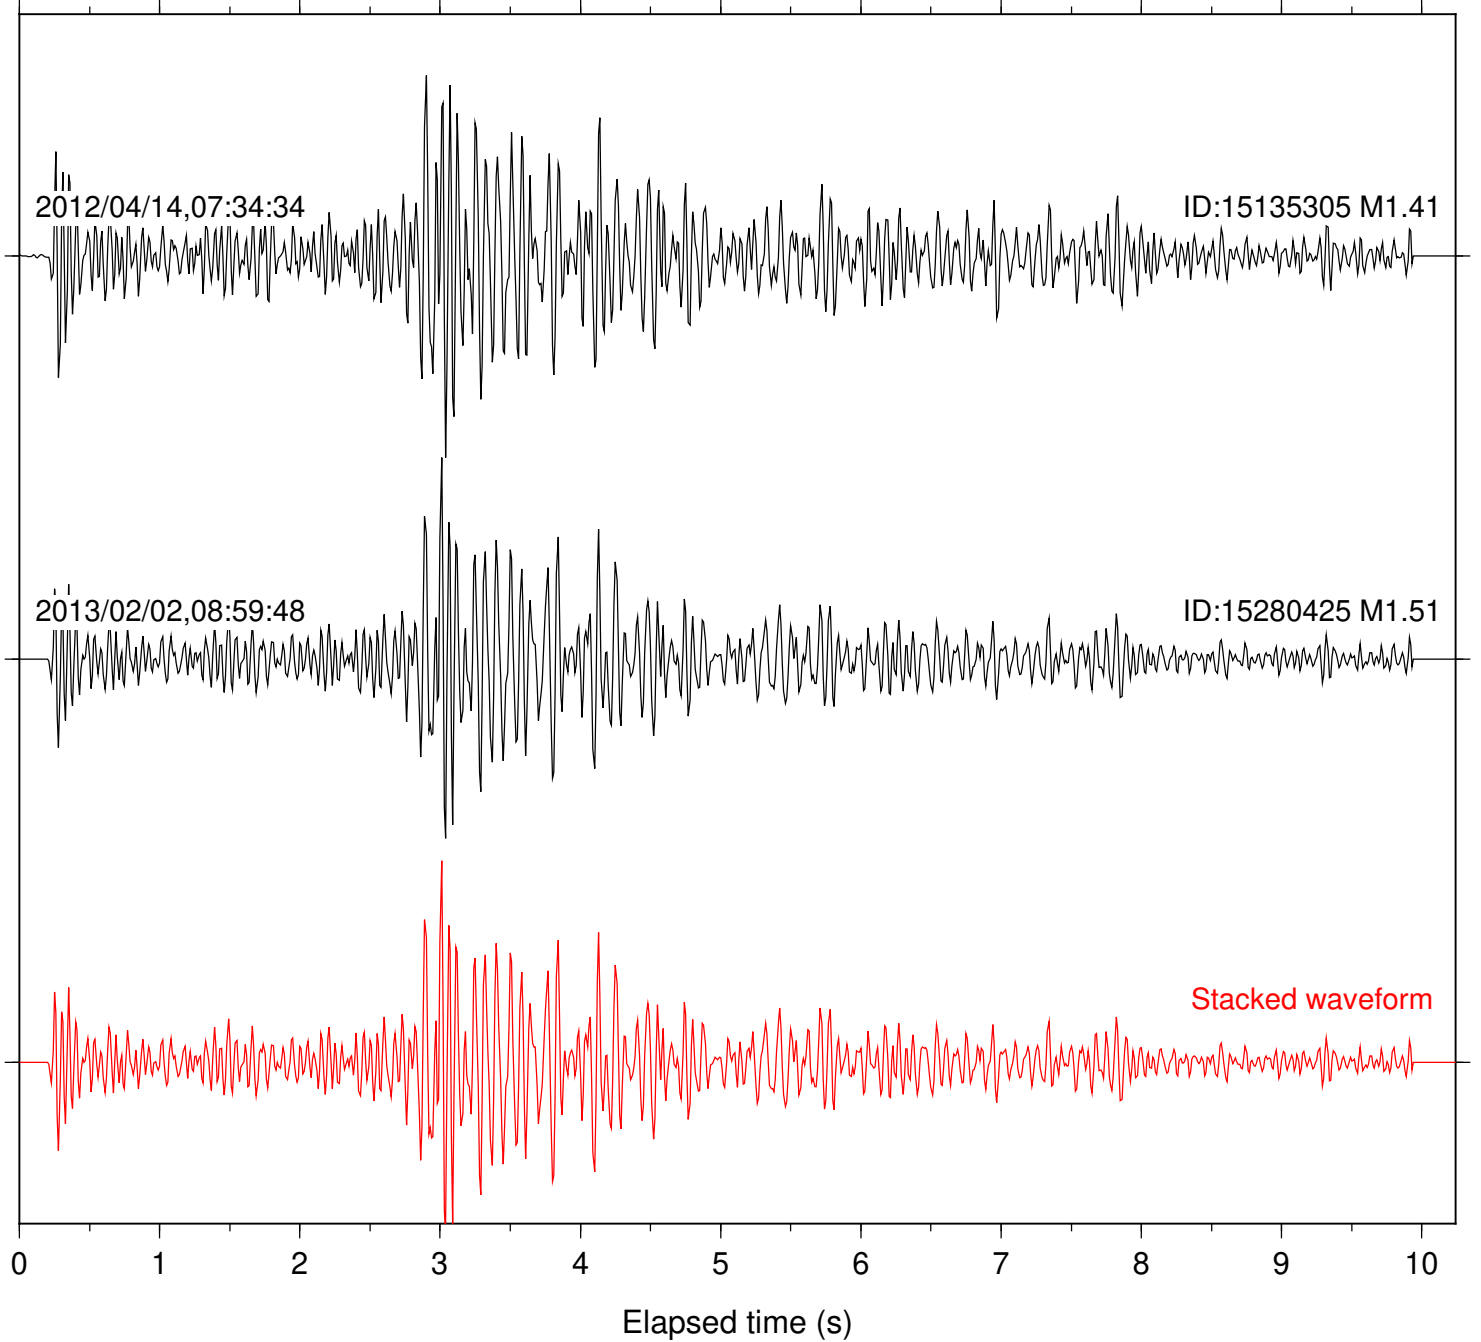

ID:15135305 M1.41

2013/02/02,08:59:48

ID:15280425 M1.51

Stacked waveform

0 1 2 3 4 5 6 7 8 9 10  
Elapsed time (s)

Station: PMD Com: HHZ

Focal depth: 7.95 km

Station: TOR Com: HHZ