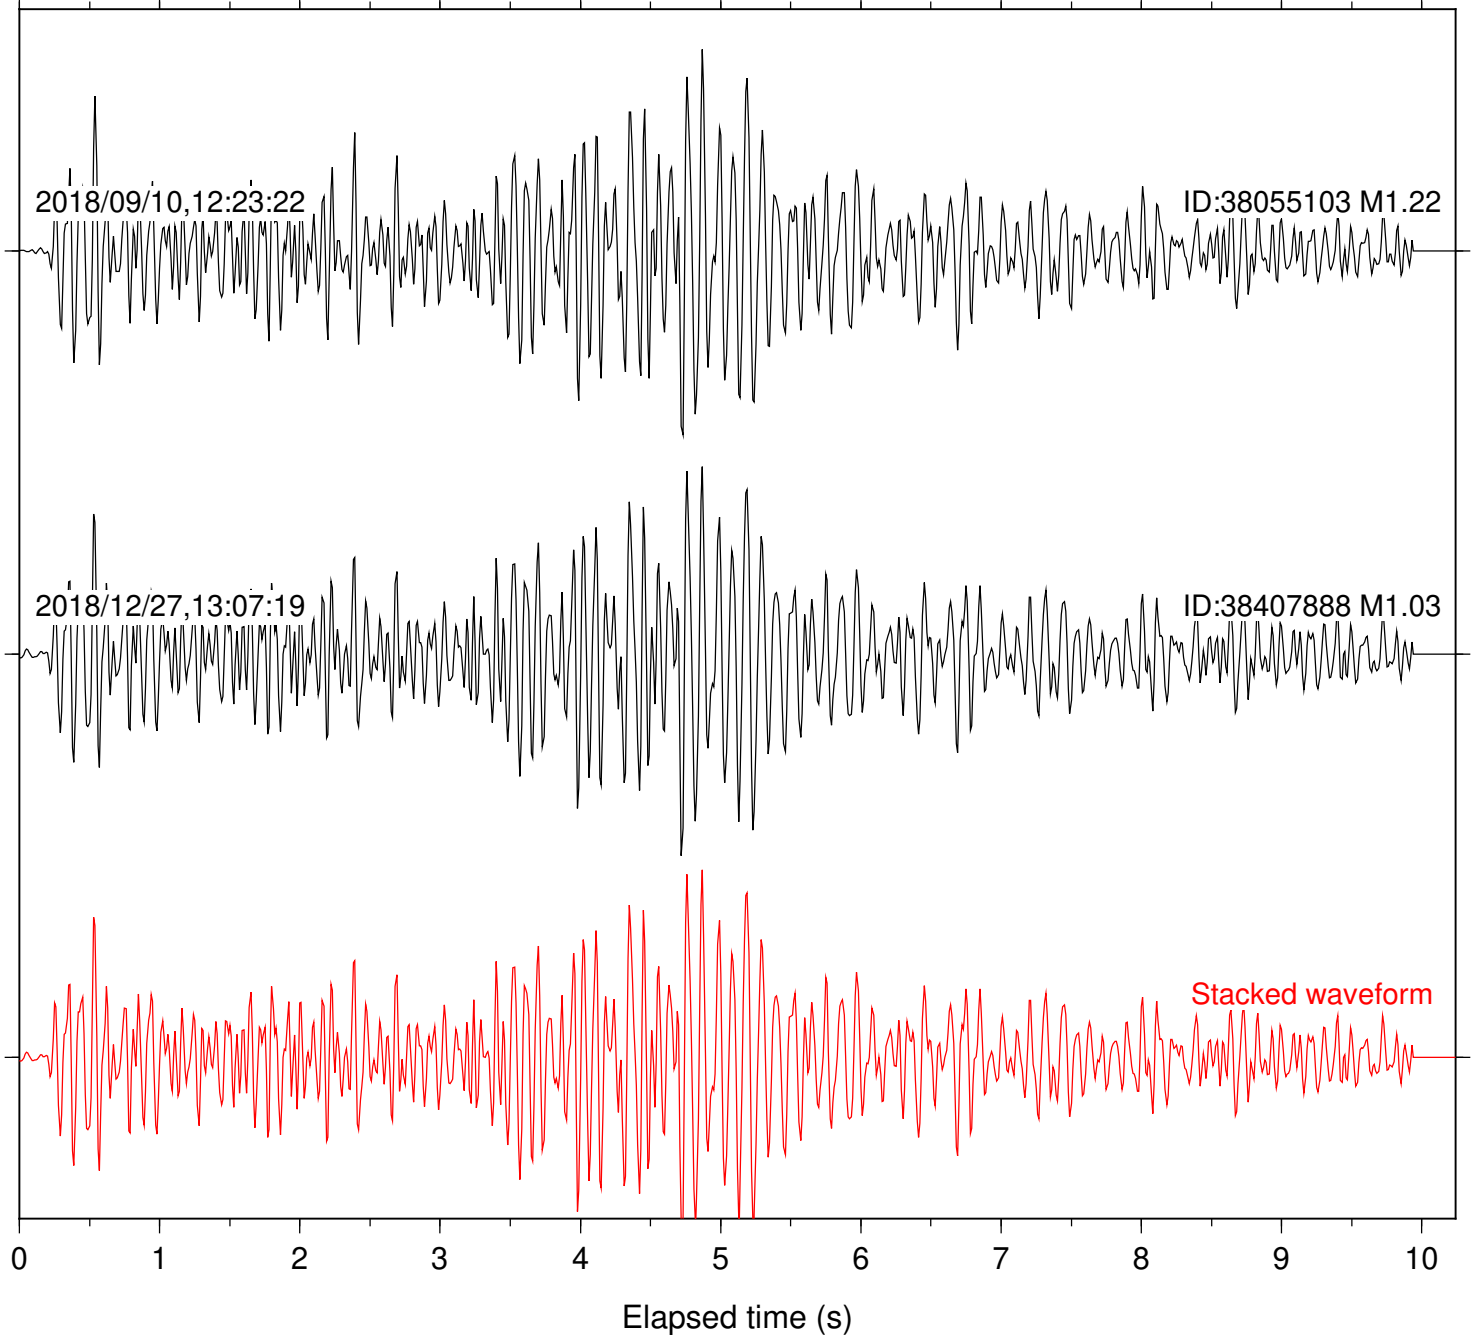

Station: DGR Com: HHZ

Focal depth: 4.29 km

Station: FRD Com: HHZ

Focal depth: 4.29 km

Station: HMT2 Com: HHZ

Focal depth: 4.29 km

Station: LKH Com: HHZ

Focal depth: 4.29 km