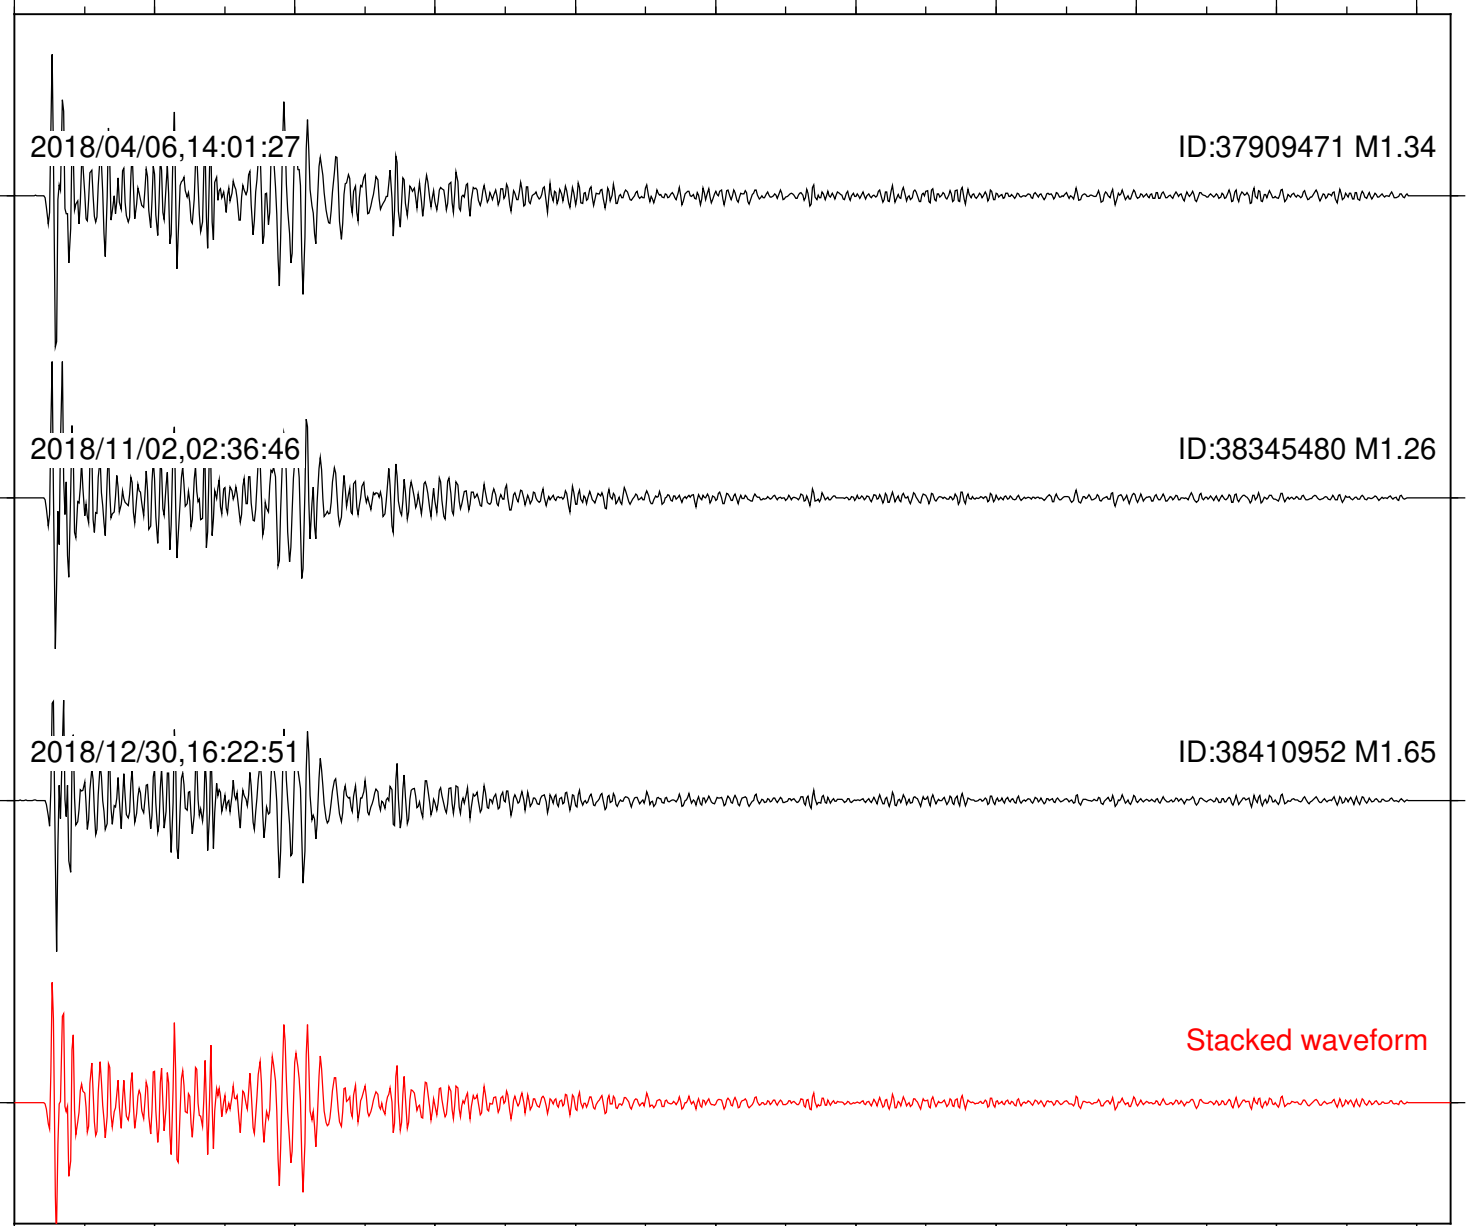

Station: CRY Com: HHZ

Focal depth: 5.27 km

2018/04/06,14:01:27

ID:37909471 M1.34

2018/11/02,02:36:46

ID:38345480 M1.26

2018/12/30,16:22:51

ID:38410952 M1.65

Stacked waveform

0 1 2 3 4 5 6 7 8 9 10

Elapsed time (s)