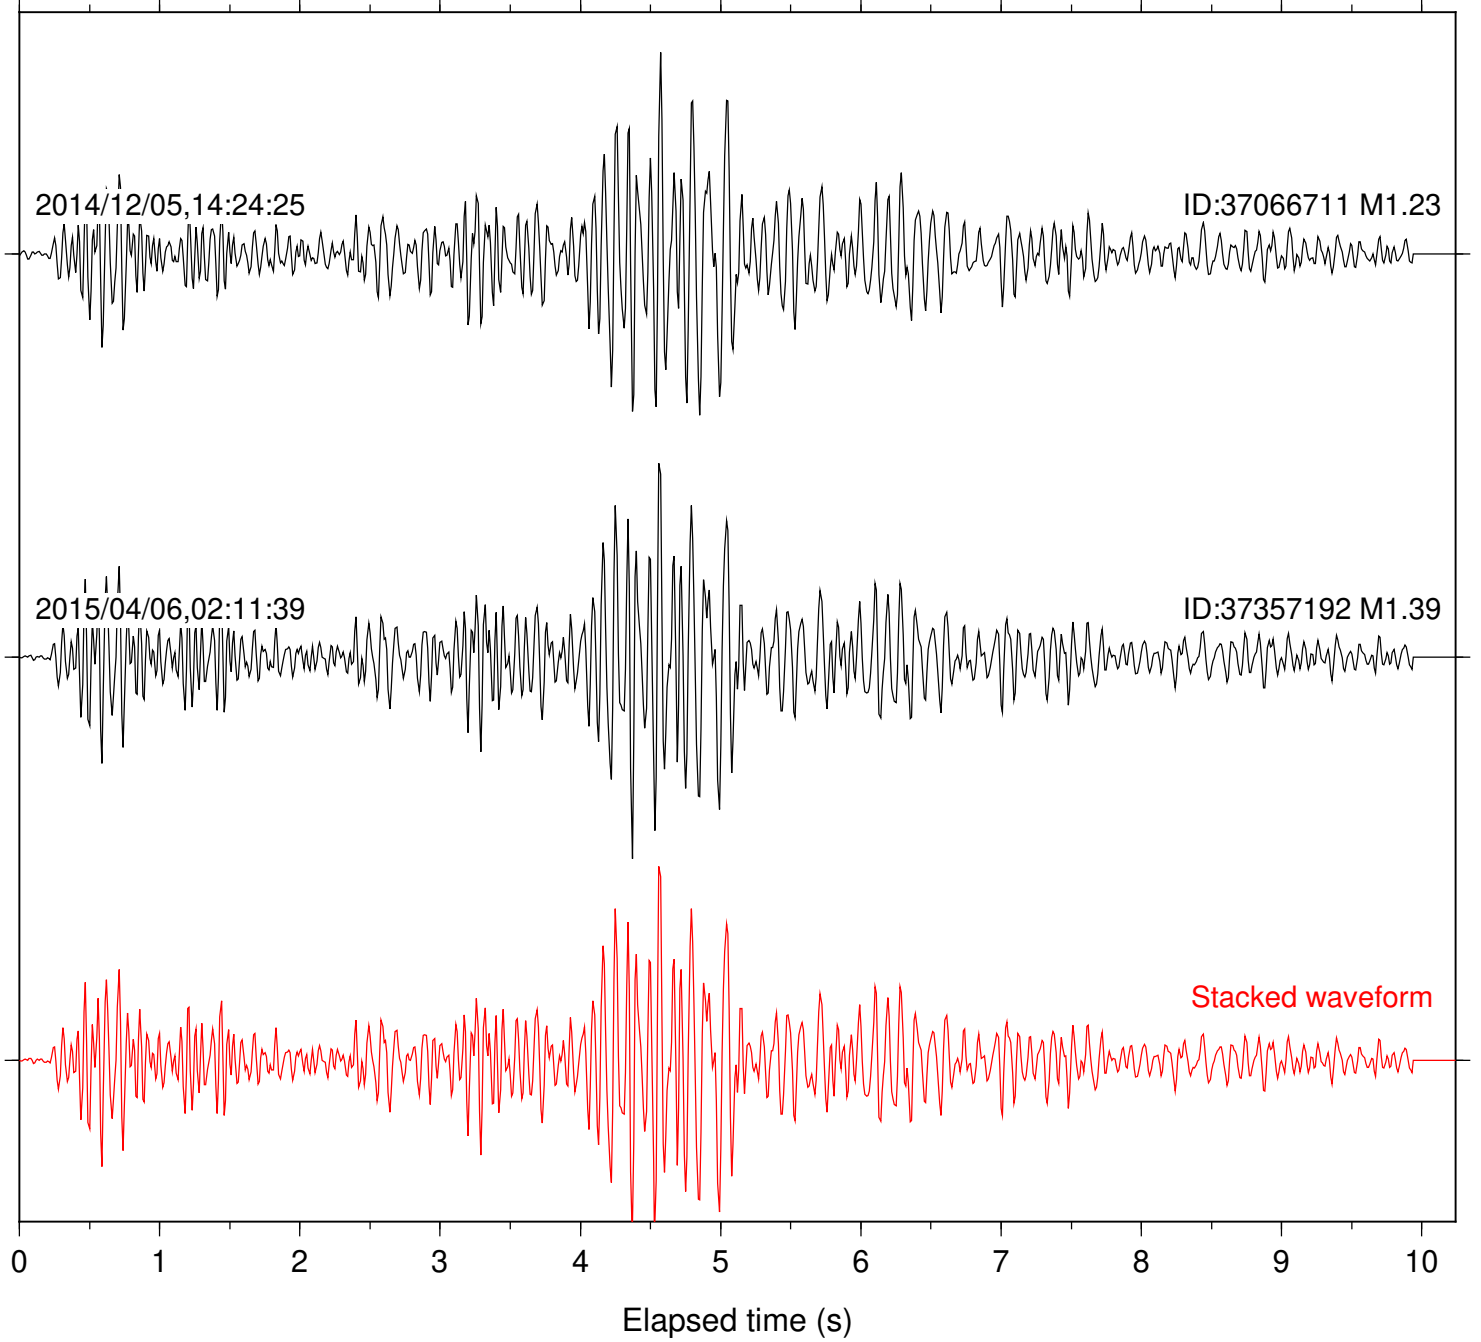

Station: LKH Com: HHZ

Focal depth: 8.41 km