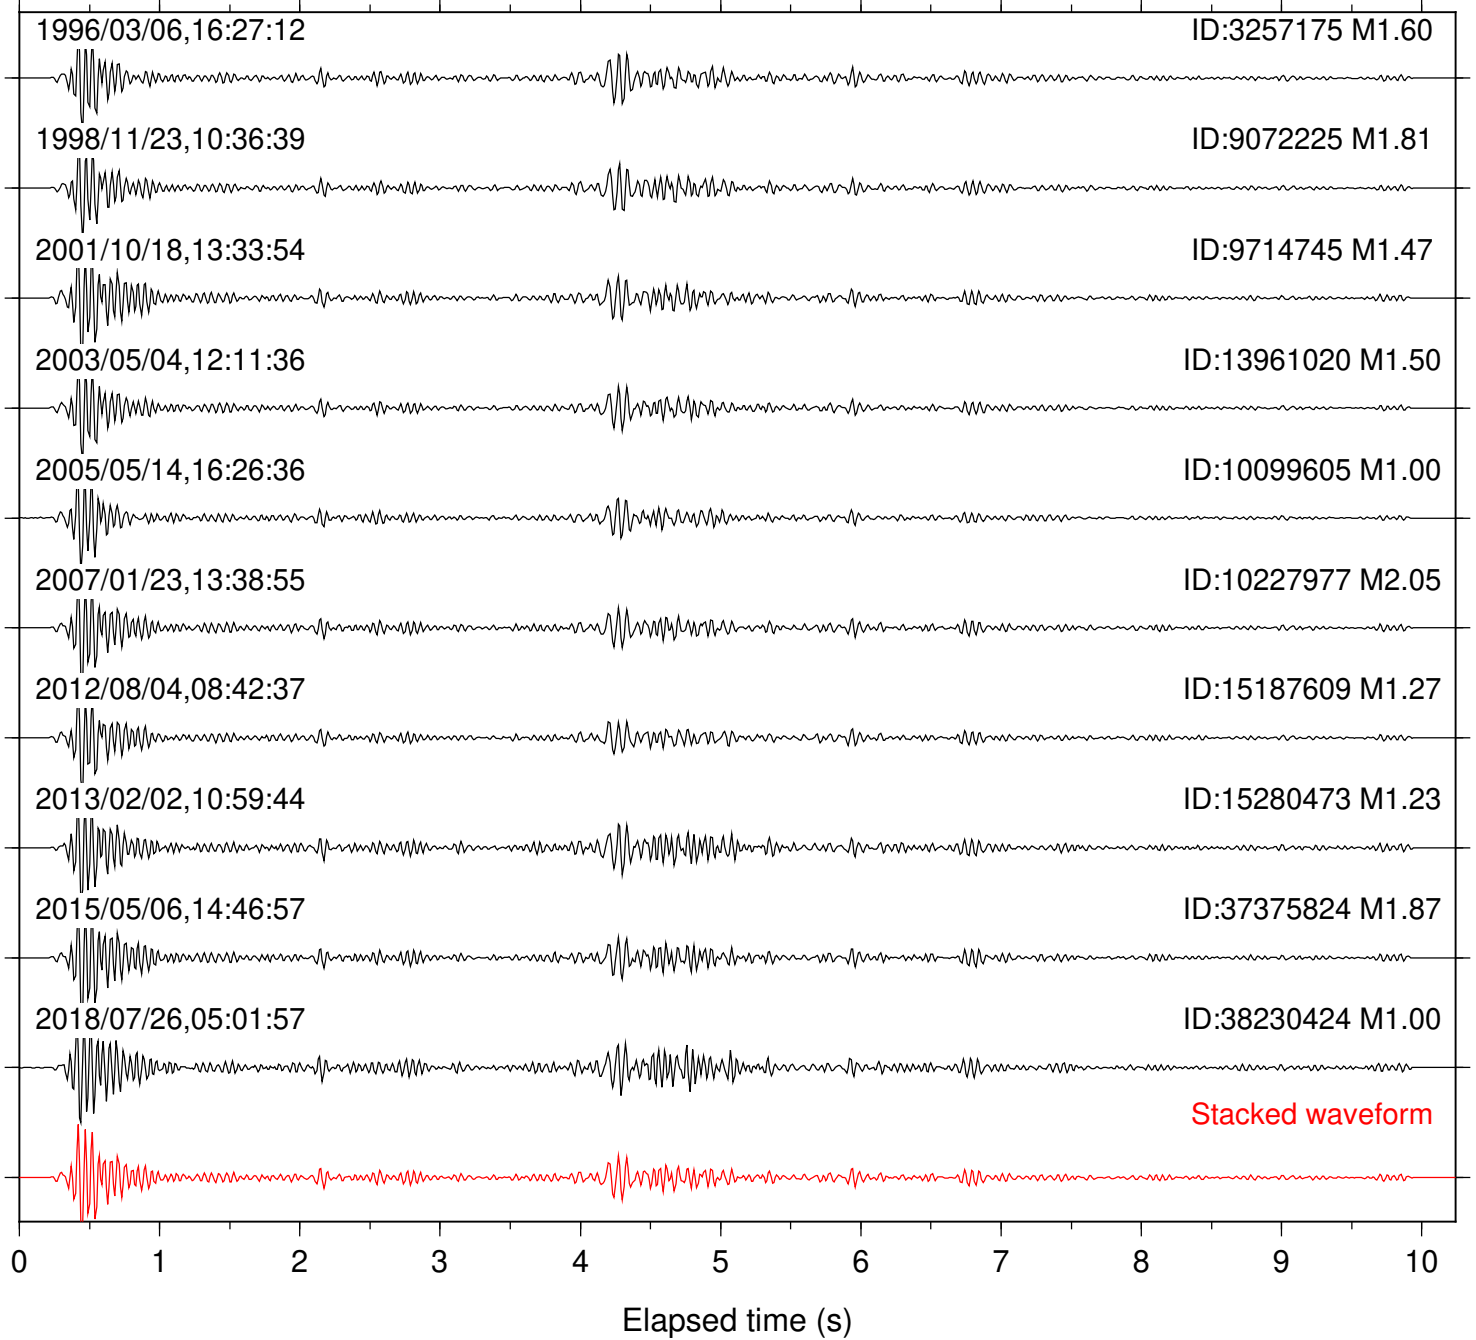

Focal depth: 17.56 km

Station: DNR Com: HHZ

Focal depth: 17.55 km

Station: FRD Com: HHZ

Focal depth: 17.56 km

Station: HMT2 Com: HHZ

Focal depth: 17.56 km

Station: KNW Com: HHZ