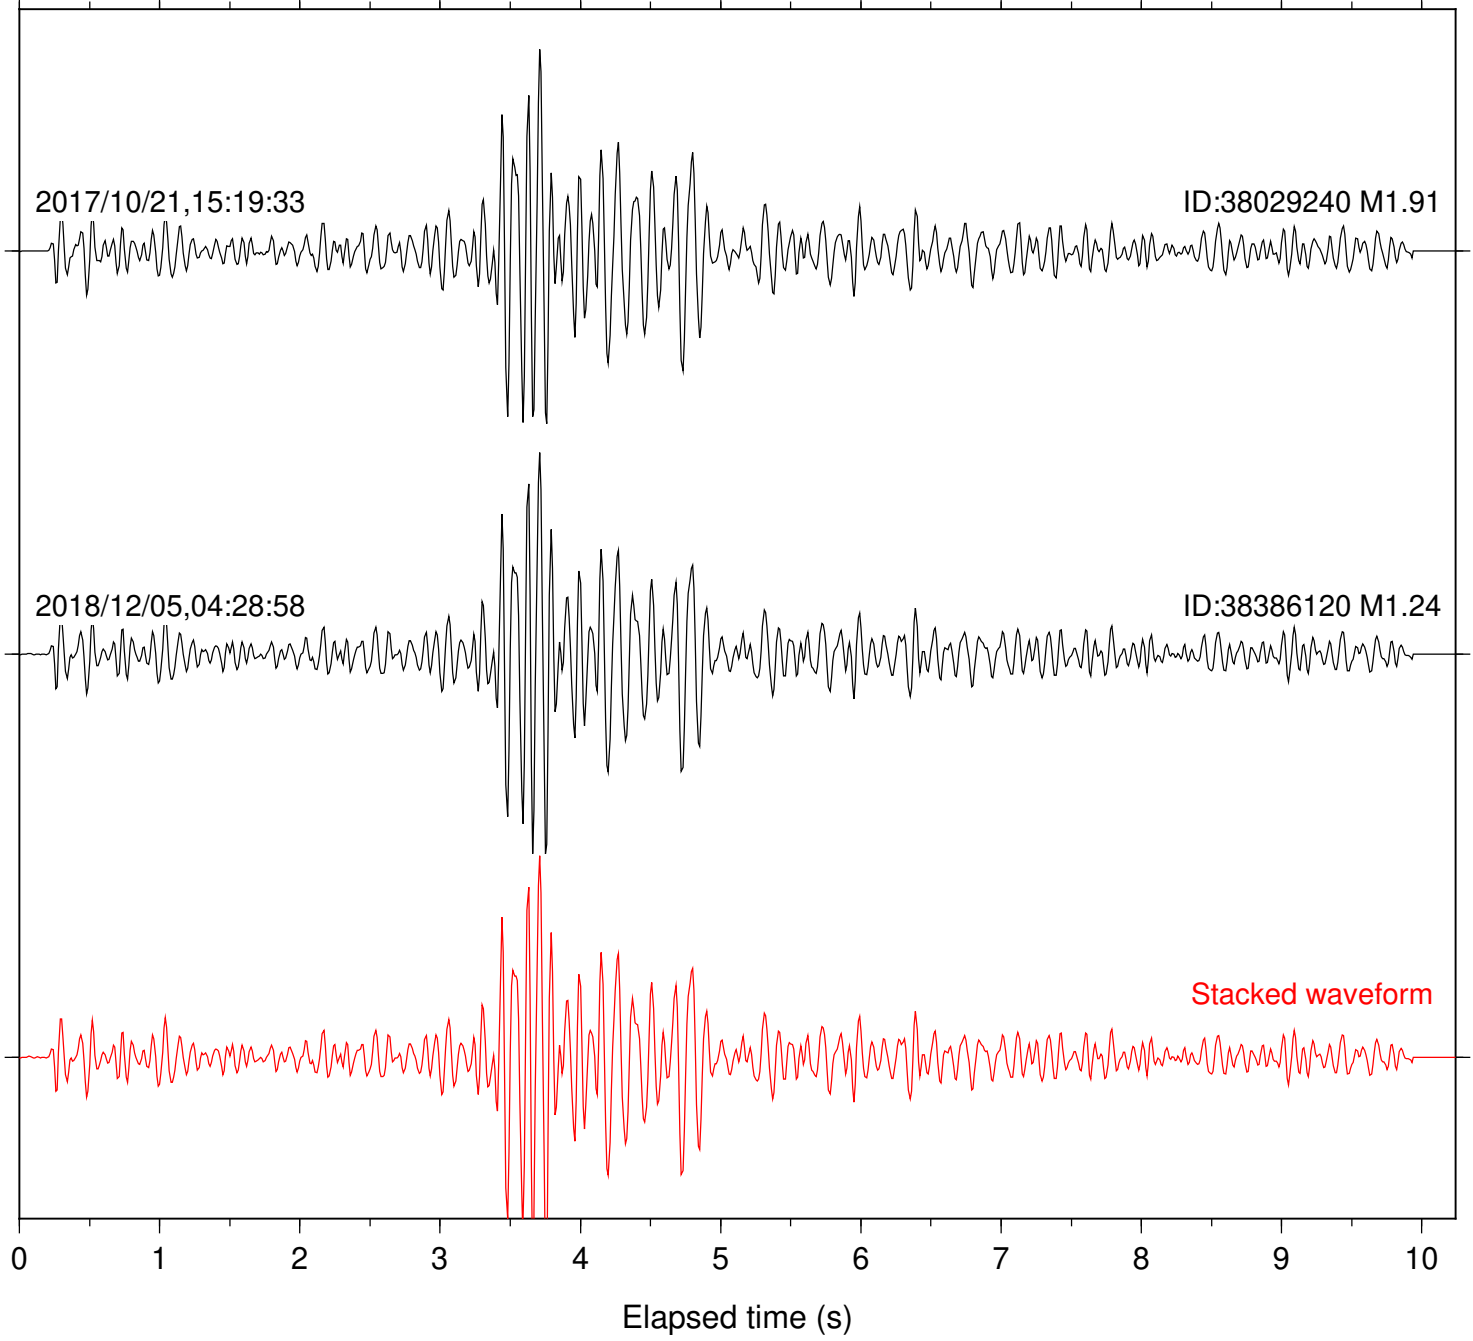

Station: POB2 Com: HHZ

Focal depth: 5.14 km