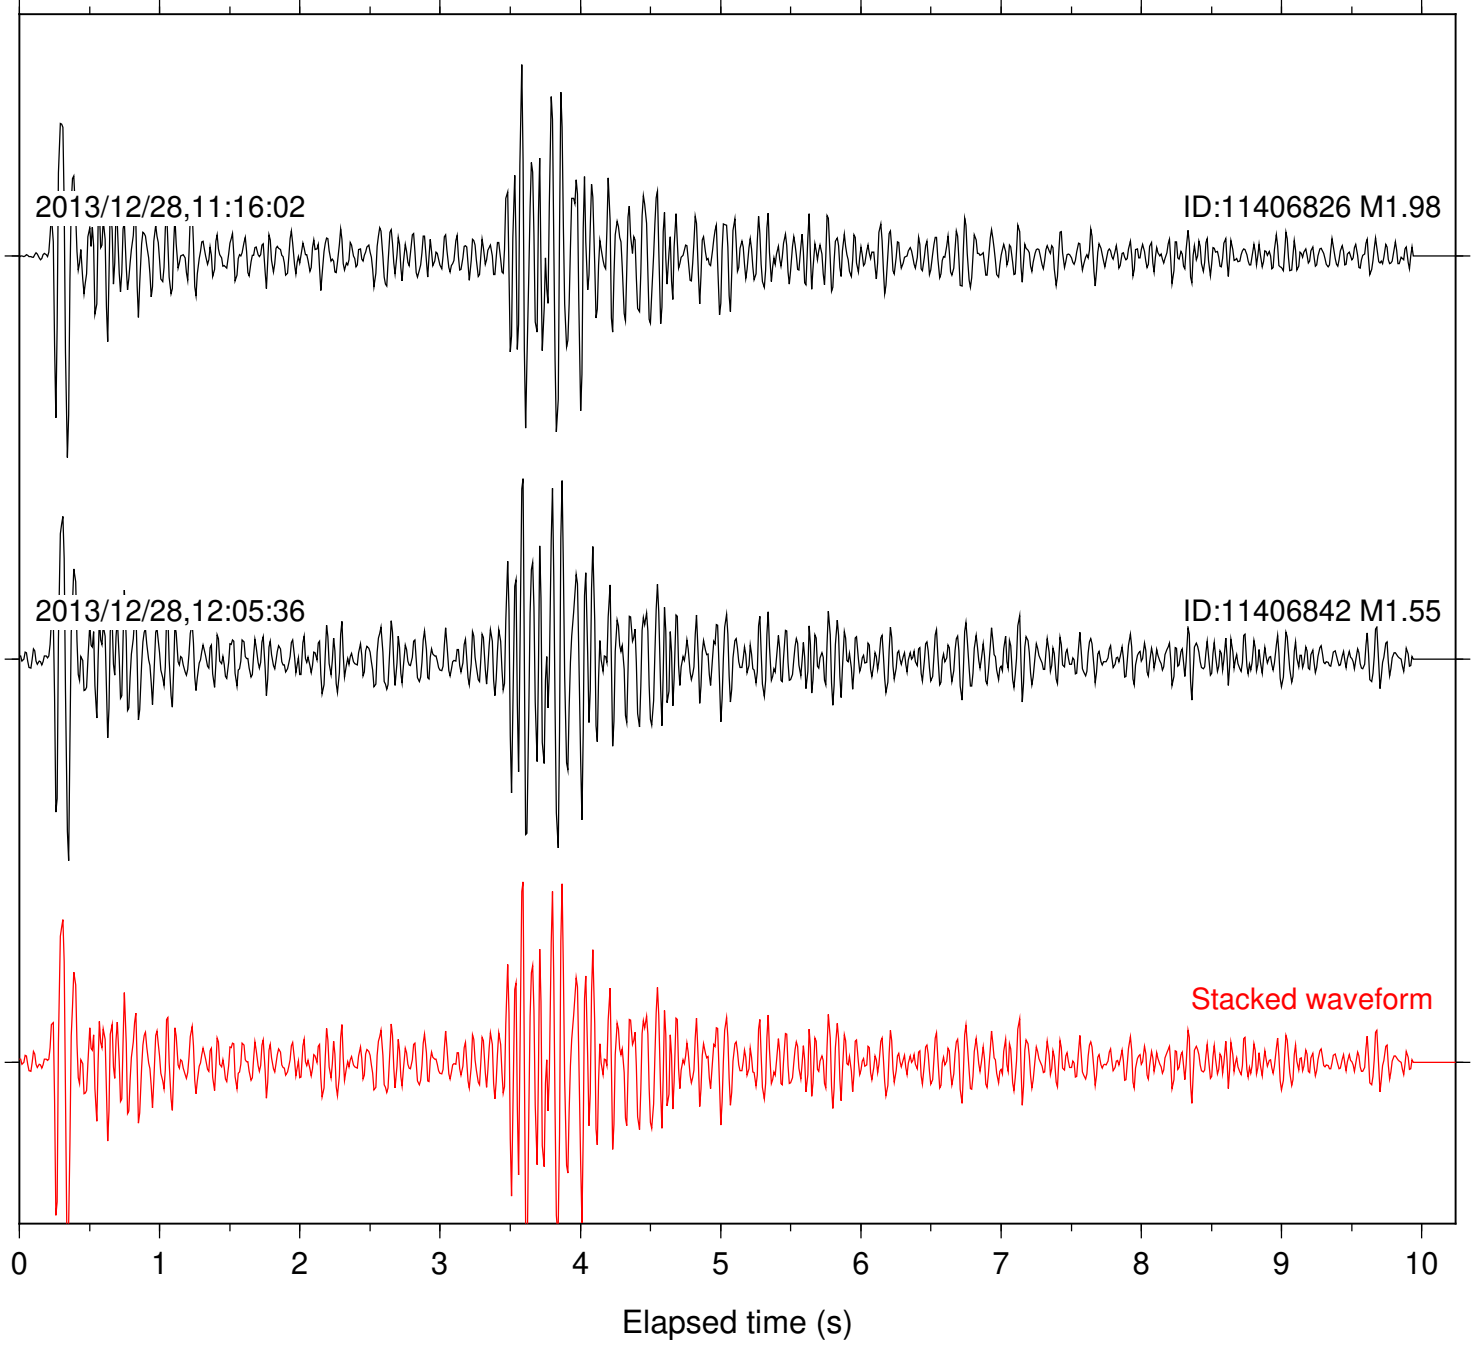

Station: PSD Com: HHZ

Focal depth: 16.63 km