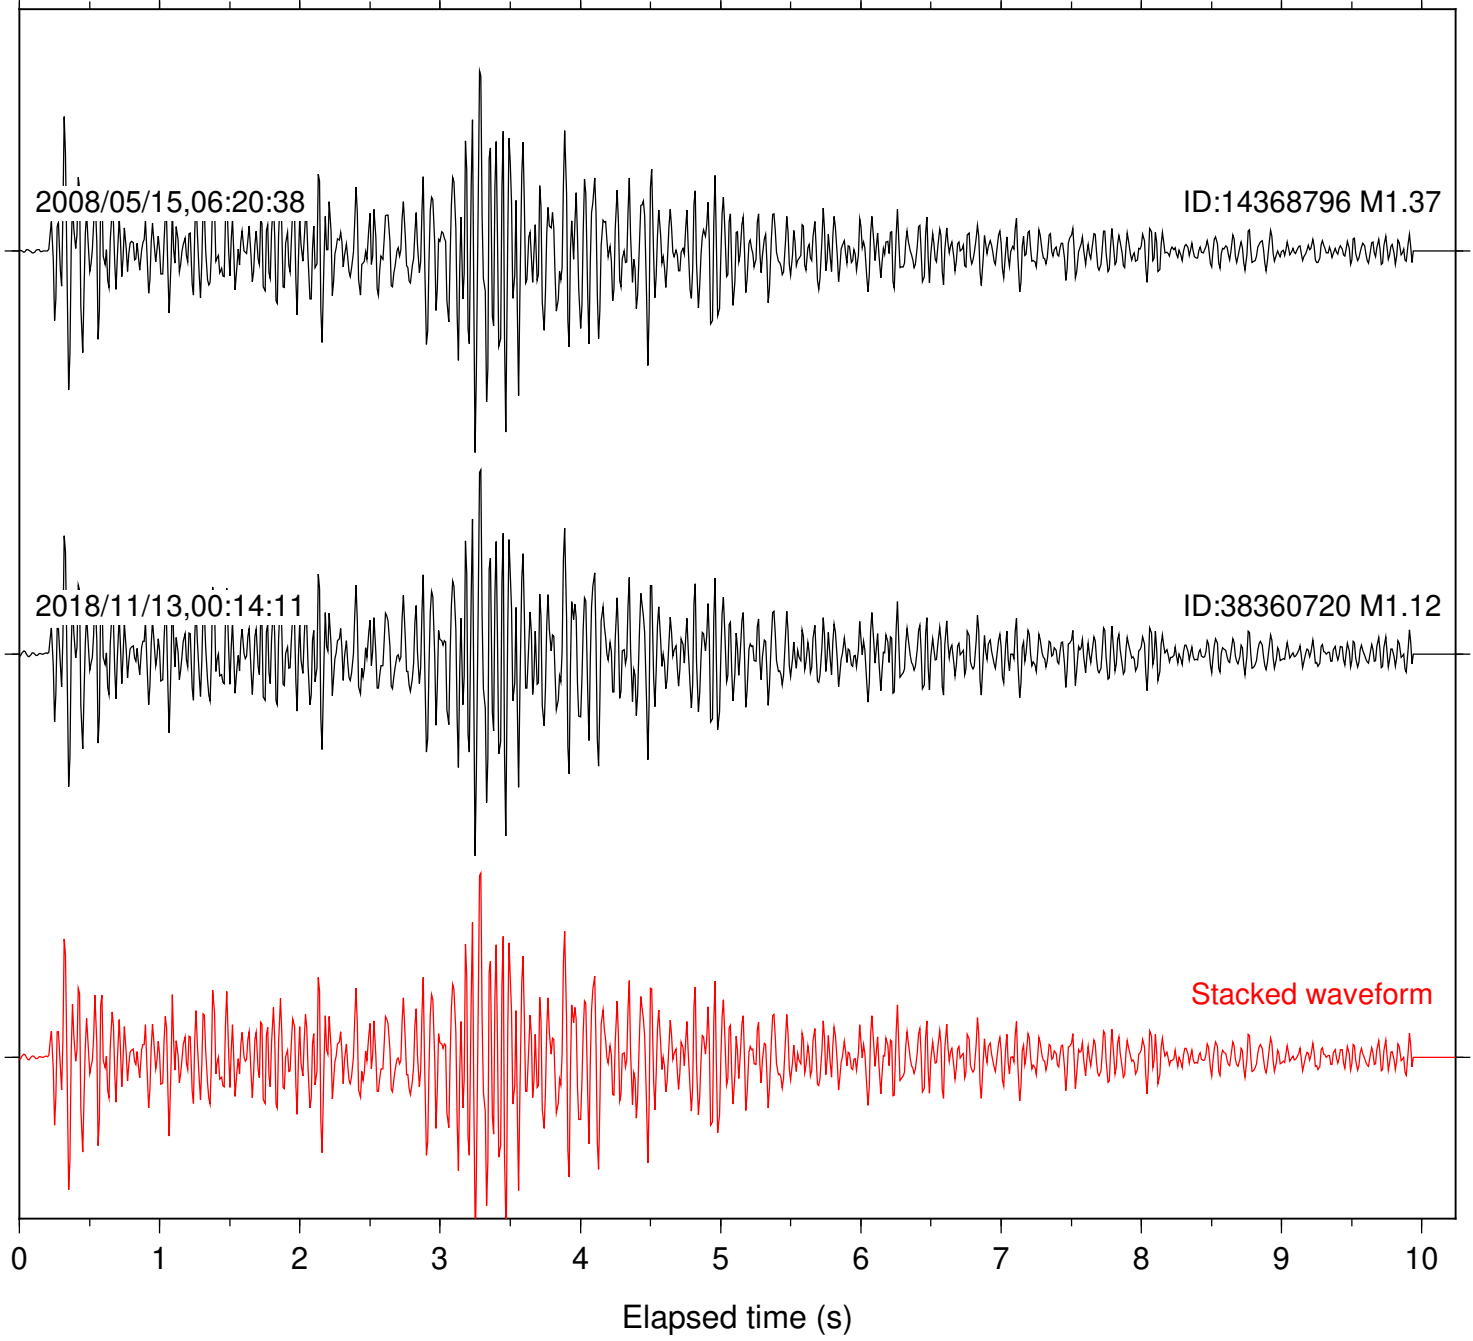

Station: B082 Com: EHZ

Focal depth: 16.60 km