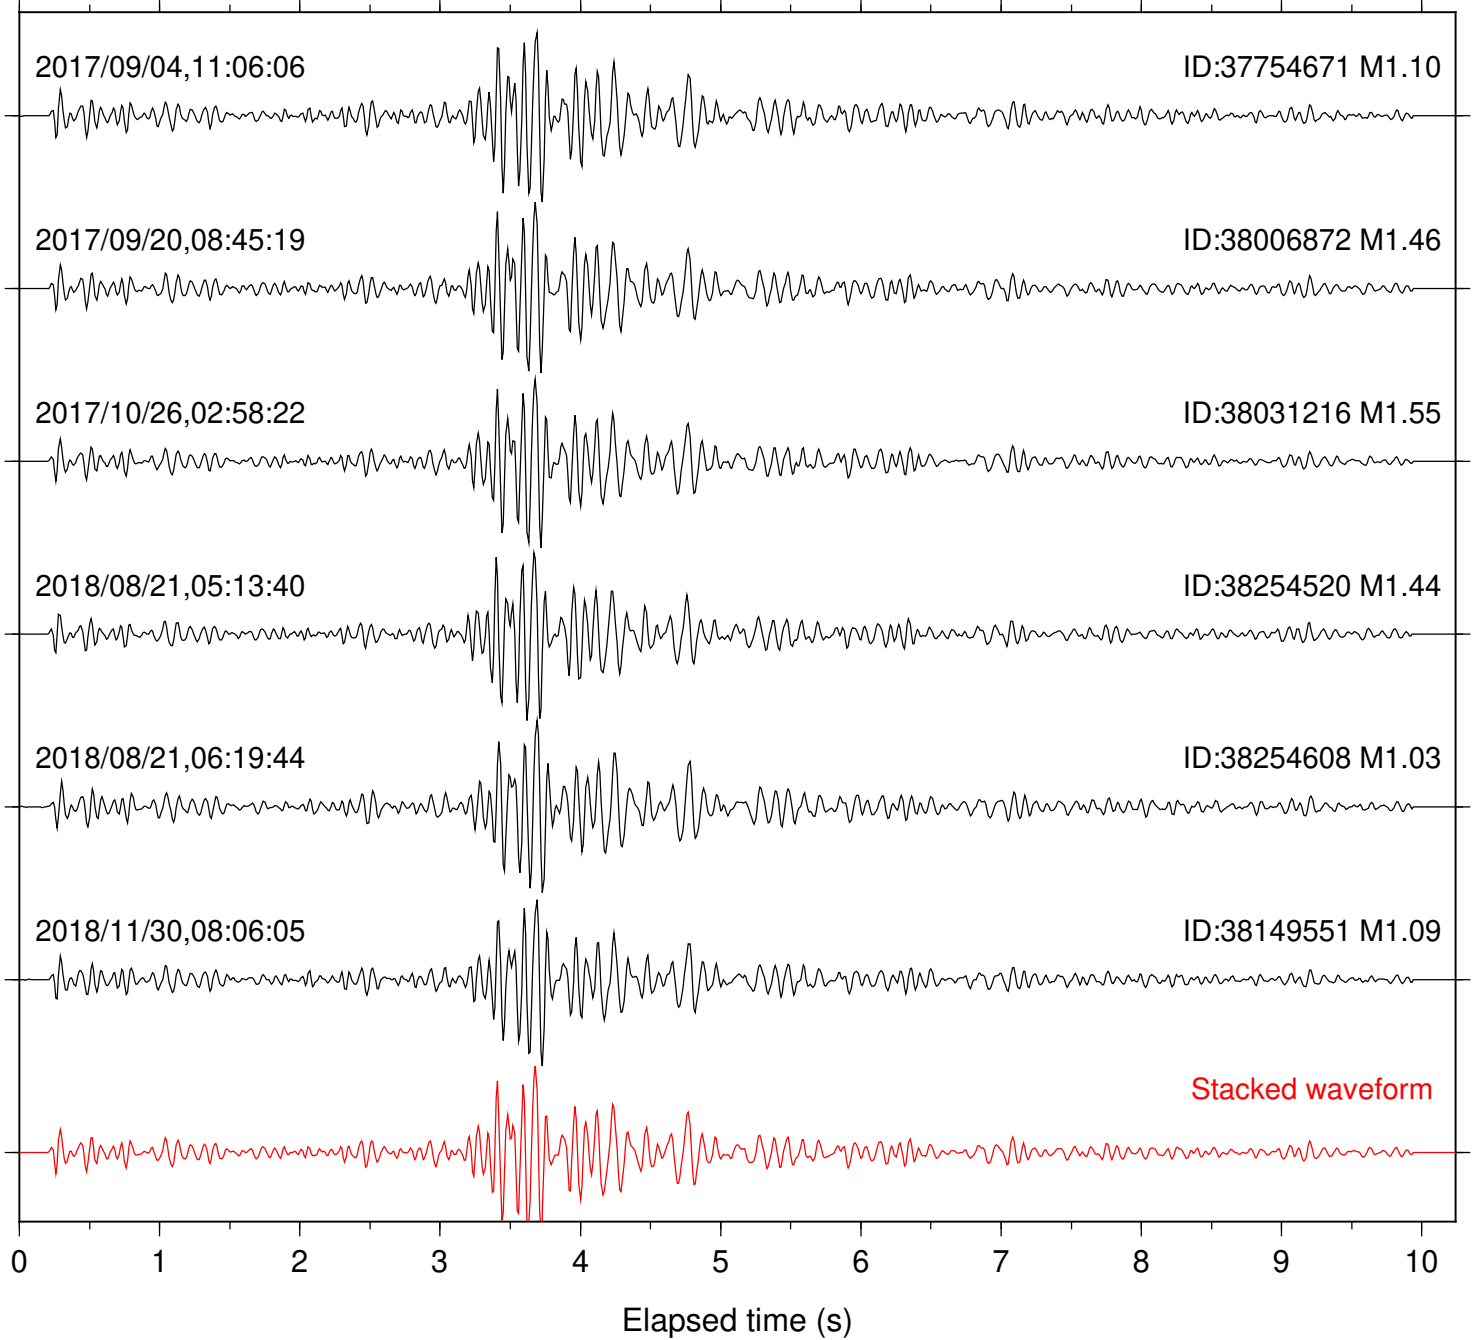

Station: POB2 Com: HHZ

Focal depth: 4.50 km