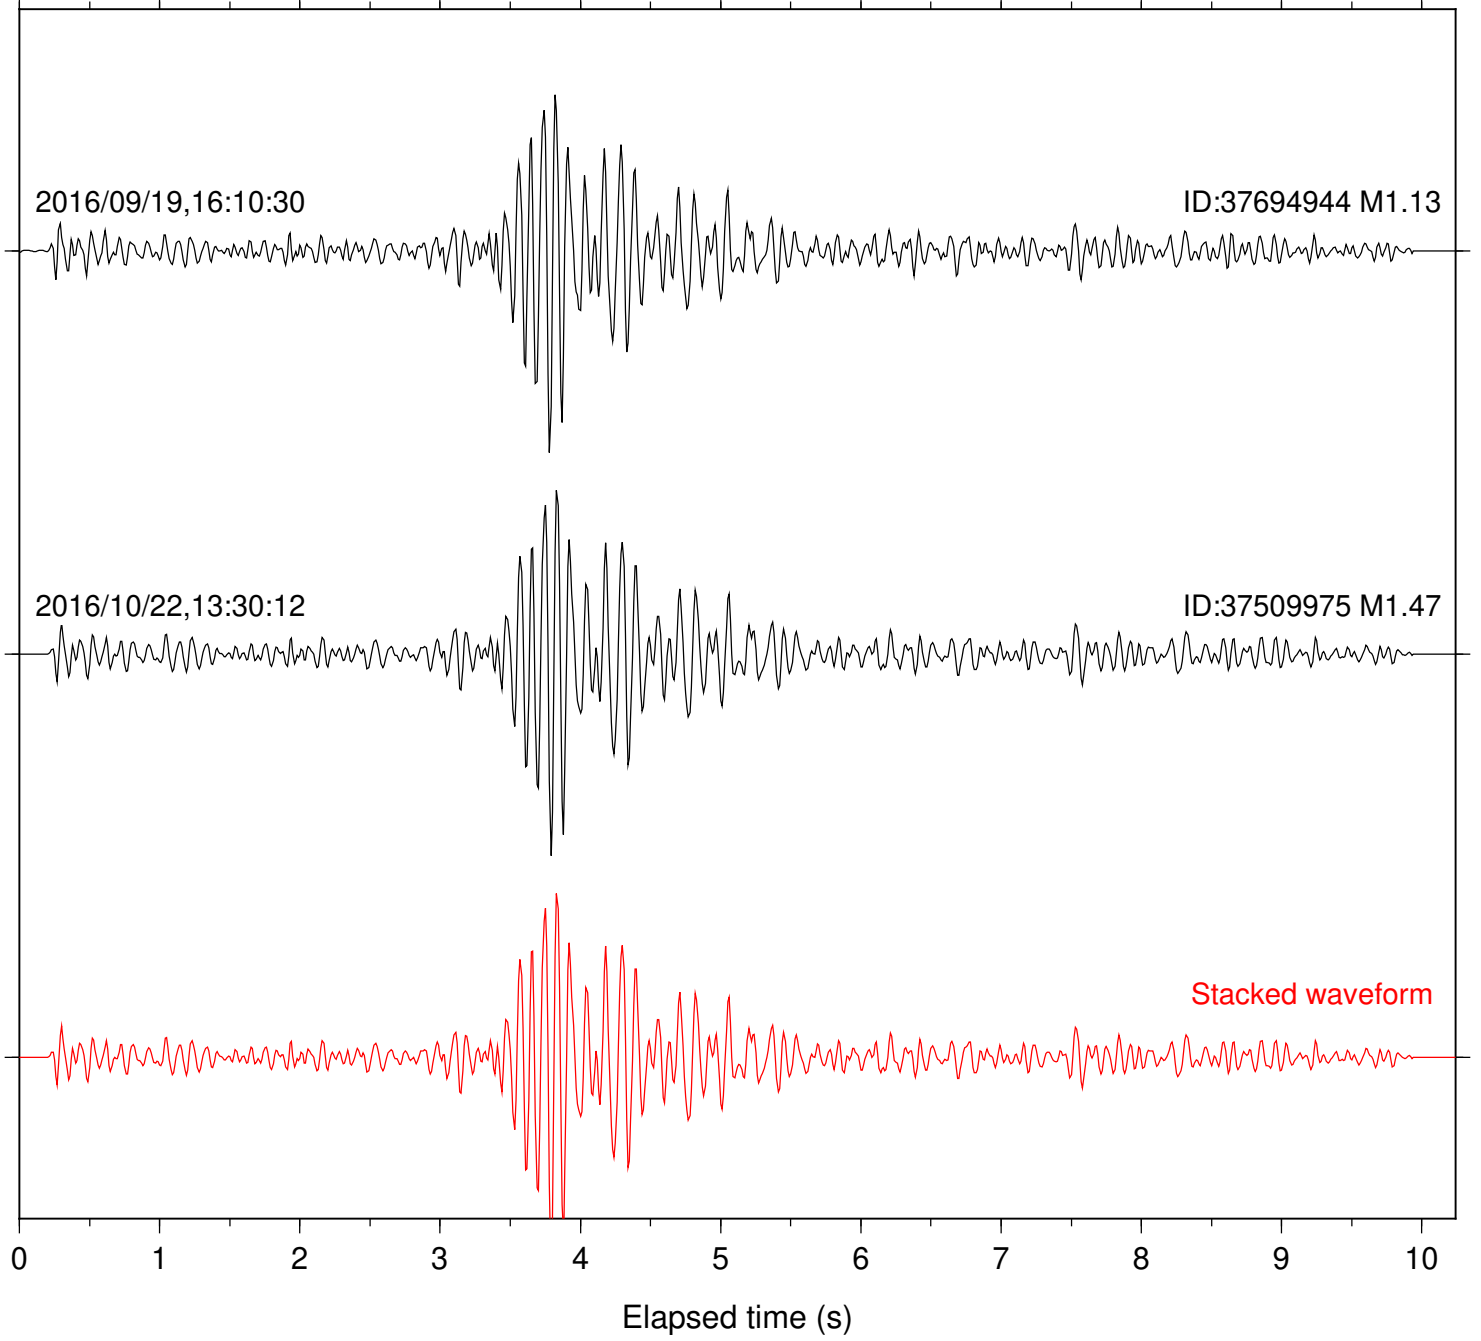

Station: POB2 Com: HHZ

Focal depth: 6.53 km