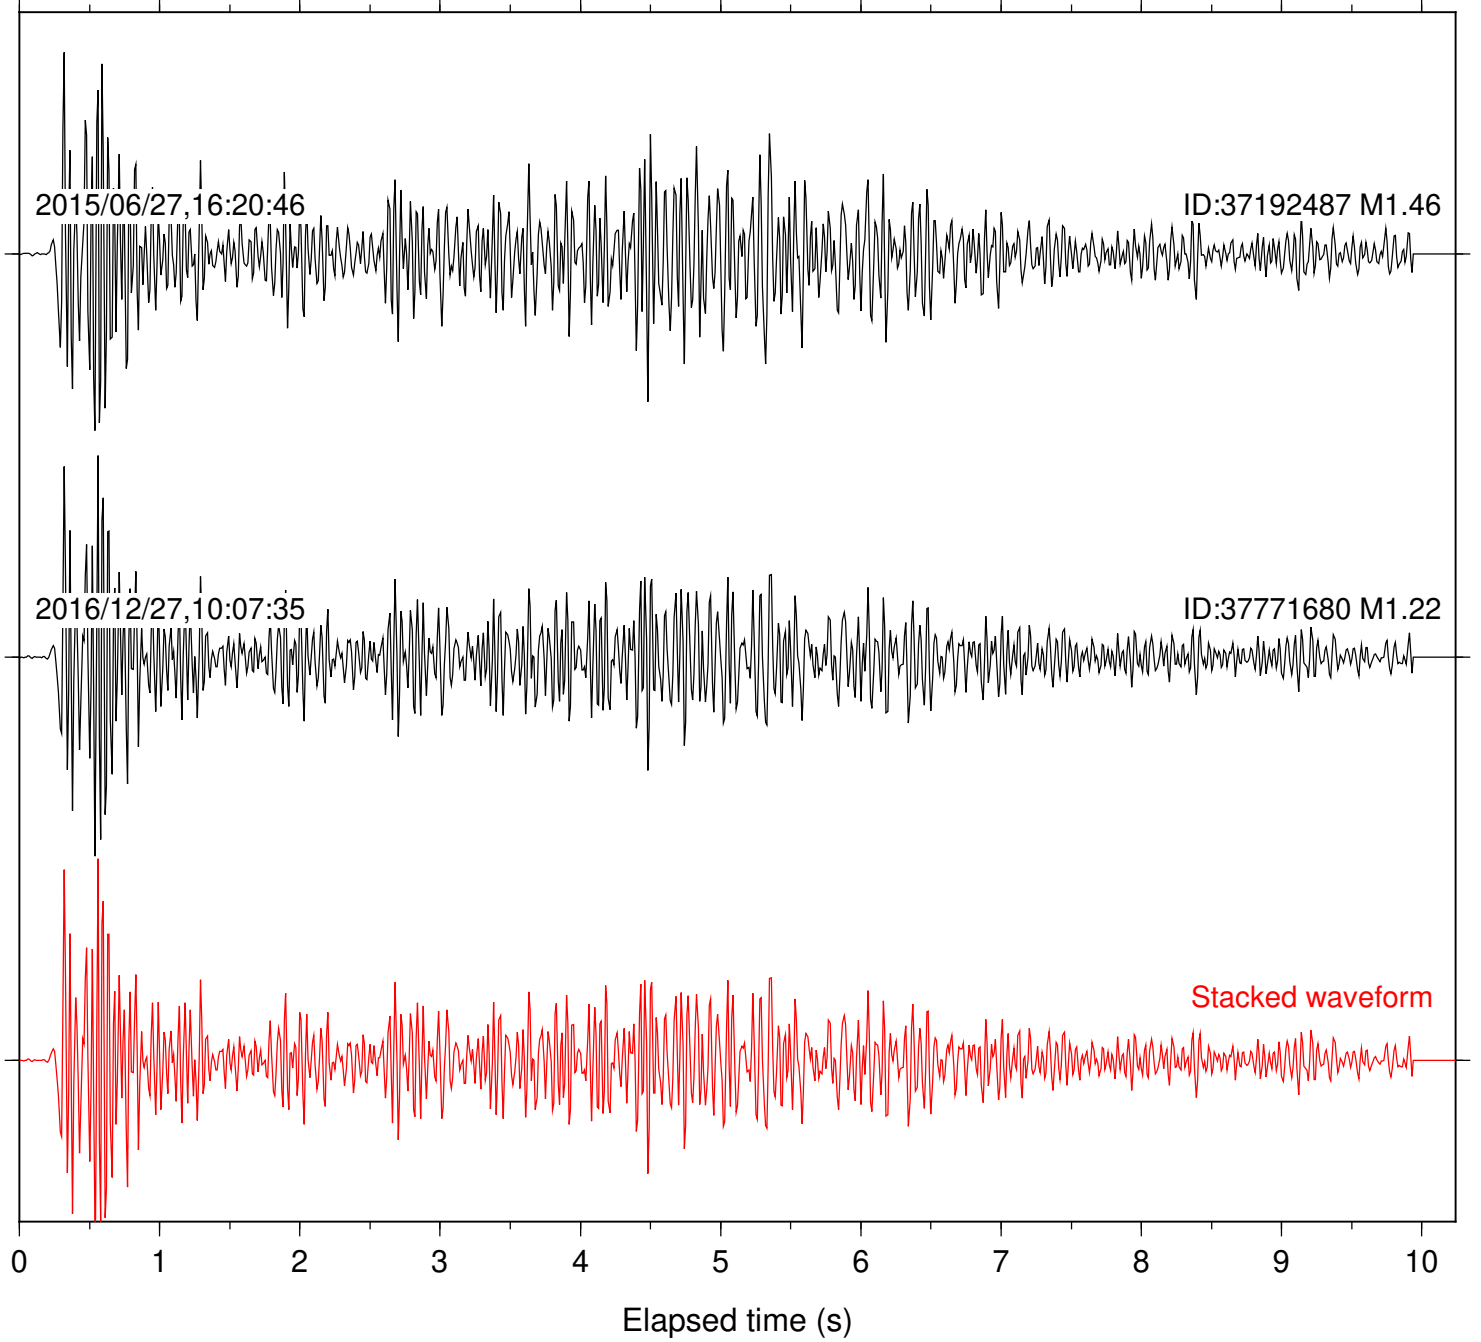

2015/06/27,16:20:46

ID:37192487 M1.46

2016/12/27,10:07:35

ID:37771680 M1.22

Stacked waveform

0 1 2 3 4 5 6 7 8 9 10  
Elapsed time (s)

Station: FRD Com: HHZ

Focal depth: 16.54 km