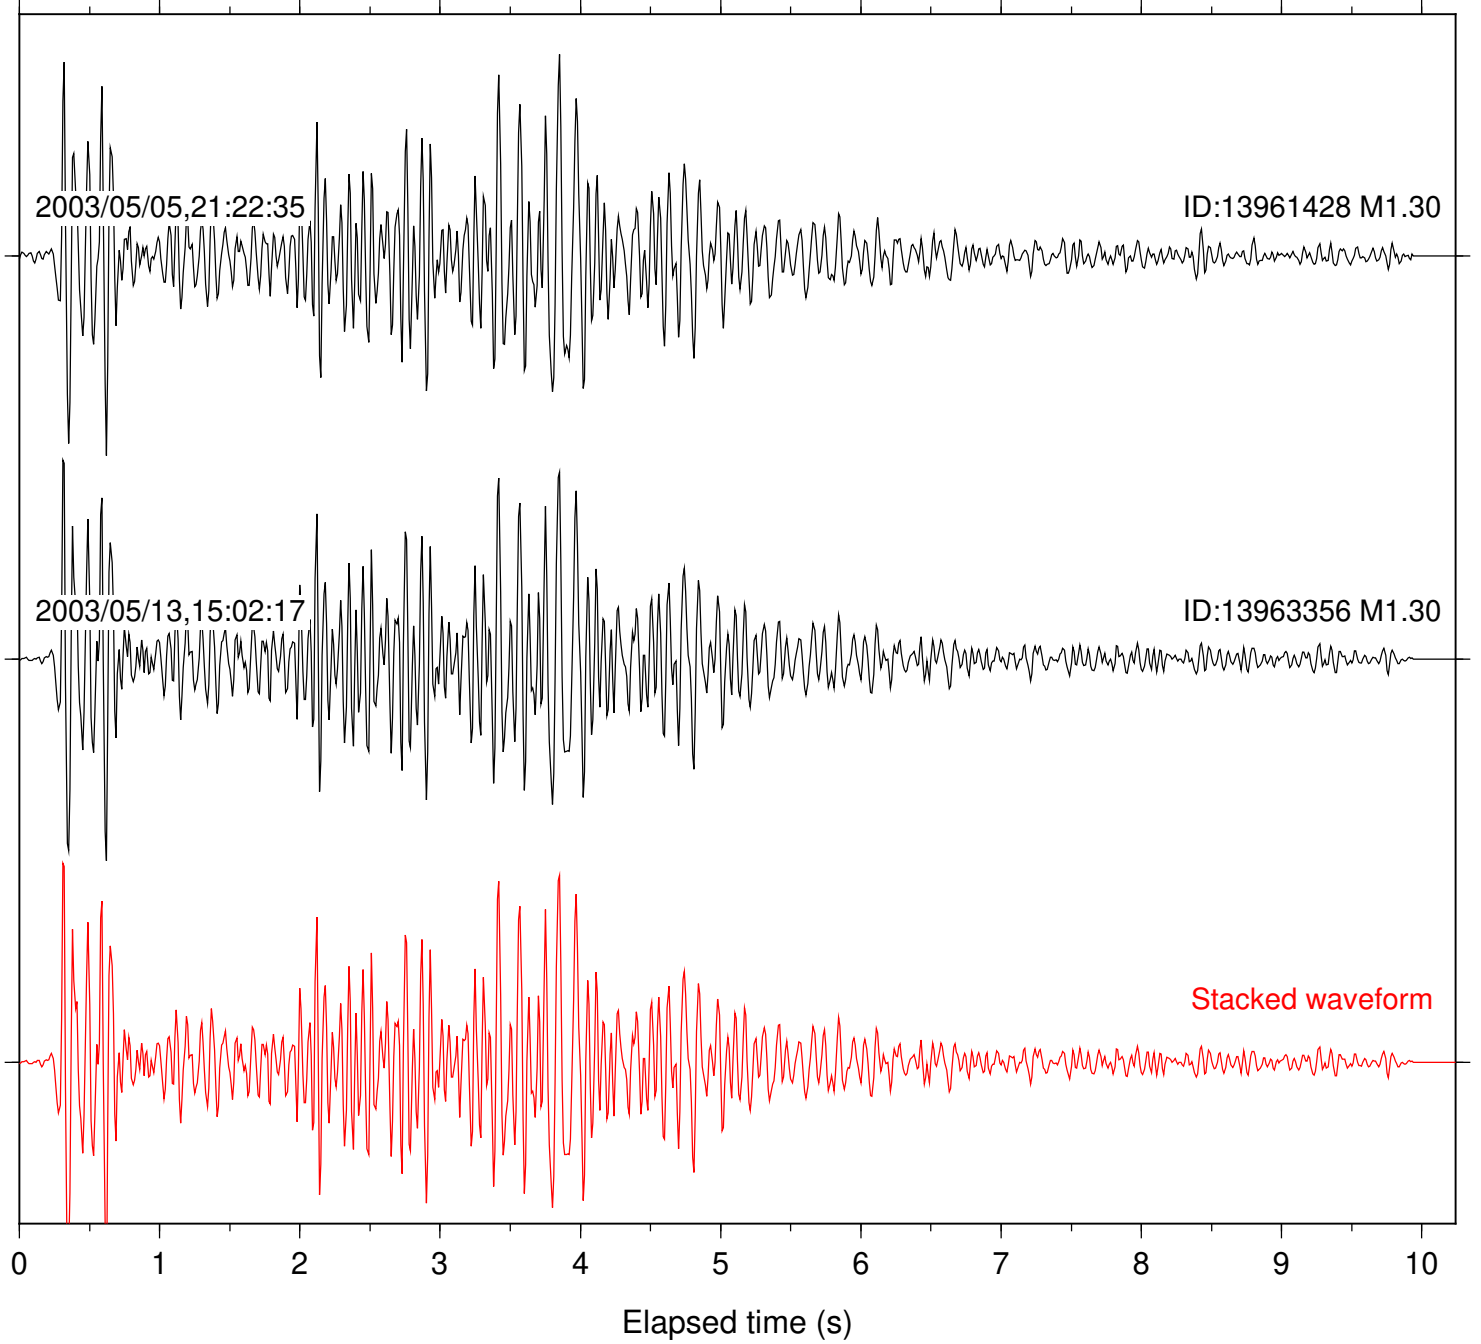

Station: DNR Com: HHZ

Focal depth: 7.58 km