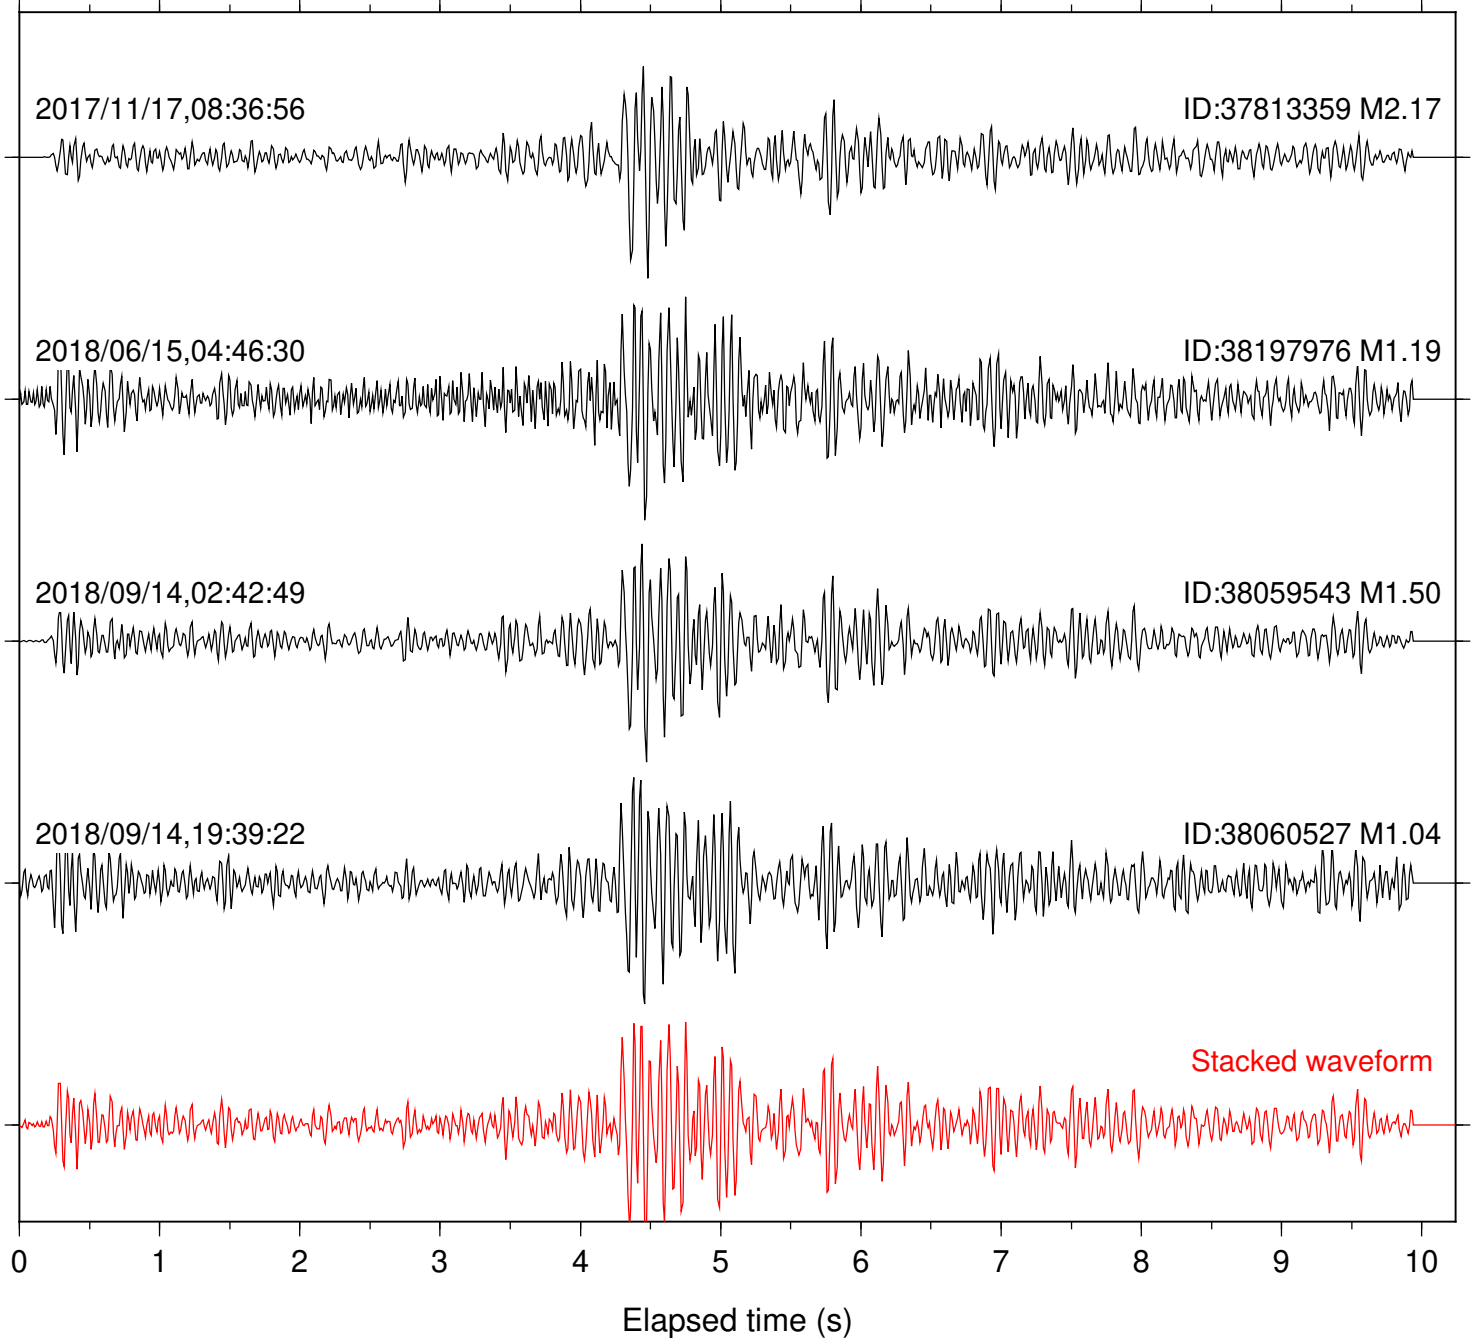

Station: KNW Com: HHZ

Focal depth: 4.76 km

Station: LKH Com: HHZ

Focal depth: 4.80 km

Station: LVA2 Com: HHZ

Focal depth: 4.76 km

Station: PFO Com: HHZ

Focal depth: 4.76 km