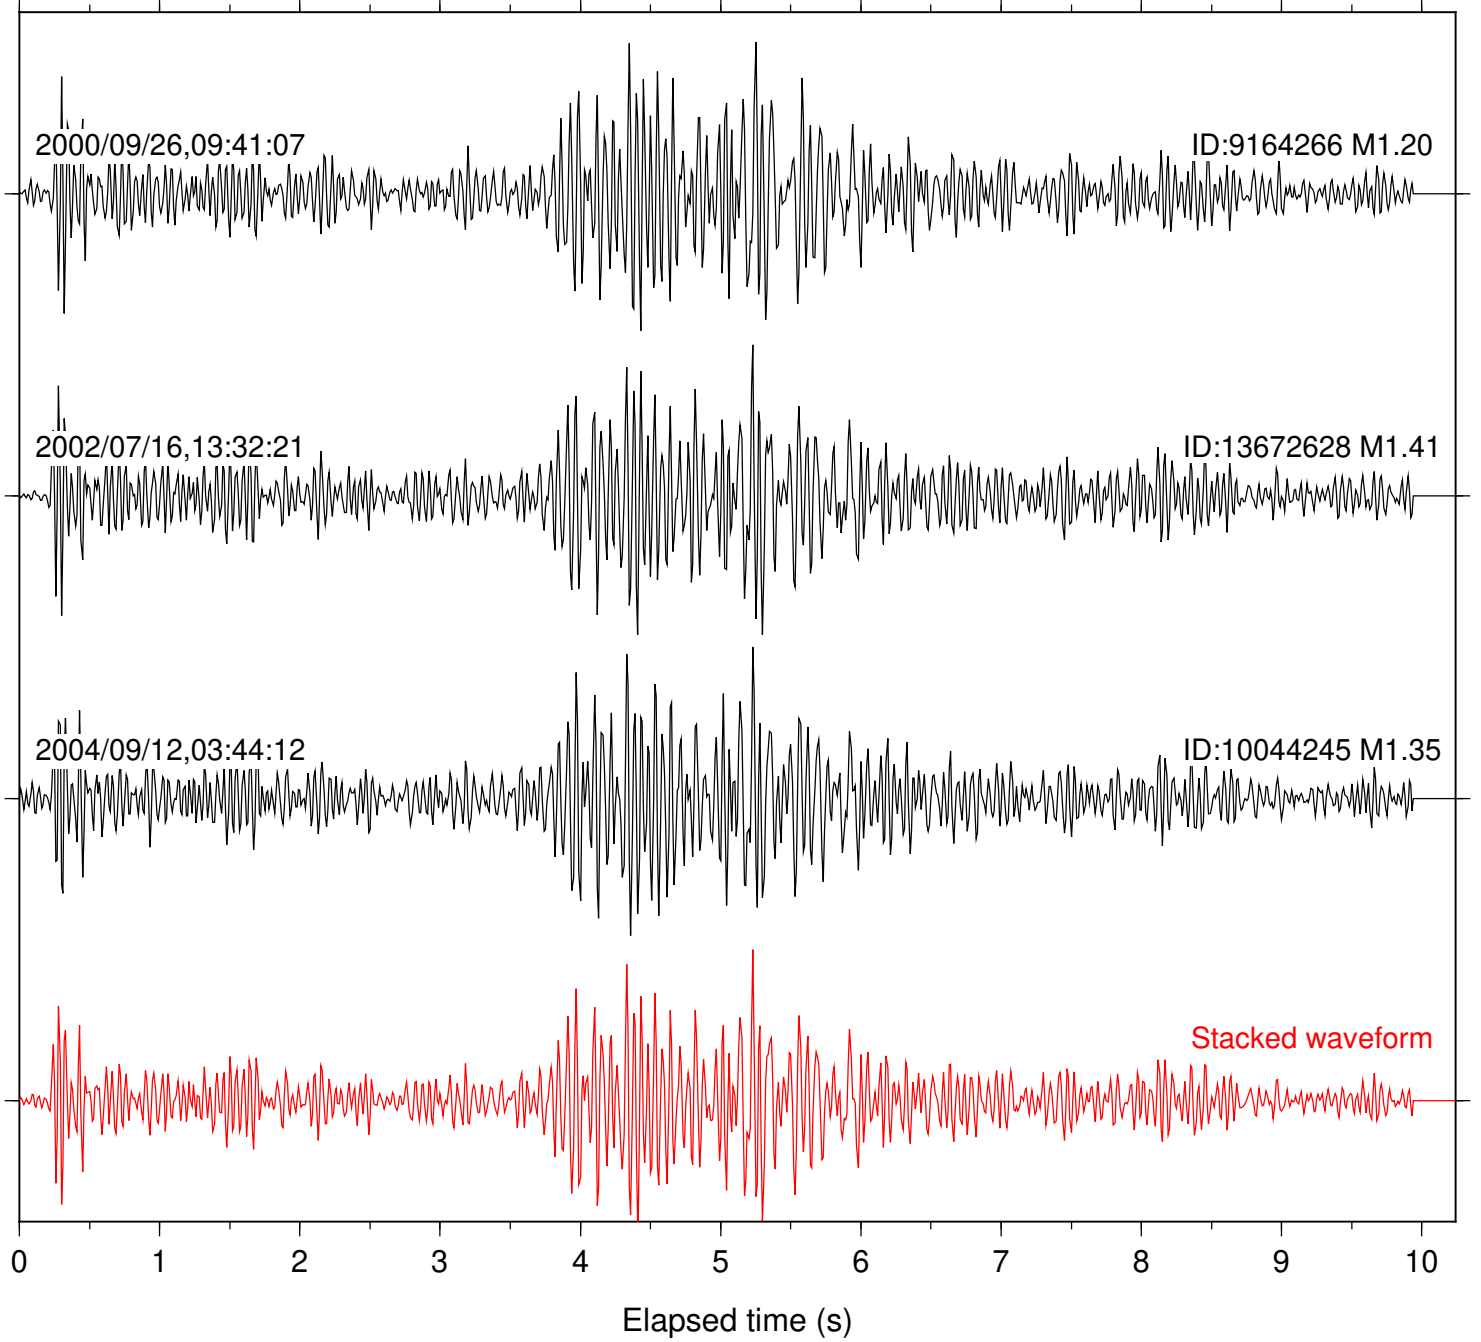

Station: PLM Com: HHZ

Focal depth: 14.34 km