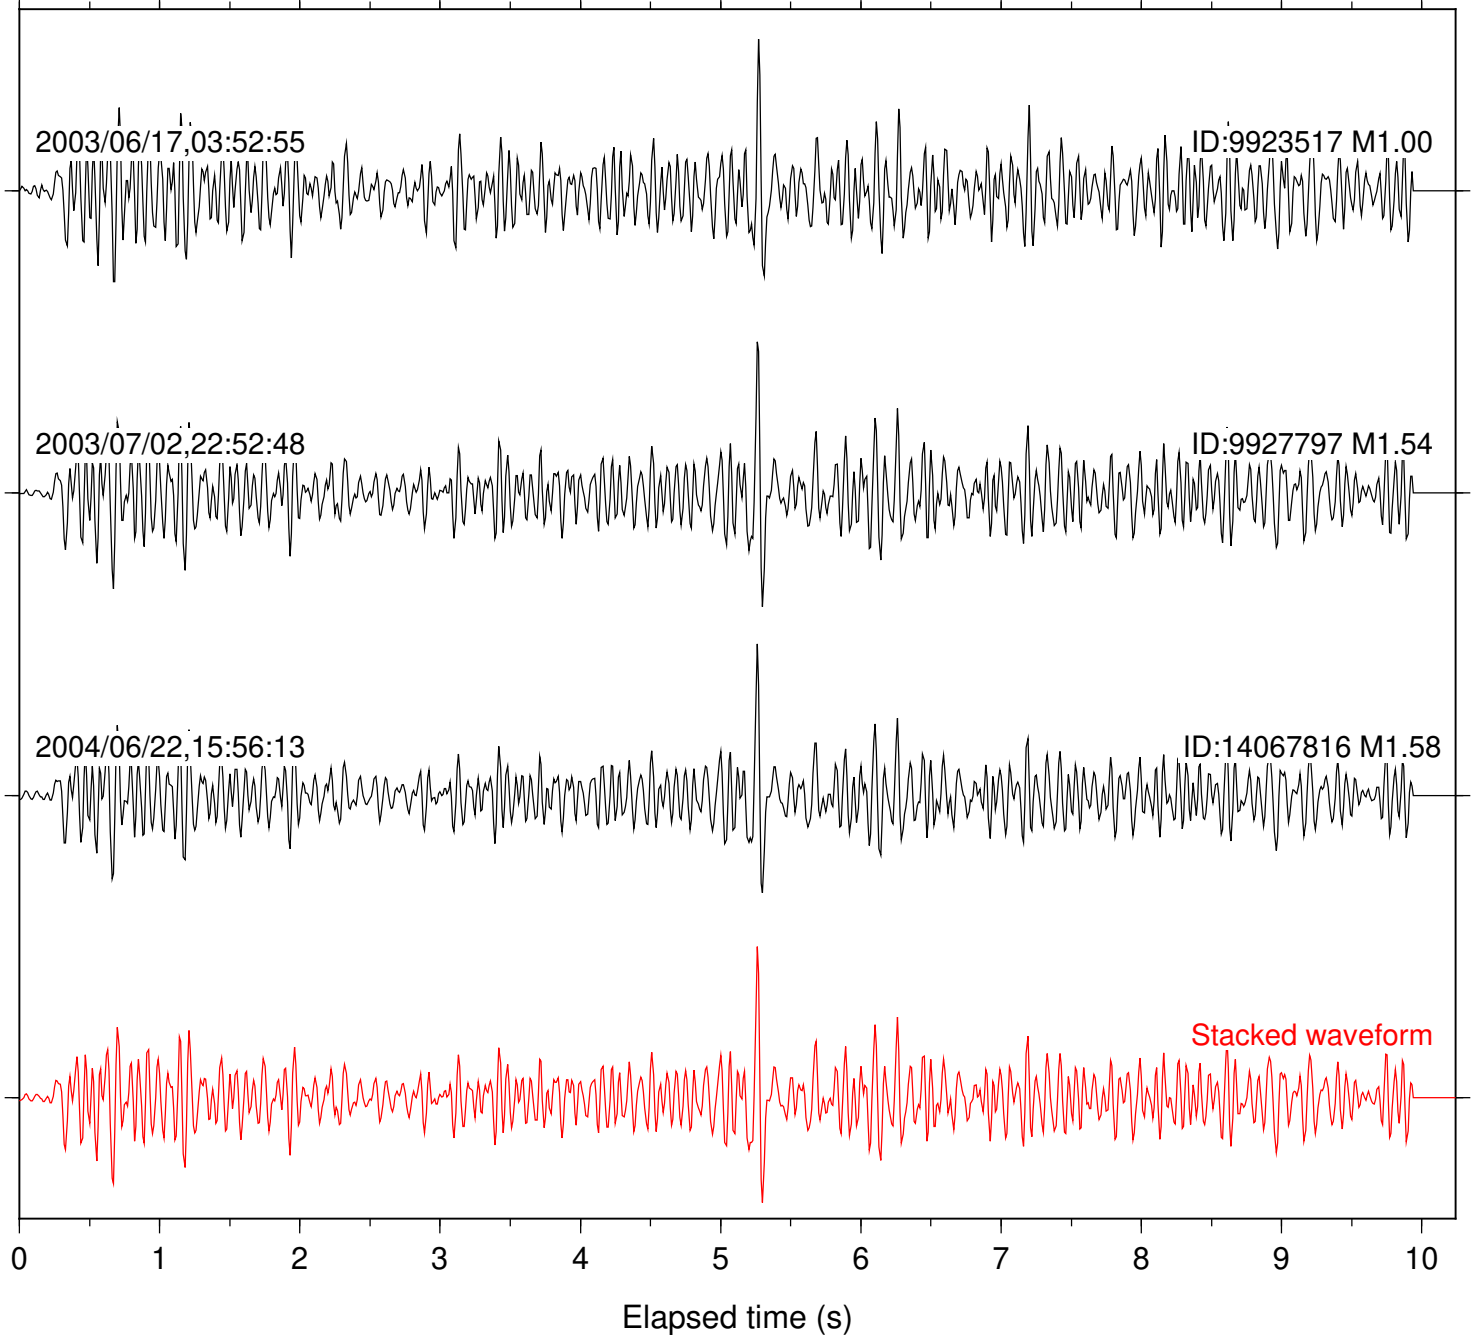

Focal depth: 2.94 km

Station: SND Com: HHZ

Focal depth: 2.94 km

Station: YAQ Com: HHZ

Focal depth: 2.94 km

Station: DGR Com: HHZ

Focal depth: 17.18 km

Station: POB2 Com: HHZ