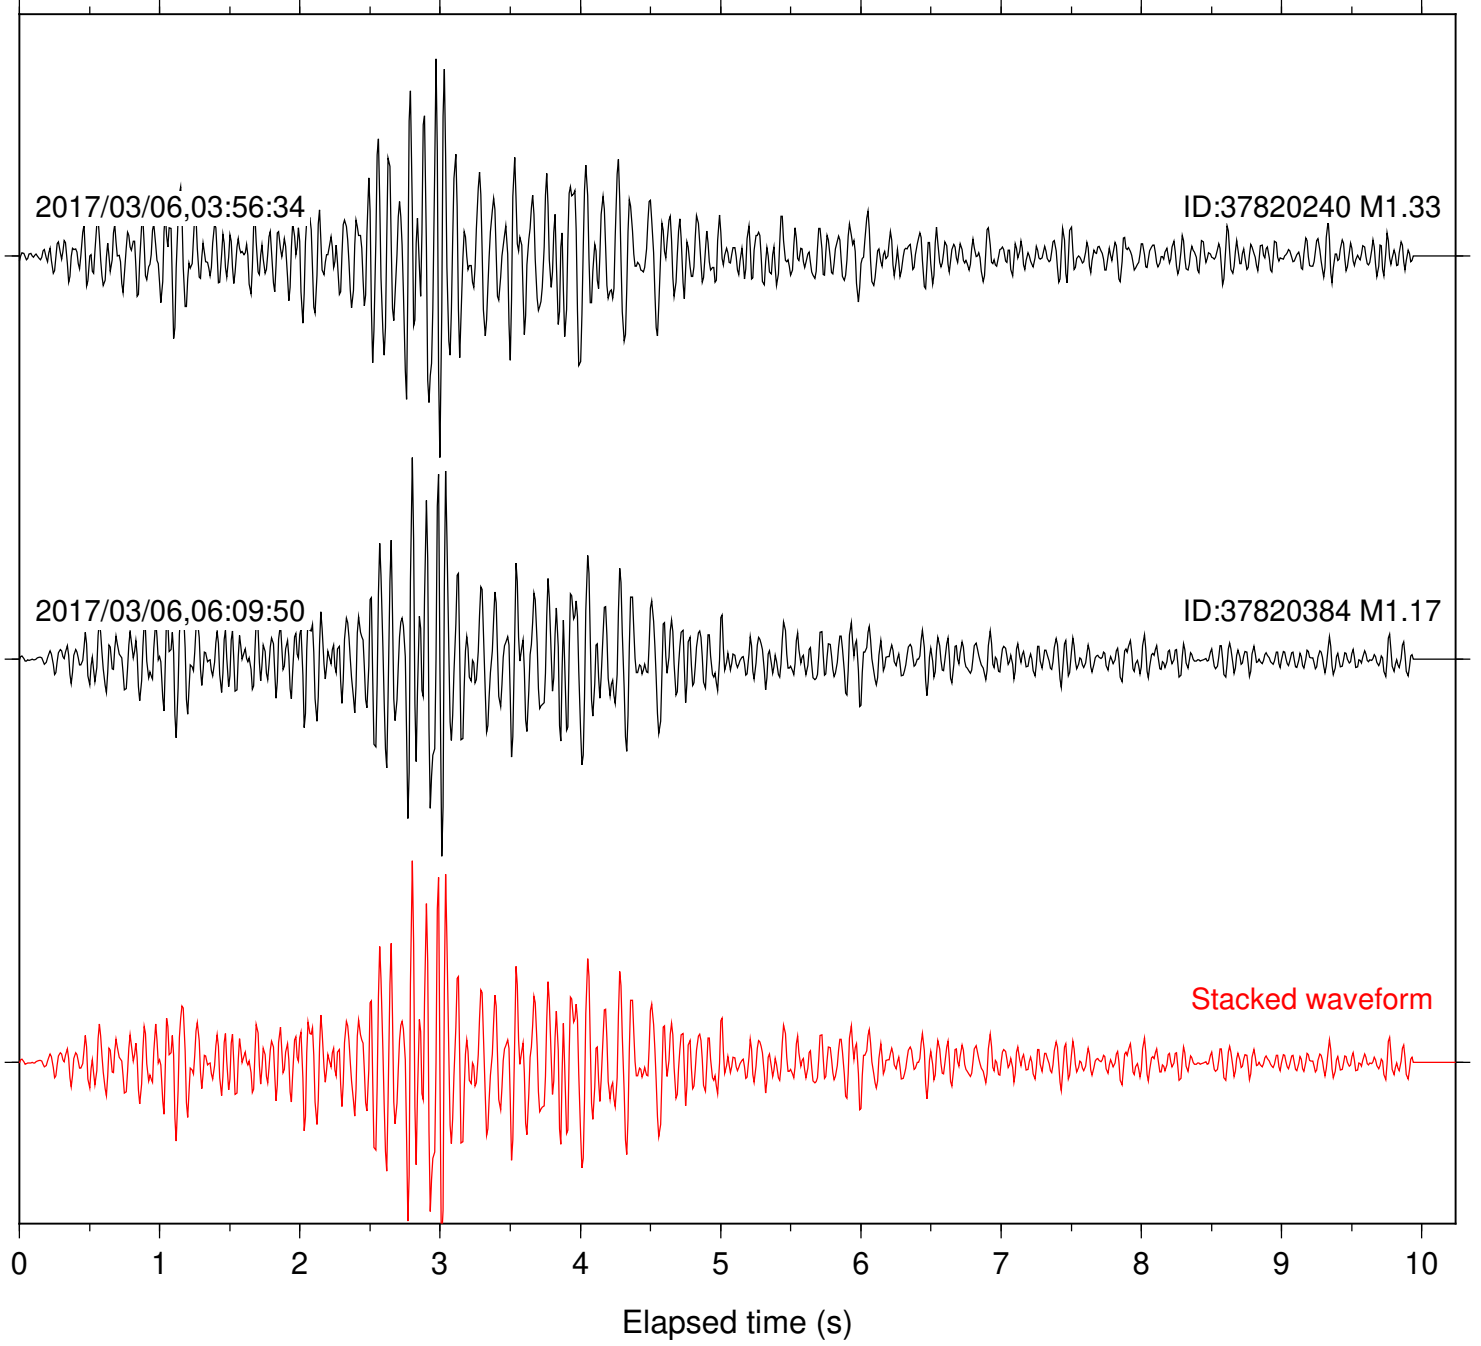

Station: SND Com: HHZ

Focal depth: 7.15 km