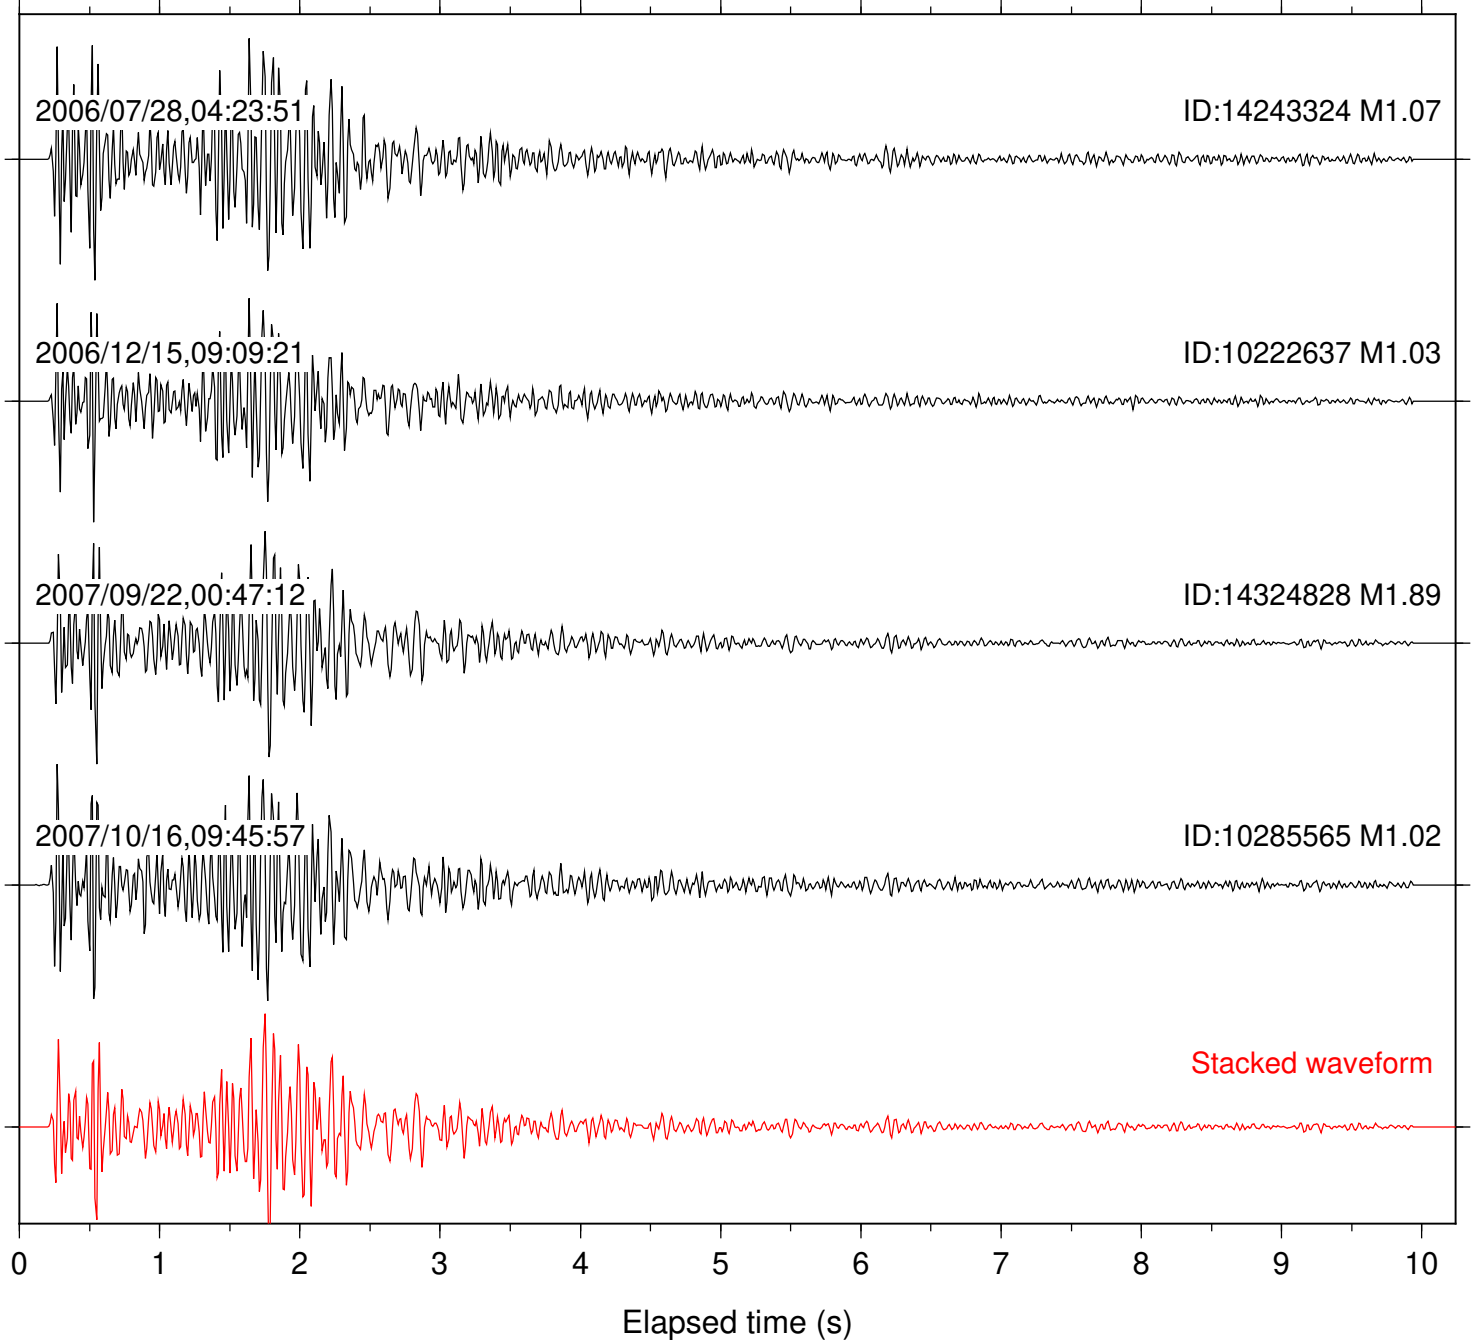

Stacked waveform

0 1 2 3 4 5 6 7 8 9 10  
Elapsed time (s)

Station: BZN Com: HHZ

Focal depth: 9.66 km

Station: FRD Com: HHZ

Focal depth: 9.66 km

Station: PFO Com: HHZ

Focal depth: 9.66 km