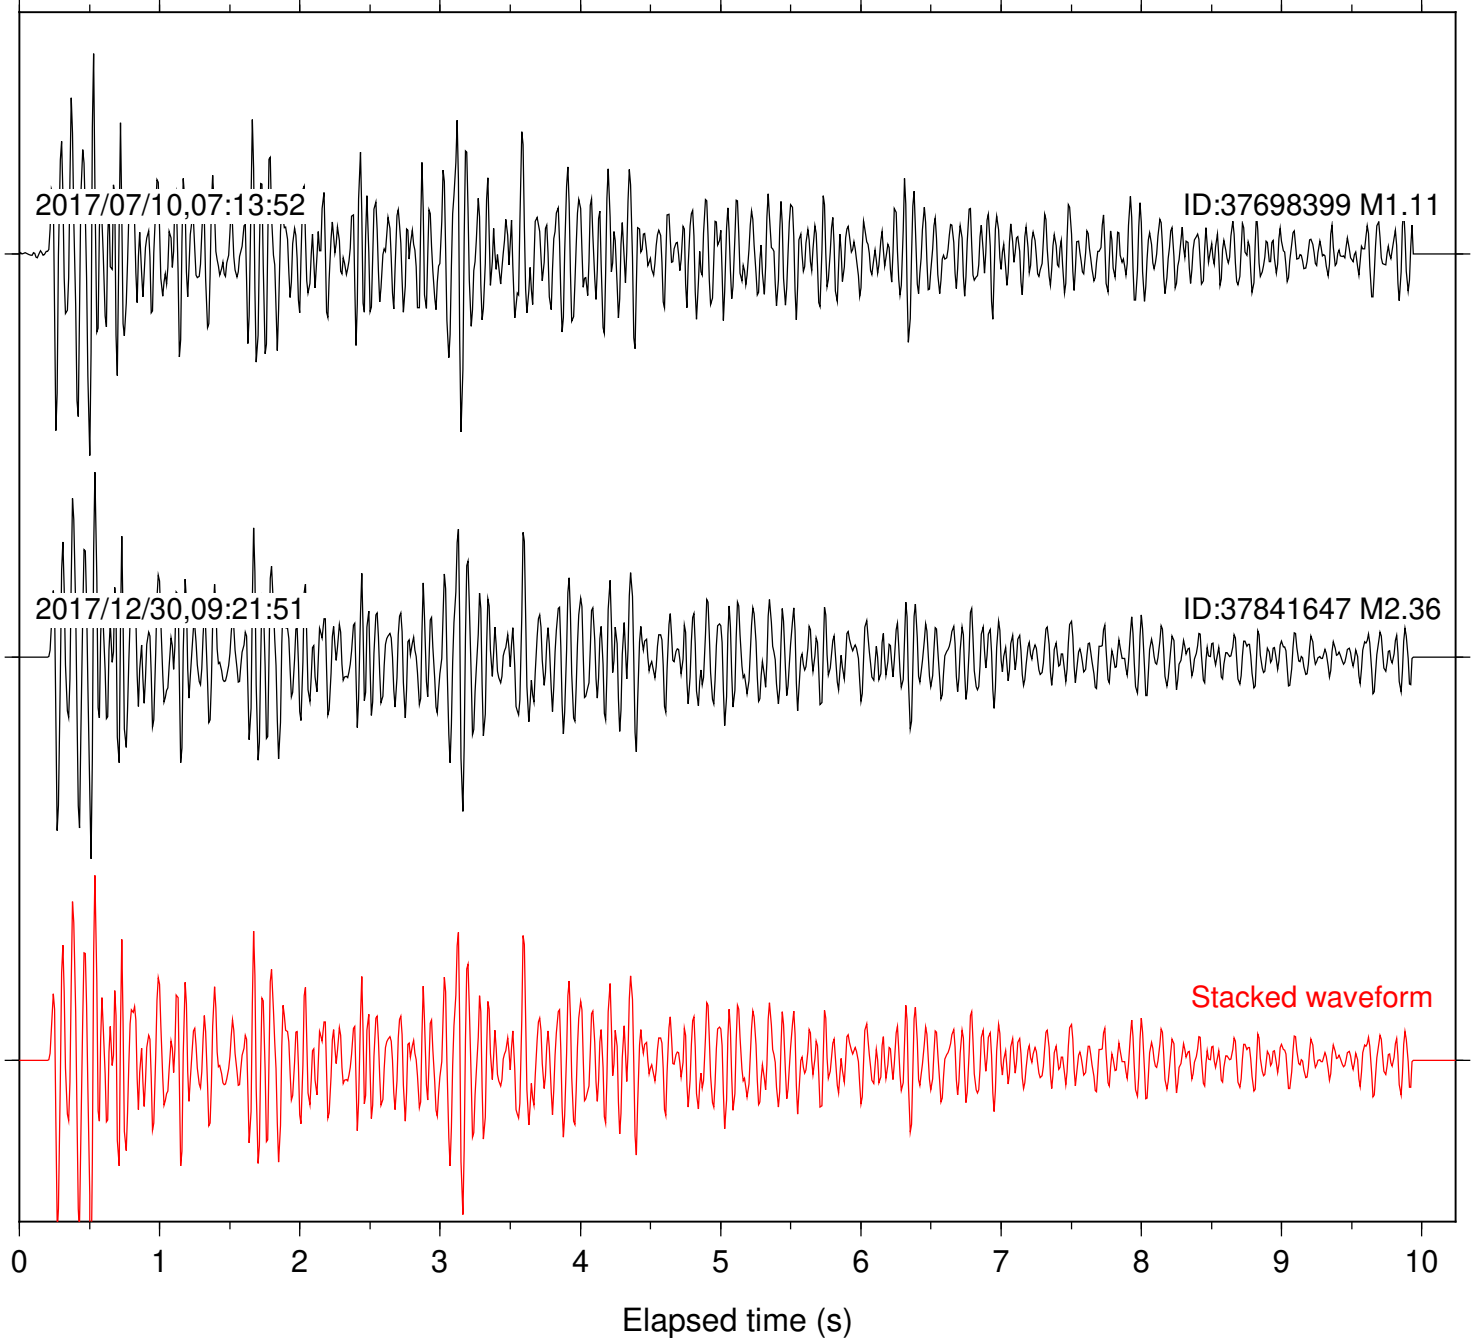

Station: B088 Com: EHZ

Focal depth: 7.44 km