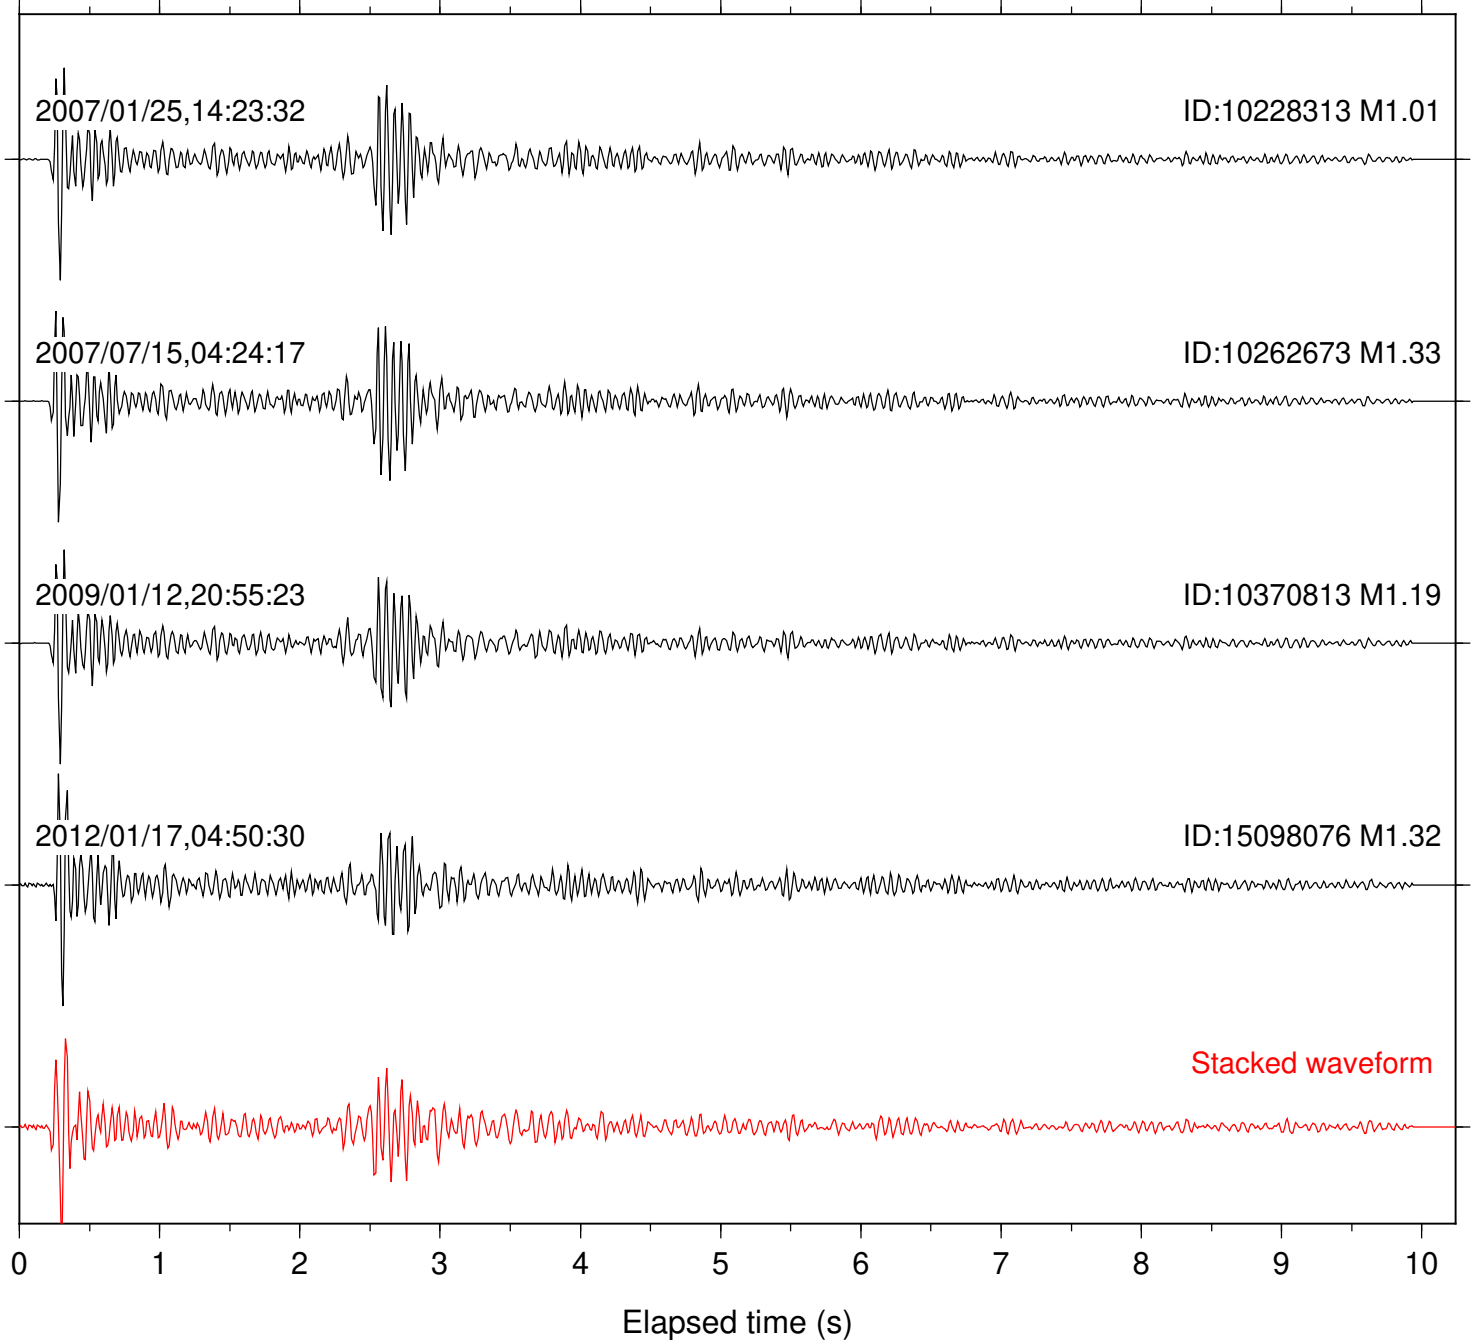

Station: PFO Com: HHZ

Focal depth: 8.32 km