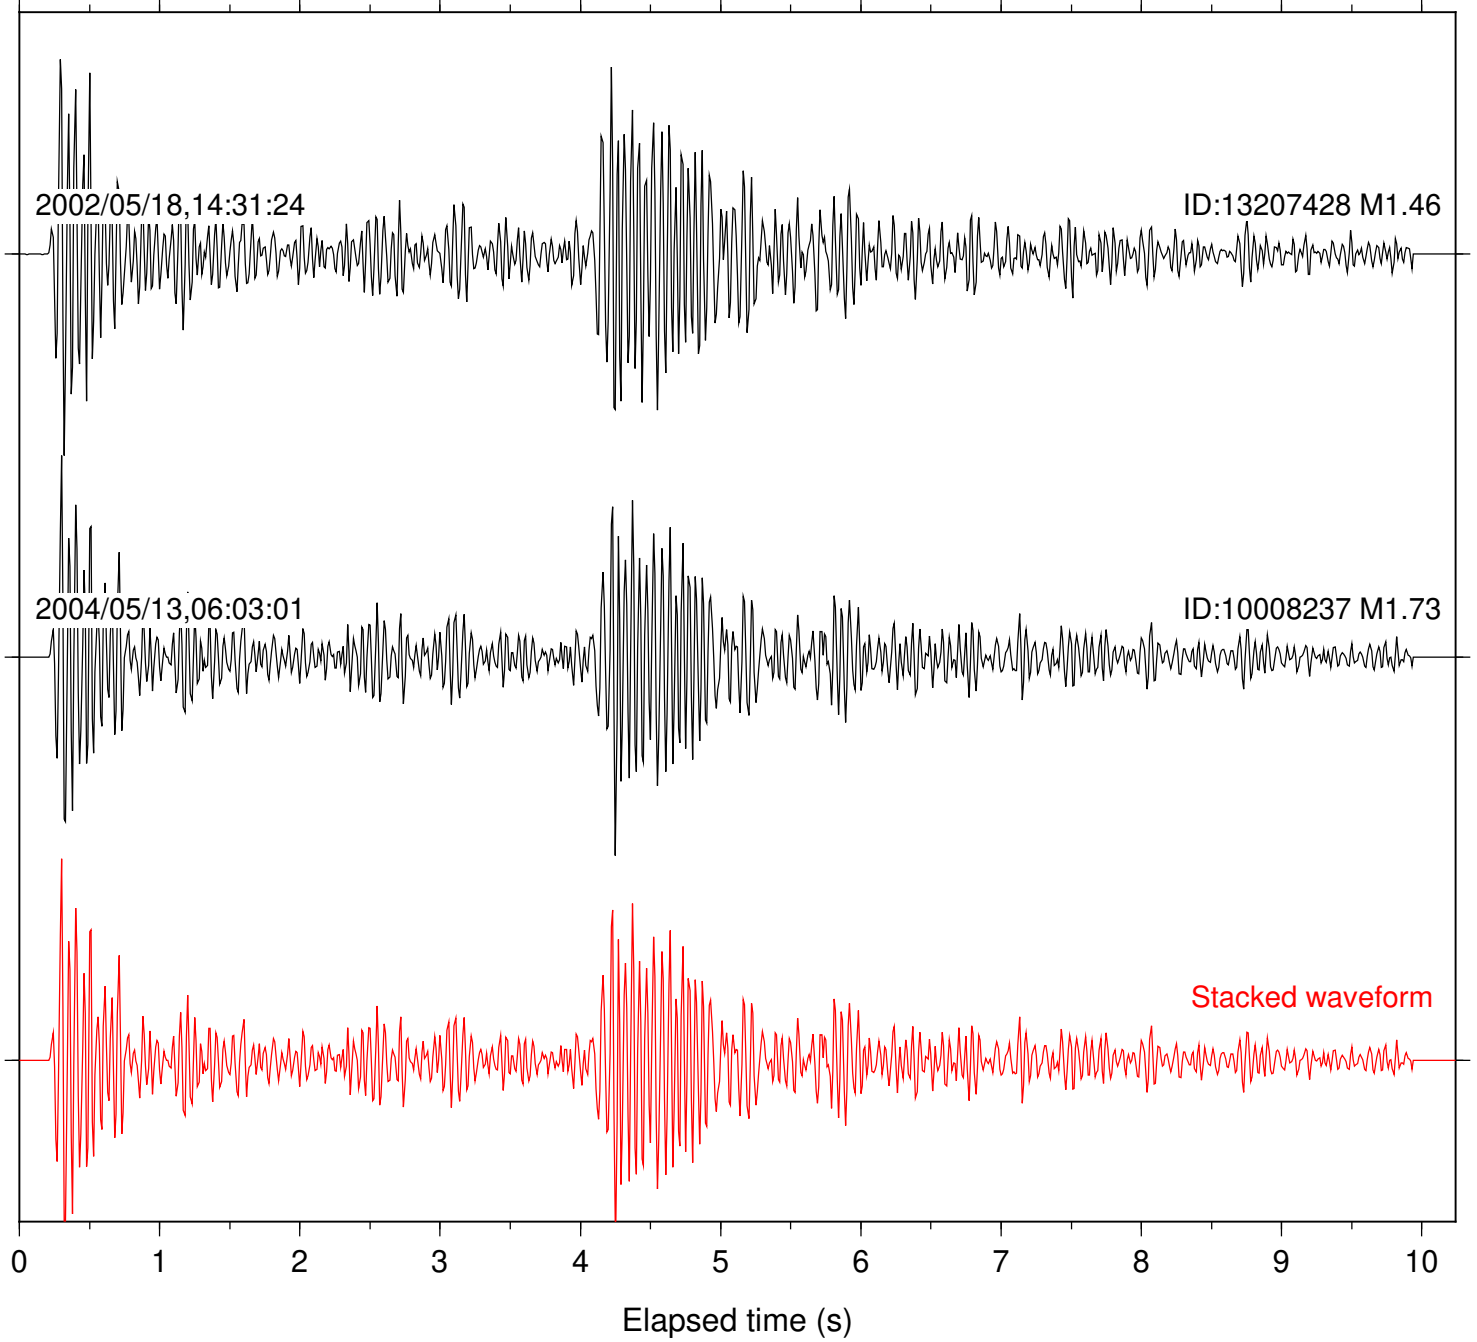

Station: AGA Com: HHZ

Focal depth: 15.40 km

Station: FRD Com: HHZ

Focal depth: 15.40 km

2002/05/18,14:30:08

ID:13207428 M1.46

2004/05/13,06:01:46

ID:10008237 M1.73