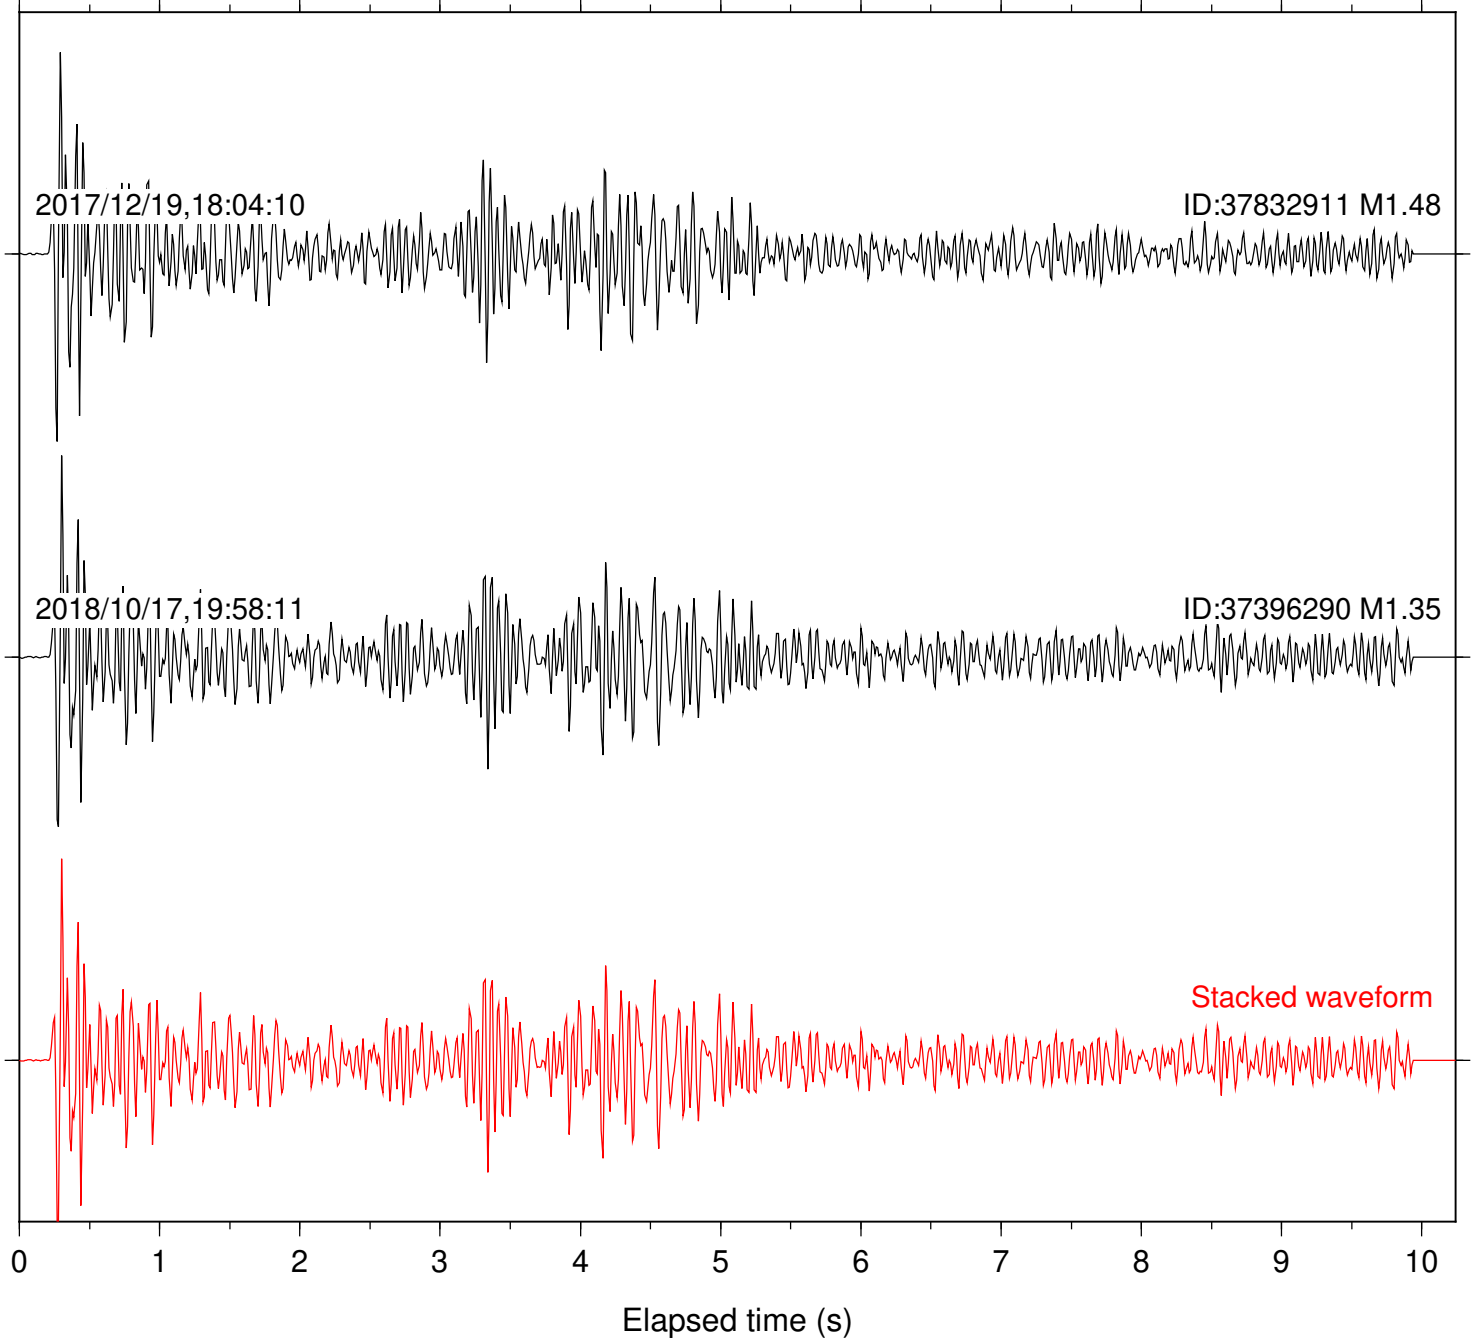

Station: LVA2 Com: HHZ

Focal depth: 5.04 km