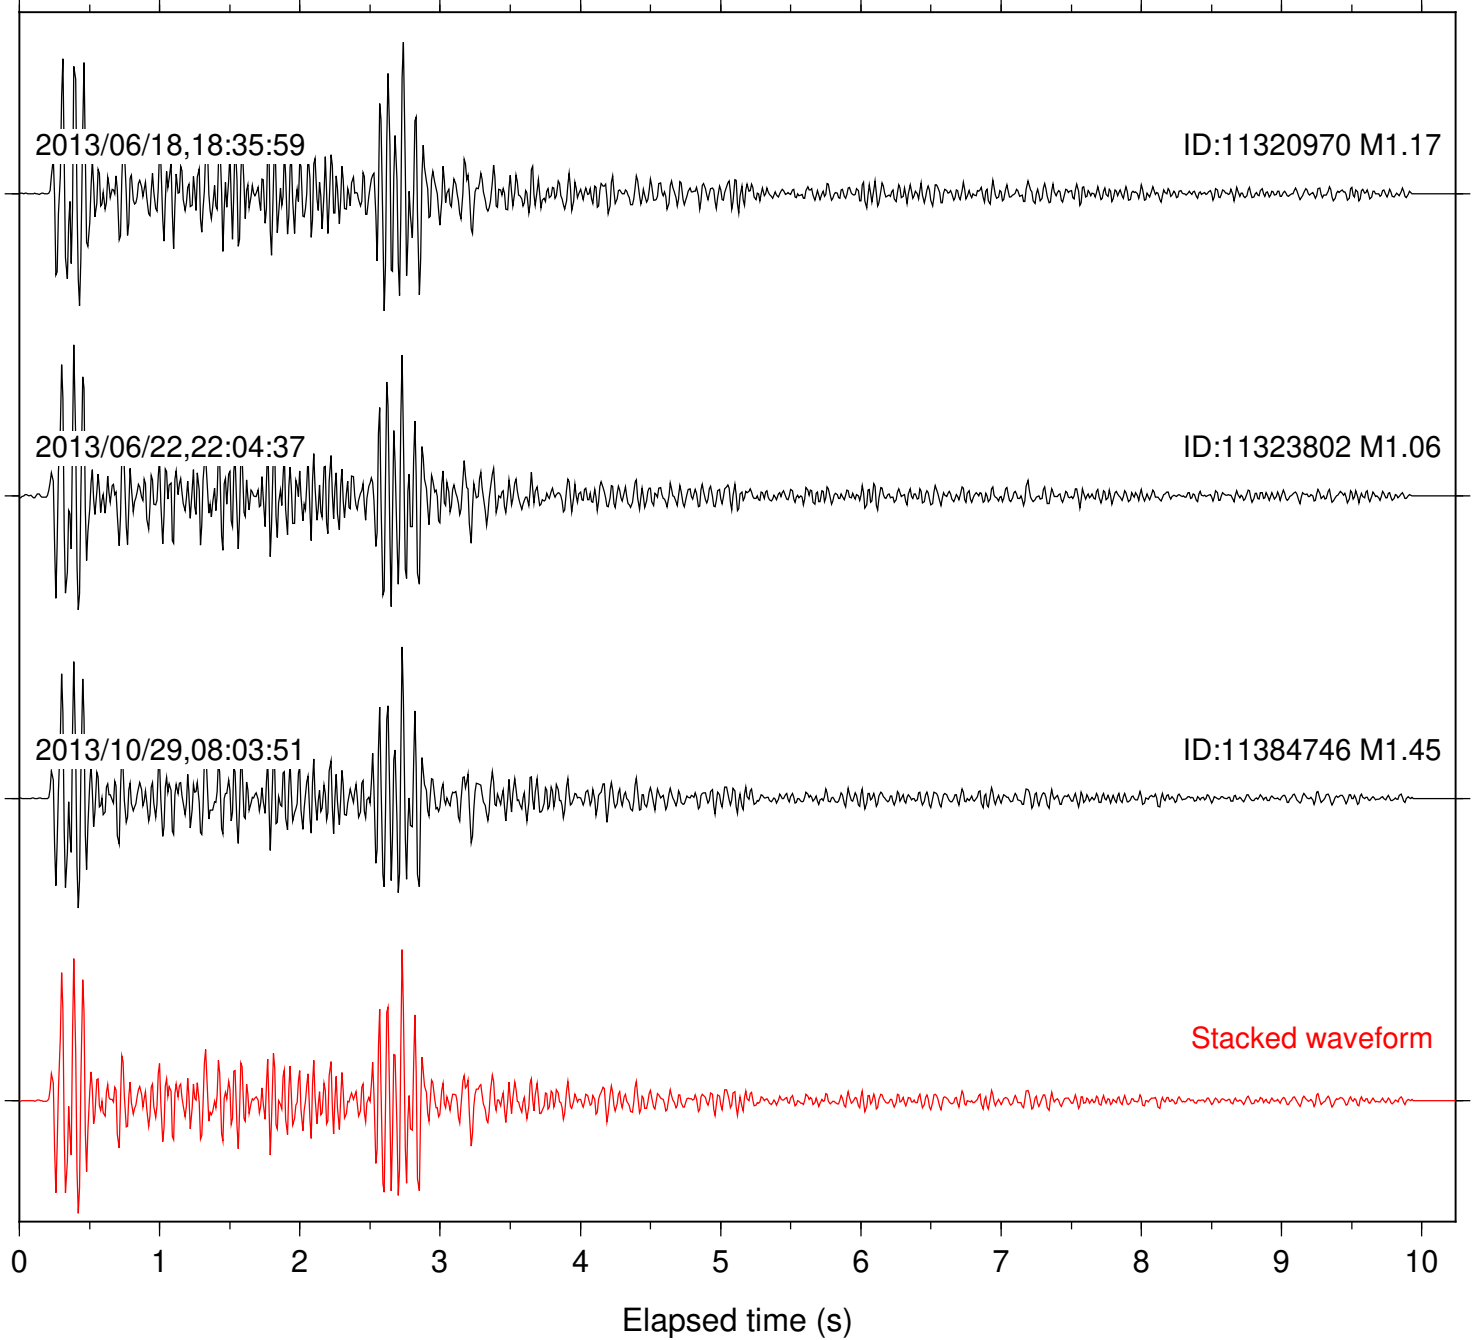

Station: FRD Com: HHZ

Focal depth: 9.77 km