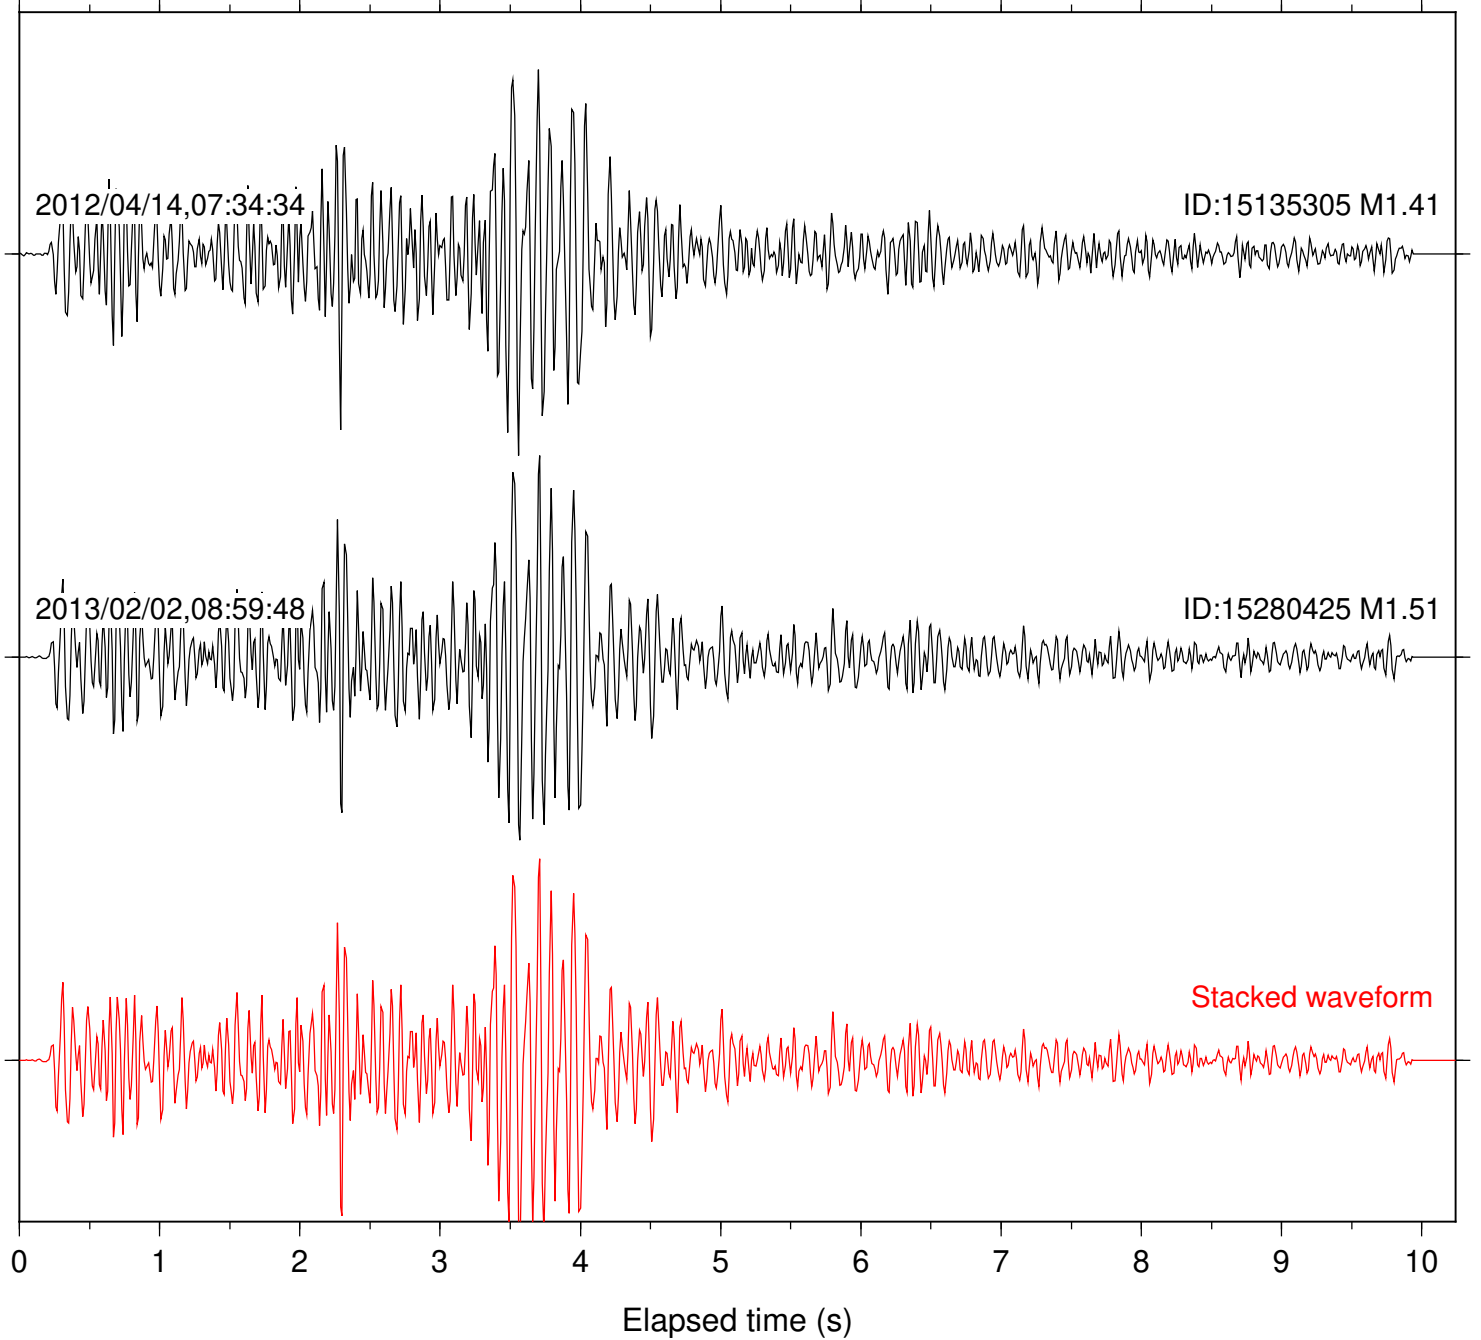

Station: TOR Com: HHZ

Focal depth: 7.95 km