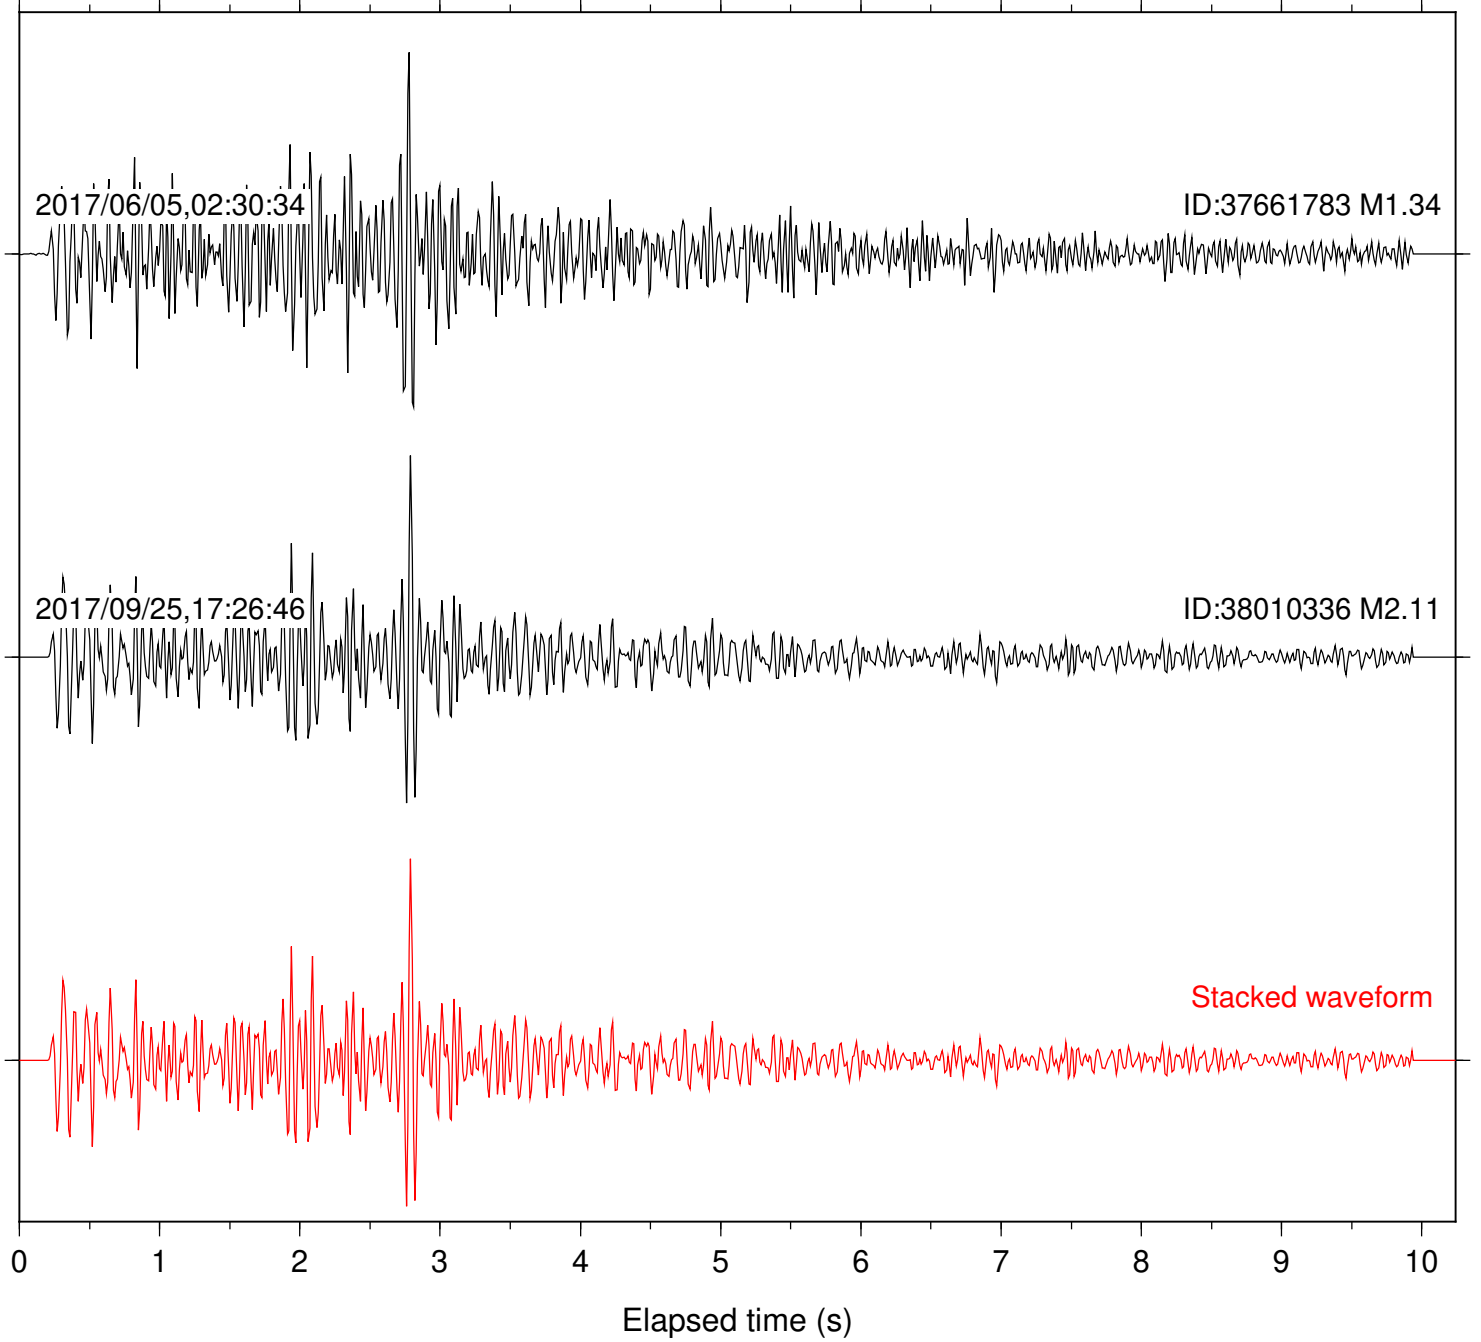

Station: FRD Com: HHZ

Focal depth: 5.65 km