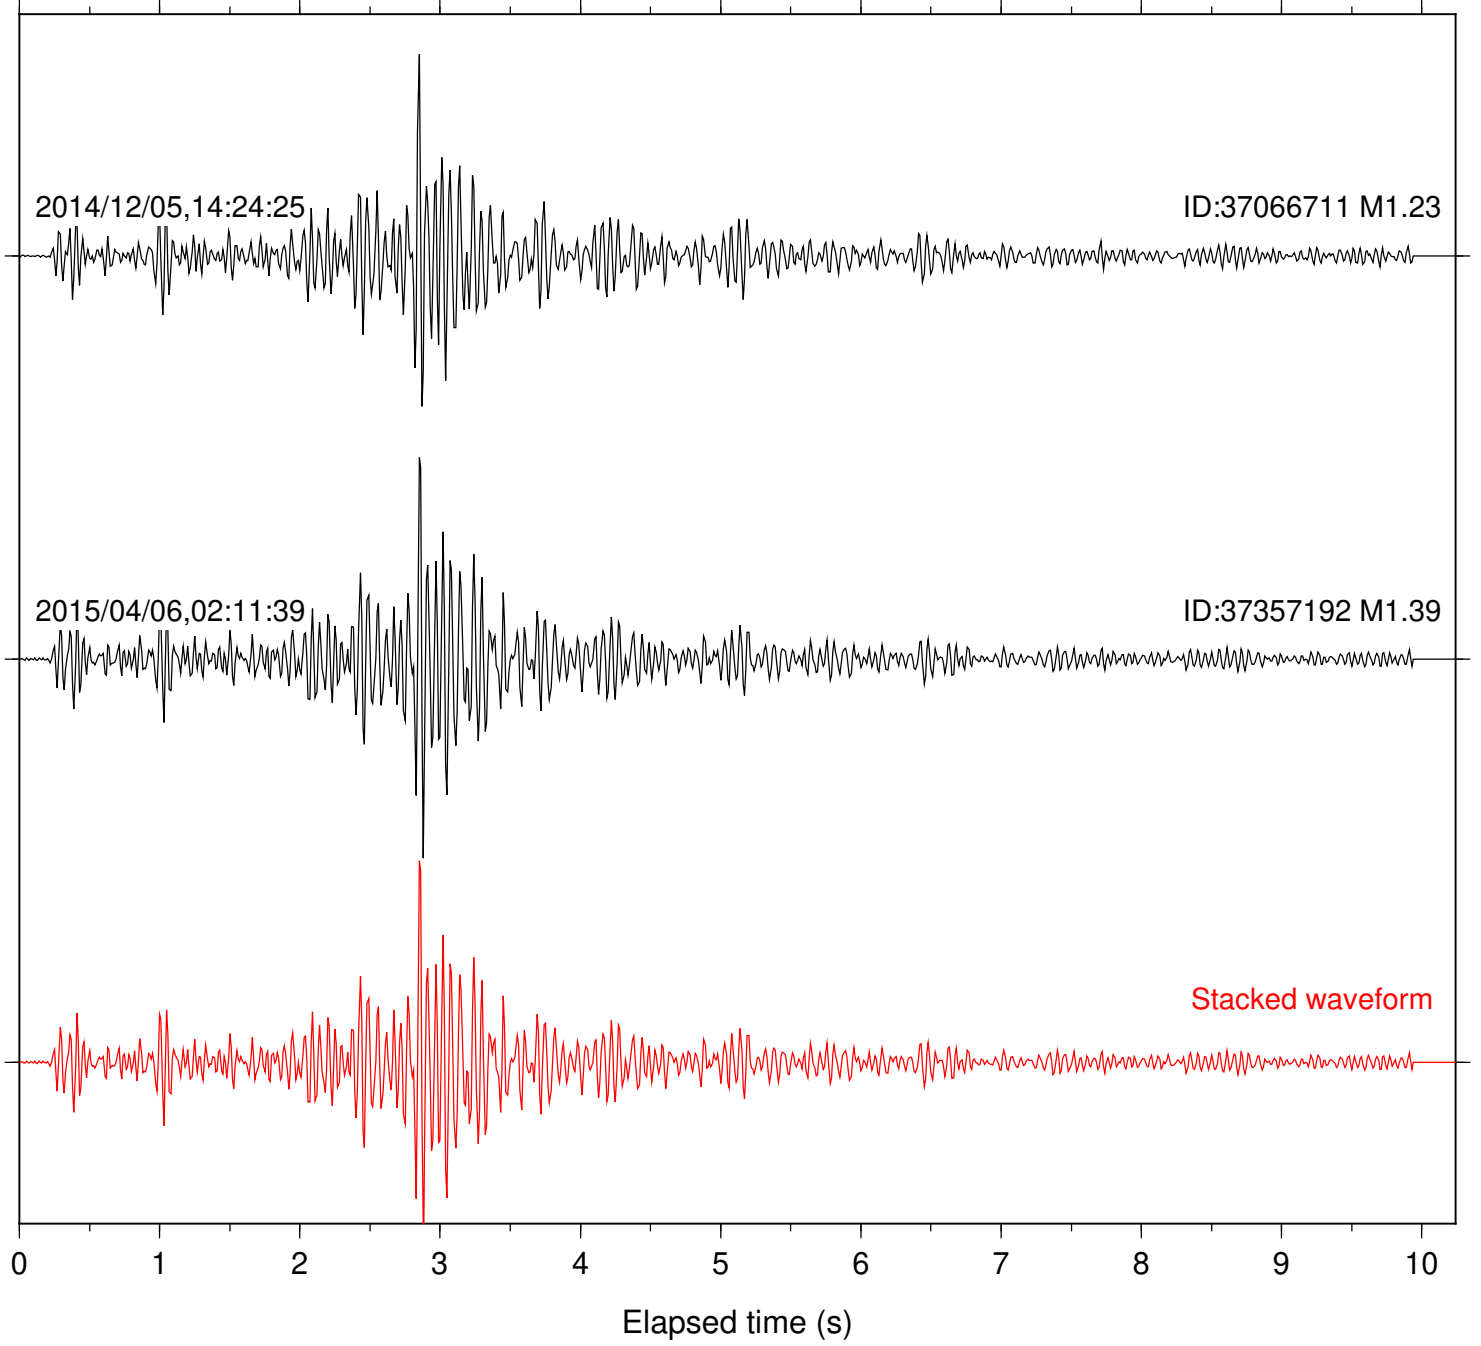

Station: LKH Com: HHZ

Focal depth: 8.41 km

Station: MTG Com: HHZ

Focal depth: 8.44 km

Station: PFO Com: HHZ

Focal depth: 8.41 km

Station: PLM Com: HHZ

Focal depth: 8.44 km