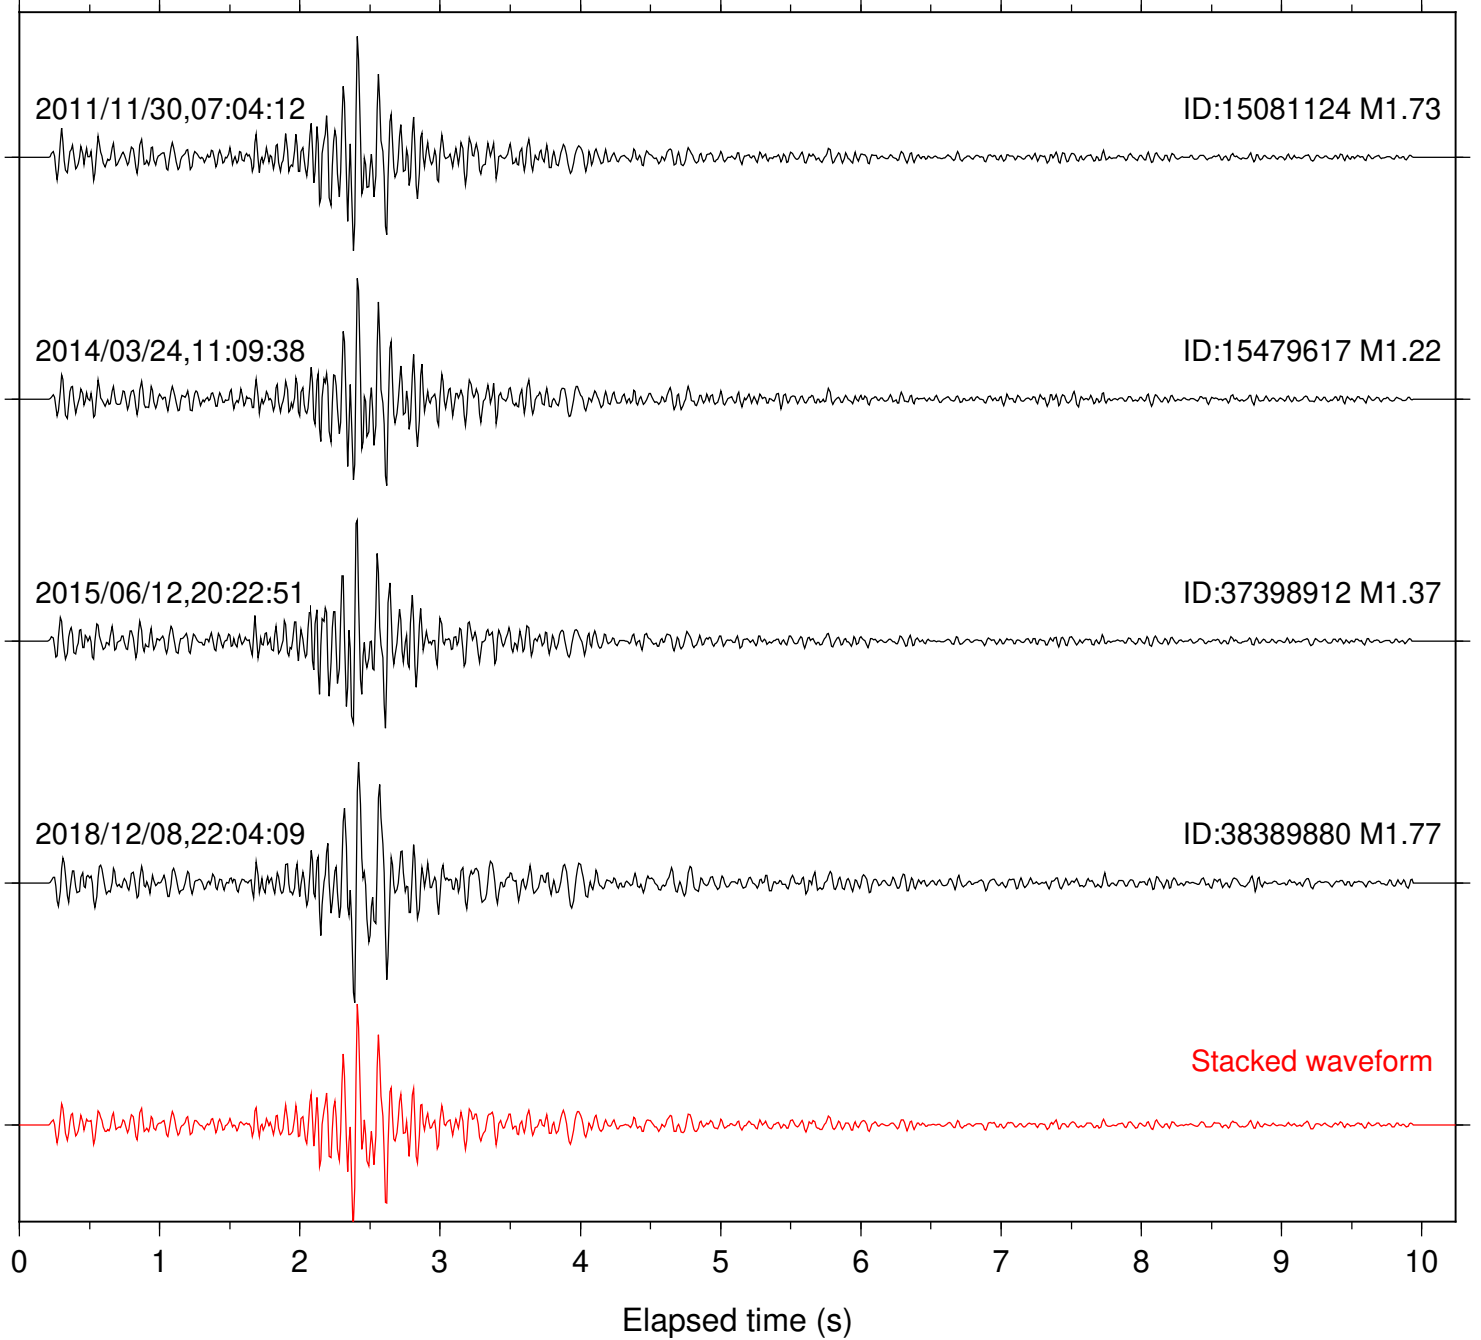

Station: B093 Com: EHZ

Focal depth: 9.54 km