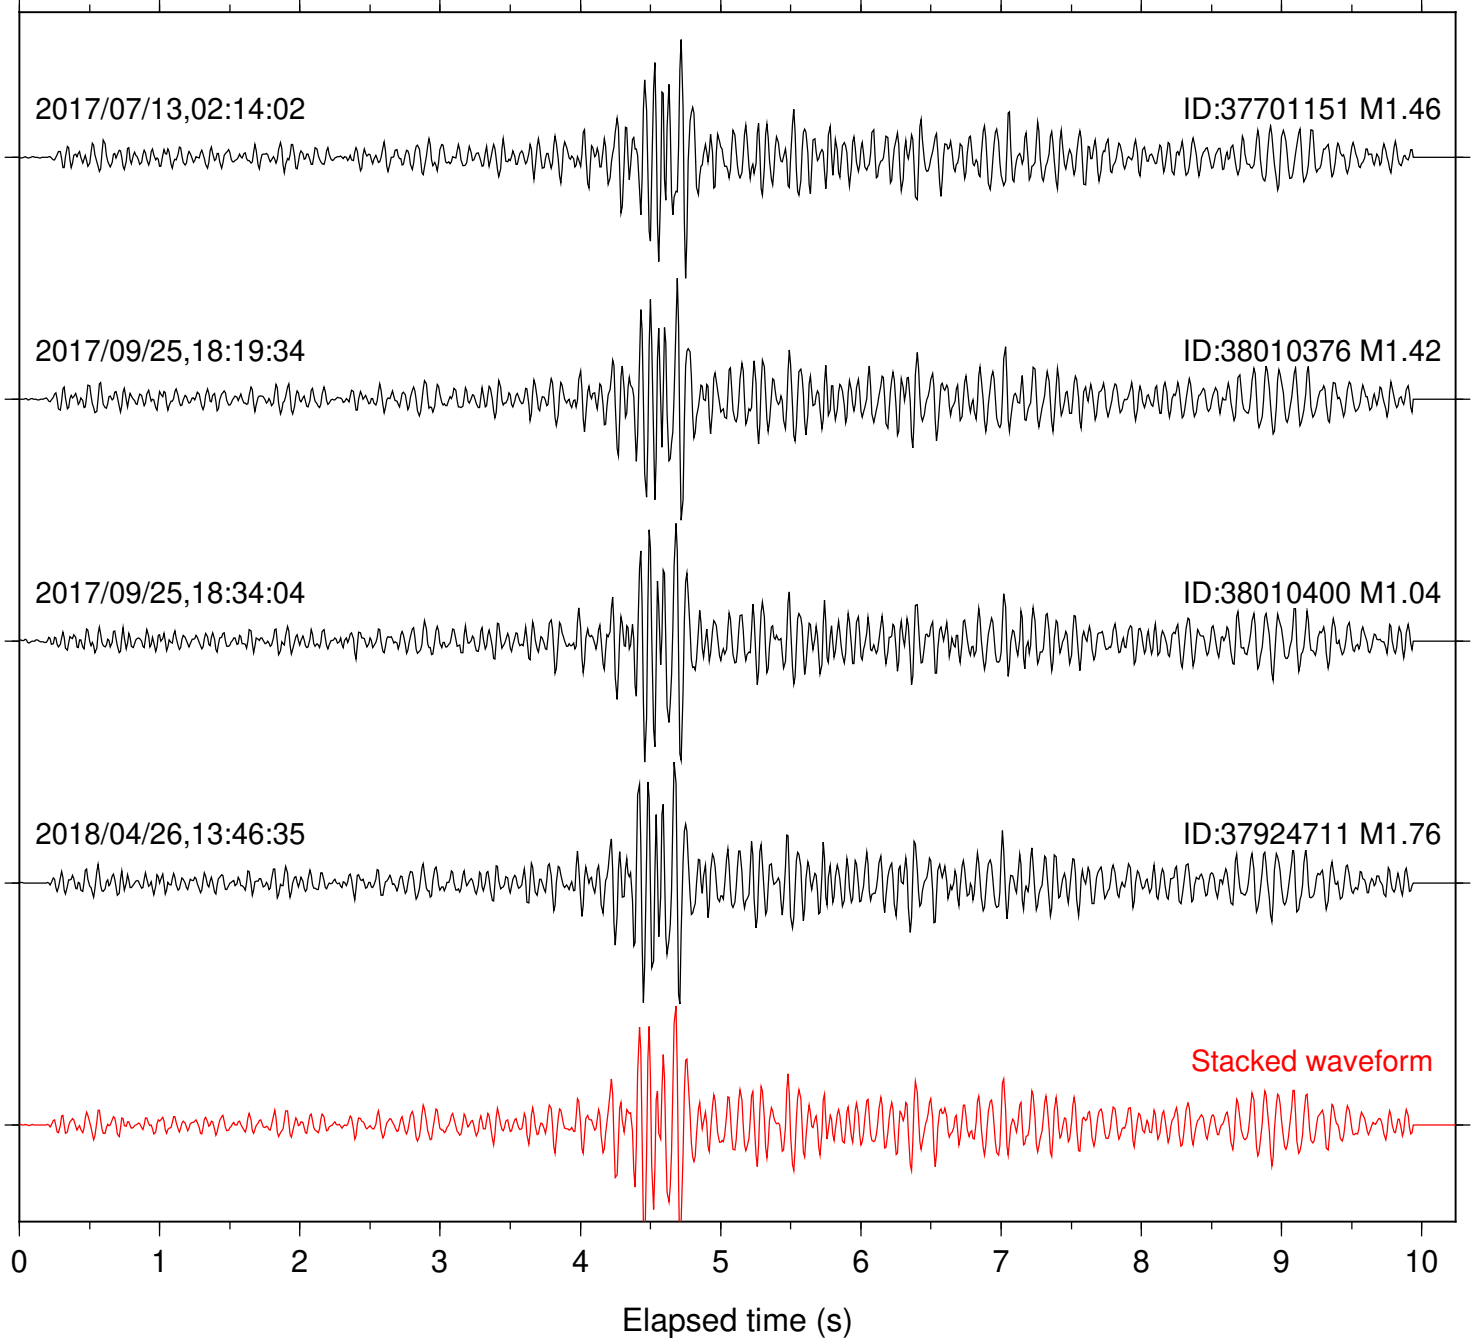

Station: SND Com: HHZ

Focal depth: 5.81 km

Station: B081 Com: EHZ

Focal depth: 5.55 km

Station: B082 Com: EHZ

Focal depth: 5.55 km

Station: B084 Com: EHZ

Focal depth: 5.55 km