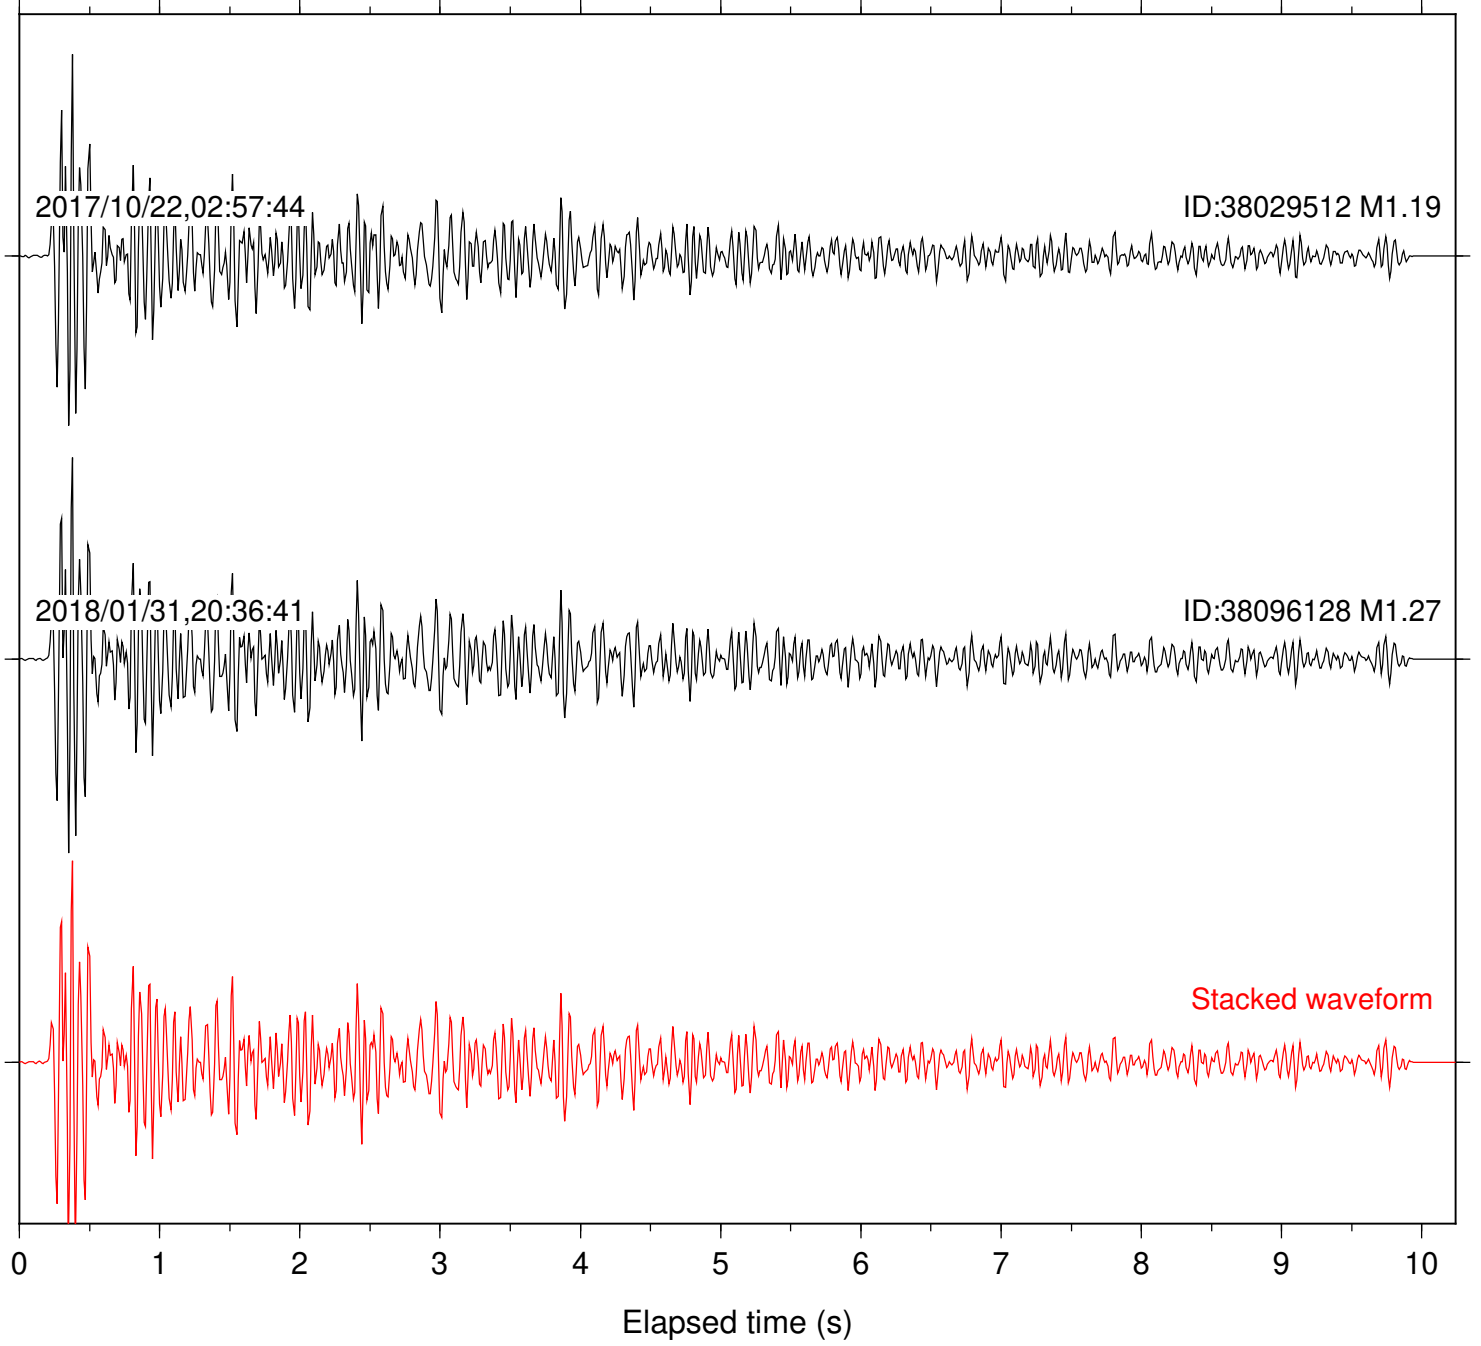

Station: B087 Com: EHZ

Focal depth: 5.13 km