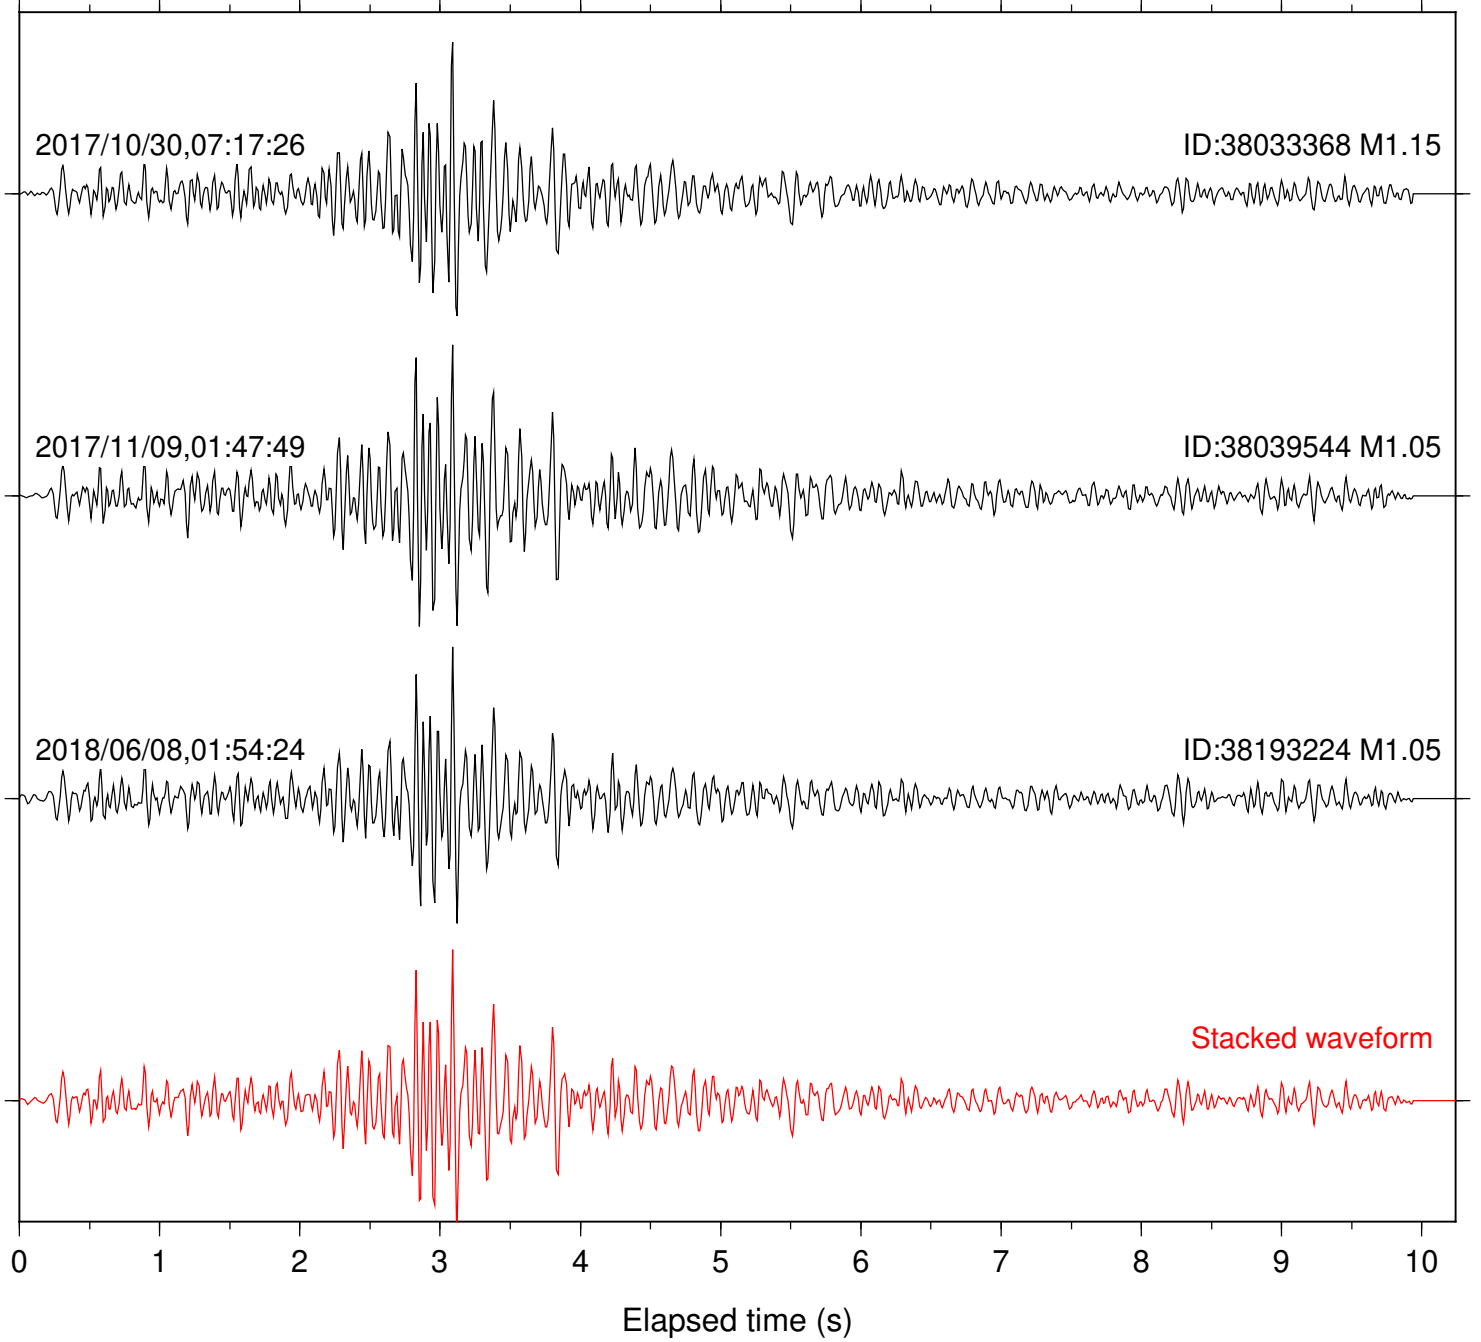

Station: SND Com: HHZ

Focal depth: 4.81 km