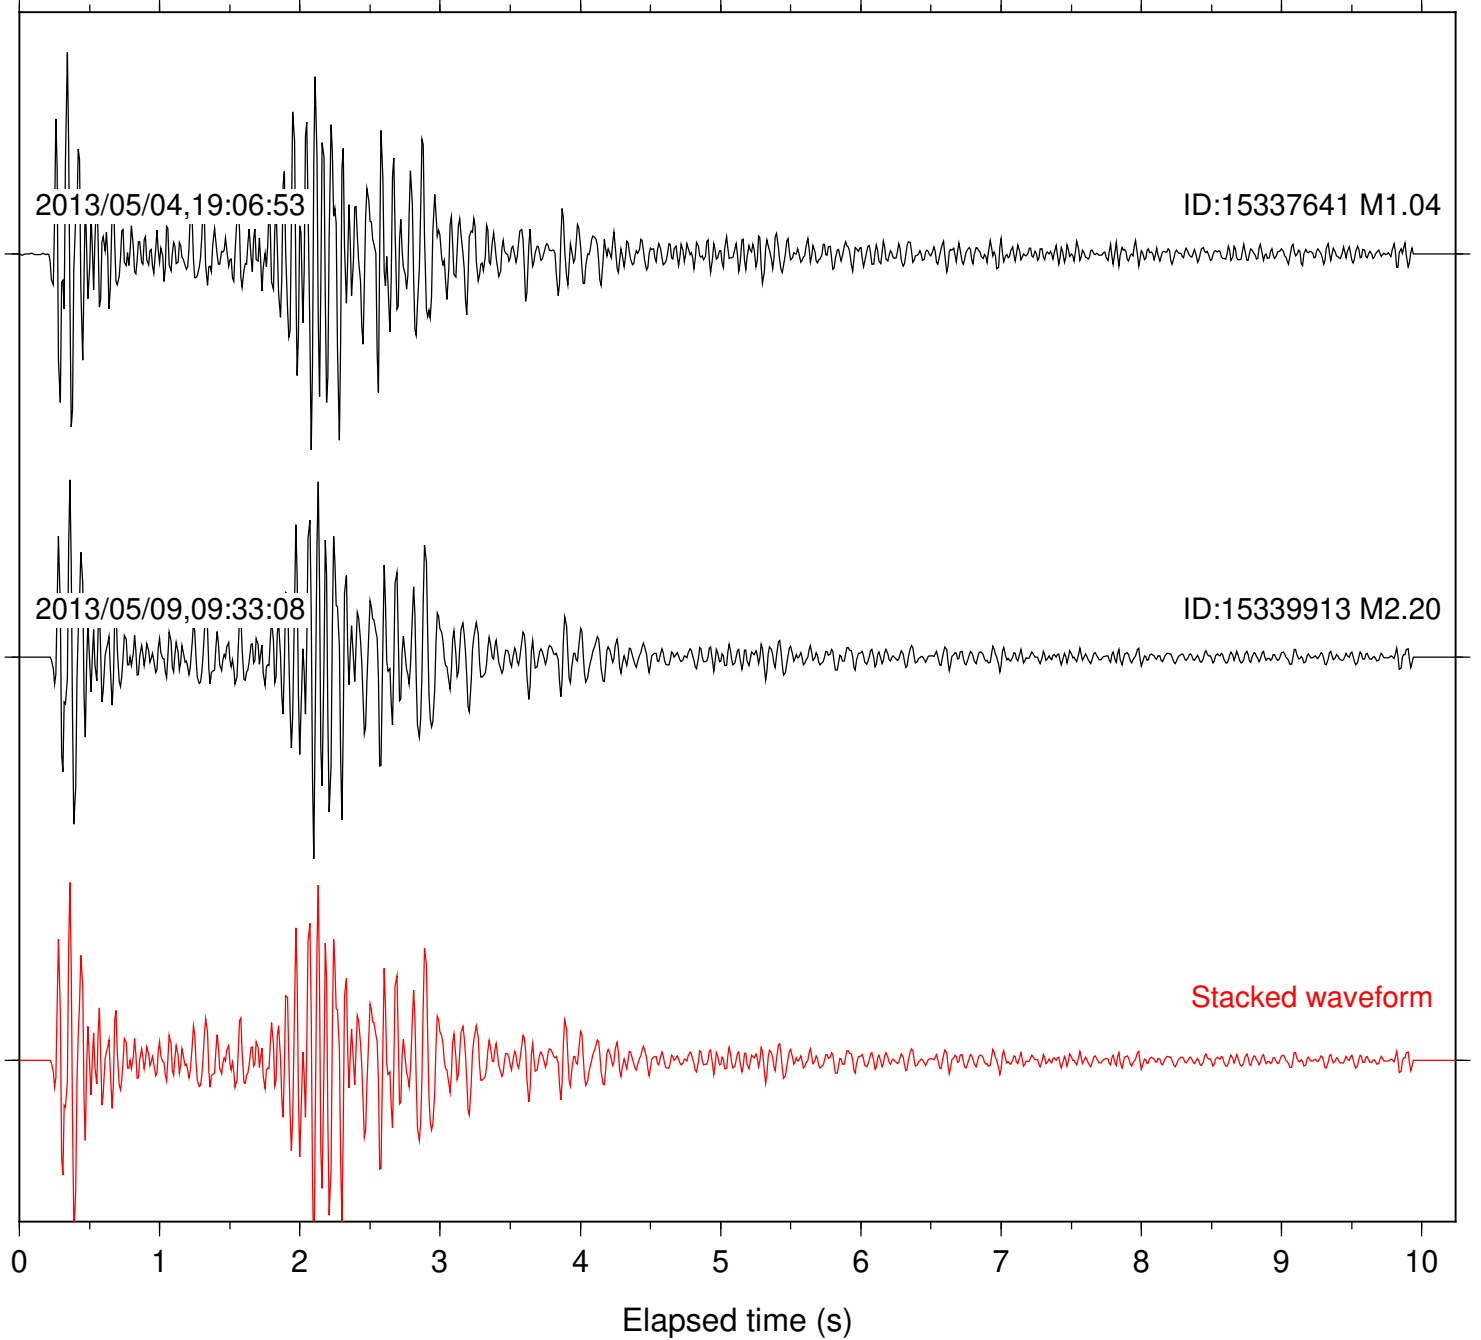

Station: B093 Com: EHZ

Focal depth: 11.71 km