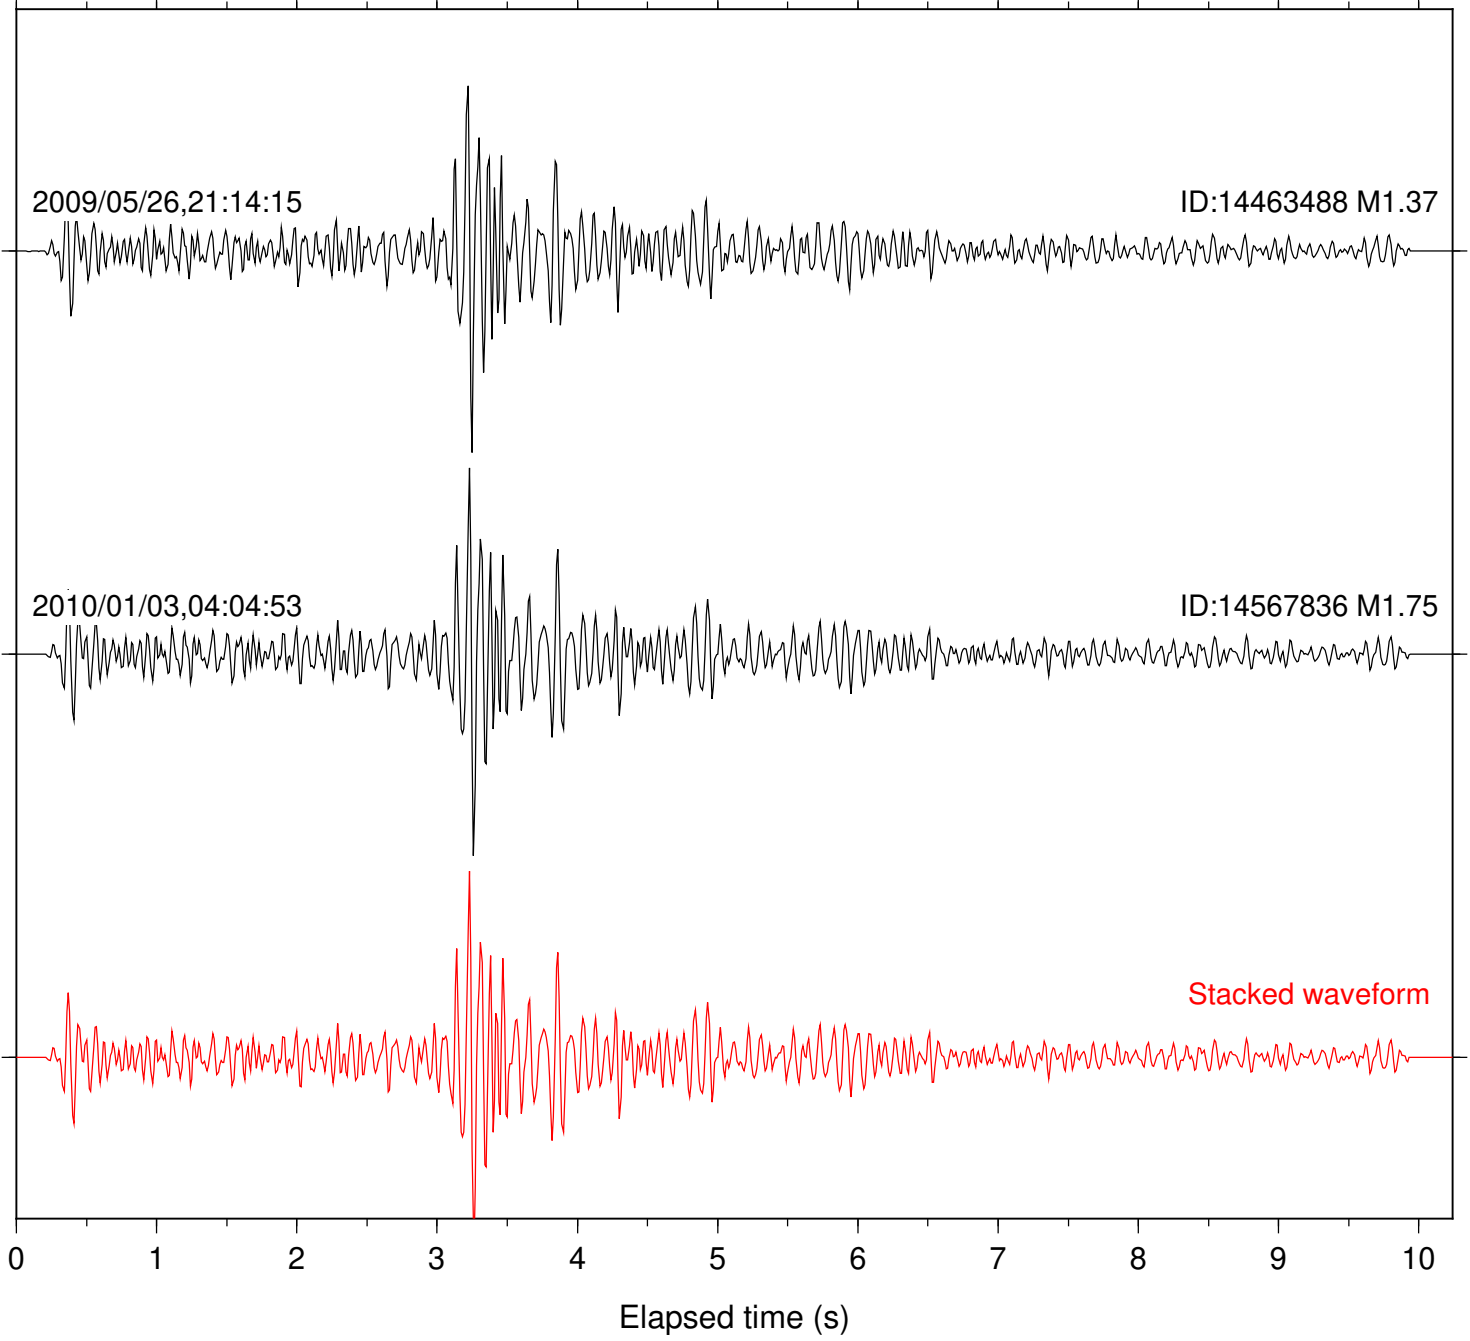

ID:14567836 M1.75

Stacked waveform

Station: B086 Com: EHZ

Focal depth: 9.73 km

Station: B087 Com: EHZ

Focal depth: 9.73 km

Station: B088 Com: EHZ

Focal depth: 9.73 km