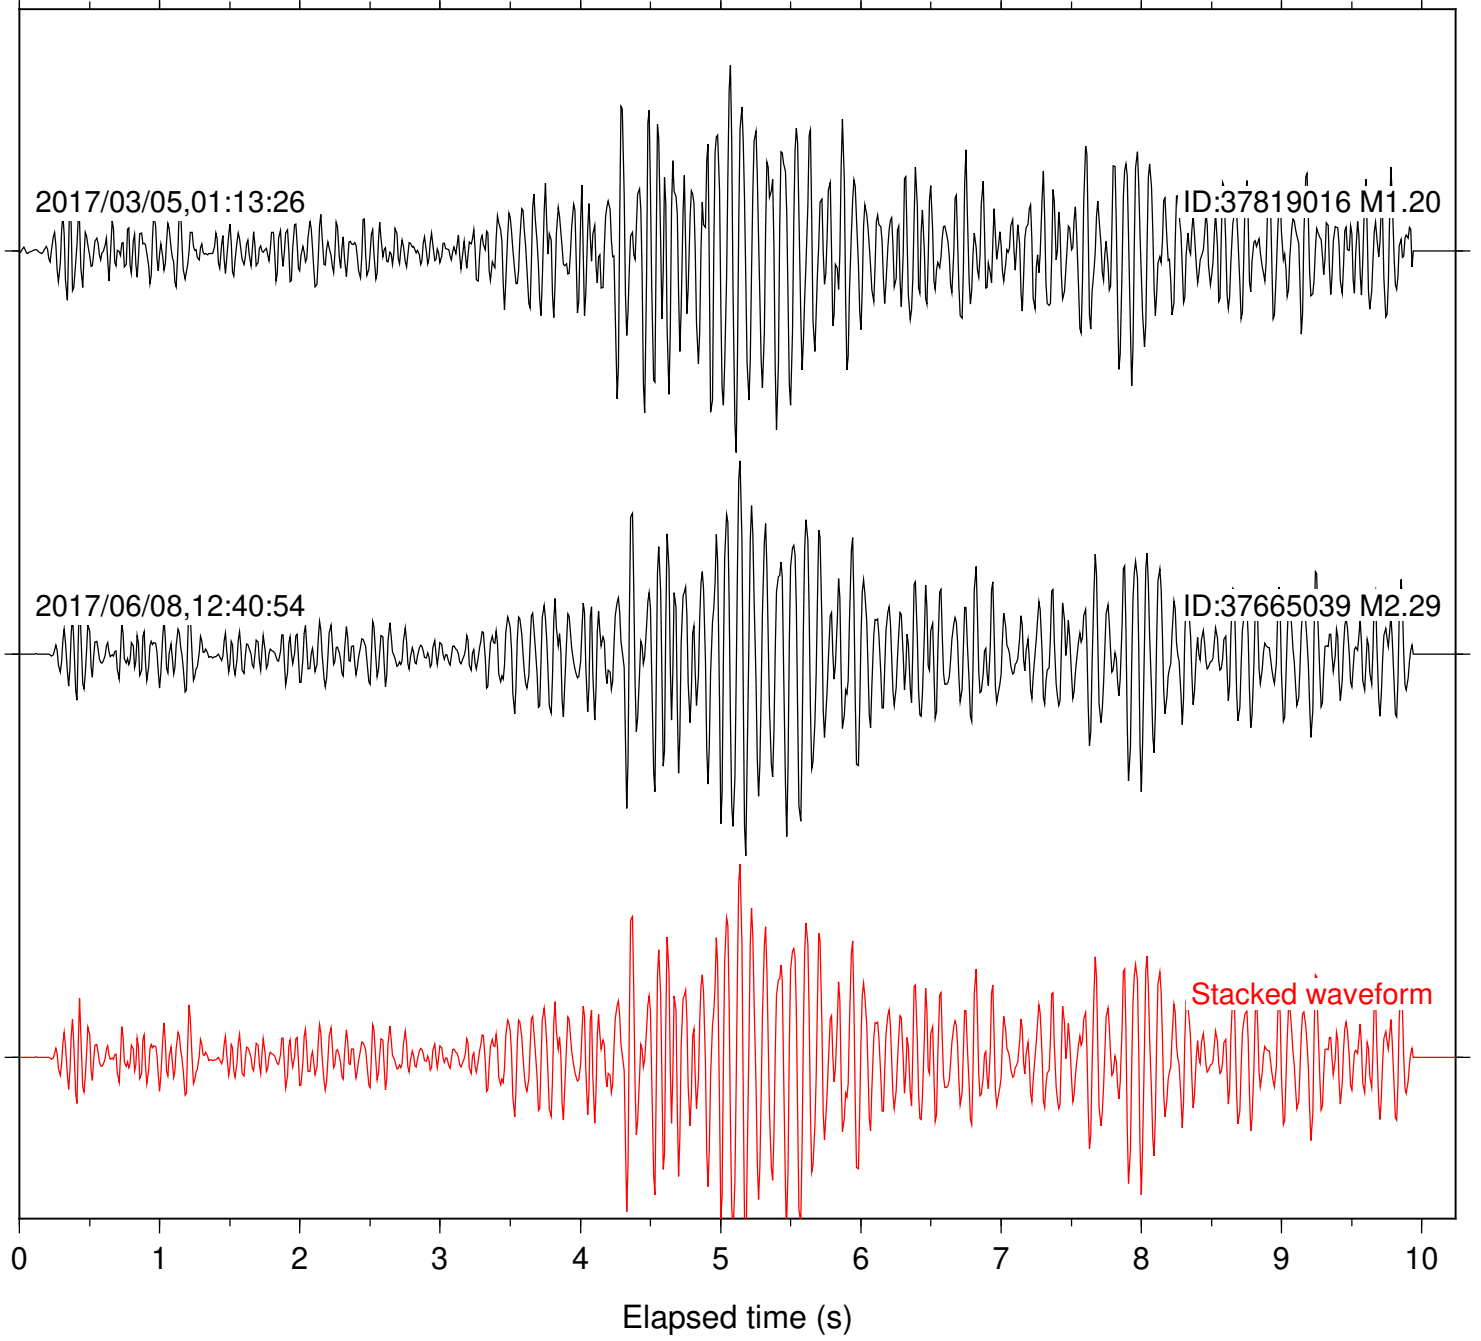

Focal depth: 6.06 km

Station: B082 Com: EHZ

Focal depth: 6.06 km

Station: B084 Com: EHZ

Focal depth: 6.06 km

Station: B087 Com: EHZ

Focal depth: 6.06 km

Station: B088 Com: EHZ