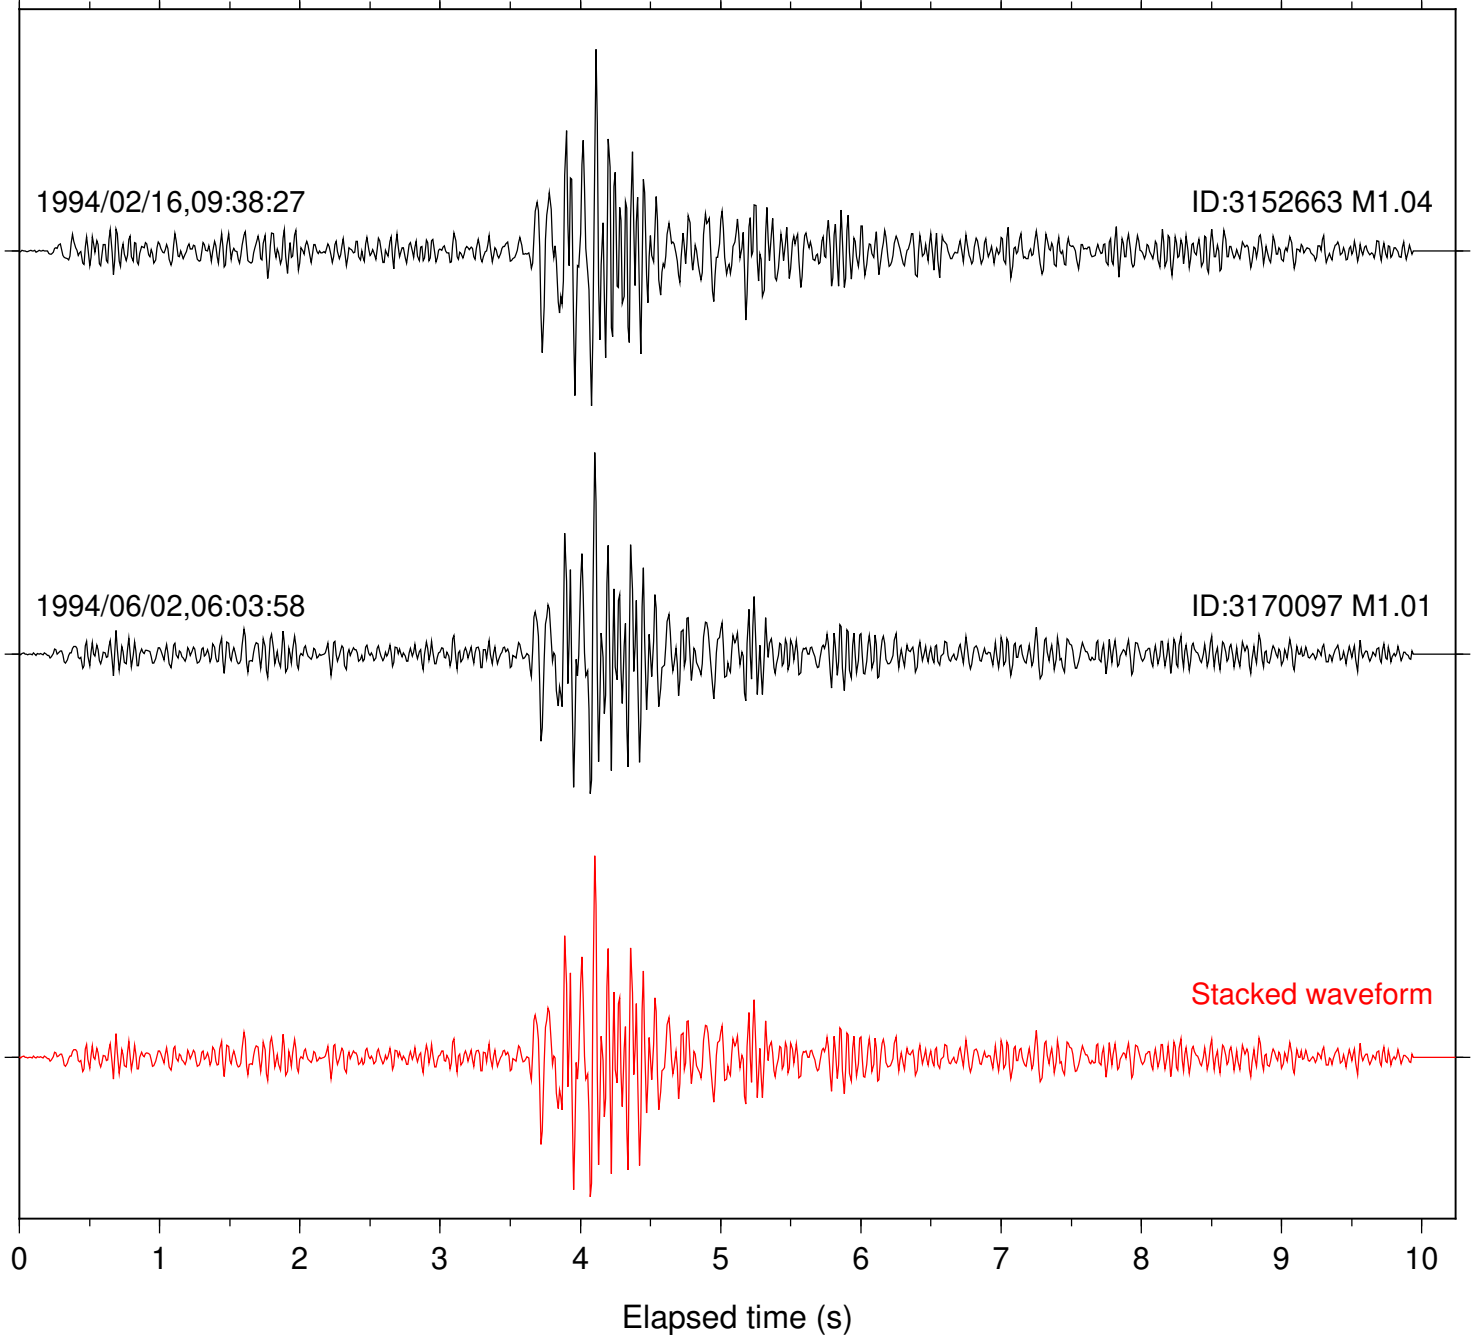

Station: BAC Com: EHZ

Focal depth: 4.17 km