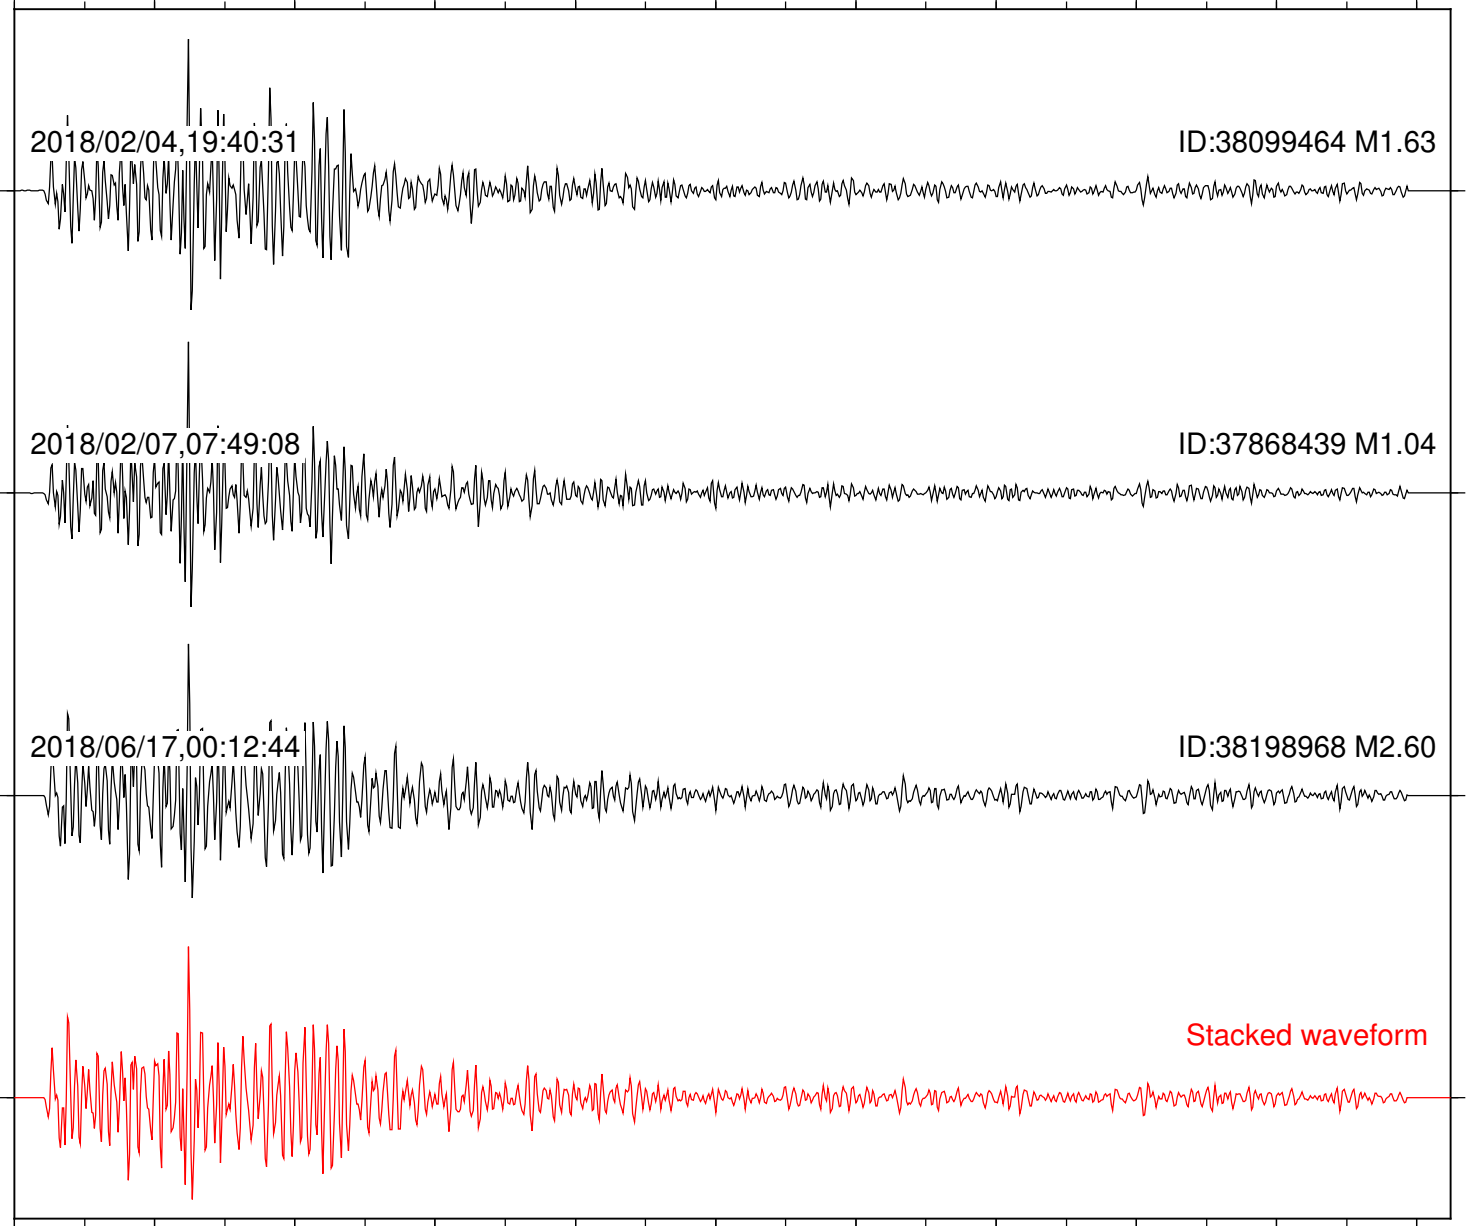

ID:37868439 M1.04

2018/06/17,00:12:44

ID:38198968 M2.60

Stacked waveform

0 1 2 3 4 5 6 7 8 9 10  
Elapsed time (s)

Station: CSH Com: HHZ

Focal depth: 6.93 km

Station: DNR Com: HHZ