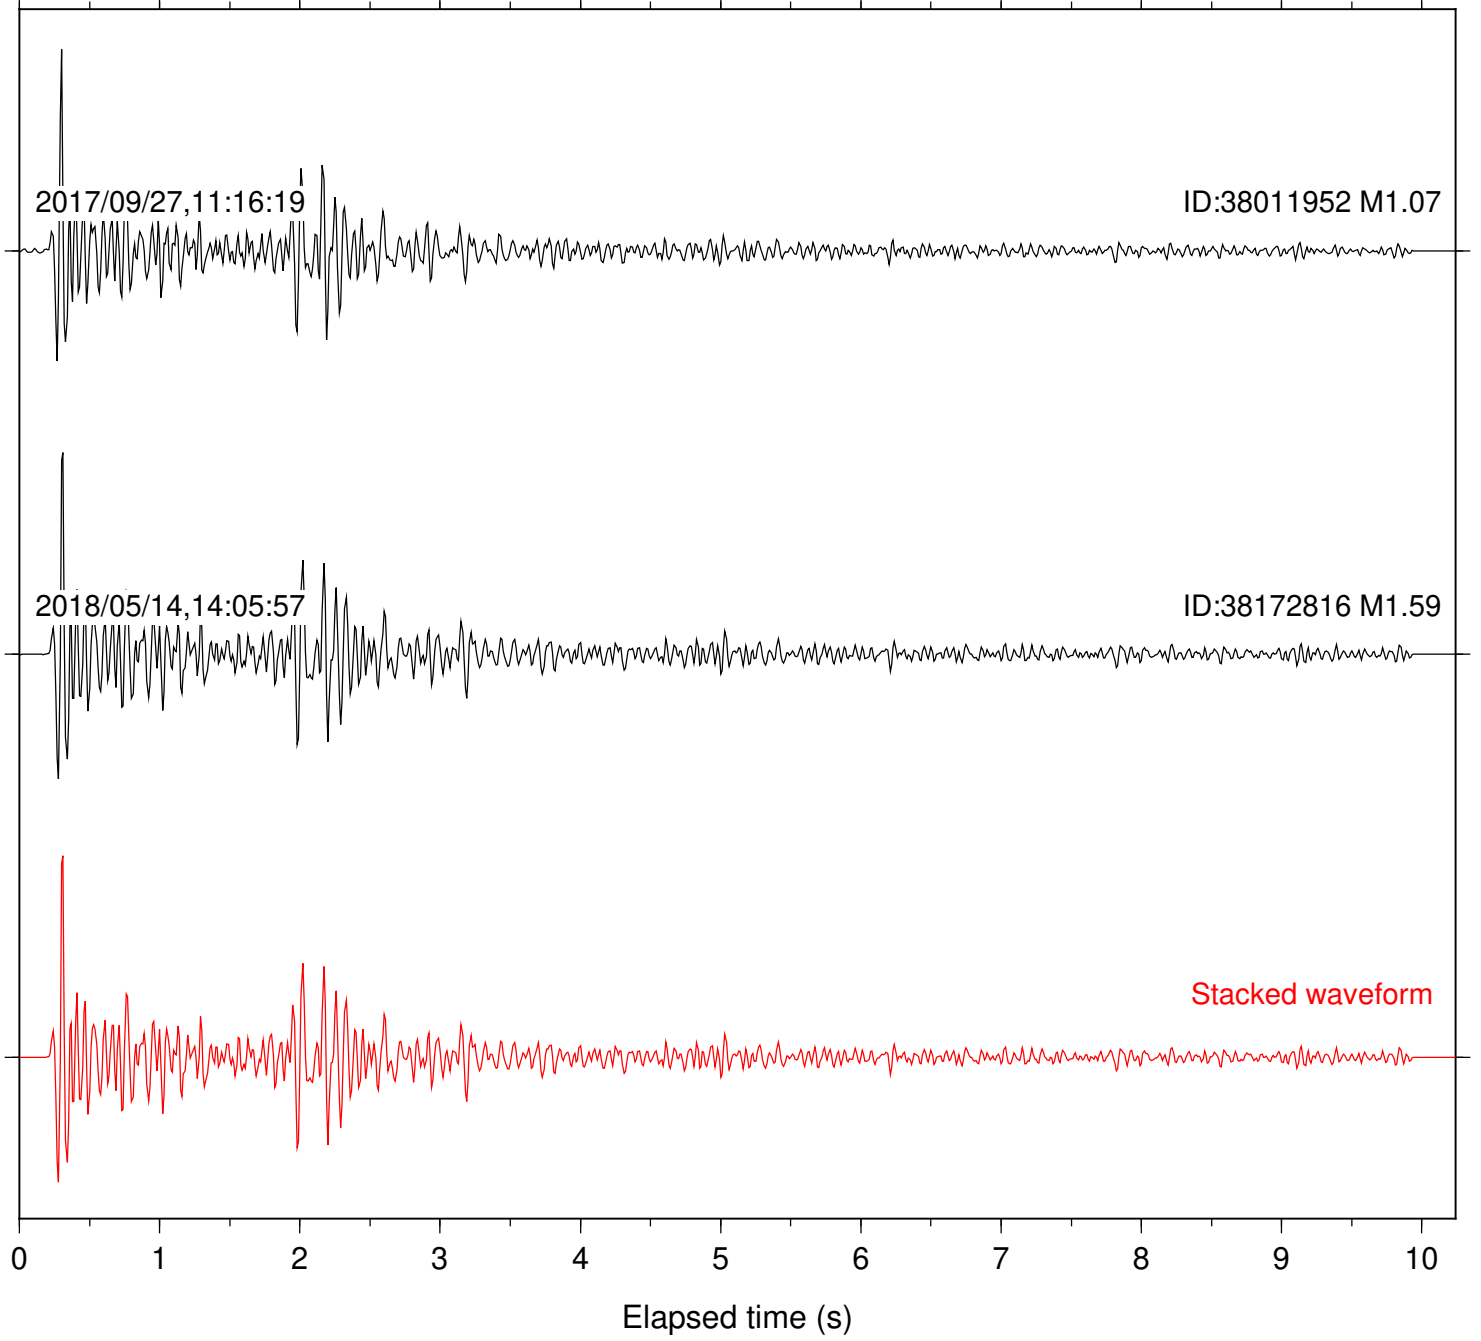

Station: BZN Com: HHZ

Focal depth: 6.38 km