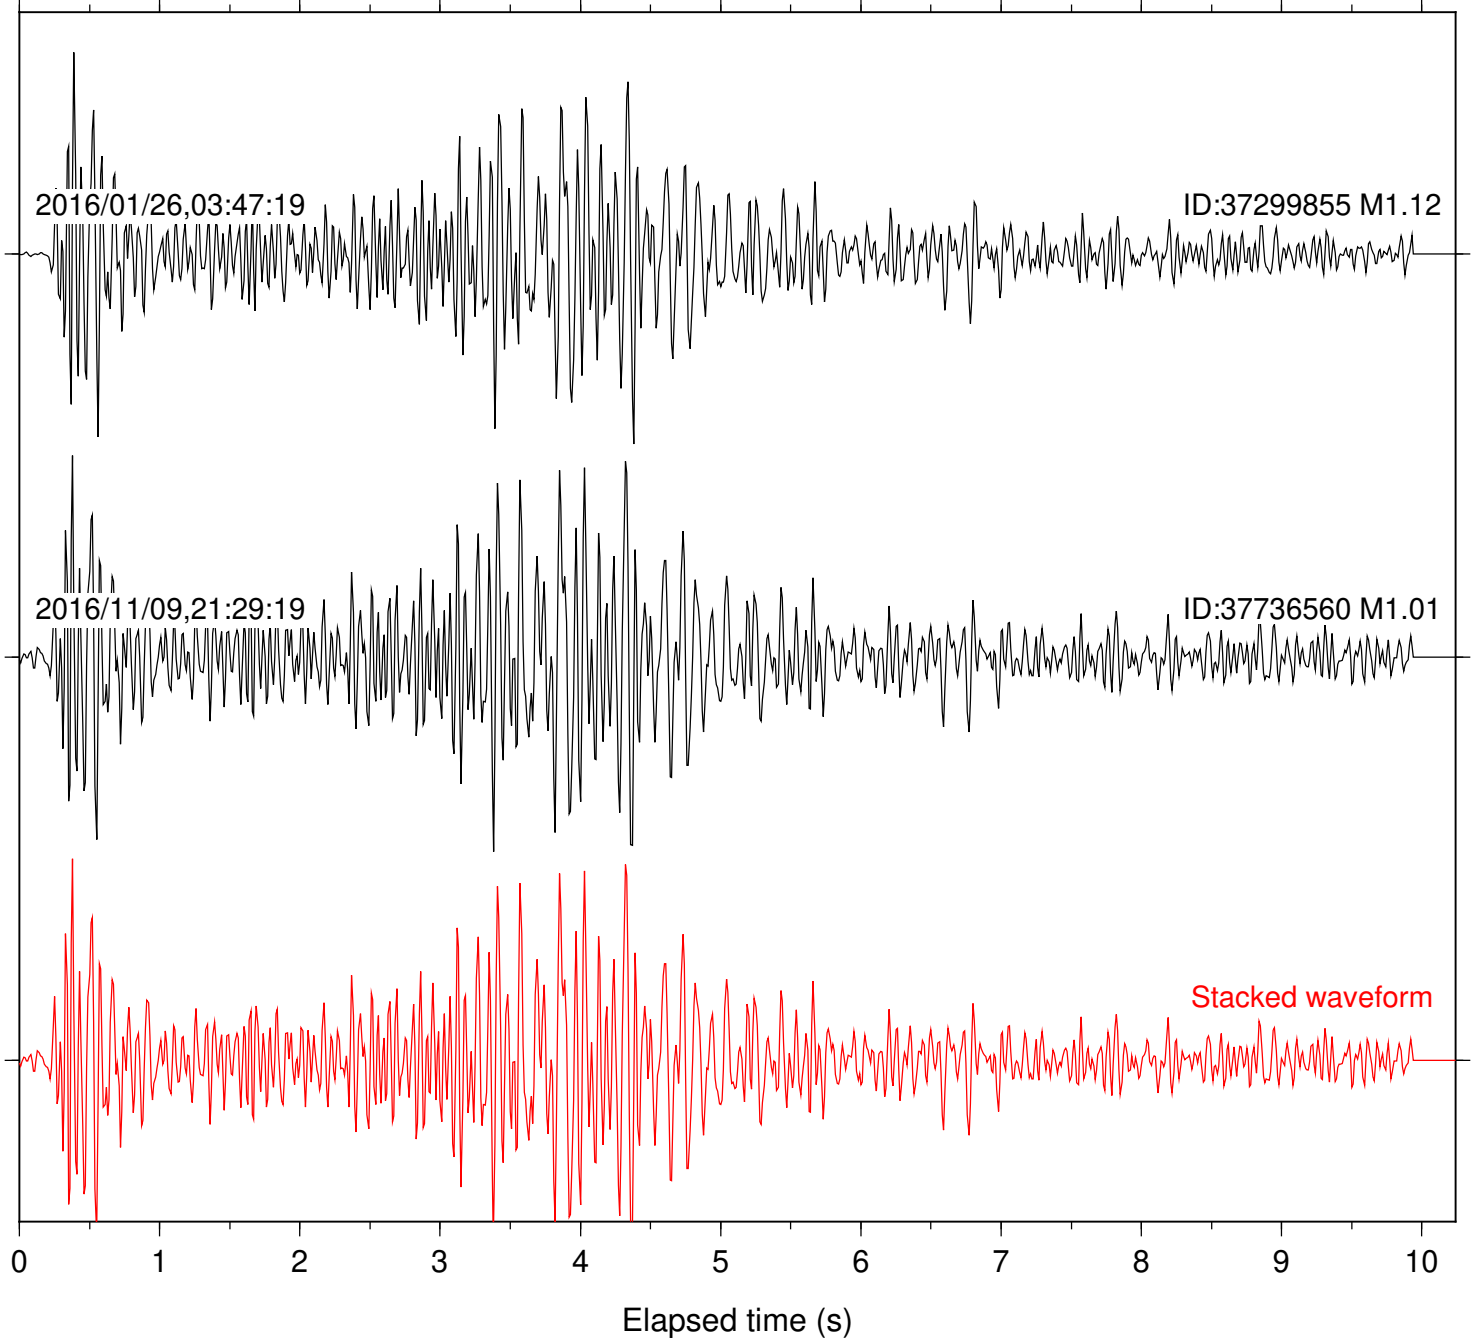

Station: B087 Com: EHZ

Focal depth: 13.09 km

Station: B088 Com: EHZ

Focal depth: 13.09 km

Station: B093 Com: EHZ

Focal depth: 13.09 km

Station: B946 Com: EHZ

Focal depth: 13.09 km