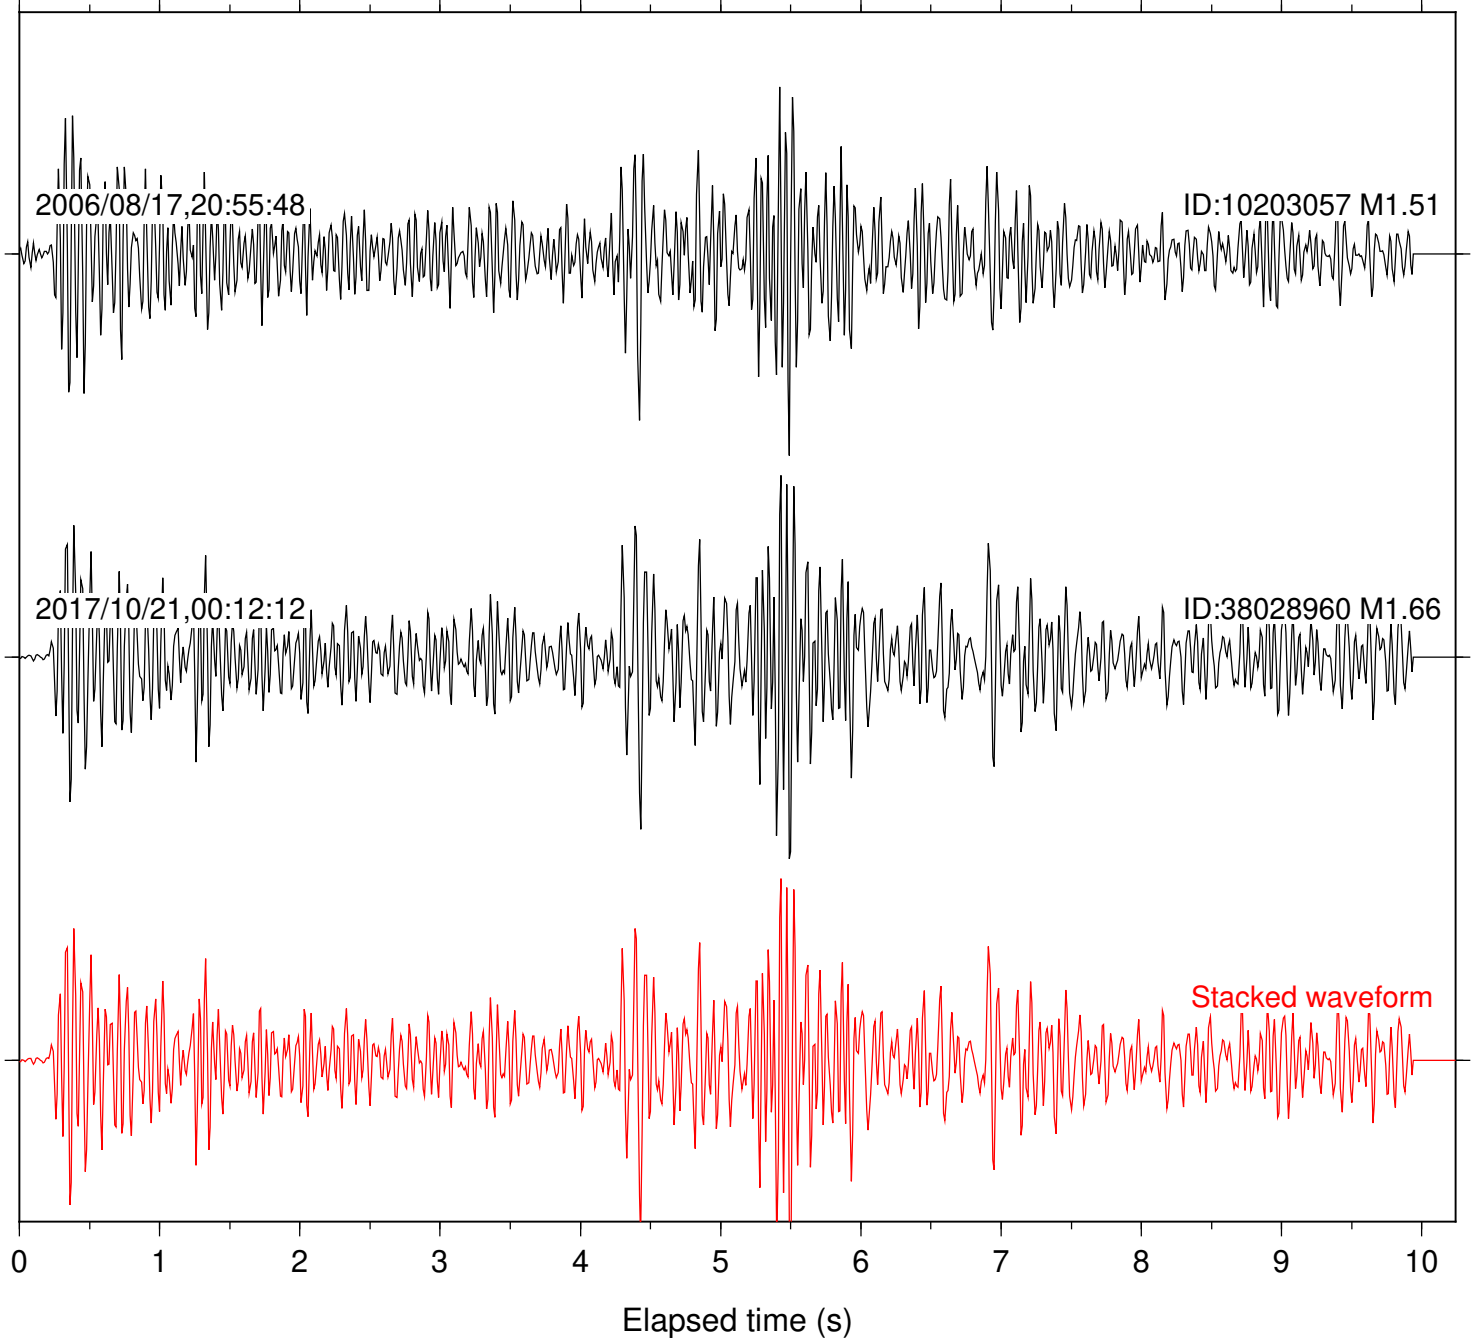

Station: PLM Com: HHZ

Focal depth: 13.76 km