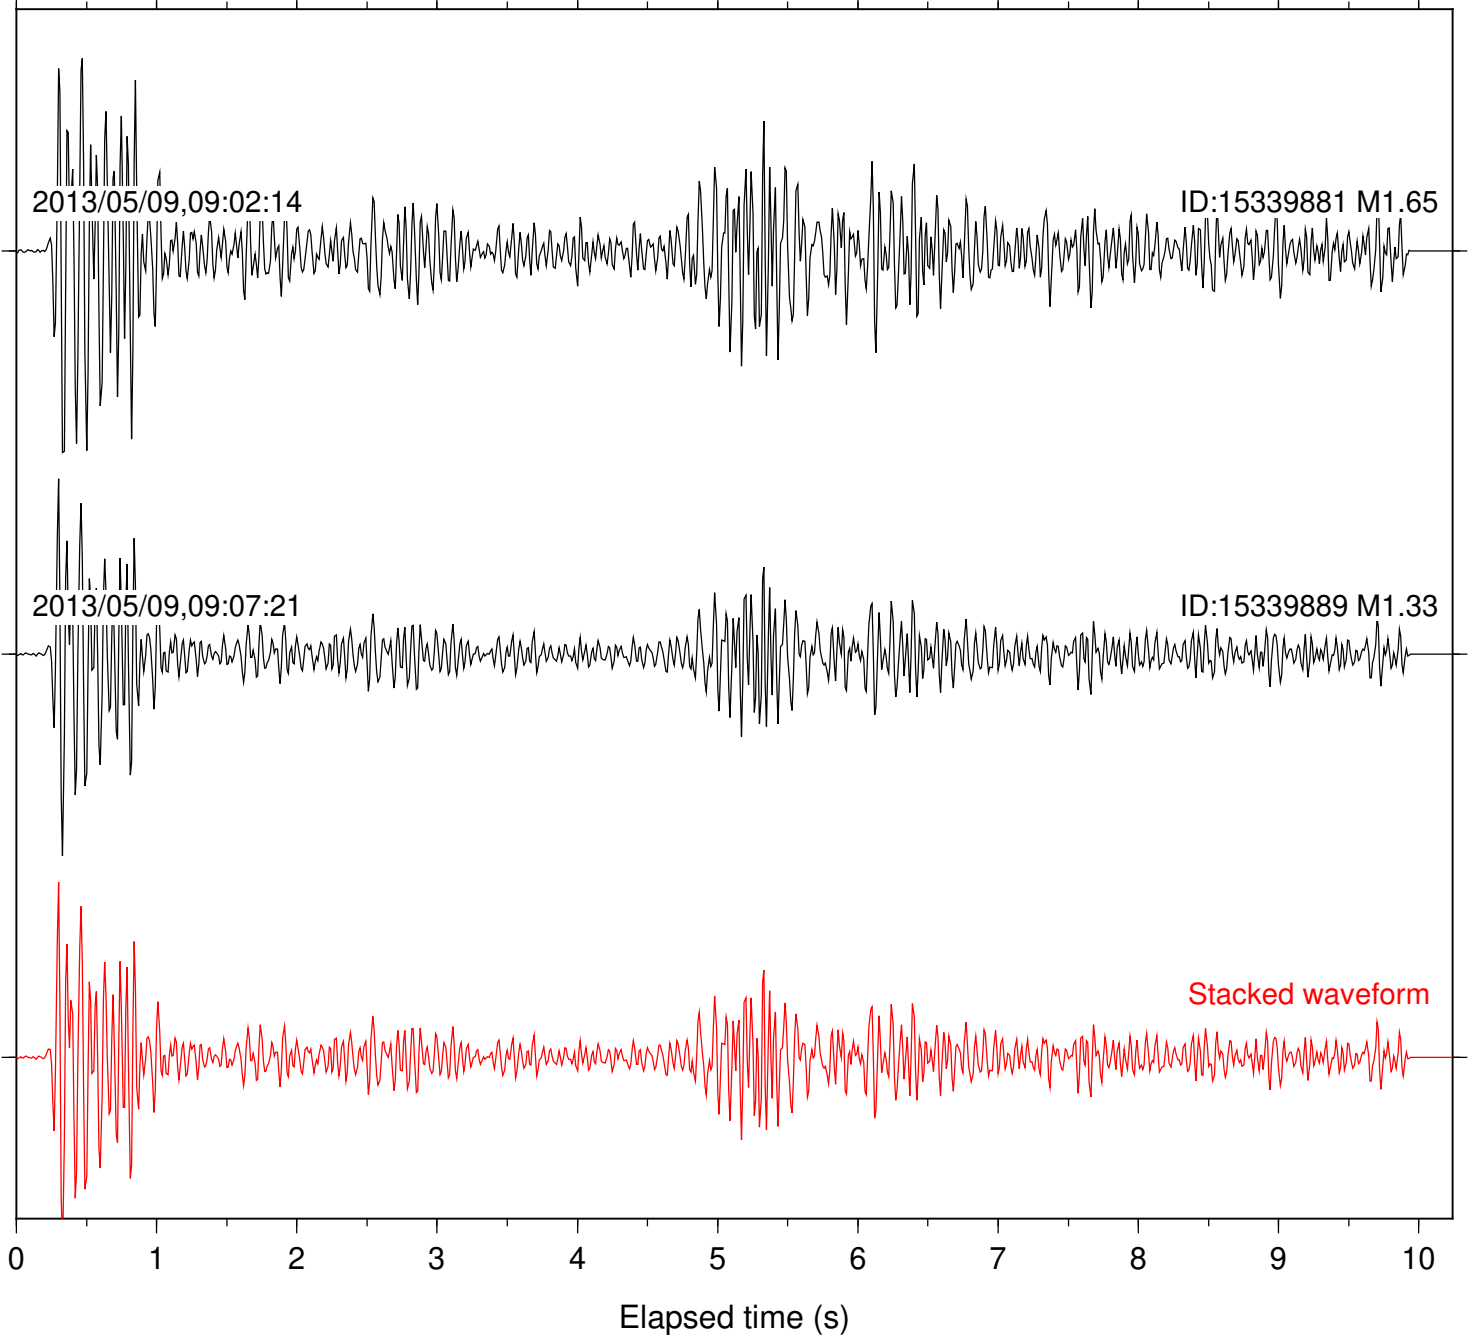

Station: SKY Com: EHZ

Focal depth: 11.69 km