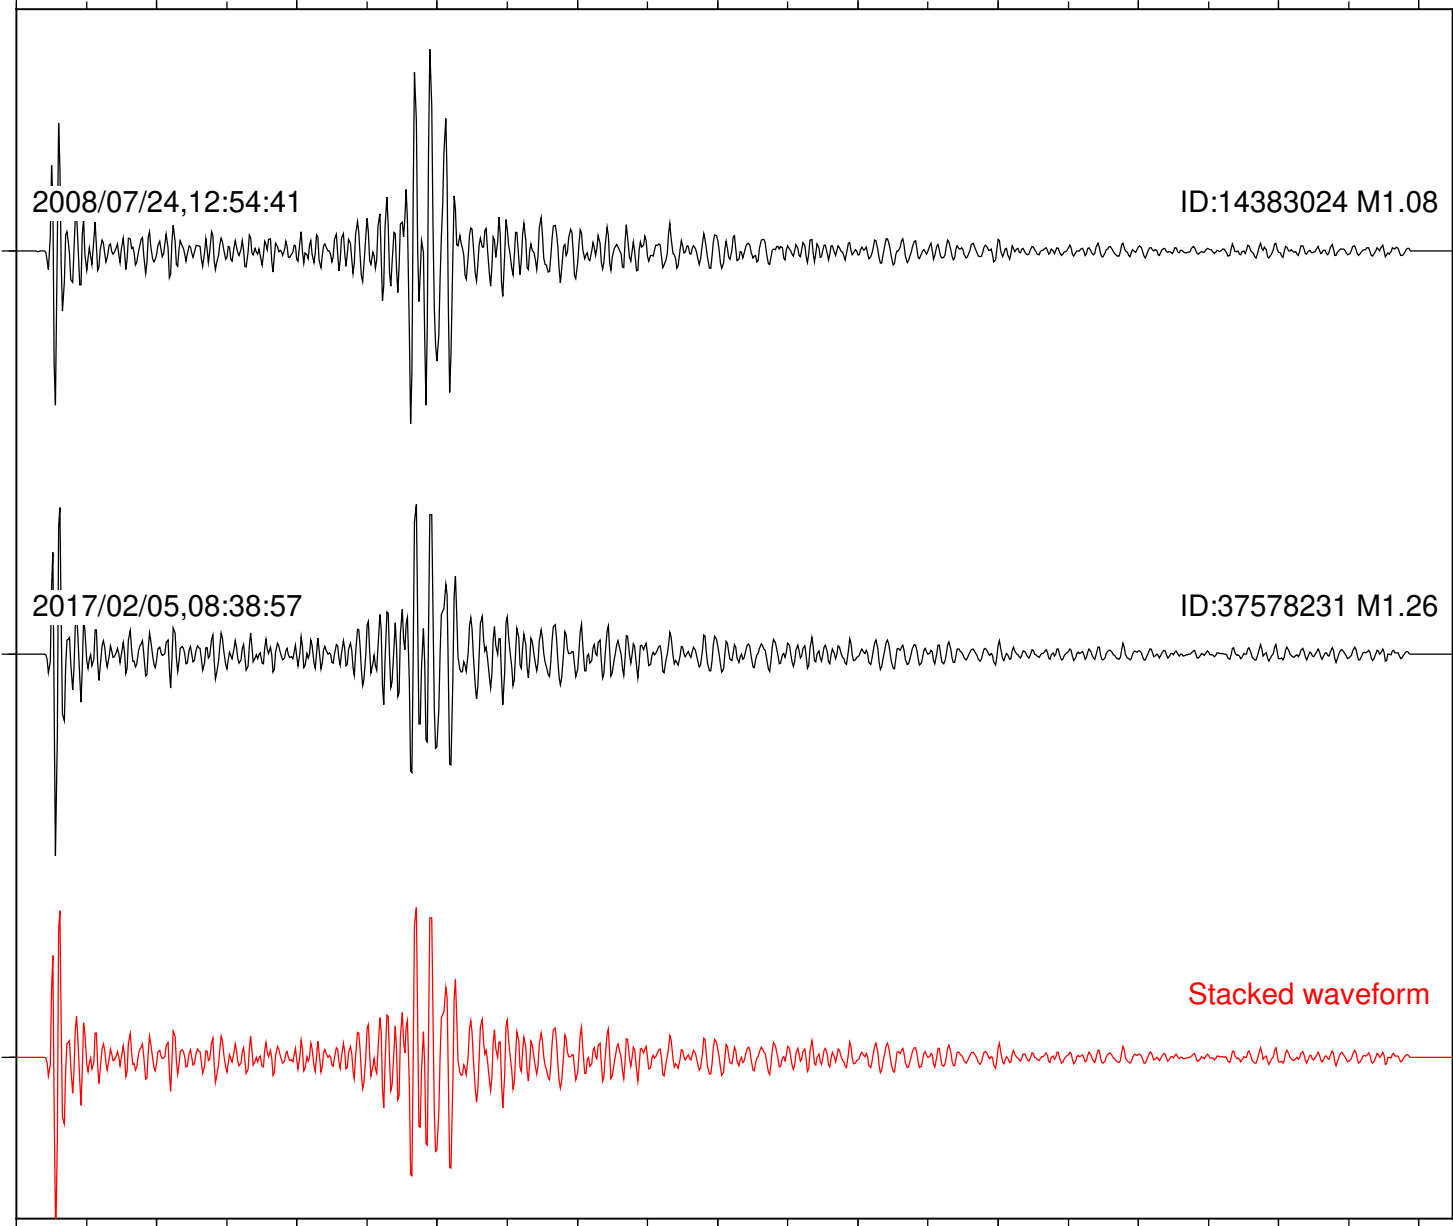

Station: B084 Com: EHZ

Focal depth: 14.27 km

2008/07/24,12:54:41

ID:14383024 M1.08

2017/02/05,08:38:57

ID:37578231 M1.26

Stacked waveform

0 1 2 3 4 5 6 7 8 9 10
Elapsed time (s)