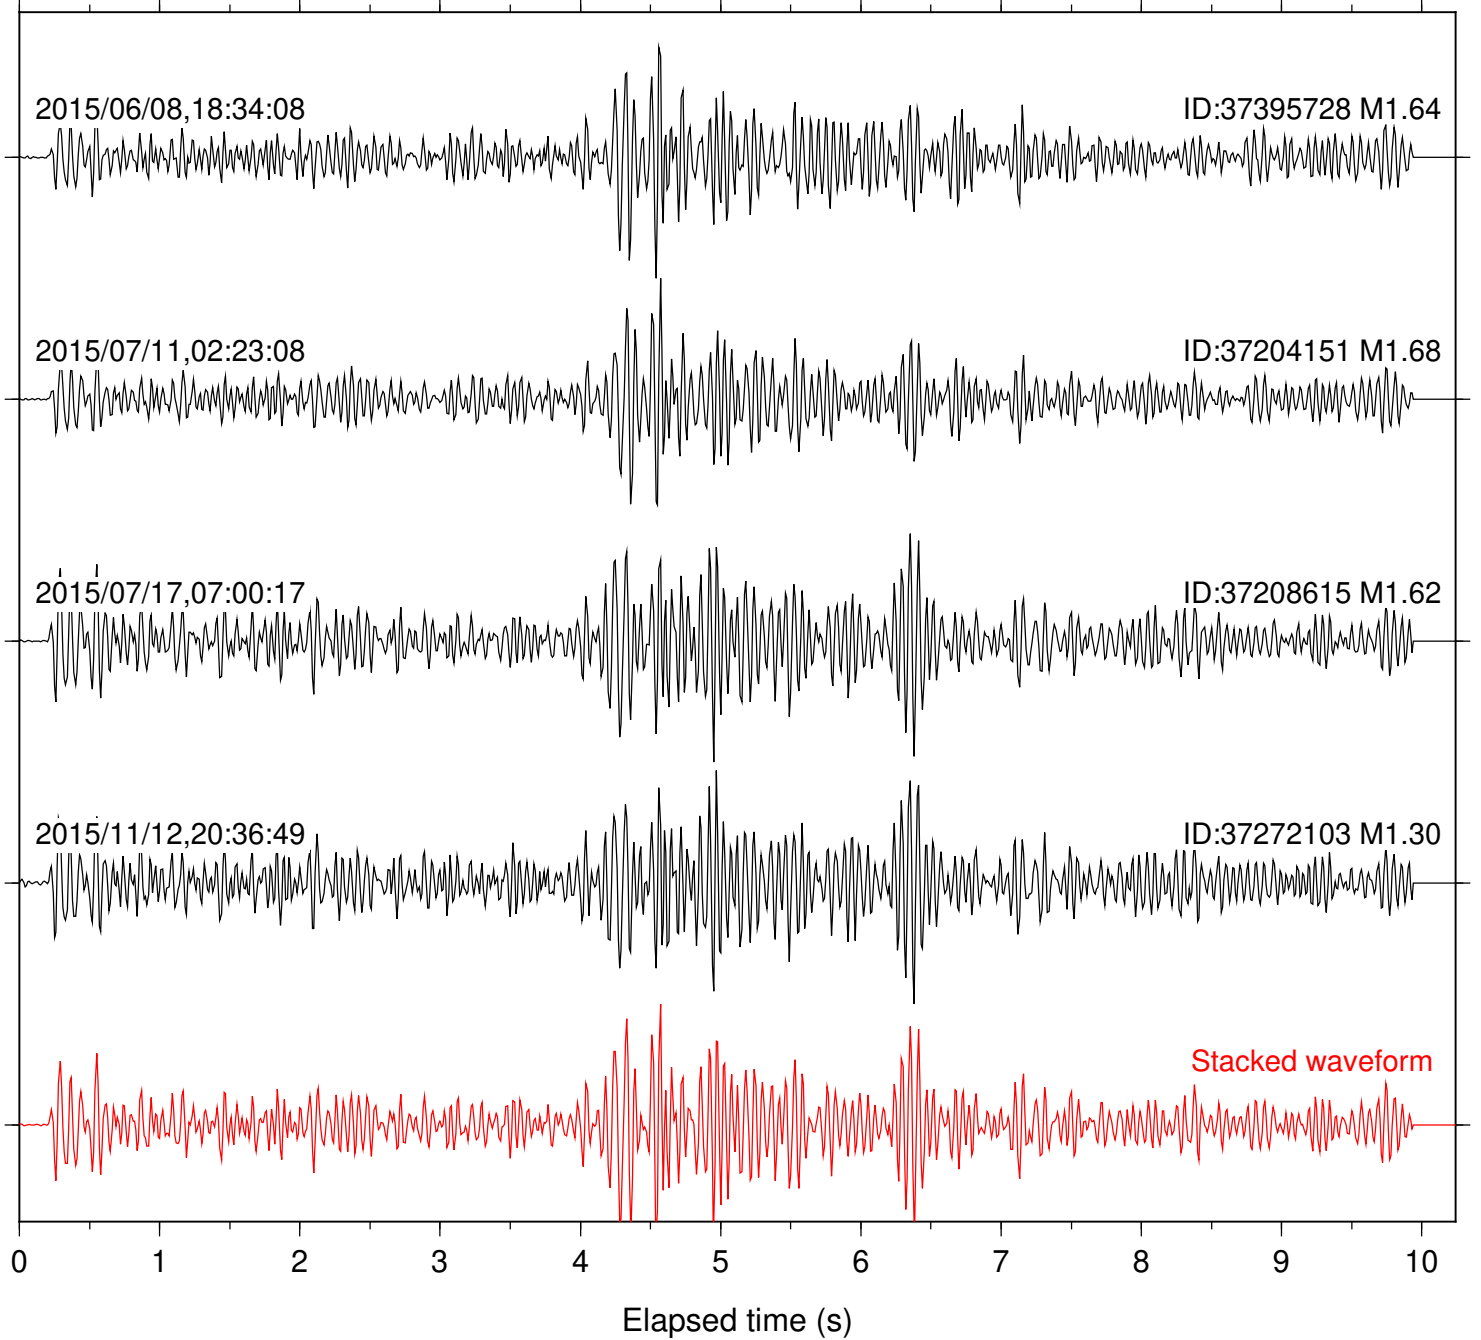

Station: PFO Com: HHZ

Focal depth: 8.23 km