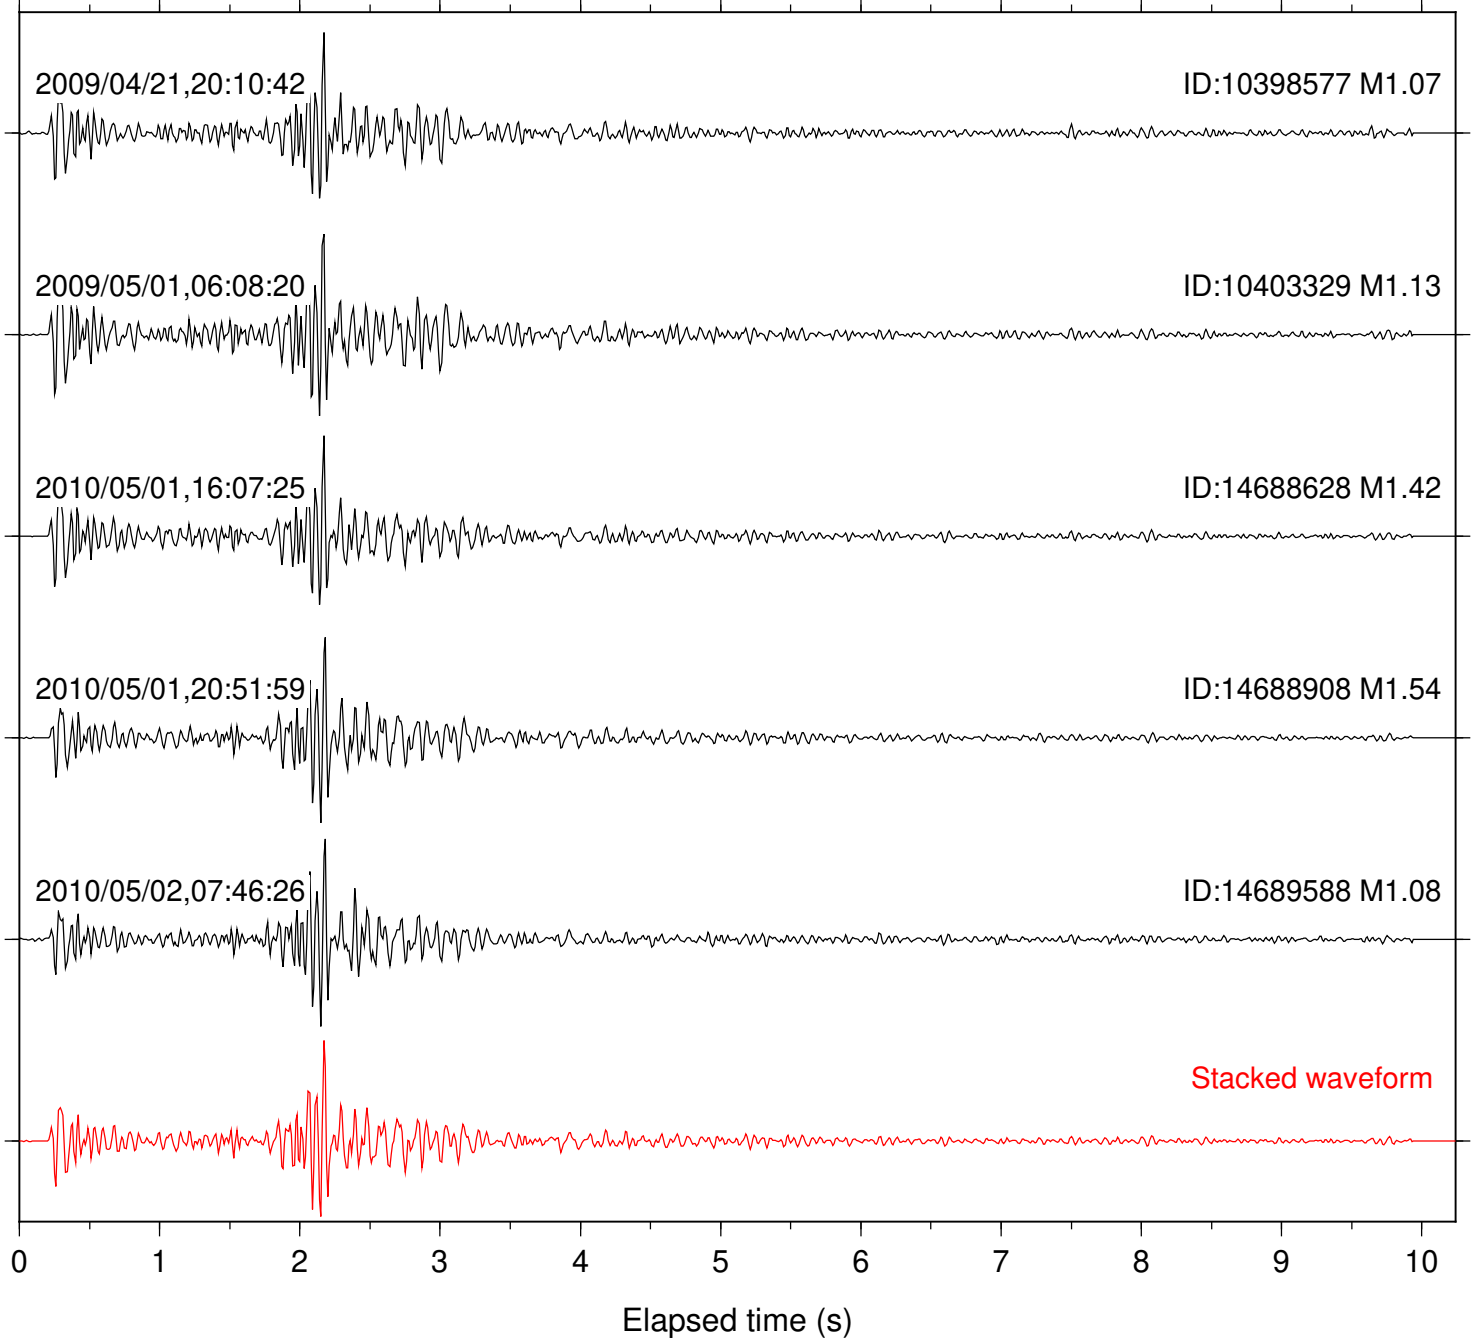

Station: BZN Com: HHZ

Focal depth: 10.04 km