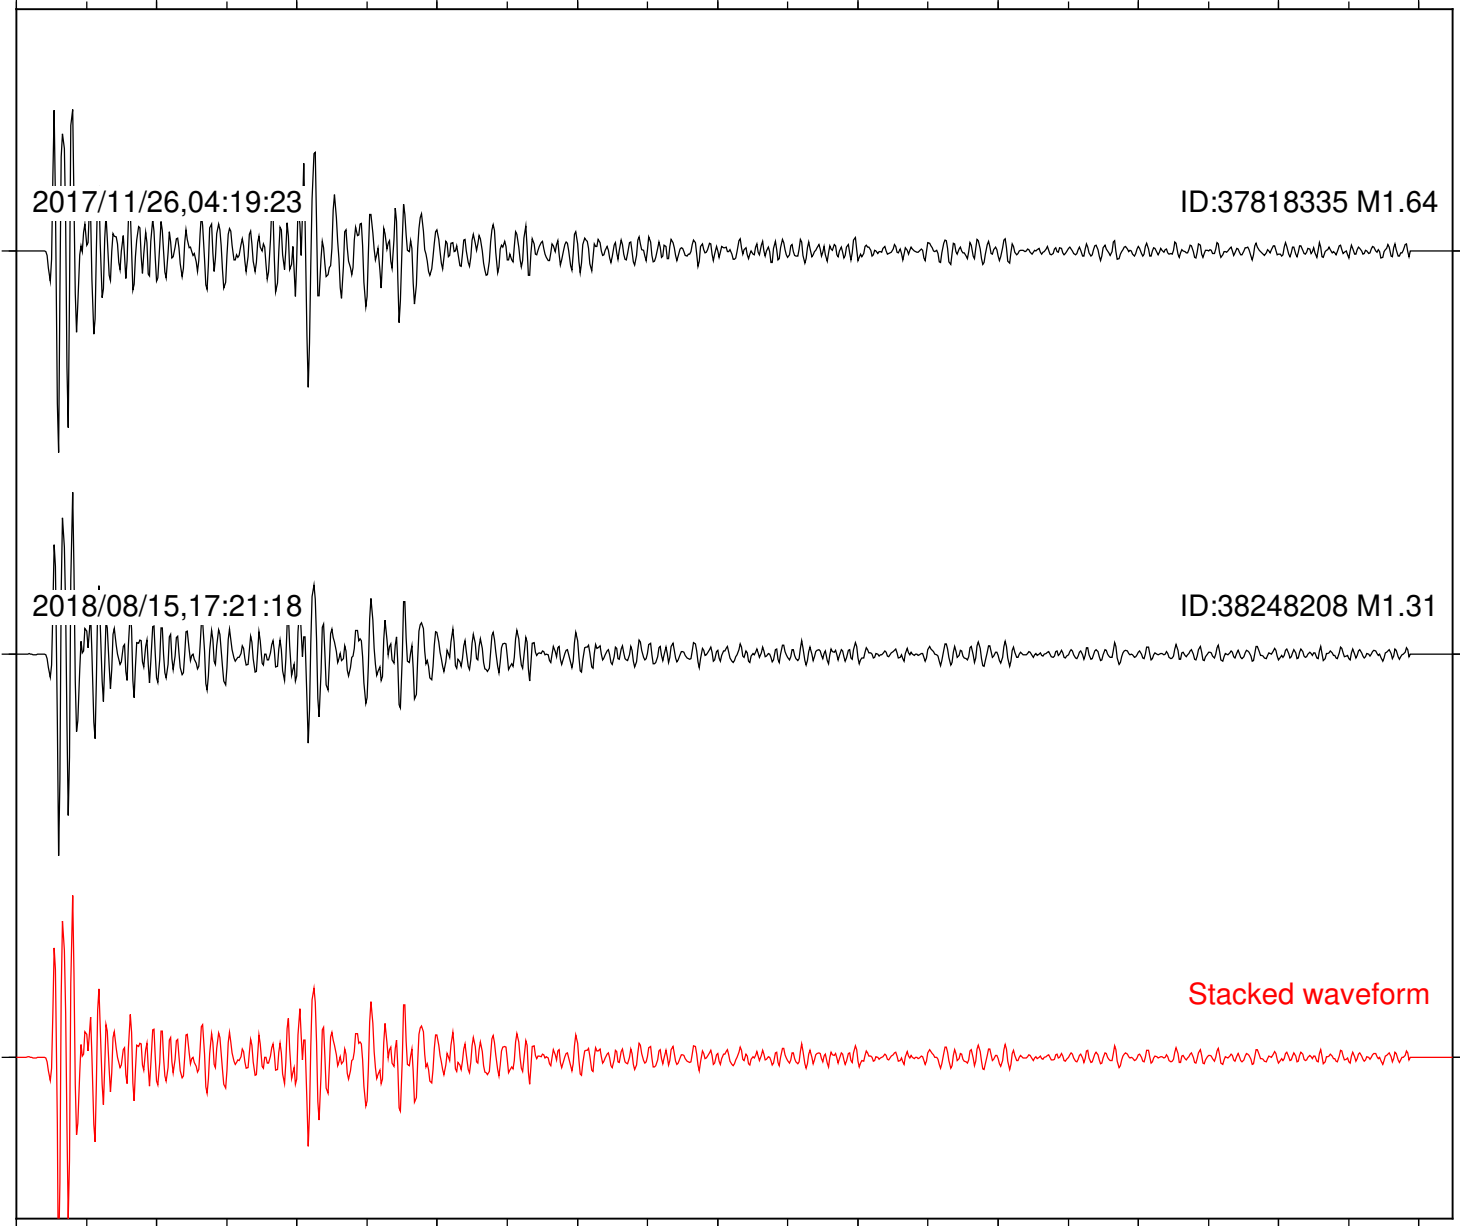

Station: B093 Com: EHZ

Focal depth: 4.87 km

2017/11/26,04:19:23

ID:37818335 M1.64

2018/08/15,17:21:18

ID:38248208 M1.31

Stacked waveform

0 1 2 3 4 5 6 7 8 9 10
Elapsed time (s)