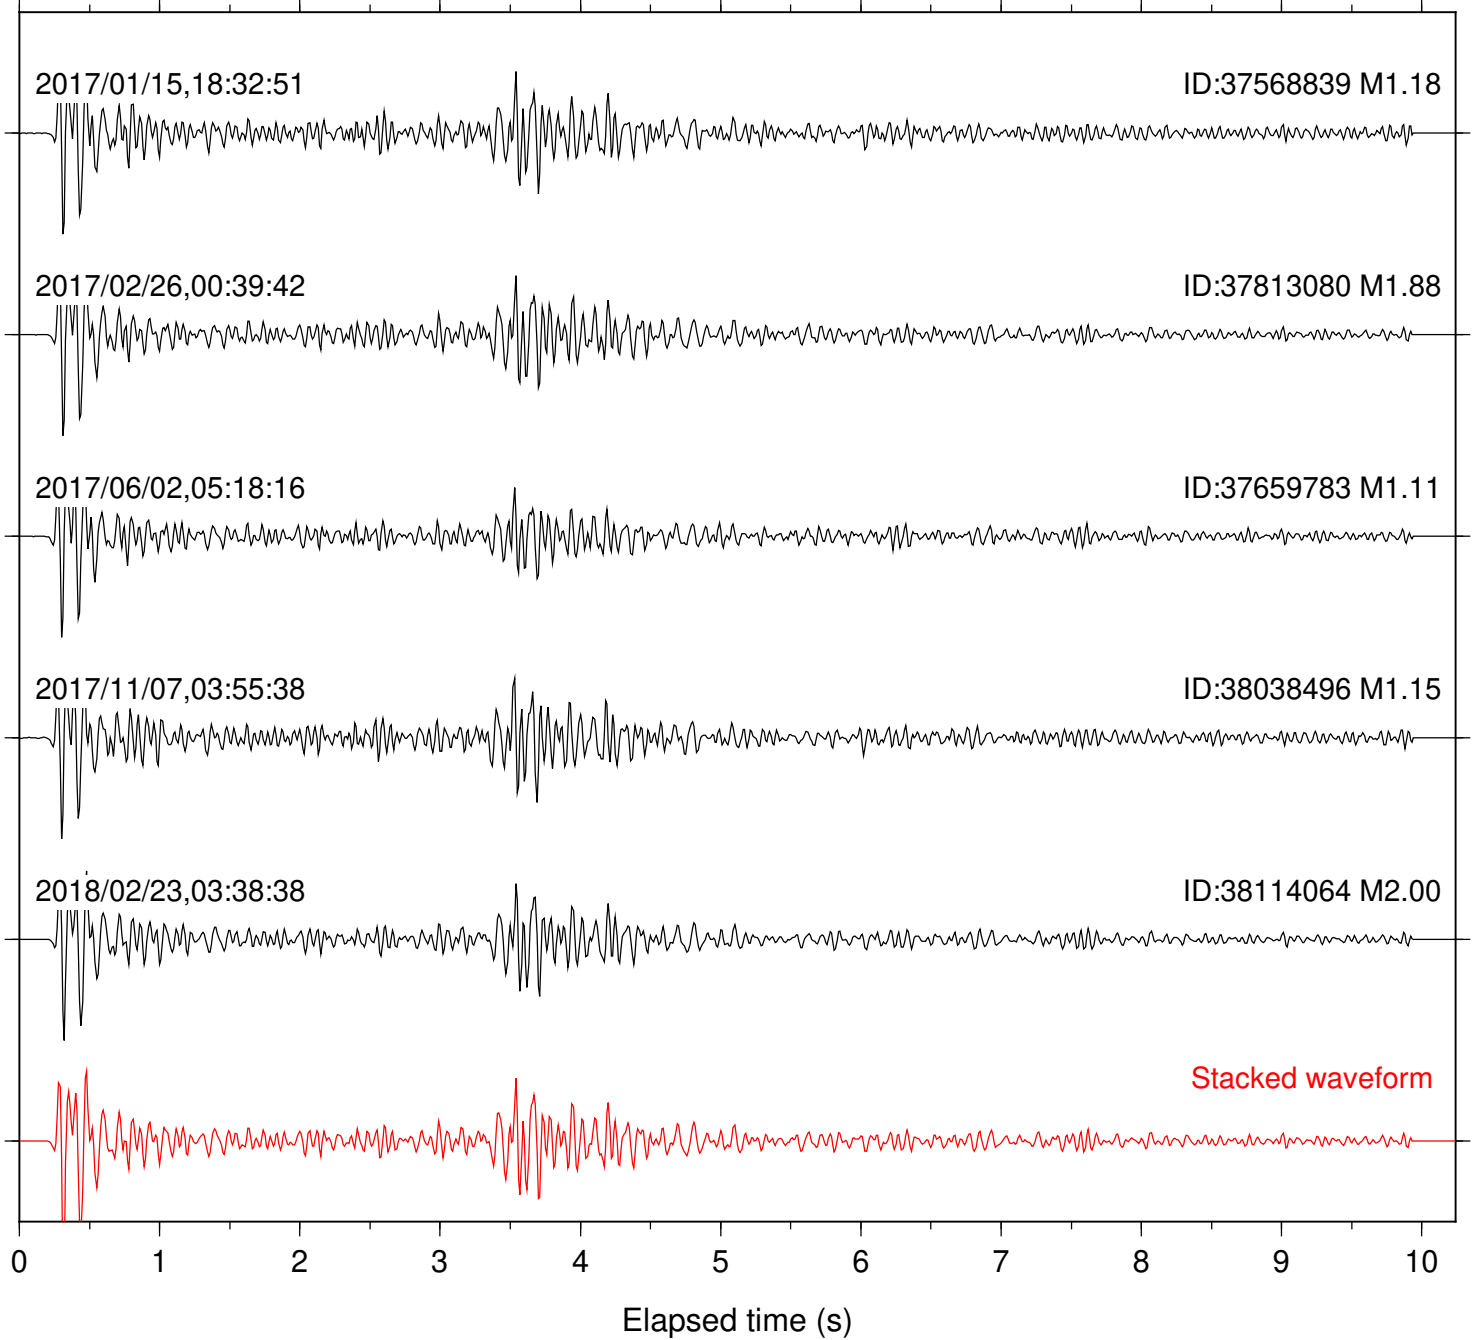

Focal depth: 6.31 km

Station: DGR Com: HHZ

Focal depth: 6.35 km

Station: FRD Com: HHZ

Focal depth: 6.31 km

Station: HMT2 Com: HHZ

Focal depth: 6.31 km

Station: LKH Com: HHZ