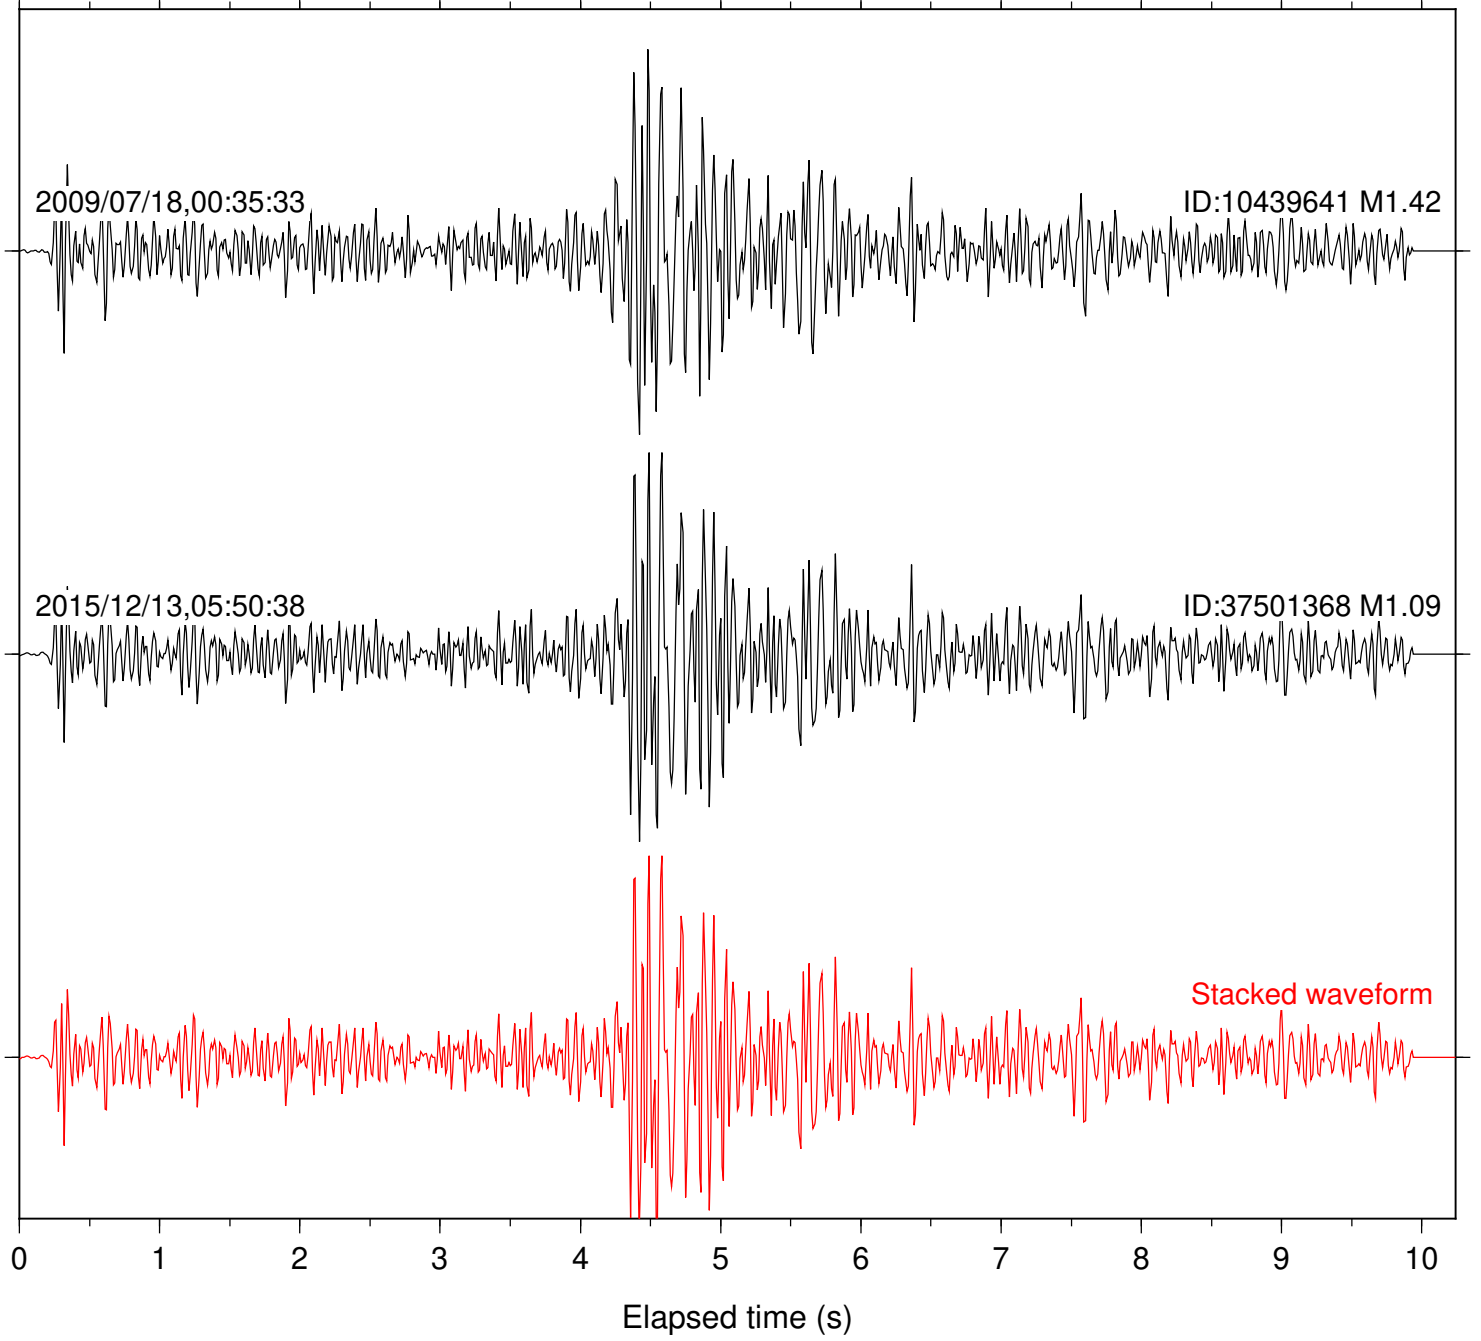

0 1 2 3 4 5 6 7 8 9 10  
Elapsed time (s)

Station: CSH Com: HHZ

Focal depth: 5.35 km

Station: B081 Com: EHZ

Focal depth: 8.50 km

Station: B082 Com: EHZ

Focal depth: 8.50 km

2009/07/18,00:35:33