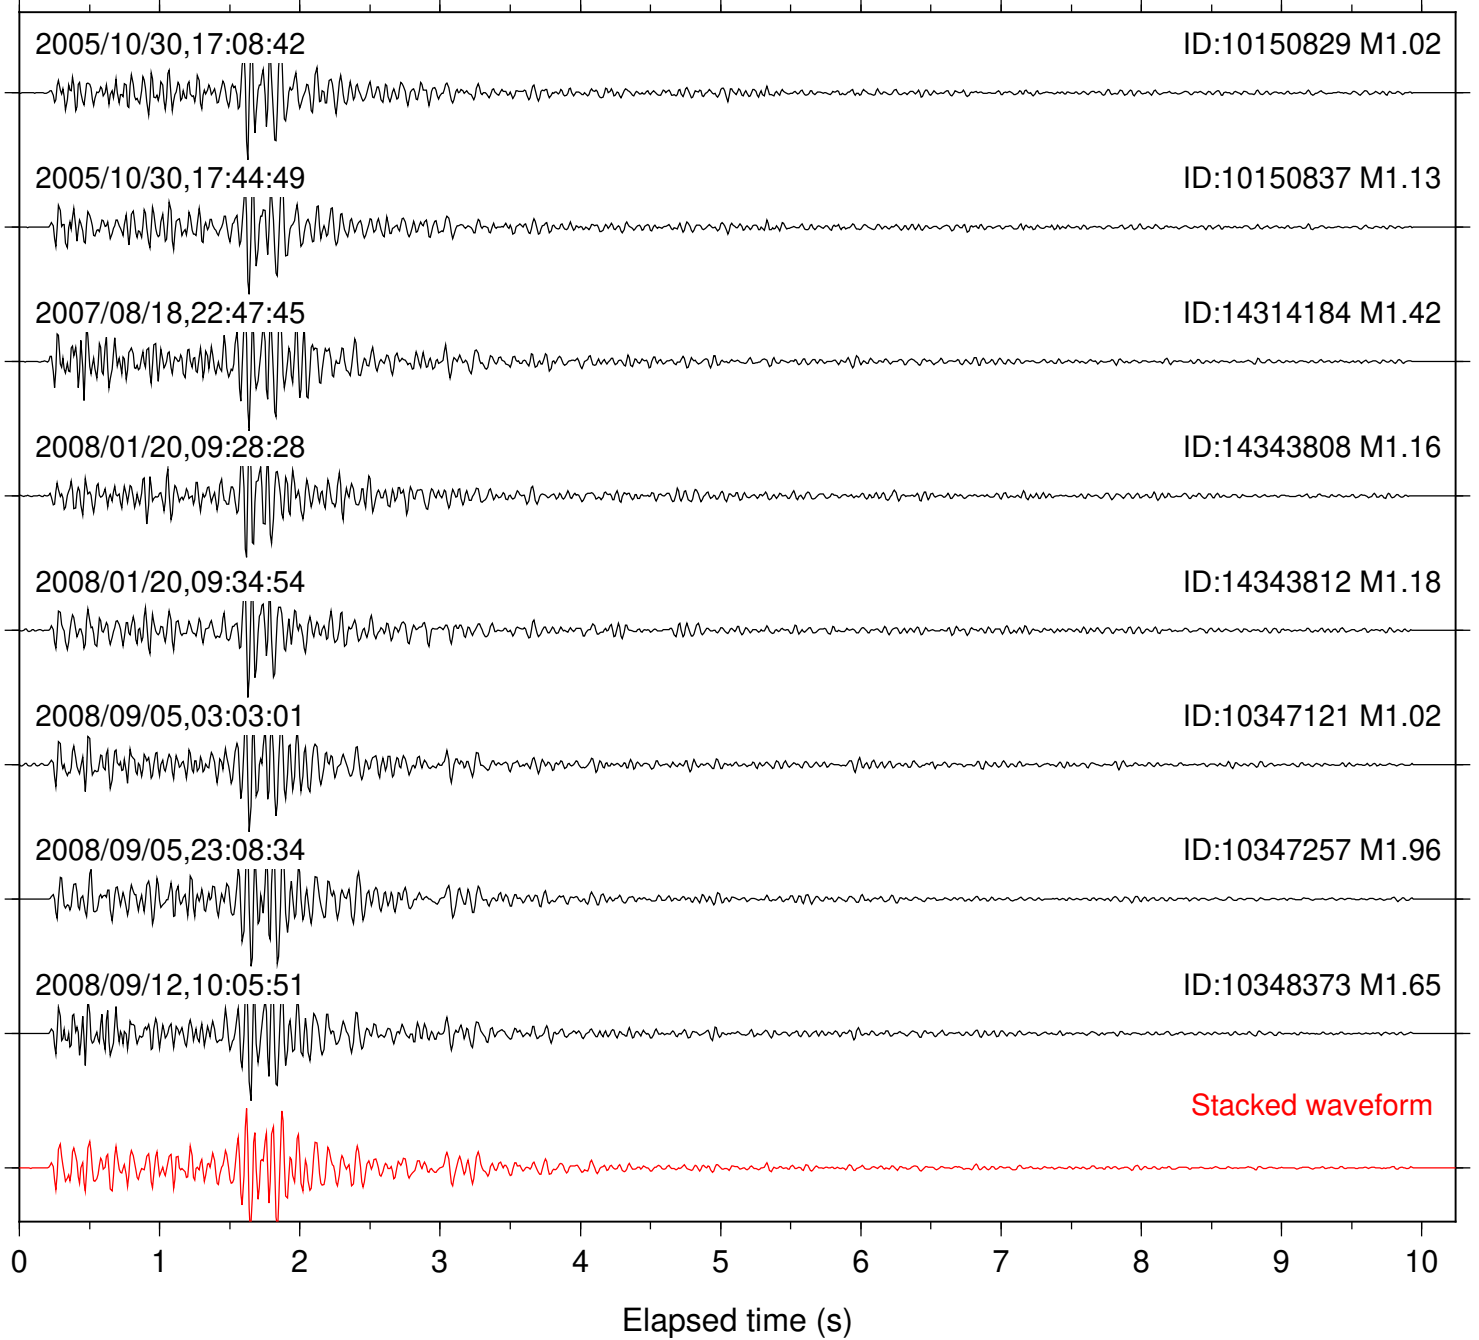

Station: TRO Com: HHZ

Focal depth: 6.37 km