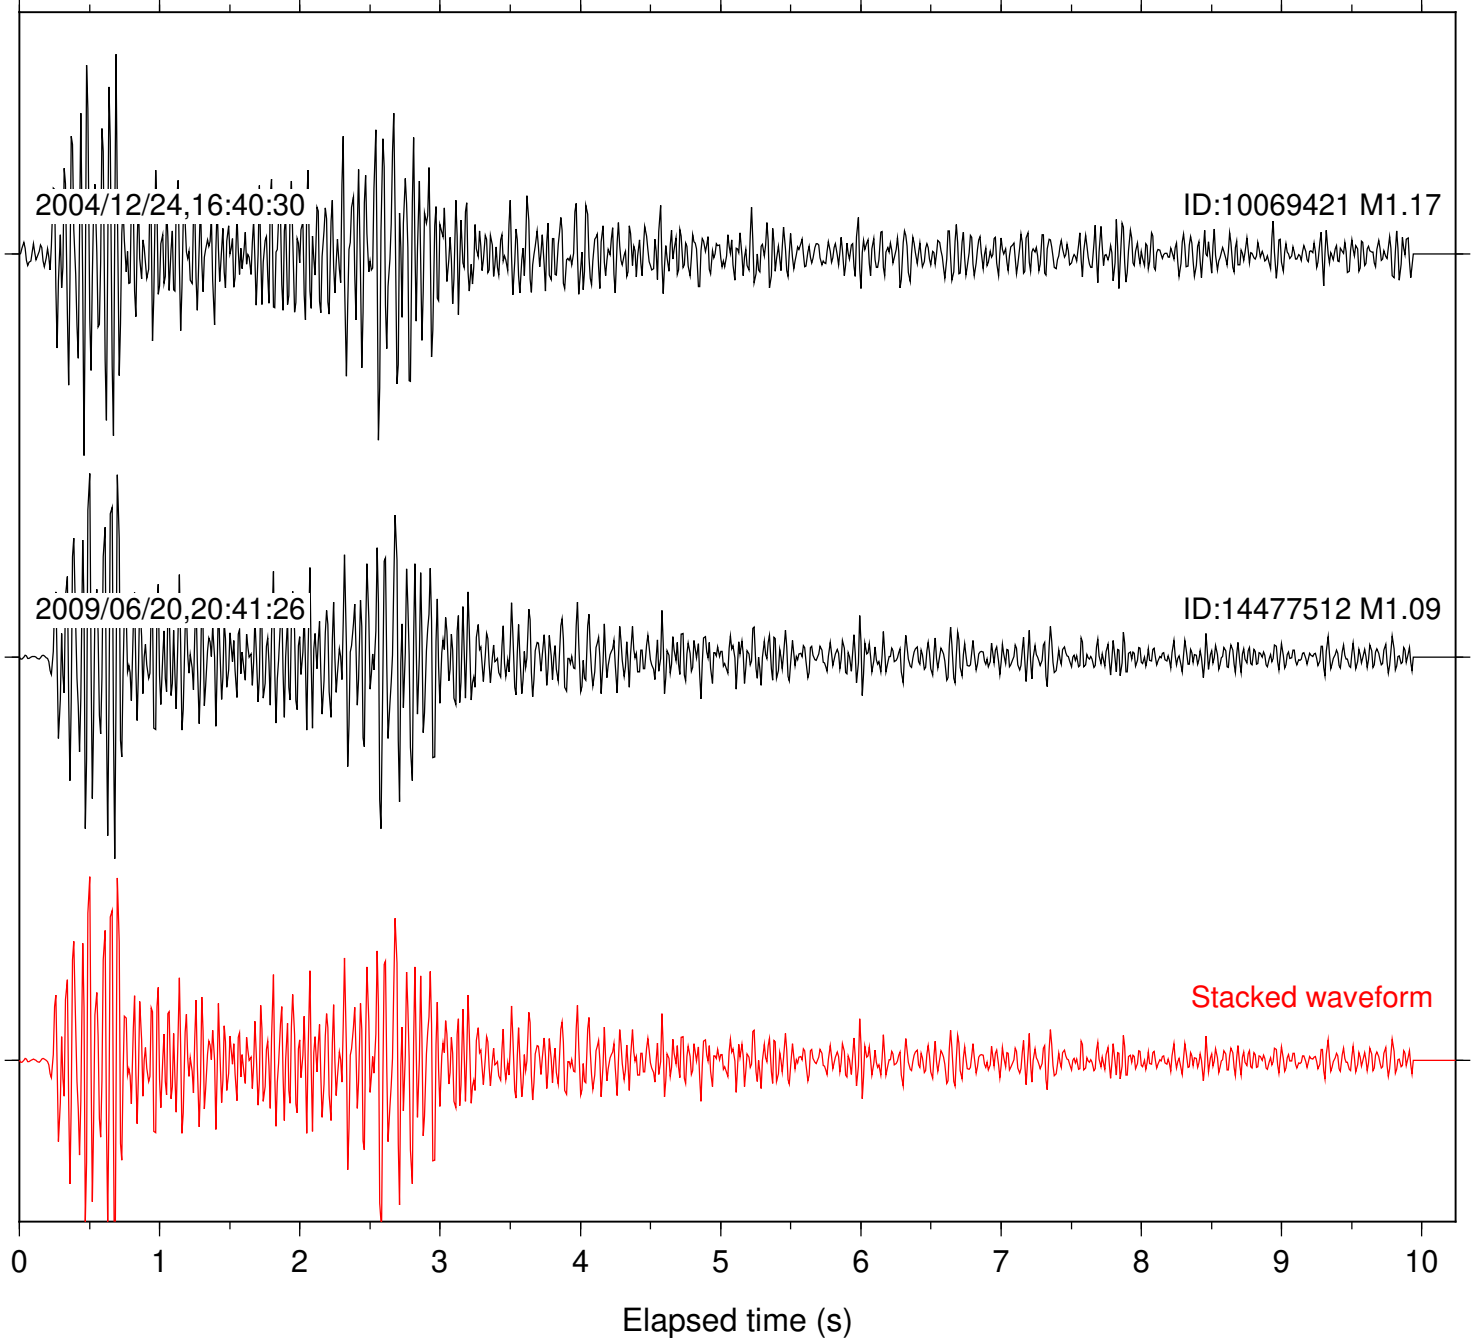

Station: FRD Com: HHZ

Focal depth: 14.18 km