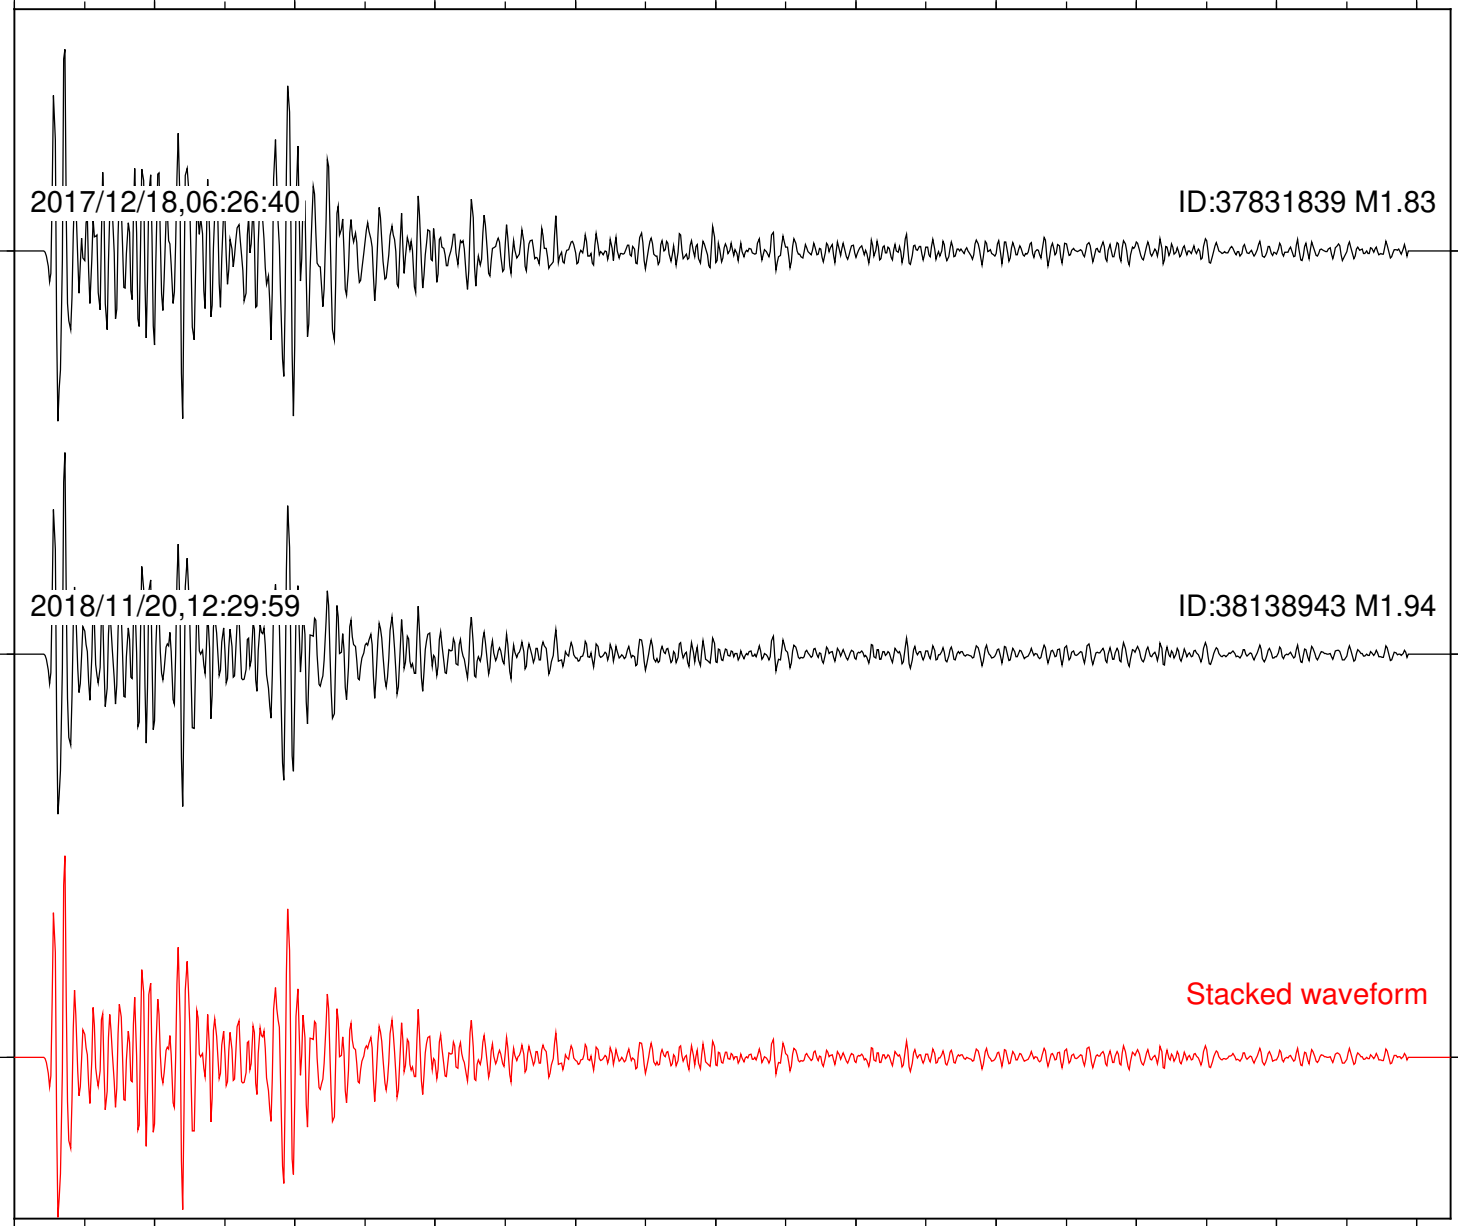

Station: CSH Com: HHZ

Focal depth: 3.00 km

Station: DGR Com: HHZ

Focal depth: 3.00 km

Station: FRD Com: HHZ

Focal depth: 3.00 km

Station: HMT2 Com: HHZ

Focal depth: 3.00 km