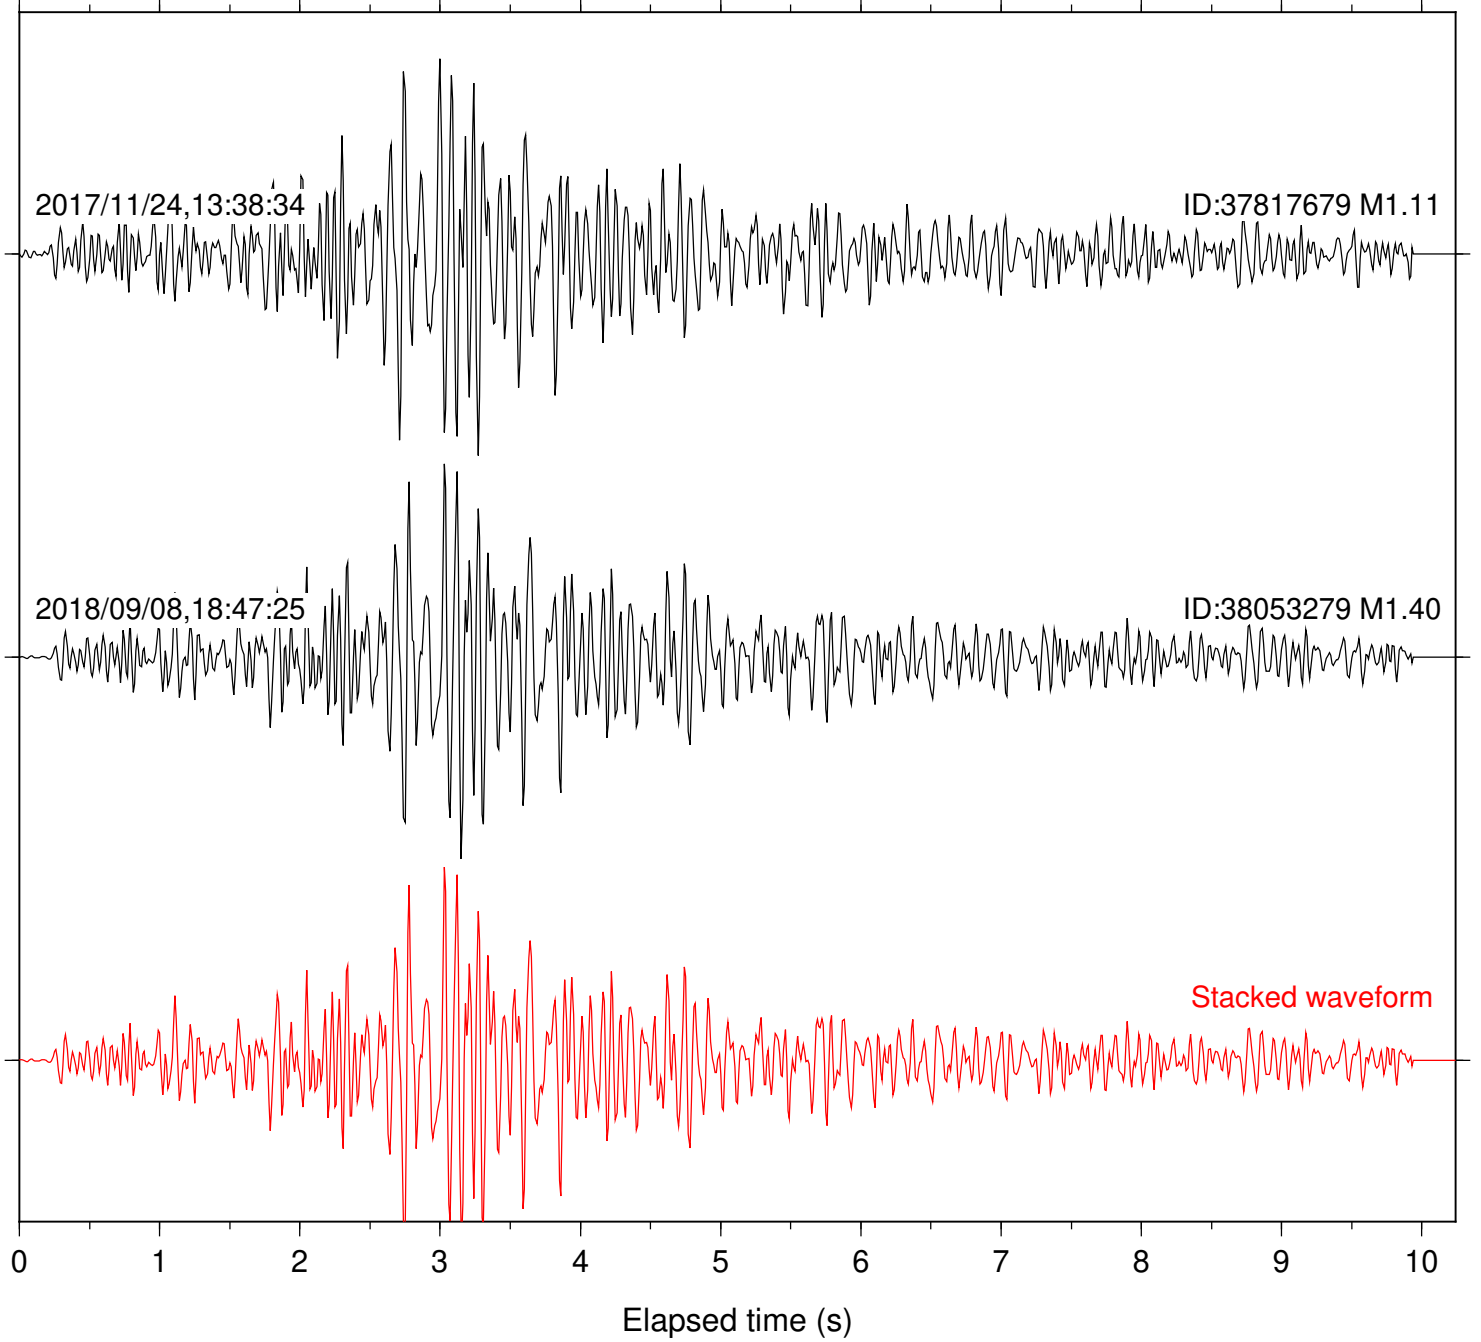

Focal depth: 4.89 km

Station: SND Com: HHZ

Focal depth: 4.89 km

Station: HOT Com: EHZ

Focal depth: 15.44 km

Station: LAQ Com: EHZ

Focal depth: 15.46 km

Station: SMO Com: EHZ