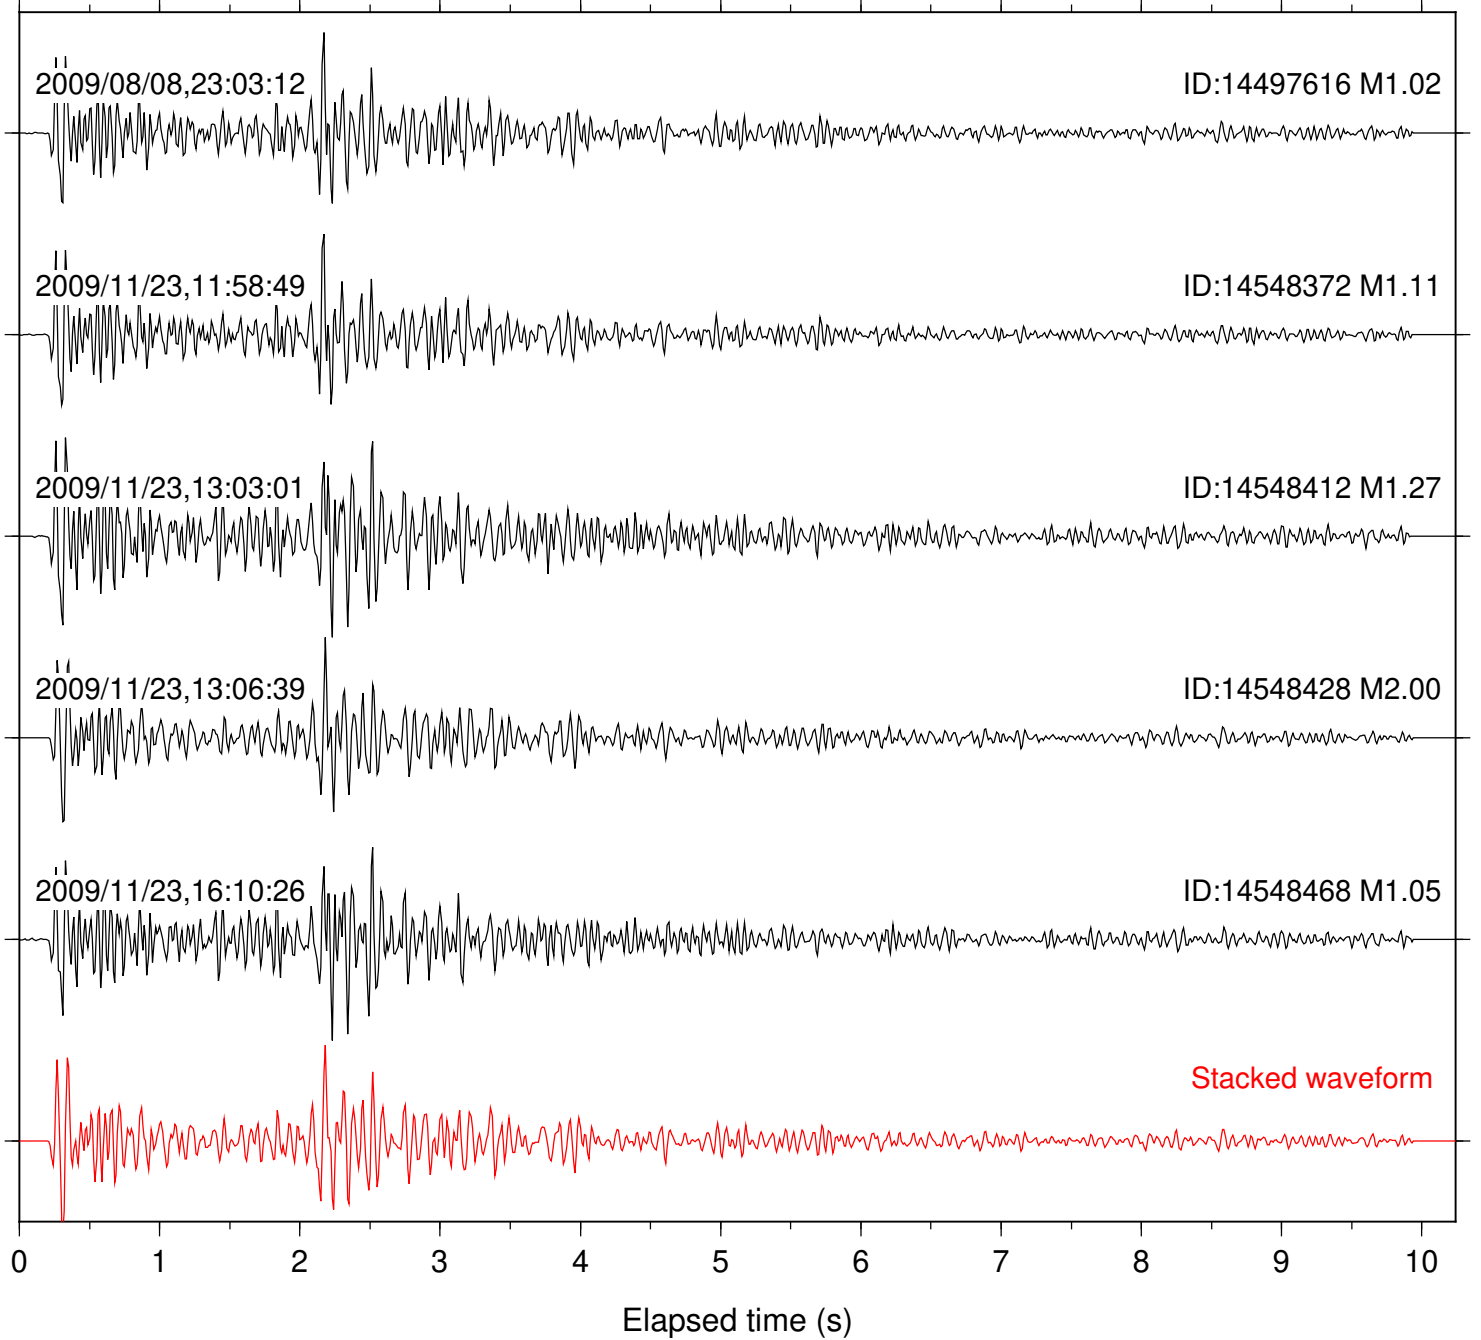

Station: B086 Com: EHZ

Focal depth: 9.33 km