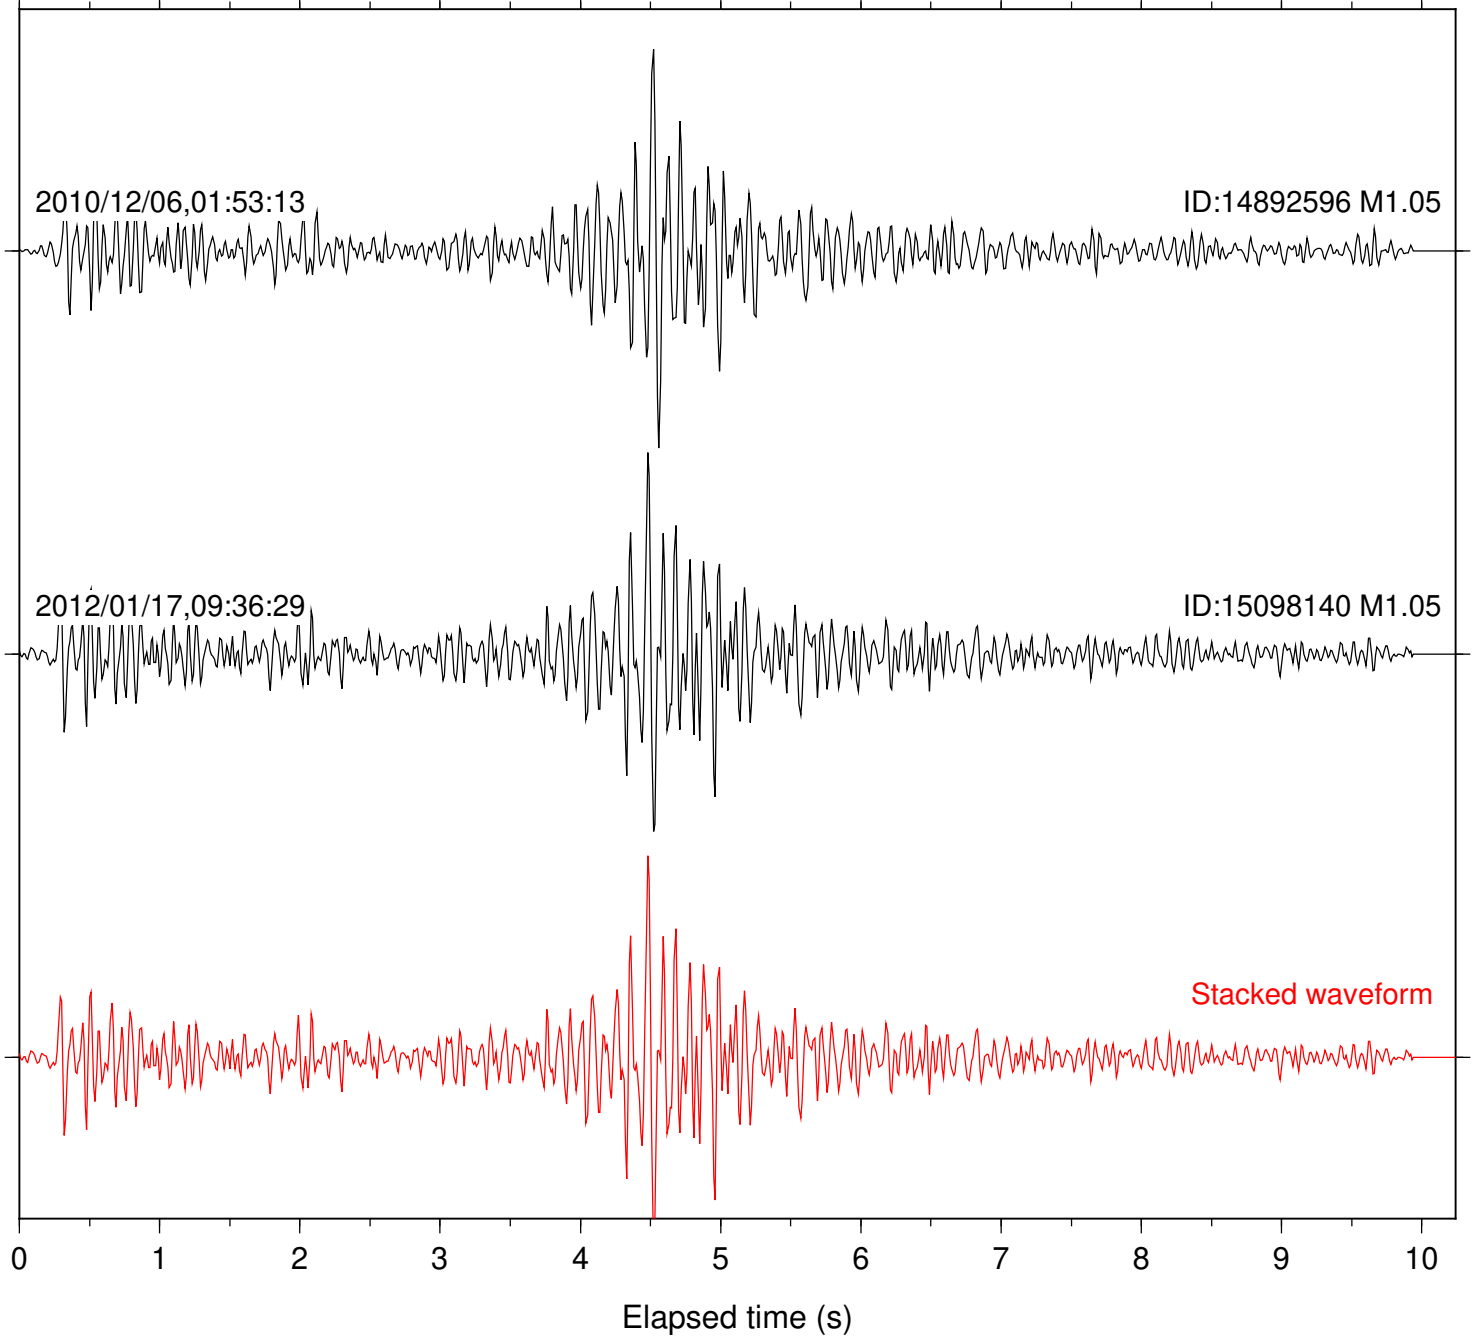

Station: BZN Com: HHZ

Focal depth: 11.71 km