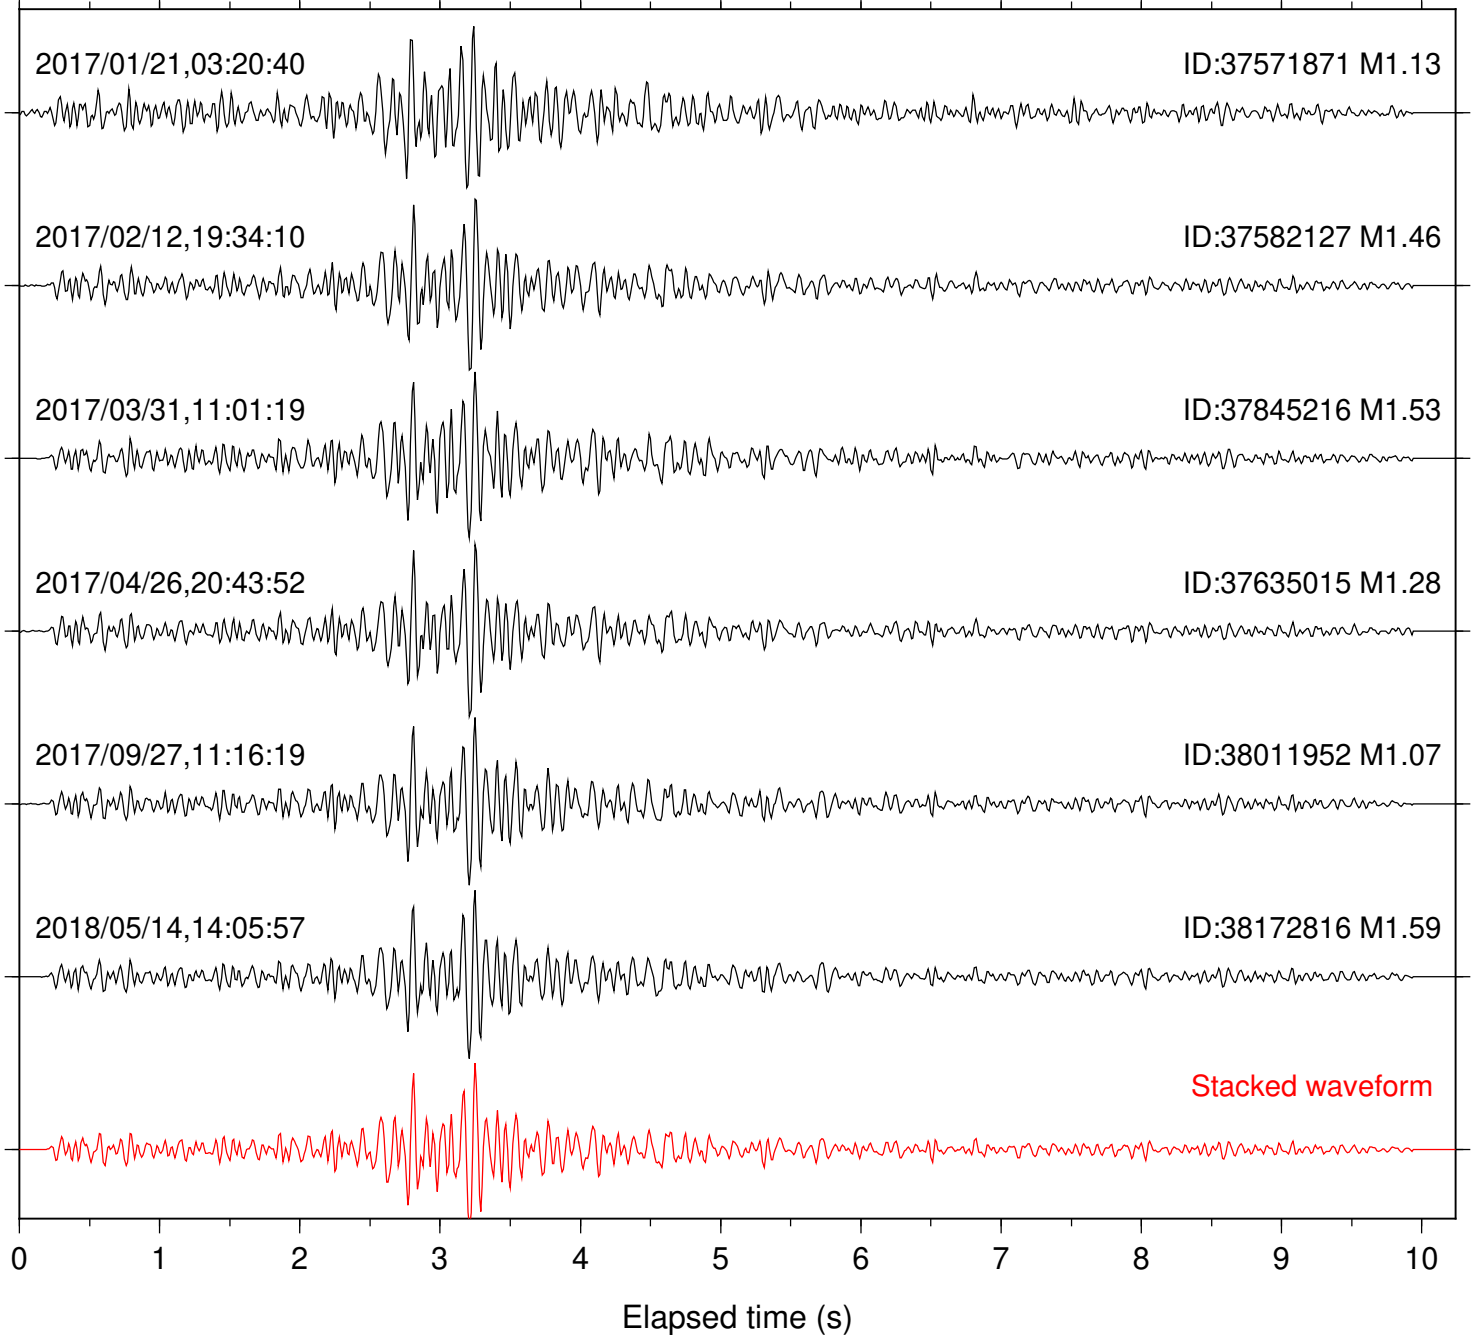

Focal depth: 6.39 km

Station: RDM Com: HHZ

Focal depth: 6.38 km

Station: RRSP Com: HHZ

Focal depth: 6.38 km

Station: SND Com: HHZ

Focal depth: 6.38 km

Station: TMSP Com: HHZ