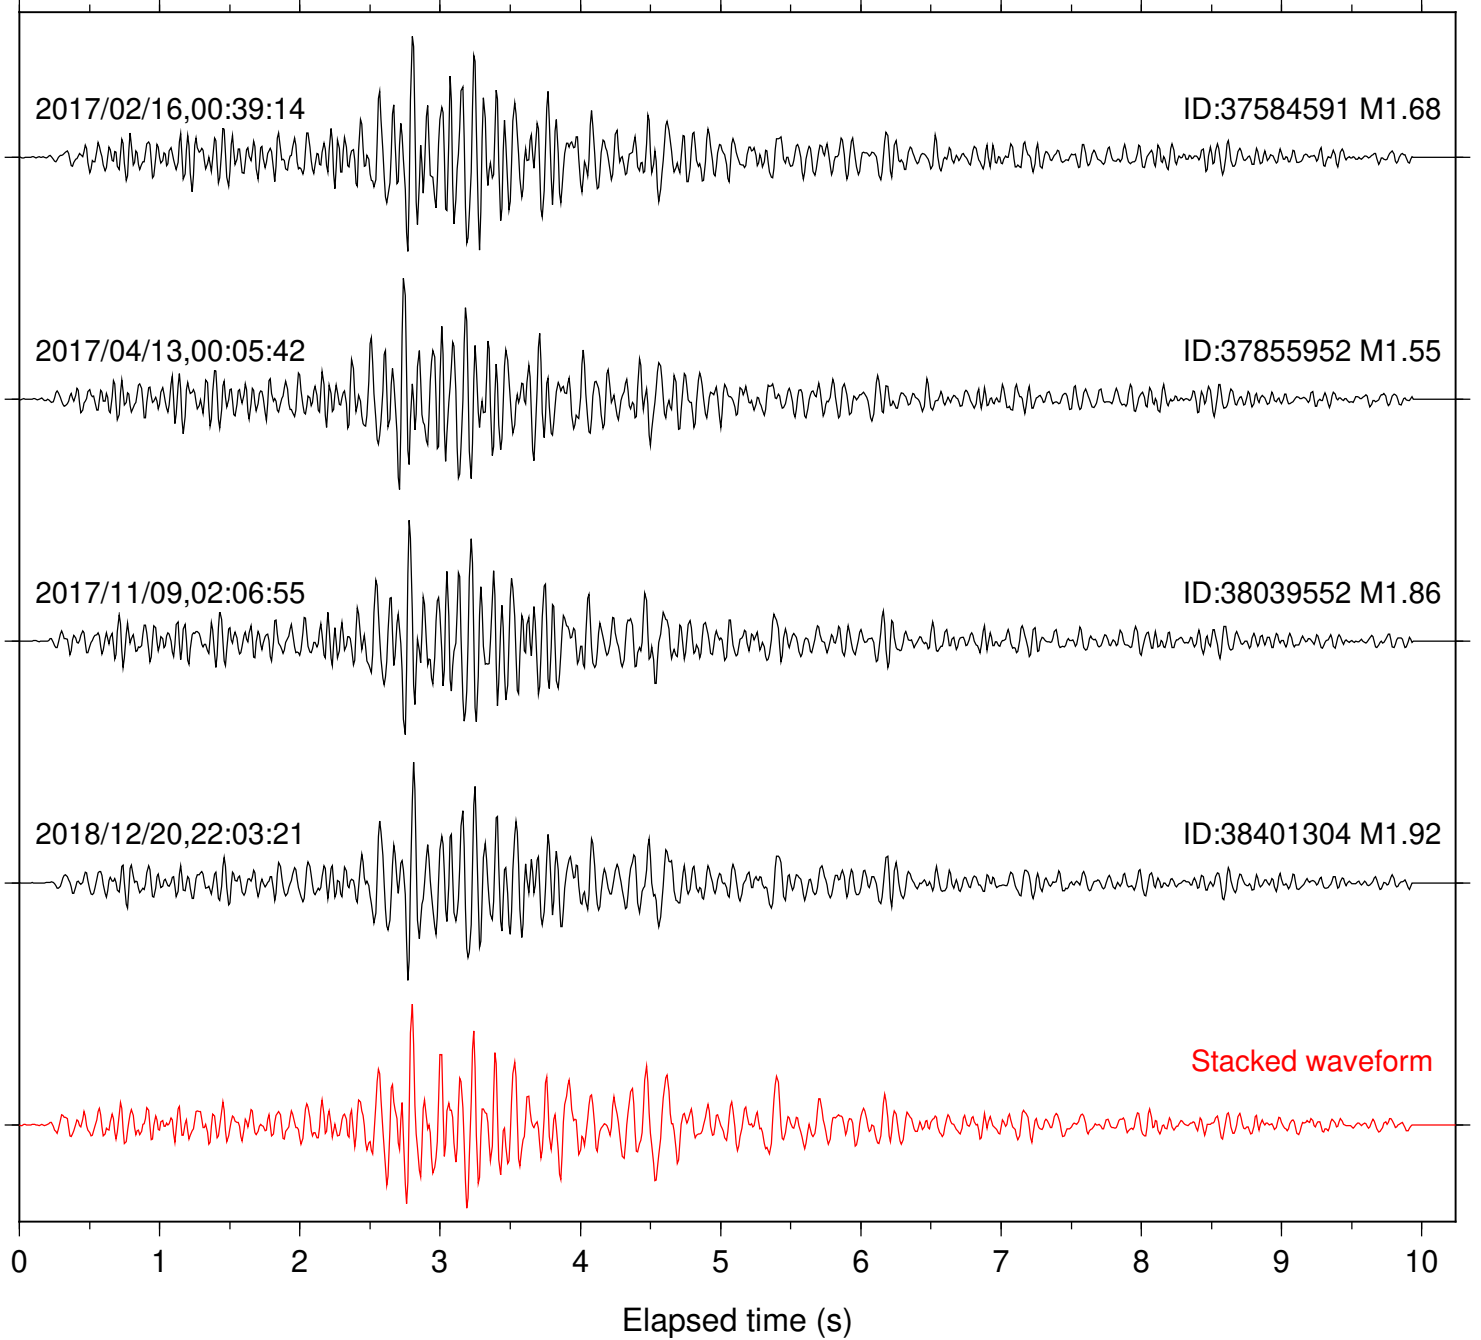

Station: SND Com: HHZ

Focal depth: 6.49 km