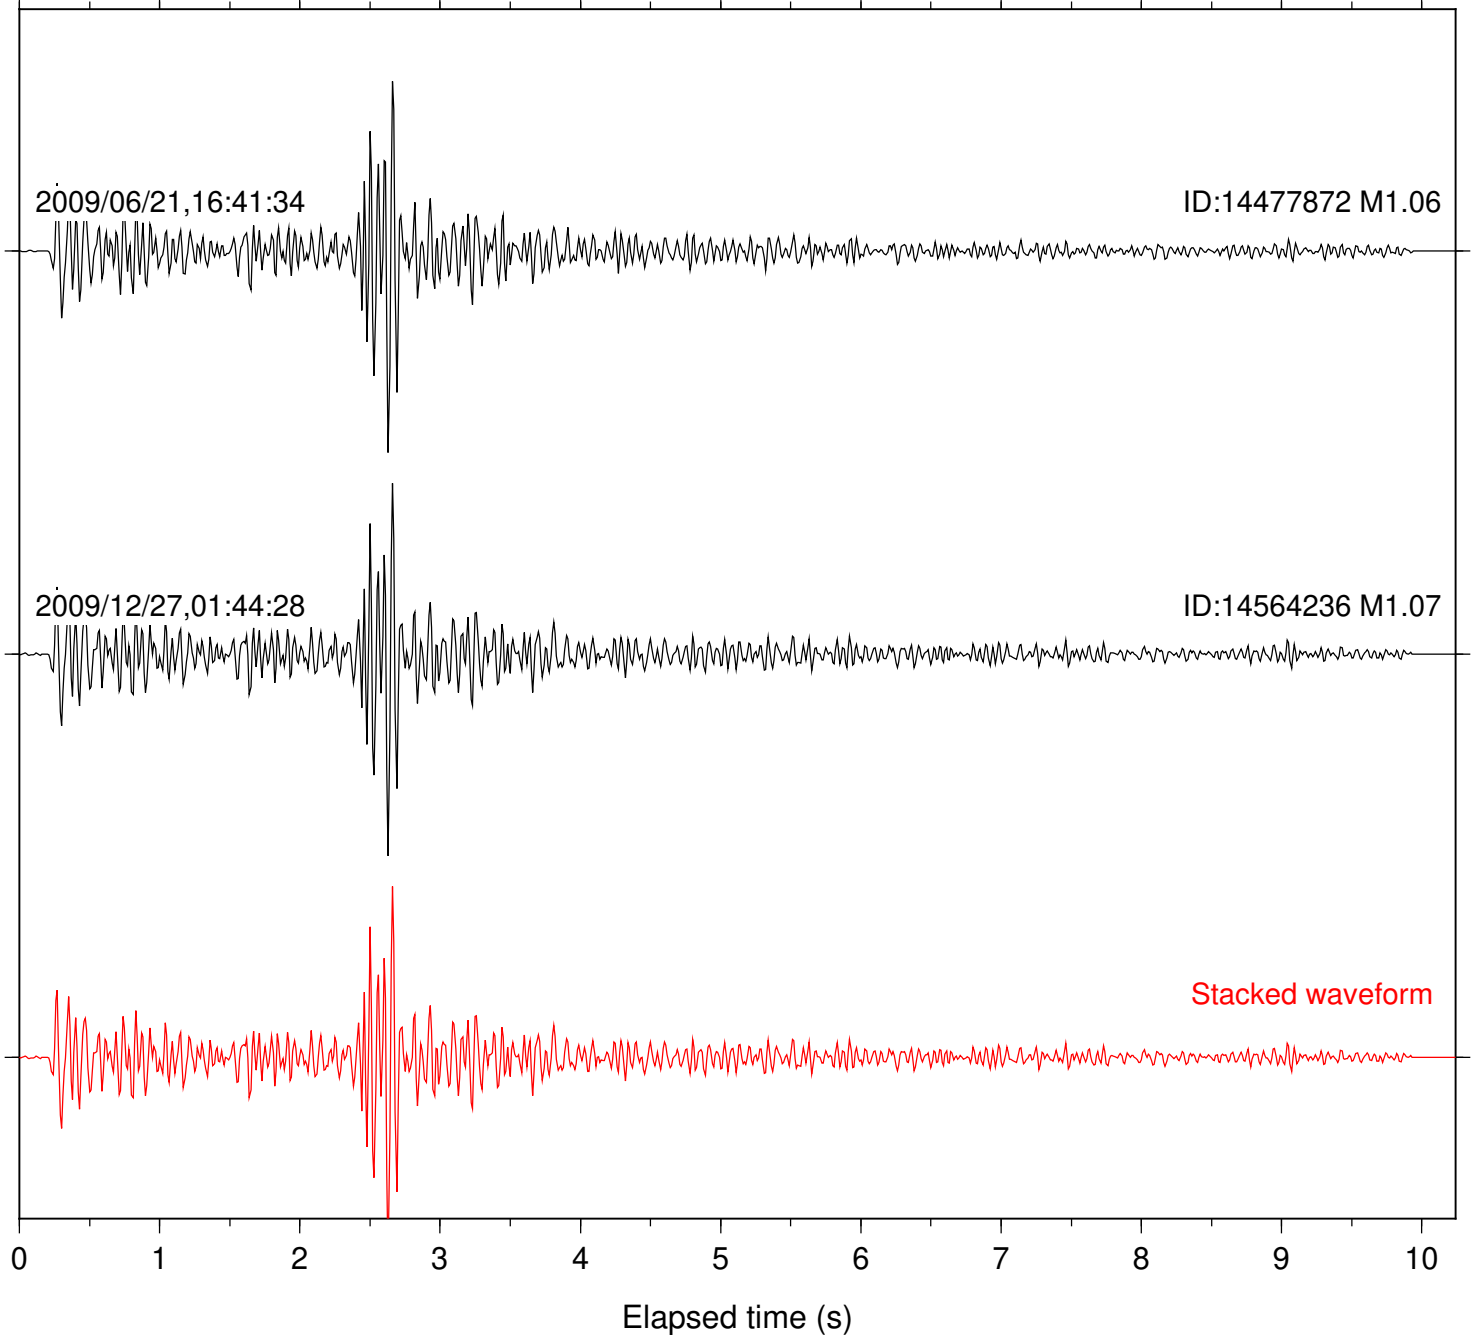

Station: SND Com: HHZ

Focal depth: 9.33 km

Station: WMC Com: HHZ

Focal depth: 9.33 km

Station: B082 Com: EHZ

Focal depth: 9.52 km

Station: B084 Com: EHZ

Focal depth: 9.52 km