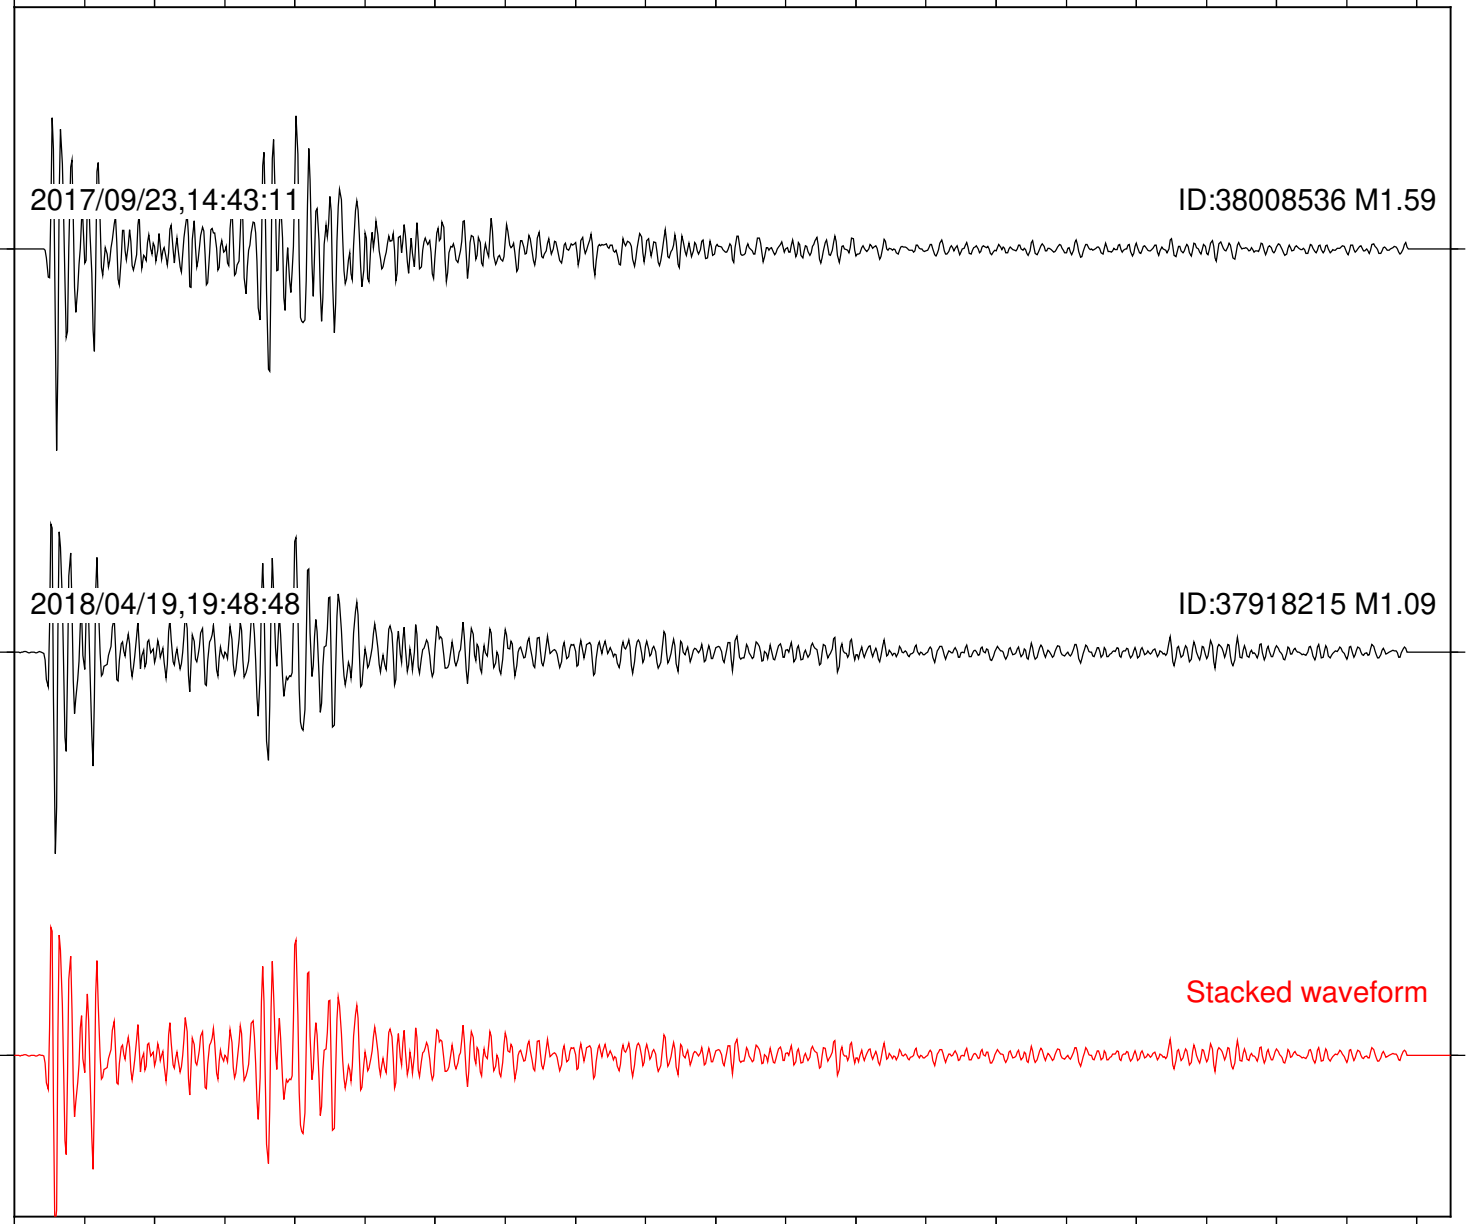

Station: B093 Com: EHZ

Focal depth: 5.35 km

2017/09/23,14:43:11

ID:38008536 M1.59

2018/04/19,19:48:48

ID:37918215 M1.09

Stacked waveform

0 1 2 3 4 5 6 7 8 9 10
Elapsed time (s)