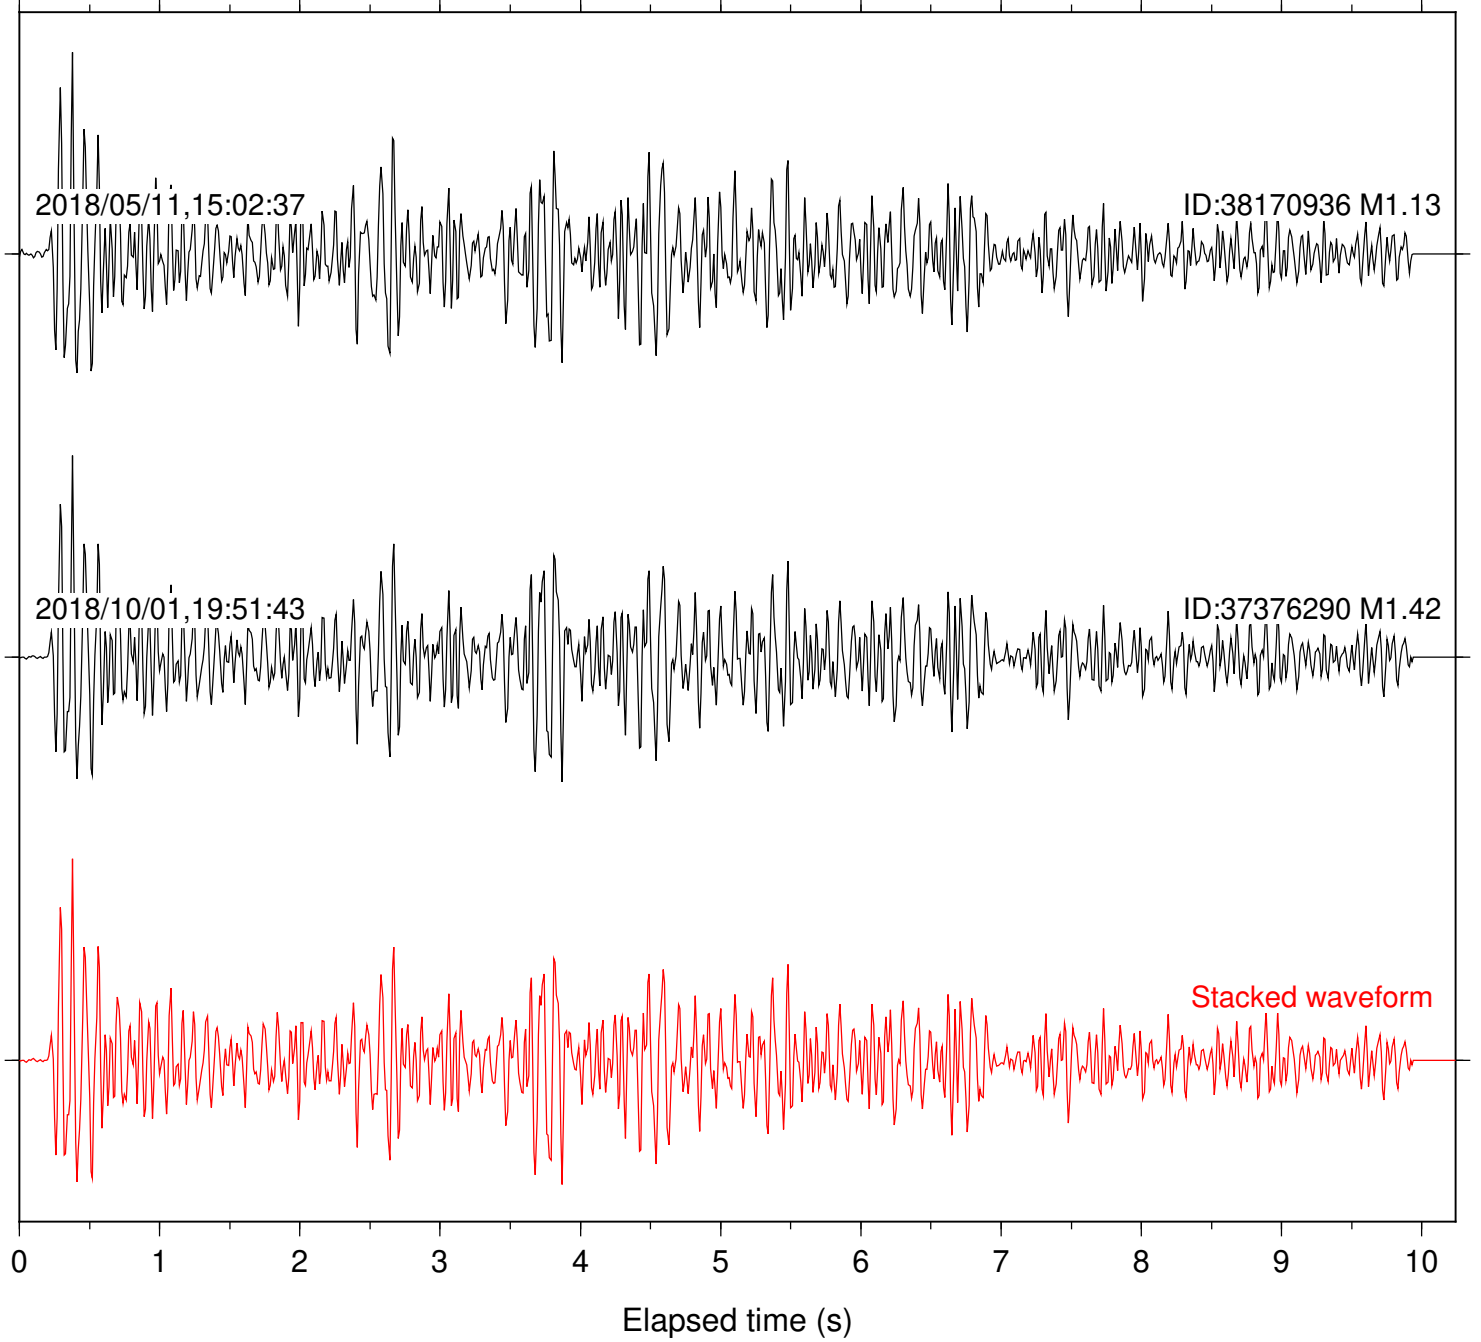

Station: BAC Com: EHZ

Focal depth: 4.96 km

Station: CSH Com: HHZ

Focal depth: 4.96 km

Station: DGR Com: HHZ

Focal depth: 4.96 km

Station: HMT2 Com: HHZ

Focal depth: 4.96 km