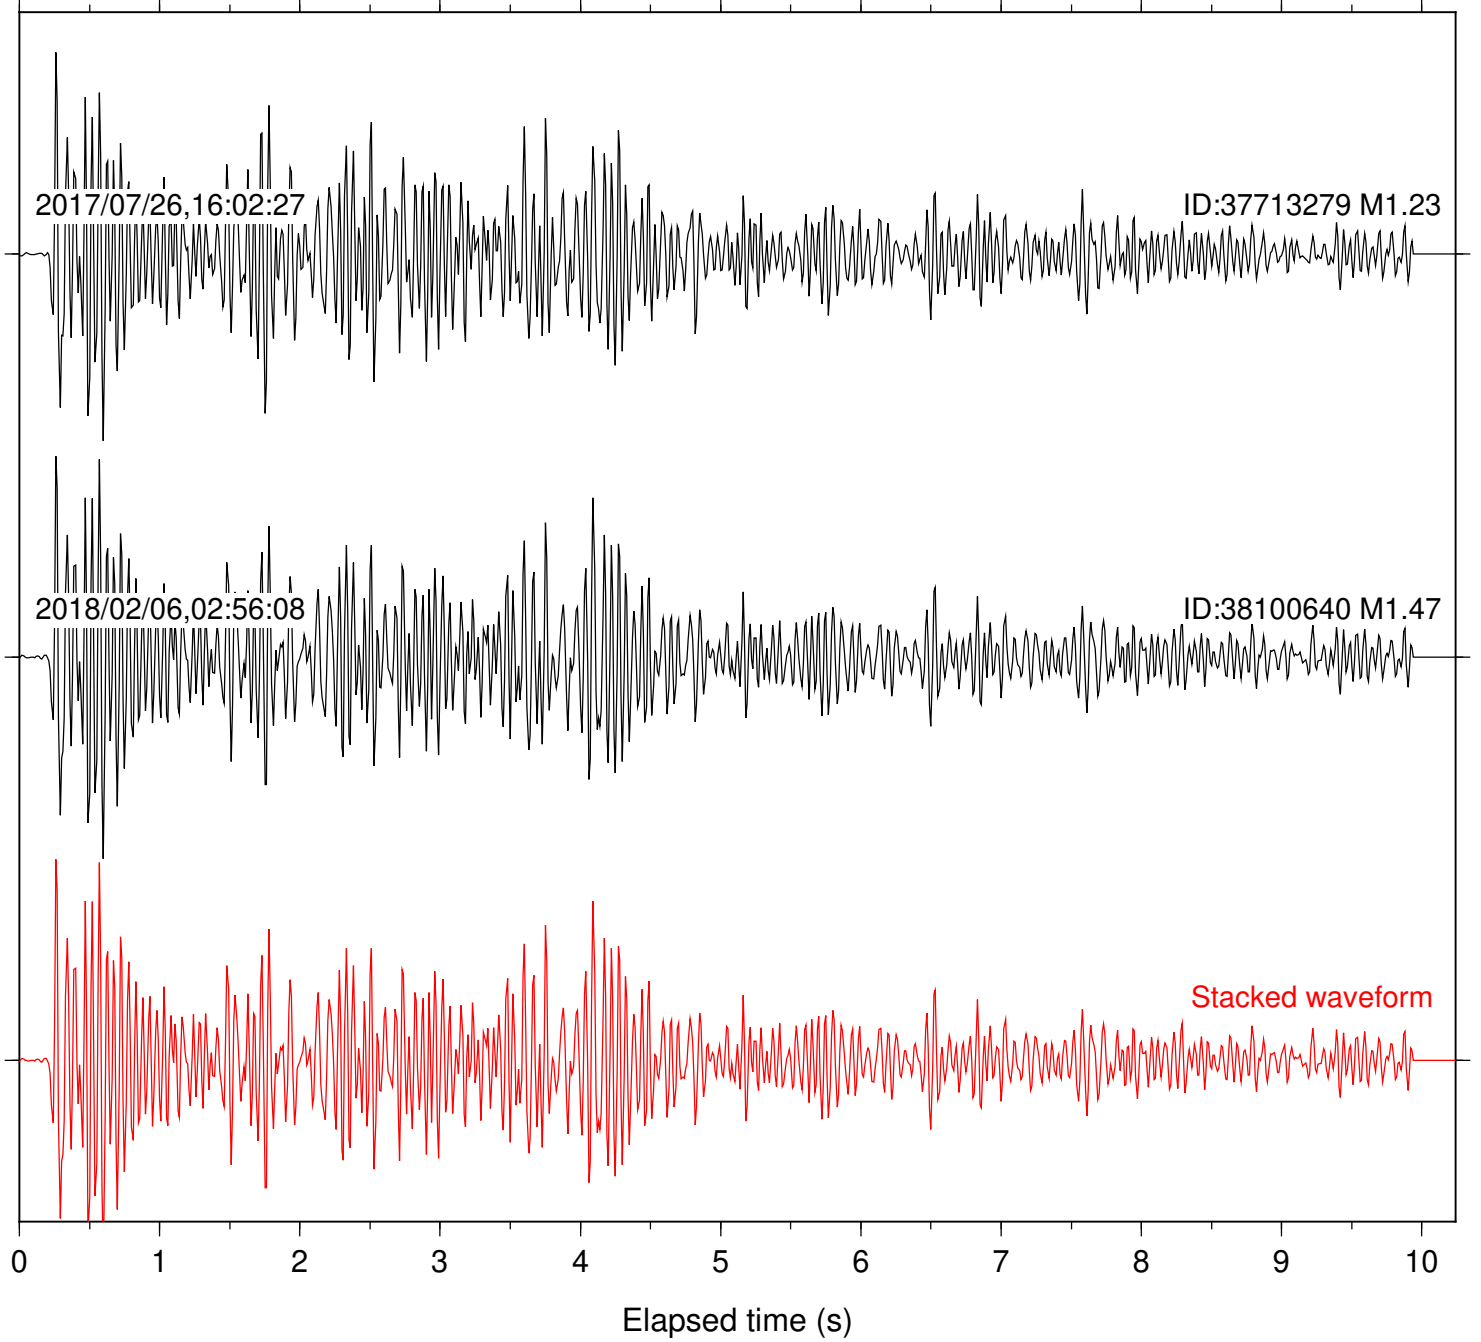

Station: PLM Com: HHZ

Focal depth: 5.28 km