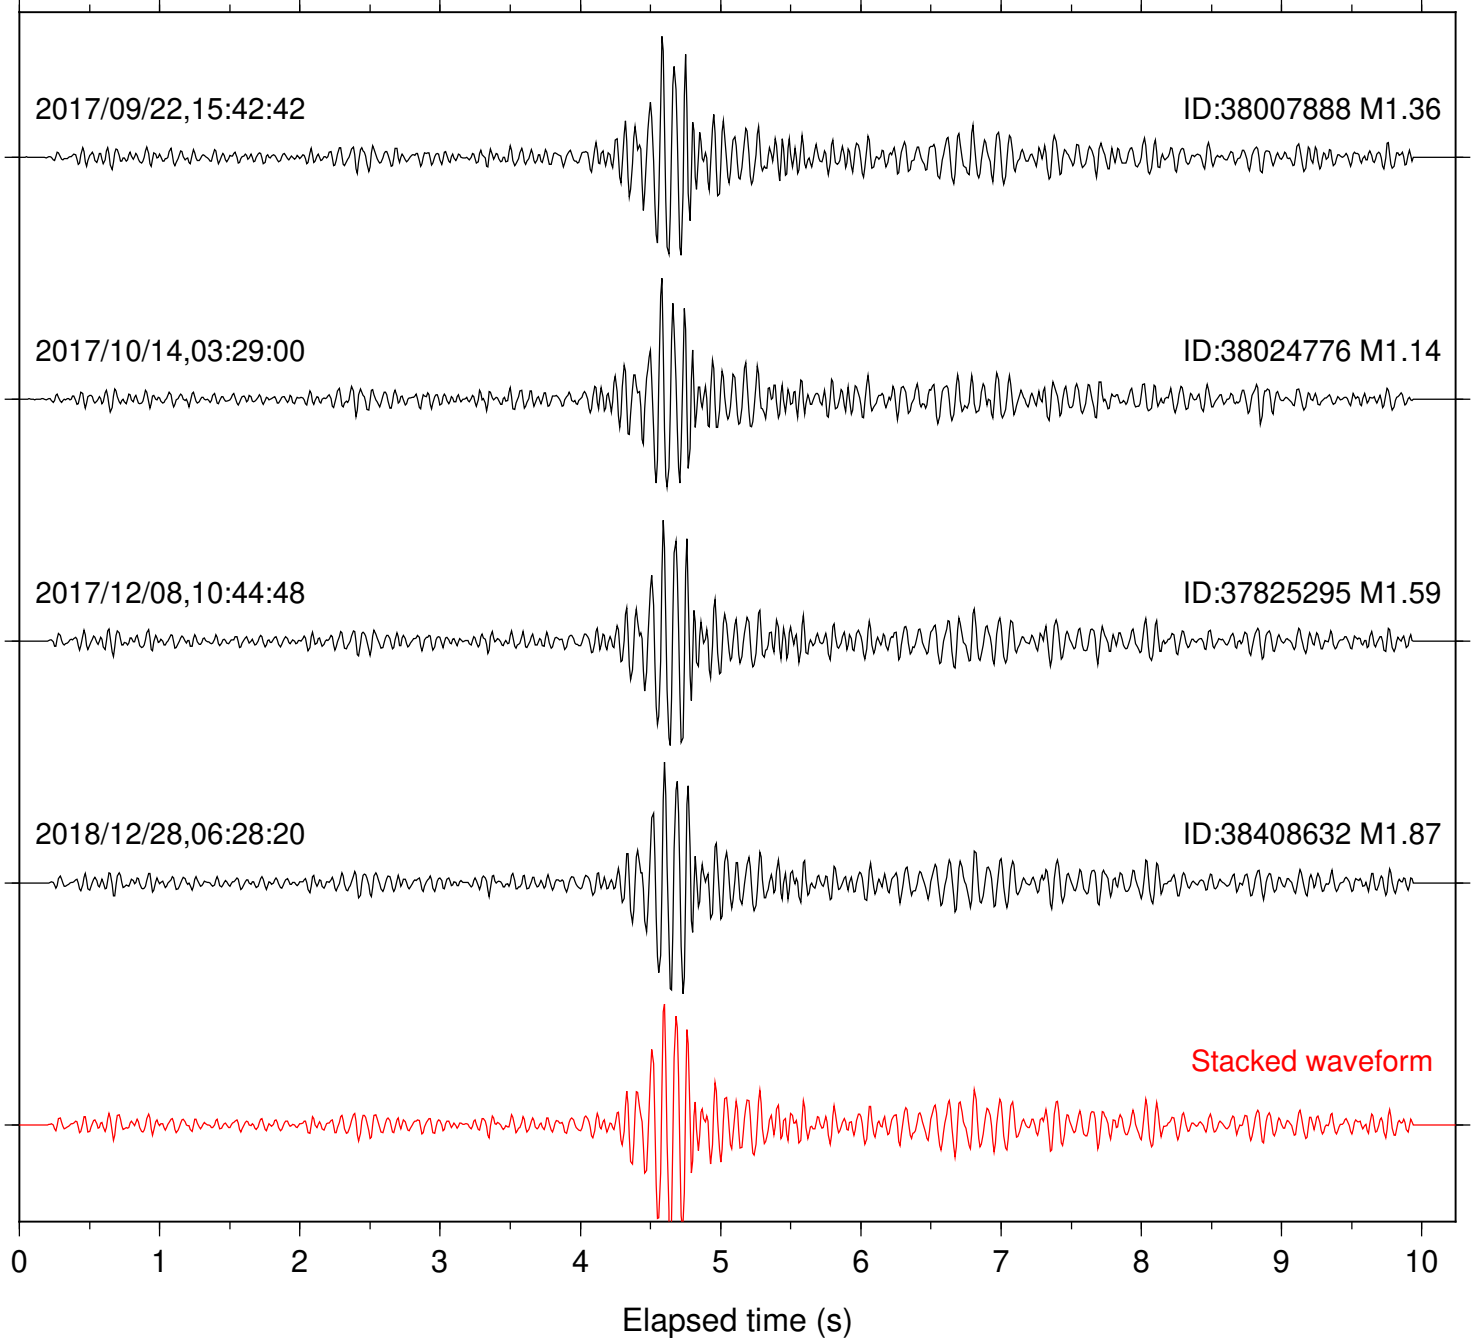

Station: B084 Com: EHZ

Focal depth: 6.18 km