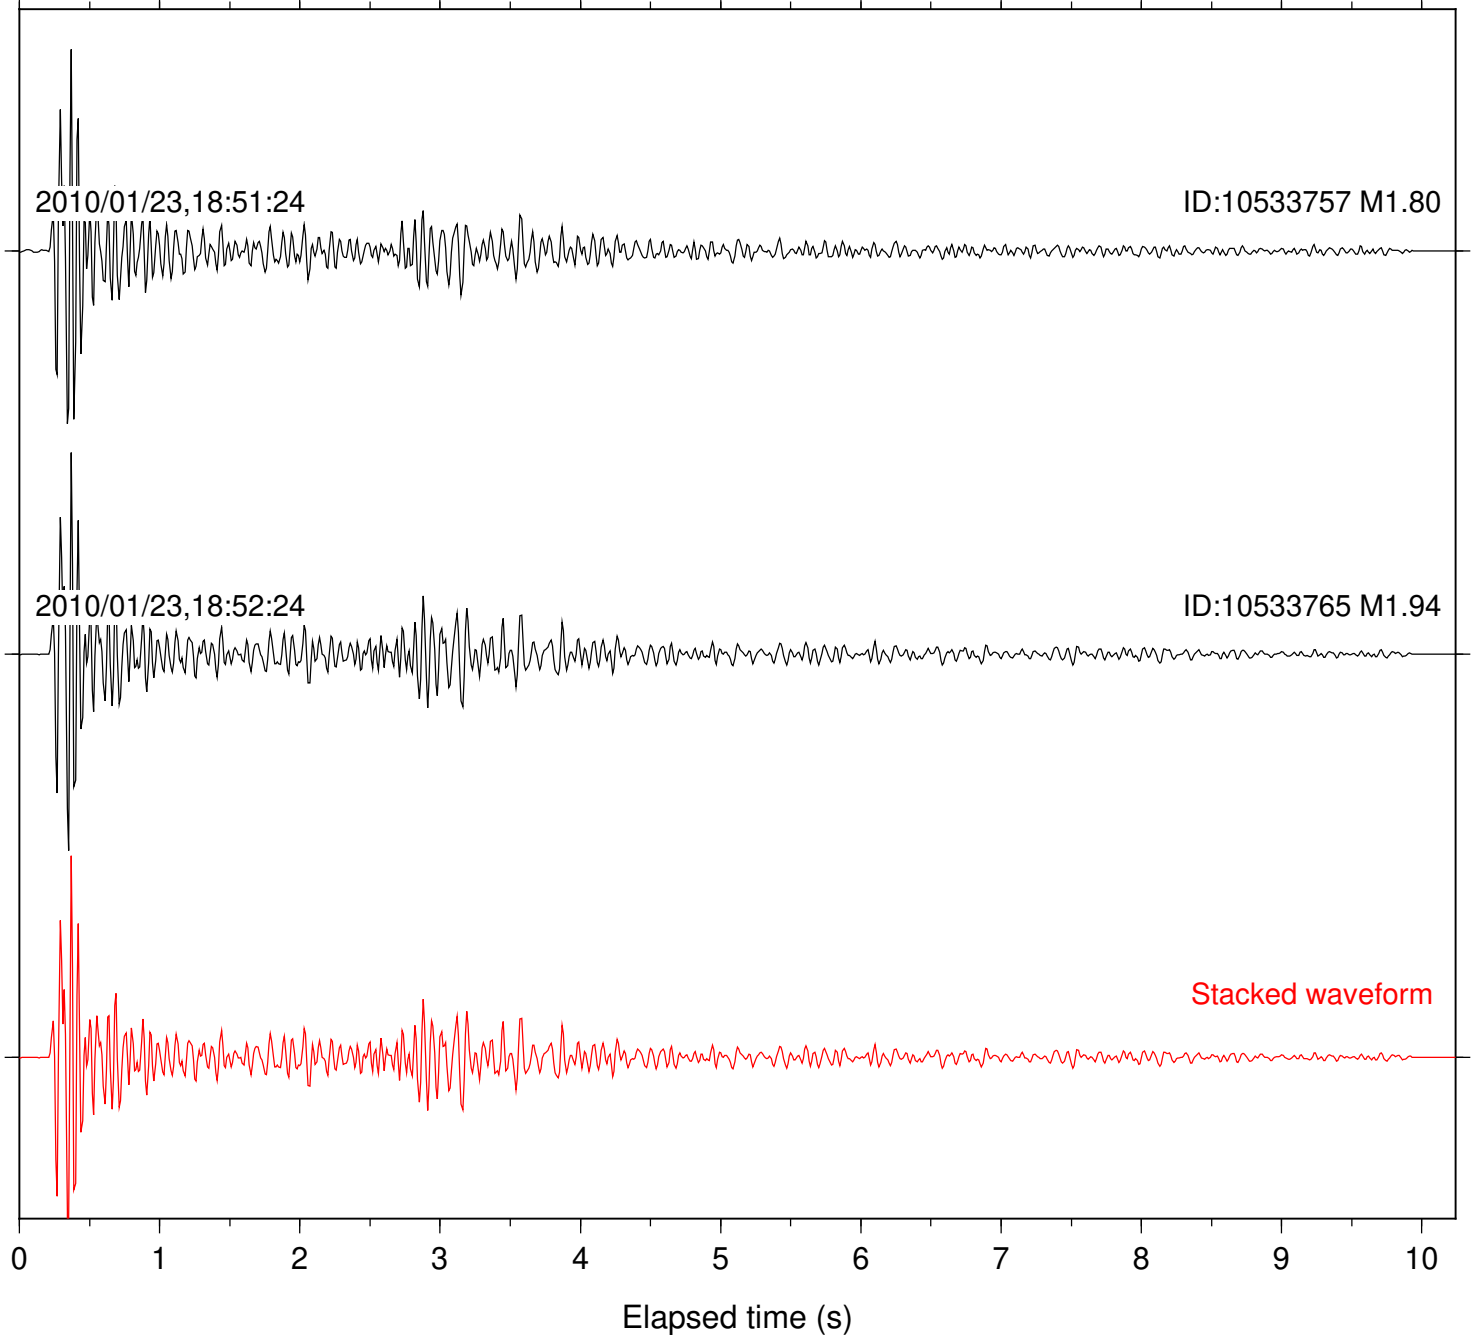

0 1 2 3 4 5 6 7 8 9 10  
Elapsed time (s)

Station: PMD Com: HHZ

Focal depth: 14.53 km

Station: WMC Com: HHZ

Focal depth: 14.53 km

Station: B081 Com: EHZ

Focal depth: 8.98 km

Station: B082 Com: EHZ