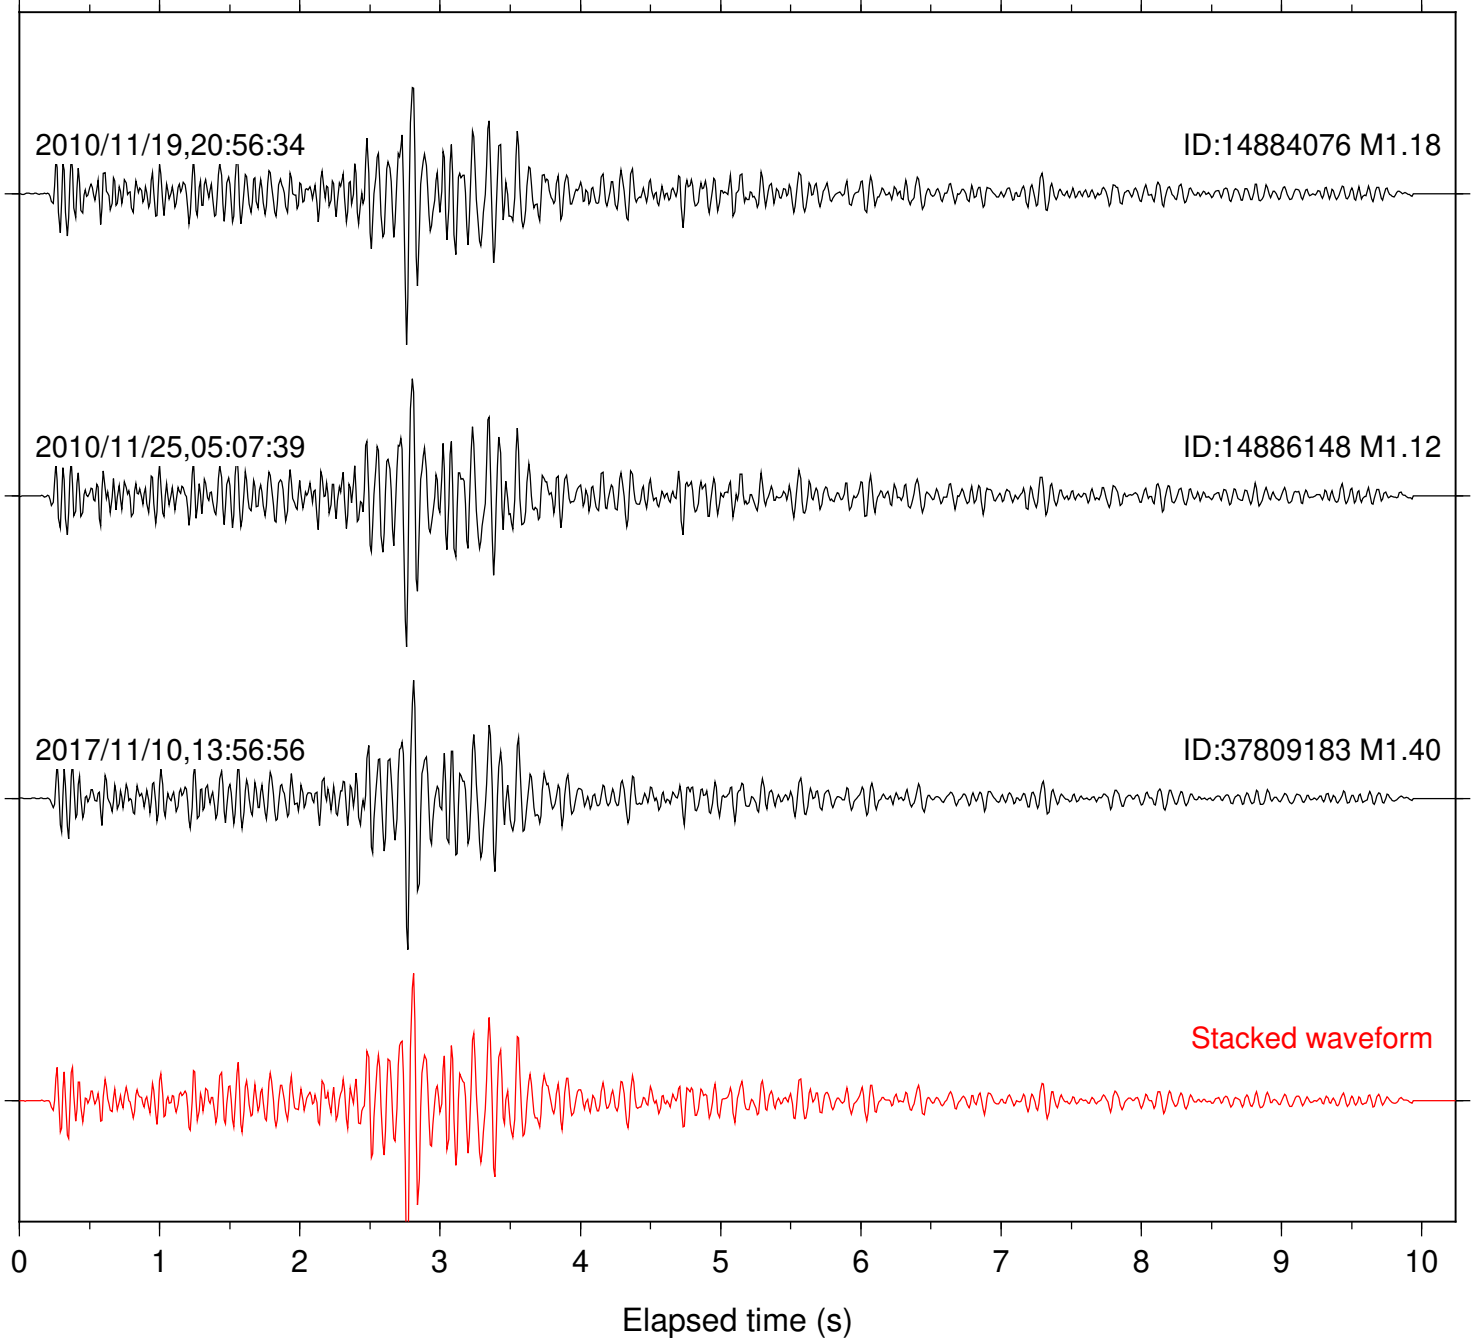

Station: B088 Com: EHZ

Focal depth: 7.08 km