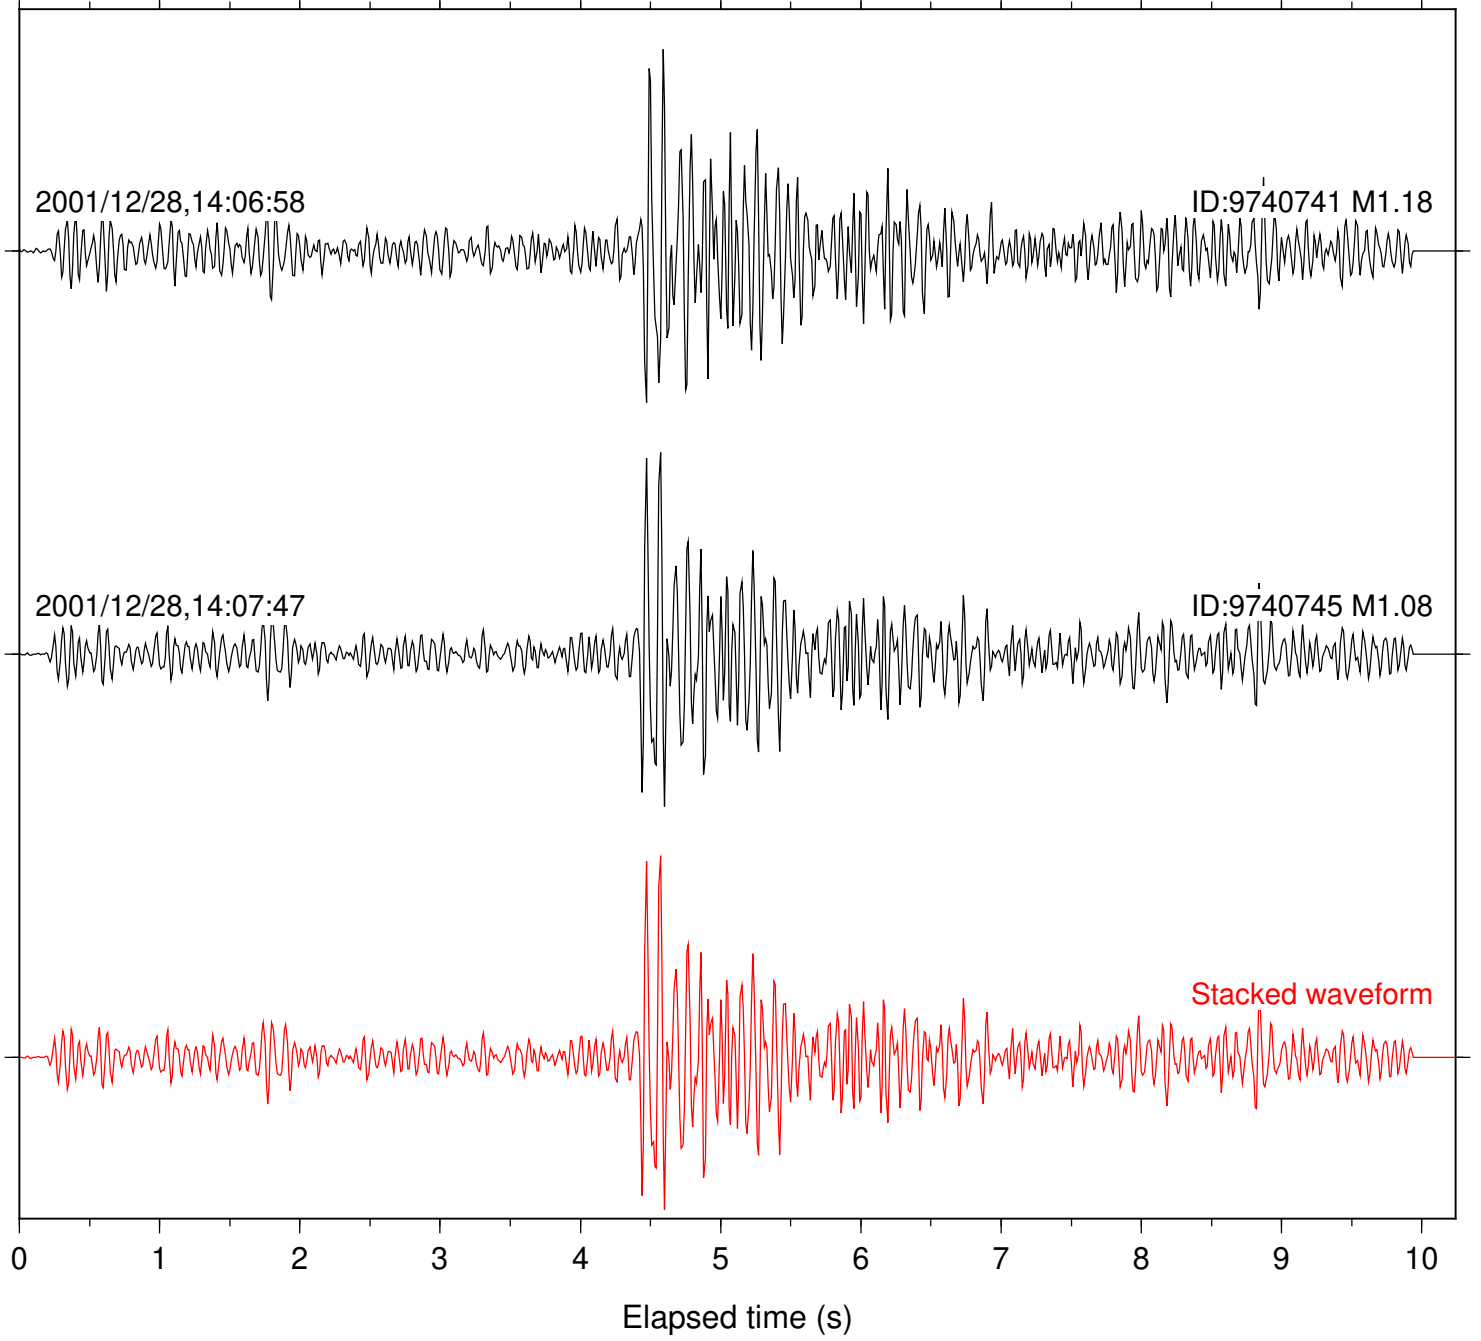

Focal depth: 11.48 km

Station: FRD Com: HHZ

Focal depth: 11.45 km

Station: KNW Com: HHZ

Focal depth: 11.48 km

Station: LVA2 Com: HHZ

Focal depth: 11.48 km

Station: PFO Com: HHZ