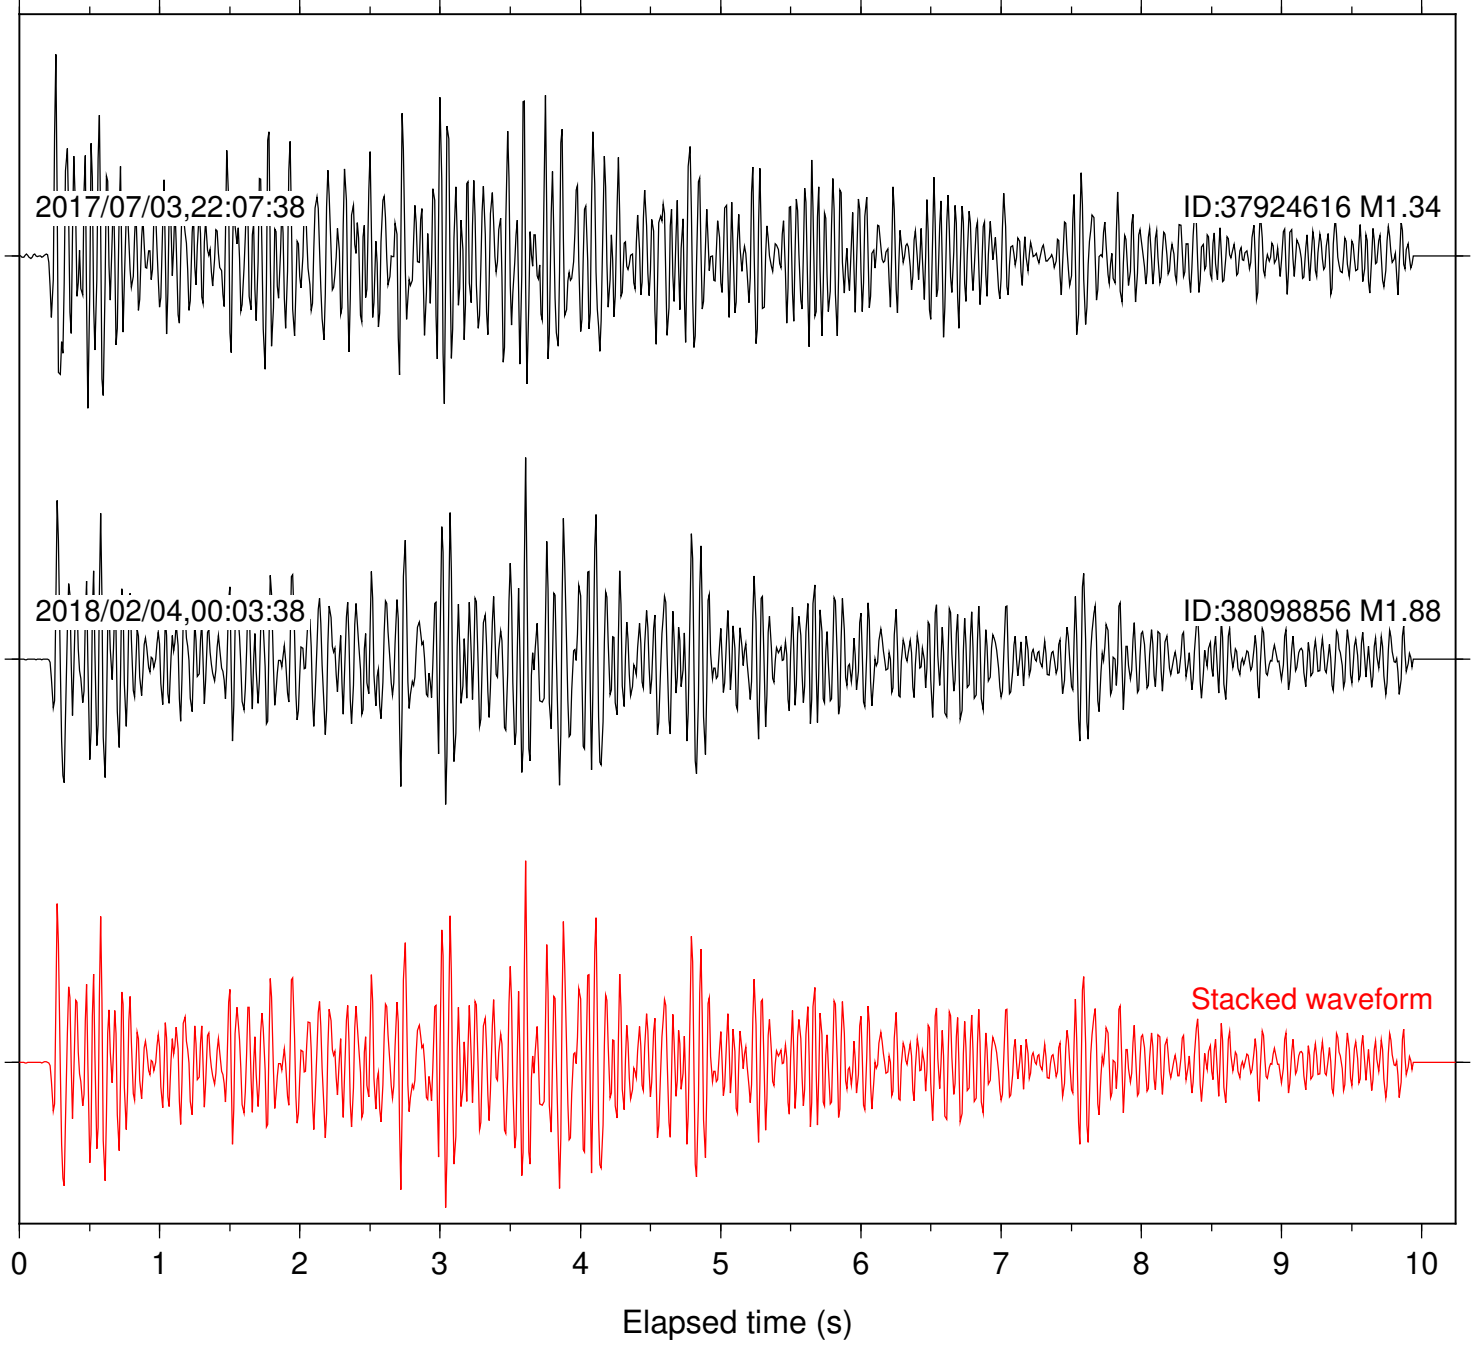

Station: PLM Com: HHZ

Focal depth: 5.27 km