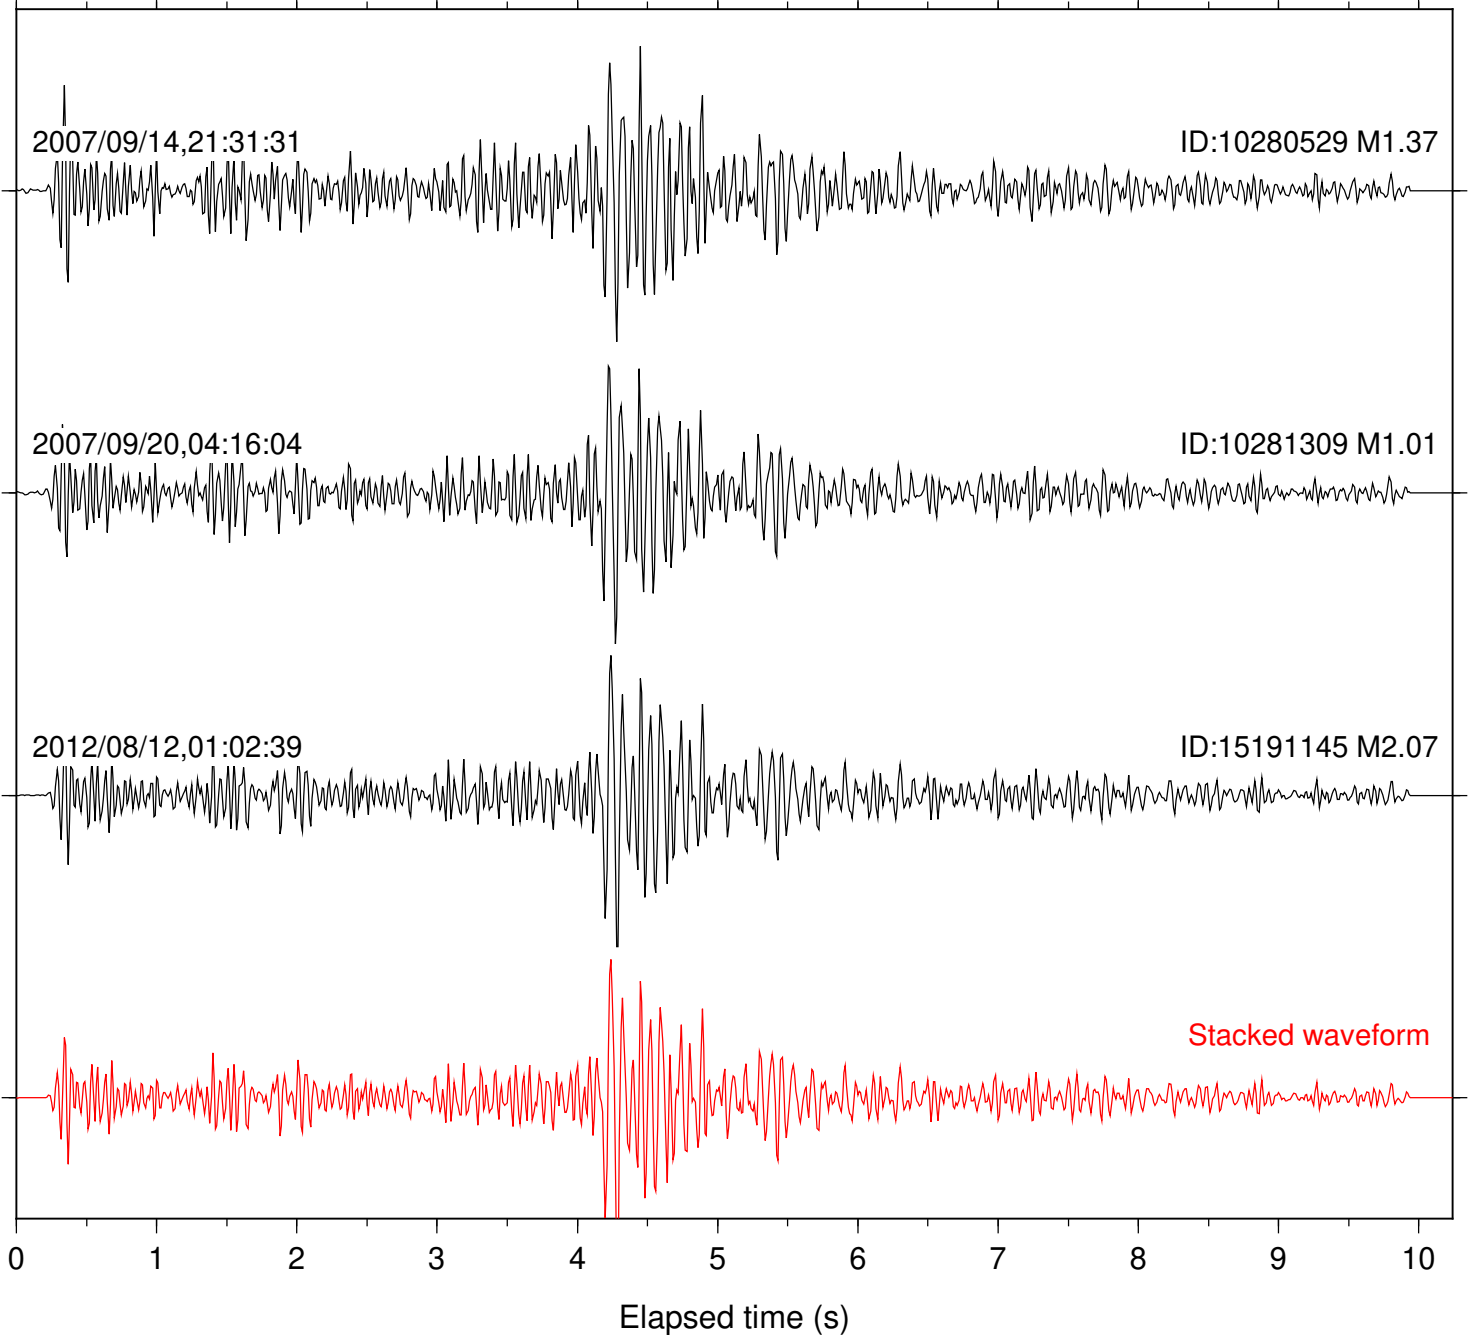

Station: B086 Com: EHZ

Focal depth: 16.51 km