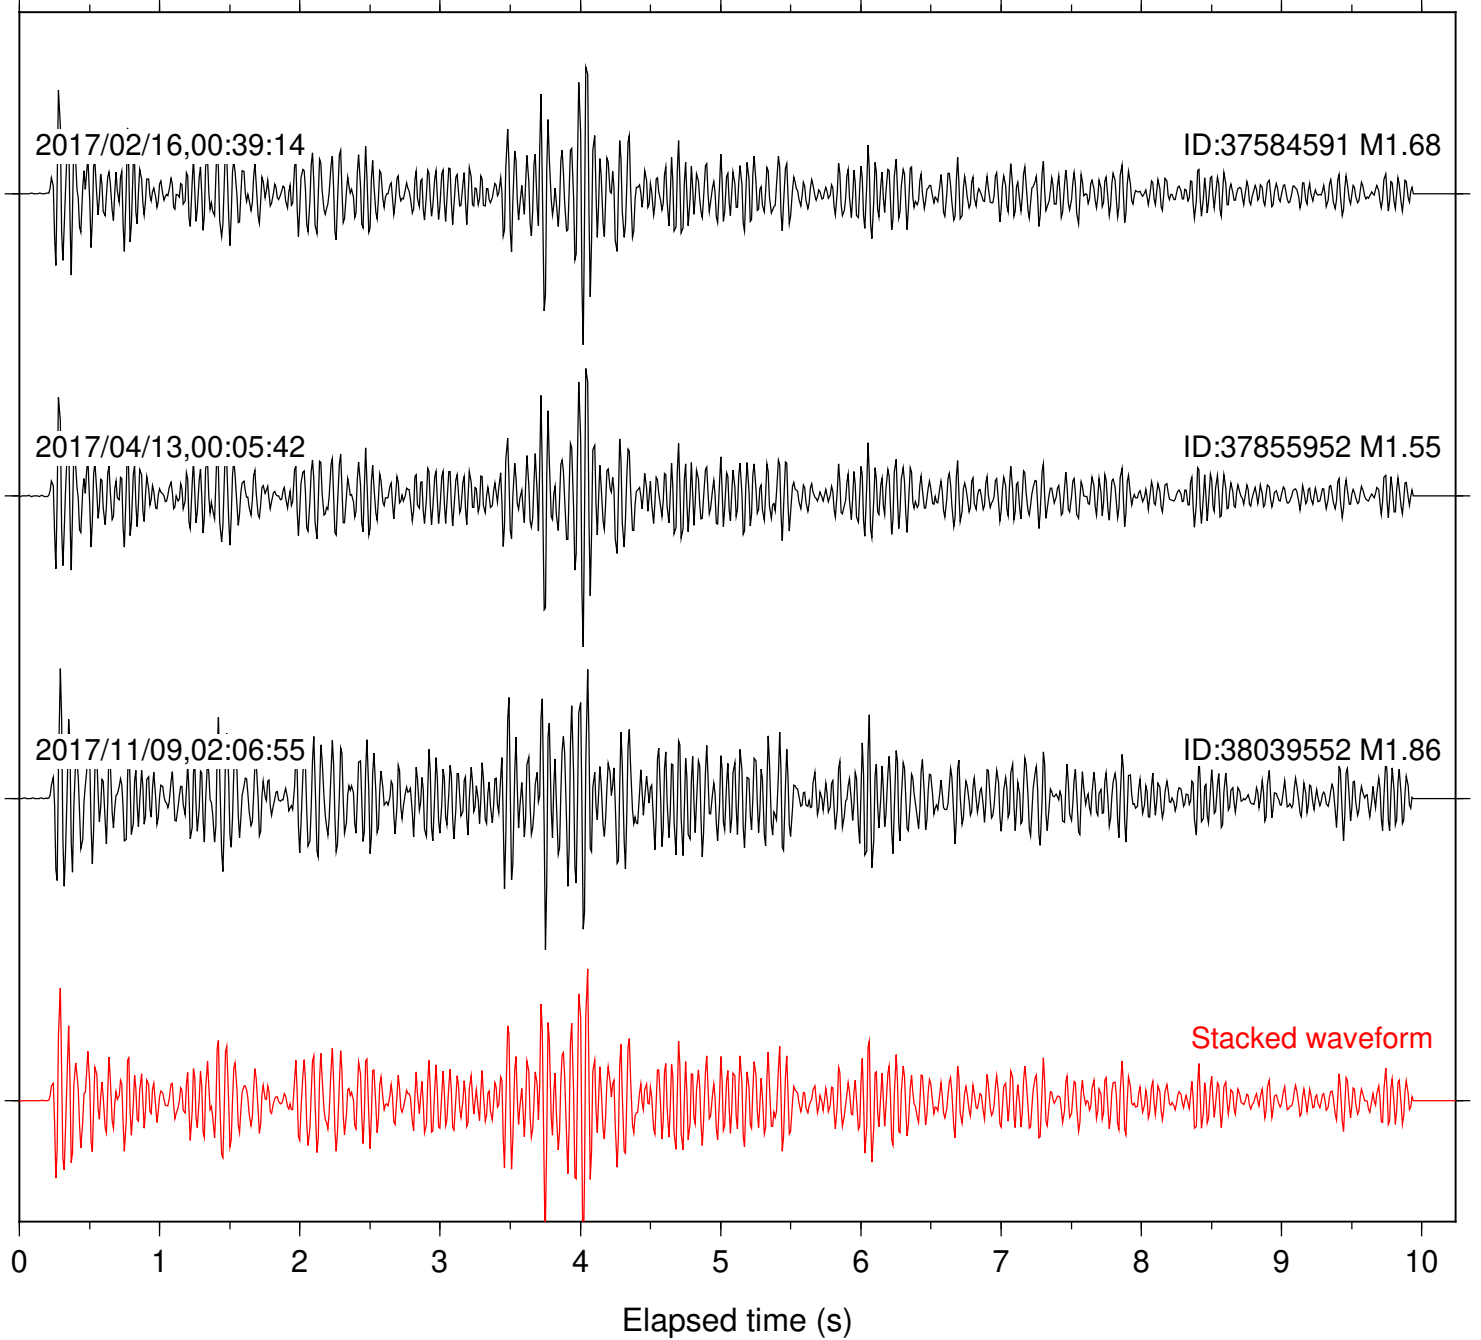

Focal depth: 6.49 km

Station: CSH Com: HHZ

Focal depth: 6.49 km

Station: DGR Com: HHZ

Focal depth: 6.48 km

Station: DNR Com: HHZ

Focal depth: 6.49 km

Station: FRD Com: HHZ