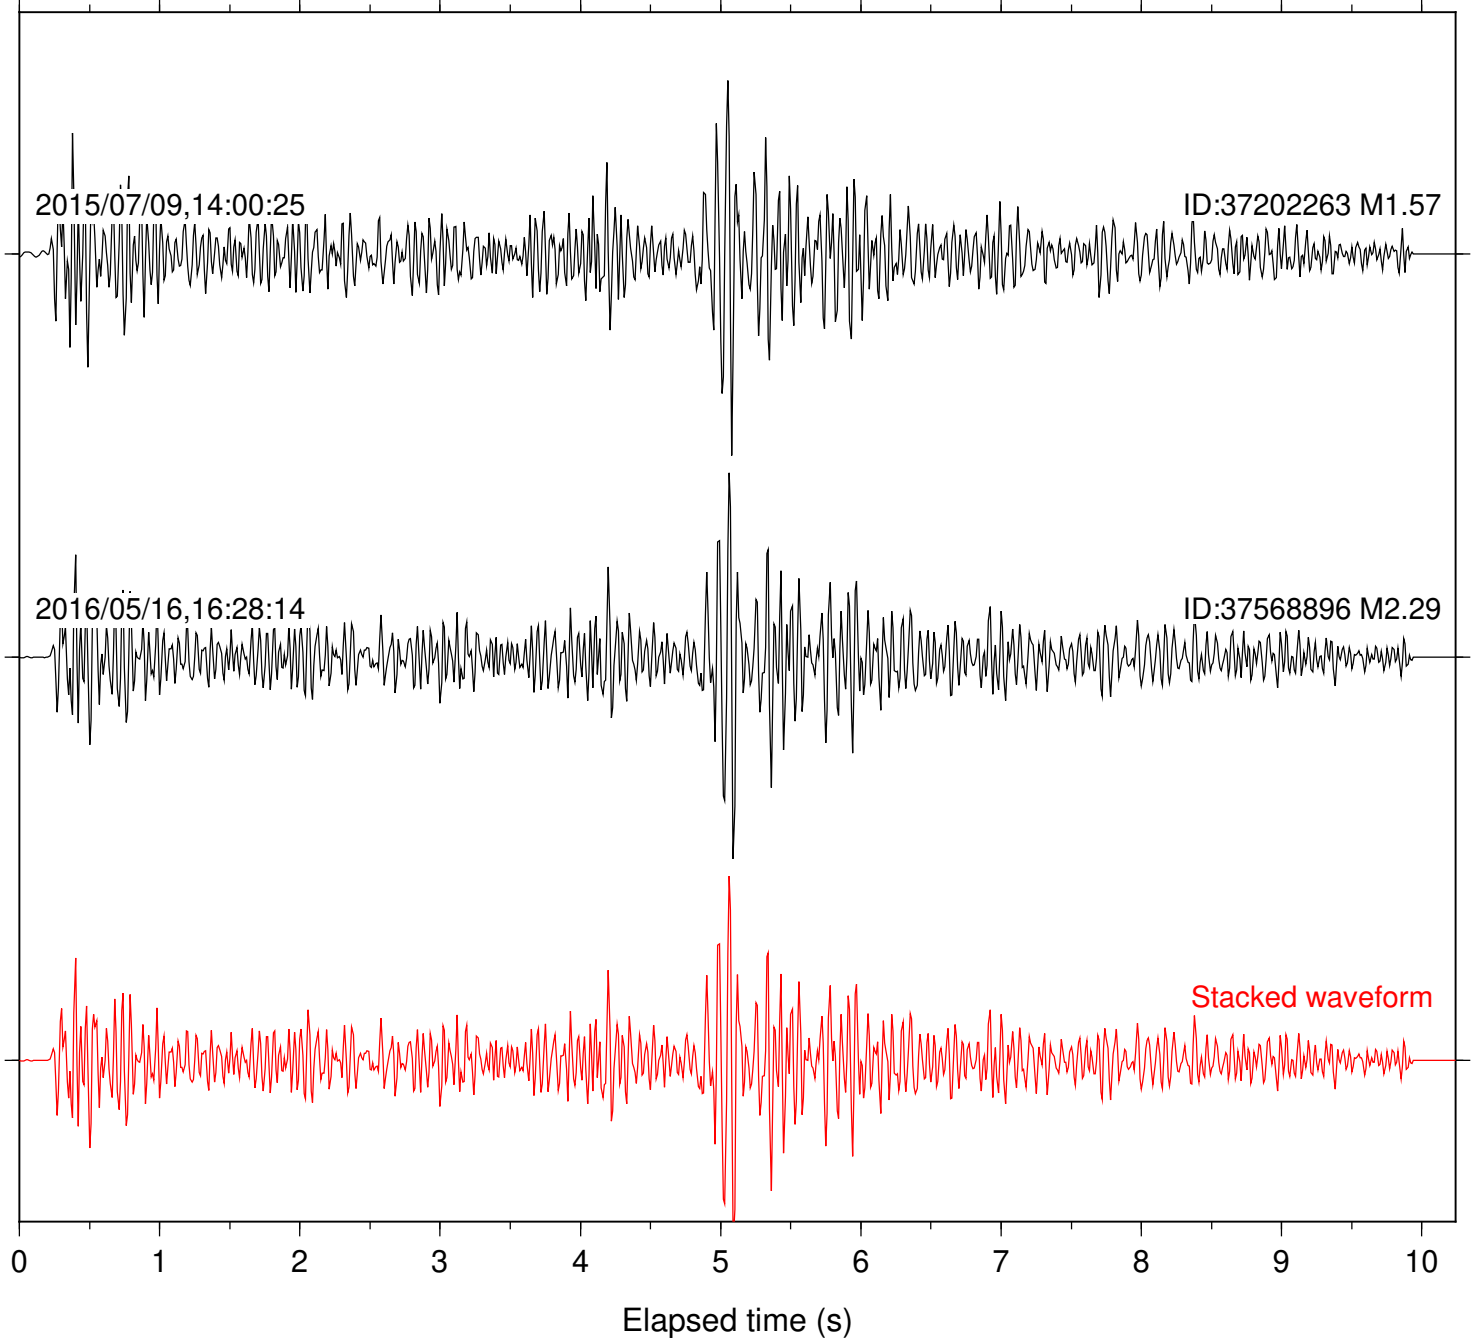

Station: SMER Com: HHZ

Focal depth: 9.26 km