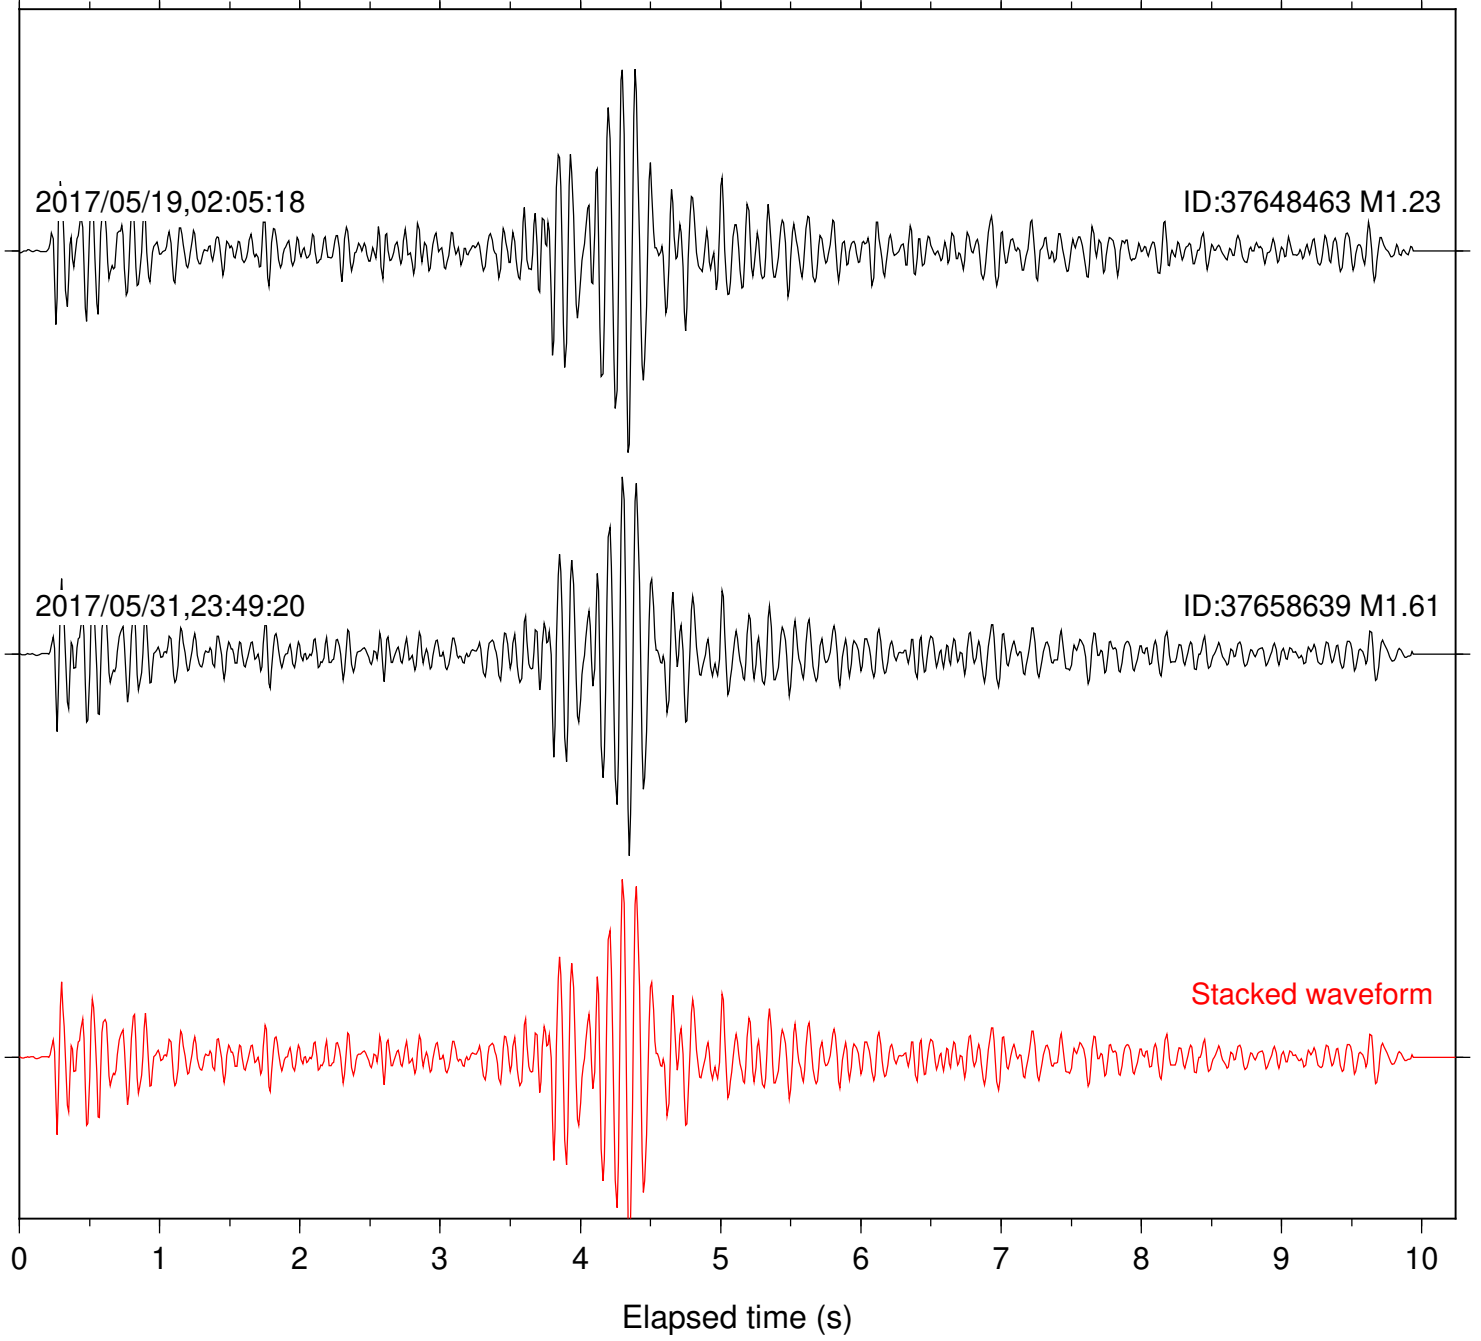

Station: POB2 Com: HHZ

Focal depth: 9.88 km