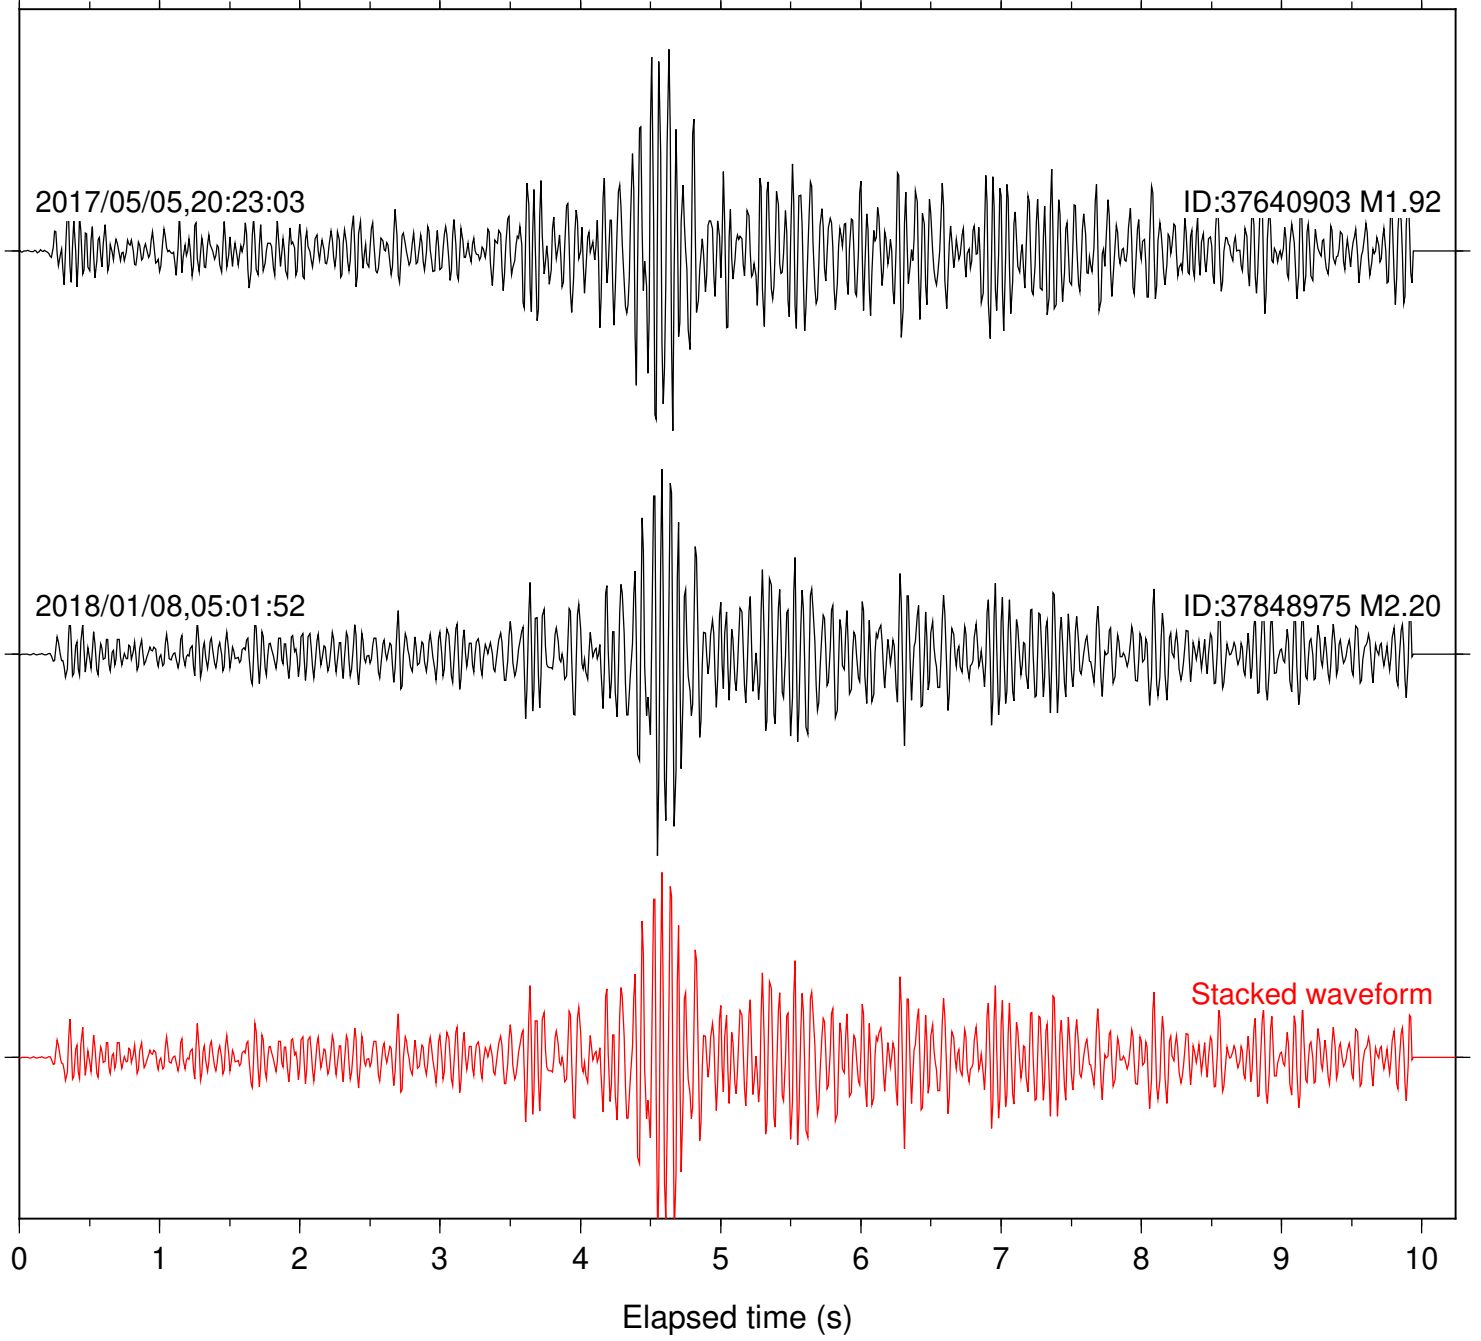

Station: PFO Com: HHZ

Focal depth: 7.38 km