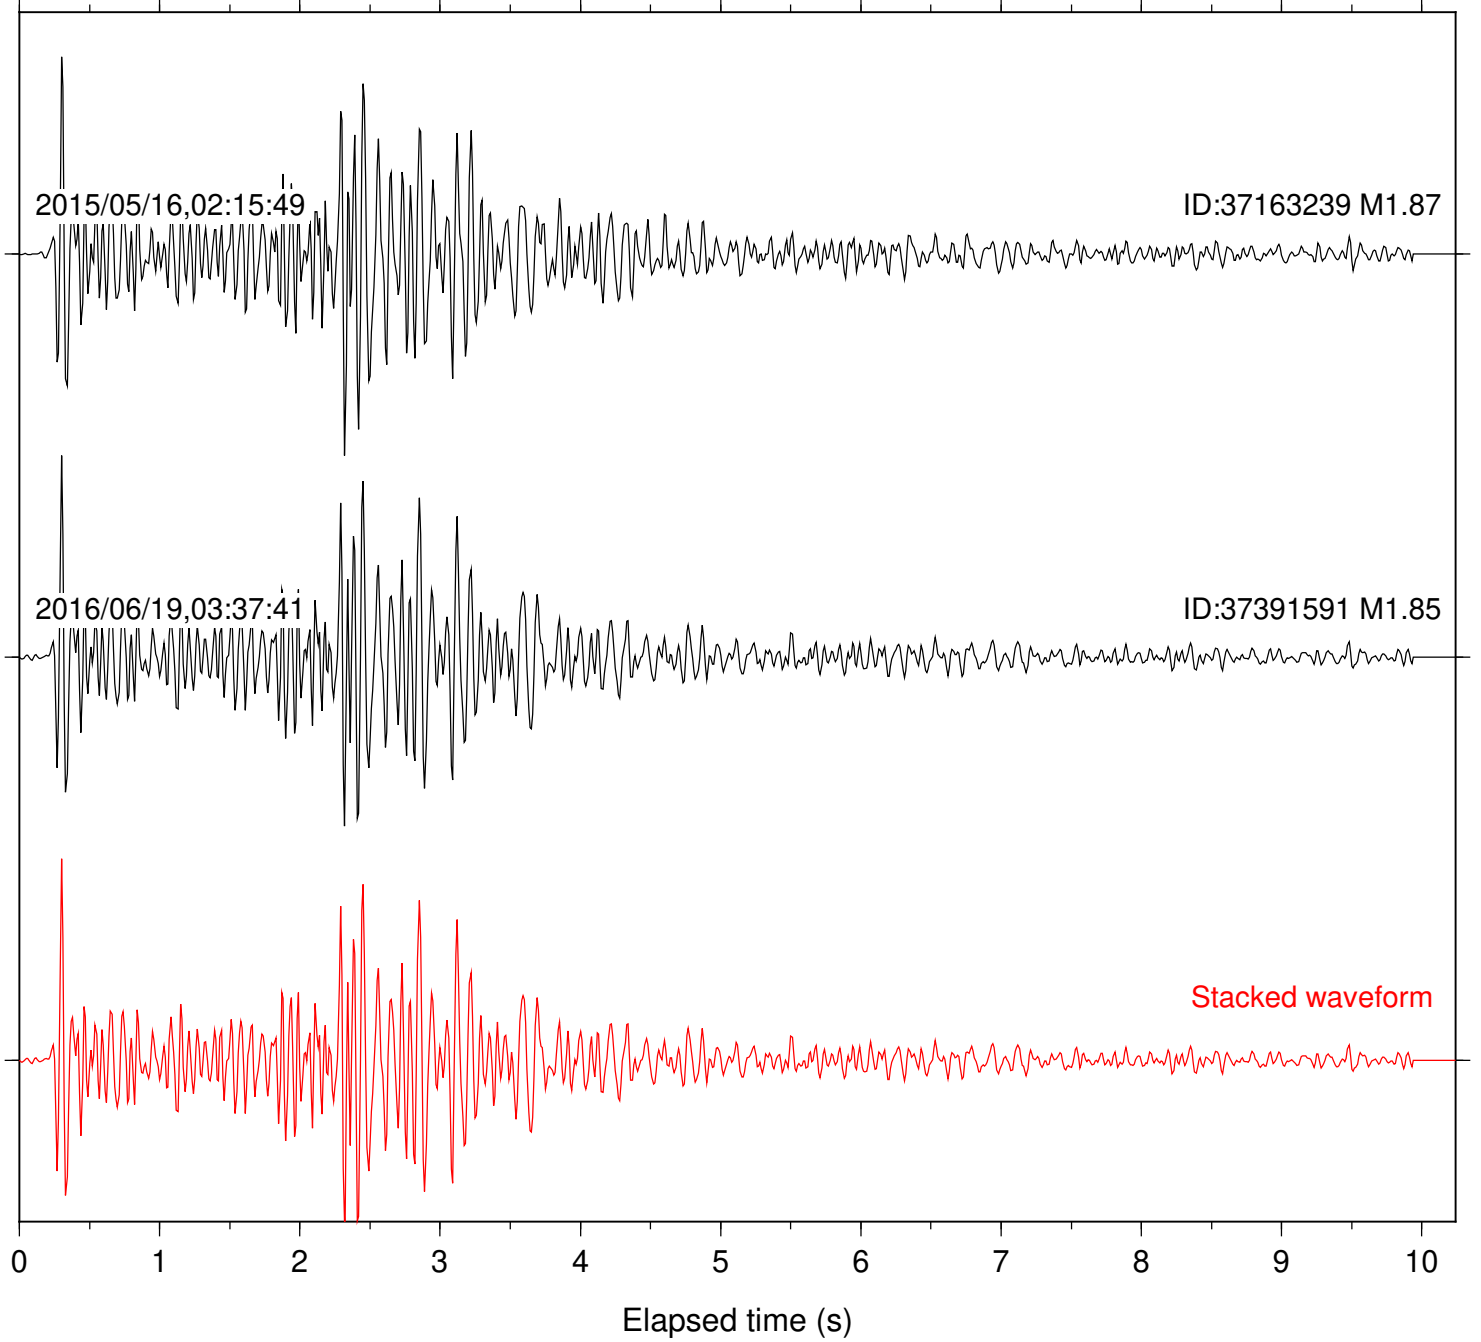

Station: SND Com: HHZ

Focal depth: 8.43 km

Station: WMC Com: HHZ

Focal depth: 8.43 km

Station: B084 Com: EHZ

Focal depth: 8.46 km

Station: B087 Com: EHZ

Focal depth: 8.46 km