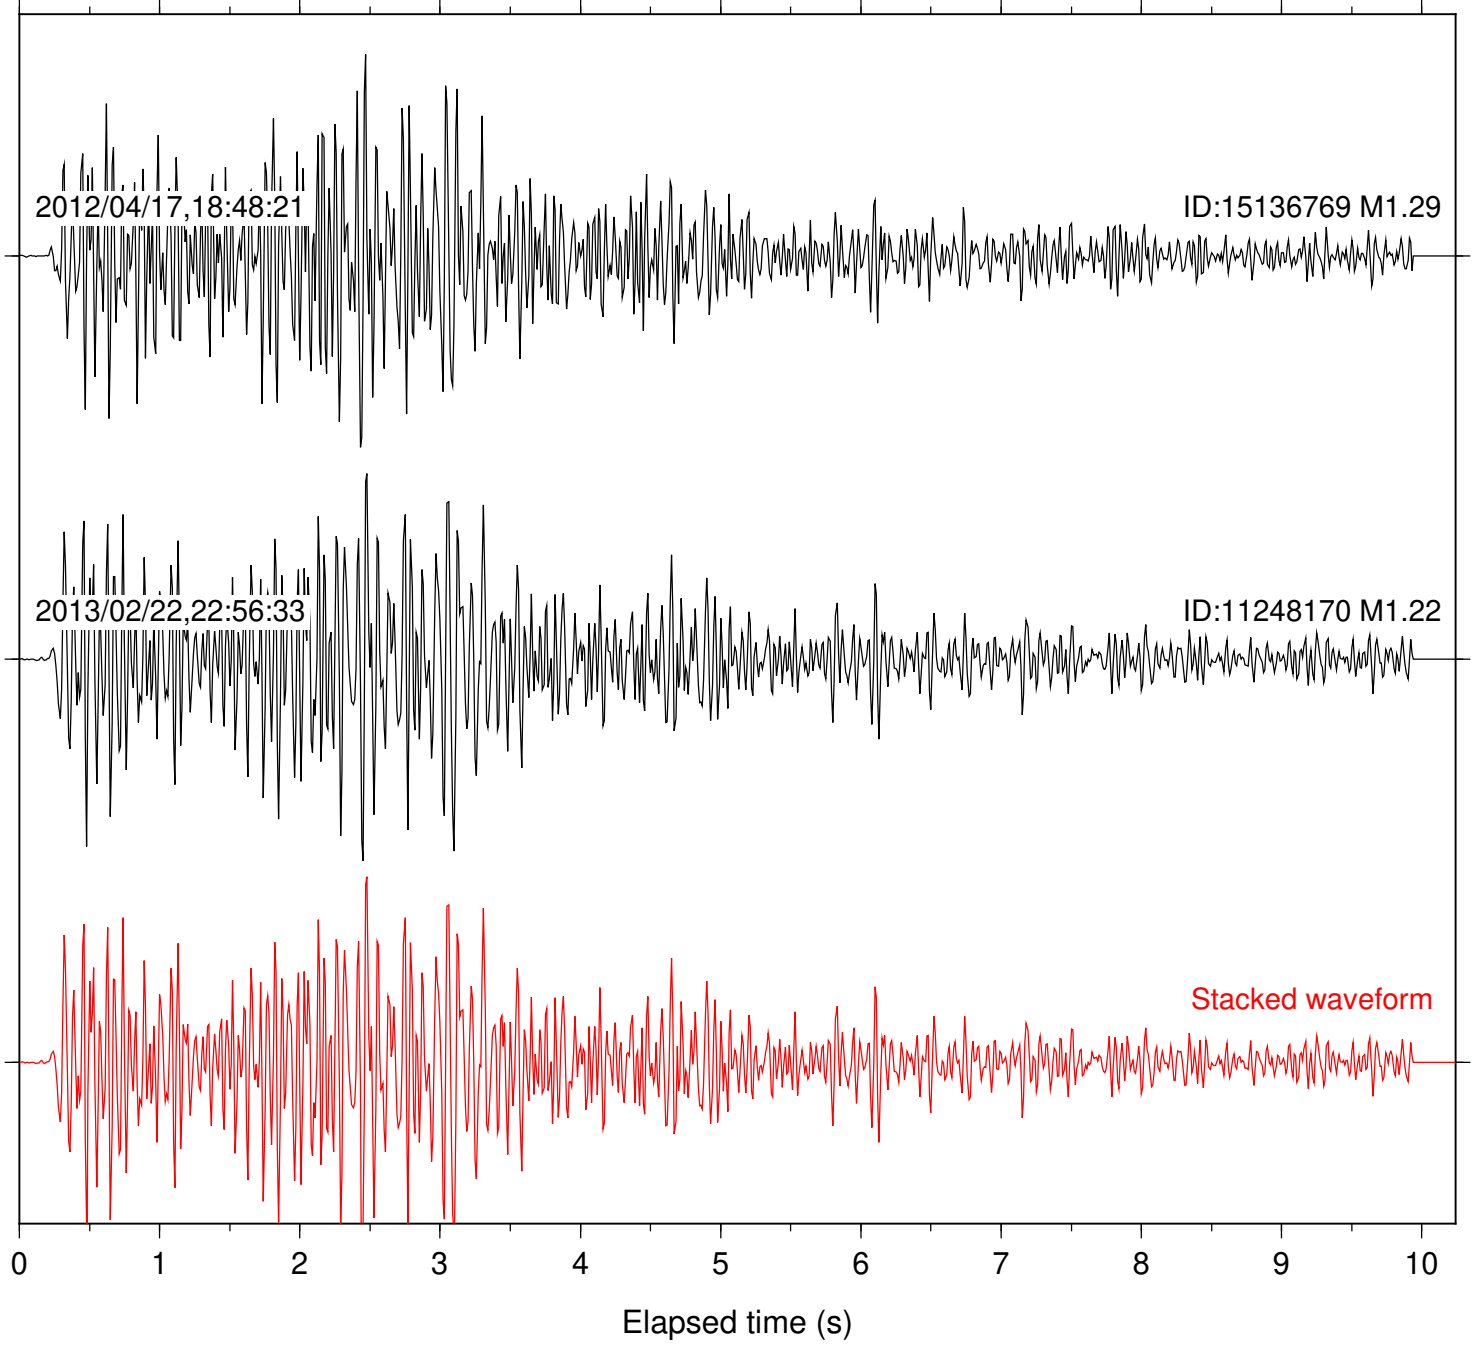

Station: FRD Com: HHZ

Focal depth: 7.98 km