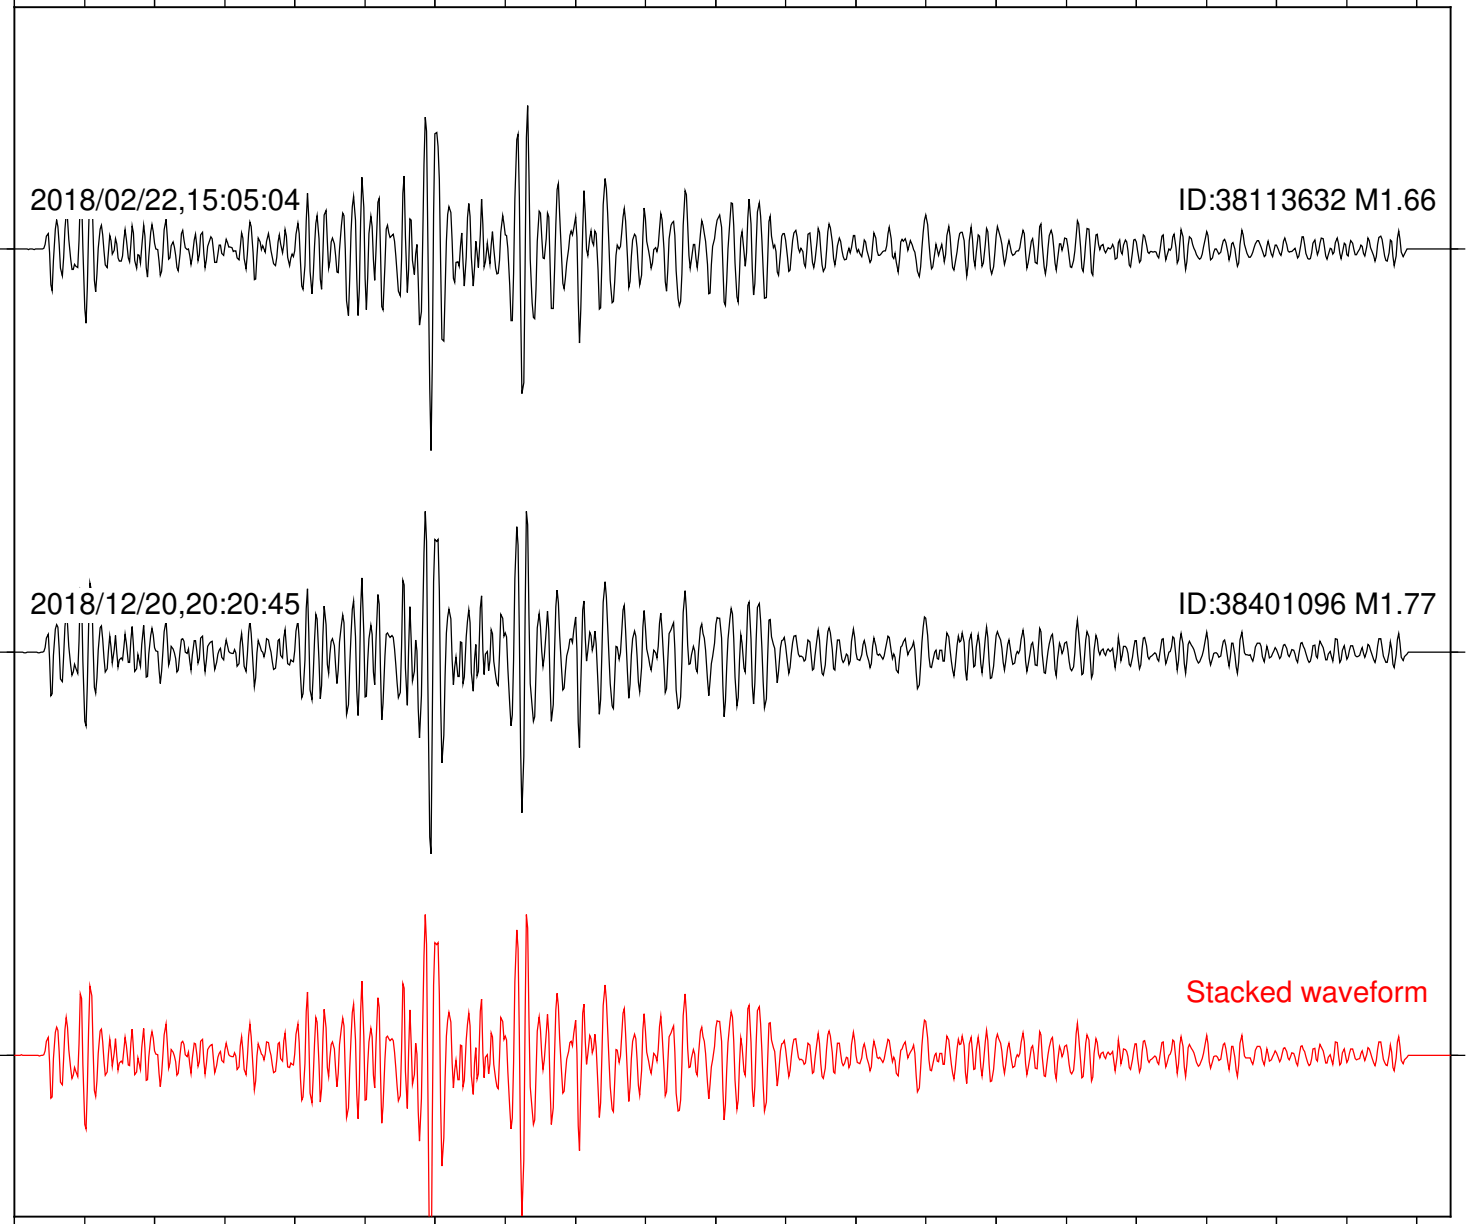

Station: B088 Com: EHZ

Focal depth: 6.71 km

2018/02/22,15:05:04

ID:38113632 M1.66

2018/12/20,20:20:45

ID:38401096 M1.77

Stacked waveform

0 1 2 3 4 5 6 7 8 9 10
Elapsed time (s)