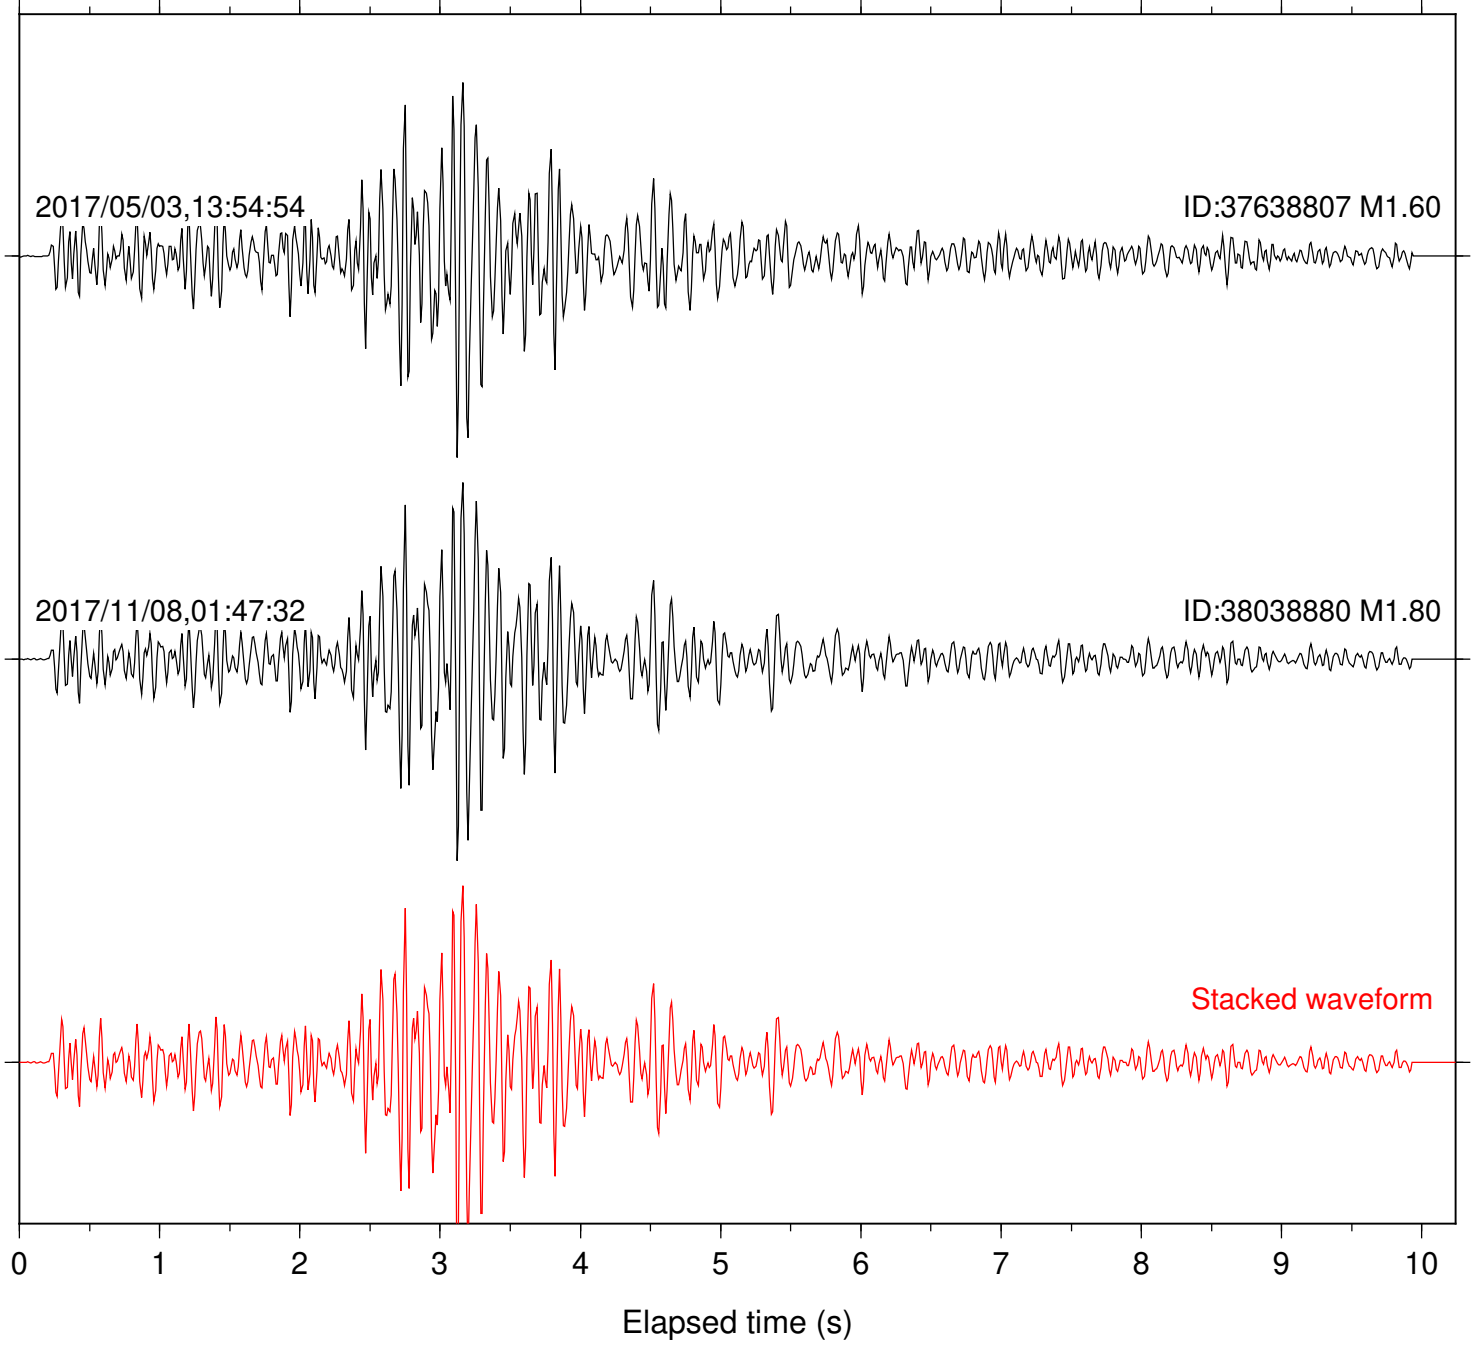

Station: SND Com: HHZ

Focal depth: 5.68 km