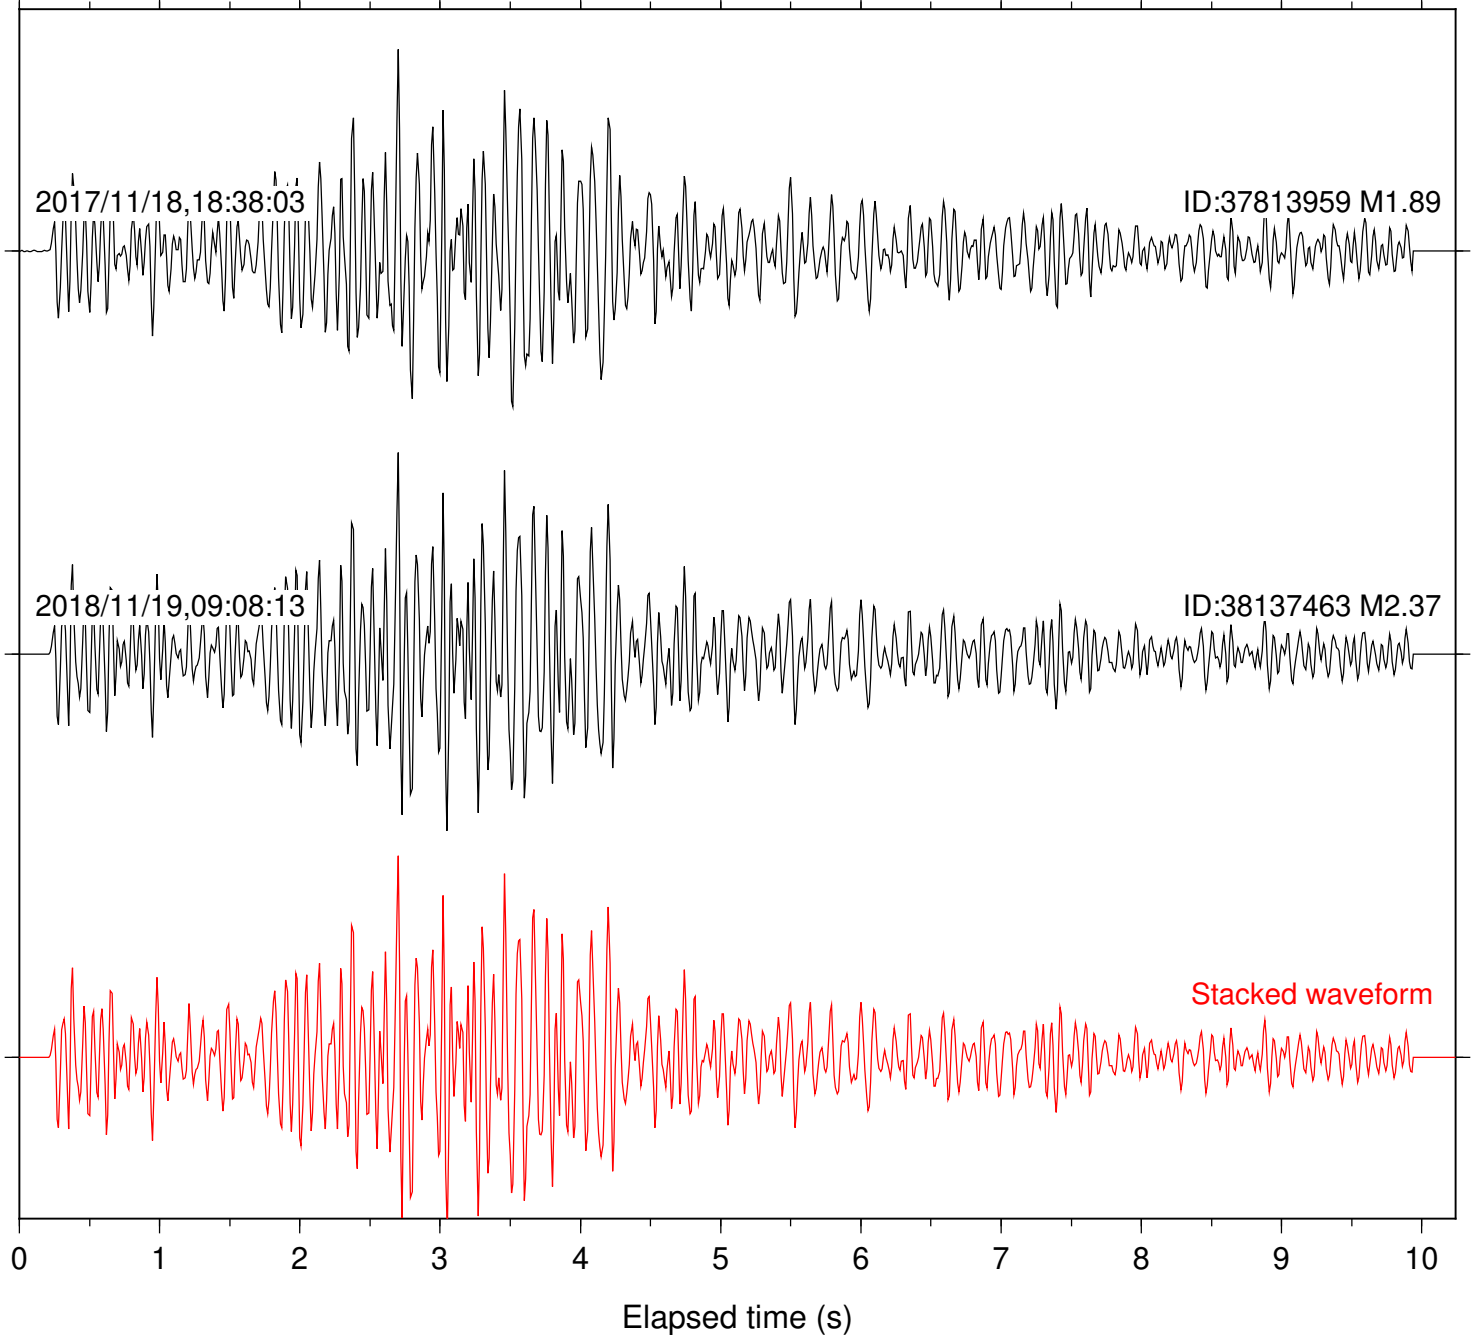

Station: B088 Com: EHZ

Focal depth: 4.30 km