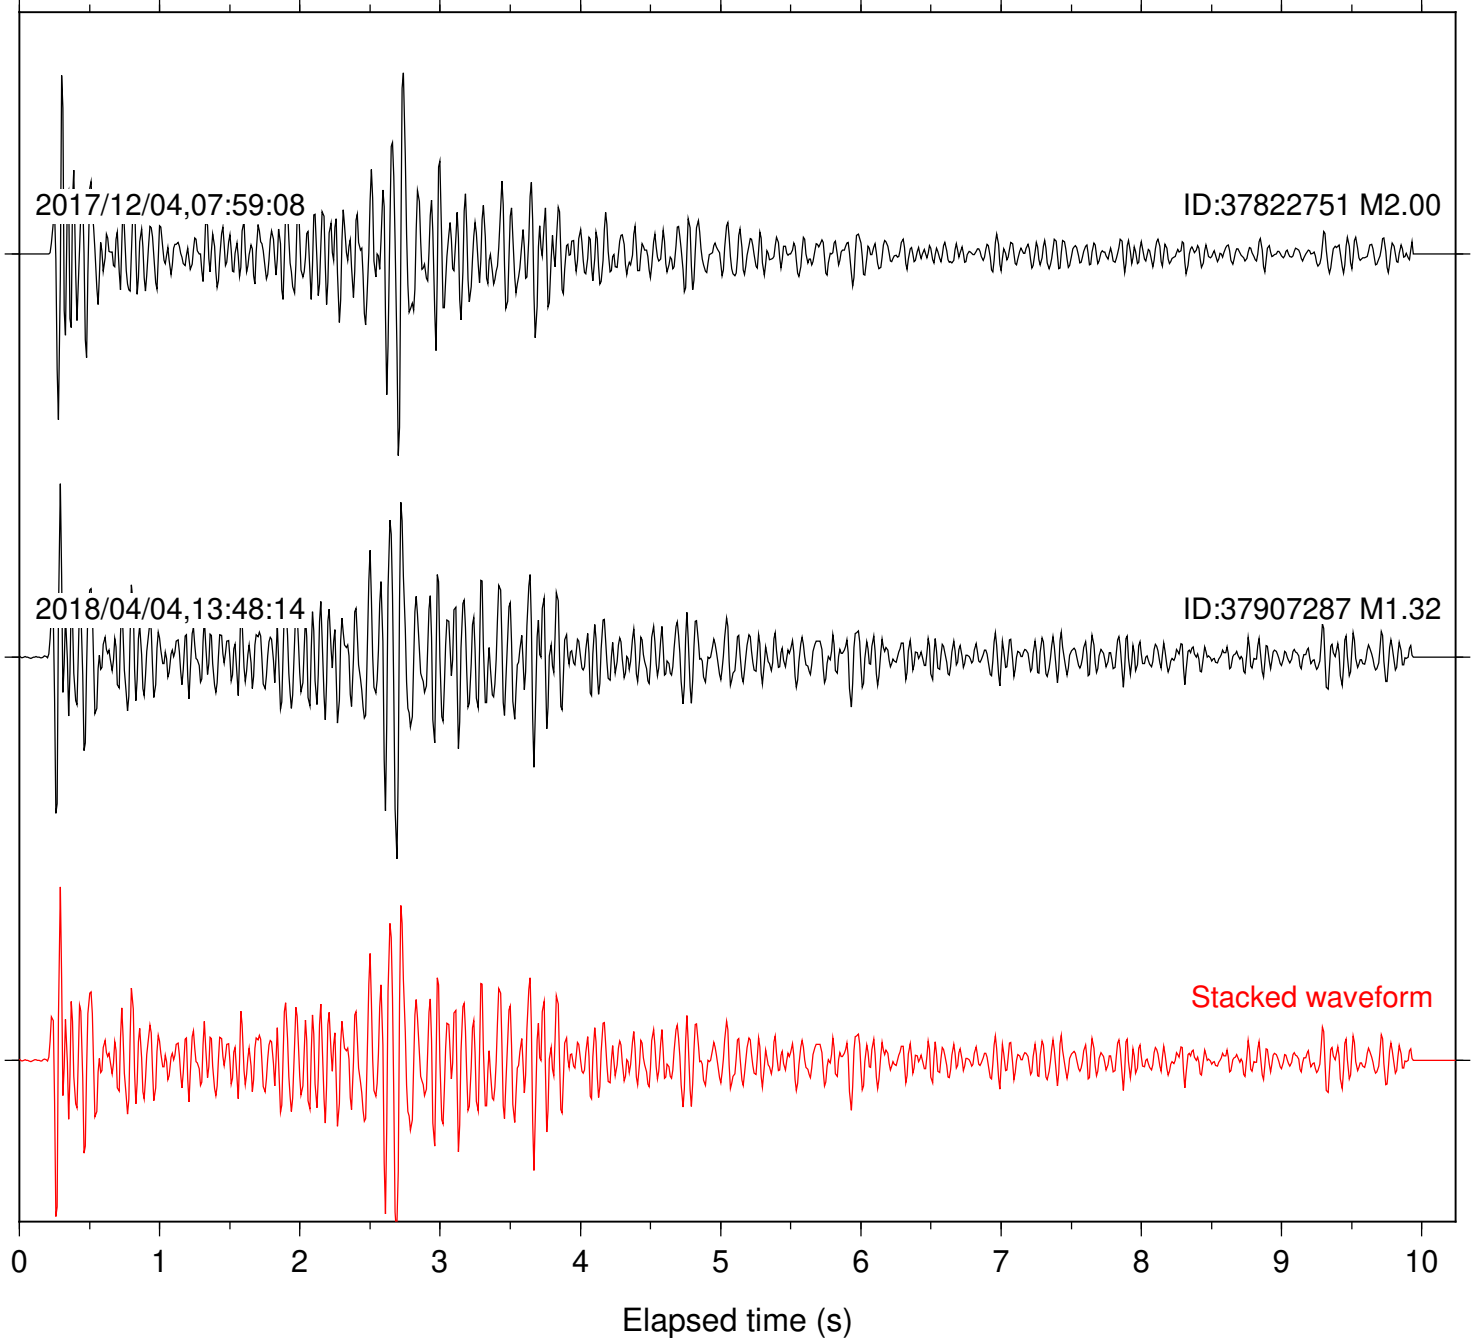

Station: B087 Com: EHZ

Focal depth: 7.05 km

Station: CSH Com: HHZ

Focal depth: 7.05 km

Station: PFO Com: HHZ

Focal depth: 7.05 km

Station: SND Com: HHZ

Focal depth: 7.05 km