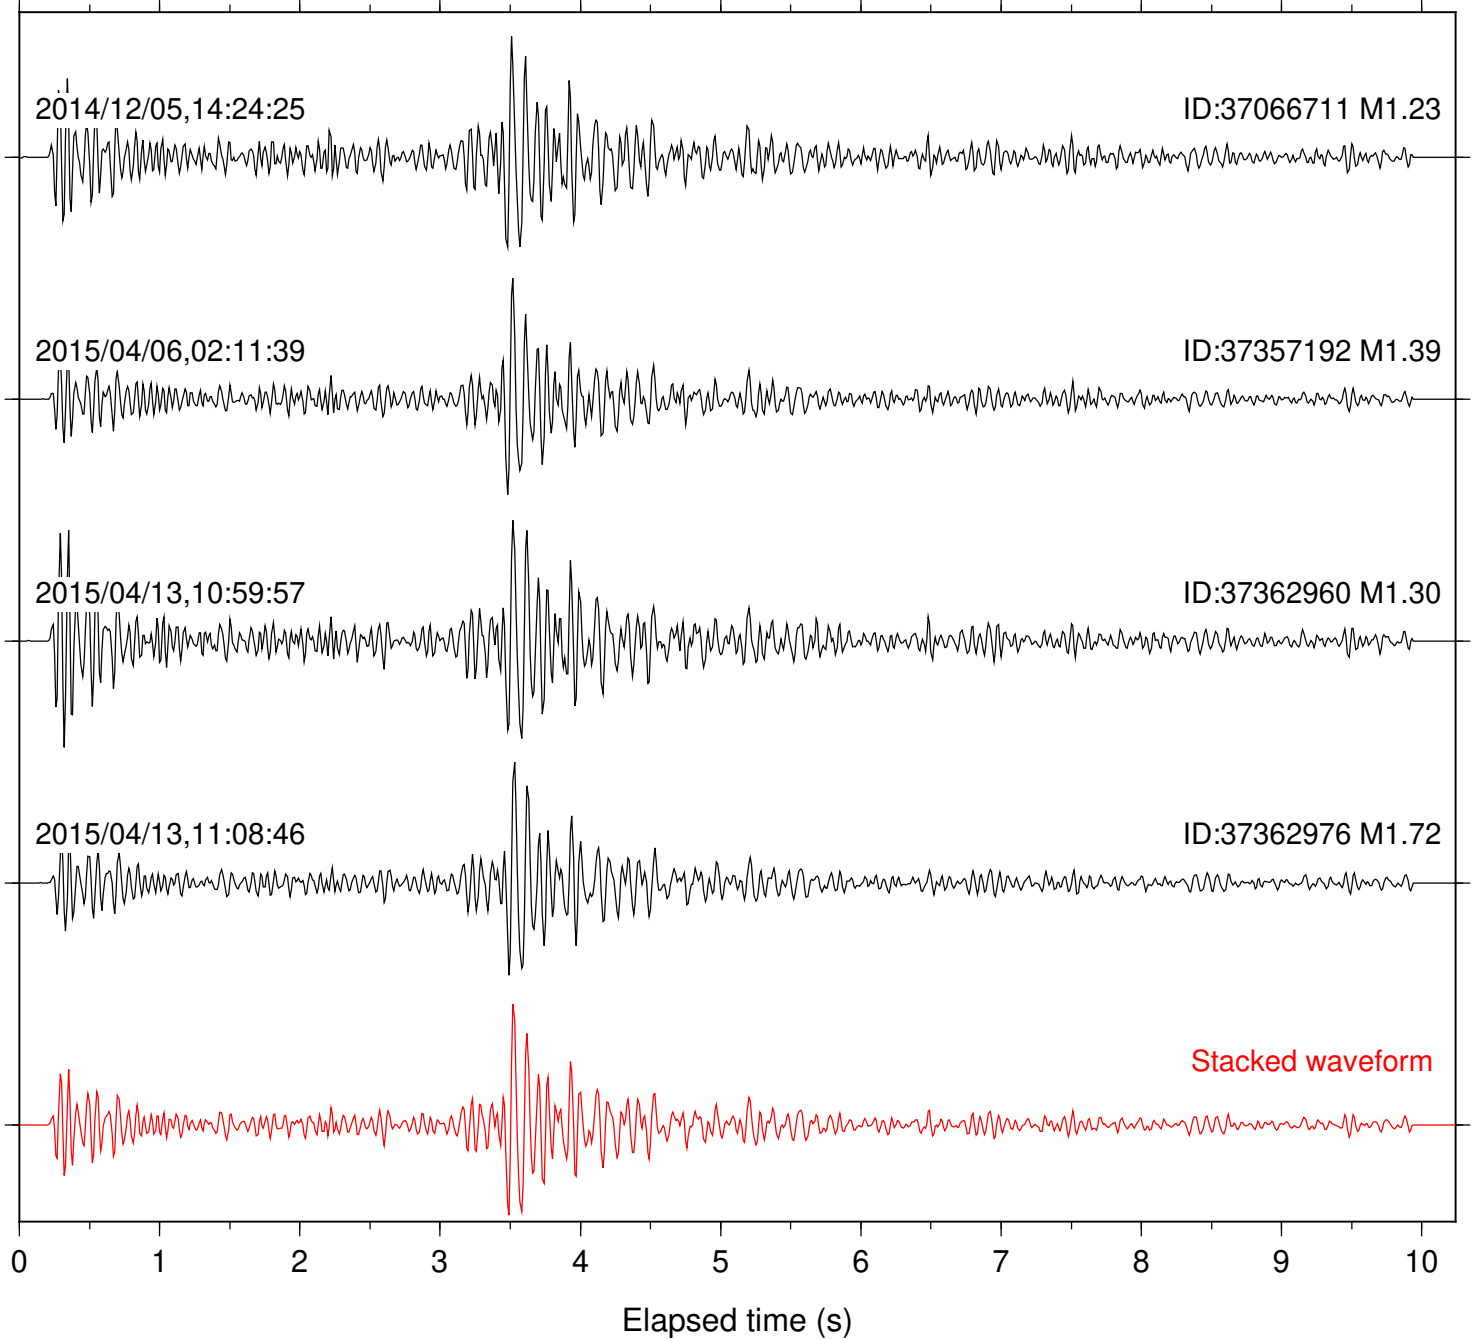

Station: B093 Com: EHZ

Focal depth: 8.44 km