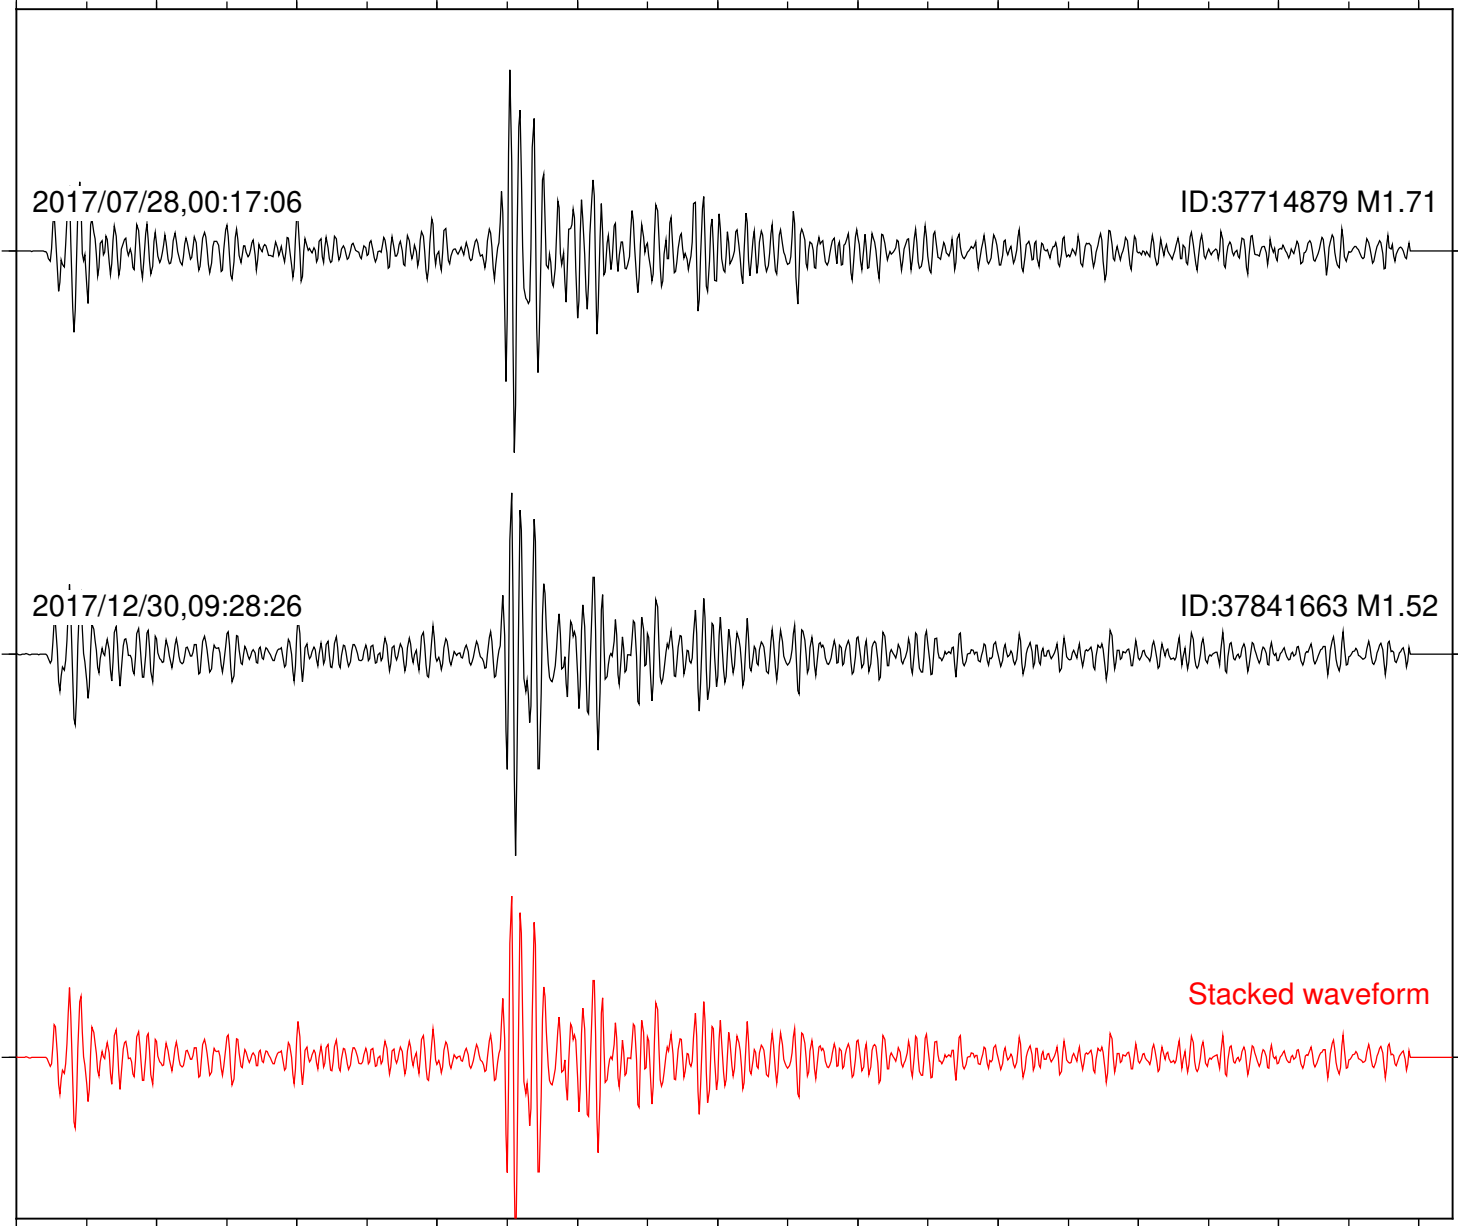

Station: KNW Com: HHZ

Focal depth: 6.41 km

2017/07/28,00:17:06

ID:37714879 M1.71

2017/12/30,09:28:26

ID:37841663 M1.52

Stacked waveform

0 1 2 3 4 5 6 7 8 9 10
Elapsed time (s)