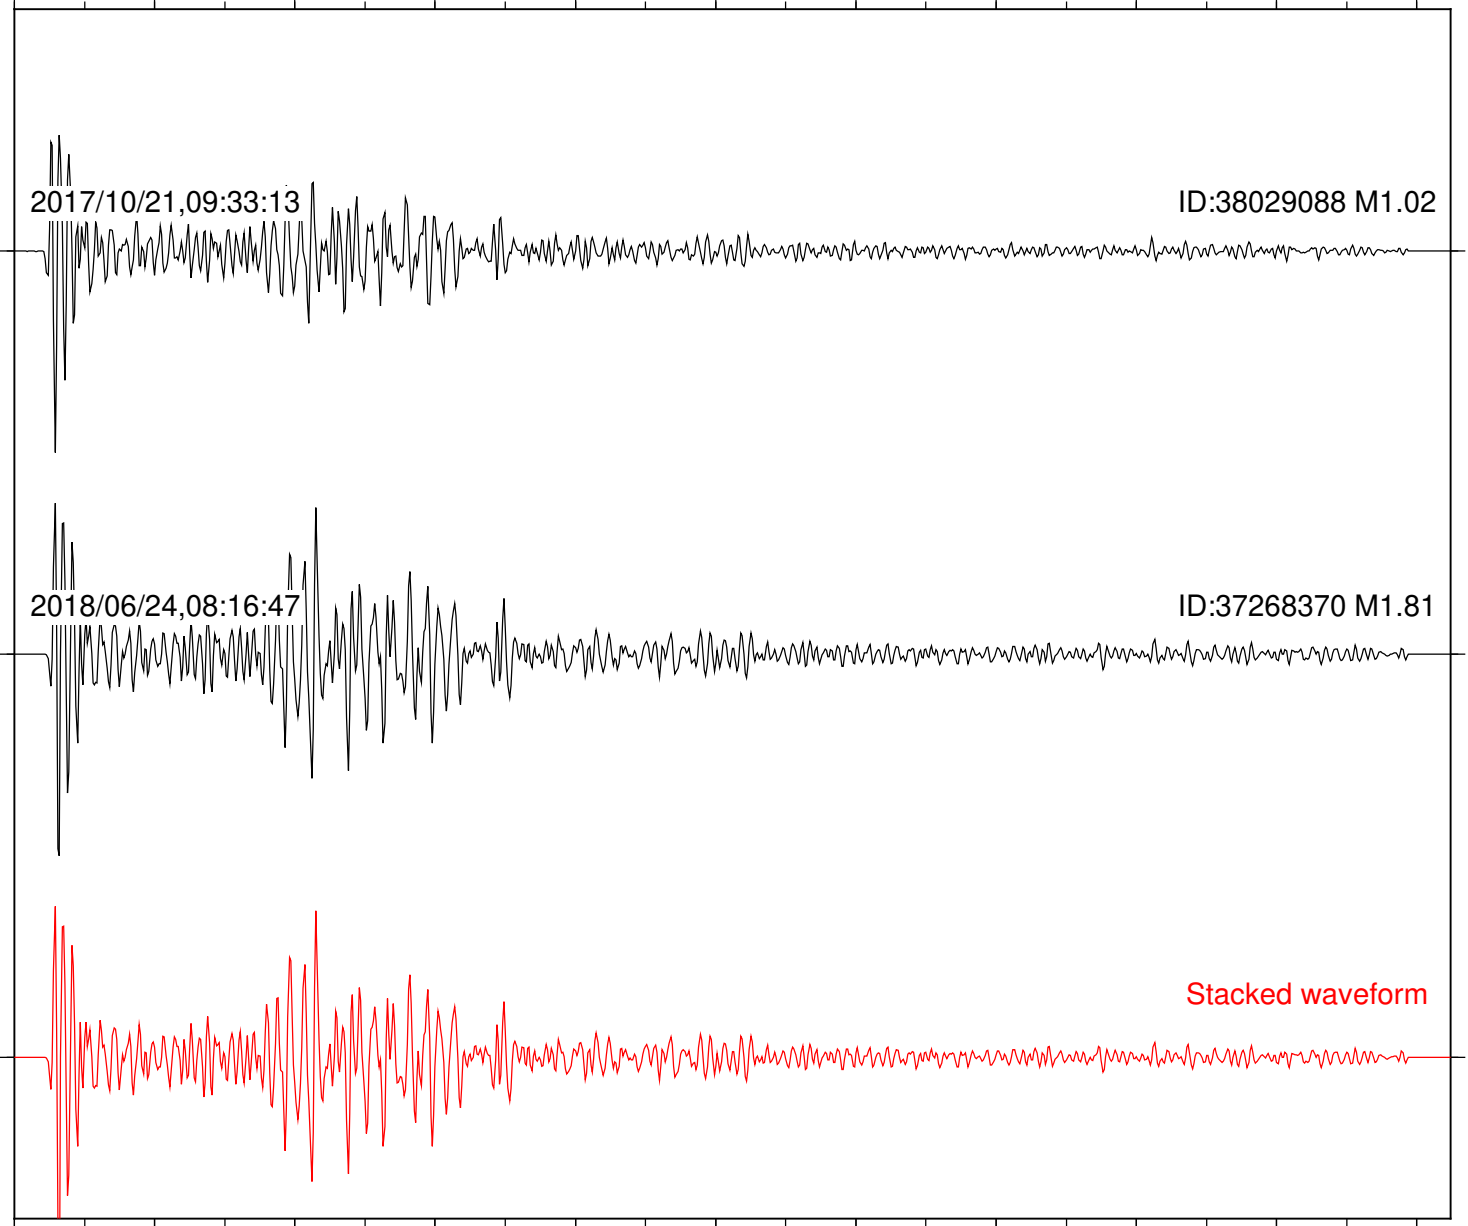

Station: B093 Com: EHZ

Focal depth: 5.02 km

2017/10/21,09:33:13

ID:38029088 M1.02

2018/06/24,08:16:47

ID:37268370 M1.81

Stacked waveform

0 1 2 3 4 5 6 7 8 9 10

Elapsed time (s)