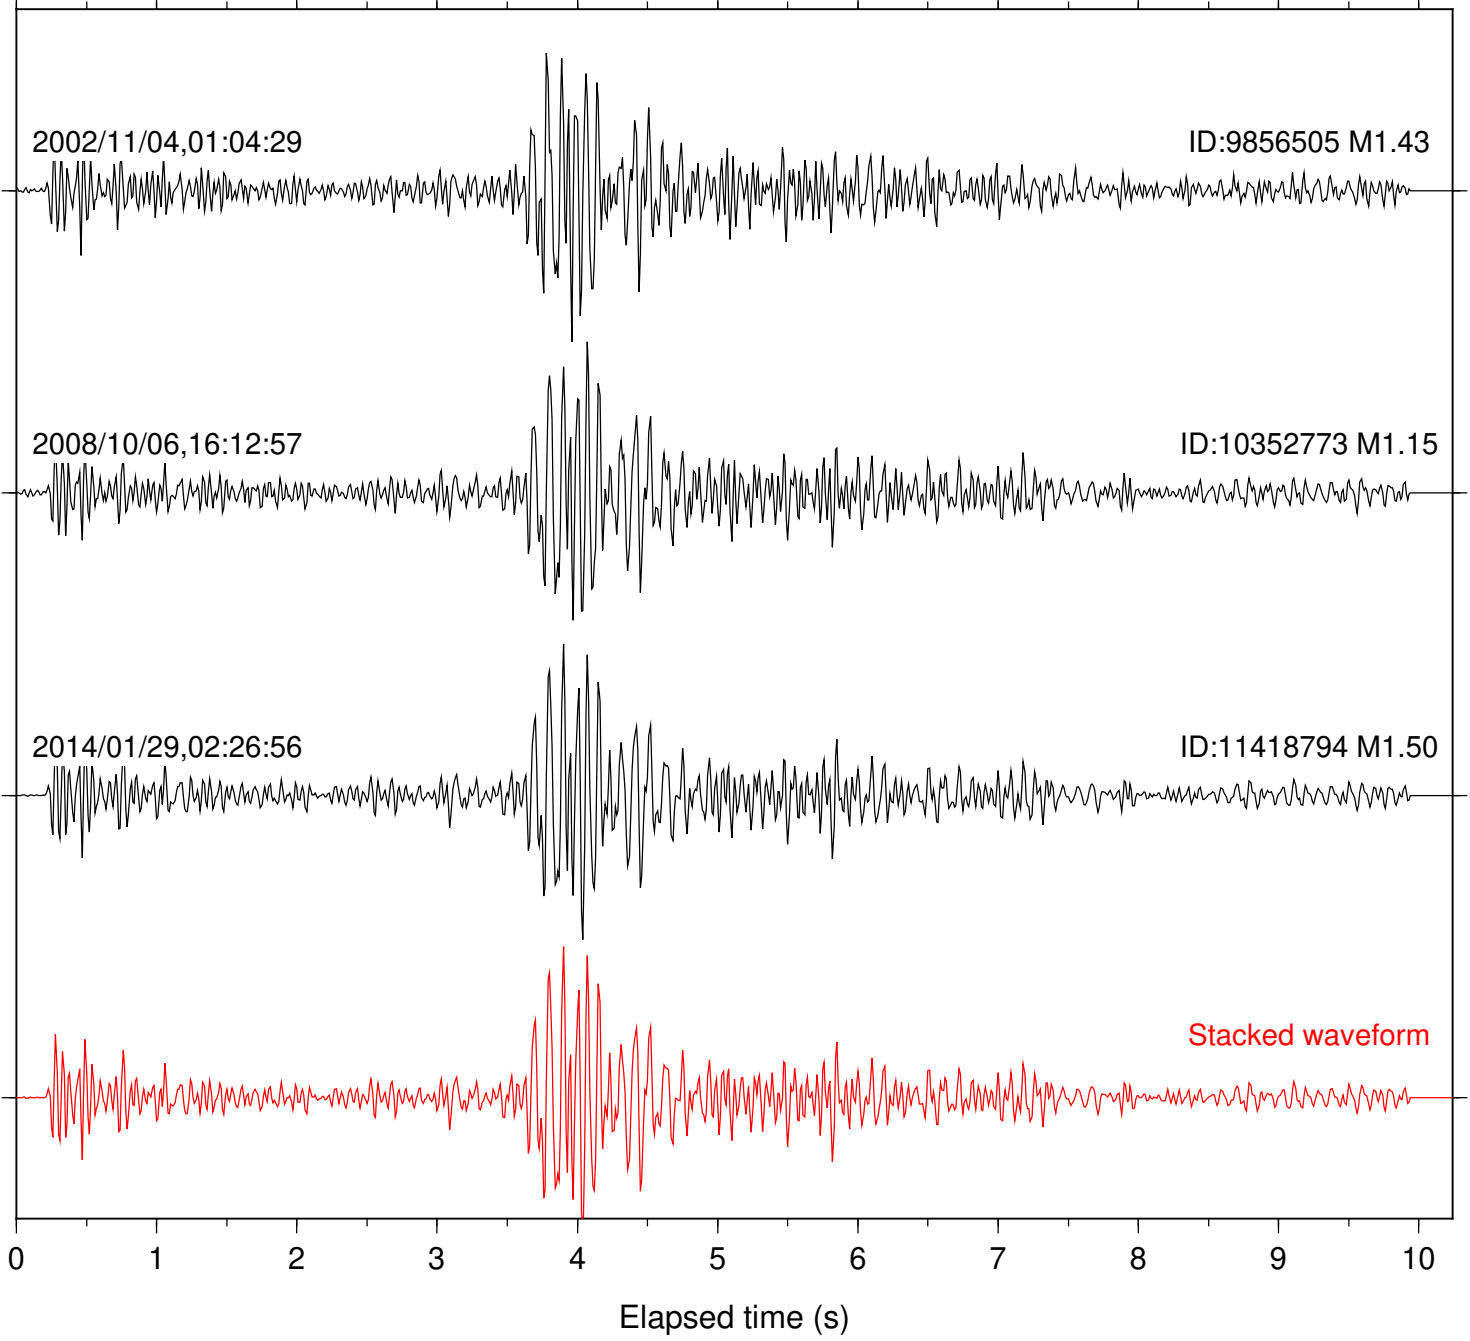

Focal depth: 16.33 km

Station: DGR Com: HHZ

Focal depth: 16.33 km

Station: AGA Com: HHZ

Focal depth: 16.24 km

Station: B081 Com: EHZ

Focal depth: 16.34 km

2015/01/10,19:40:50