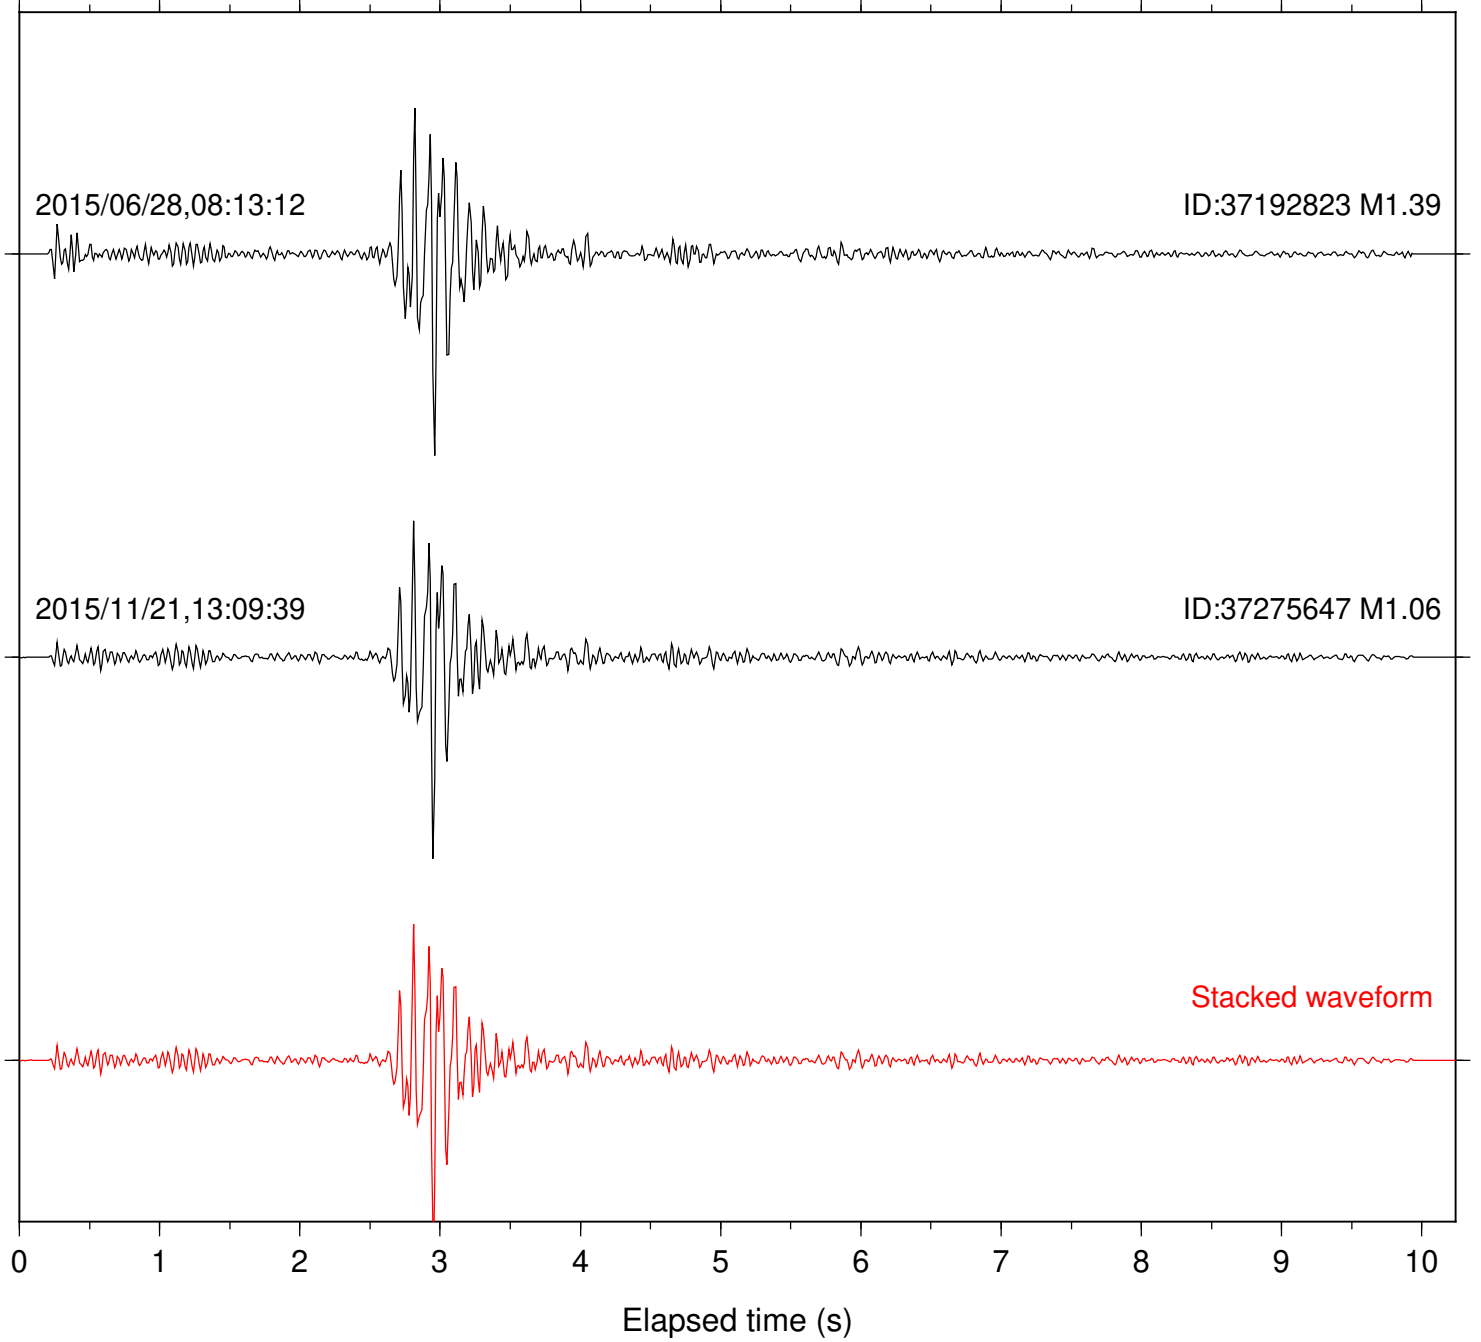

Station: BAC Com: EHZ

Focal depth: 7.72 km