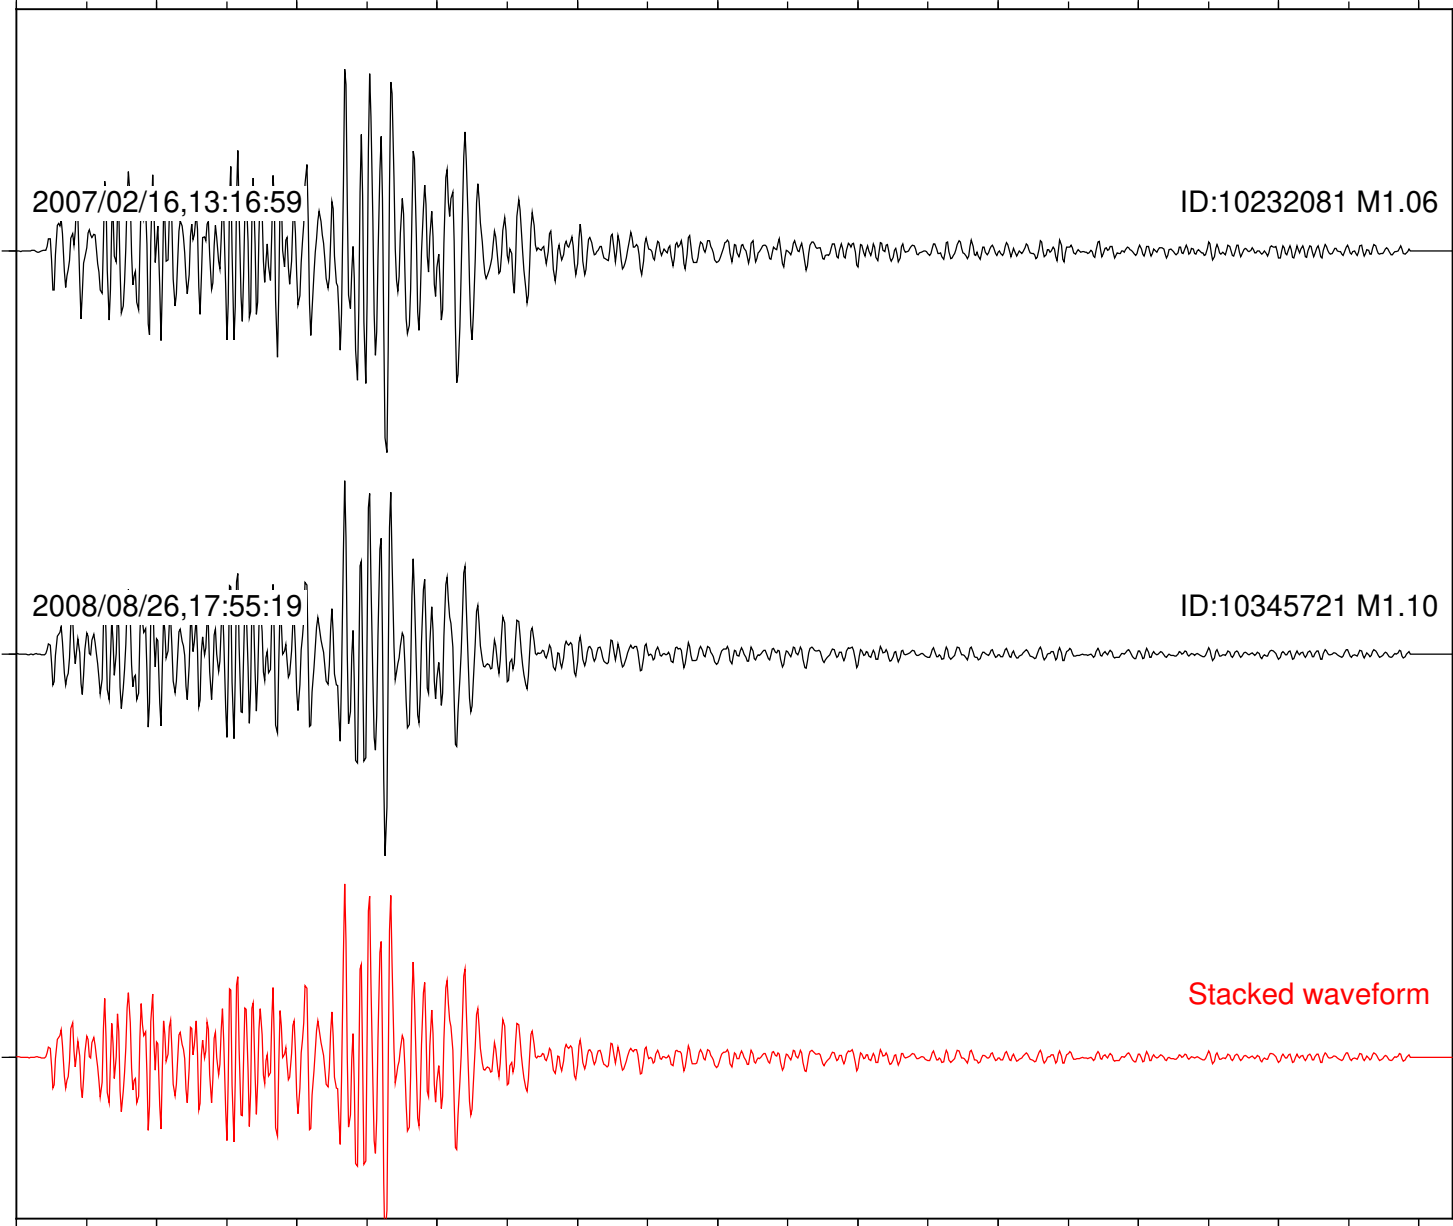

Station: SND Com: HHZ

Focal depth: 8.29 km

2007/02/16,13:16:59

ID:10232081 M1.06

2008/08/26,17:55:19

ID:10345721 M1.10

Stacked waveform

0 1 2 3 4 5 6 7 8 9 10
Elapsed time (s)