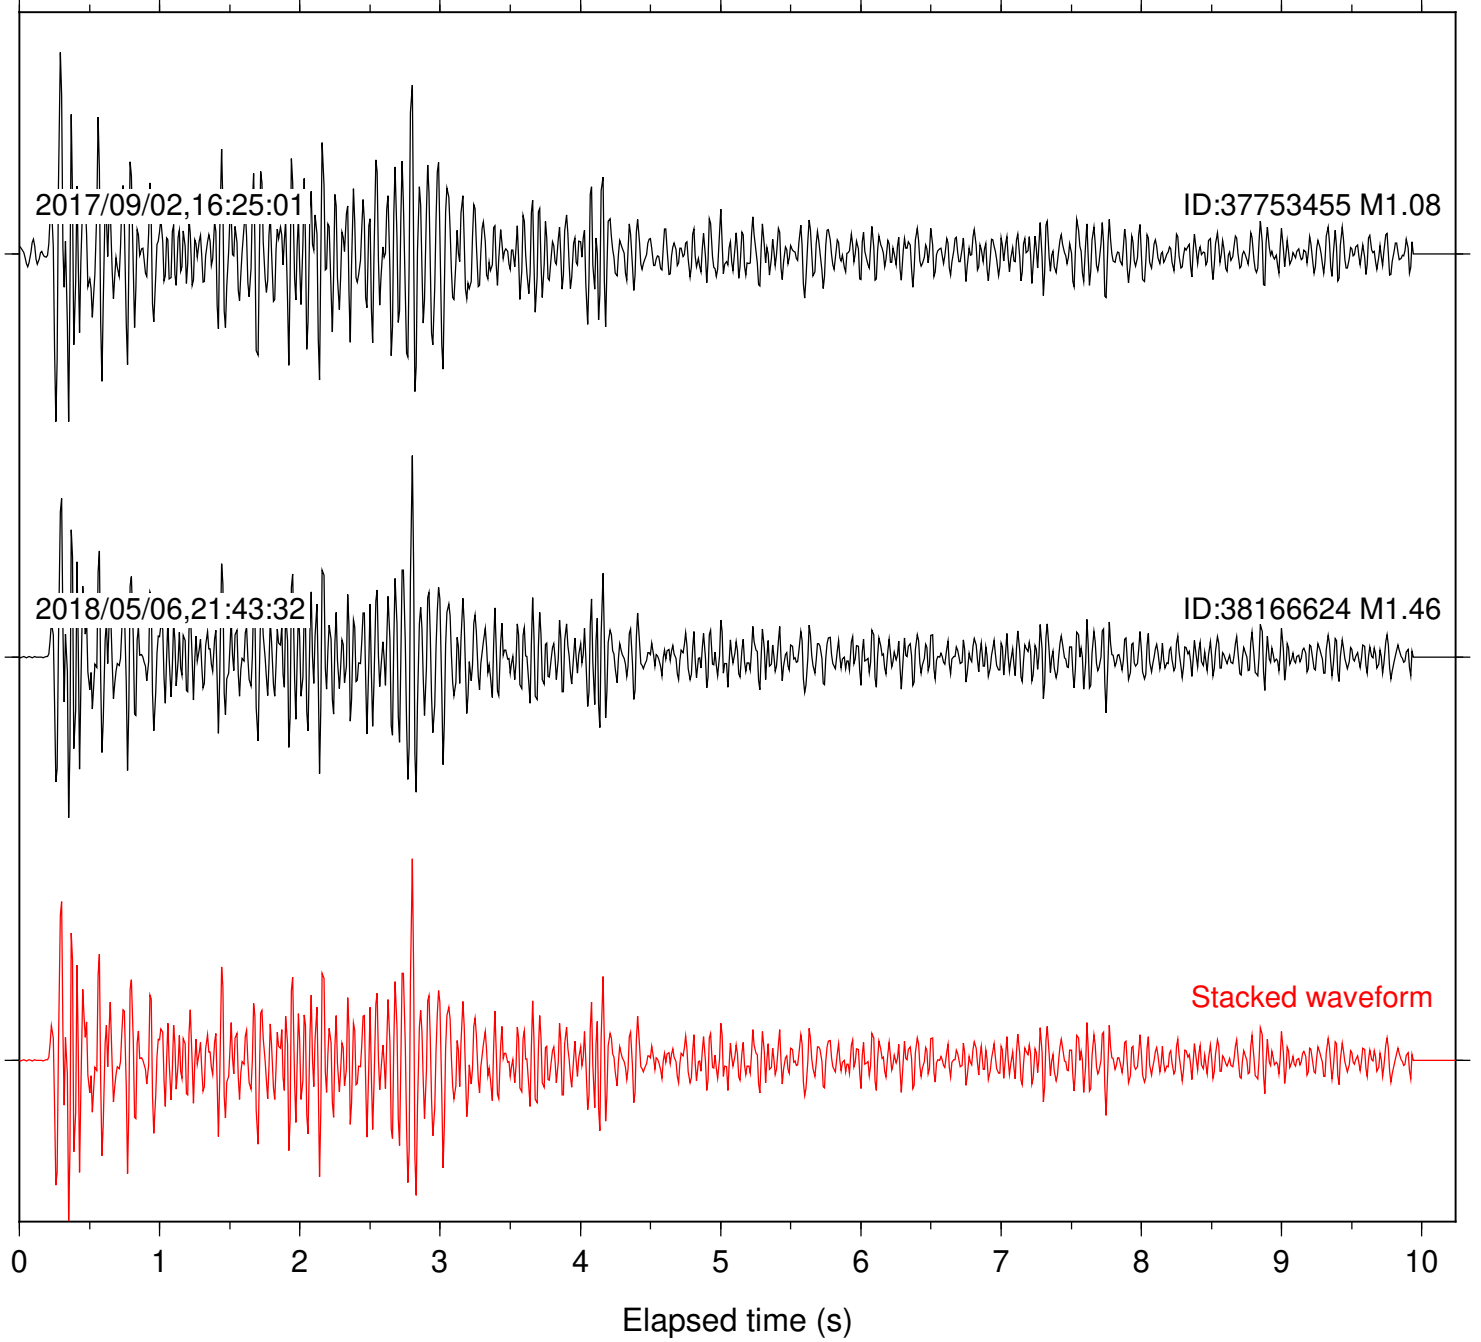

Station: DNR Com: HHZ

Focal depth: 6.70 km

Station: FRD Com: HHZ

Focal depth: 6.67 km

Station: HMT2 Com: HHZ

Focal depth: 6.70 km

Station: KNW Com: HHZ

Focal depth: 6.70 km