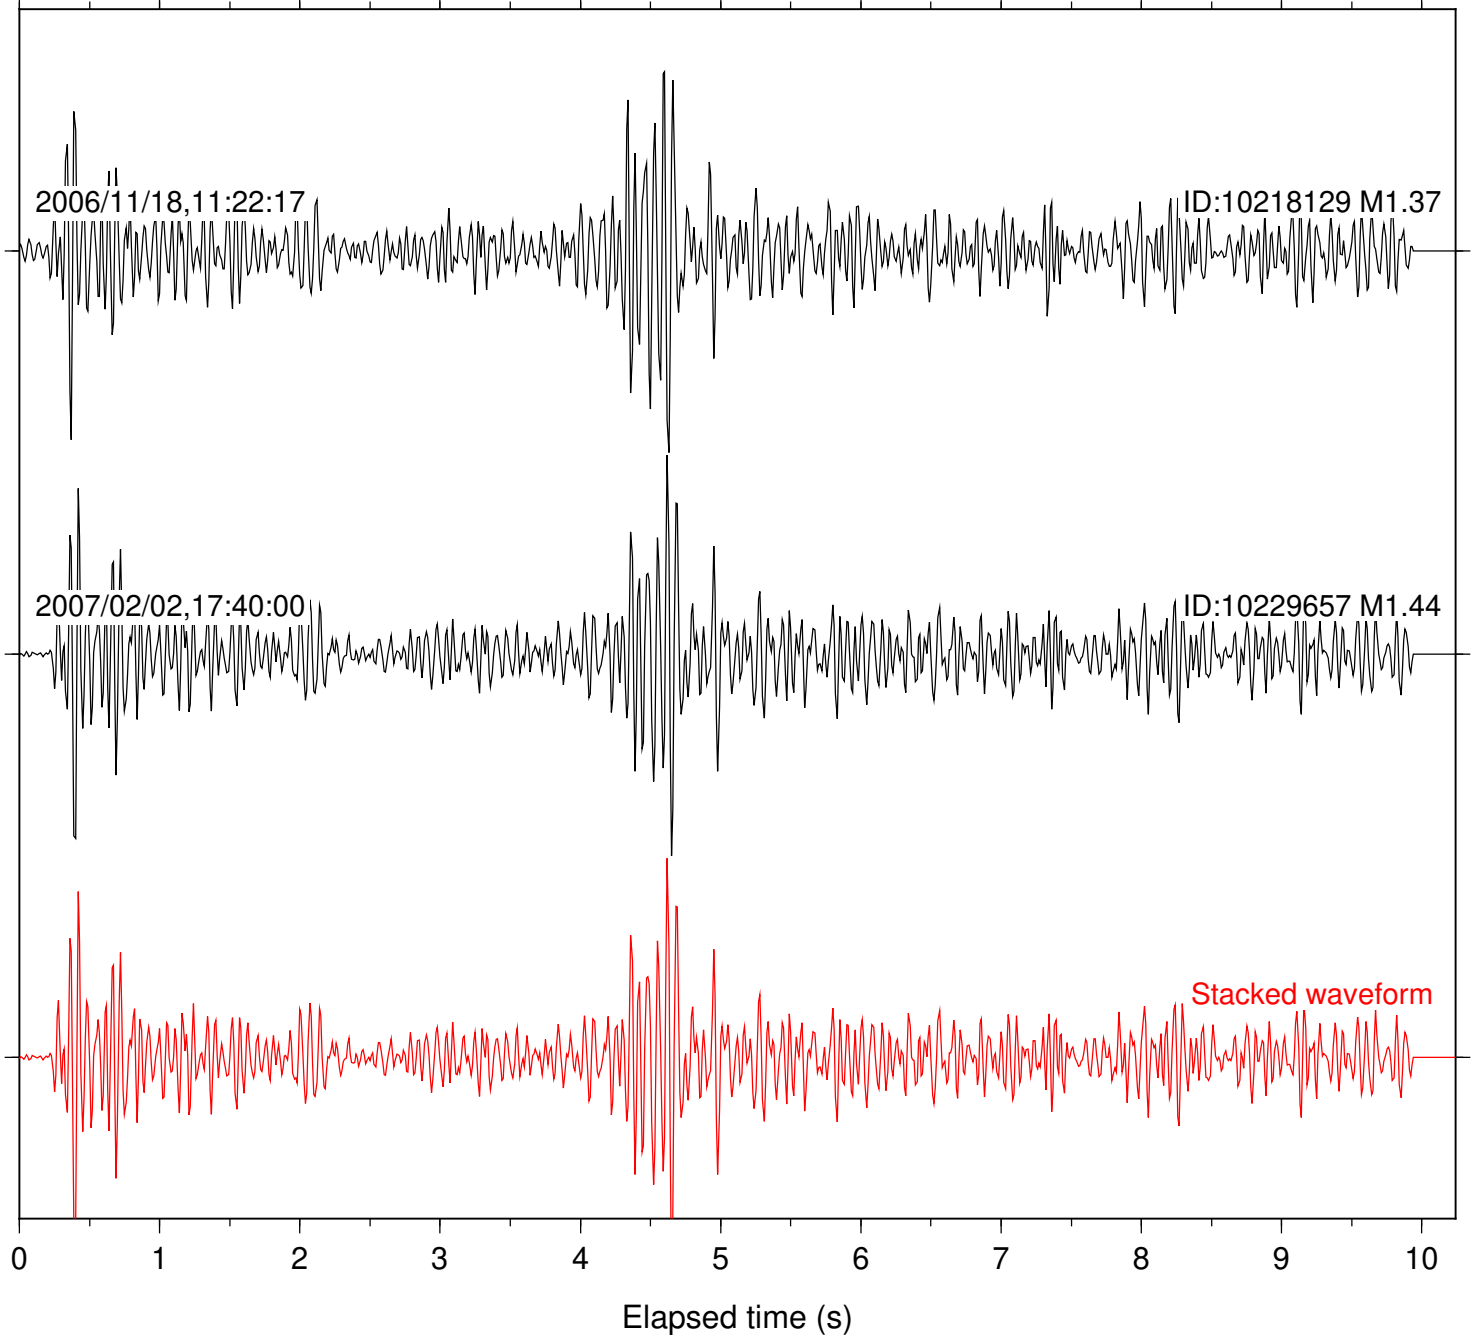

0 1 2 3 4 5 6 7 8 9 10  
Elapsed time (s)

Station: RDM Com: HHZ

Focal depth: 8.72 km

Station: SND Com: HHZ

Focal depth: 8.72 km

Station: FRD Com: HHZ

Focal depth: 7.92 km

2006/11/02,22:59:24