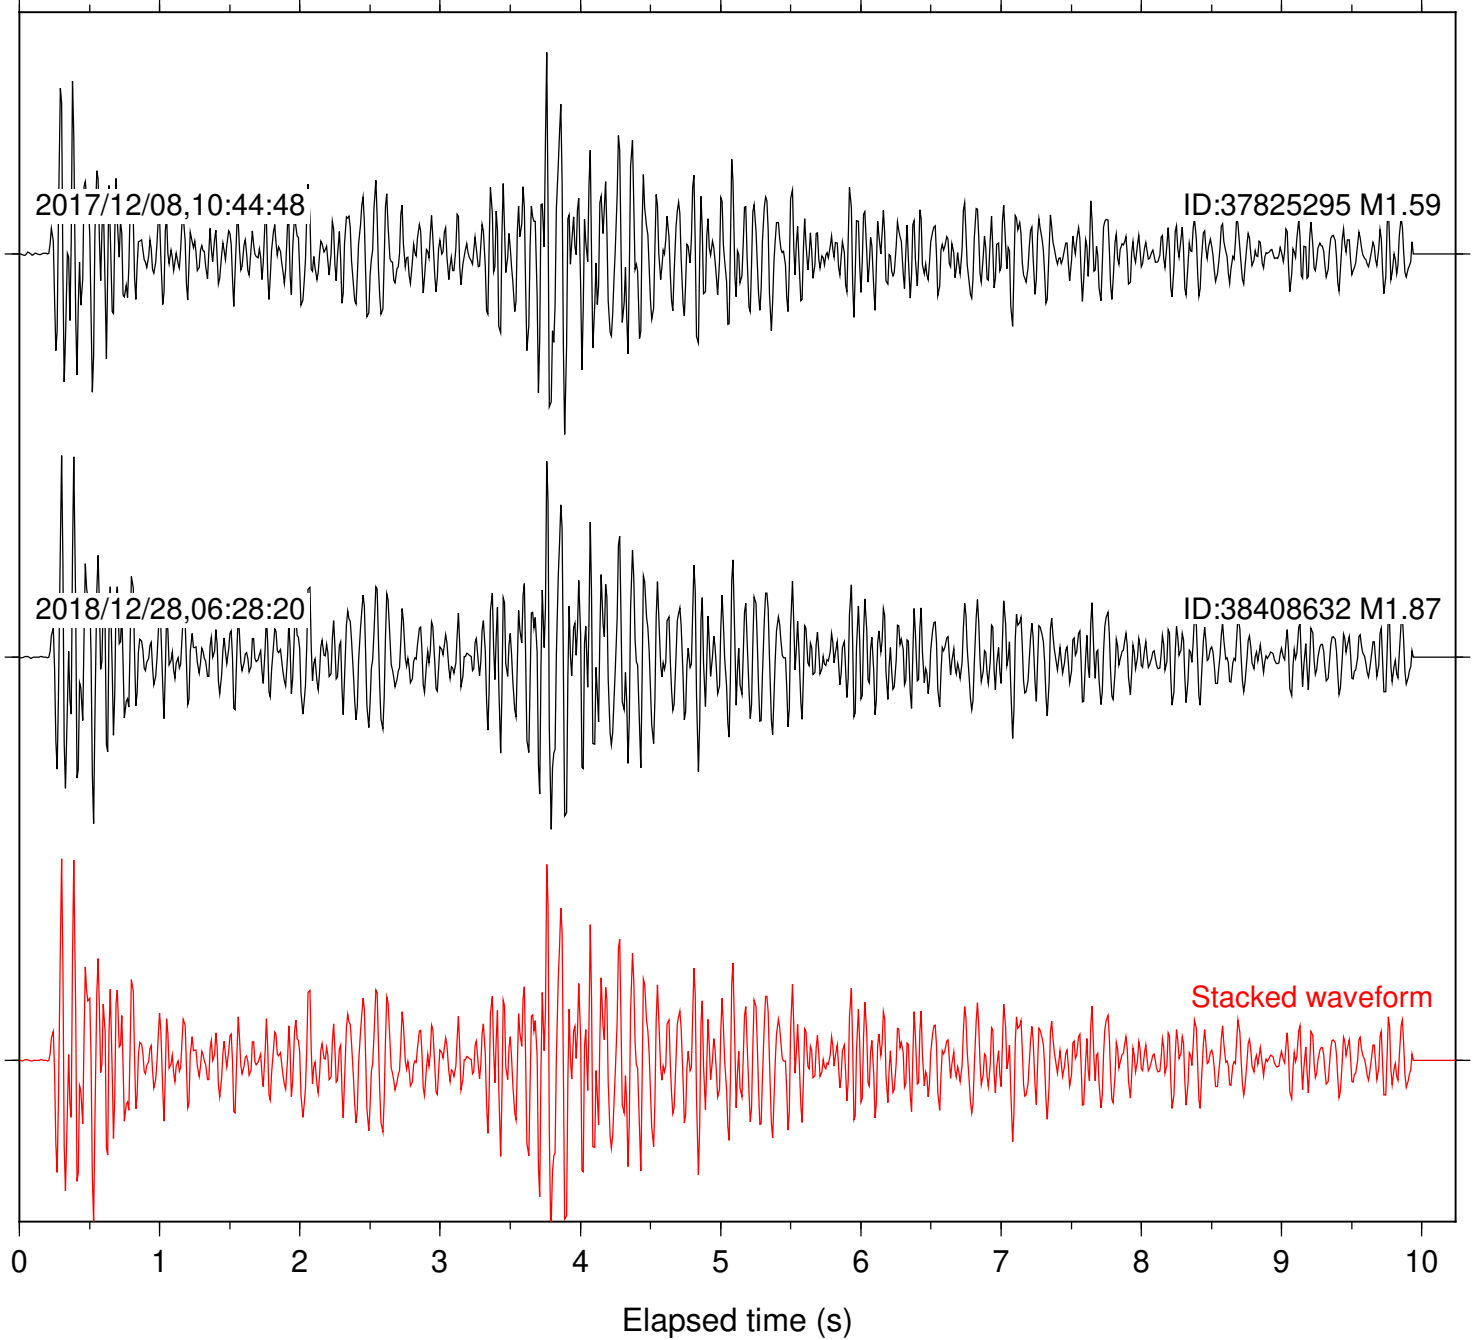

Station: BAC Com: EHZ

Focal depth: 6.18 km