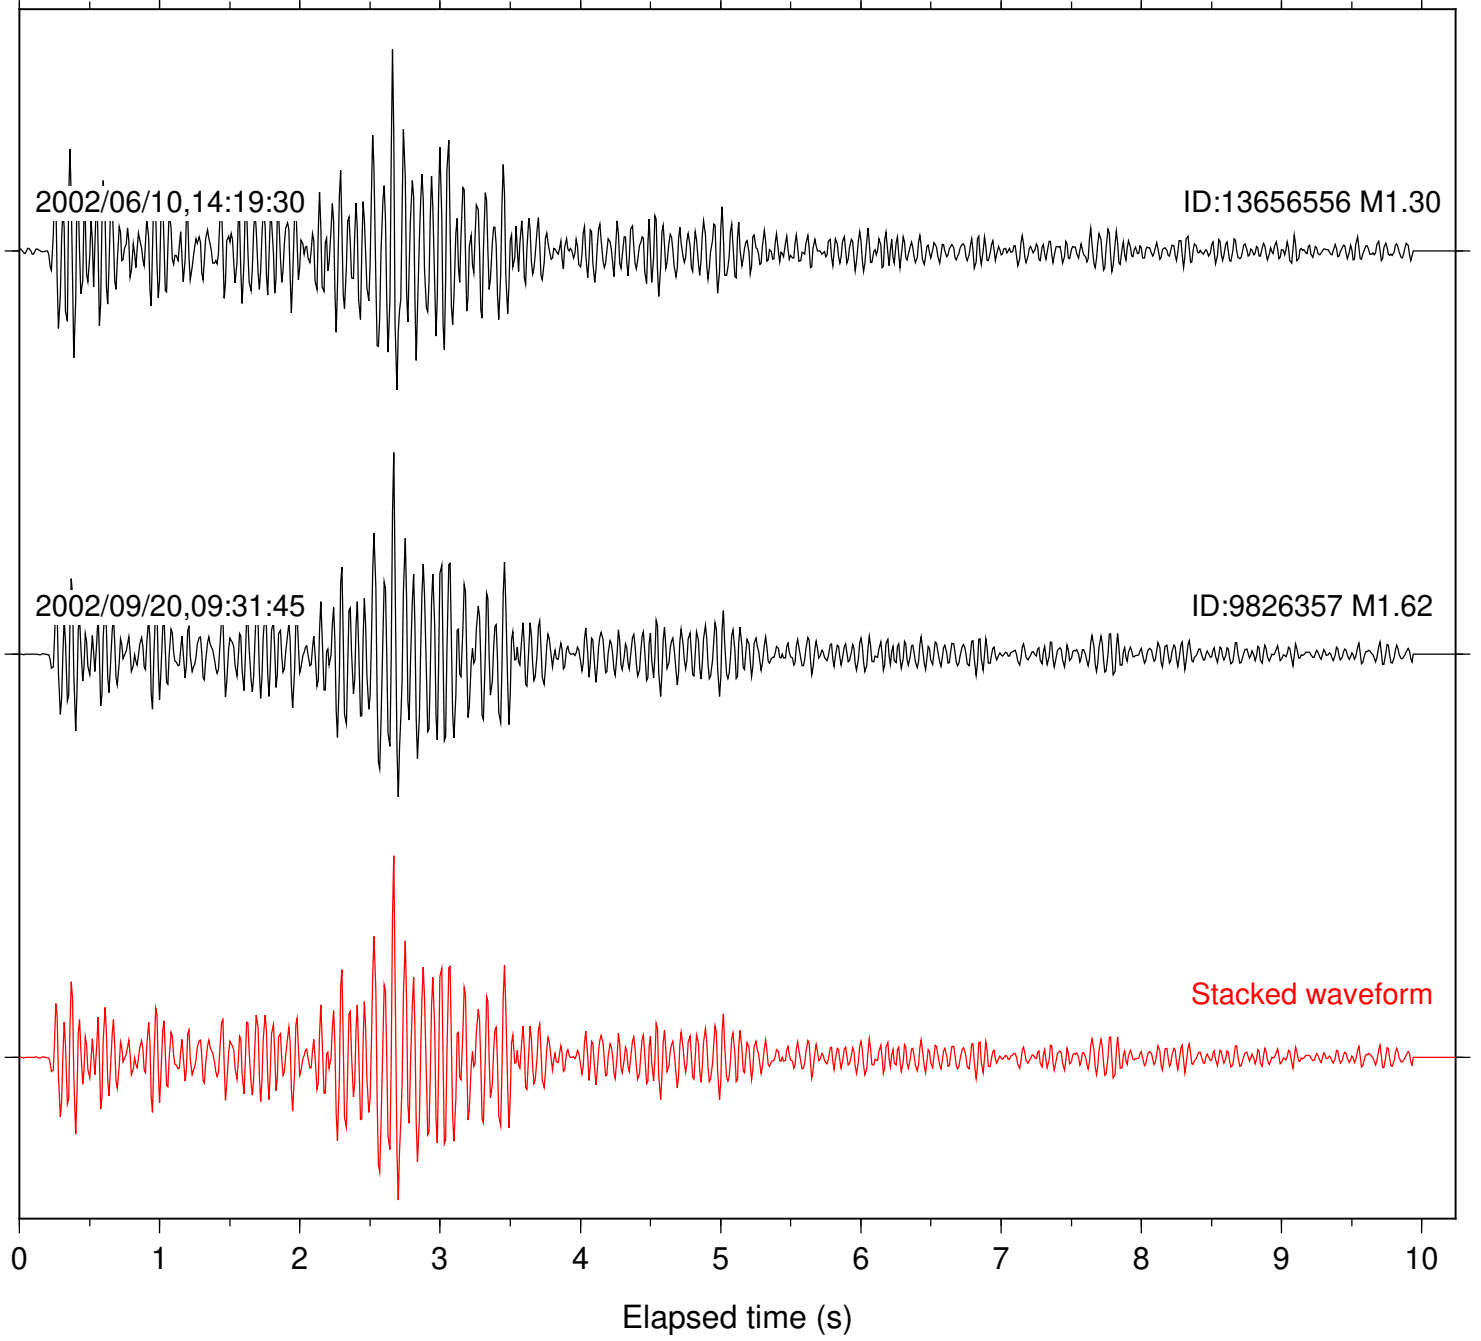

Station: PFO Com: HHZ

Focal depth: 8.61 km