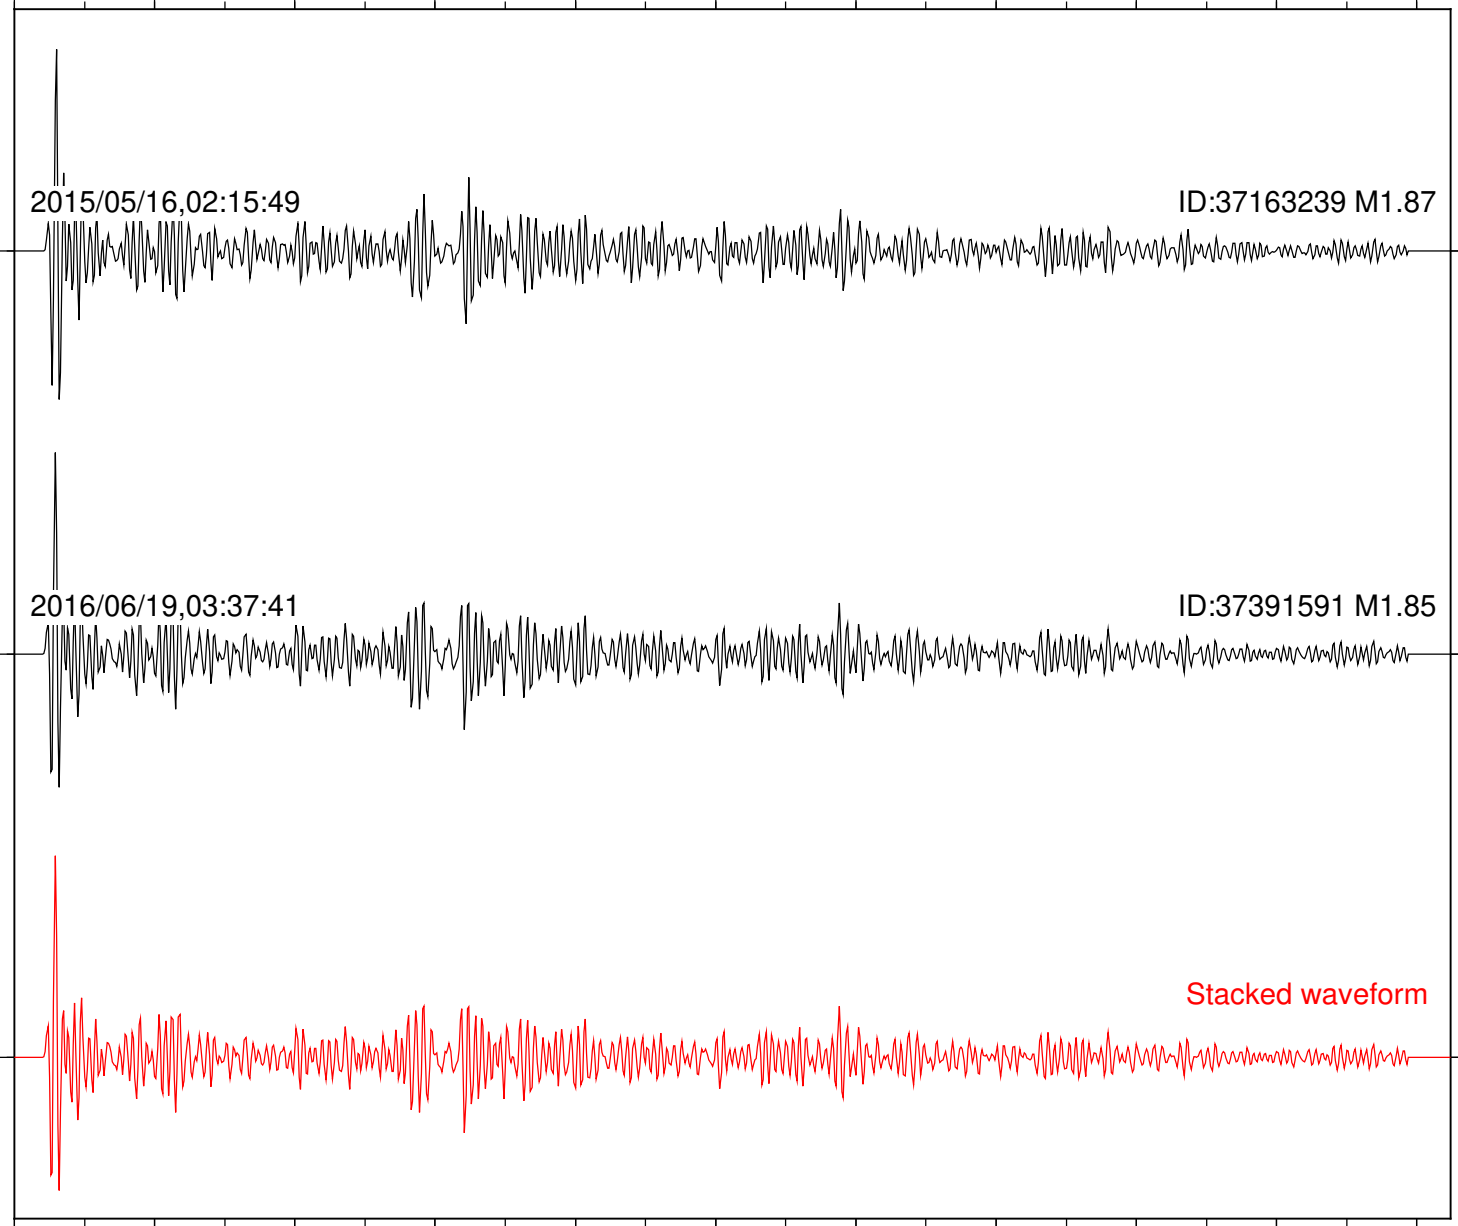

Station: DGR Com: HHZ

Focal depth: 8.43 km

2015/05/16,02:15:49

ID:37163239 M1.87

2016/06/19,03:37:41

ID:37391591 M1.85

Stacked waveform

0 1 2 3 4 5 6 7 8 9 10  
Elapsed time (s)