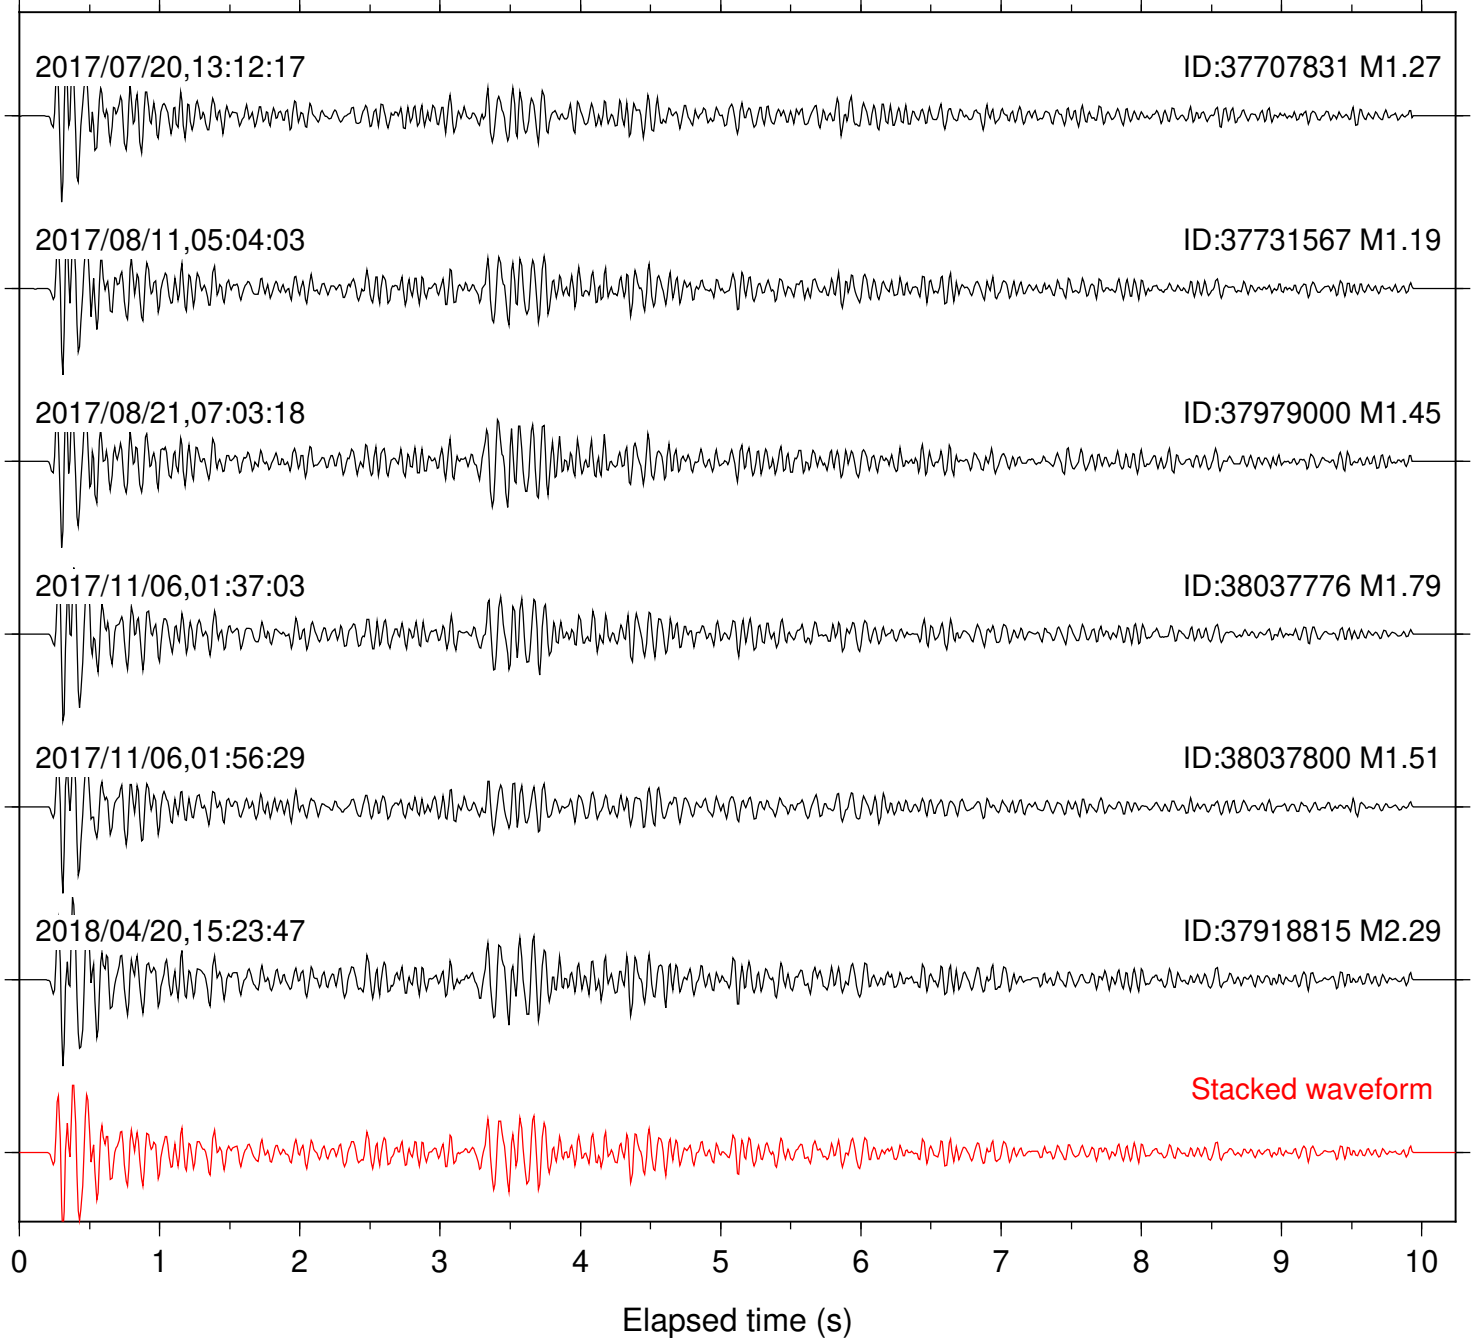

Station: DGR Com: HHZ

Focal depth: 6.59 km

Station: DNR Com: HHZ

Focal depth: 6.60 km

Station: FRD Com: HHZ

Focal depth: 6.59 km

Station: HMT2 Com: HHZ

Focal depth: 6.59 km