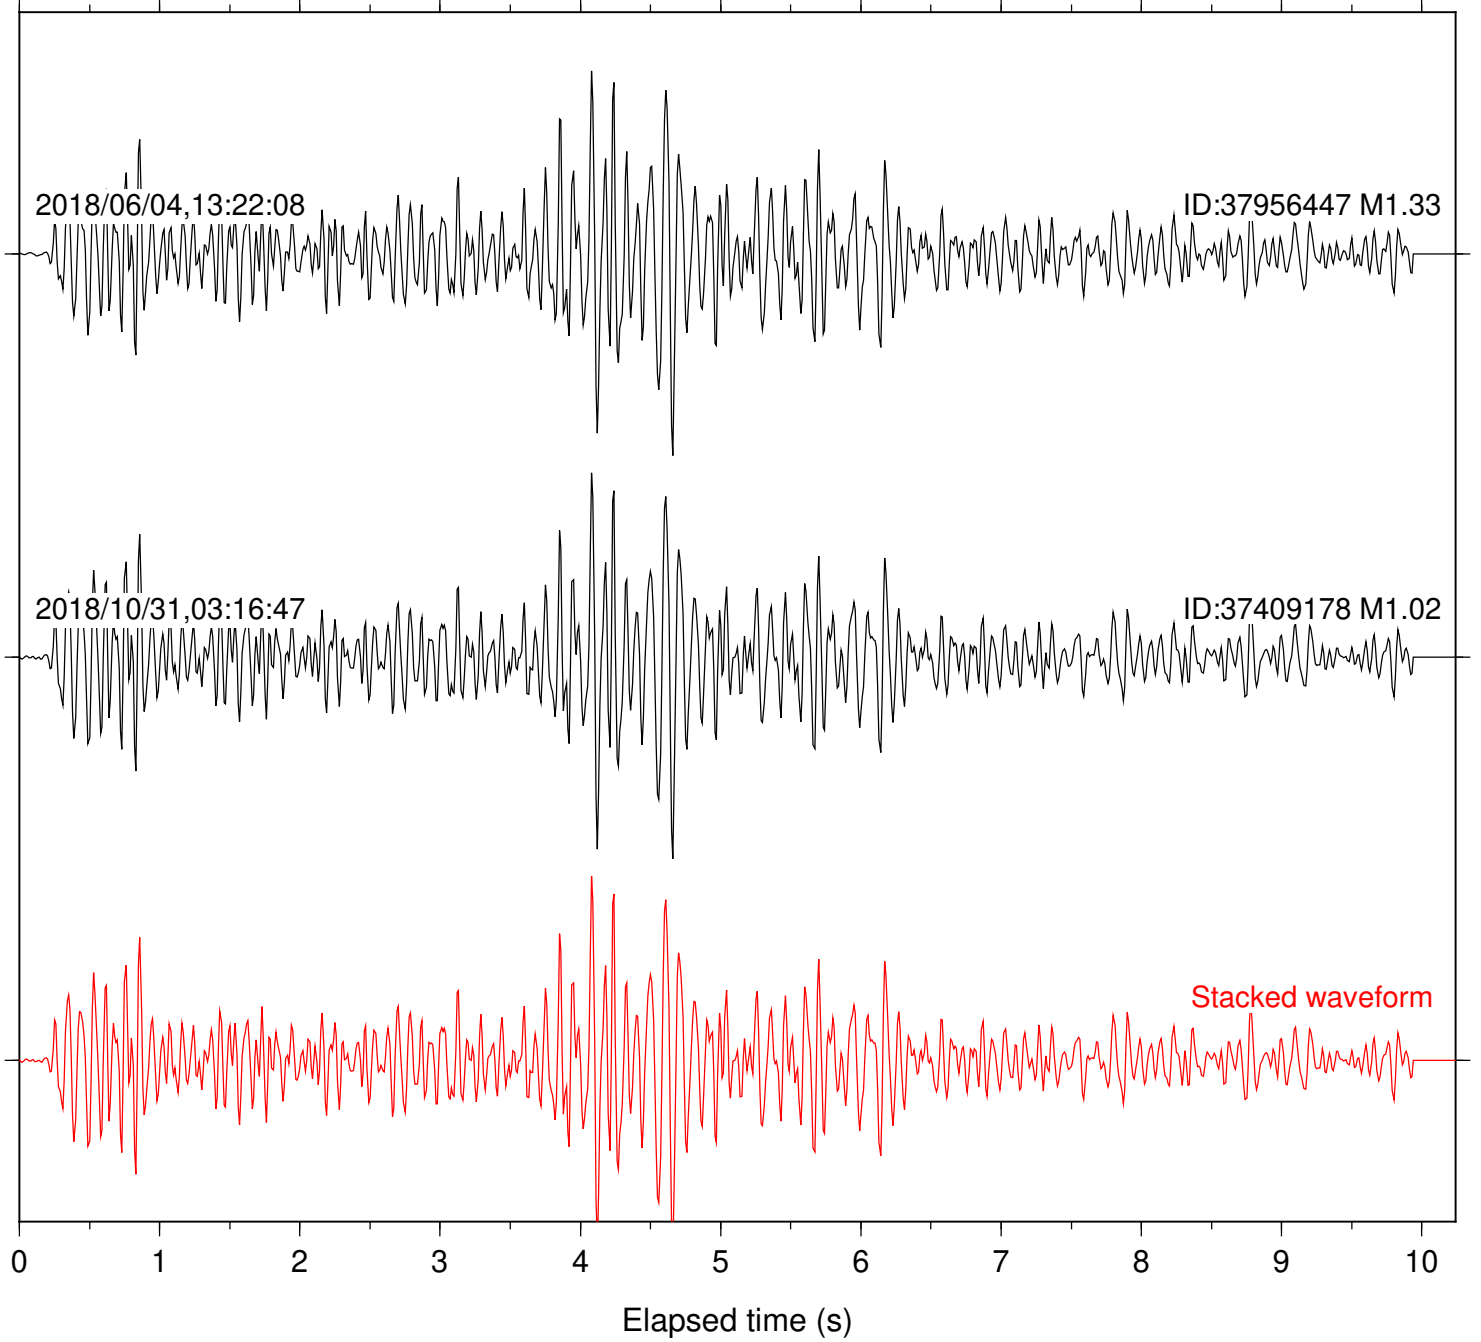

Station: FRD Com: HHZ

Focal depth: 4.77 km

Station: HMT2 Com: HHZ

Focal depth: 4.77 km

Station: KNW Com: HHZ

Focal depth: 4.77 km

Station: LKH Com: HHZ

Focal depth: 4.77 km