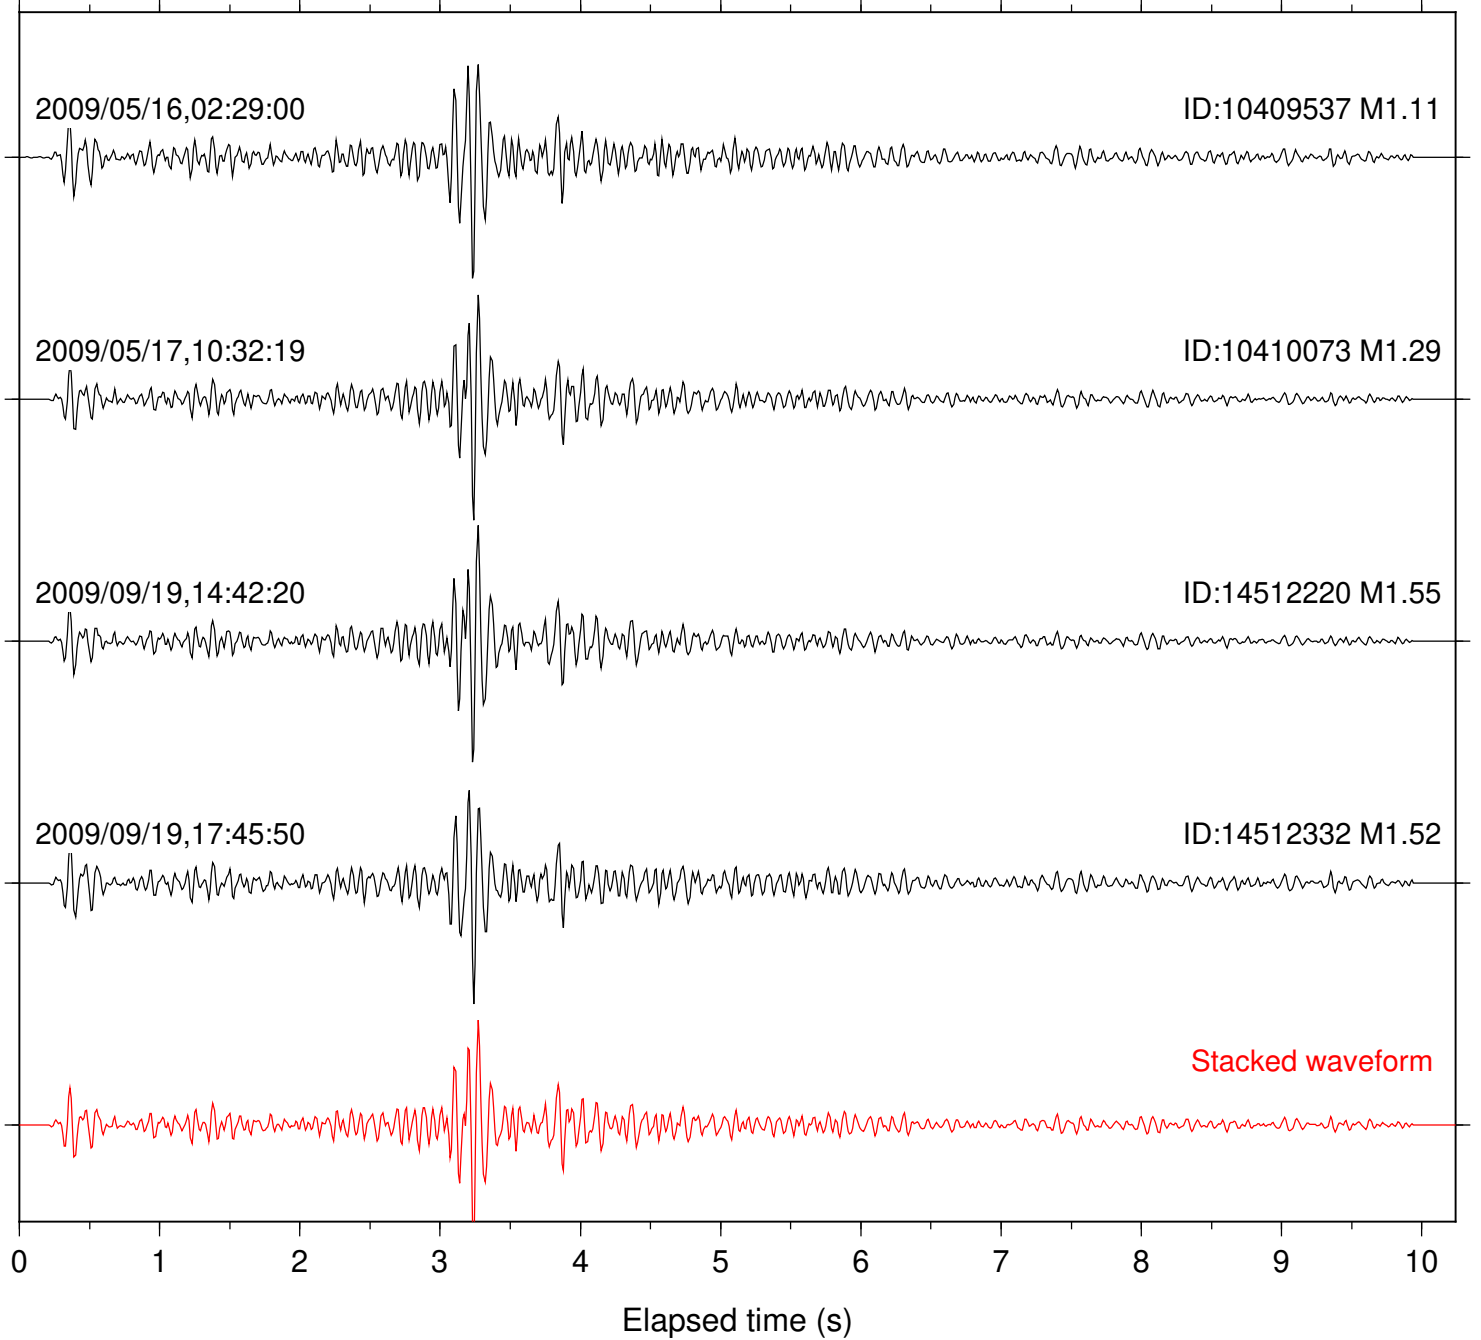

Station: B084 Com: EHZ

Focal depth: 9.65 km