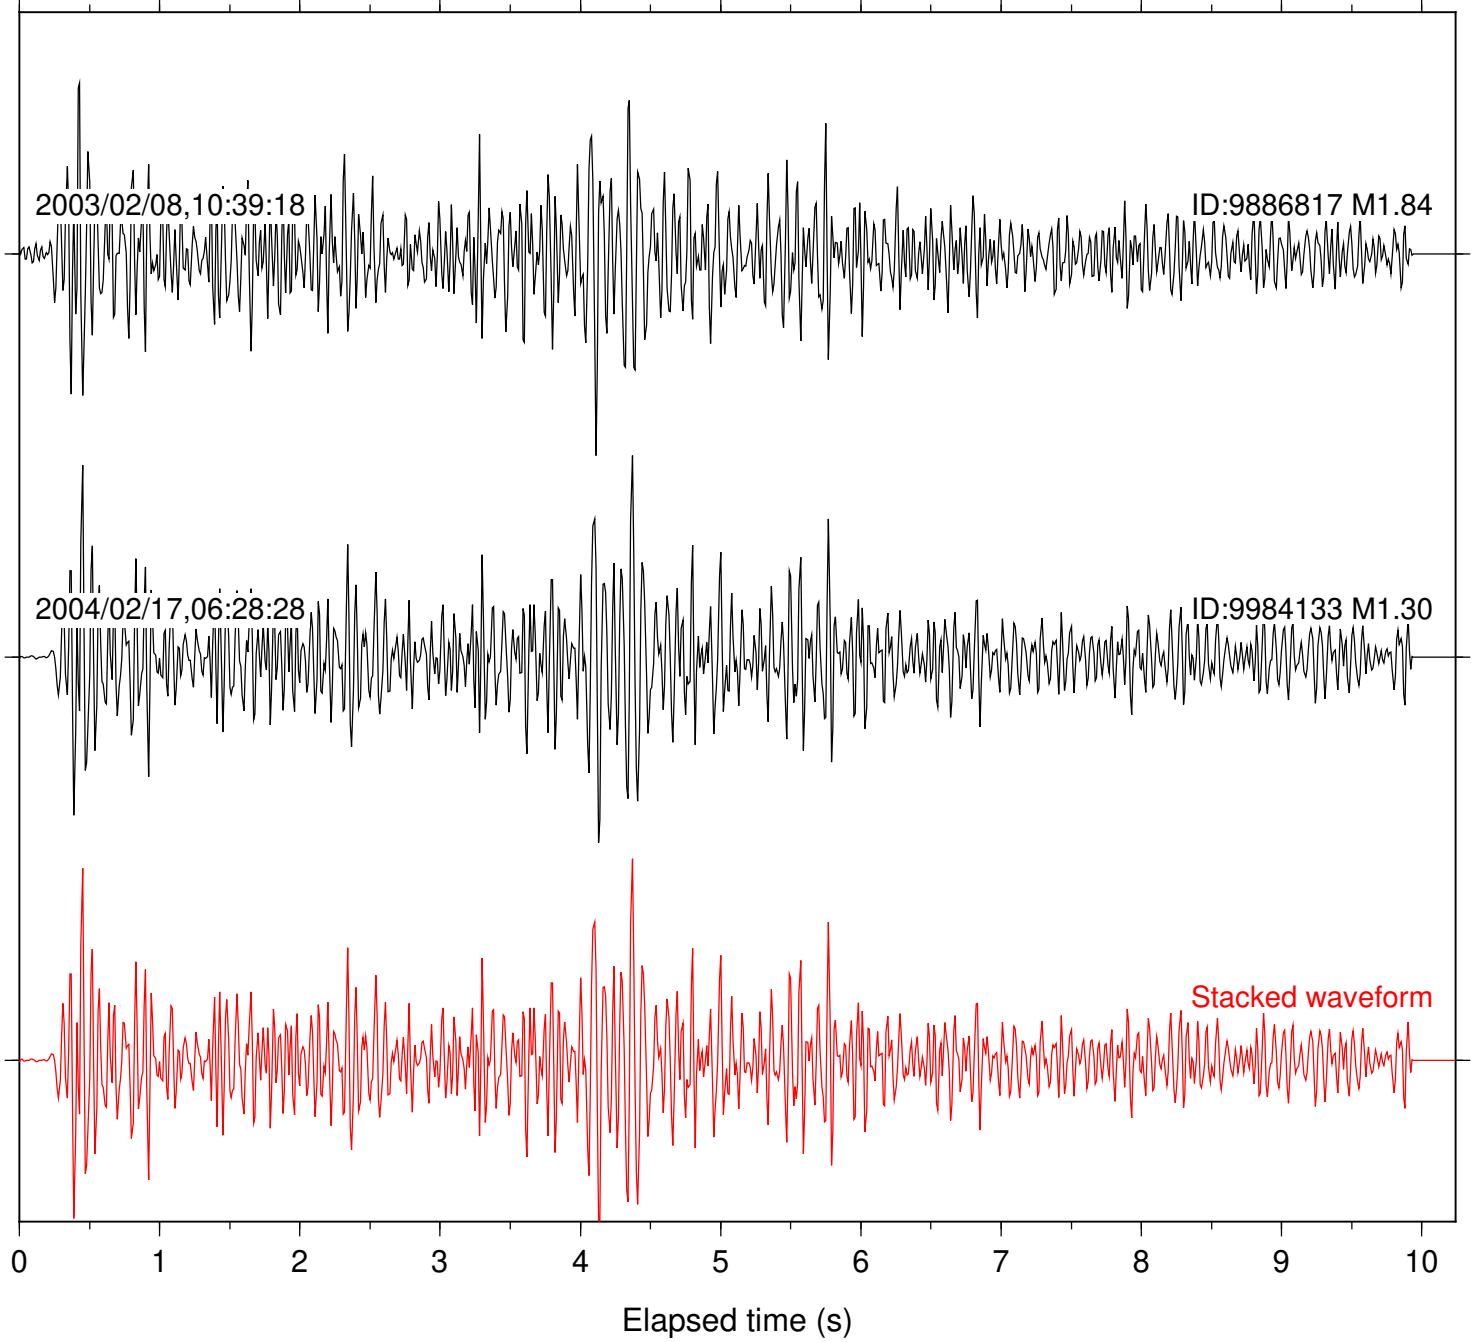

Focal depth: 6.93 km

Station: AGA Com: HHZ

Focal depth: 5.61 km

Station: CRY Com: HHZ

Focal depth: 5.61 km

Station: FRD Com: HHZ

Focal depth: 5.61 km

Station: KNW Com: HHZ