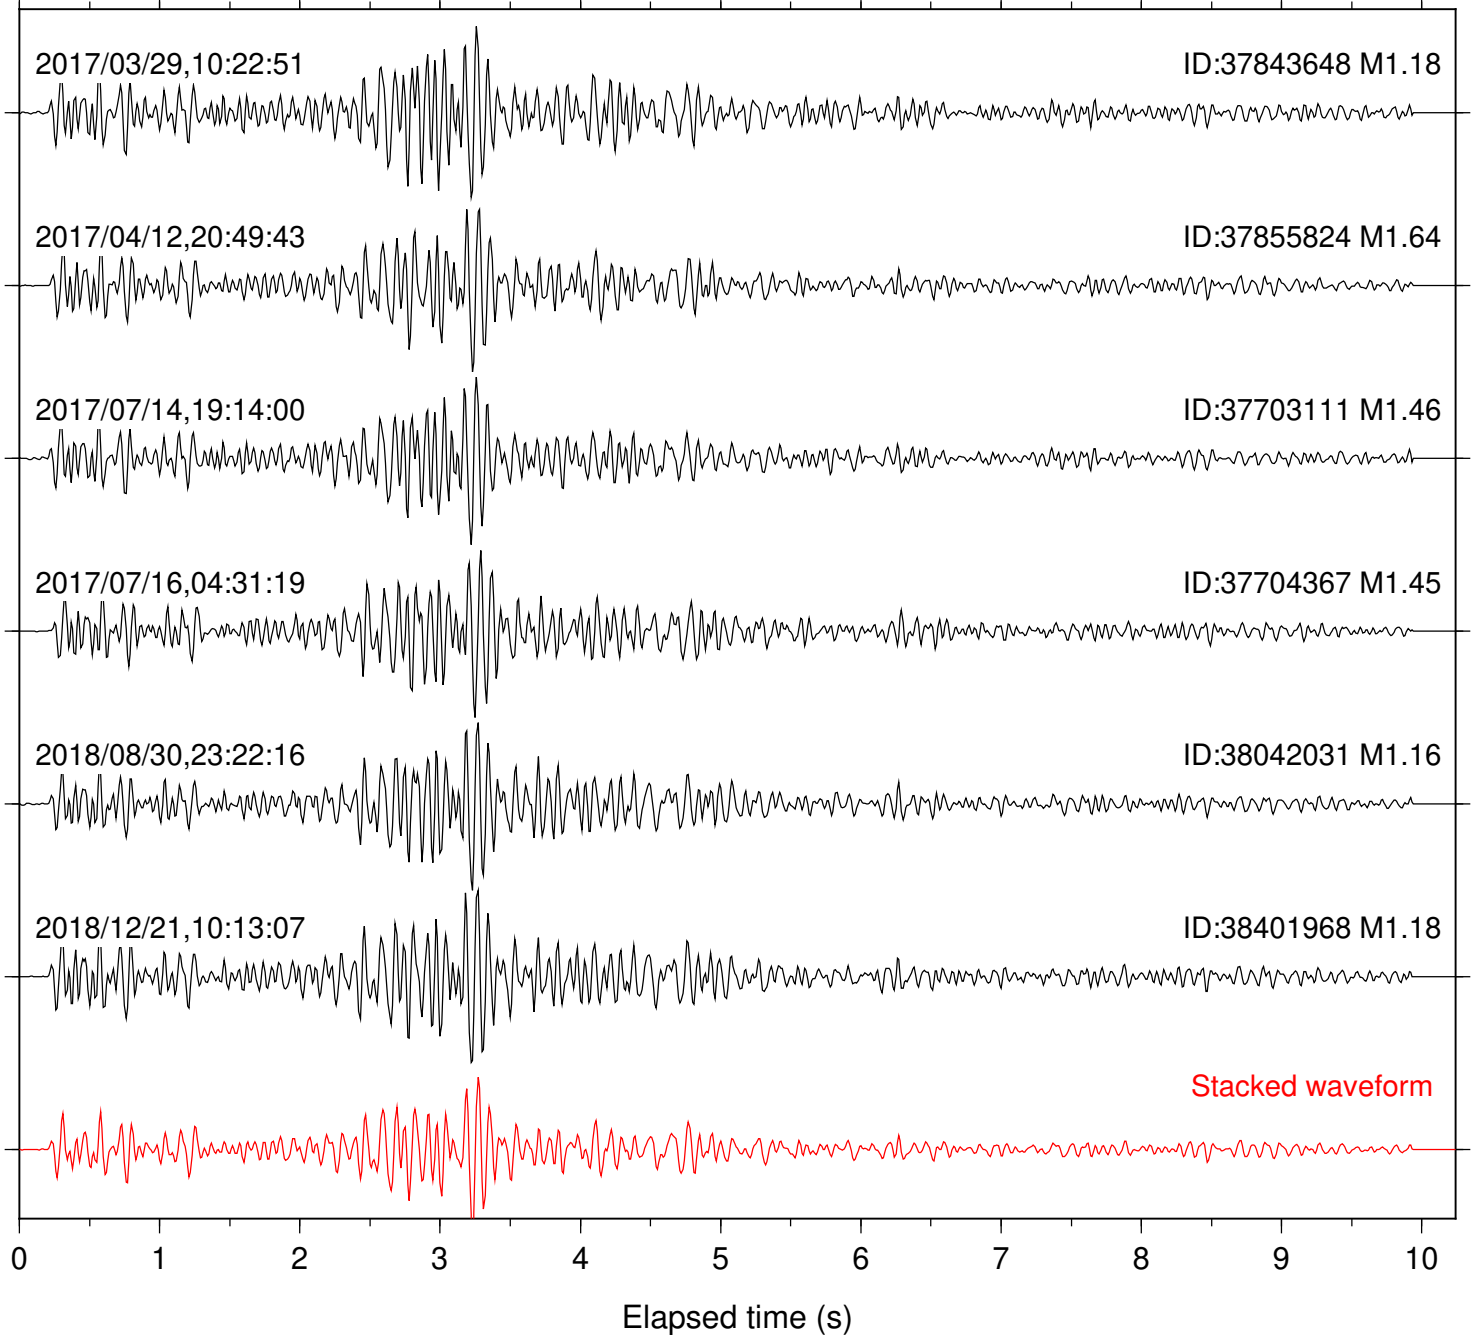

Station: SND Com: HHZ

Focal depth: 6.08 km