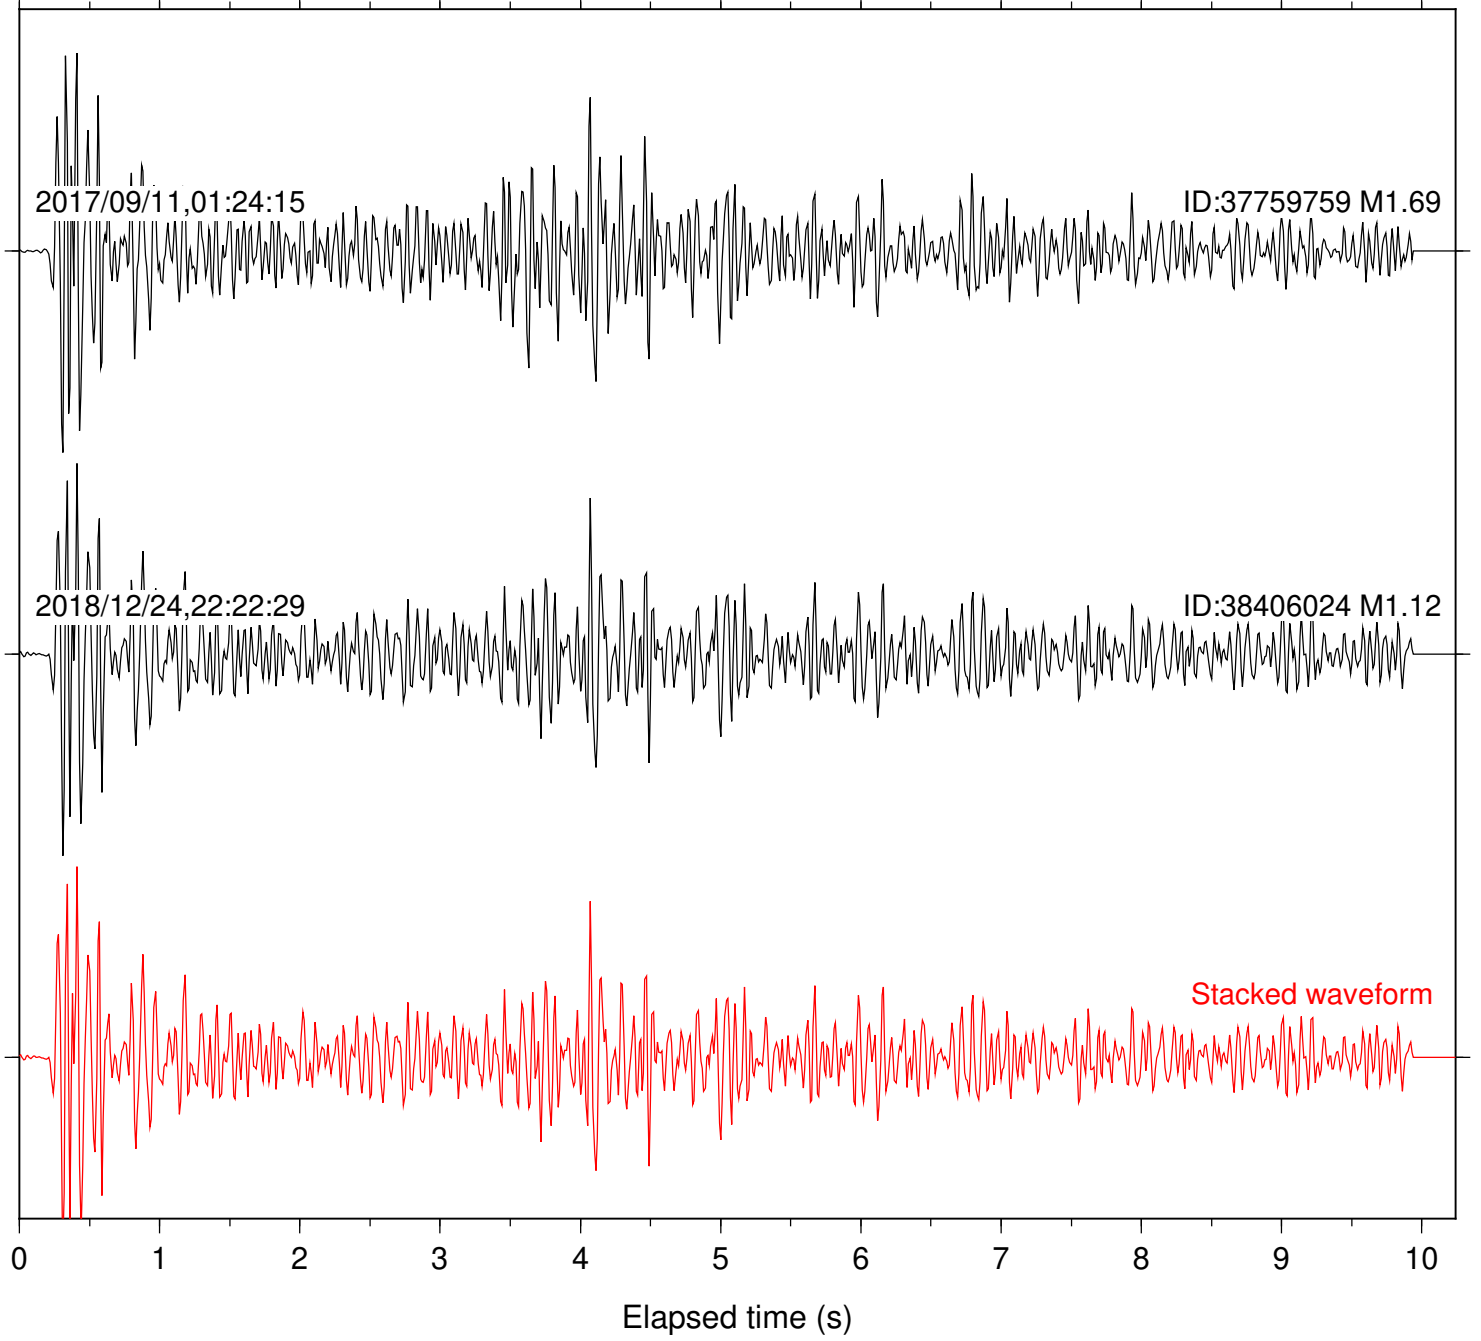

Station: B081 Com: EHZ

Focal depth: 6.52 km