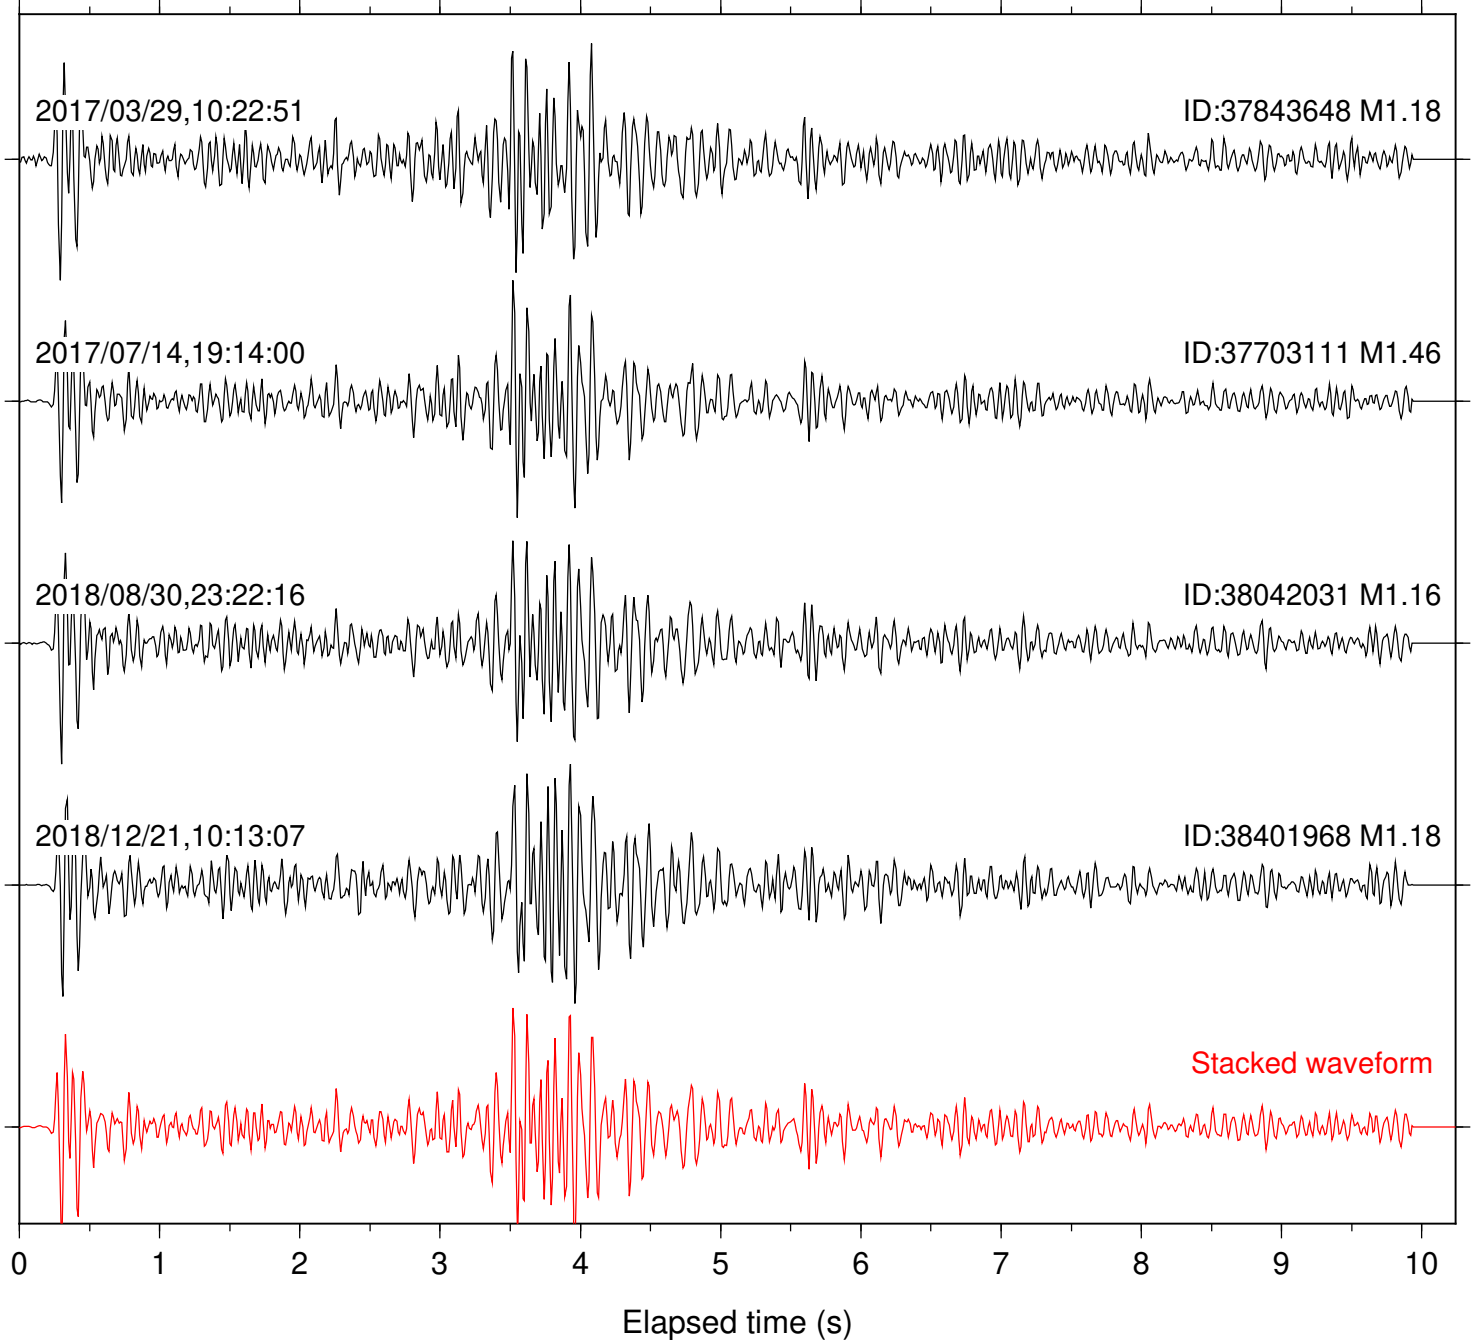

Focal depth: 6.04 km

Station: CSH Com: HHZ

Focal depth: 6.08 km

Station: DGR Com: HHZ

Focal depth: 6.08 km

Station: FRD Com: HHZ

Focal depth: 6.08 km

Station: HMT2 Com: HHZ