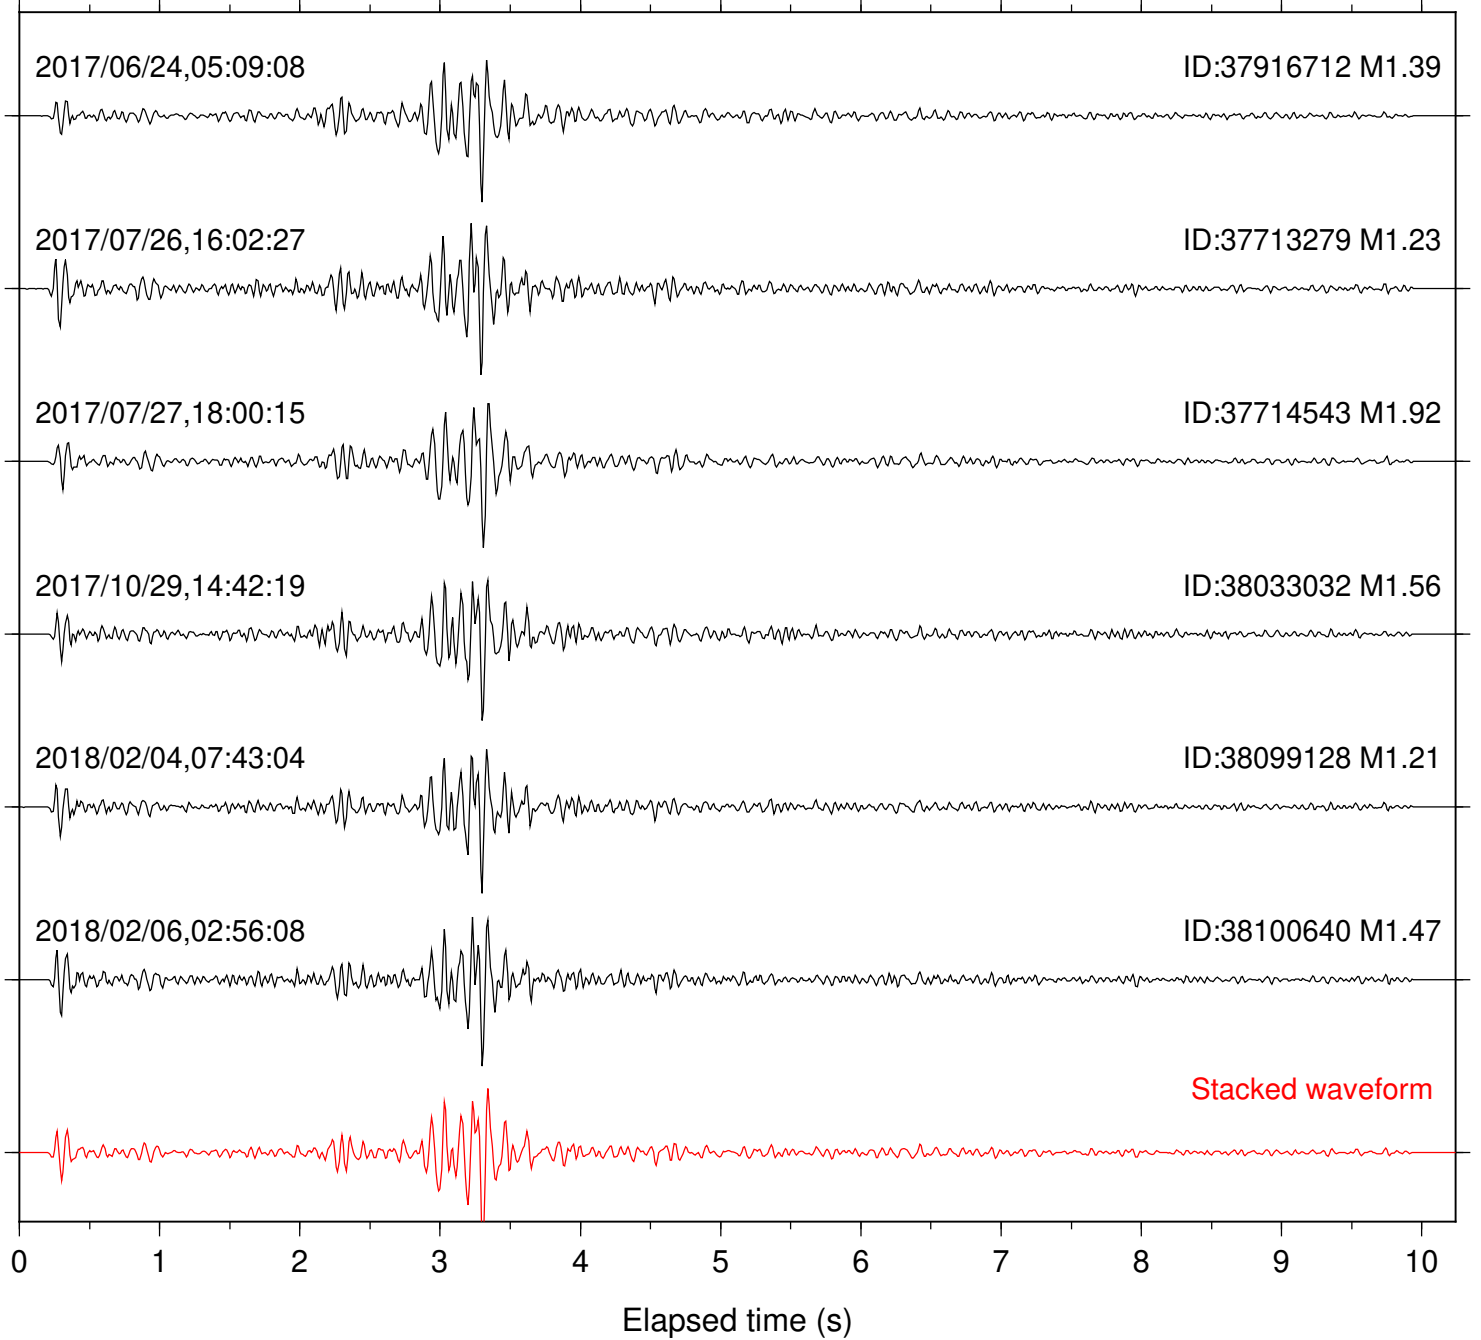

Focal depth: 6.41 km

Station: B081 Com: EHZ

Focal depth: 5.28 km

Station: B082 Com: EHZ

Focal depth: 5.28 km

Station: B084 Com: EHZ

Focal depth: 5.28 km

Station: B086 Com: EHZ