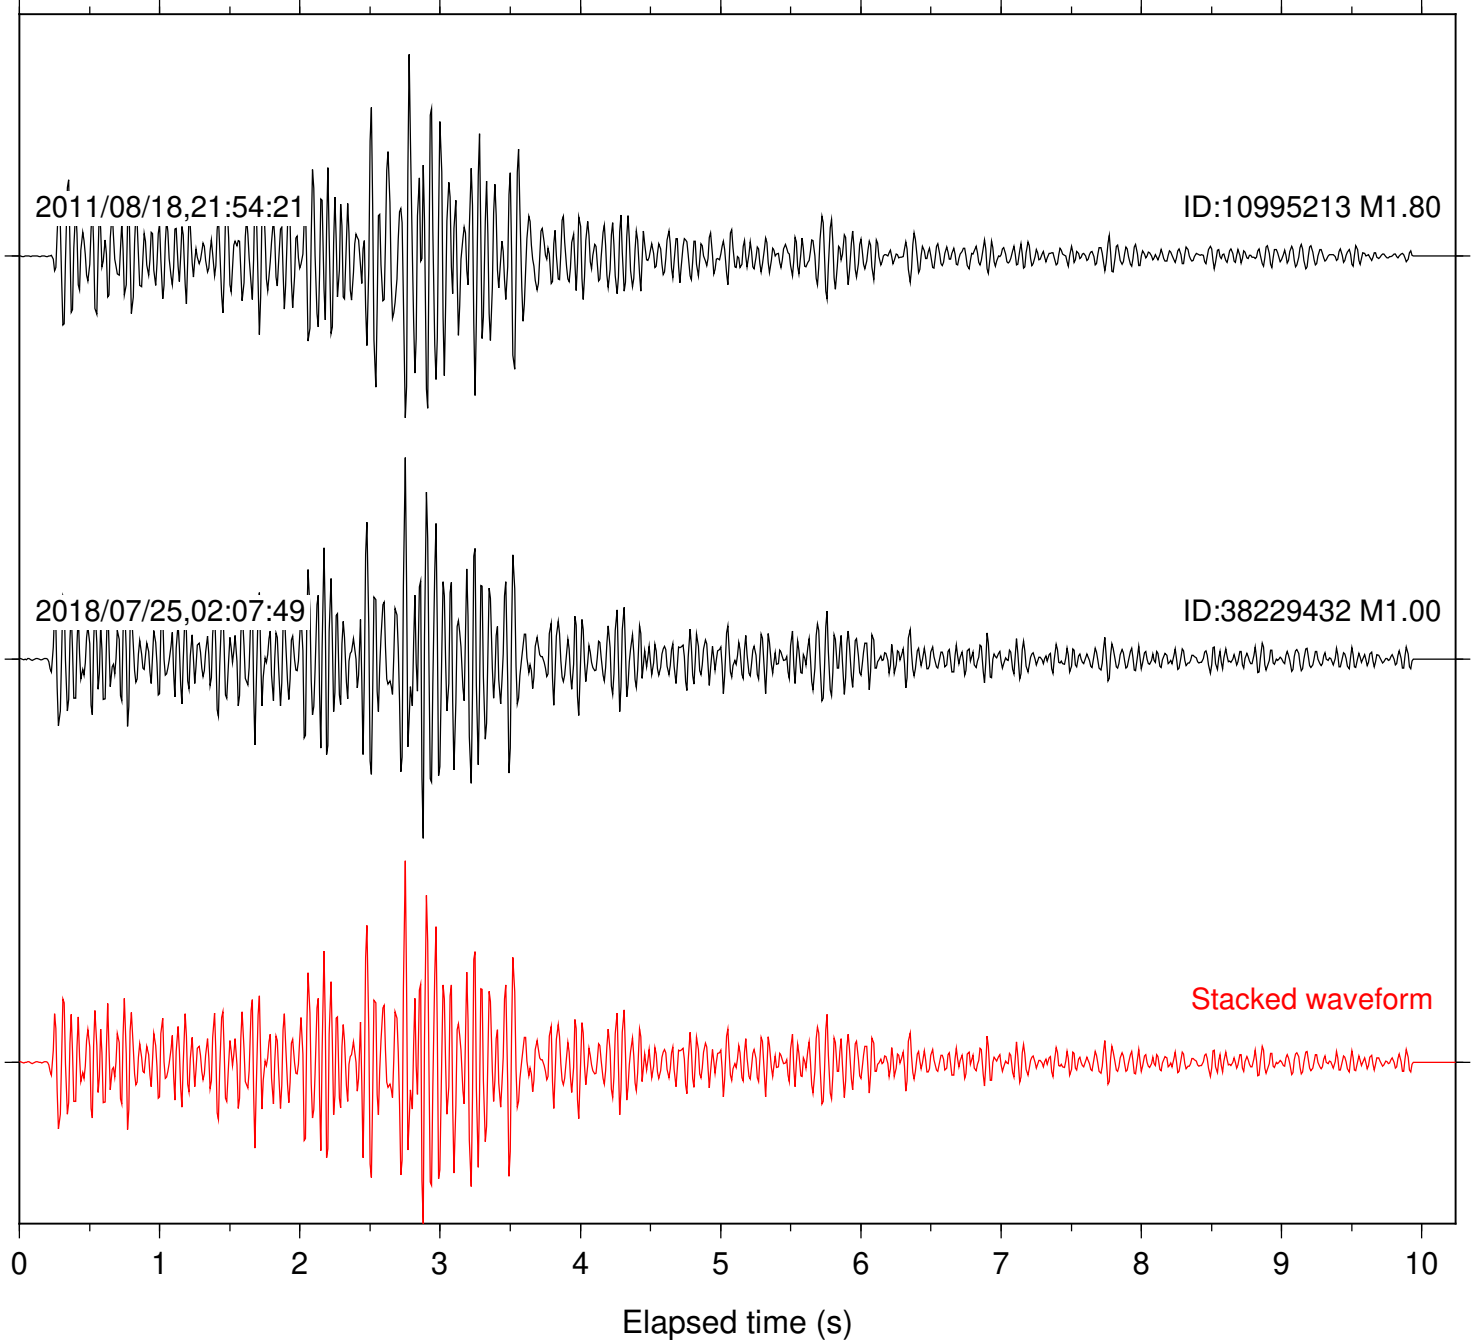

Station: PFO Com: HHZ

Focal depth: 7.34 km