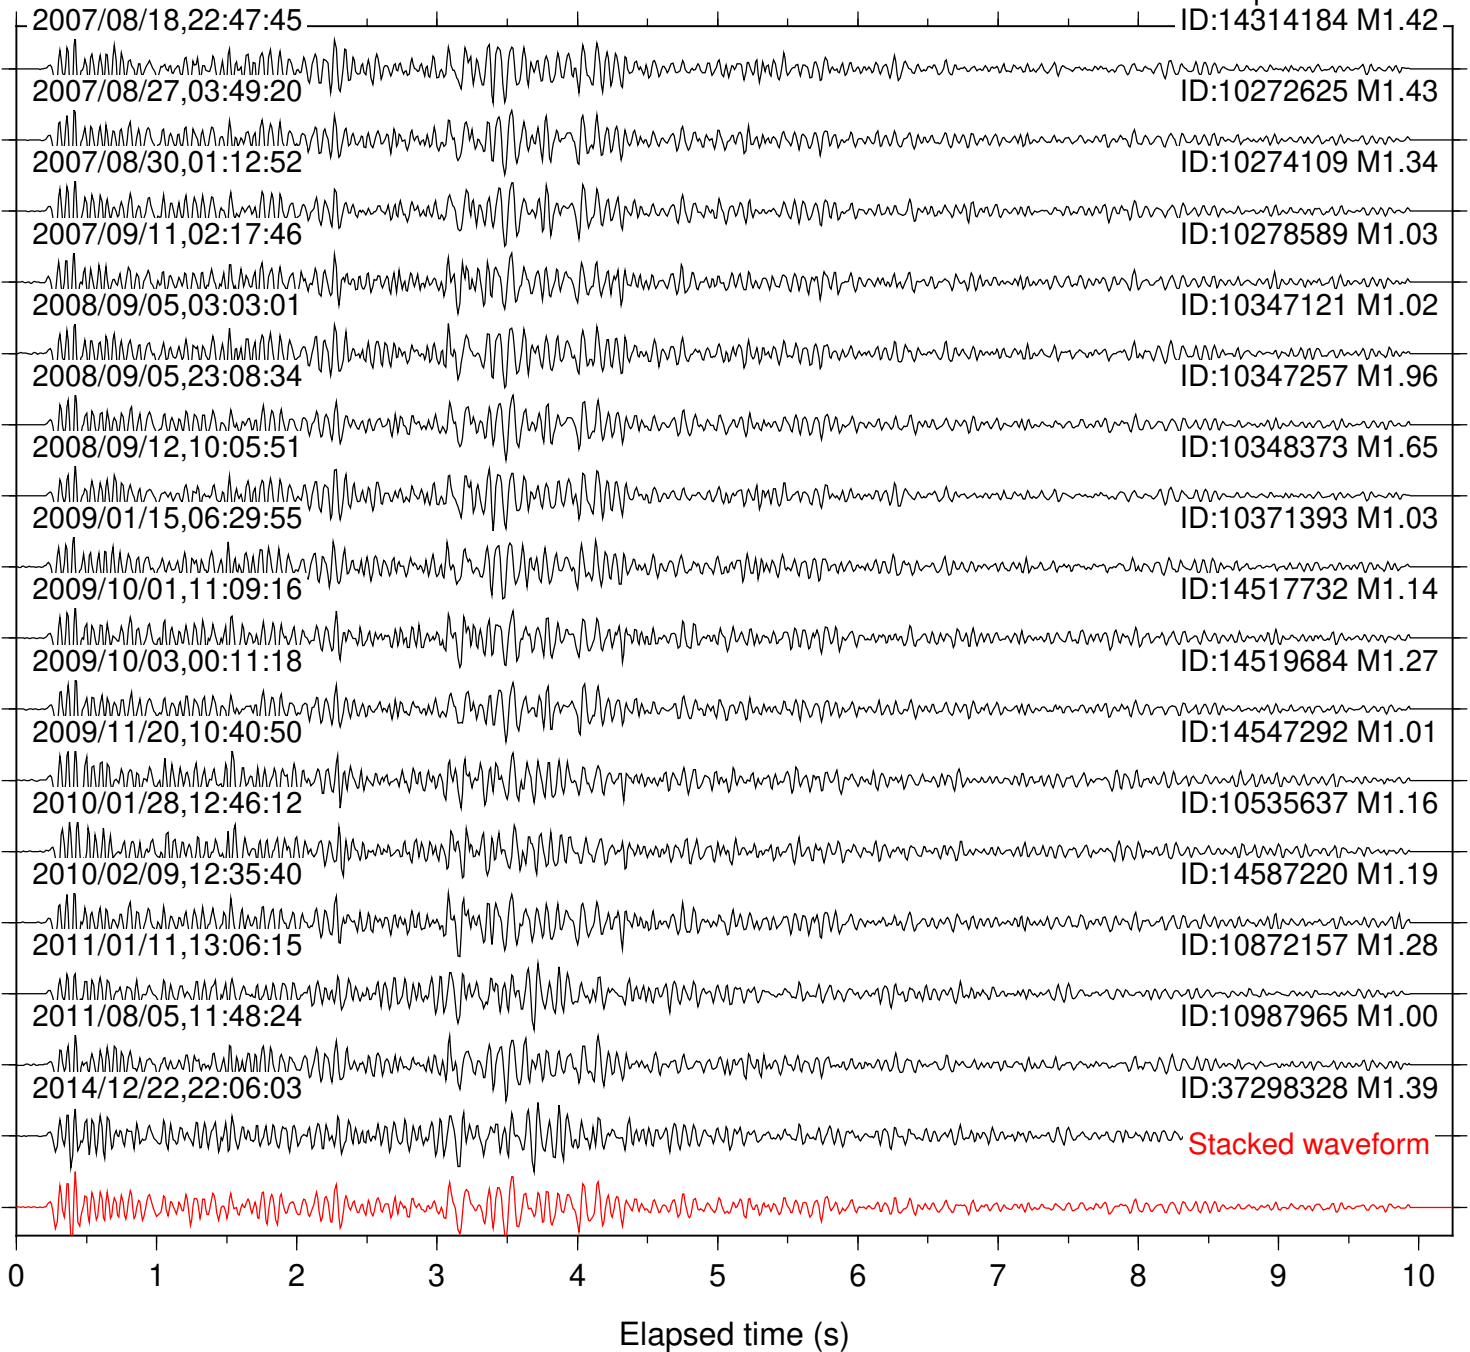

Station: B088 Com: EHZ

Focal depth: 6.19 km