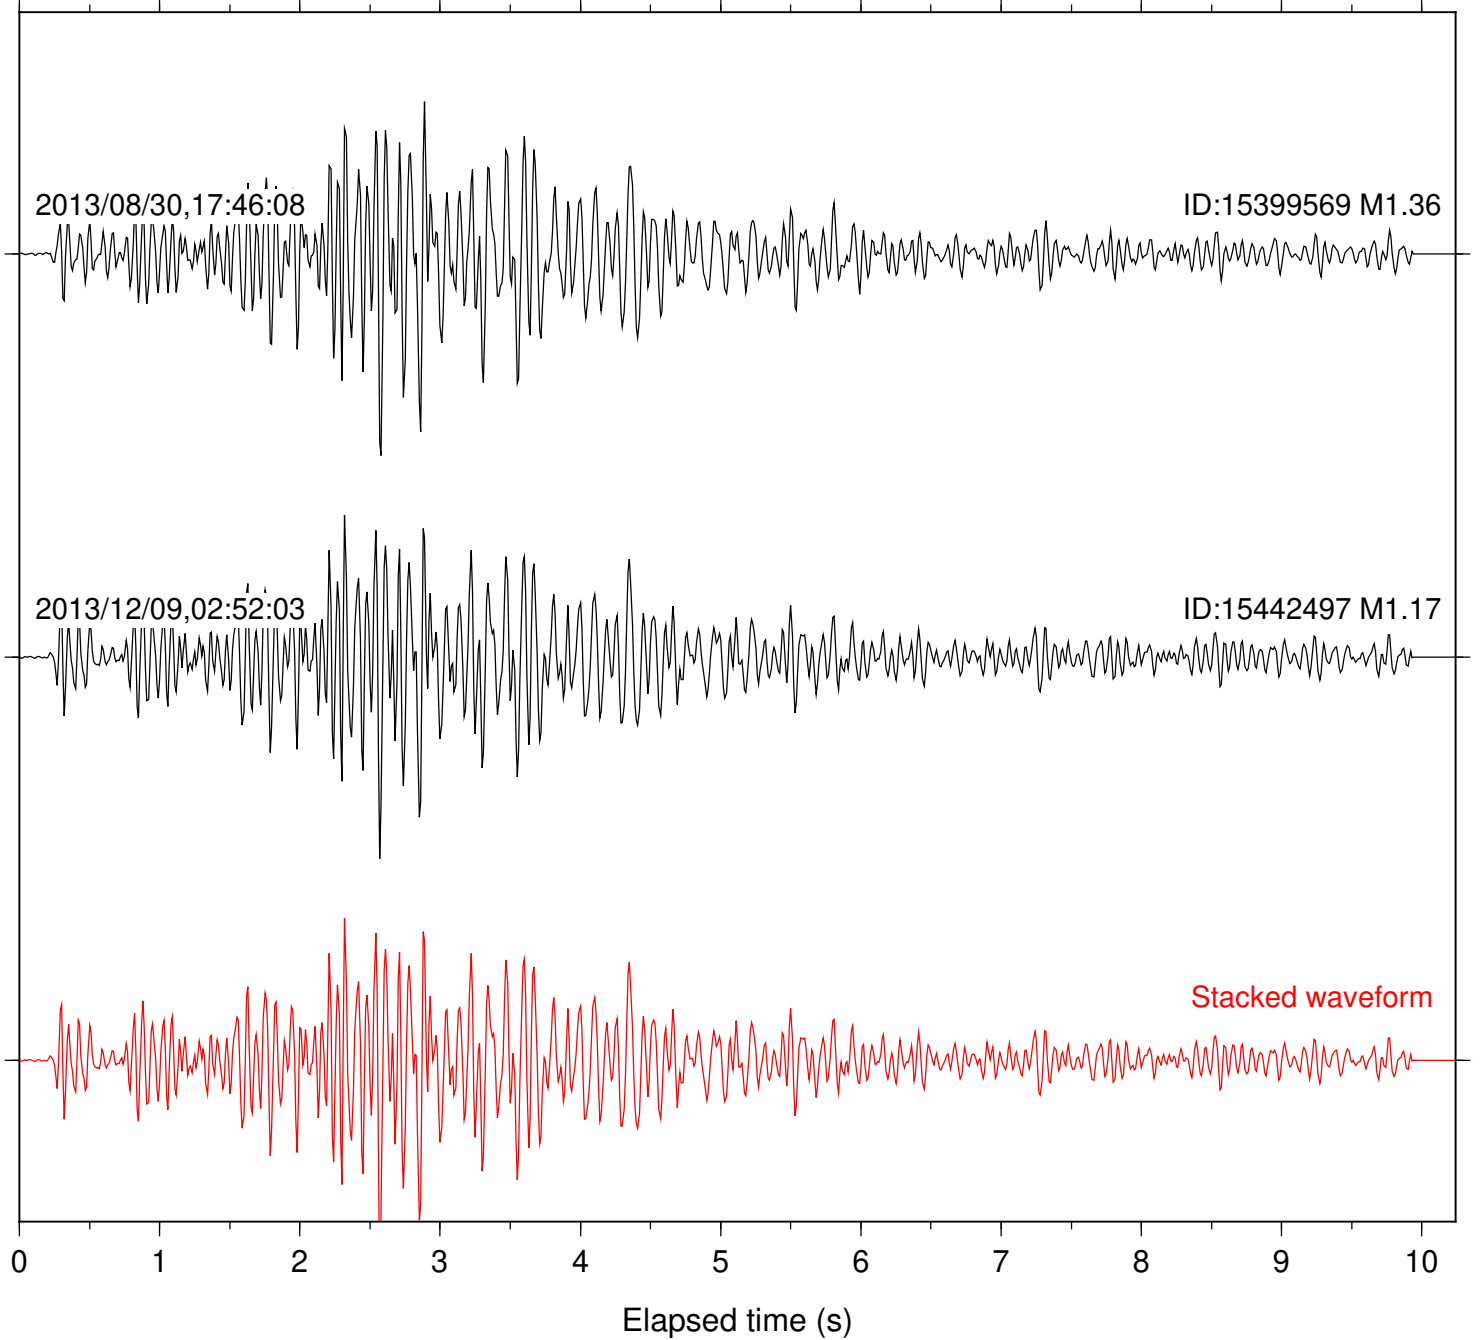

Station: RRSP Com: HHZ

Focal depth: 13.15 km