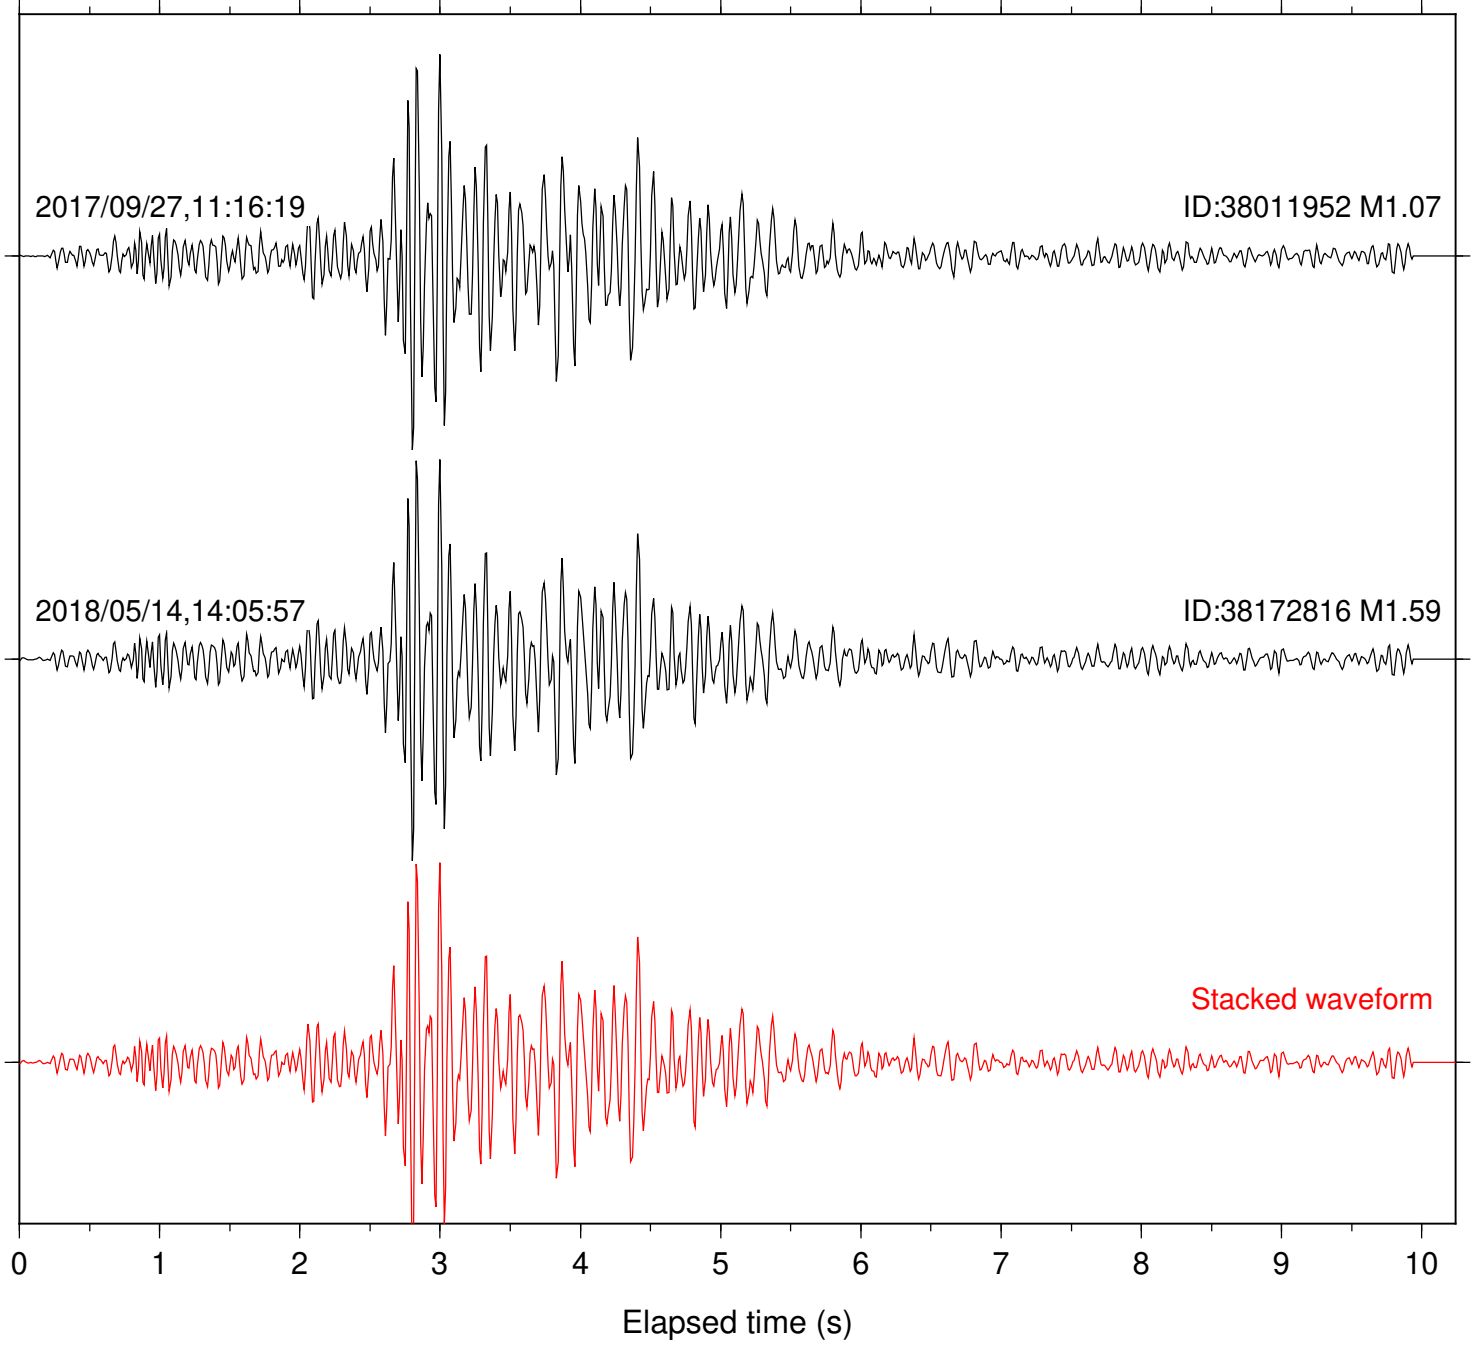

Focal depth: 6.38 km

Station: FRD Com: HHZ

Focal depth: 6.36 km

Station: HMT2 Com: HHZ

Focal depth: 6.38 km

Station: KNW Com: HHZ

Focal depth: 6.38 km

Station: LKH Com: HHZ