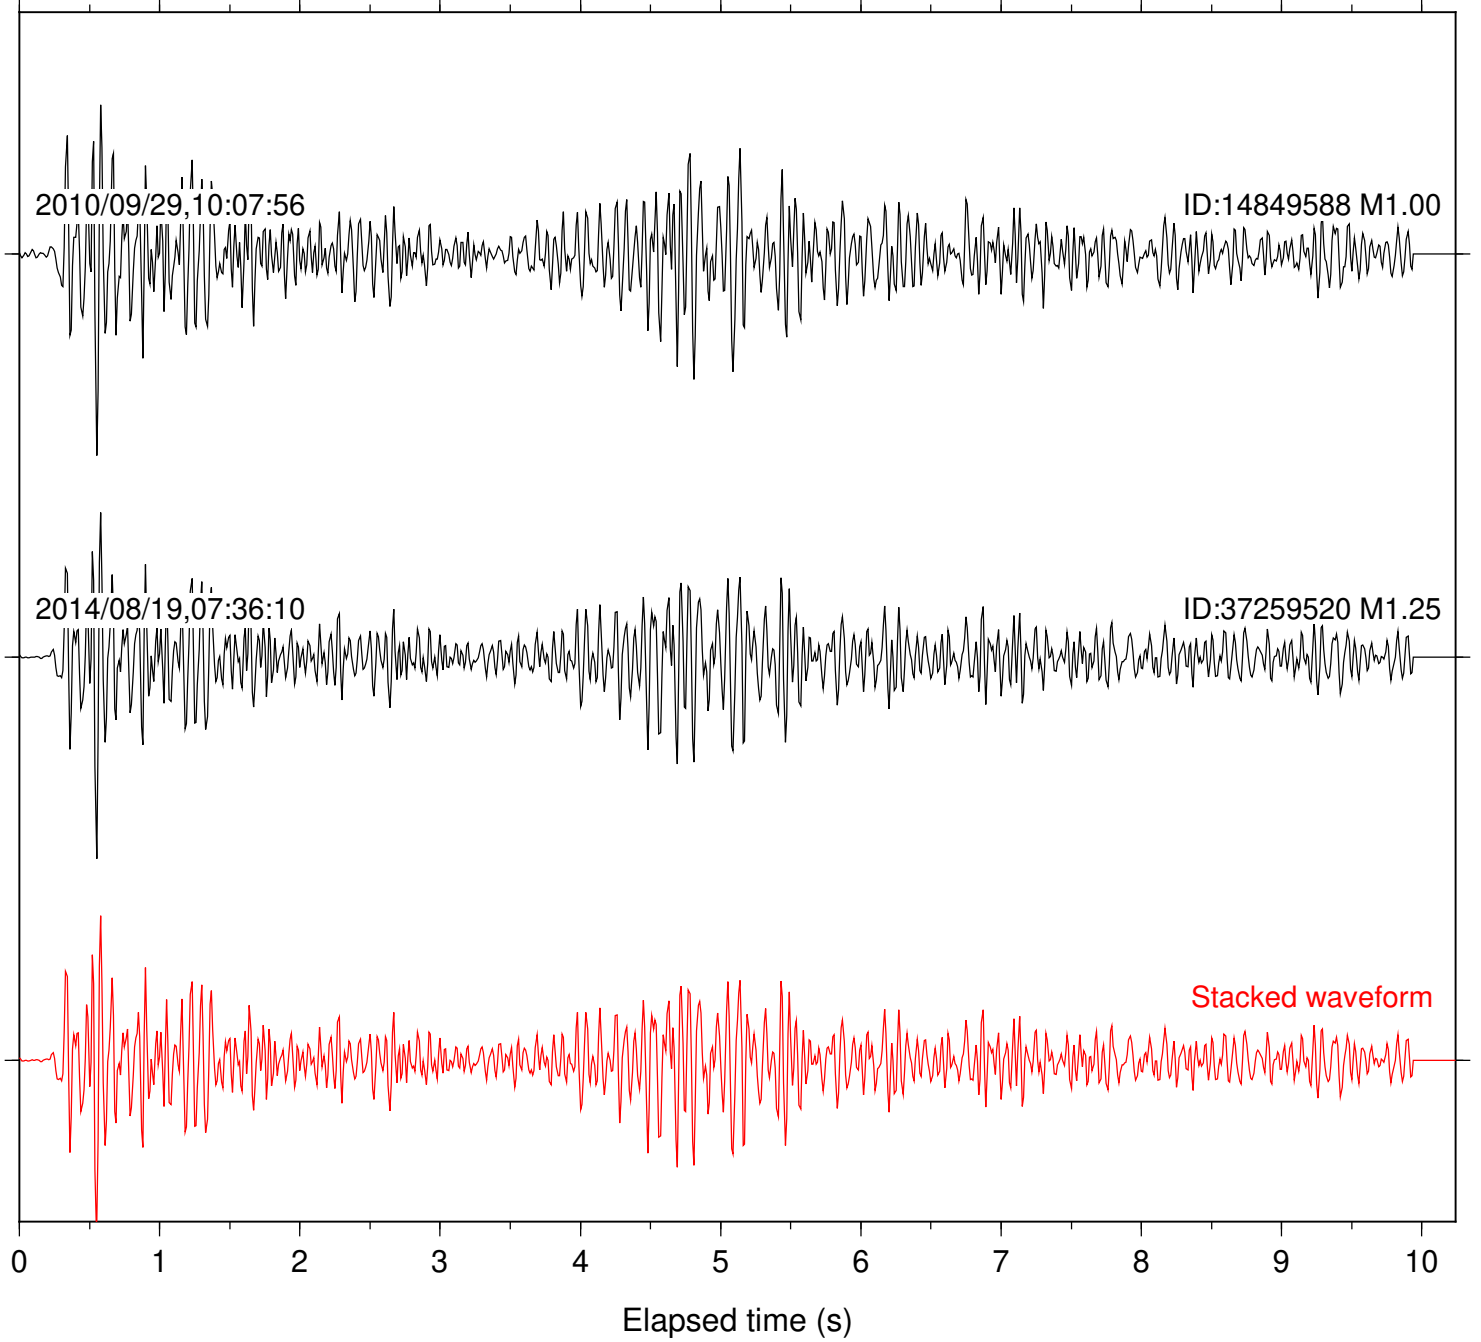

Focal depth: 7.06 km

Station: B088 Com: EHZ

Focal depth: 7.24 km

Station: B093 Com: EHZ

Focal depth: 7.06 km

Station: TOR Com: HHZ

Focal depth: 7.06 km

Station: B081 Com: EHZ