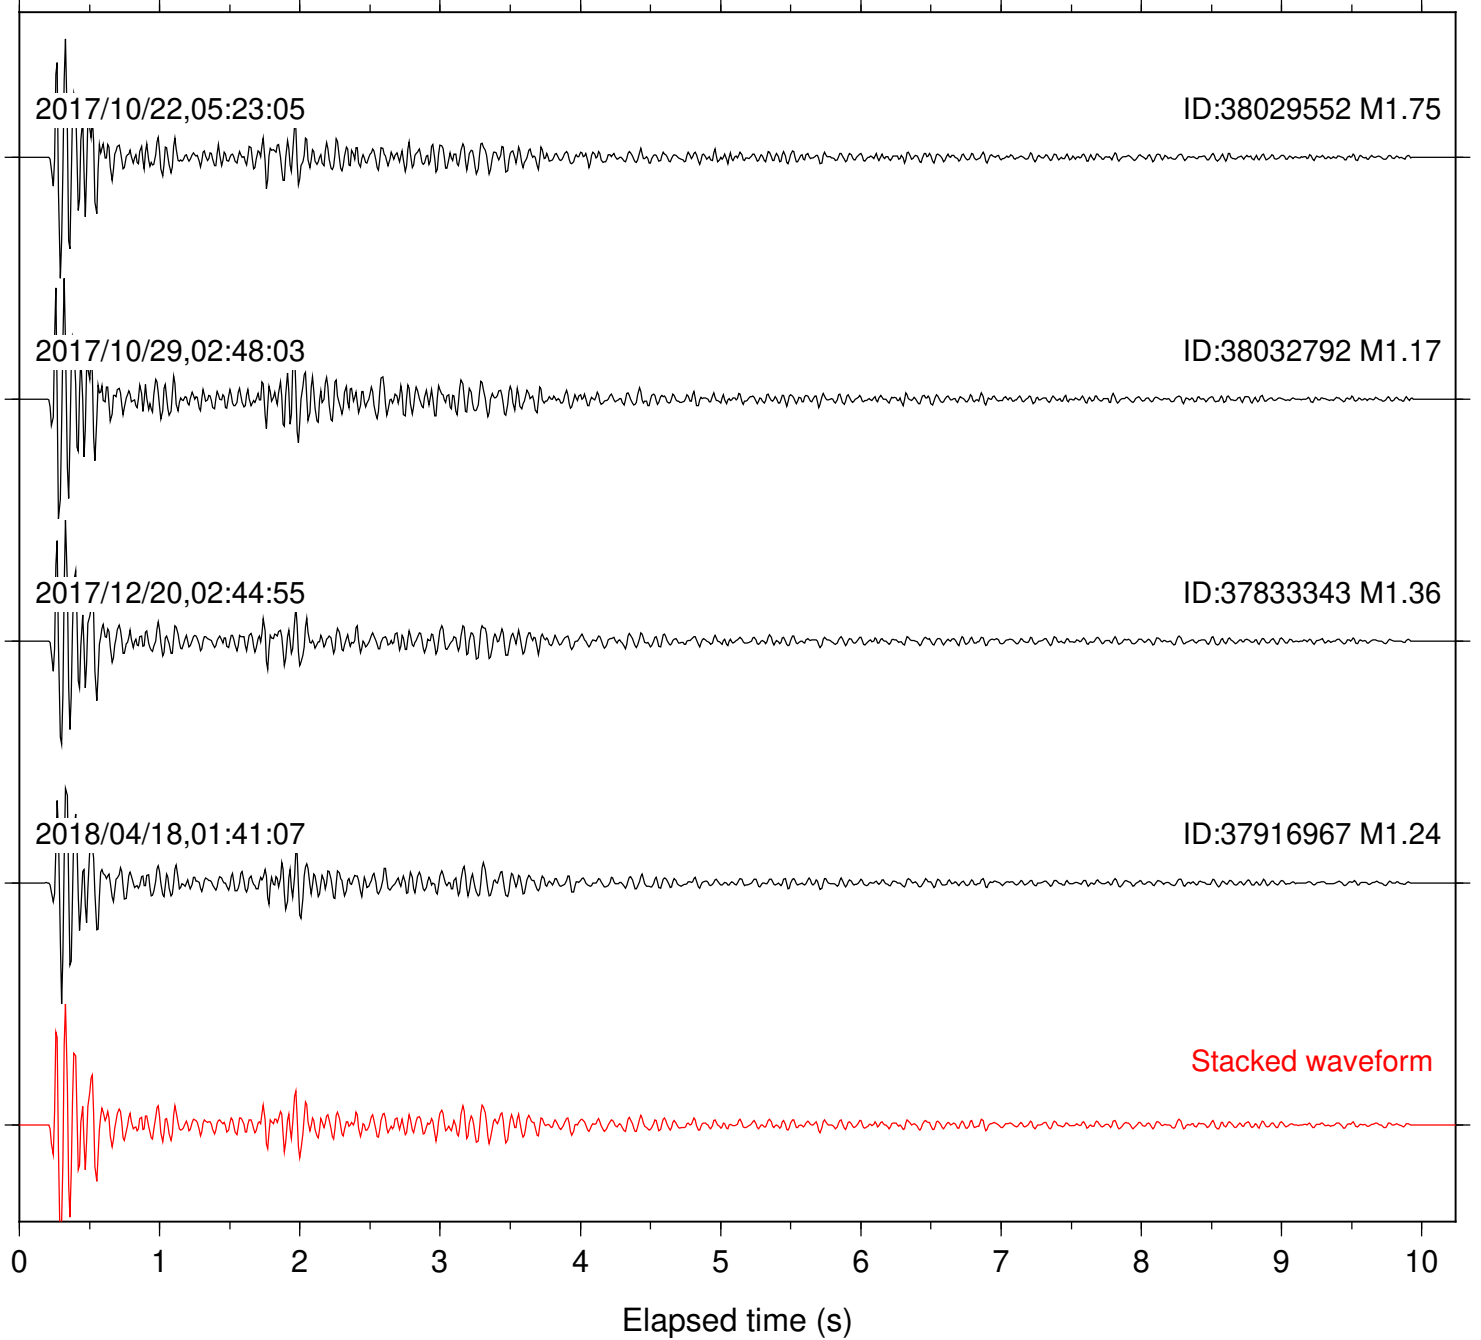

Station: B093 Com: EHZ

Focal depth: 6.51 km