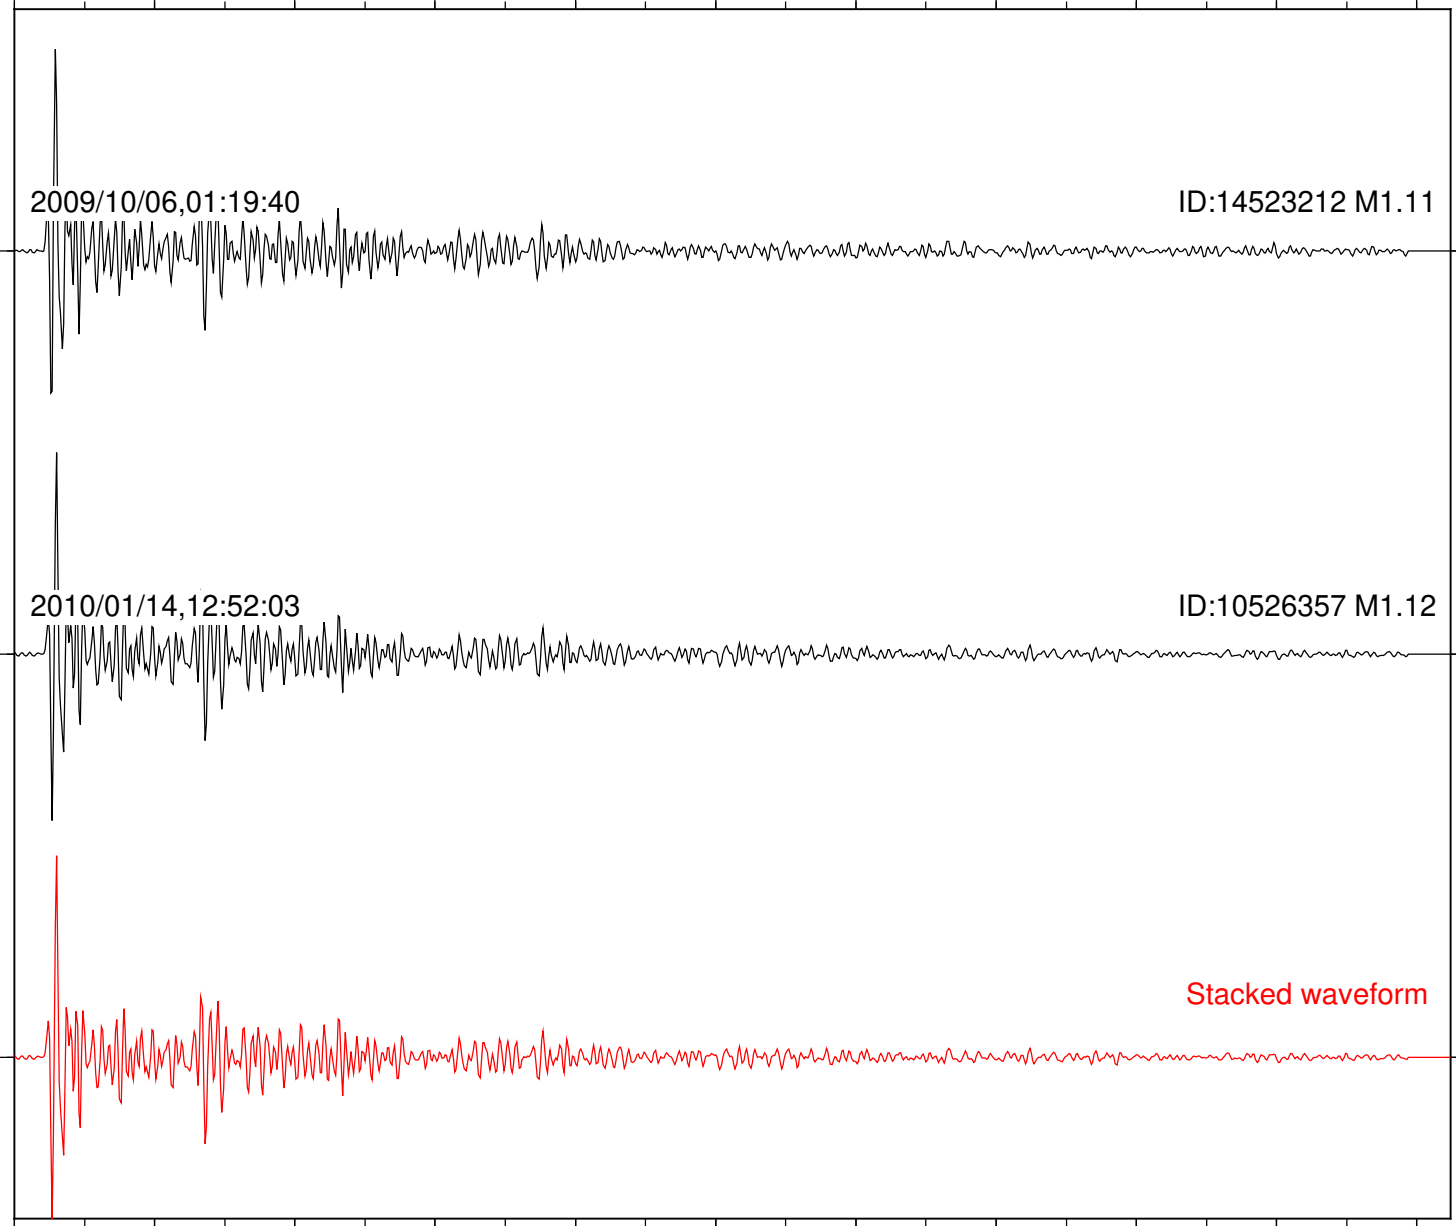

Station: WES Com: HHZ

Focal depth: 2.74 km

2009/10/06,01:19:40

ID:14523212 M1.11

2010/01/14,12:52:03

ID:10526357 M1.12

Stacked waveform

0 1 2 3 4 5 6 7 8 9 10
Elapsed time (s)