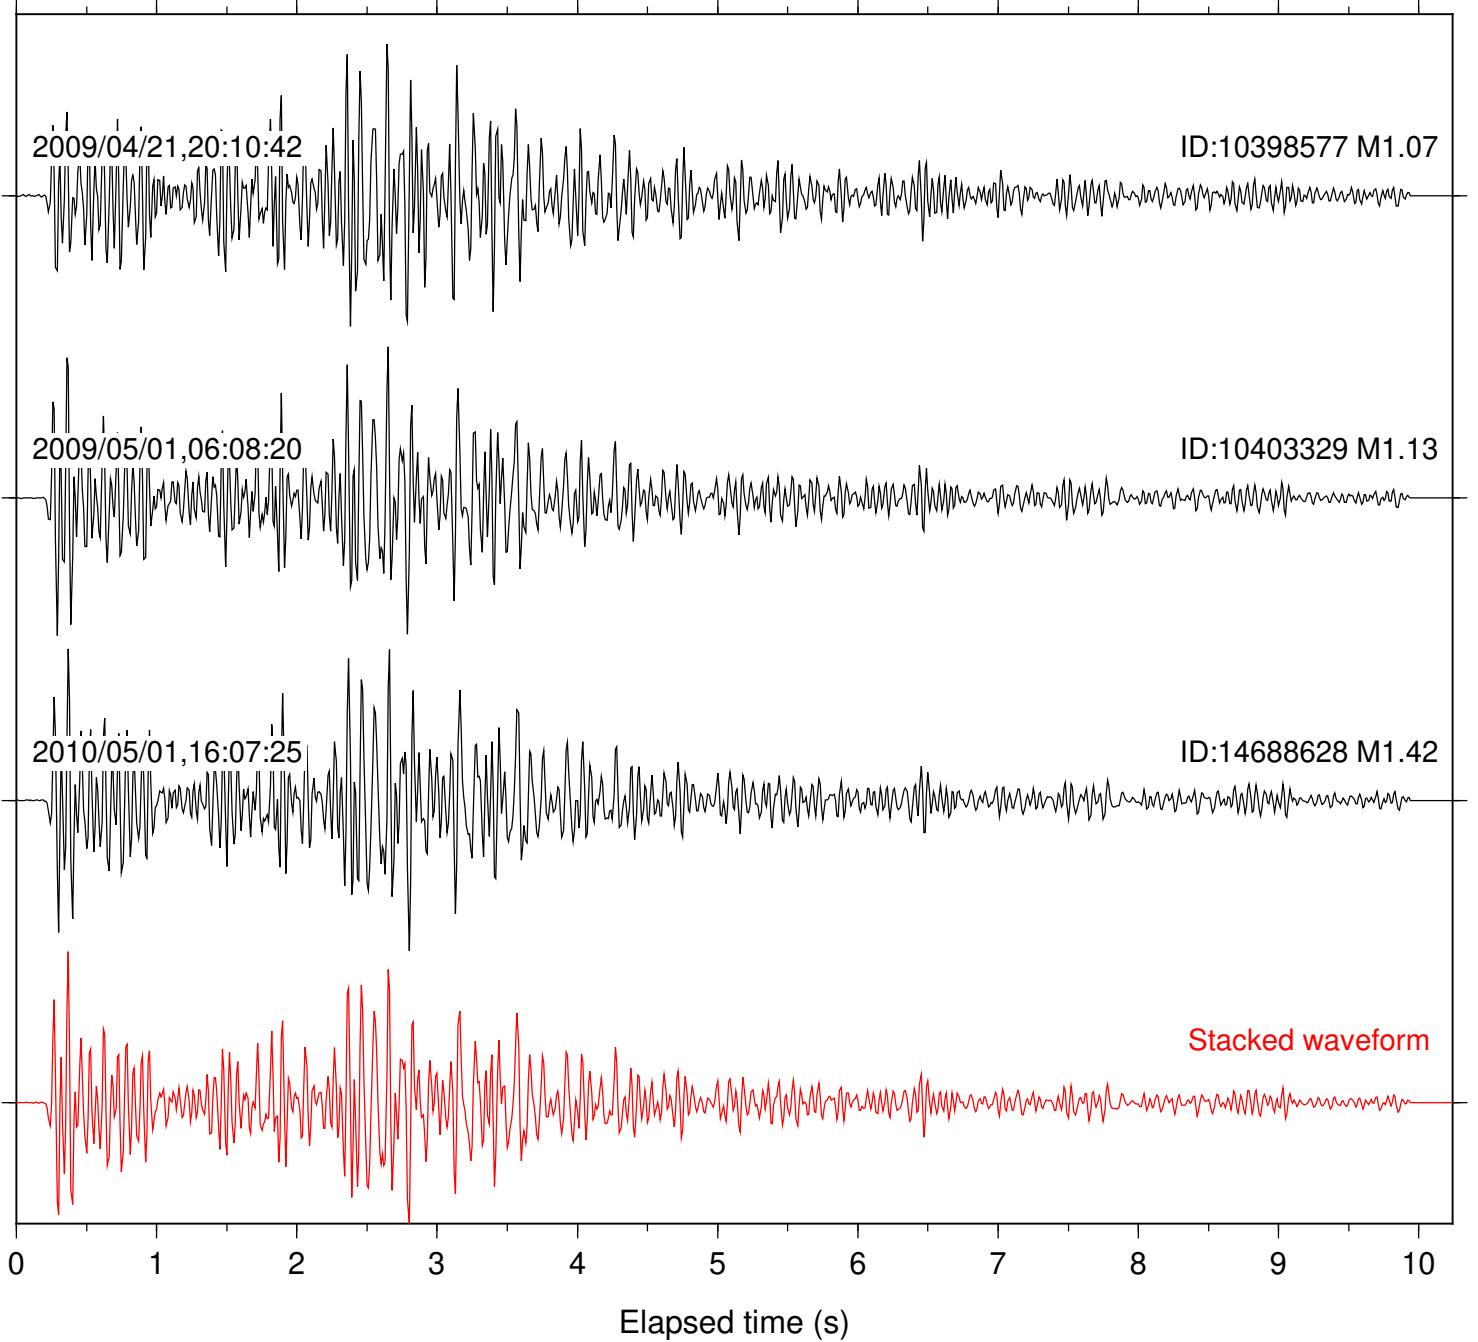

Station: LVA2 Com: HHZ

Focal depth: 9.99 km