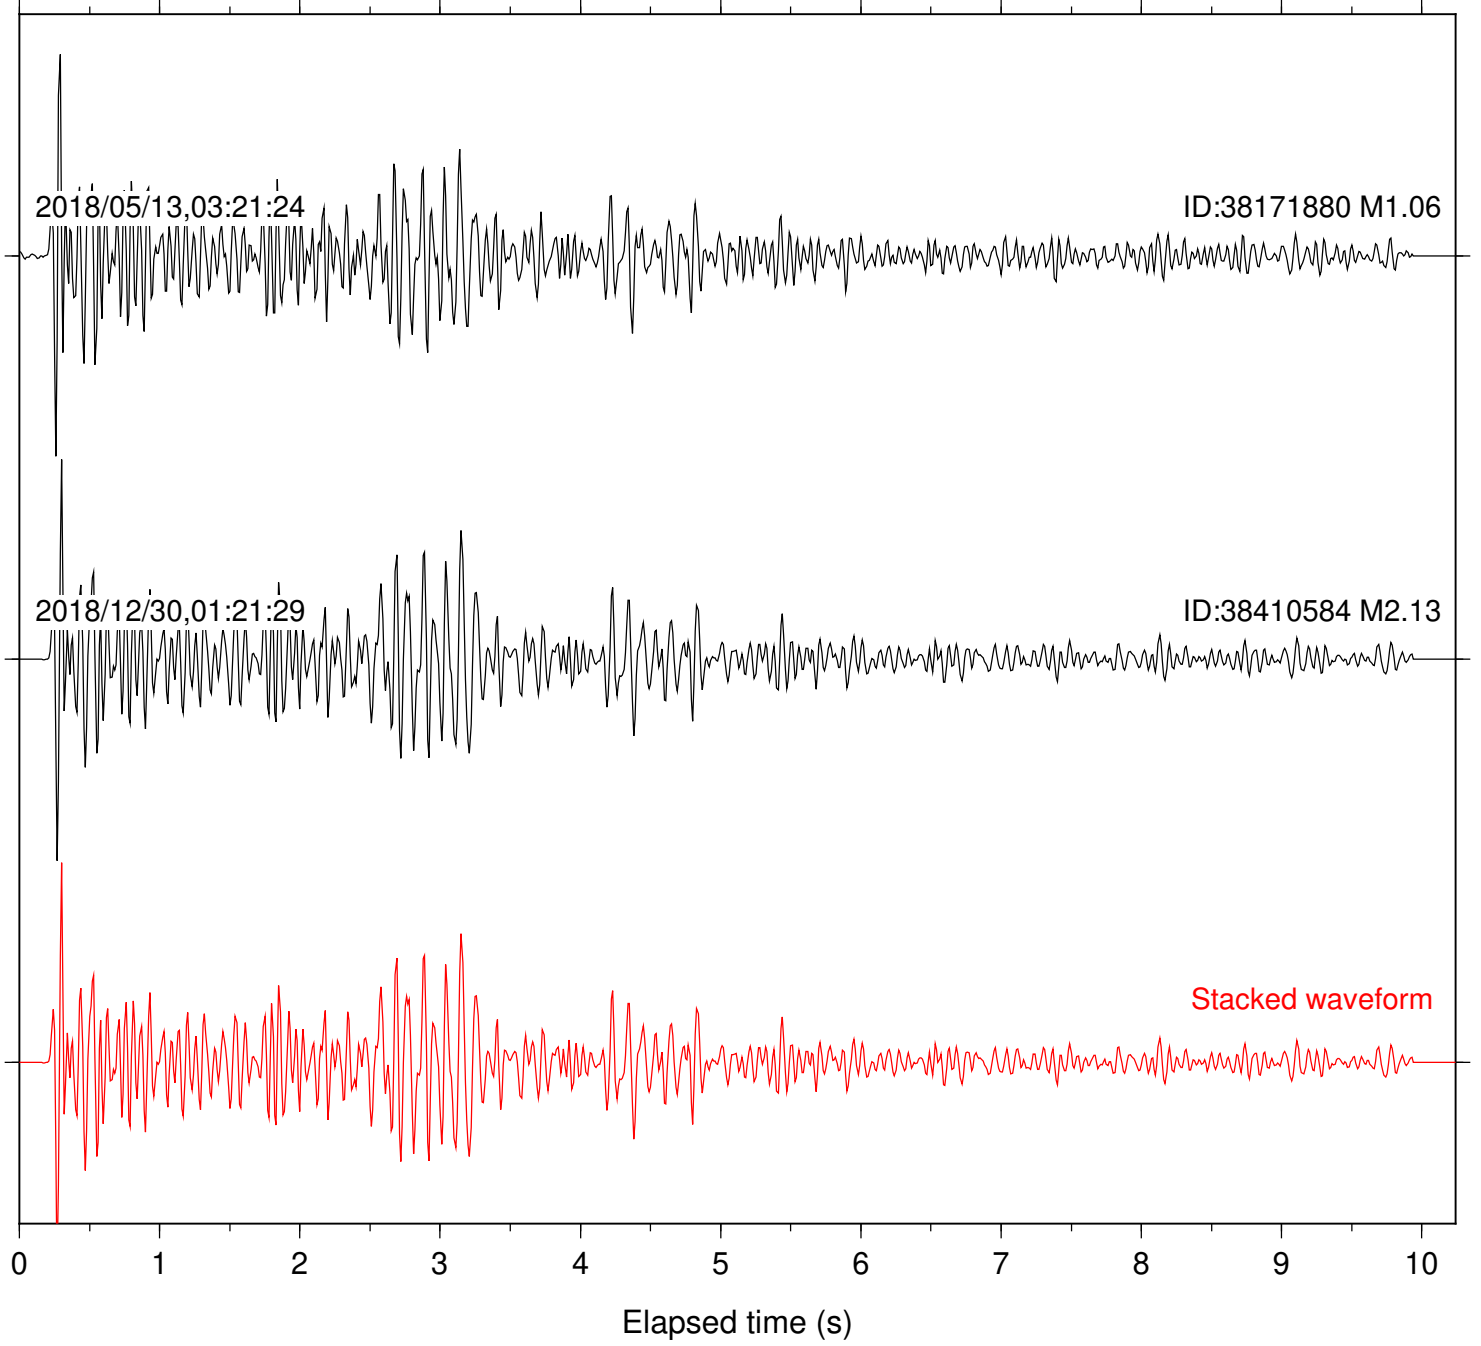

Station: B087 Com: EHZ

Focal depth: 7.21 km