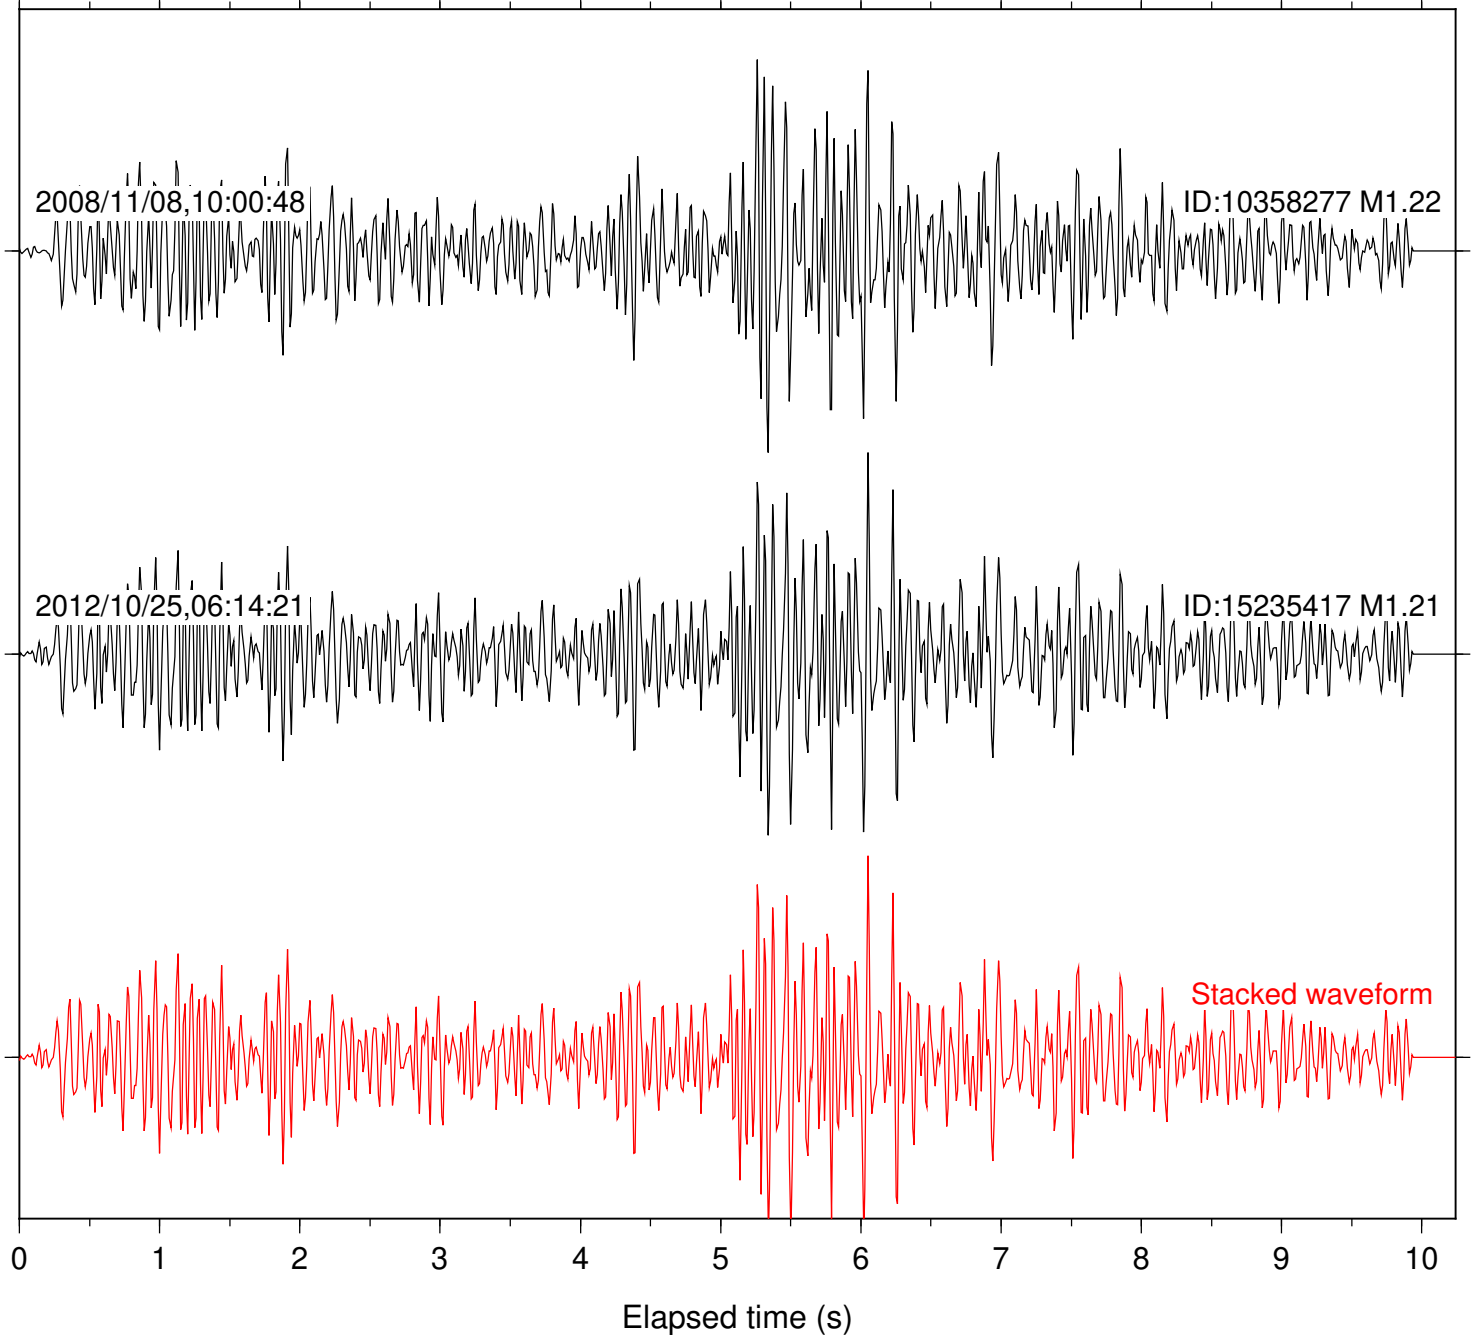

Station: BZN Com: HHZ

Focal depth: 11.30 km