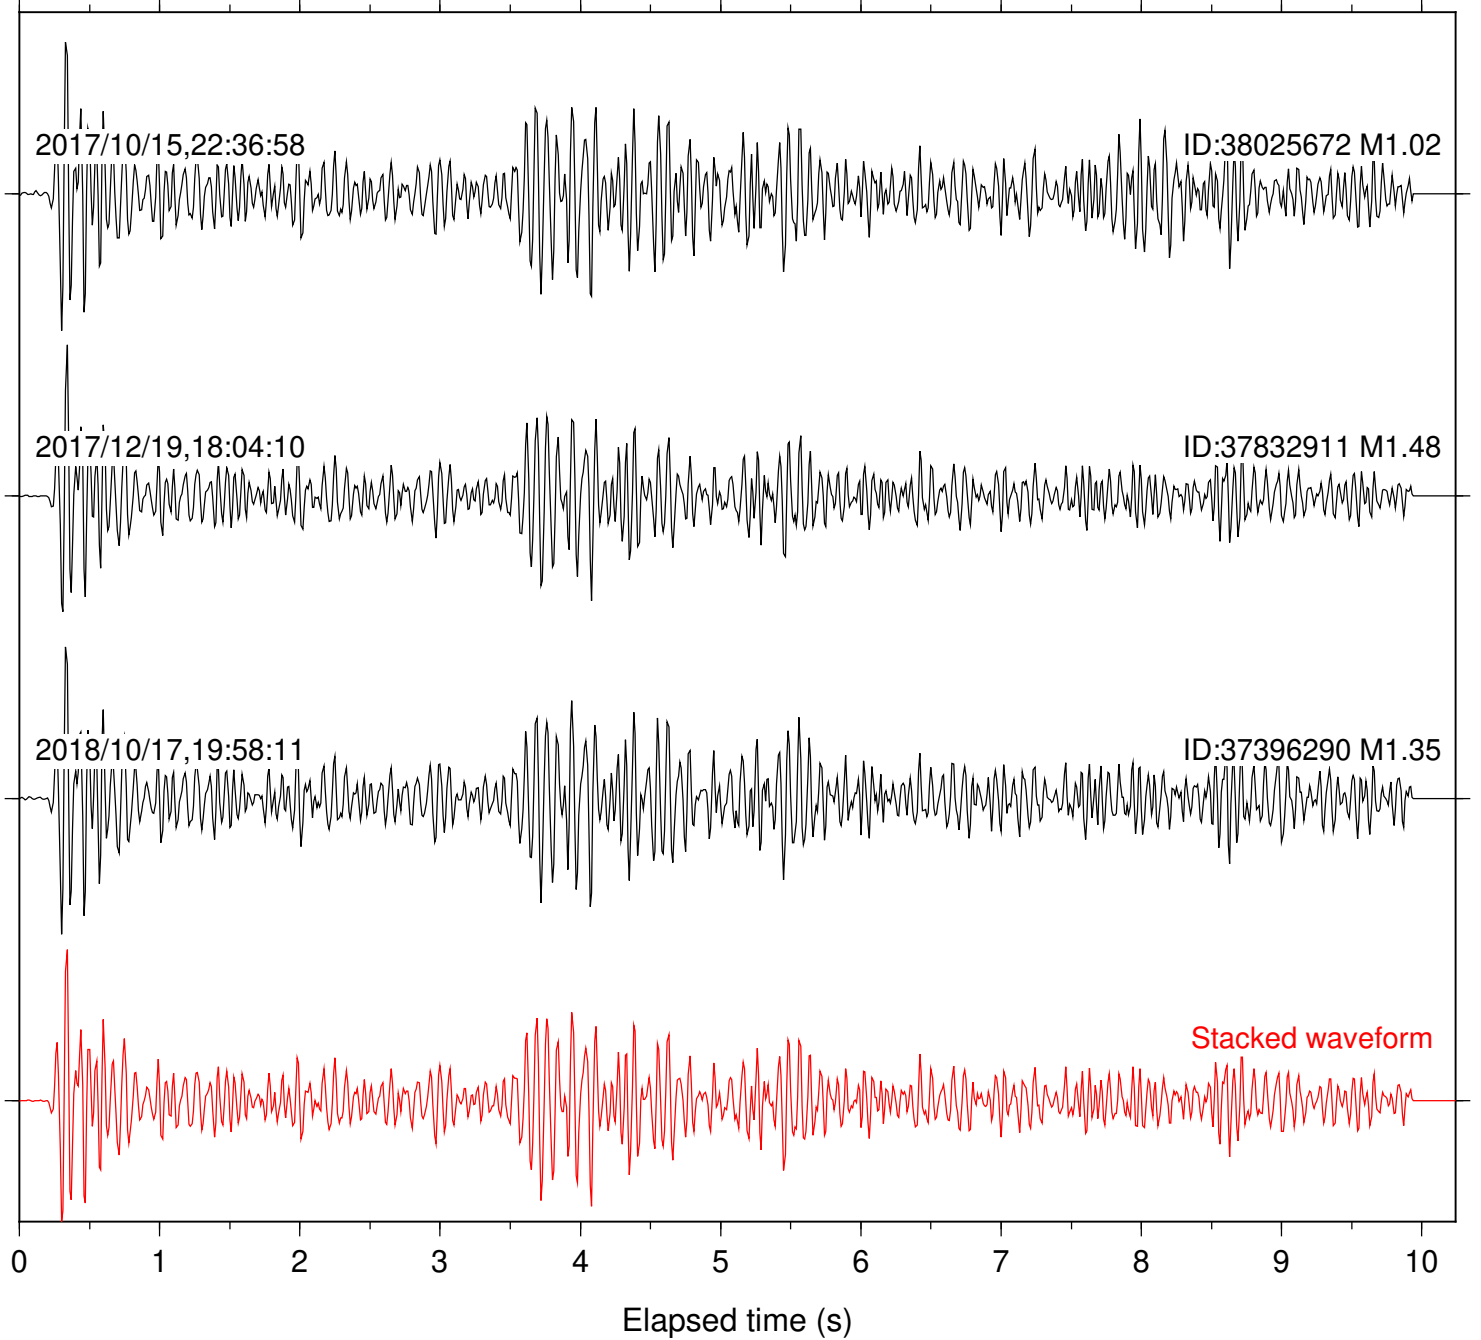

Focal depth: 4.96 km

Station: FRD Com: HHZ

Focal depth: 5.04 km

Station: HMT2 Com: HHZ

Focal depth: 5.04 km

Station: KNW Com: HHZ

Focal depth: 5.04 km

Station: LVA2 Com: HHZ