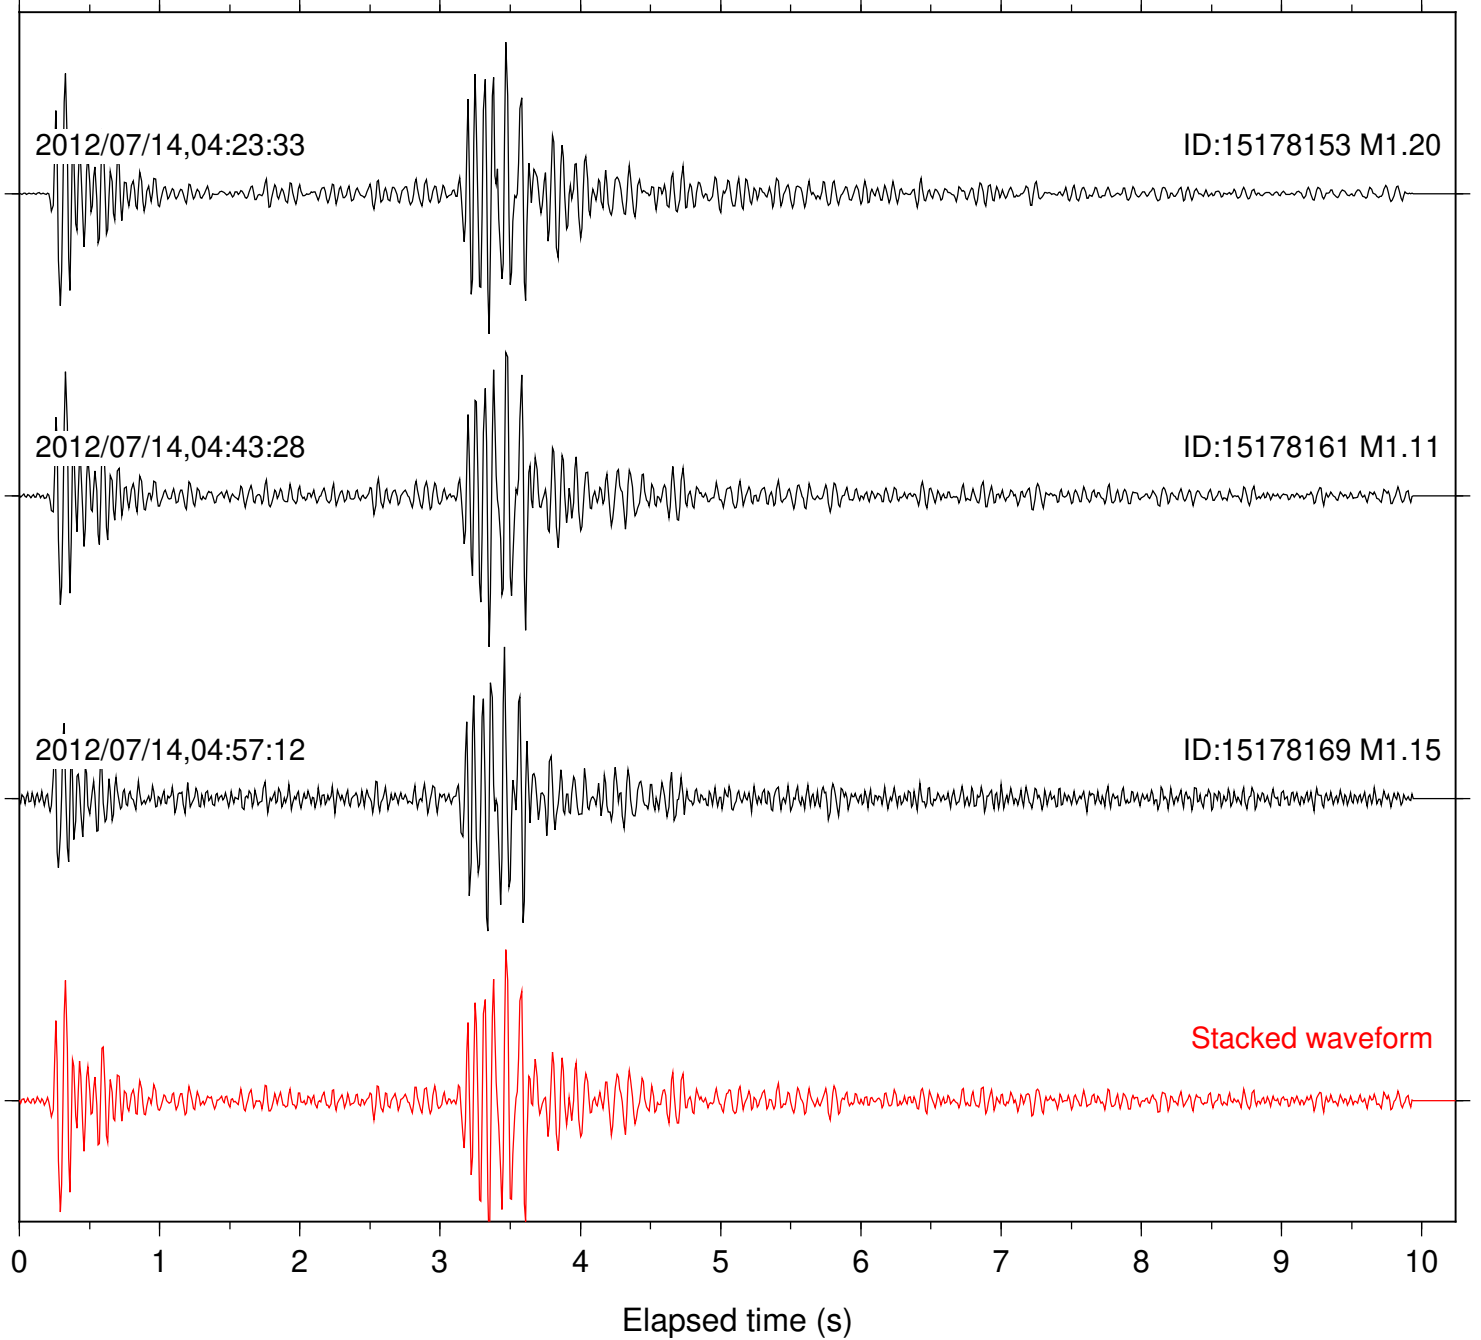

Station: KNW Com: HHZ

Focal depth: 15.65 km