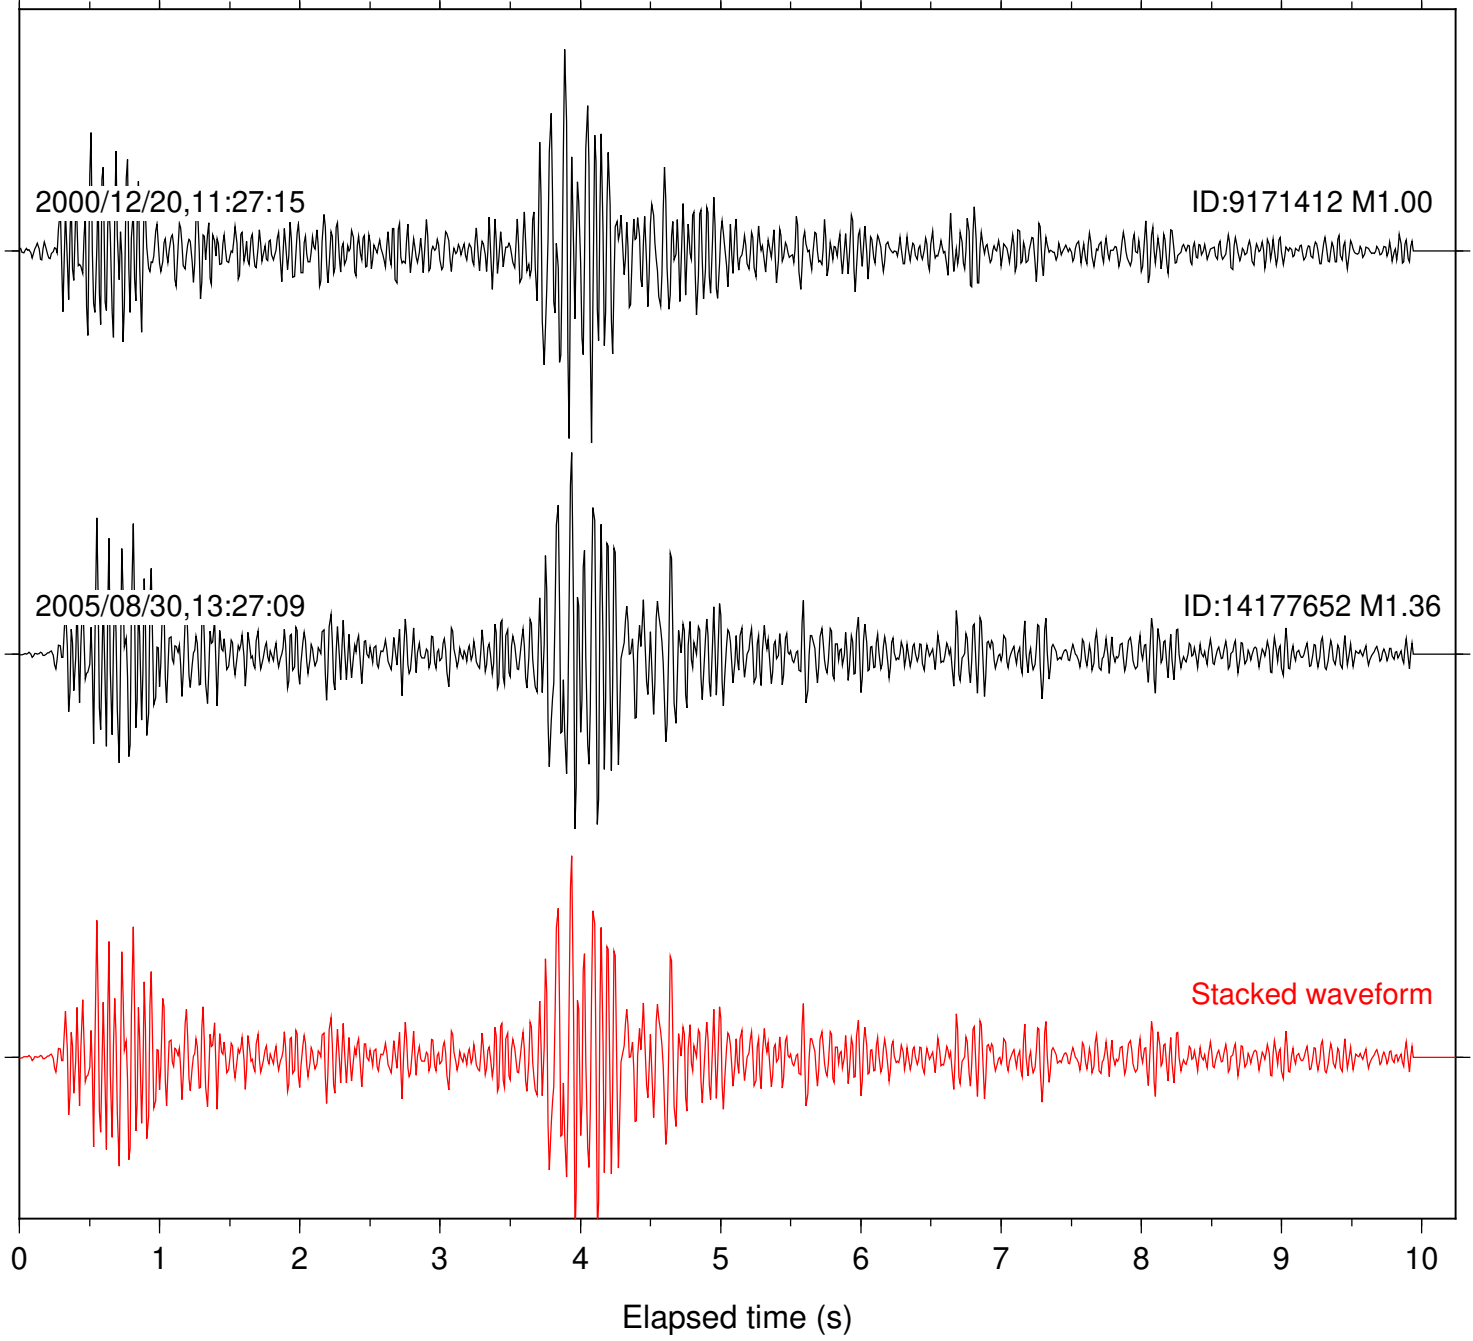

Station: PFO Com: HHZ

Focal depth: 10.70 km

Station: SND Com: HHZ

Focal depth: 10.70 km

Station: BAC Com: EHZ

Focal depth: 16.56 km

Station: HMT2 Com: HHZ

Focal depth: 16.56 km