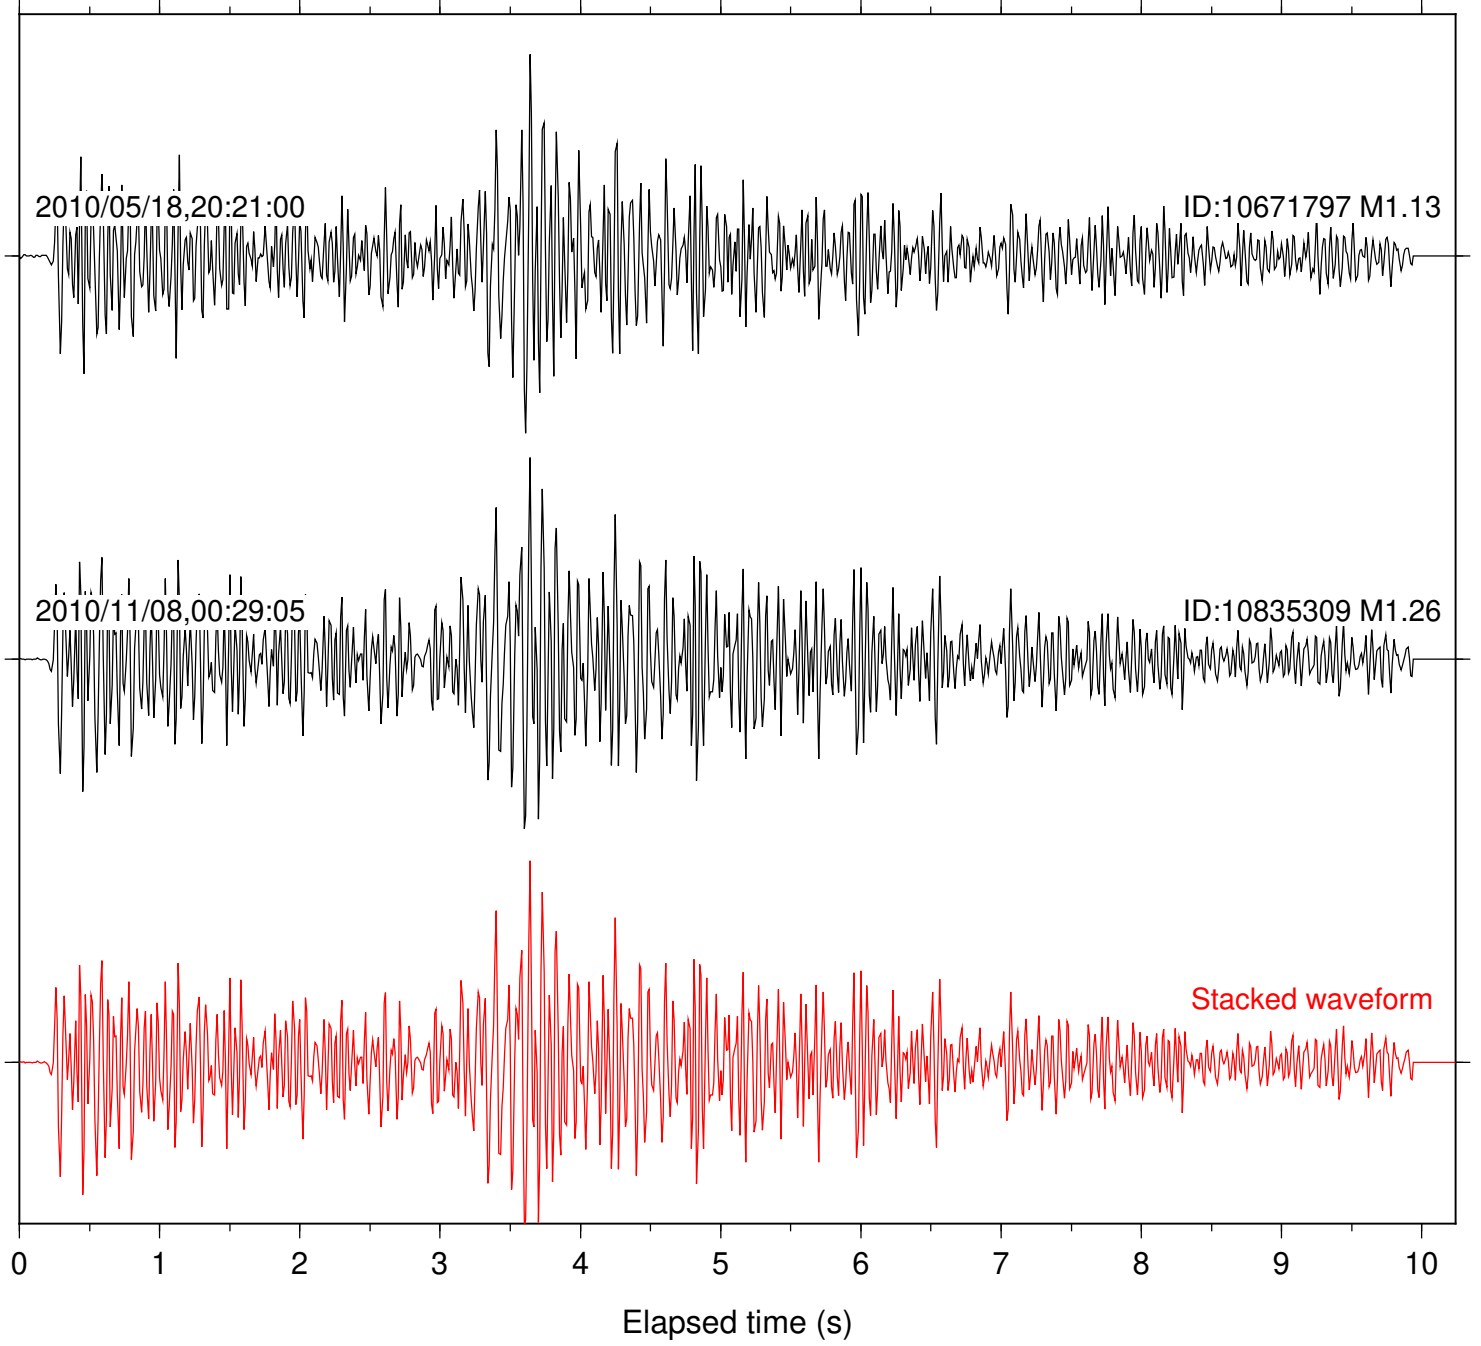

Station: YUH2 Com: HHZ

Focal depth: 8.18 km