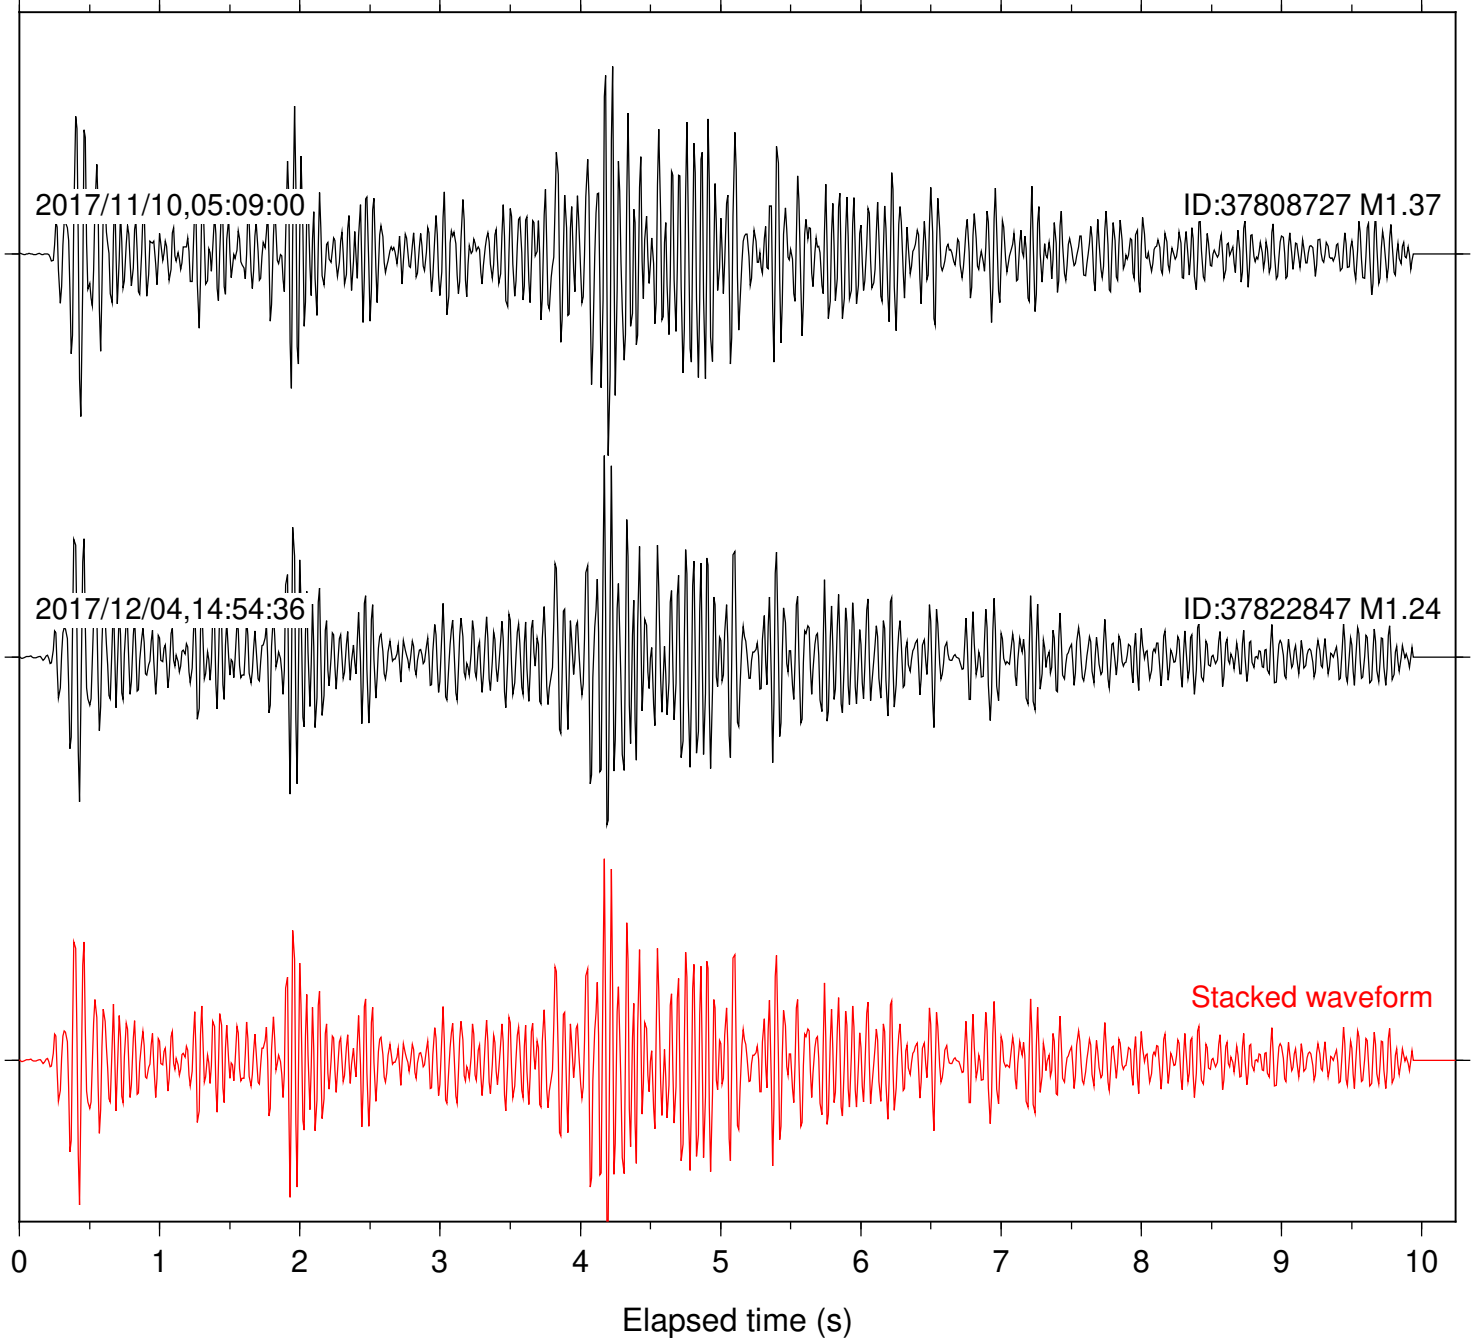

Station: DGR Com: HHZ

Focal depth: 12.26 km