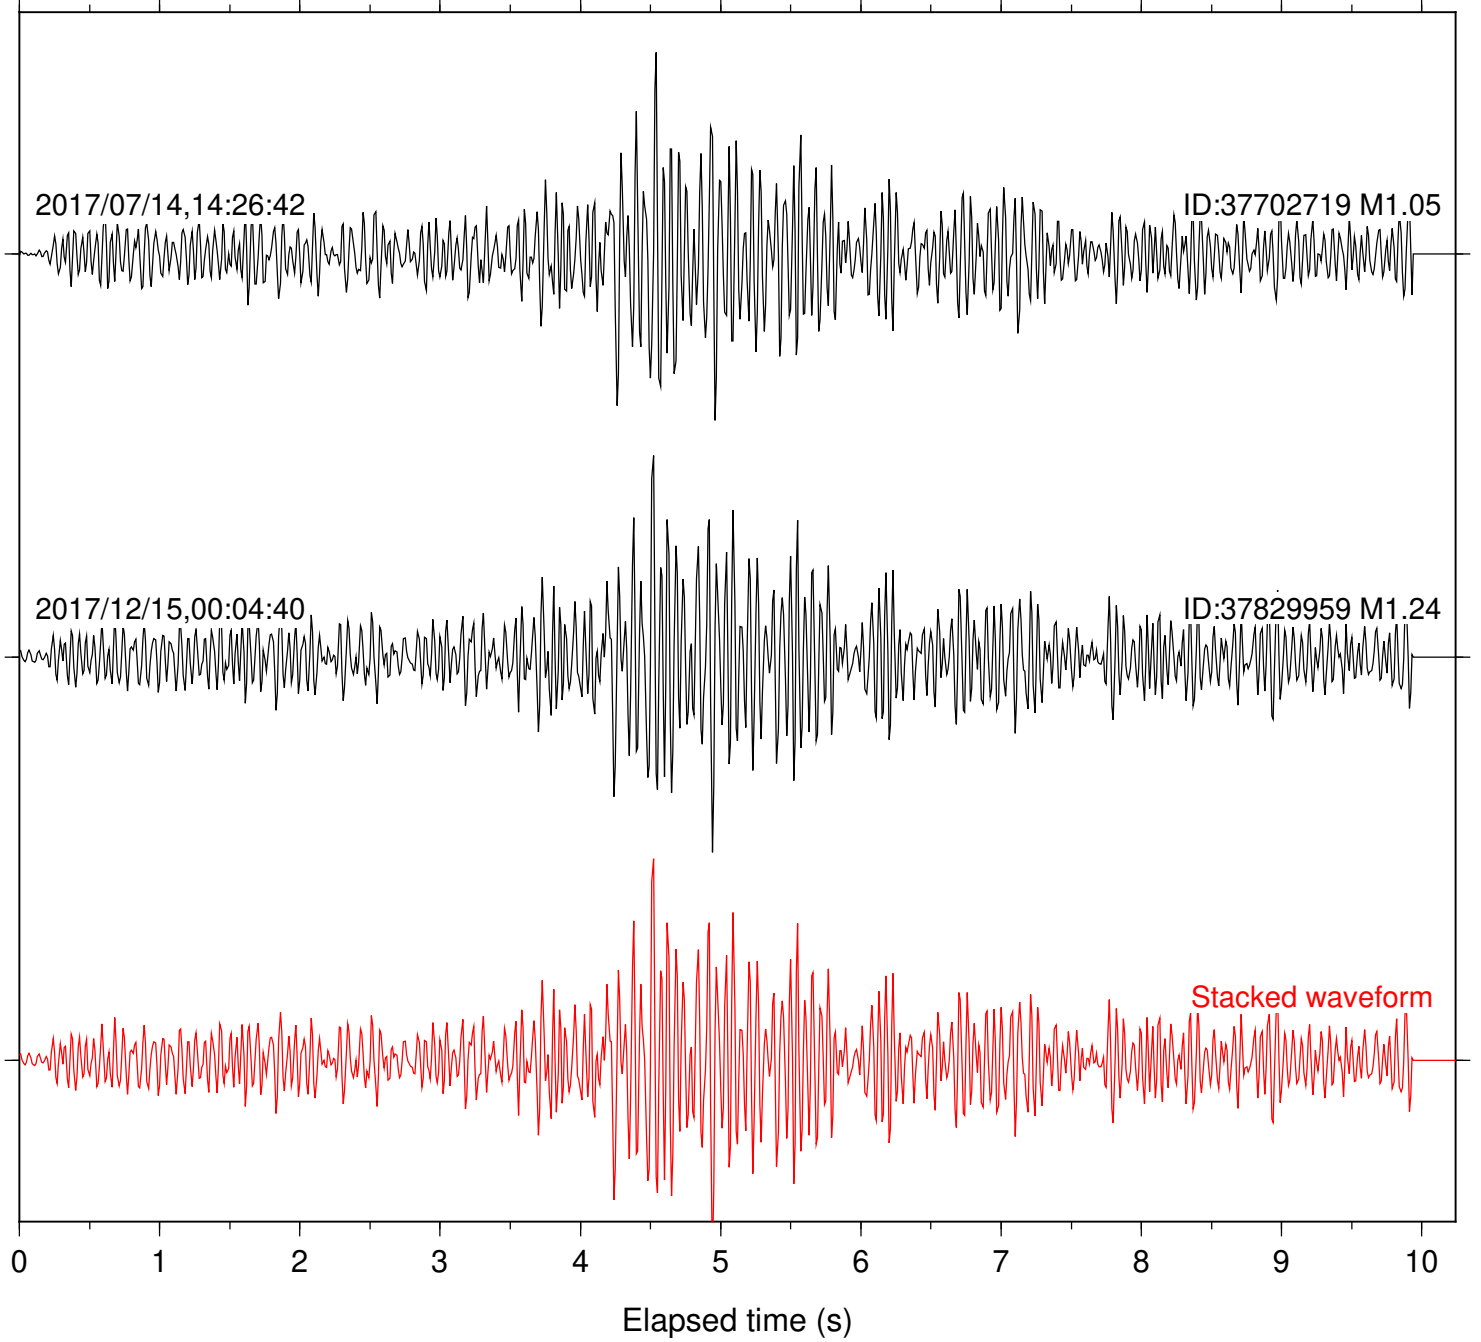

Station: DGR Com: HHZ

Focal depth: 6.76 km

Station: FRD Com: HHZ

Focal depth: 6.76 km

Station: HMT2 Com: HHZ

Focal depth: 6.76 km

Station: PFO Com: HHZ

Focal depth: 6.76 km