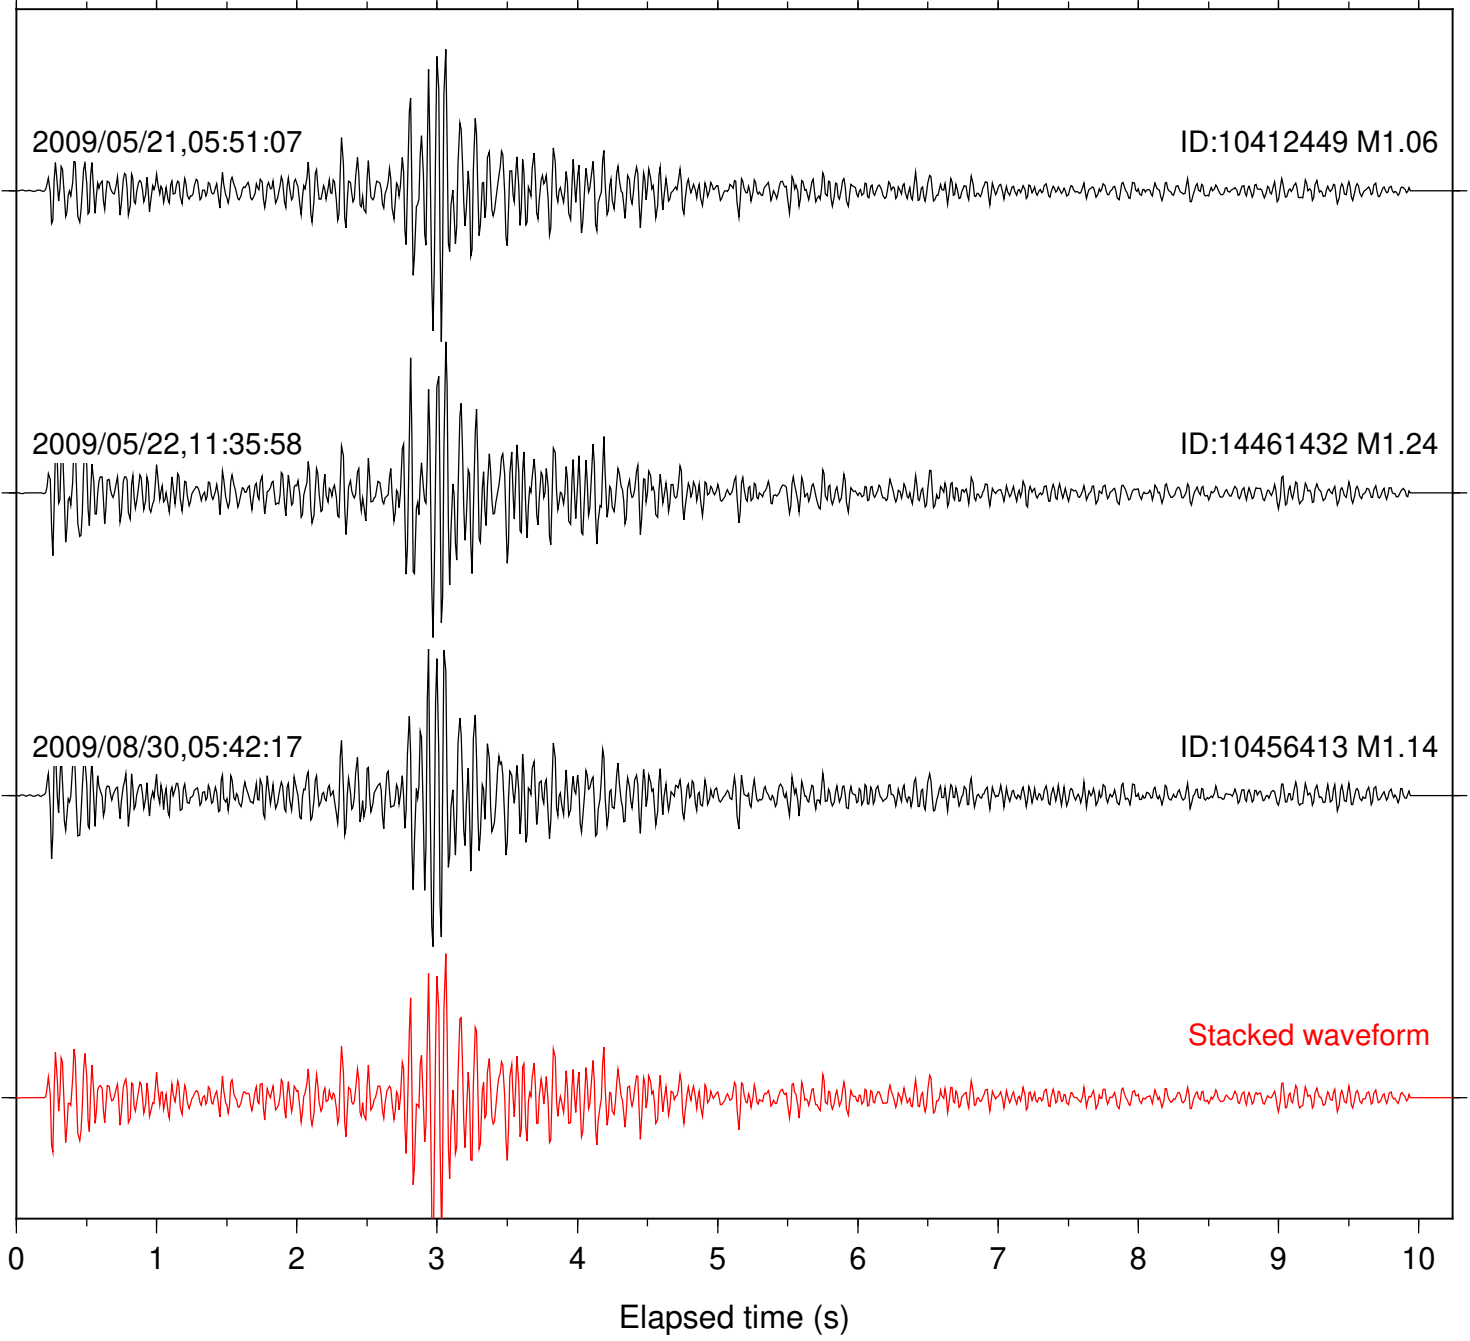

Station: TRO Com: HHZ

Focal depth: 8.50 km

Station: B081 Com: EHZ

Focal depth: 8.29 km

Station: B082 Com: EHZ

Focal depth: 8.29 km

Station: B084 Com: EHZ

Focal depth: 8.29 km