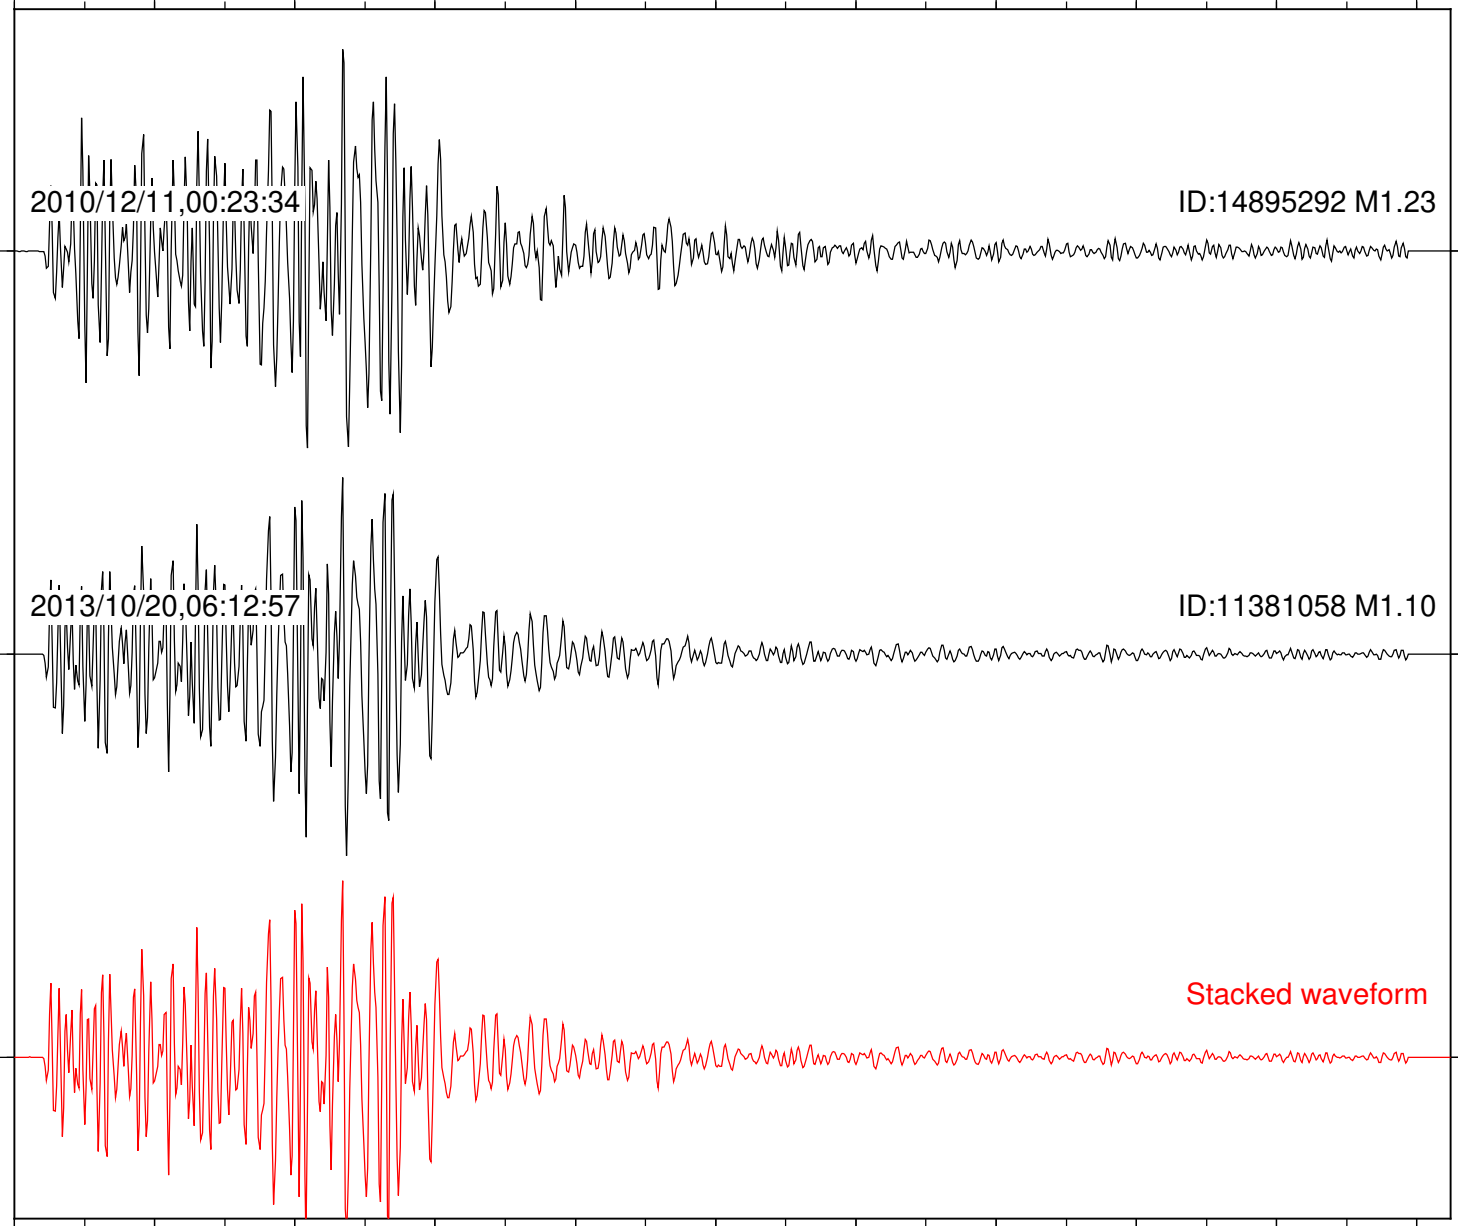

Station: B946 Com: EHZ

Focal depth: 7.60 km

2010/12/11,00:23:34

ID:14895292 M1.23

2013/10/20,06:12:57

ID:11381058 M1.10

Stacked waveform

0 1 2 3 4 5 6 7 8 9 10
Elapsed time (s)