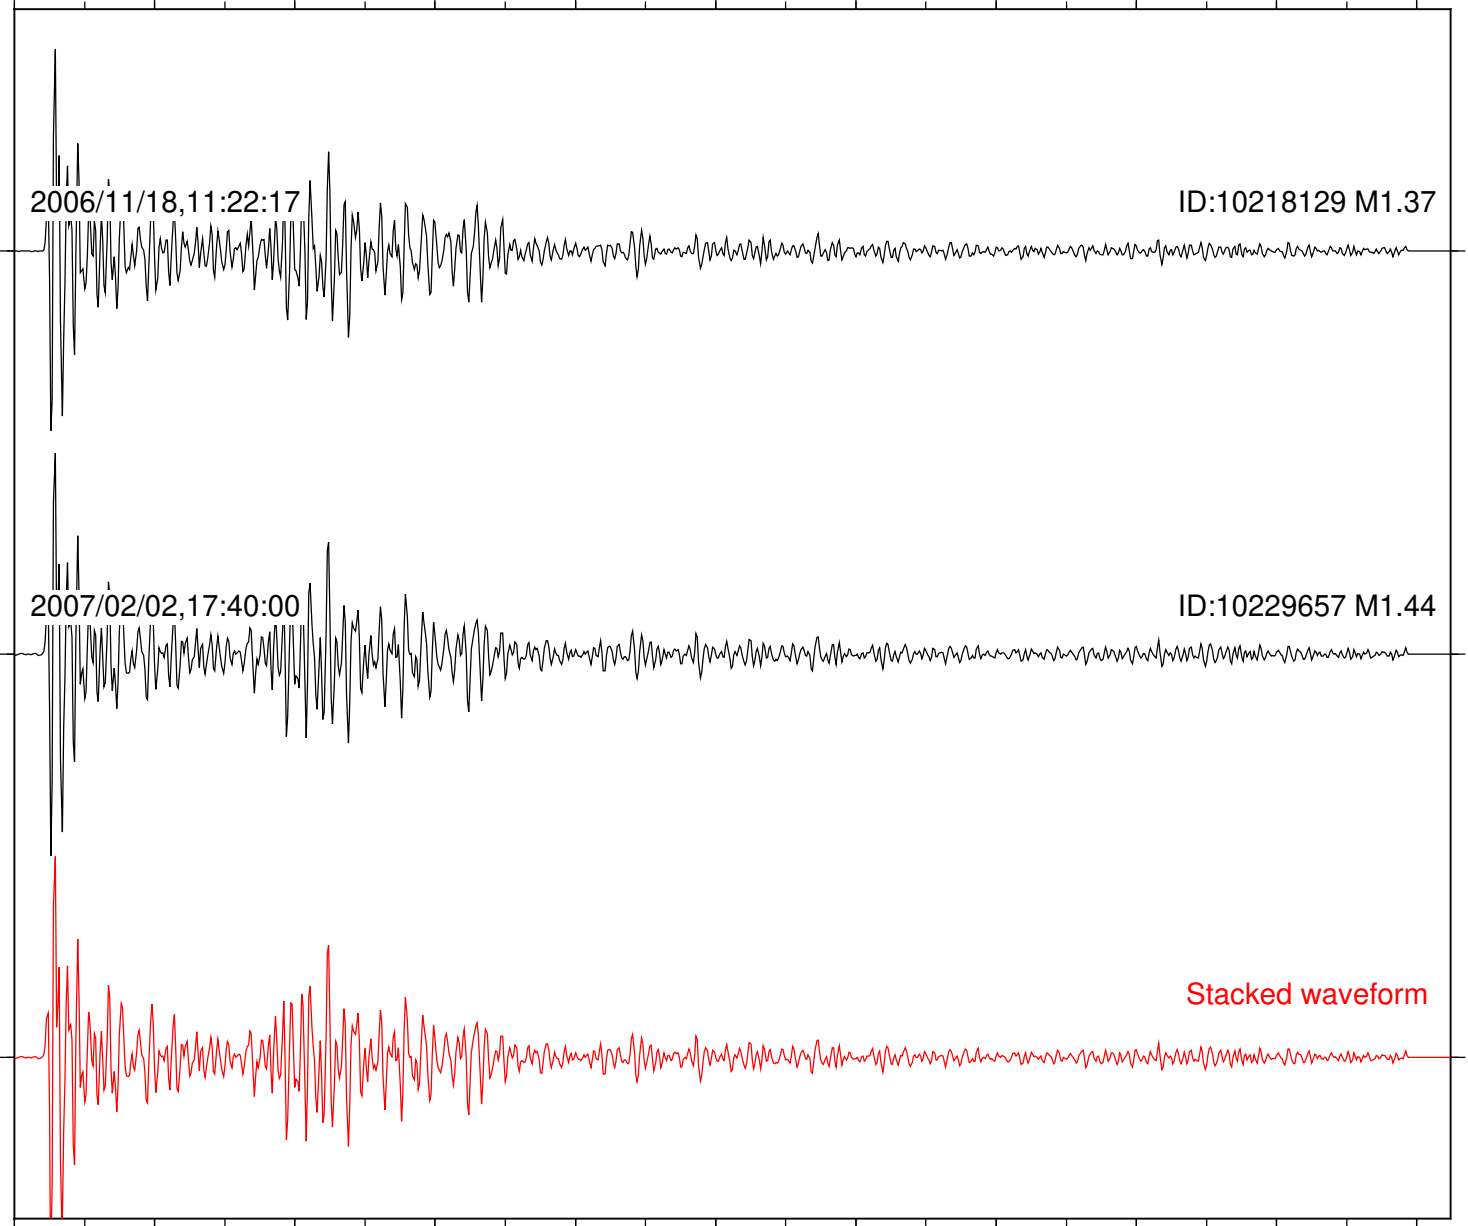

ID:10218129 M1.37

2007/02/02,17:40:00

ID:10229657 M1.44

Stacked waveform

0 1 2 3 4 5 6 7 8 9 10

Elapsed time (s)

Station: CRY Com: HHZ

Focal depth: 8.72 km