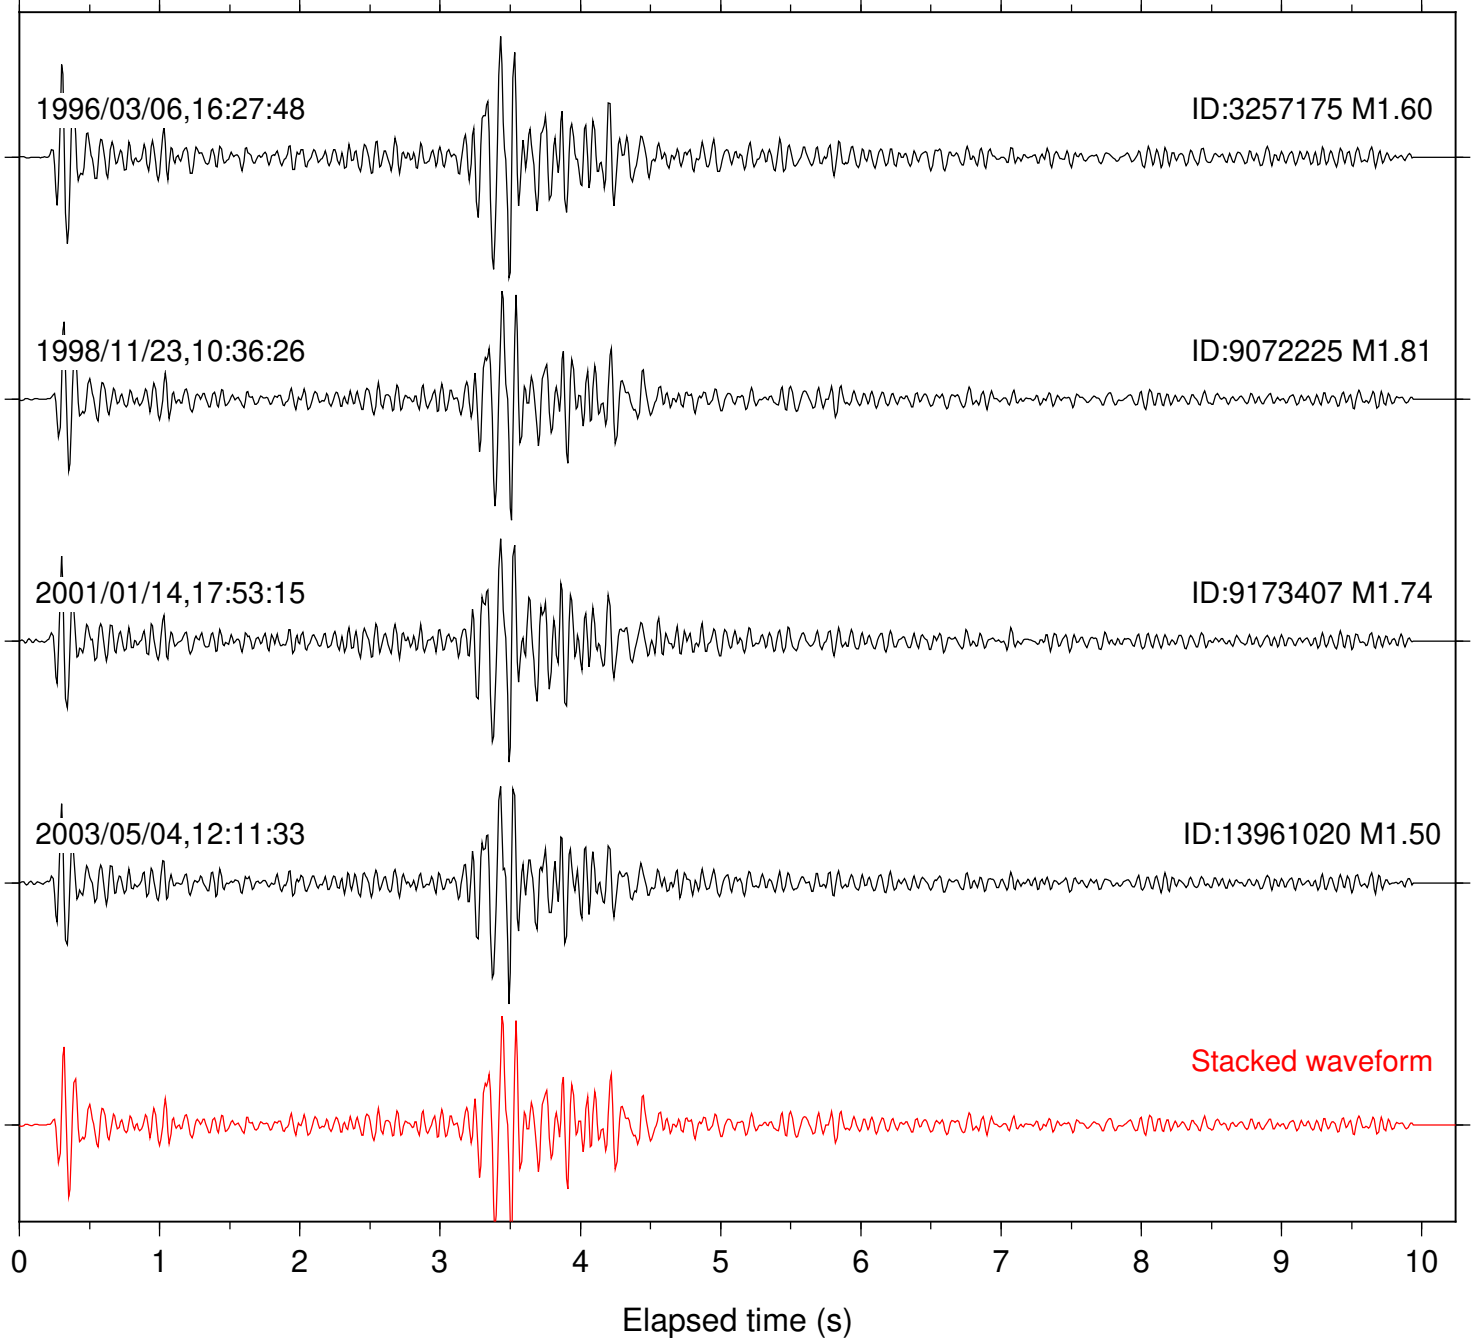

Station: PSP Com: EHZ

Focal depth: 17.51 km