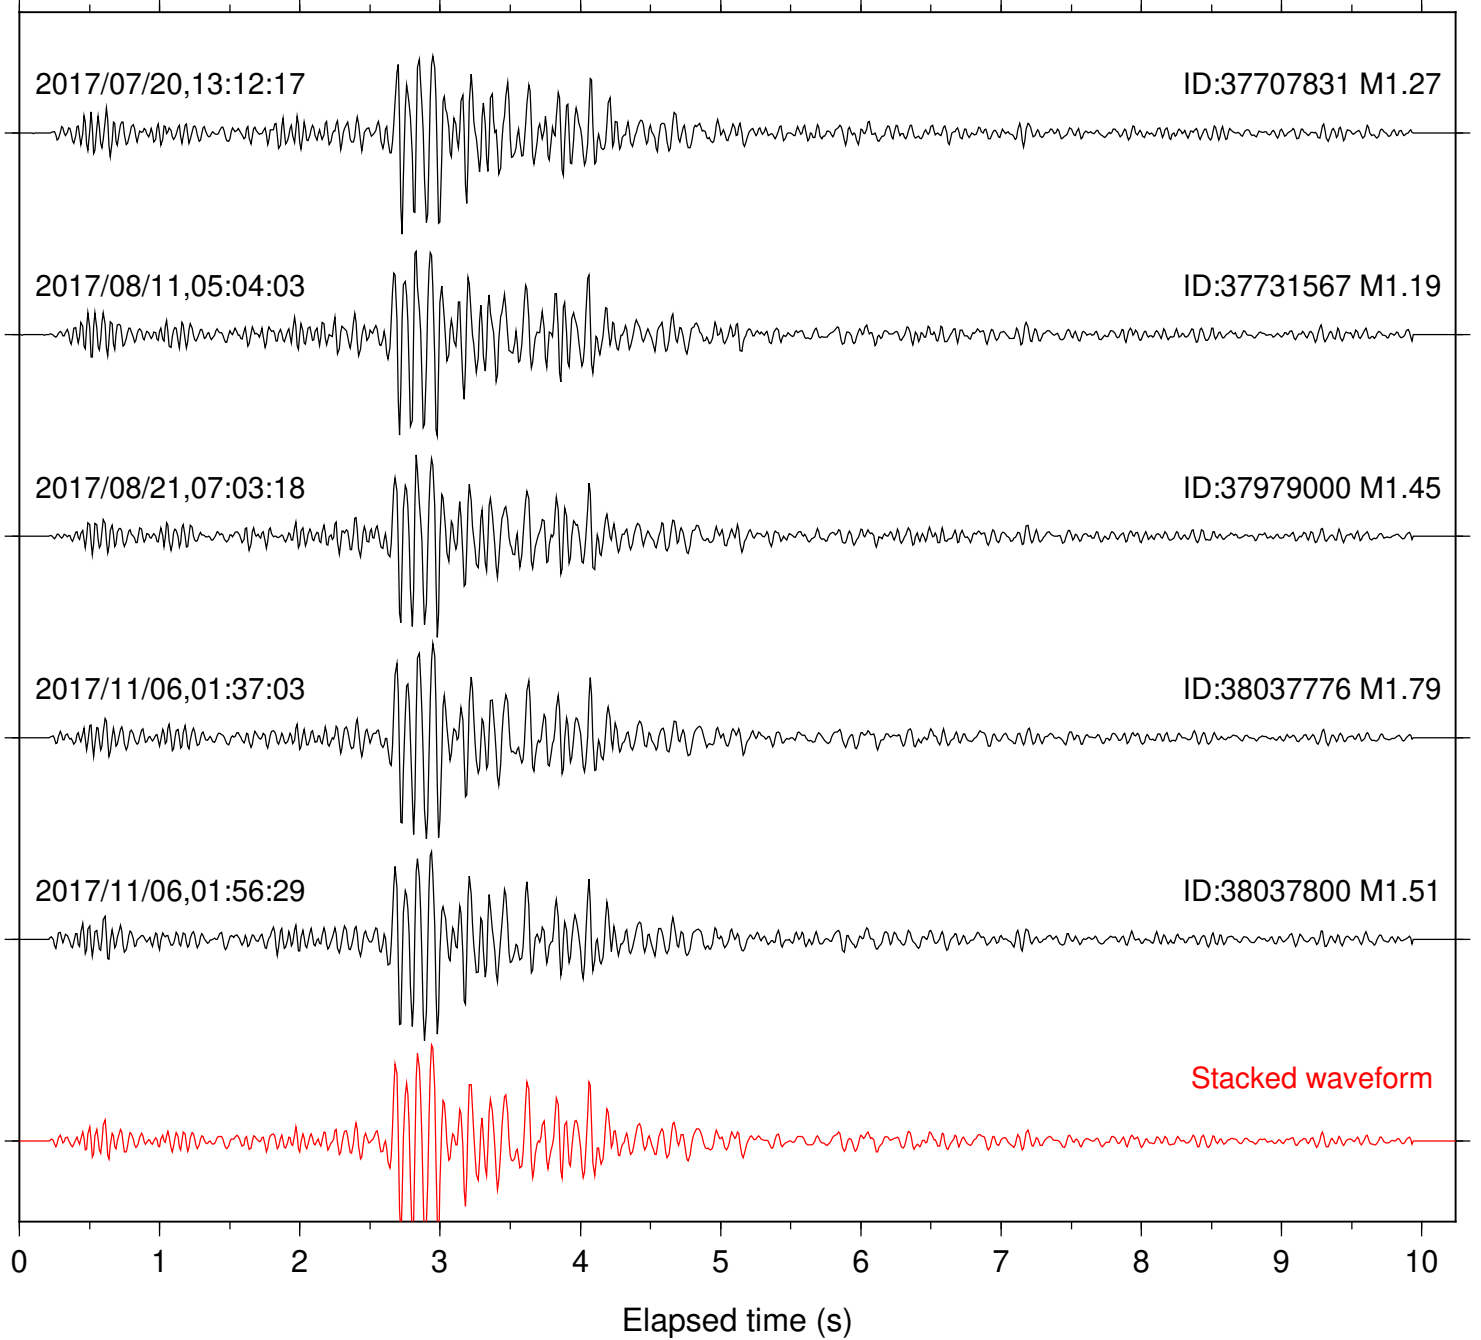

Station: B946 Com: EHZ

Focal depth: 6.59 km