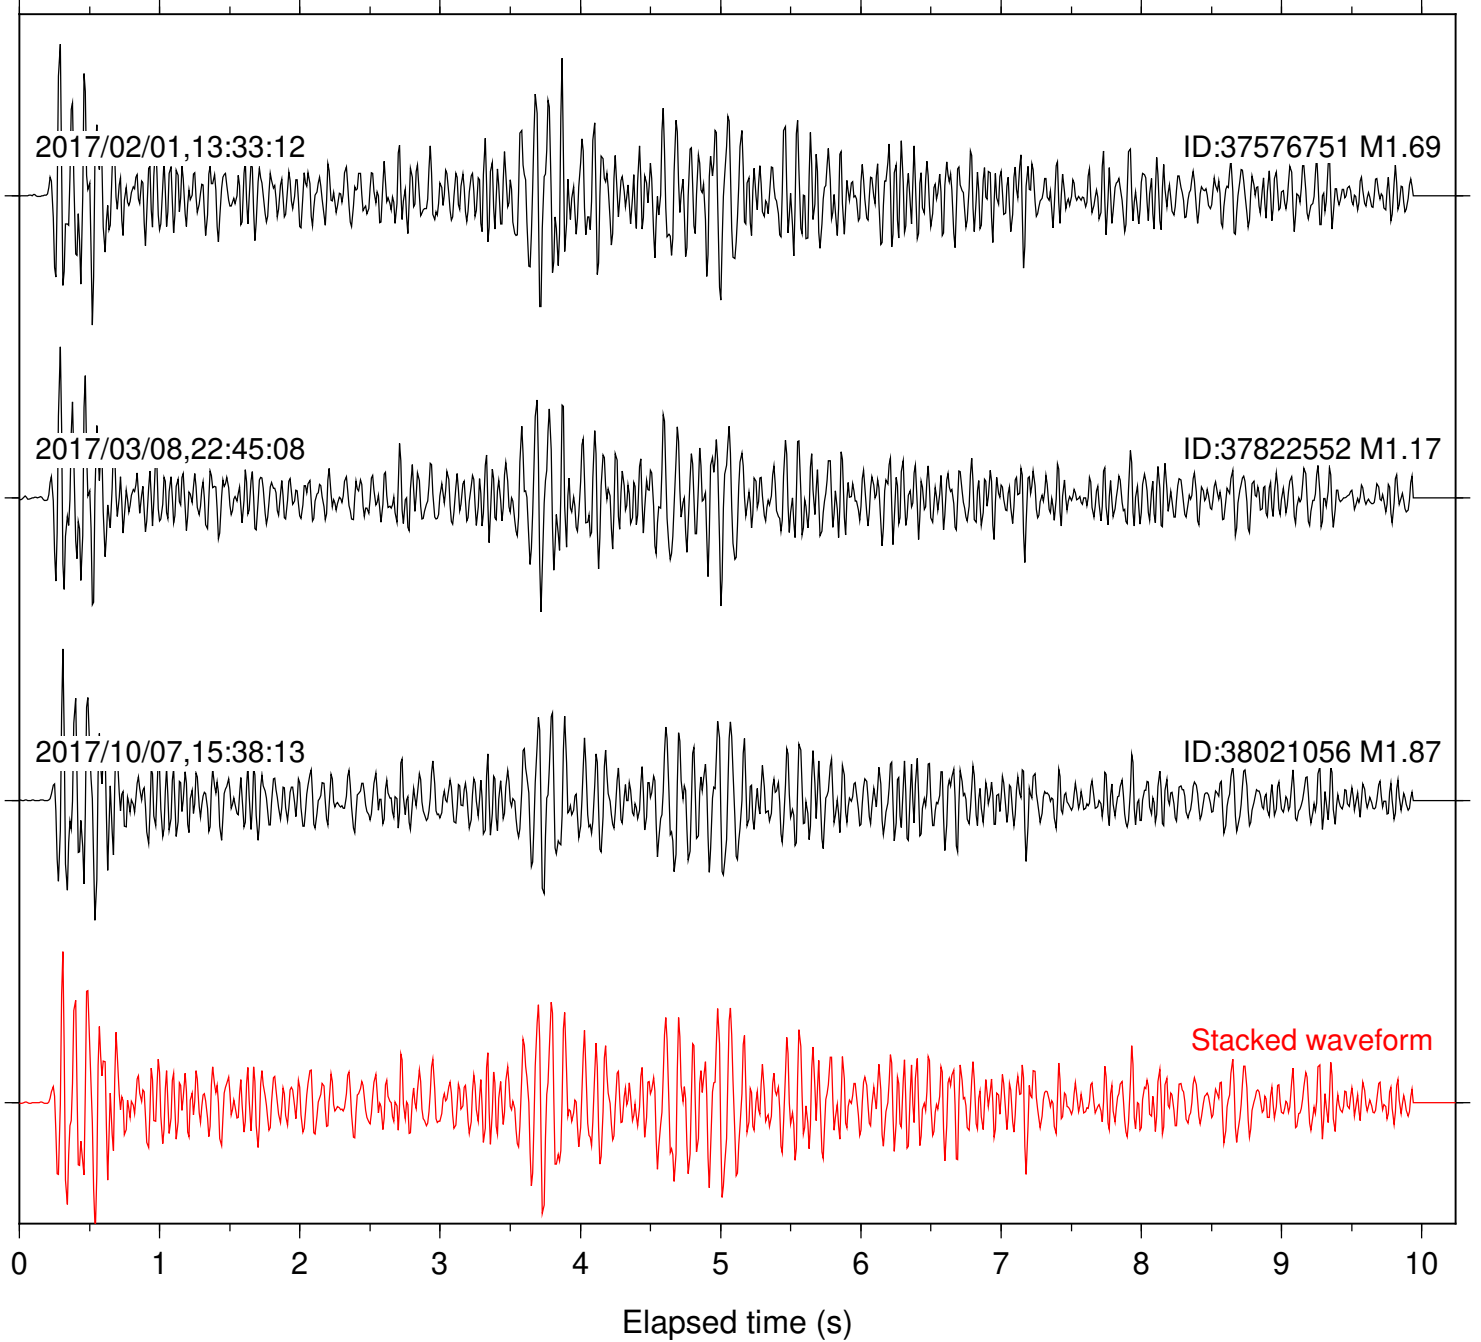

Focal depth: 6.86 km

Station: BAC Com: EHZ

Focal depth: 6.86 km

Station: CSH Com: HHZ

Focal depth: 6.30 km

Station: DGR Com: HHZ

Focal depth: 6.86 km

Station: FRD Com: HHZ