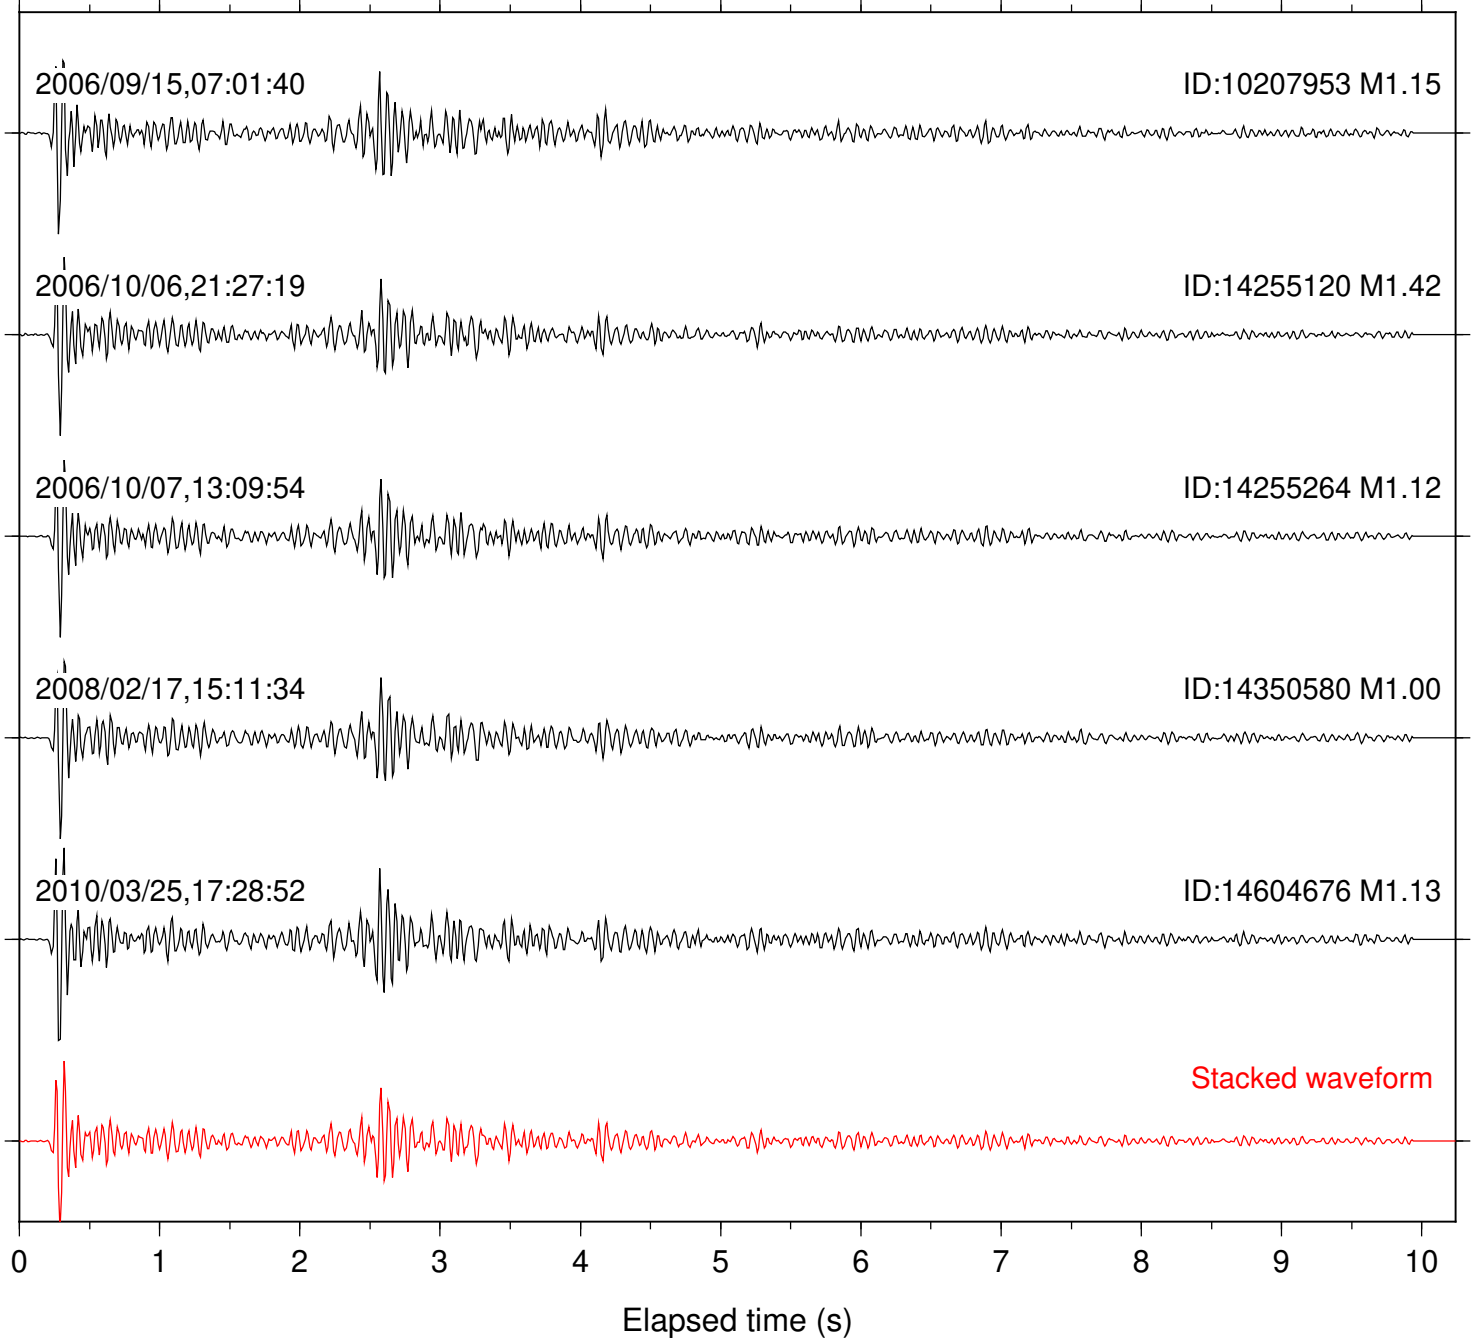

Station: FRD Com: HHZ

Focal depth: 8.00 km

Station: KNW Com: HHZ

Focal depth: 8.00 km

Station: LVA2 Com: HHZ

Focal depth: 8.00 km

Station: PFO Com: HHZ

Focal depth: 8.00 km