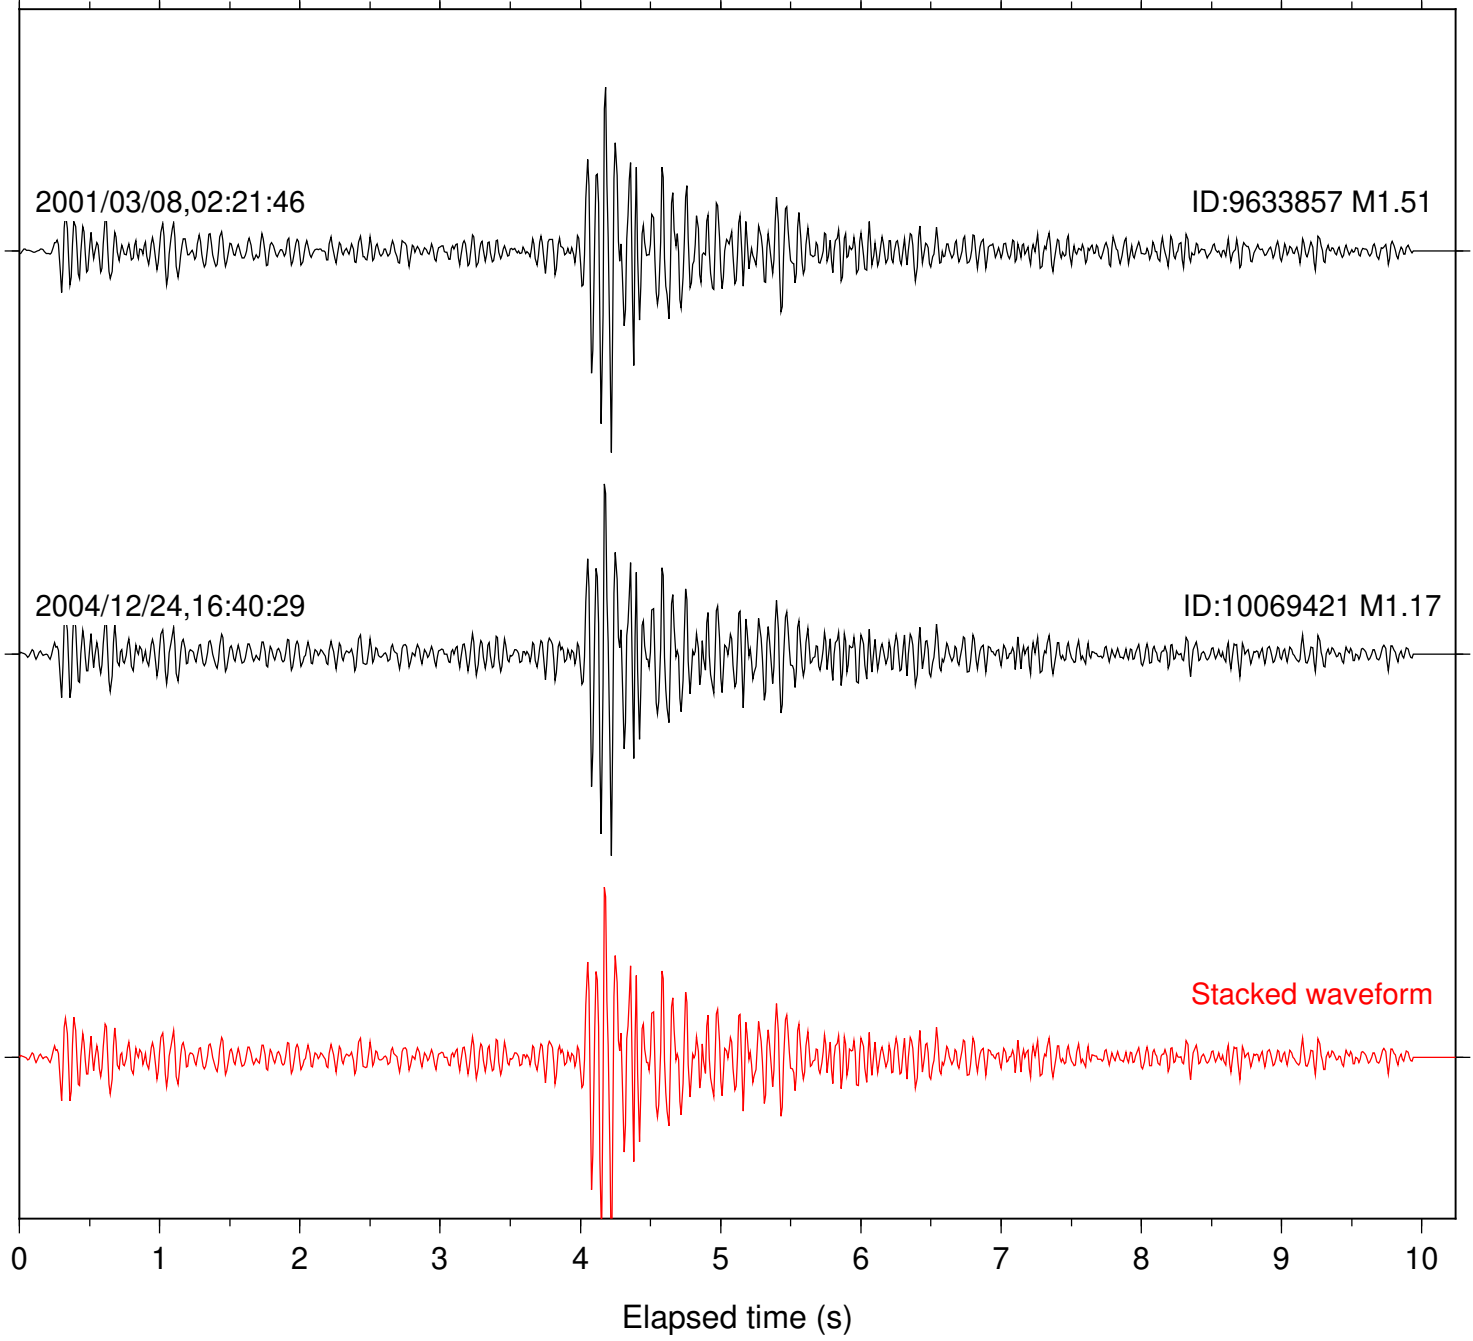

Station: KNW Com: HHZ

Focal depth: 14.07 km