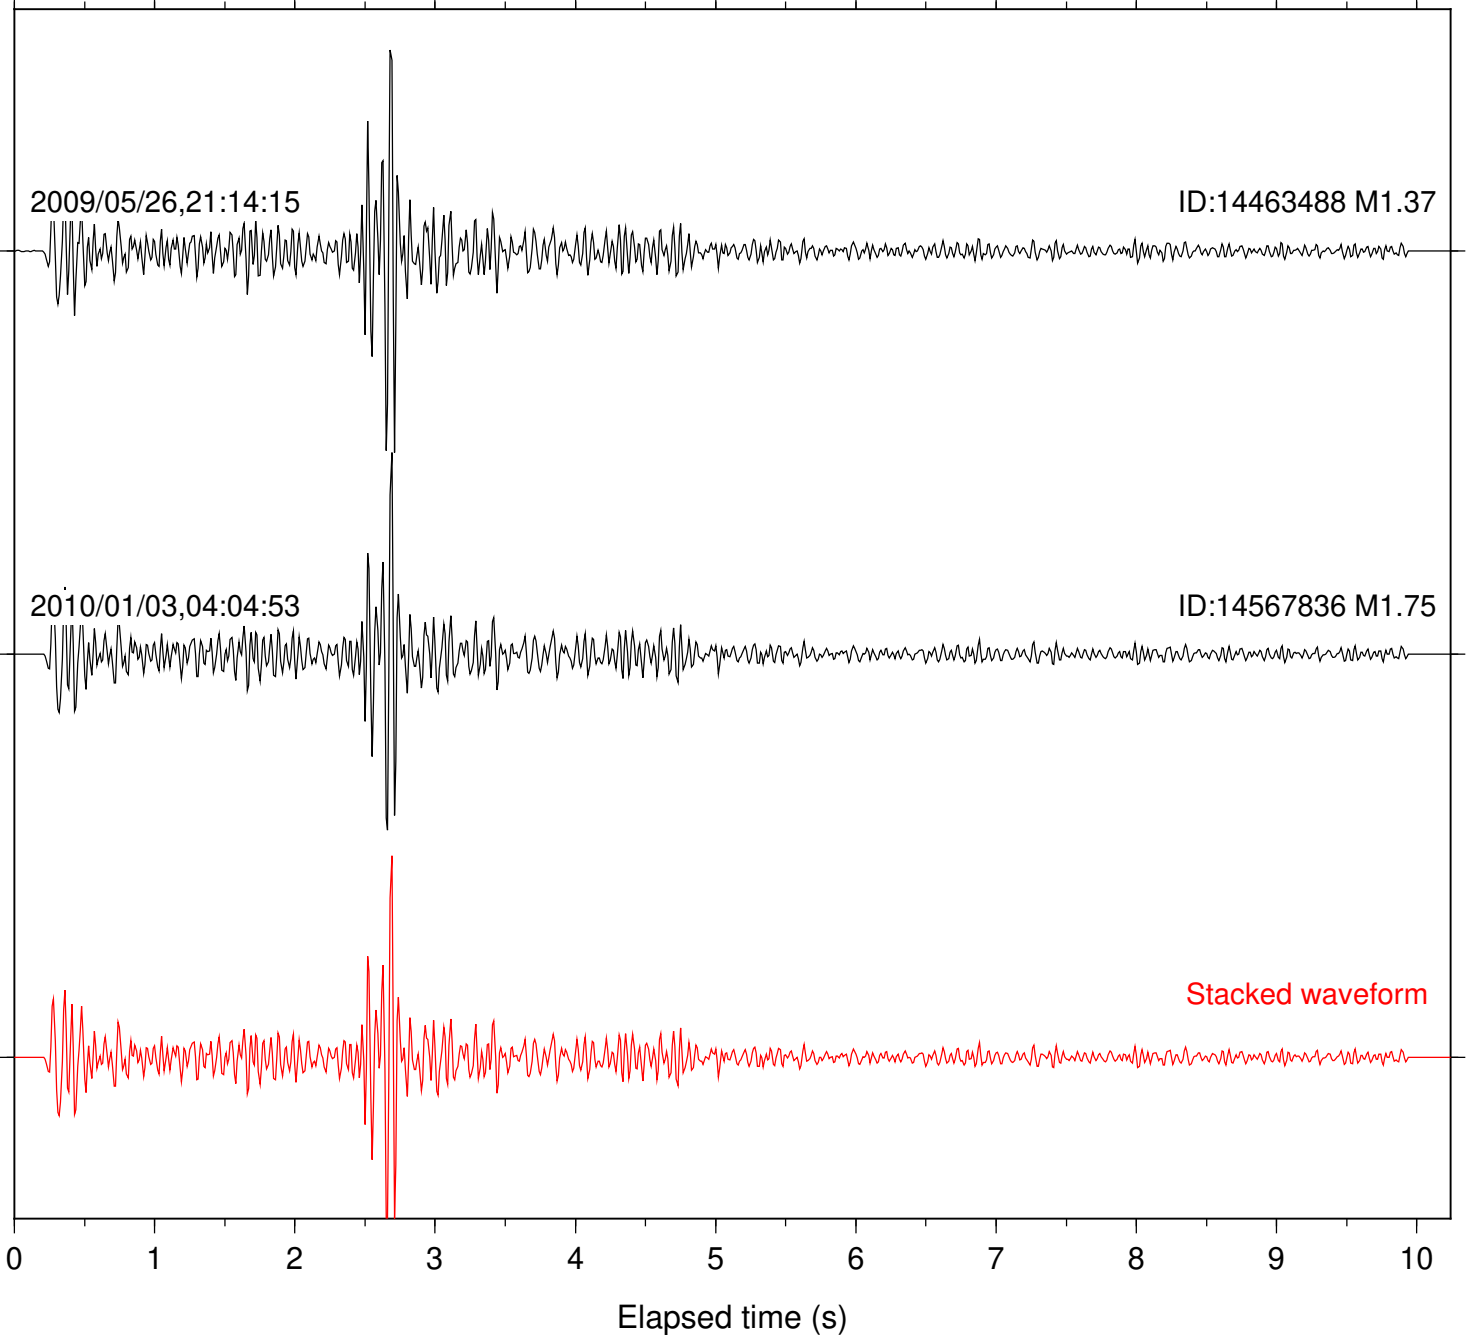

Station: B082 Com: EHZ

Focal depth: 9.73 km

2009/05/26,21:14:15

ID:14463488 M1.37

2010/01/03,04:04:53

ID:14567836 M1.75

Stacked waveform