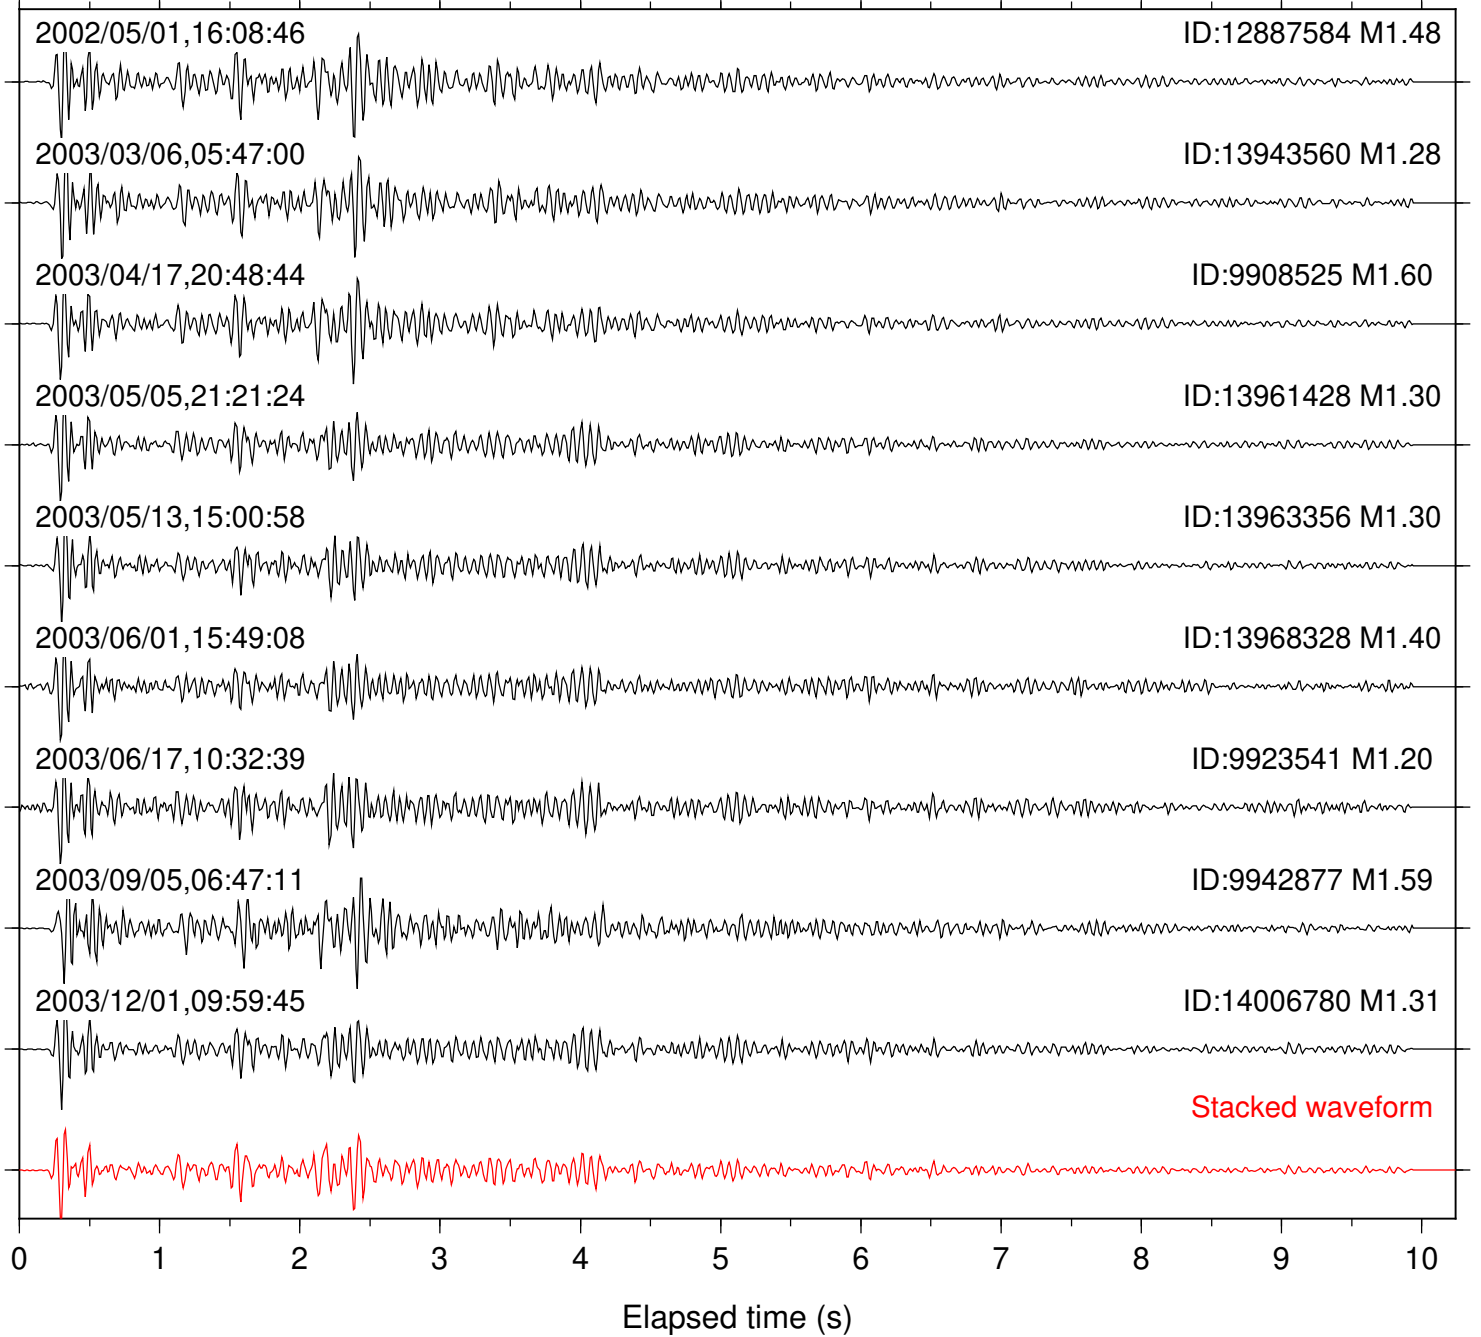

Station: PFO Com: HHZ

Focal depth: 7.51 km