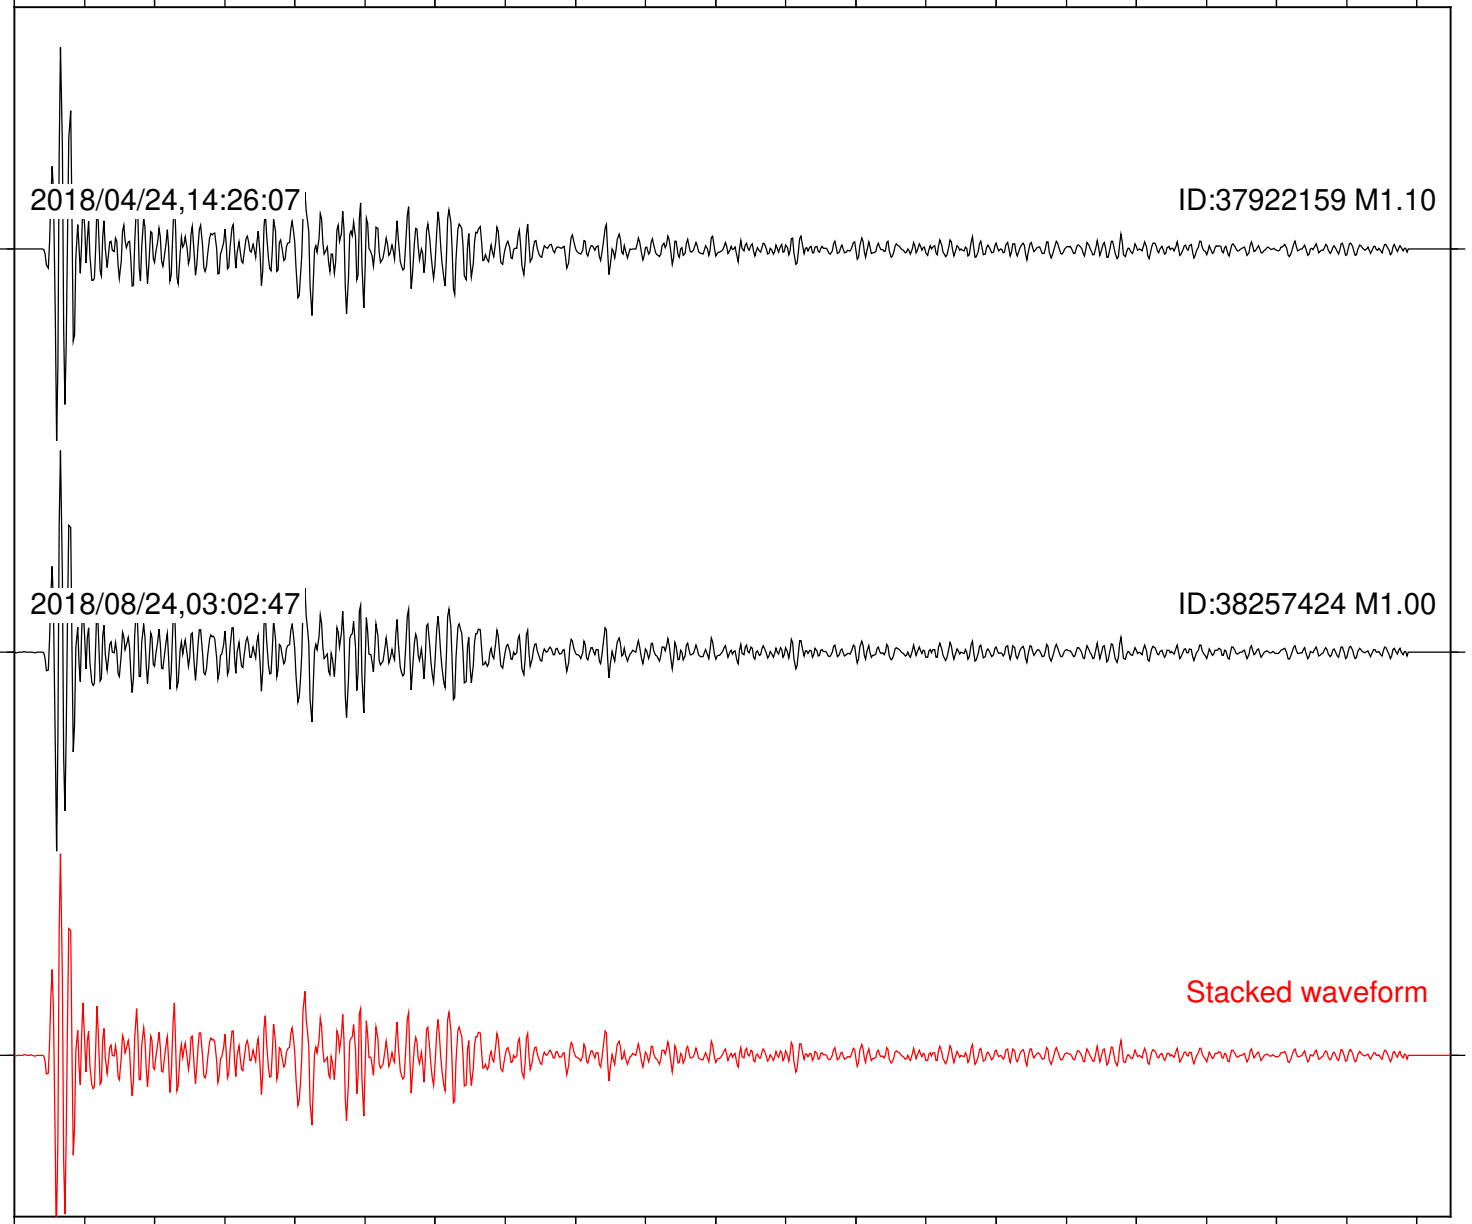

Station: B093 Com: EHZ

Focal depth: 4.50 km

2018/04/24,14:26:07

ID:37922159 M1.10

2018/08/24,03:02:47

ID:38257424 M1.00

Stacked waveform

0 1 2 3 4 5 6 7 8 9 10
Elapsed time (s)