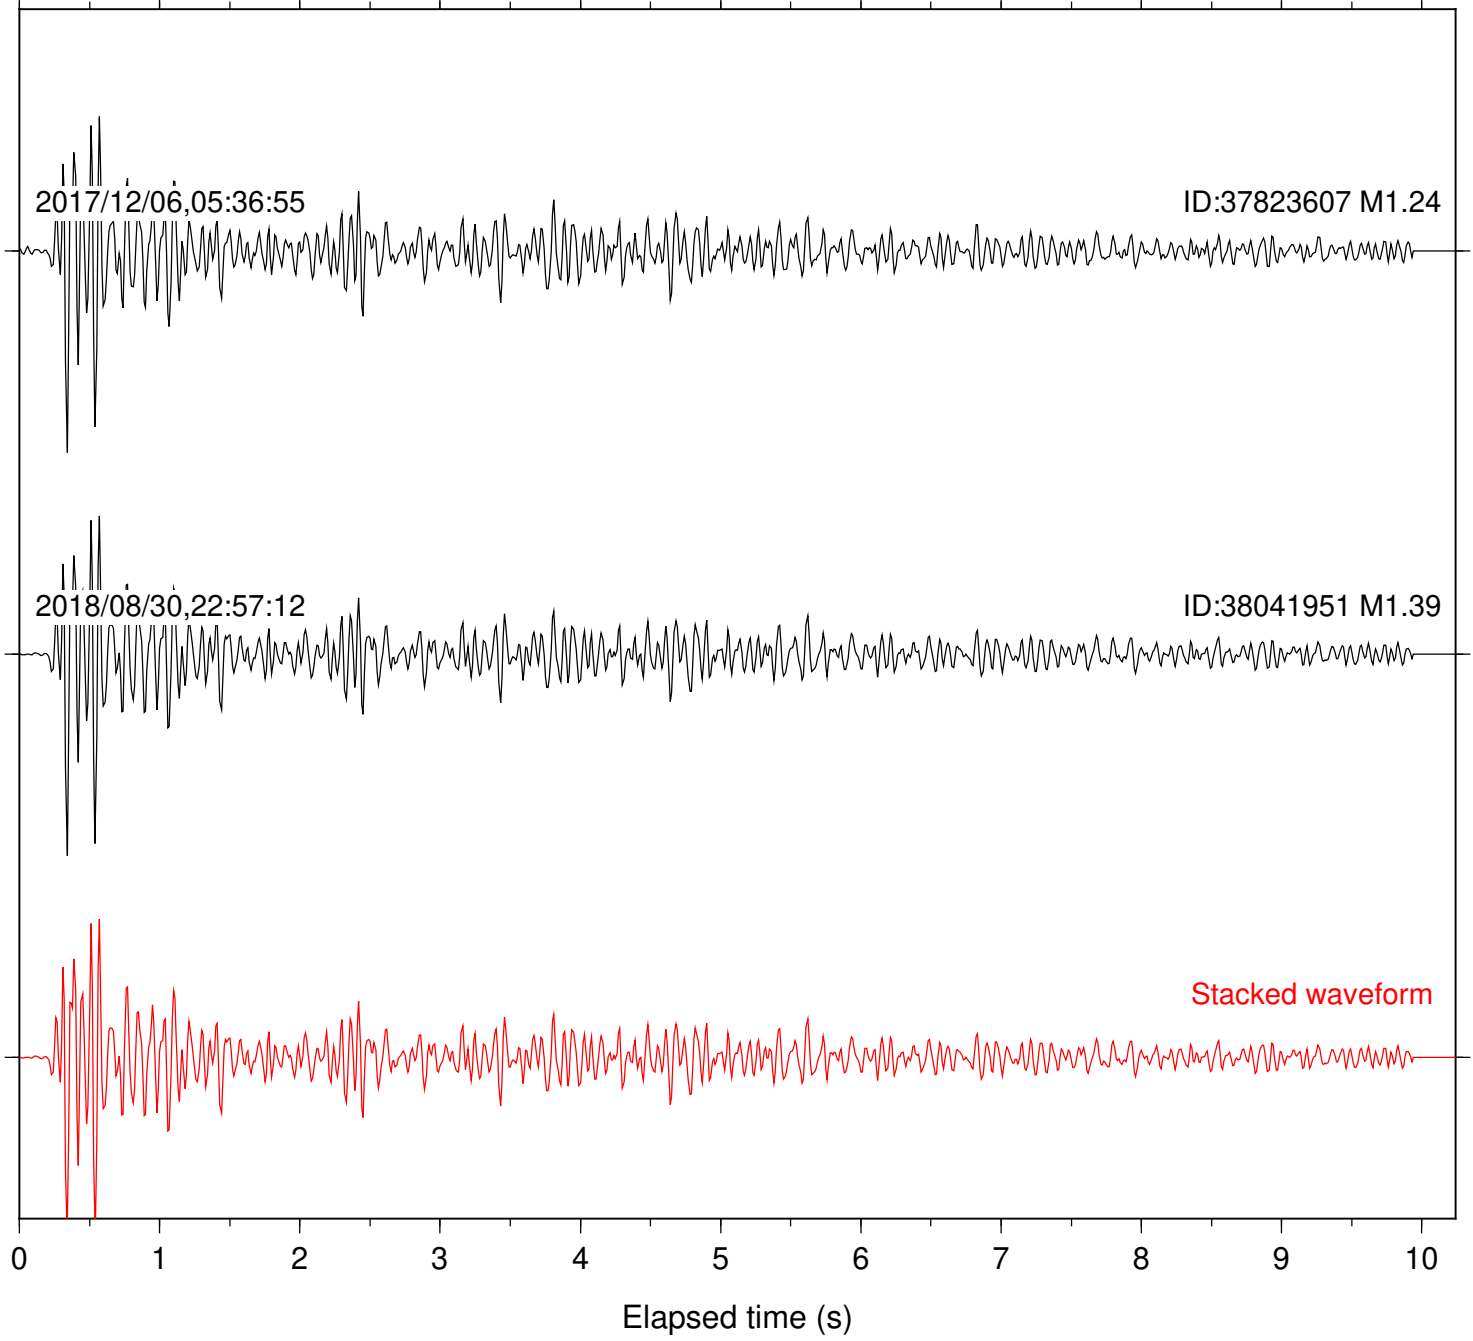

Station: RRSP Com: HHZ

Focal depth: 5.17 km