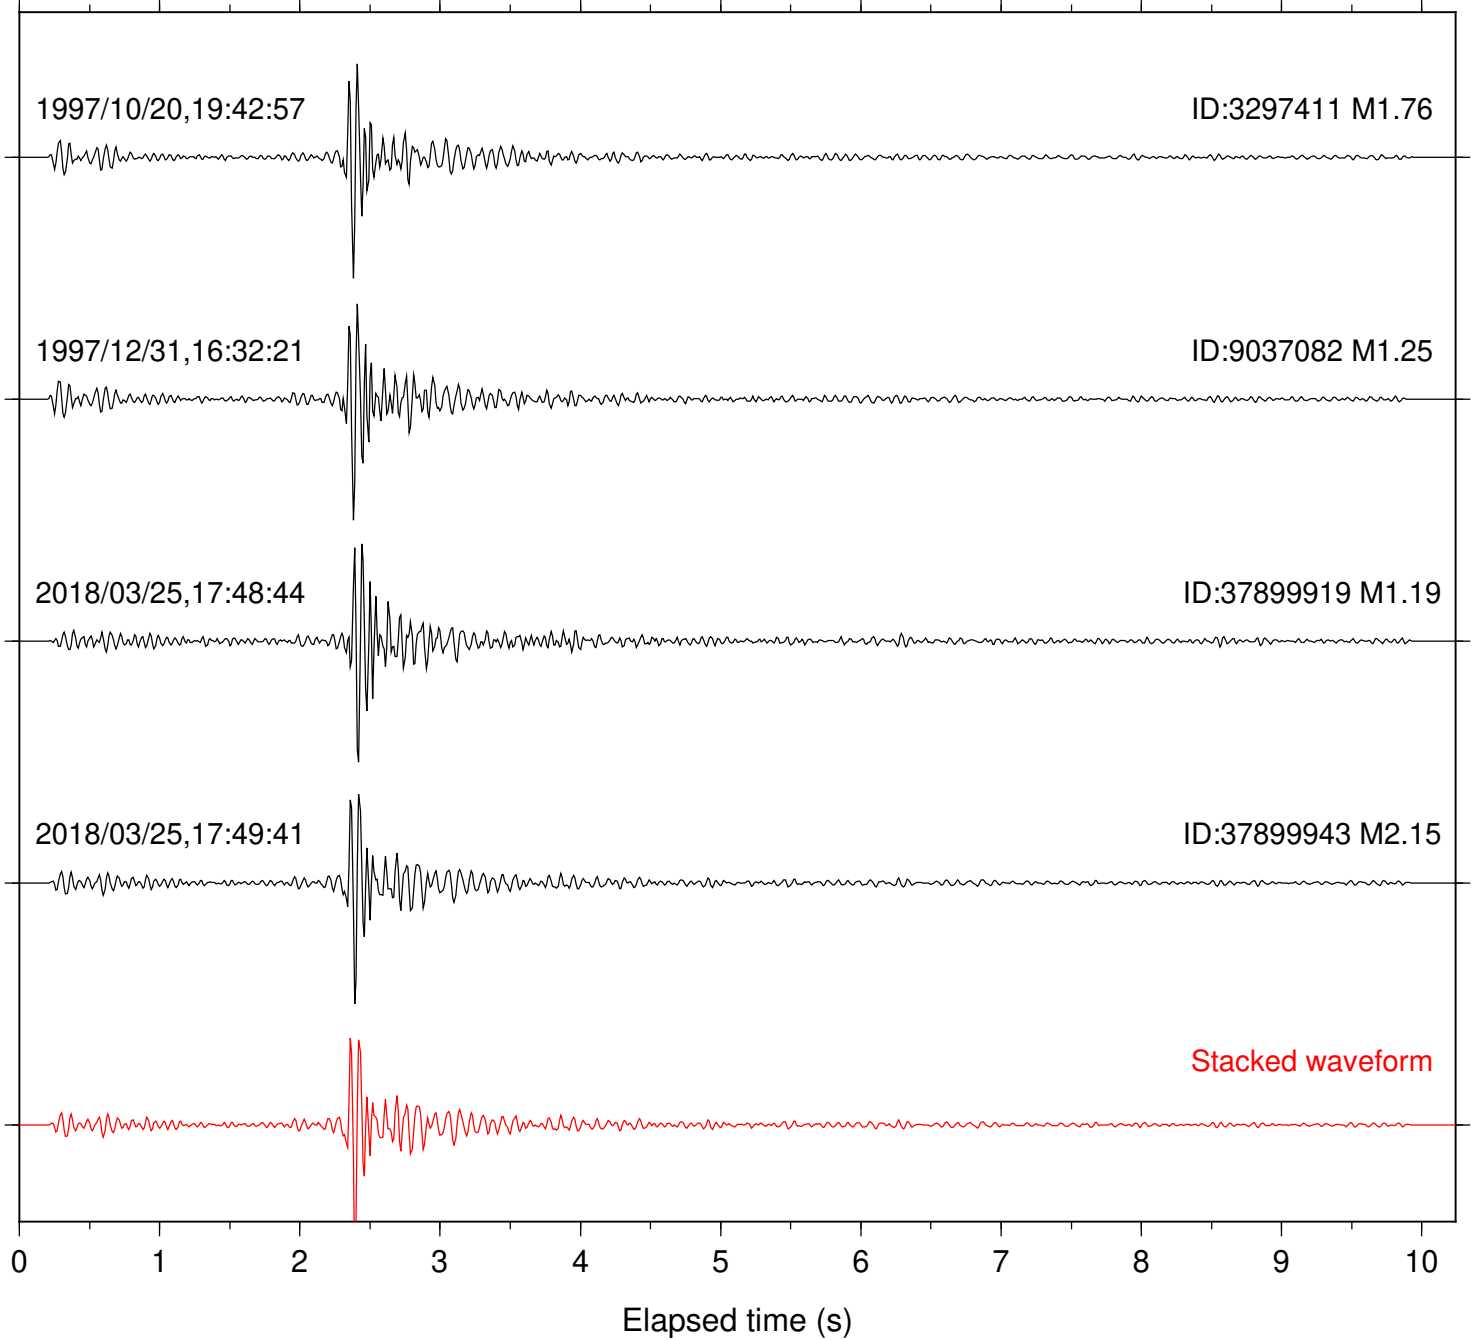

Station: HMT2 Com: HHZ

Focal depth: 14.04 km

Station: KNW Com: HHZ

Focal depth: 14.04 km

Station: SND Com: HHZ

Focal depth: 14.04 km

Station: TMSP Com: HHZ

Focal depth: 14.04 km