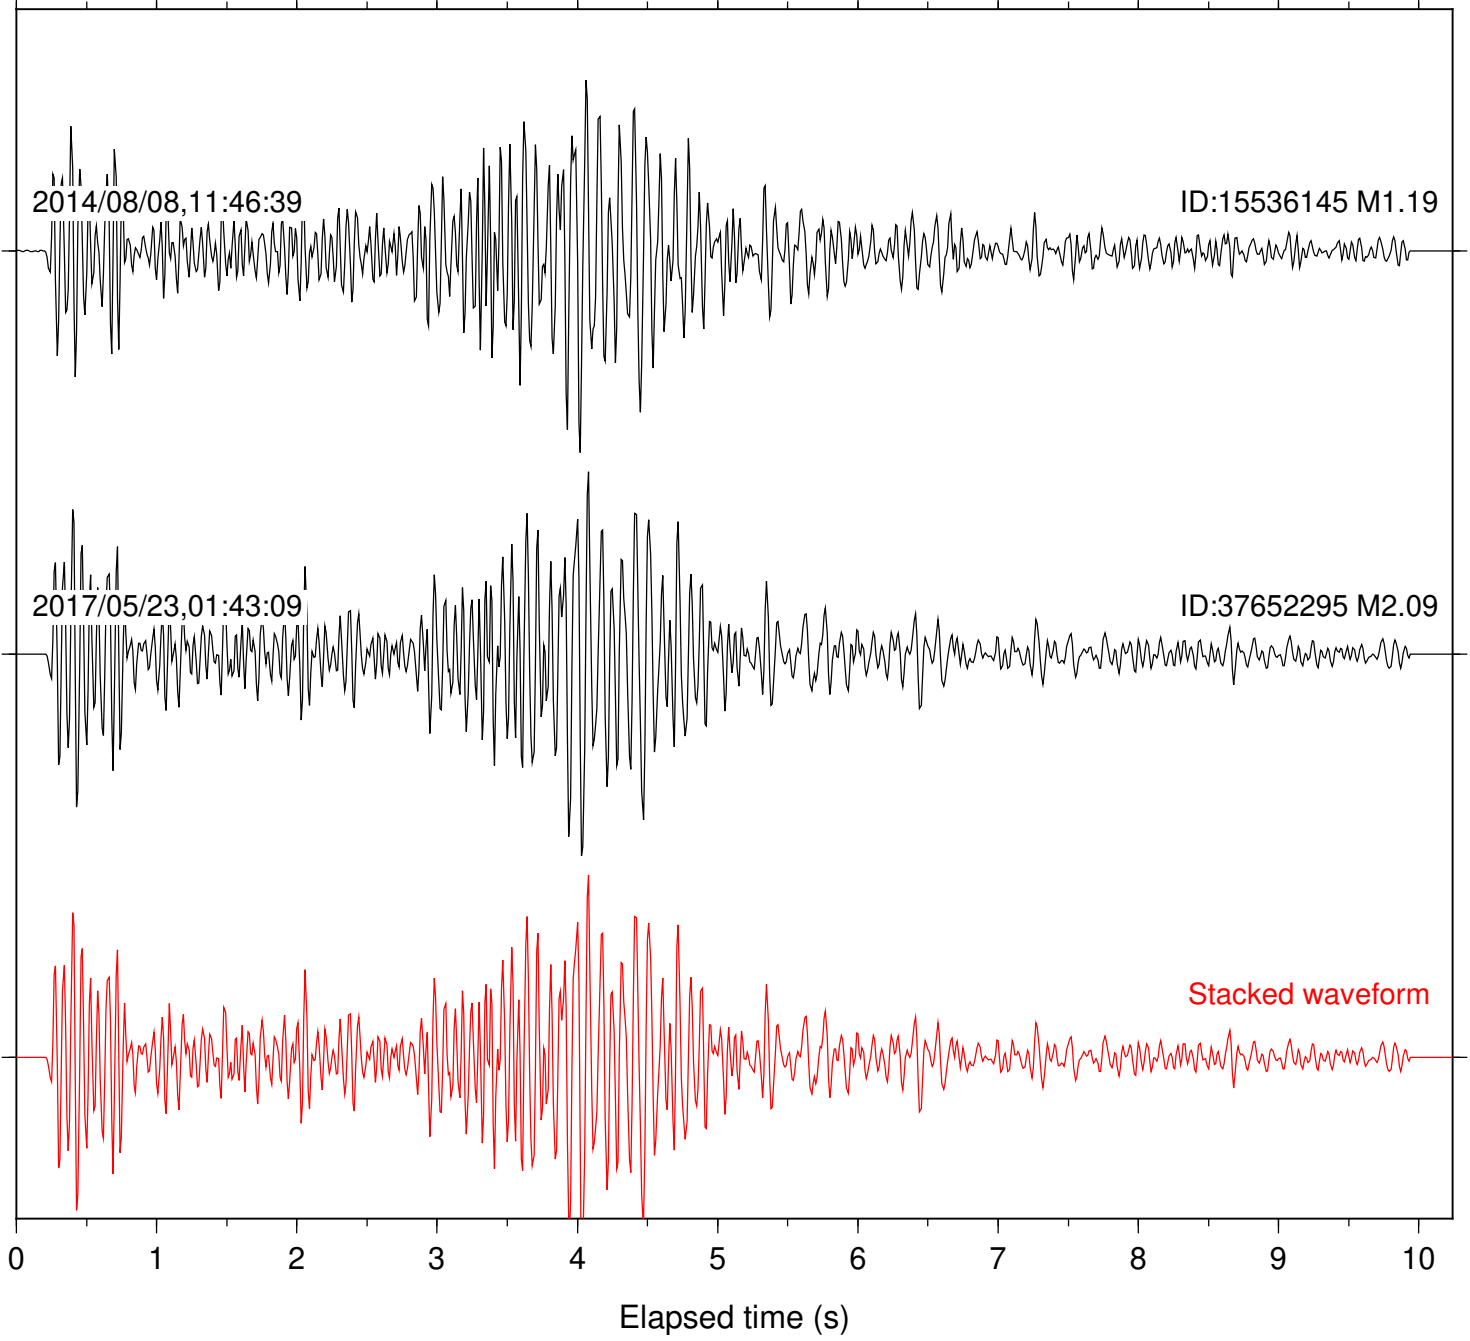

Station: B946 Com: EHZ

Focal depth: 17.13 km