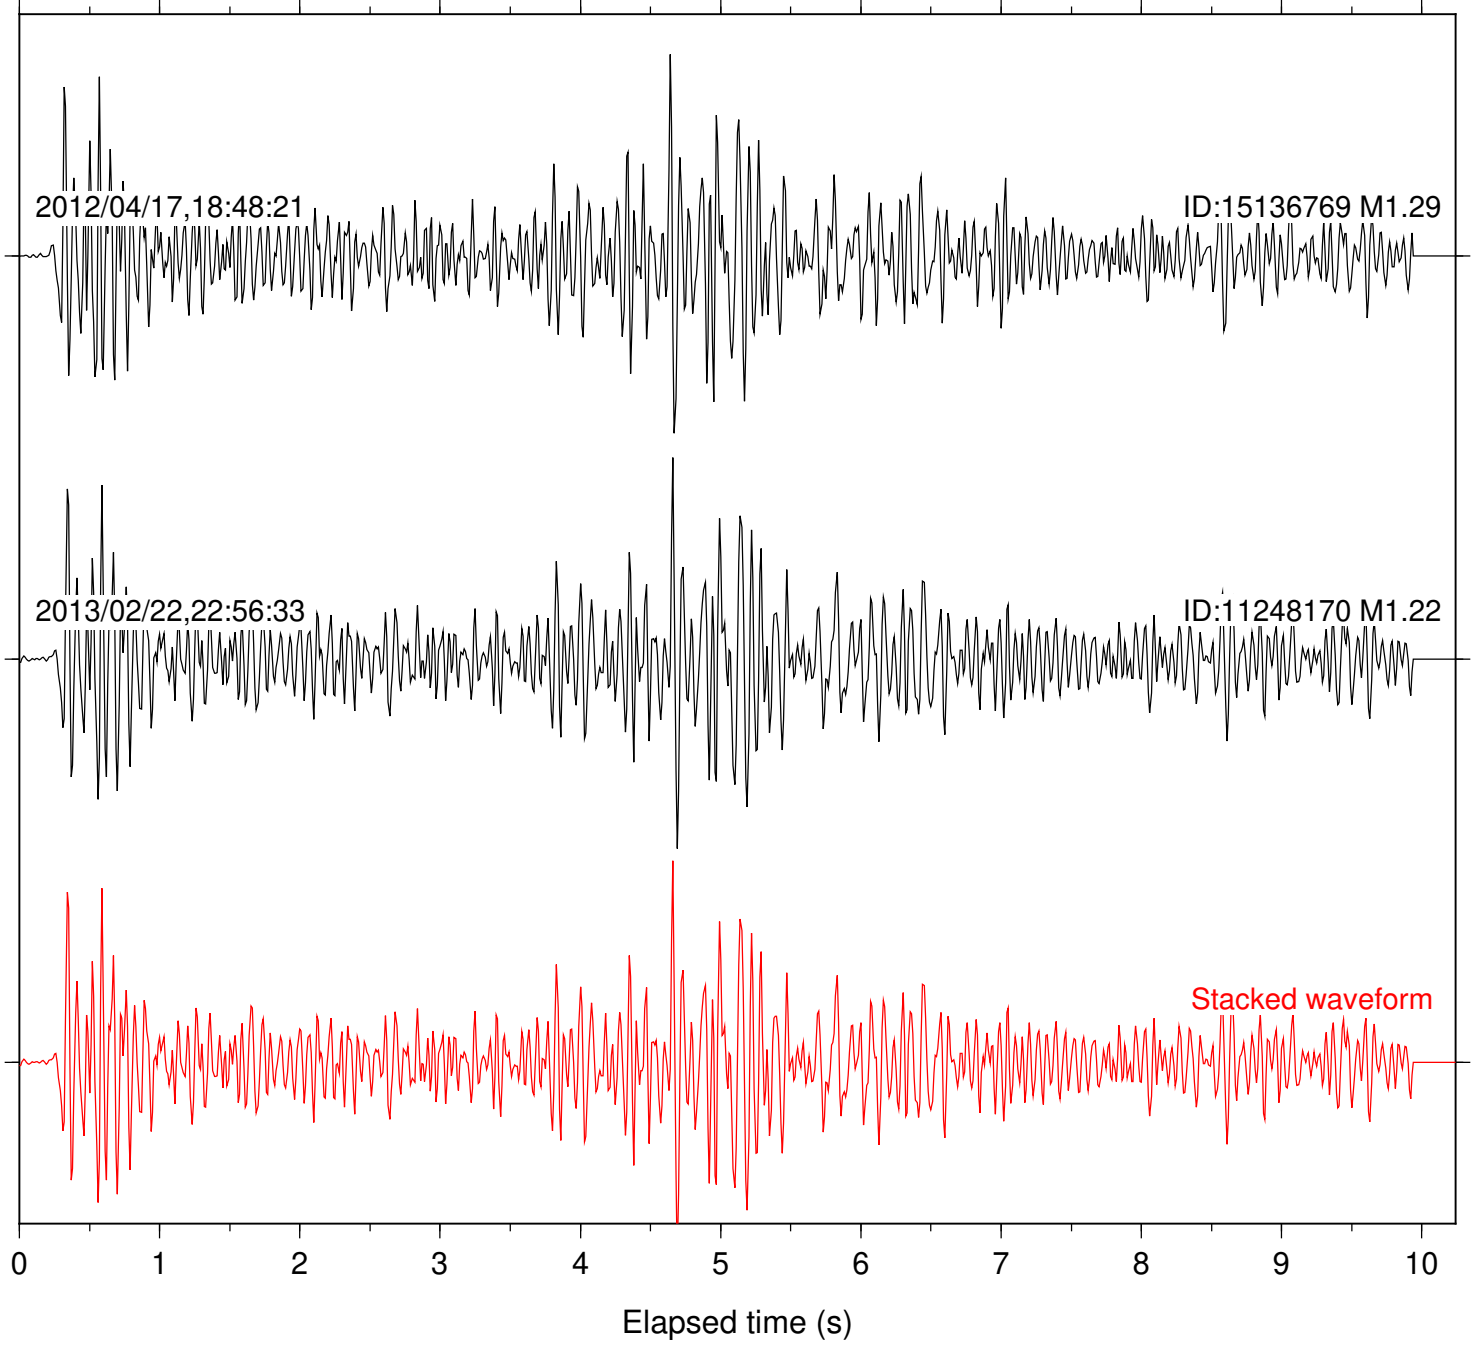

Station: B093 Com: EHZ

Focal depth: 7.98 km