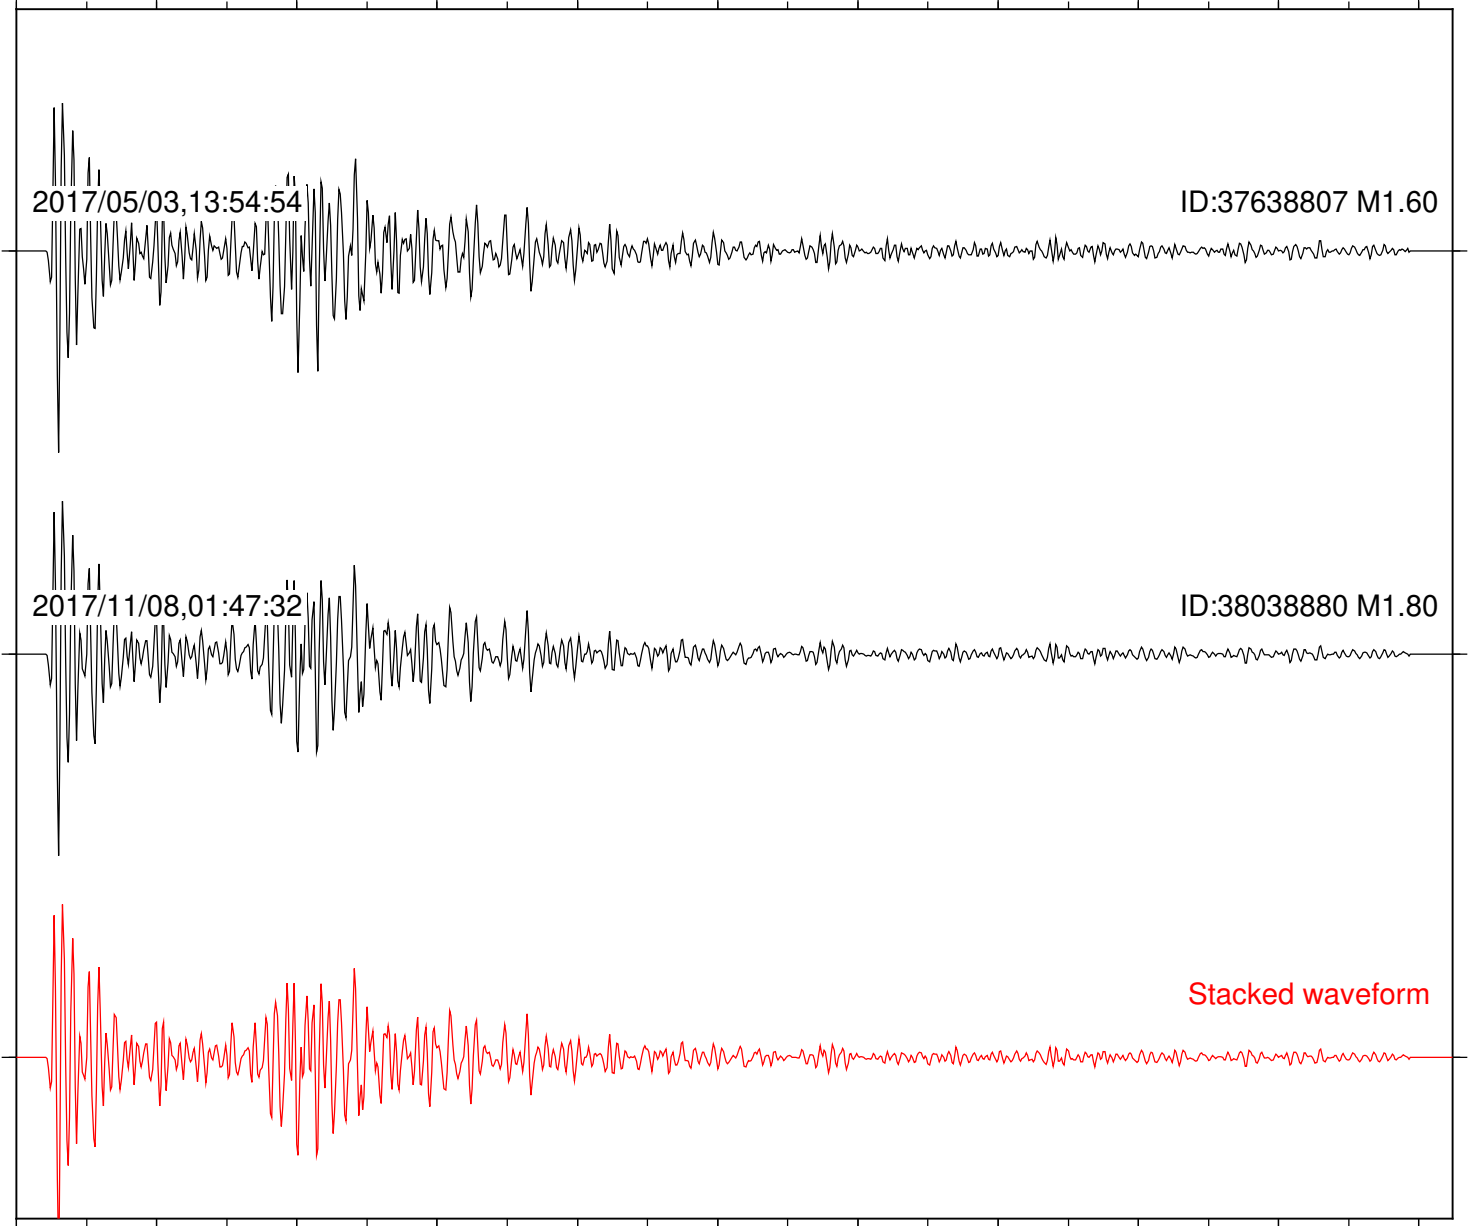

Station: B093 Com: EHZ

Focal depth: 5.68 km

2017/05/03,13:54:54

ID:37638807 M1.60

2017/11/08,01:47:32

ID:38038880 M1.80

Stacked waveform

0 1 2 3 4 5 6 7 8 9 10
Elapsed time (s)