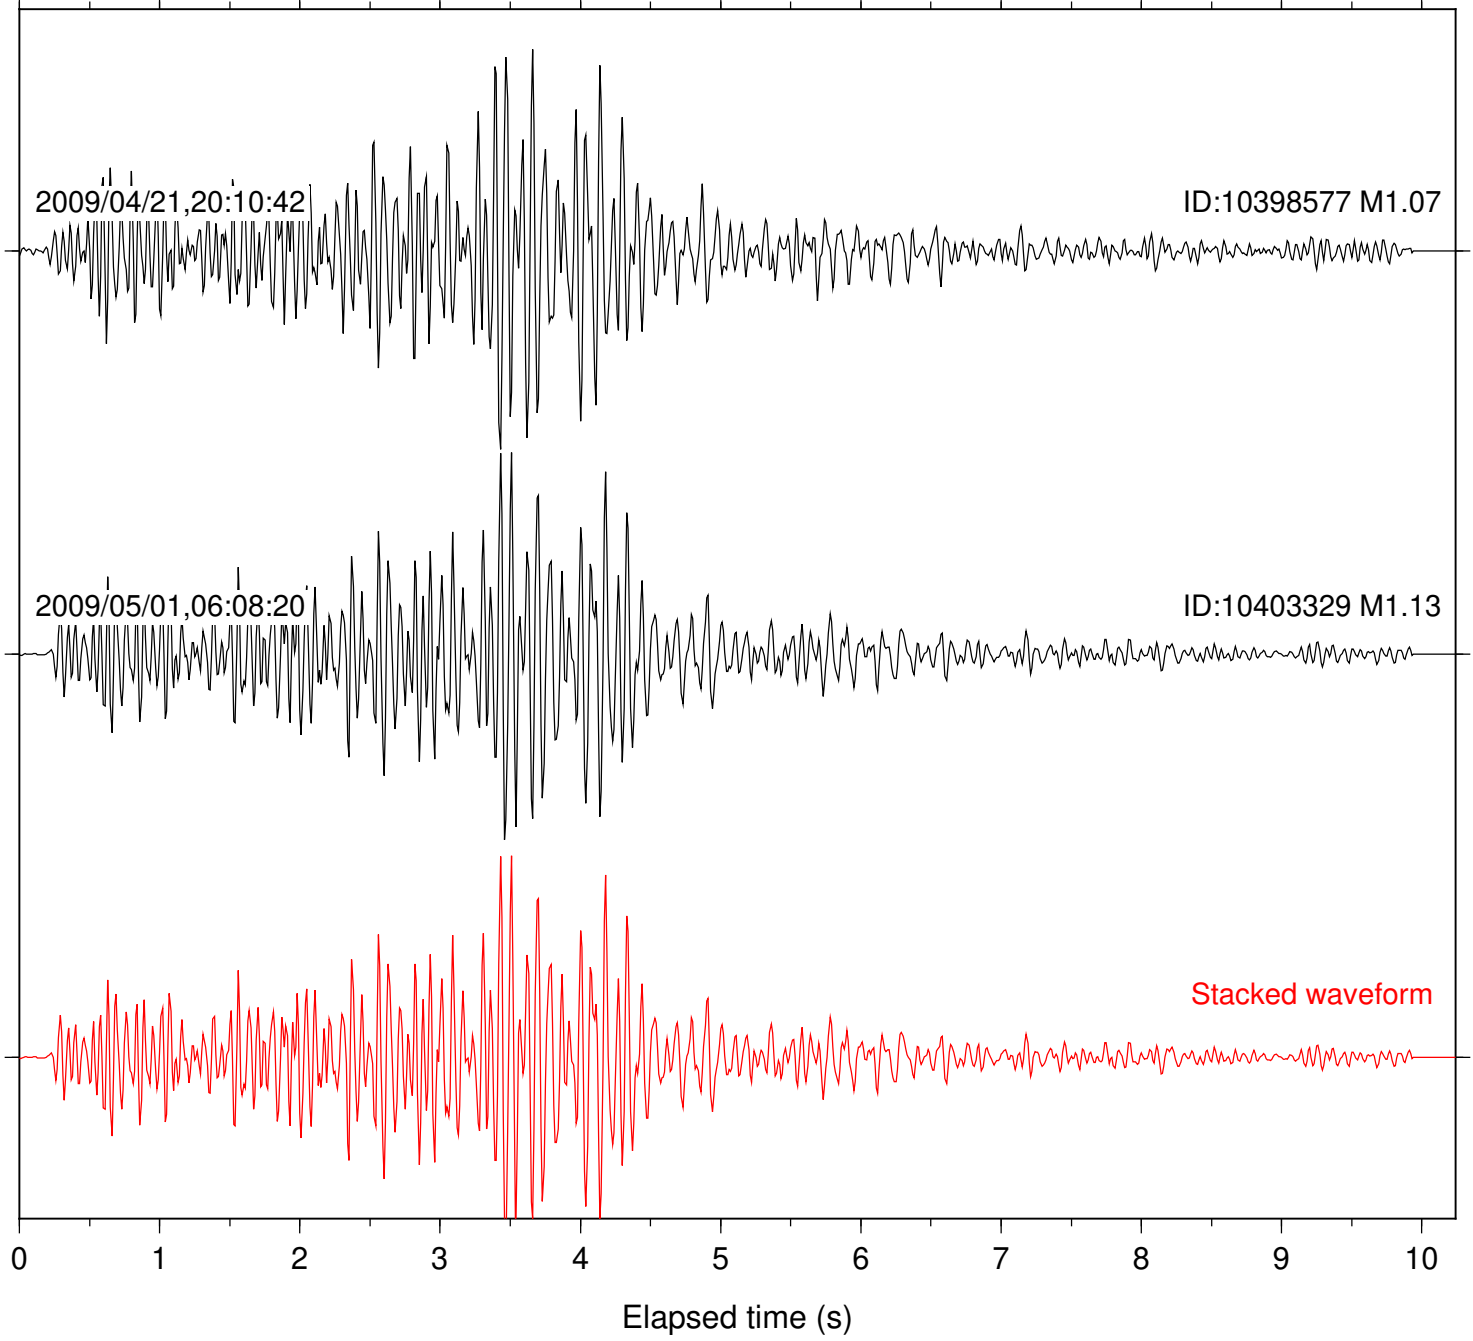

Station: DNR Com: HHZ

Focal depth: 10.00 km