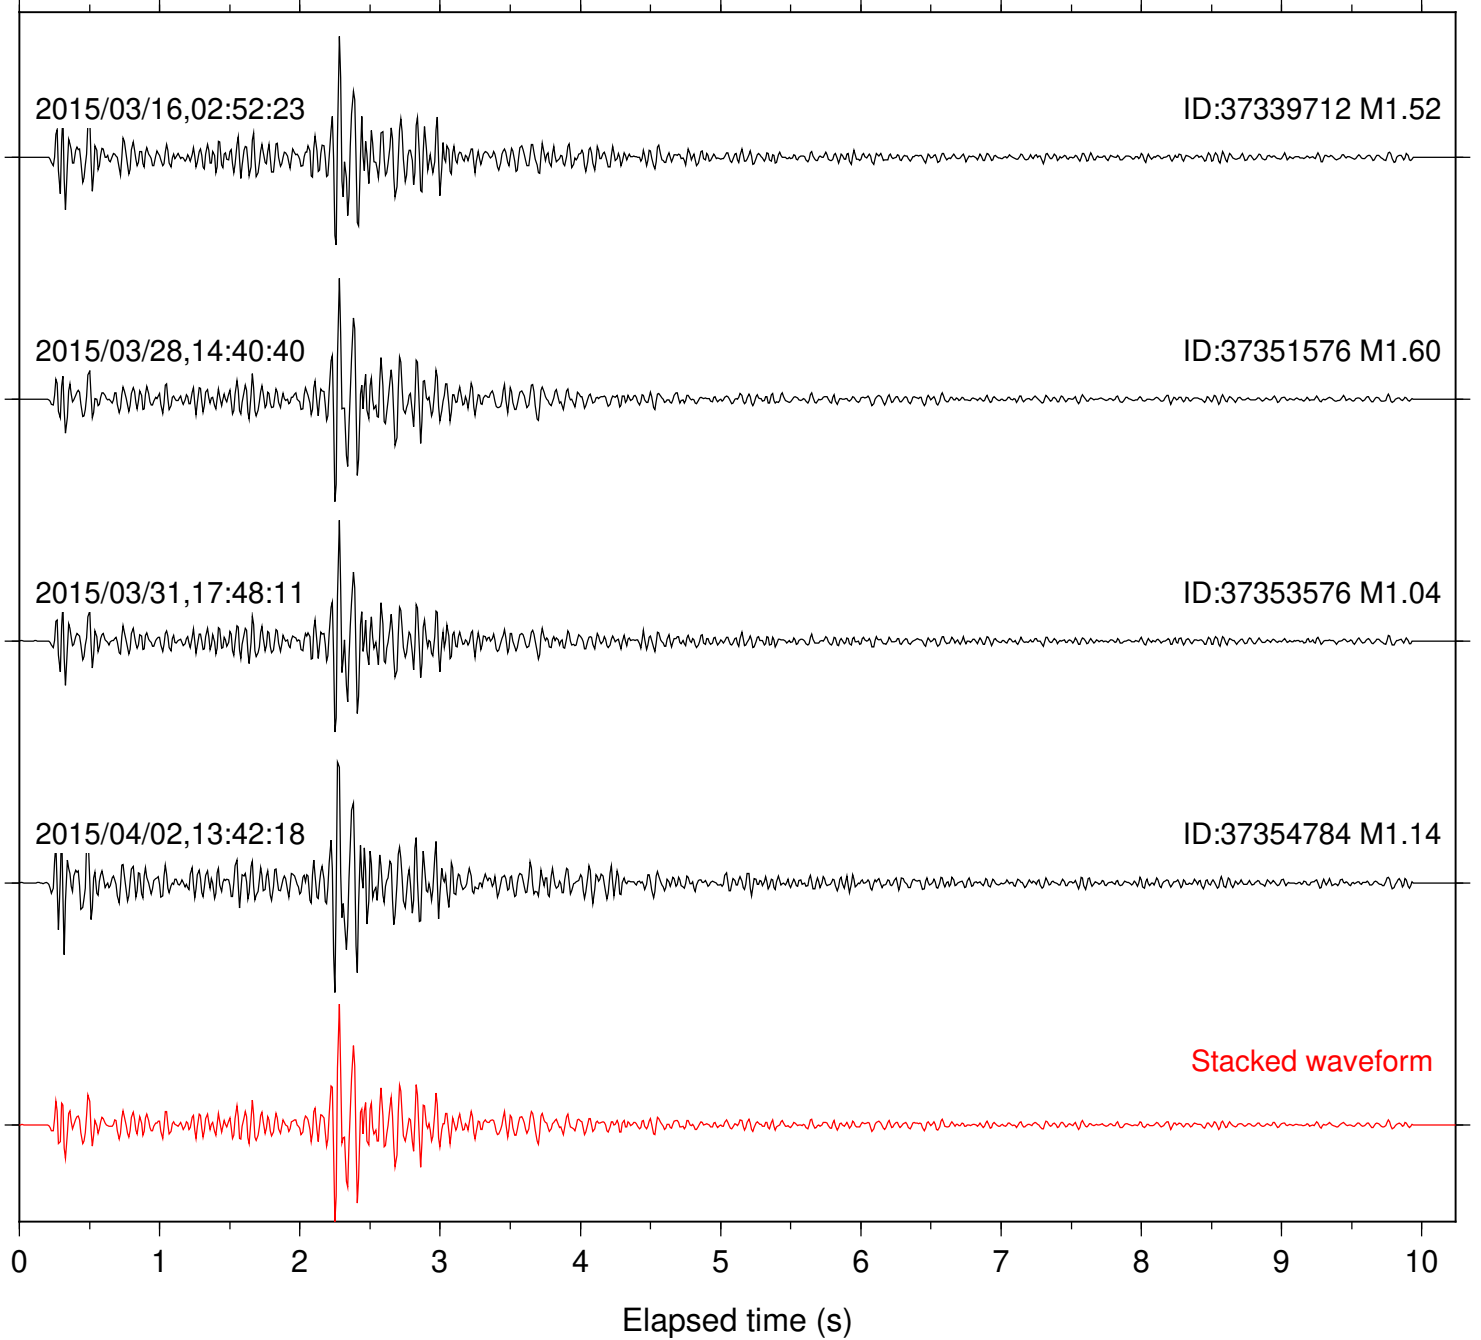

Station: B082 Com: EHZ

Focal depth: 7.92 km