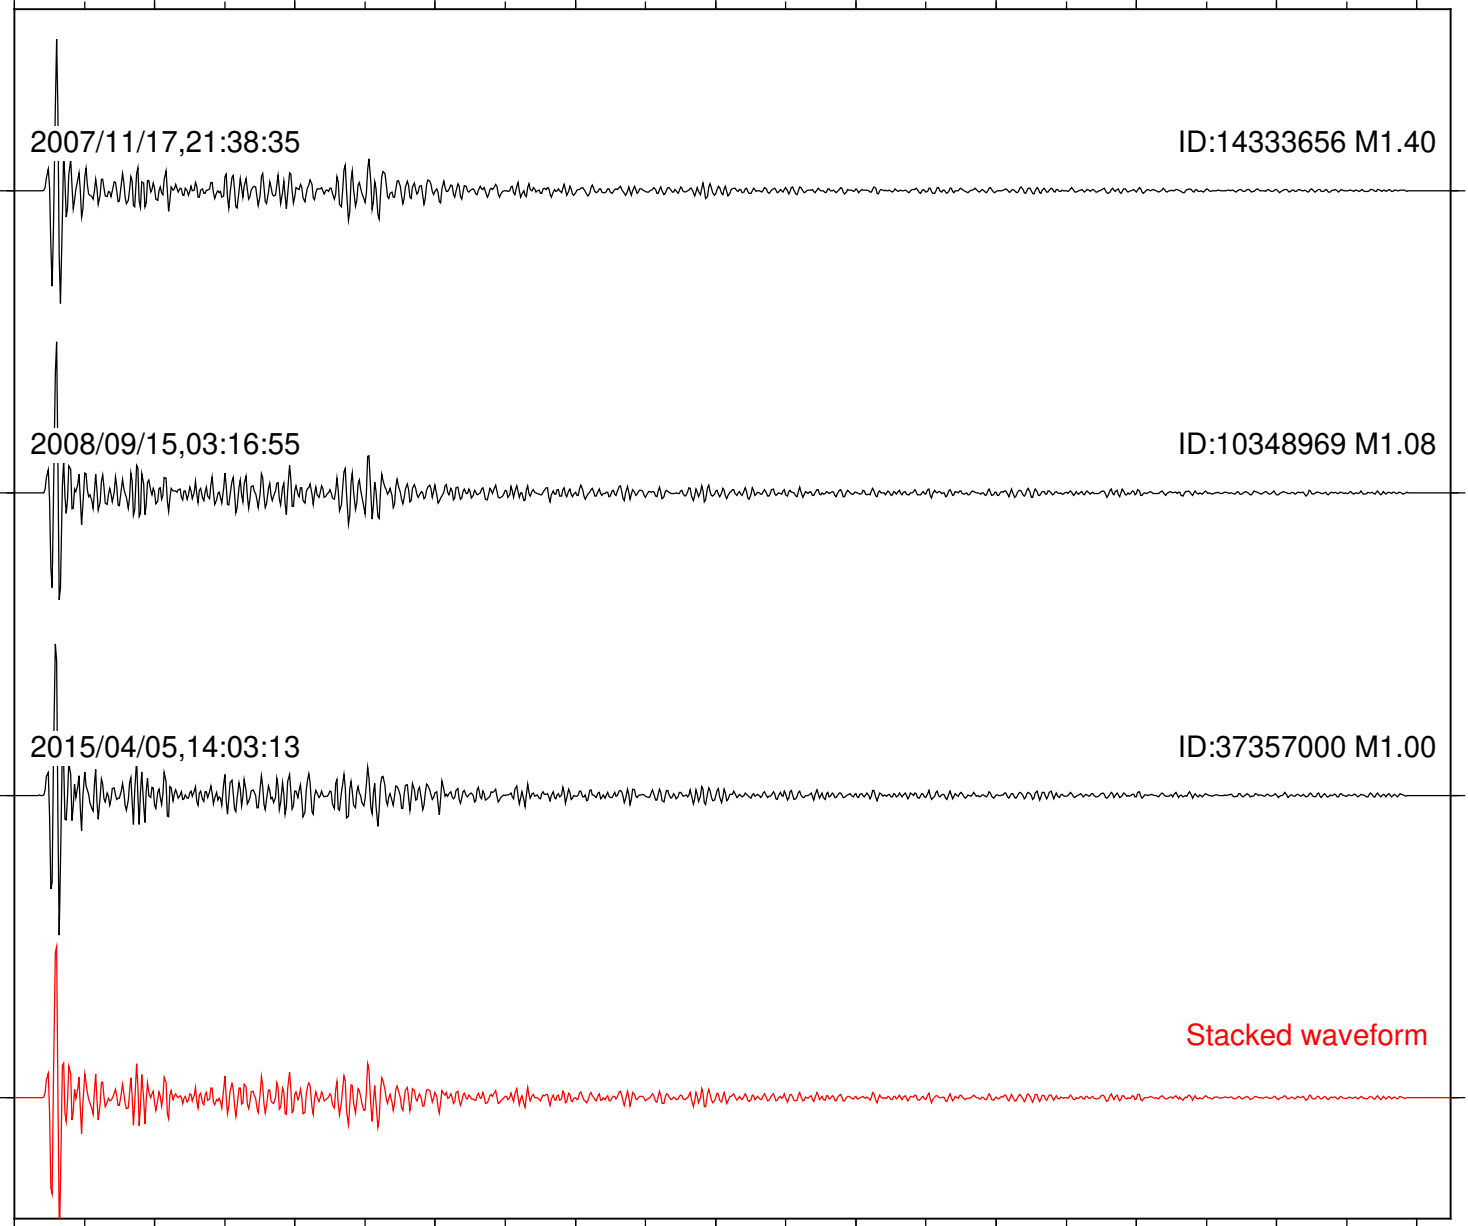

Station: FRD Com: HHZ

Focal depth: 6.23 km

2007/11/17,21:38:35

ID:14333656 M1.40

2008/09/15,03:16:55

ID:10348969 M1.08

2015/04/05,14:03:13

ID:37357000 M1.00

Stacked waveform

0 1 2 3 4 5 6 7 8 9 10

Elapsed time (s)