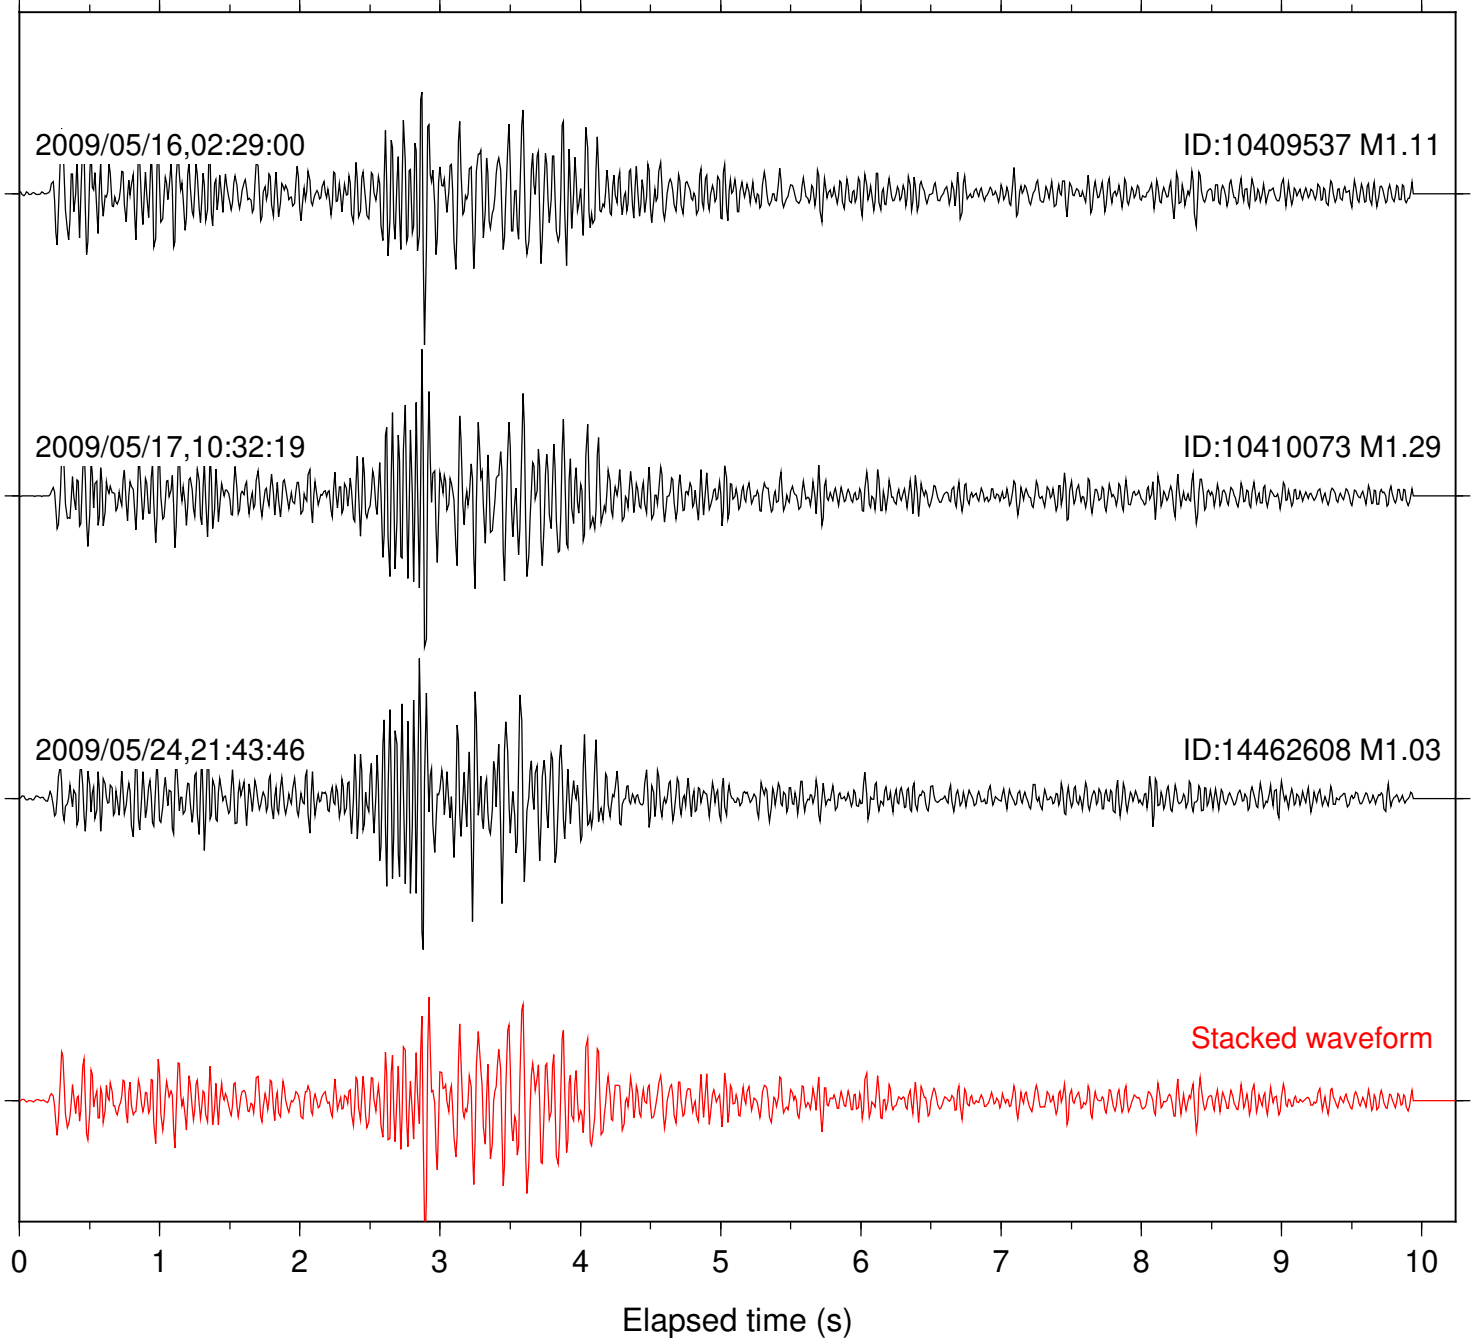

Station: CRY Com: HHZ

Focal depth: 9.59 km