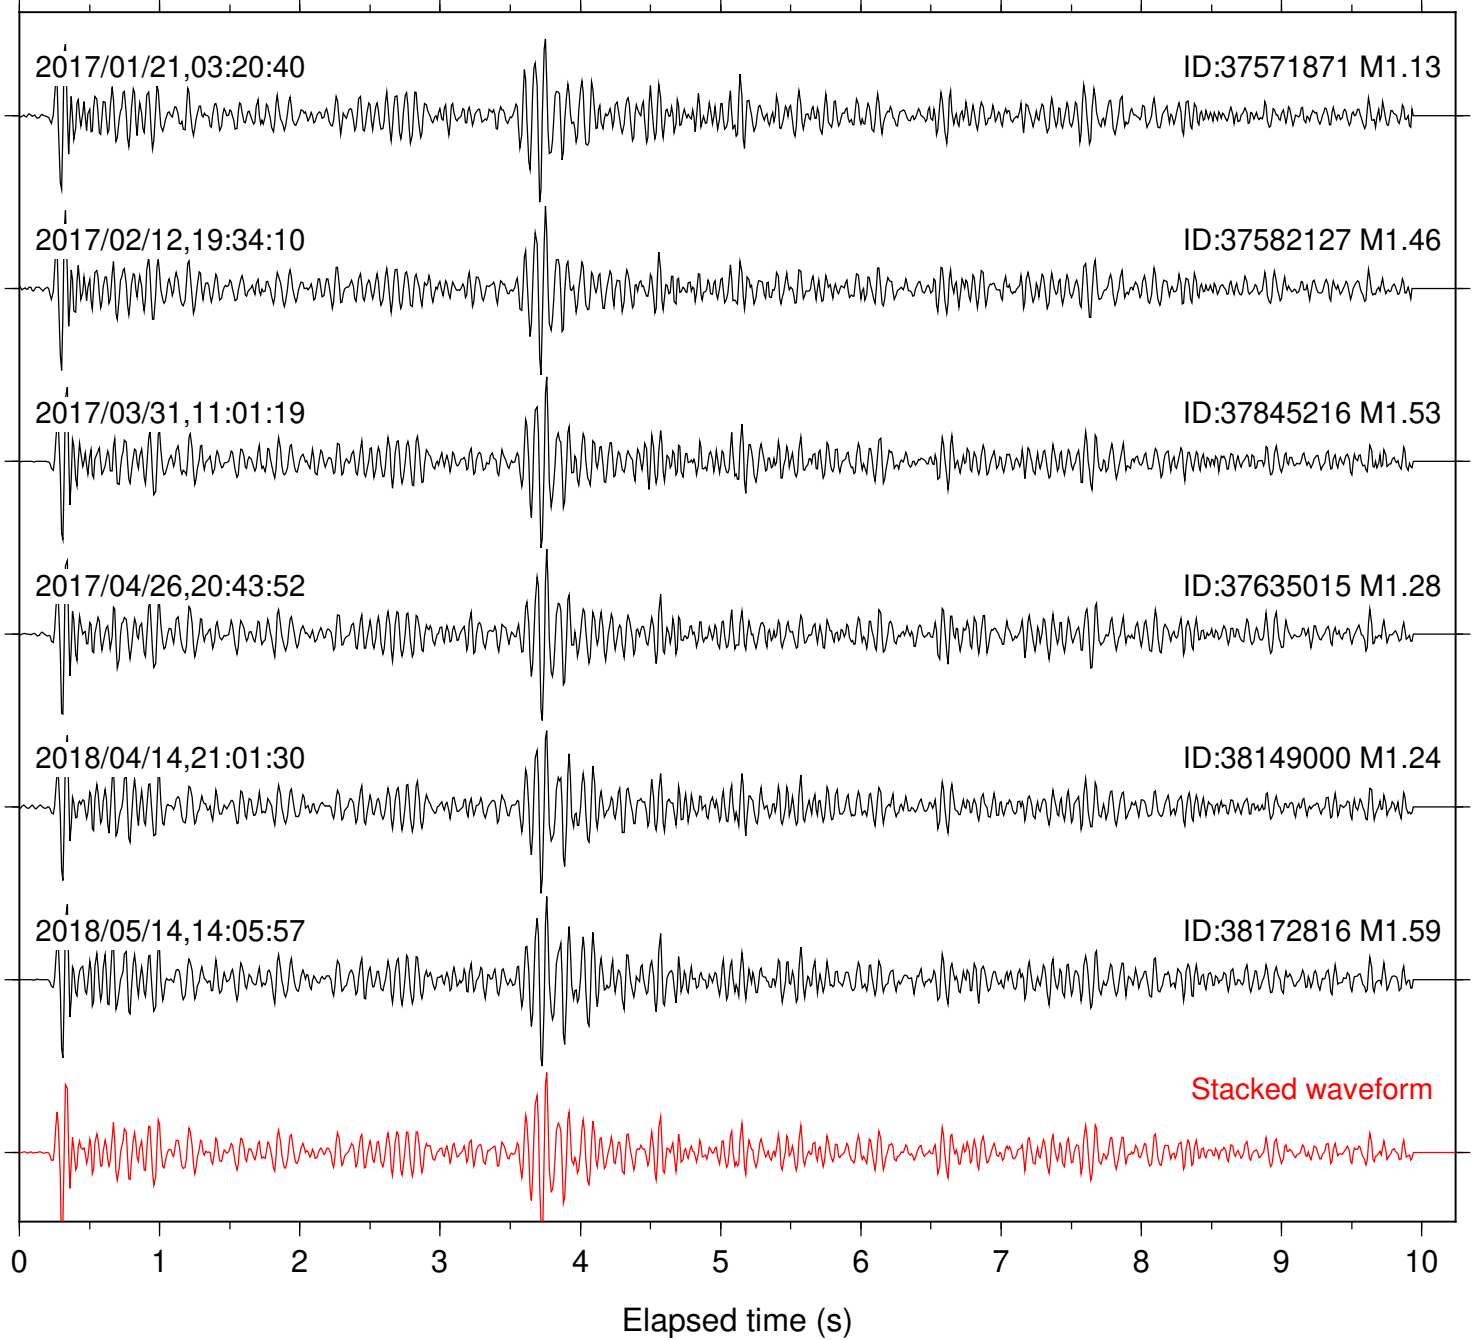

Focal depth: 6.38 km

Station: FRD Com: HHZ

Focal depth: 6.36 km

Station: HMT2 Com: HHZ

Focal depth: 6.38 km

Station: KNW Com: HHZ

Focal depth: 6.38 km

Station: LKH Com: HHZ