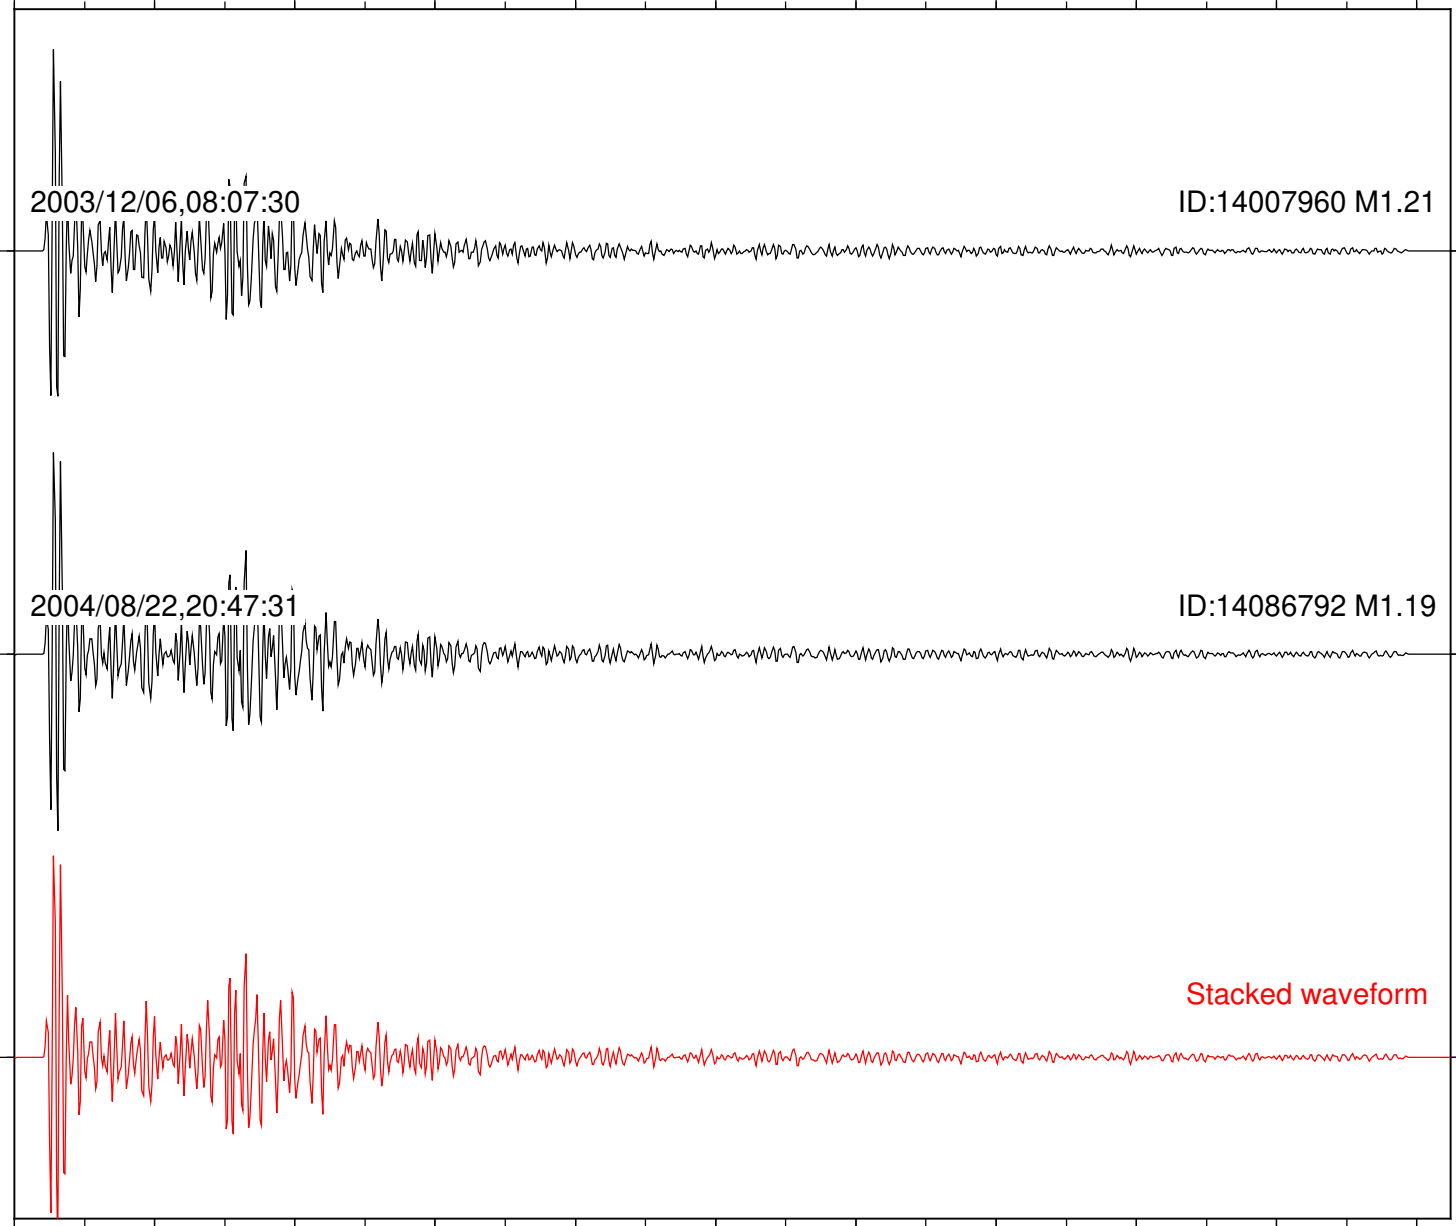

Station: FRD Com: HHZ

Focal depth: 8.85 km

2003/12/06,08:07:30

ID:14007960 M1.21

2004/08/22,20:47:31

ID:14086792 M1.19

Stacked waveform

0 1 2 3 4 5 6 7 8 9 10
Elapsed time (s)