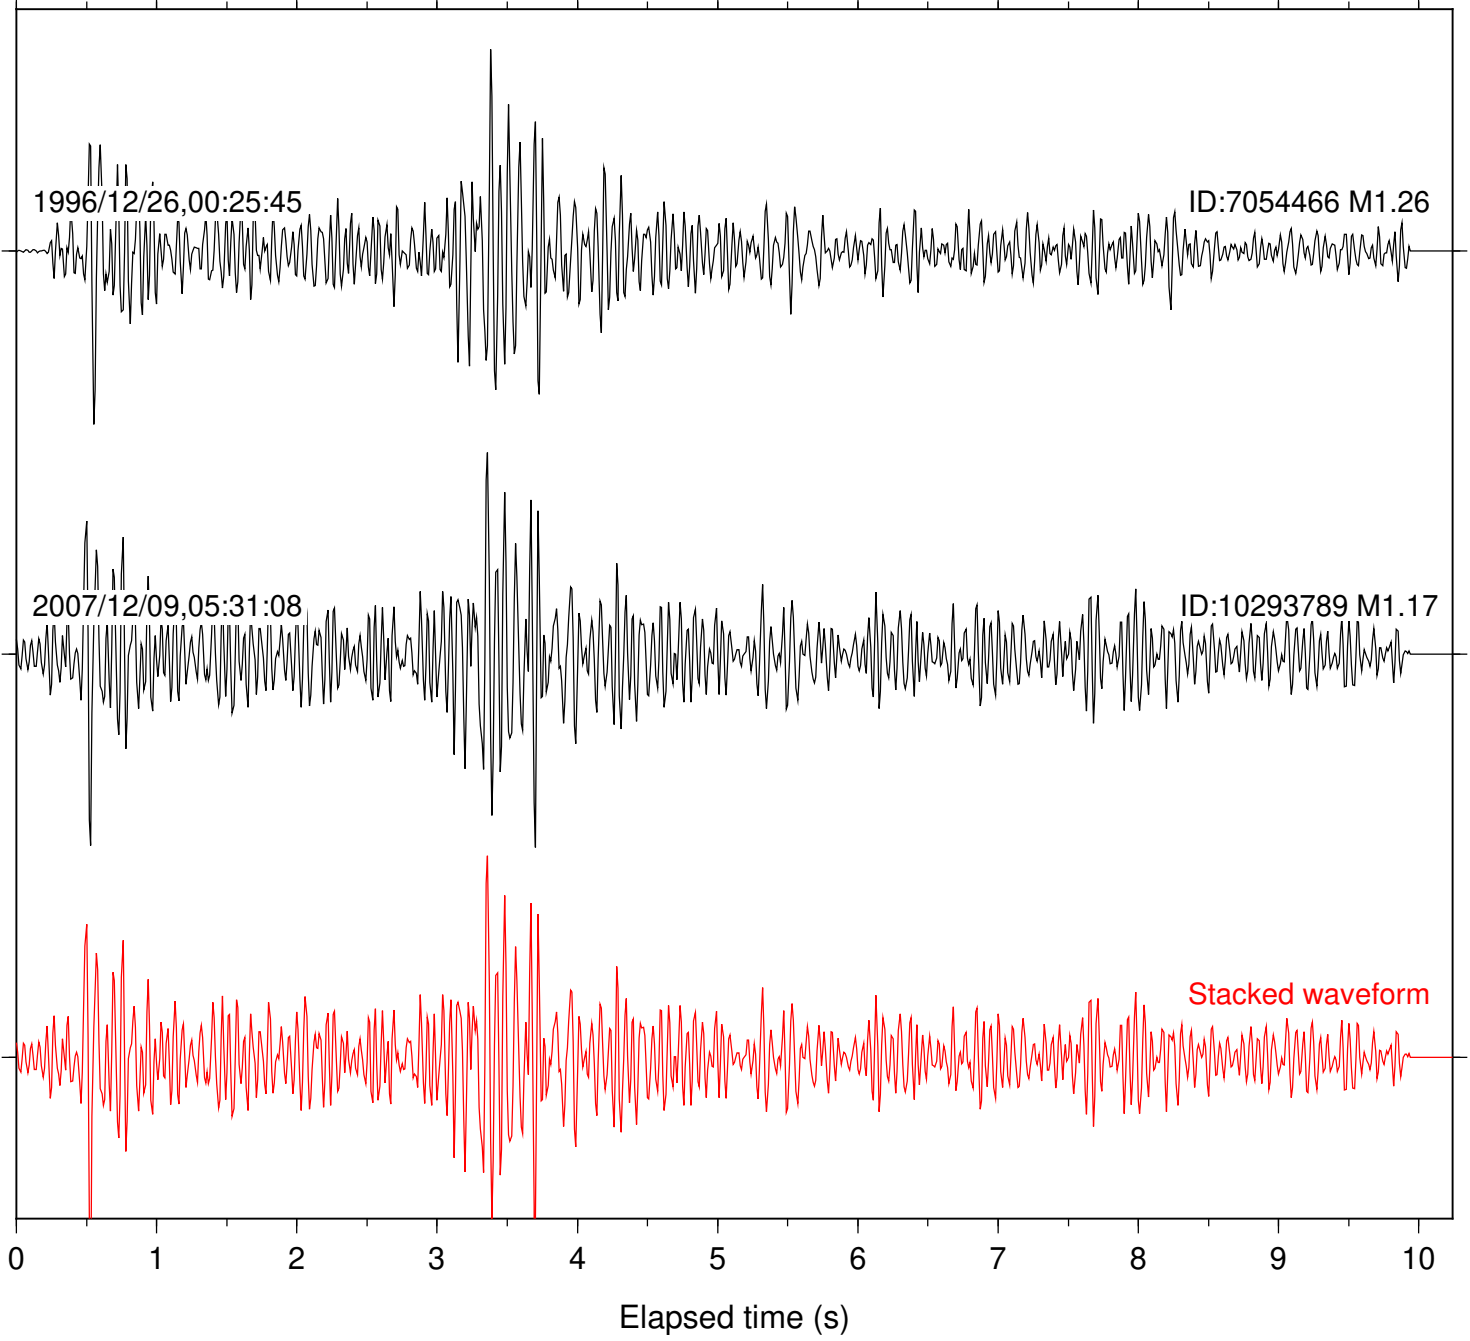

Station: RDM Com: HHZ

Focal depth: 17.59 km