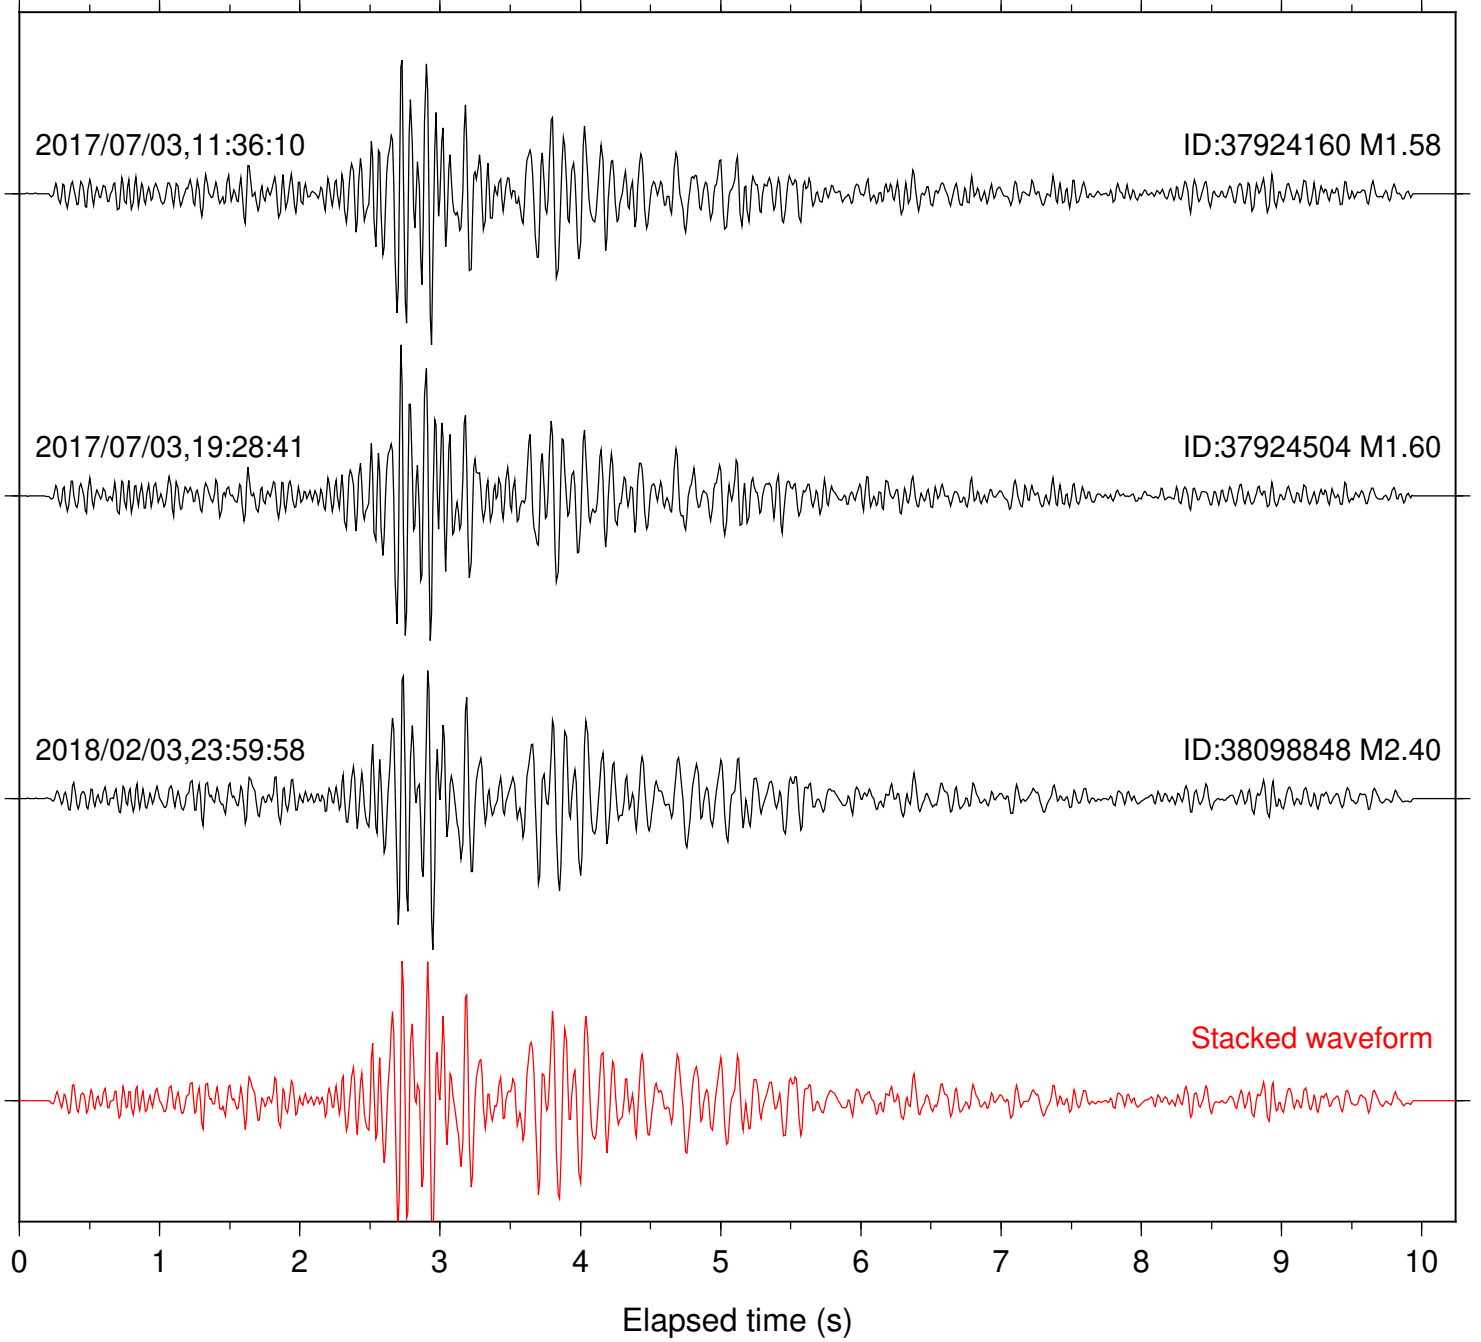

Focal depth: 5.21 km

Station: DNR Com: HHZ

Focal depth: 5.21 km

2017/07/03,11:36:10

ID:37924160 M1.58

2018/02/03,23:59:58

ID:38098848 M2.40

Stacked waveform