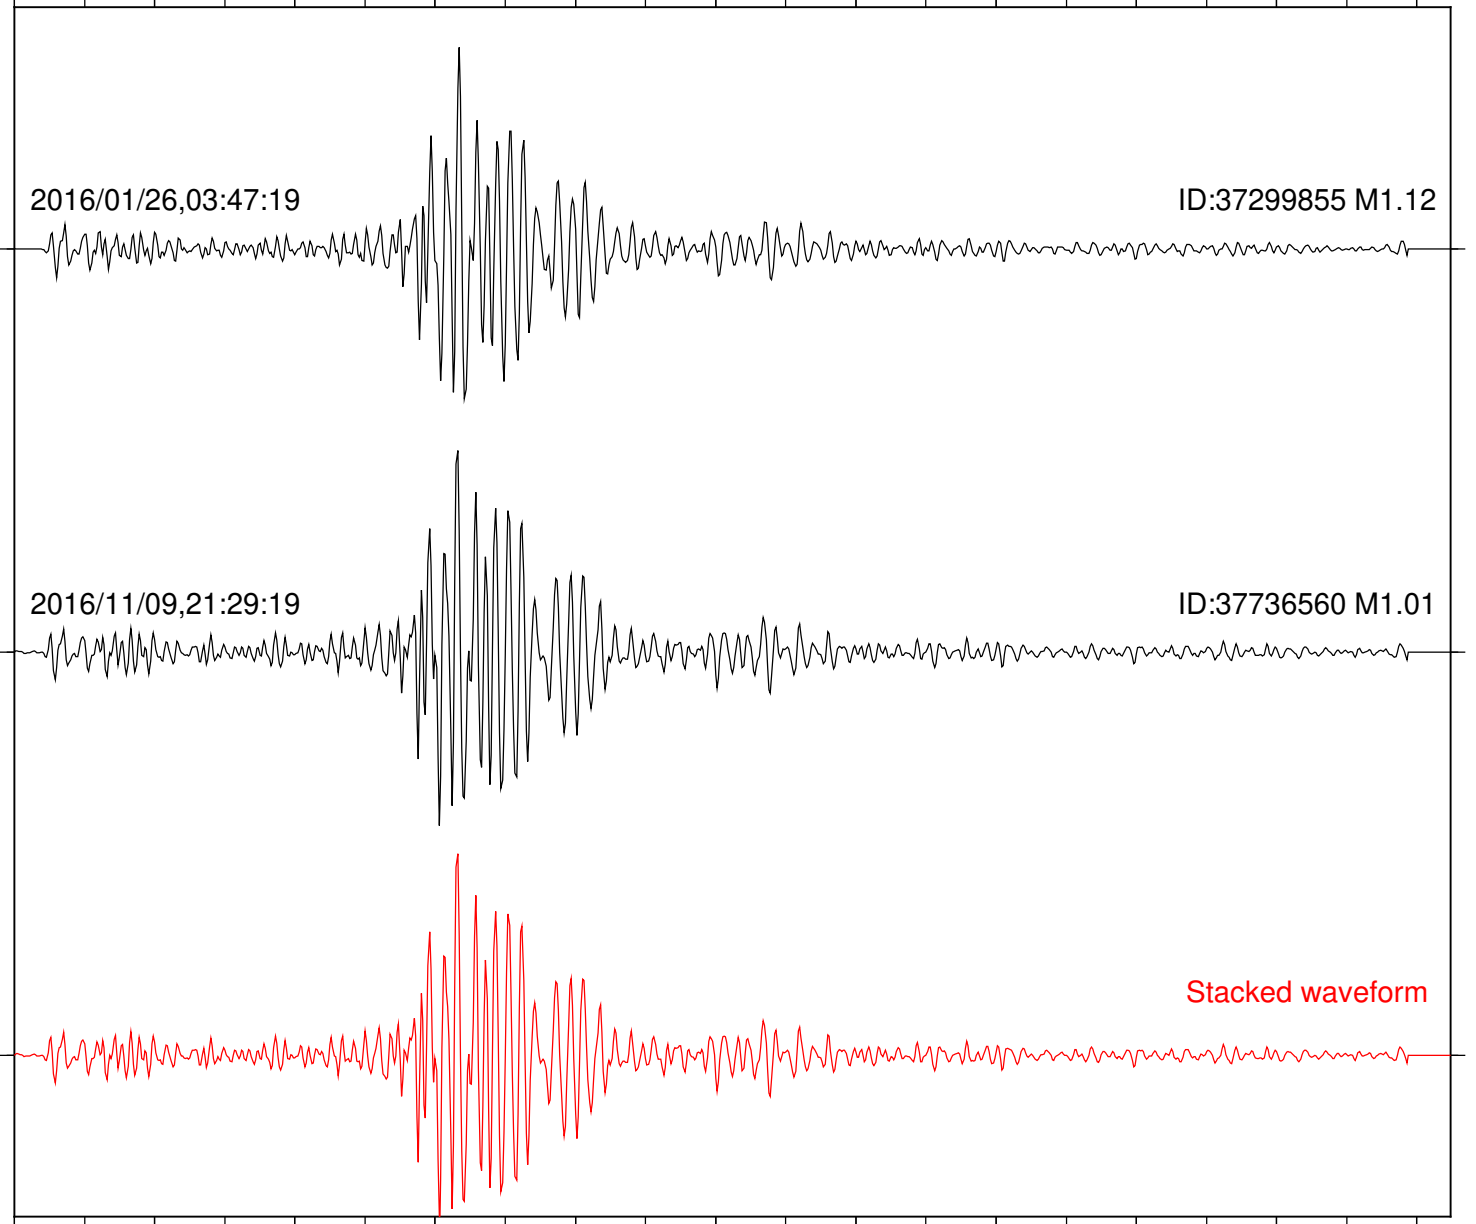

Station: POB2 Com: HHZ

Focal depth: 13.09 km

2016/01/26,03:47:19

ID:37299855 M1.12

2016/11/09,21:29:19

ID:37736560 M1.01

Stacked waveform

0 1 2 3 4 5 6 7 8 9 10  
Elapsed time (s)