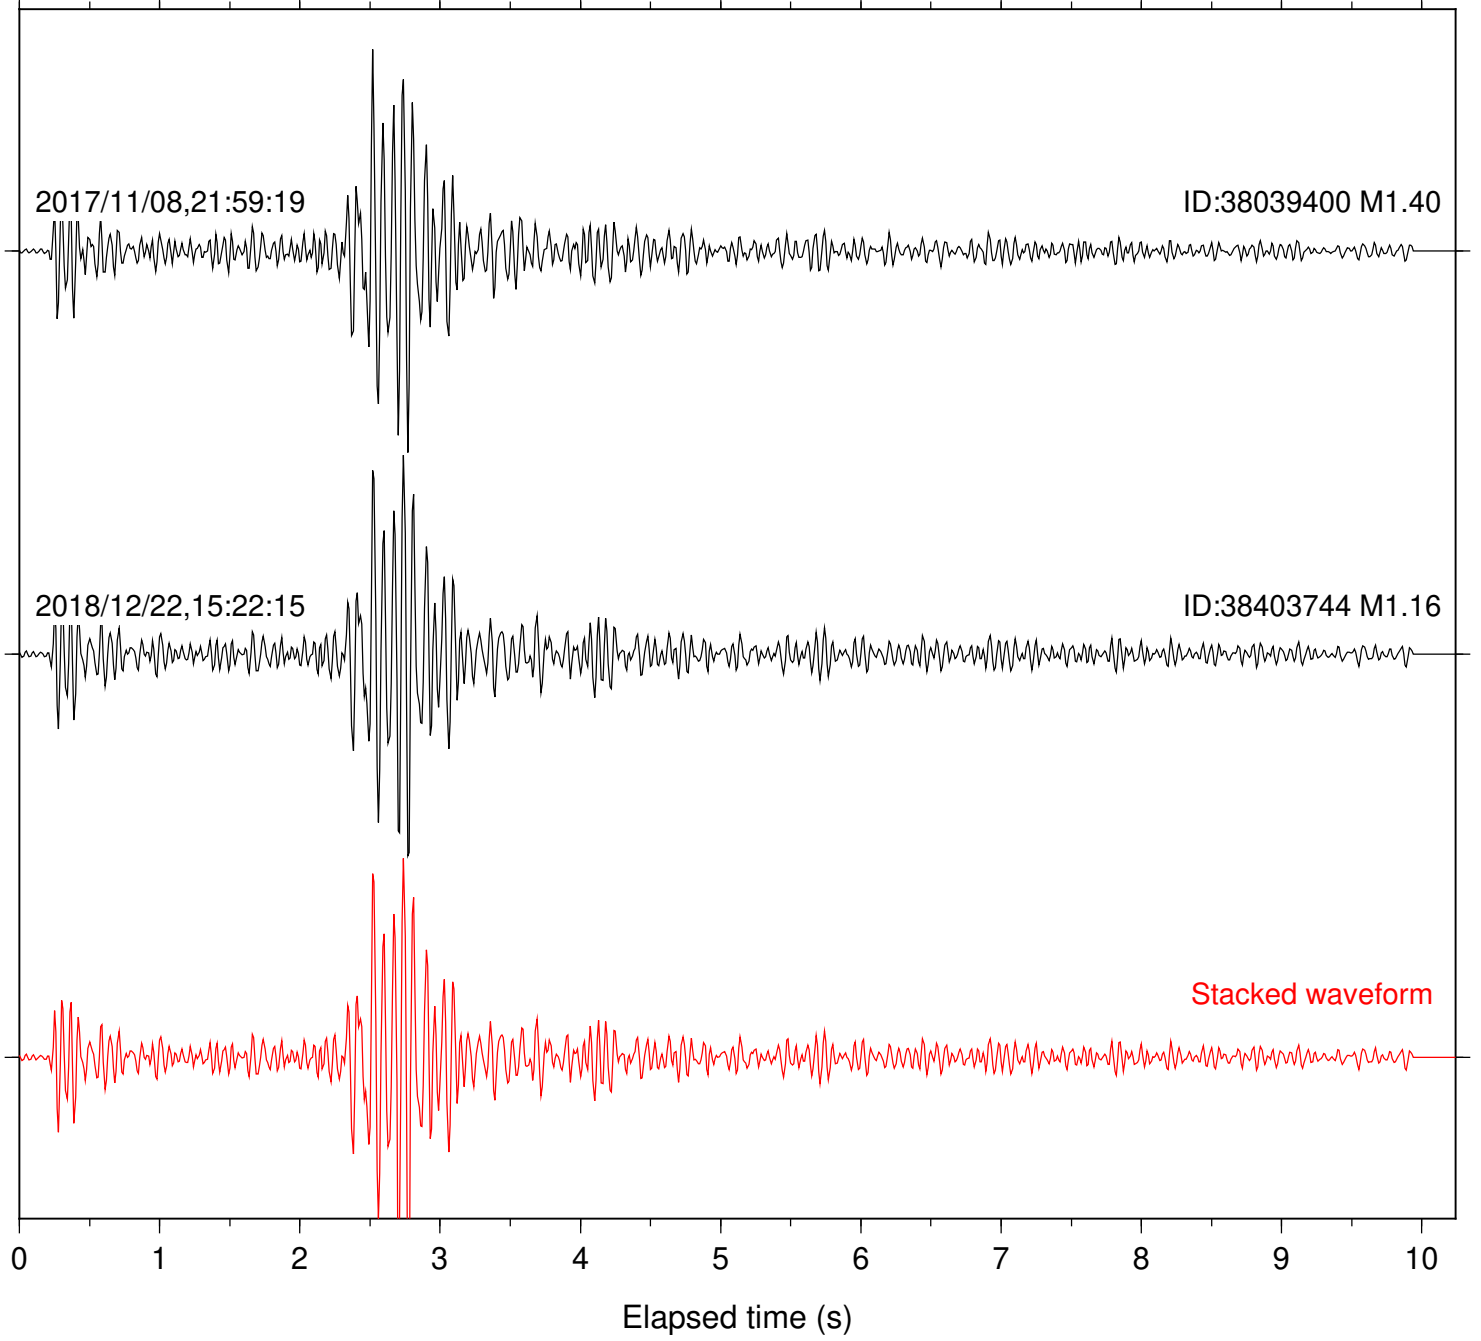

Focal depth: 5.79 km

Station: PLM Com: HHZ

Focal depth: 5.79 km

Station: RDM Com: HHZ

Focal depth: 5.79 km

Station: RRSP Com: HHZ

Focal depth: 5.79 km

Station: SND Com: HHZ