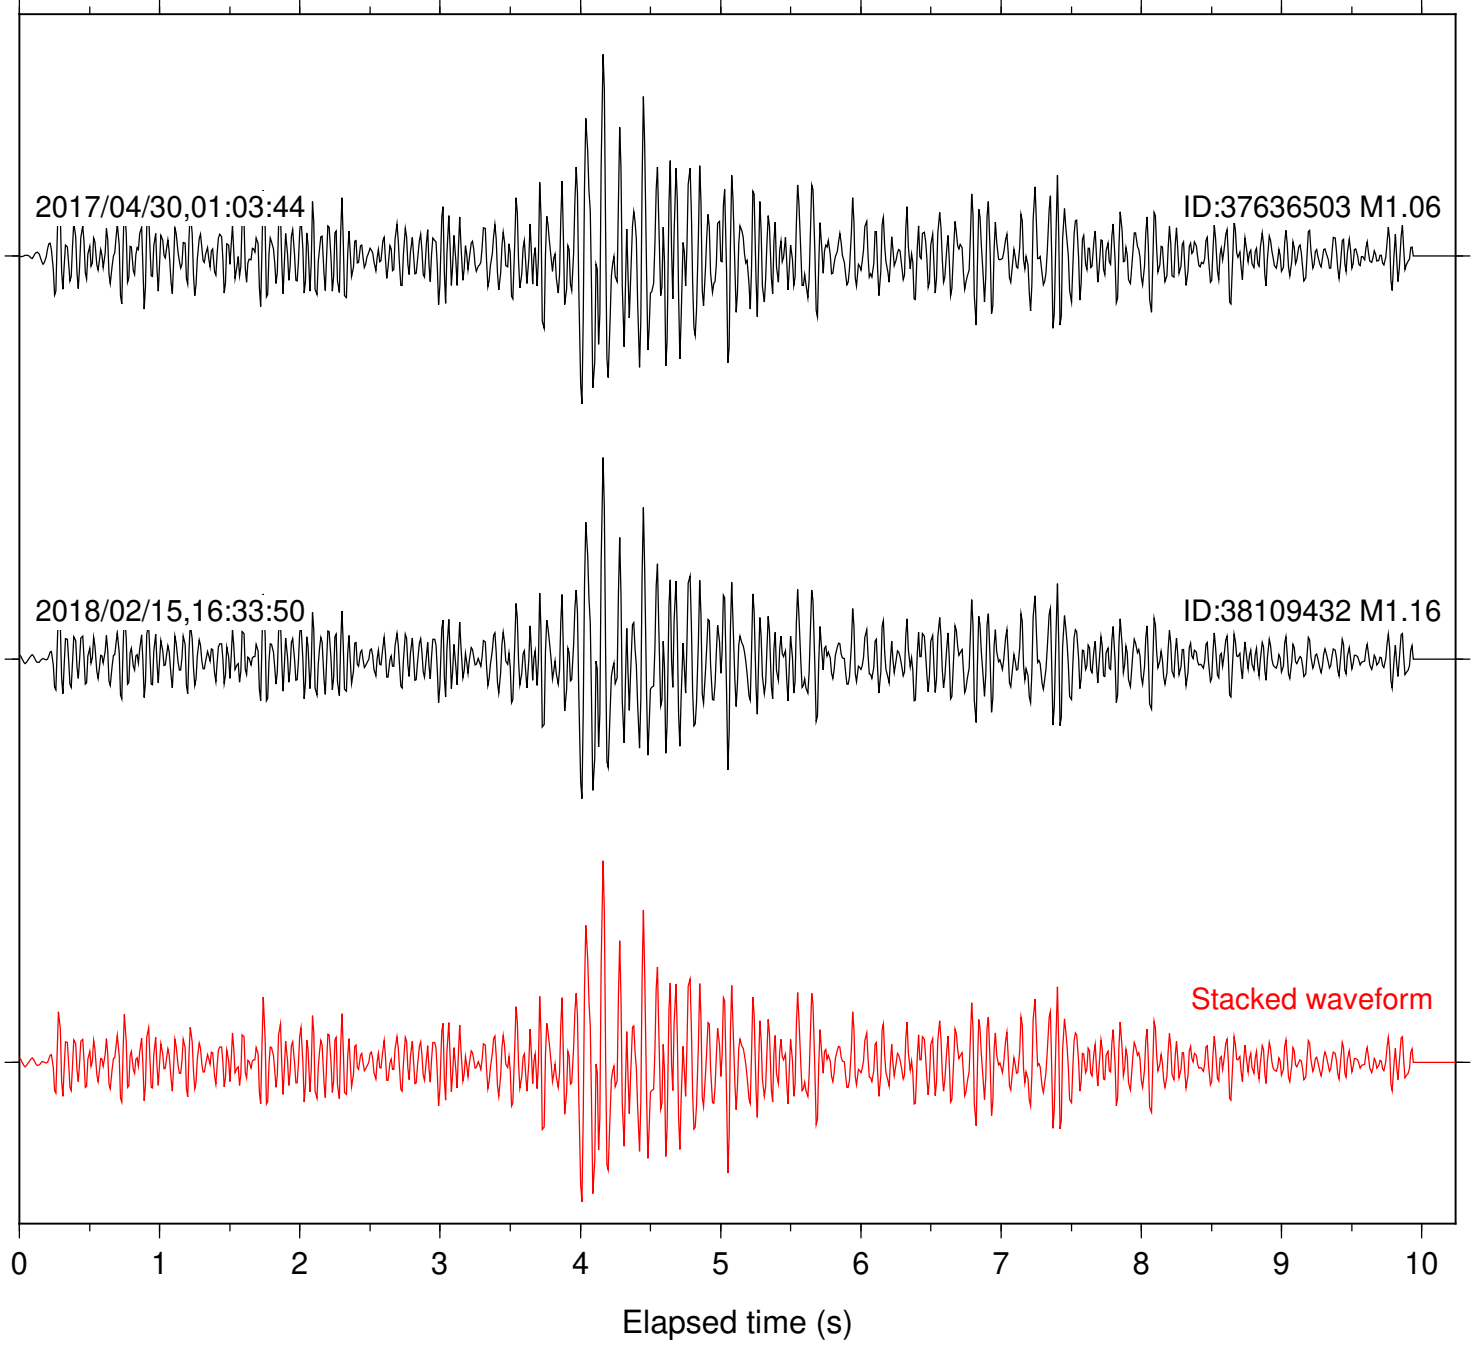

Station: BAC Com: EHZ

Focal depth: 5.40 km

Station: FRD Com: HHZ

Focal depth: 5.40 km

Station: HMT2 Com: HHZ

Focal depth: 5.40 km

Station: SND Com: HHZ

Focal depth: 5.40 km