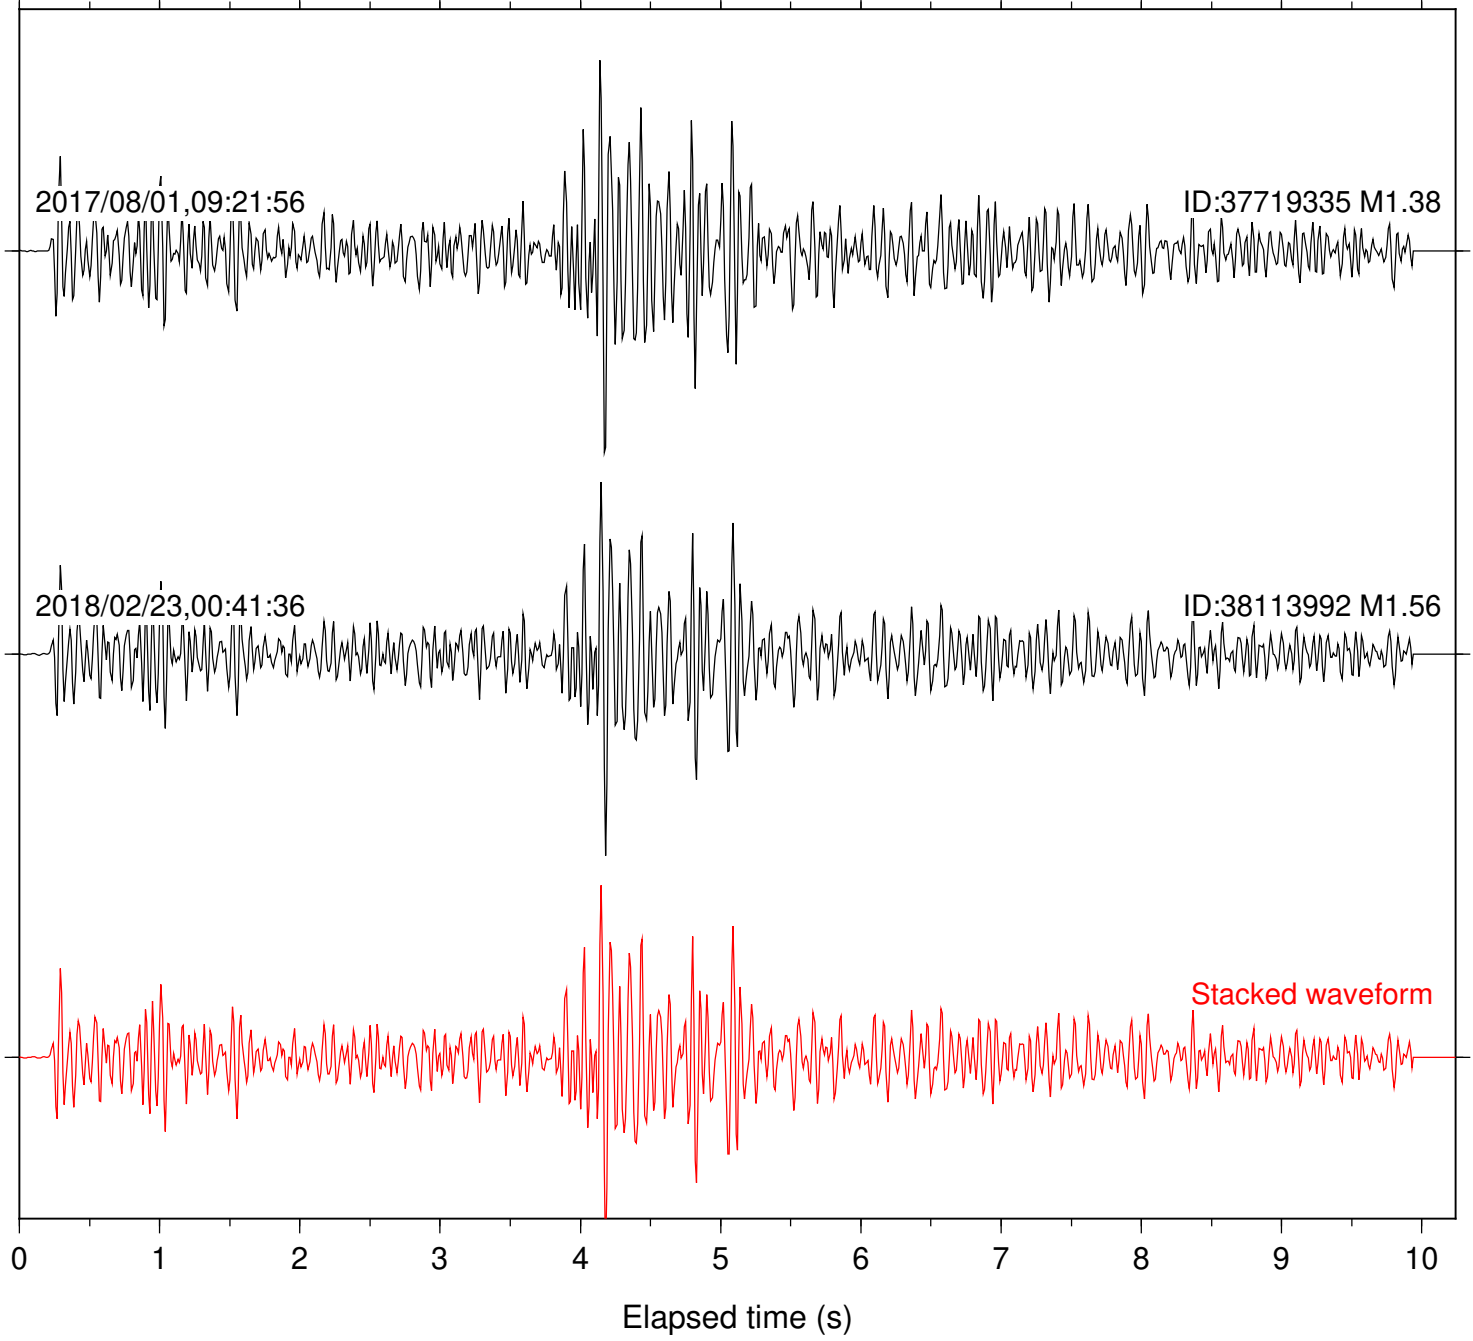

Station: CSH Com: HHZ

Focal depth: 7.89 km

Station: DNR Com: HHZ

Focal depth: 7.89 km

Station: FRD Com: HHZ

Focal depth: 7.89 km

Station: HMT2 Com: HHZ

Focal depth: 7.89 km