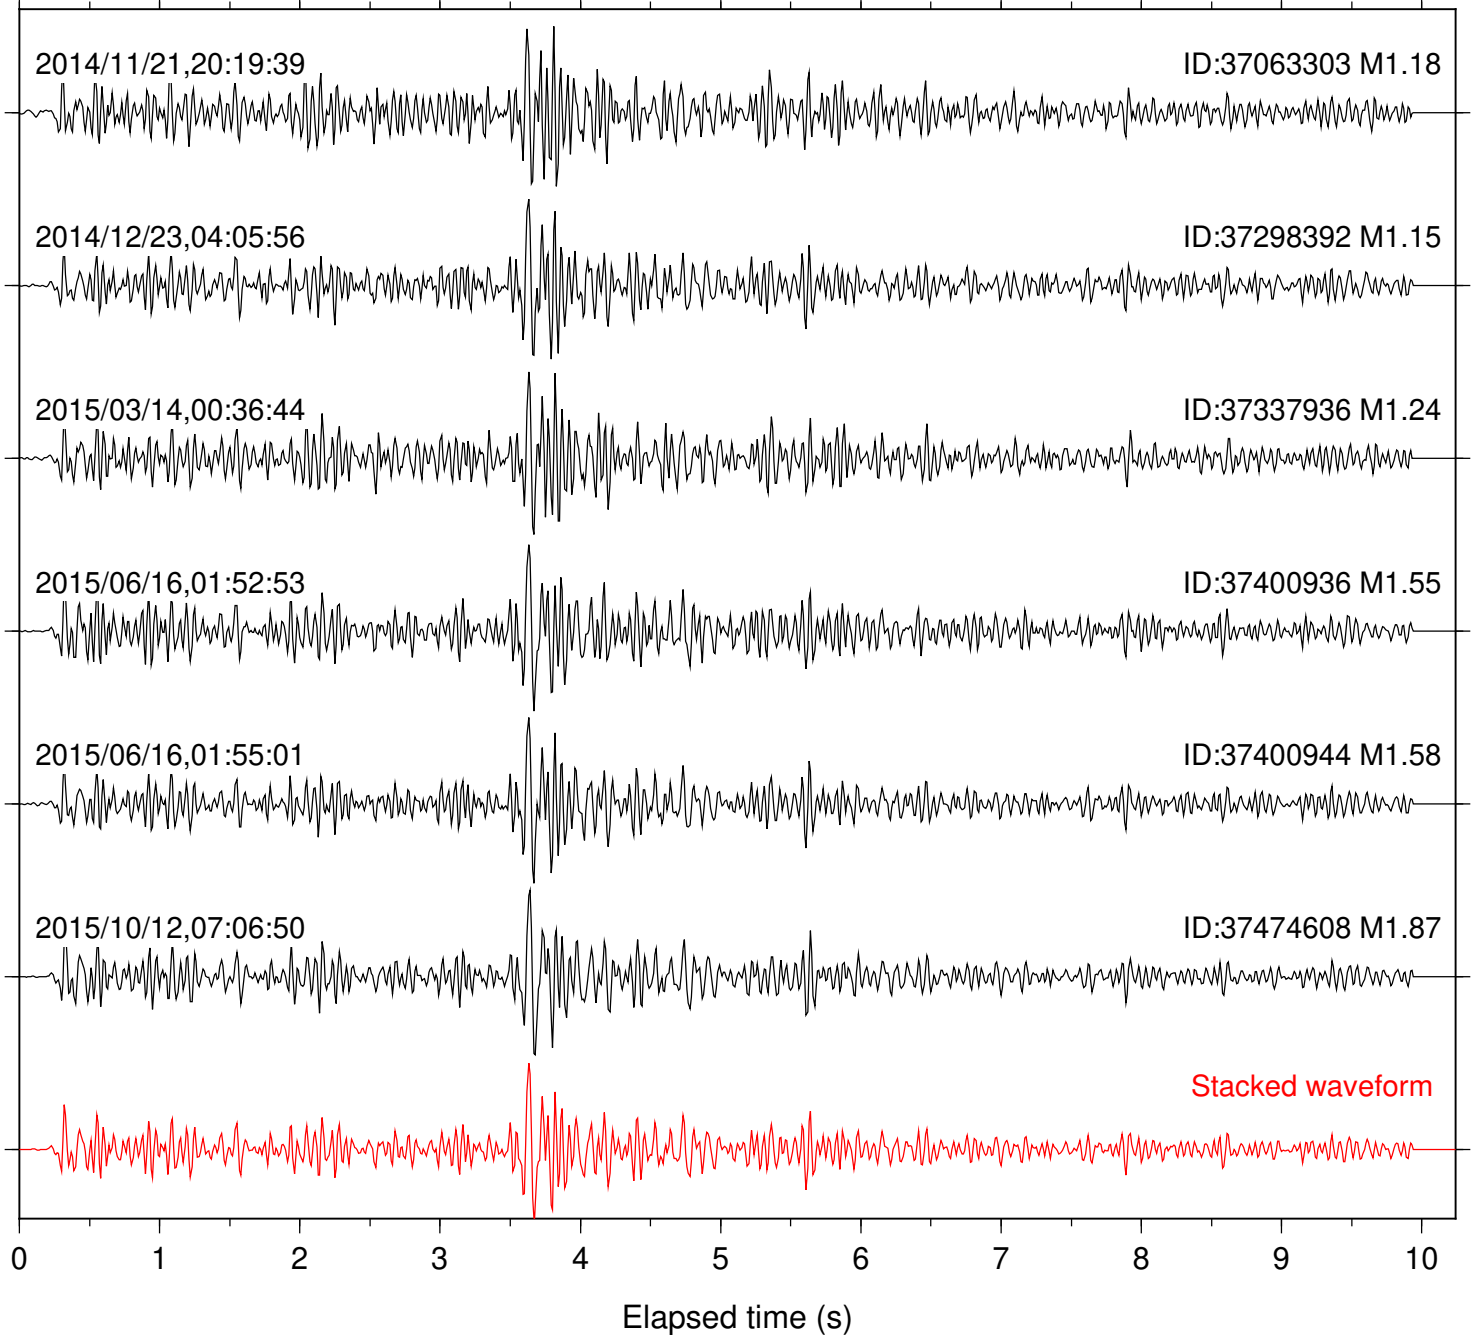

Station: B086 Com: EHZ

Focal depth: 8.51 km