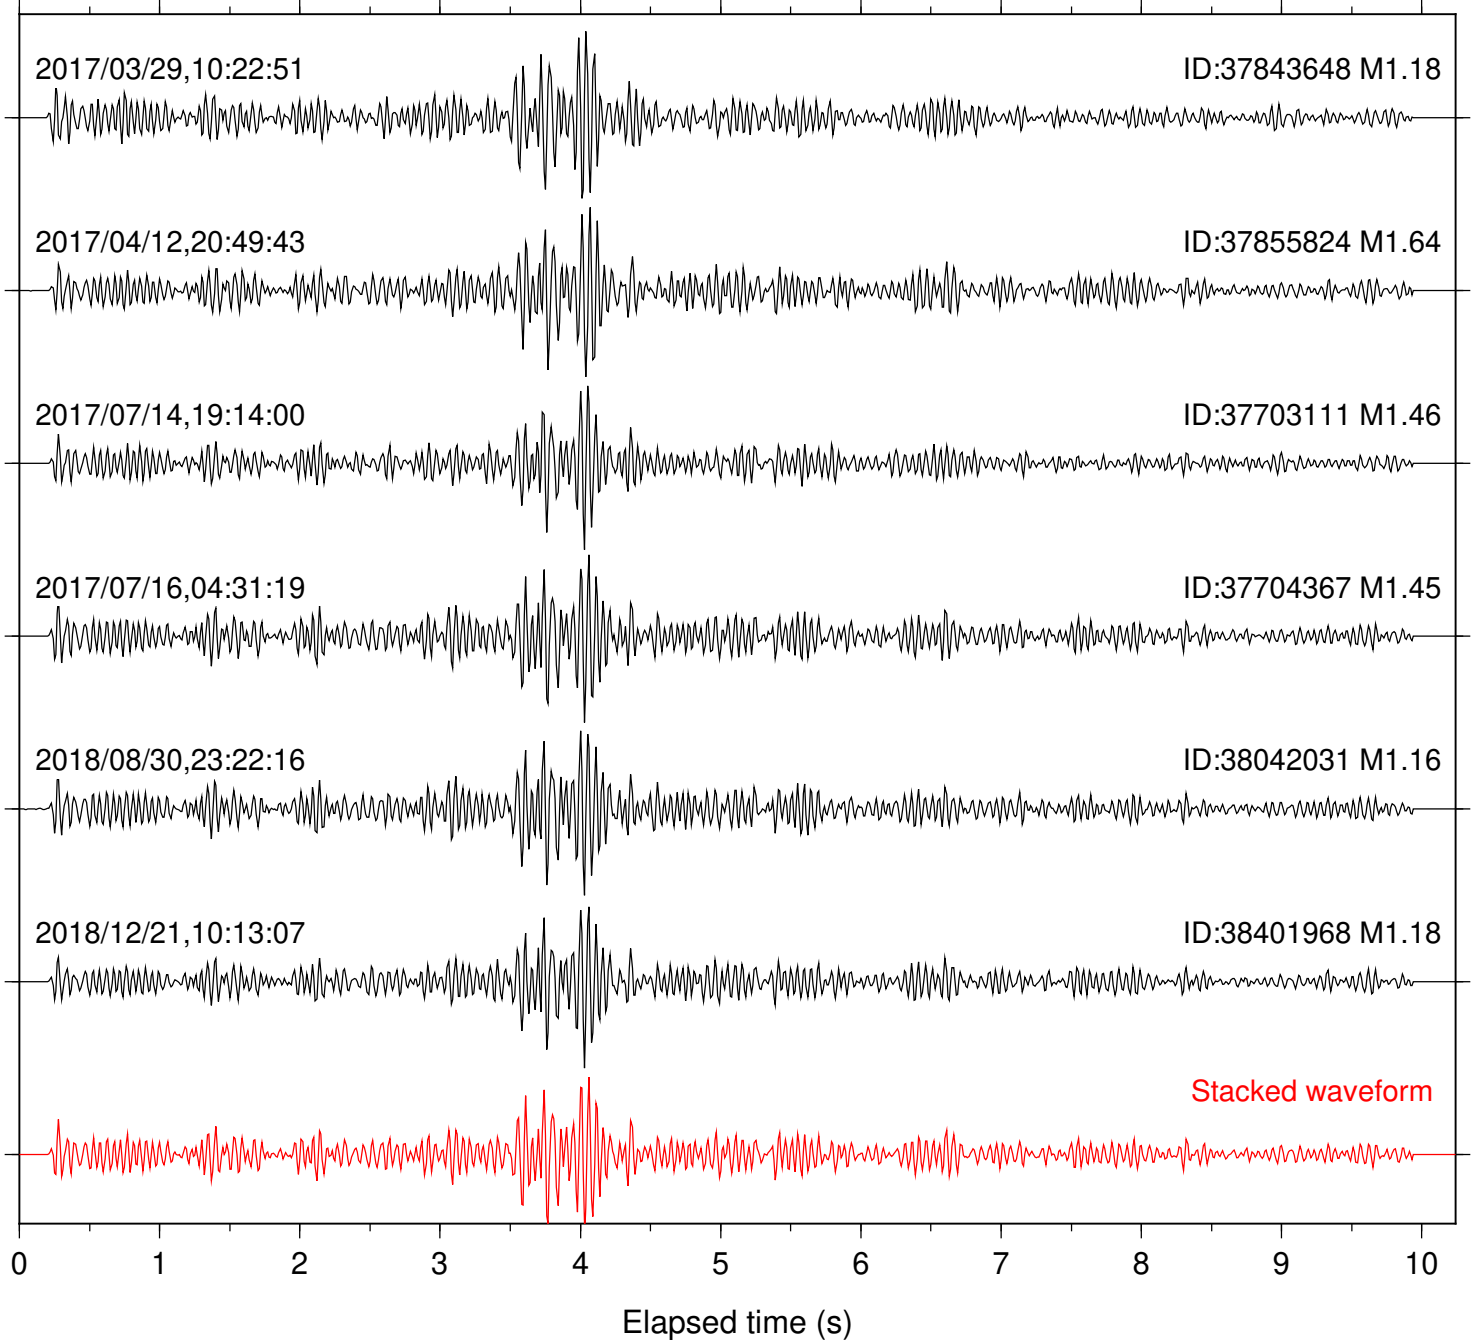

Focal depth: 6.04 km

Station: CSH Com: HHZ

Focal depth: 6.08 km

Station: DGR Com: HHZ

Focal depth: 6.08 km

Station: FRD Com: HHZ

Focal depth: 6.08 km

Station: HMT2 Com: HHZ