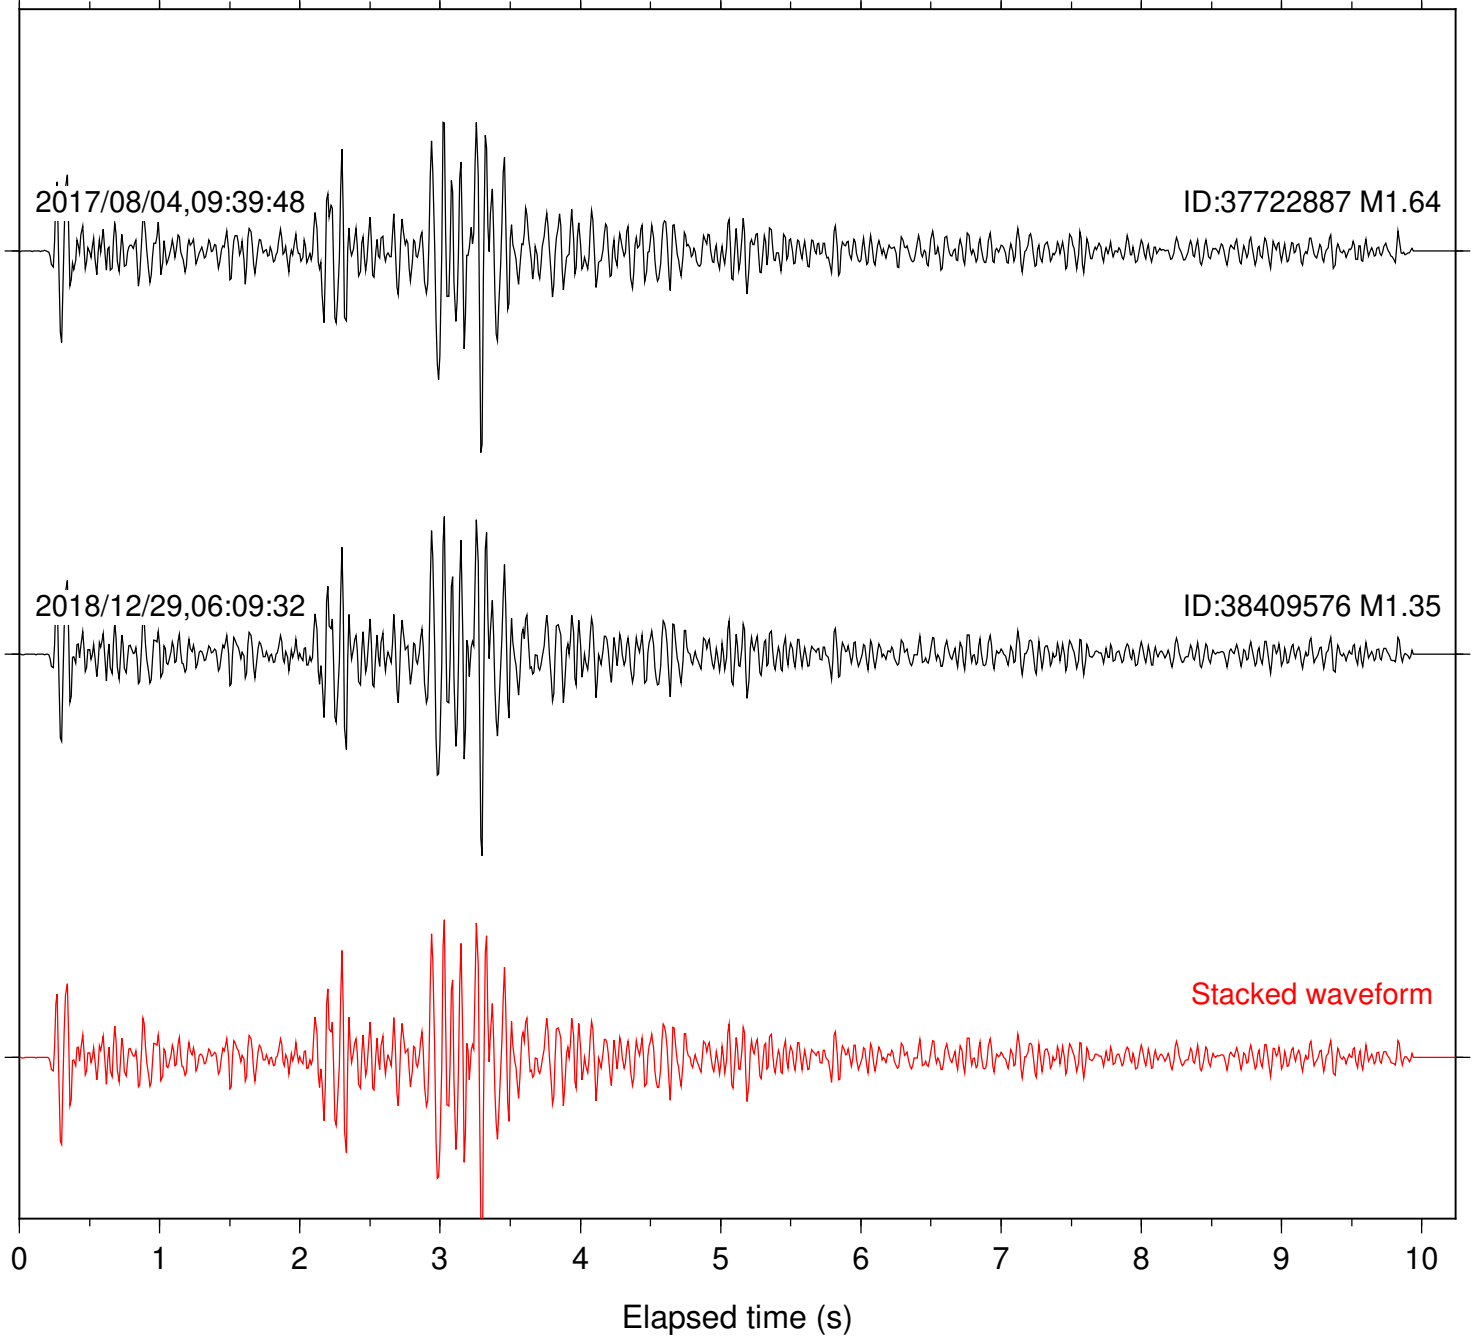

Station: RDM Com: HHZ

Focal depth: 6.41 km

Station: SND Com: HHZ

Focal depth: 6.96 km

Station: WMC Com: HHZ

Focal depth: 6.94 km

Station: B082 Com: EHZ

Focal depth: 5.44 km