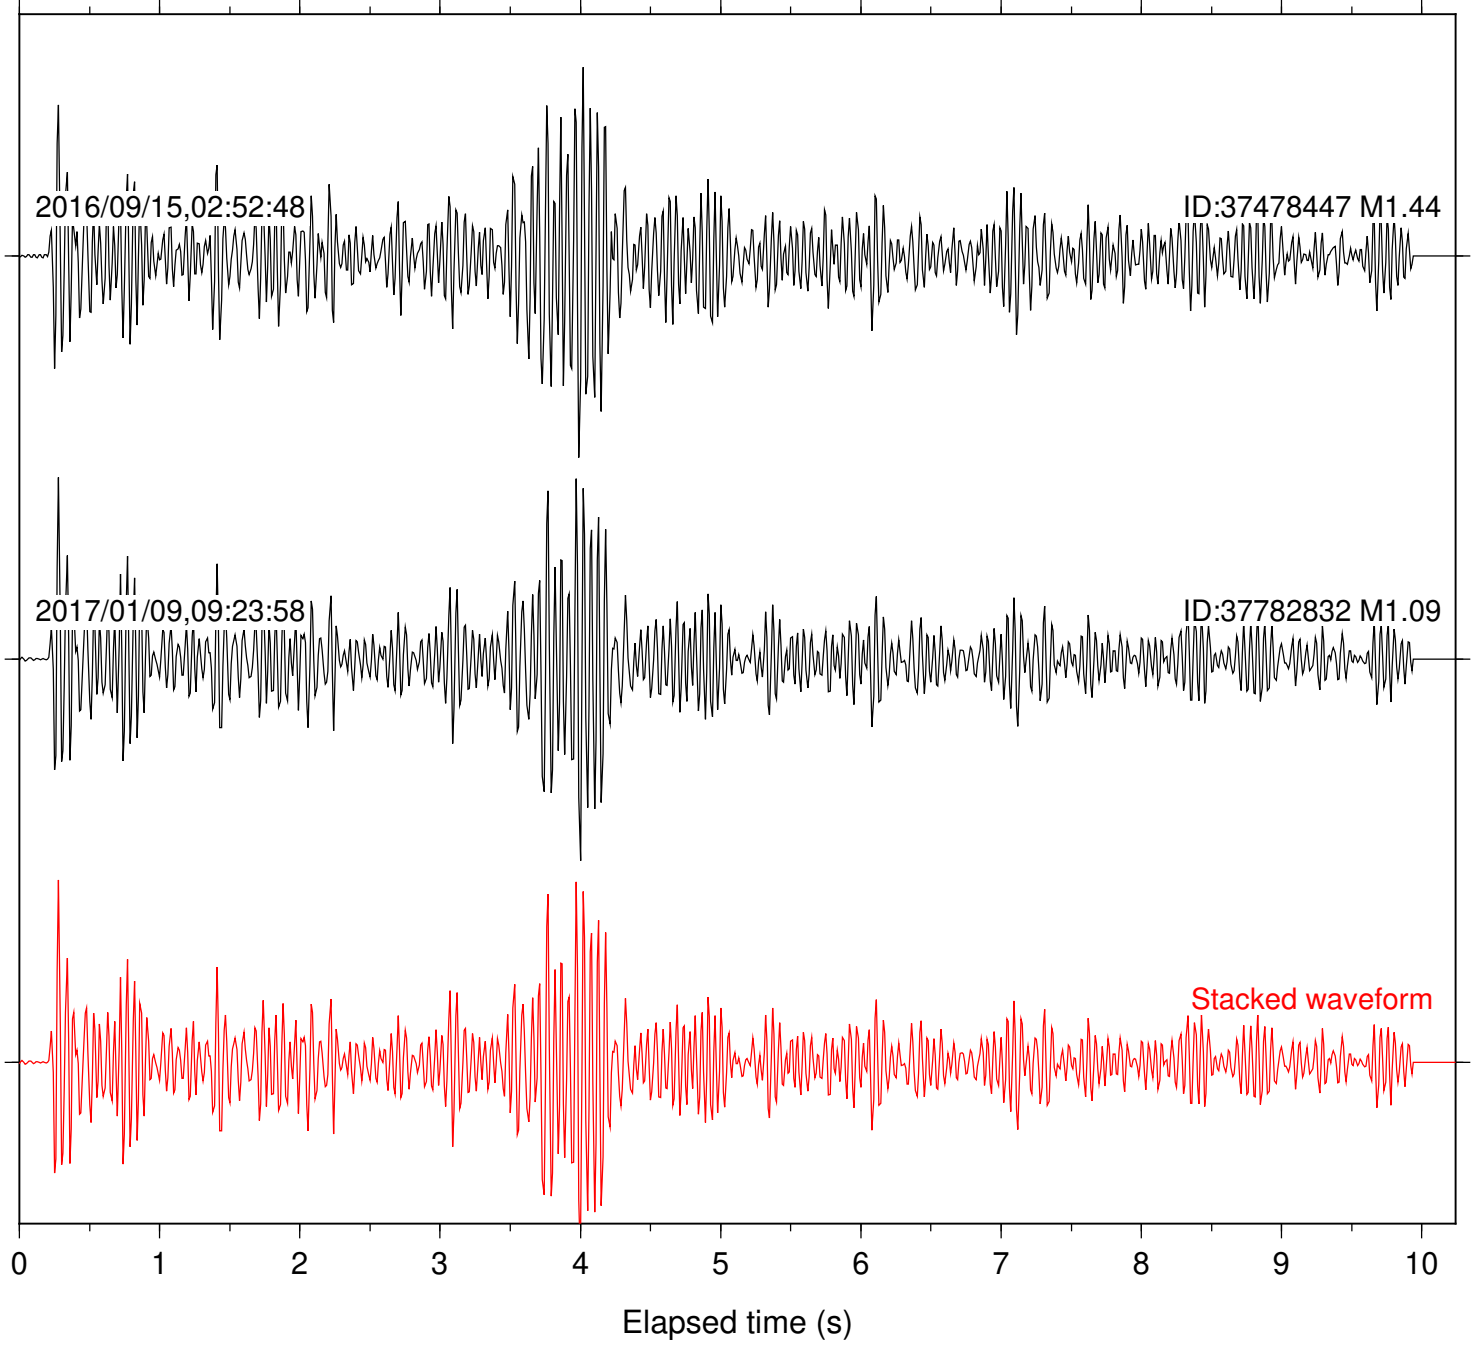

Station: BAC Com: EHZ

Focal depth: 6.55 km

Station: CSH Com: HHZ

Focal depth: 6.55 km

Station: DGR Com: HHZ

Focal depth: 6.55 km

Station: SND Com: HHZ

Focal depth: 6.55 km