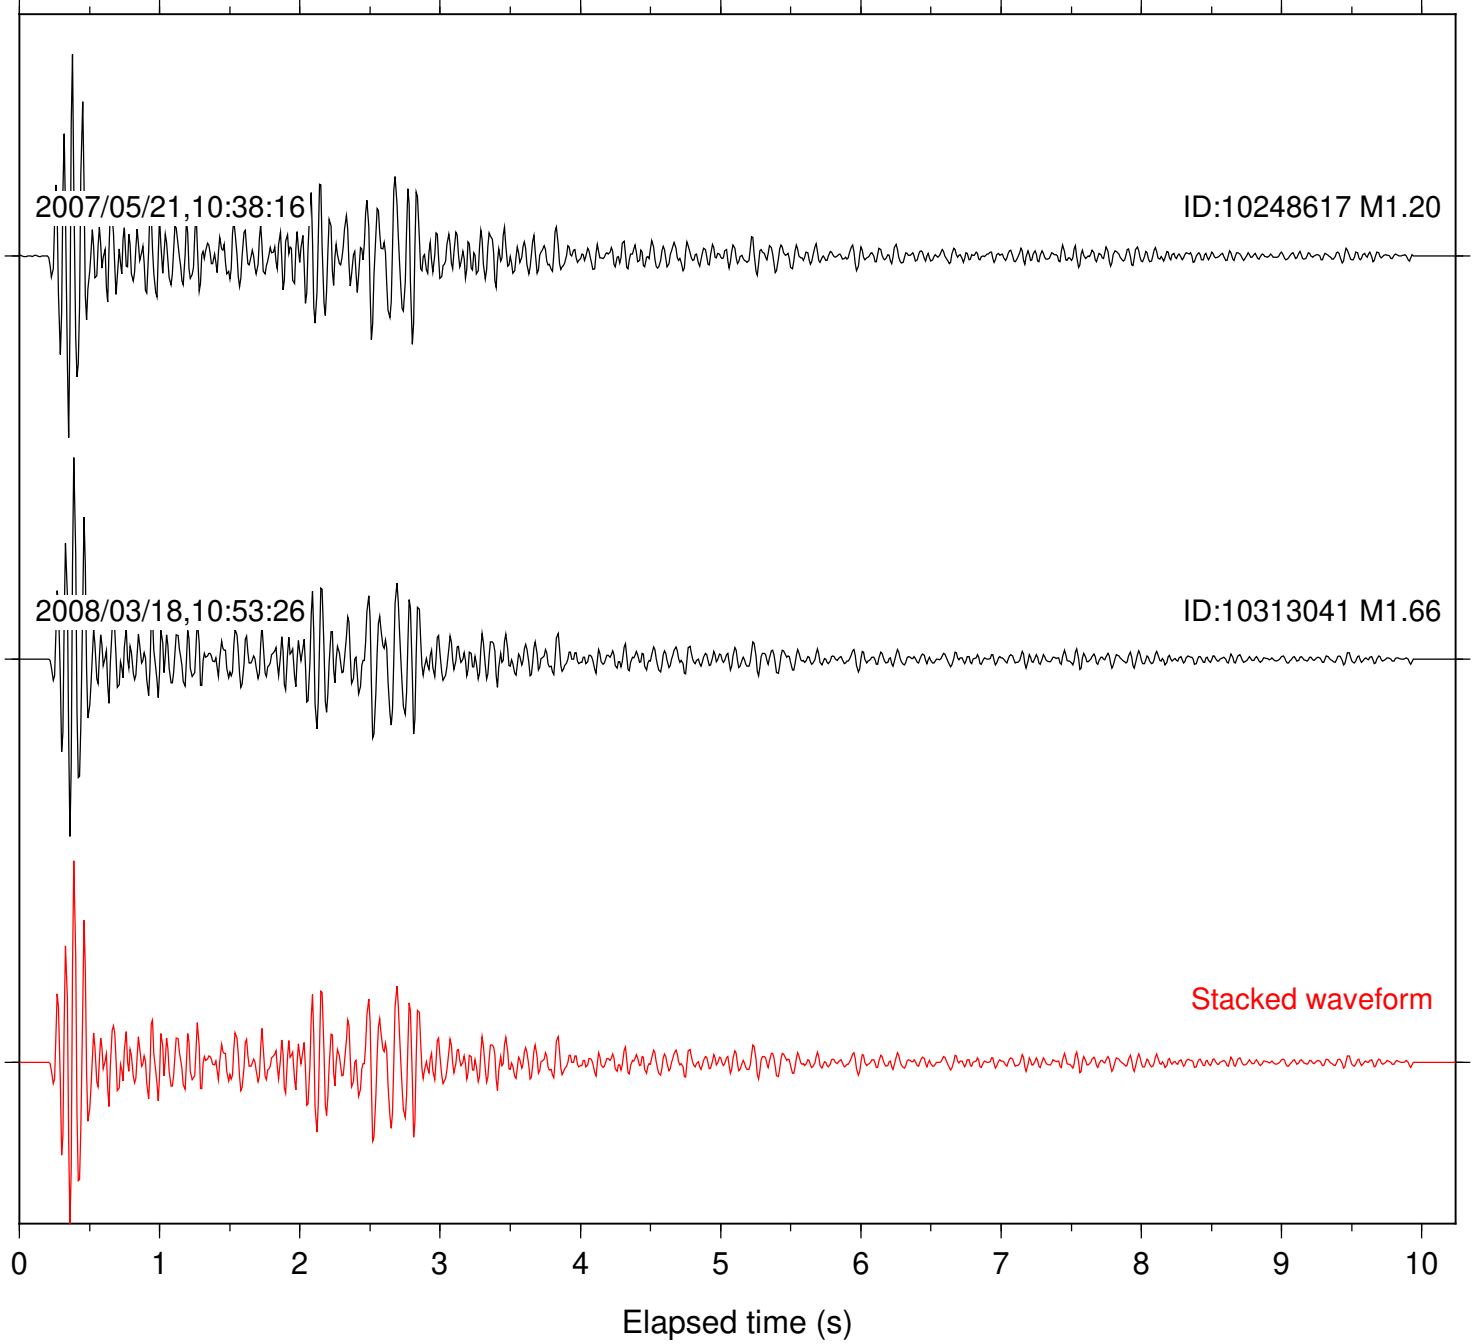

Station: B088 Com: EHZ

Focal depth: 8.40 km