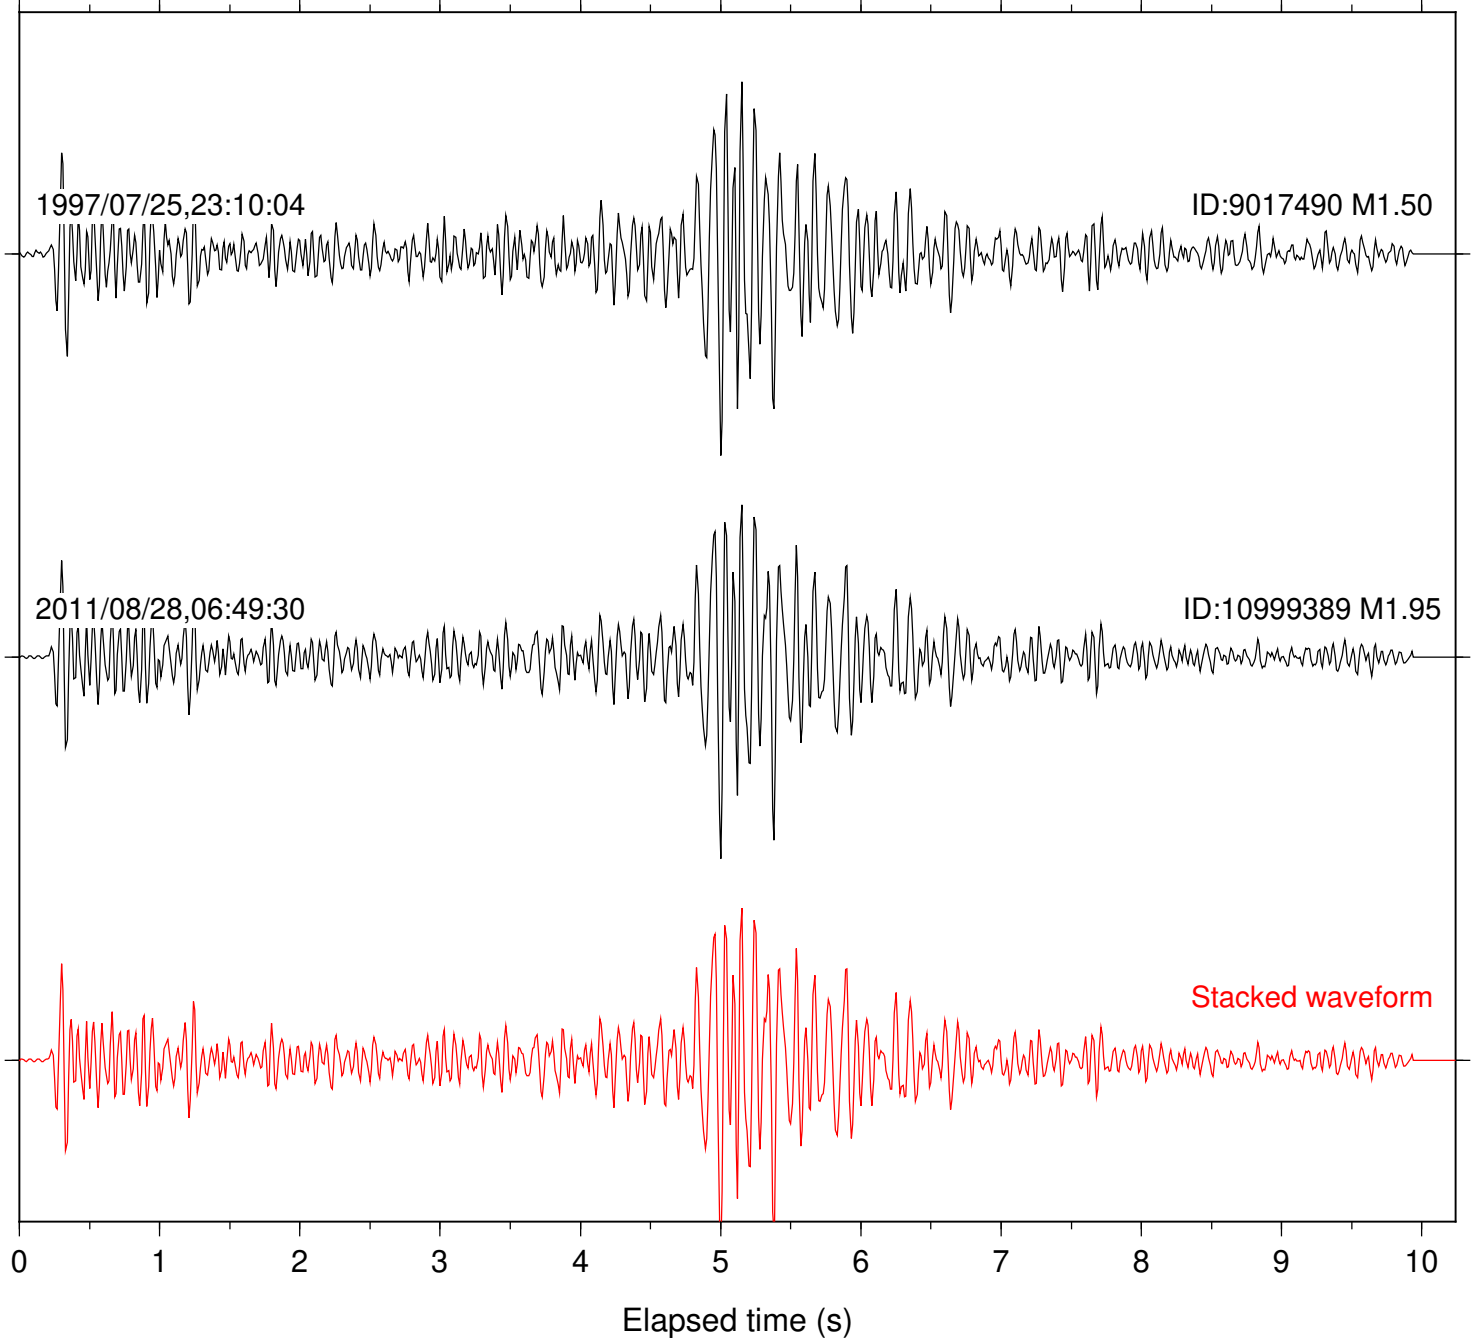

ID:37818567 M1.78

Stacked waveform

Station: RDM Com: HHZ

Focal depth: 17.80 km

Station: SND Com: HHZ

Focal depth: 17.80 km

Station: TRO Com: HHZ

Focal depth: 17.81 km