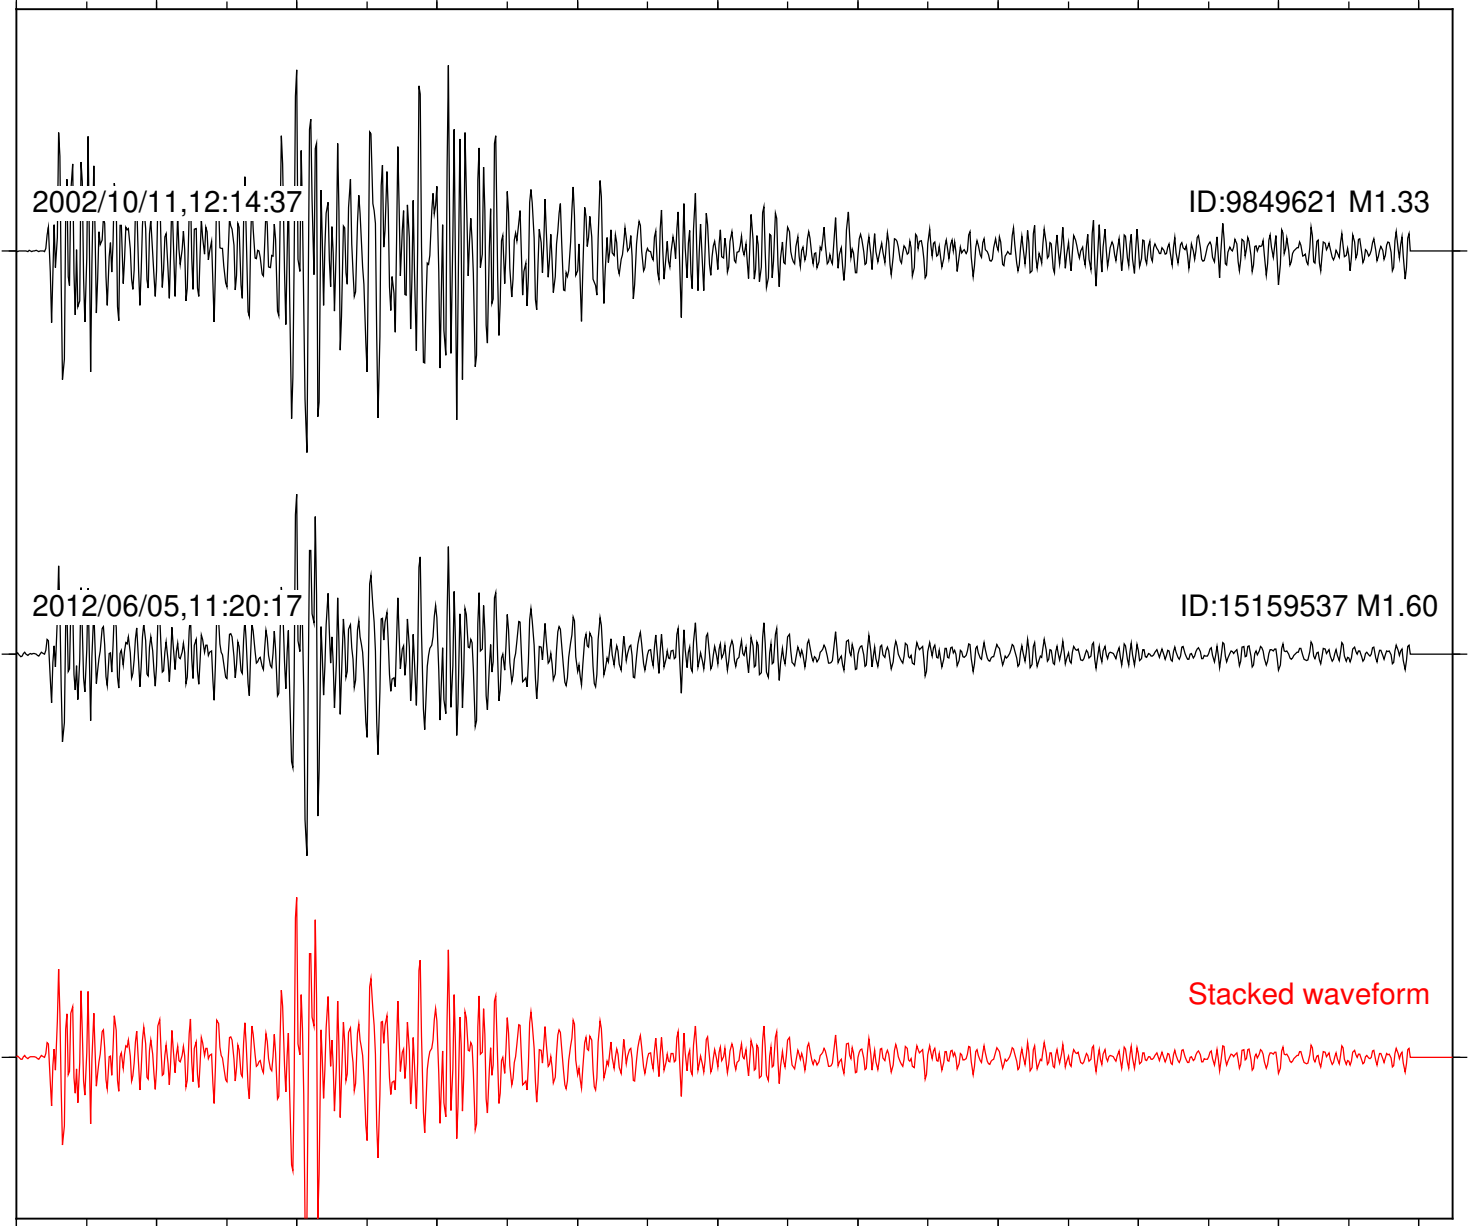

Station: BAC Com: EHZ

Focal depth: 7.90 km

2002/10/11,12:14:37

ID:9849621 M1.33

2012/06/05,11:20:17

ID:15159537 M1.60

Stacked waveform

0 1 2 3 4 5 6 7 8 9 10

Elapsed time (s)