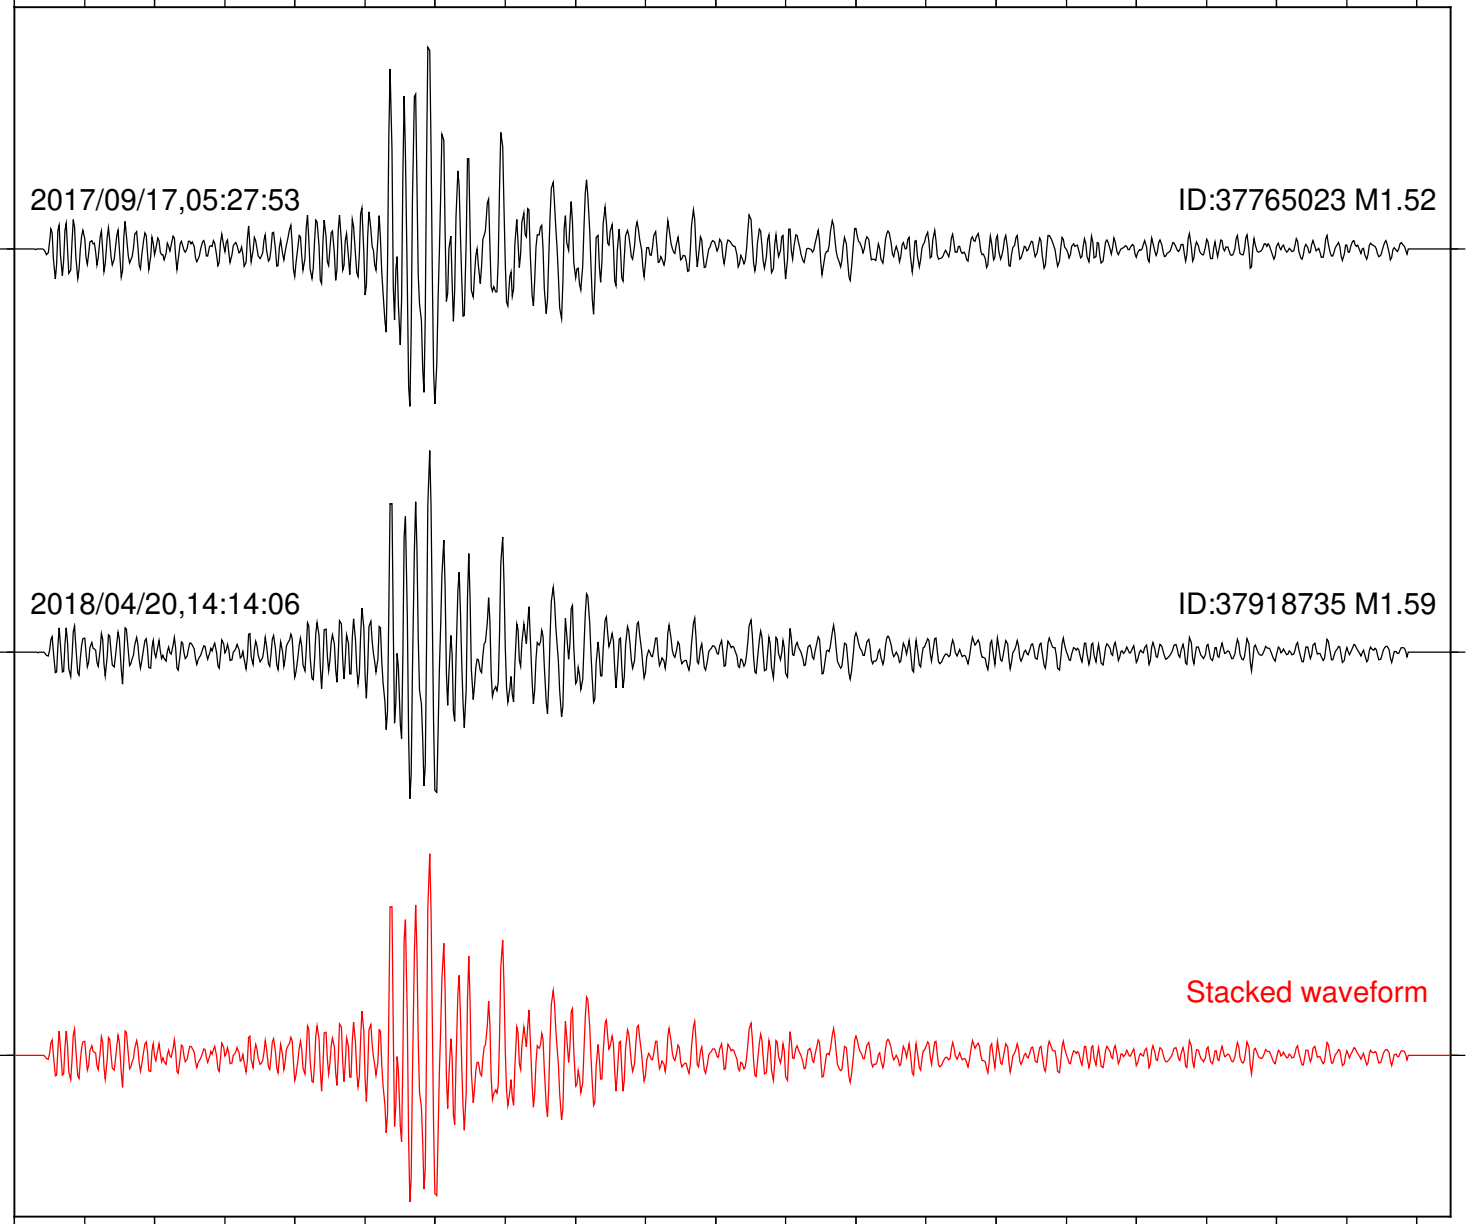

Station: B946 Com: EHZ

Focal depth: 6.09 km

2017/09/17,05:27:53

ID:37765023 M1.52

2018/04/20,14:14:06

ID:37918735 M1.59

Stacked waveform

0 1 2 3 4 5 6 7 8 9 10
Elapsed time (s)