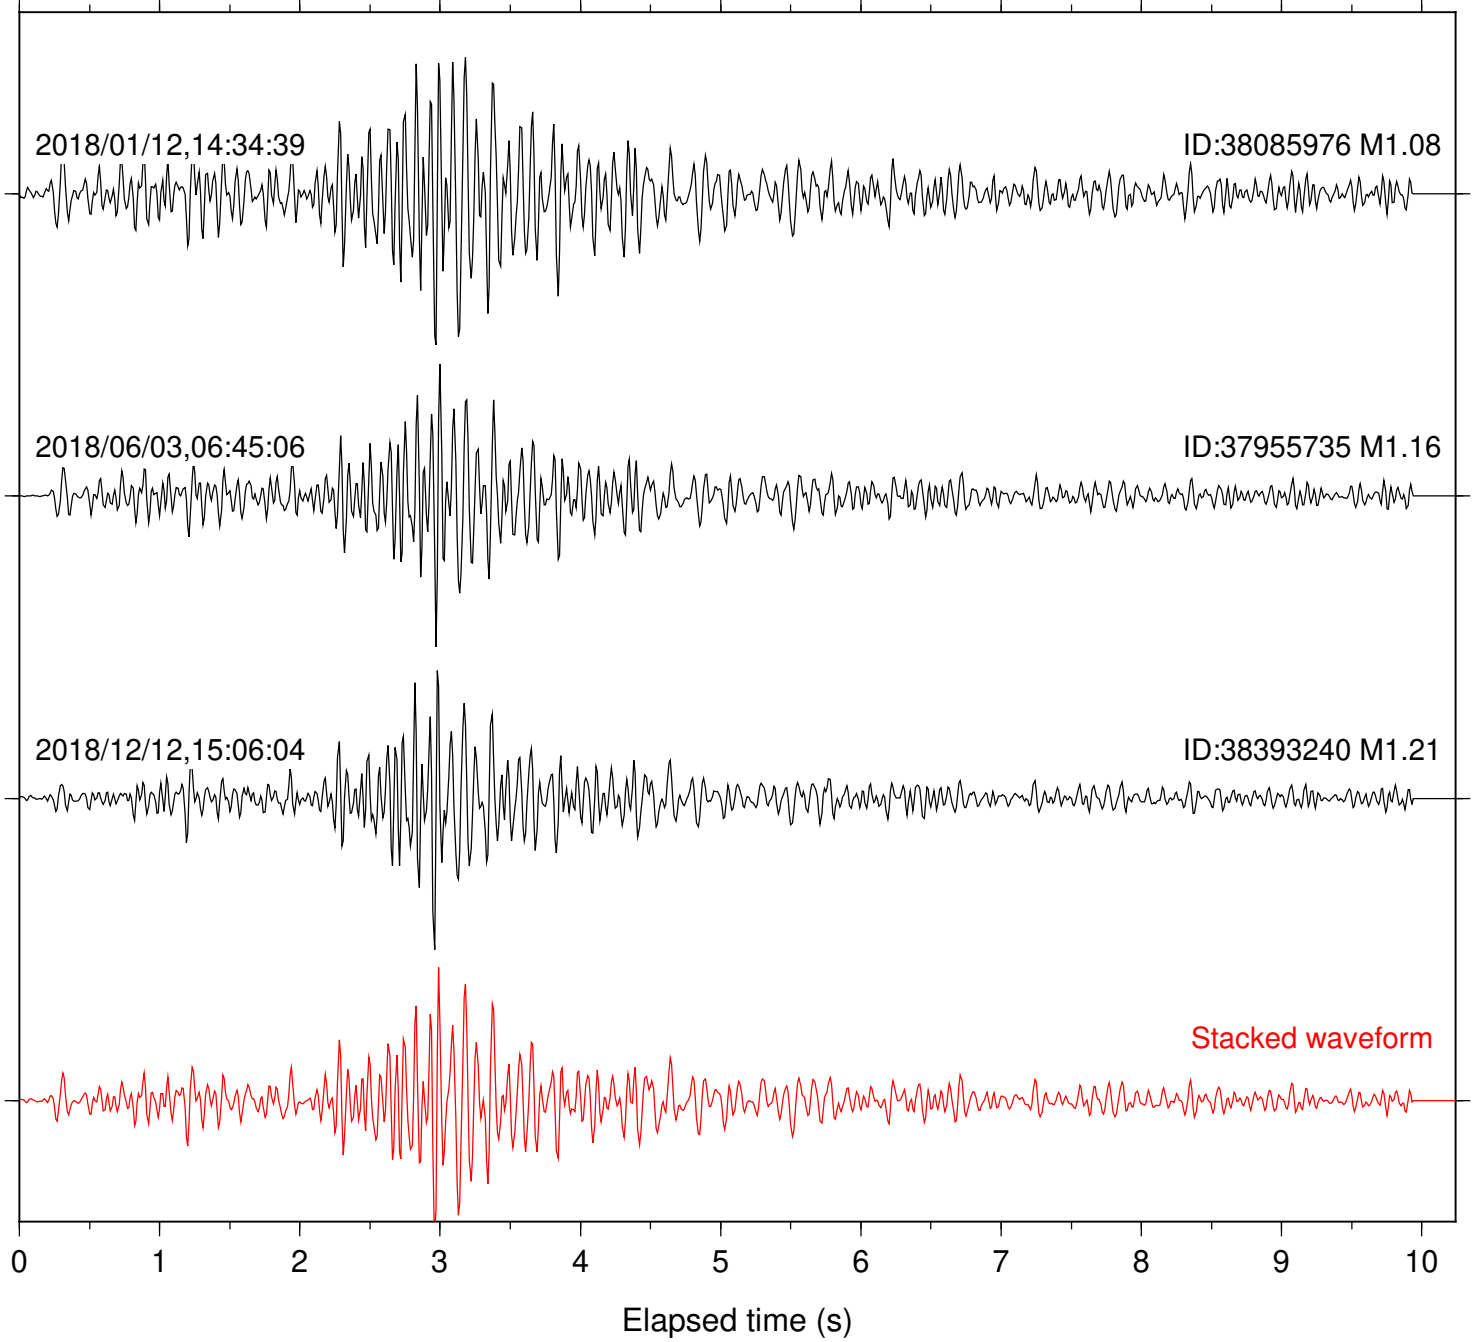

Station: SND Com: HHZ

Focal depth: 4.78 km