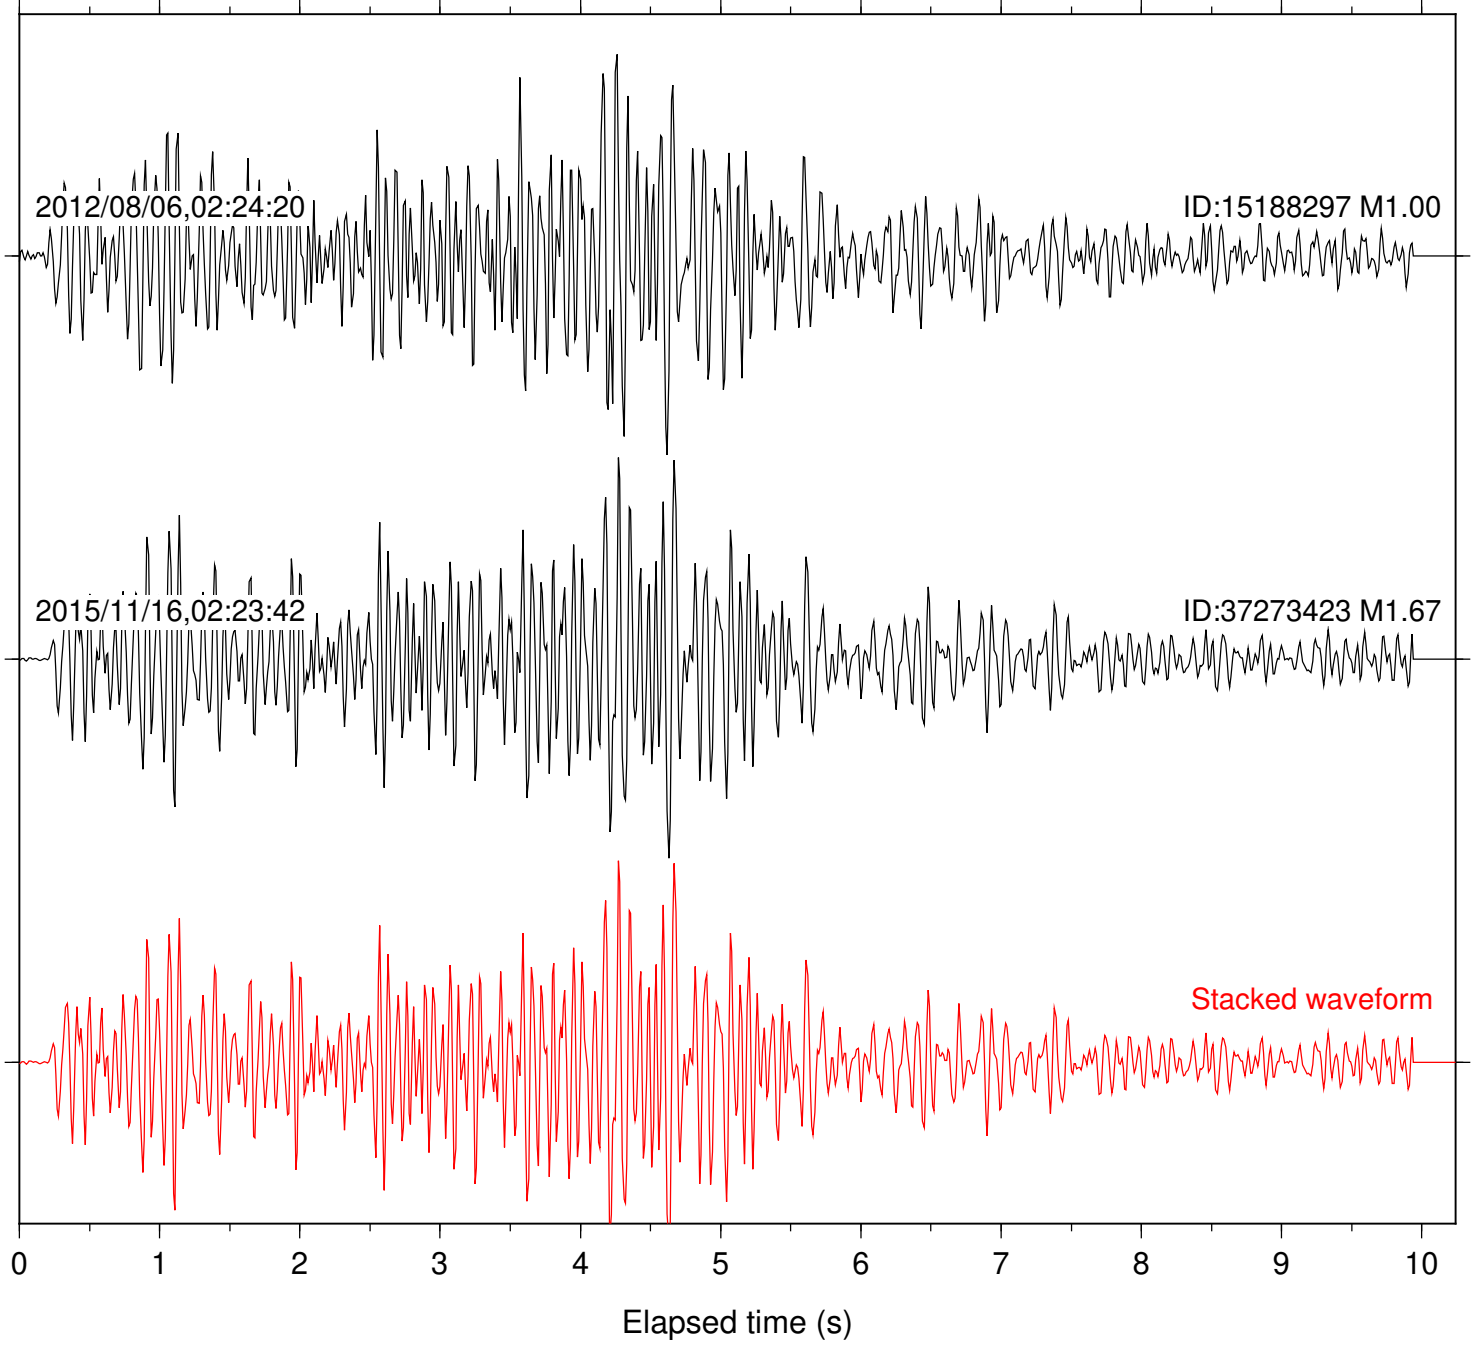

Station: B088 Com: EHZ

Focal depth: 12.05 km