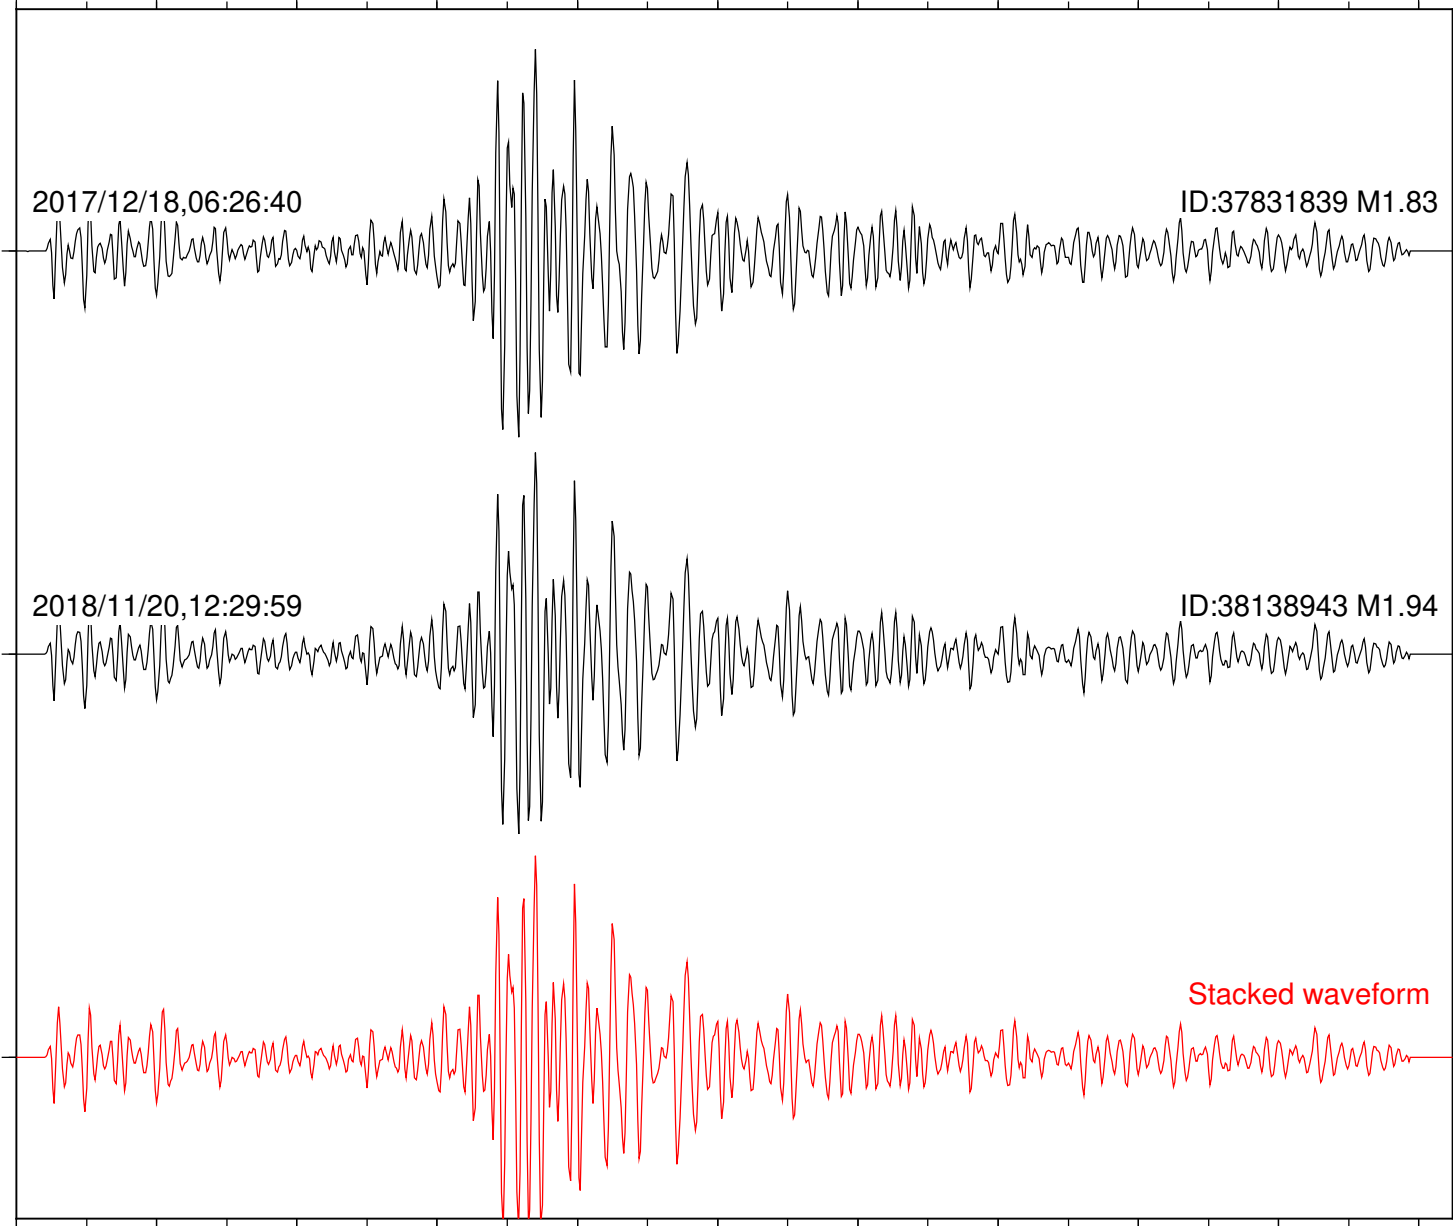

Station: POB2 Com: HHZ

Focal depth: 3.00 km

2017/12/18,06:26:40

ID:37831839 M1.83

2018/11/20,12:29:59

ID:38138943 M1.94

Stacked waveform

0 1 2 3 4 5 6 7 8 9 10  
Elapsed time (s)