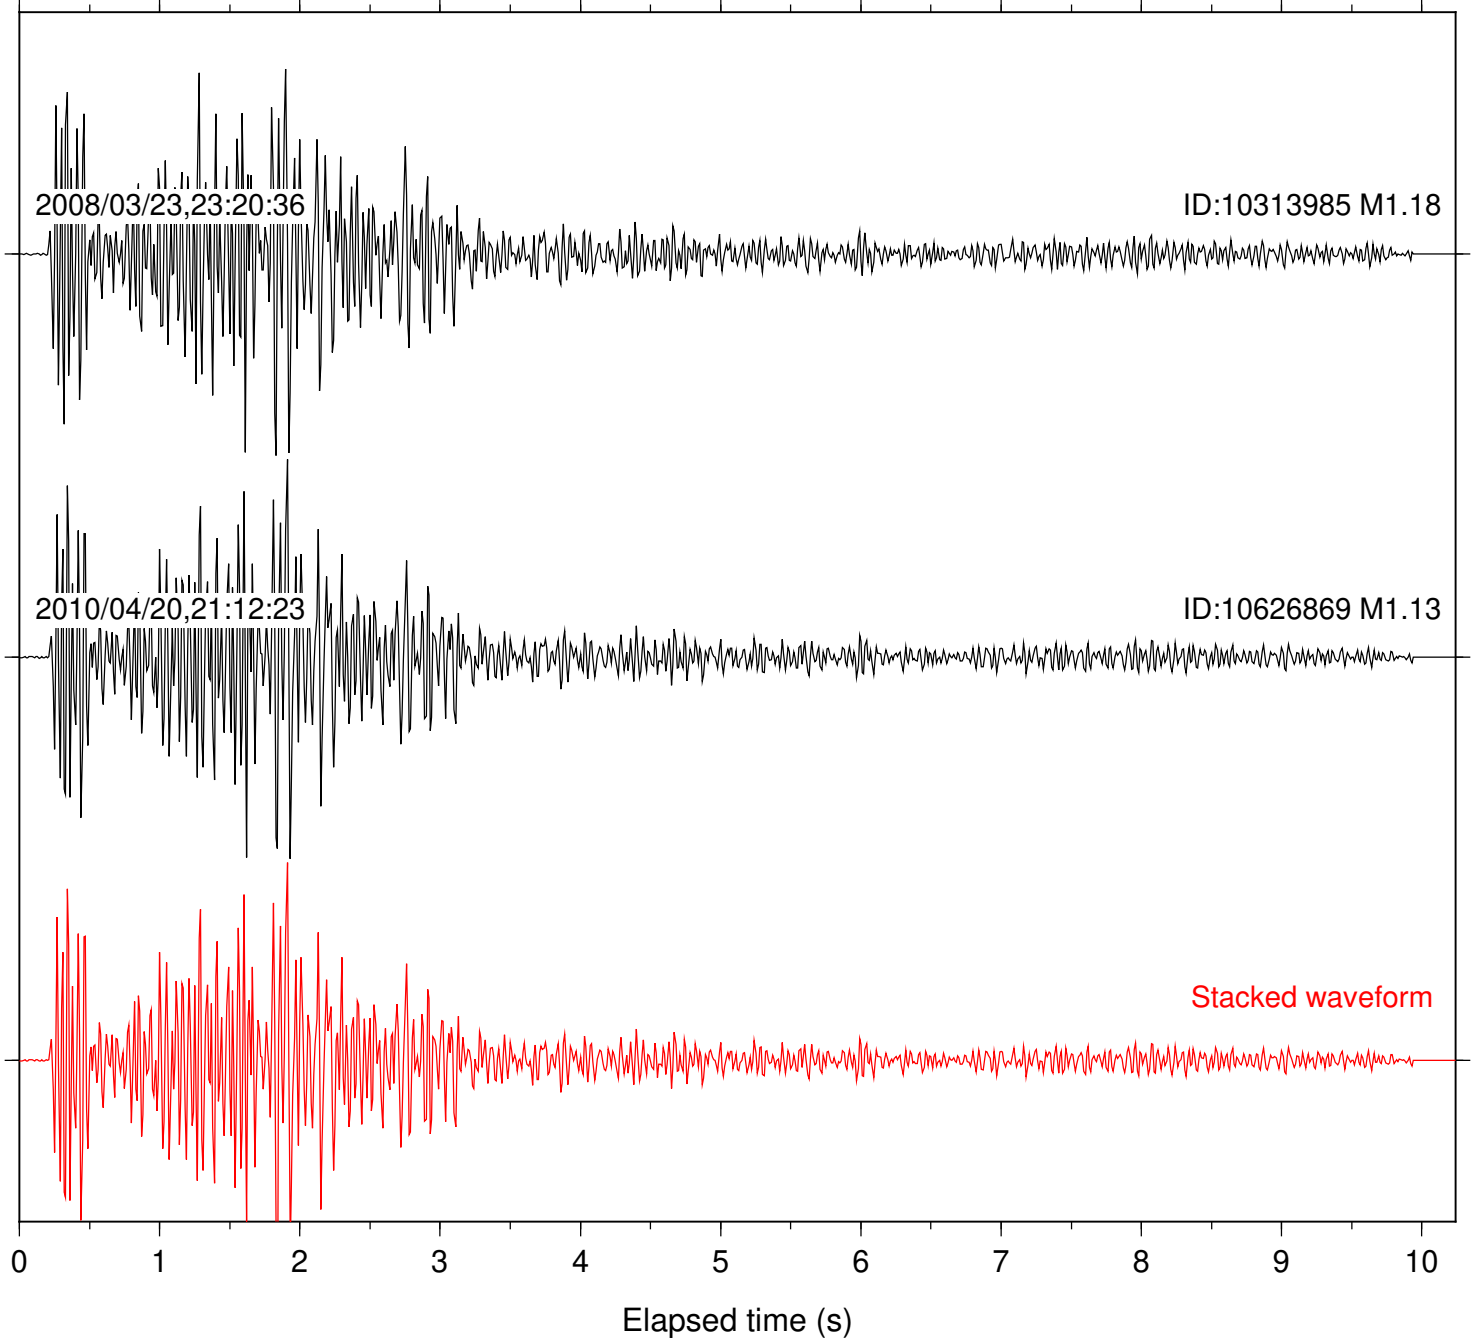

Focal depth: 10.10 km

Station: DNR Com: HHZ

Focal depth: 10.10 km

Station: FRD Com: HHZ

Focal depth: 10.10 km

Station: KNW Com: HHZ

Focal depth: 10.10 km

Station: LVA2 Com: HHZ