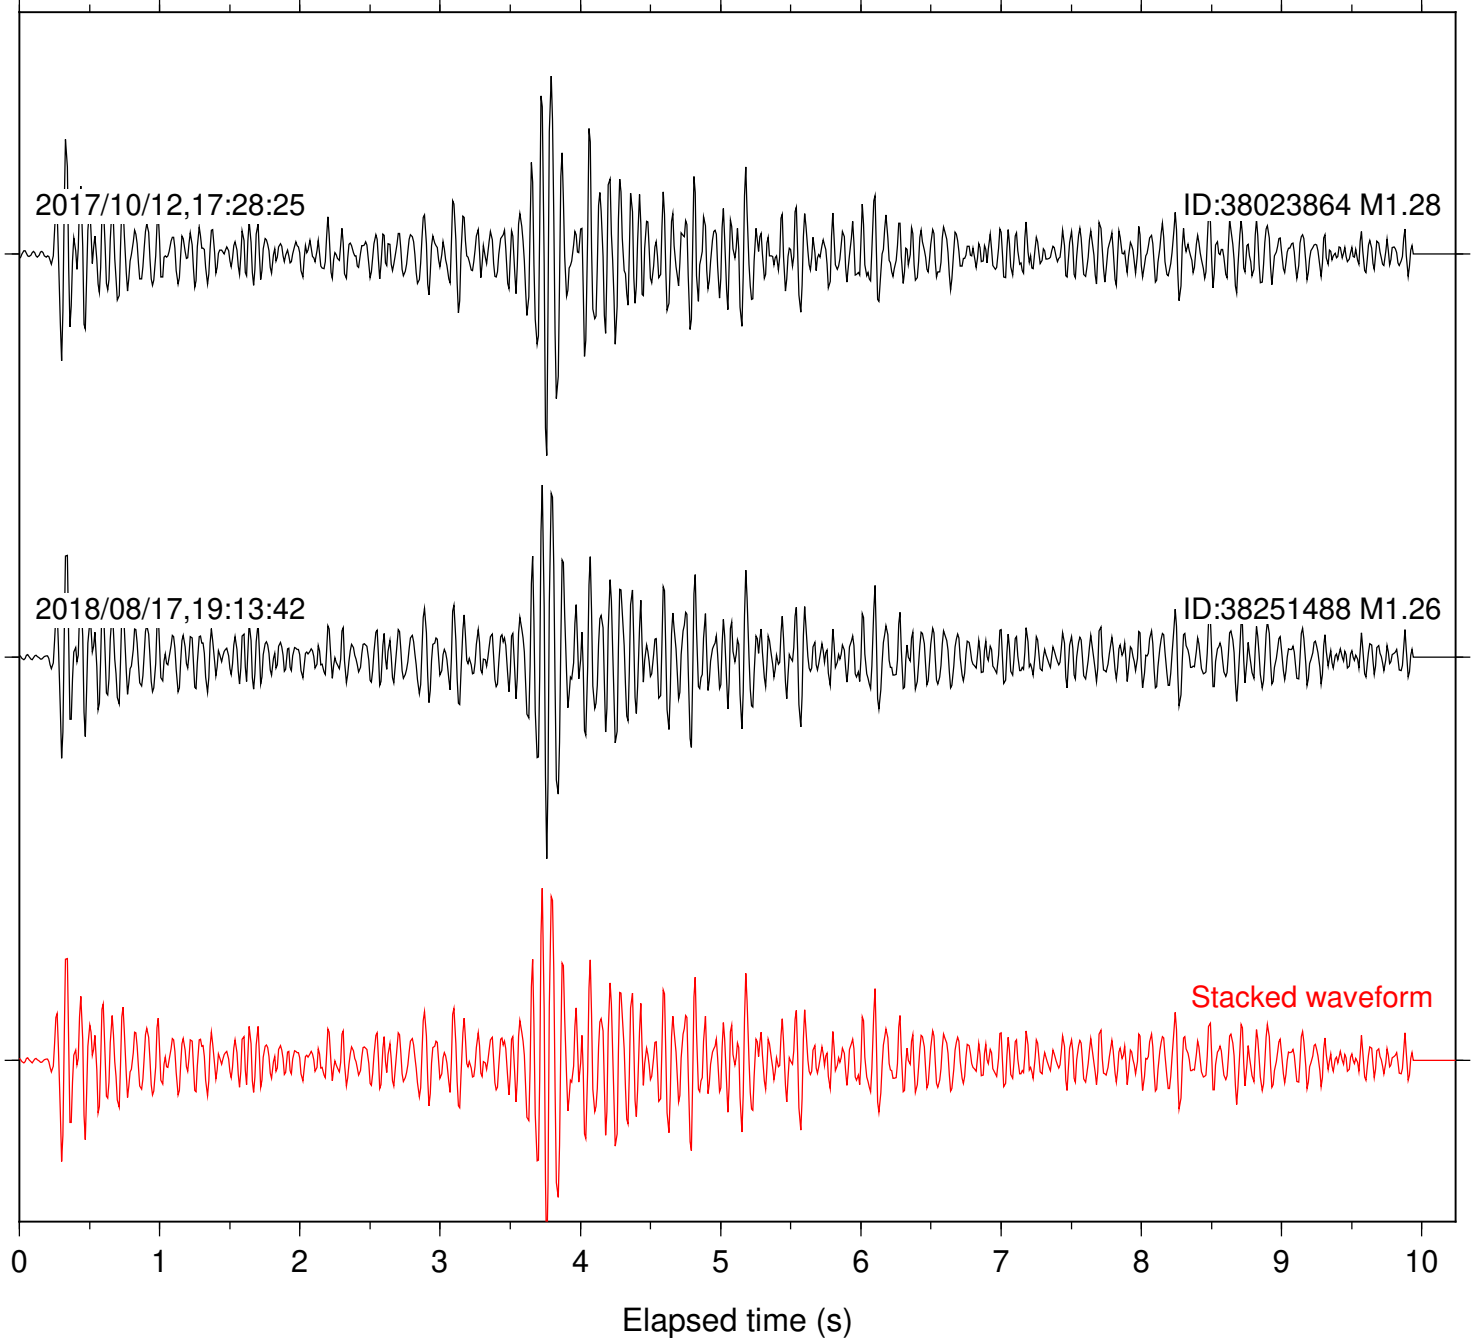

Focal depth: 4.99 km

Station: HMT2 Com: HHZ

Focal depth: 4.89 km

Station: KNW Com: HHZ

Focal depth: 4.89 km

Station: LVA2 Com: HHZ

Focal depth: 4.89 km

Station: PFO Com: HHZ