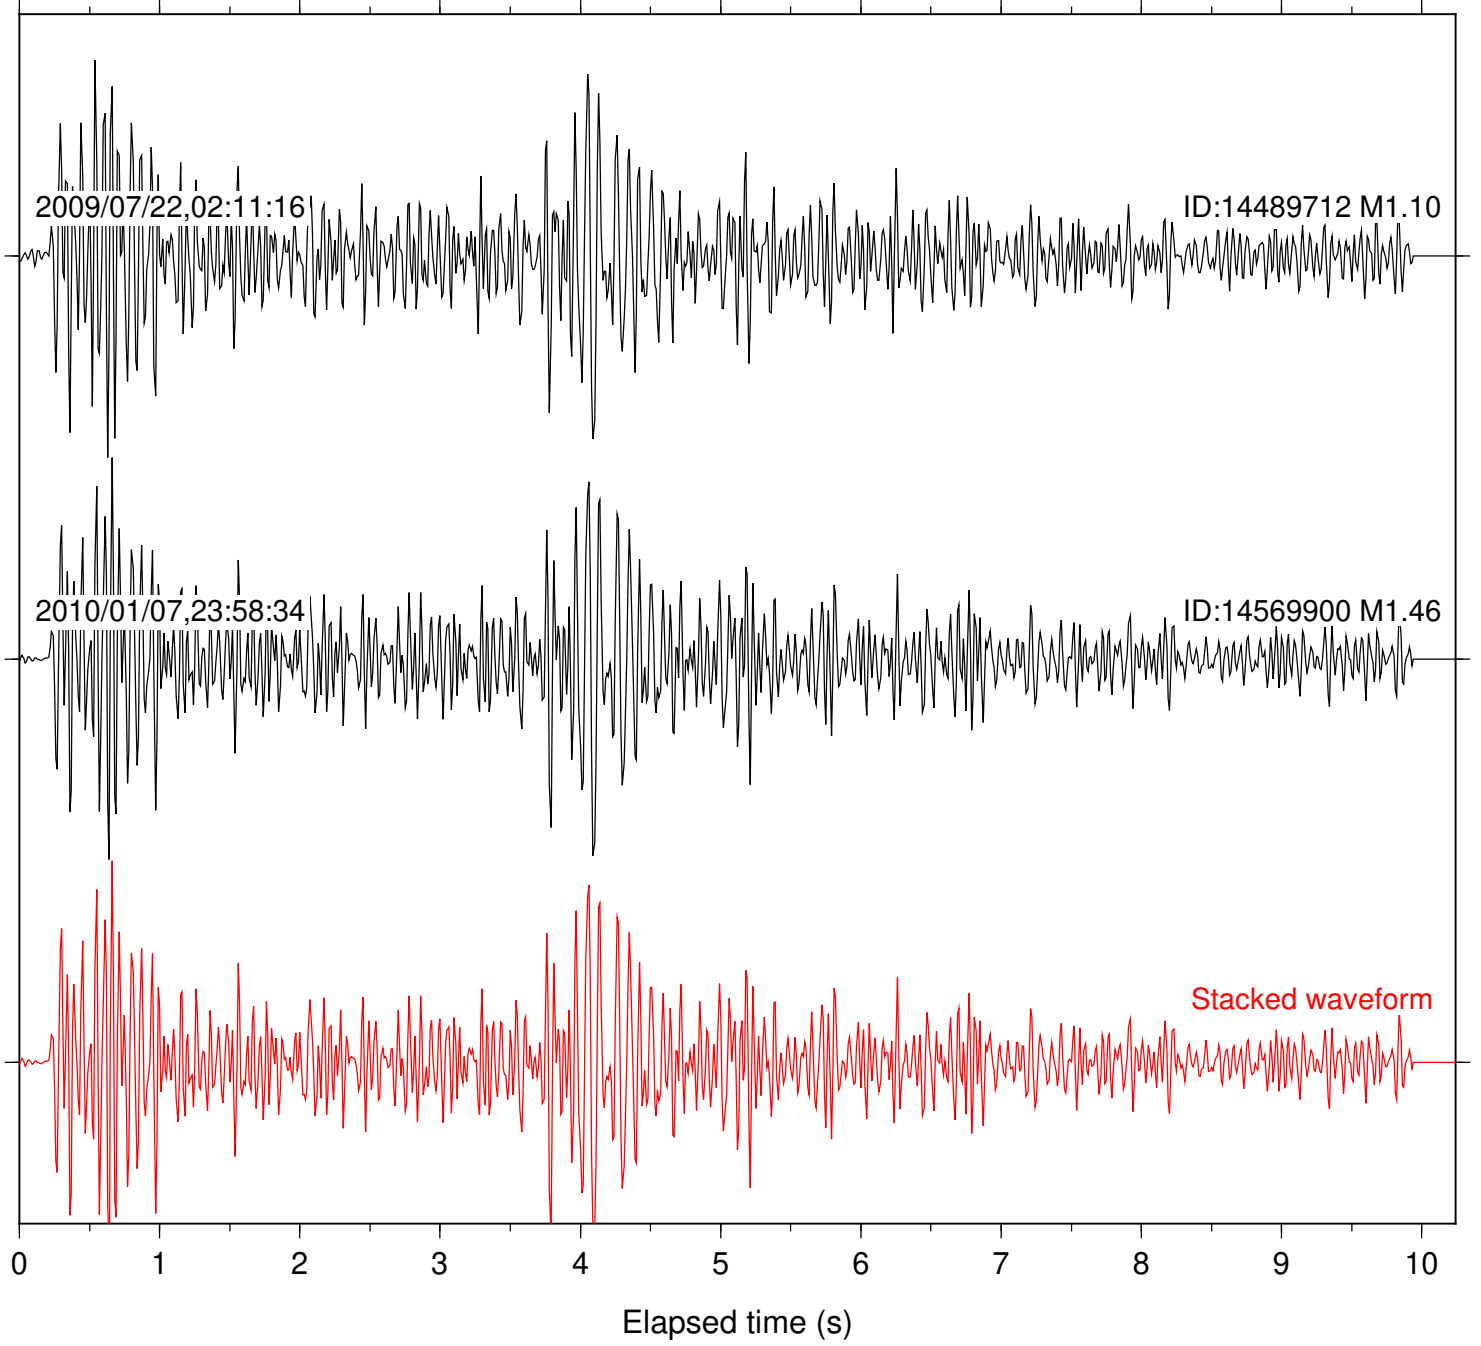

Station: CRY Com: HHZ

Focal depth: 9.14 km