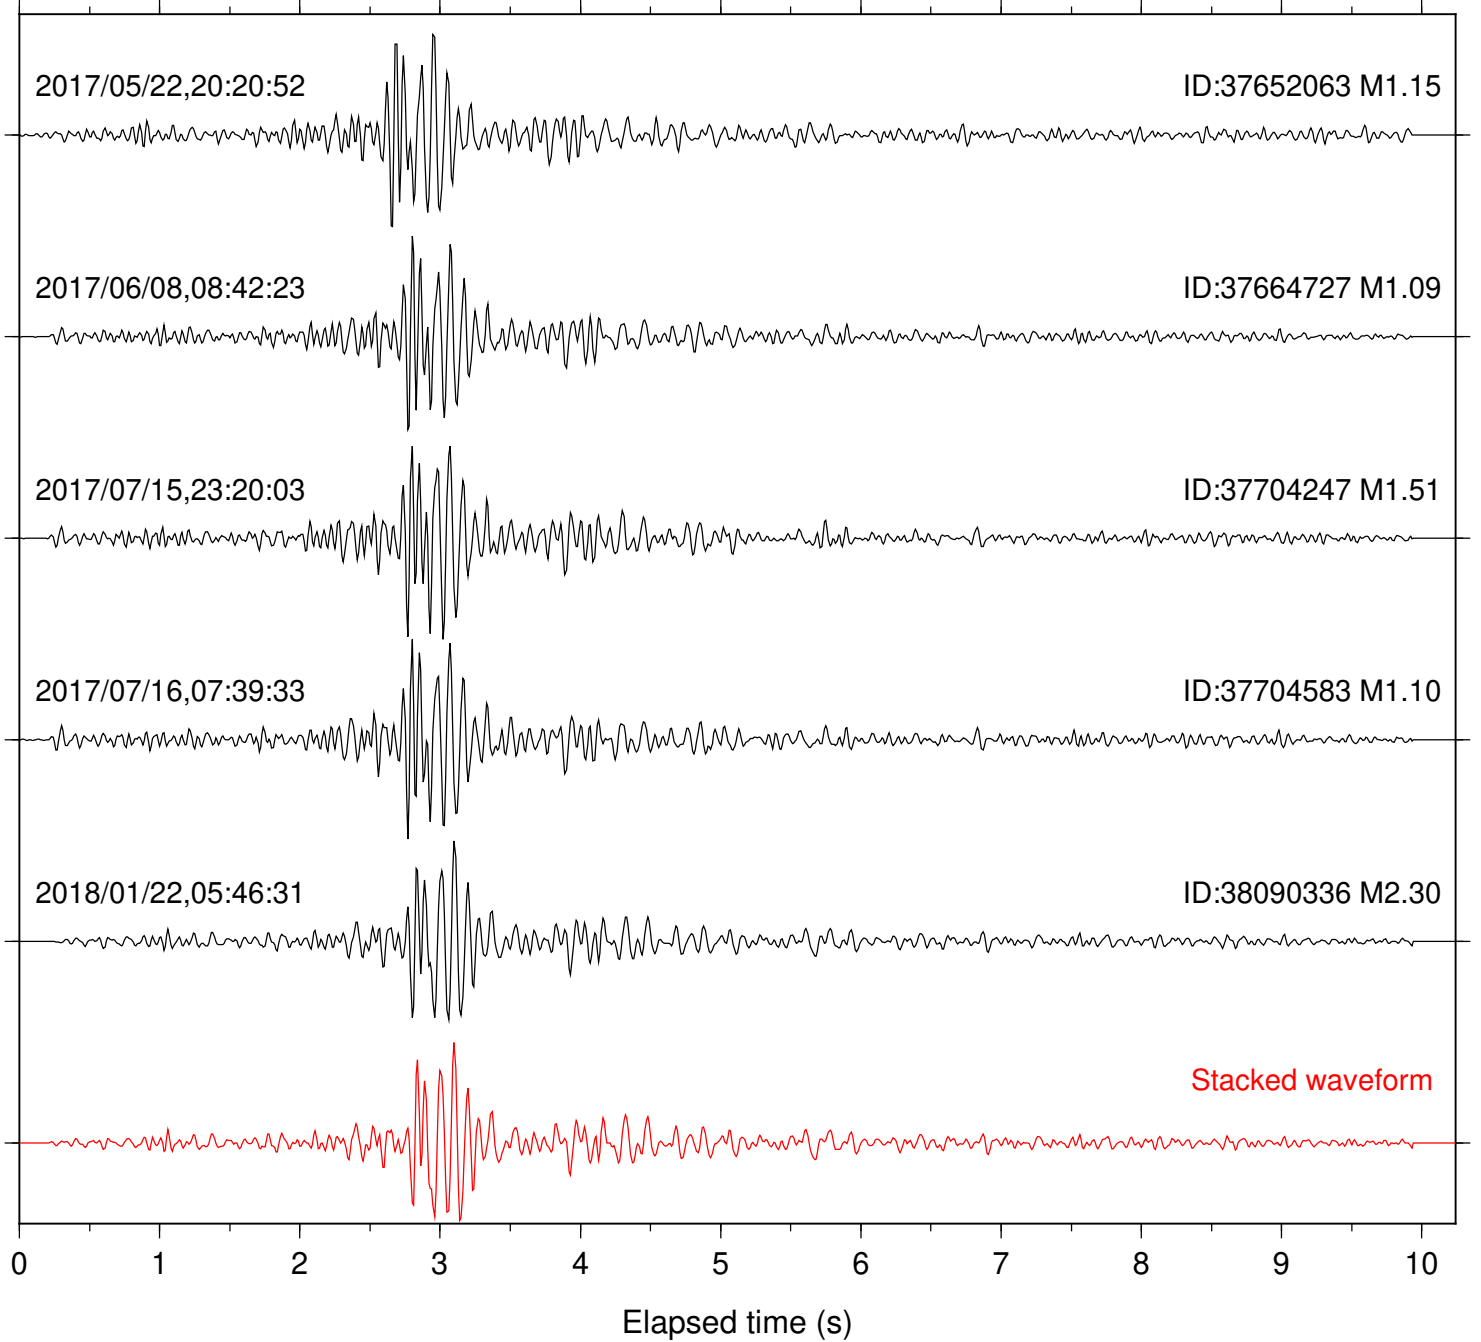

Station: HMT2 Com: HHZ

Focal depth: 6.83 km

Station: PFO Com: HHZ

Focal depth: 6.83 km

Station: POB2 Com: HHZ

Focal depth: 6.83 km

Station: SND Com: HHZ

Focal depth: 7.55 km