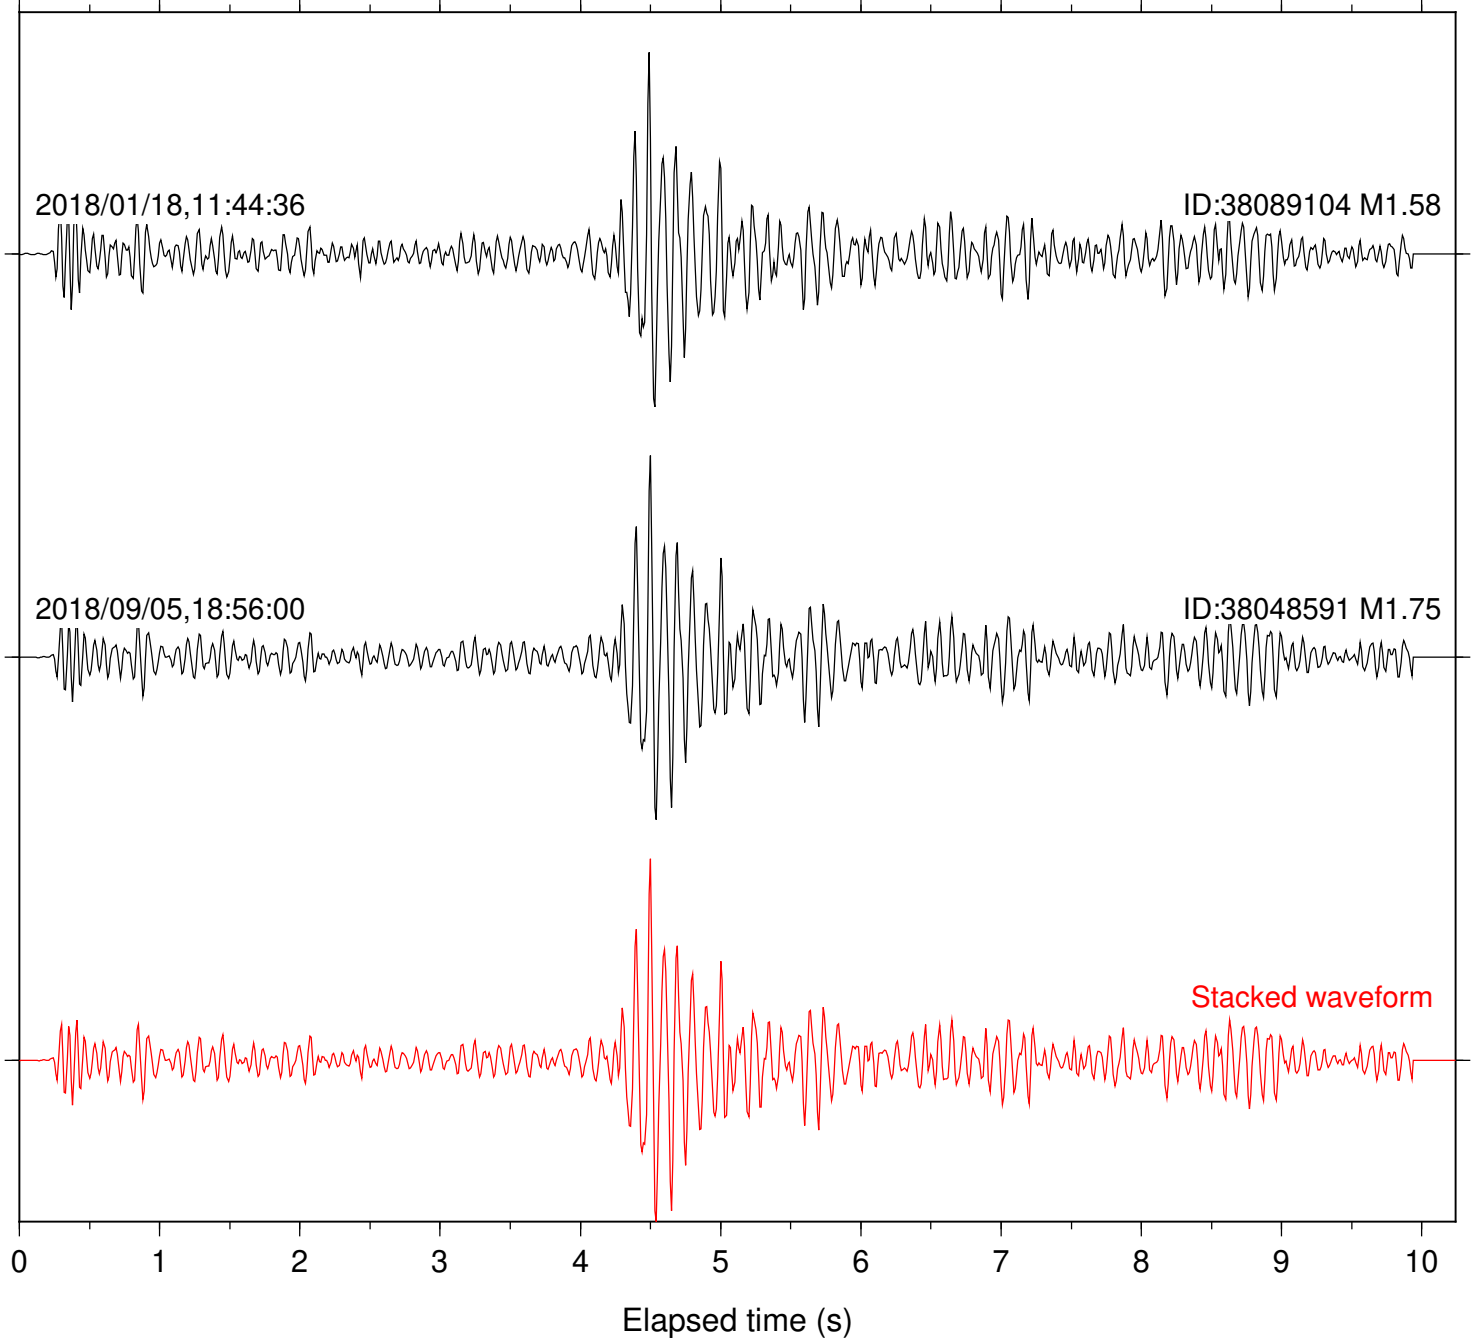

Station: B084 Com: EHZ

Focal depth: 4.98 km