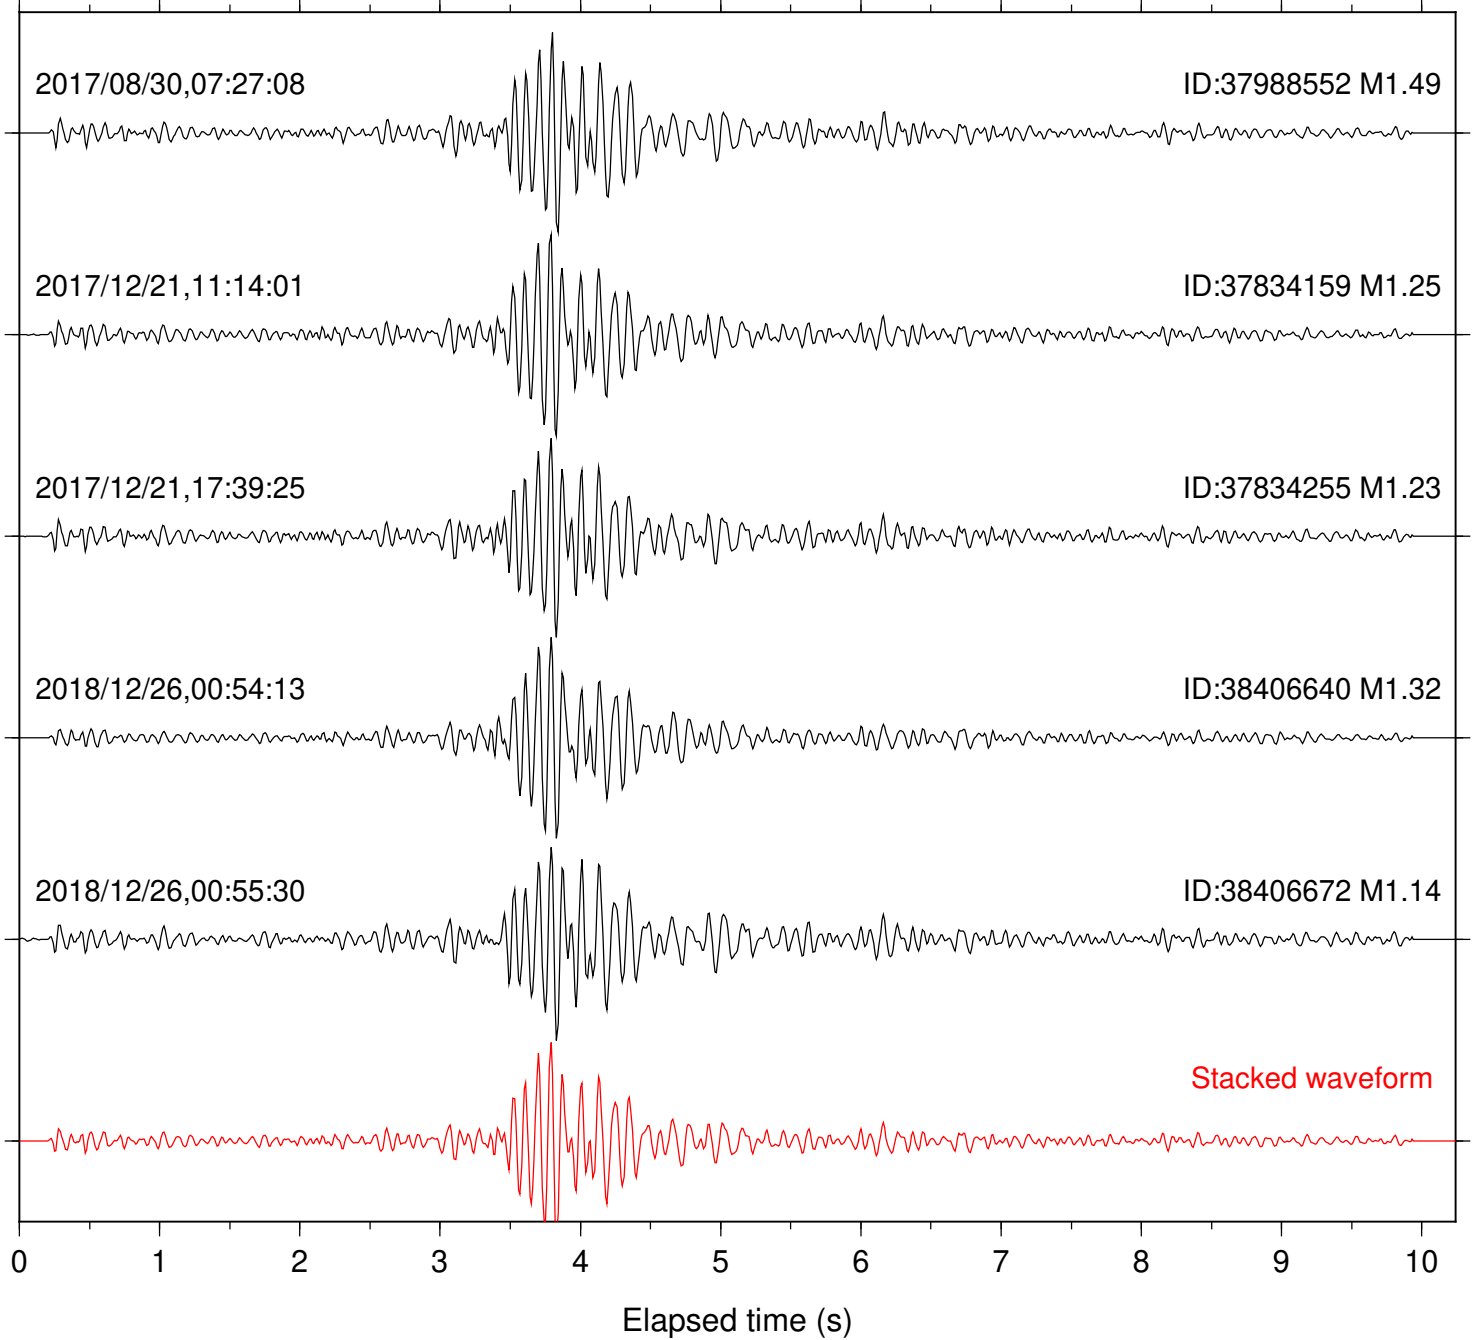

Station: POB2 Com: HHZ

Focal depth: 6.96 km