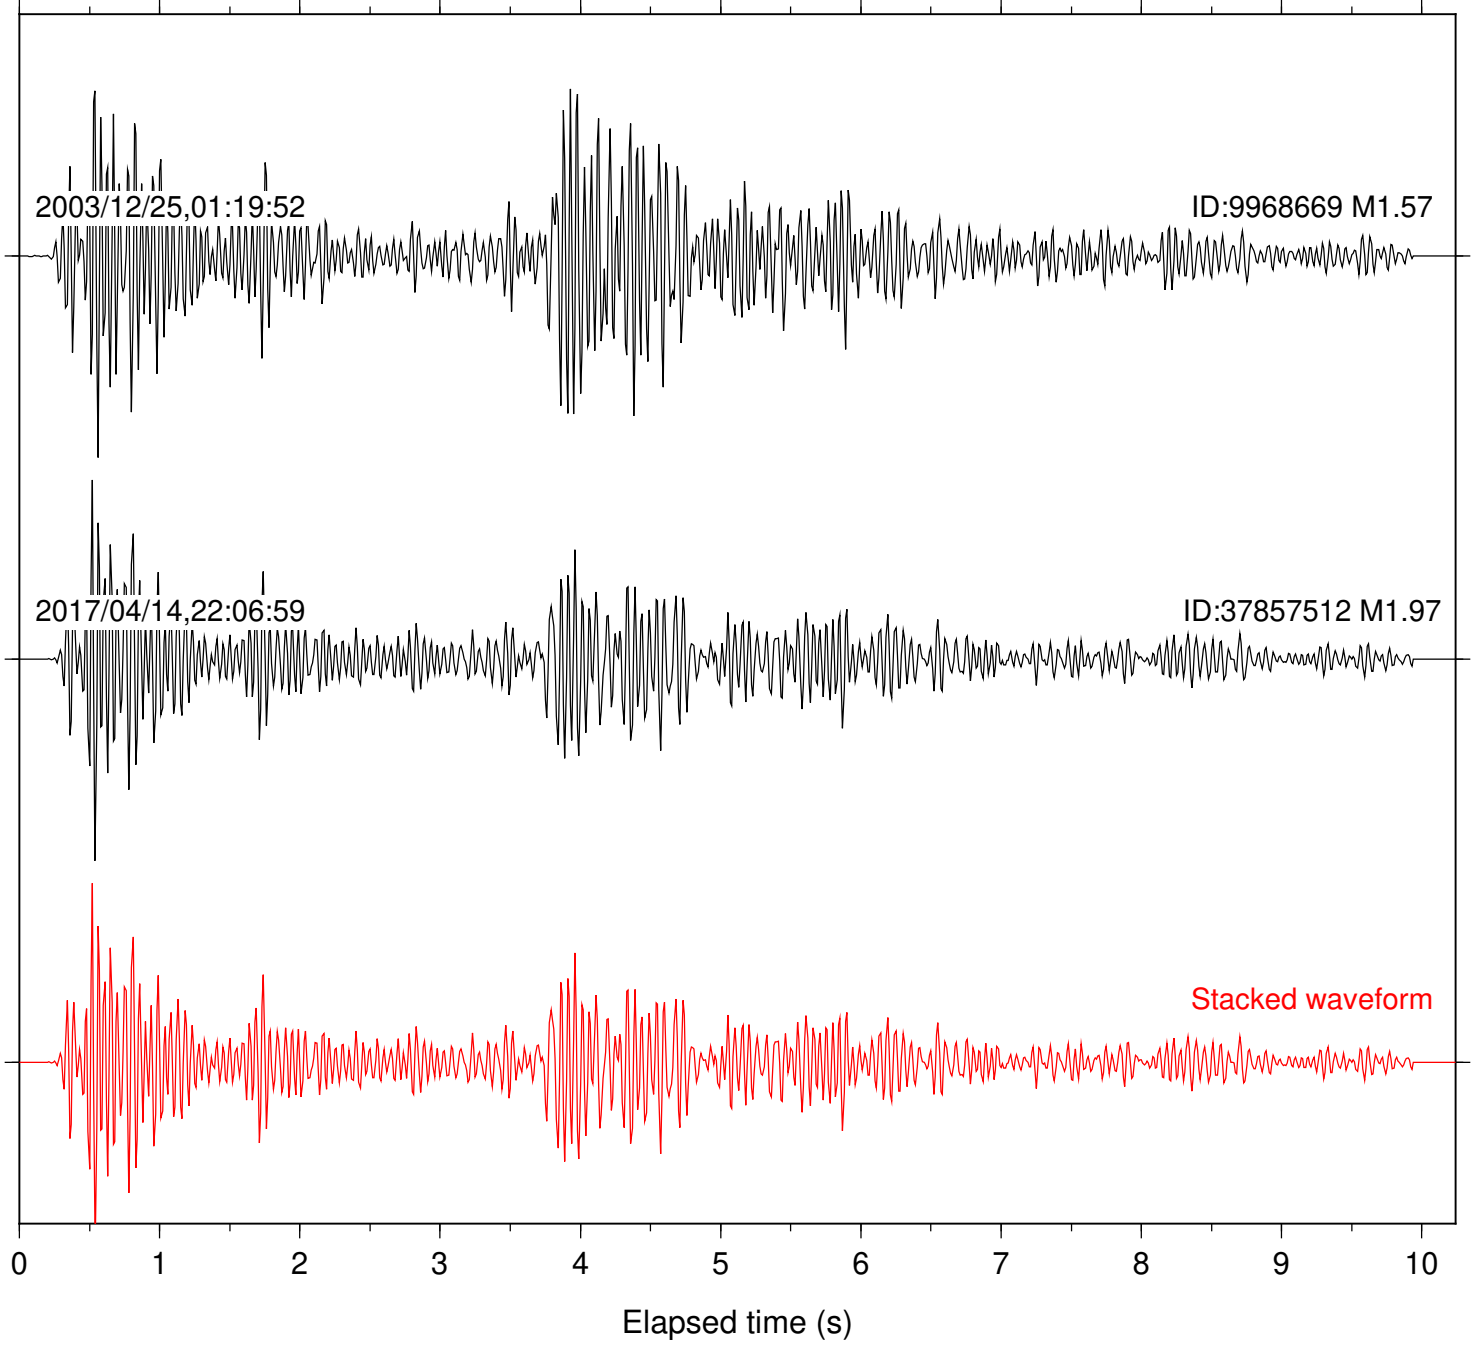

Focal depth: 16.29 km

Station: FRD Com: HHZ

Focal depth: 16.29 km

Station: HMT2 Com: HHZ

Focal depth: 15.83 km

Station: PFO Com: HHZ

Focal depth: 15.83 km

Station: AGA Com: HHZ