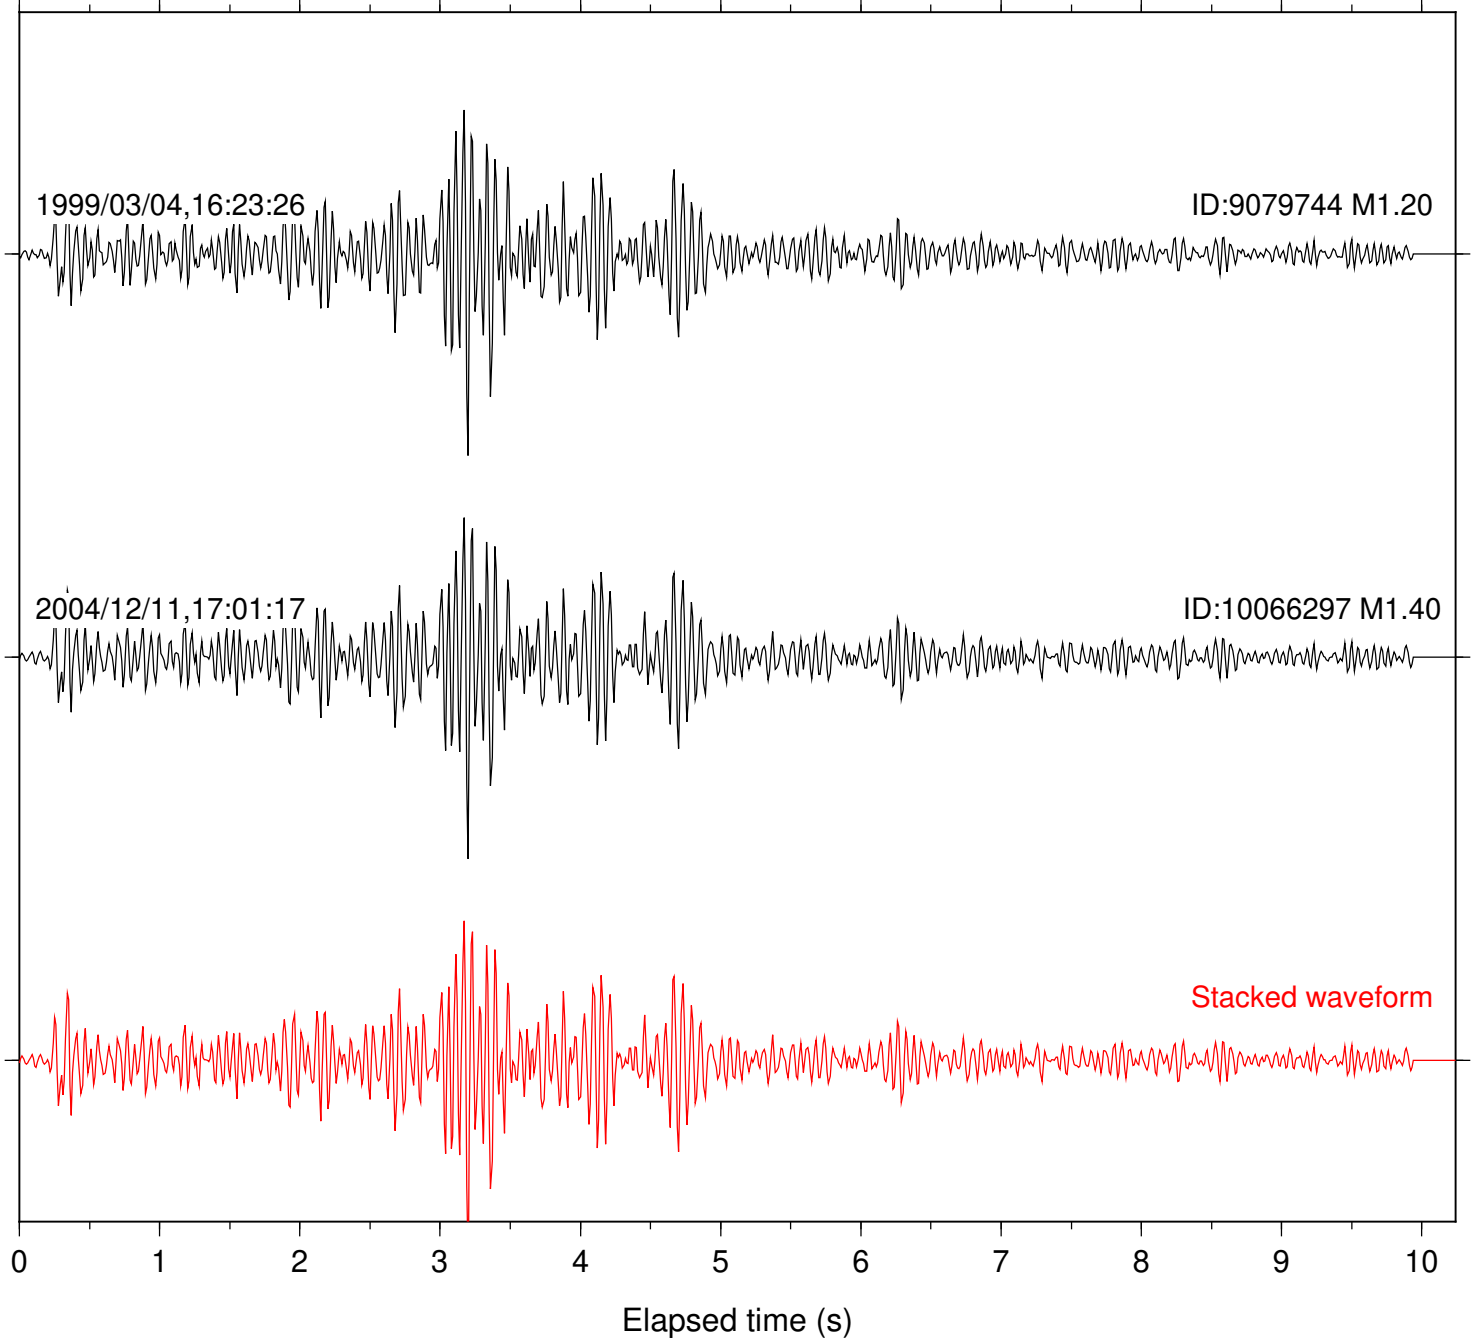

Station: POB2 Com: HHZ

Focal depth: 13.65 km

Station: WIN Com: EHZ

Focal depth: 14.24 km

Station: FRD Com: HHZ

Focal depth: 10.71 km

Station: PFO Com: HHZ

Focal depth: 10.71 km