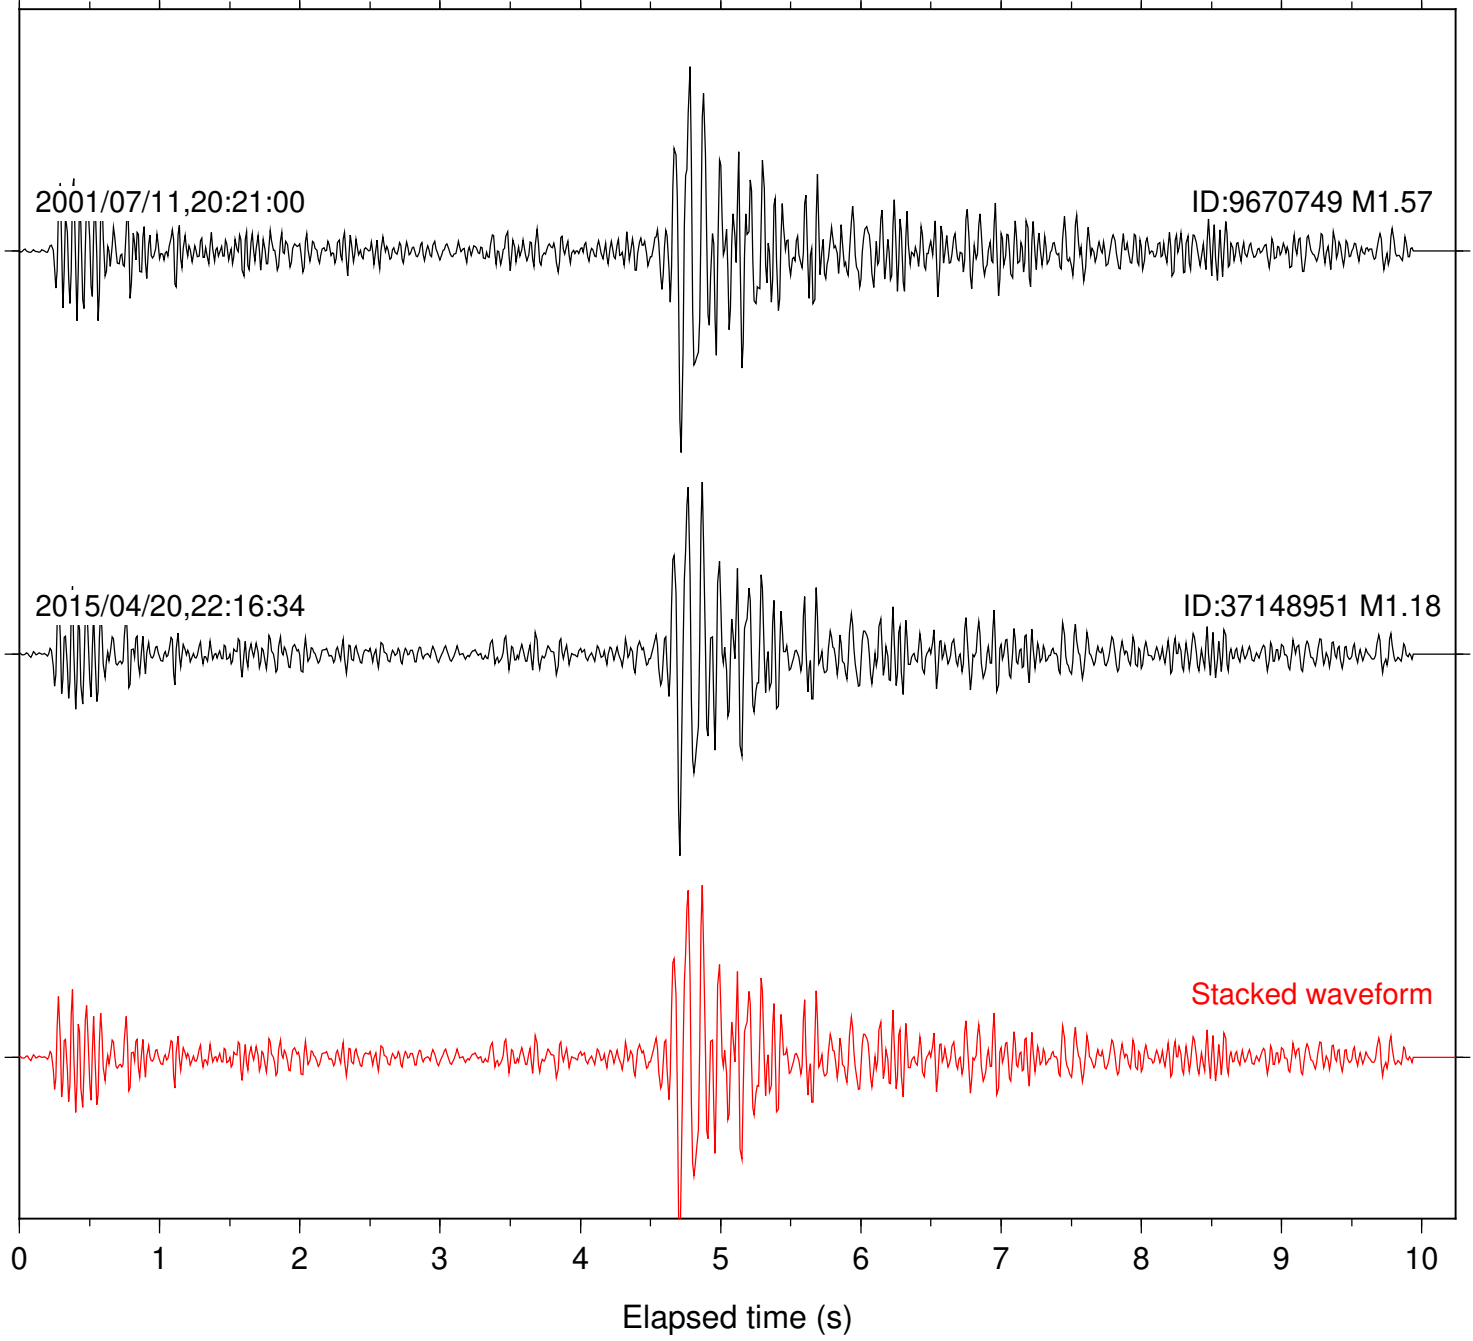

Station: BAC Com: EHZ

Focal depth: 17.70 km