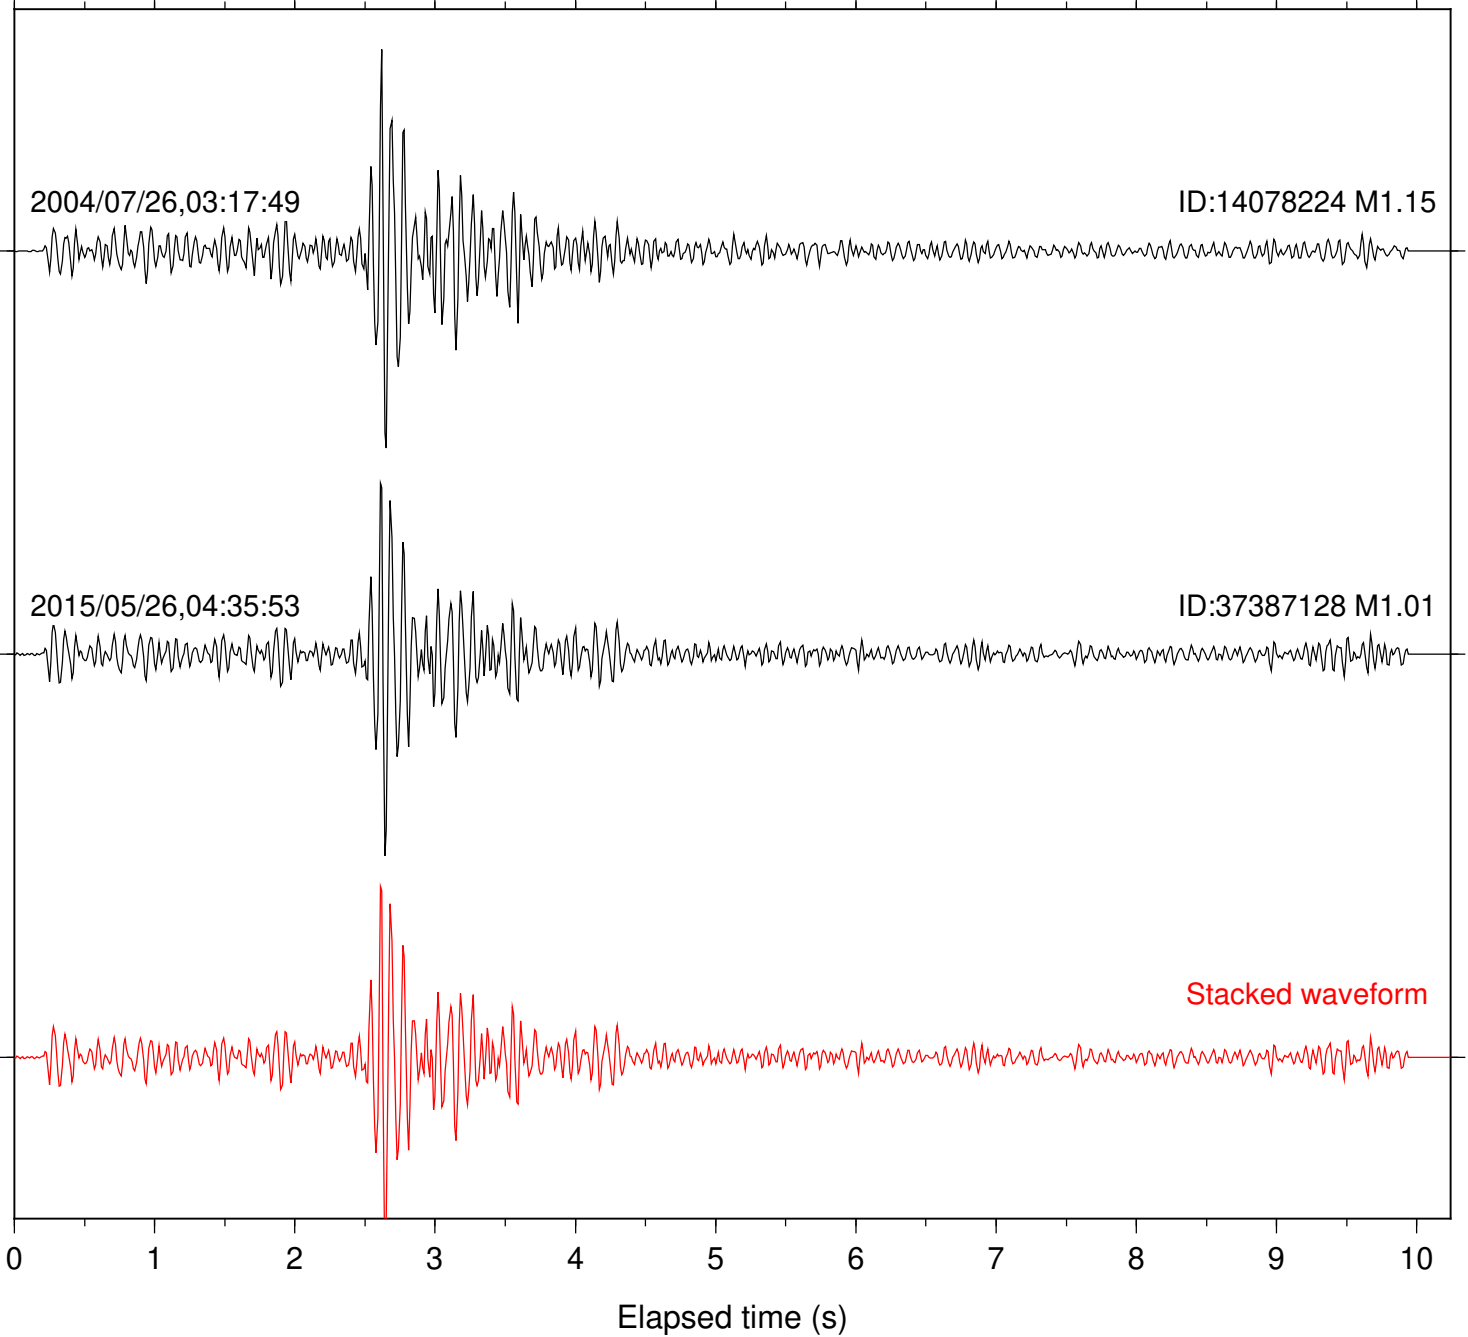

Station: KNW Com: HHZ

Focal depth: 17.62 km

2004/07/26,03:17:49

ID:14078224 M1.15

2015/05/26,04:35:53

ID:37387128 M1.01

Stacked waveform