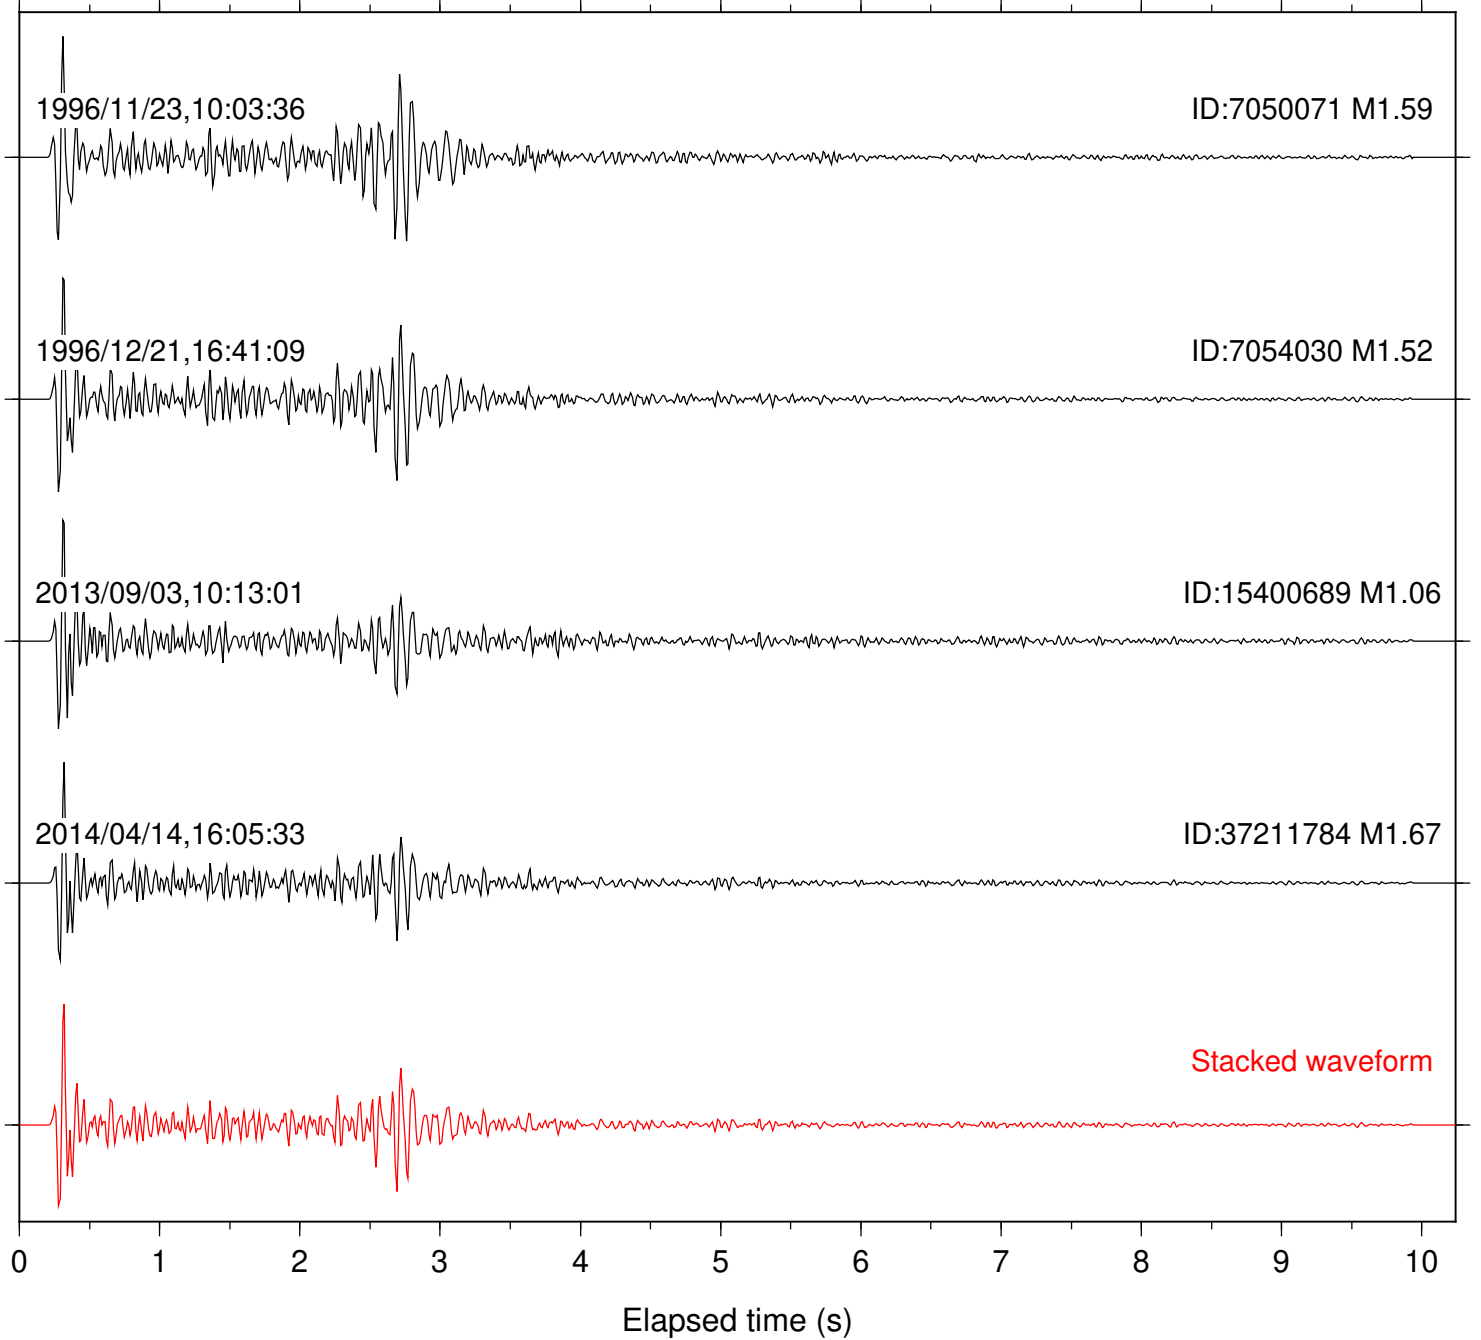

ID:37211784 M1.67

Stacked waveform

0 1 2 3 4 5 6 7 8 9 10

Elapsed time (s)

Station: FRD Com: HHZ

Focal depth: 5.81 km

Station: SND Com: HHZ

Focal depth: 5.81 km