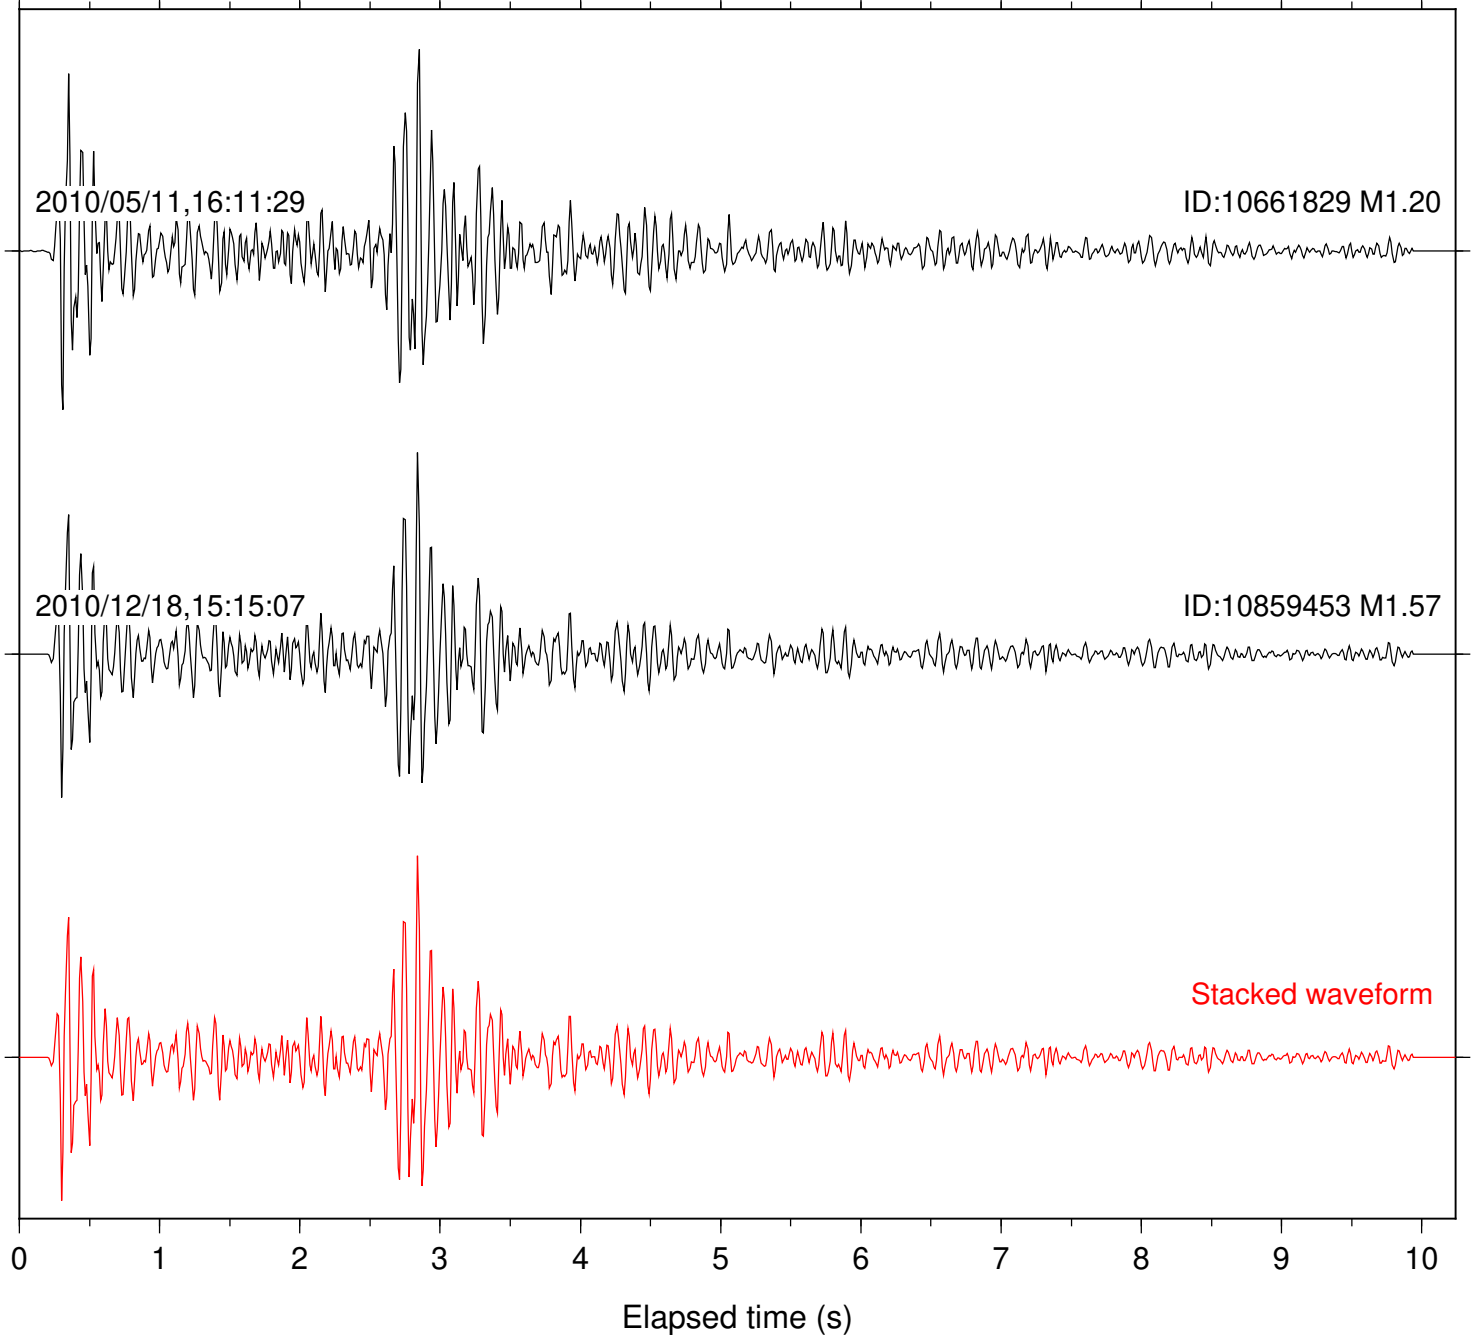

2010/12/18,15:15:07

ID:10859453 M1.57

2011/02/07,00:01:52

ID:14930860 M1.20

Stacked waveform

0 1 2 3 4 5 6 7 8 9 10  
Elapsed time (s)

Station: B084 Com: EHZ

Focal depth: 7.85 km