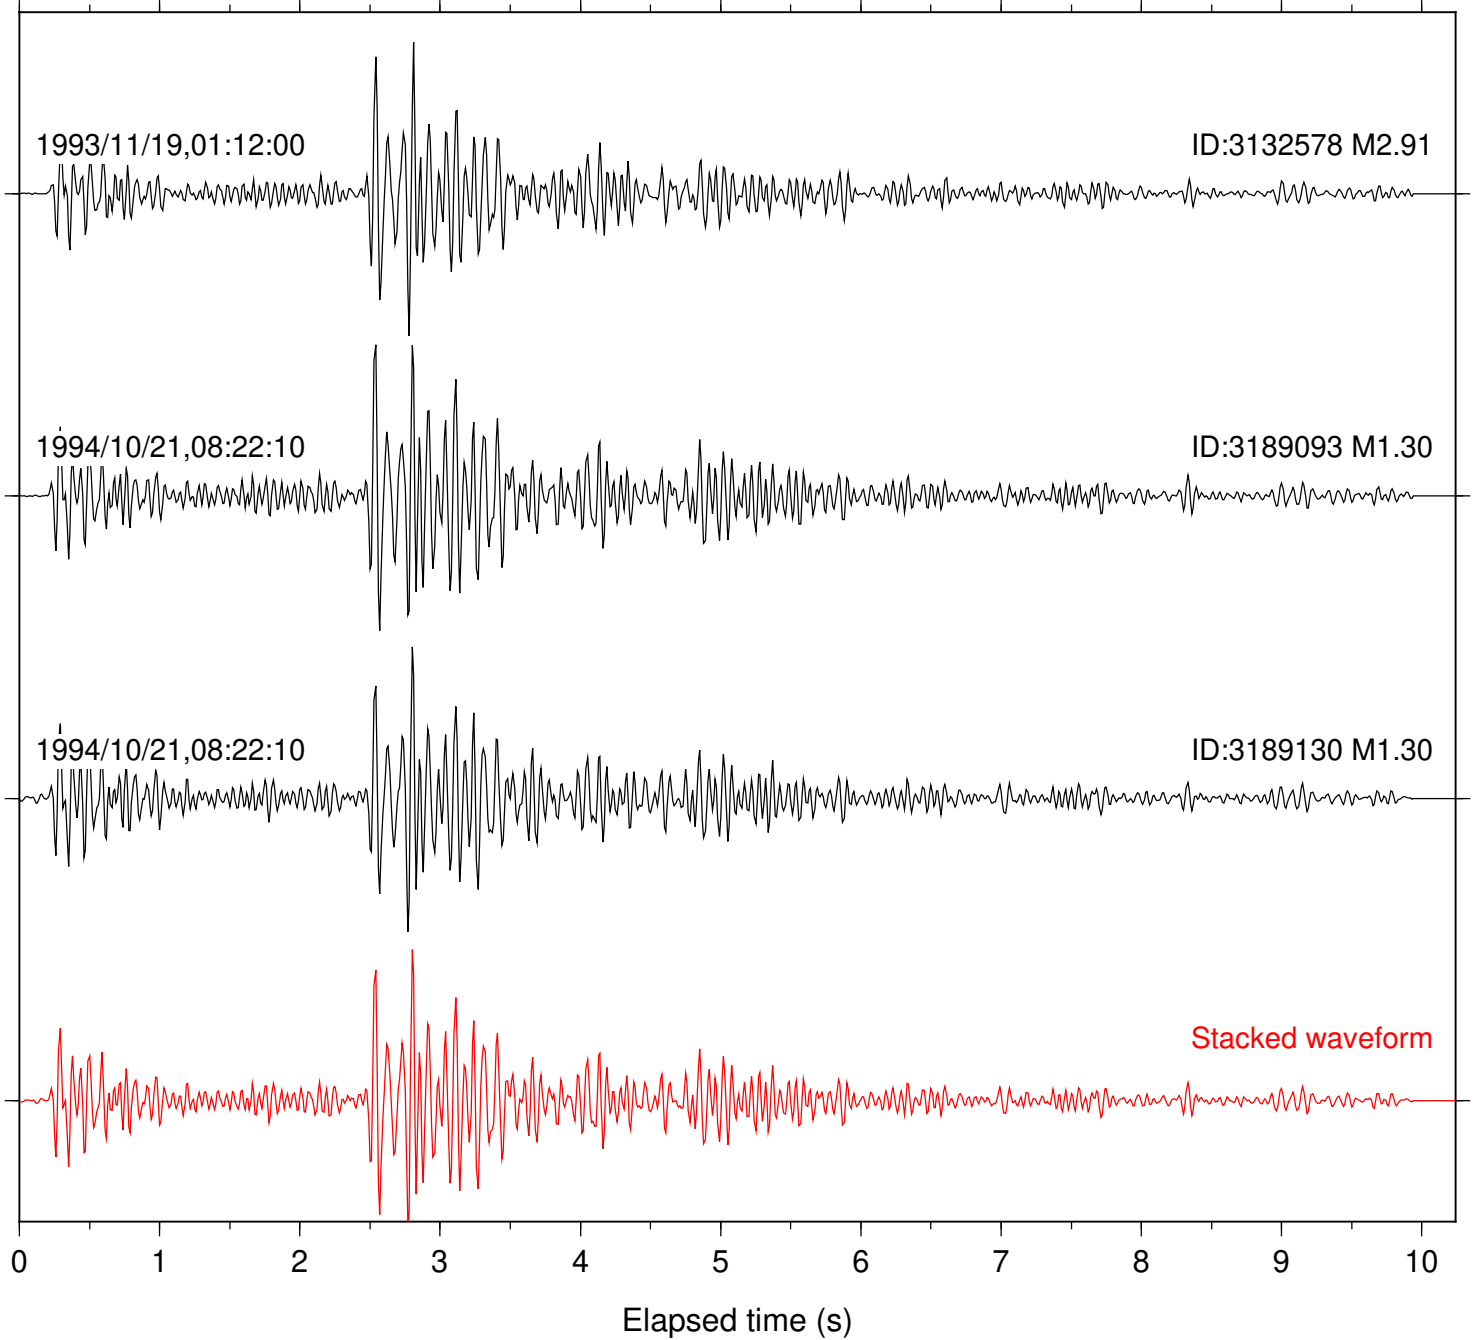

Station: HMT2 Com: HHZ

Focal depth: 17.23 km