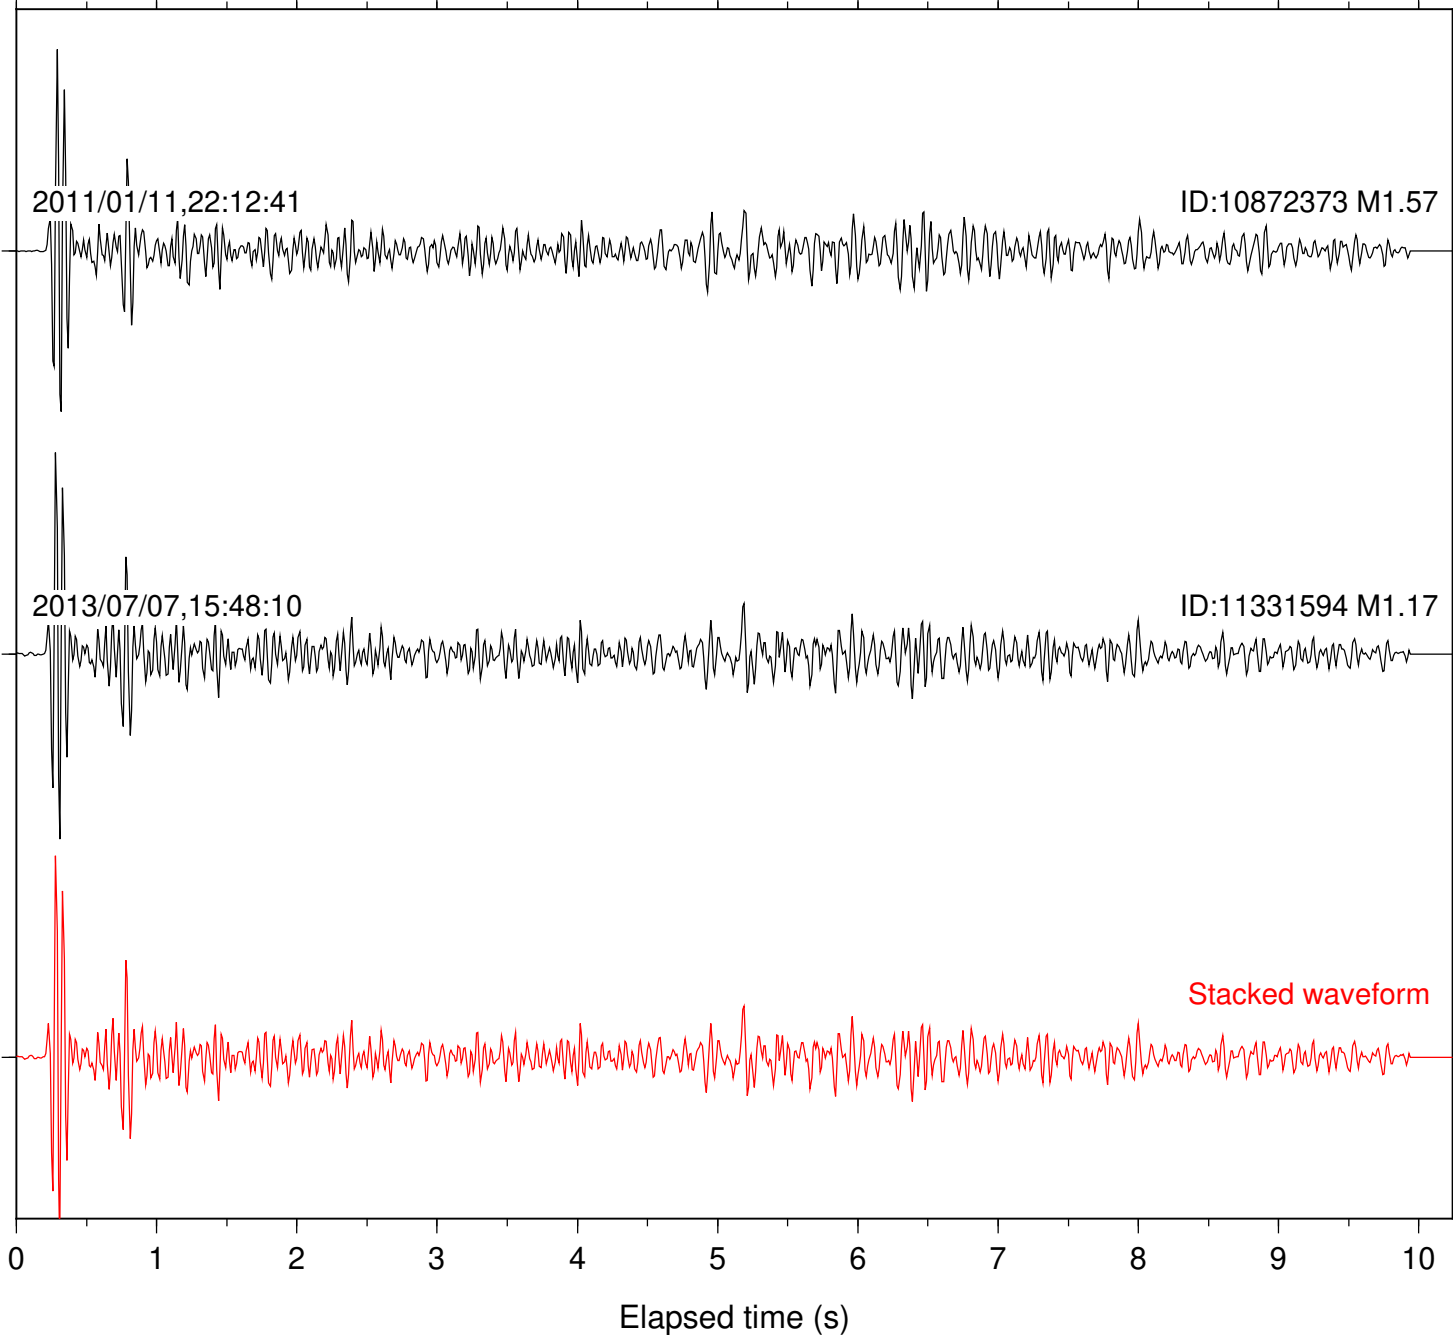

Station: B946 Com: EHZ

Focal depth: 10.99 km

2011/01/11,22:12:41

ID:10872373 M1.57

2013/07/07,15:48:10

ID:11331594 M1.17

Stacked waveform