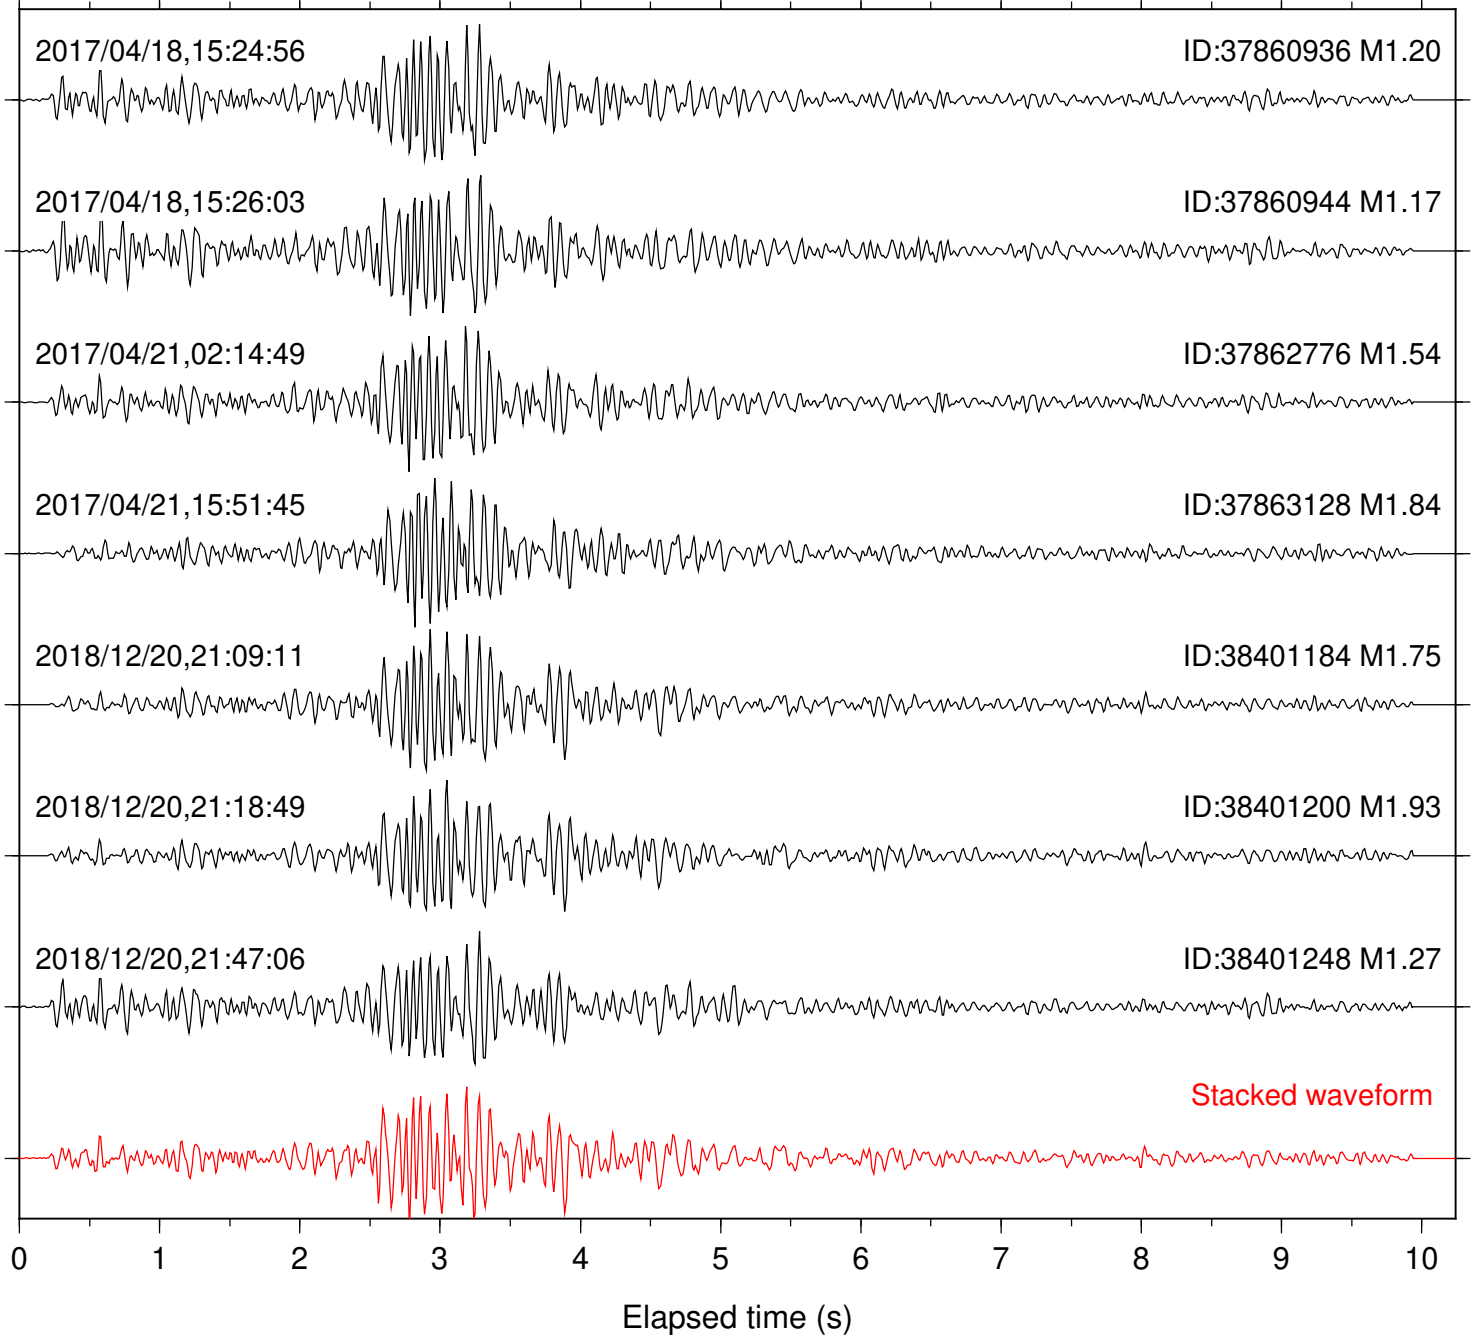

Station: SND Com: HHZ

Focal depth: 5.81 km