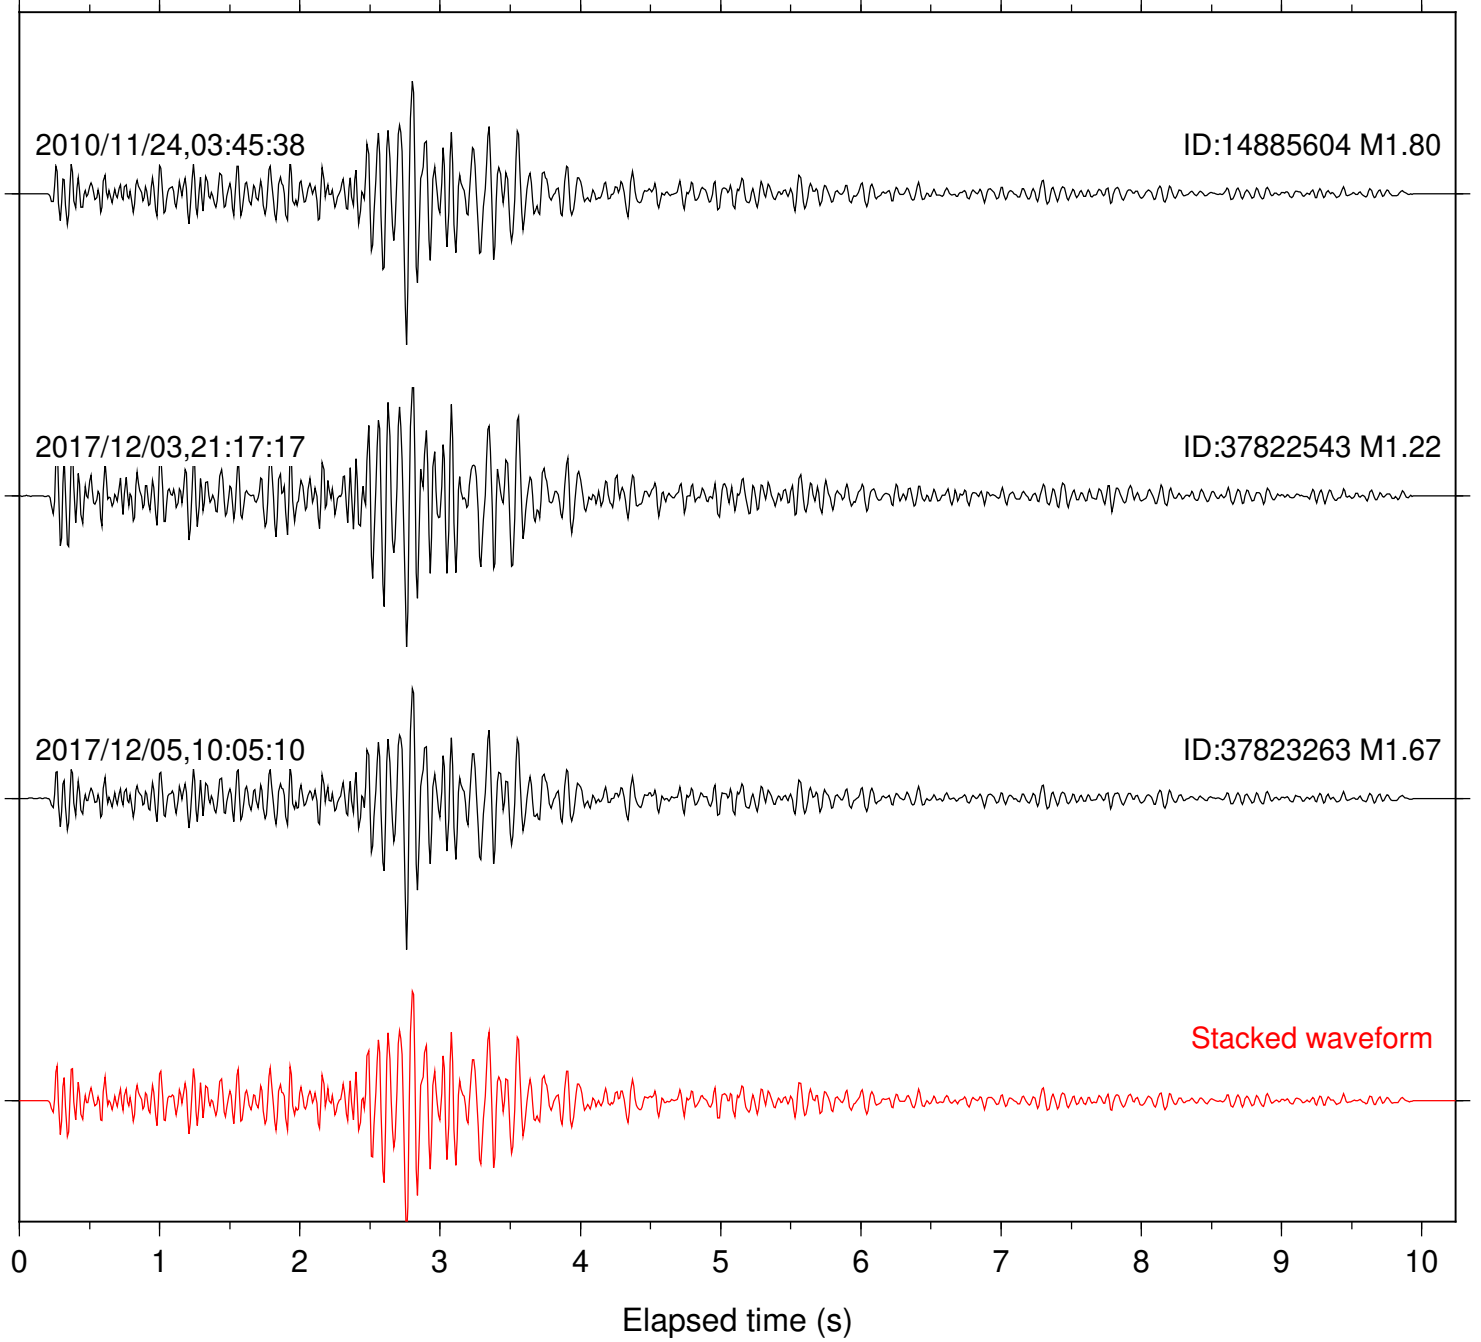

Station: B088 Com: EHZ

Focal depth: 7.06 km