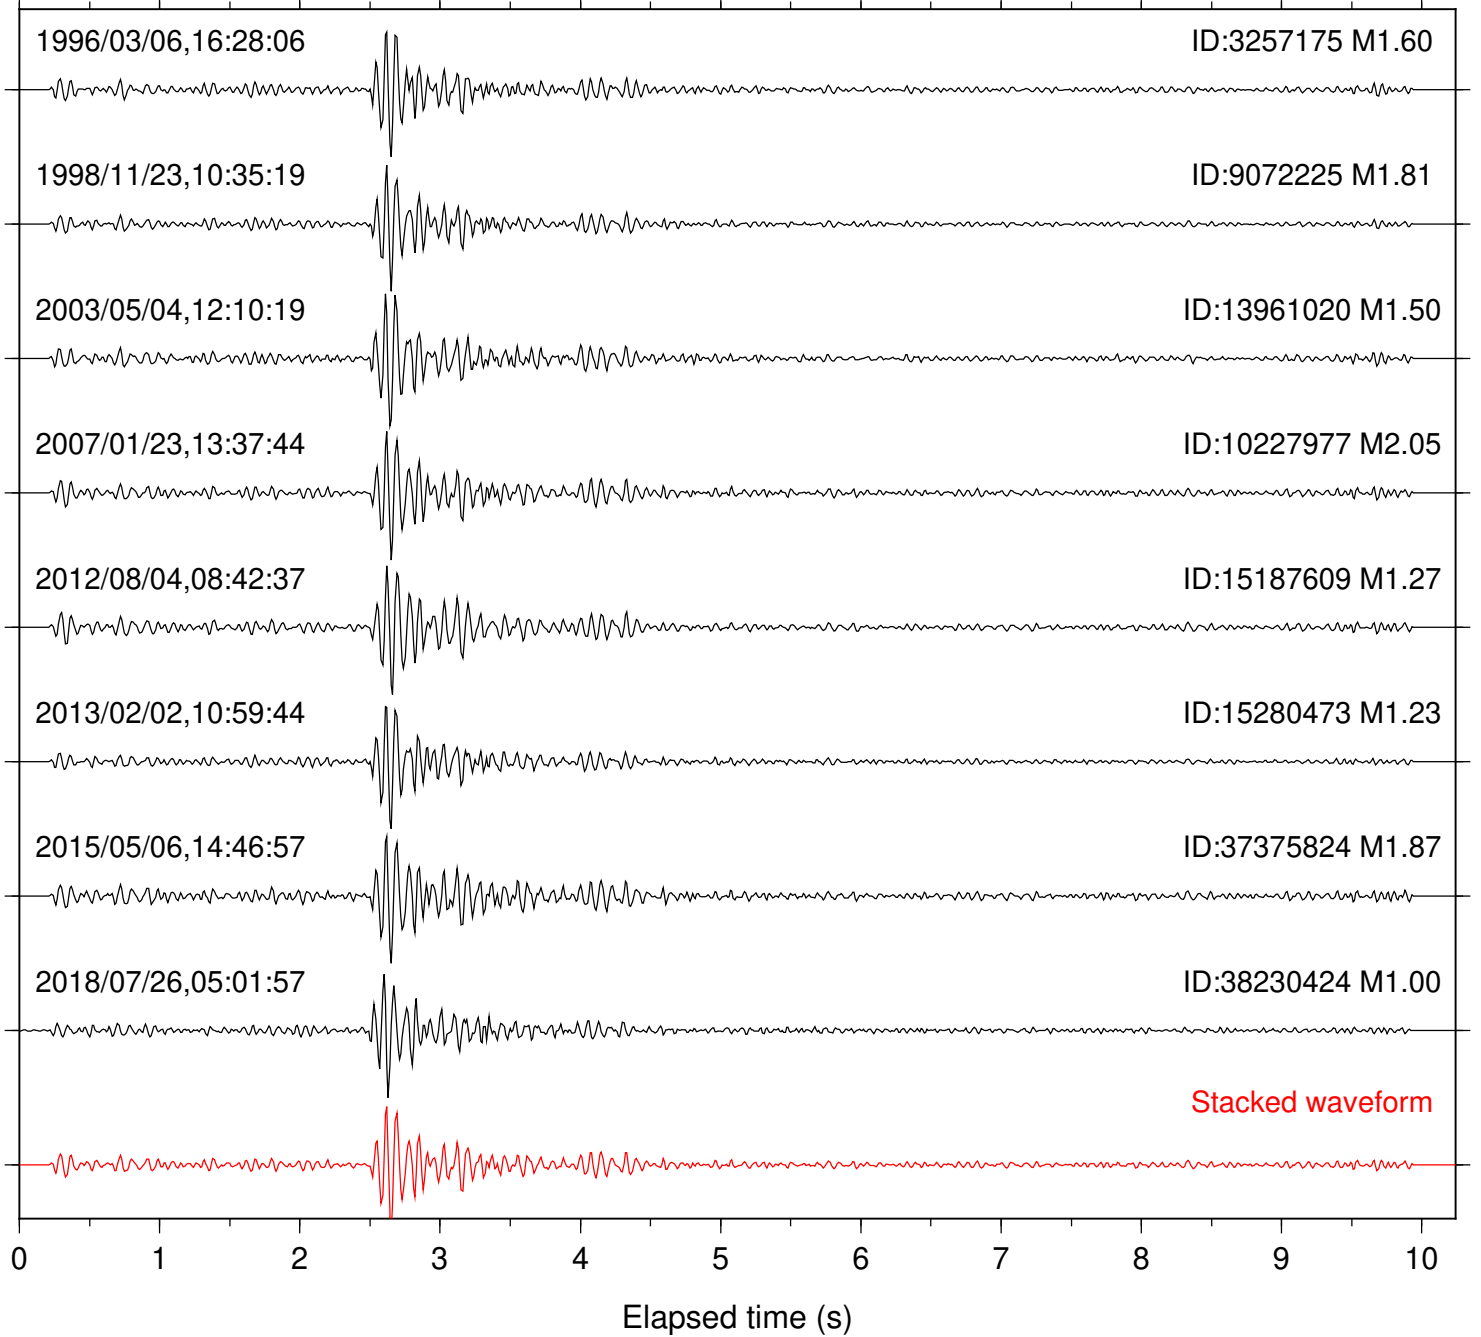

Station: KNW Com: HHZ

Focal depth: 17.56 km