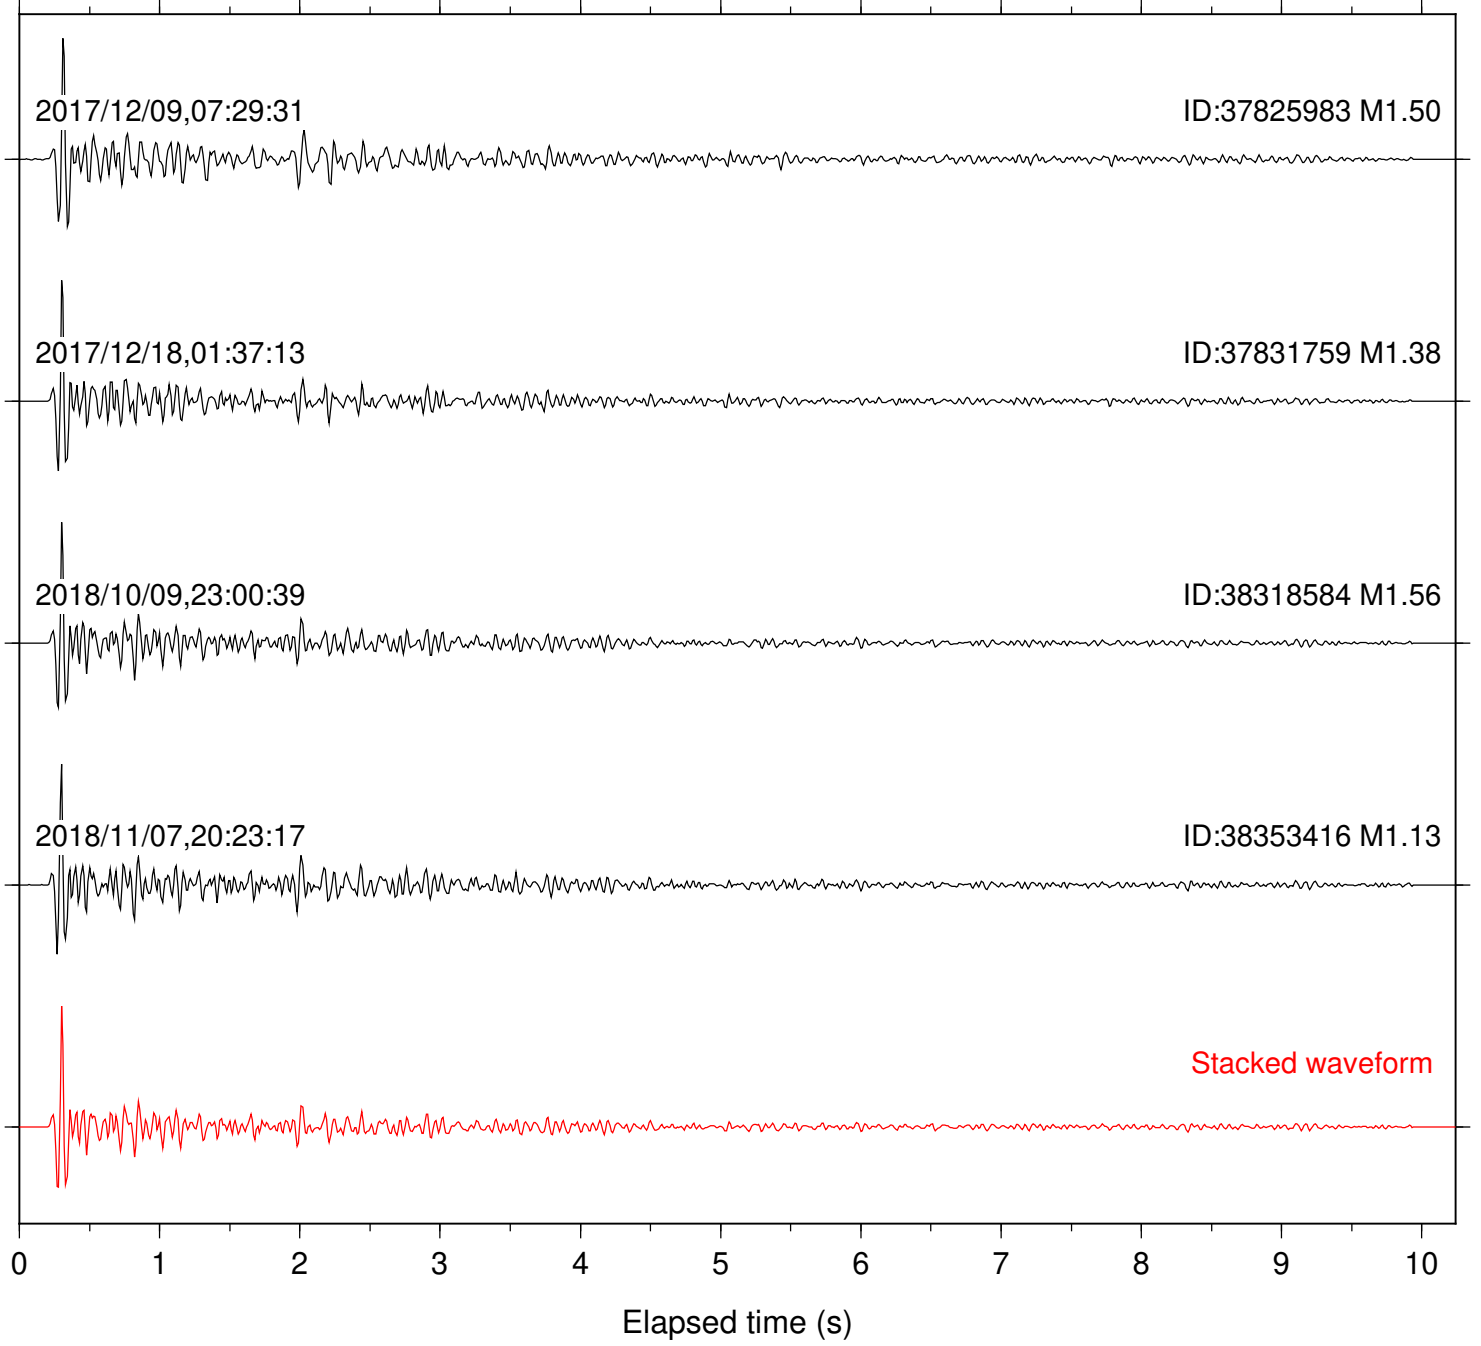

Station: BZN Com: HHZ

Focal depth: 6.83 km