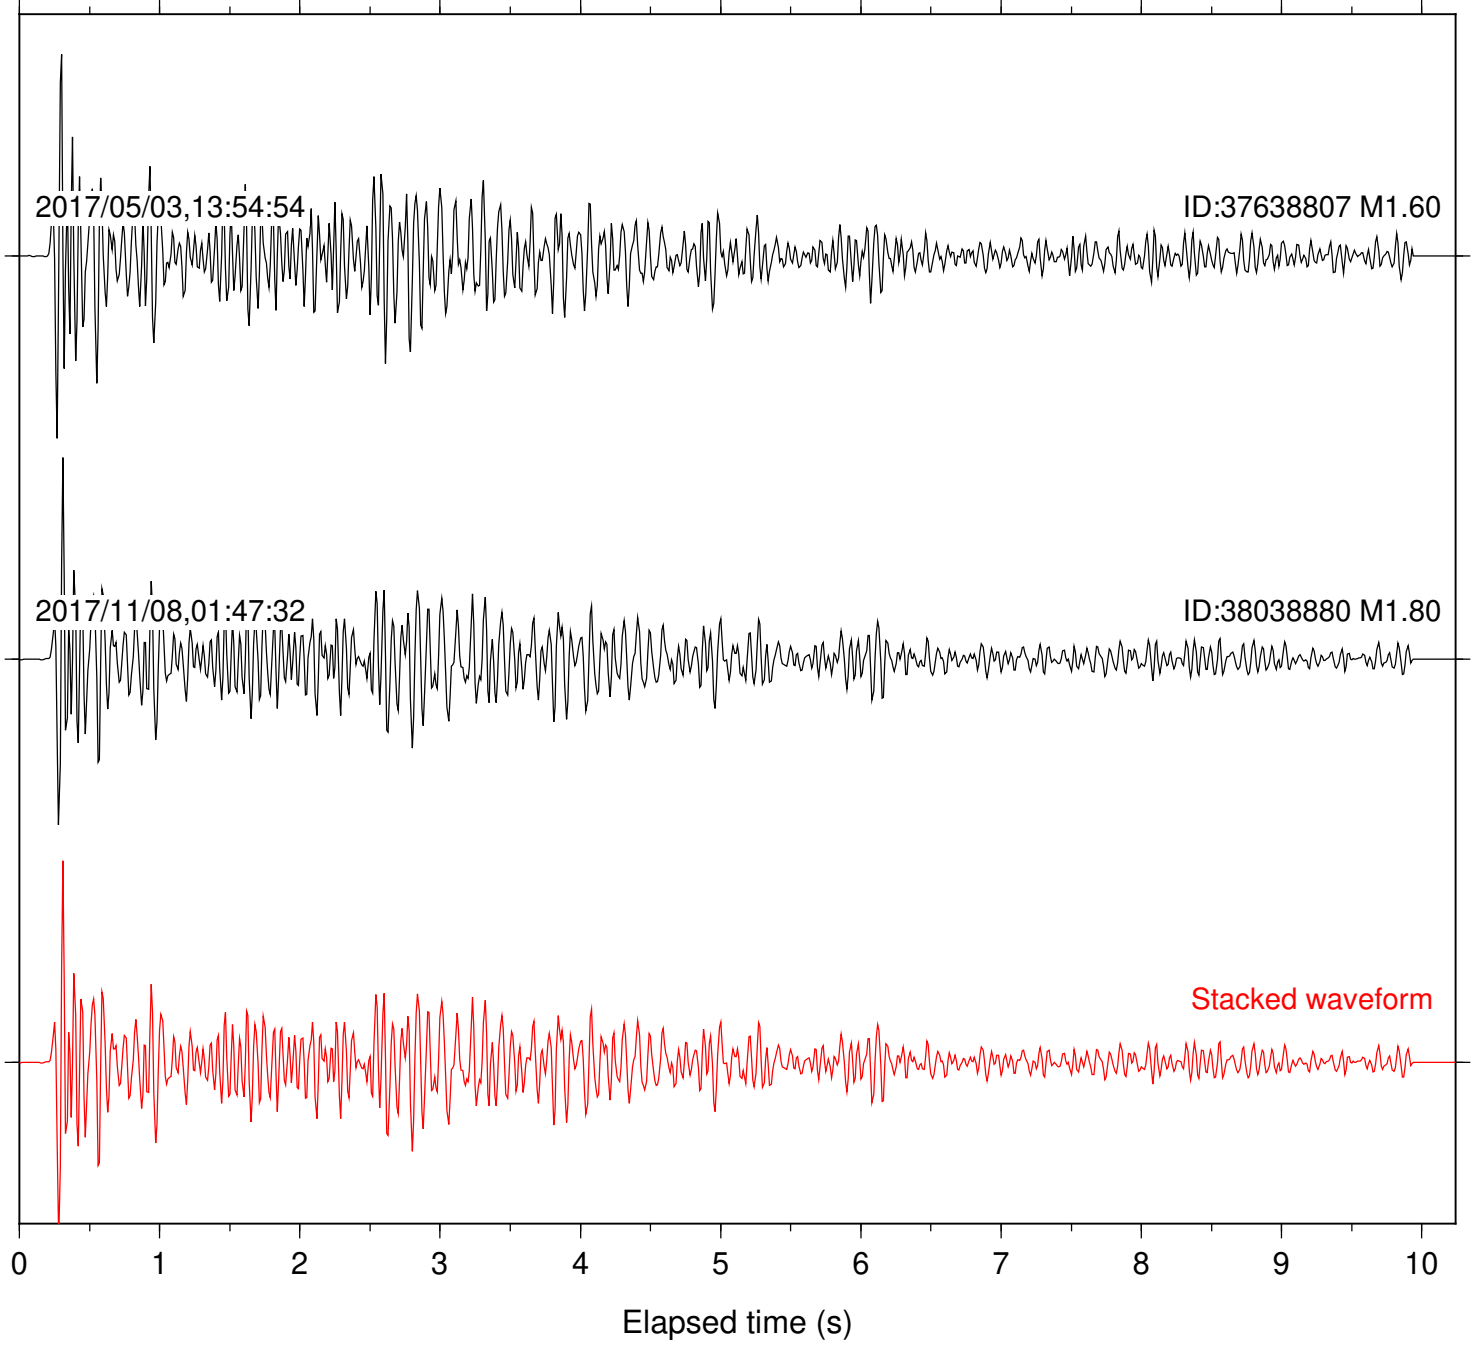

Station: B087 Com: EHZ

Focal depth: 5.68 km