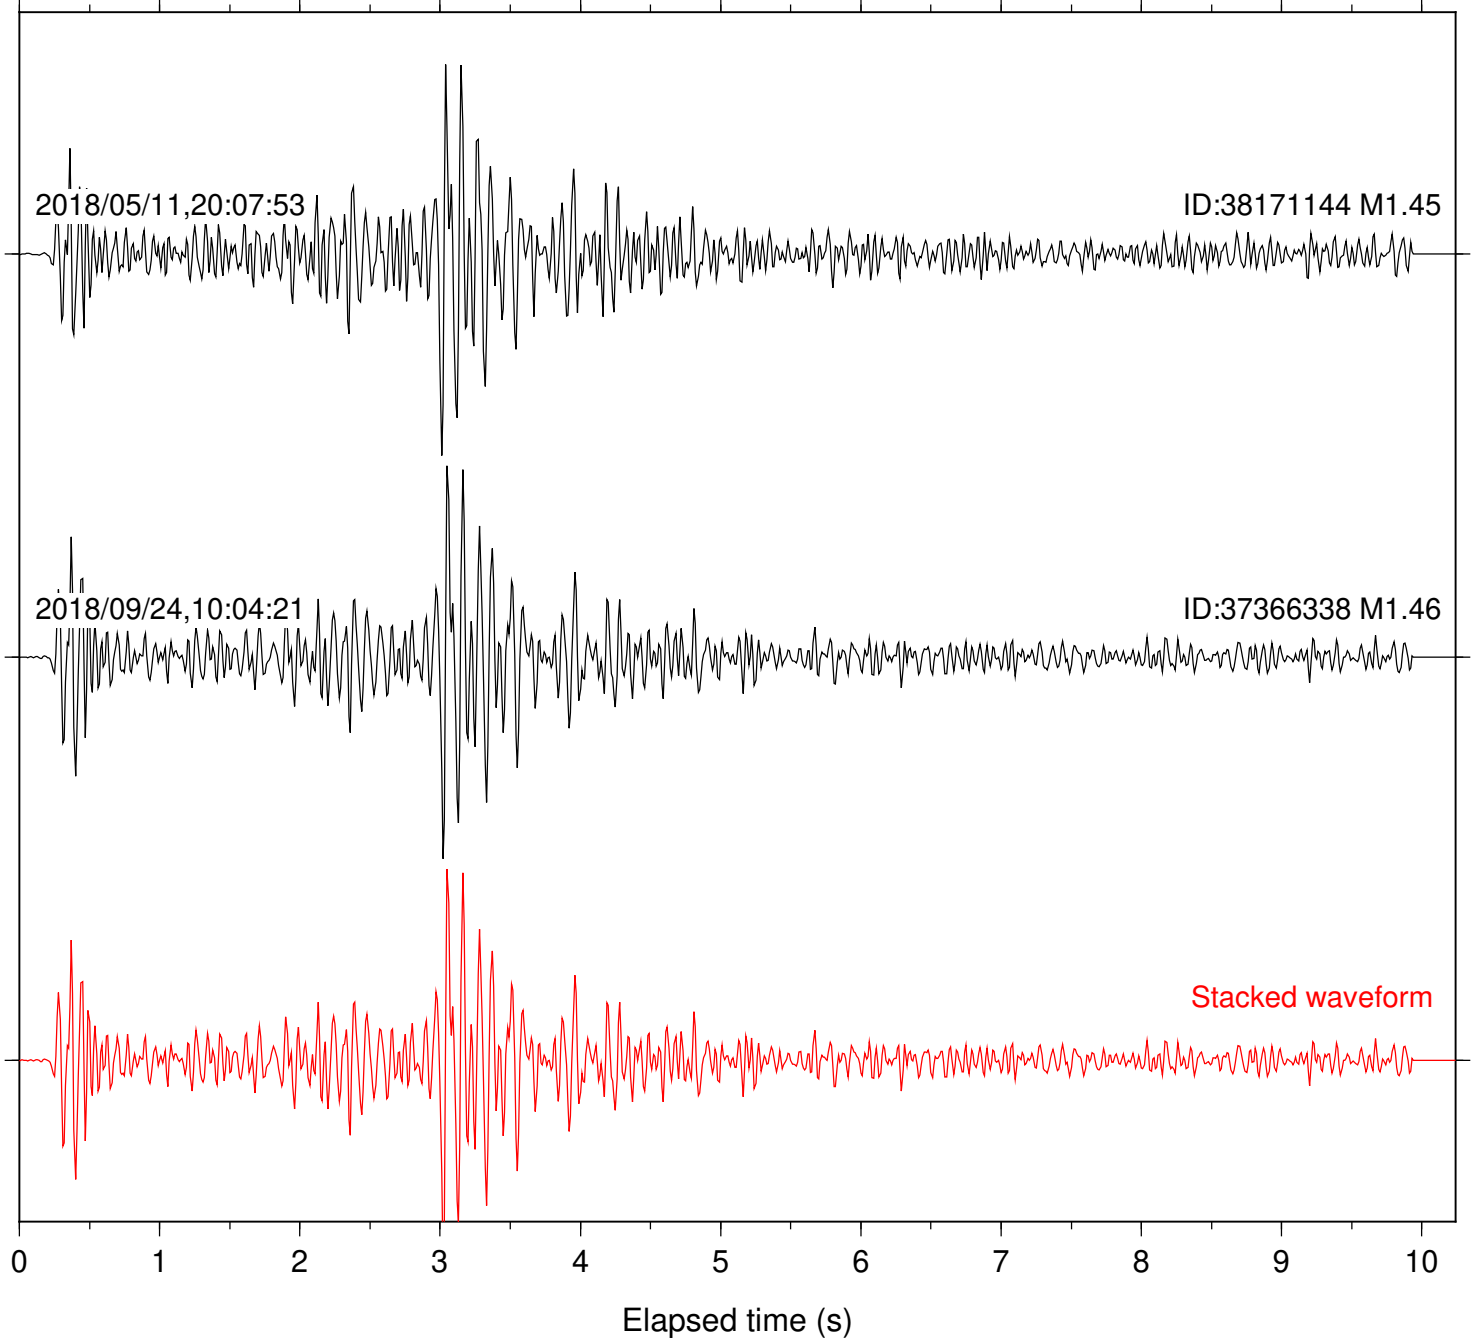

Station: B082 Com: EHZ

Focal depth: 4.46 km