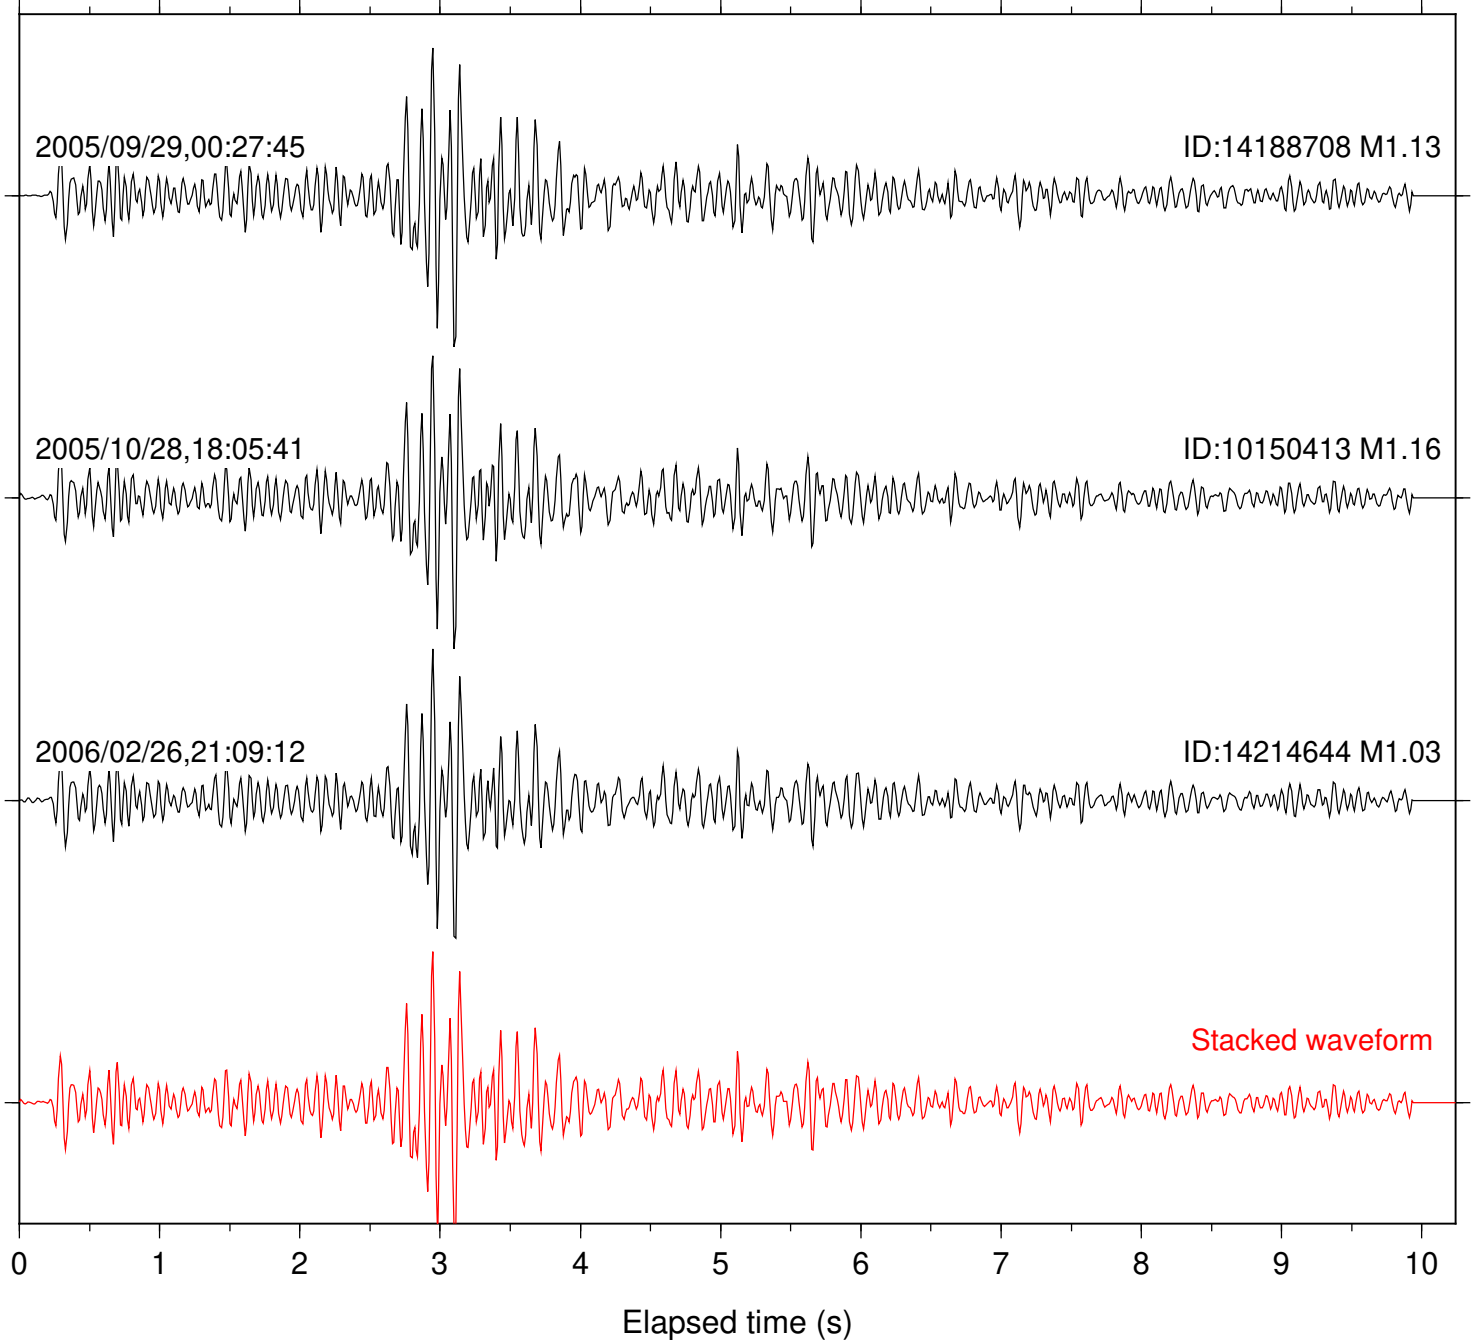

Station: POB2 Com: HHZ

Focal depth: 11.09 km