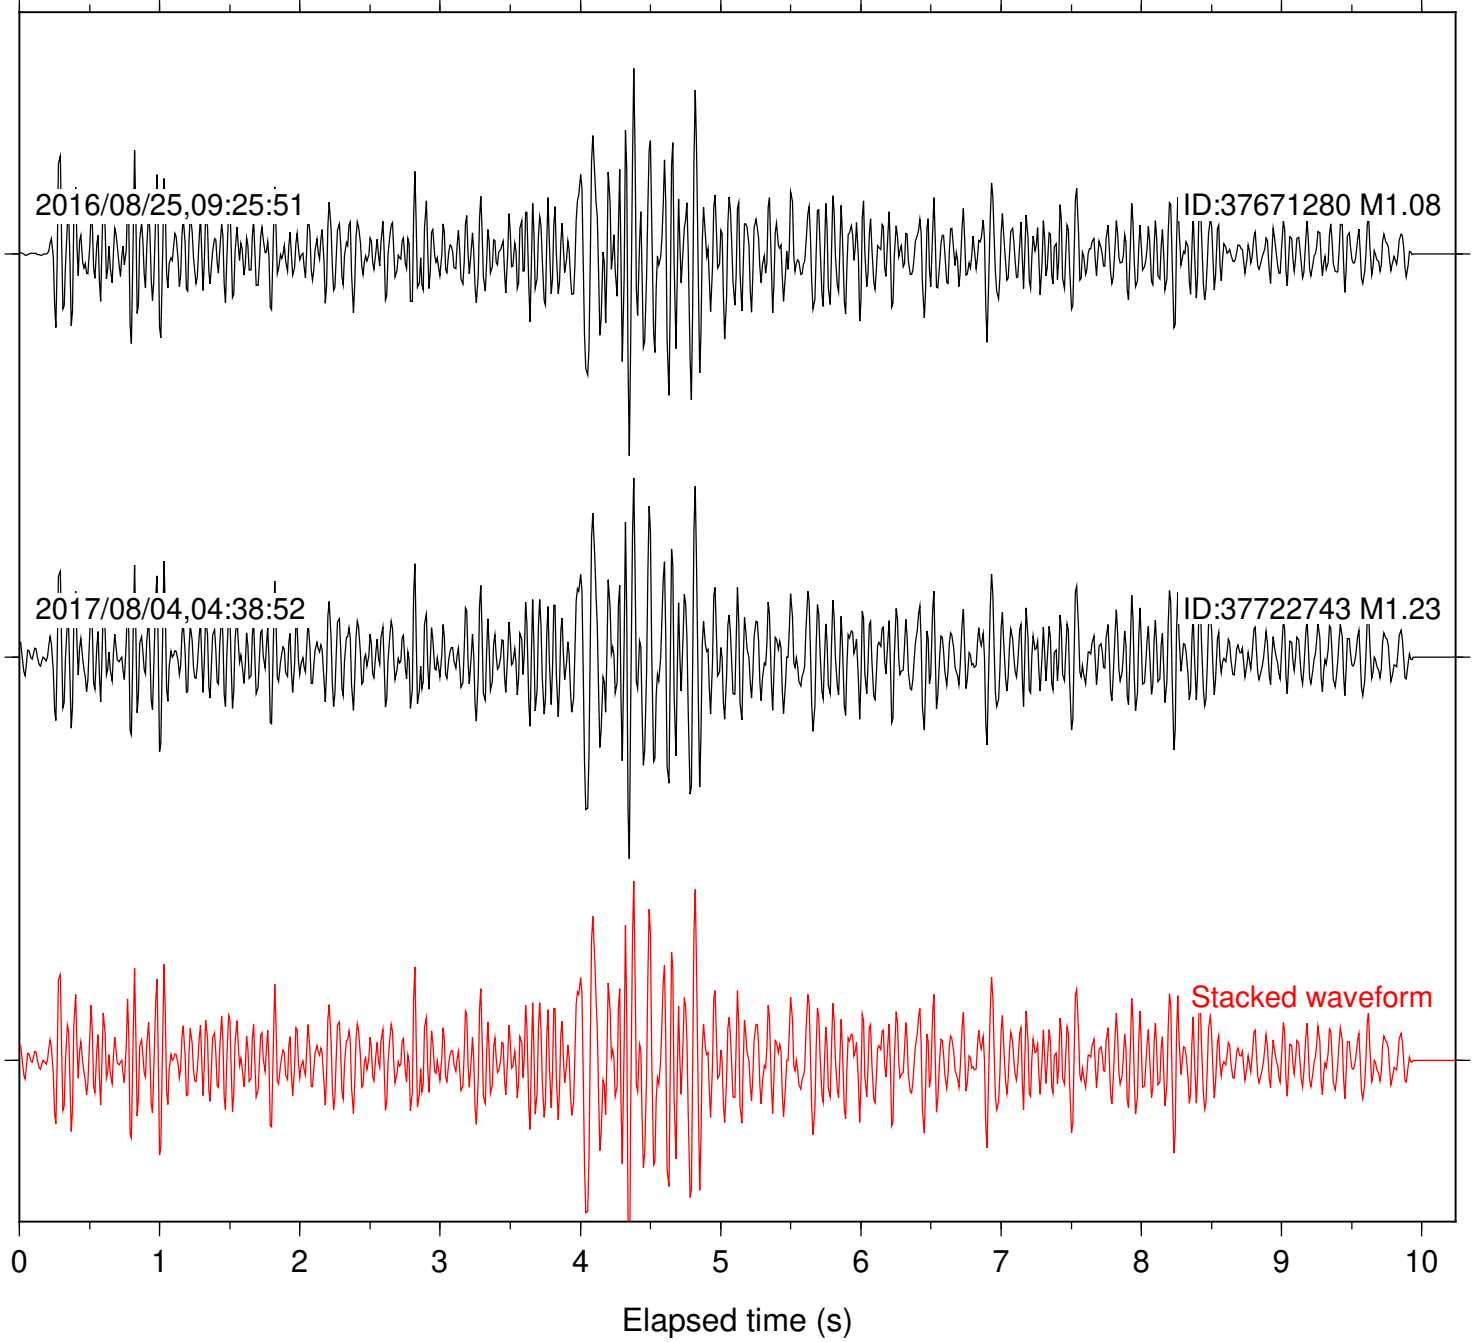

Station: HMT2 Com: HHZ

Focal depth: 6.75 km