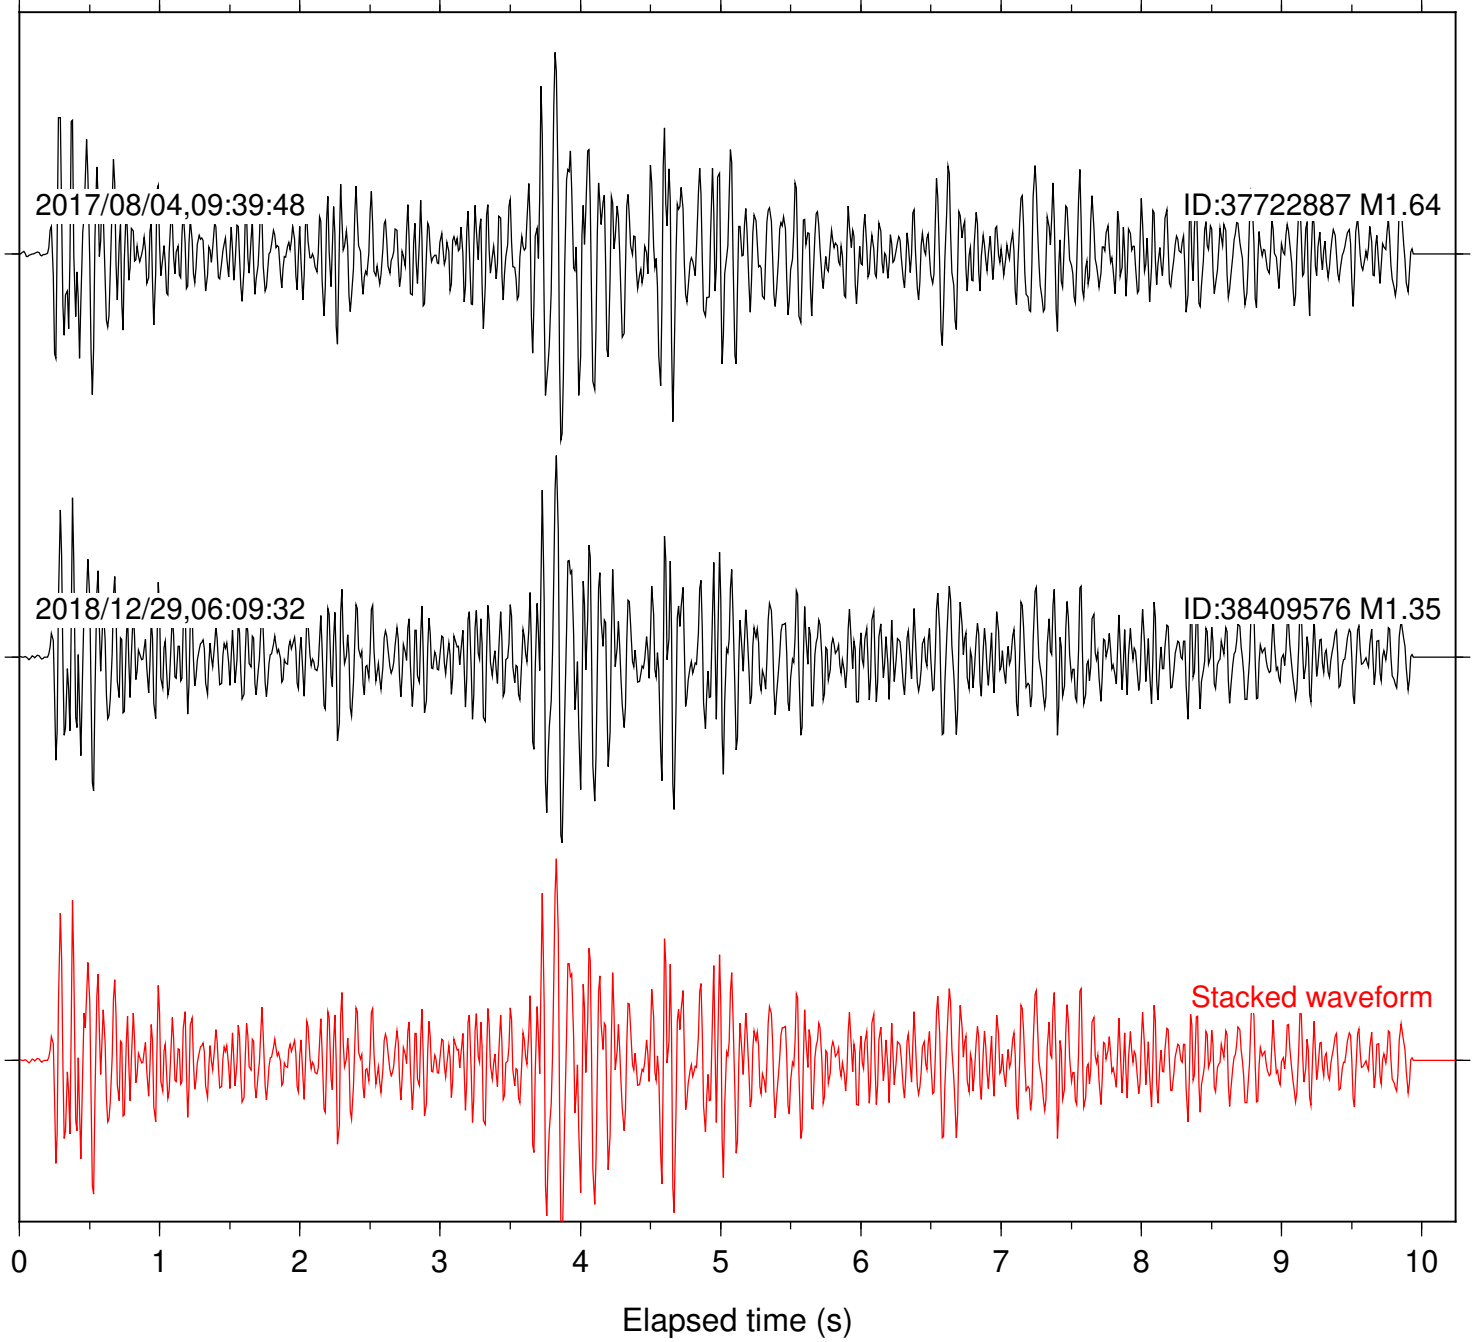

Station: BAC Com: EHZ

Focal depth: 5.44 km