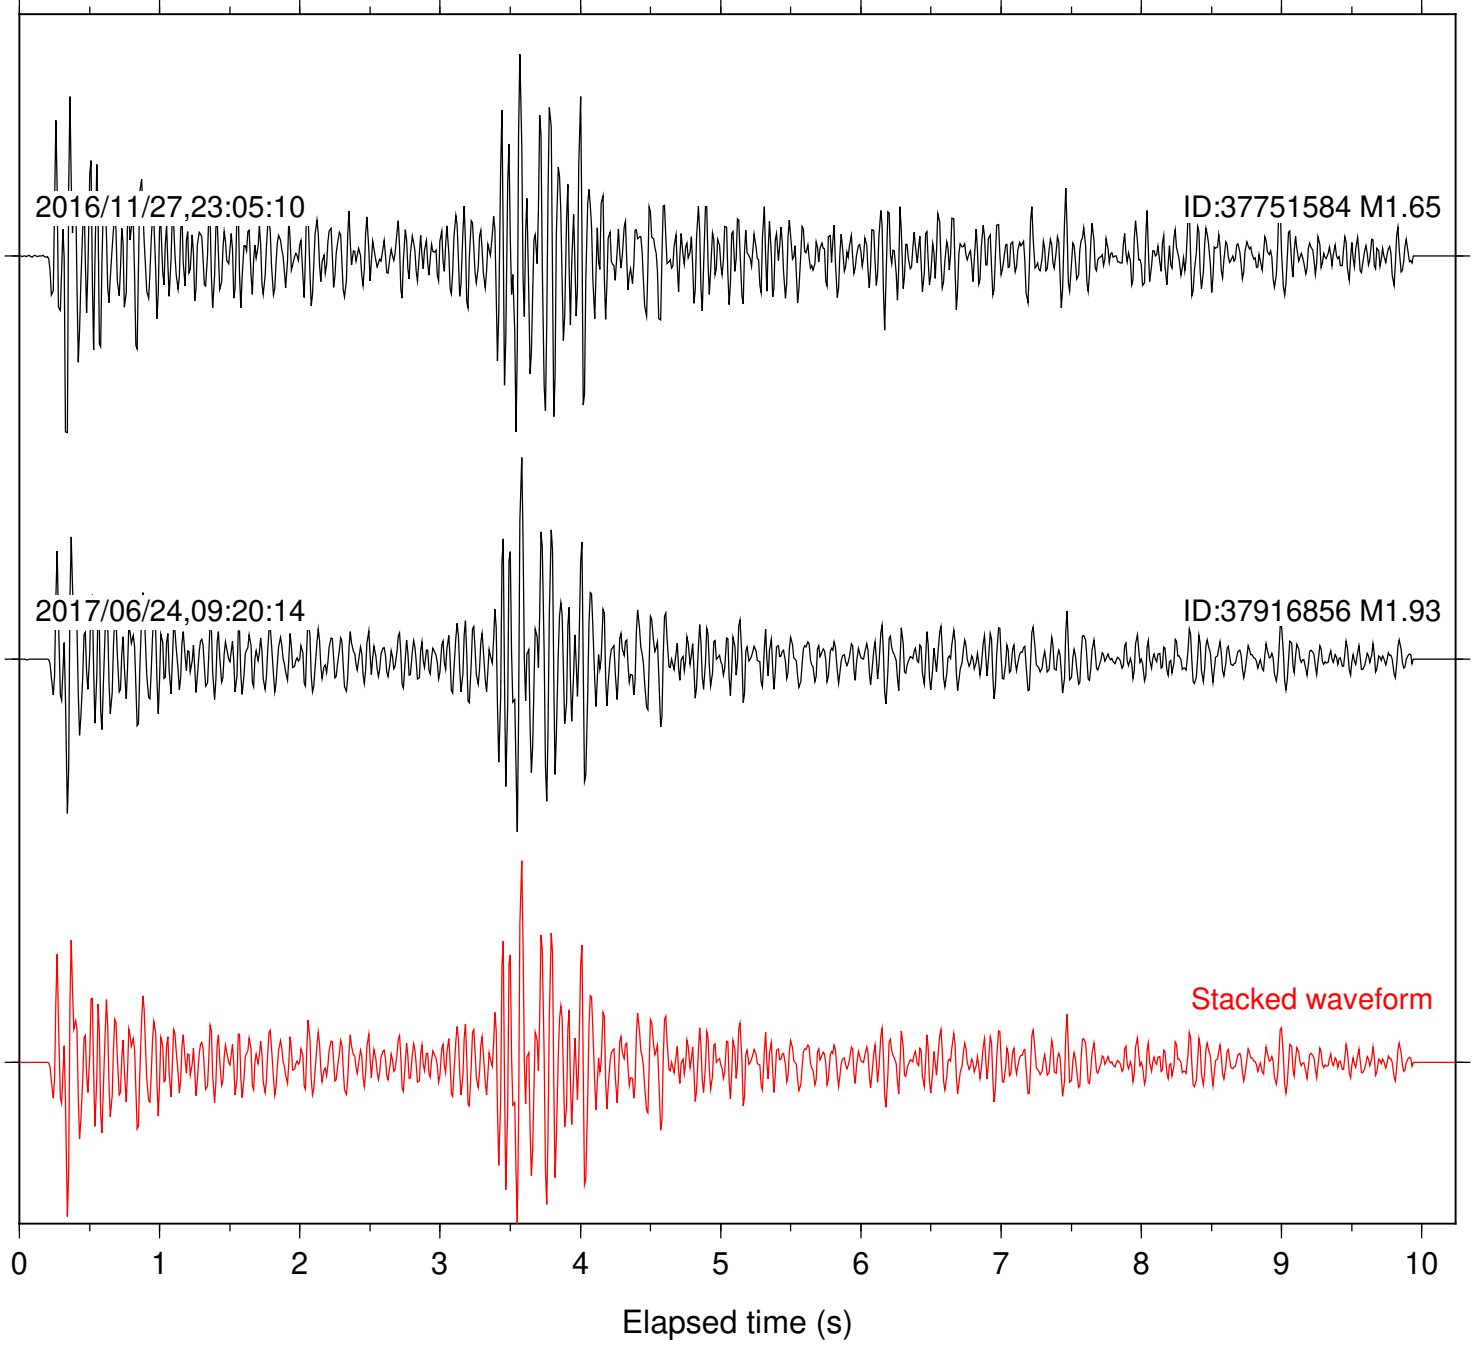

Station: B081 Com: EHZ

Focal depth: 7.67 km