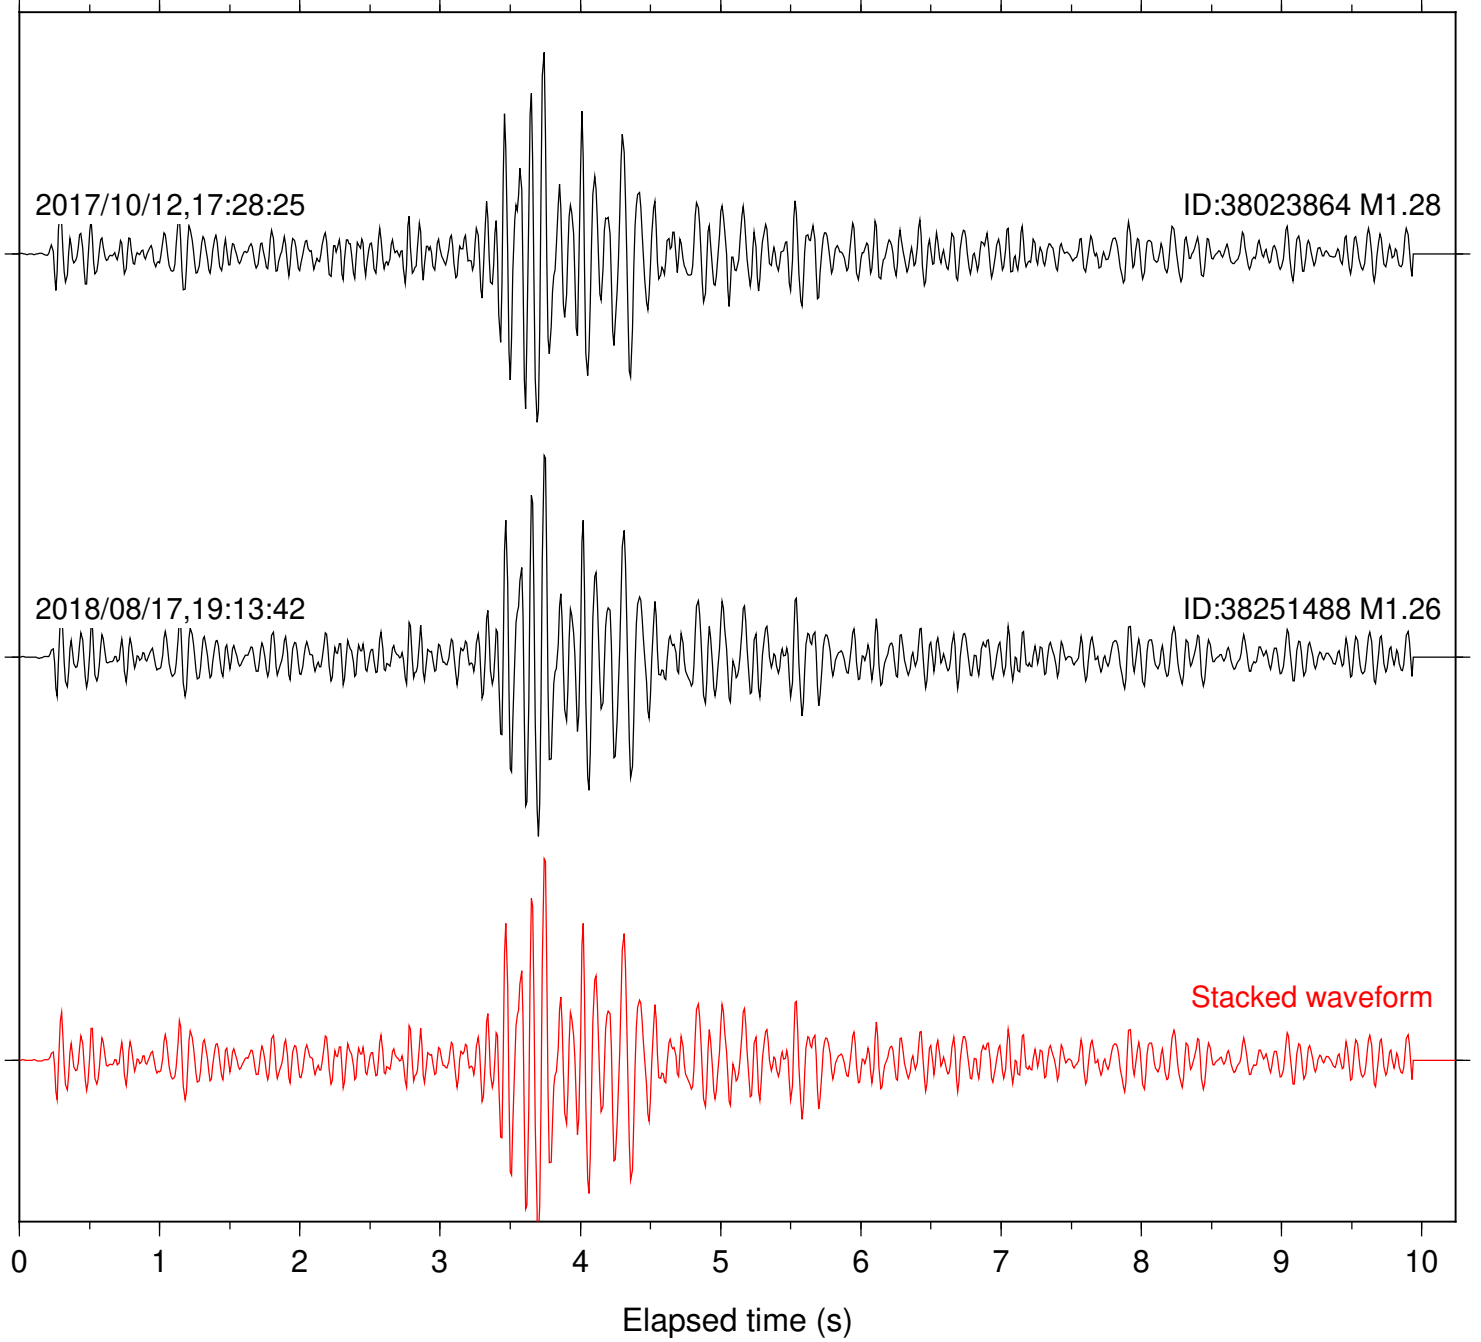

Station: POB2 Com: HHZ

Focal depth: 4.89 km