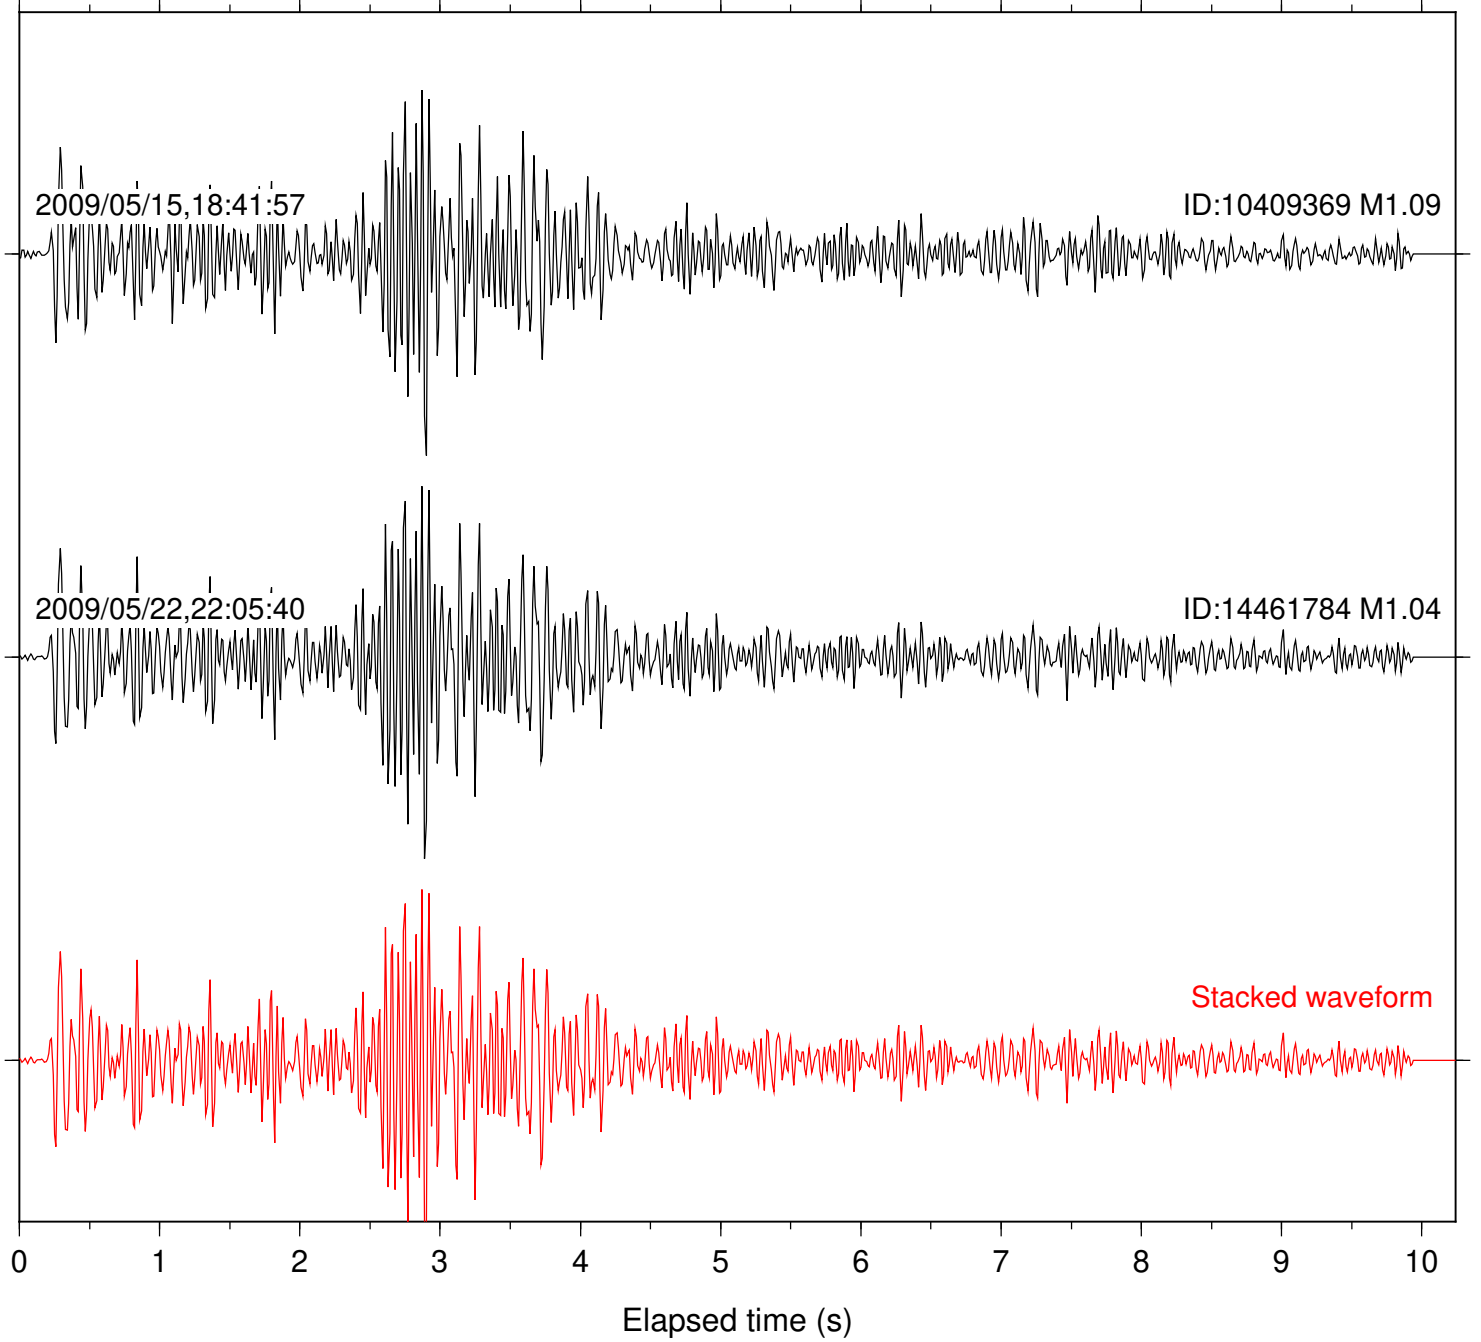

Station: CRY Com: HHZ

Focal depth: 9.59 km