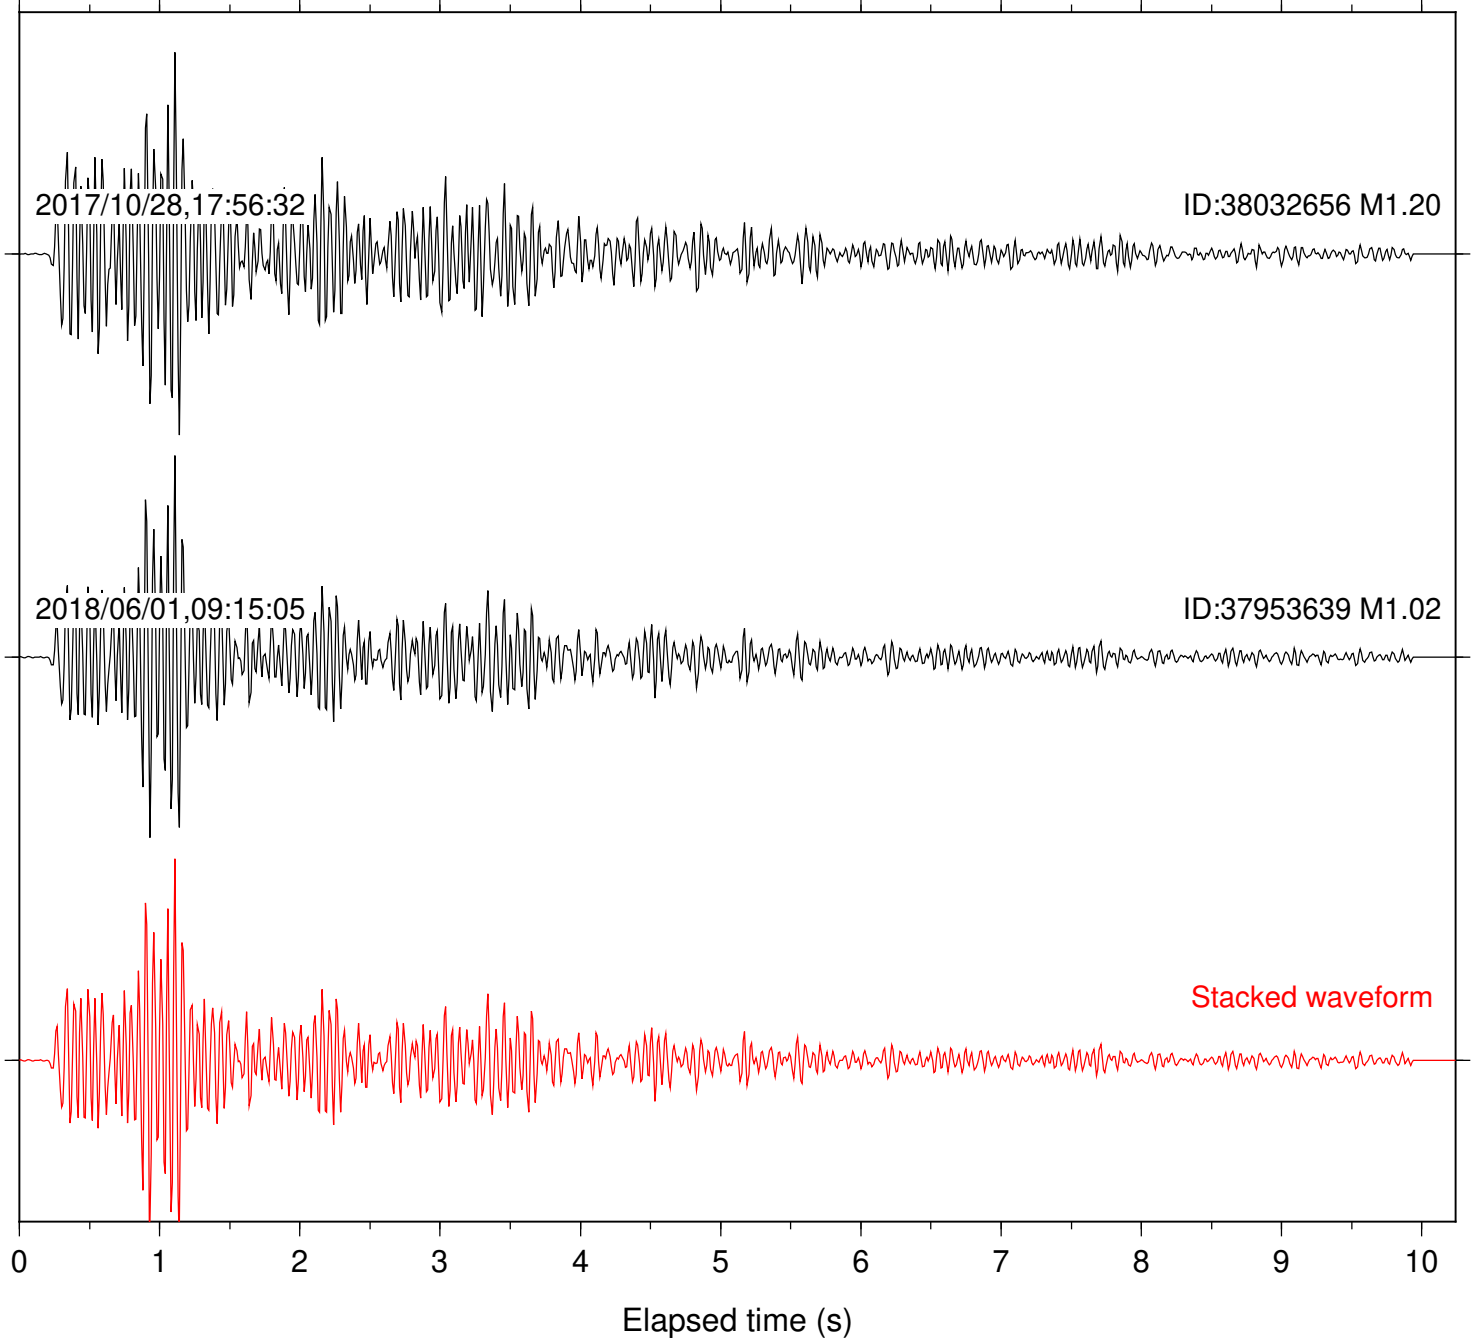

Focal depth: 10.93 km

Station: LVA2 Com: HHZ

Focal depth: 10.93 km

Station: MTG Com: HHZ

Focal depth: 10.93 km

Station: PLM Com: HHZ

Focal depth: 10.93 km

Station: SND Com: HHZ