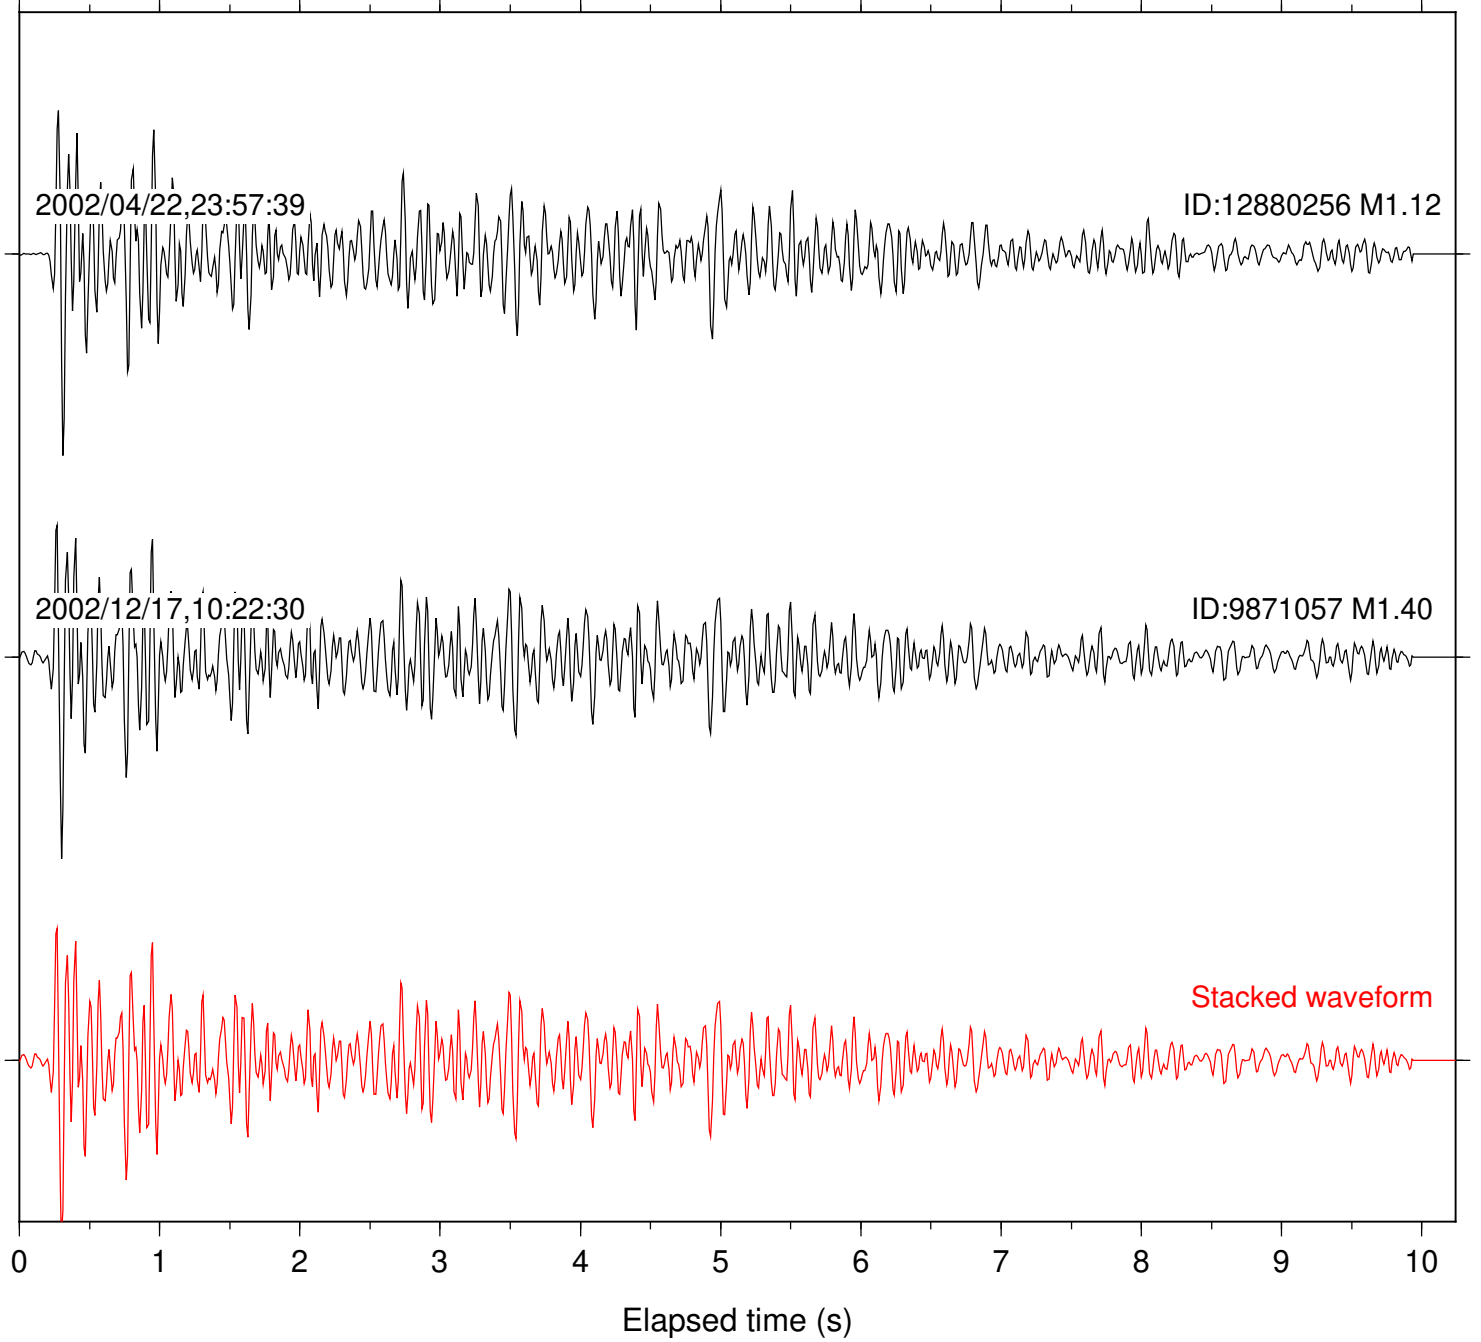

Station: CRR Com: EHZ

Focal depth: 7.27 km