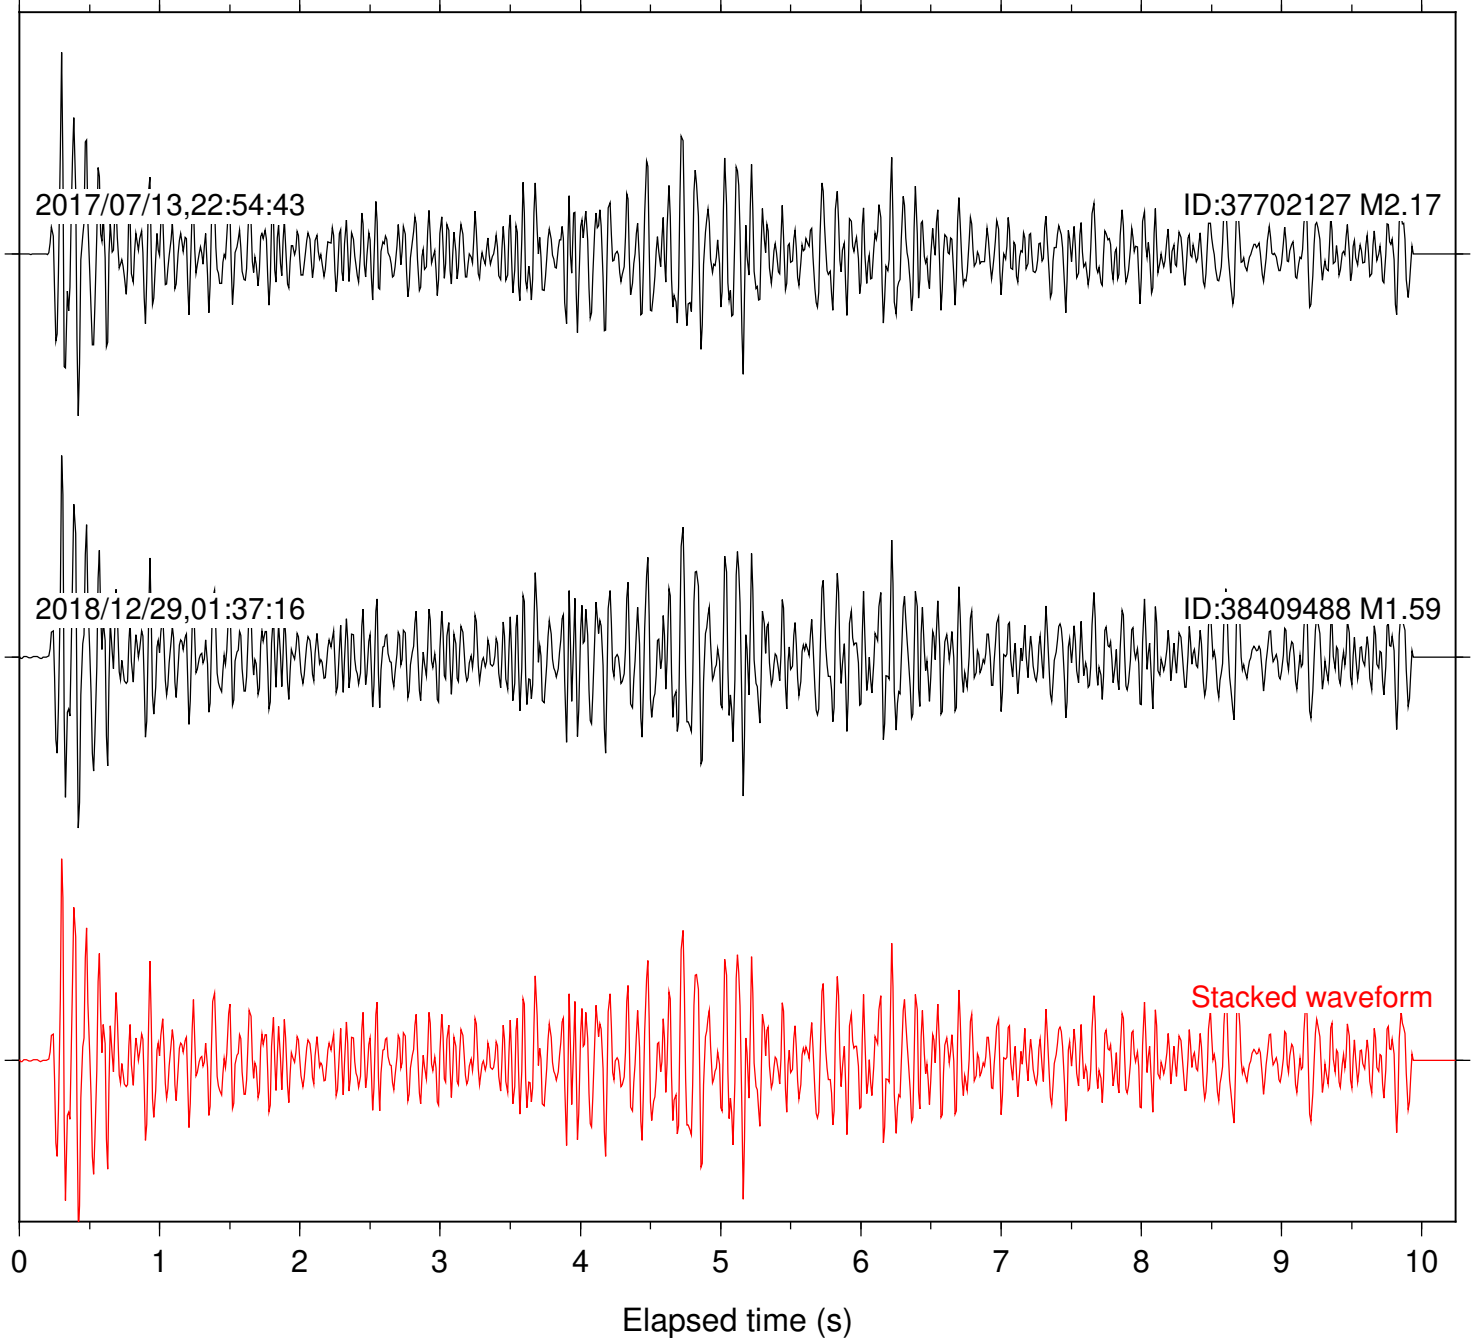

Station: CSH Com: HHZ

Focal depth: 6.18 km

Station: DGR Com: HHZ

Focal depth: 6.18 km

Station: FRD Com: HHZ

Focal depth: 6.18 km

Station: HMT2 Com: HHZ

Focal depth: 6.18 km