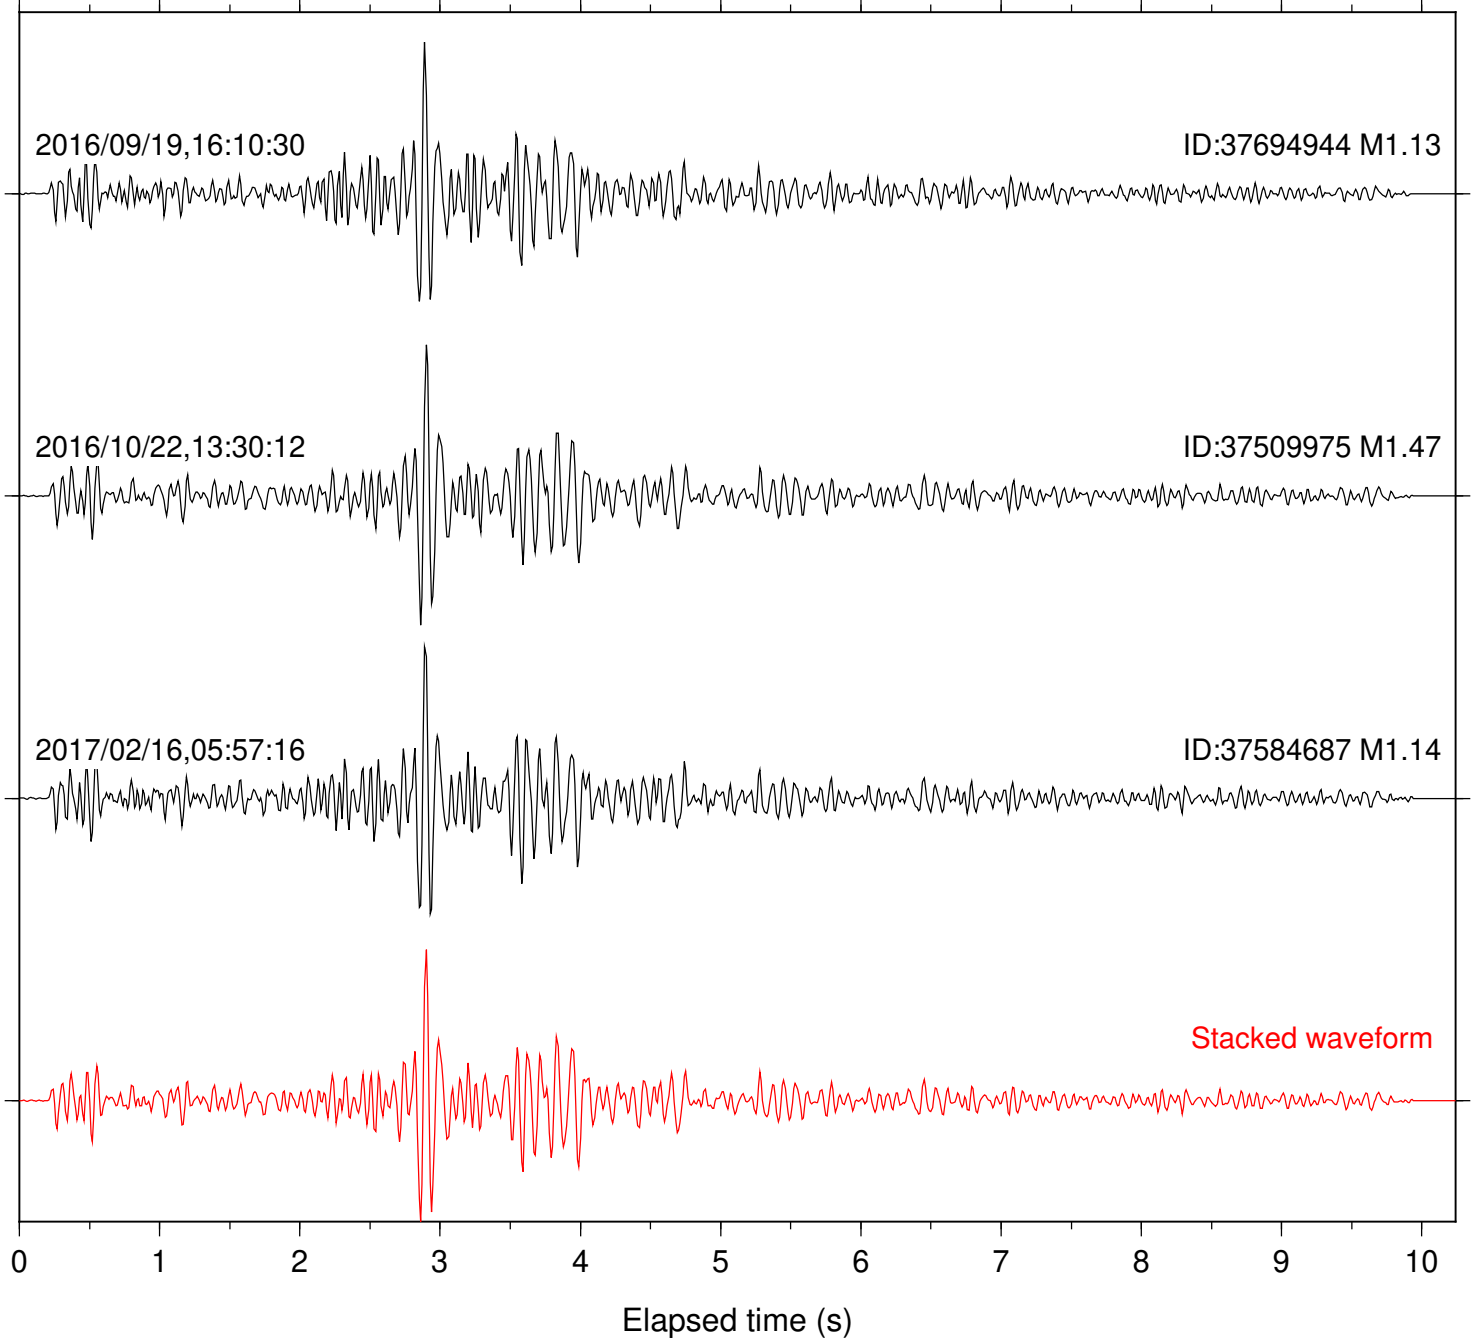

Station: B088 Com: EHZ

Focal depth: 6.51 km