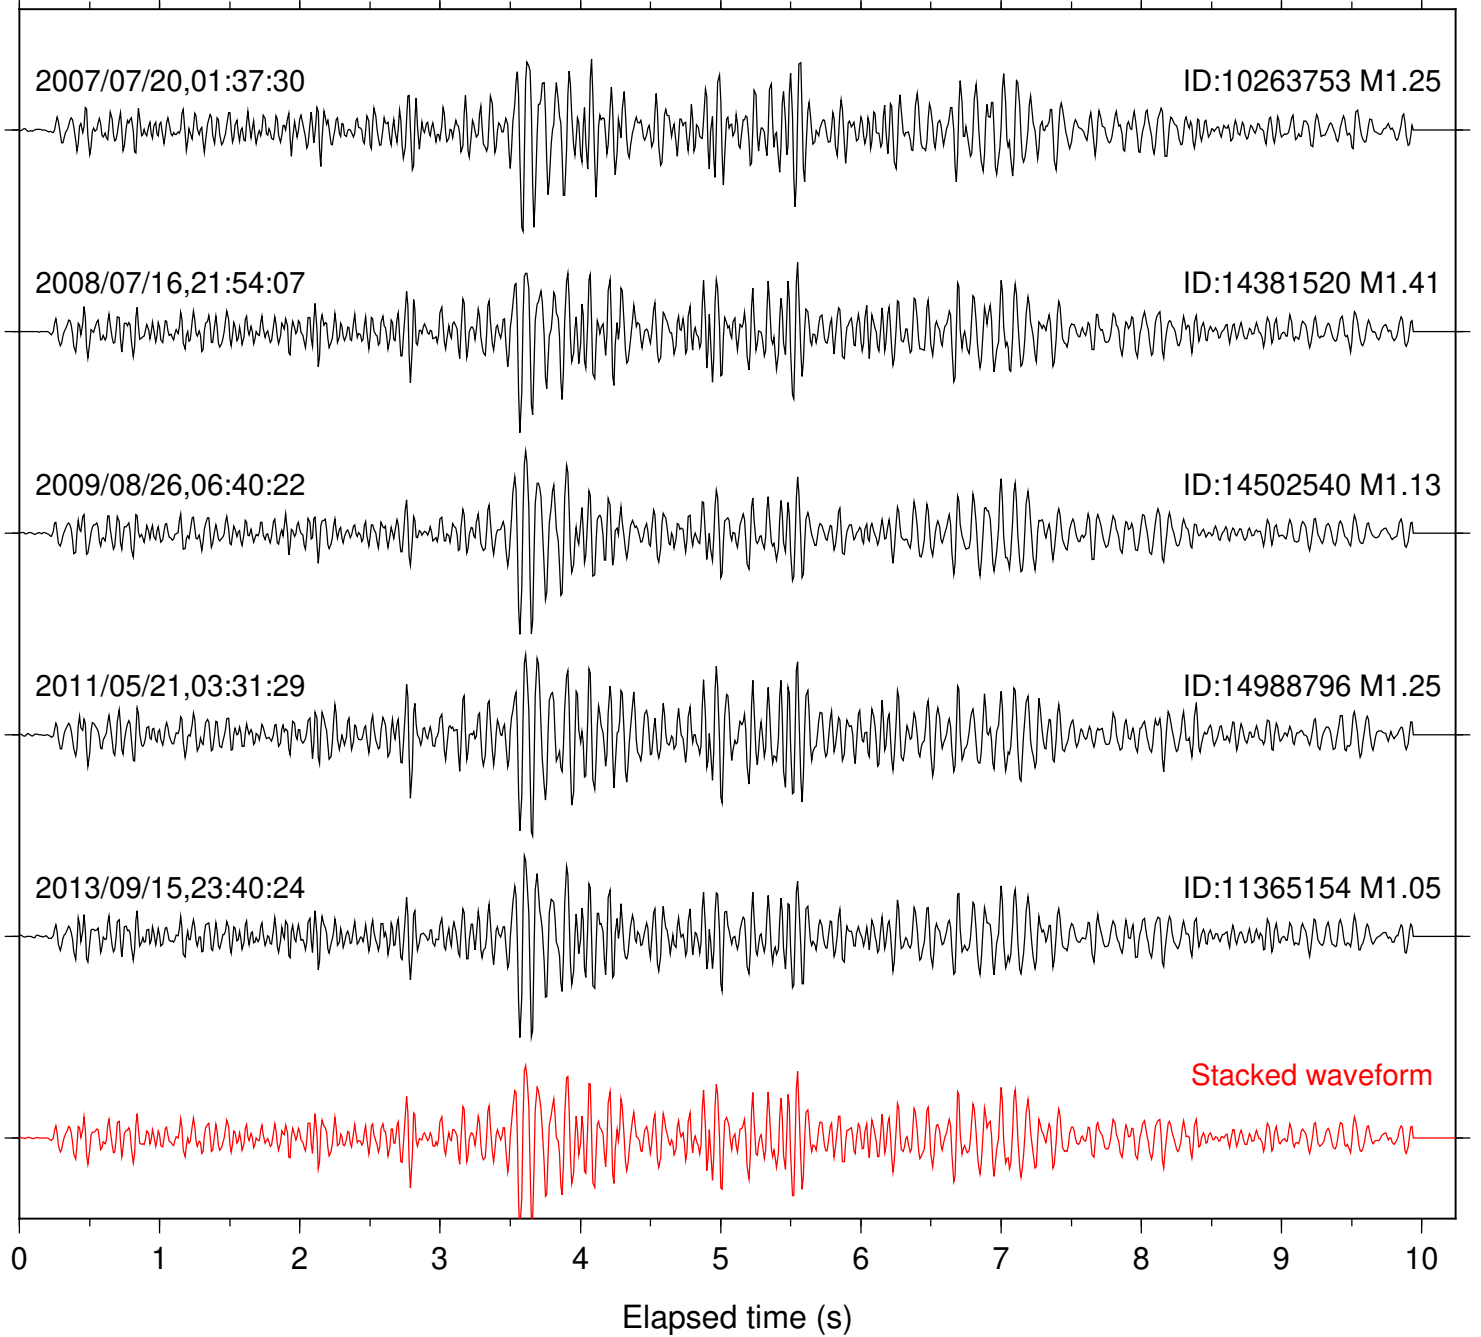

Station: B084 Com: EHZ

Focal depth: 10.82 km