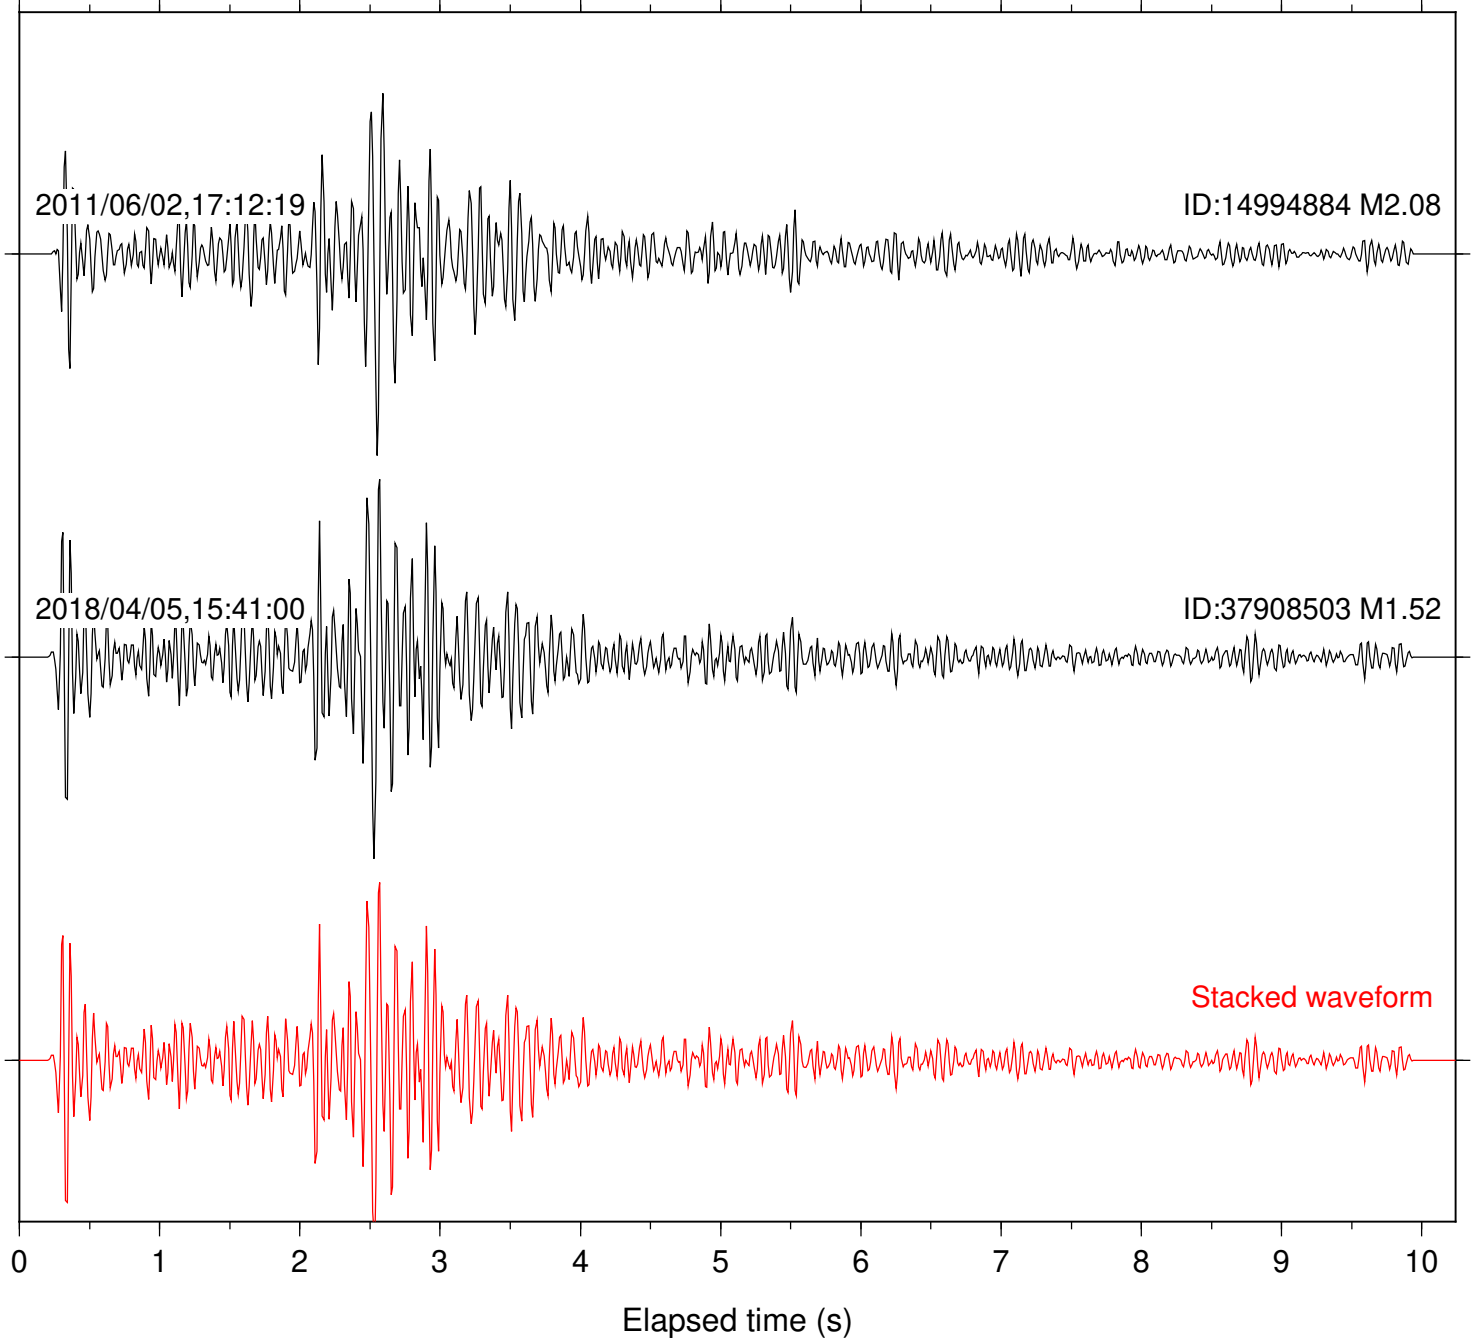

Station: PFO Com: HHZ

Focal depth: 6.97 km