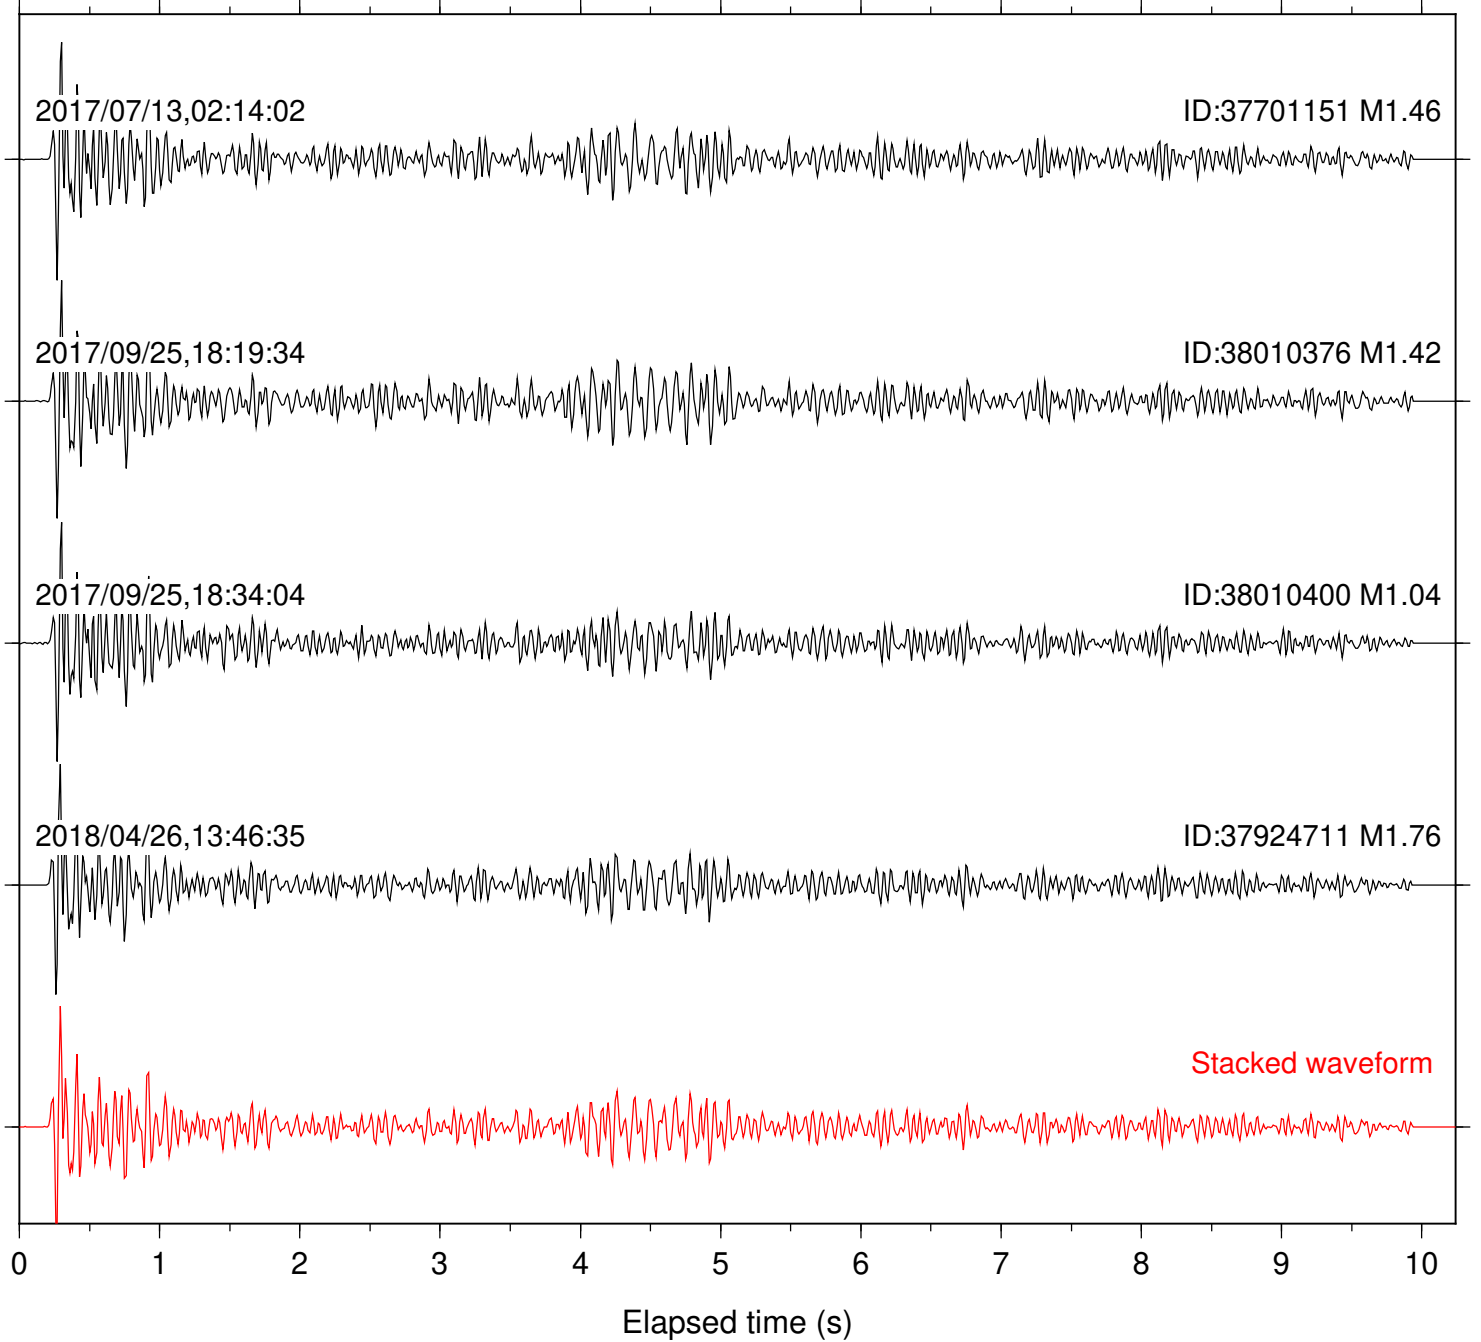

Station: LVA2 Com: HHZ

Focal depth: 5.55 km