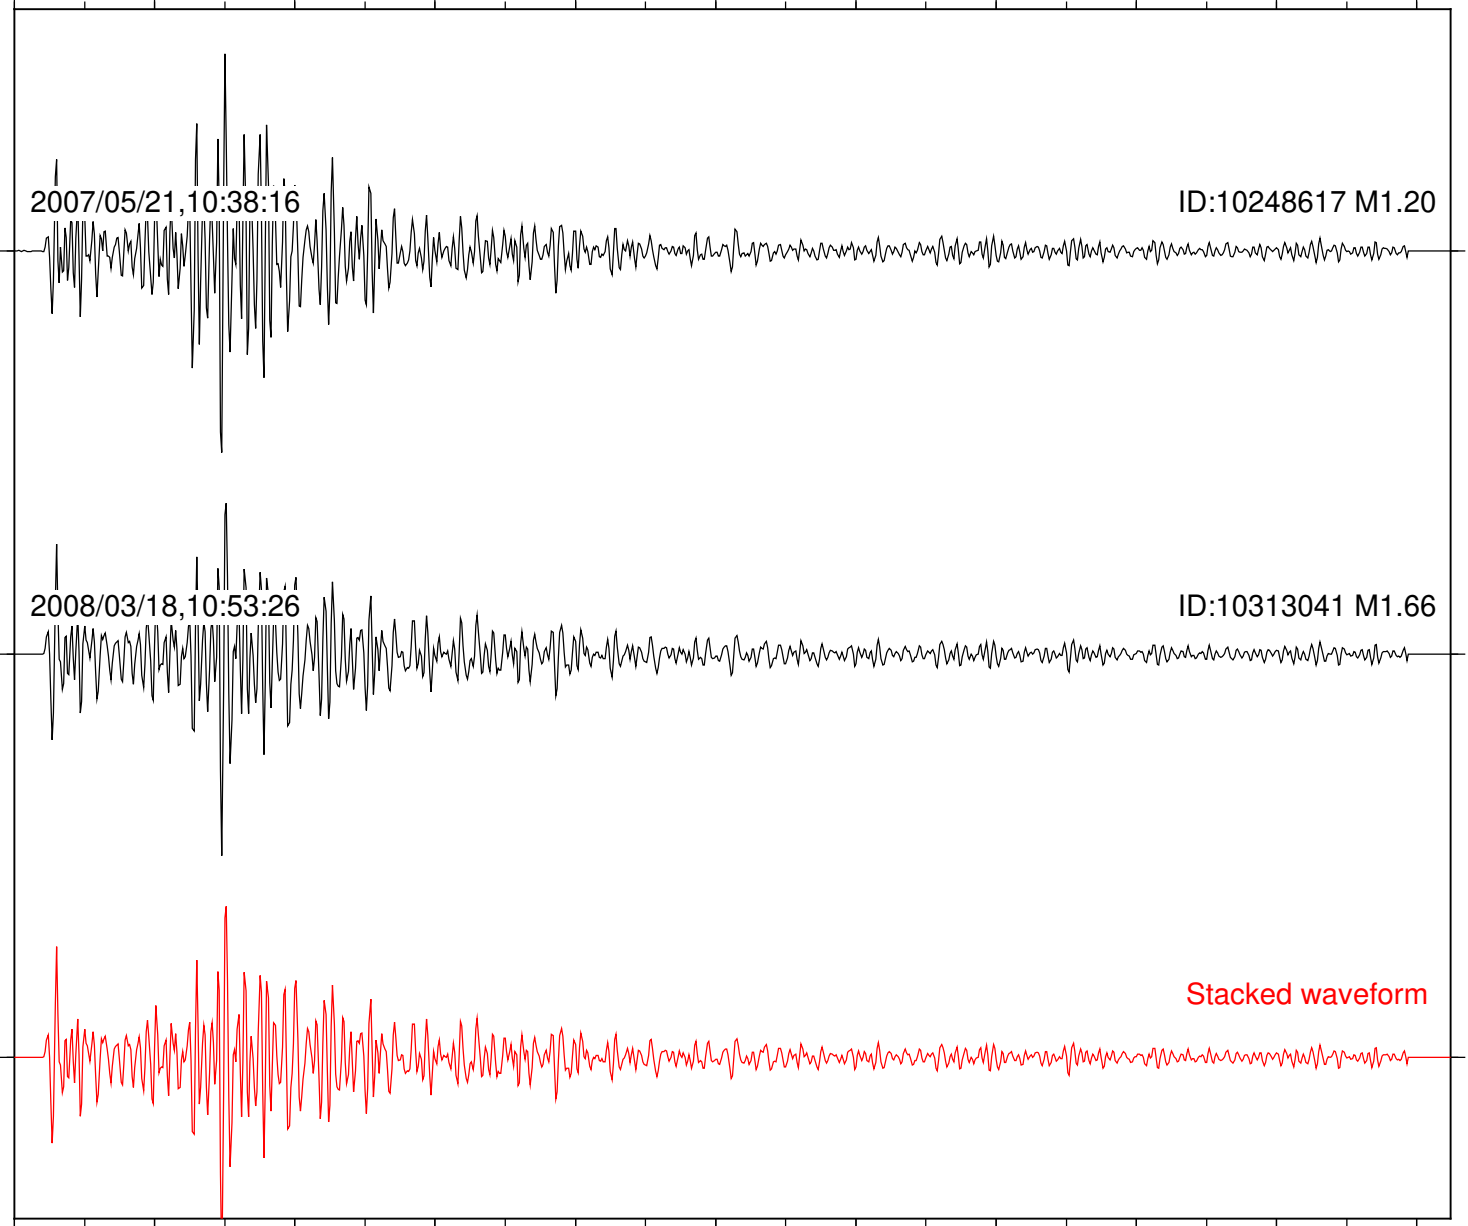

Station: B087 Com: EHZ

Focal depth: 8.40 km

2007/05/21,10:38:16

ID:10248617 M1.20

2008/03/18,10:53:26

ID:10313041 M1.66

Stacked waveform

0 1 2 3 4 5 6 7 8 9 10
Elapsed time (s)