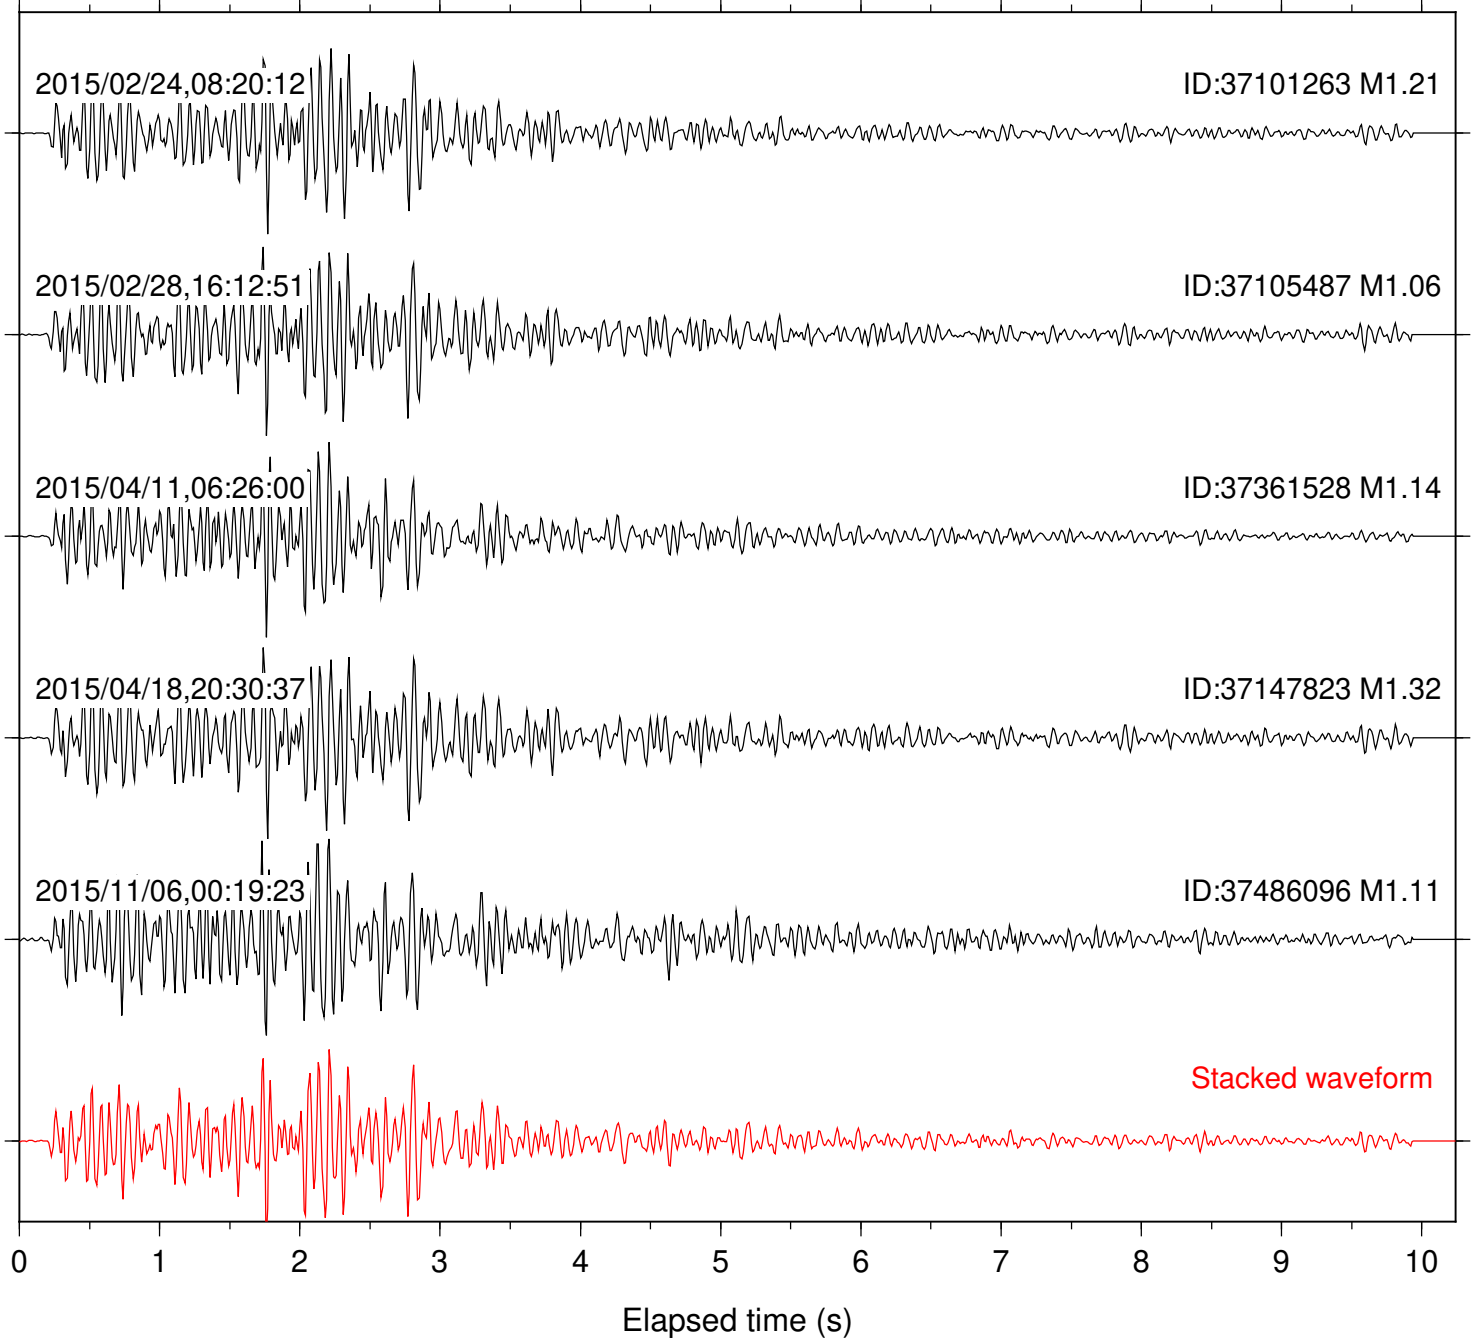

Station: B088 Com: EHZ

Focal depth: 8.05 km