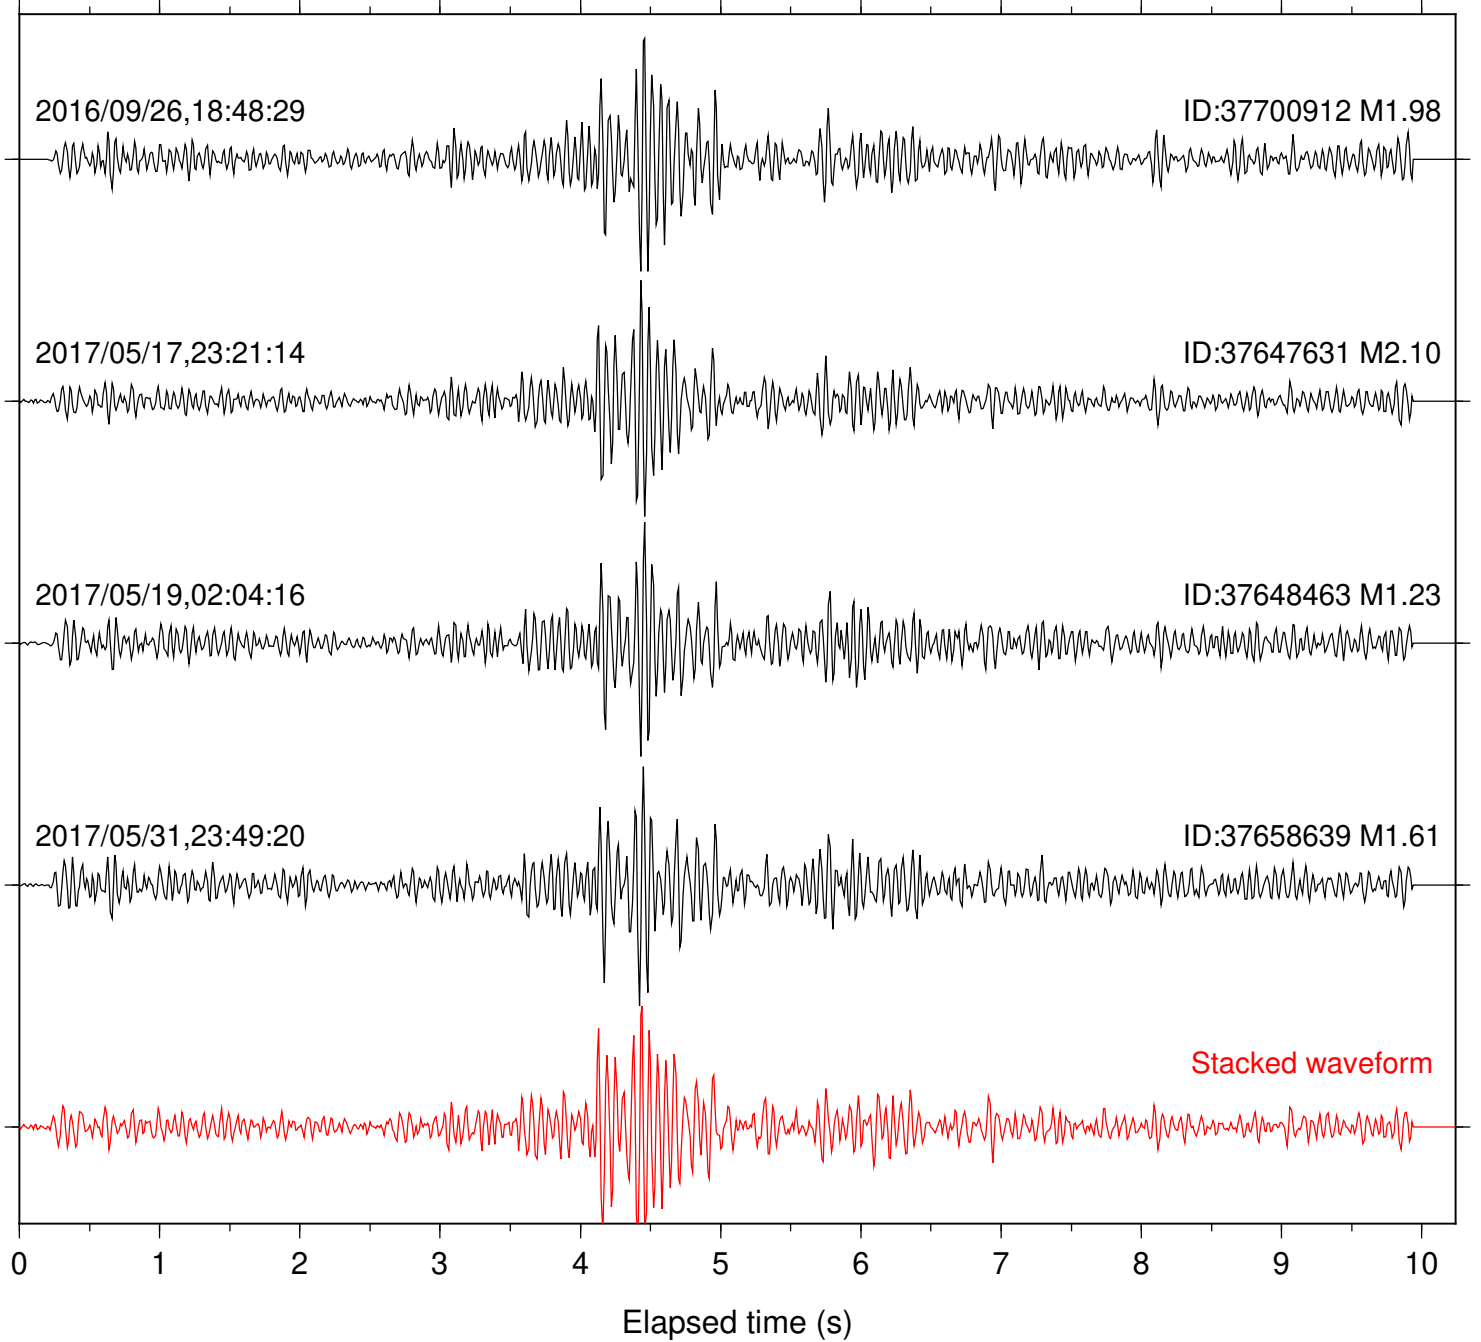

Station: PFO Com: HHZ

Focal depth: 9.88 km