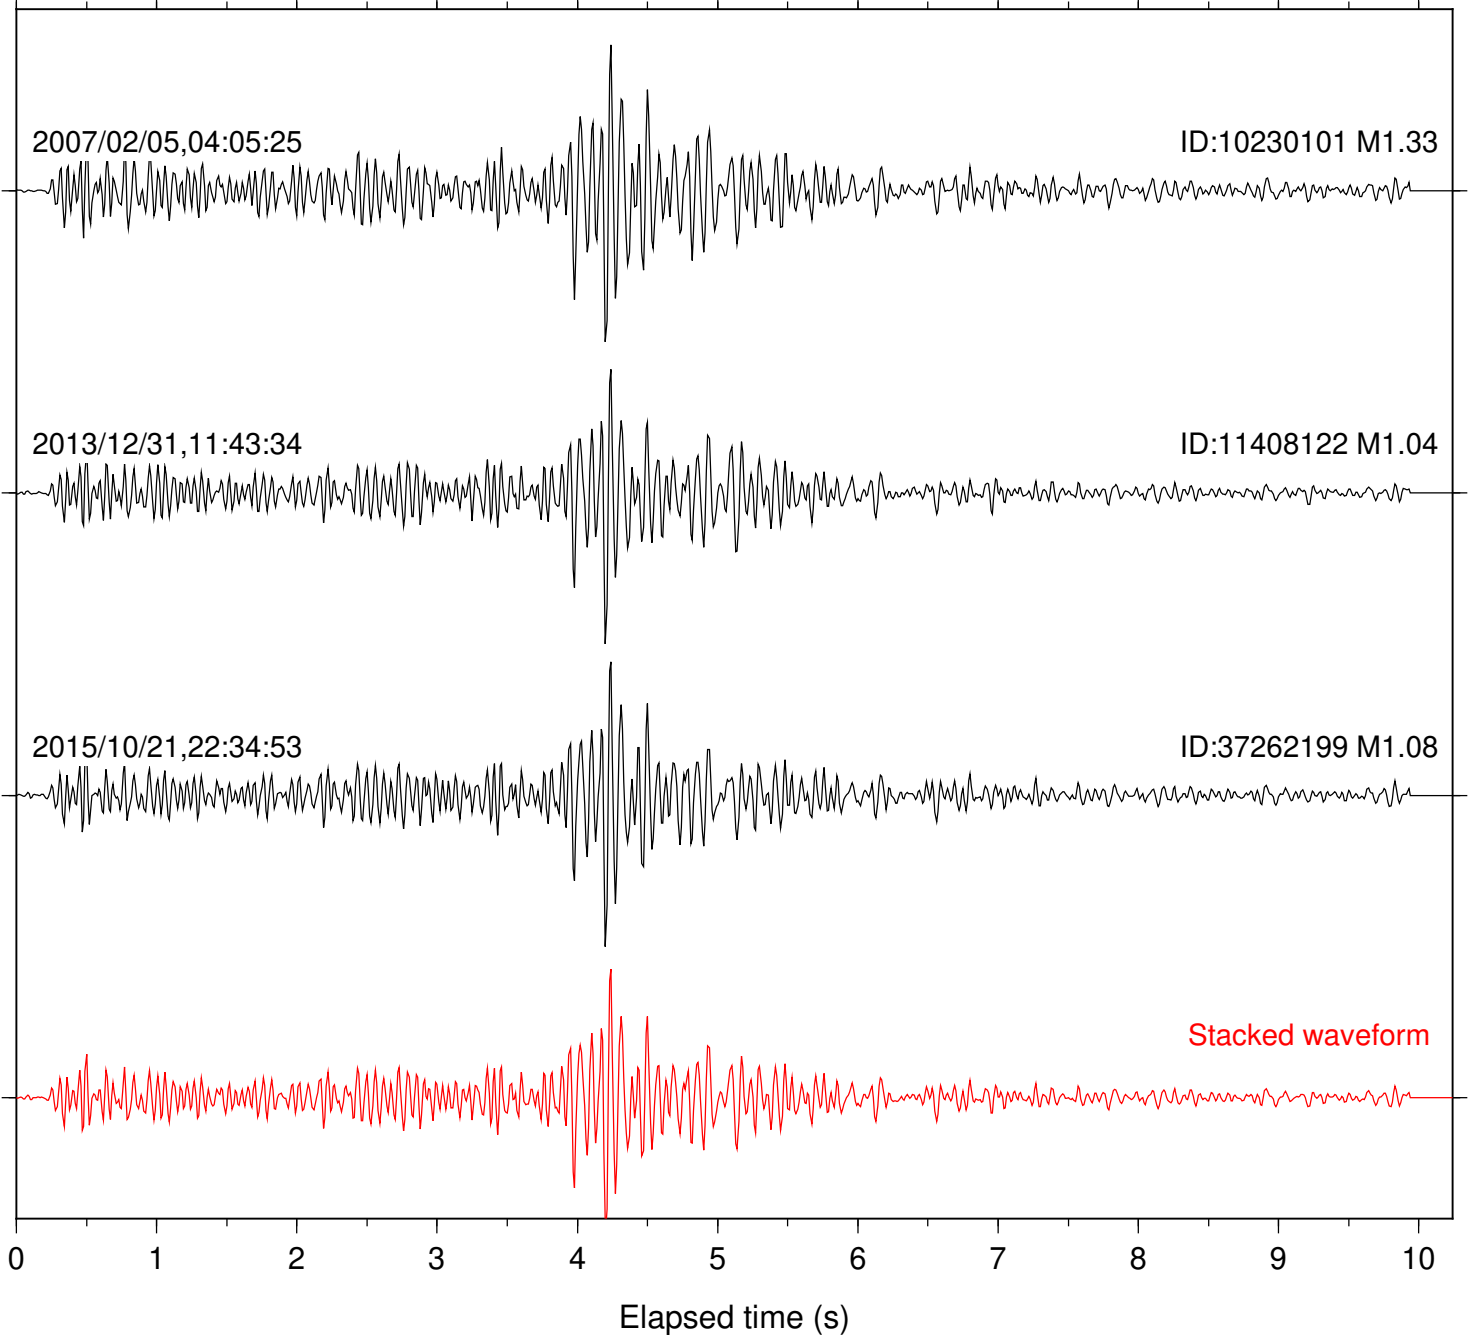

Station: B087 Com: EHZ

Focal depth: 11.93 km