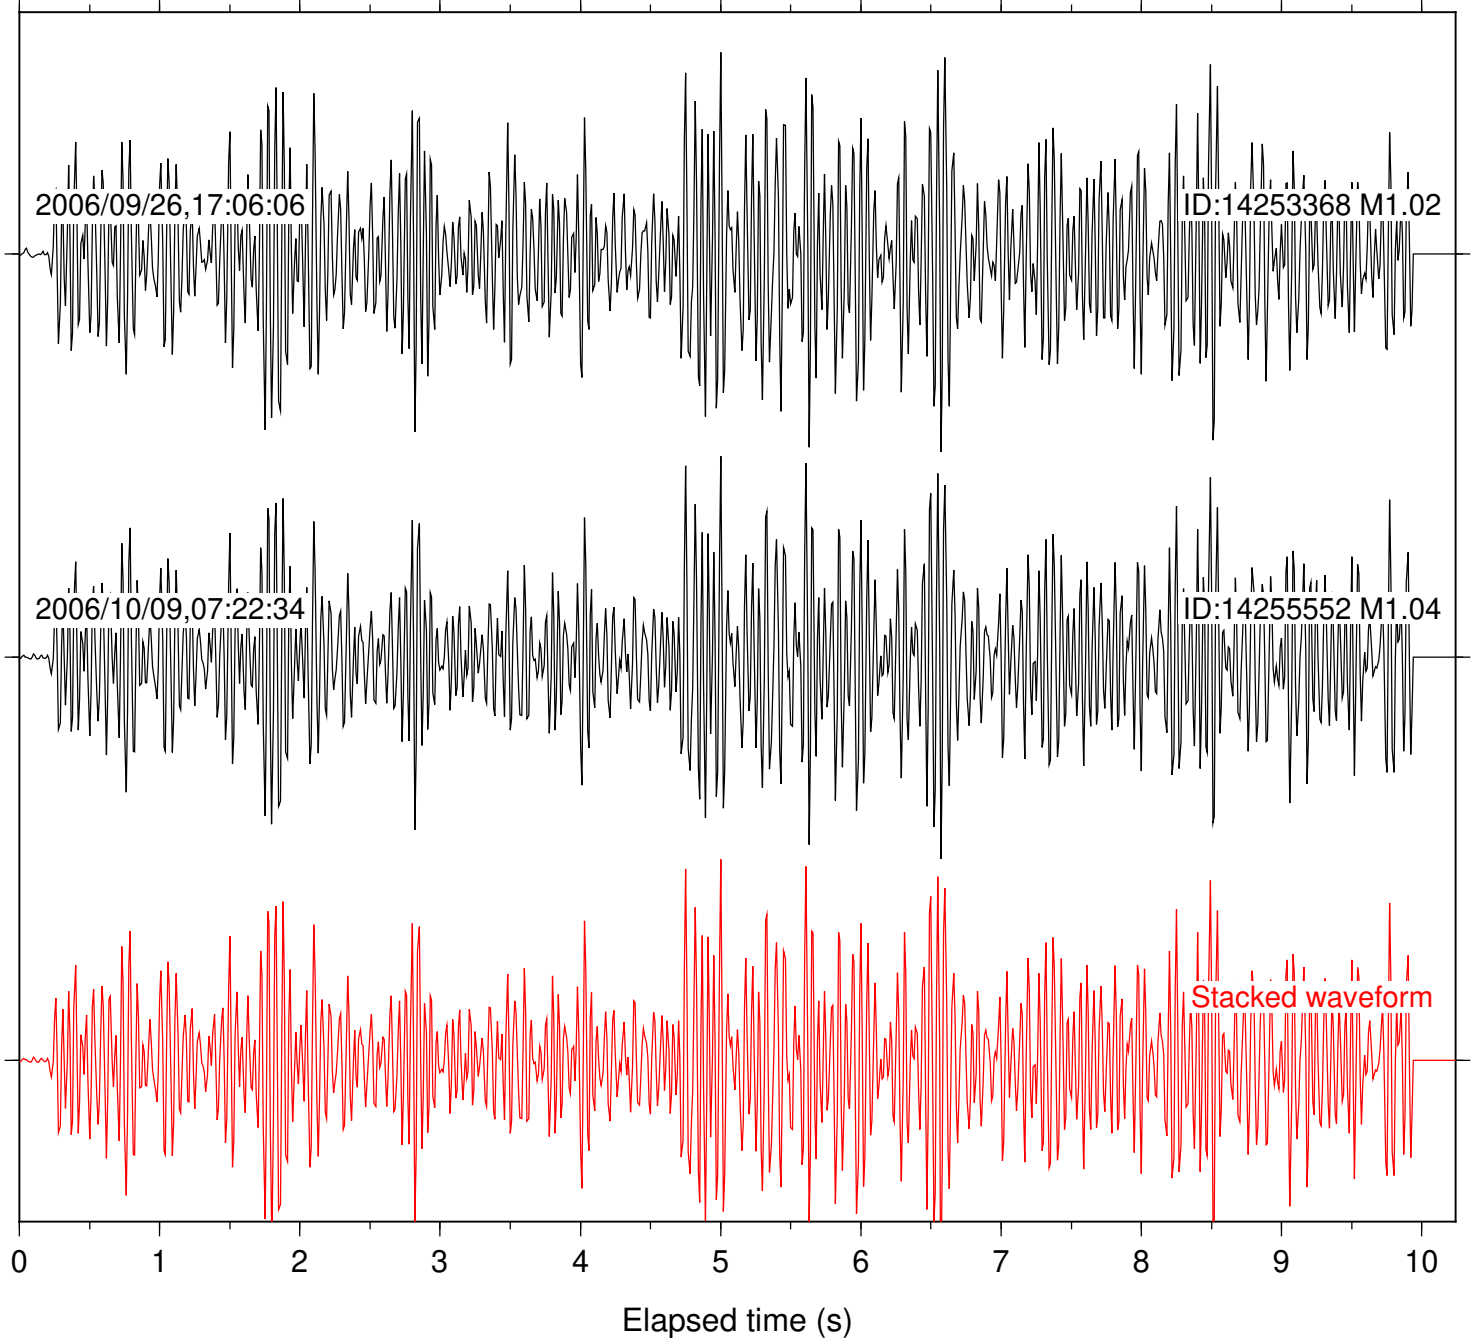

Focal depth: 8.61 km

Station: HMT2 Com: HHZ

Focal depth: 8.54 km

Station: KNW Com: HHZ

Focal depth: 8.56 km

Station: MSC Com: HHZ

Focal depth: 8.54 km

Station: POB2 Com: HHZ