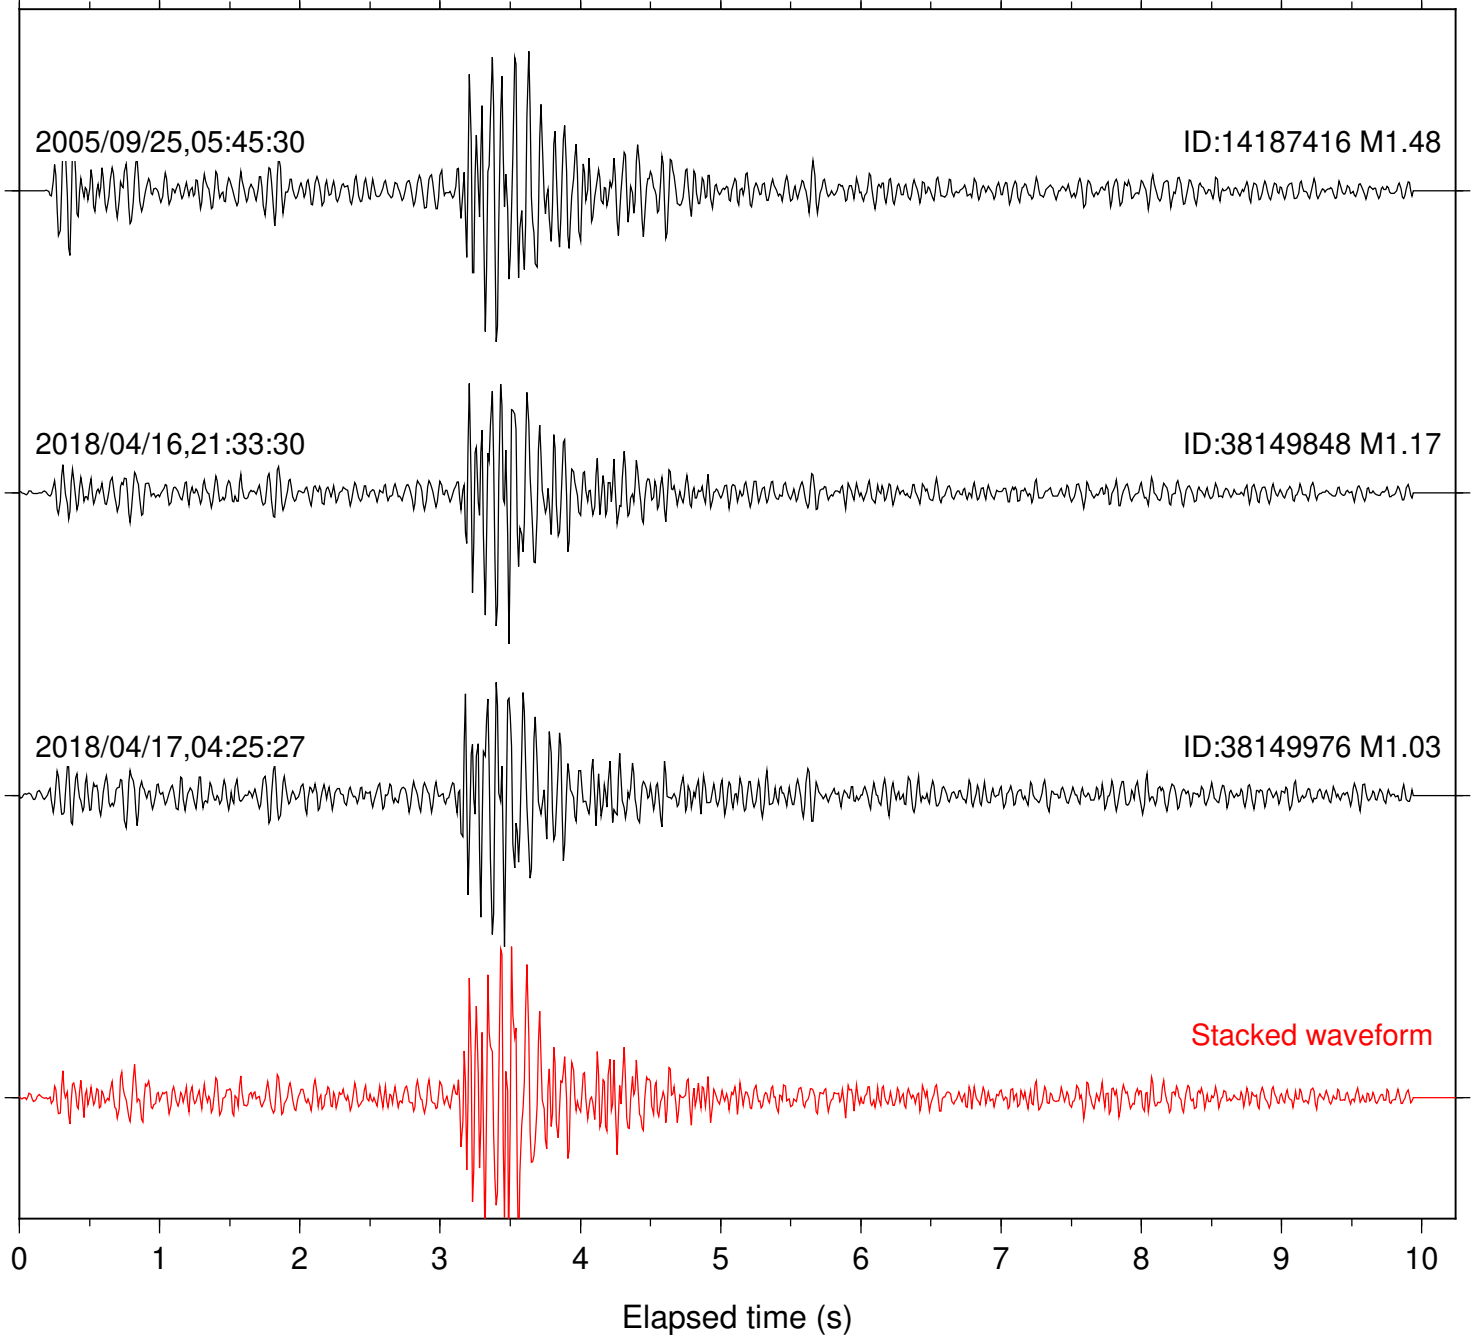

Station: HMT2 Com: HHZ

Focal depth: 13.35 km

Station: KNW Com: HHZ

Focal depth: 13.35 km

Station: POB2 Com: HHZ

Focal depth: 13.35 km

Station: B081 Com: EHZ

Focal depth: 5.13 km