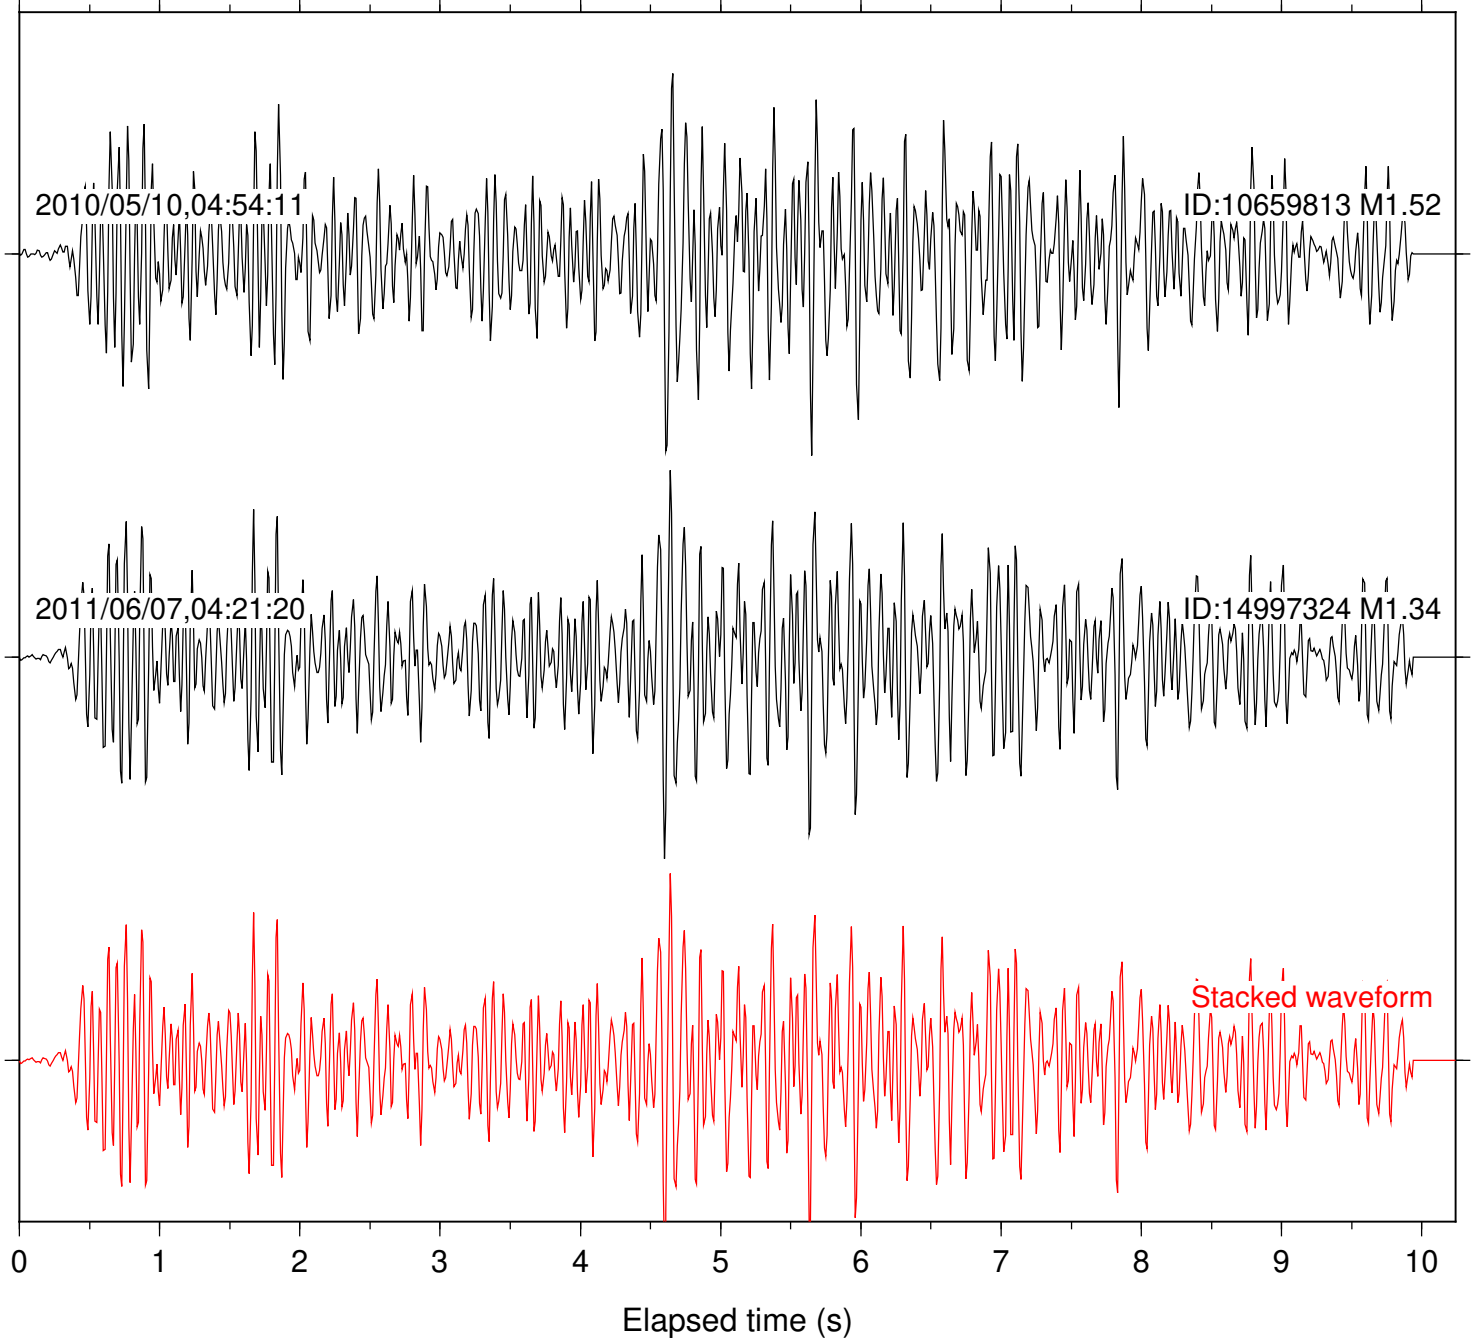

Focal depth: 7.85 km

Station: TOR Com: HHZ

Focal depth: 7.85 km

Station: B086 Com: EHZ

Focal depth: 2.20 km

Station: B087 Com: EHZ

Focal depth: 2.20 km

Station: B088 Com: EHZ