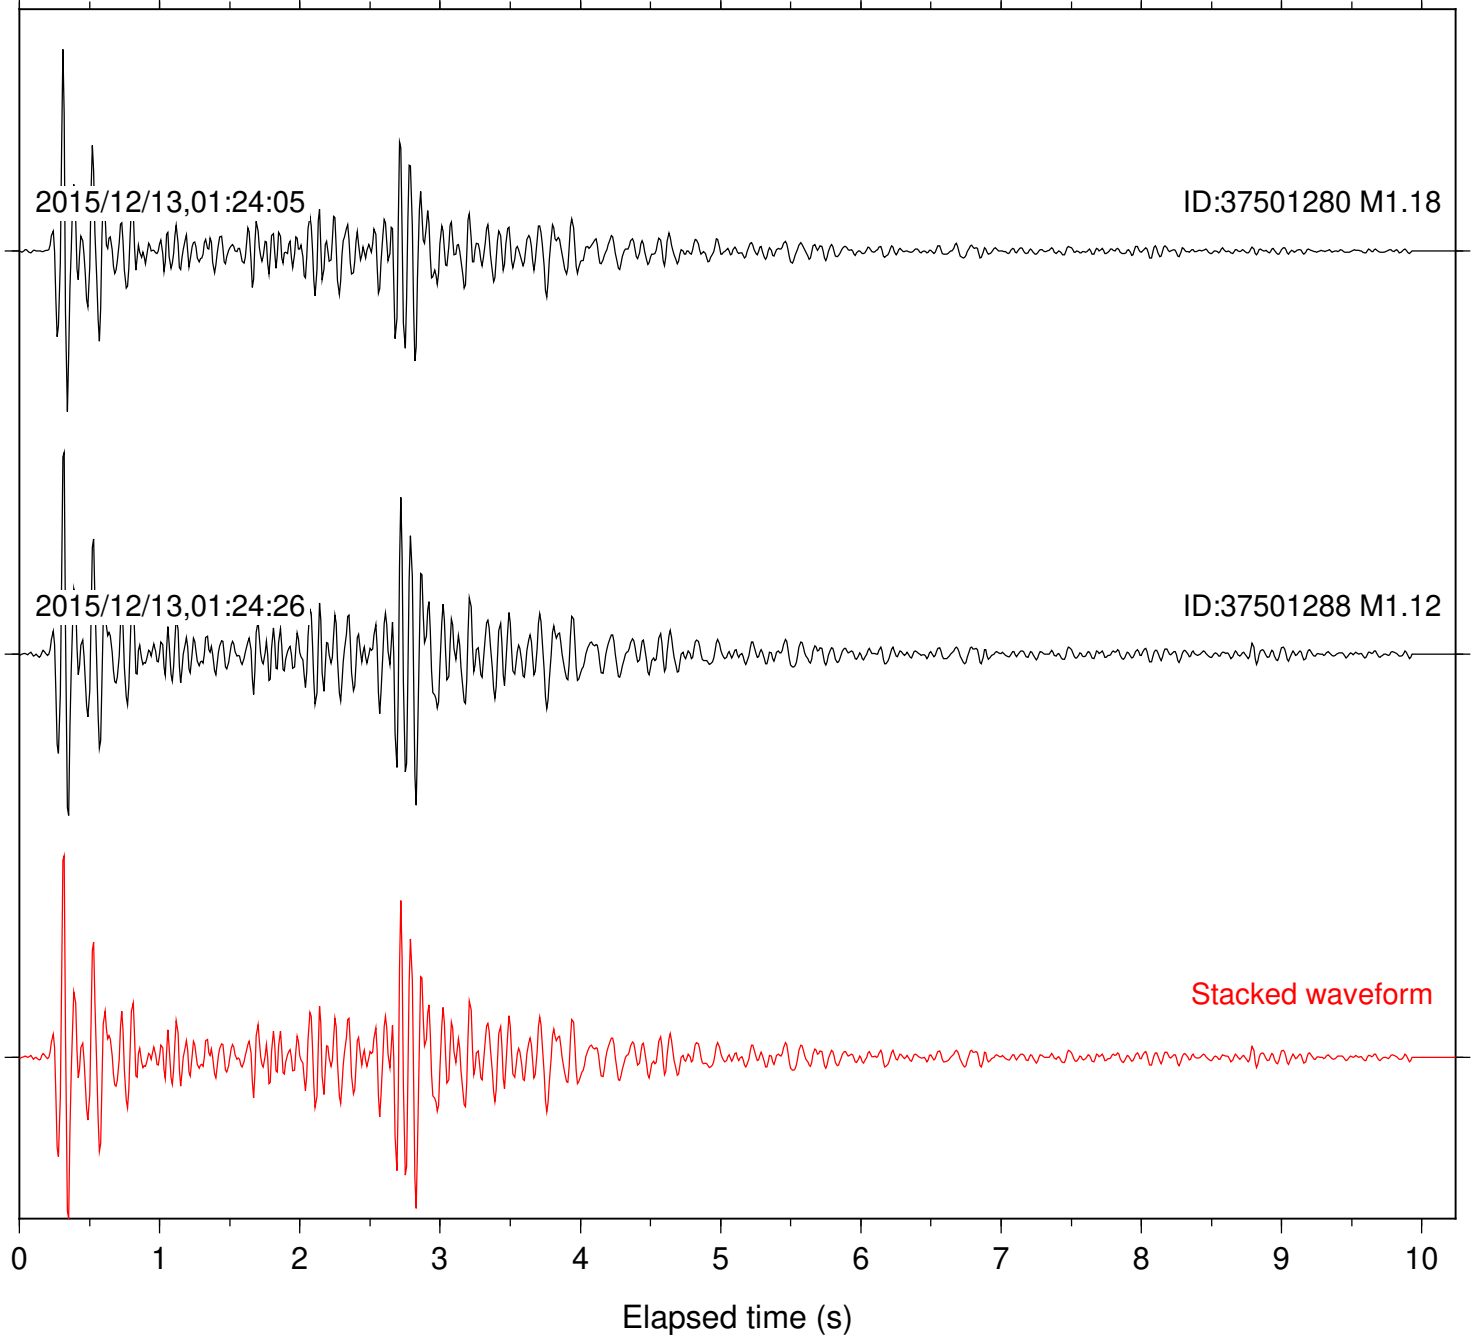

Station: RRSP Com: HHZ

Focal depth: 14.99 km