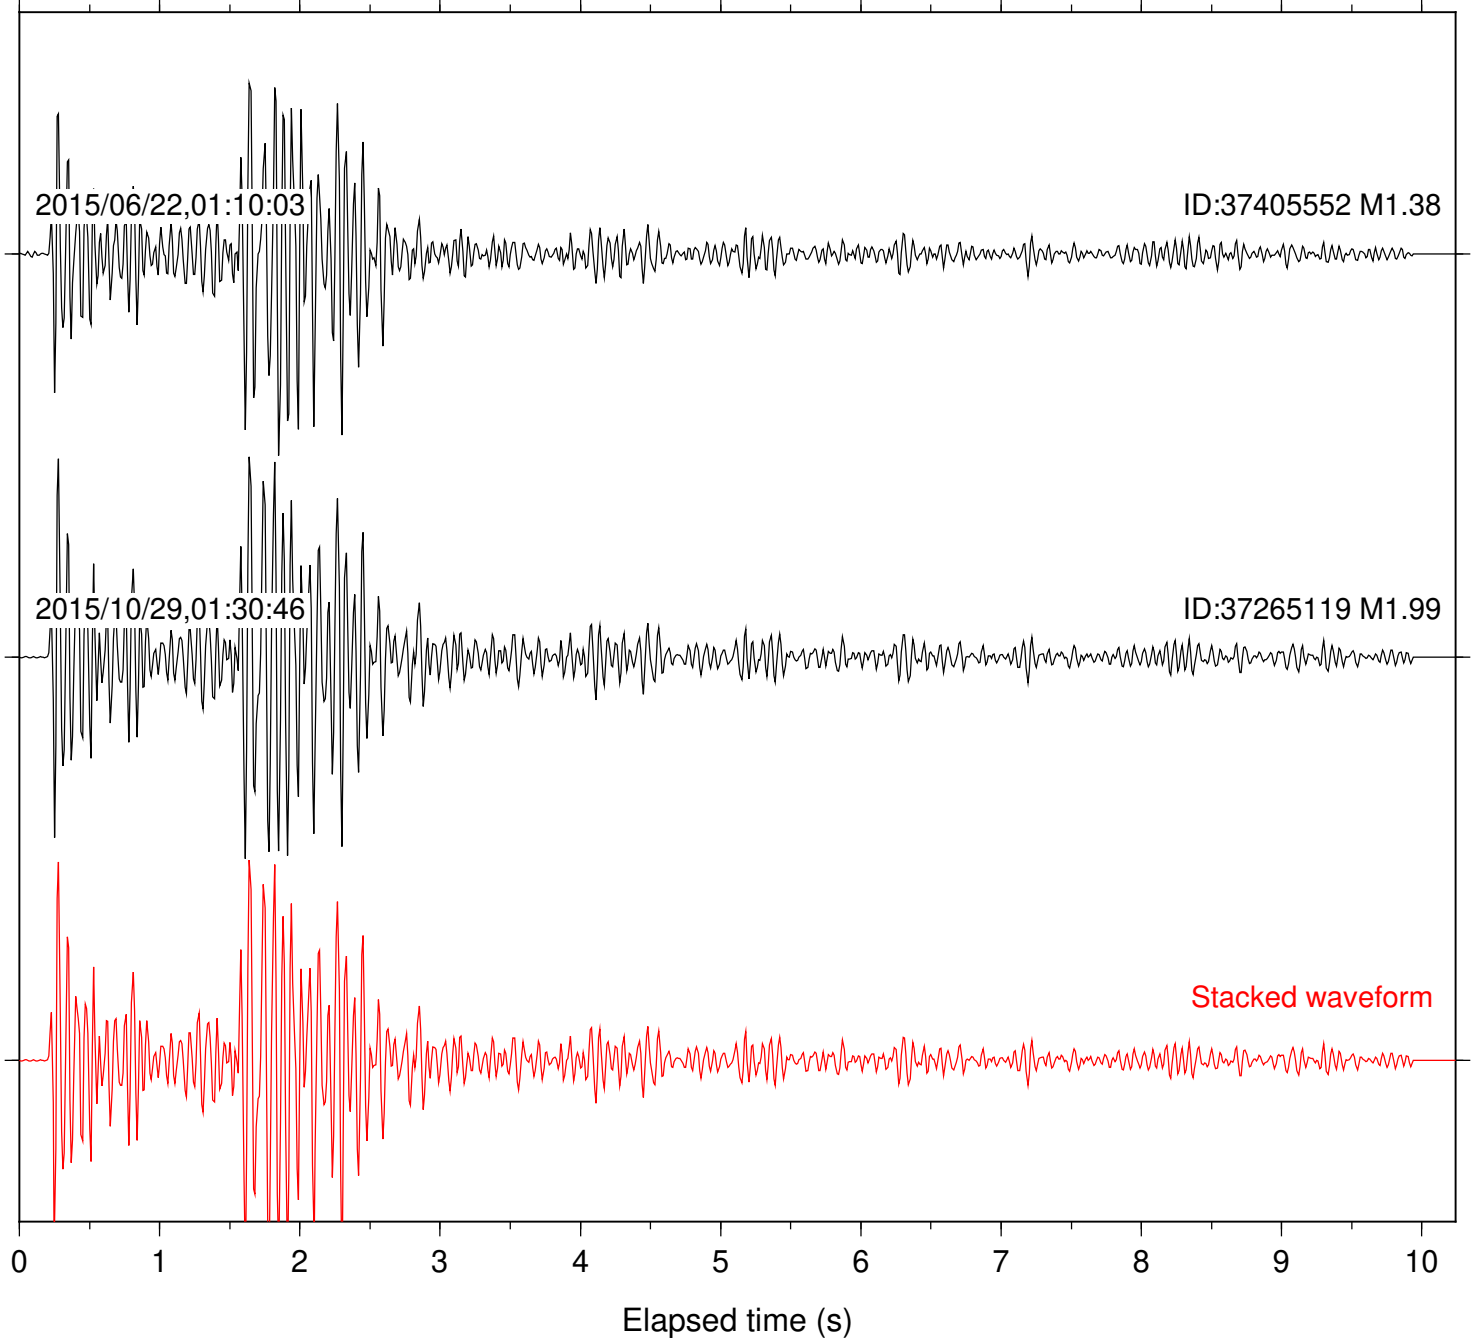

Station: RDM Com: HHZ

Focal depth: 8.61 km