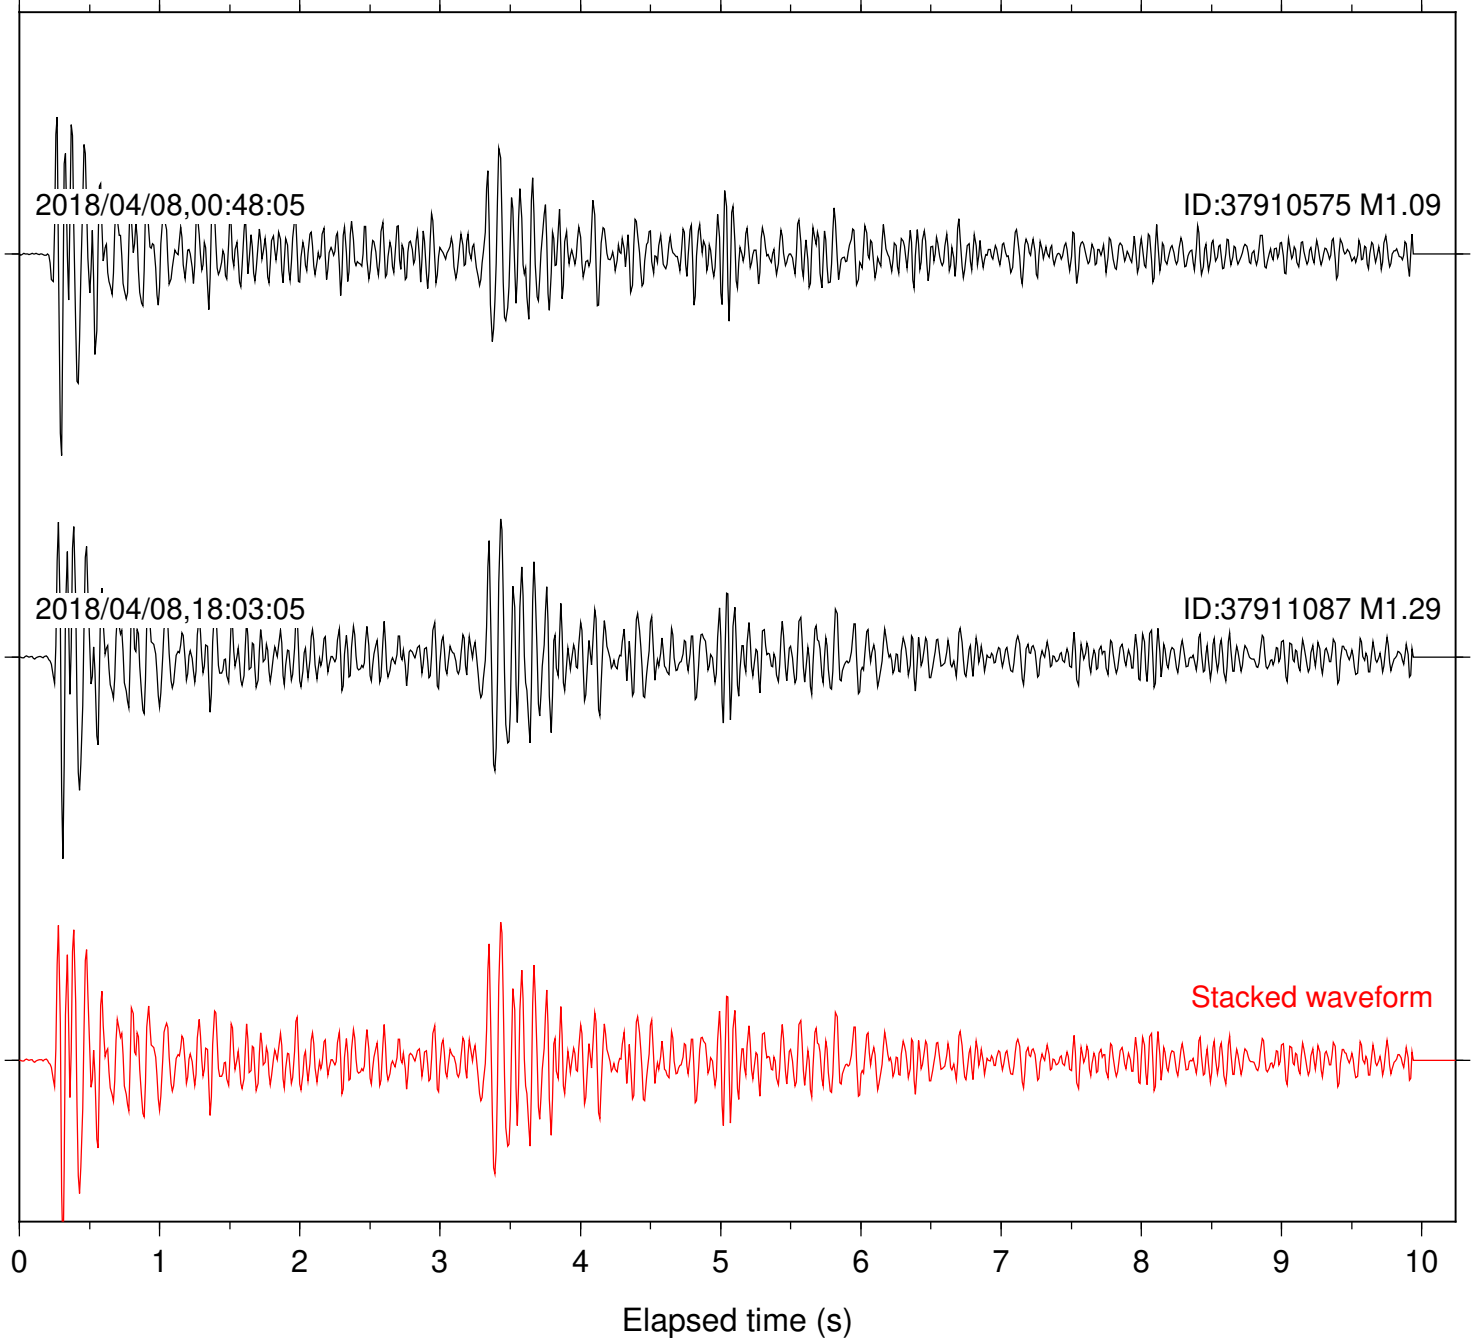

Focal depth: 6.37 km

Station: DGR Com: HHZ

Focal depth: 6.37 km

Station: DNR Com: HHZ

Focal depth: 6.37 km

Station: HMT2 Com: HHZ

Focal depth: 6.37 km

Station: KNW Com: HHZ