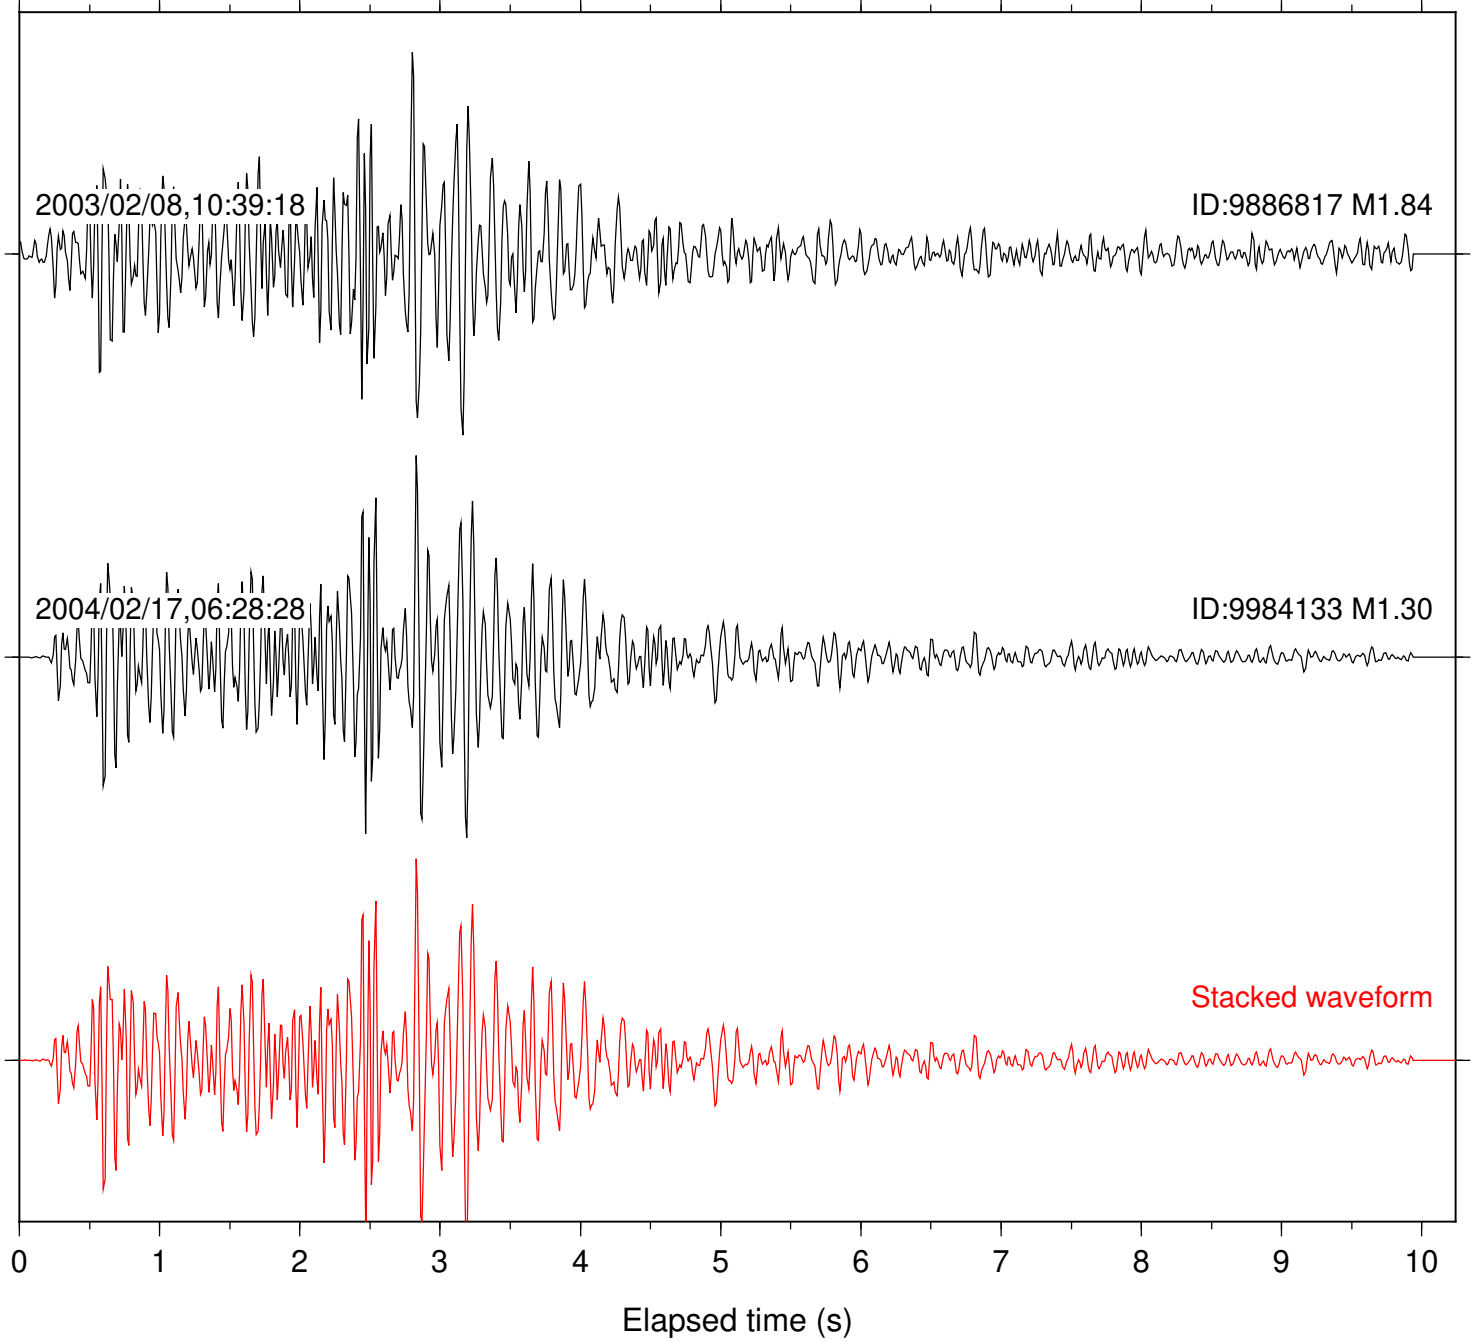

Station: SND Com: HHZ

Focal depth: 5.61 km