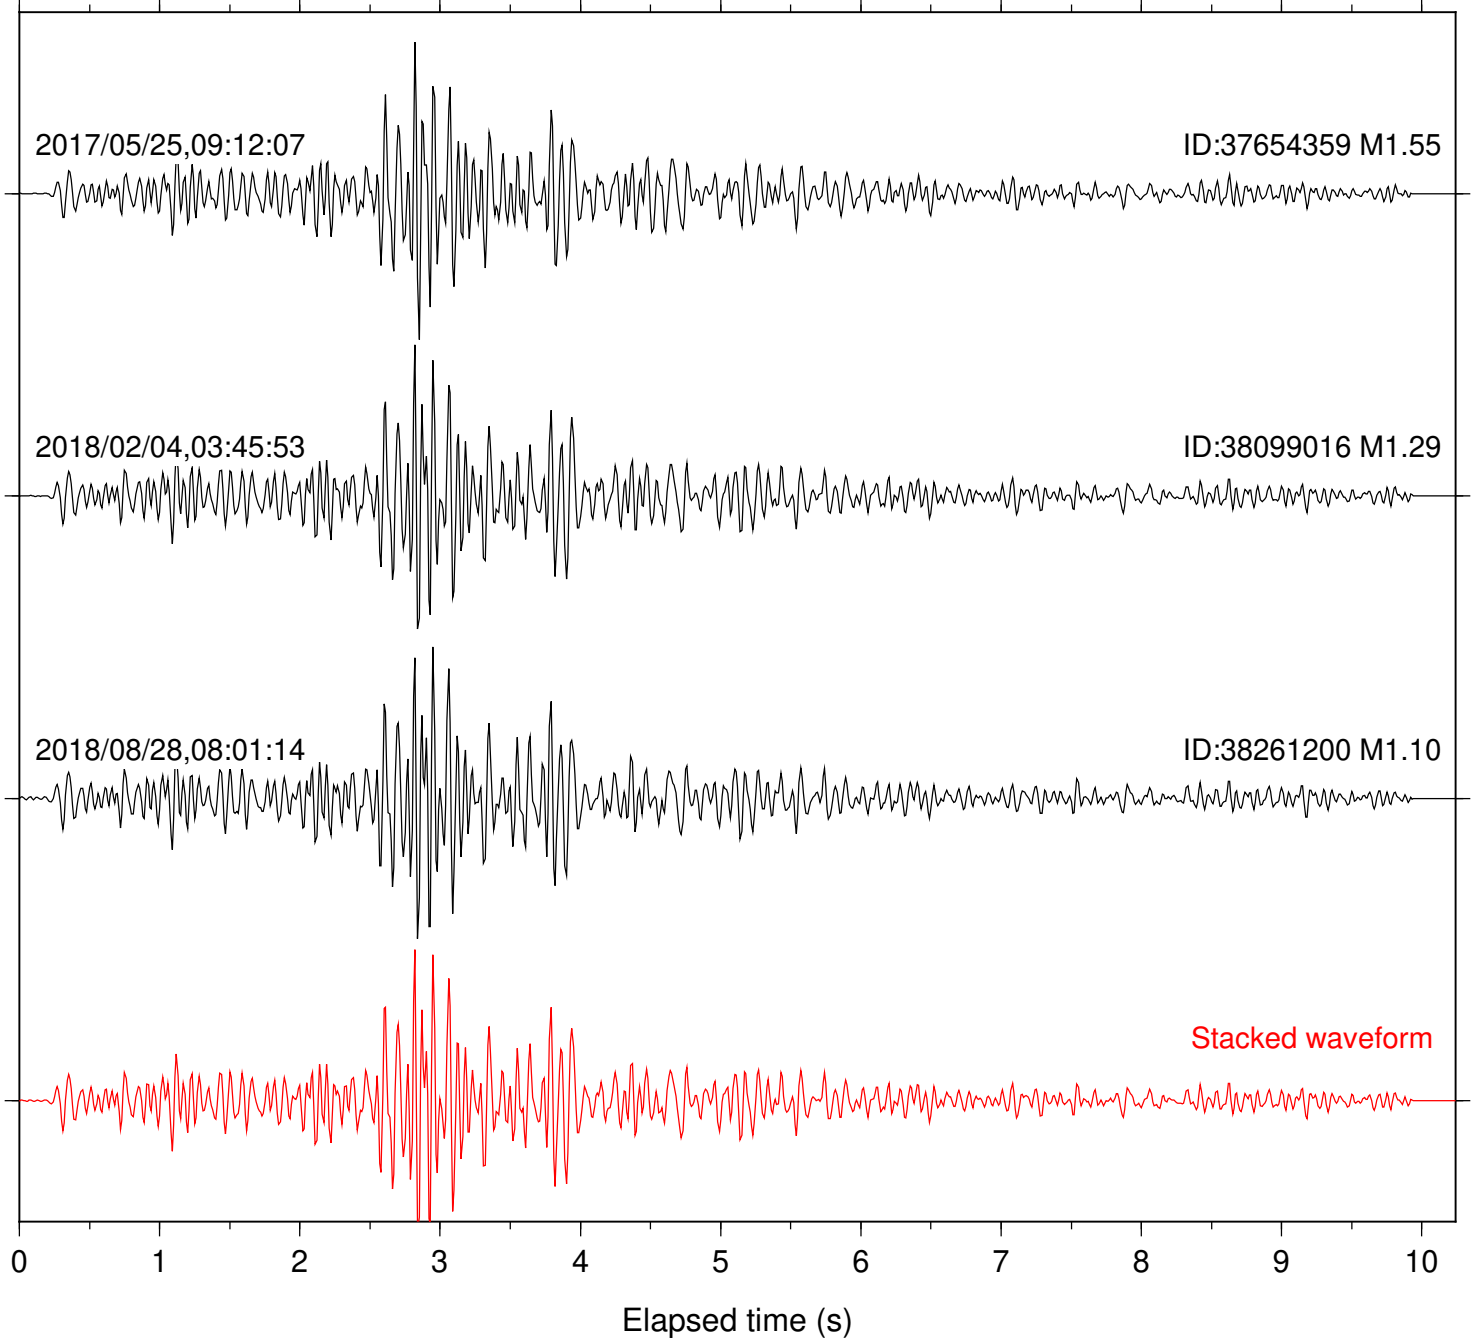

Station: PLM Com: HHZ

Focal depth: 5.24 km

Station: POB2 Com: HHZ

Focal depth: 5.25 km

Station: SND Com: HHZ

Focal depth: 5.24 km

Station: WMC Com: HHZ

Focal depth: 5.25 km