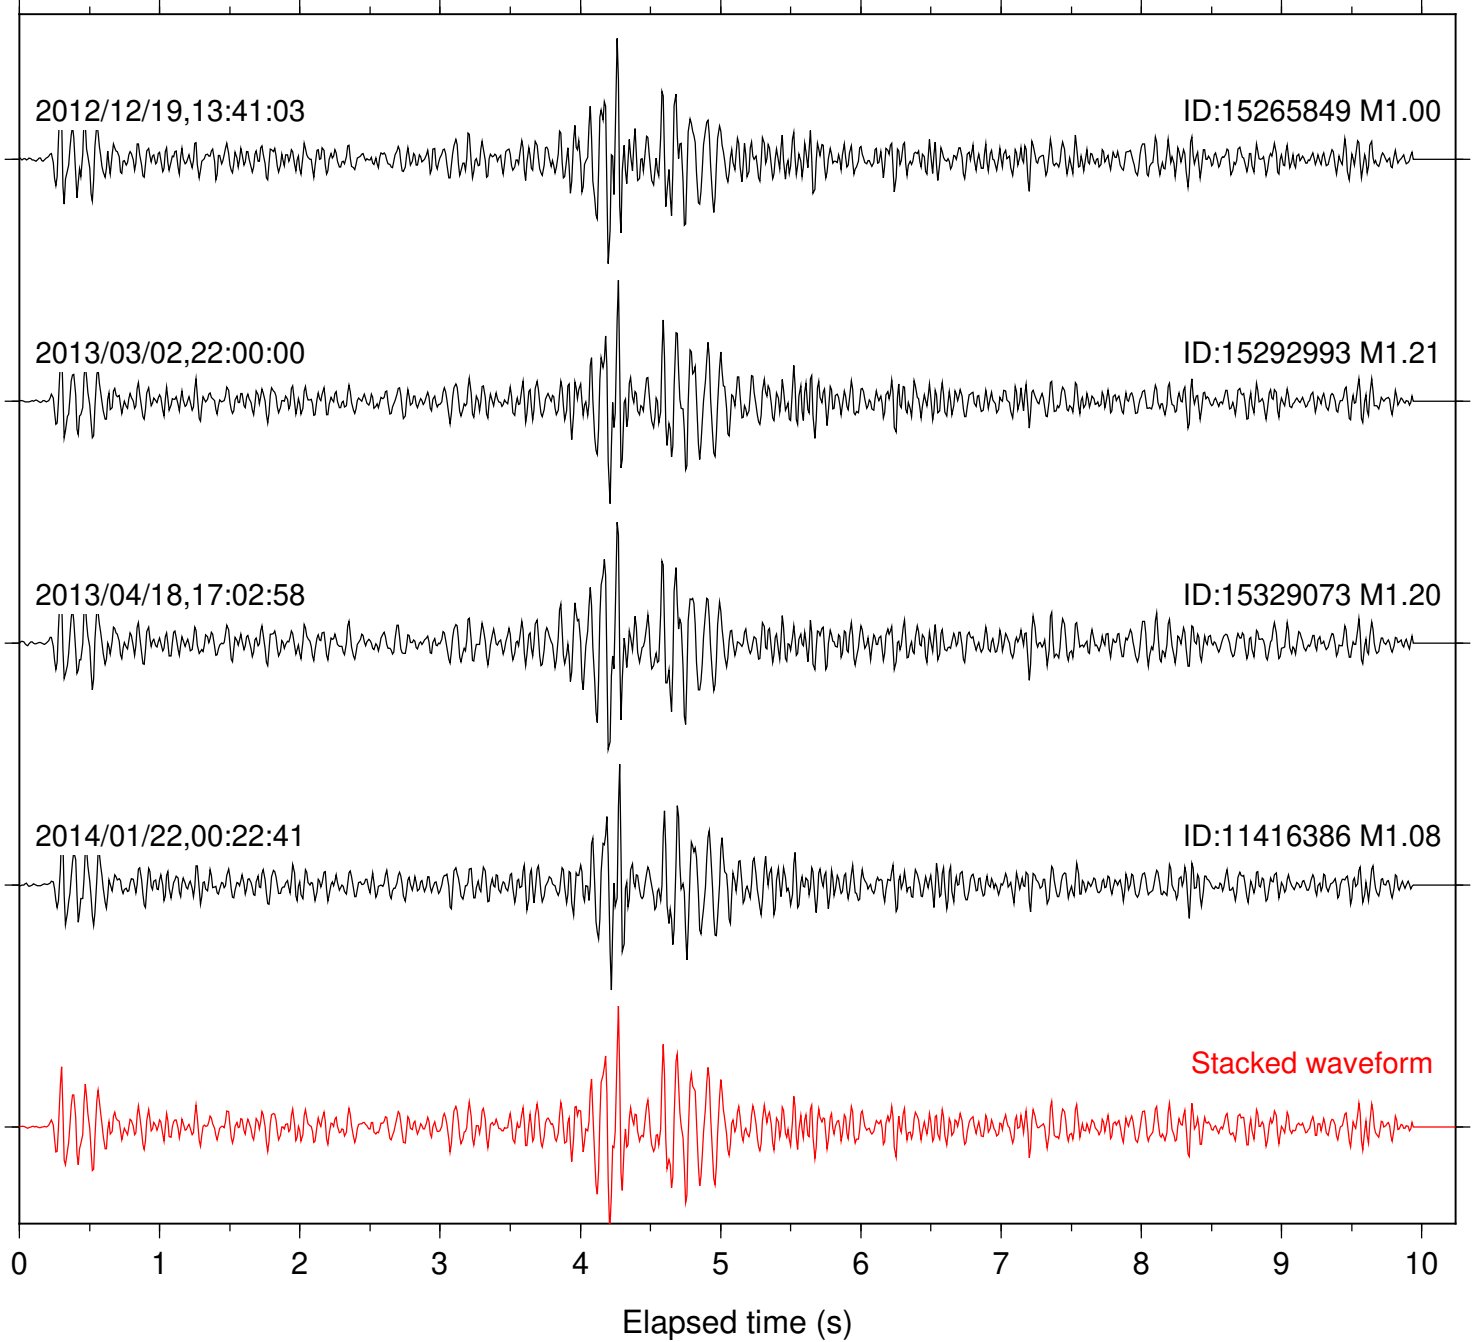

Station: BAC Com: EHZ

Focal depth: 4.95 km