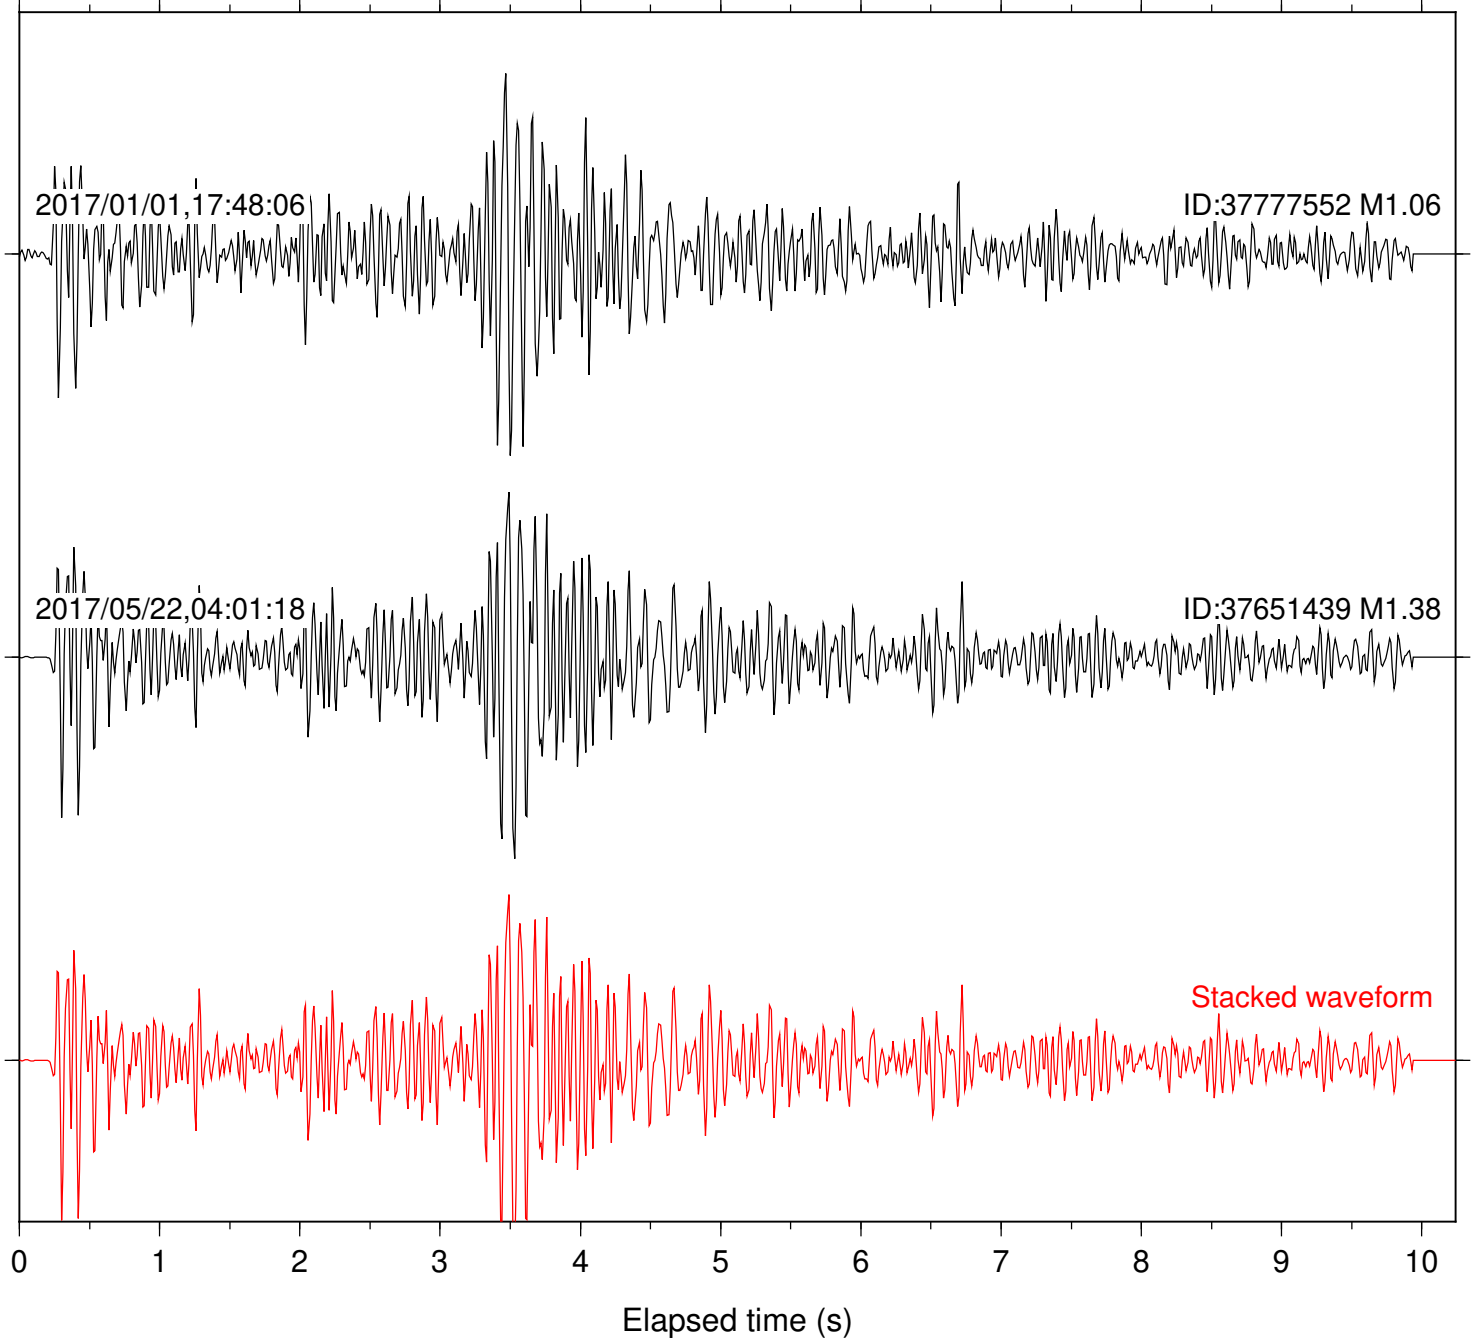

Station: CSH Com: HHZ

Focal depth: 6.75 km