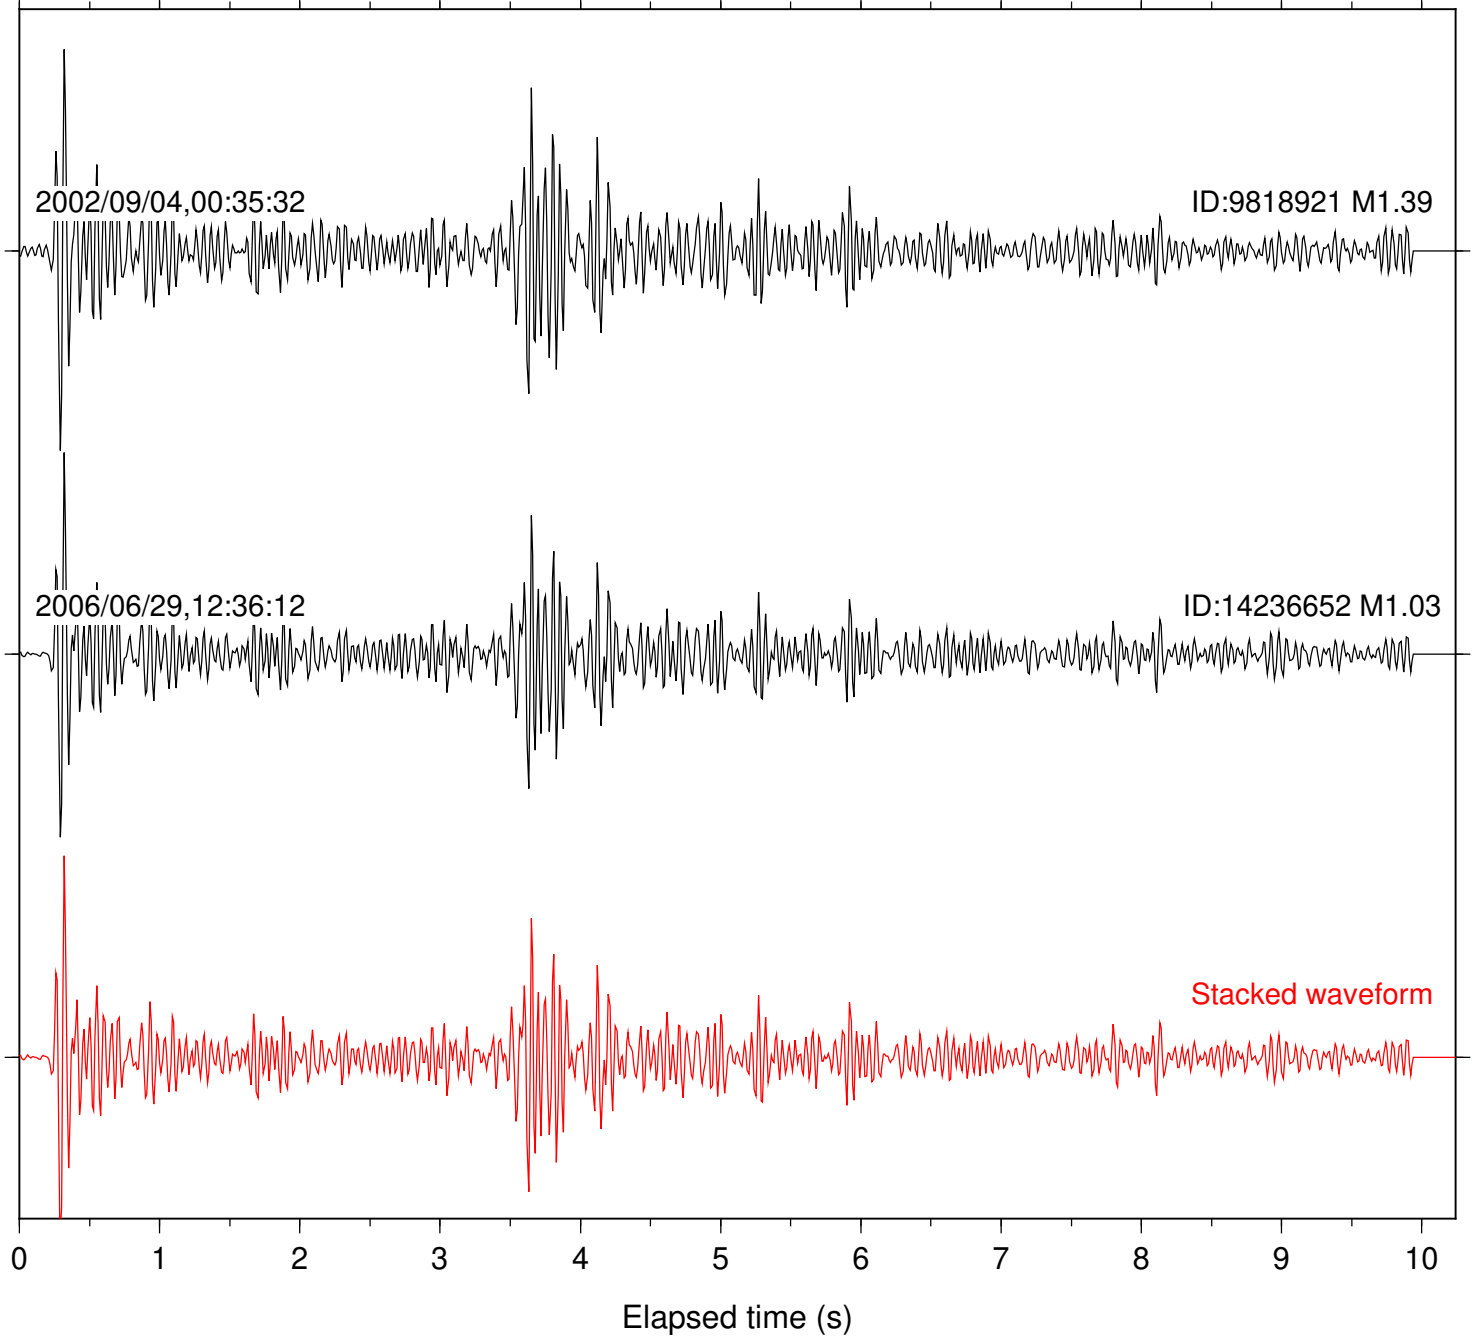

Station: DGR Com: HHZ

Focal depth: 8.57 km