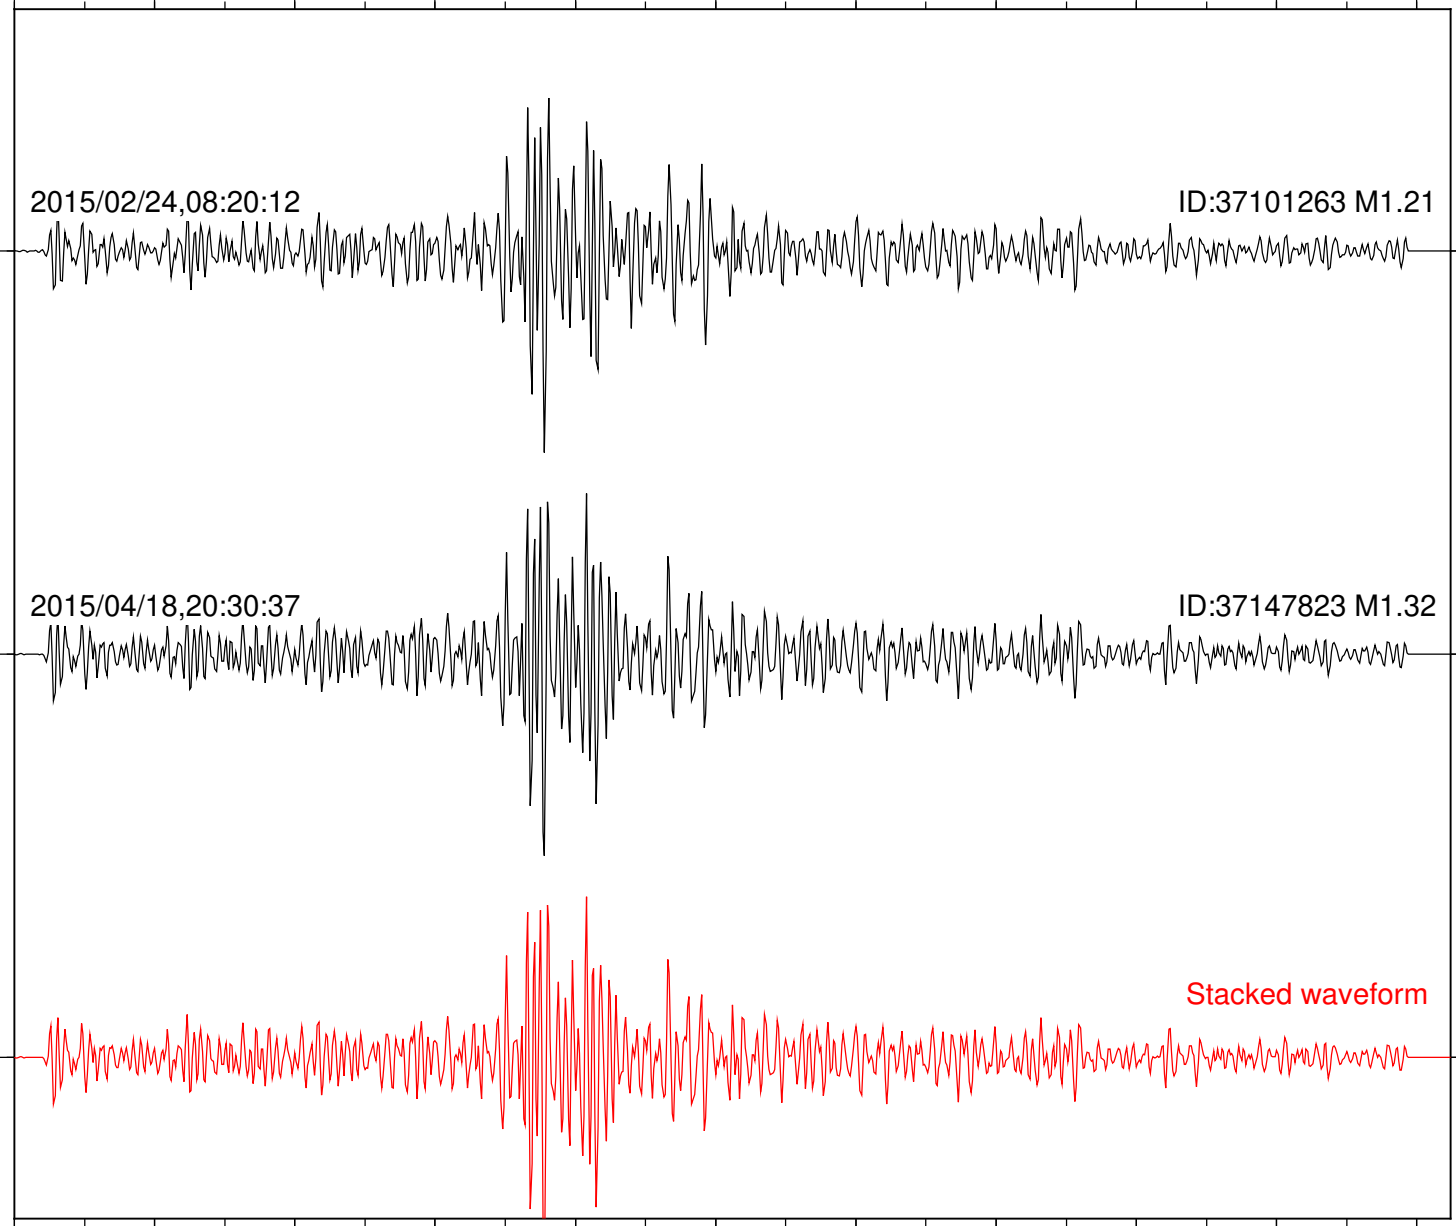

Station: PMD Com: HHZ

Focal depth: 8.12 km

2015/02/24,08:20:12

ID:37101263 M1.21

2015/04/18,20:30:37

ID:37147823 M1.32

Stacked waveform

0 1 2 3 4 5 6 7 8 9 10
Elapsed time (s)