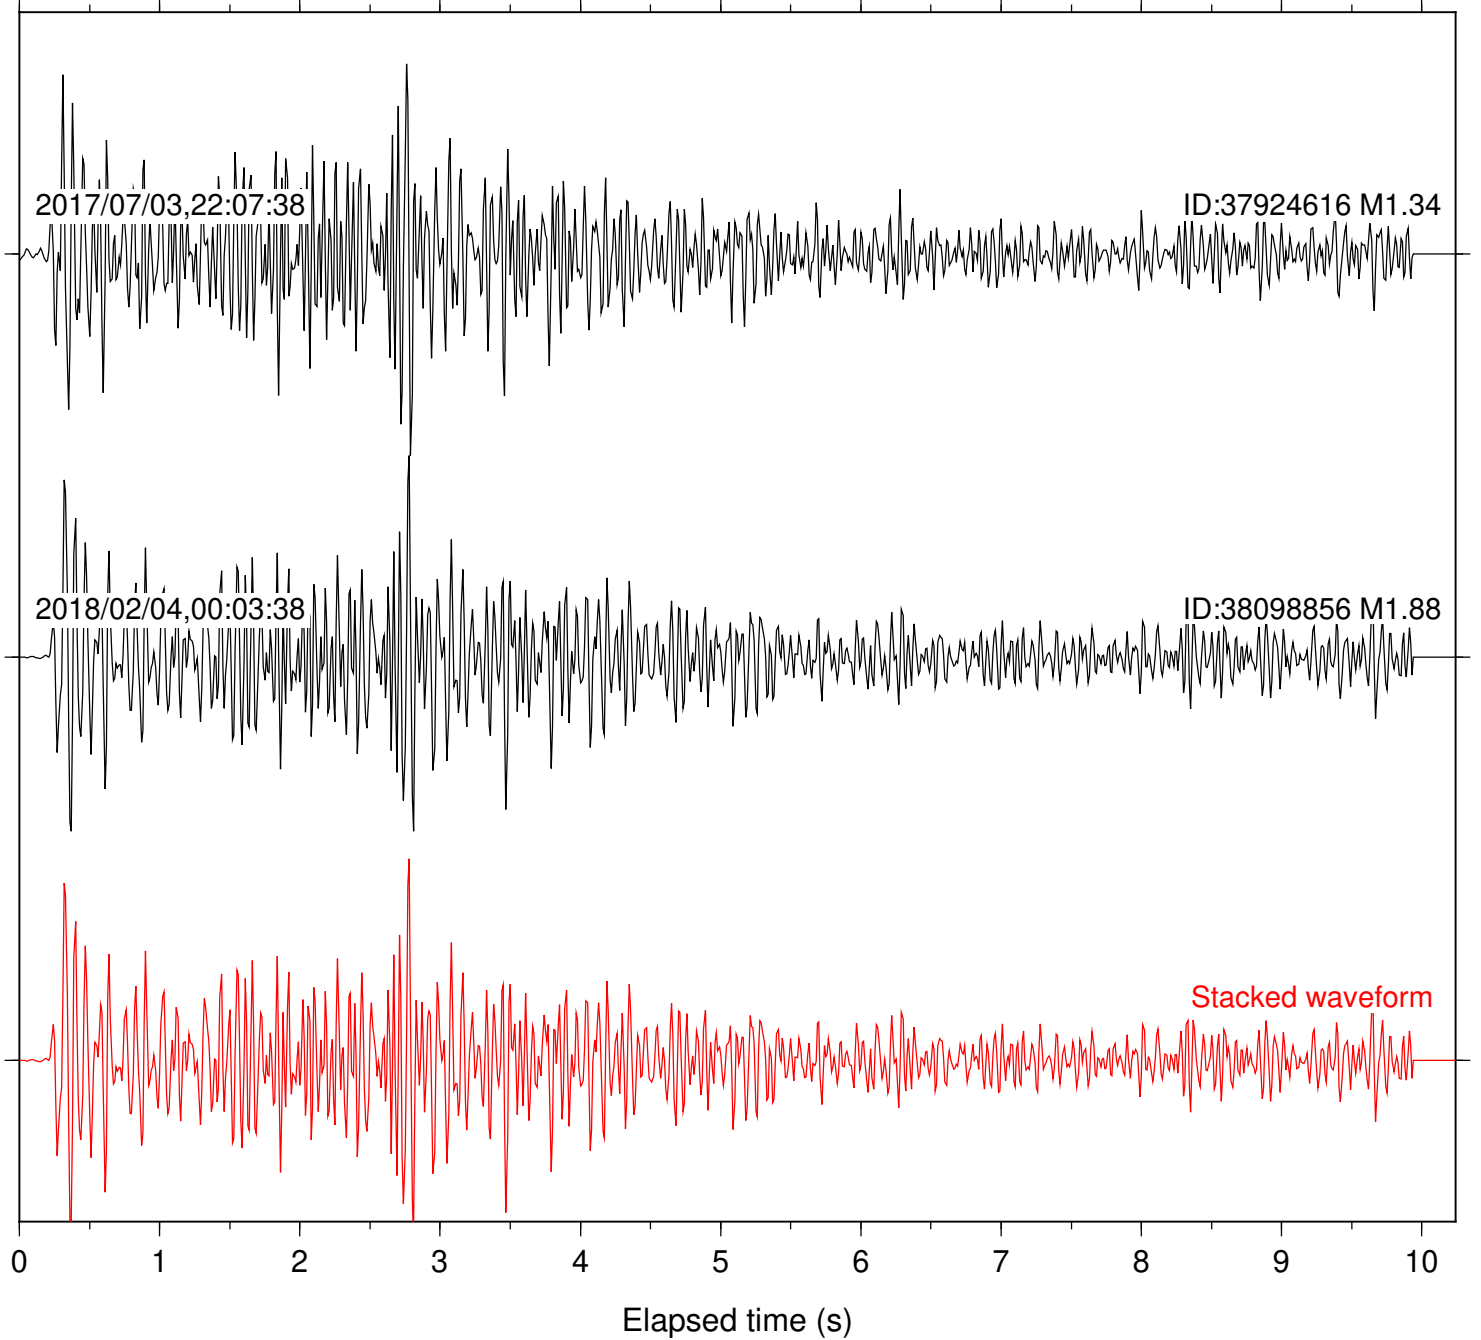

Station: CSH Com: HHZ

Focal depth: 5.27 km

Station: DNR Com: HHZ

Focal depth: 5.27 km

Station: FRD Com: HHZ

Focal depth: 5.27 km

Station: HMT2 Com: HHZ

Focal depth: 5.27 km