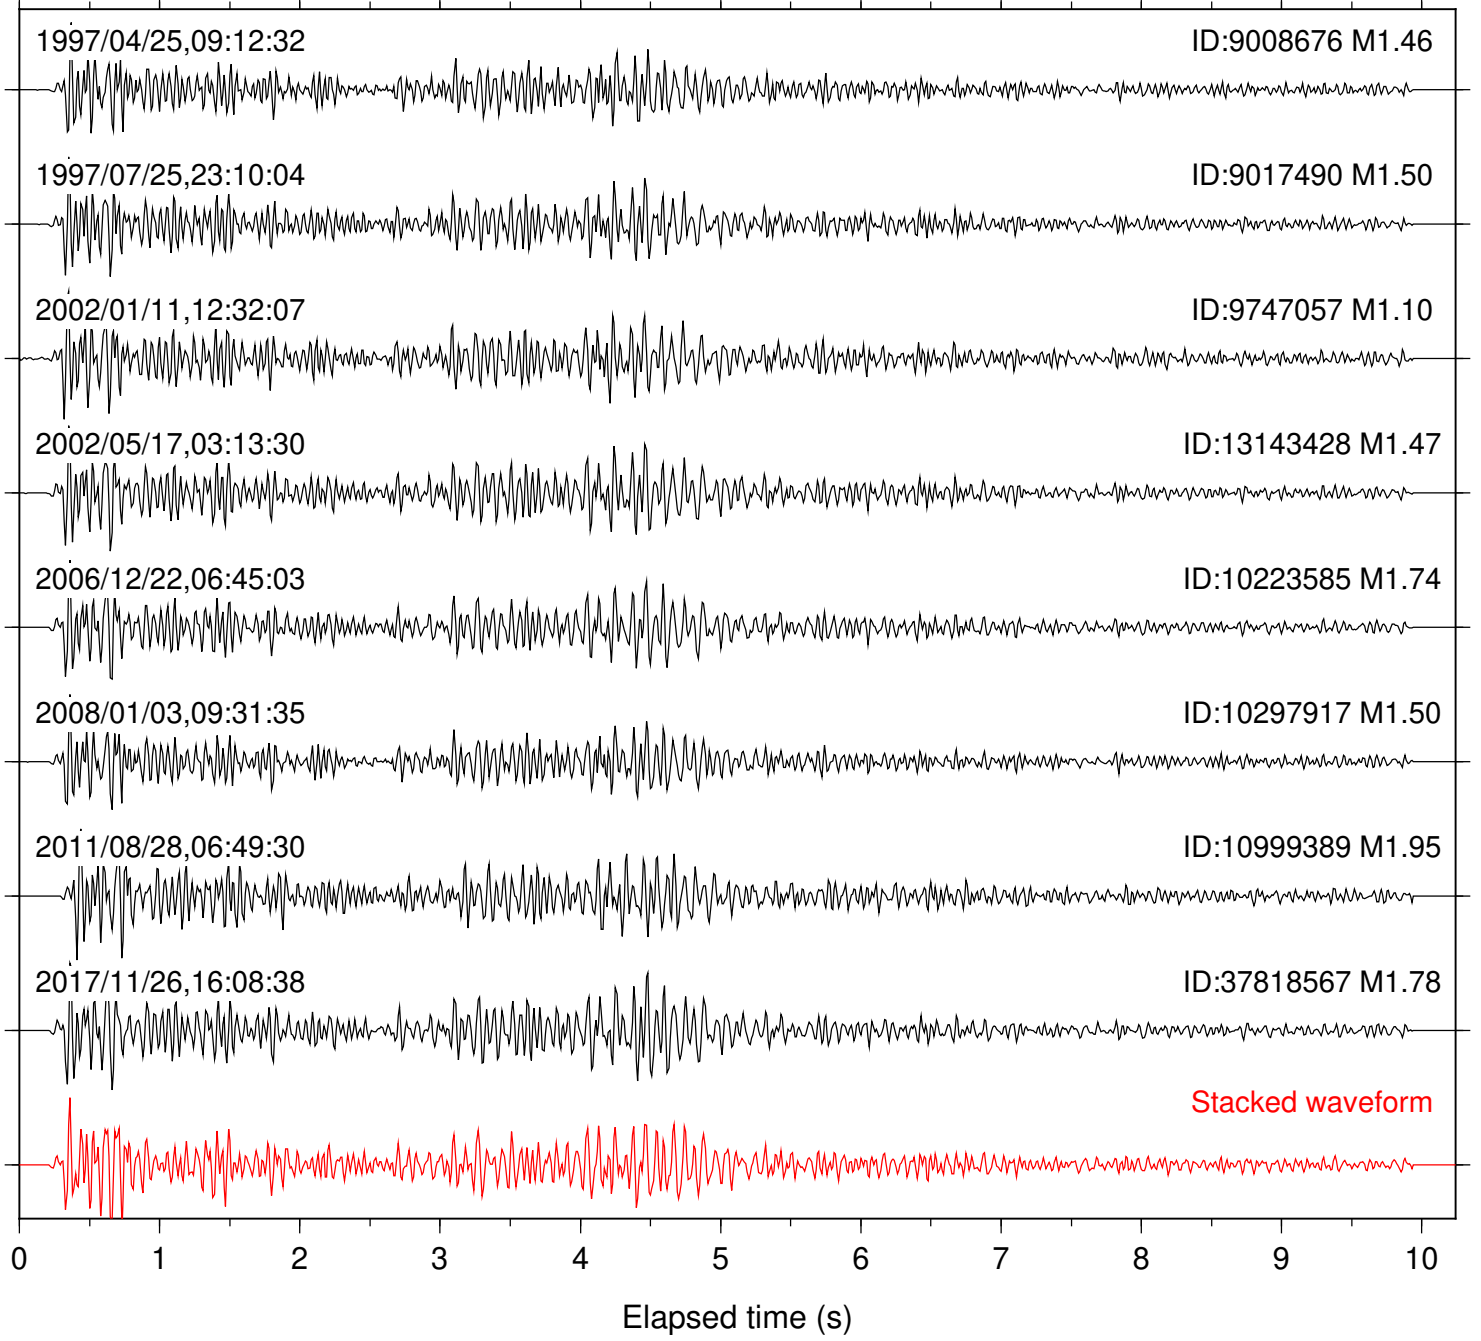

Focal depth: 17.80 km

Station: HMT2 Com: HHZ

Focal depth: 17.81 km

Station: KNW Com: HHZ

Focal depth: 17.80 km

Station: PFO Com: HHZ

Focal depth: 17.80 km

Station: PMD Com: HHZ