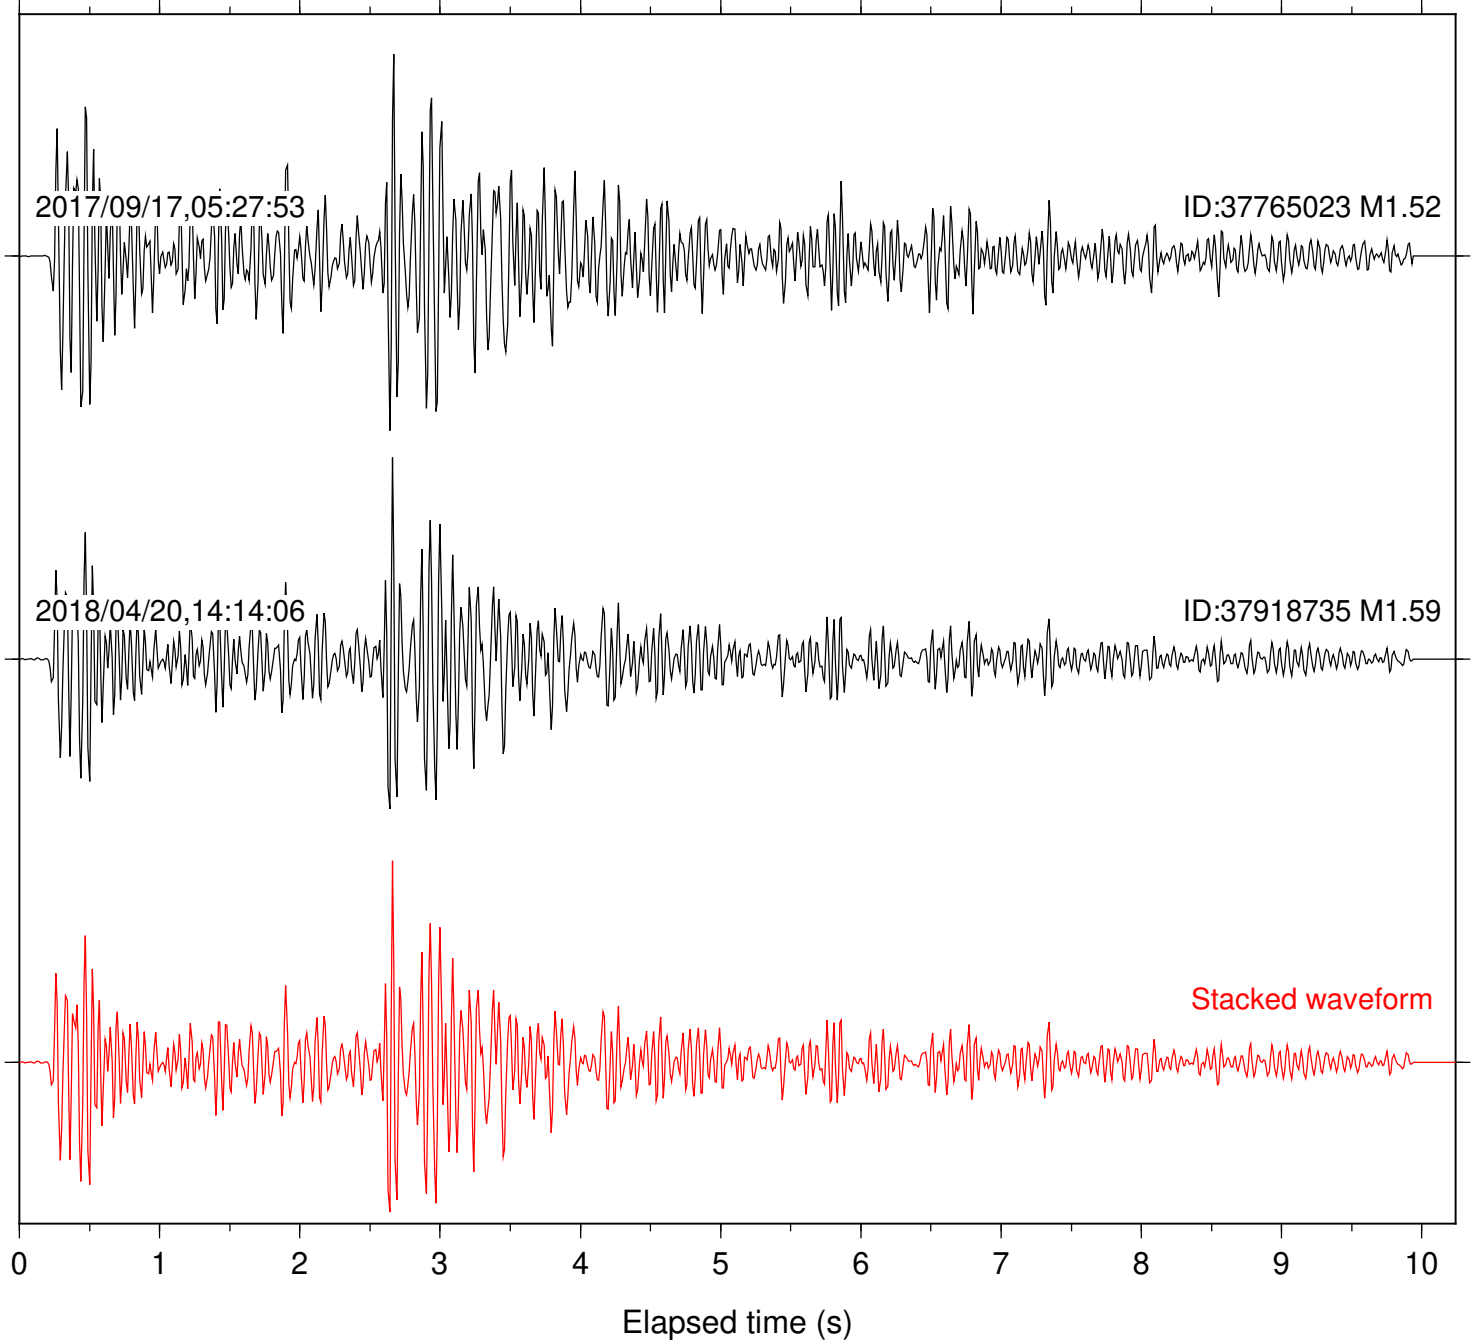

Station: PLM Com: HHZ

Focal depth: 6.09 km