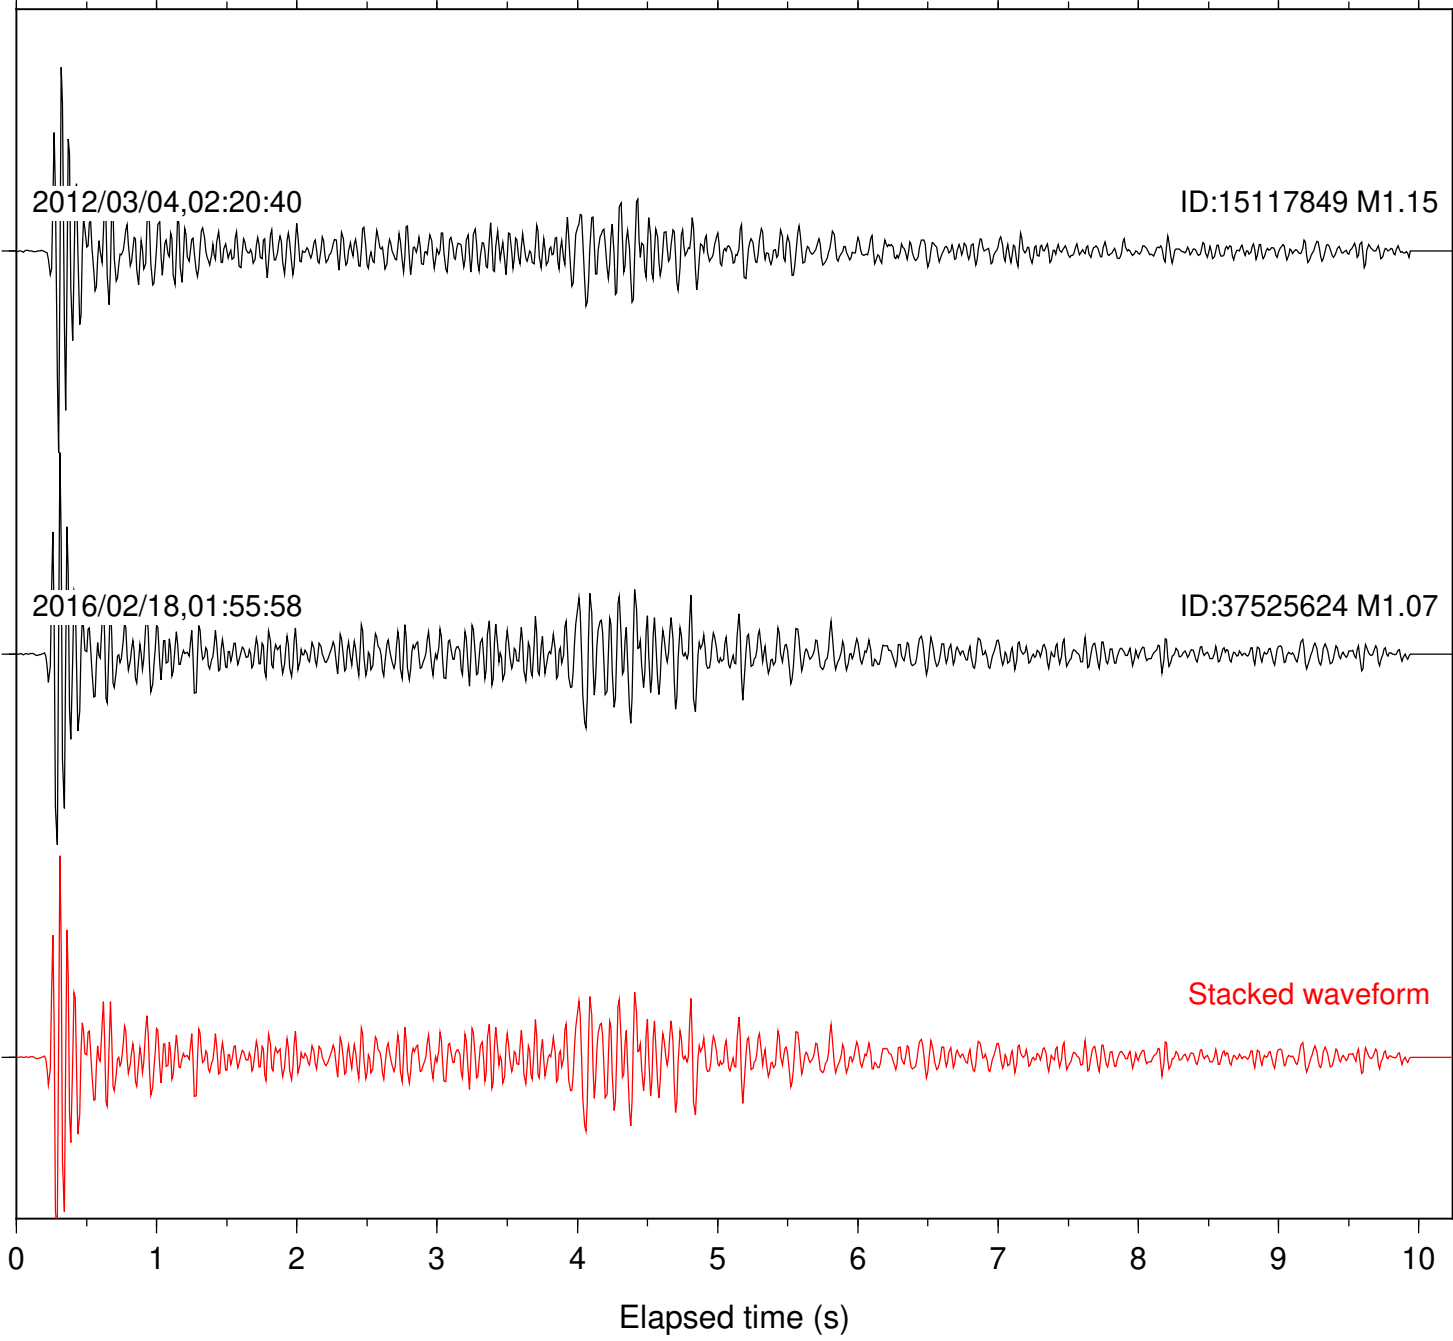

Station: B946 Com: EHZ

Focal depth: 11.31 km

2012/03/04,02:20:40

ID:15117849 M1.15

2016/02/18,01:55:58

ID:37525624 M1.07

Stacked waveform