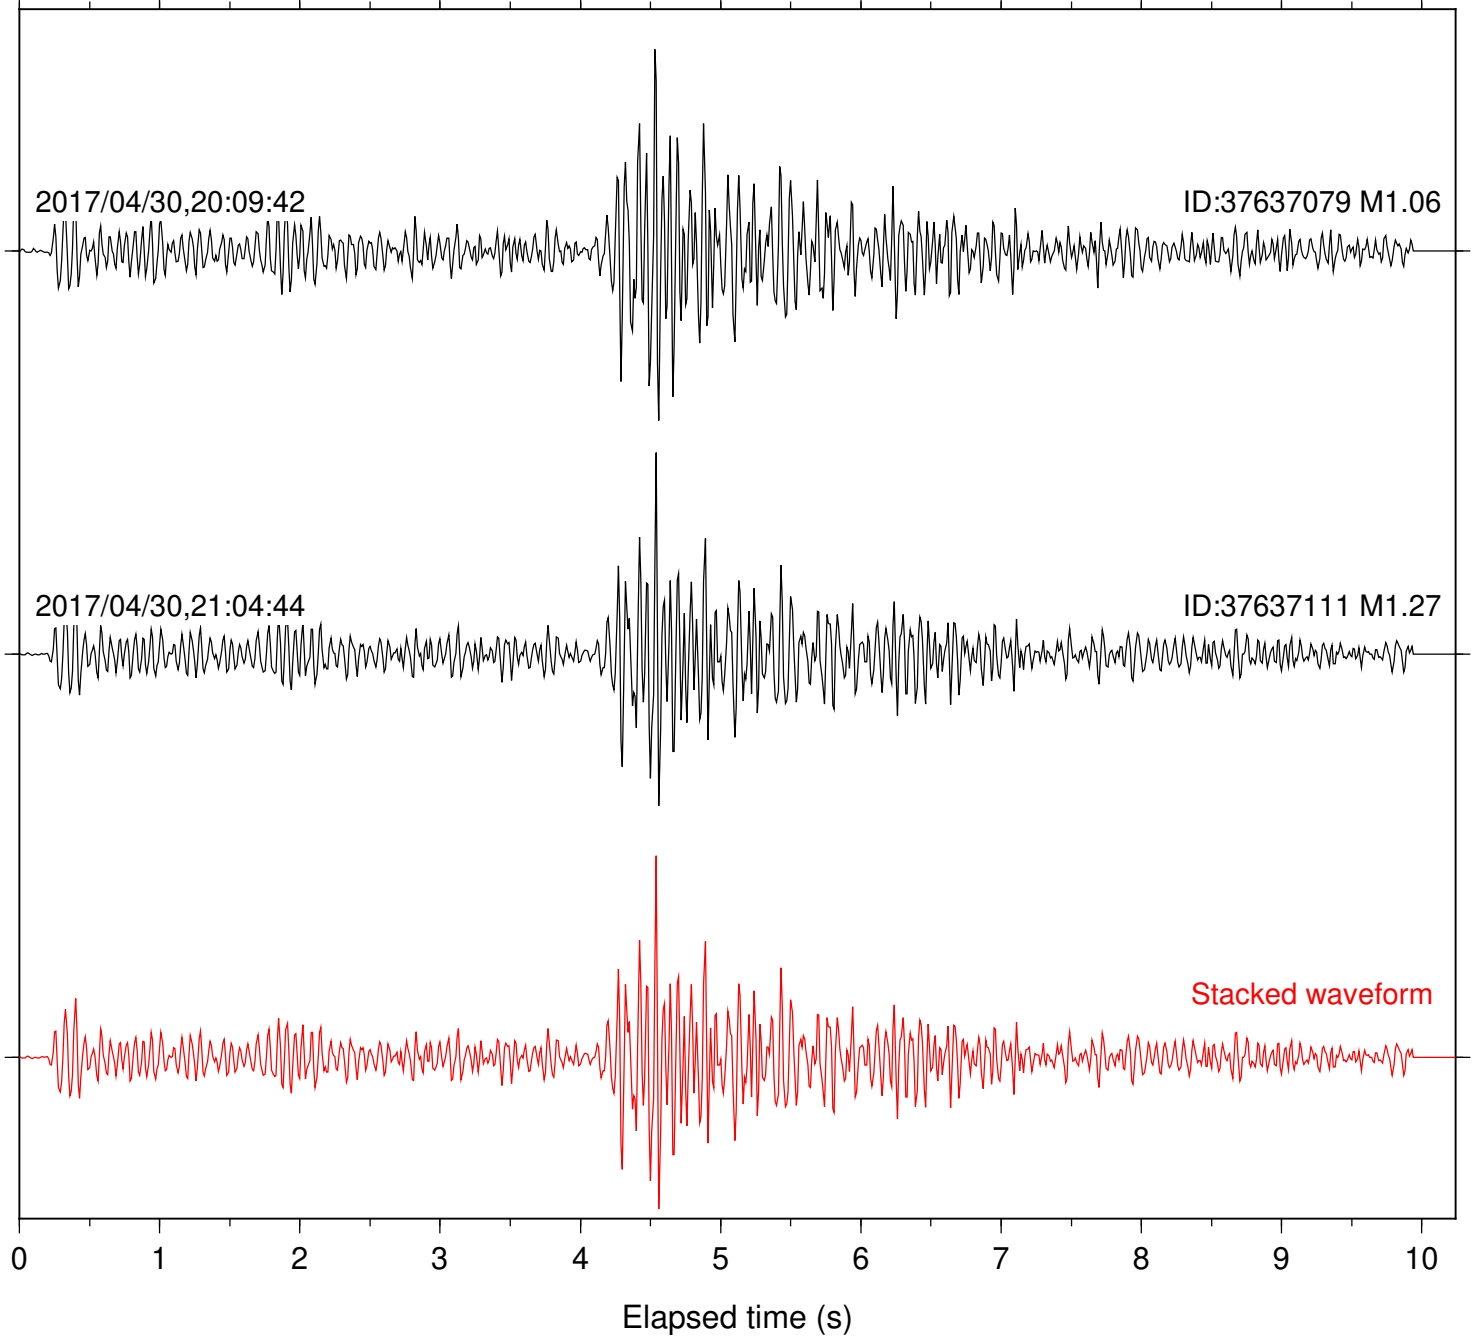

Station: DNR Com: HHZ

Focal depth: 6.08 km

Station: FRD Com: HHZ

Focal depth: 6.06 km

Station: KNW Com: HHZ

Focal depth: 6.08 km

Station: LVA2 Com: HHZ

Focal depth: 6.08 km