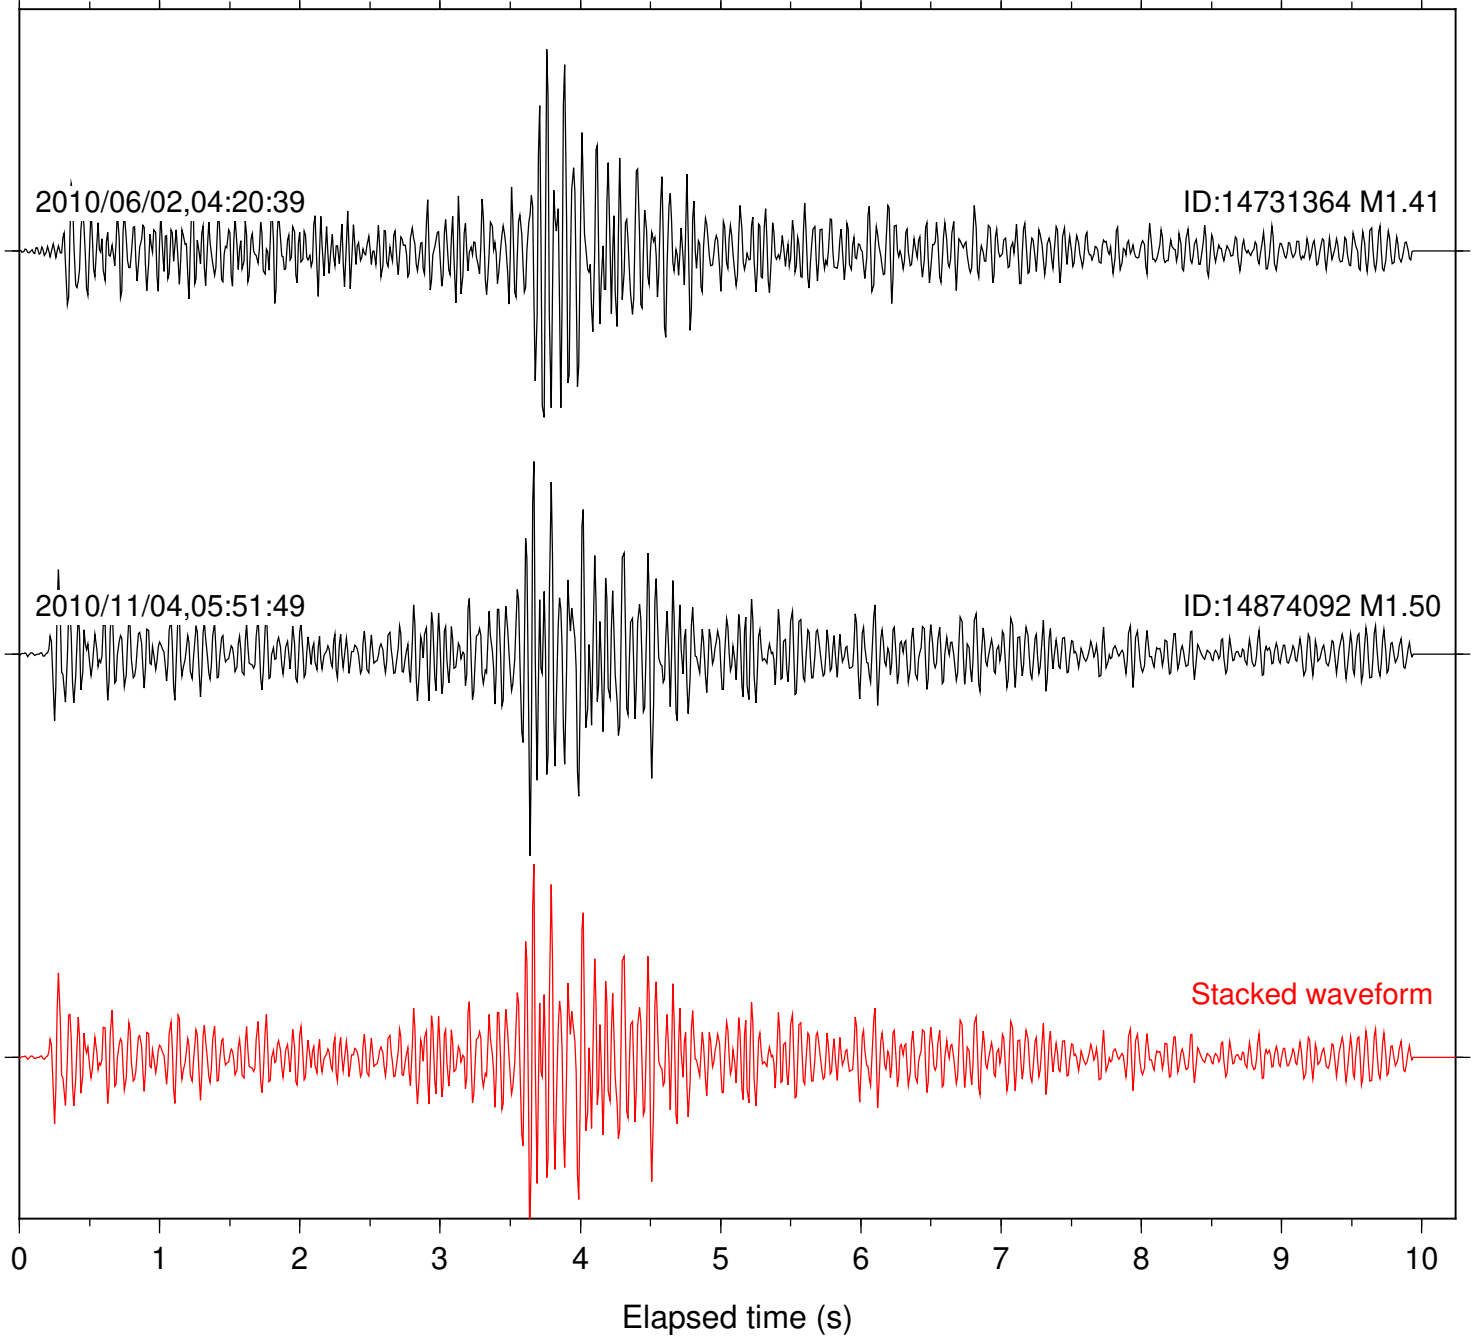

Focal depth: 13.06 km

Station: HMT2 Com: HHZ

Focal depth: 13.06 km

Station: PFO Com: HHZ

Focal depth: 13.06 km

Station: BAC Com: EHZ

Focal depth: 17.42 km

Station: DGR Com: HHZ