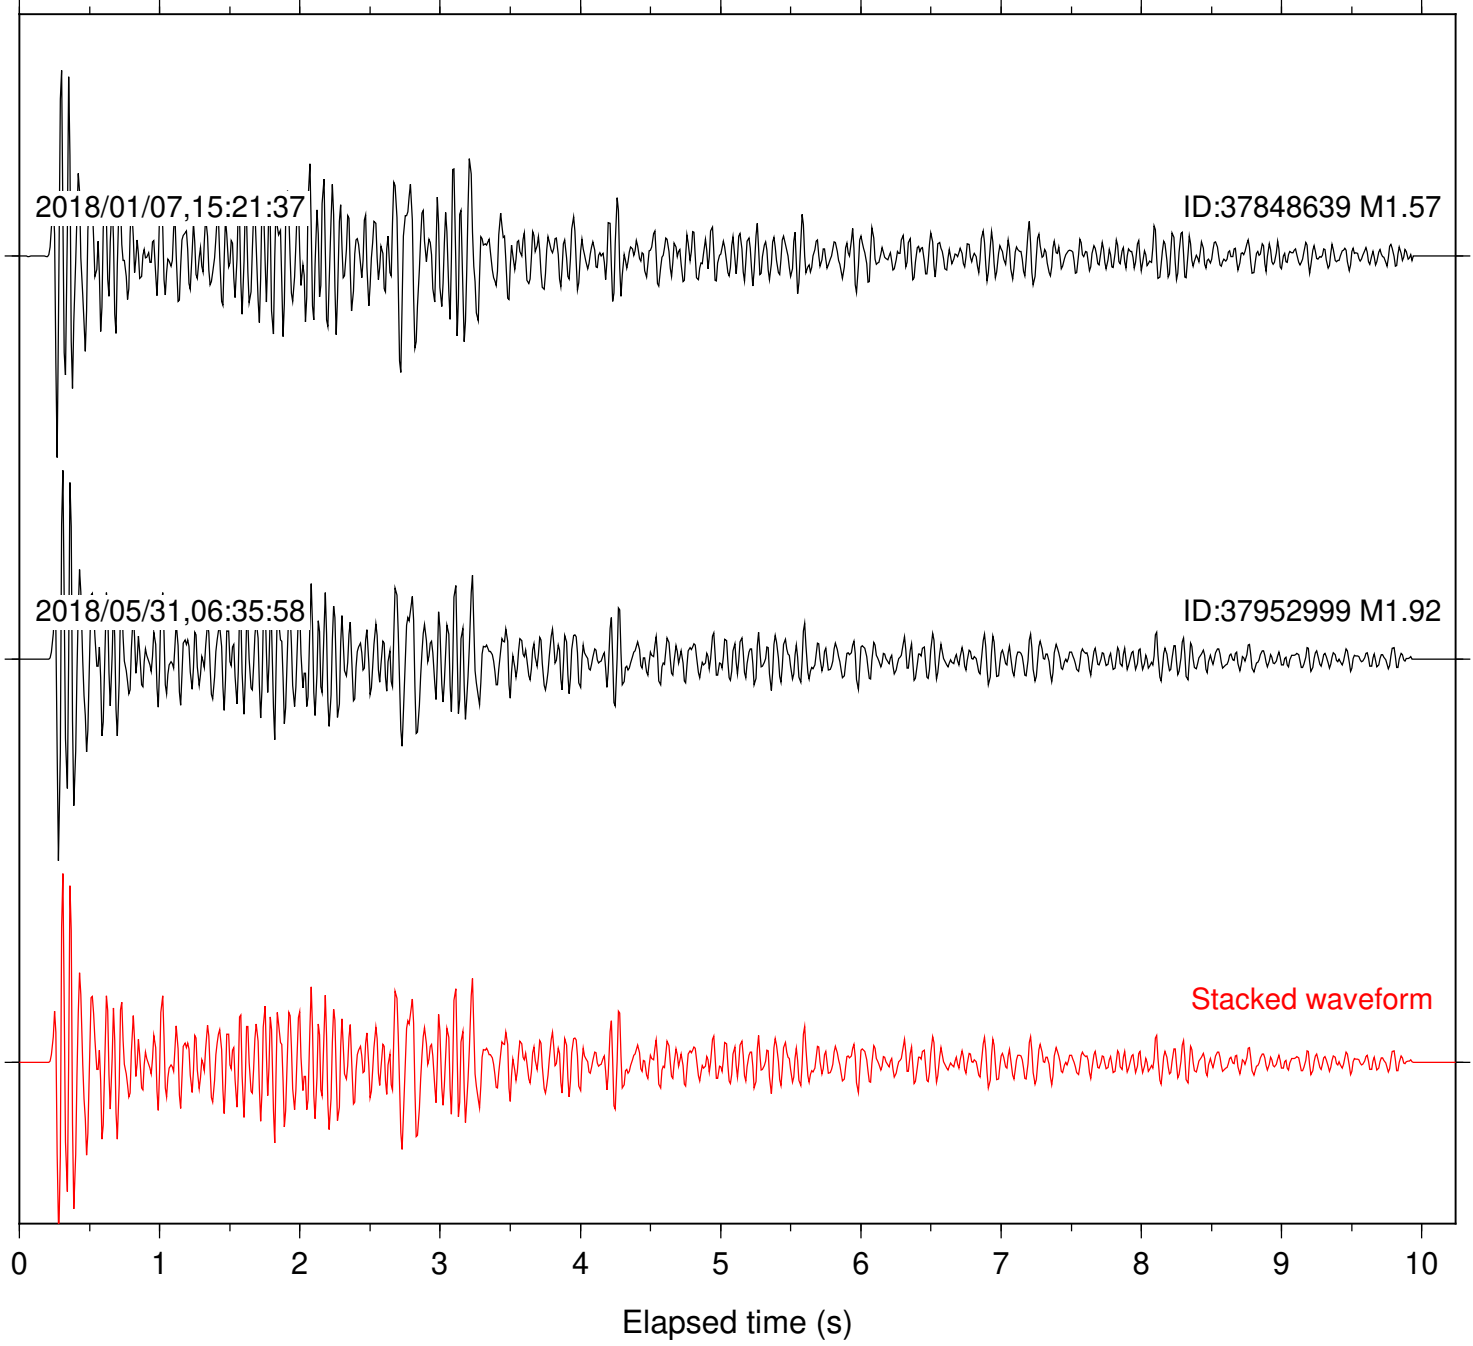

0 1 2 3 4 5 6 7 8 9 10  
Elapsed time (s)

Station: B086 Com: EHZ

Focal depth: 6.75 km

Station: B087 Com: EHZ

Focal depth: 6.75 km

Station: B088 Com: EHZ

Focal depth: 6.75 km

2018/01/07,15:21:37