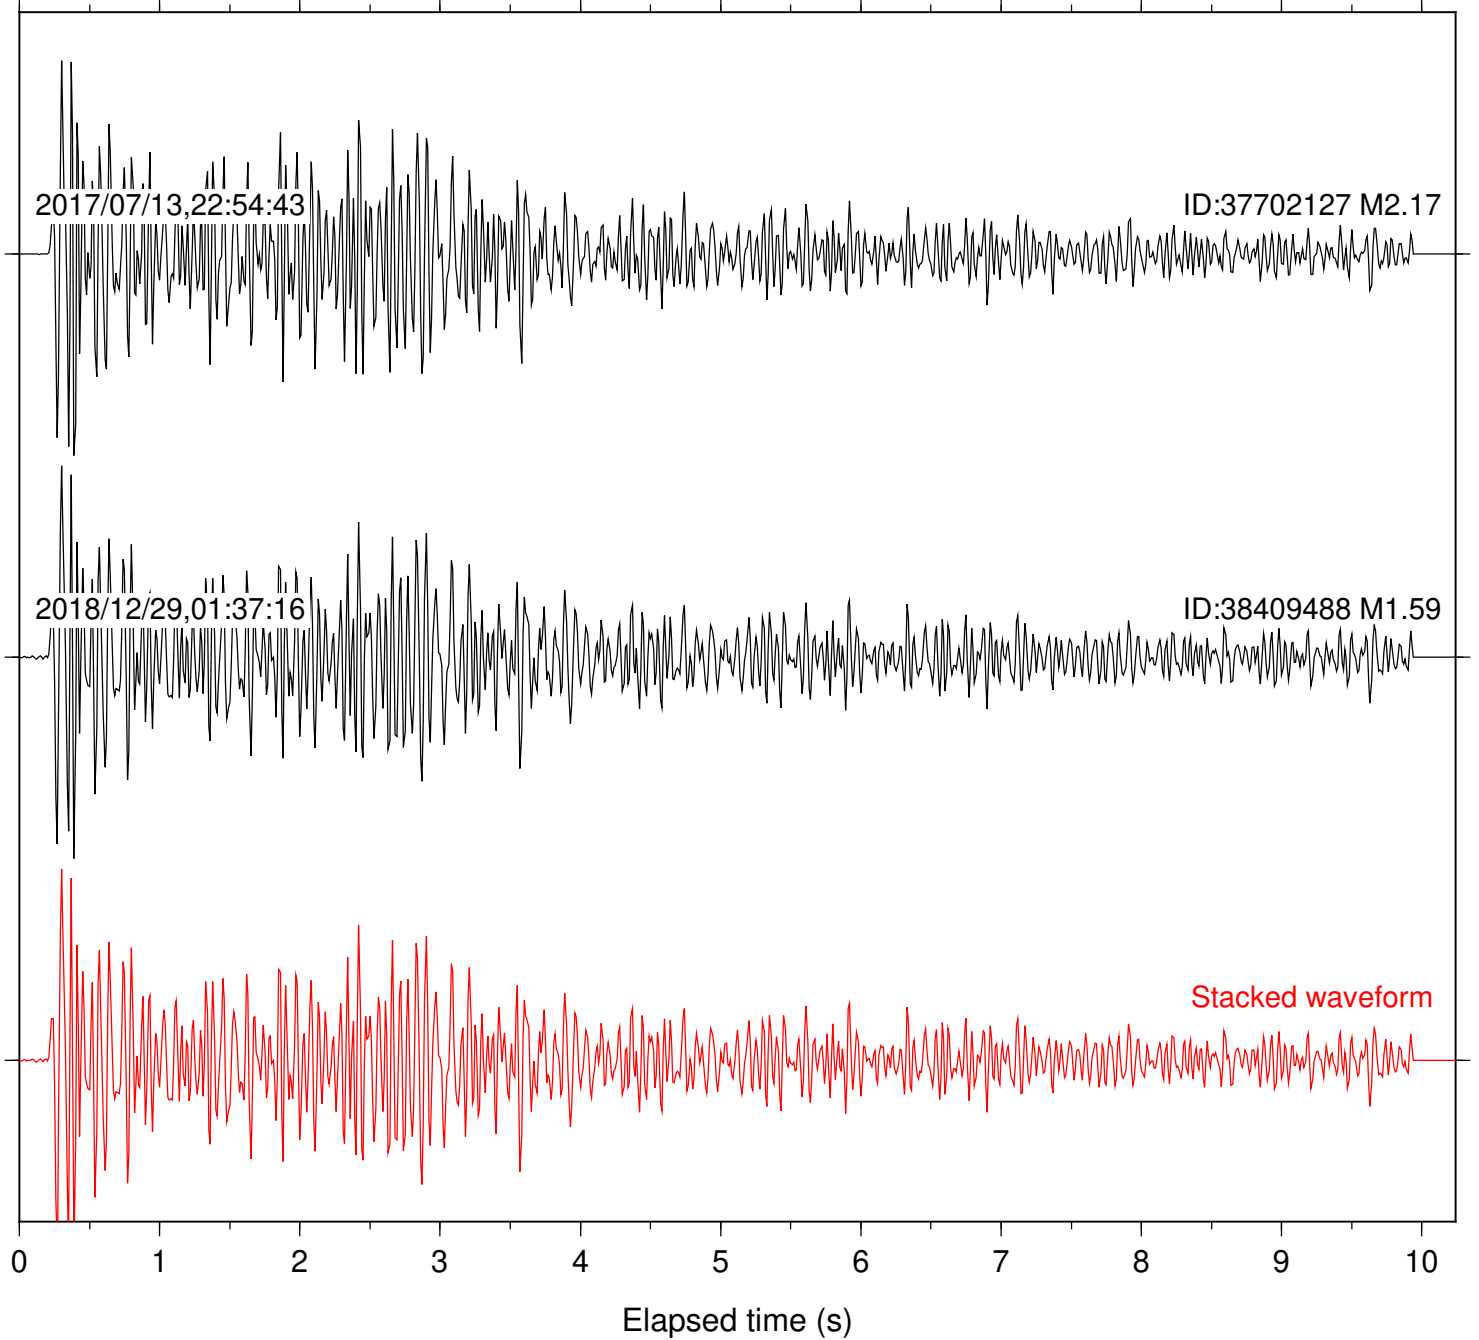

Station: CSH Com: HHZ

Focal depth: 6.18 km

Station: DGR Com: HHZ

Focal depth: 6.18 km

Station: FRD Com: HHZ

Focal depth: 6.18 km

Station: HMT2 Com: HHZ

Focal depth: 6.18 km