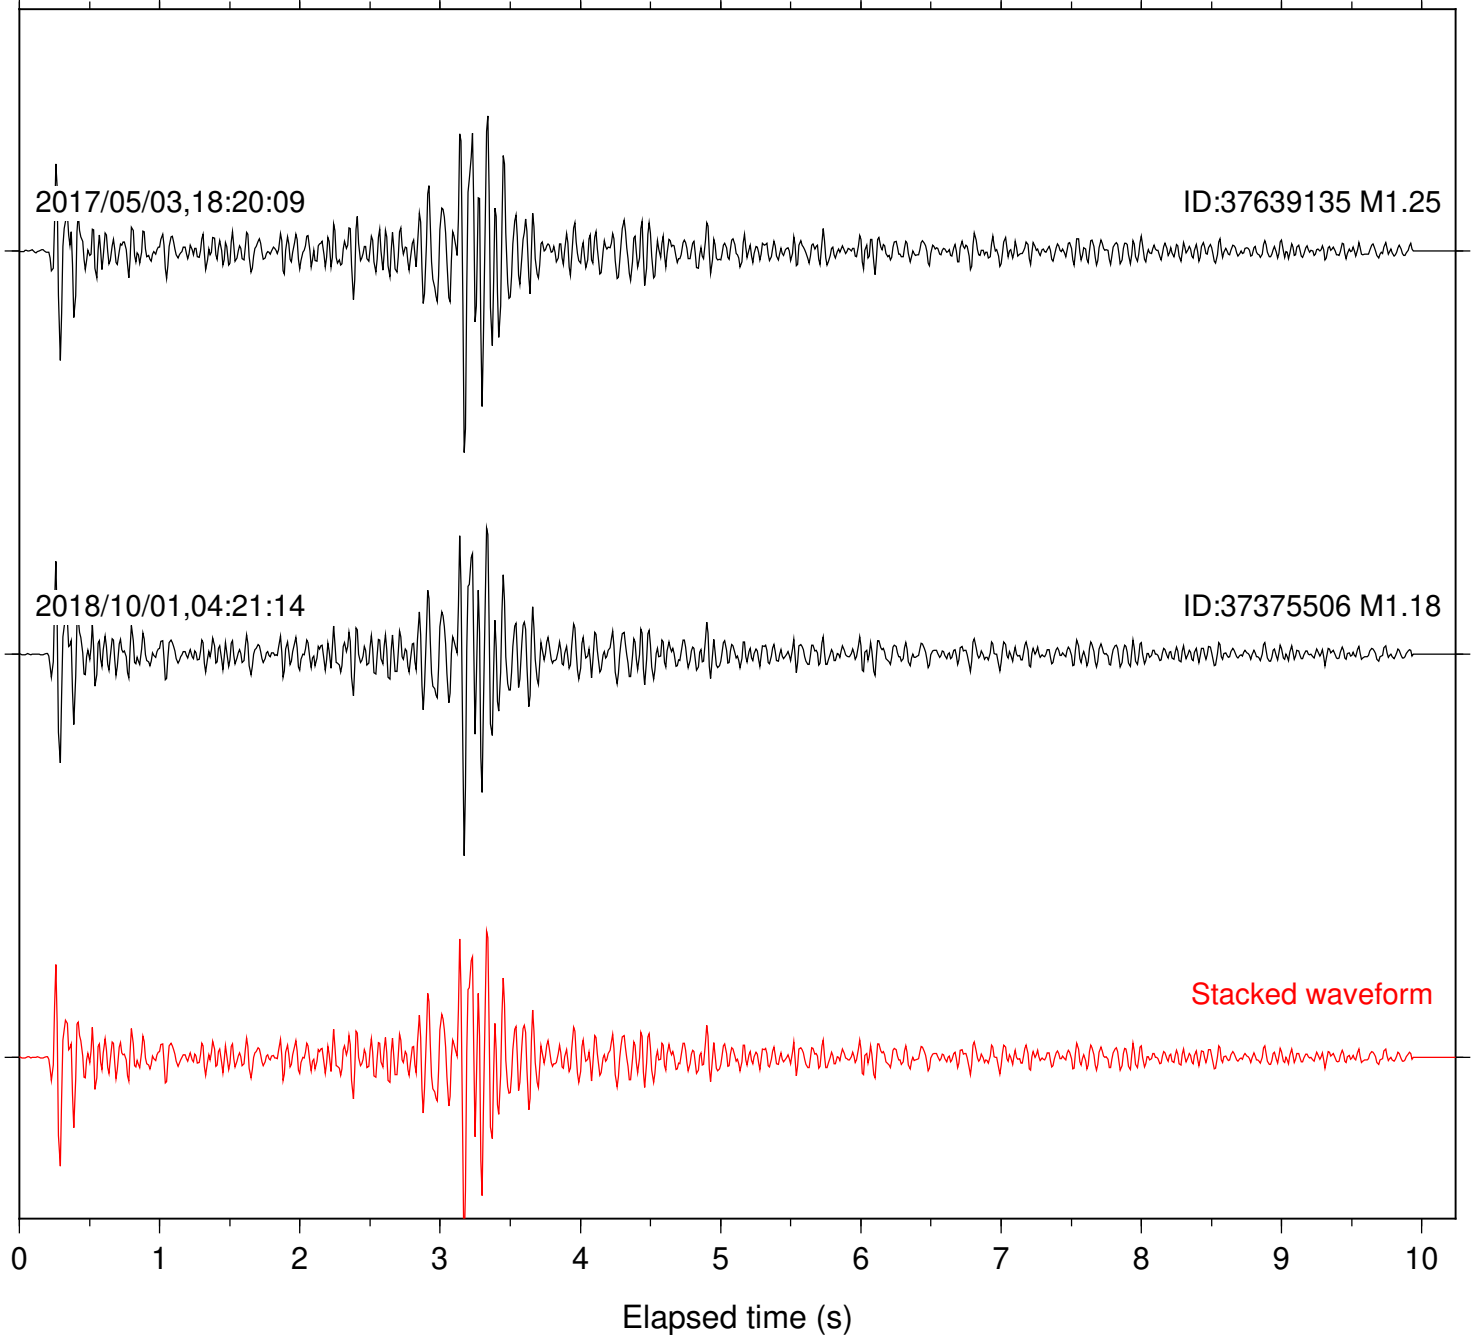

Station: B082 Com: EHZ

Focal depth: 5.83 km