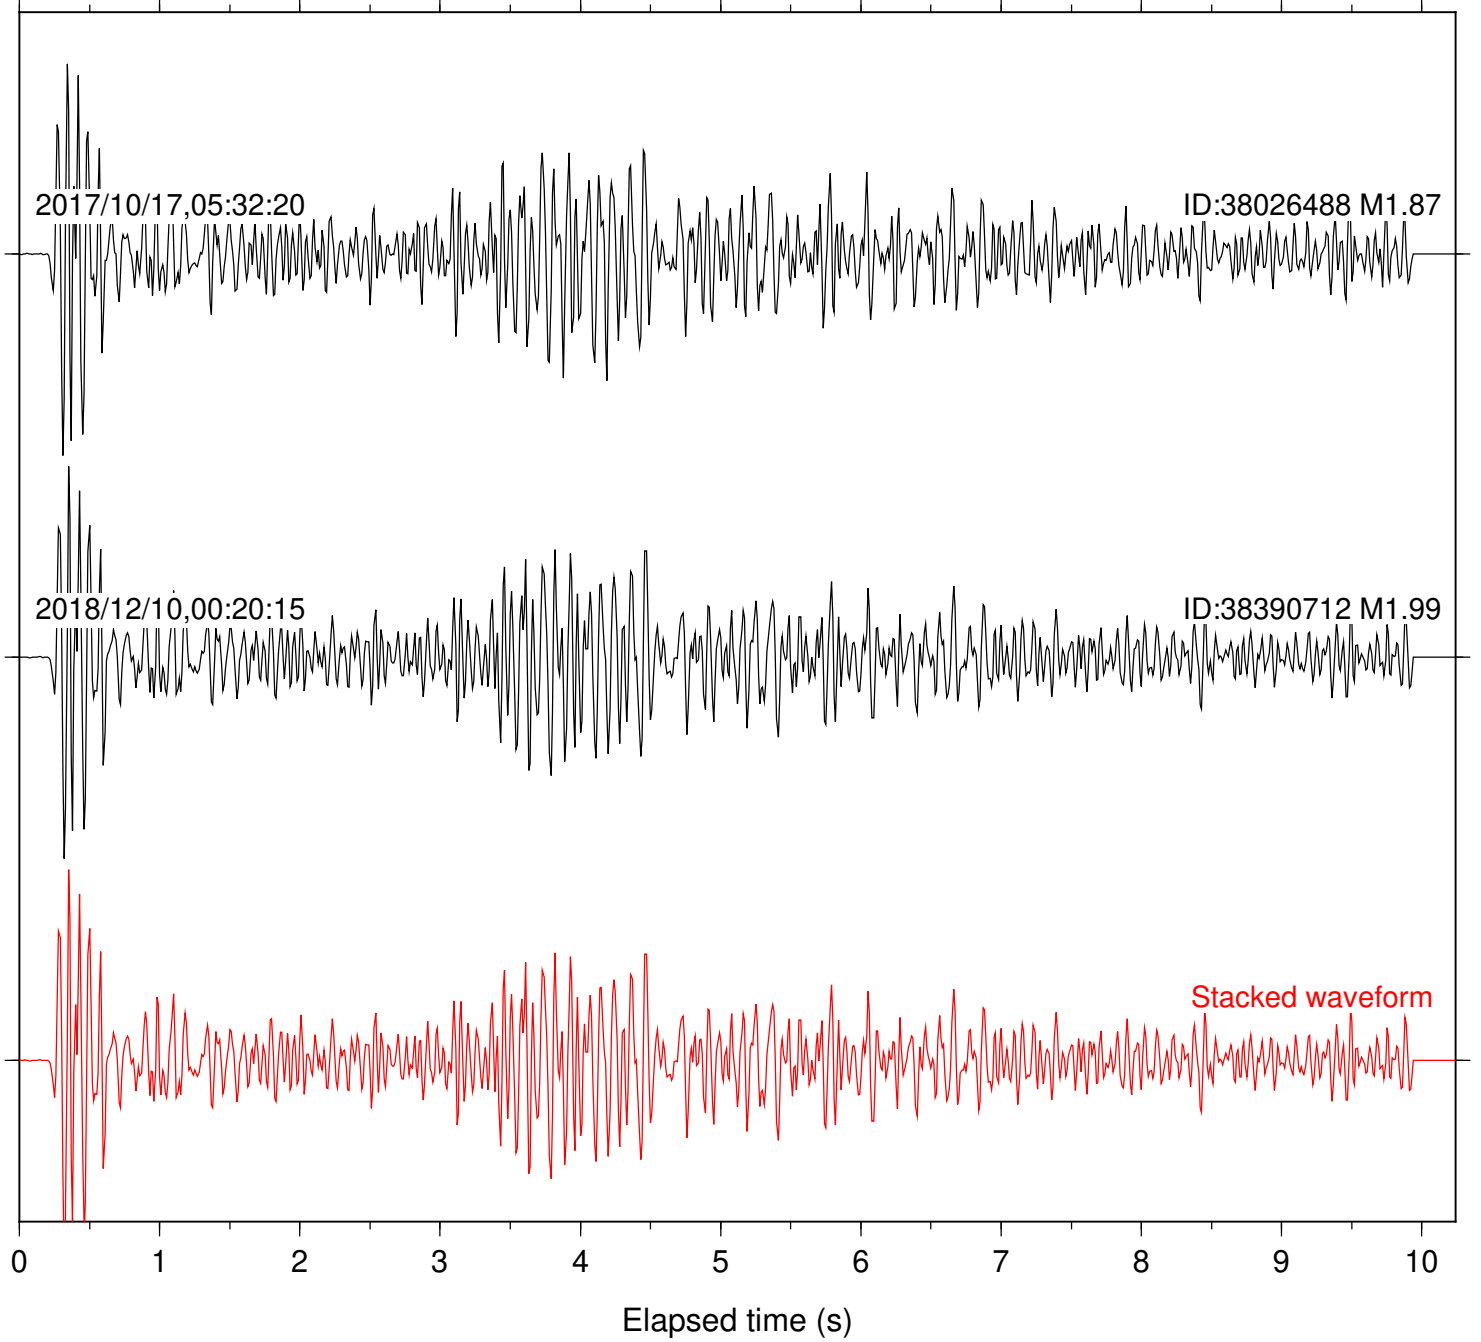

Station: B081 Com: EHZ

Focal depth: 5.70 km