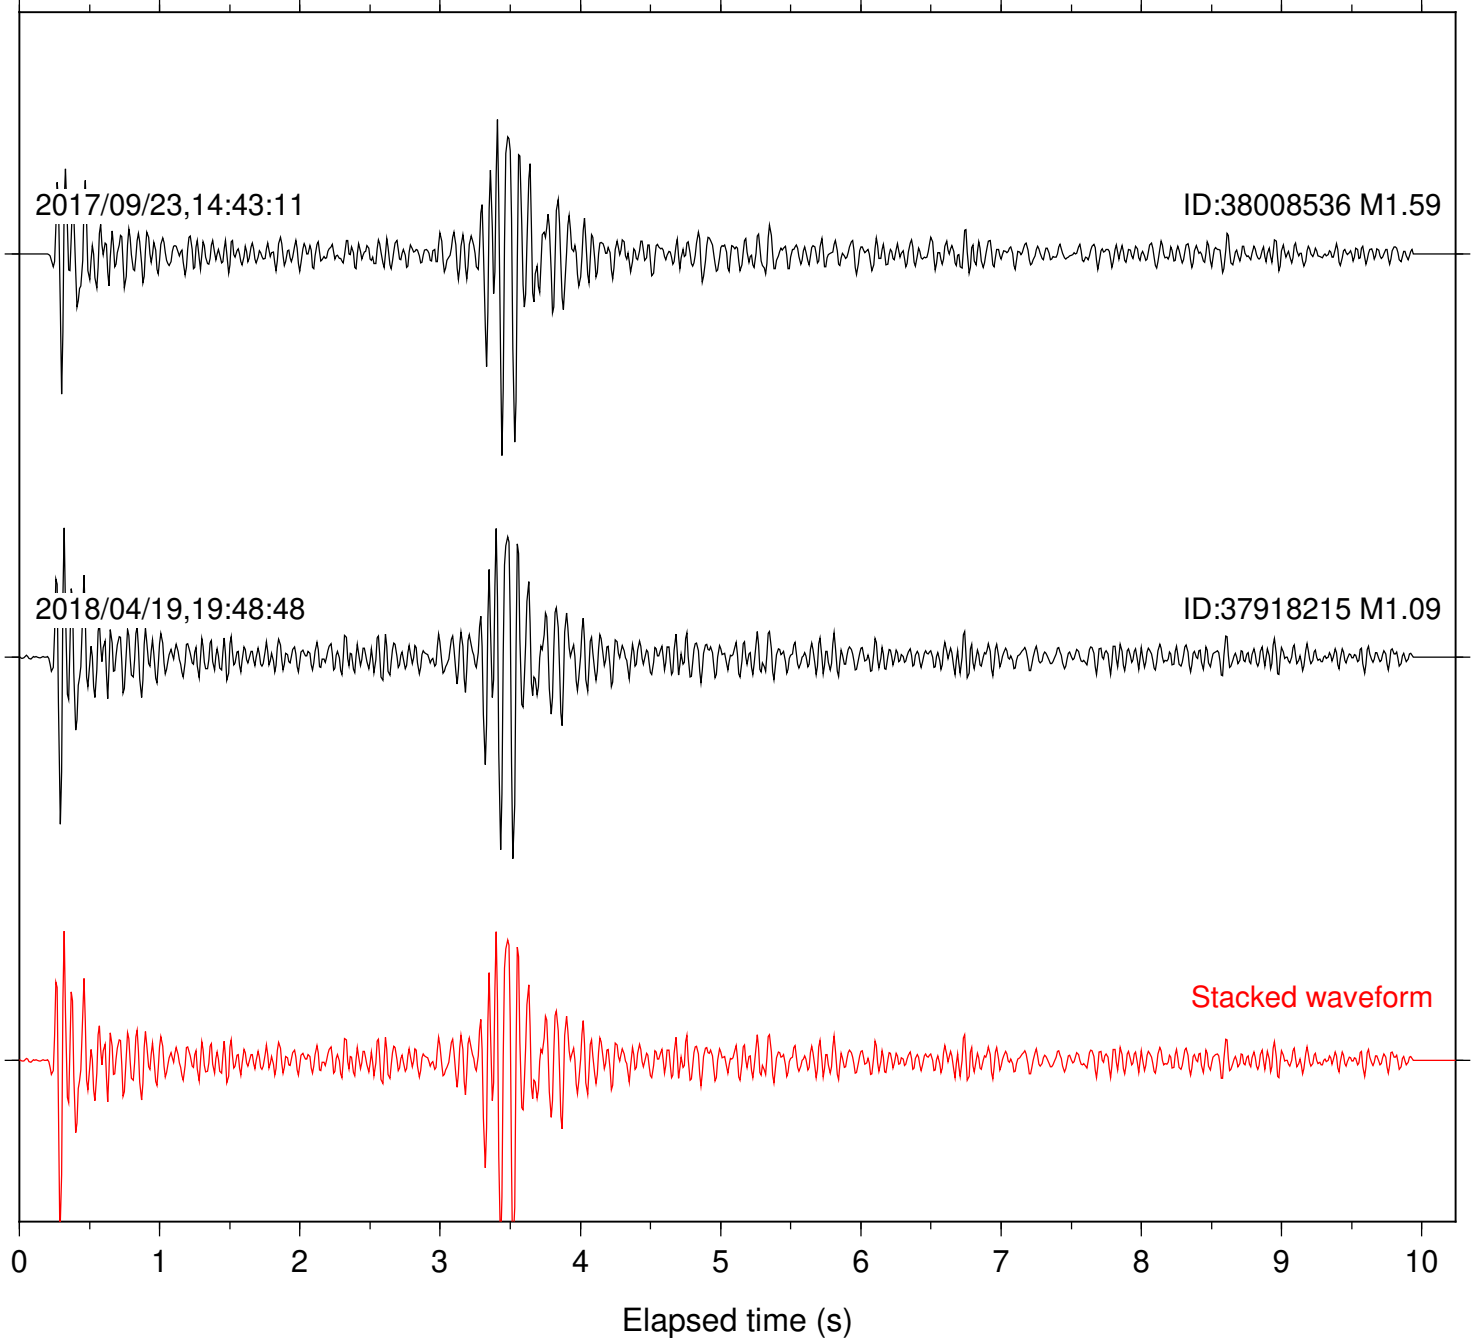

Station: CSH Com: HHZ

Focal depth: 5.35 km