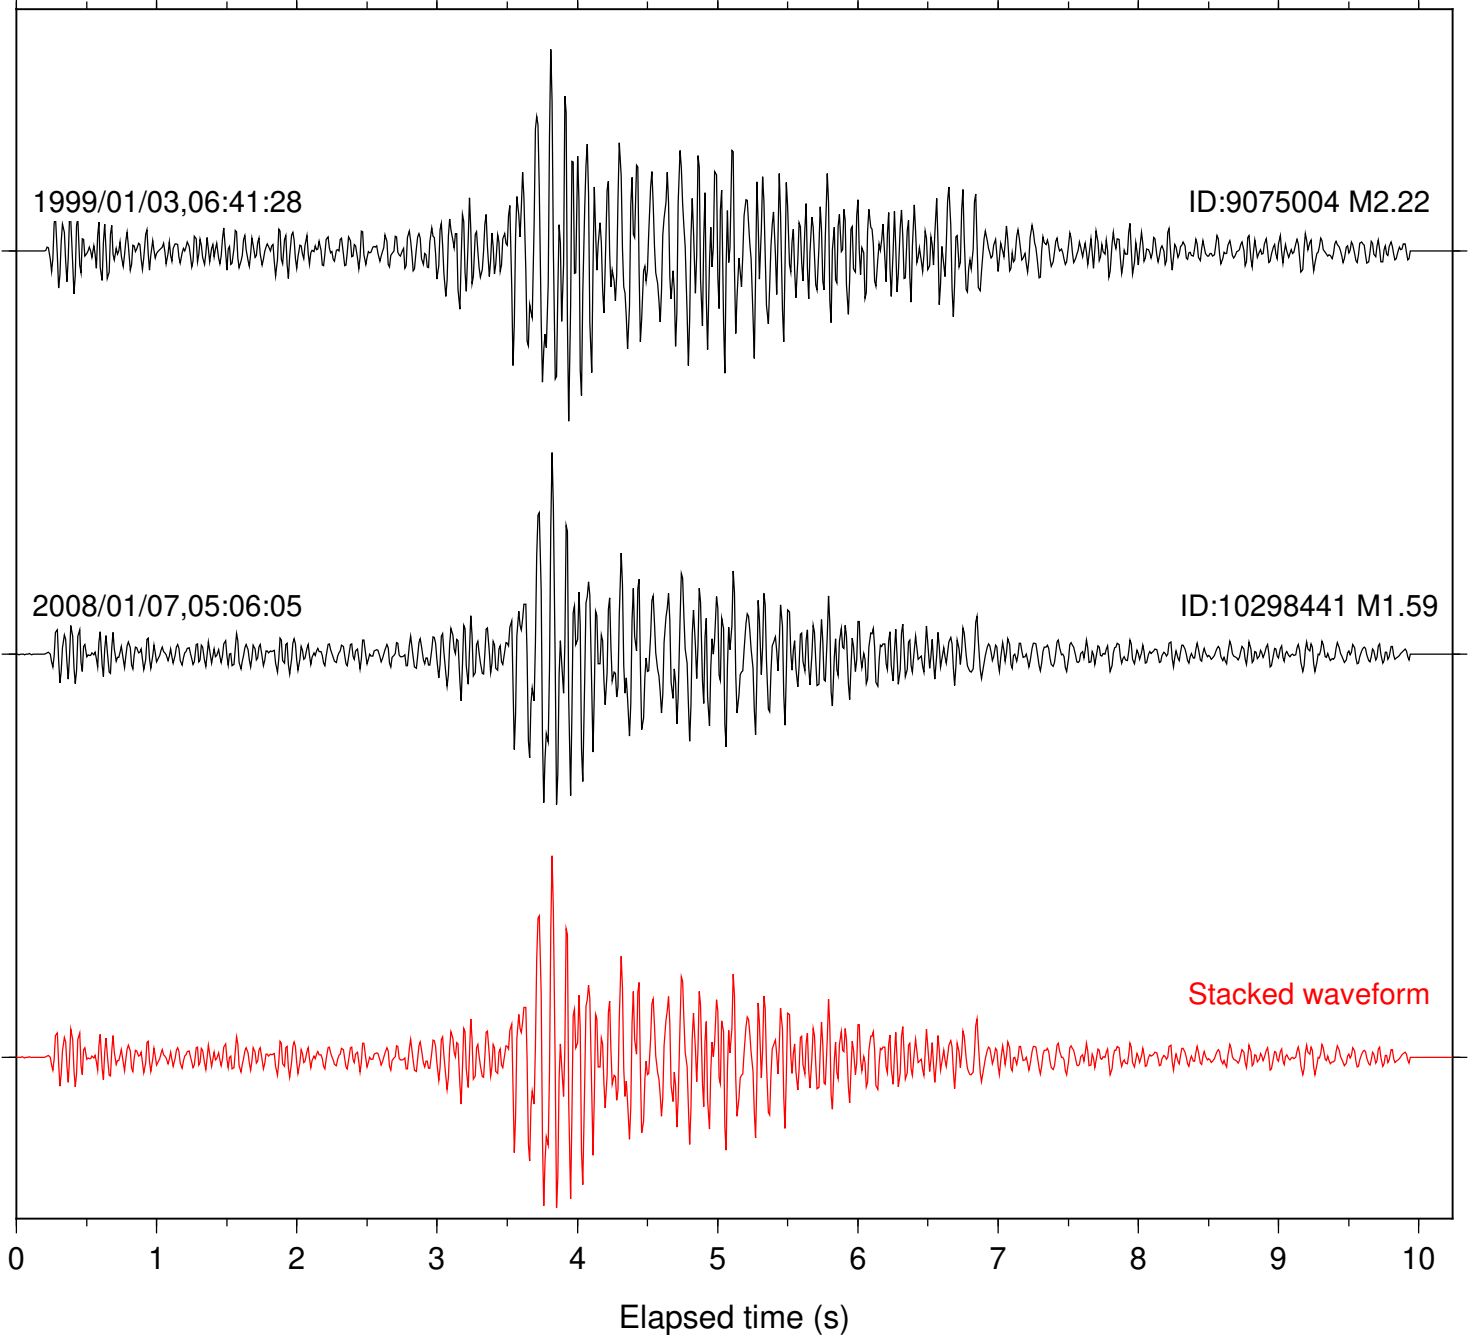

Station: POB2 Com: HHZ

Focal depth: 12.09 km

Station: SND Com: HHZ

Focal depth: 12.09 km

Station: BAC Com: EHZ

Focal depth: 15.35 km

Station: DGR Com: HHZ

Focal depth: 15.35 km