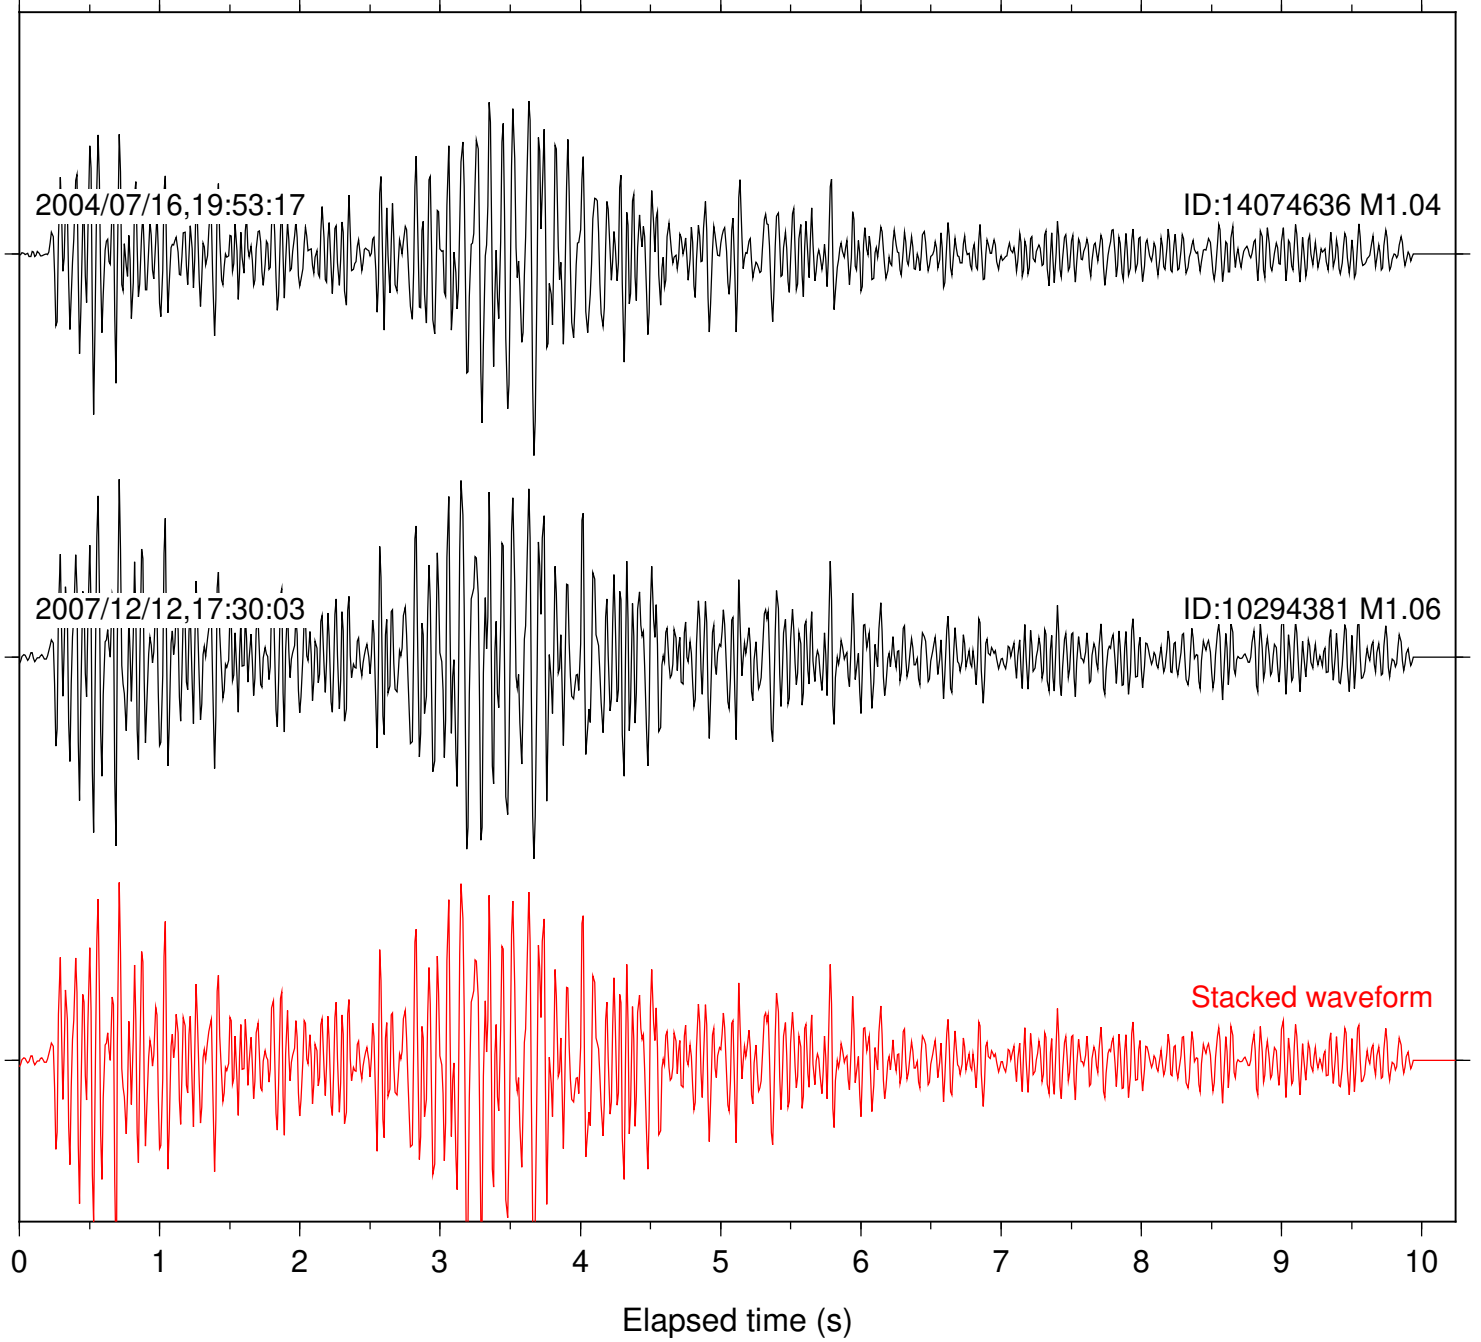

Station: LVA2 Com: HHZ

Focal depth: 6.05 km