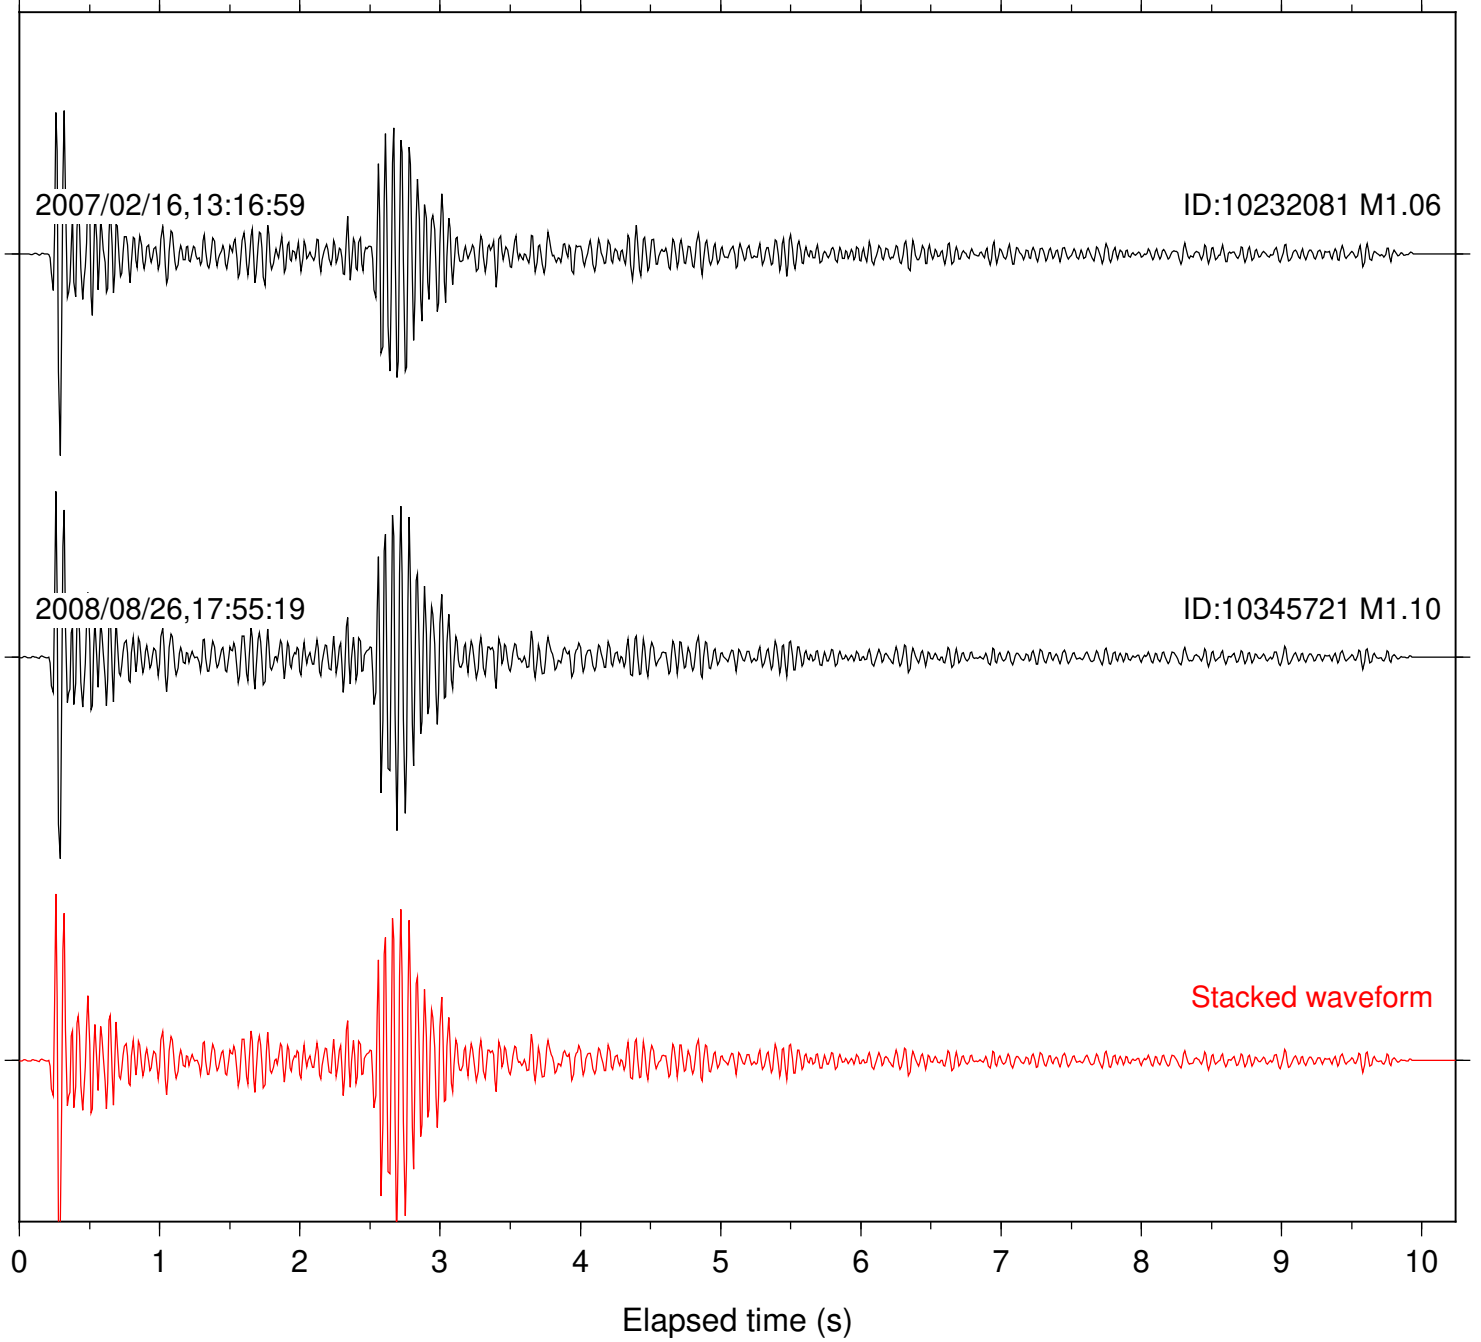

Station: PFO Com: HHZ

Focal depth: 8.29 km