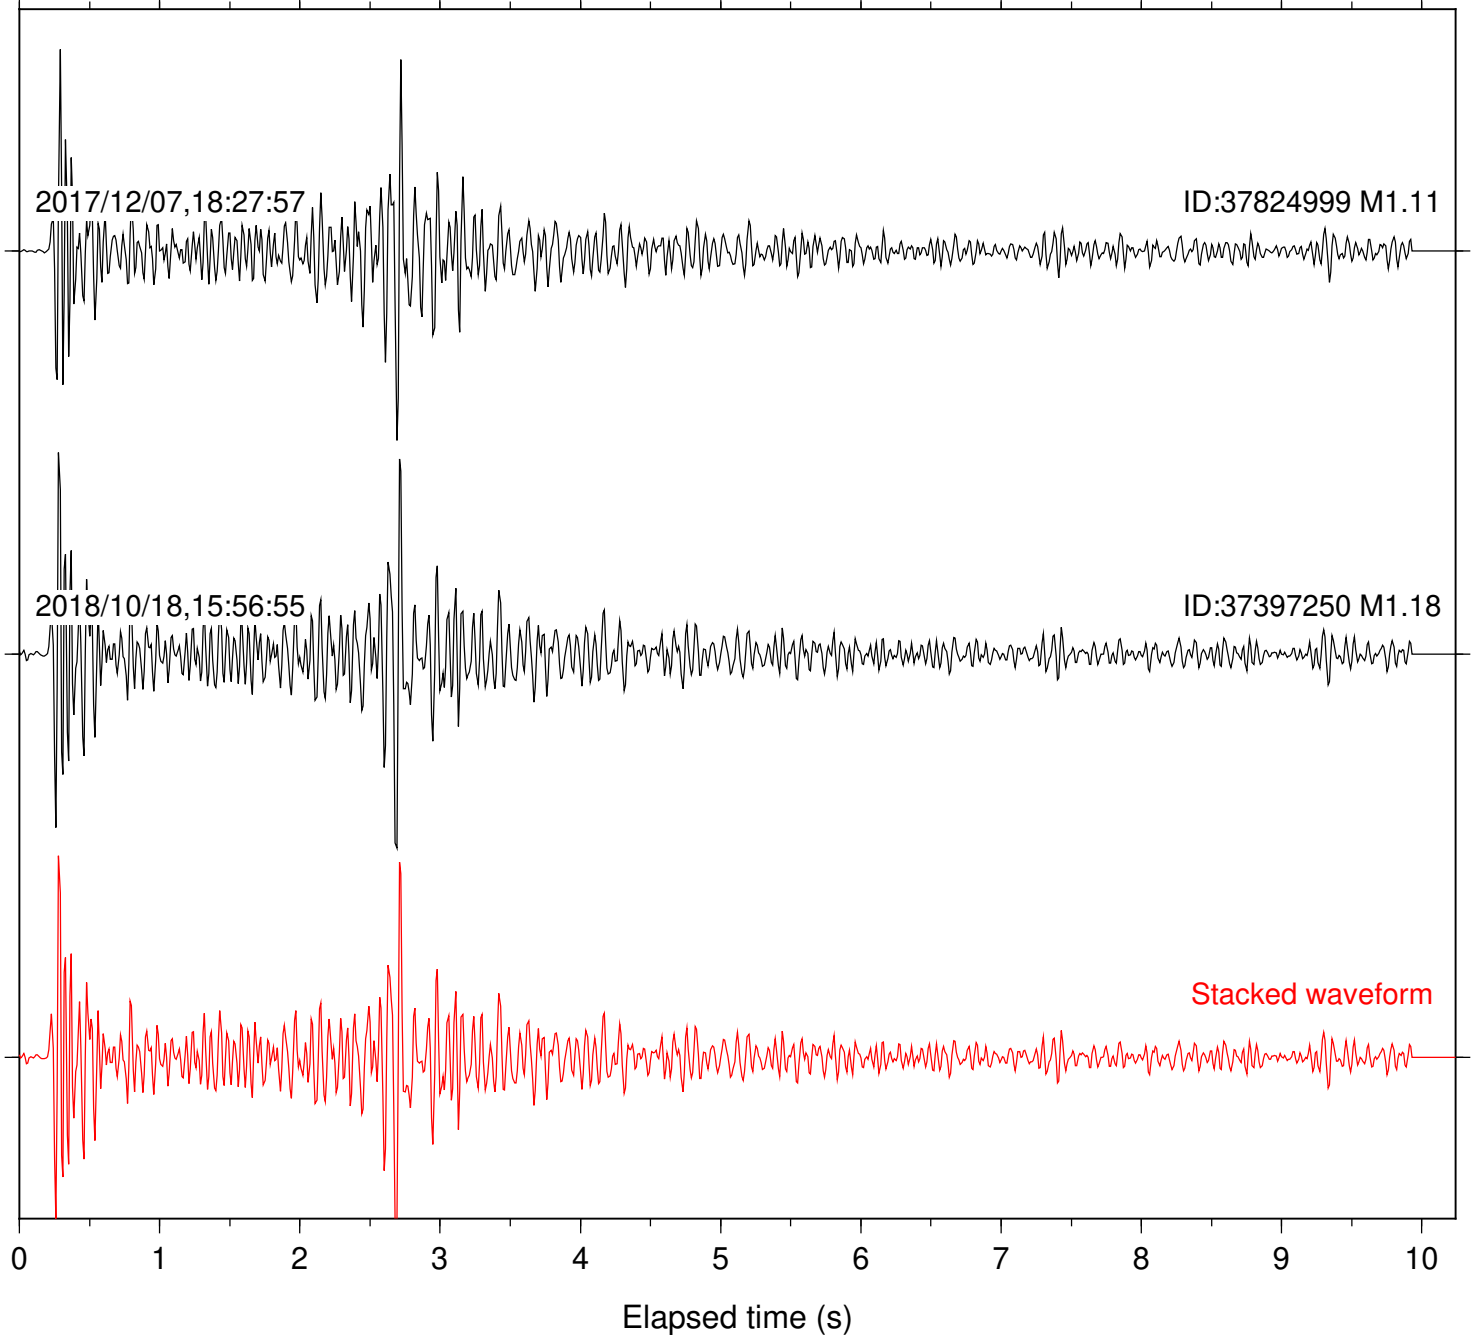

Station: B087 Com: EHZ

Focal depth: 6.96 km