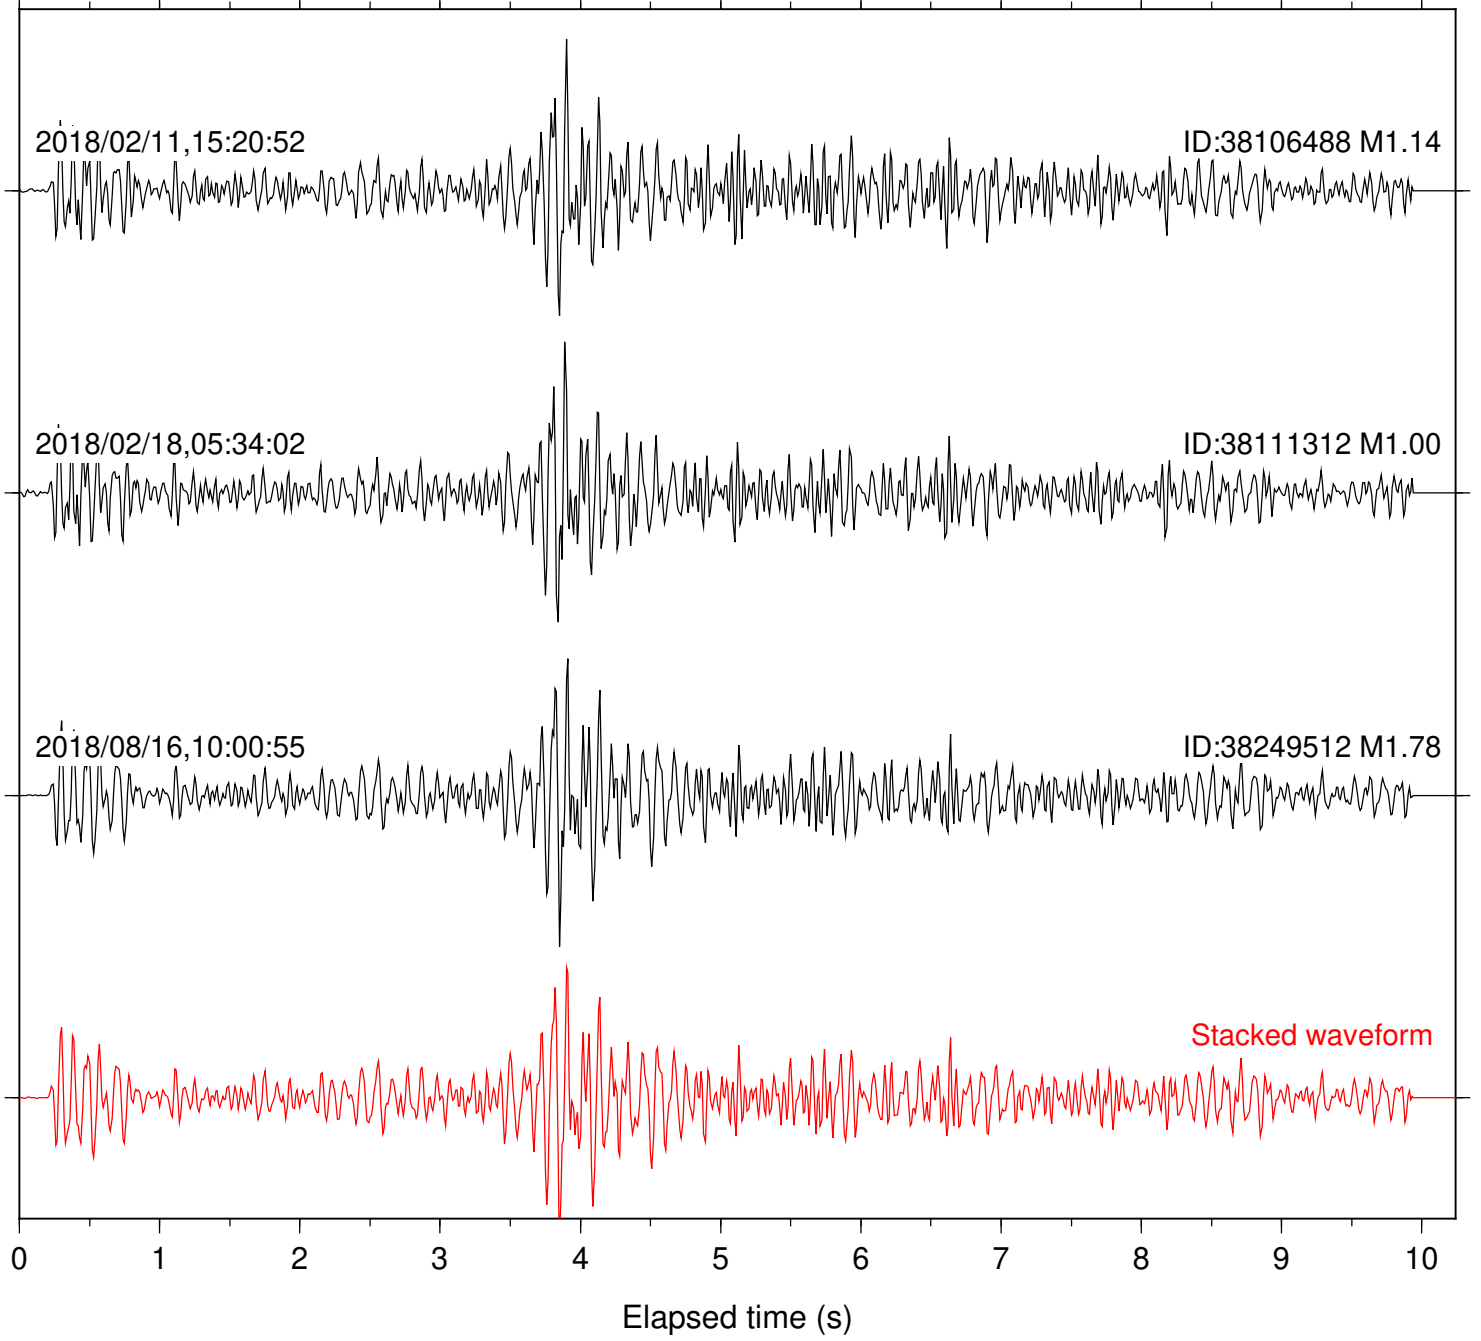

Station: BAC Com: EHZ

Focal depth: 5.00 km