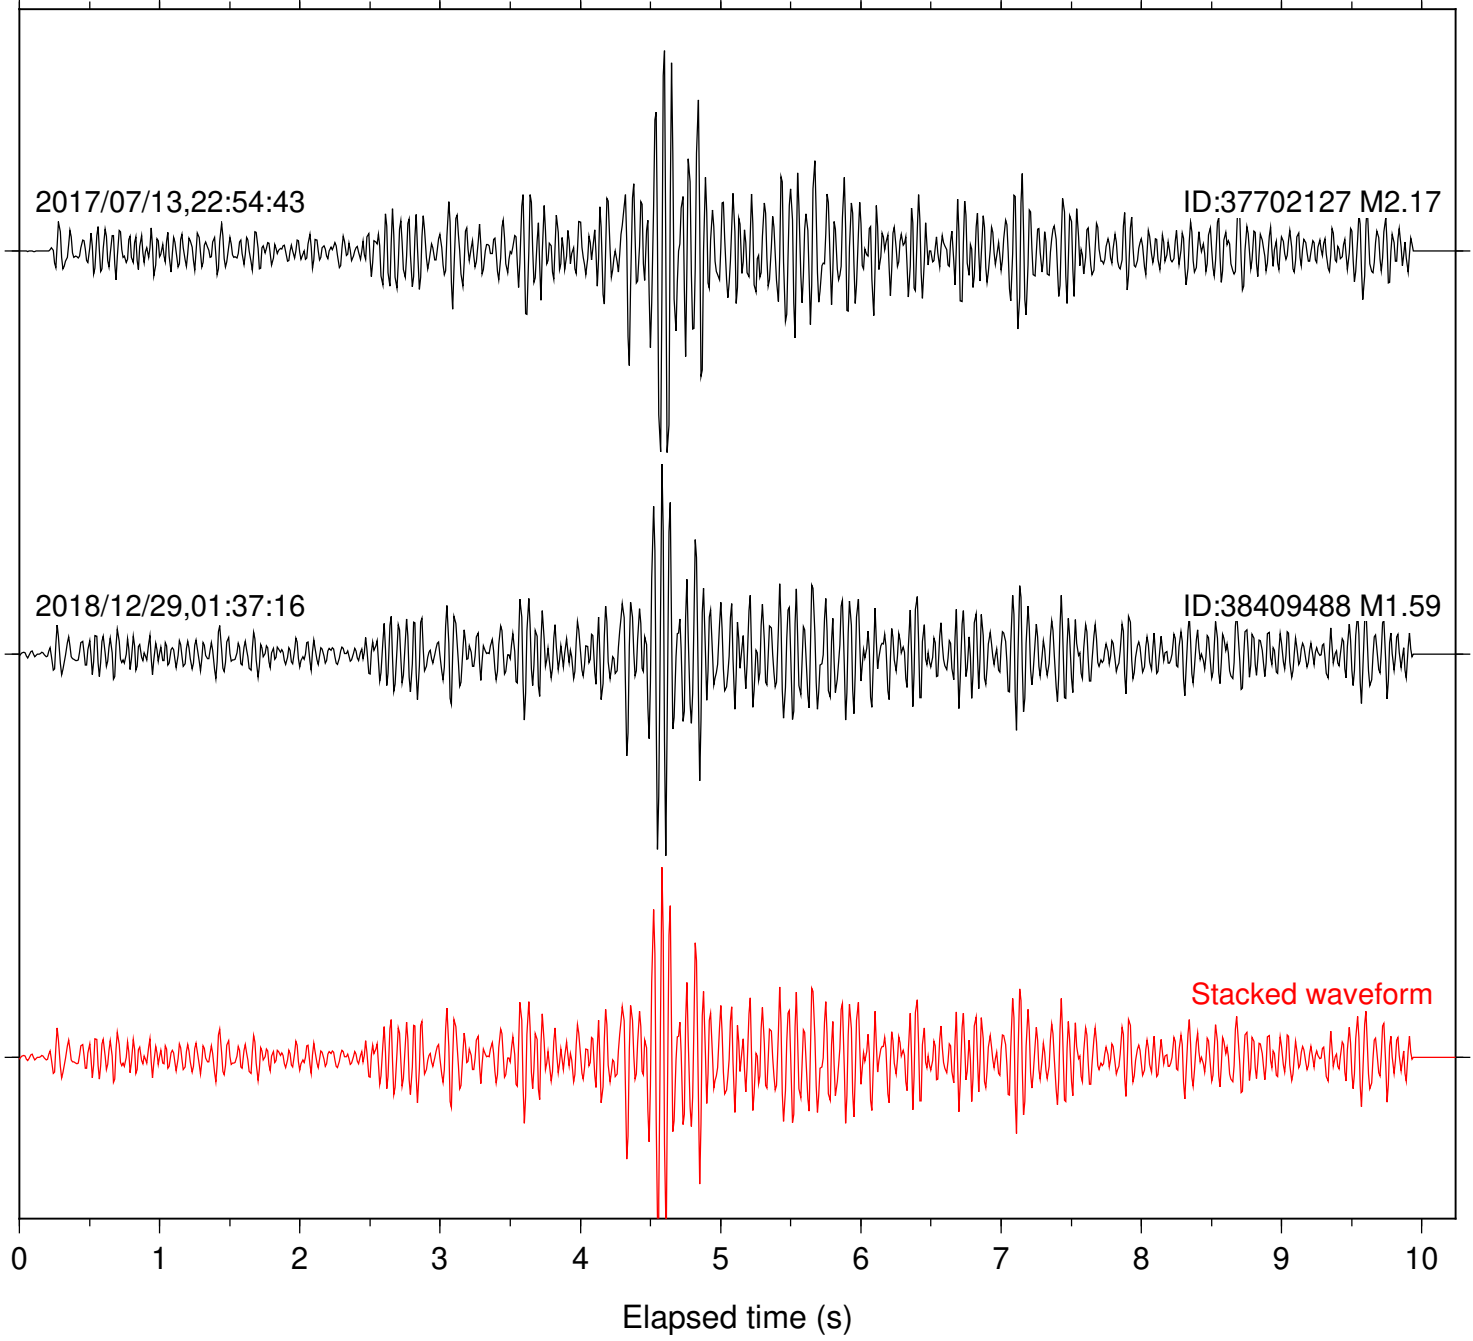

Station: PFO Com: HHZ

Focal depth: 6.18 km