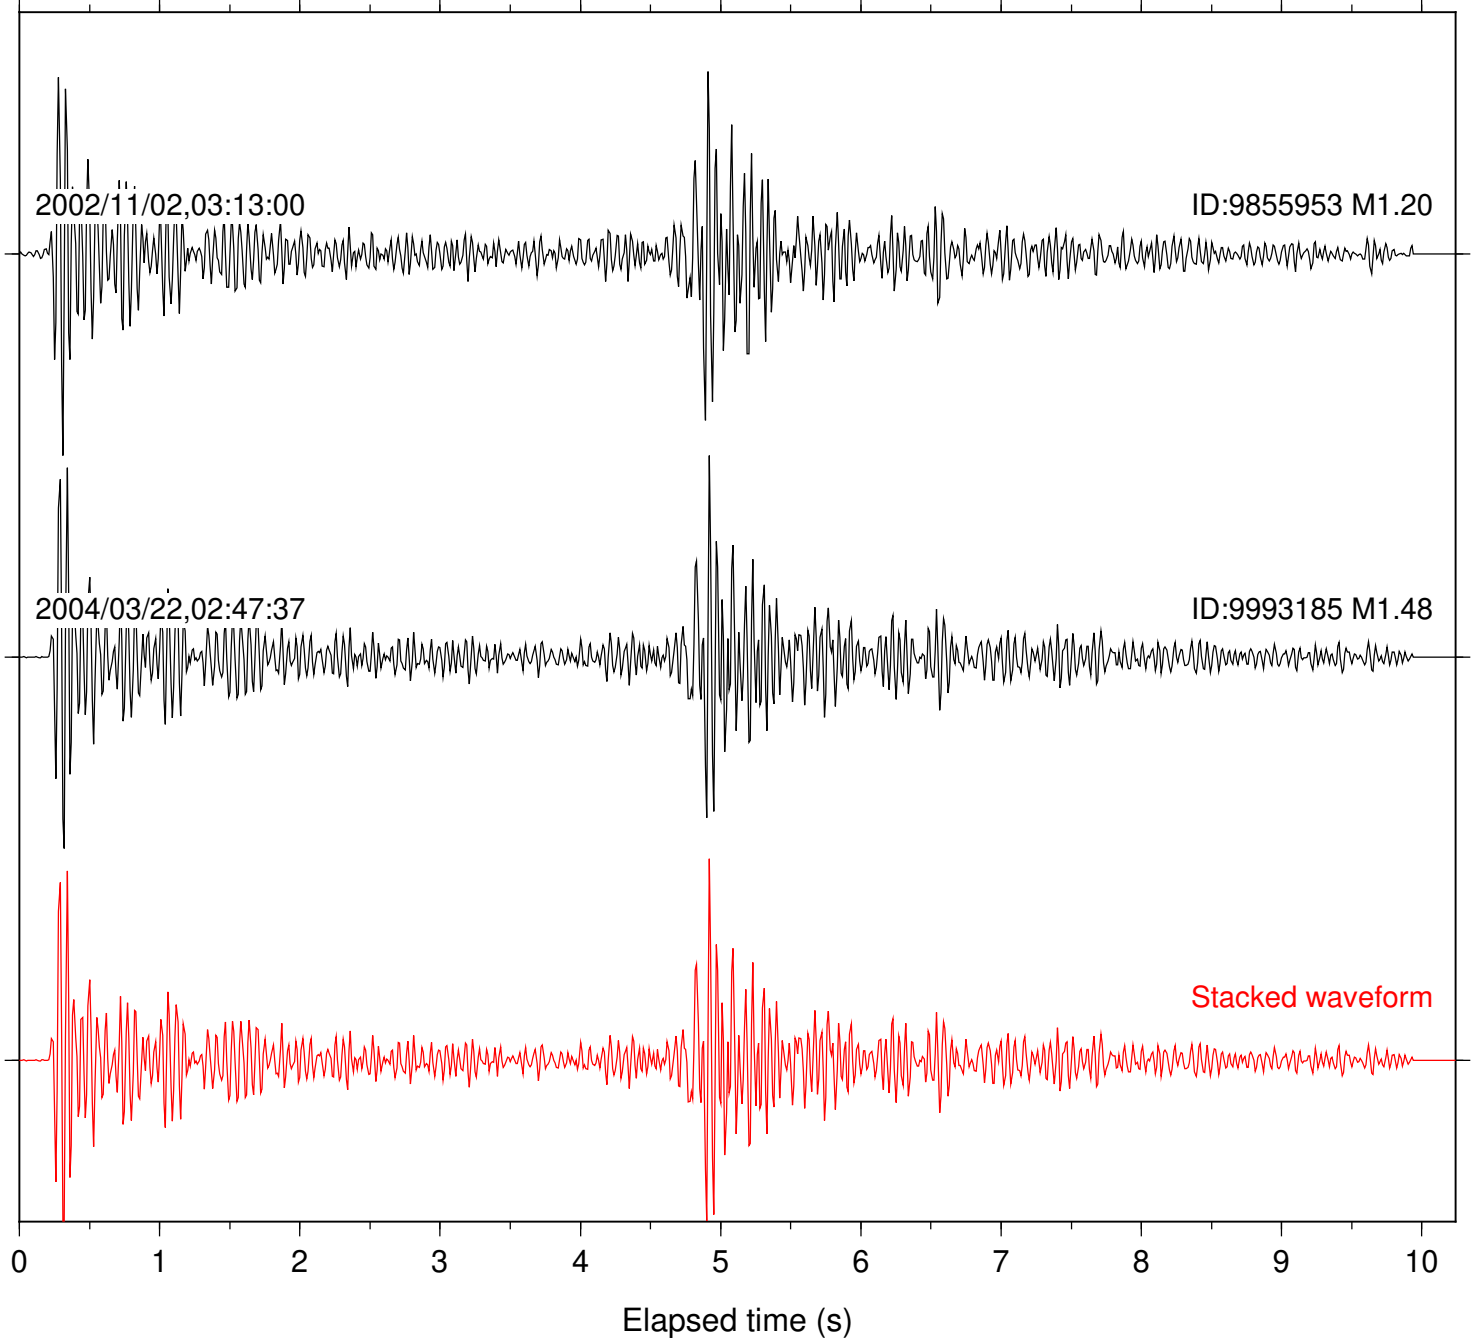

Focal depth: 16.33 km

Station: DGR Com: HHZ

Focal depth: 16.33 km

Station: AGA Com: HHZ

Focal depth: 16.24 km

Station: B081 Com: EHZ

Focal depth: 16.34 km

2015/01/10,19:40:50