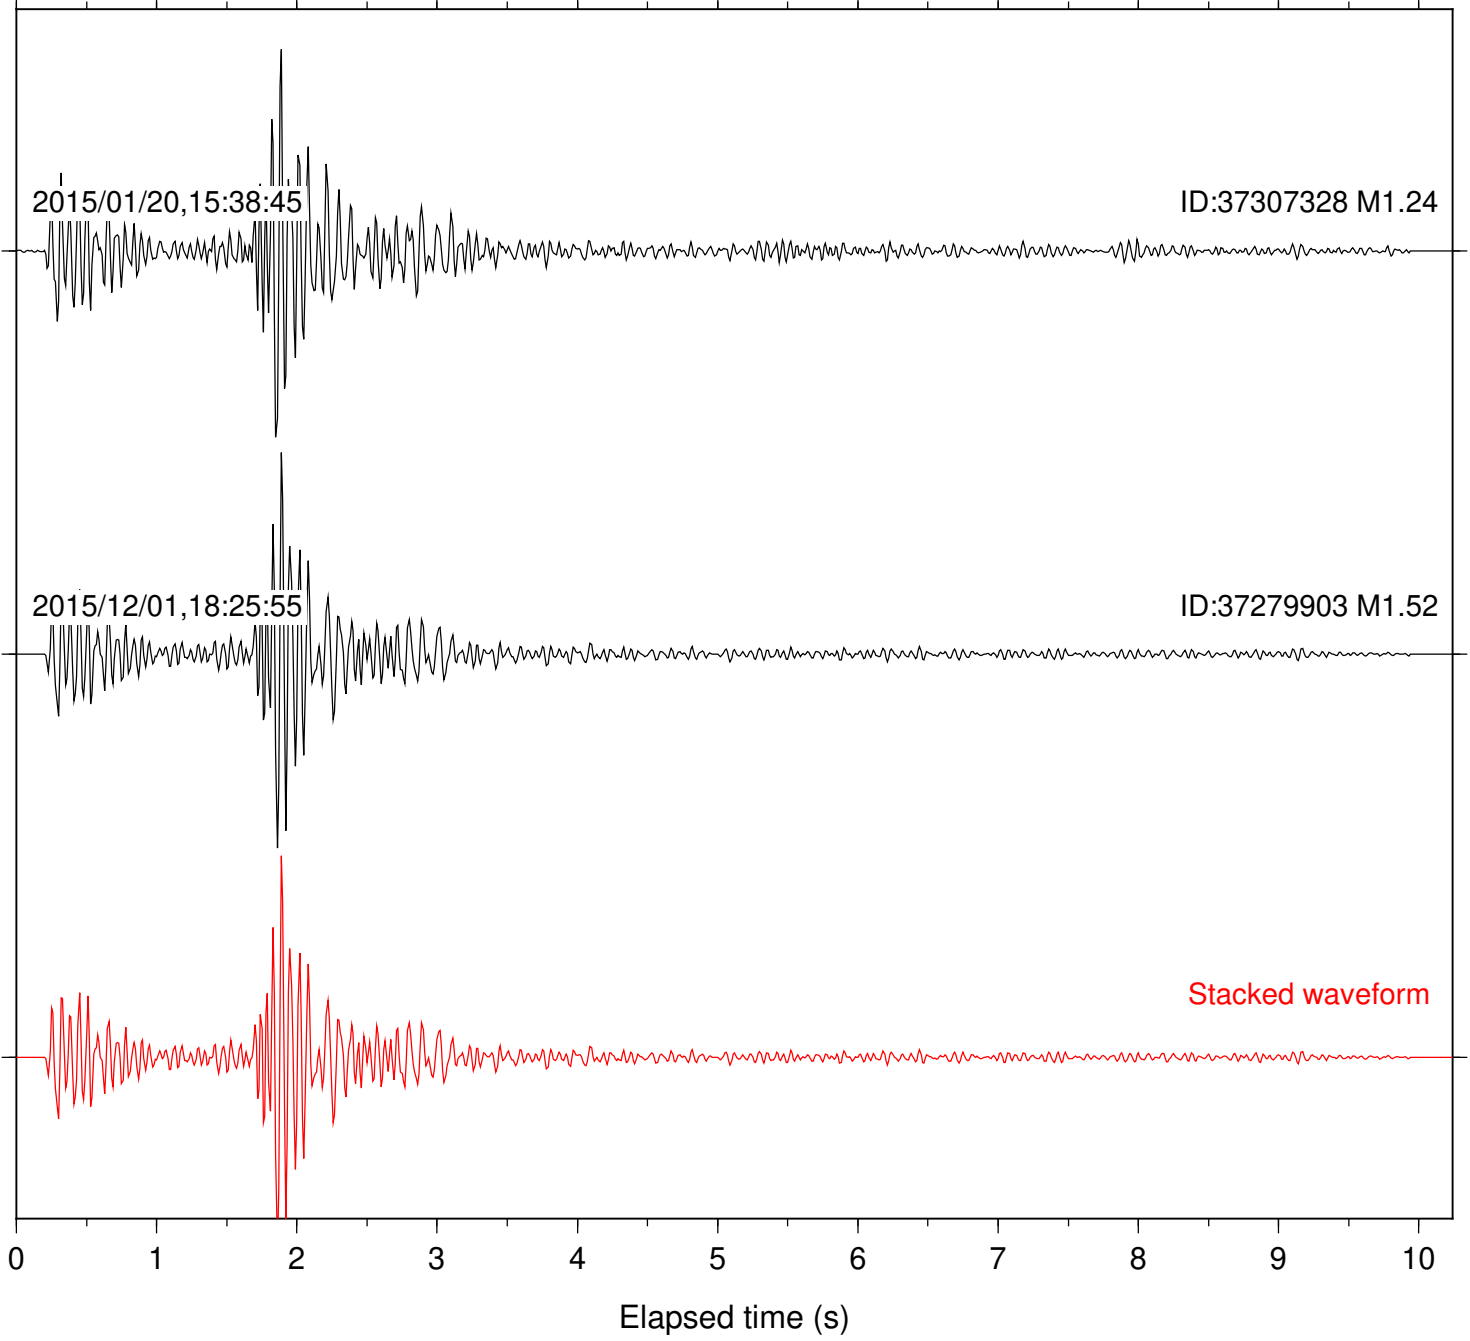

Station: RDM Com: HHZ

Focal depth: 9.36 km