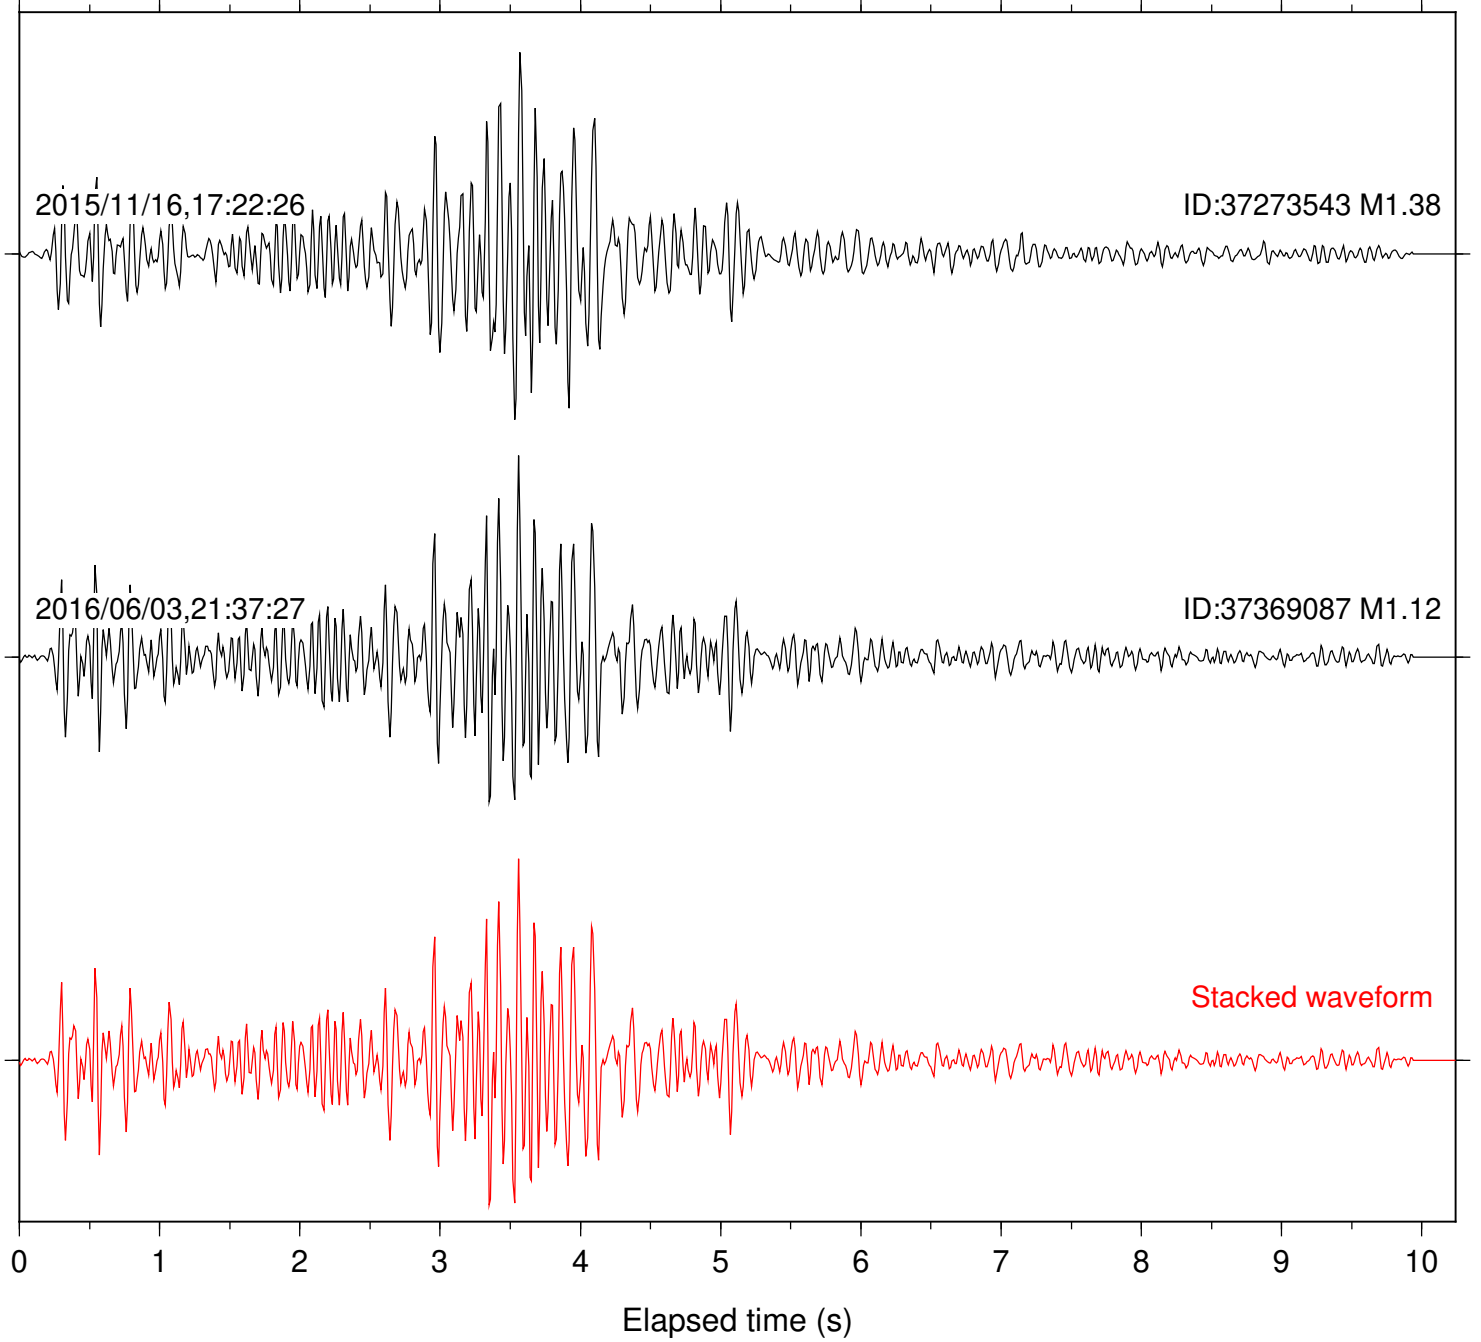

Station: TOR Com: HHZ

Focal depth: 11.99 km