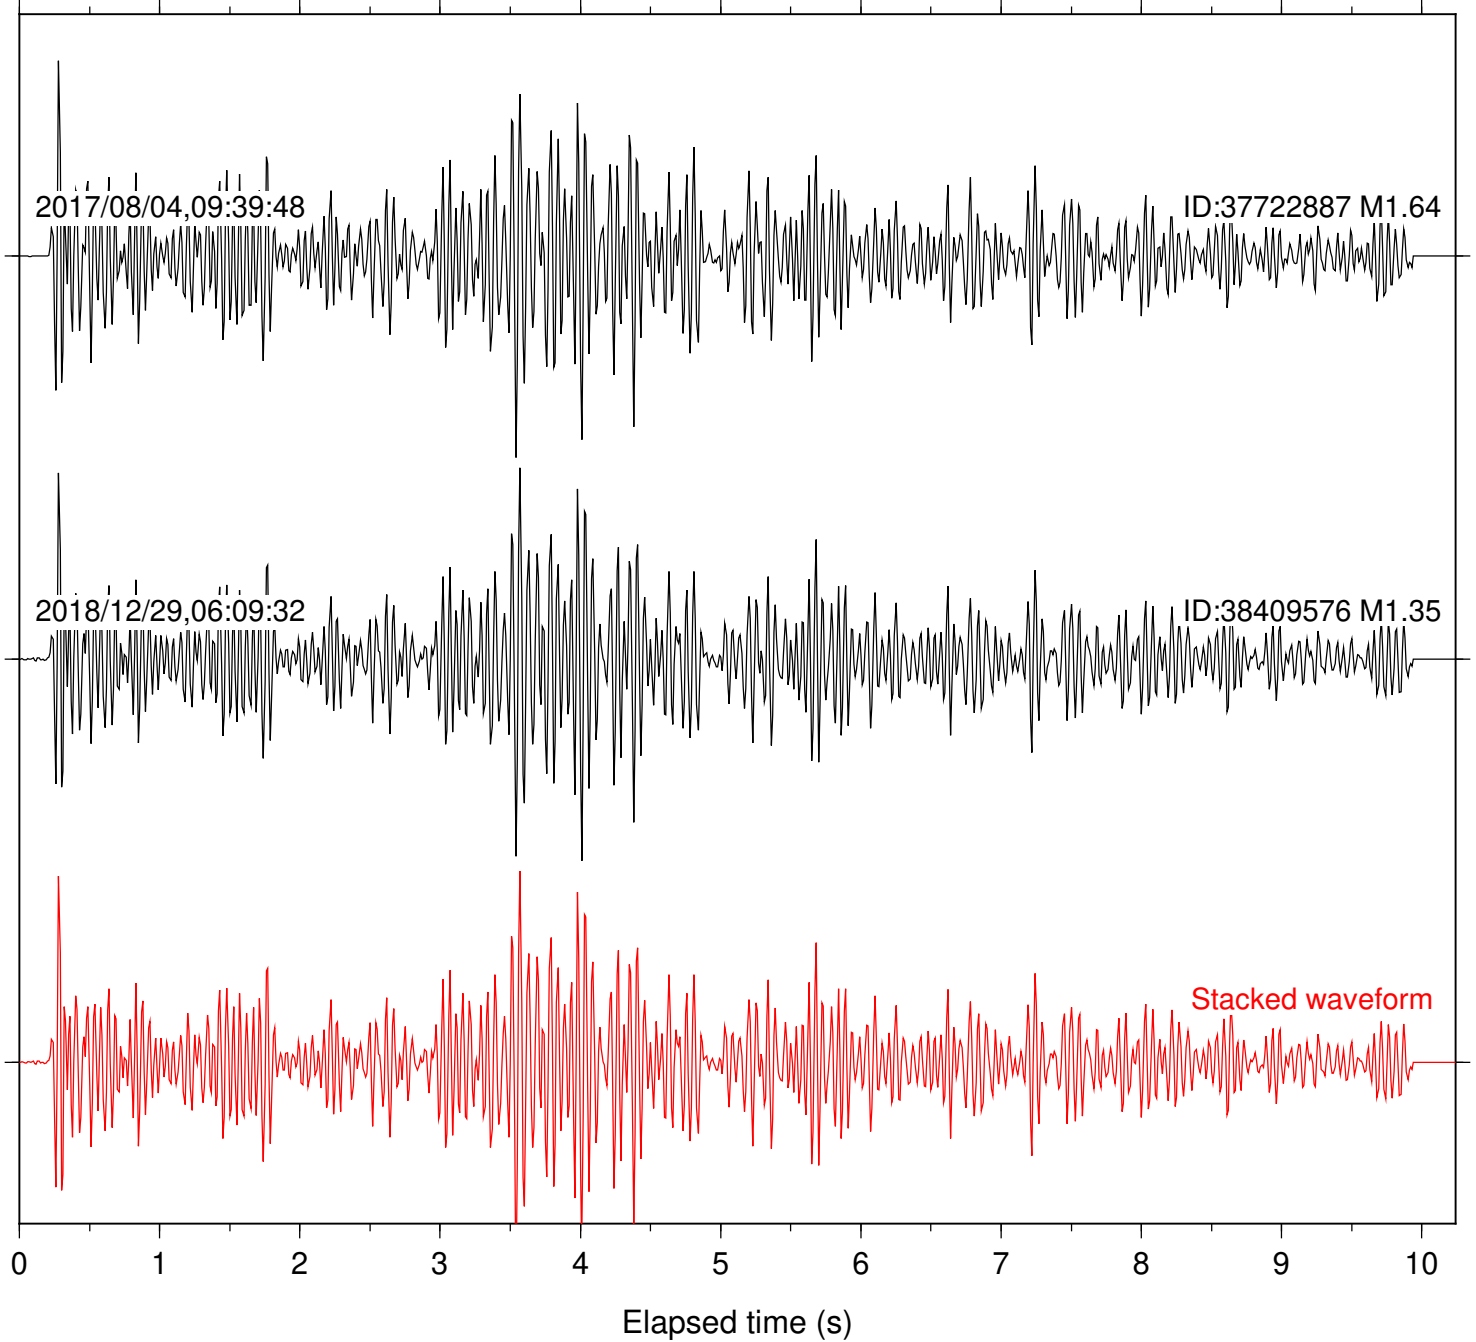

Station: DGR Com: HHZ

Focal depth: 5.44 km