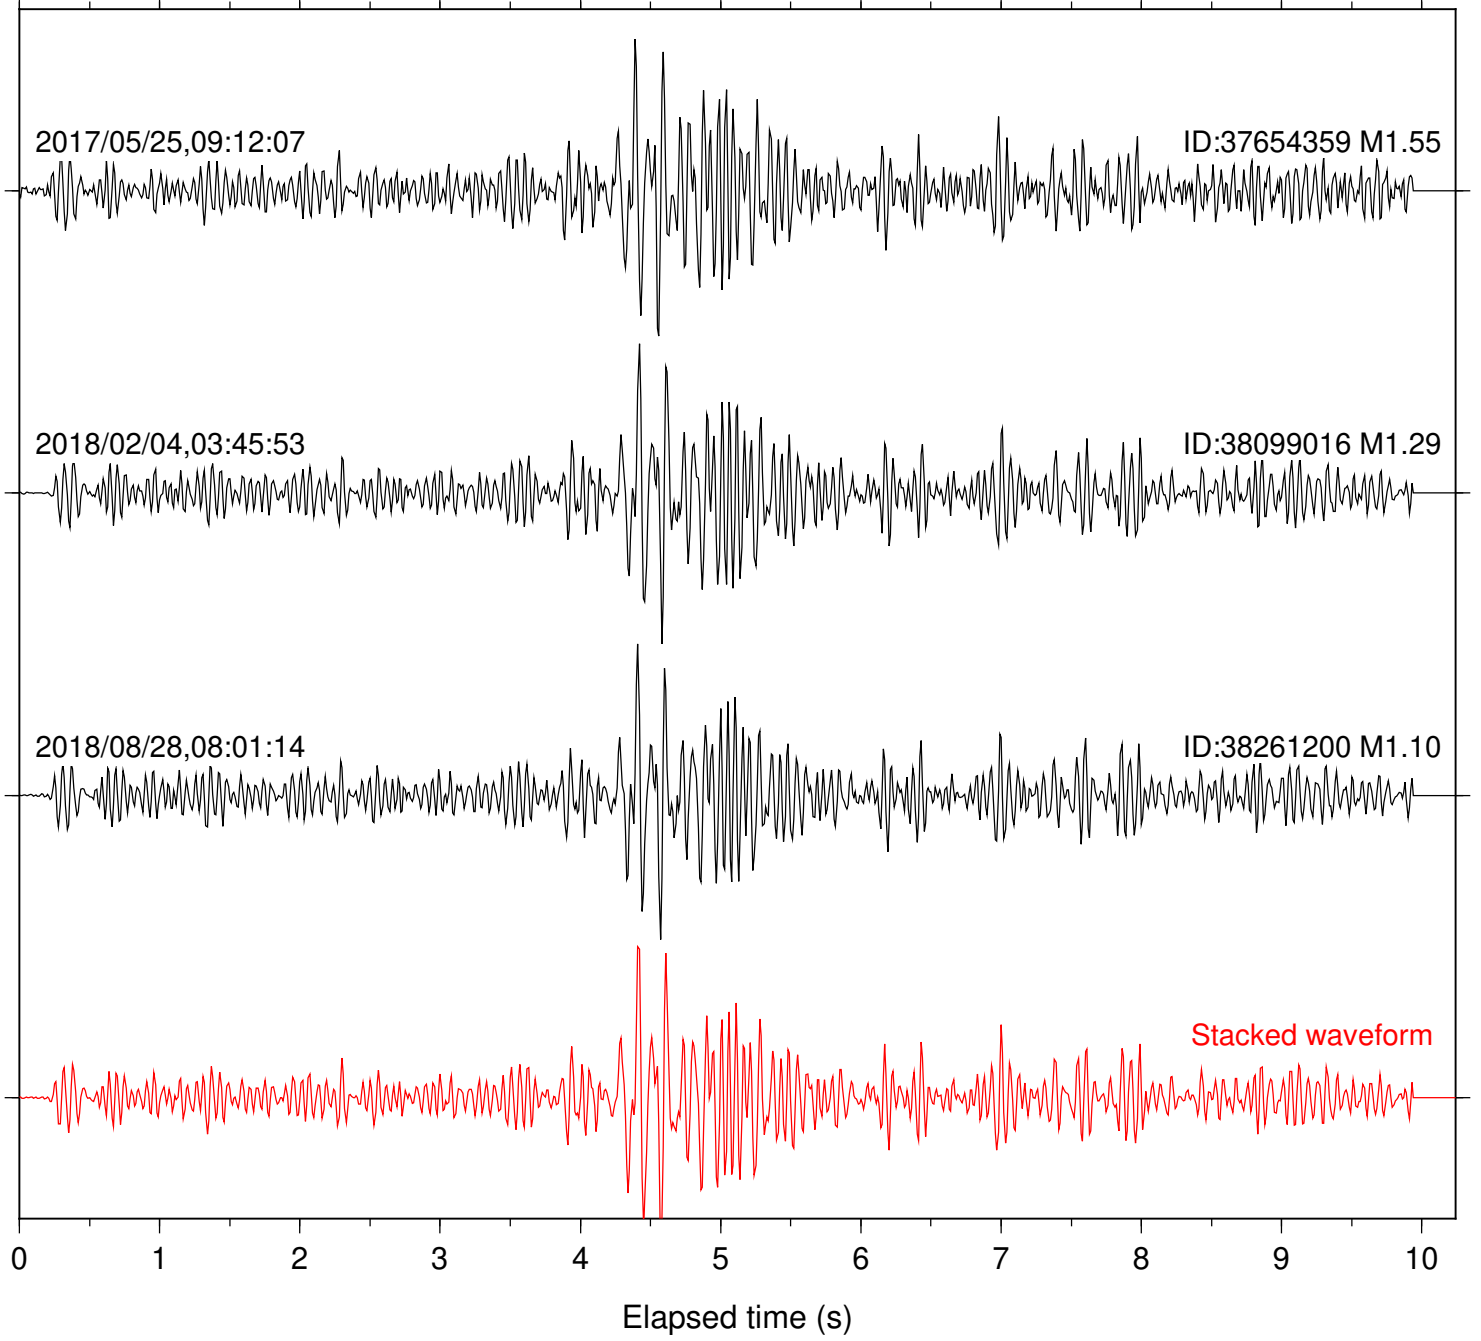

Station: HMT2 Com: HHZ

Focal depth: 5.24 km

Station: KNW Com: HHZ

Focal depth: 5.24 km

Station: LKH Com: HHZ

Focal depth: 5.24 km

Station: PFO Com: HHZ

Focal depth: 5.24 km