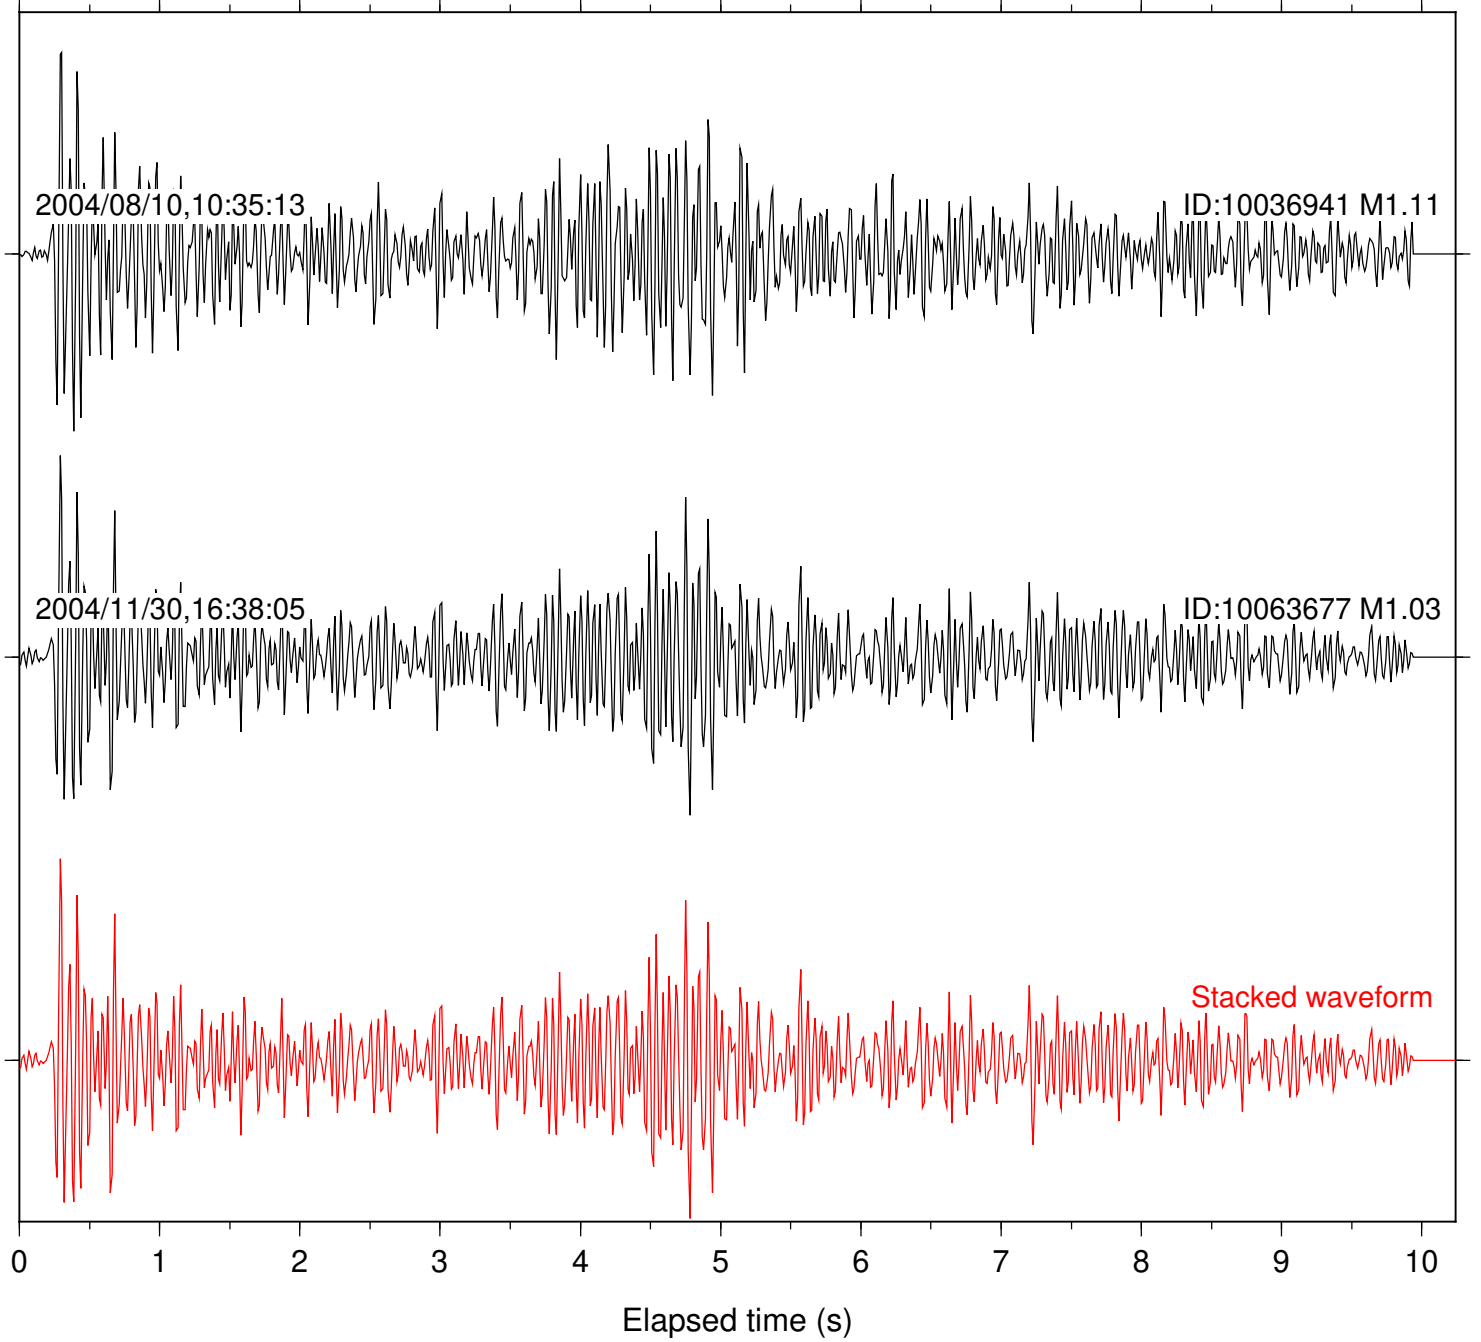

Station: AGA Com: HHZ

Focal depth: 8.85 km

Station: FRD Com: HHZ

Focal depth: 8.85 km

Station: PLM Com: HHZ

Focal depth: 8.85 km

Station: AGA Com: HHZ

Focal depth: 10.23 km