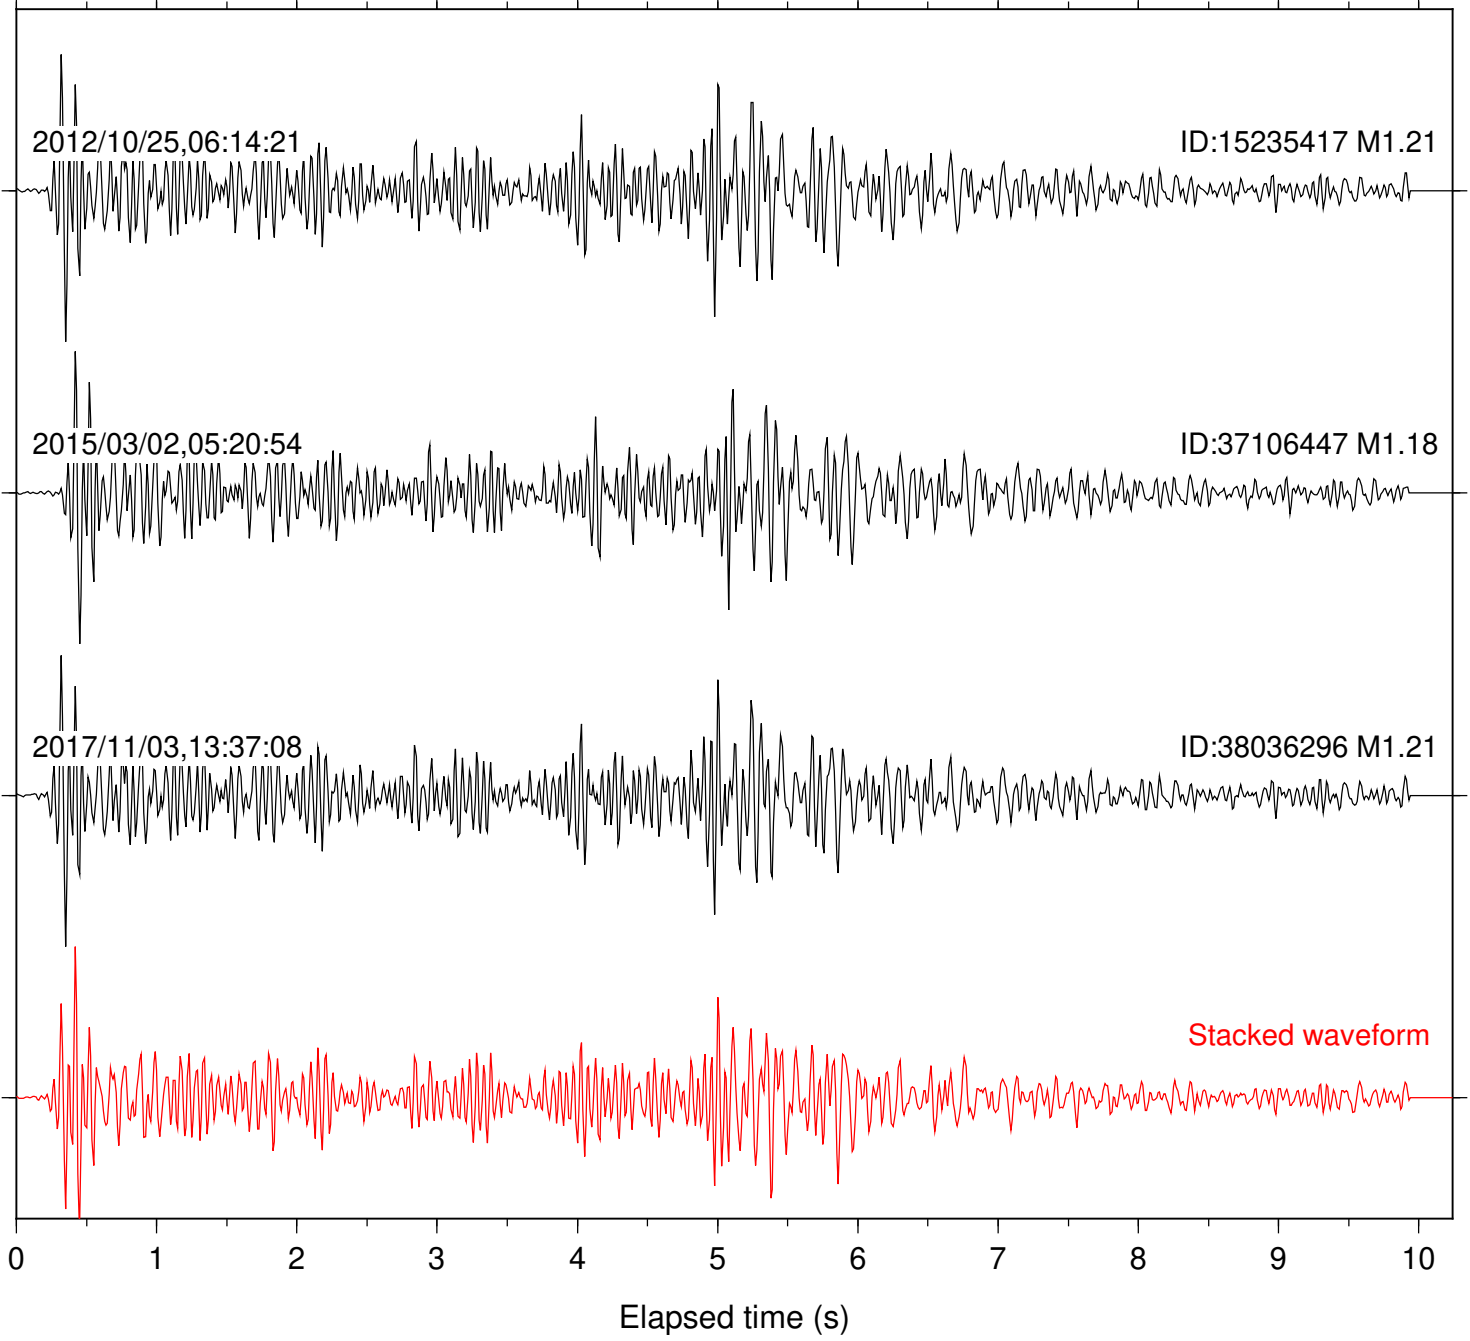

Station: B946 Com: EHZ

Focal depth: 11.29 km