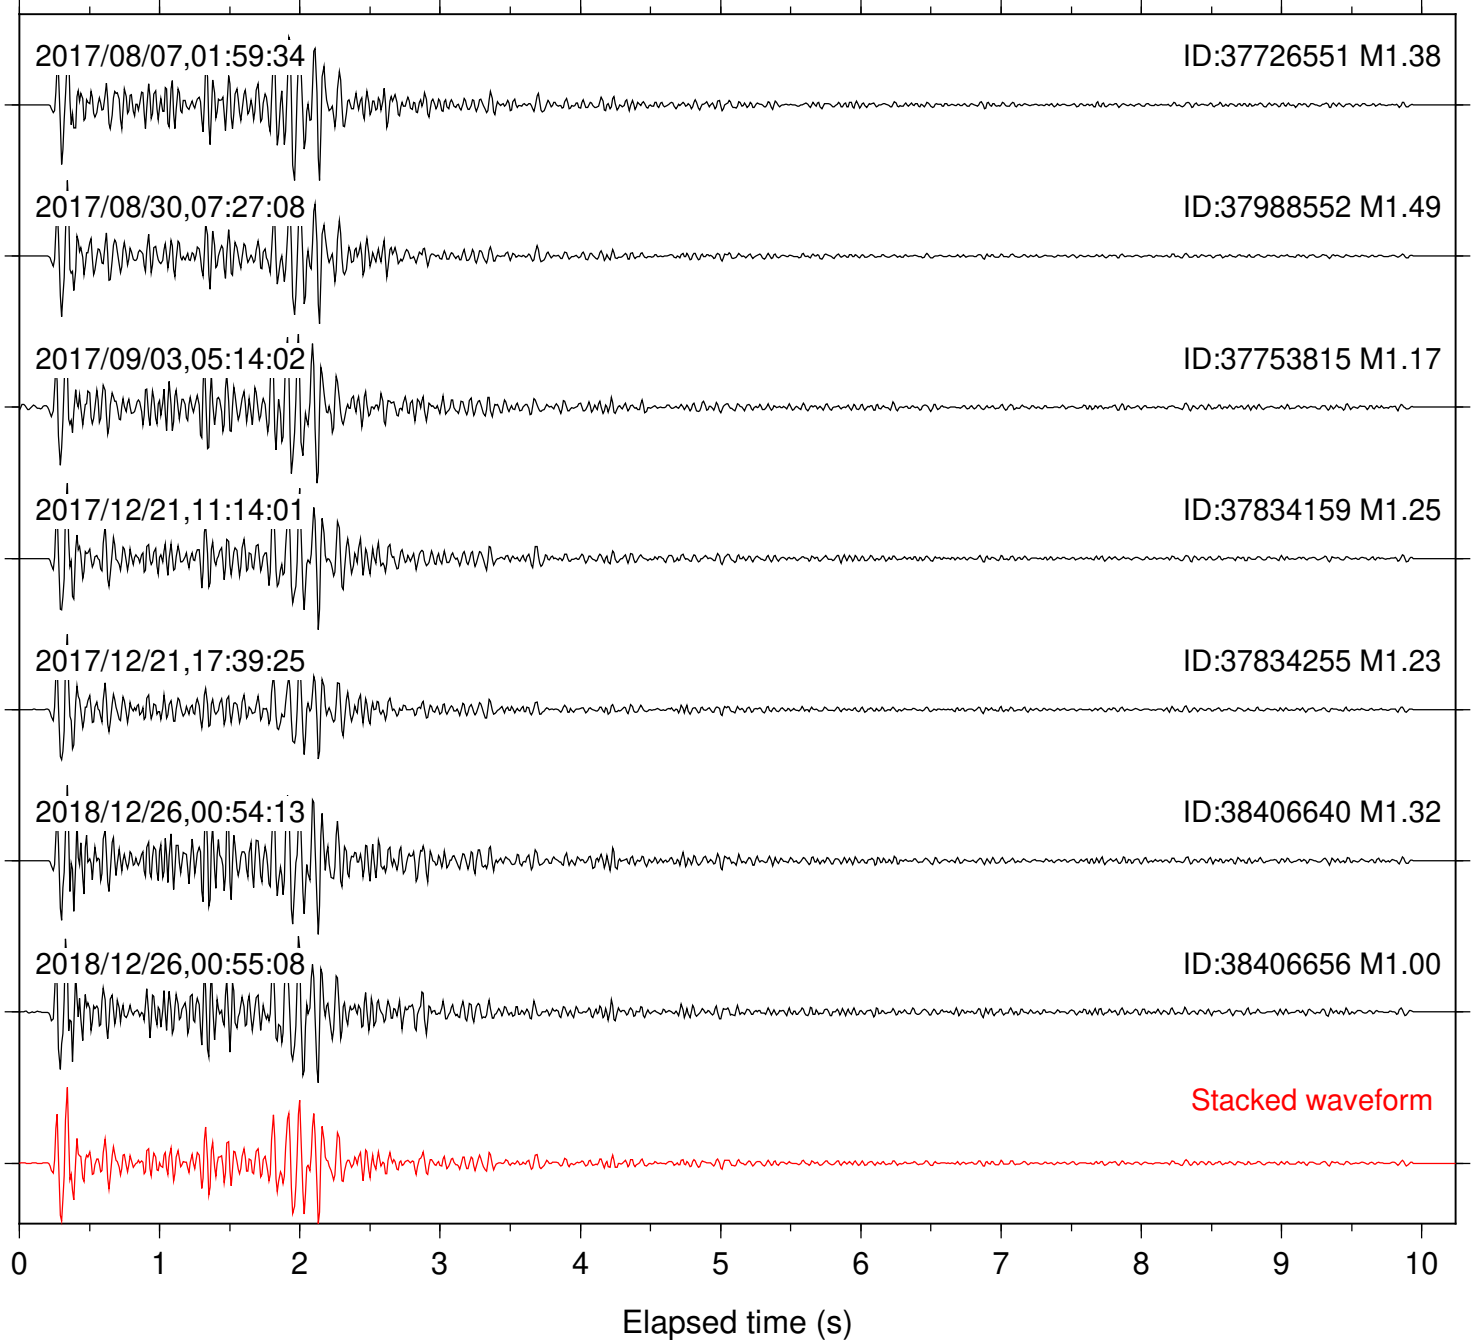

Station: CRY Com: HHZ

Focal depth: 6.35 km