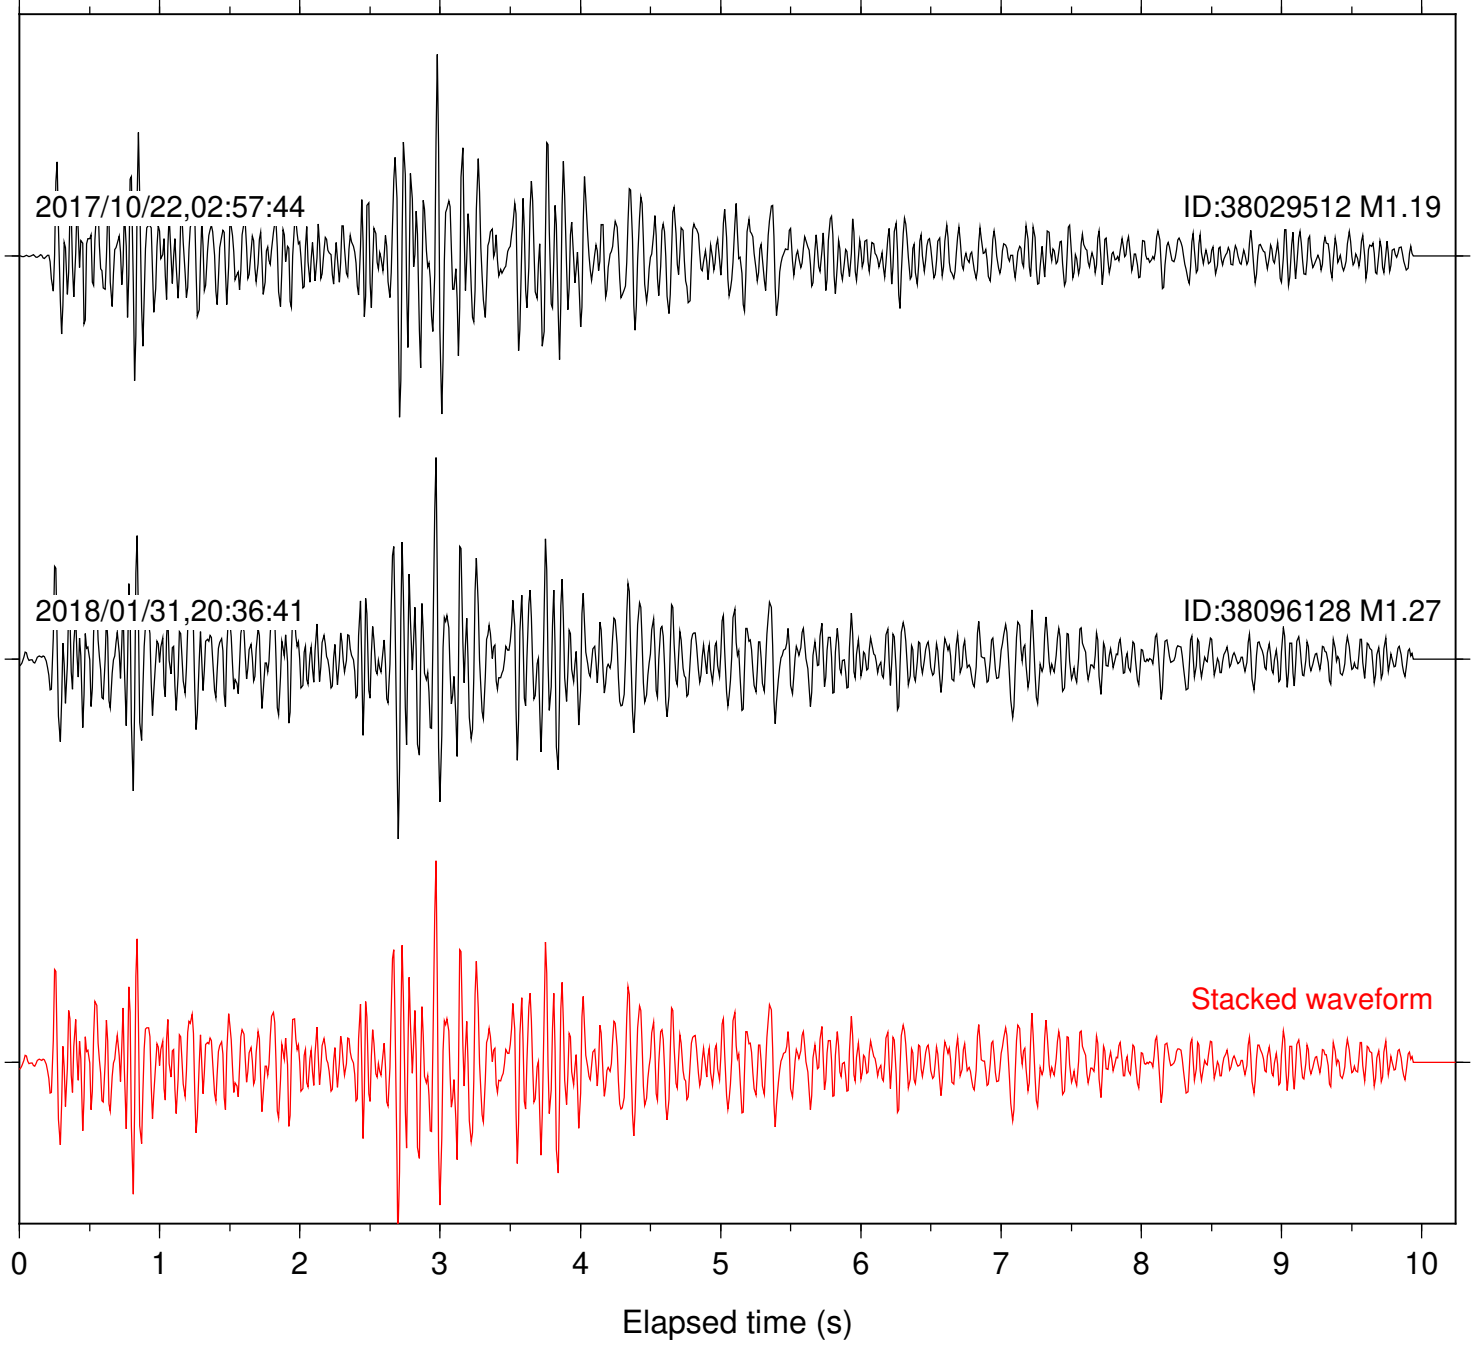

Station: B946 Com: EHZ

Focal depth: 5.13 km