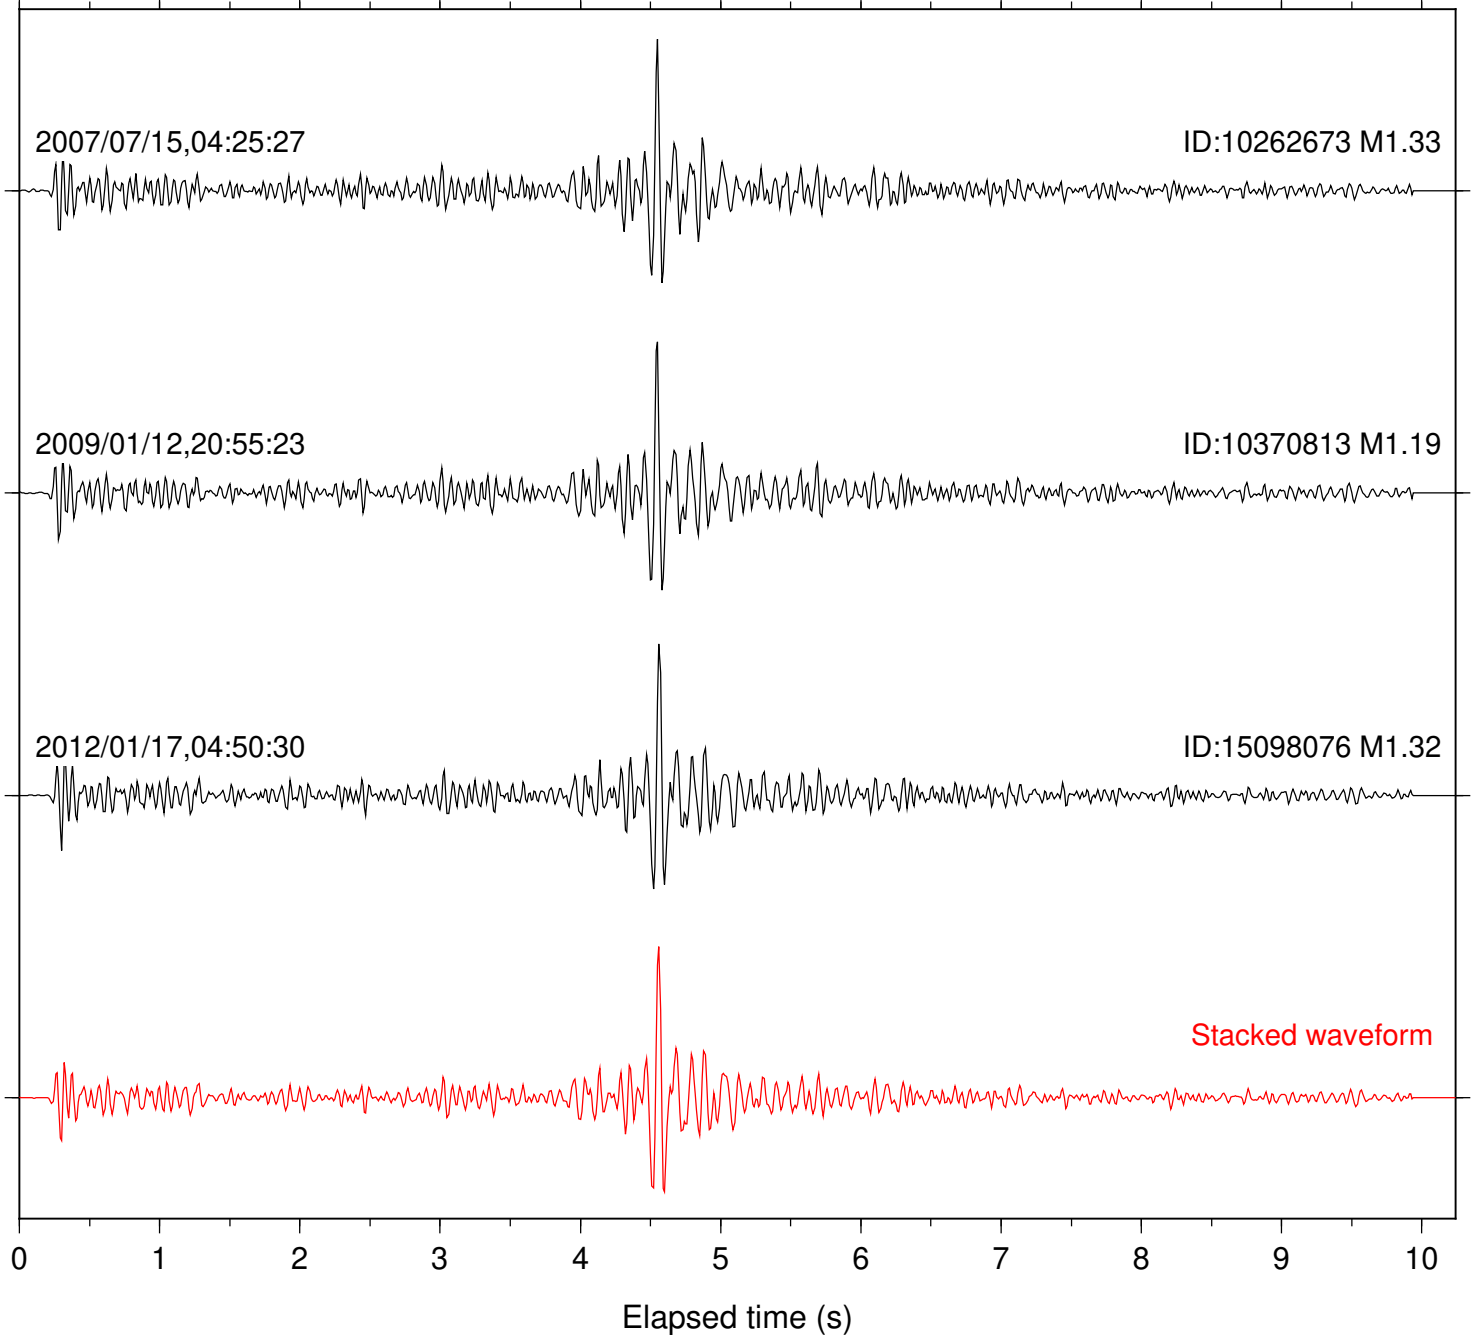

Focal depth: 8.32 km

Station: PMD Com: HHZ

Focal depth: 8.23 km

Station: SND Com: HHZ

Focal depth: 8.32 km

Station: TOR Com: HHZ

Focal depth: 8.32 km

Station: B081 Com: EHZ