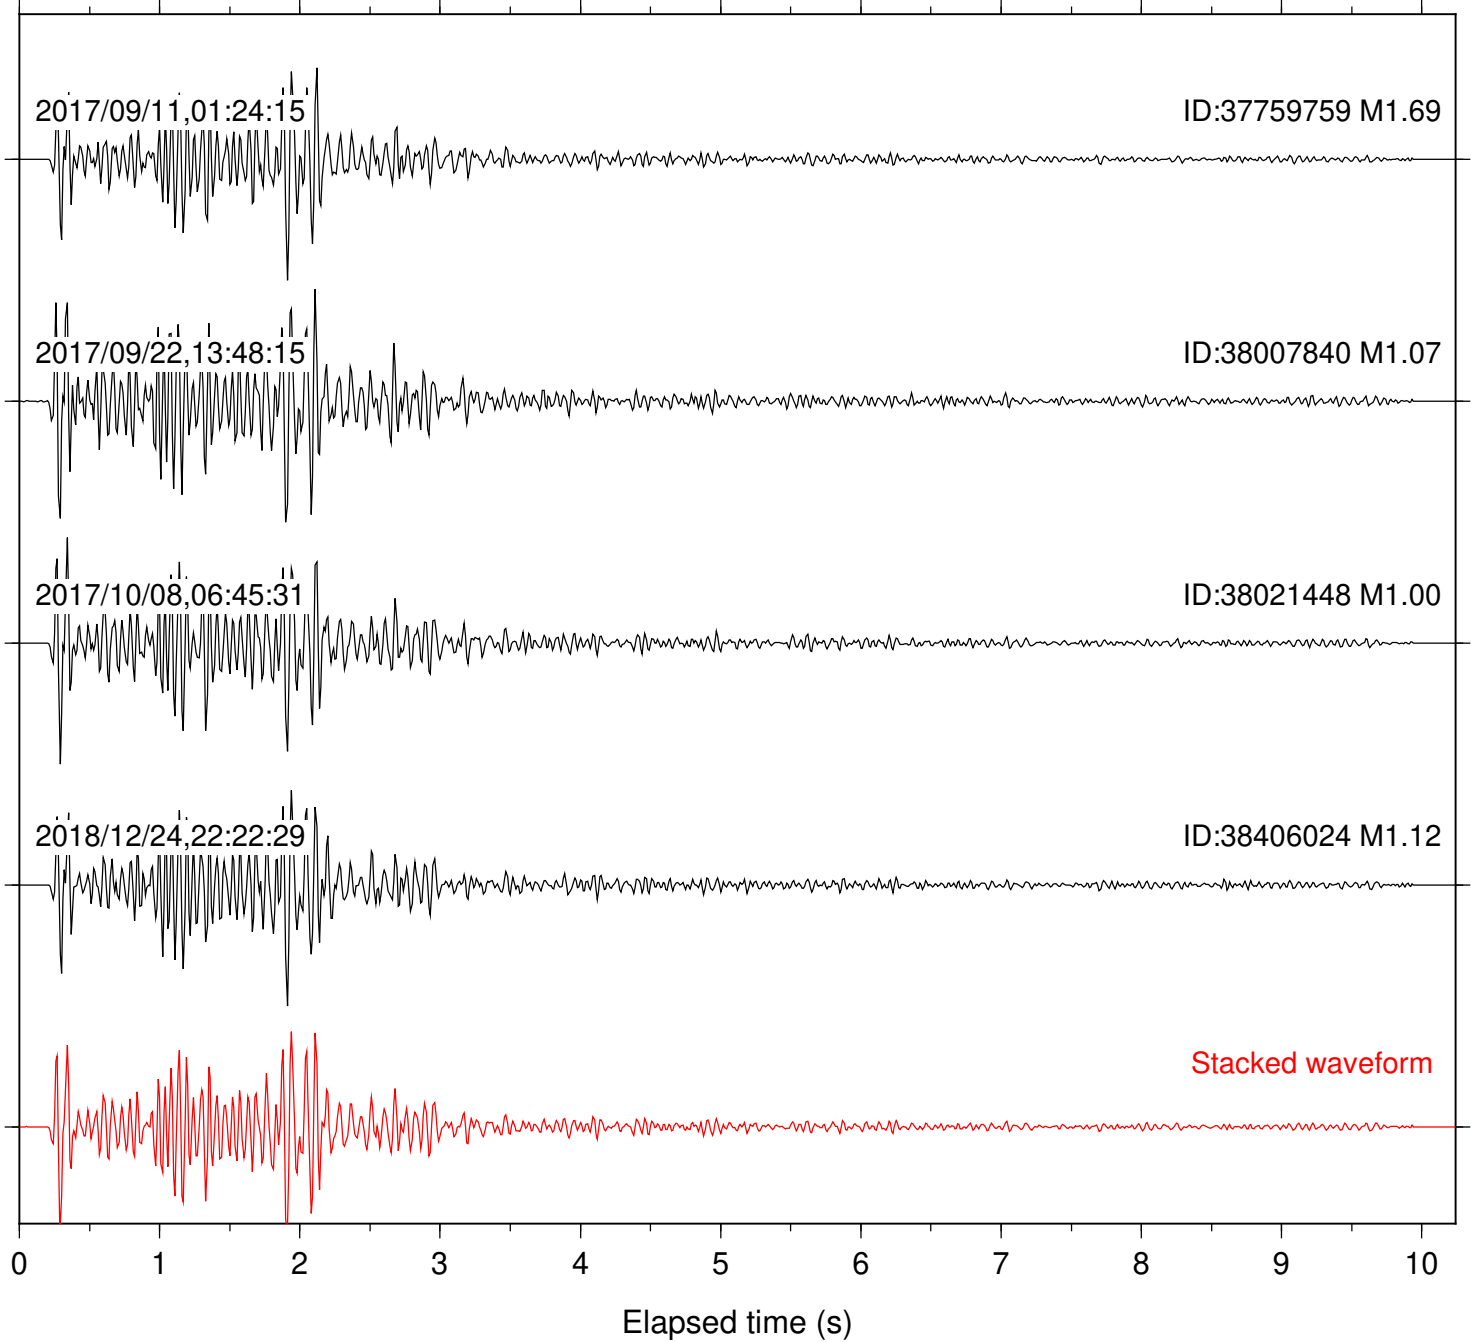

Station: CRY Com: HHZ

Focal depth: 6.52 km