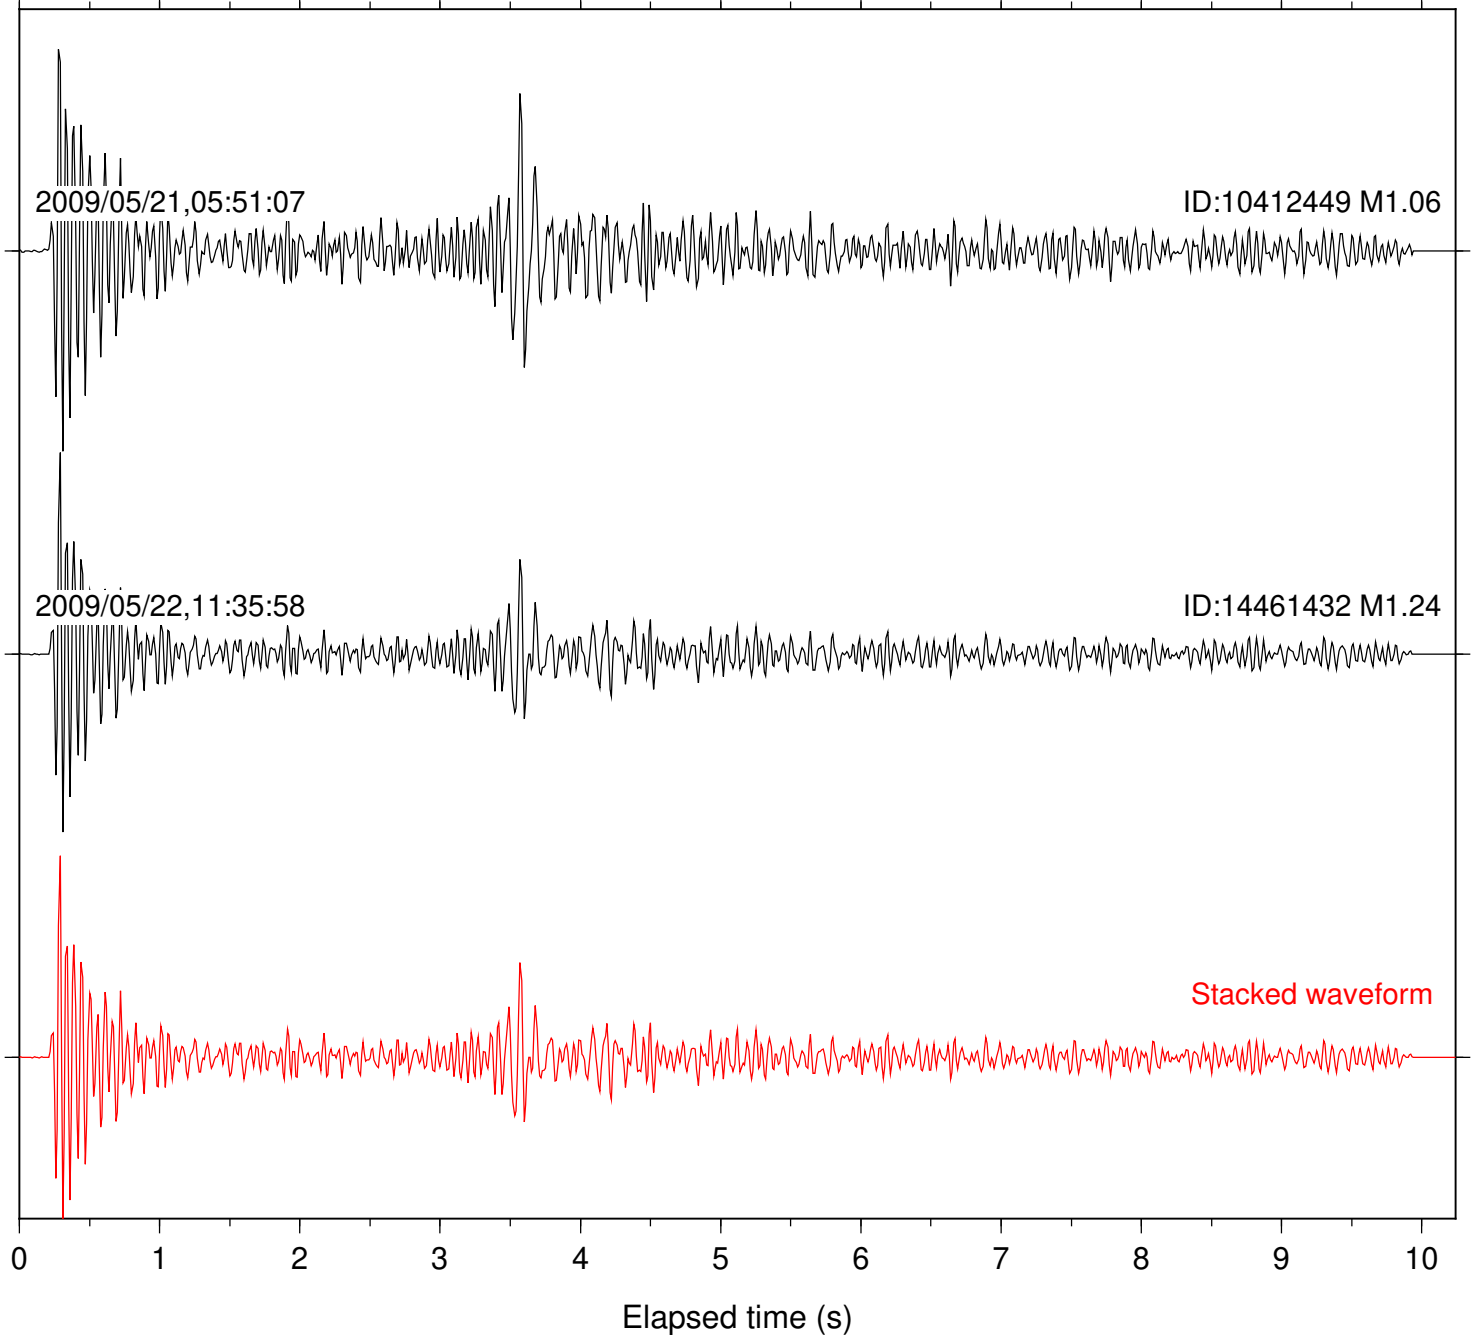

Station: B086 Com: EHZ

Focal depth: 8.29 km