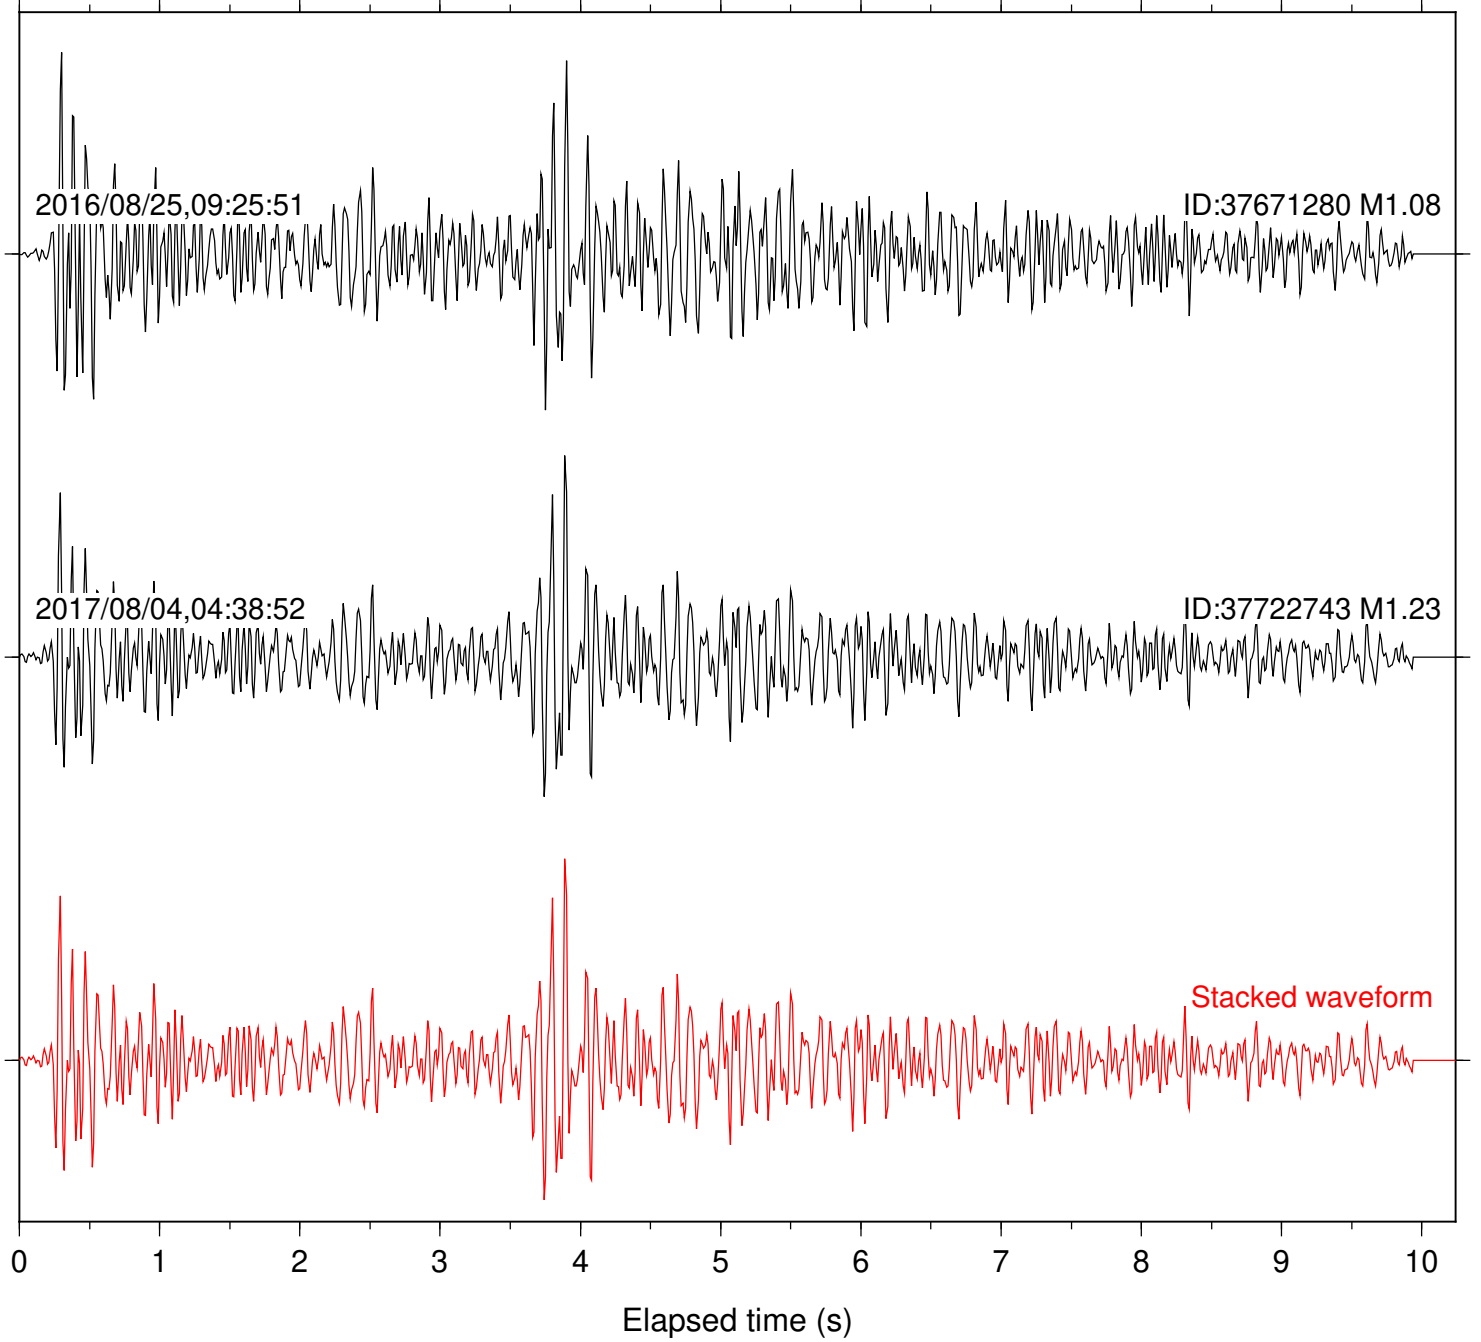

Focal depth: 6.75 km

Station: BAC Com: EHZ

Focal depth: 6.75 km

Station: CSH Com: HHZ

Focal depth: 6.75 km

Station: DGR Com: HHZ

Focal depth: 6.75 km

Station: FRD Com: HHZ