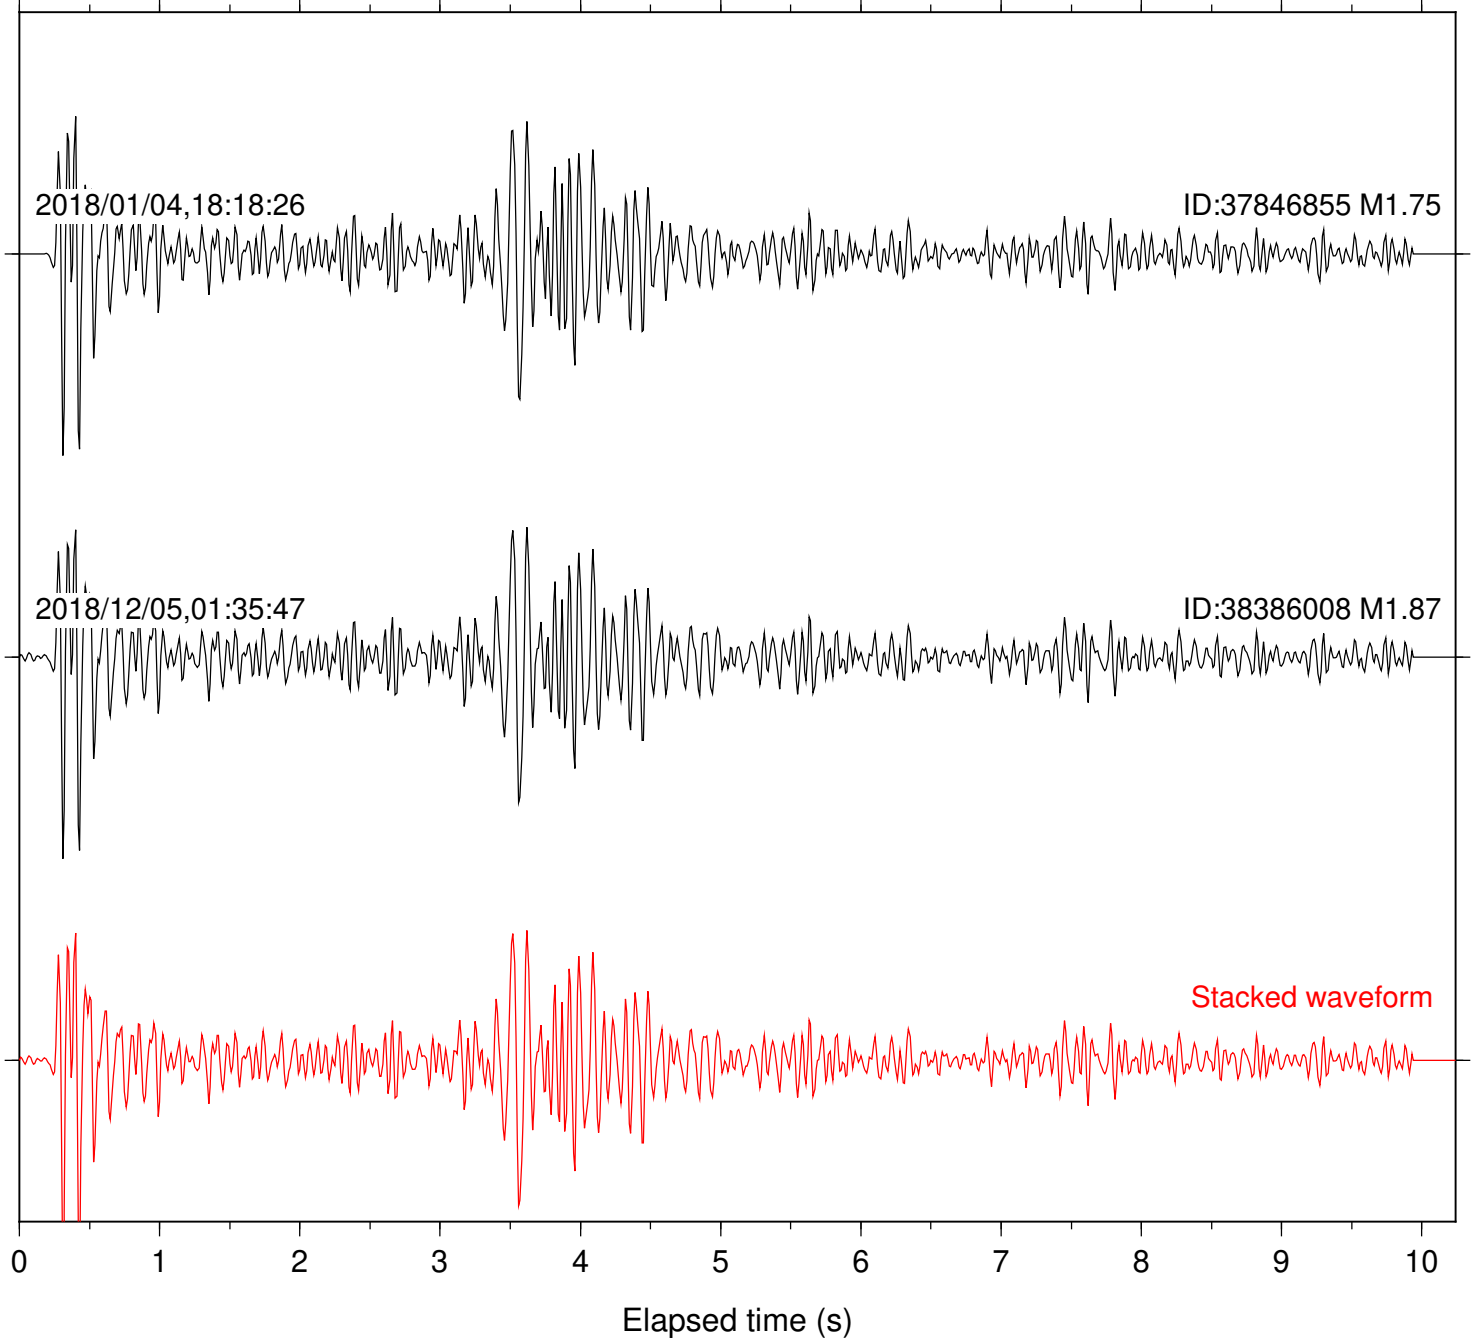

Focal depth: 6.31 km

Station: DGR Com: HHZ

Focal depth: 6.31 km

Station: FRD Com: HHZ

Focal depth: 6.31 km

Station: HMT2 Com: HHZ

Focal depth: 6.31 km

Station: KNW Com: HHZ