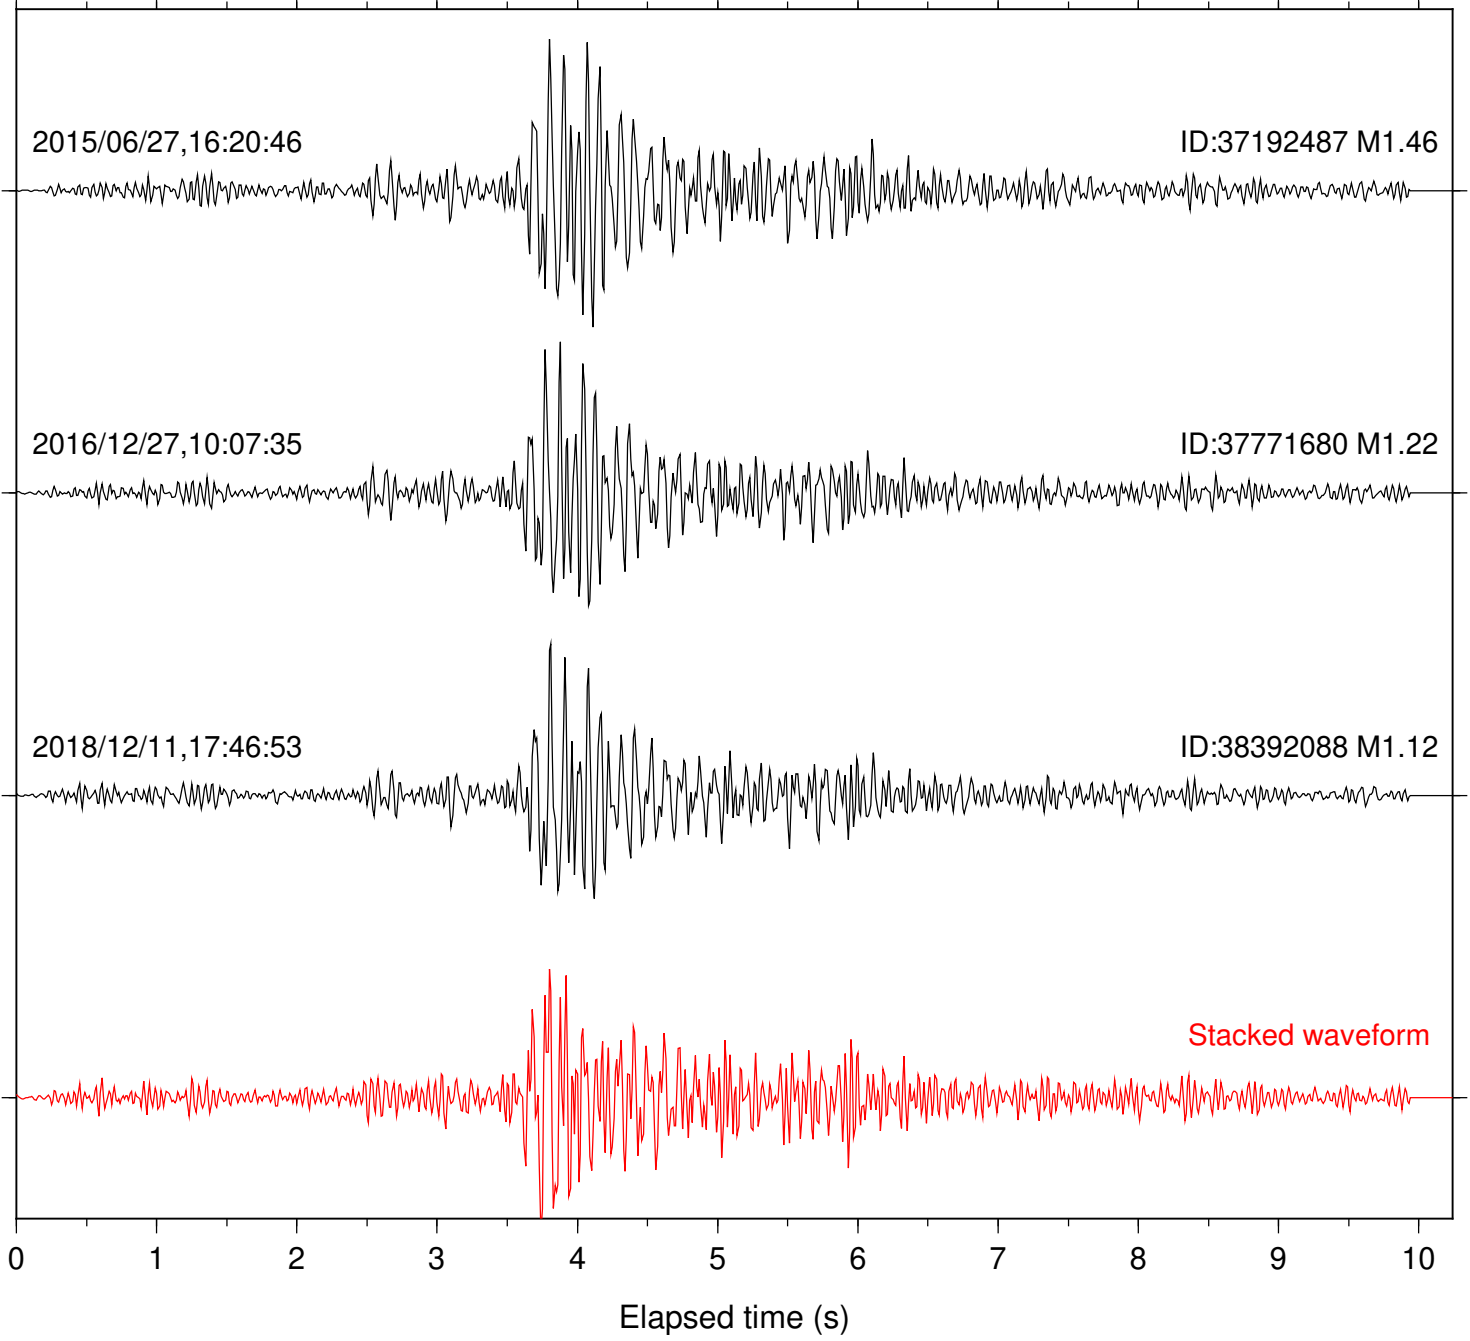

Station: B093 Com: EHZ

Focal depth: 16.51 km

Station: B946 Com: EHZ

Focal depth: 16.54 km

Station: BAC Com: EHZ

Focal depth: 16.51 km

Station: DGR Com: HHZ

Focal depth: 16.54 km