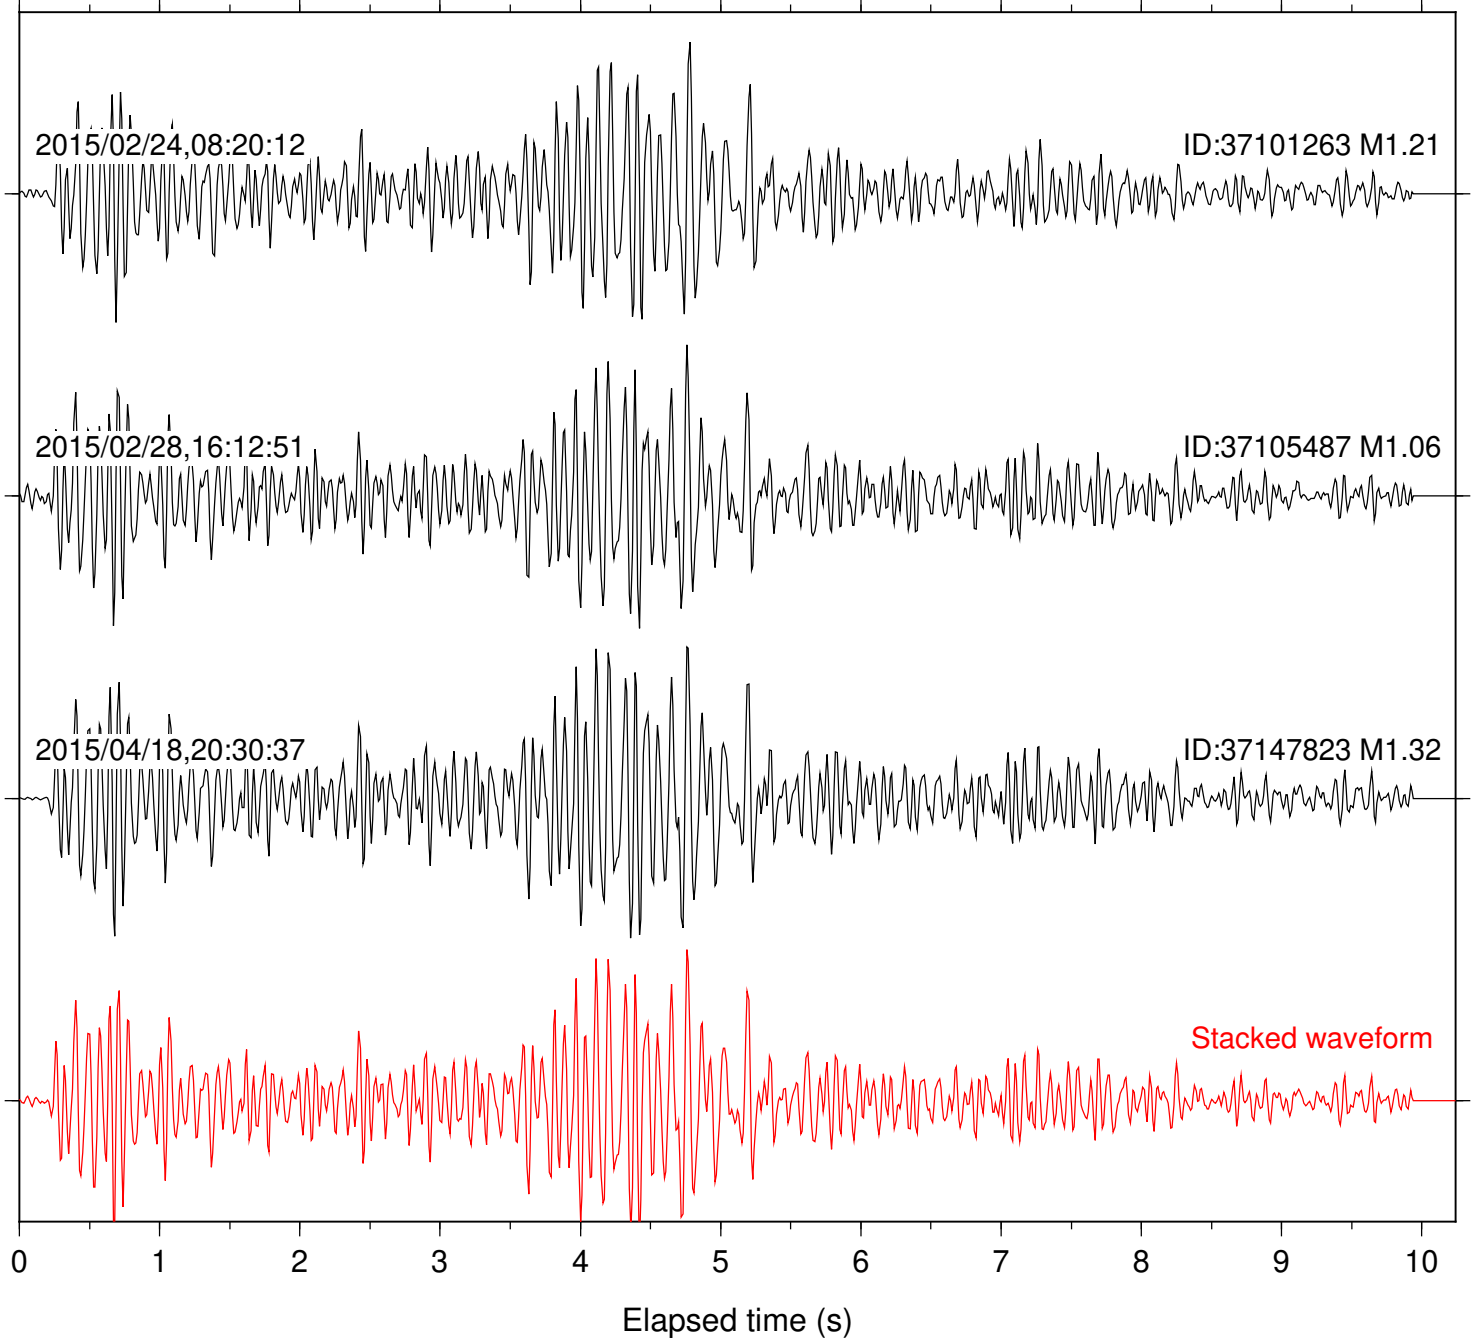

Stacked waveform

0 1 2 3 4 5 6 7 8 9 10  
Elapsed time (s)

Station: RDM Com: HHZ

Focal depth: 8.12 km

Station: RRSP Com: HHZ

Focal depth: 8.12 km

Station: SND Com: HHZ

Focal depth: 8.12 km