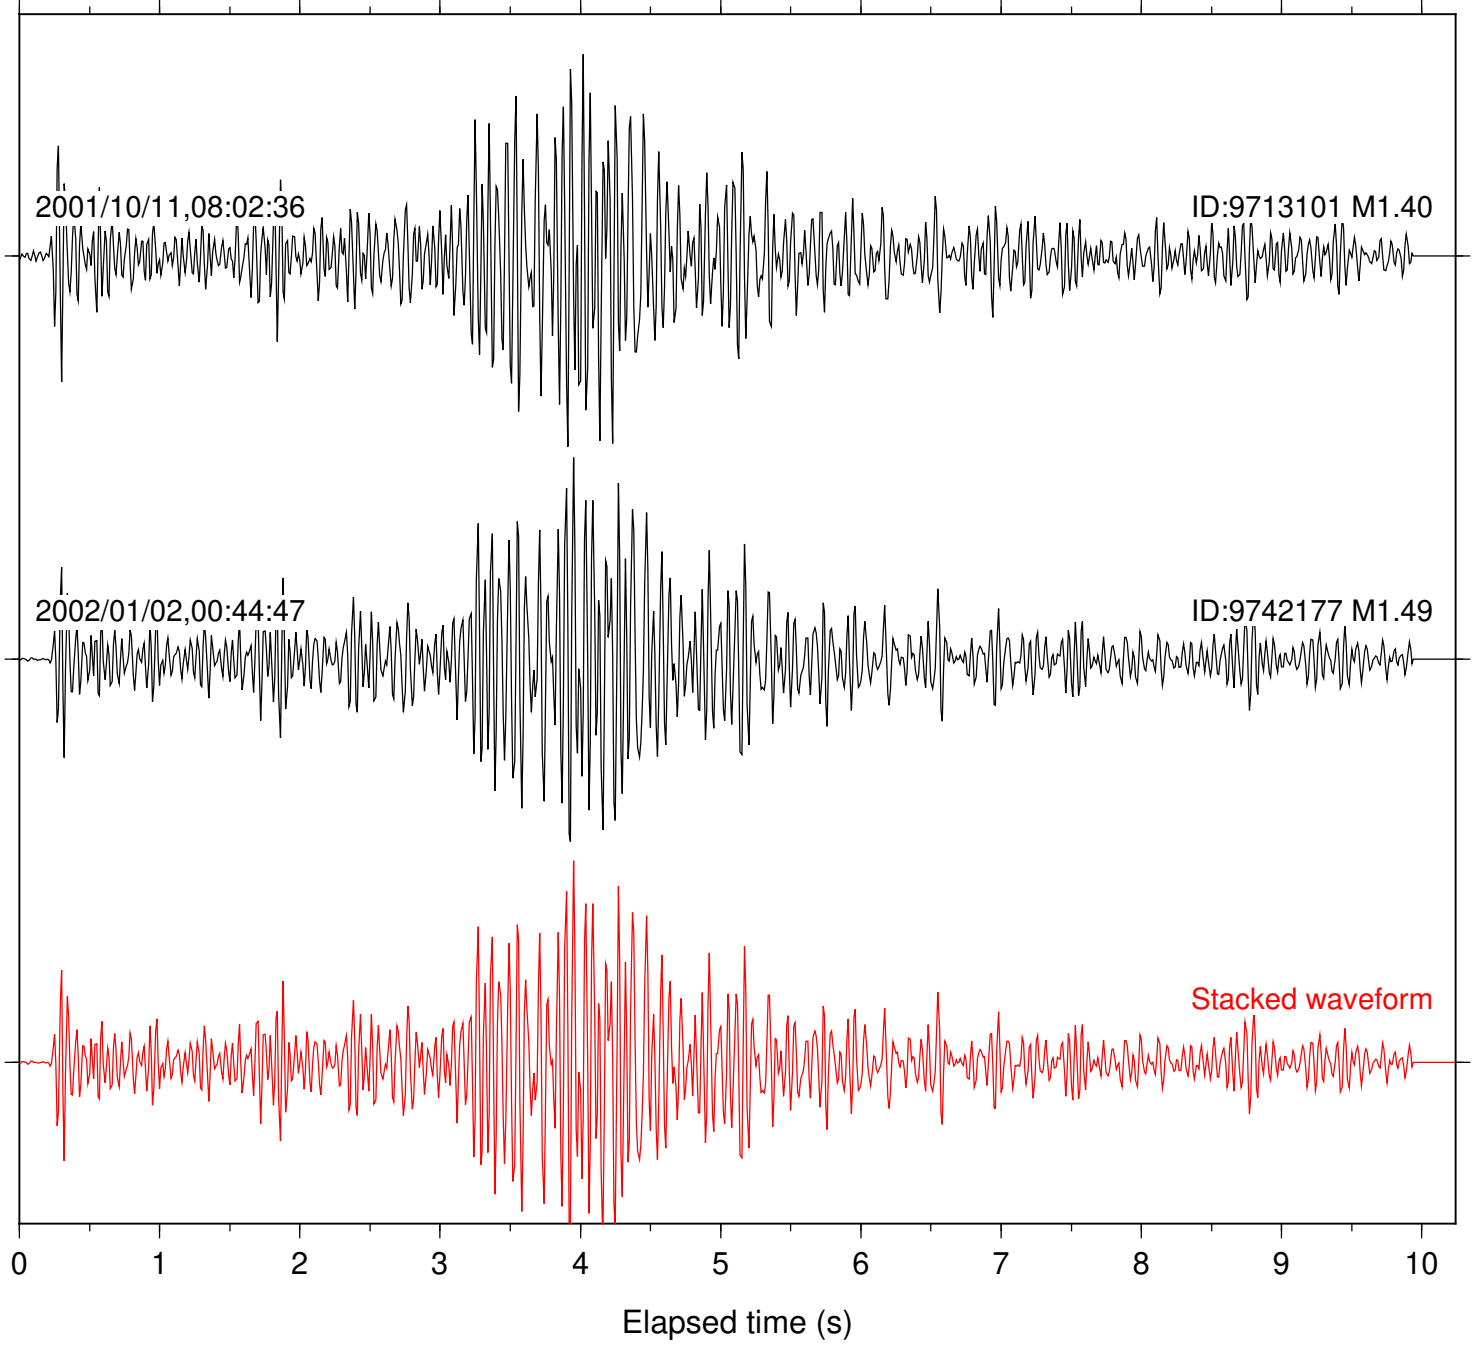

Station: PLM Com: HHZ

Focal depth: 8.57 km