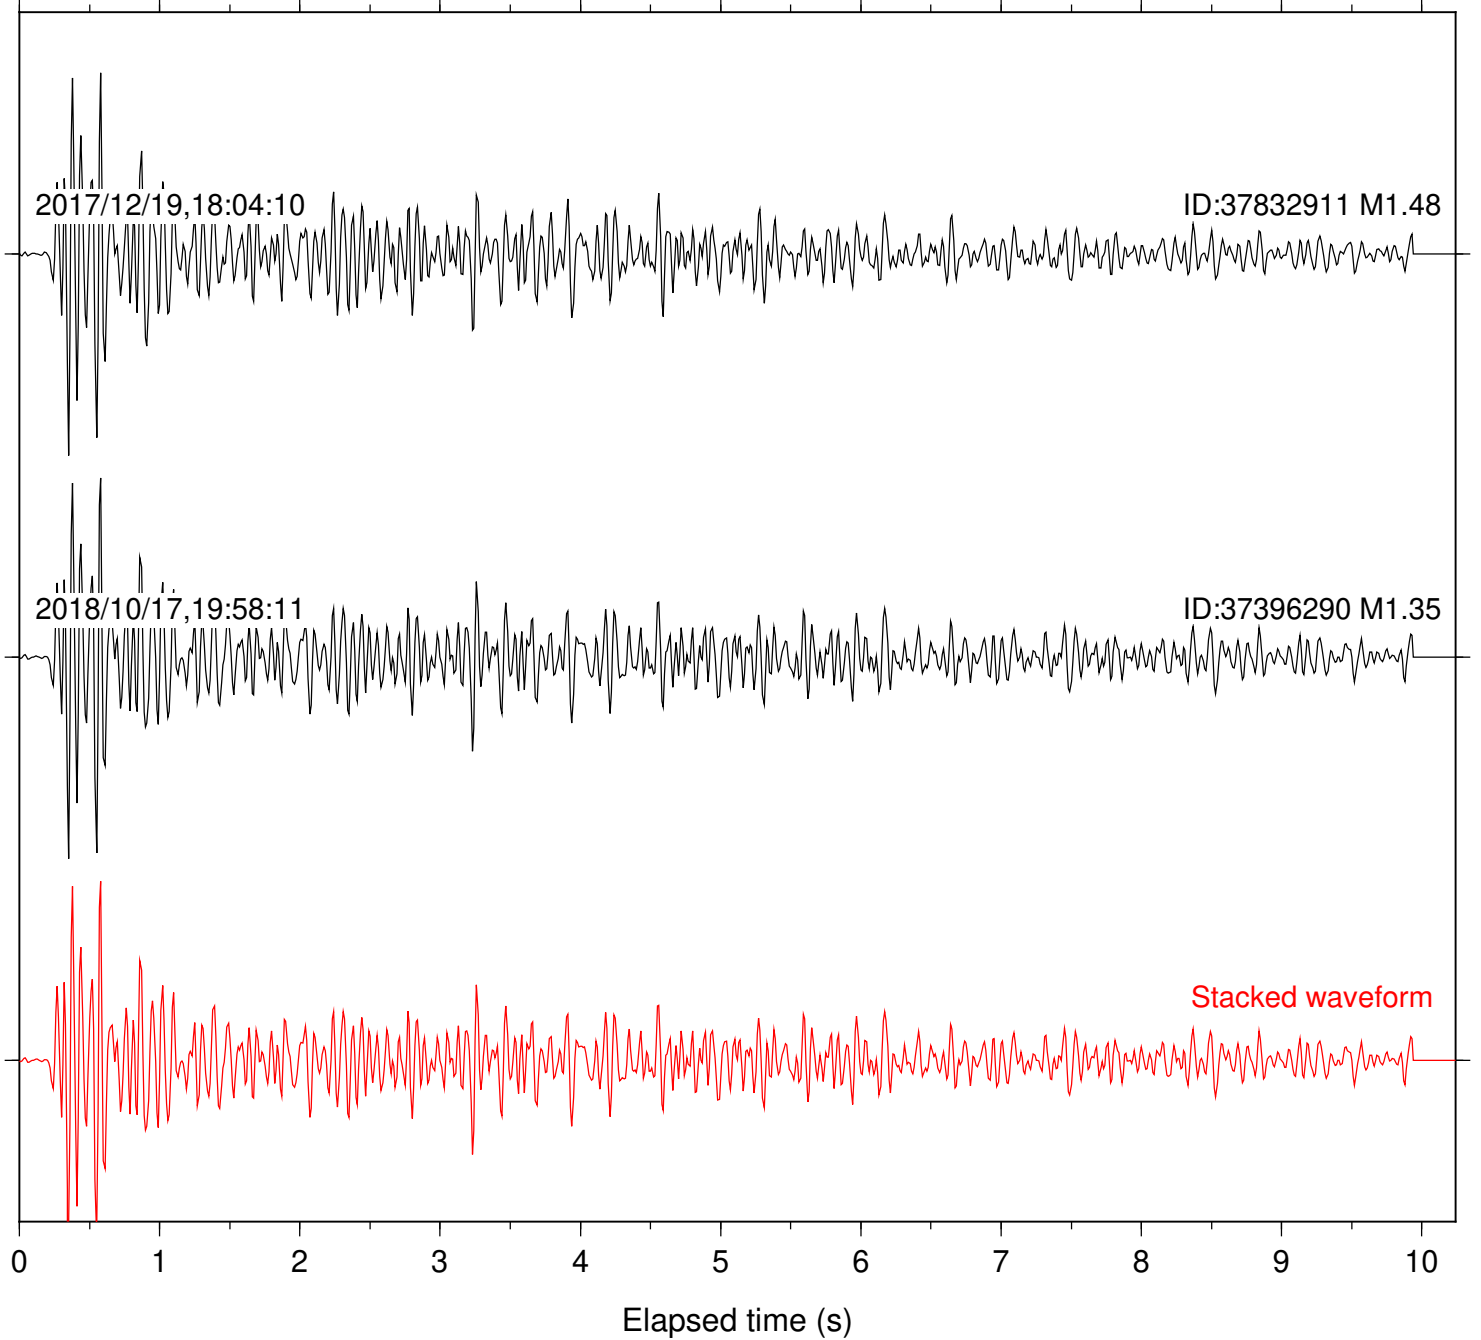

Station: RRSP Com: HHZ

Focal depth: 5.04 km