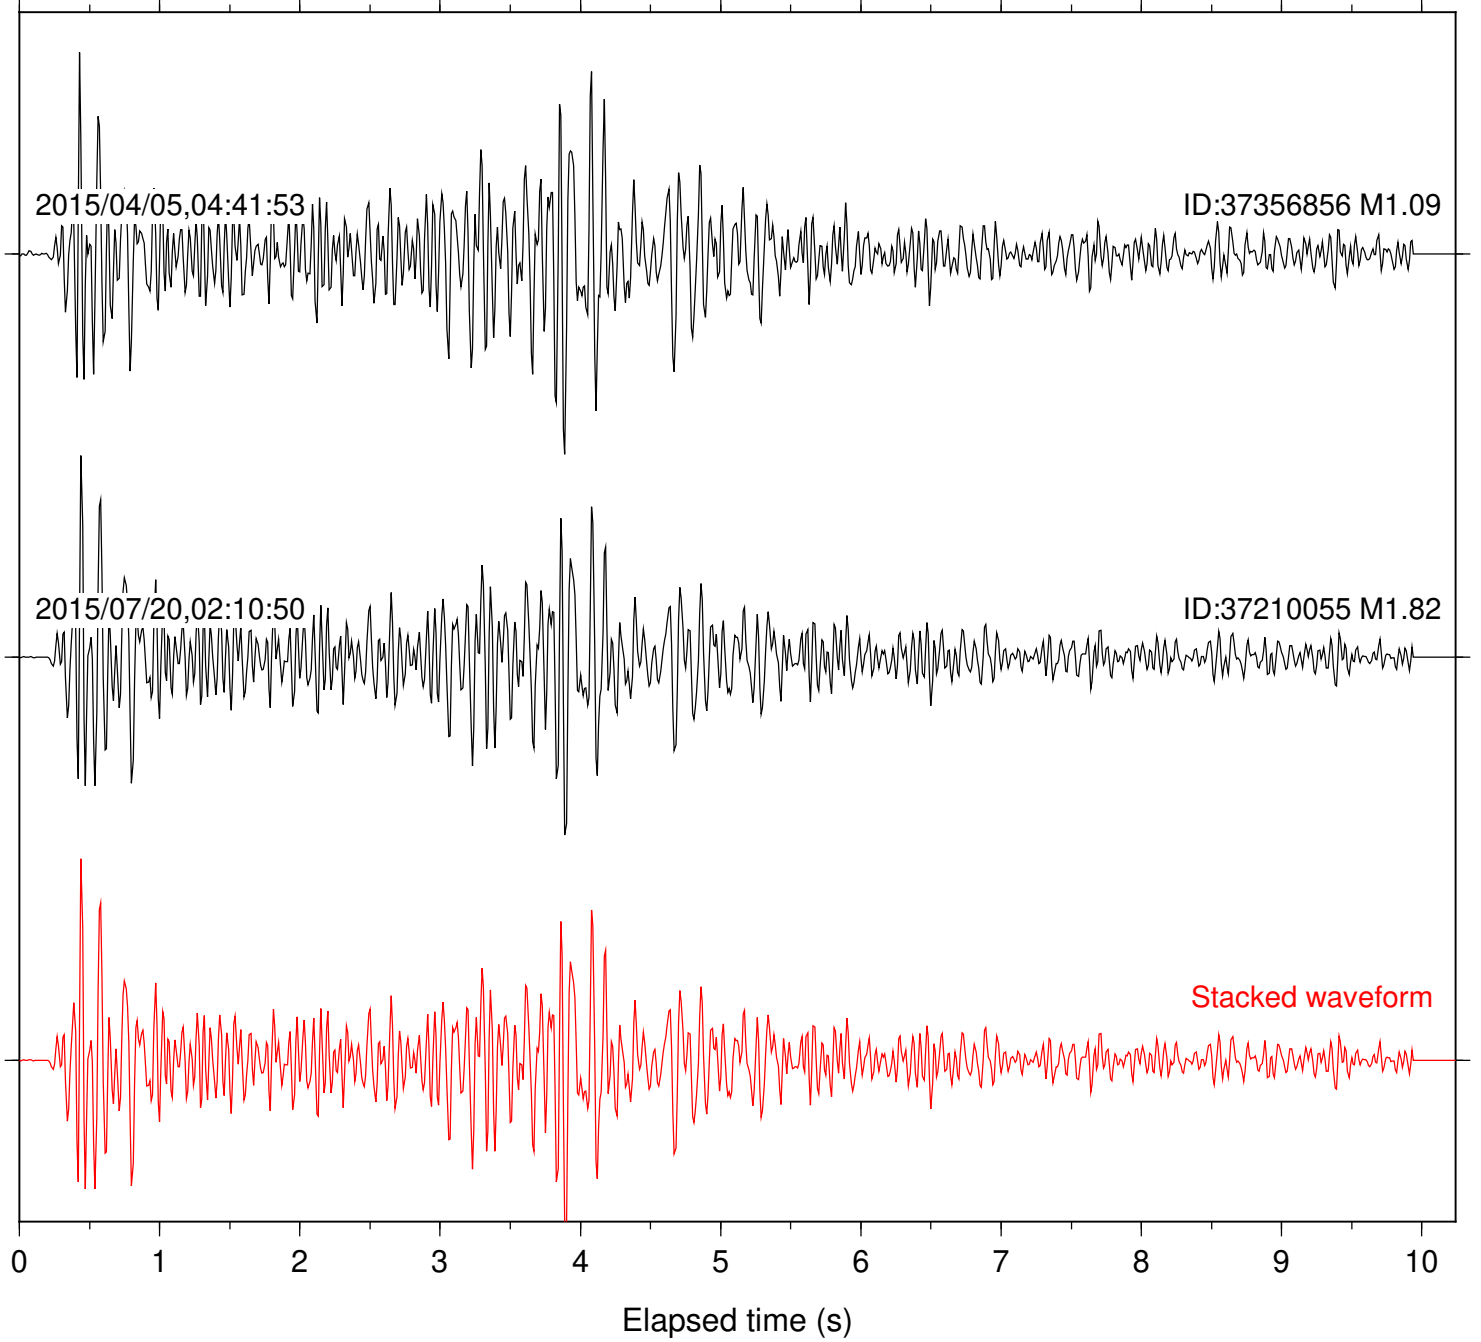

Station: B946 Com: EHZ

Focal depth: 8.43 km