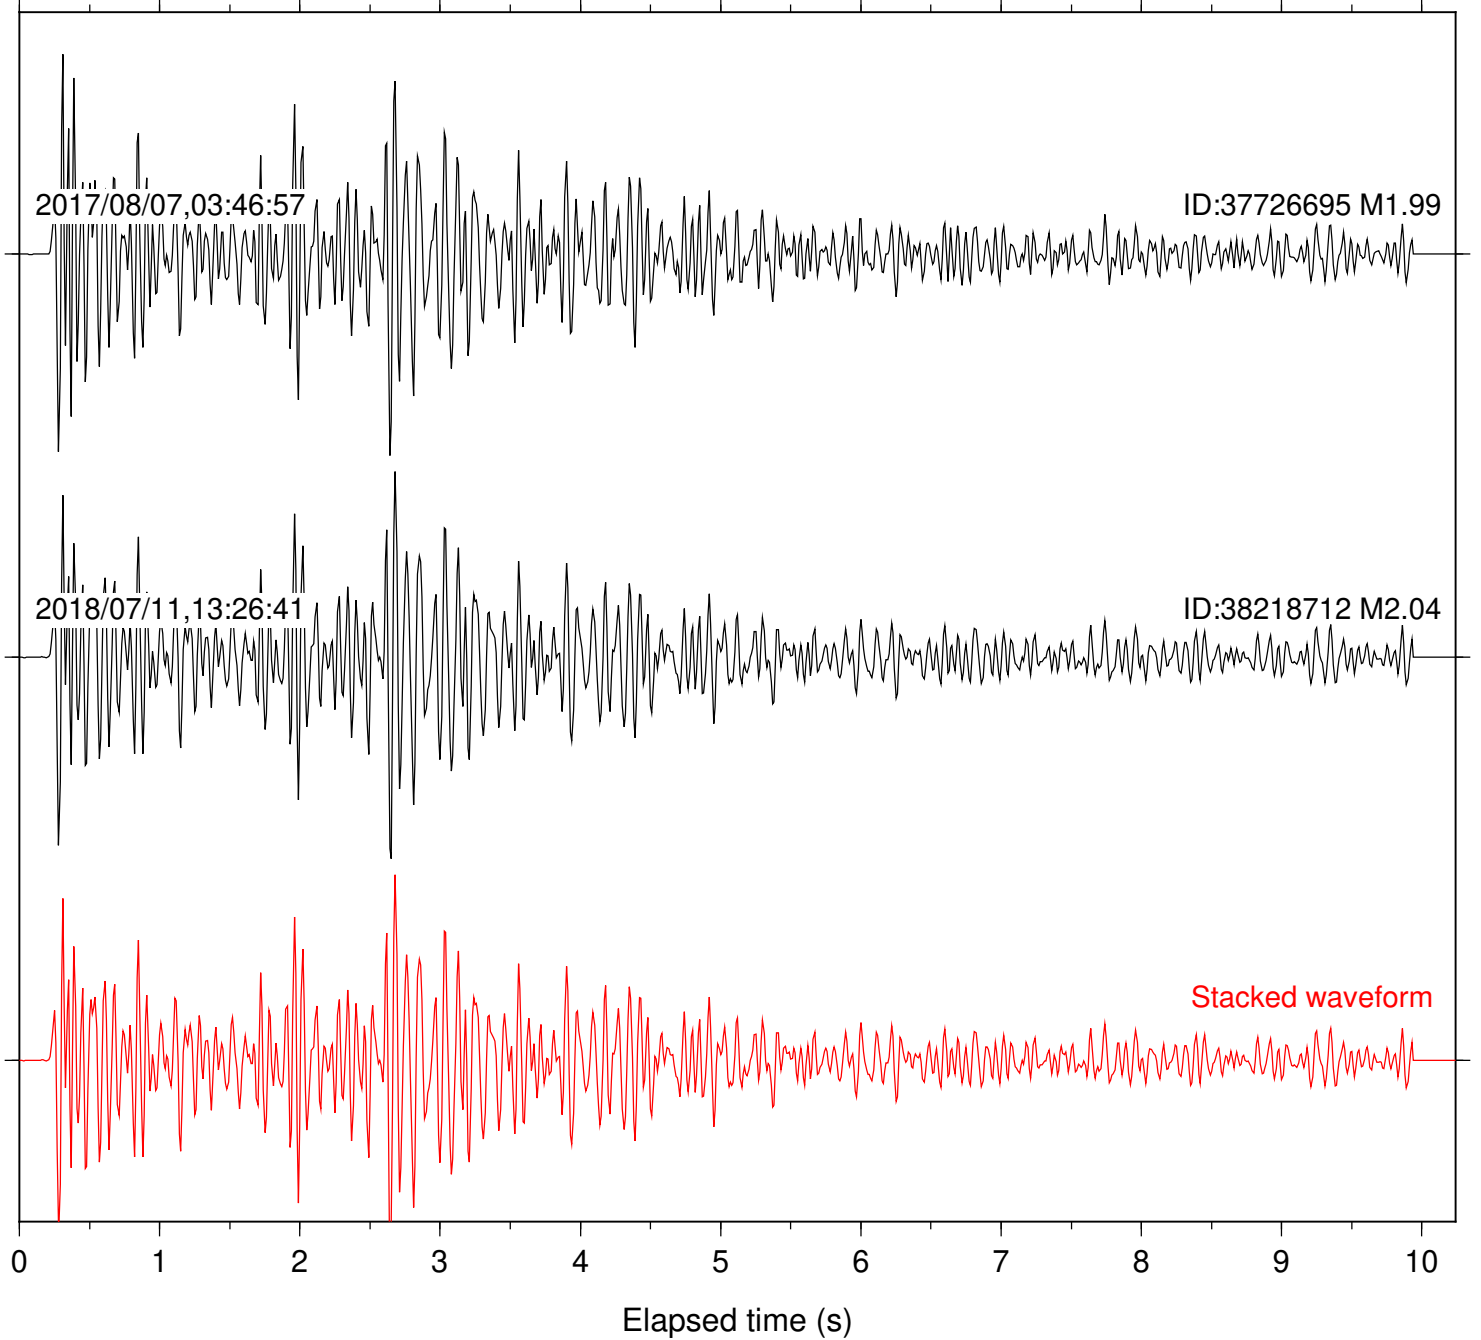

Station: B084 Com: EHZ

Focal depth: 5.13 km

Station: B086 Com: EHZ

Focal depth: 5.13 km

Station: B087 Com: EHZ

Focal depth: 5.13 km

Station: B088 Com: EHZ

Focal depth: 5.13 km