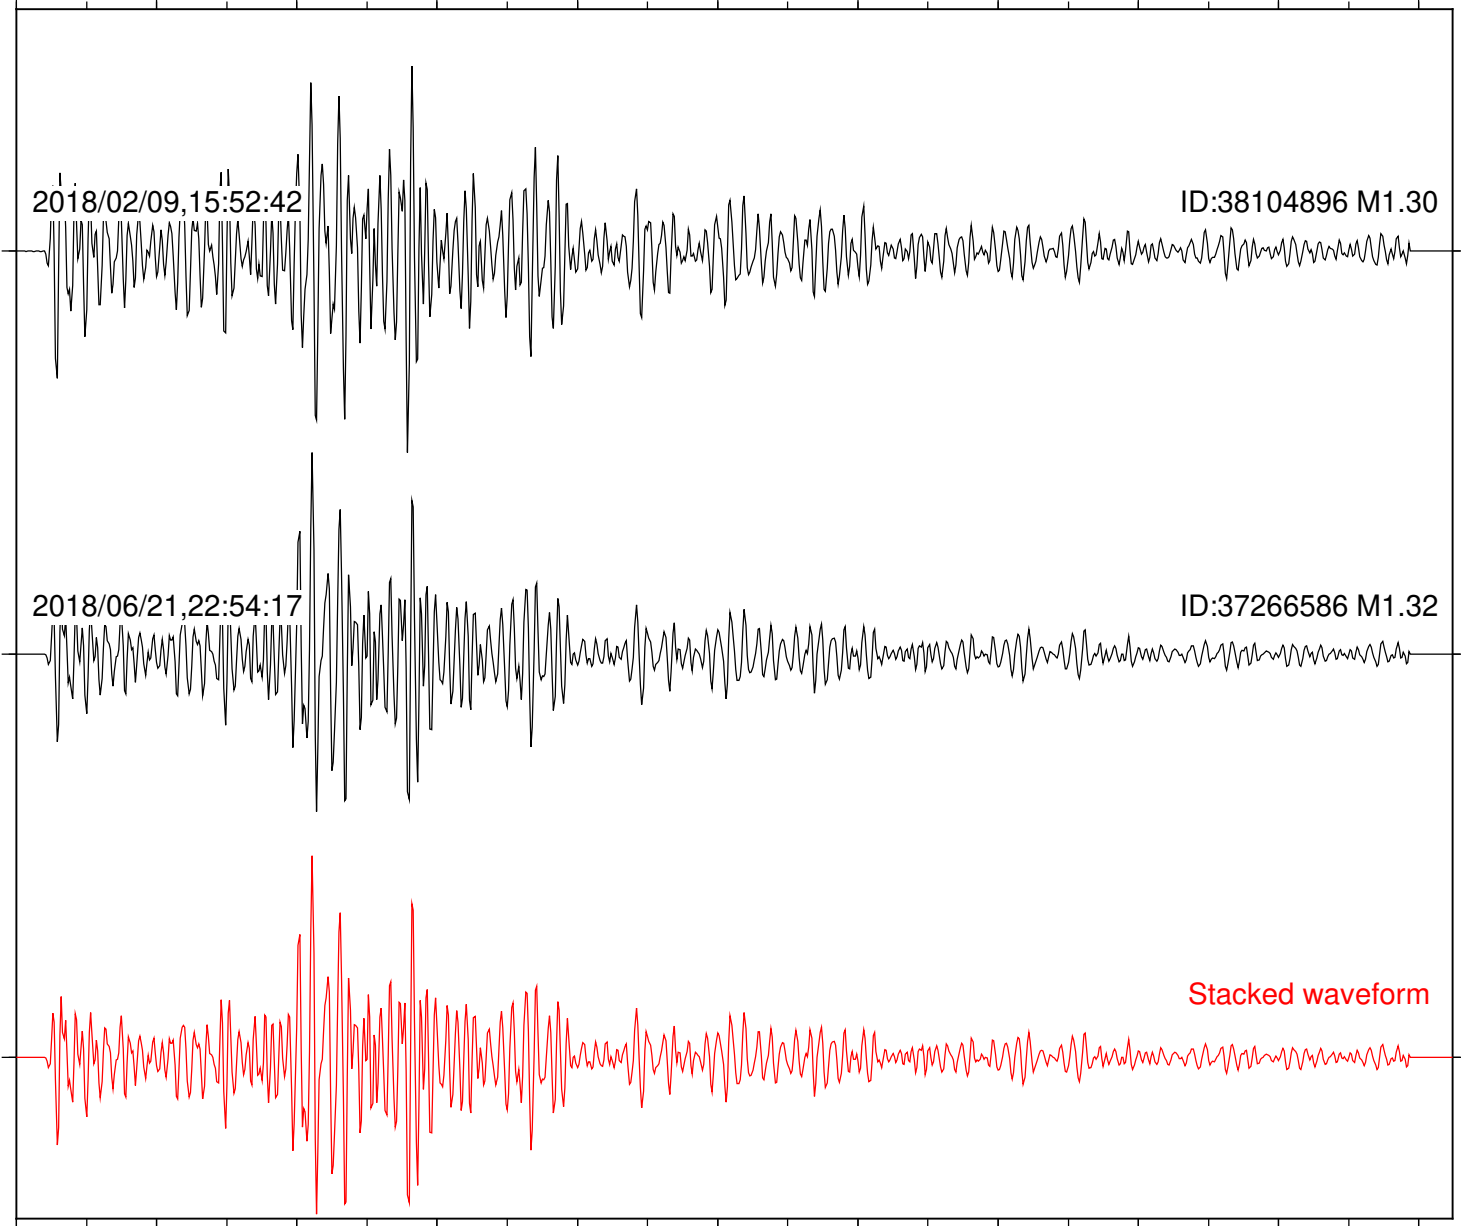

Station: B084 Com: EHZ

Focal depth: 5.90 km

2018/02/09,15:52:42

ID:38104896 M1.30

2018/06/21,22:54:17

ID:37266586 M1.32

Stacked waveform

0 1 2 3 4 5 6 7 8 9 10
Elapsed time (s)