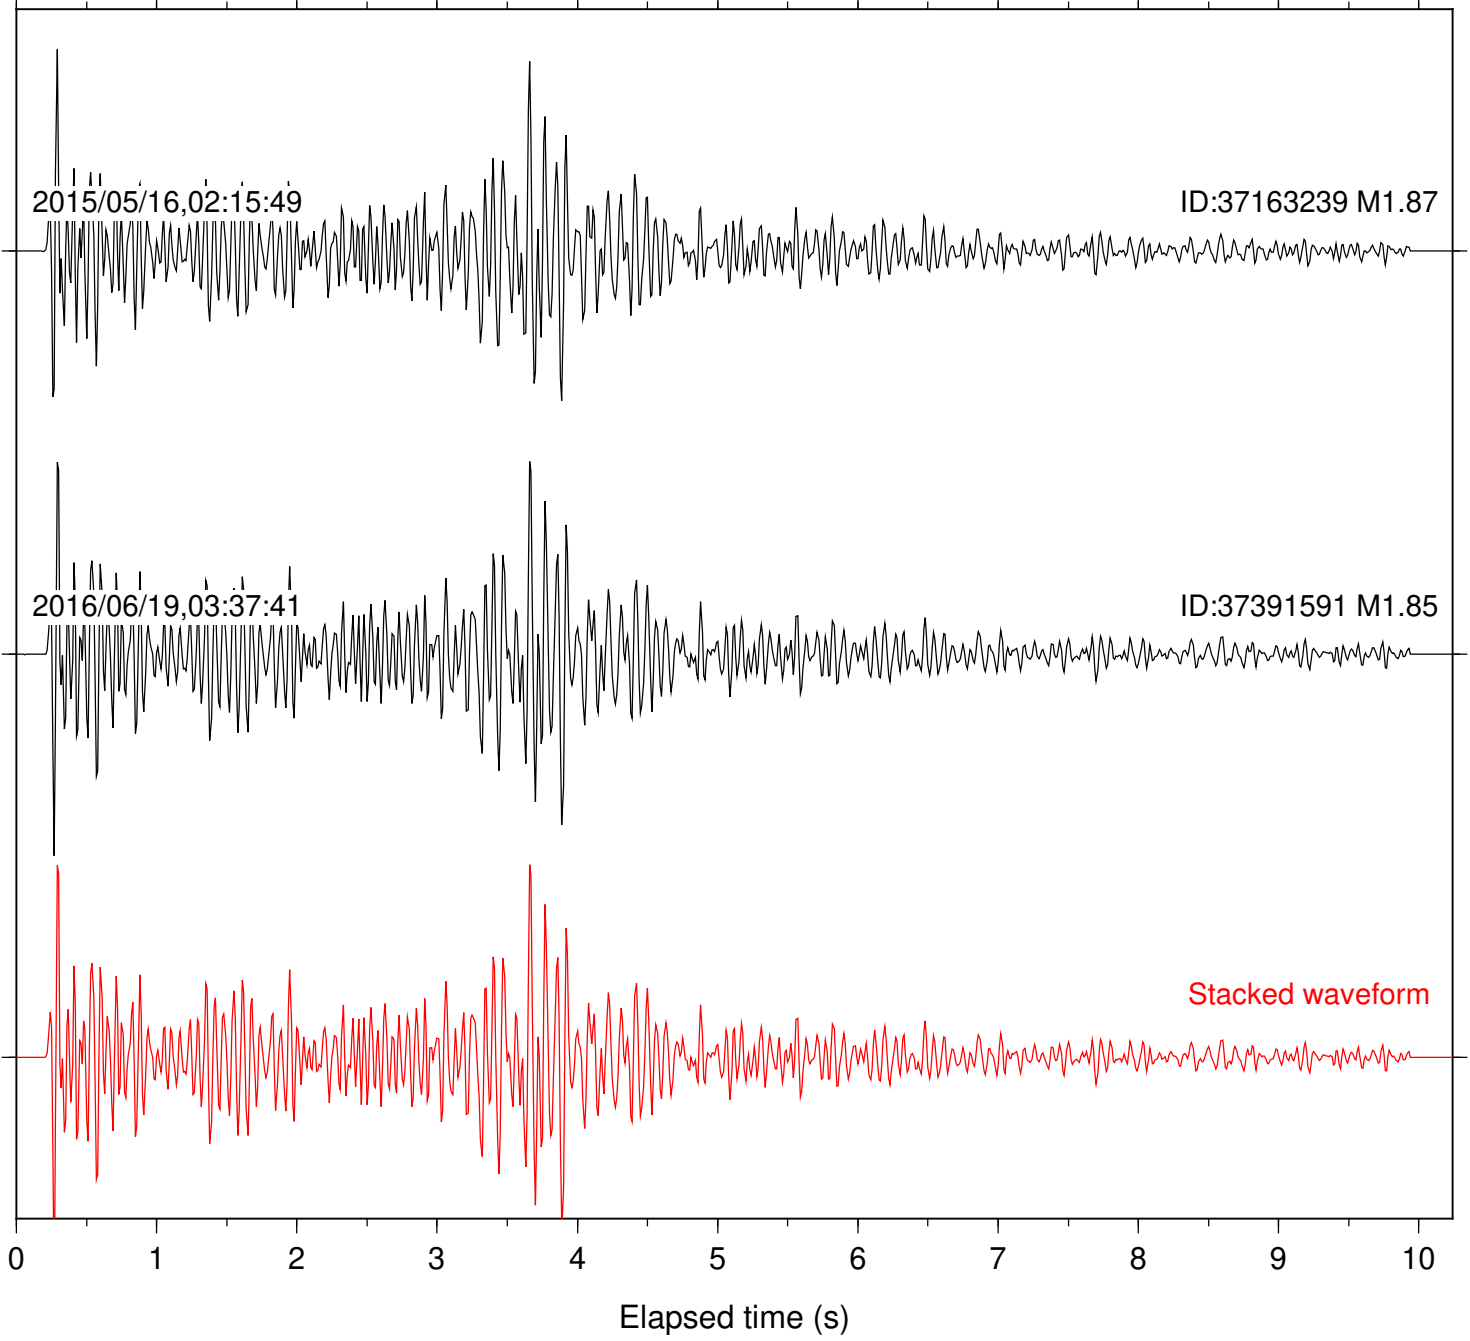

Station: B087 Com: EHZ

Focal depth: 8.43 km