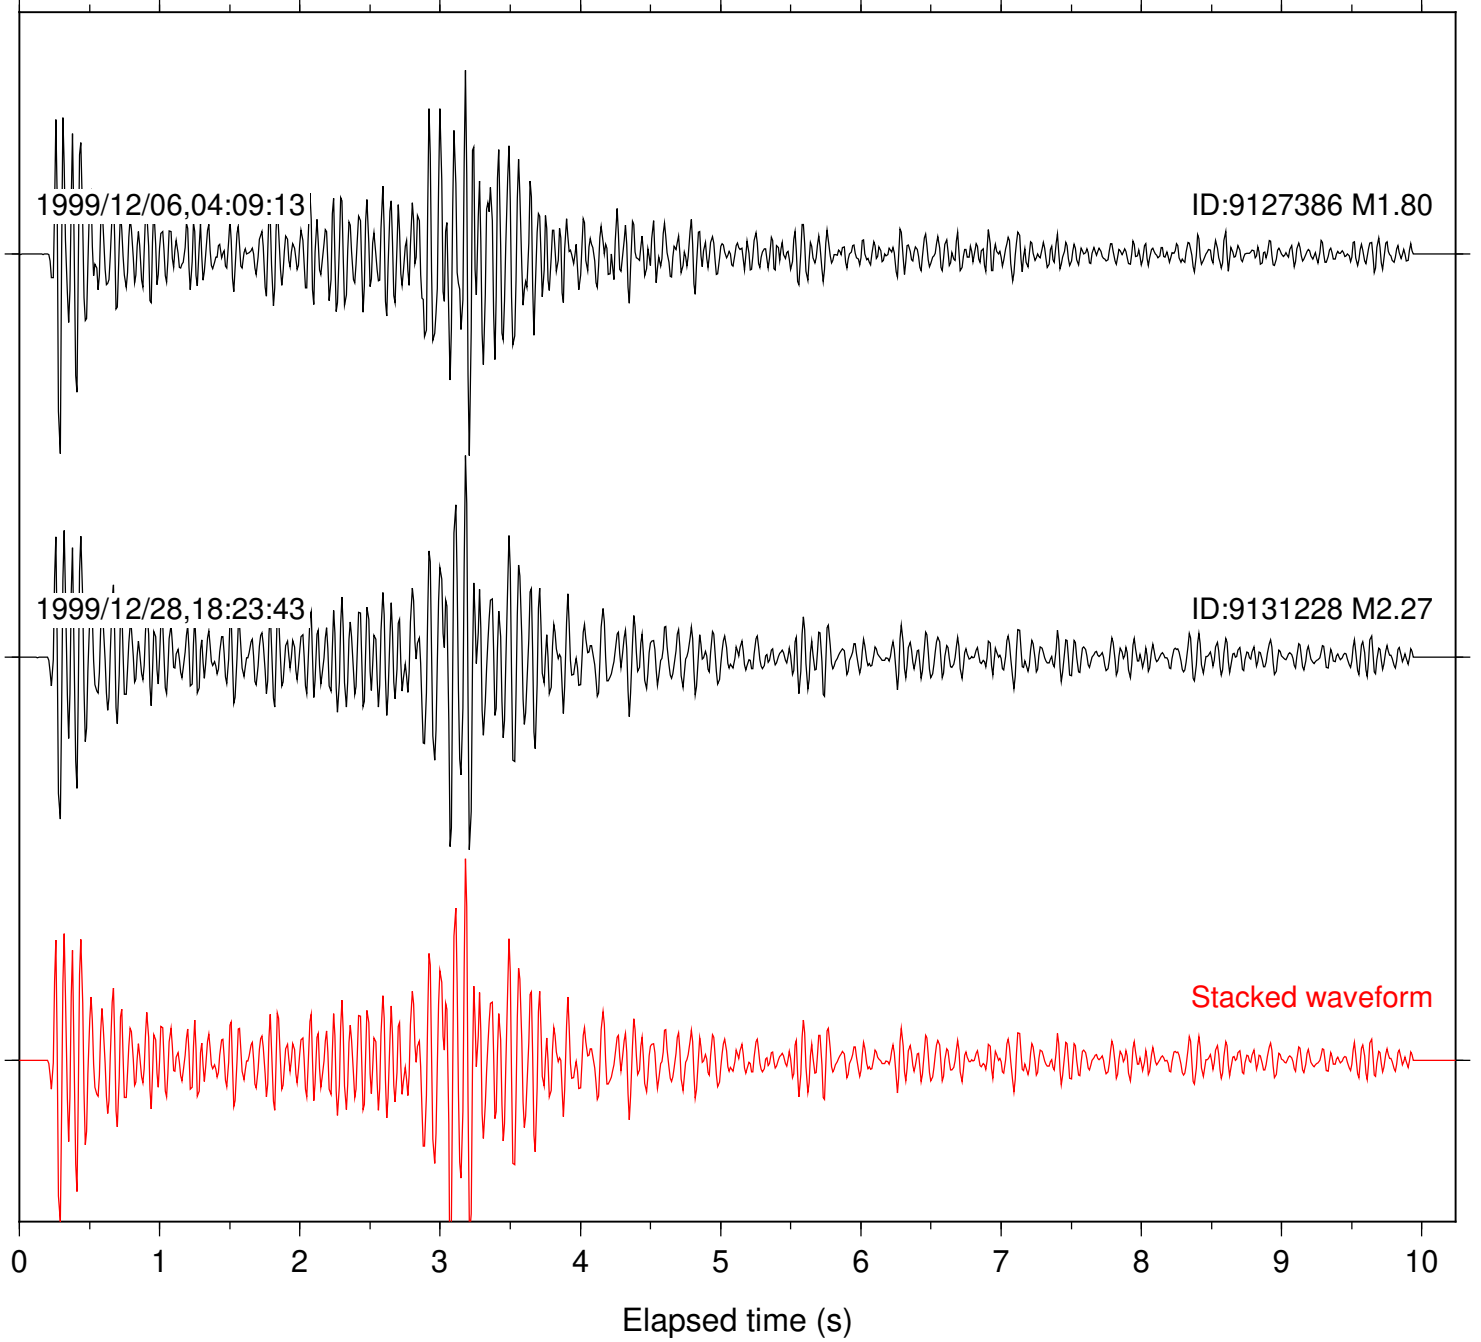

Station: RDM Com: HHZ

Focal depth: 8.44 km