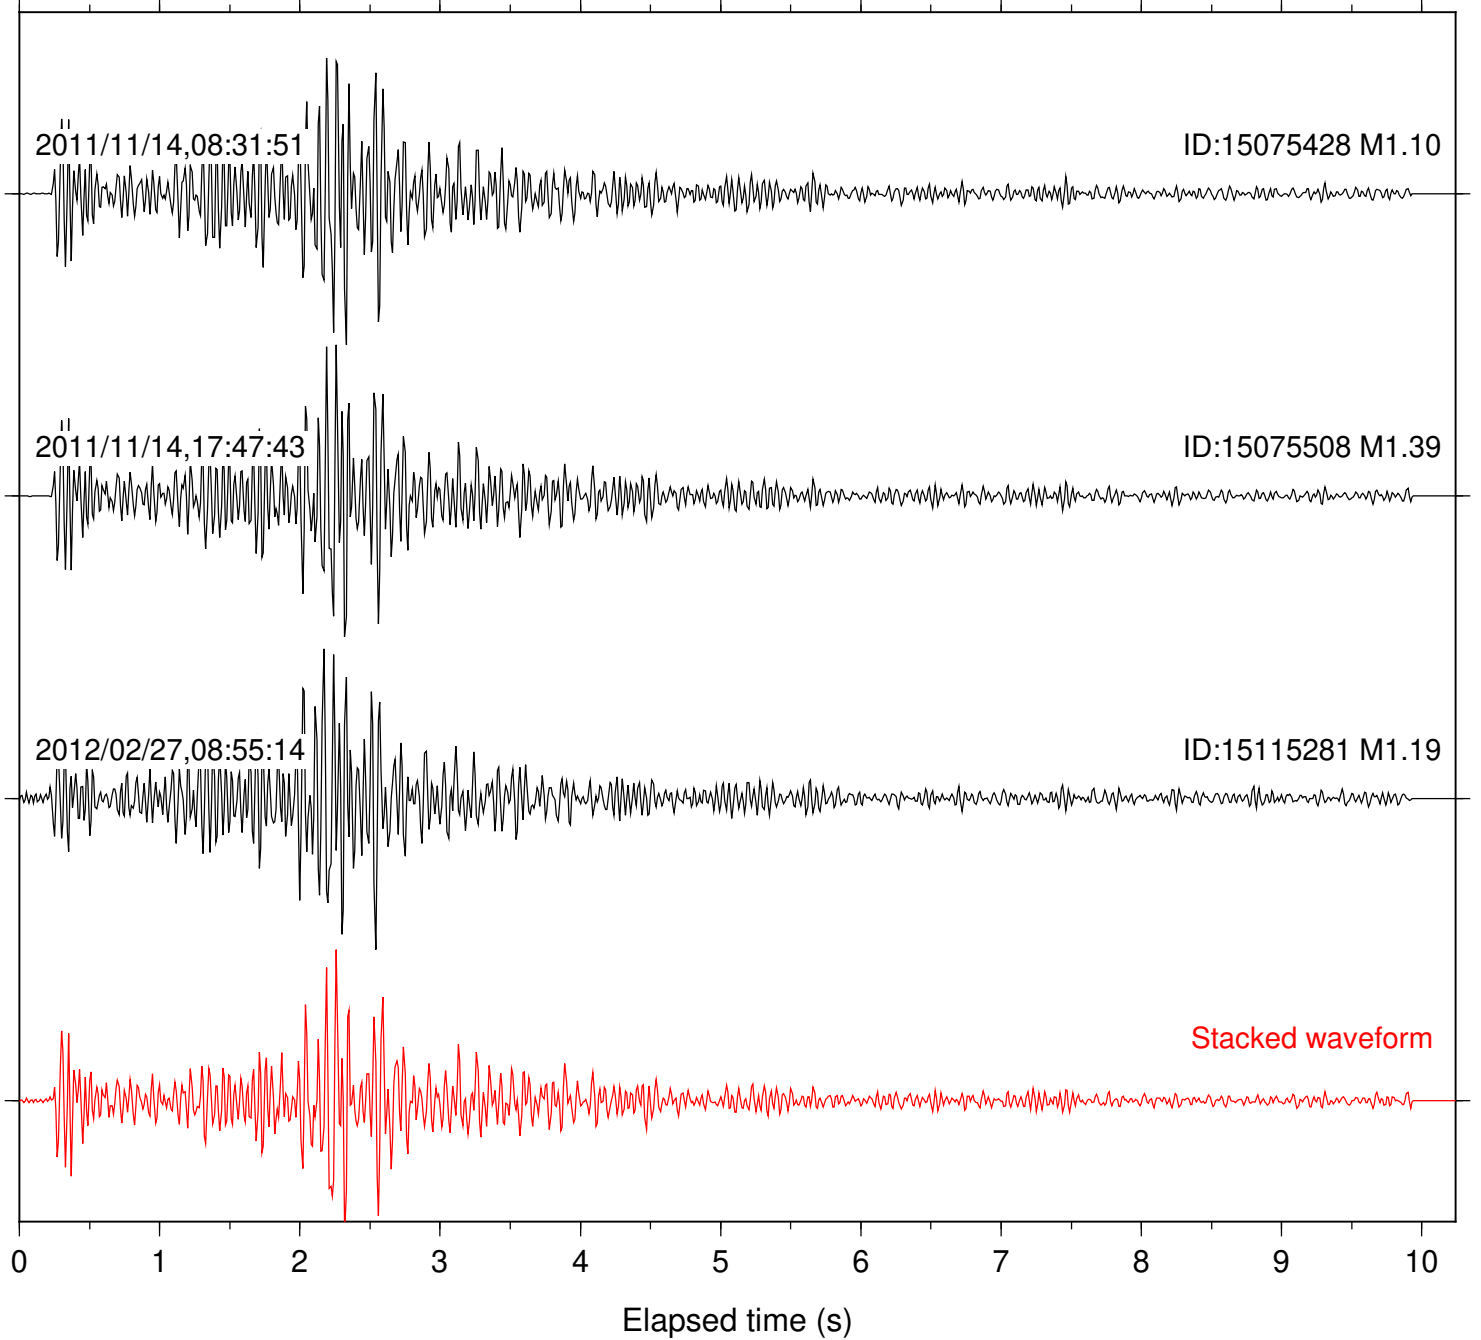

Station: MONP2 Com: HHZ

Focal depth: 8.72 km