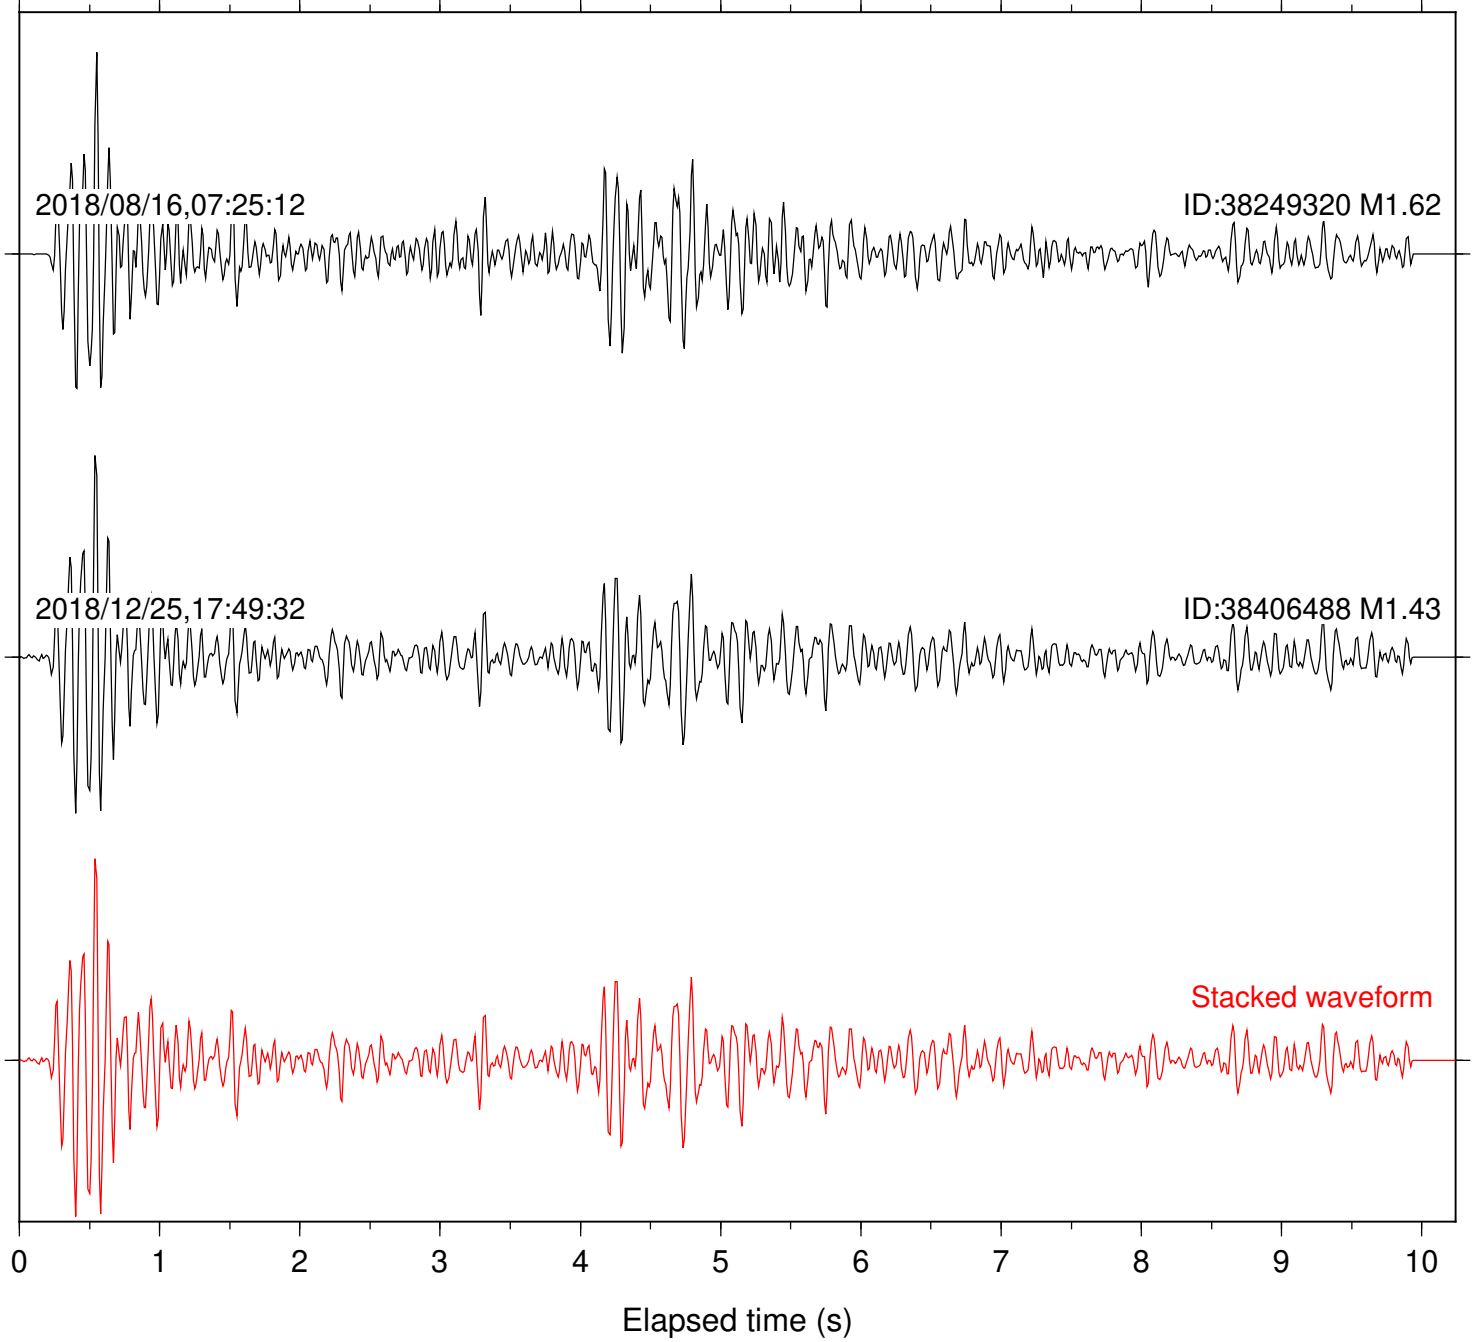

Focal depth: 4.76 km

Station: HMT2 Com: HHZ

Focal depth: 4.76 km

Station: LKH Com: HHZ

Focal depth: 4.76 km

Station: PFO Com: HHZ

Focal depth: 4.76 km

Station: PLM Com: HHZ