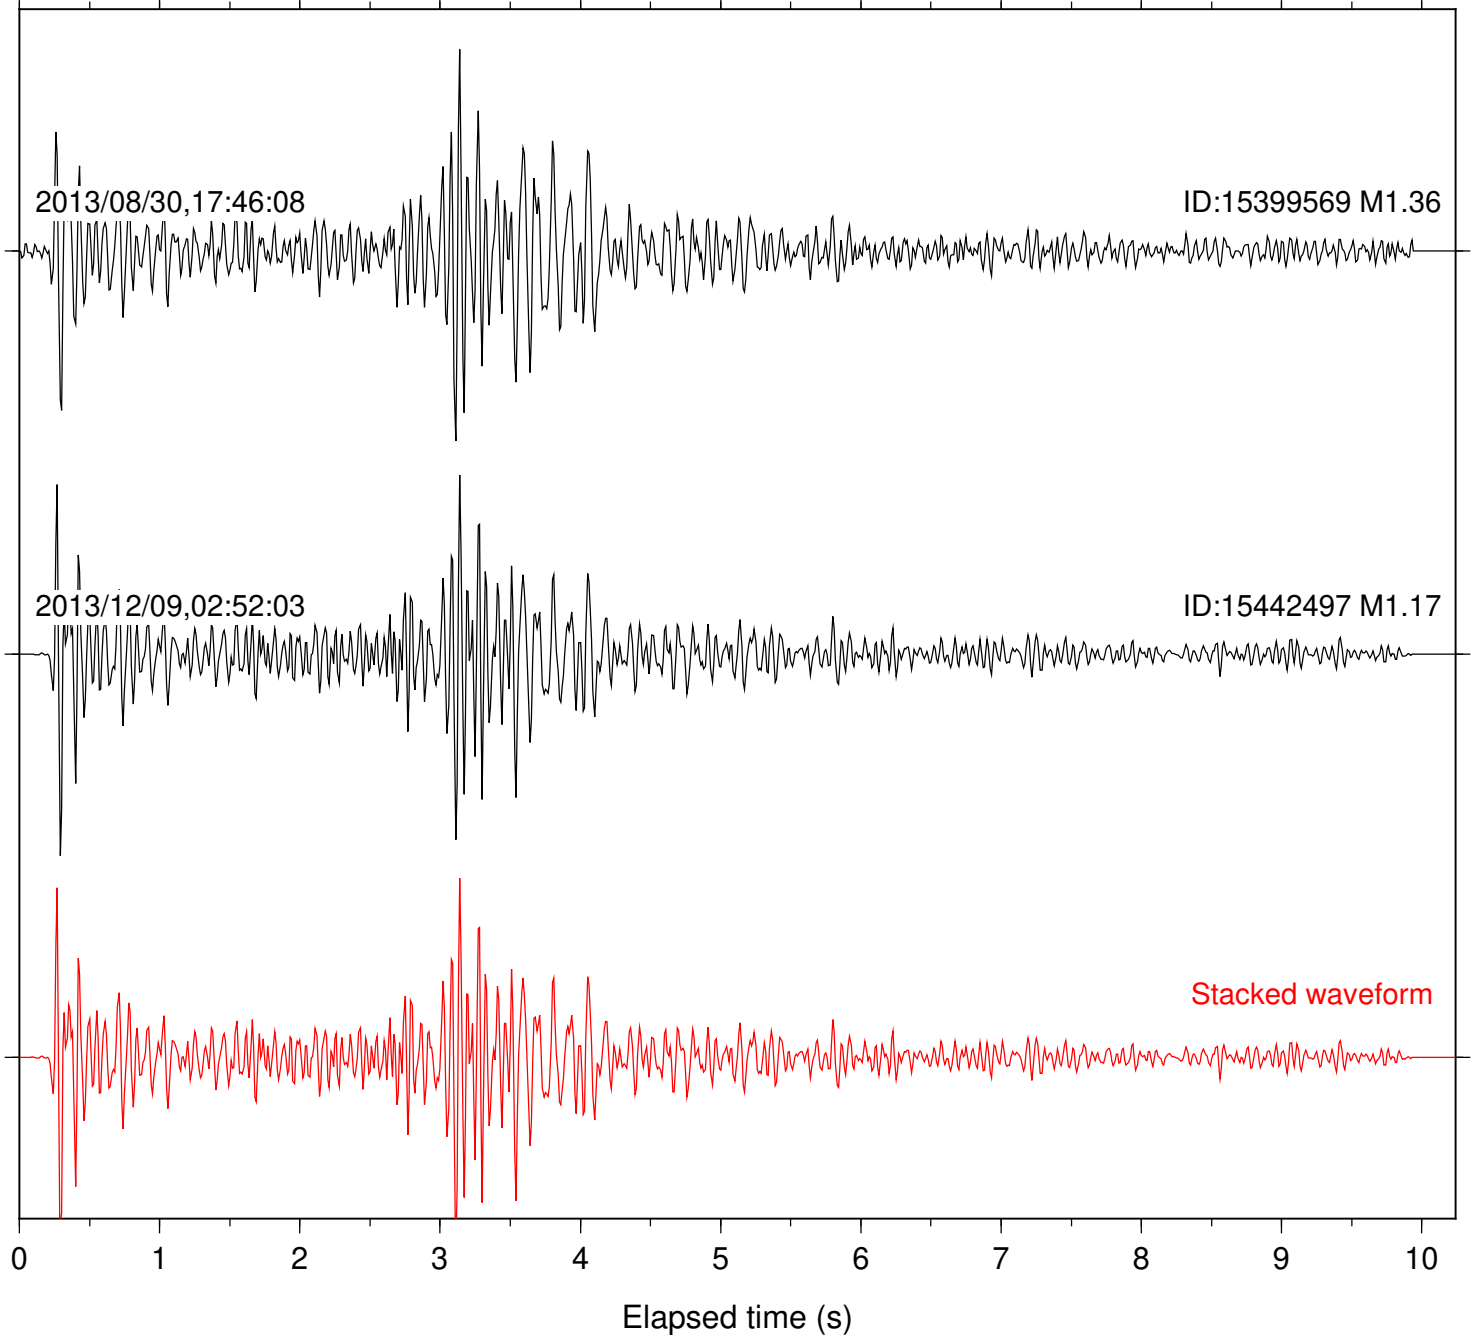

Station: BZN Com: HHZ

Focal depth: 13.15 km

Station: DGR Com: HHZ

Focal depth: 13.15 km

Station: DNR Com: HHZ

Focal depth: 13.15 km

Station: PFO Com: HHZ

Focal depth: 13.15 km