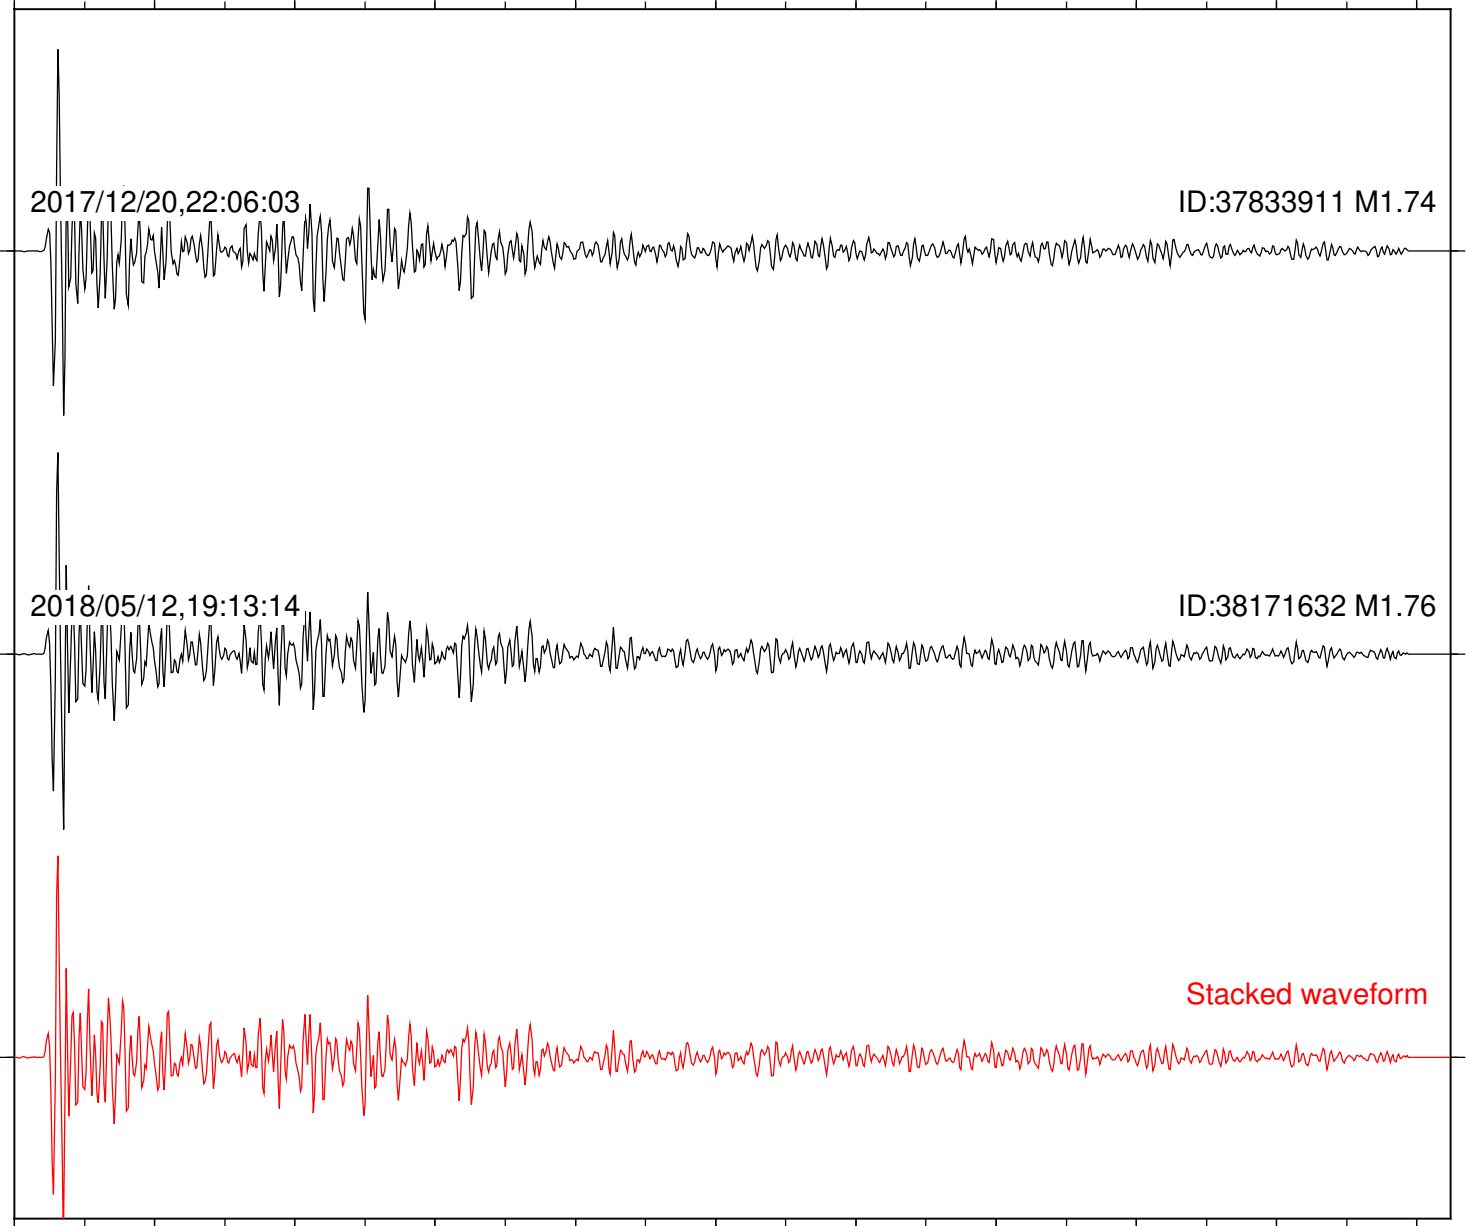

Station: BZN Com: HHZ

Focal depth: 7.36 km

2017/12/20,22:06:03

ID:37833911 M1.74

2018/05/12,19:13:14

ID:38171632 M1.76

Stacked waveform

0 1 2 3 4 5 6 7 8 9 10
Elapsed time (s)