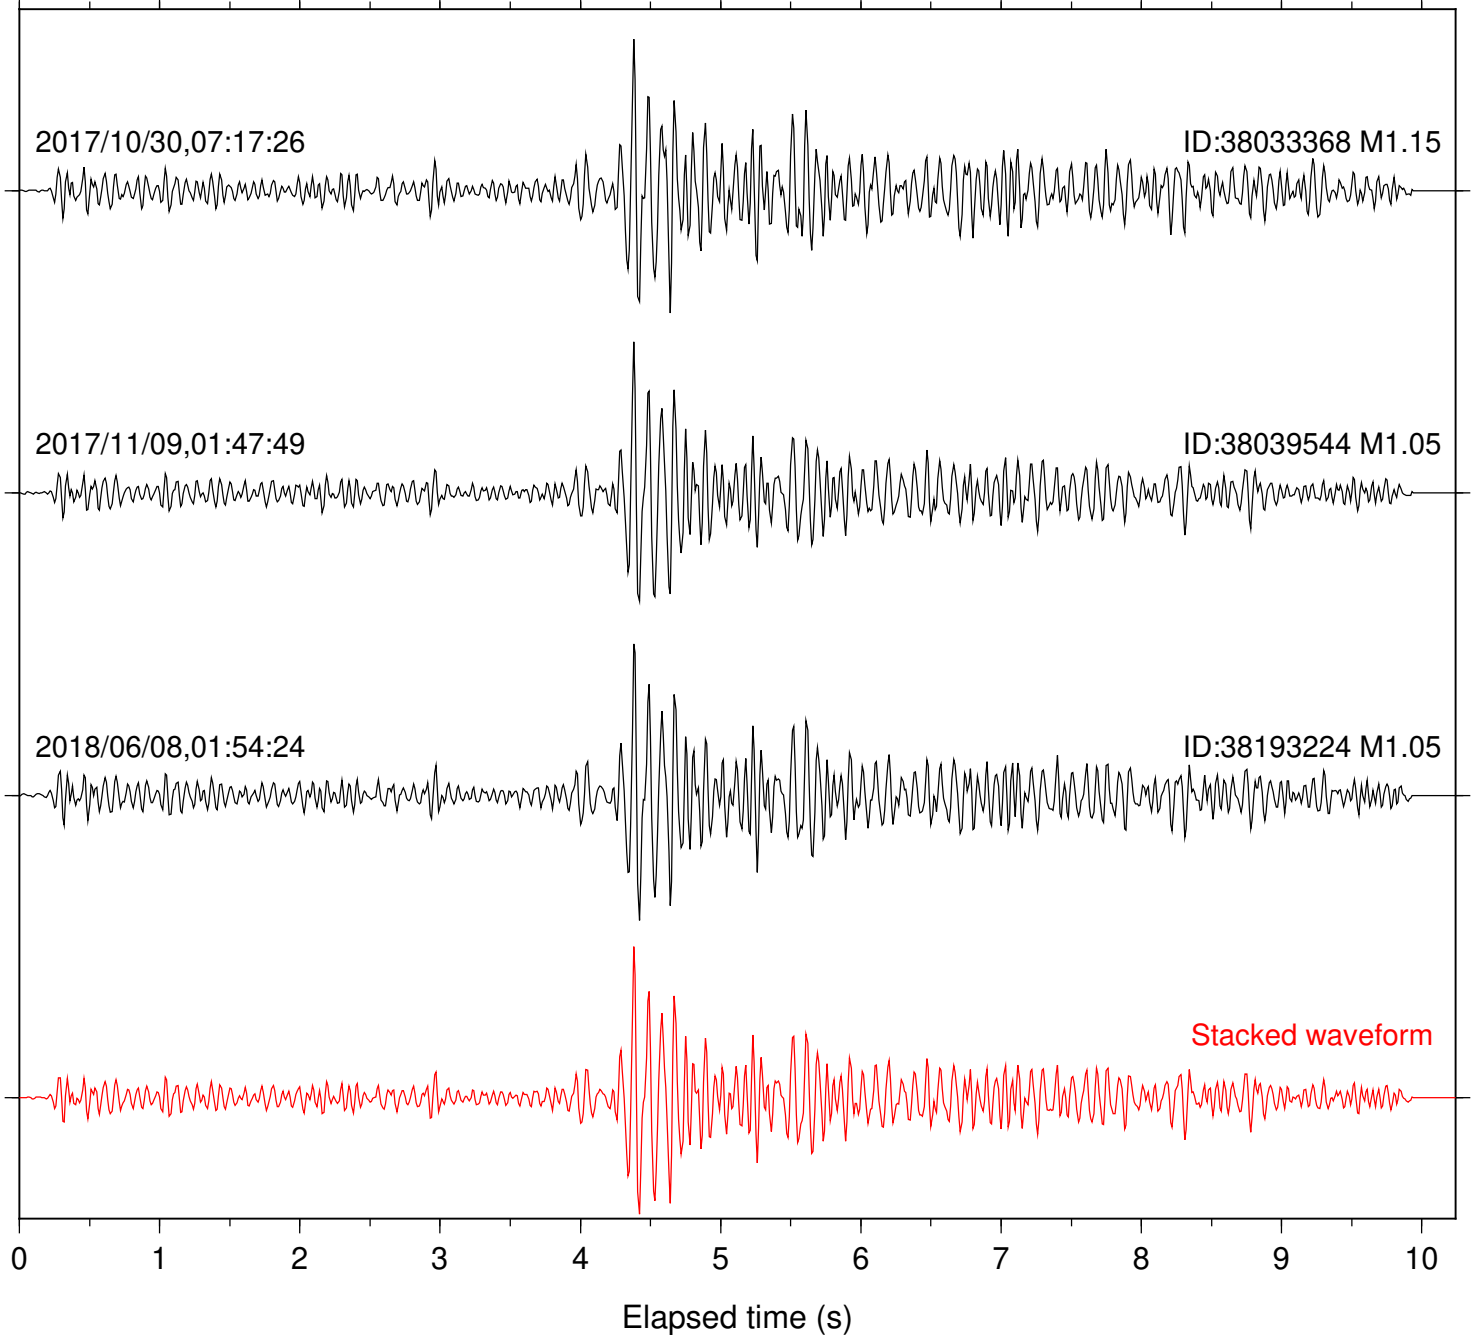

Station: SND Com: HHZ

Focal depth: 17.76 km

Station: B081 Com: EHZ

Focal depth: 4.81 km

Station: B082 Com: EHZ

Focal depth: 4.81 km

Station: B084 Com: EHZ

Focal depth: 4.81 km