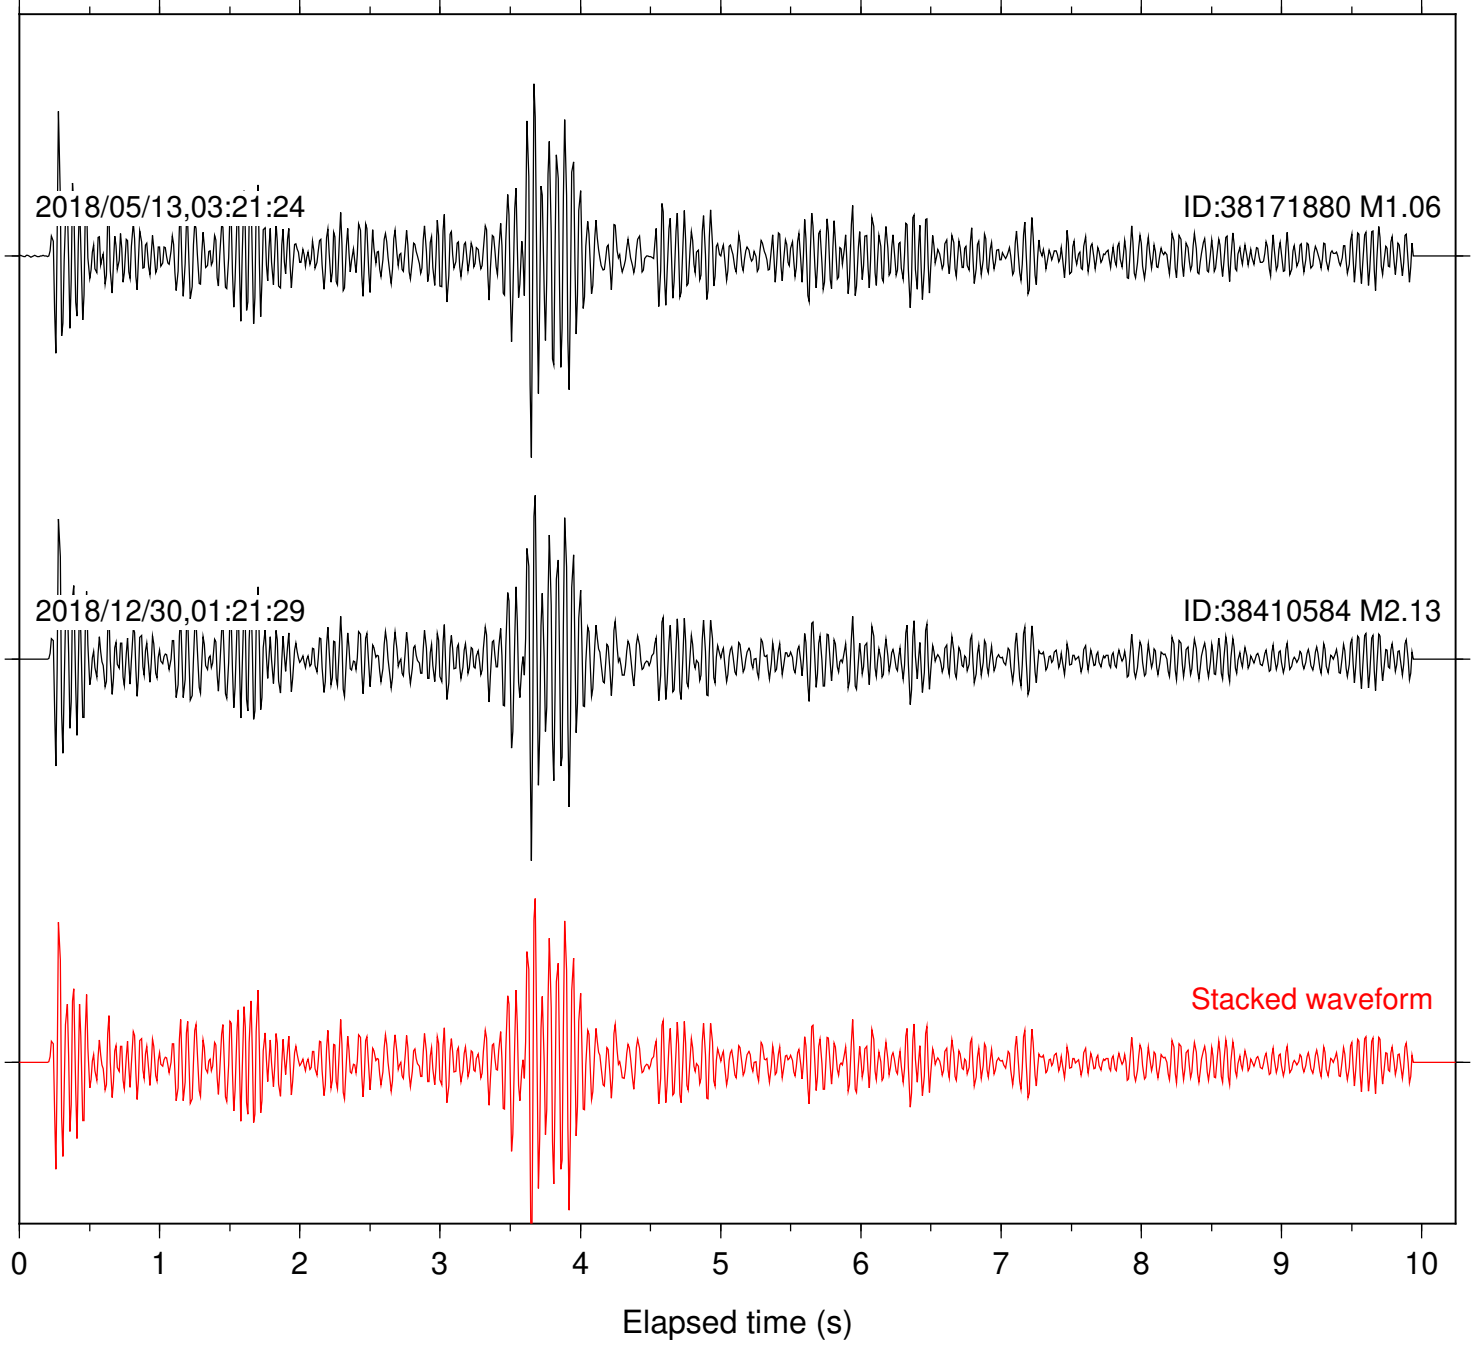

Focal depth: 7.21 km

Station: BAC Com: EHZ

Focal depth: 7.21 km

Station: CSH Com: HHZ

Focal depth: 7.21 km

Station: DGR Com: HHZ

Focal depth: 7.21 km

Station: FRD Com: HHZ