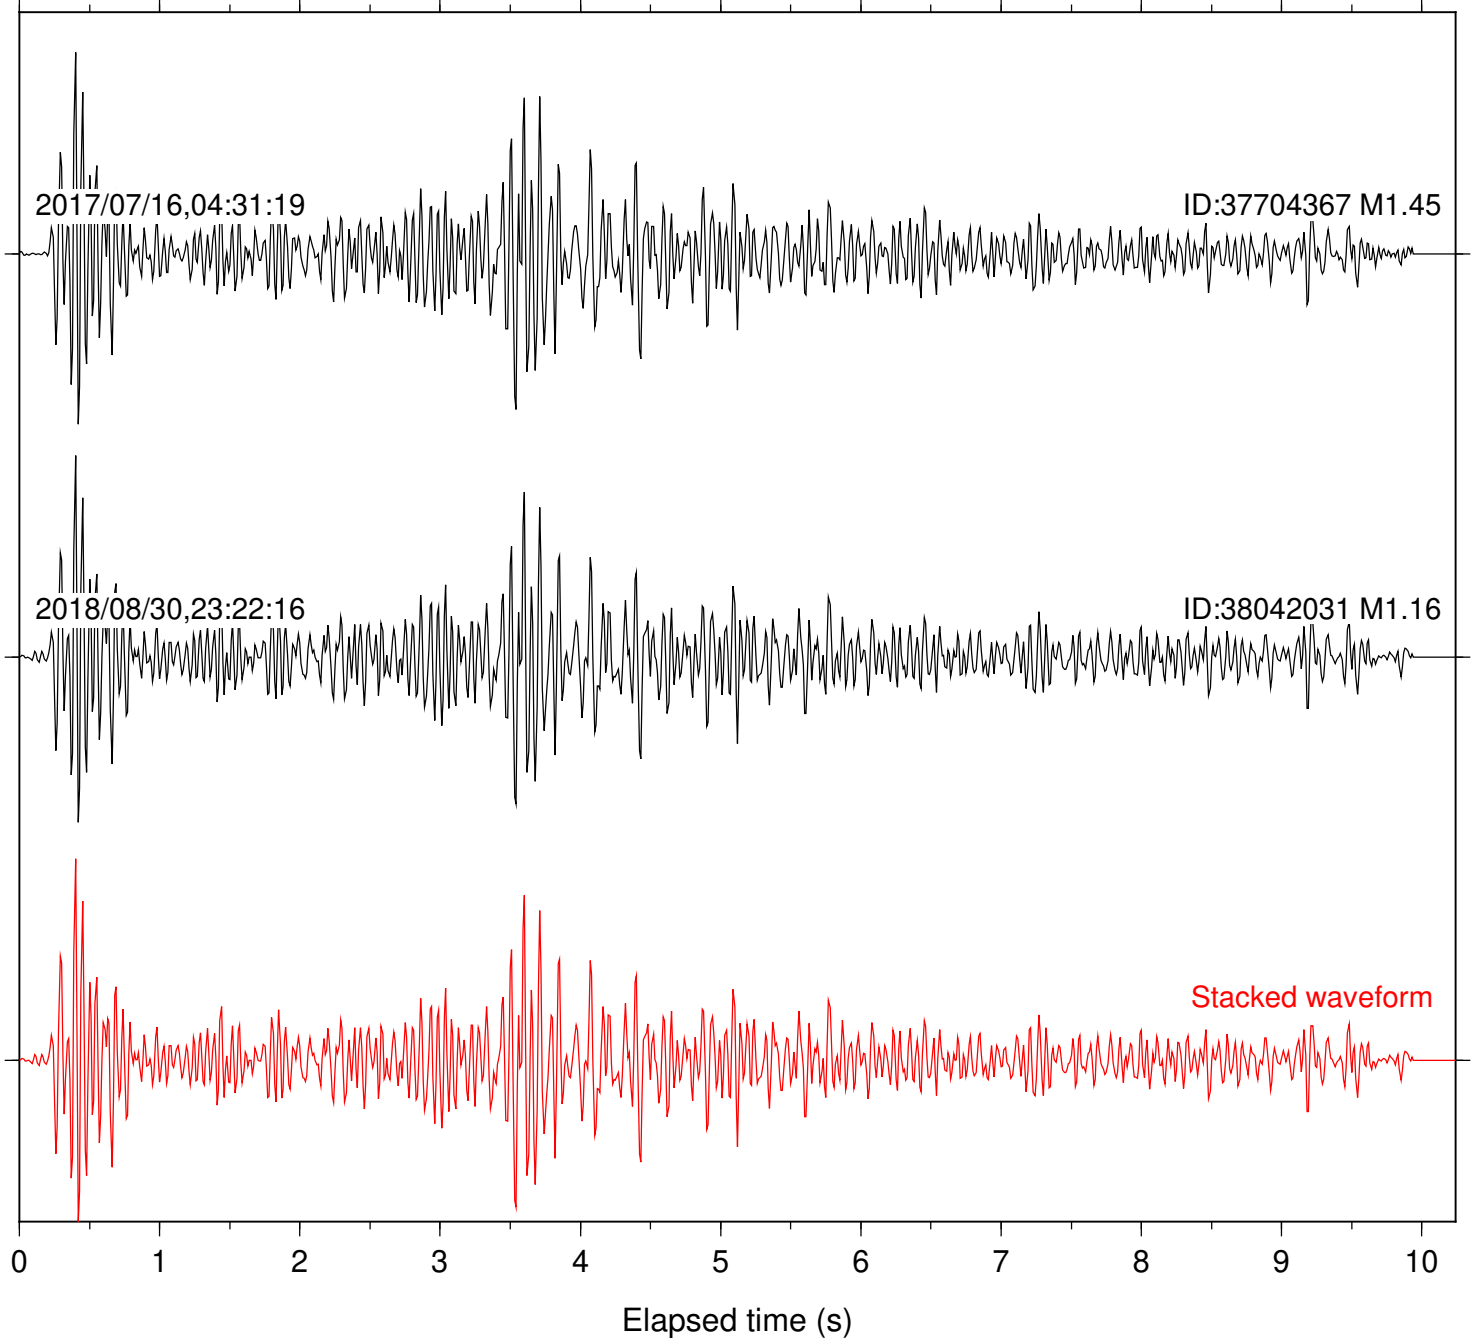

Station: B086 Com: EHZ

Focal depth: 5.92 km