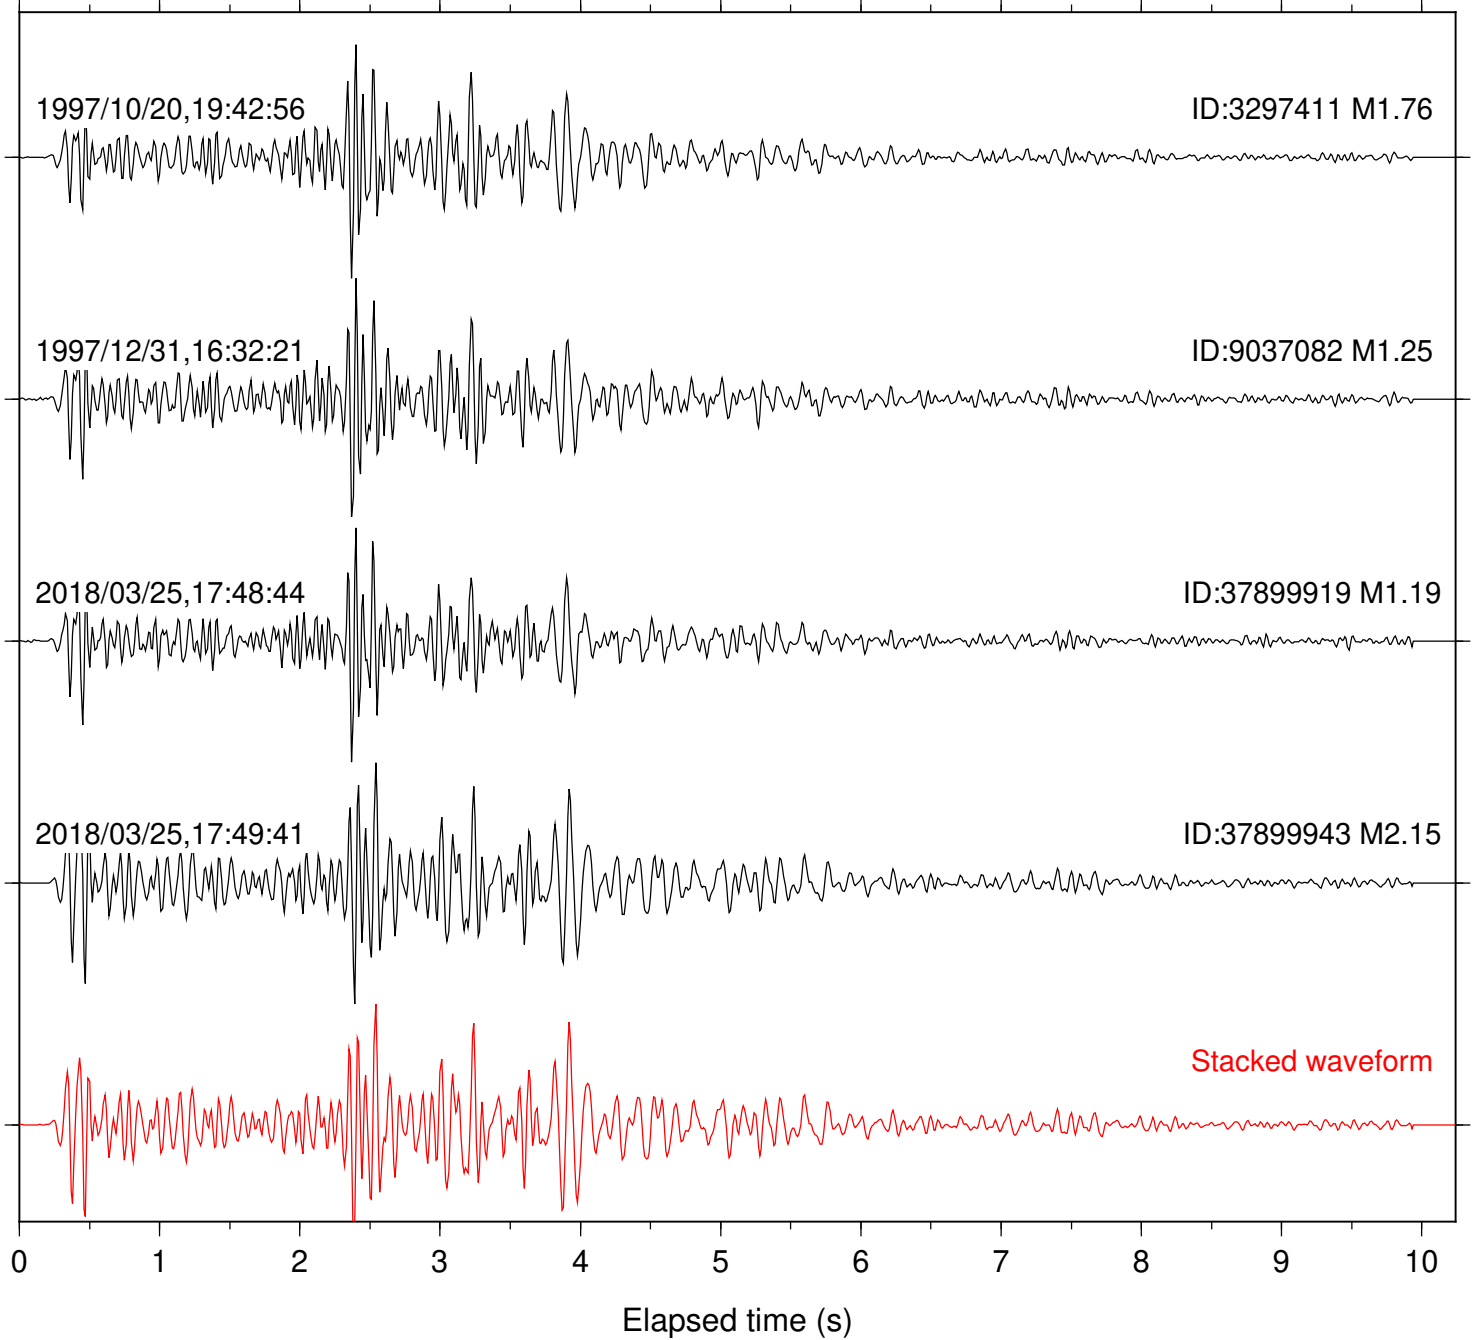

Station: HMT2 Com: HHZ

Focal depth: 14.04 km

Station: KNW Com: HHZ

Focal depth: 14.04 km

Station: SND Com: HHZ

Focal depth: 14.04 km

Station: TMSP Com: HHZ

Focal depth: 14.04 km