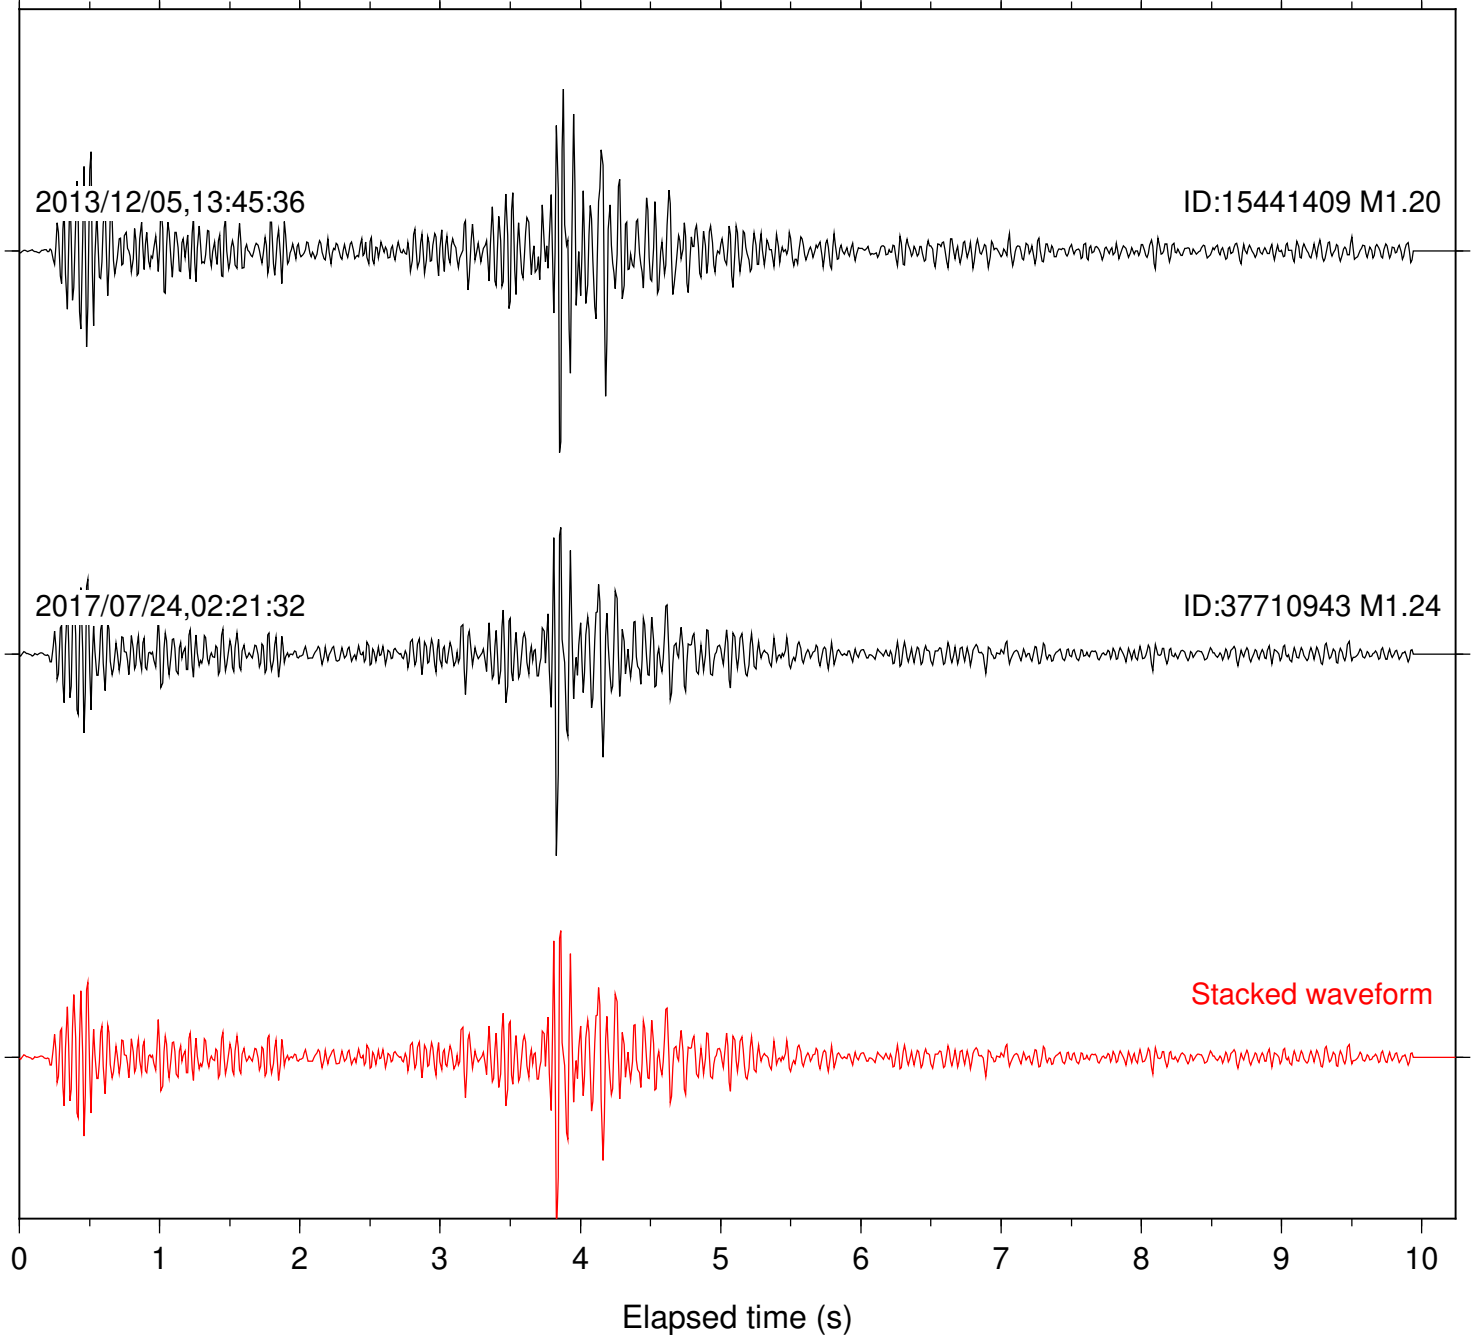

Focal depth: 17.84 km

Station: B084 Com: EHZ

Focal depth: 17.84 km

Station: B086 Com: EHZ

Focal depth: 17.84 km

Station: B087 Com: EHZ

Focal depth: 17.84 km

Station: B088 Com: EHZ