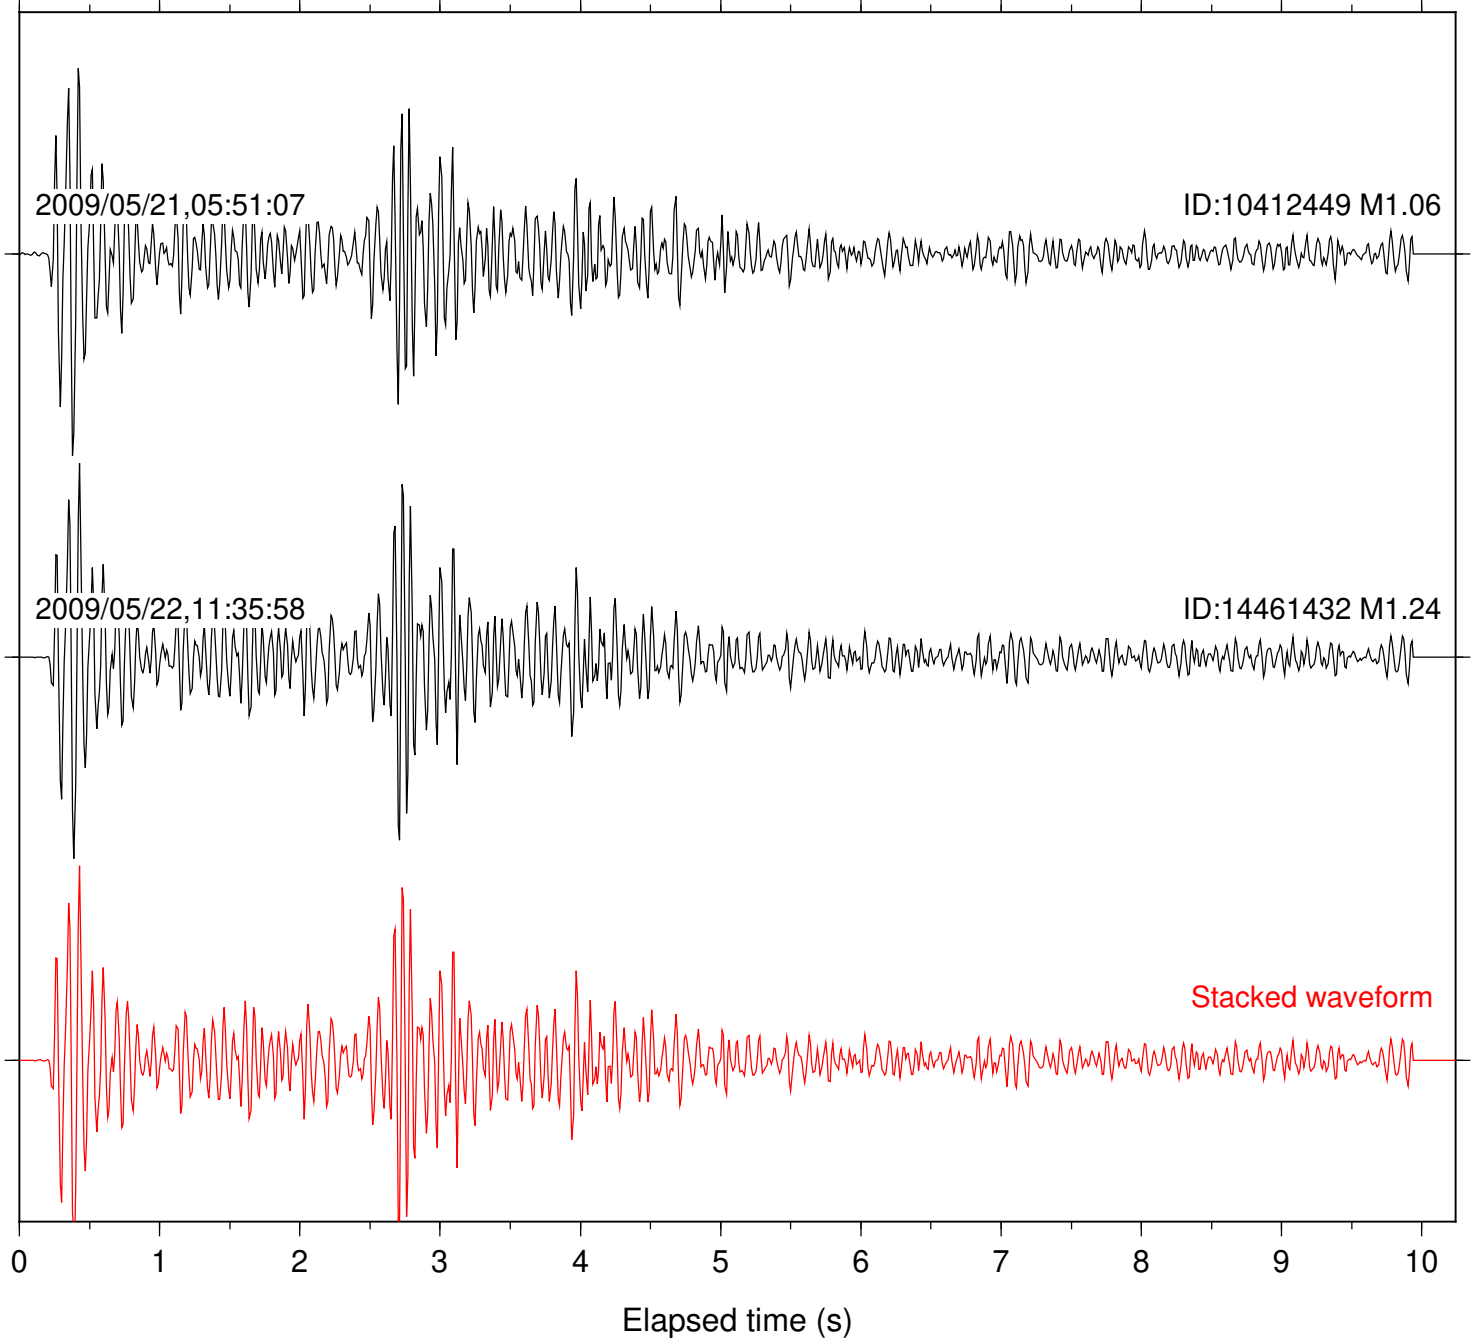

ID:14461432 M1.24

Stacked waveform

0 1 2 3 4 5 6 7 8 9 10

Elapsed time (s)

Station: HMT2 Com: HHZ

Focal depth: 8.29 km

Station: KNW Com: HHZ

Focal depth: 8.29 km