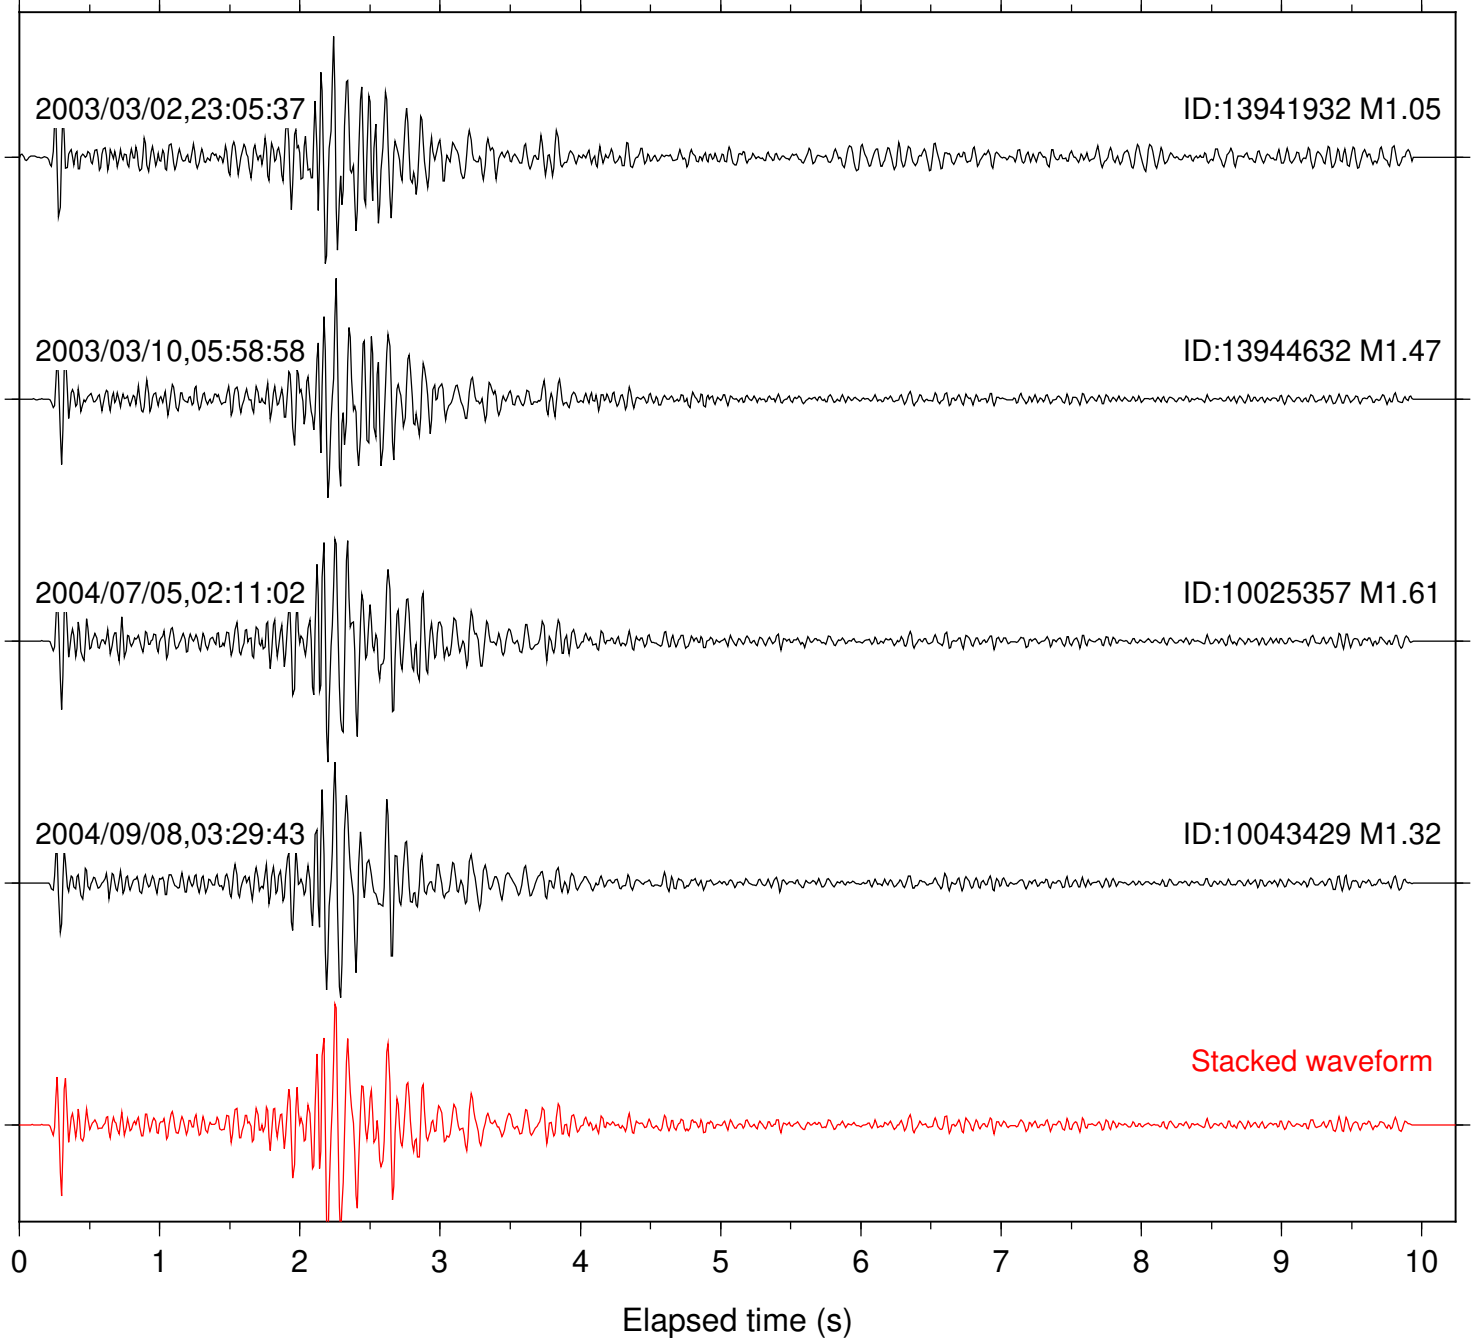

Station: BZN Com: HHZ

Focal depth: 10.23 km