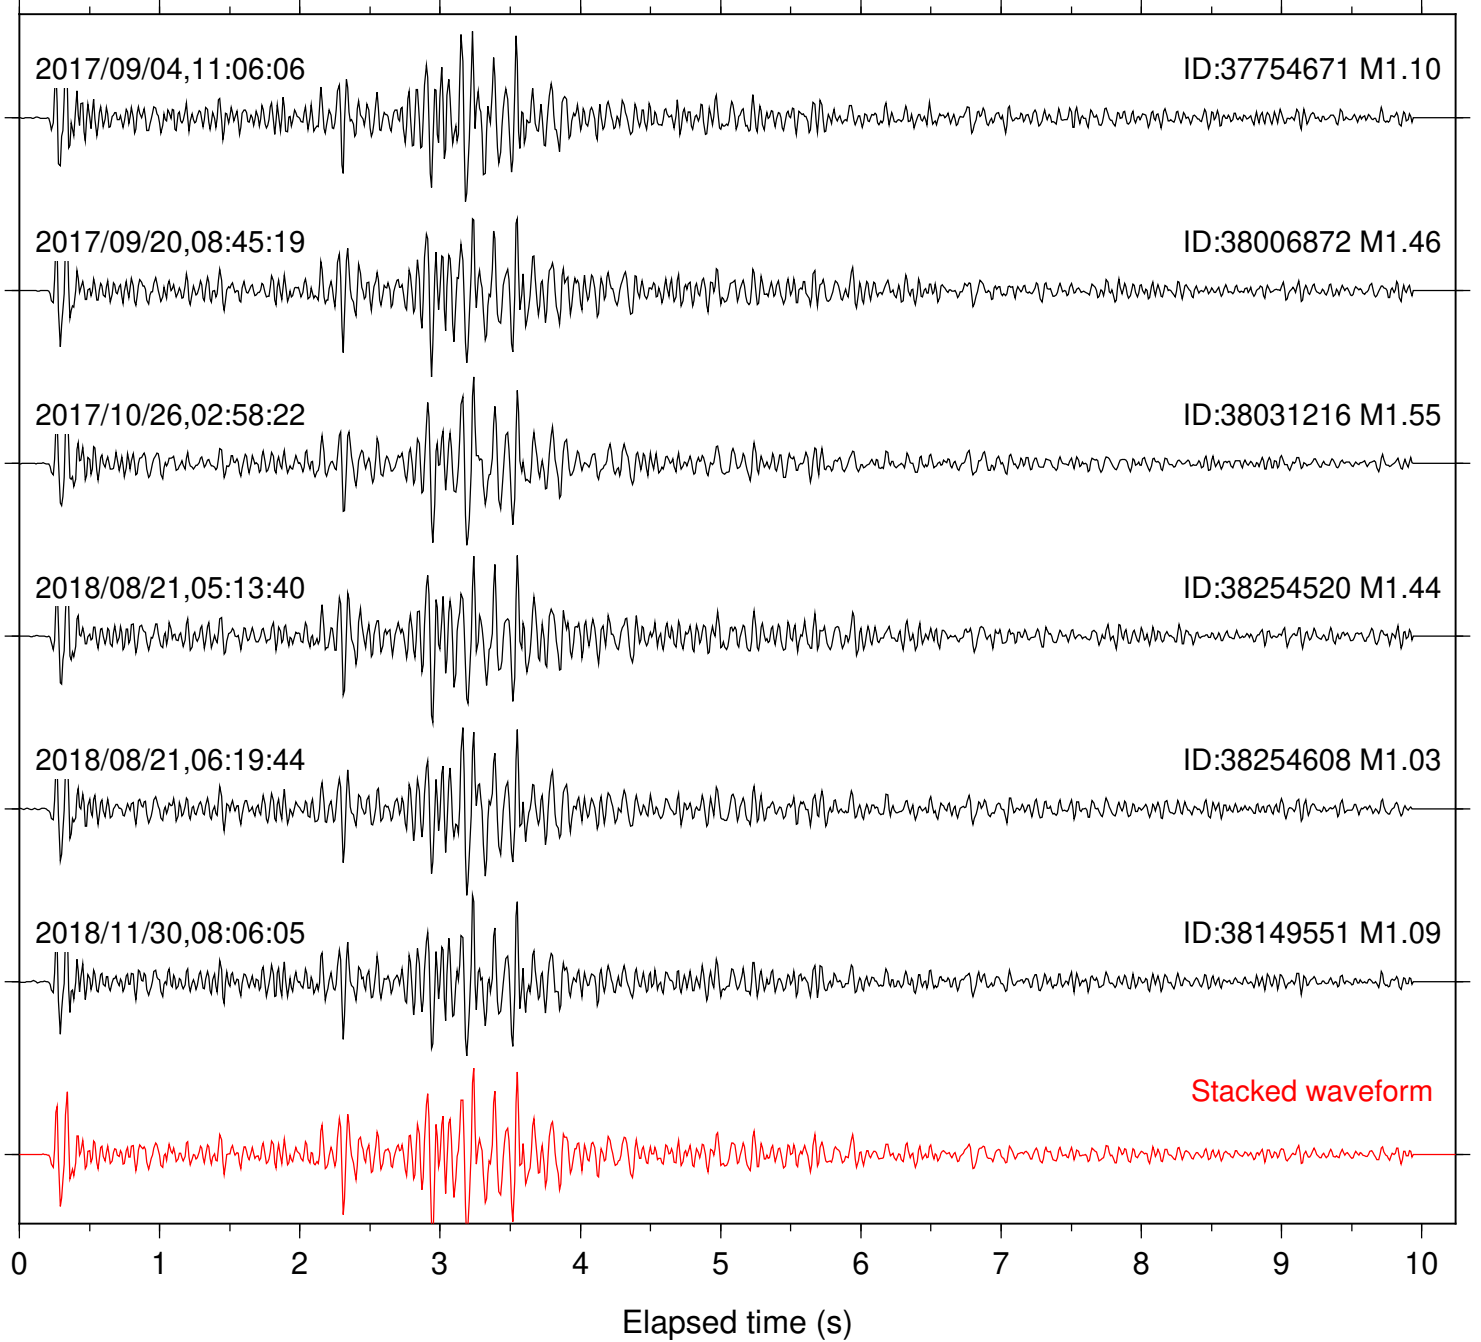

Station: B082 Com: EHZ

Focal depth: 4.50 km