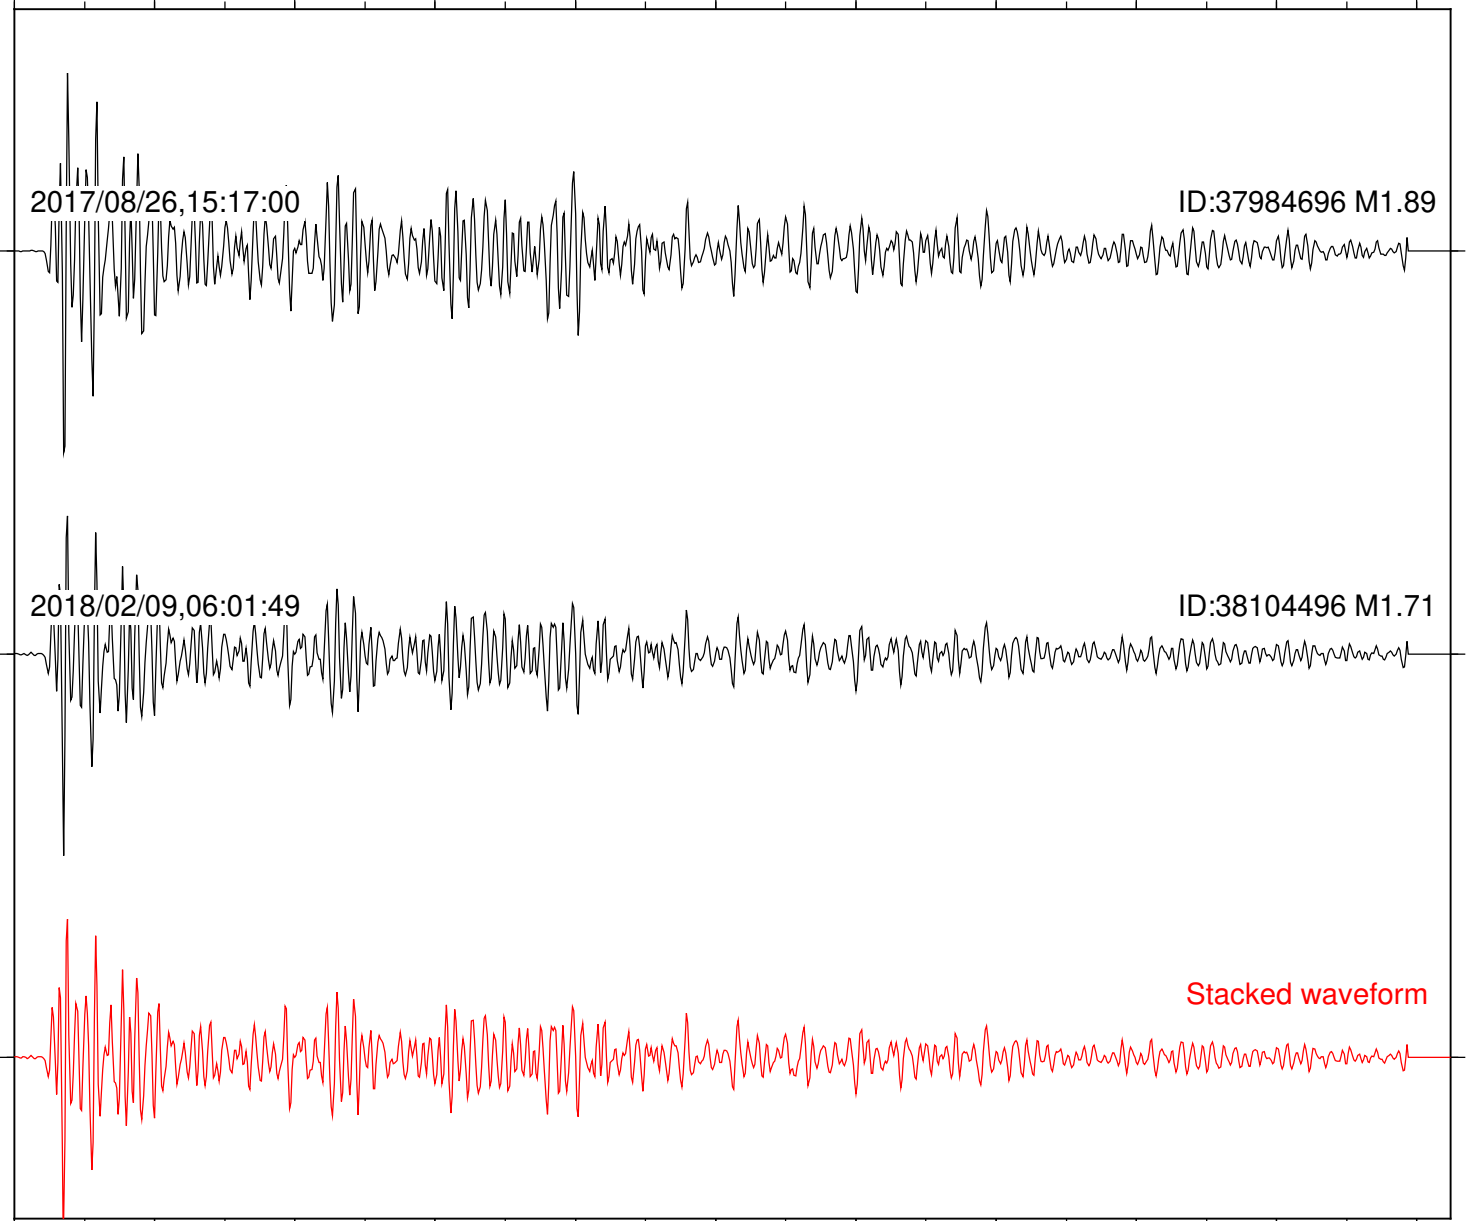

2018/02/09,06:01:49

ID:38104496 M1.71

Stacked waveform

0 1 2 3 4 5 6 7 8 9 10

Elapsed time (s)

Station: SMER Com: HHZ

Focal depth: 5.11 km

Station: SND Com: HHZ