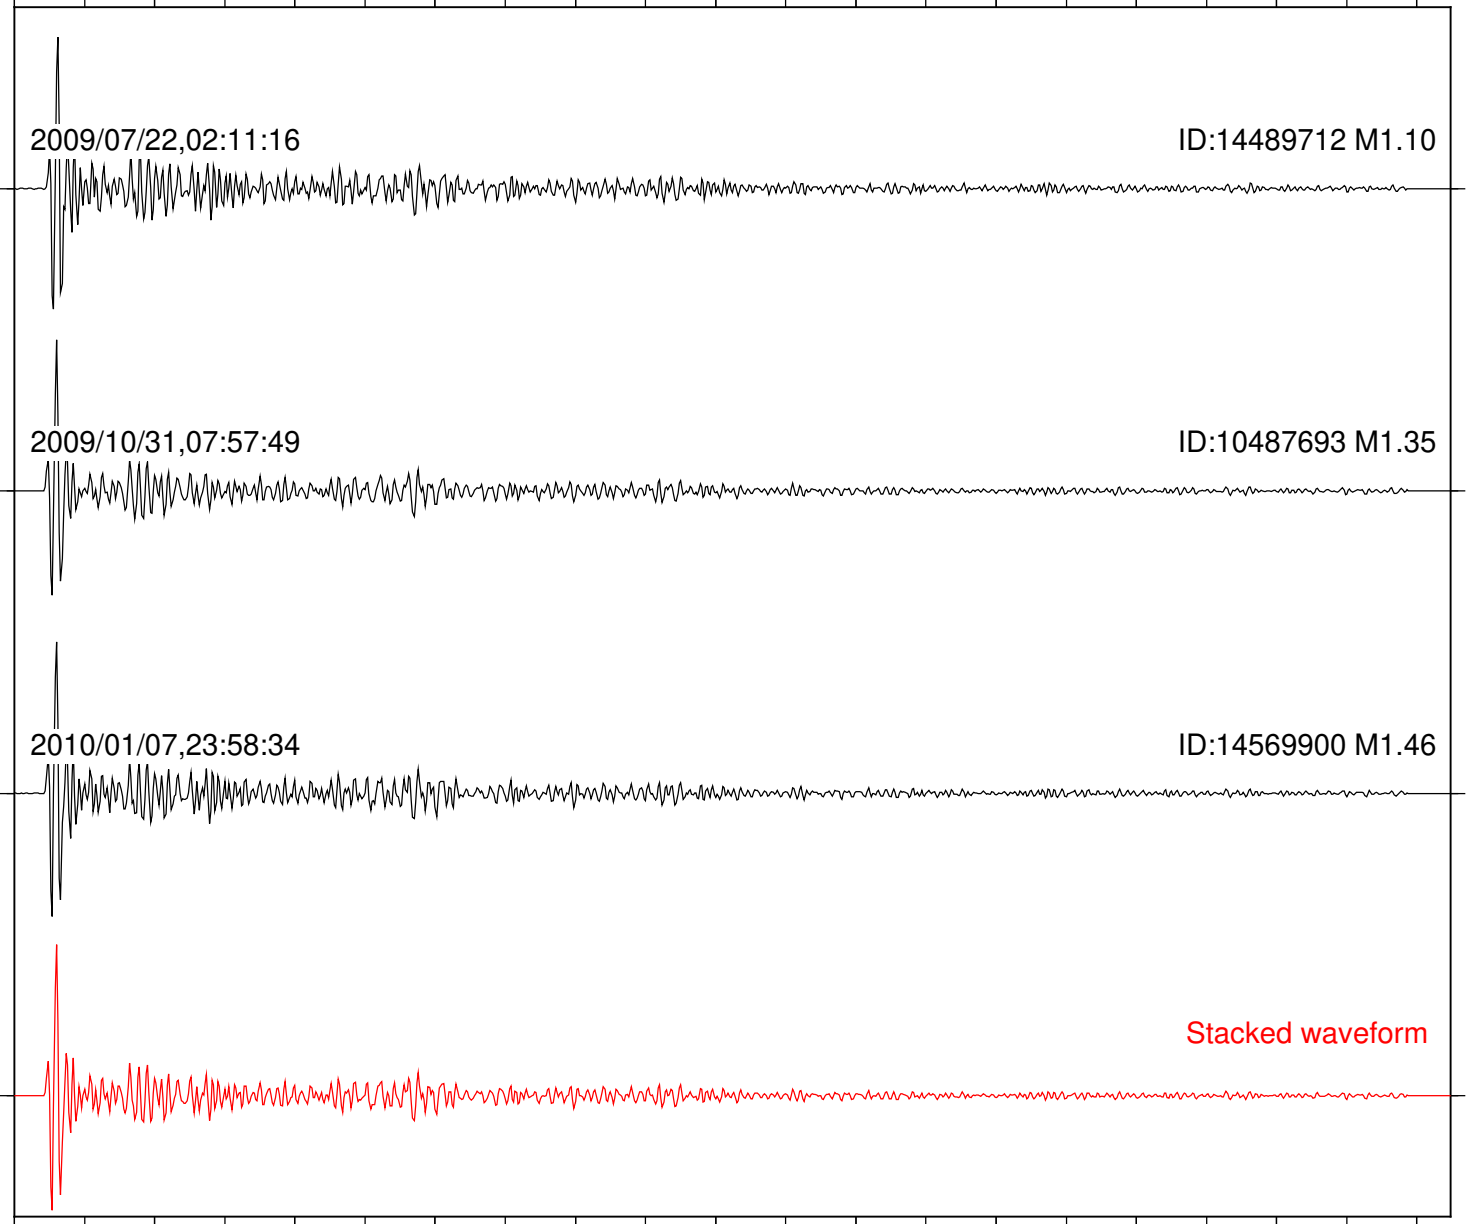

2010/01/07,23:58:34

ID:14569900 M1.46

Stacked waveform

0 1 2 3 4 5 6 7 8 9 10  
Elapsed time (s)

Station: KNW Com: HHZ

Focal depth: 9.14 km

Station: LVA2 Com: HHZ

Focal depth: 9.14 km