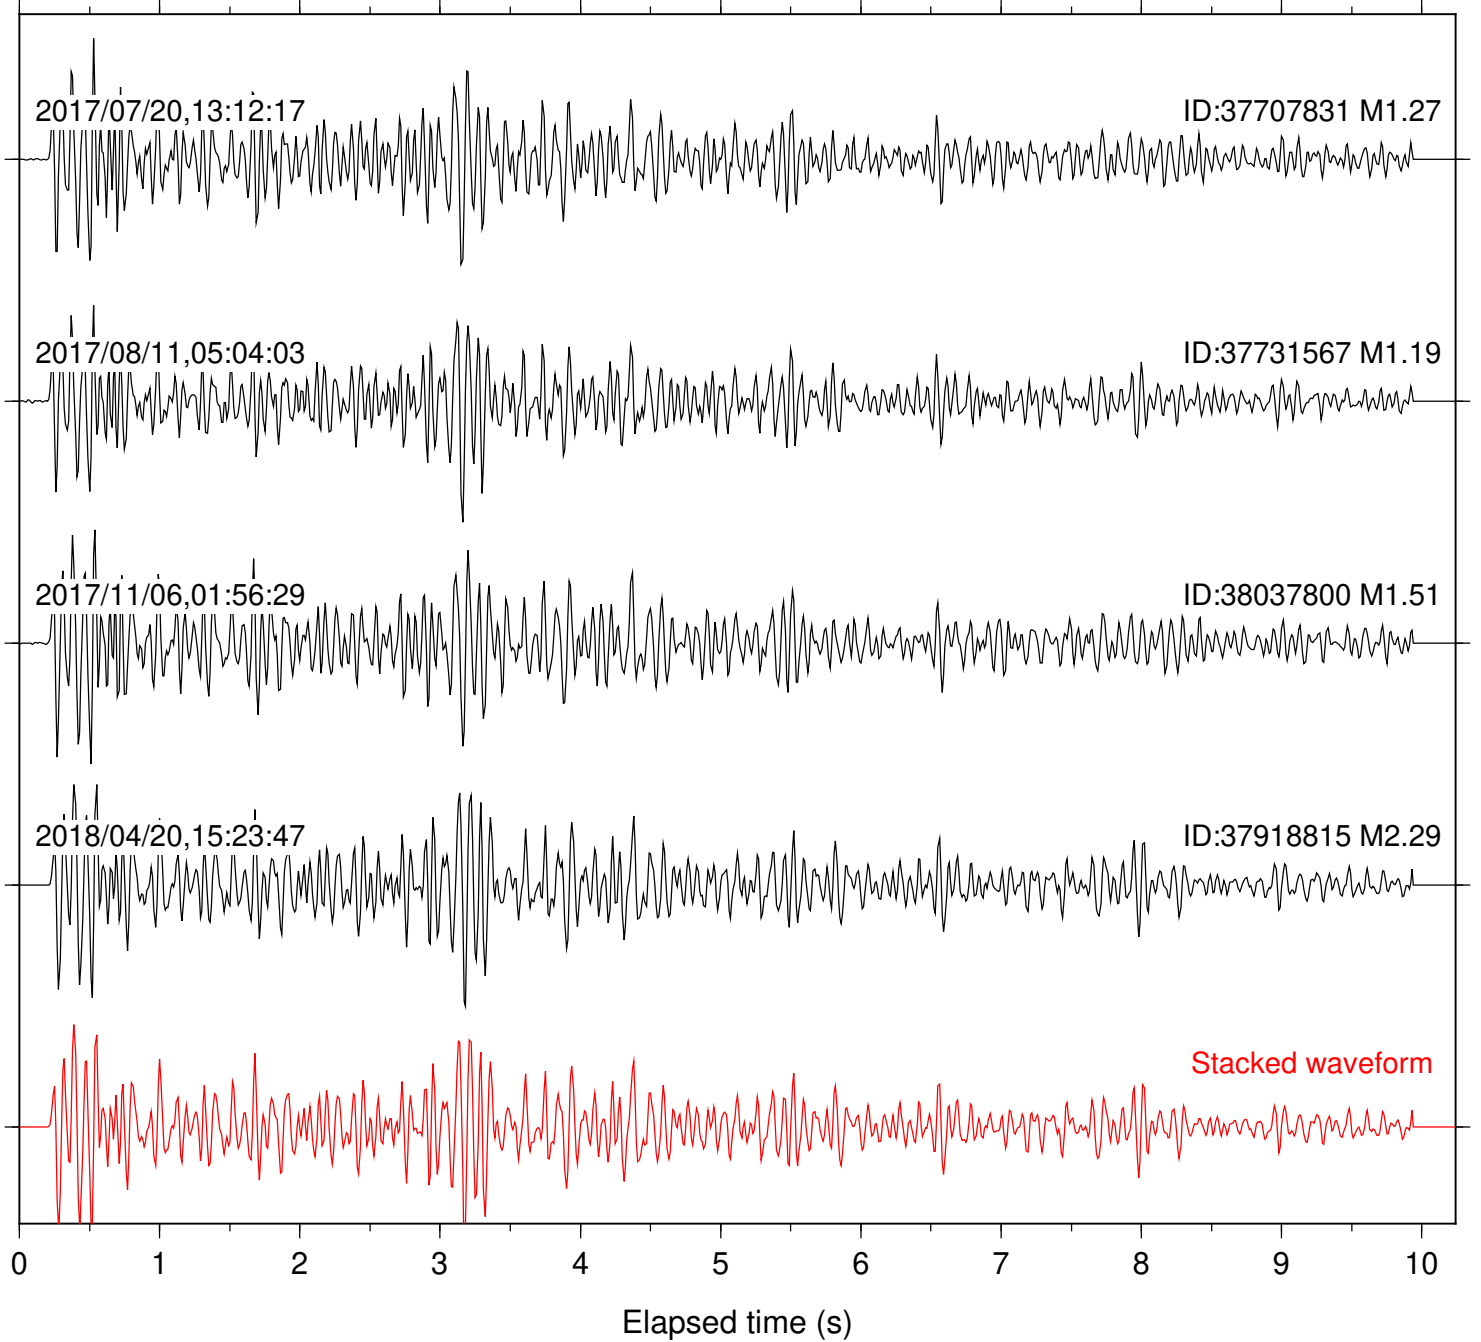

Station: B088 Com: EHZ

Focal depth: 7.57 km