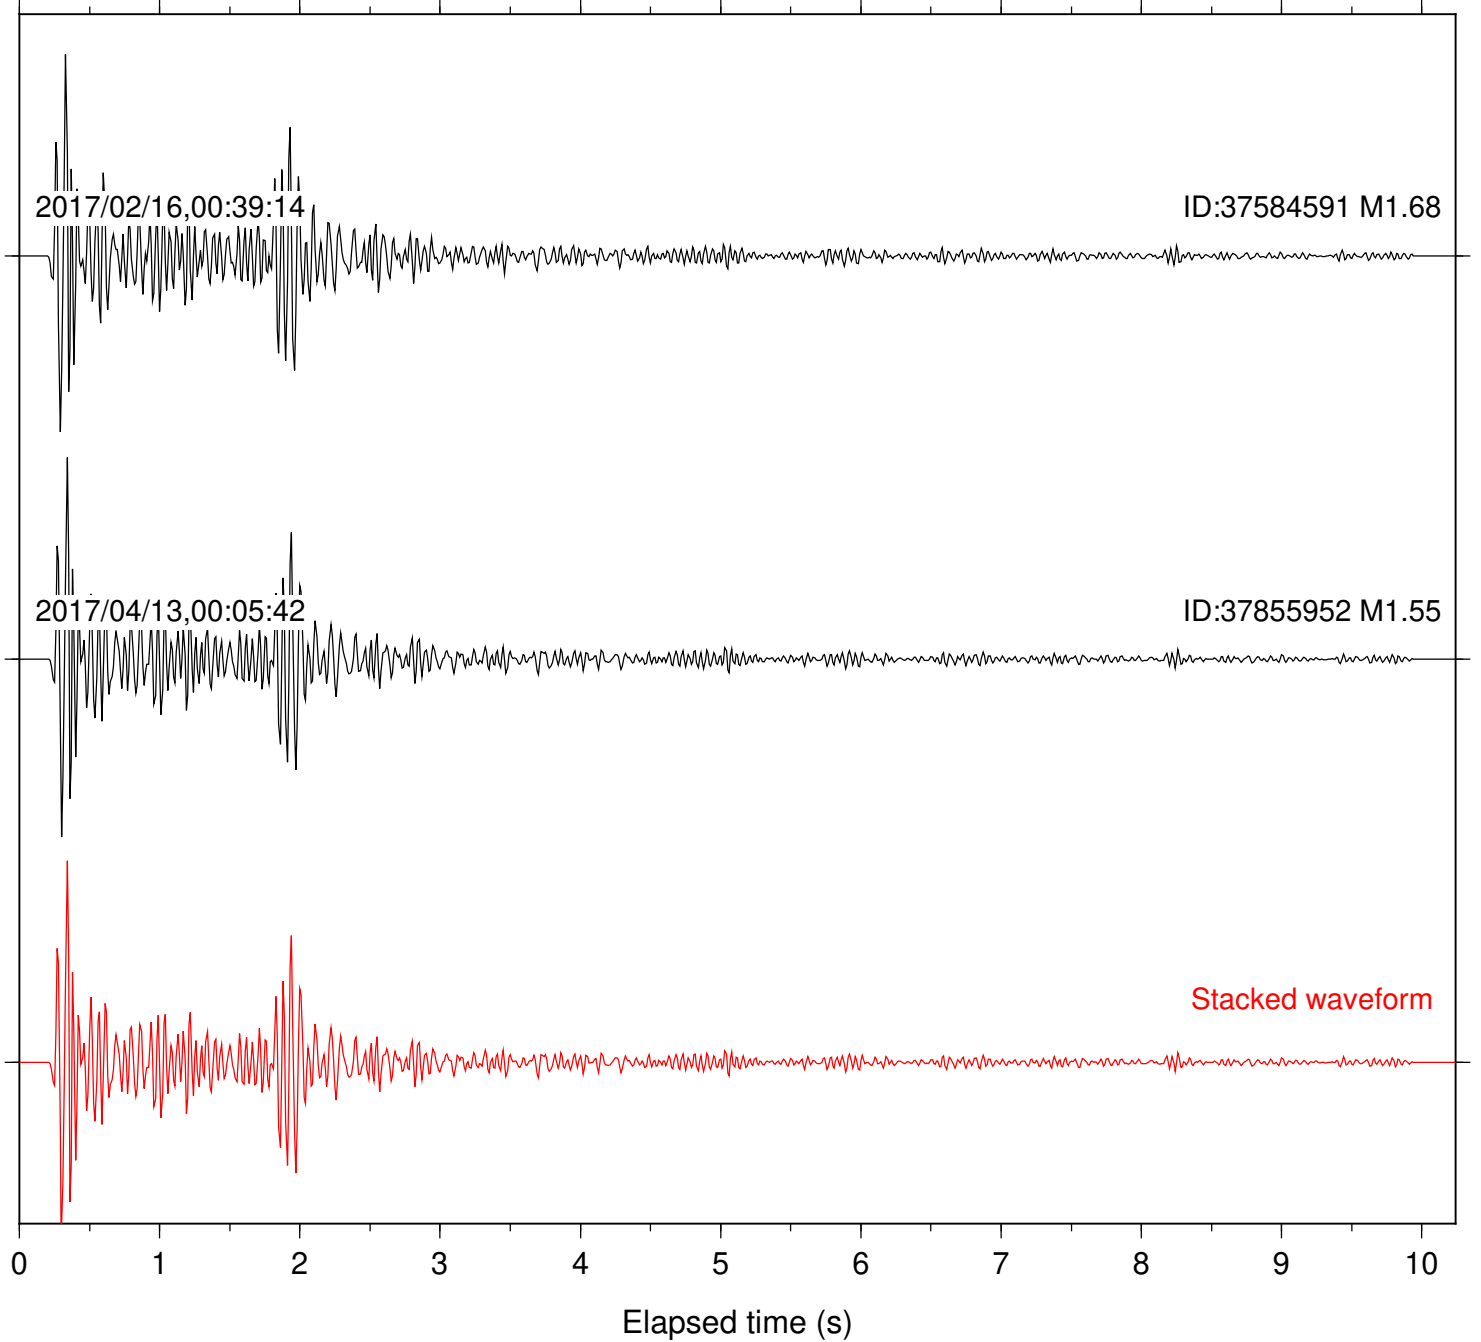

Focal depth: 6.49 km

Station: CSH Com: HHZ

Focal depth: 6.49 km

Station: DGR Com: HHZ

Focal depth: 6.48 km

Station: DNR Com: HHZ

Focal depth: 6.49 km

Station: FRD Com: HHZ