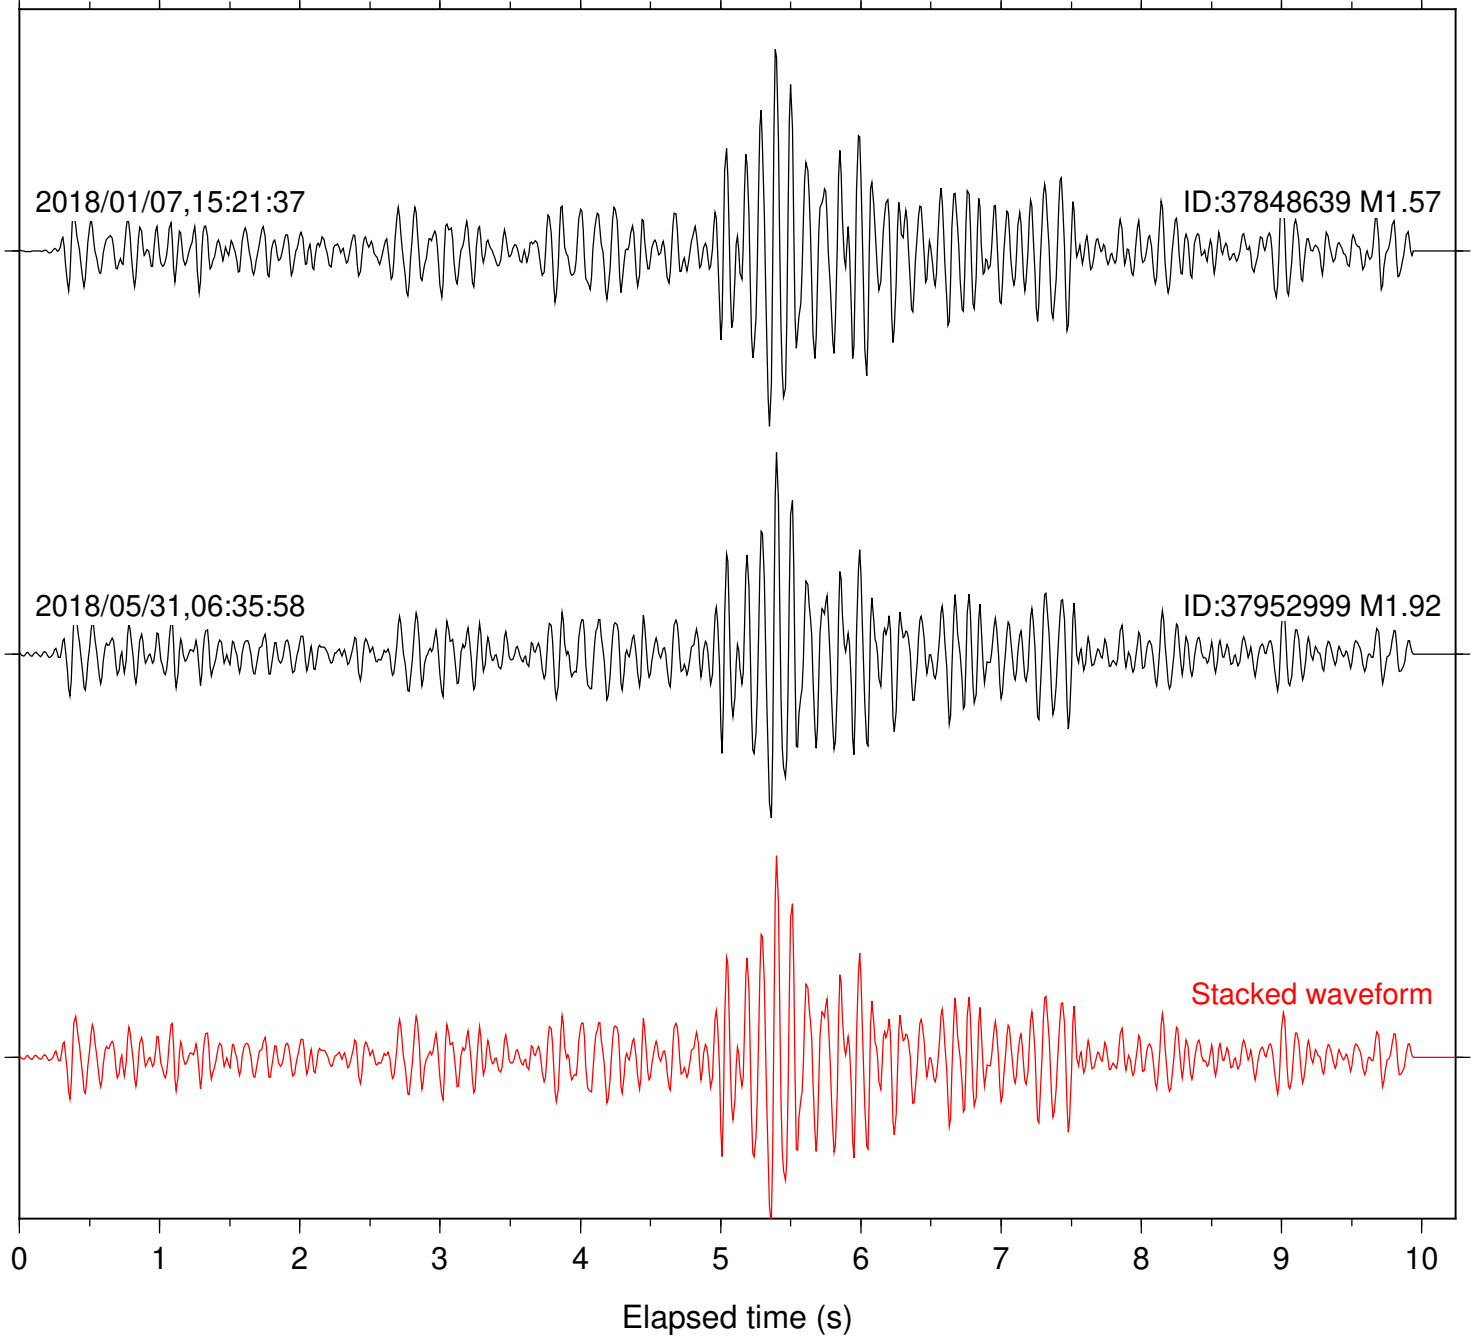

0 1 2 3 4 5 6 7 8 9 10  
Elapsed time (s)

Station: LKH Com: HHZ

Focal depth: 6.75 km

Station: MTG Com: HHZ

Focal depth: 6.75 km

Station: PFO Com: HHZ

Focal depth: 6.75 km

Station: POB2 Com: HHZ