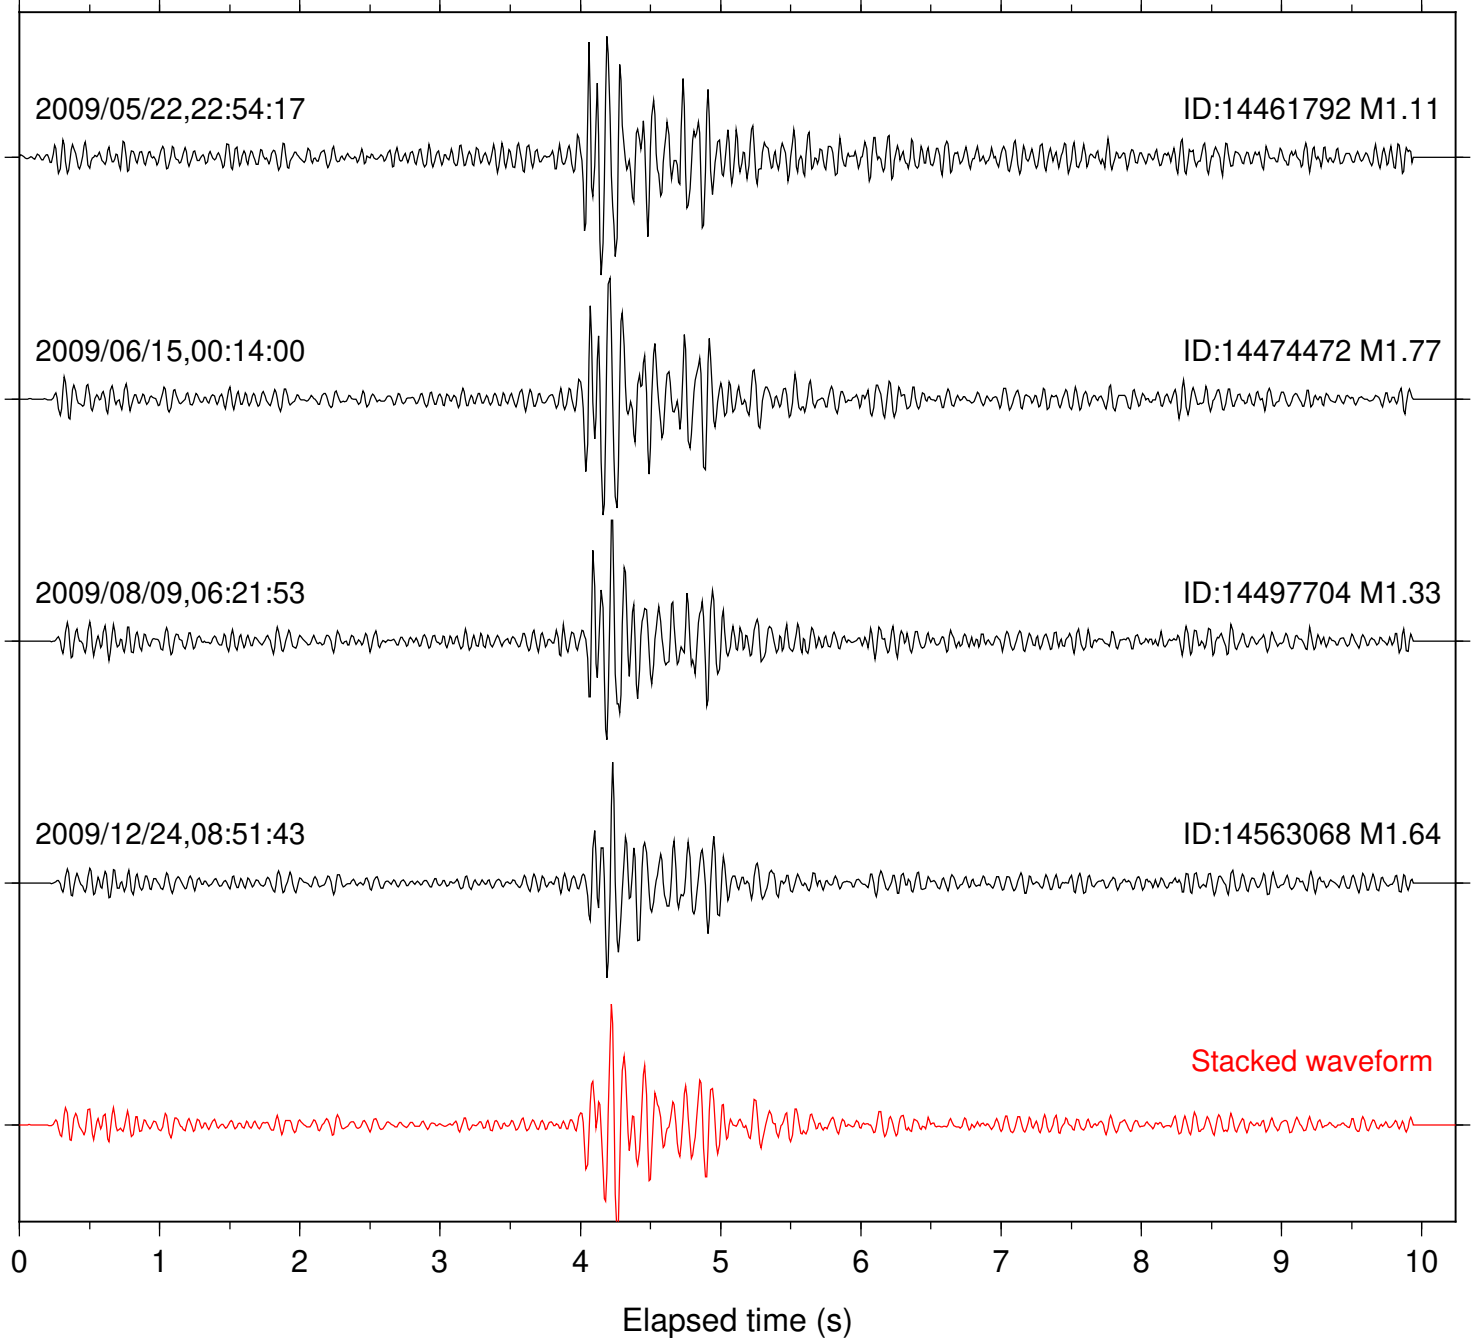

ID:14563036 M1.07

Stacked waveform

0 1 2 3 4 5 6 7 8 9 10

Elapsed time (s)

Station: KNW Com: HHZ

Focal depth: 9.56 km

Station: LVA2 Com: HHZ

Focal depth: 9.59 km