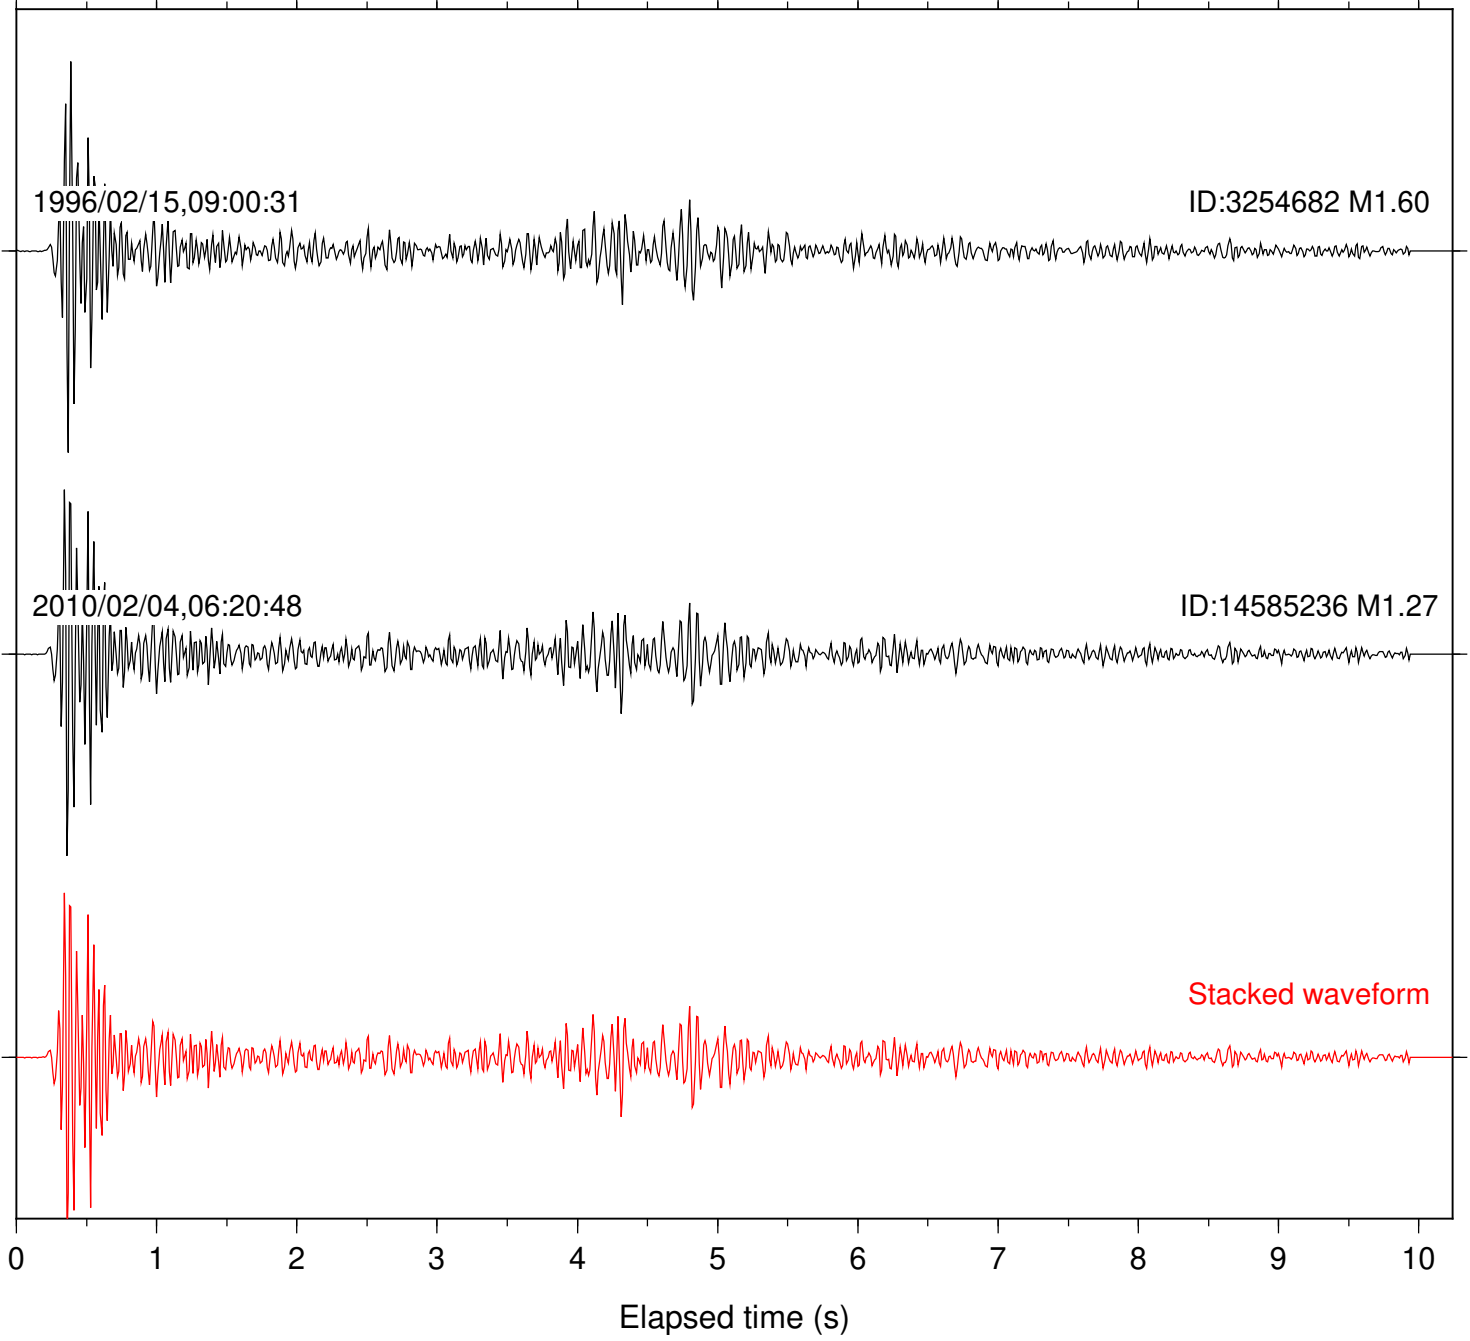

Station: FRD Com: HHZ

Focal depth: 17.10 km