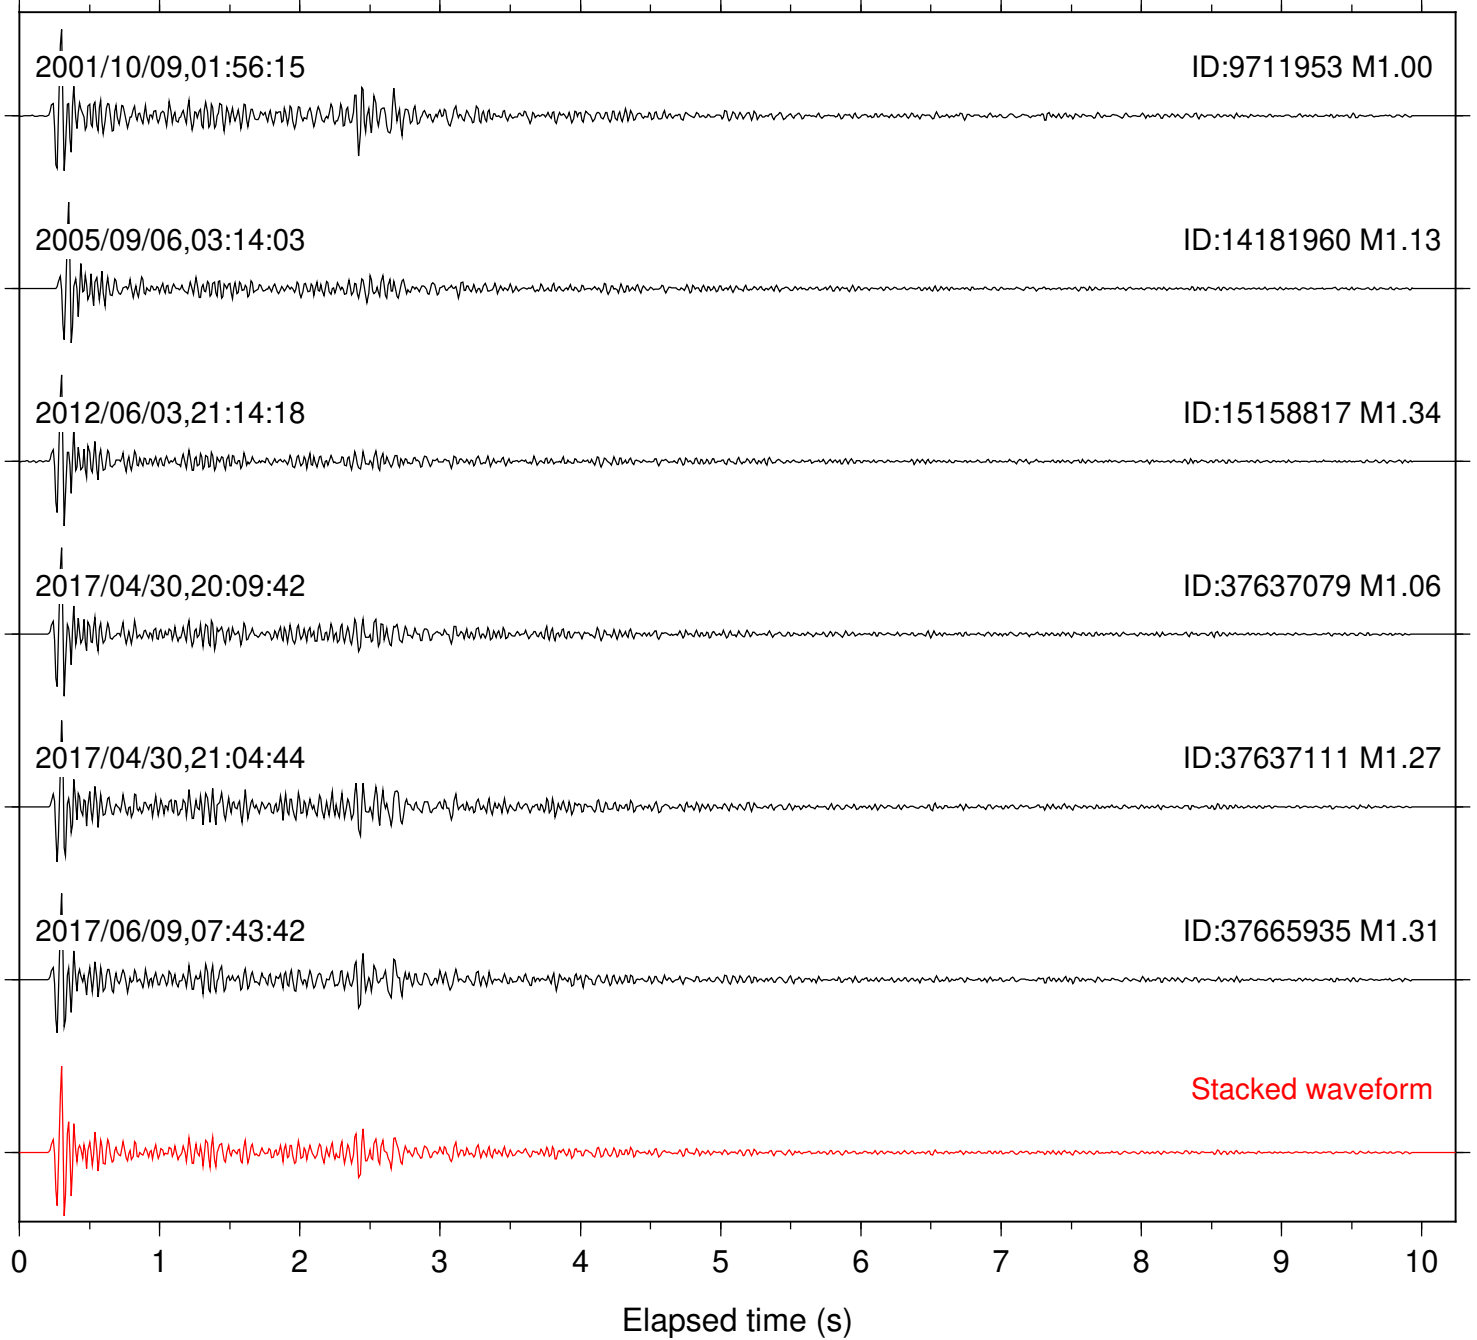

Station: DNR Com: HHZ

Focal depth: 6.08 km

Station: FRD Com: HHZ

Focal depth: 6.06 km

Station: KNW Com: HHZ

Focal depth: 6.08 km

Station: LVA2 Com: HHZ

Focal depth: 6.08 km