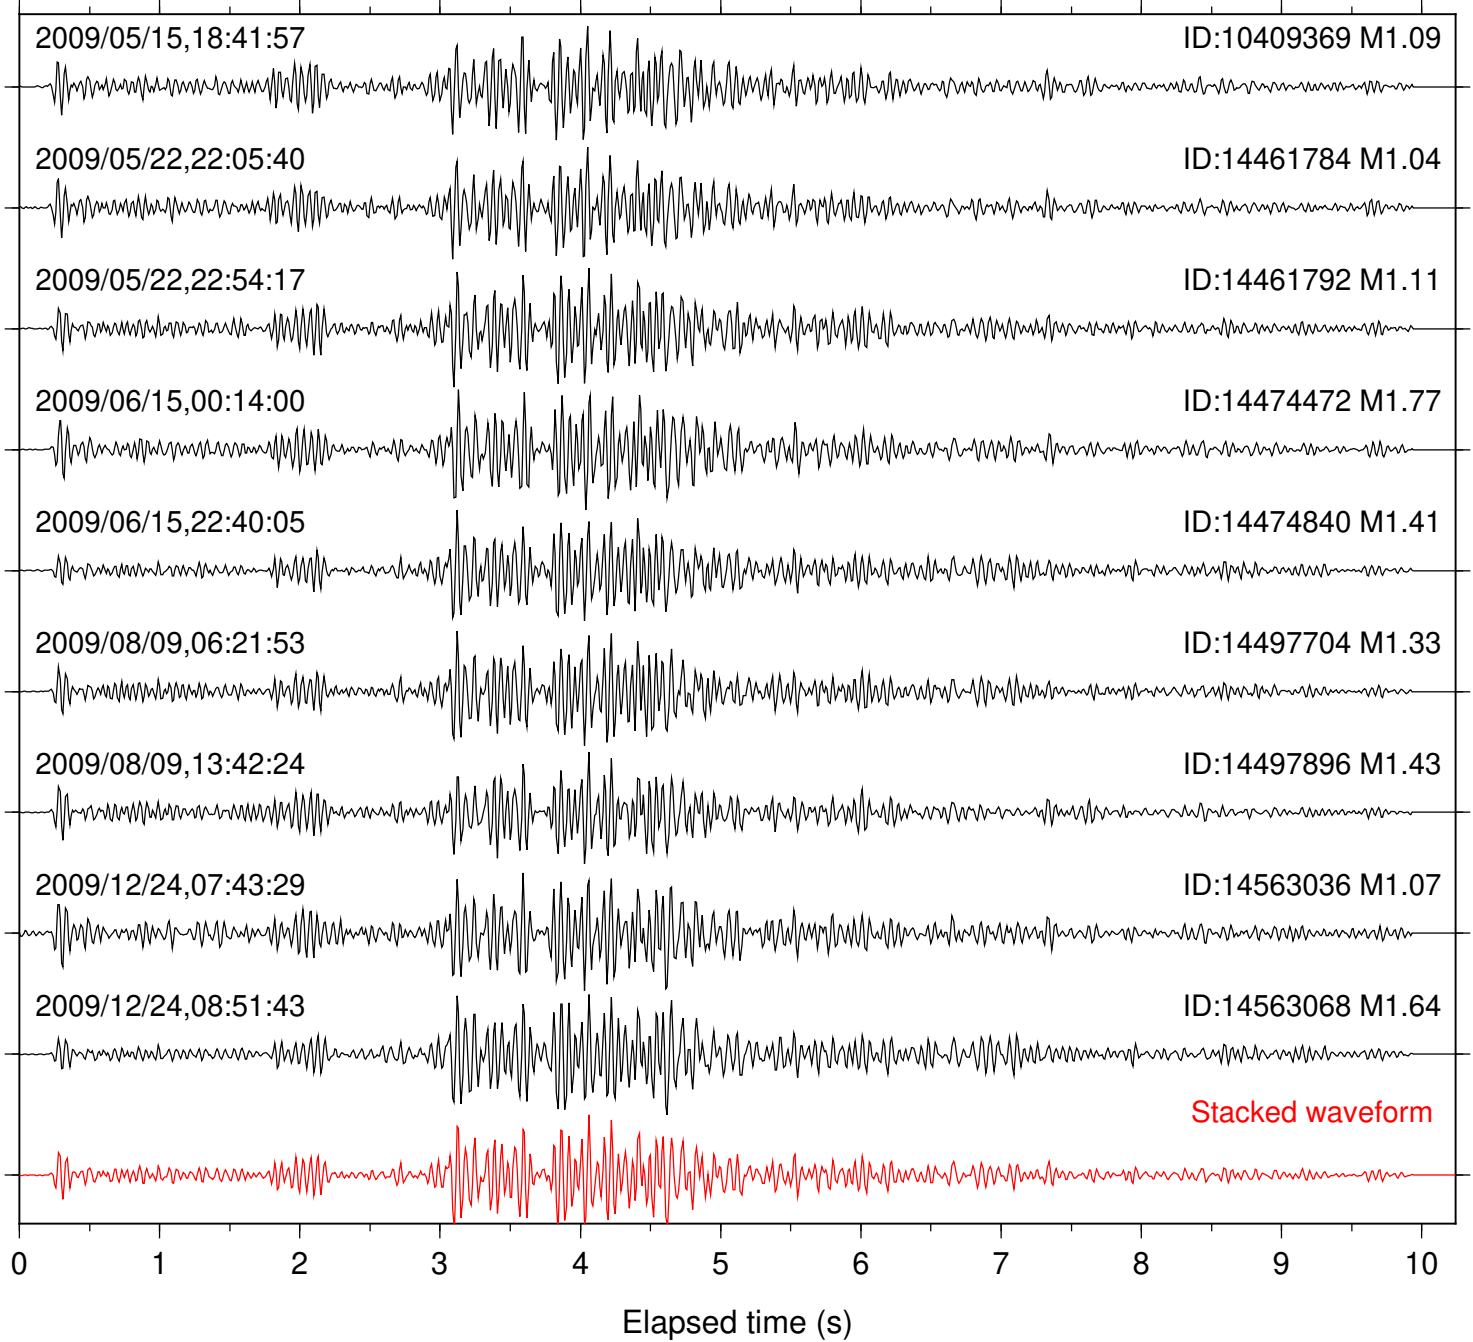

Station: PLM Com: HHZ

Focal depth: 9.56 km