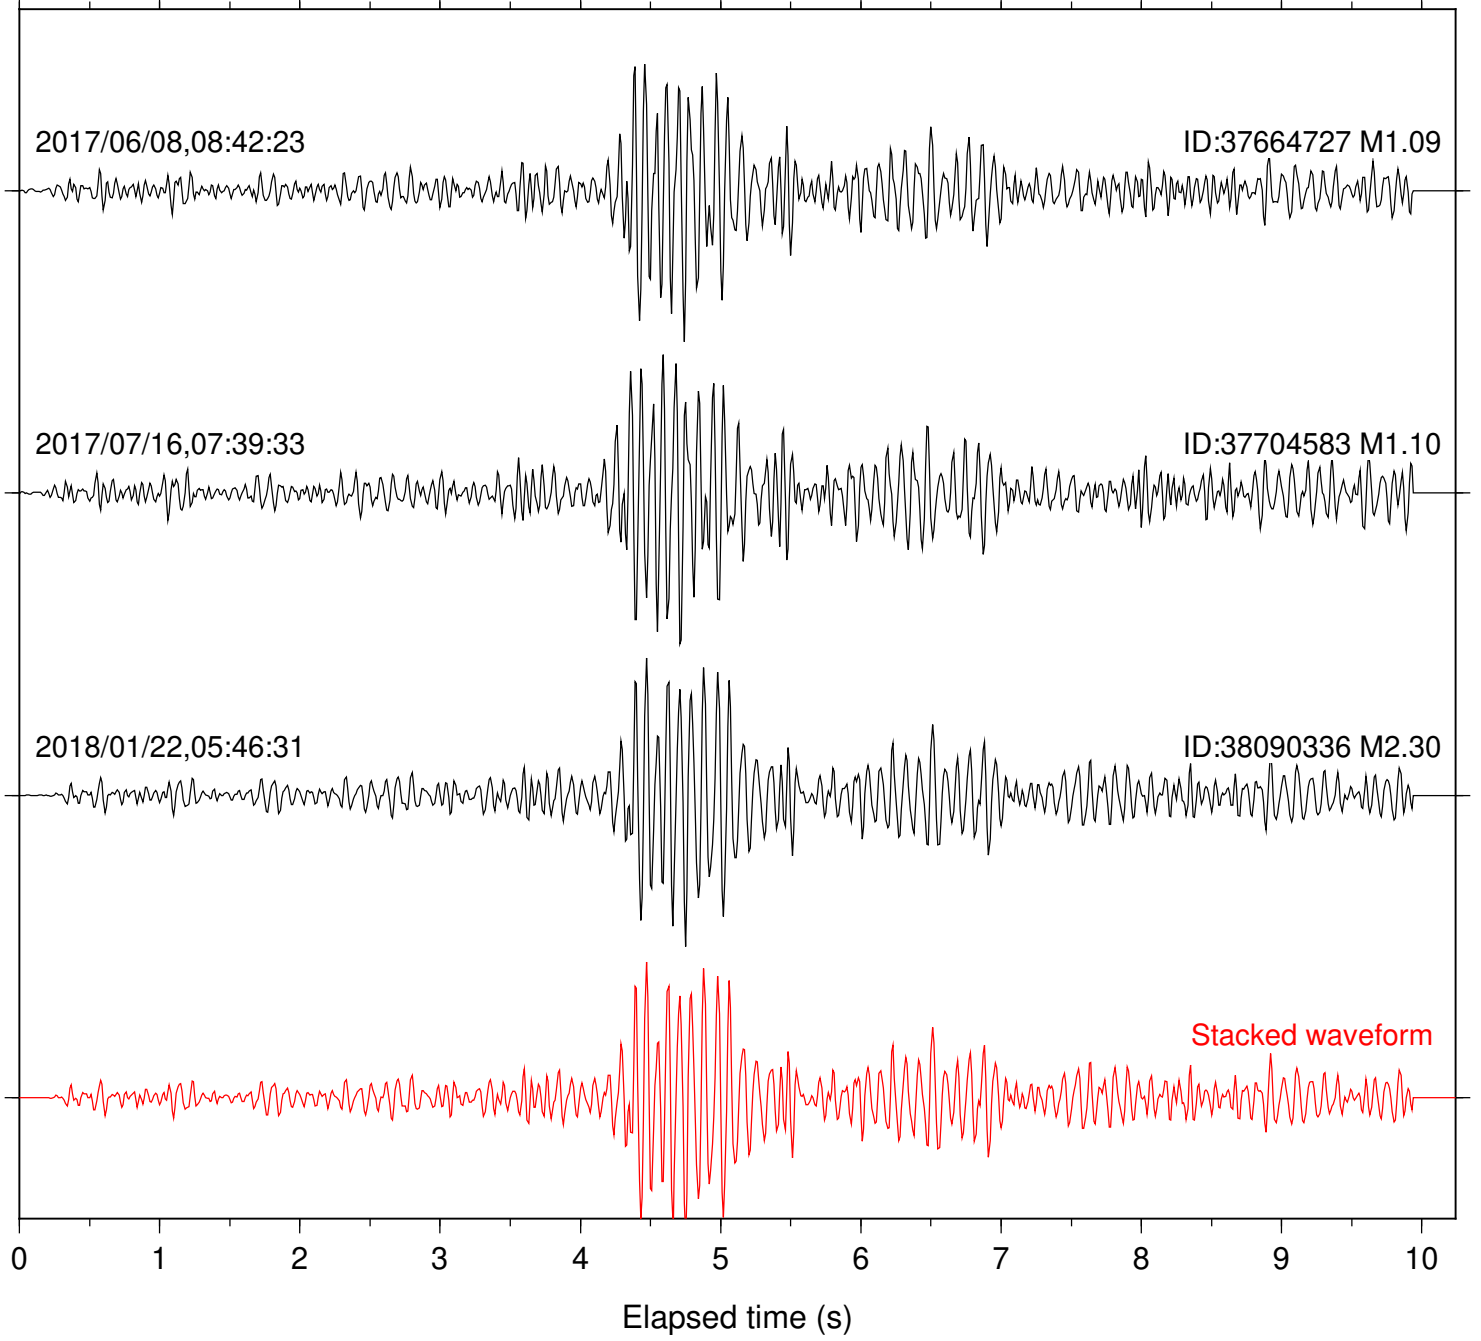

Station: B084 Com: EHZ

Focal depth: 7.55 km