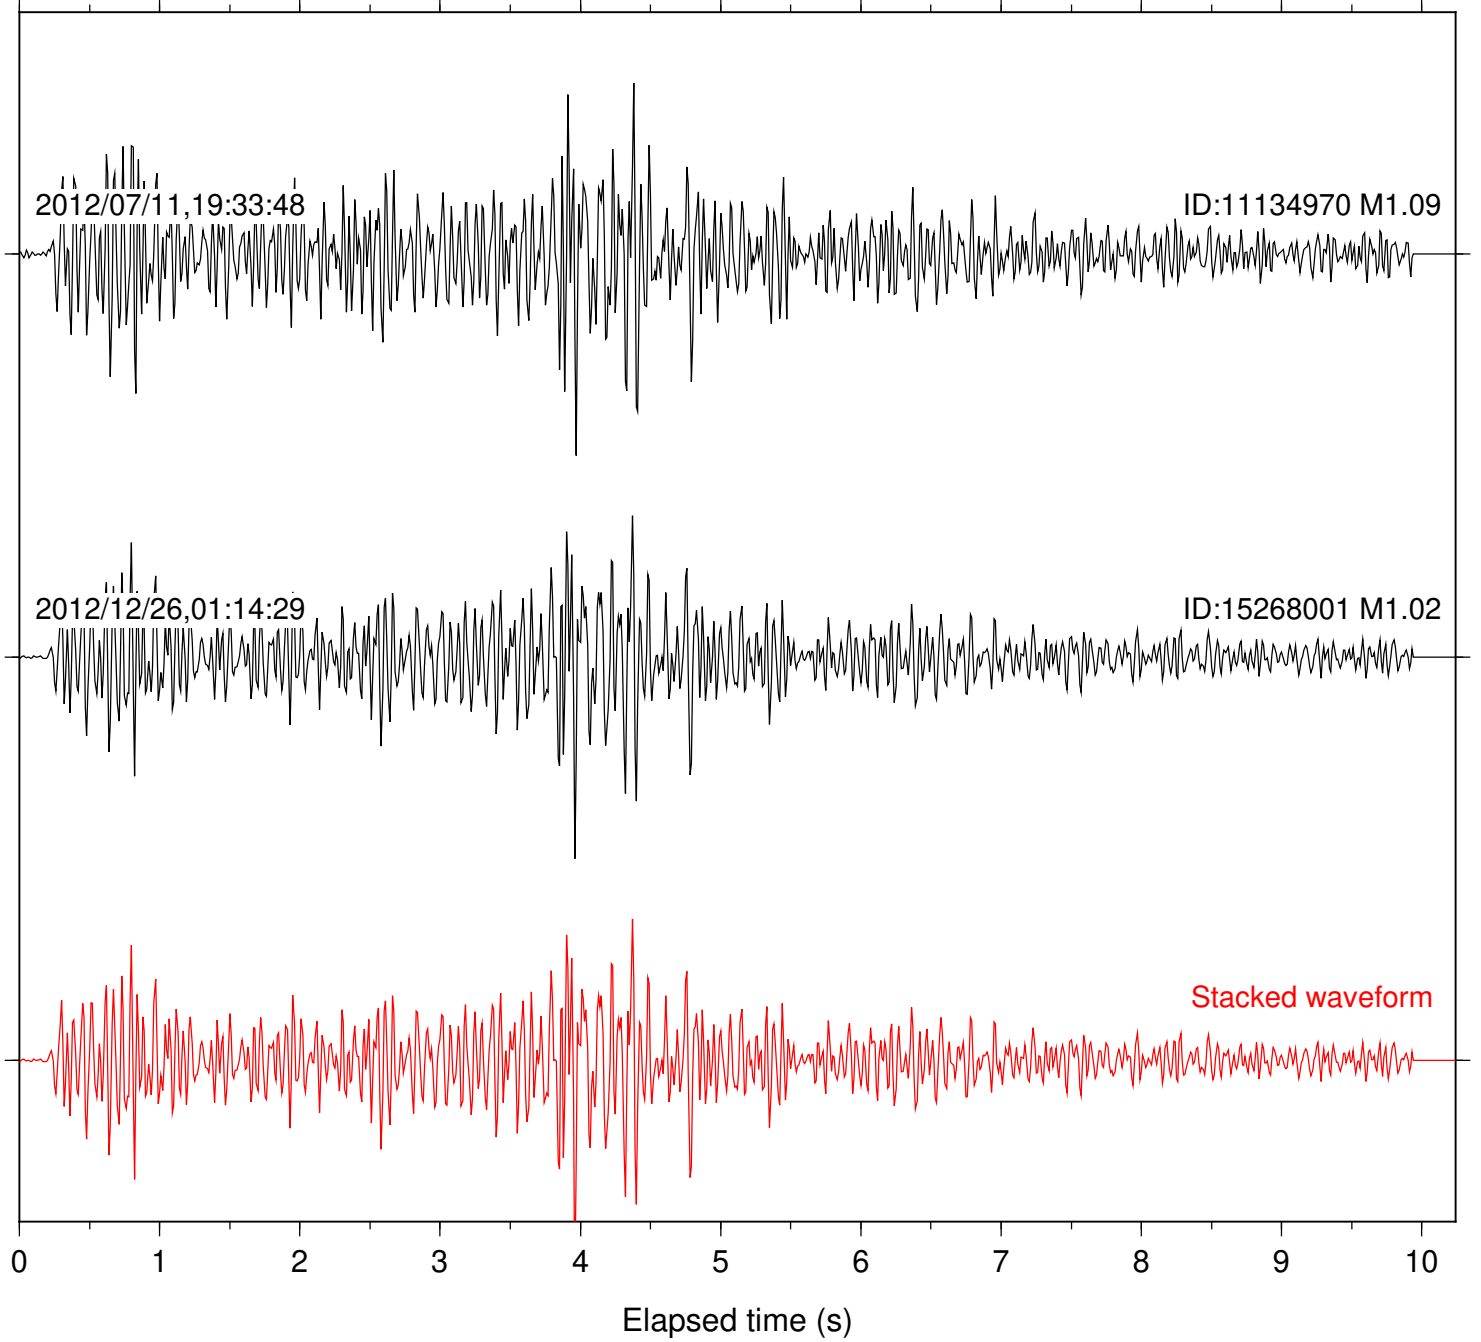

Station: FRD Com: HHZ

Focal depth: 10.30 km