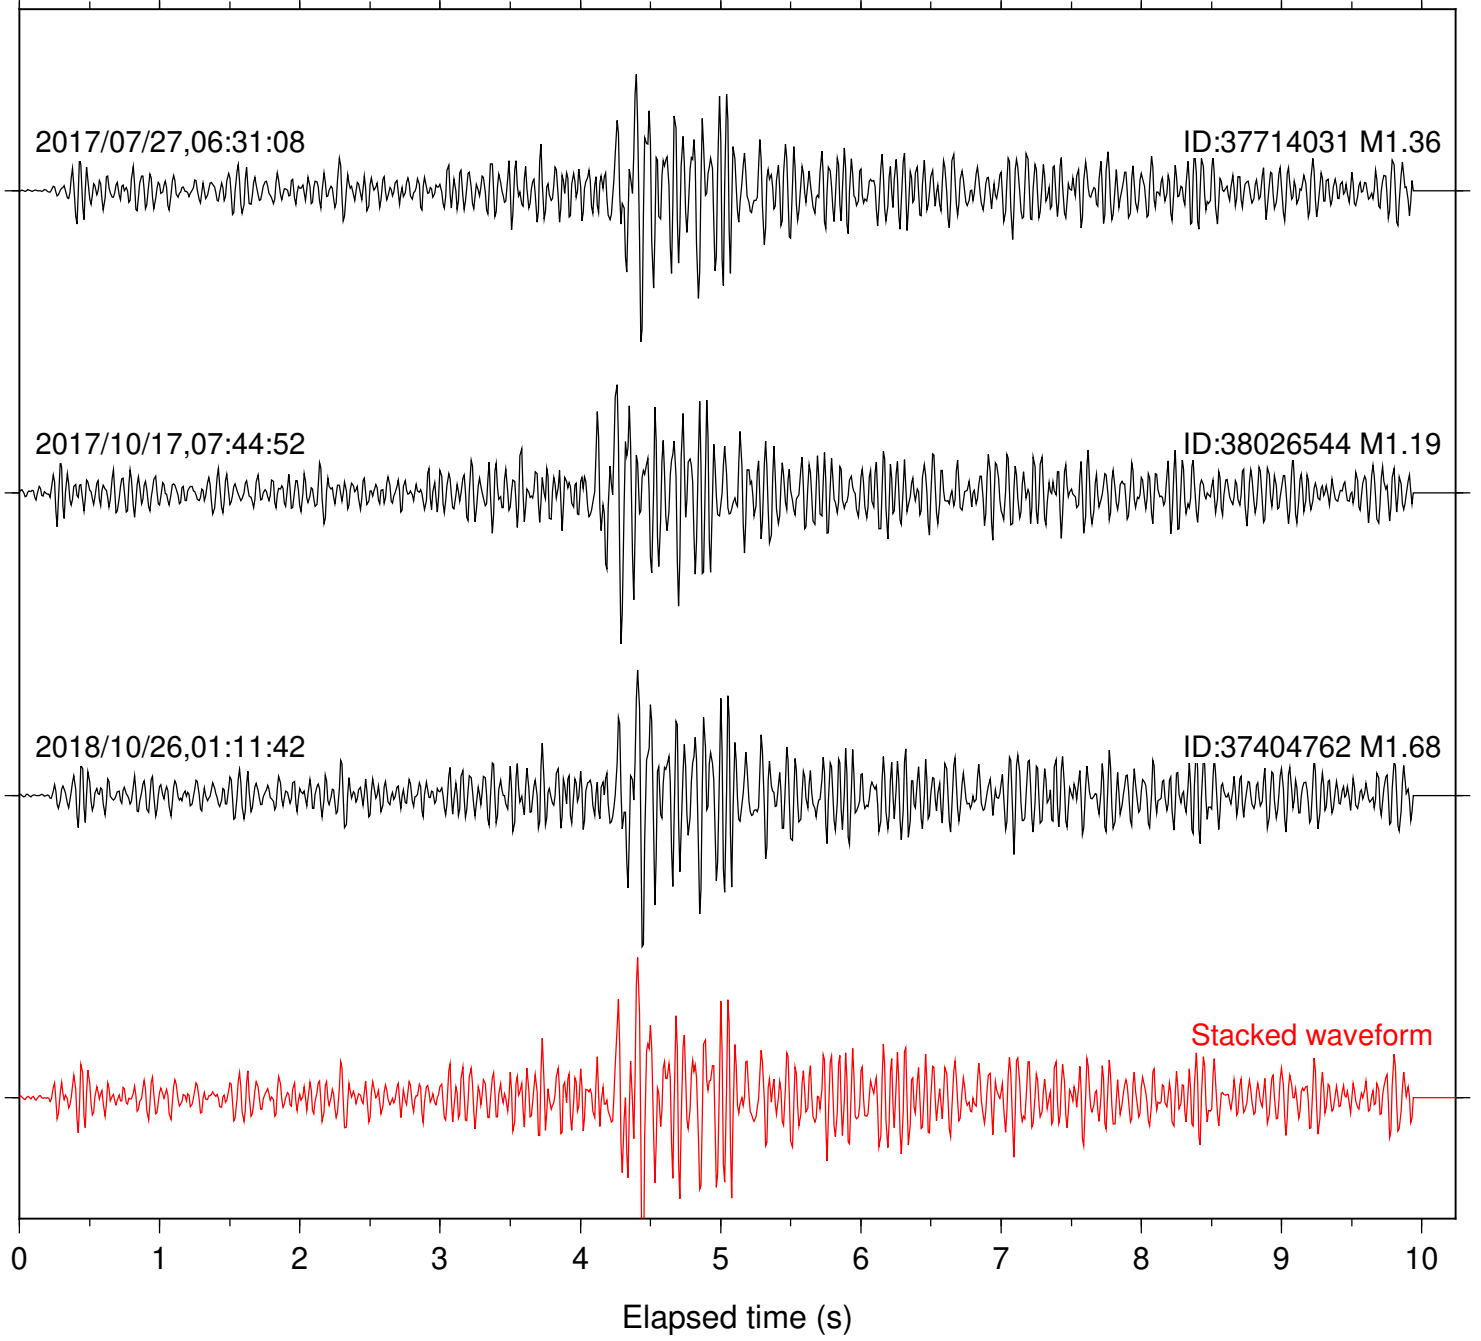

Focal depth: 5.12 km

Station: MTG Com: HHZ

Focal depth: 5.11 km

Station: PFO Com: HHZ

Focal depth: 5.12 km

Station: PLM Com: HHZ

Focal depth: 5.12 km

Station: POB2 Com: HHZ