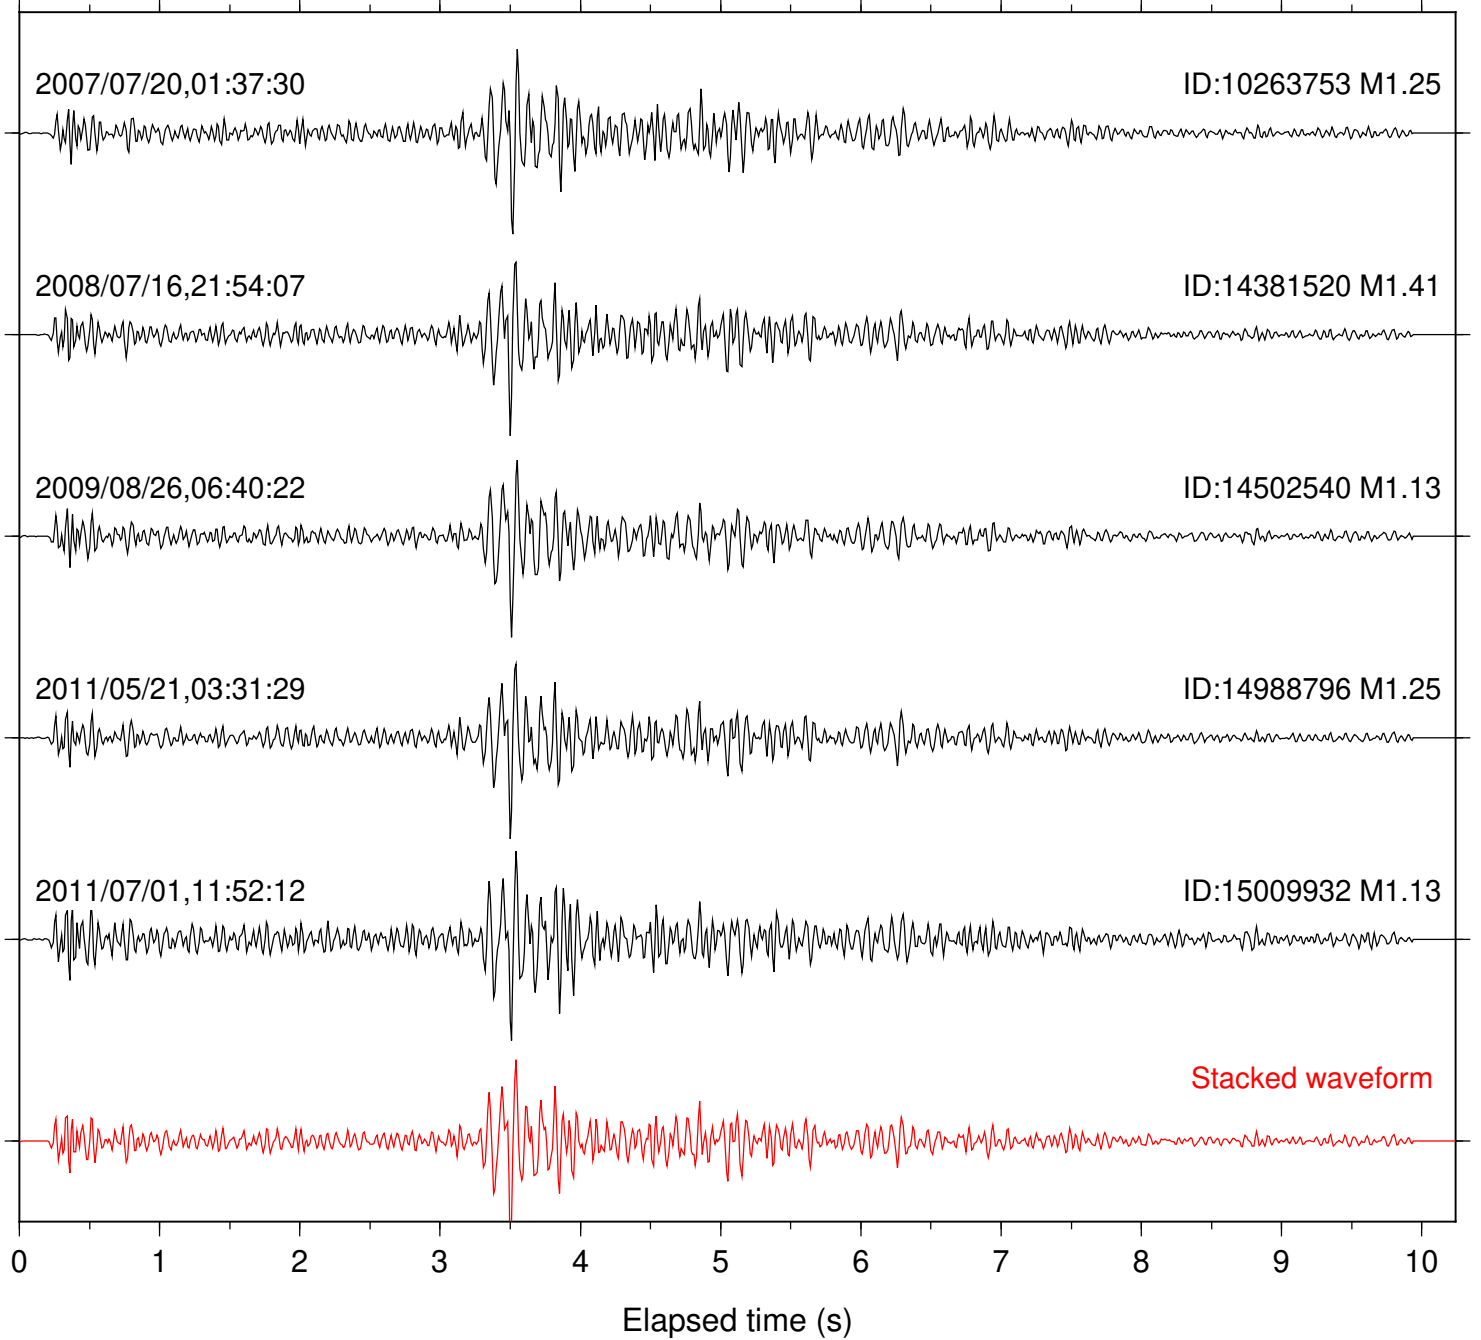

Station: B086 Com: EHZ

Focal depth: 10.88 km