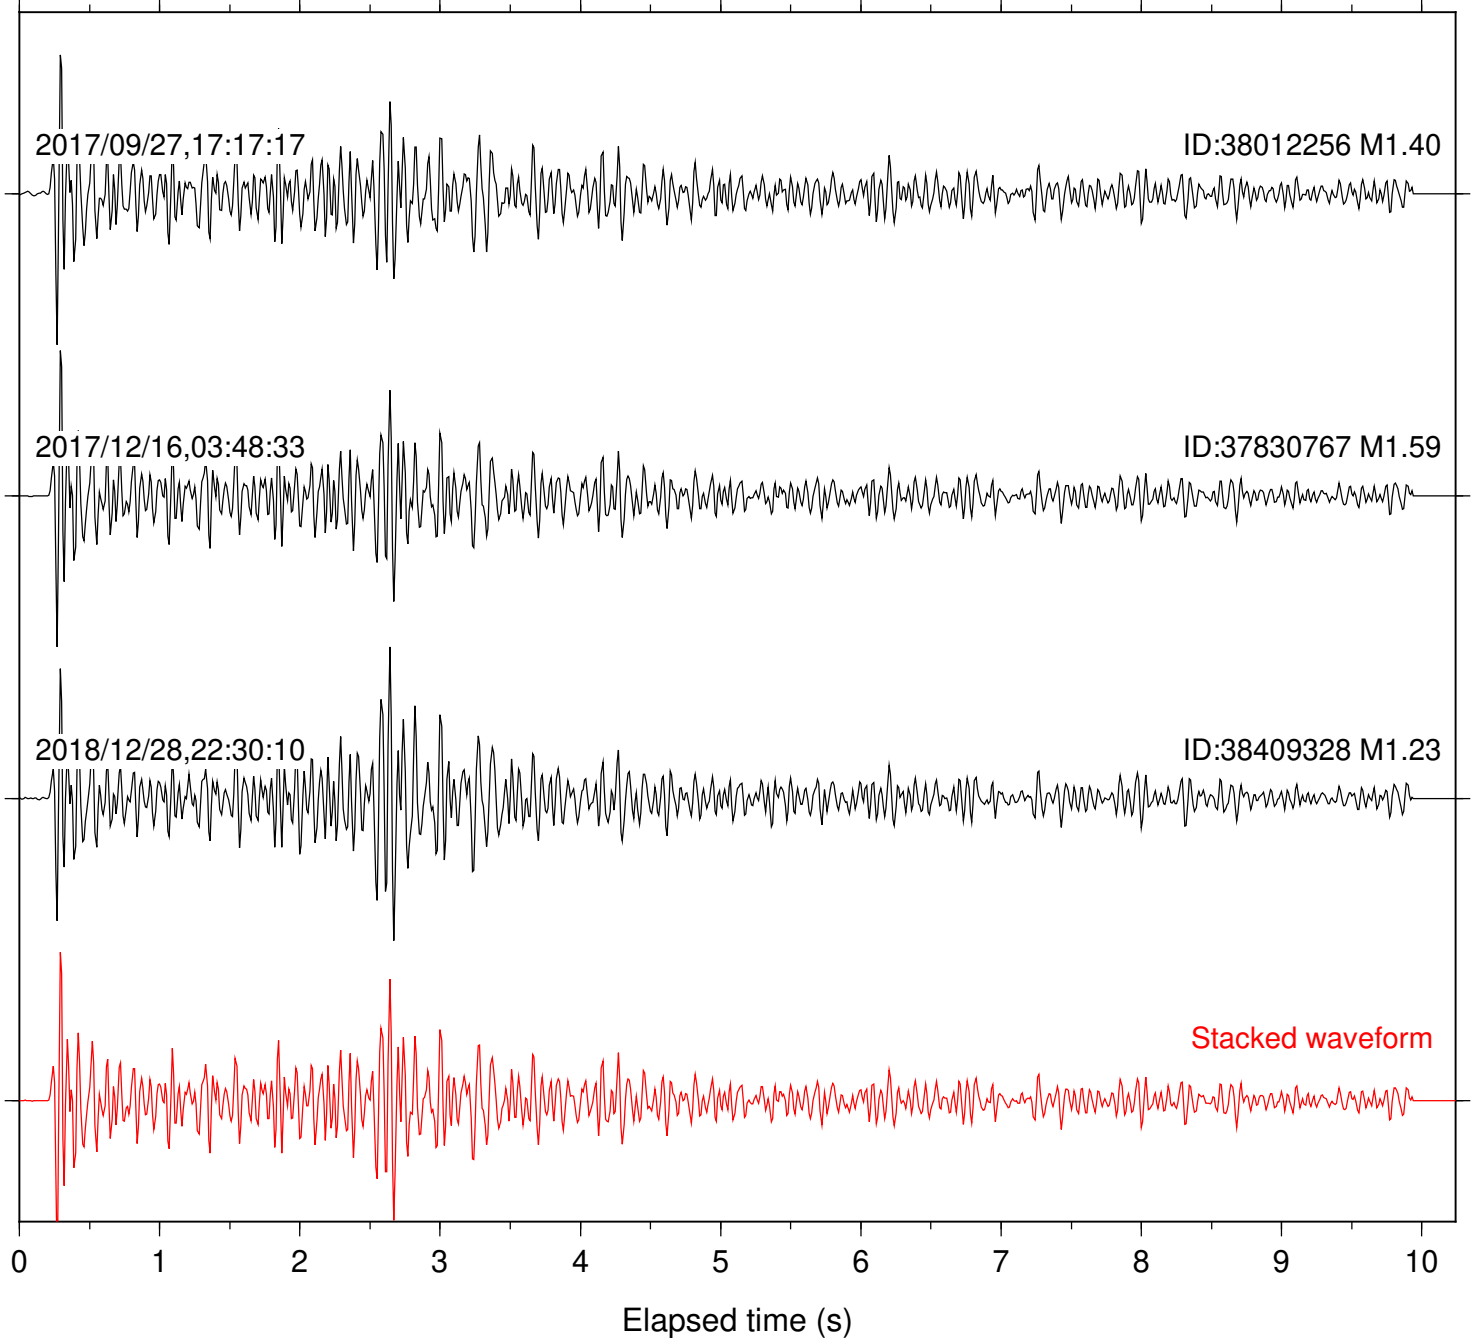

Station: B087 Com: EHZ

Focal depth: 5.72 km