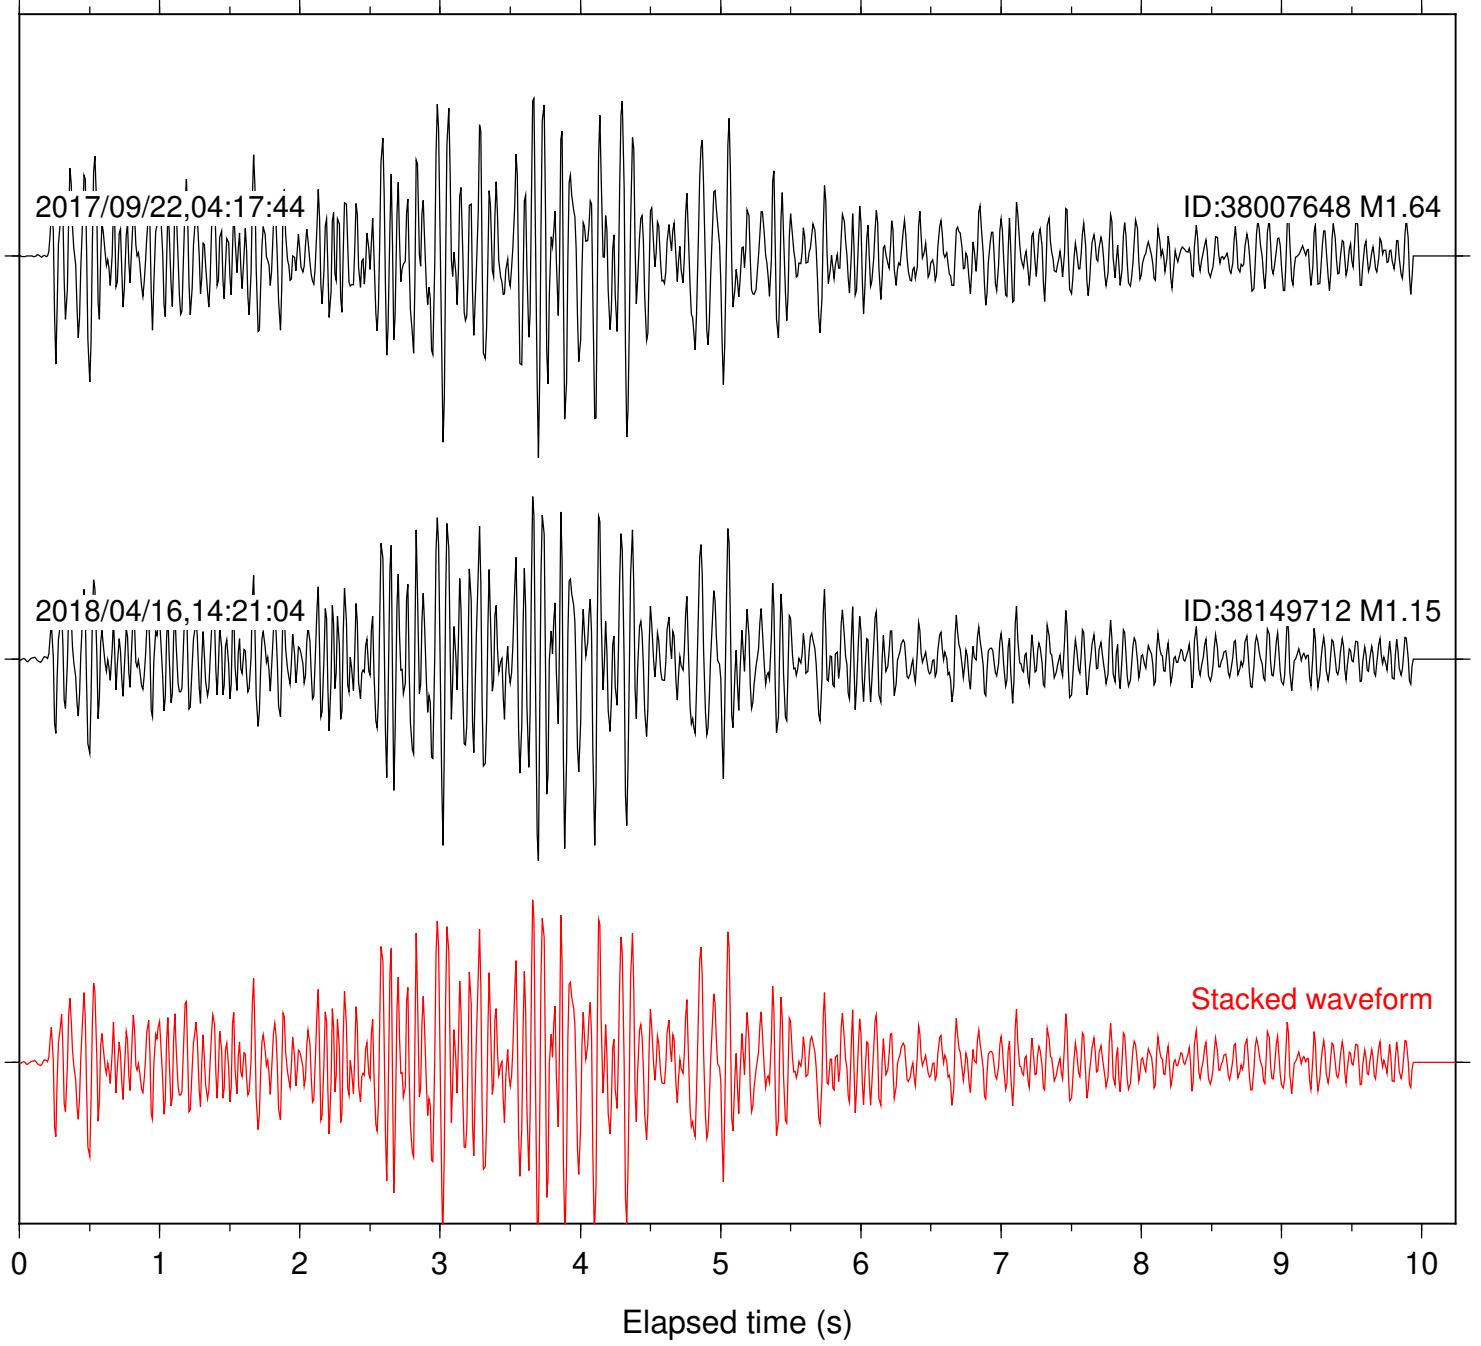

Station: B088 Com: EHZ

Focal depth: 5.63 km