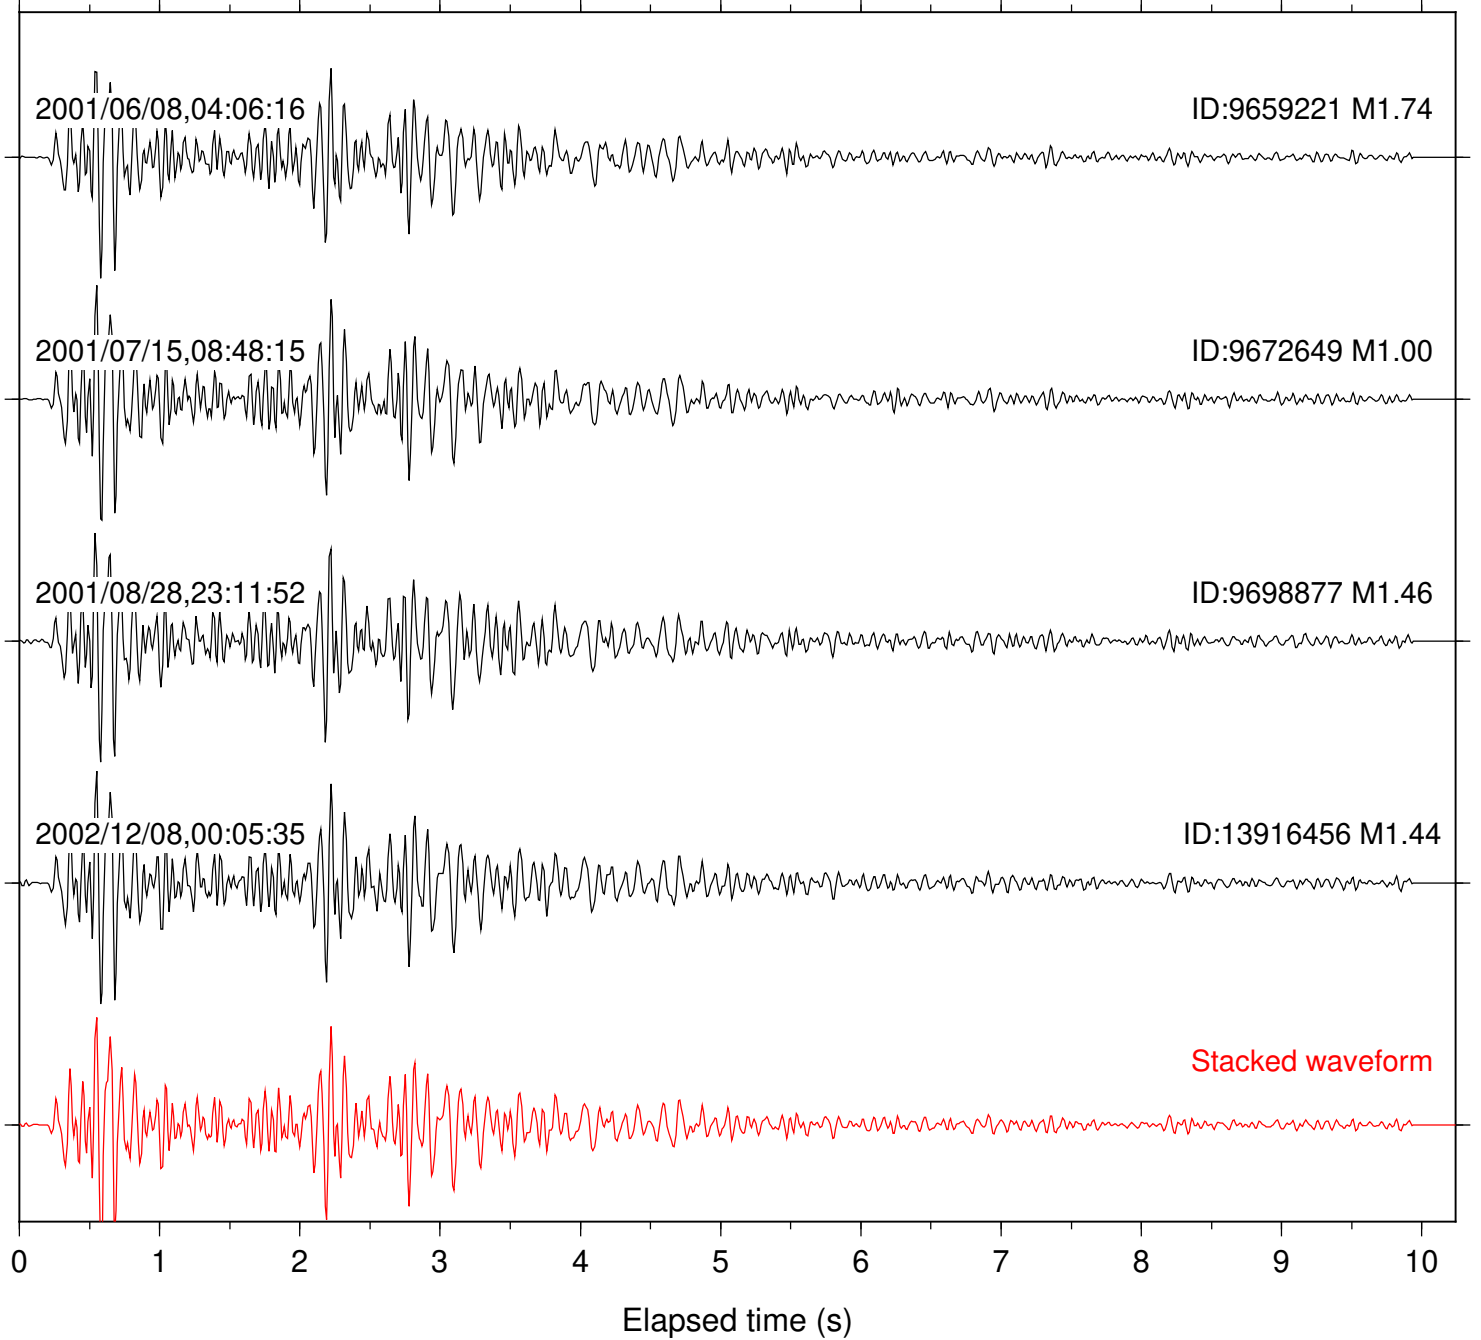

Focal depth: 11.67 km

Station: POB2 Com: HHZ

Focal depth: 11.67 km

Station: RDM Com: HHZ

Focal depth: 11.67 km

Station: SND Com: HHZ

Focal depth: 11.67 km

Station: B082 Com: EHZ