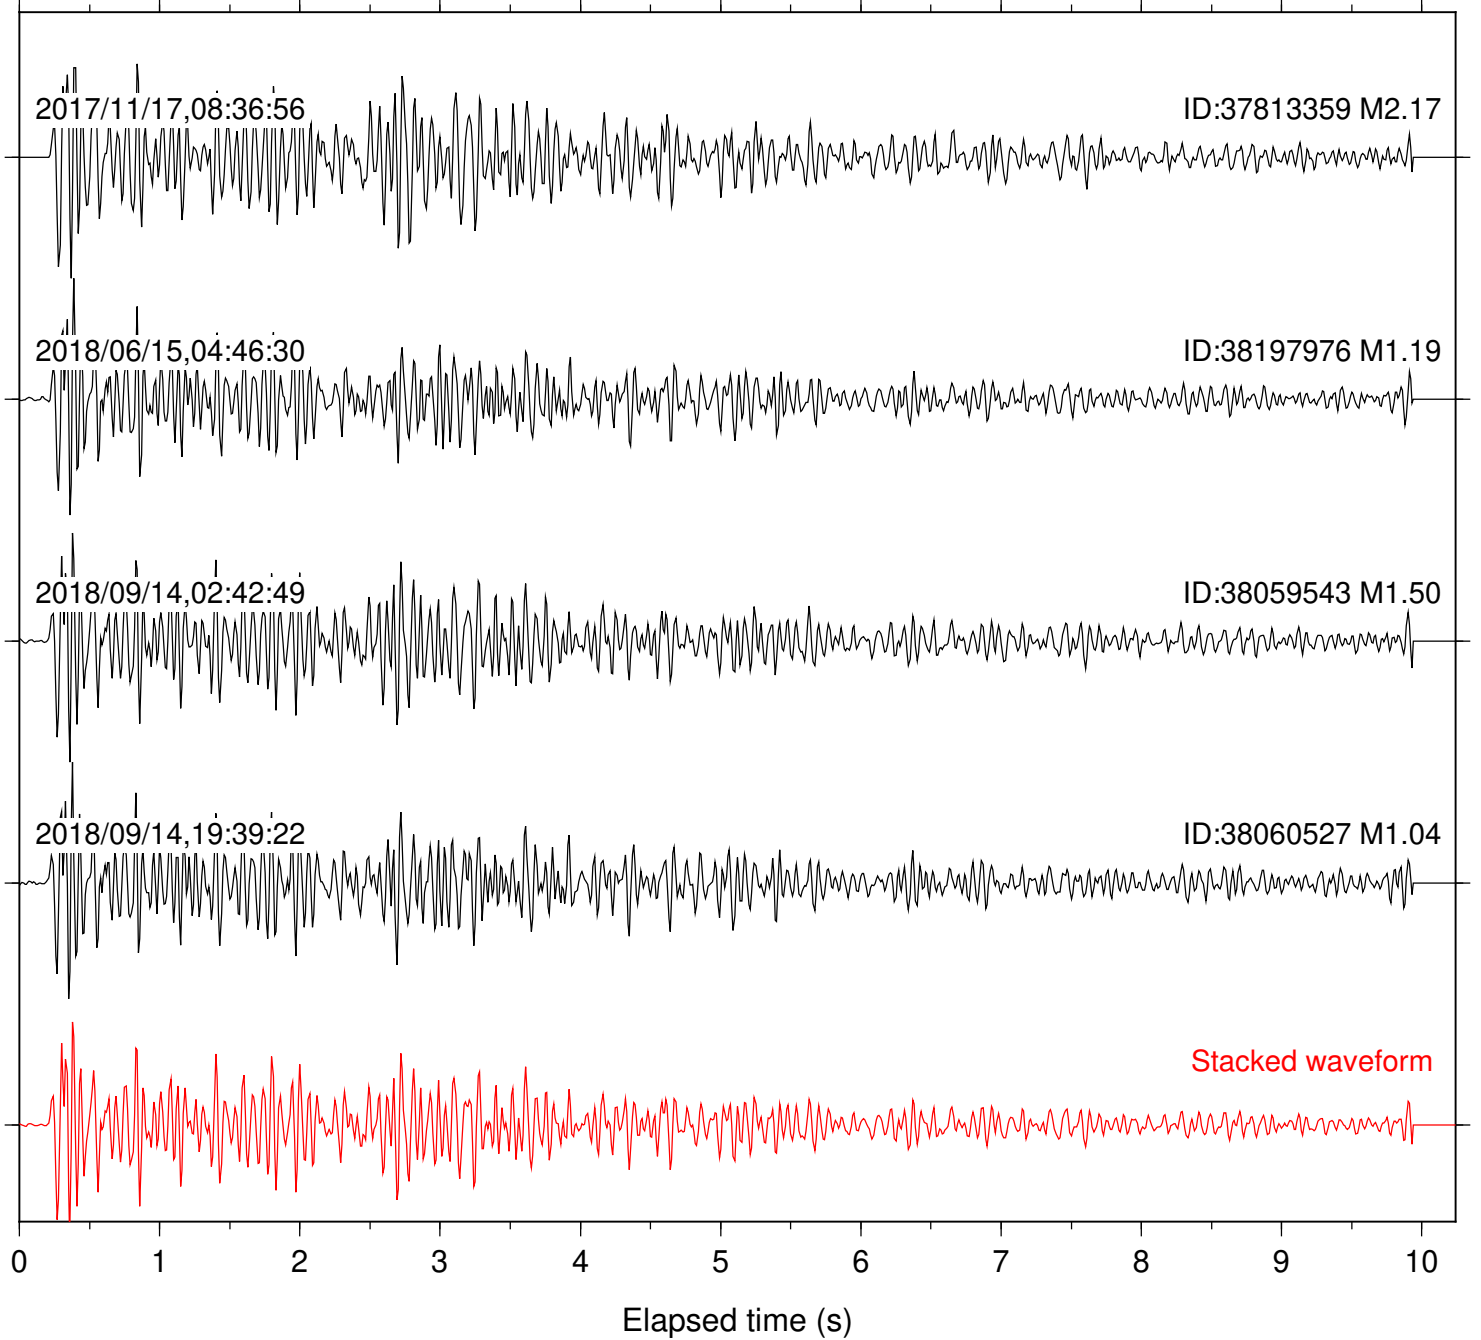

Station: B082 Com: EHZ

Focal depth: 4.76 km

Station: B084 Com: EHZ

Focal depth: 4.76 km

Station: B086 Com: EHZ

Focal depth: 4.80 km

Station: B087 Com: EHZ

Focal depth: 4.76 km