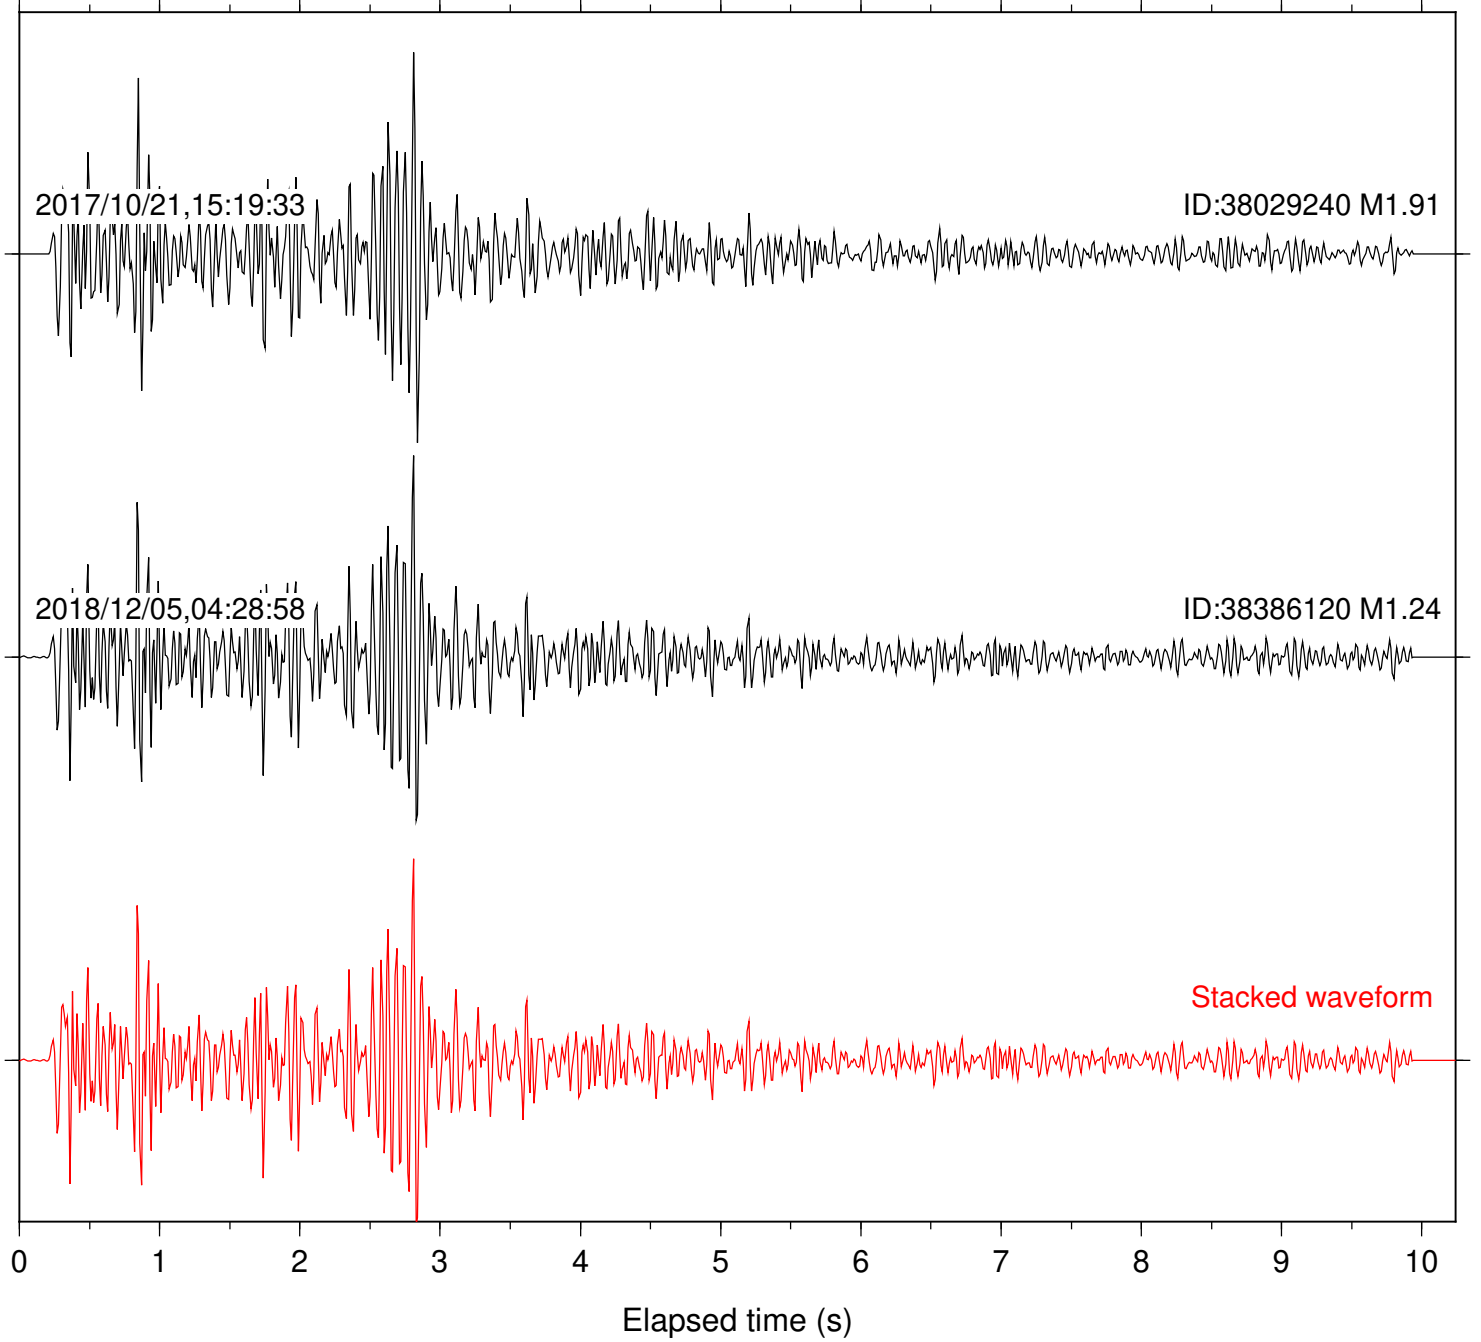

Station: FRD Com: HHZ

Focal depth: 5.14 km