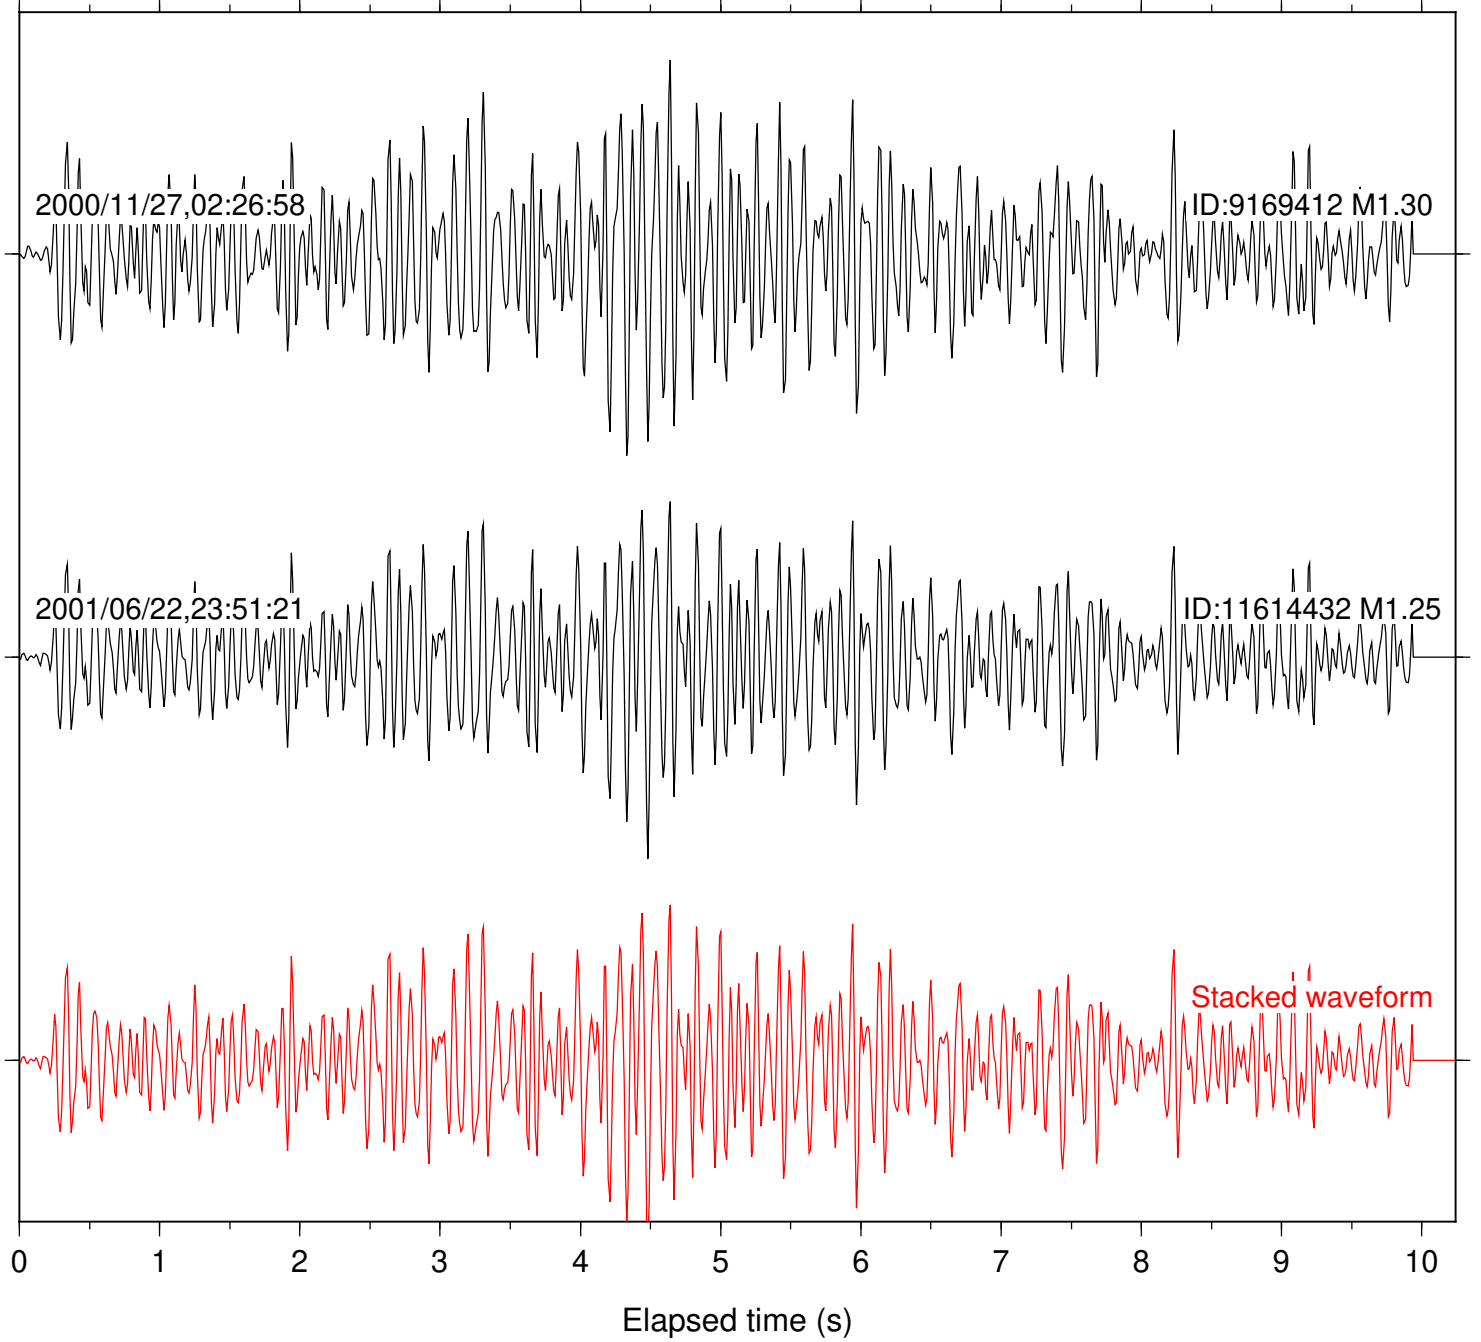

Station: SND Com: HHZ

Focal depth: 7.36 km

Station: POB2 Com: HHZ

Focal depth: 1.95 km

Station: WIN Com: EHZ

Focal depth: 1.95 km

Station: DGR Com: HHZ

Focal depth: 15.42 km