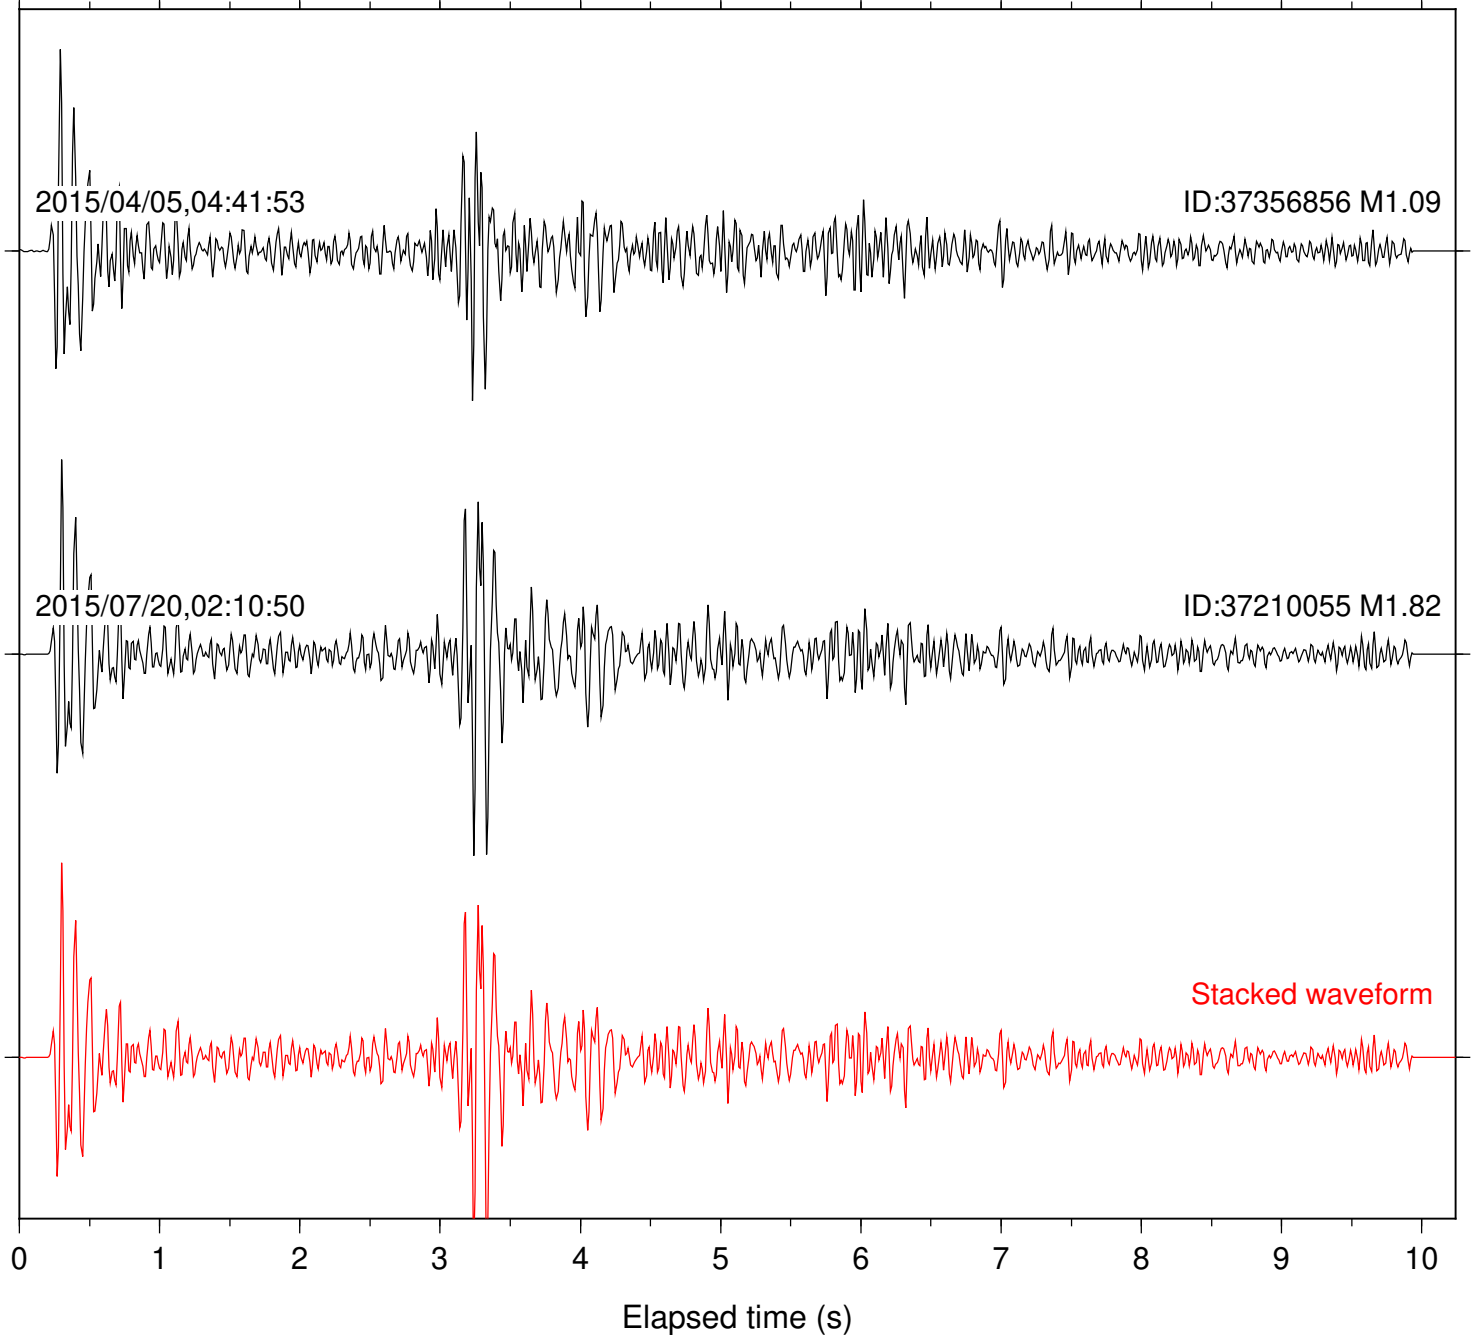

Focal depth: 8.43 km

Station: B946 Com: EHZ

Focal depth: 8.43 km

Station: BAC Com: EHZ

Focal depth: 8.43 km

Station: BZN Com: HHZ

Focal depth: 8.43 km

Station: DGR Com: HHZ