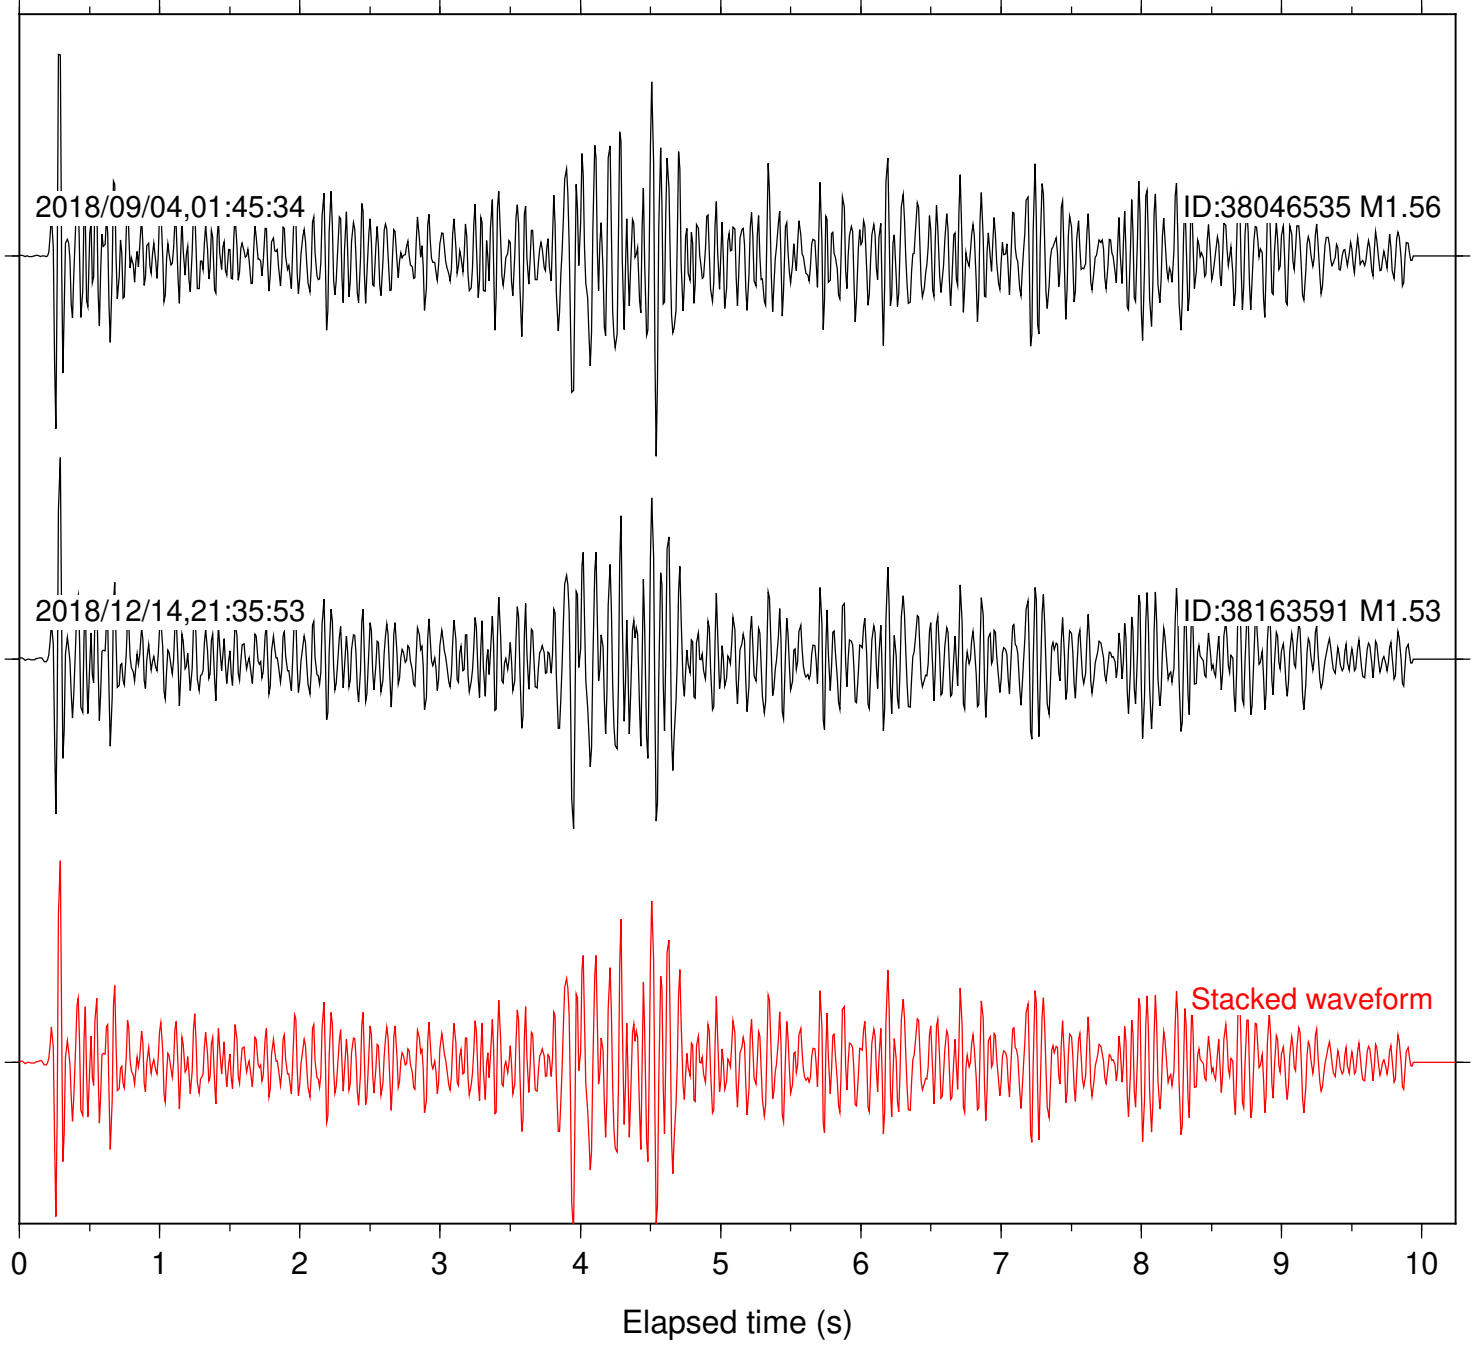

Station: CSH Com: HHZ

Focal depth: 4.27 km

Station: DGR Com: HHZ

Focal depth: 4.27 km

Station: FRD Com: HHZ

Focal depth: 4.27 km

Station: HMT2 Com: HHZ

Focal depth: 4.27 km