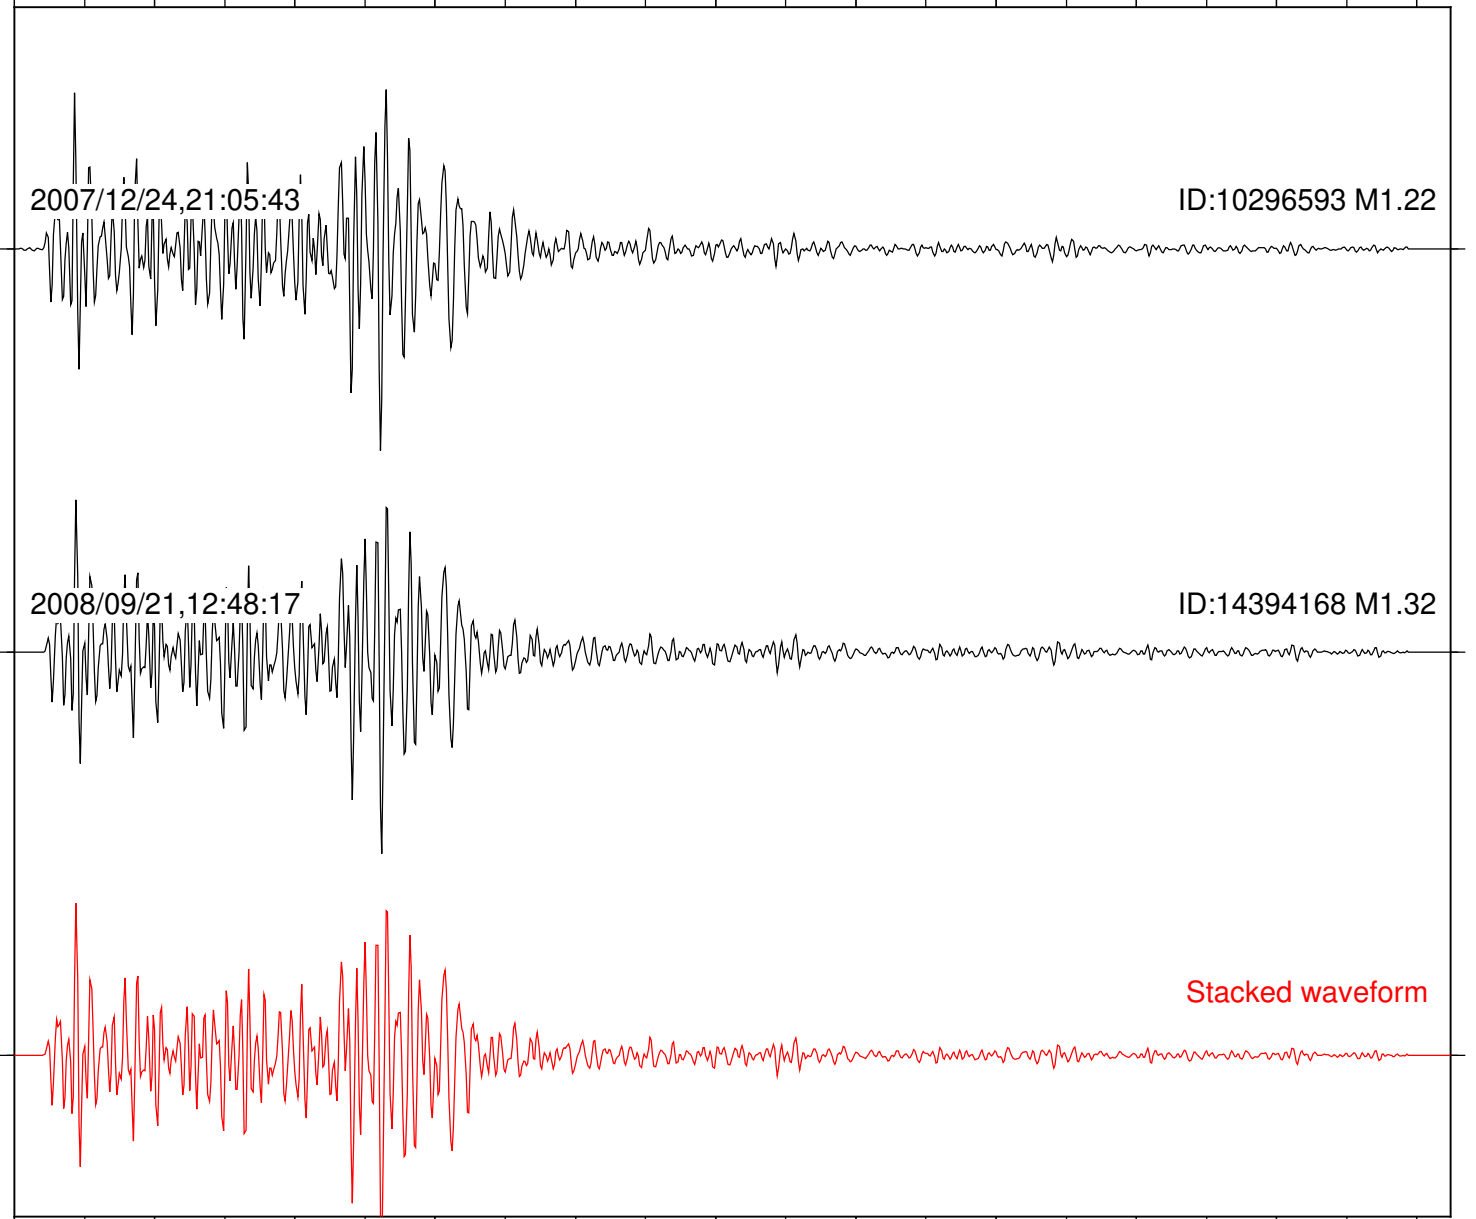

Station: SND Com: HHZ

Focal depth: 8.28 km

2007/12/24,21:05:43

ID:10296593 M1.22

2008/09/21,12:48:17

ID:14394168 M1.32

Stacked waveform

0 1 2 3 4 5 6 7 8 9 10

Elapsed time (s)