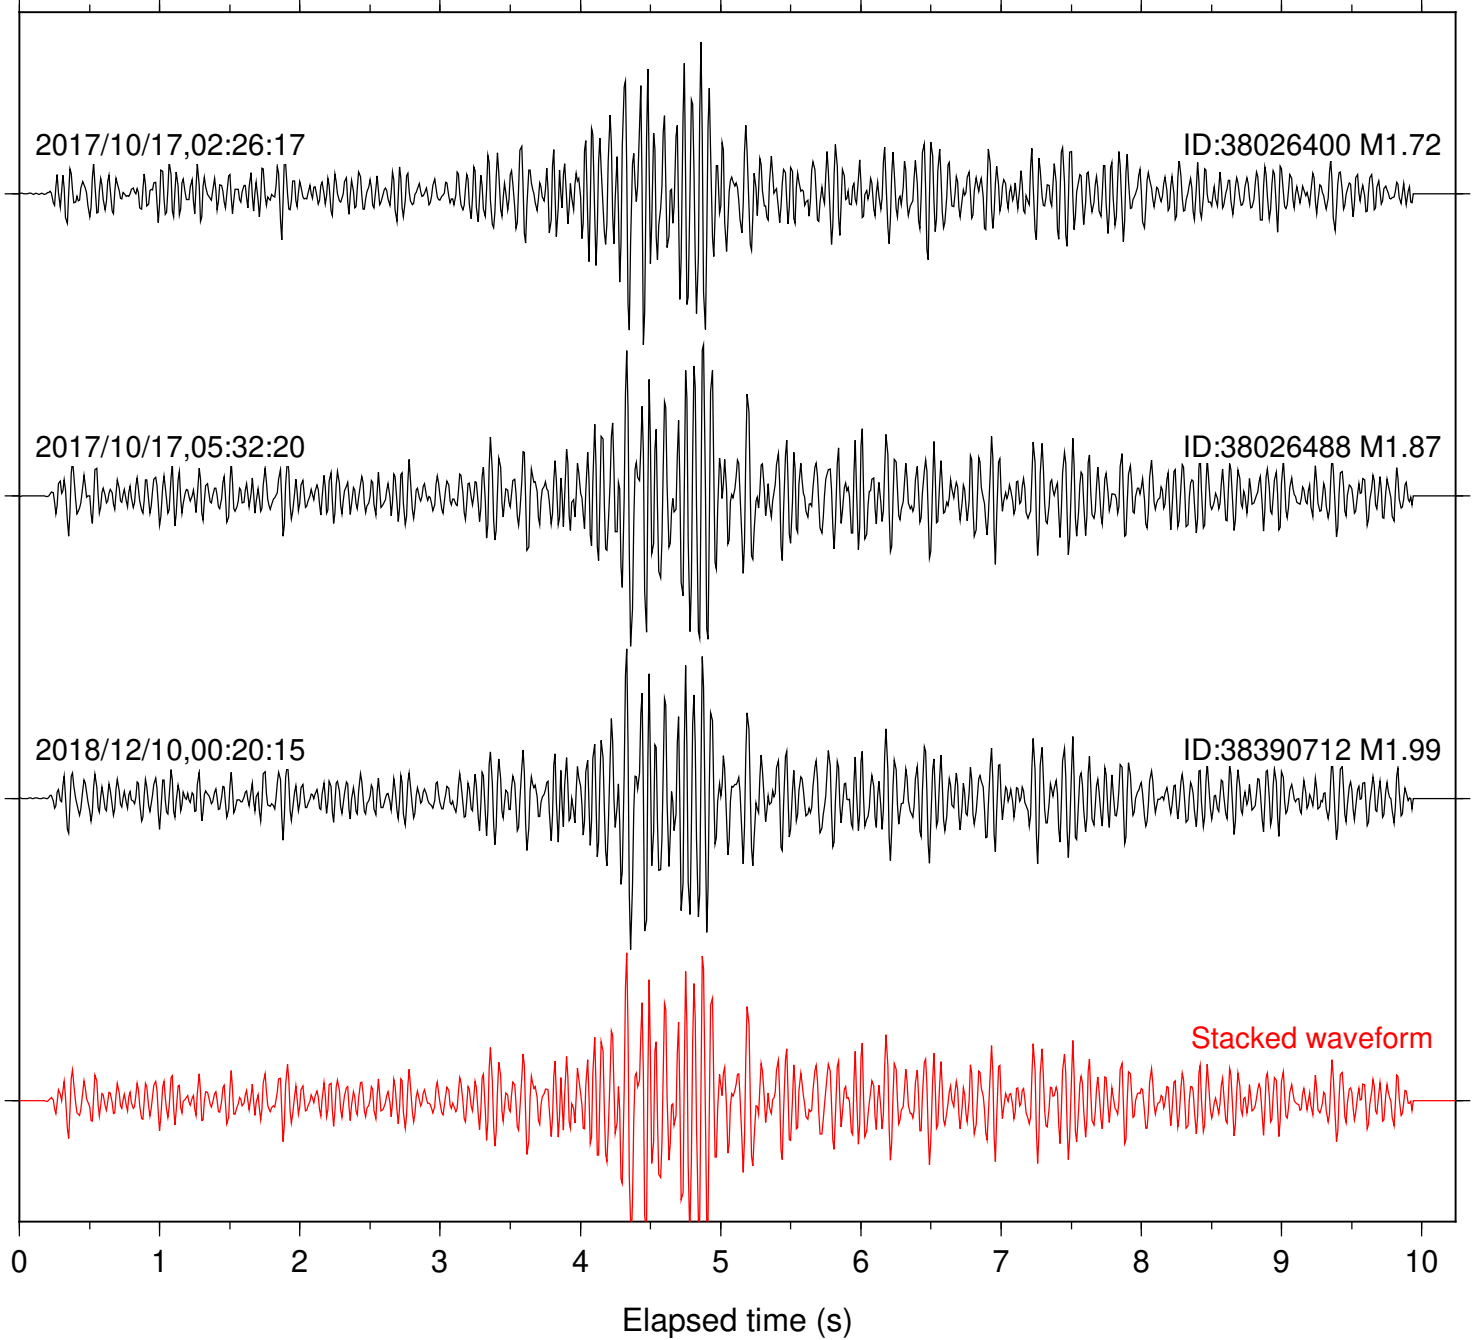

Focal depth: 5.70 km

Station: KNW Com: HHZ

Focal depth: 5.70 km

Station: PFO Com: HHZ

Focal depth: 5.70 km

Station: POB2 Com: HHZ

Focal depth: 5.70 km

2017/10/17,05:32:20