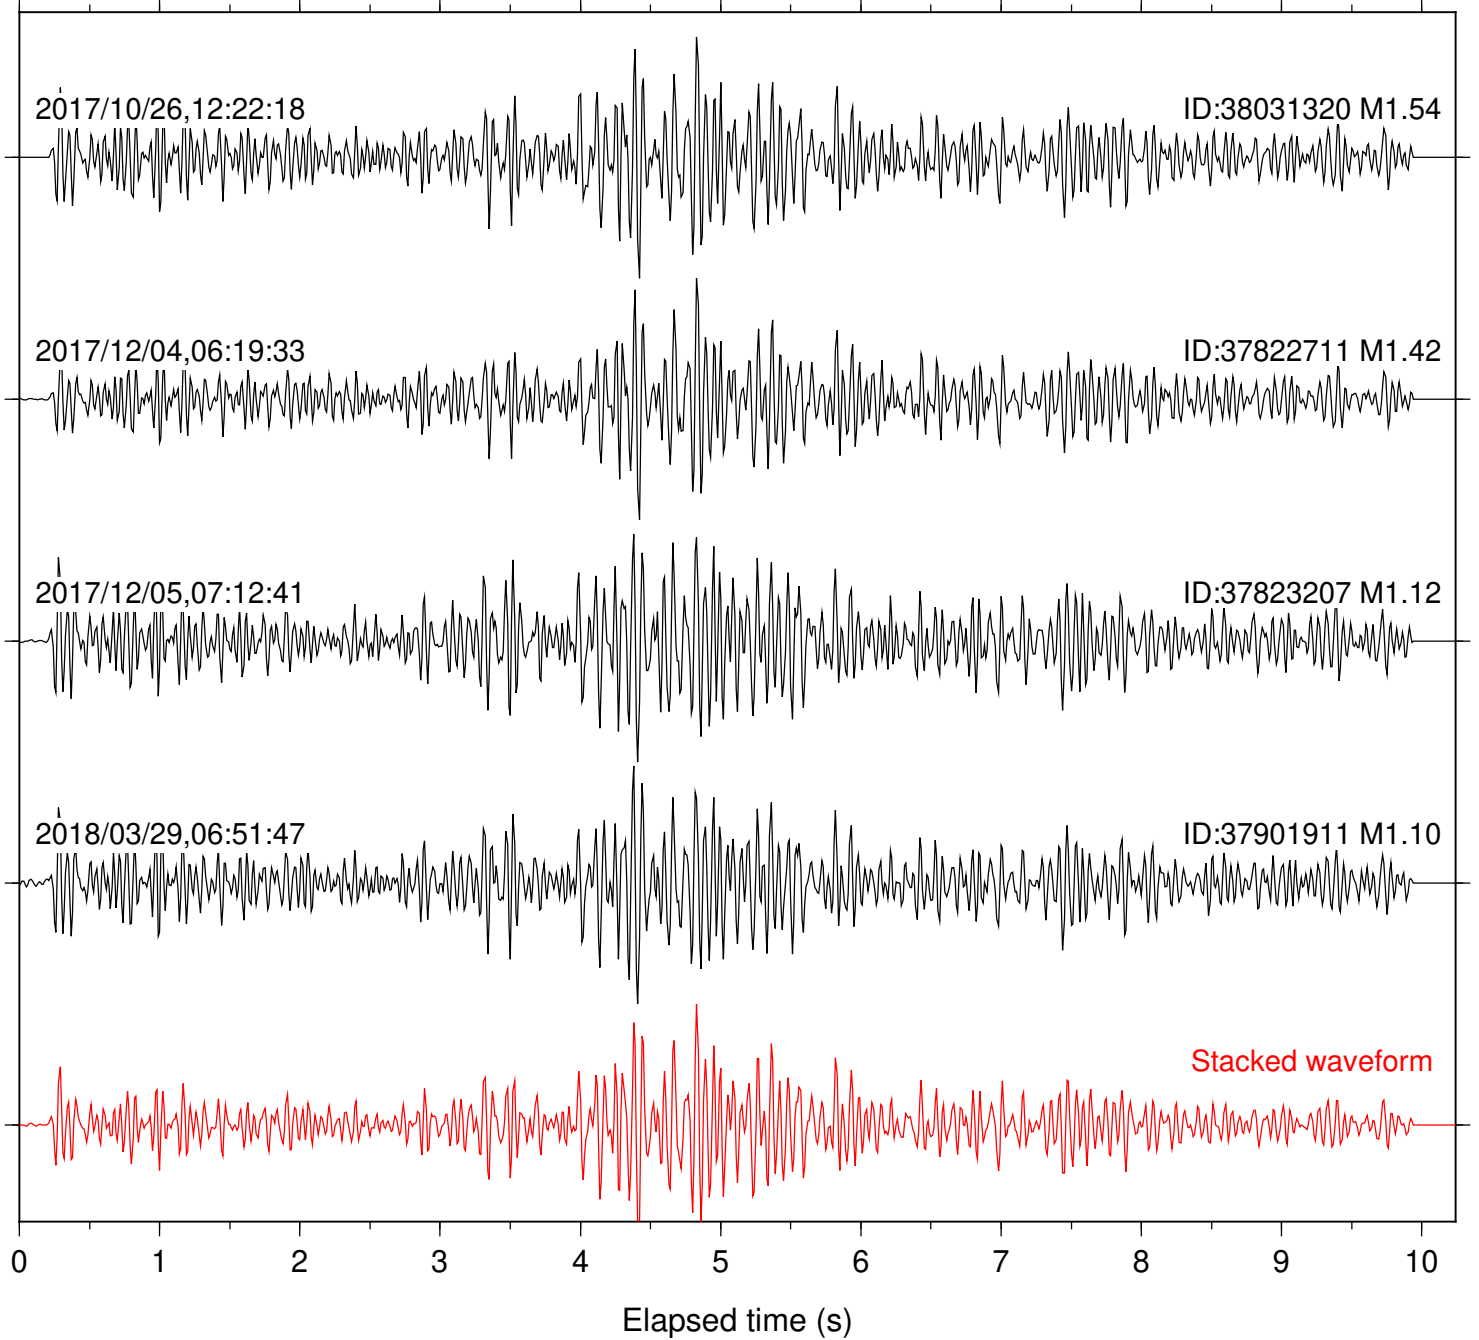

Focal depth: 7.16 km

Station: FRD Com: HHZ

Focal depth: 7.23 km

Station: HMT2 Com: HHZ

Focal depth: 7.23 km

Station: LKH Com: HHZ

Focal depth: 7.16 km

Station: LVA2 Com: HHZ