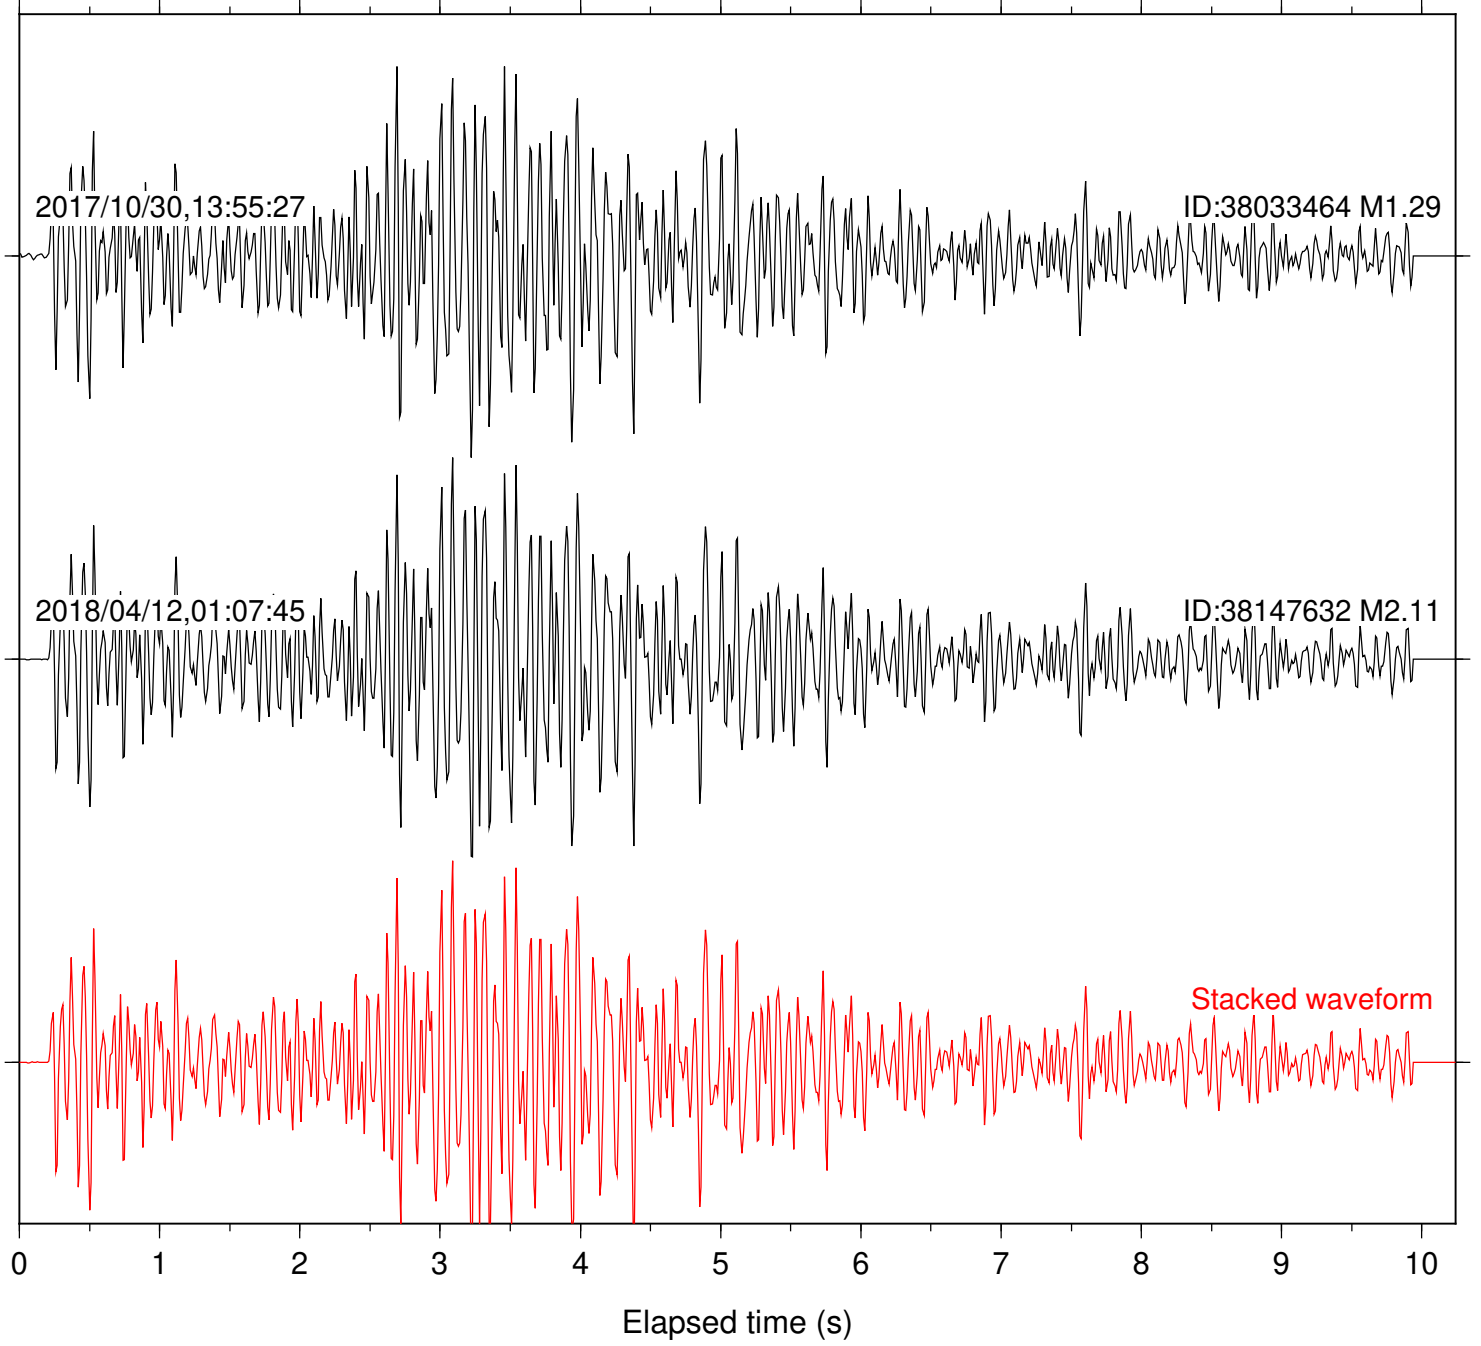

Station: B088 Com: EHZ

Focal depth: 6.26 km