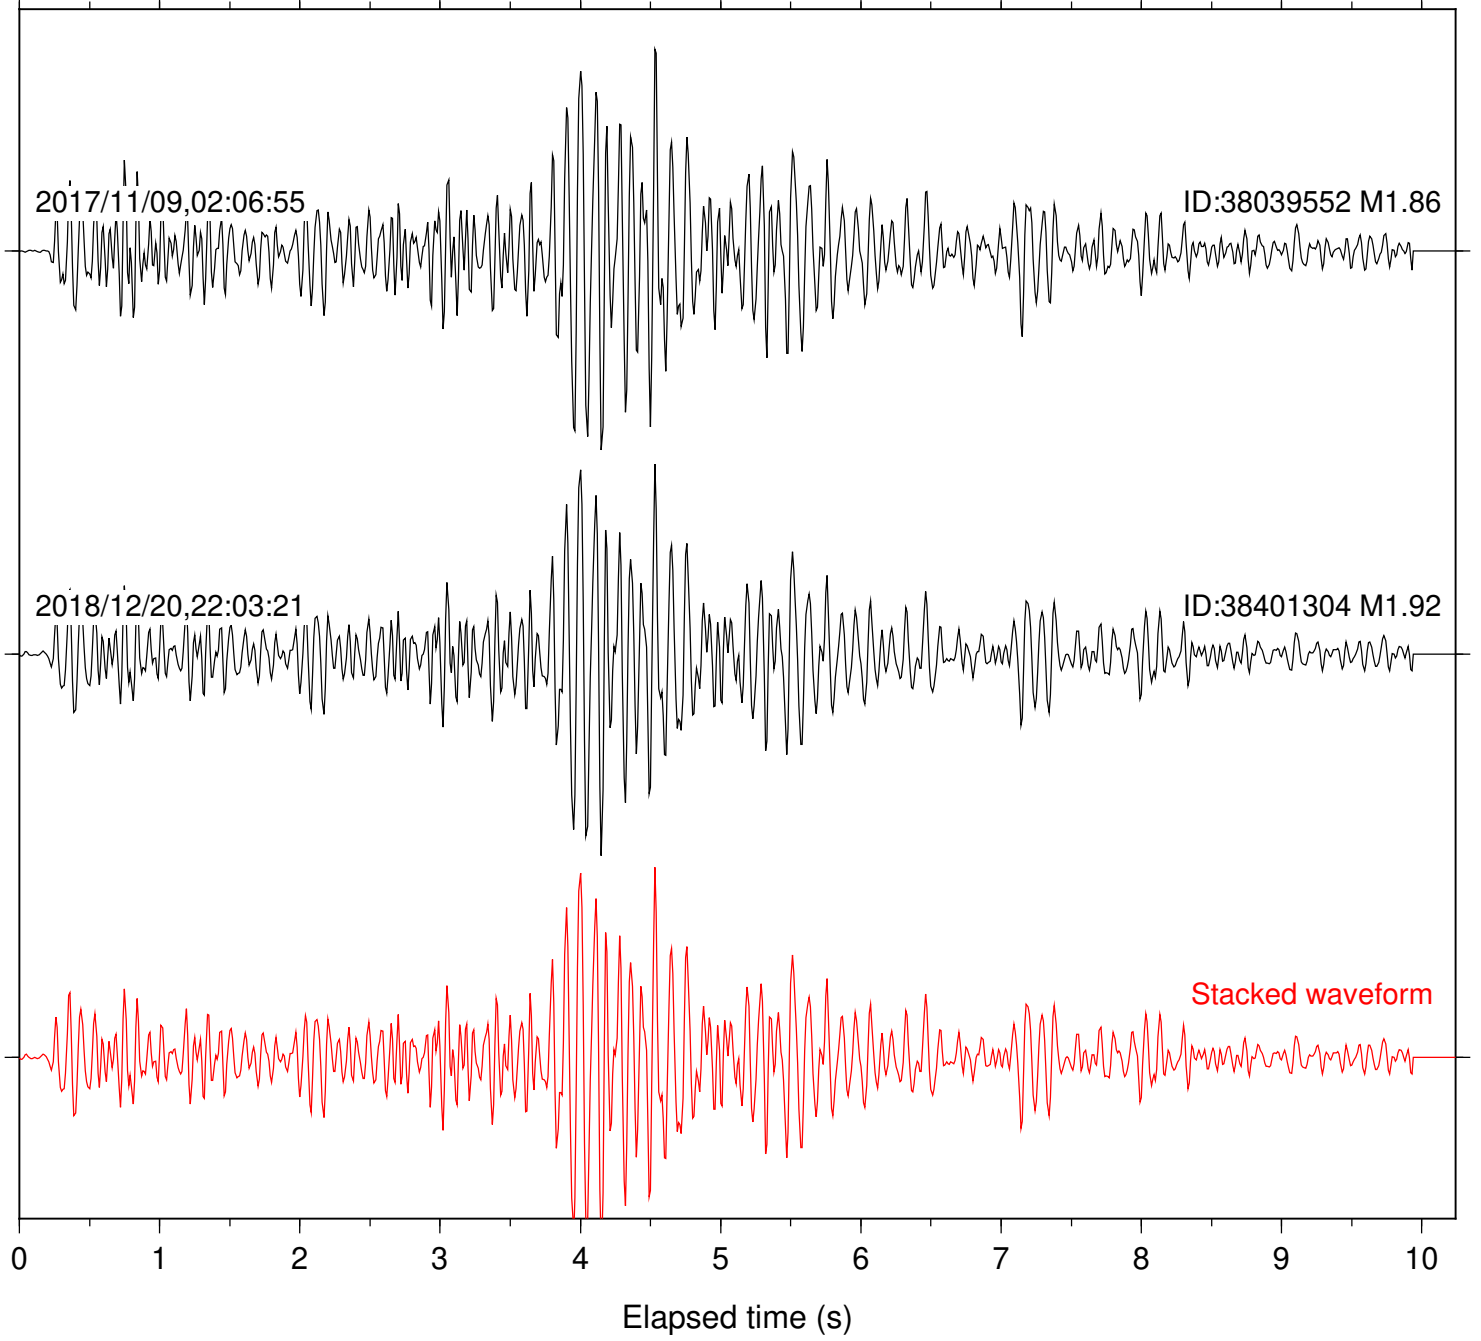

Focal depth: 6.49 km

Station: HMT2 Com: HHZ

Focal depth: 6.48 km

Station: KNW Com: HHZ

Focal depth: 6.49 km

Station: LKH Com: HHZ

Focal depth: 6.49 km

Station: LVA2 Com: HHZ