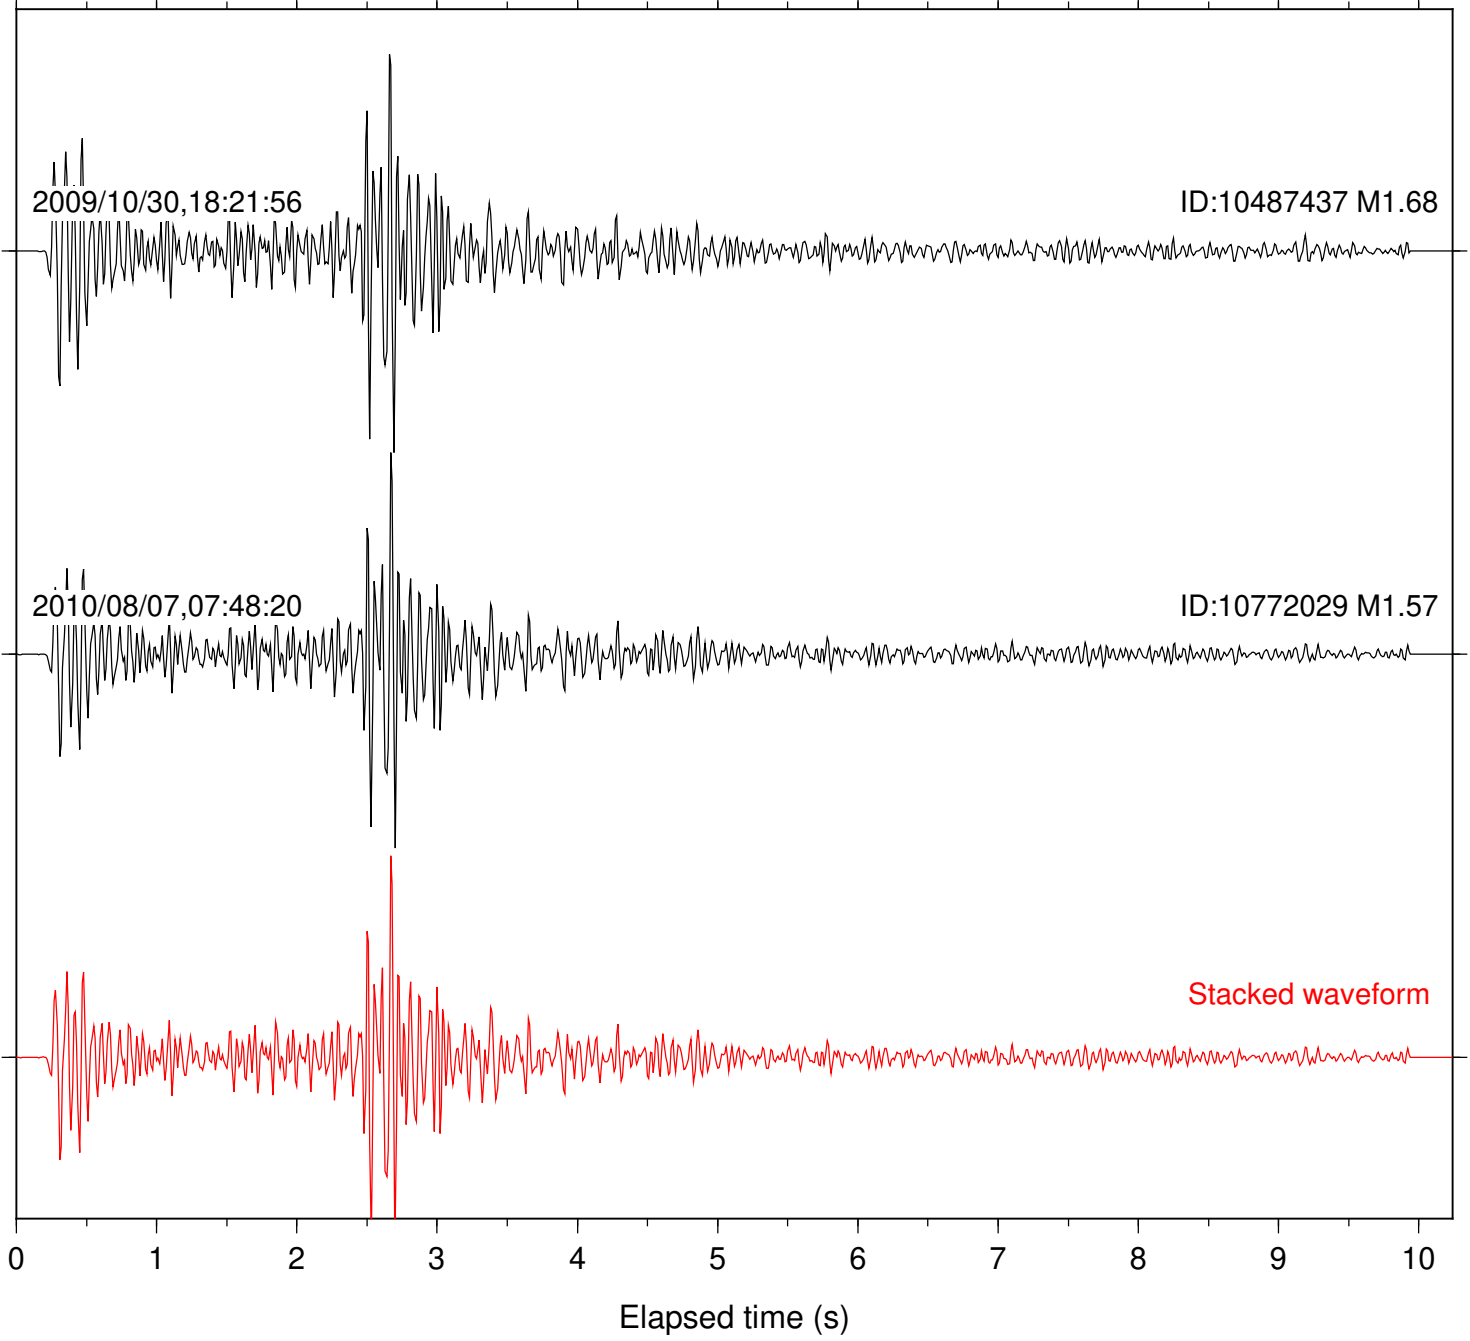

Station: B082 Com: EHZ

Focal depth: 10.13 km