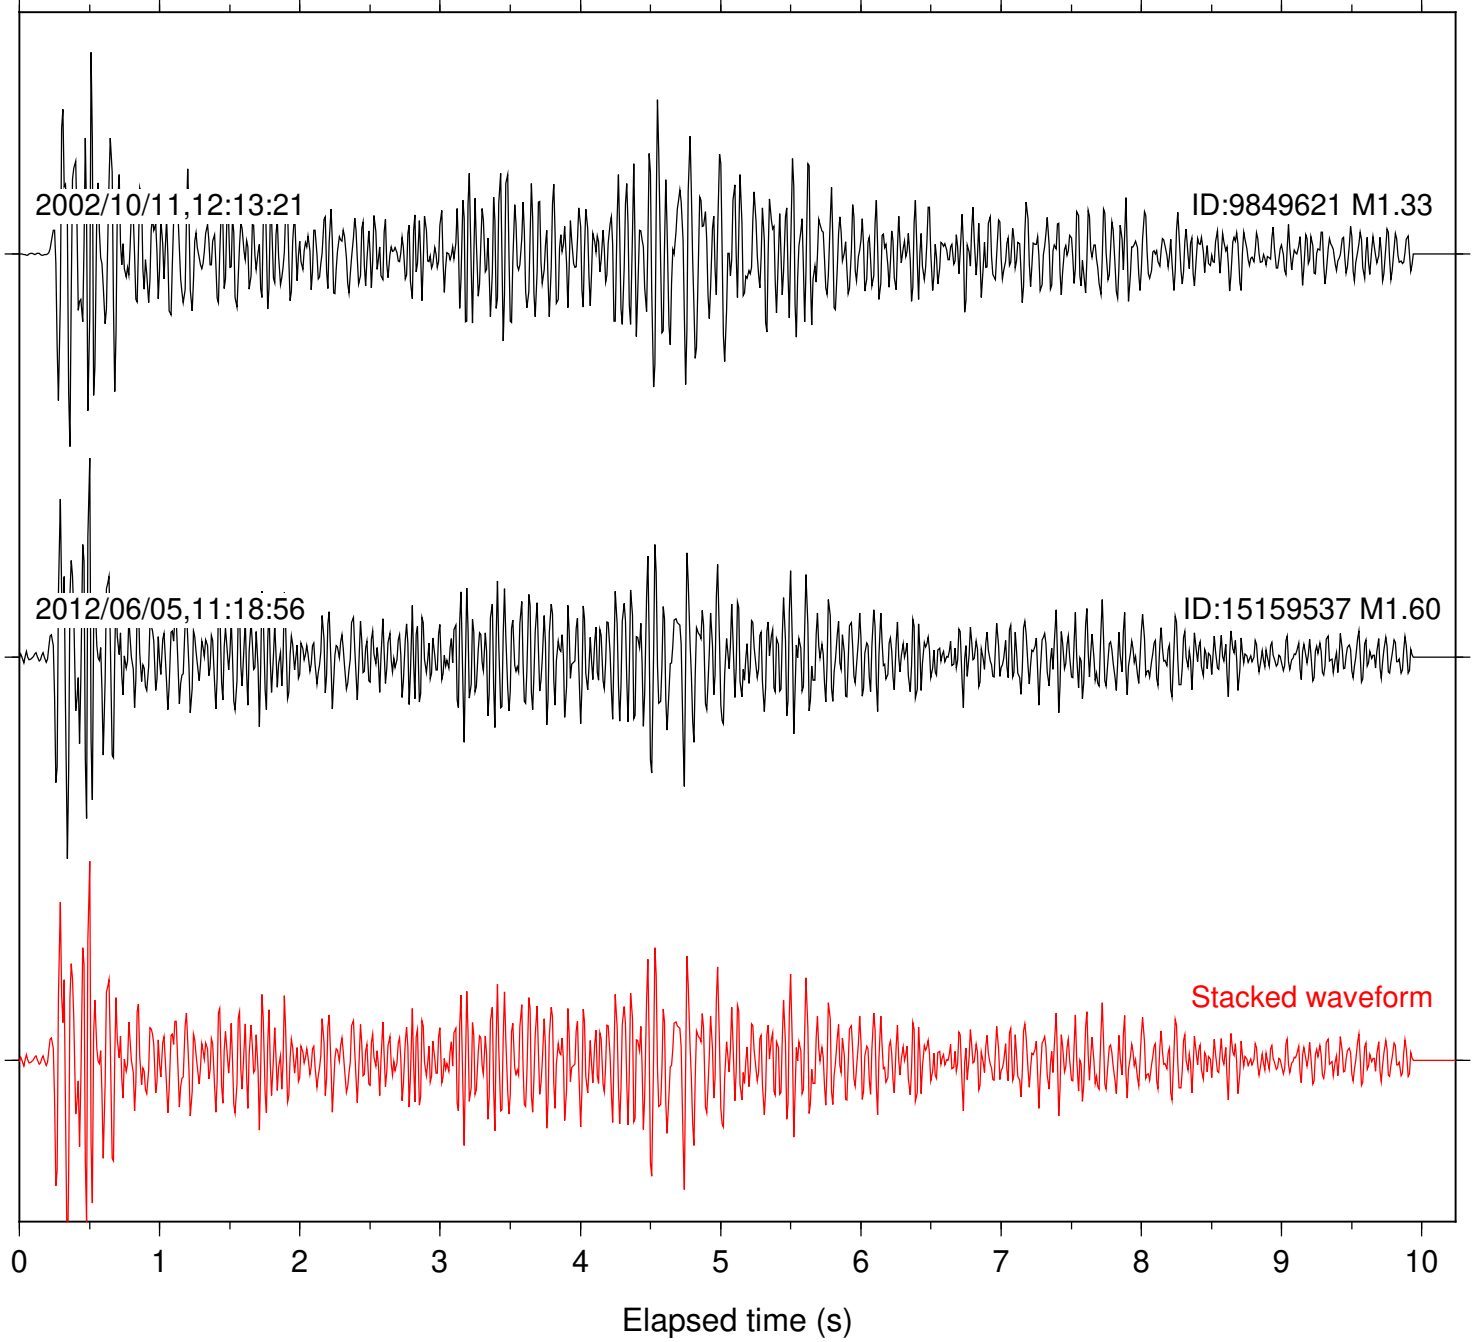

Focal depth: 7.92 km

Station: FRD Com: HHZ

Focal depth: 7.90 km

Station: AGA Com: HHZ

Focal depth: 8.61 km

Station: CRY Com: HHZ

Focal depth: 8.61 km

Station: PFO Com: HHZ