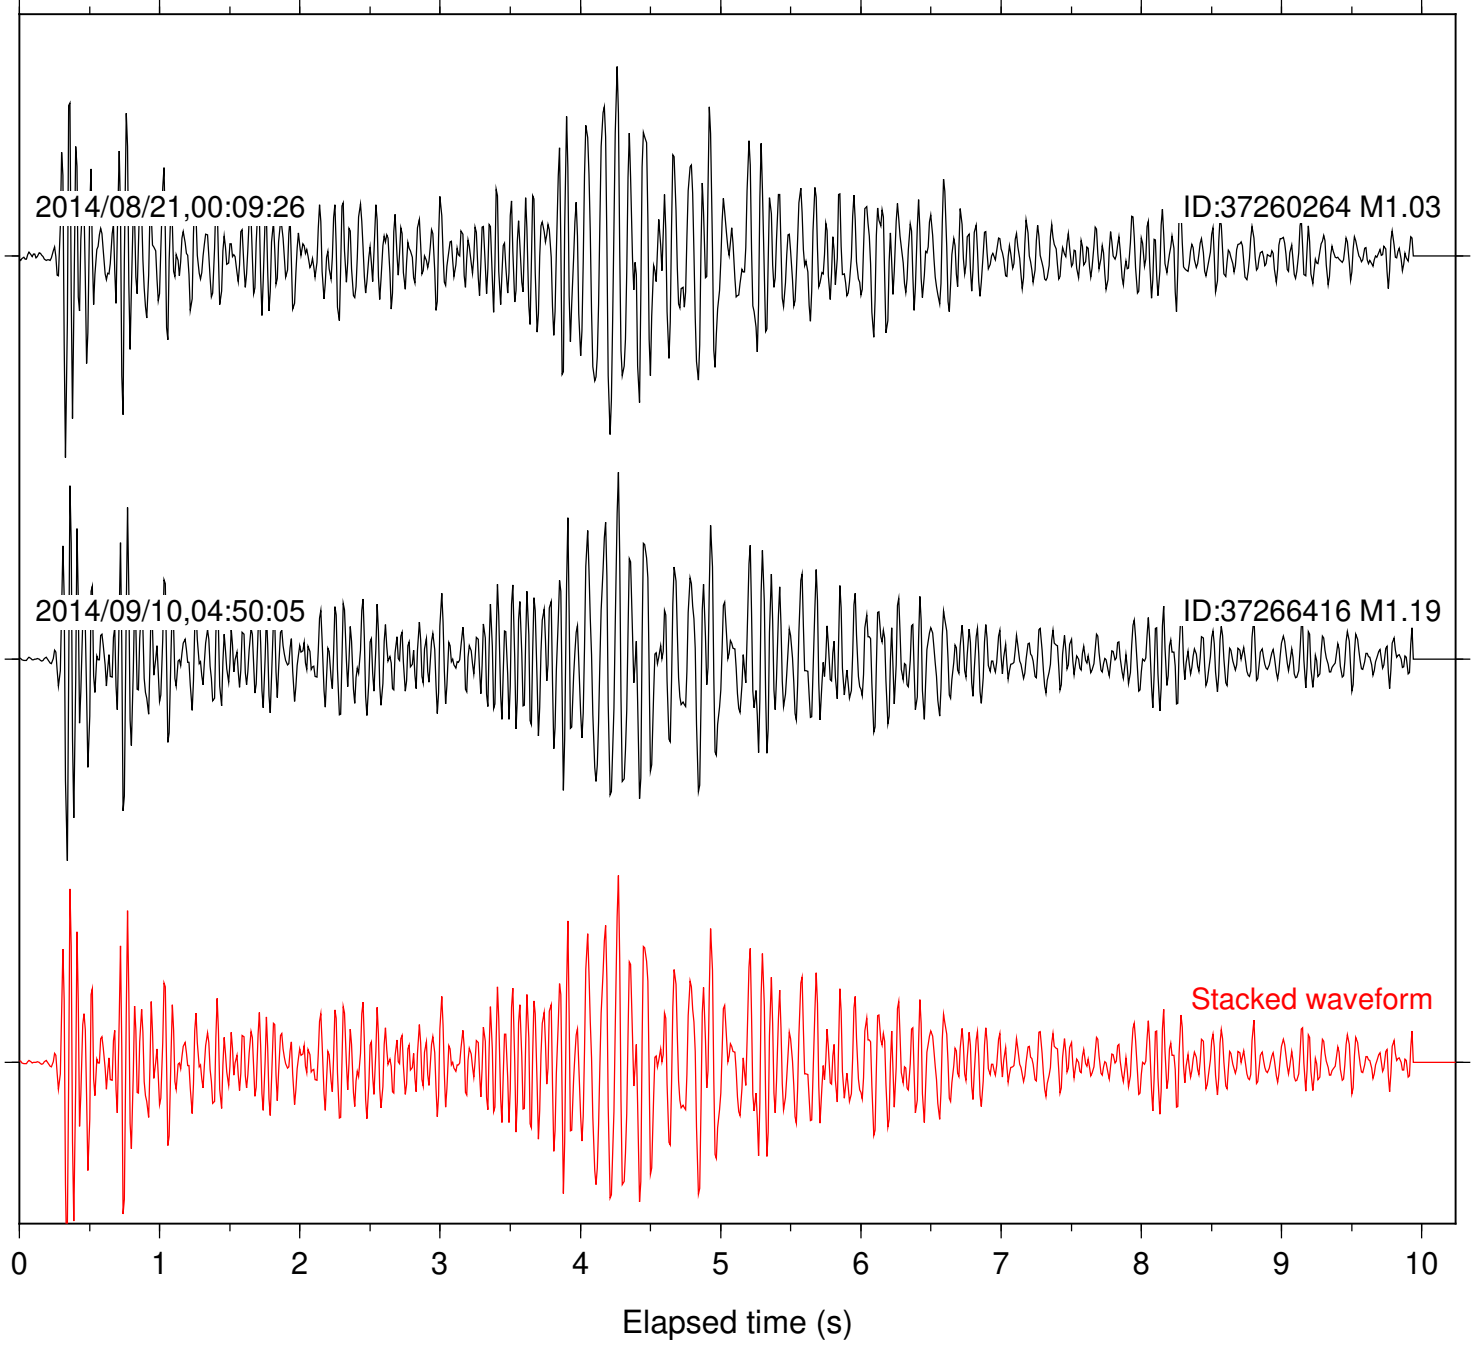

Station: B946 Com: EHZ

Focal depth: 12.20 km