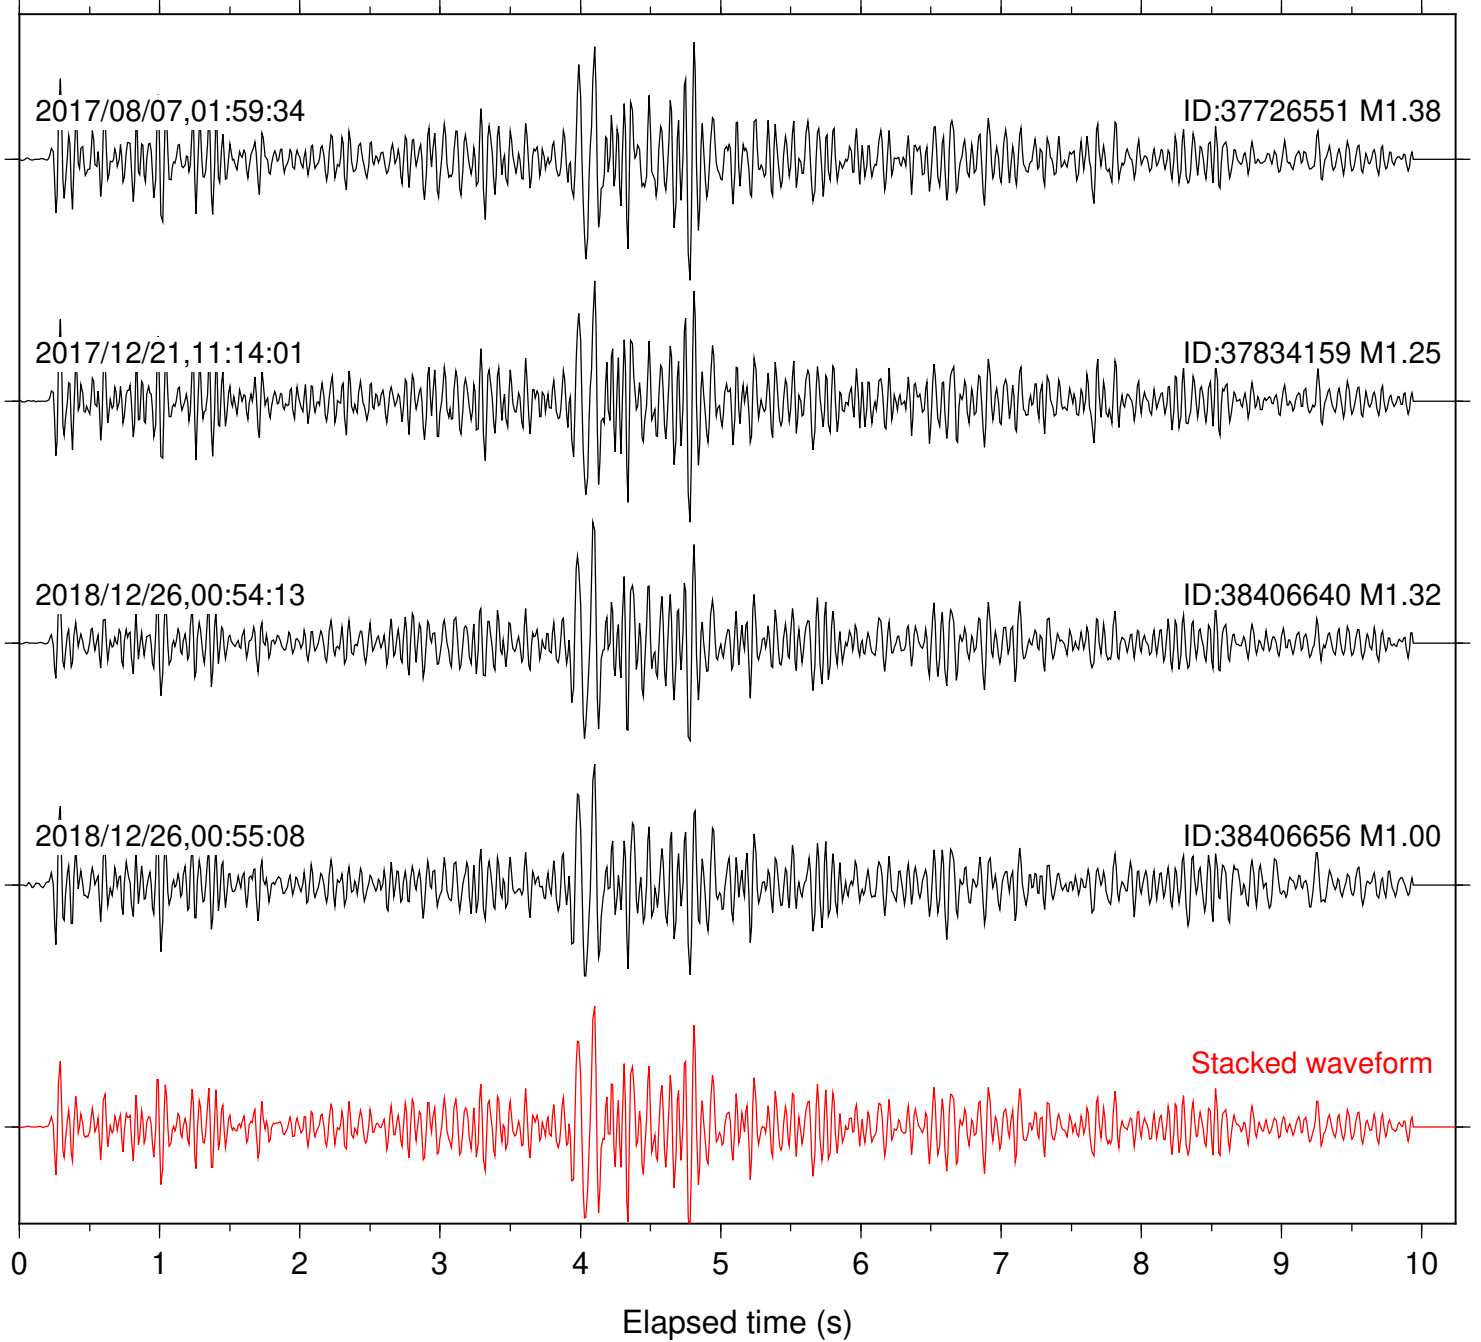

Station: FRD Com: HHZ

Focal depth: 6.96 km

Station: HMT2 Com: HHZ

Focal depth: 6.35 km

Station: KNW Com: HHZ

Focal depth: 6.86 km

Station: LVA2 Com: HHZ

Focal depth: 6.41 km