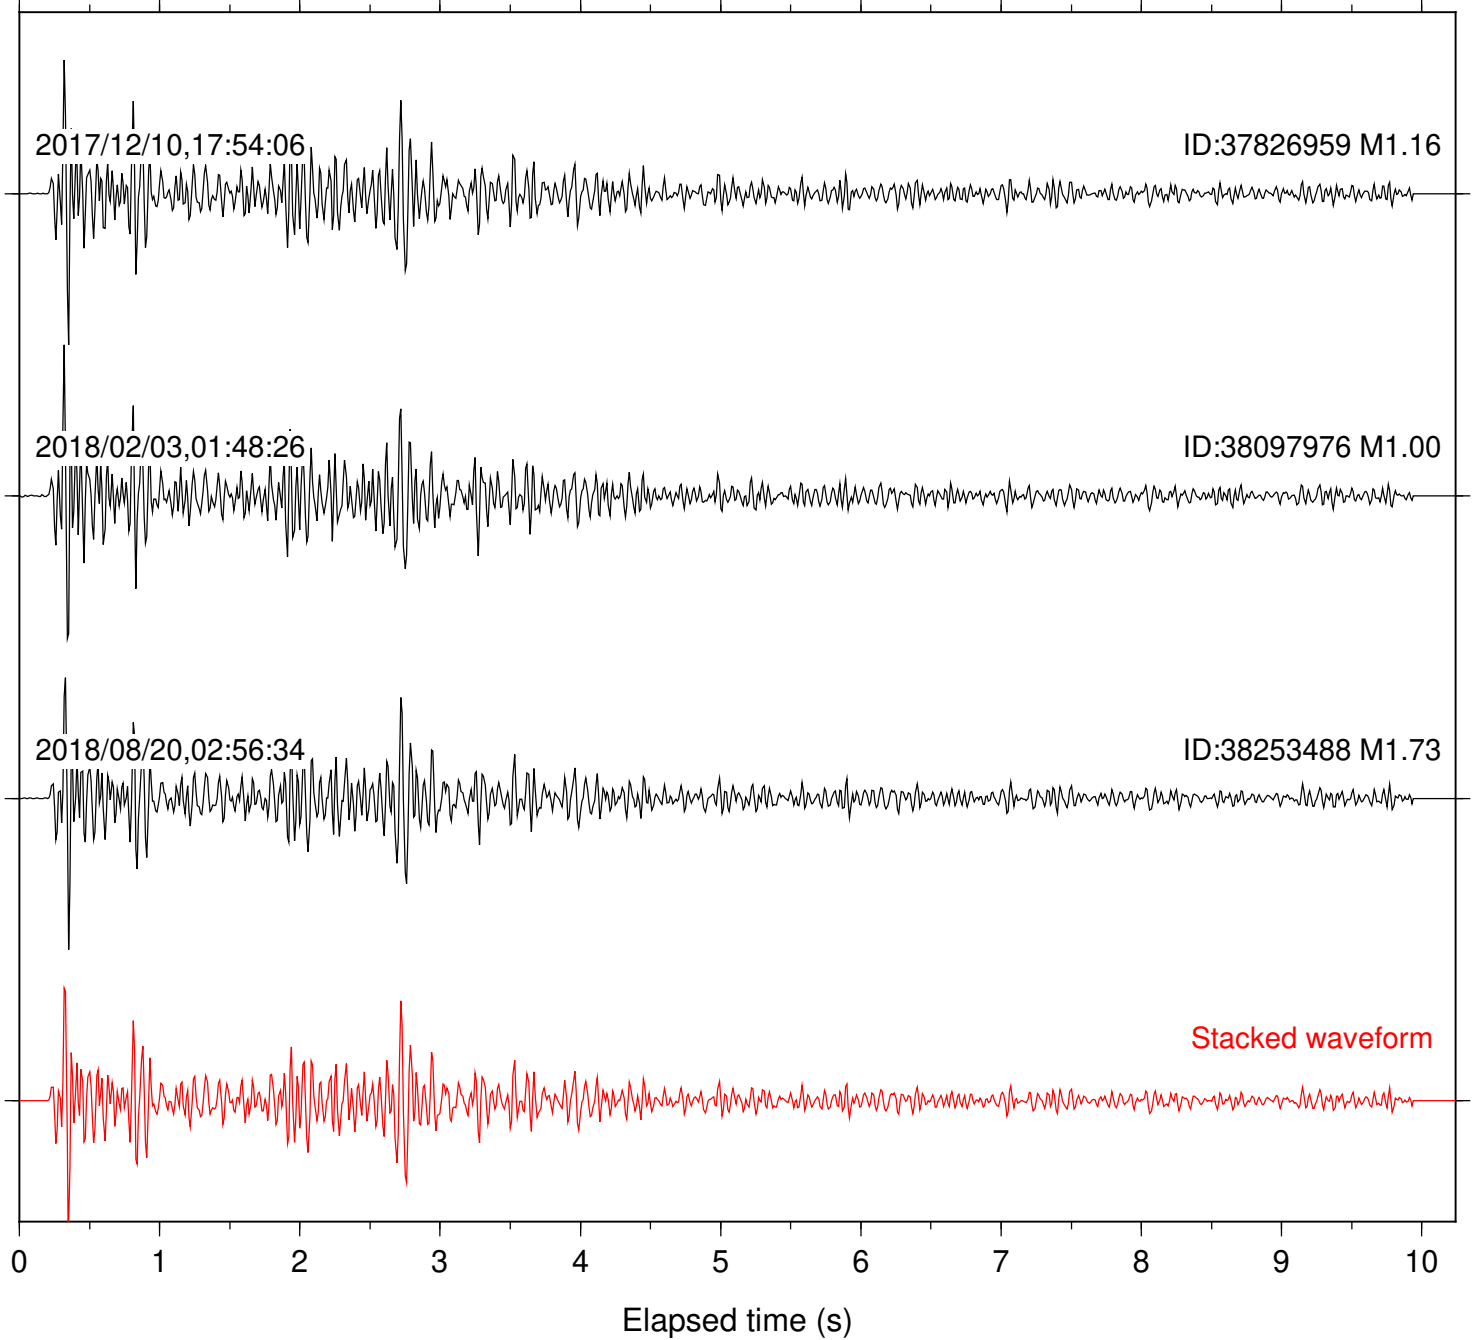

Station: FRD Com: HHZ

Focal depth: 4.98 km