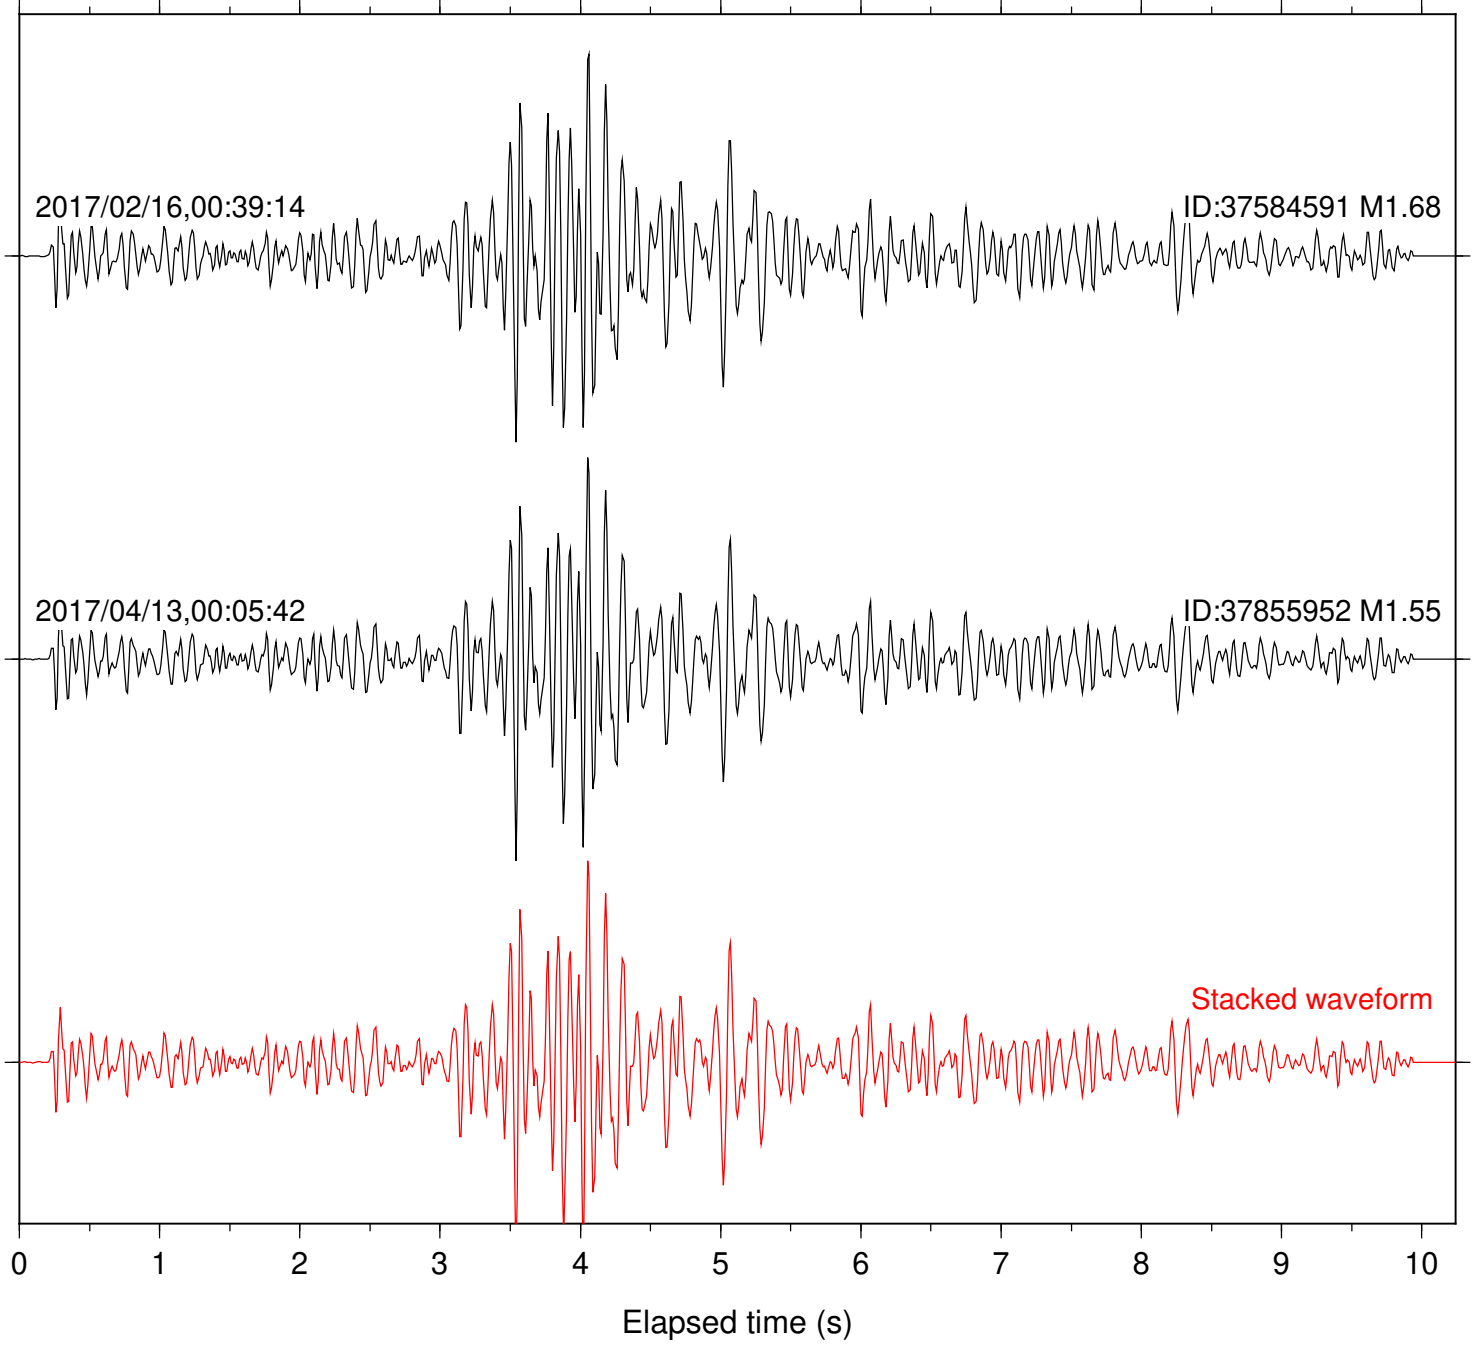

Station: POB2 Com: HHZ

Focal depth: 6.49 km