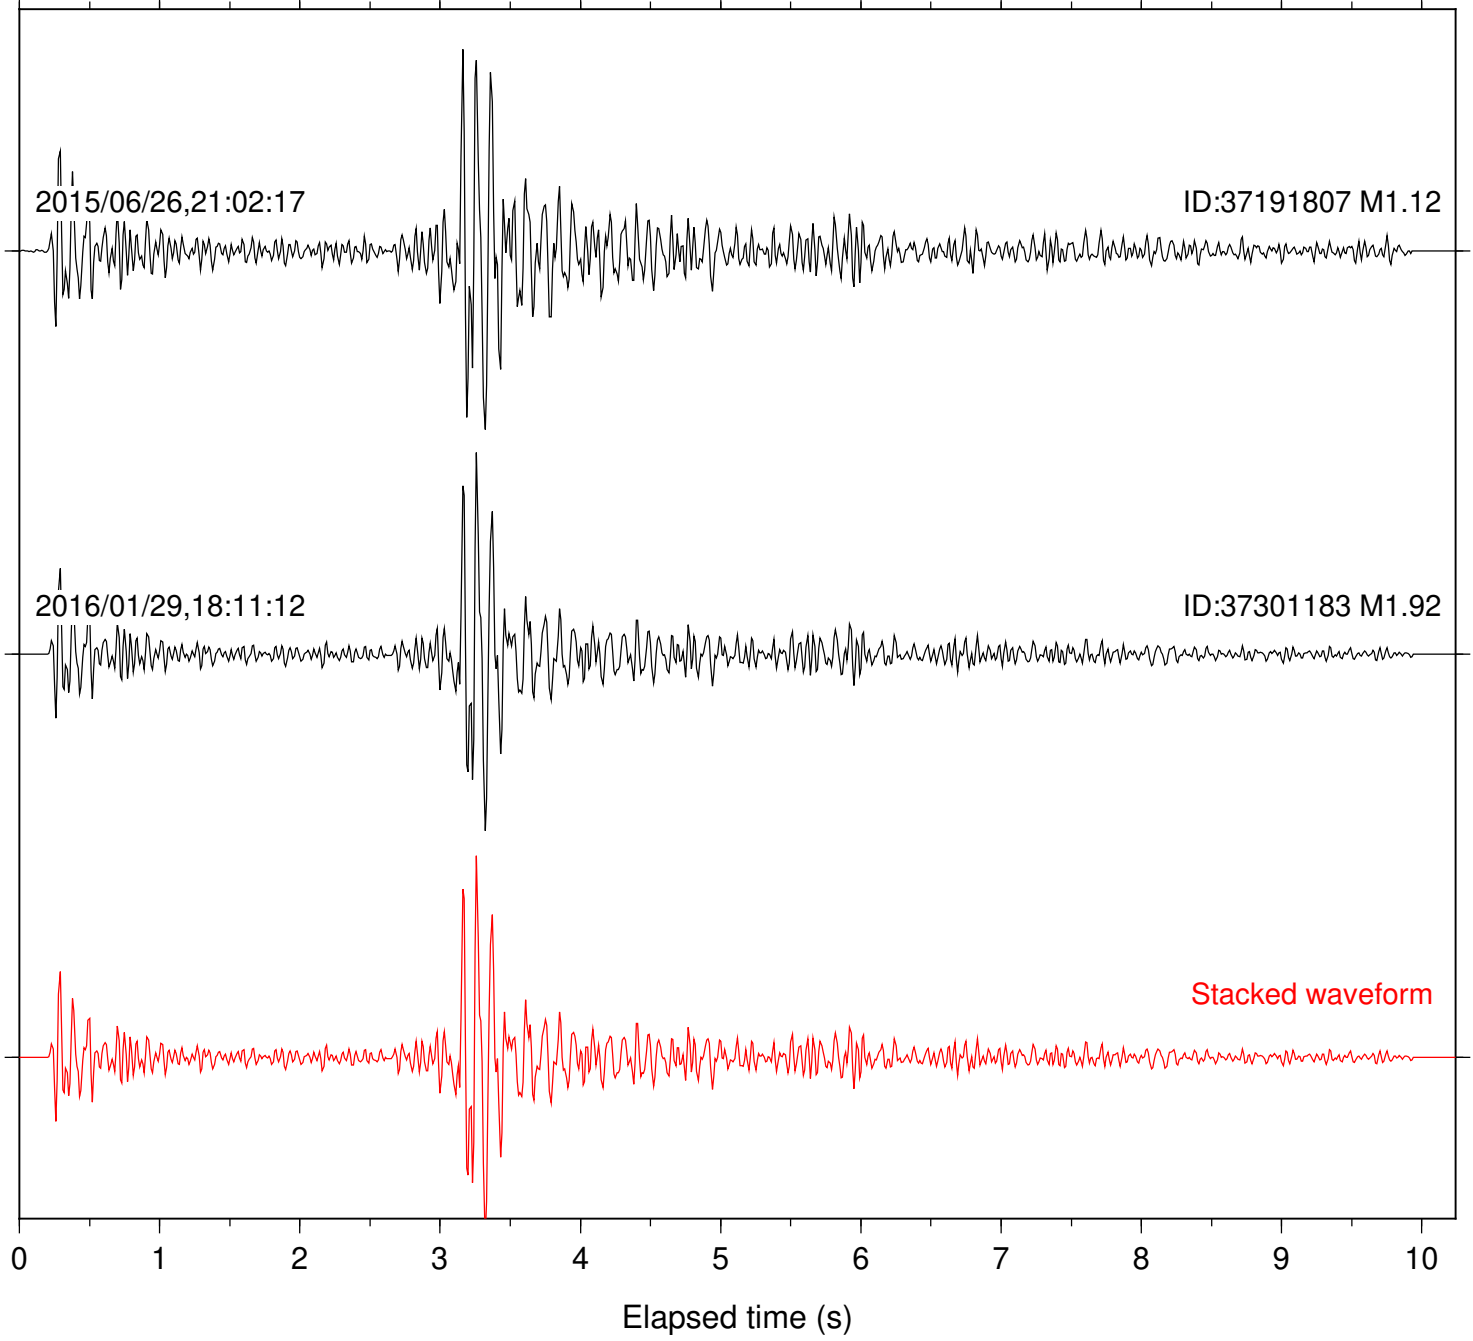

Station: BAC Com: EHZ

Focal depth: 8.62 km