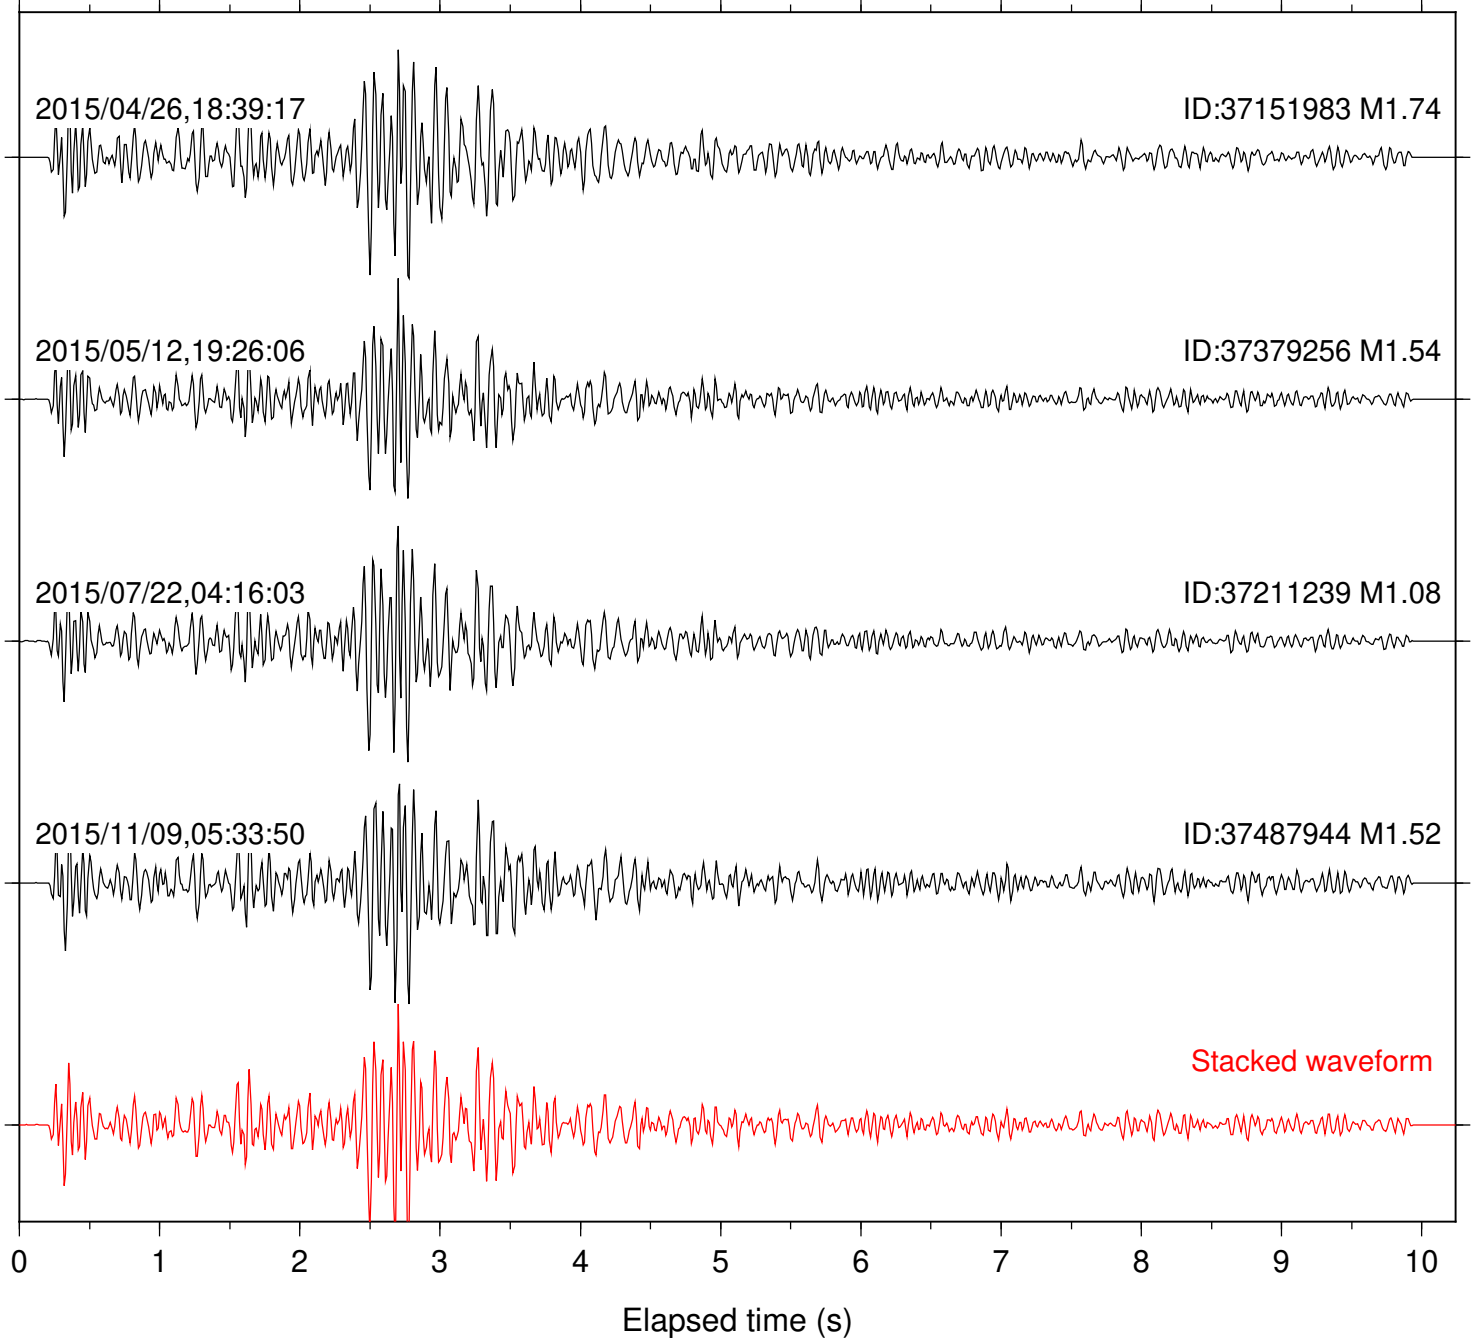

Station: B081 Com: EHZ

Focal depth: 8.33 km