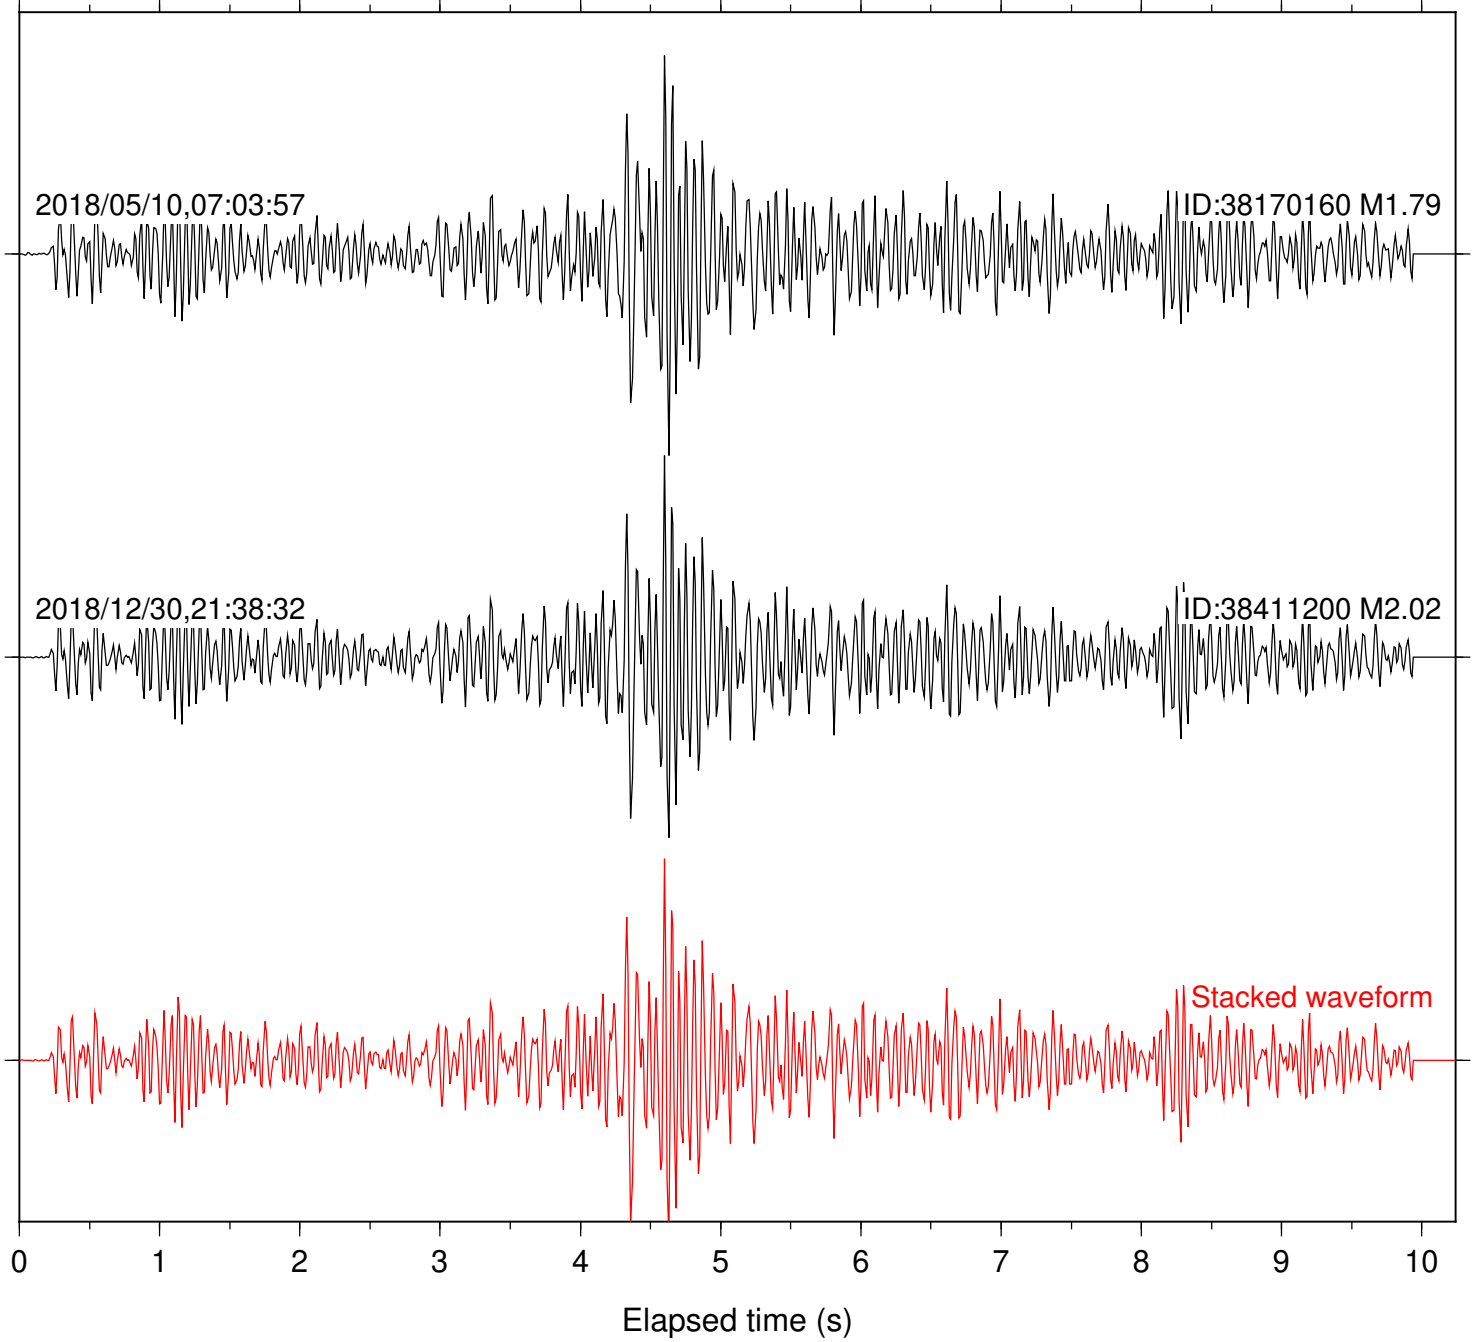

Station: PFO Com: HHZ

Focal depth: 5.61 km