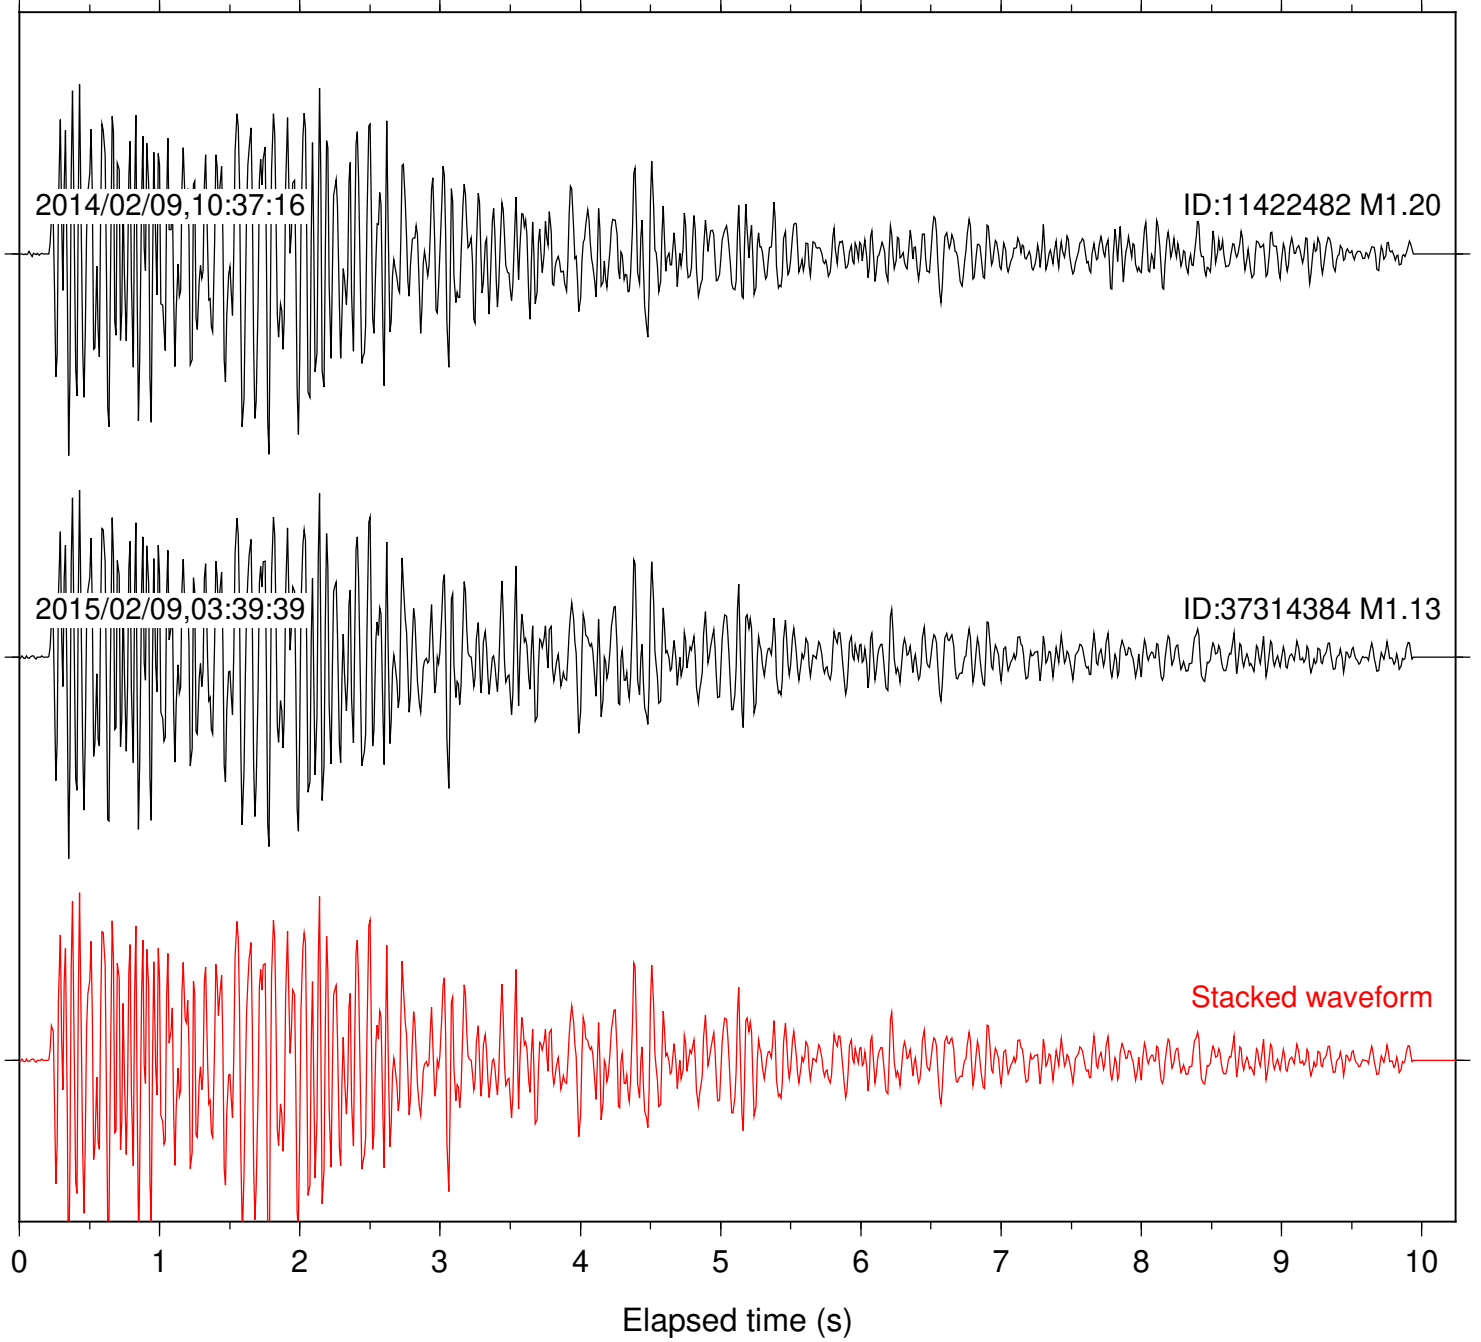

2016/07/11,22:05:31

ID:37412631 M1.08

Stacked waveform

0 1 2 3 4 5 6 7 8 9 10  
Elapsed time (s)

Station: CBK Com: EHZ

Focal depth: 2.39 km

Station: MONP2 Com: HHZ

Focal depth: 2.39 km