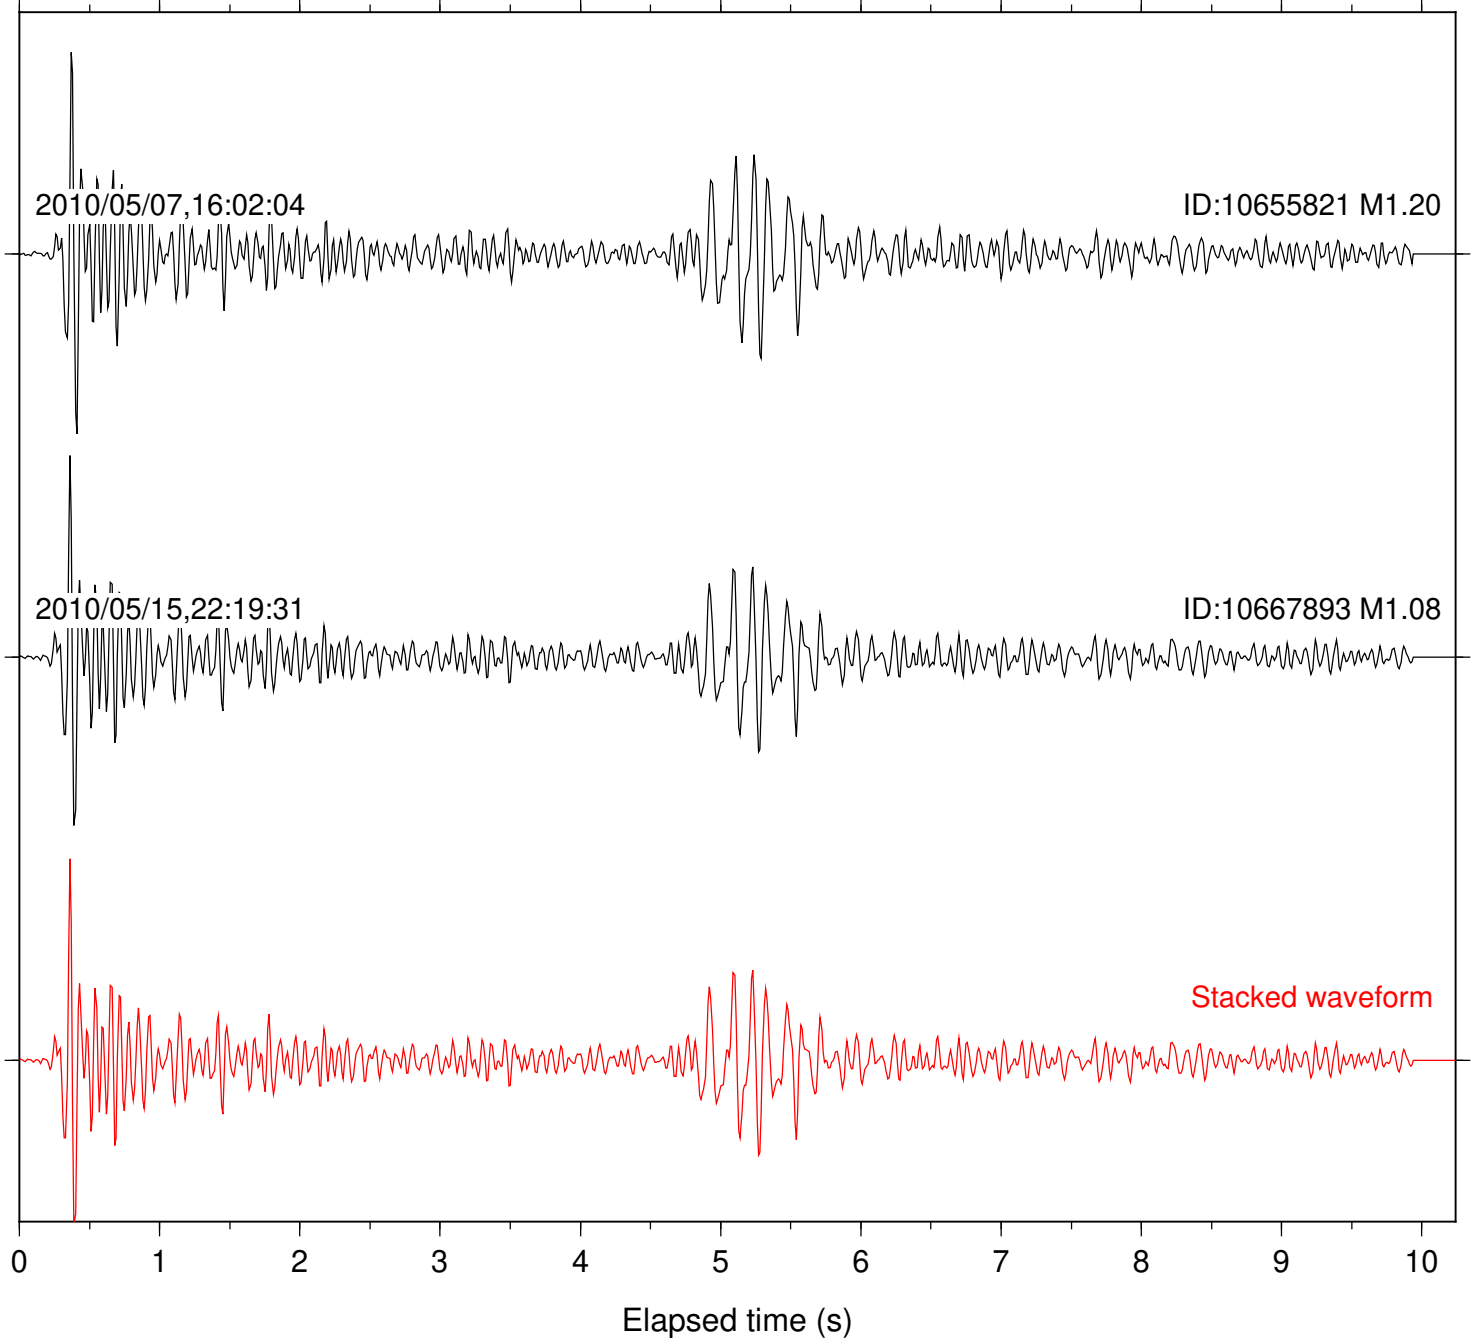

Focal depth: 2.44 km

Station: LVA2 Com: HHZ

Focal depth: 2.44 km

Station: TOR Com: HHZ

Focal depth: 2.43 km

Station: B081 Com: EHZ

Focal depth: 5.21 km

Station: B082 Com: EHZ