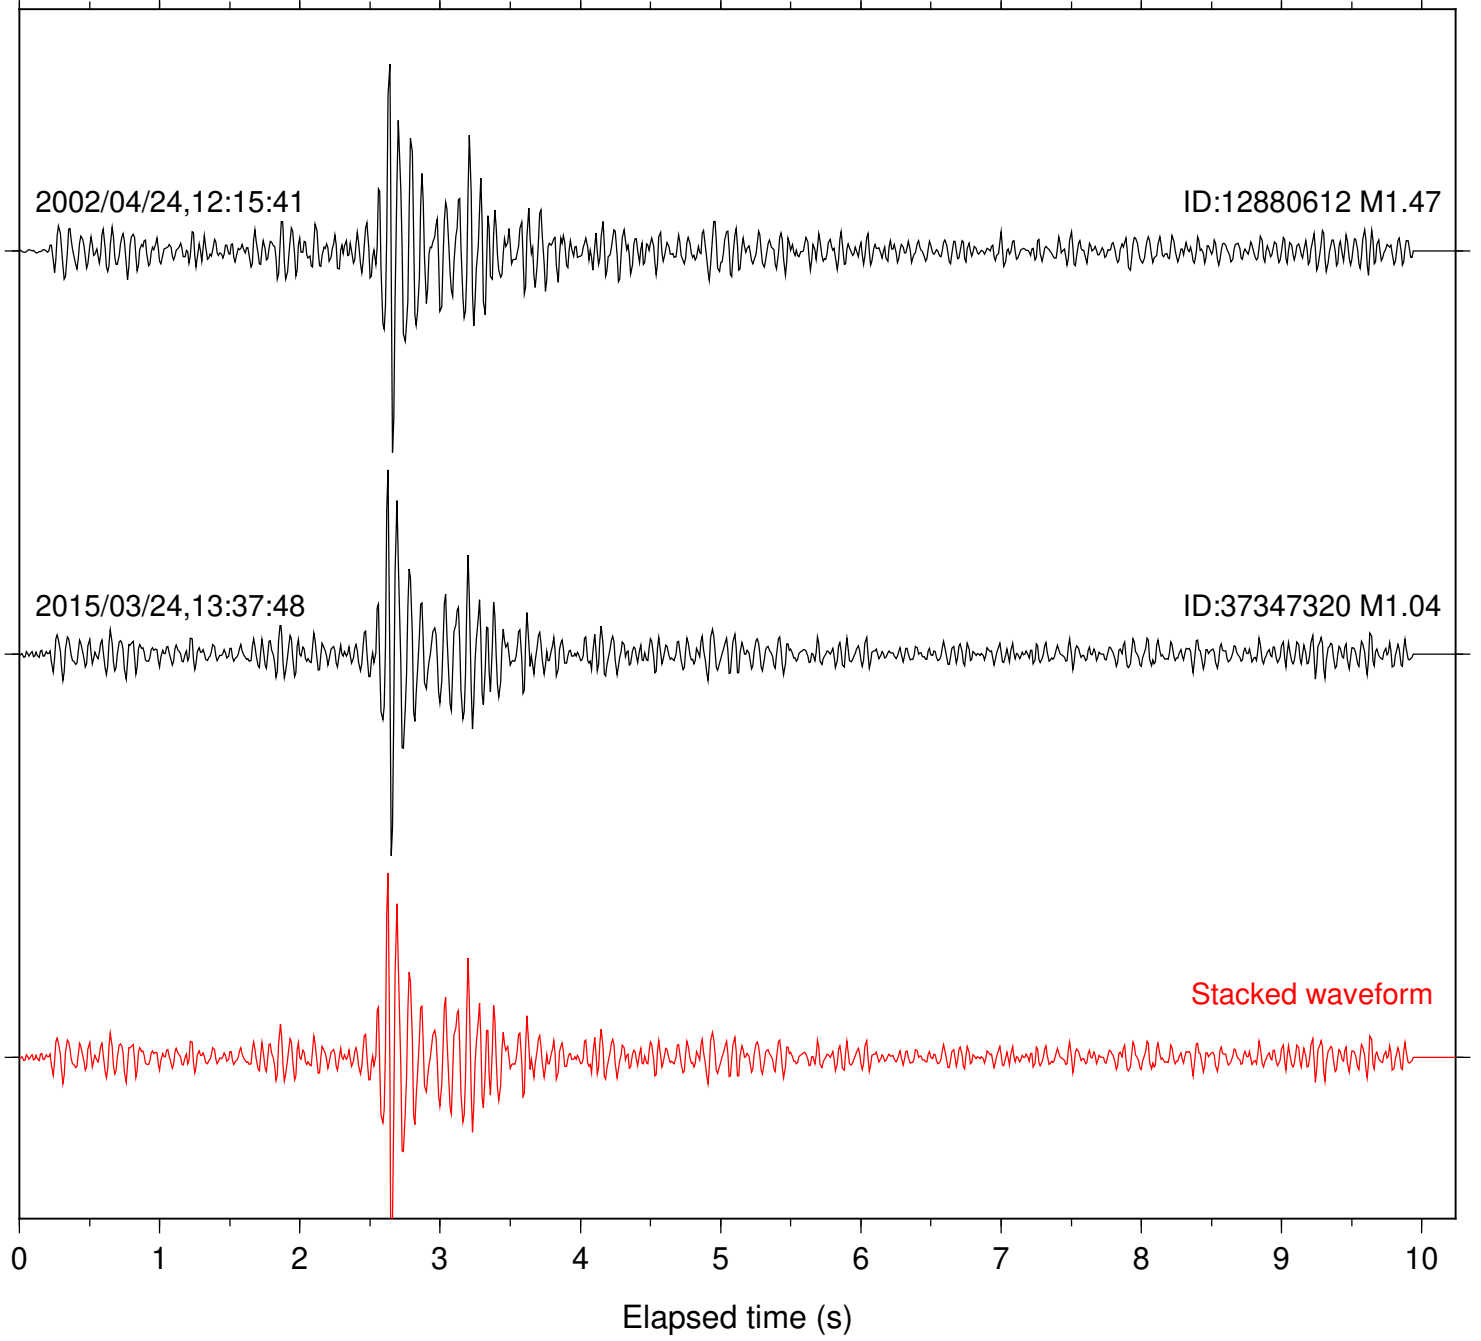

Focal depth: 17.82 km

Station: DGR Com: HHZ

Focal depth: 17.82 km

Station: FRD Com: HHZ

Focal depth: 17.82 km

Station: KNW Com: HHZ

Focal depth: 17.82 km

Station: B081 Com: EHZ