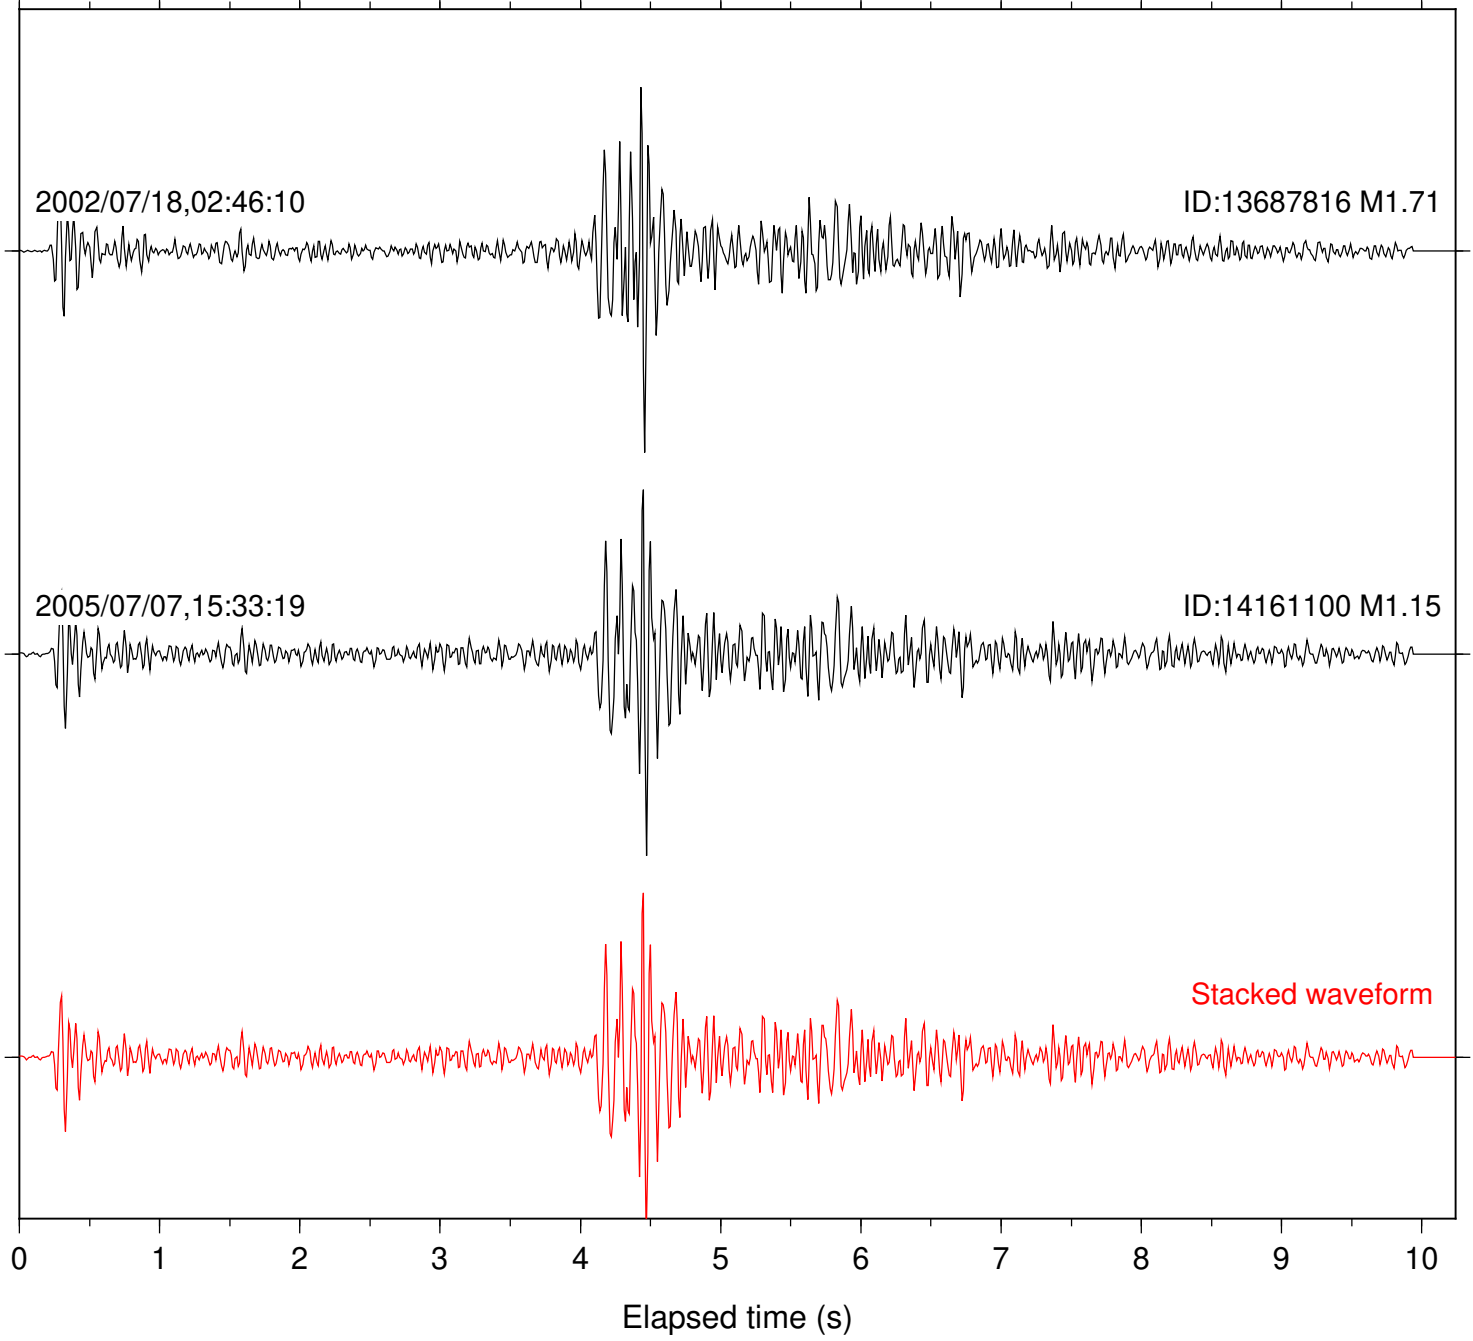

Station: BAC Com: EHZ

Focal depth: 16.62 km