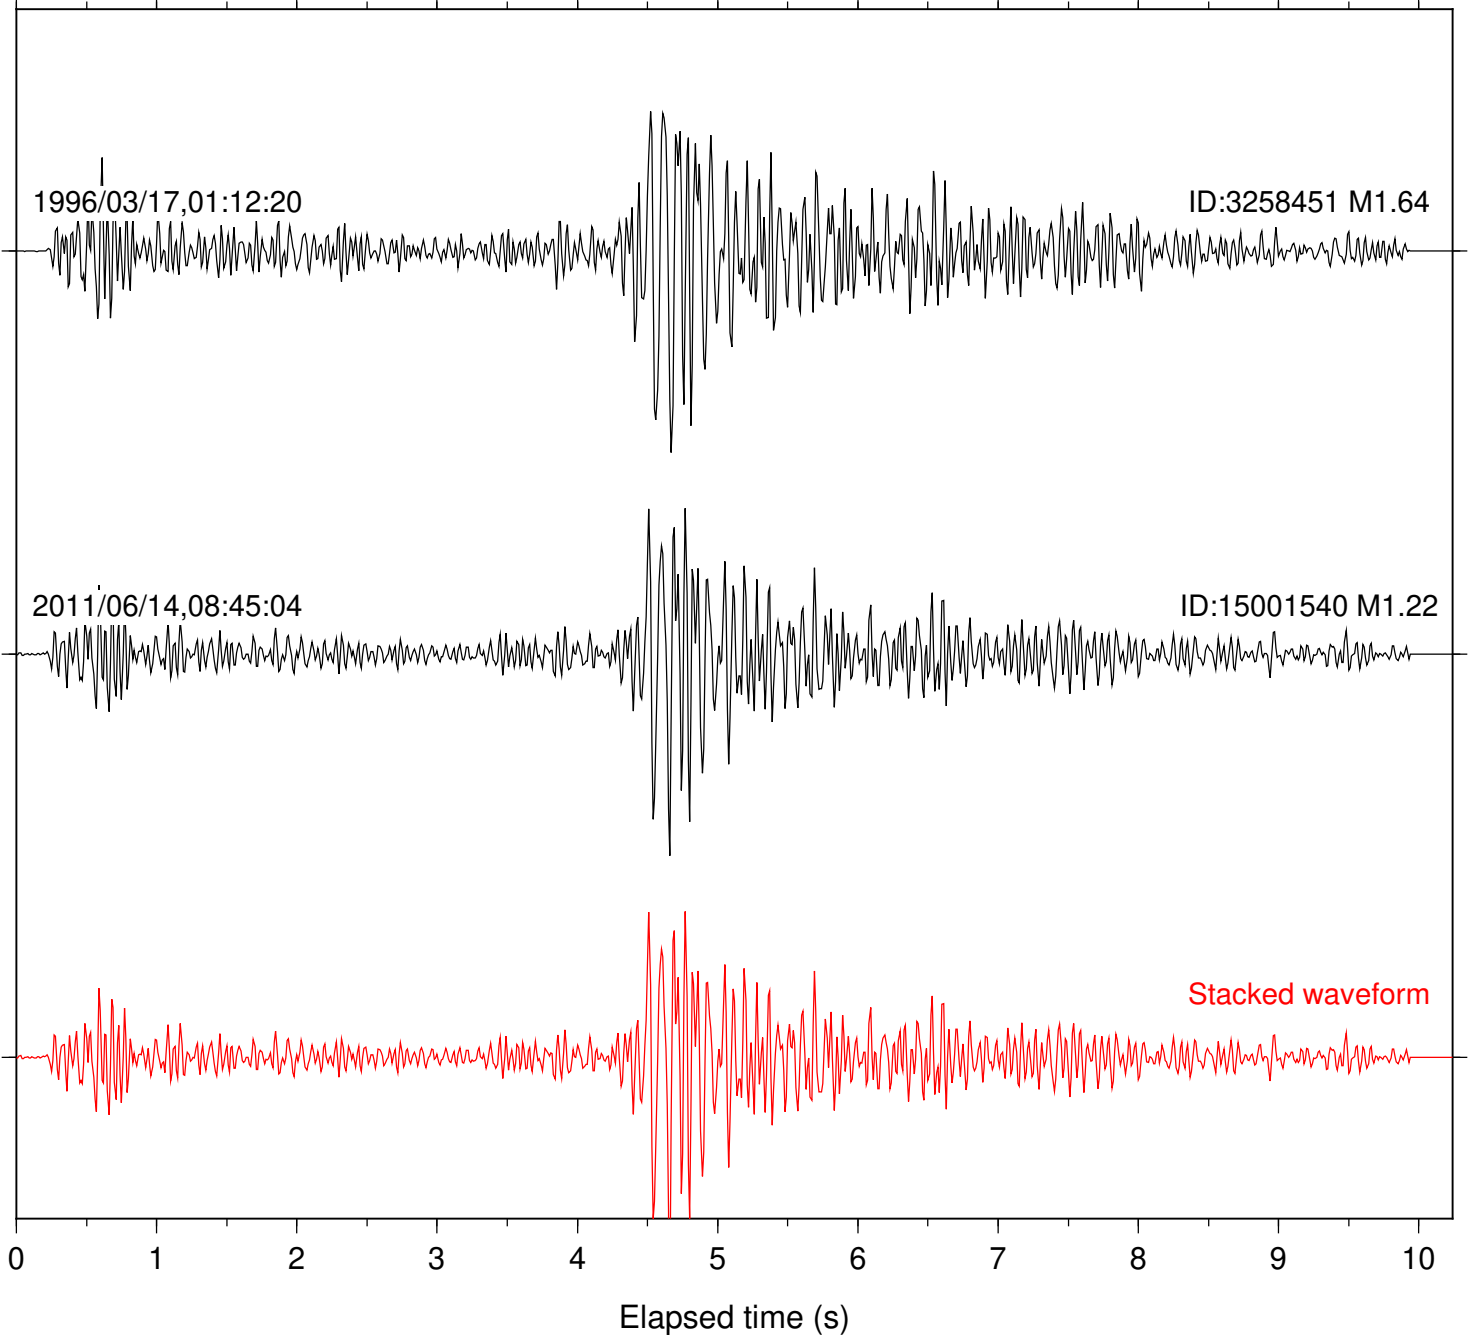

Focal depth: 4.98 km

Station: POB2 Com: HHZ

Focal depth: 4.97 km

Station: BAC Com: EHZ

Focal depth: 17.10 km

Station: DGR Com: HHZ

Focal depth: 17.10 km

Station: AGA Com: HHZ