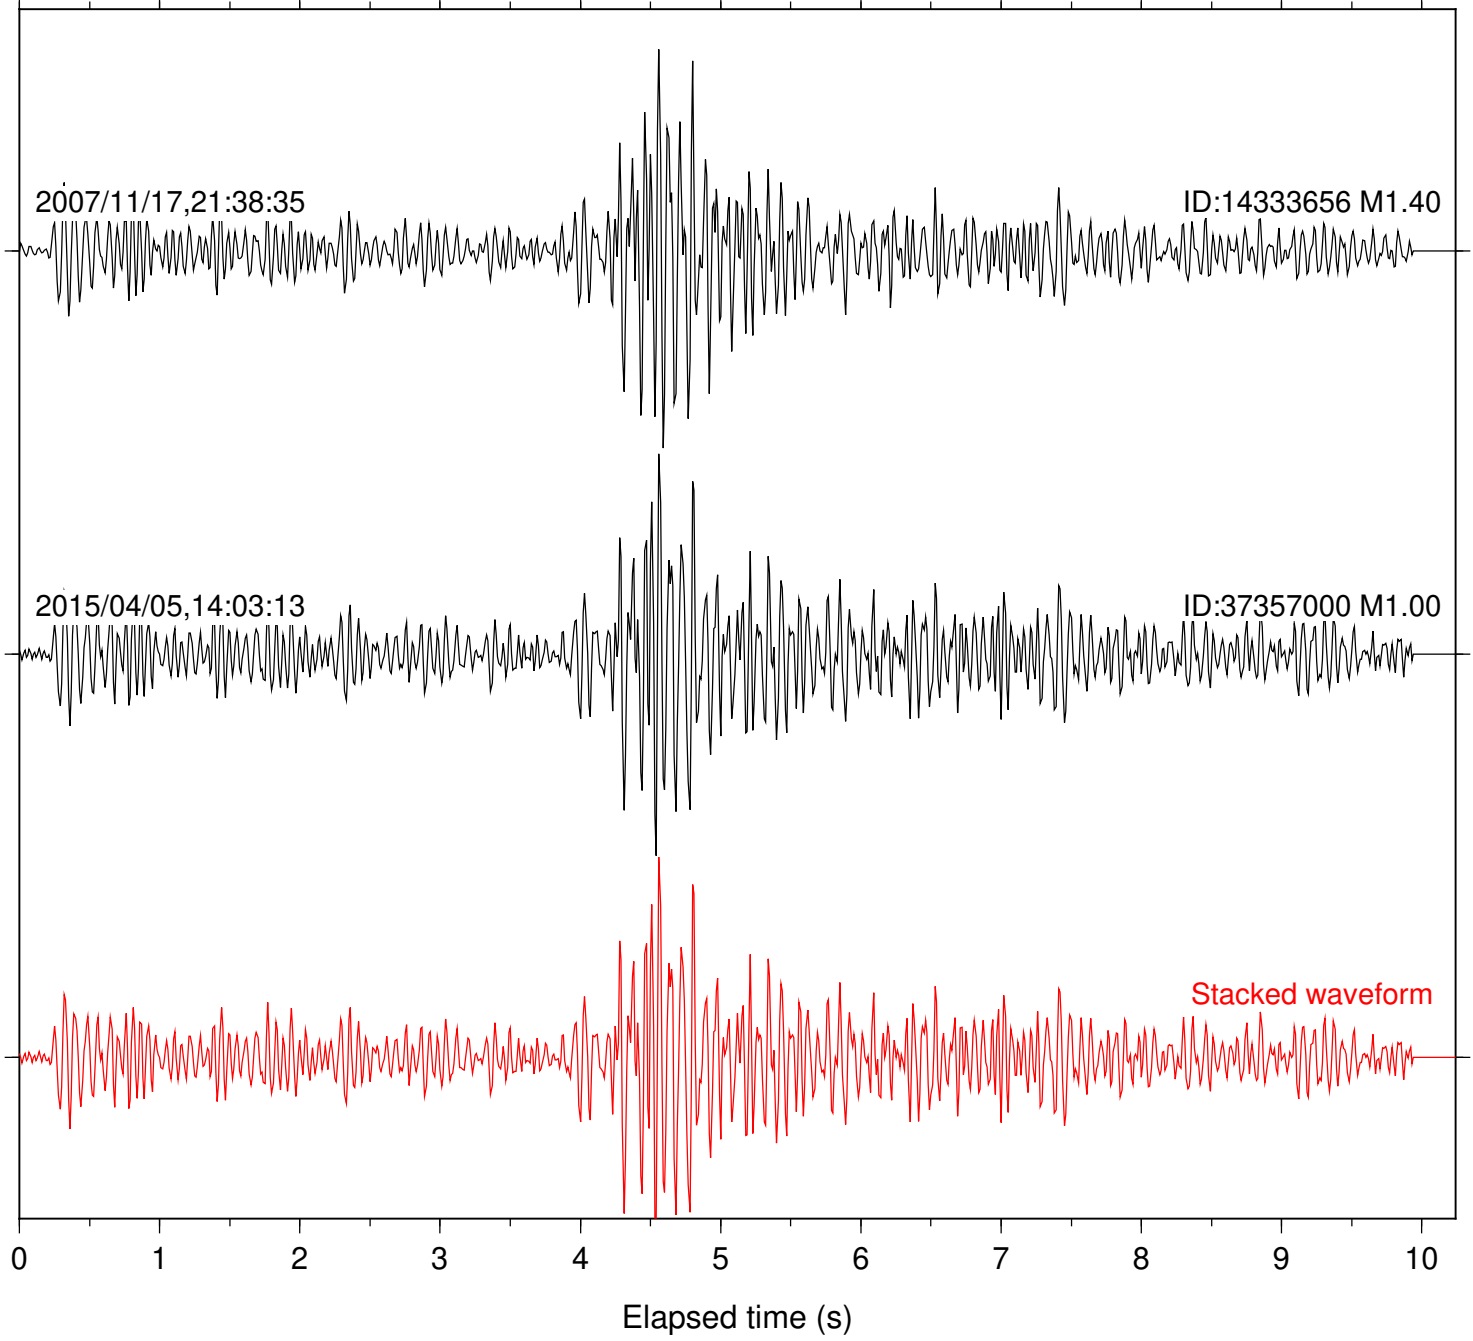

Station: KNW Com: HHZ

Focal depth: 6.23 km