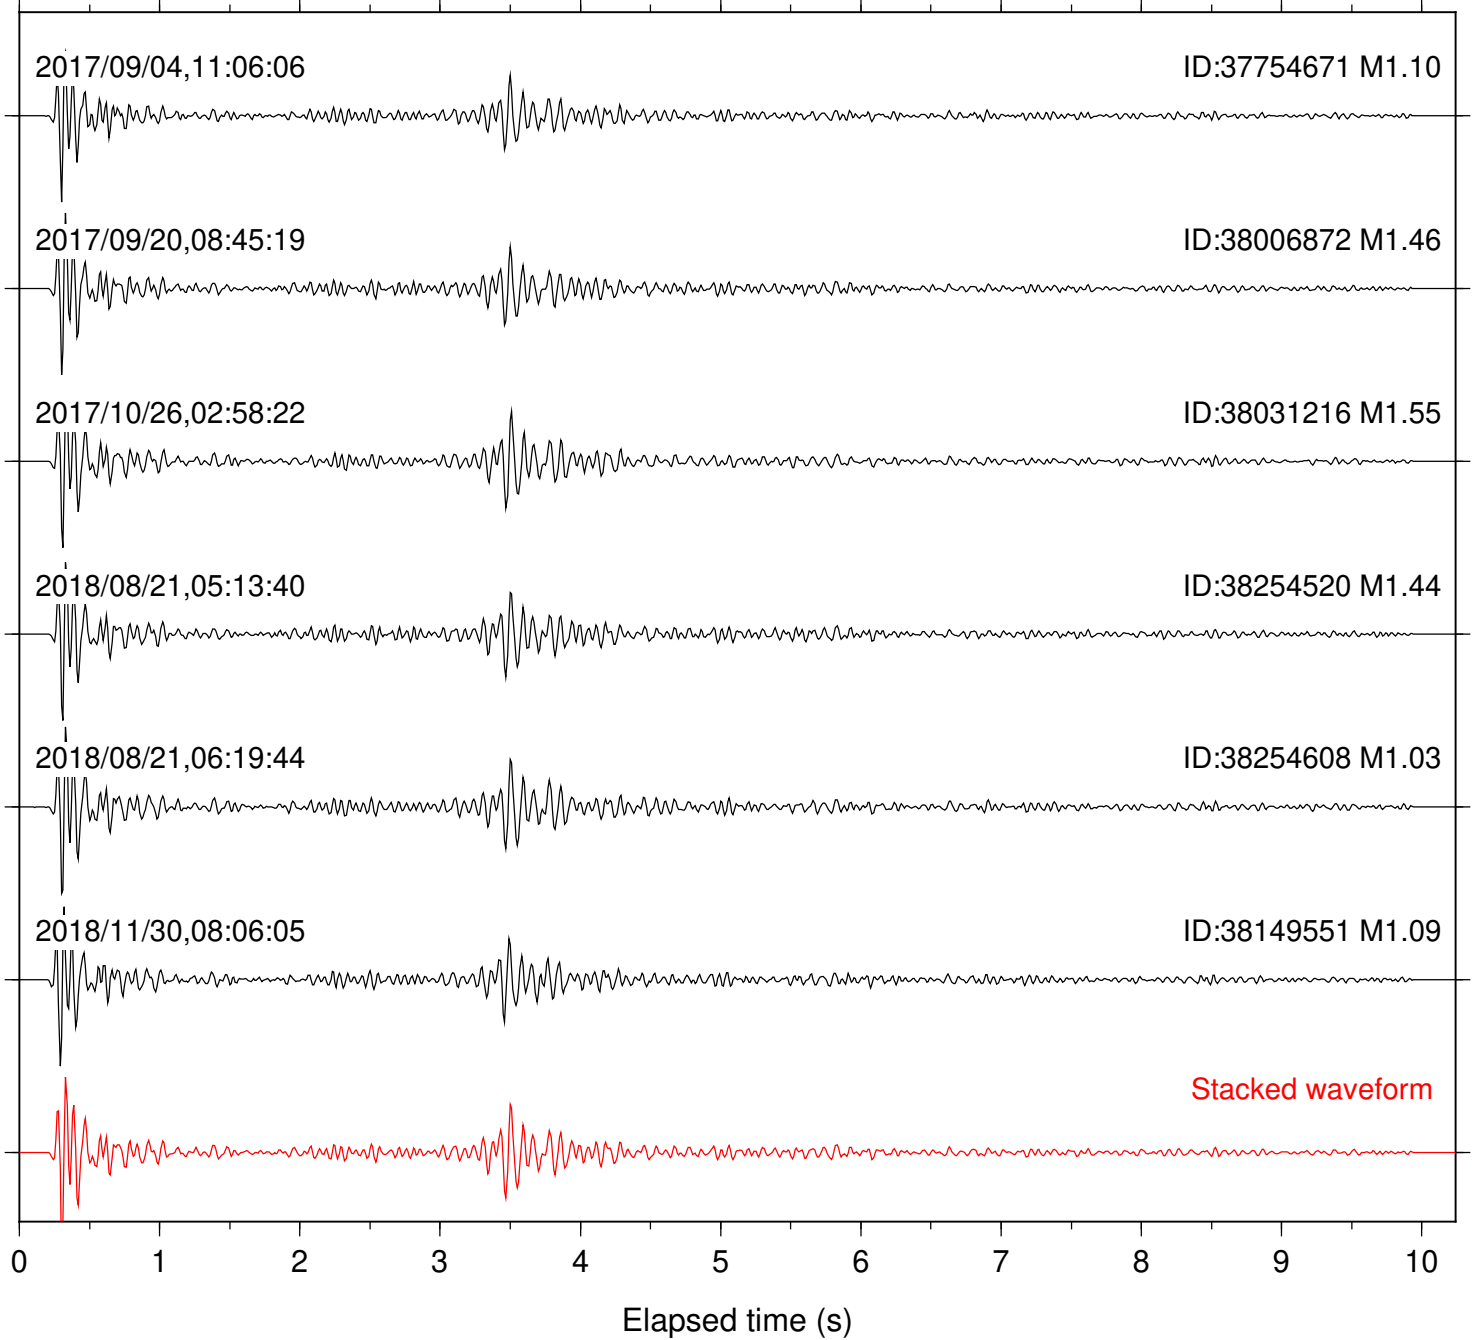

Station: CSH Com: HHZ

Focal depth: 4.50 km