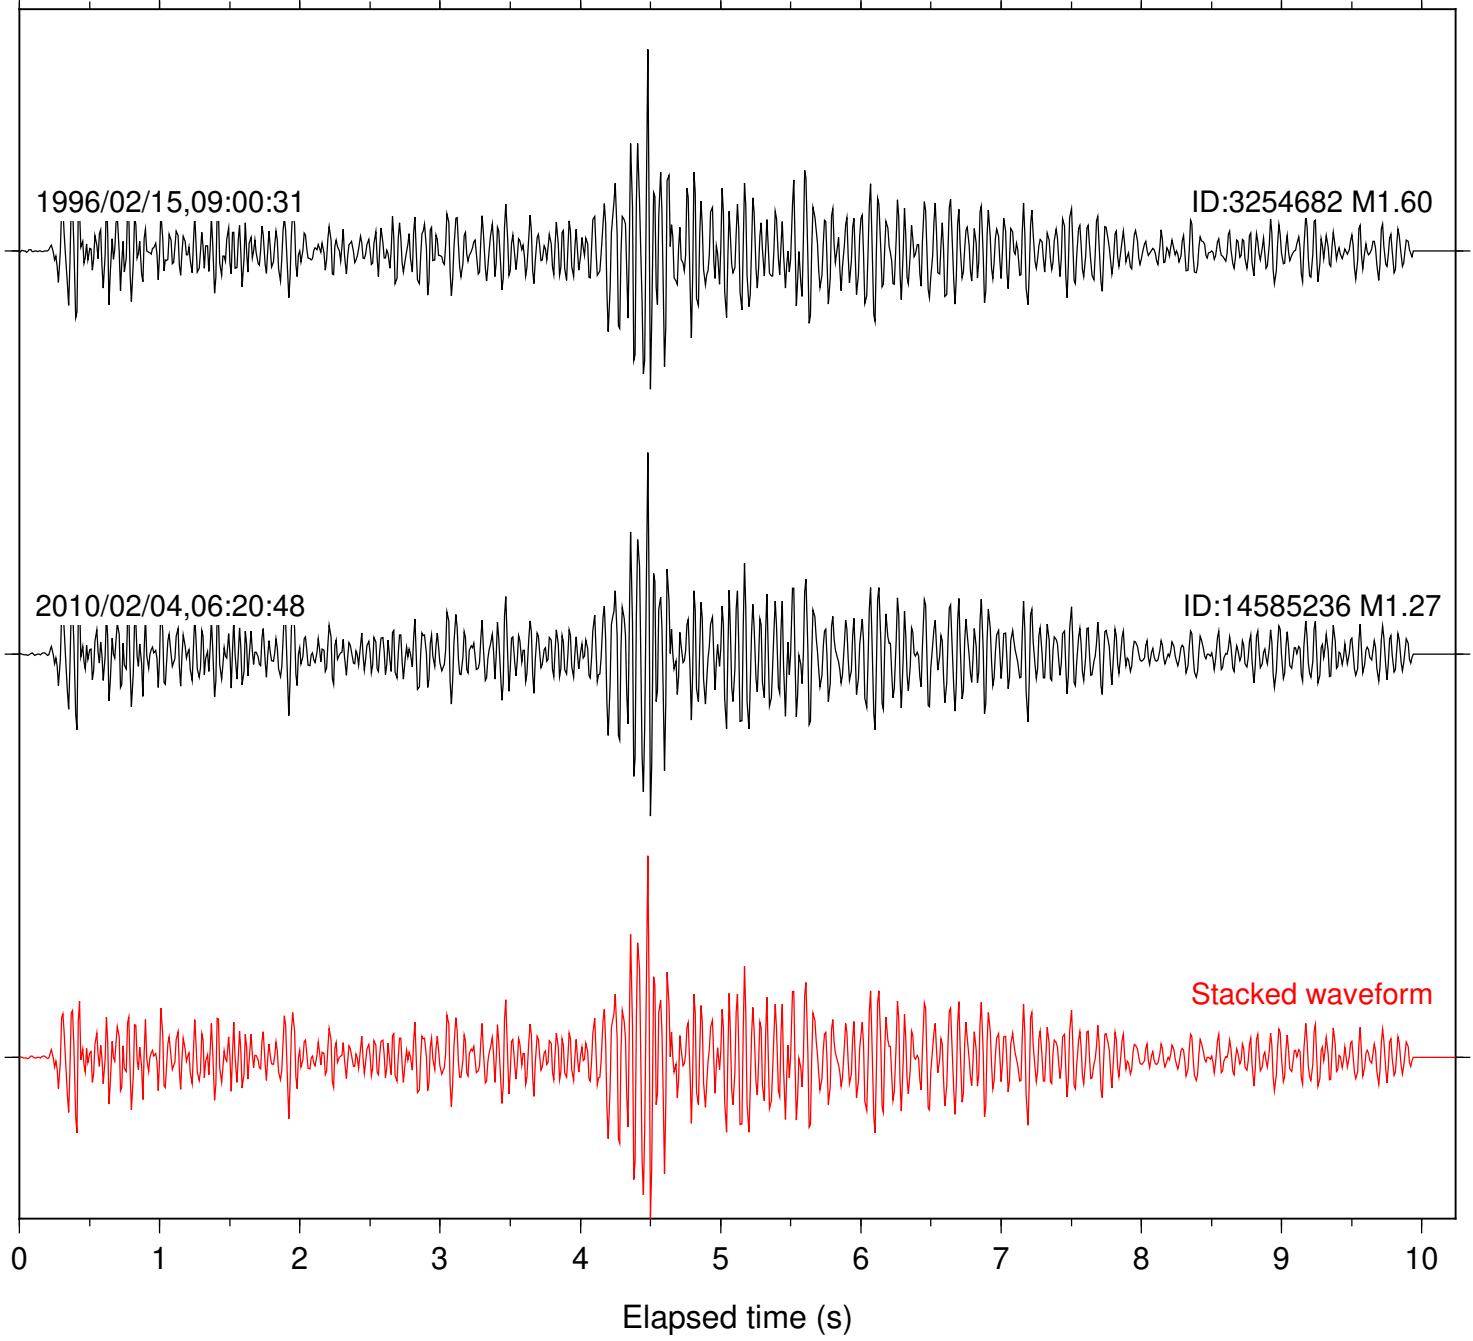

Focal depth: 17.10 km

Station: KNW Com: HHZ

Focal depth: 17.10 km

Station: PFO Com: HHZ

Focal depth: 17.10 km

Station: SND Com: HHZ

Focal depth: 17.10 km

Station: AGA Com: HHZ