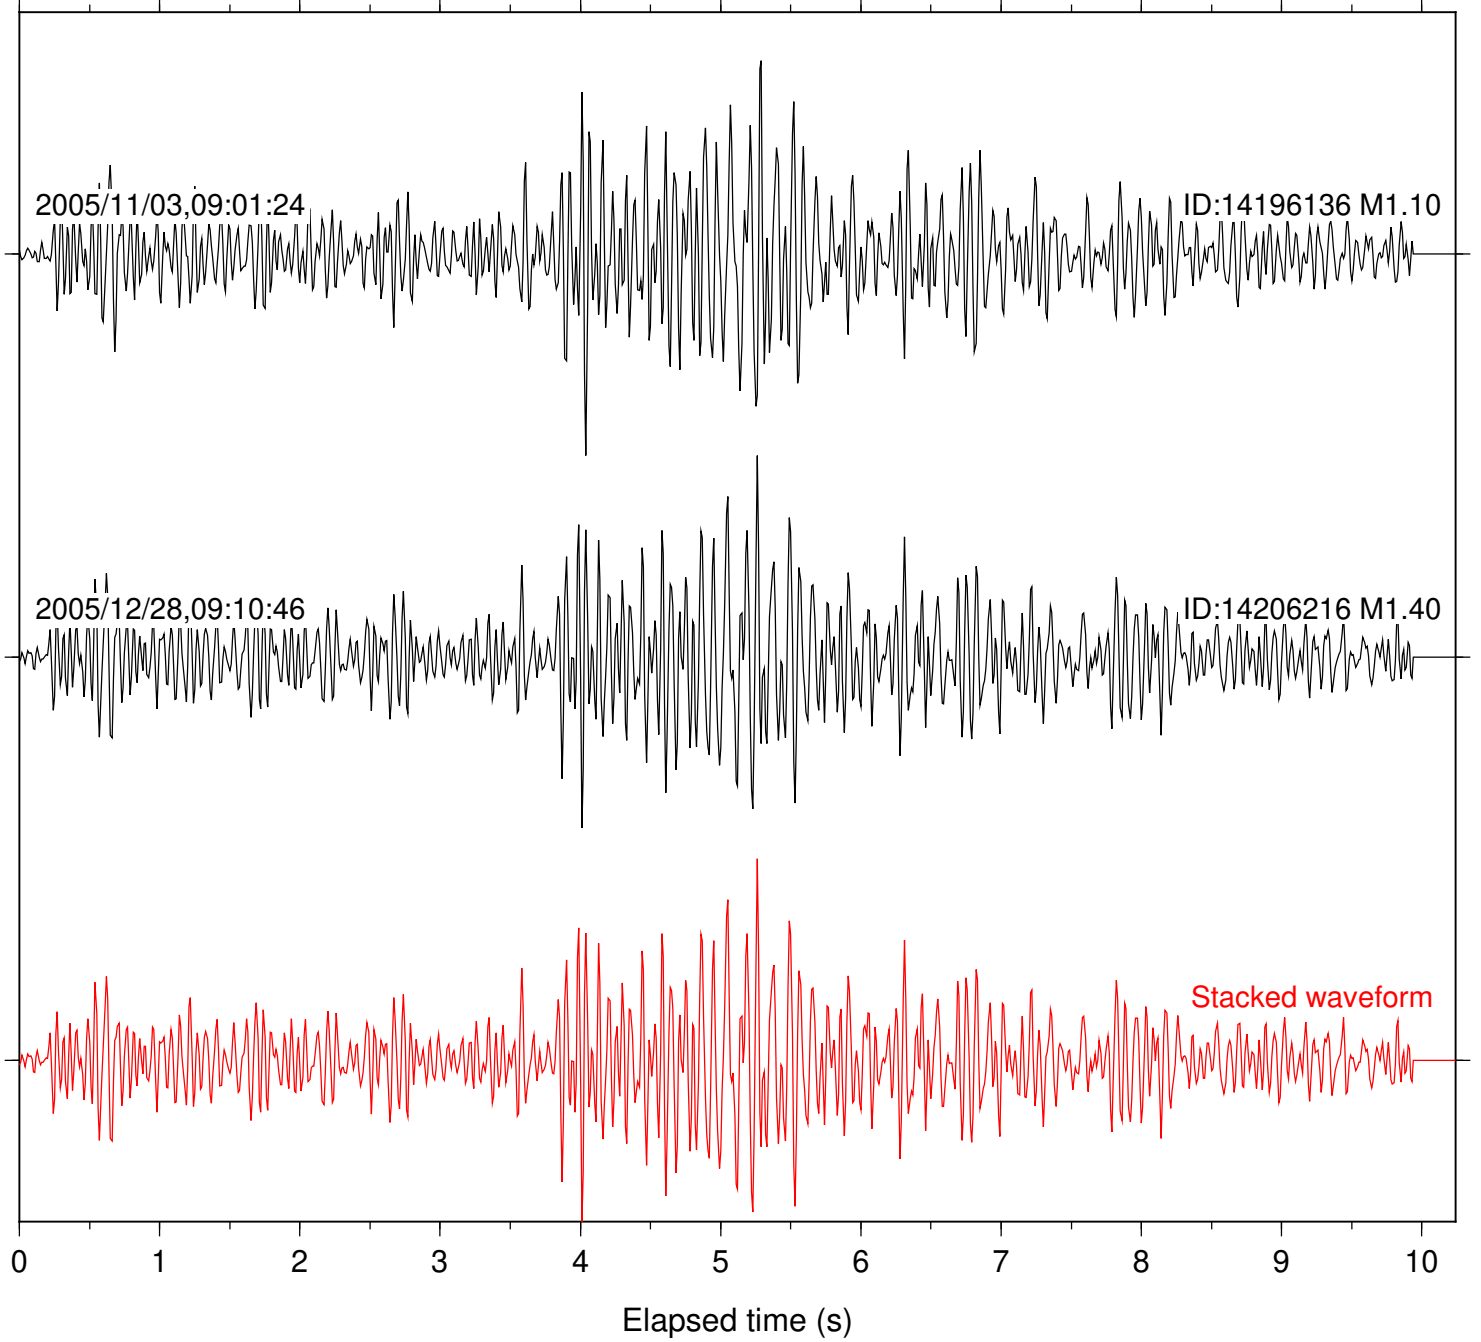

Station: WMC Com: HHZ

Focal depth: 13.25 km