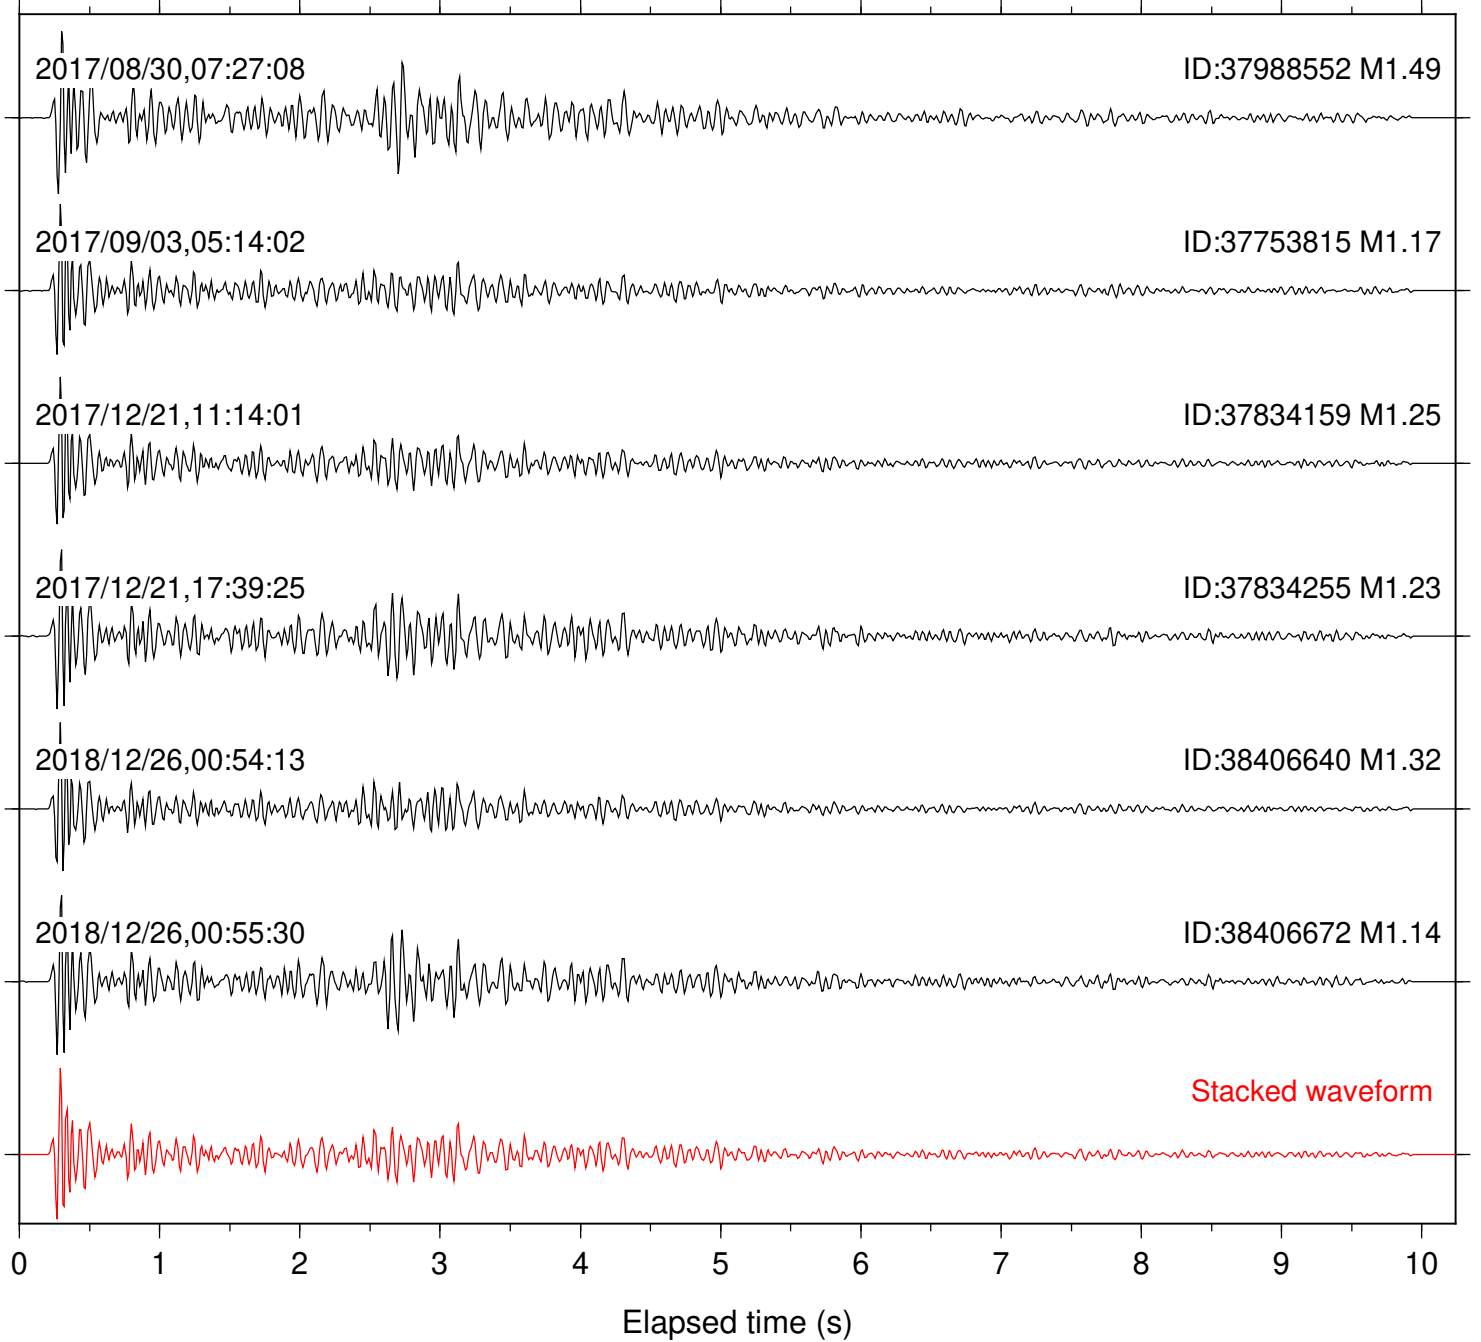

Station: B087 Com: EHZ

Focal depth: 6.96 km