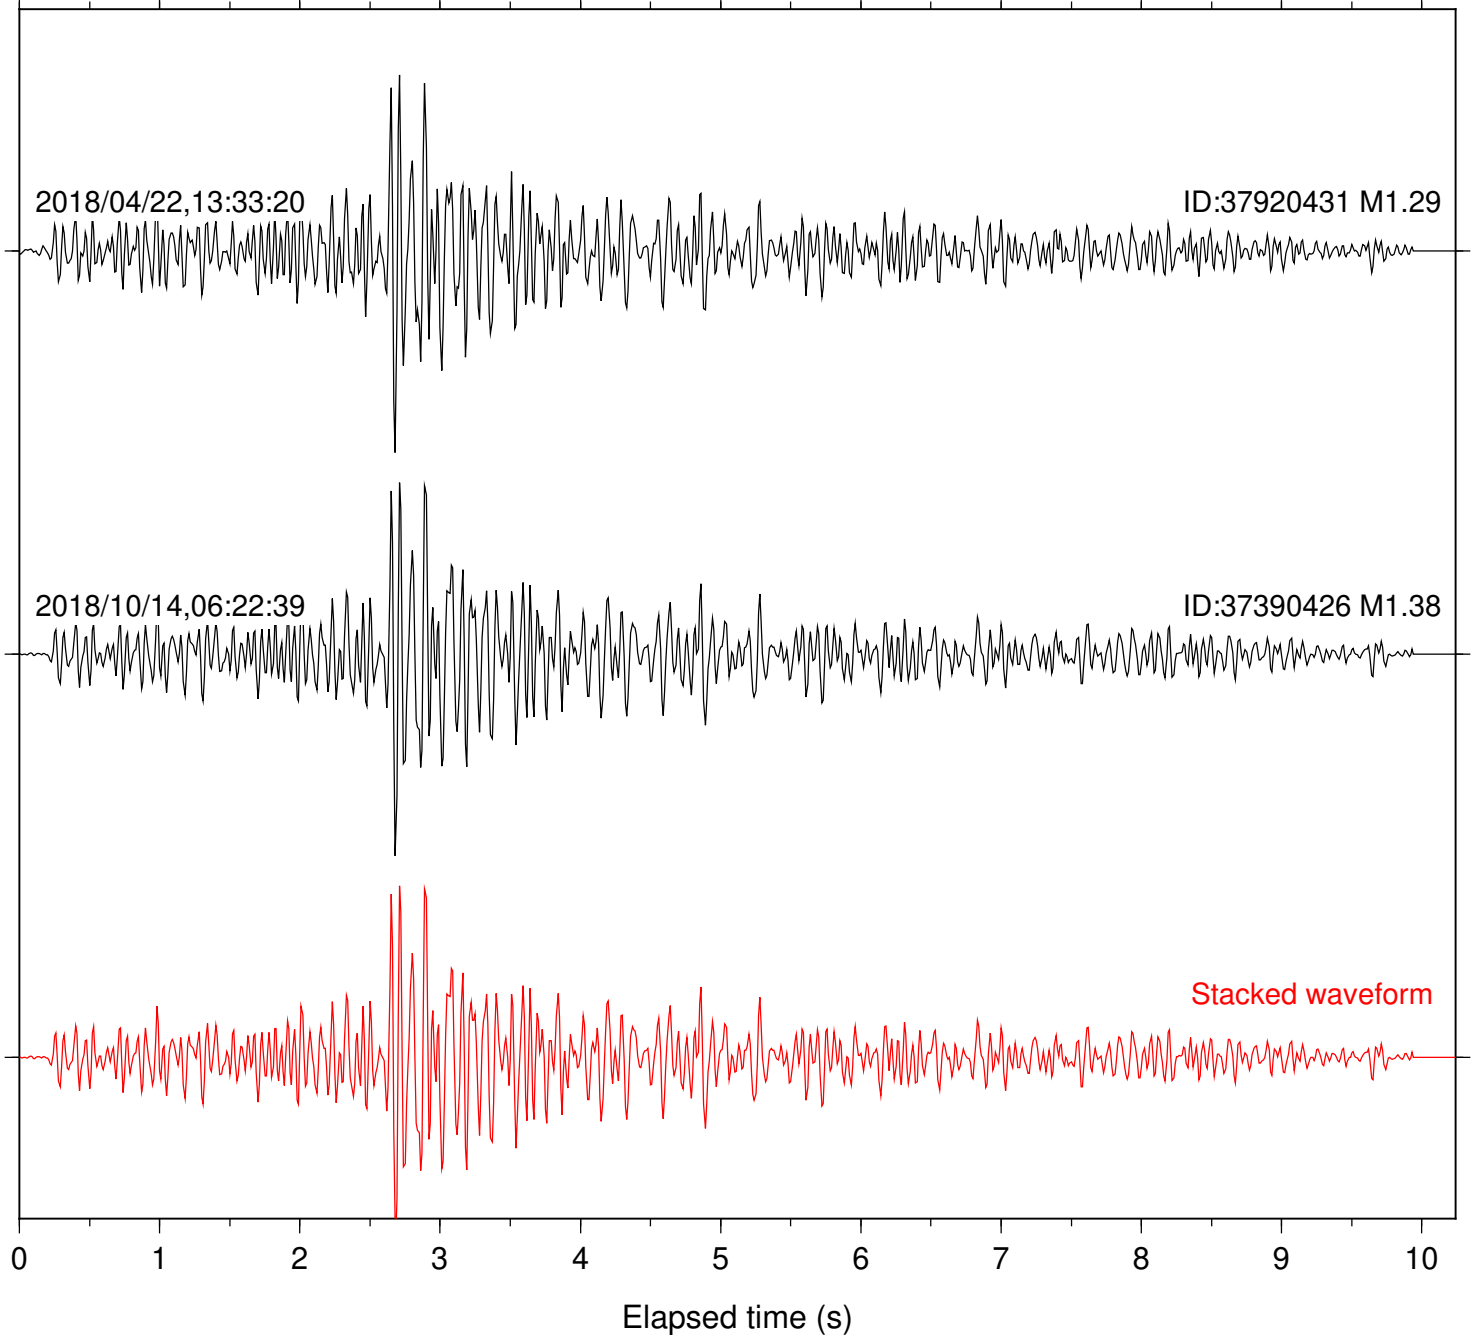

Station: B946 Com: EHZ

Focal depth: 5.11 km