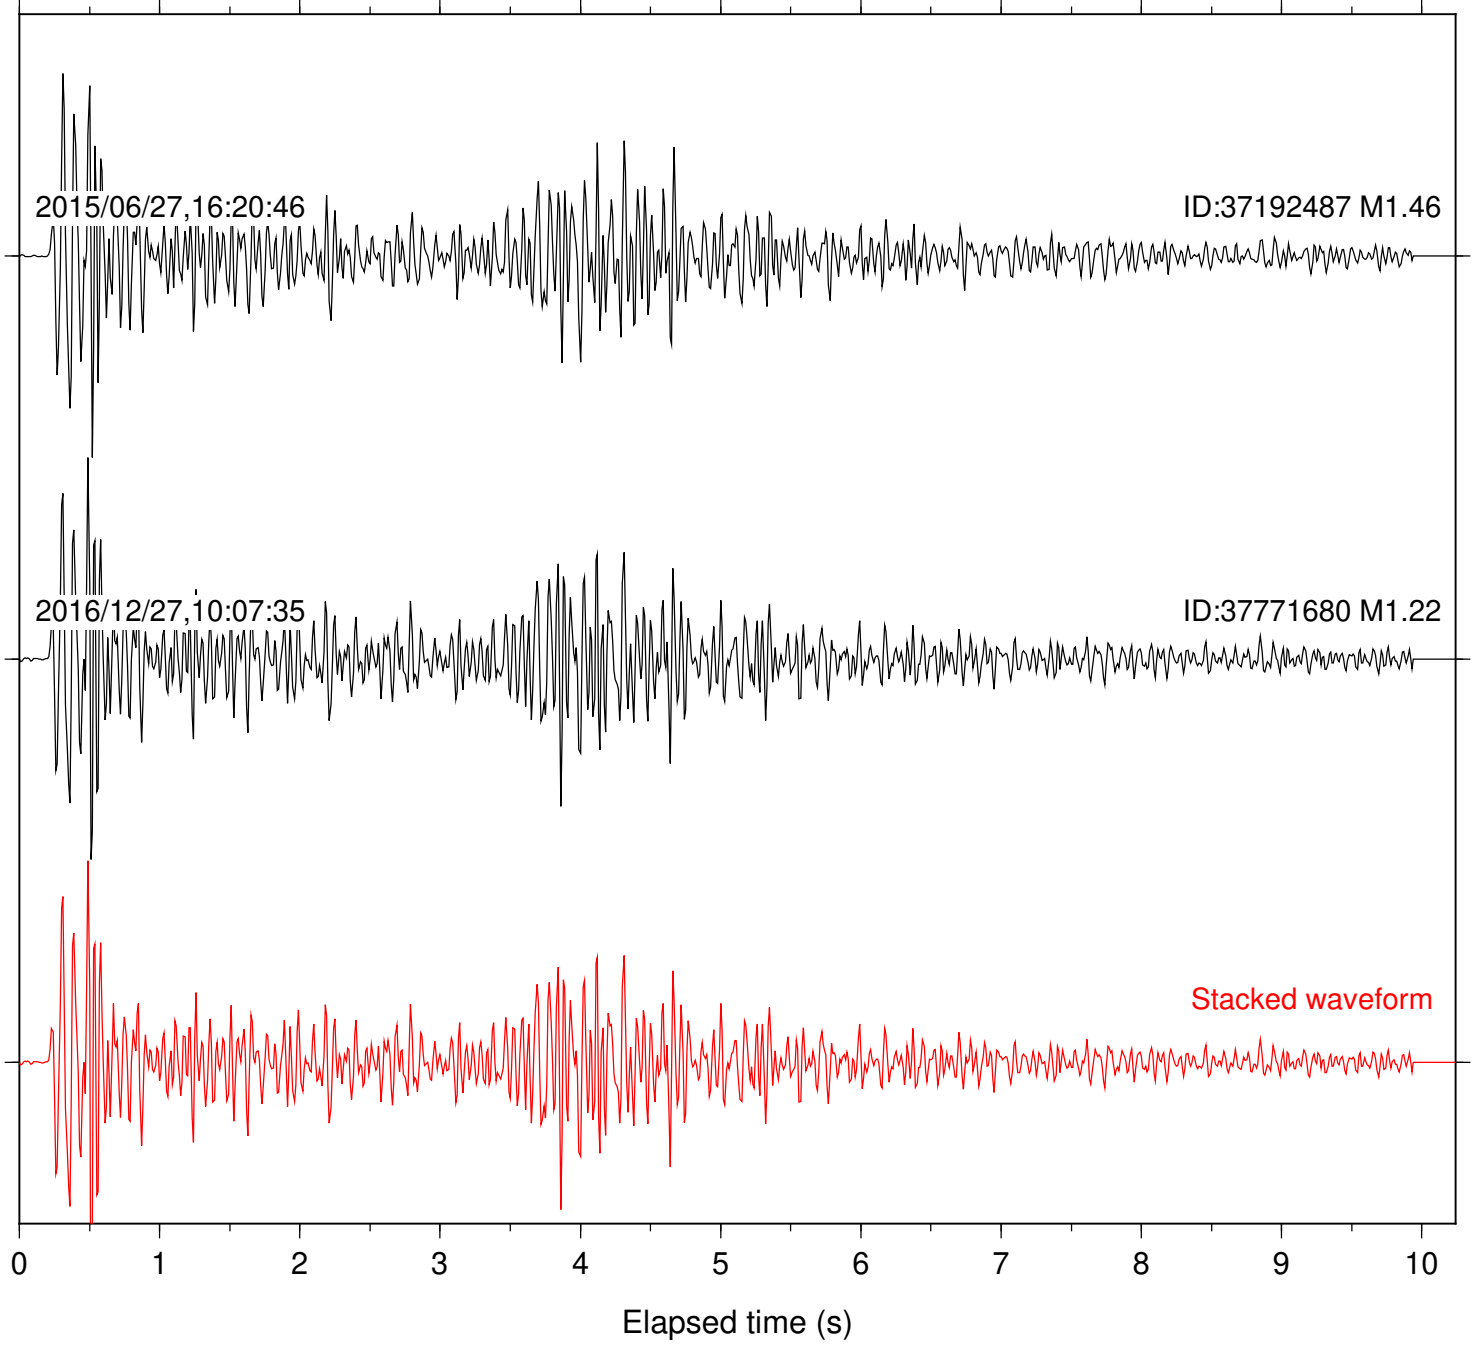

Station: B082 Com: EHZ

Focal depth: 16.54 km