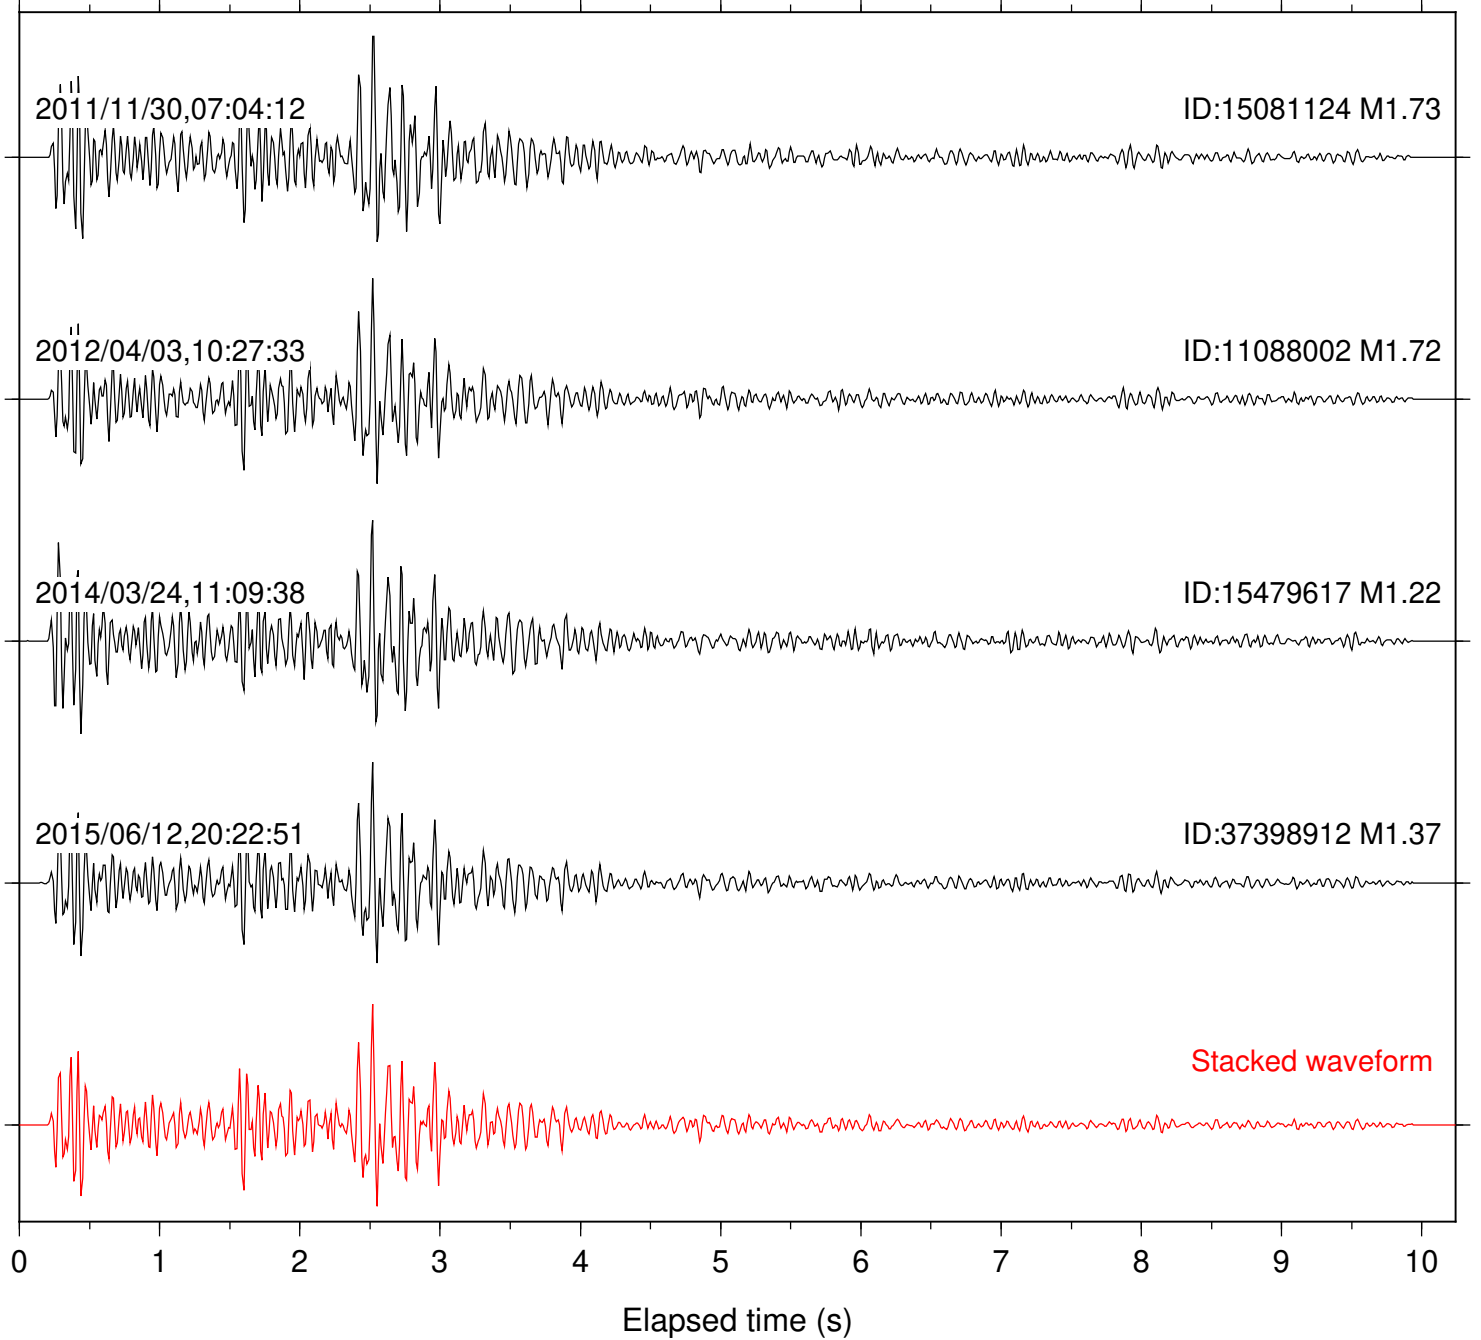

Focal depth: 9.58 km

Station: B086 Com: EHZ

Focal depth: 9.58 km

Station: B087 Com: EHZ

Focal depth: 9.58 km

Station: B088 Com: EHZ

Focal depth: 9.58 km

Station: B093 Com: EHZ