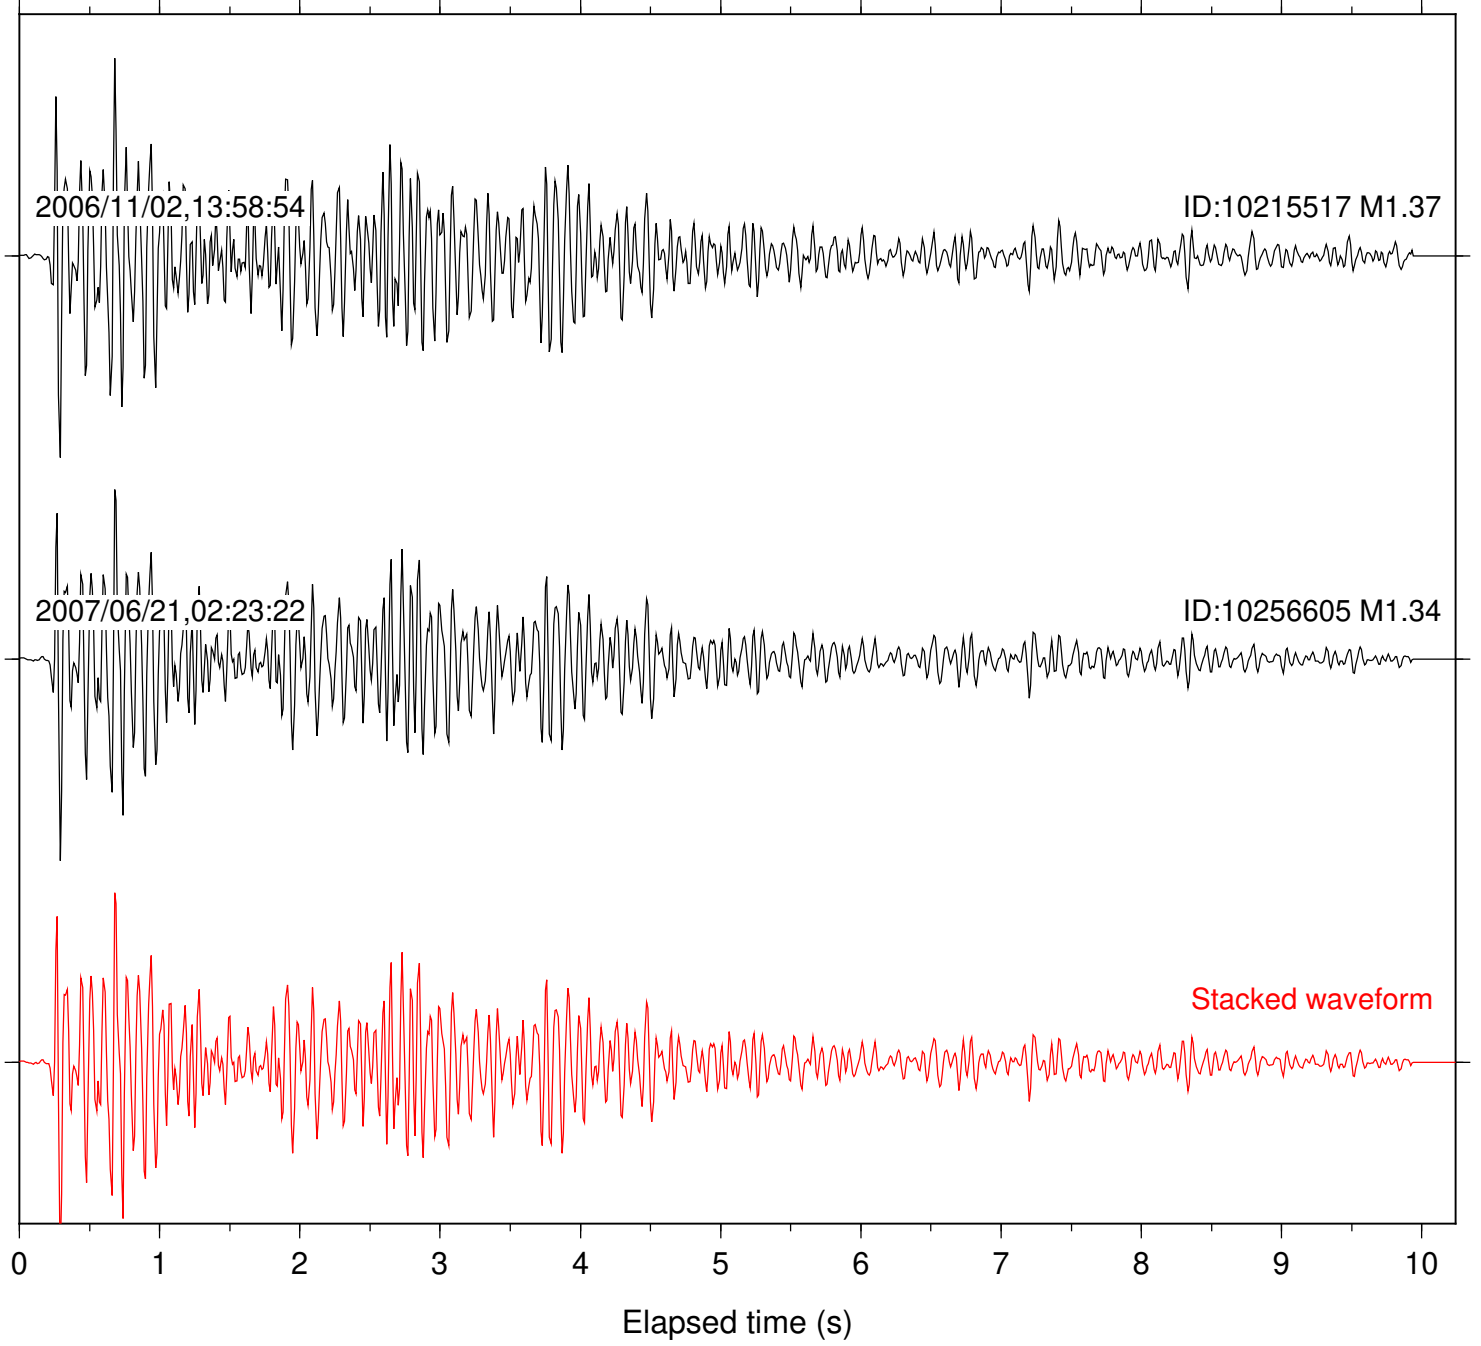

Station: BOR Com: HHZ

Focal depth: 7.69 km

Station: BZN Com: HHZ

Focal depth: 7.76 km

Station: DNR Com: HHZ

Focal depth: 7.76 km

Station: FRD Com: HHZ

Focal depth: 7.76 km