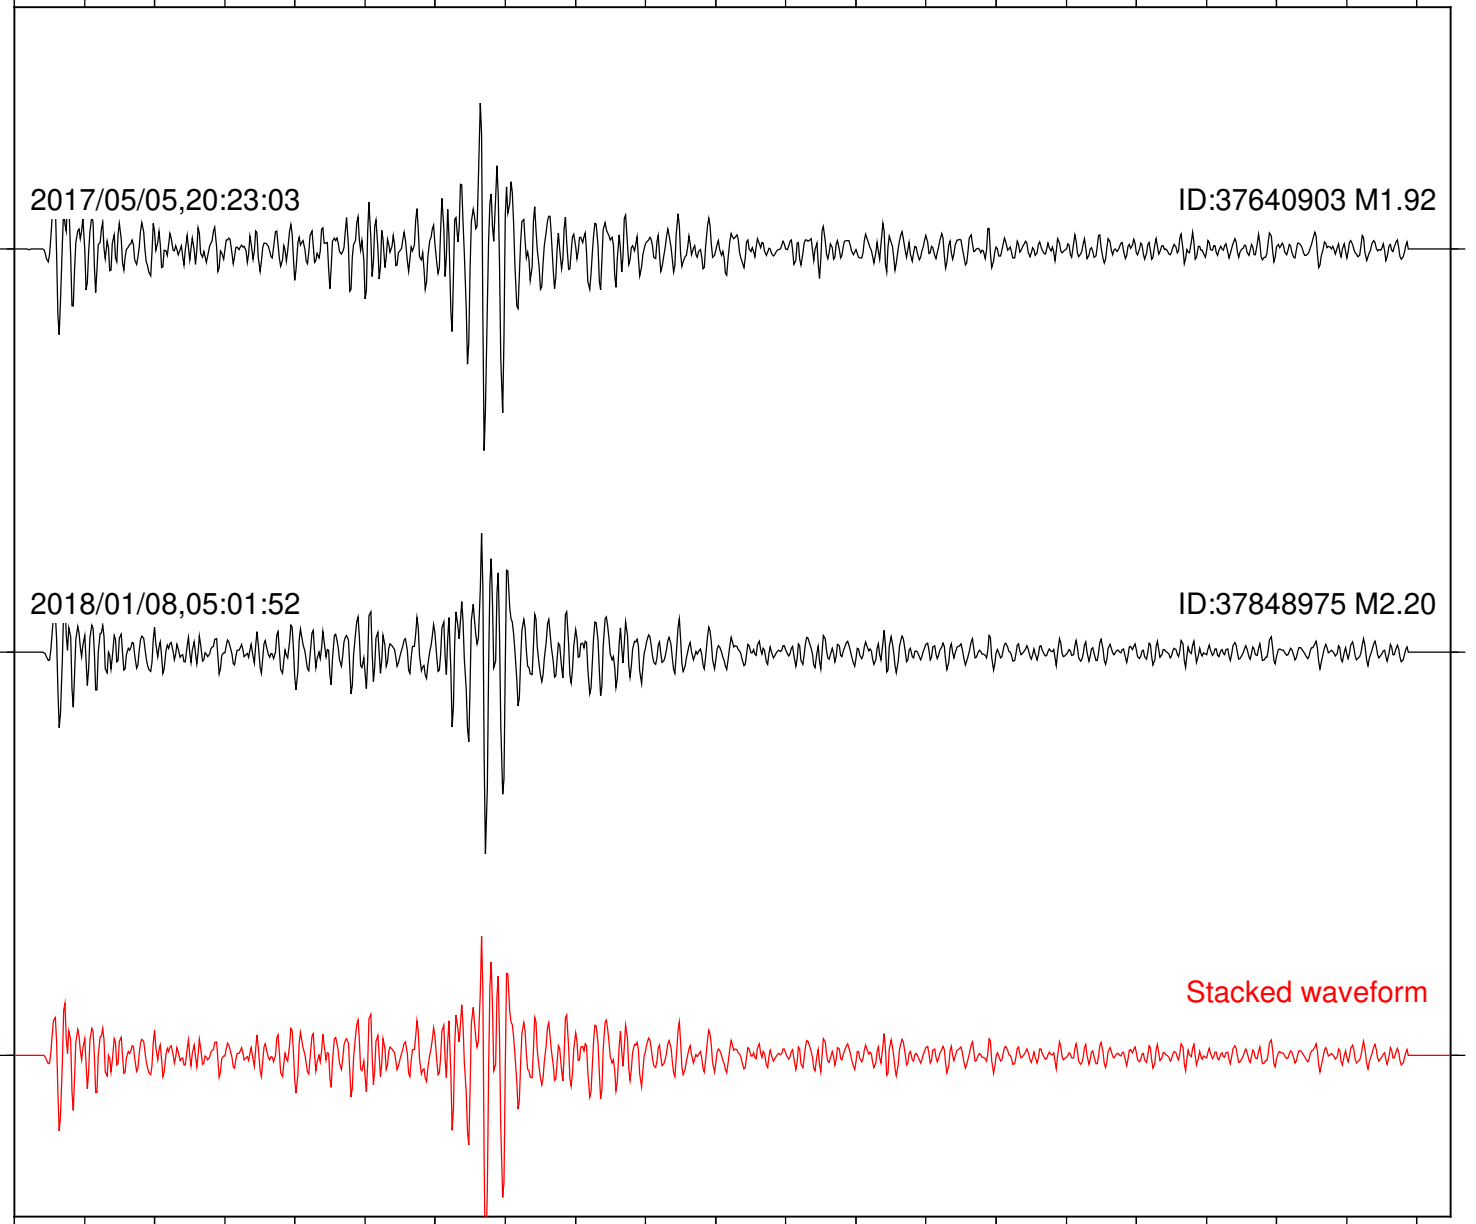

Station: B082 Com: EHZ

Focal depth: 7.38 km

2017/05/05,20:23:03

ID:37640903 M1.92

2018/01/08,05:01:52

ID:37848975 M2.20

Stacked waveform

0 1 2 3 4 5 6 7 8 9 10
Elapsed time (s)