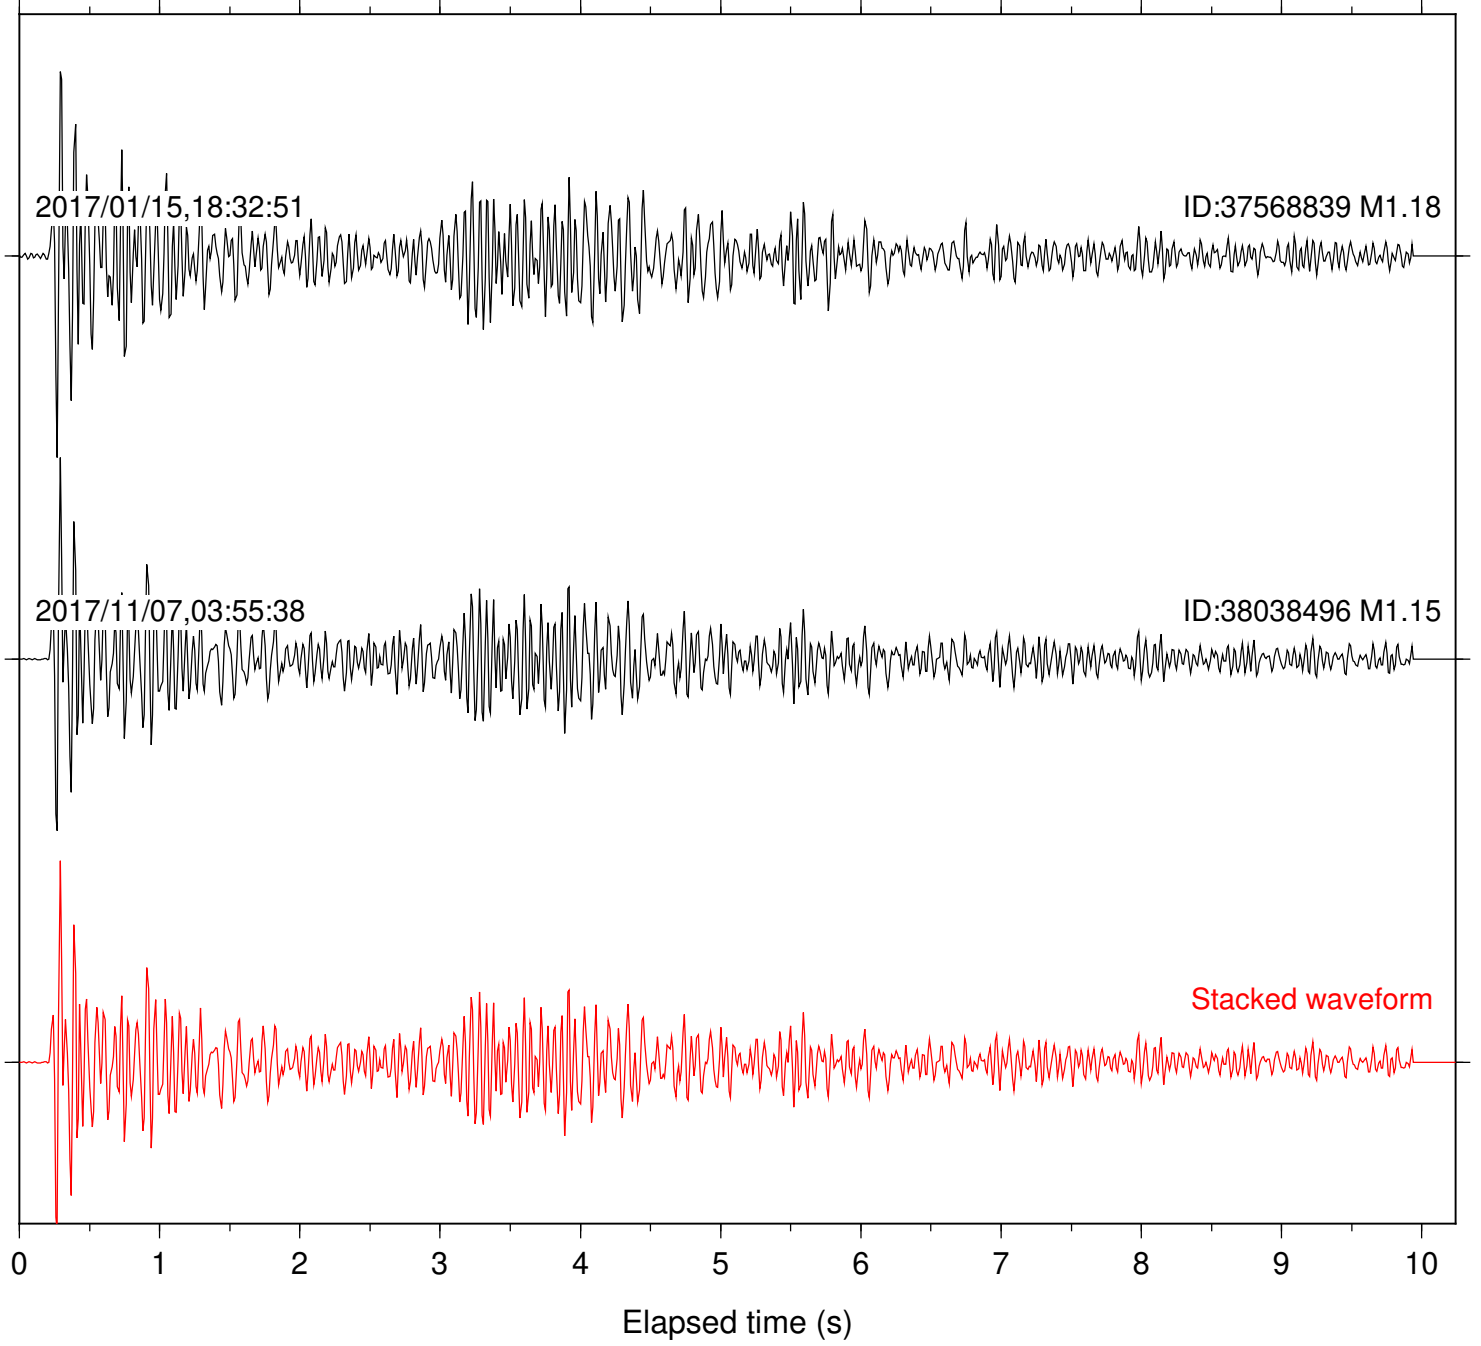

Station: LVA2 Com: HHZ

Focal depth: 6.35 km