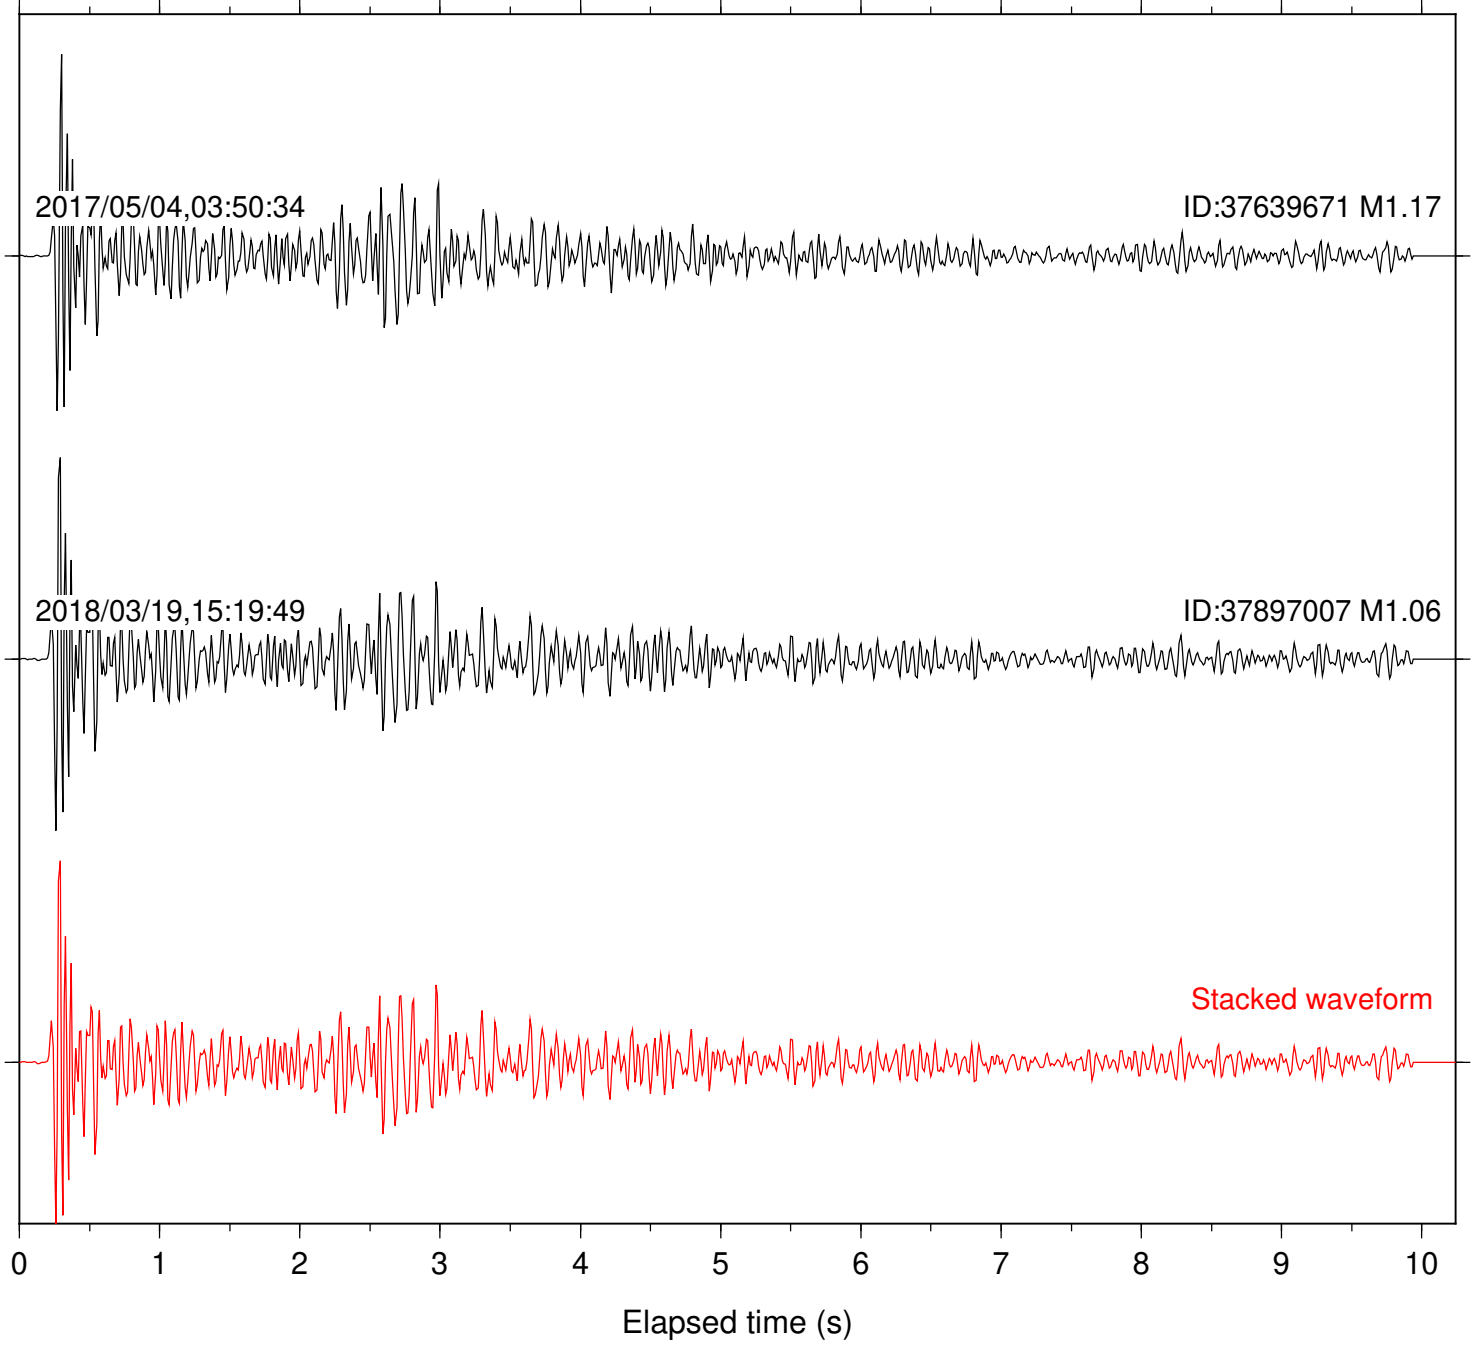

Station: B087 Com: EHZ

Focal depth: 6.67 km