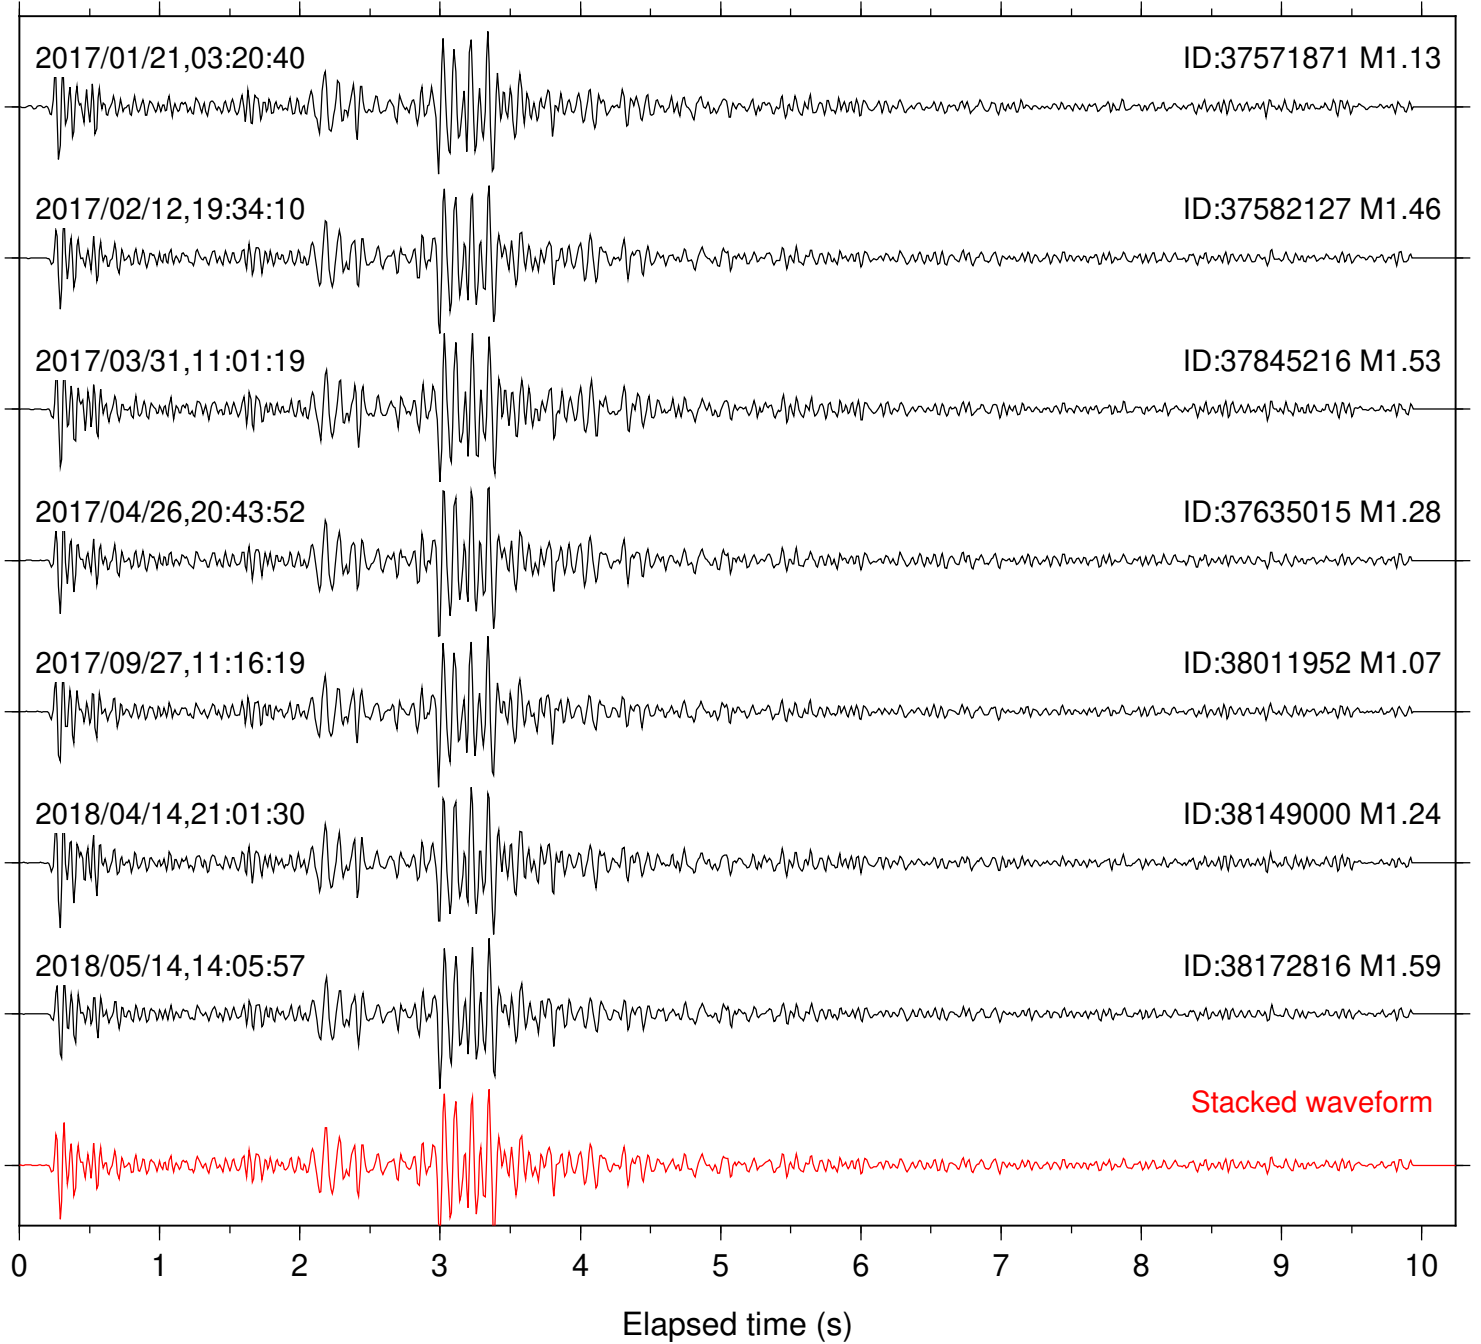

Station: B082 Com: EHZ

Focal depth: 6.38 km