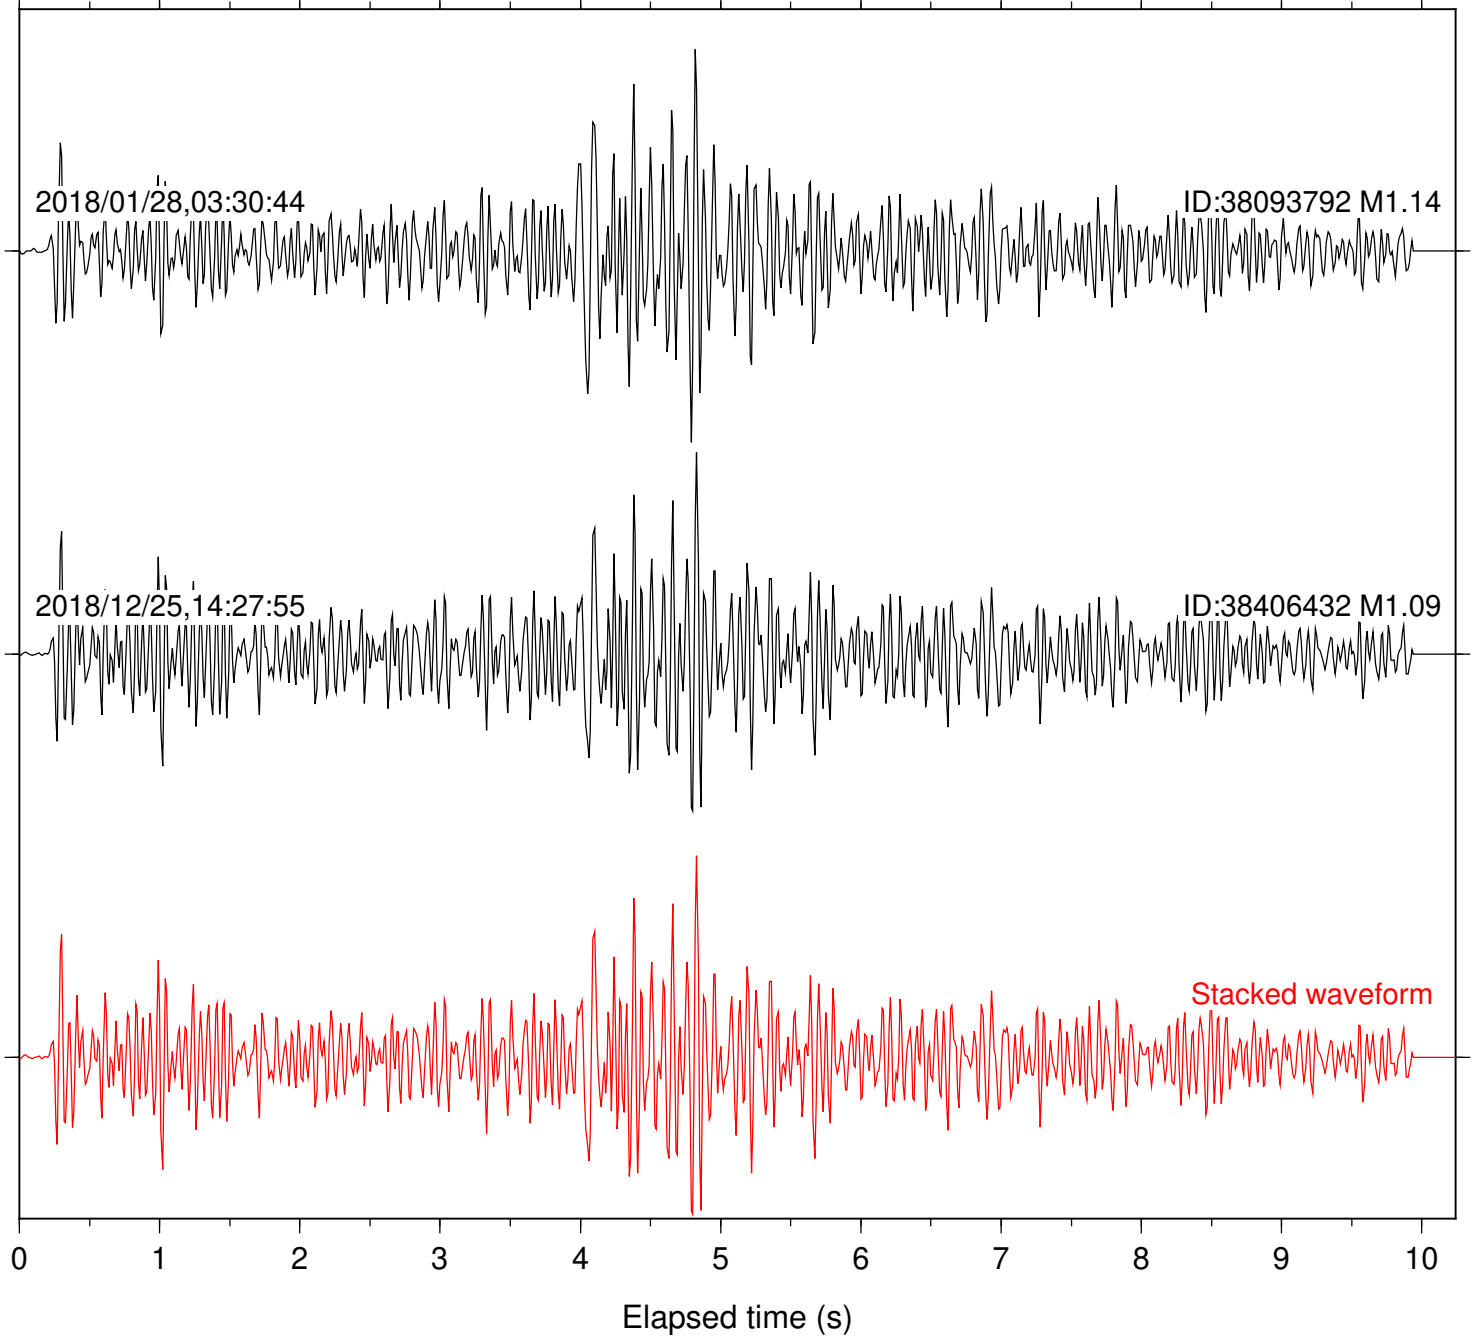

2018/12/25,14:27:55

ID:38406432 M1.09

Stacked waveform

0 1 2 3 4 5 6 7 8 9 10  
Elapsed time (s)

Station: HMT2 Com: HHZ

Focal depth: 6.86 km

Station: KNW Com: HHZ

Focal depth: 6.86 km