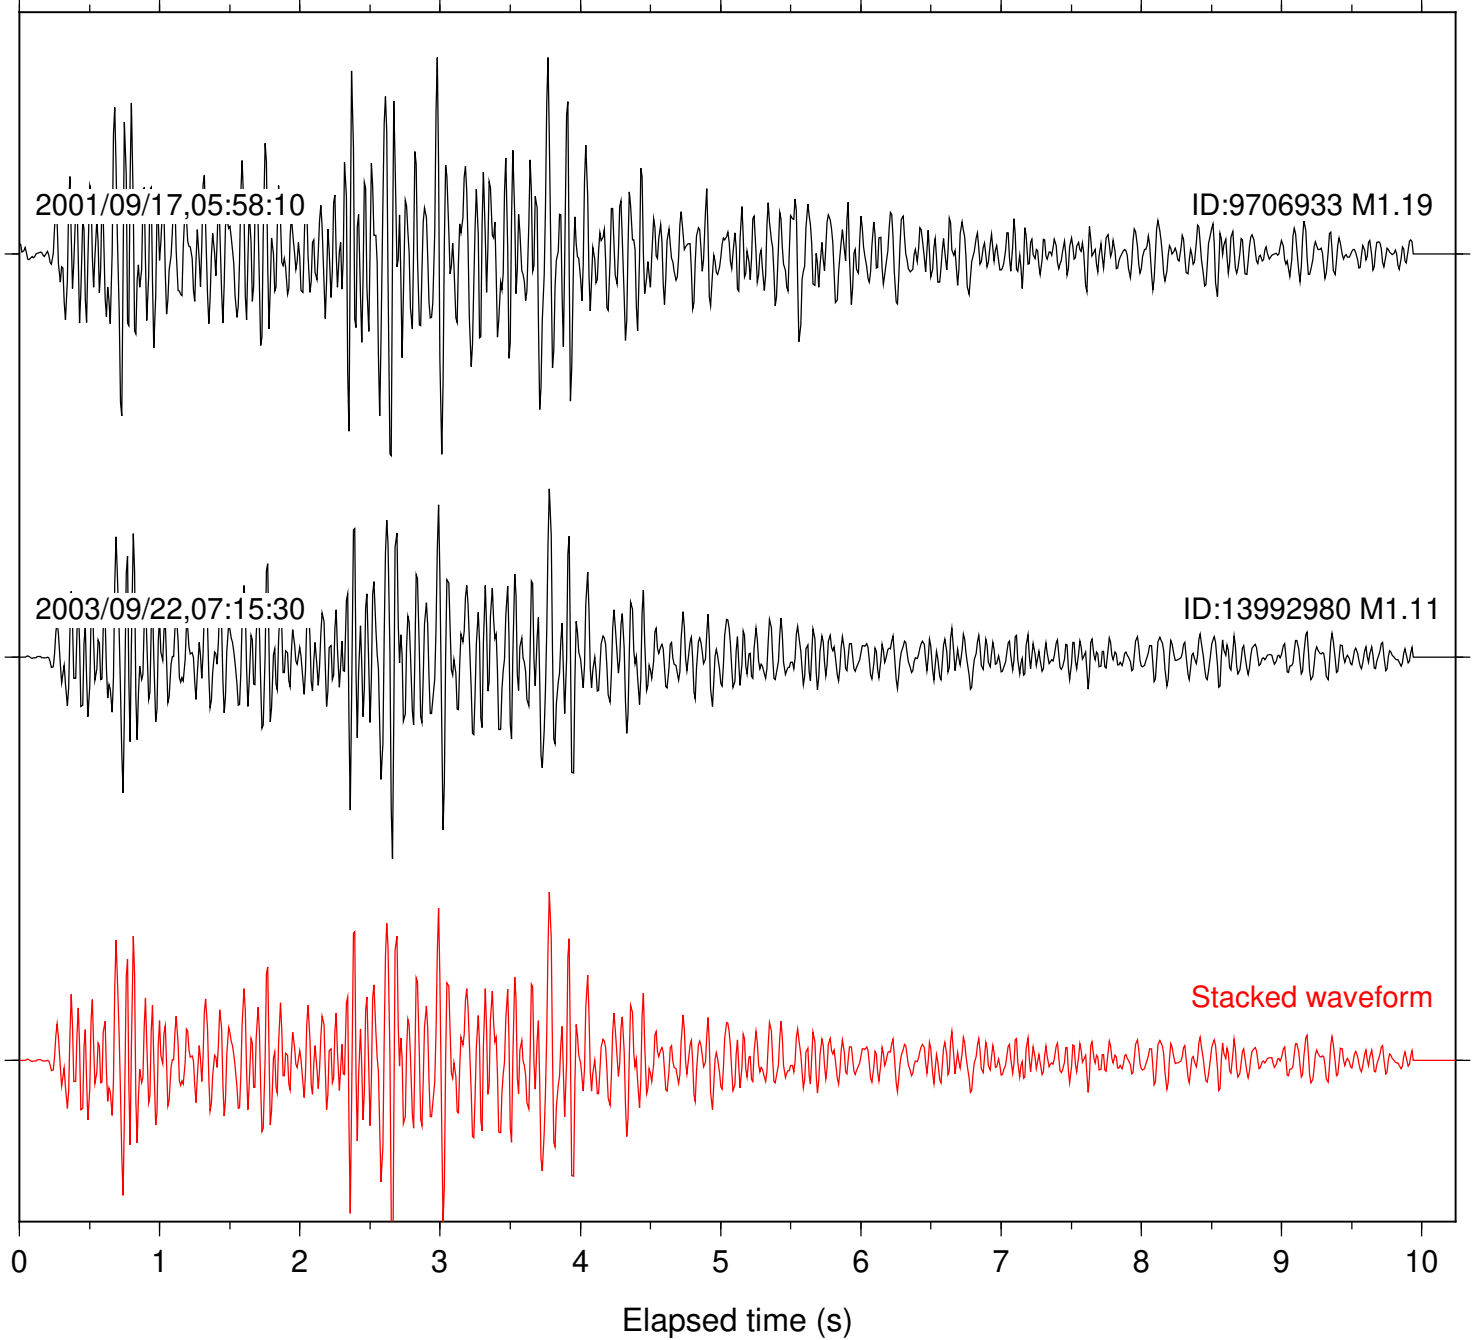

Station: SND Com: HHZ

Focal depth: 12.09 km