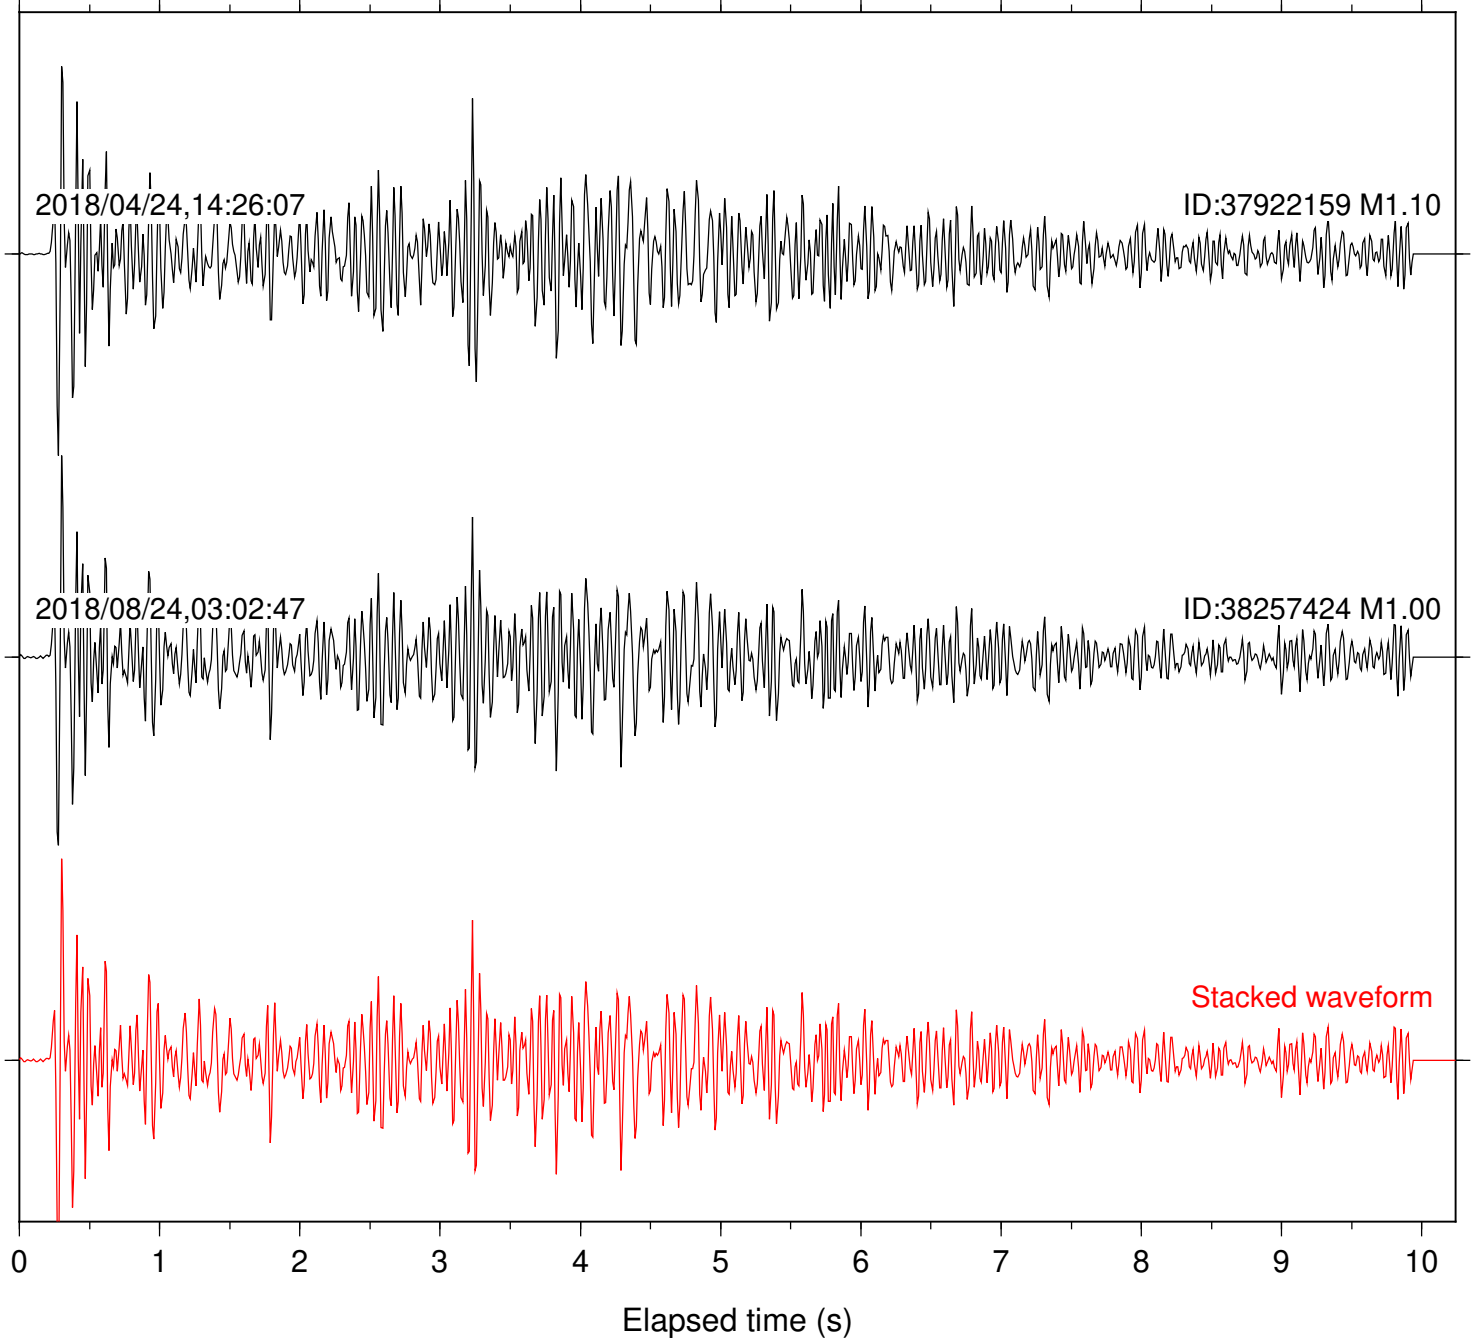

Station: LVA2 Com: HHZ

Focal depth: 4.50 km