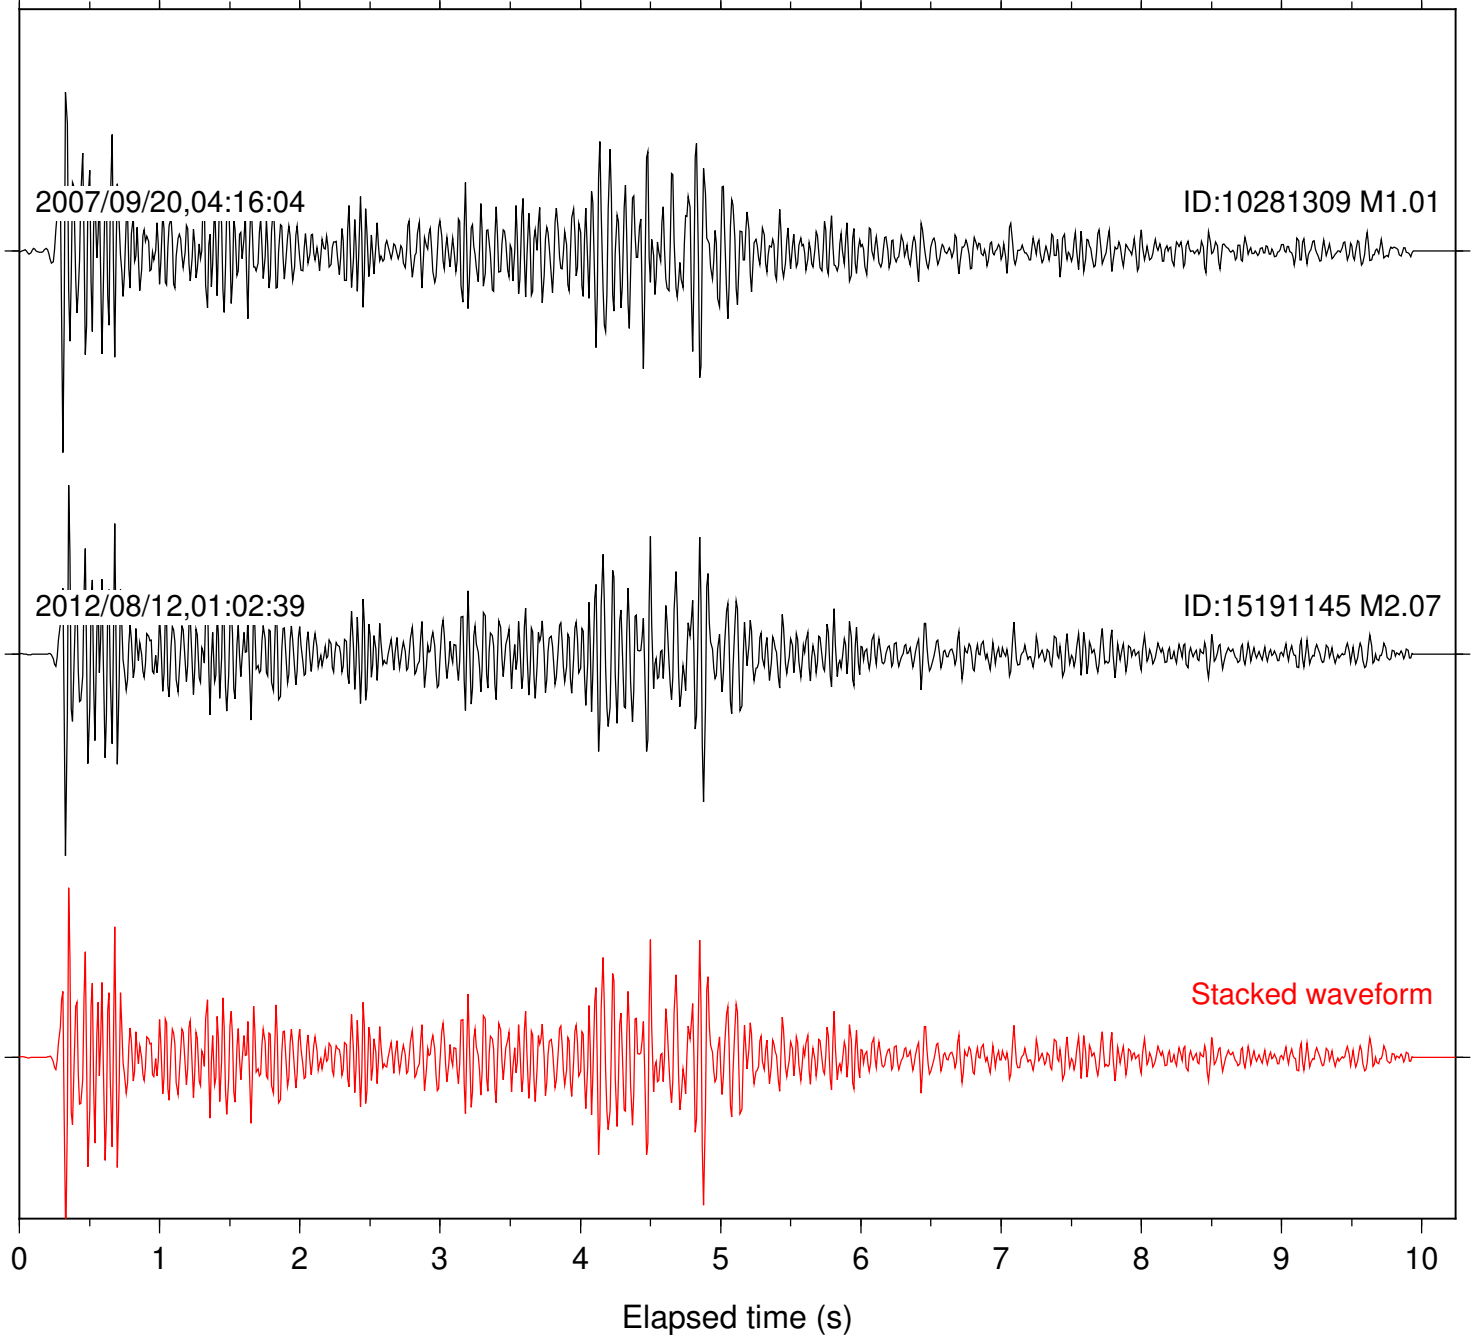

Focal depth: 16.54 km

Station: DNR Com: HHZ

Focal depth: 16.54 km

Station: FRD Com: HHZ

Focal depth: 16.51 km

Station: HMT2 Com: HHZ

Focal depth: 16.54 km

Station: KNW Com: HHZ