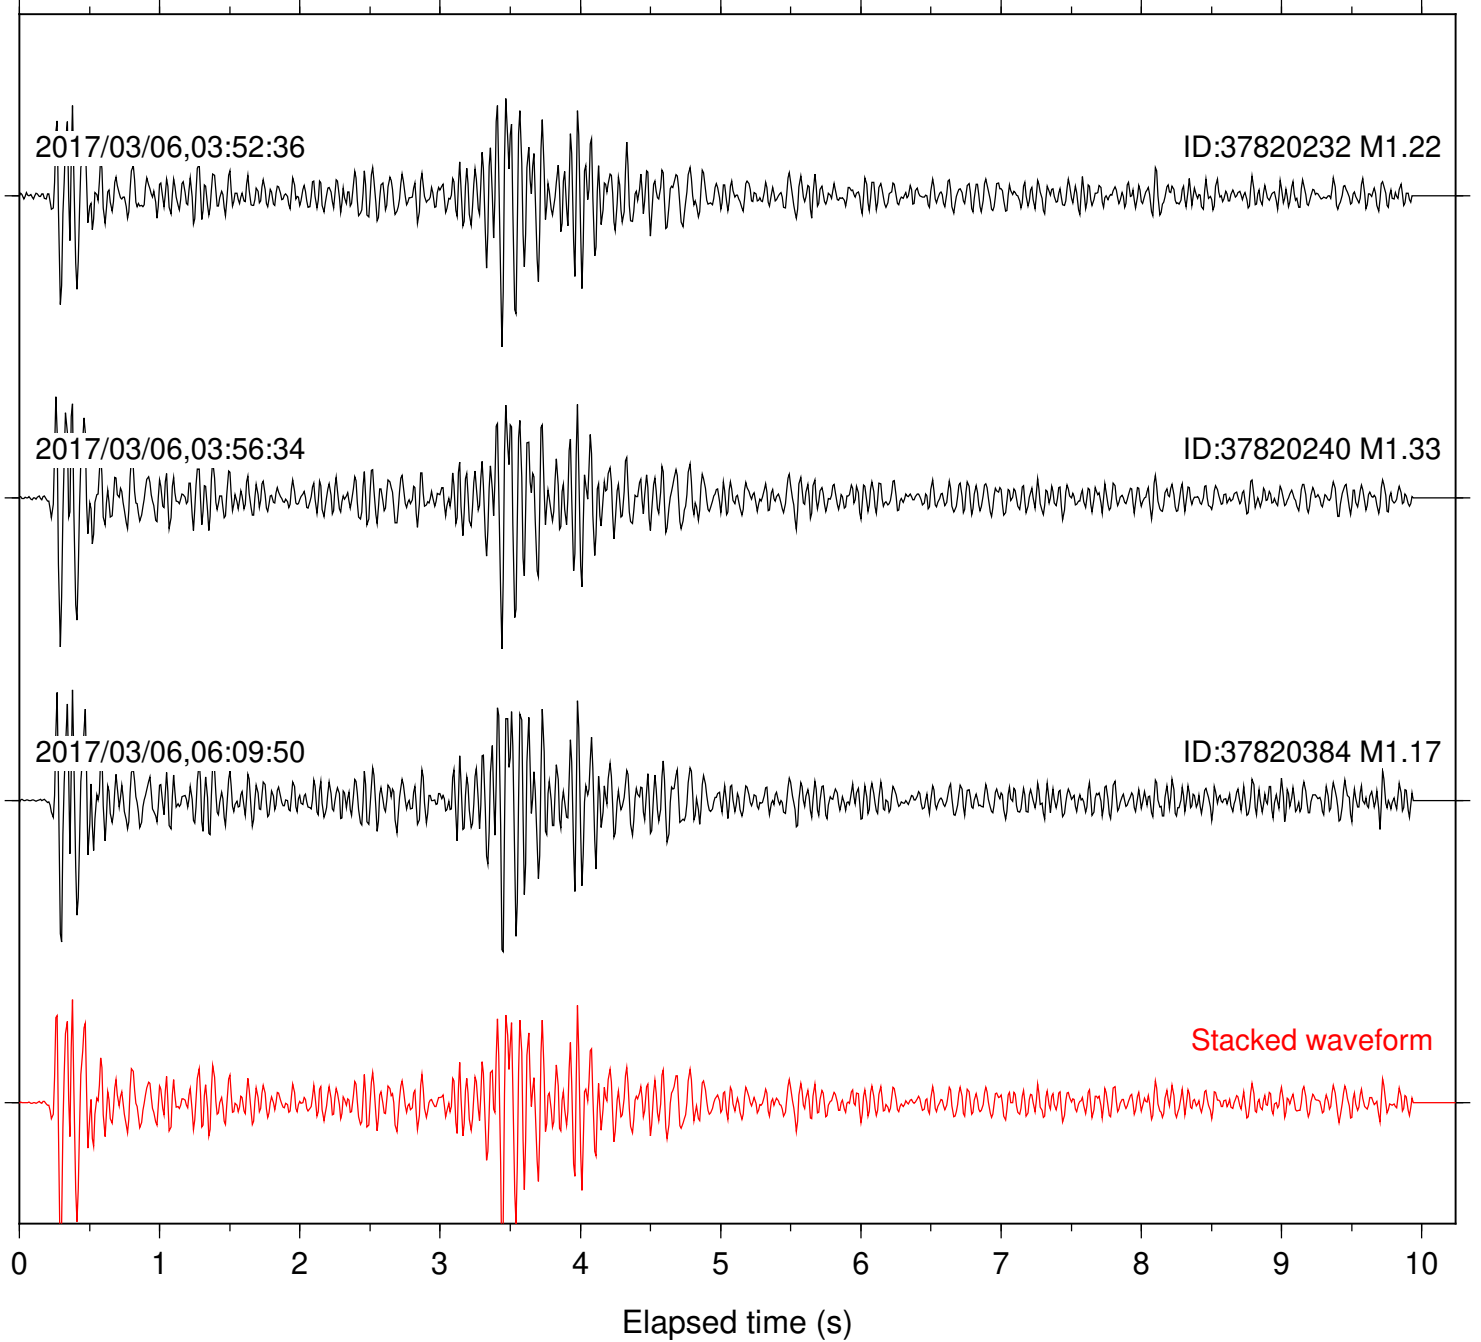

Station: DGR Com: HHZ

Focal depth: 7.15 km

Station: FRD Com: HHZ

Focal depth: 7.15 km

Station: HMT2 Com: HHZ

Focal depth: 7.15 km

Station: KNW Com: HHZ

Focal depth: 7.15 km