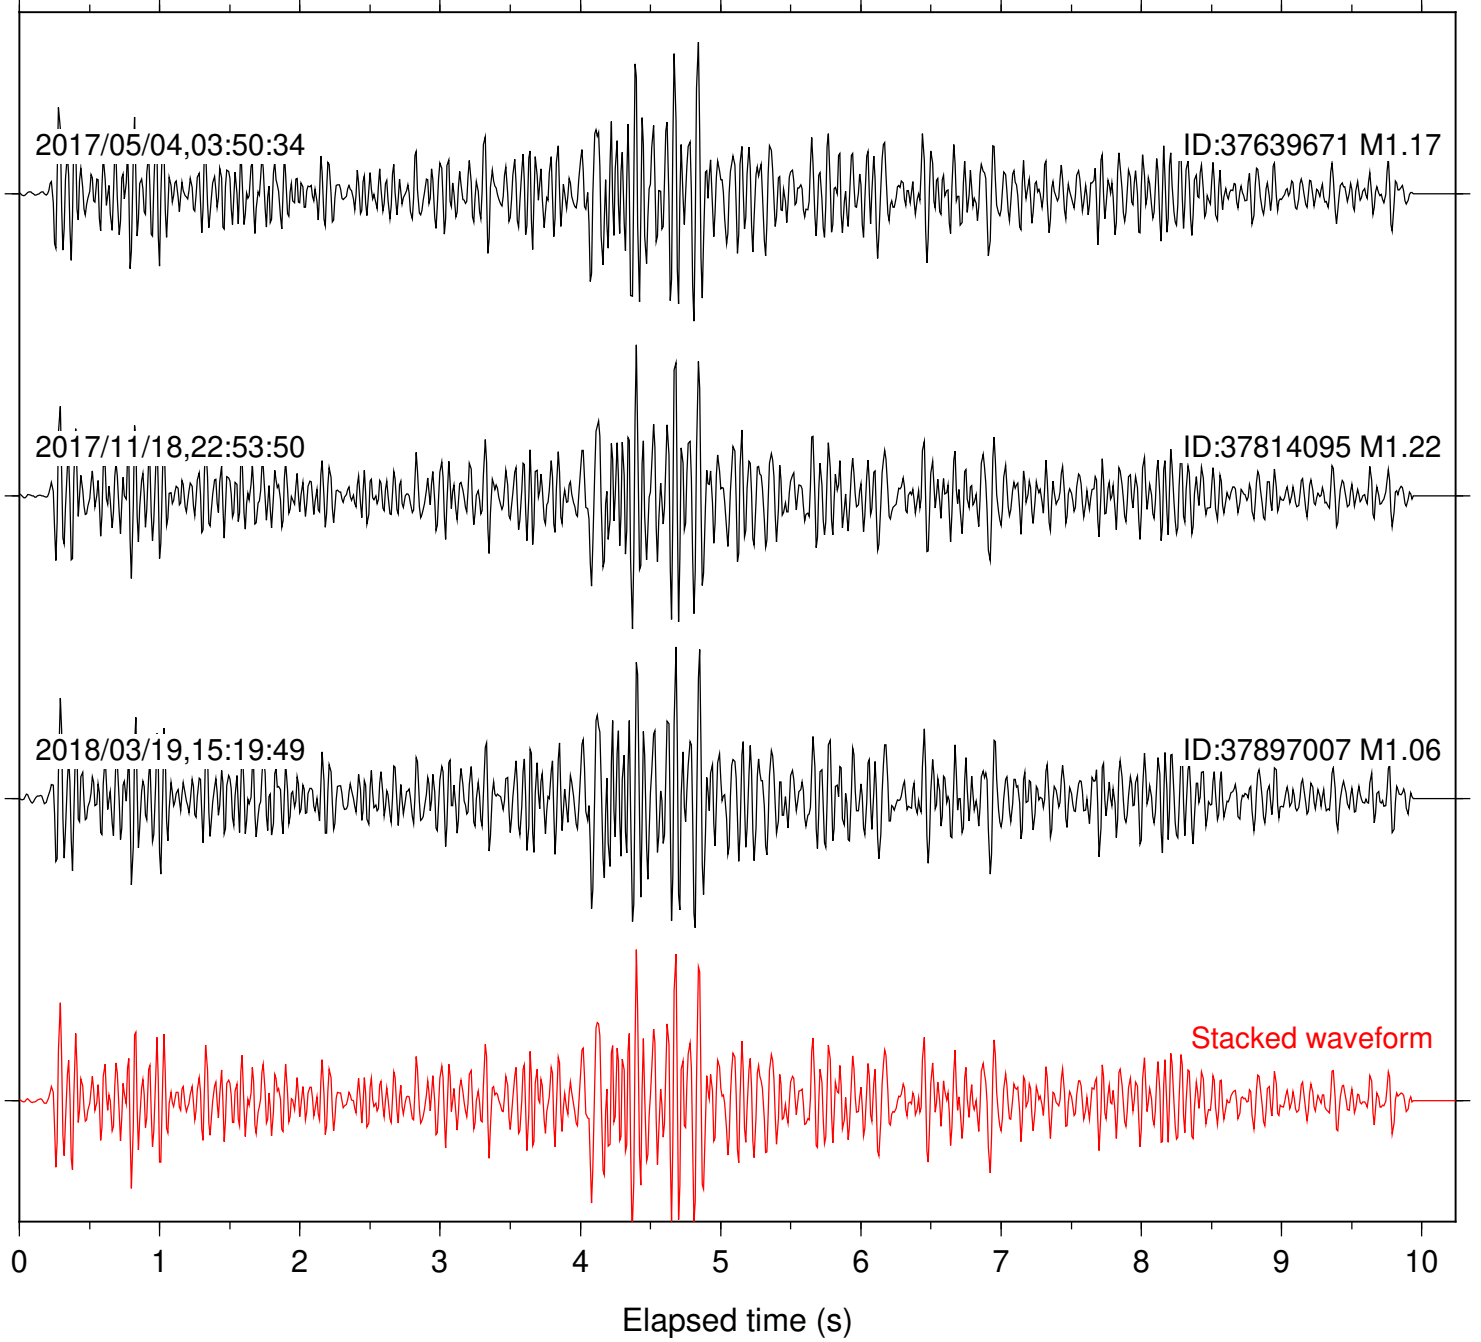

Focal depth: 6.67 km

Station: DGR Com: HHZ

Focal depth: 6.67 km

Station: FRD Com: HHZ

Focal depth: 6.67 km

Station: HMT2 Com: HHZ

Focal depth: 6.67 km

Station: PFO Com: HHZ