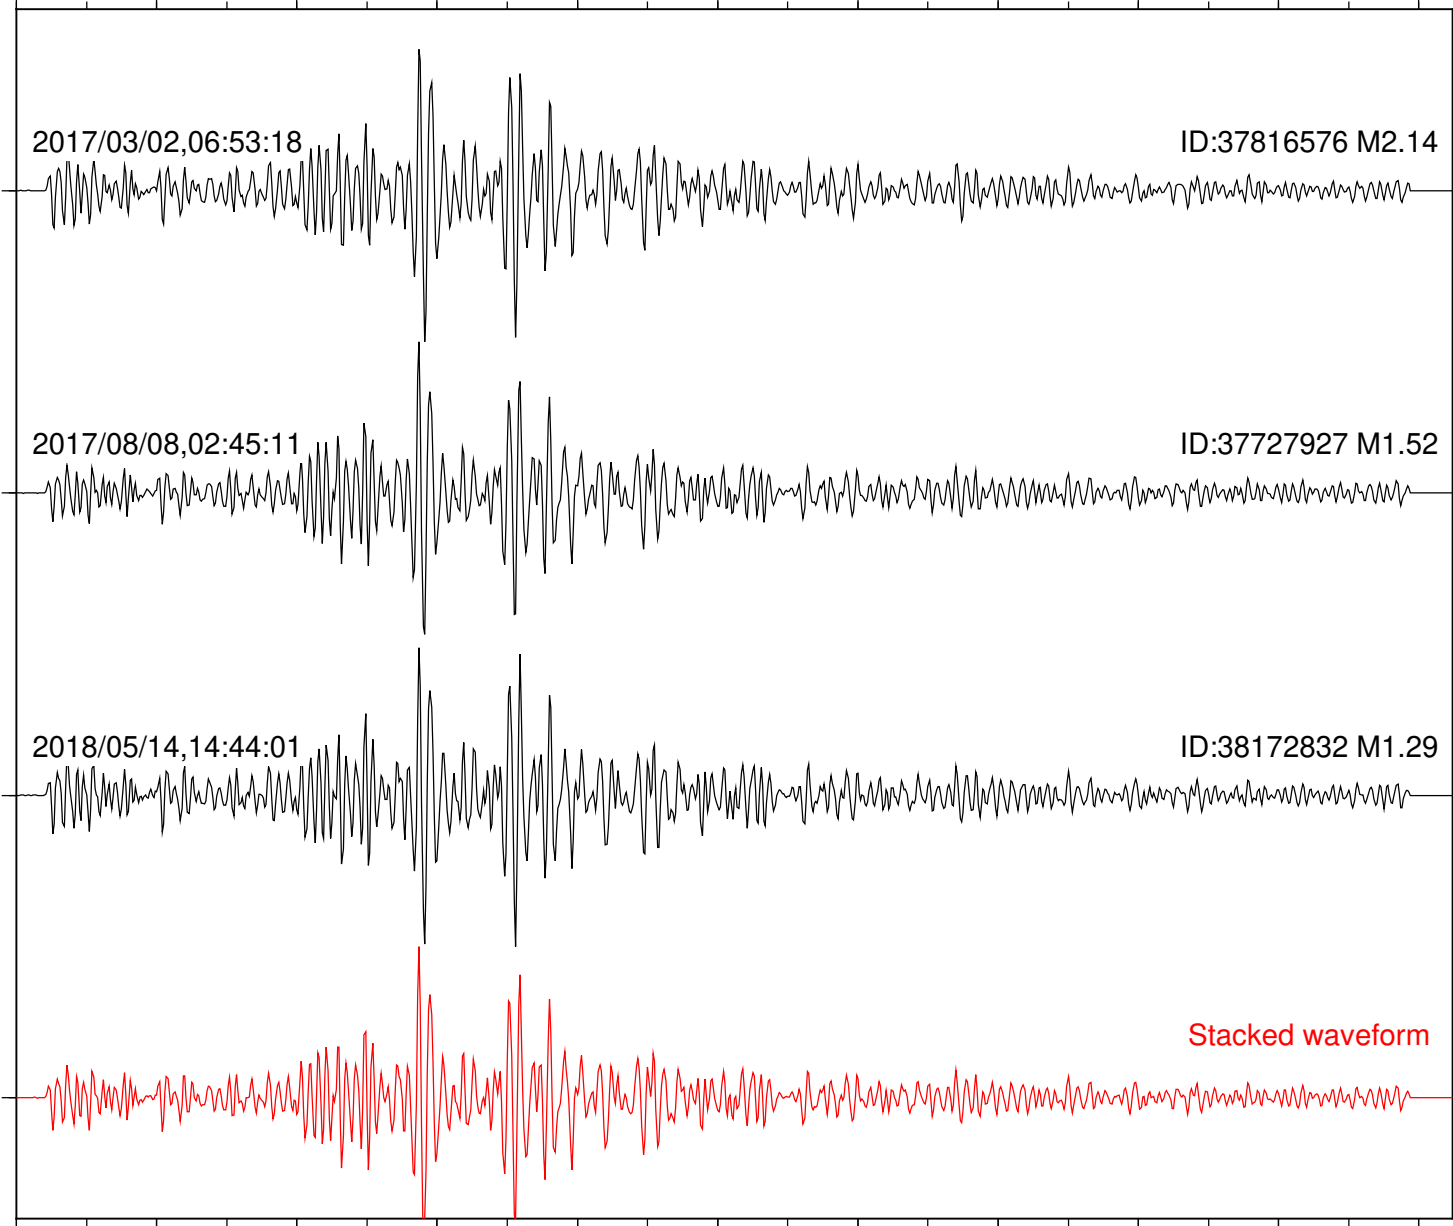

Station: B088 Com: EHZ

Focal depth: 6.12 km

2017/03/02,06:53:18

ID:37816576 M2.14

2017/08/08,02:45:11

ID:37727927 M1.52

2018/05/14,14:44:01

ID:38172832 M1.29

Stacked waveform

0 1 2 3 4 5 6 7 8 9 10
Elapsed time (s)