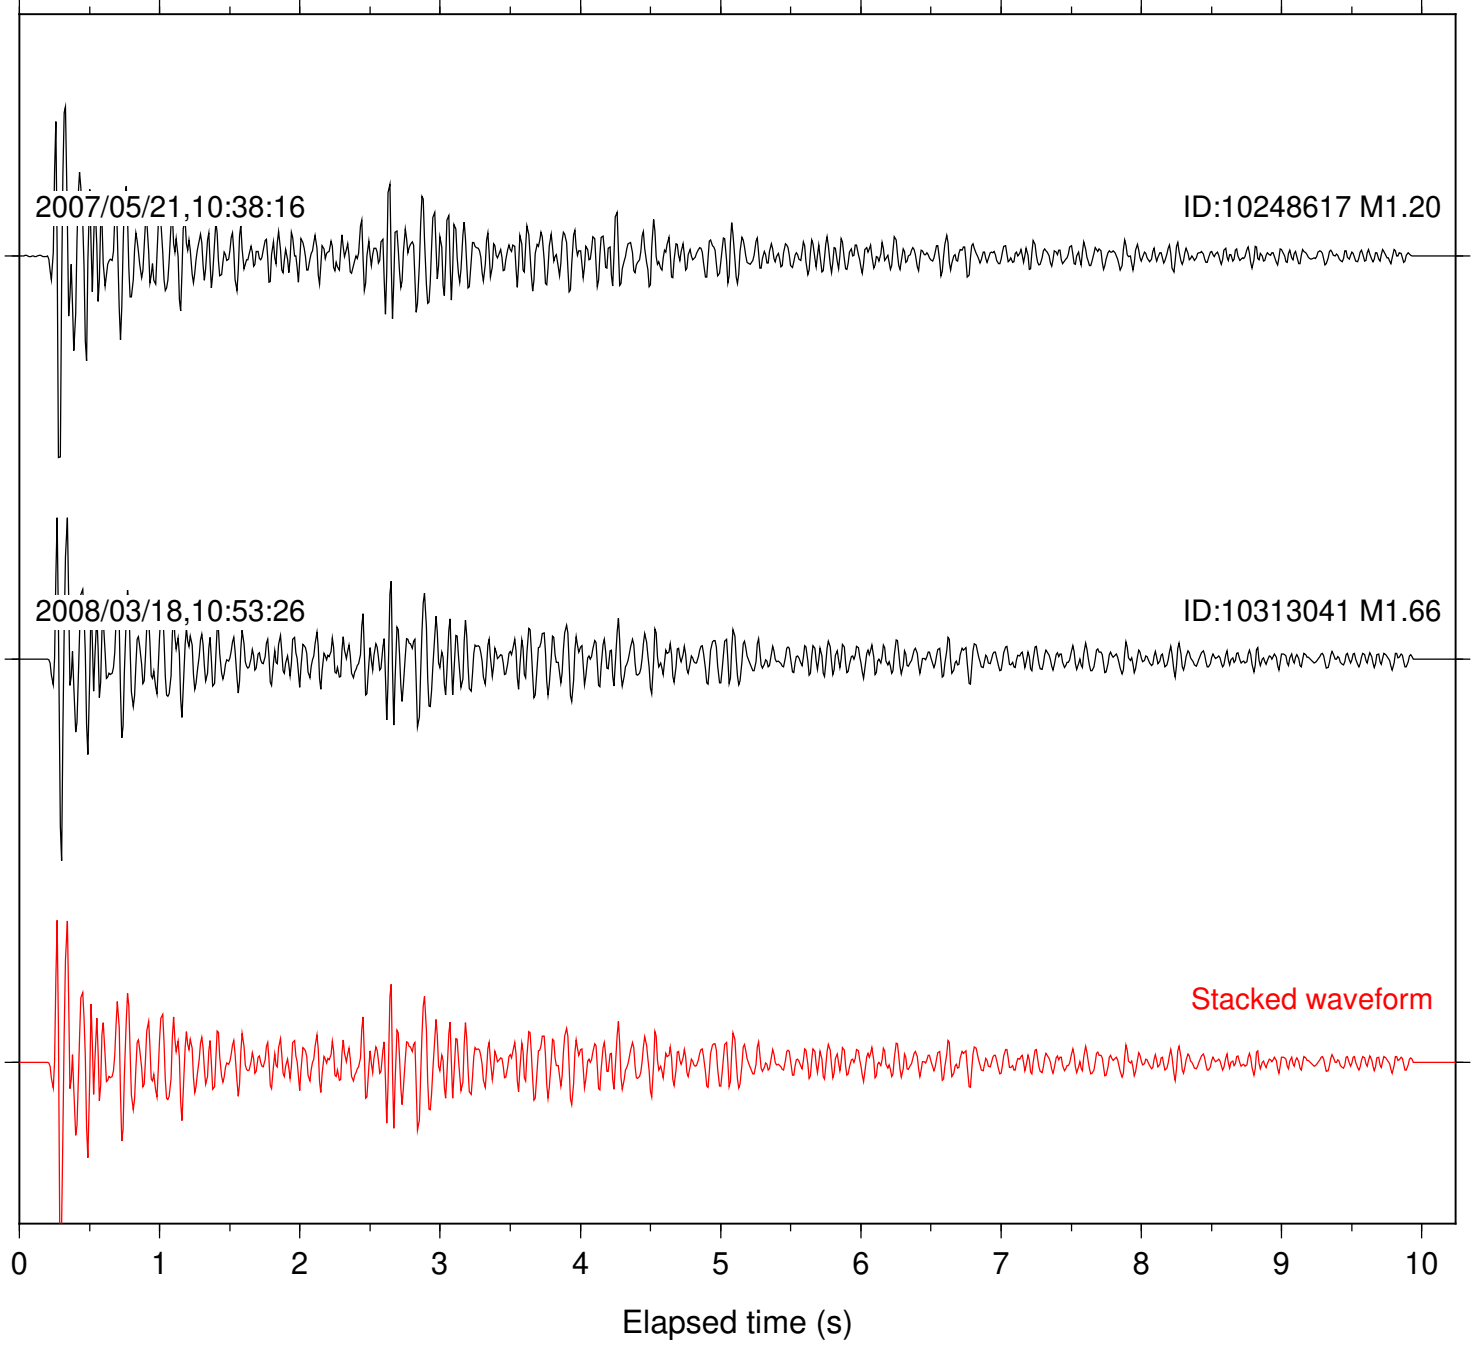

Station: B084 Com: EHZ

Focal depth: 8.40 km