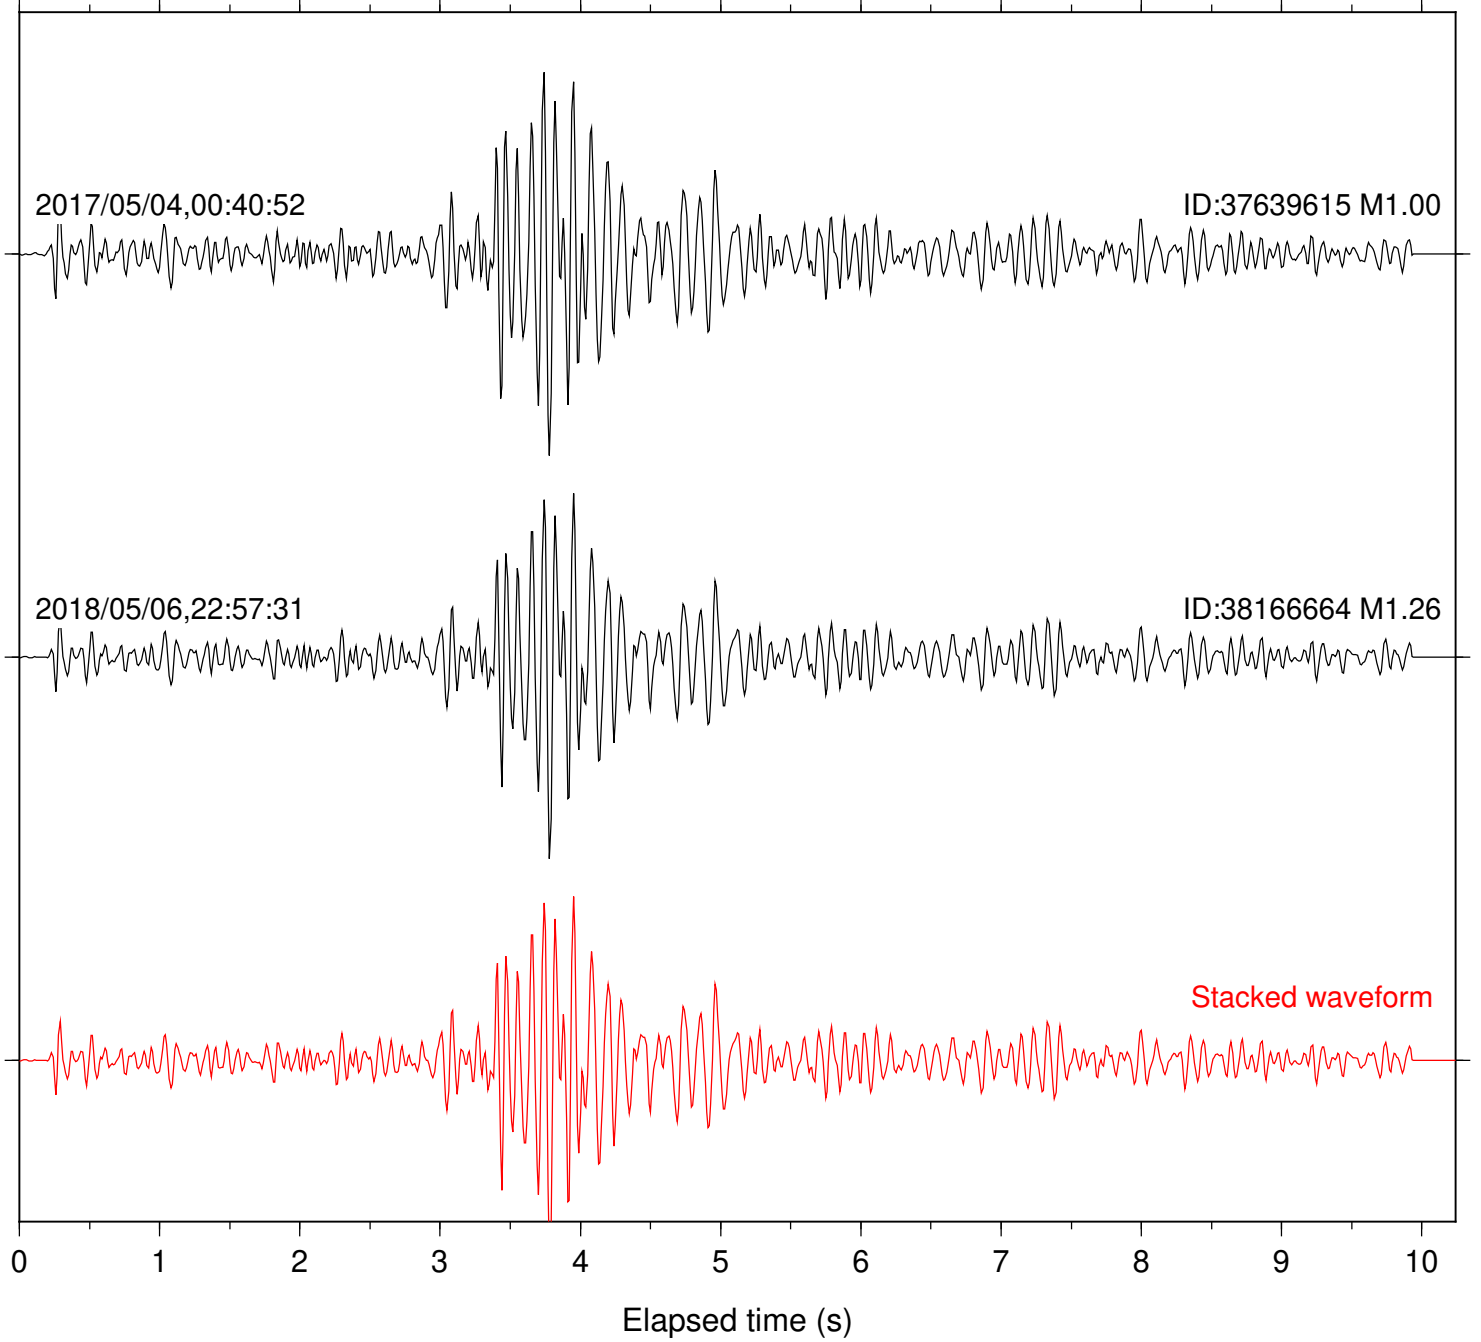

Station: POB2 Com: HHZ

Focal depth: 6.98 km