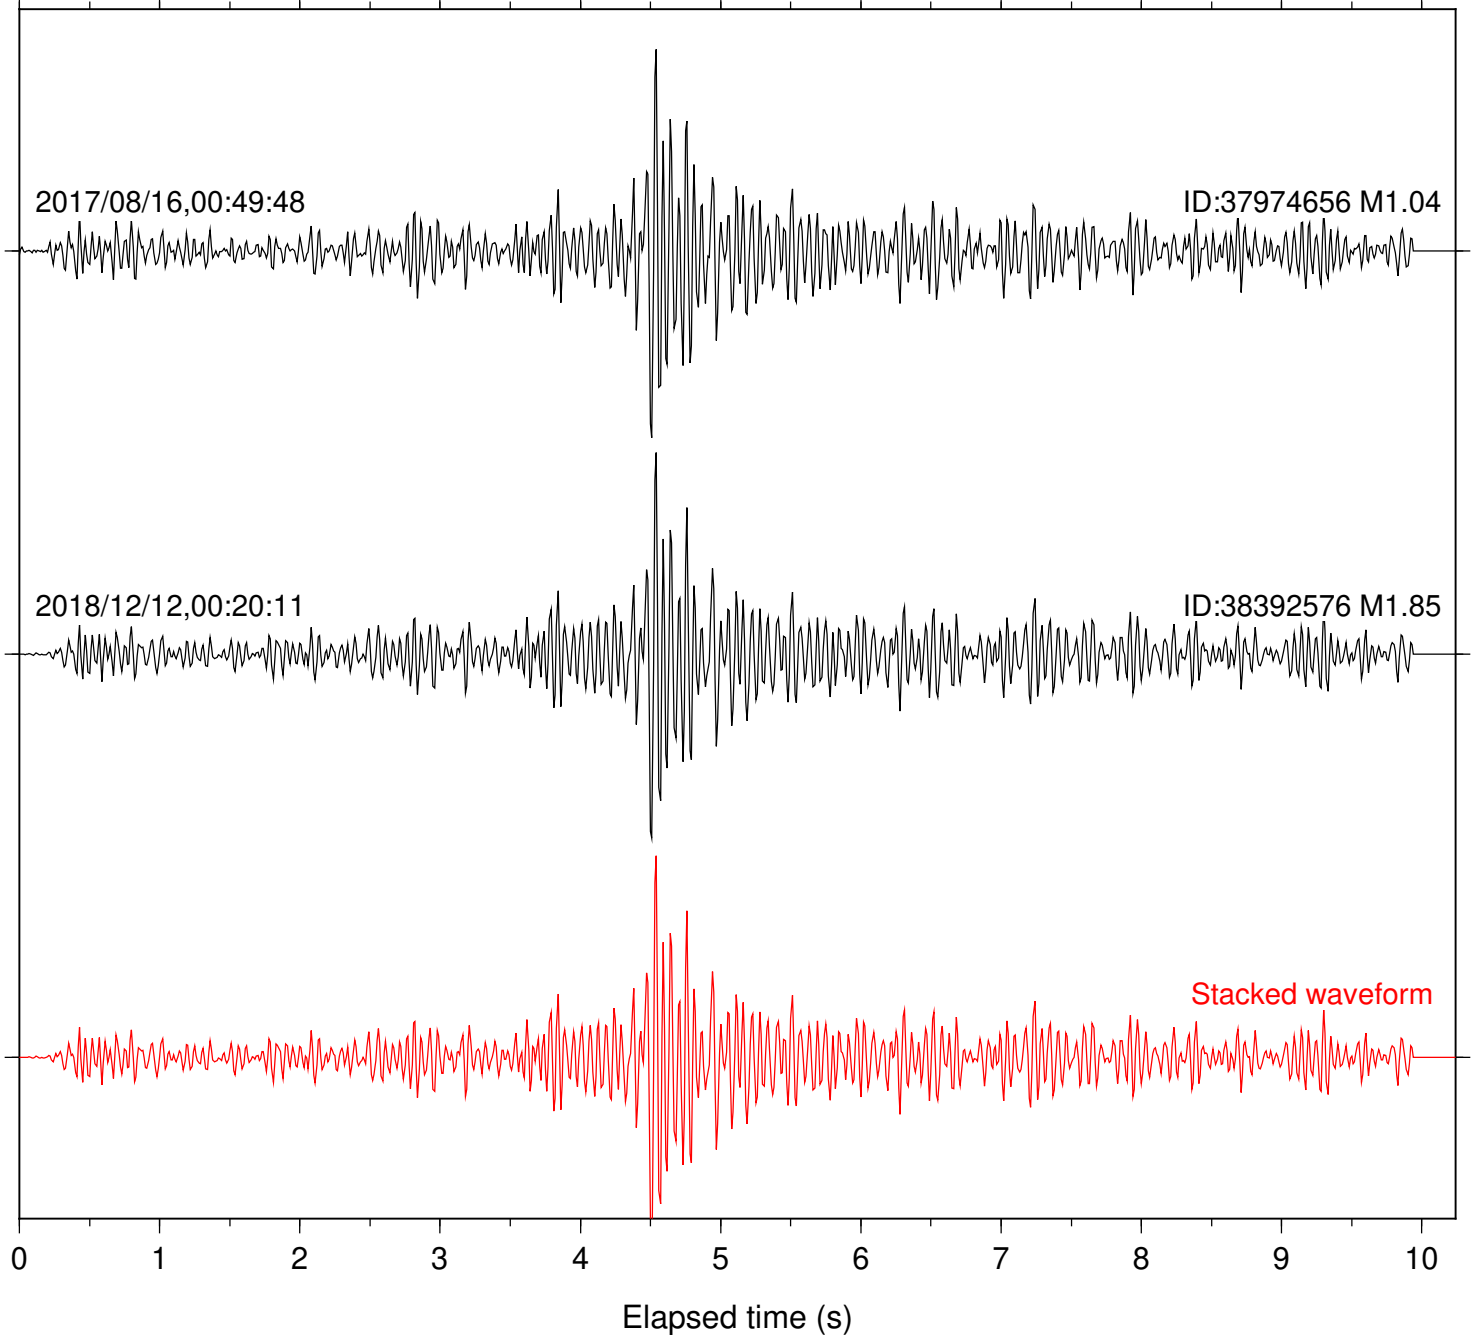

Station: PFO Com: HHZ

Focal depth: 6.49 km