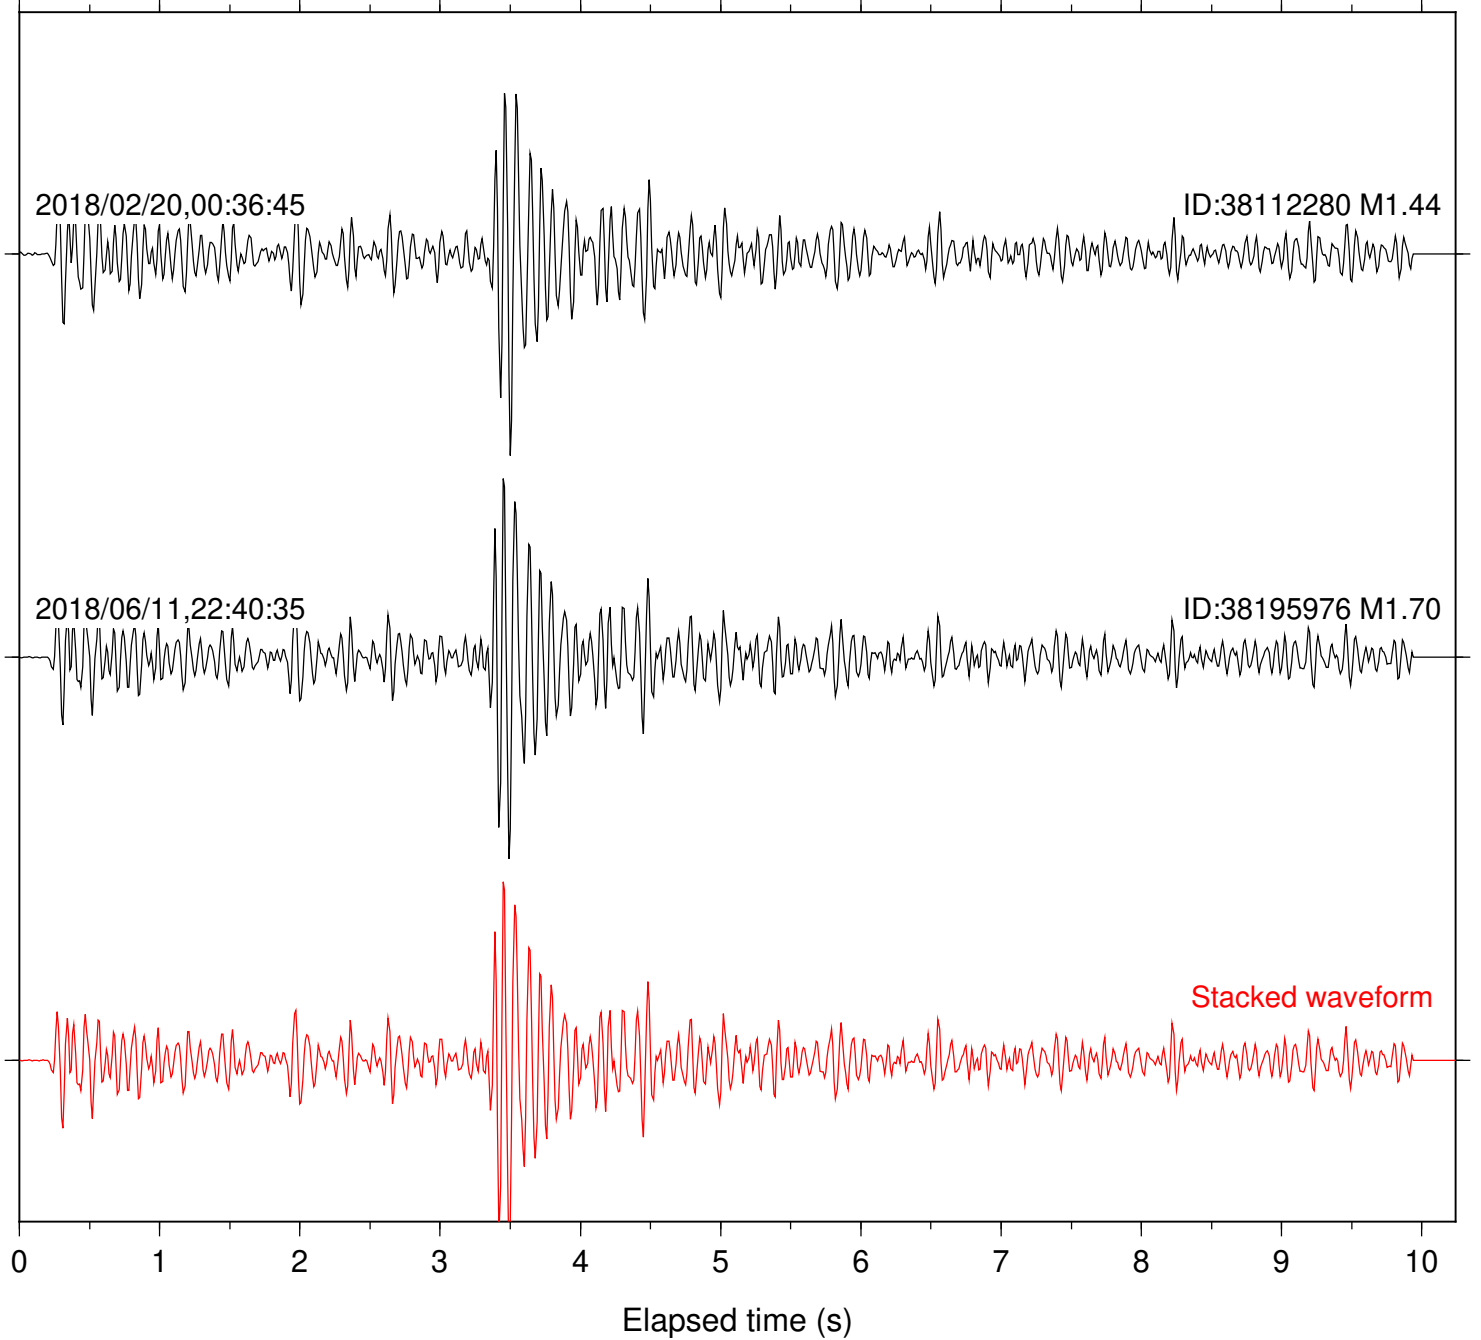

Focal depth: 5.77 km

Station: FRD Com: HHZ

Focal depth: 5.77 km

Station: HMT2 Com: HHZ

Focal depth: 5.77 km

Station: KNW Com: HHZ

Focal depth: 5.77 km

Station: LKH Com: HHZ