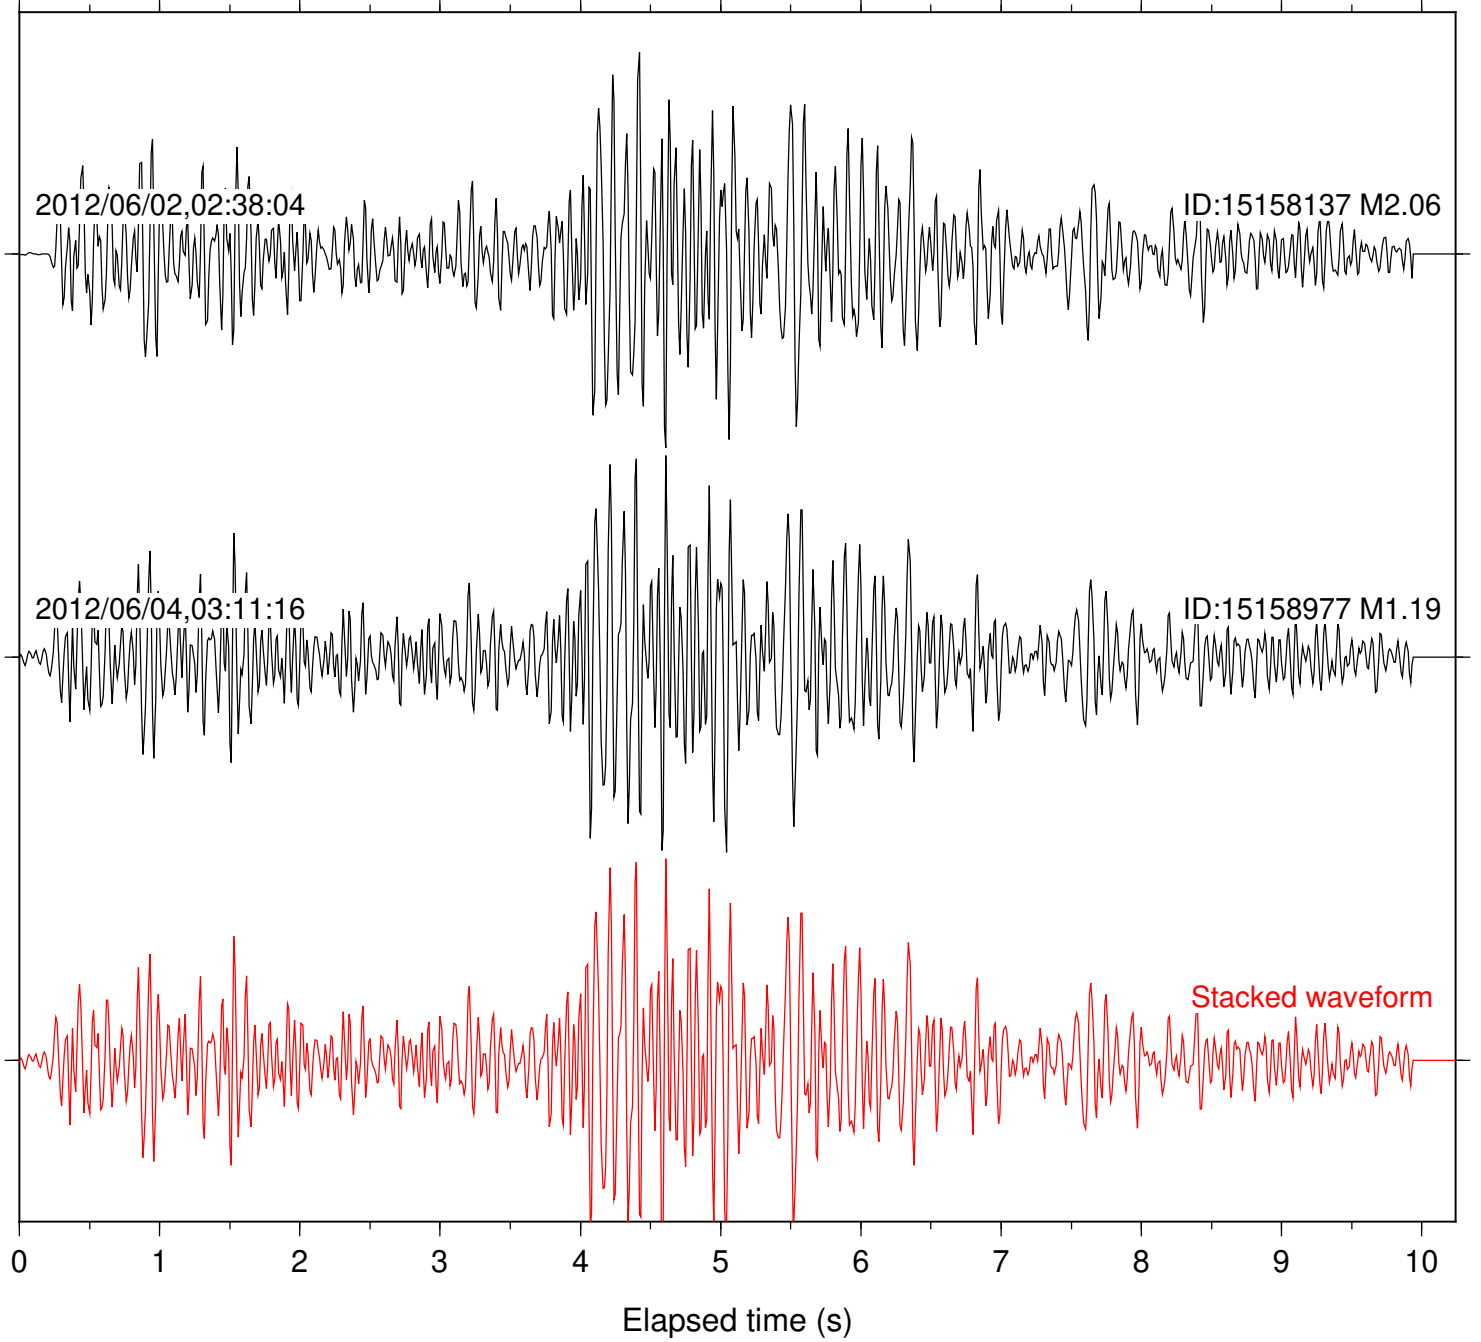

Station: SND Com: HHZ

Focal depth: 18.05 km