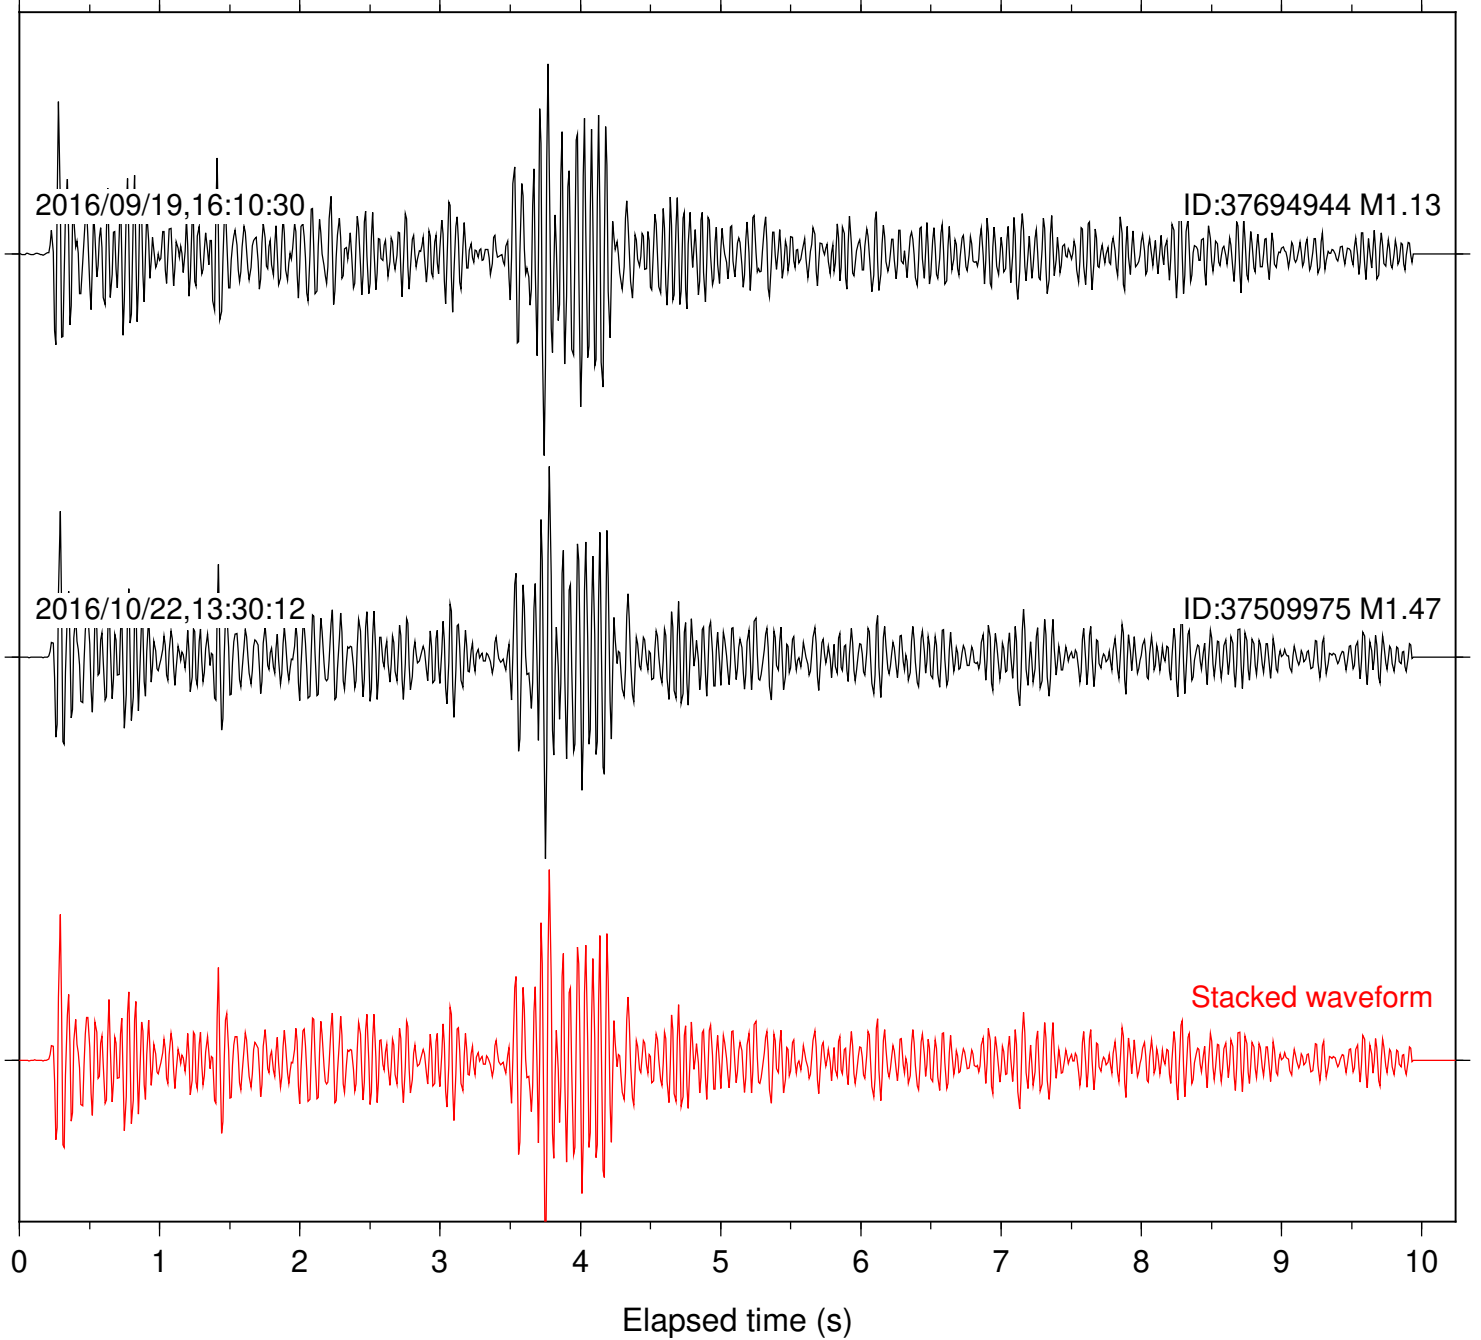

Focal depth: 6.53 km

Station: CSH Com: HHZ

Focal depth: 6.51 km

Station: DGR Com: HHZ

Focal depth: 6.53 km

Station: FRD Com: HHZ

Focal depth: 6.51 km

Station: HMT2 Com: HHZ