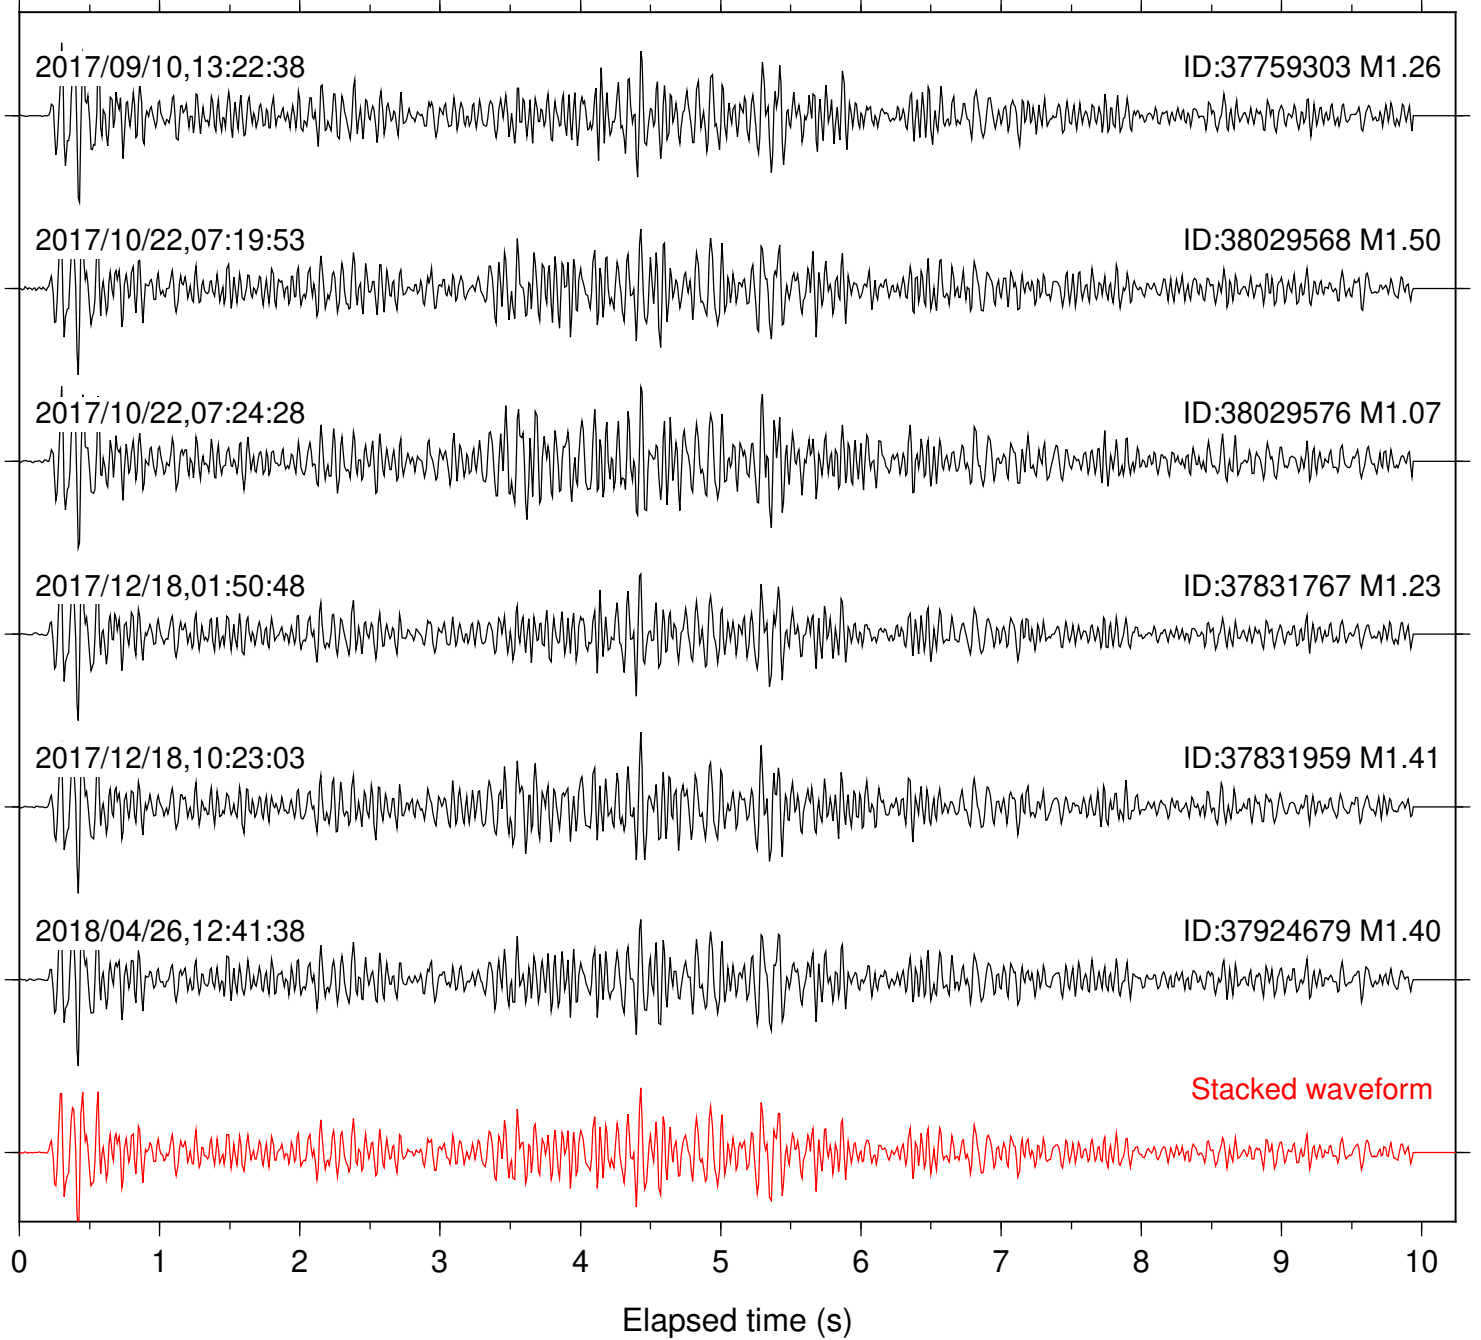

Station: BAC Com: EHZ

Focal depth: 6.30 km