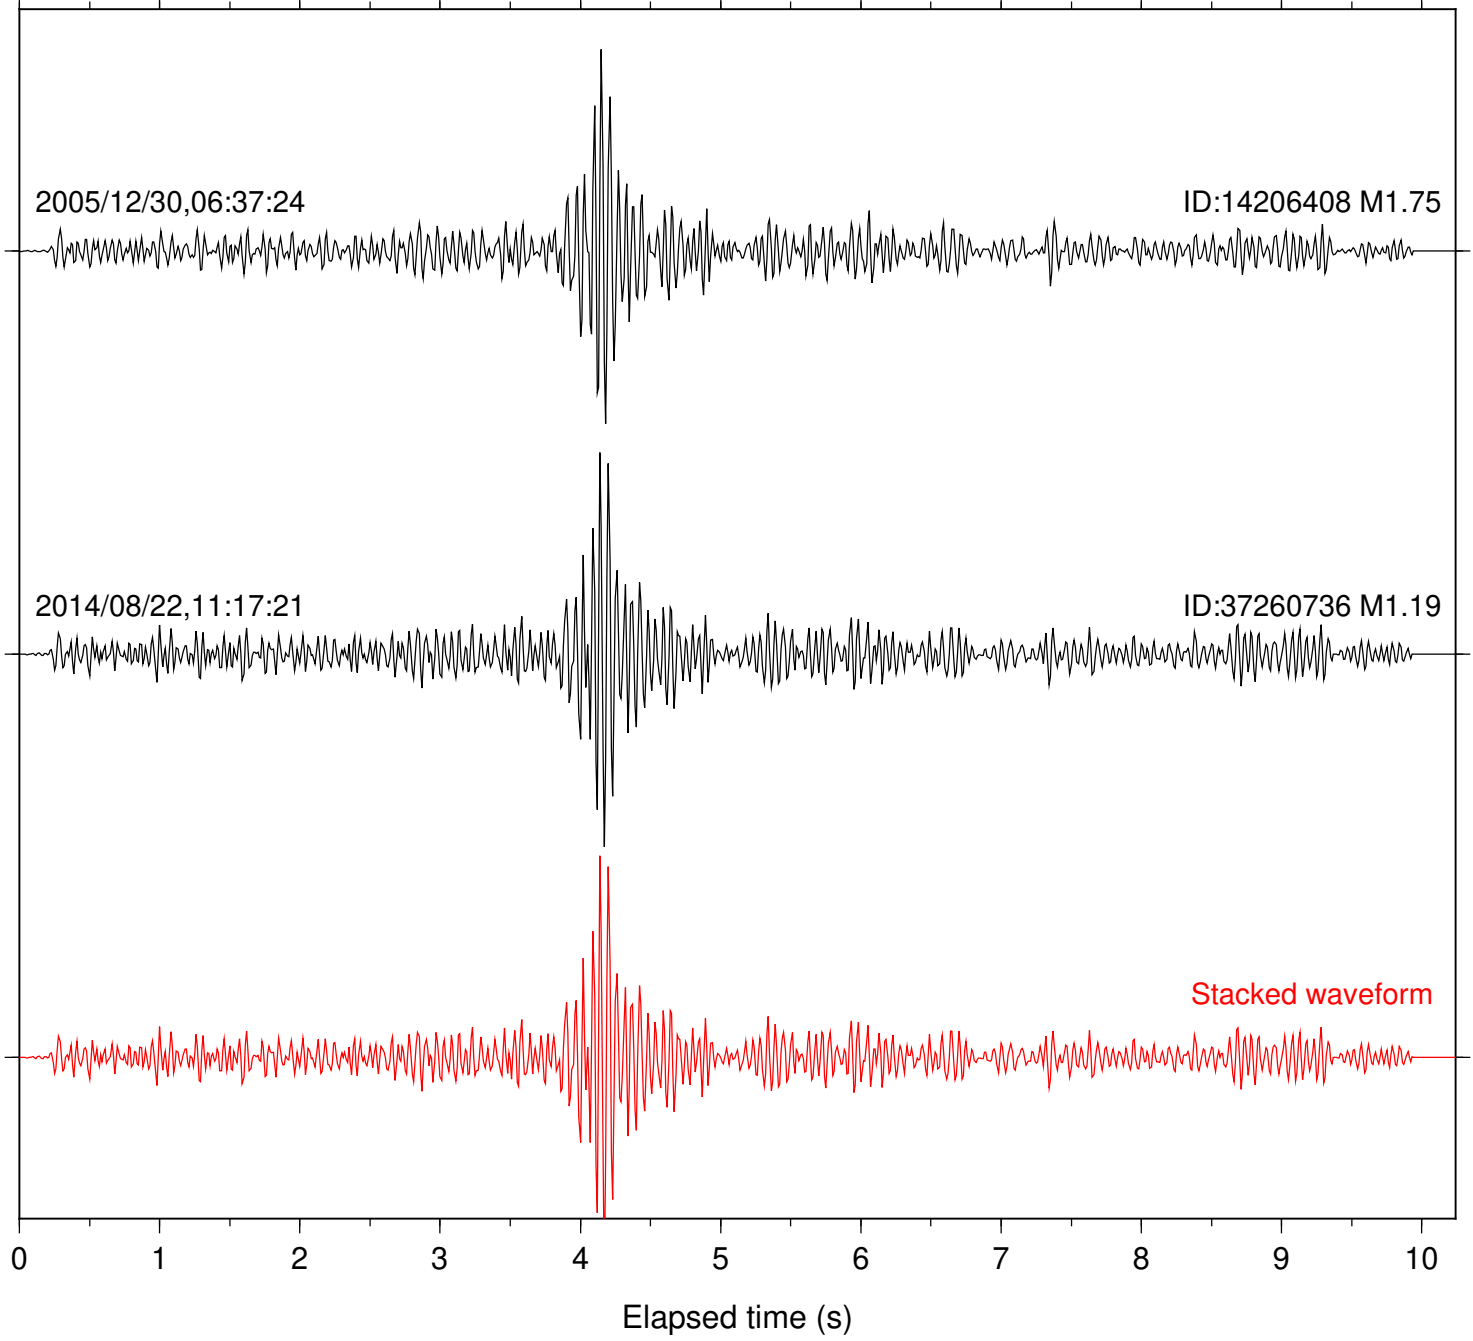

Station: PFO Com: HHZ

Focal depth: 15.50 km

Station: BAC Com: EHZ

Focal depth: 17.76 km

Station: FRD Com: HHZ

Focal depth: 17.76 km

Station: PFO Com: HHZ

Focal depth: 17.76 km