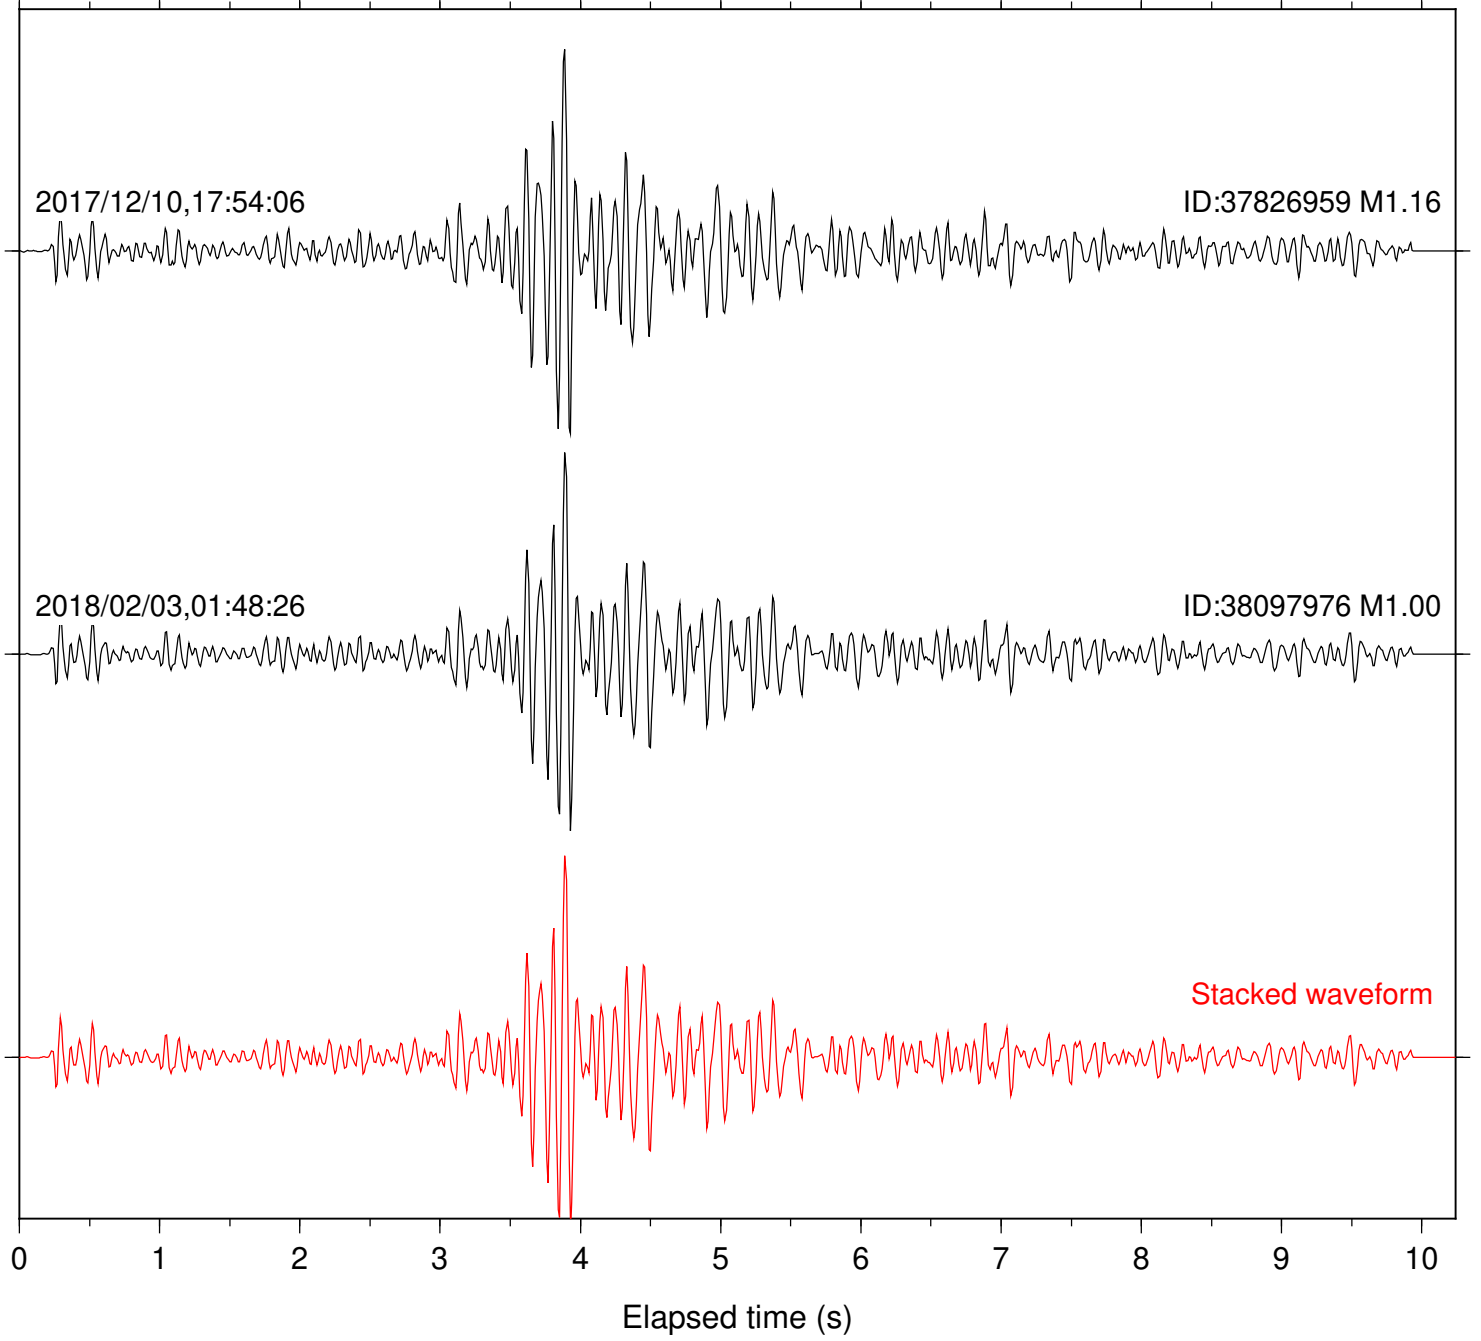

Station: POB2 Com: HHZ

Focal depth: 4.97 km