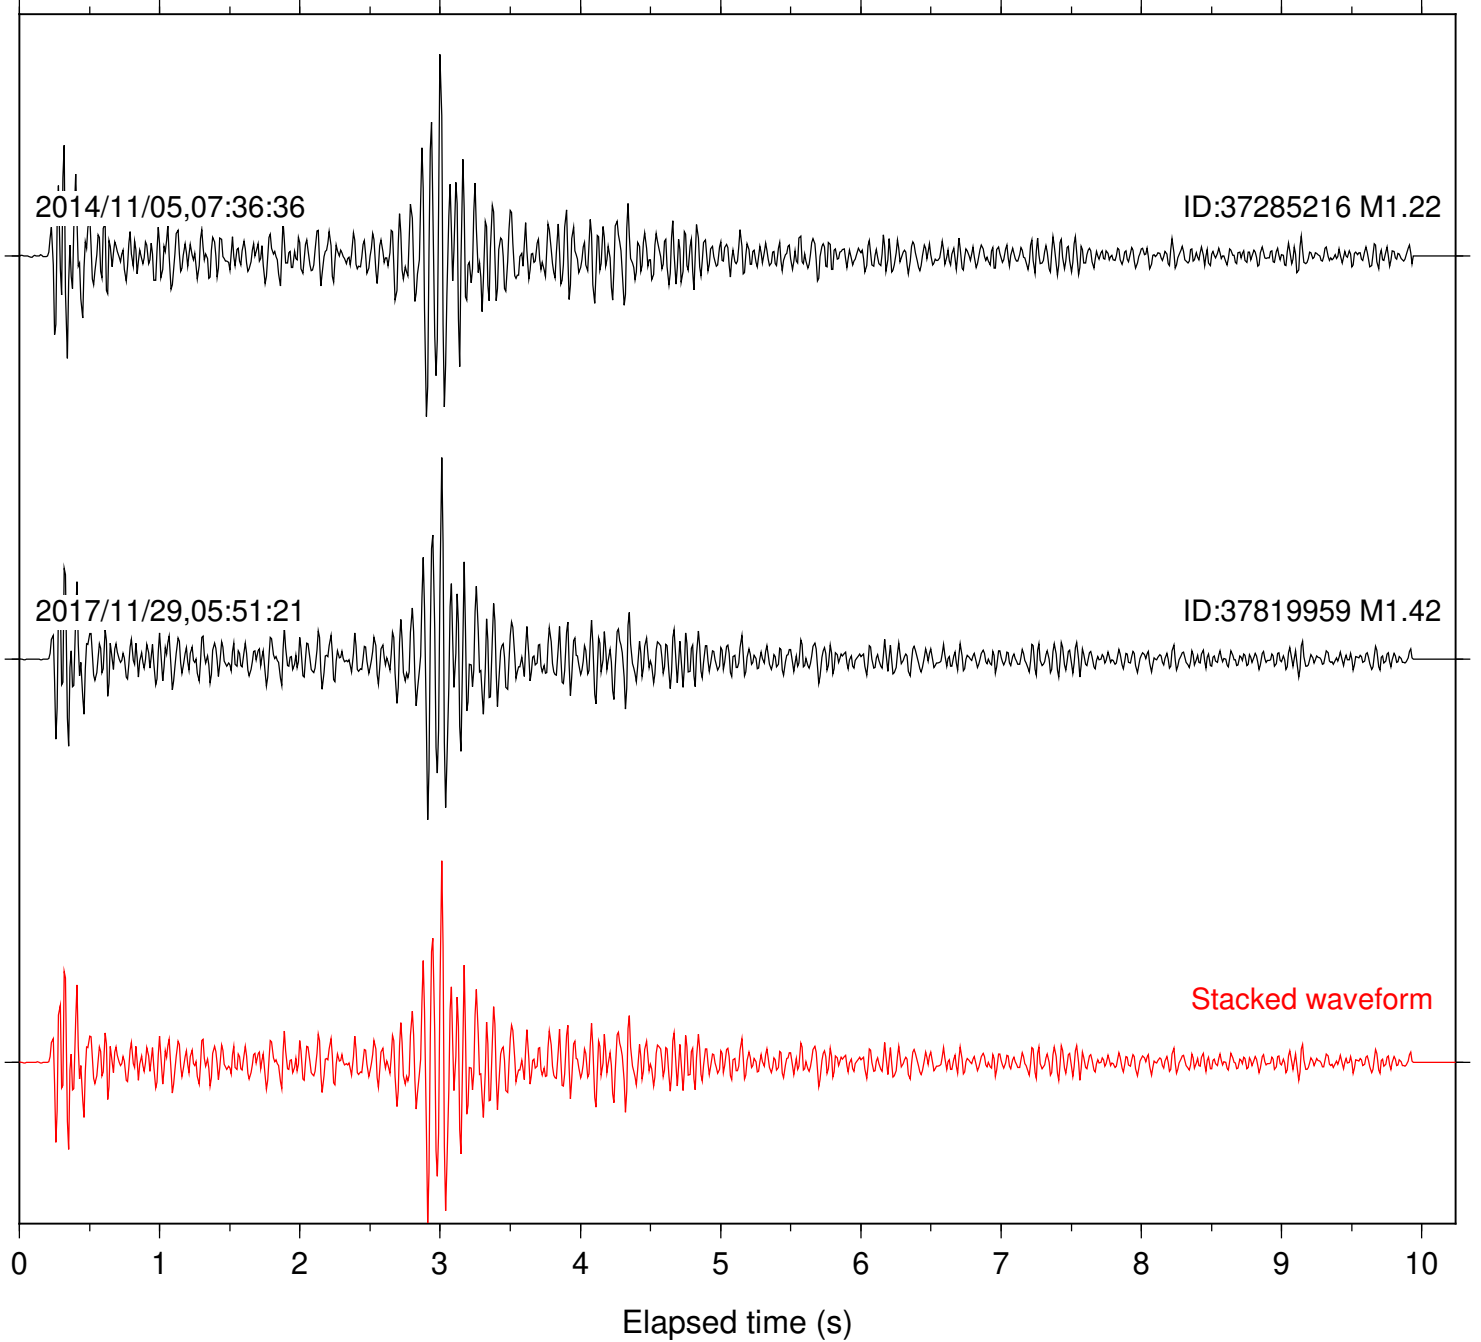

Station: B082 Com: EHZ

Focal depth: 8.88 km