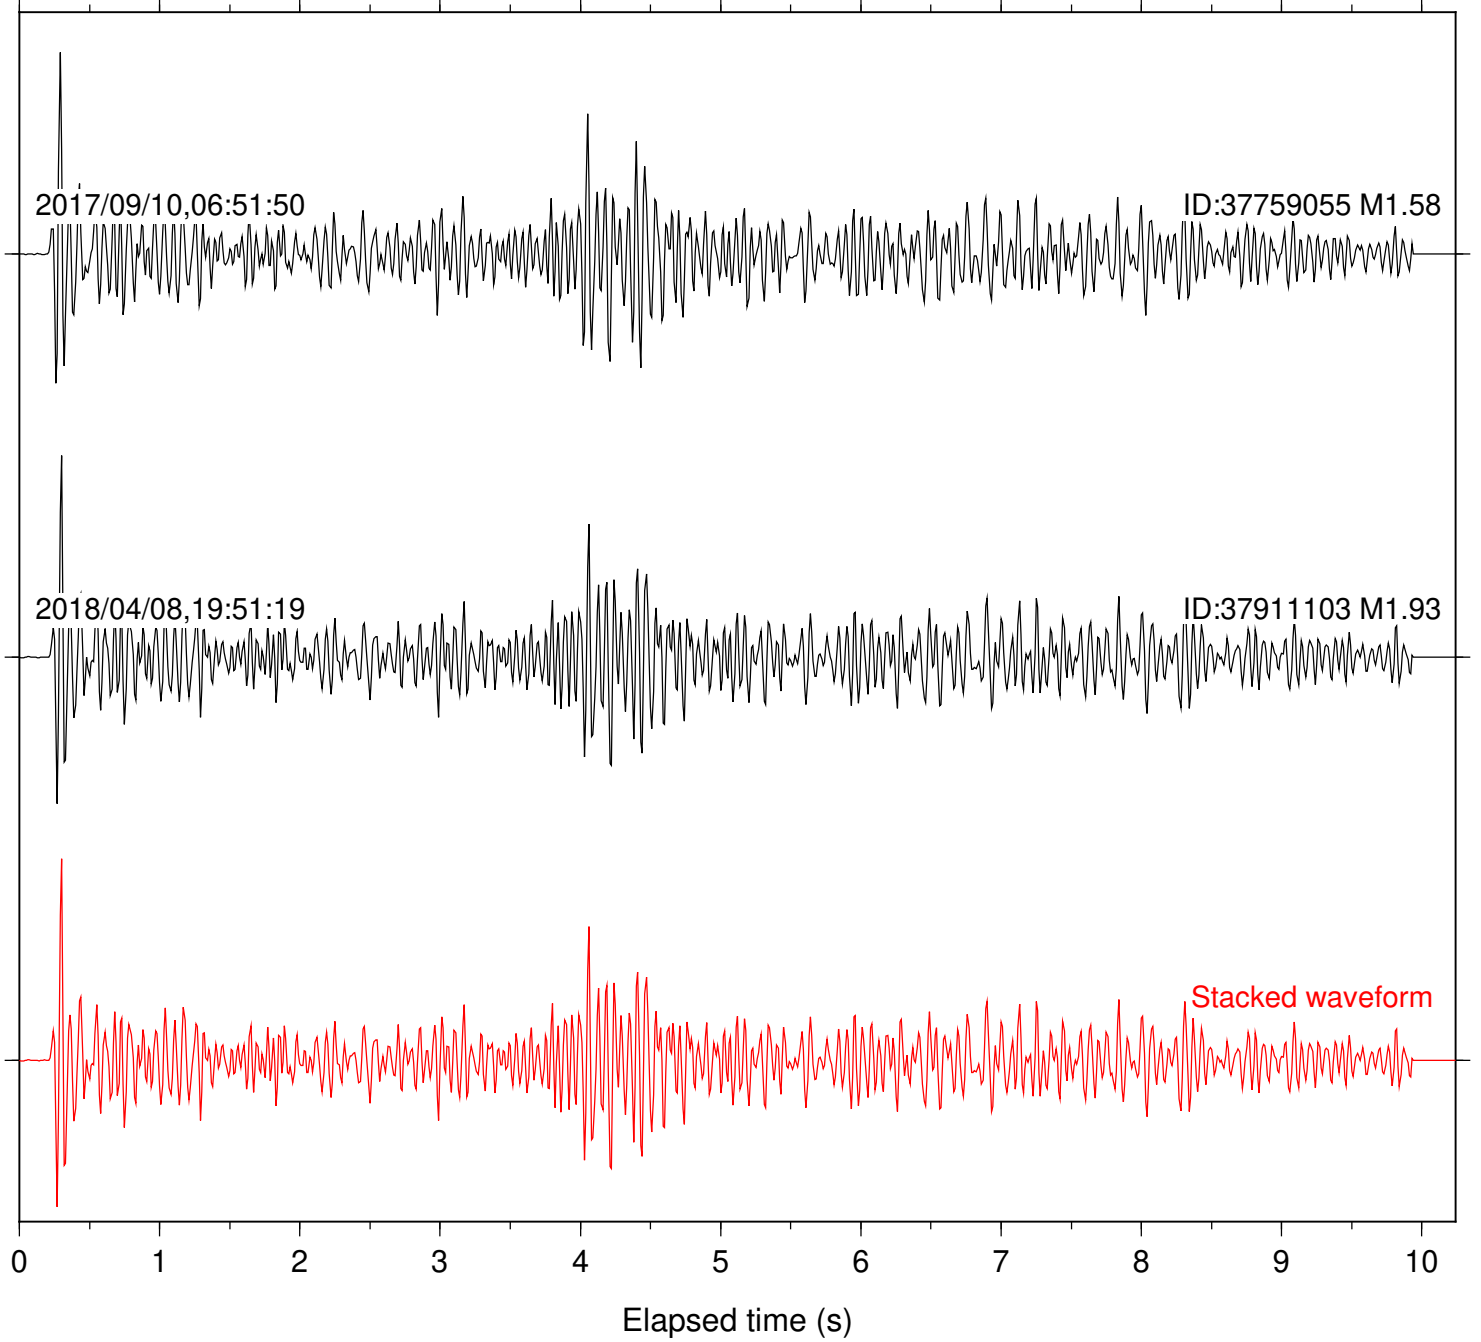

Stacked waveform

0 1 2 3 4 5 6 7 8 9 10

Elapsed time (s)

Station: HMT2 Com: HHZ

Focal depth: 6.28 km

Station: KNW Com: HHZ

Focal depth: 6.28 km

2017/09/10,06:50:45