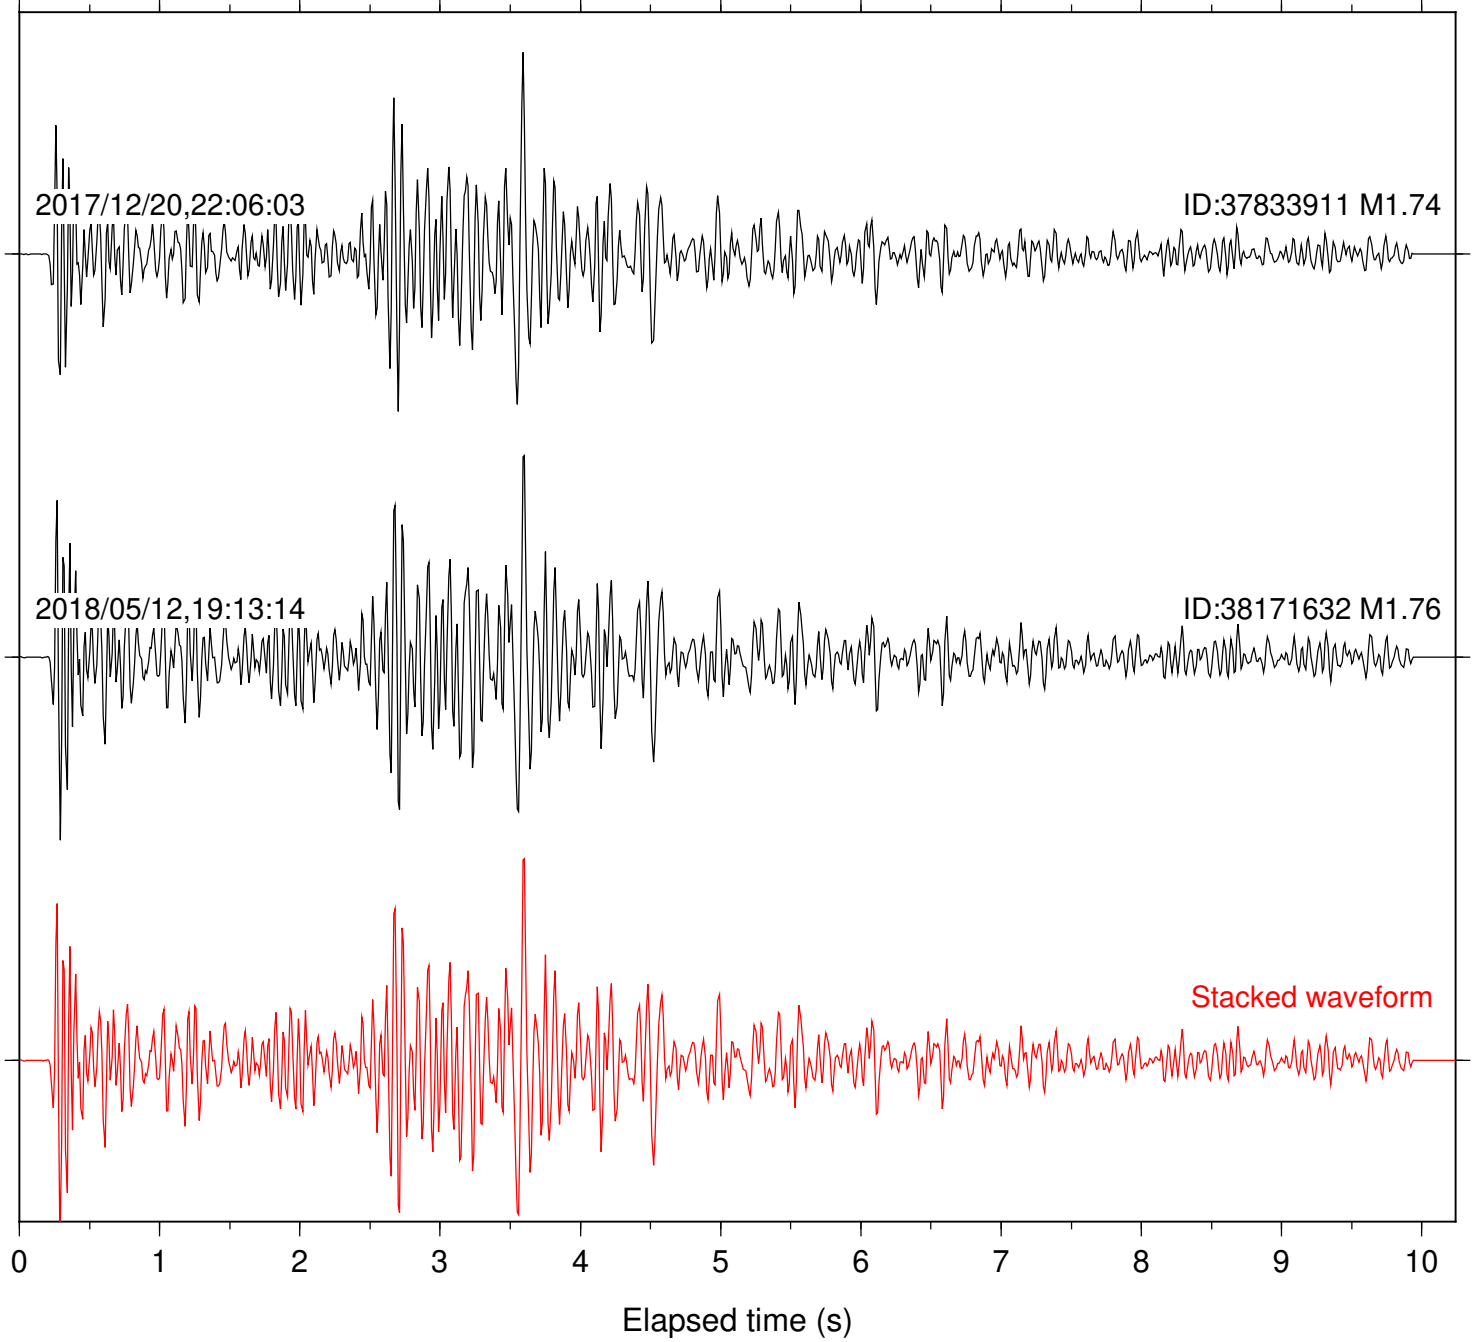

Station: B946 Com: EHZ

Focal depth: 7.36 km