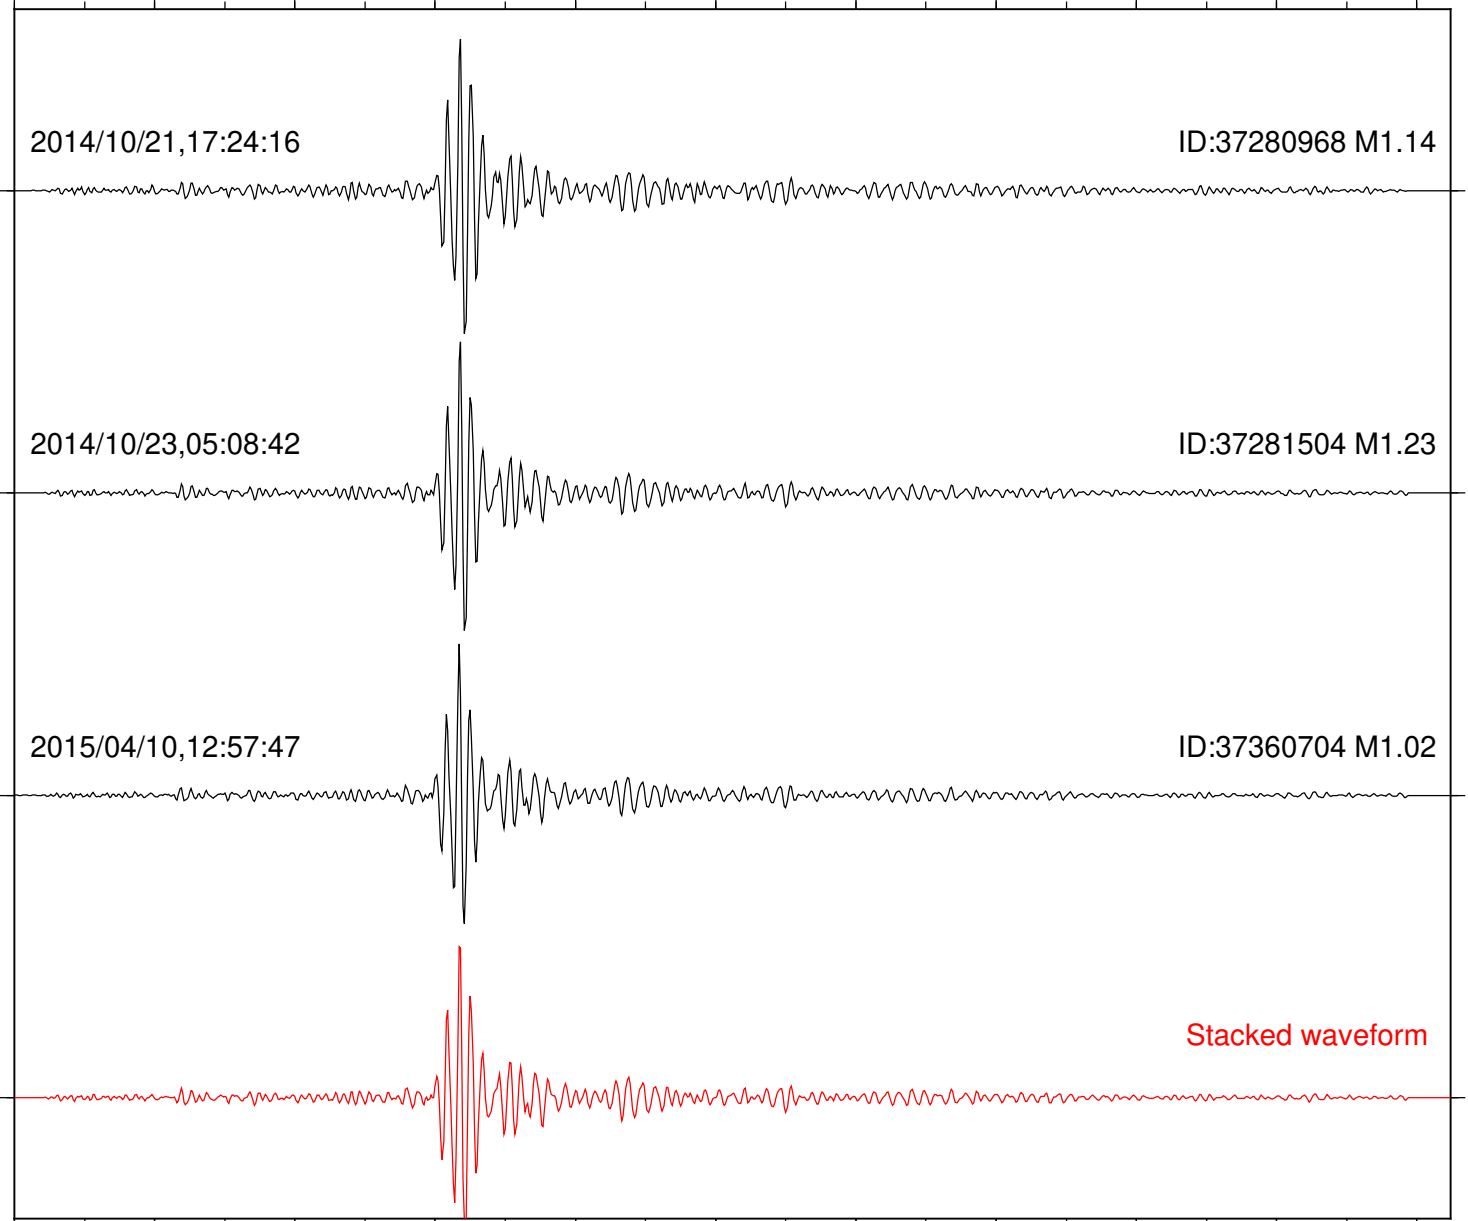

ID:37281504 M1.23

2015/04/10,12:57:47

ID:37360704 M1.02

Stacked waveform

0 1 2 3 4 5 6 7 8 9 10

Elapsed time (s)

Station: B087 Com: EHZ

Focal depth: 9.54 km