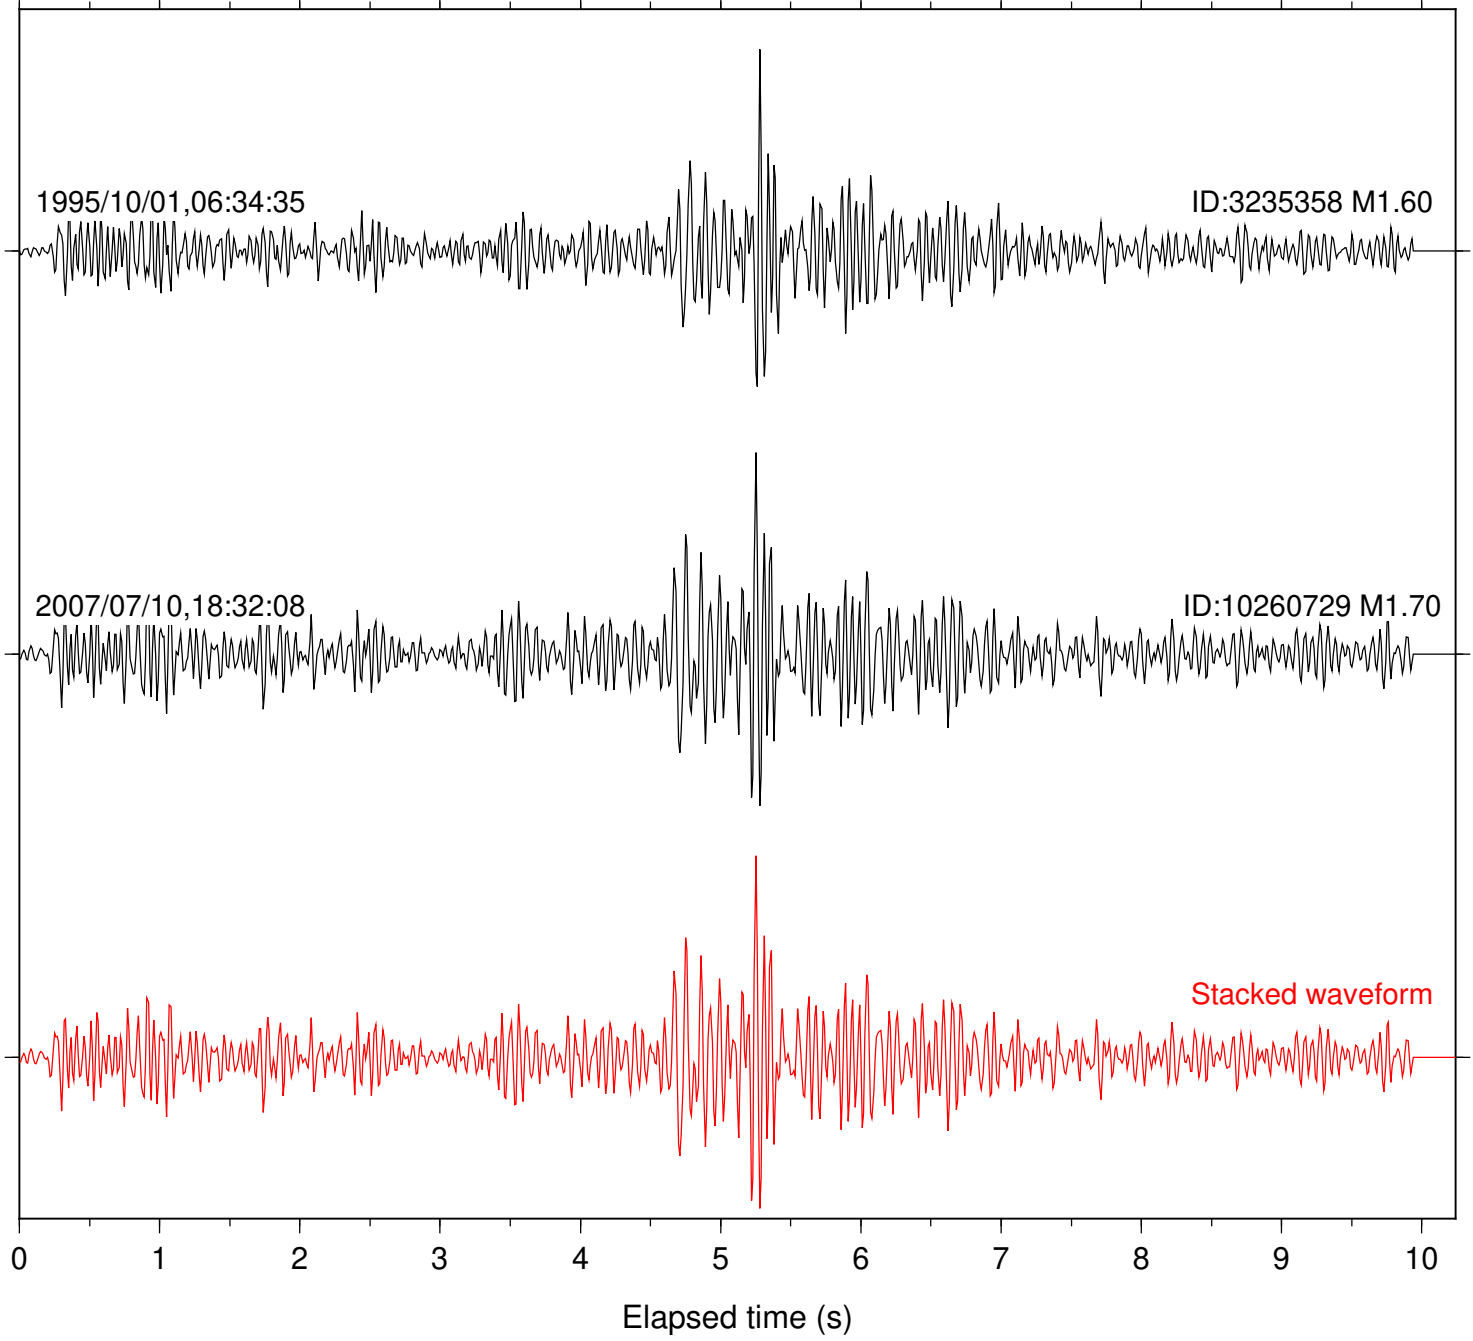

Station: DGR Com: HHZ

Focal depth: 15.48 km

Station: FRD Com: HHZ

Focal depth: 15.48 km

Station: PFO Com: HHZ

Focal depth: 15.42 km

Station: B081 Com: EHZ

Focal depth: 6.83 km