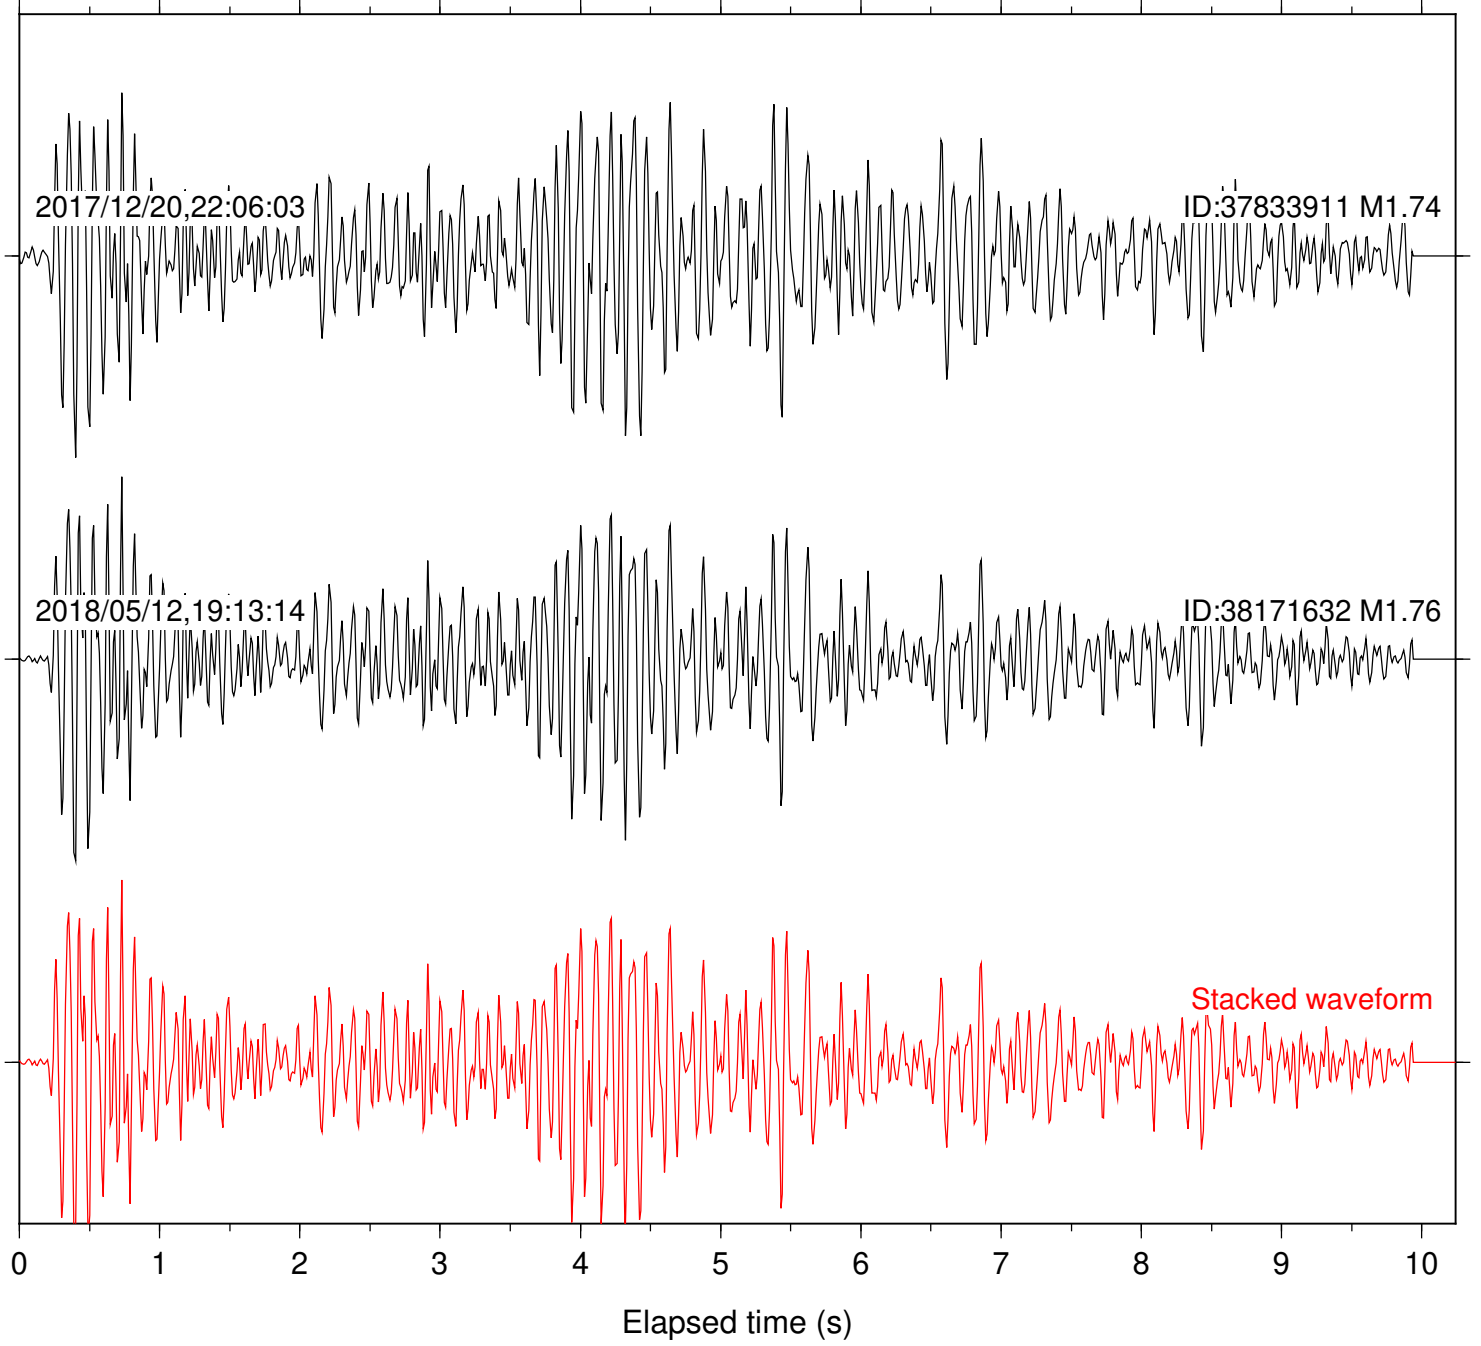

Station: LKH Com: HHZ

Focal depth: 7.36 km