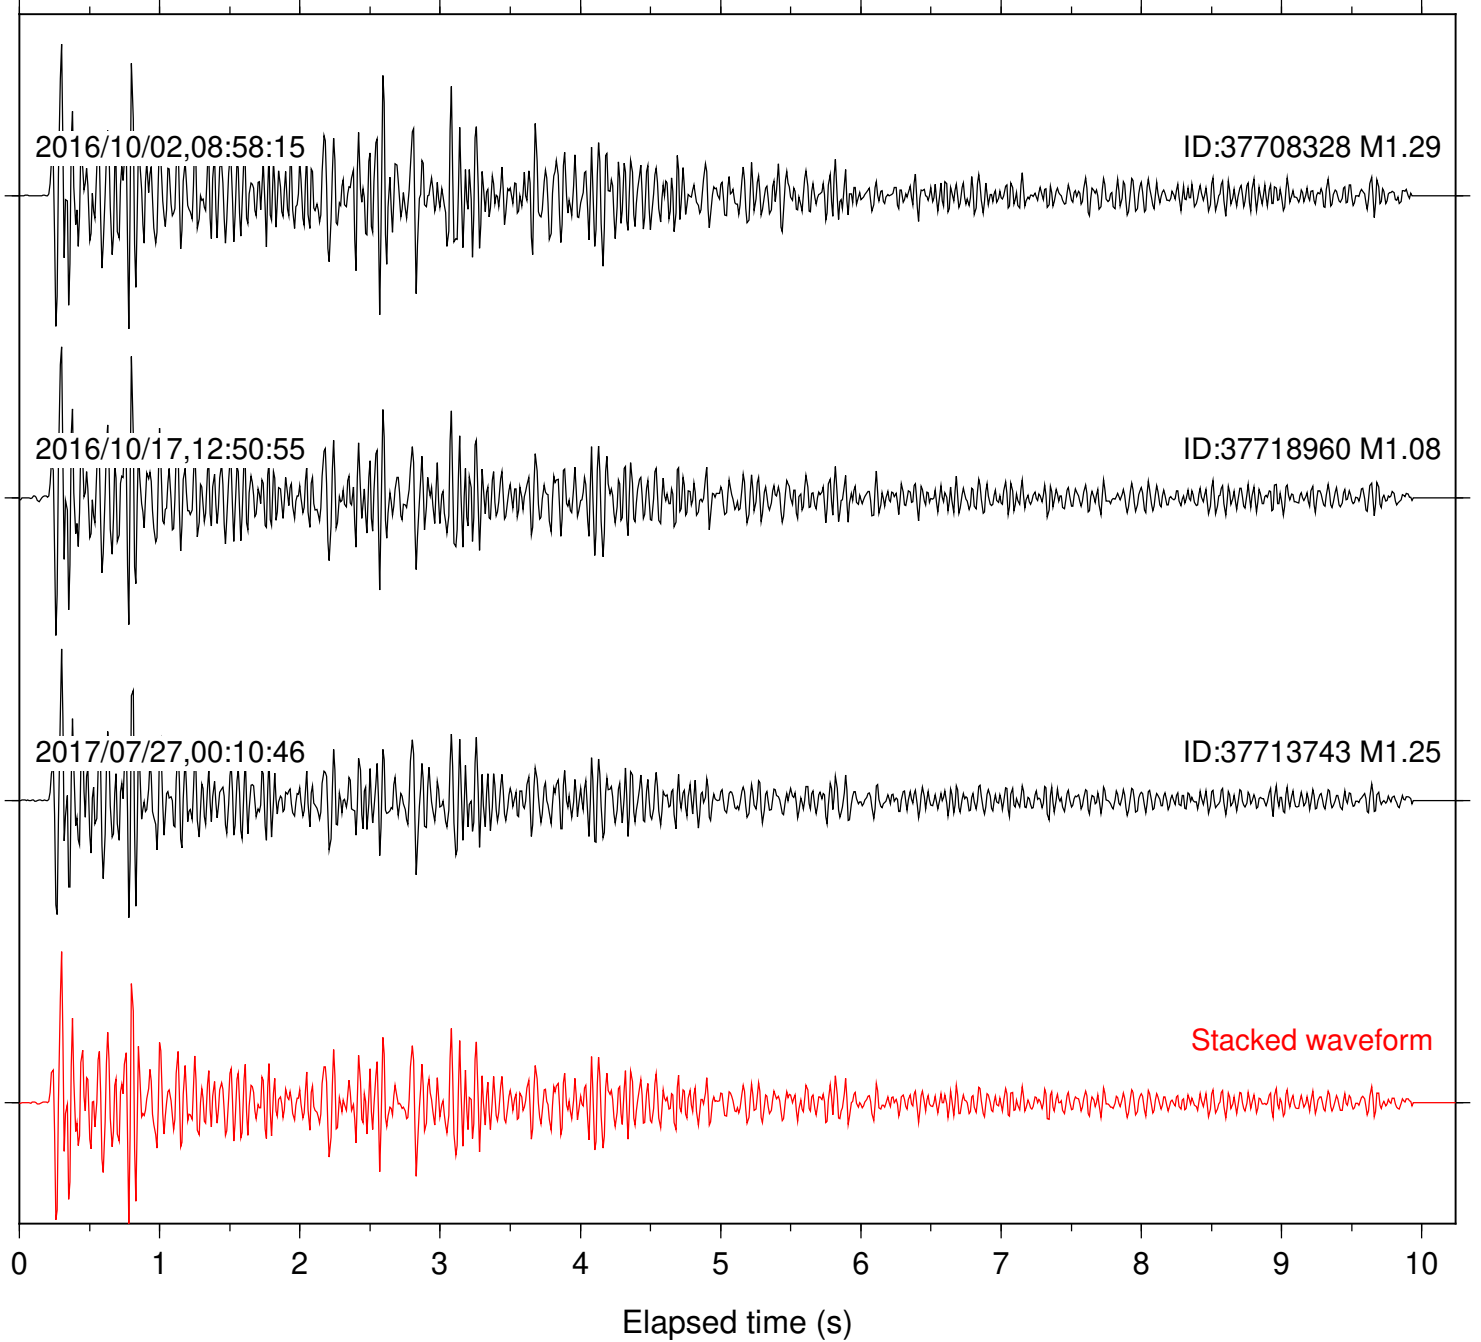

Focal depth: 6.98 km

Station: DNR Com: HHZ

Focal depth: 6.98 km

Station: FRD Com: HHZ

Focal depth: 6.43 km

Station: HMT2 Com: HHZ

Focal depth: 6.43 km

Station: LVA2 Com: HHZ