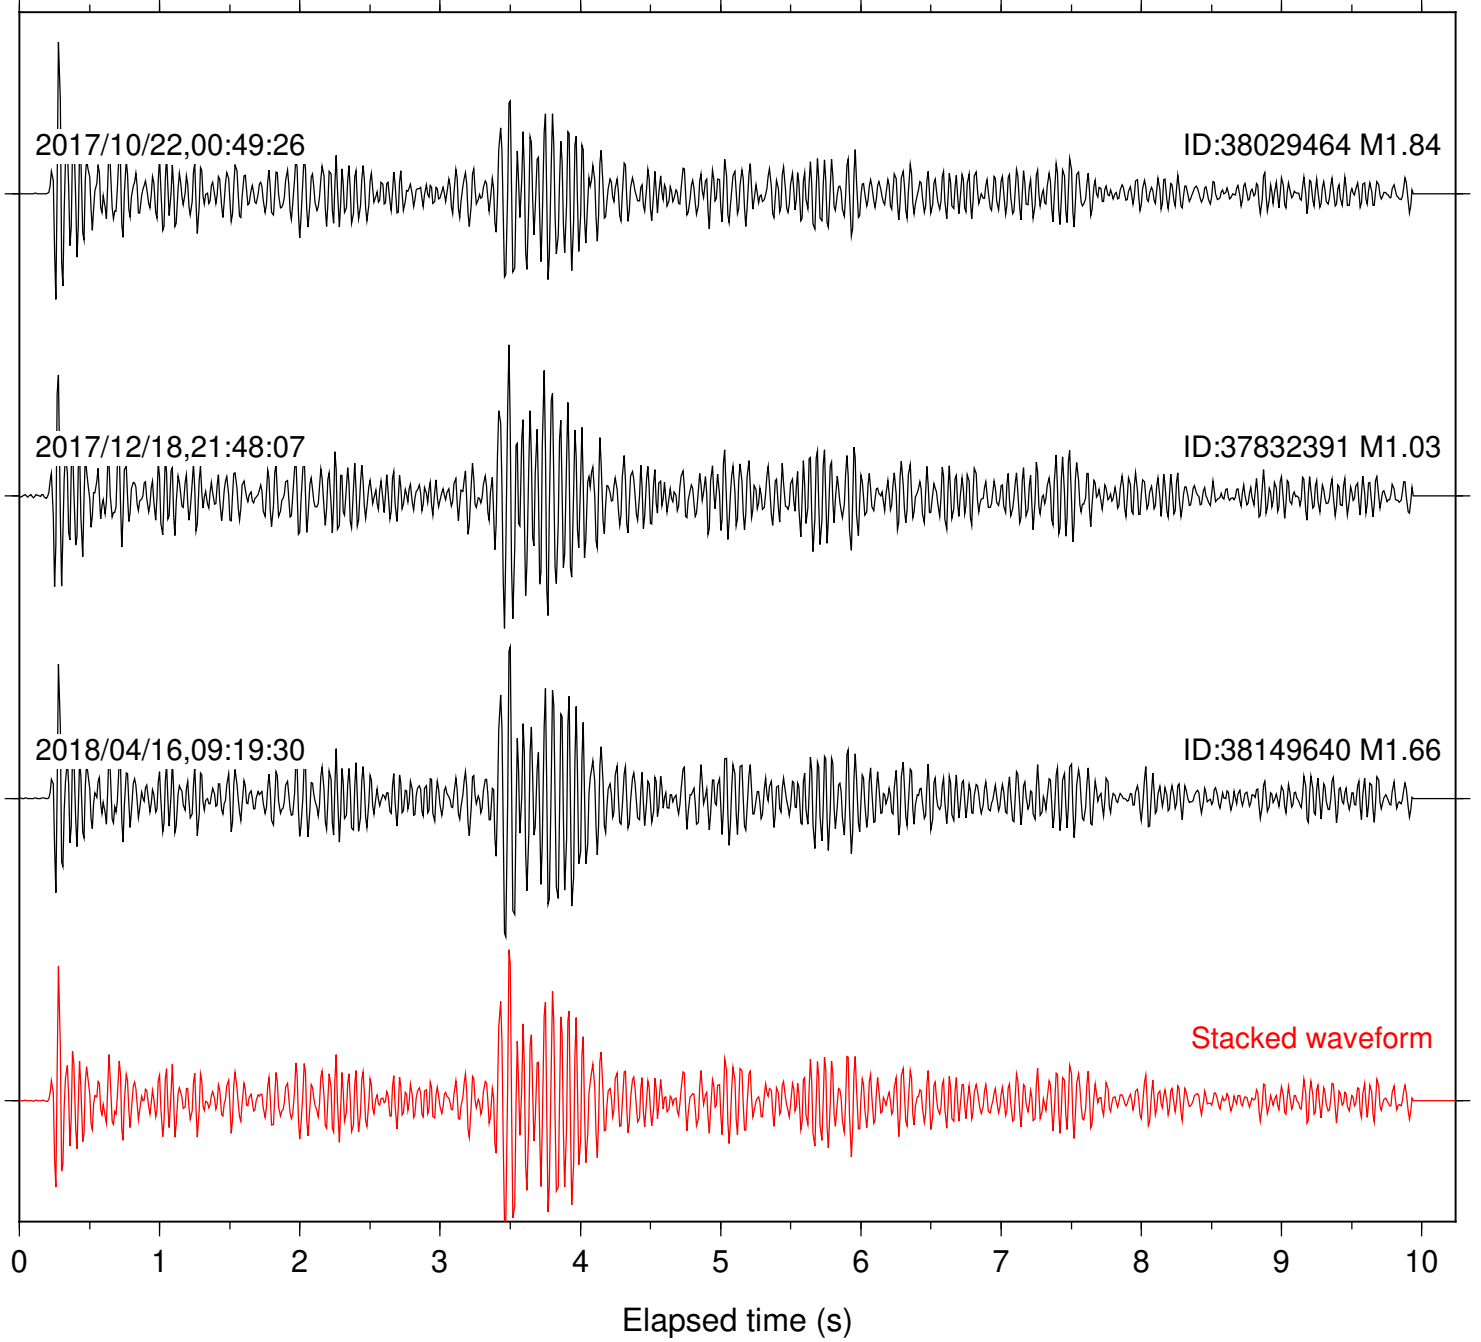

Station: CSH Com: HHZ

Focal depth: 6.43 km

Station: DGR Com: HHZ

Focal depth: 6.43 km

Station: DNR Com: HHZ

Focal depth: 5.56 km

2017/10/22,00:49:26

ID:38029464 M1.84