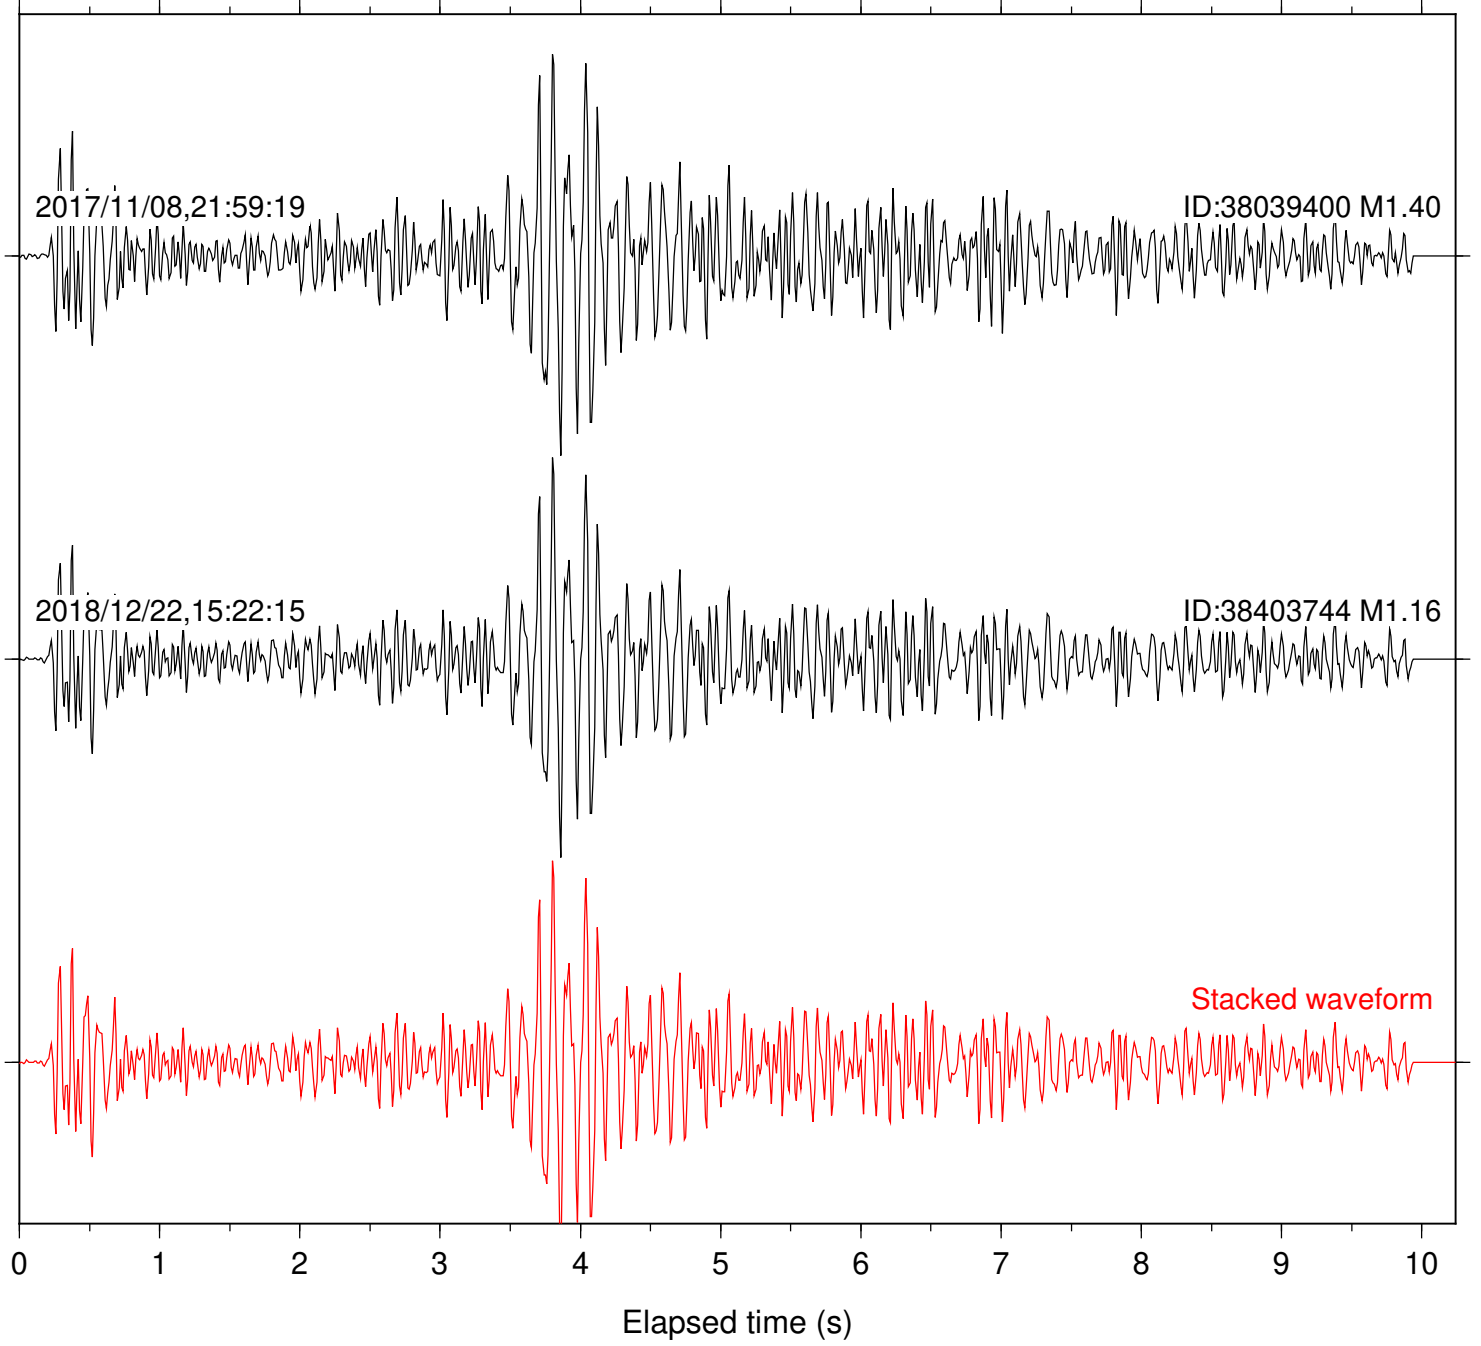

Station: BAC Com: EHZ

Focal depth: 5.79 km