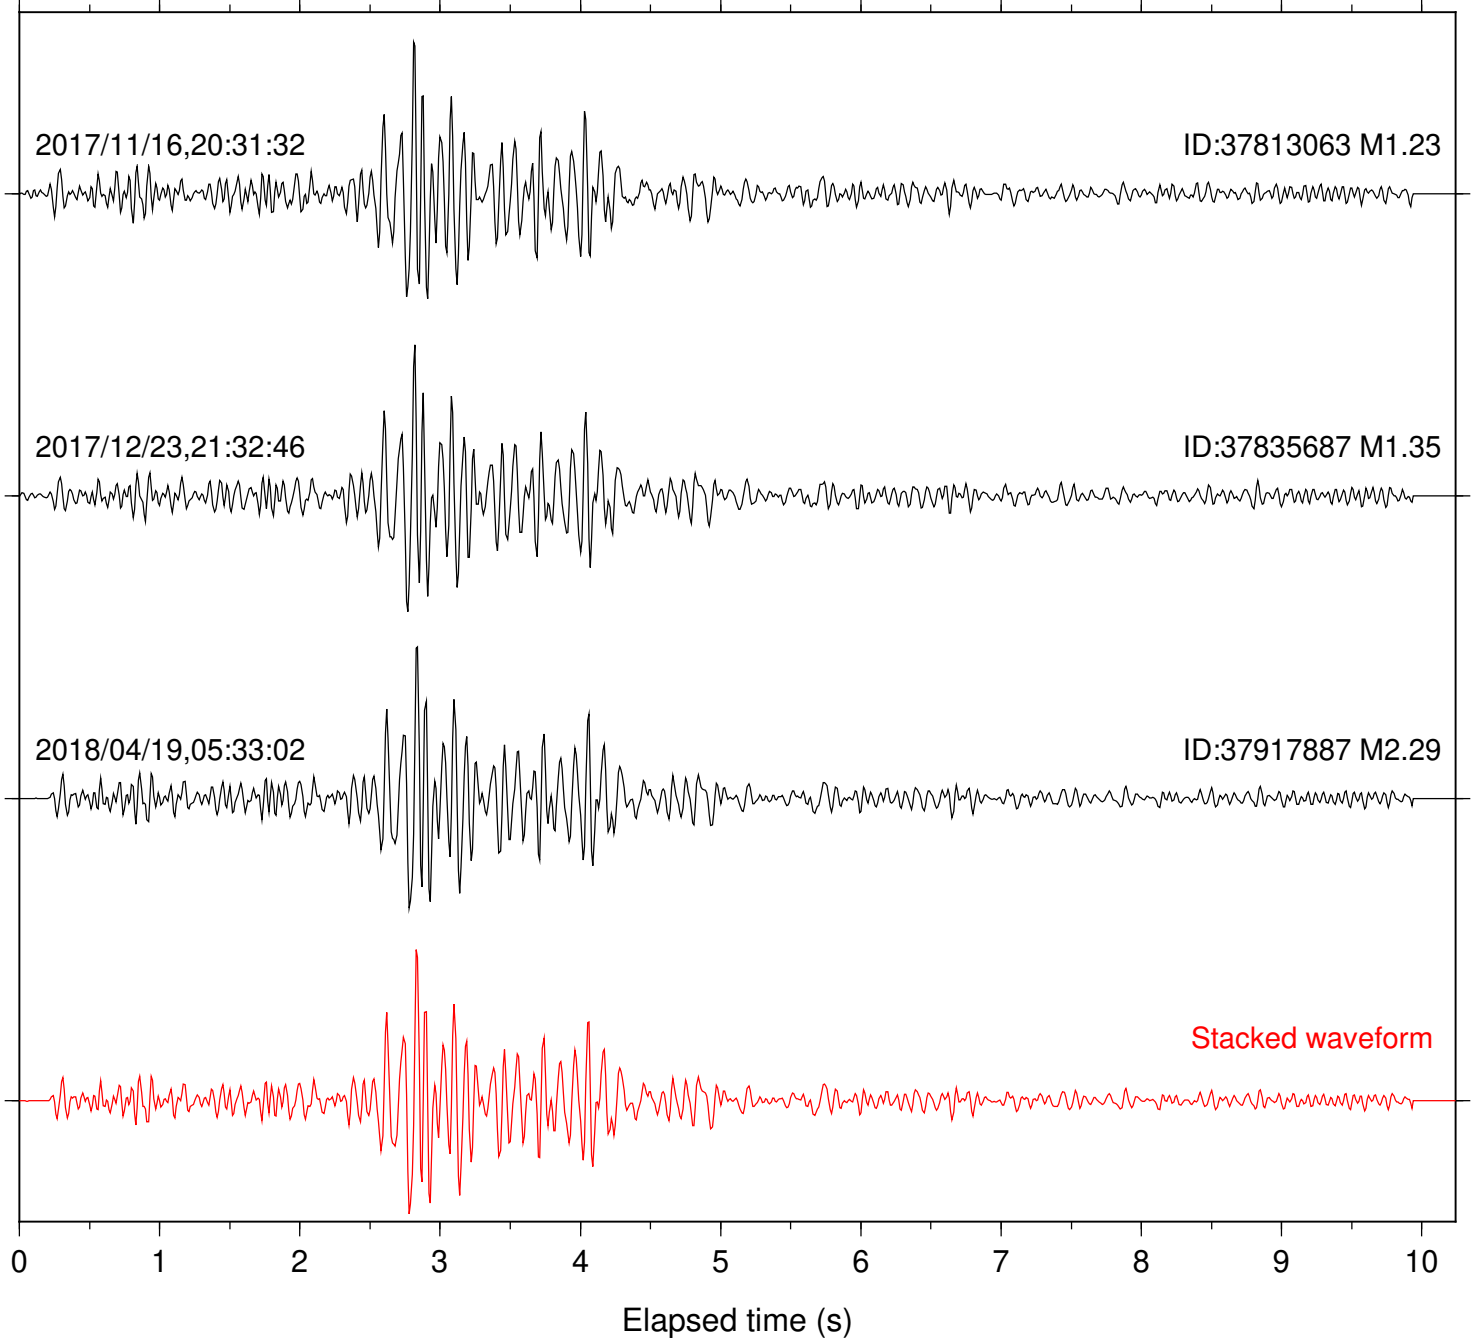

Station: SND Com: HHZ

Focal depth: 6.10 km