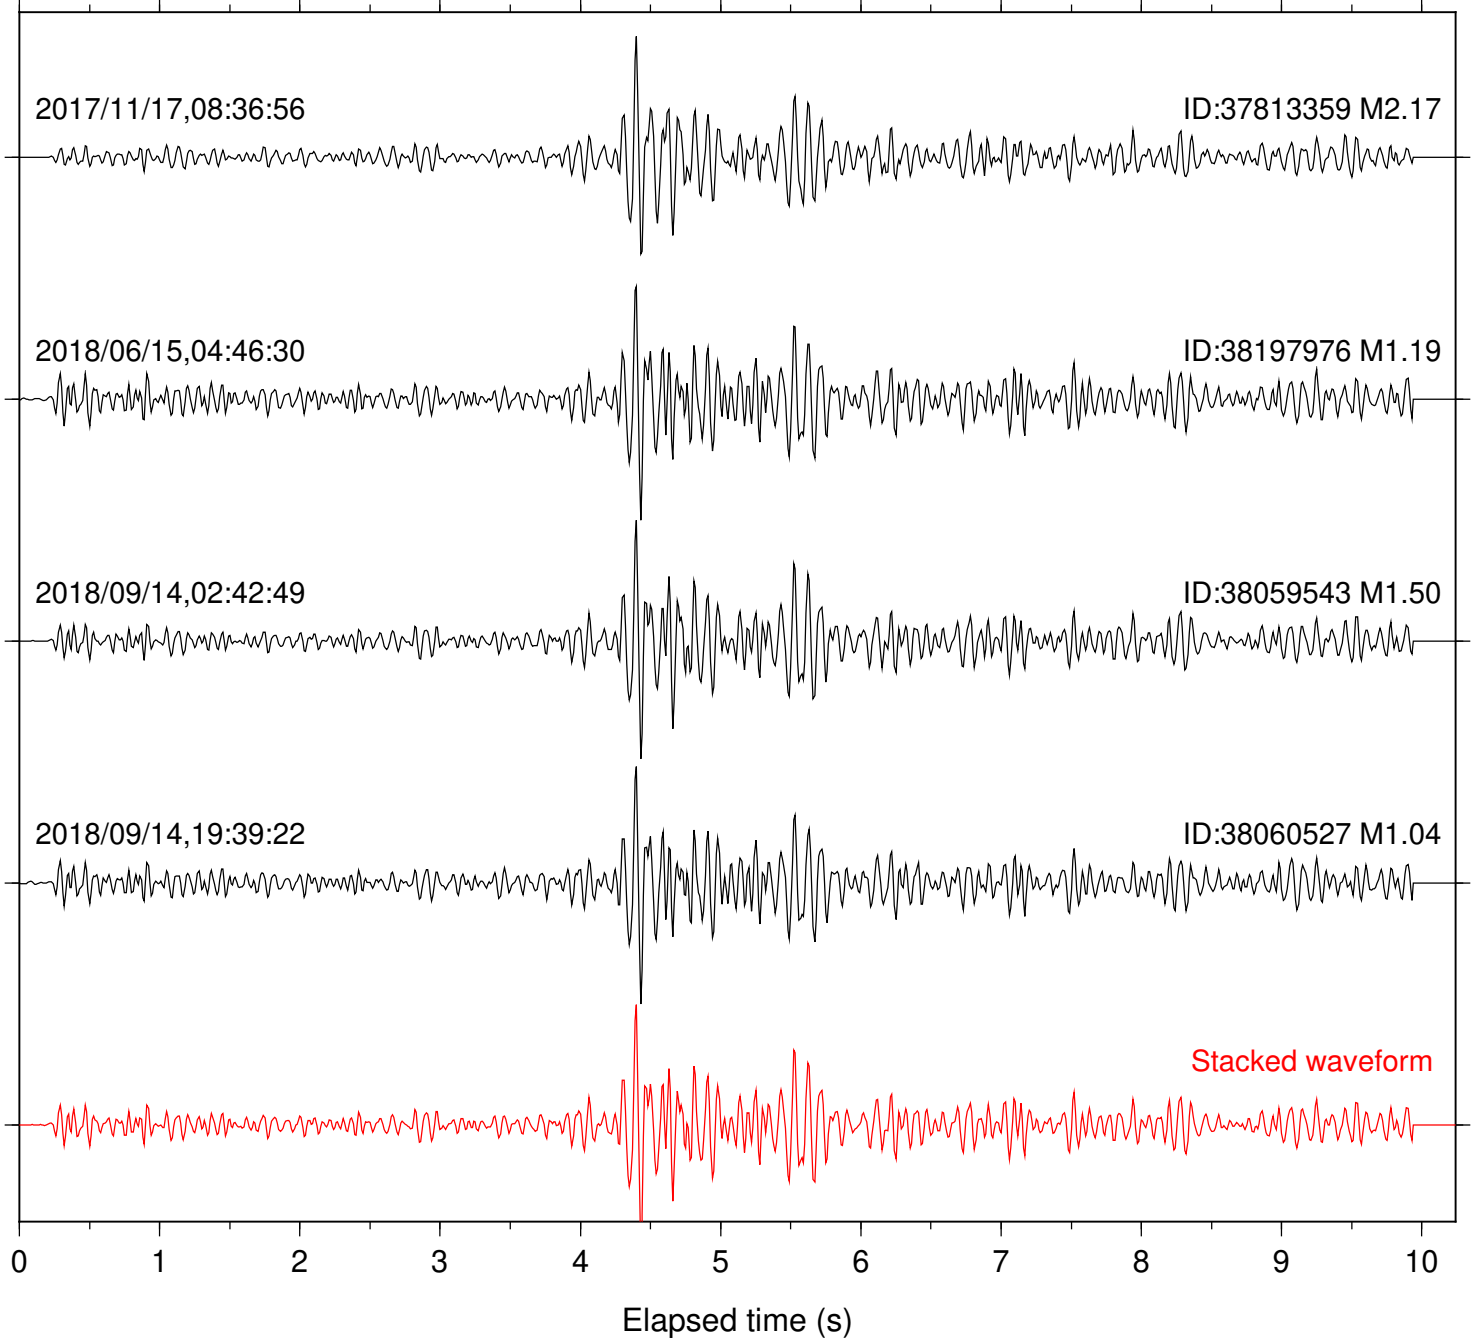

Station: B084 Com: EHZ

Focal depth: 4.76 km