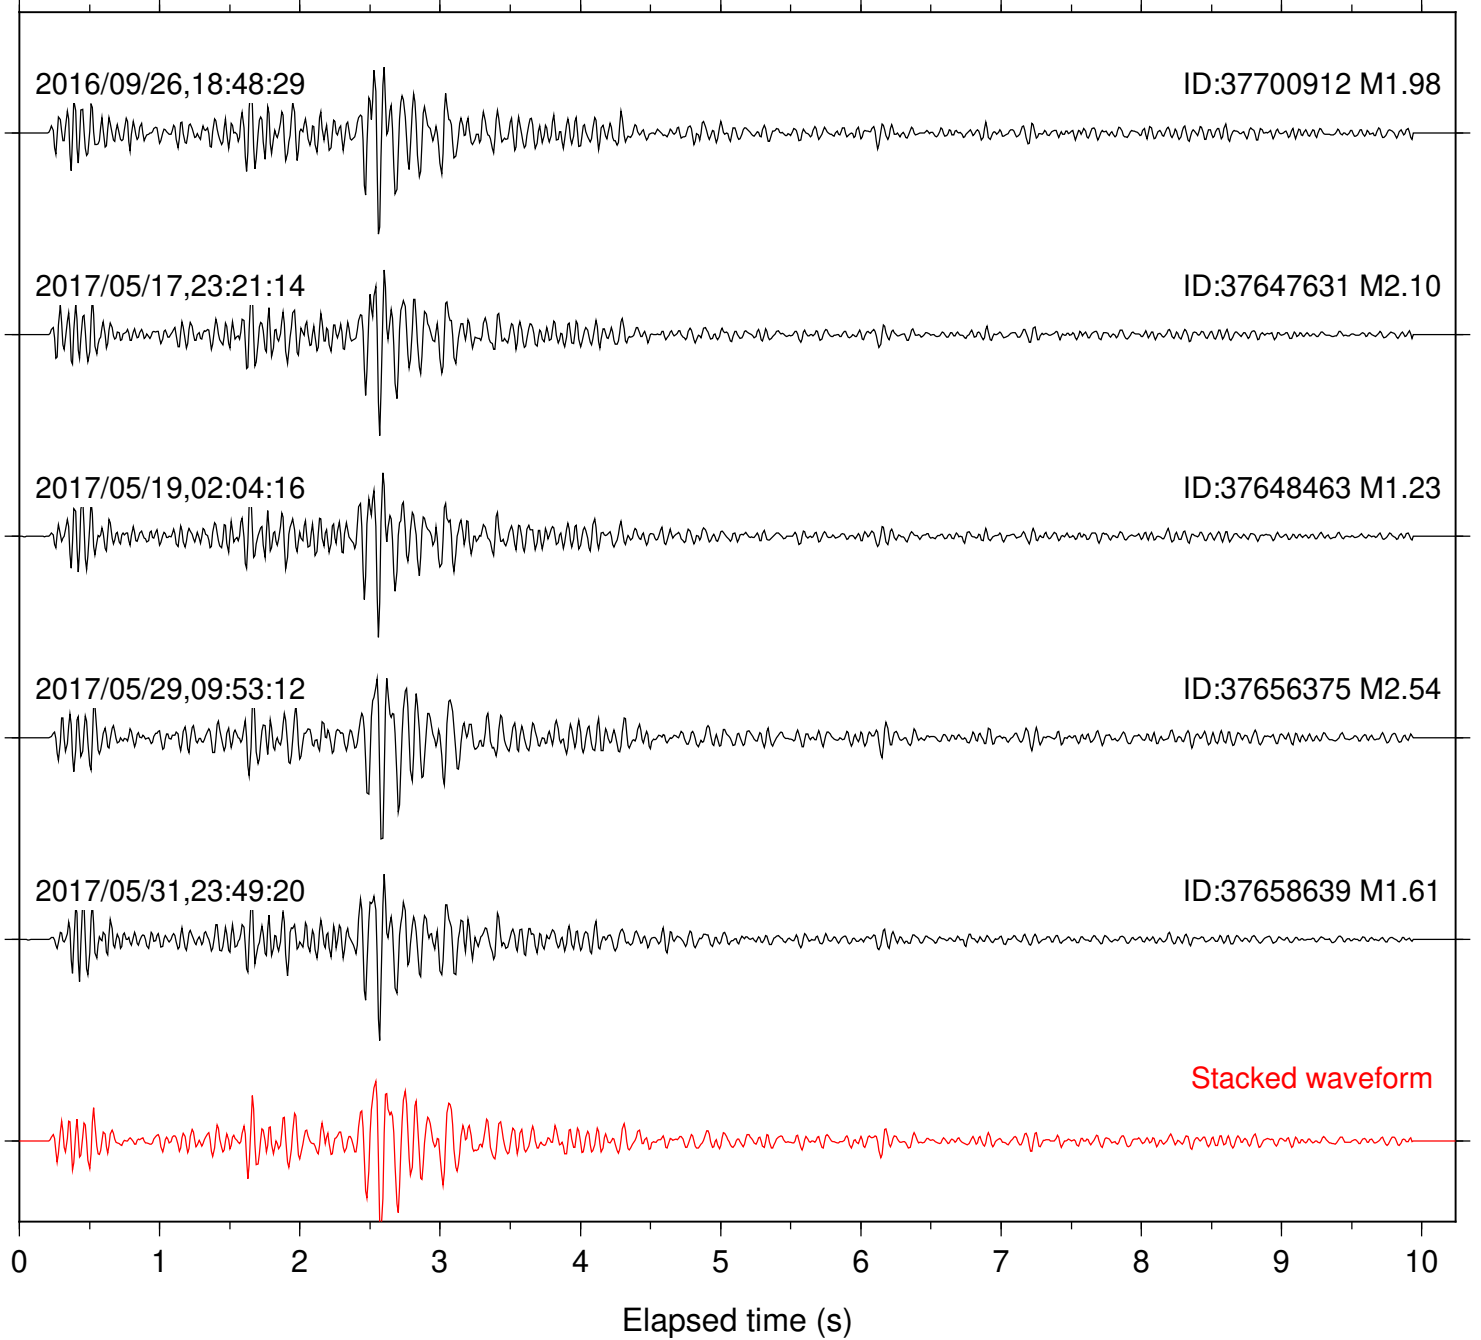

Station: B087 Com: EHZ

Focal depth: 9.88 km