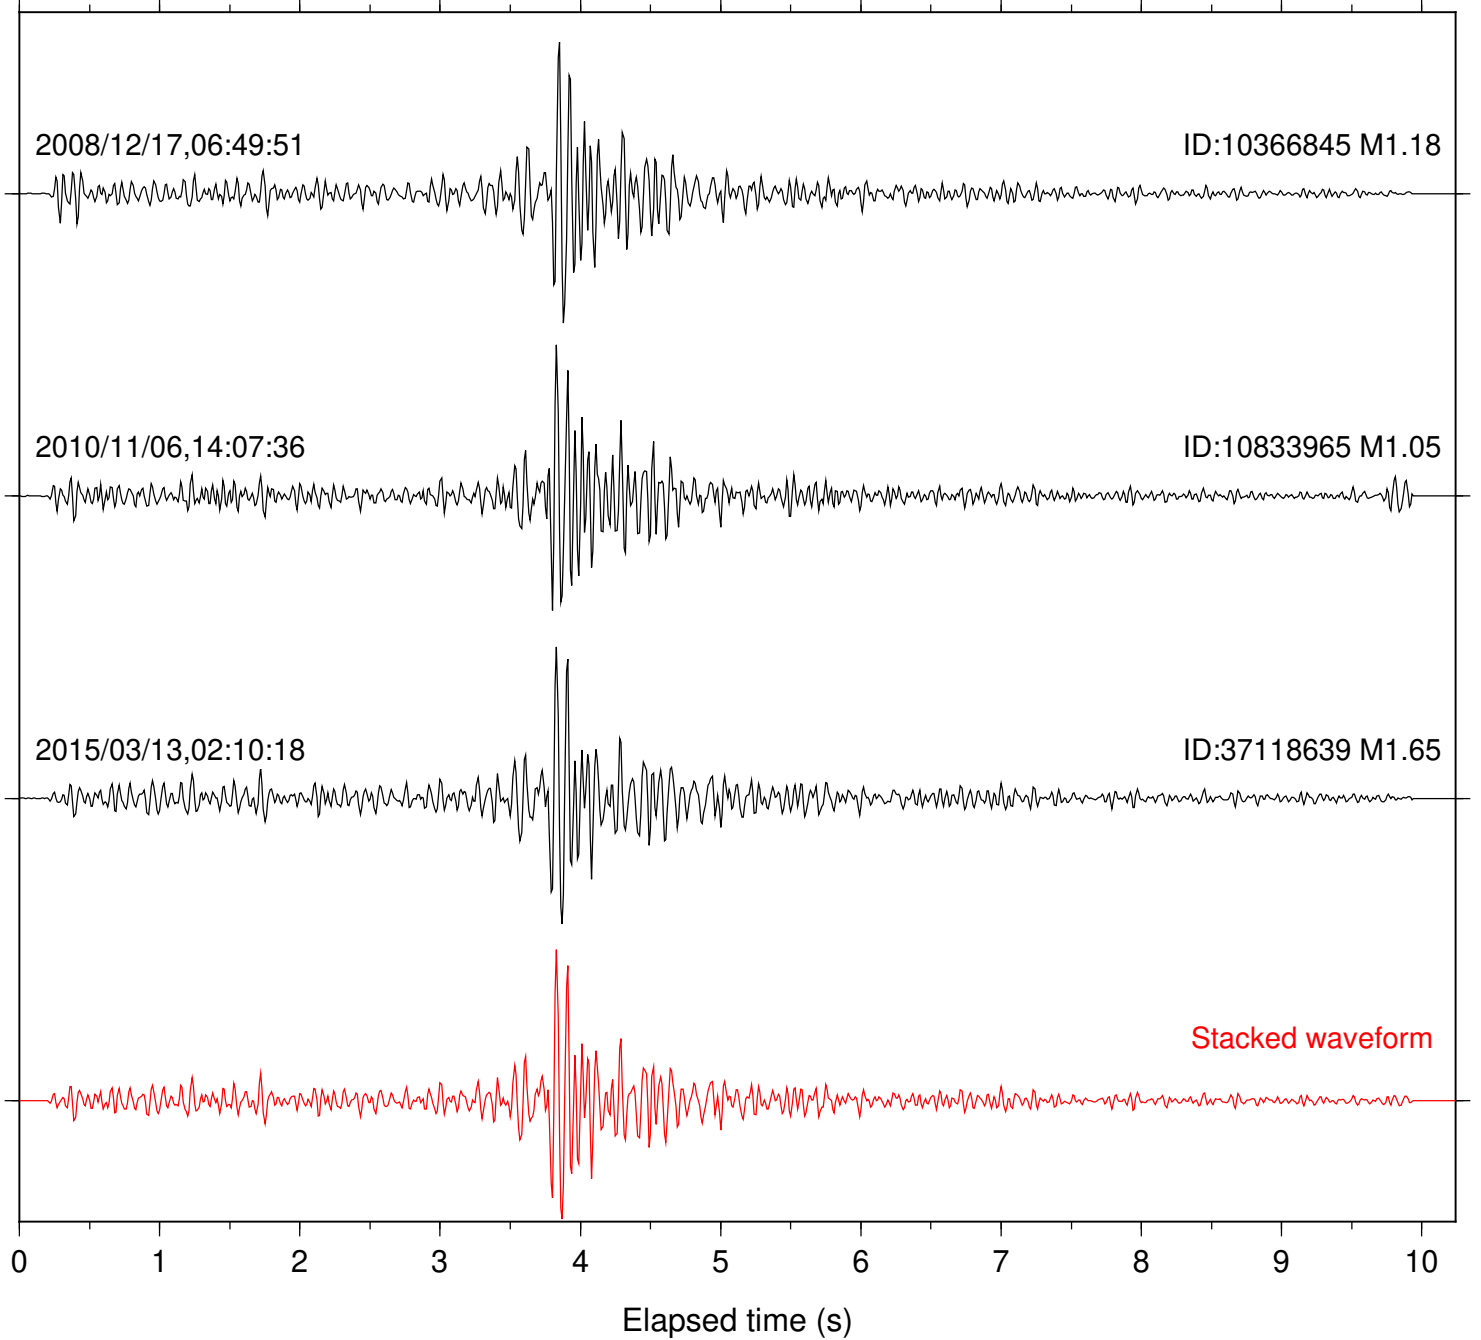

Station: B082 Com: EHZ

Focal depth: 10.23 km