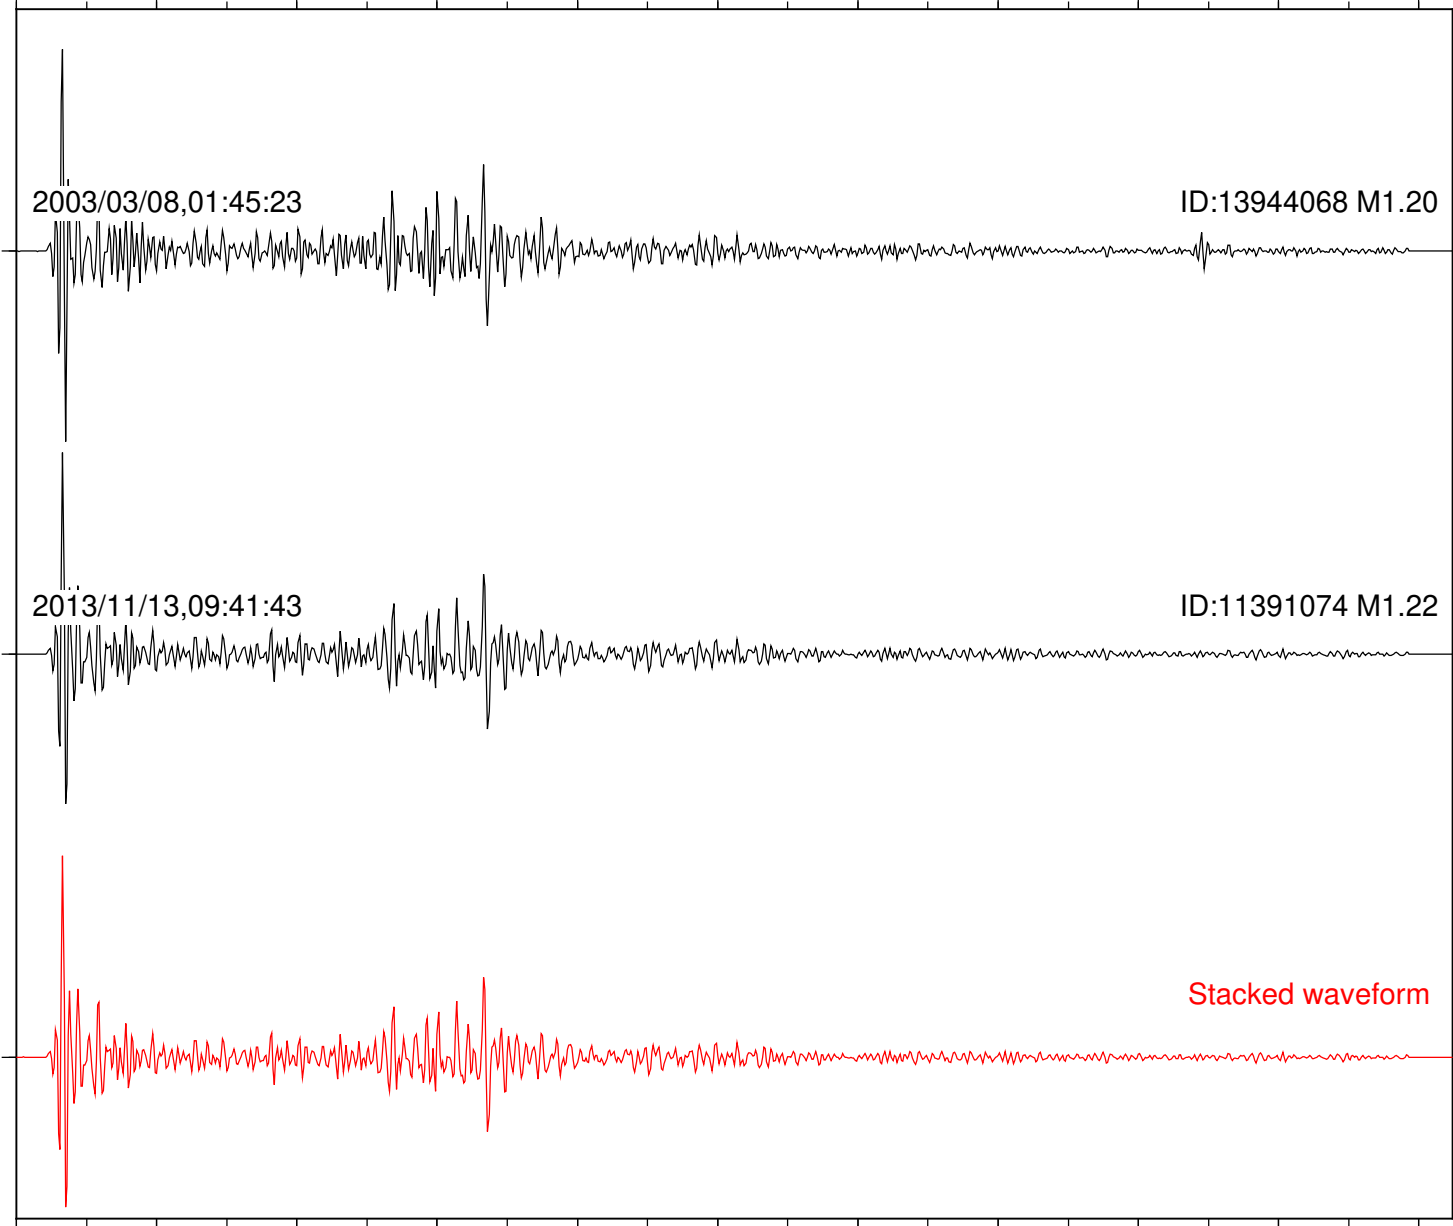

Station: FRD Com: HHZ

Focal depth: 14.02 km

2003/03/08,01:45:23

ID:13944068 M1.20

2013/11/13,09:41:43

ID:11391074 M1.22

Stacked waveform

0 1 2 3 4 5 6 7 8 9 10
Elapsed time (s)