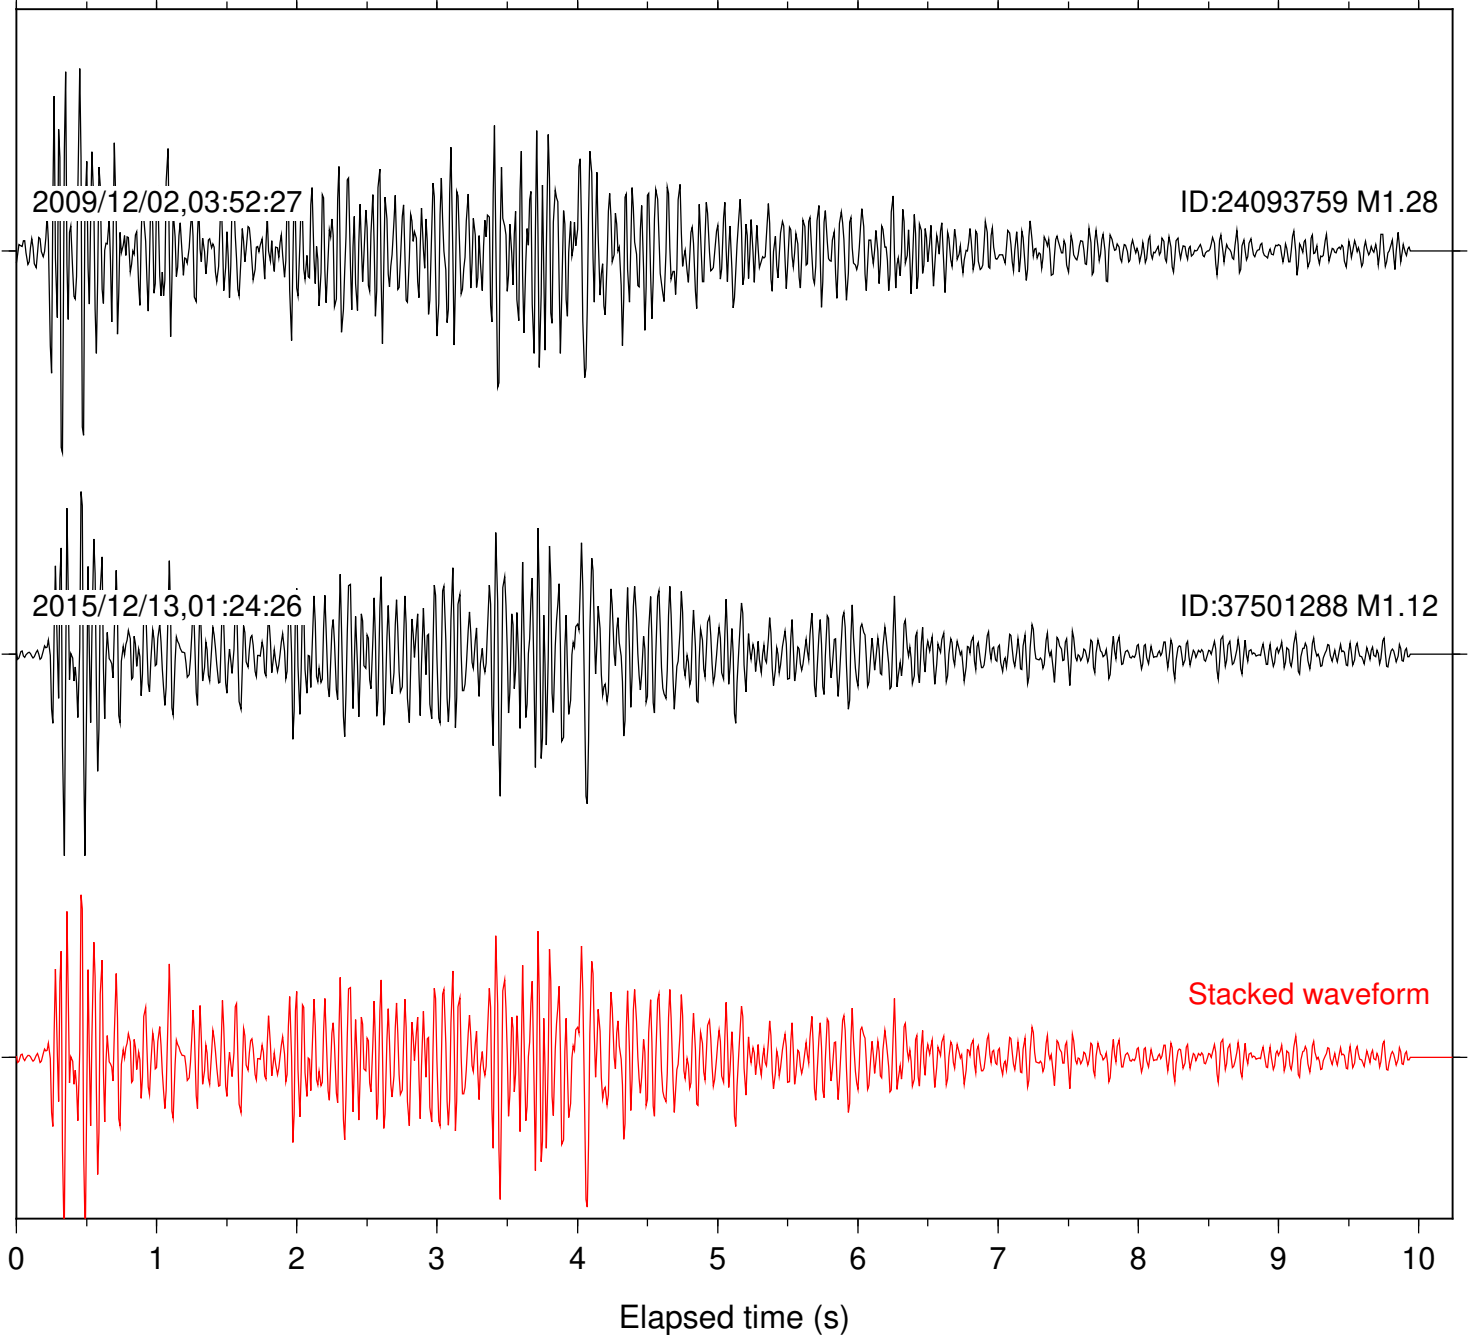

Station: B093 Com: EHZ

Focal depth: 14.99 km

Station: B946 Com: EHZ

Focal depth: 14.99 km

Station: CRY Com: HHZ

Focal depth: 14.99 km

Station: FRD Com: HHZ

Focal depth: 14.99 km