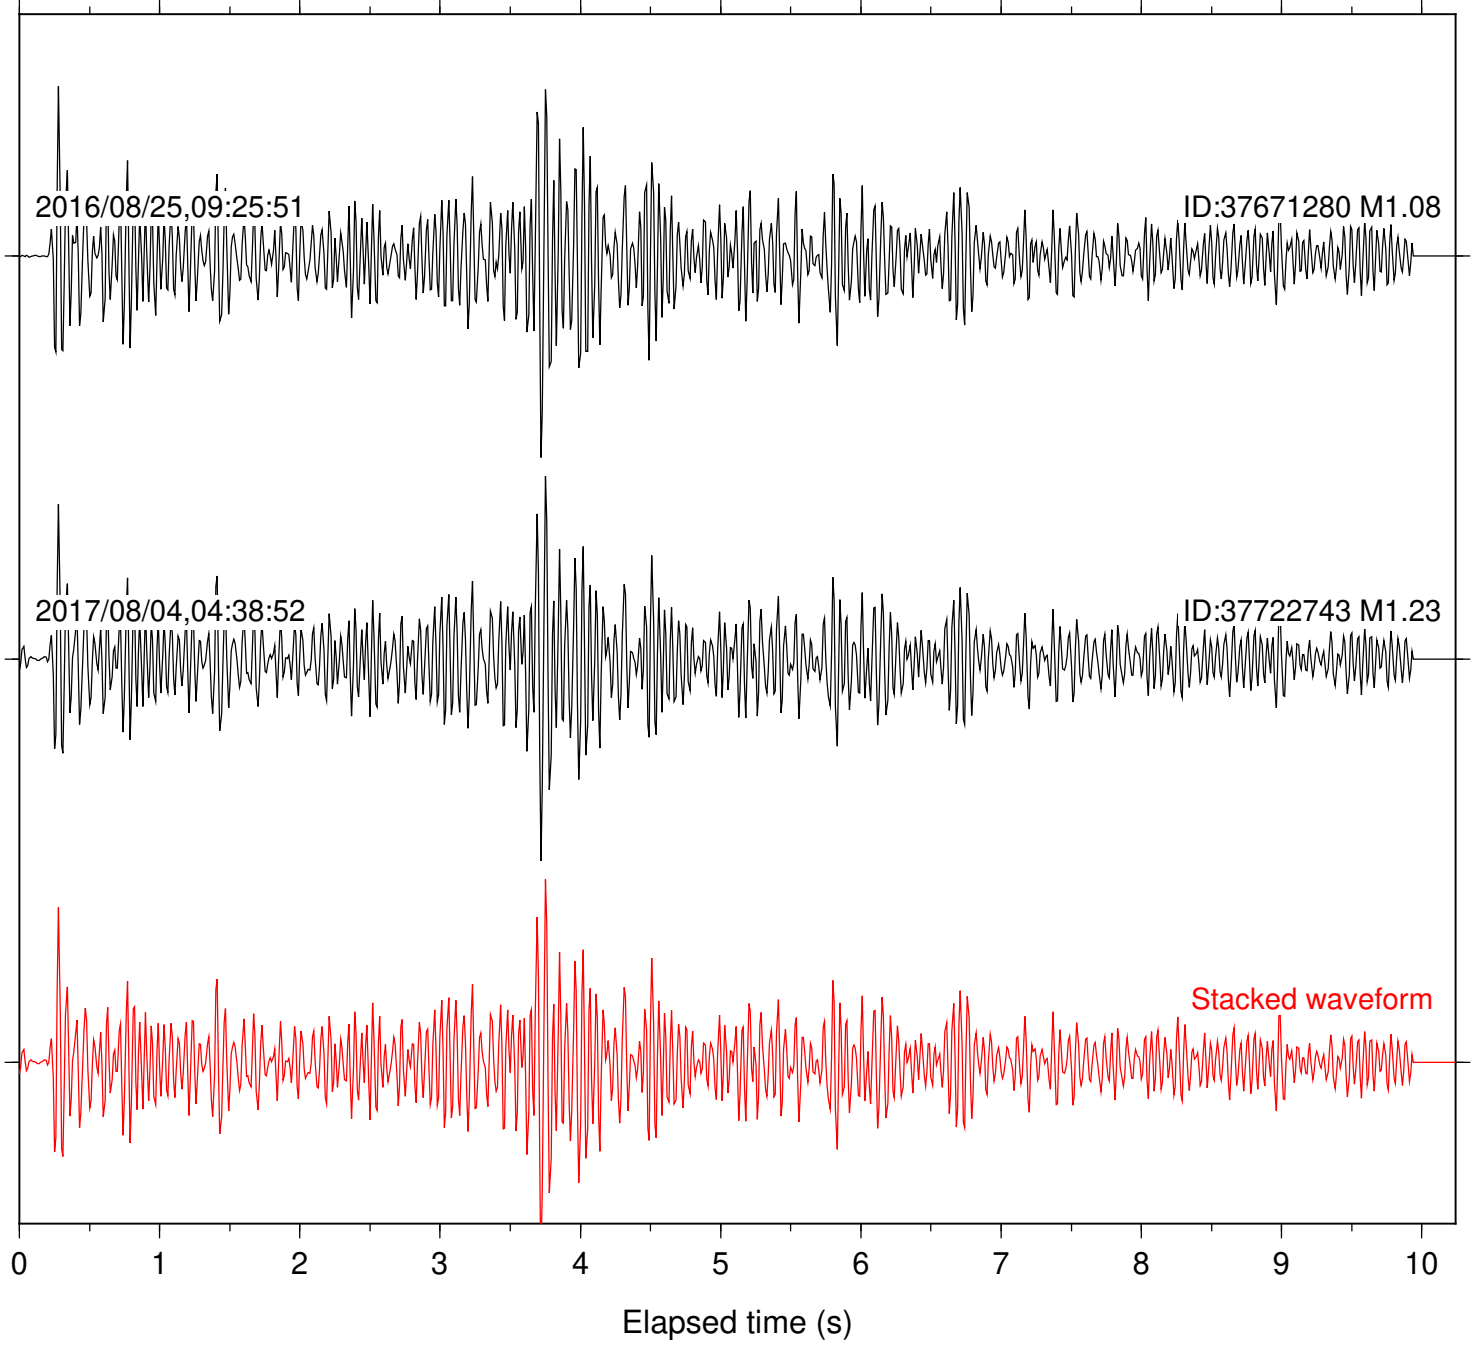

Focal depth: 6.75 km

Station: BAC Com: EHZ

Focal depth: 6.75 km

Station: CSH Com: HHZ

Focal depth: 6.75 km

Station: DGR Com: HHZ

Focal depth: 6.75 km

Station: FRD Com: HHZ