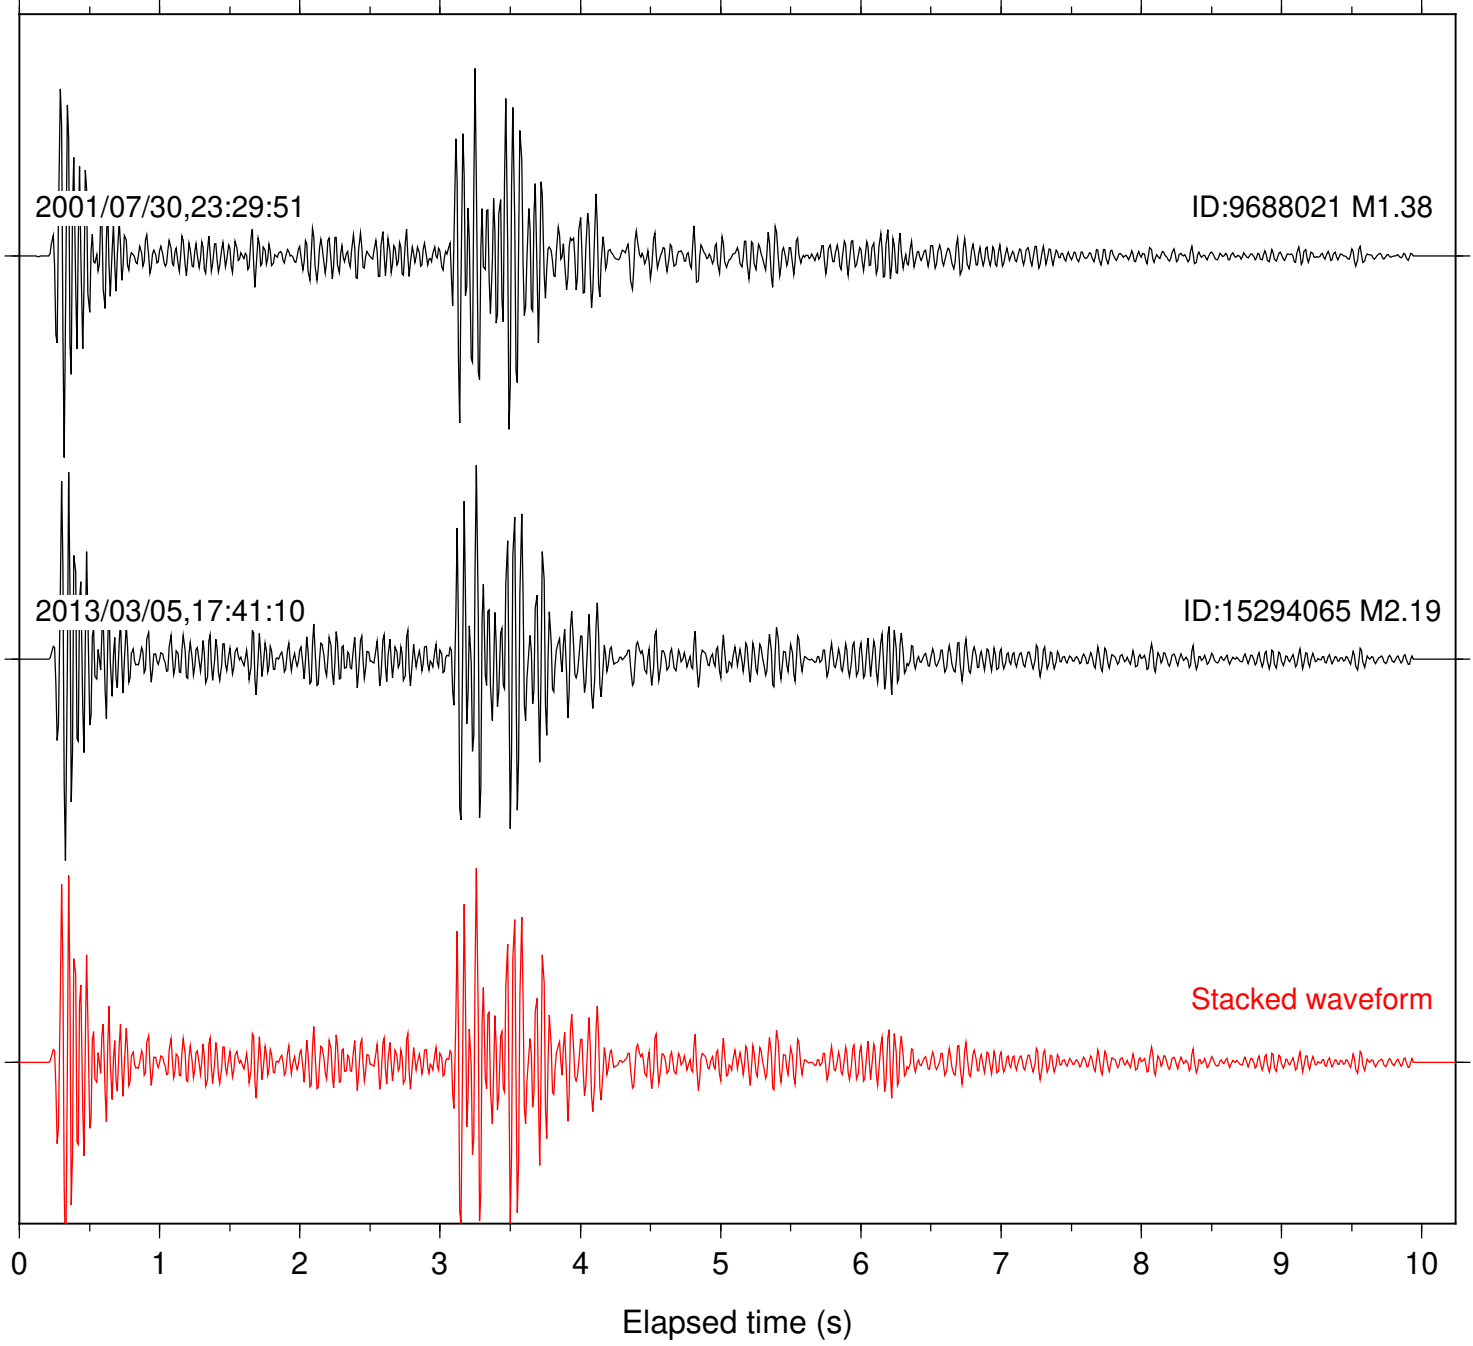

Station: DGR Com: HHZ

Focal depth: 15.47 km