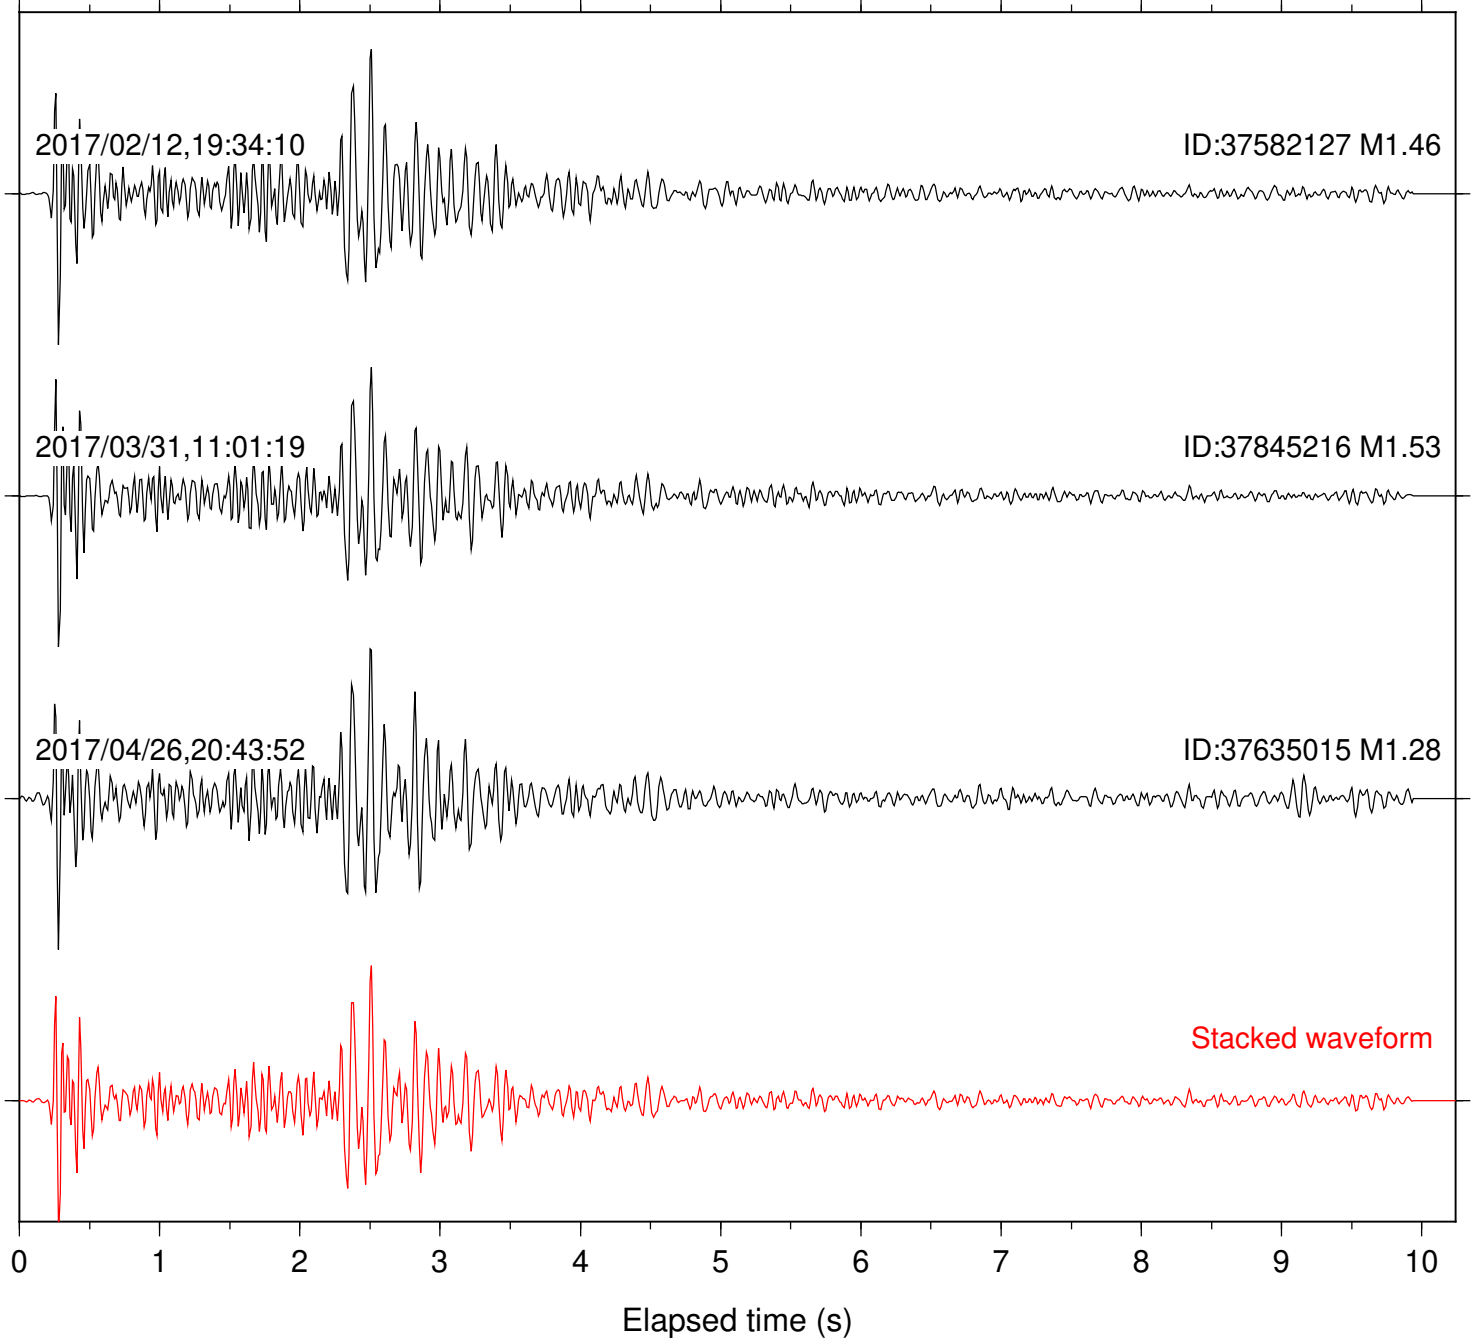

Station: WMC Com: HHZ

Focal depth: 6.39 km