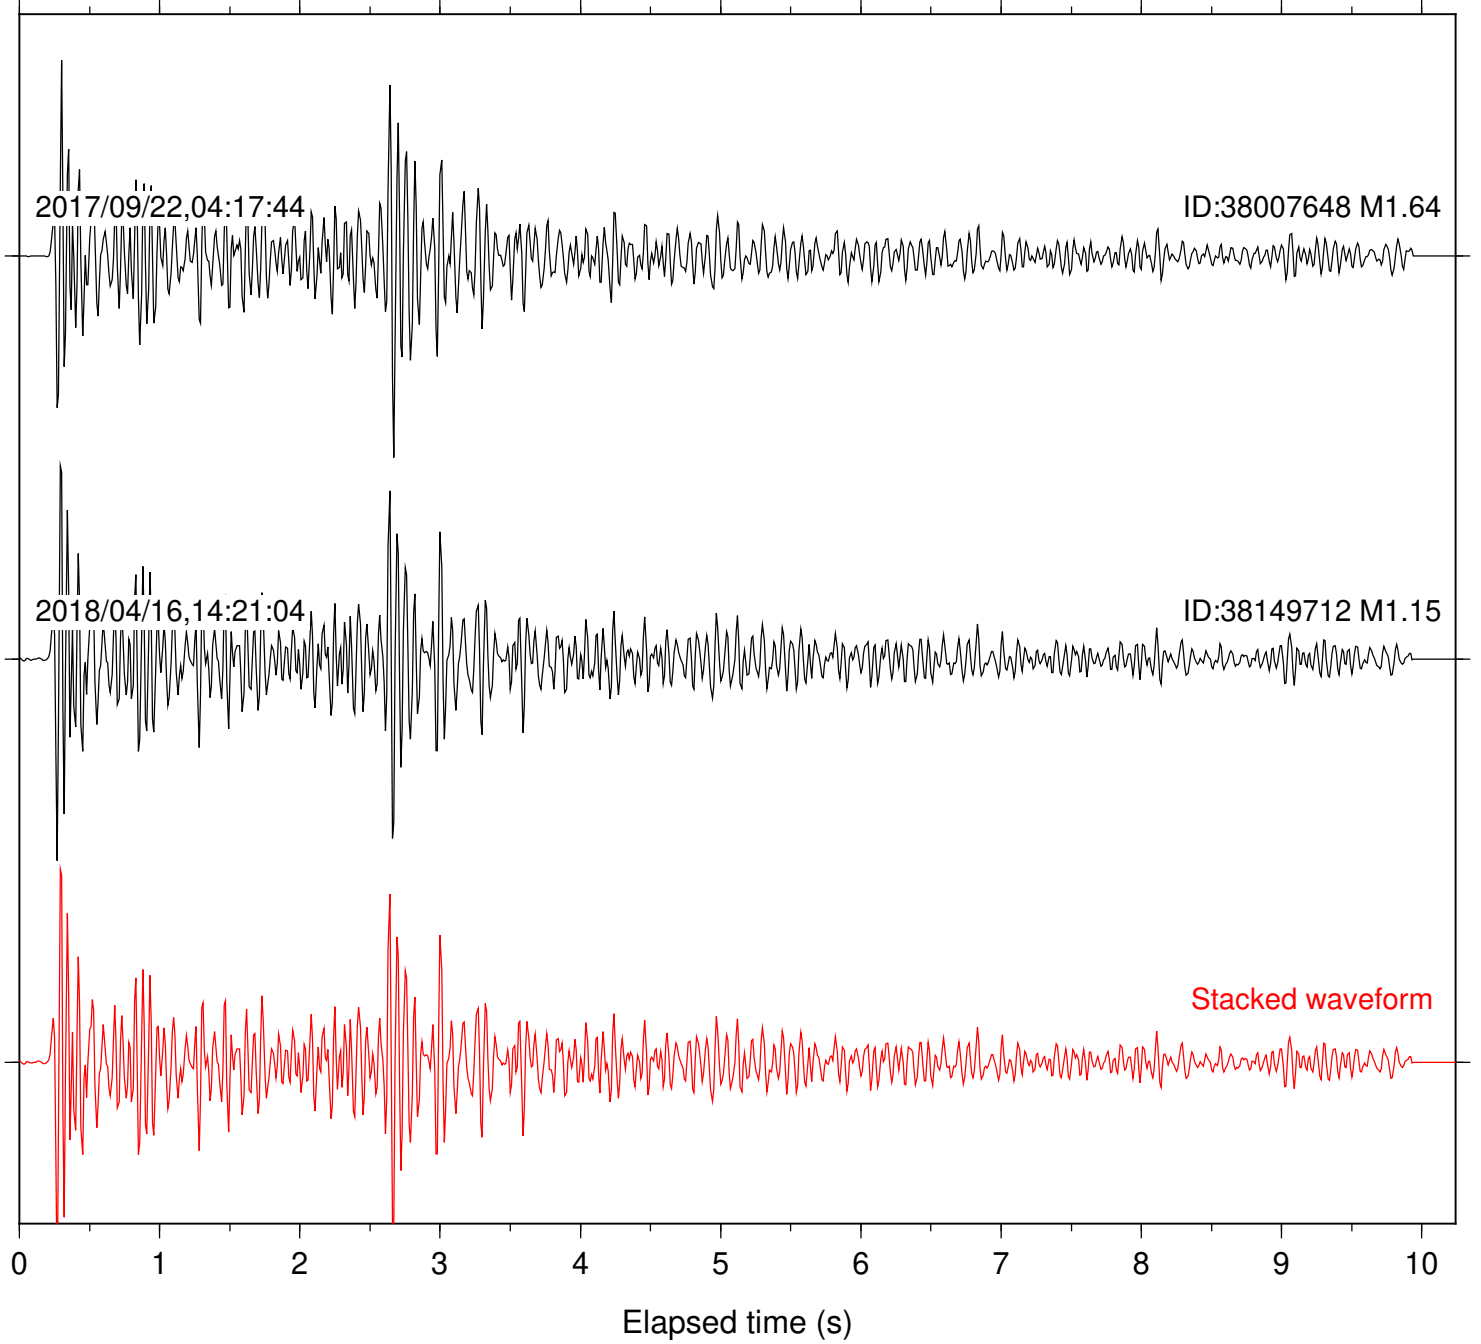

Station: B087 Com: EHZ

Focal depth: 5.63 km