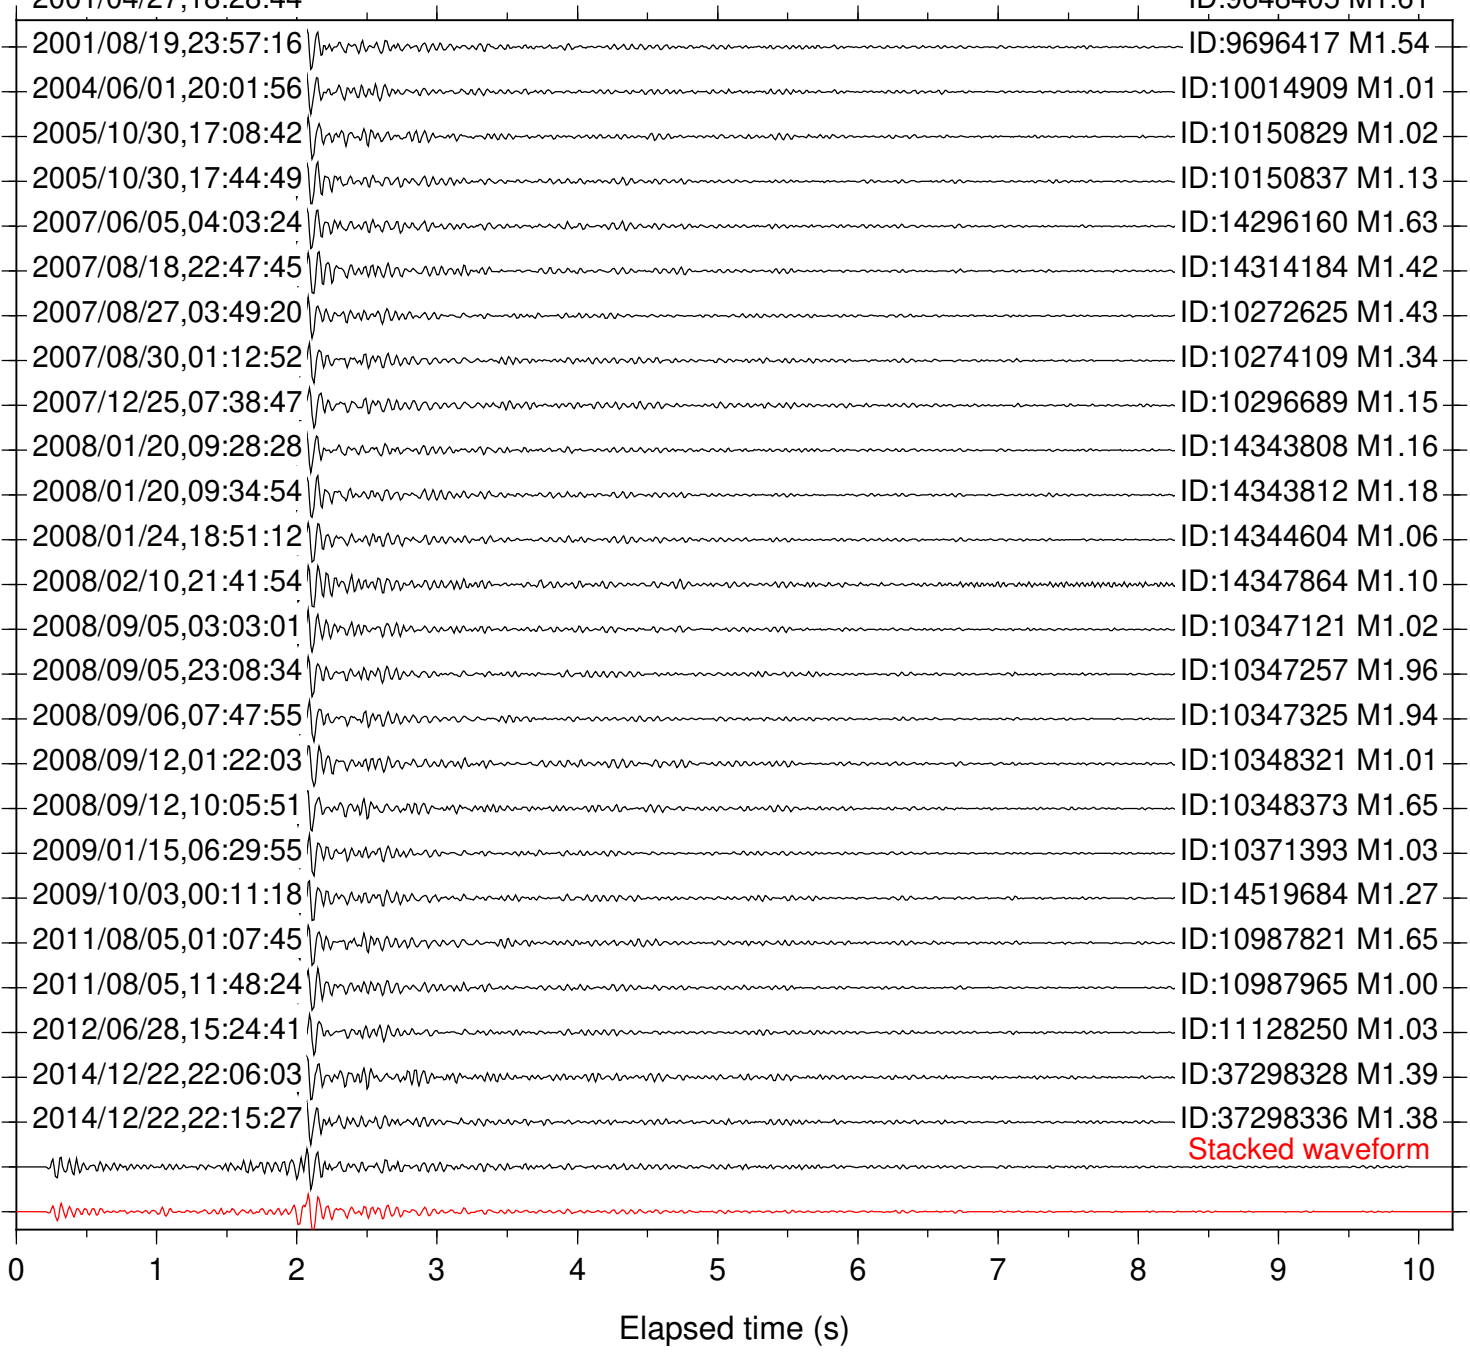

Stacked waveform

0 1 2 3 4 5 6 7 8 9 10

Elapsed time (s)

Station: PEO Com: HHZ

Focal depth: 6.24 km

Station: PMD Com: HHZ

Focal depth: 6.28 km

Station: RDM Com: HHZ