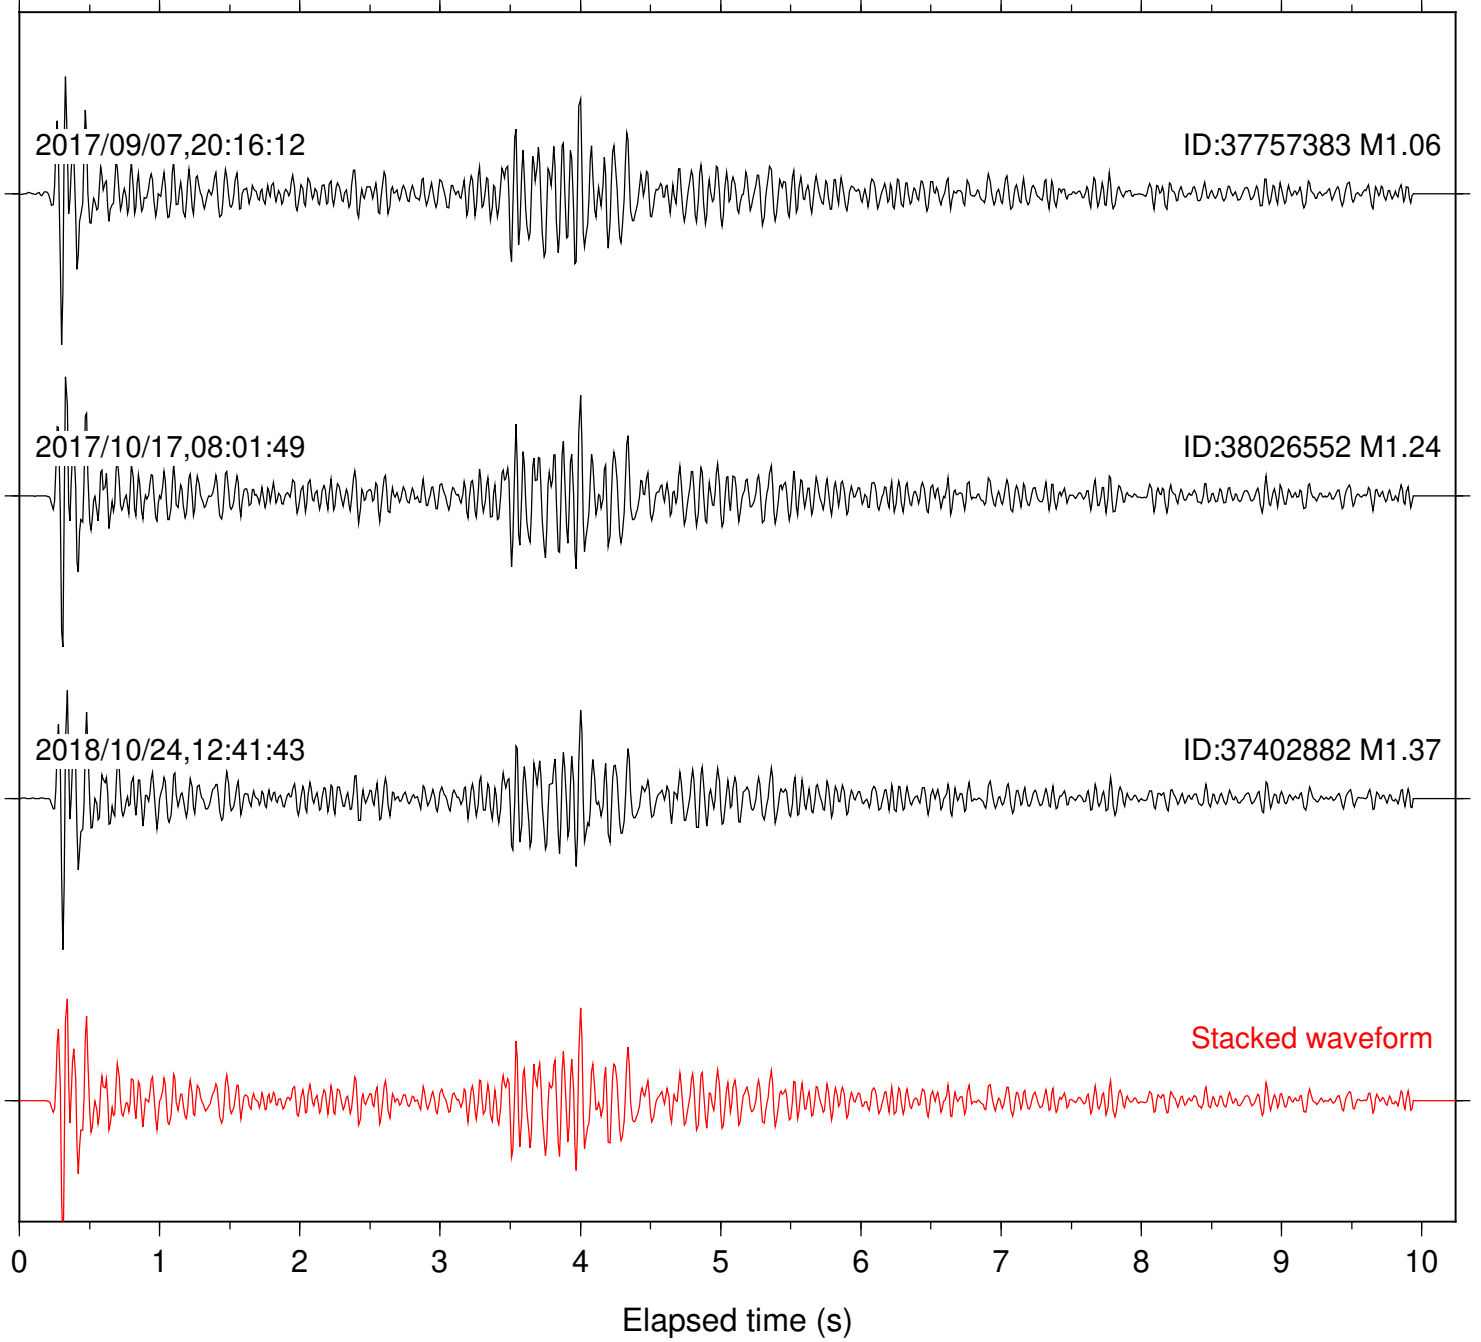

Station: CSH Com: HHZ

Focal depth: 5.09 km