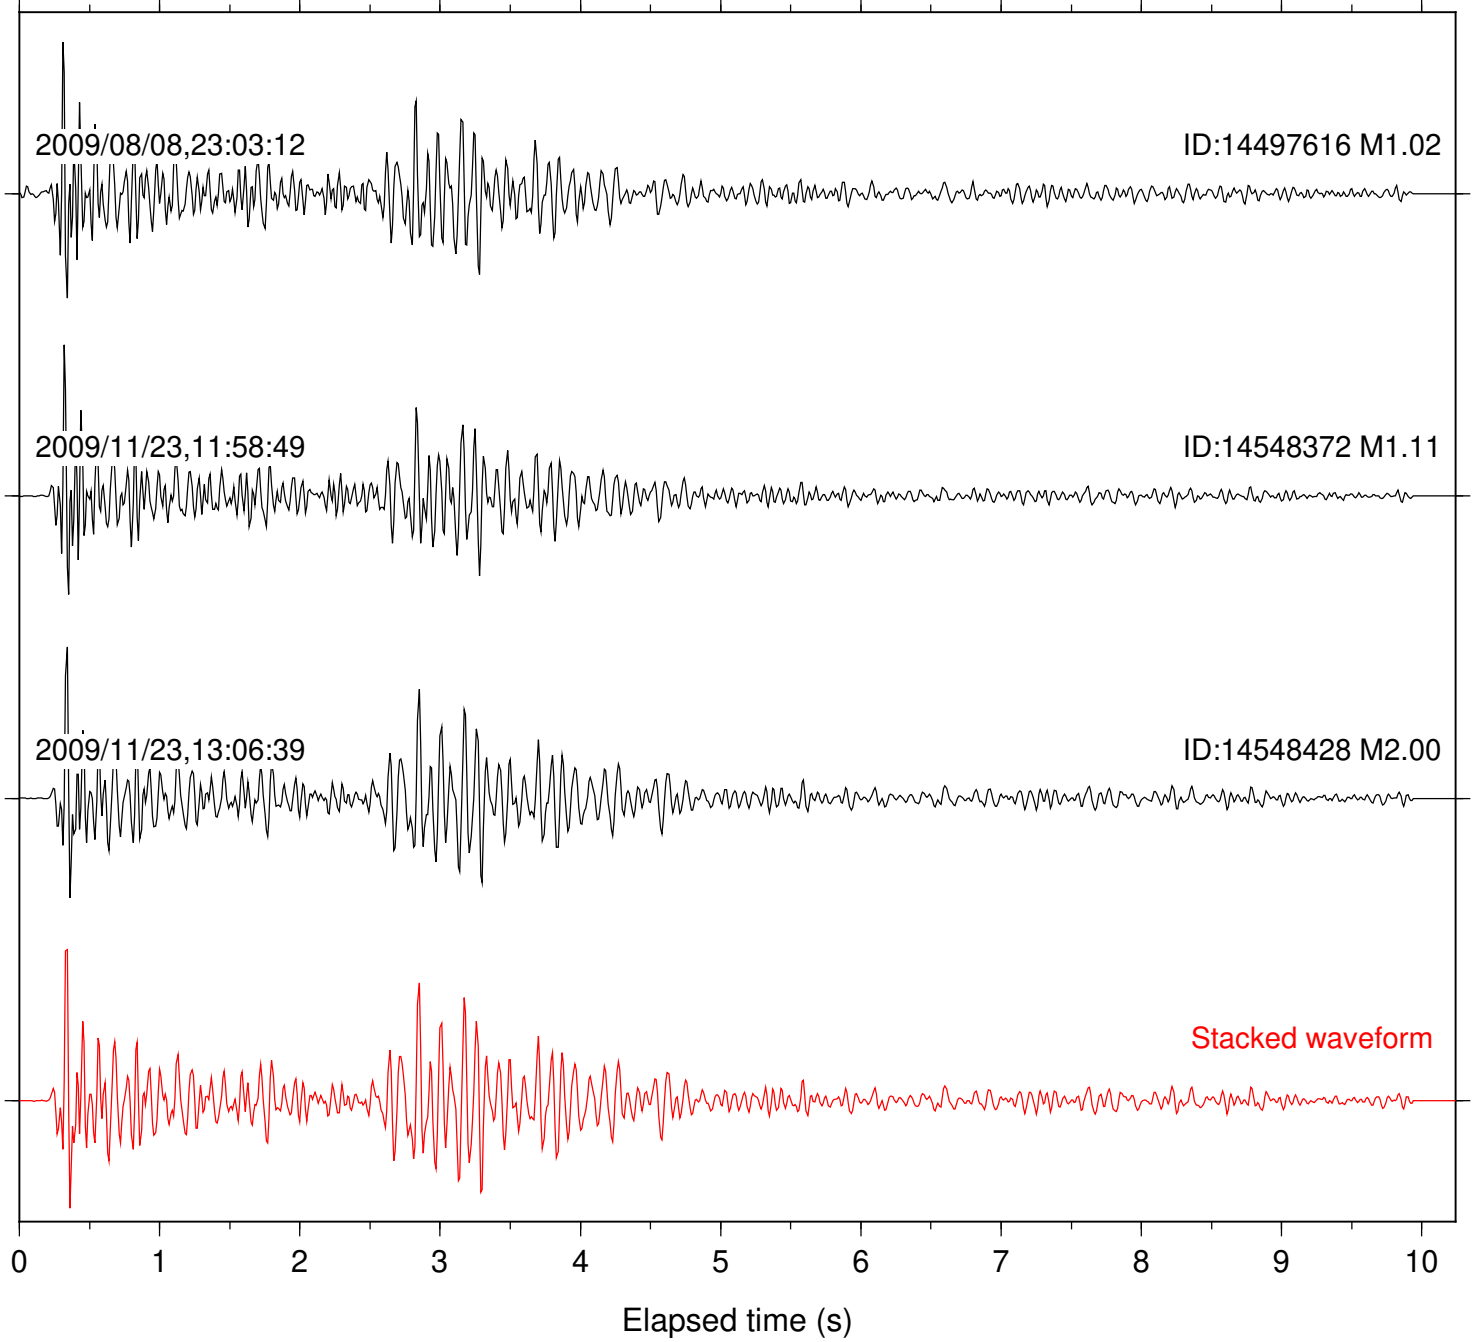

Station: SND Com: HHZ

Focal depth: 9.33 km

Station: WMC Com: HHZ

Focal depth: 9.33 km

Station: B082 Com: EHZ

Focal depth: 9.52 km

Station: B084 Com: EHZ

Focal depth: 9.52 km