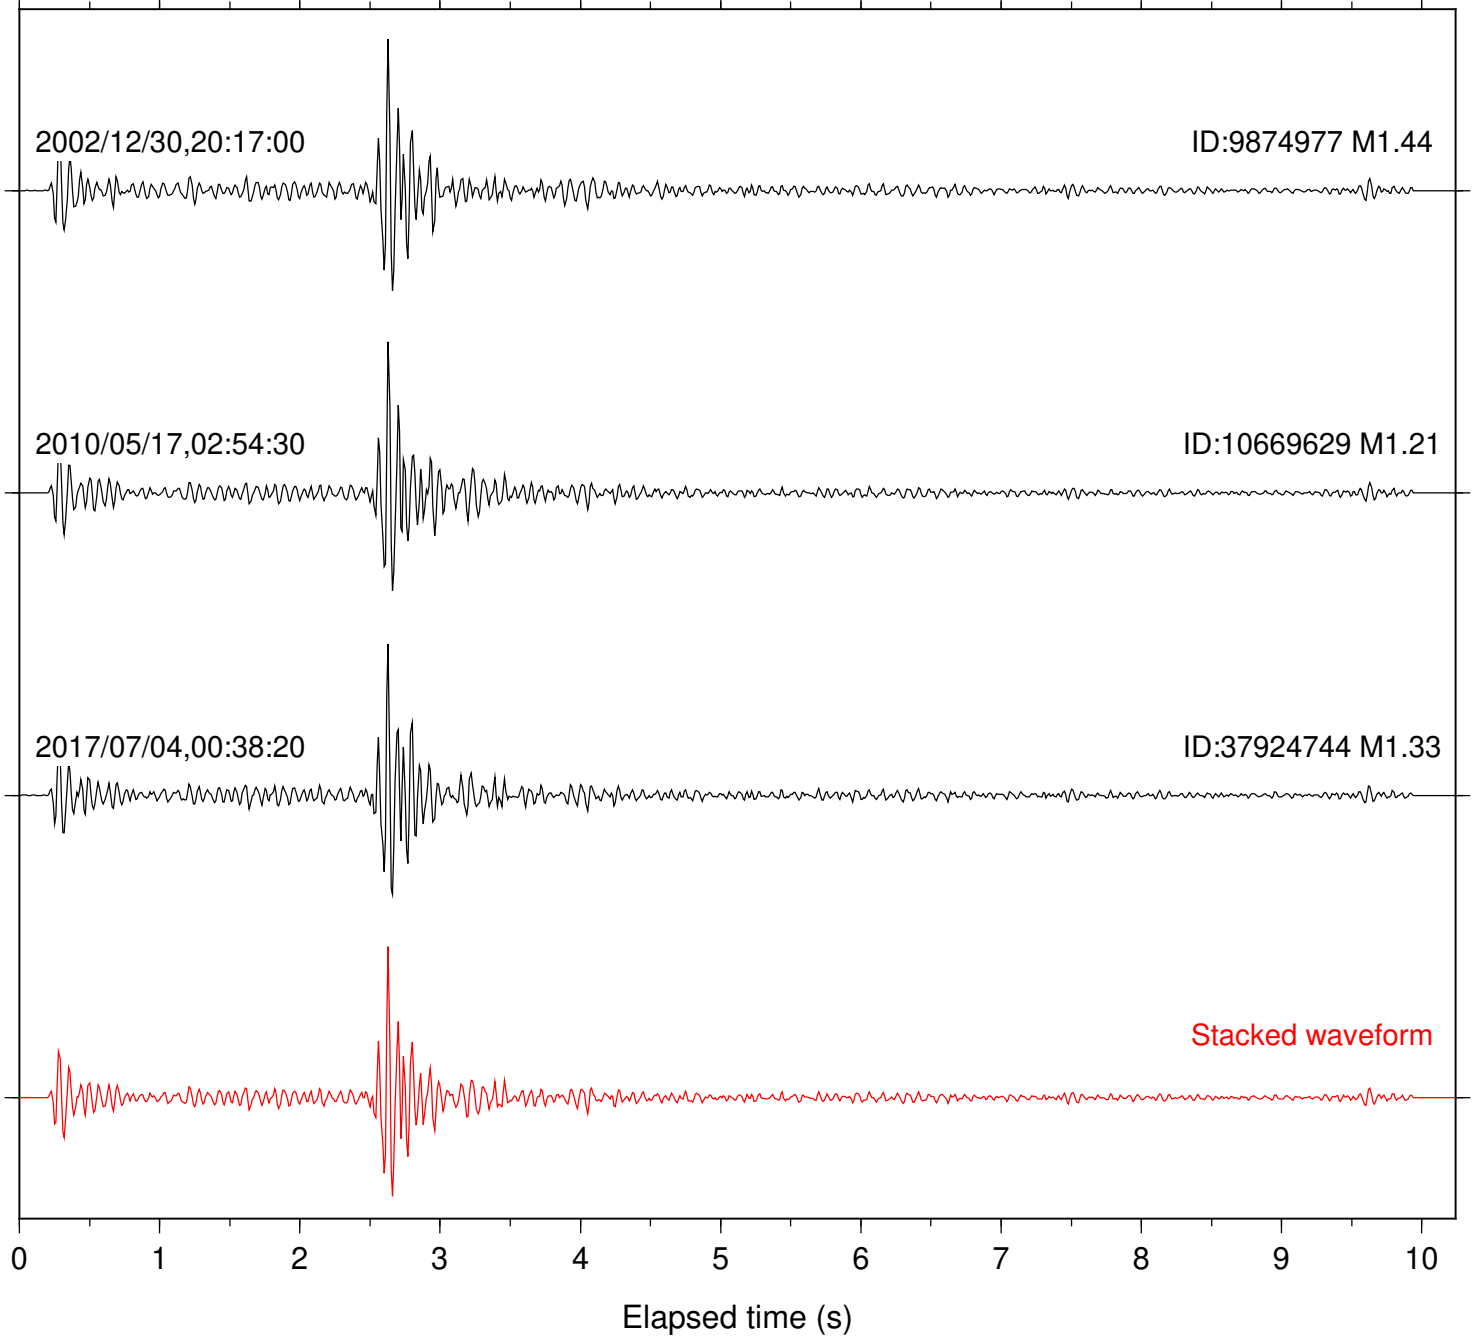

Station: FRD Com: HHZ

Focal depth: 17.70 km

Station: HMT2 Com: HHZ

Focal depth: 17.72 km

Station: KNW Com: HHZ

Focal depth: 17.70 km

Station: PFO Com: HHZ

Focal depth: 17.70 km