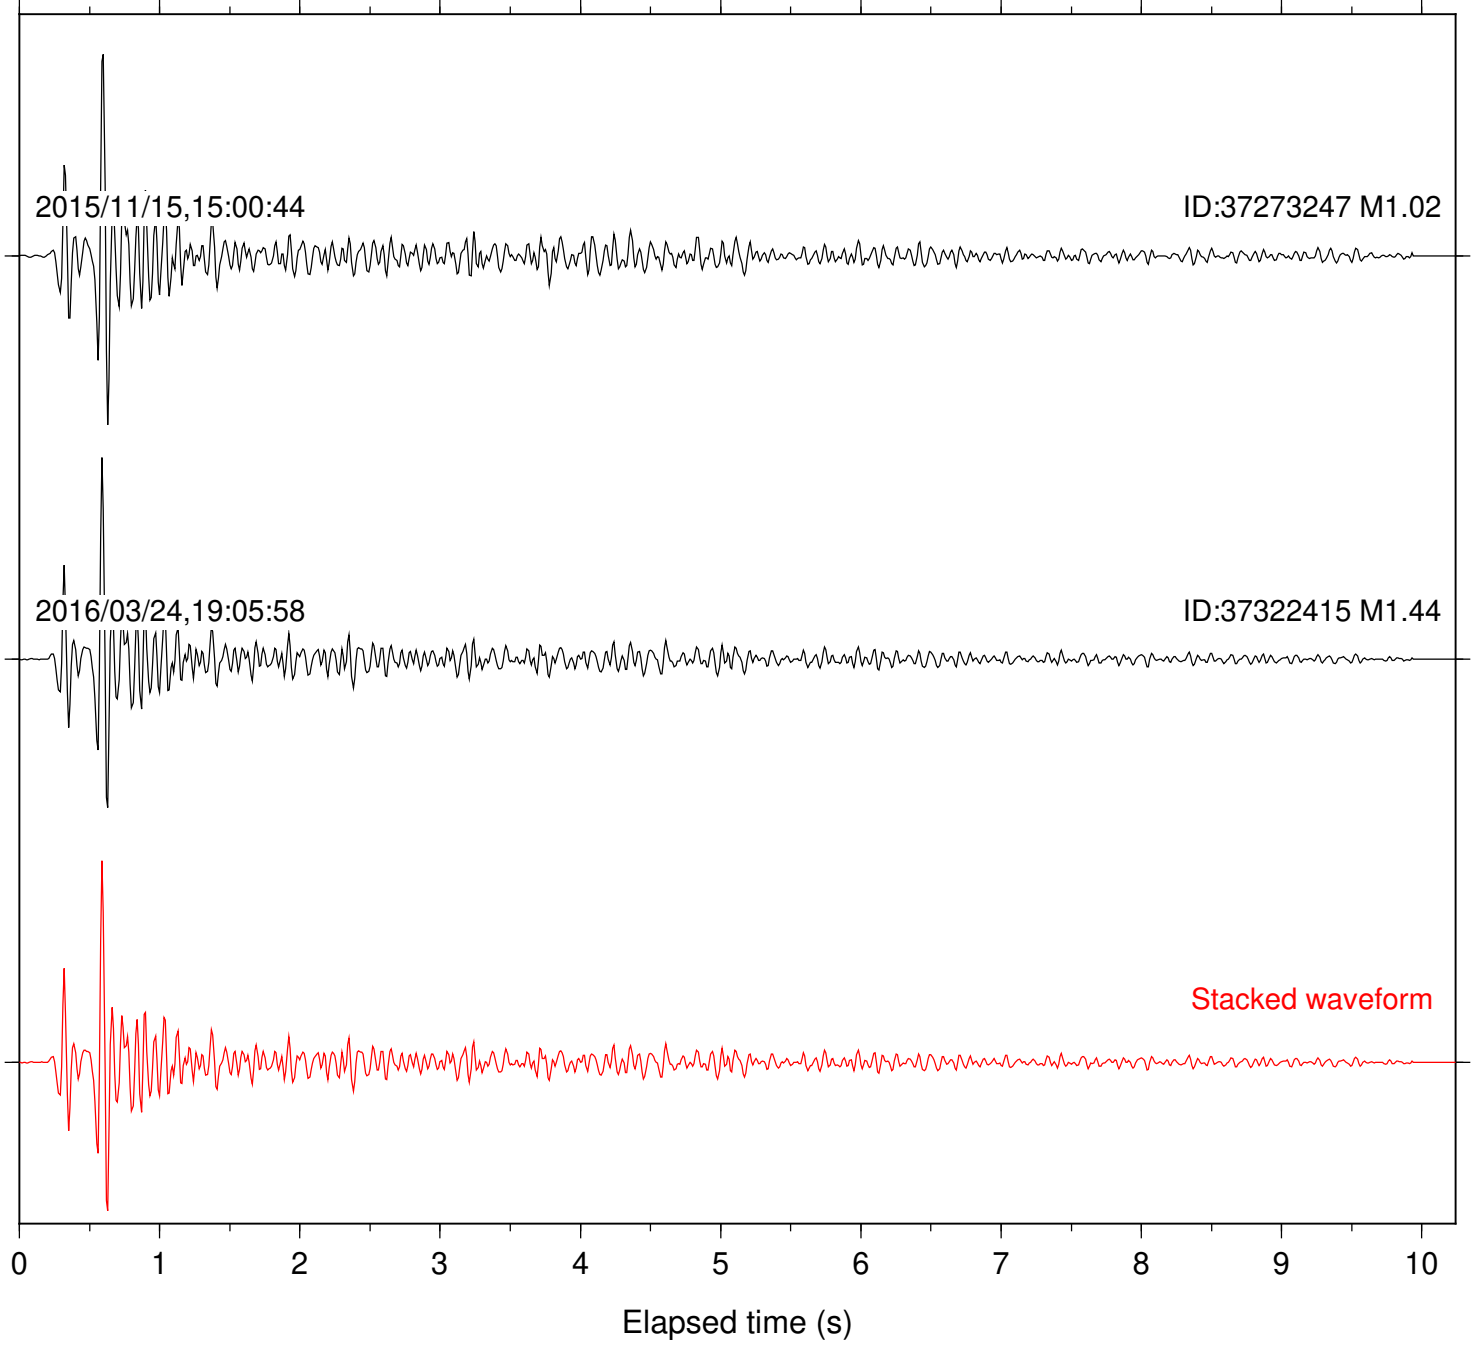

Station: SND Com: HHZ

Focal depth: 8.14 km