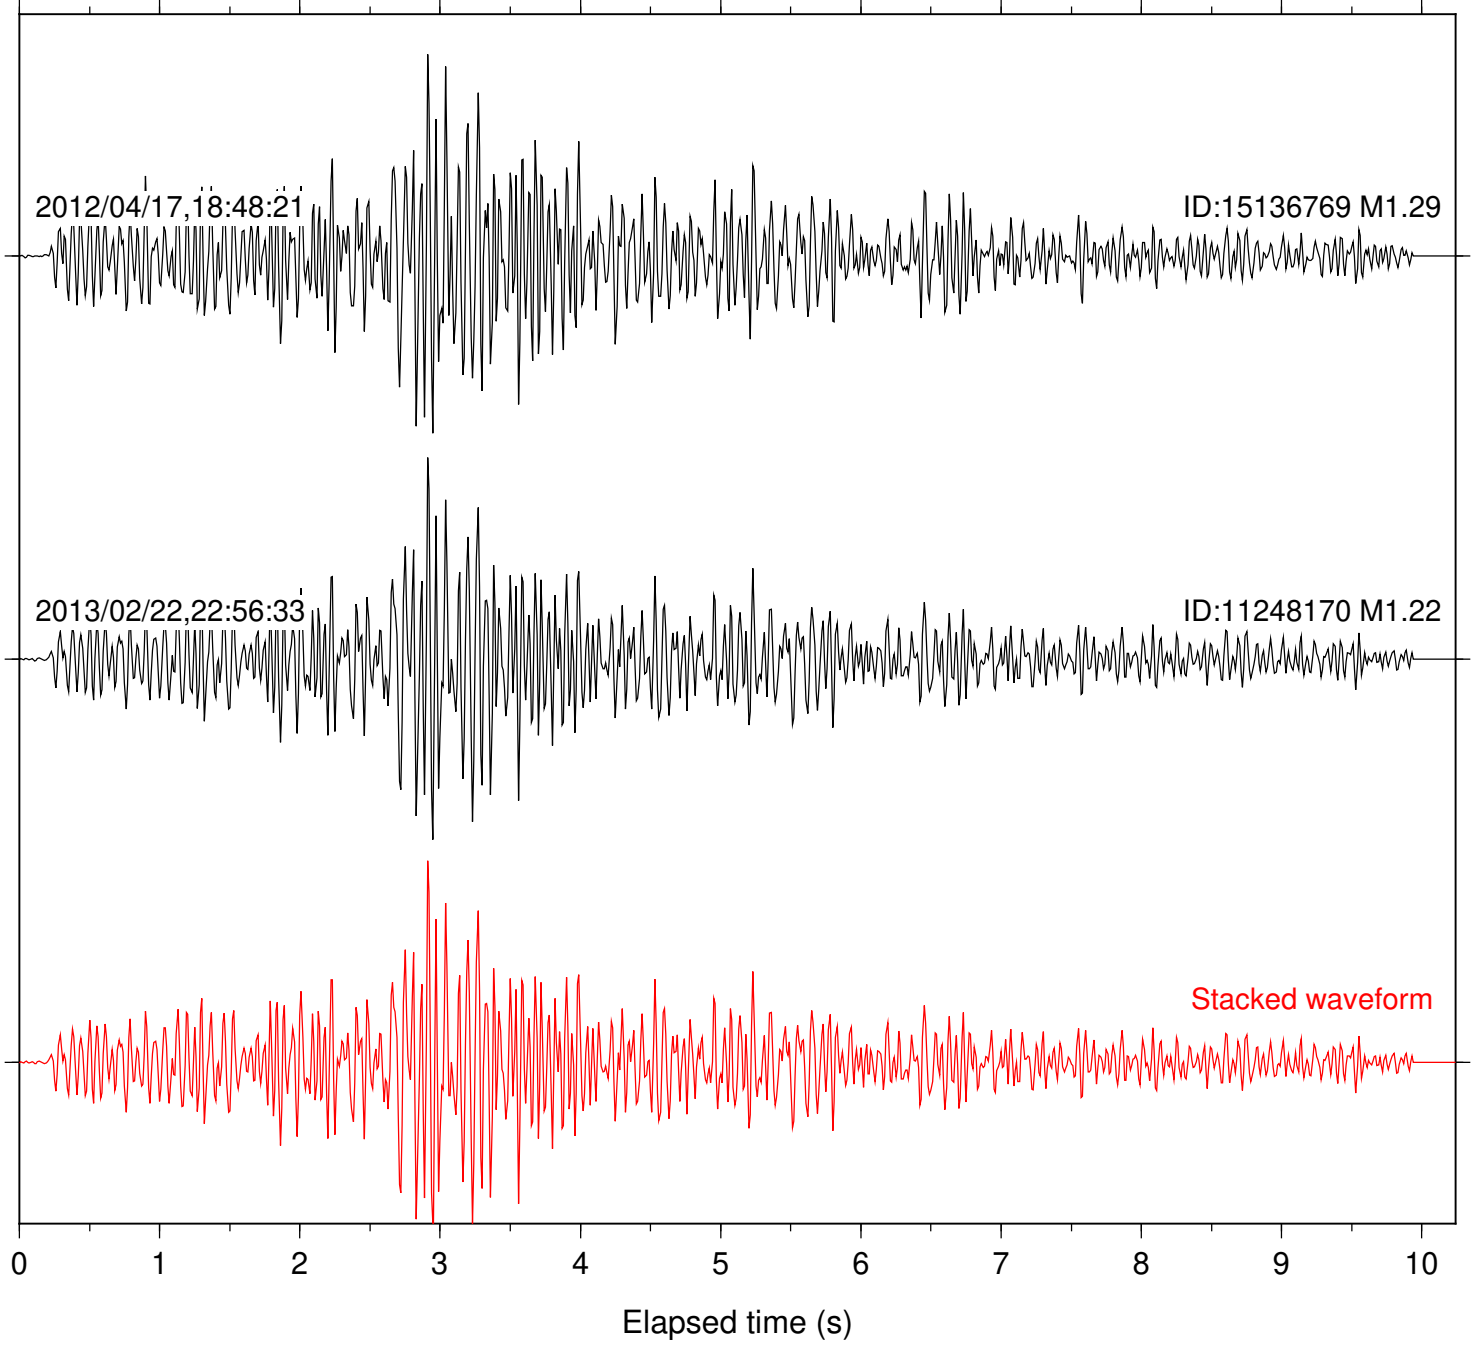

Station: B082 Com: EHZ

Focal depth: 7.98 km