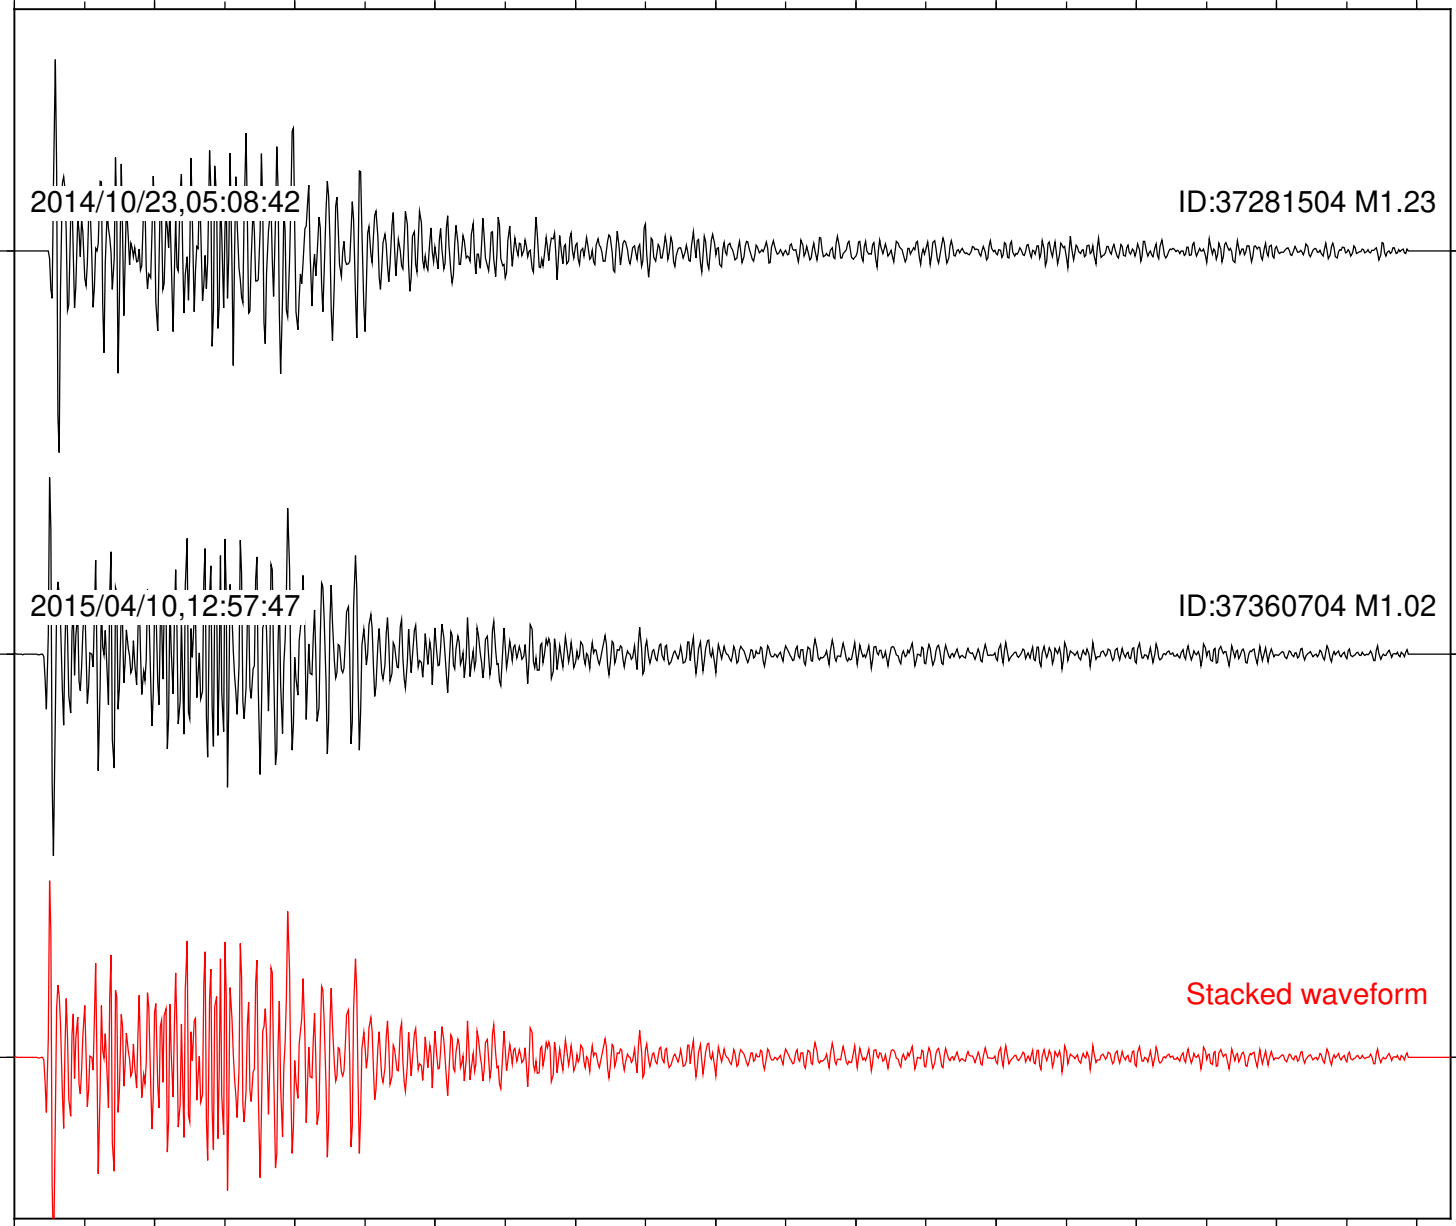

Station: FRD Com: HHZ

Focal depth: 9.54 km

2014/10/23,05:08:42

ID:37281504 M1.23

2015/04/10,12:57:47

ID:37360704 M1.02

Stacked waveform

0 1 2 3 4 5 6 7 8 9 10
Elapsed time (s)