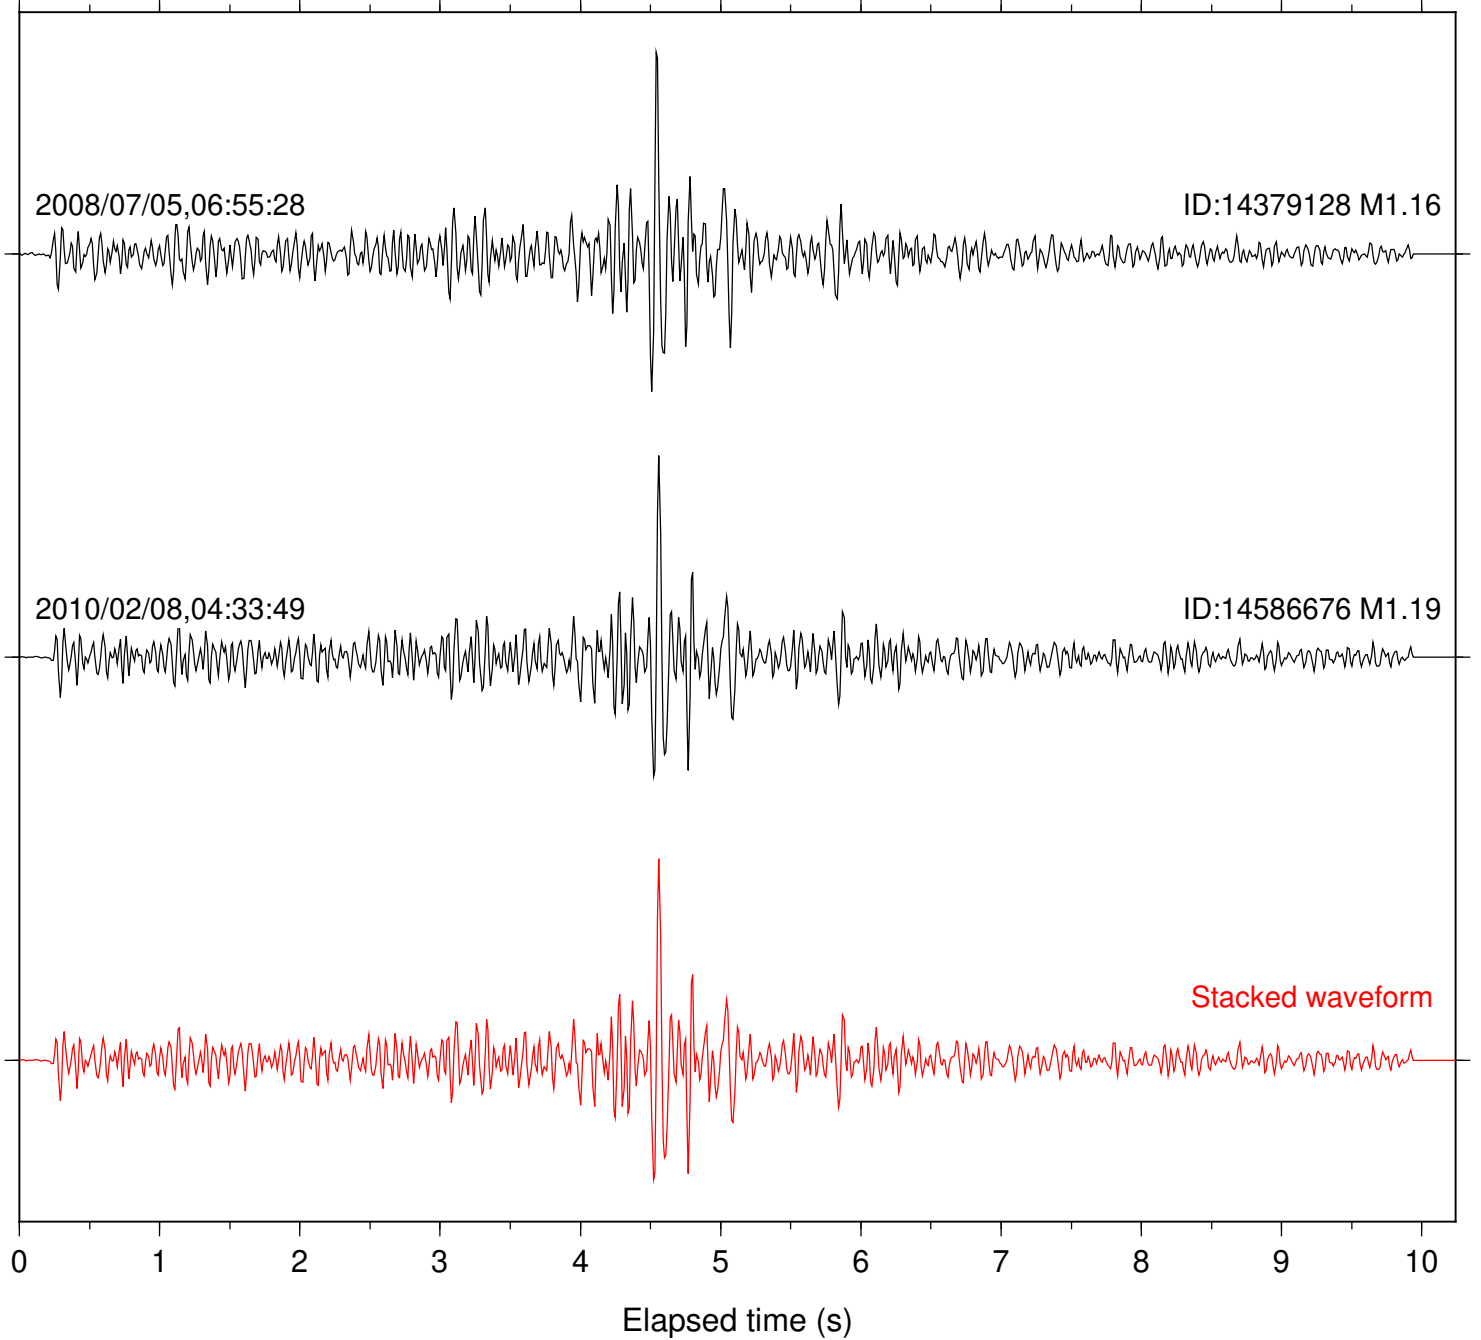

Focal depth: 8.53 km

Station: B087 Com: EHZ

Focal depth: 9.07 km

Station: B088 Com: EHZ

Focal depth: 9.07 km

Station: SND Com: HHZ

Focal depth: 9.07 km

Station: B082 Com: EHZ