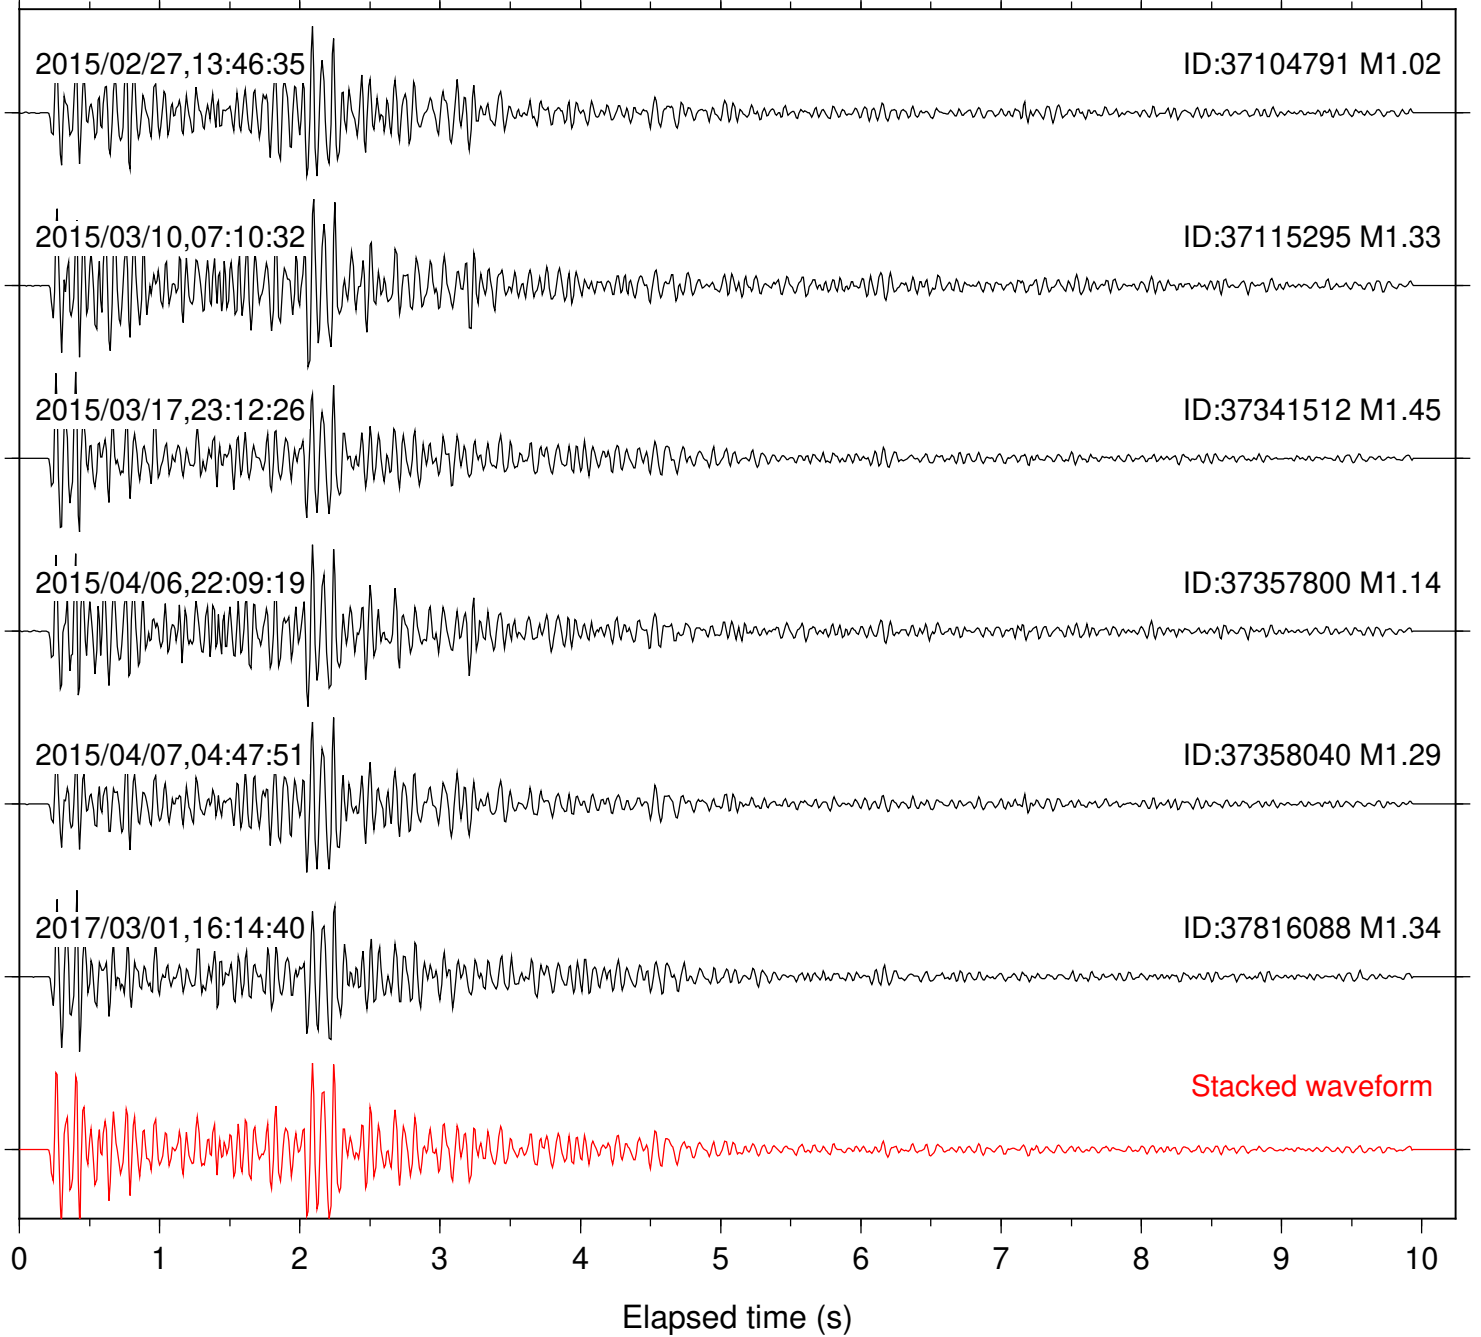

Station: B088 Com: EHZ

Focal depth: 7.85 km