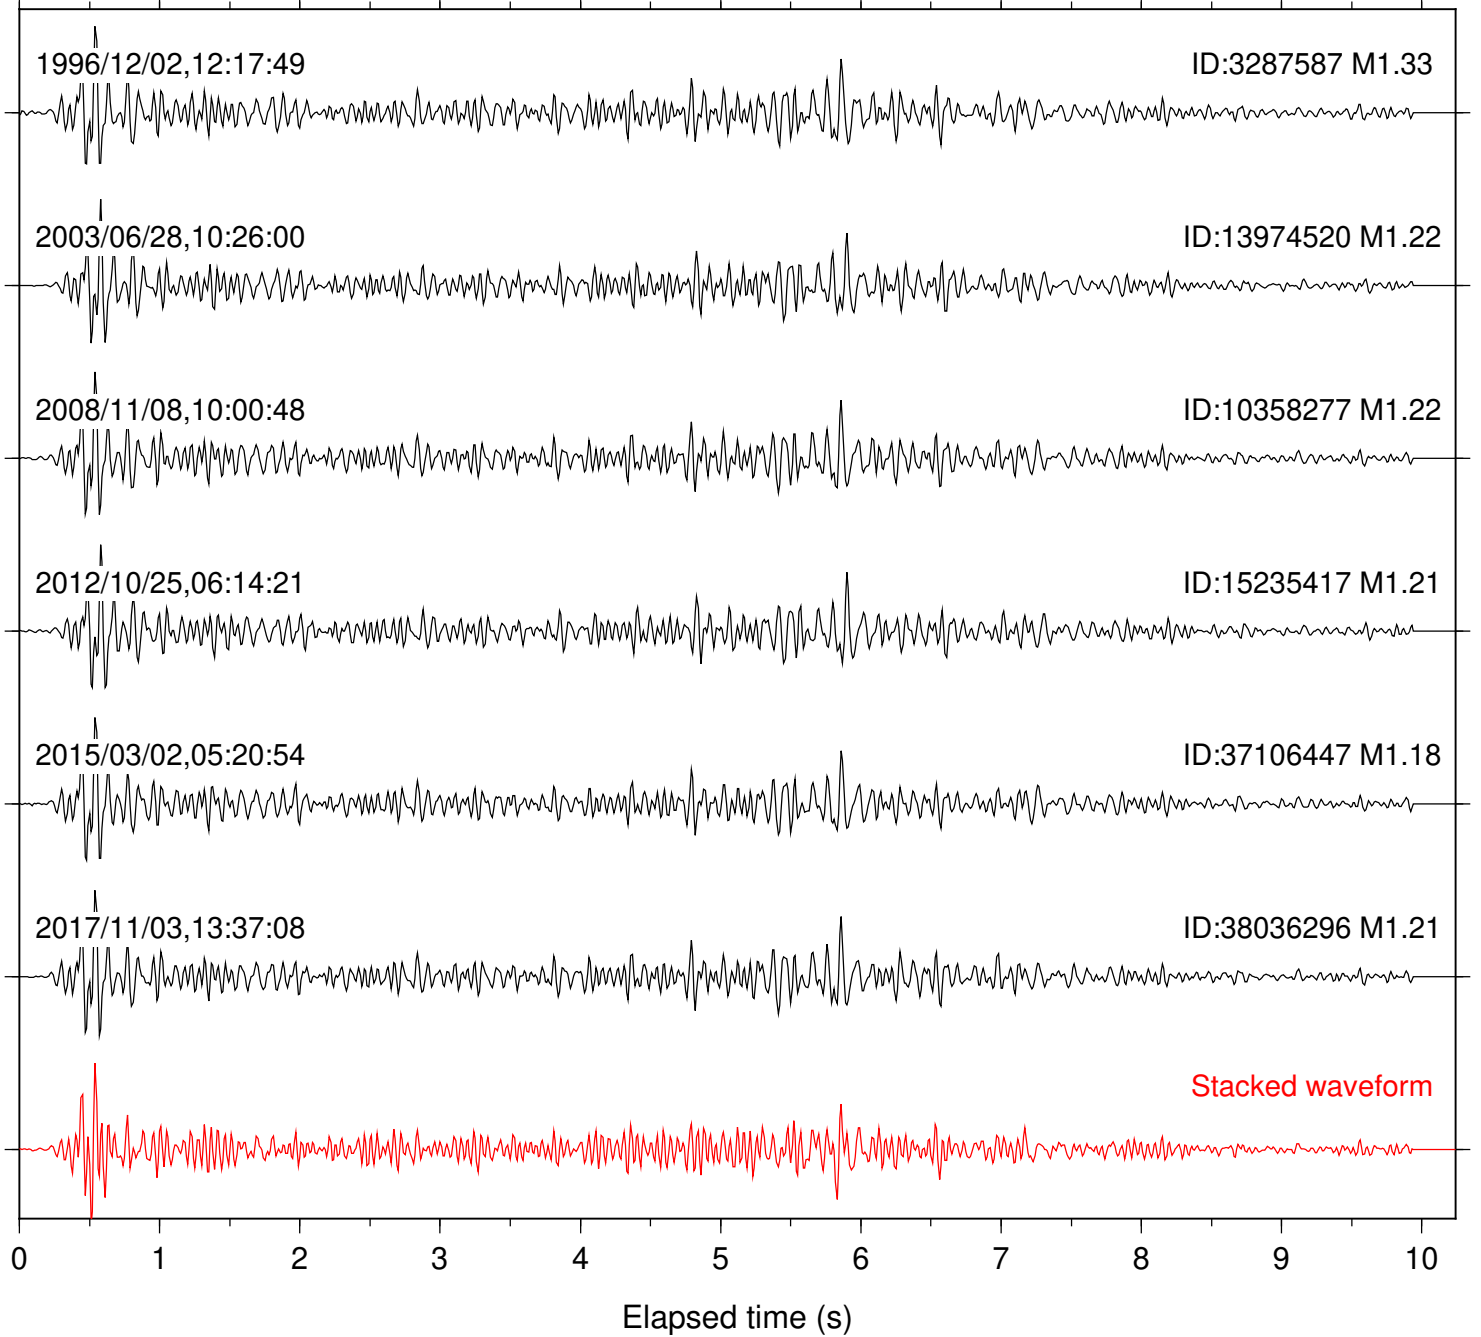

Station: SND Com: HHZ

Focal depth: 11.29 km

Station: TOR Com: HHZ

Focal depth: 11.29 km

Station: CBK Com: EHZ

Focal depth: 10.79 km

Station: CRR Com: EHZ

Focal depth: 10.79 km