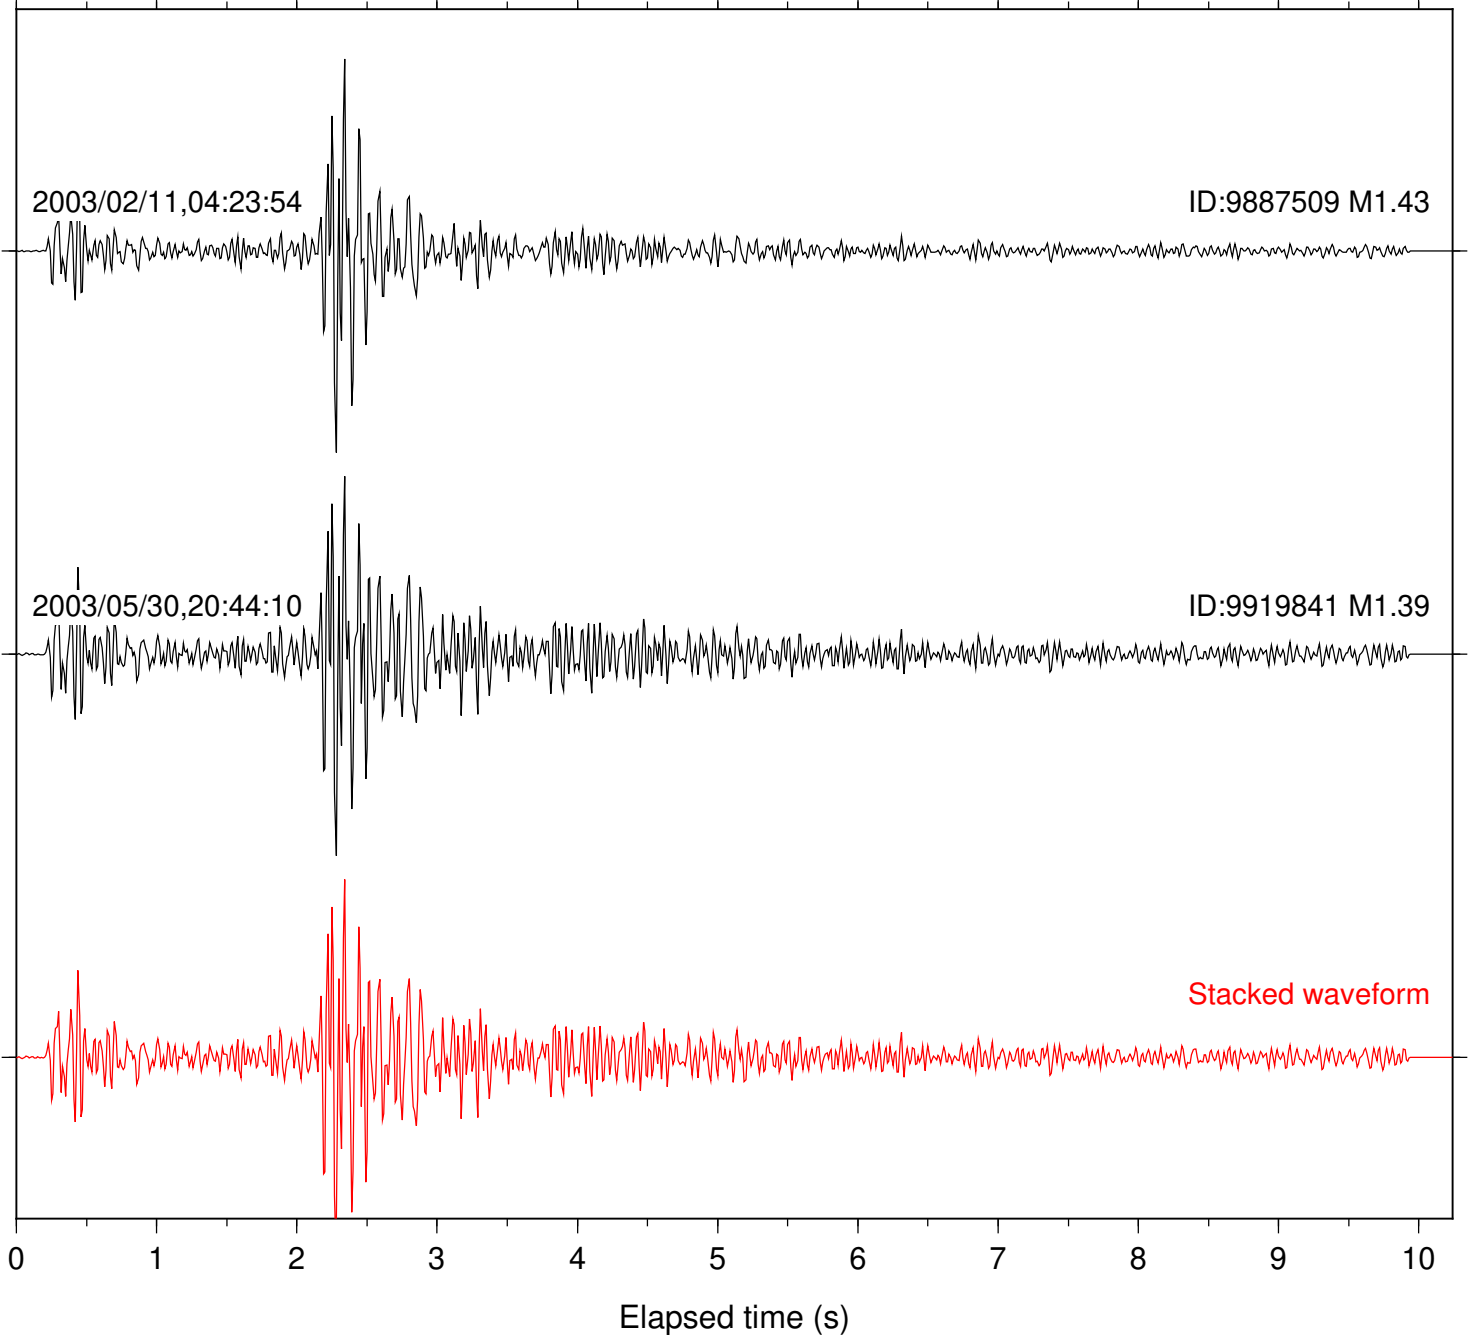

Focal depth: 8.72 km

Station: FRD Com: HHZ

Focal depth: 8.72 km

Station: BAC Com: EHZ

Focal depth: 10.37 km

Station: DGR Com: HHZ

Focal depth: 10.37 km

Station: FRD Com: HHZ