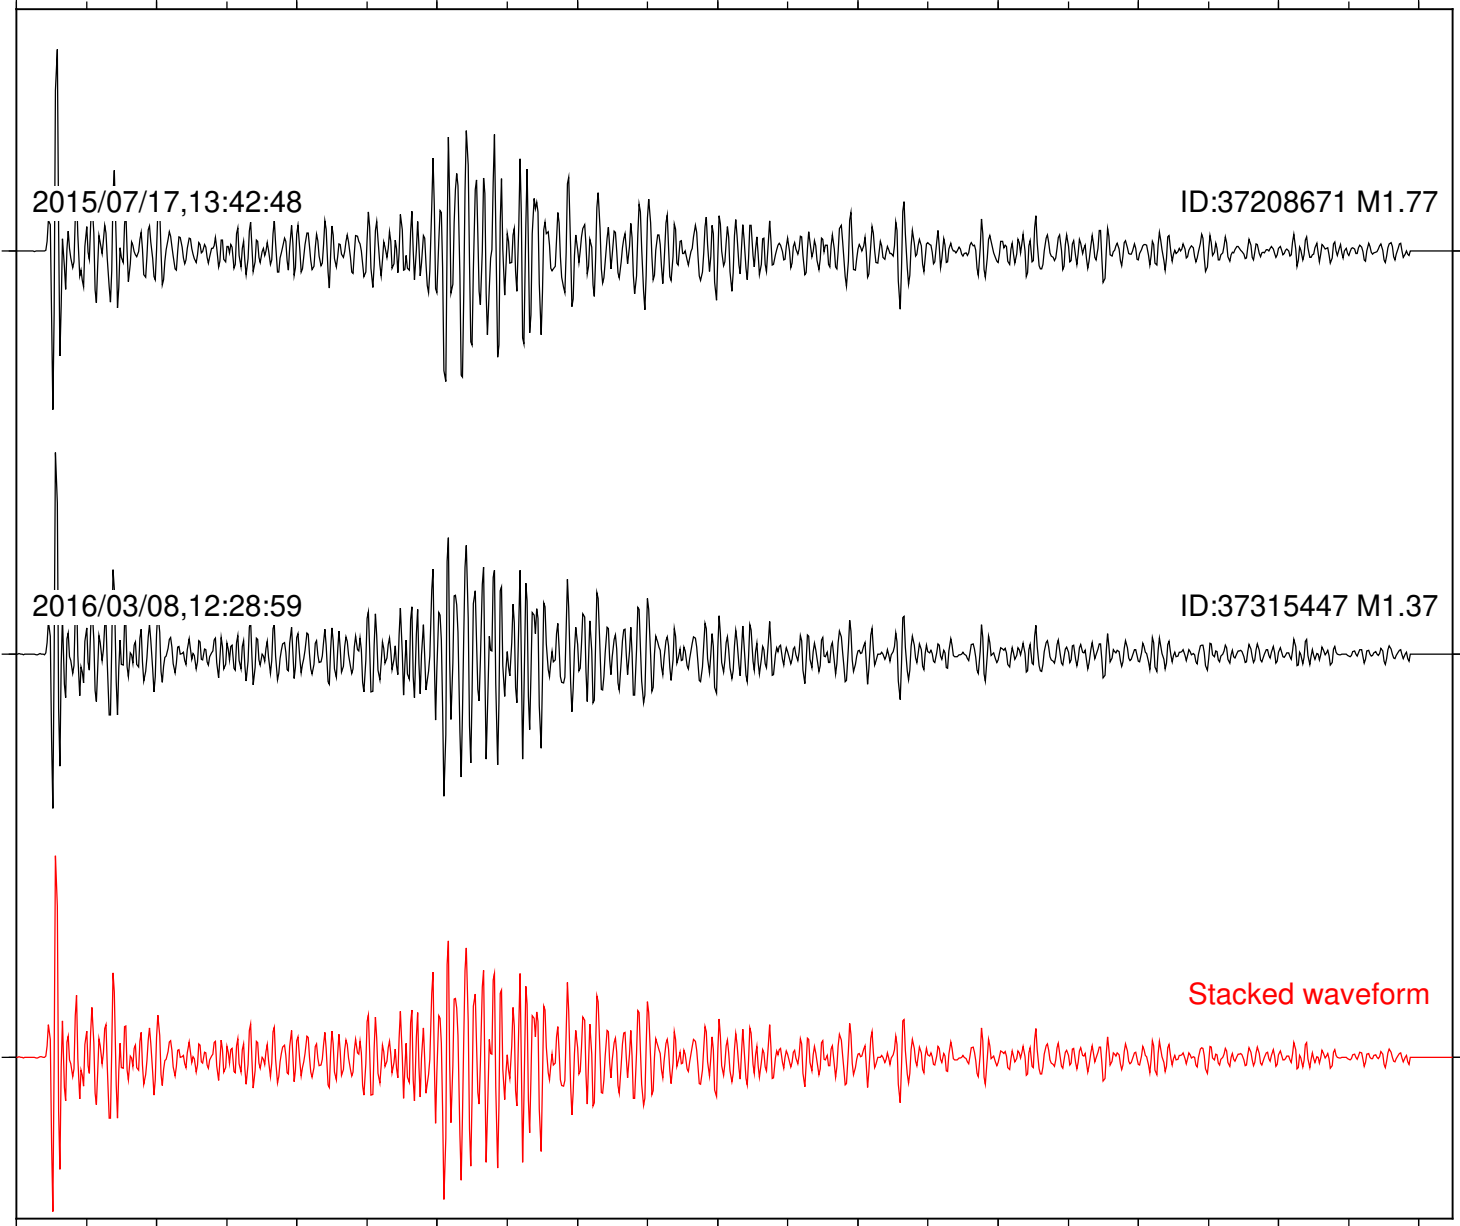

Station: HMT2 Com: HHZ

Focal depth: 8.09 km

2015/07/17,13:42:48

ID:37208671 M1.77

2016/03/08,12:28:59

ID:37315447 M1.37

Stacked waveform

0 1 2 3 4 5 6 7 8 9 10
Elapsed time (s)