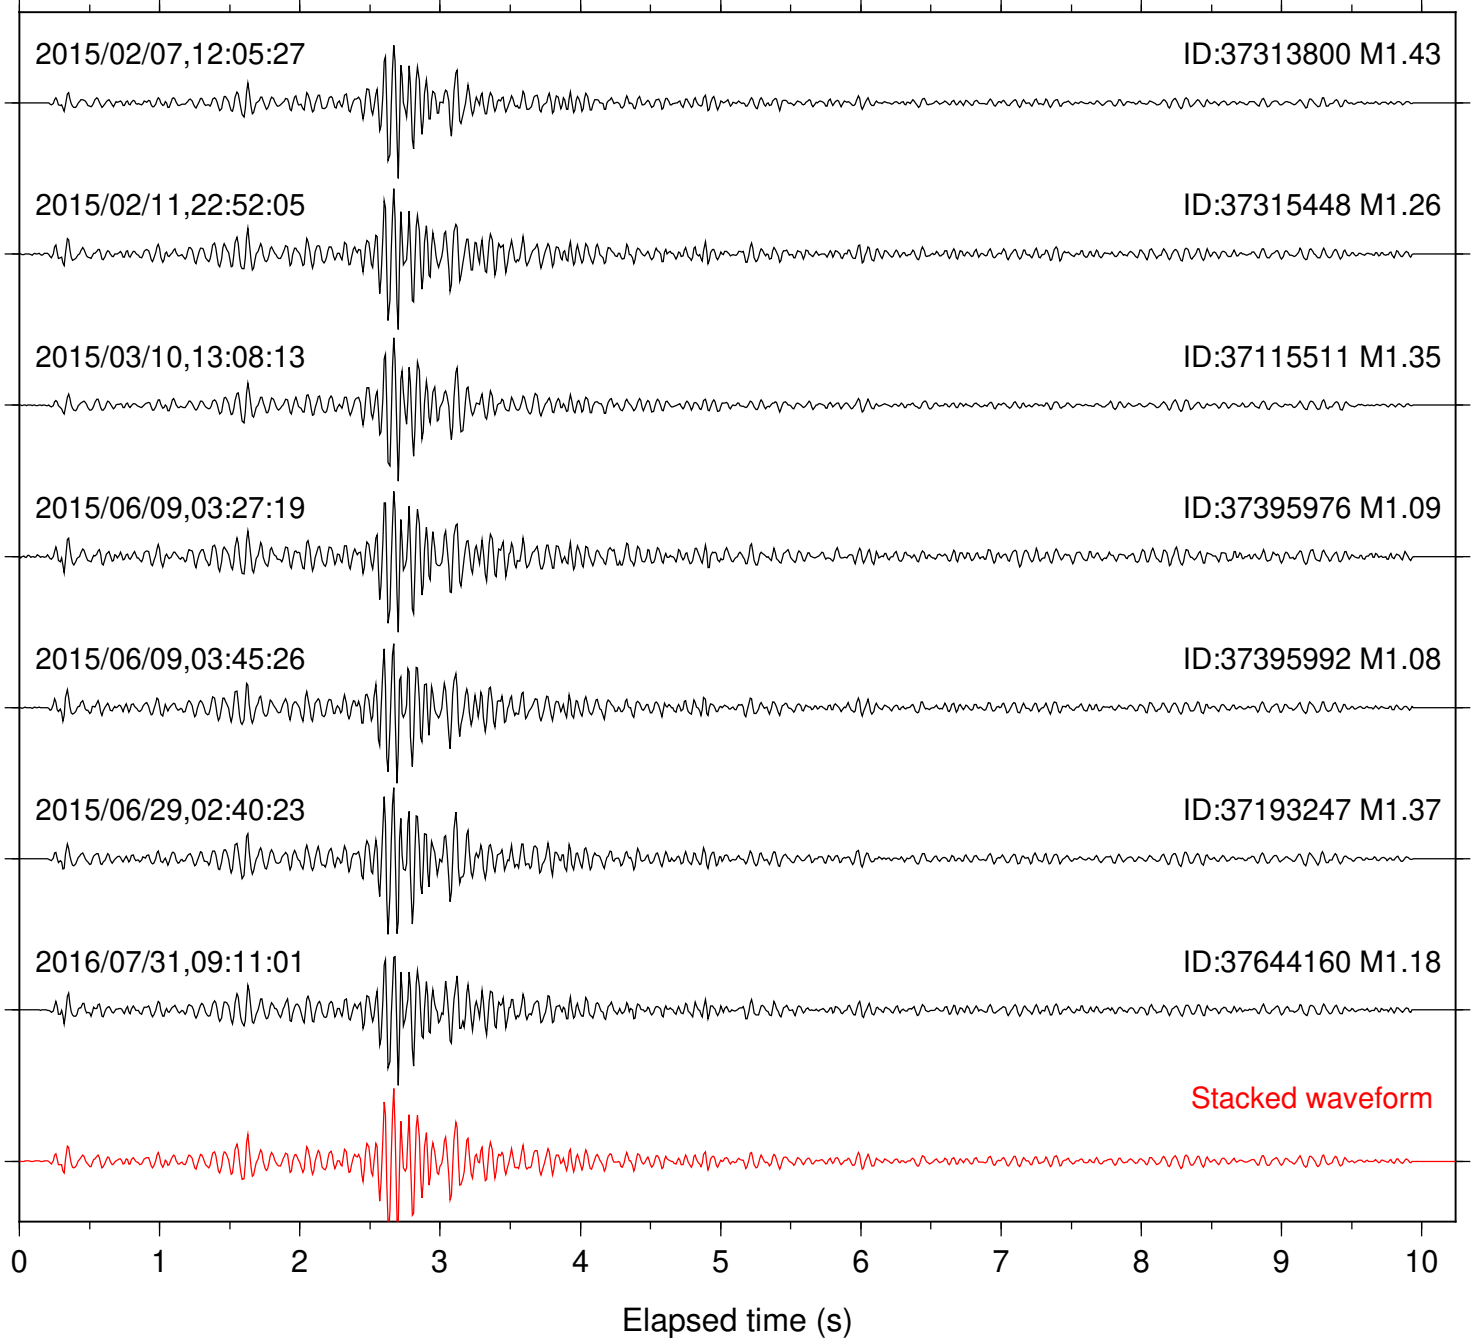

Station: KNW Com: HHZ

Focal depth: 8.24 km