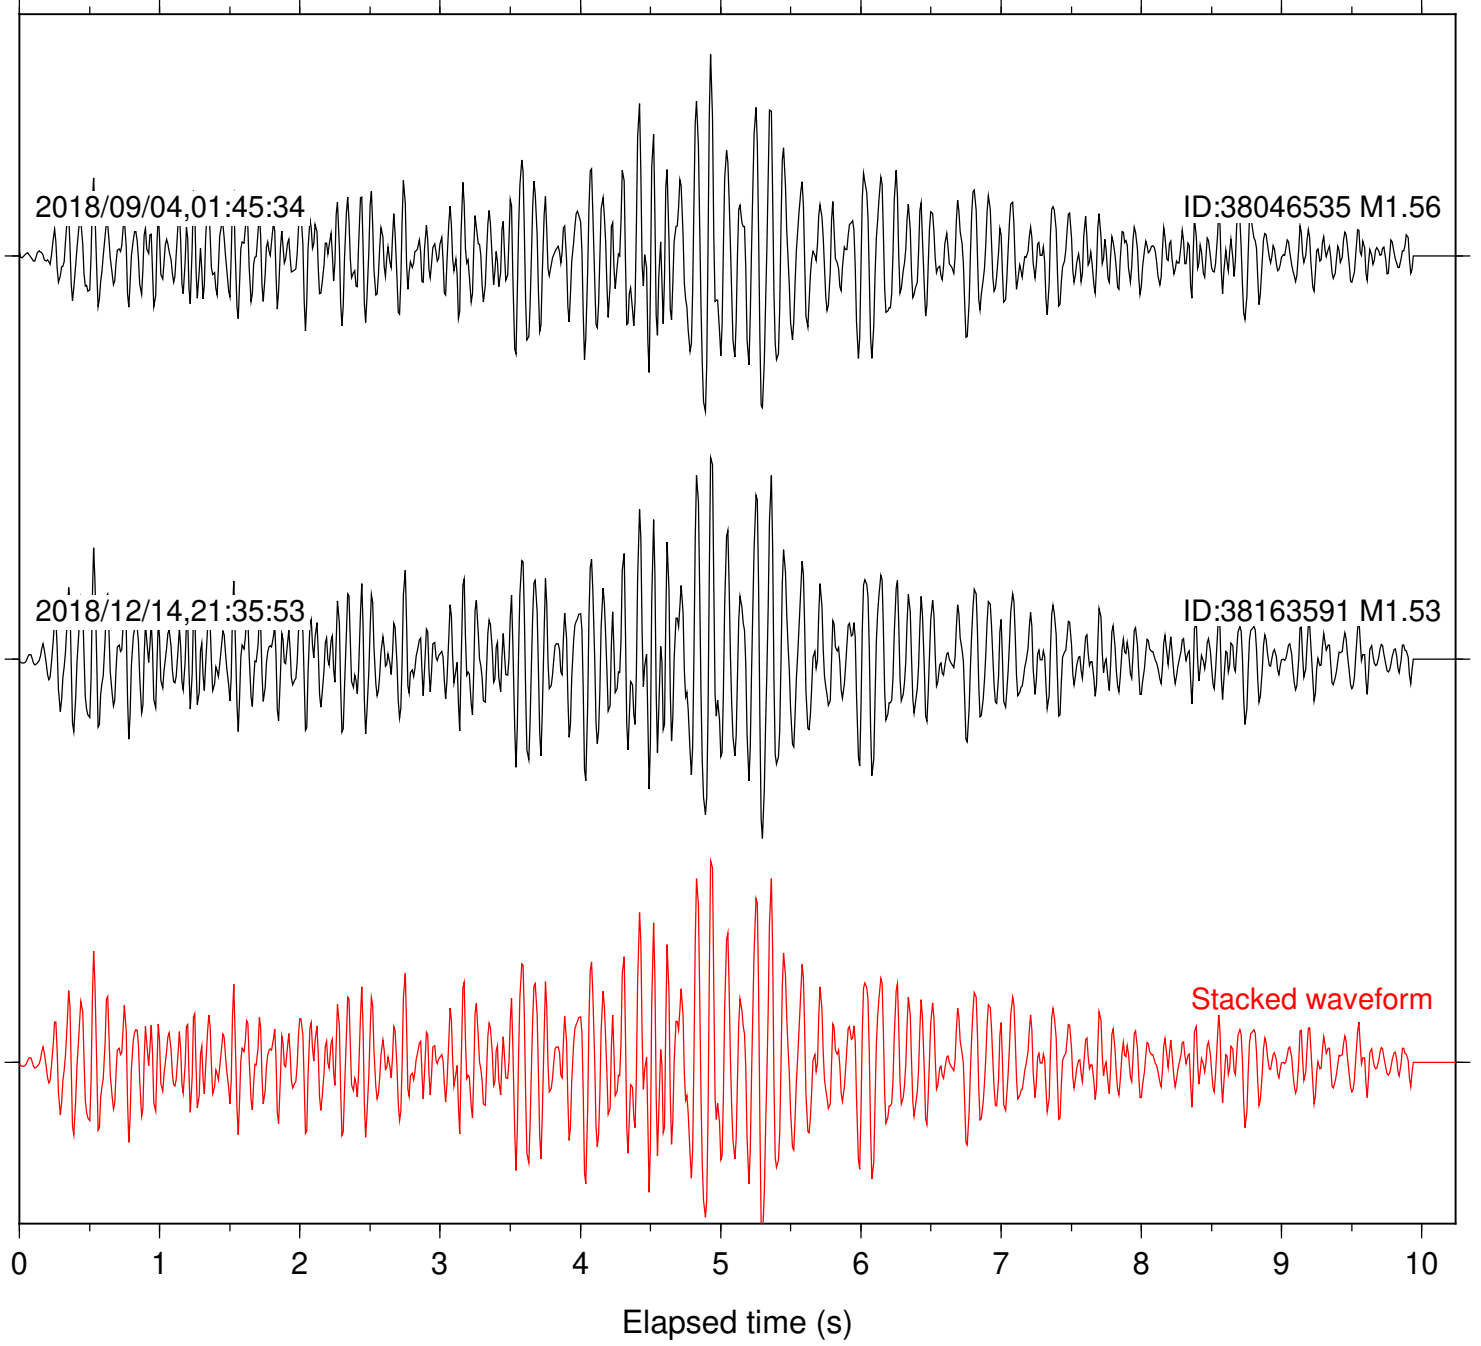

Station: LKH Com: HHZ

Focal depth: 4.27 km