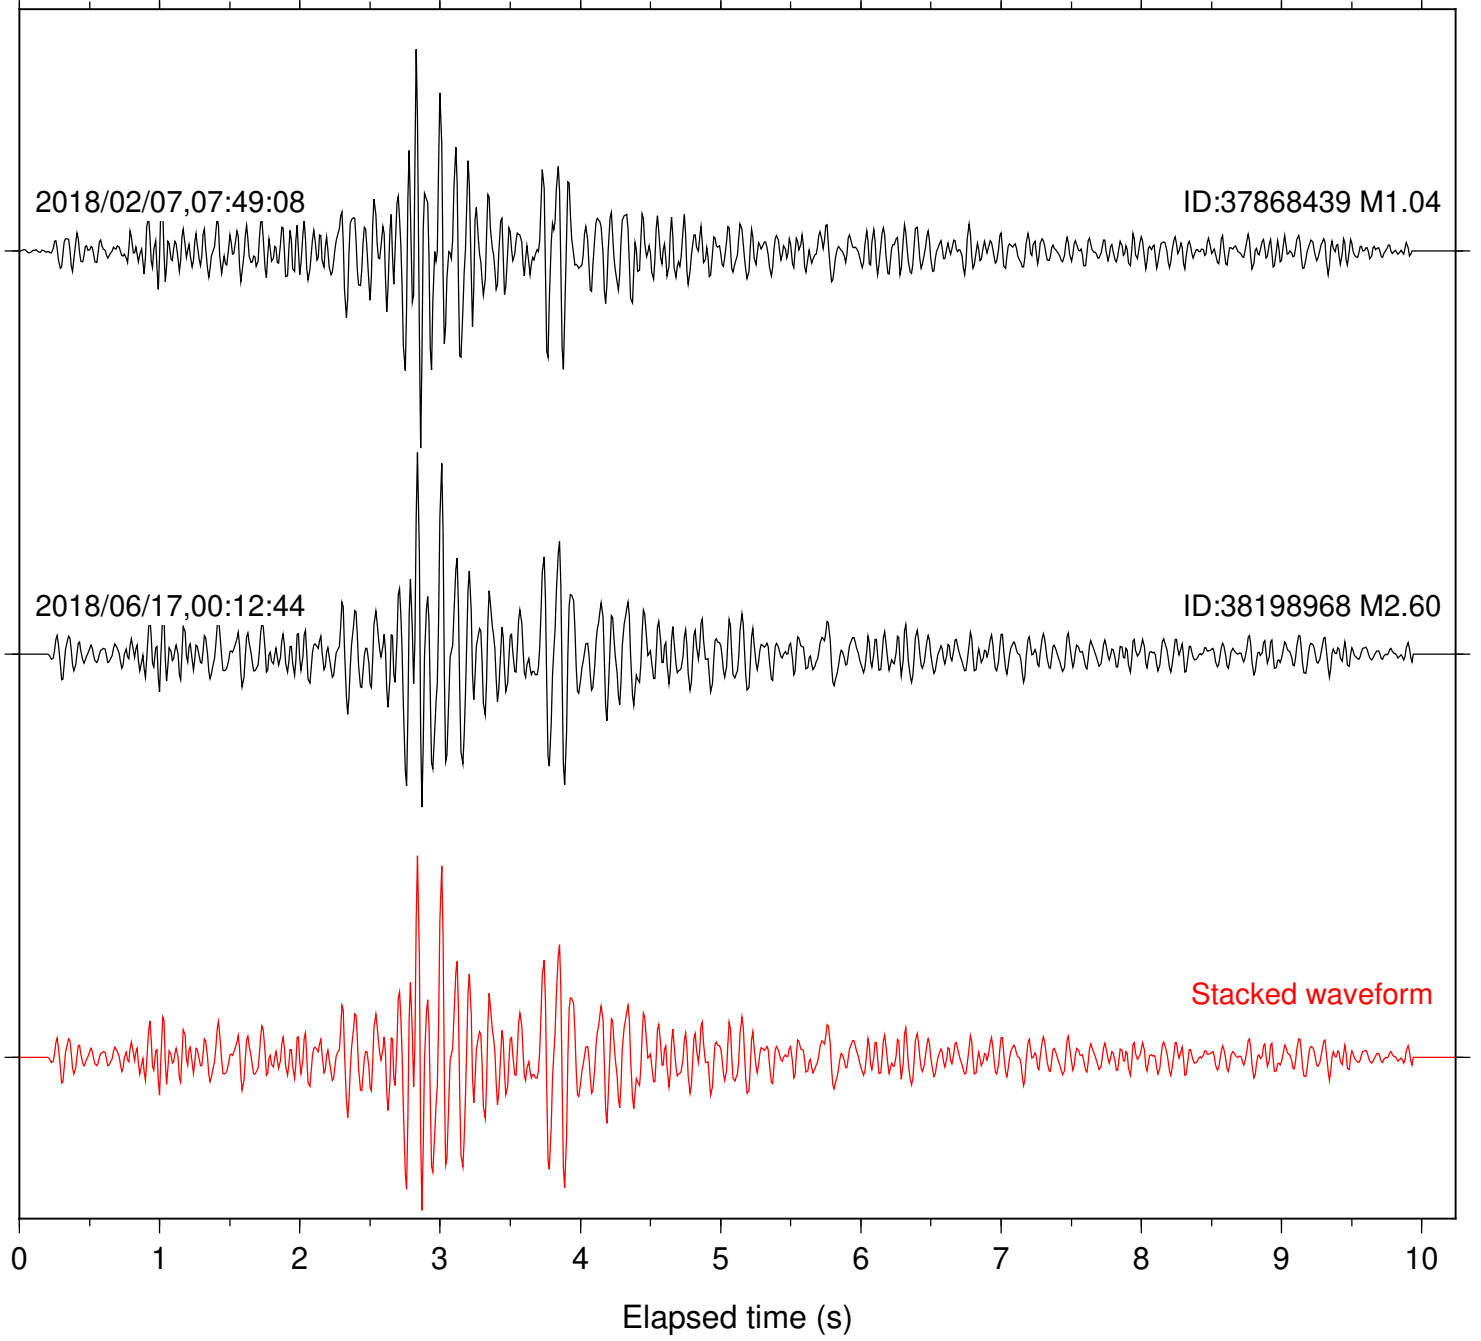

Focal depth: 6.93 km

Station: AGA Com: HHZ

Focal depth: 5.61 km

Station: CRY Com: HHZ

Focal depth: 5.61 km

Station: FRD Com: HHZ

Focal depth: 5.61 km

Station: KNW Com: HHZ