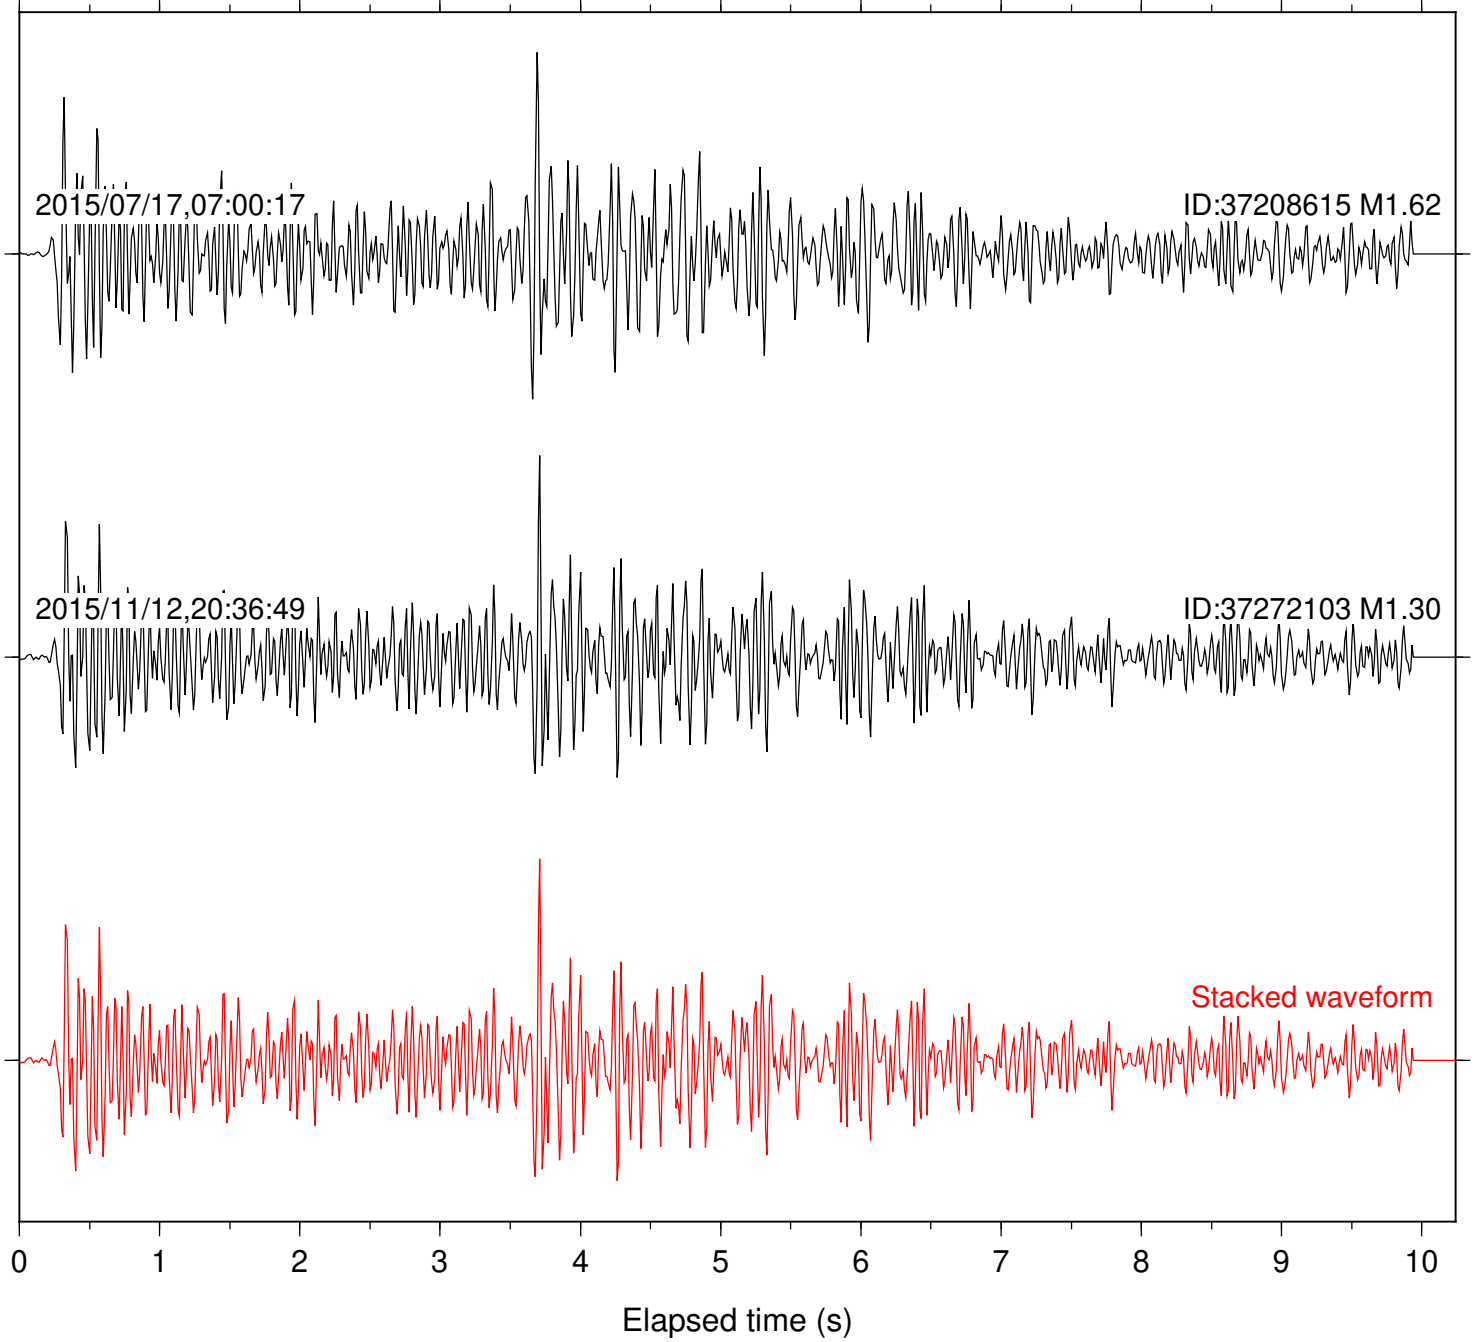

Station: B086 Com: EHZ

Focal depth: 8.23 km