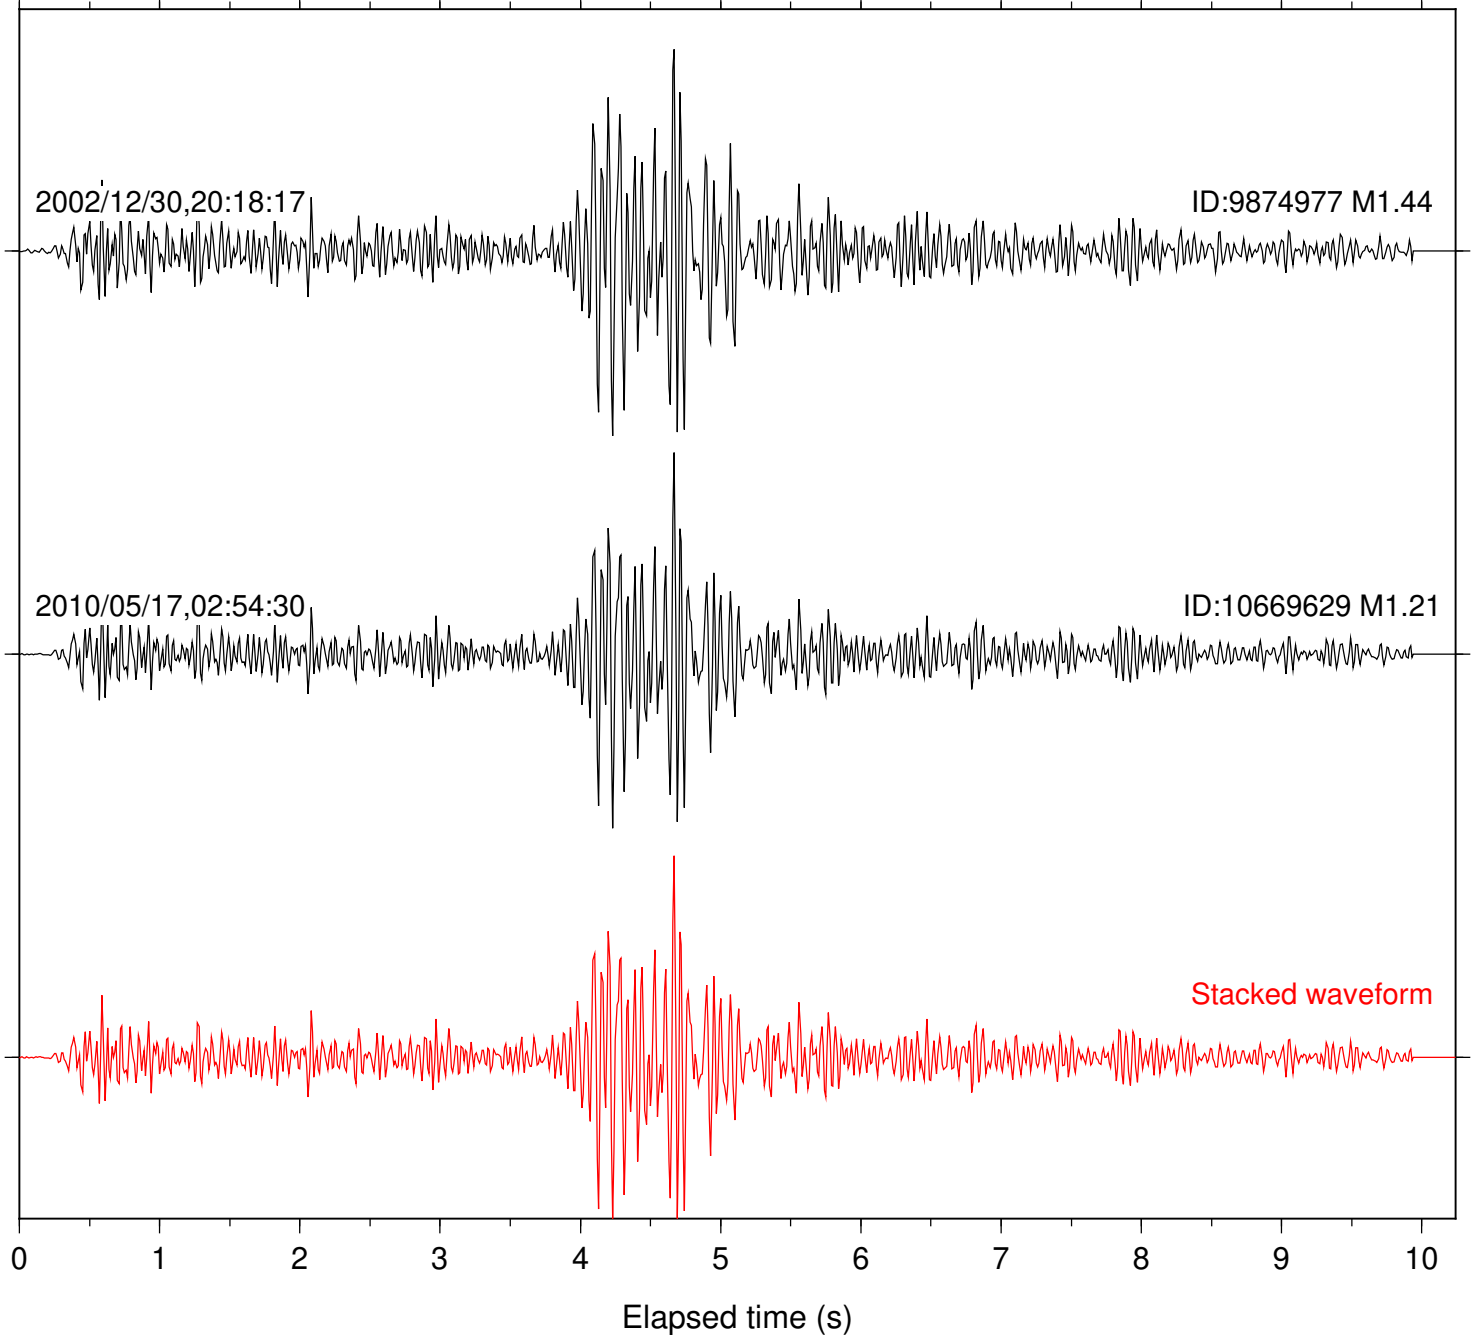

Station: FRD Com: HHZ

Focal depth: 17.70 km

Station: HMT2 Com: HHZ

Focal depth: 17.72 km

Station: KNW Com: HHZ

Focal depth: 17.70 km

Station: PFO Com: HHZ

Focal depth: 17.70 km