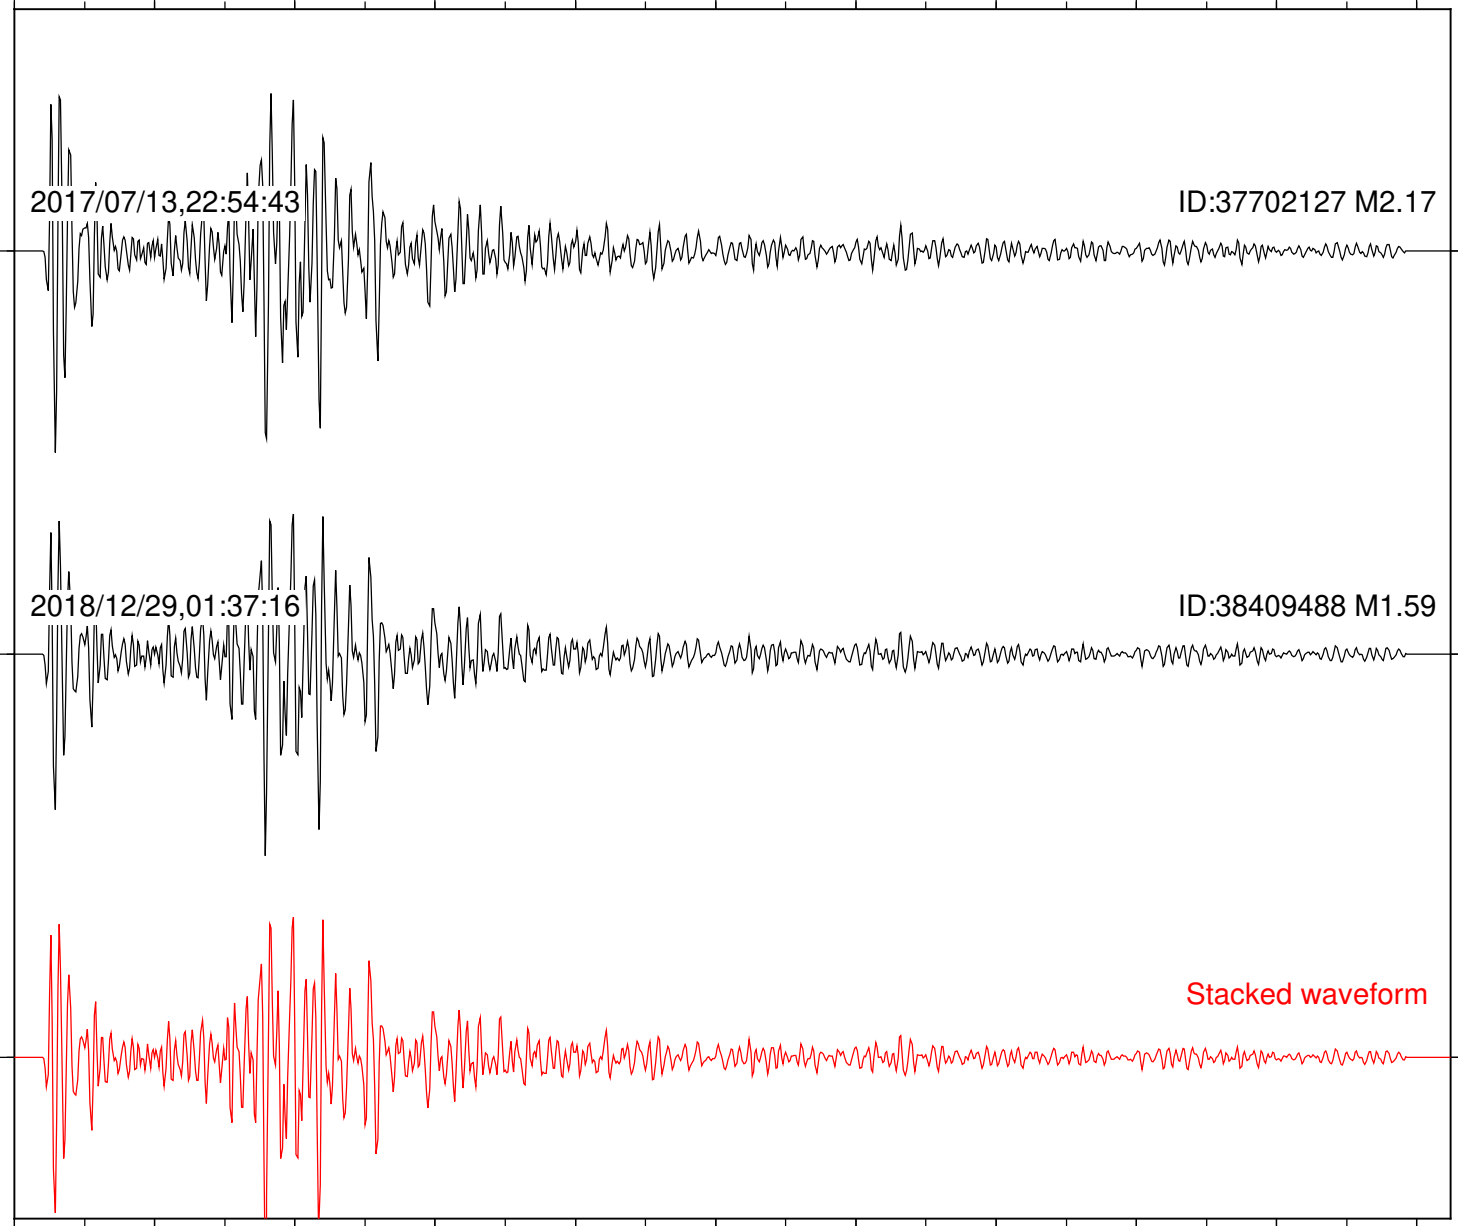

Station: B093 Com: EHZ

Focal depth: 6.18 km

2017/07/13,22:54:43

ID:37702127 M2.17

2018/12/29,01:37:16

ID:38409488 M1.59

Stacked waveform

0 1 2 3 4 5 6 7 8 9 10
Elapsed time (s)