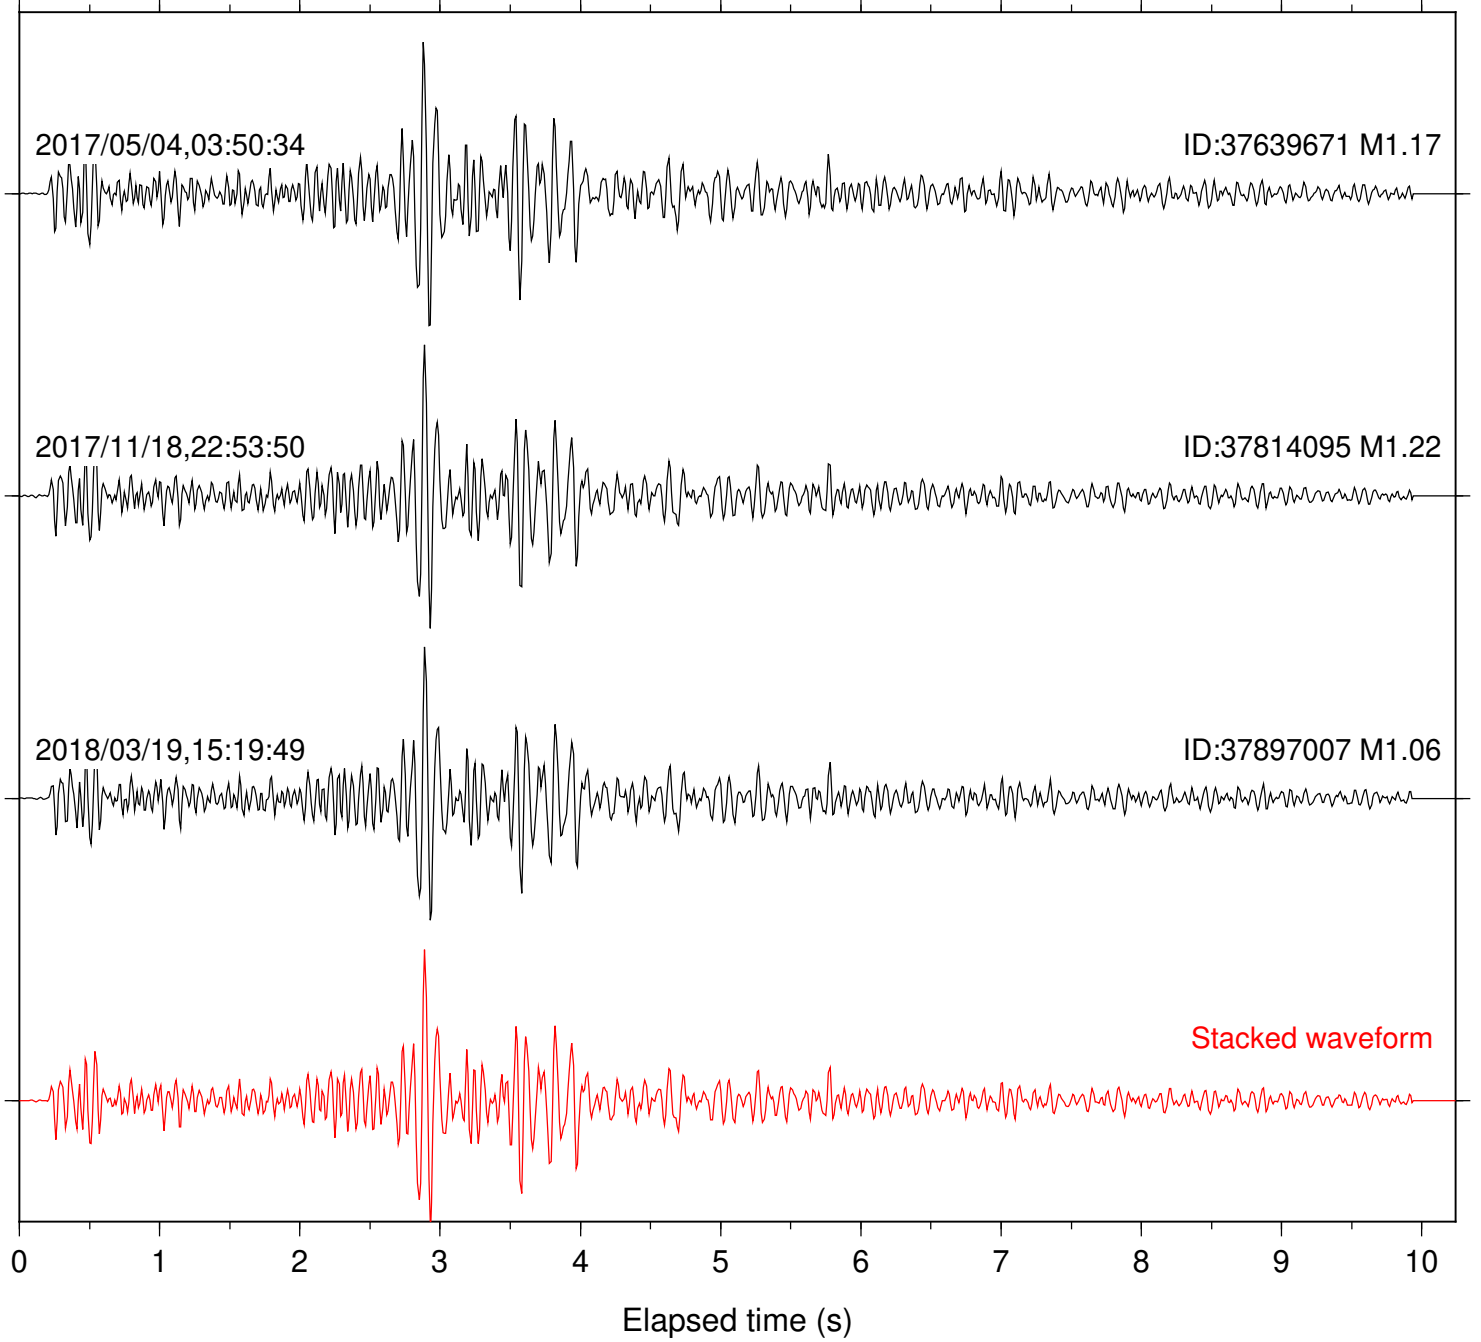

Station: B088 Com: EHZ

Focal depth: 6.67 km