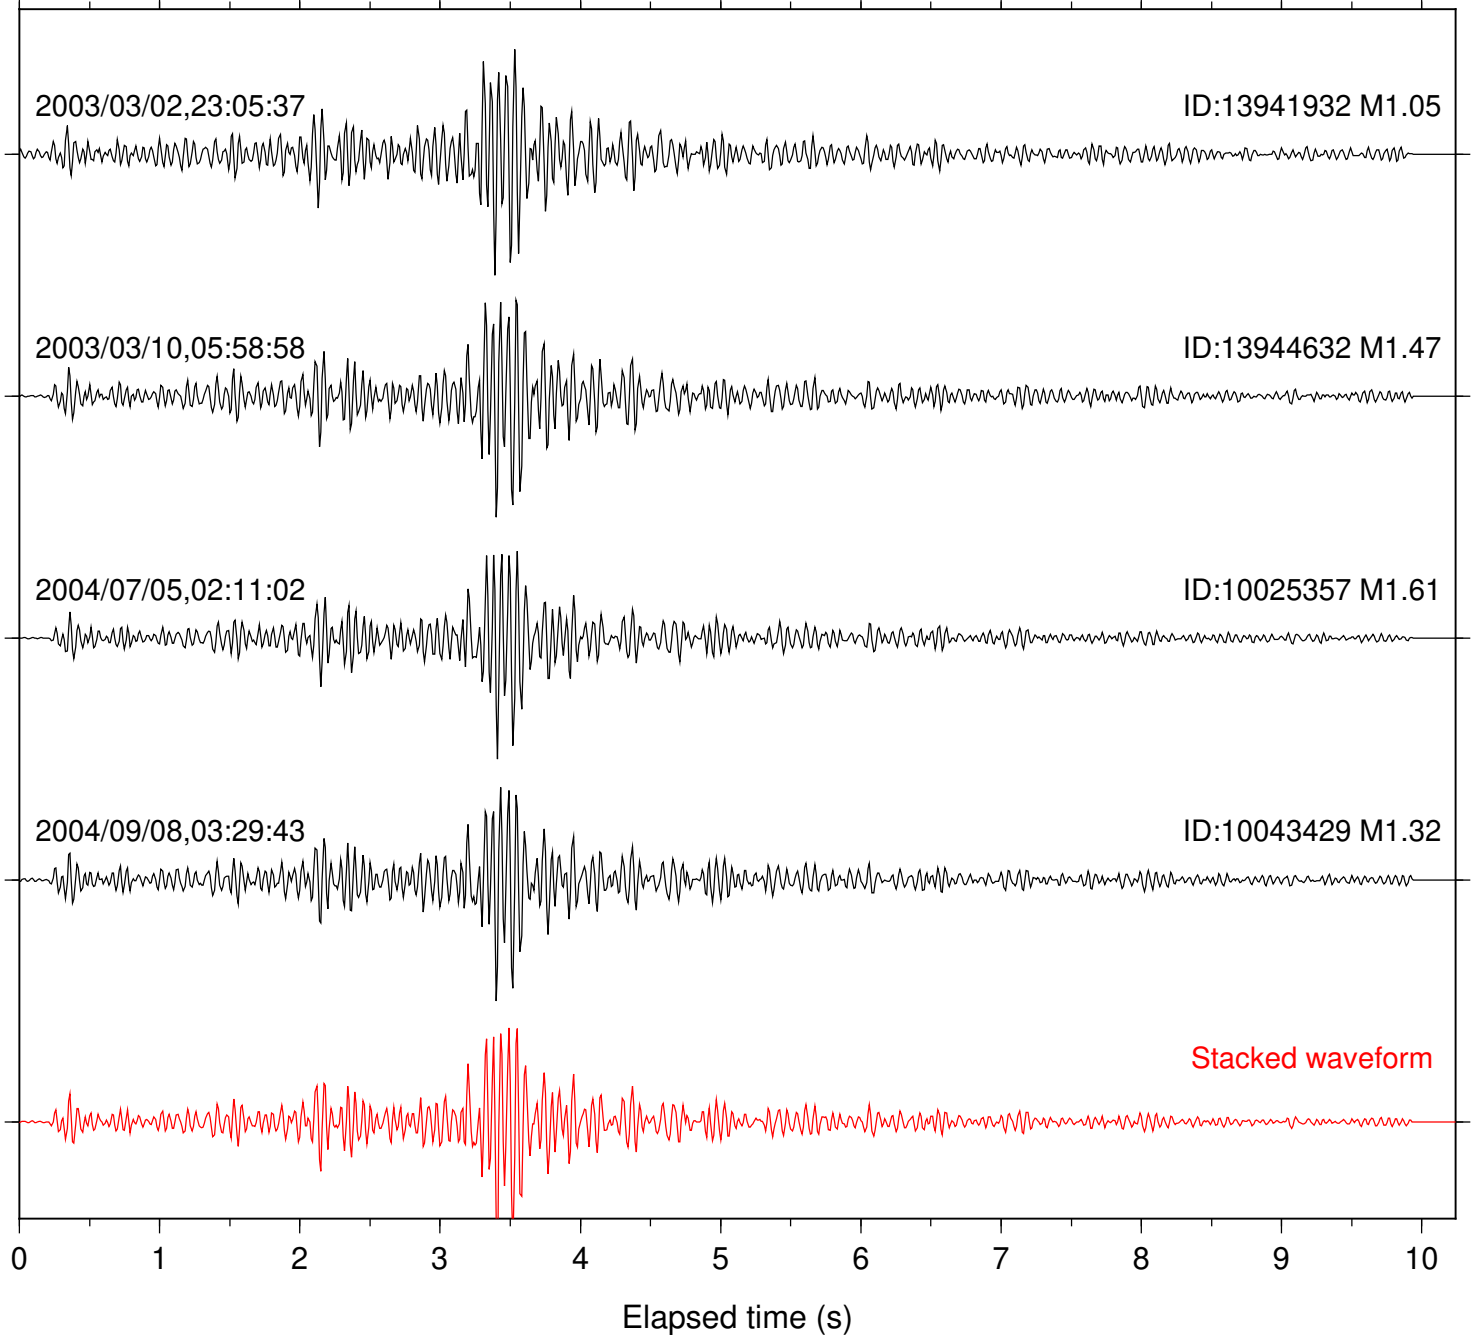

Station: PFO Com: HHZ

Focal depth: 10.23 km