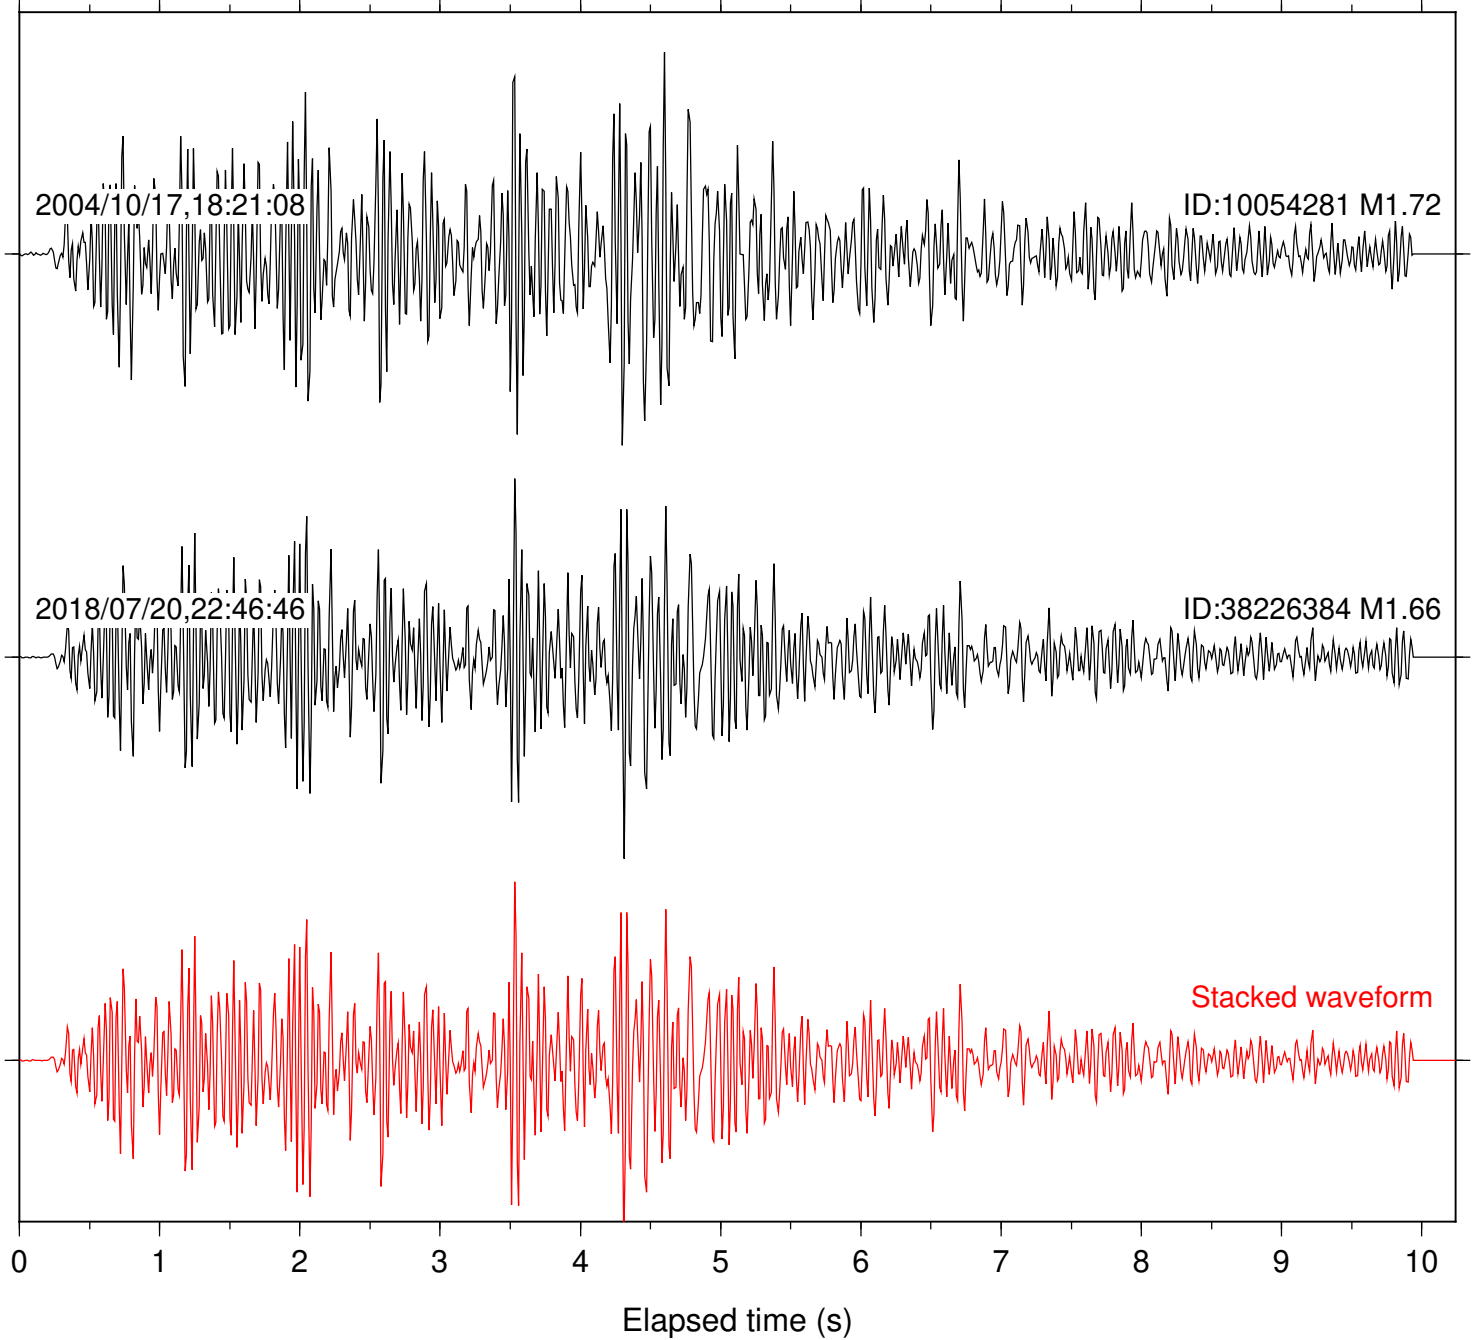

Station: SND Com: HHZ

Focal depth: 5.60 km

Station: FRD Com: HHZ

Focal depth: 10.89 km

Station: LVA2 Com: HHZ

Focal depth: 10.89 km

Station: PFO Com: HHZ

Focal depth: 10.89 km