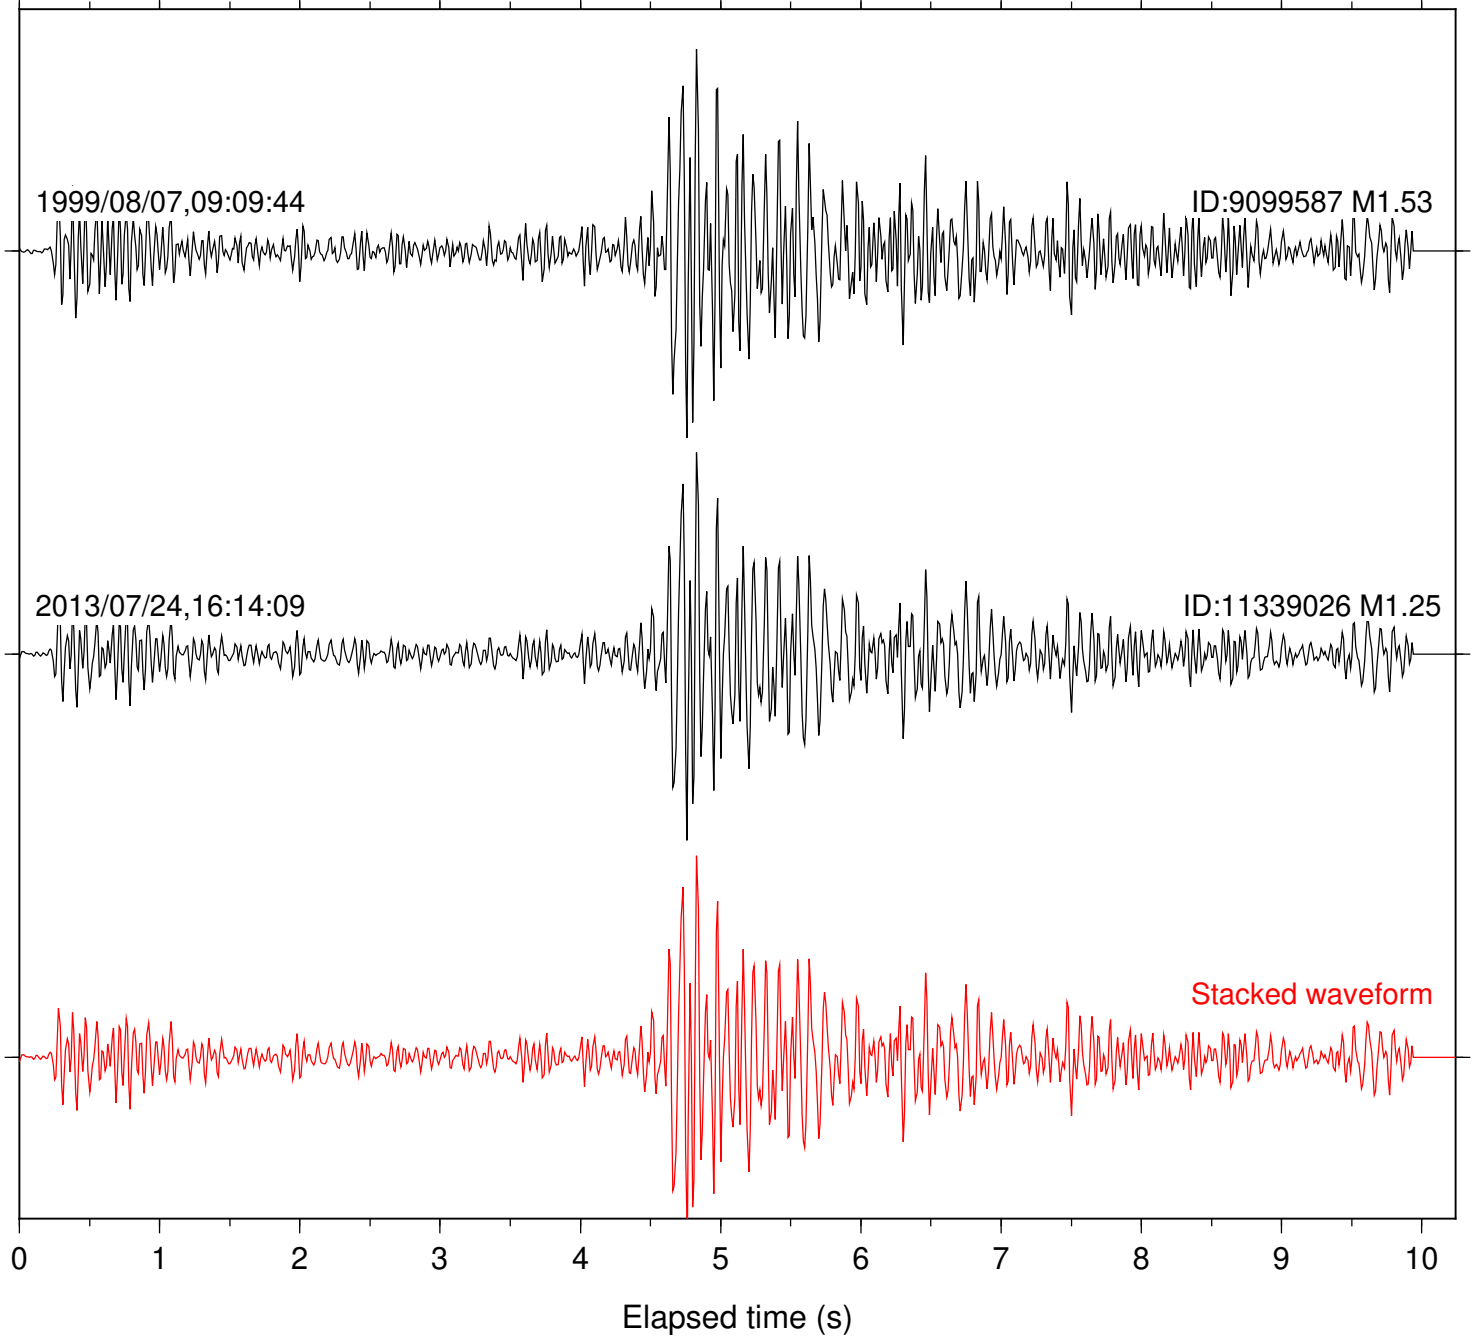

Station: BAC Com: EHZ

Focal depth: 17.49 km