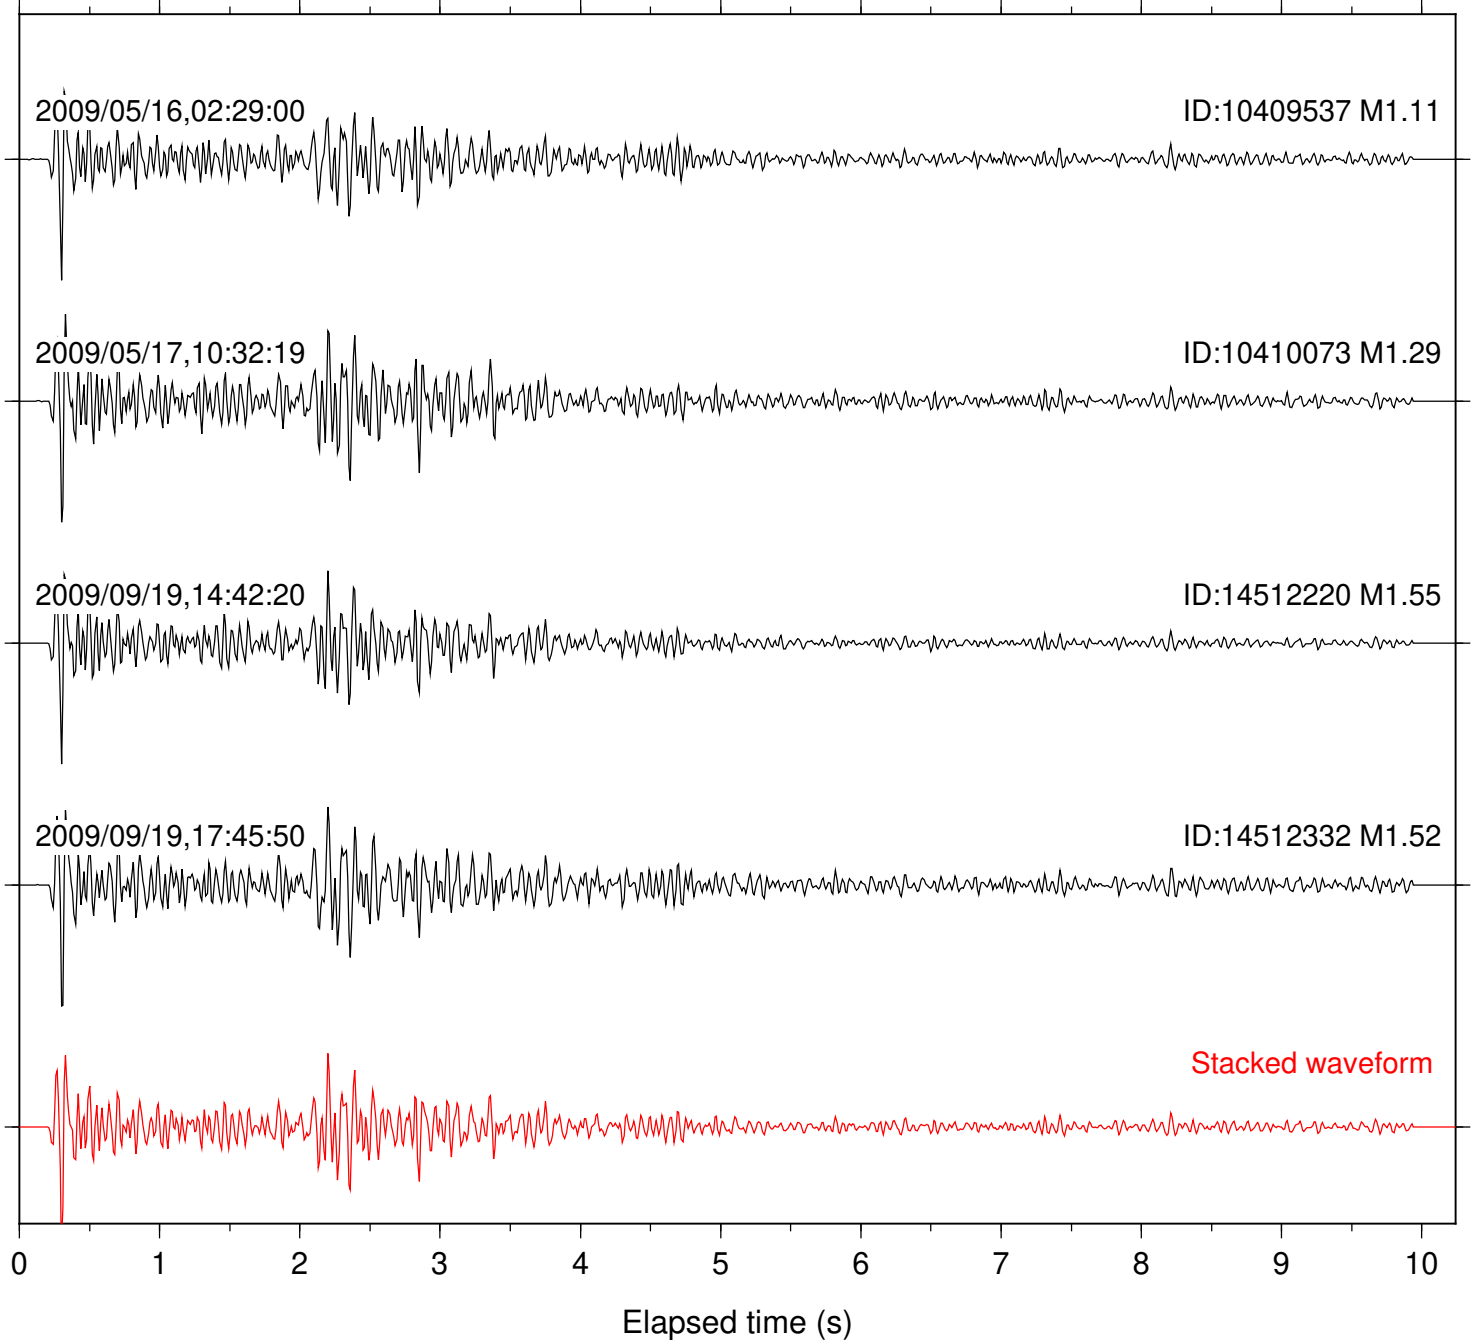

Station: B086 Com: EHZ

Focal depth: 9.65 km