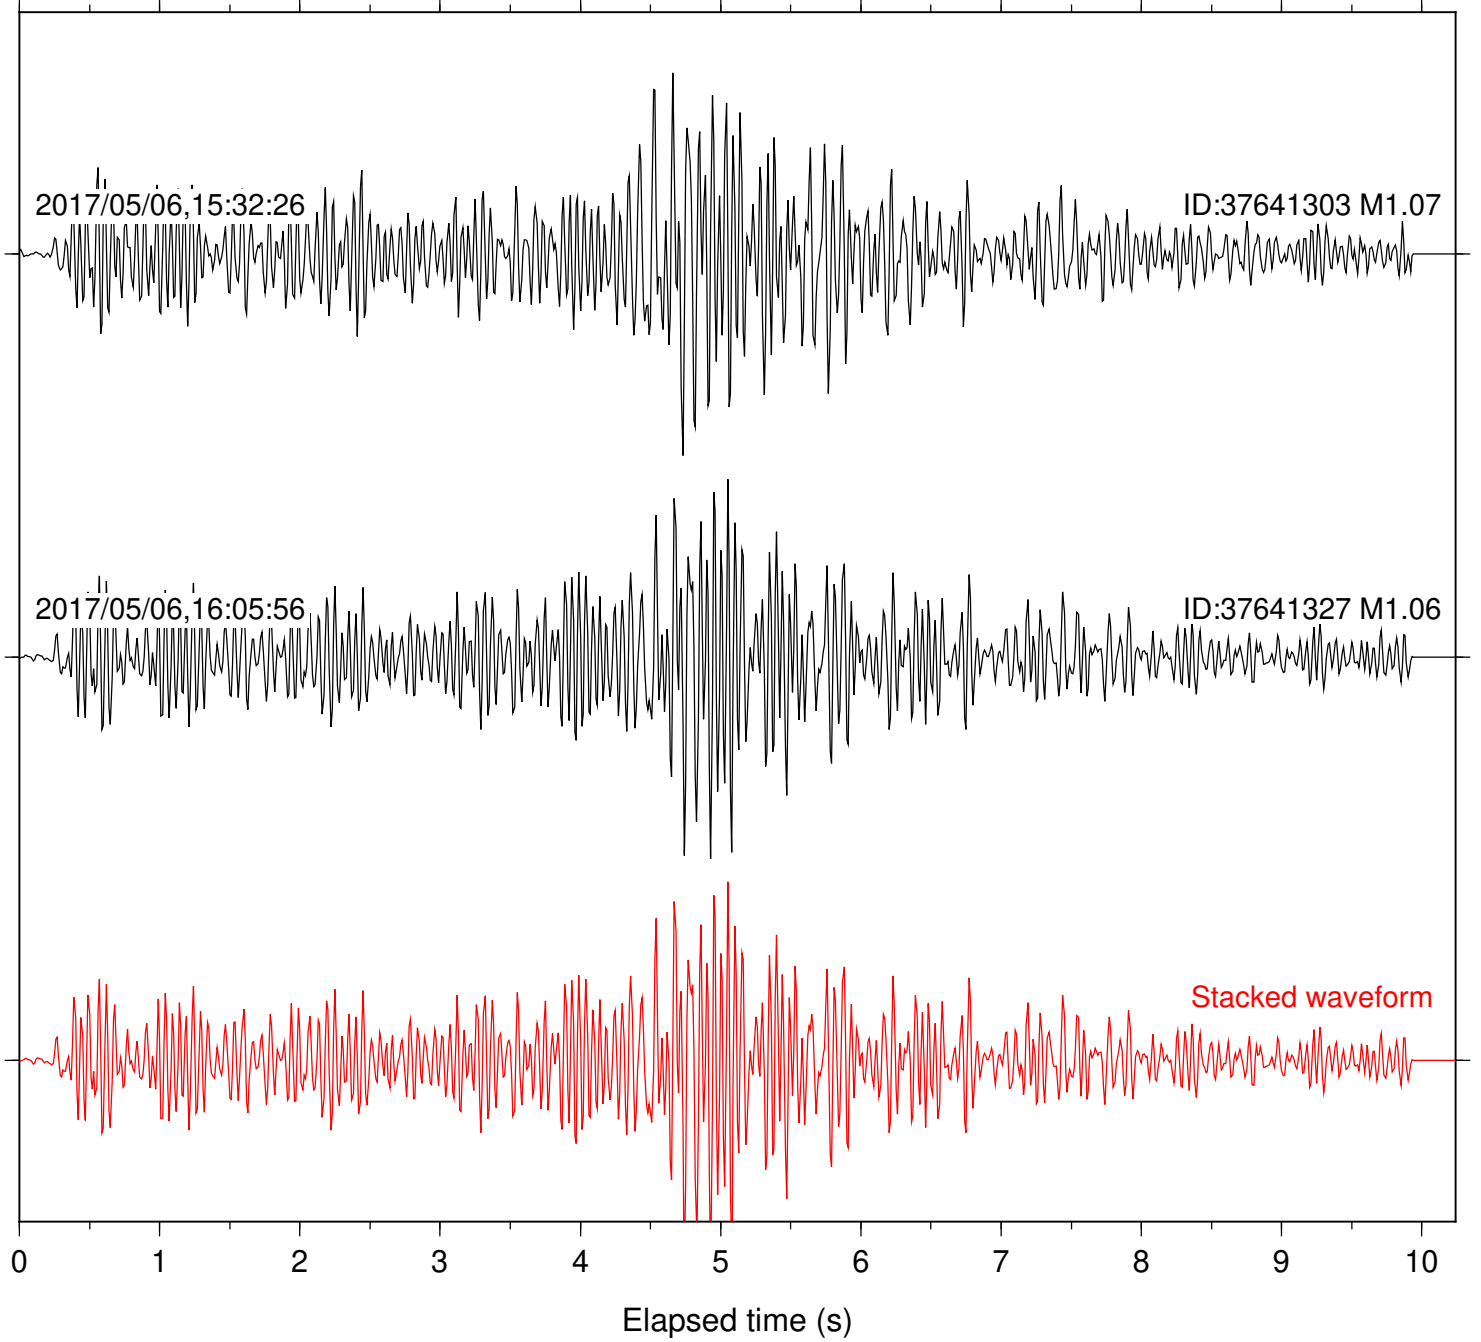

Station: CSH Com: HHZ

Focal depth: 10.68 km