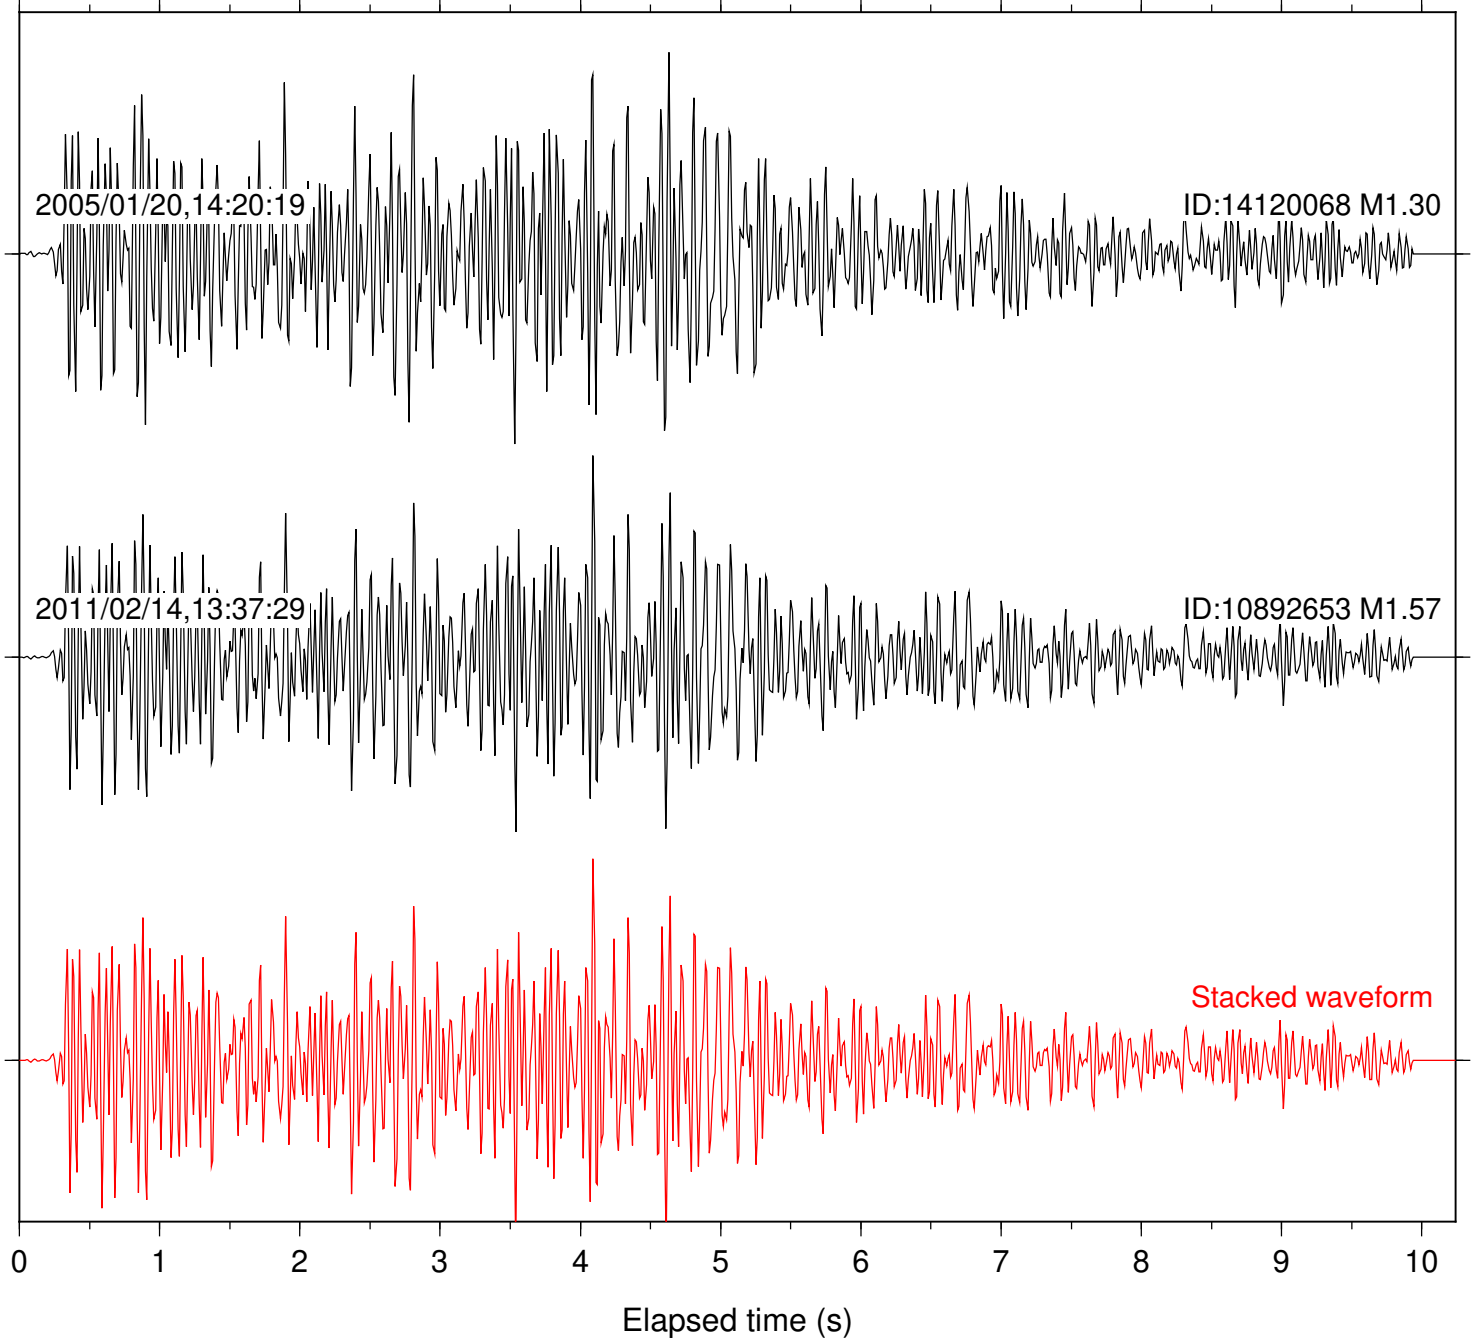

Station: LVA2 Com: HHZ

Focal depth: 11.27 km