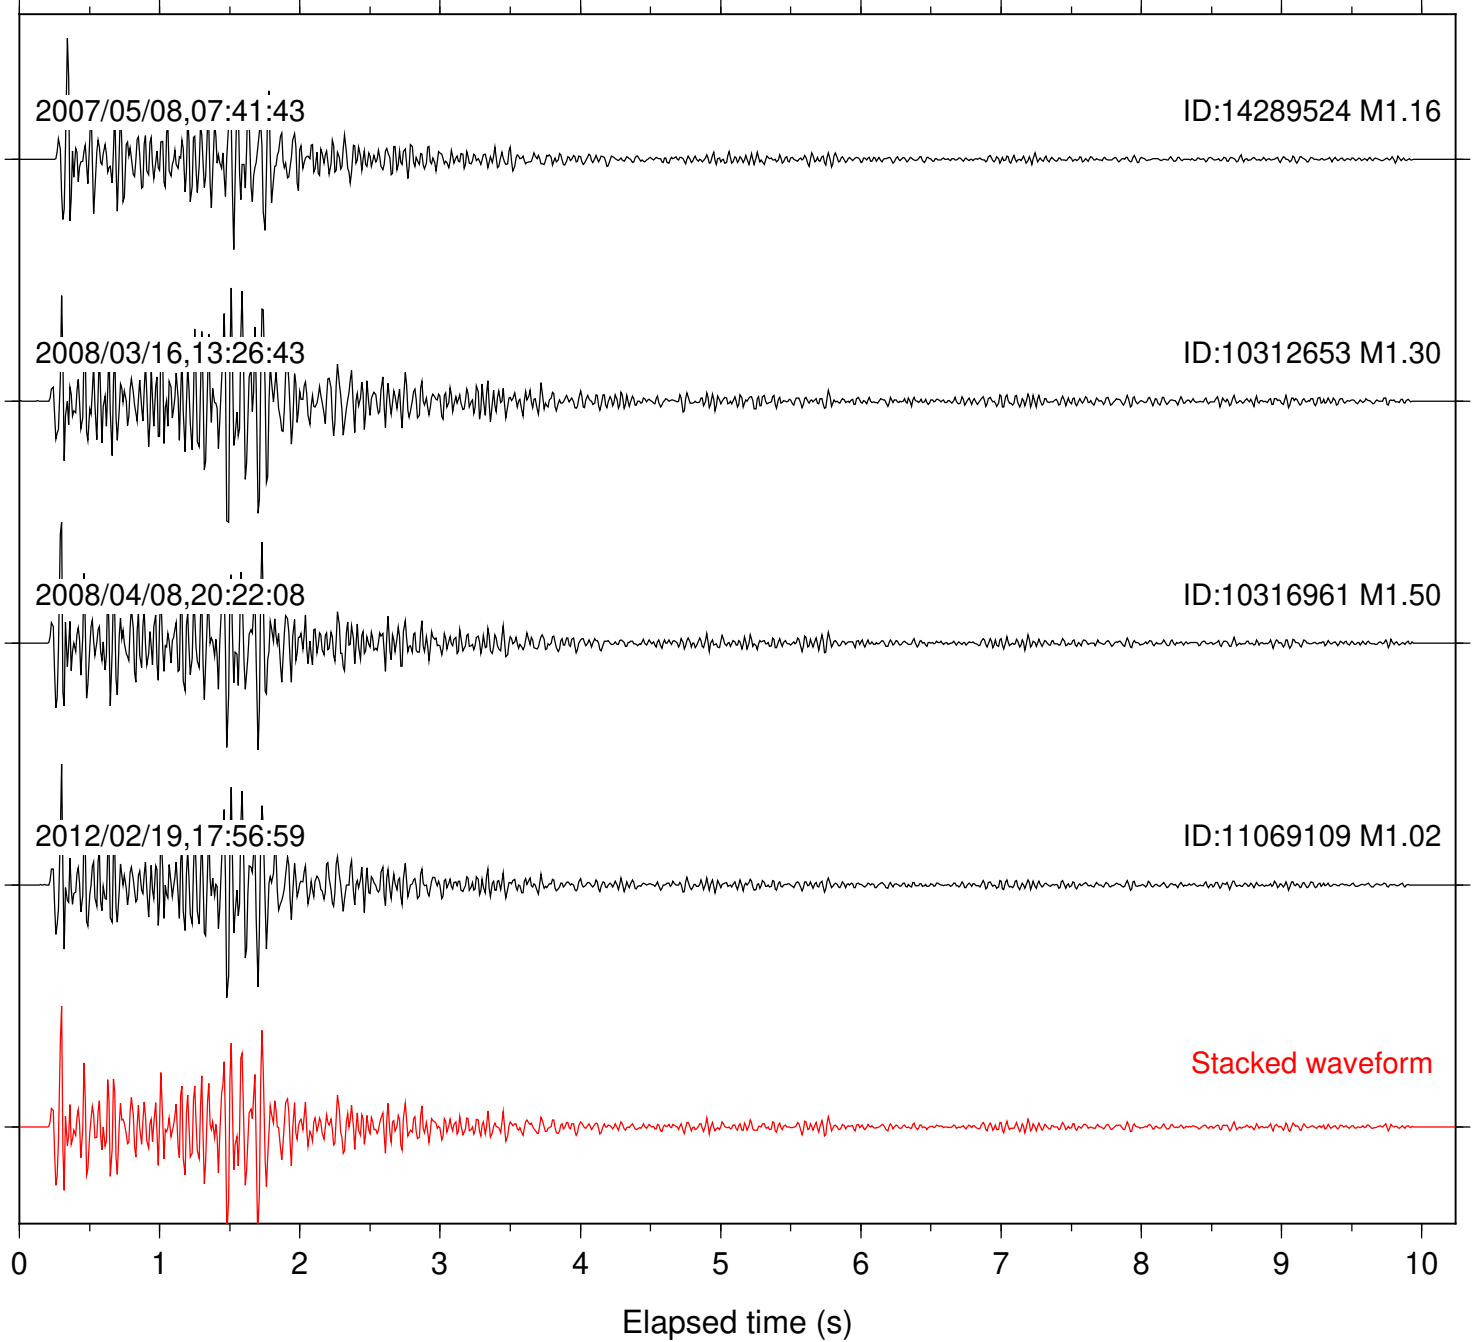

Station: FRD Com: HHZ

Focal depth: 8.43 km