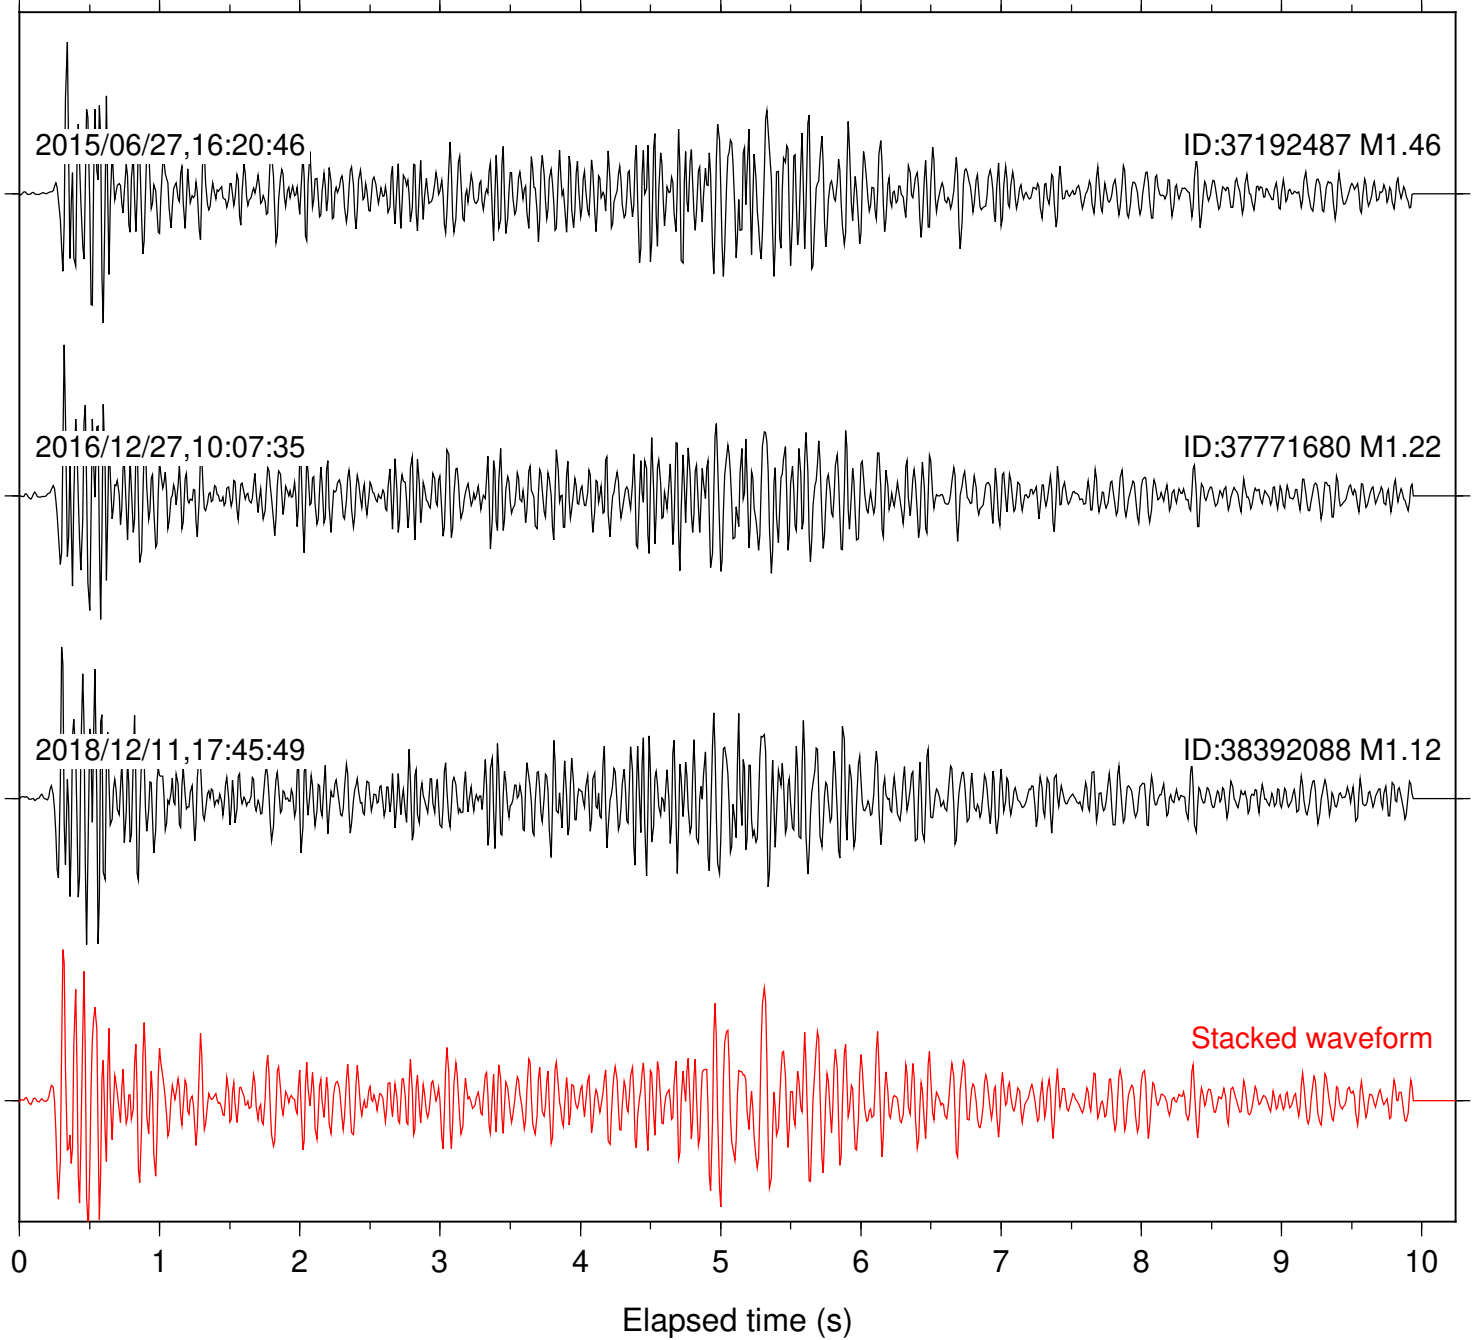

Station: B093 Com: EHZ

Focal depth: 16.51 km

Station: B946 Com: EHZ

Focal depth: 16.54 km

Station: BAC Com: EHZ

Focal depth: 16.51 km

Station: DGR Com: HHZ

Focal depth: 16.54 km