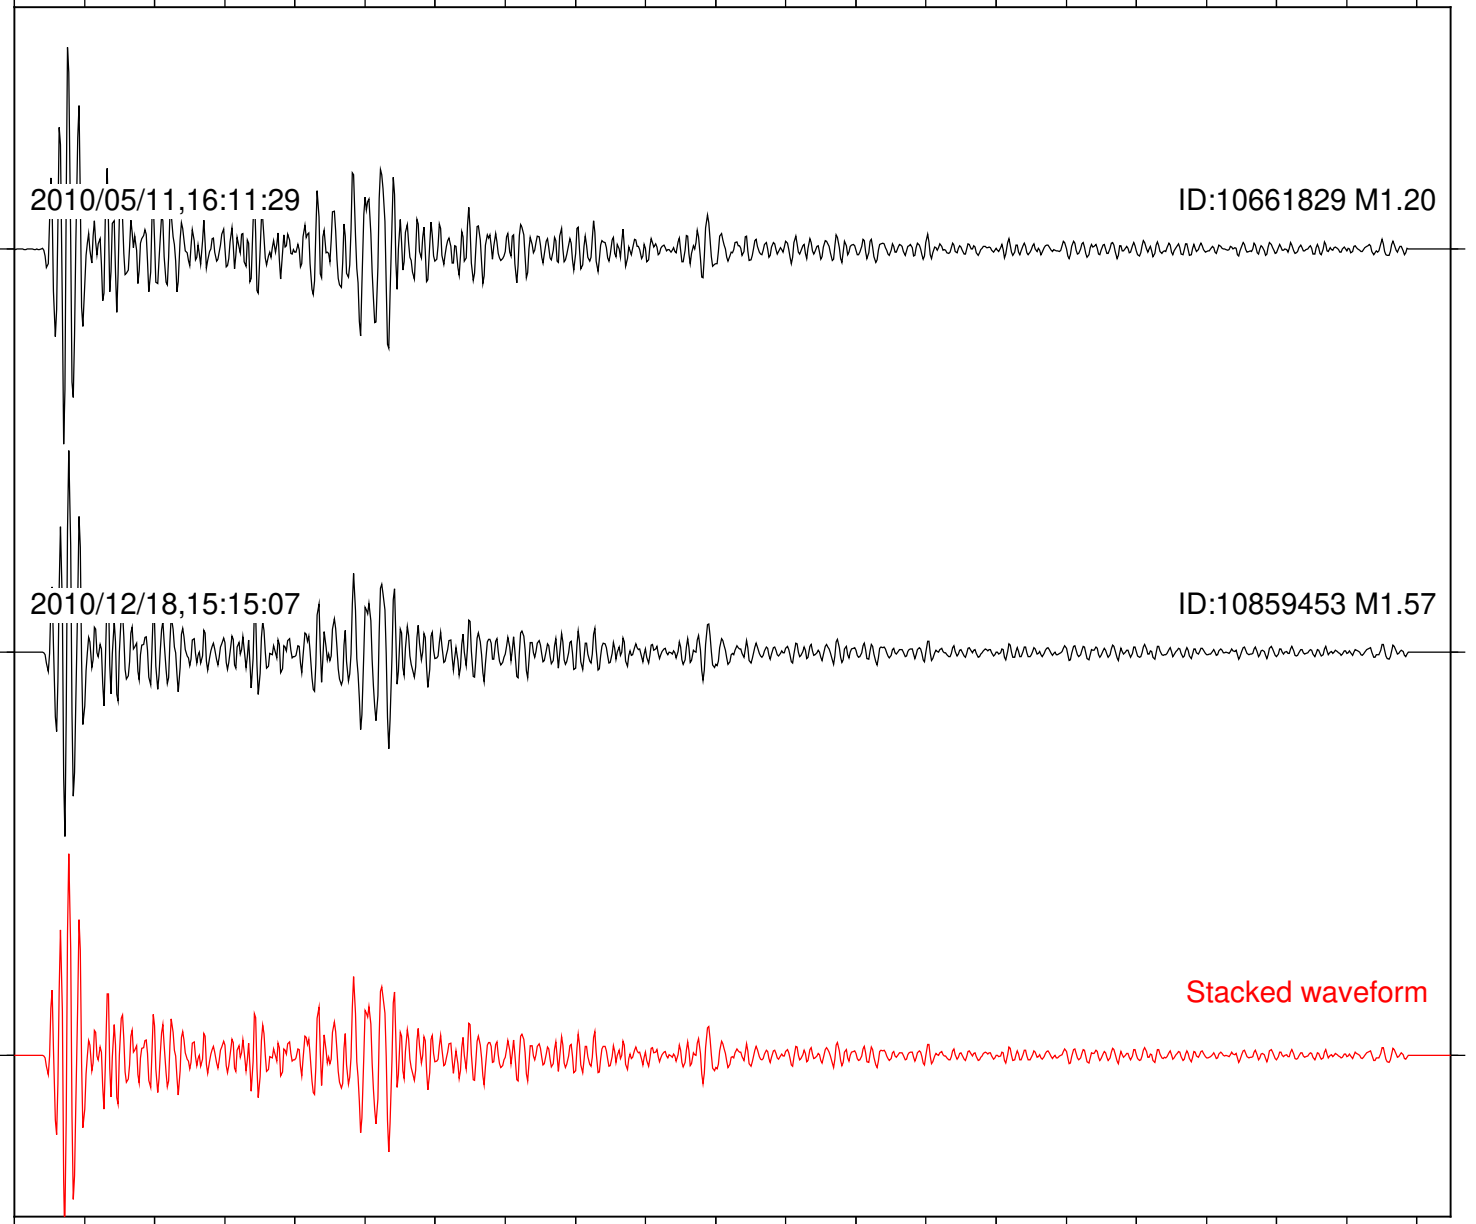

ID:10859453 M1.57

Stacked waveform

0 1 2 3 4 5 6 7 8 9 10  
Elapsed time (s)

Station: B093 Com: EHZ

Focal depth: 7.87 km

Station: B946 Com: EHZ

Focal depth: 7.87 km

Station: FRD Com: HHZ