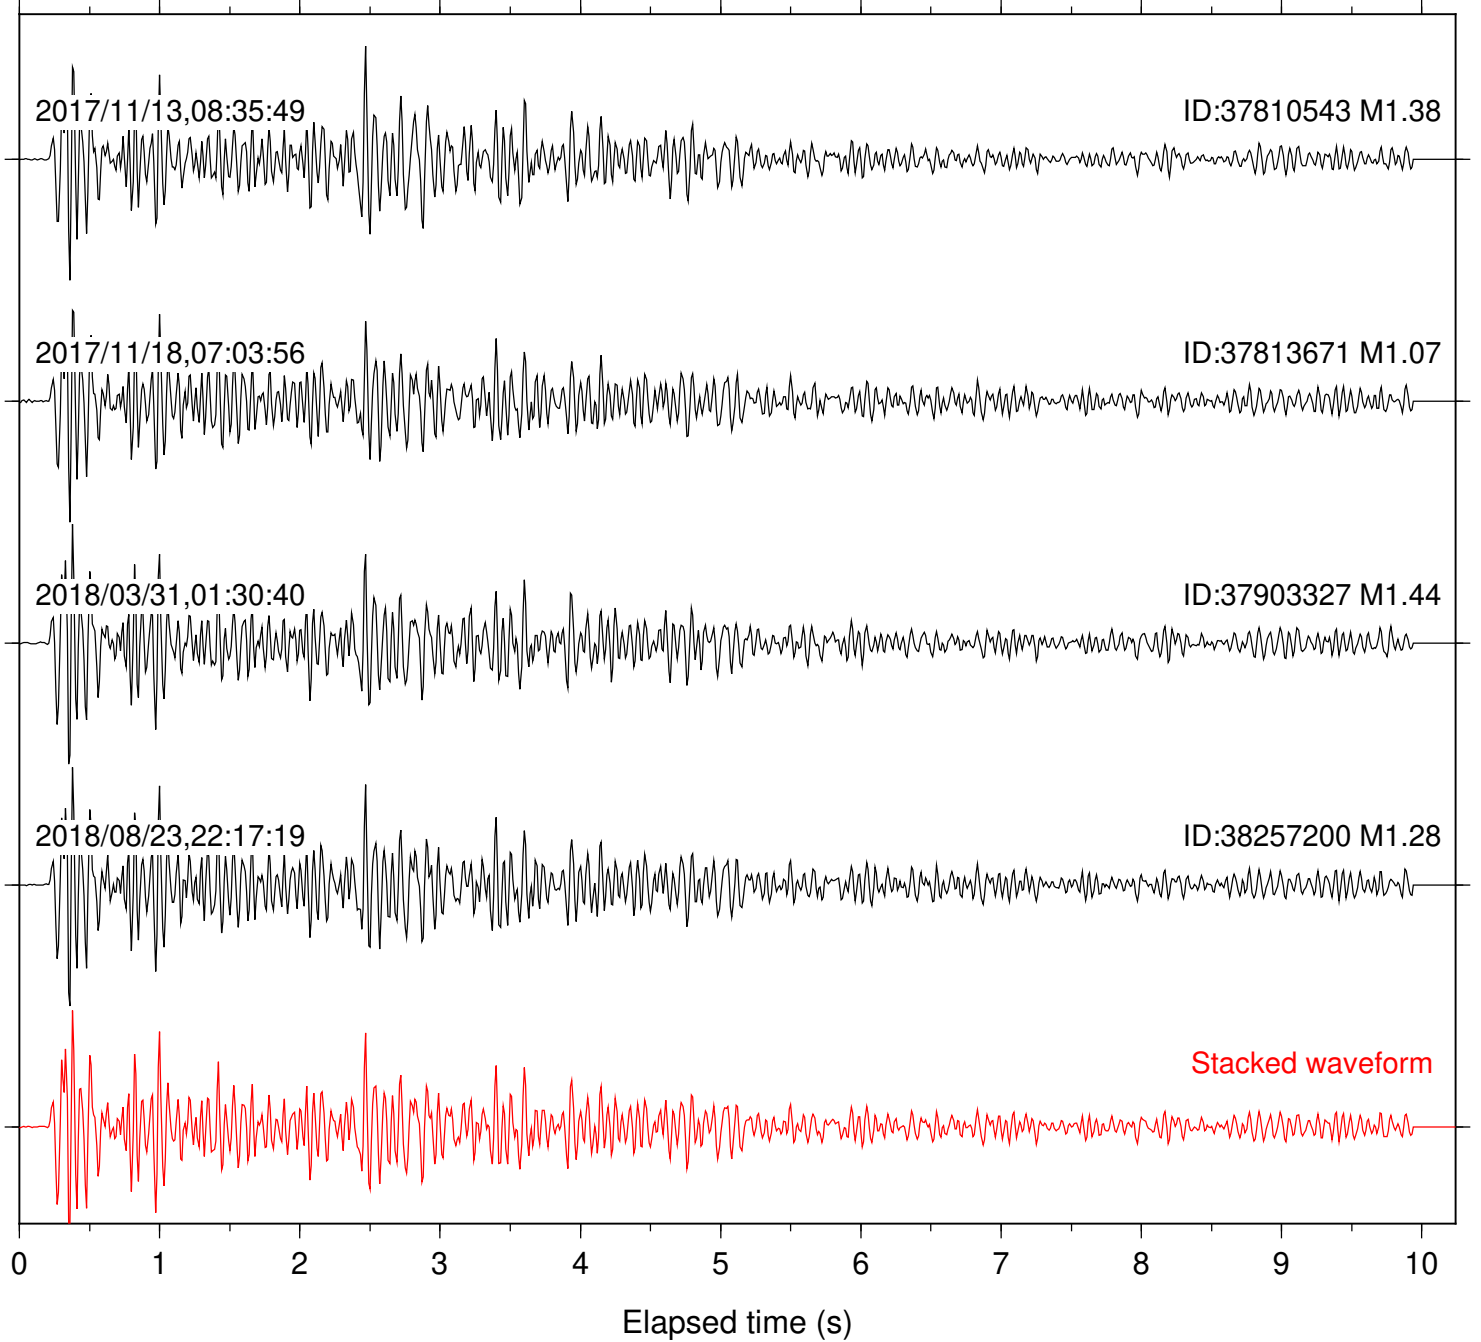

Station: B087 Com: EHZ

Focal depth: 4.88 km