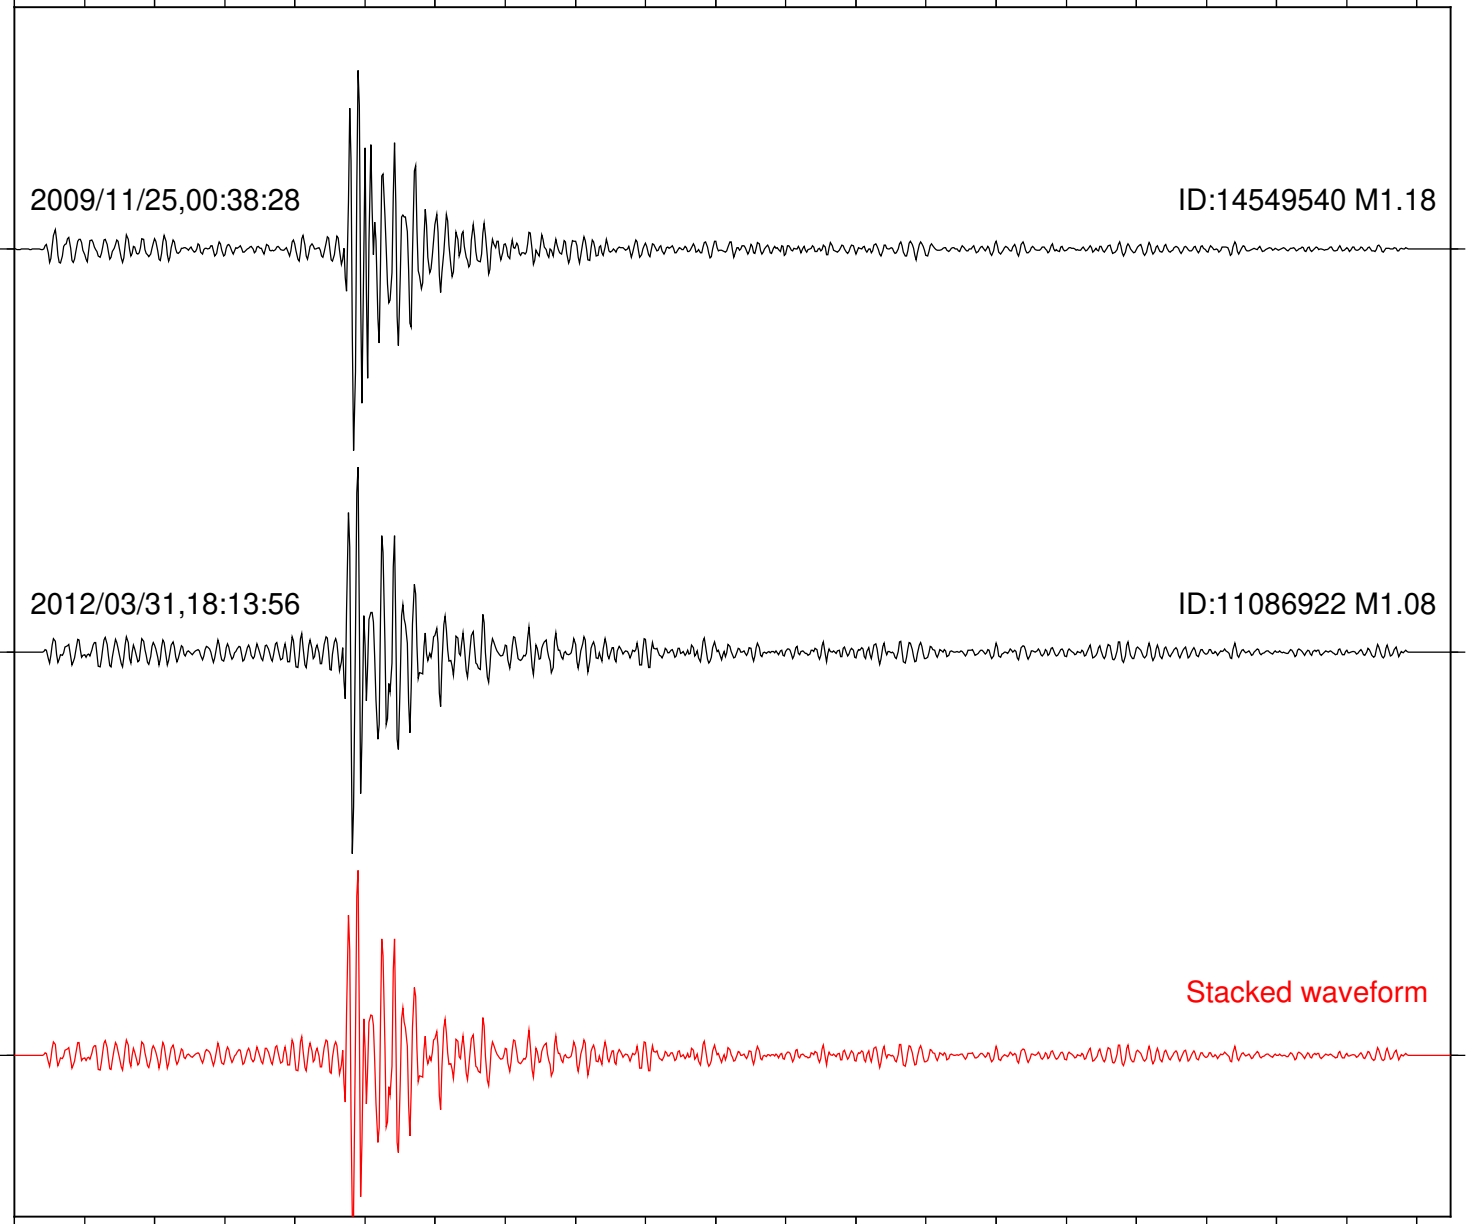

Station: KNW Com: HHZ

Focal depth: 14.44 km

2009/11/25,00:38:28

ID:14549540 M1.18

2012/03/31,18:13:56

ID:11086922 M1.08

Stacked waveform

0 1 2 3 4 5 6 7 8 9 10
Elapsed time (s)