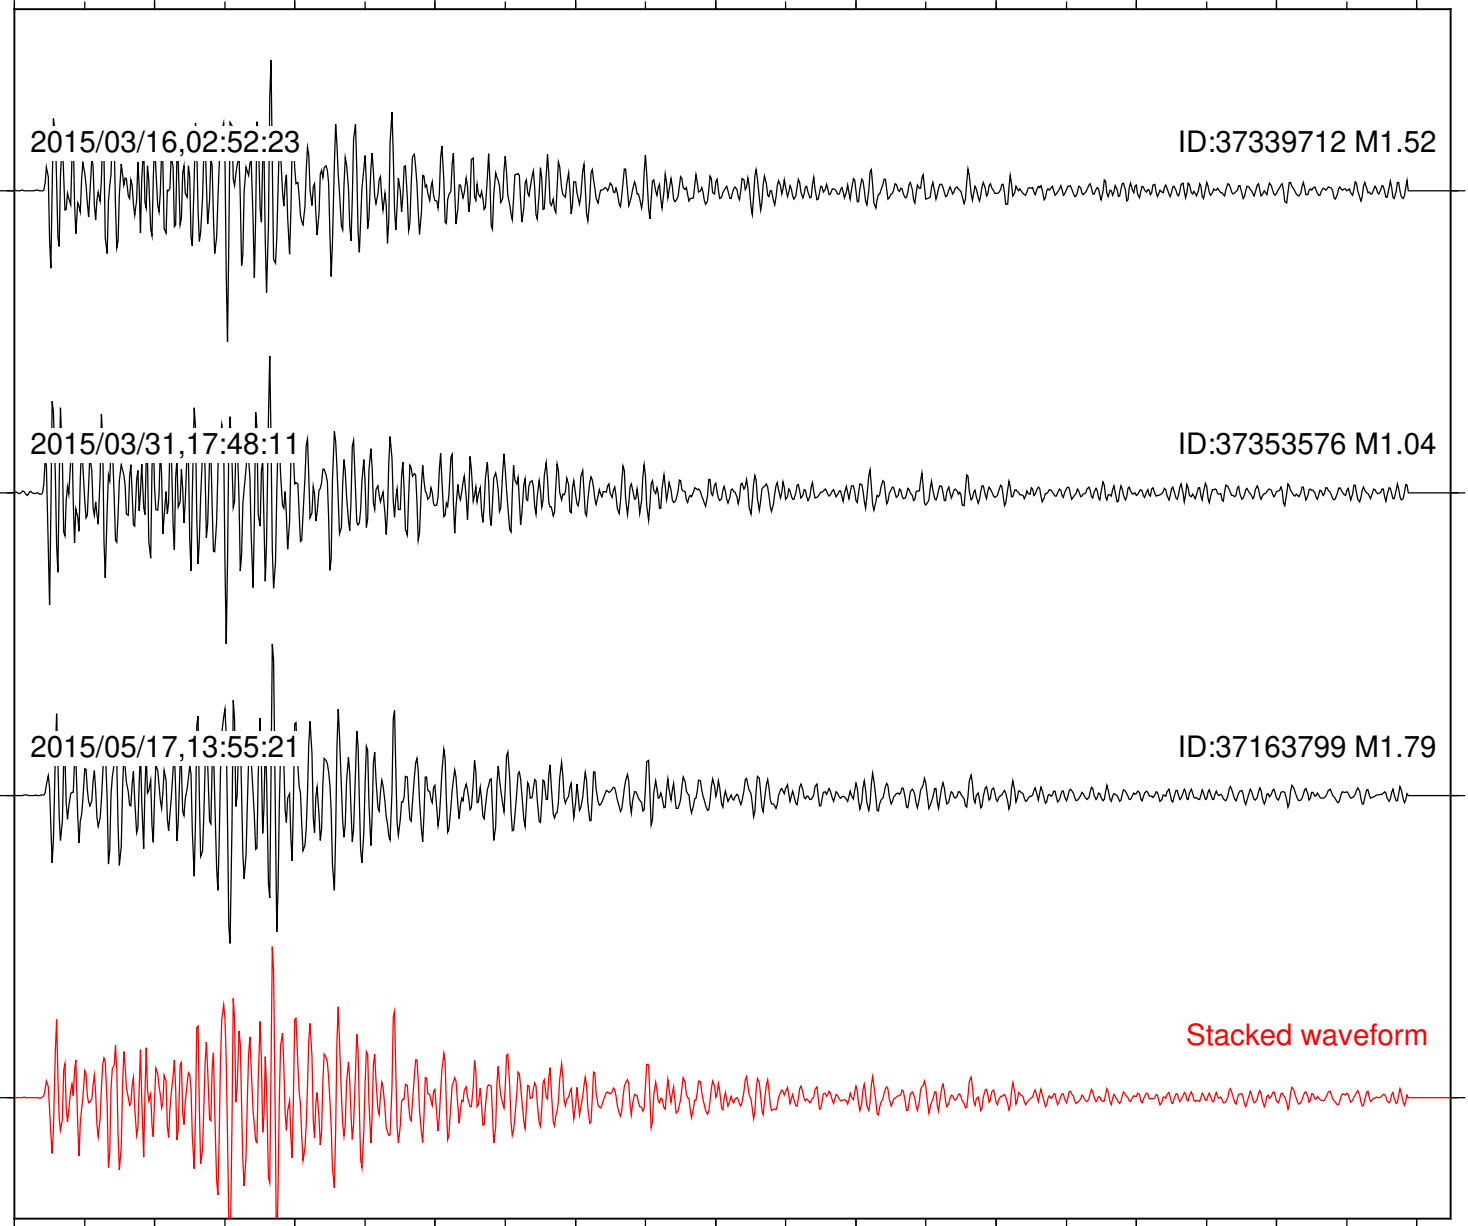

Station: B087 Com: EHZ

Focal depth: 7.92 km

2015/03/16,02:52:23

ID:37339712 M1.52

2015/03/31,17:48:11

ID:37353576 M1.04

2015/05/17,13:55:21

ID:37163799 M1.79

Stacked waveform

0 1 2 3 4 5 6 7 8 9 10
Elapsed time (s)