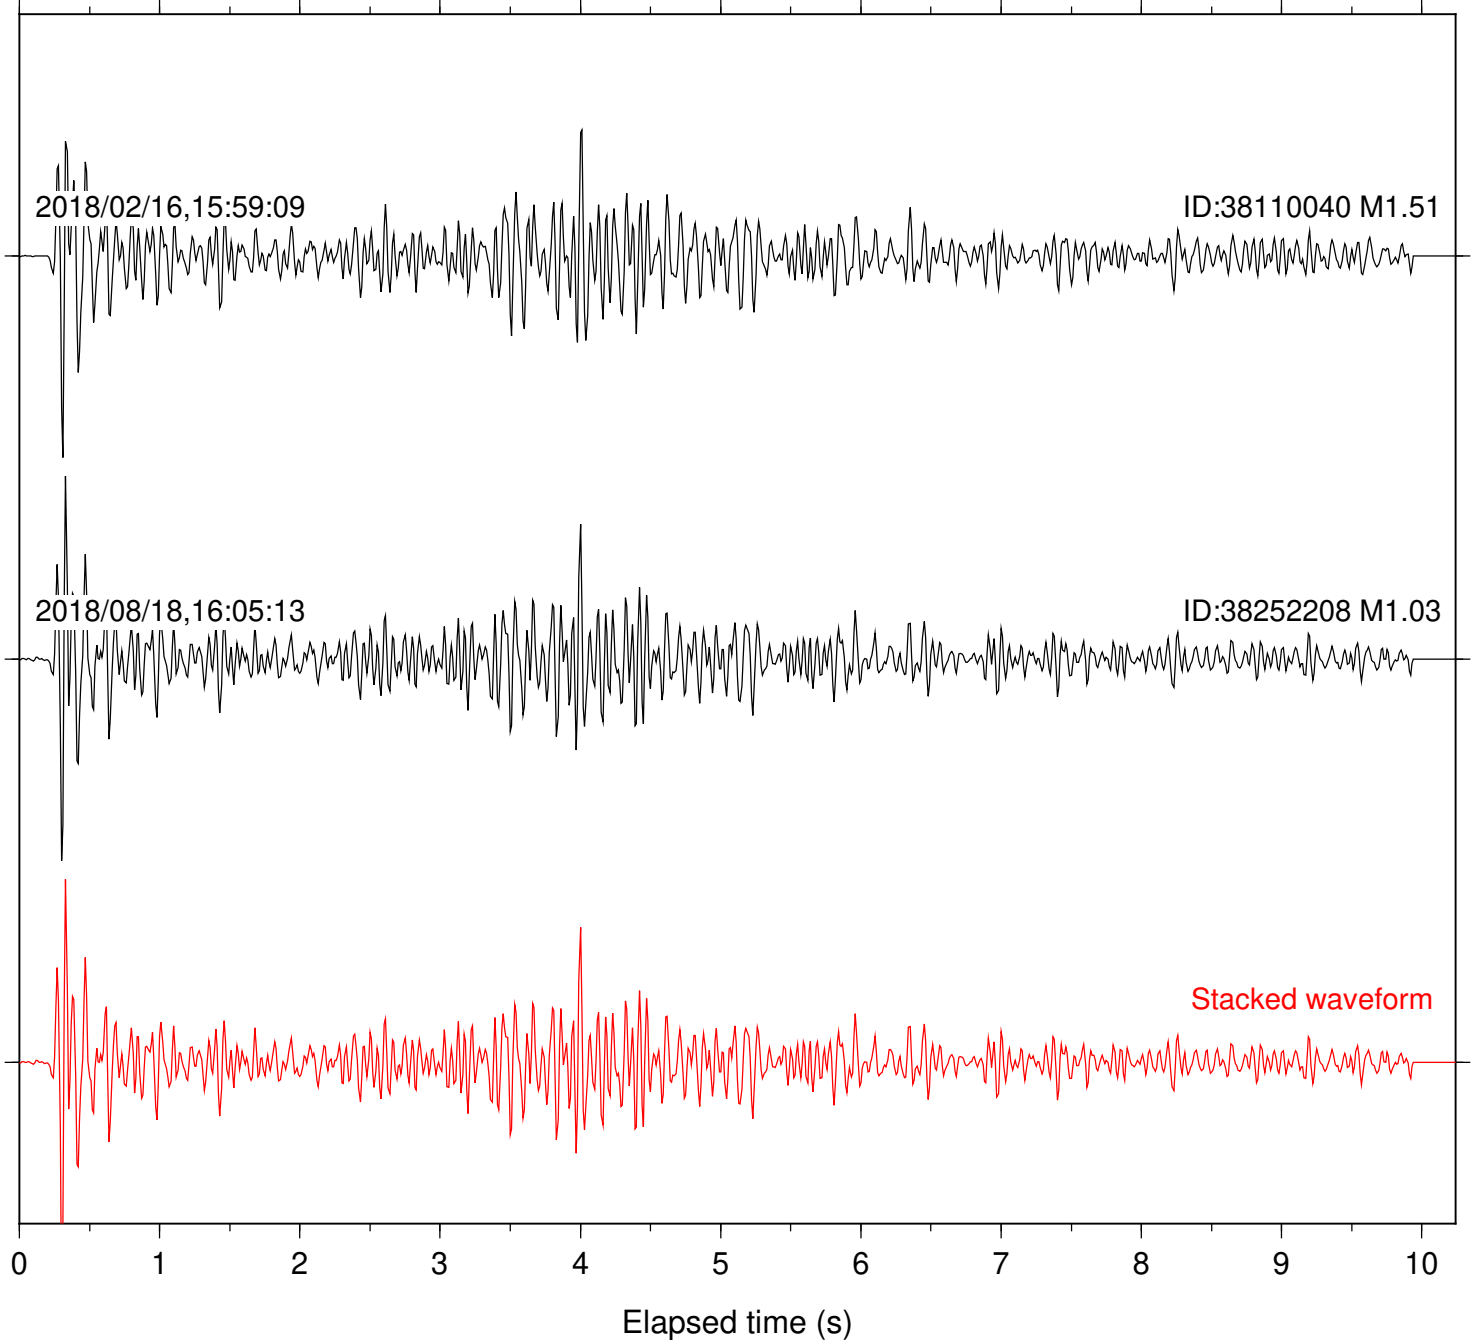

Station: CSH Com: HHZ

Focal depth: 4.95 km