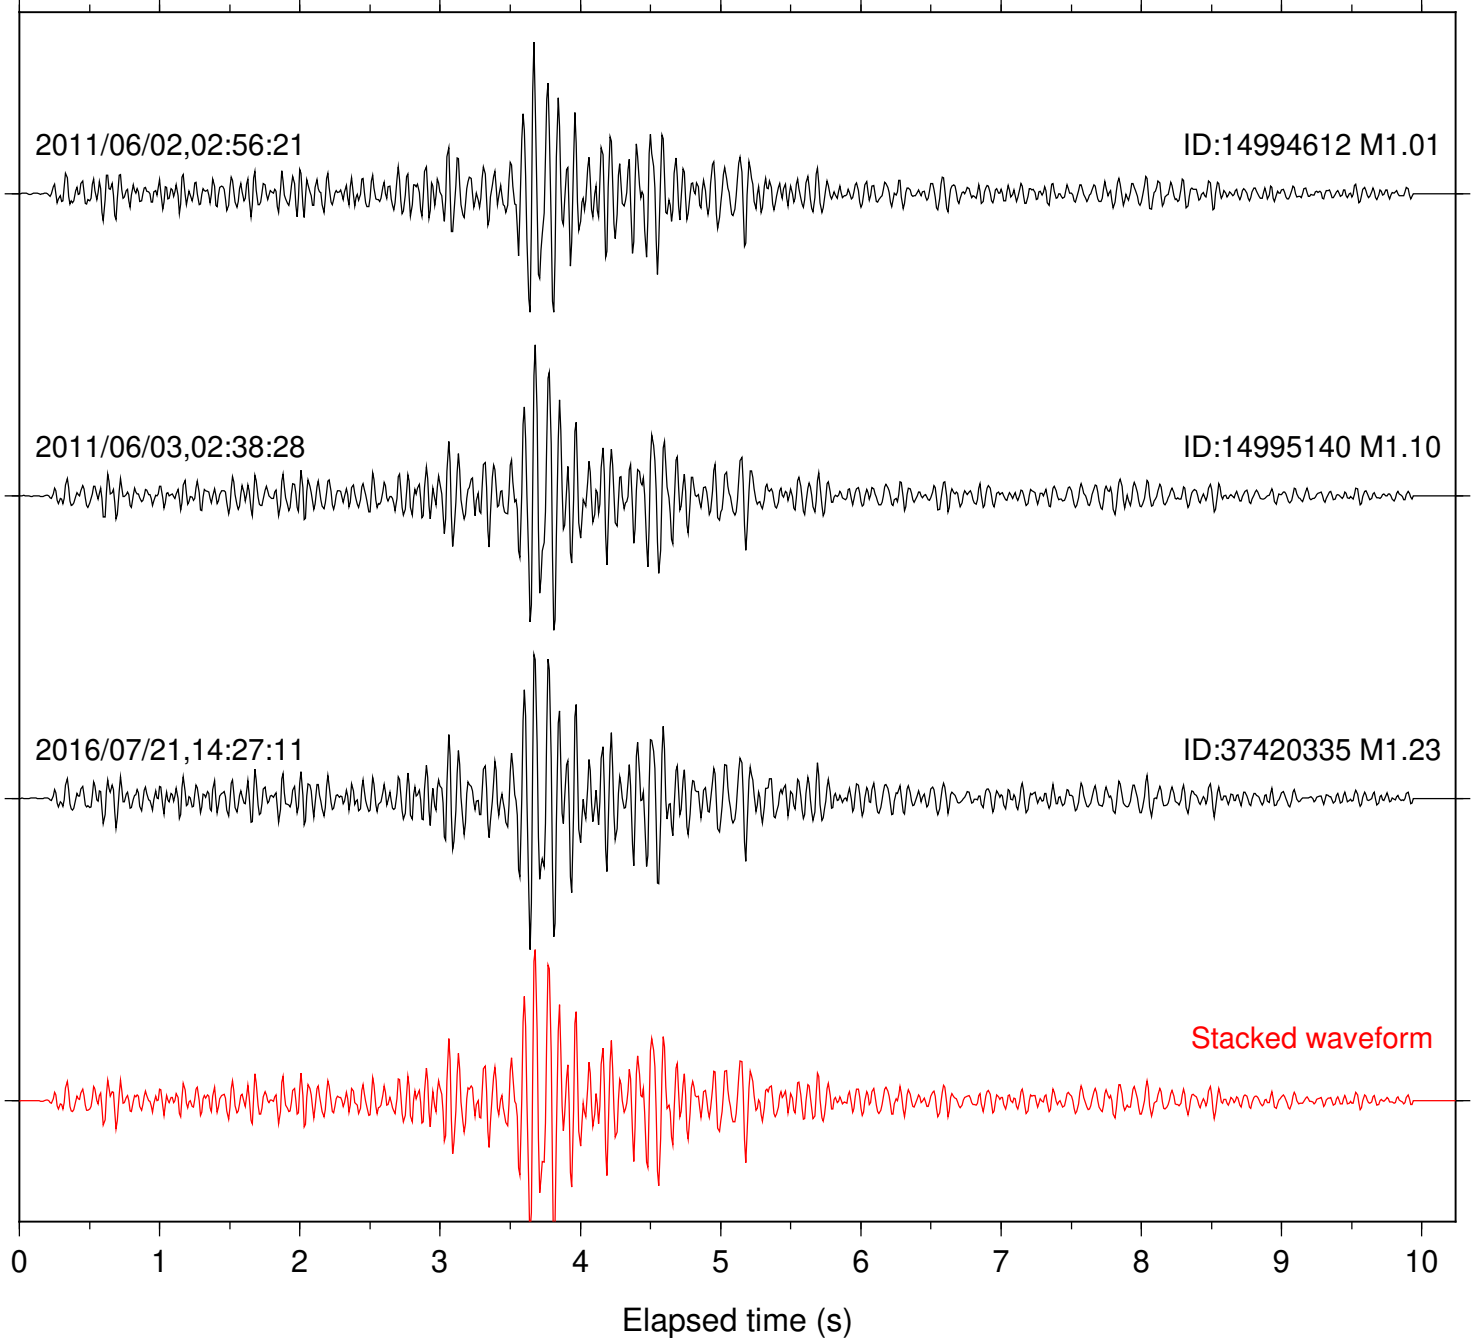

Station: B084 Com: EHZ

Focal depth: 12.69 km