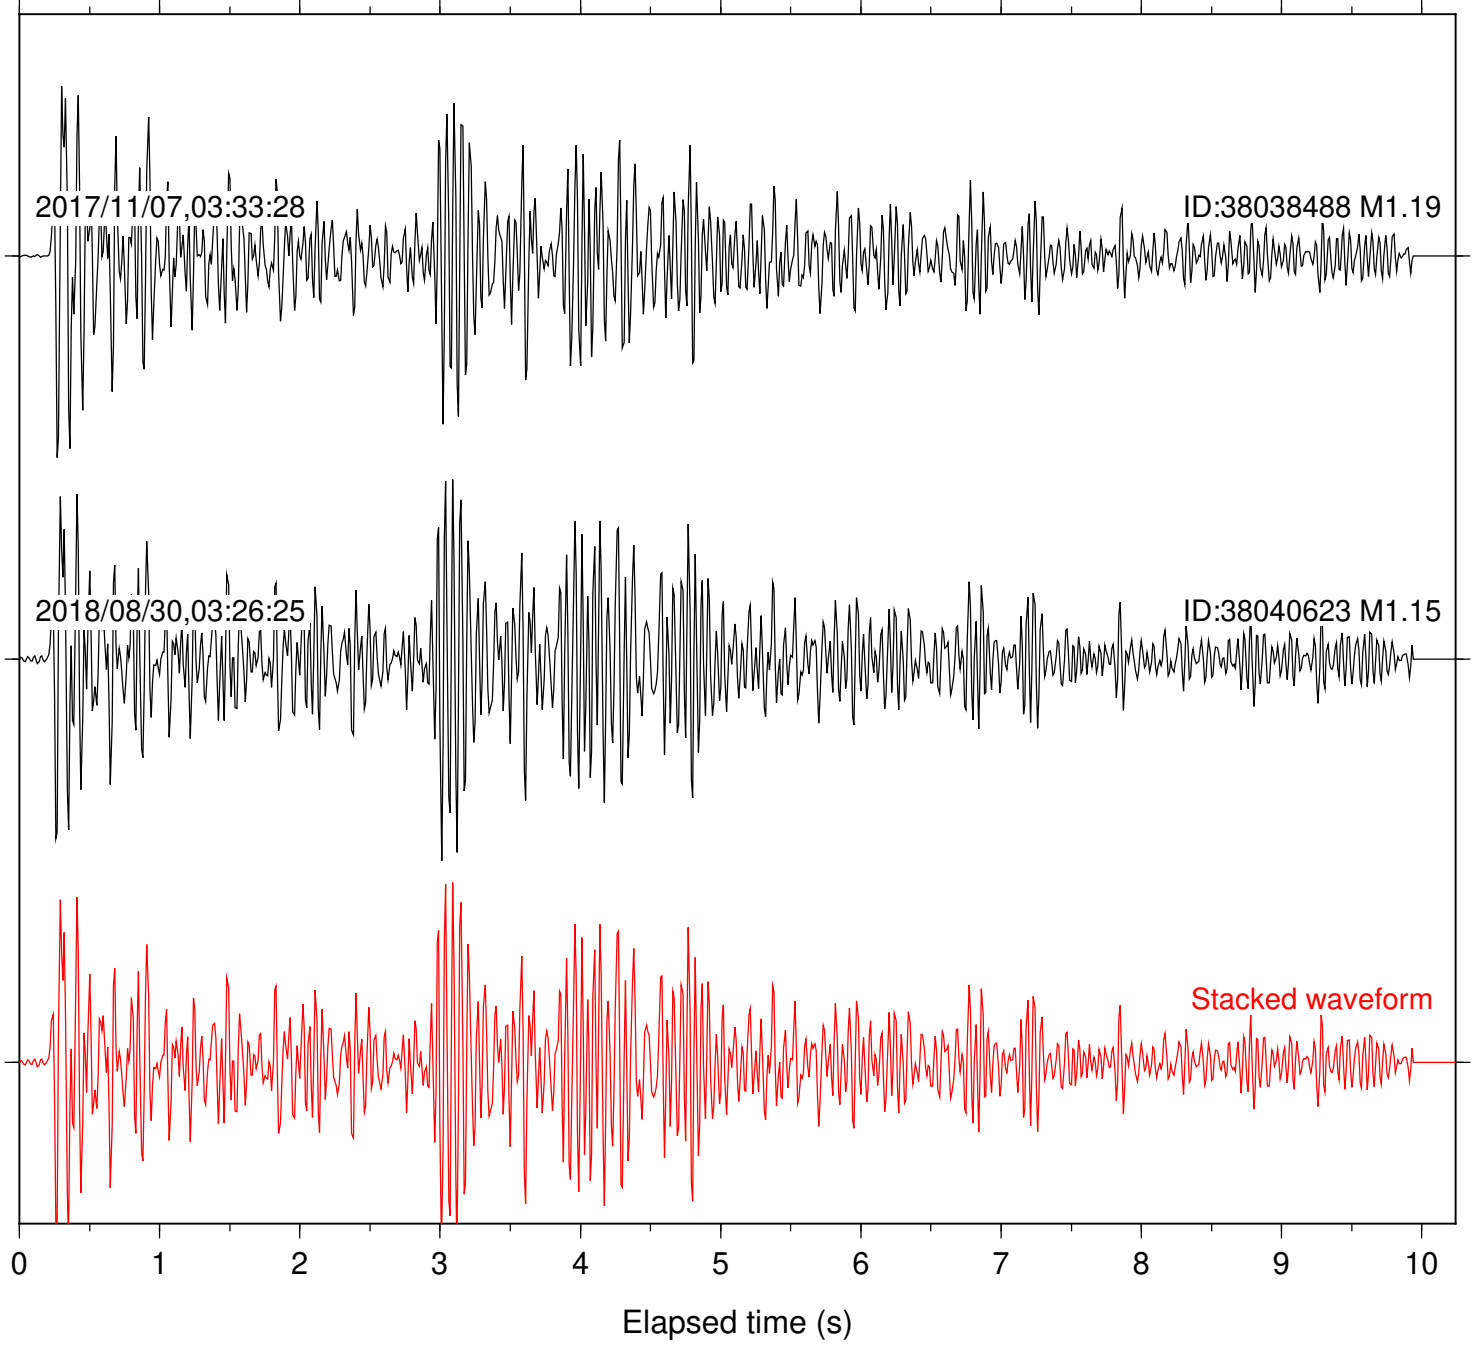

Focal depth: 5.16 km

Station: HMT2 Com: HHZ

Focal depth: 5.16 km

Station: LVA2 Com: HHZ

Focal depth: 5.16 km

Station: PLM Com: HHZ

Focal depth: 5.16 km

Station: POB2 Com: HHZ