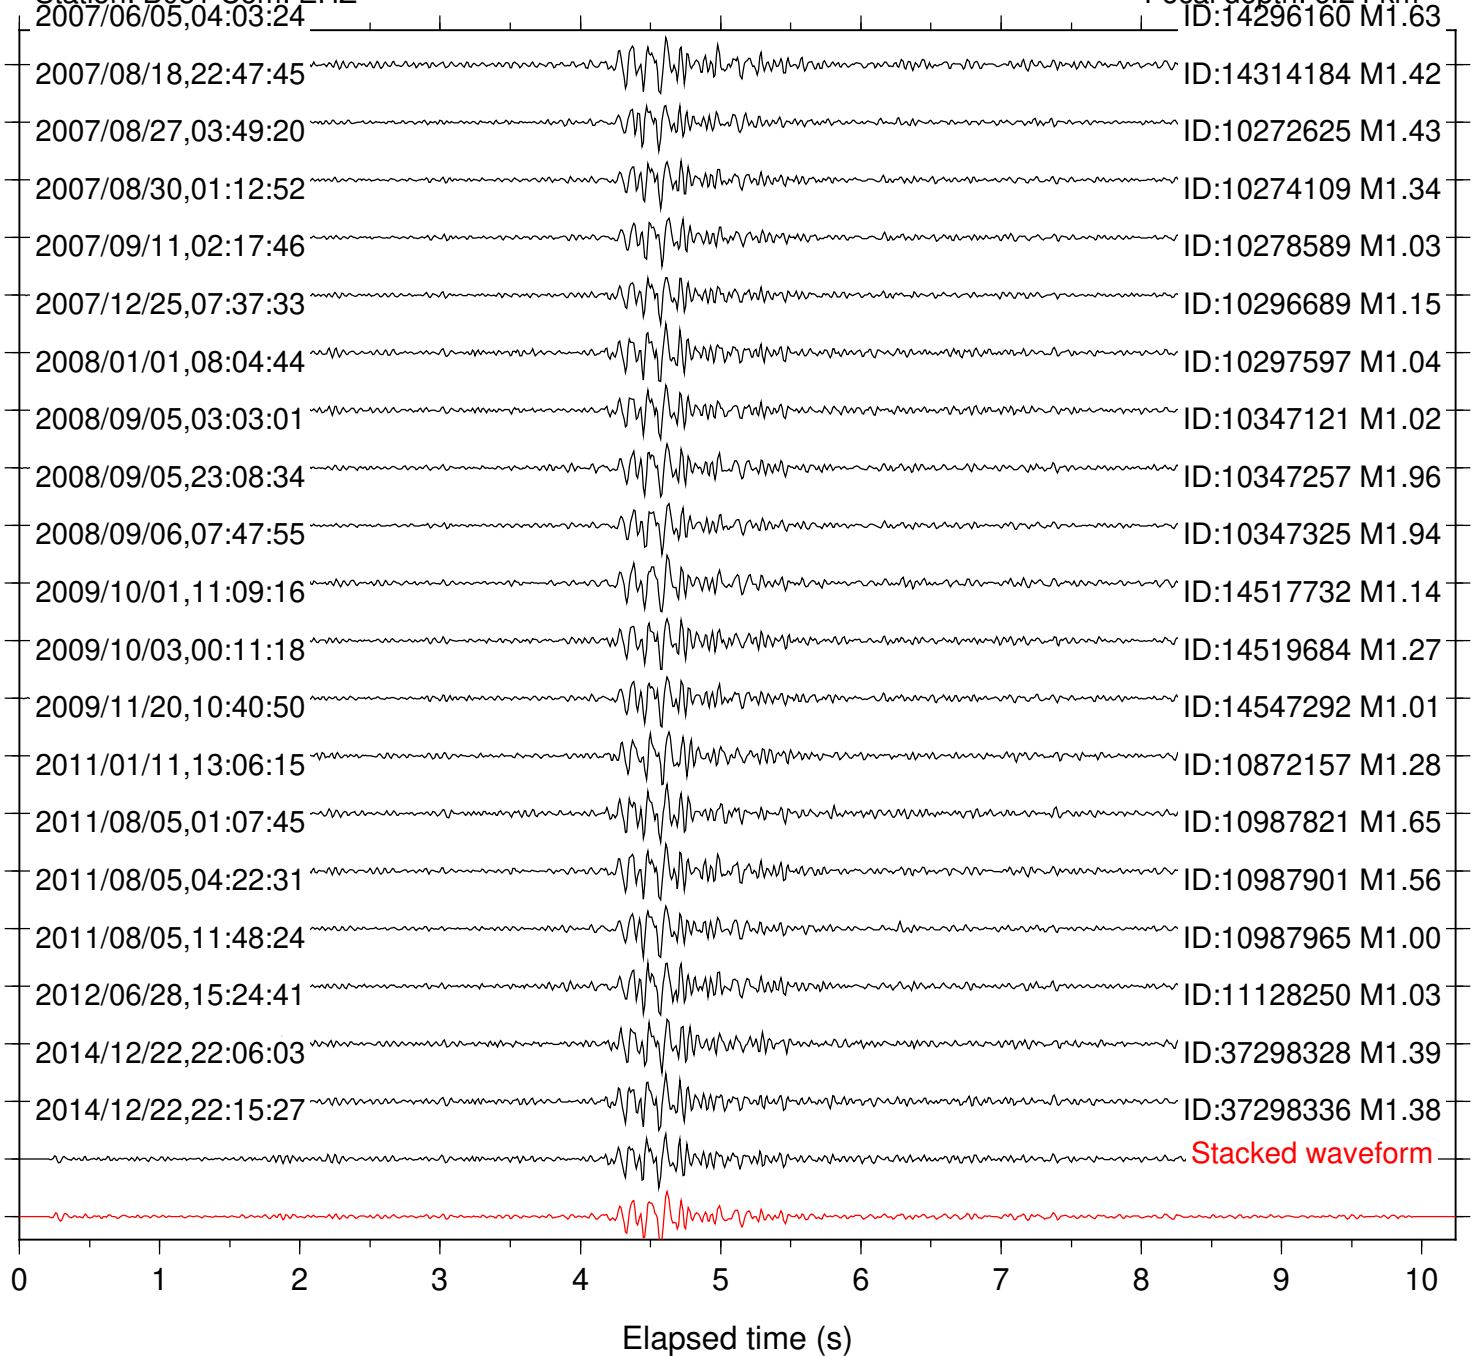

Station: B081 Com: EHZ

Focal depth: 6.24 km