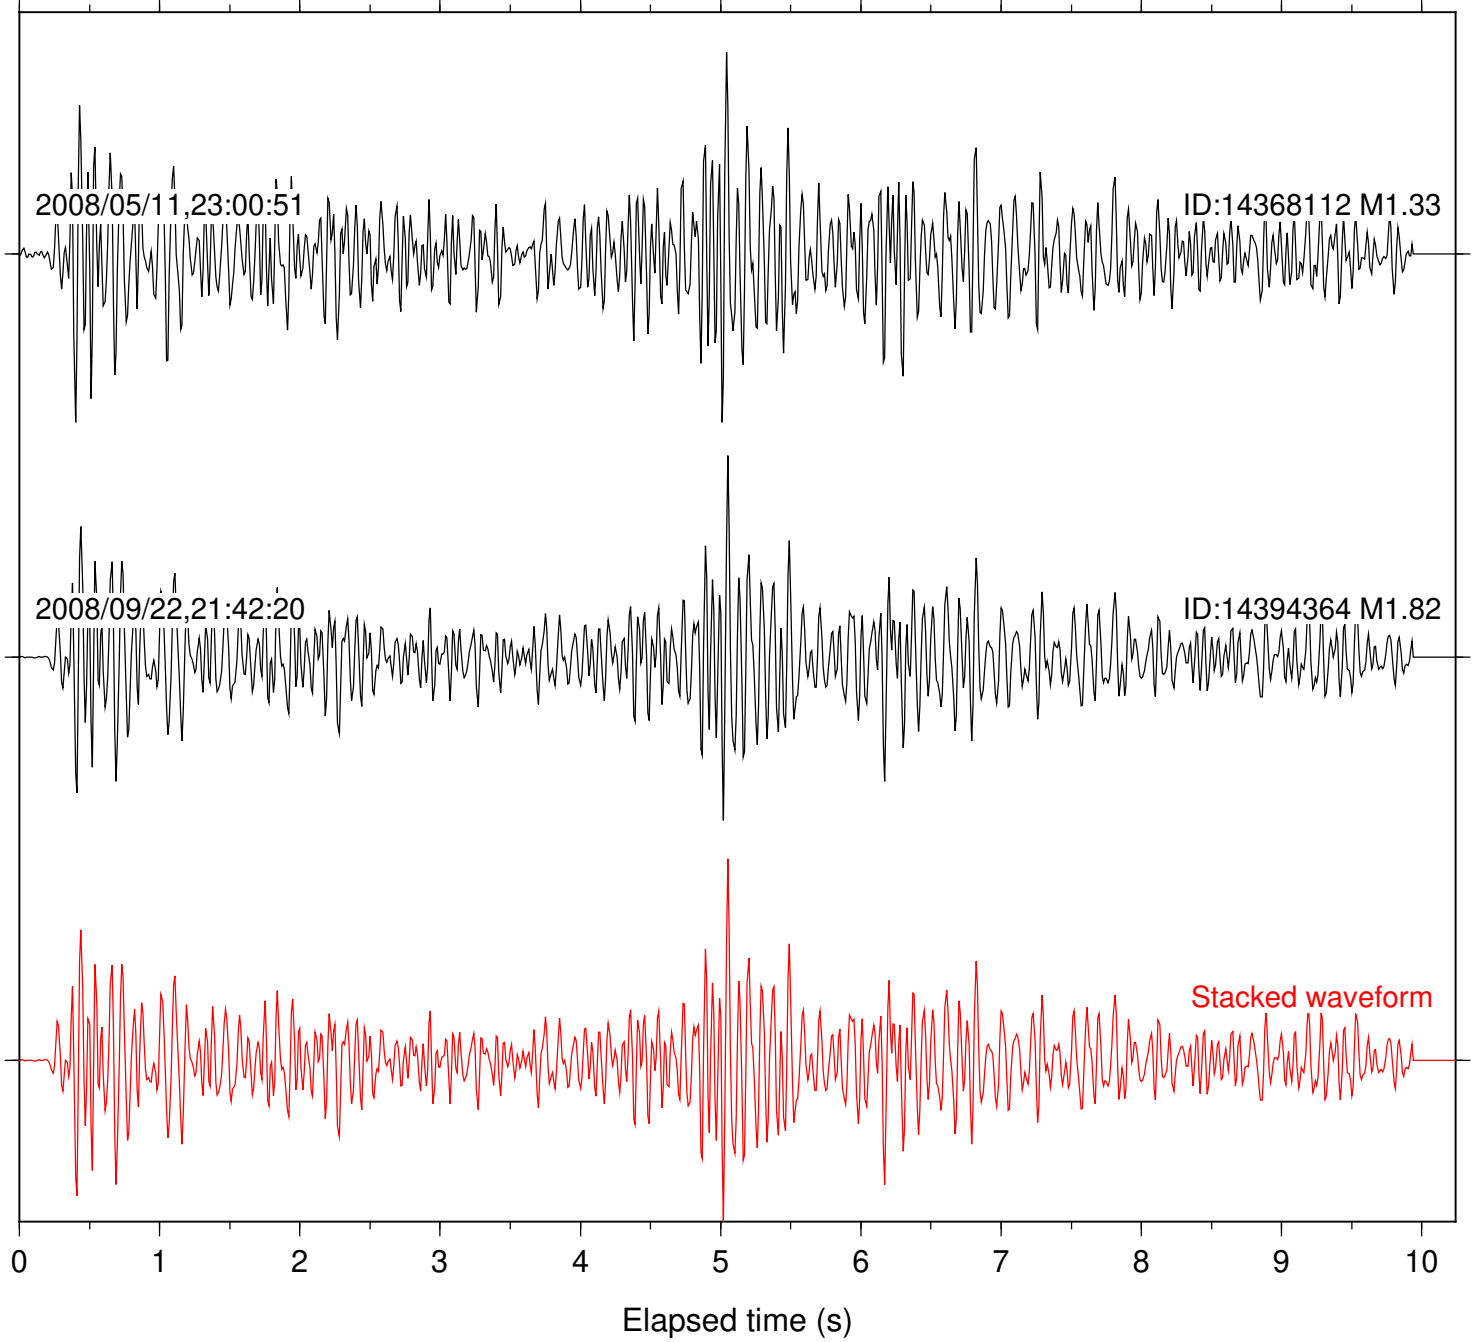

Focal depth: 8.53 km

Station: B087 Com: EHZ

Focal depth: 9.07 km

Station: B088 Com: EHZ

Focal depth: 9.07 km

Station: SND Com: HHZ

Focal depth: 9.07 km

Station: B082 Com: EHZ