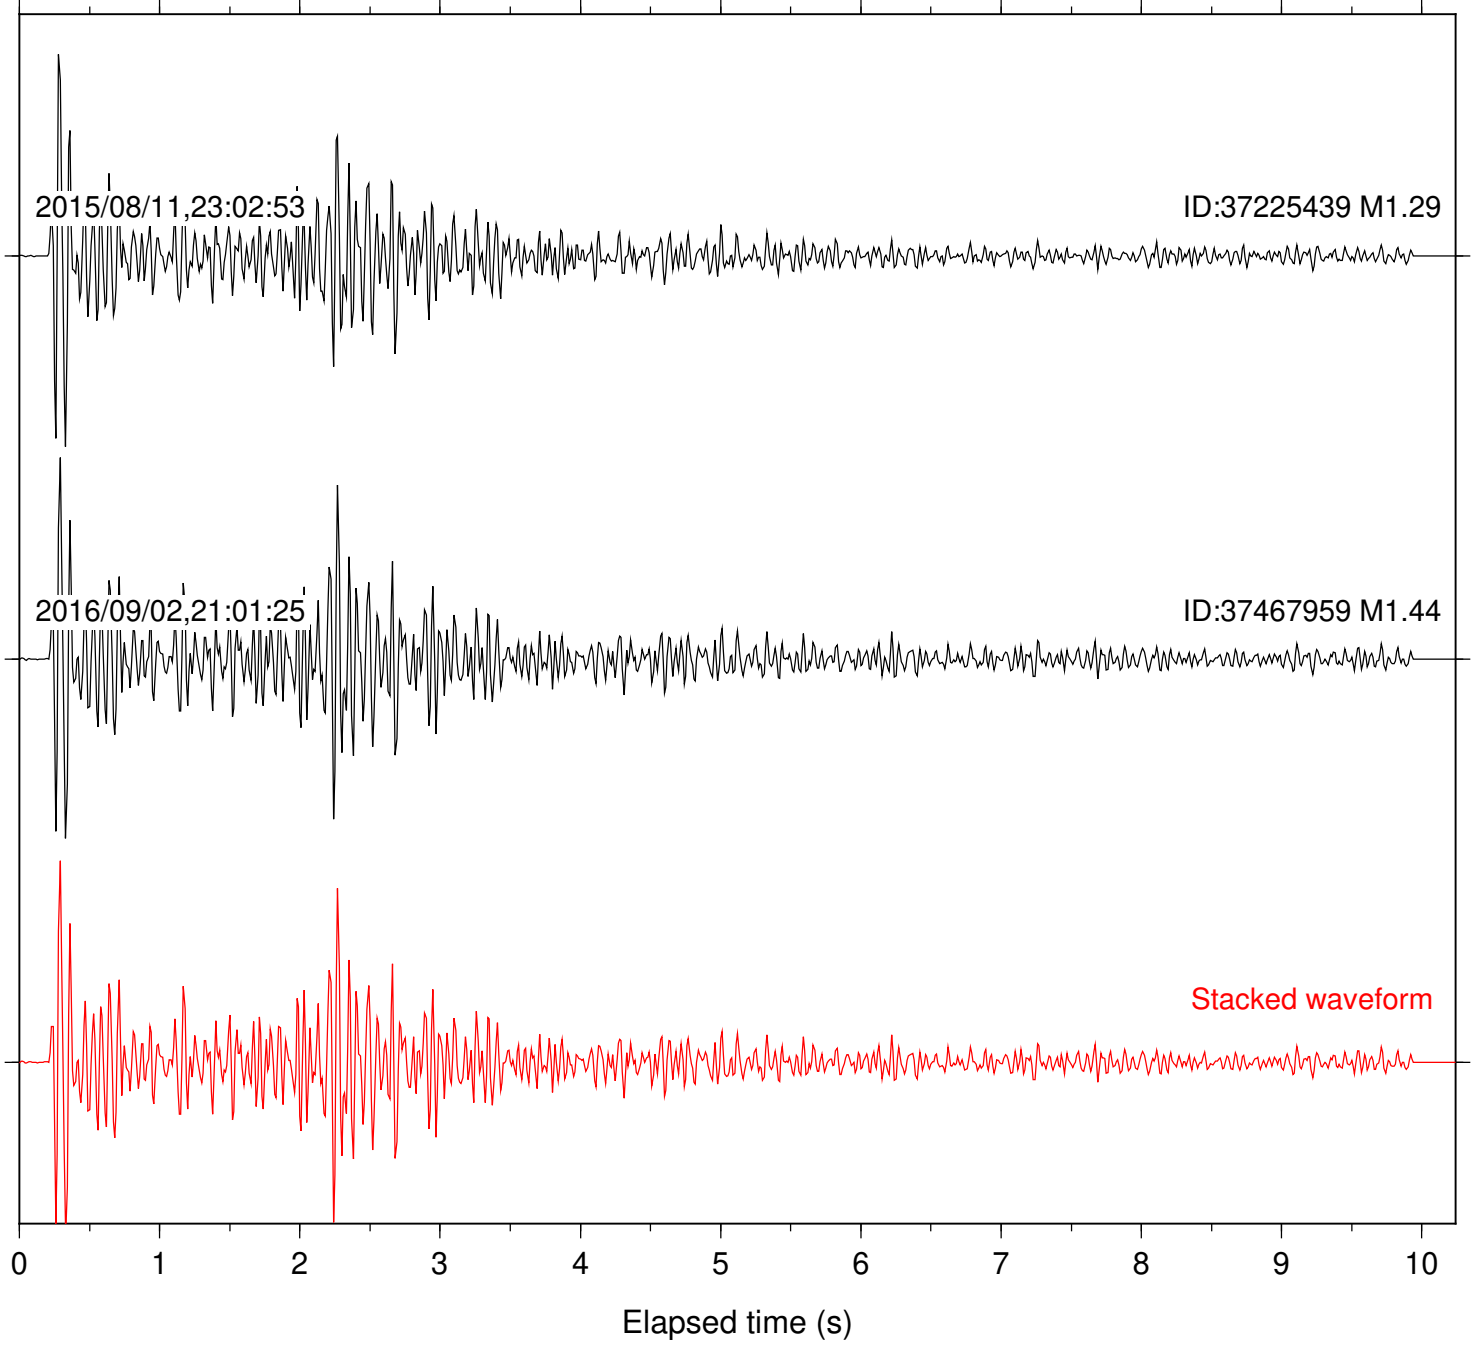

Station: B081 Com: EHZ

Focal depth: 11.76 km