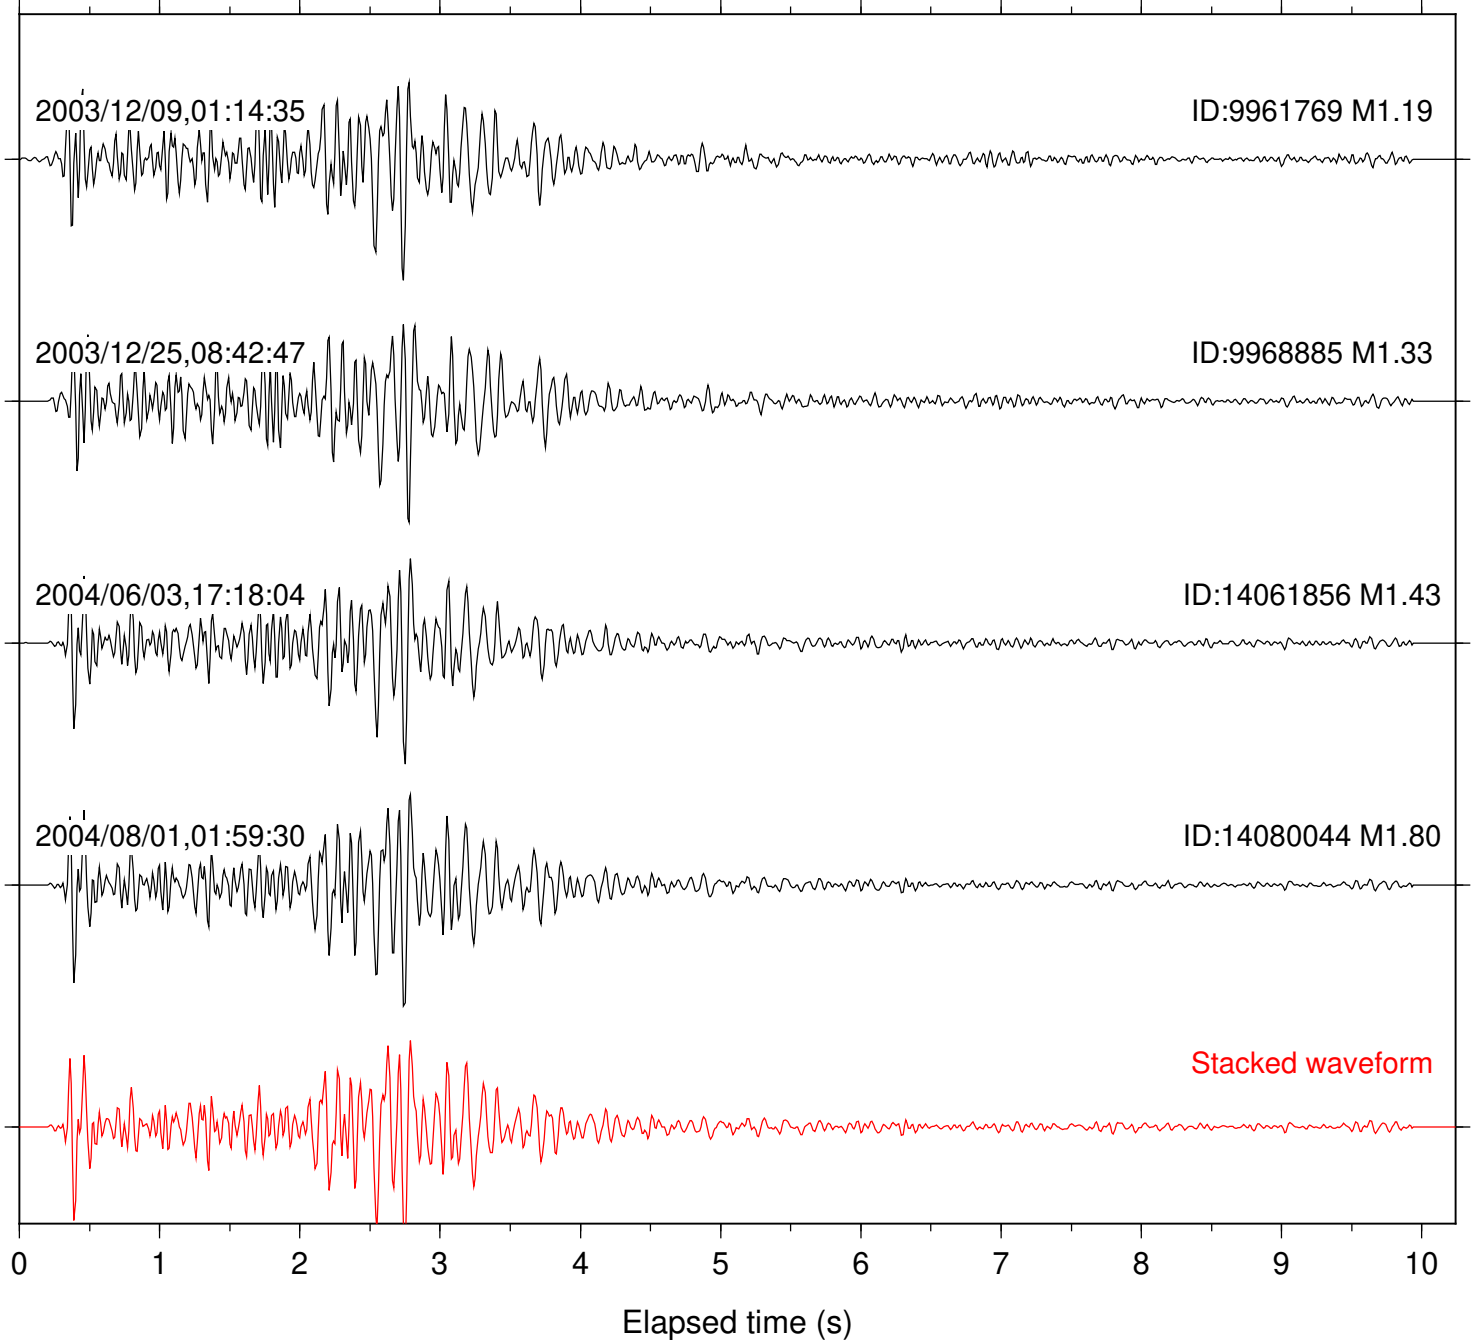

Station: SND Com: HHZ

Focal depth: 8.92 km