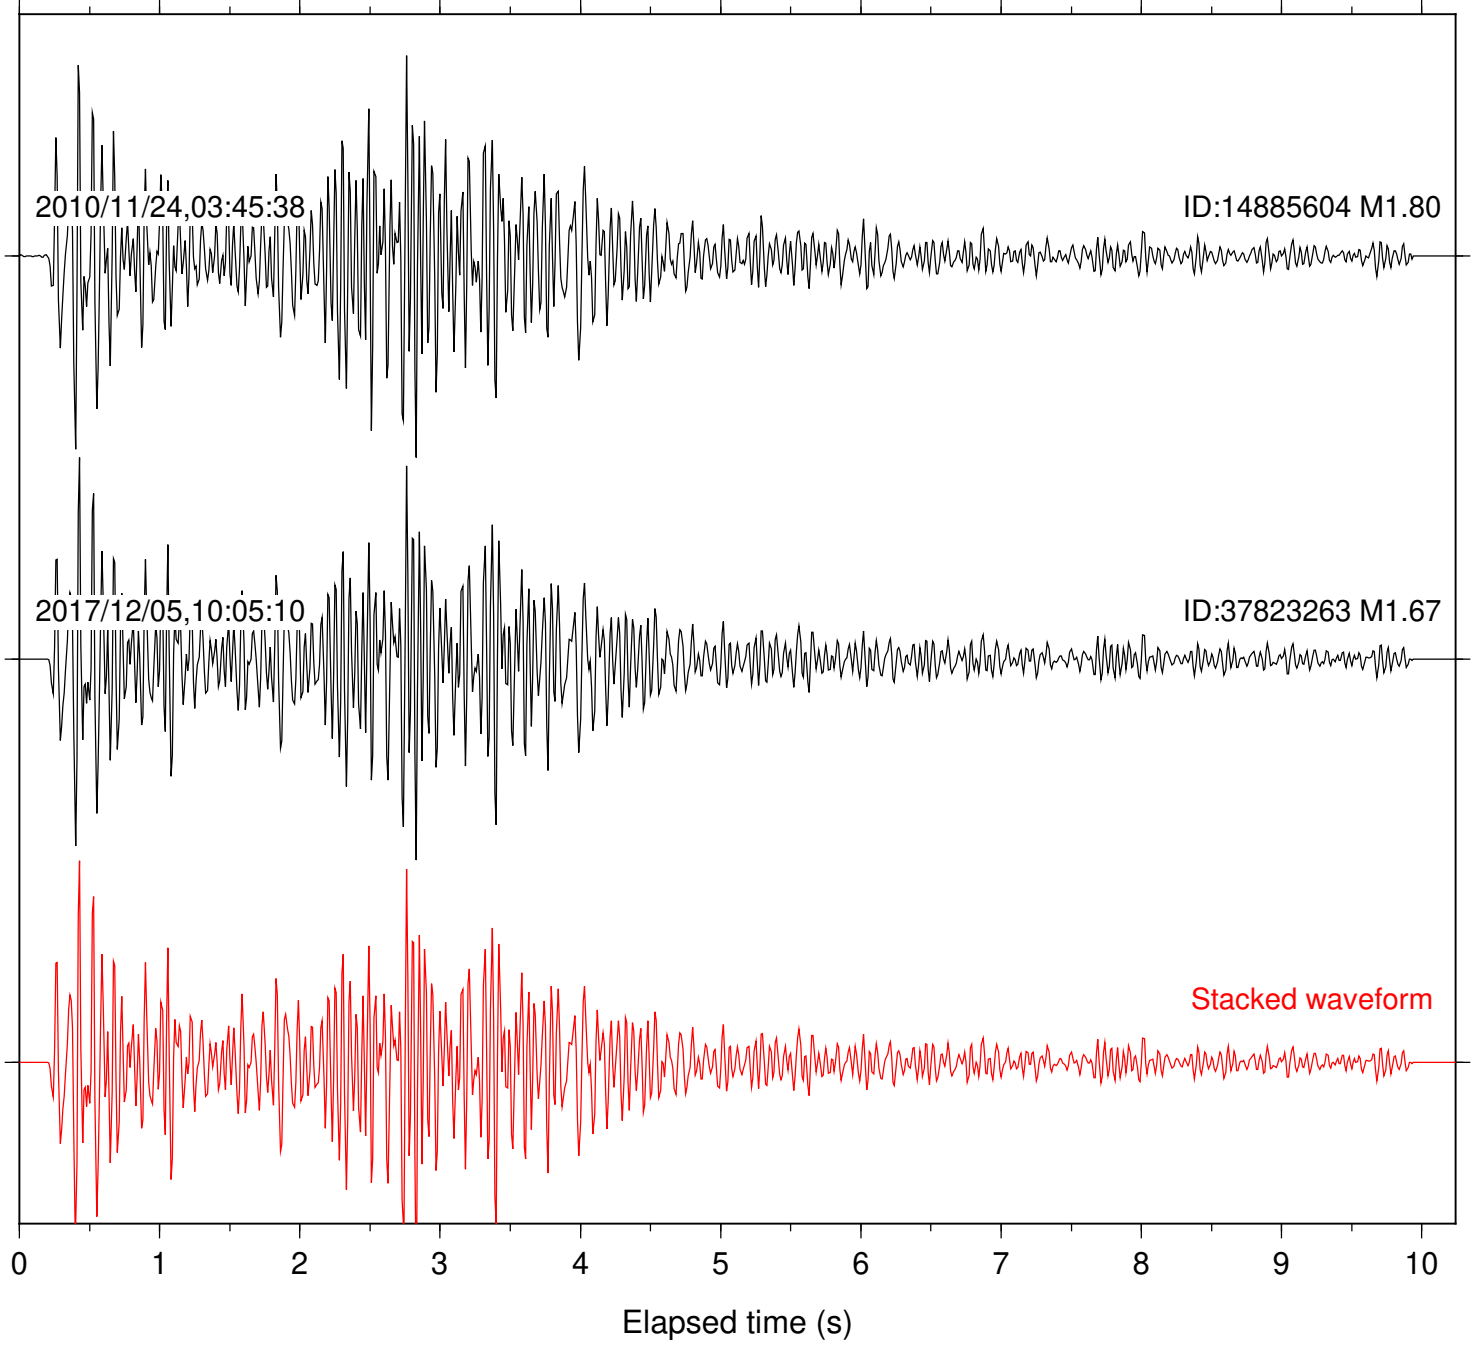

Focal depth: 7.06 km

Station: LVA2 Com: HHZ

Focal depth: 7.06 km

Station: PFO Com: HHZ

Focal depth: 7.06 km

Station: SND Com: HHZ

Focal depth: 7.06 km

Station: TOR Com: HHZ