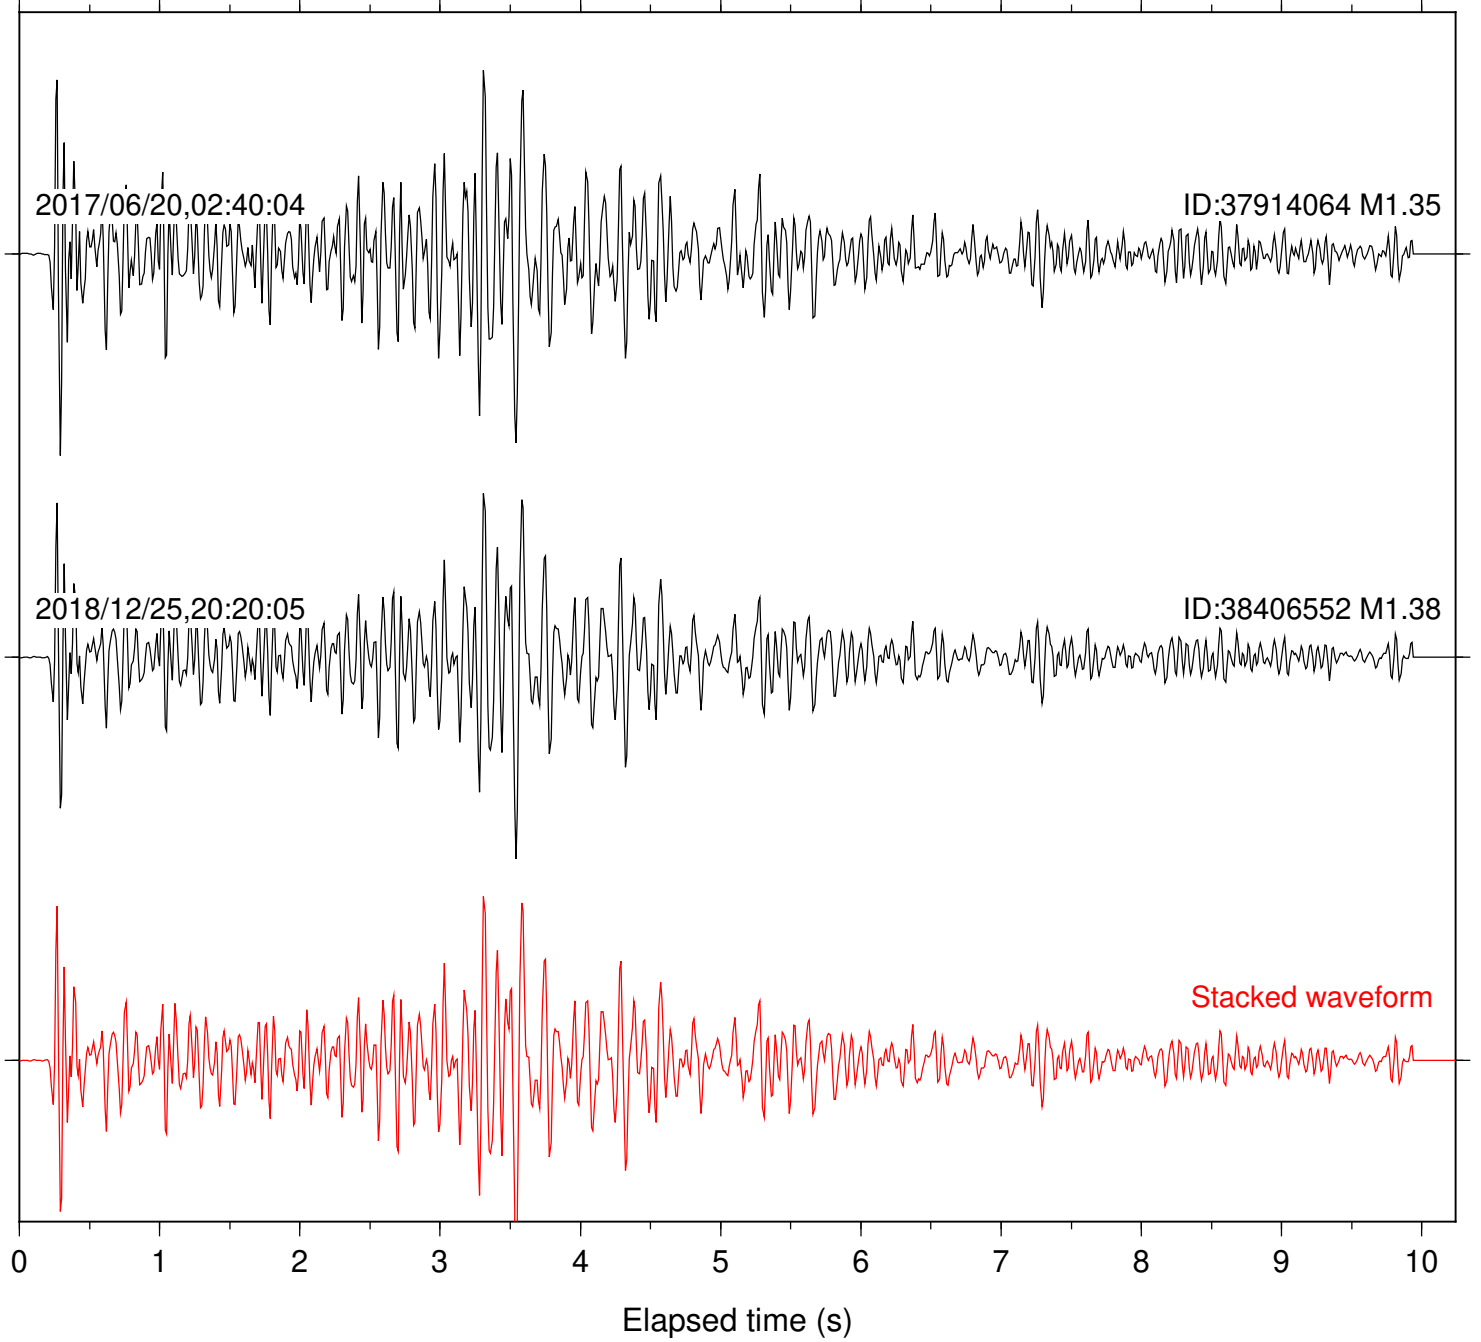

Station: CSH Com: HHZ

Focal depth: 7.13 km

Station: DGR Com: HHZ

Focal depth: 7.13 km

Station: FRD Com: HHZ

Focal depth: 7.13 km

Station: HMT2 Com: HHZ

Focal depth: 7.13 km