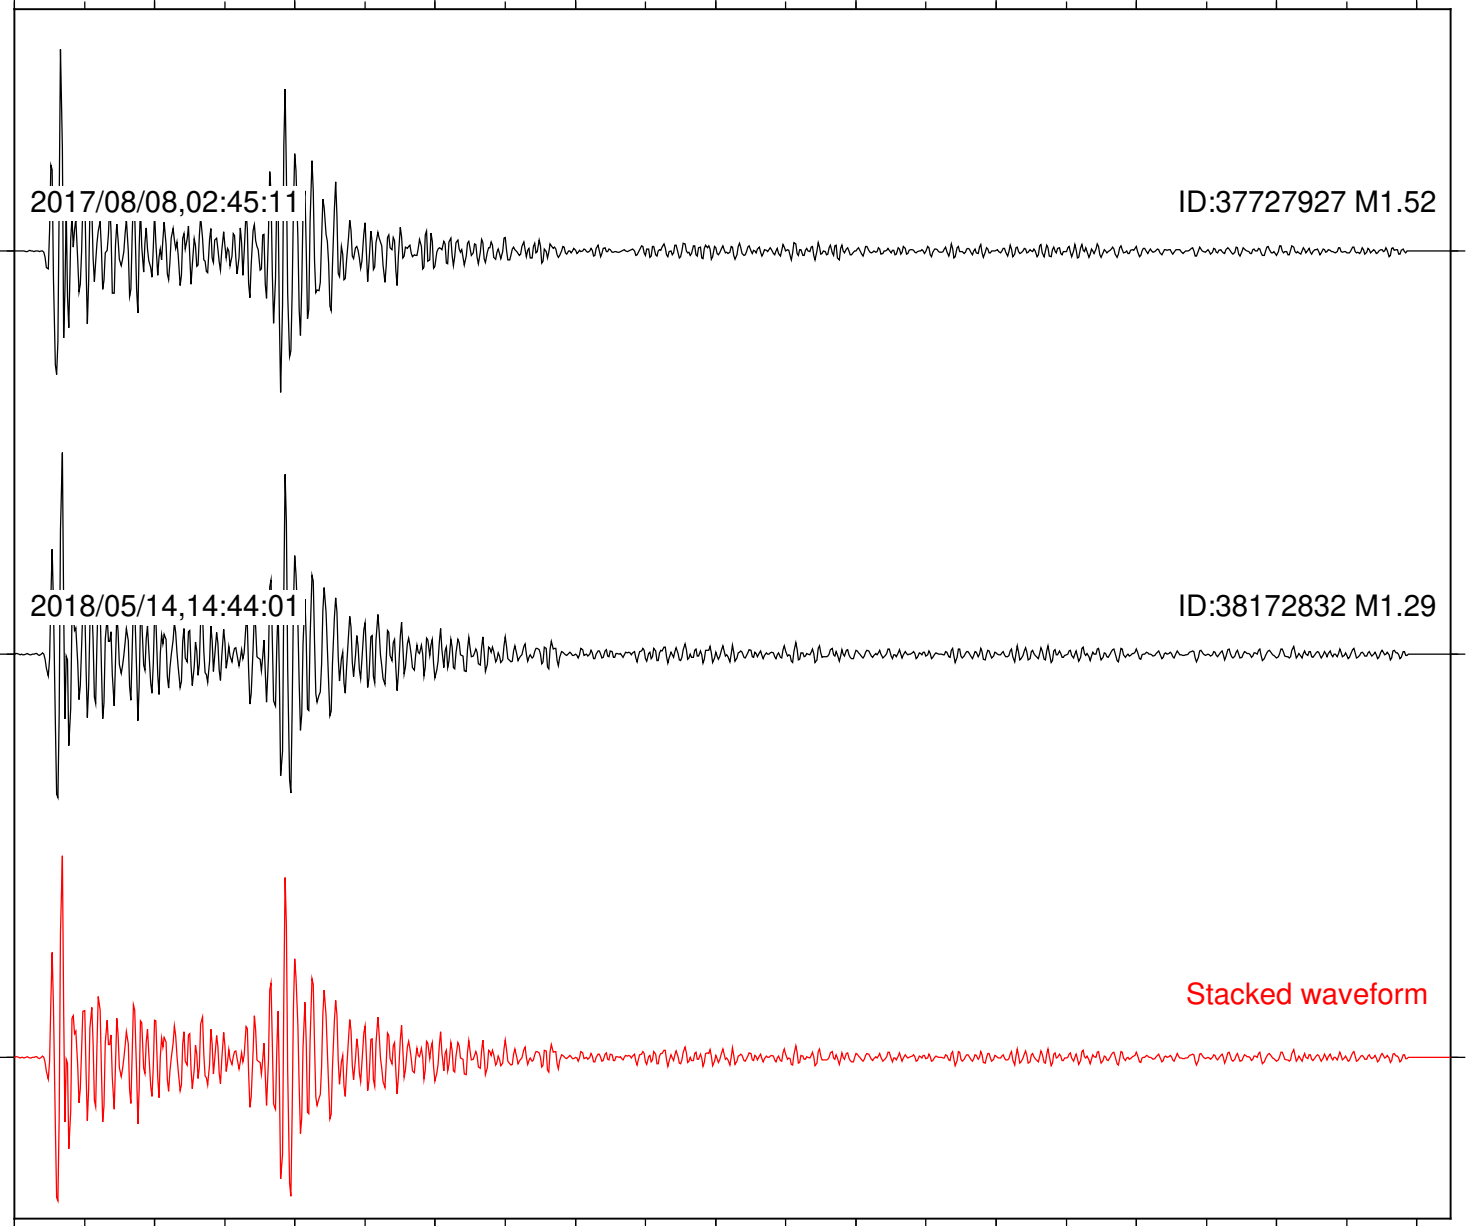

Station: CRY Com: HHZ

Focal depth: 6.12 km

2017/08/08,02:45:11

ID:37727927 M1.52

2018/05/14,14:44:01

ID:38172832 M1.29

Stacked waveform

0 1 2 3 4 5 6 7 8 9 10
Elapsed time (s)