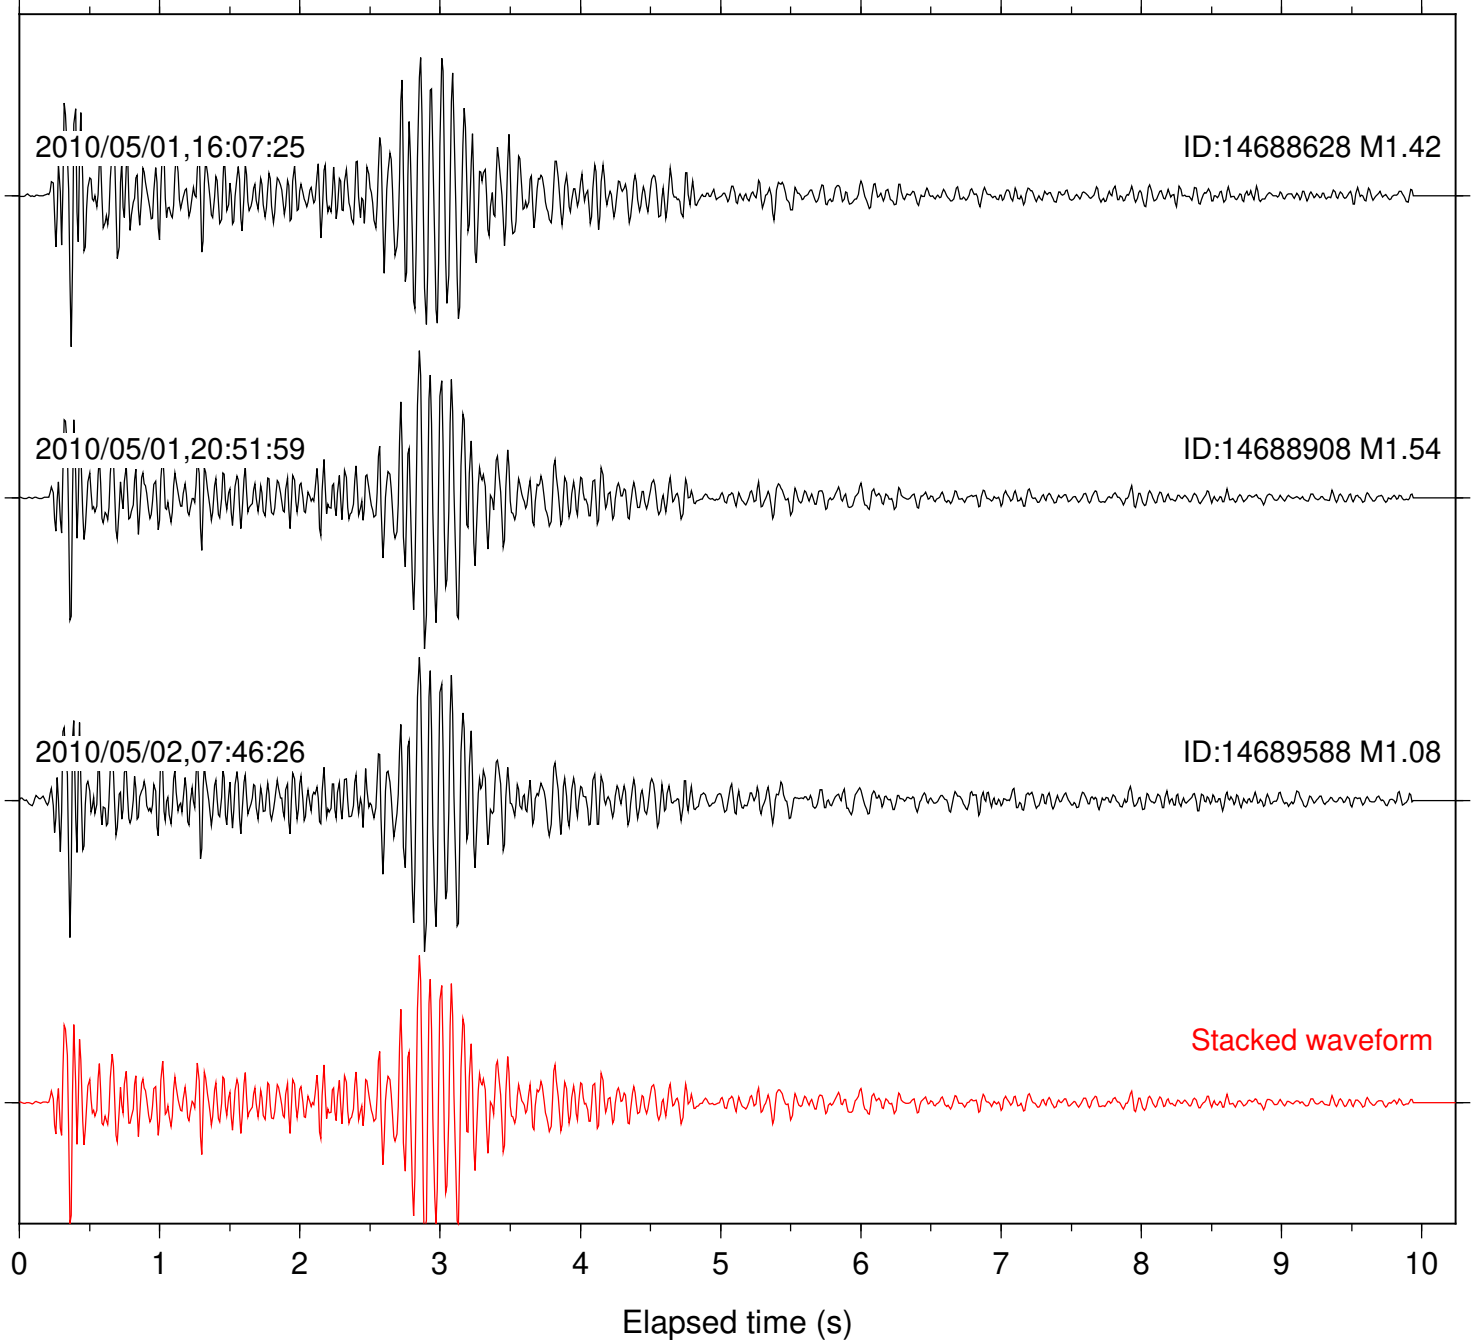

Station: PMD Com: HHZ

Focal depth: 10.04 km

Station: SND Com: HHZ

Focal depth: 9.99 km

Station: TOR Com: HHZ

Focal depth: 9.99 km

Station: WMC Com: HHZ

Focal depth: 10.04 km