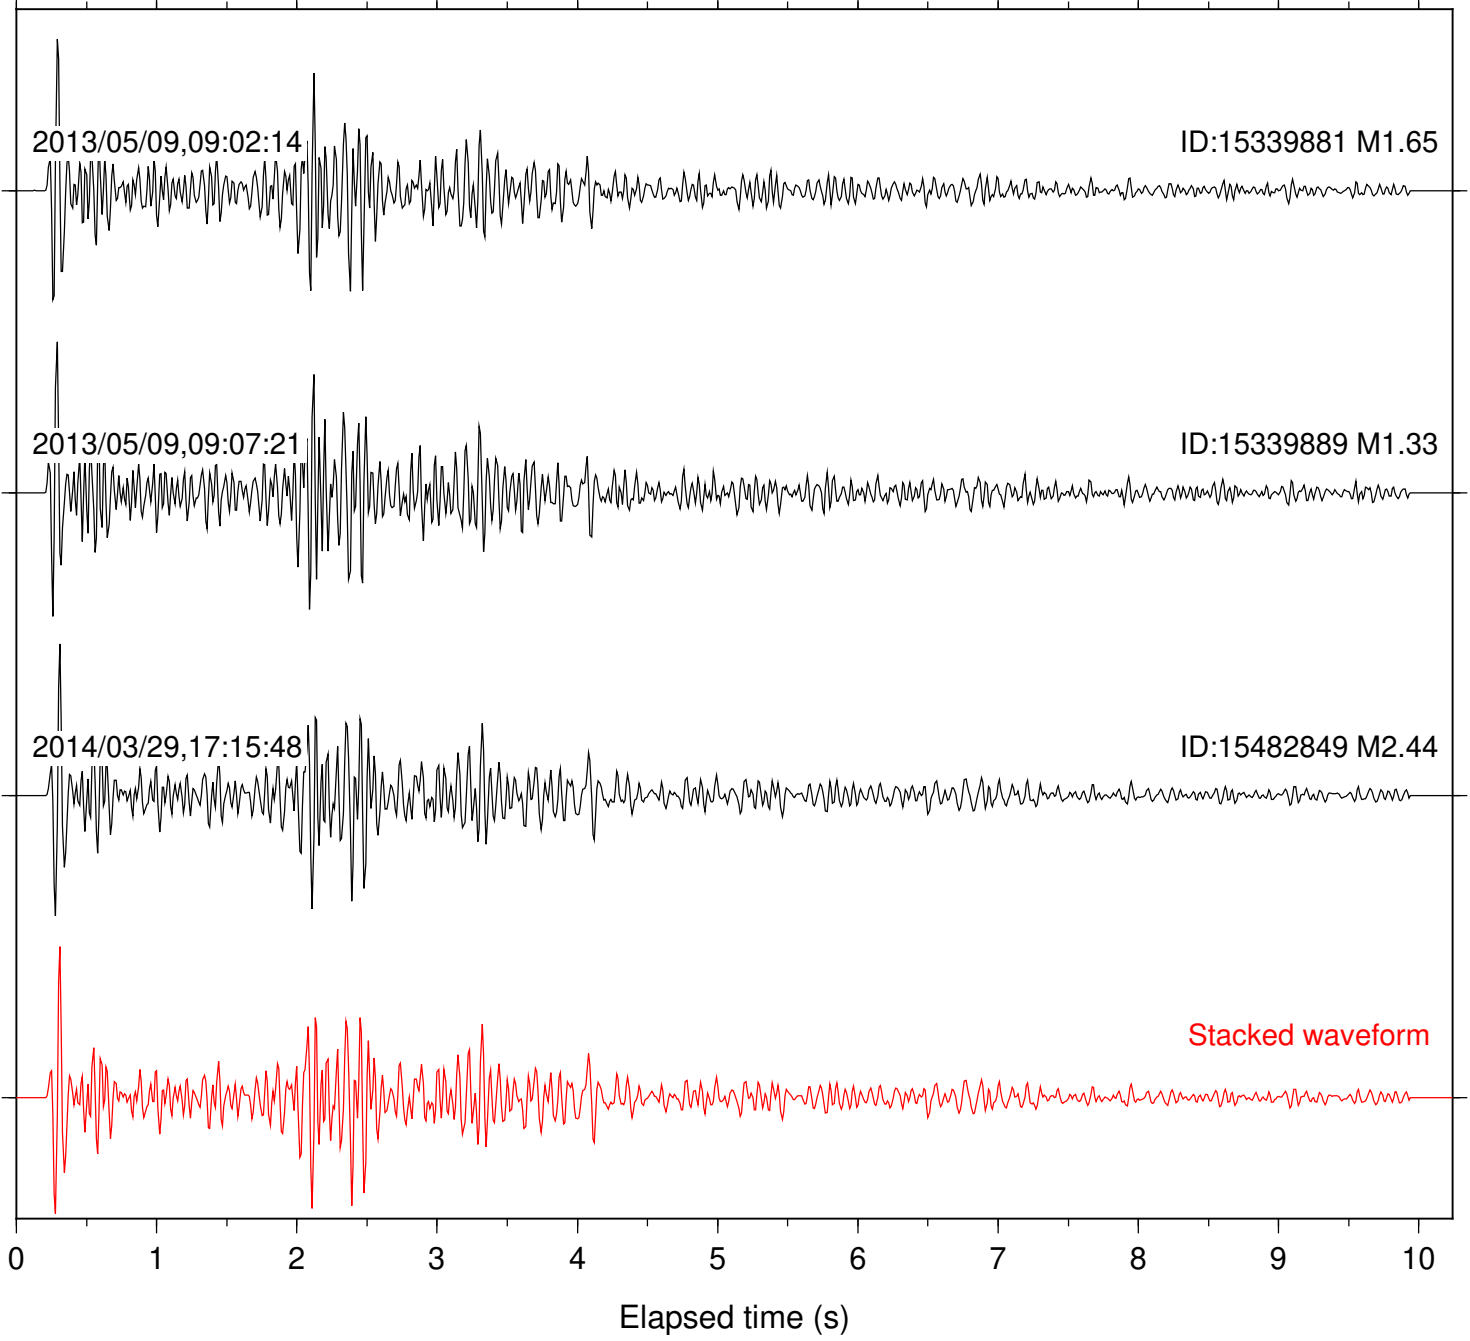

Station: B081 Com: EHZ

Focal depth: 11.67 km