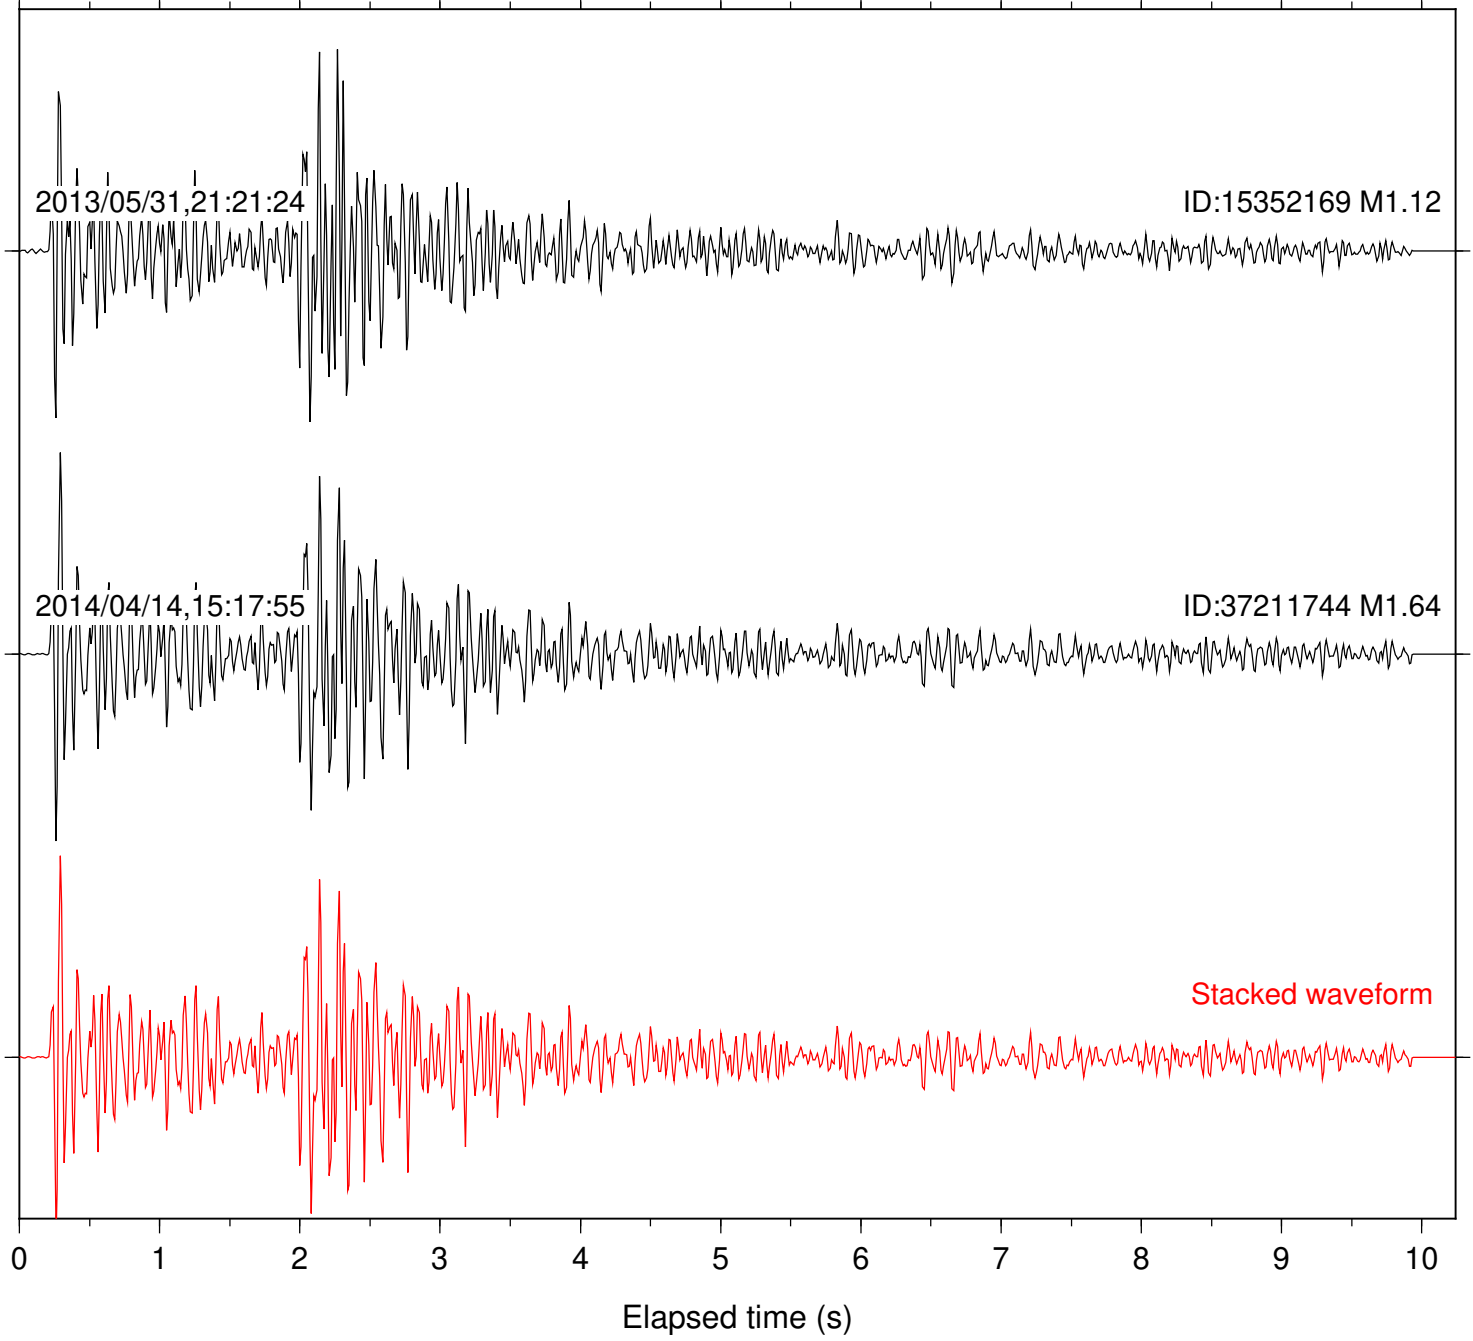

Station: B081 Com: EHZ

Focal depth: 11.49 km