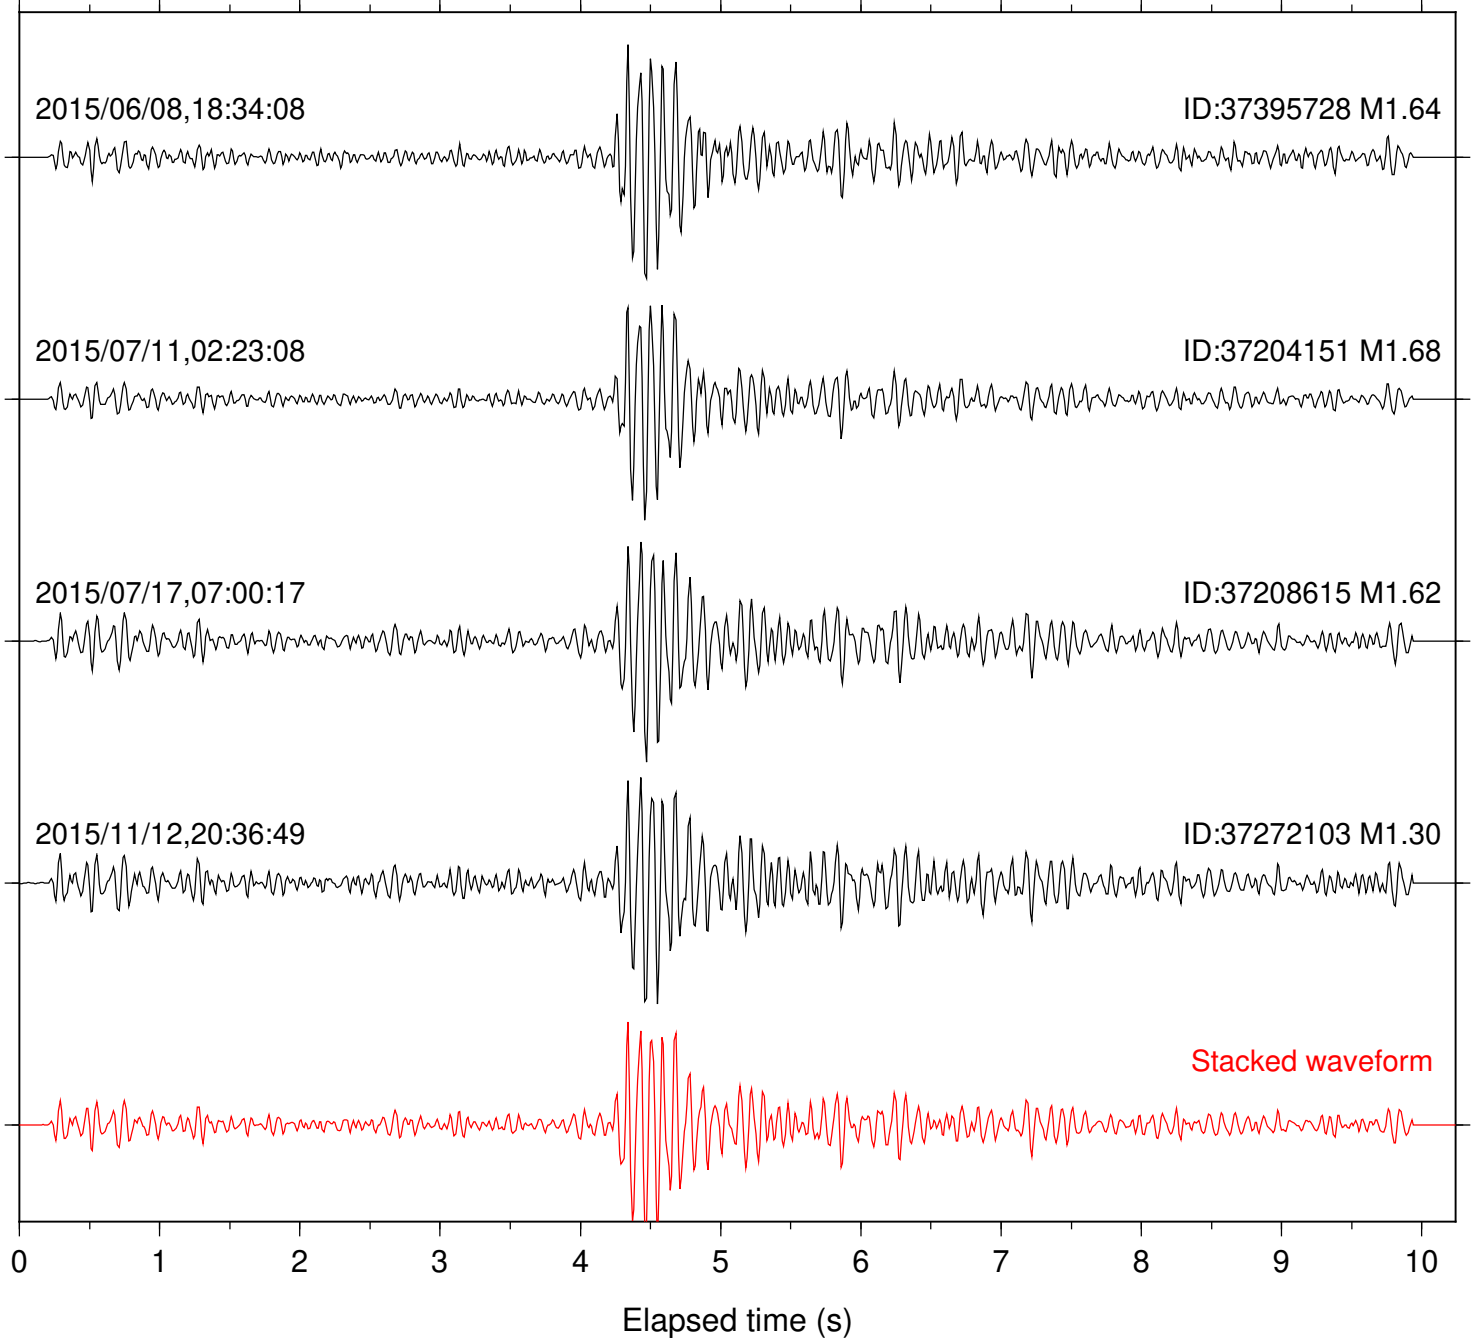

Station: B084 Com: EHZ

Focal depth: 8.23 km