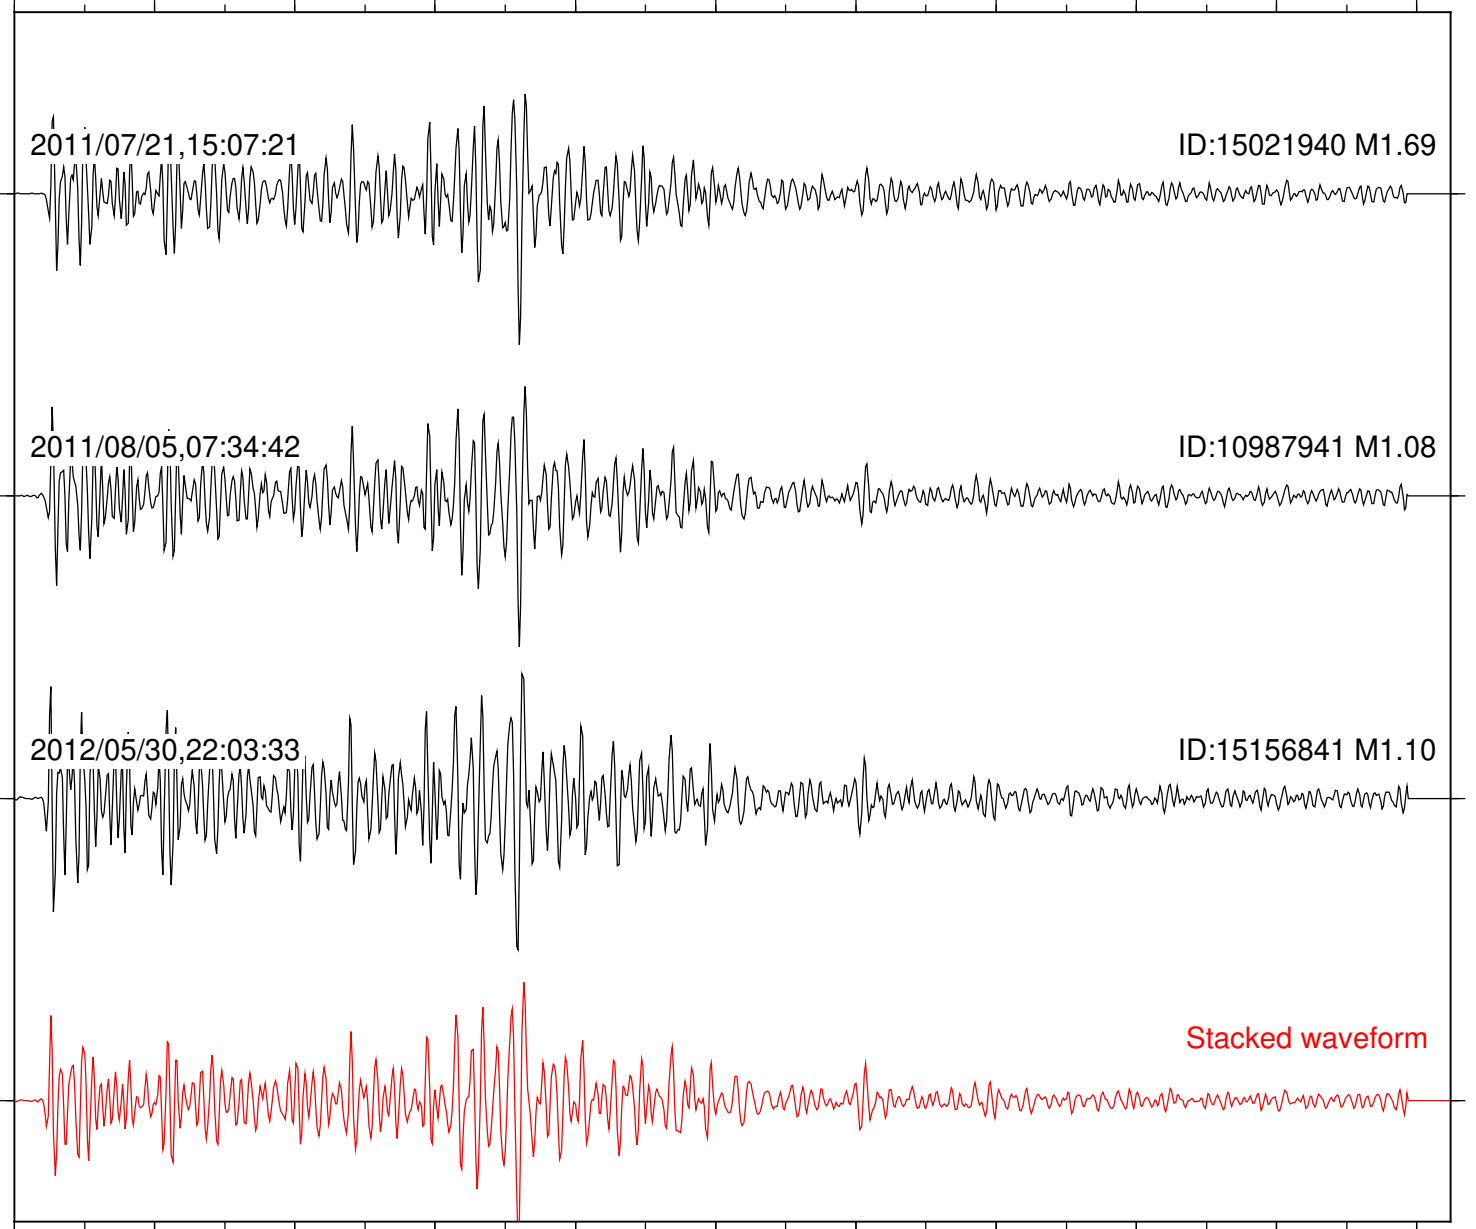

2011/08/05,07:34:42

ID:10987941 M1.08

2012/05/30,22:03:33

ID:15156841 M1.10

Stacked waveform

0 1 2 3 4 5 6 7 8 9 10  
Elapsed time (s)

Station: FRD Com: HHZ

Focal depth: 10.59 km