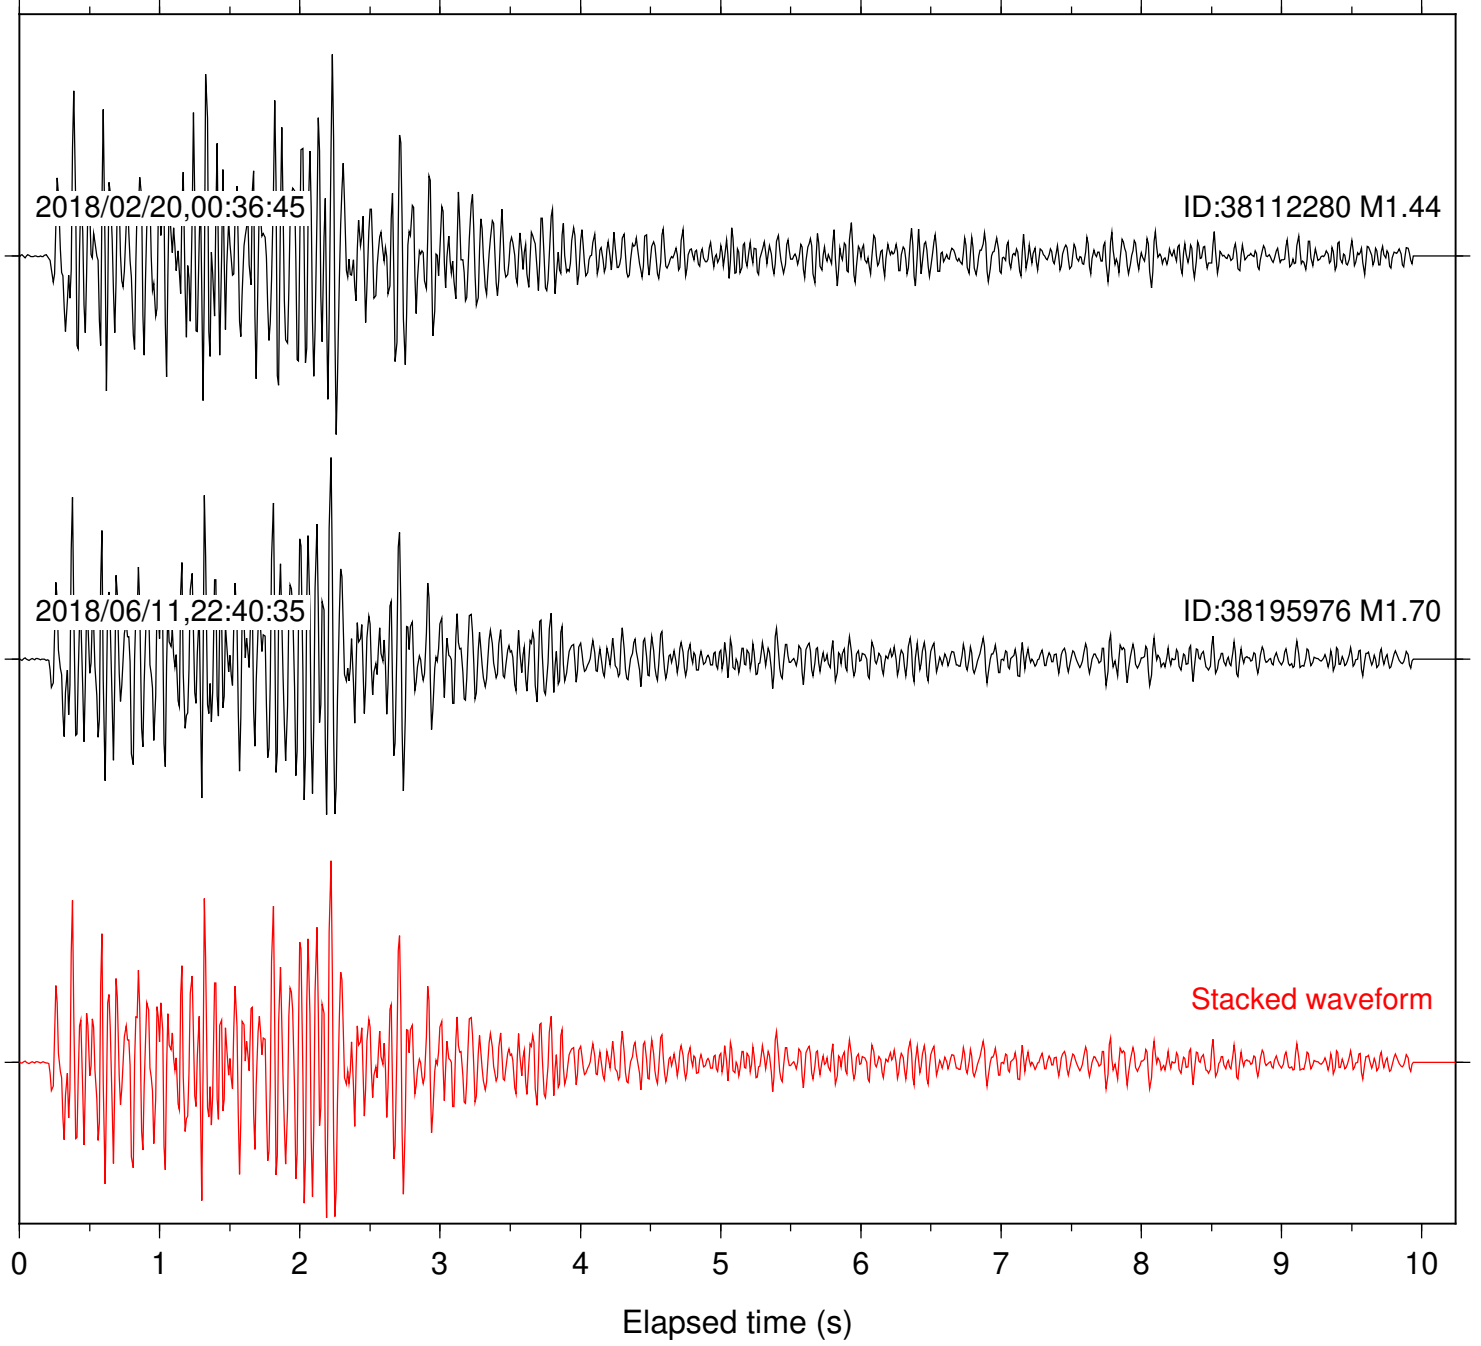

Station: CRY Com: HHZ

Focal depth: 5.77 km