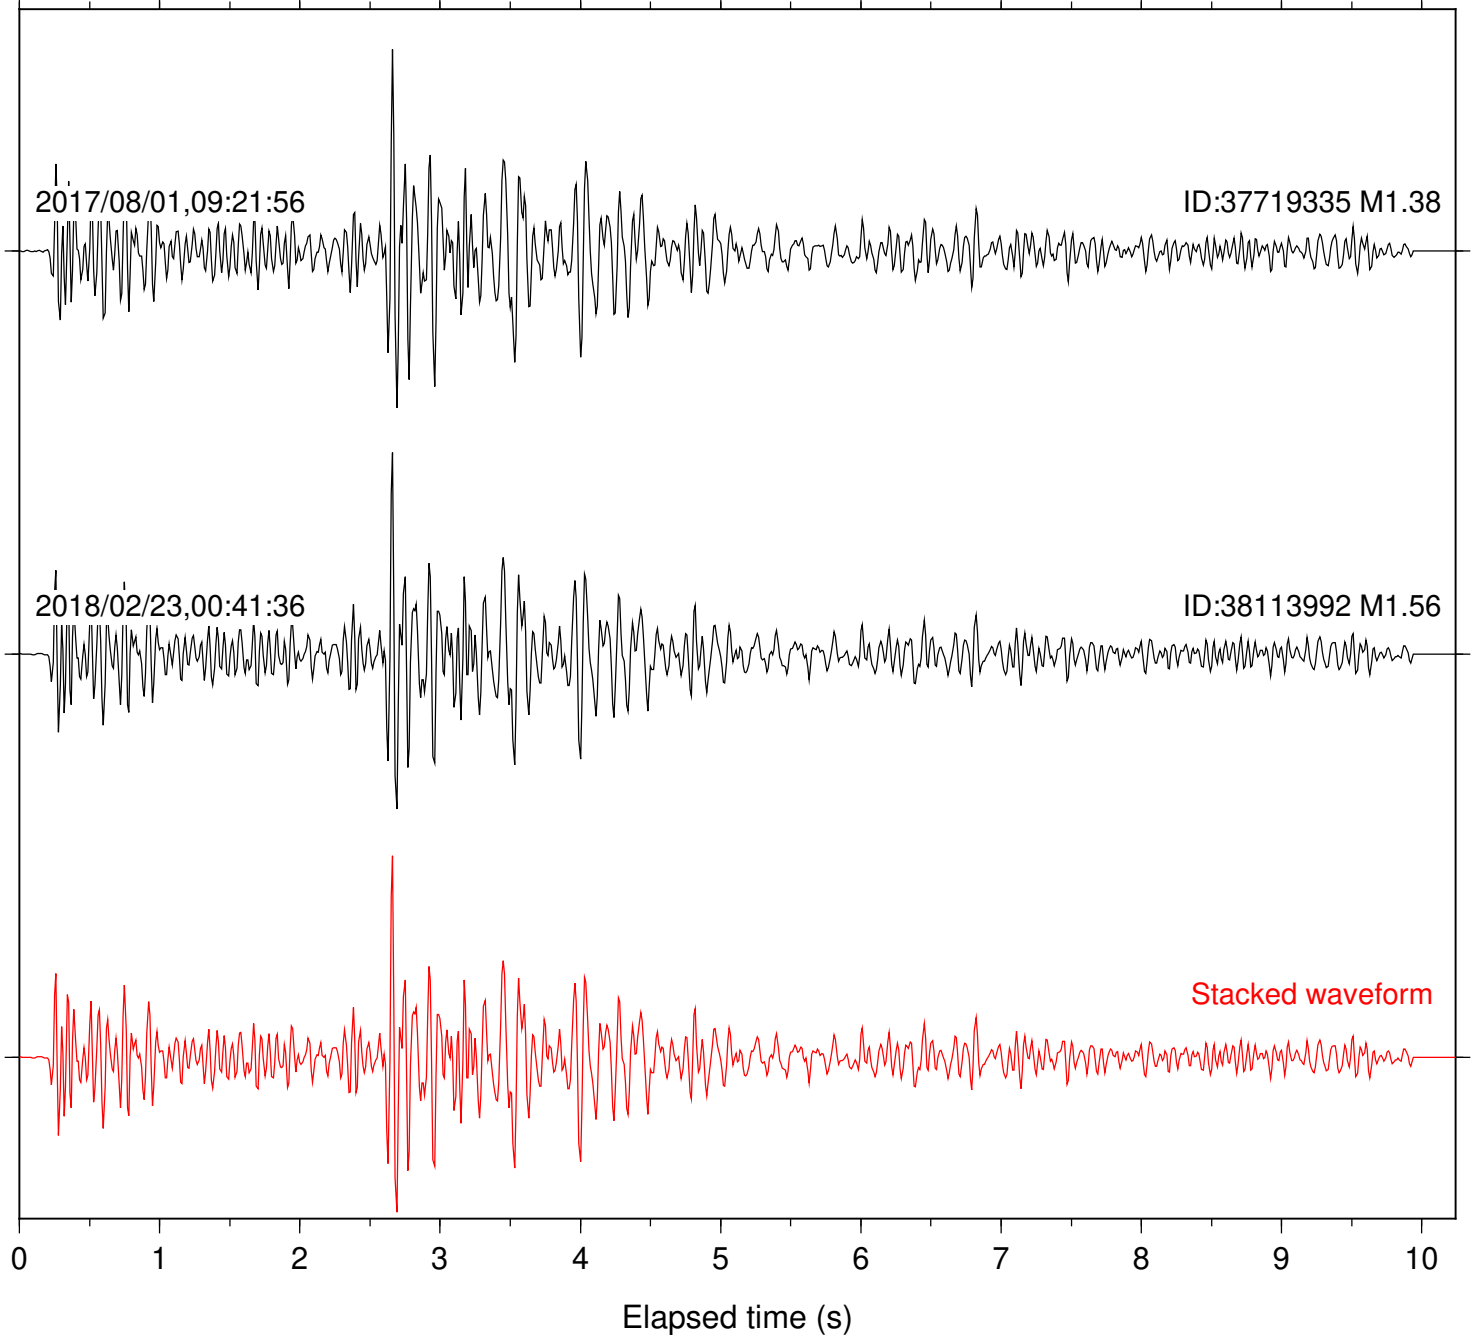

Station: B946 Com: EHZ

Focal depth: 7.89 km