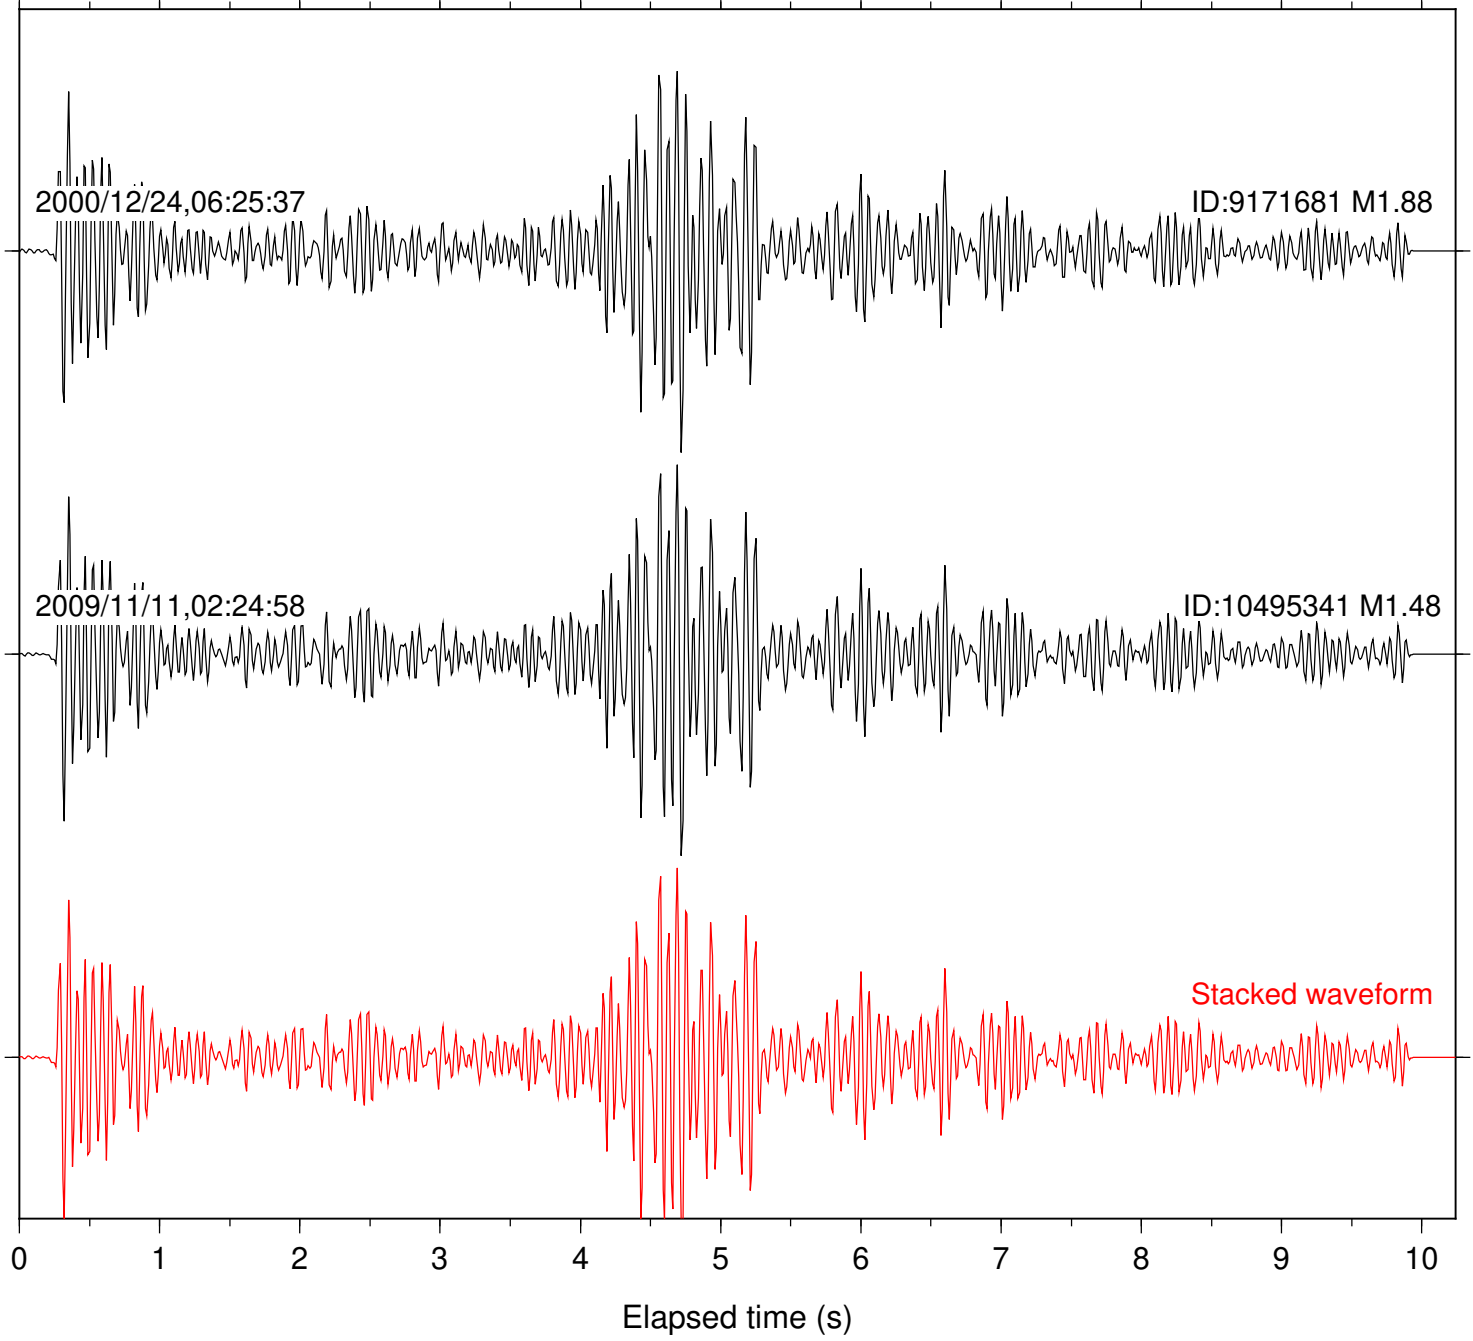

Station: PFO Com: HHZ

Focal depth: 10.70 km