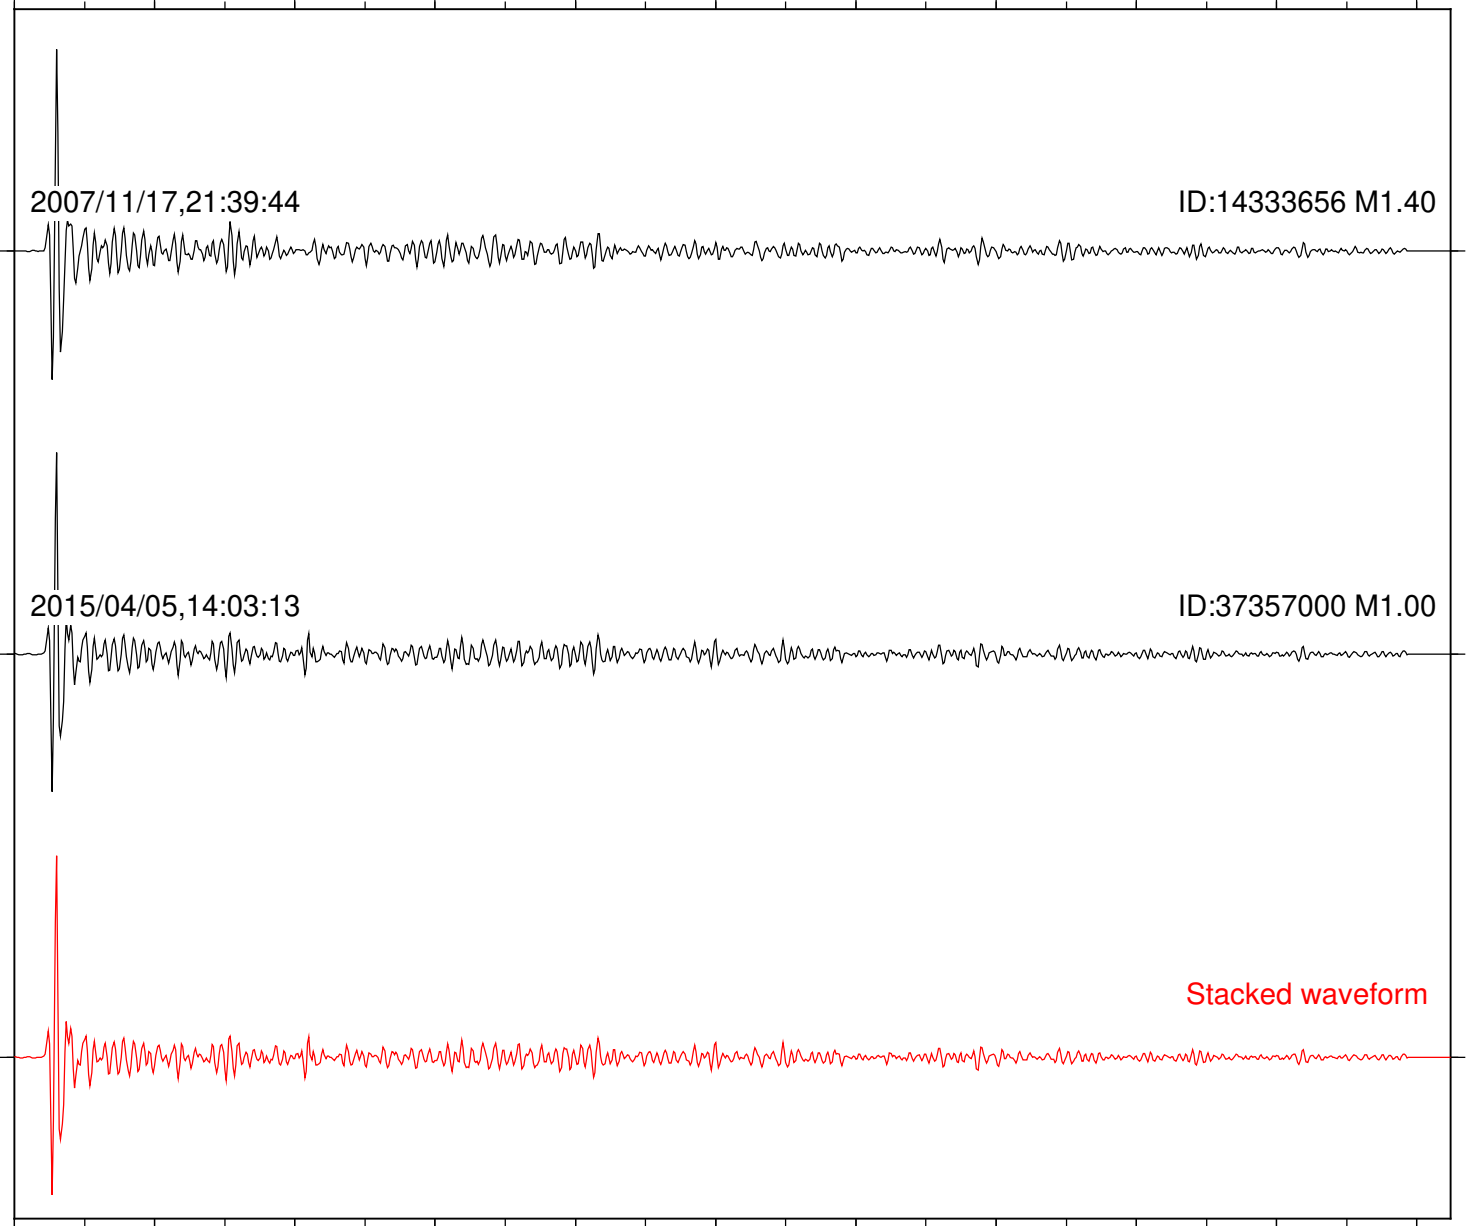

Station: TOR Com: HHZ

Focal depth: 6.23 km

2007/11/17,21:39:44

ID:14333656 M1.40

2015/04/05,14:03:13

ID:37357000 M1.00

Stacked waveform

0 1 2 3 4 5 6 7 8 9 10

Elapsed time (s)