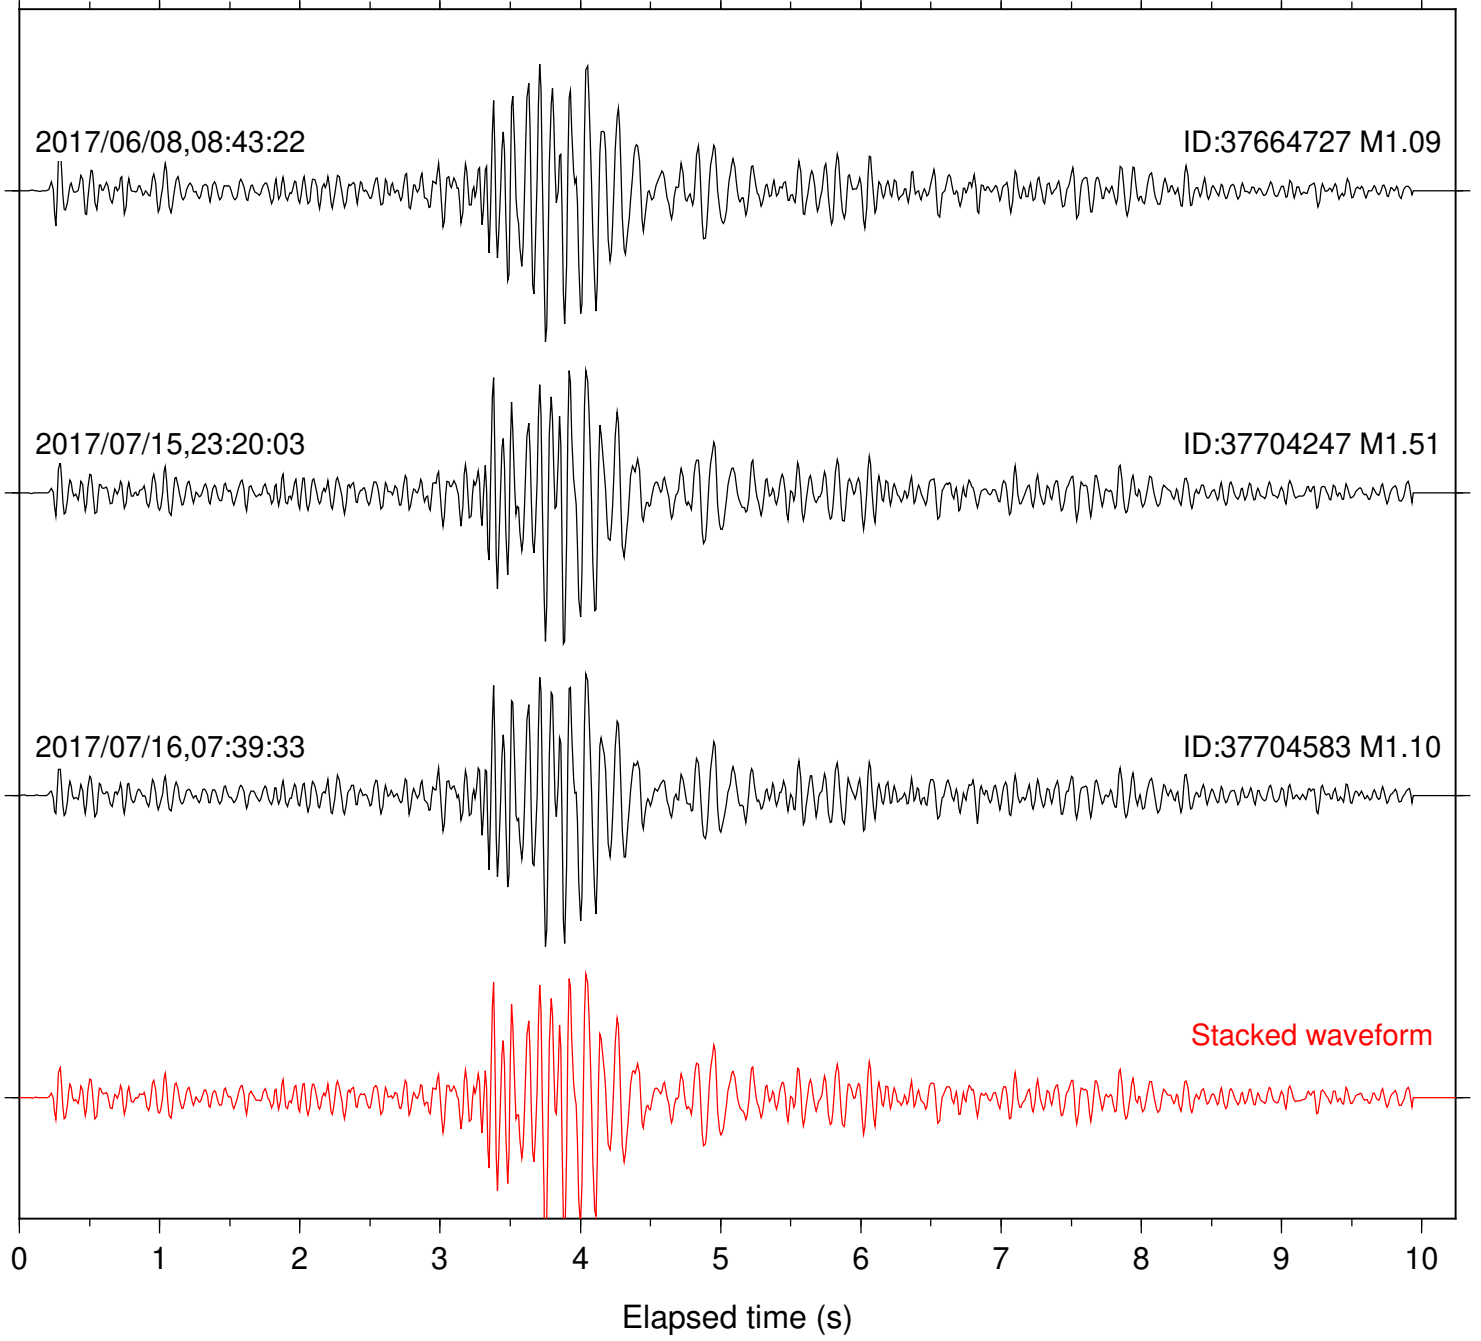

Station: HMT2 Com: HHZ

Focal depth: 6.83 km

Station: PFO Com: HHZ

Focal depth: 6.83 km

Station: POB2 Com: HHZ

Focal depth: 6.83 km

Station: SND Com: HHZ

Focal depth: 7.55 km