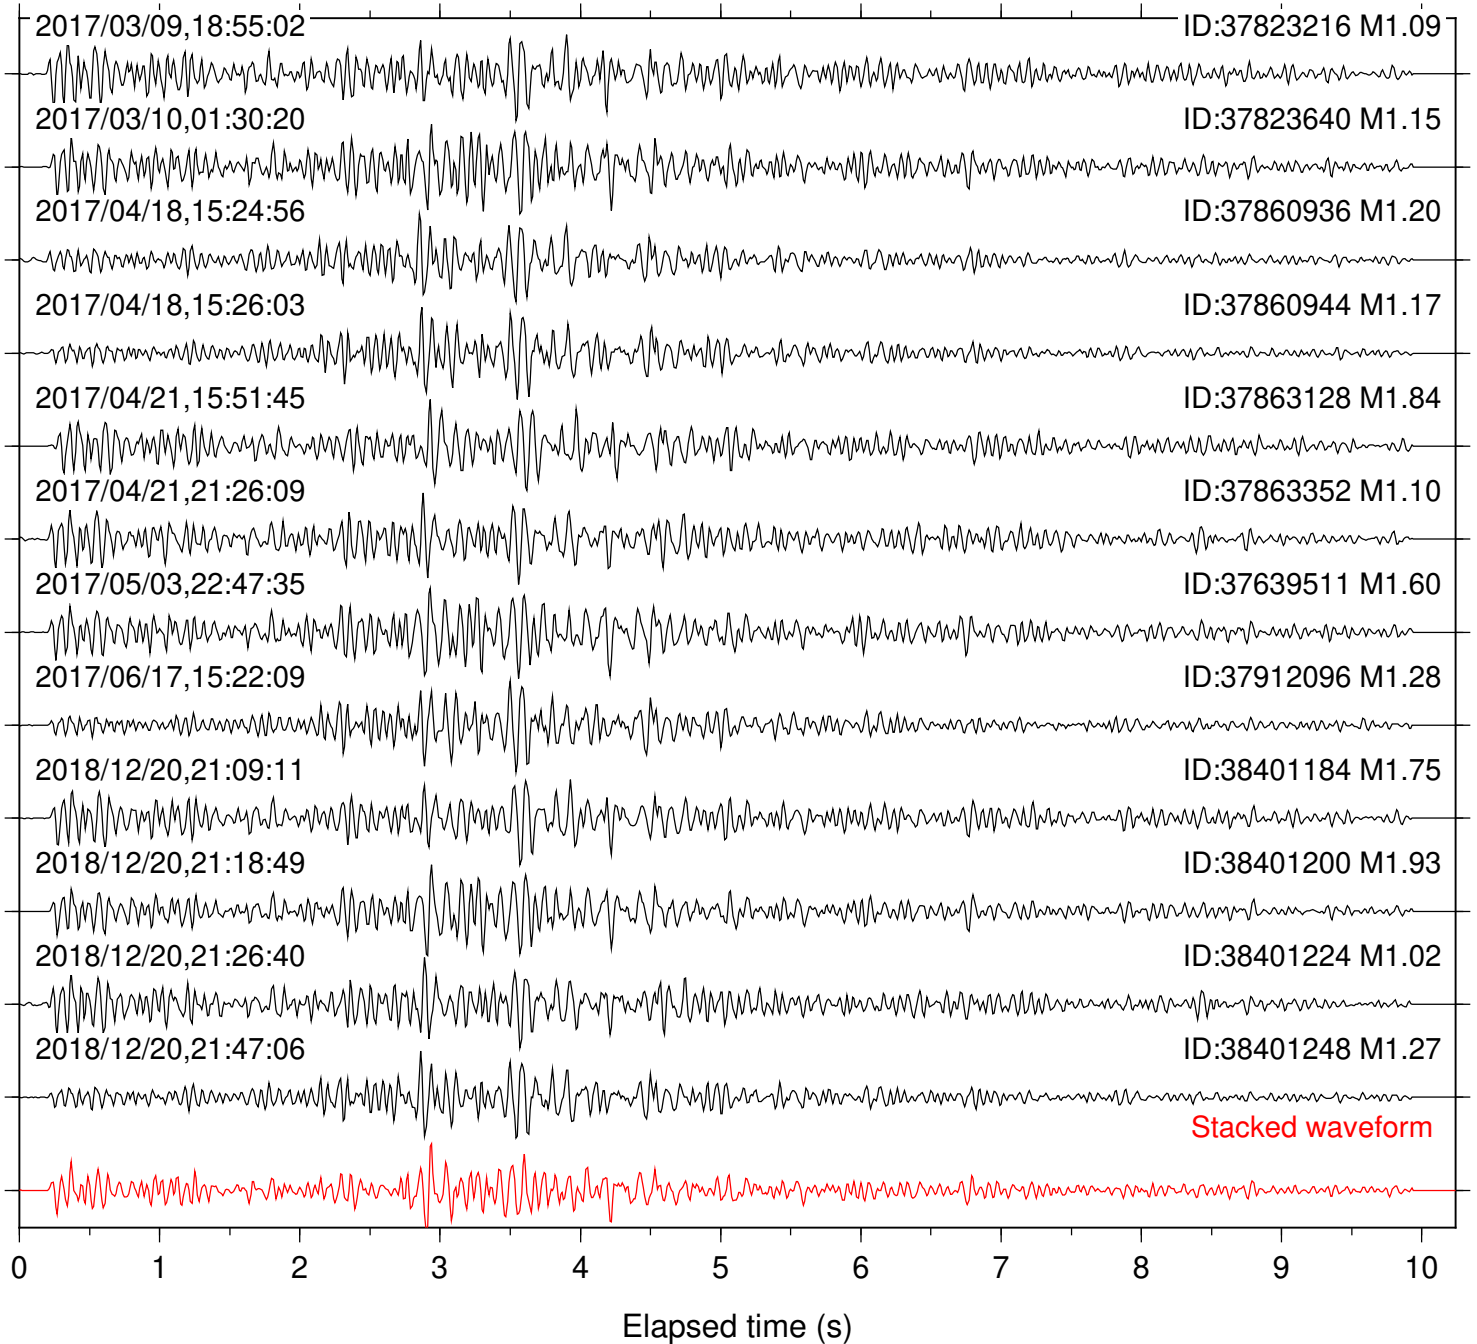

Focal depth: 5.81 km

Station: B086 Com: EHZ

Focal depth: 5.73 km

Station: B087 Com: EHZ

Focal depth: 5.81 km

Station: B088 Com: EHZ

Focal depth: 5.81 km

Station: B093 Com: EHZ