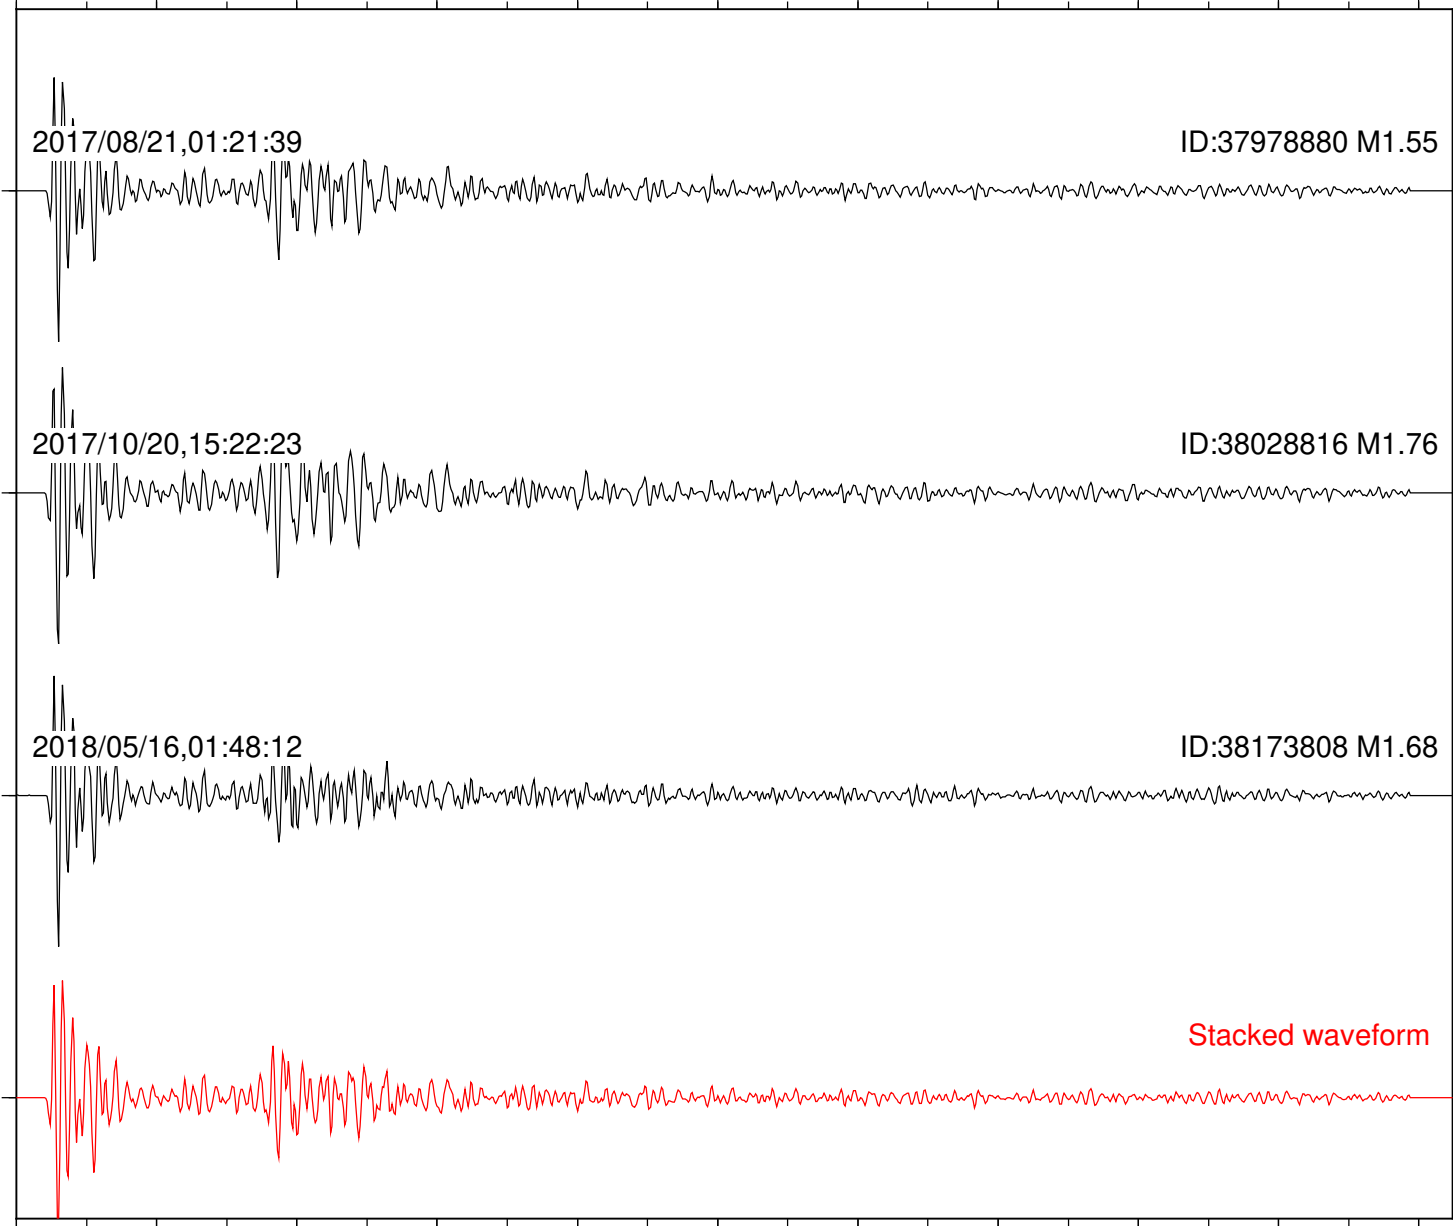

Station: B093 Com: EHZ

Focal depth: 6.61 km

2017/08/21,01:21:39

ID:37978880 M1.55

2017/10/20,15:22:23

ID:38028816 M1.76

2018/05/16,01:48:12

ID:38173808 M1.68

Stacked waveform

0 1 2 3 4 5 6 7 8 9 10
Elapsed time (s)