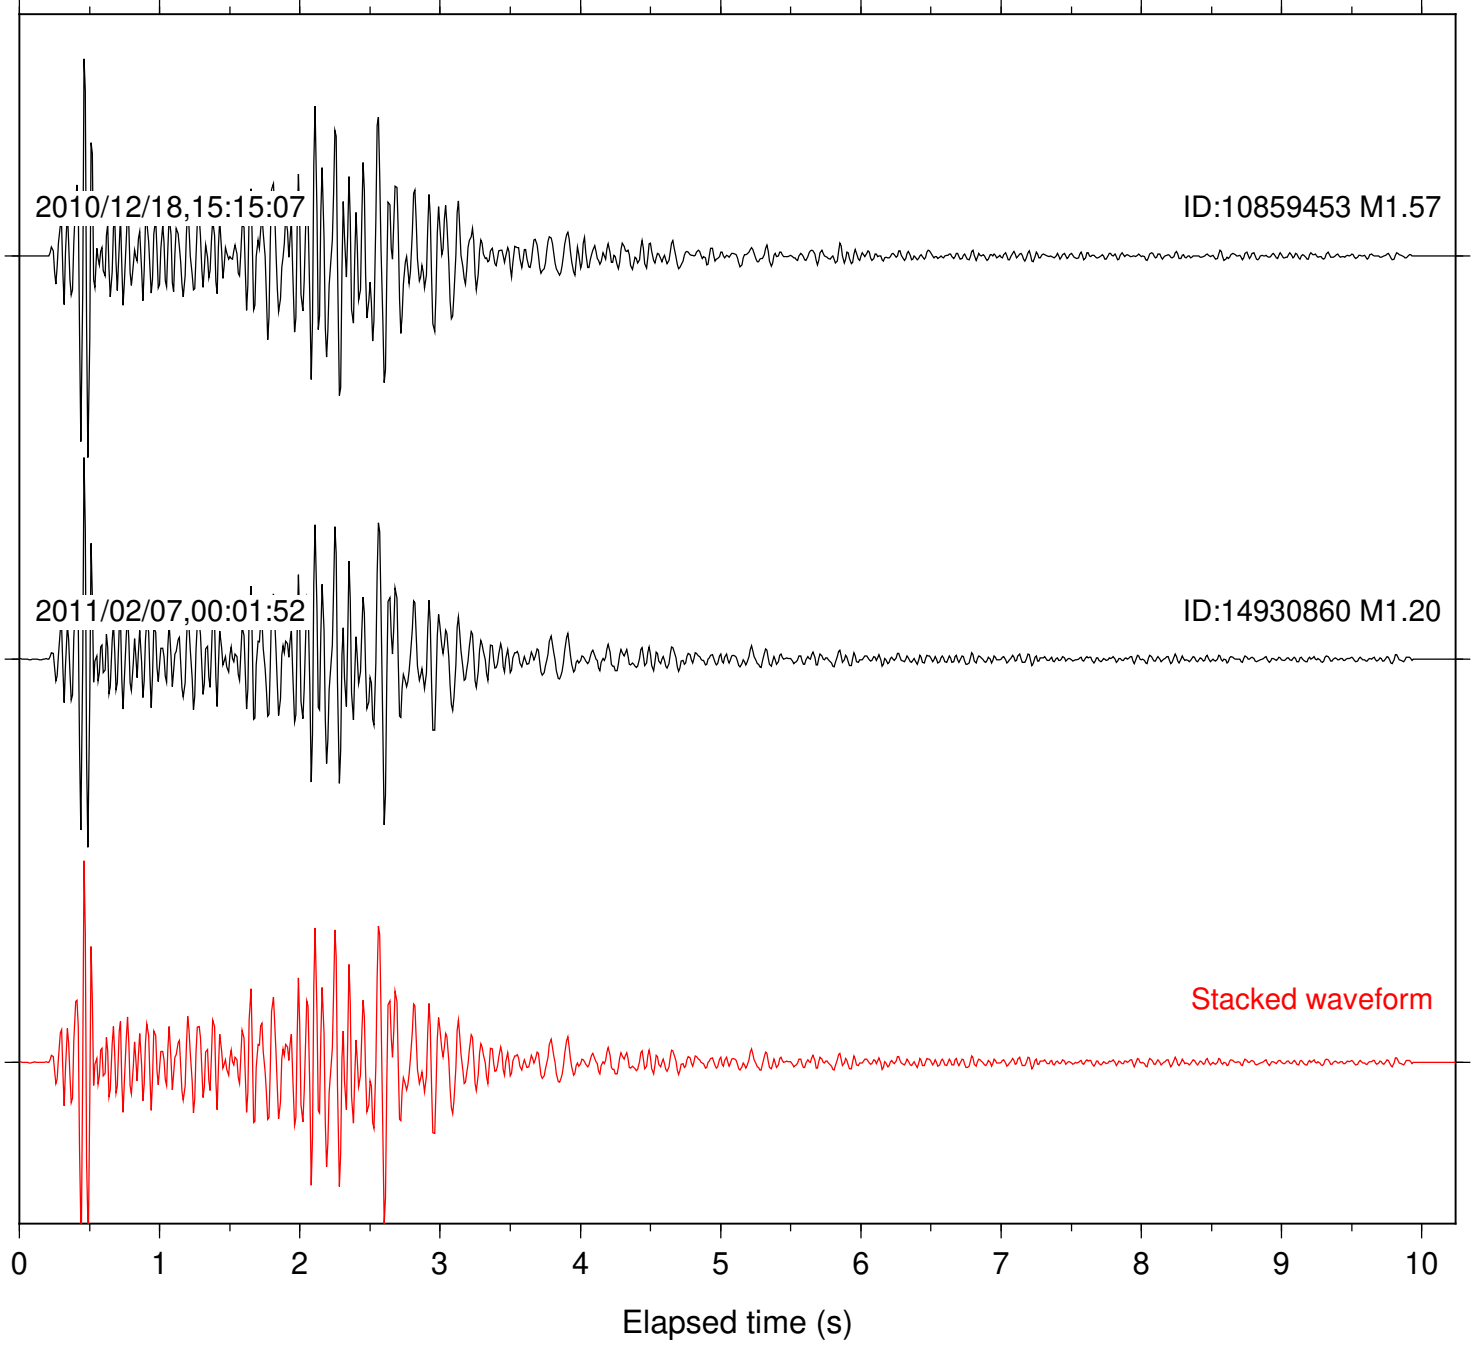

ID:10859453 M1.57

Stacked waveform

0 1 2 3 4 5 6 7 8 9 10  
Elapsed time (s)

Station: B093 Com: EHZ

Focal depth: 7.87 km

Station: B946 Com: EHZ

Focal depth: 7.87 km

Station: FRD Com: HHZ