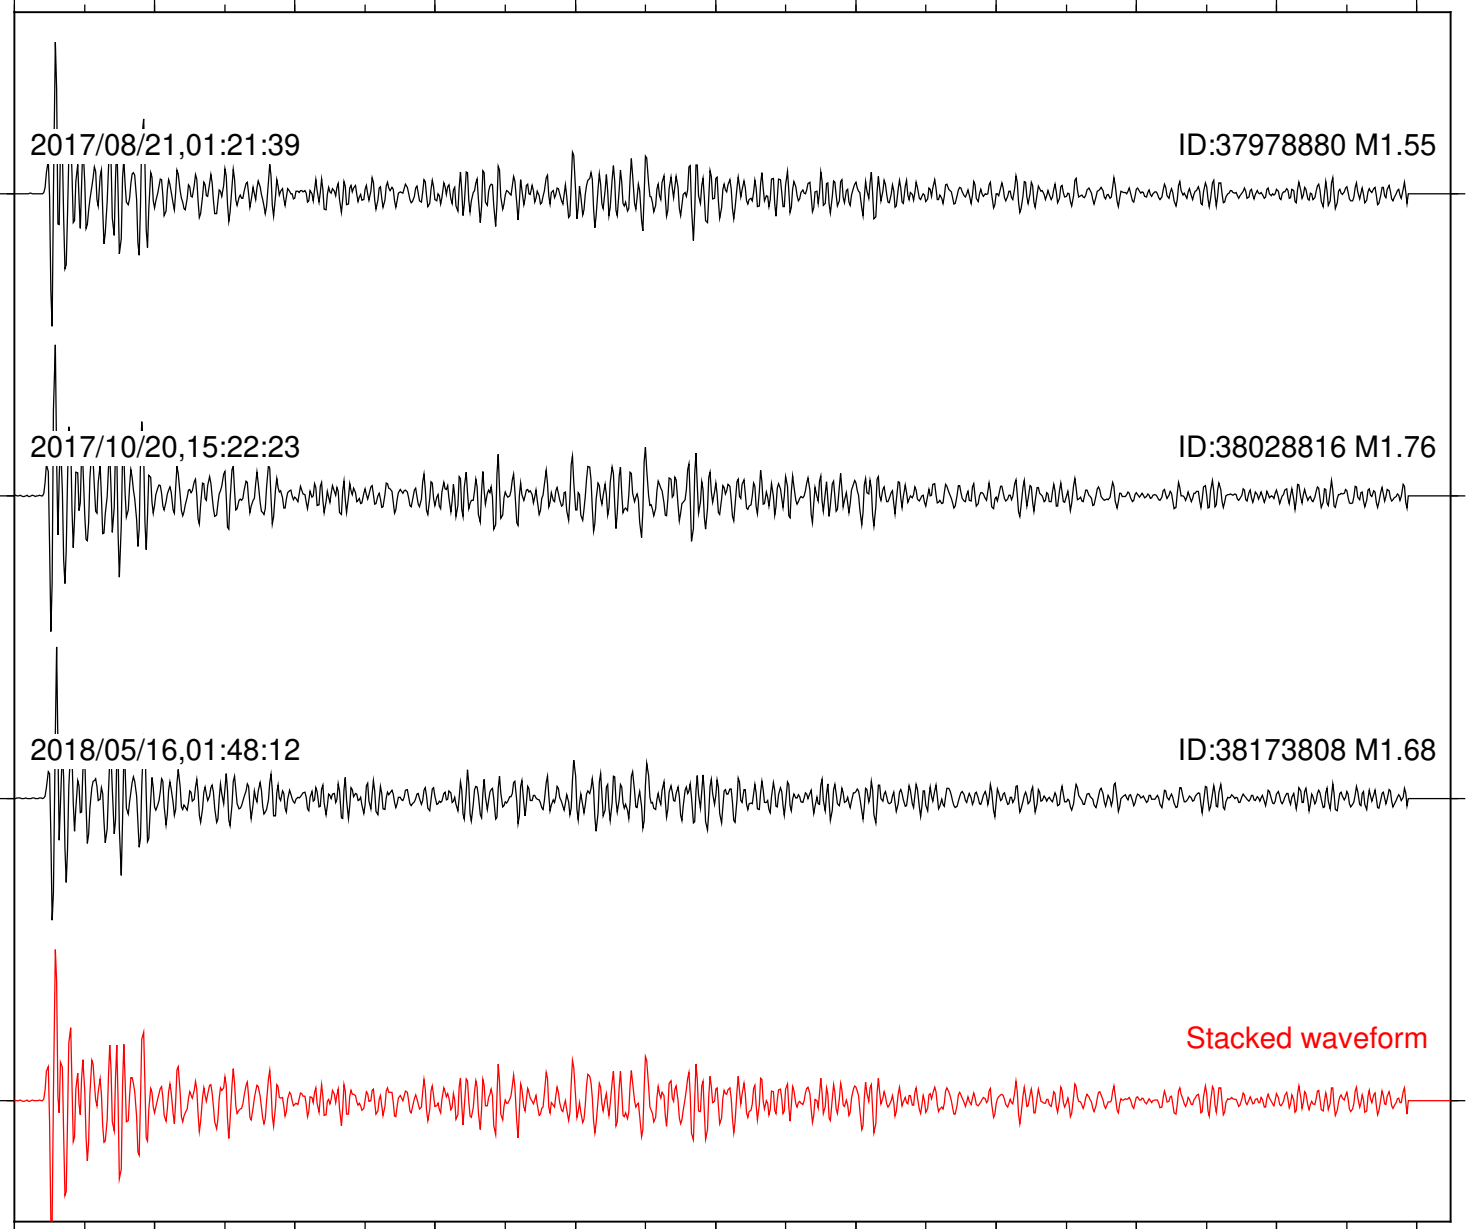

Station: LVA2 Com: HHZ

Focal depth: 6.61 km

2017/08/21,01:21:39

ID:37978880 M1.55

2017/10/20,15:22:23

ID:38028816 M1.76

2018/05/16,01:48:12

ID:38173808 M1.68

Stacked waveform

0 1 2 3 4 5 6 7 8 9 10
Elapsed time (s)