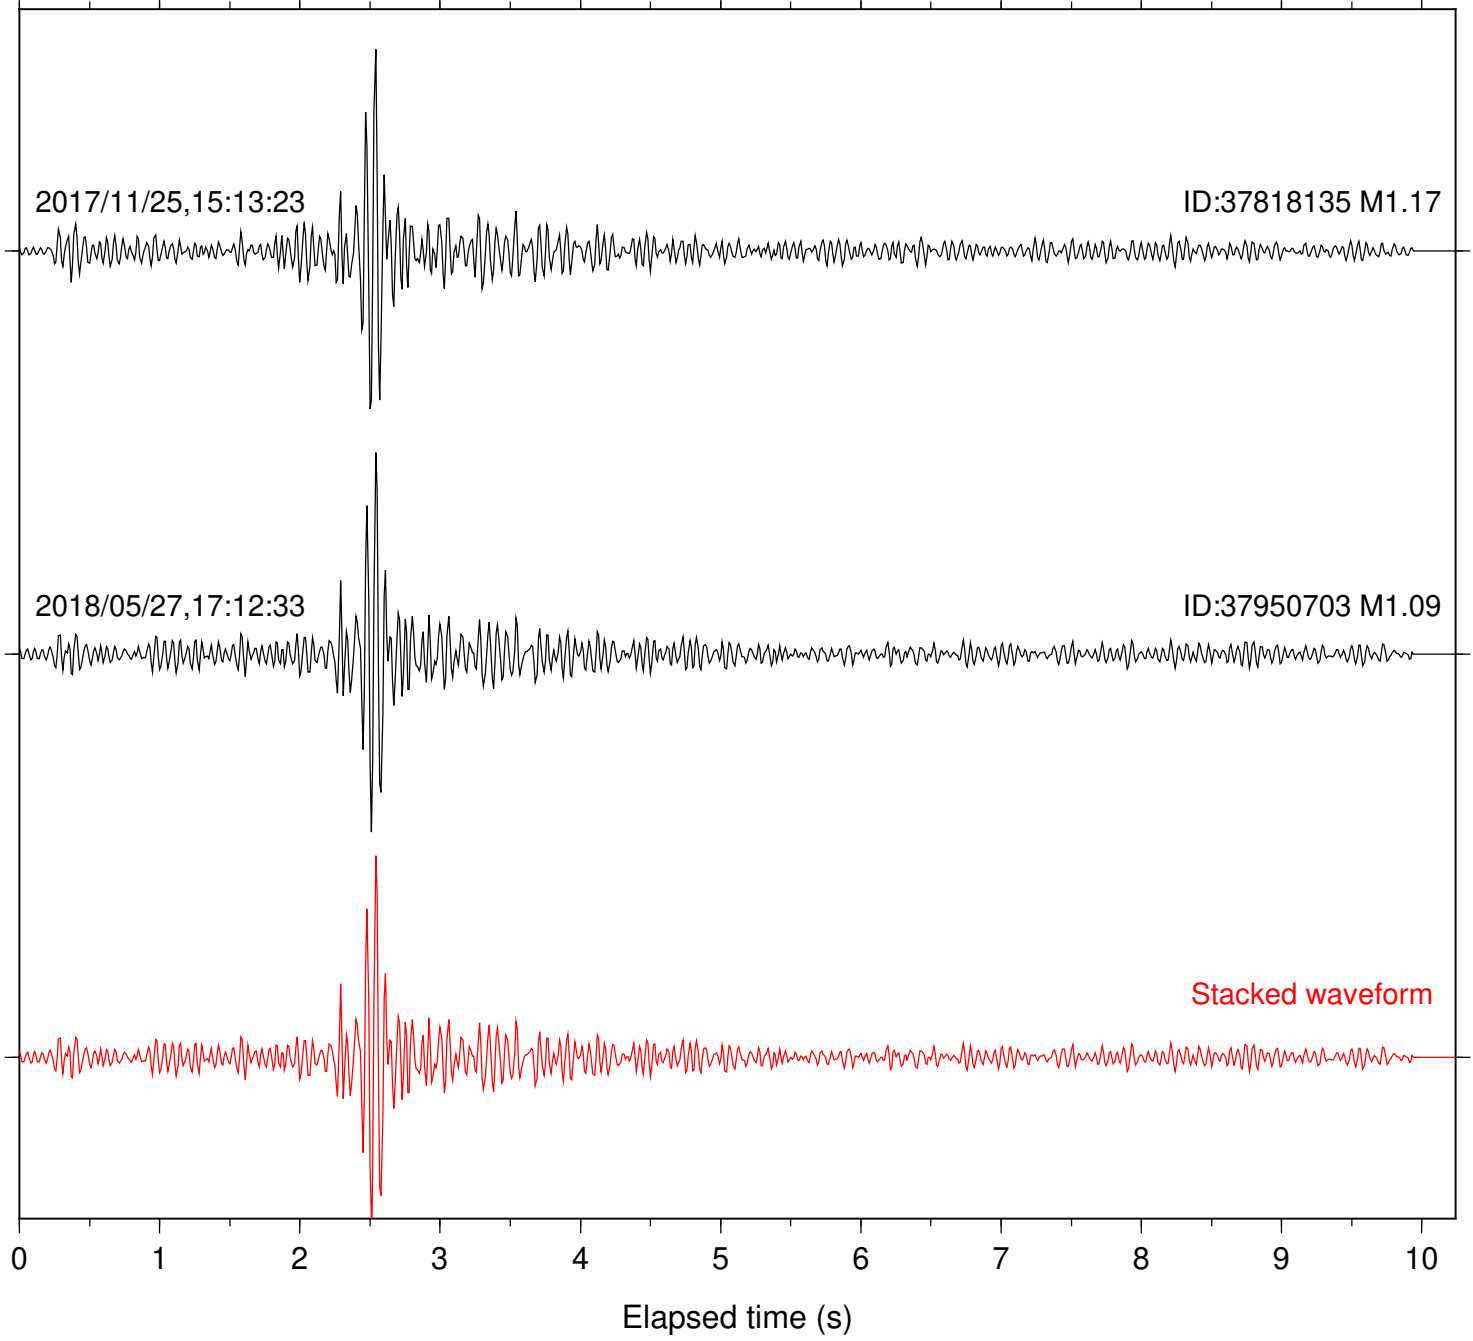

Station: RDM Com: HHZ

Focal depth: 7.35 km