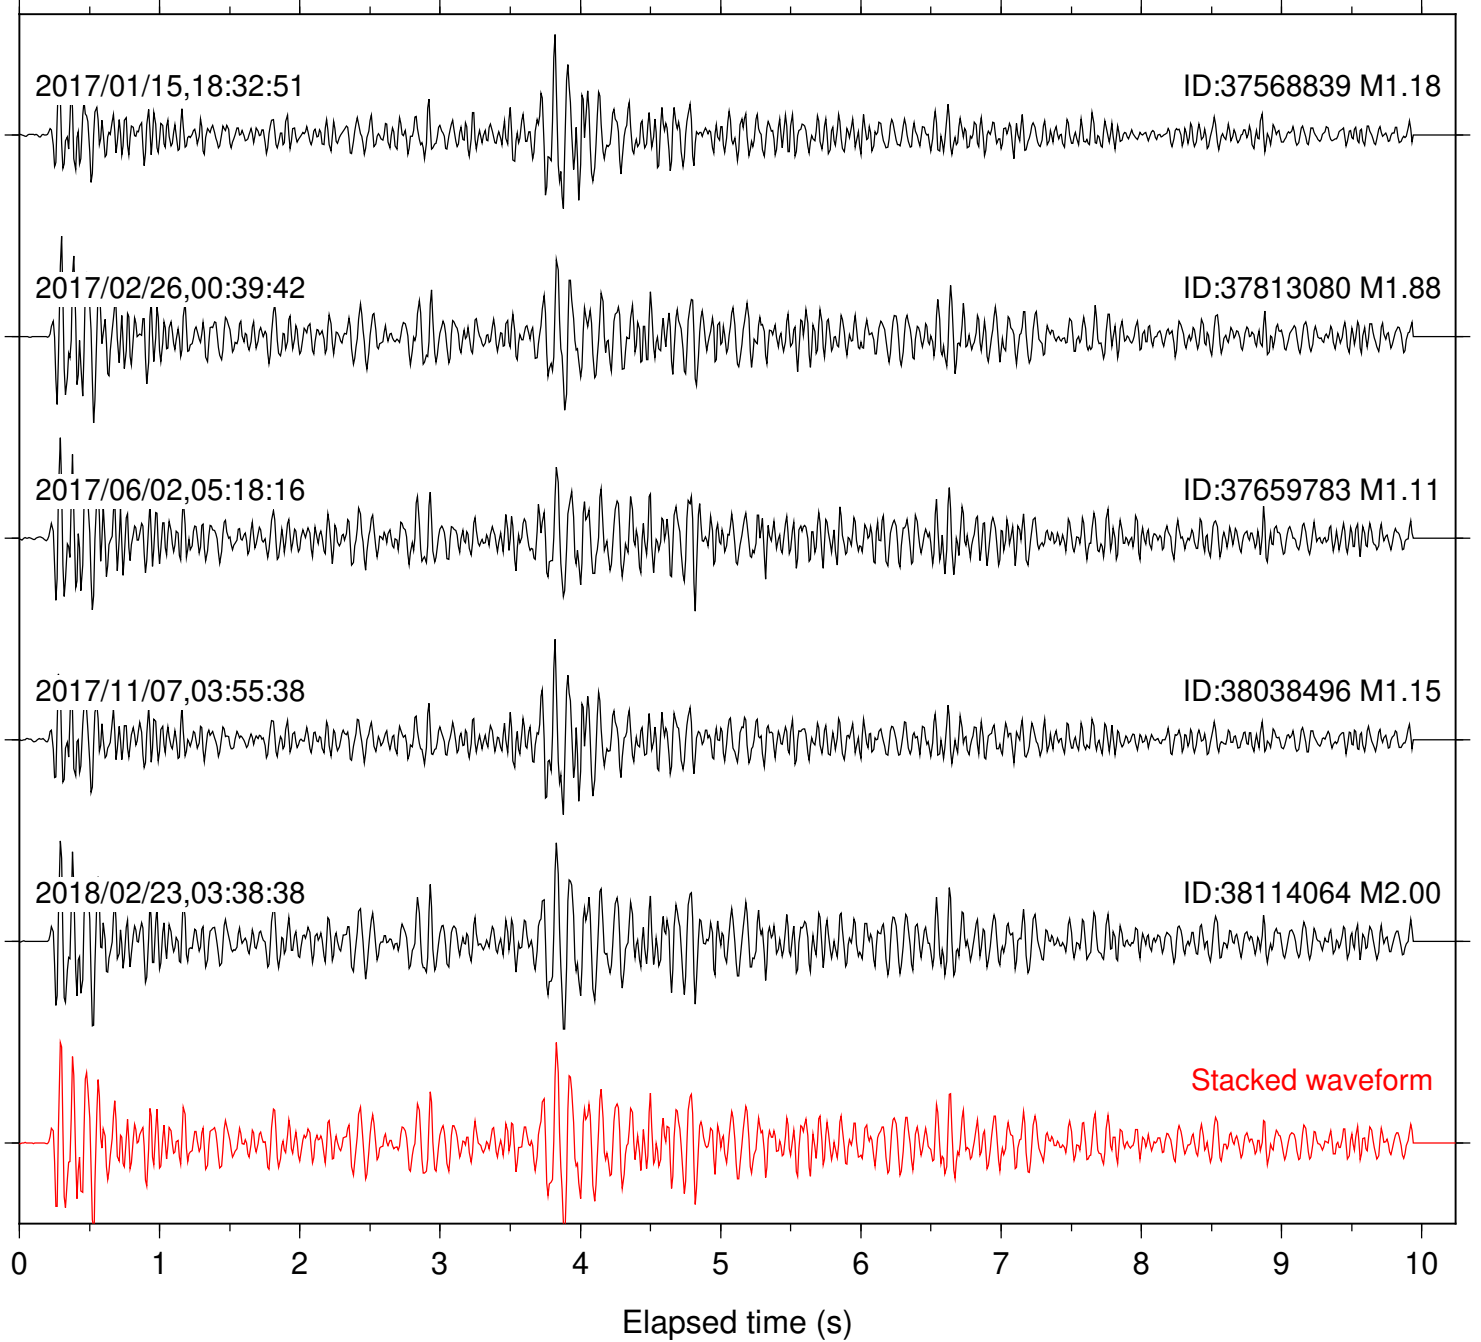

Station: BAC Com: EHZ

Focal depth: 6.31 km