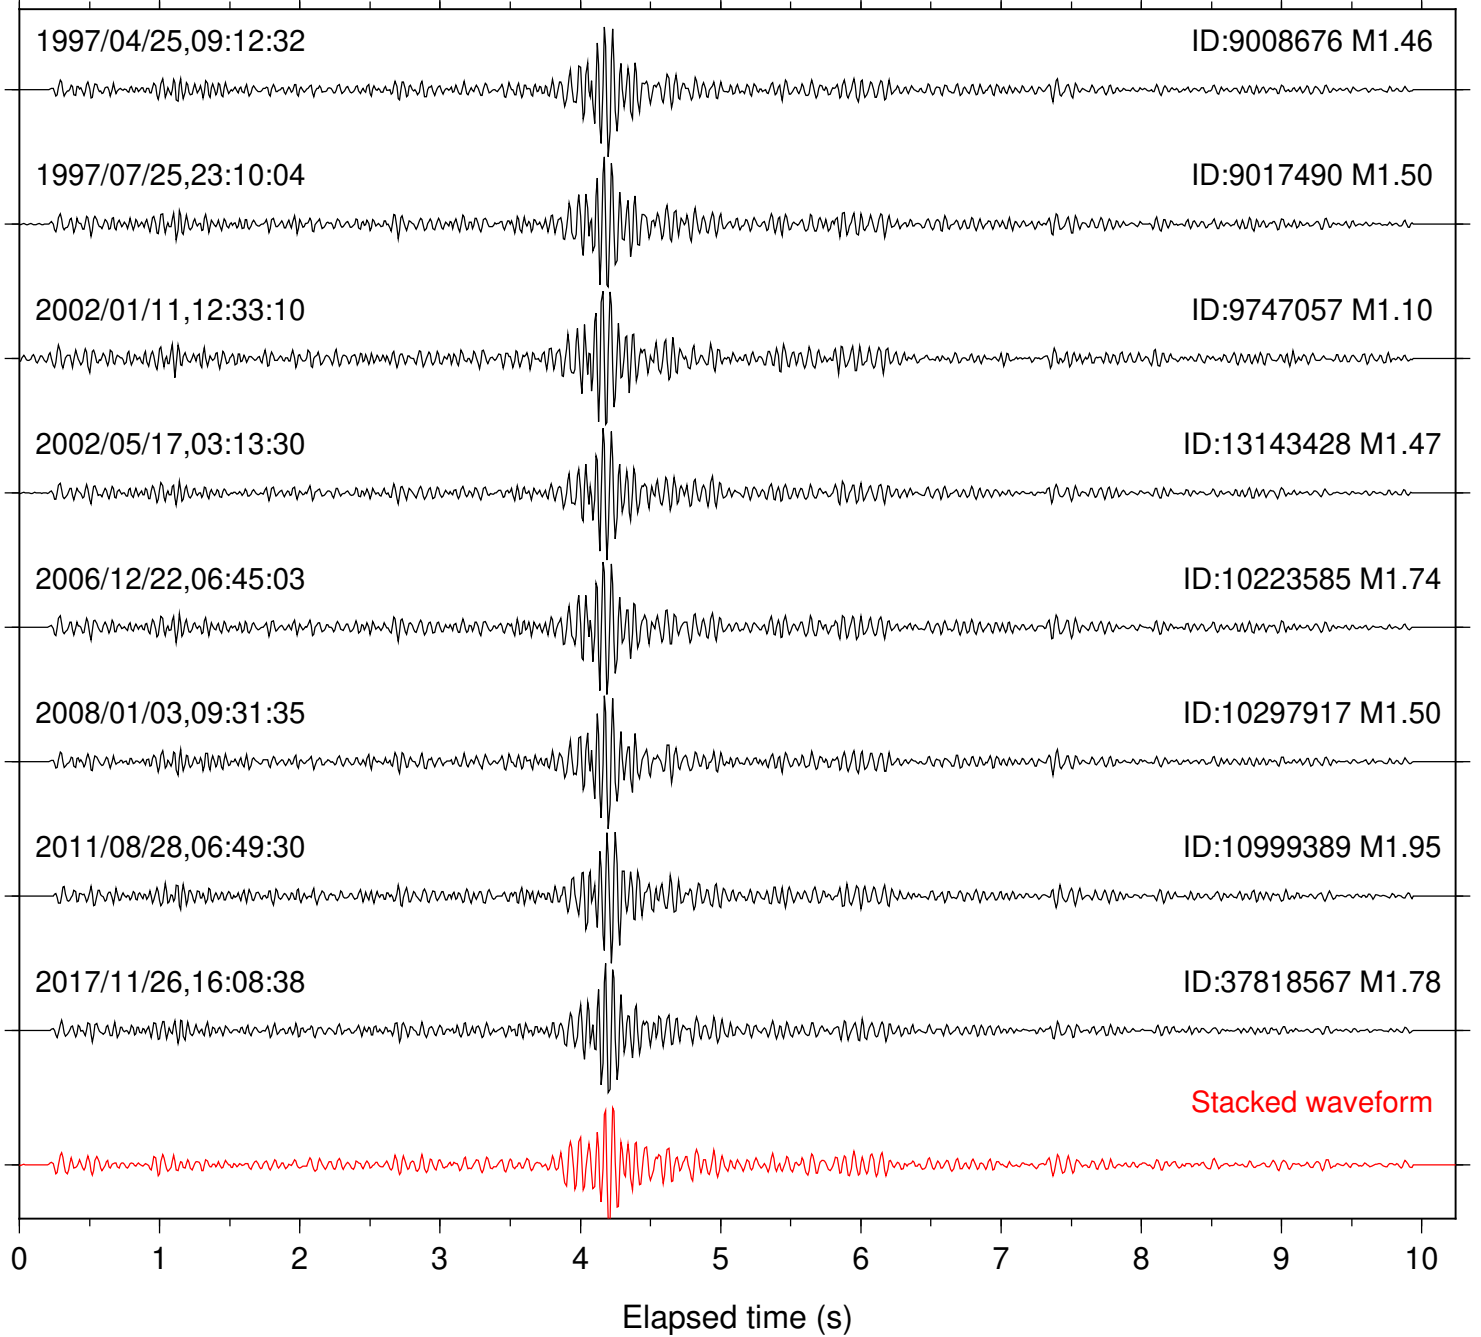

Focal depth: 17.80 km

Station: HMT2 Com: HHZ

Focal depth: 17.81 km

Station: KNW Com: HHZ

Focal depth: 17.80 km

Station: PFO Com: HHZ

Focal depth: 17.80 km

Station: PMD Com: HHZ