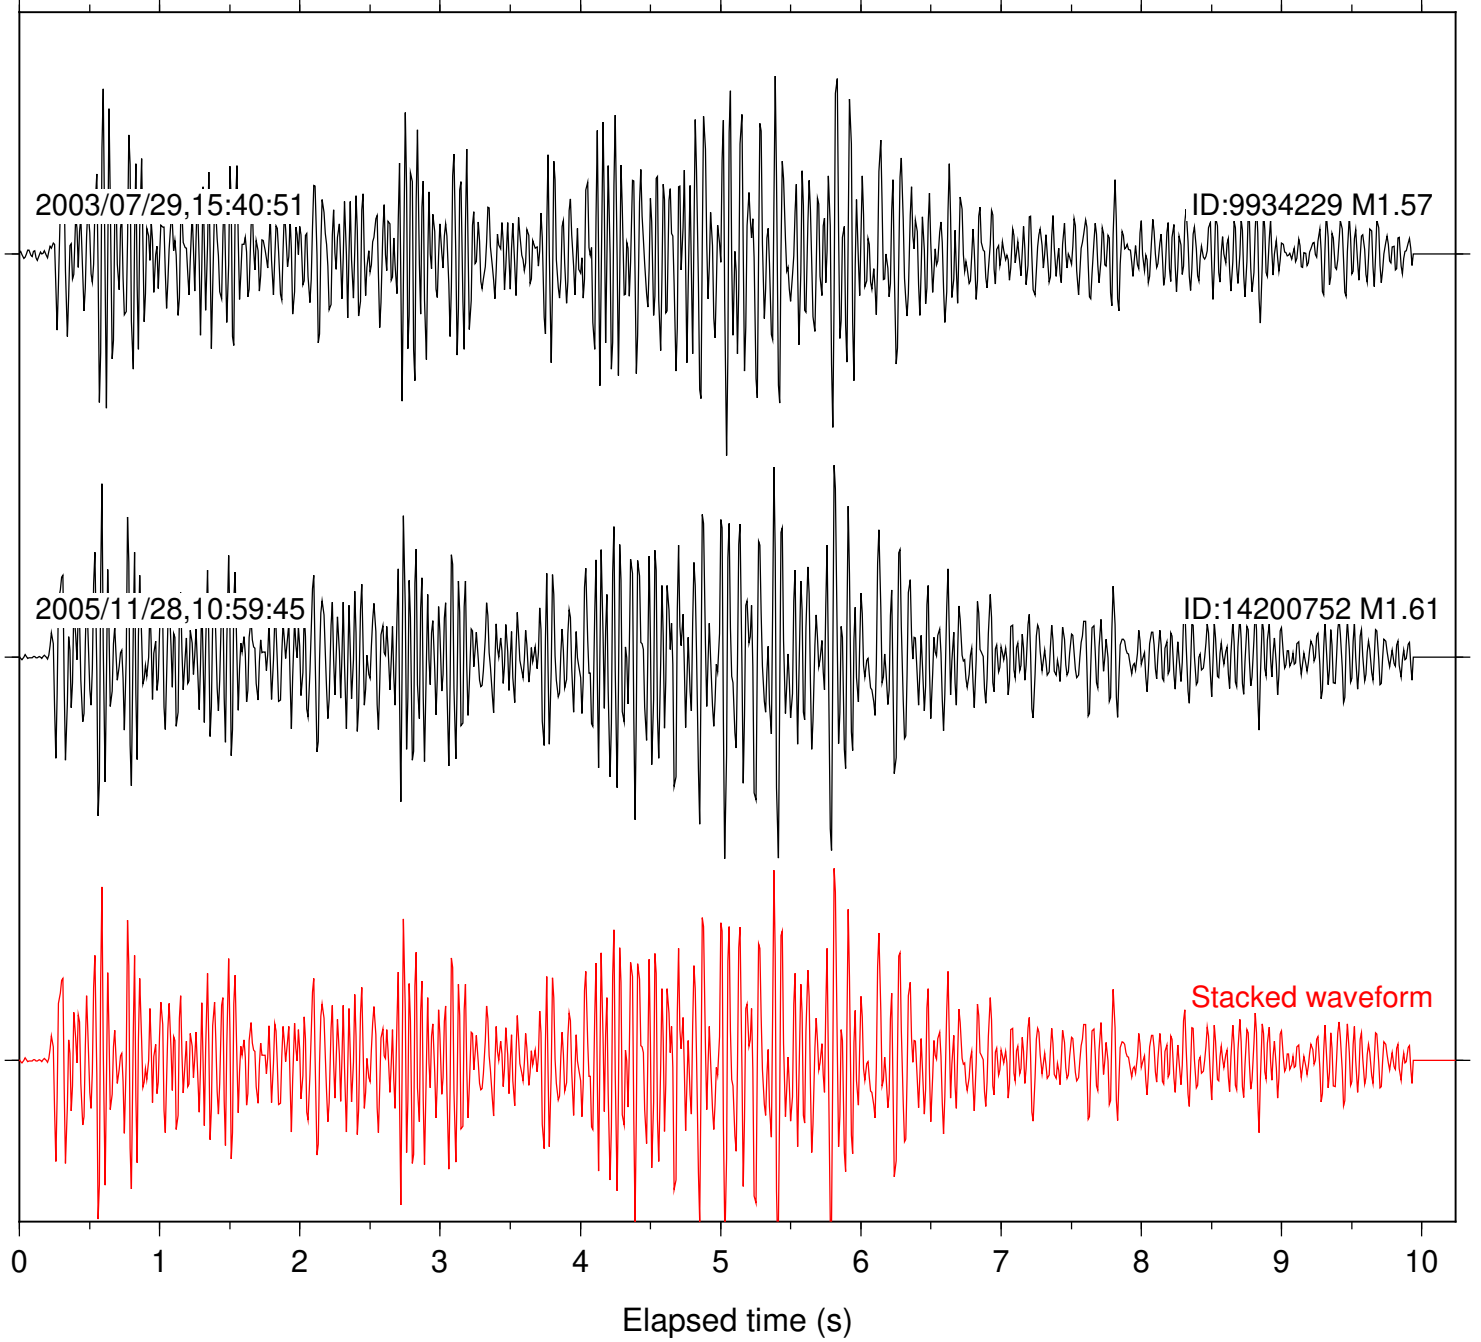

Stacked waveform

Station: FRD Com: HHZ

Focal depth: 13.24 km

Station: PLM Com: HHZ

Focal depth: 13.24 km

Station: SND Com: HHZ

Focal depth: 13.24 km

Station: AGA Com: HHZ