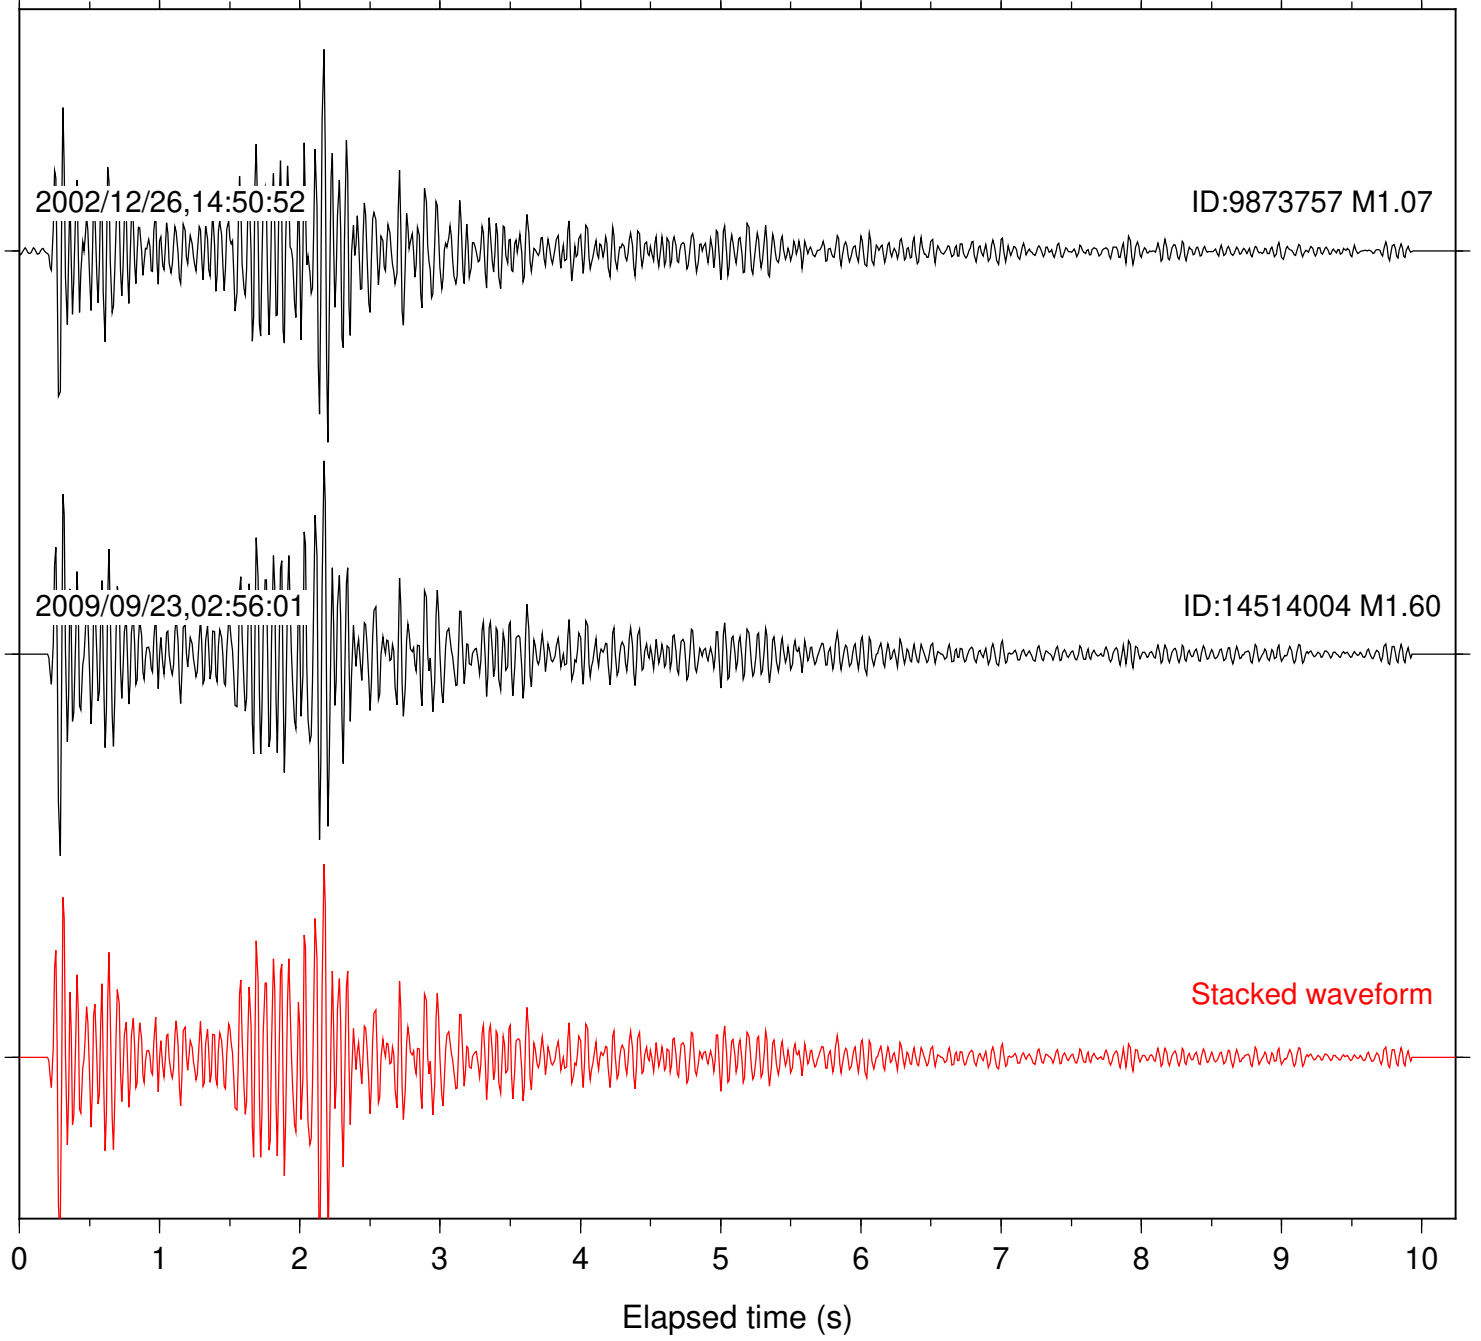

Station: PFO Com: HHZ

Focal depth: 6.13 km