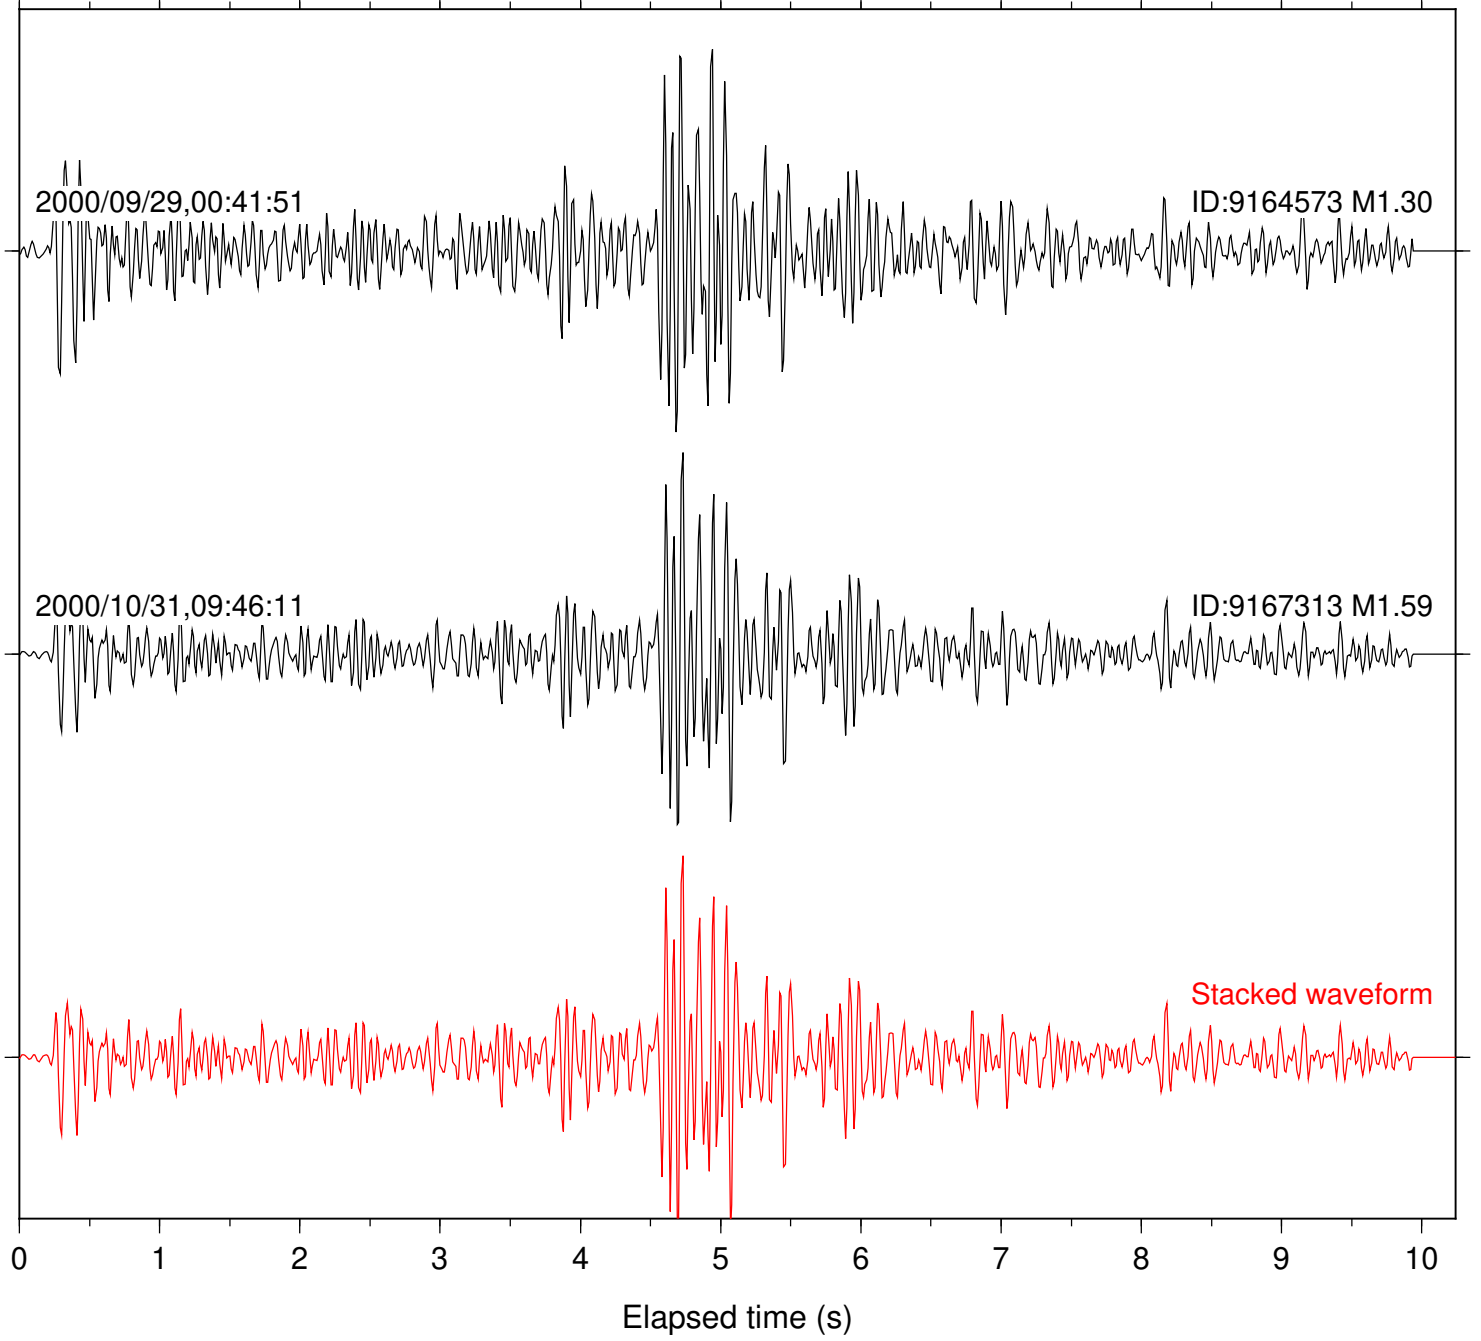

Station: OLY Com: EHZ

Focal depth: 13.29 km