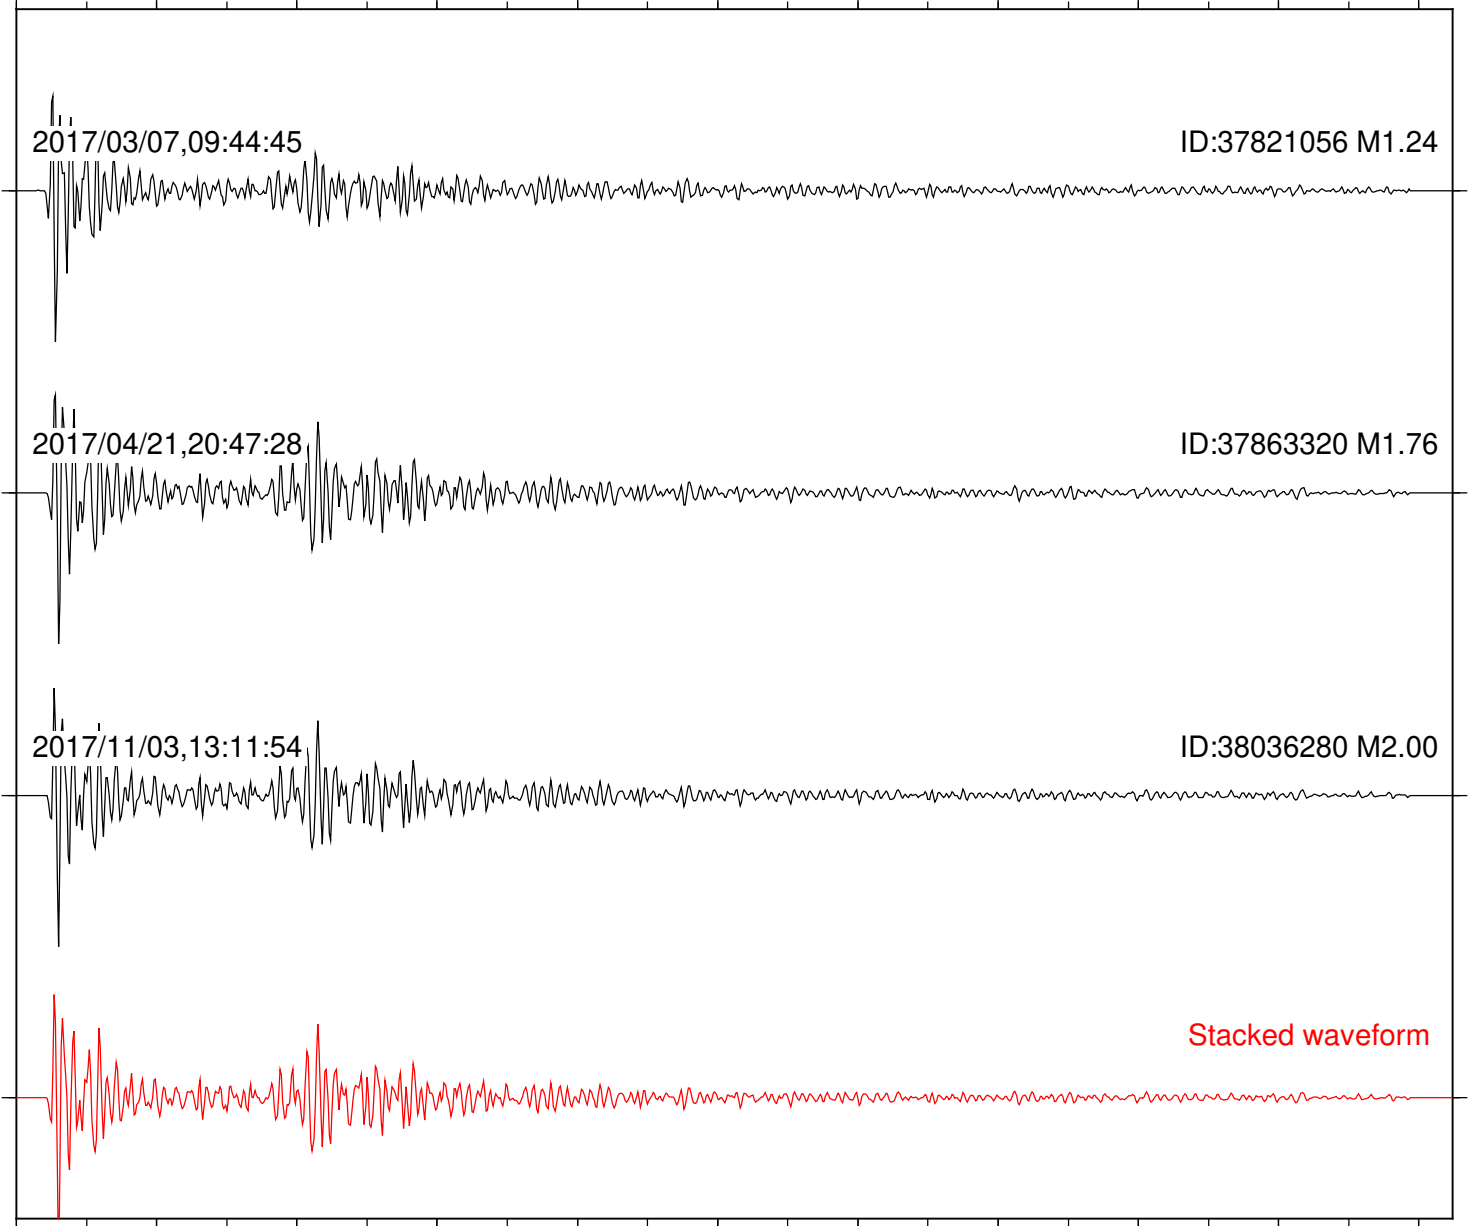

Station: B093 Com: EHZ

Focal depth: 5.80 km

2017/03/07,09:44:45

ID:37821056 M1.24

2017/04/21,20:47:28

ID:37863320 M1.76

2017/11/03,13:11:54

ID:38036280 M2.00

Stacked waveform

0 1 2 3 4 5 6 7 8 9 10

Elapsed time (s)