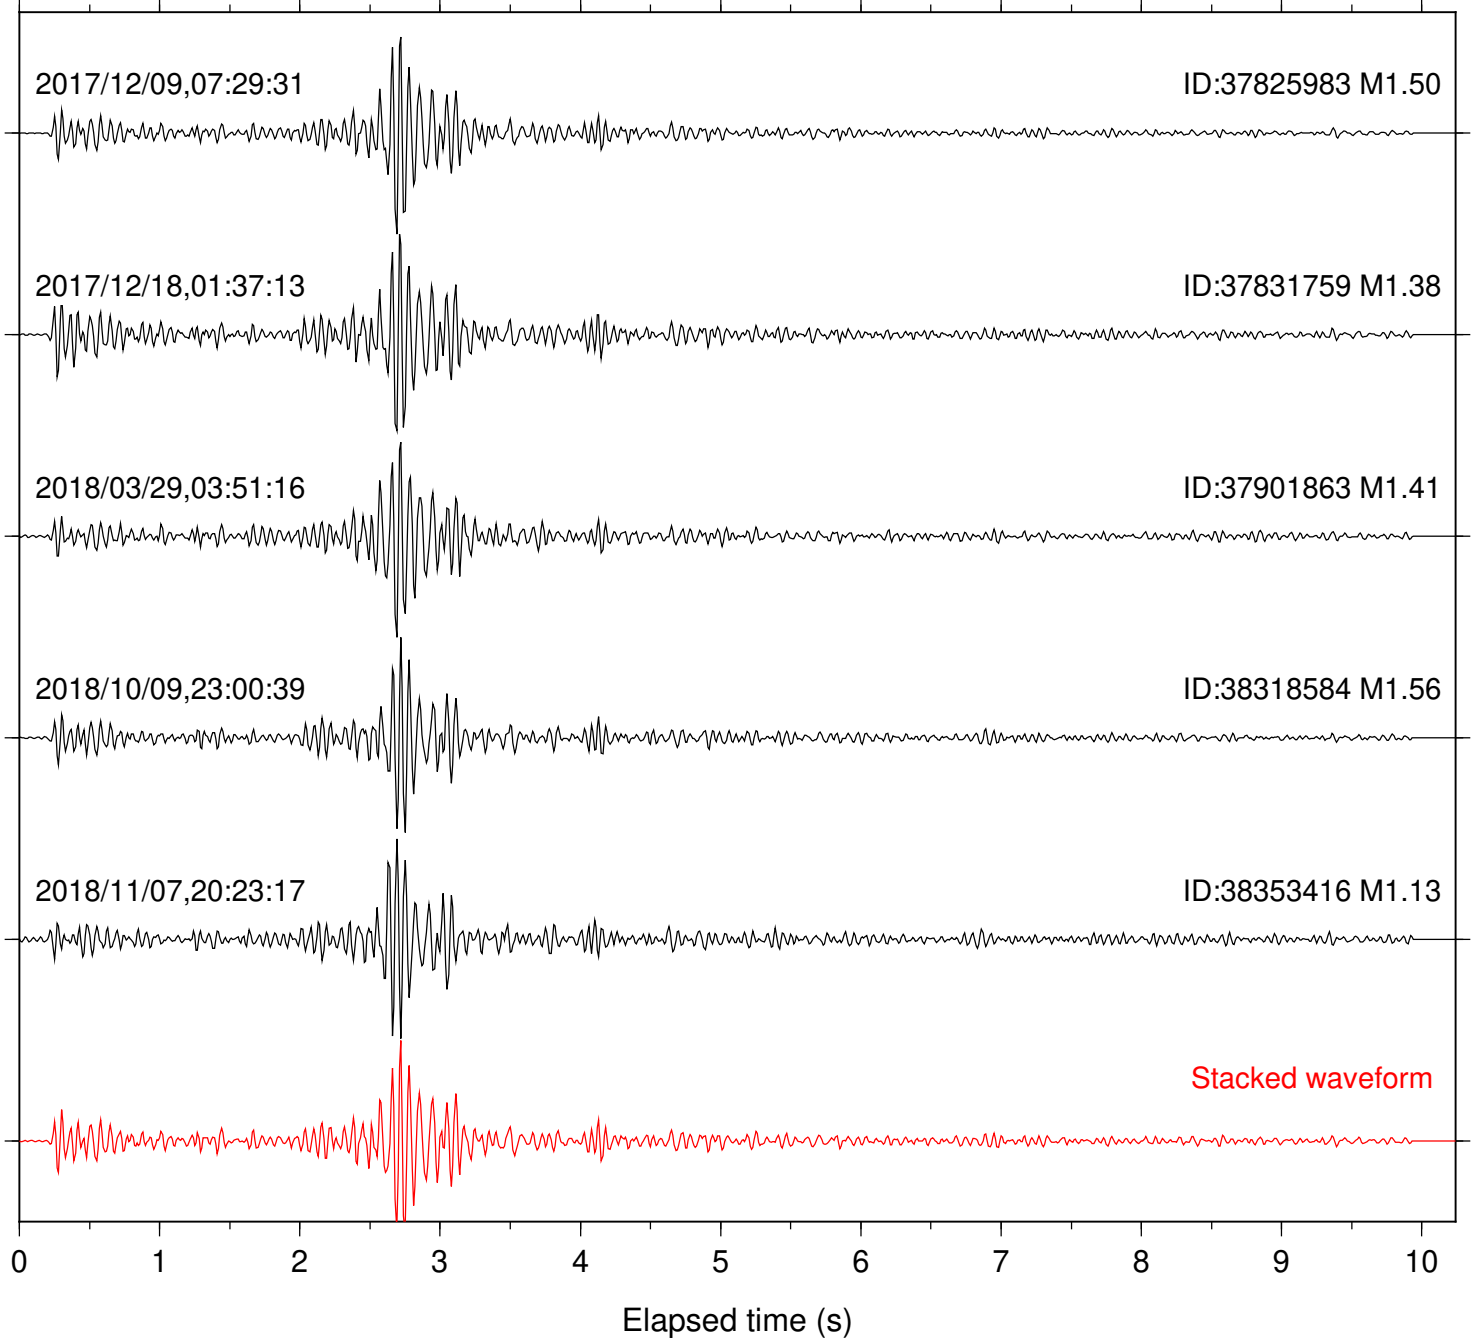

Station: RDM Com: HHZ

Focal depth: 6.83 km