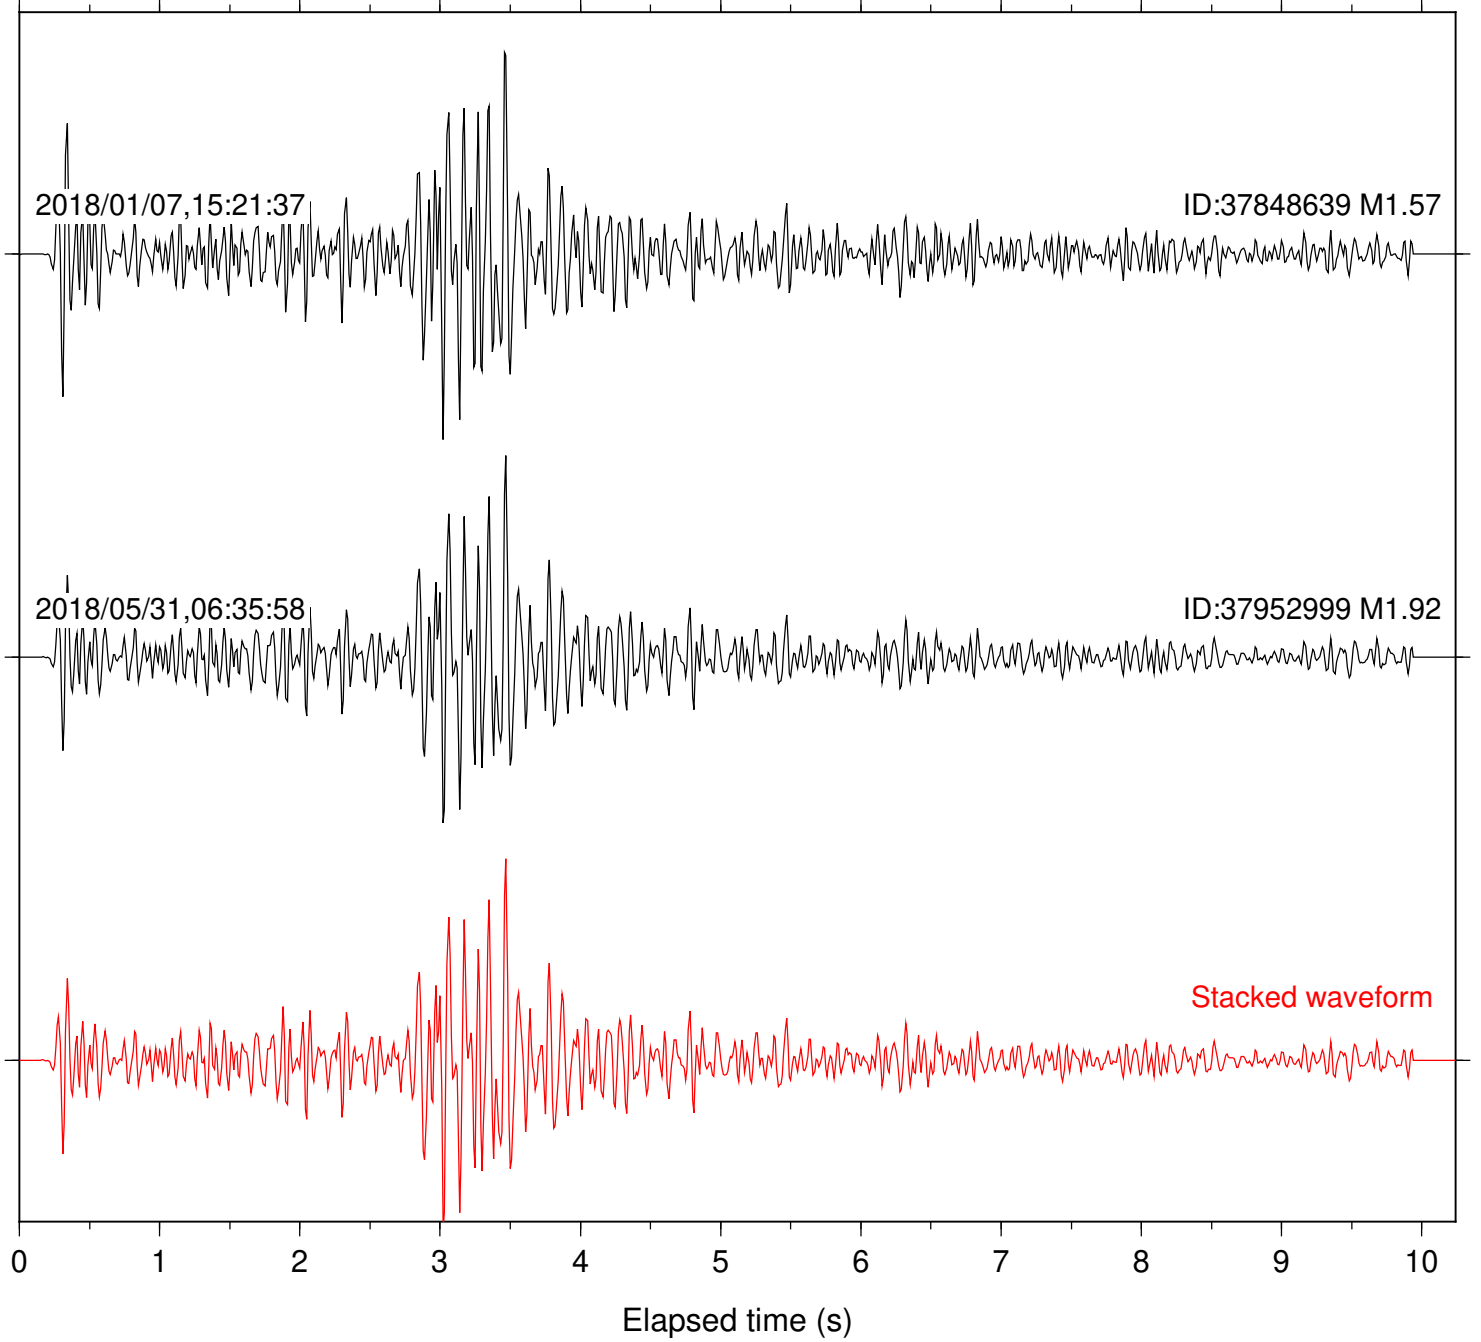

Station: B082 Com: EHZ

Focal depth: 6.75 km