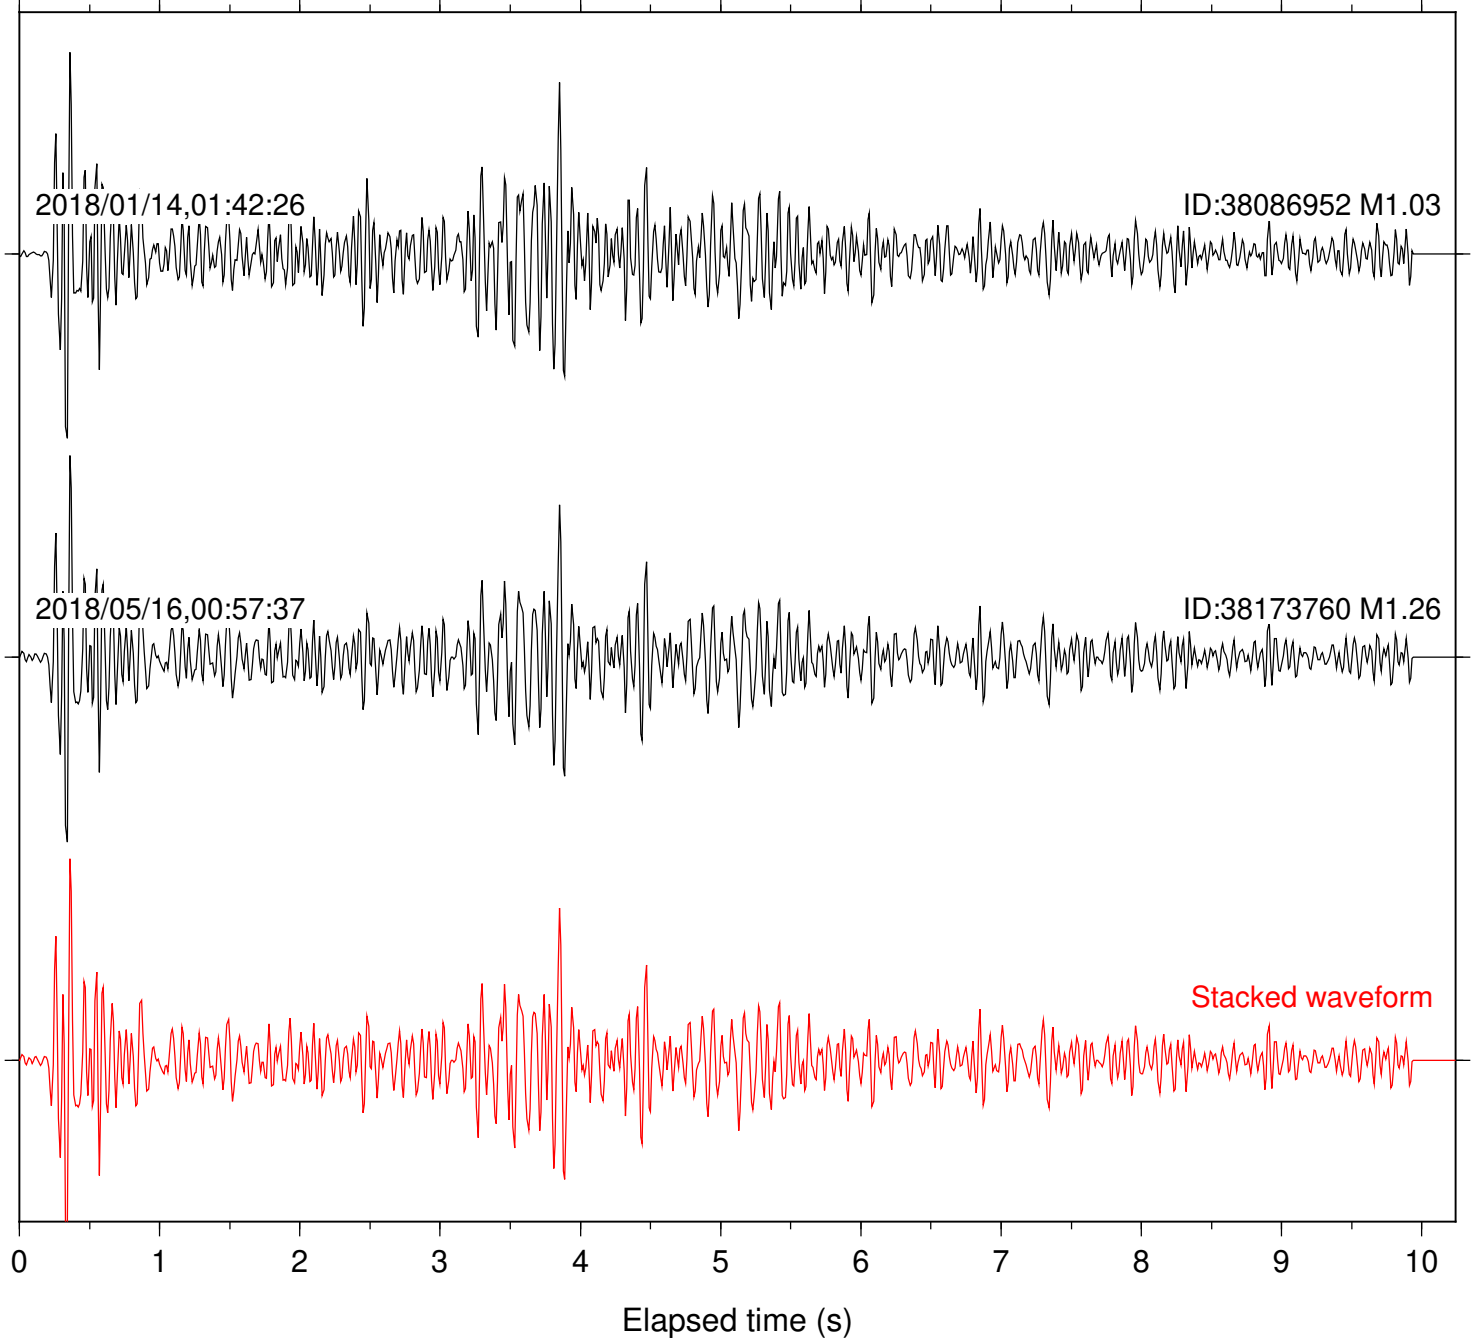

Station: B081 Com: EHZ

Focal depth: 6.30 km