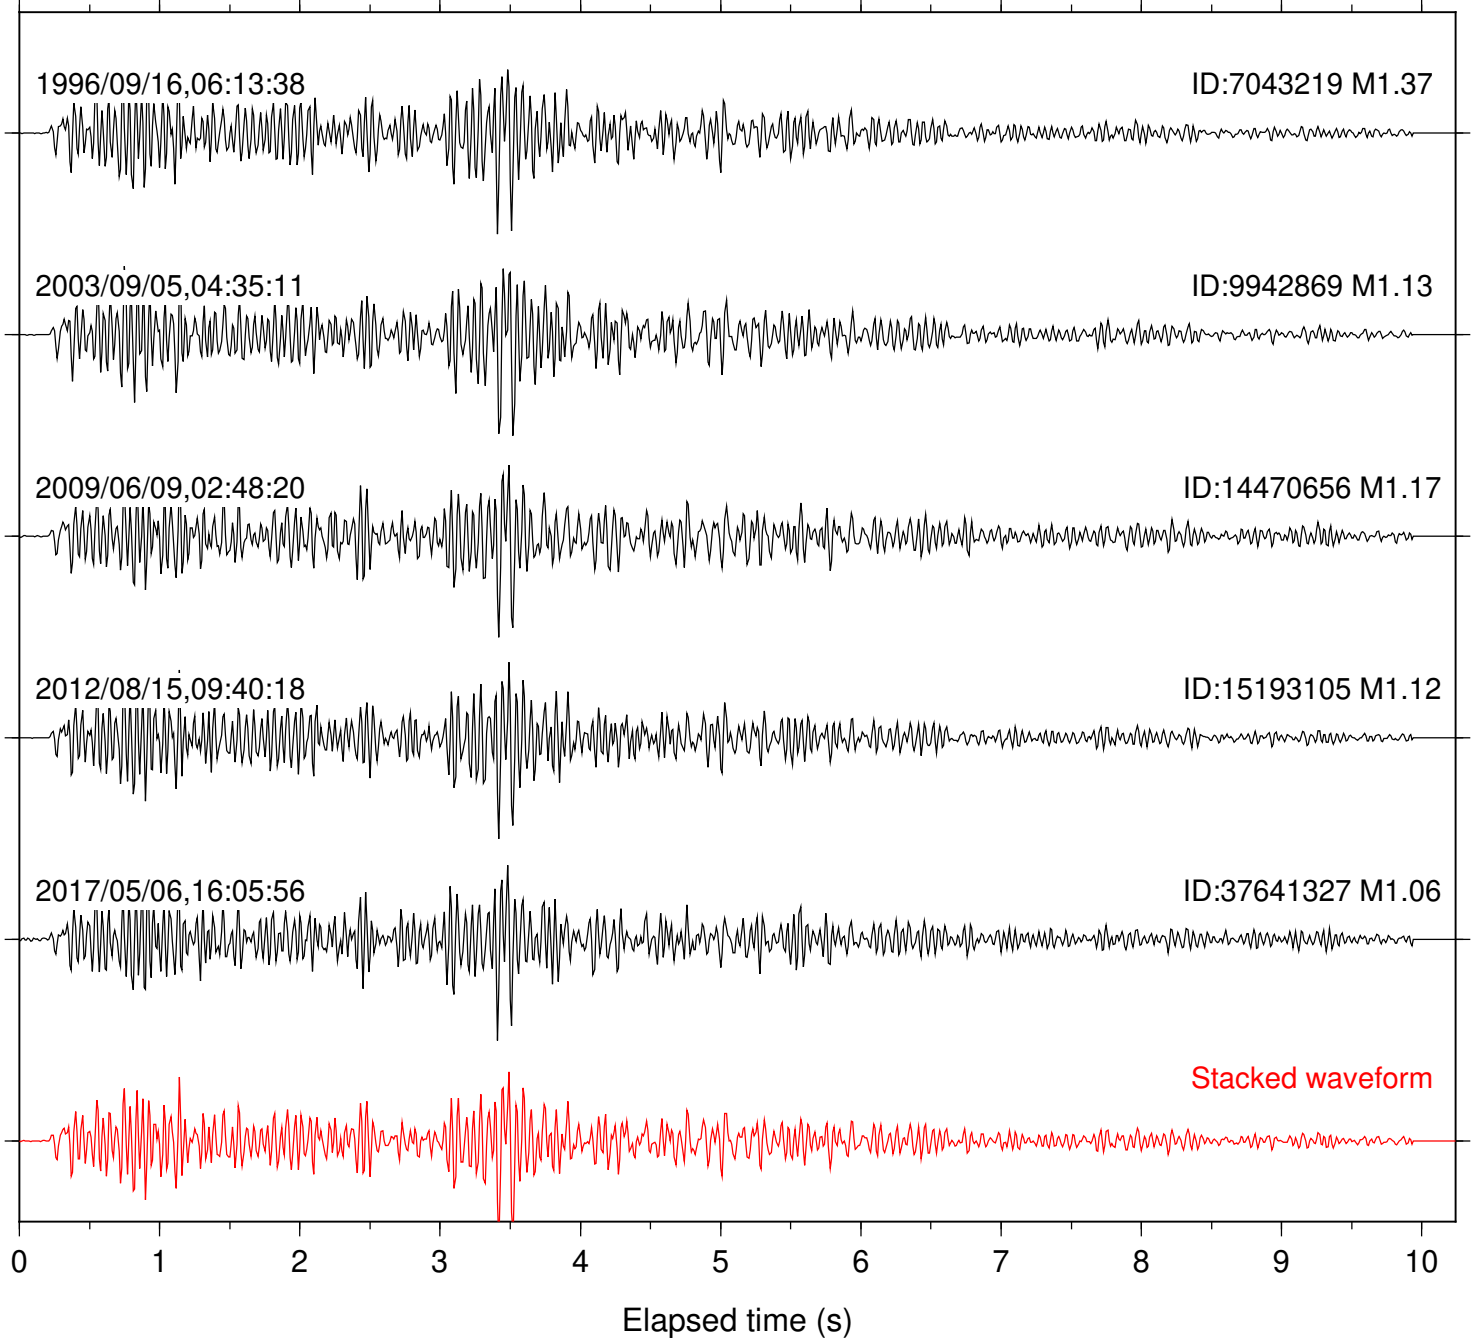

Station: LVA2 Com: HHZ

Focal depth: 10.68 km