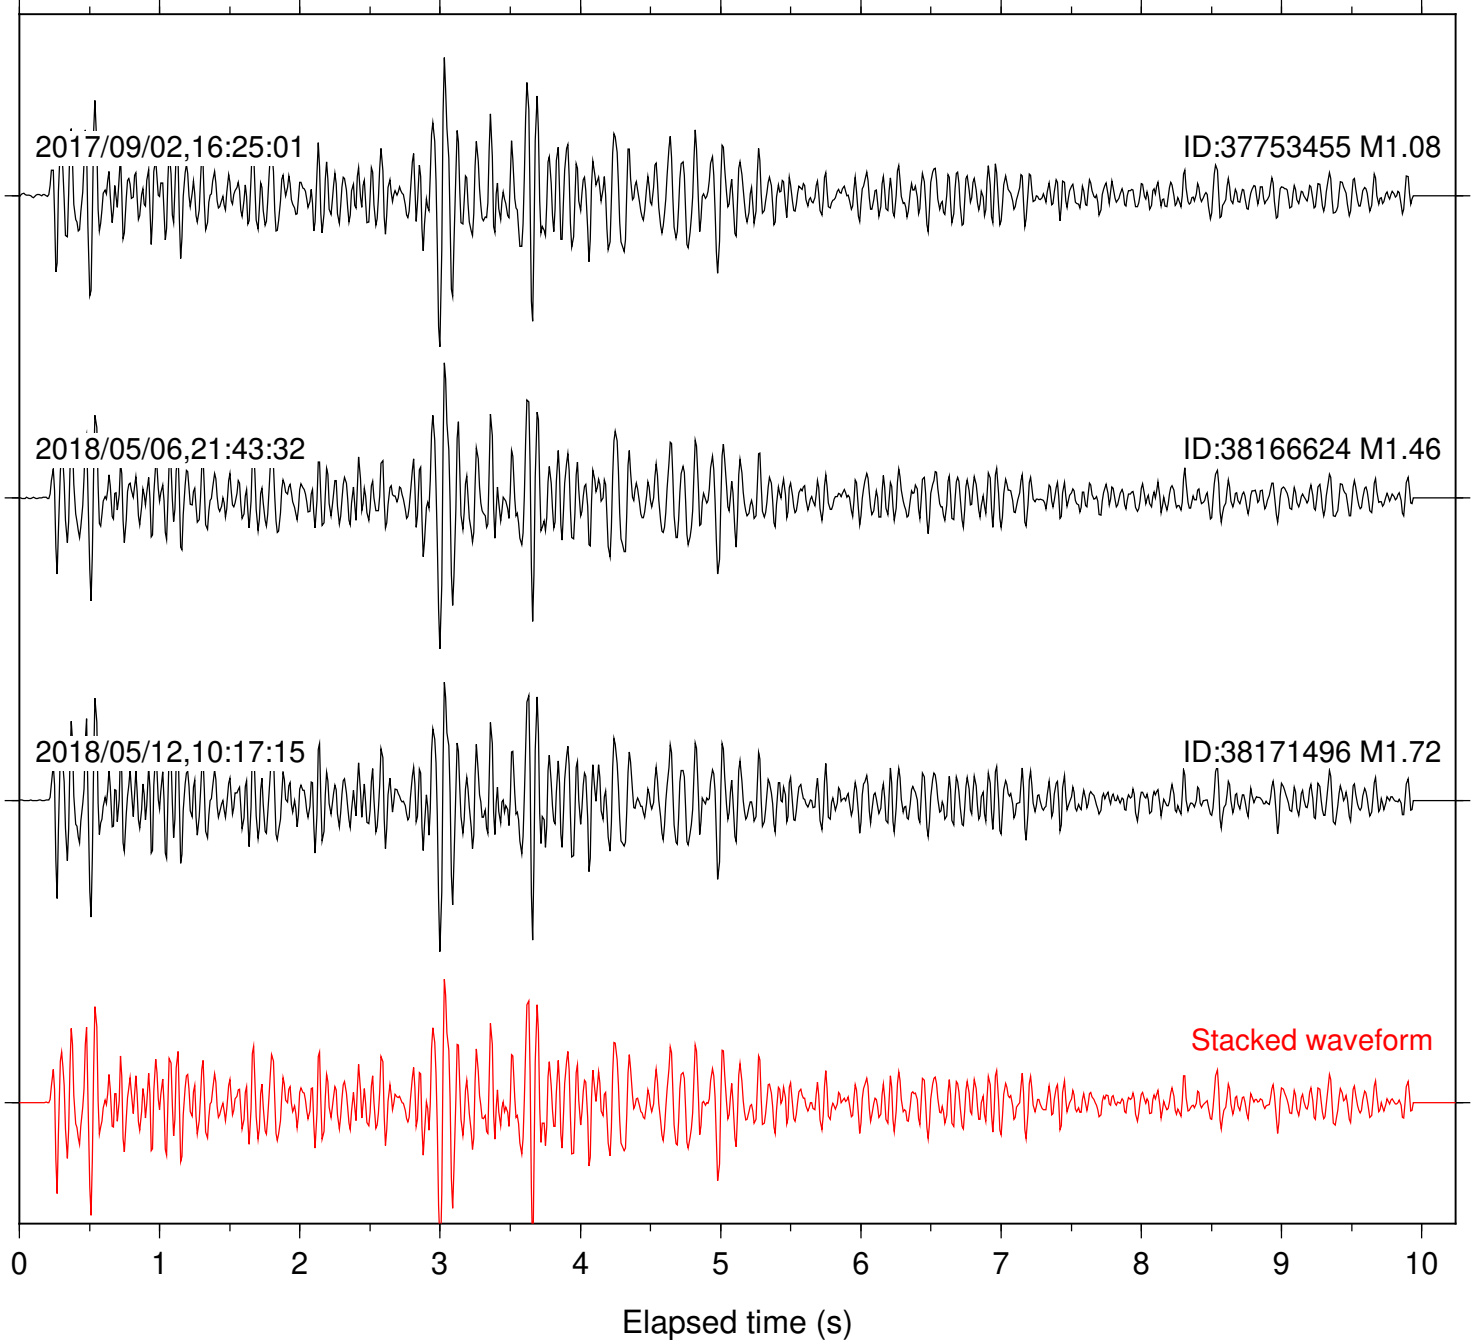

Station: B088 Com: EHZ

Focal depth: 6.70 km