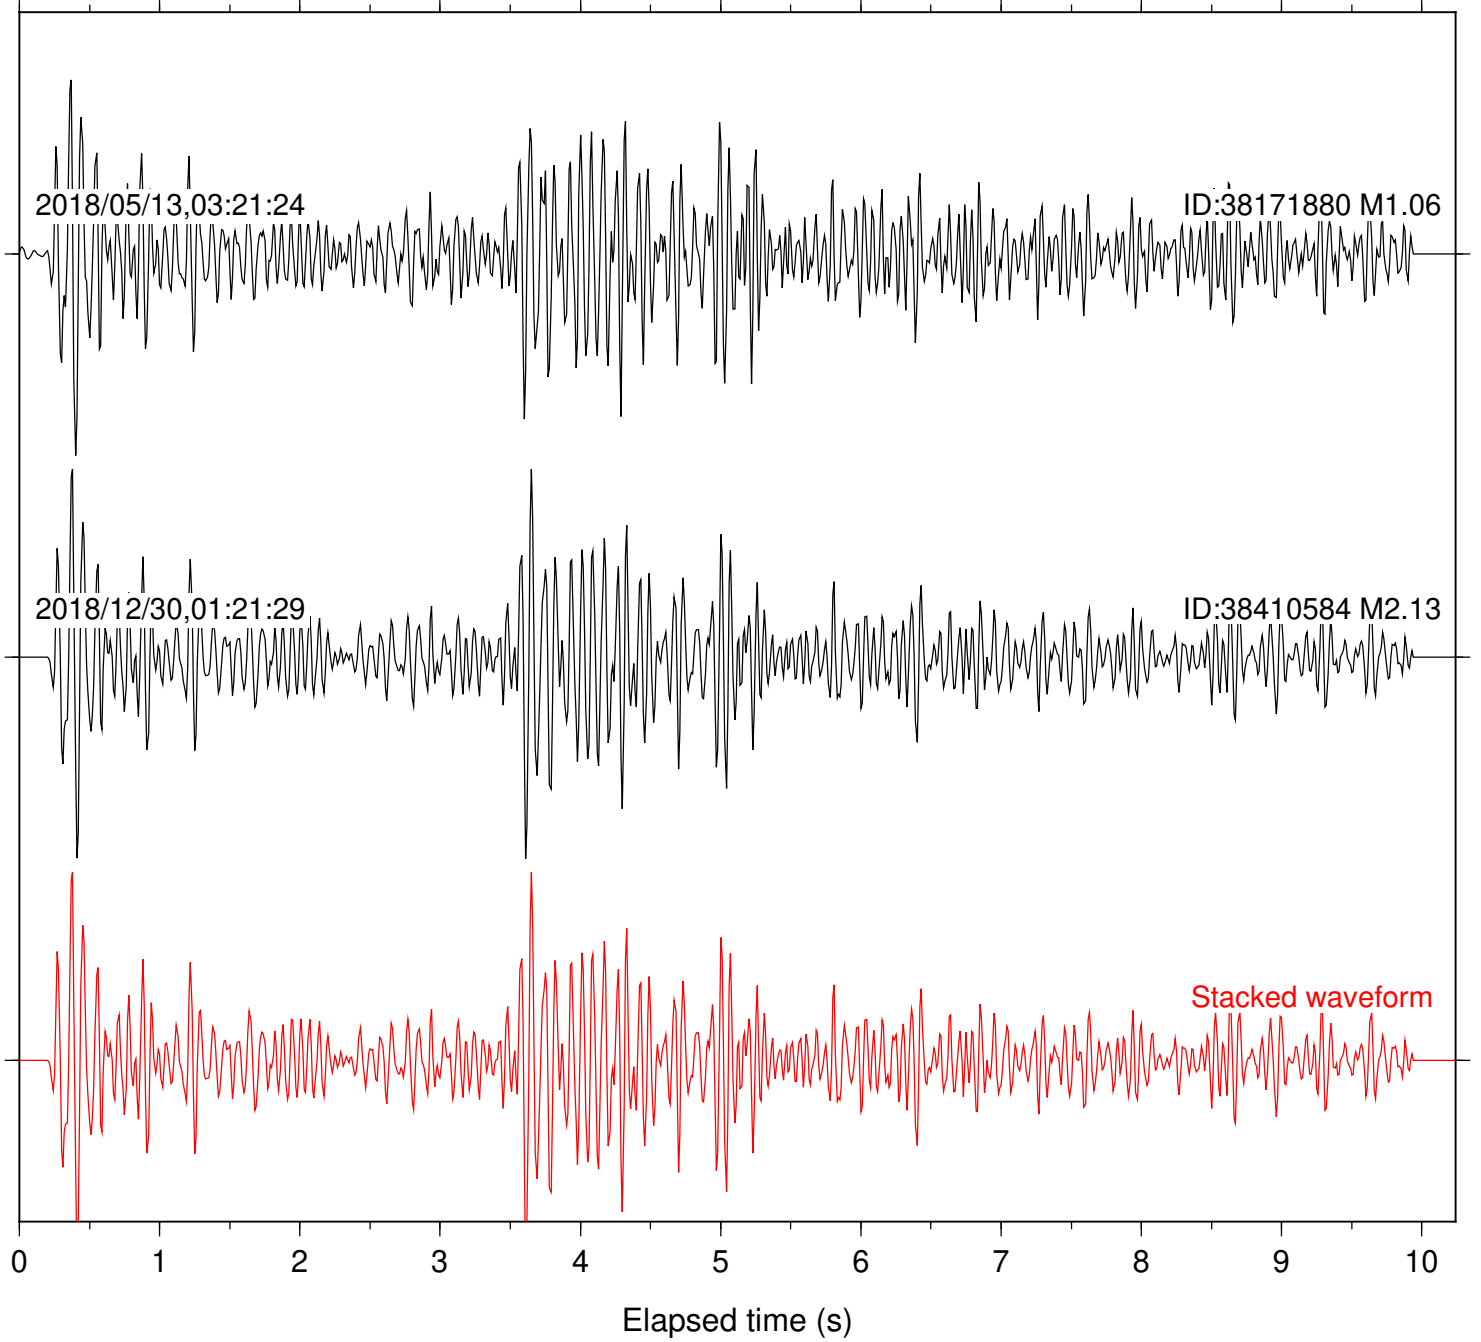

Focal depth: 7.21 km

Station: HMT2 Com: HHZ

Focal depth: 7.21 km

Station: KNW Com: HHZ

Focal depth: 7.21 km

Station: POB2 Com: HHZ

Focal depth: 7.21 km

Station: RRSP Com: HHZ