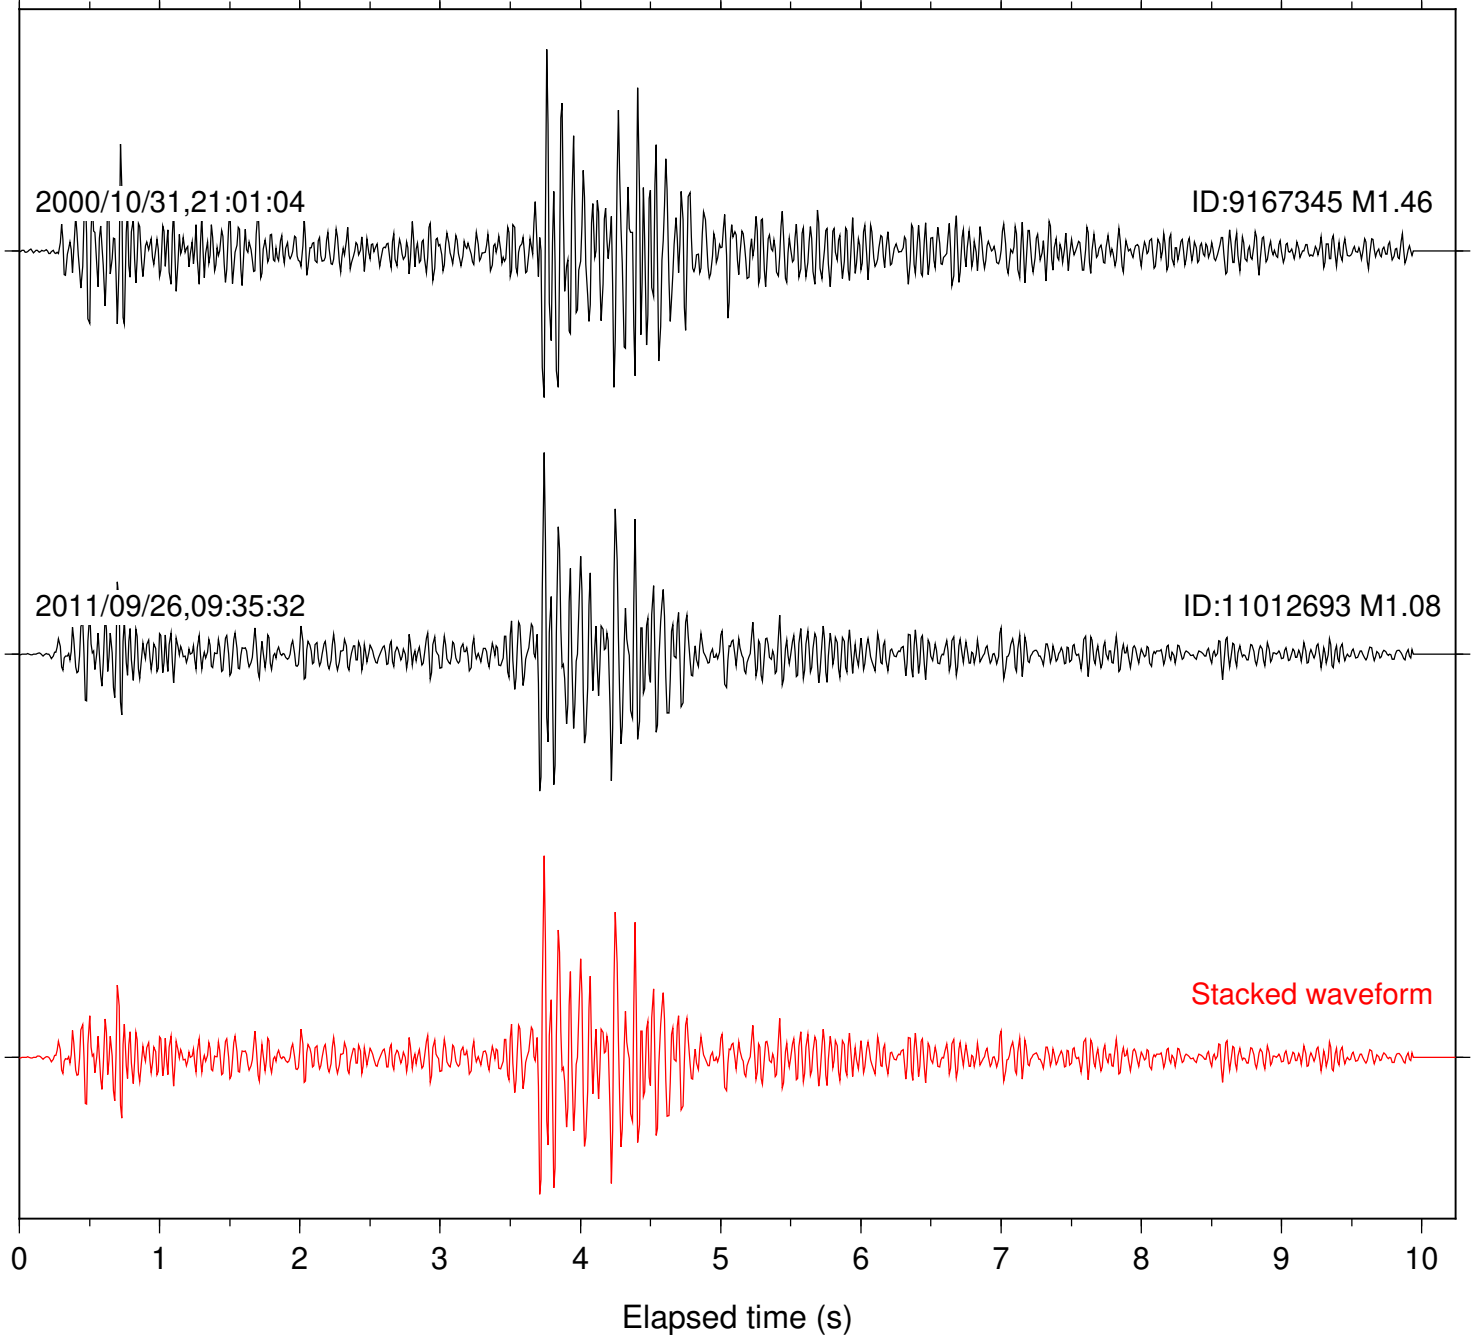

Station: HMT2 Com: HHZ

Focal depth: 16.21 km