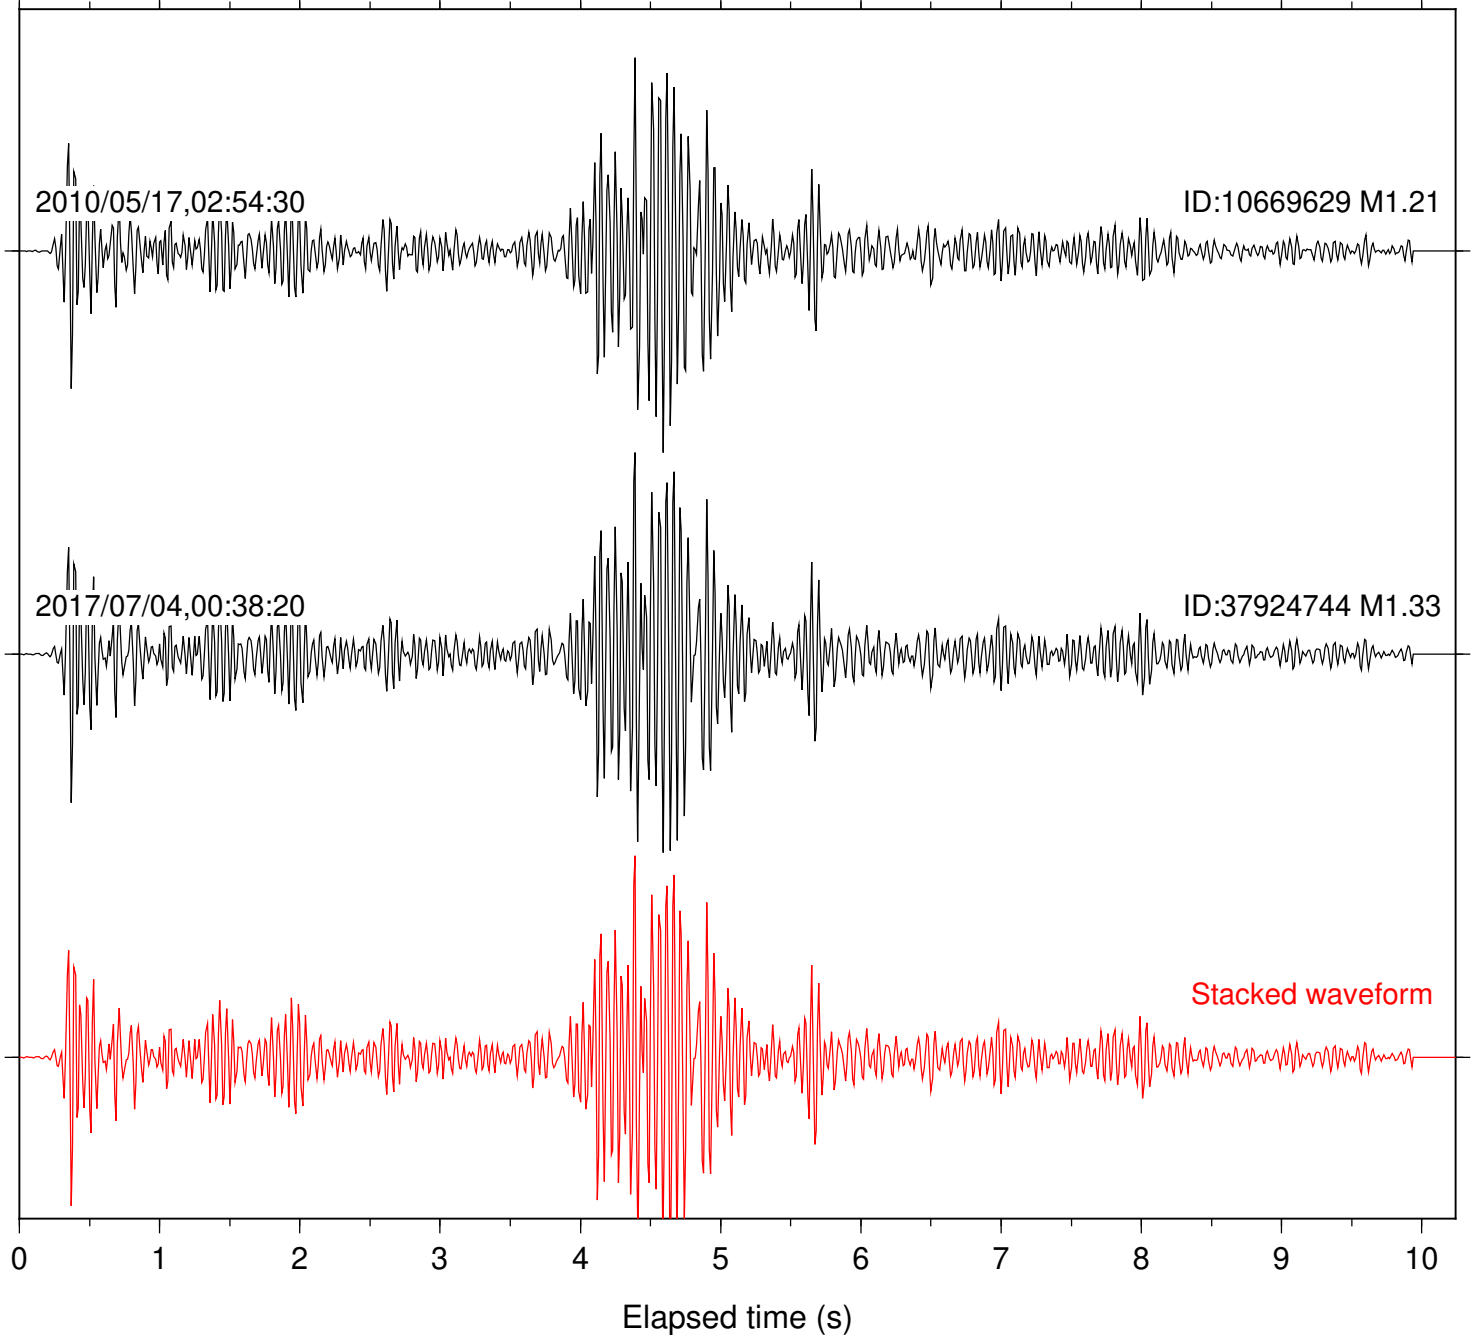

Station: FRD Com: HHZ

Focal depth: 17.70 km

Station: HMT2 Com: HHZ

Focal depth: 17.72 km

Station: KNW Com: HHZ

Focal depth: 17.70 km

Station: PFO Com: HHZ

Focal depth: 17.70 km