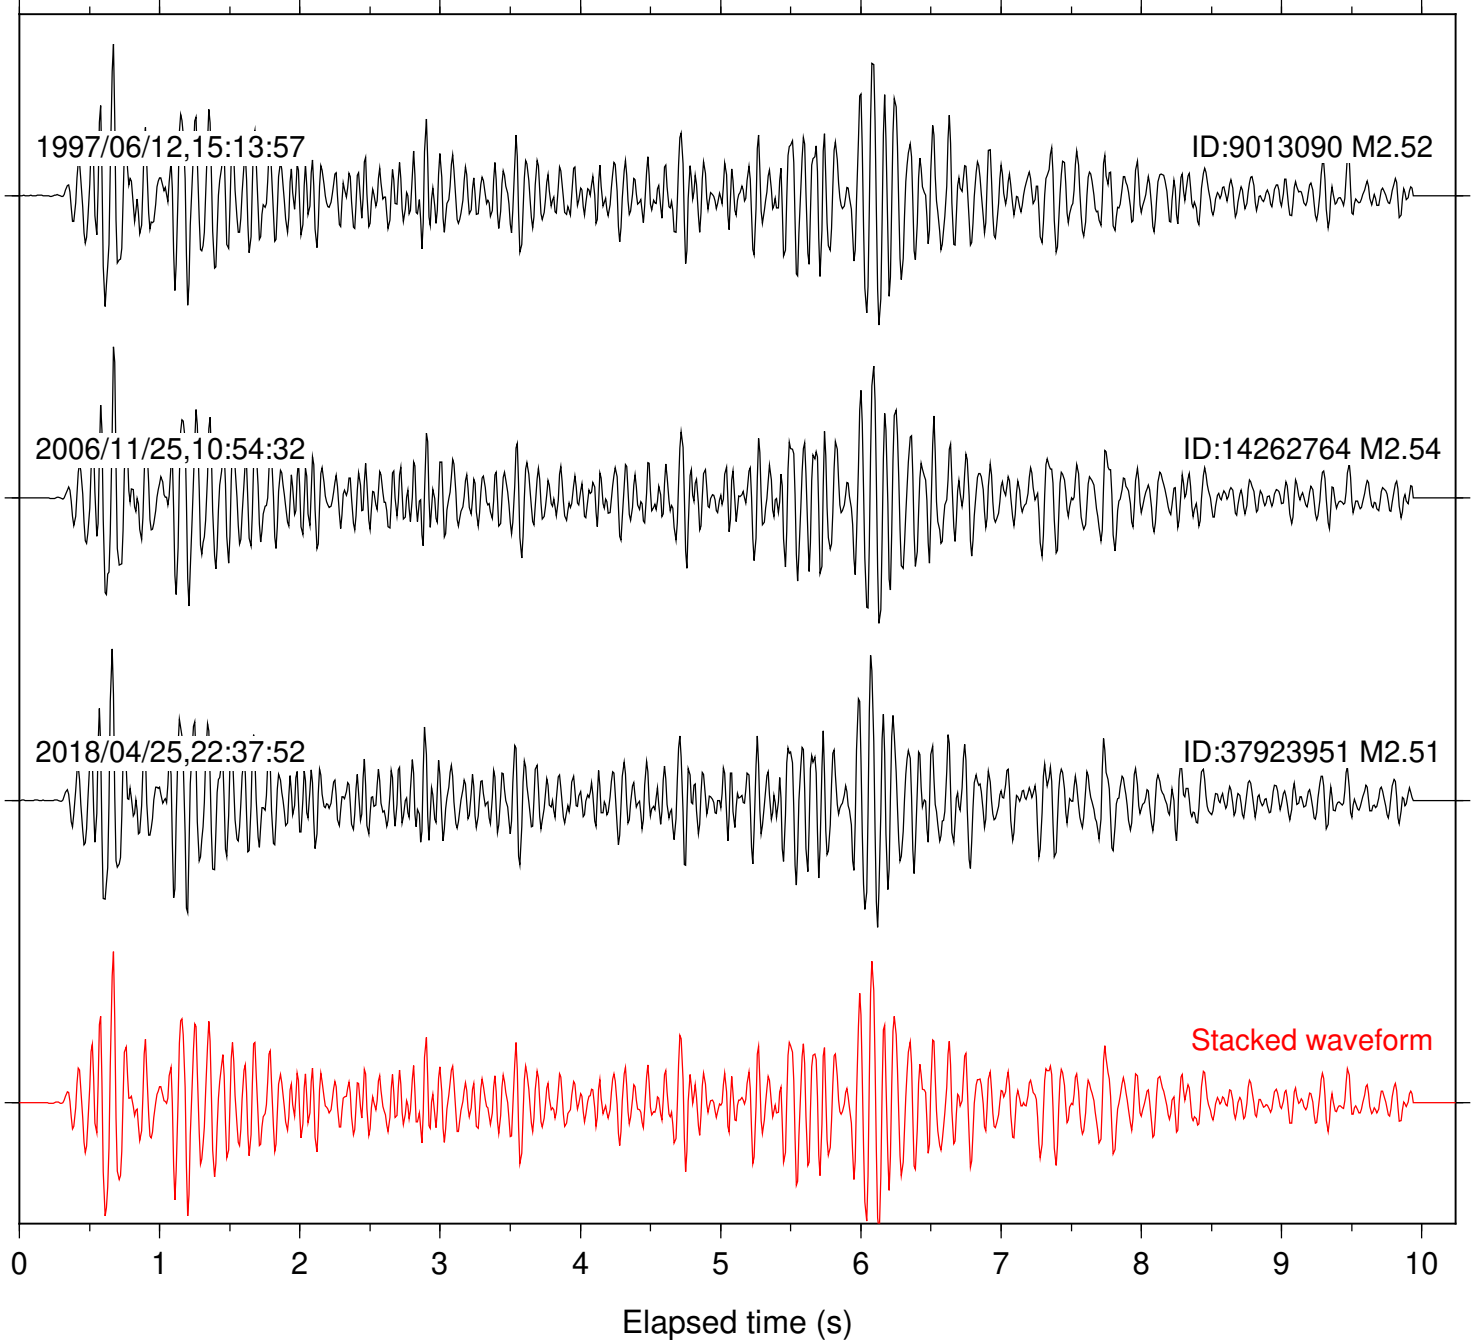

Station: SND Com: HHZ

Focal depth: 11.36 km