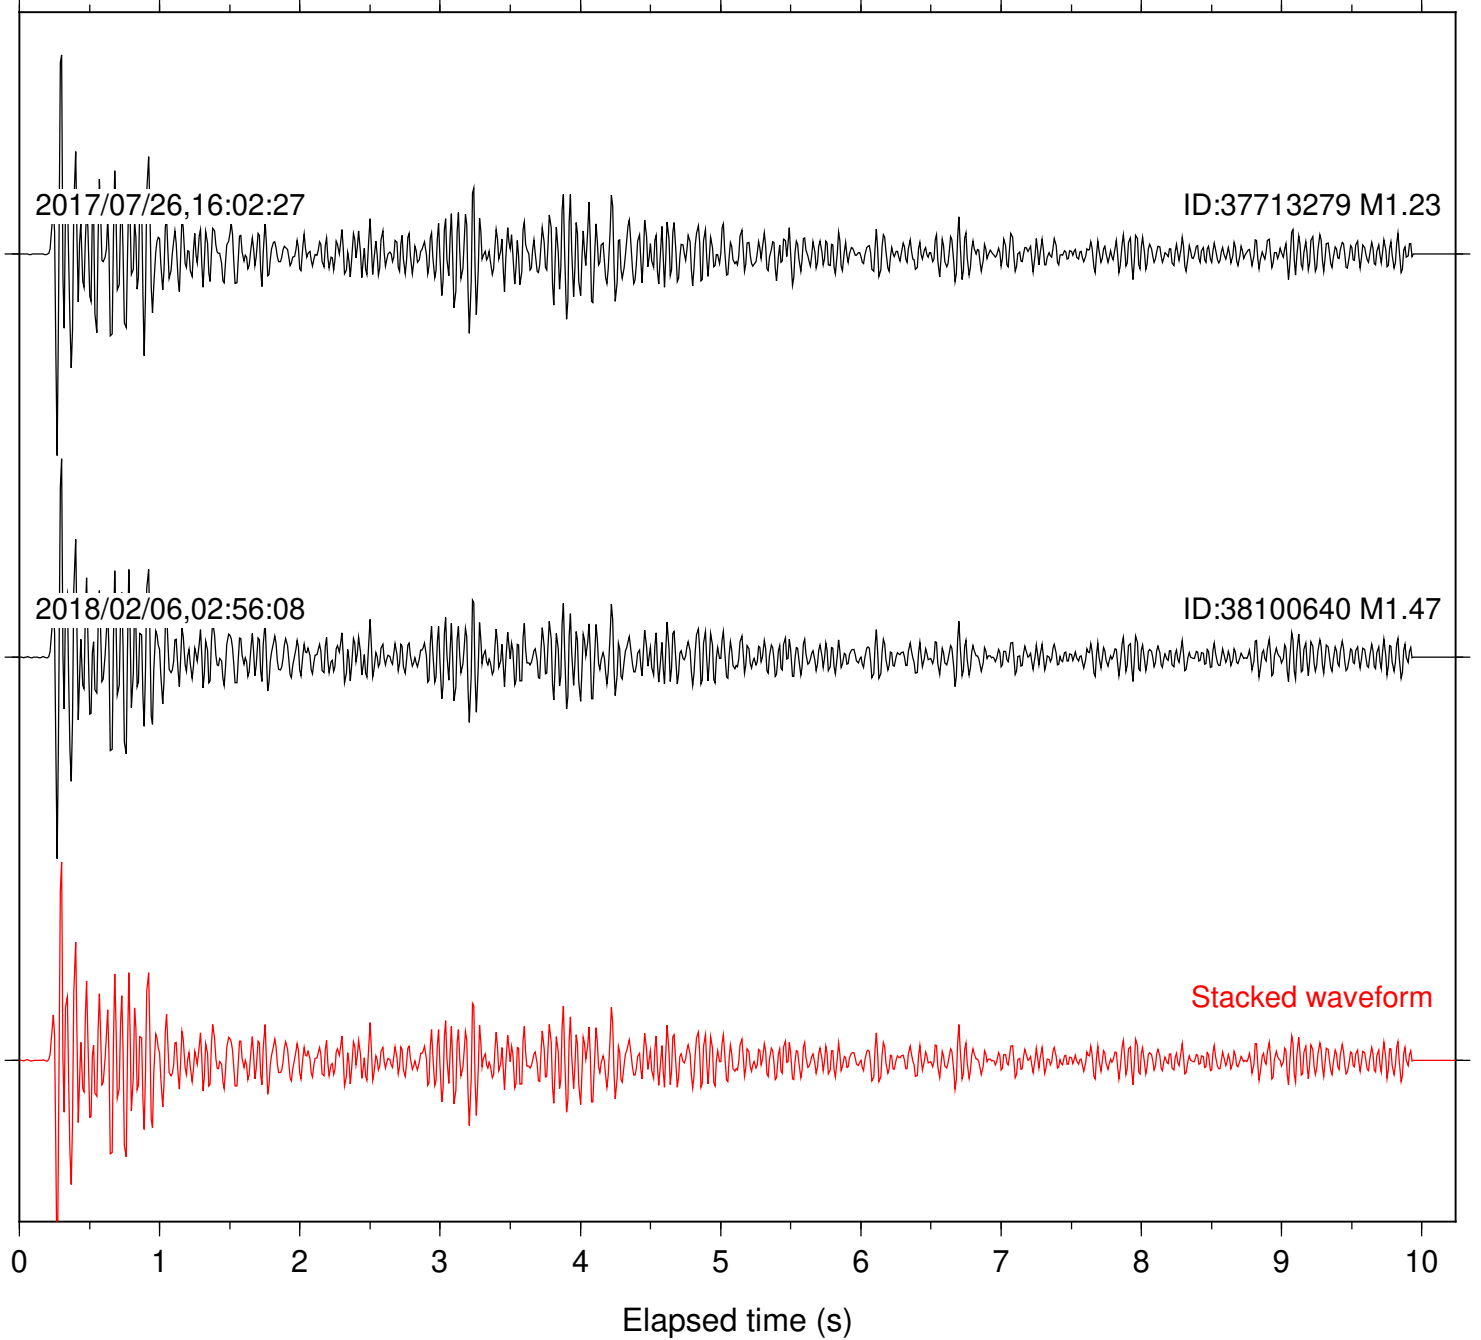

Station: KNW Com: HHZ

Focal depth: 5.28 km

Station: LKH Com: HHZ

Focal depth: 5.28 km

Station: LVA2 Com: HHZ

Focal depth: 5.28 km

Station: PFO Com: HHZ

Focal depth: 5.28 km