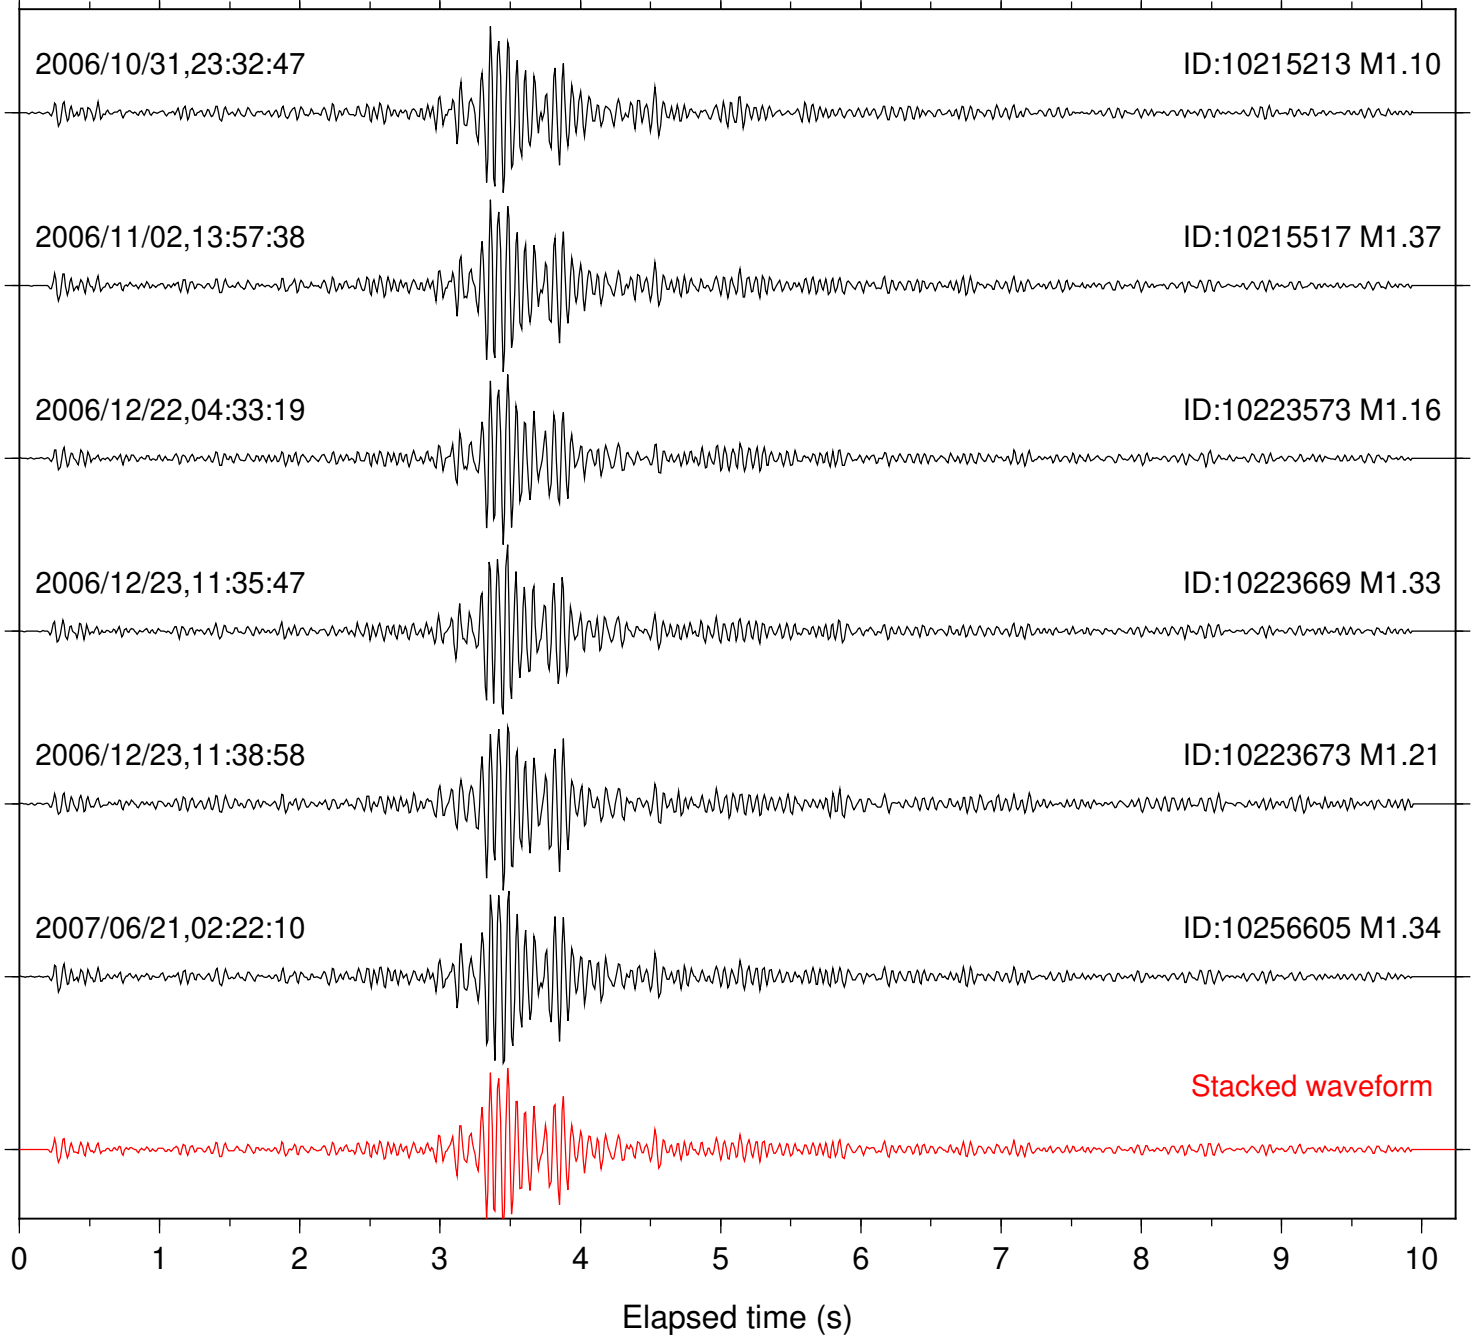

Station: PFO Com: HHZ

Focal depth: 7.76 km