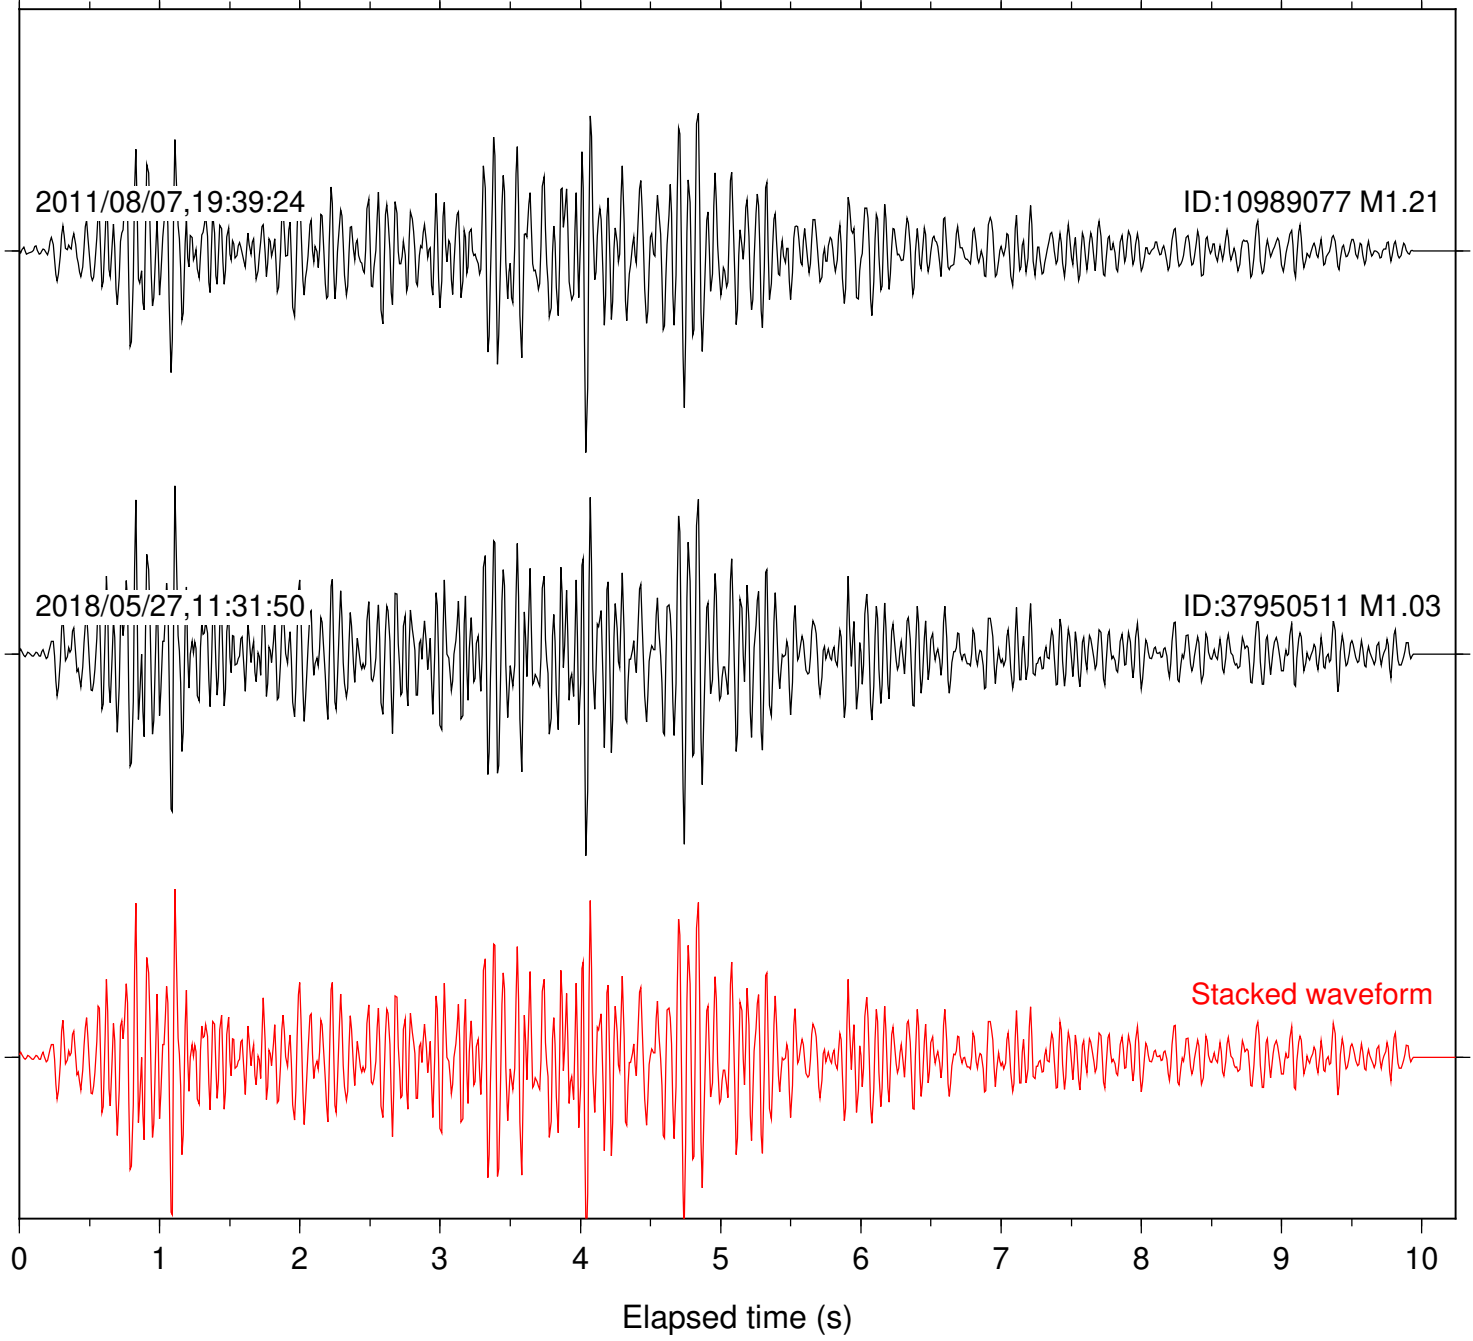

Station: B088 Com: EHZ

Focal depth: 11.51 km