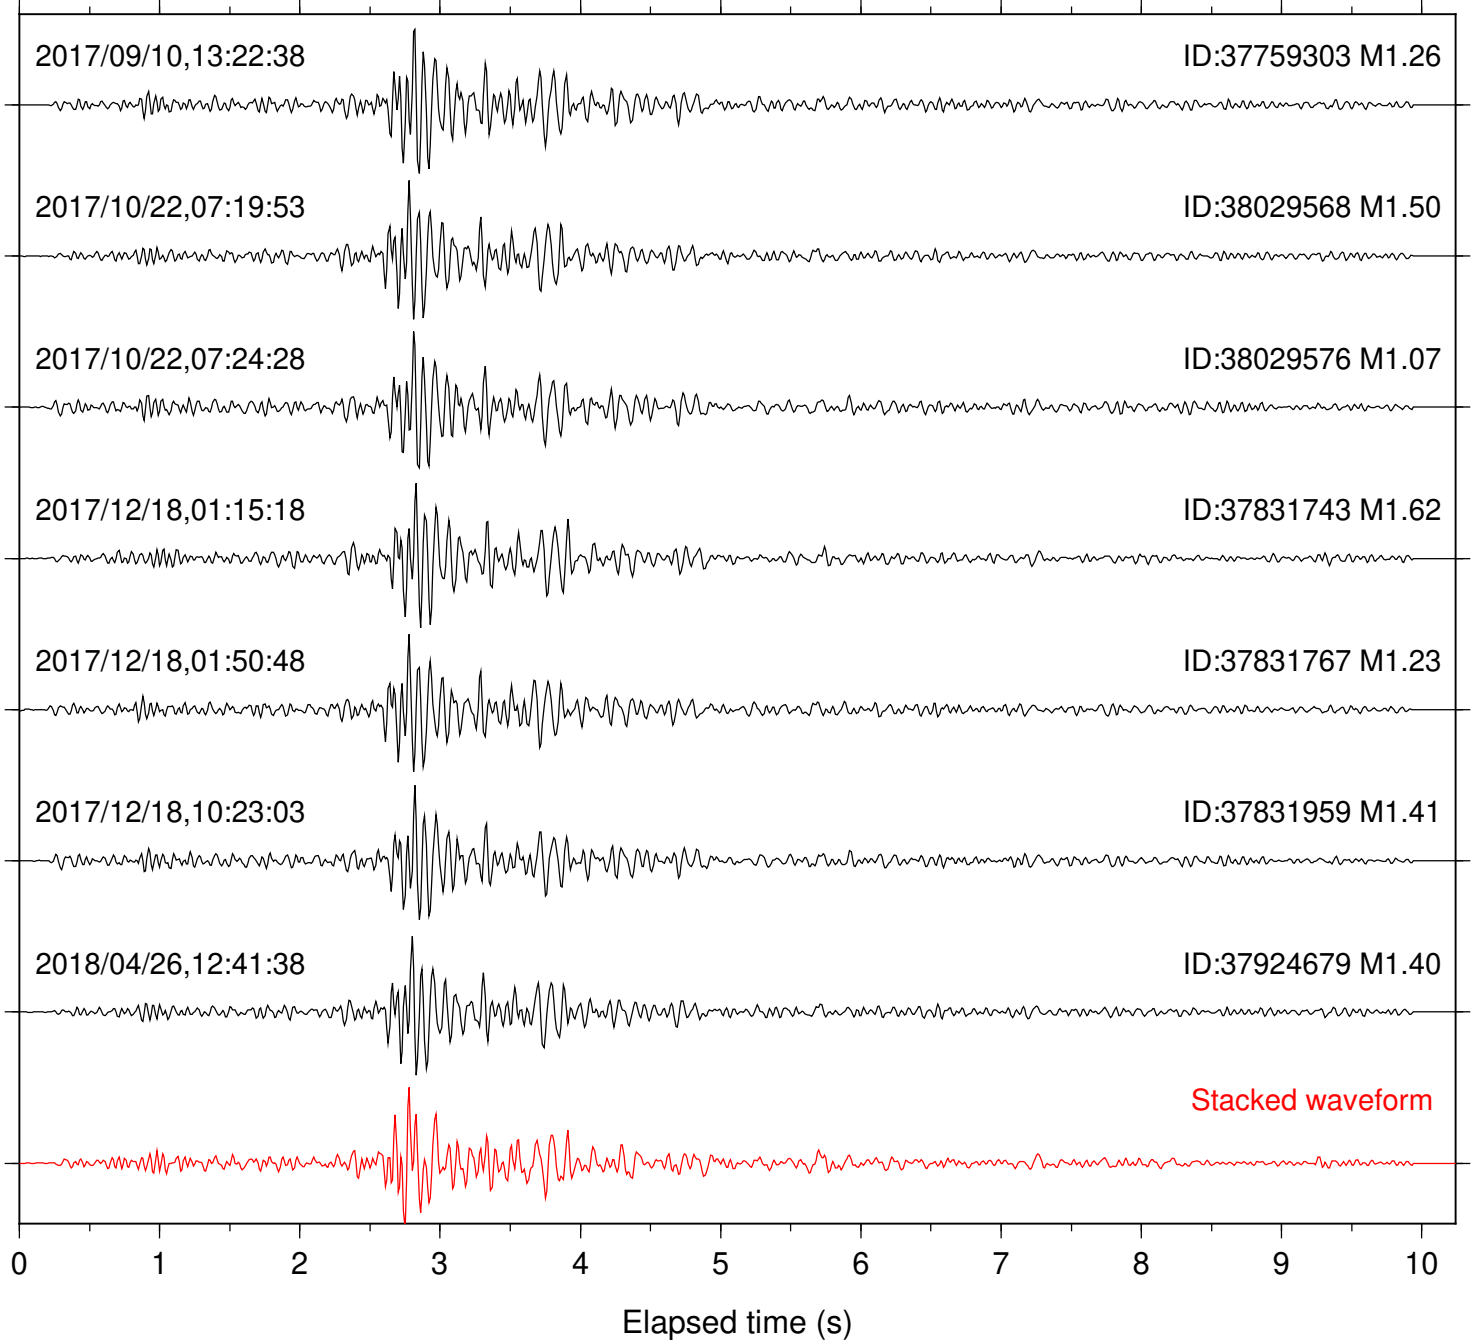

Station: SND Com: HHZ

Focal depth: 6.30 km