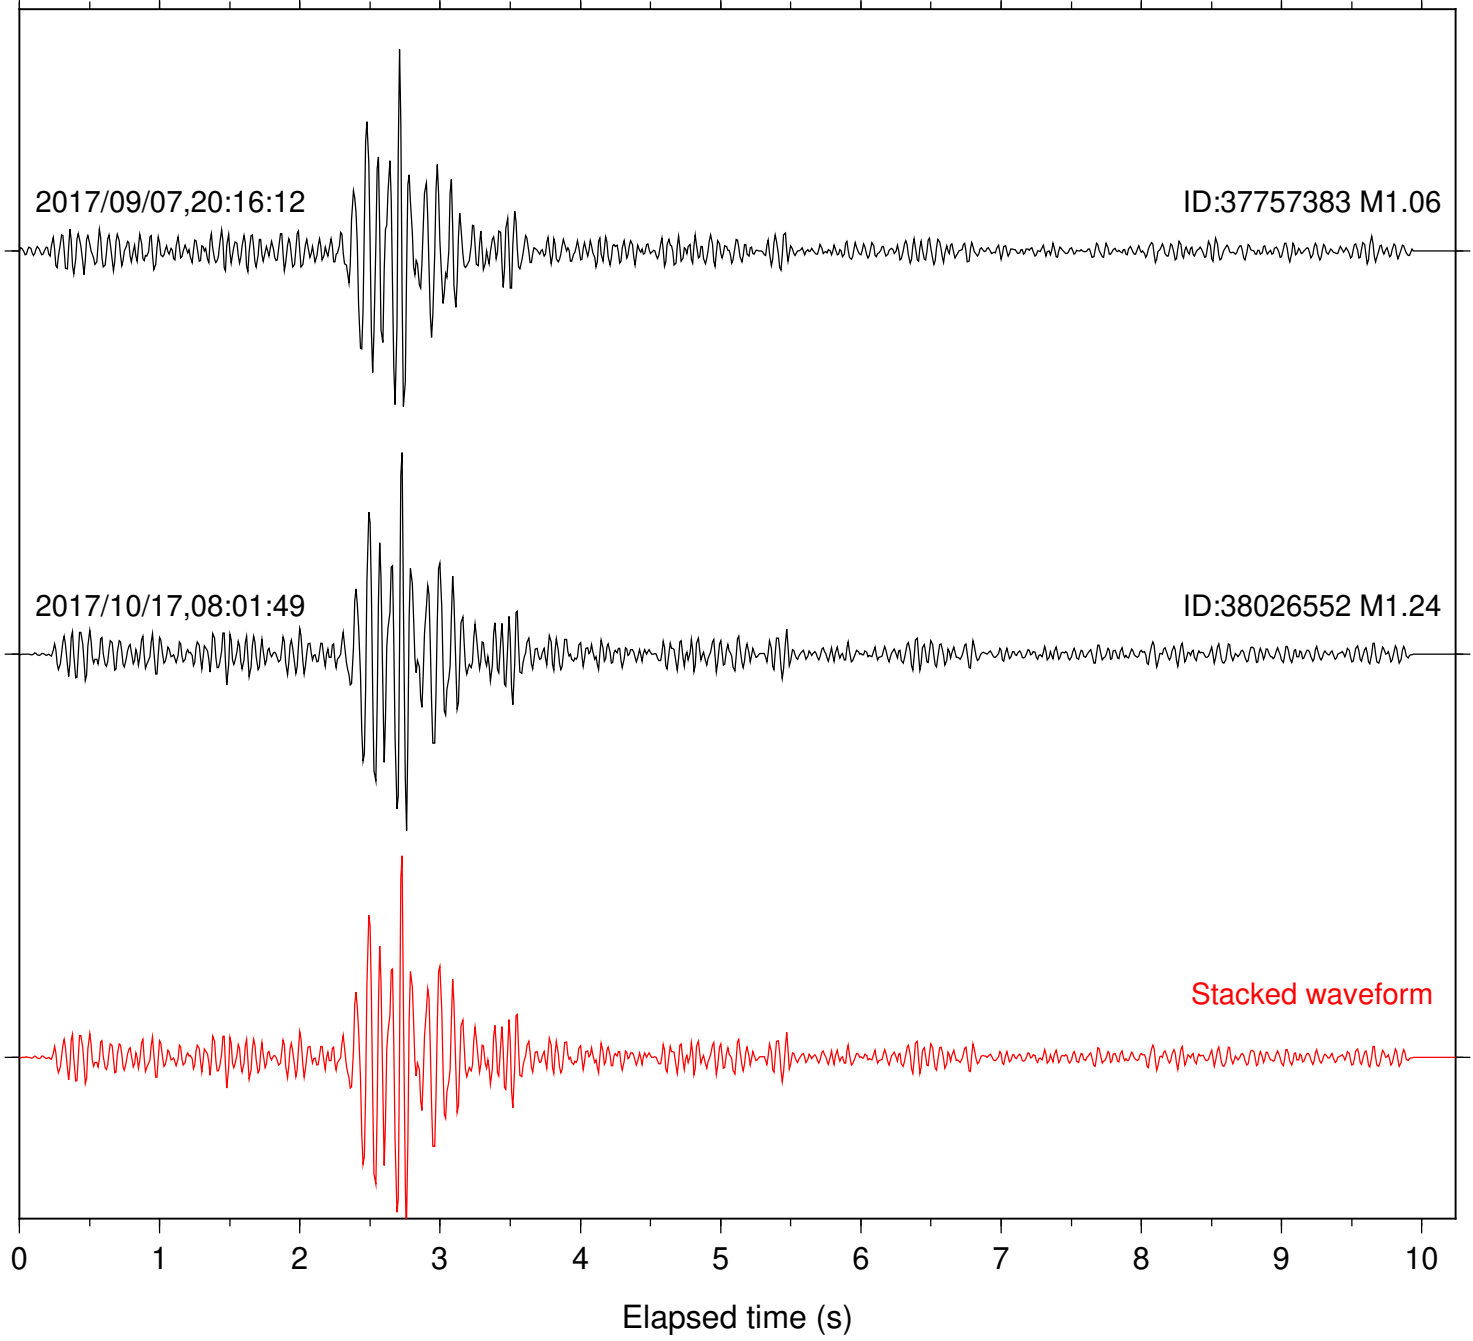

Station: RDM Com: HHZ

Focal depth: 5.07 km