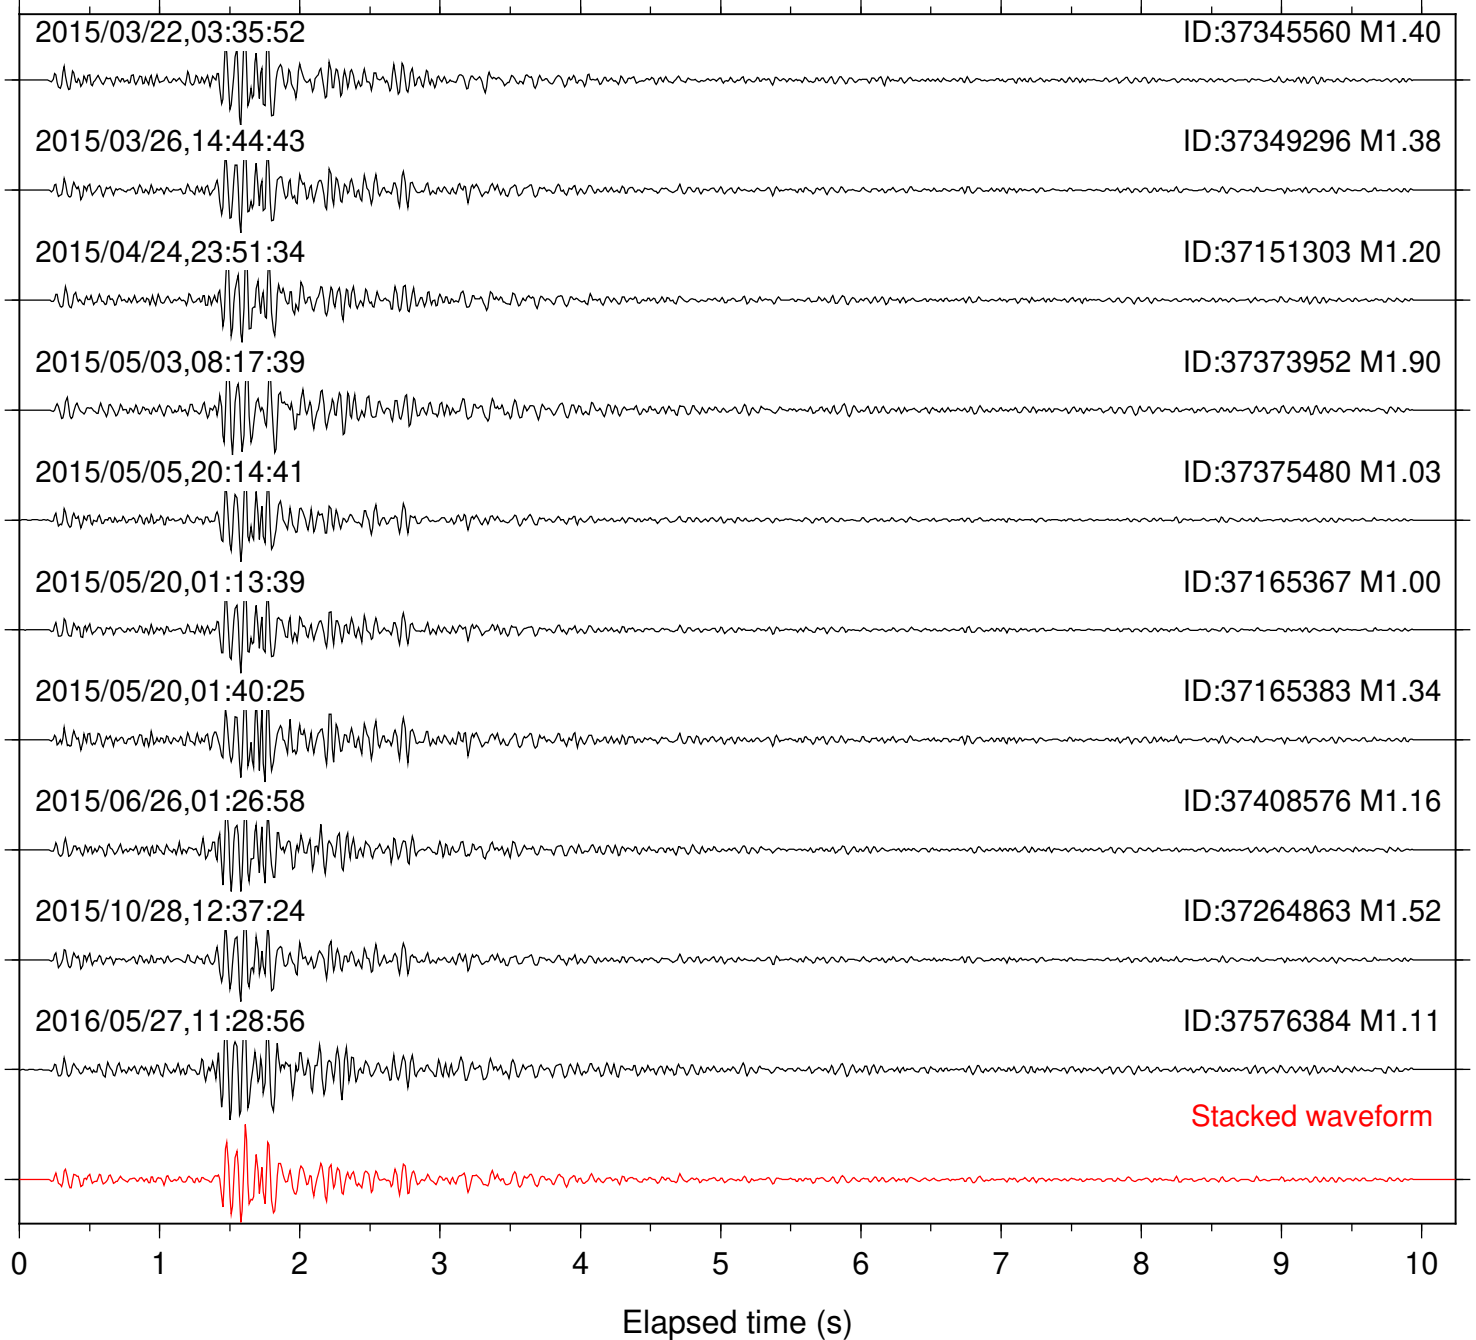

Station: B093 Com: EHZ

Focal depth: 8.34 km