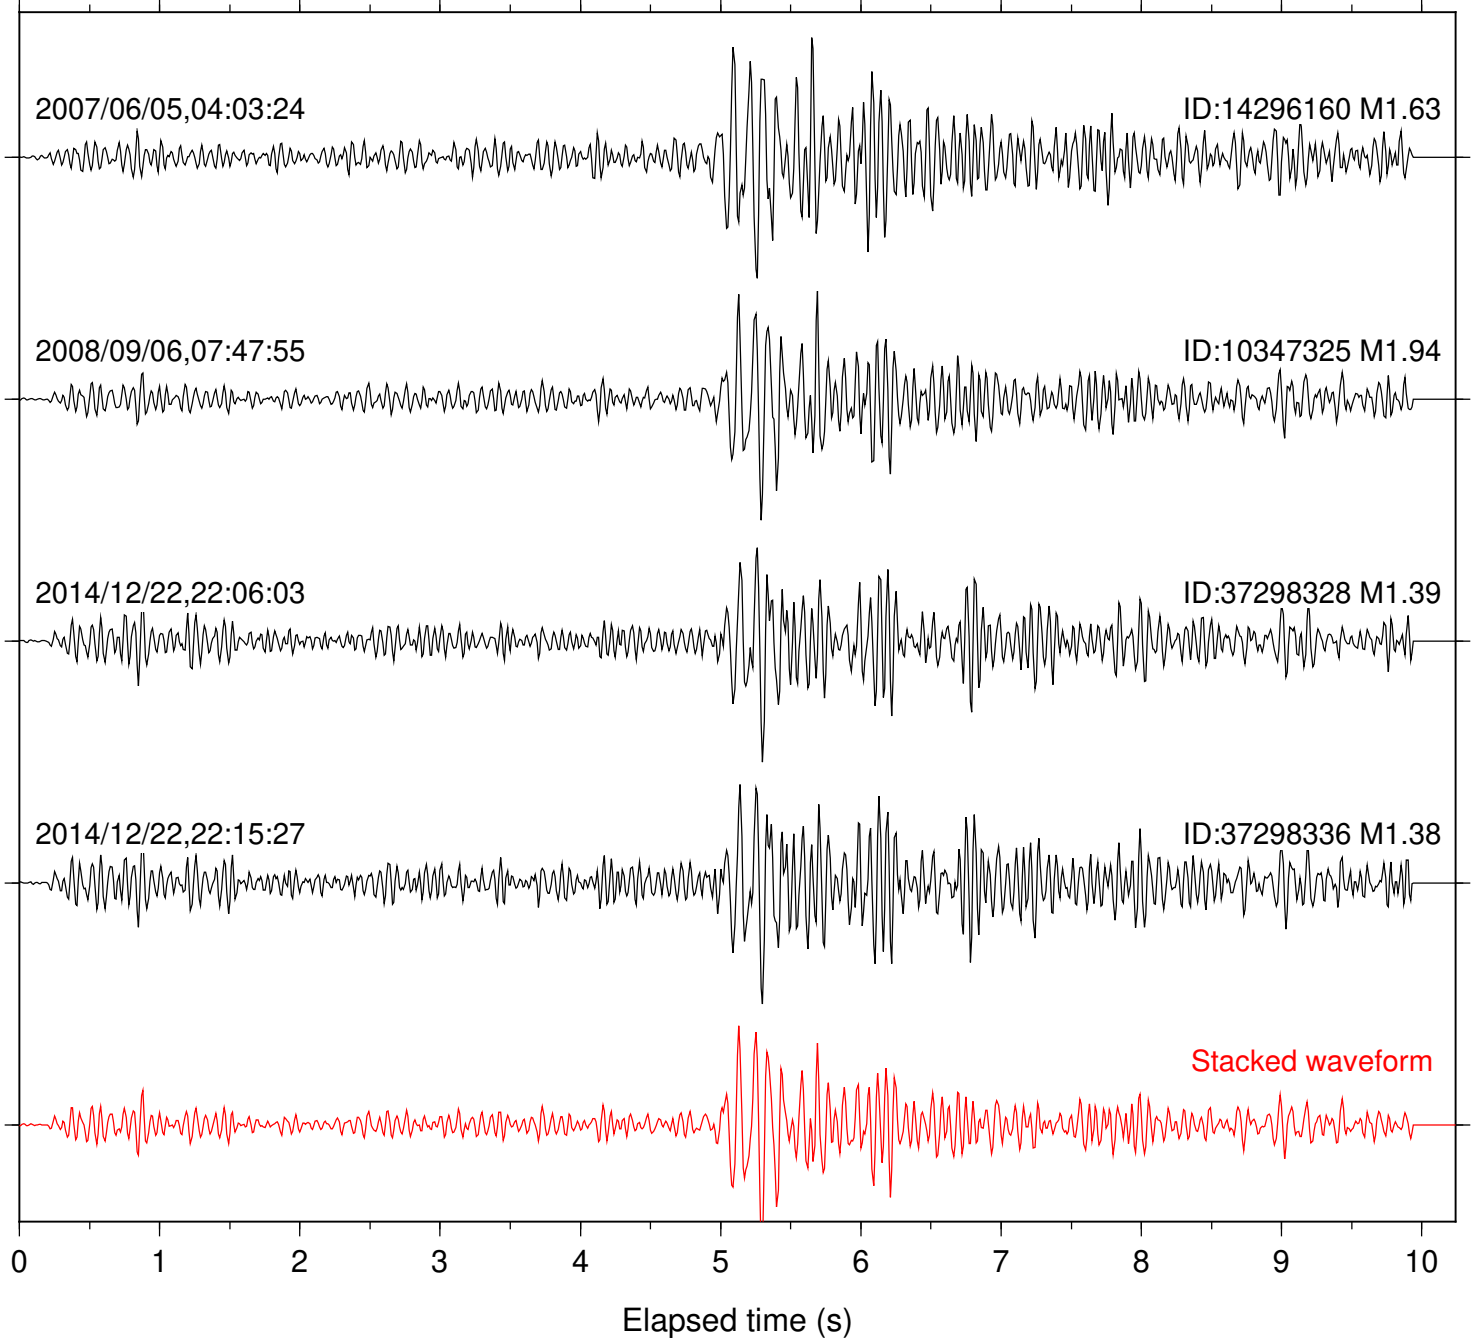

Station: RDM Com: HHZ

Focal depth: 6.24 km