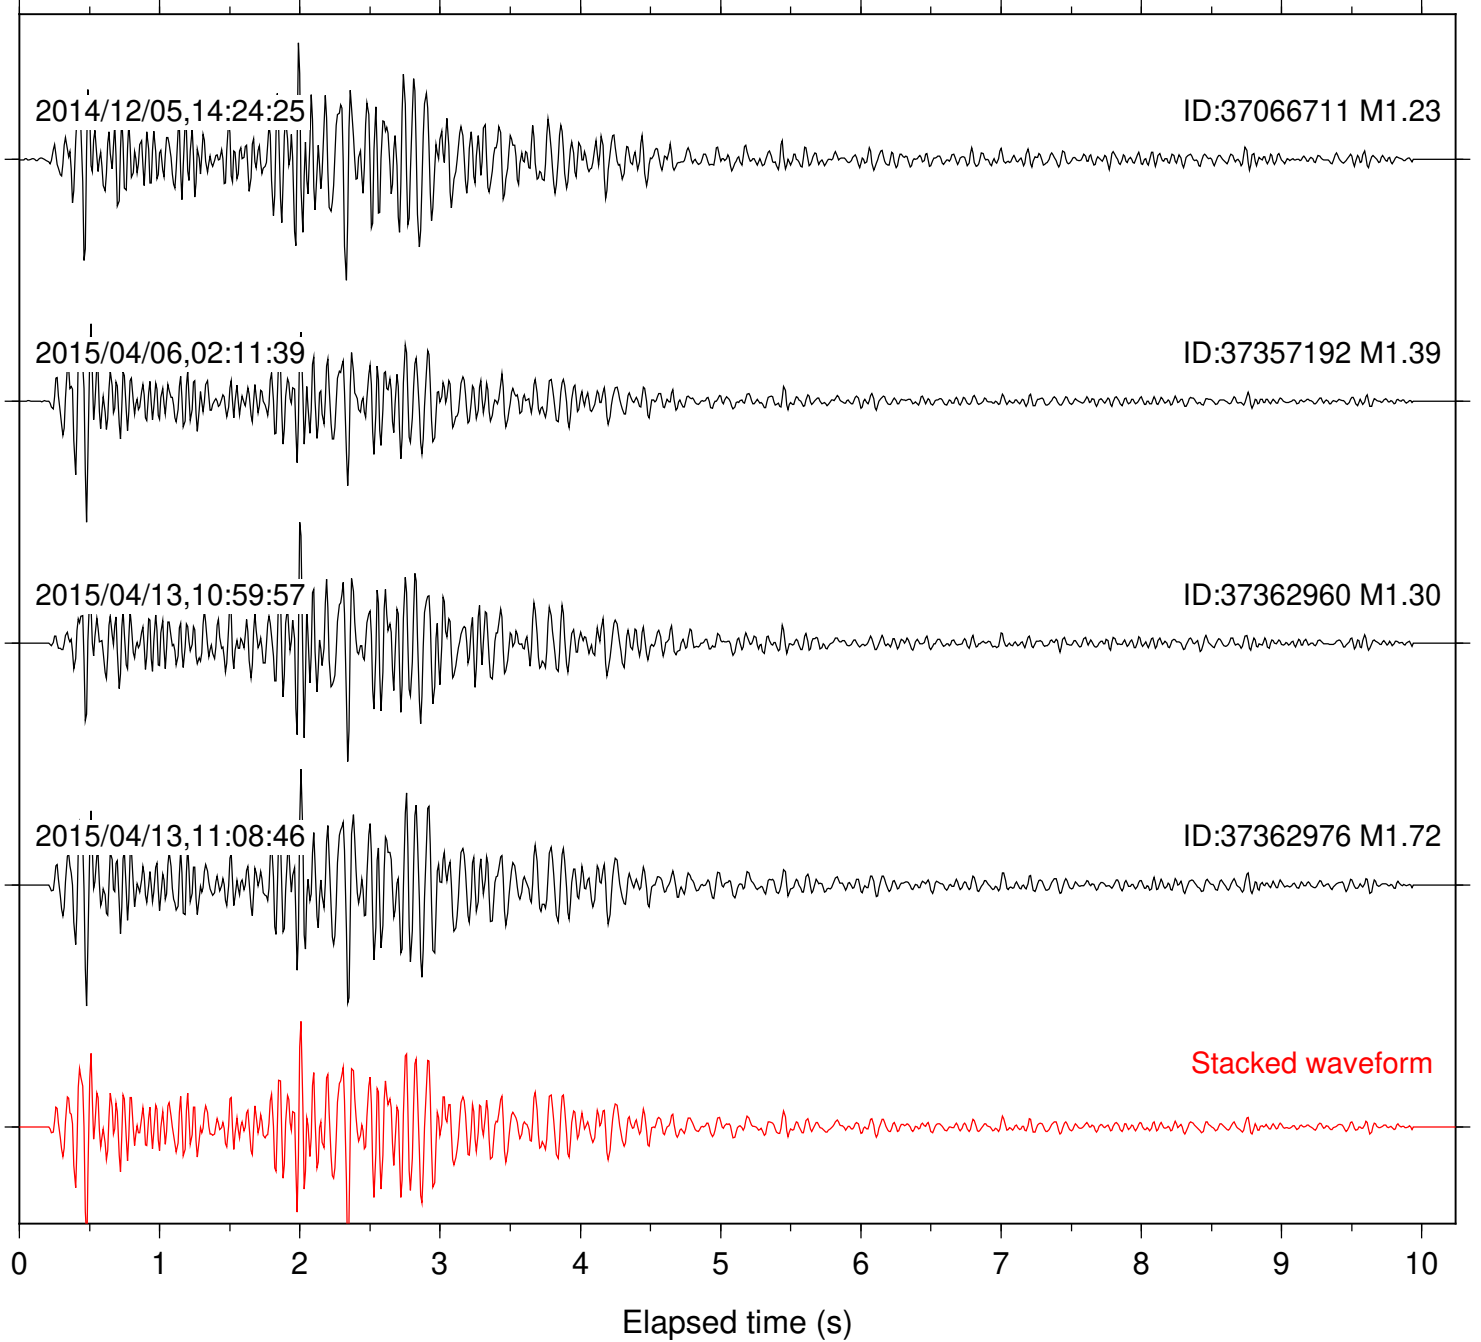

Station: SND Com: HHZ

Focal depth: 8.44 km