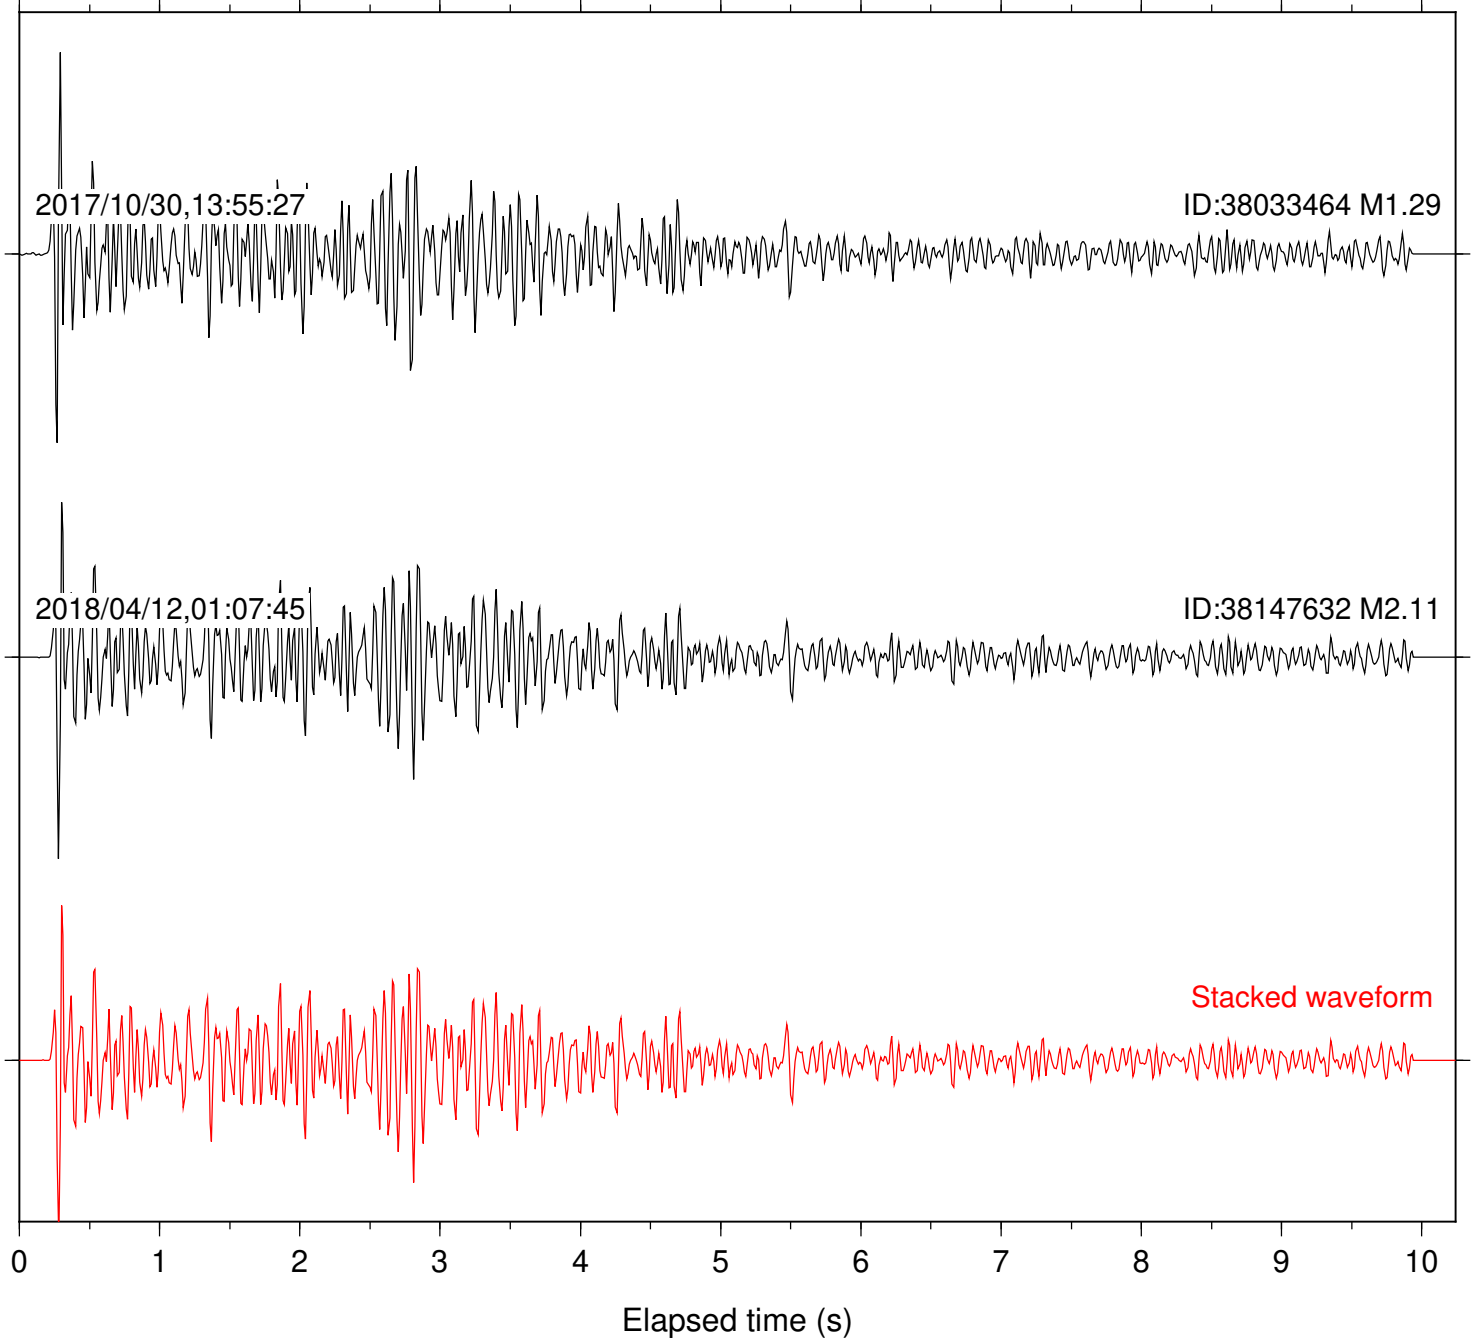

Station: B087 Com: EHZ

Focal depth: 6.26 km