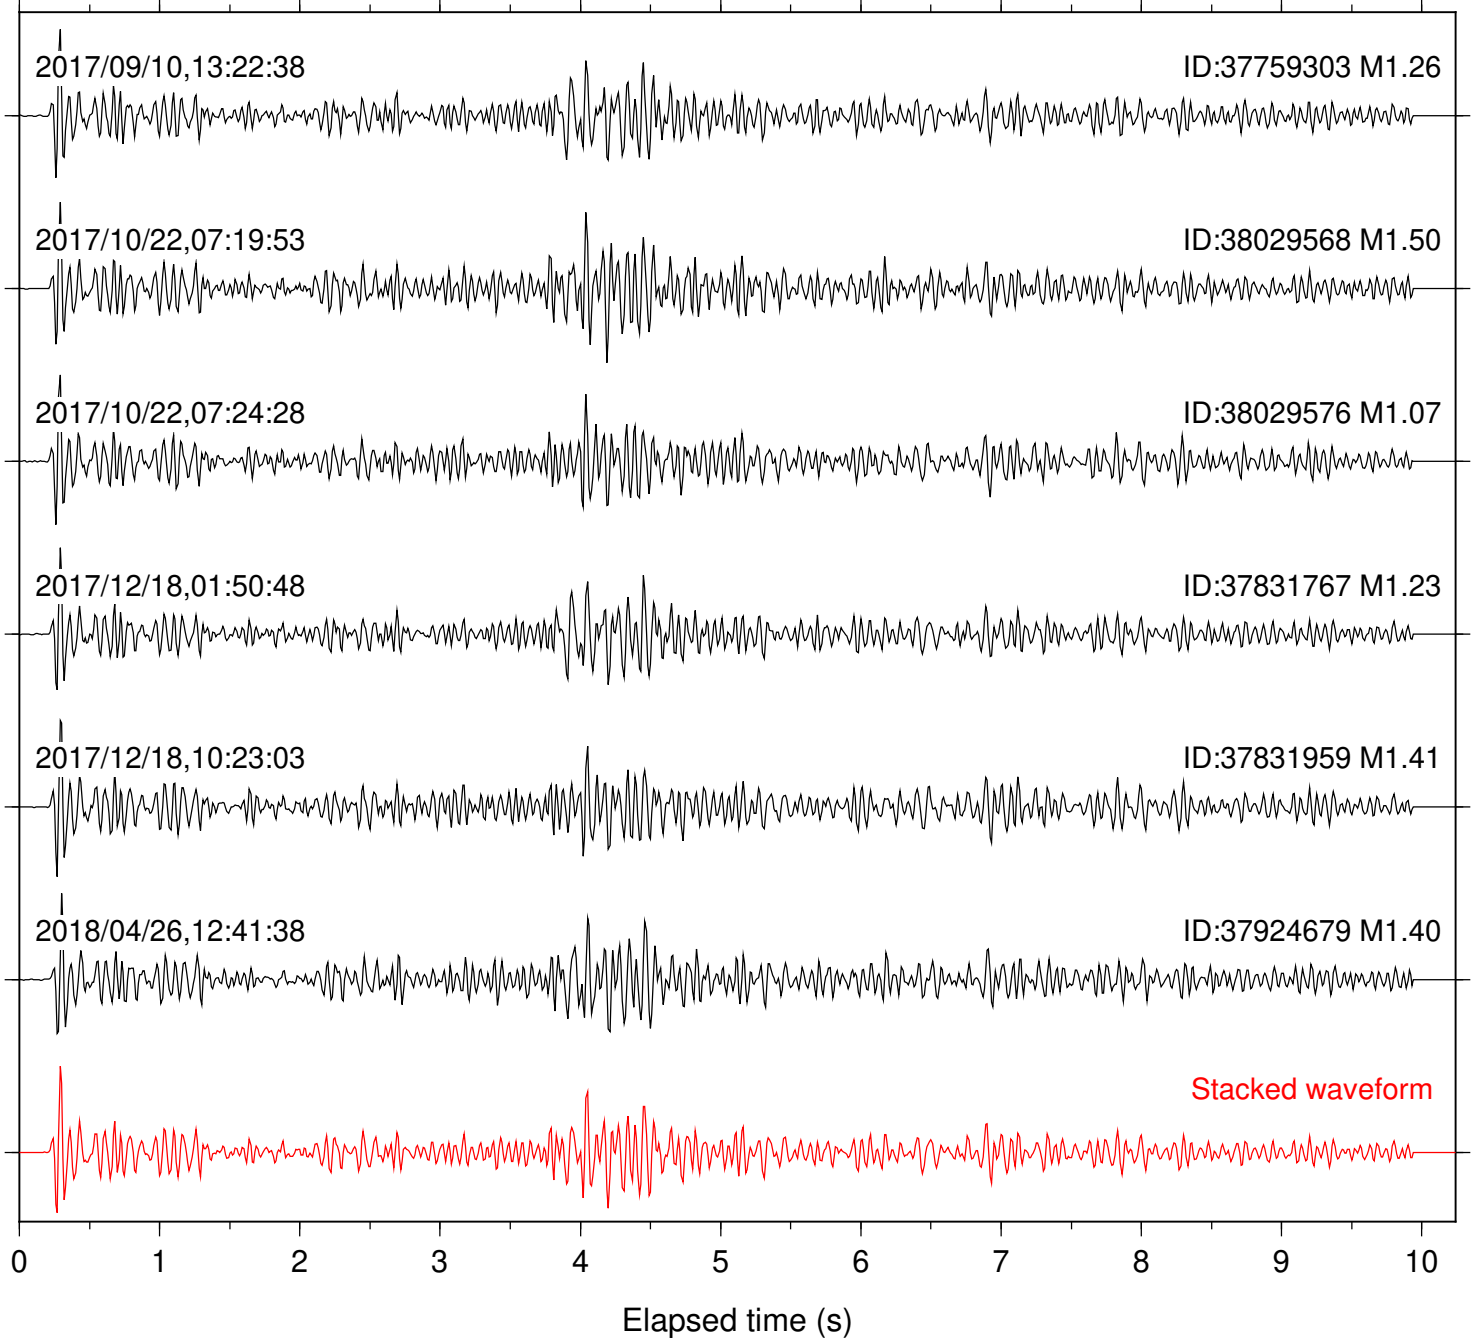

Station: DGR Com: HHZ

Focal depth: 6.38 km

Station: DNR Com: HHZ

Focal depth: 6.30 km

Station: FRD Com: HHZ

Focal depth: 6.30 km

Station: HMT2 Com: HHZ

Focal depth: 6.30 km