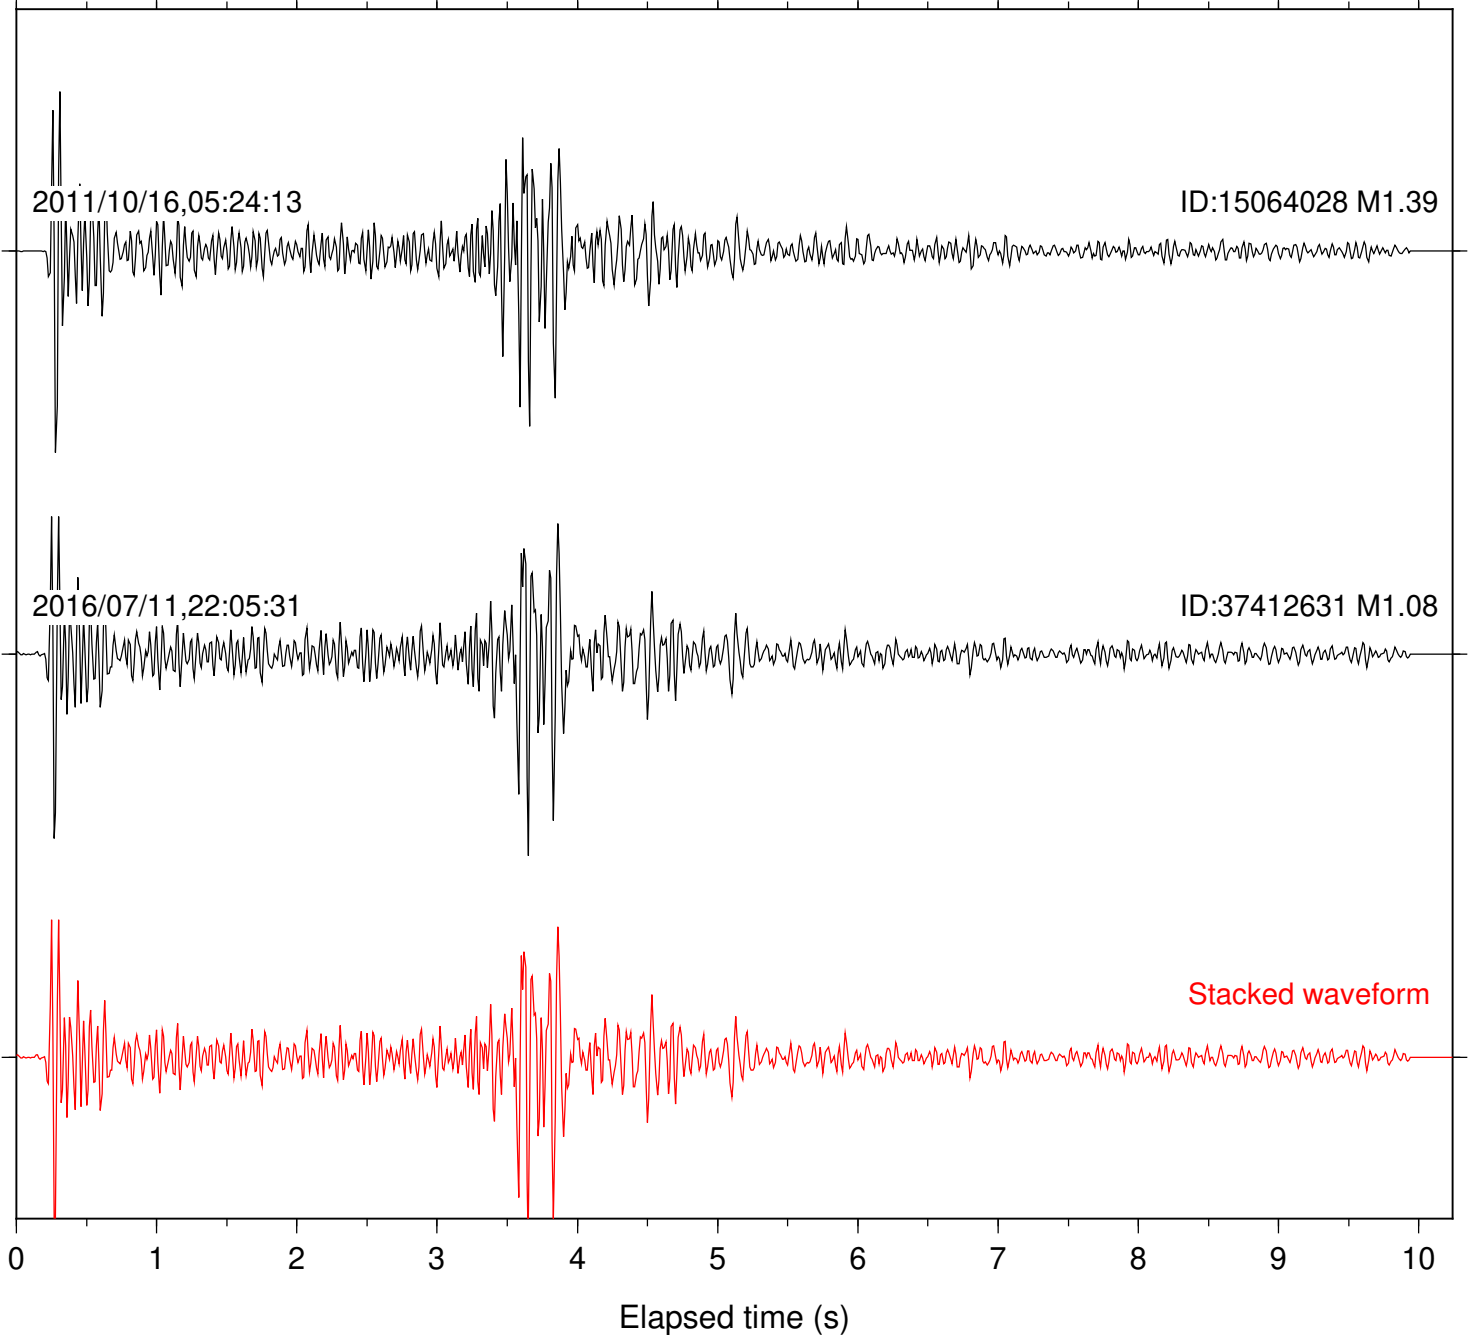

Station: B086 Com: EHZ

Focal depth: 16.65 km