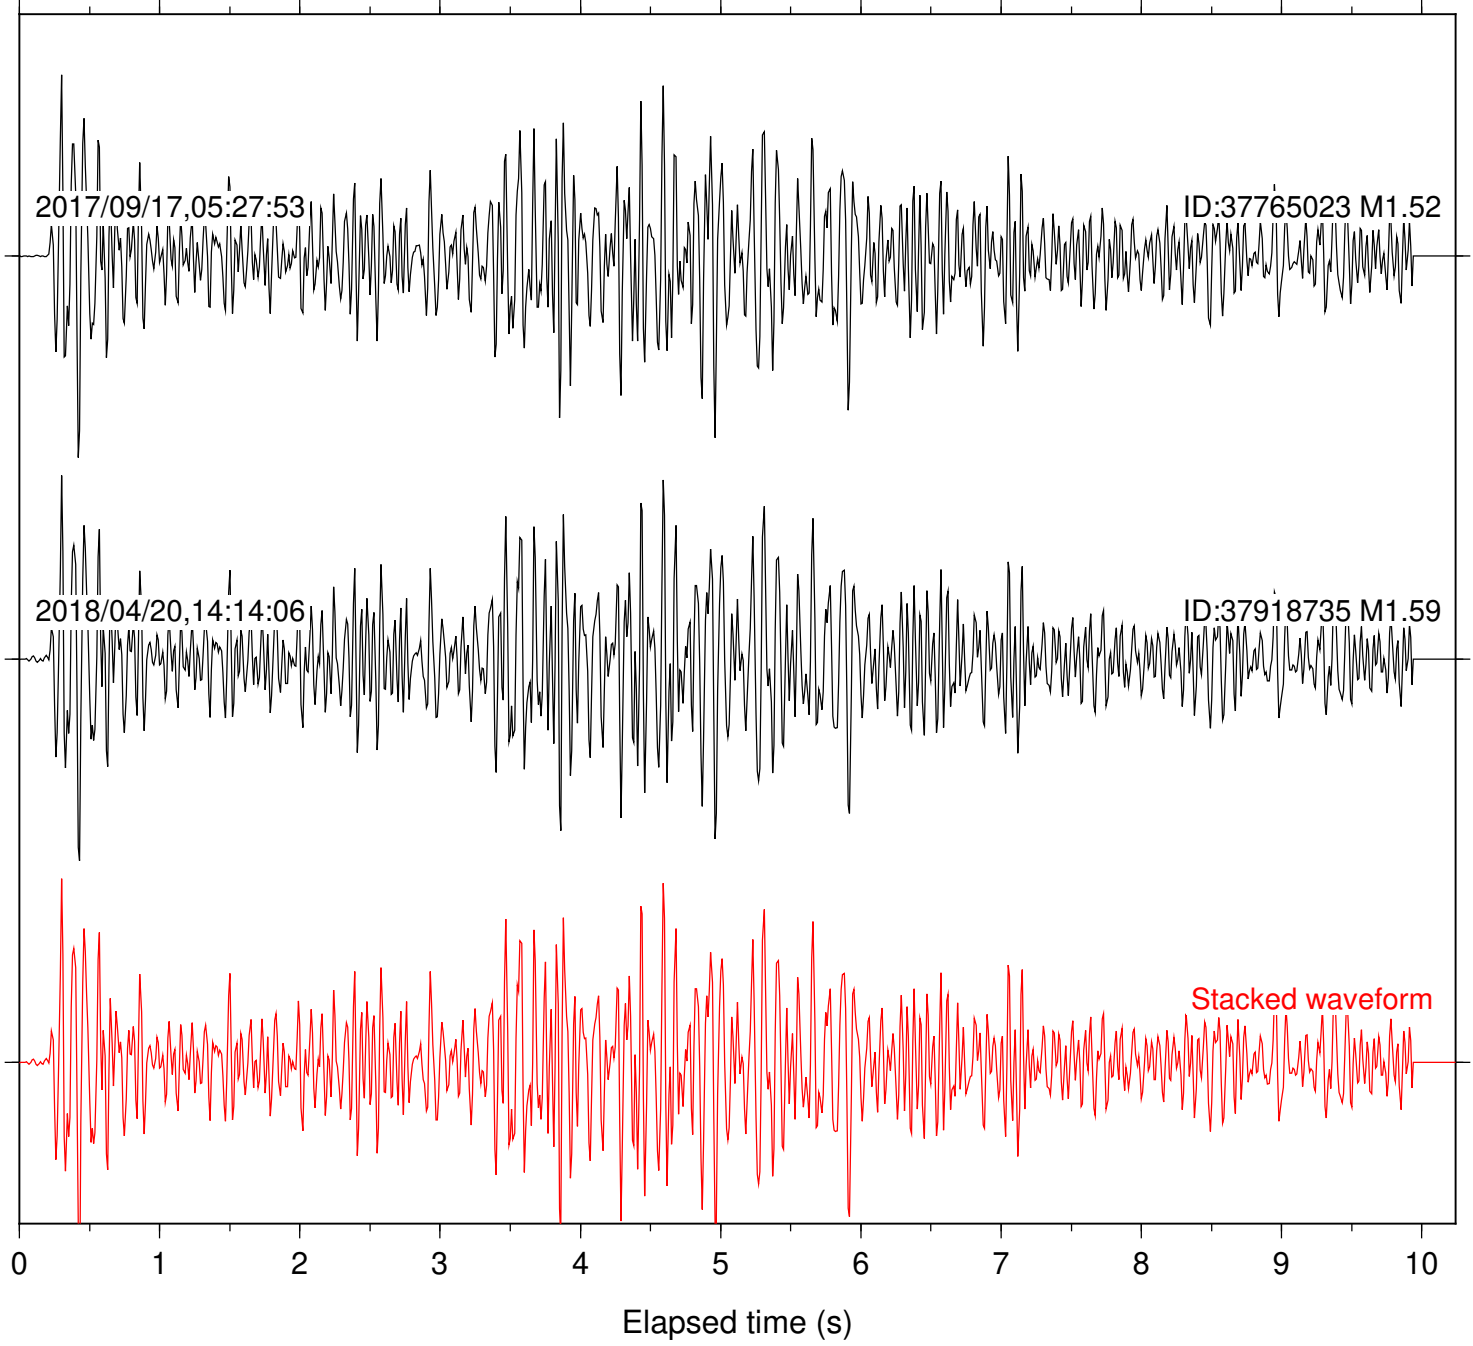

Station: BAC Com: EHZ

Focal depth: 6.09 km