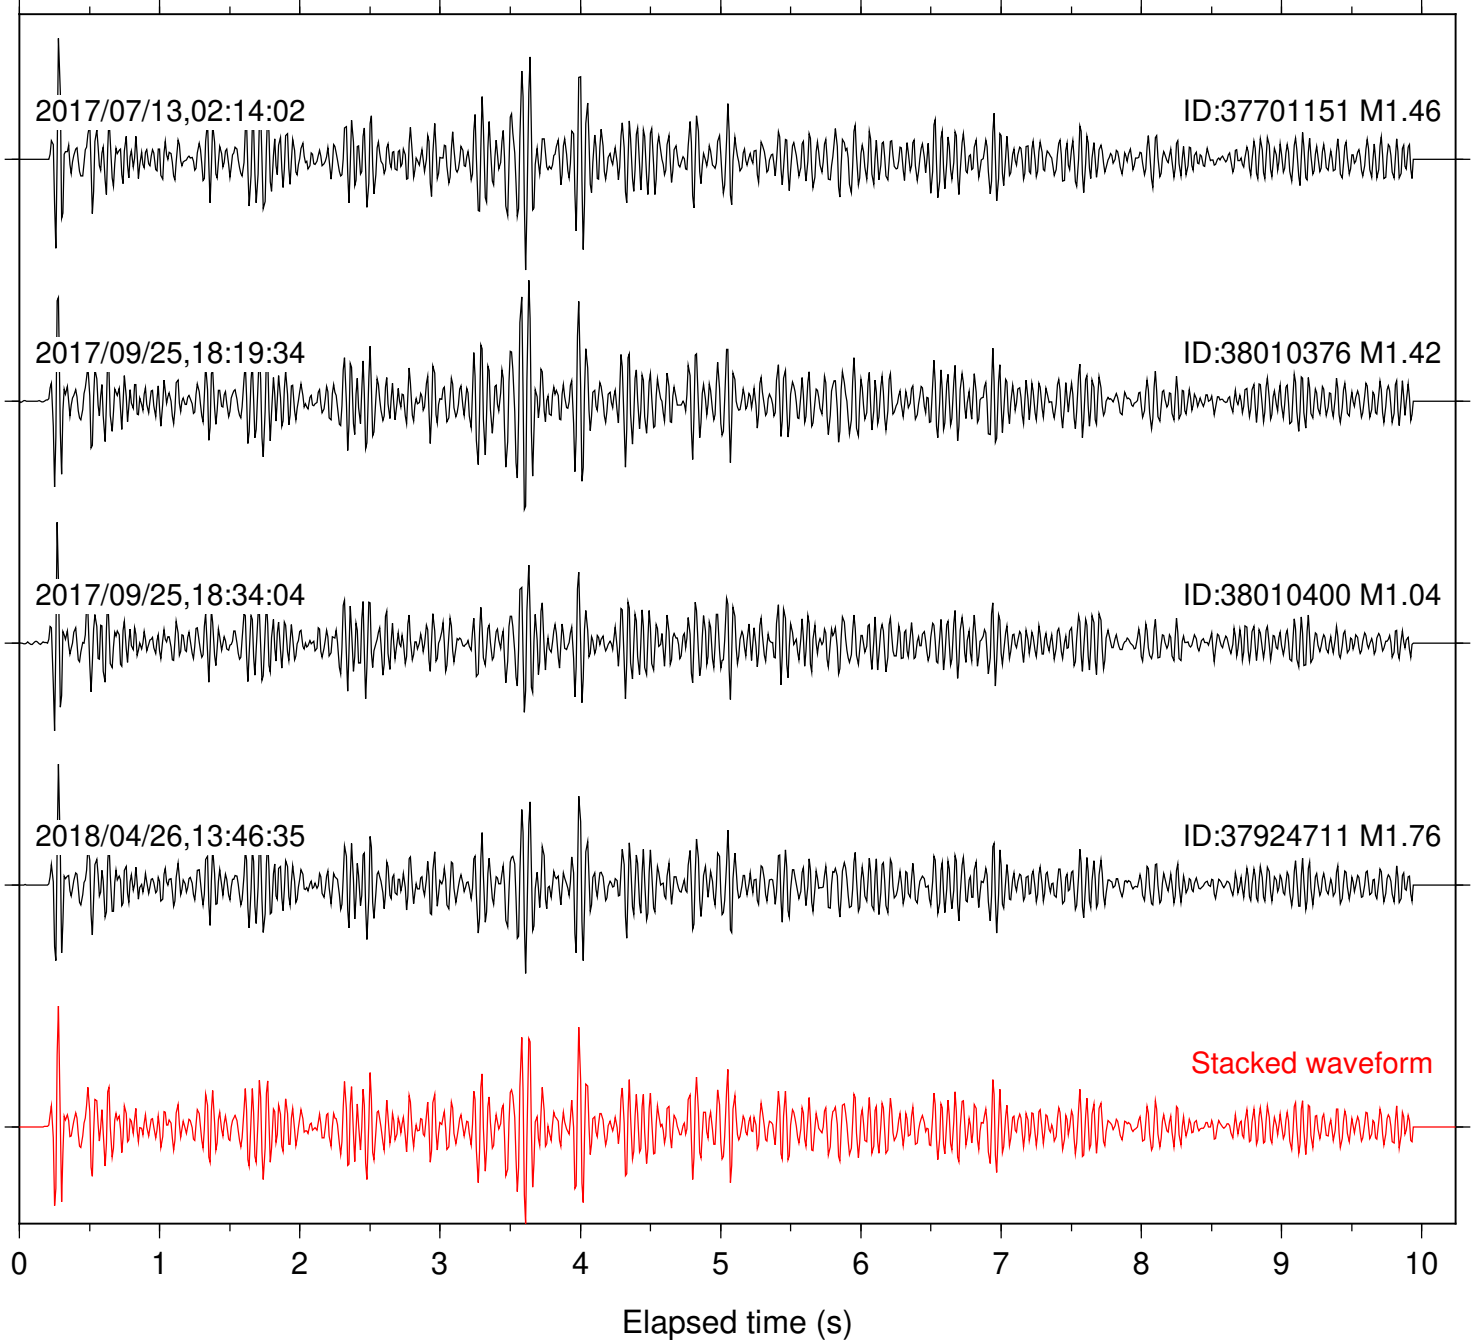

Station: DGR Com: HHZ

Focal depth: 5.55 km

Station: FRD Com: HHZ

Focal depth: 5.55 km

Station: HMT2 Com: HHZ

Focal depth: 5.55 km

Station: KNW Com: HHZ

Focal depth: 5.55 km