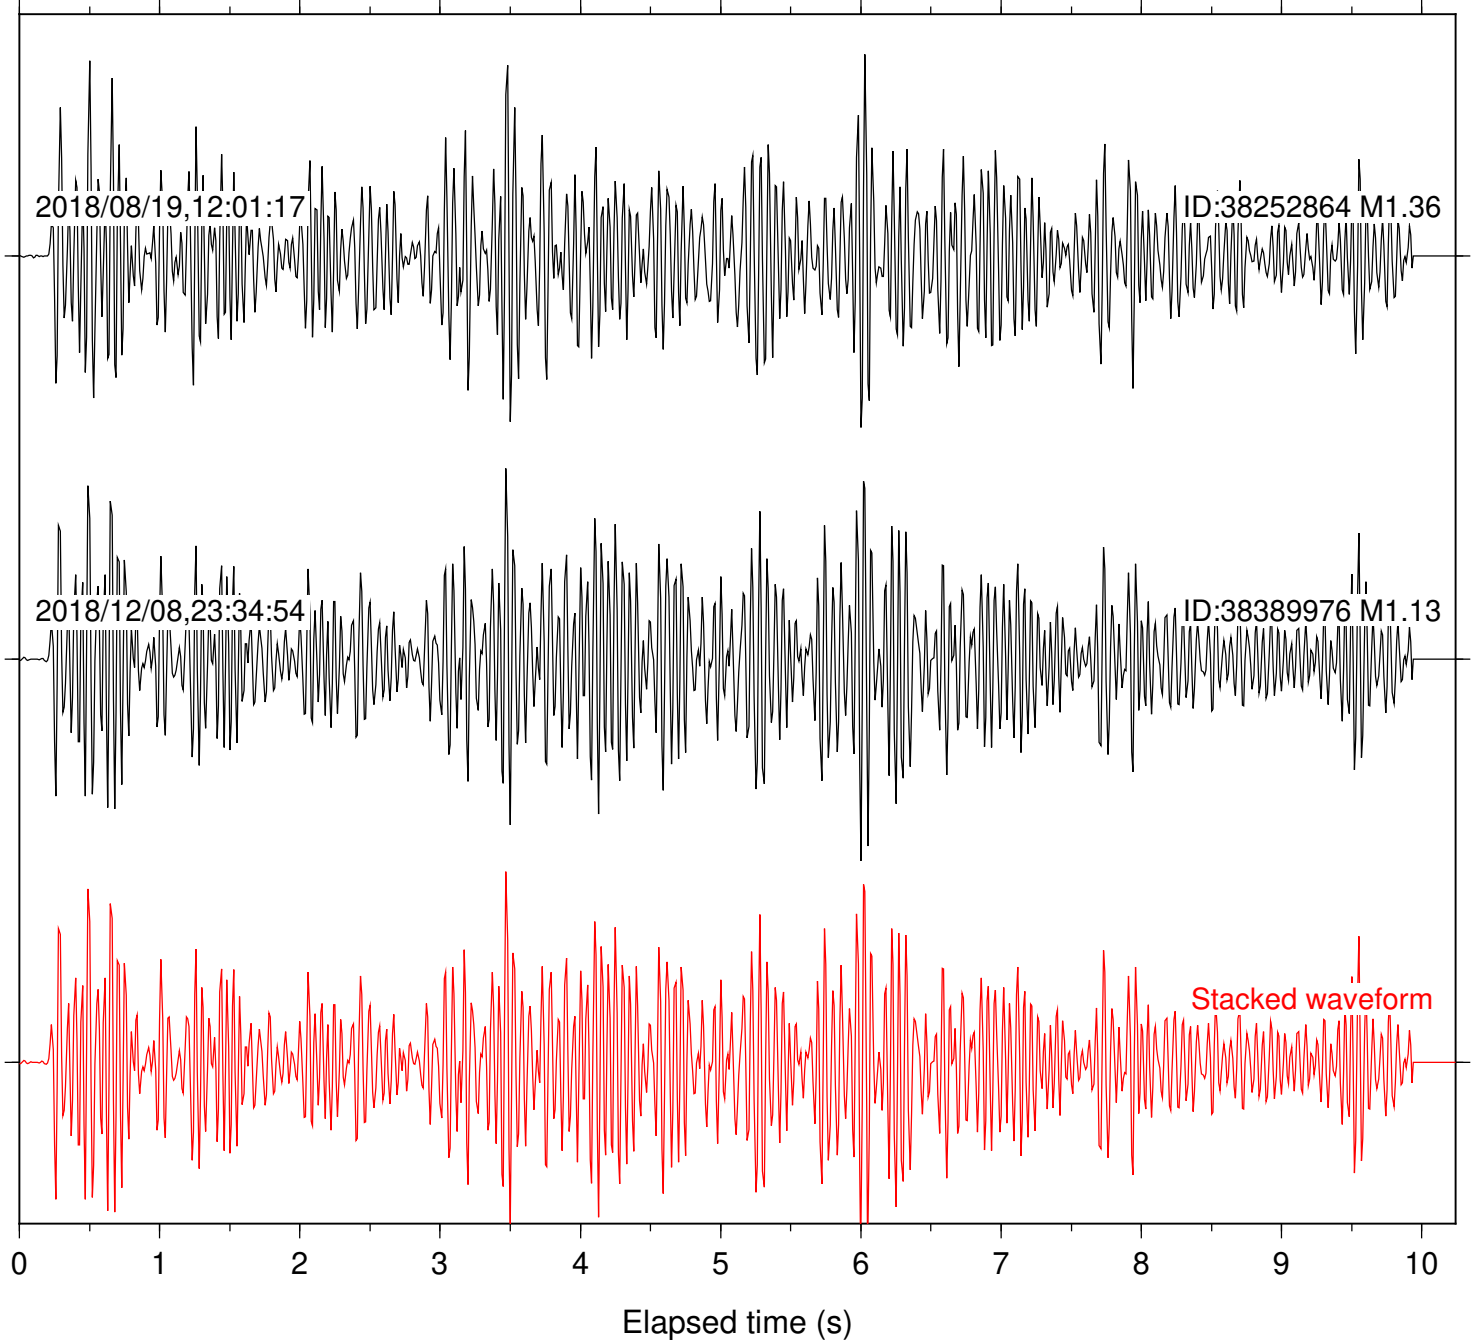

Station: DGR Com: HHZ

Focal depth: 4.09 km