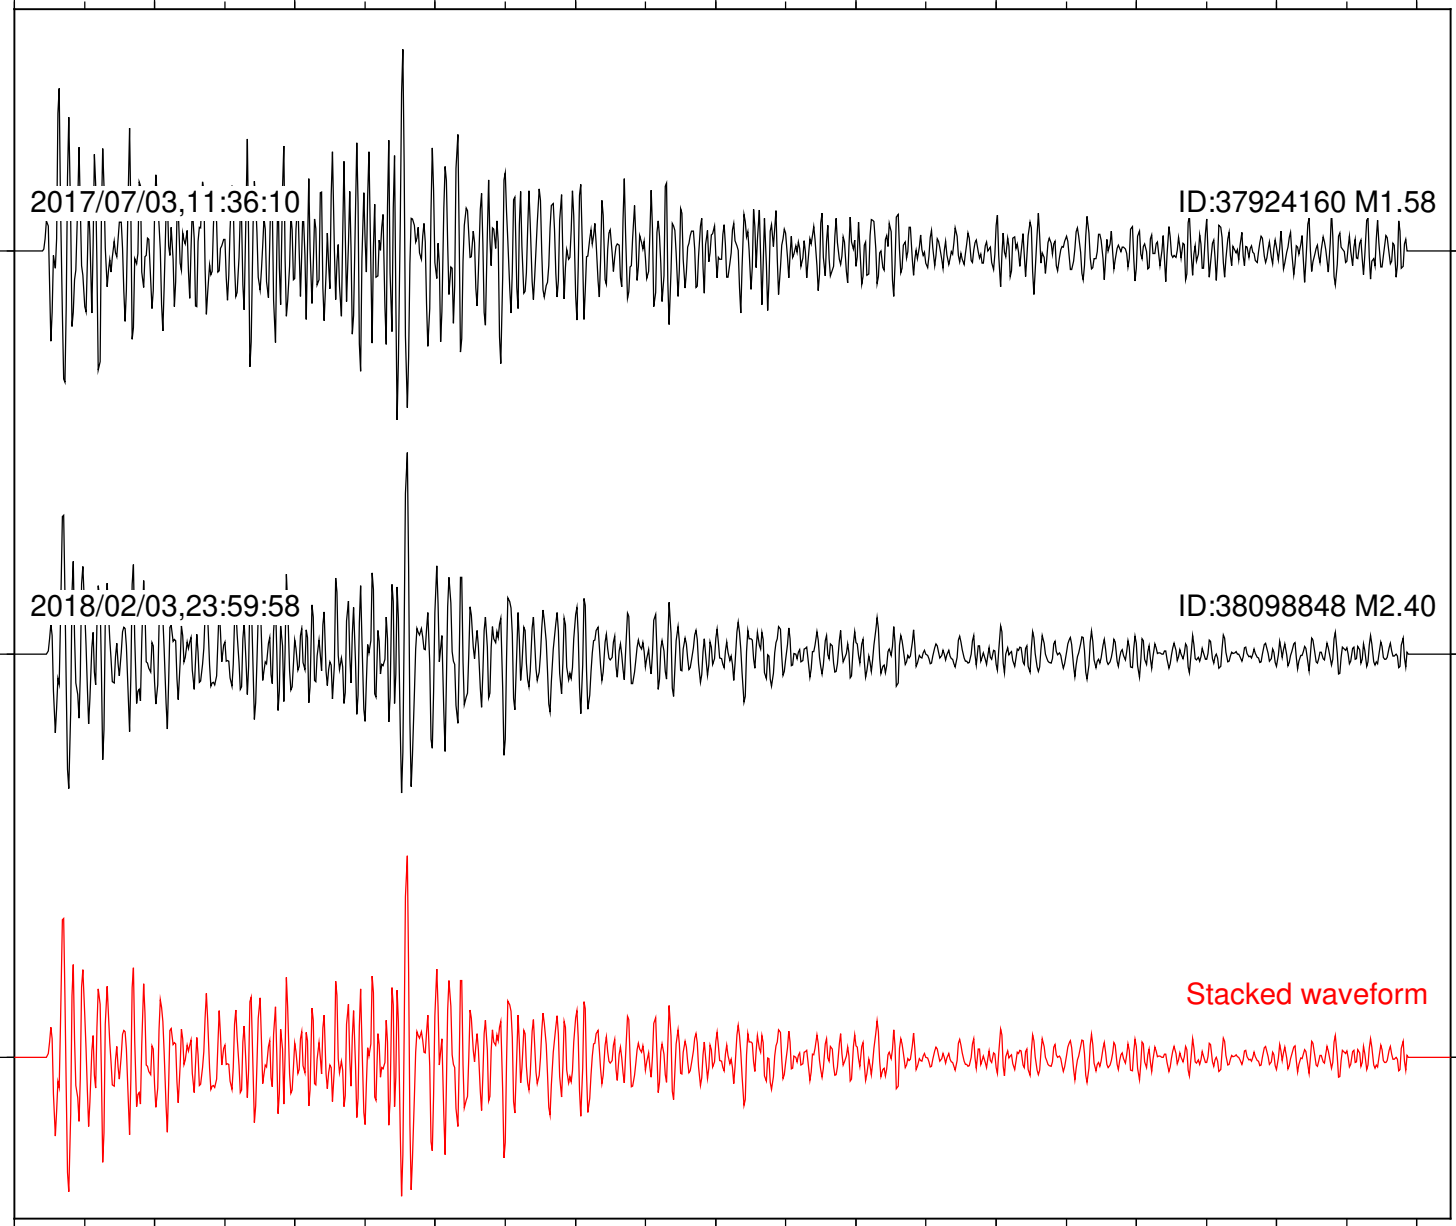

Station: FRD Com: HHZ

Focal depth: 5.21 km

2017/07/03,11:36:10

ID:37924160 M1.58

2018/02/03,23:59:58

ID:38098848 M2.40

Stacked waveform

0 1 2 3 4 5 6 7 8 9 10
Elapsed time (s)