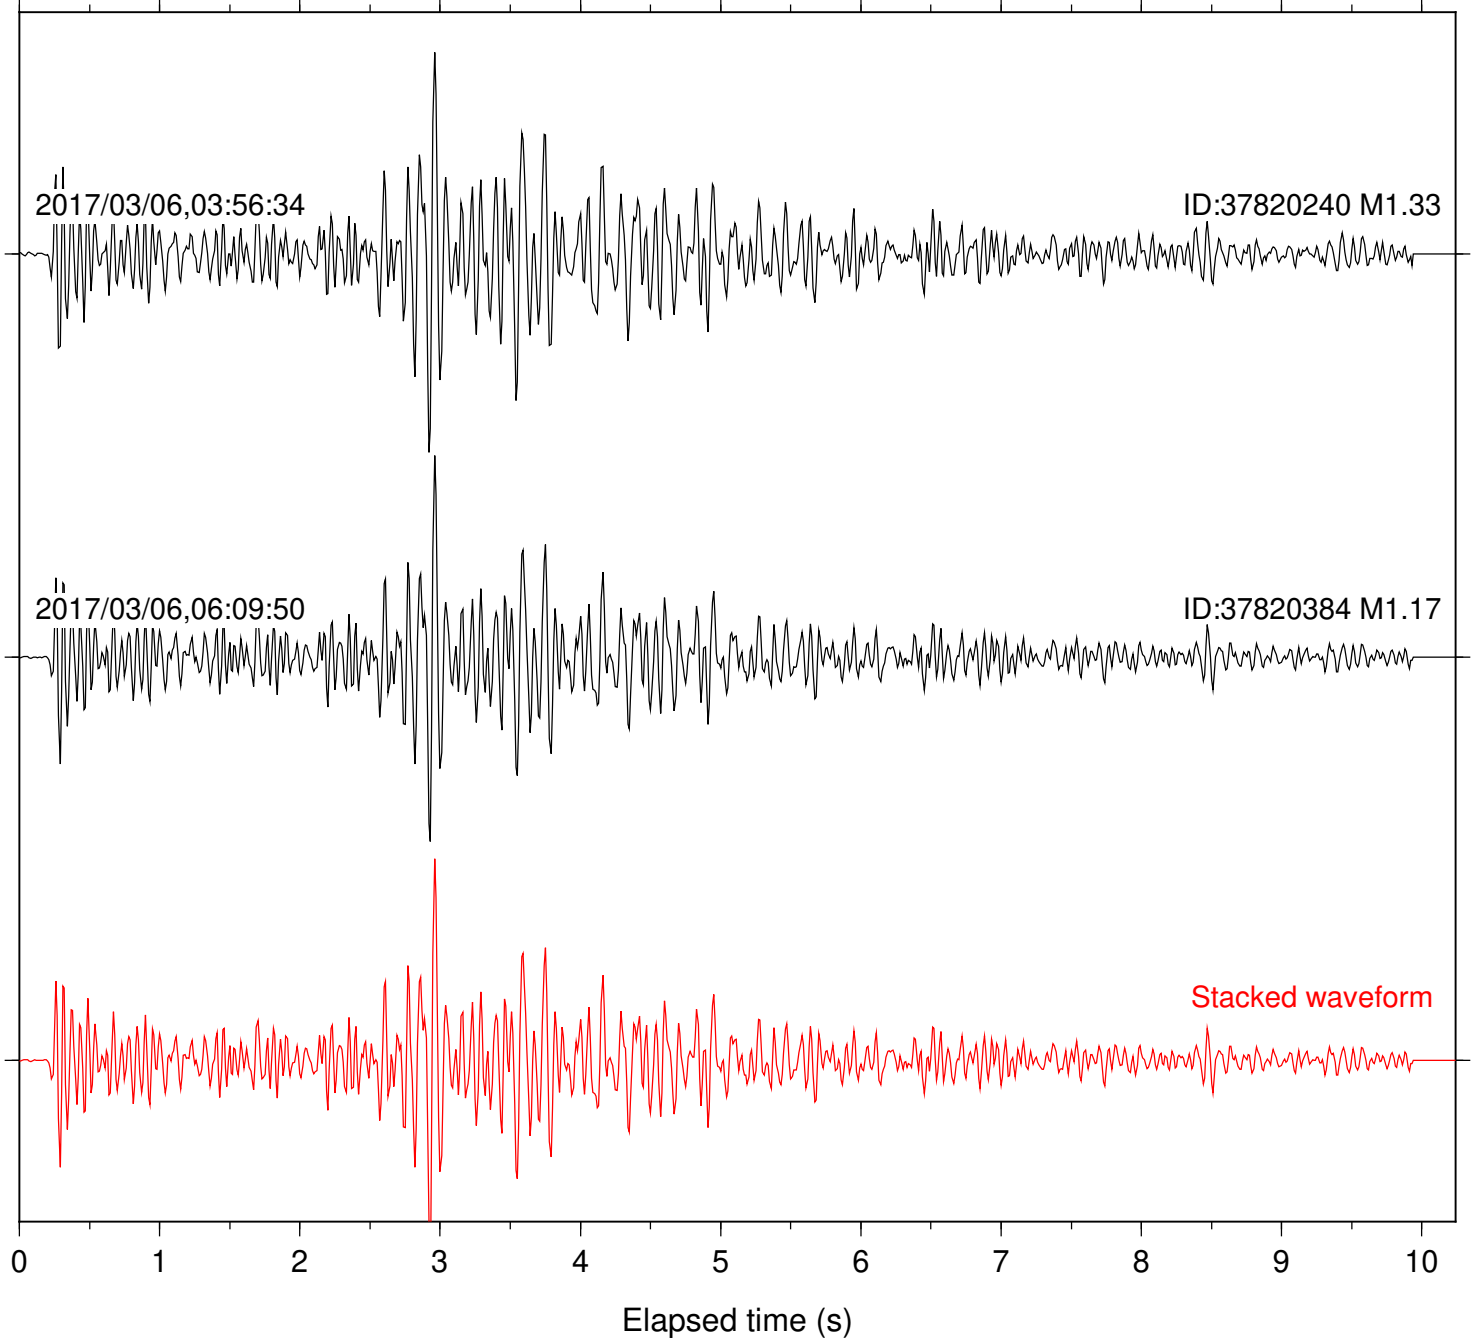

Station: B946 Com: EHZ

Focal depth: 7.15 km