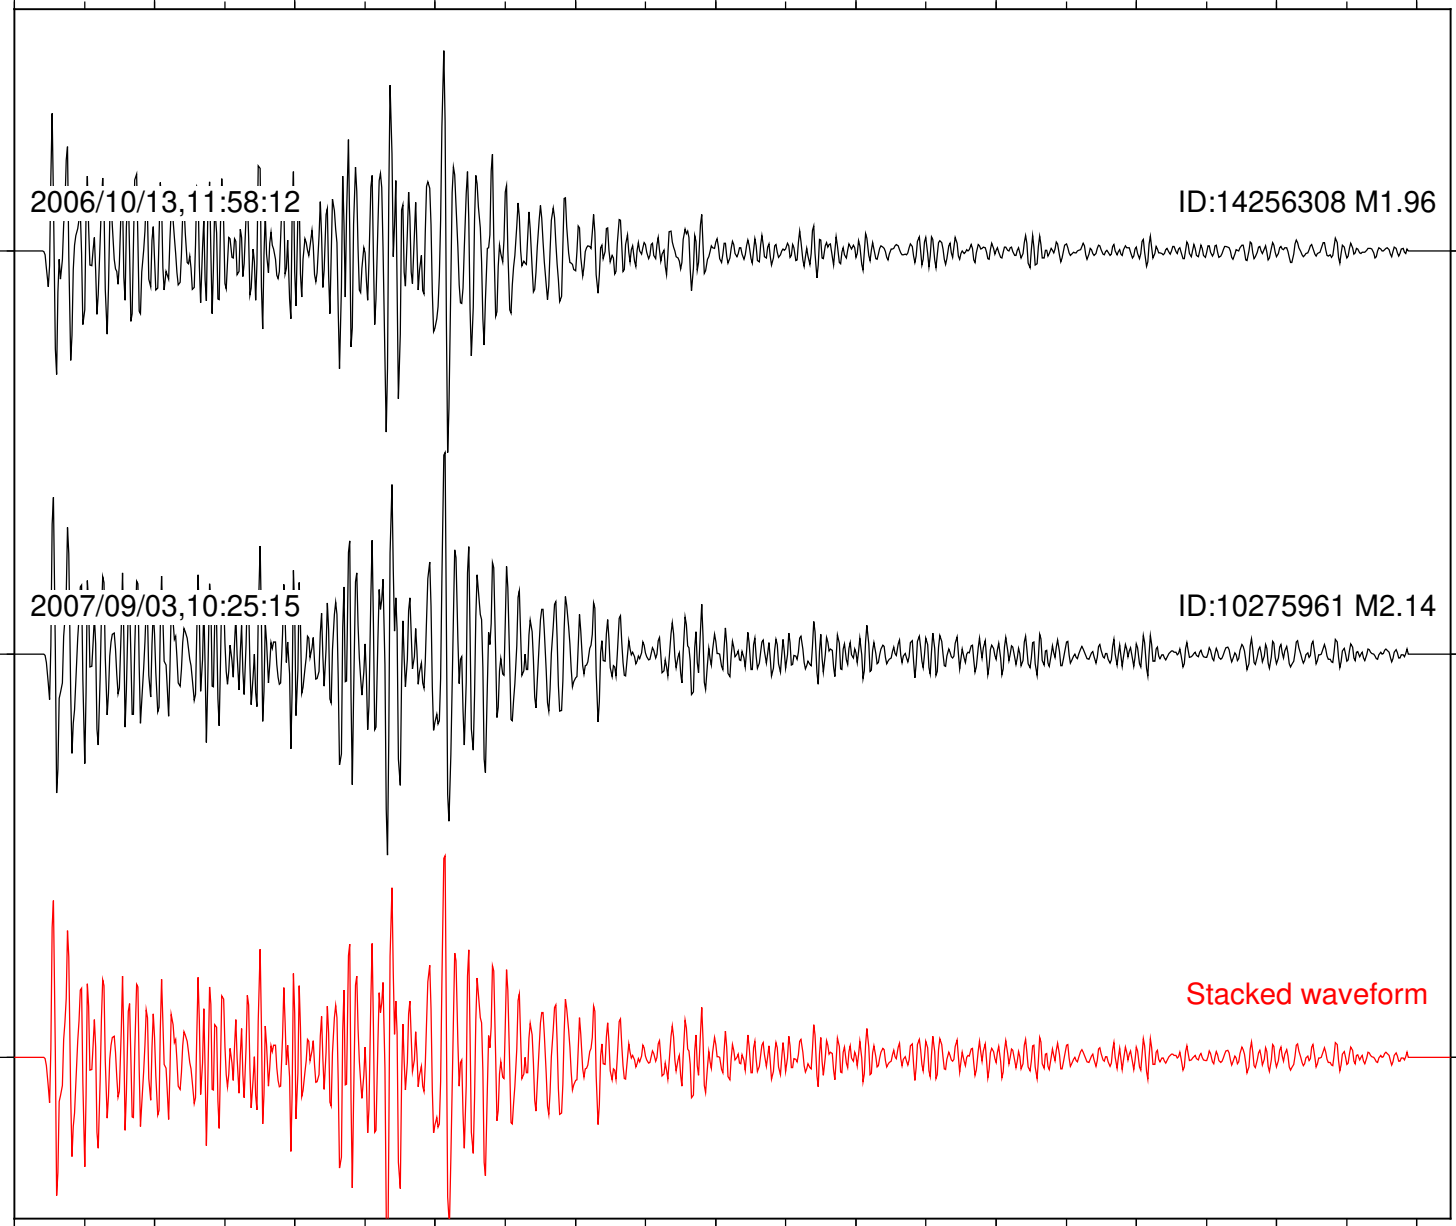

Station: LVA2 Com: HHZ

Focal depth: 7.84 km

2006/10/13,11:58:12

ID:14256308 M1.96

2007/09/03,10:25:15

ID:10275961 M2.14

Stacked waveform

0 1 2 3 4 5 6 7 8 9 10
Elapsed time (s)