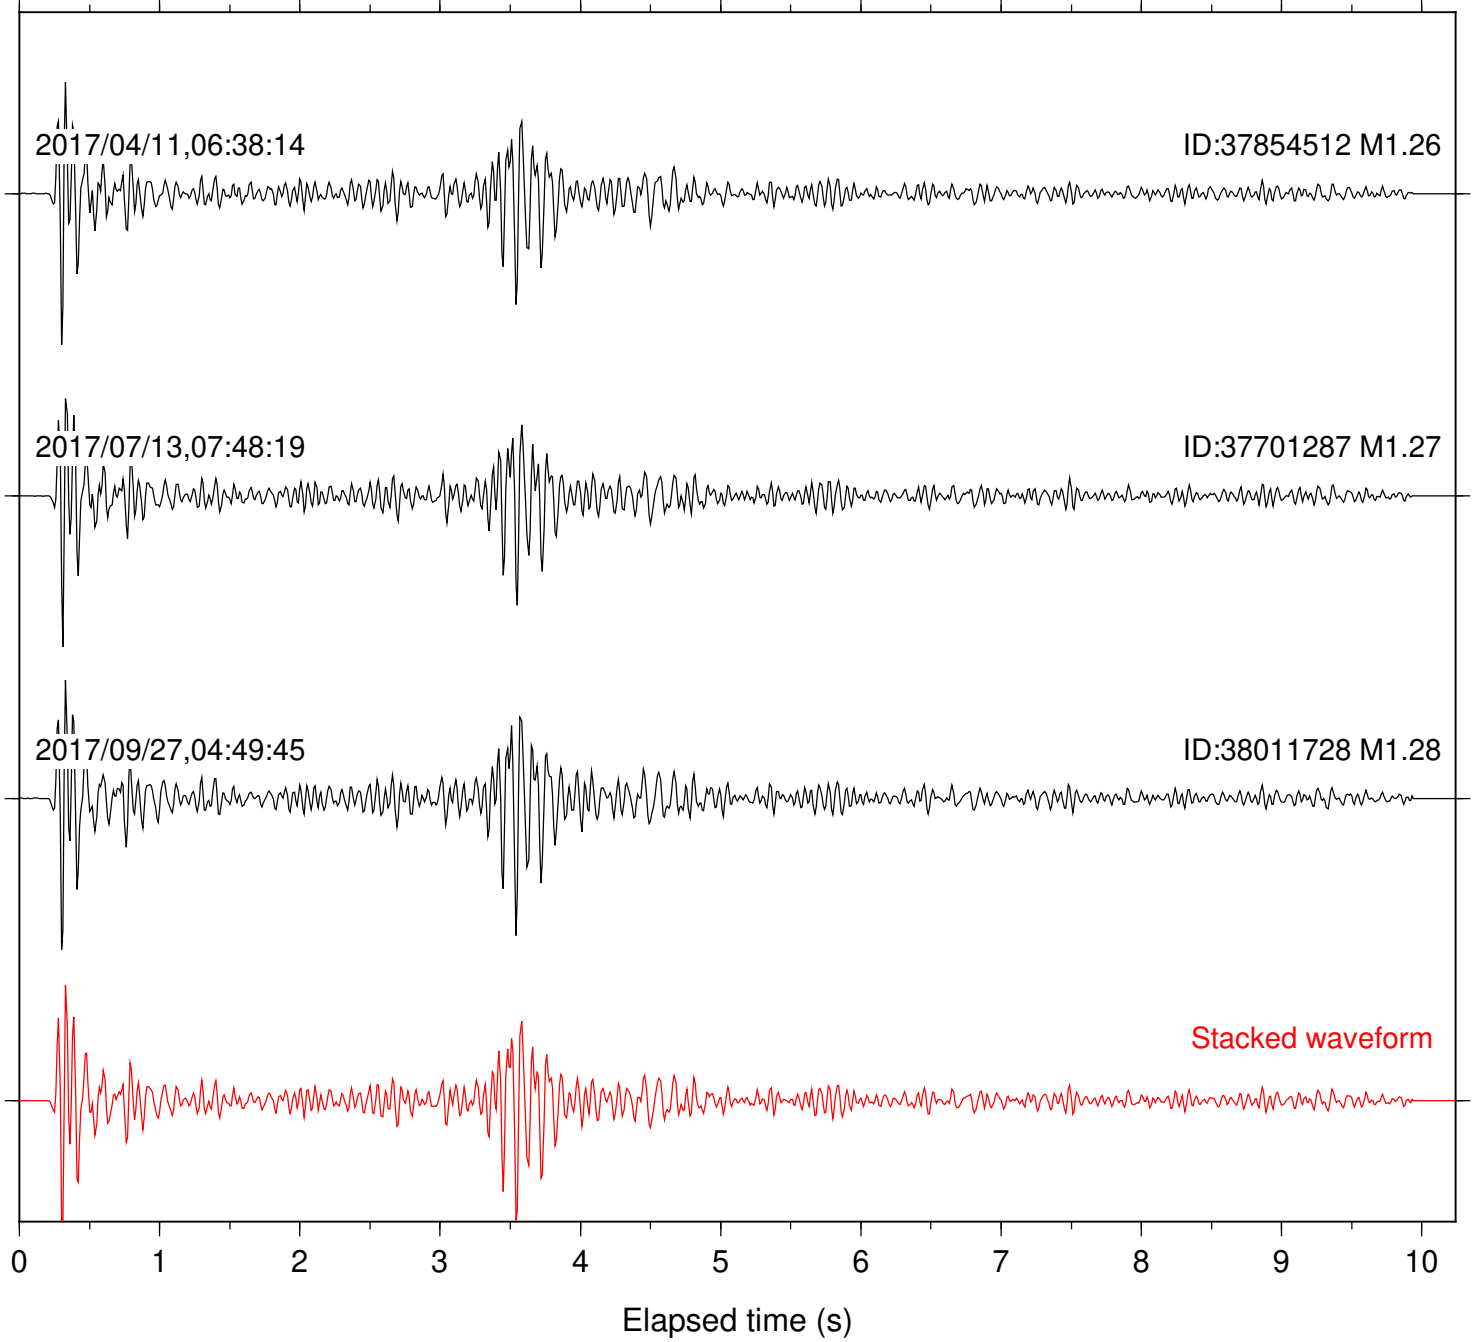

Station: CSH Com: HHZ

Focal depth: 5.81 km