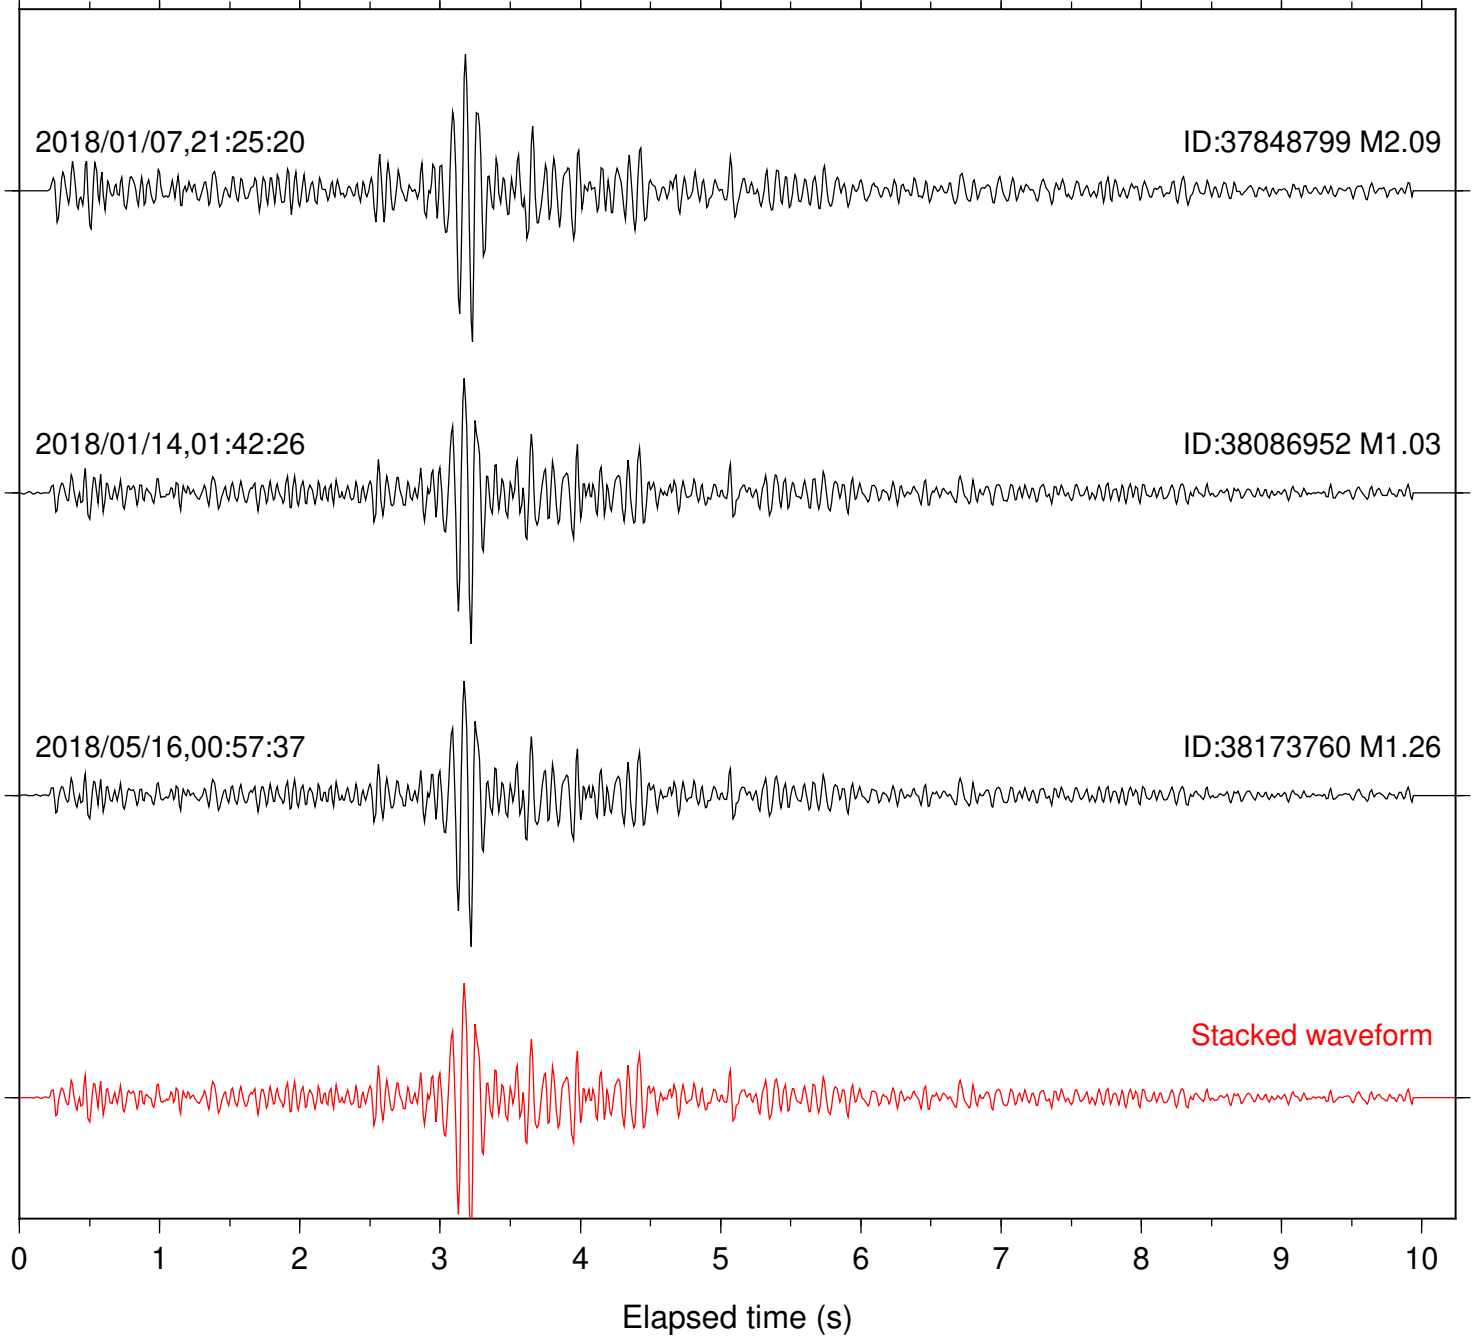

Station: B088 Com: EHZ

Focal depth: 6.30 km