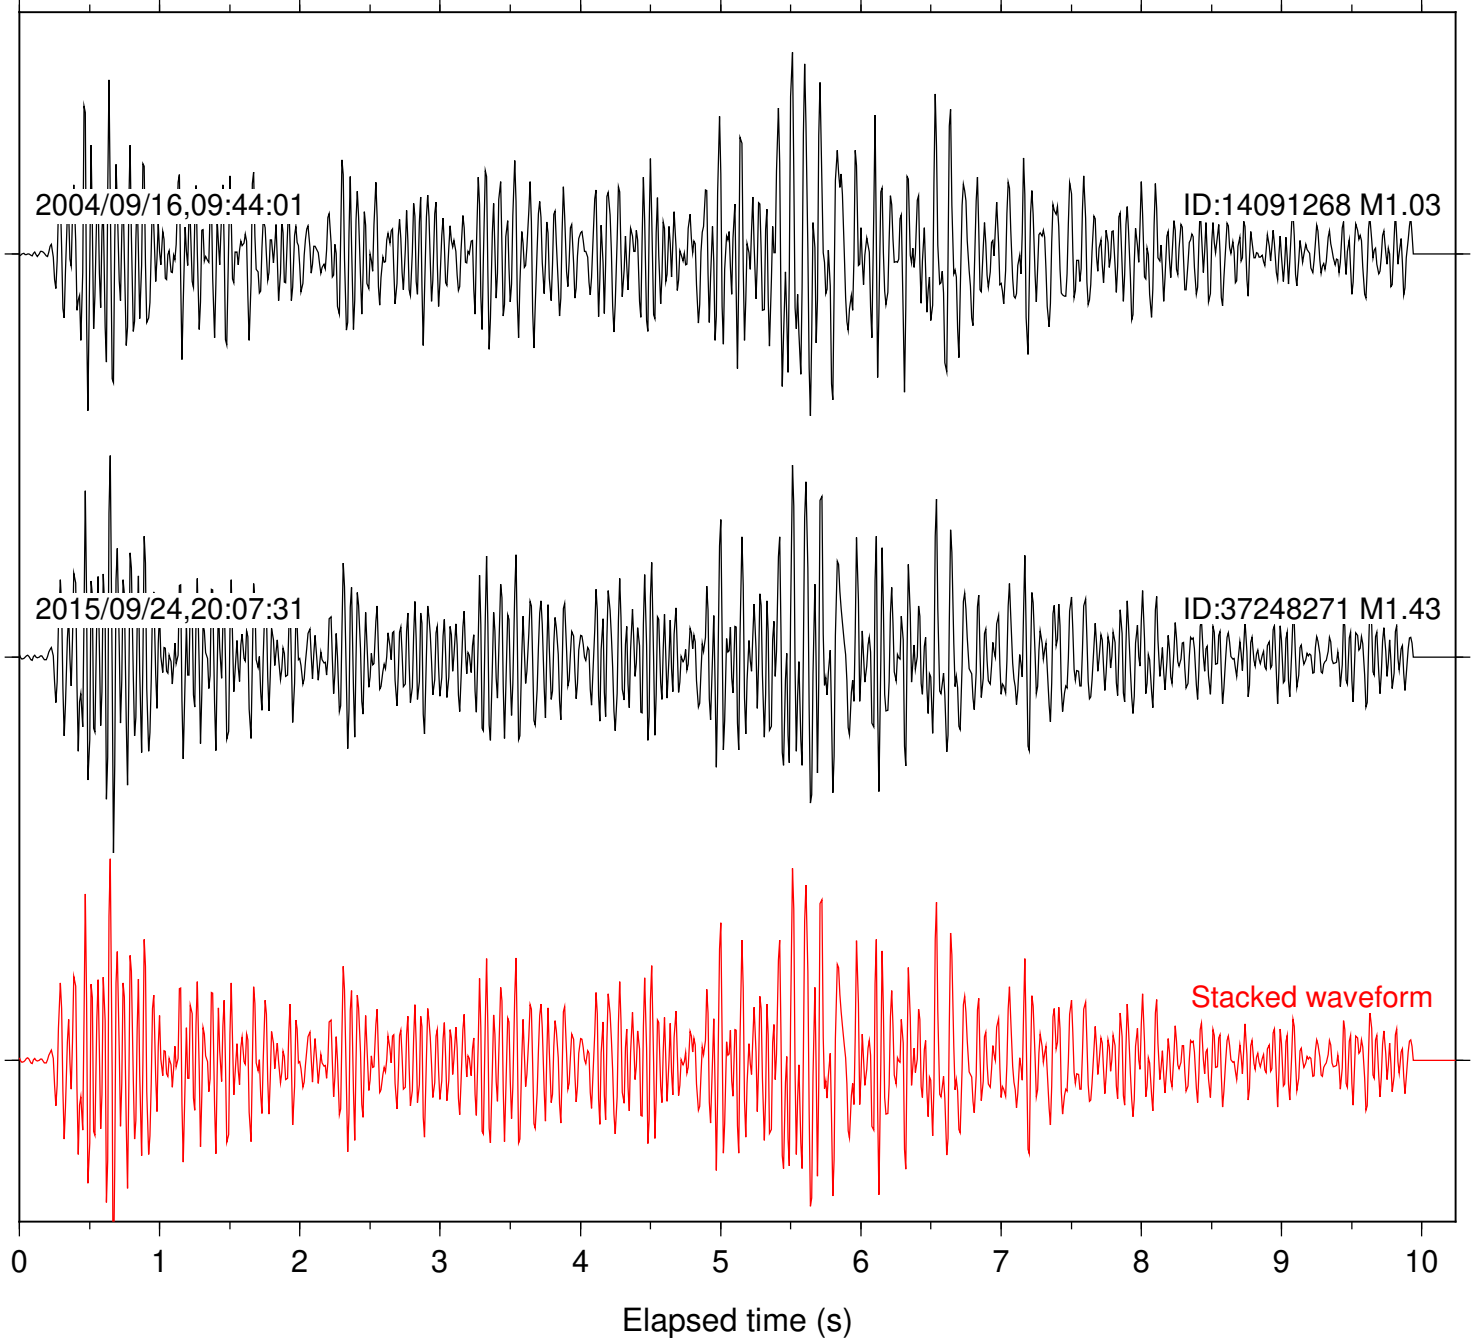

Station: LVA2 Com: HHZ

Focal depth: 16.88 km