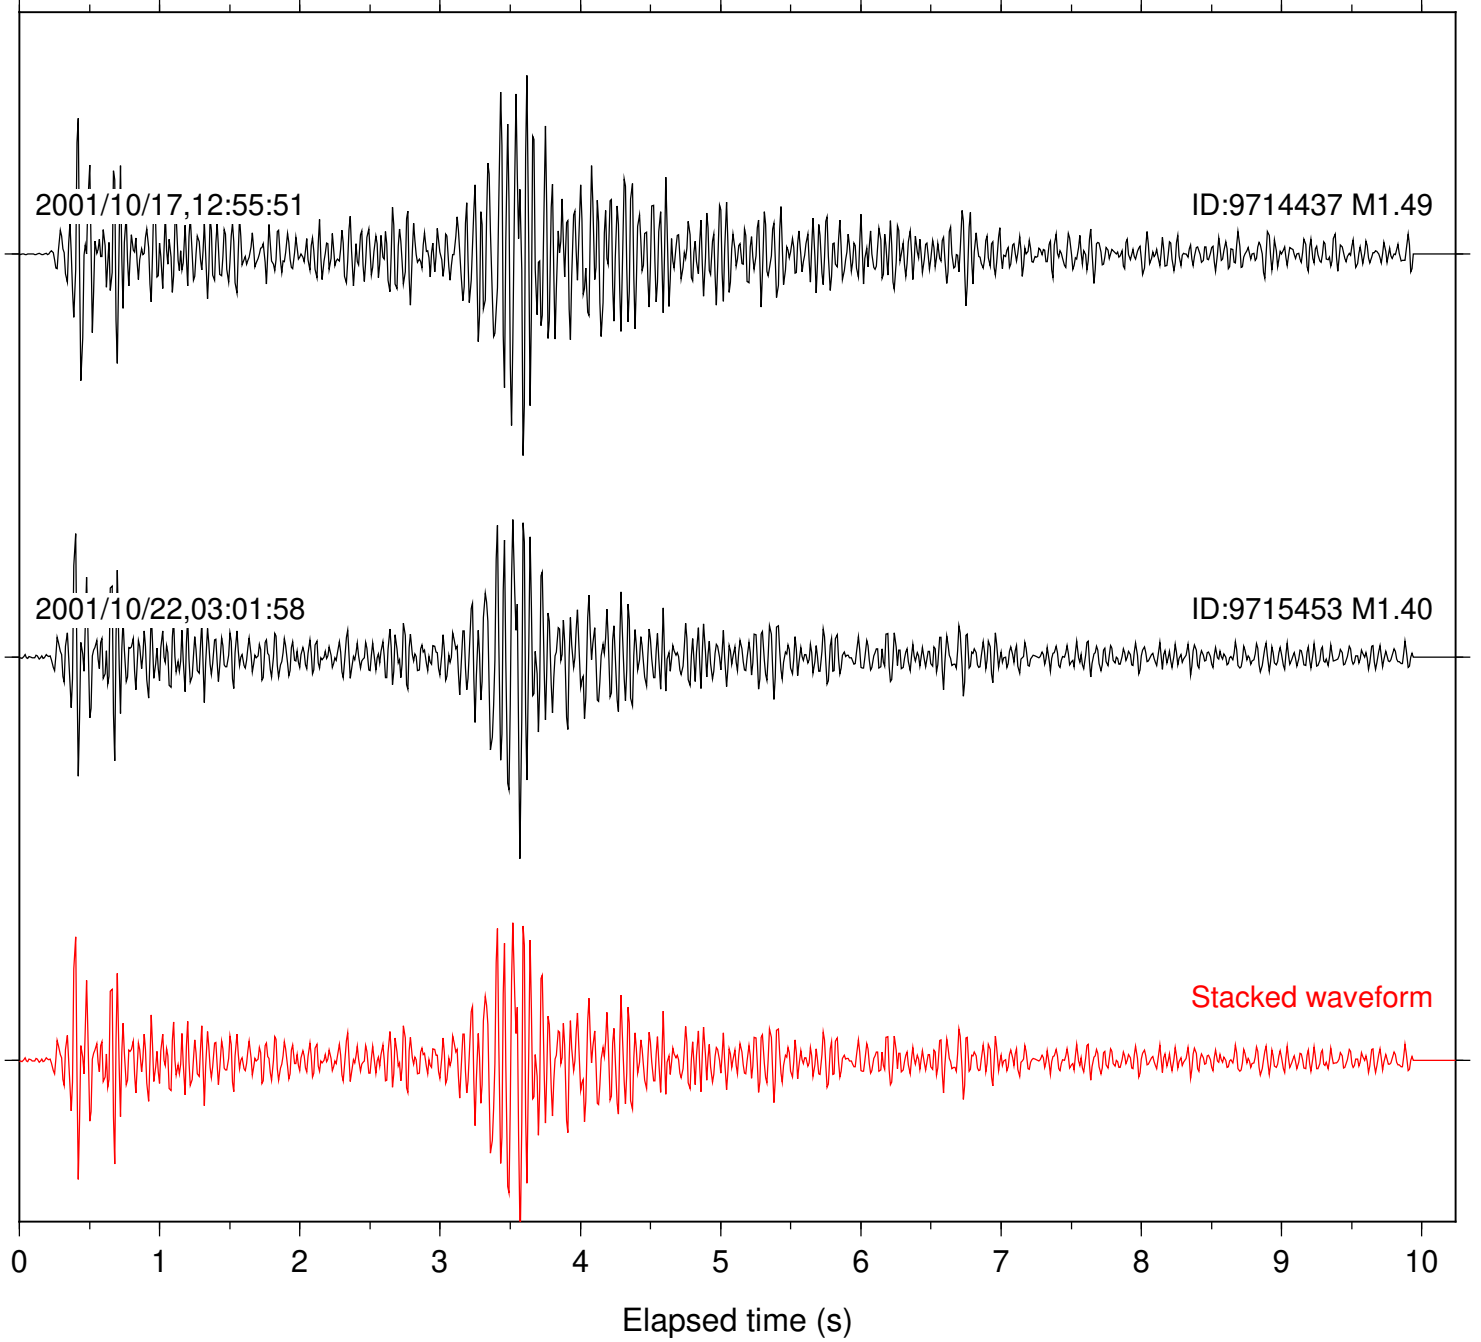

Focal depth: 14.61 km

Station: RDM Com: HHZ

Focal depth: 14.61 km

Station: SKY Com: EHZ

Focal depth: 14.30 km

Station: WIN Com: EHZ

Focal depth: 14.30 km

Station: CRY Com: HHZ