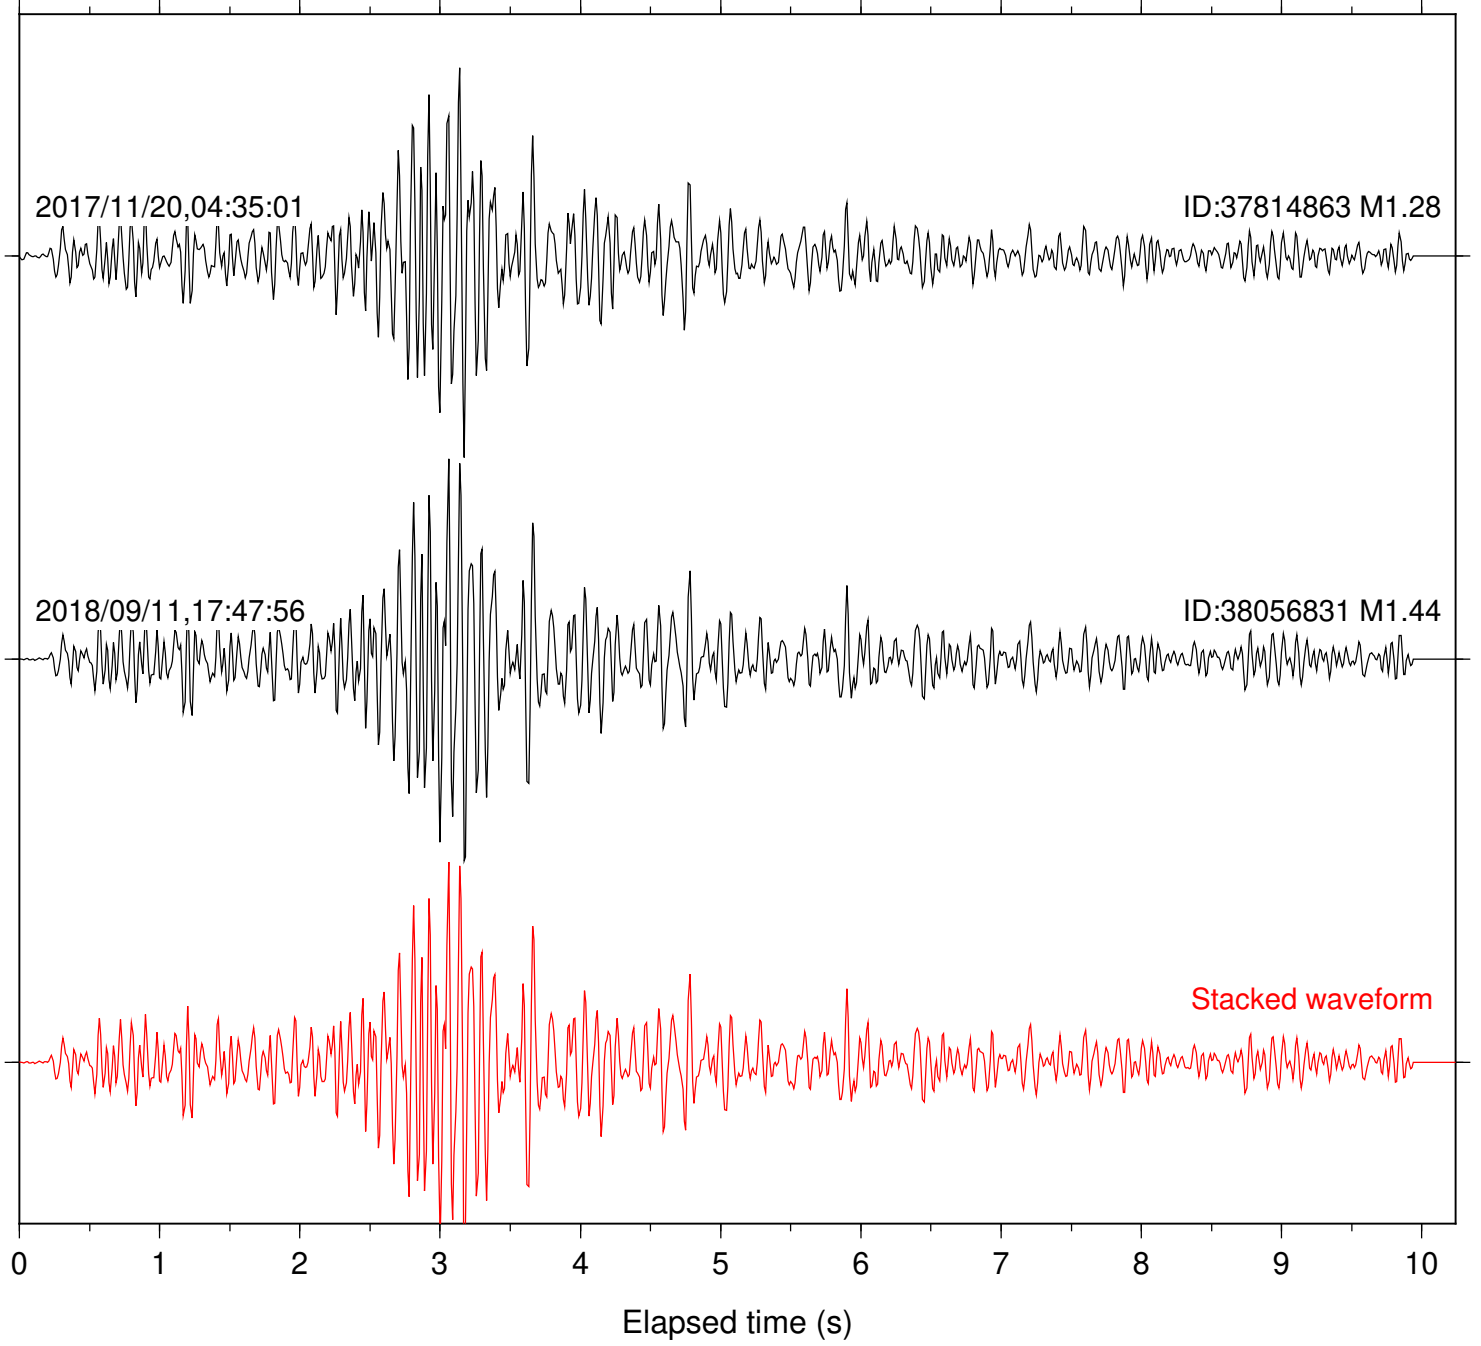

Focal depth: 4.83 km

Station: RDM Com: HHZ

Focal depth: 4.83 km

Station: RRSP Com: HHZ

Focal depth: 4.83 km

Station: SND Com: HHZ

Focal depth: 4.83 km

Station: POB2 Com: HHZ