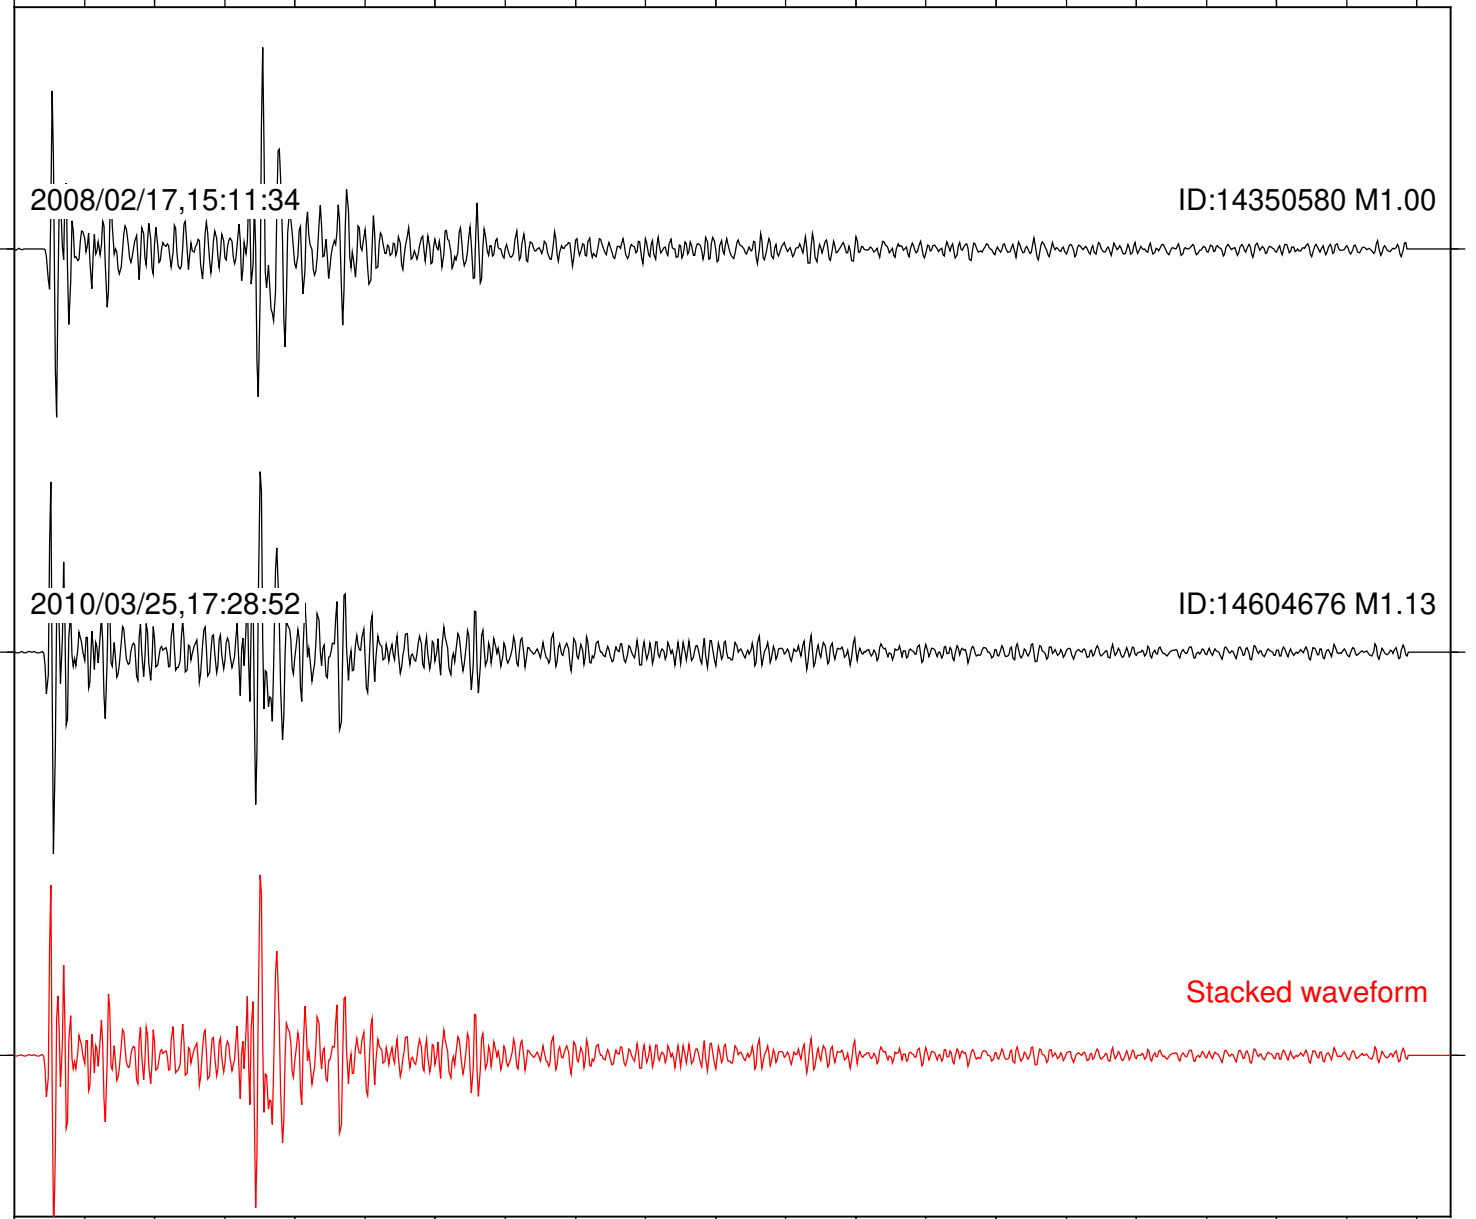

Station: B086 Com: EHZ

Focal depth: 8.00 km

2008/02/17,15:11:34

ID:14350580 M1.00

2010/03/25,17:28:52

ID:14604676 M1.13

Stacked waveform

0 1 2 3 4 5 6 7 8 9 10
Elapsed time (s)