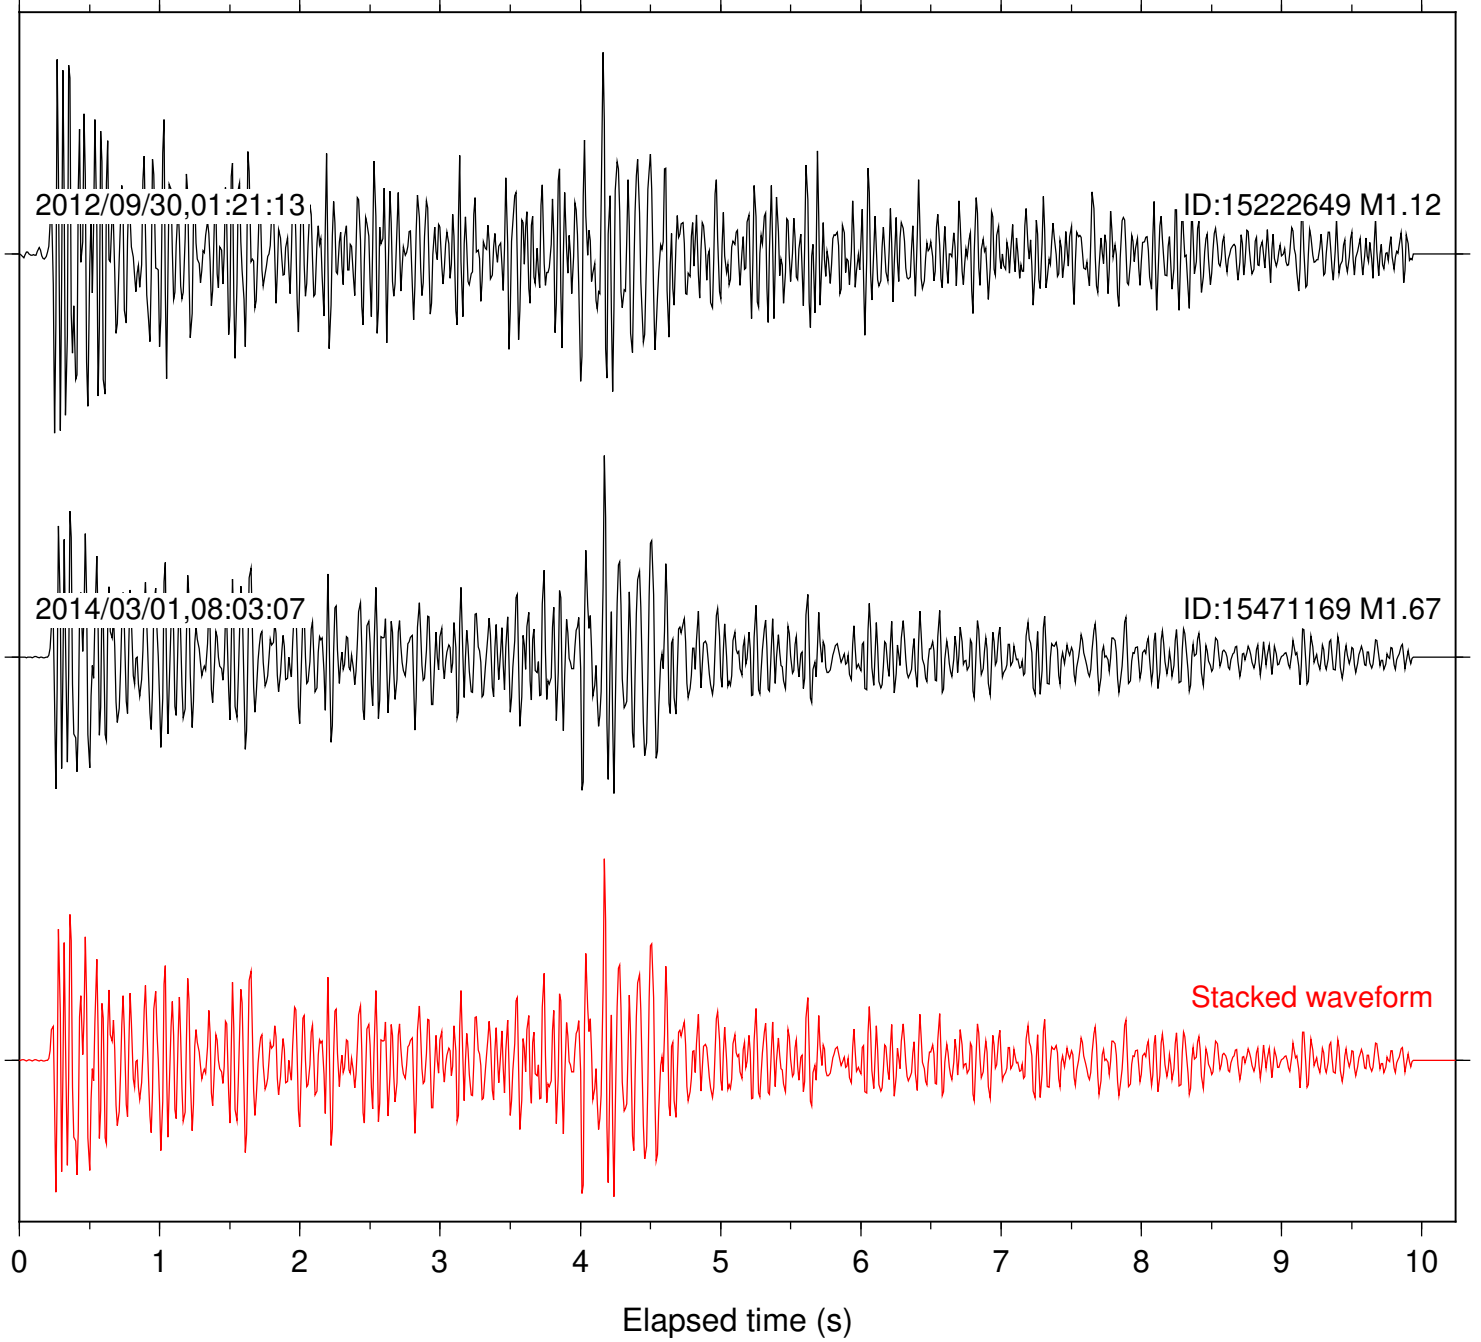

Focal depth: 7.64 km

Station: FRD Com: HHZ

Focal depth: 7.64 km

Station: PLM Com: HHZ

Focal depth: 7.64 km

2012/09/30,01:21:13

ID:15222649 M1.12

2014/03/01,08:03:07