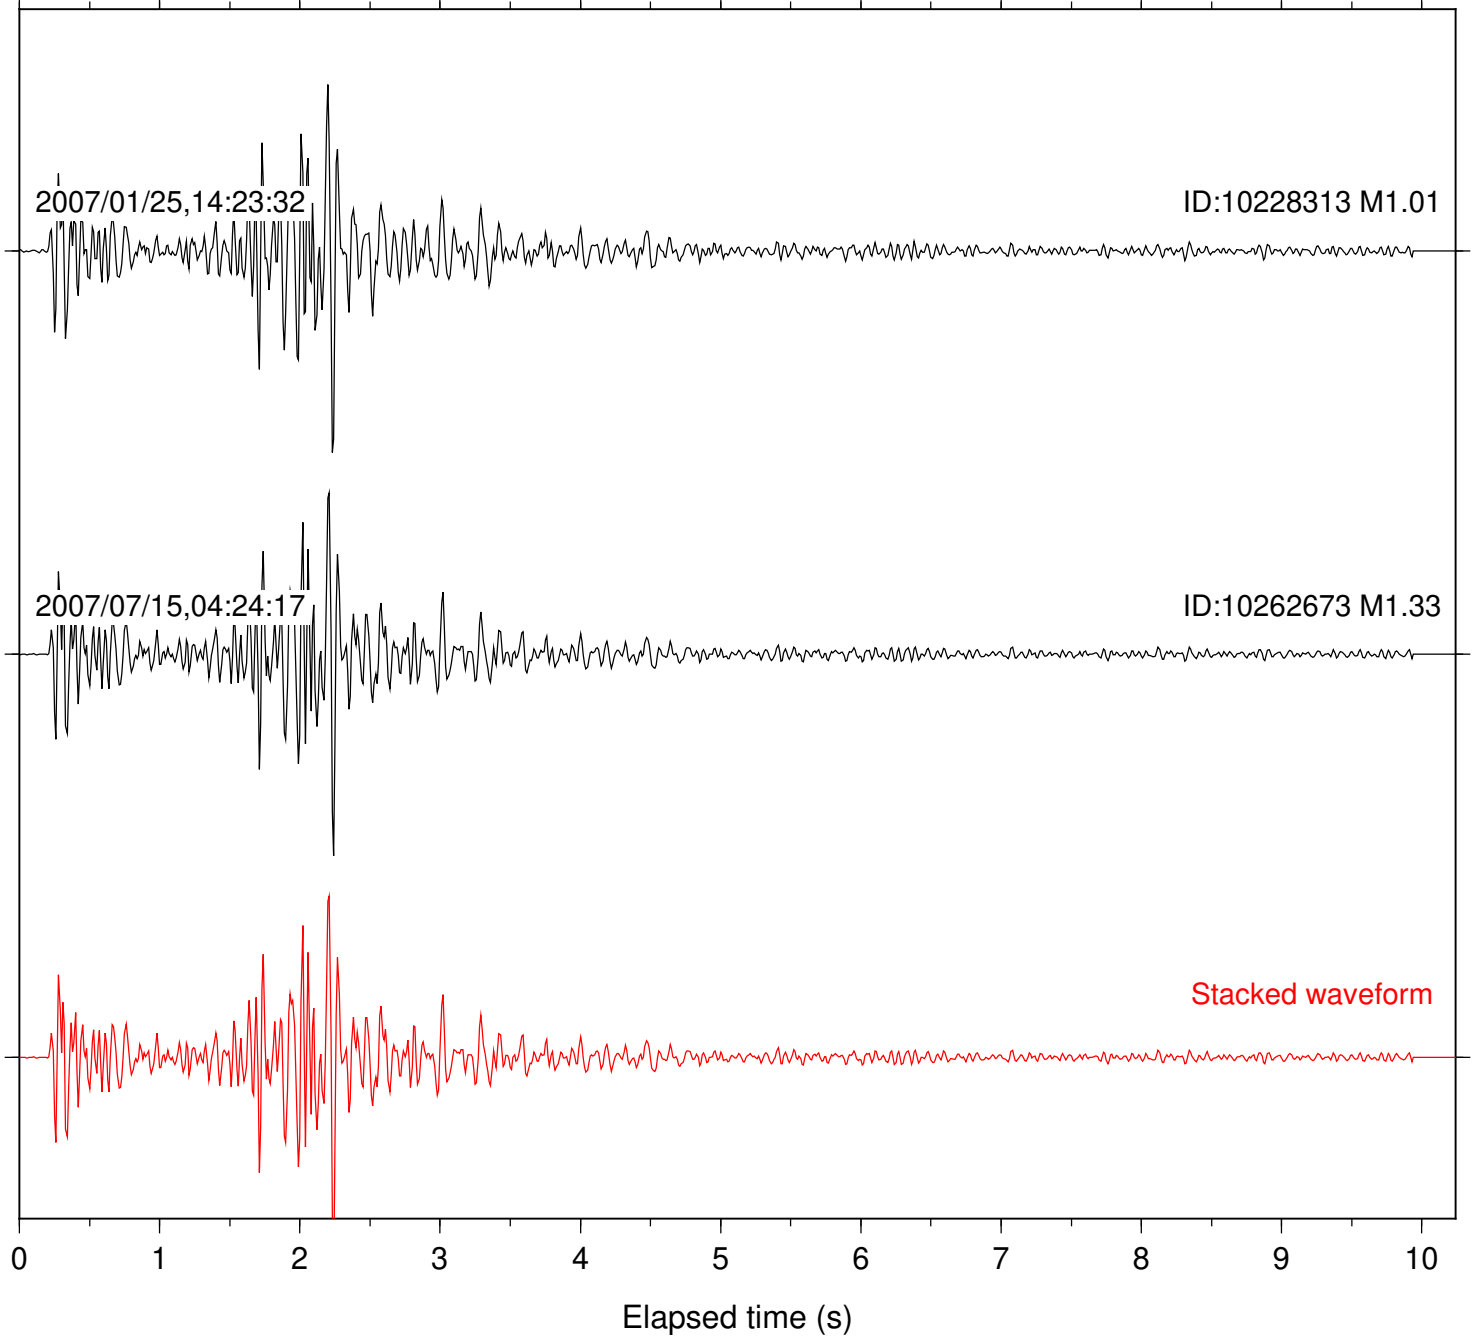

Station: BZN Com: HHZ

Focal depth: 8.20 km