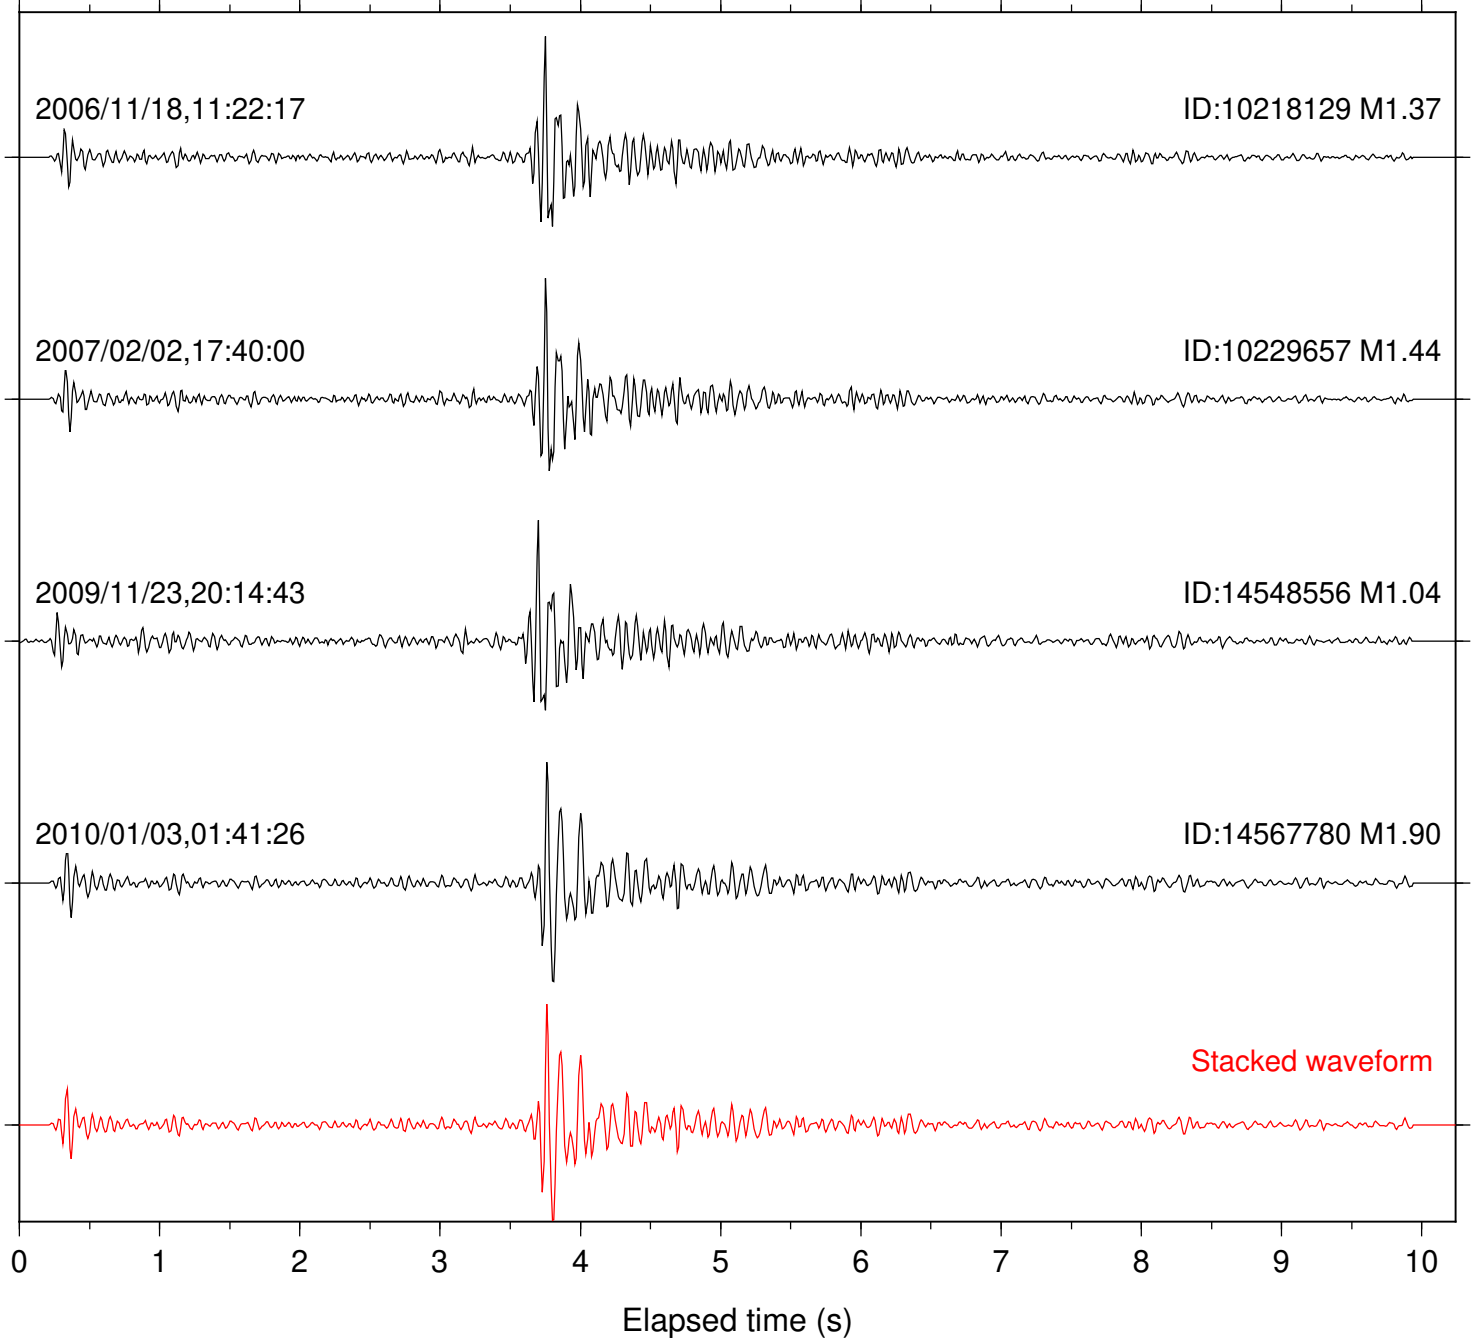

Focal depth: 16.87 km

Station: FRD Com: HHZ

Focal depth: 16.87 km

Station: KNW Com: HHZ

Focal depth: 16.87 km

Station: B081 Com: EHZ

Focal depth: 8.70 km

Station: B082 Com: EHZ