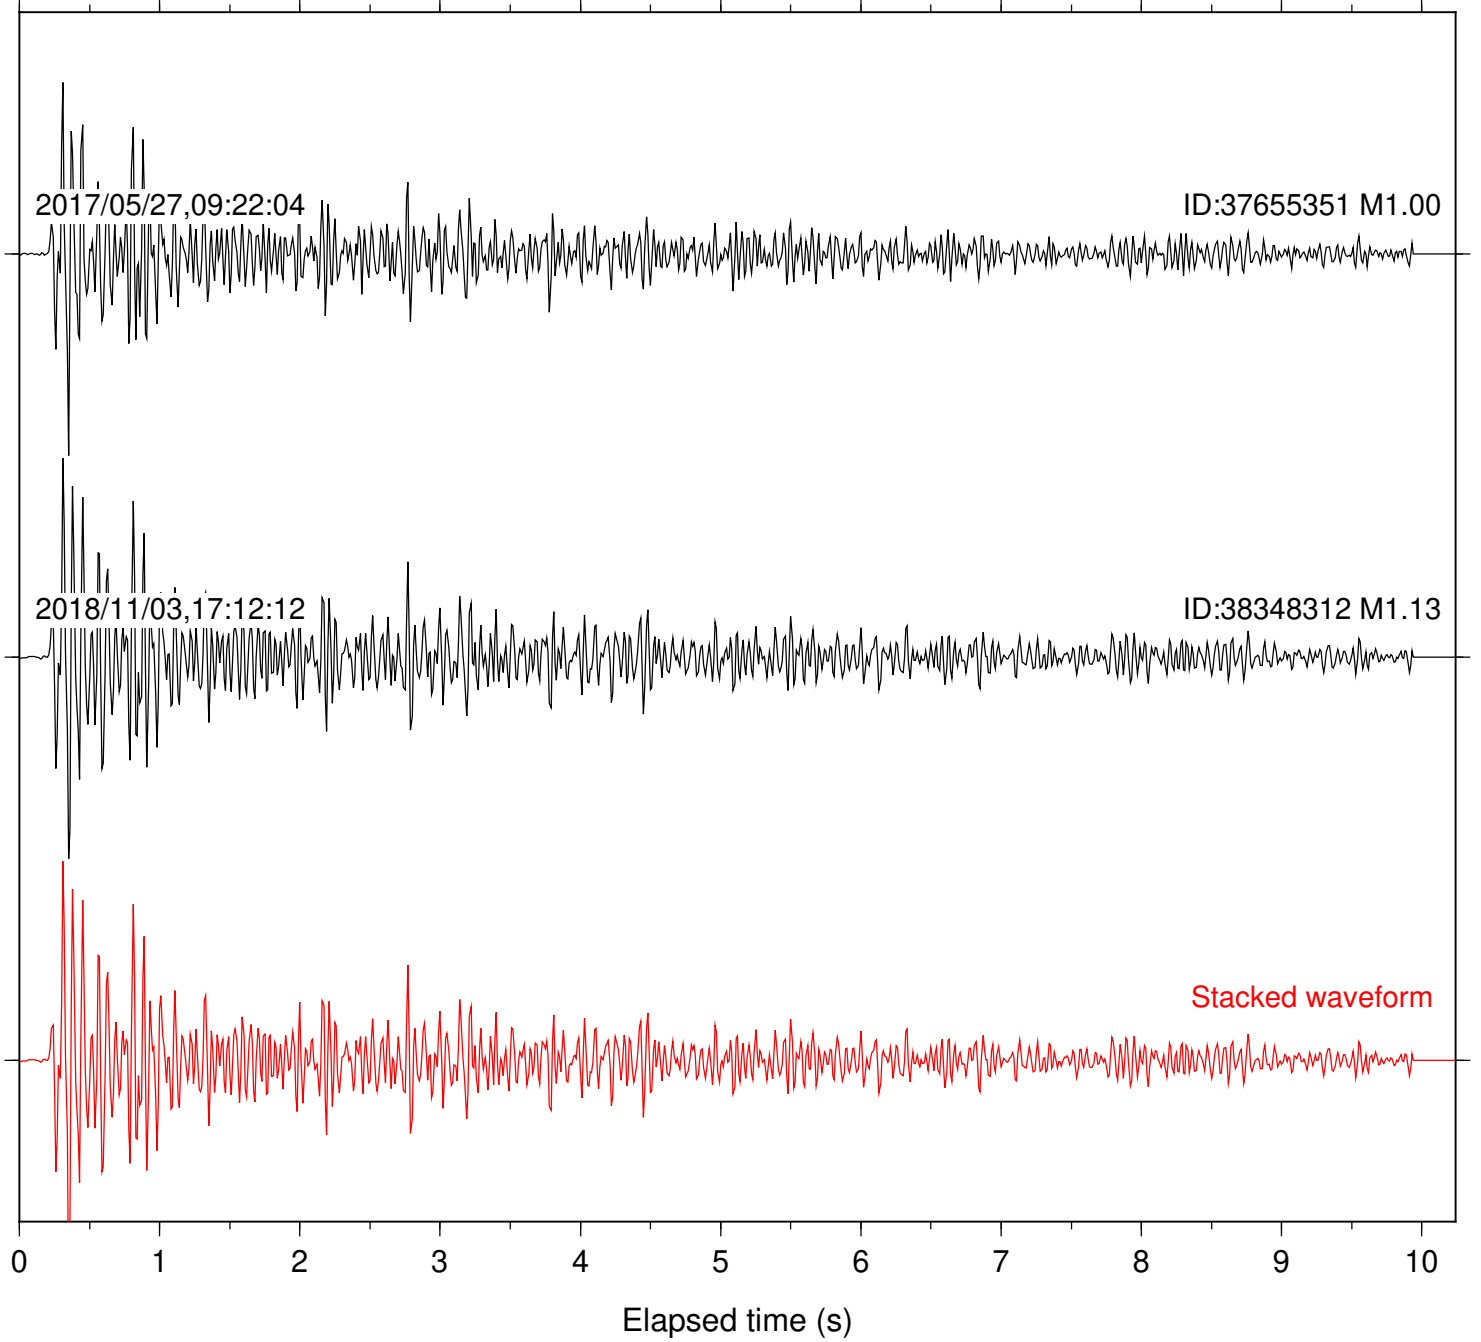

Focal depth: 5.53 km

Station: HMT2 Com: HHZ

Focal depth: 5.53 km

Station: PFO Com: HHZ

Focal depth: 5.53 km

Station: POB2 Com: HHZ

Focal depth: 5.53 km

Station: SND Com: HHZ