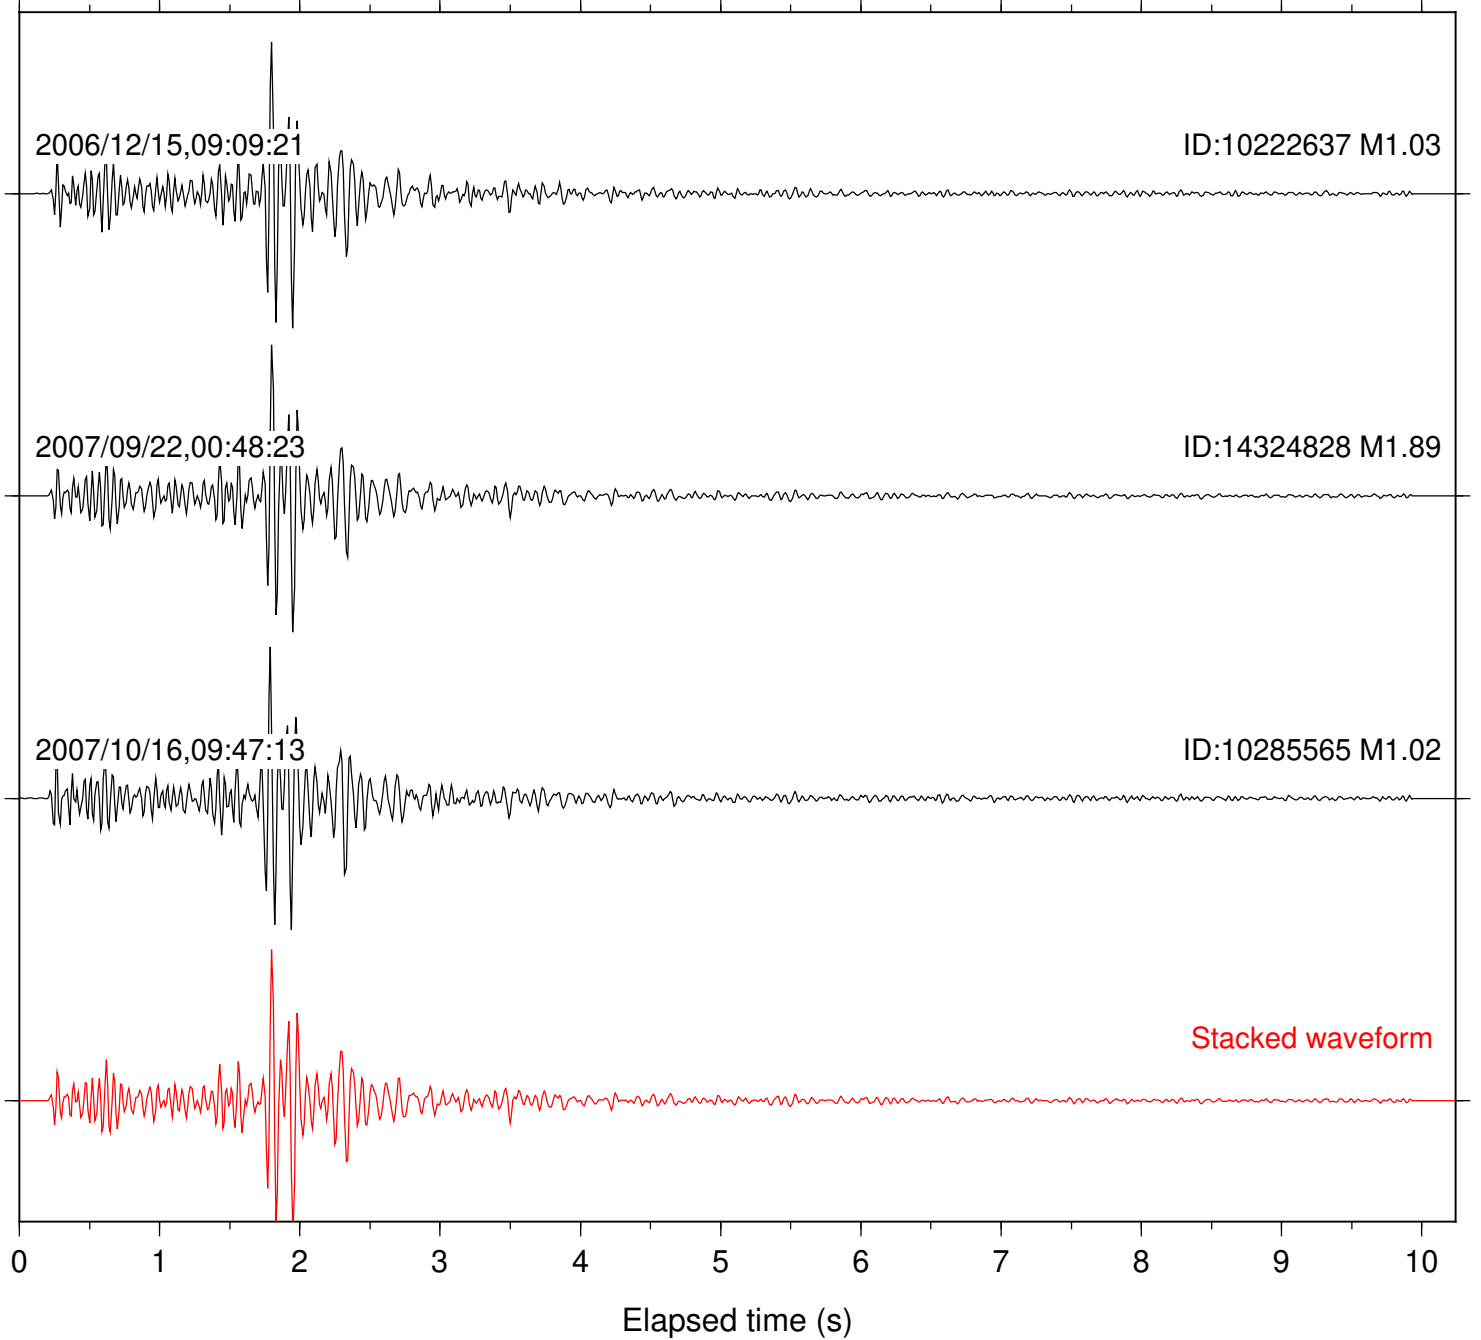

Station: B087 Com: EHZ

Focal depth: 9.66 km