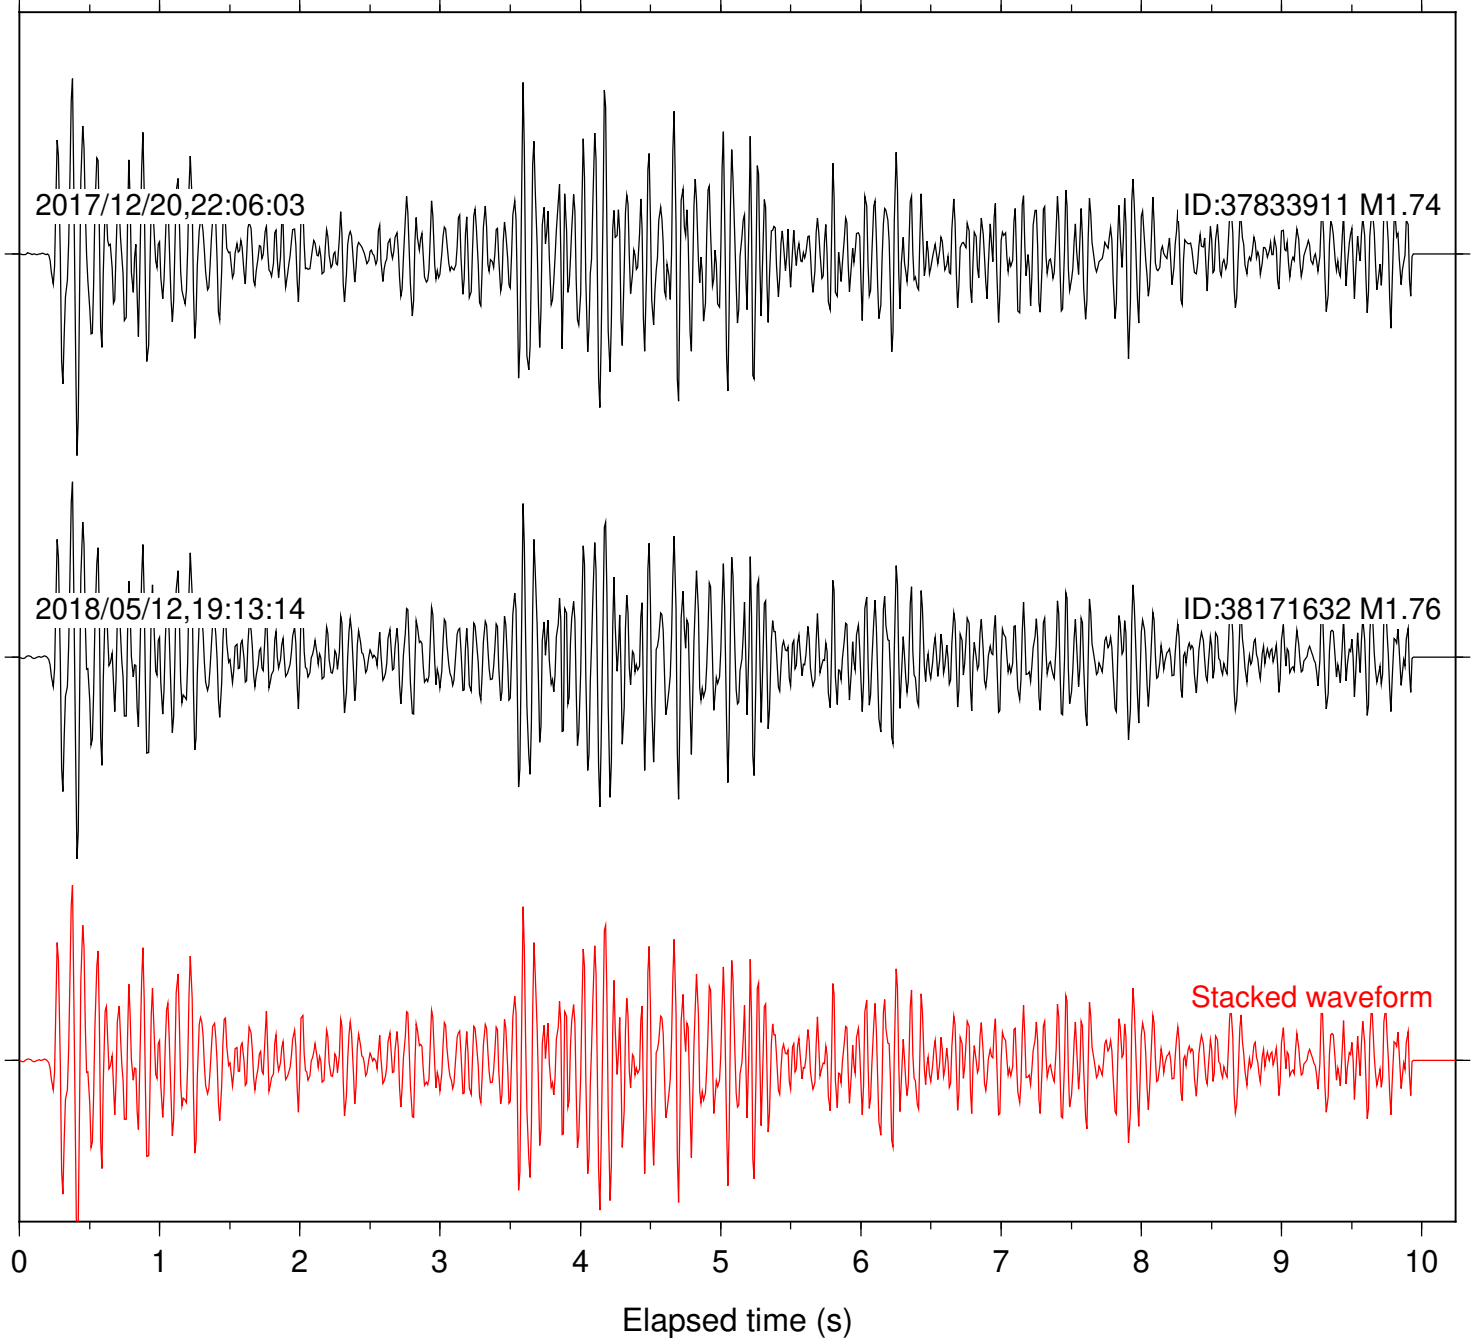

Station: KNW Com: HHZ

Focal depth: 7.36 km