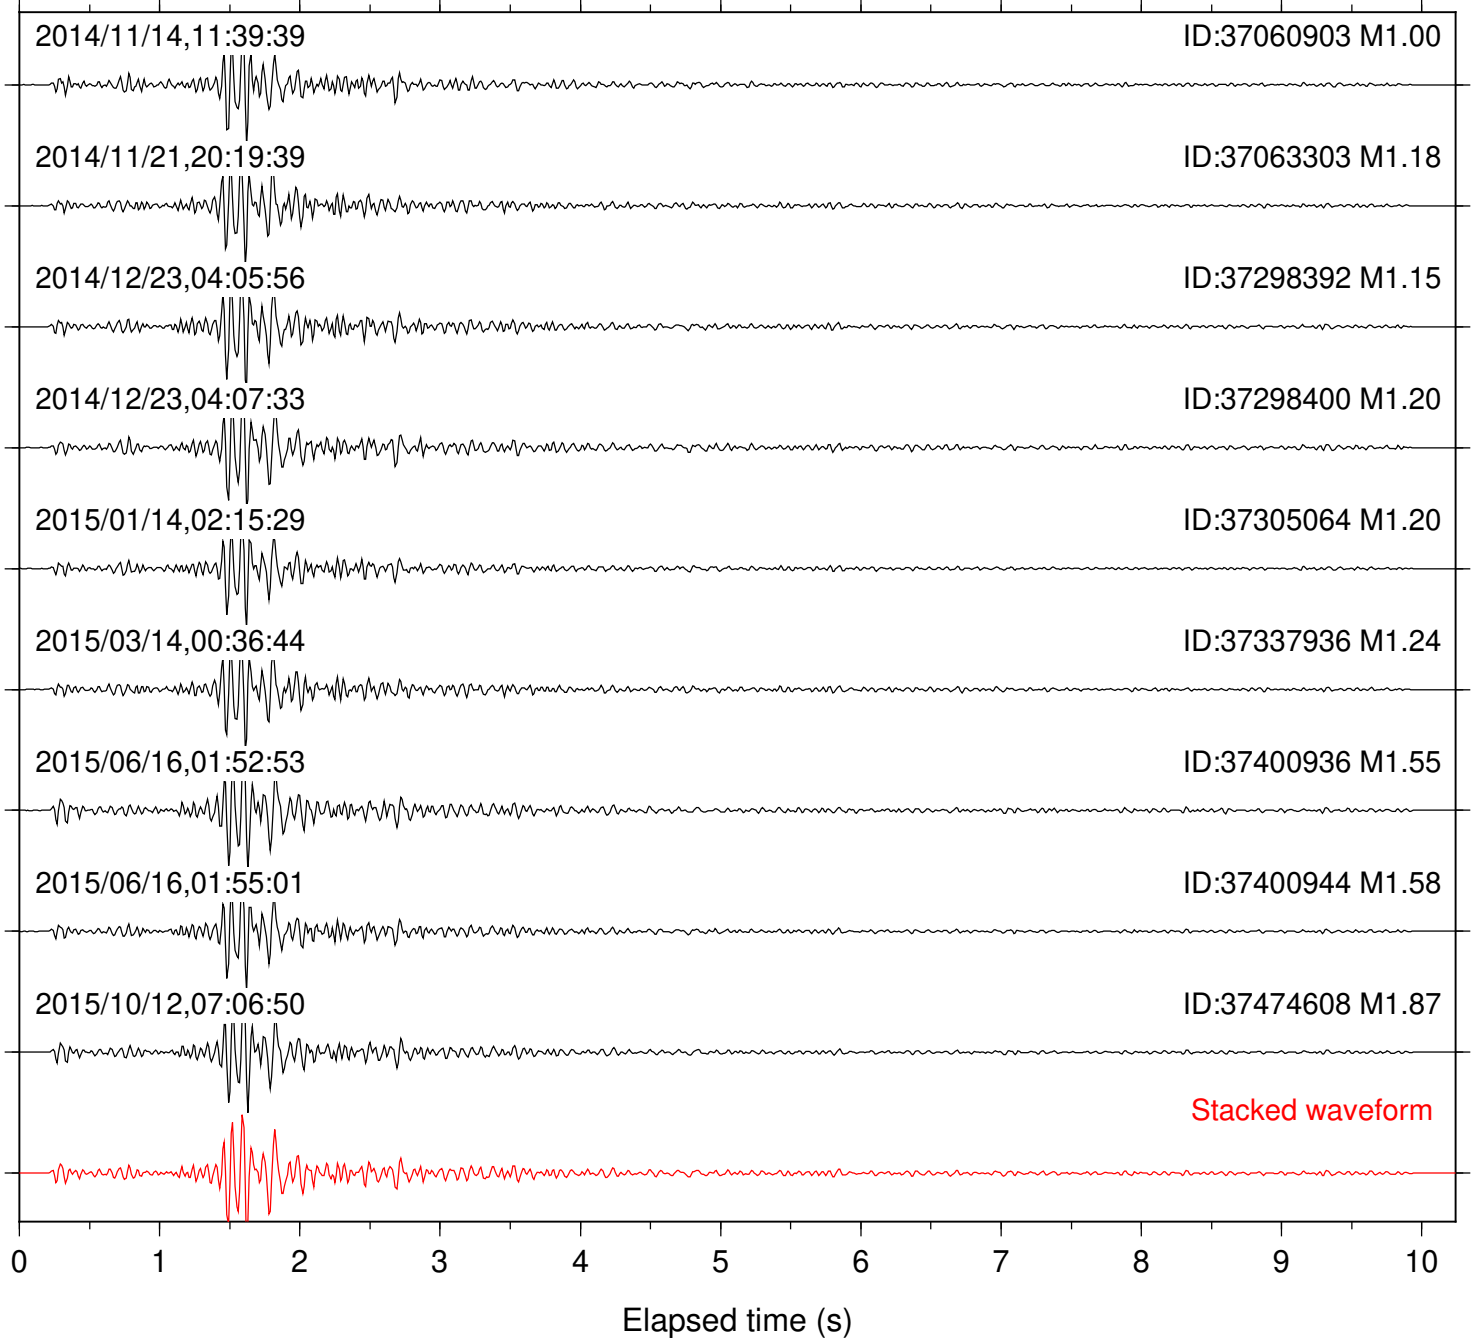

Station: B093 Com: EHZ

Focal depth: 8.51 km