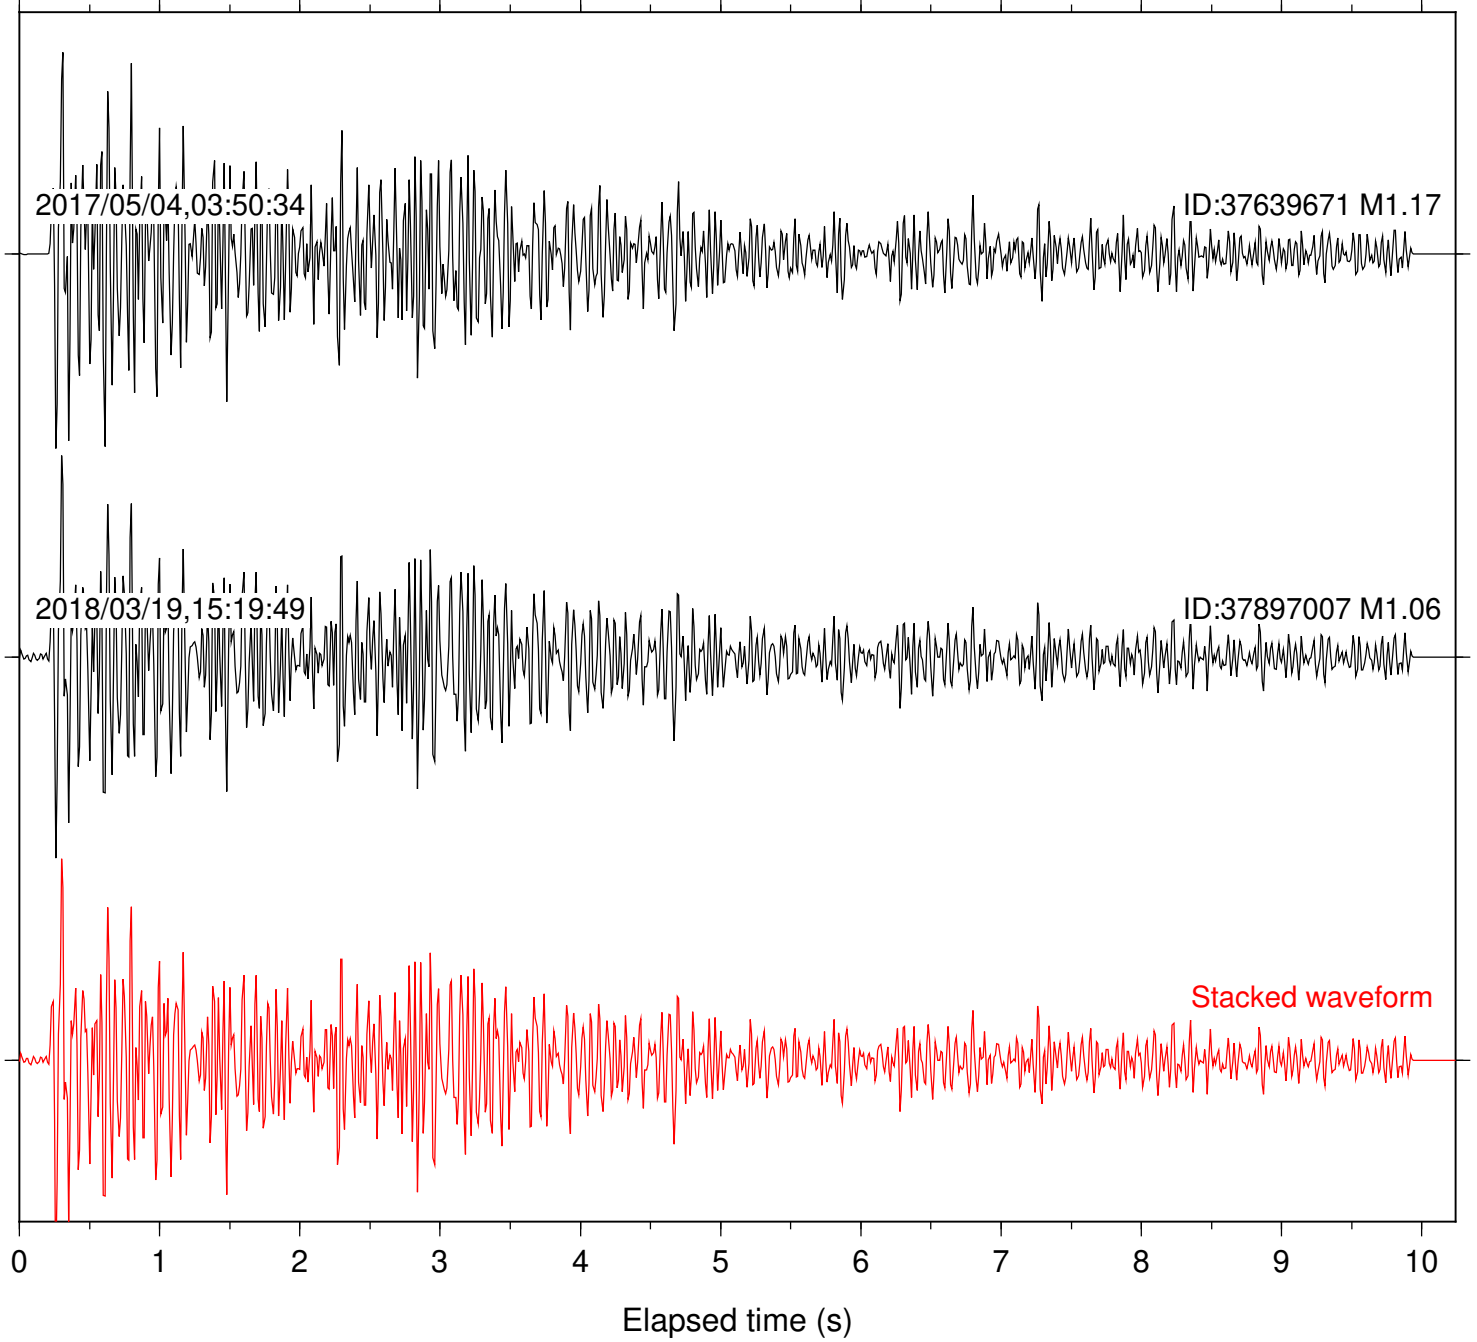

Focal depth: 6.67 km

Station: DGR Com: HHZ

Focal depth: 6.67 km

Station: FRD Com: HHZ

Focal depth: 6.67 km

Station: HMT2 Com: HHZ

Focal depth: 6.67 km

Station: PFO Com: HHZ