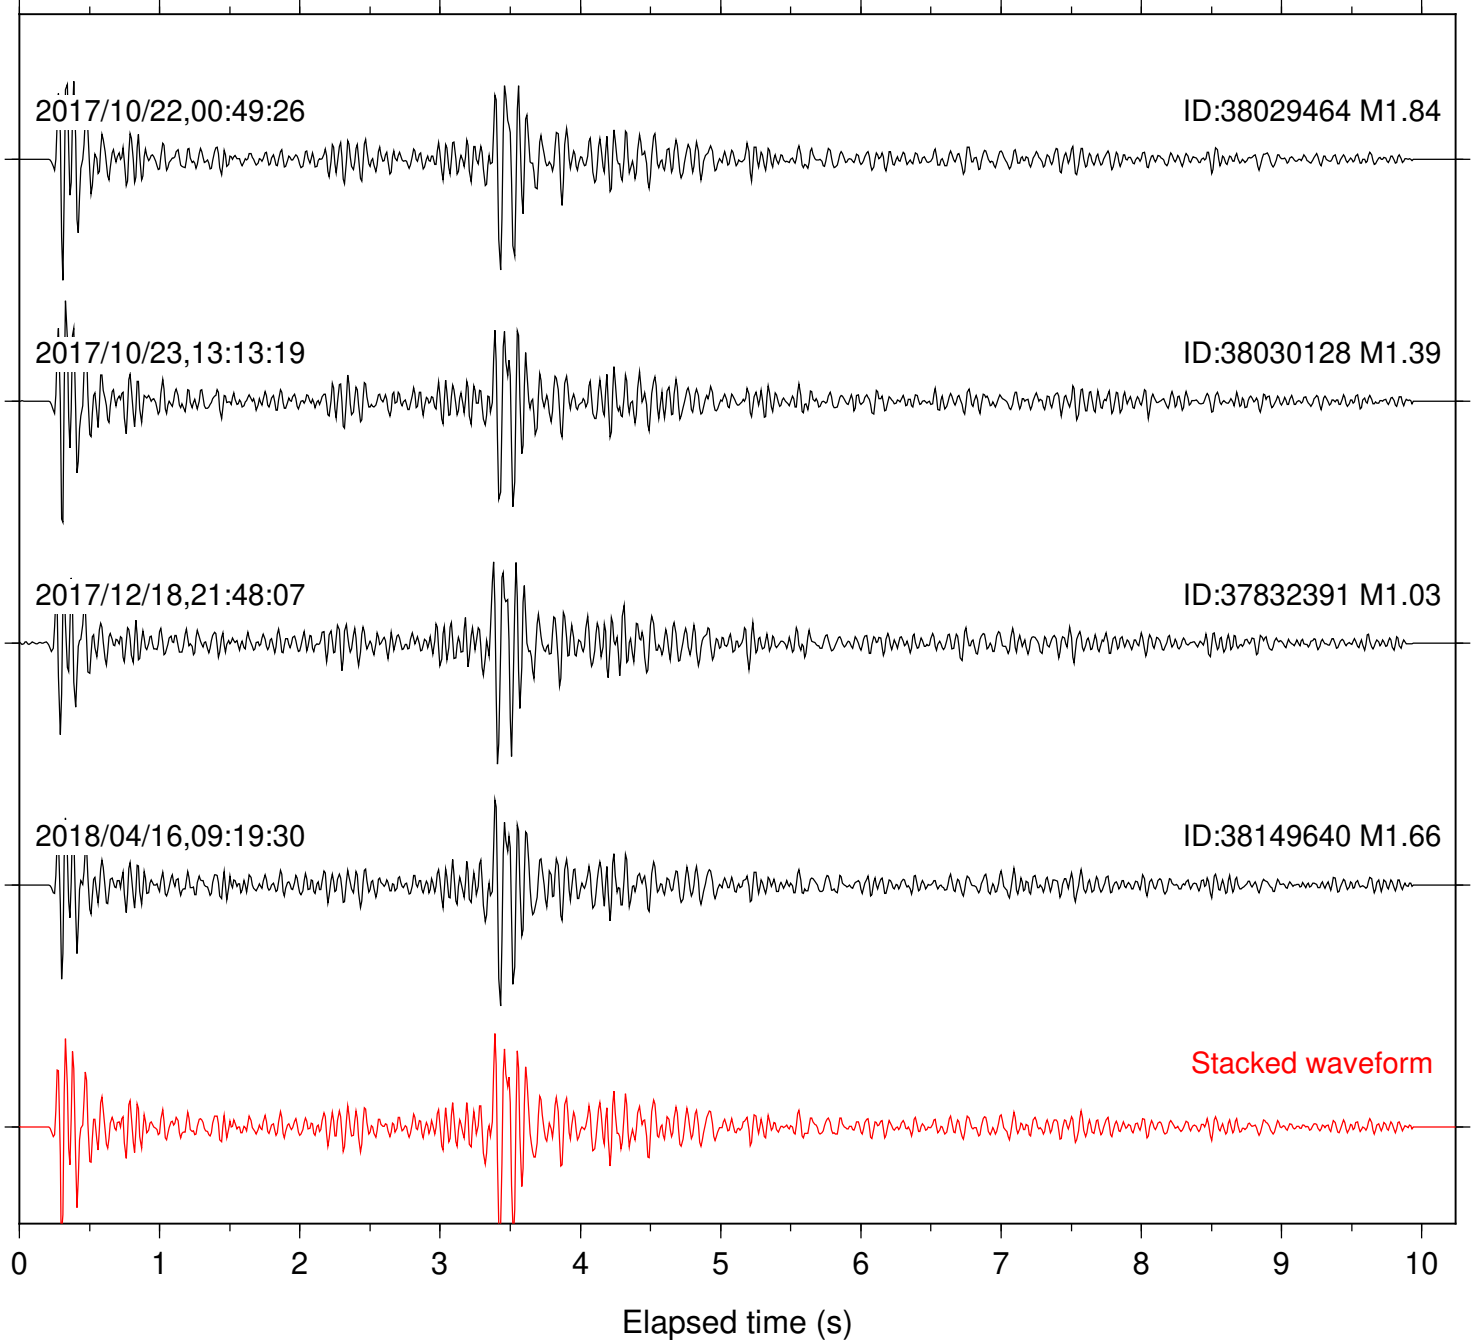

Station: CSH Com: HHZ

Focal depth: 6.43 km

Station: DGR Com: HHZ

Focal depth: 6.43 km

Station: DNR Com: HHZ

Focal depth: 5.56 km

2017/10/22,00:49:26

ID:38029464 M1.84