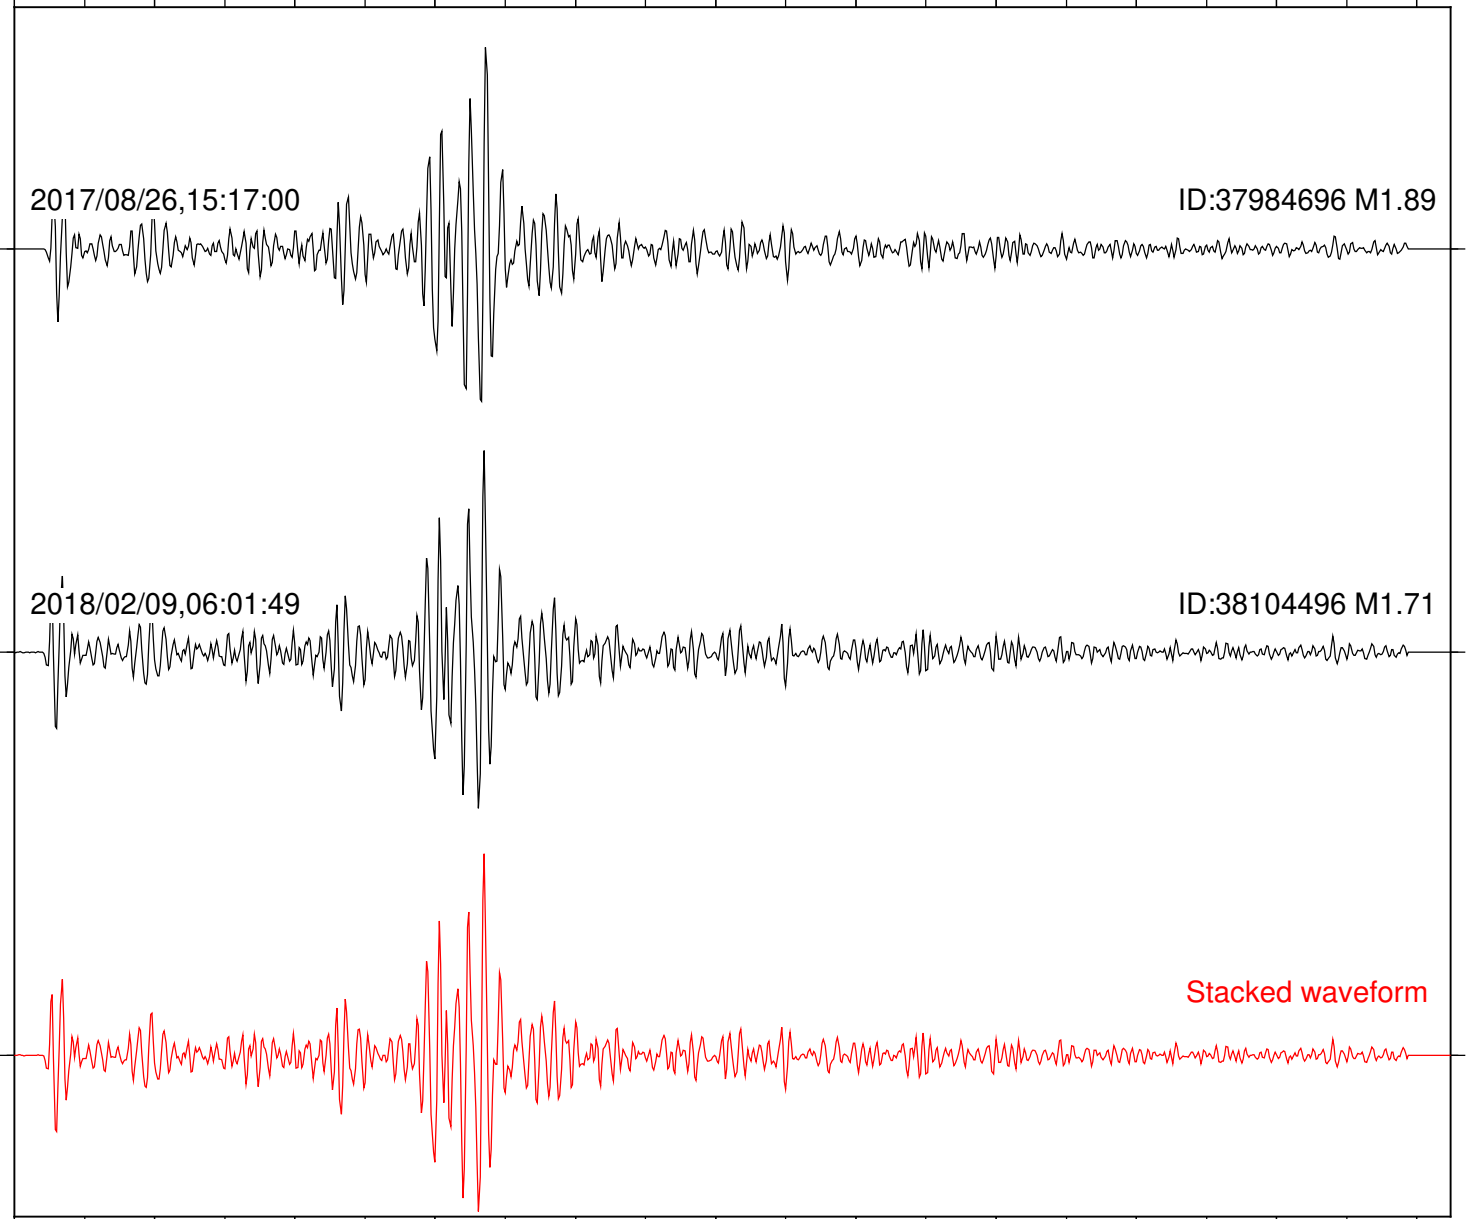

Station: B082 Com: EHZ

Focal depth: 5.11 km

2017/08/26,15:17:00

ID:37984696 M1.89

2018/02/09,06:01:49

ID:38104496 M1.71

Stacked waveform

0 1 2 3 4 5 6 7 8 9 10
Elapsed time (s)