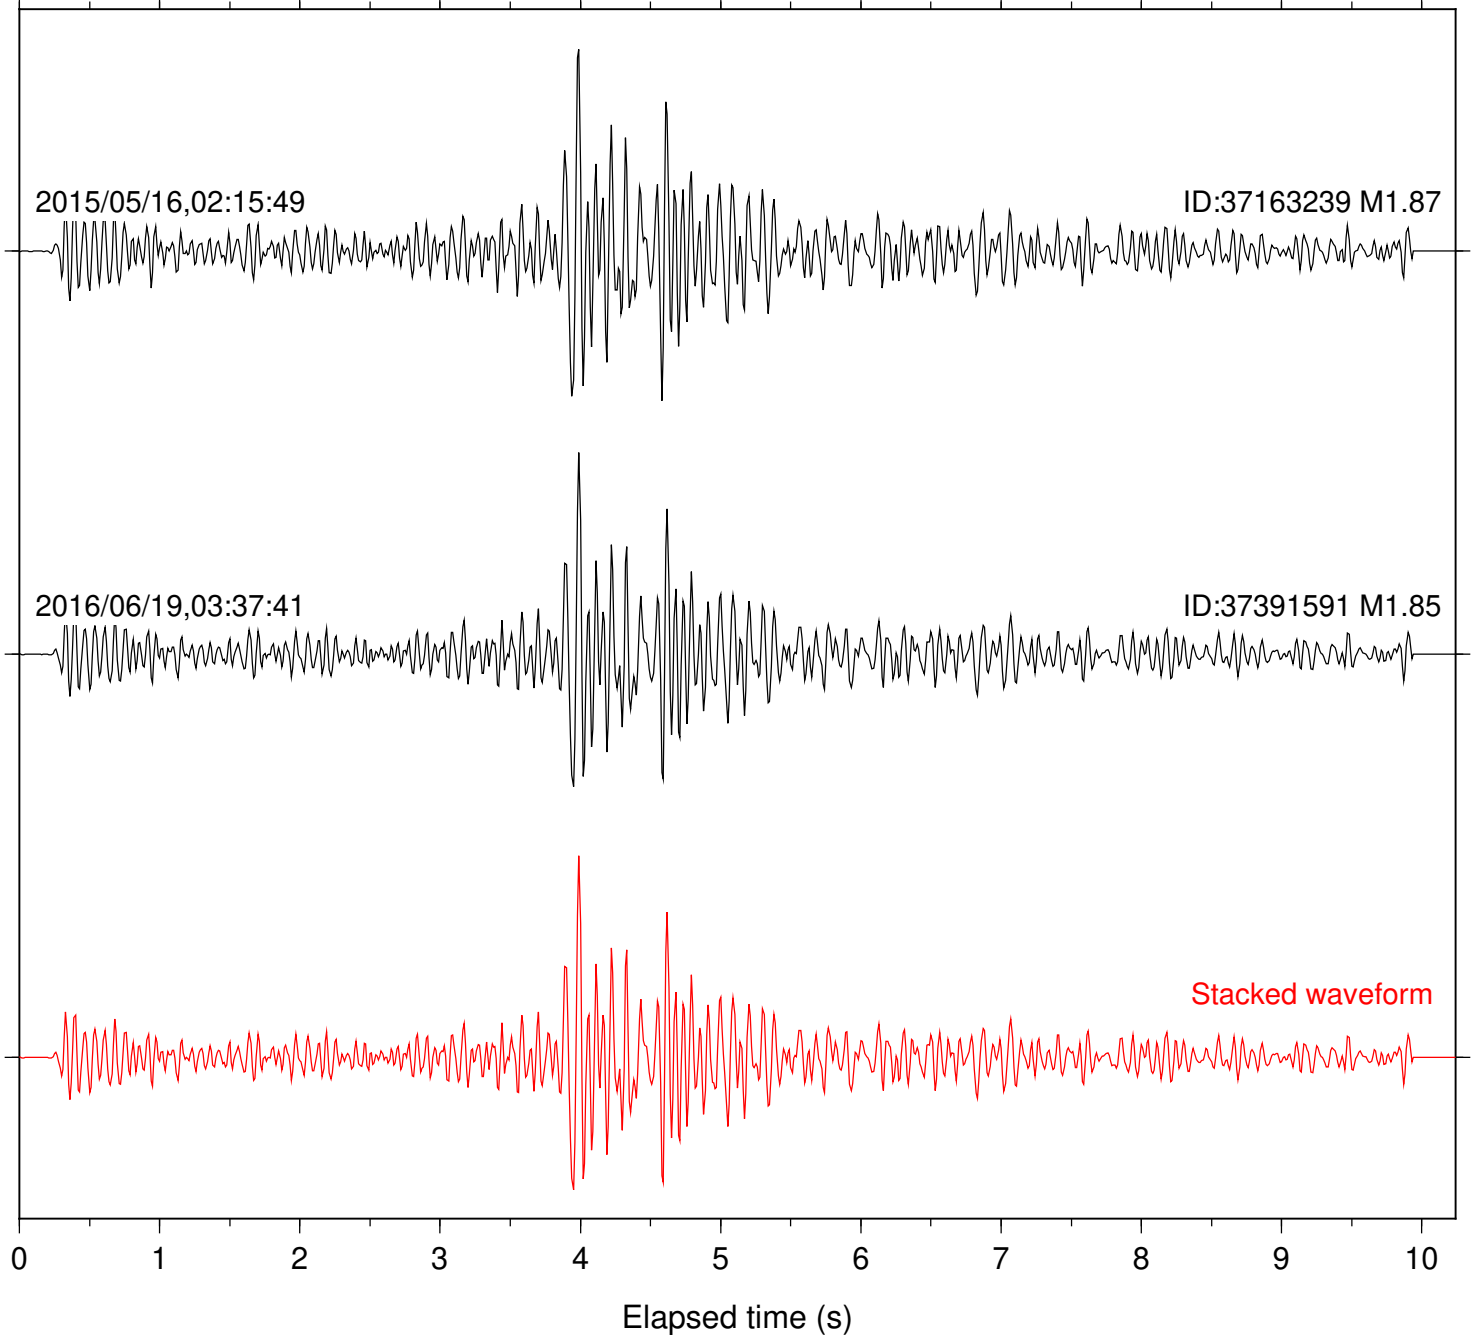

Station: B088 Com: EHZ

Focal depth: 8.43 km