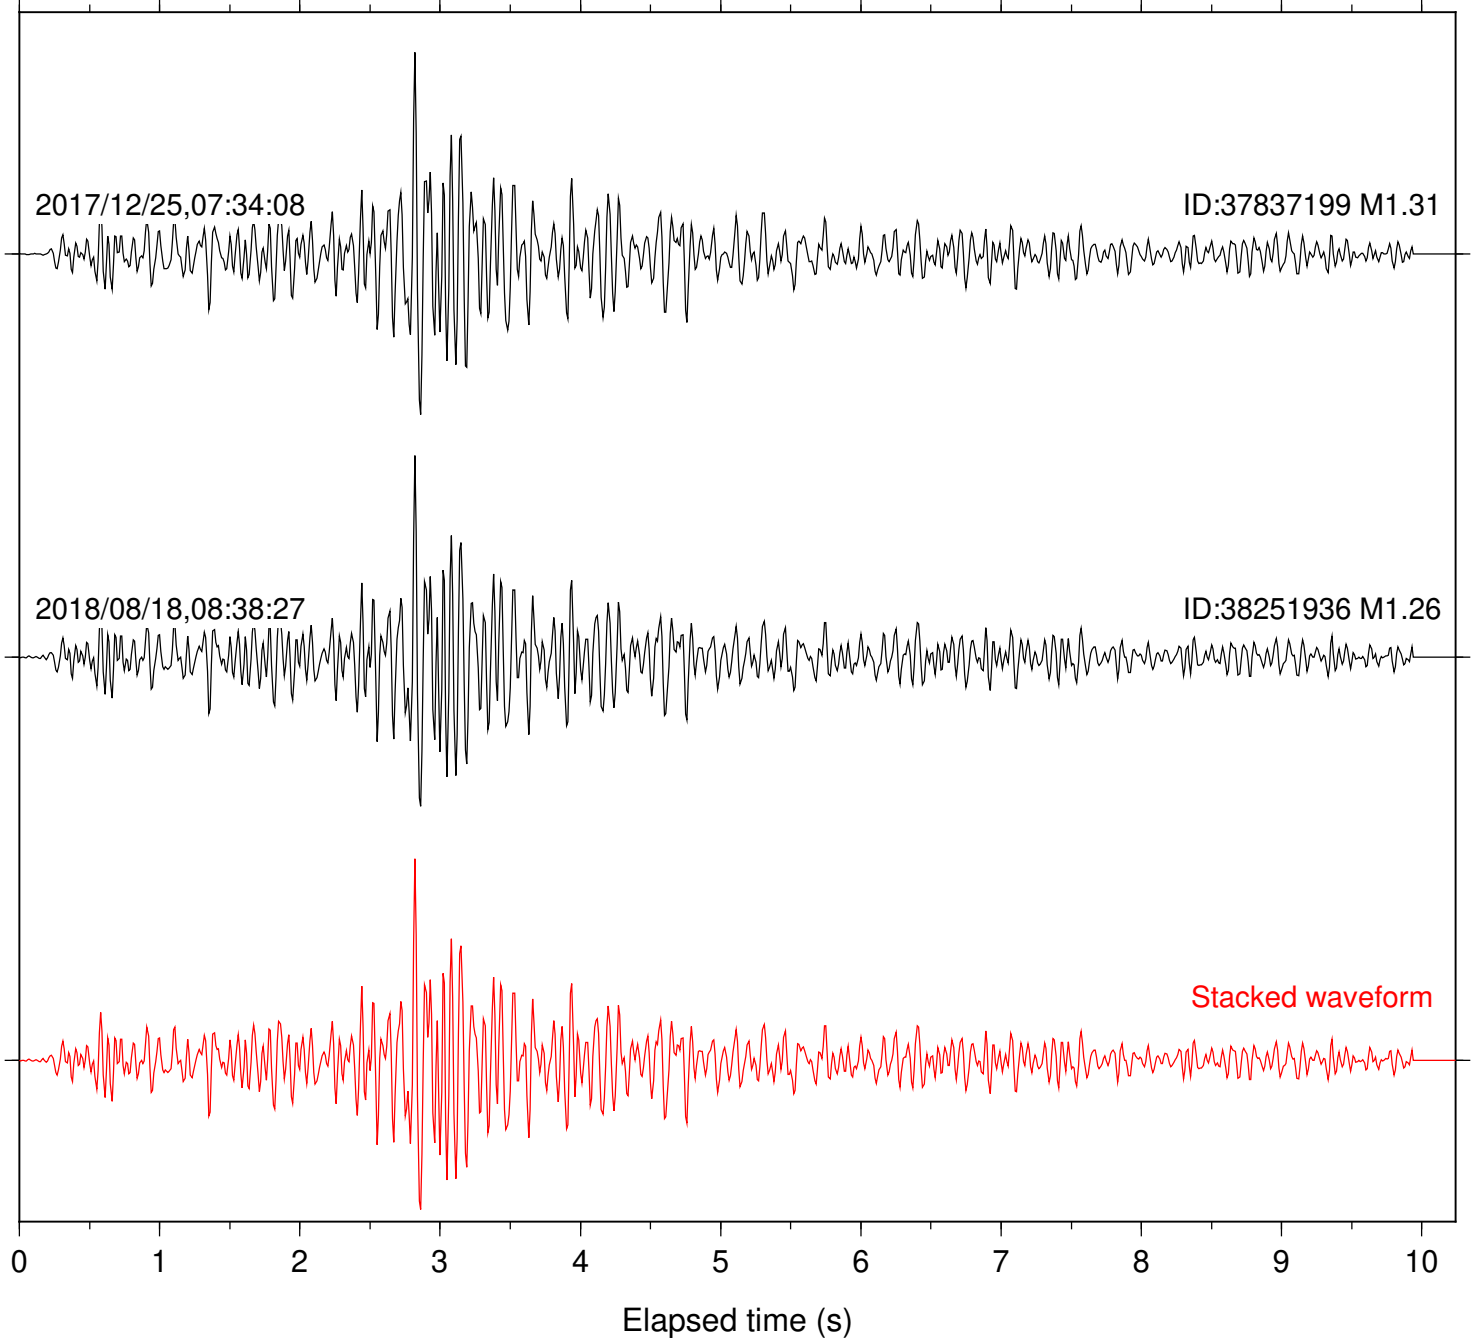

Focal depth: 4.67 km

Station: POB2 Com: HHZ

Focal depth: 4.67 km

Station: RDM Com: HHZ

Focal depth: 4.67 km

Station: SND Com: HHZ

Focal depth: 4.67 km

Station: B081 Com: EHZ