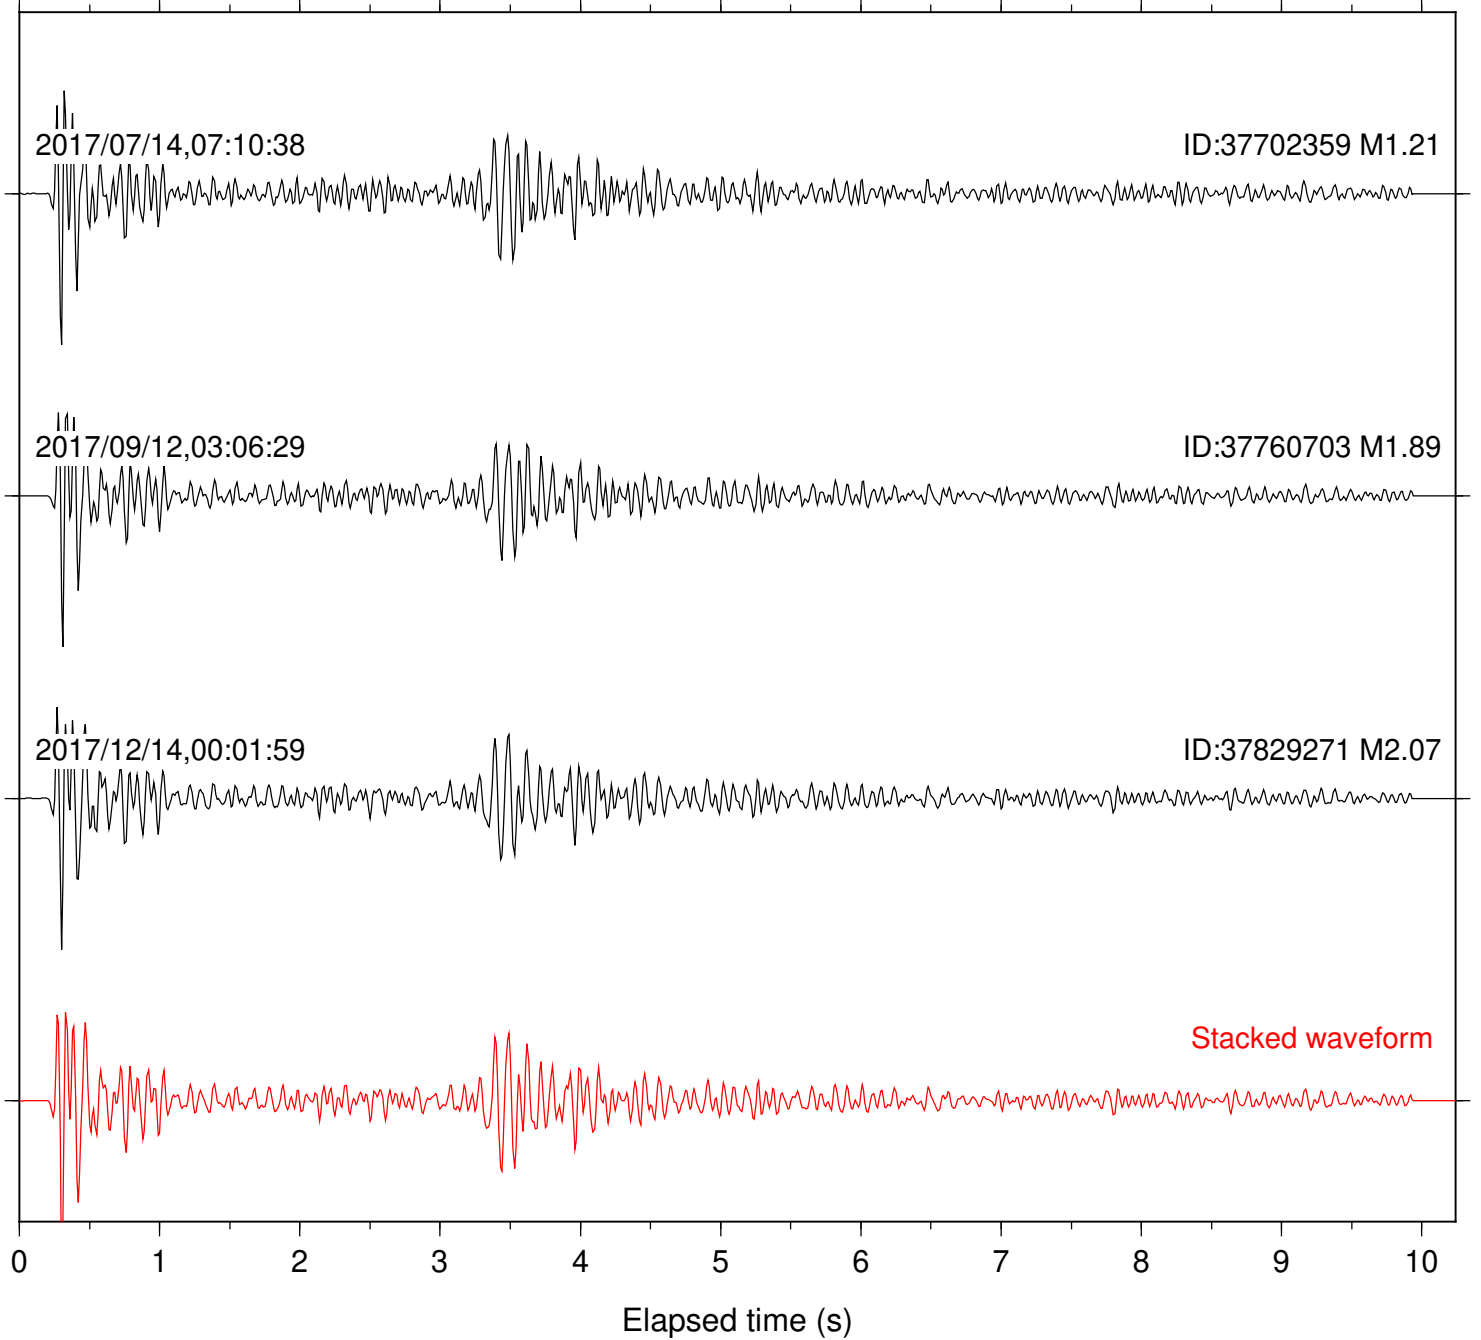

Station: CRY Com: HHZ

Focal depth: 5.87 km

Station: CSH Com: HHZ

Focal depth: 5.87 km

Station: DGR Com: HHZ

Focal depth: 5.87 km

Station: DNR Com: HHZ

Focal depth: 5.87 km