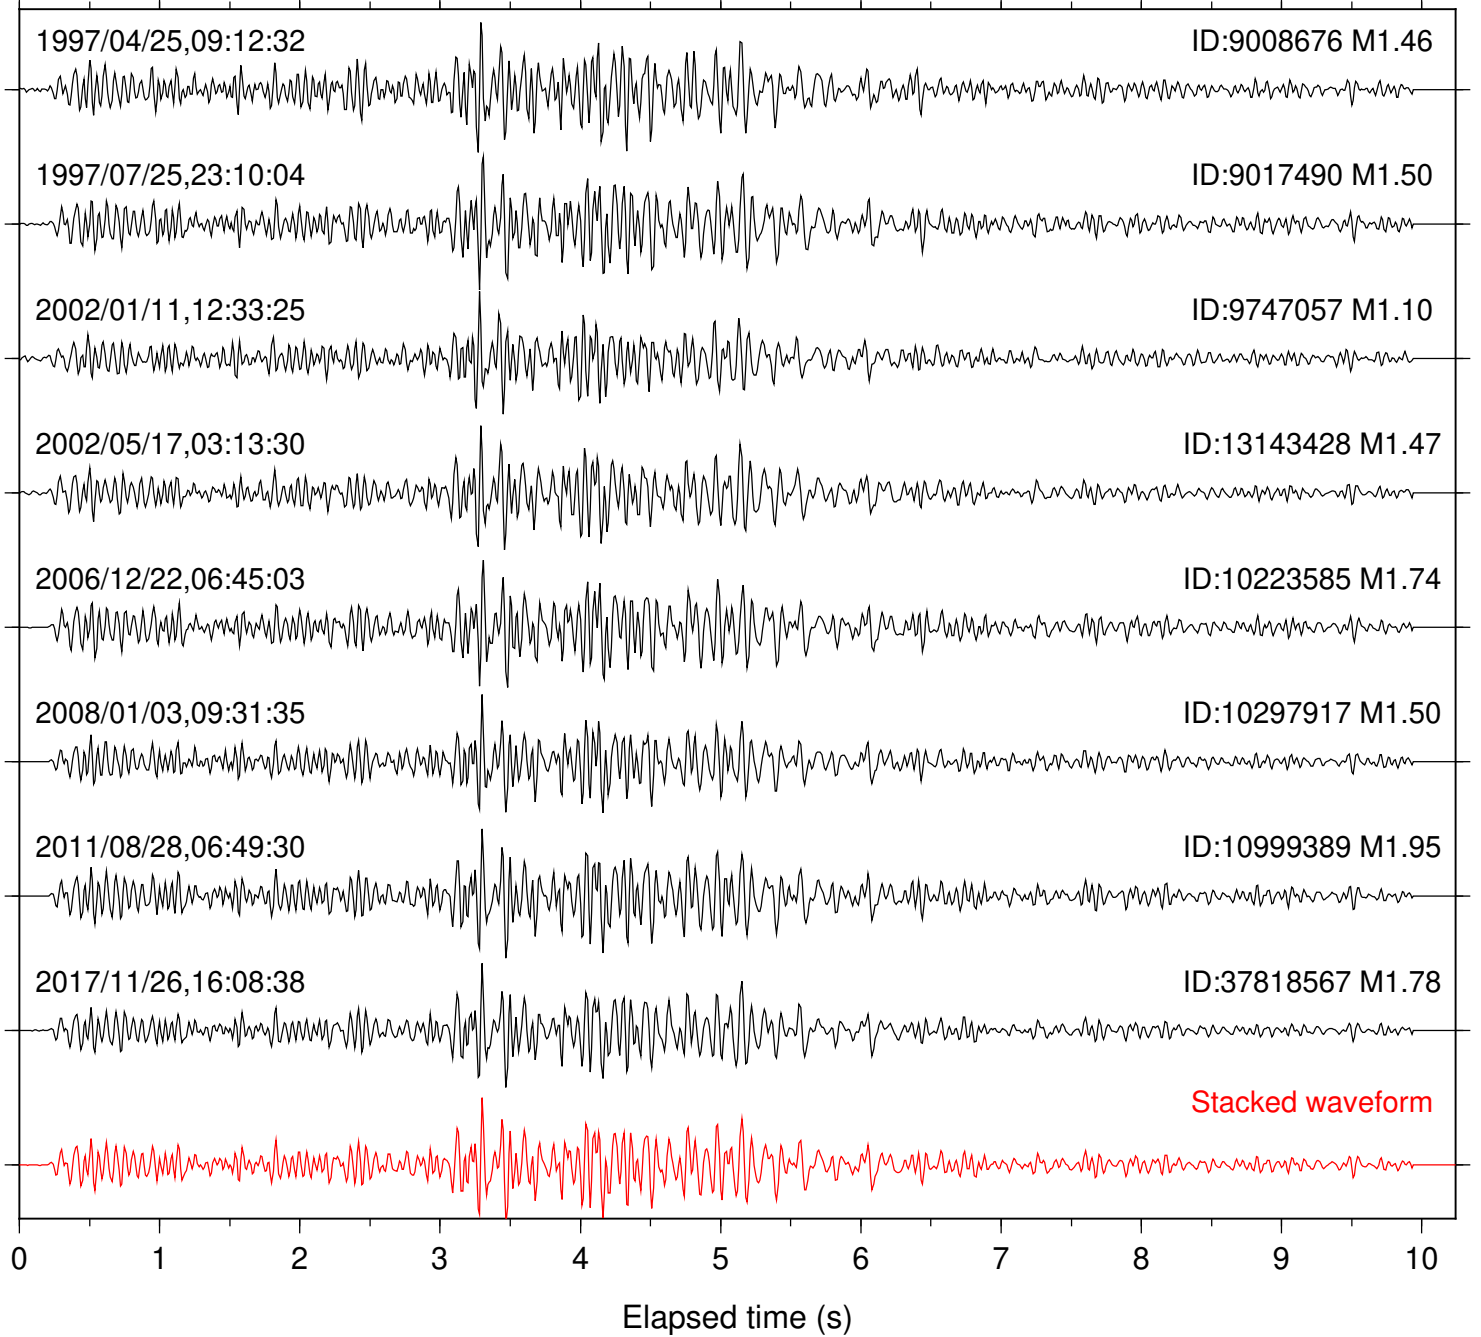

Station: SND Com: HHZ

Focal depth: 17.80 km