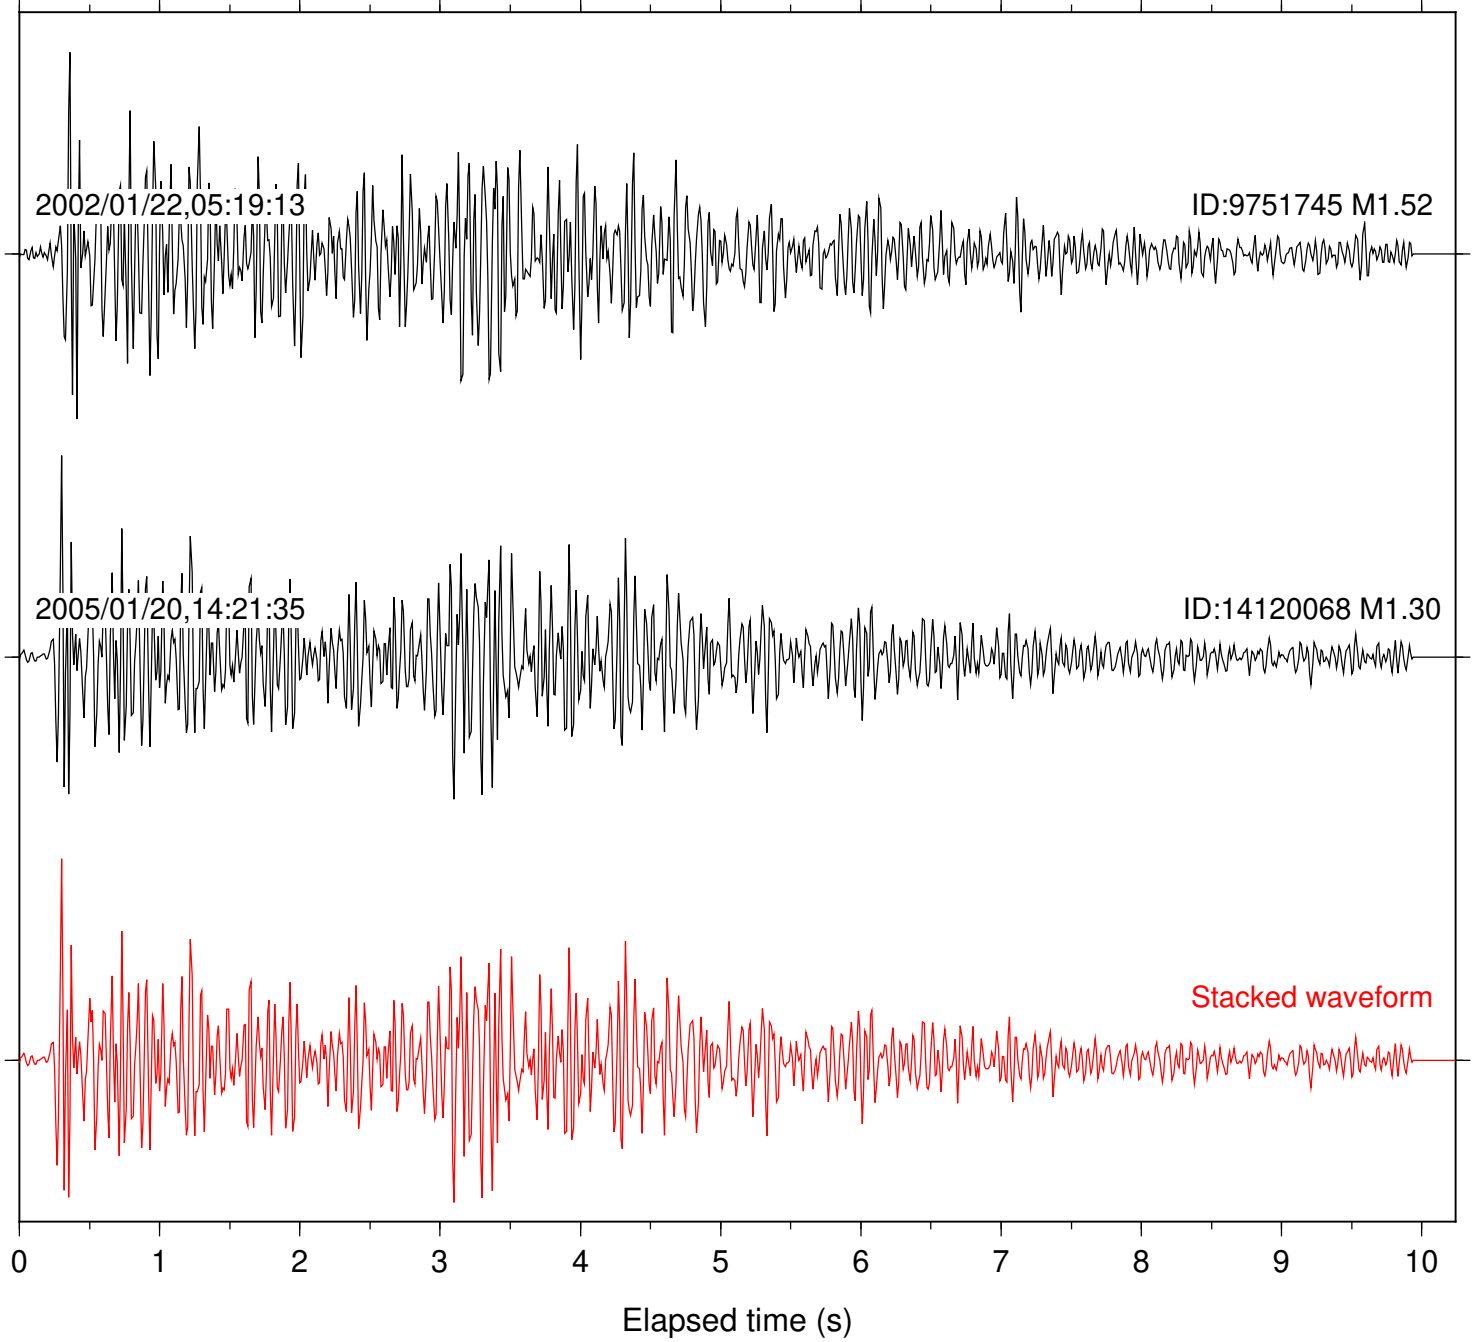

Station: MIR Com: EHZ

Focal depth: 11.18 km