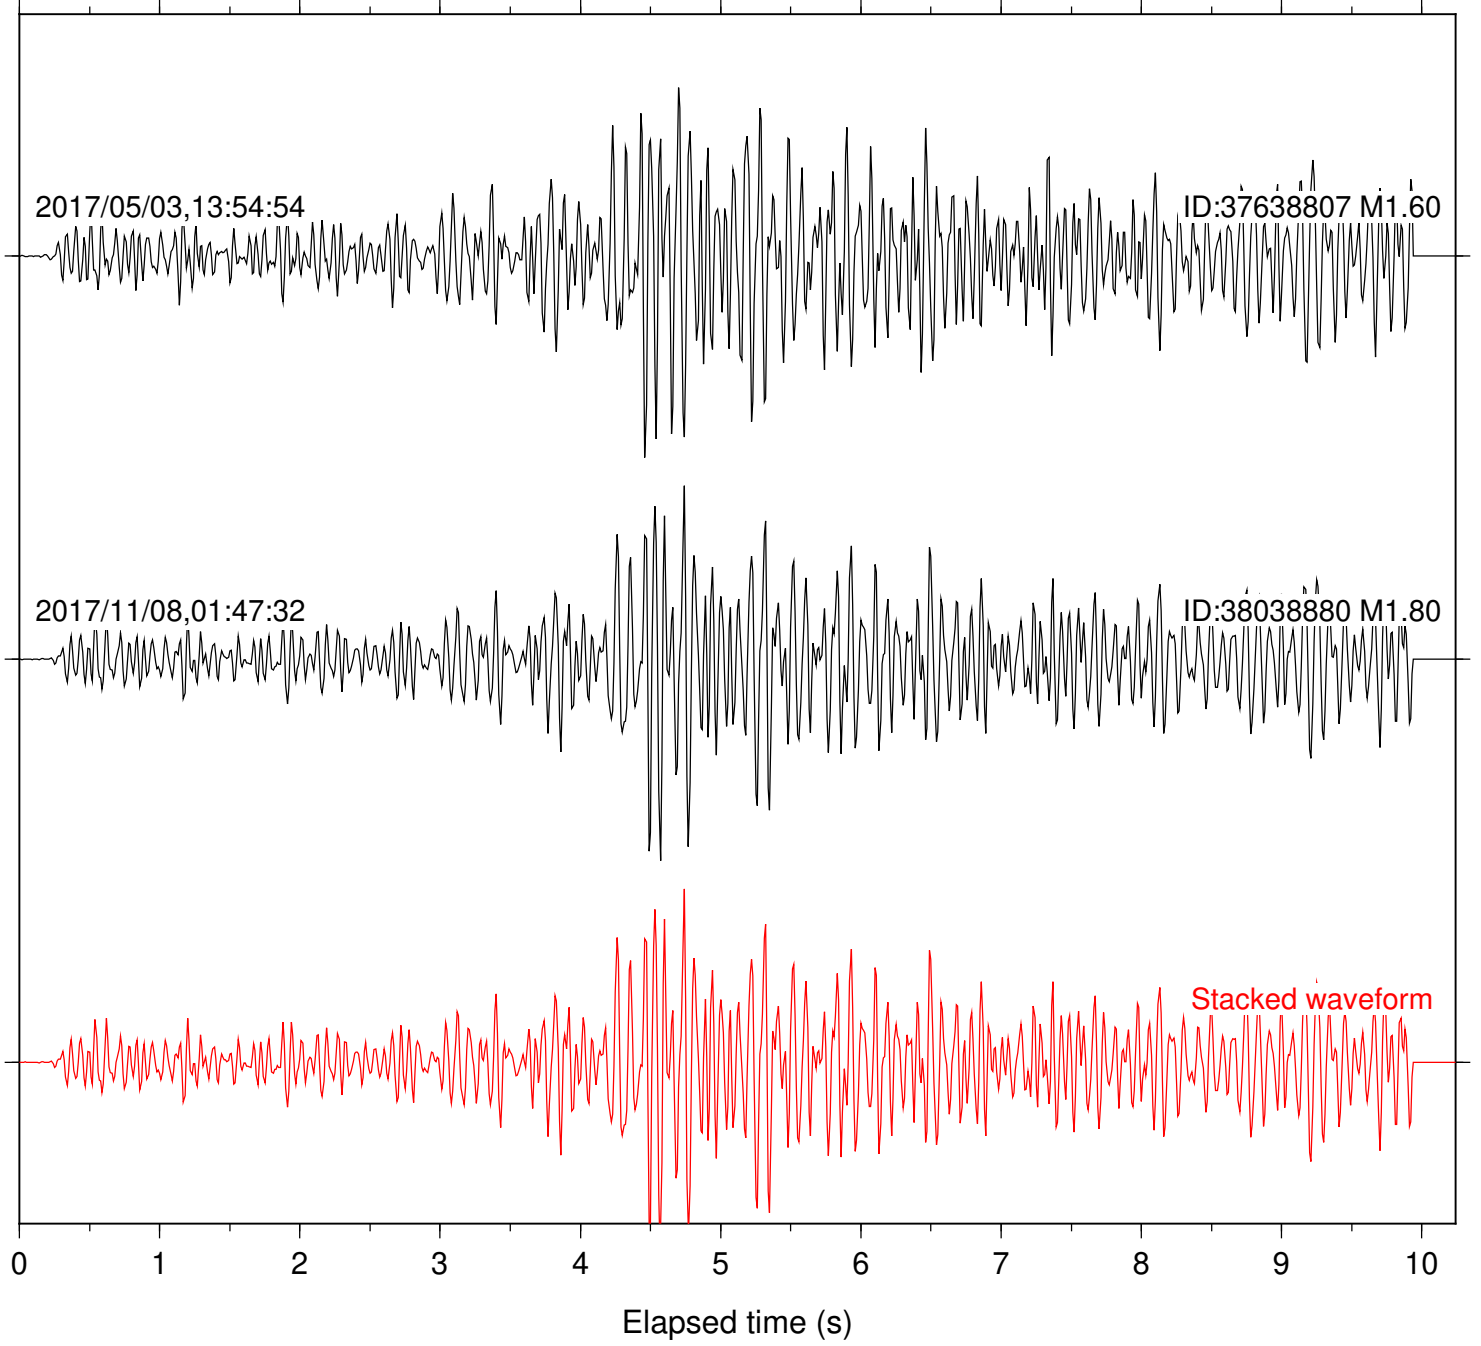

2017/05/03,13:54:54

ID:37638807 M1.60

2017/11/08,01:47:32

ID:38038880 M1.80

Stacked waveform

0 1 2 3 4 5 6 7 8 9 10  
Elapsed time (s)

Station: B084 Com: EHZ

Focal depth: 5.68 km