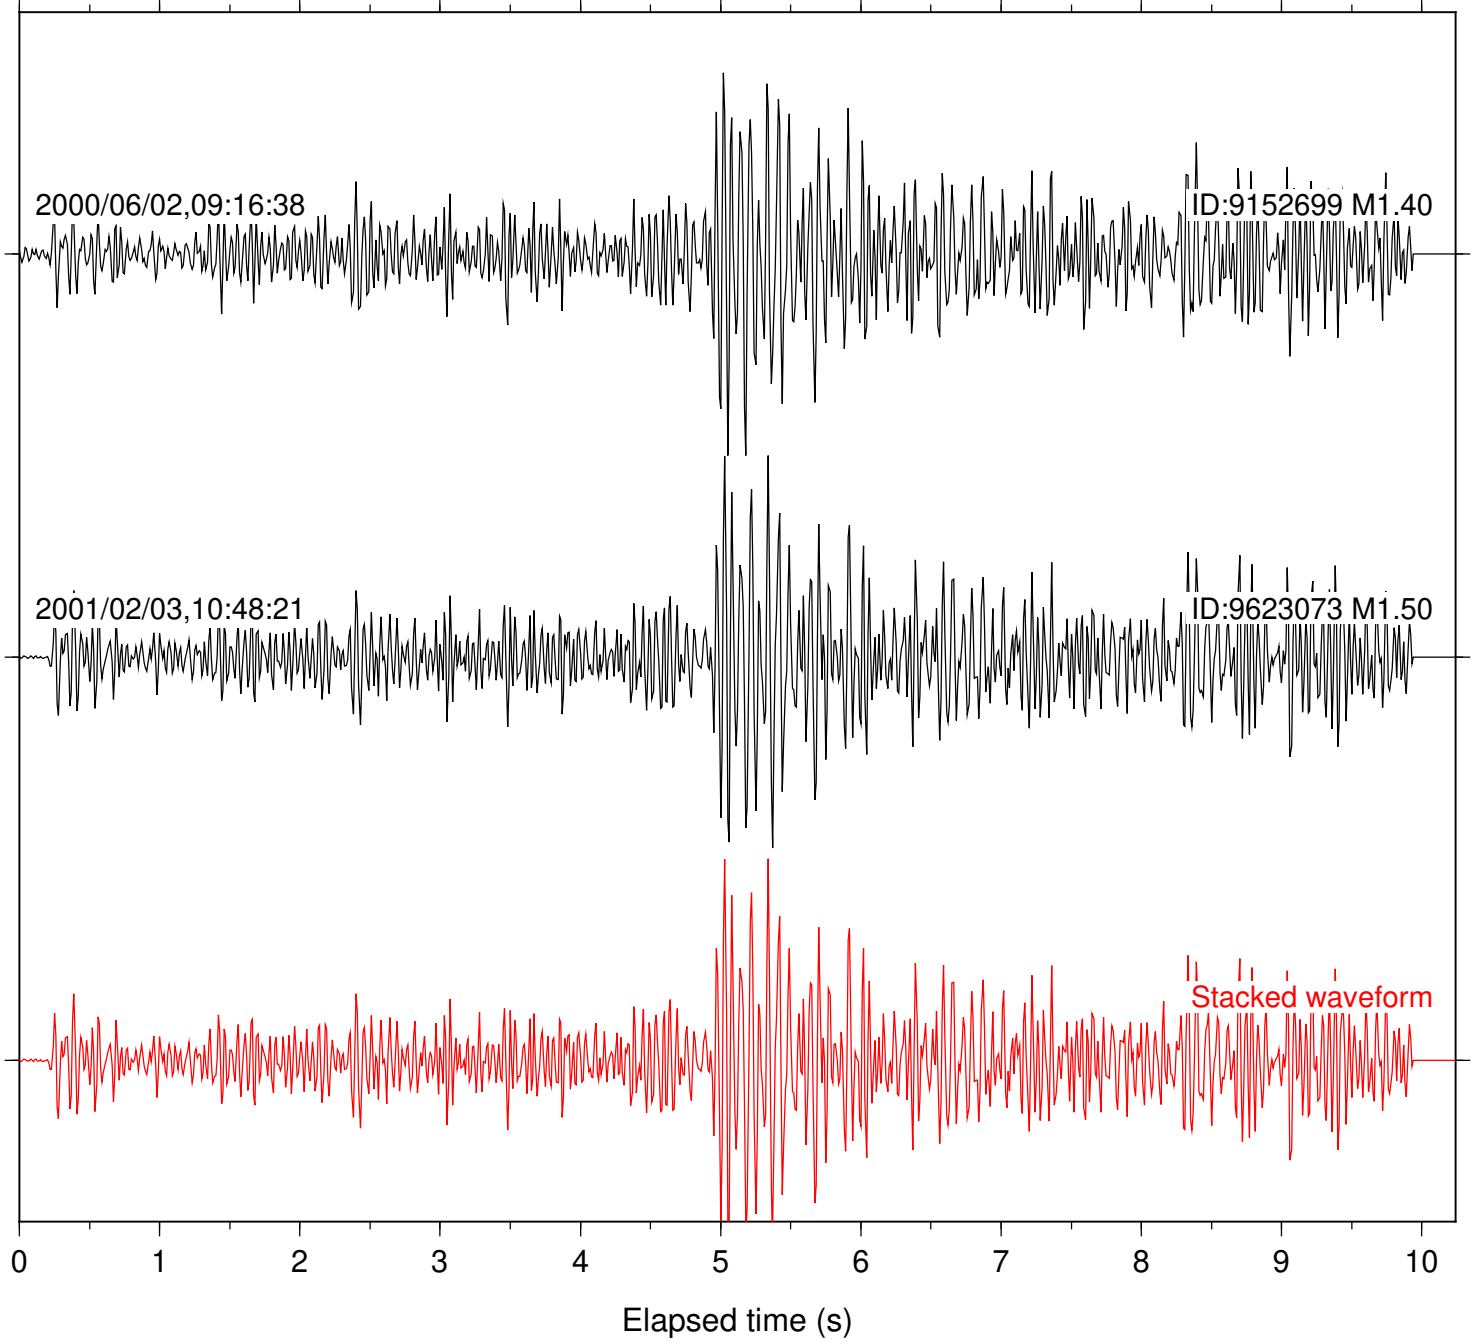

Station: WIN Com: EHZ

Focal depth: 6.94 km