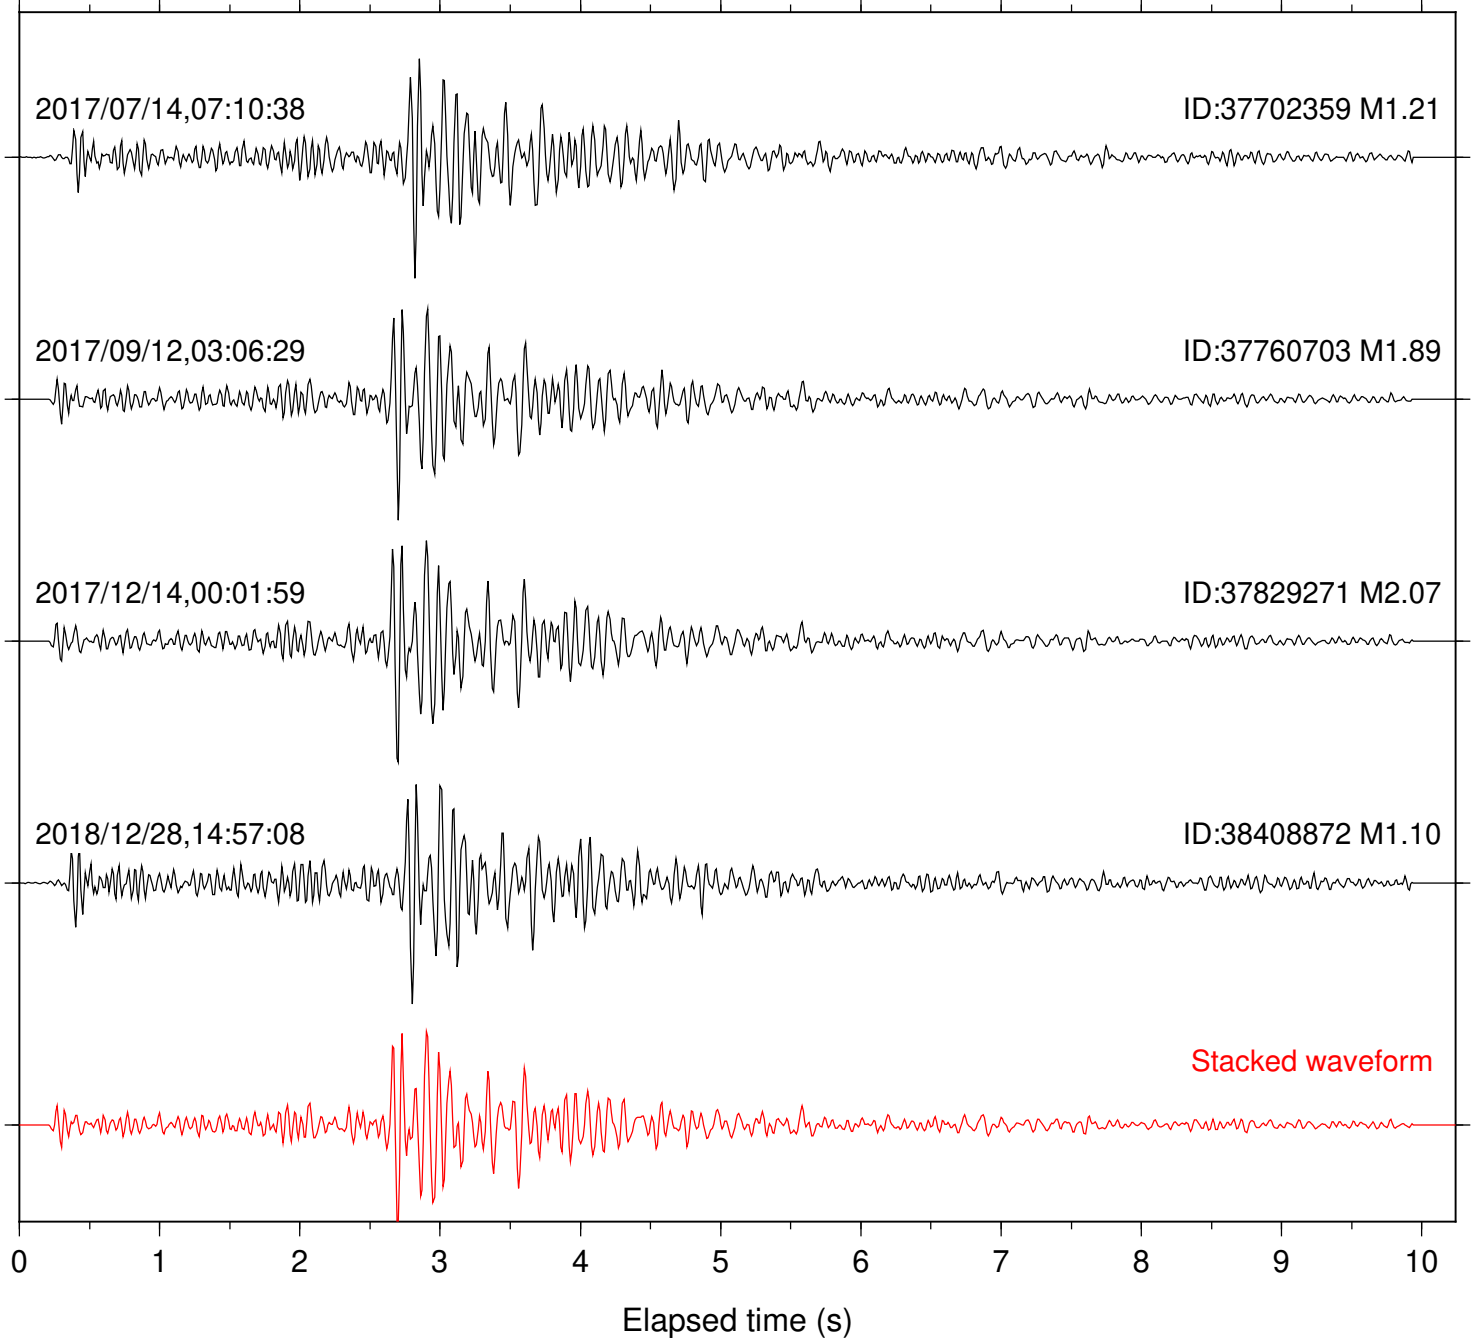

Station: B946 Com: EHZ

Focal depth: 6.19 km