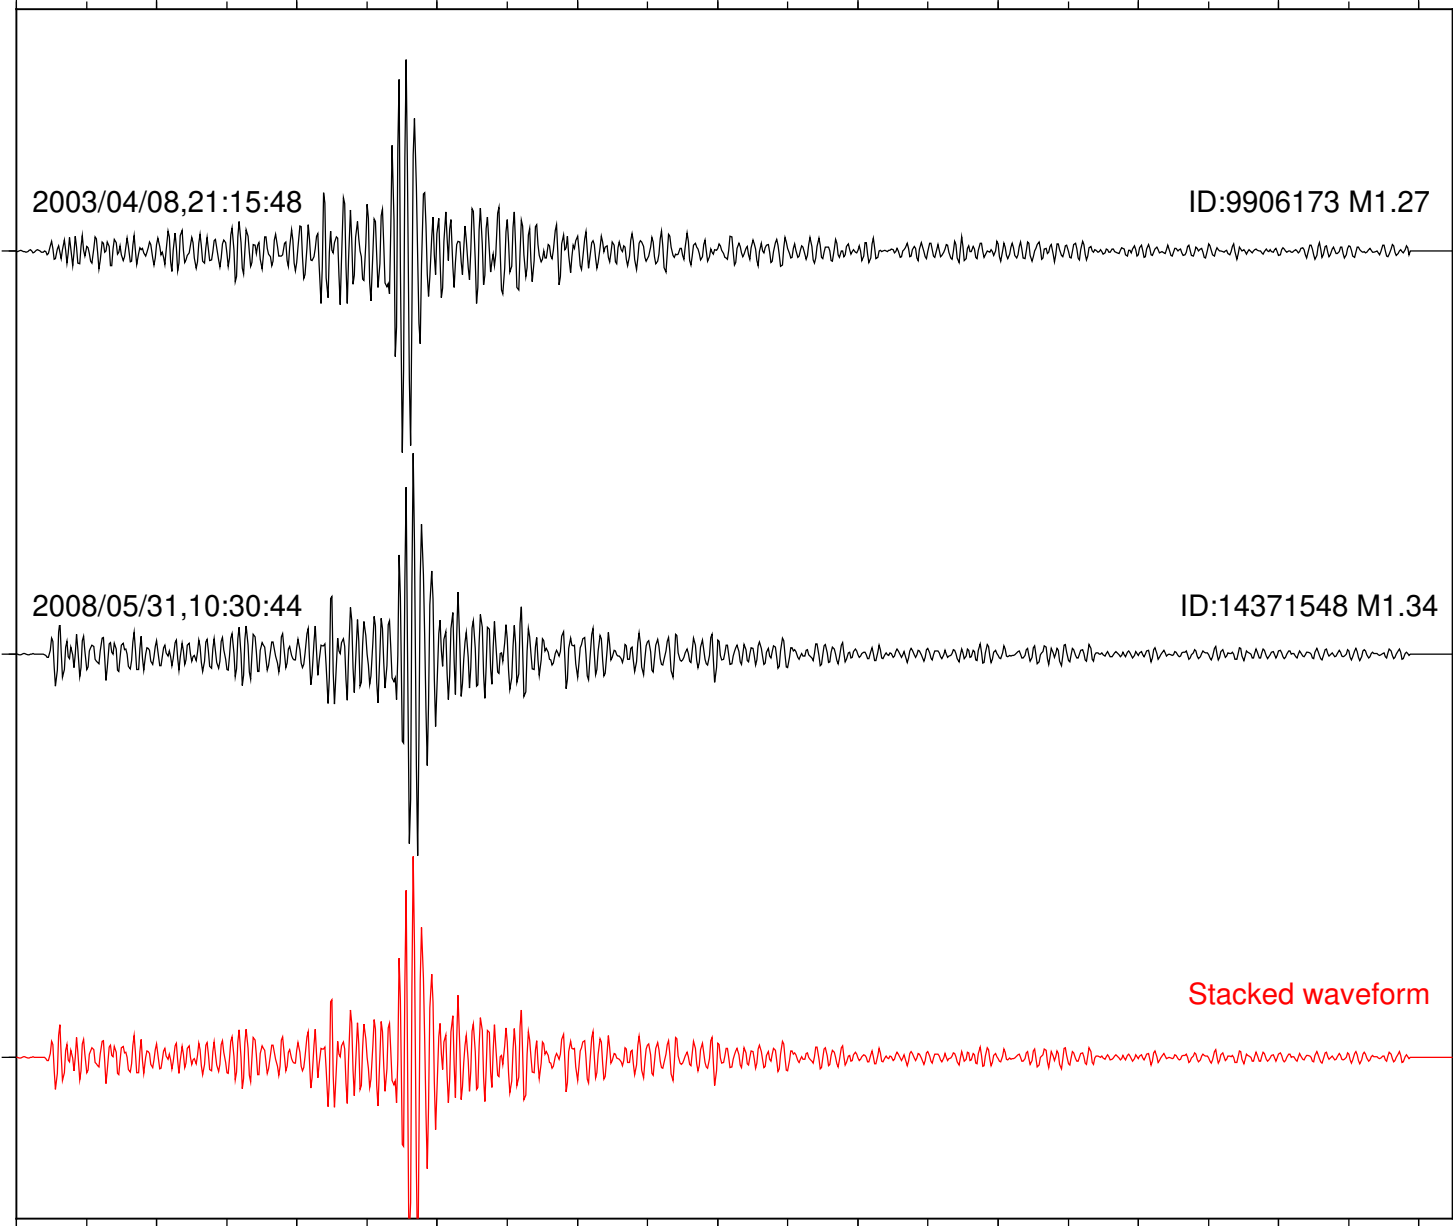

Station: PFO Com: HHZ

Focal depth: 12.63 km

2003/04/08,21:15:48

ID:9906173 M1.27

2008/05/31,10:30:44

ID:14371548 M1.34

Stacked waveform

0 1 2 3 4 5 6 7 8 9 10
Elapsed time (s)