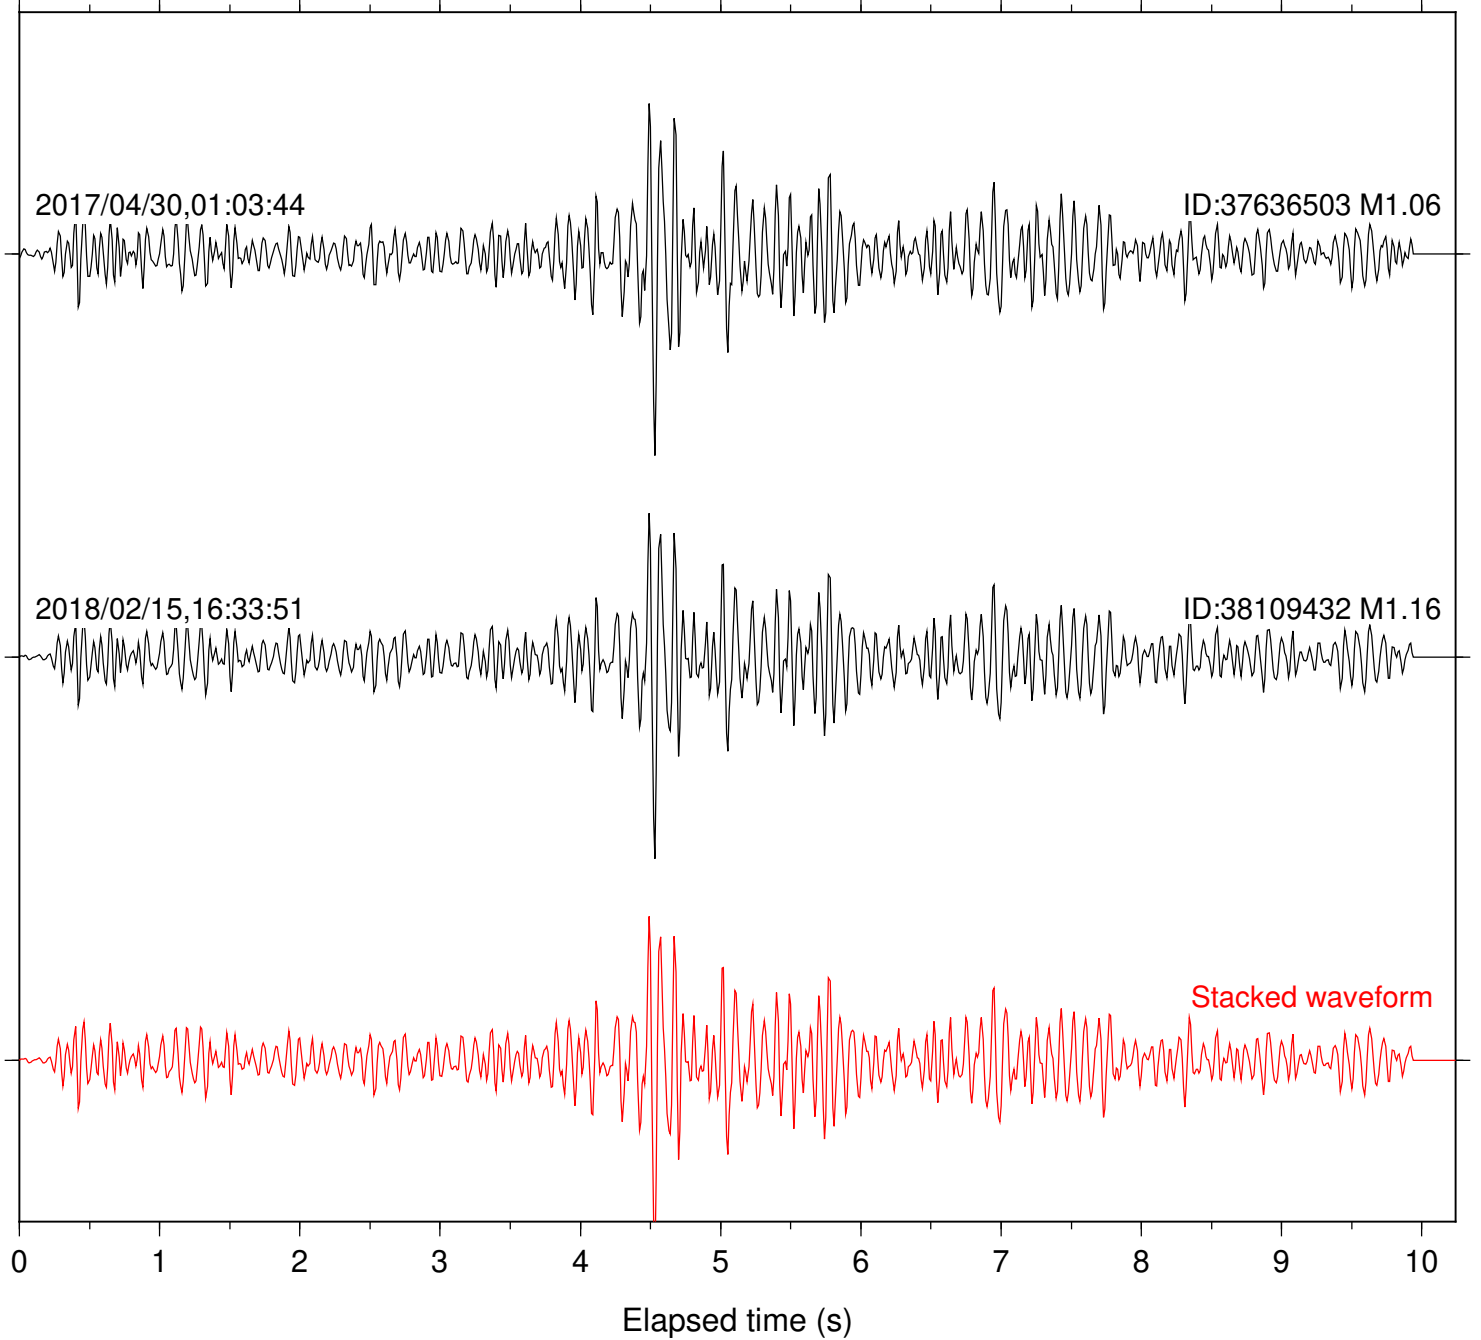

Station: SND Com: HHZ

Focal depth: 5.68 km

Station: B081 Com: EHZ

Focal depth: 5.40 km

Station: B082 Com: EHZ

Focal depth: 5.40 km

Station: B084 Com: EHZ

Focal depth: 5.40 km