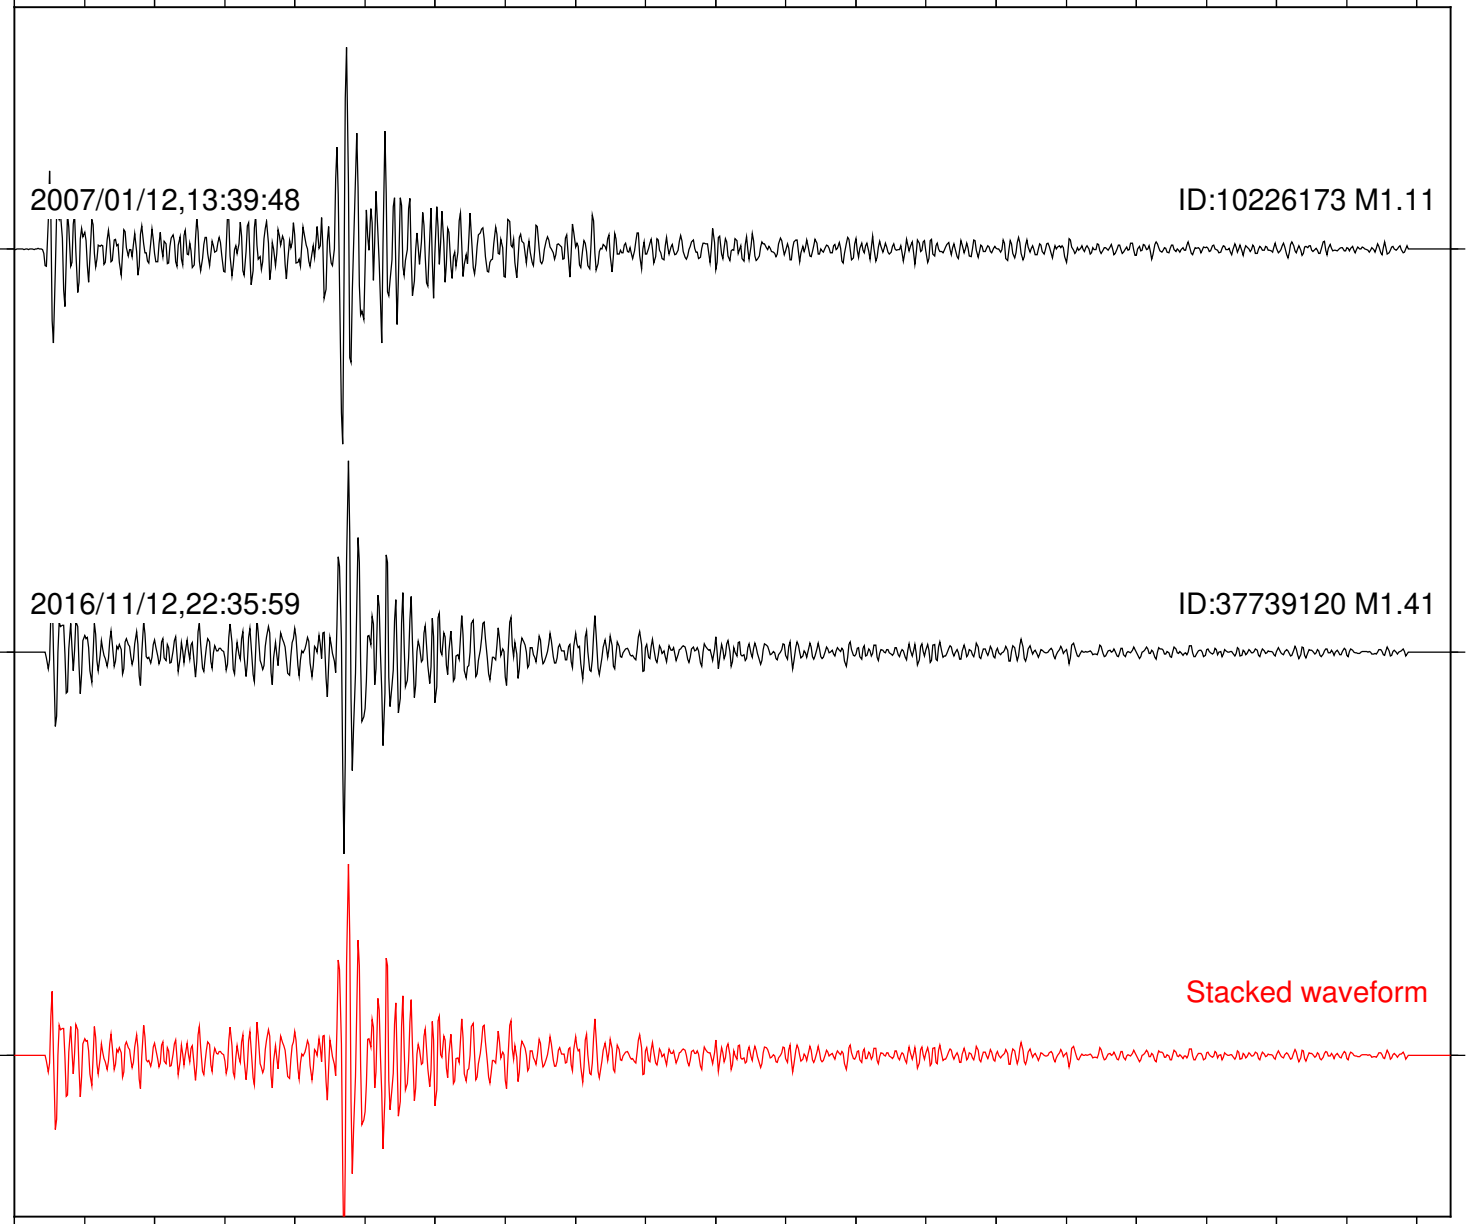

Station: B082 Com: EHZ

Focal depth: 5.46 km

2007/01/12,13:39:48

ID:10226173 M1.11

2016/11/12,22:35:59

ID:37739120 M1.41

Stacked waveform

0 1 2 3 4 5 6 7 8 9 10
Elapsed time (s)