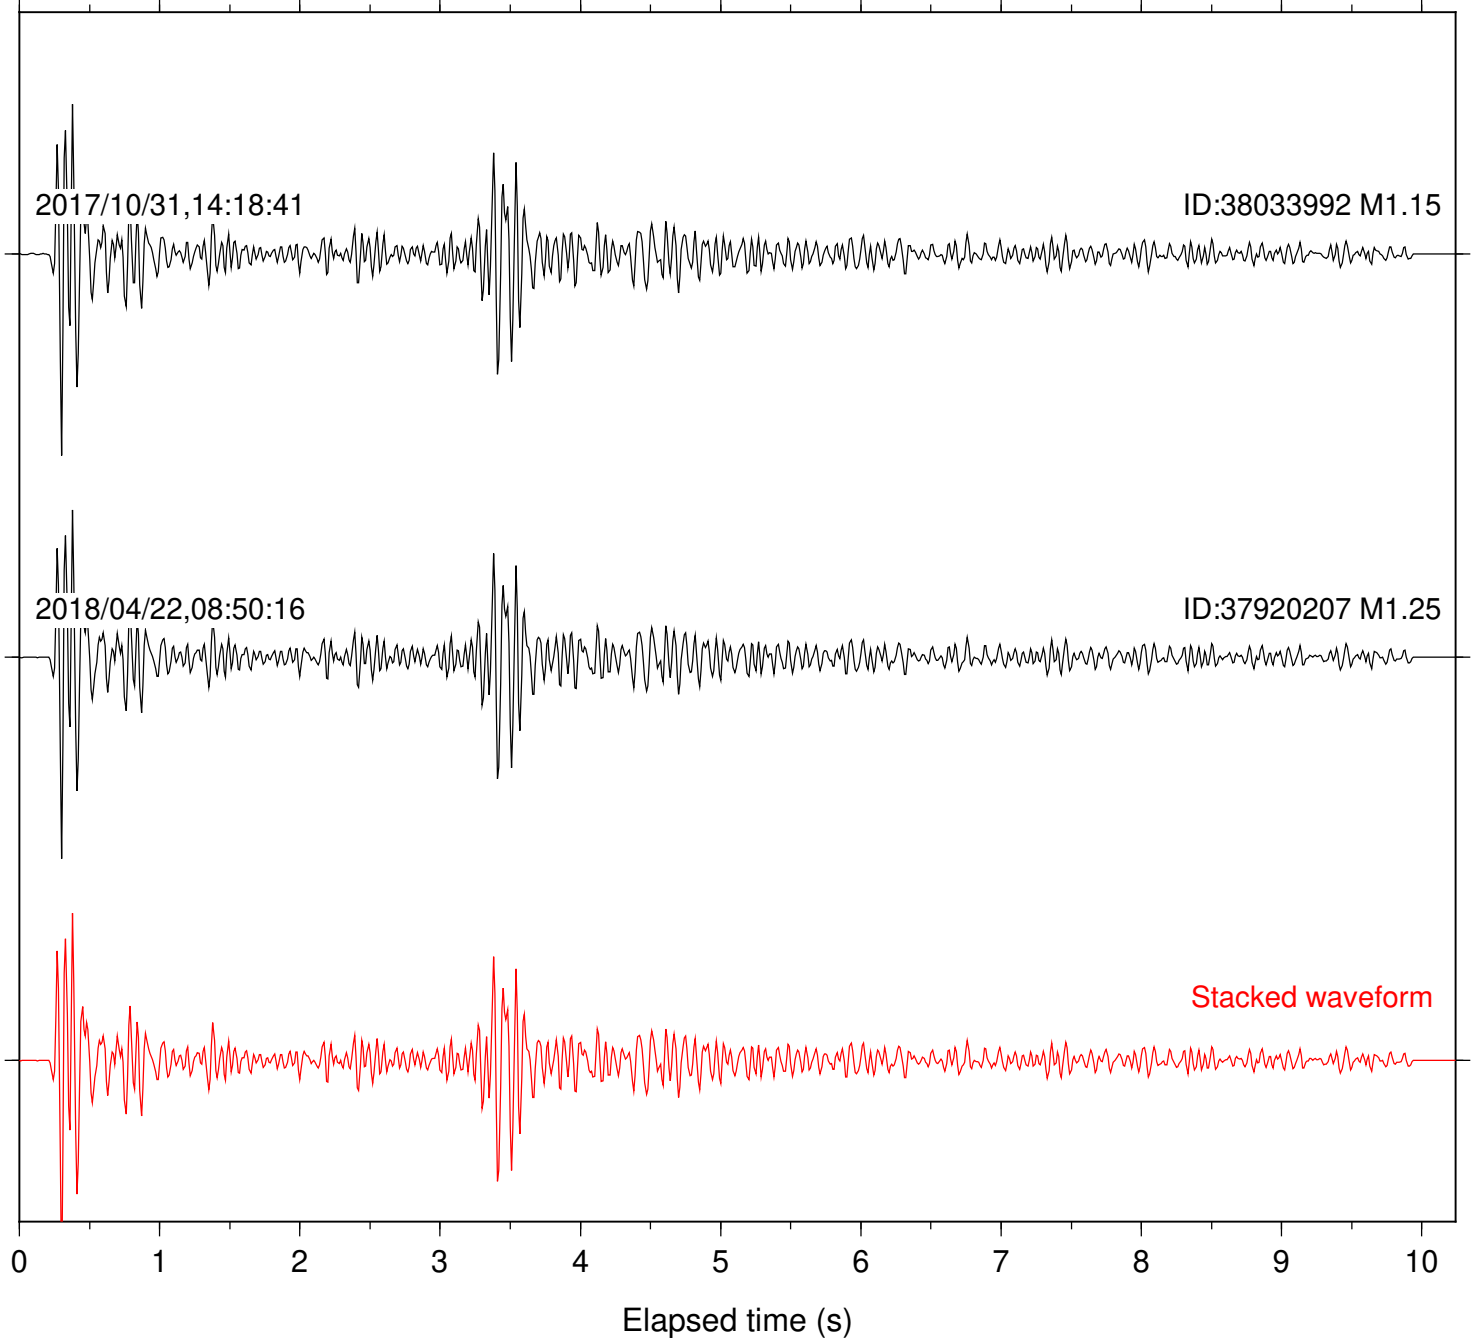

Focal depth: 5.79 km

Station: BAC Com: EHZ

Focal depth: 5.79 km

Station: CSH Com: HHZ

Focal depth: 5.79 km

Station: DGR Com: HHZ

Focal depth: 5.79 km

Station: FRD Com: HHZ