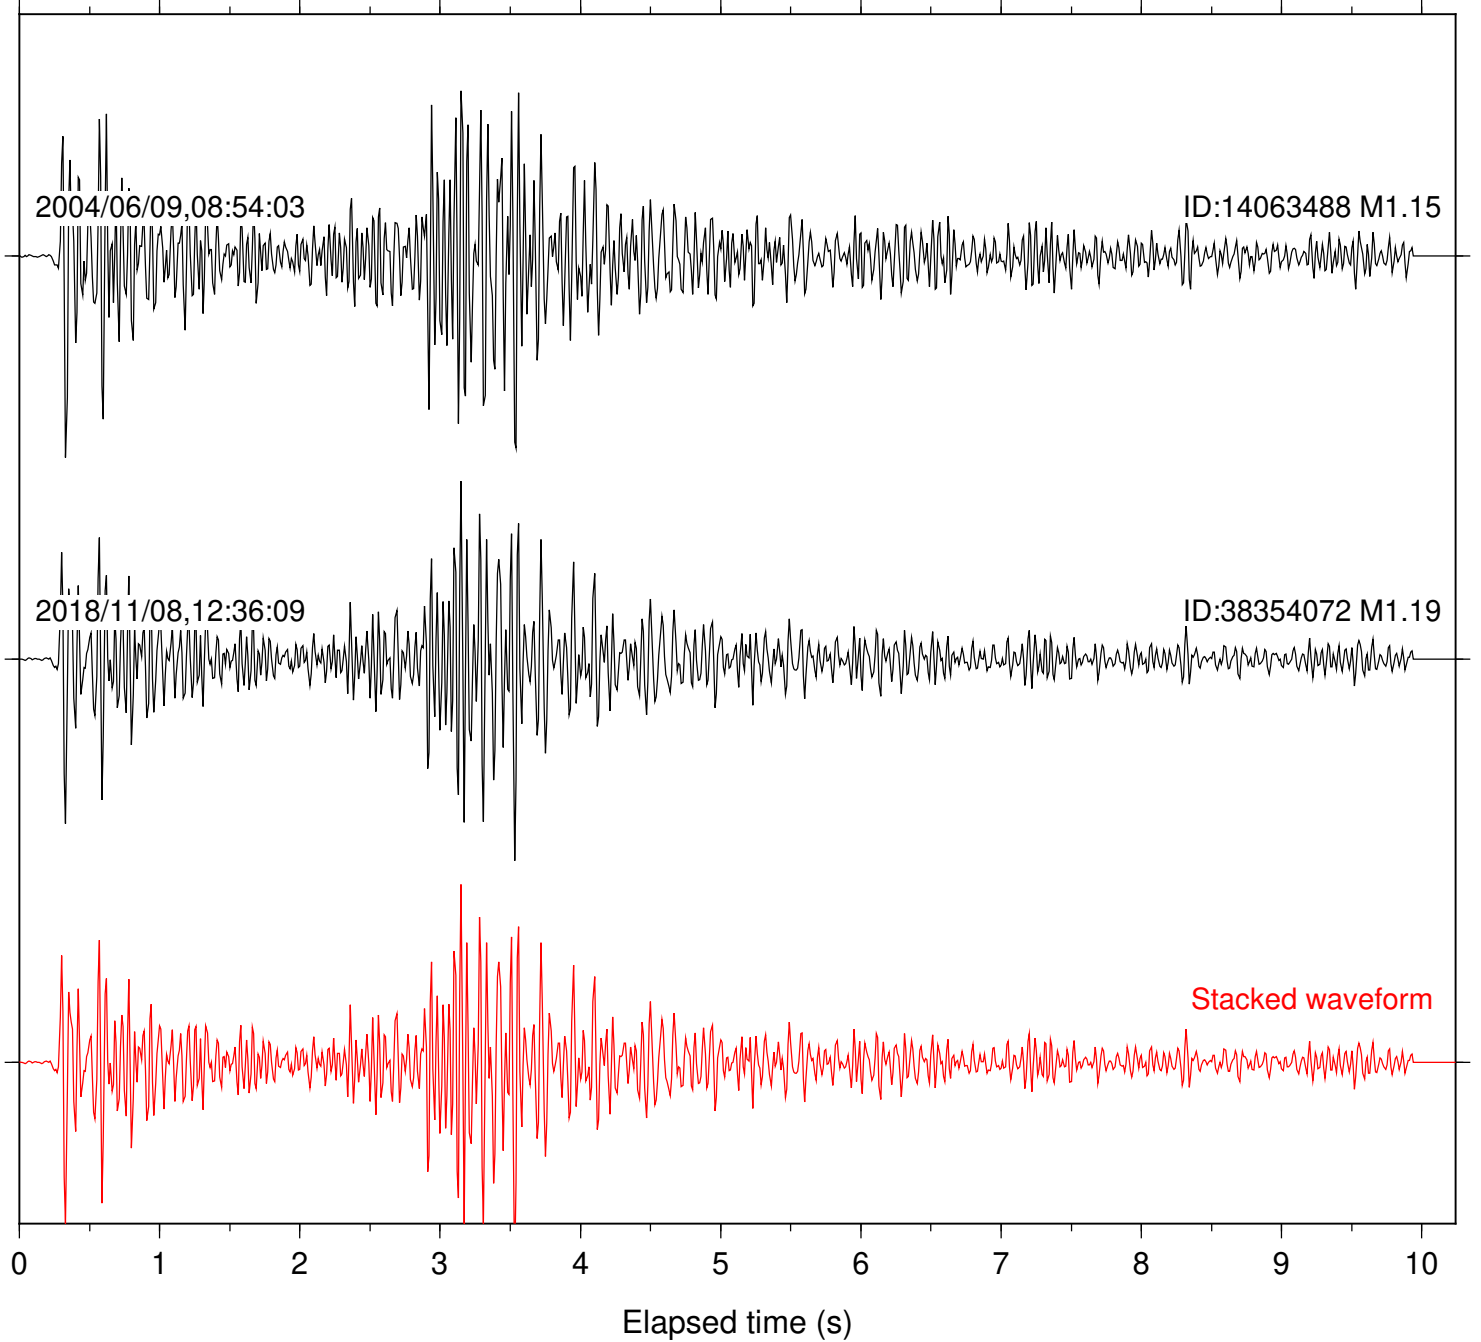

Station: SND Com: HHZ

Focal depth: 16.88 km

Station: BAC Com: EHZ

Focal depth: 16.67 km

Station: CRY Com: HHZ

Focal depth: 16.67 km

Station: DGR Com: HHZ

Focal depth: 16.67 km