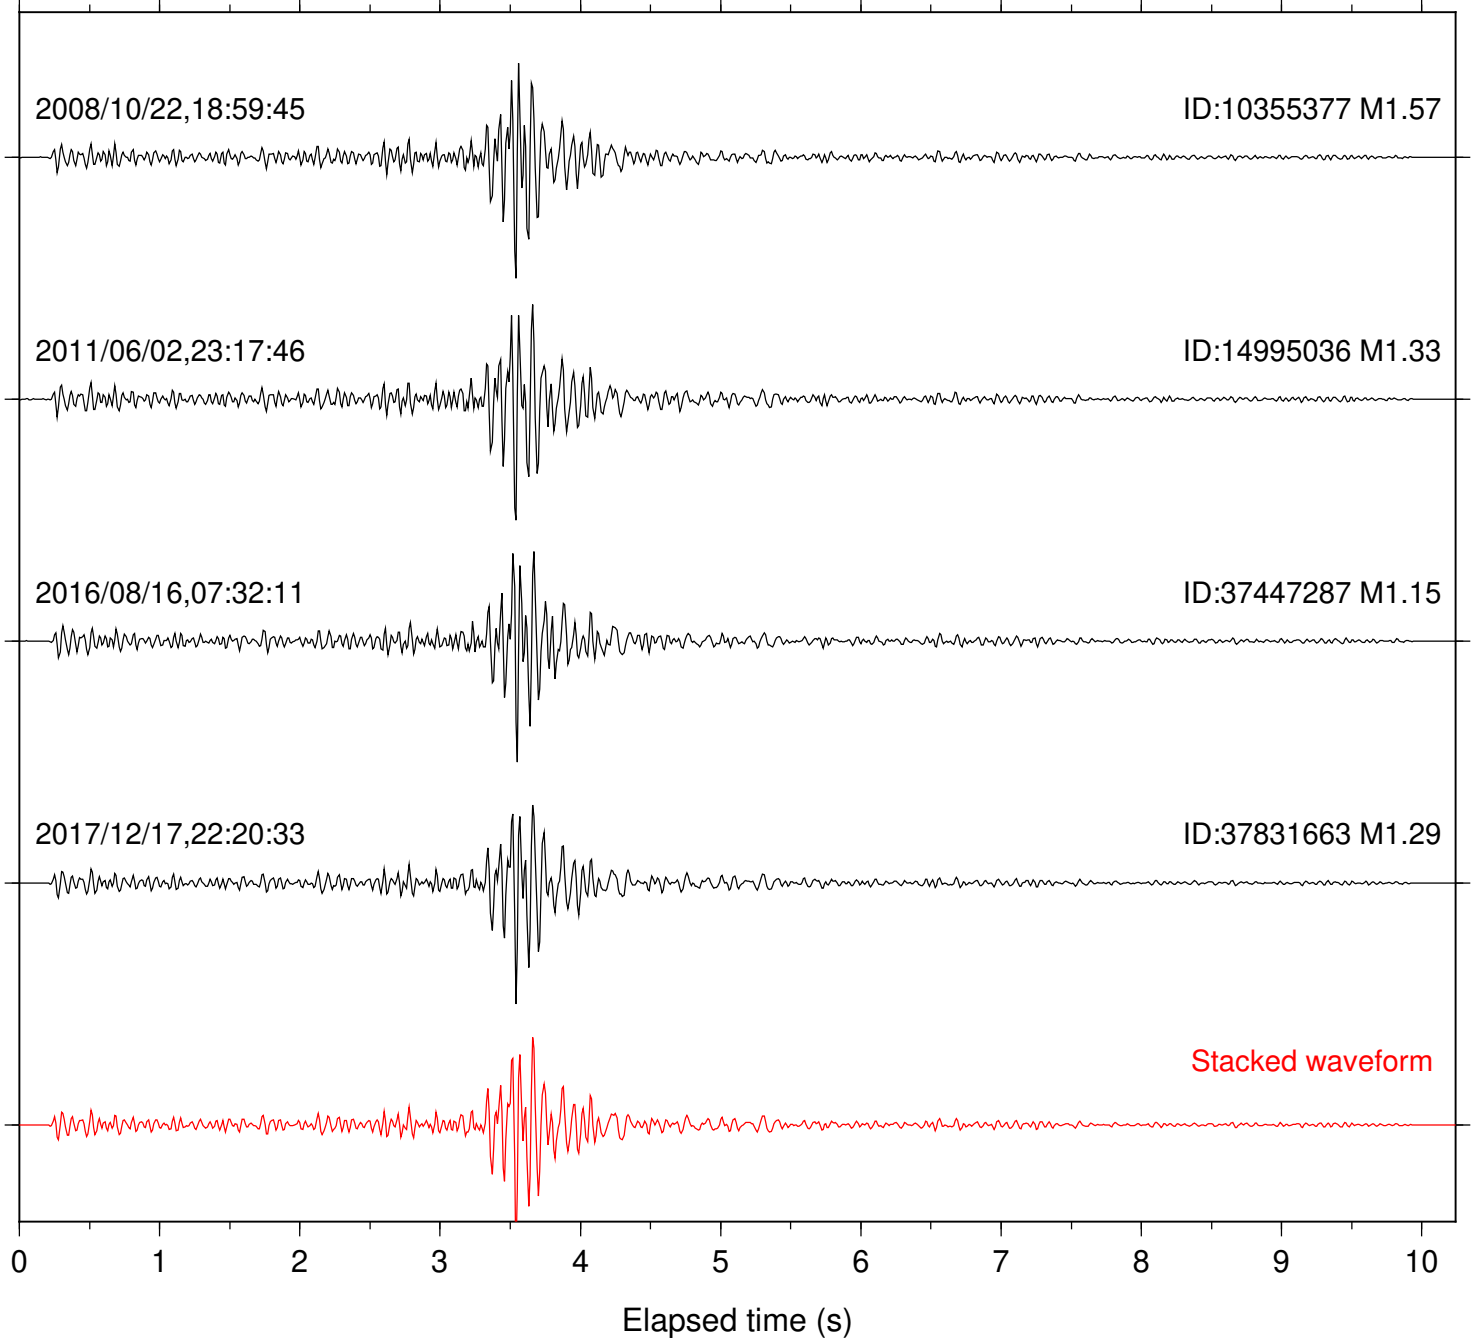

Station: PFO Com: HHZ

Focal depth: 11.61 km

Station: PMD Com: HHZ

Focal depth: 11.61 km

Station: SND Com: HHZ

Focal depth: 11.61 km

Station: TOR Com: HHZ

Focal depth: 11.61 km