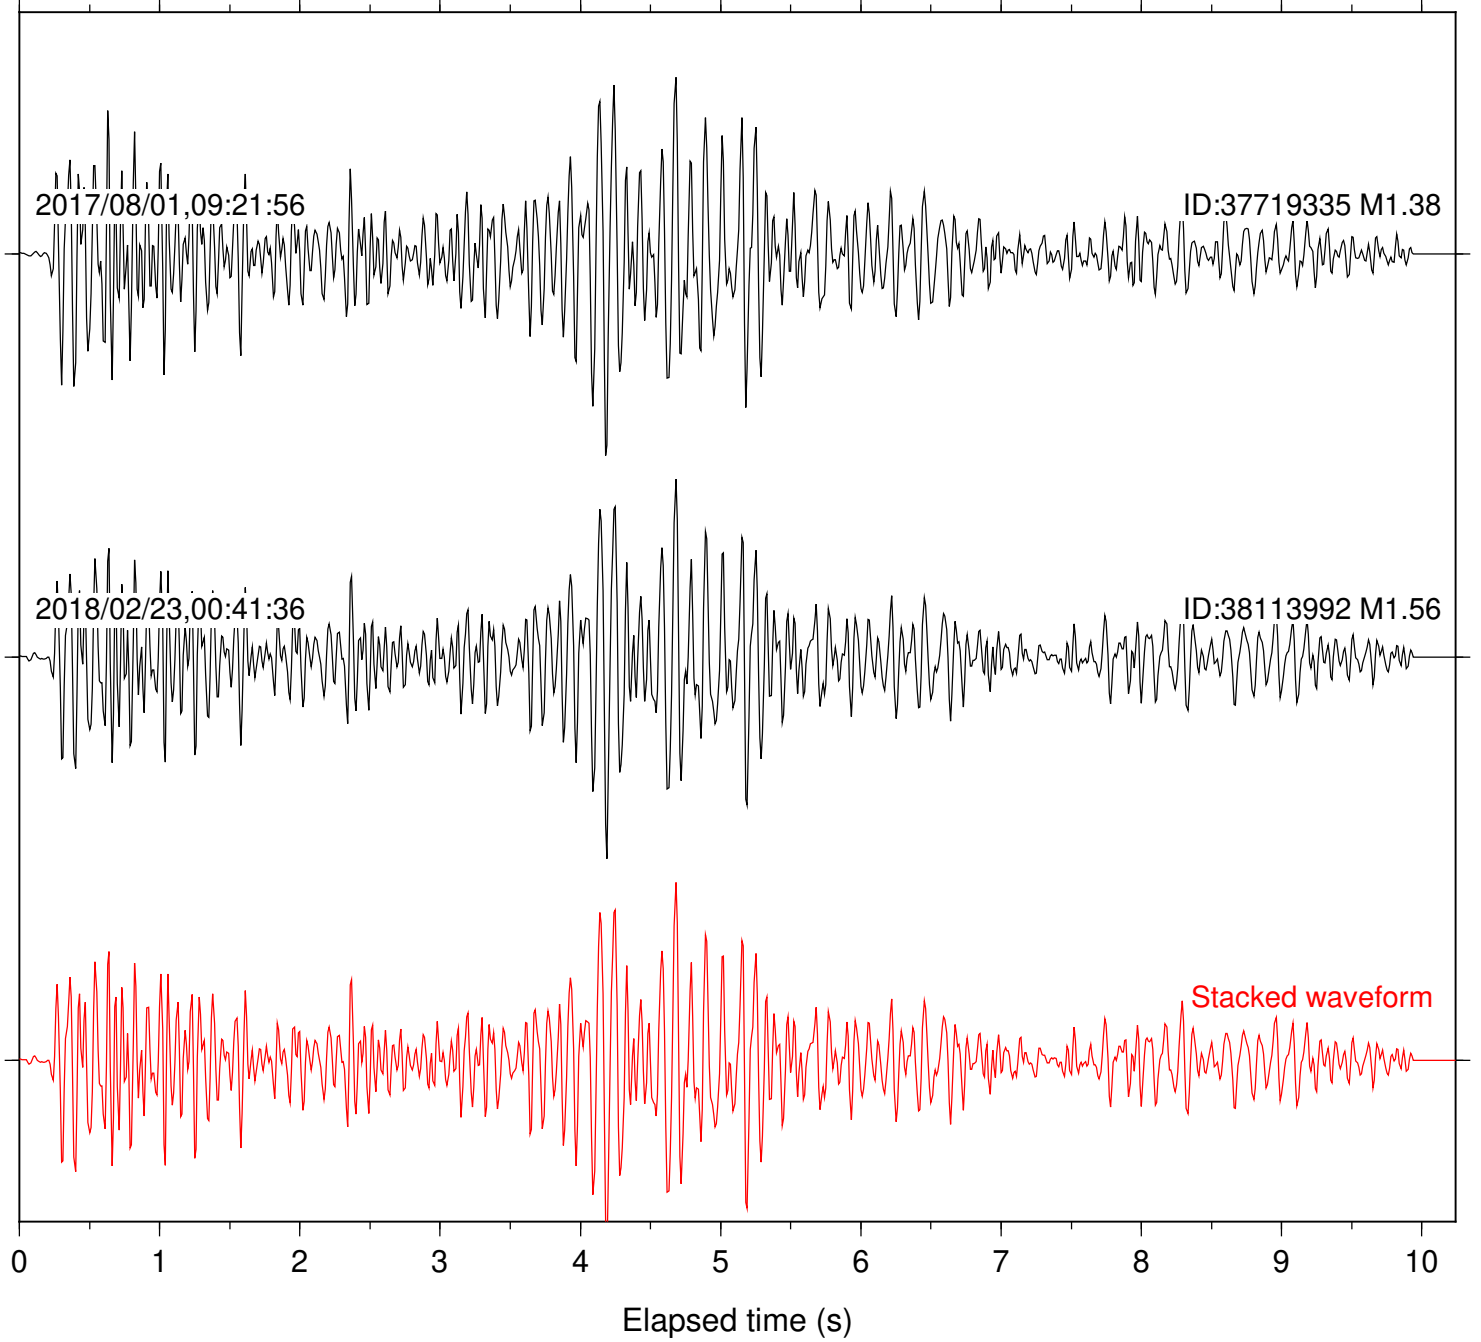

Station: KNW Com: HHZ

Focal depth: 7.89 km

Station: LKH Com: HHZ

Focal depth: 7.89 km

Station: PFO Com: HHZ

Focal depth: 7.89 km

Station: PLM Com: HHZ

Focal depth: 7.89 km