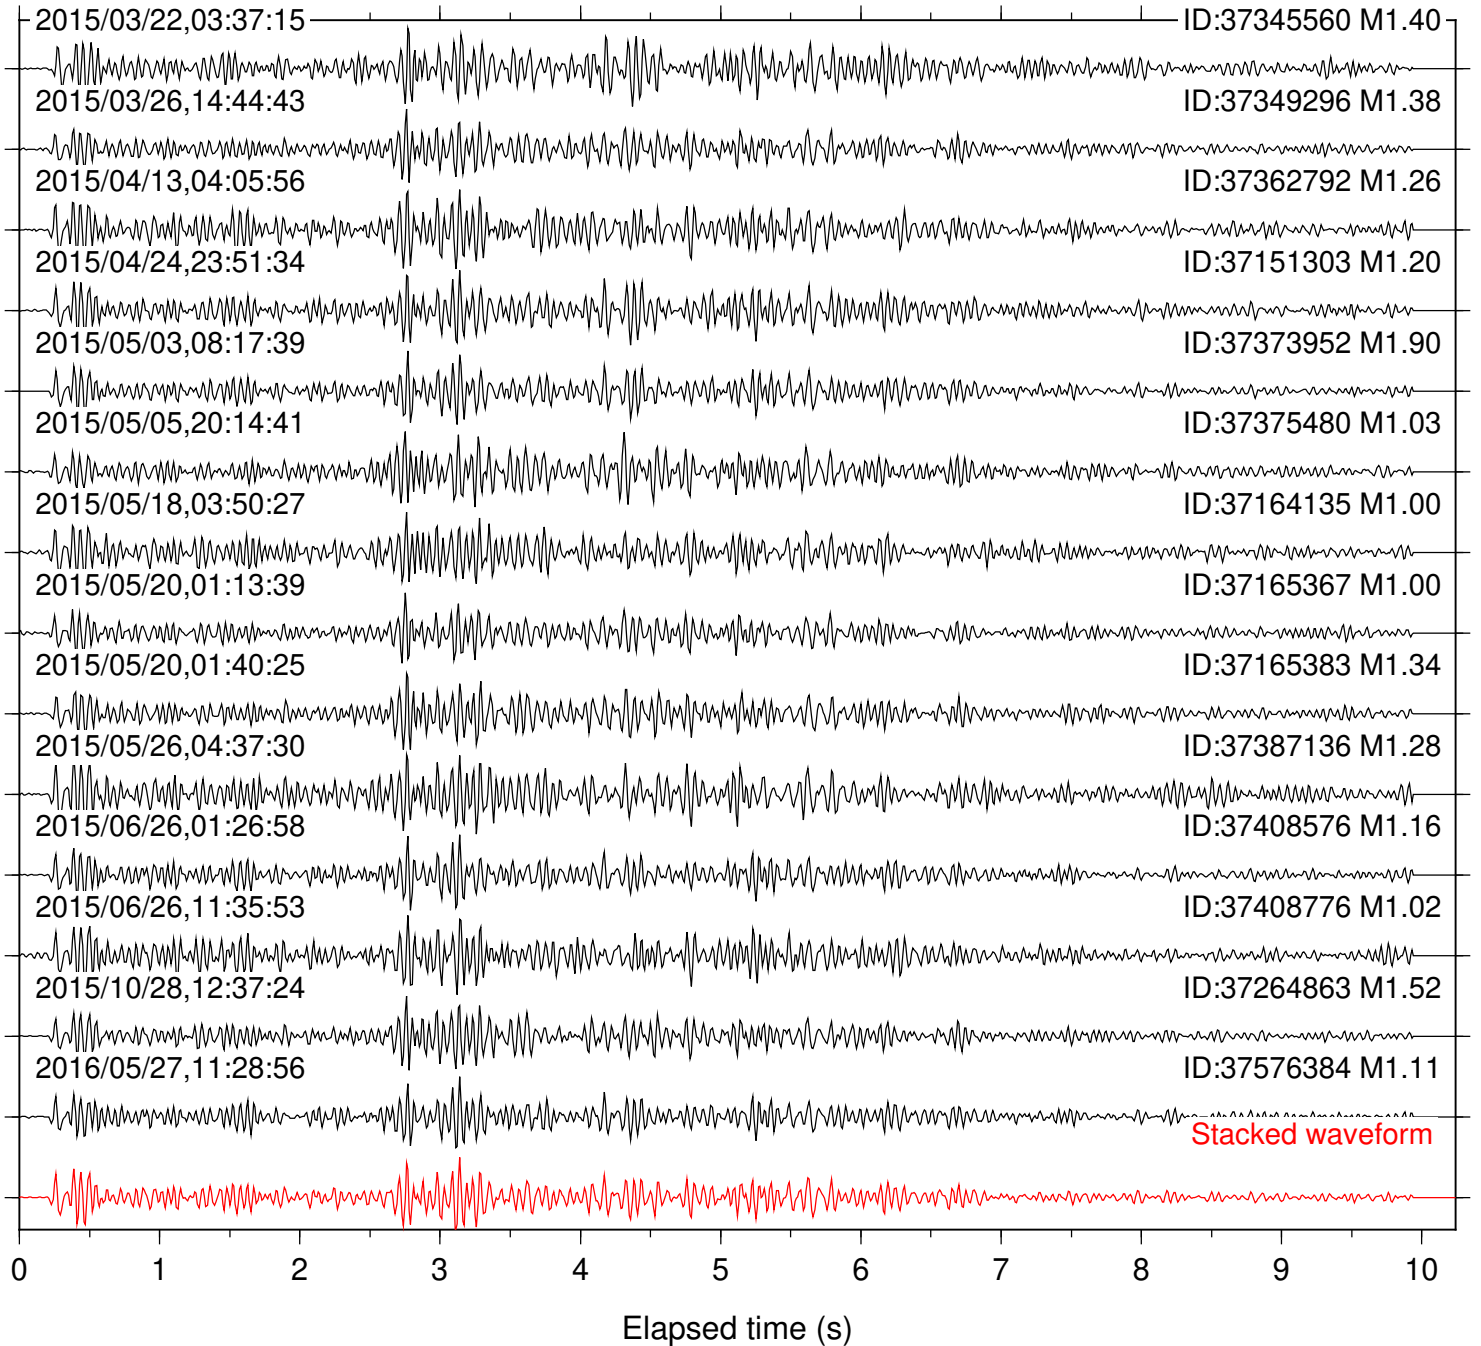

Station: PLM Com: HHZ

Focal depth: 8.34 km