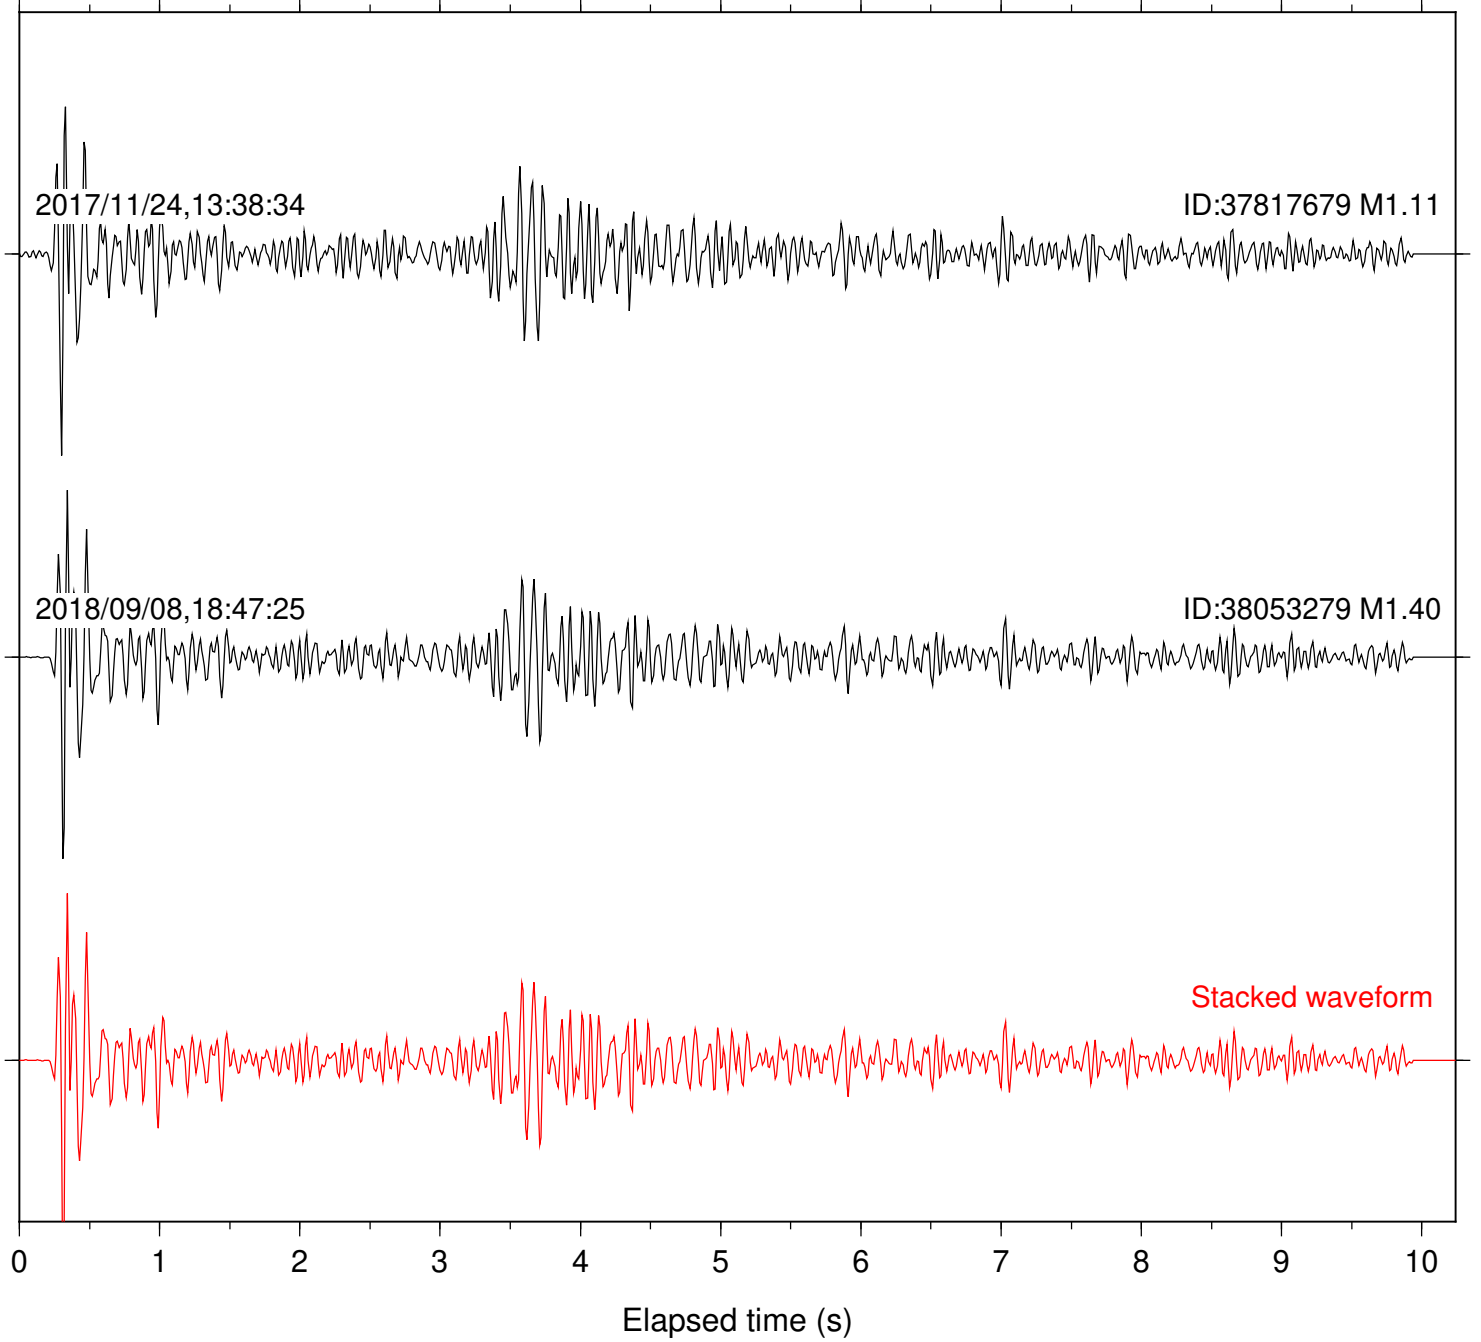

Station: CSH Com: HHZ

Focal depth: 4.89 km