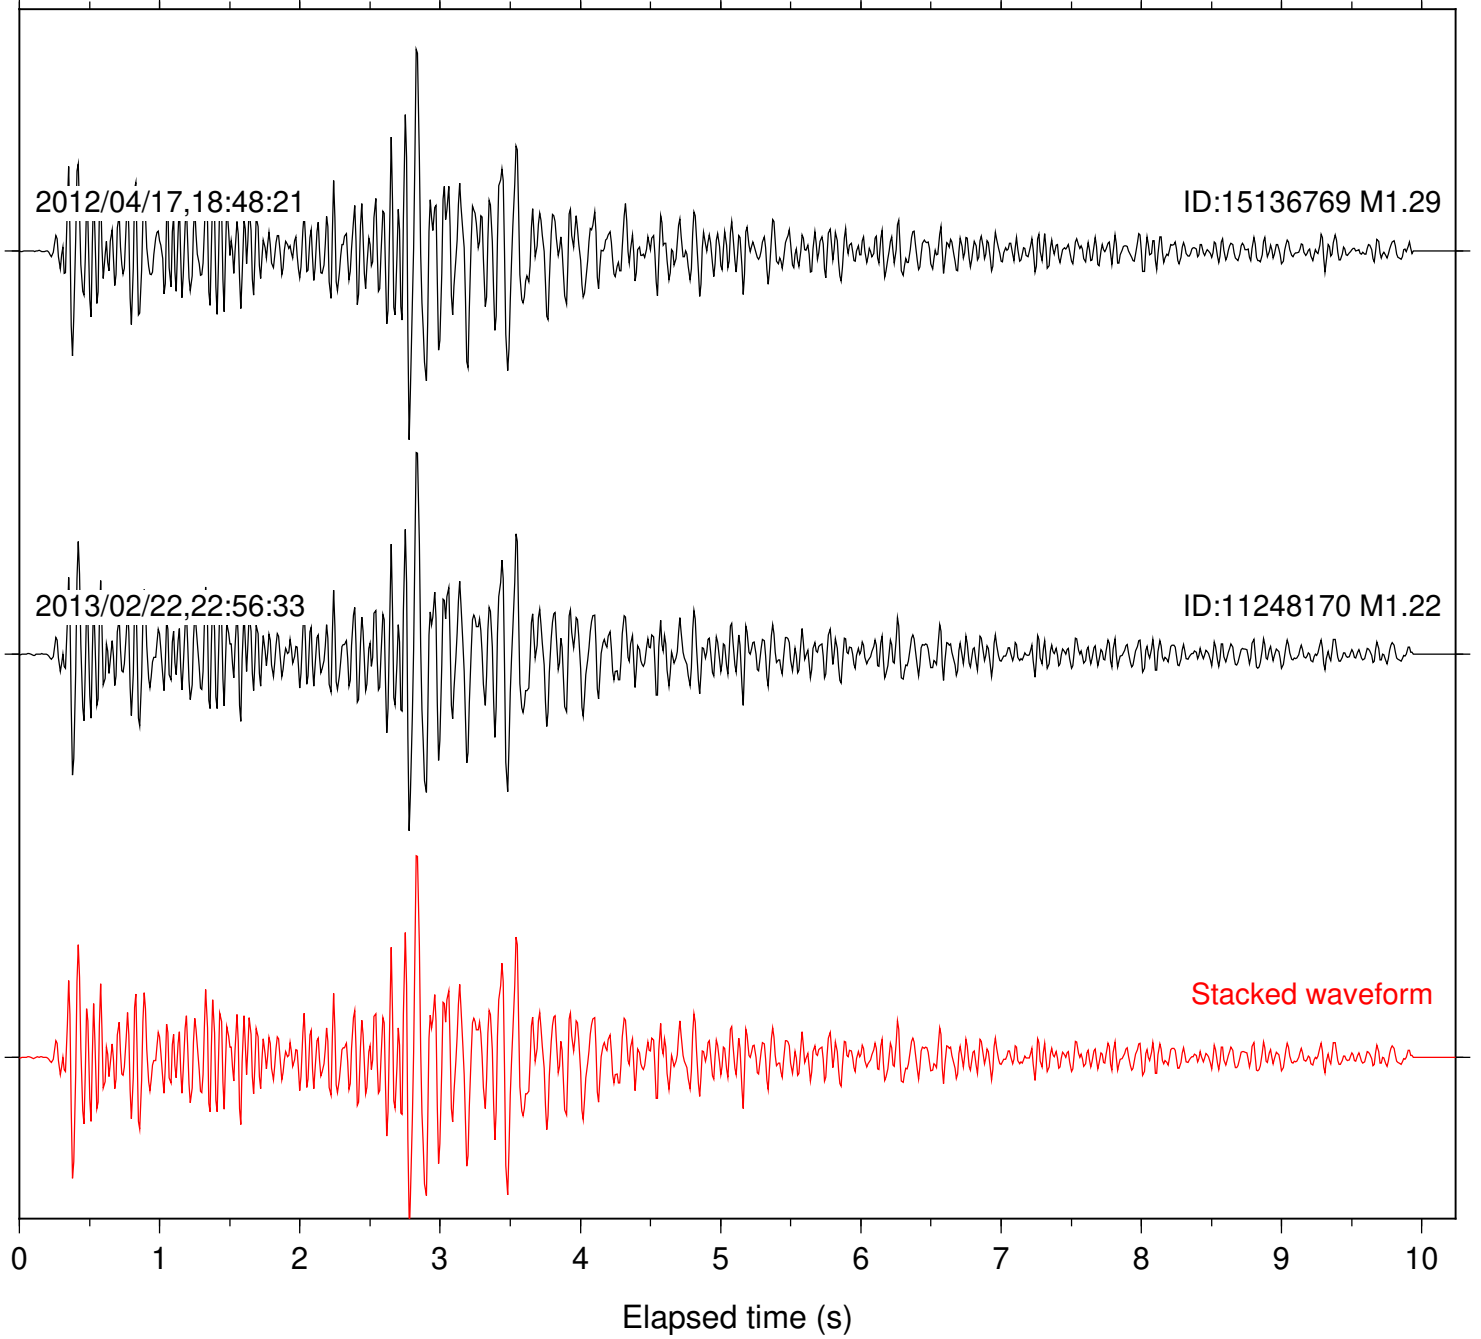

Station: B946 Com: EHZ

Focal depth: 7.98 km