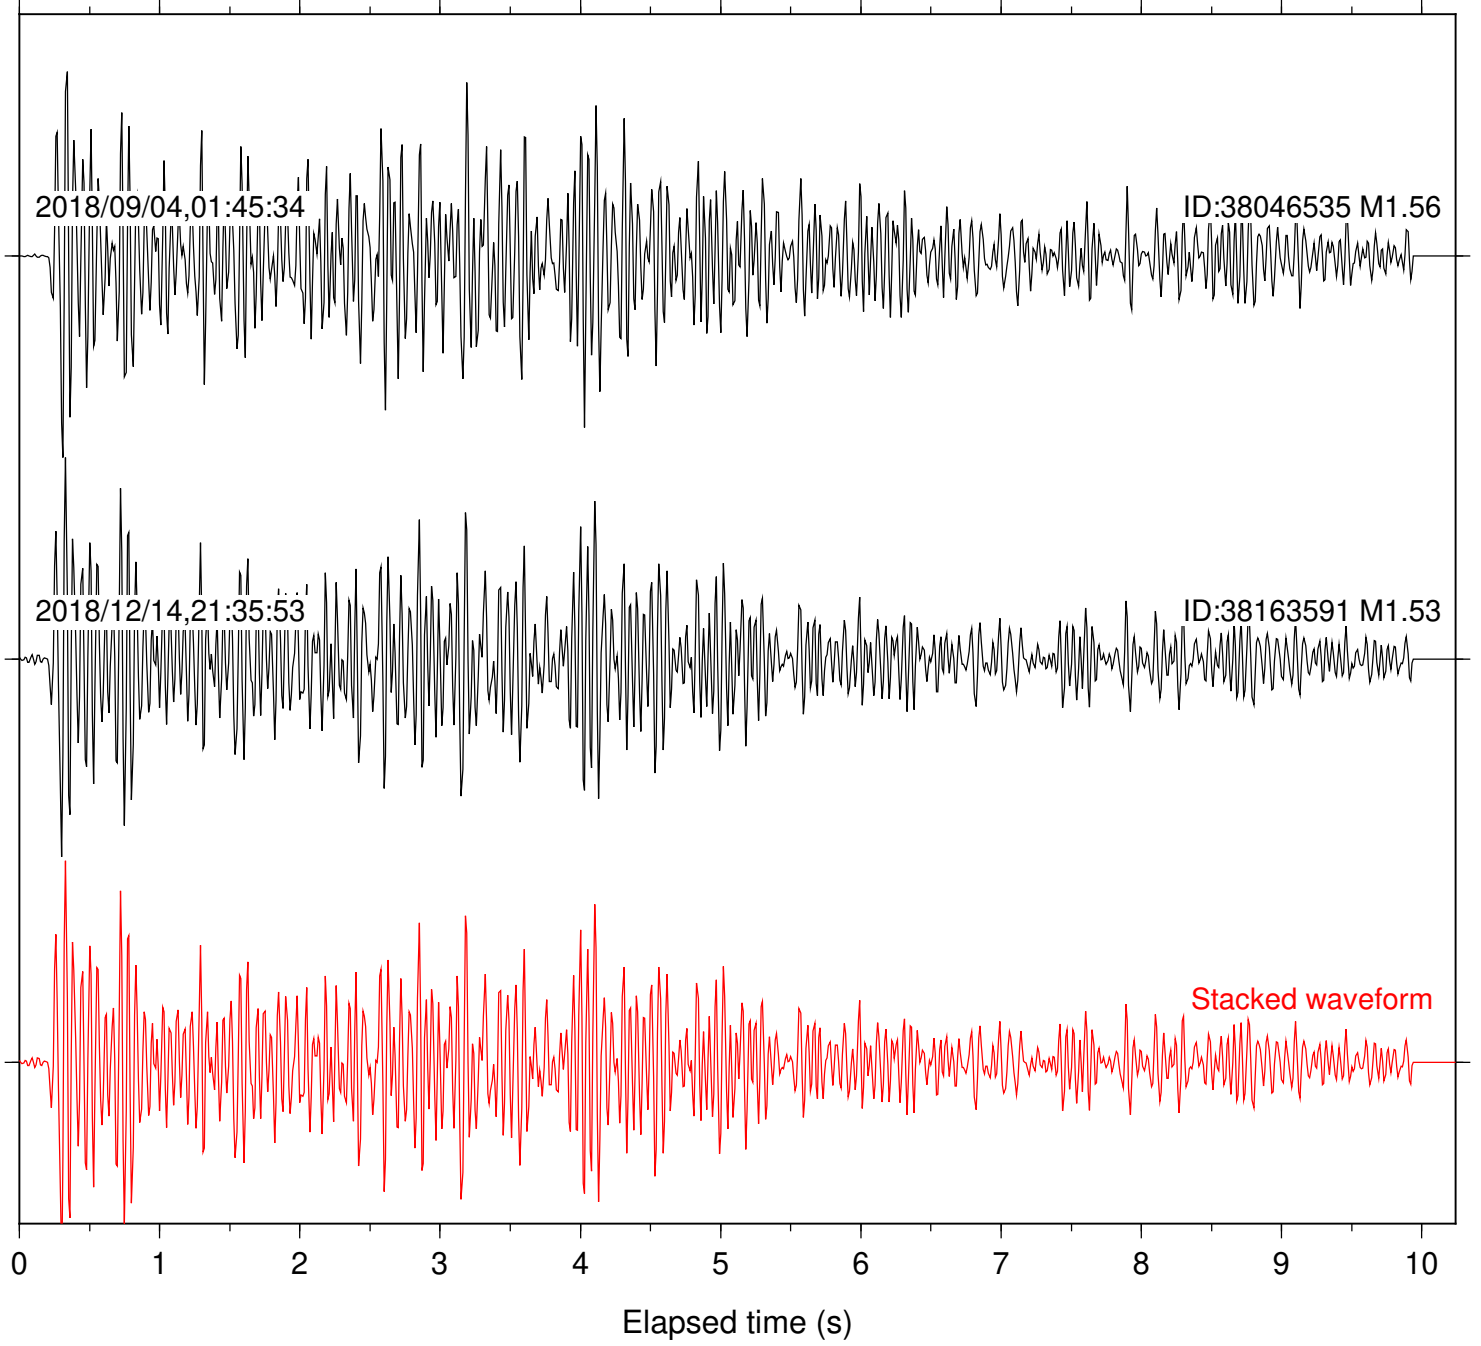

Station: PLM Com: HHZ

Focal depth: 4.27 km