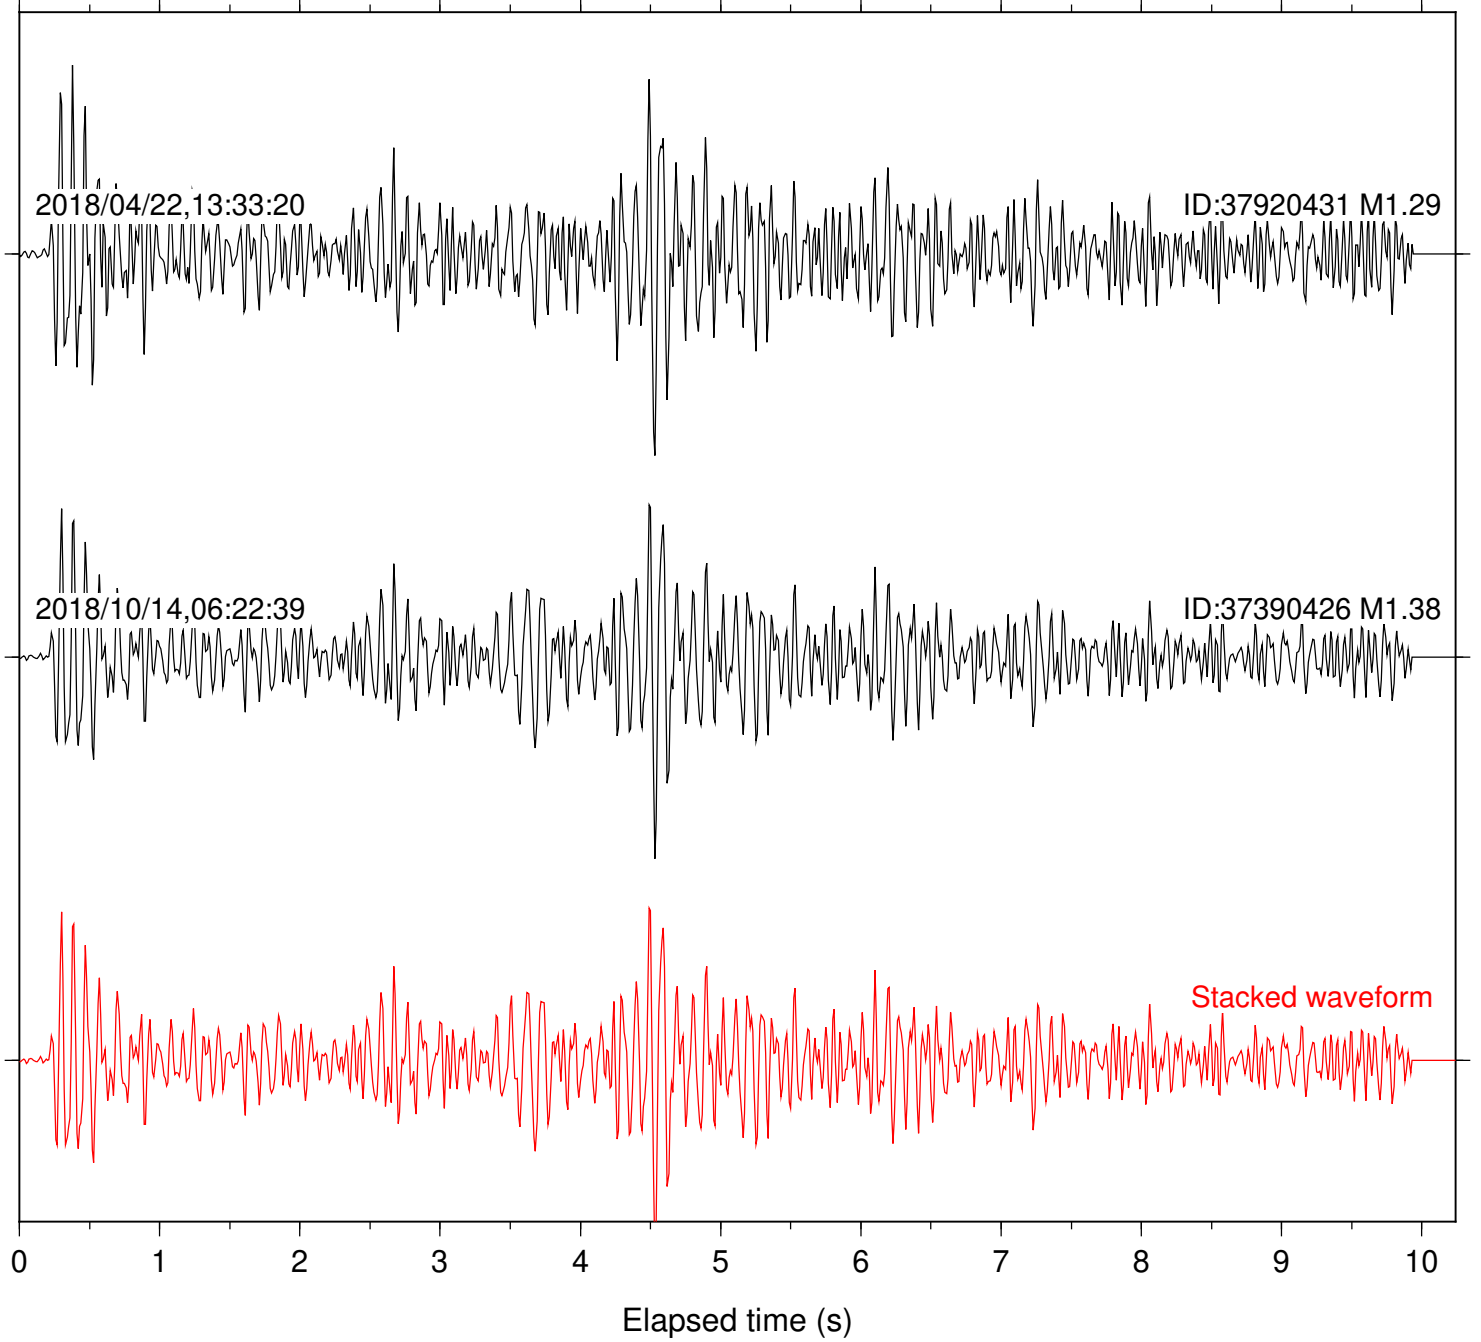

Focal depth: 5.11 km

Station: CRY Com: HHZ

Focal depth: 5.11 km

Station: CSH Com: HHZ

Focal depth: 5.11 km

Station: DGR Com: HHZ

Focal depth: 5.11 km

Station: FRD Com: HHZ