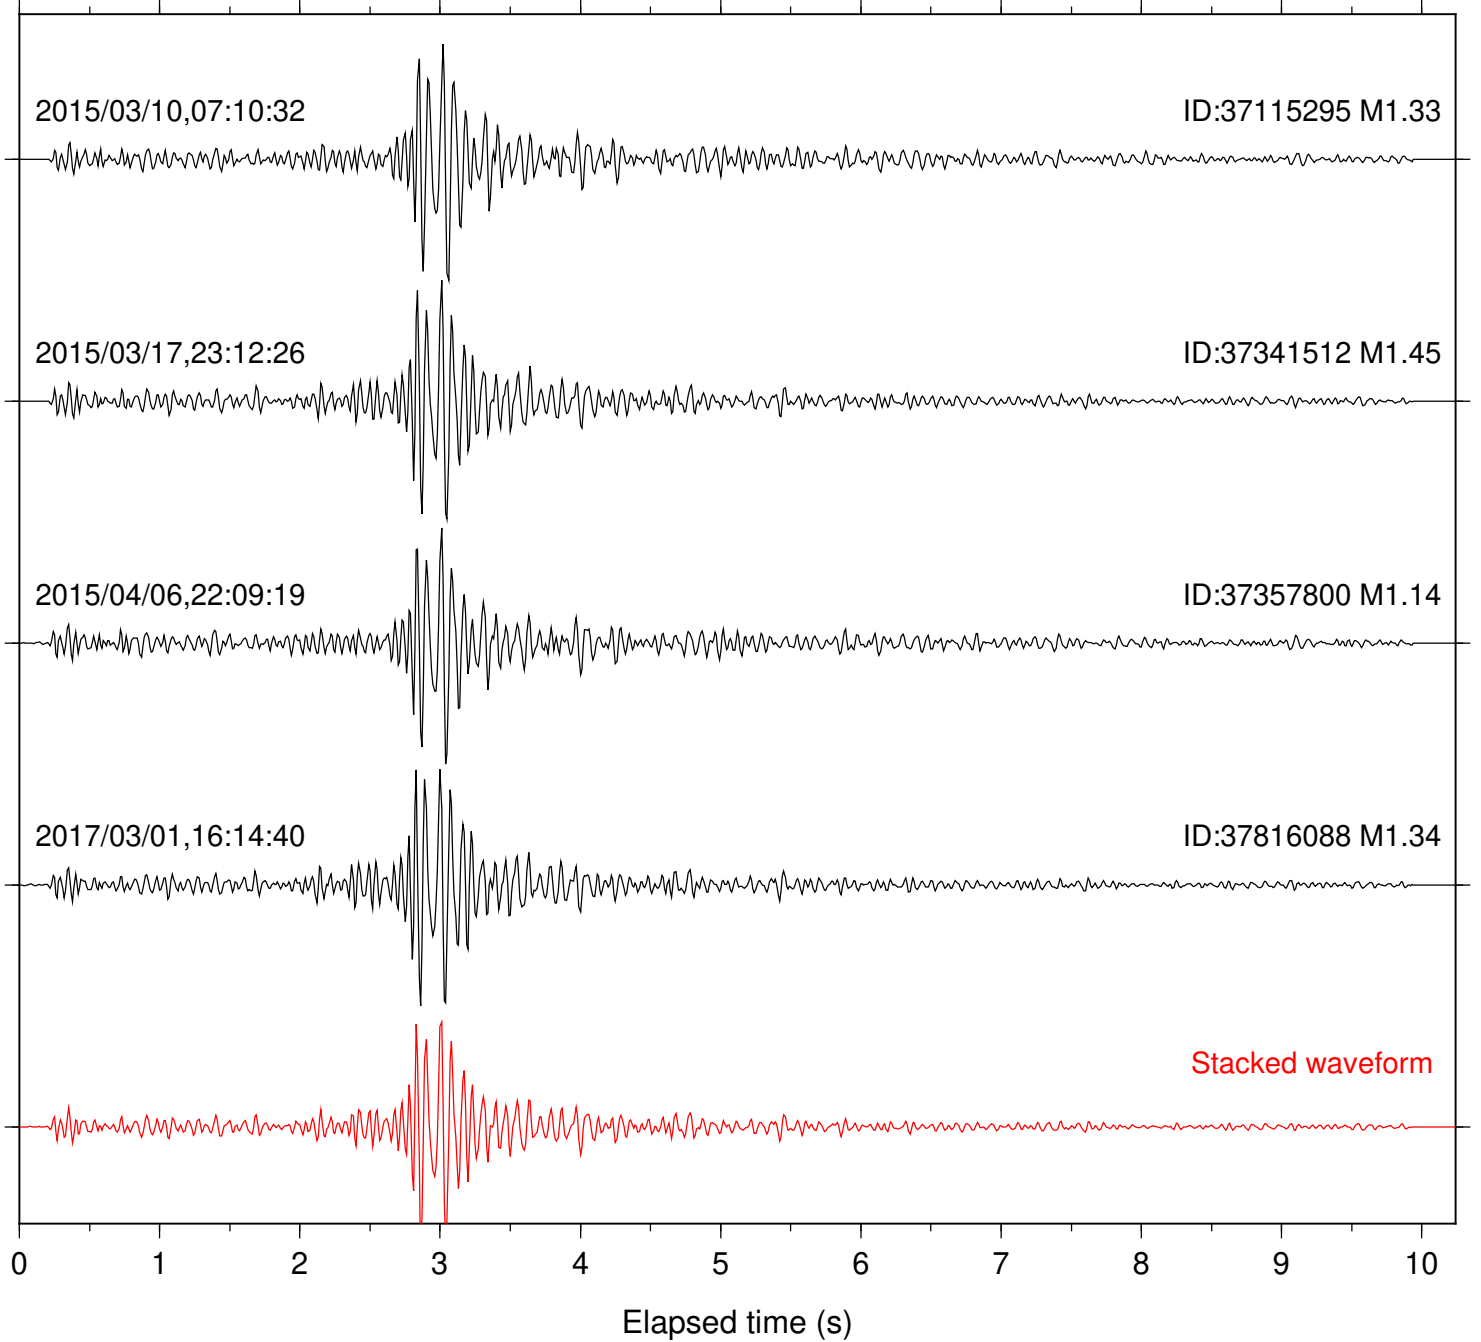

Station: B084 Com: EHZ

Focal depth: 7.85 km