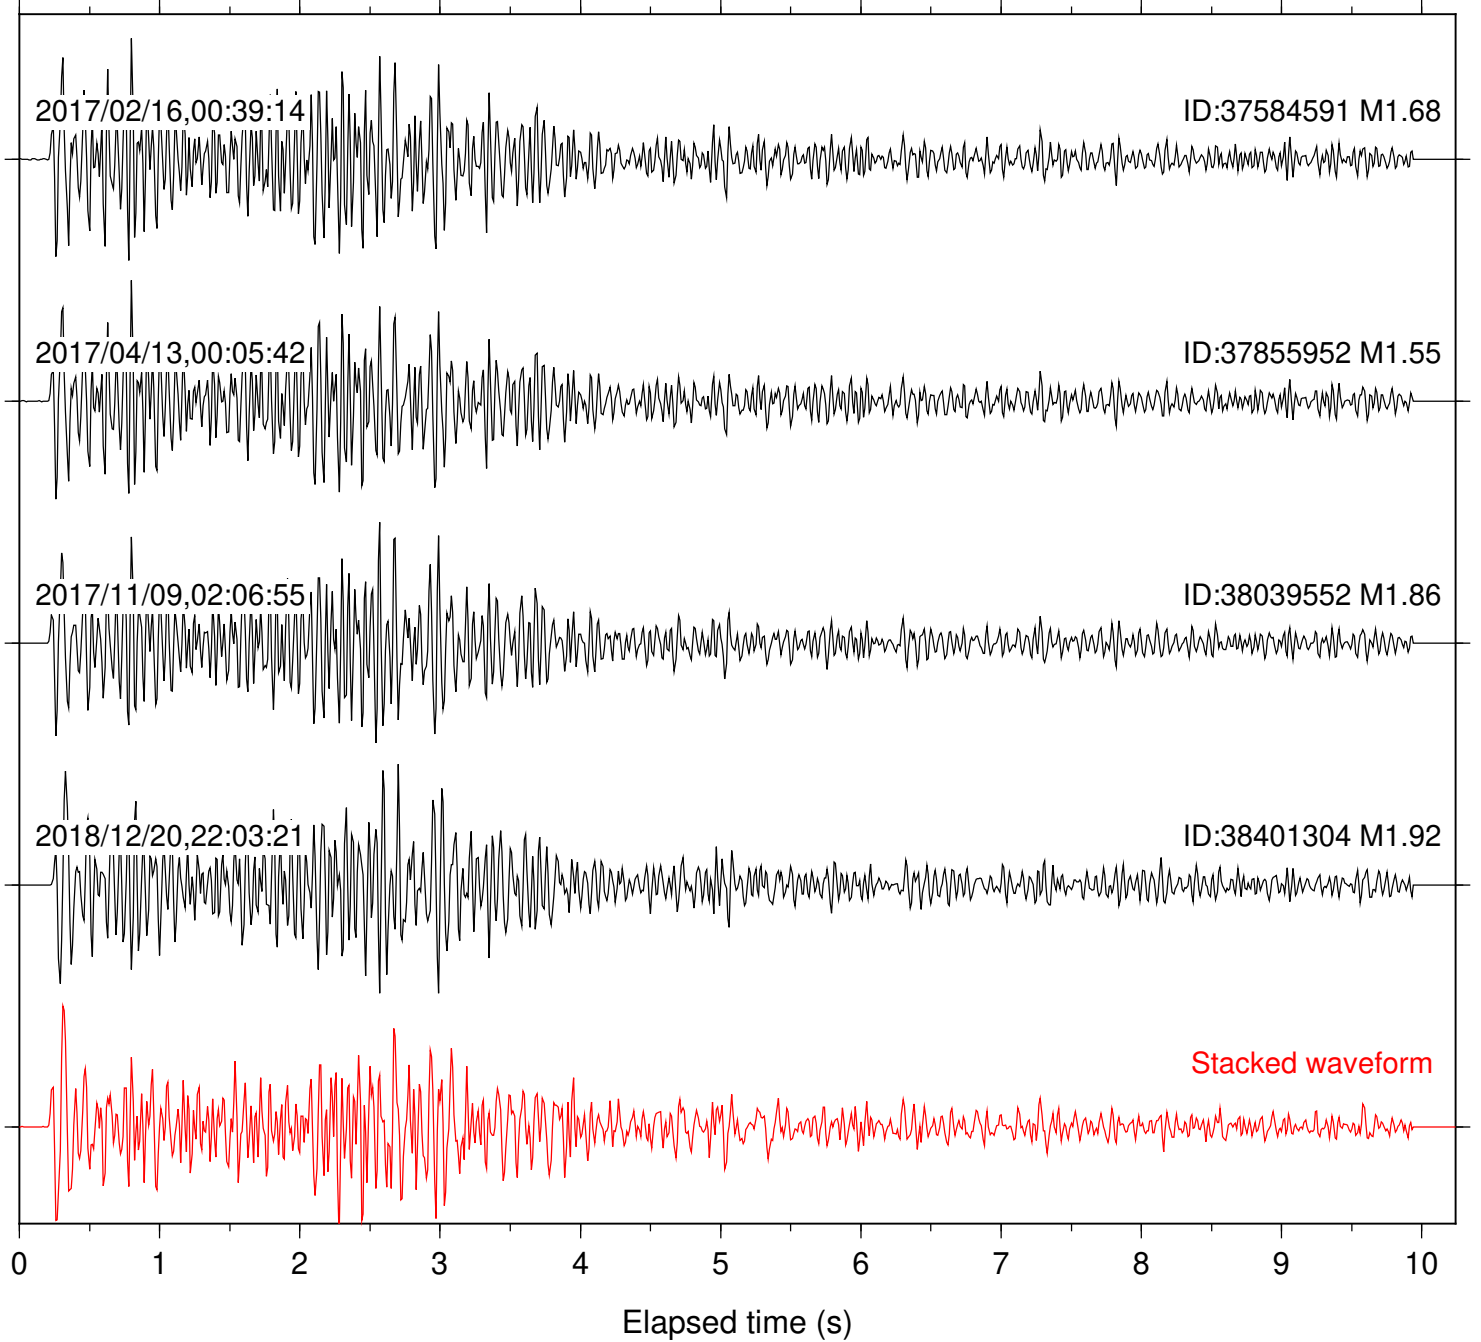

Station: FRD Com: HHZ

Focal depth: 6.49 km