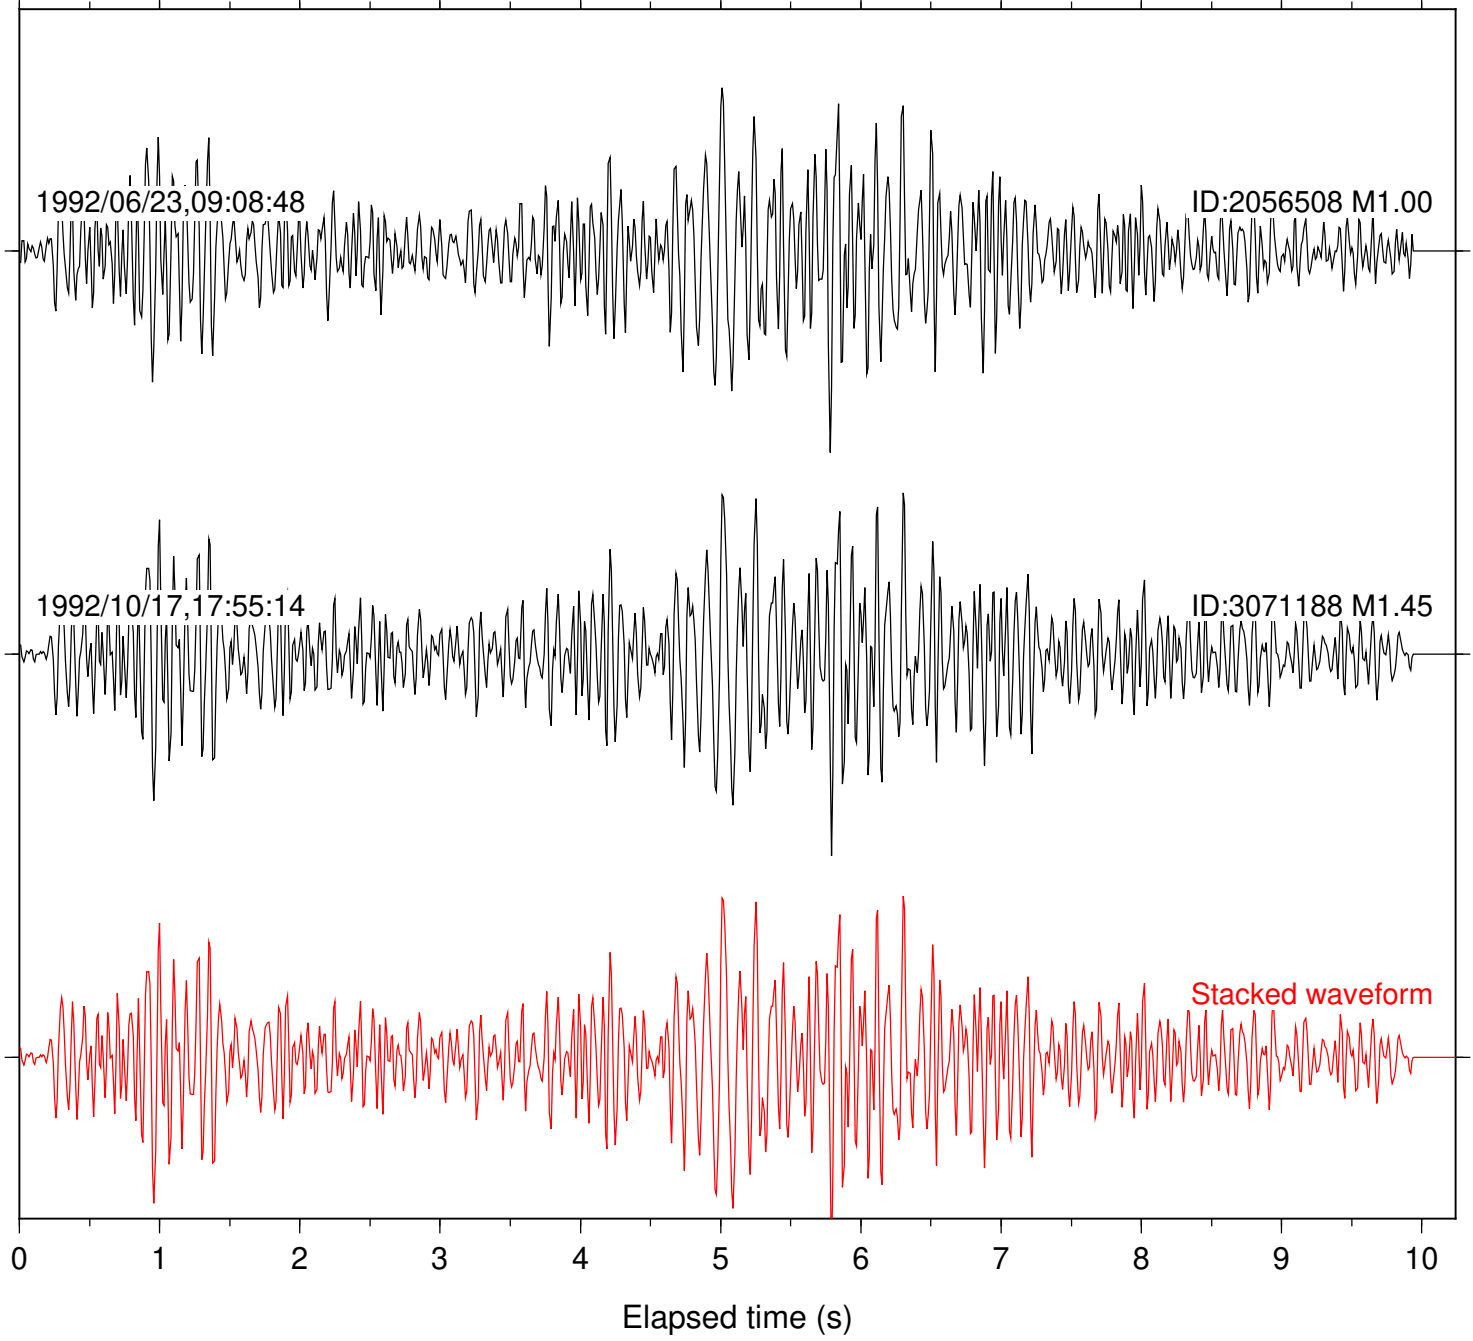

Station: FRG Com: EHZ

Focal depth: 7.54 km