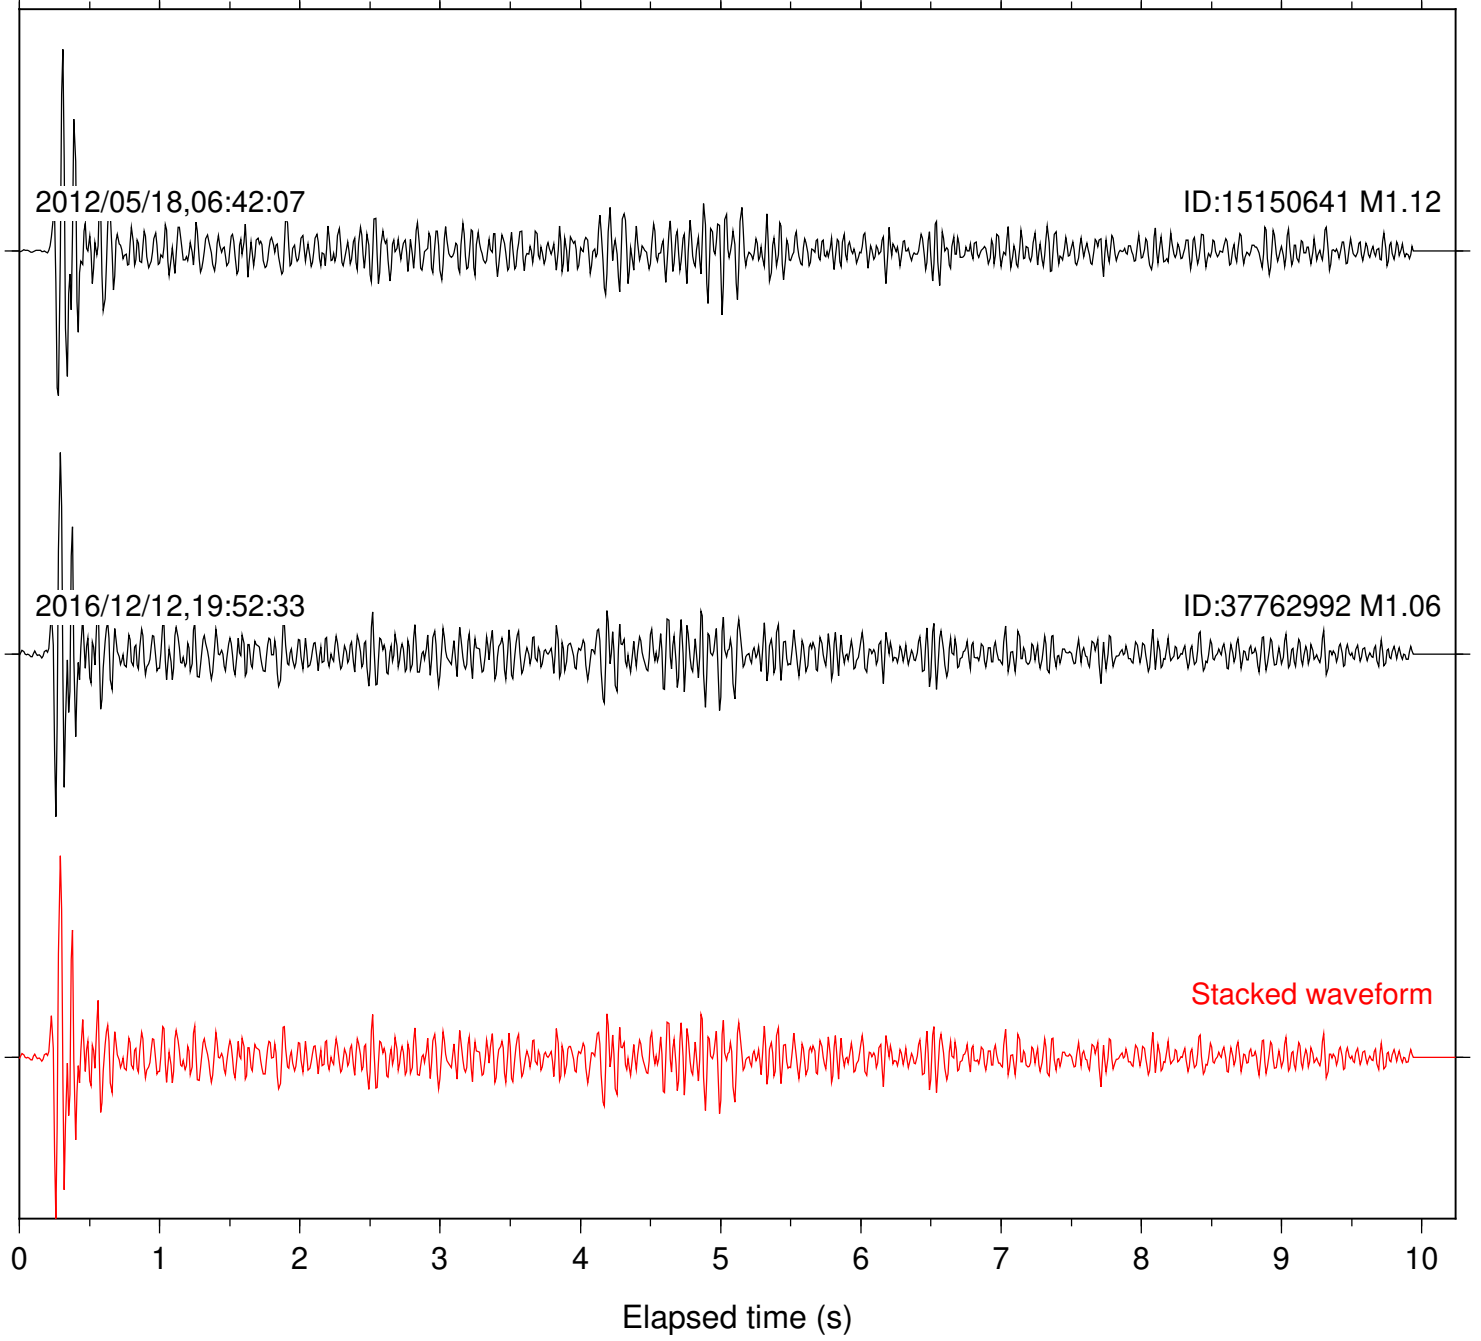

Station: B082 Com: EHZ

Focal depth: 7.78 km