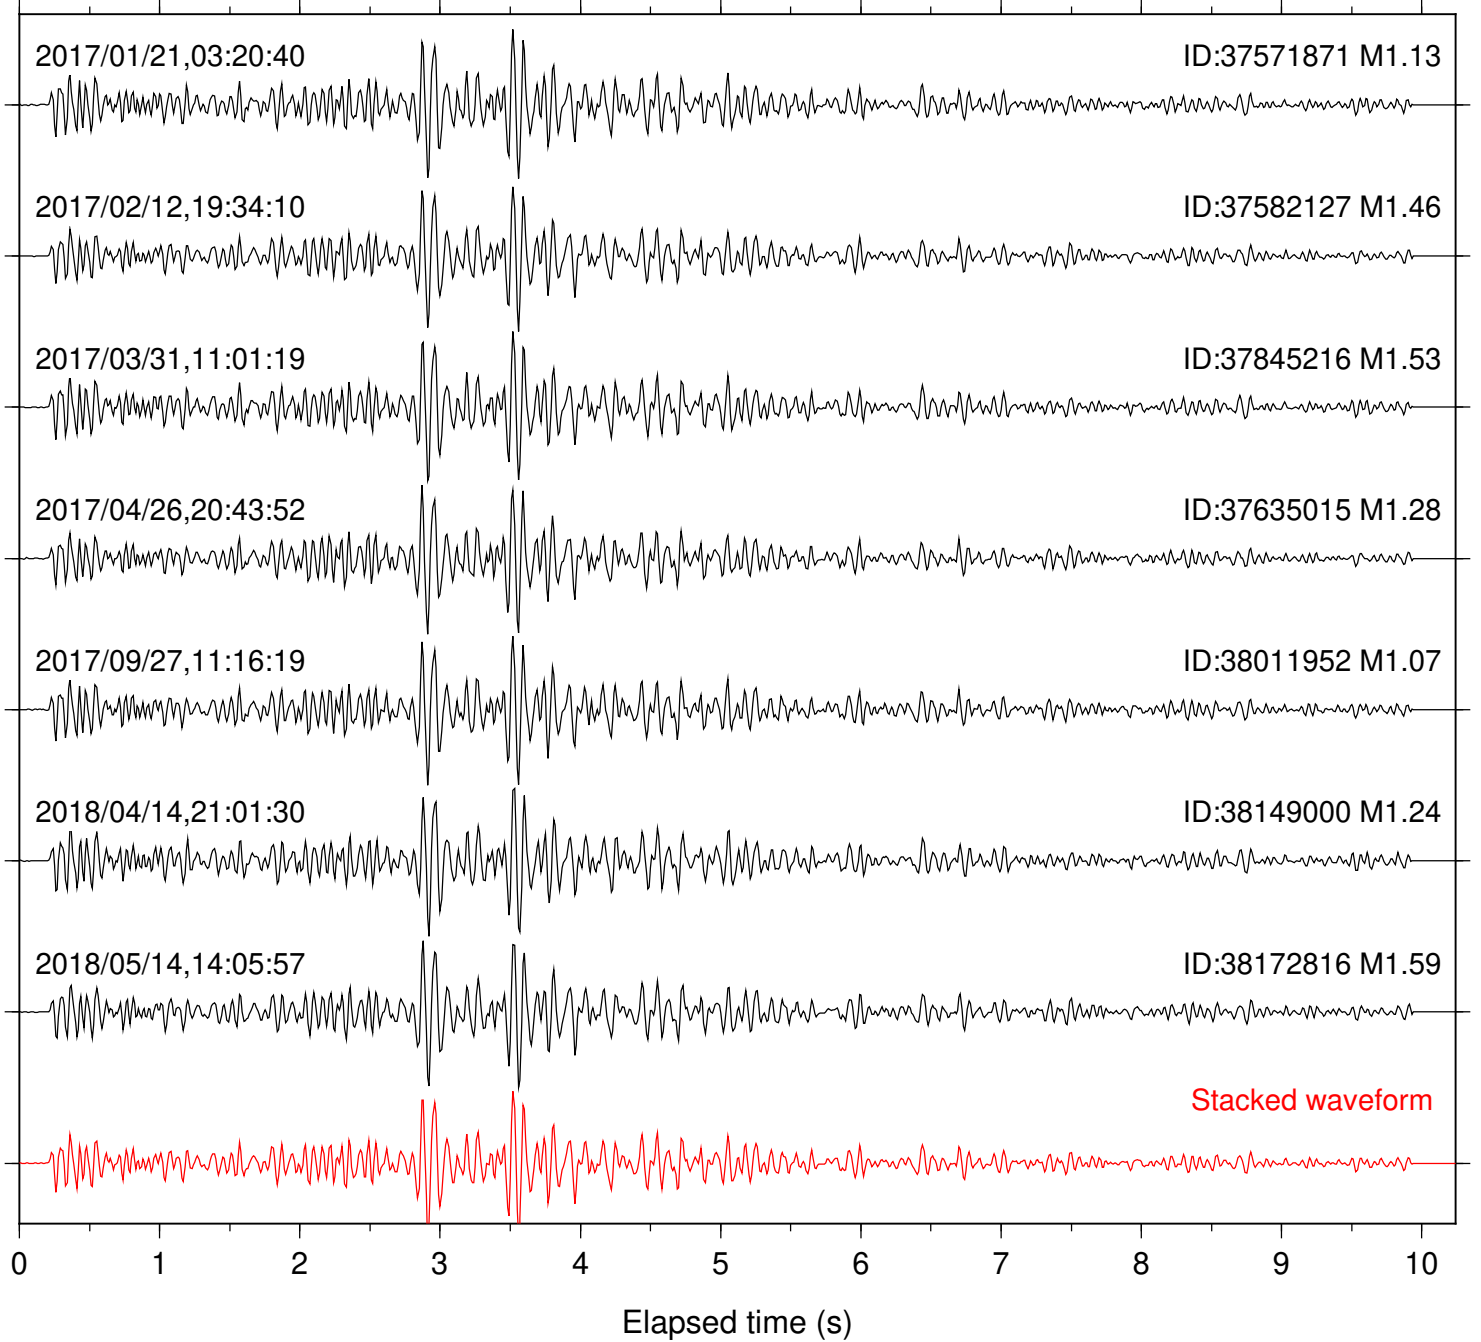

Station: B088 Com: EHZ

Focal depth: 6.38 km