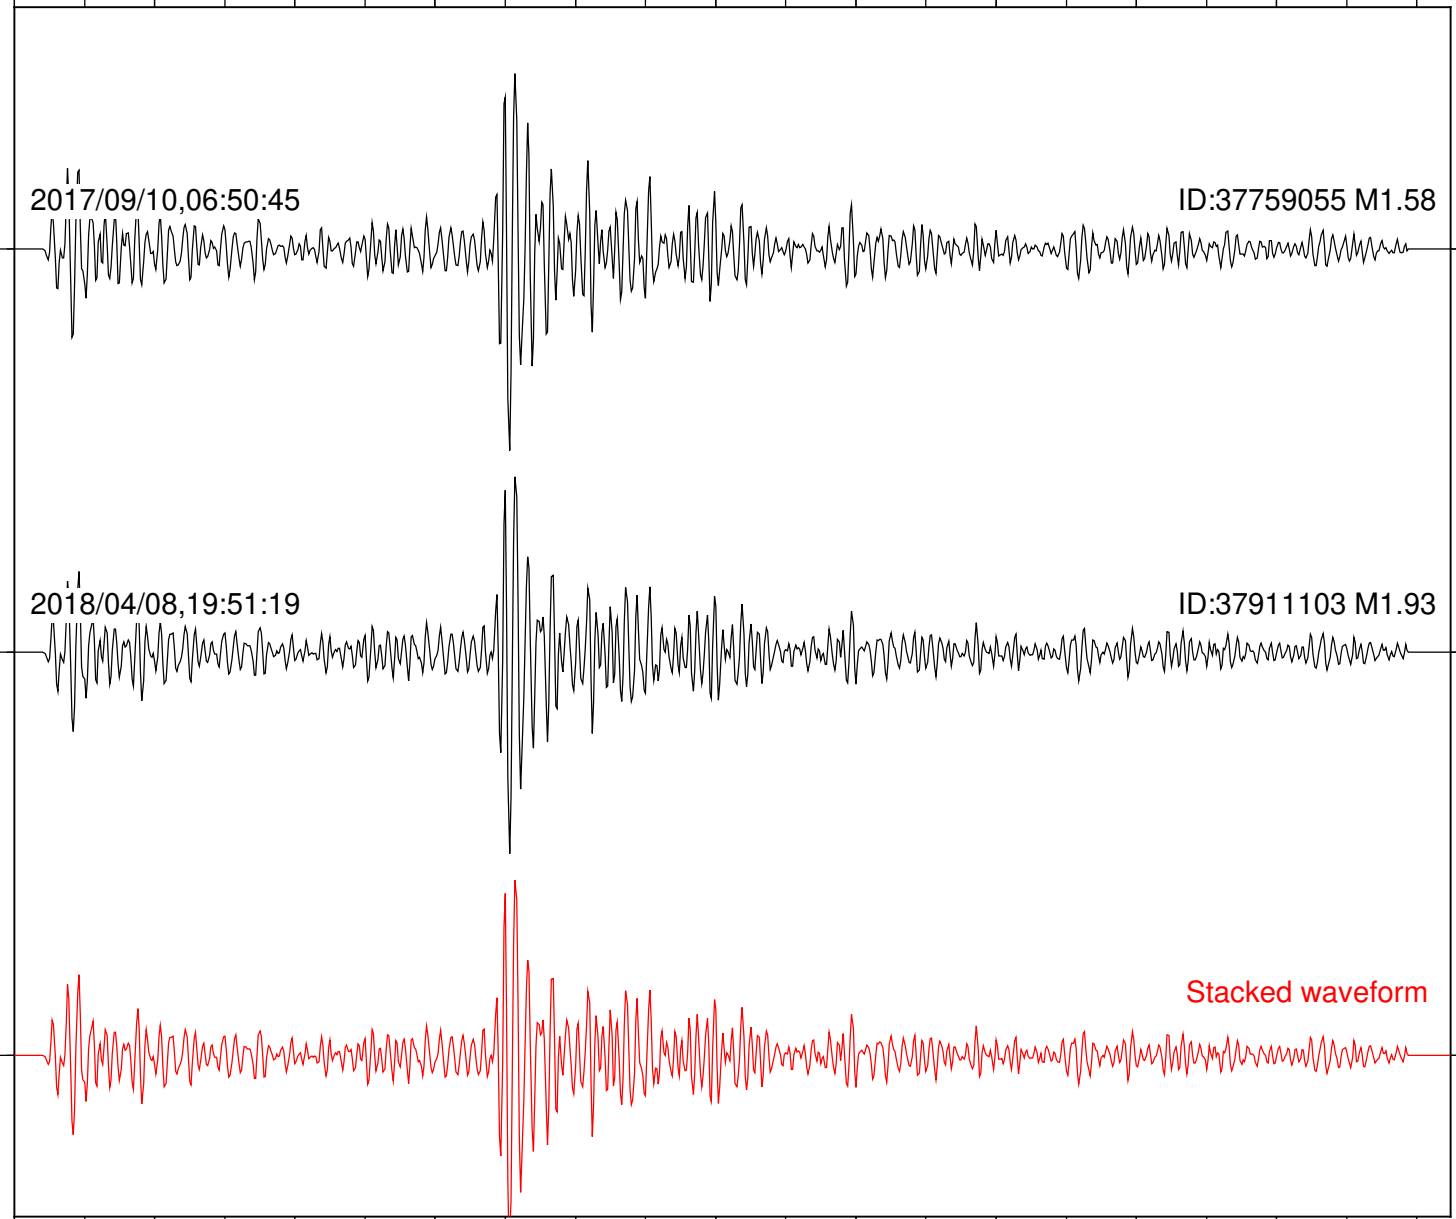

Station: KNW Com: HHZ

Focal depth: 6.28 km

2017/09/10,06:50:45

ID:37759055 M1.58

2018/04/08,19:51:19

ID:37911103 M1.93

Stacked waveform

0 1 2 3 4 5 6 7 8 9 10
Elapsed time (s)