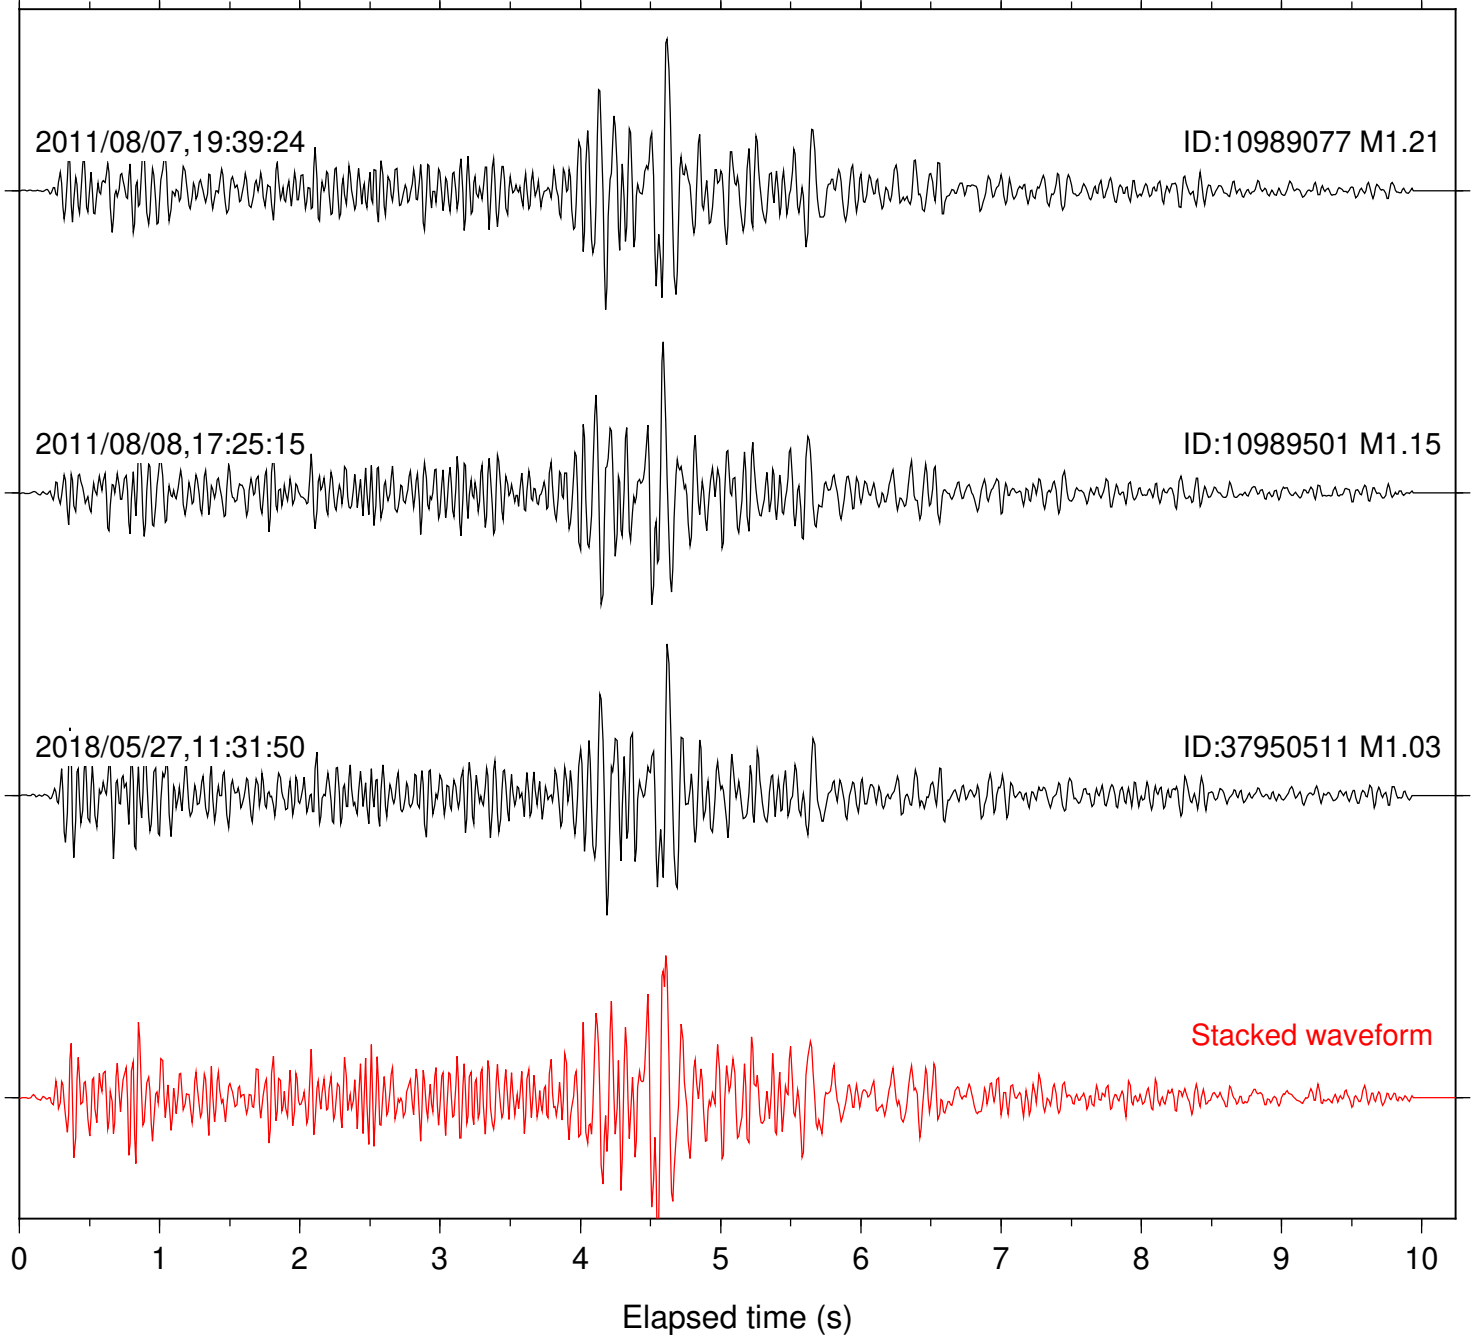

Focal depth: 11.51 km

Station: B088 Com: EHZ

Focal depth: 11.51 km

Station: B946 Com: EHZ

Focal depth: 11.51 km

Station: FRD Com: HHZ

Focal depth: 11.51 km

Station: SND Com: HHZ