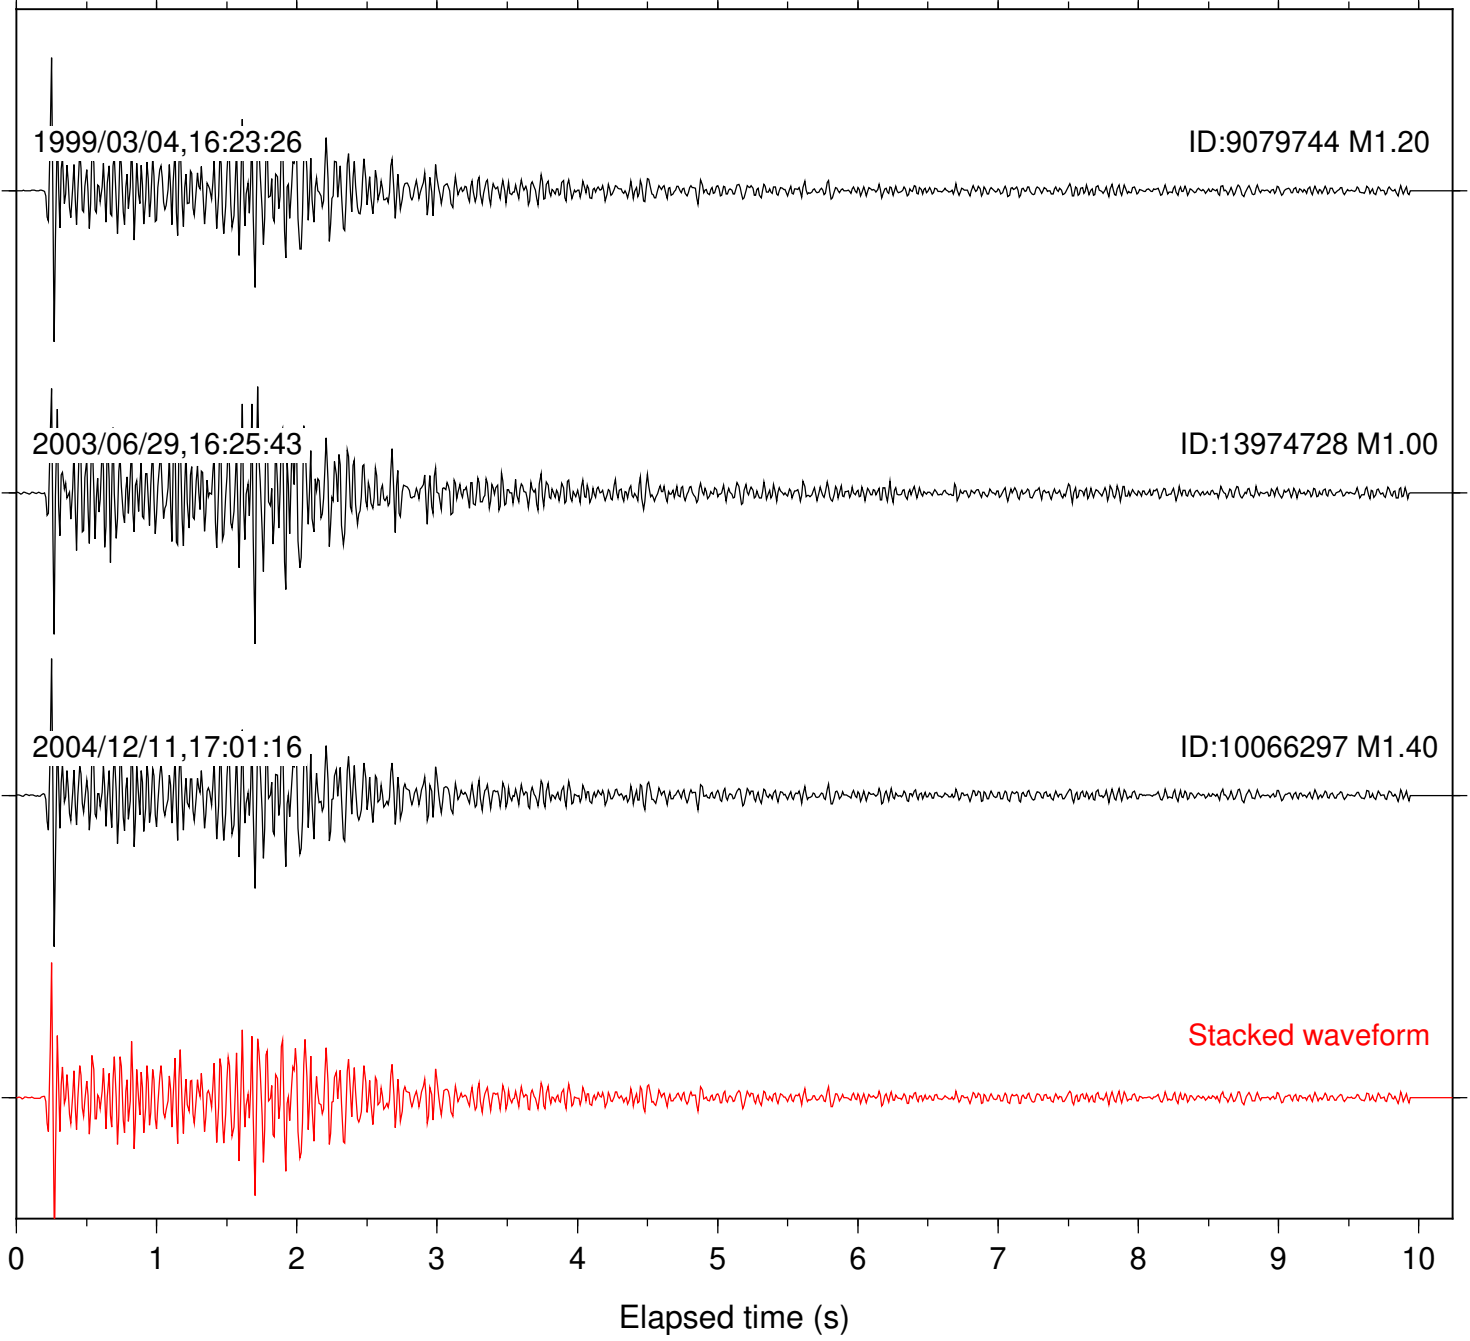

Station: POB2 Com: HHZ

Focal depth: 13.65 km

Station: WIN Com: EHZ

Focal depth: 14.24 km

Station: FRD Com: HHZ

Focal depth: 10.71 km

Station: PFO Com: HHZ

Focal depth: 10.71 km