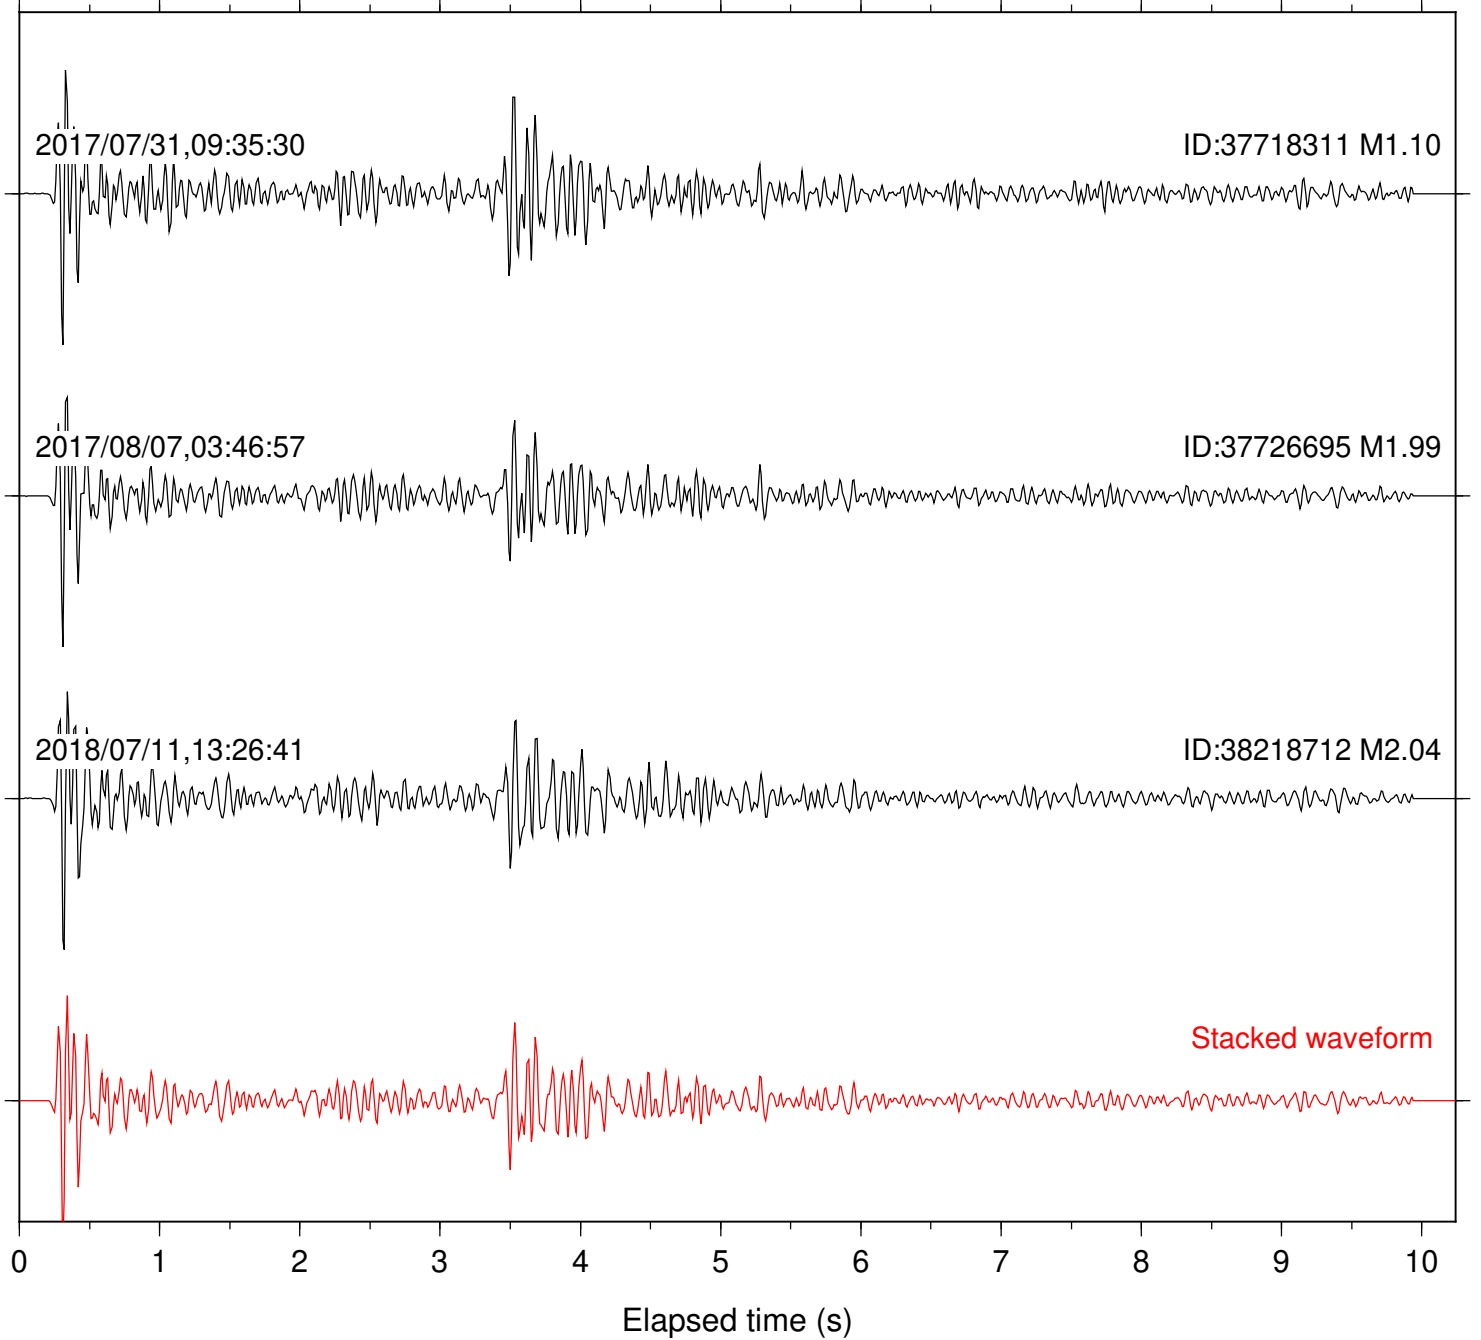

Station: CSH Com: HHZ

Focal depth: 5.13 km