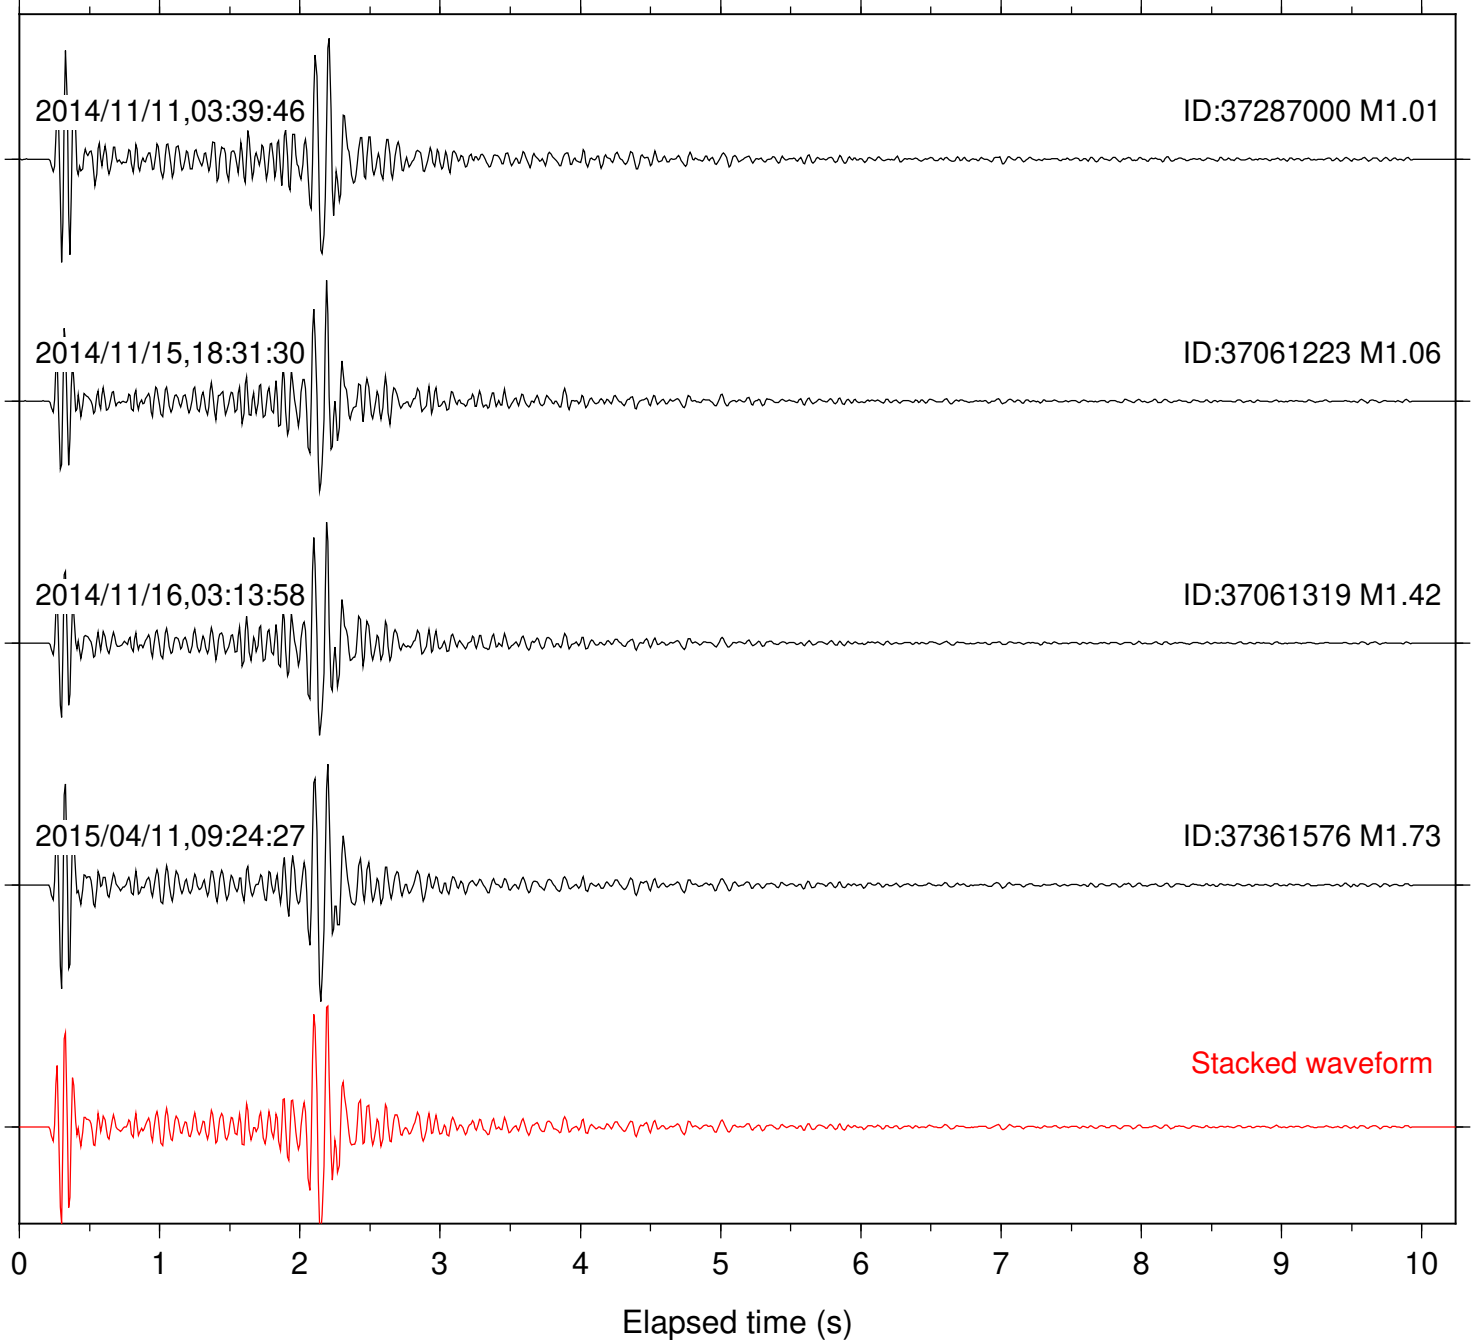

Station: B088 Com: EHZ

Focal depth: 8.10 km