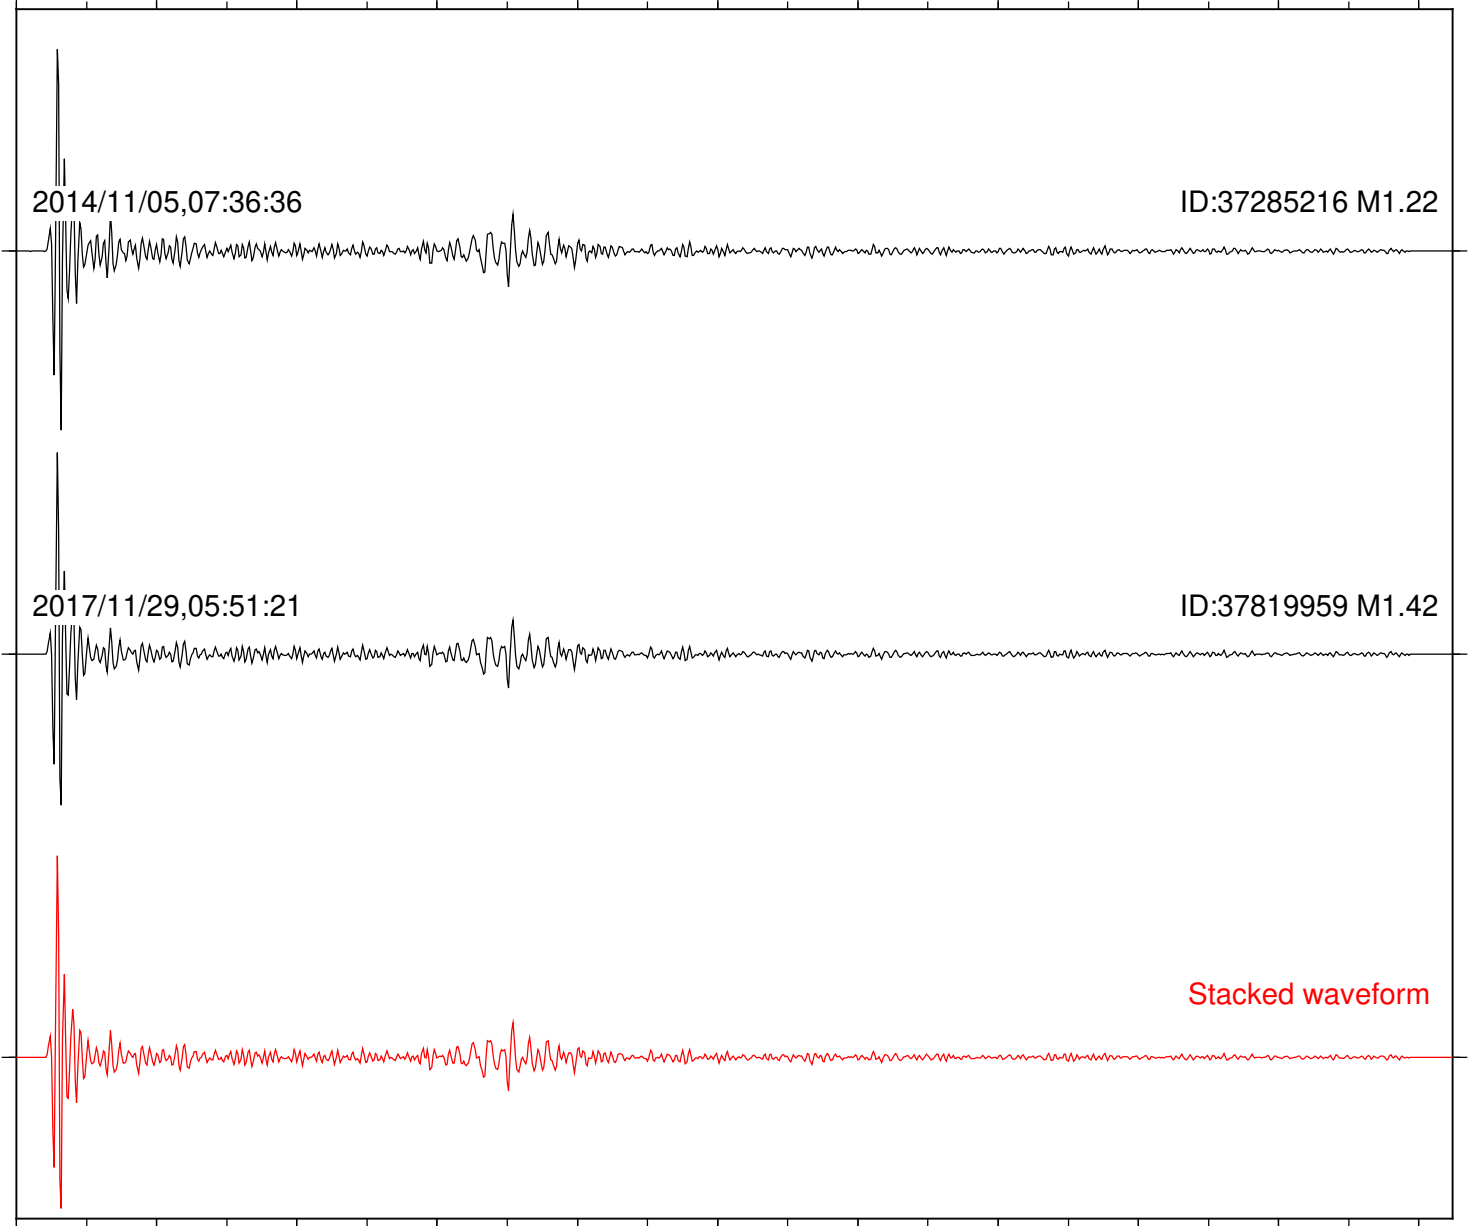

Station: FRD Com: HHZ

Focal depth: 8.88 km

2014/11/05,07:36:36

ID:37285216 M1.22

2017/11/29,05:51:21

ID:37819959 M1.42

Stacked waveform

0 1 2 3 4 5 6 7 8 9 10

Elapsed time (s)