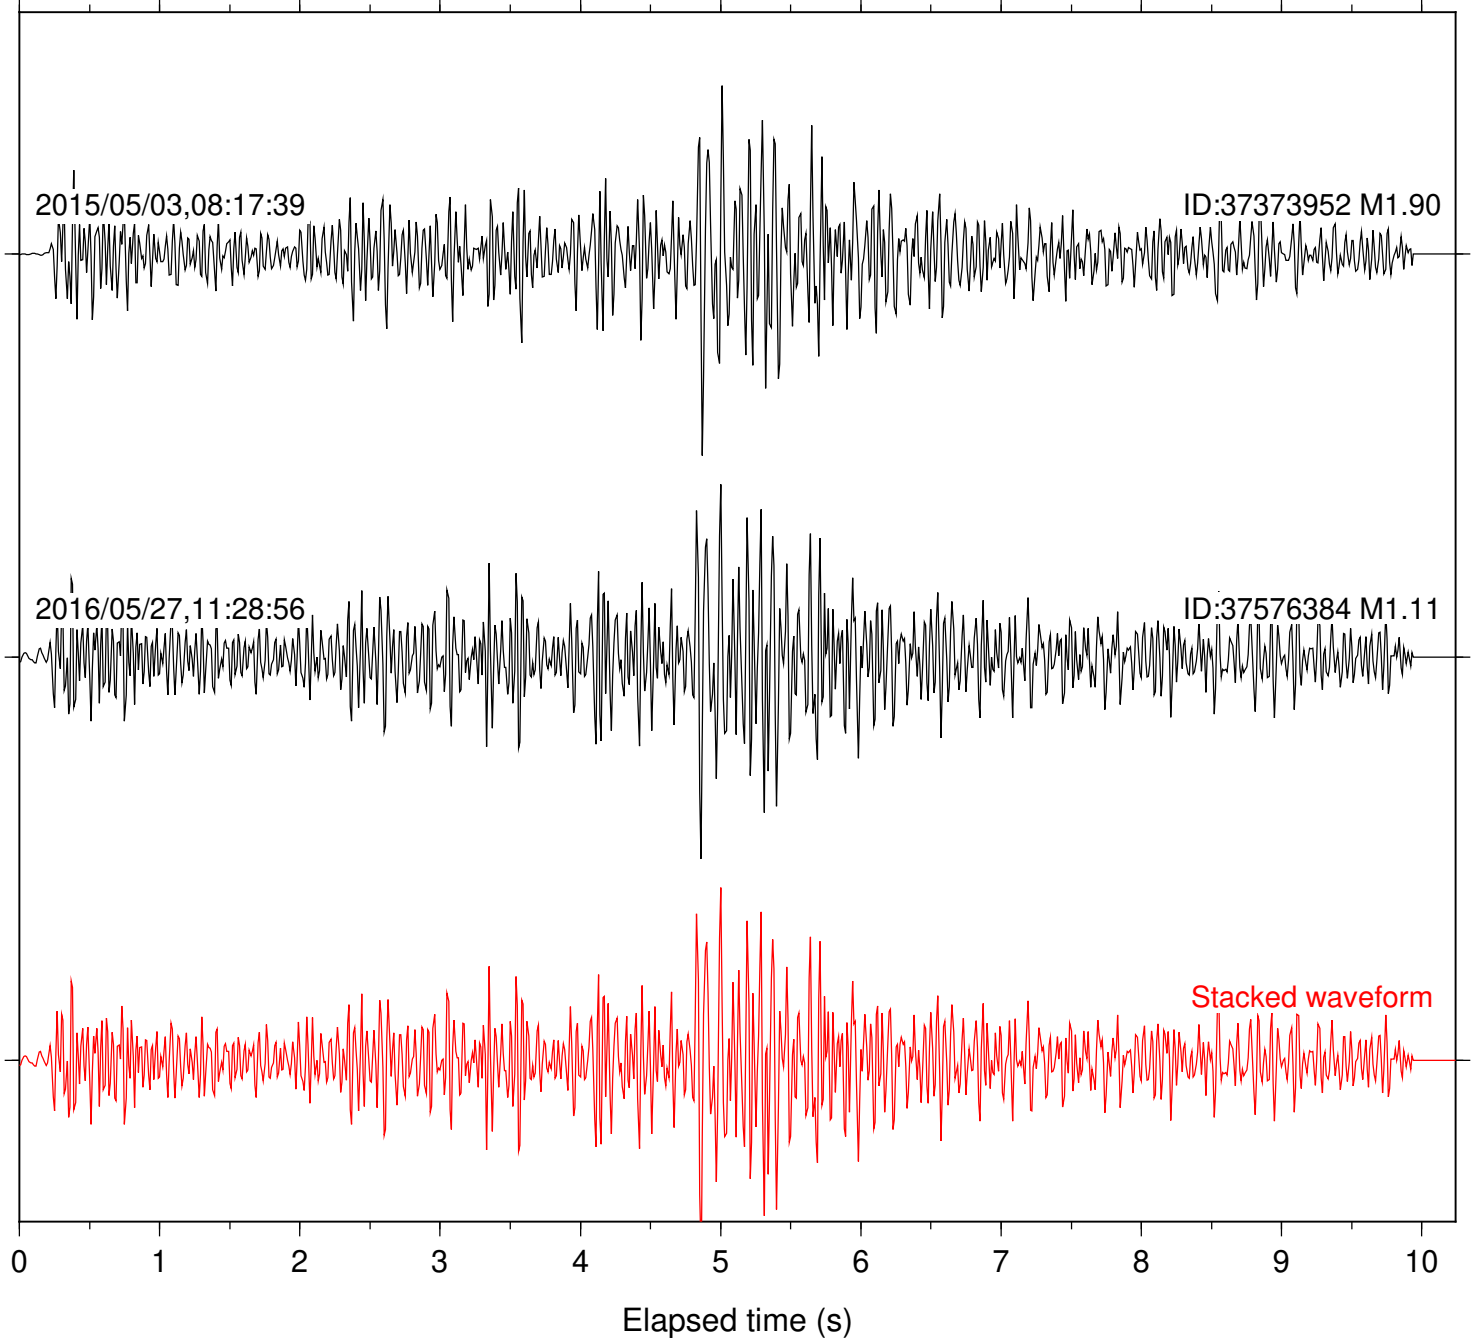

Station: SMER Com: HHZ

Focal depth: 8.34 km