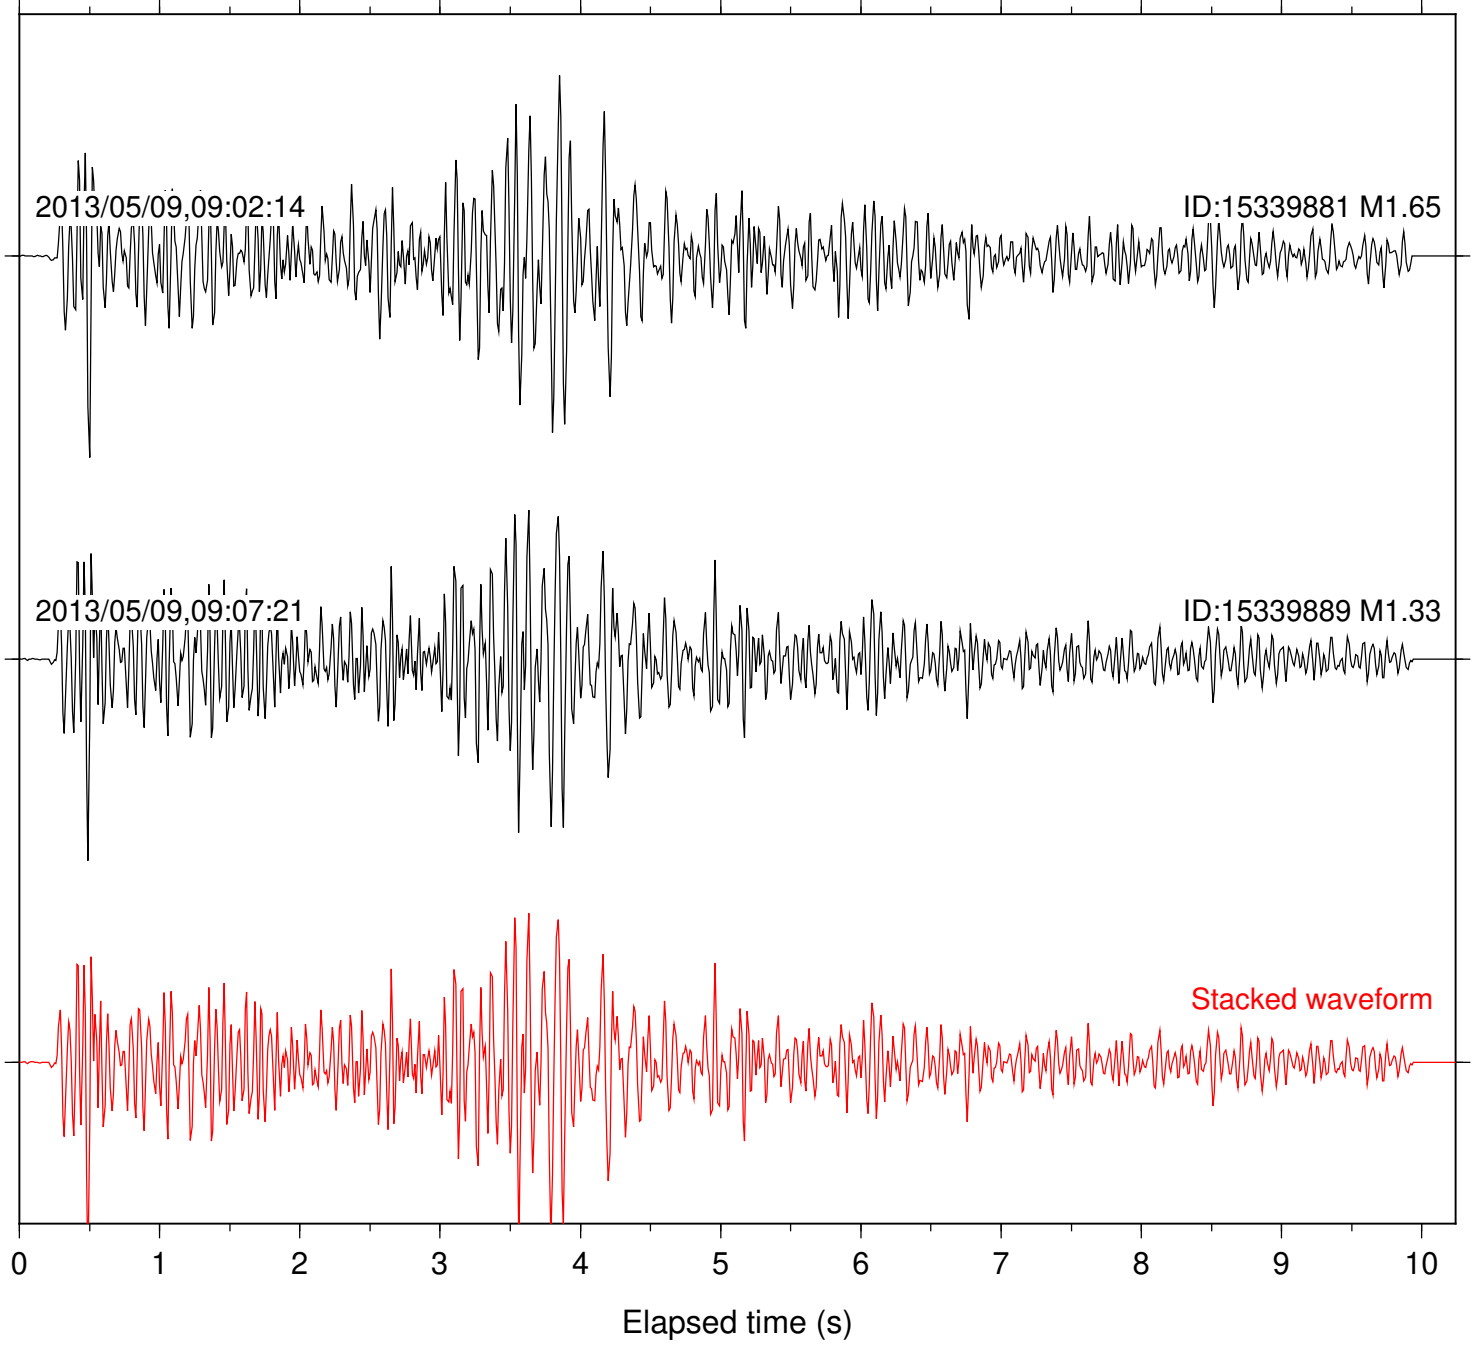

Station: BZN Com: HHZ

Focal depth: 11.69 km