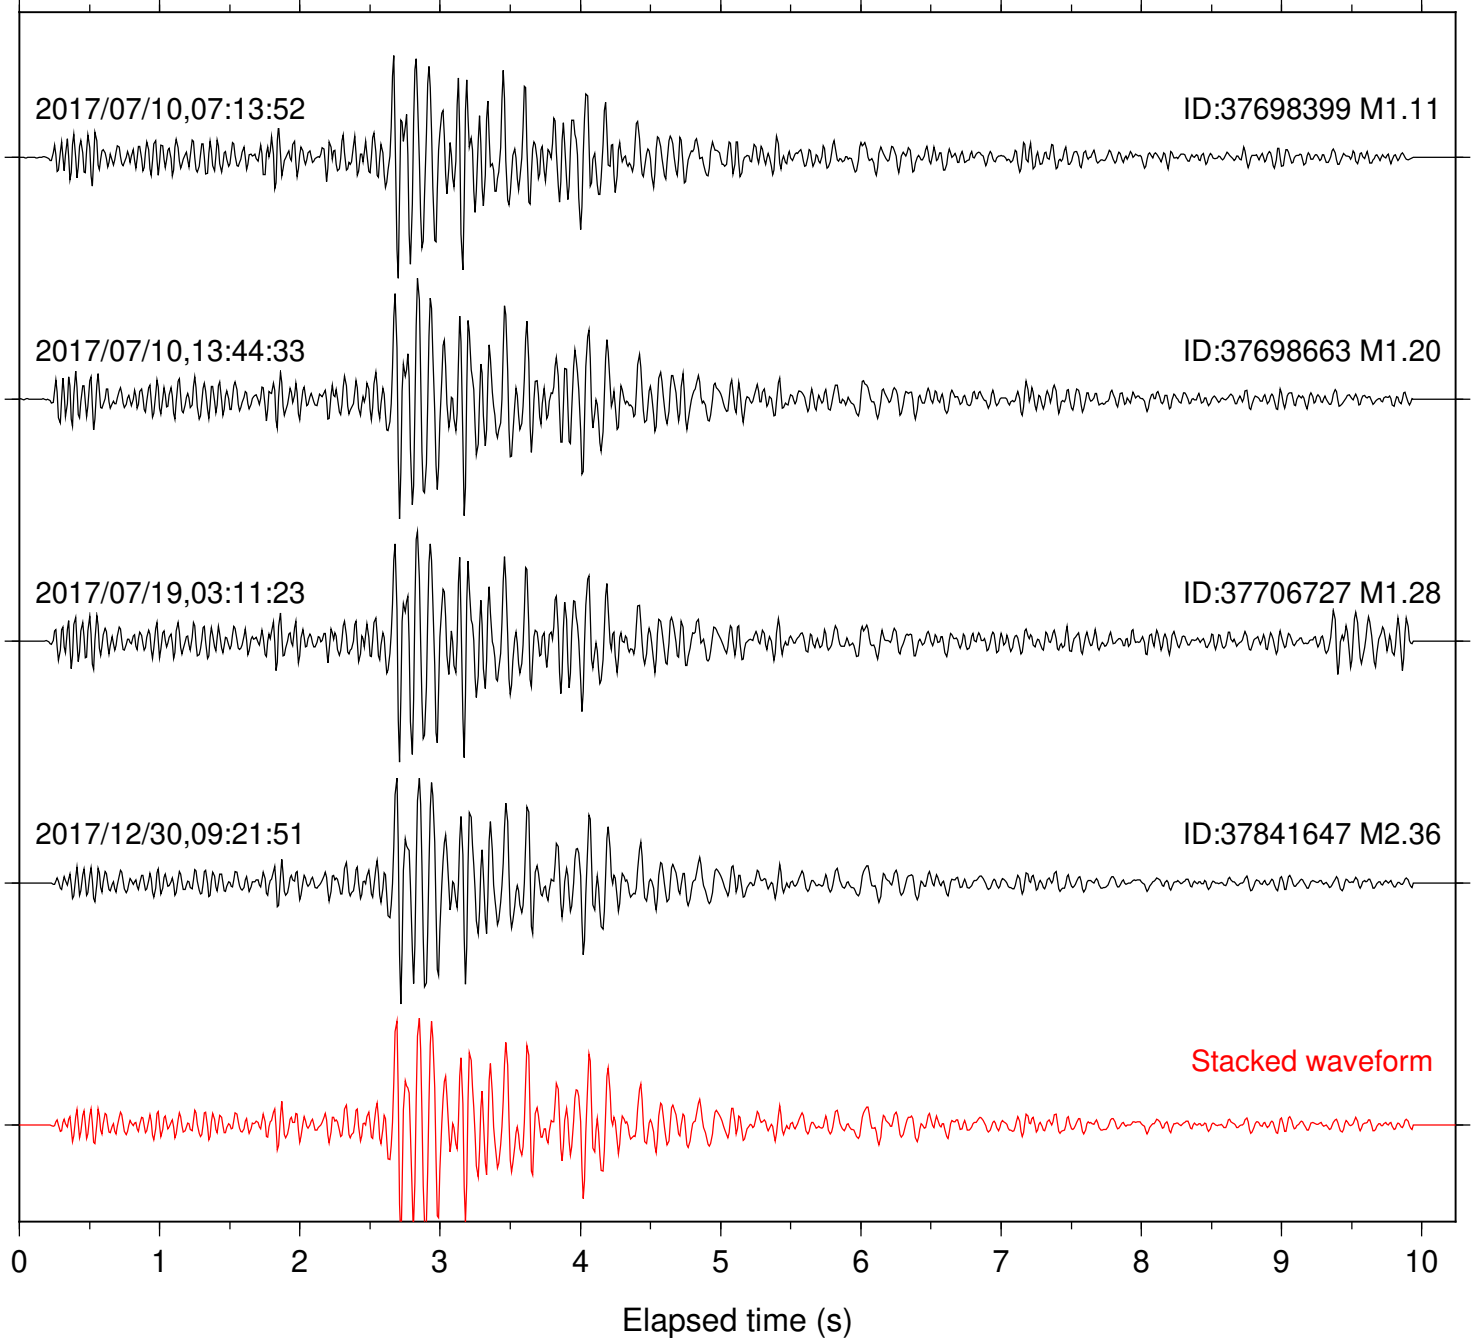

Station: B946 Com: EHZ

Focal depth: 7.44 km