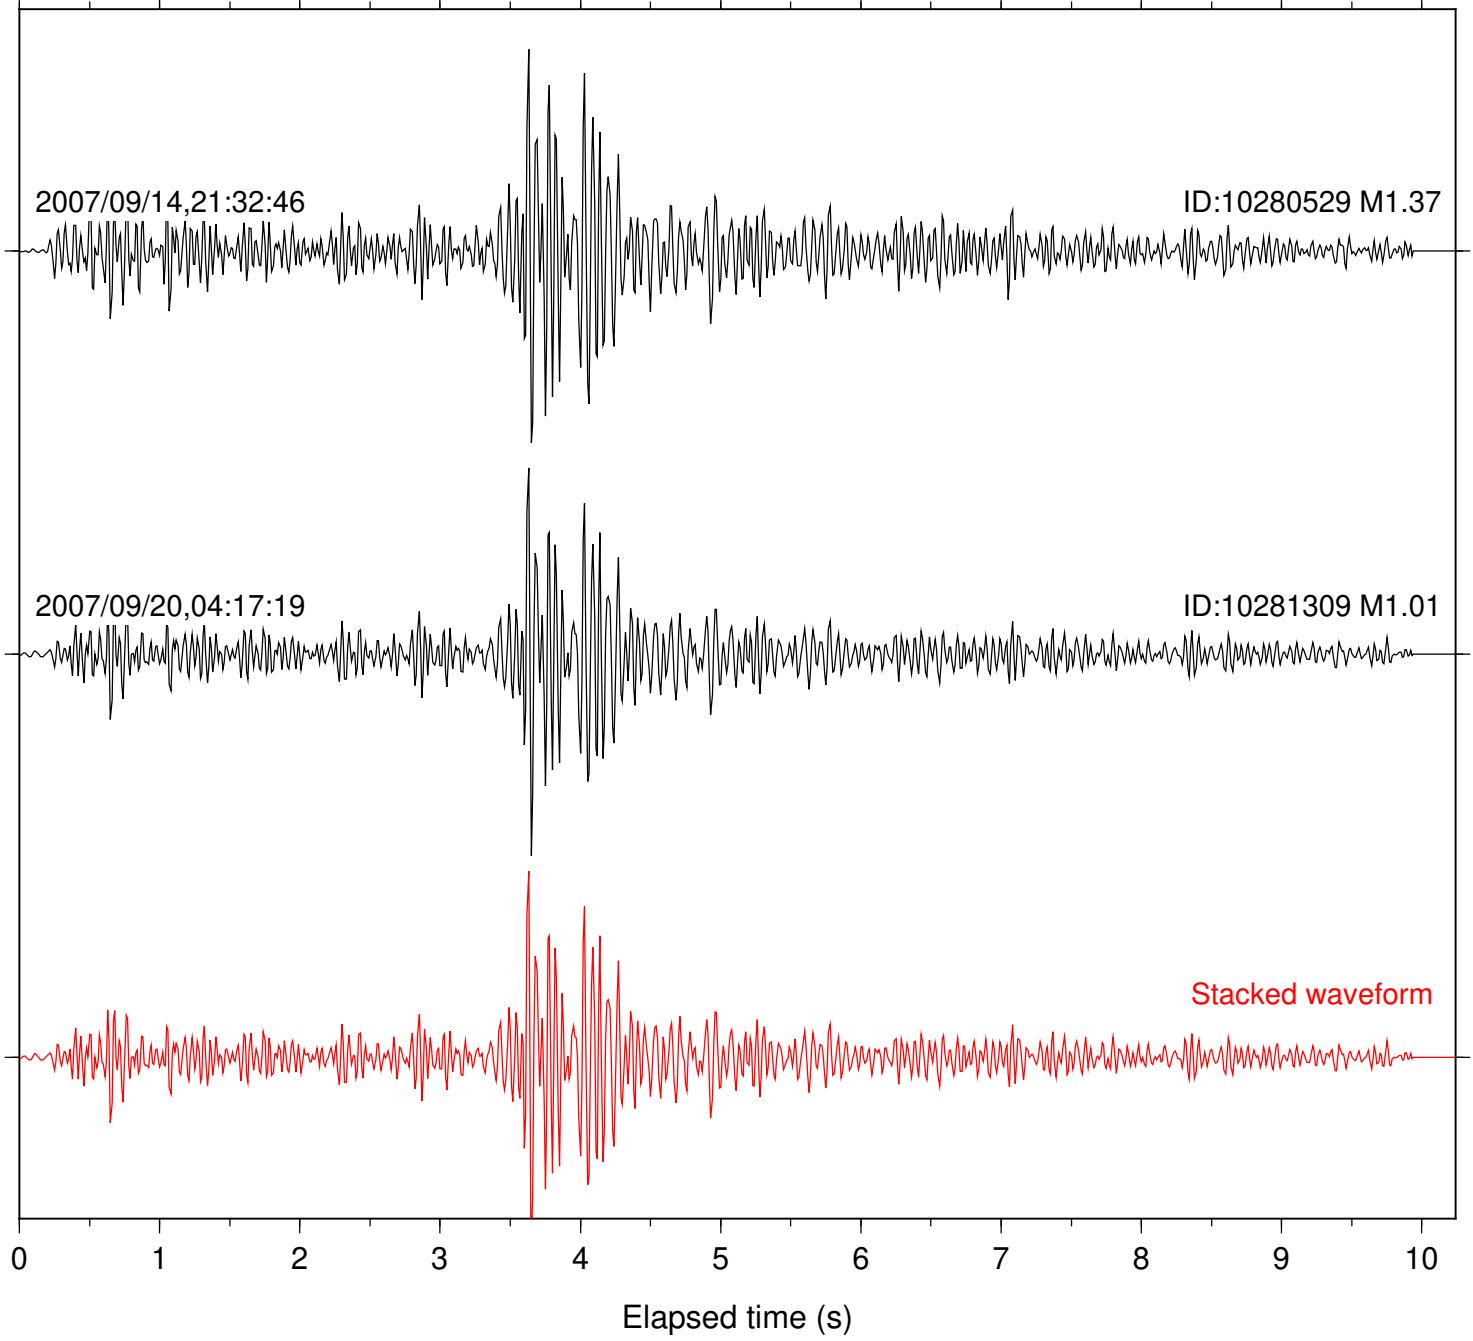

Focal depth: 16.54 km

Station: DNR Com: HHZ

Focal depth: 16.54 km

Station: FRD Com: HHZ

Focal depth: 16.51 km

Station: HMT2 Com: HHZ

Focal depth: 16.54 km

Station: KNW Com: HHZ