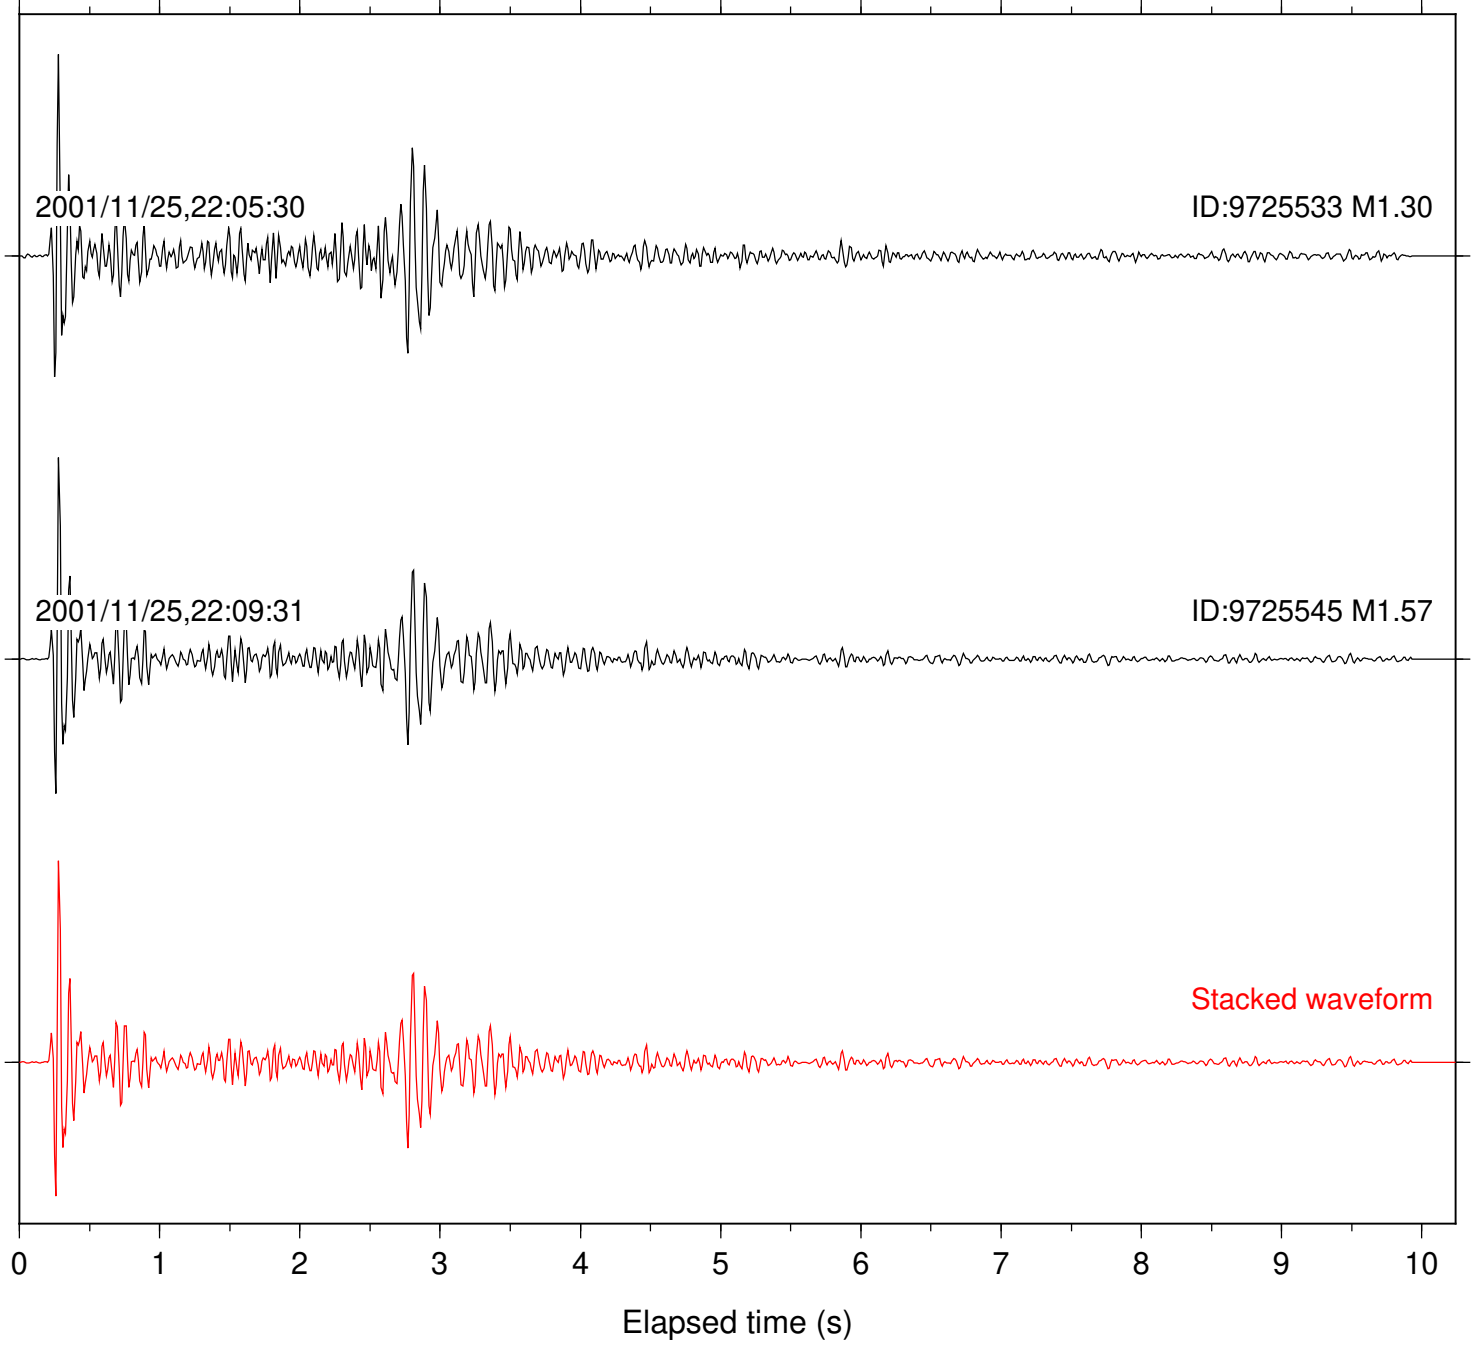

Station: FRD Com: HHZ

Focal depth: 15.24 km

Station: KNW Com: HHZ

Focal depth: 15.18 km

Station: PFO Com: HHZ

Focal depth: 15.24 km

Station: SND Com: HHZ

Focal depth: 15.24 km