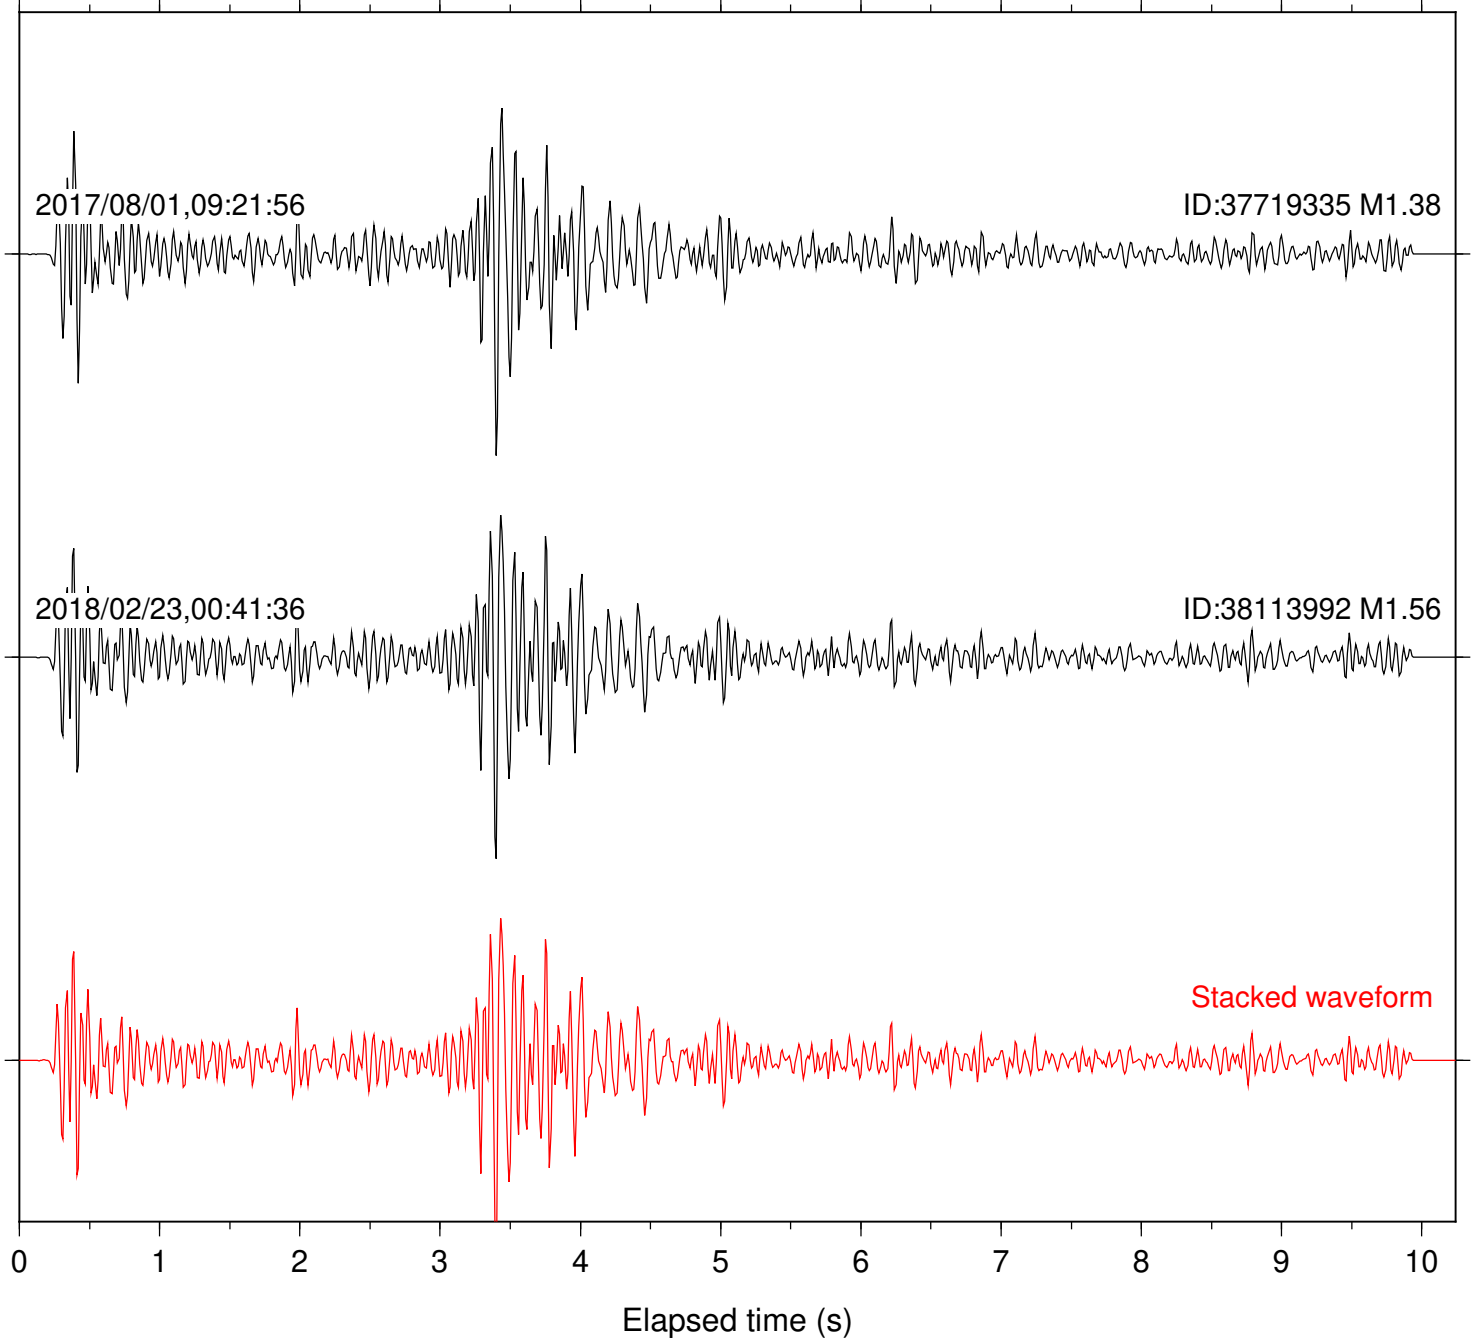

Station: CSH Com: HHZ

Focal depth: 7.89 km

Station: DNR Com: HHZ

Focal depth: 7.89 km

Station: FRD Com: HHZ

Focal depth: 7.89 km

Station: HMT2 Com: HHZ

Focal depth: 7.89 km