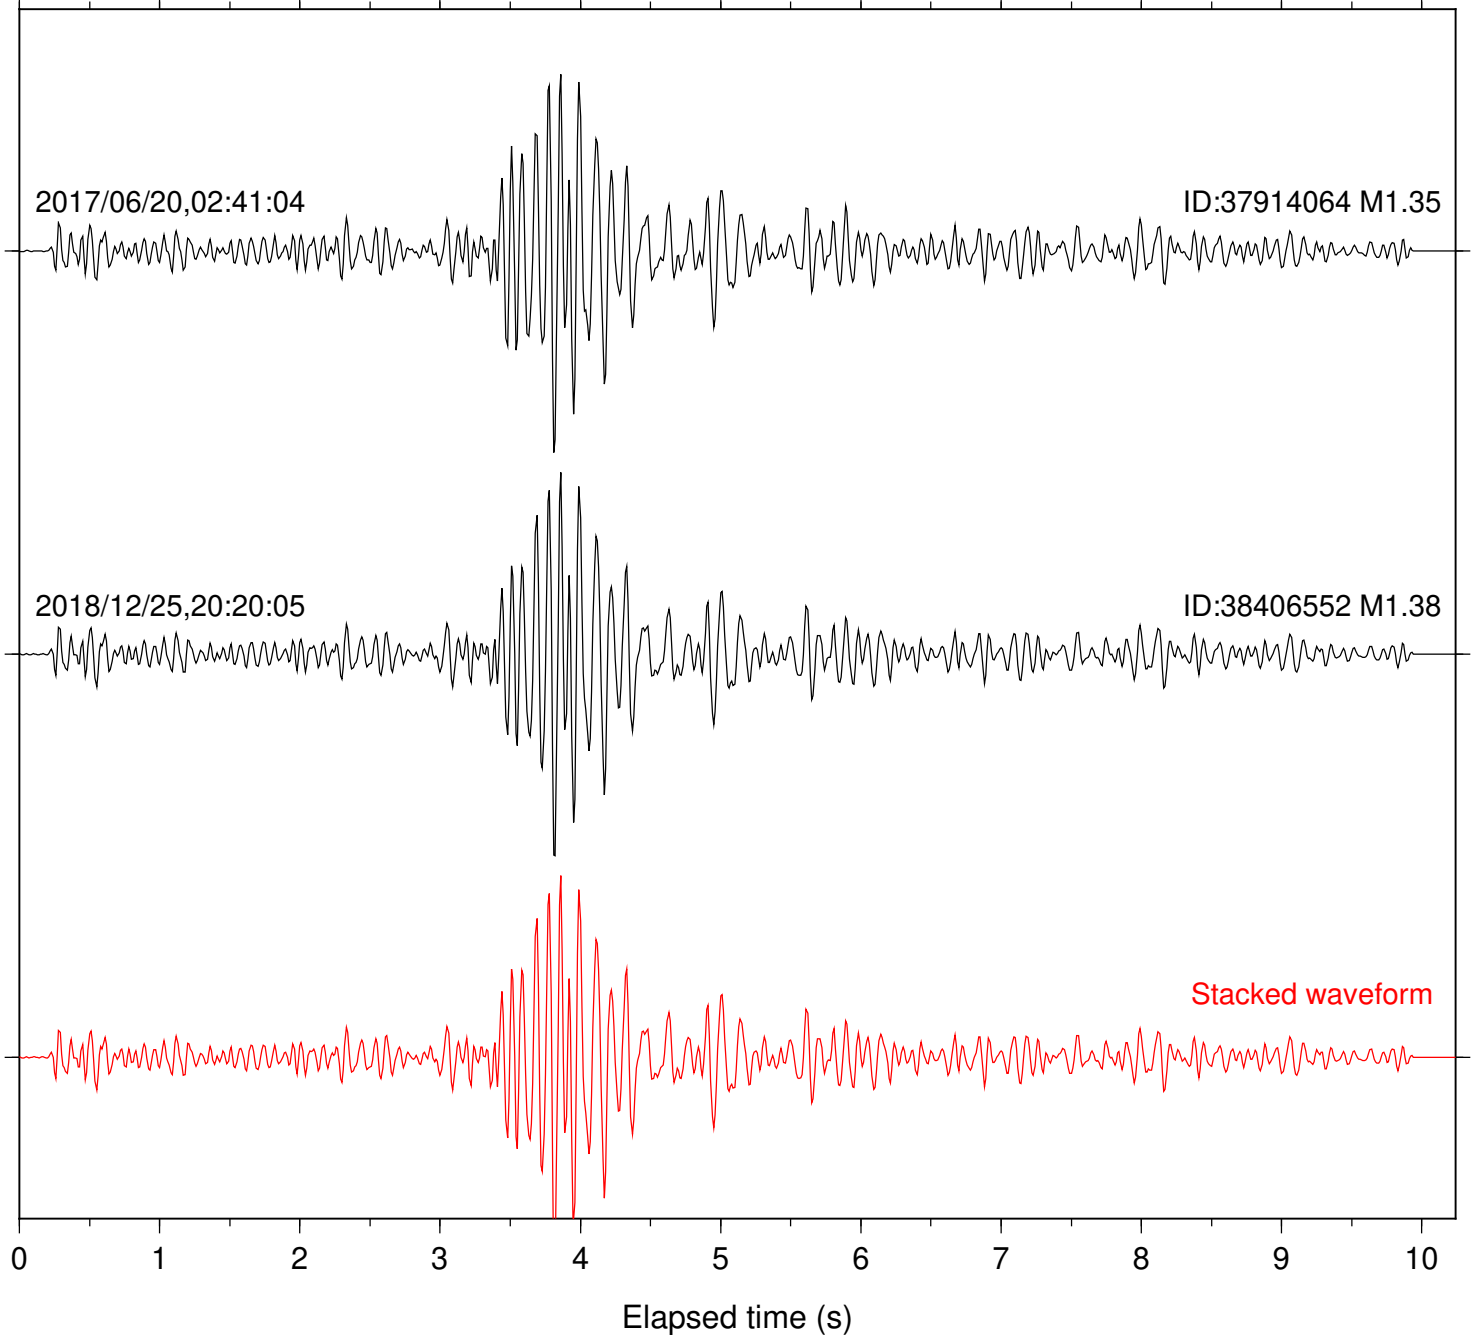

Station: POB2 Com: HHZ

Focal depth: 7.13 km