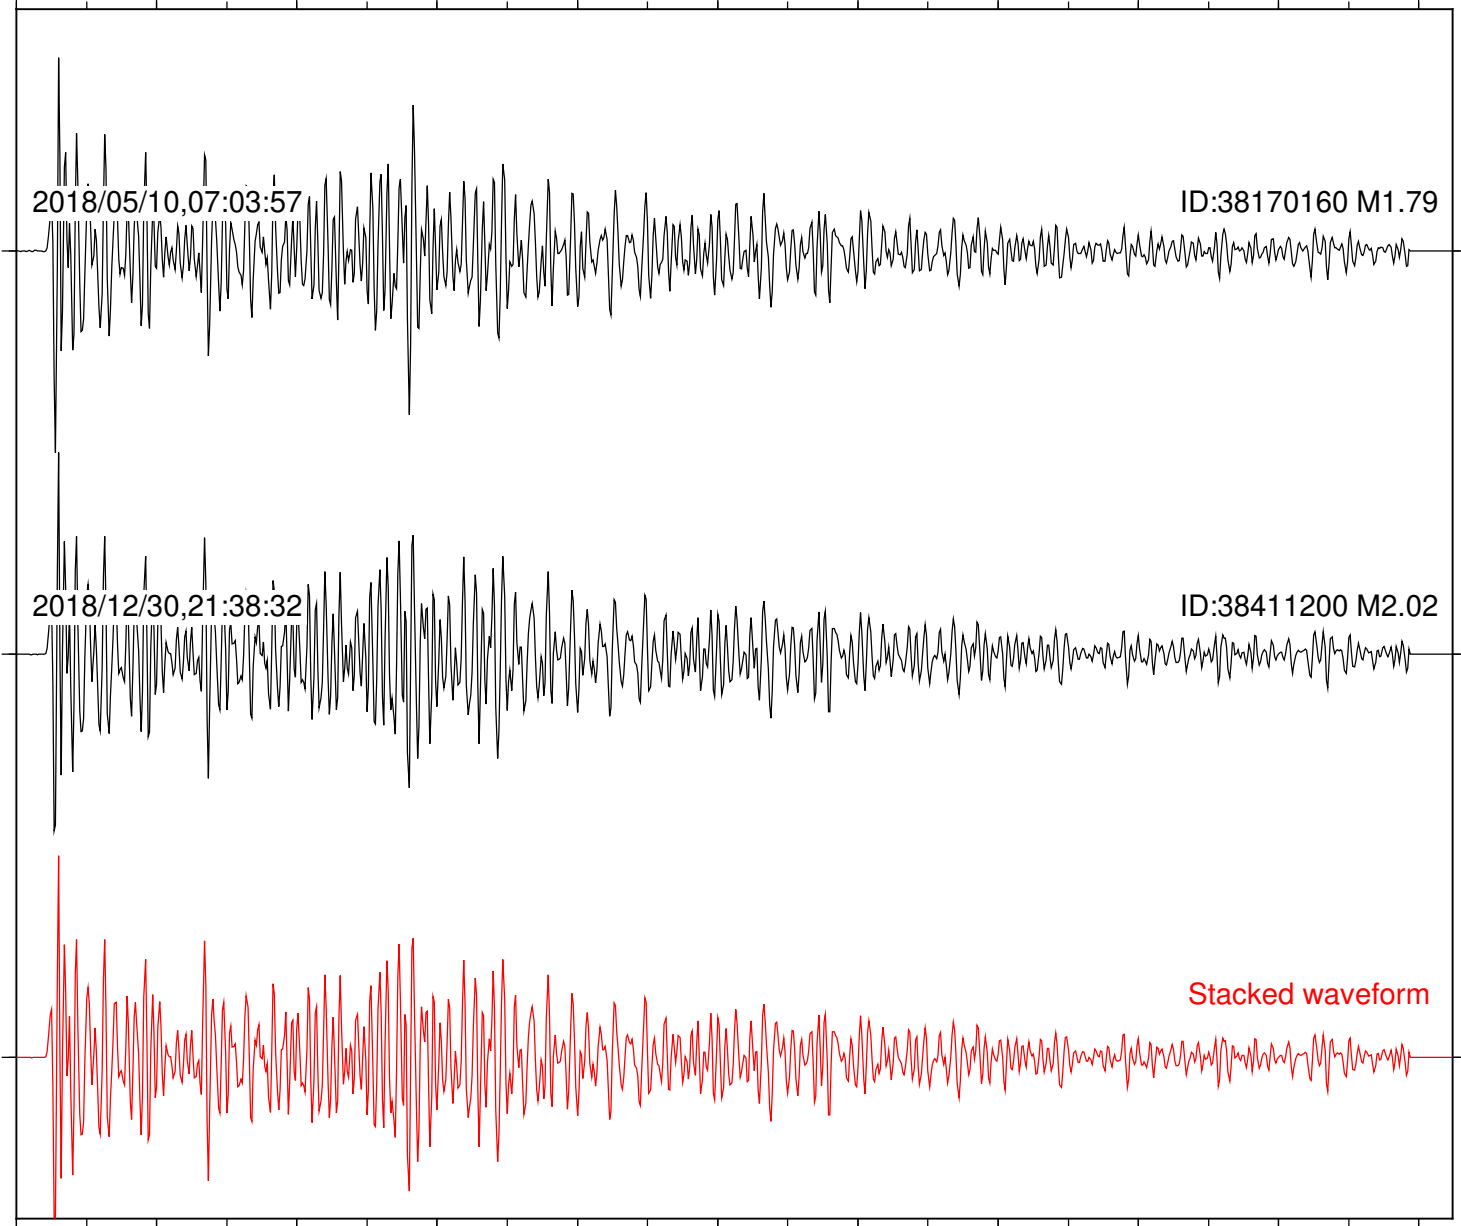

Station: B087 Com: EHZ

Focal depth: 5.61 km

2018/05/10,07:03:57

ID:38170160 M1.79

2018/12/30,21:38:32

ID:38411200 M2.02

Stacked waveform

0 1 2 3 4 5 6 7 8 9 10
Elapsed time (s)