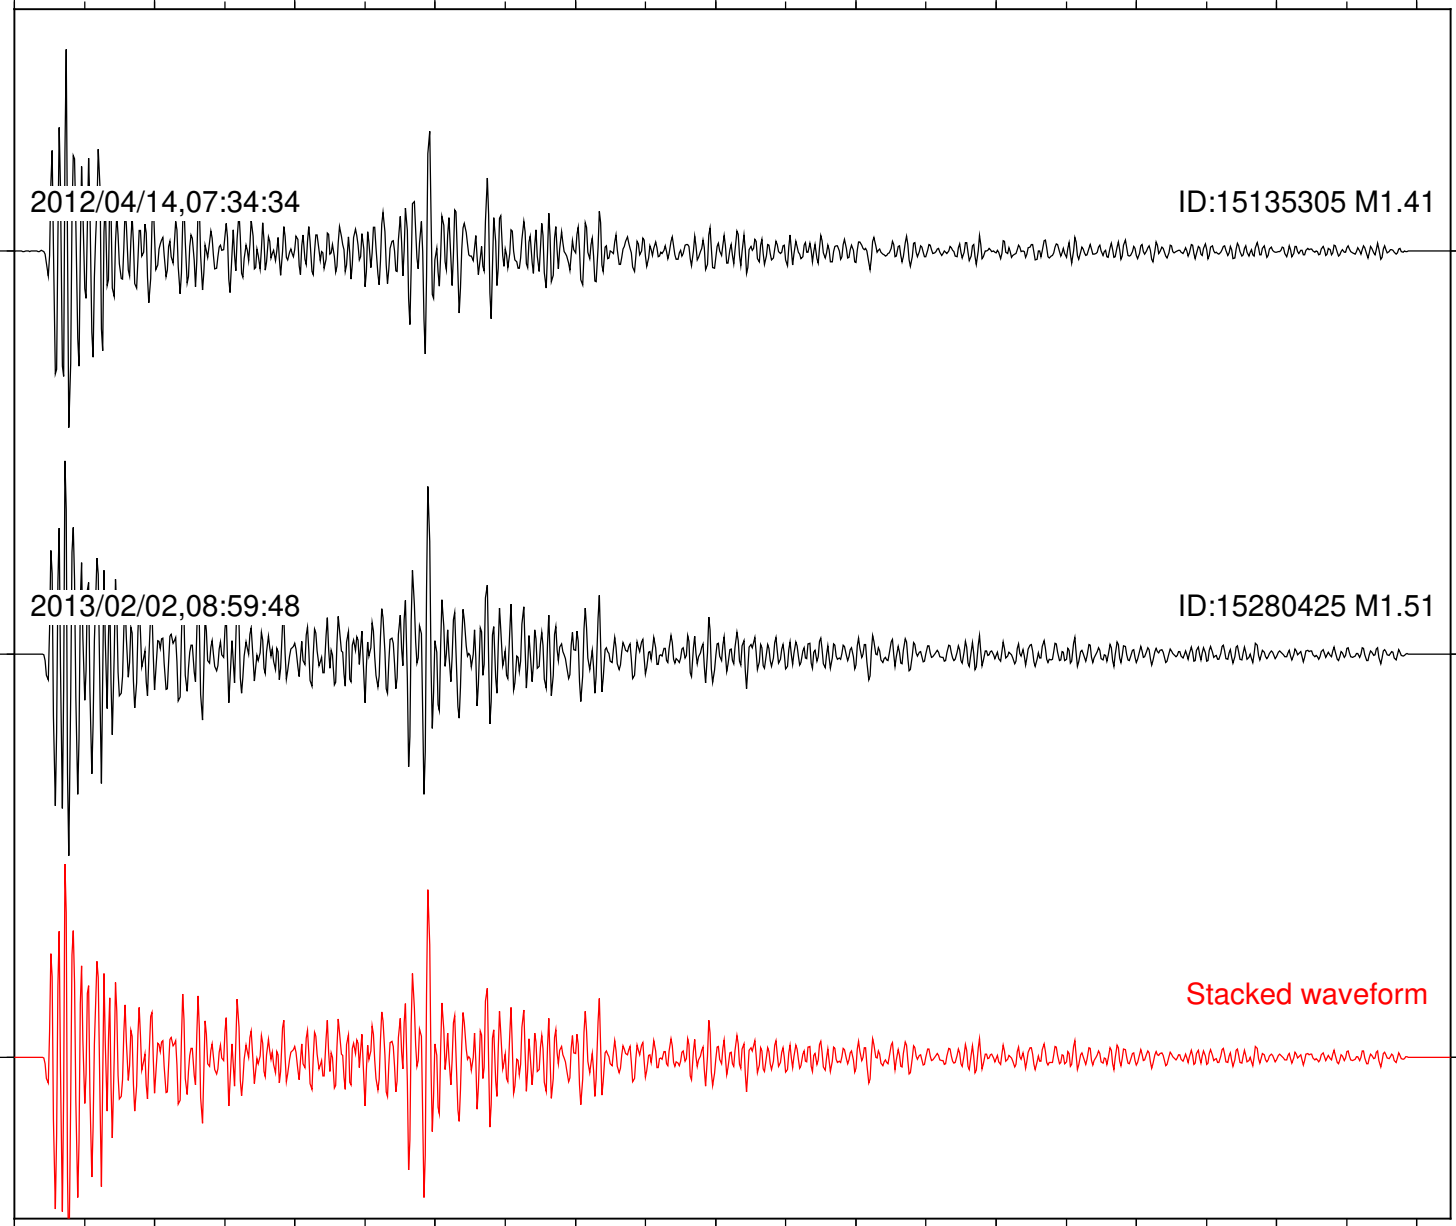

ID:15135305 M1.41

2013/02/02,08:59:48

ID:15280425 M1.51

Stacked waveform

0 1 2 3 4 5 6 7 8 9 10  
Elapsed time (s)

Station: PMD Com: HHZ

Focal depth: 7.95 km

Station: TOR Com: HHZ