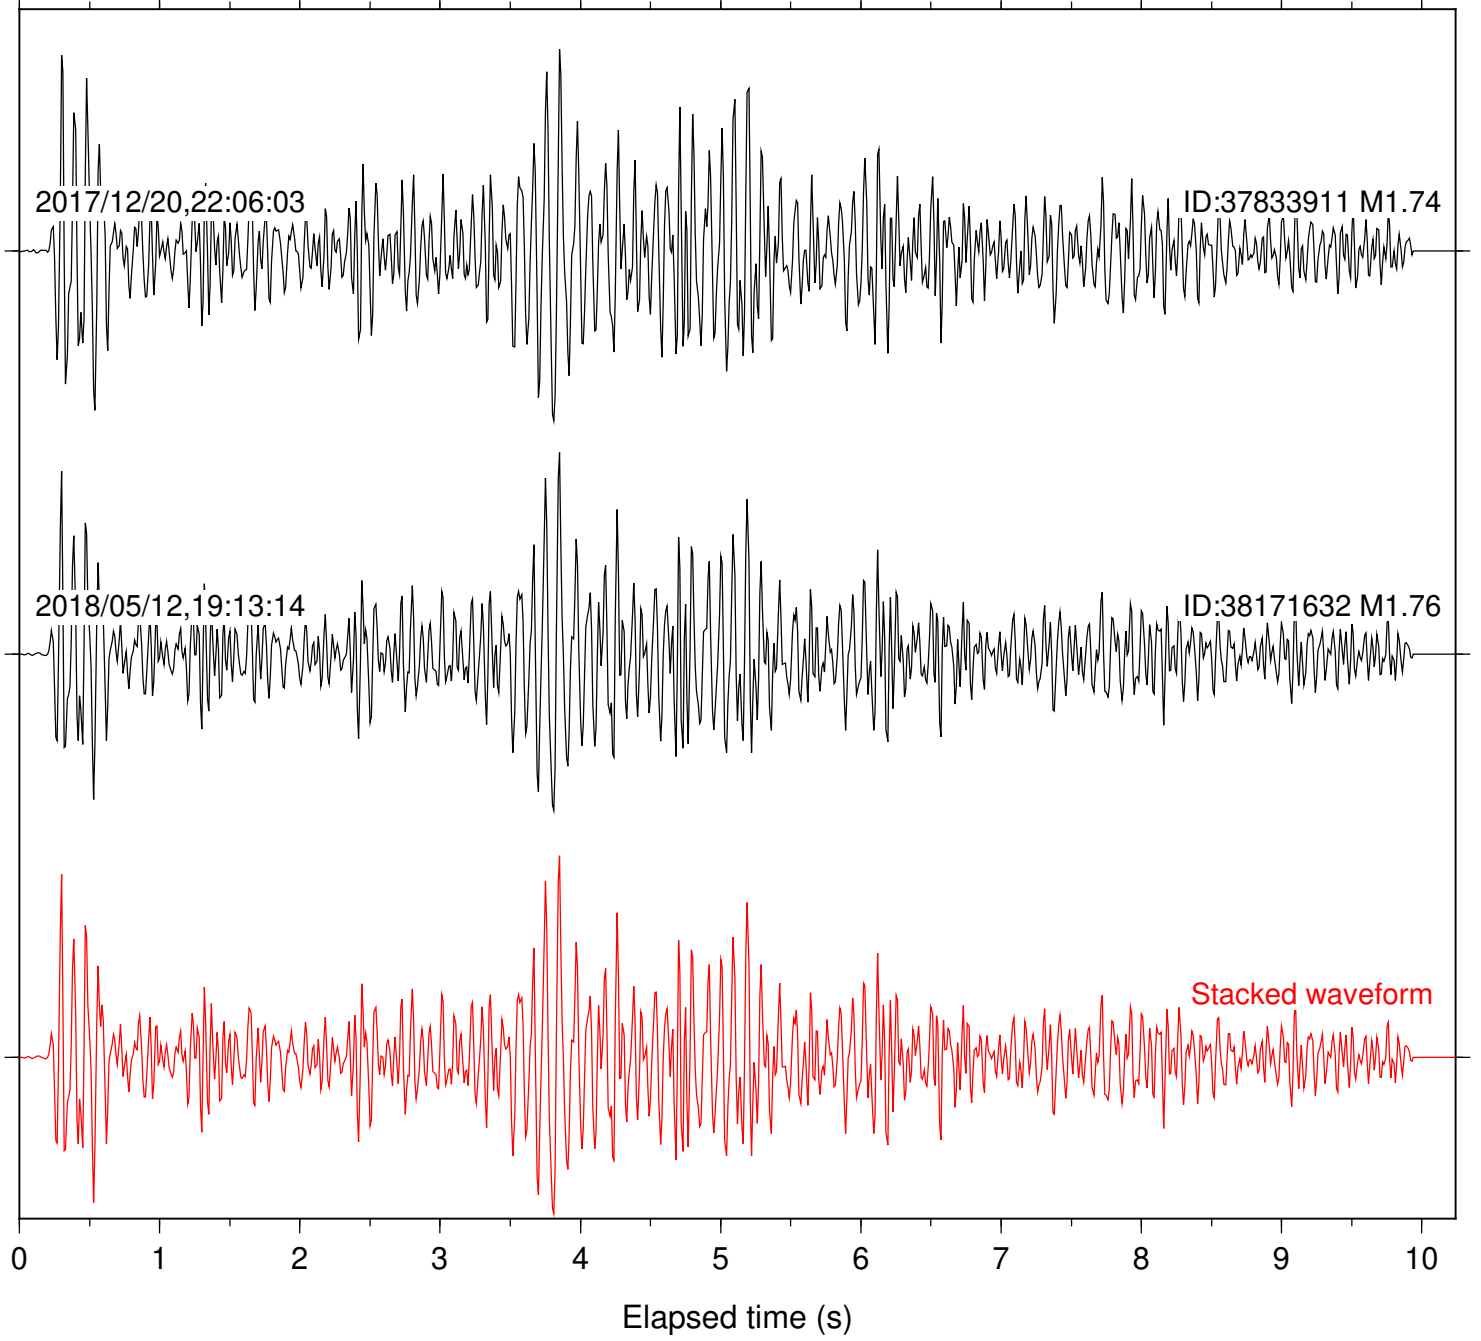

Station: BAC Com: EHZ

Focal depth: 7.36 km