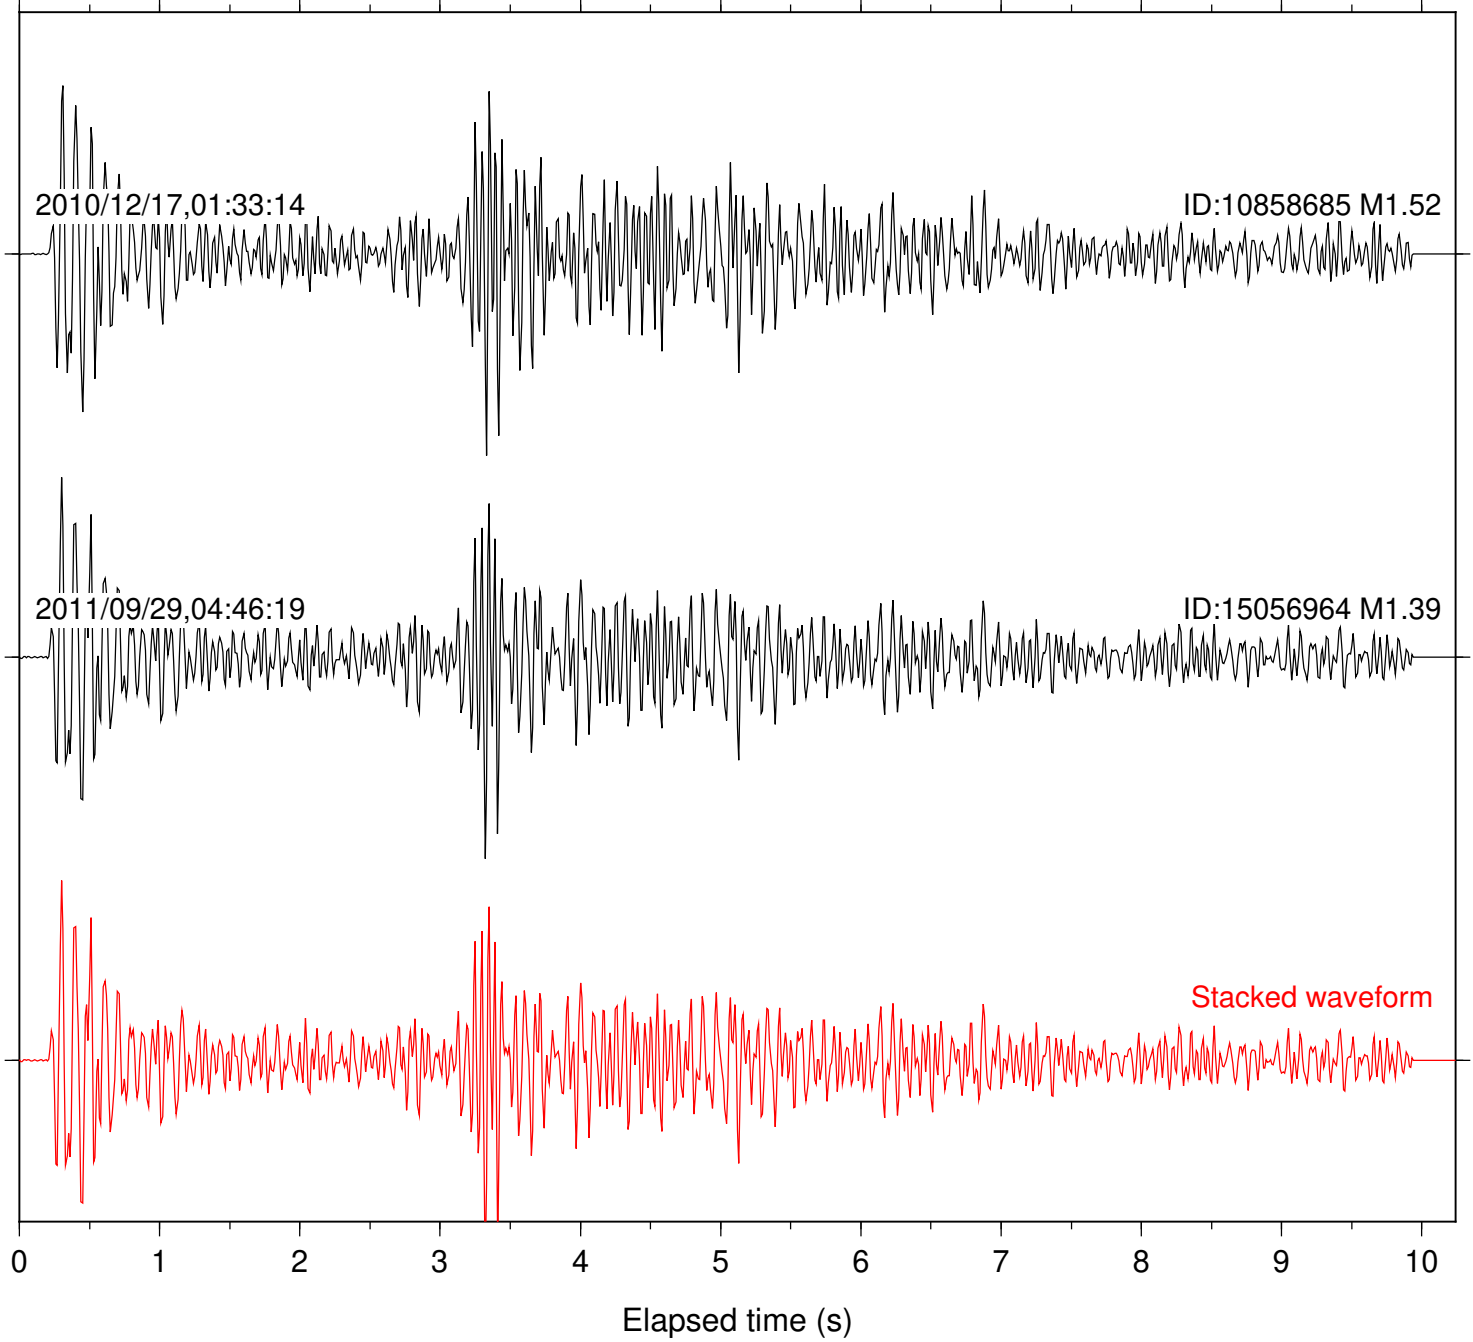

Station: BAC Com: EHZ

Focal depth: 8.32 km