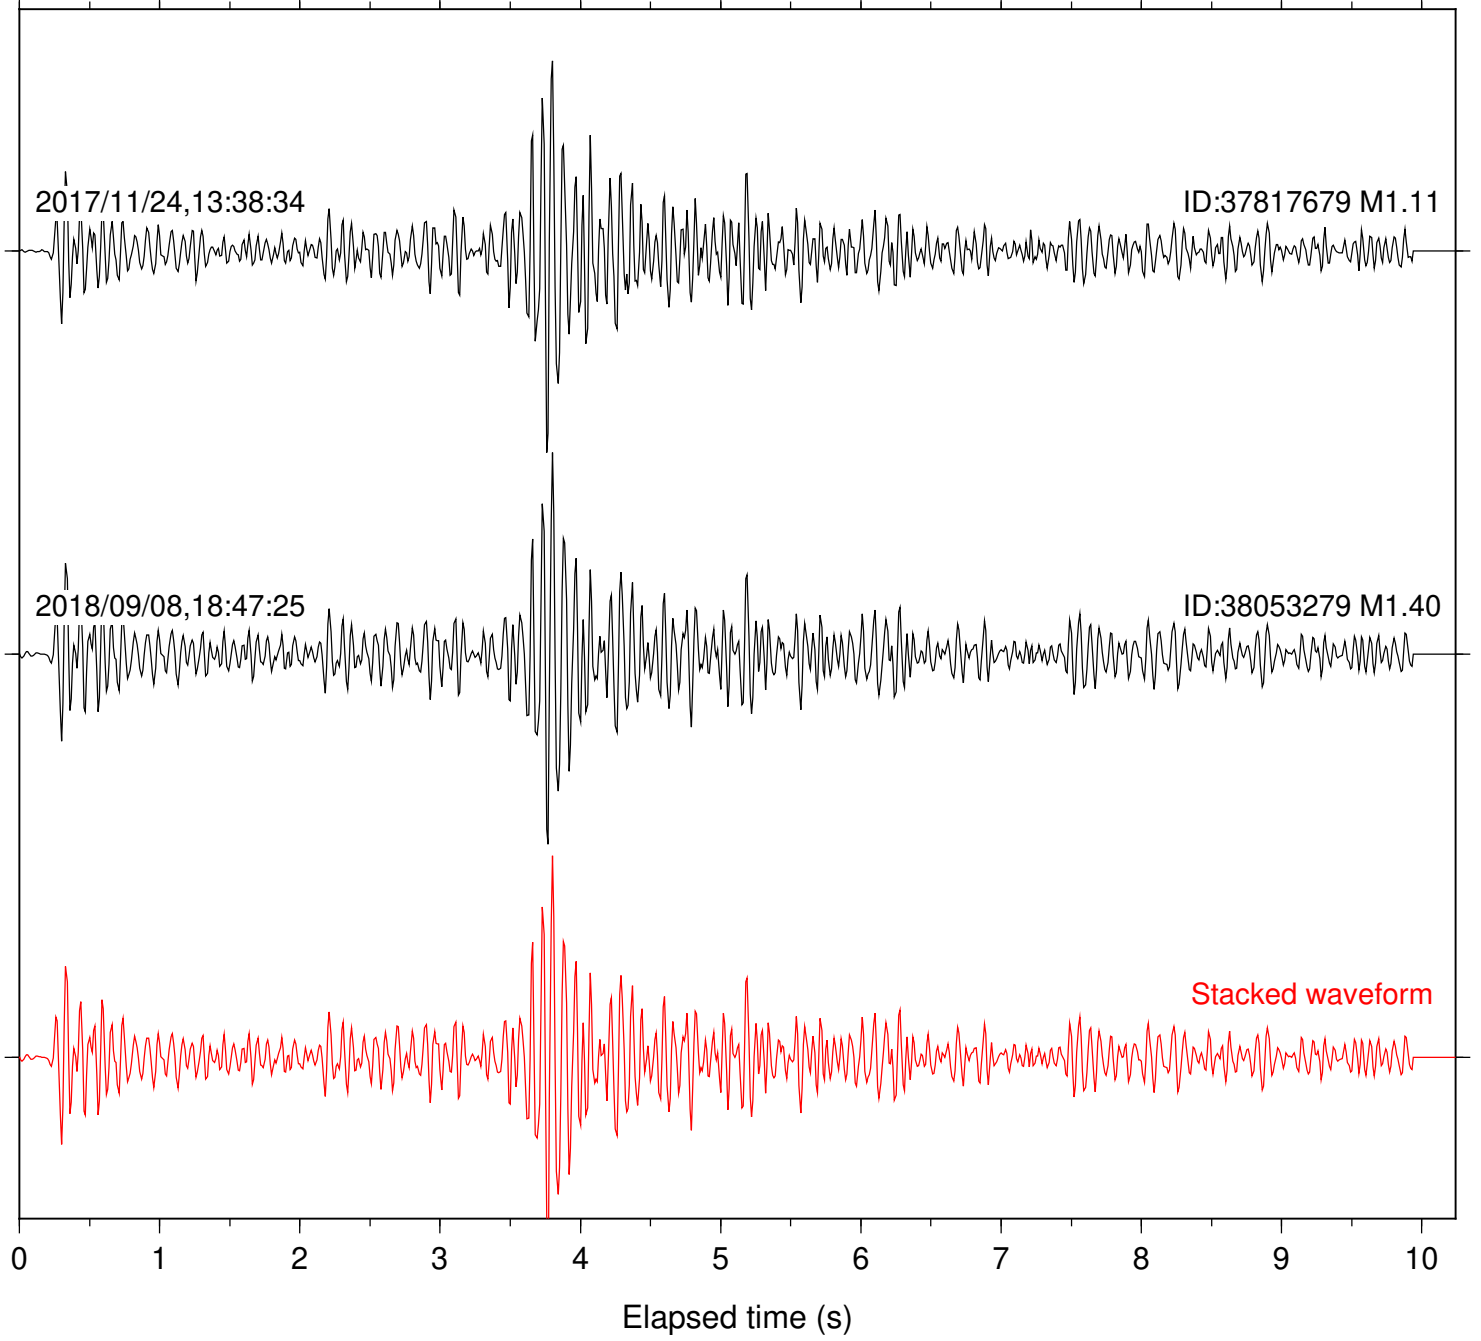

Focal depth: 4.89 km

Station: HMT2 Com: HHZ

Focal depth: 4.89 km

Station: KNW Com: HHZ

Focal depth: 4.89 km

Station: LKH Com: HHZ

Focal depth: 4.89 km

Station: LVA2 Com: HHZ