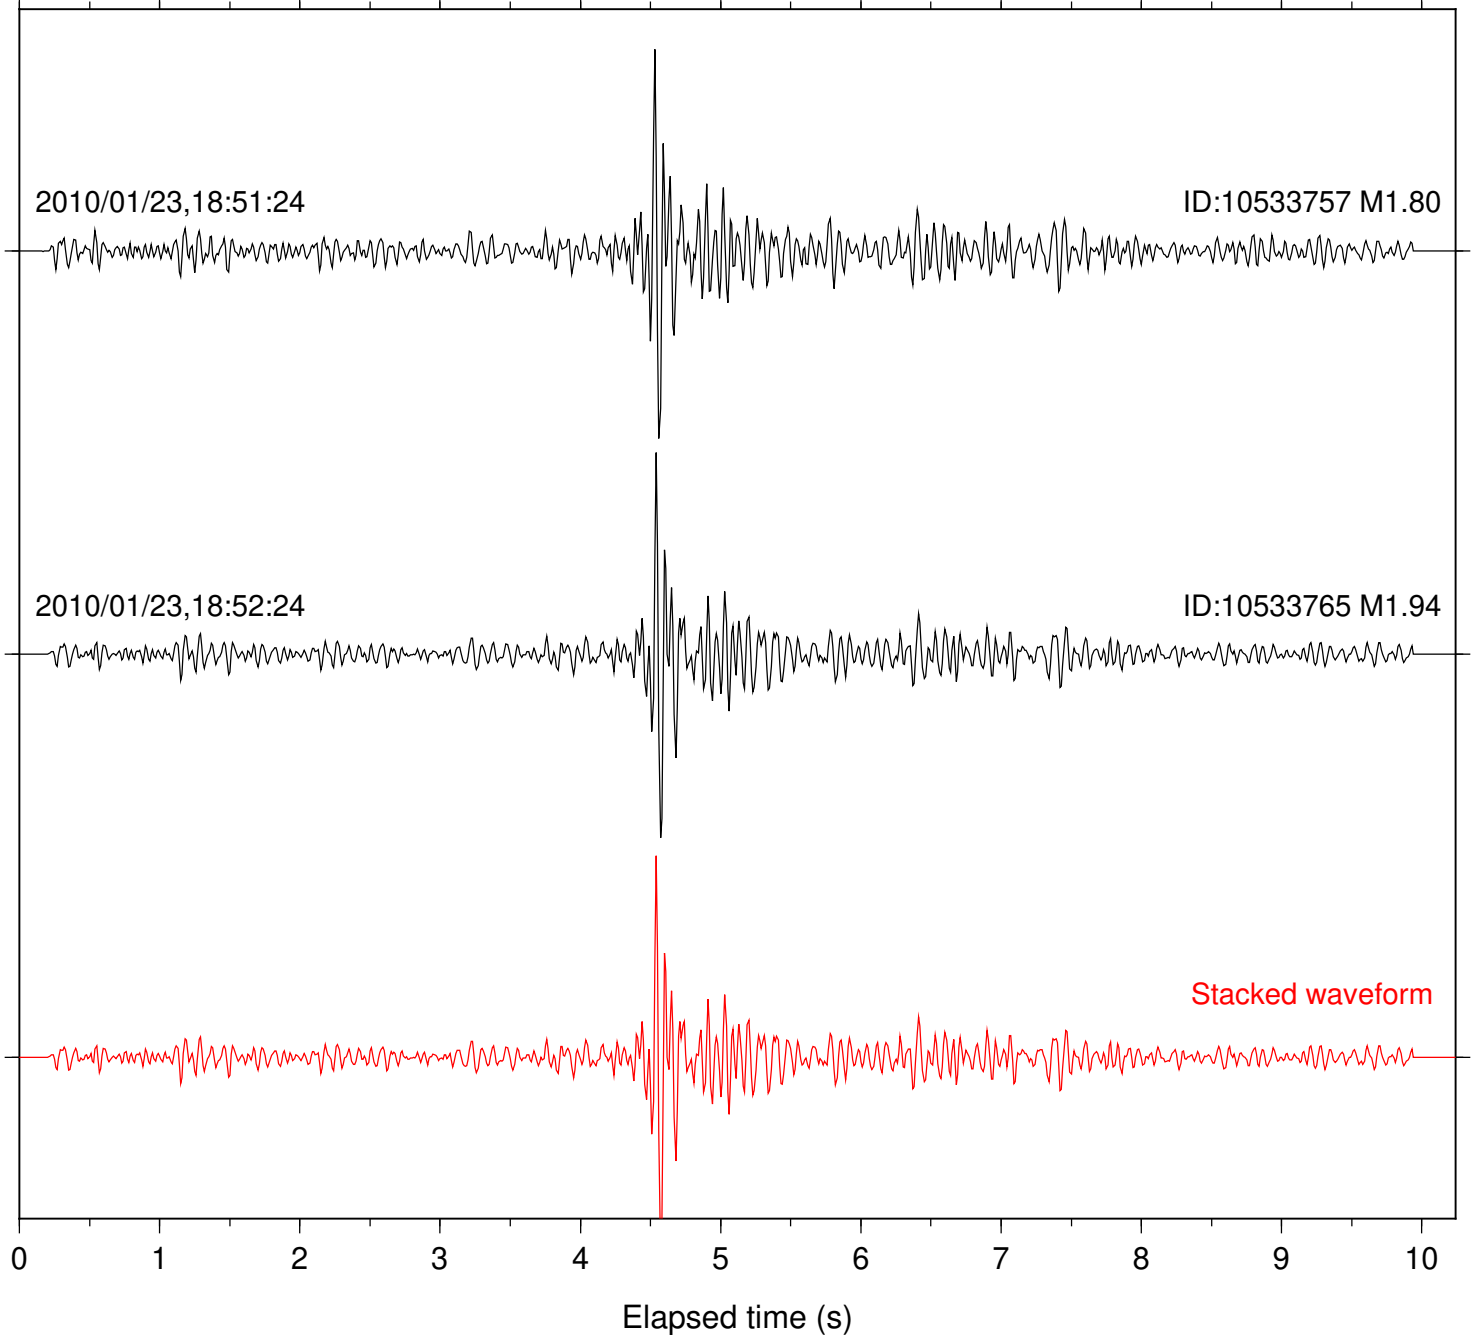

0 1 2 3 4 5 6 7 8 9 10  
Elapsed time (s)

Station: PMD Com: HHZ

Focal depth: 14.53 km

Station: WMC Com: HHZ

Focal depth: 14.53 km

Station: B081 Com: EHZ

Focal depth: 8.98 km

Station: B082 Com: EHZ