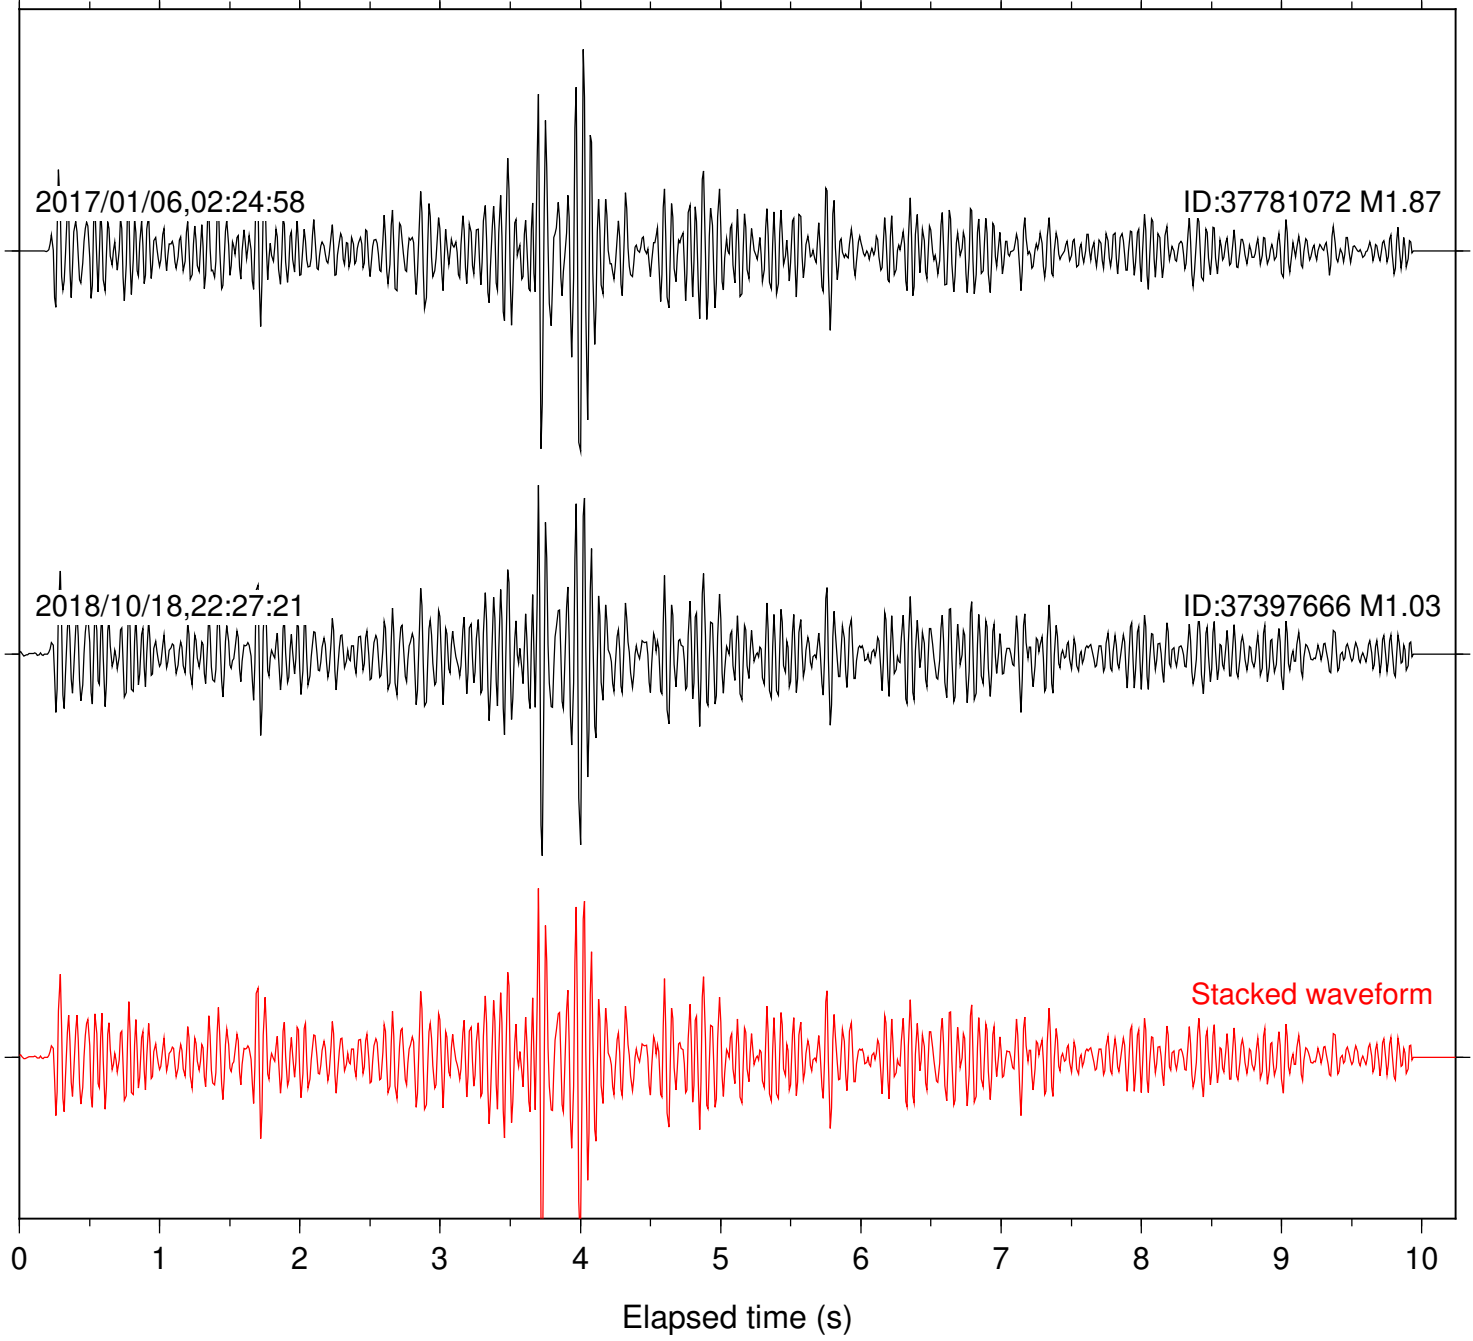

Station: CSH Com: HHZ

Focal depth: 6.15 km

Station: DGR Com: HHZ

Focal depth: 6.15 km

Station: FRD Com: HHZ

Focal depth: 6.15 km

Station: B081 Com: EHZ

Focal depth: 6.96 km