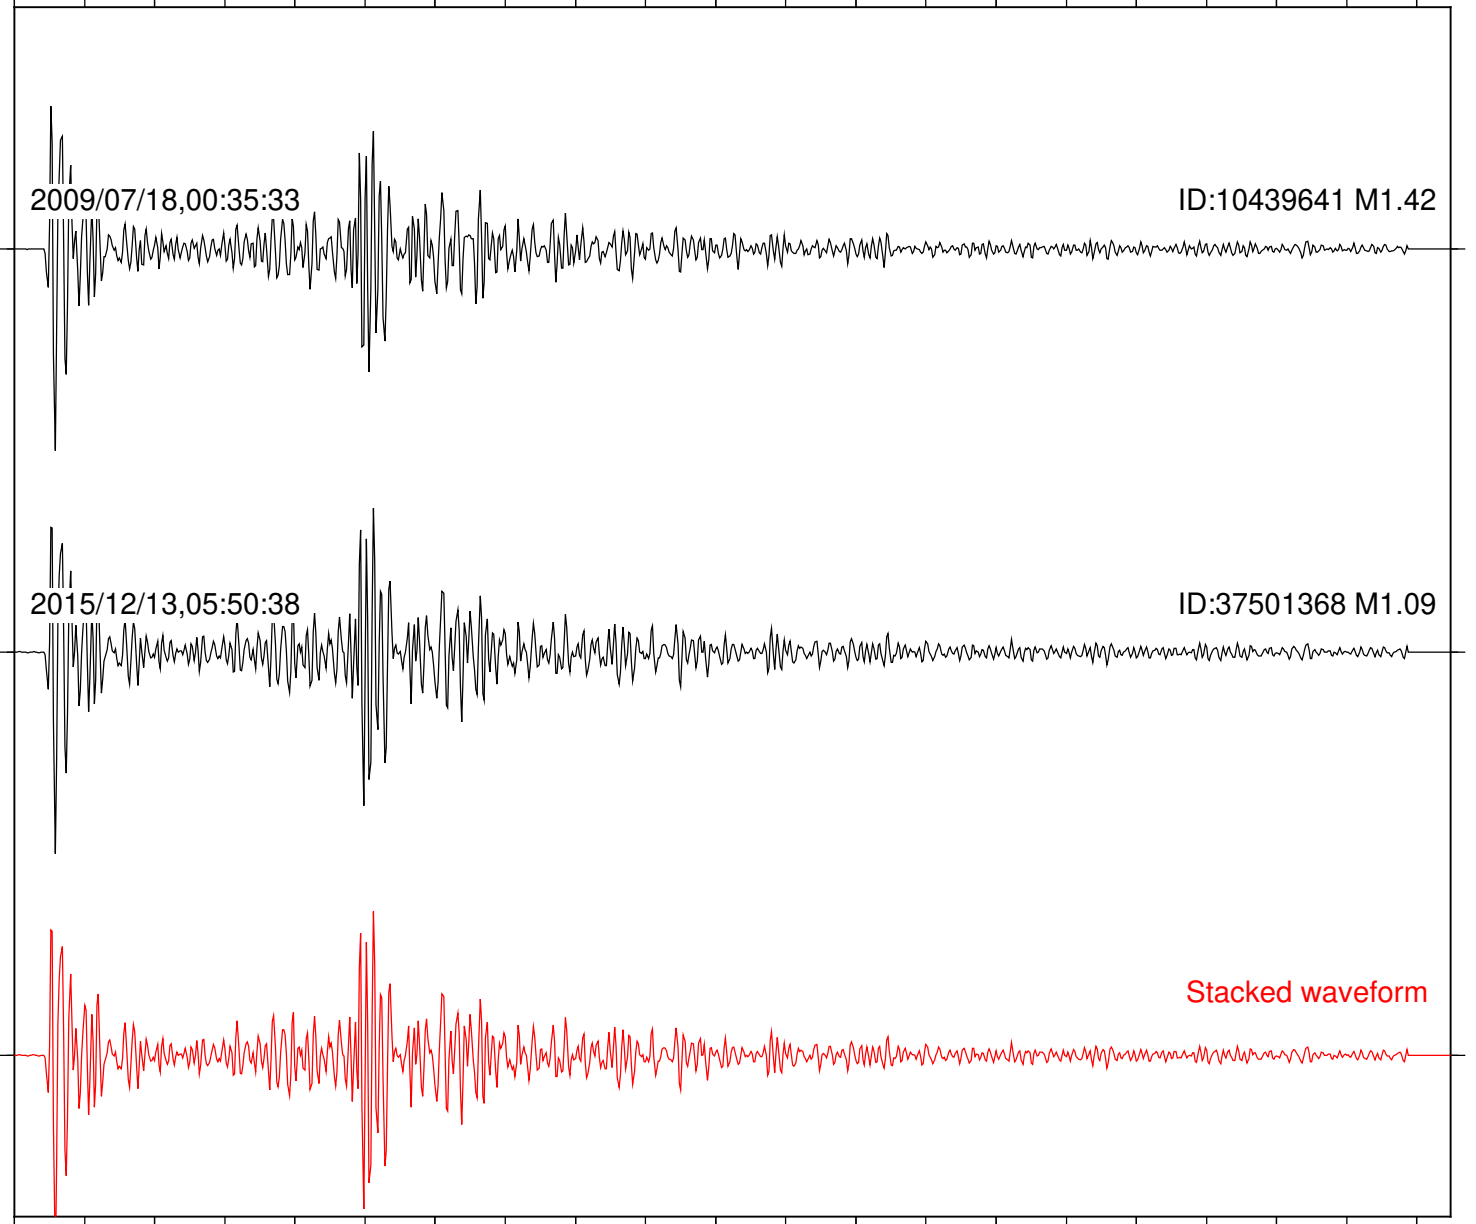

Station: B082 Com: EHZ

Focal depth: 8.50 km

2009/07/18,00:35:33

ID:10439641 M1.42

2015/12/13,05:50:38

ID:37501368 M1.09

Stacked waveform

0 1 2 3 4 5 6 7 8 9 10
Elapsed time (s)