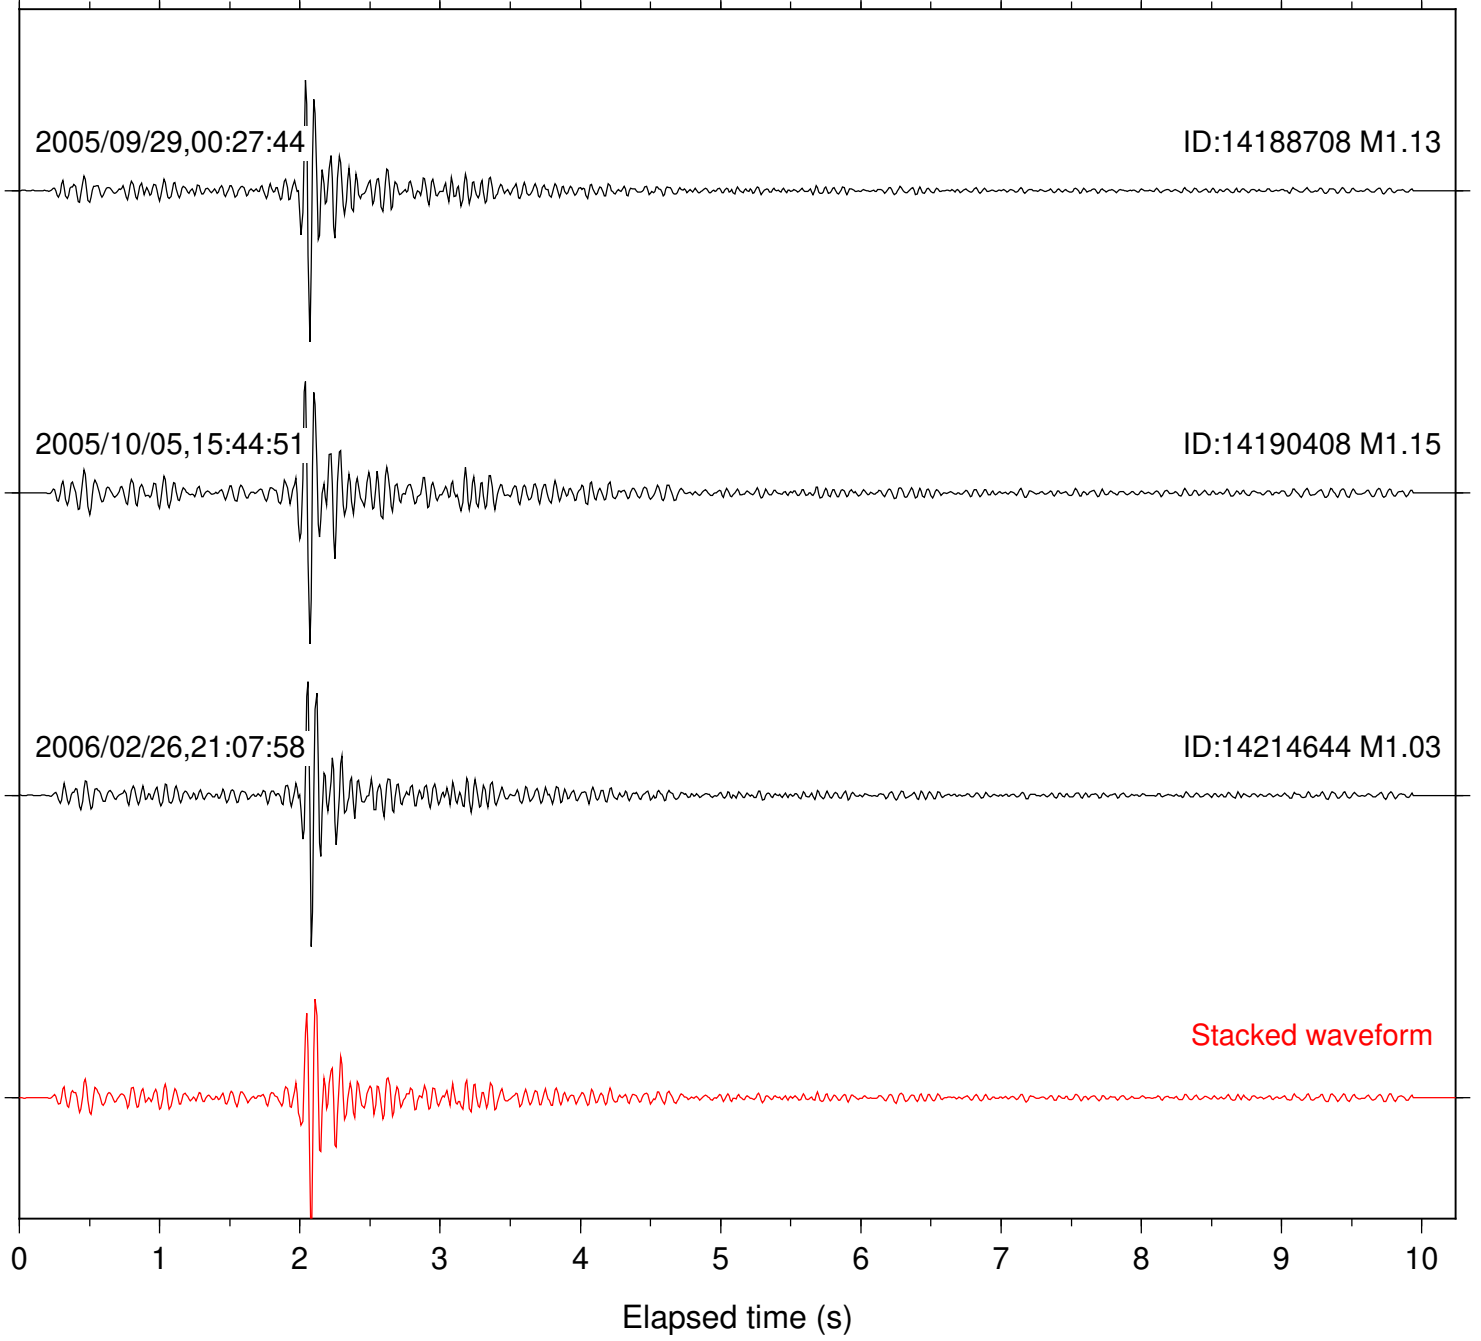

Station: KNW Com: HHZ

Focal depth: 11.09 km