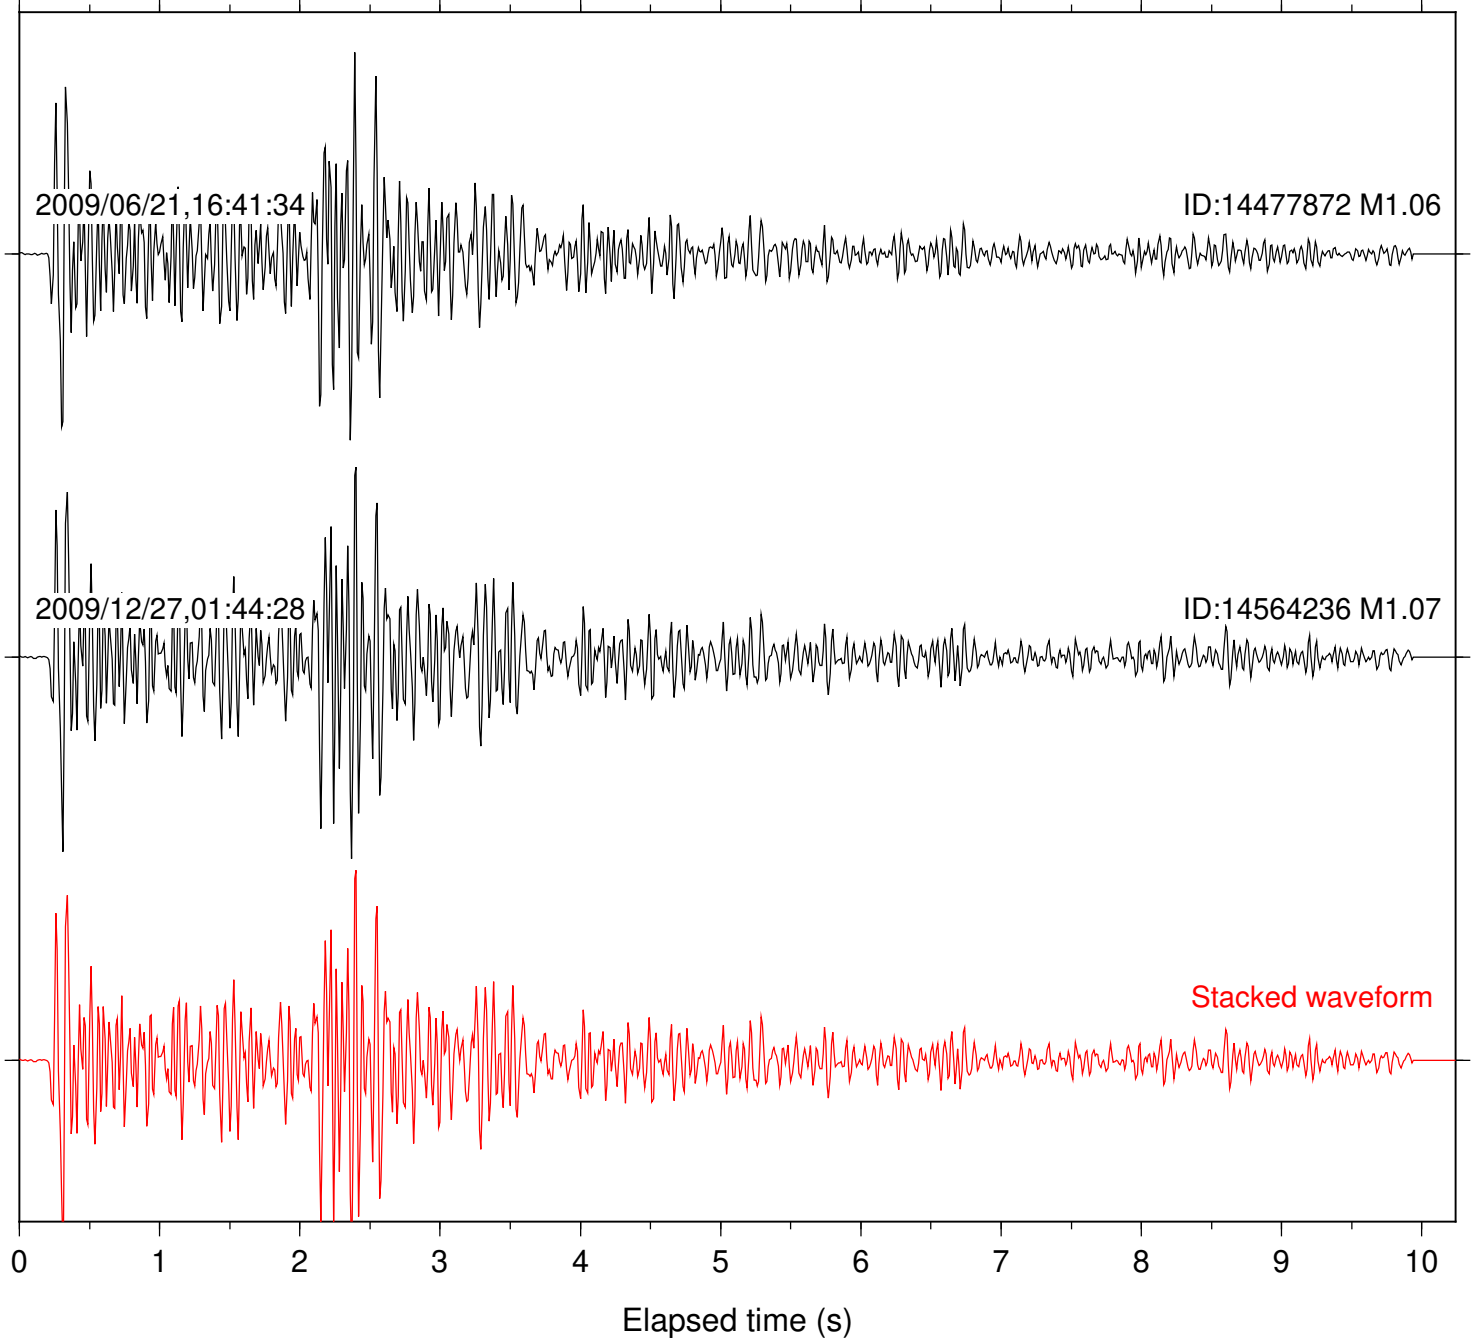

Station: B086 Com: EHZ

Focal depth: 9.52 km