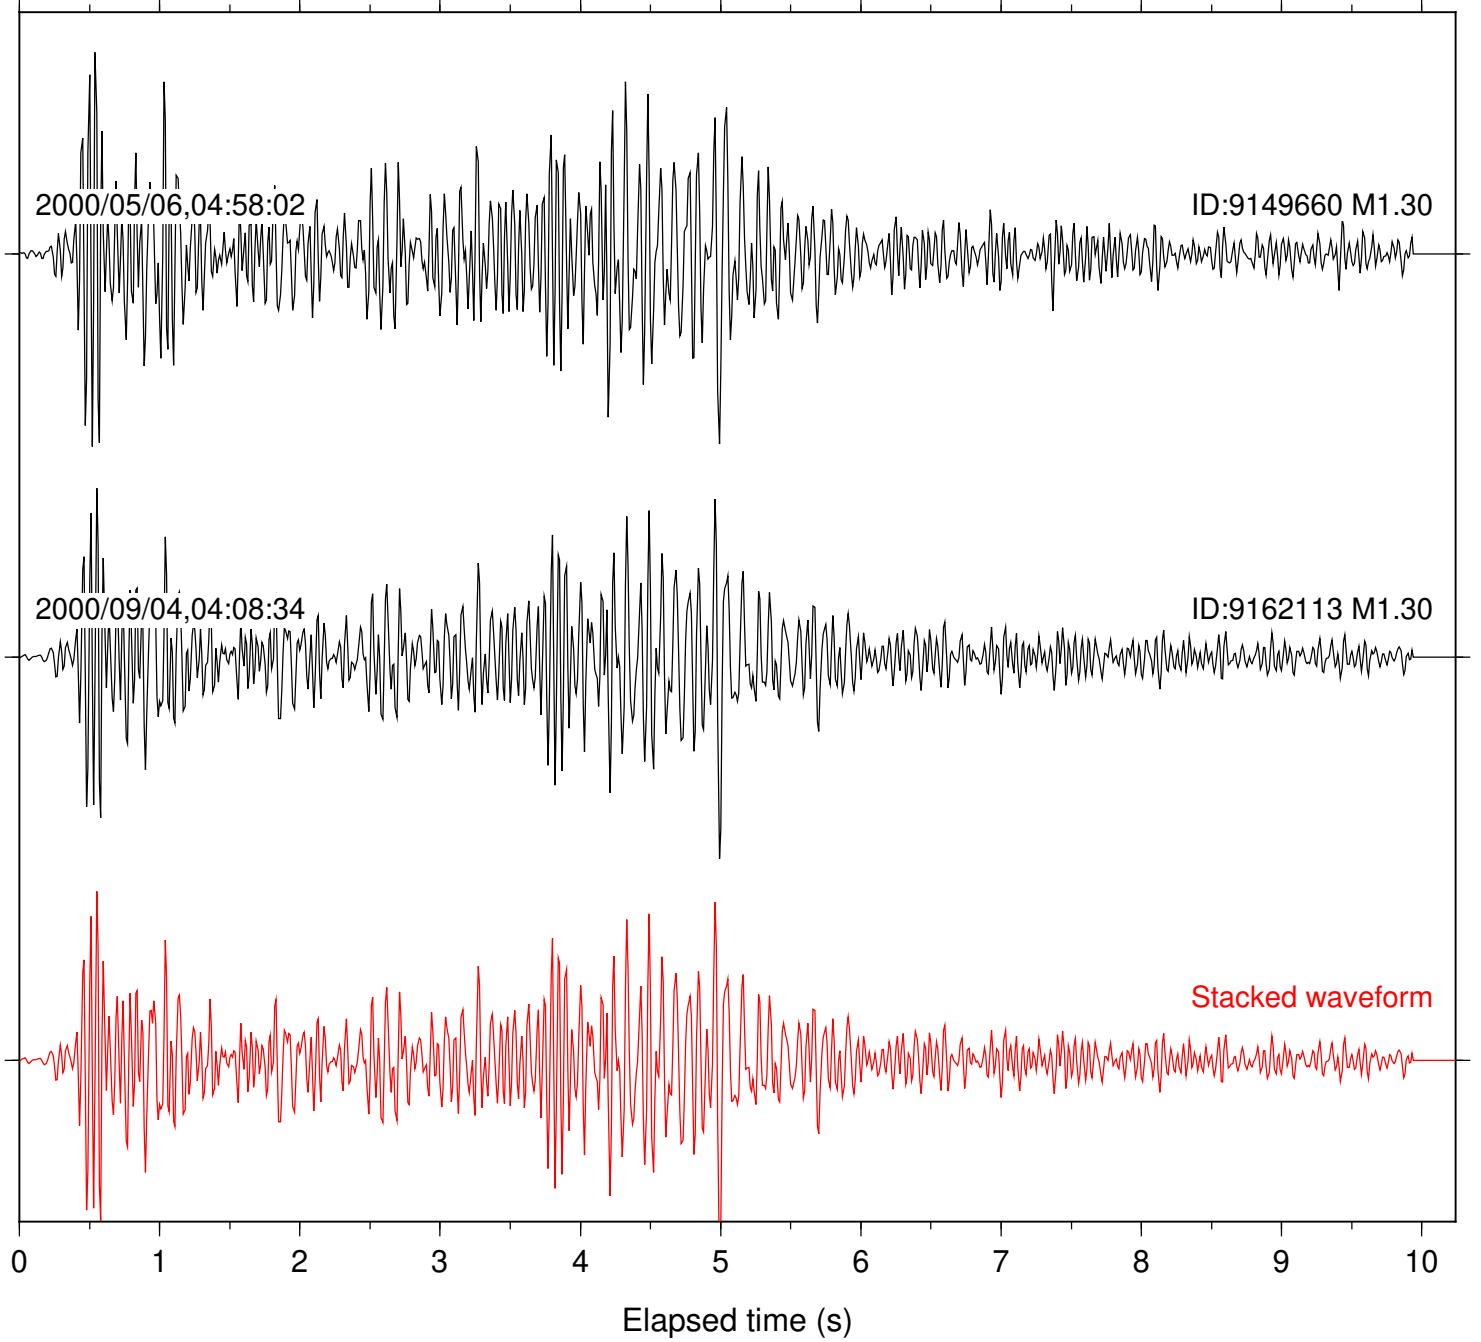

Station: LVA2 Com: HHZ

Focal depth: 12.75 km