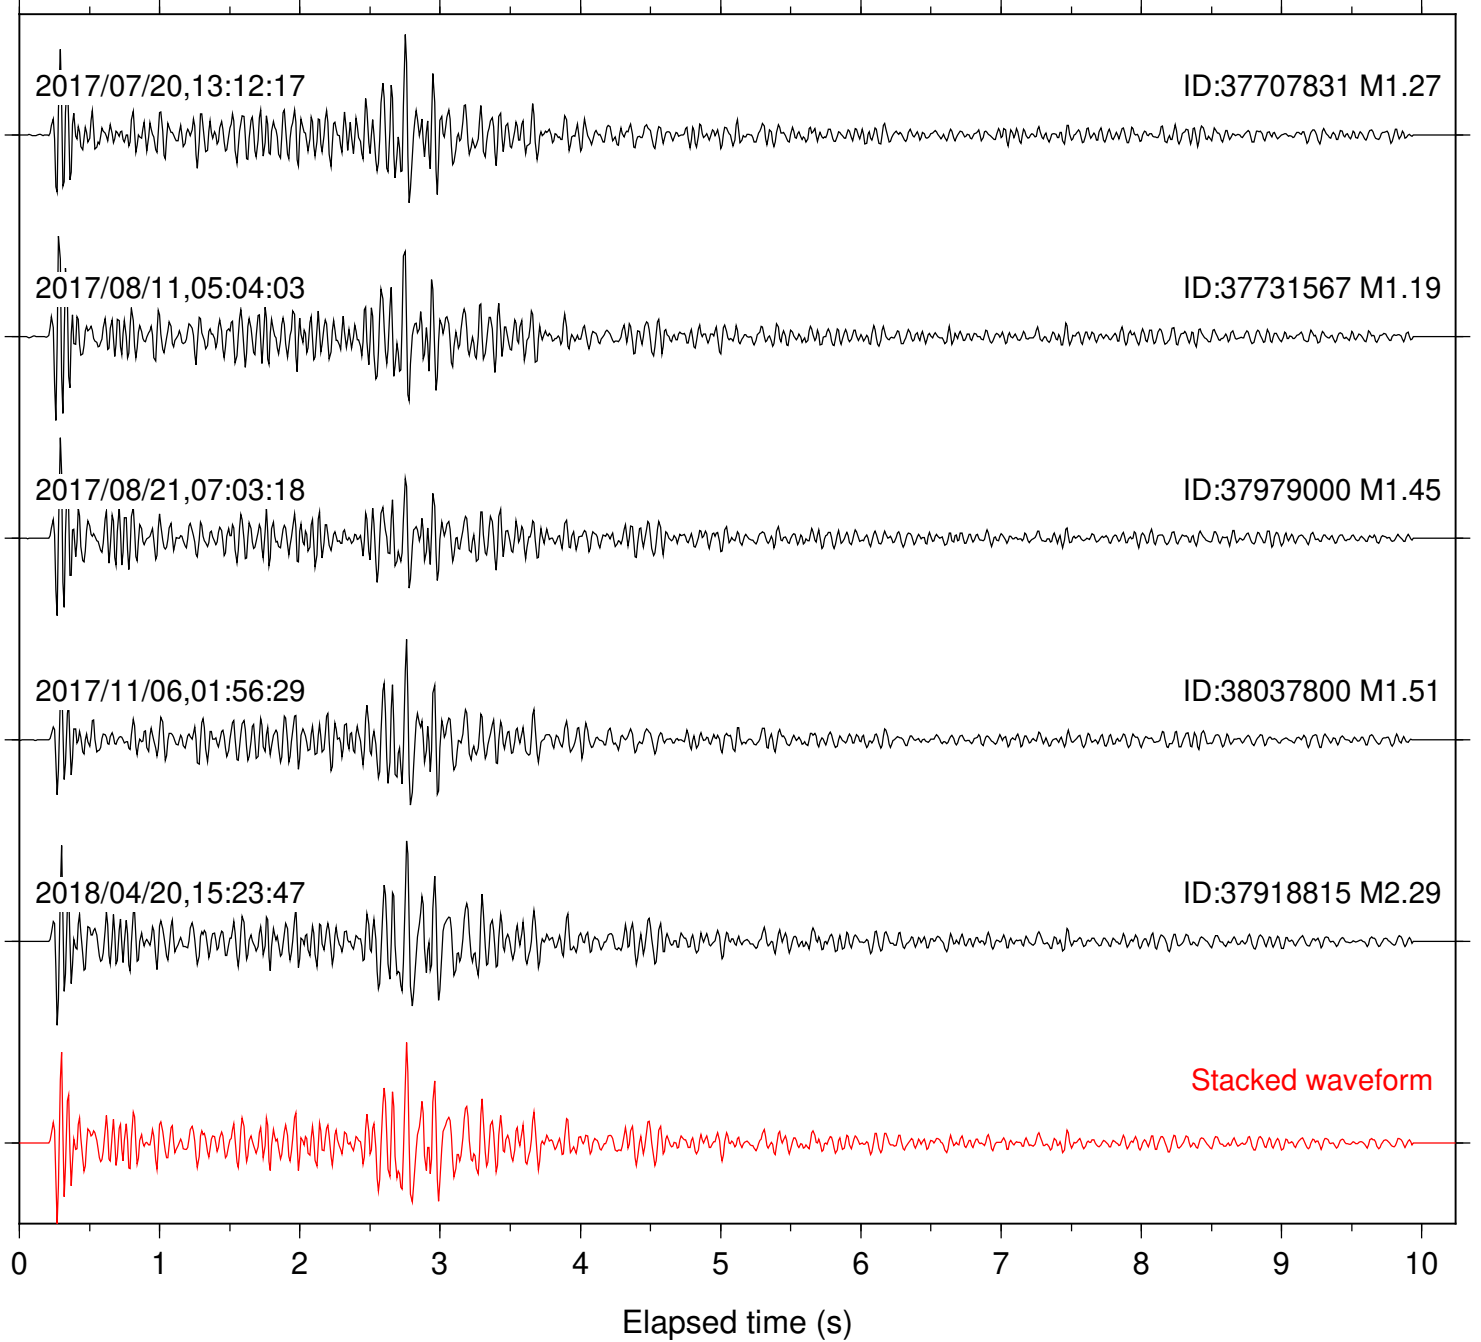

Station: B087 Com: EHZ

Focal depth: 7.57 km