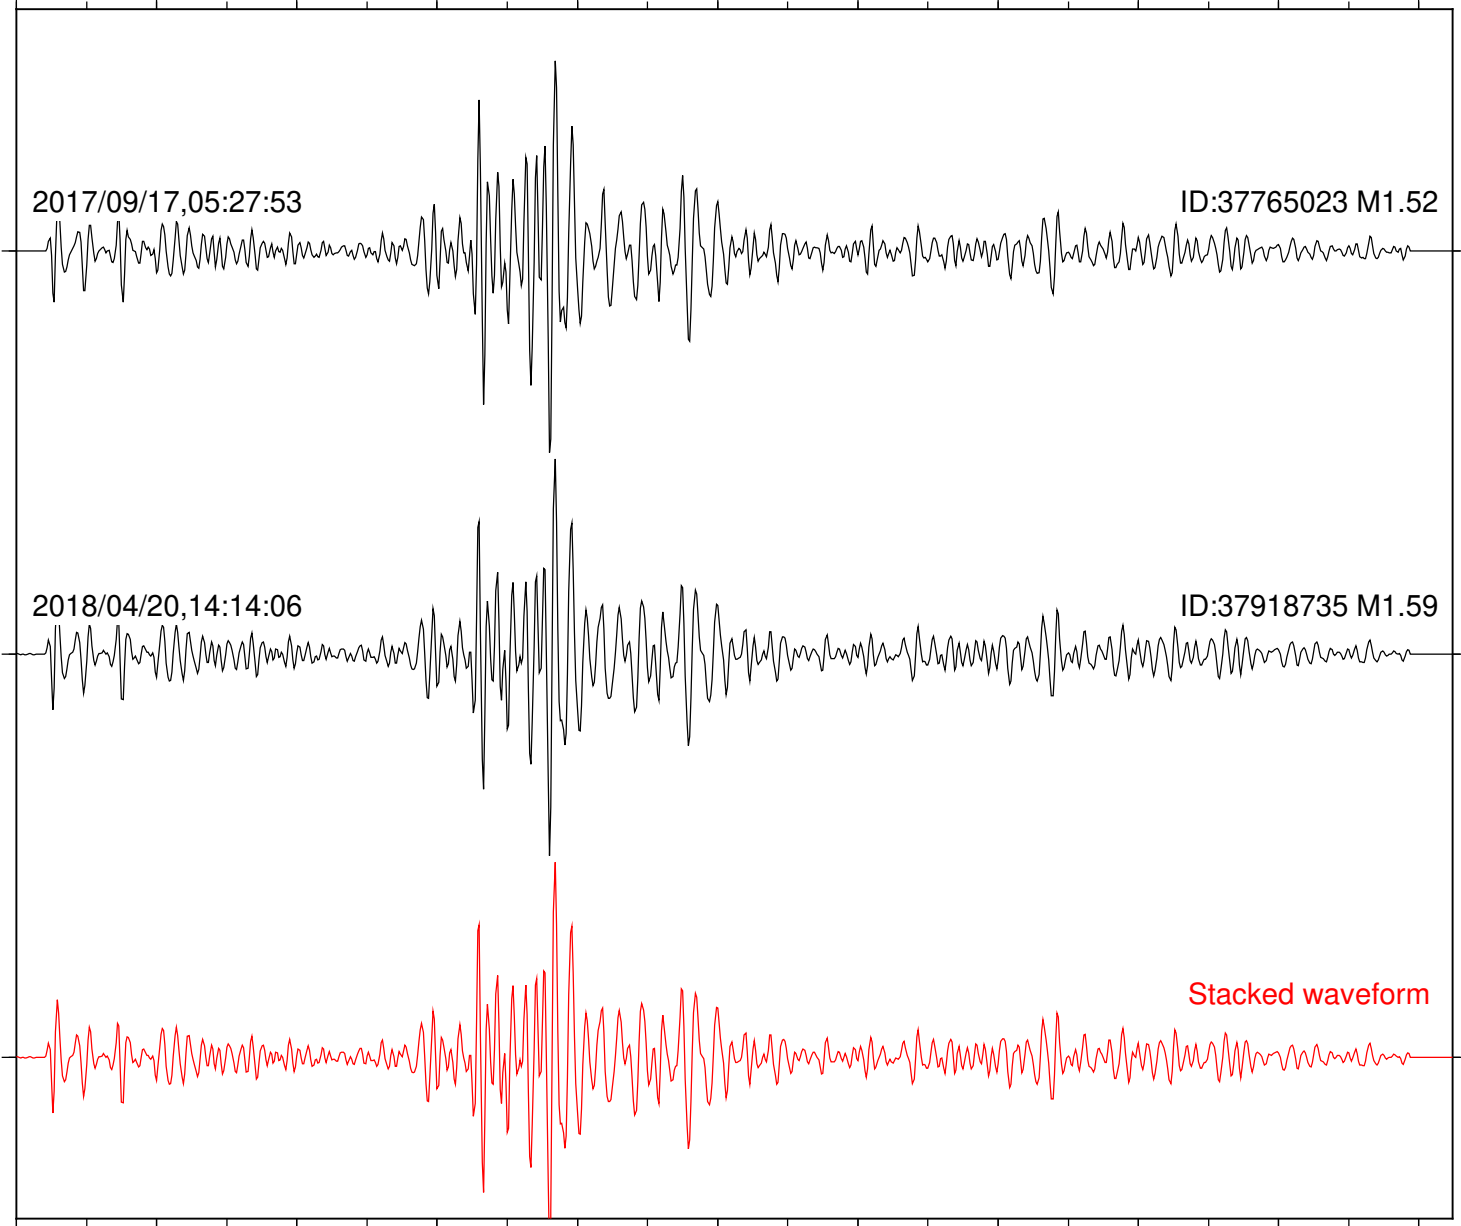

Station: POB2 Com: HHZ

Focal depth: 6.09 km

2017/09/17,05:27:53

ID:37765023 M1.52

2018/04/20,14:14:06

ID:37918735 M1.59

Stacked waveform

0 1 2 3 4 5 6 7 8 9 10
Elapsed time (s)