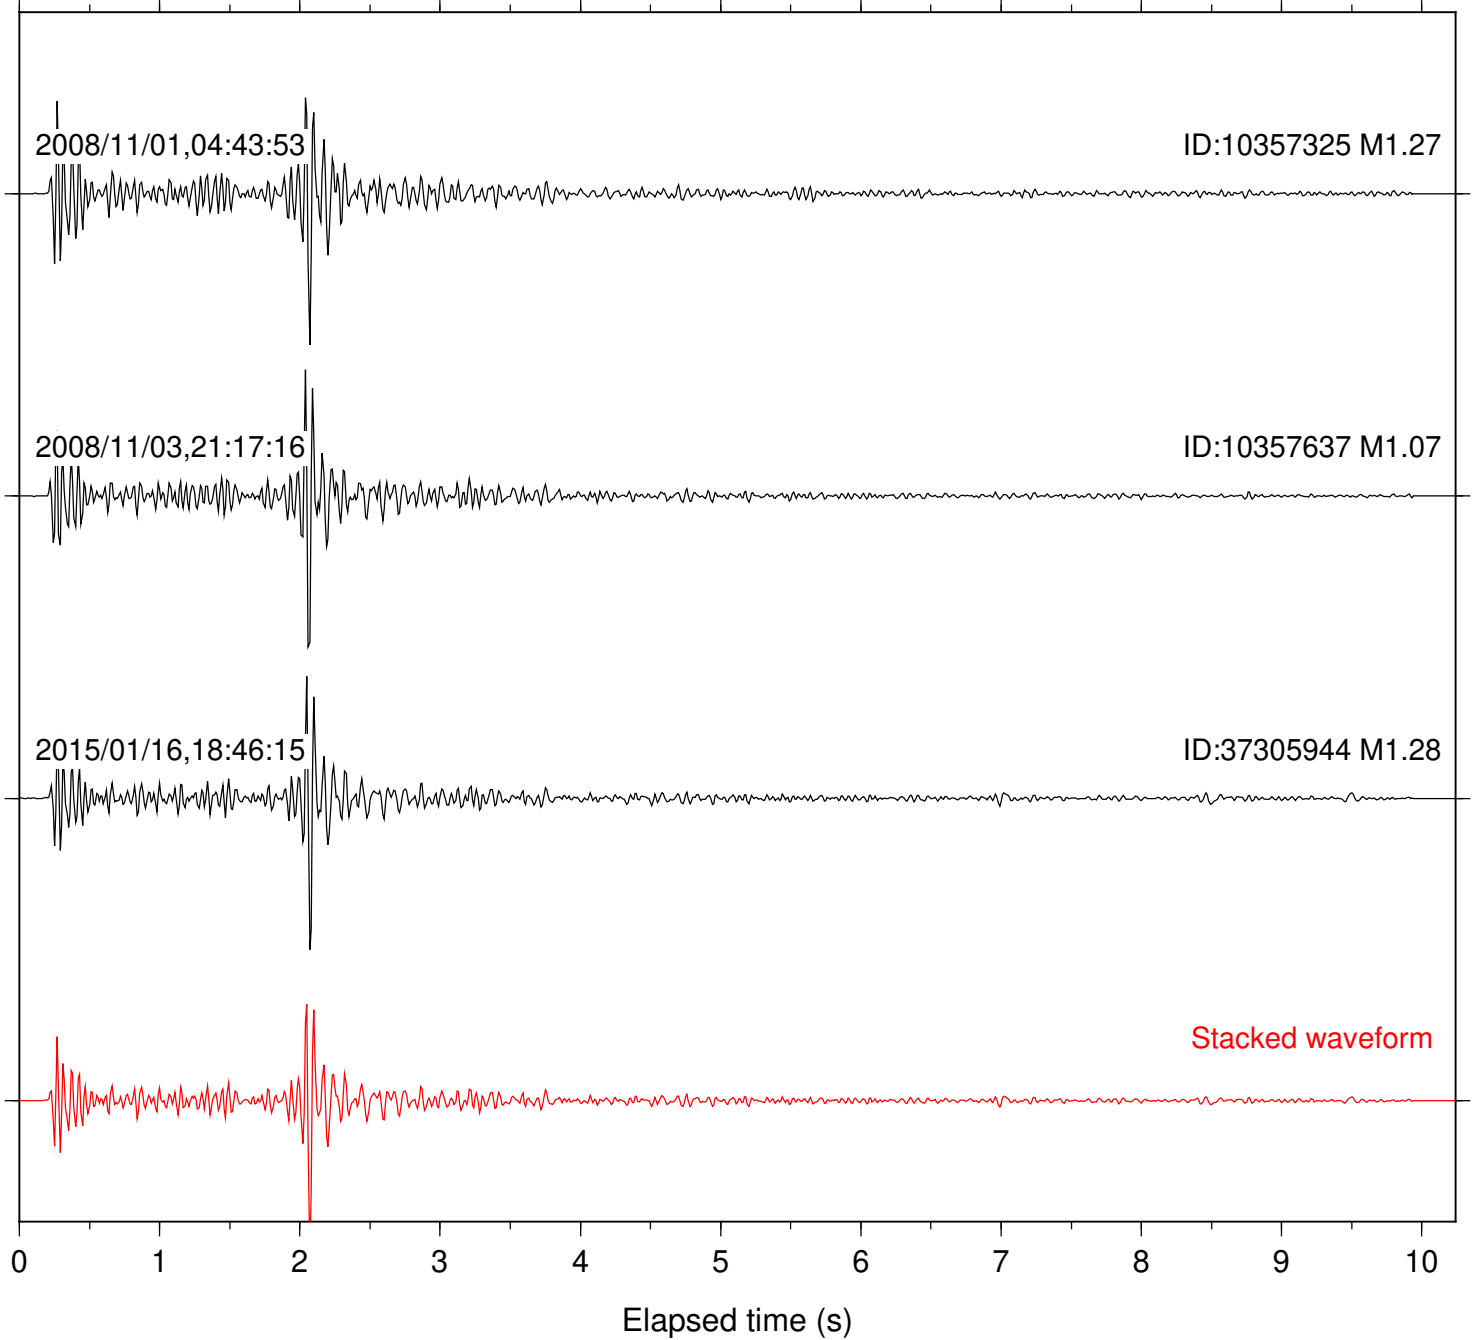

Focal depth: 12.93 km

Station: DGR Com: HHZ

Focal depth: 12.93 km

Station: FRD Com: HHZ

Focal depth: 12.93 km

2002/07/05,06:11:31

ID:9797705 M1.30

2015/01/16,18:46:15