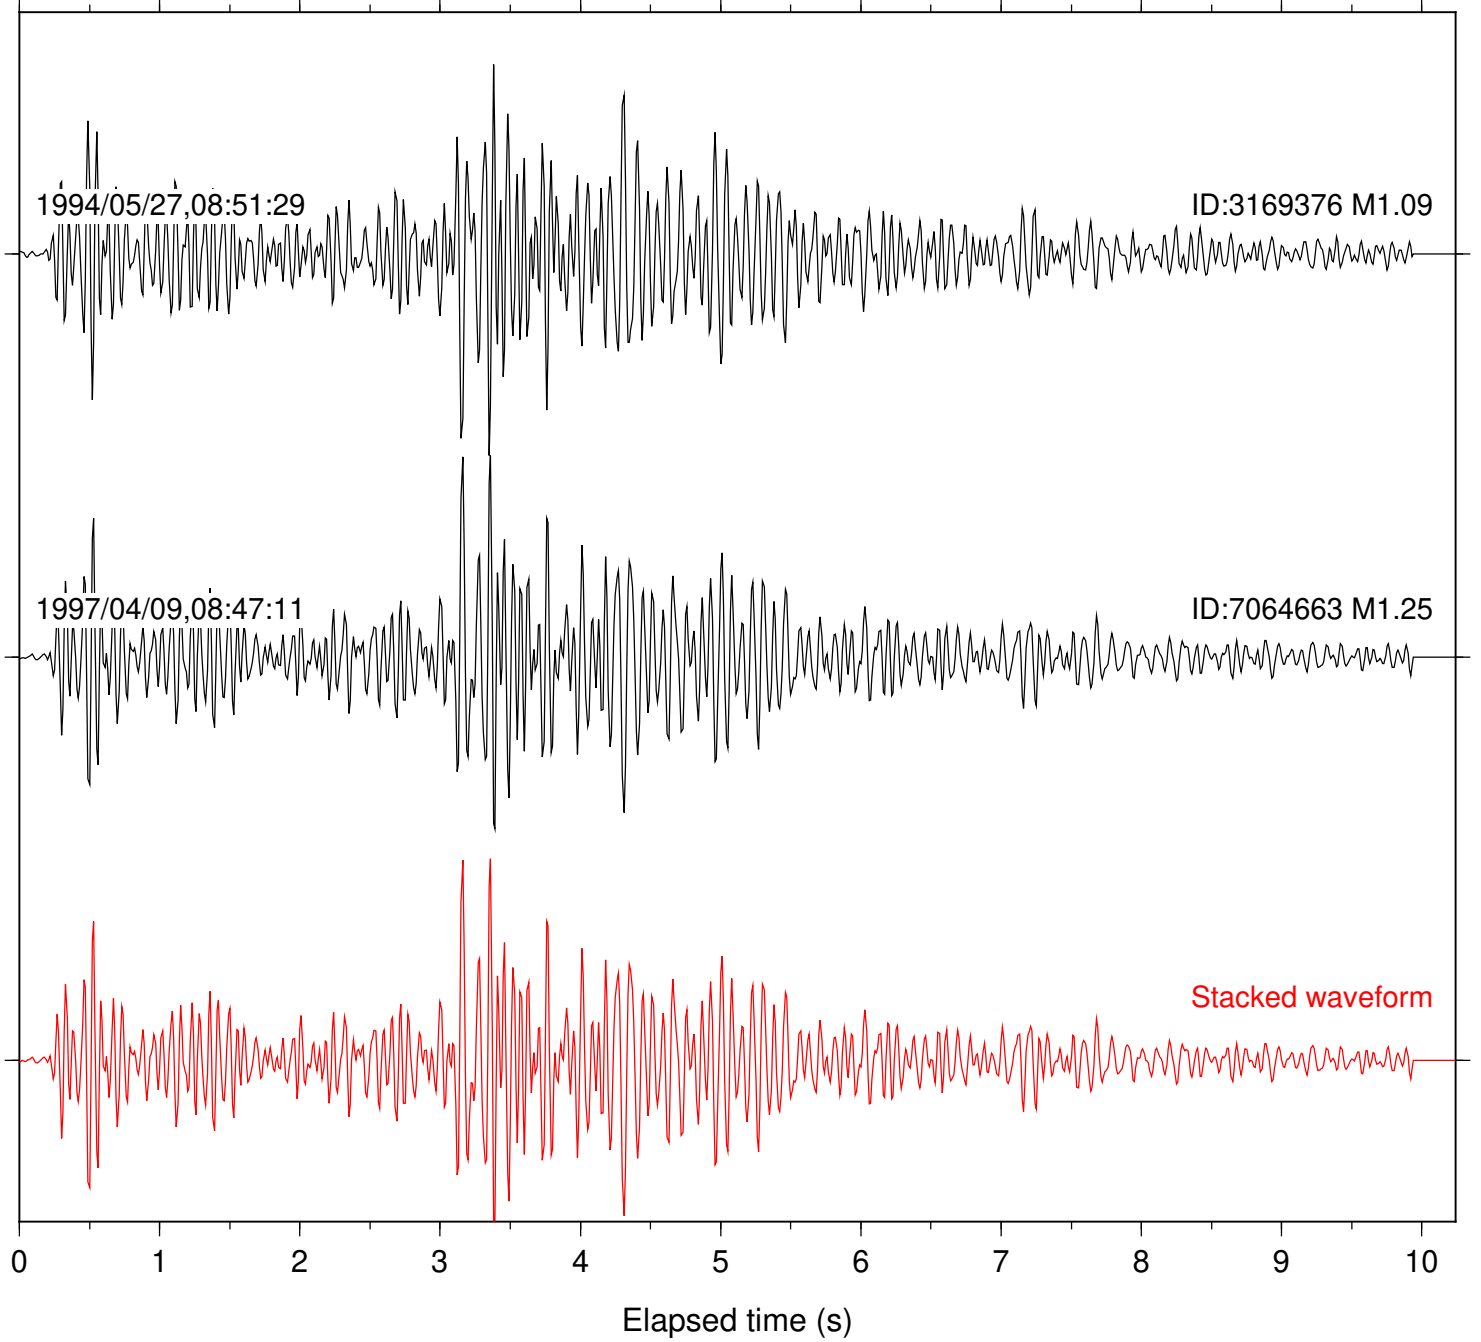

Station: POB2 Com: HHZ

Focal depth: 16.65 km