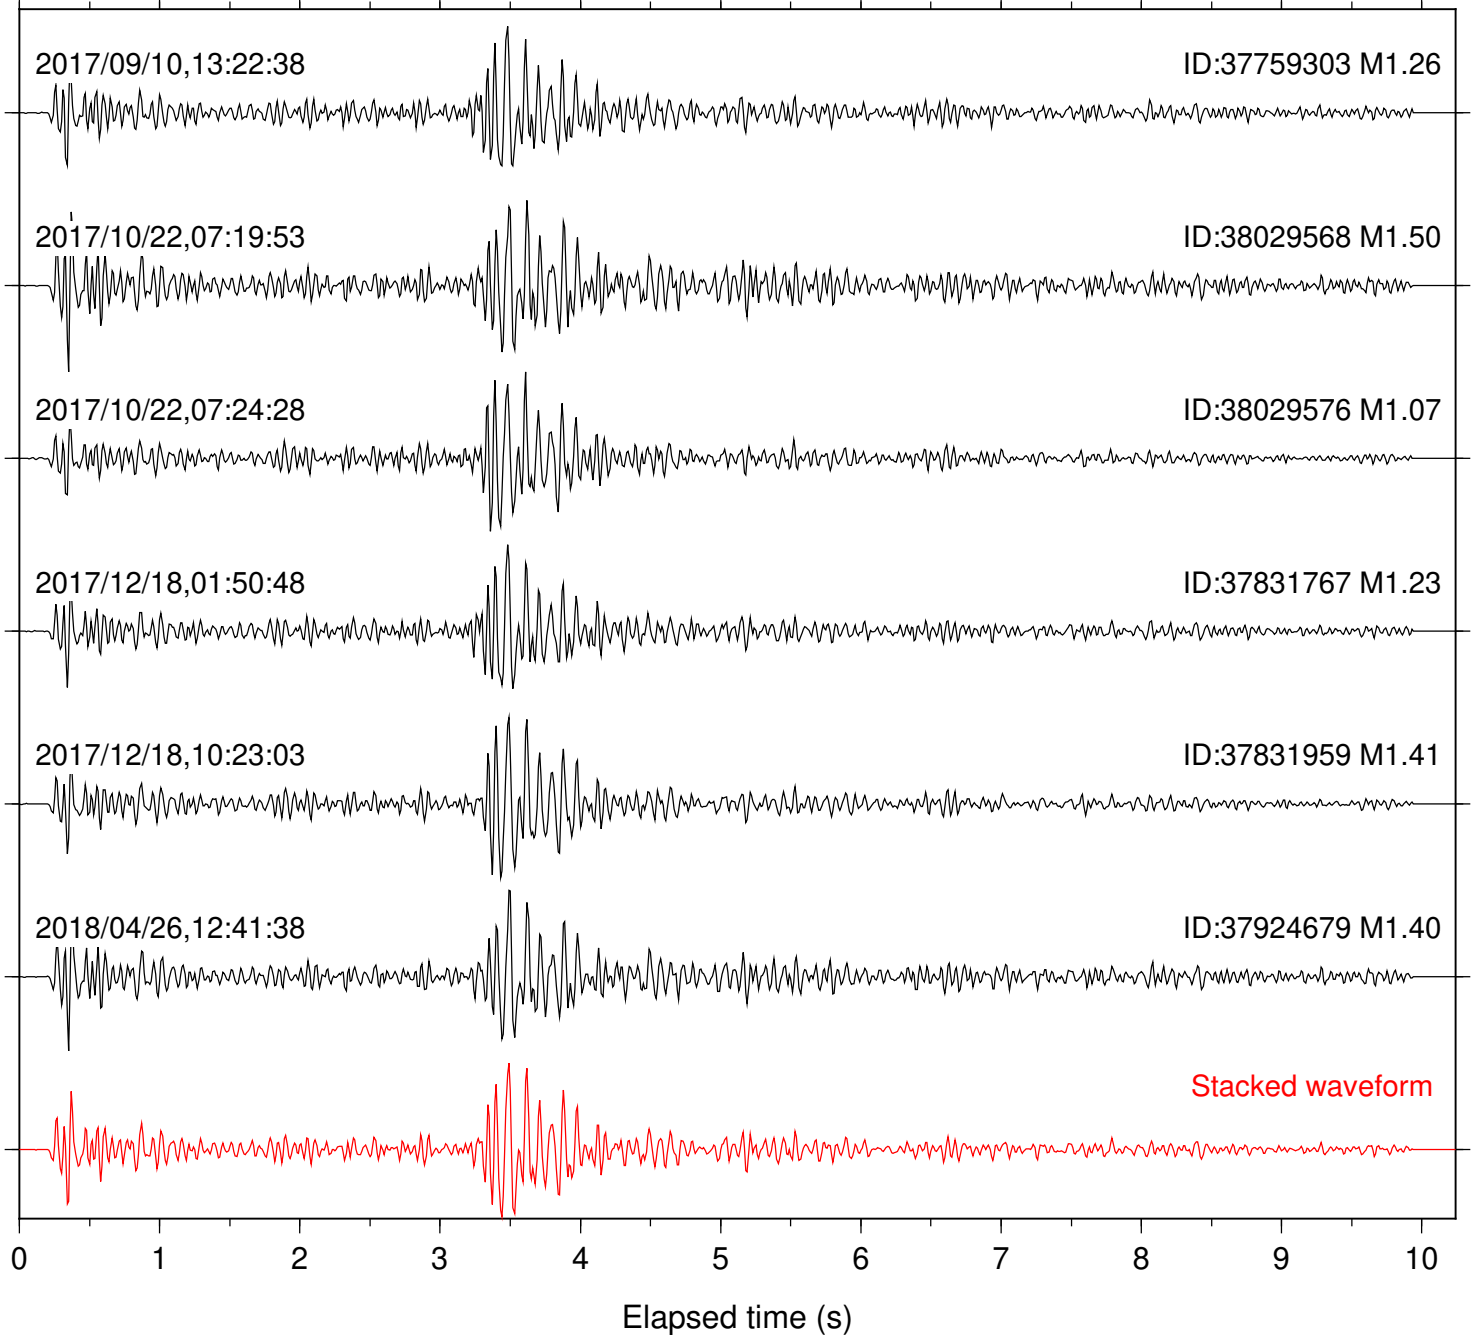

Station: B081 Com: EHZ

Focal depth: 6.30 km