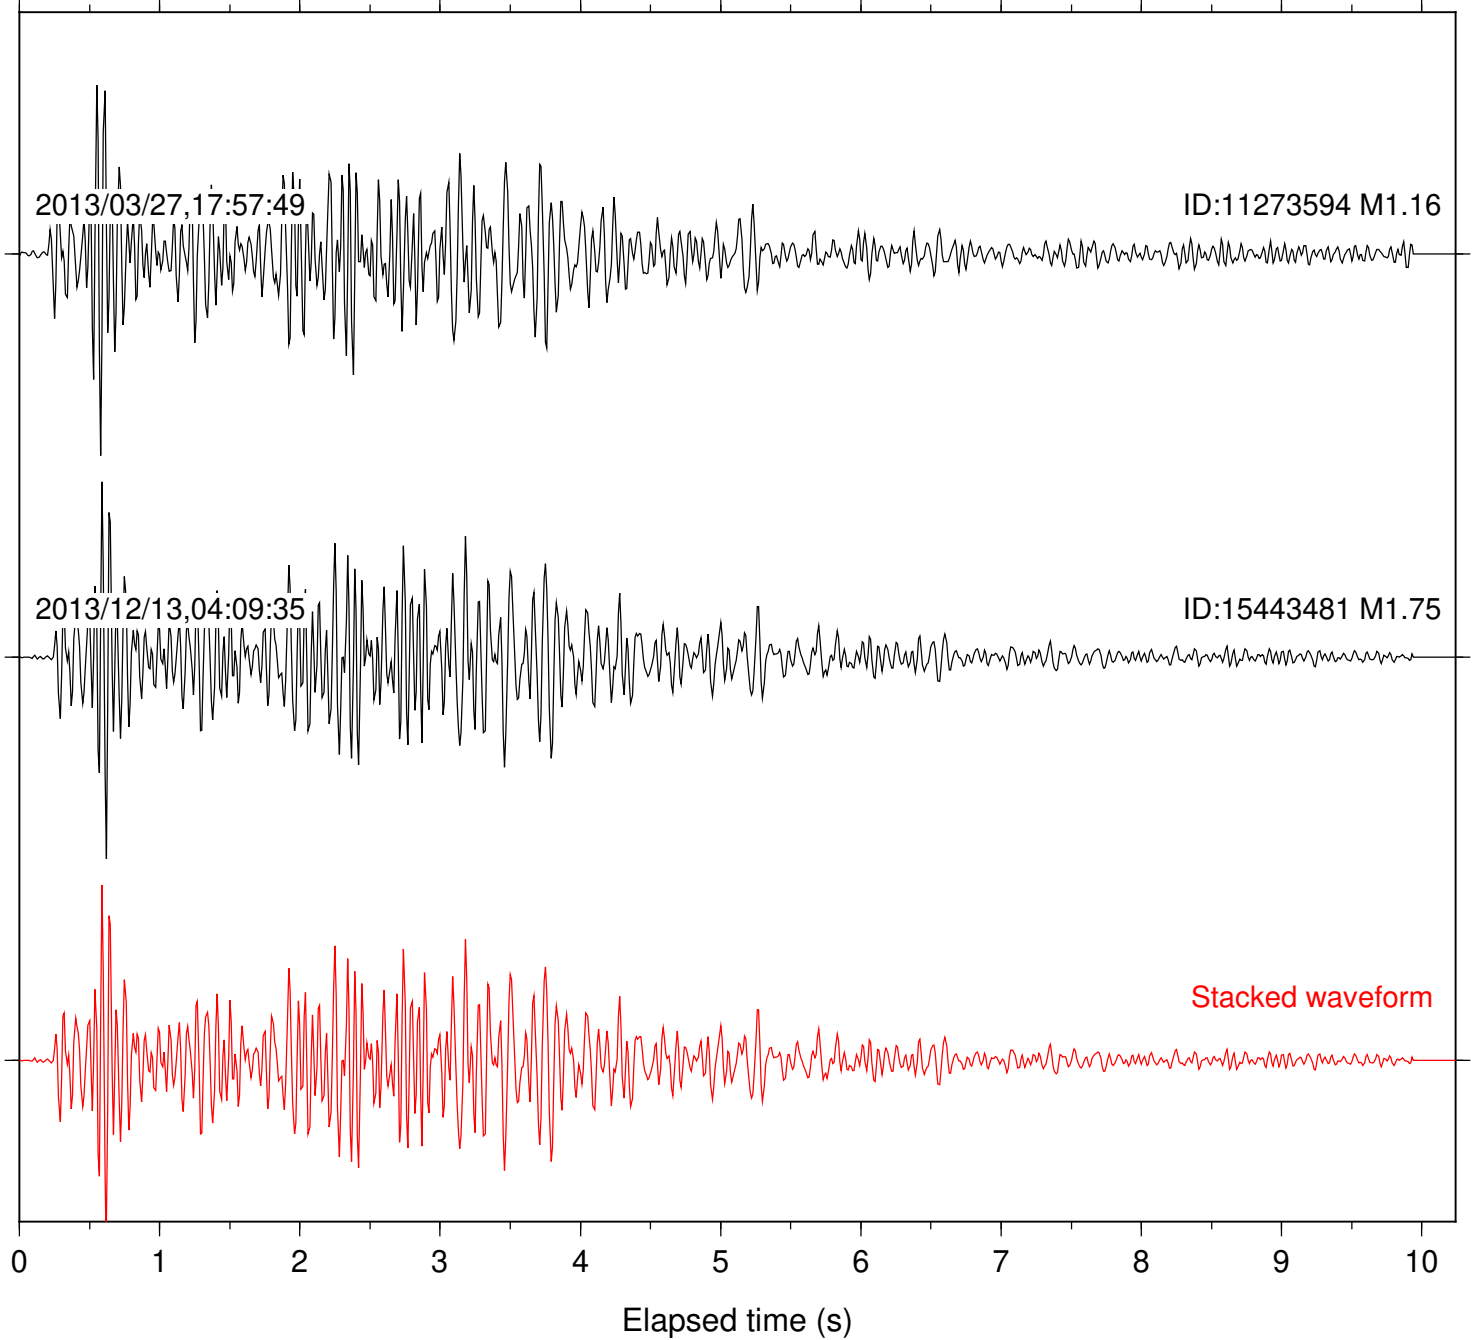

Station: SND Com: HHZ

Focal depth: 7.05 km