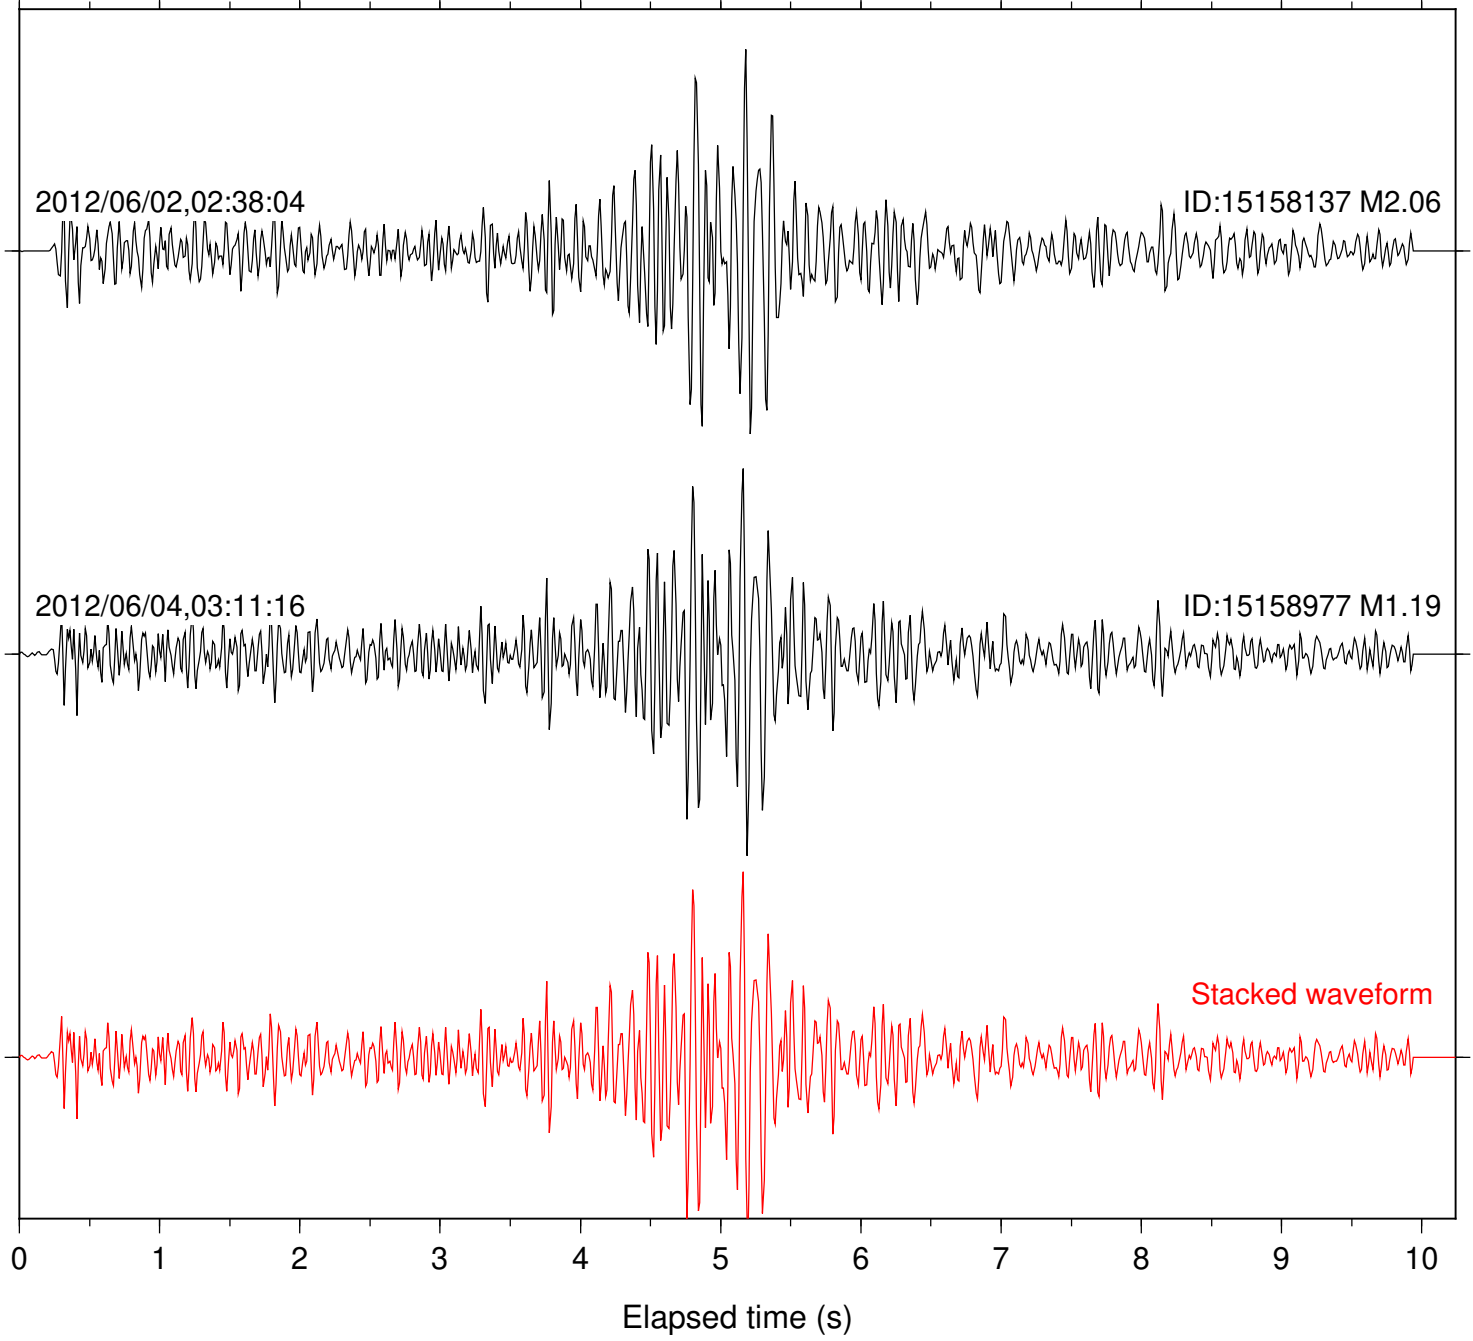

Focal depth: 18.05 km

Station: DNR Com: HHZ

Focal depth: 18.05 km

Station: PFO Com: HHZ

Focal depth: 18.05 km

Station: PMD Com: HHZ

Focal depth: 18.05 km

Station: SND Com: HHZ