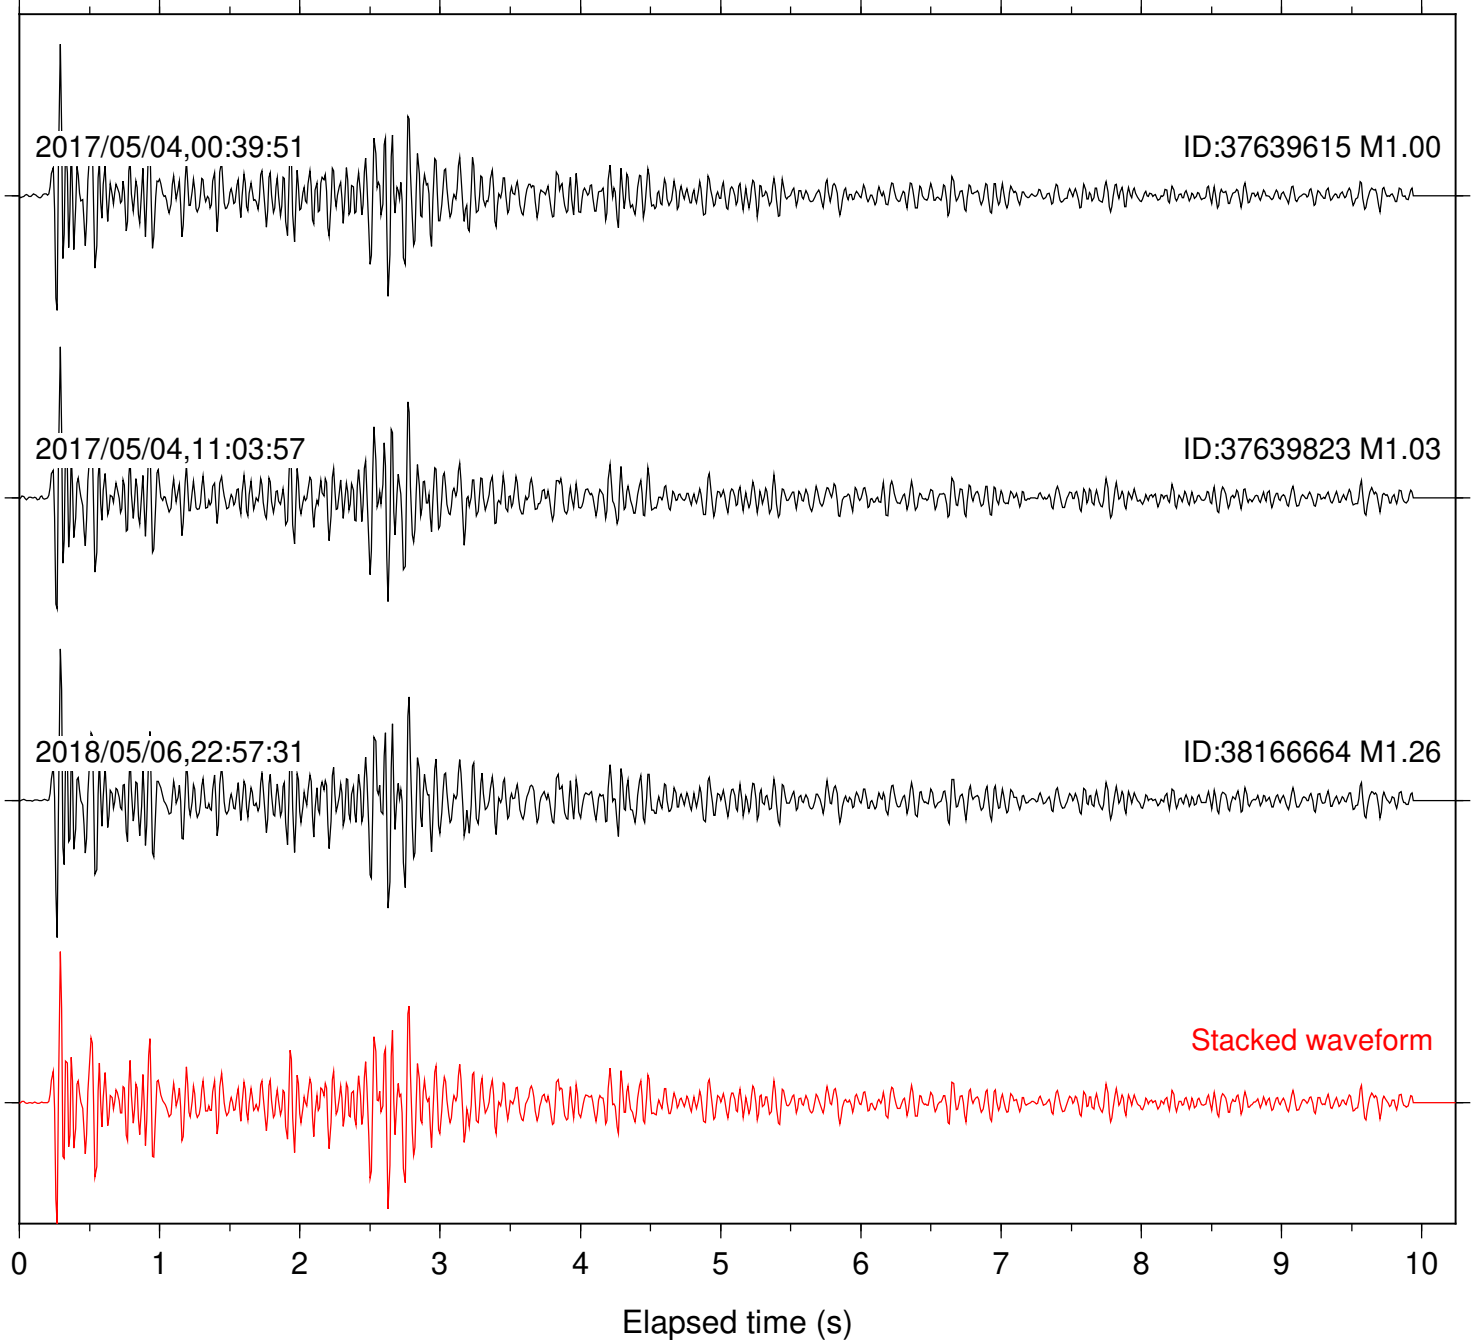

Station: B087 Com: EHZ

Focal depth: 6.98 km