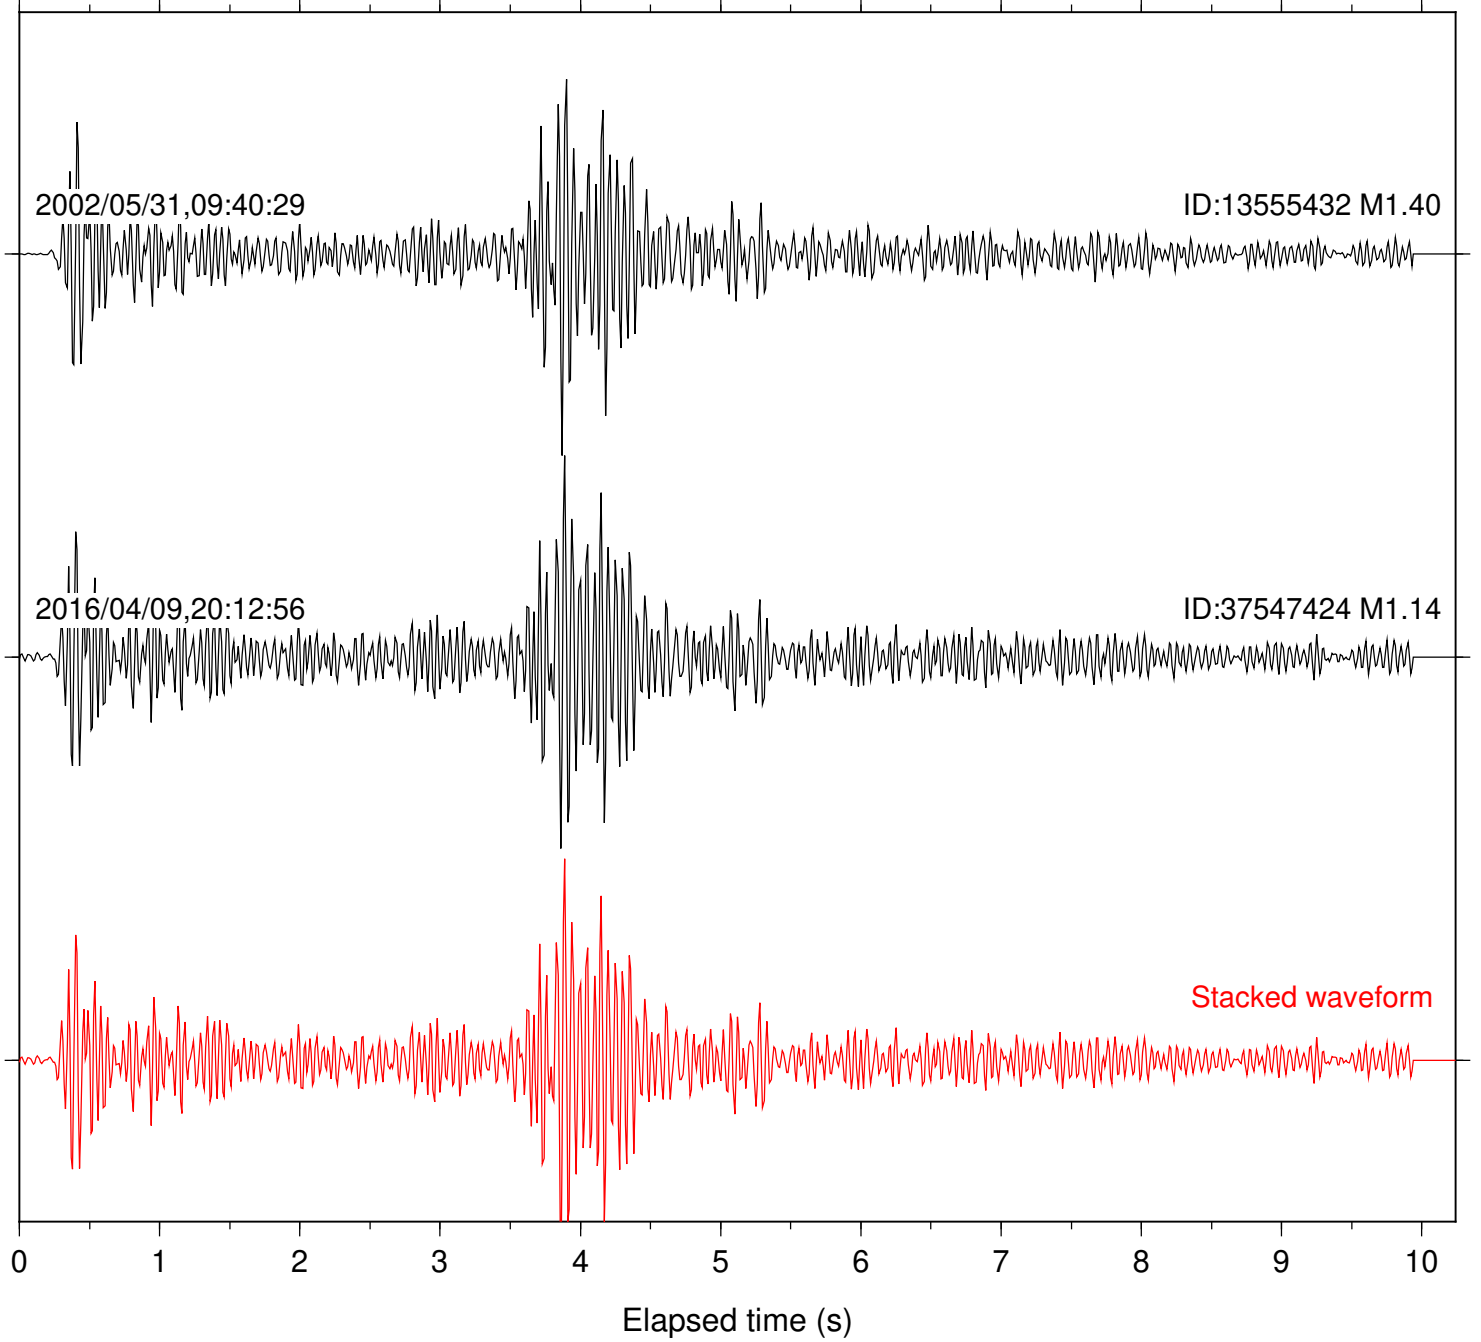

Station: DGR Com: HHZ

Focal depth: 16.58 km