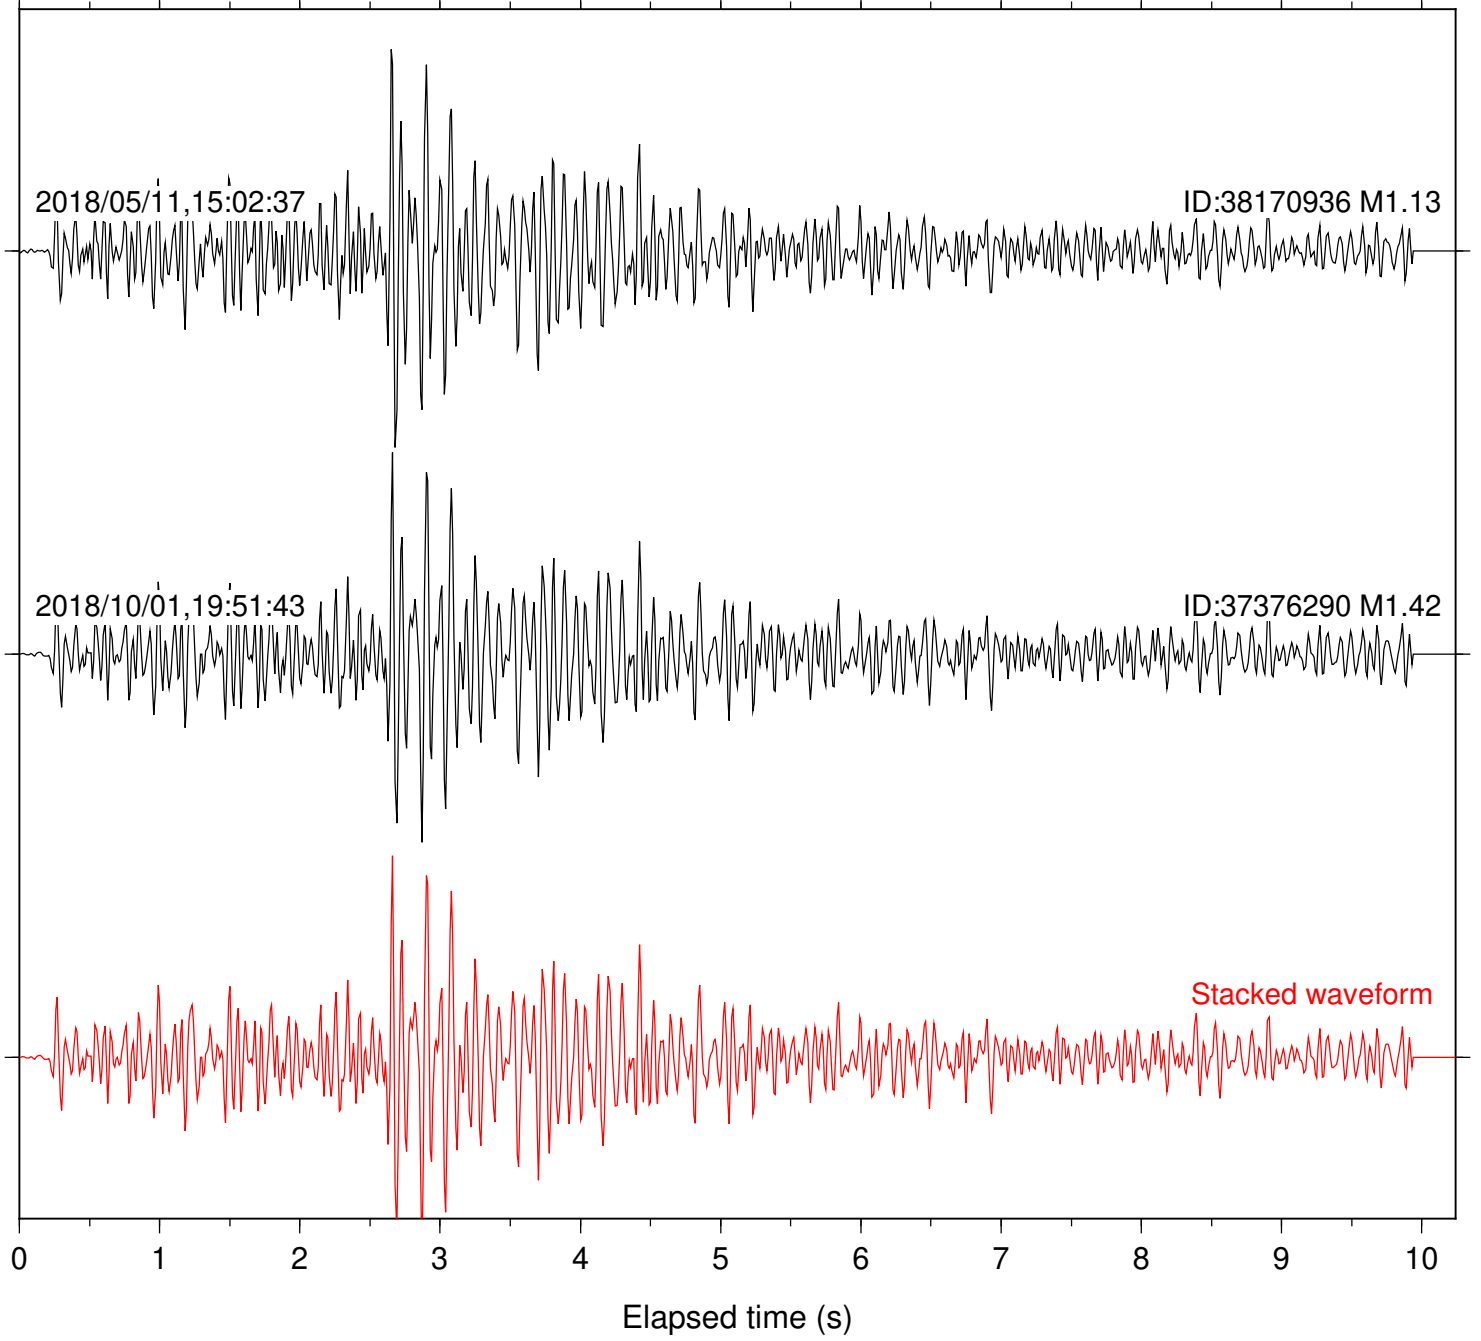

Station: BAC Com: EHZ

Focal depth: 4.96 km

Station: CSH Com: HHZ

Focal depth: 4.96 km

Station: DGR Com: HHZ

Focal depth: 4.96 km

Station: HMT2 Com: HHZ

Focal depth: 4.96 km