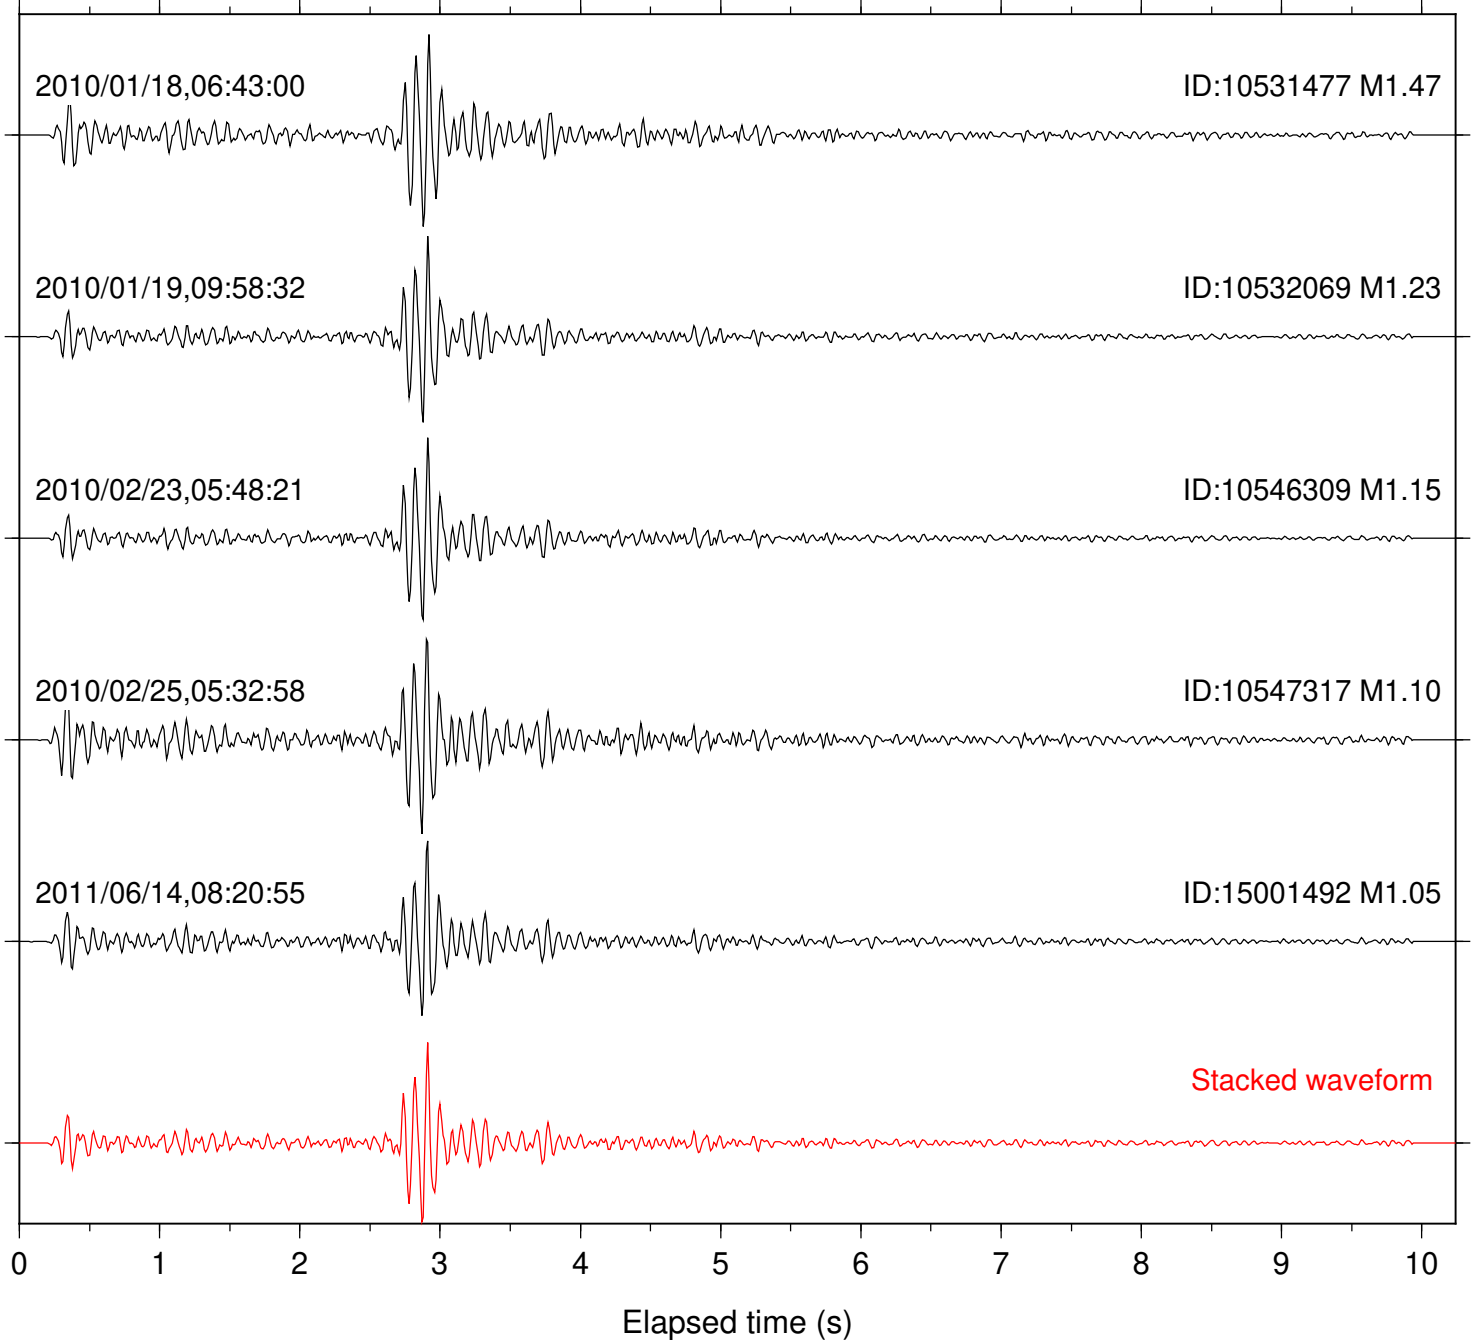

Station: B084 Com: EHZ

Focal depth: 8.98 km