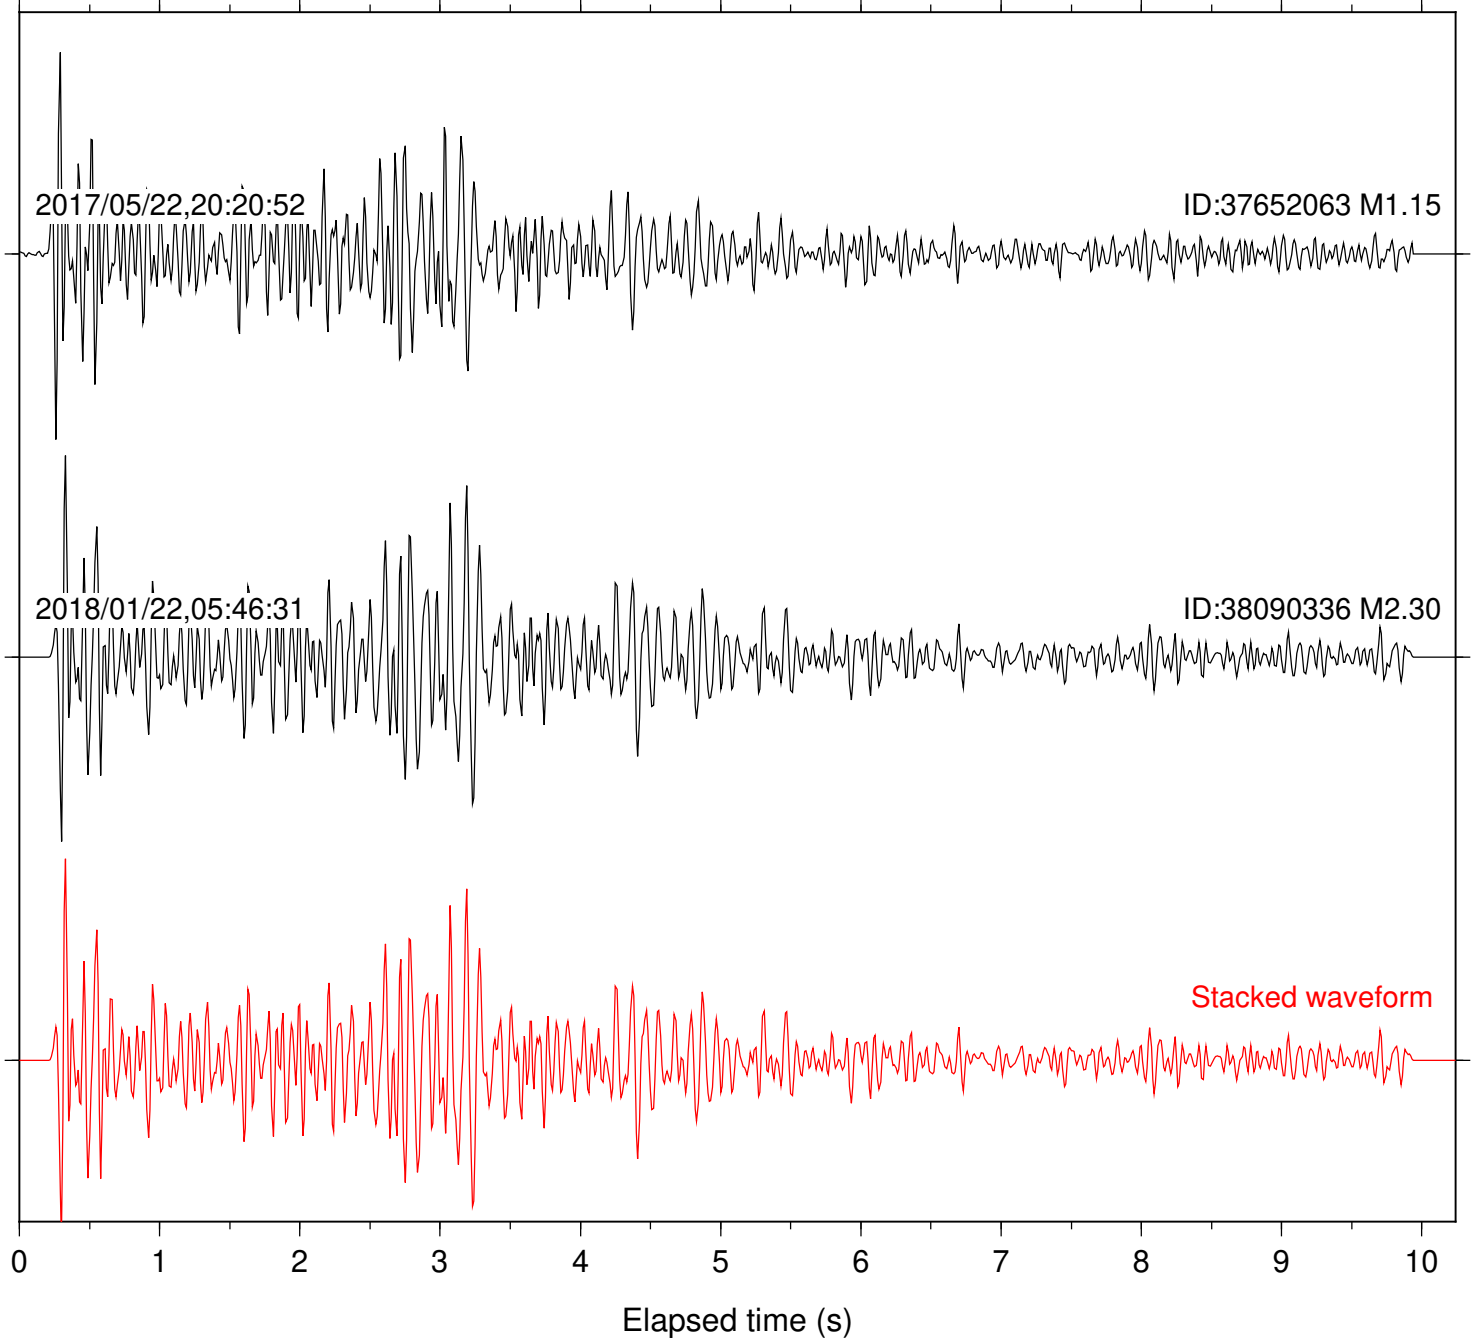

Station: B087 Com: EHZ

Focal depth: 7.55 km