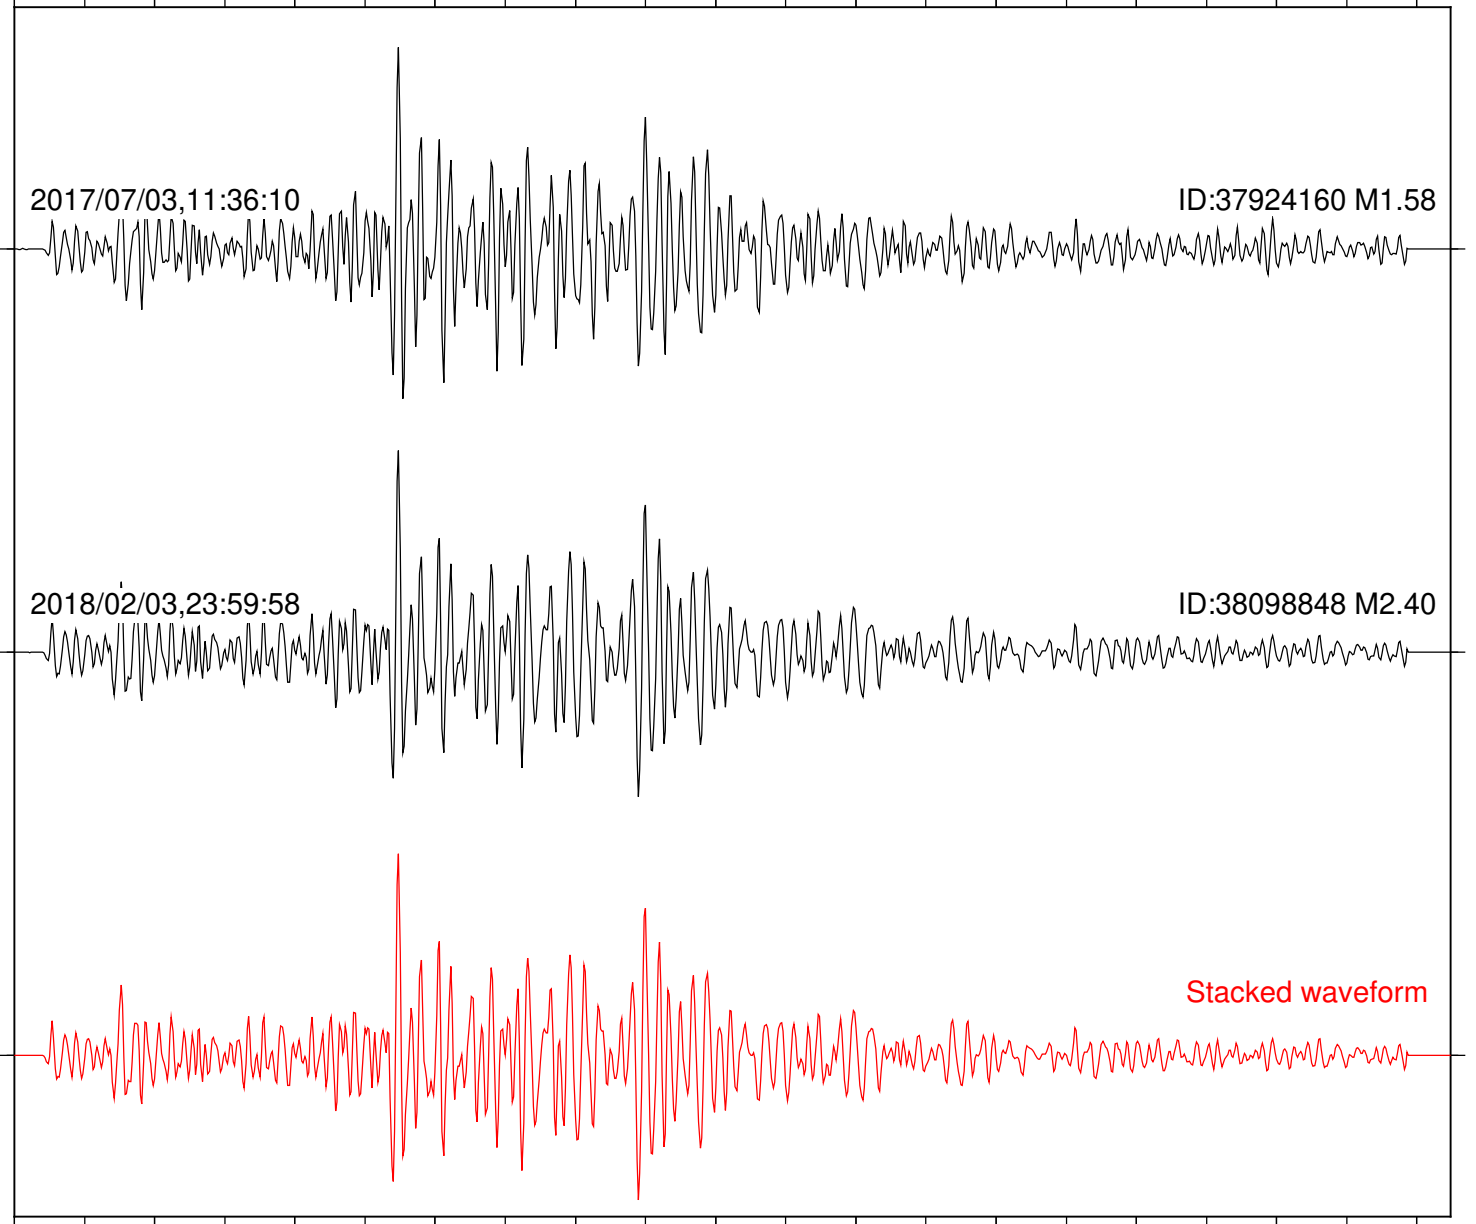

Station: DNR Com: HHZ

Focal depth: 5.21 km

2017/07/03,11:36:10

ID:37924160 M1.58

2018/02/03,23:59:58

ID:38098848 M2.40

Stacked waveform

0 1 2 3 4 5 6 7 8 9 10
Elapsed time (s)