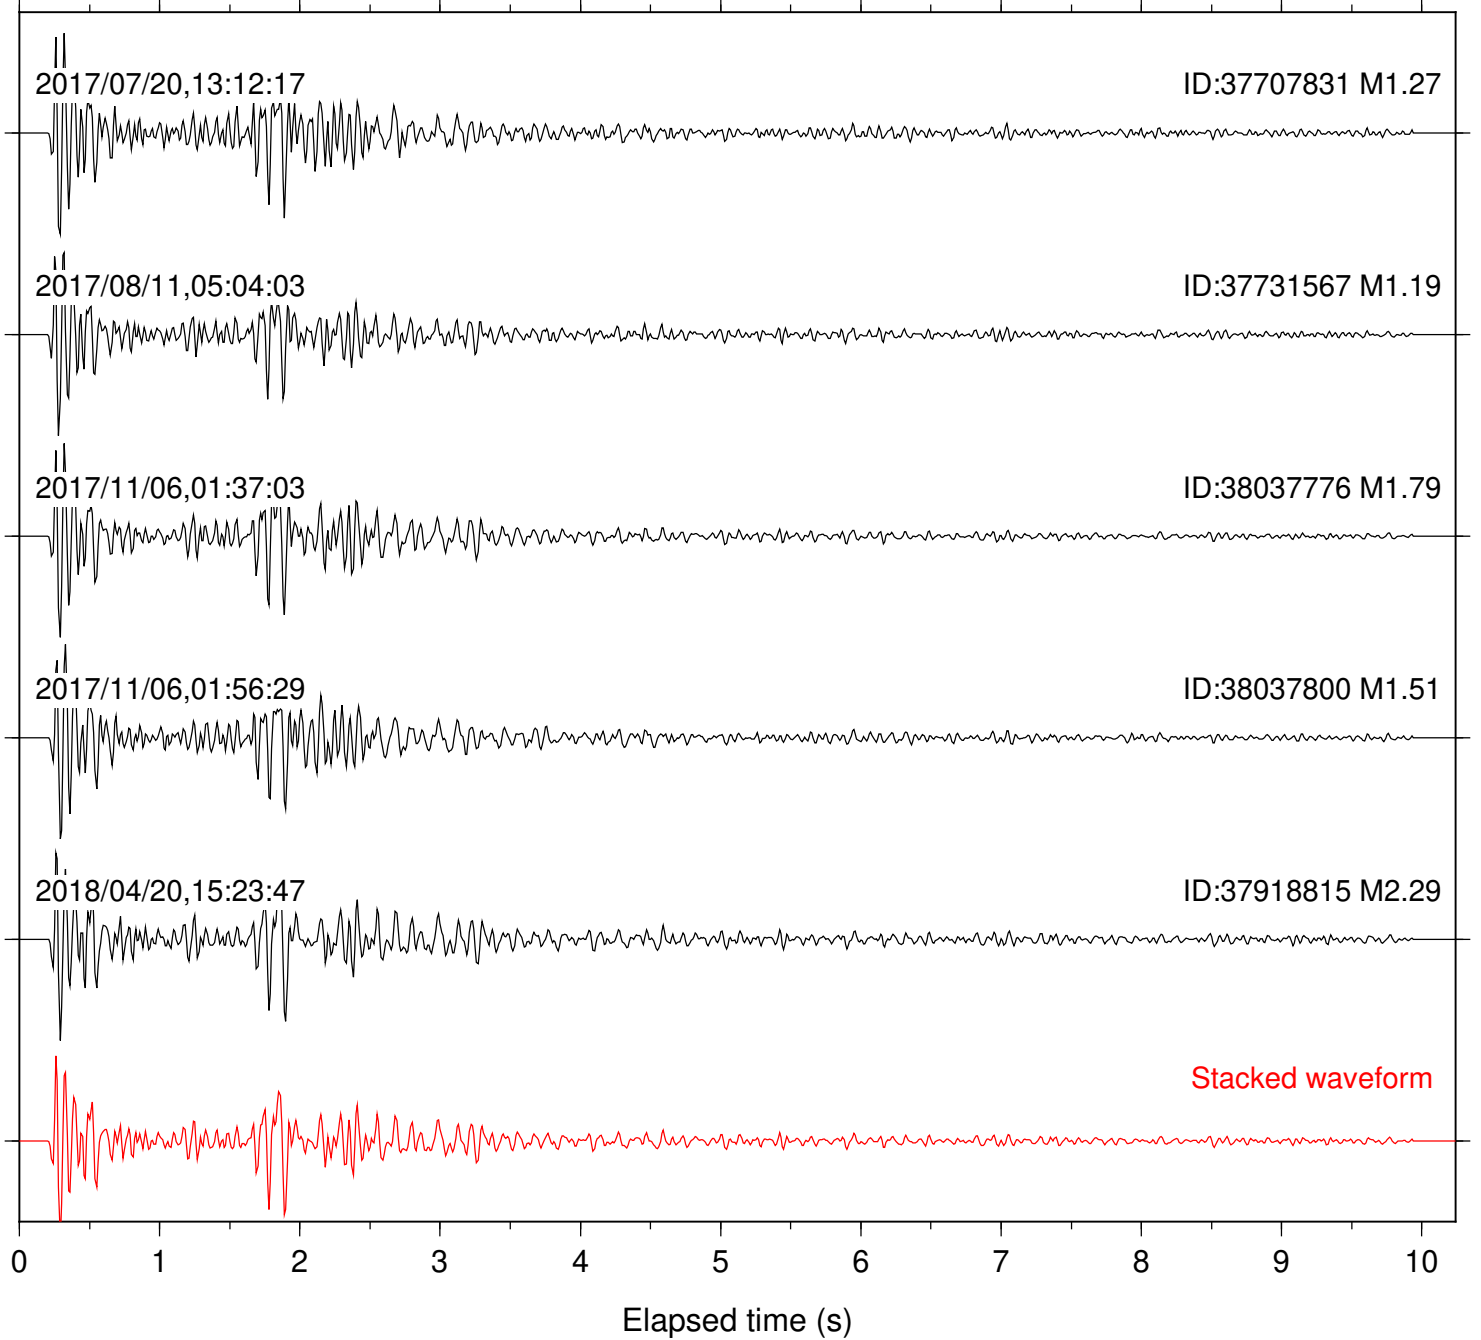

Station: B093 Com: EHZ

Focal depth: 7.57 km