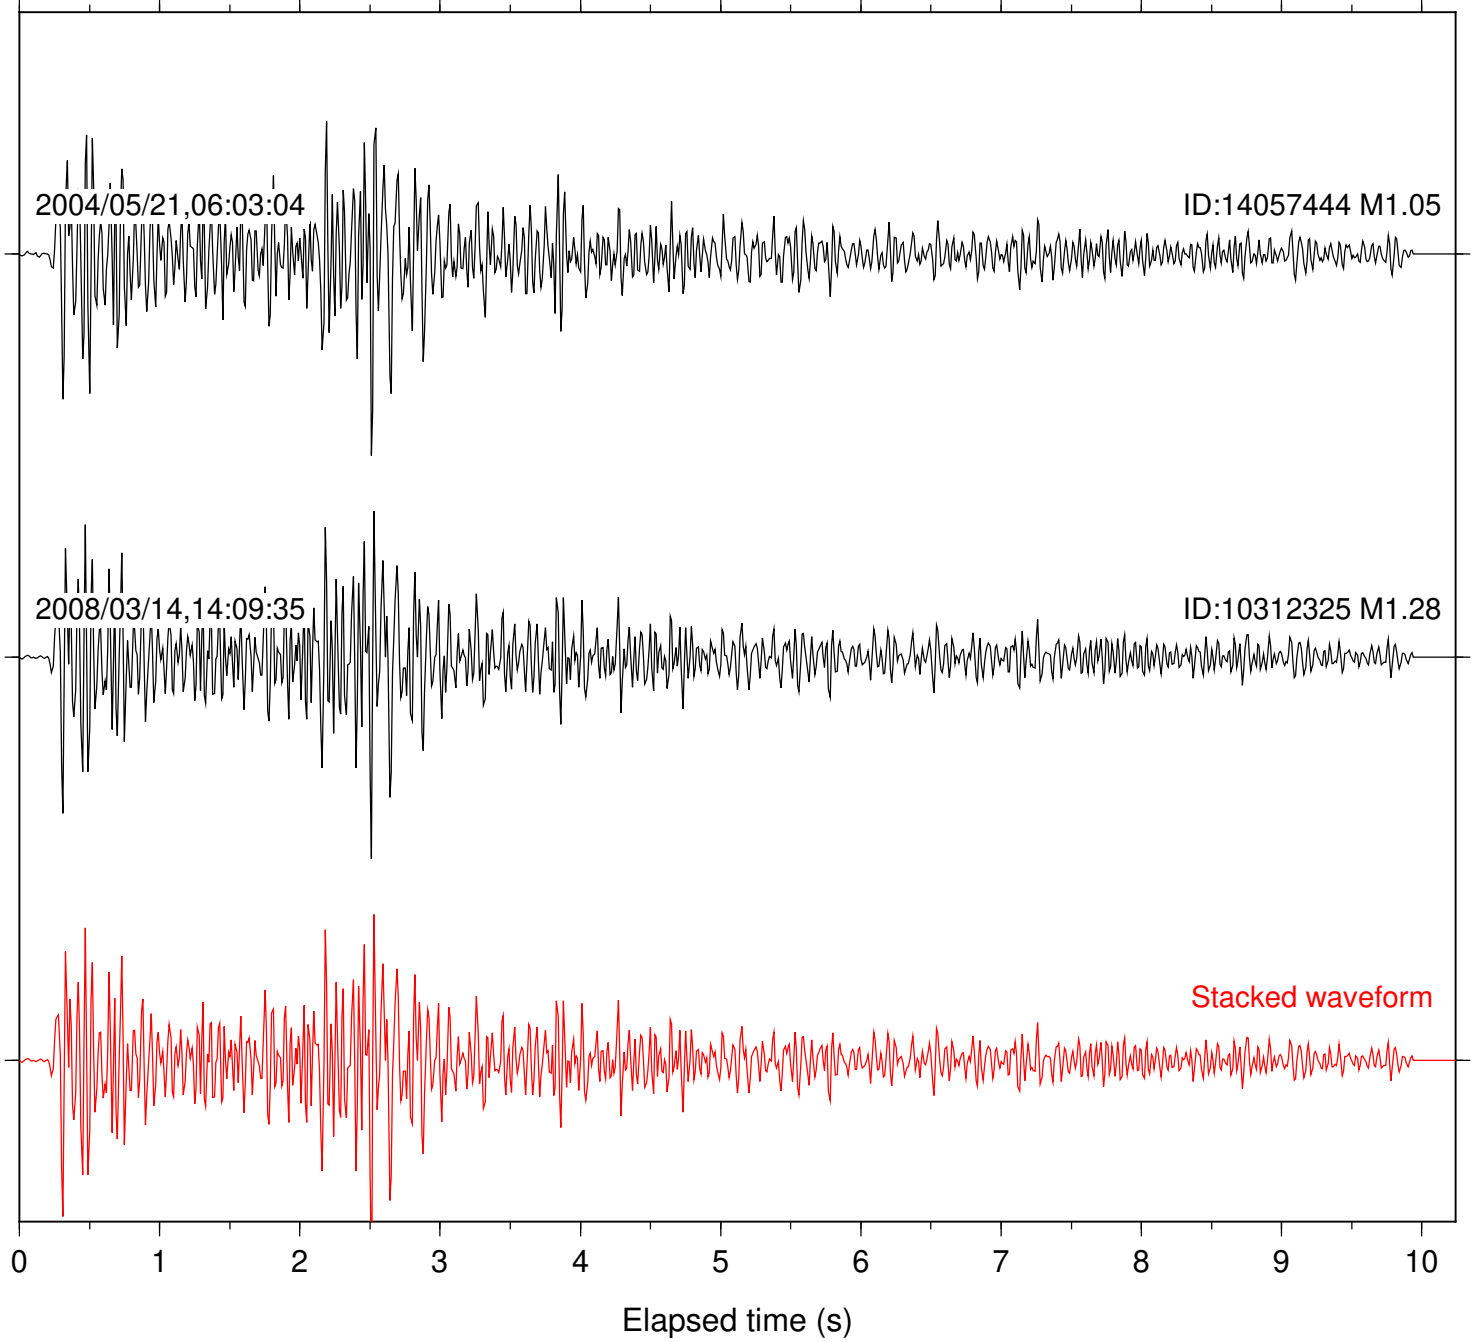

Focal depth: 8.29 km

Station: TOR Com: HHZ

Focal depth: 8.43 km

Station: FRD Com: HHZ

Focal depth: 14.12 km

Station: PFO Com: HHZ

Focal depth: 14.12 km

Station: SND Com: HHZ