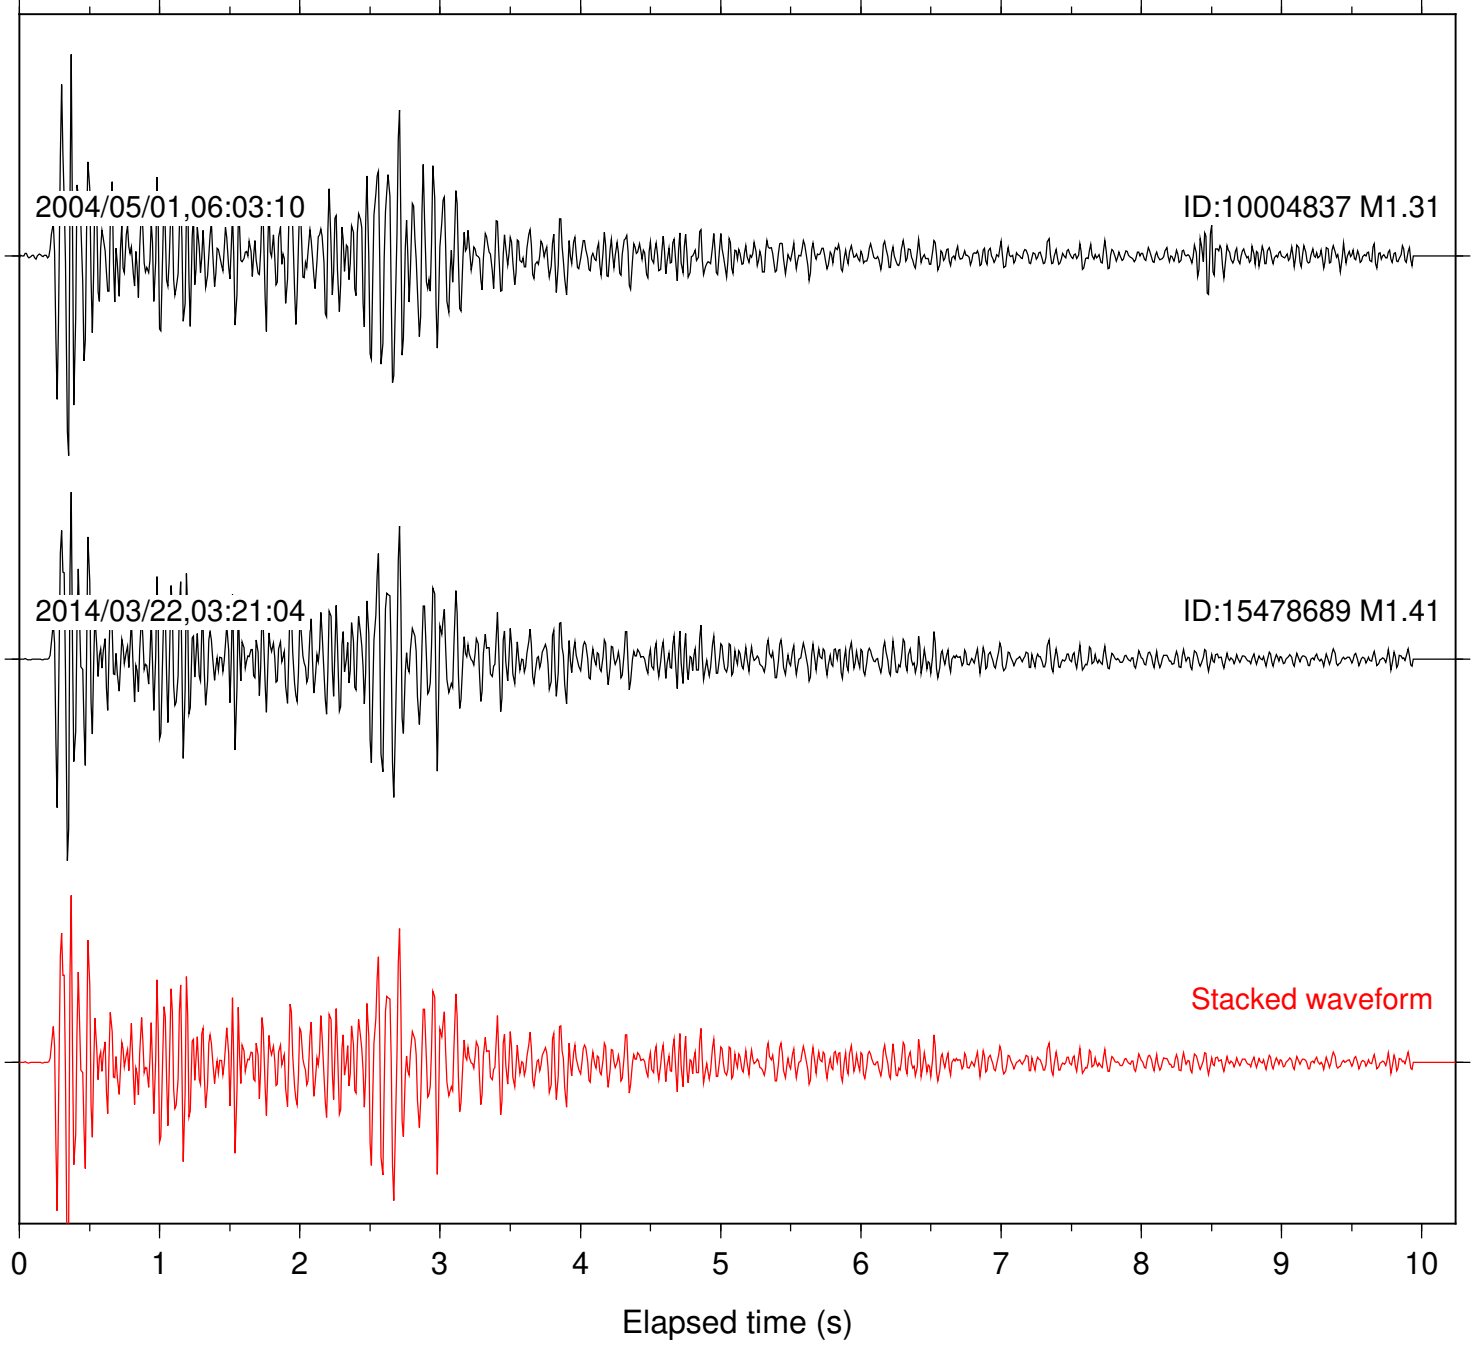

Station: FRD Com: HHZ

Focal depth: 13.34 km