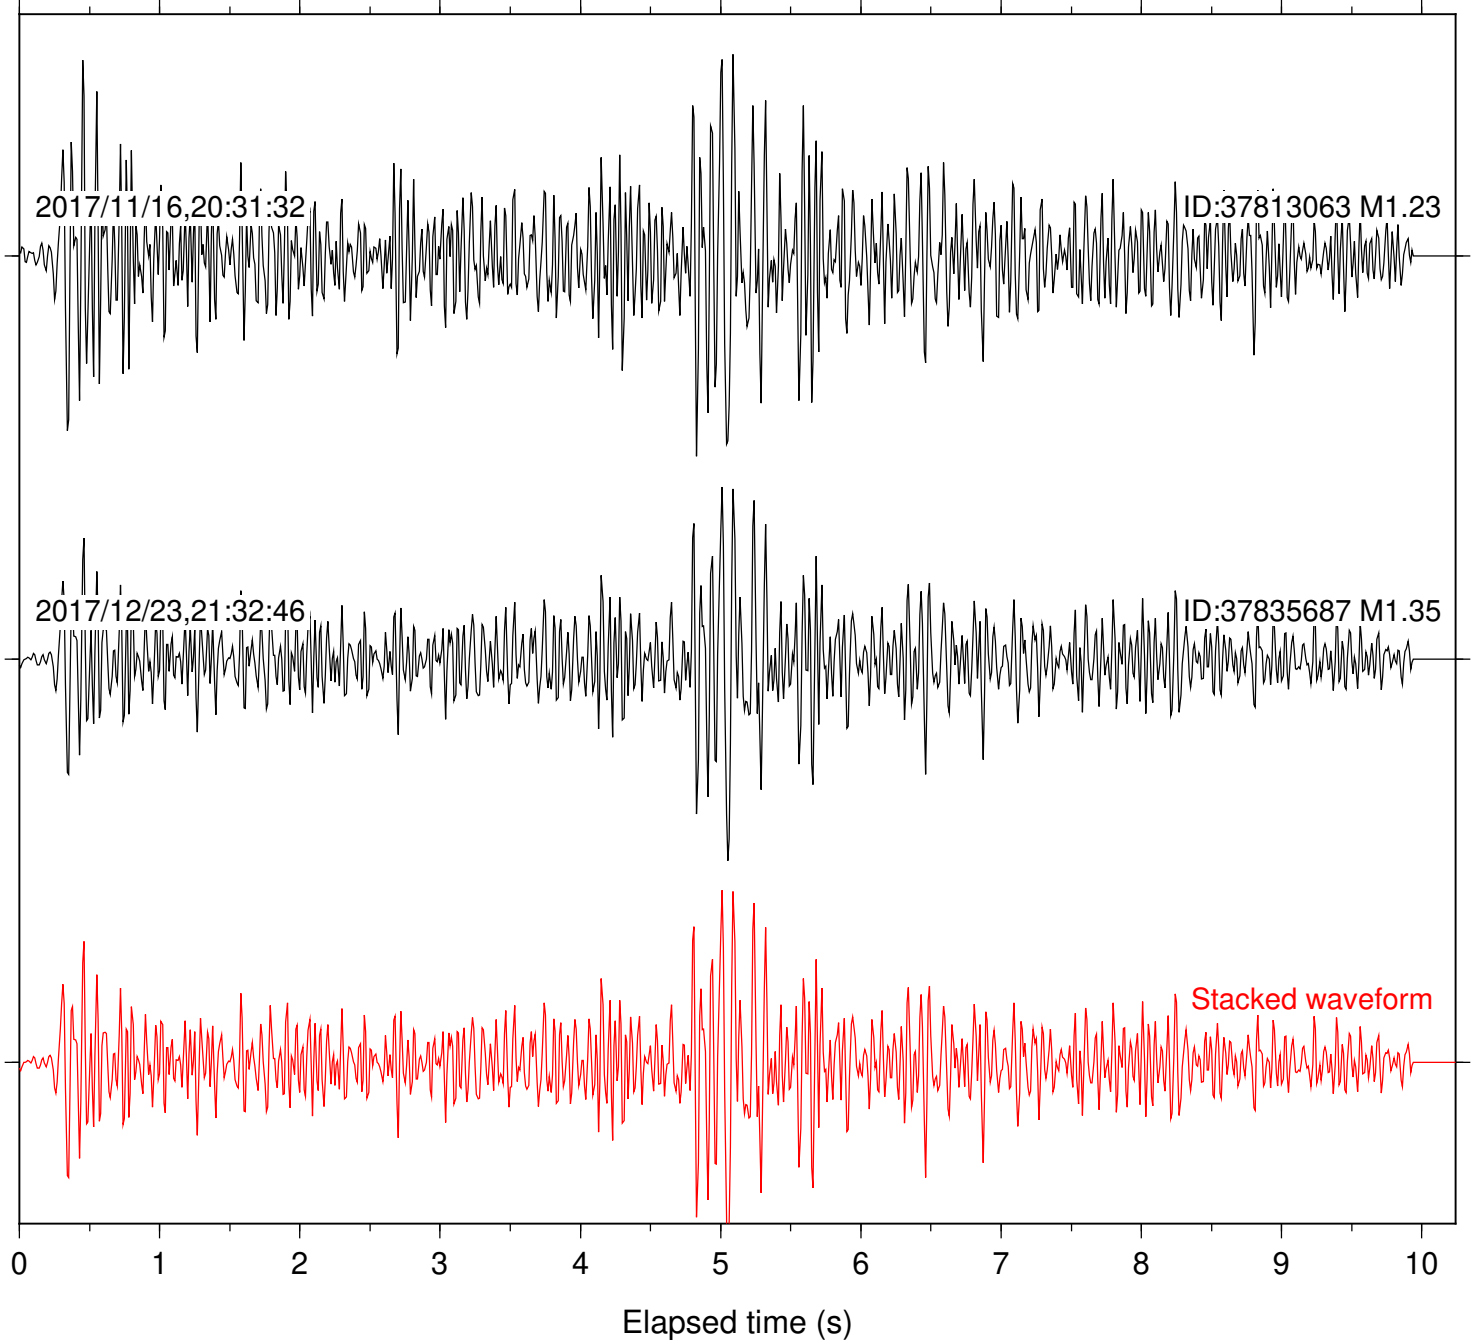

Station: SMER Com: HHZ

Focal depth: 6.07 km