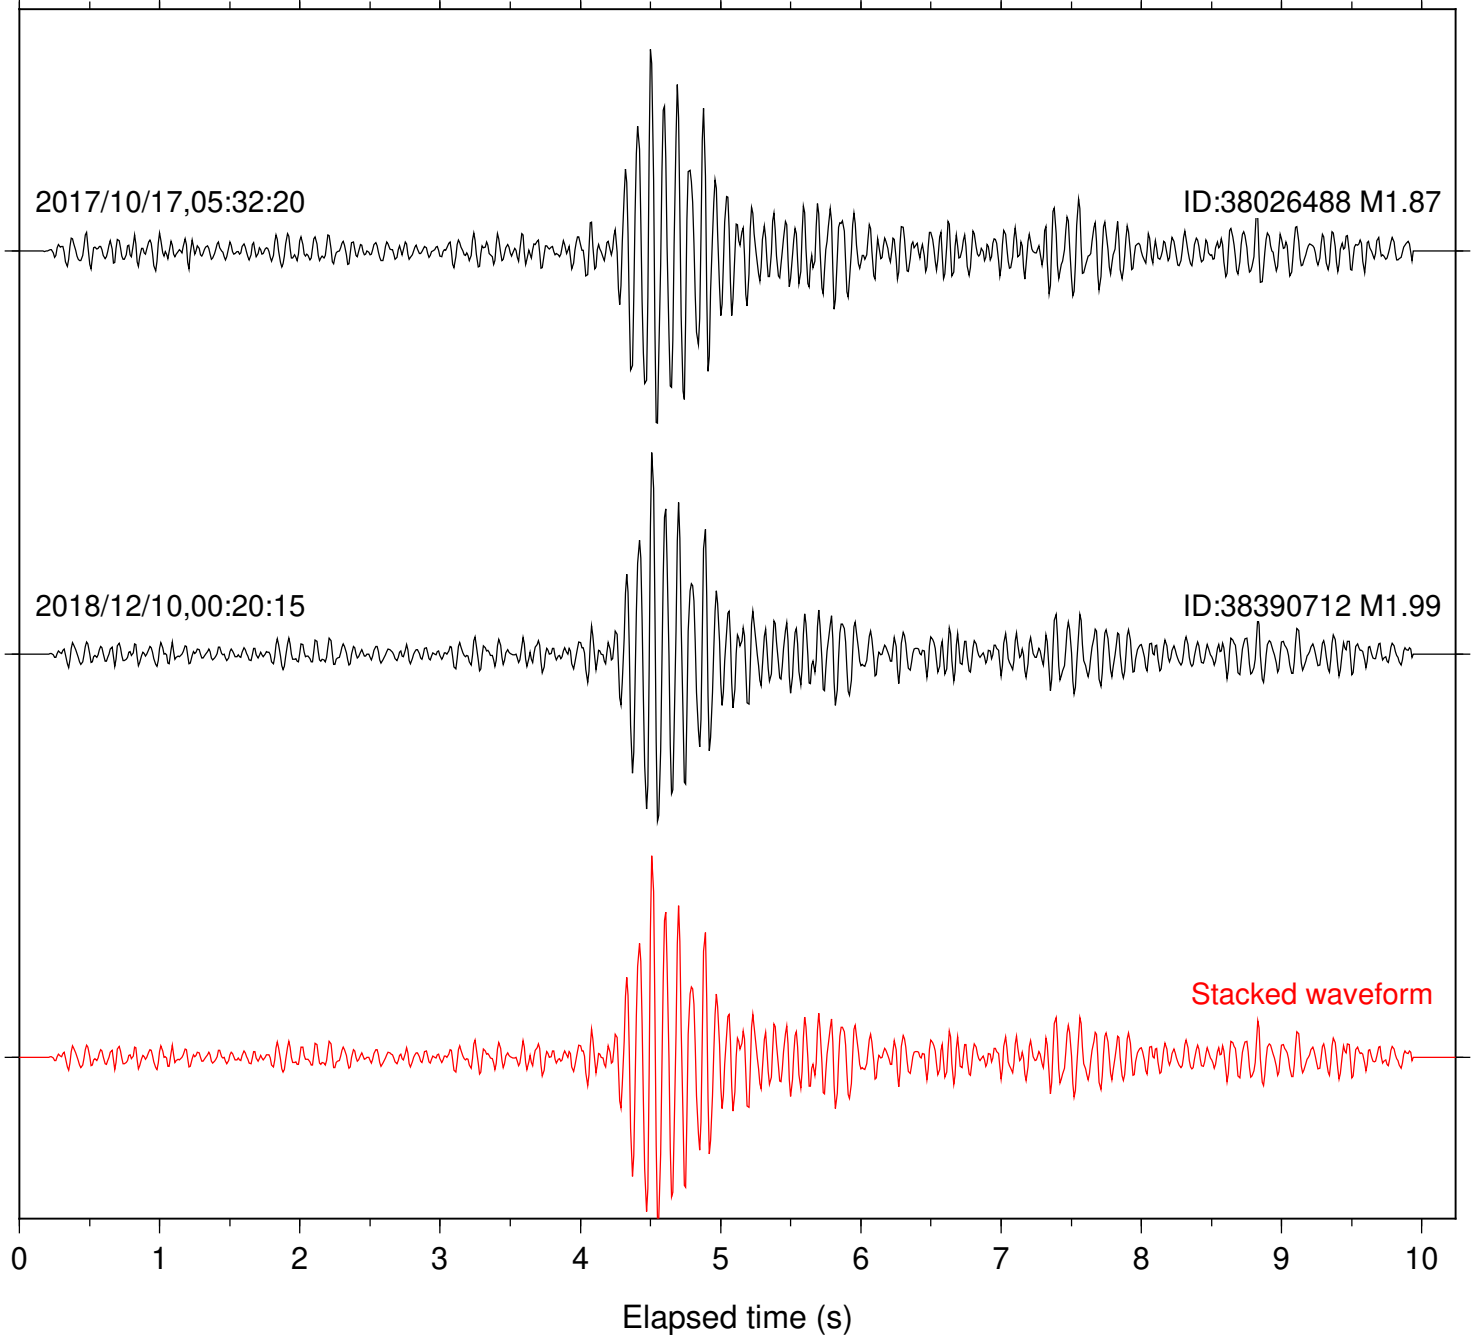

ID:38026488 M1.87

2018/12/10,00:20:15

ID:38390712 M1.99

Stacked waveform

0 1 2 3 4 5 6 7 8 9 10  
Elapsed time (s)

Station: B084 Com: EHZ

Focal depth: 5.70 km

Station: B093 Com: EHZ