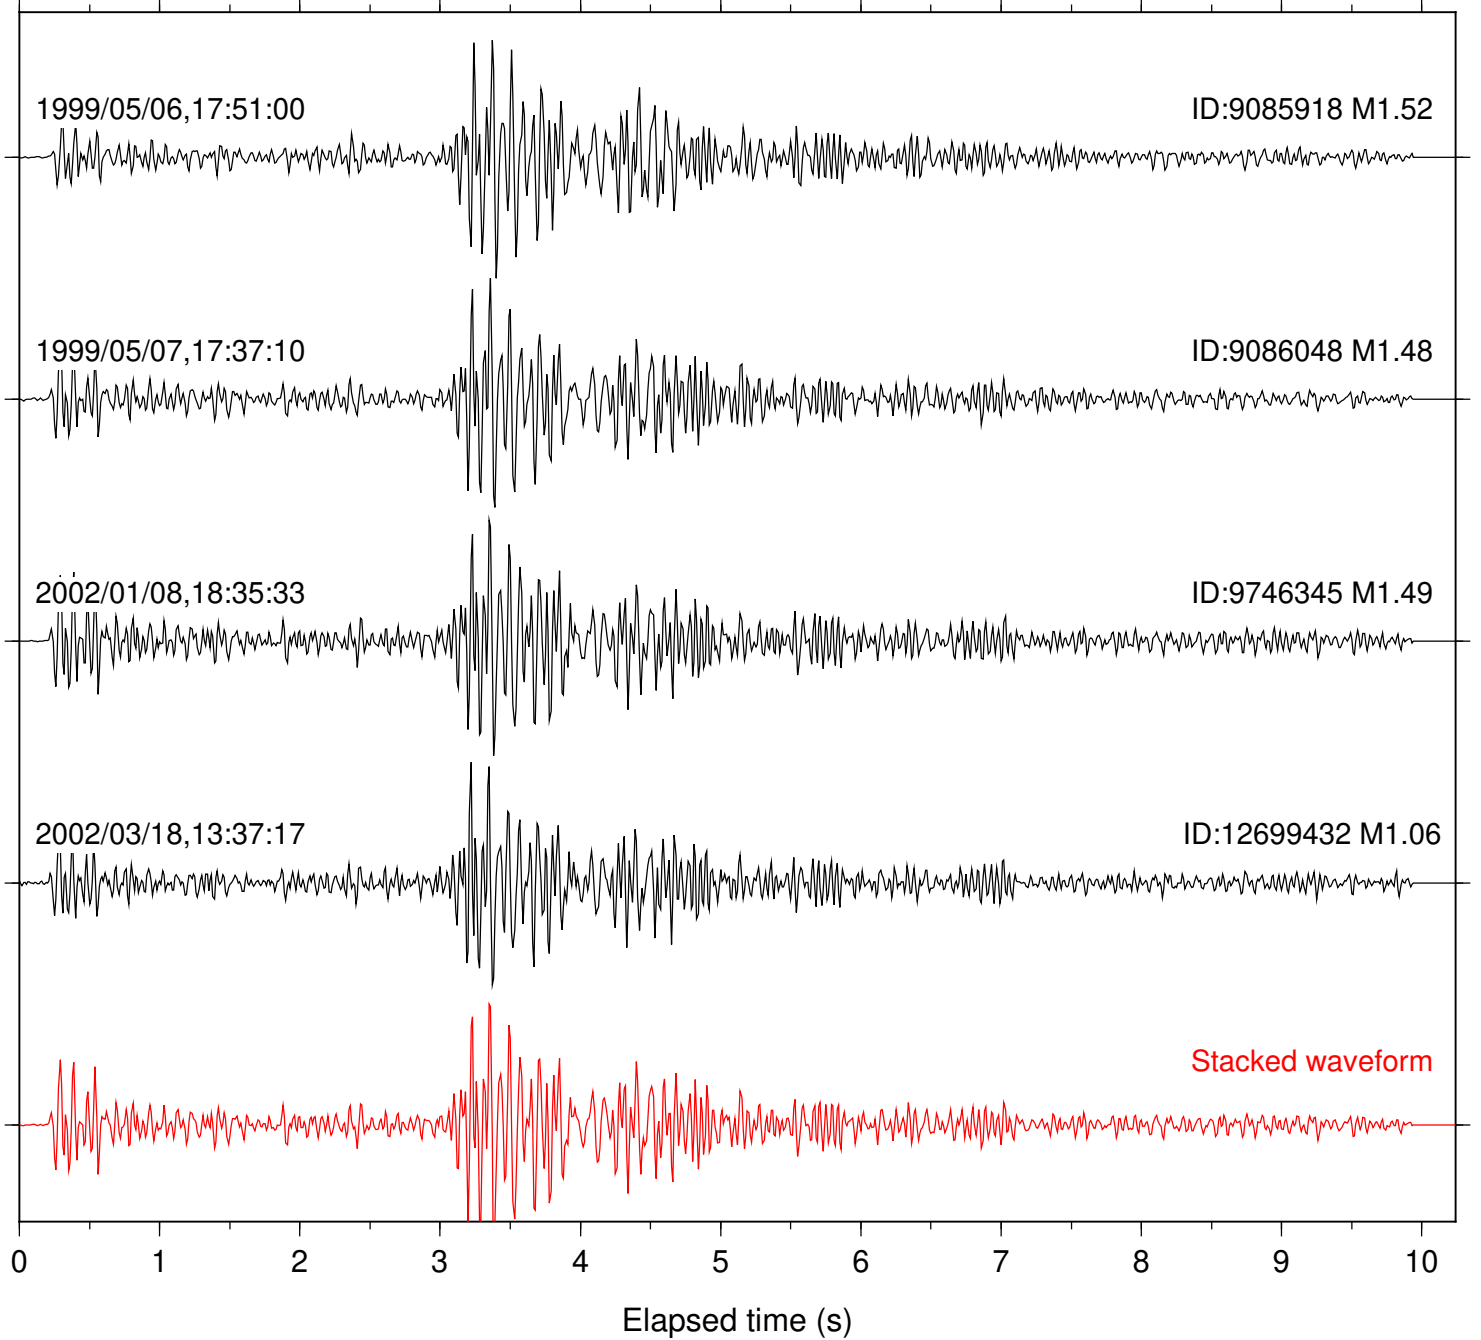

Station: HMT2 Com: HHZ

Focal depth: 15.20 km

Station: CBK Com: EHZ

Focal depth: 2.59 km

Station: CRR Com: EHZ

Focal depth: 2.59 km

Station: BAC Com: EHZ

Focal depth: 13.65 km