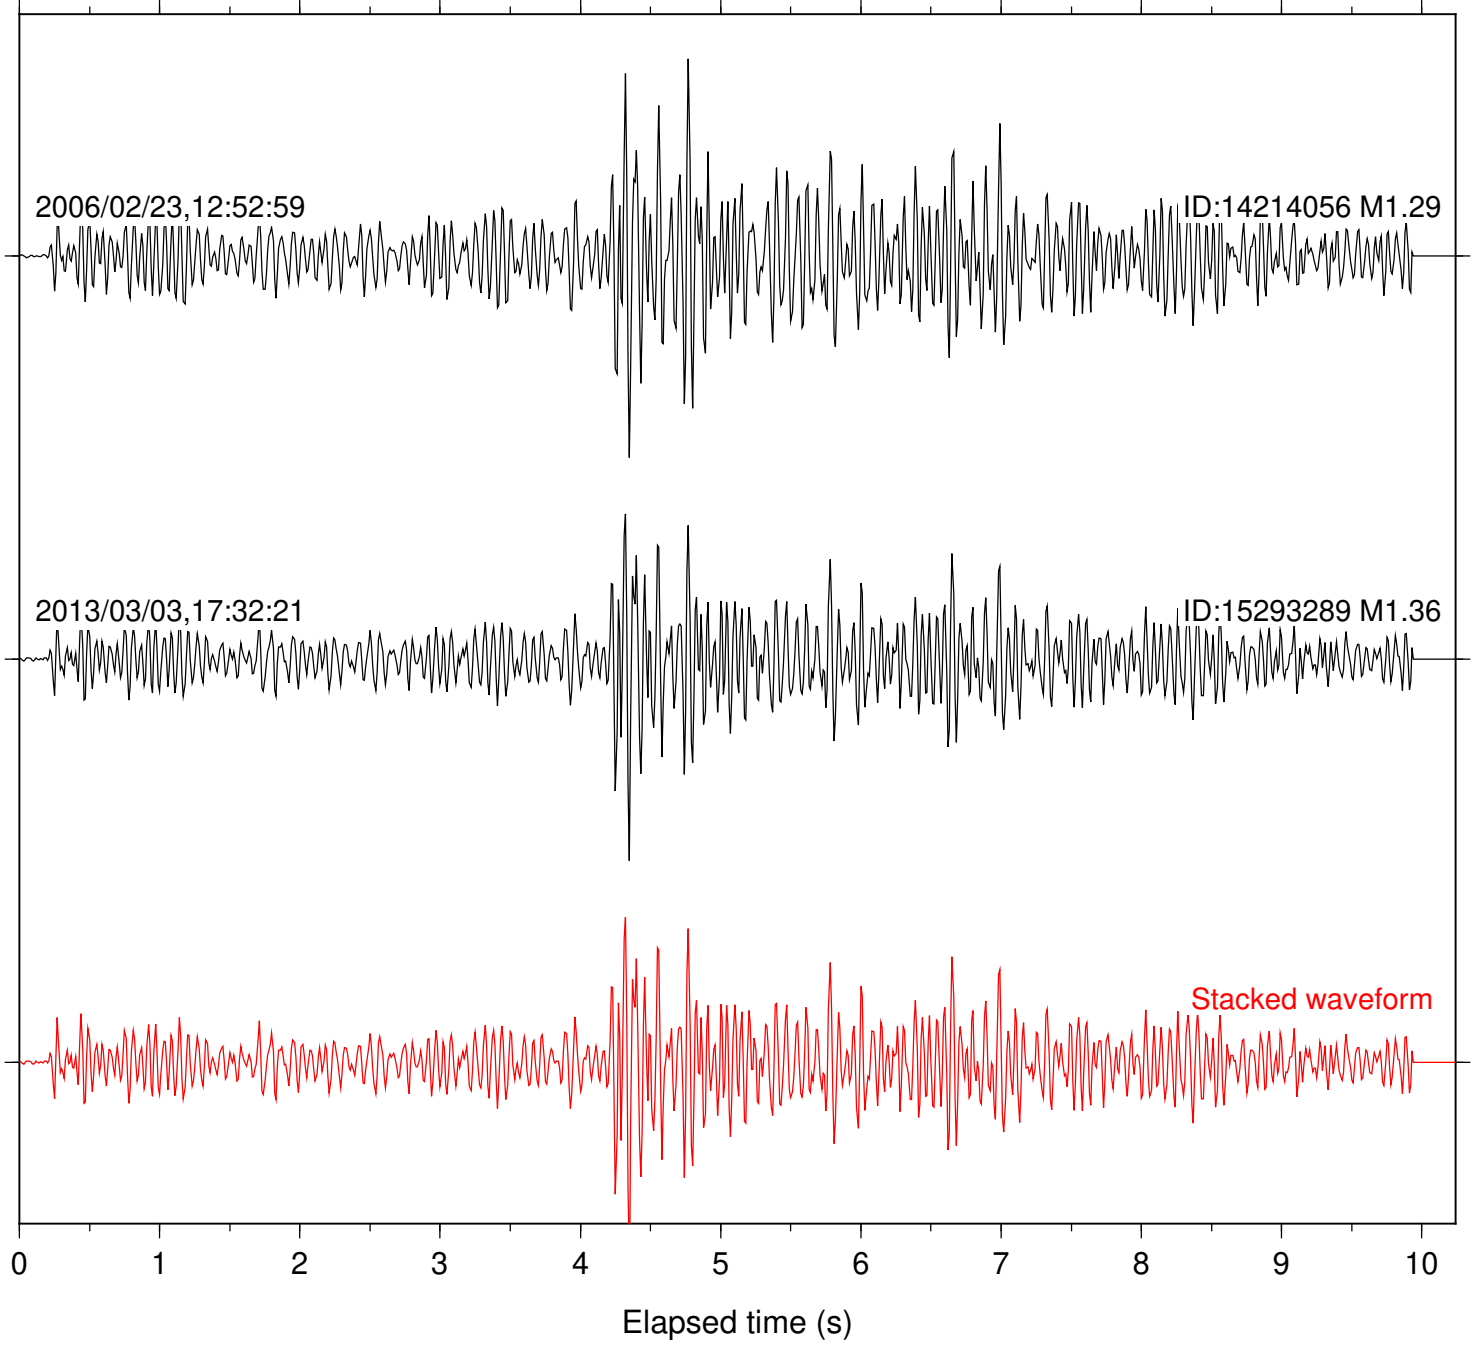

Stacked waveform

0 1 2 3 4 5 6 7 8 9 10  
Elapsed time (s)

Station: KNW Com: HHZ

Focal depth: 5.44 km

Station: LVA2 Com: HHZ

Focal depth: 5.44 km

Station: PMD Com: HHZ

Focal depth: 5.40 km