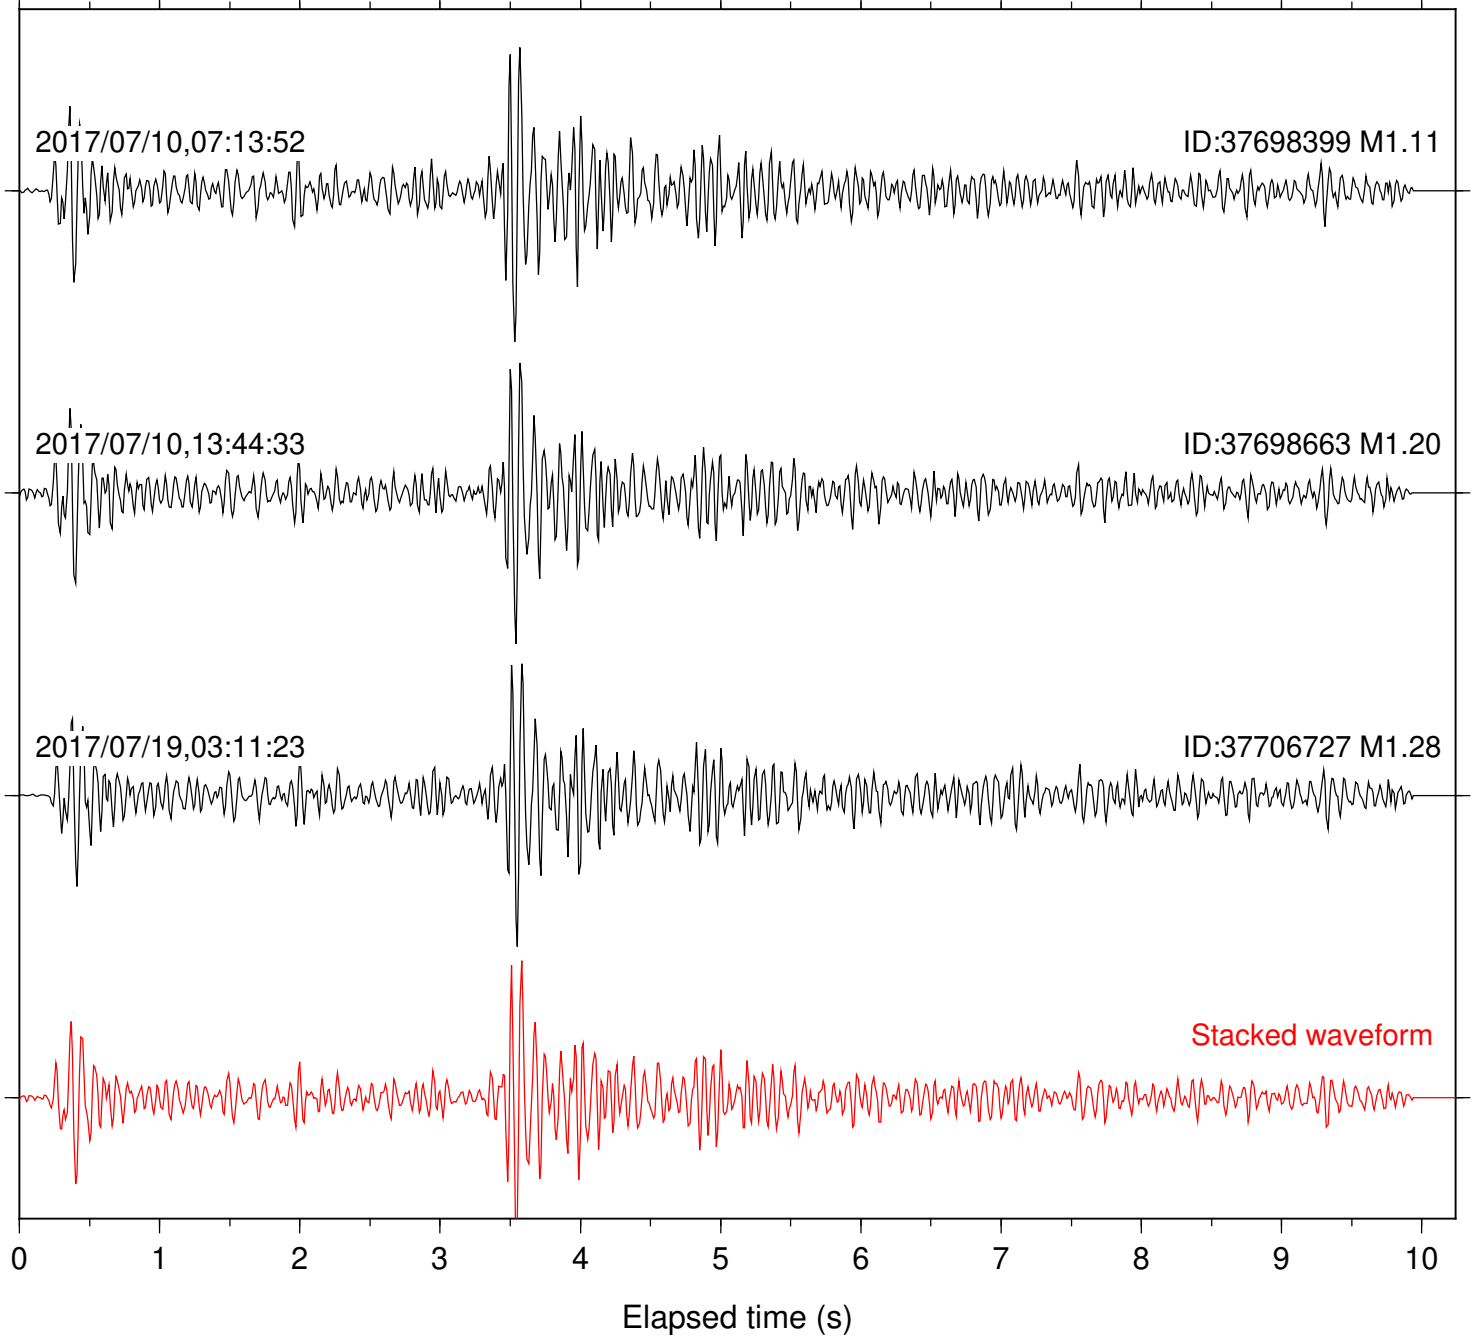

Station: KNW Com: HHZ

Focal depth: 6.53 km