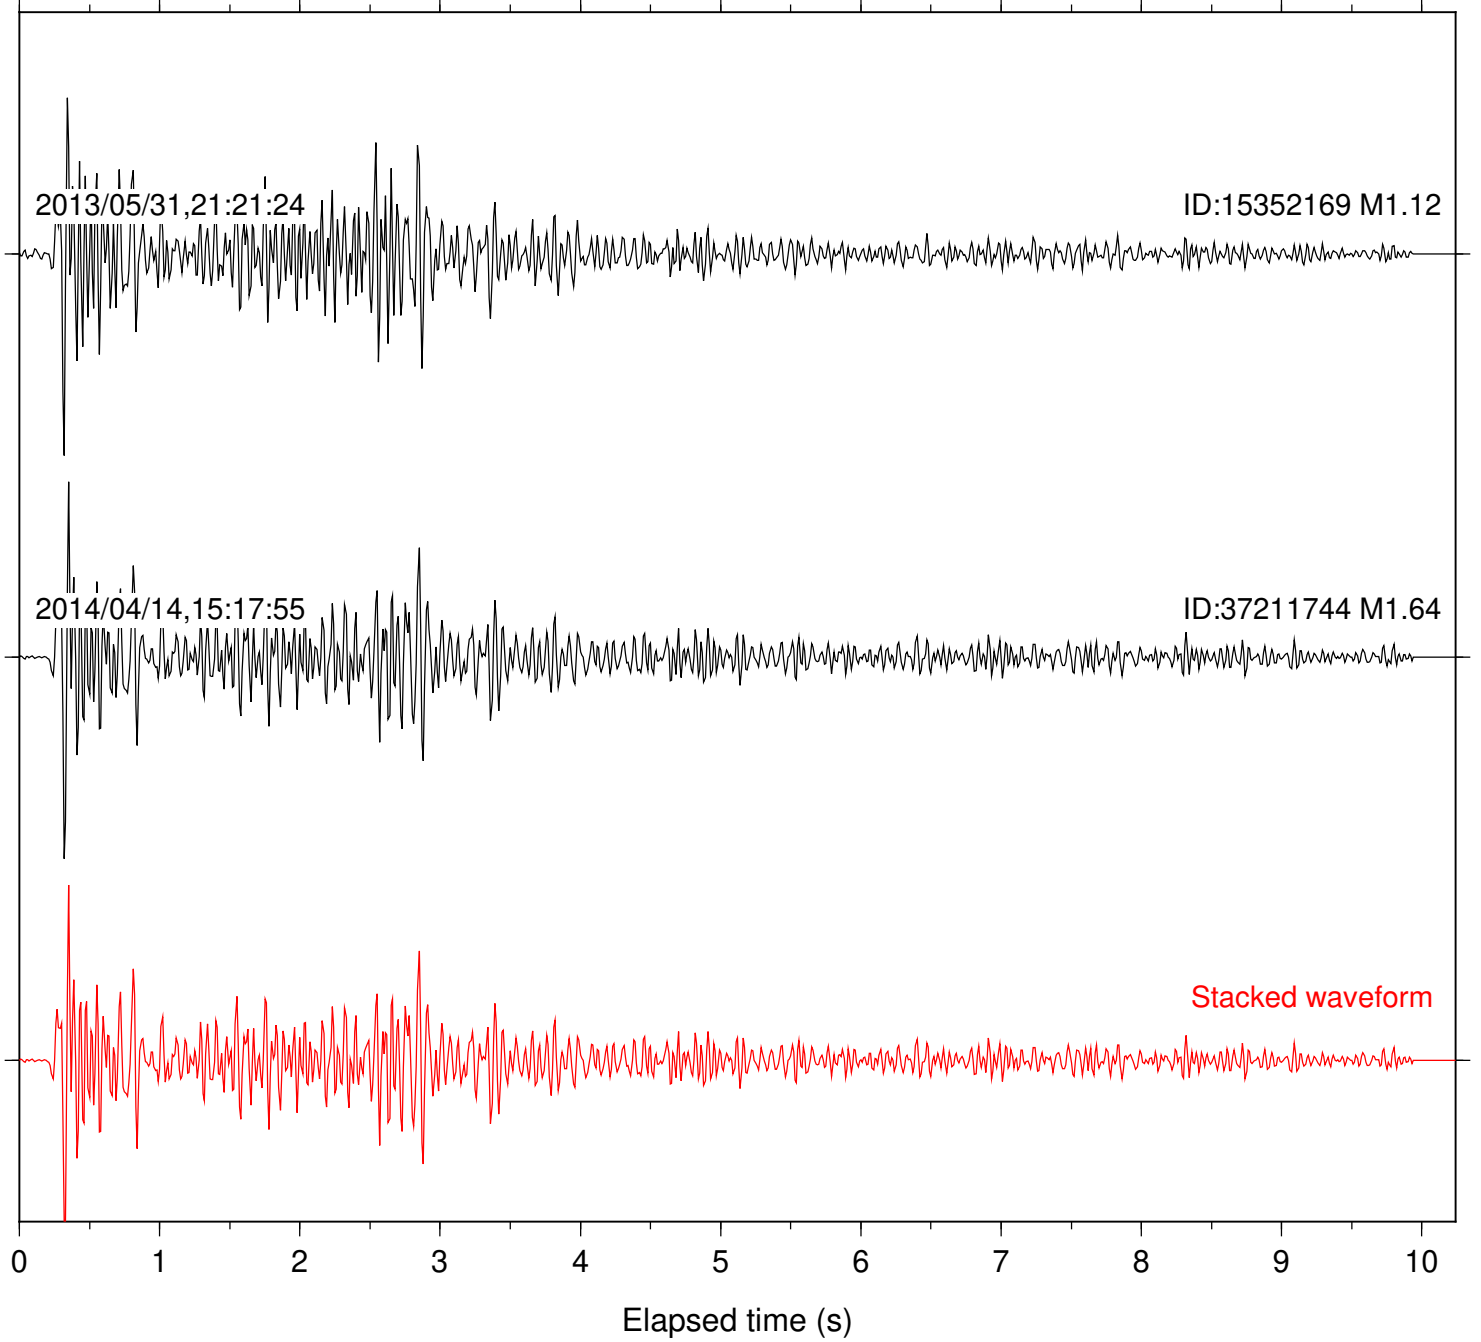

Focal depth: 11.49 km

Station: CRY Com: HHZ

Focal depth: 11.49 km

Station: DGR Com: HHZ

Focal depth: 11.49 km

Station: DNR Com: HHZ

Focal depth: 11.49 km

Station: FRD Com: HHZ