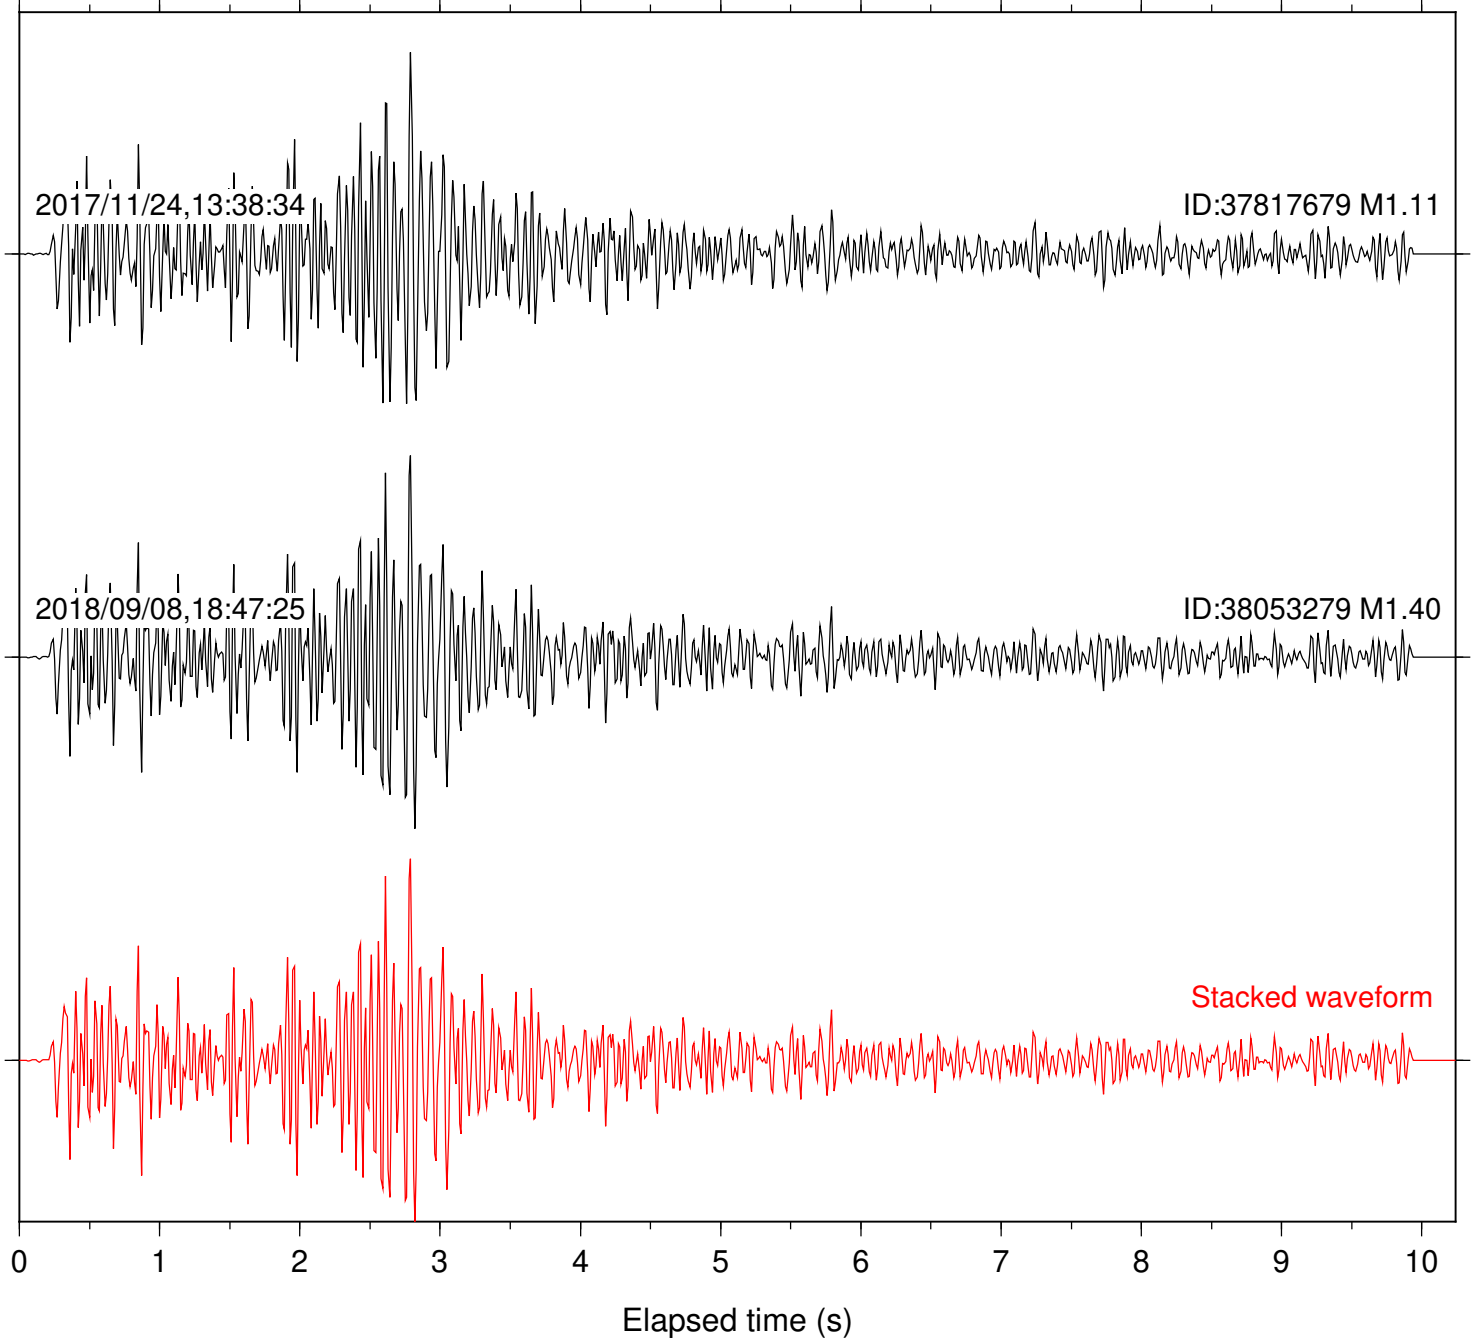

Focal depth: 4.89 km

Station: HMT2 Com: HHZ

Focal depth: 4.89 km

Station: KNW Com: HHZ

Focal depth: 4.89 km

Station: LKH Com: HHZ

Focal depth: 4.89 km

Station: LVA2 Com: HHZ