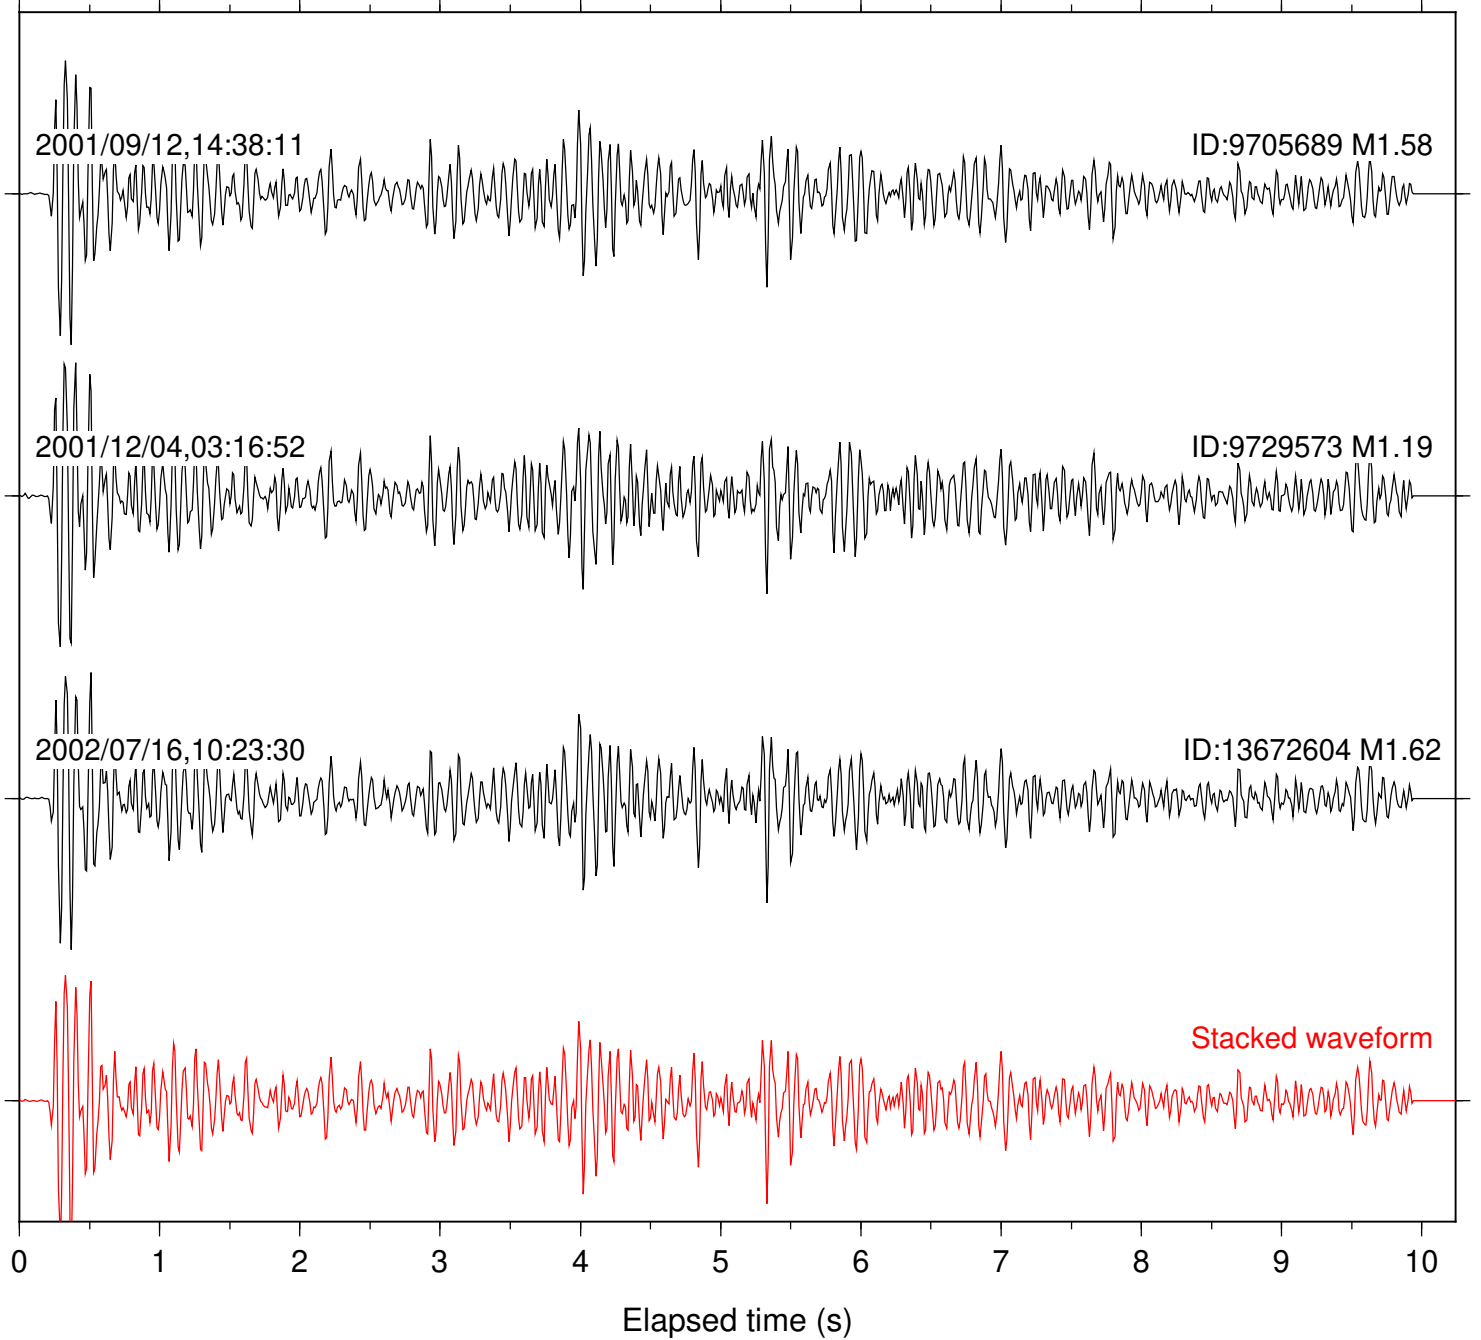

Station: KNW Com: HHZ

Focal depth: 1.66 km