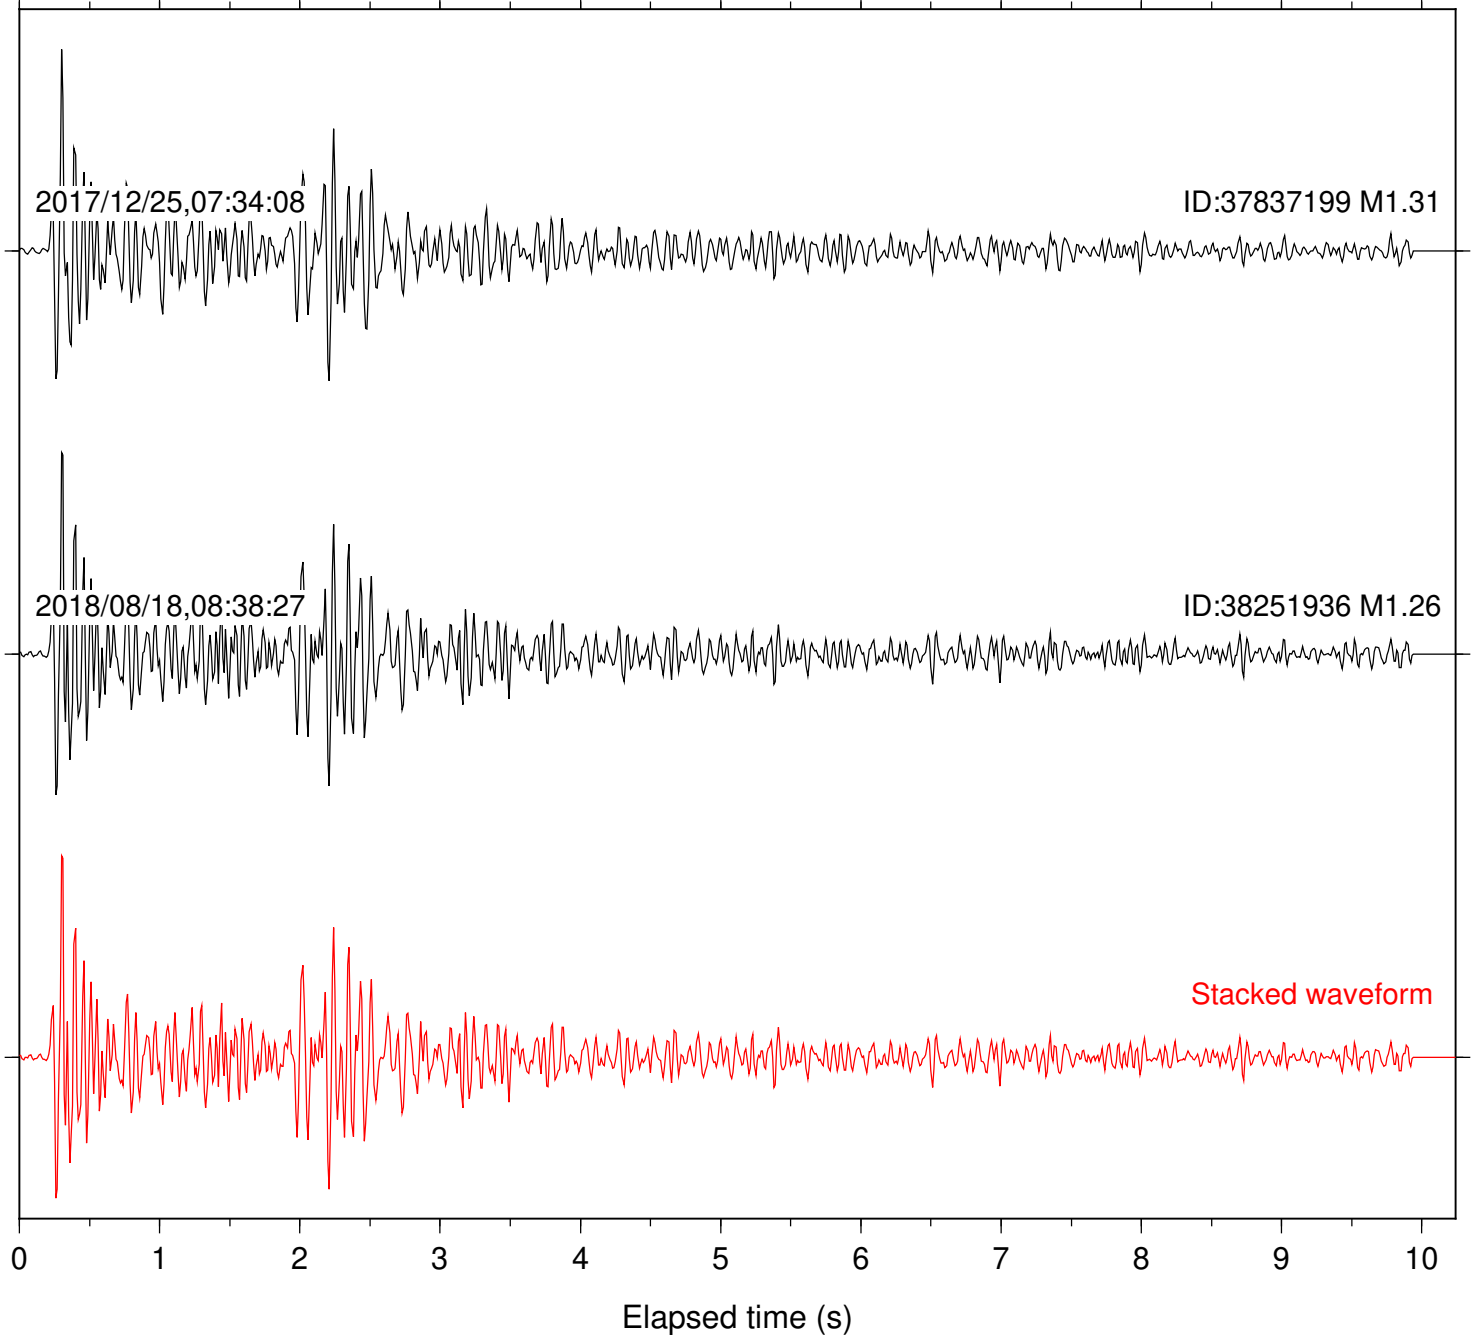

Focal depth: 4.67 km

Station: CSH Com: HHZ

Focal depth: 4.67 km

Station: DGR Com: HHZ

Focal depth: 4.67 km

Station: FRD Com: HHZ

Focal depth: 4.67 km

Station: HMT2 Com: HHZ