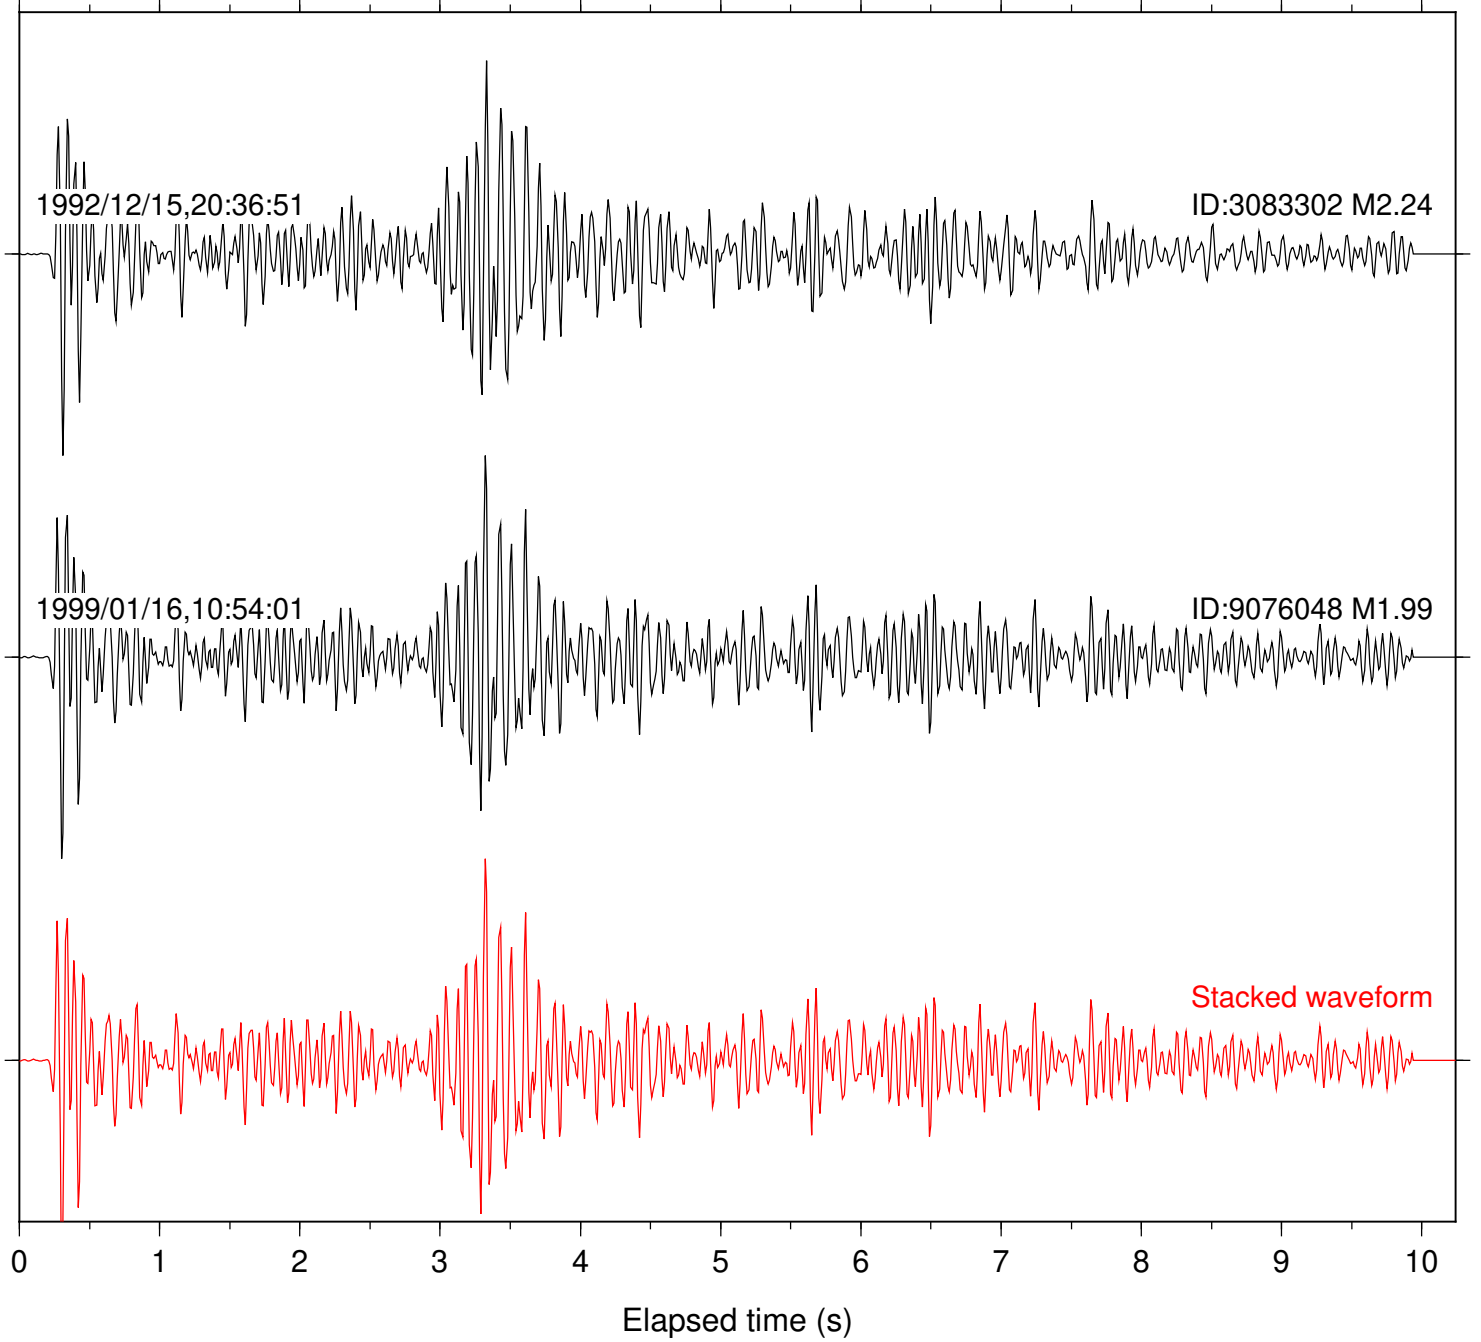

Station: INS Com: EHZ

Focal depth: 6.69 km

Station: TPC Com: EHZ

Focal depth: 6.69 km

Station: CRR Com: EHZ

Focal depth: 7.53 km

Station: MIR Com: EHZ

Focal depth: 7.53 km