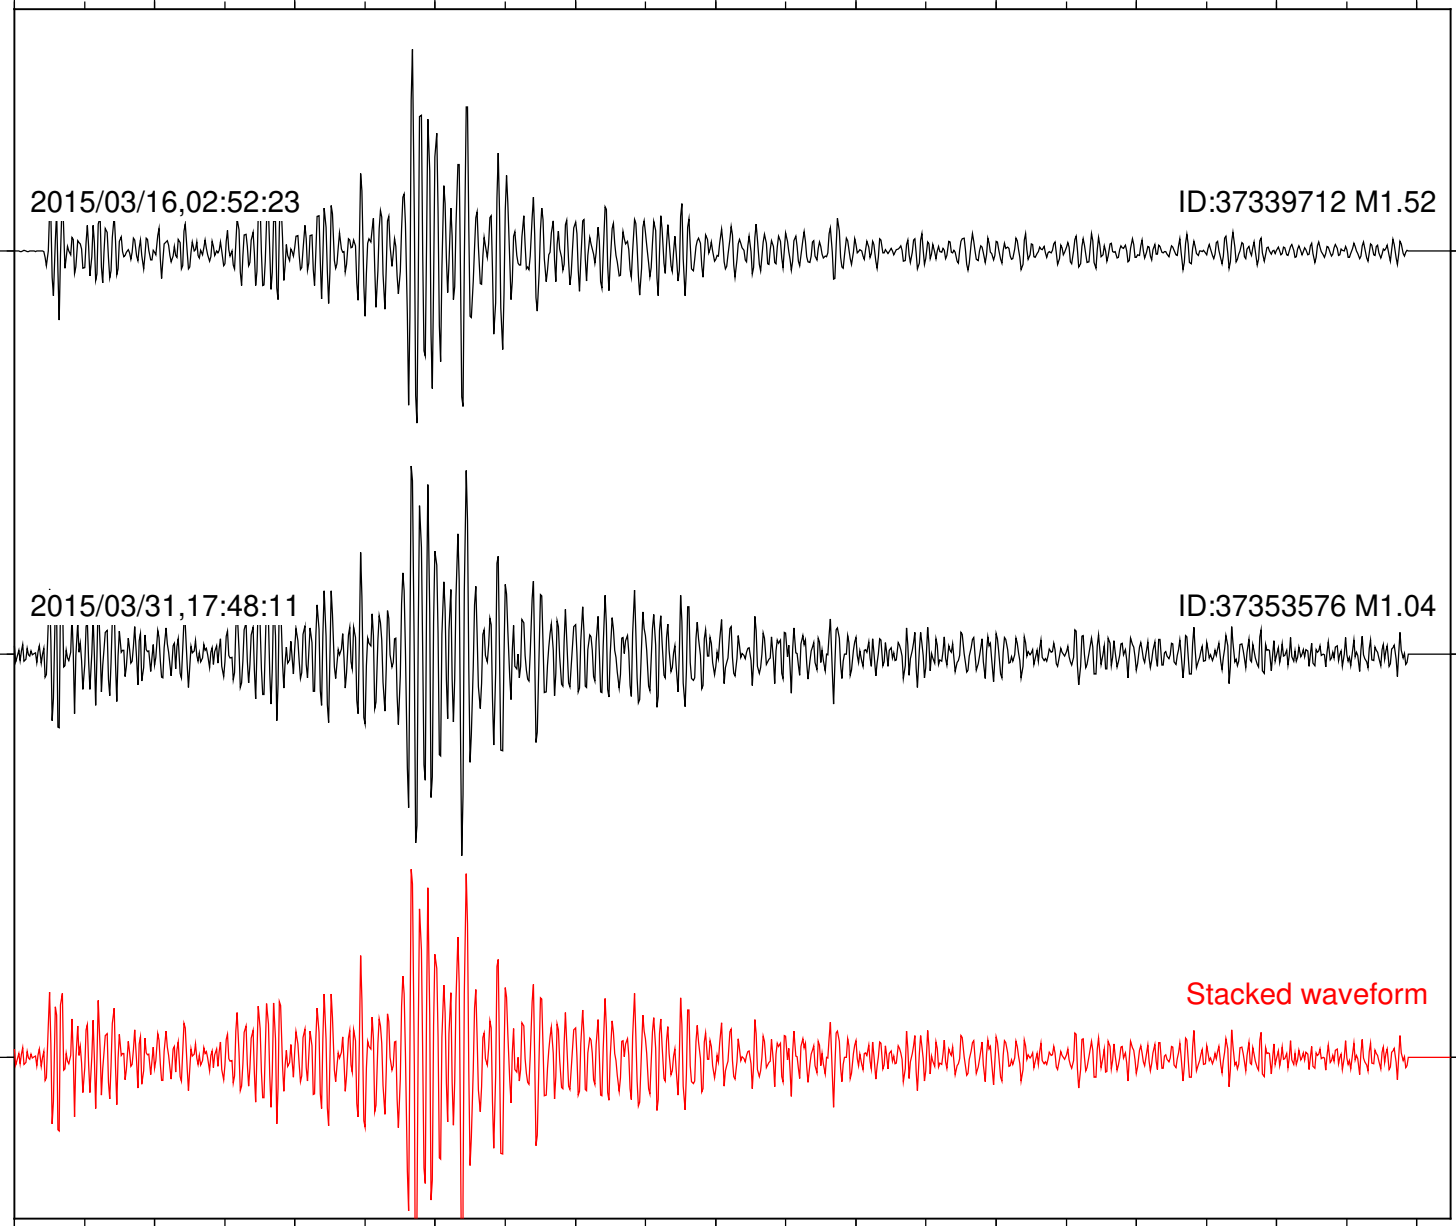

Station: PFO Com: HHZ

Focal depth: 7.92 km

2015/03/16,02:52:23

ID:37339712 M1.52

2015/03/31,17:48:11

ID:37353576 M1.04

Stacked waveform

0 1 2 3 4 5 6 7 8 9 10
Elapsed time (s)