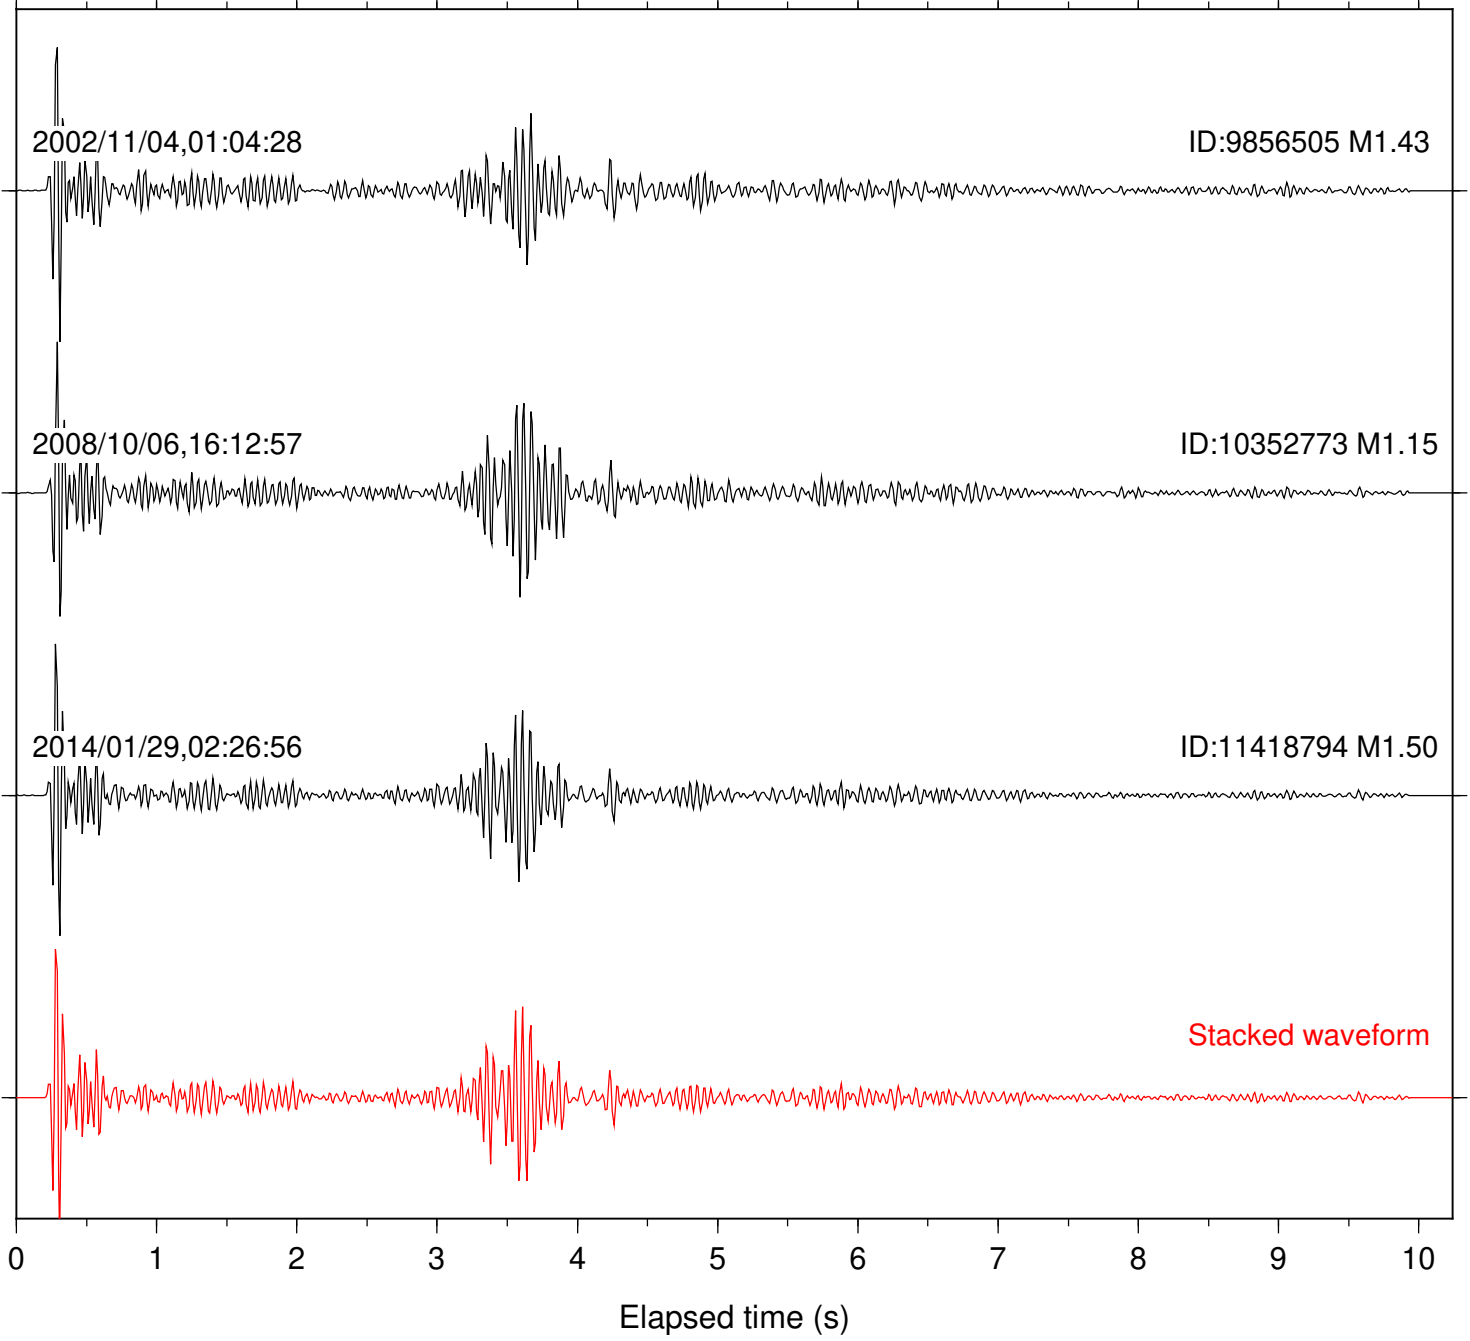

Focal depth: 16.33 km

Station: DGR Com: HHZ

Focal depth: 16.33 km

Station: AGA Com: HHZ

Focal depth: 16.24 km

Station: B081 Com: EHZ

Focal depth: 16.34 km

2015/01/10,19:40:50