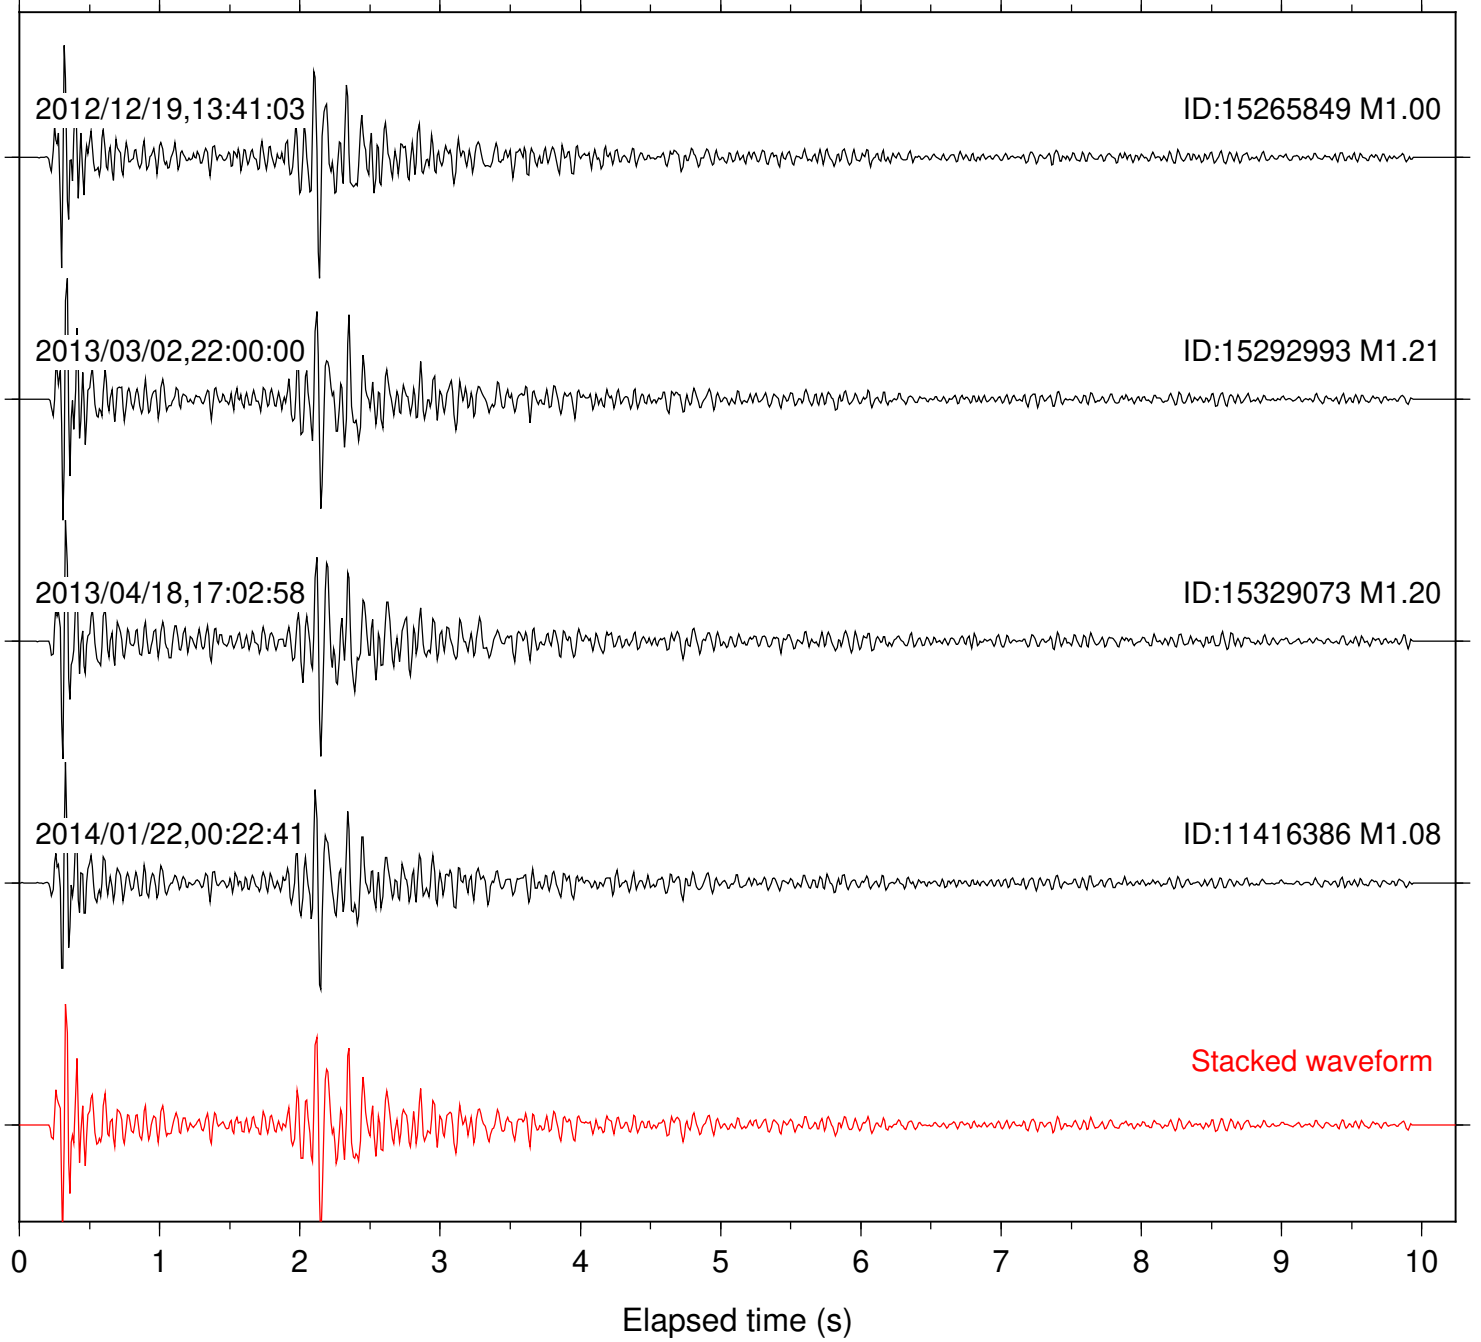

Station: B093 Com: EHZ

Focal depth: 4.95 km