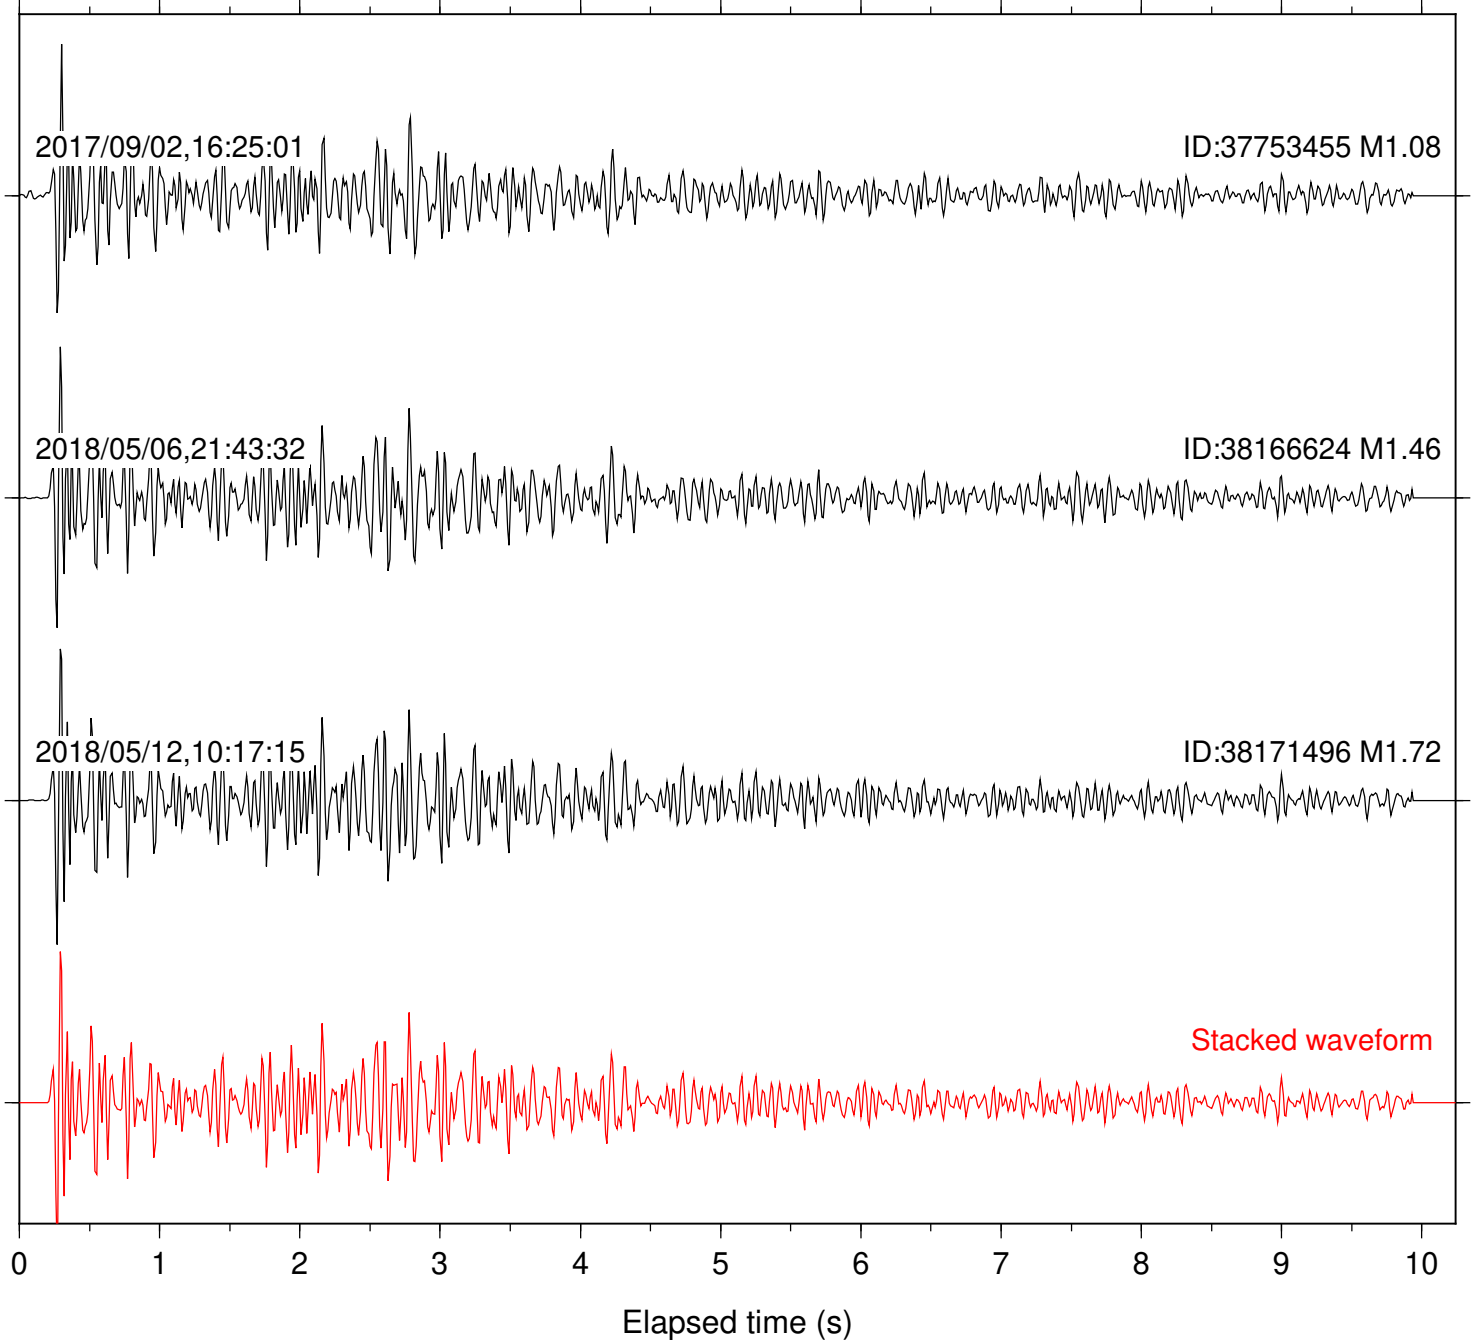

Station: B087 Com: EHZ

Focal depth: 6.70 km