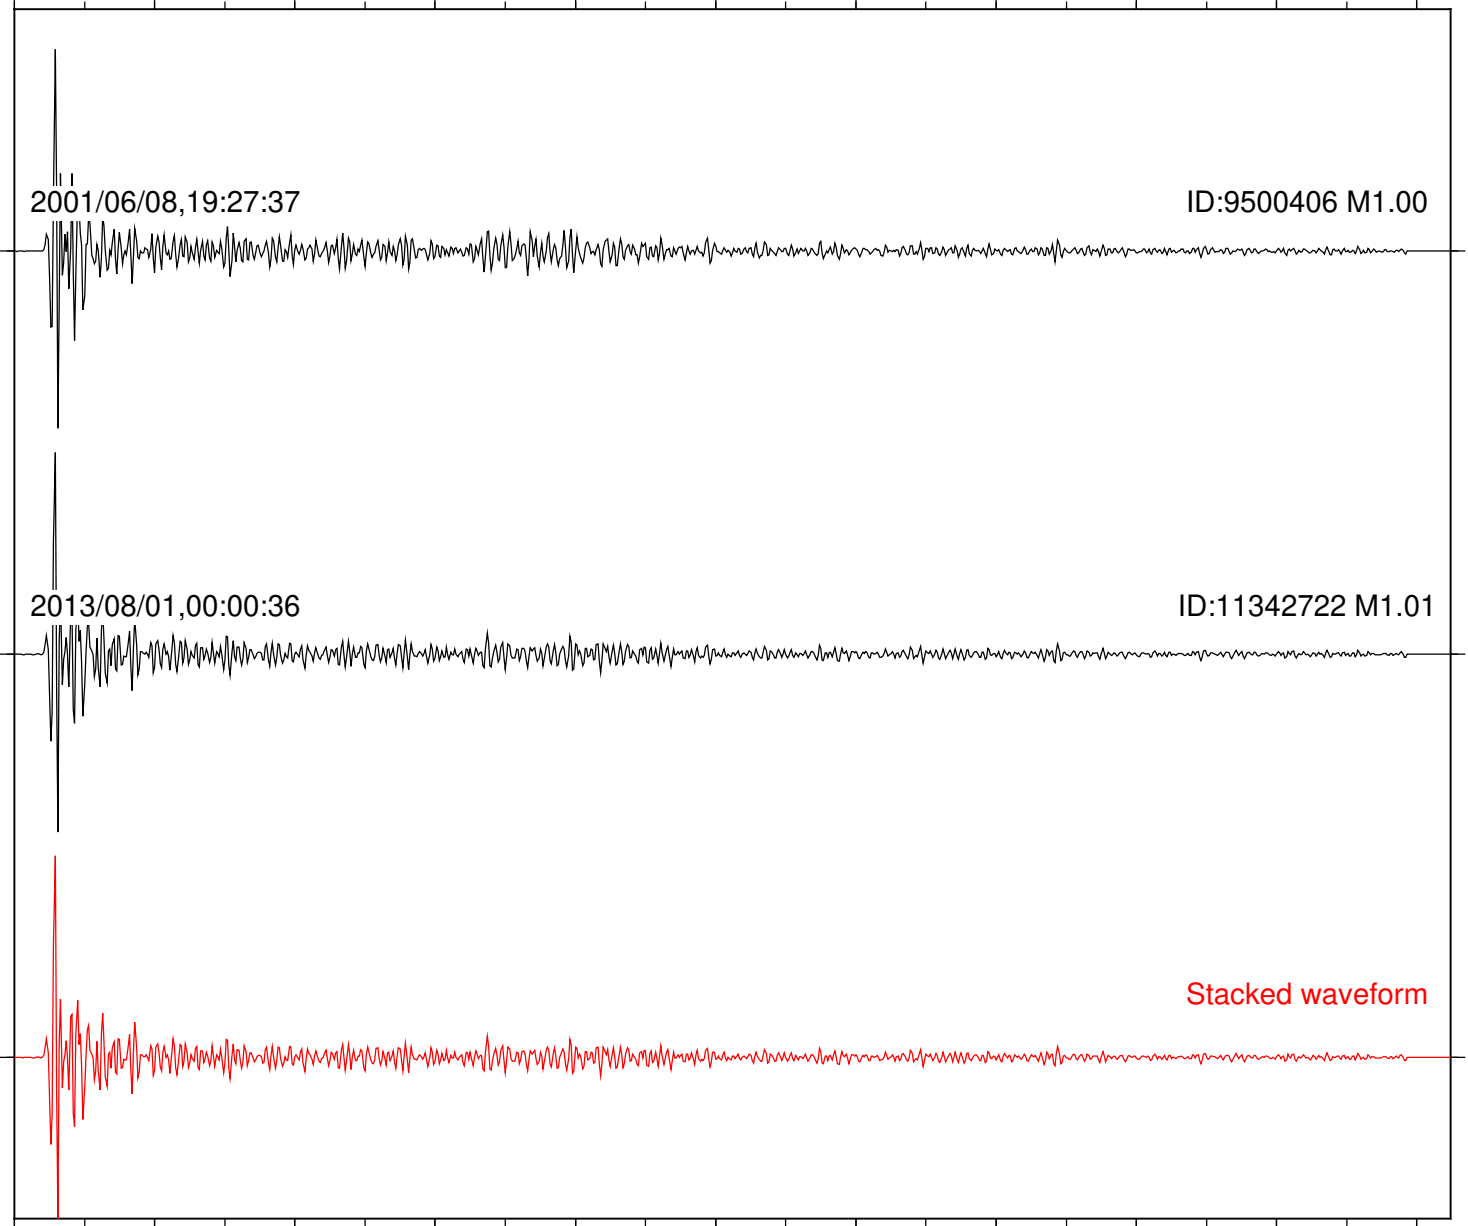

Station: FRD Com: HHZ

Focal depth: 14.82 km

2001/06/08,19:27:37

ID:9500406 M1.00

2013/08/01,00:00:36

ID:11342722 M1.01

Stacked waveform

0 1 2 3 4 5 6 7 8 9 10

Elapsed time (s)