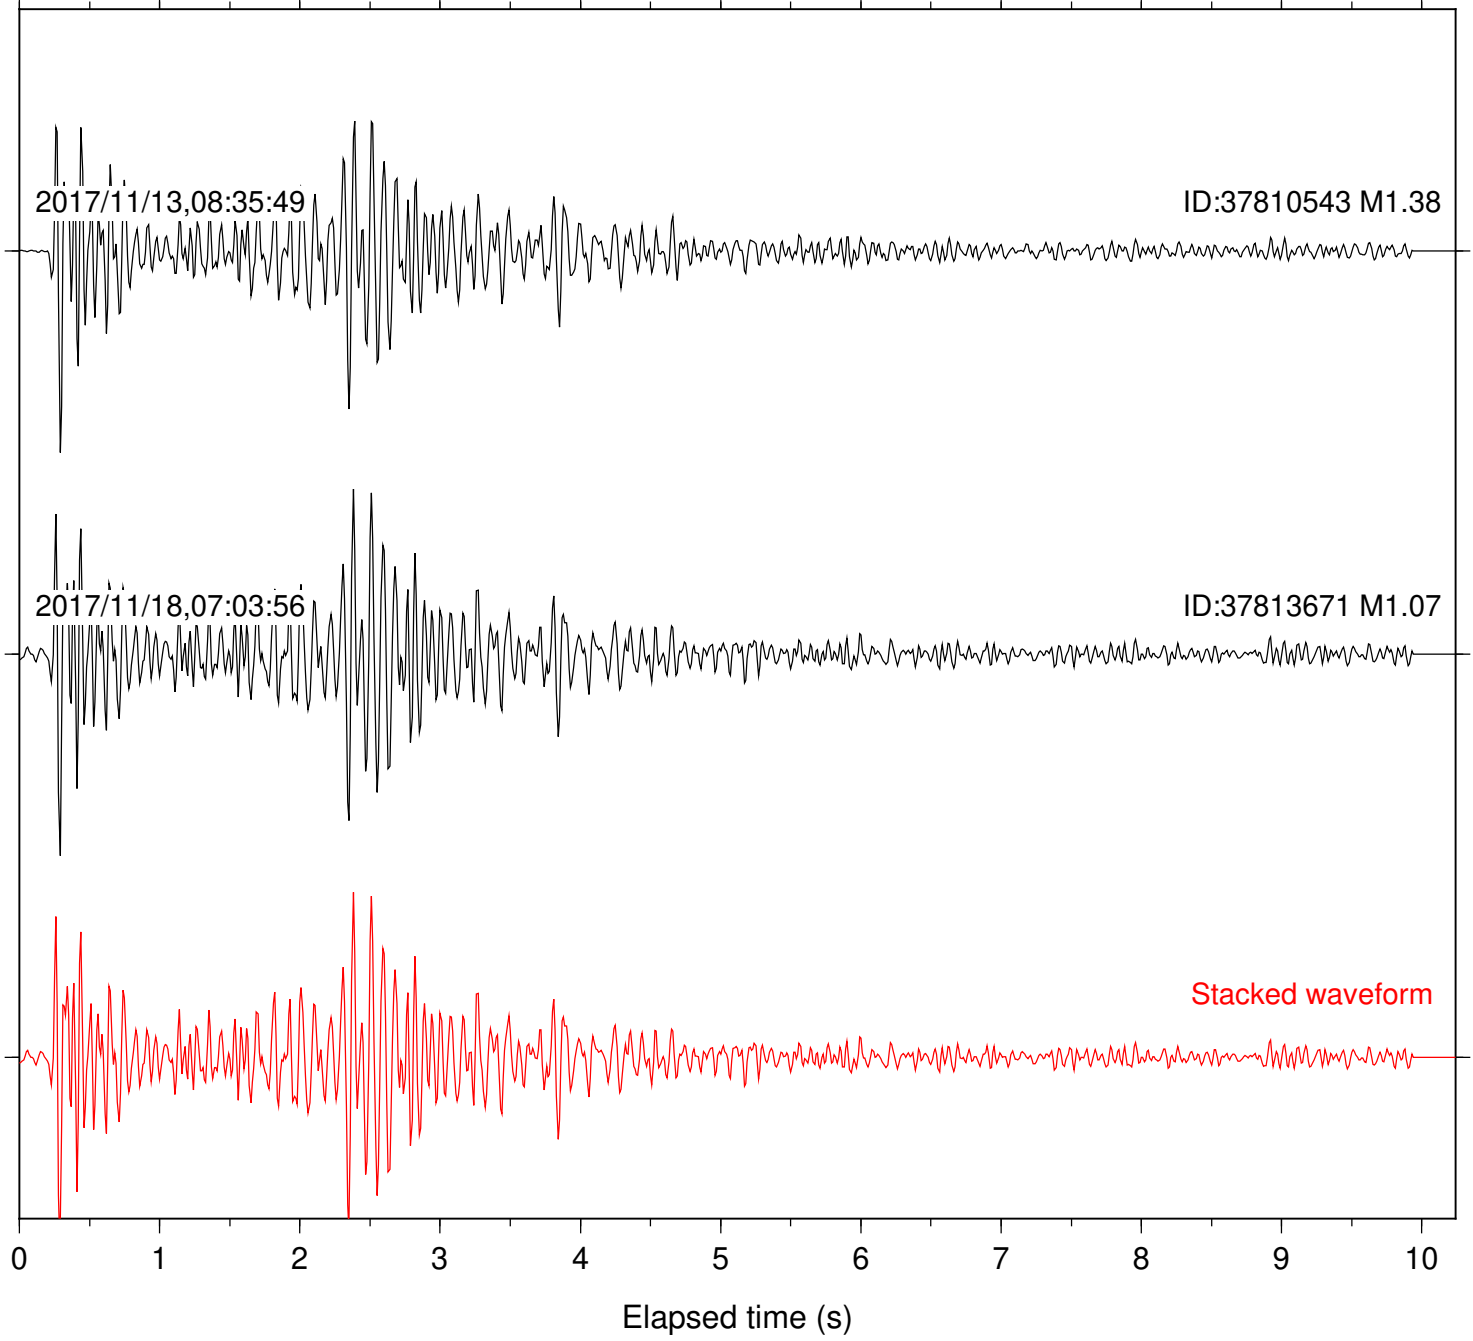

Focal depth: 4.88 km

Station: SND Com: HHZ

Focal depth: 4.88 km

Station: WMC Com: HHZ

Focal depth: 4.89 km

Station: MIR Com: EHZ

Focal depth: 15.46 km

Station: YAQ Com: EHZ