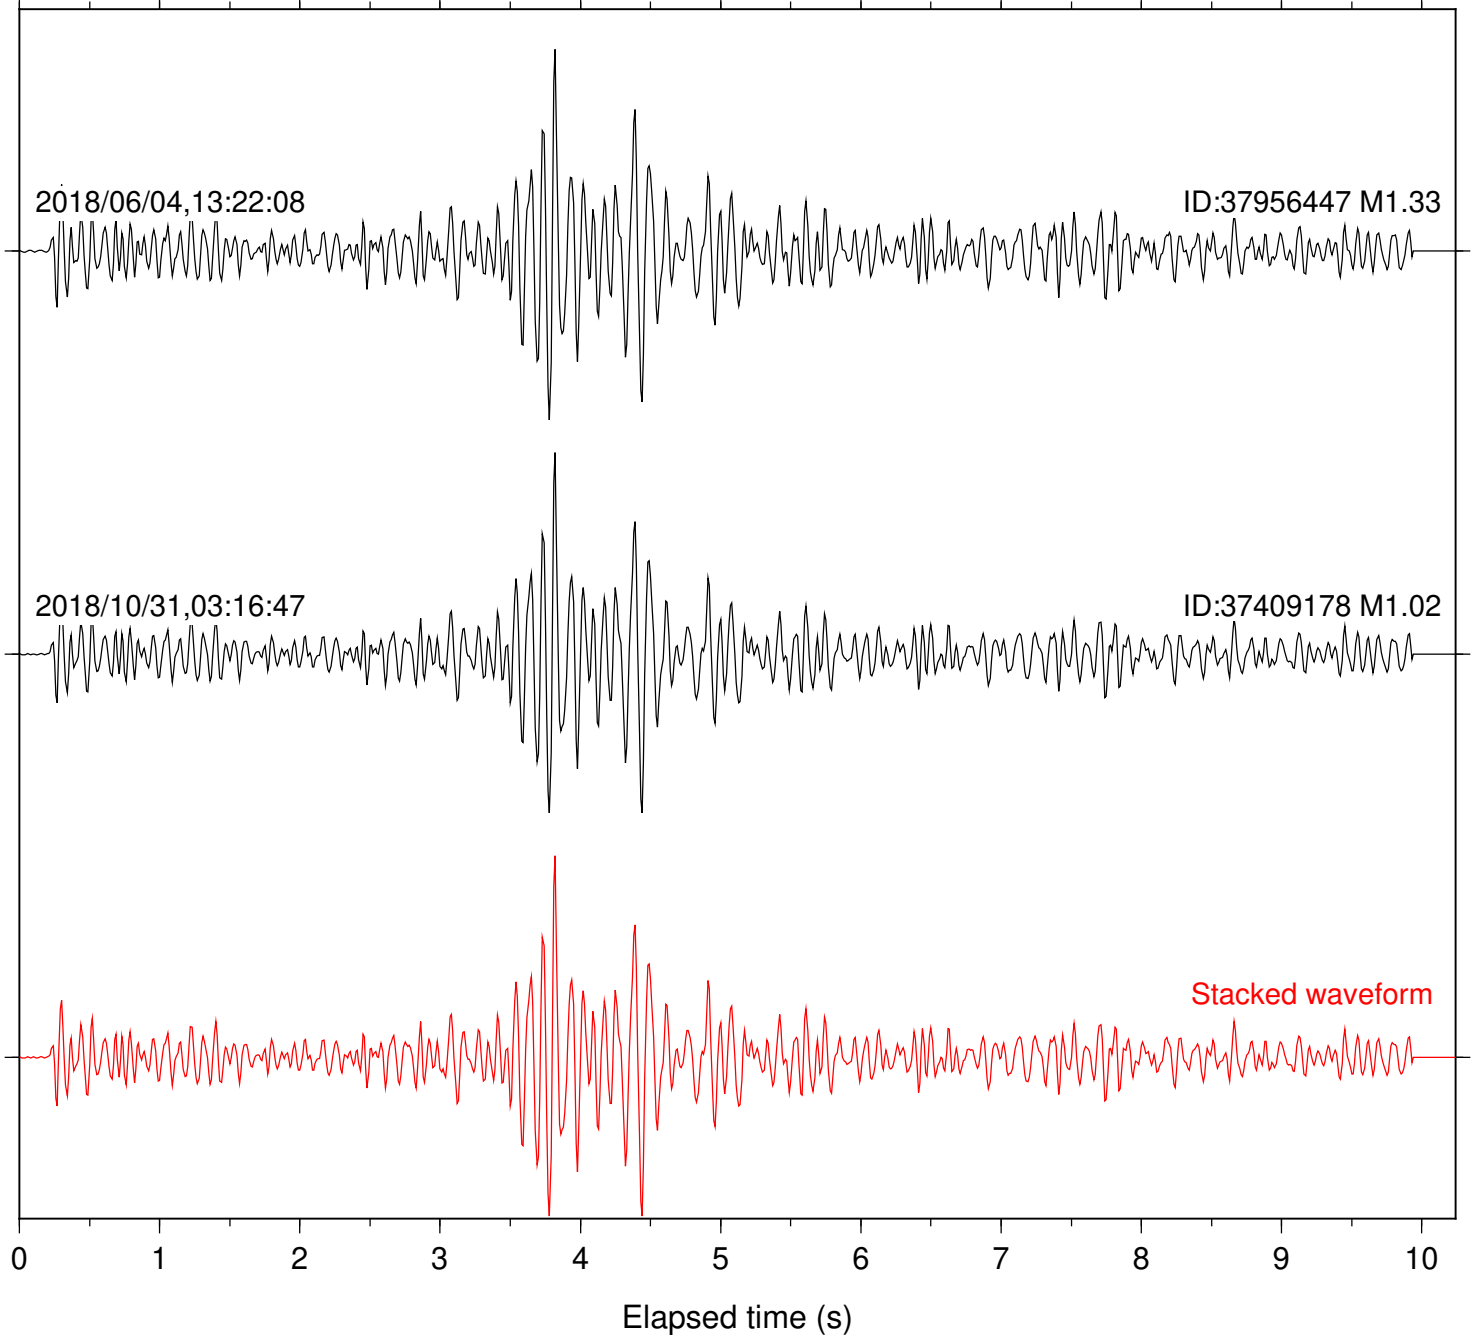

Station: POB2 Com: HHZ

Focal depth: 4.77 km