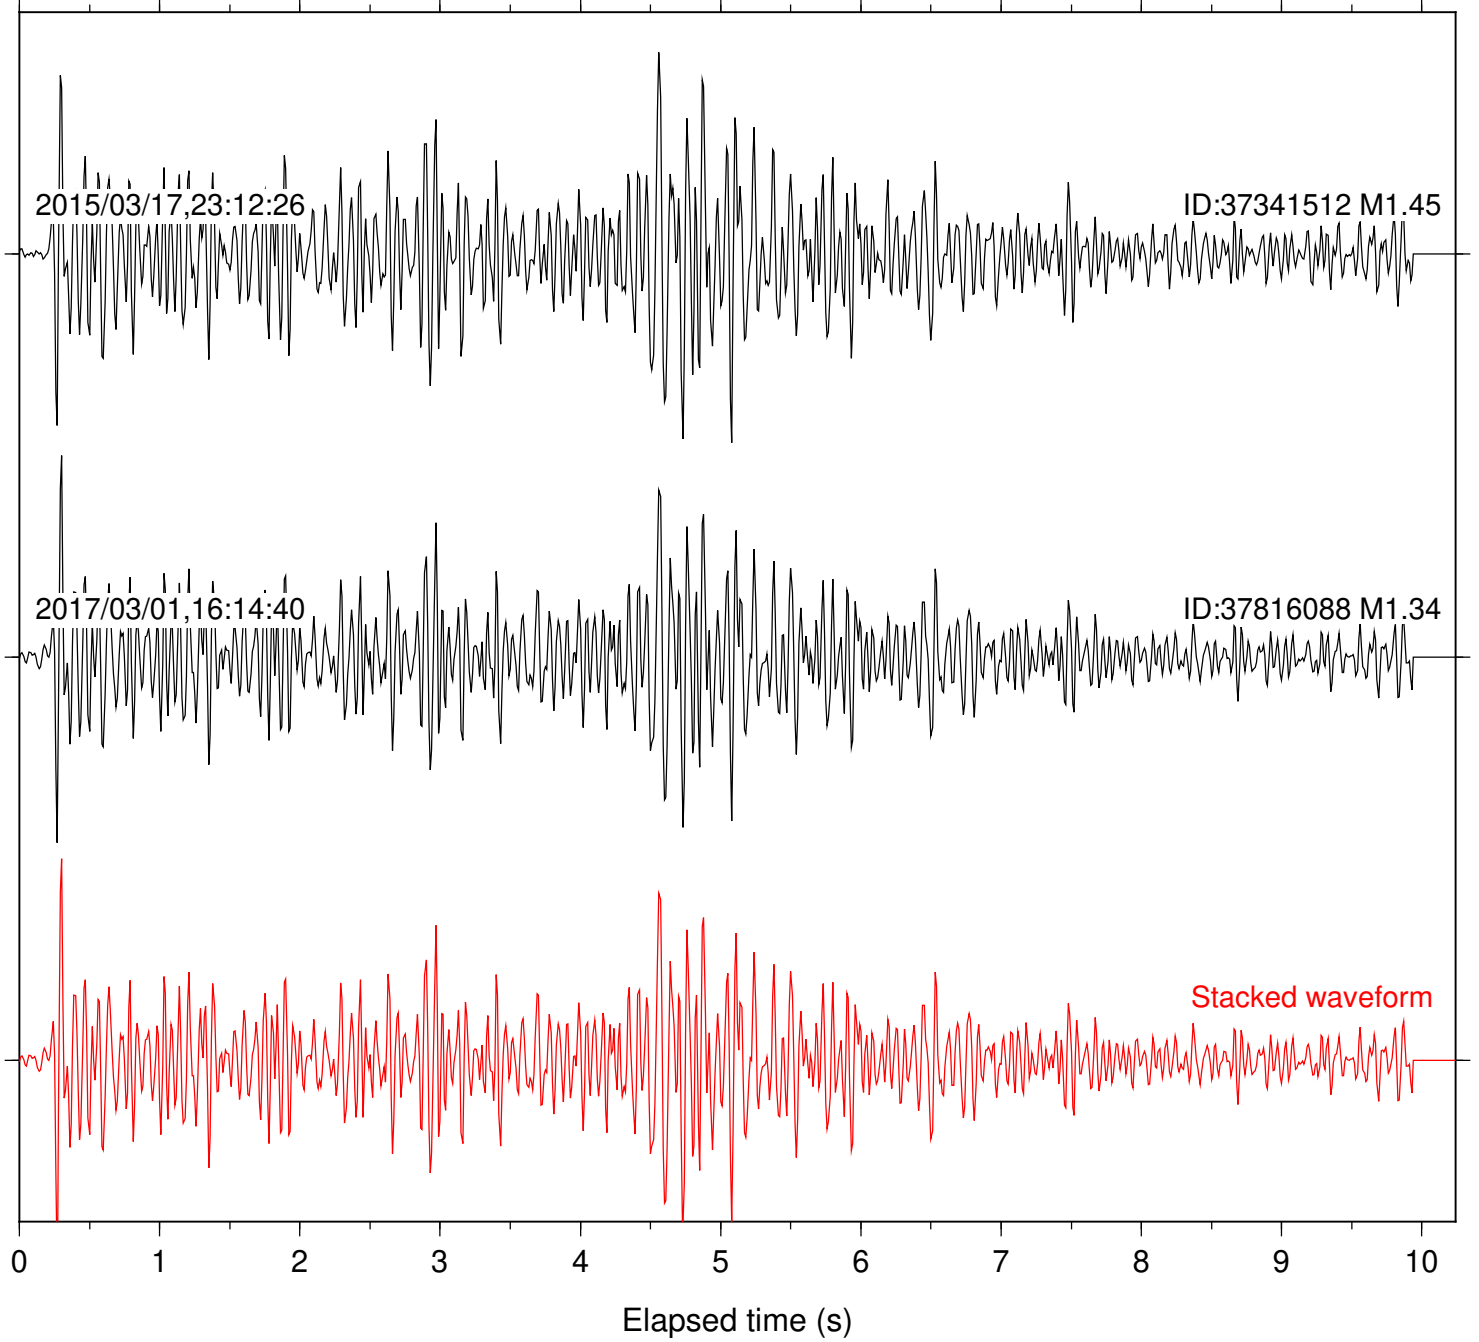

Station: PLM Com: HHZ

Focal depth: 7.89 km

Station: RDM Com: HHZ

Focal depth: 7.89 km

Station: SND Com: HHZ

Focal depth: 8.02 km

Station: TOR Com: HHZ

Focal depth: 7.85 km