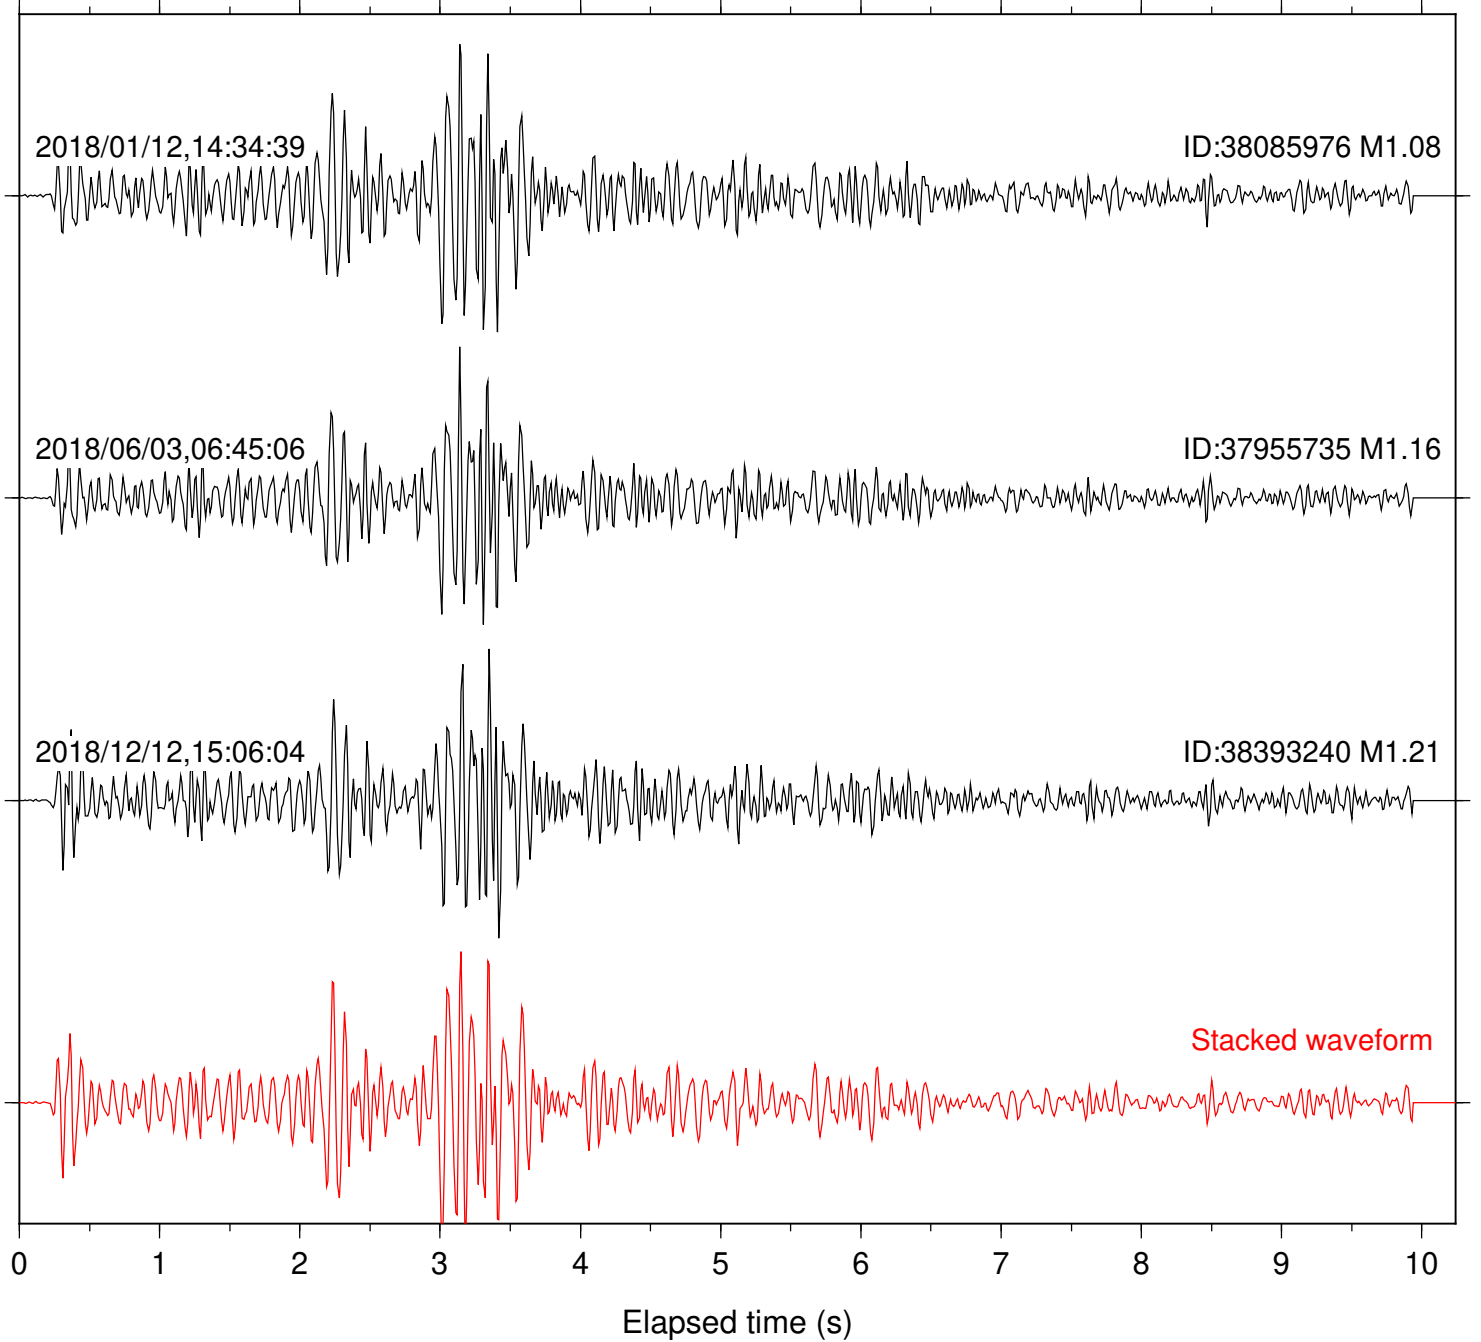

Station: B082 Com: EHZ

Focal depth: 4.78 km