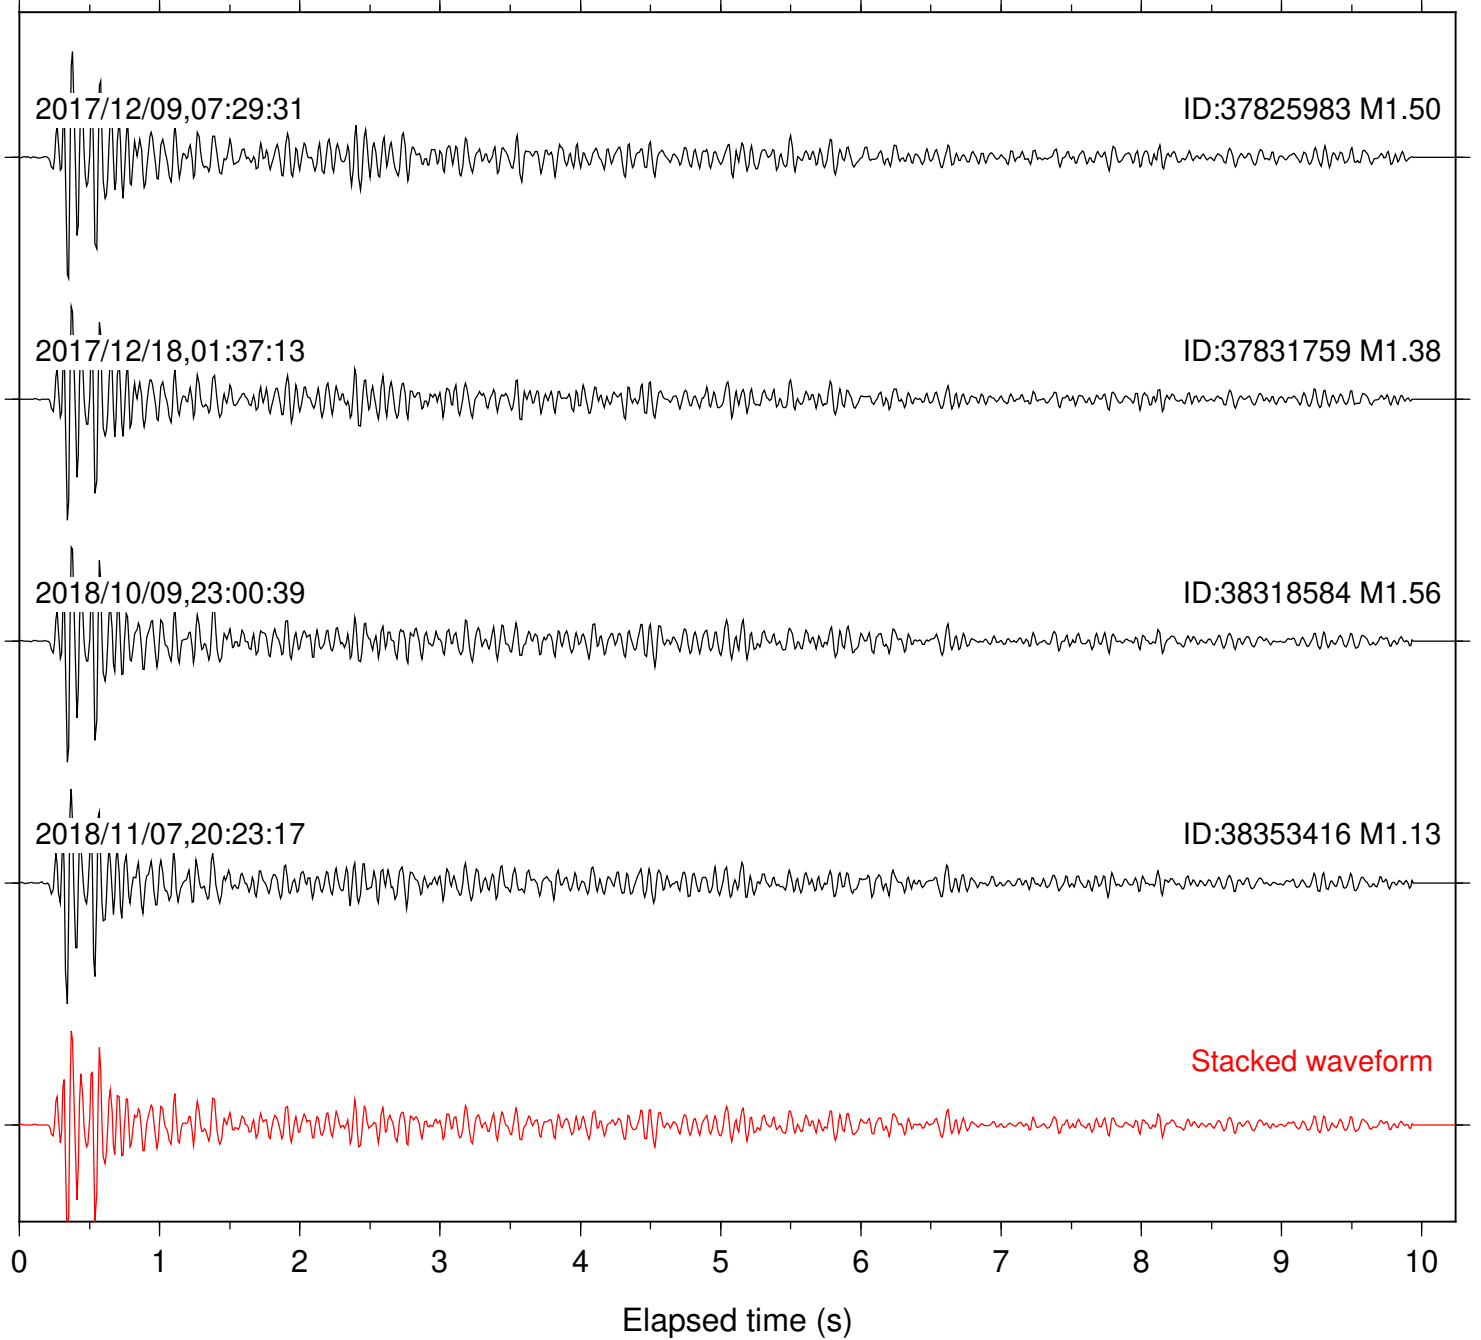

Station: SND Com: HHZ

Focal depth: 6.83 km

Station: WMC Com: HHZ

Focal depth: 6.78 km

Station: BAC Com: EHZ

Focal depth: 16.61 km

Station: FRD Com: HHZ

Focal depth: 16.61 km