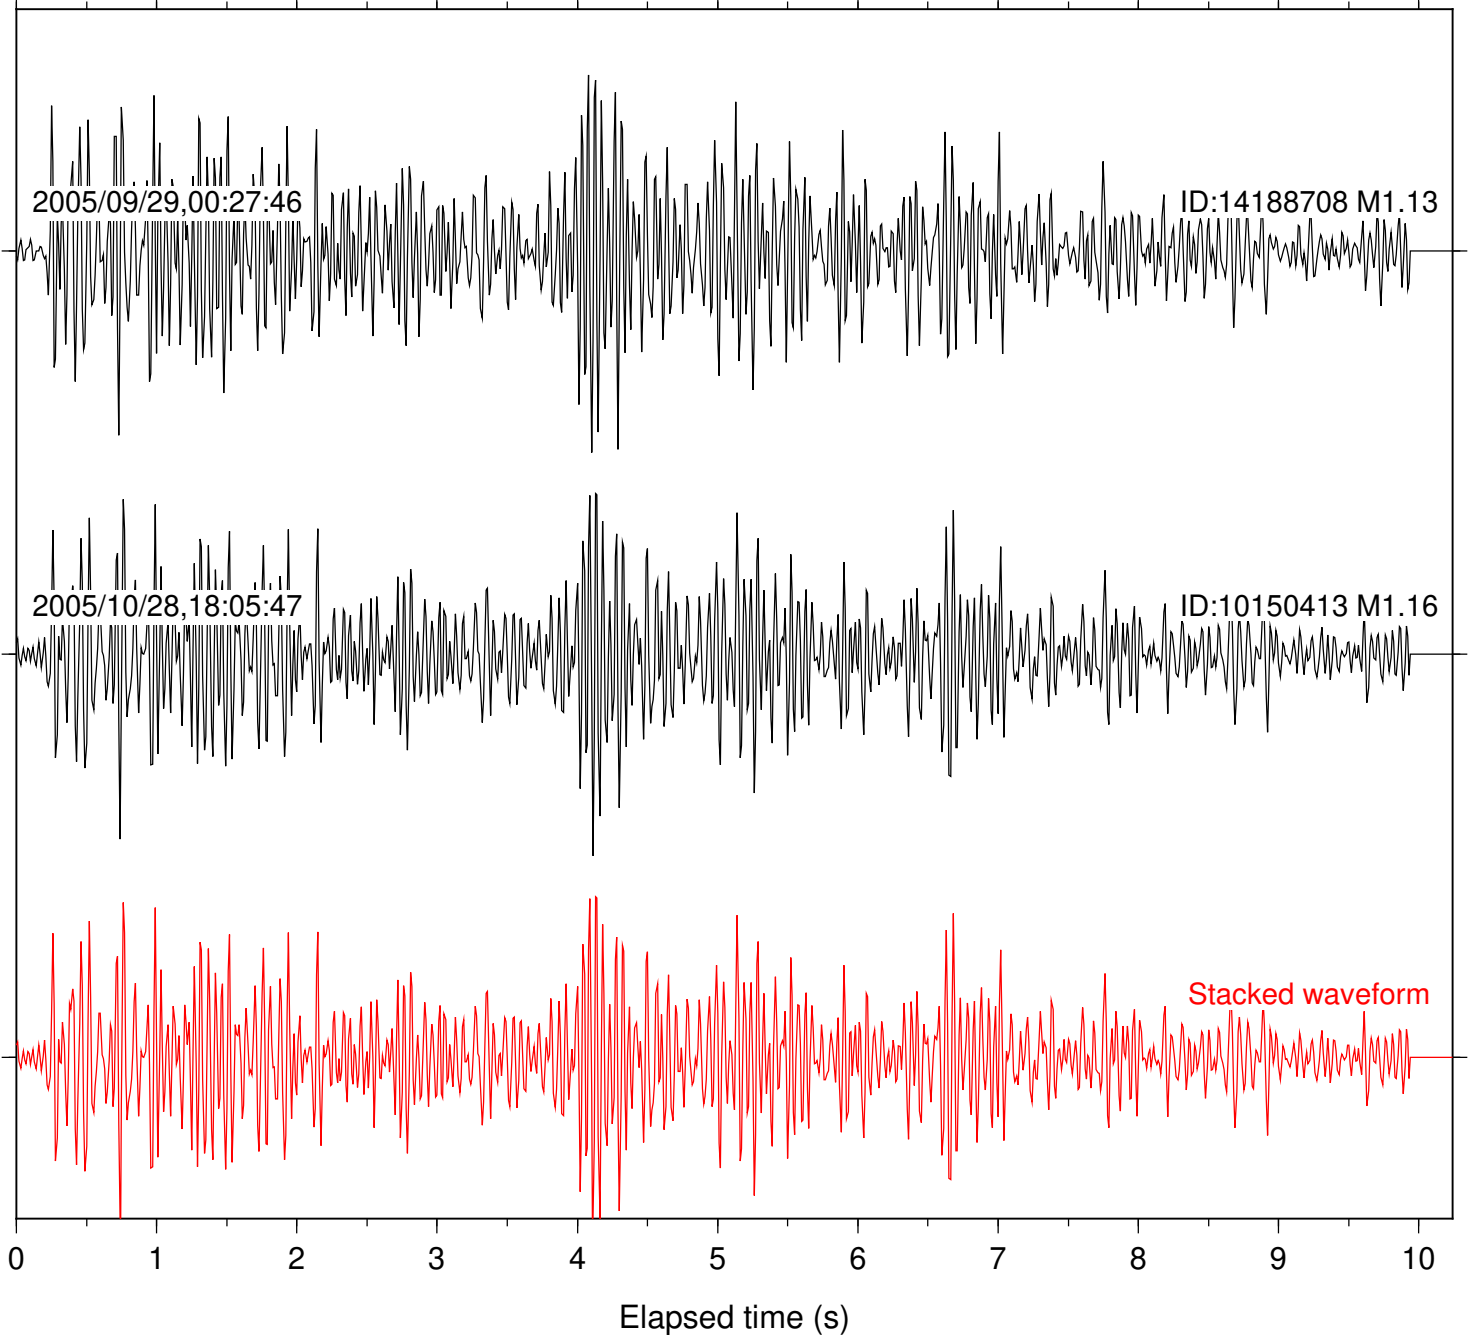

Station: KNW Com: HHZ

Focal depth: 11.09 km

Station: LVA2 Com: HHZ

Focal depth: 11.10 km

Station: PFO Com: HHZ

Focal depth: 11.09 km

Station: PLM Com: HHZ

Focal depth: 11.09 km