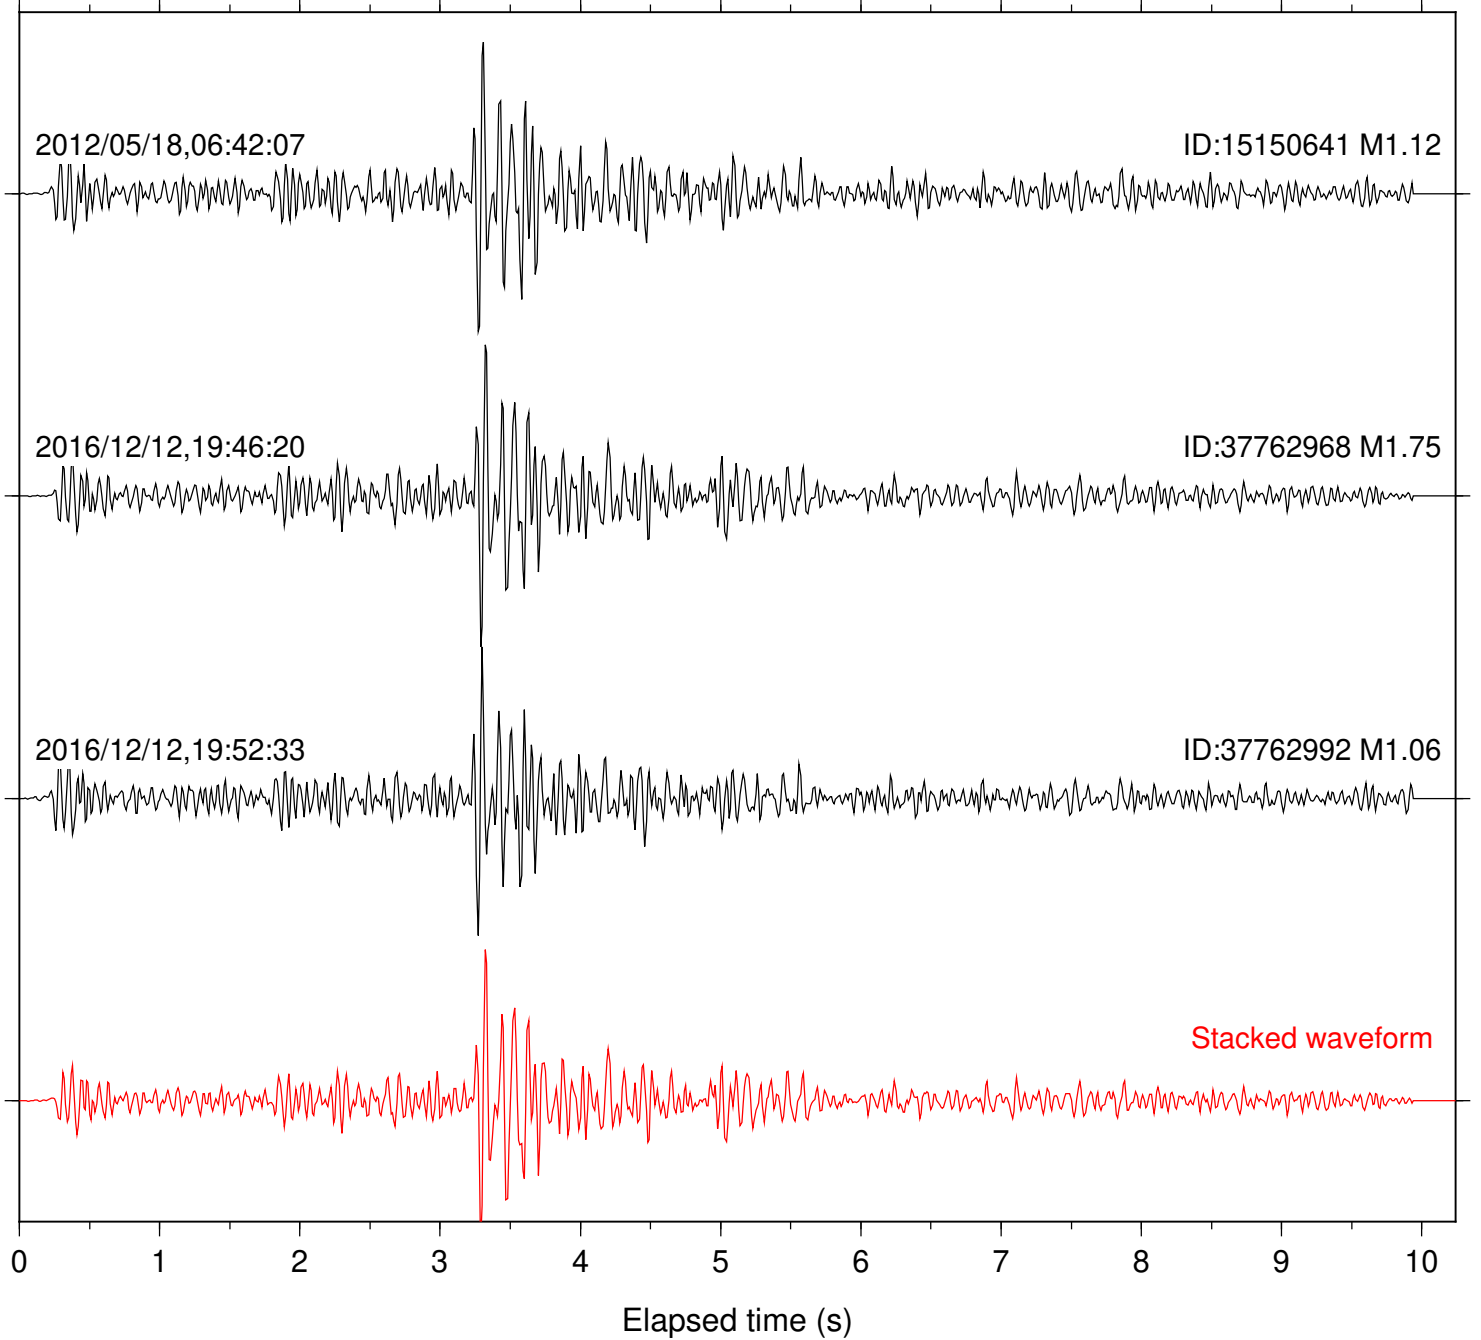

2016/02/12,00:08:06

ID:37523080 M1.04

Stacked waveform

Station: TOR Com: HHZ

Focal depth: 14.89 km

Station: B081 Com: EHZ

Focal depth: 7.78 km

Station: B082 Com: EHZ