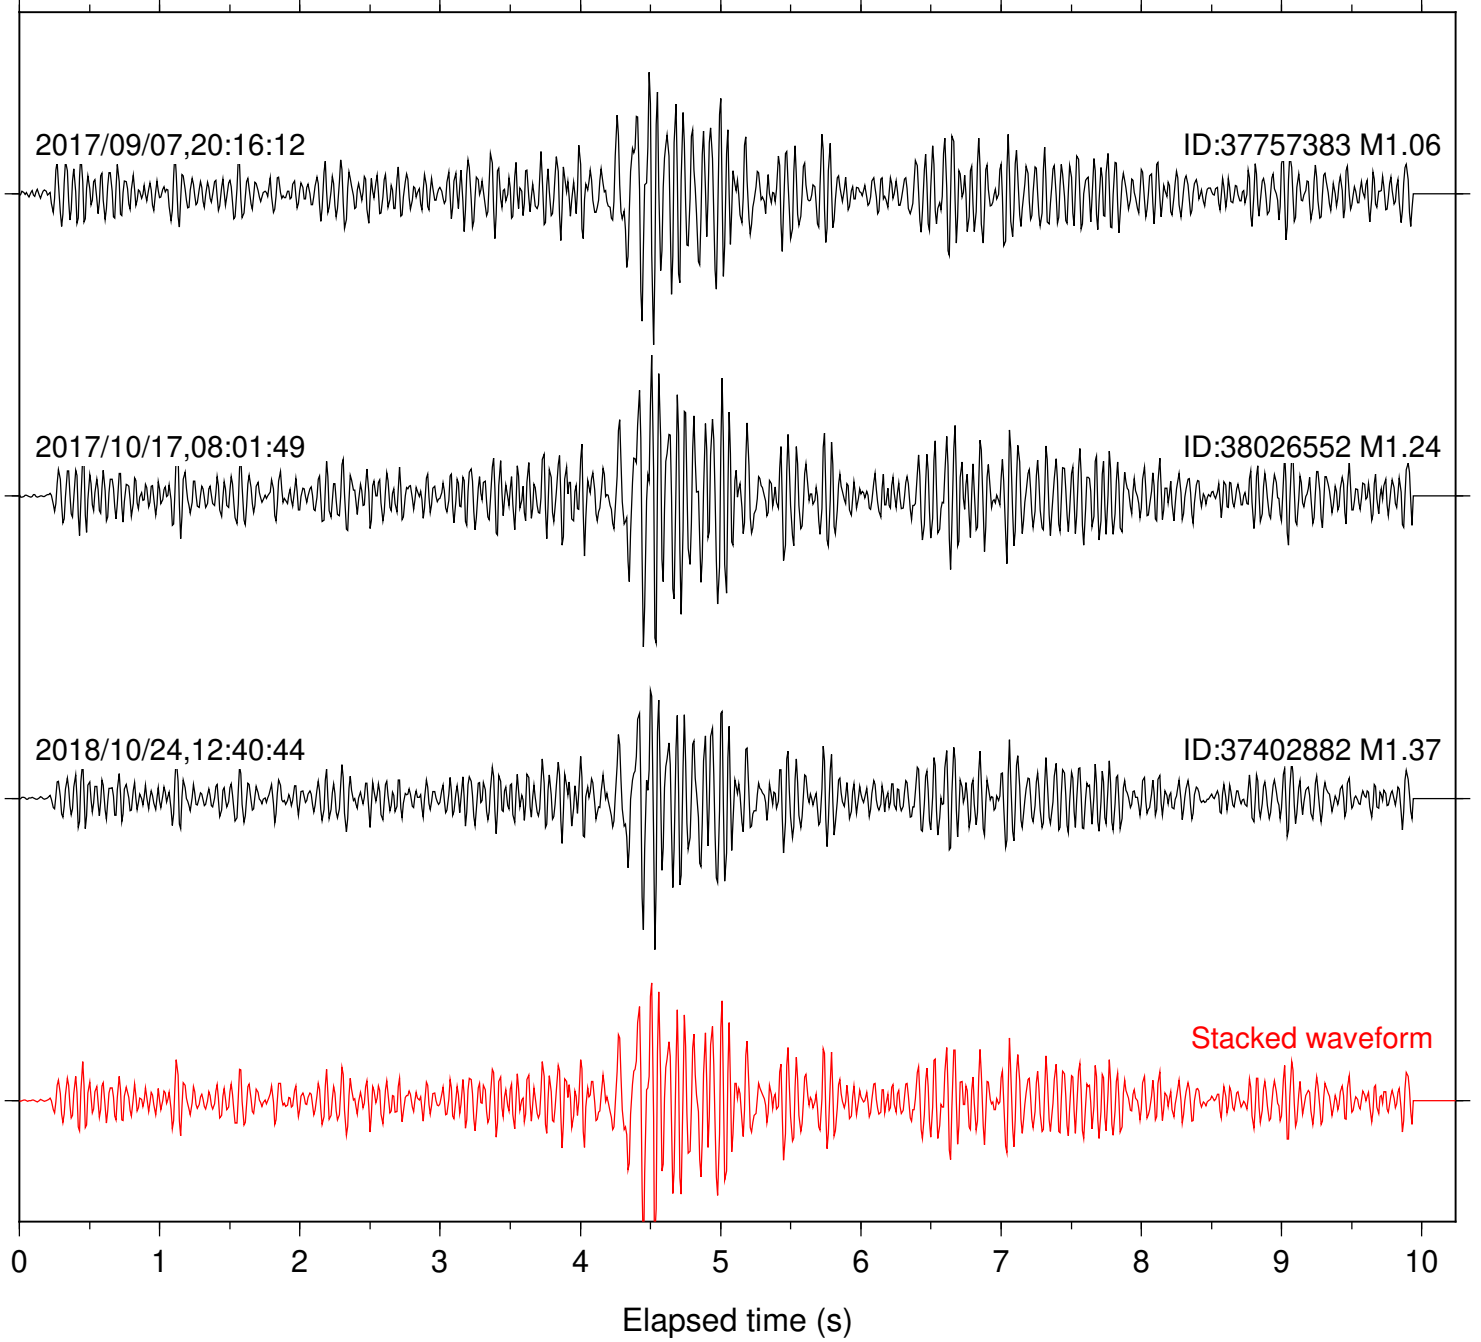

Focal depth: 5.09 km

Station: MTG Com: HHZ

Focal depth: 5.07 km

Station: PFO Com: HHZ

Focal depth: 5.09 km

Station: PLM Com: HHZ

Focal depth: 5.09 km

Station: POB2 Com: HHZ