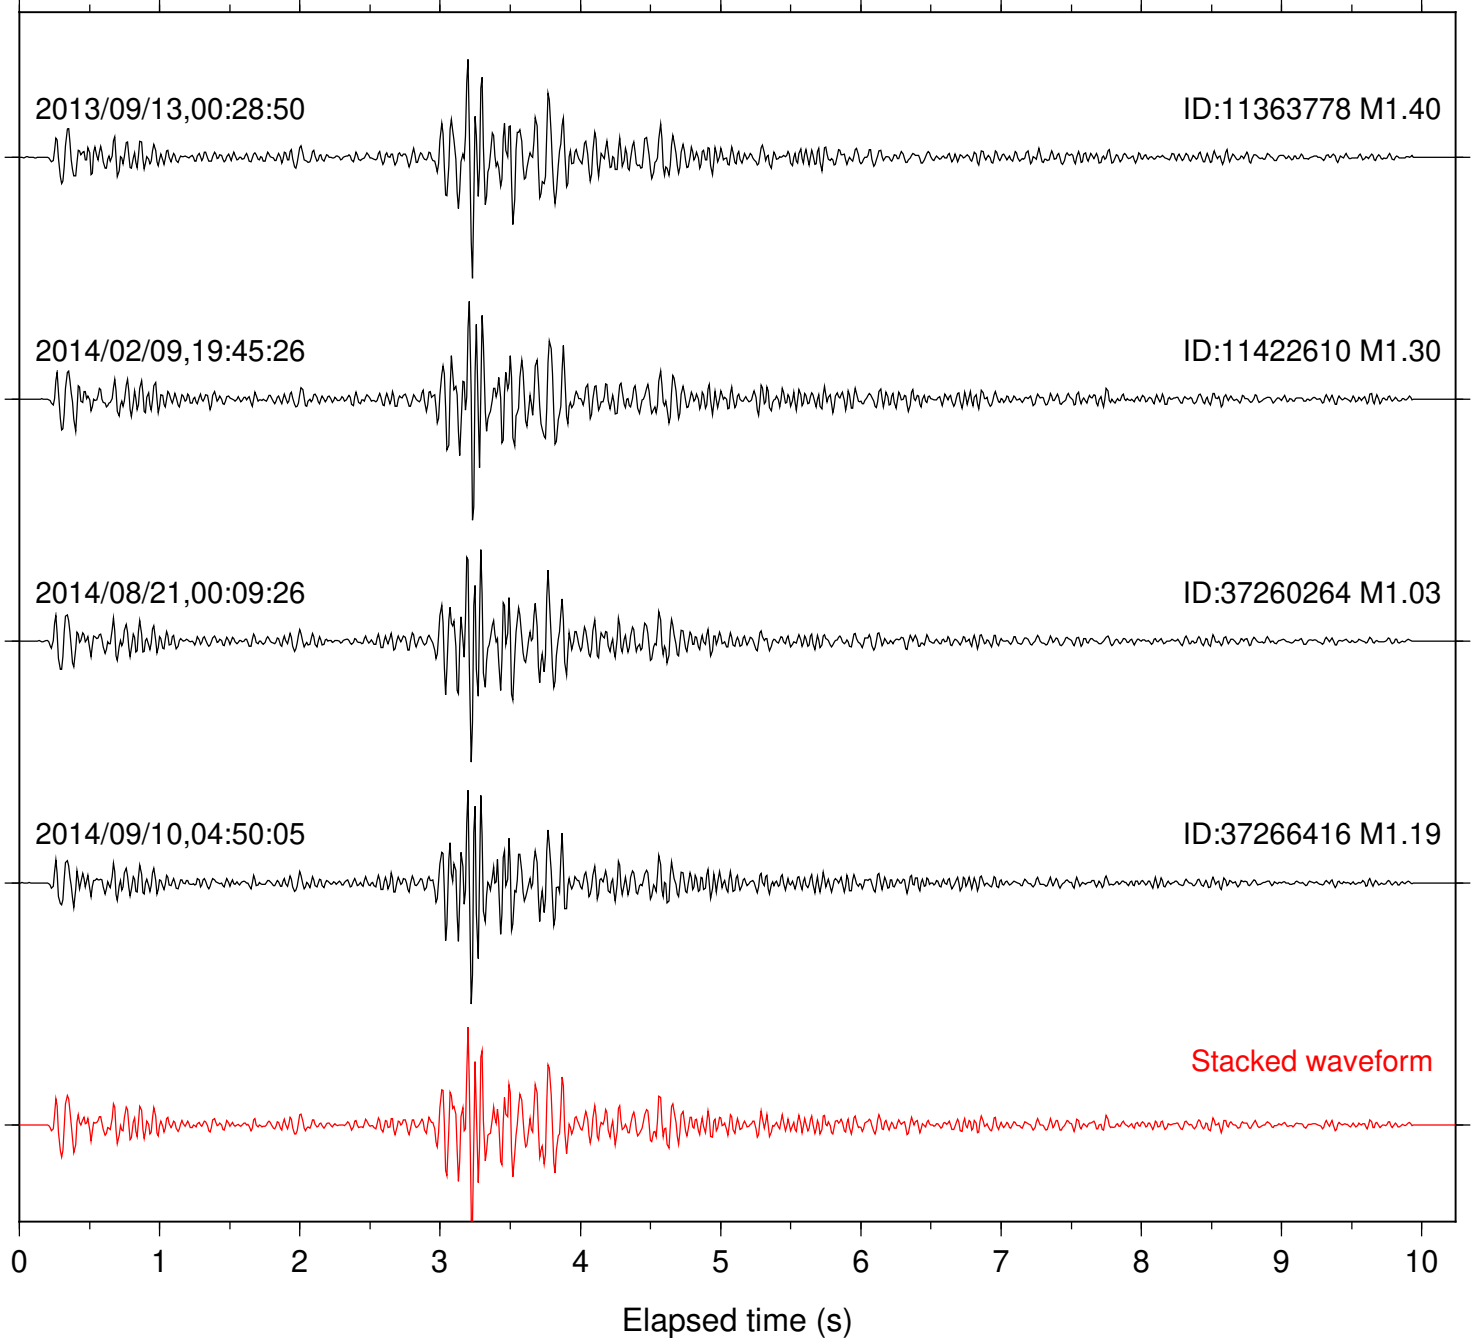

Station: BAC Com: EHZ

Focal depth: 12.20 km