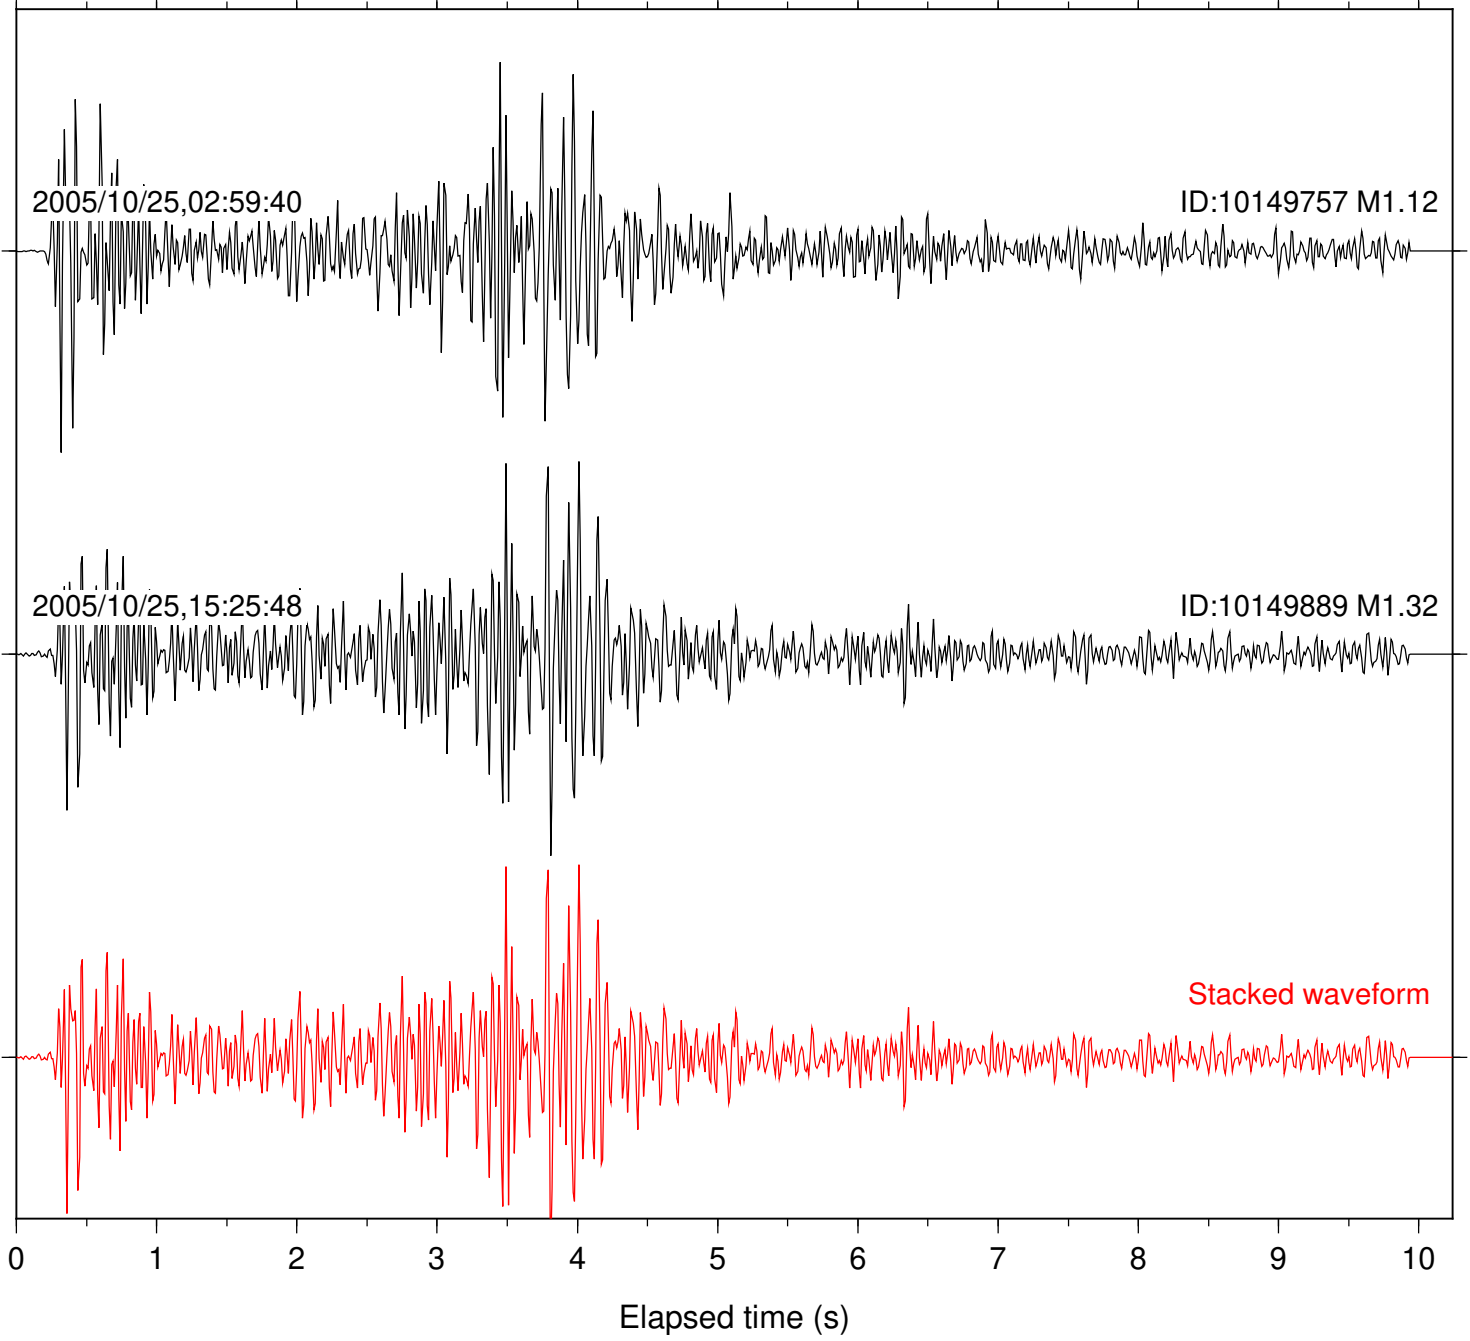

Station: DGR Com: HHZ

Focal depth: 11.16 km

Station: DNR Com: HHZ

Focal depth: 11.19 km

Station: FRD Com: HHZ

Focal depth: 11.19 km

Station: HMT2 Com: HHZ

Focal depth: 11.16 km