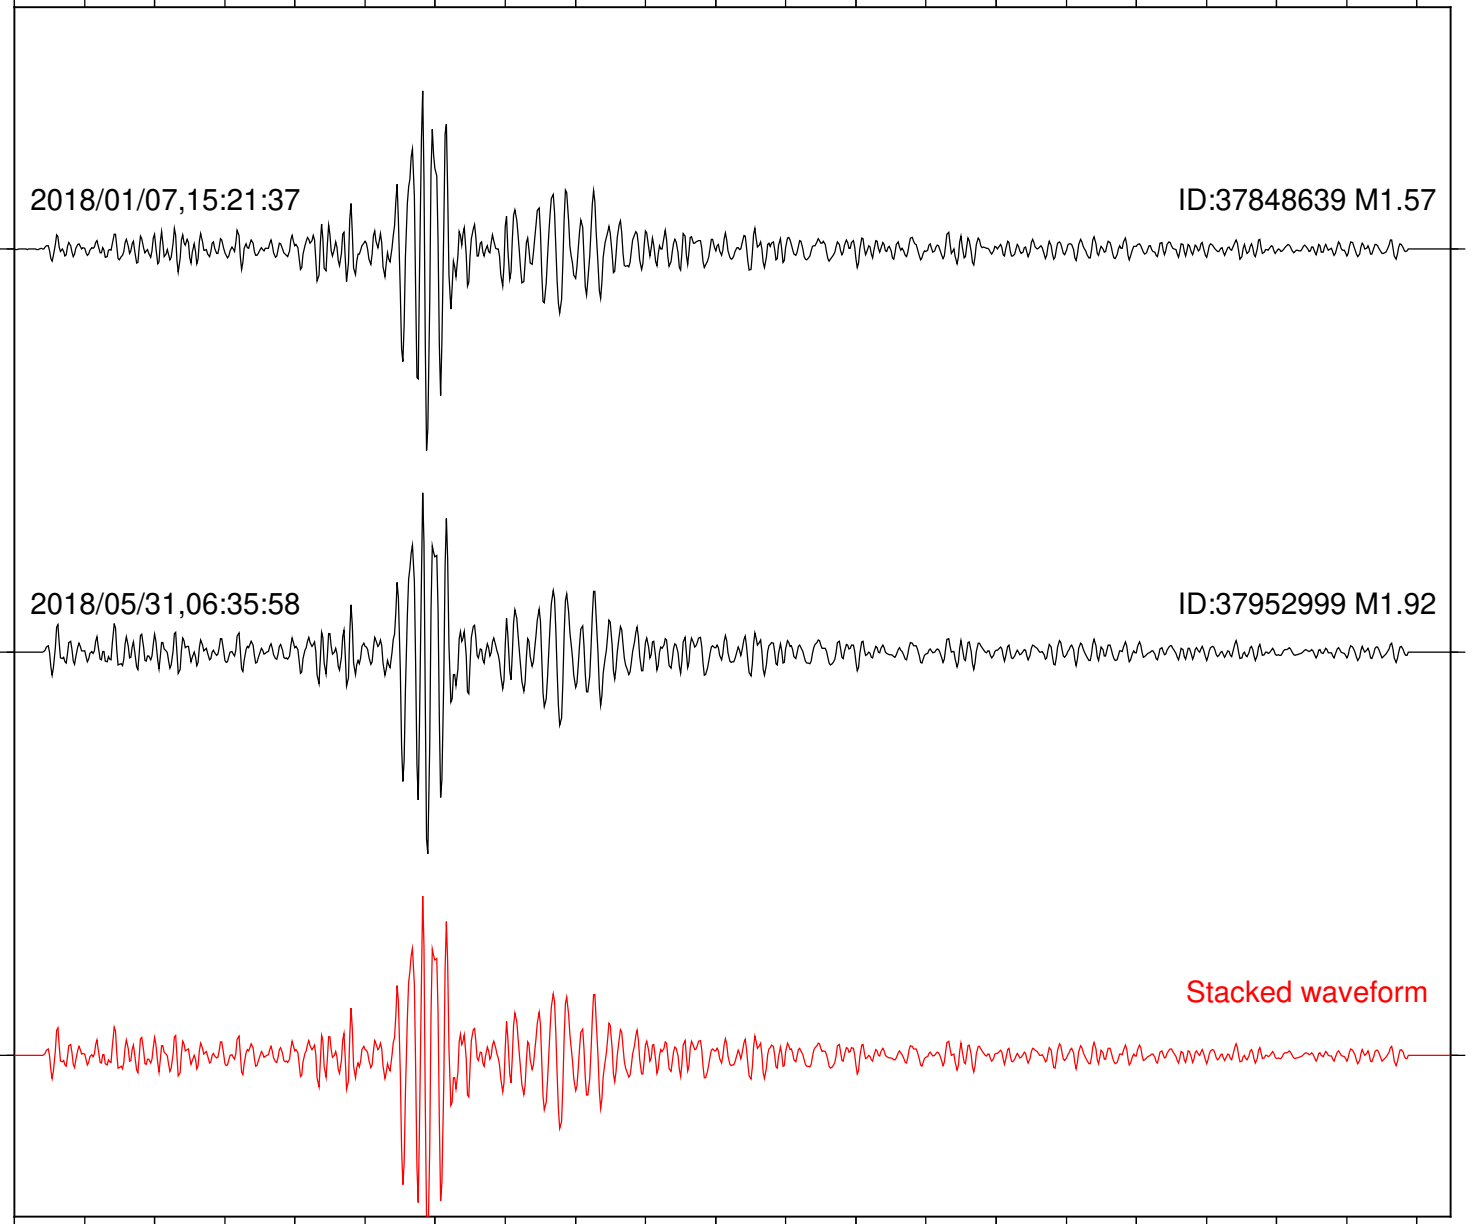

Station: SND Com: HHZ

Focal depth: 6.75 km

2018/01/07,15:21:37

ID:37848639 M1.57

2018/05/31,06:35:58

ID:37952999 M1.92

Stacked waveform

0 1 2 3 4 5 6 7 8 9 10
Elapsed time (s)