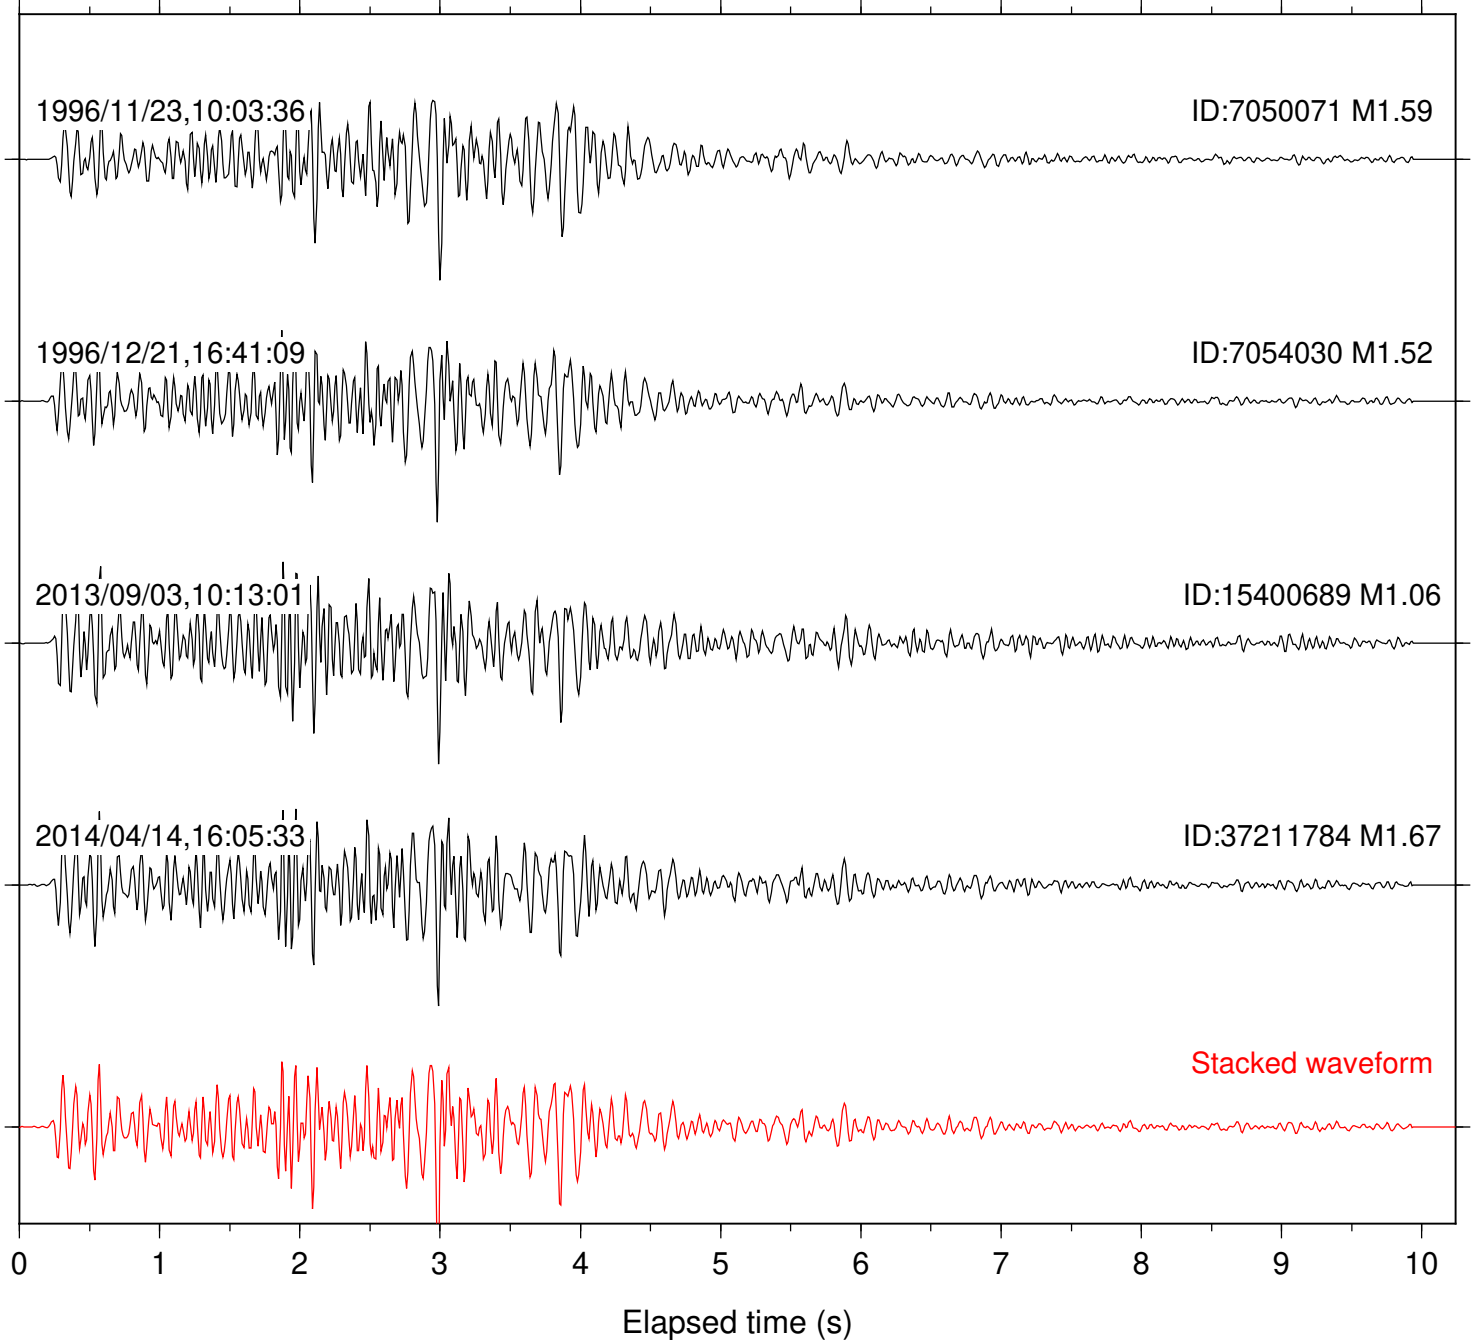

ID:37211784 M1.67

Stacked waveform

0 1 2 3 4 5 6 7 8 9 10

Elapsed time (s)

Station: FRD Com: HHZ

Focal depth: 5.81 km

Station: SND Com: HHZ

Focal depth: 5.81 km