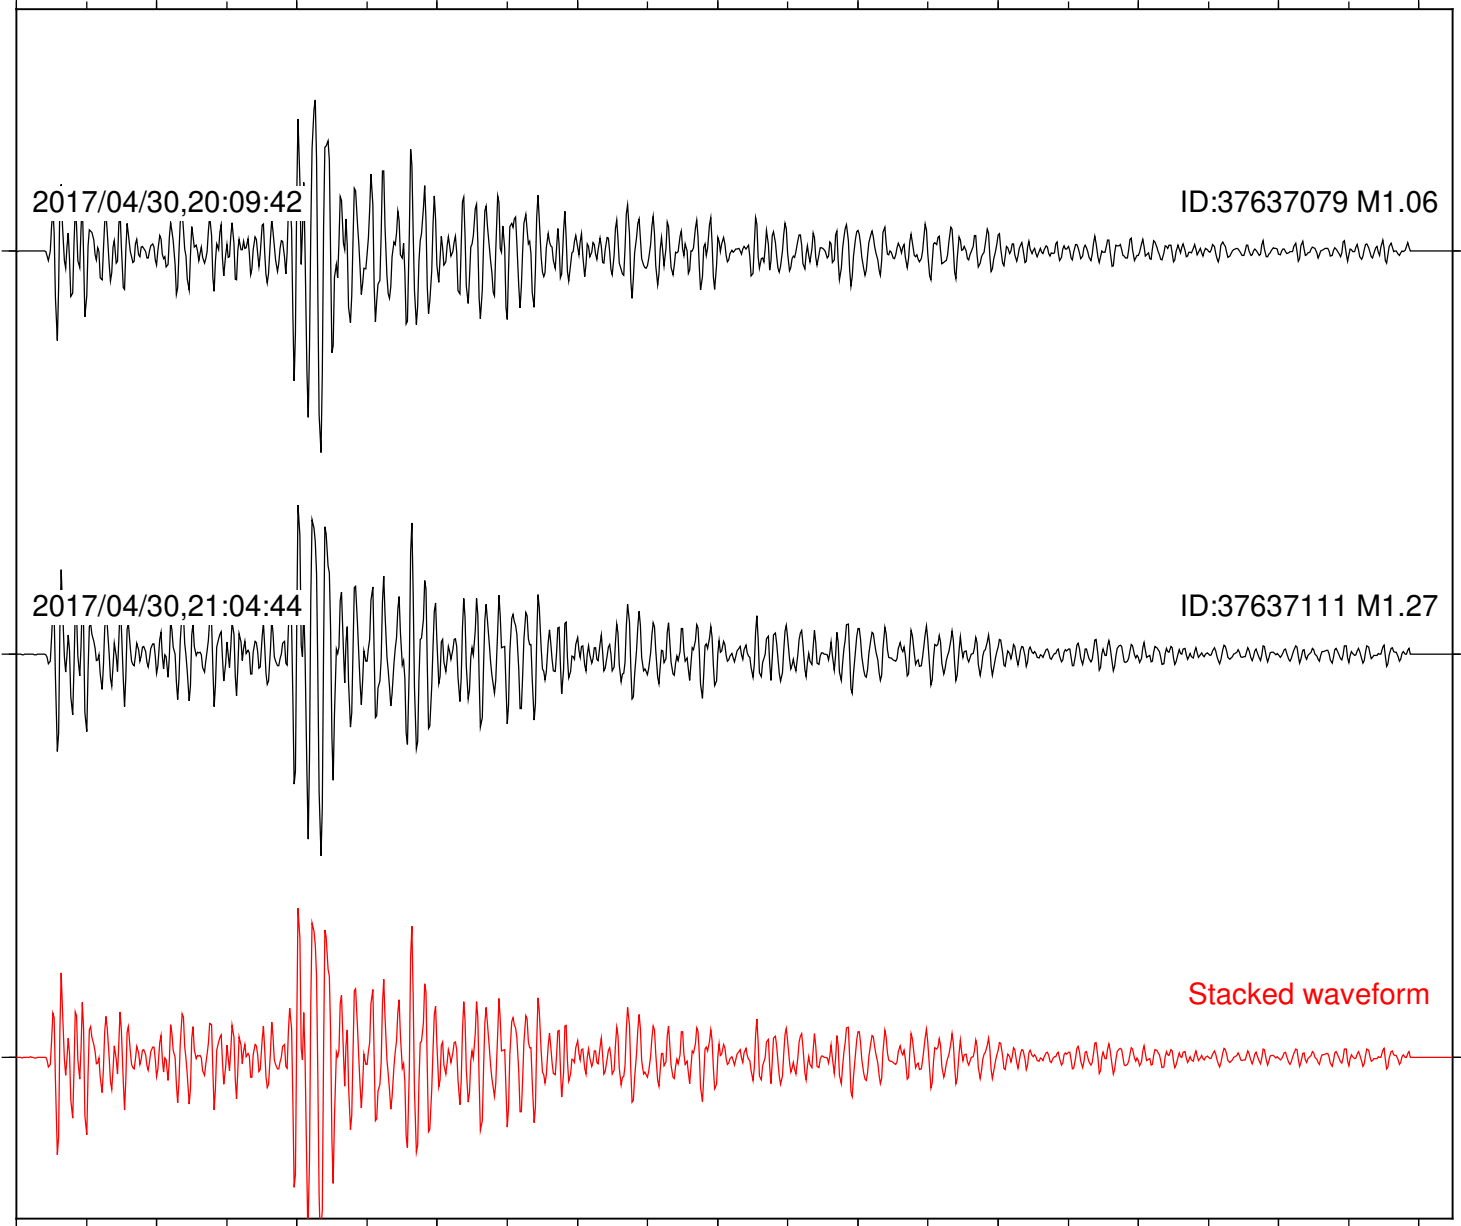

Station: B084 Com: EHZ

Focal depth: 6.08 km

2017/04/30,20:09:42

ID:37637079 M1.06

2017/04/30,21:04:44

ID:37637111 M1.27

Stacked waveform

0 1 2 3 4 5 6 7 8 9 10
Elapsed time (s)