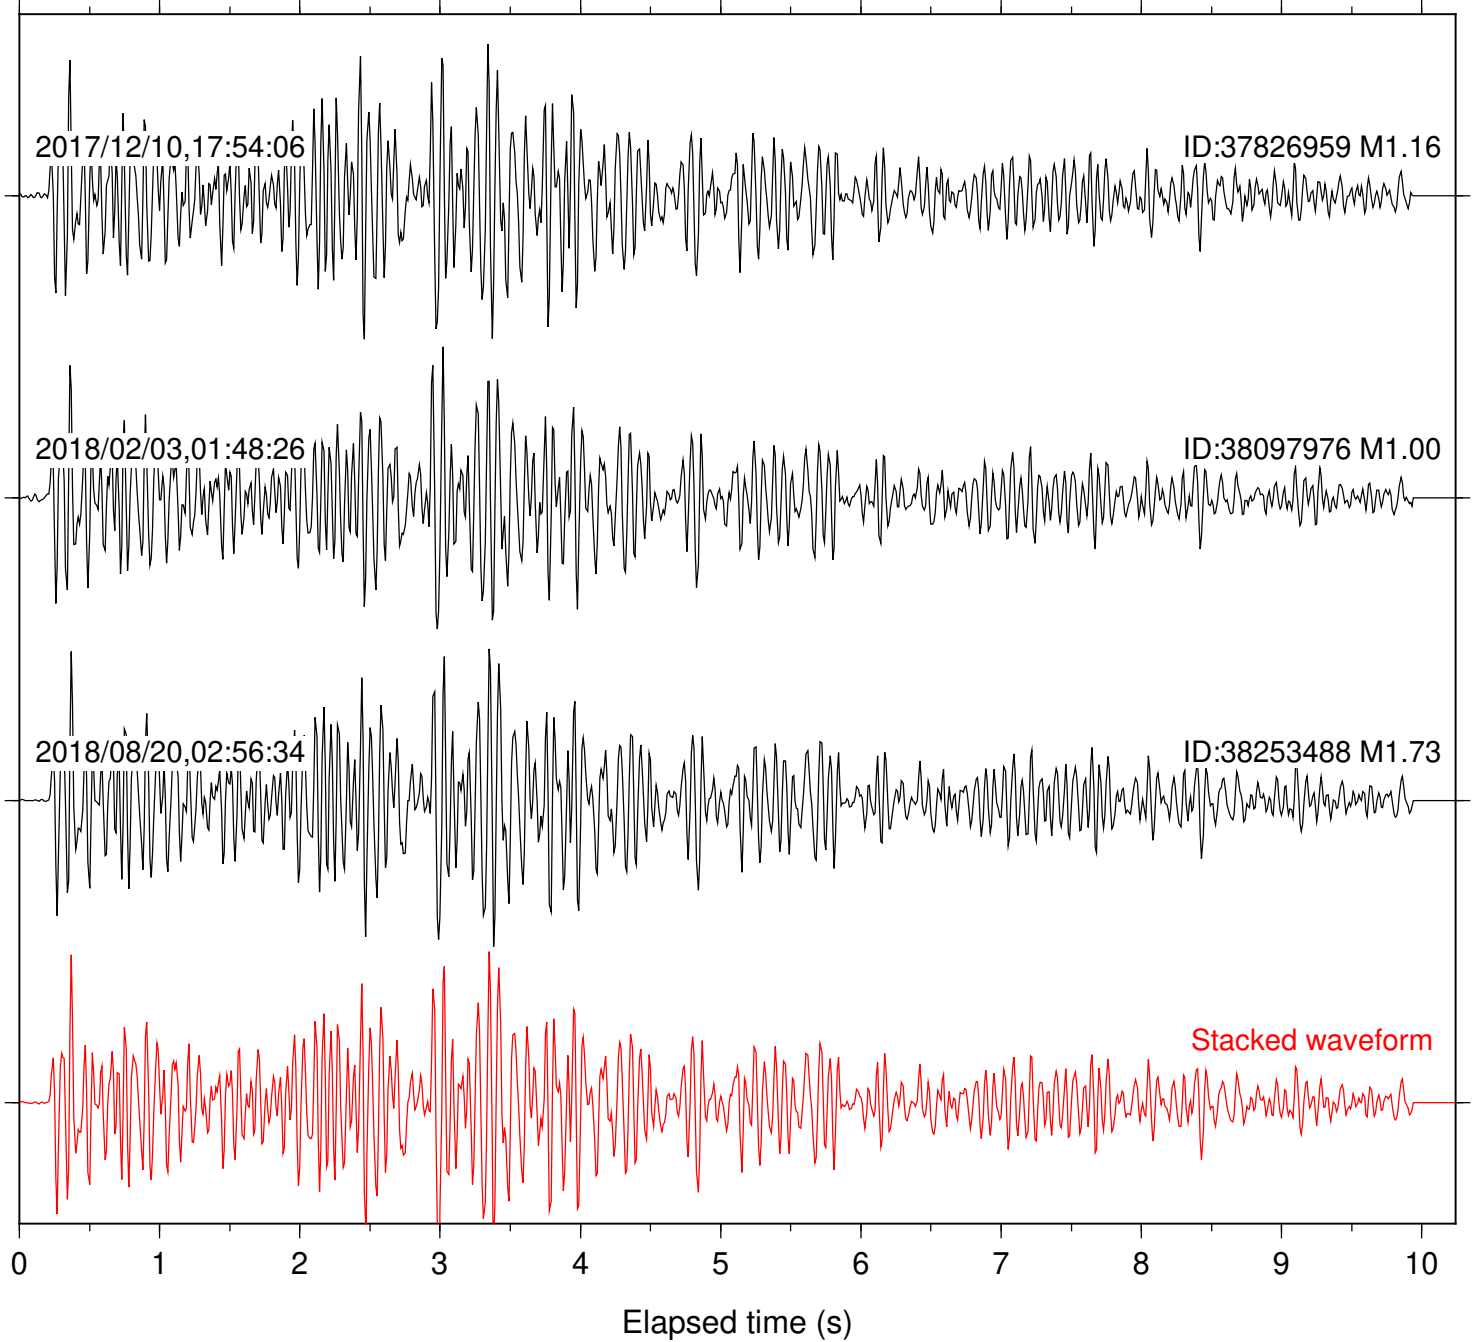

Station: B088 Com: EHZ

Focal depth: 4.98 km