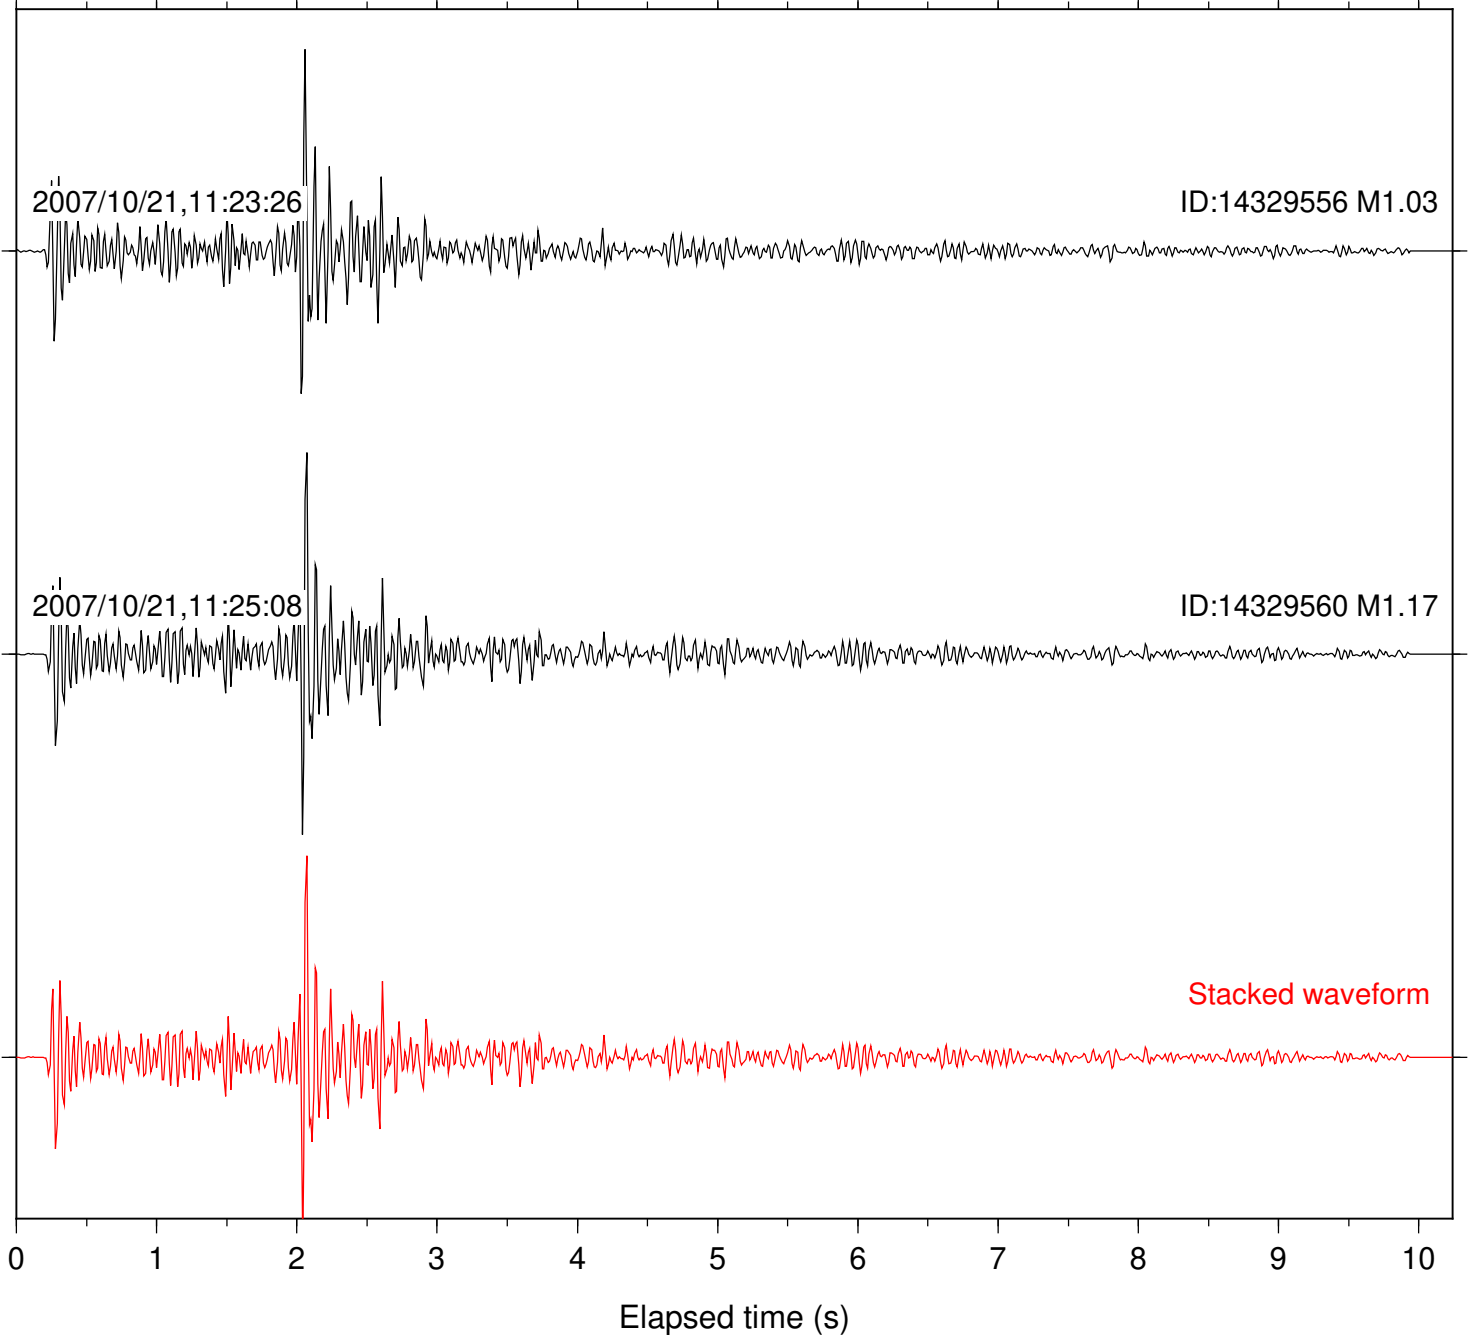

Station: B086 Com: EHZ

Focal depth: 12.93 km