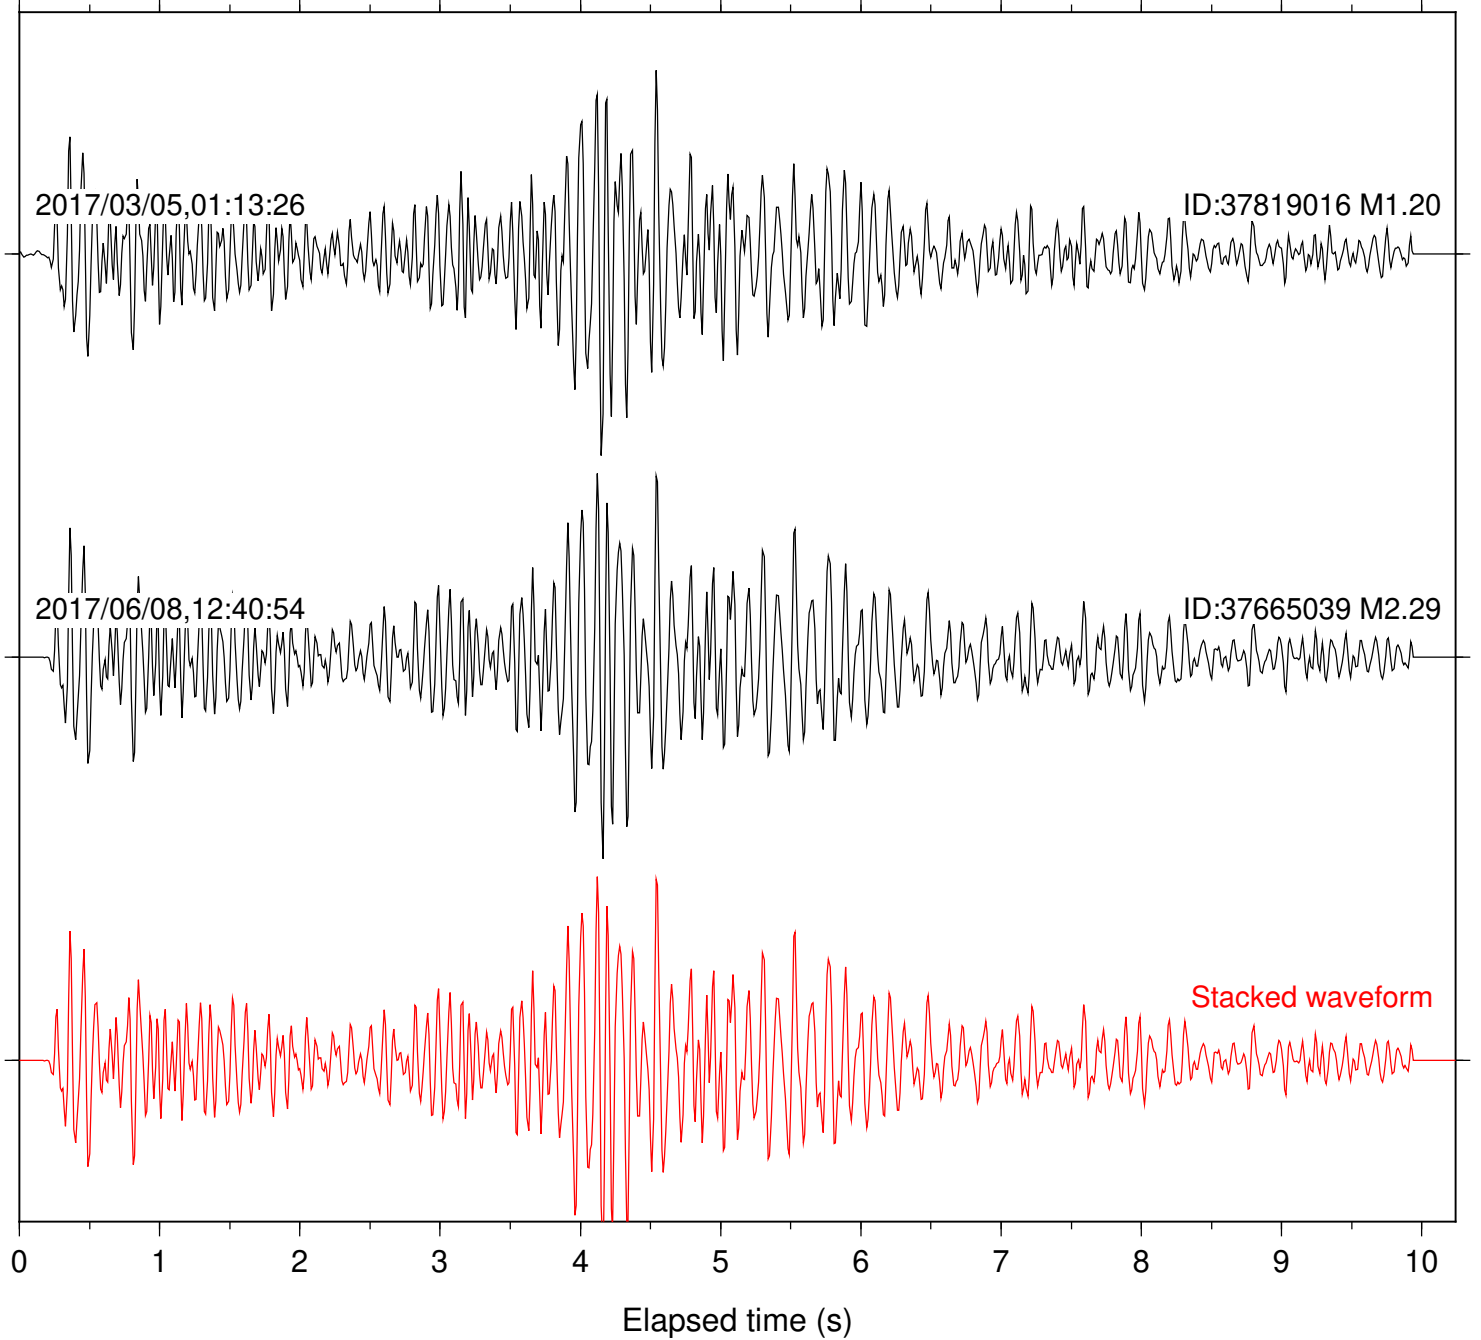

Station: LKH Com: HHZ

Focal depth: 6.06 km