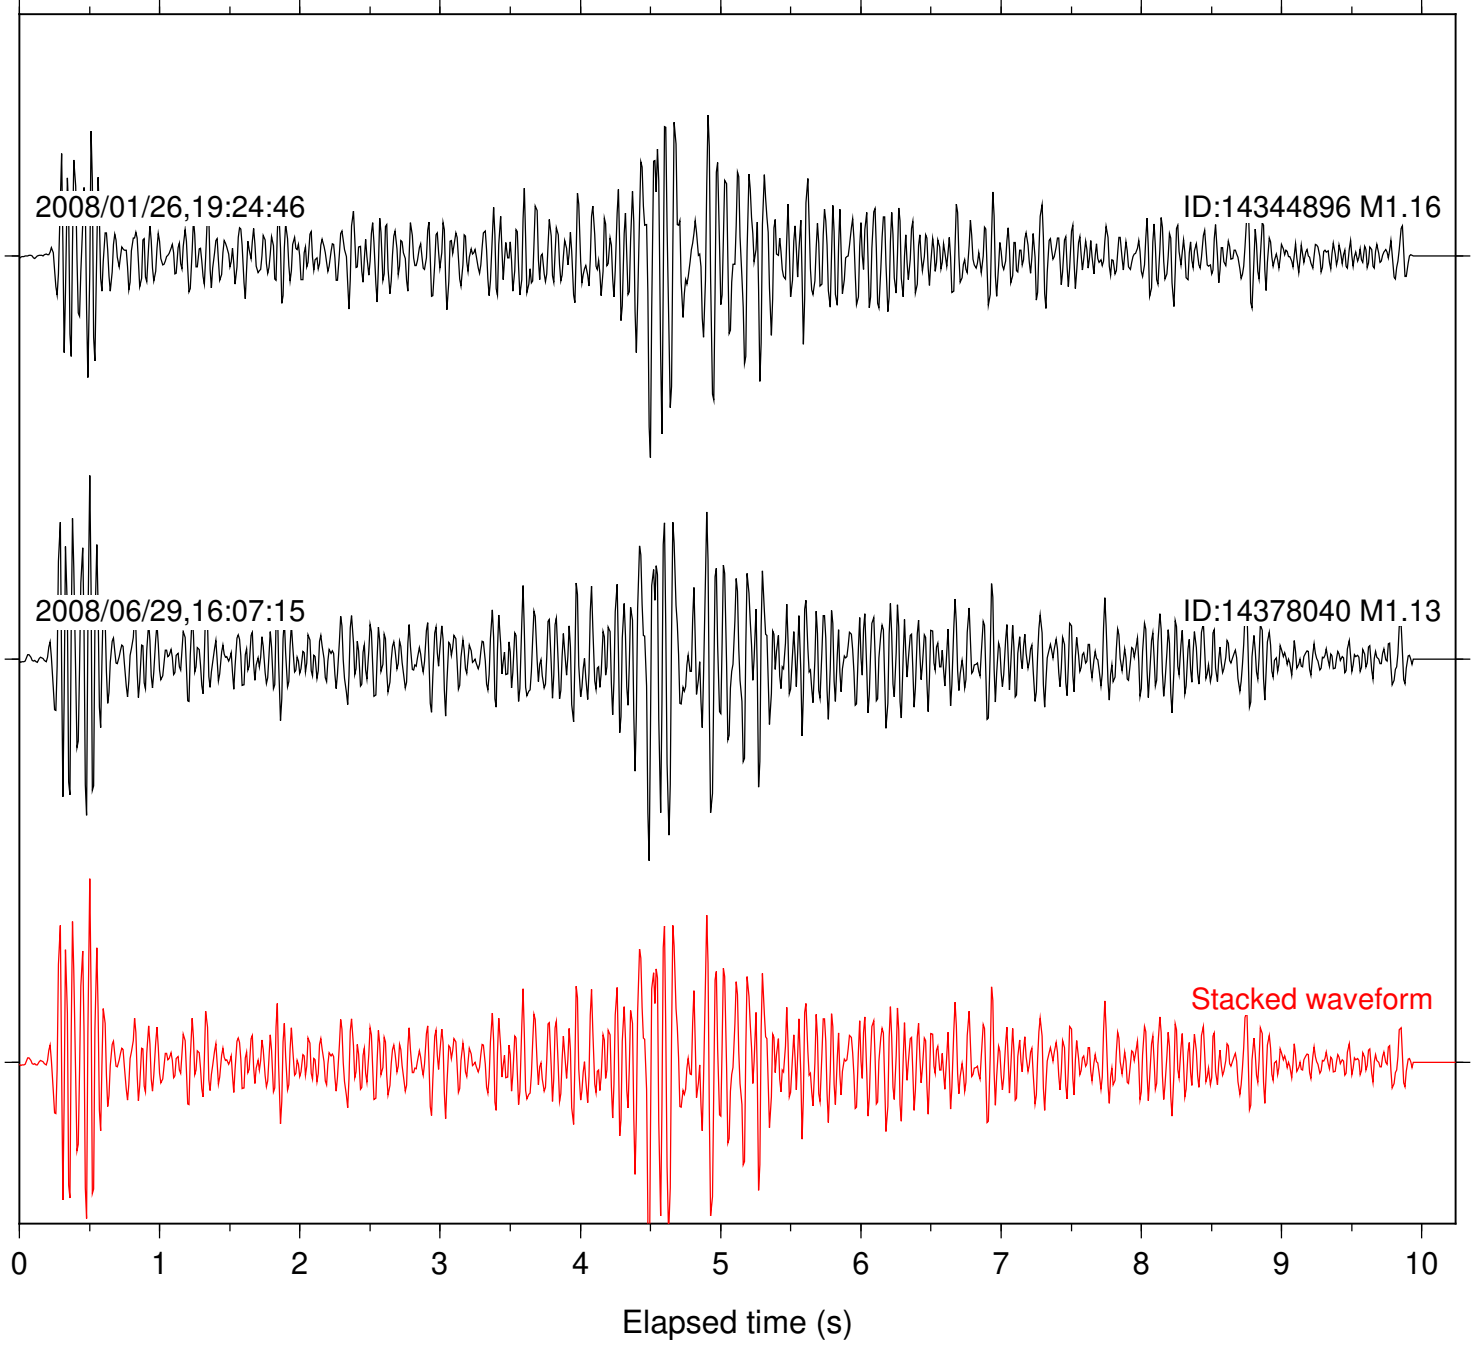

Station: B086 Com: EHZ

Focal depth: 5.39 km