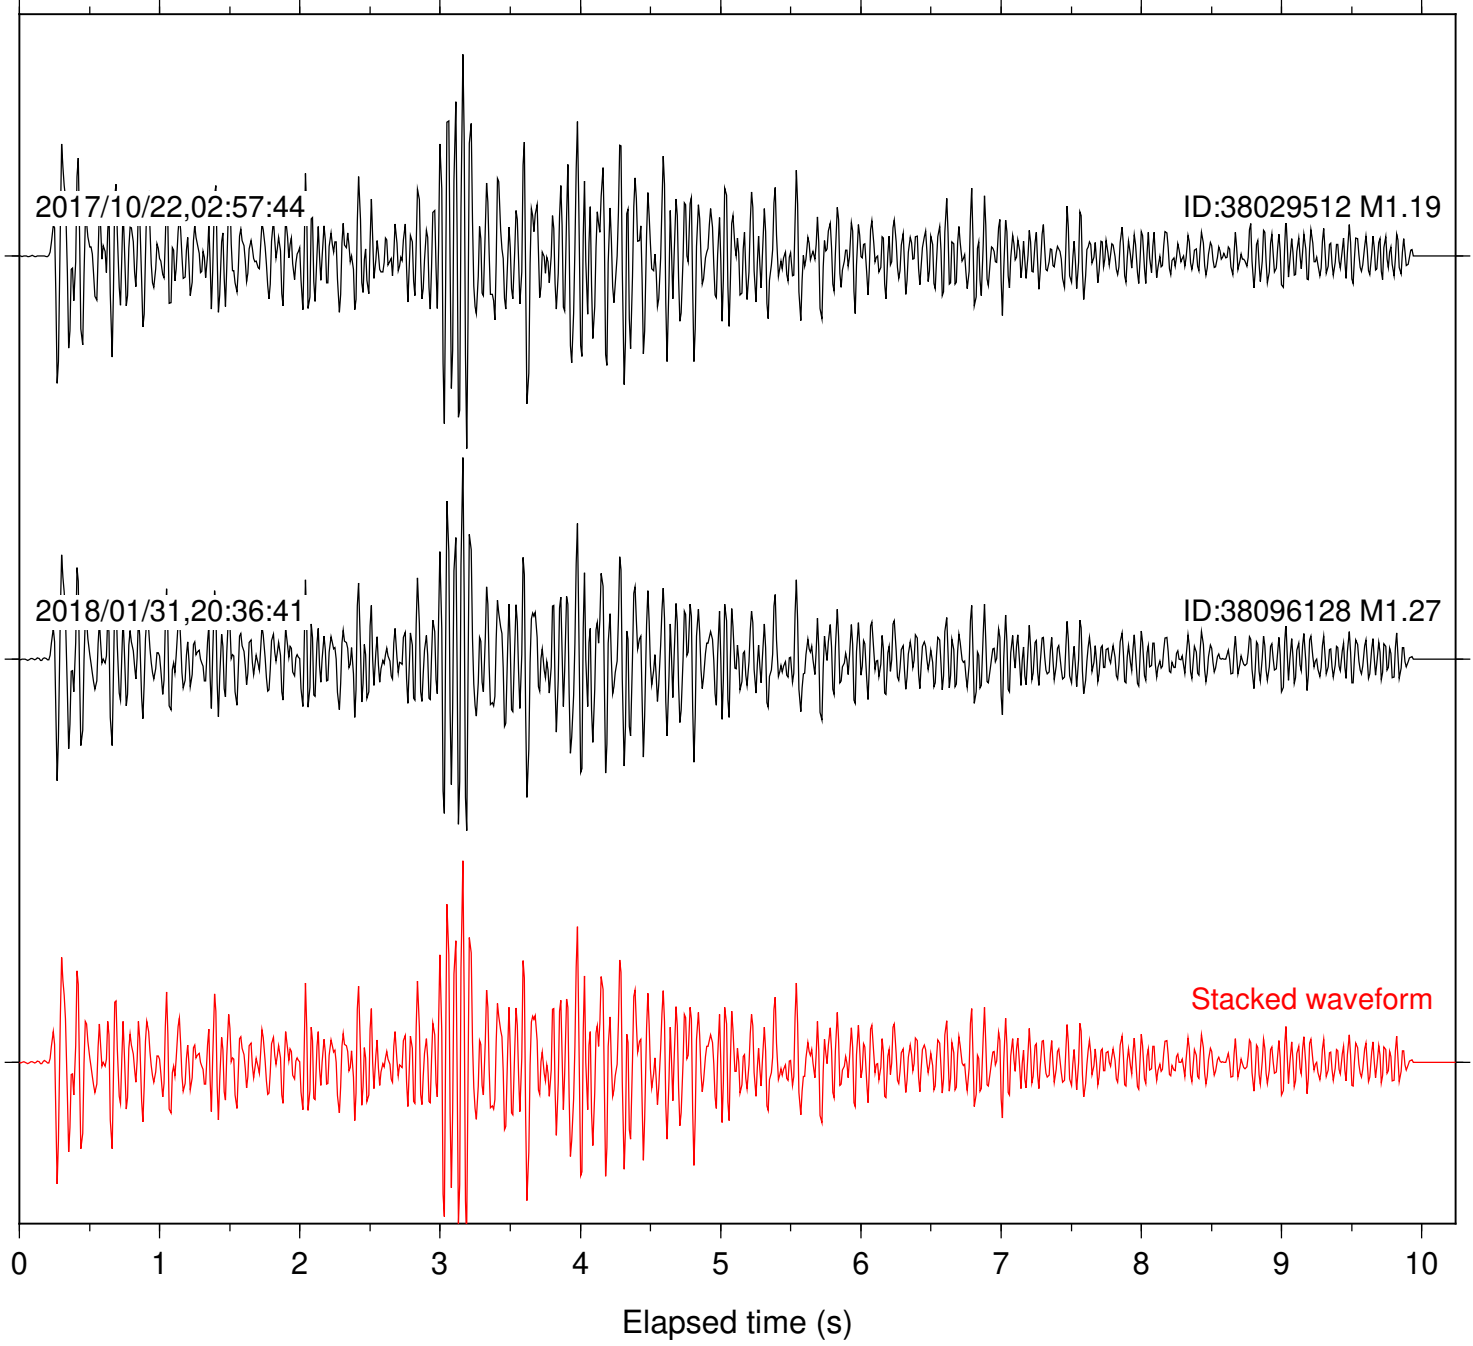

Station: LVA2 Com: HHZ

Focal depth: 5.13 km