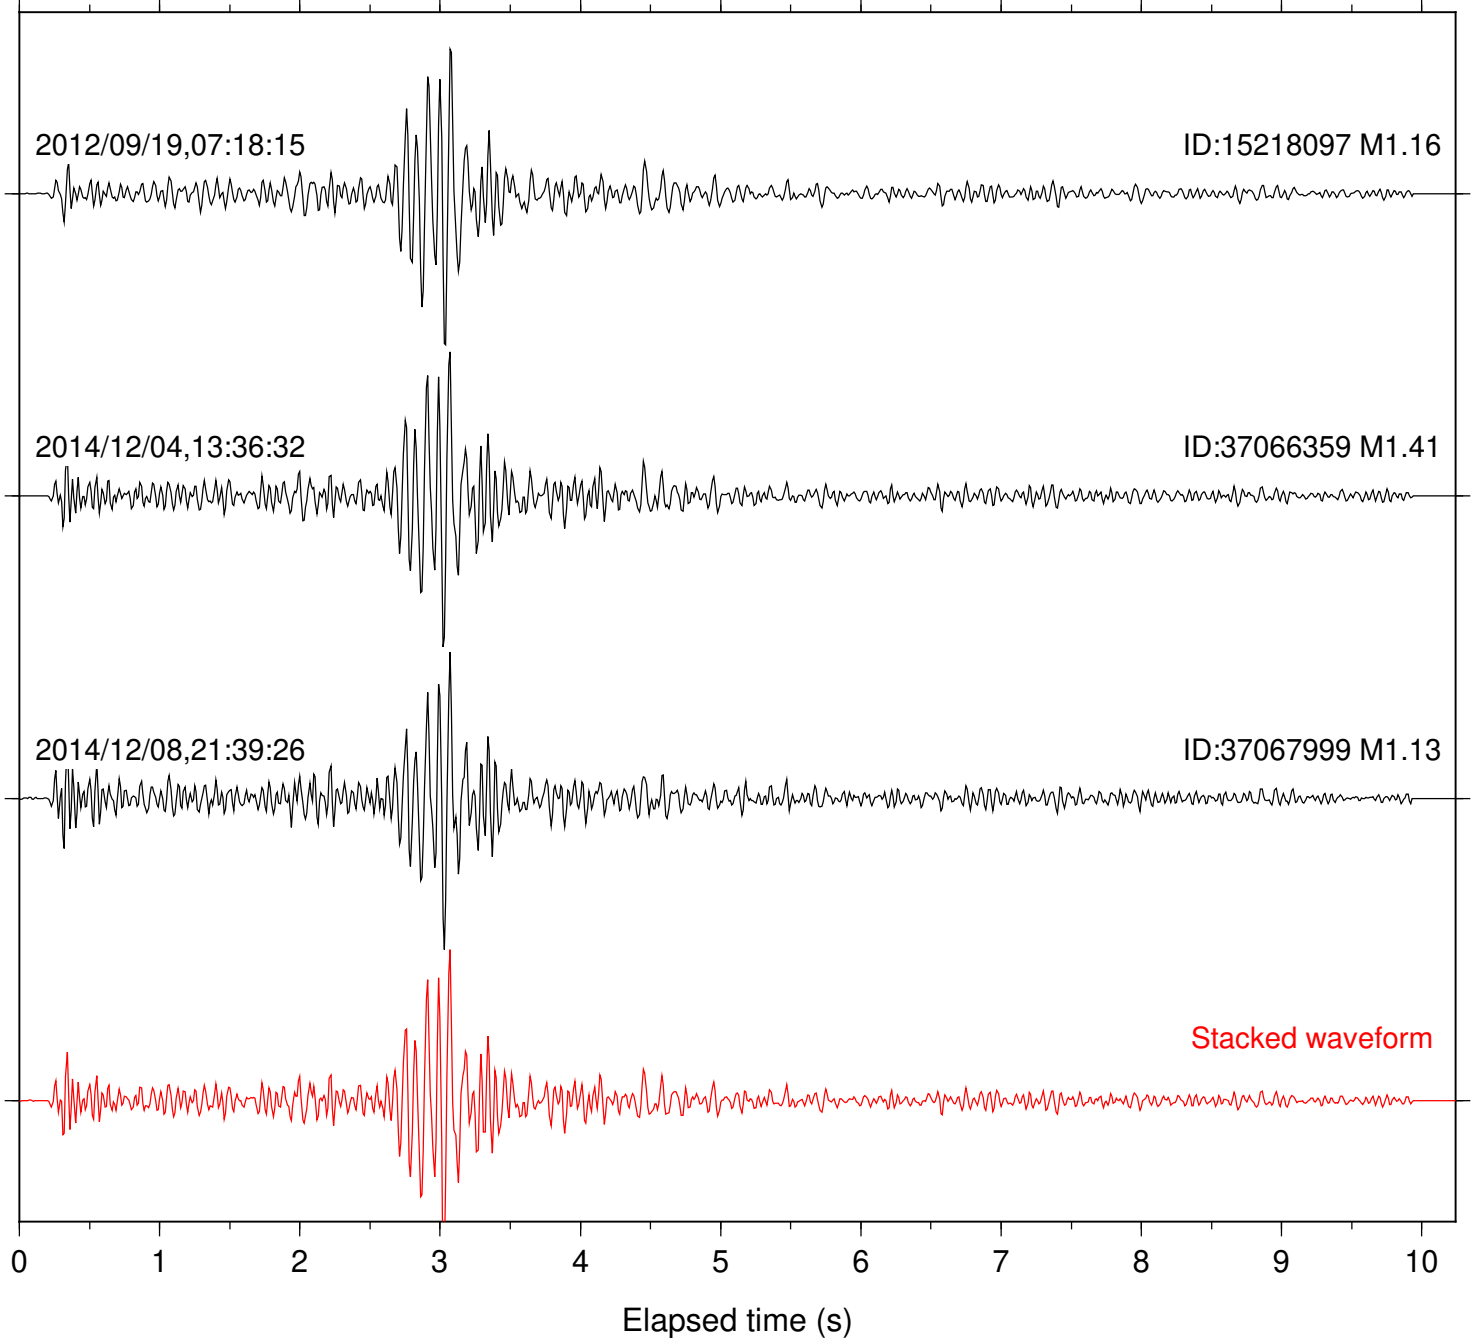

ID:15471169 M1.67

Stacked waveform

0 1 2 3 4 5 6 7 8 9 10  
Elapsed time (s)

Station: SND Com: HHZ

Focal depth: 7.64 km

Station: B082 Com: EHZ

Focal depth: 4.83 km

Station: B084 Com: EHZ