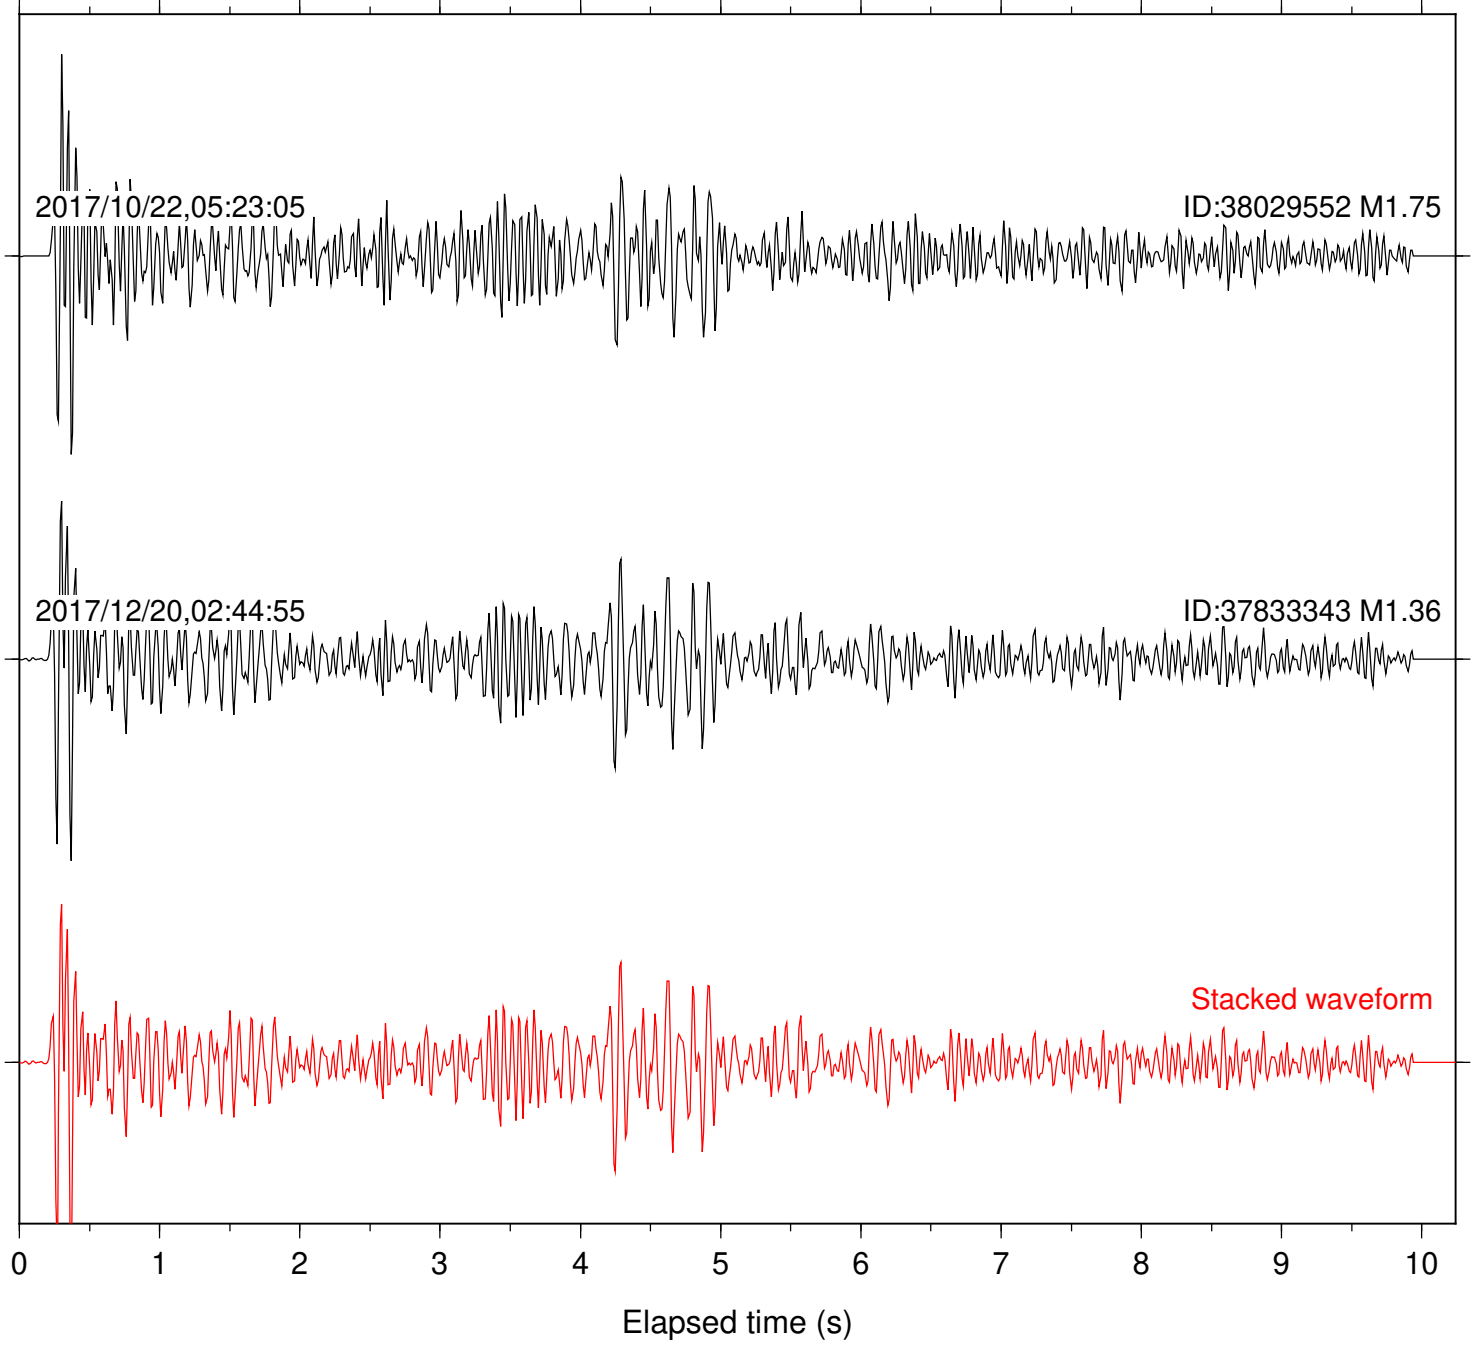

Station: LVA2 Com: HHZ

Focal depth: 6.81 km