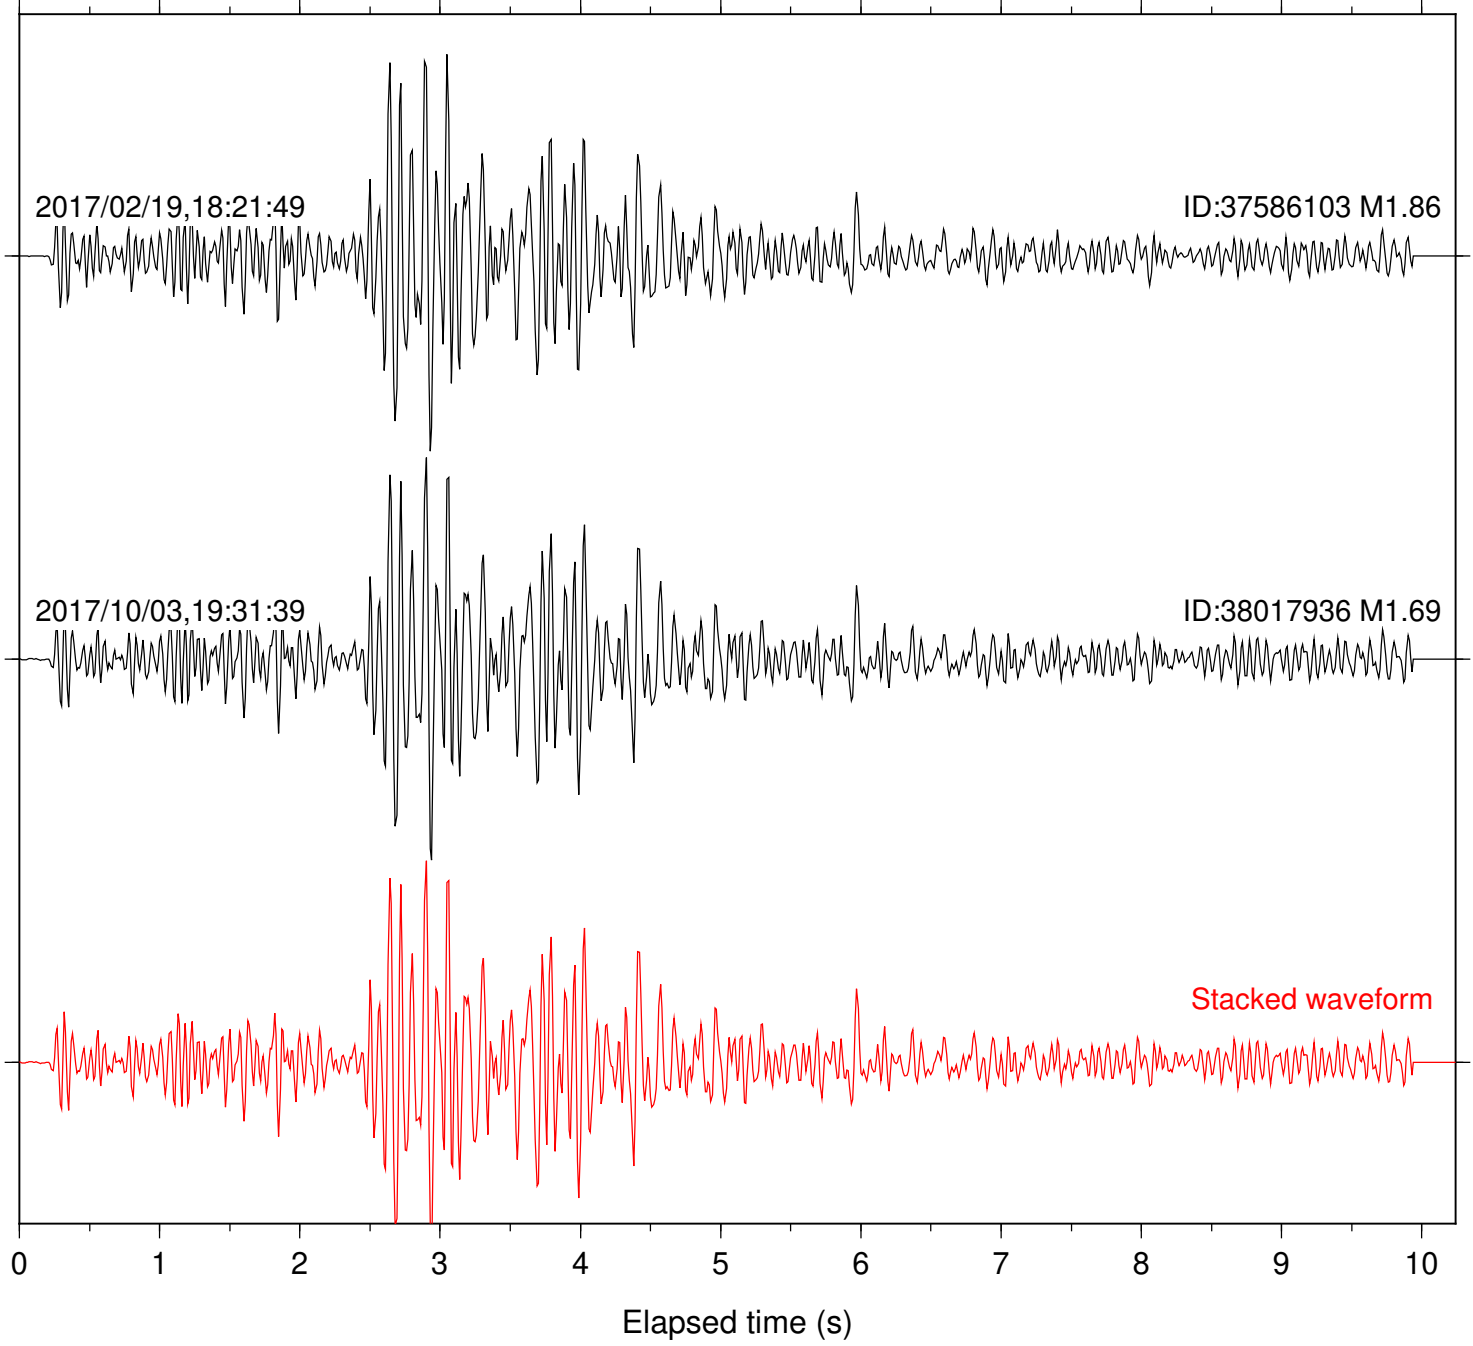

Focal depth: 5.65 km

Station: B087 Com: EHZ

Focal depth: 5.65 km

Station: B088 Com: EHZ

Focal depth: 5.65 km

Station: B946 Com: EHZ

Focal depth: 5.65 km

Station: CSH Com: HHZ