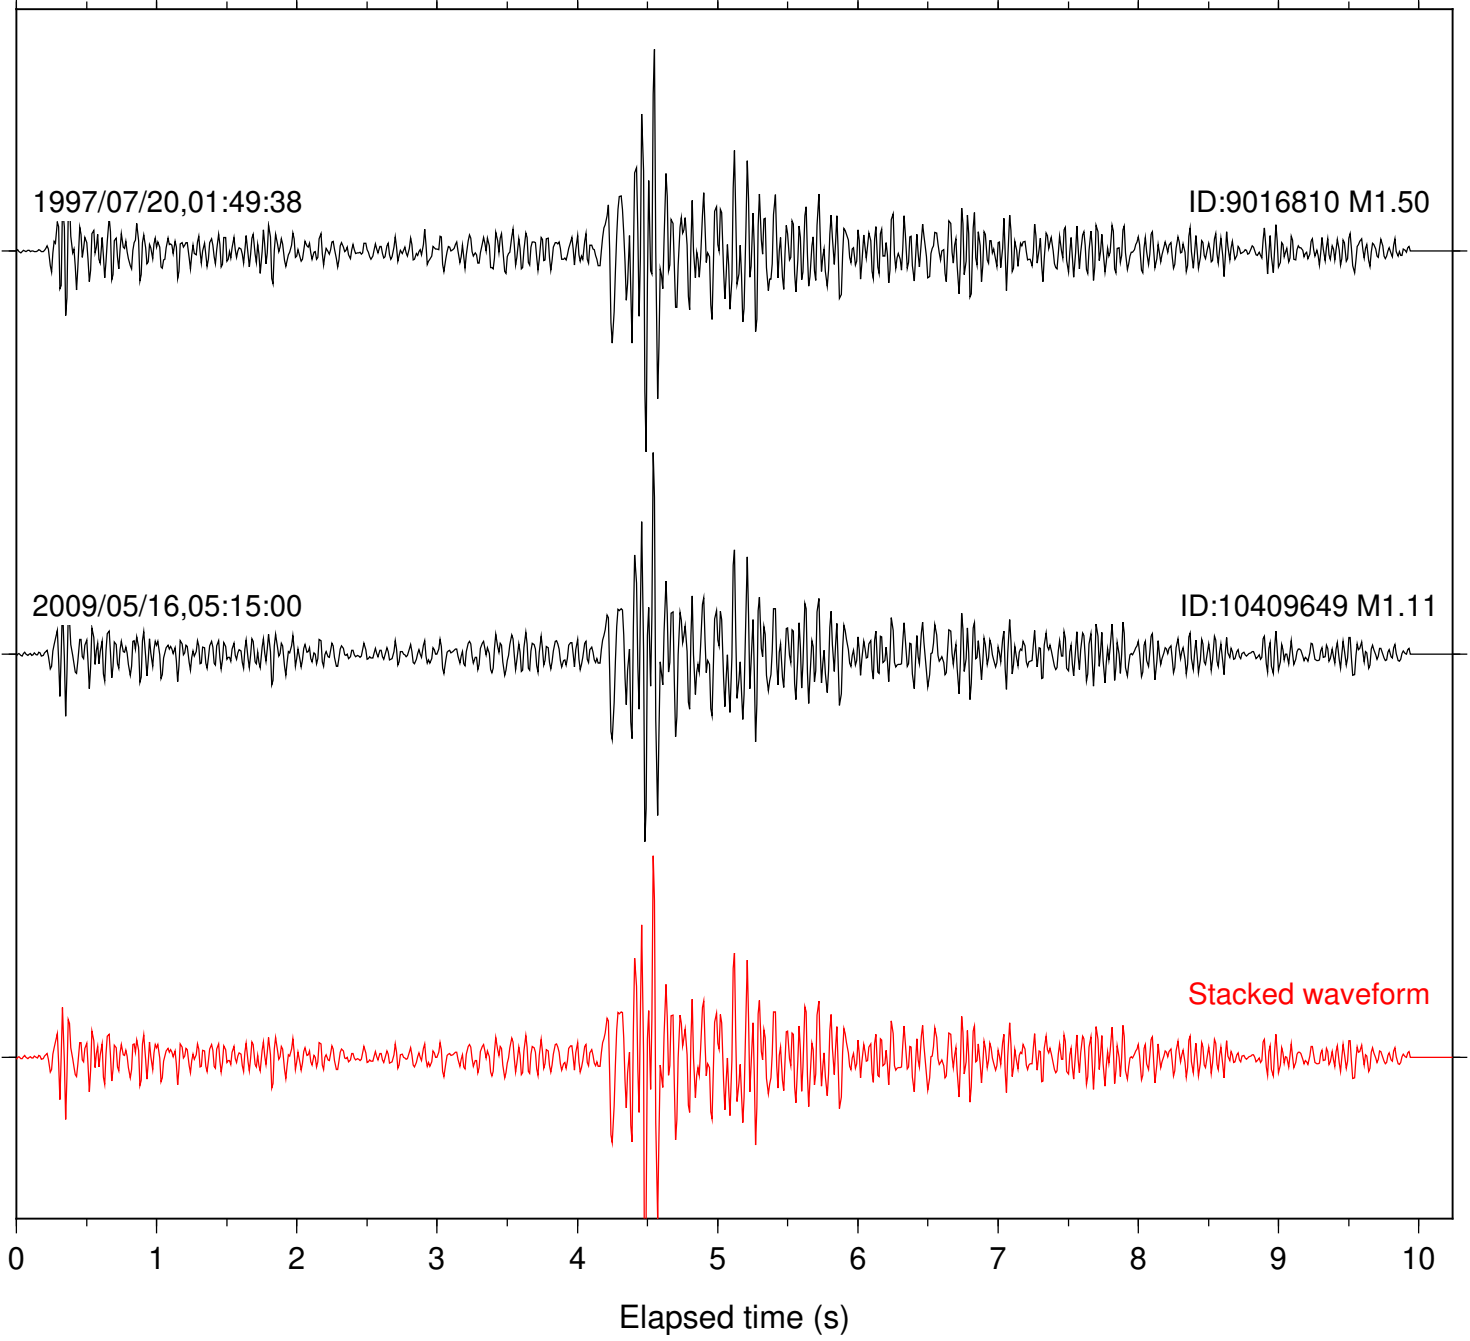

Station: BAC Com: EHZ

Focal depth: 16.54 km