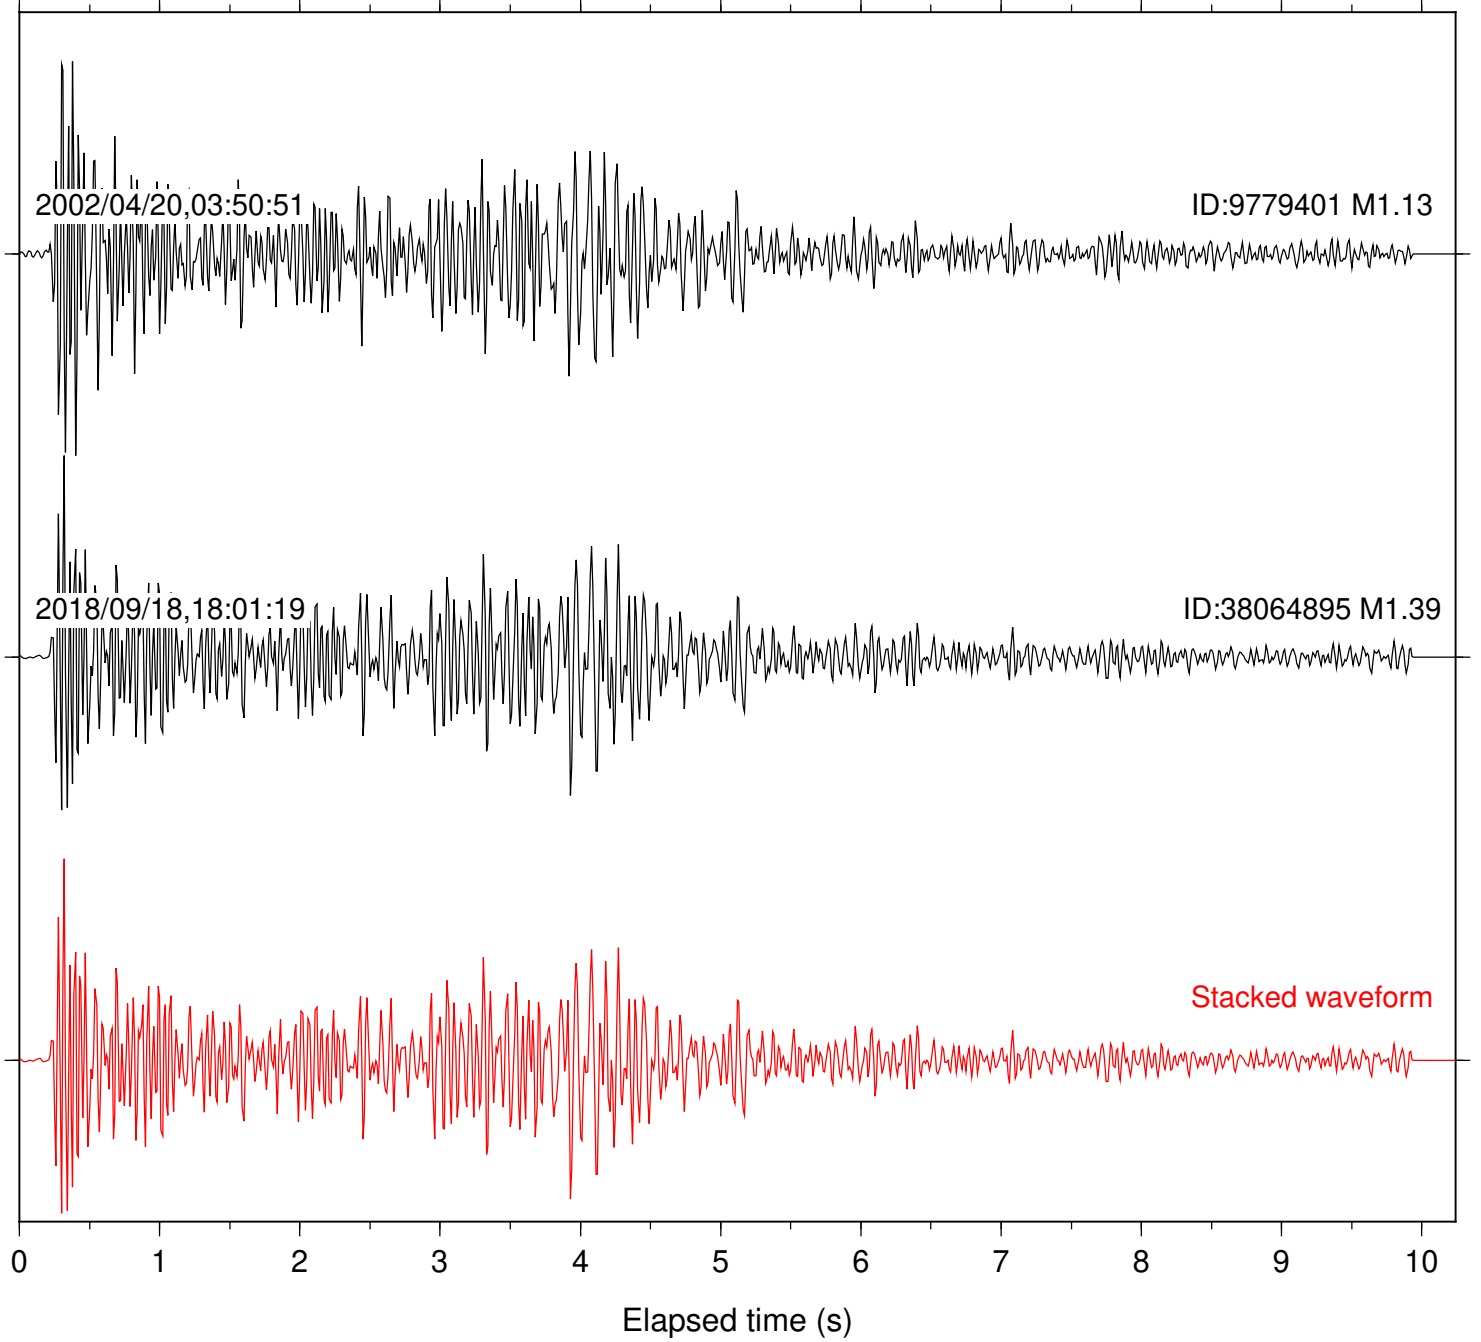

Station: FRD Com: HHZ

Focal depth: 15.62 km