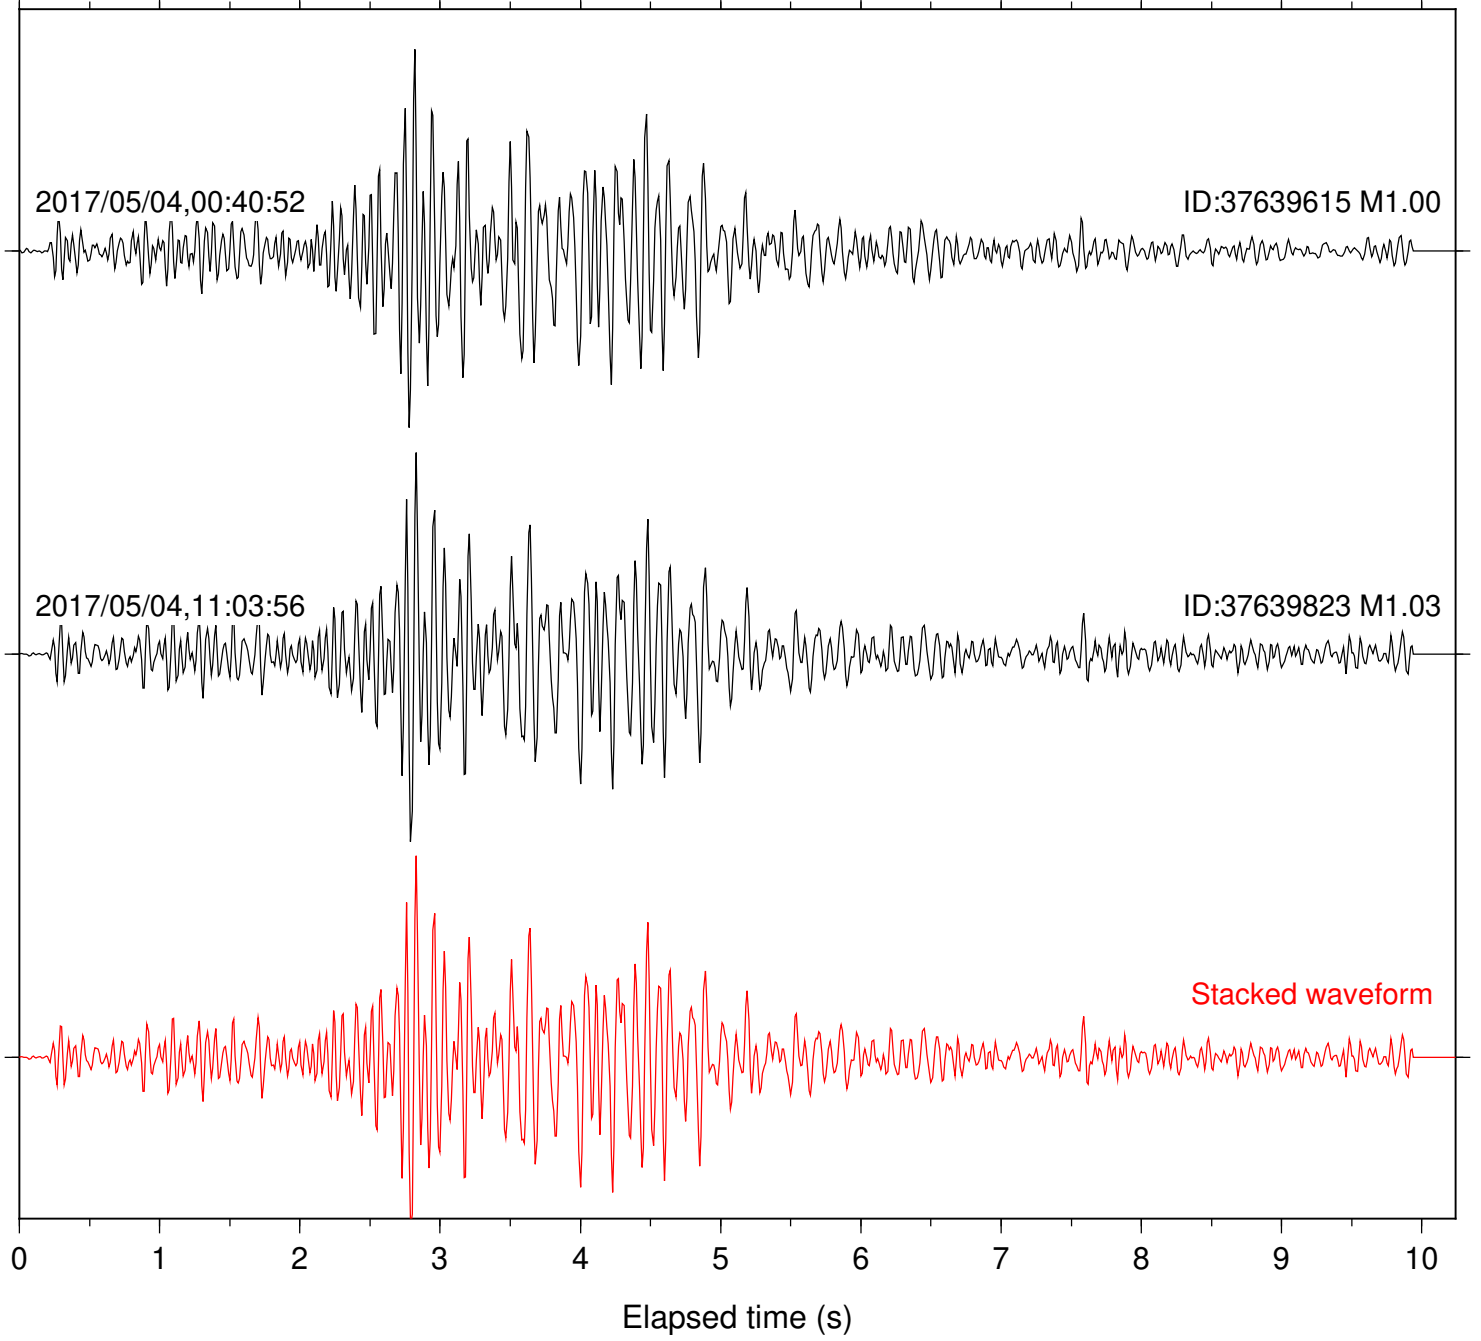

Focal depth: 6.98 km

Station: DGR Com: HHZ

Focal depth: 6.98 km

Station: DNR Com: HHZ

Focal depth: 6.32 km

Station: FRD Com: HHZ

Focal depth: 6.98 km

Station: HMT2 Com: HHZ