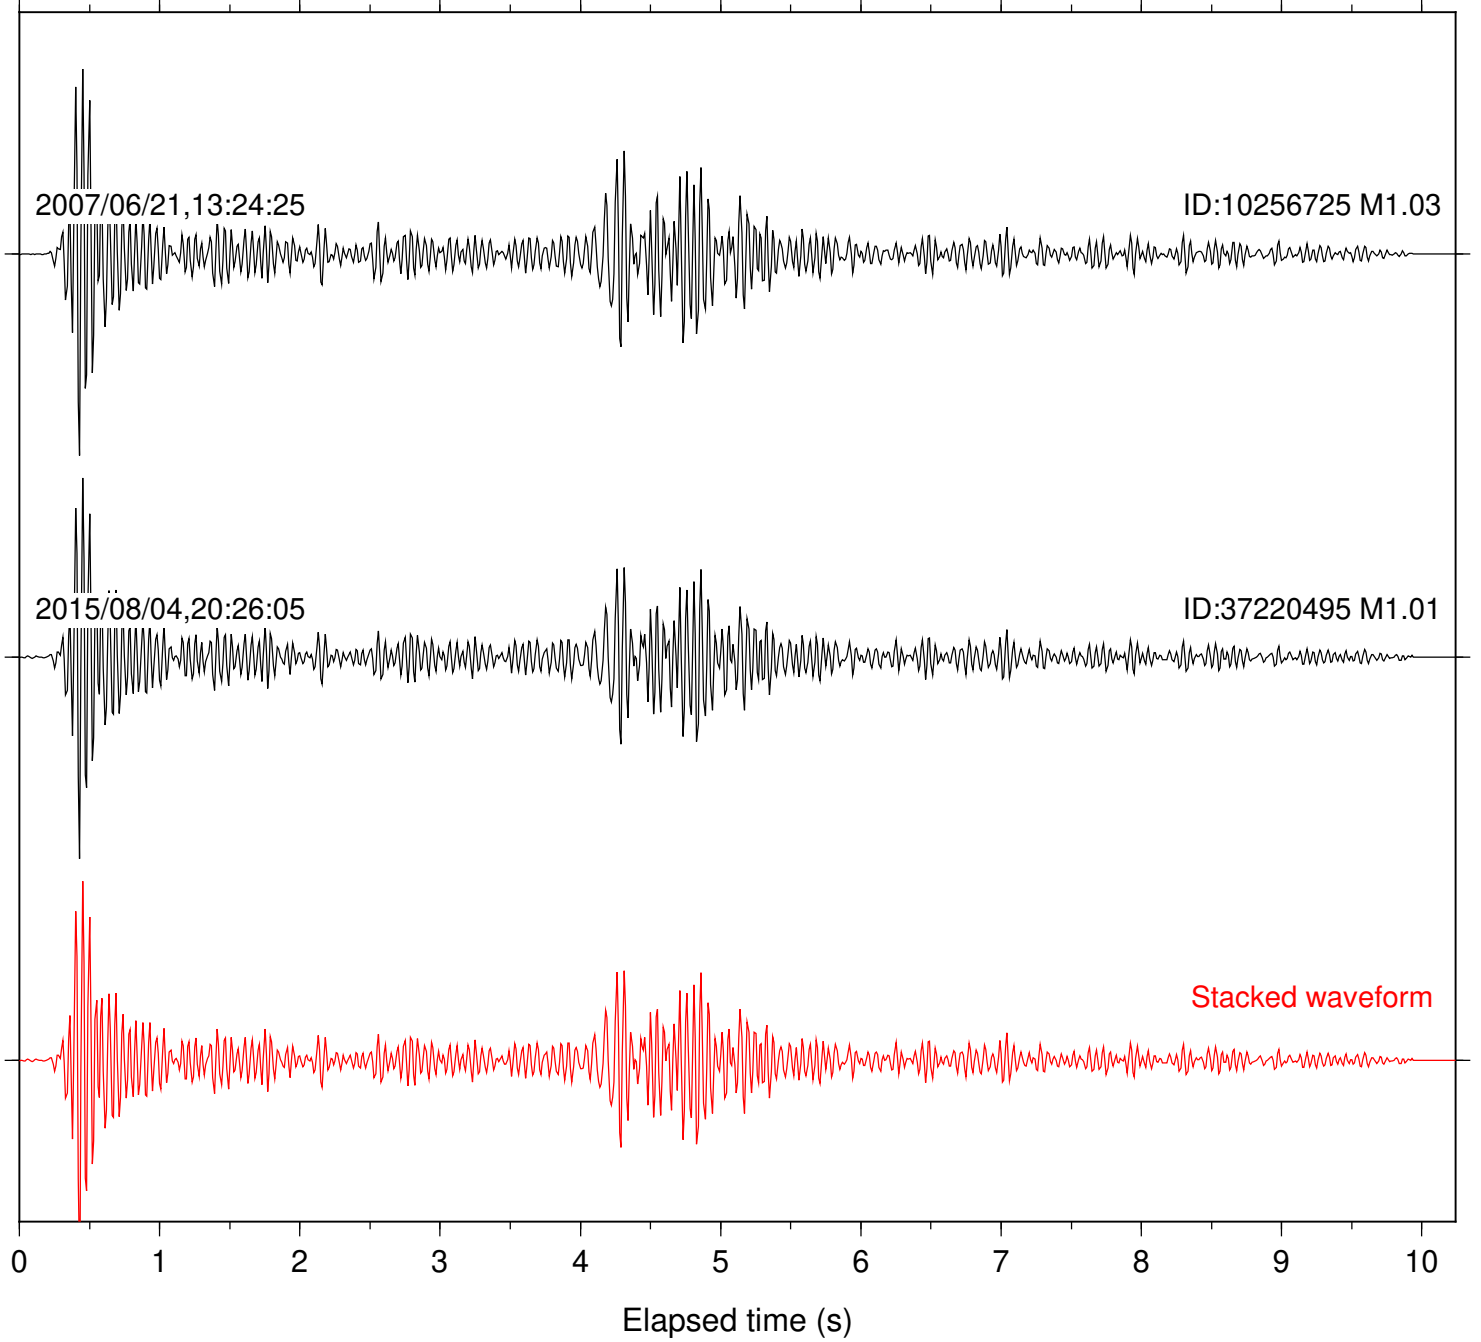

Station: FRD Com: HHZ

Focal depth: 17.54 km

Station: KNW Com: HHZ

Focal depth: 17.54 km

Station: PFO Com: HHZ

Focal depth: 17.54 km

Station: POB2 Com: HHZ

Focal depth: 17.57 km