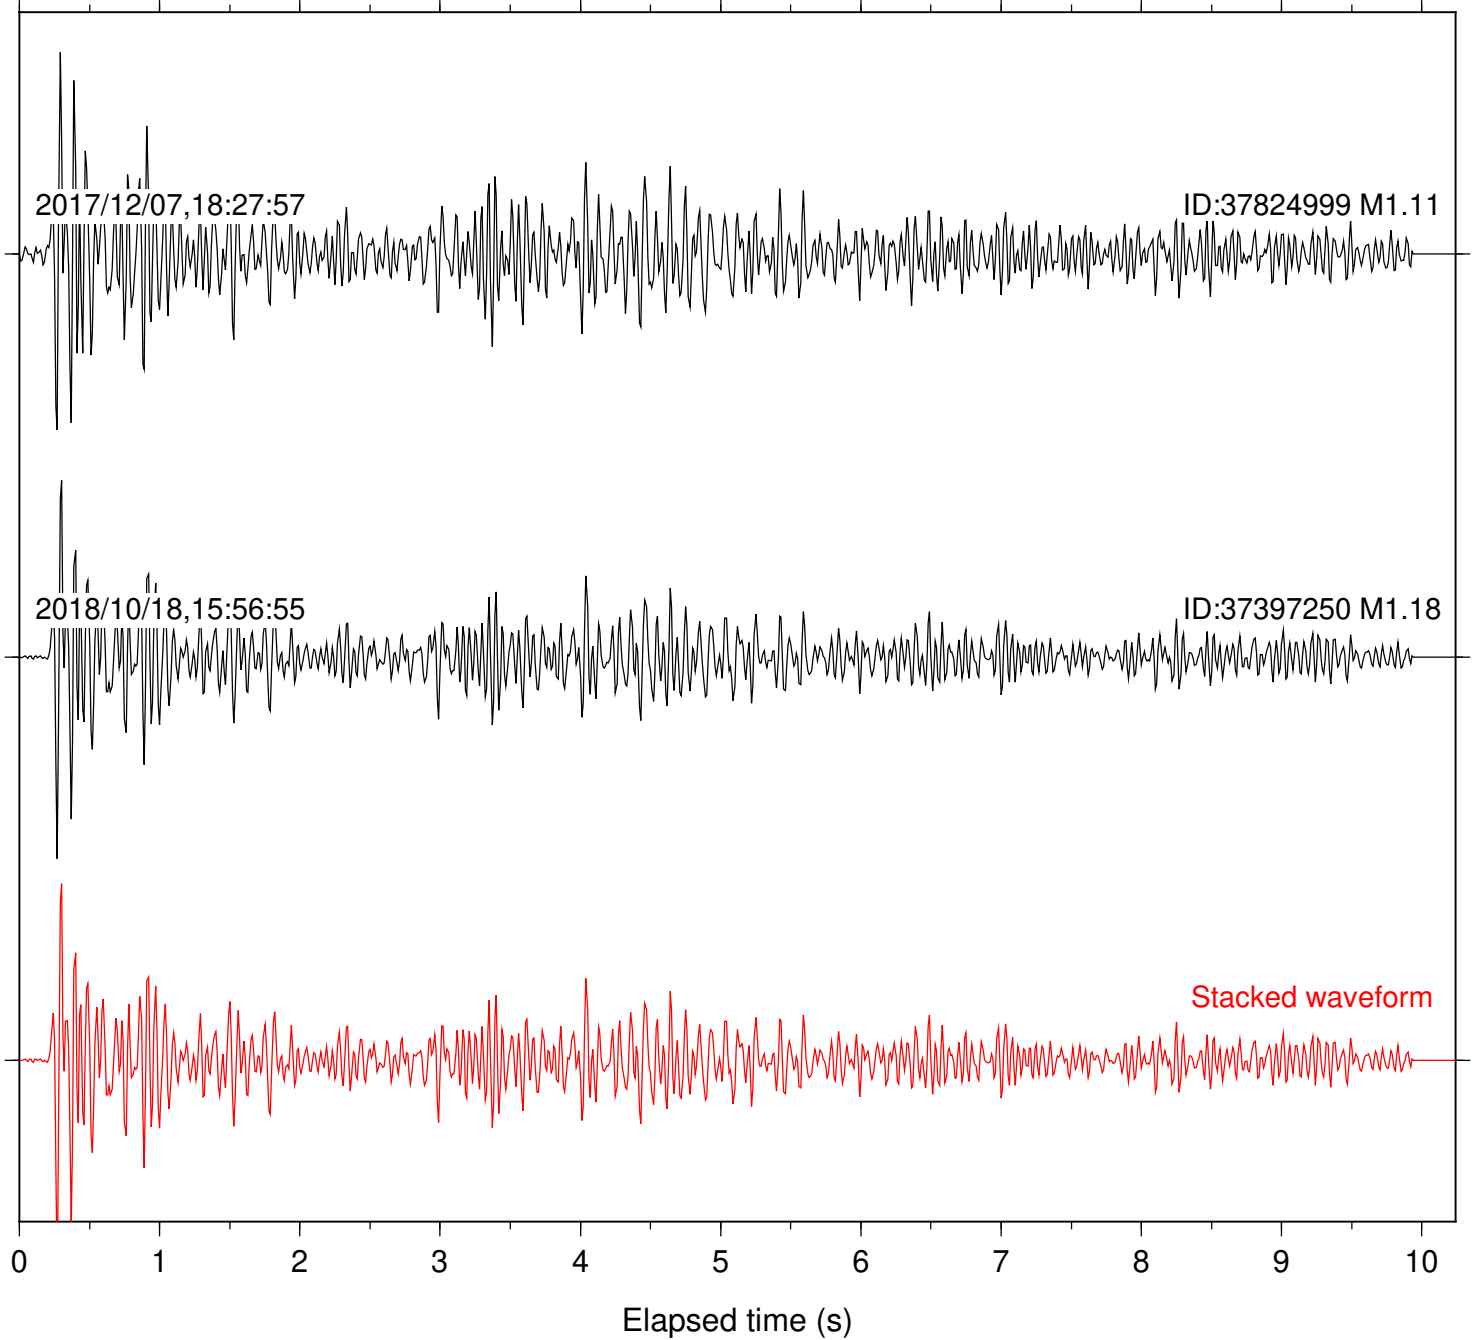

Station: FRD Com: HHZ

Focal depth: 6.96 km

Station: LVA2 Com: HHZ

Focal depth: 6.96 km

Station: POB2 Com: HHZ

Focal depth: 6.96 km

Station: B081 Com: EHZ

Focal depth: 5.04 km