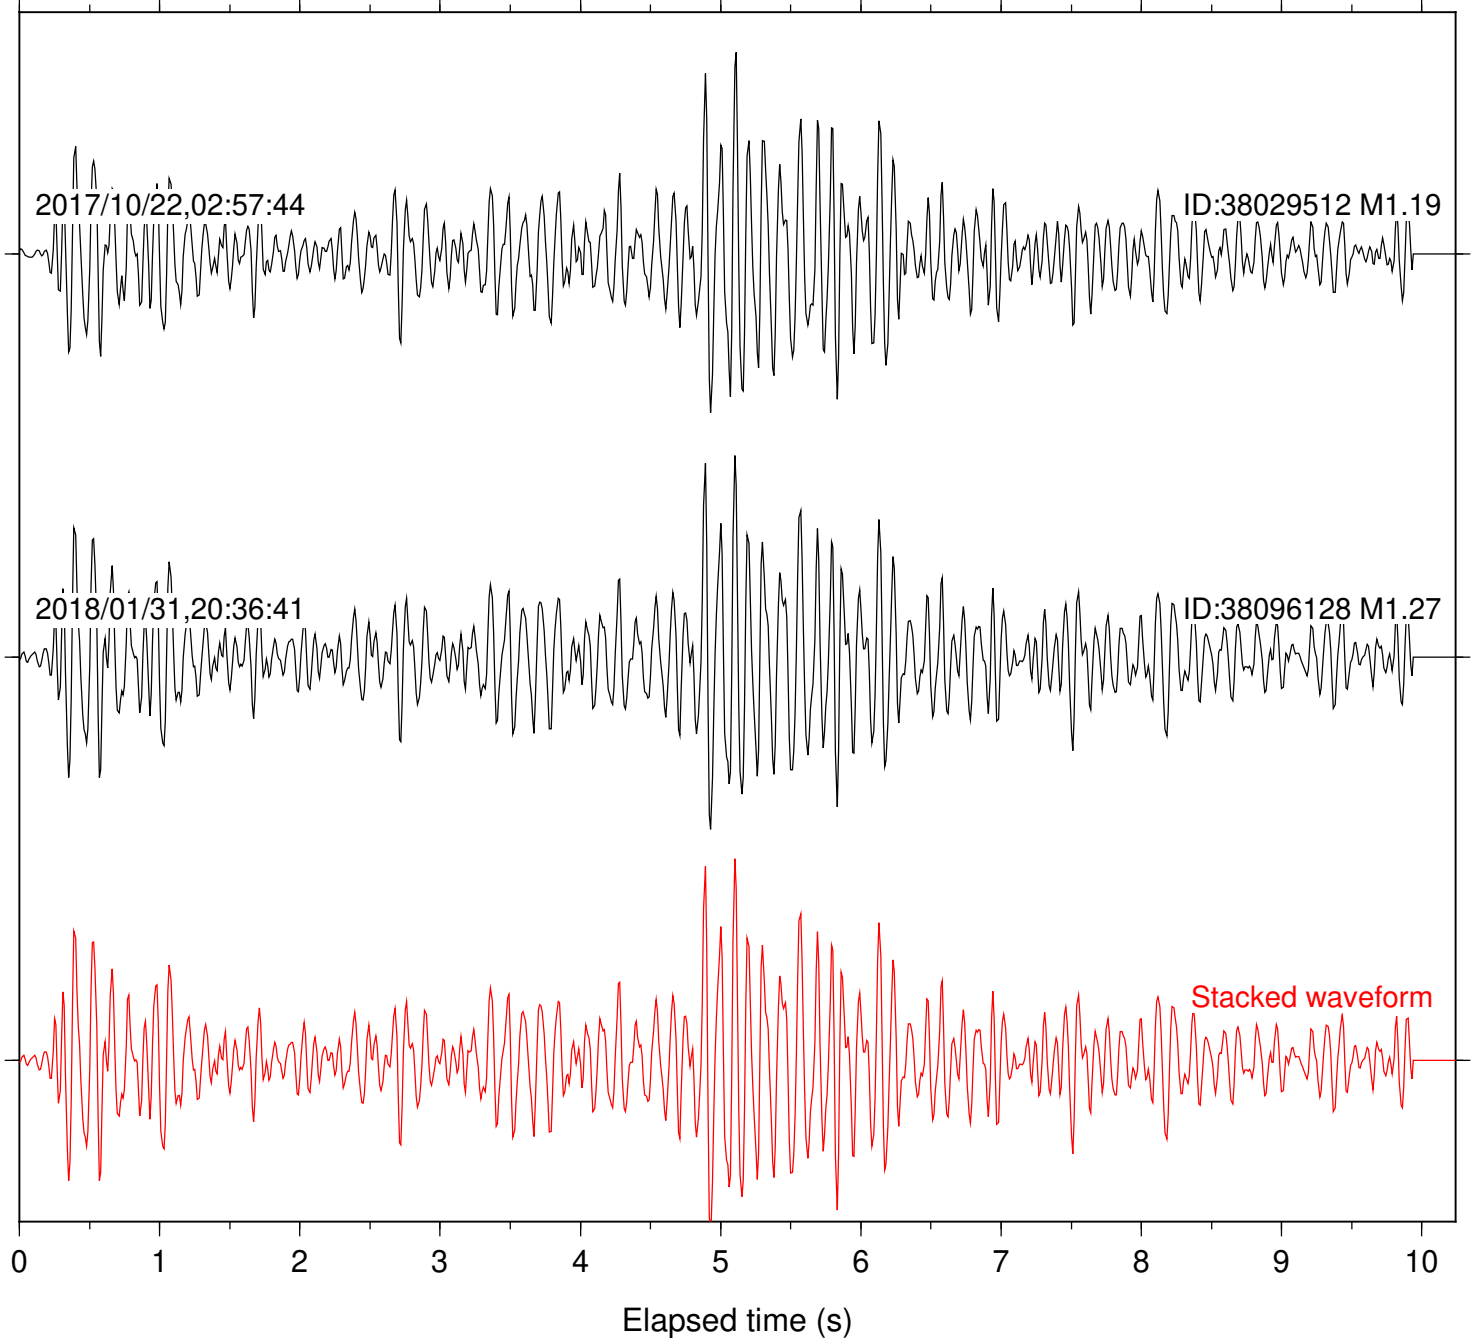

Station: MTG Com: HHZ

Focal depth: 5.13 km