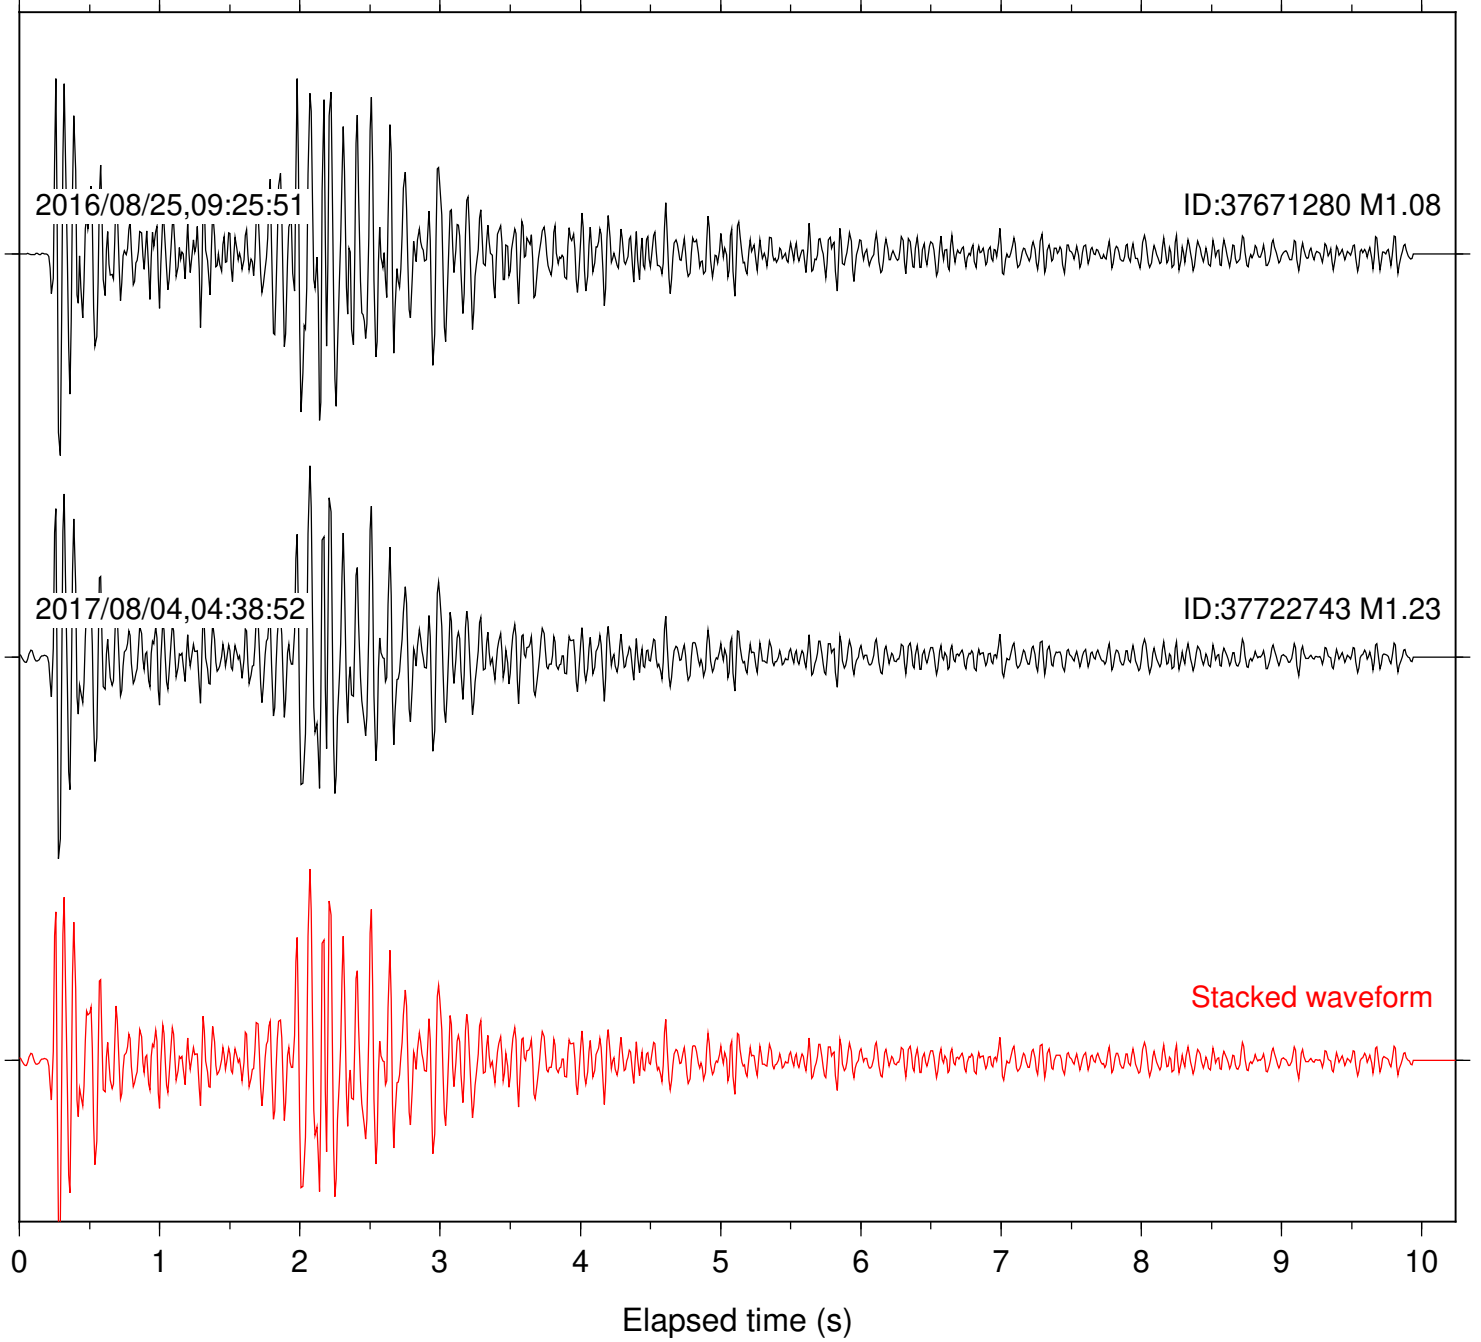

Station: B093 Com: EHZ

Focal depth: 6.75 km