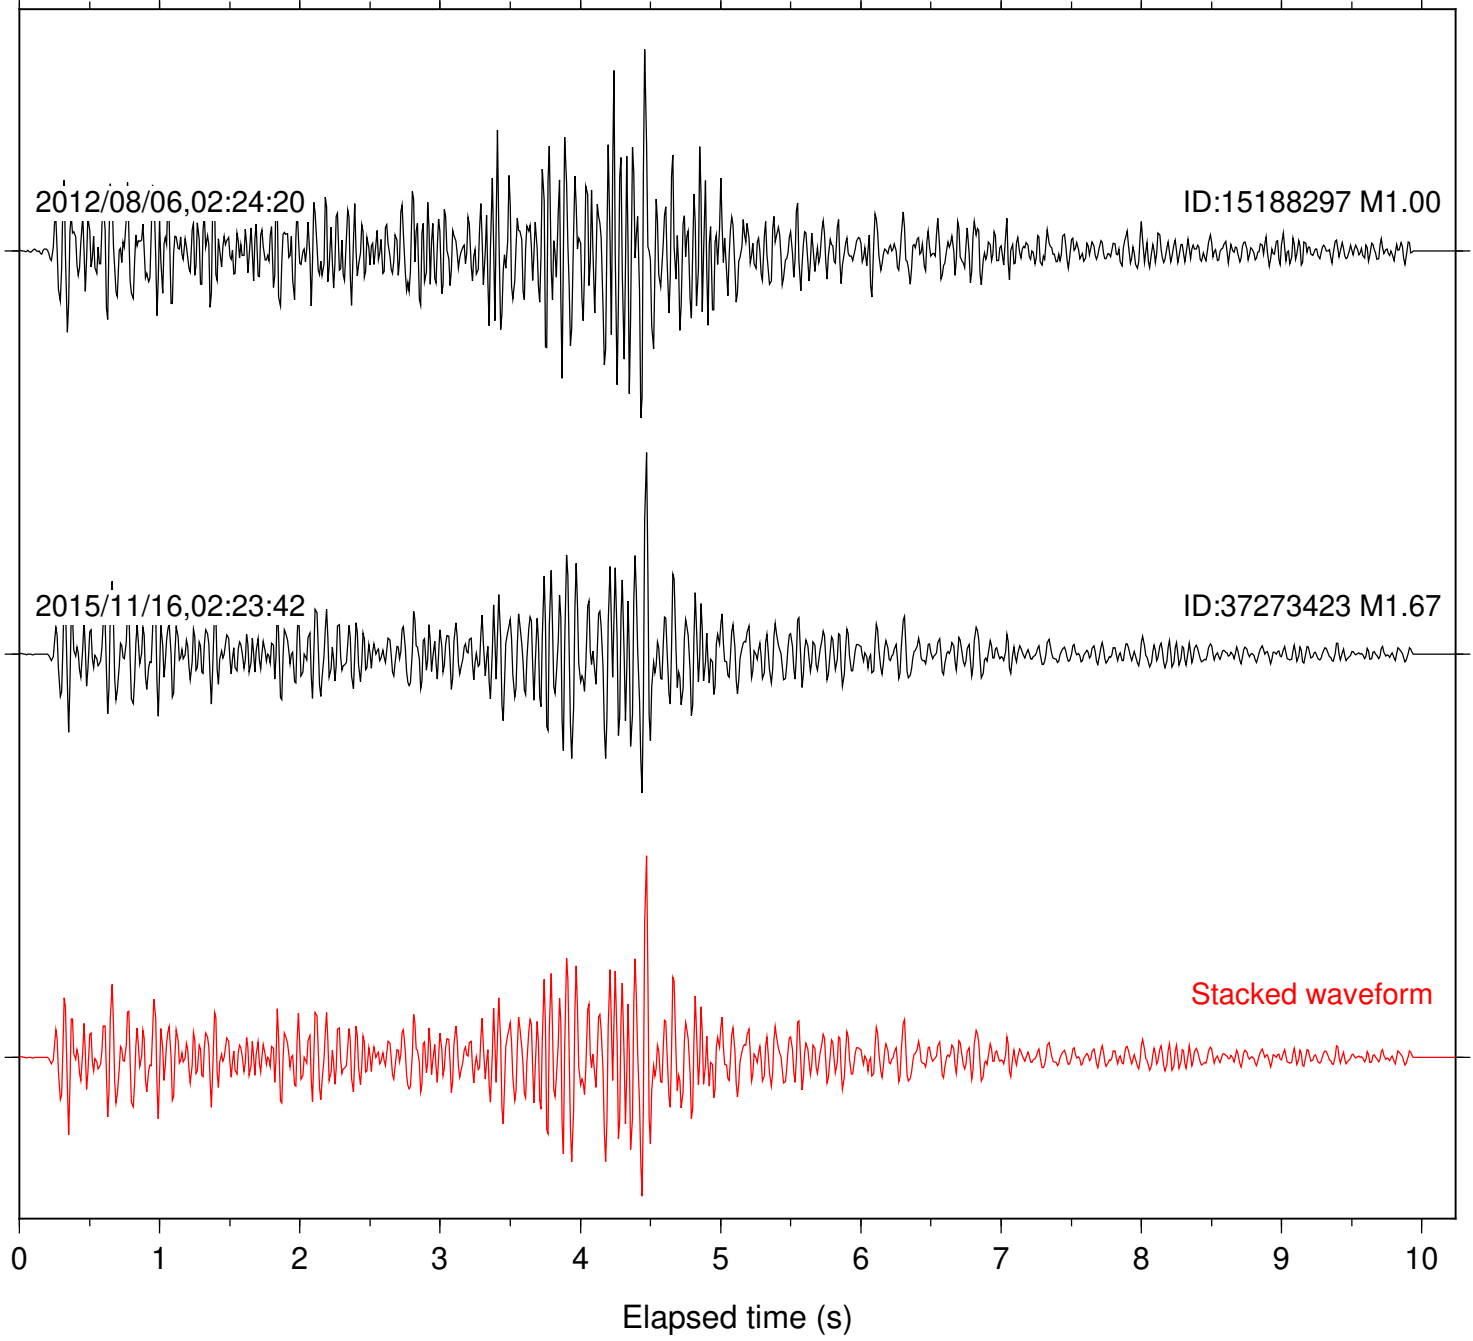

Station: FRD Com: HHZ

Focal depth: 12.05 km