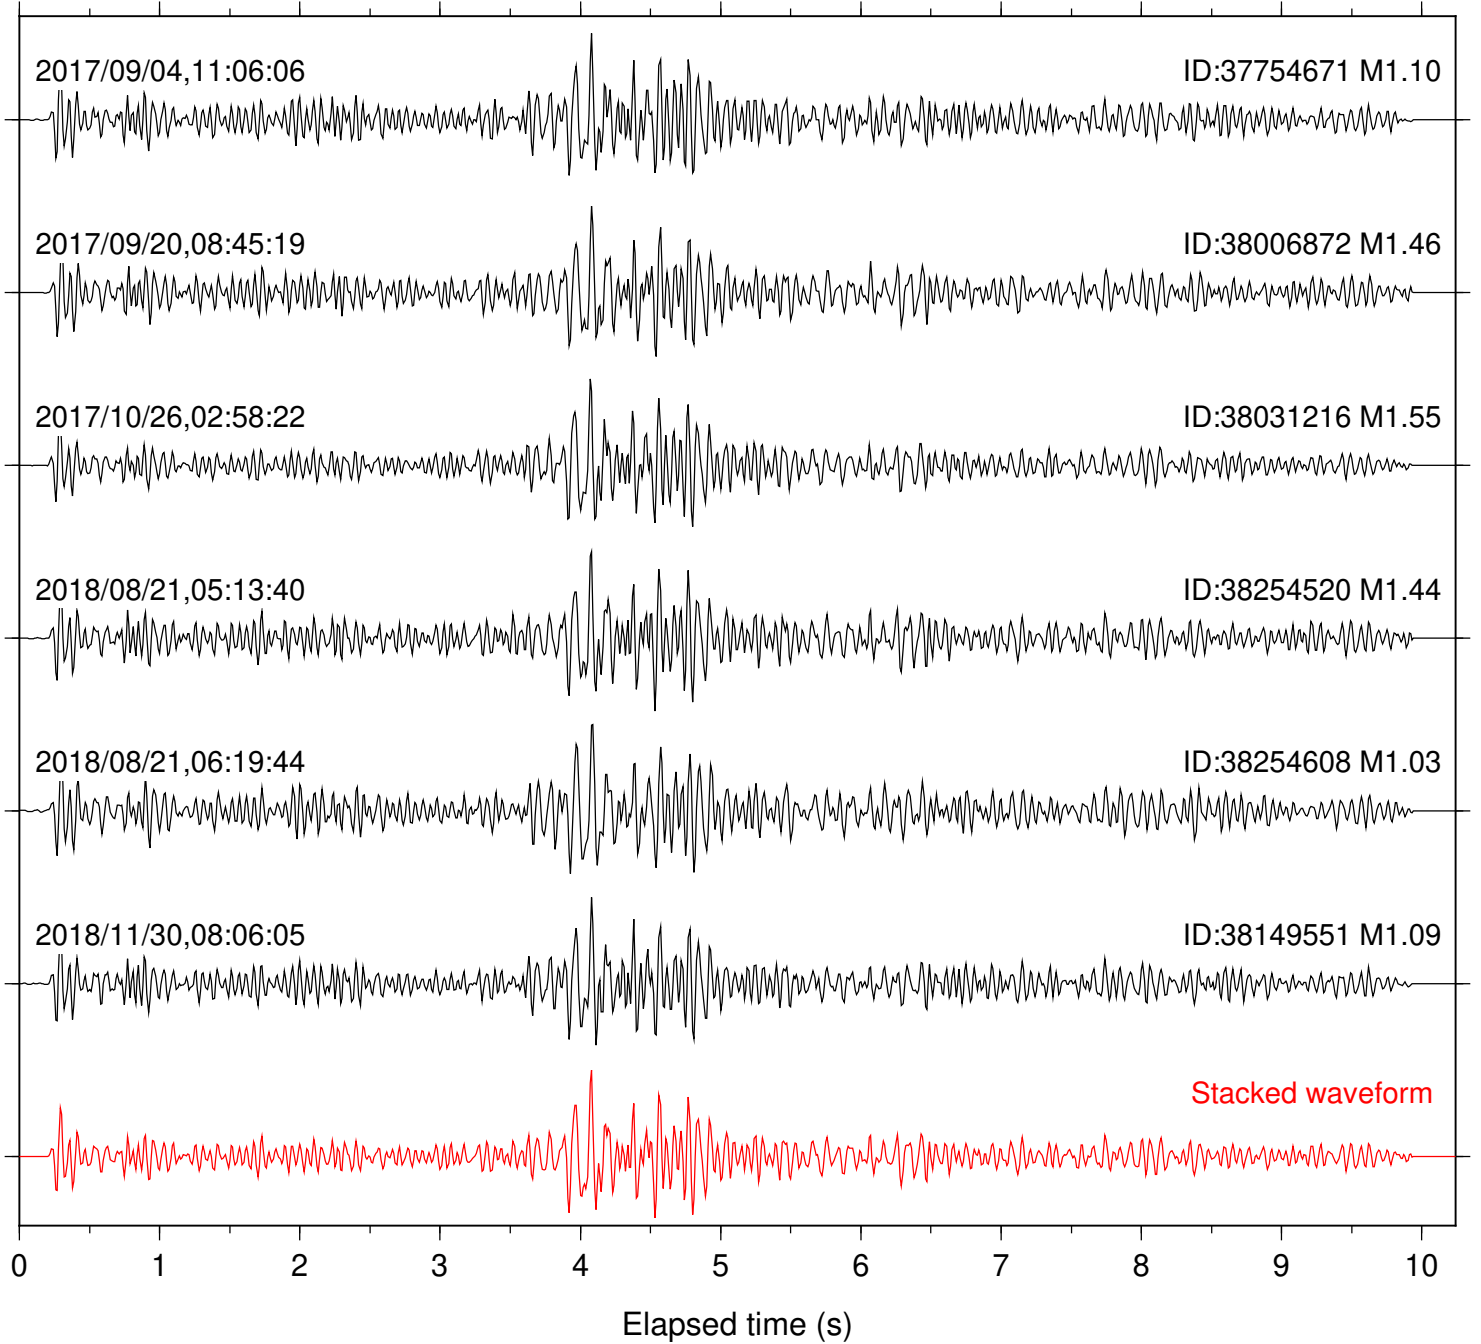

Station: FRD Com: HHZ

Focal depth: 4.50 km

Station: HMT2 Com: HHZ

Focal depth: 4.50 km

Station: KNW Com: HHZ

Focal depth: 5.27 km

Station: LKH Com: HHZ

Focal depth: 5.27 km