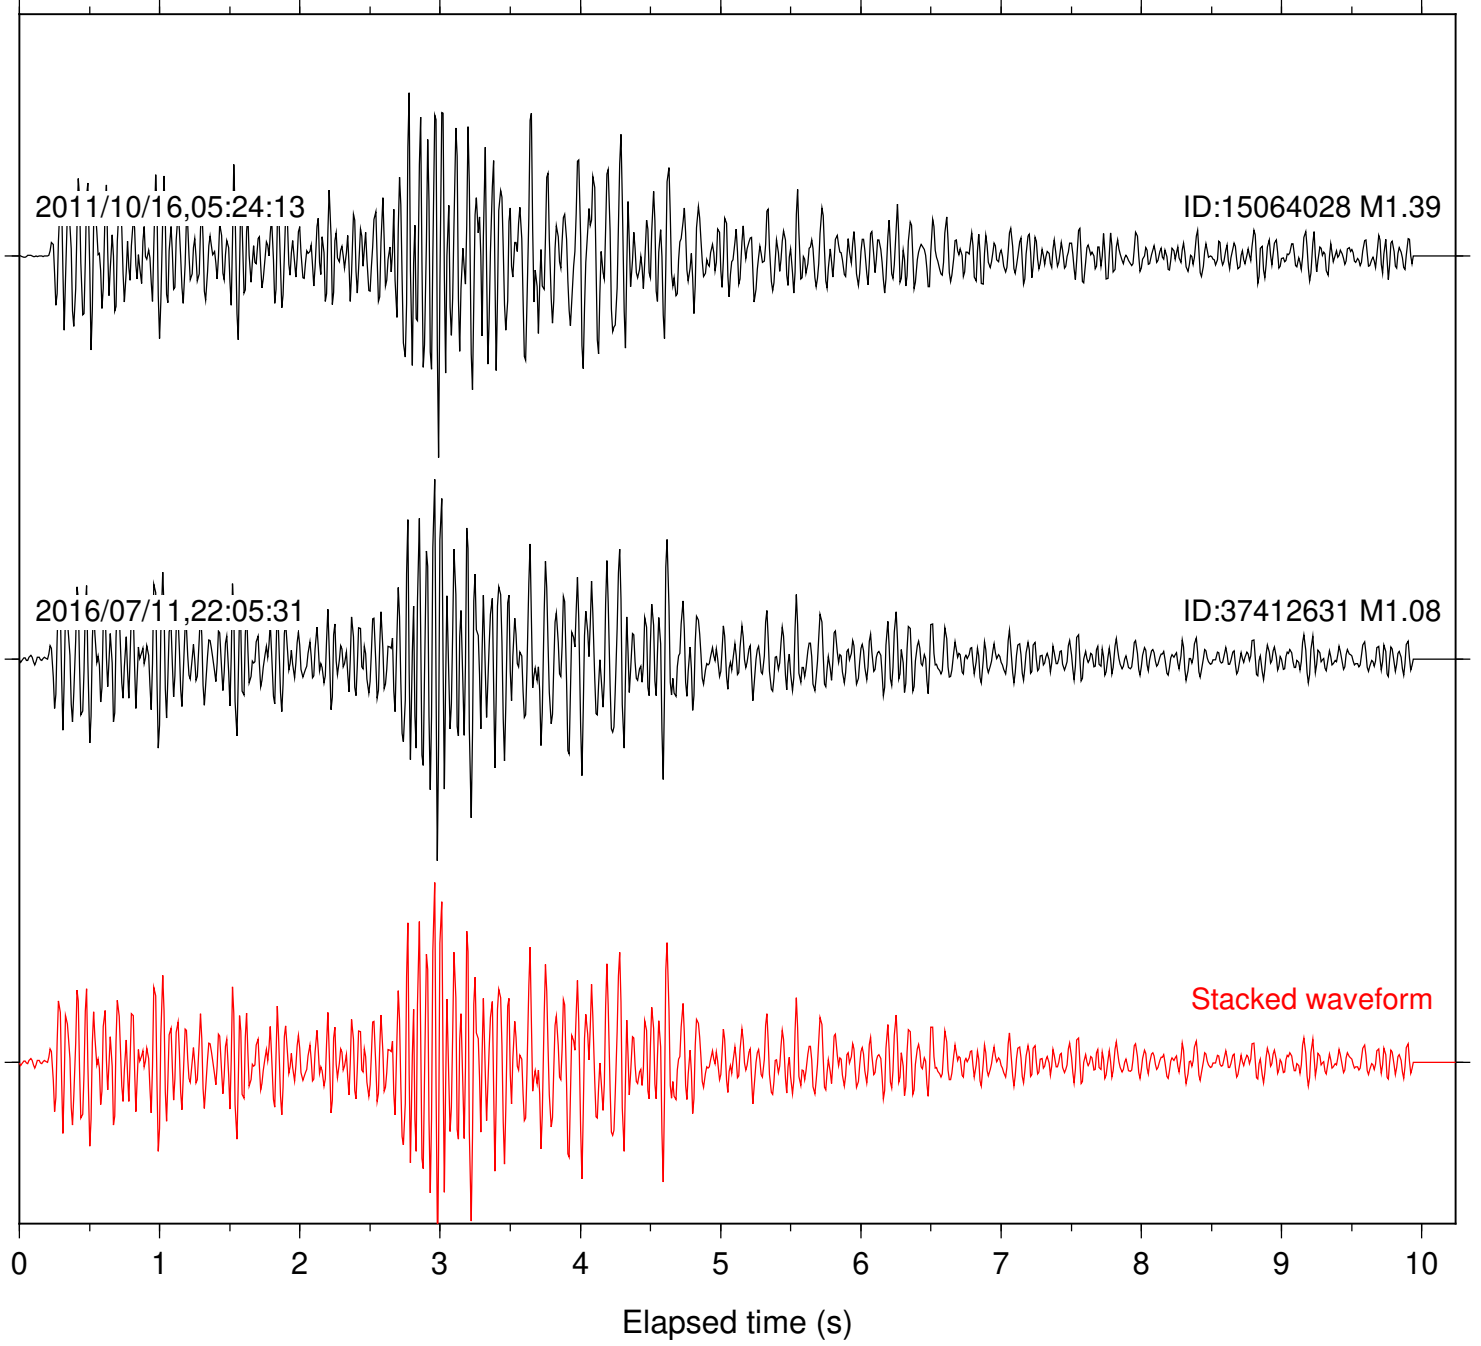

Station: B946 Com: EHZ

Focal depth: 16.65 km