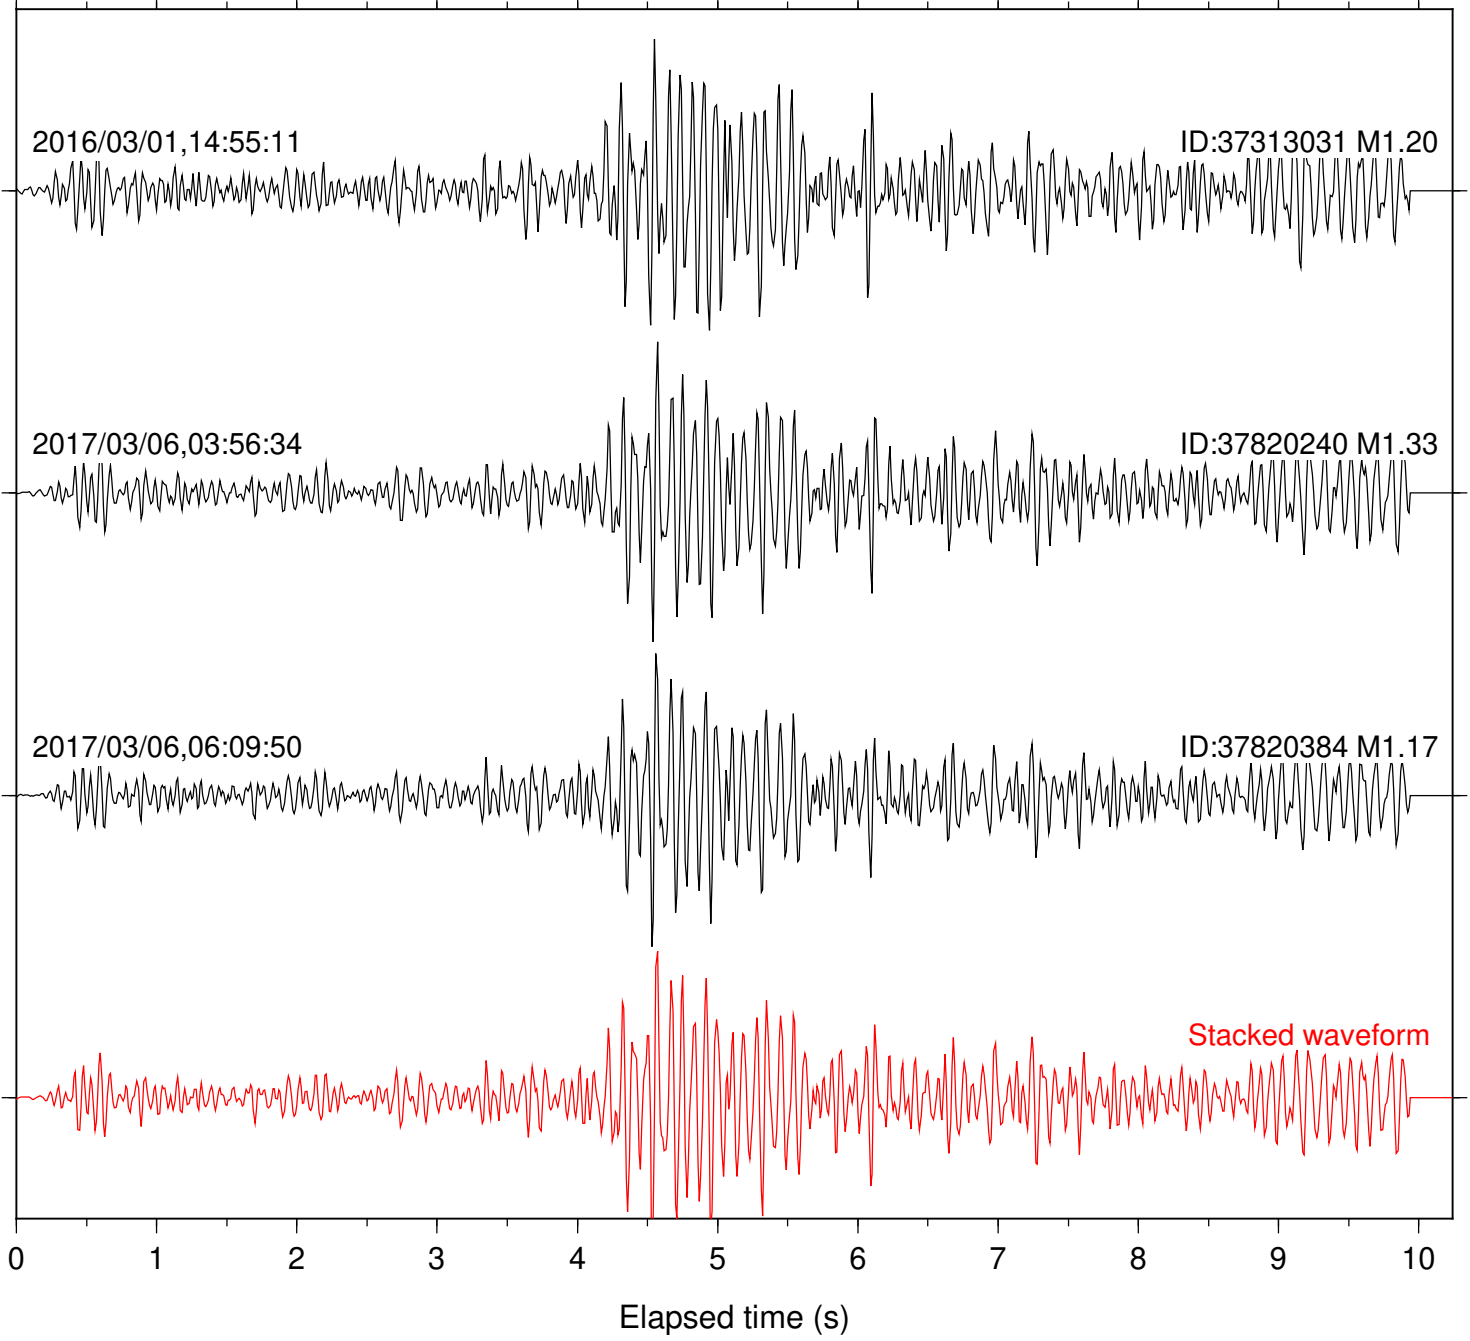

Station: B084 Com: EHZ

Focal depth: 7.15 km