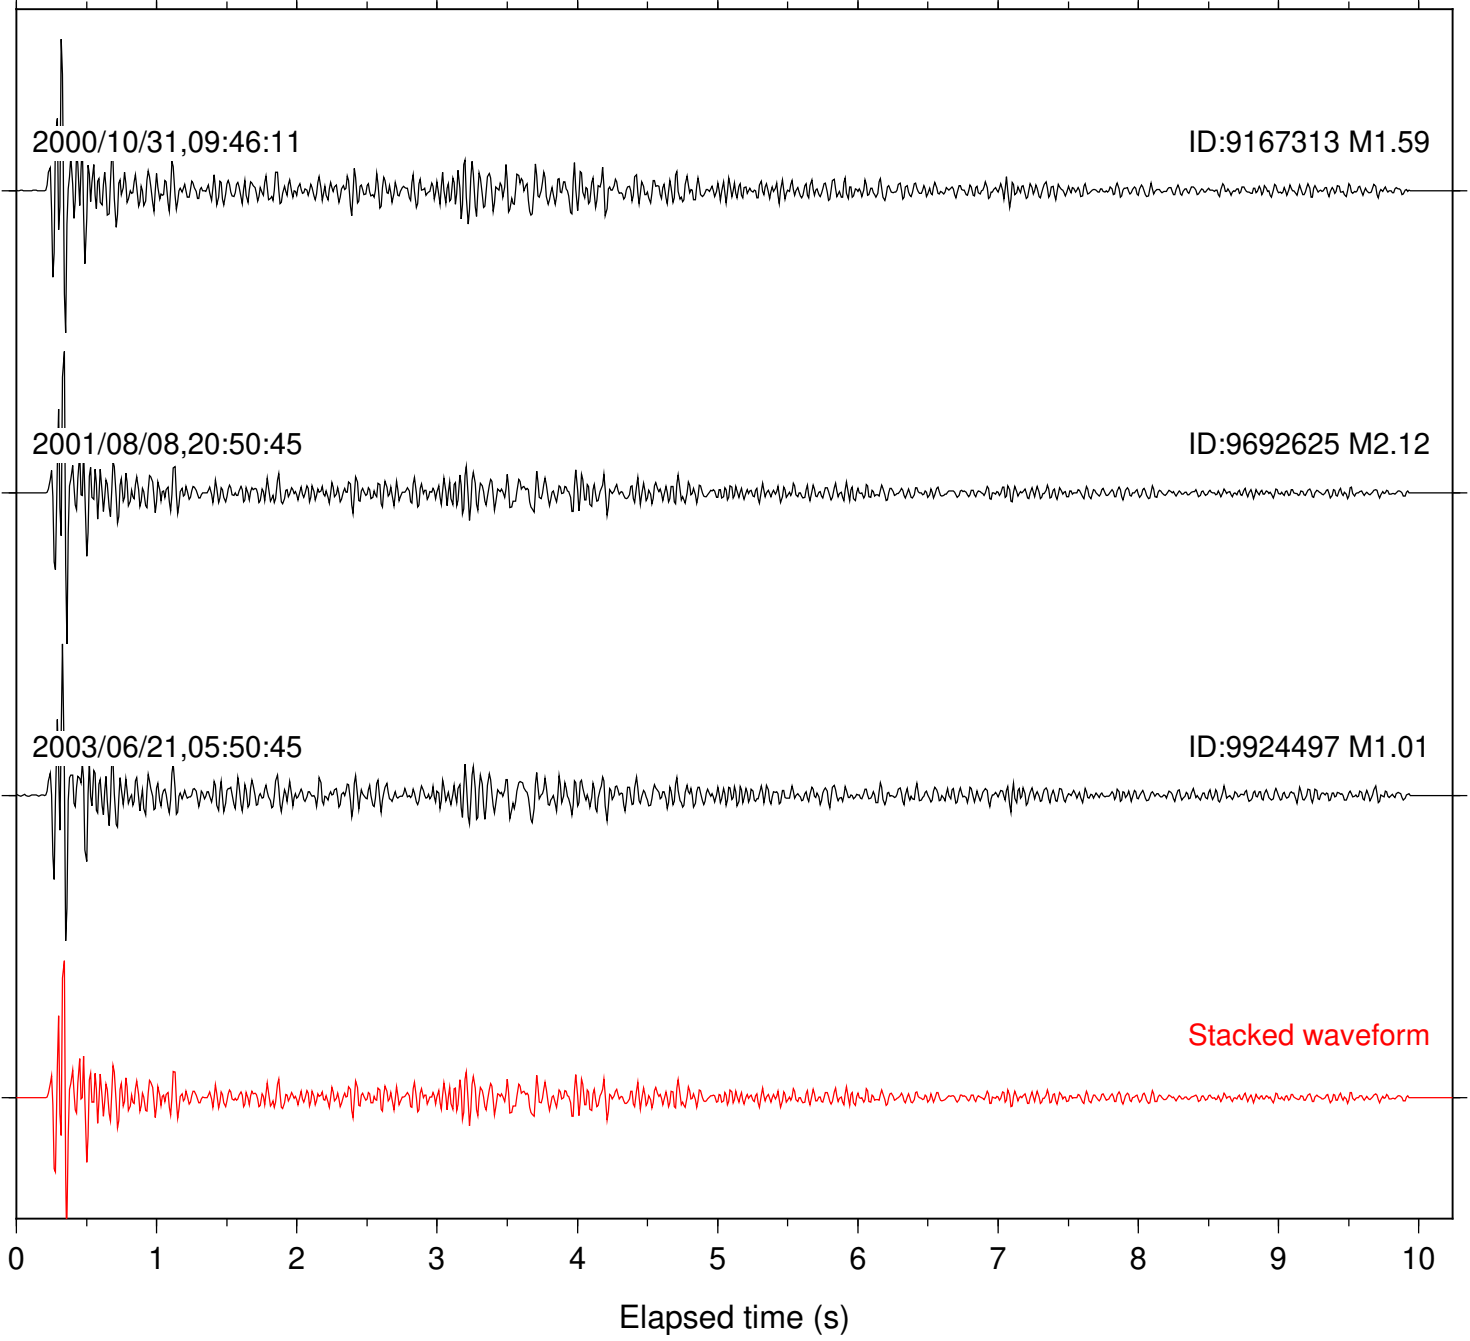

Station: FRD Com: HHZ

Focal depth: 13.13 km