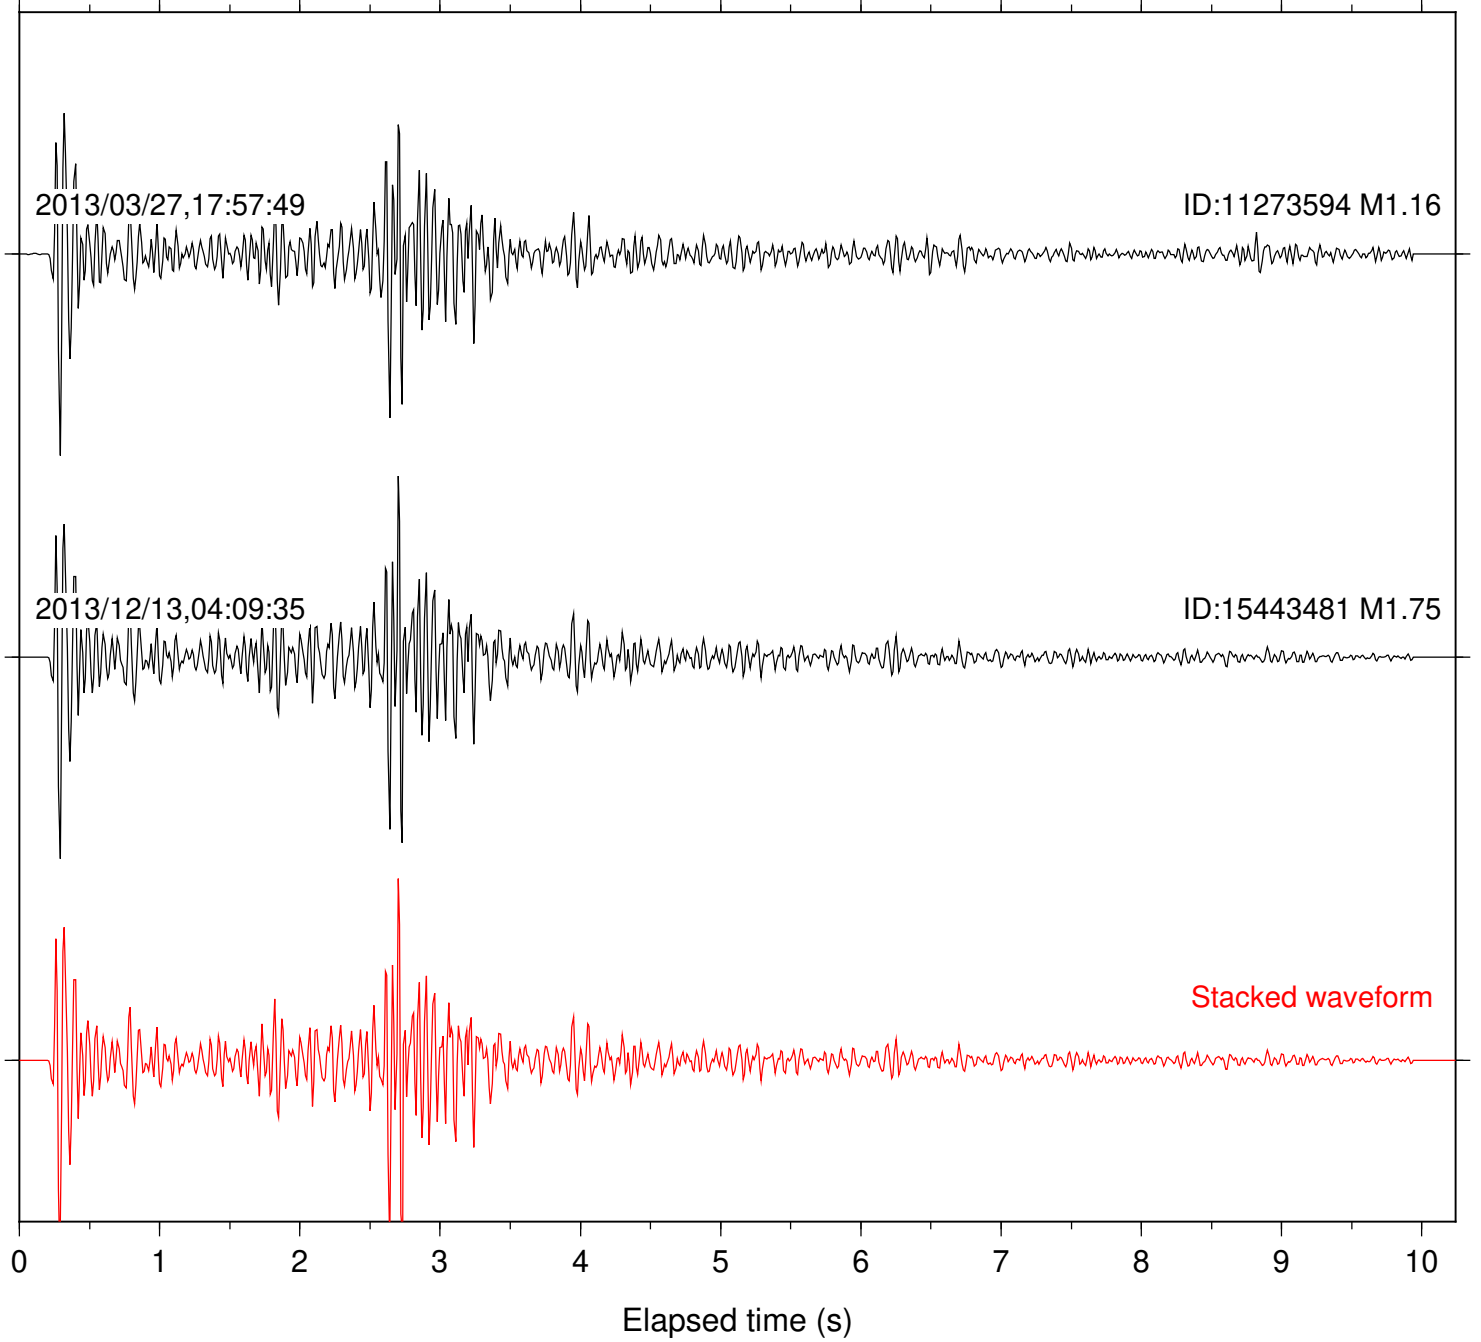

Station: B082 Com: EHZ

Focal depth: 7.05 km