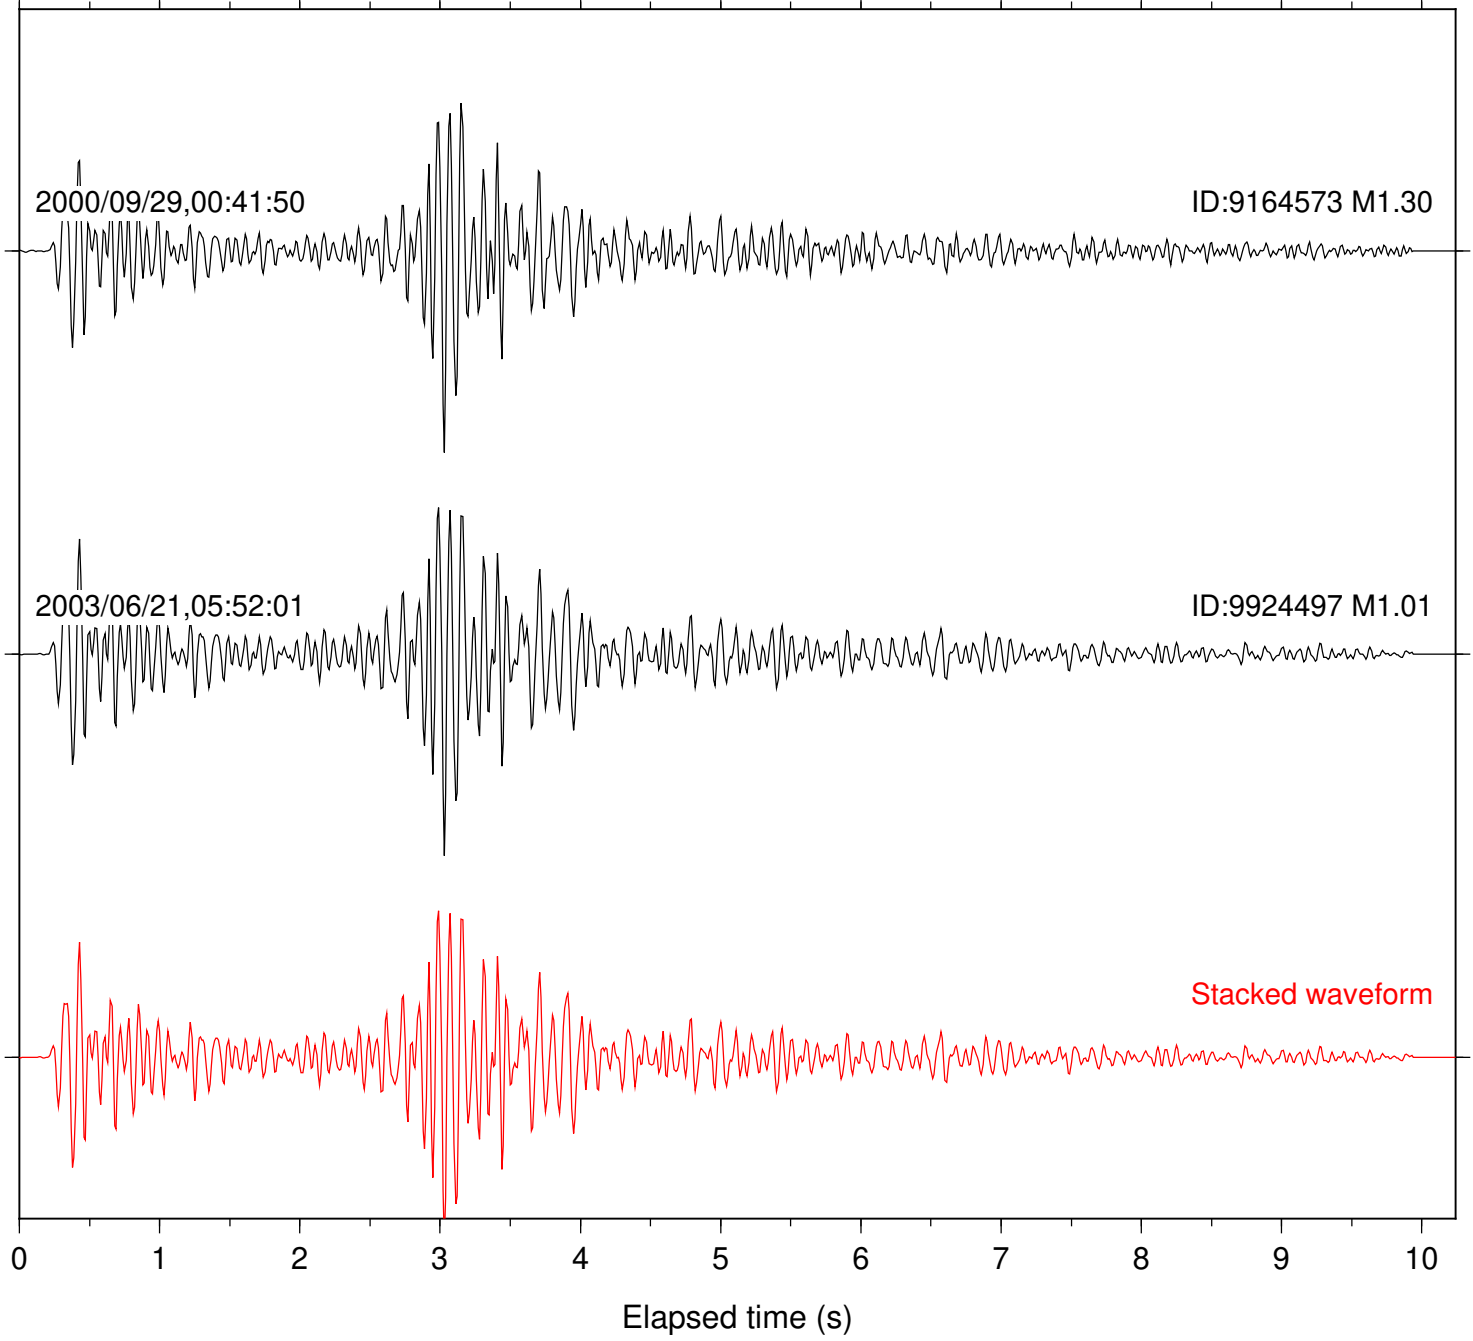

Focal depth: 13.13 km

Station: SND Com: HHZ

Focal depth: 13.13 km

Station: AGA Com: HHZ

Focal depth: 14.34 km

Station: CRY Com: HHZ

Focal depth: 14.34 km

Station: FRD Com: HHZ