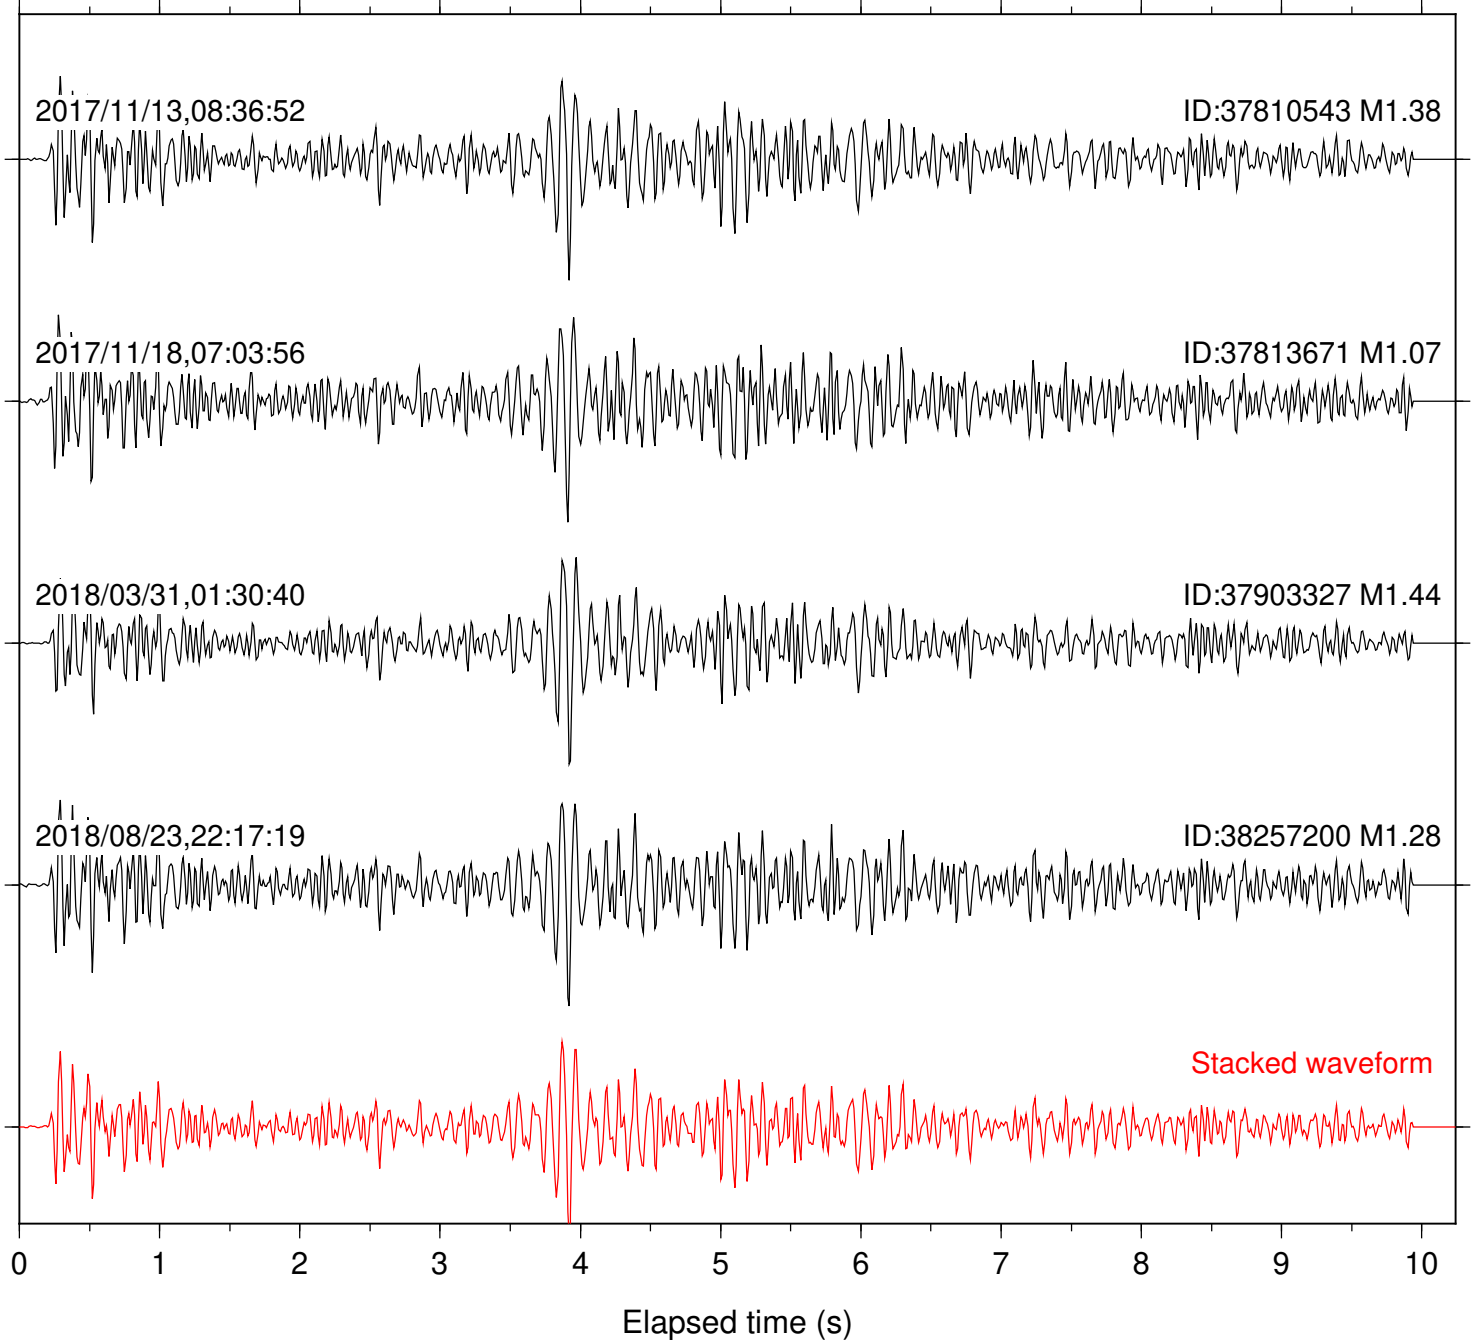

Station: BAC Com: EHZ

Focal depth: 4.88 km