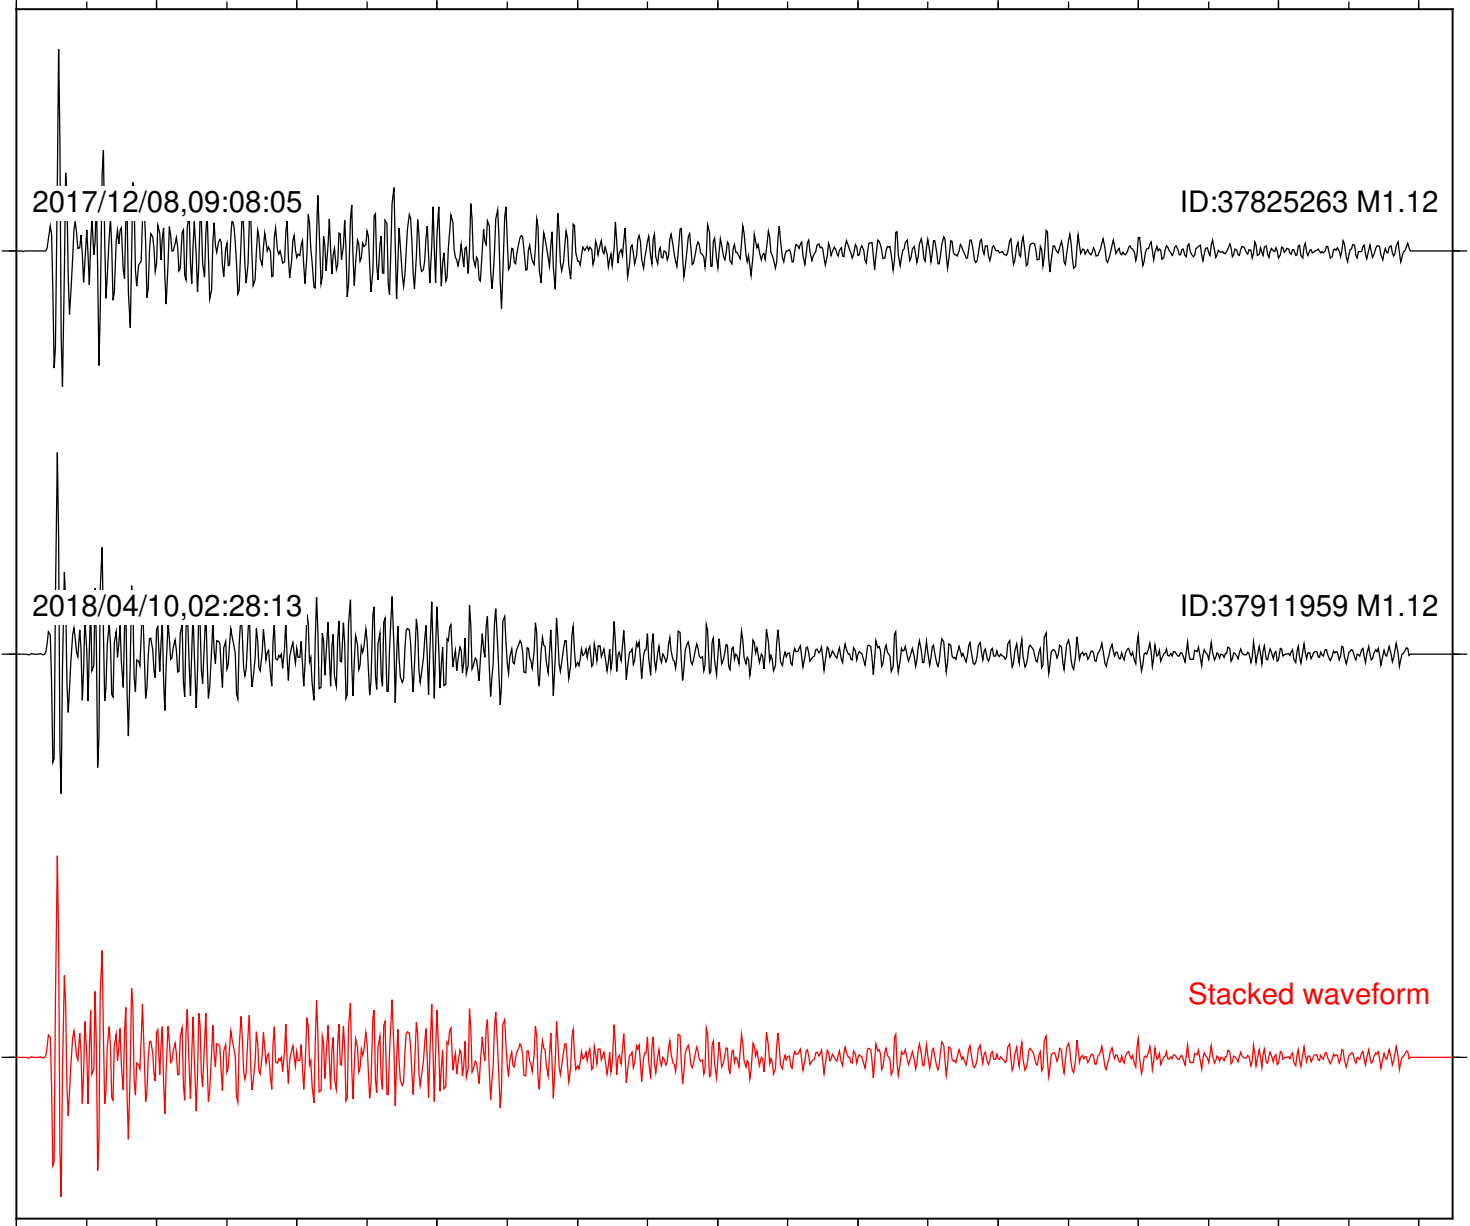

Station: FRD Com: HHZ

Focal depth: 6.24 km

2017/12/08,09:08:05

ID:37825263 M1.12

2018/04/10,02:28:13

ID:37911959 M1.12

Stacked waveform

0 1 2 3 4 5 6 7 8 9 10

Elapsed time (s)