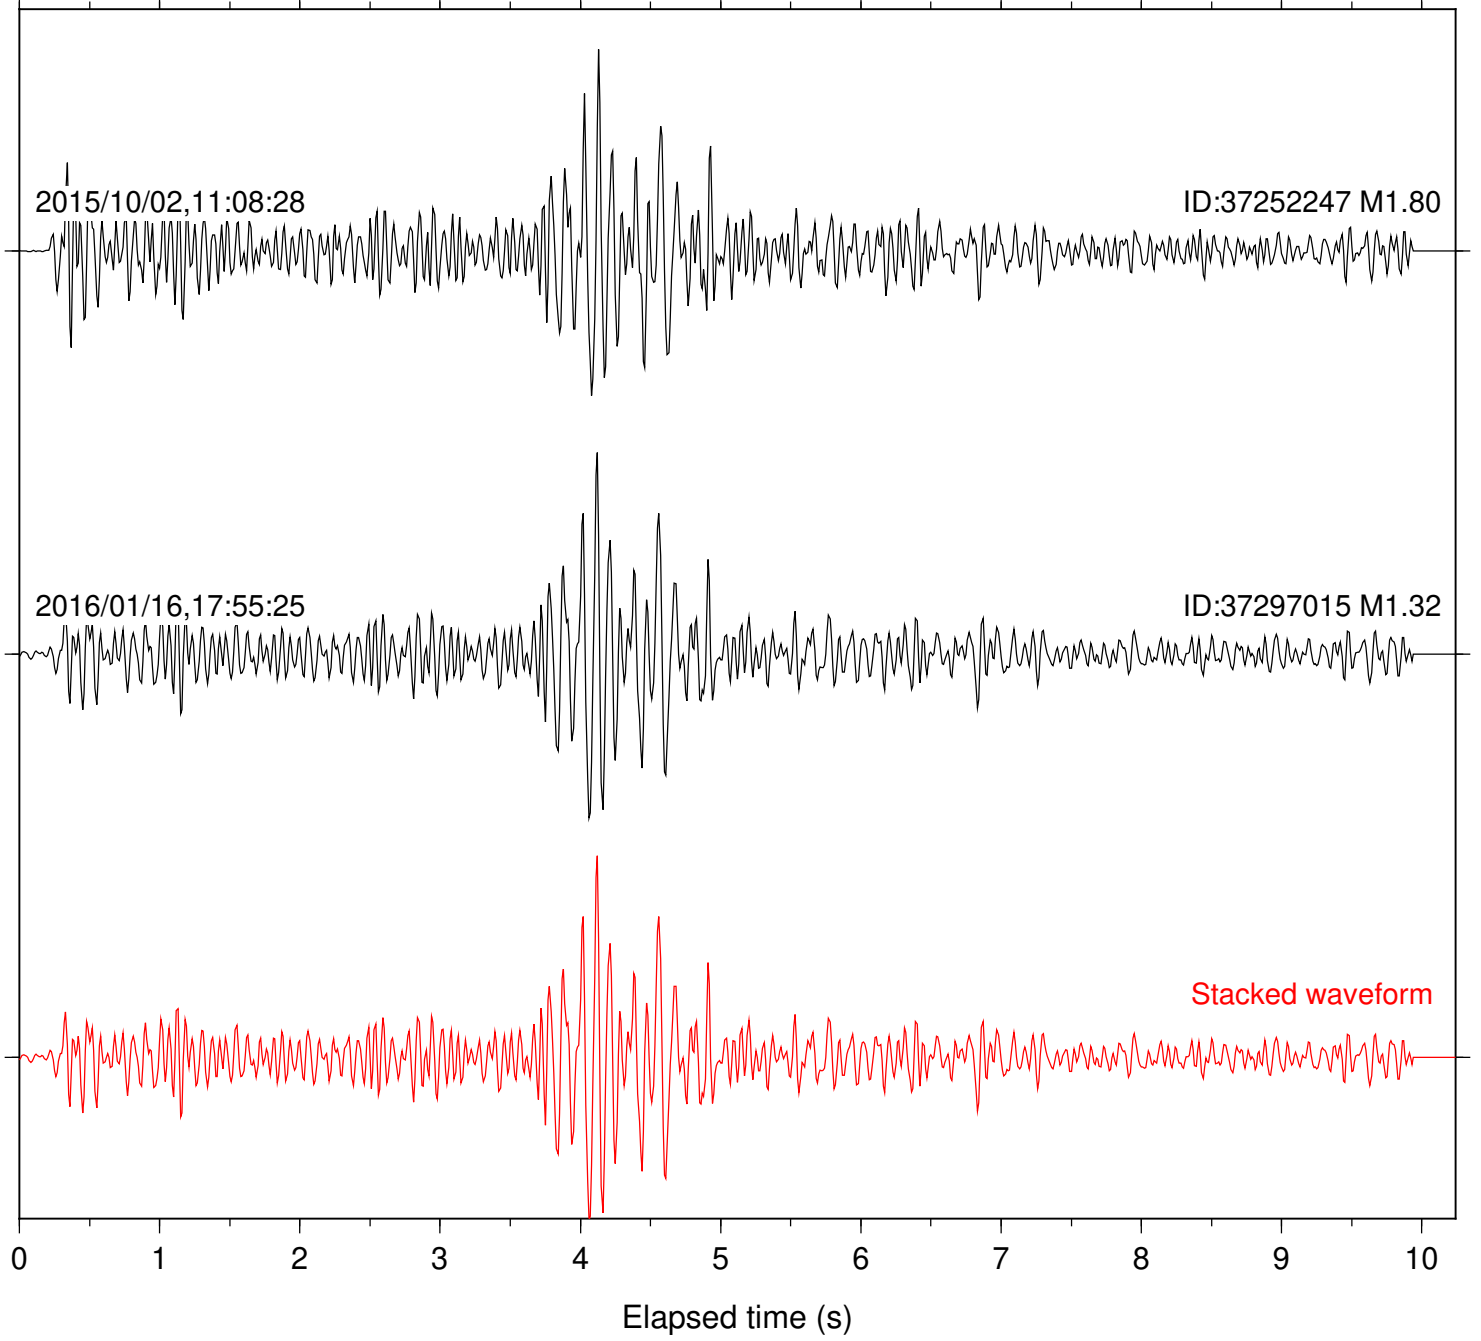

Station: B087 Com: EHZ

Focal depth: 9.80 km