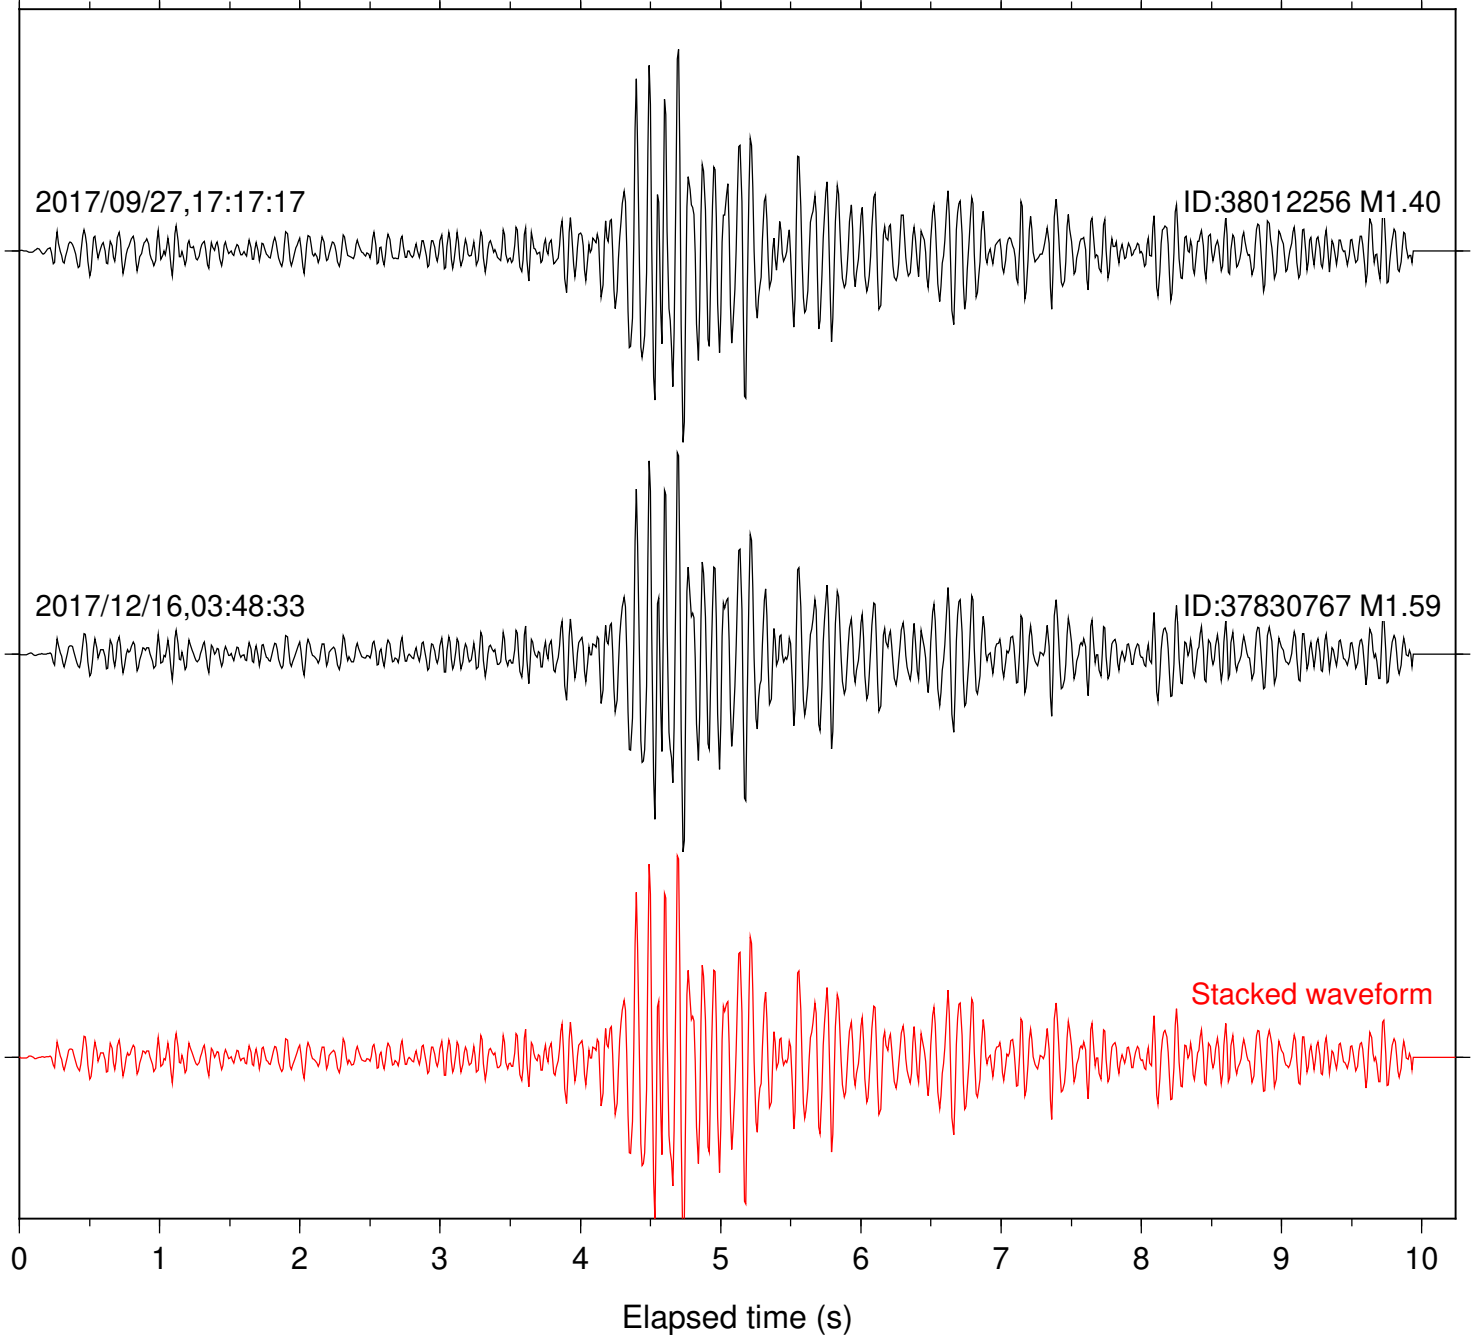

Station: B084 Com: EHZ

Focal depth: 6.65 km