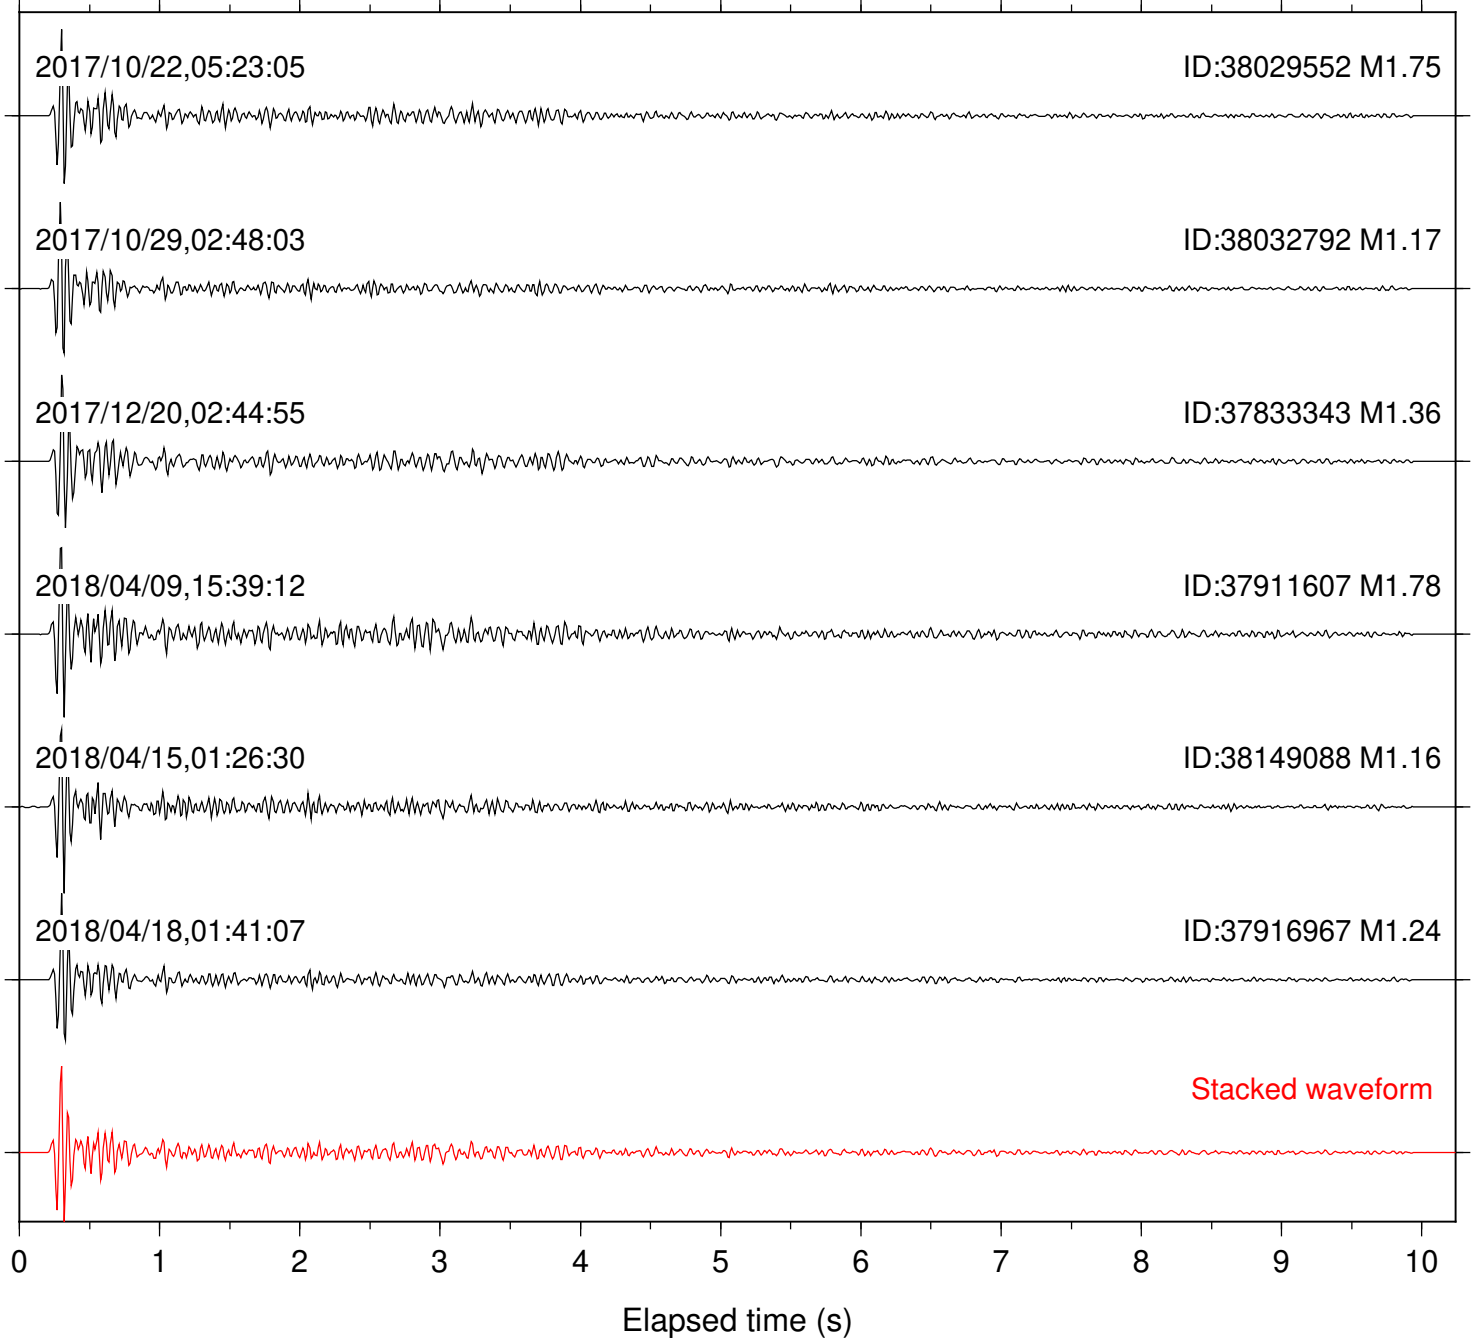

Station: FRD Com: HHZ

Focal depth: 6.51 km

Station: LVA2 Com: HHZ

Focal depth: 6.81 km

Station: PFO Com: HHZ

Focal depth: 6.51 km

Station: PLM Com: HHZ

Focal depth: 6.81 km