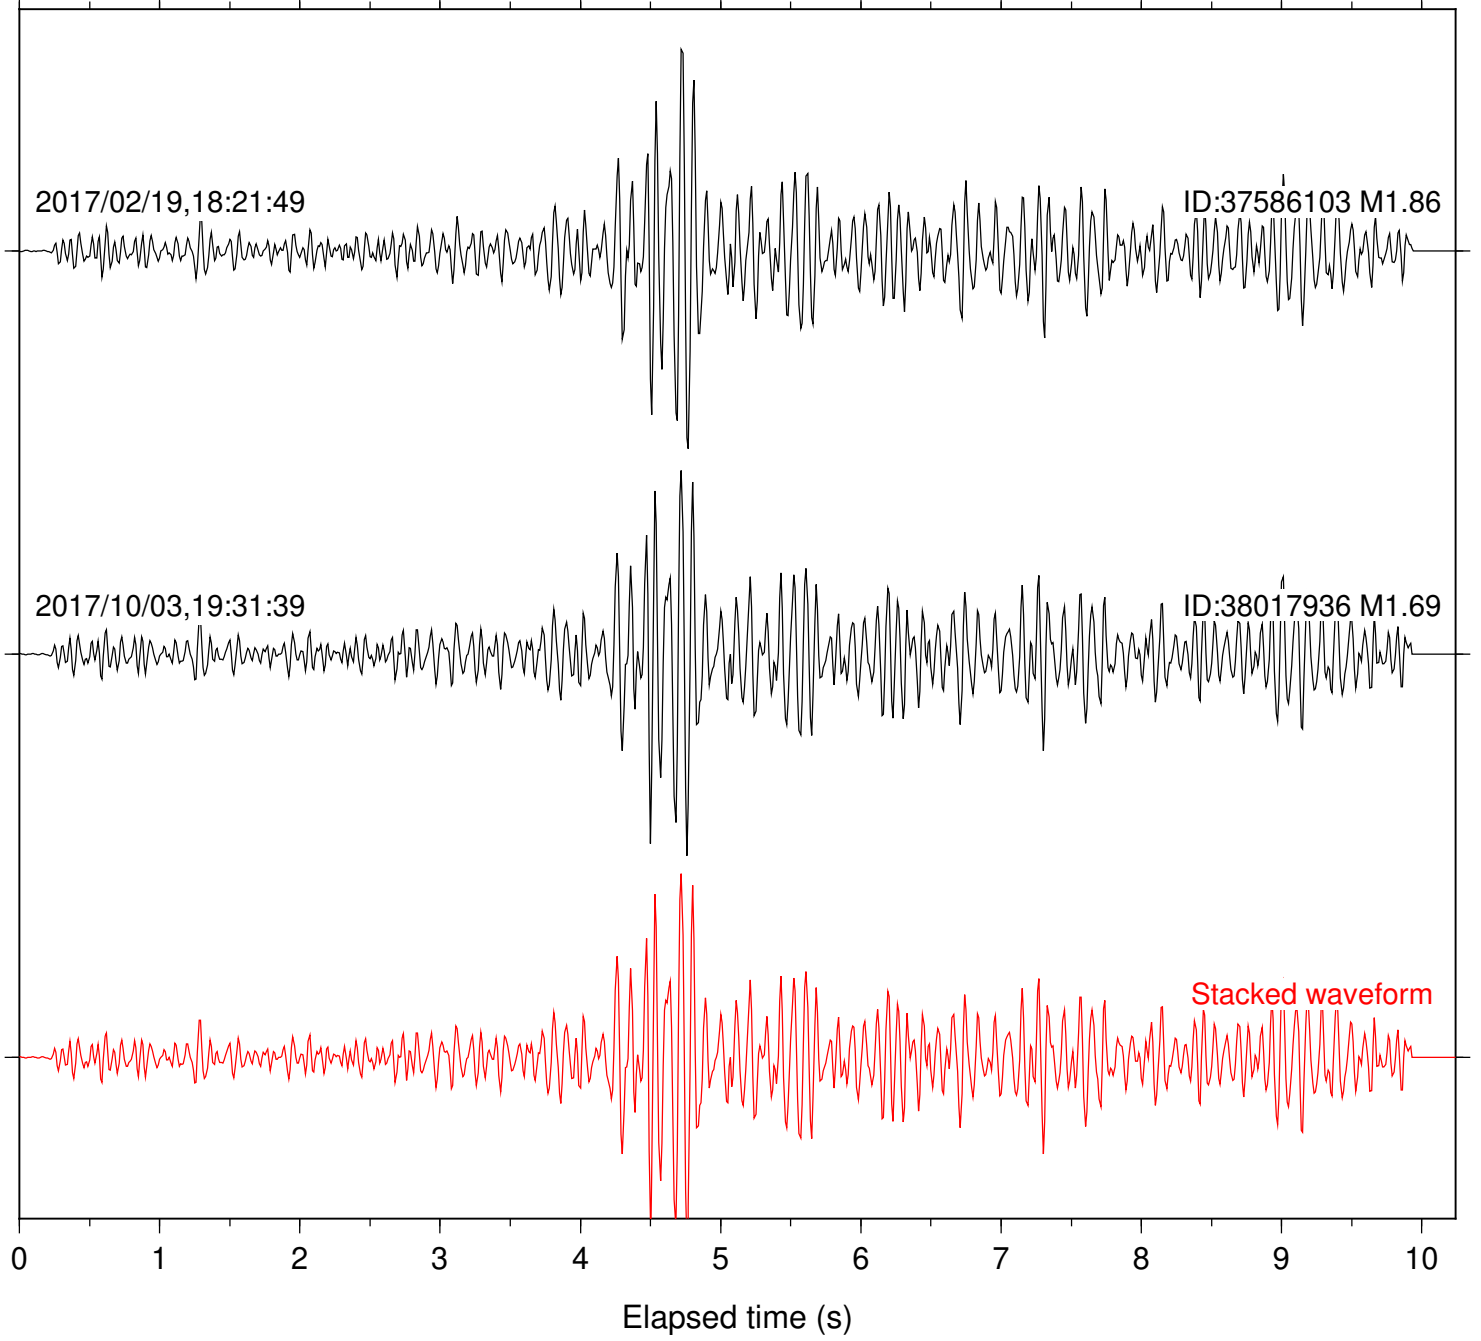

Station: B084 Com: EHZ

Focal depth: 5.65 km