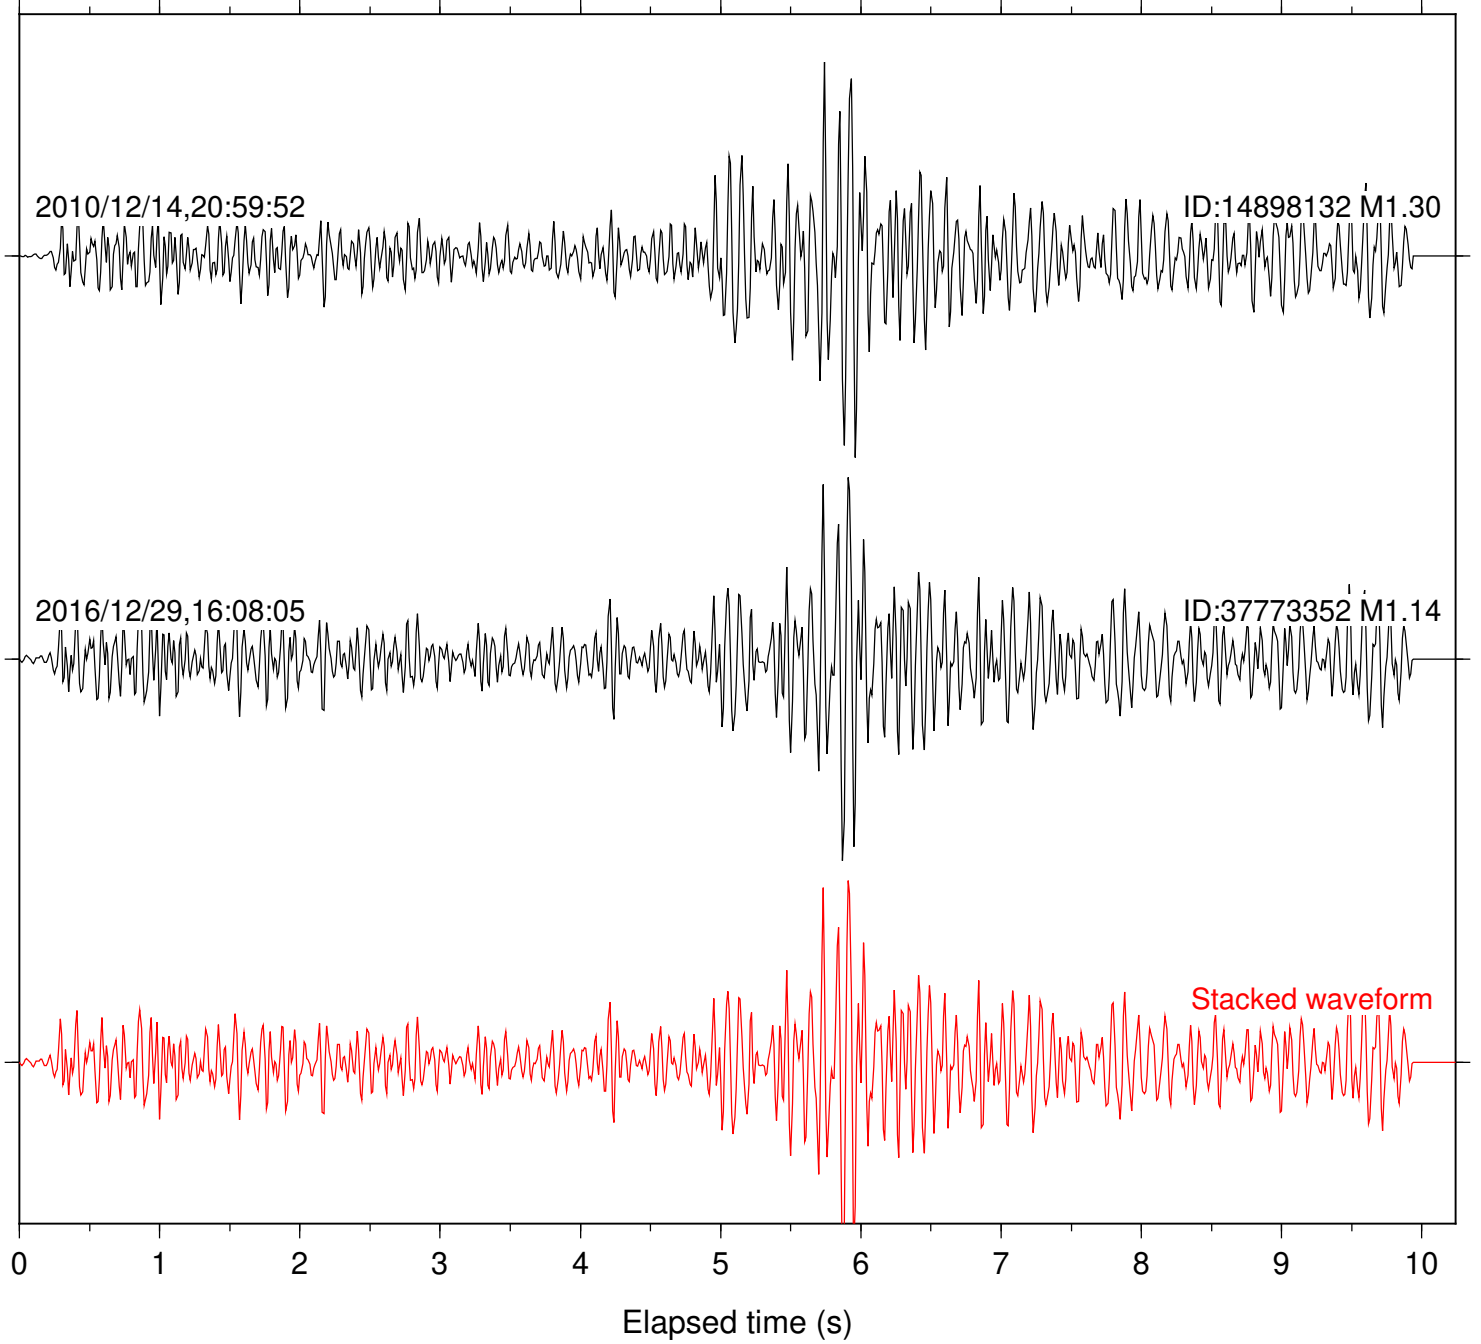

Station: YAQ Com: HHZ

Focal depth: 10.29 km

Station: B082 Com: EHZ

Focal depth: 15.77 km

Station: B084 Com: EHZ

Focal depth: 15.77 km

Station: B087 Com: EHZ

Focal depth: 15.77 km