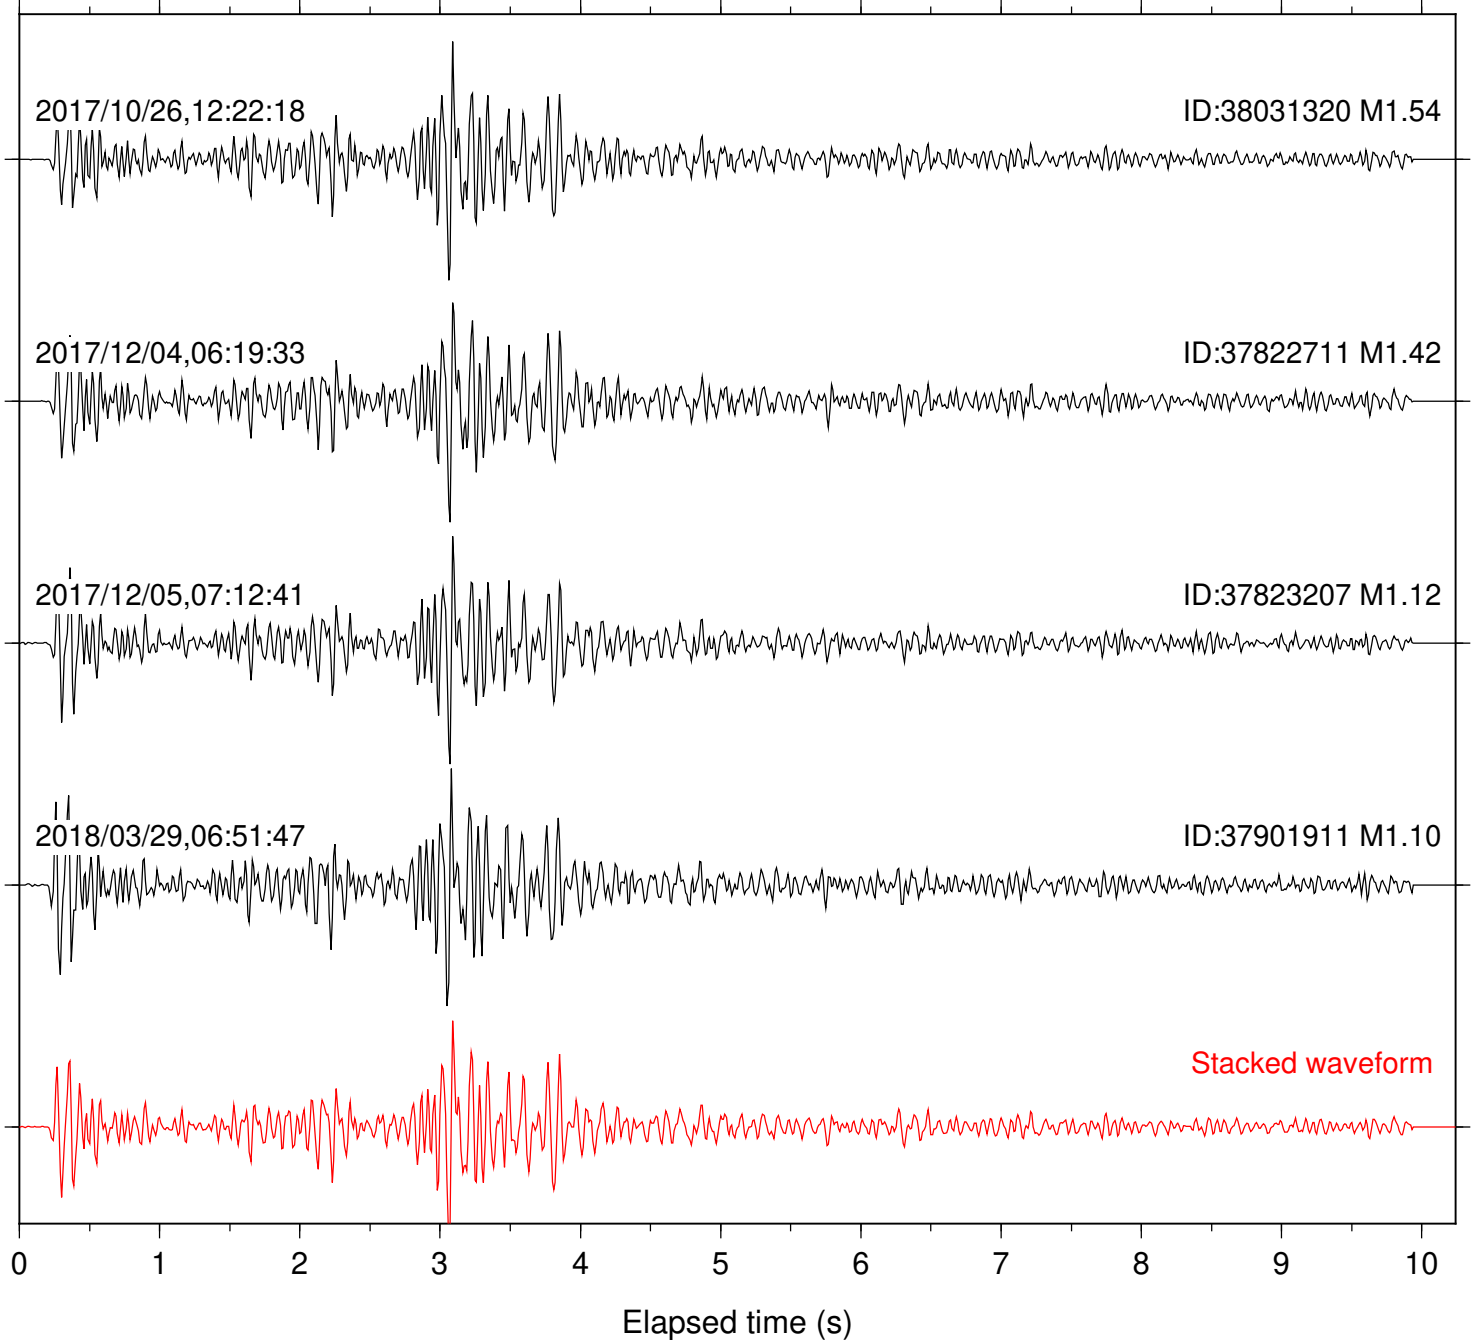

Station: B082 Com: EHZ

Focal depth: 7.23 km