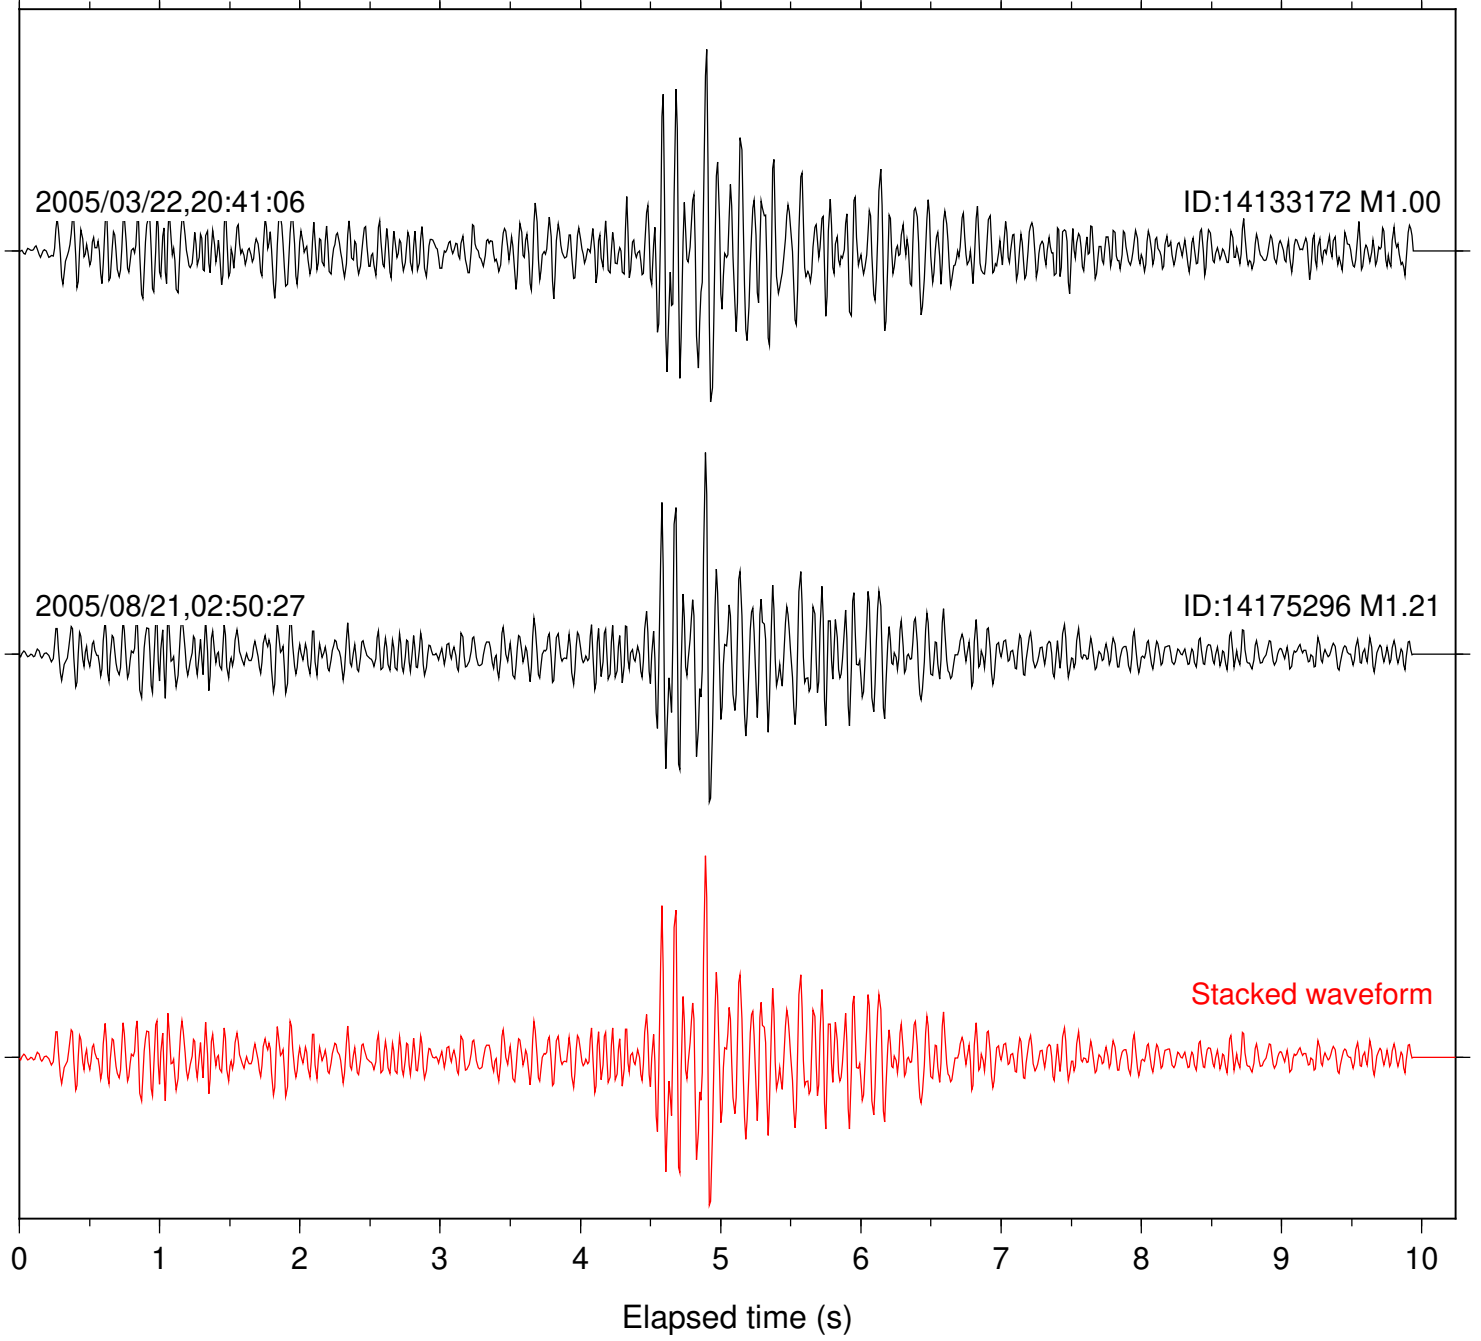

Station: SND Com: HHZ

Focal depth: 10.64 km