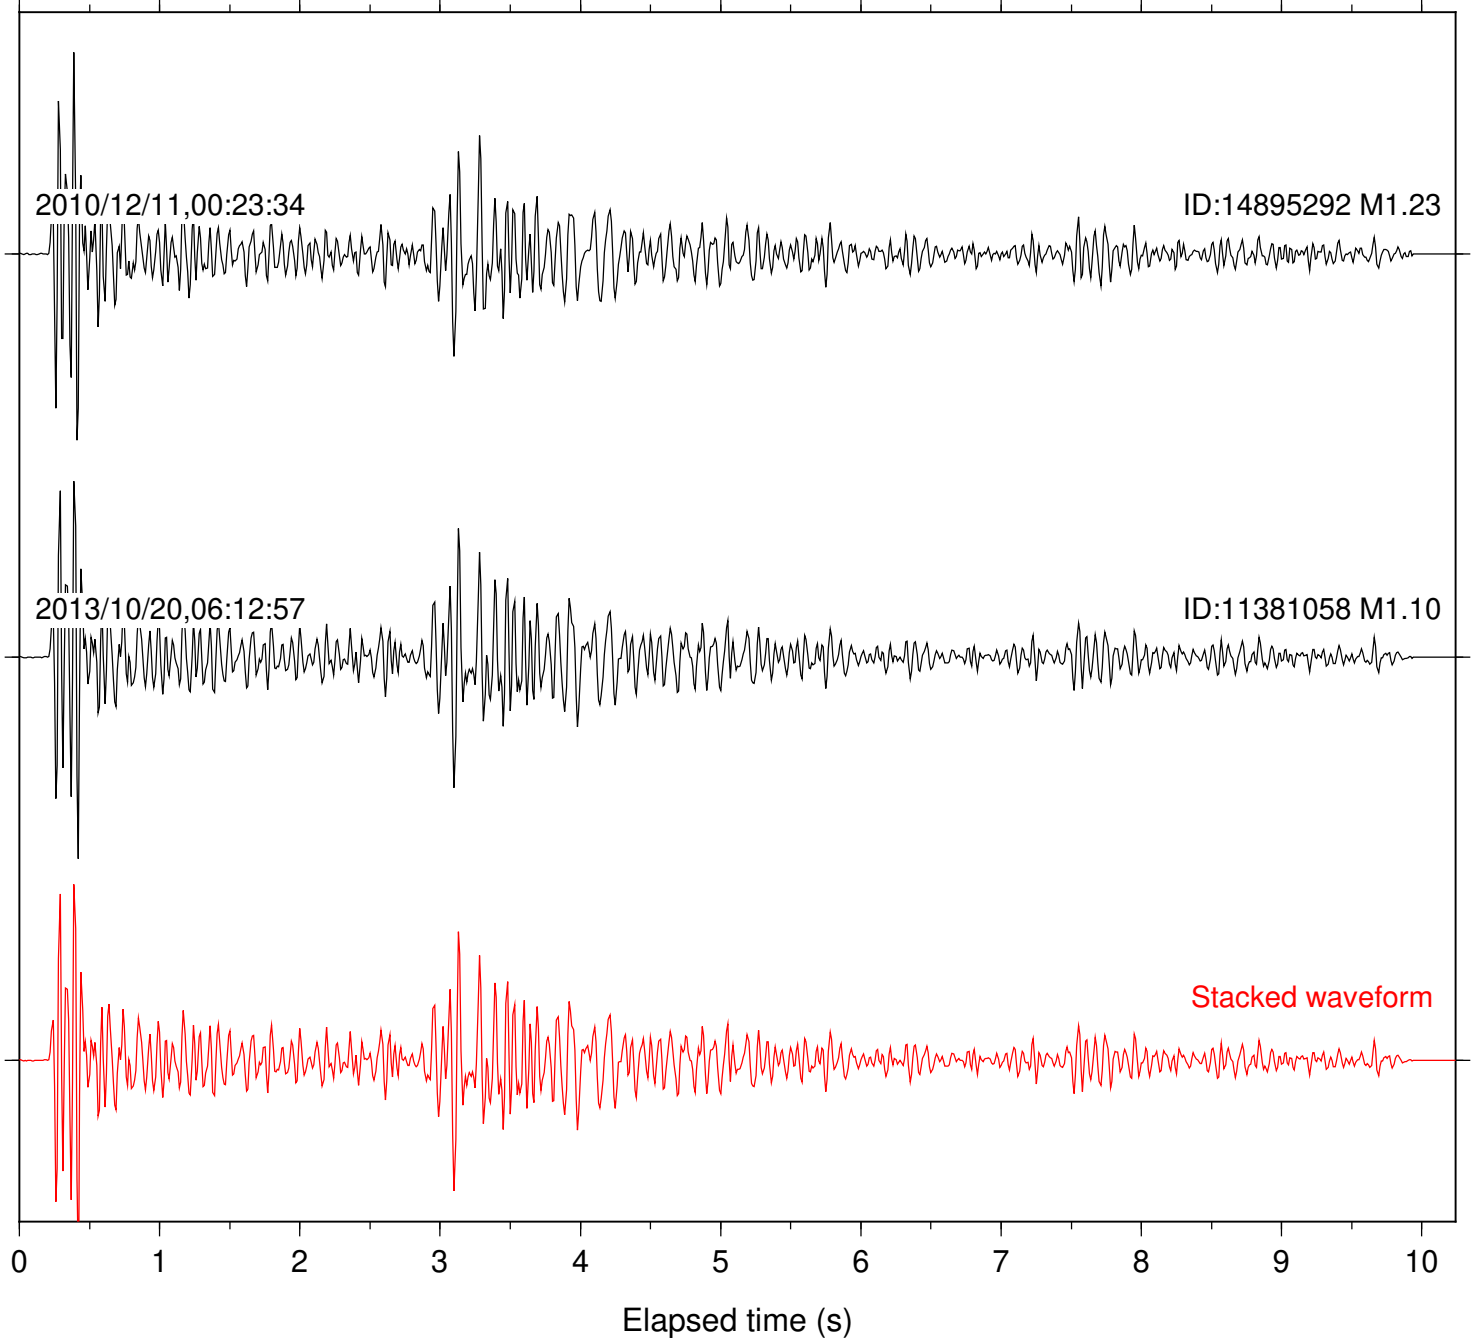

2013/10/20,06:12:57

ID:11381058 M1.10

Stacked waveform

0 1 2 3 4 5 6 7 8 9 10  
Elapsed time (s)

Station: B087 Com: EHZ

Focal depth: 7.62 km

Station: B093 Com: EHZ

Focal depth: 7.60 km