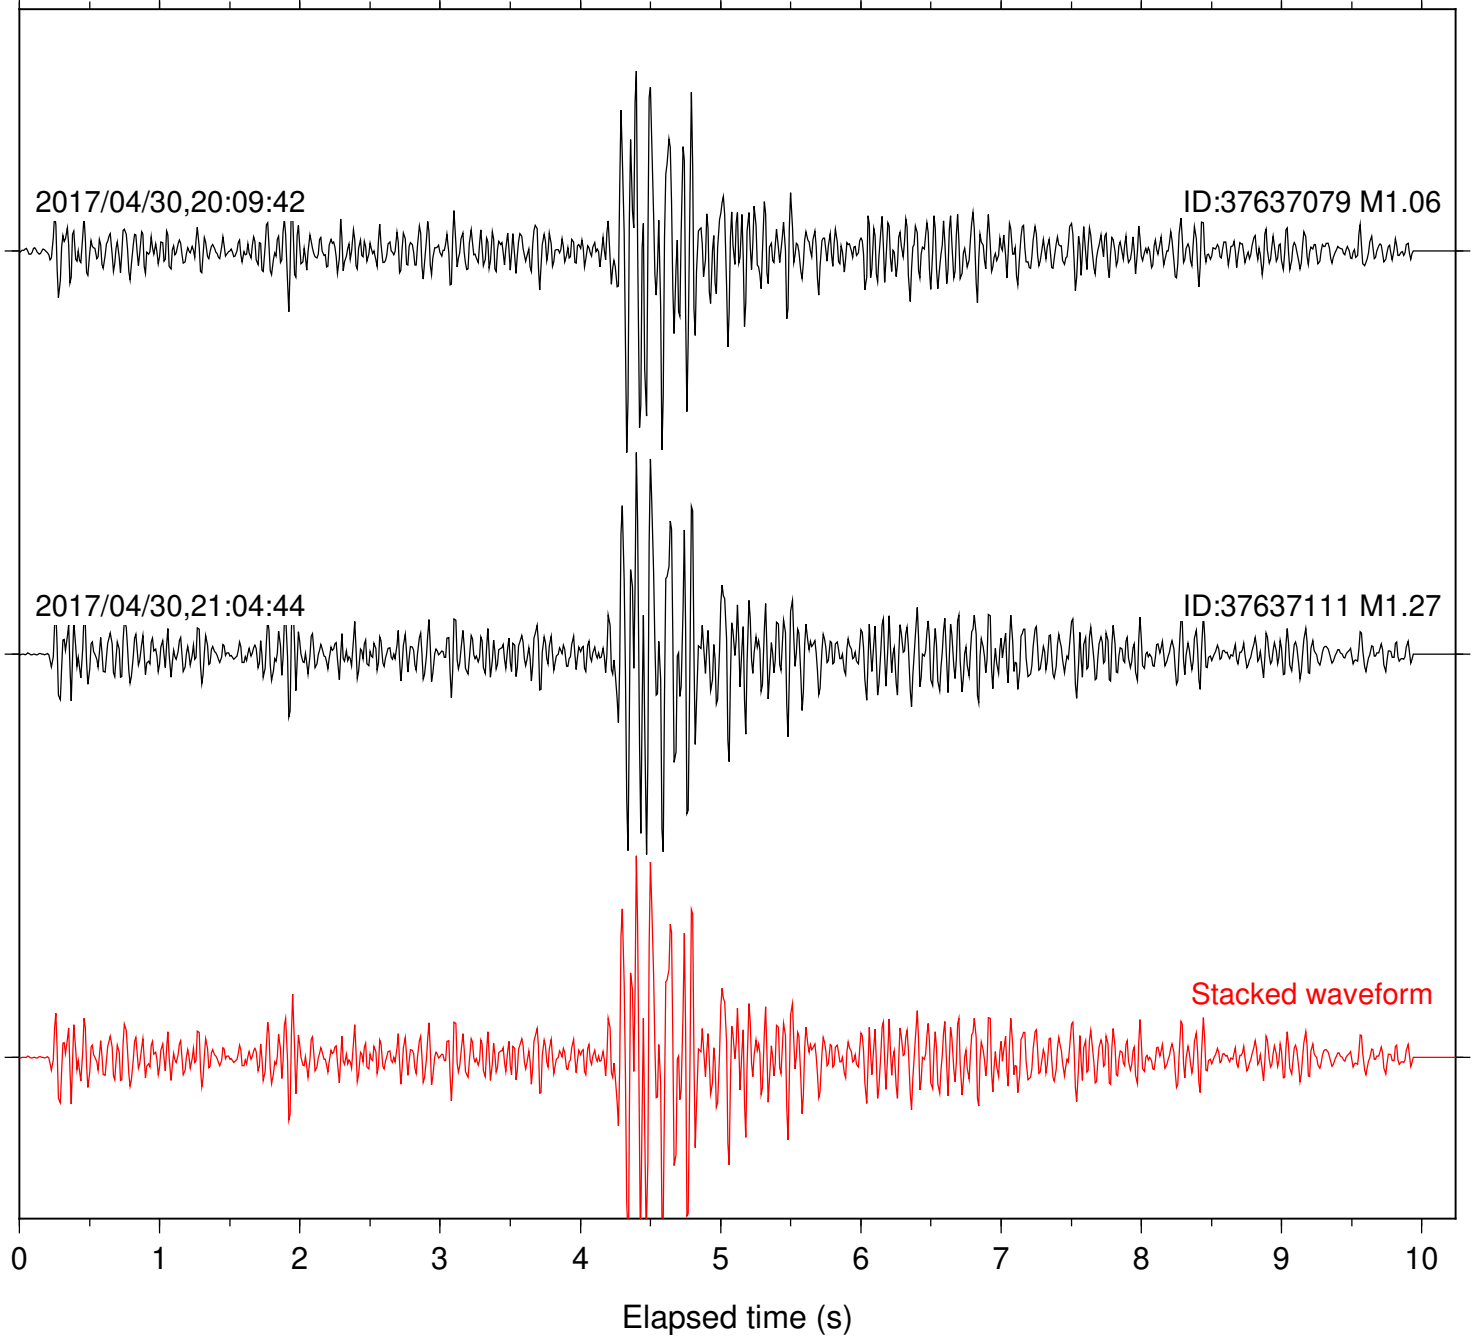

Station: SND Com: HHZ

Focal depth: 8.63 km

Station: WMC Com: HHZ

Focal depth: 8.57 km

Station: B081 Com: EHZ

Focal depth: 6.08 km

Station: B082 Com: EHZ

Focal depth: 6.08 km