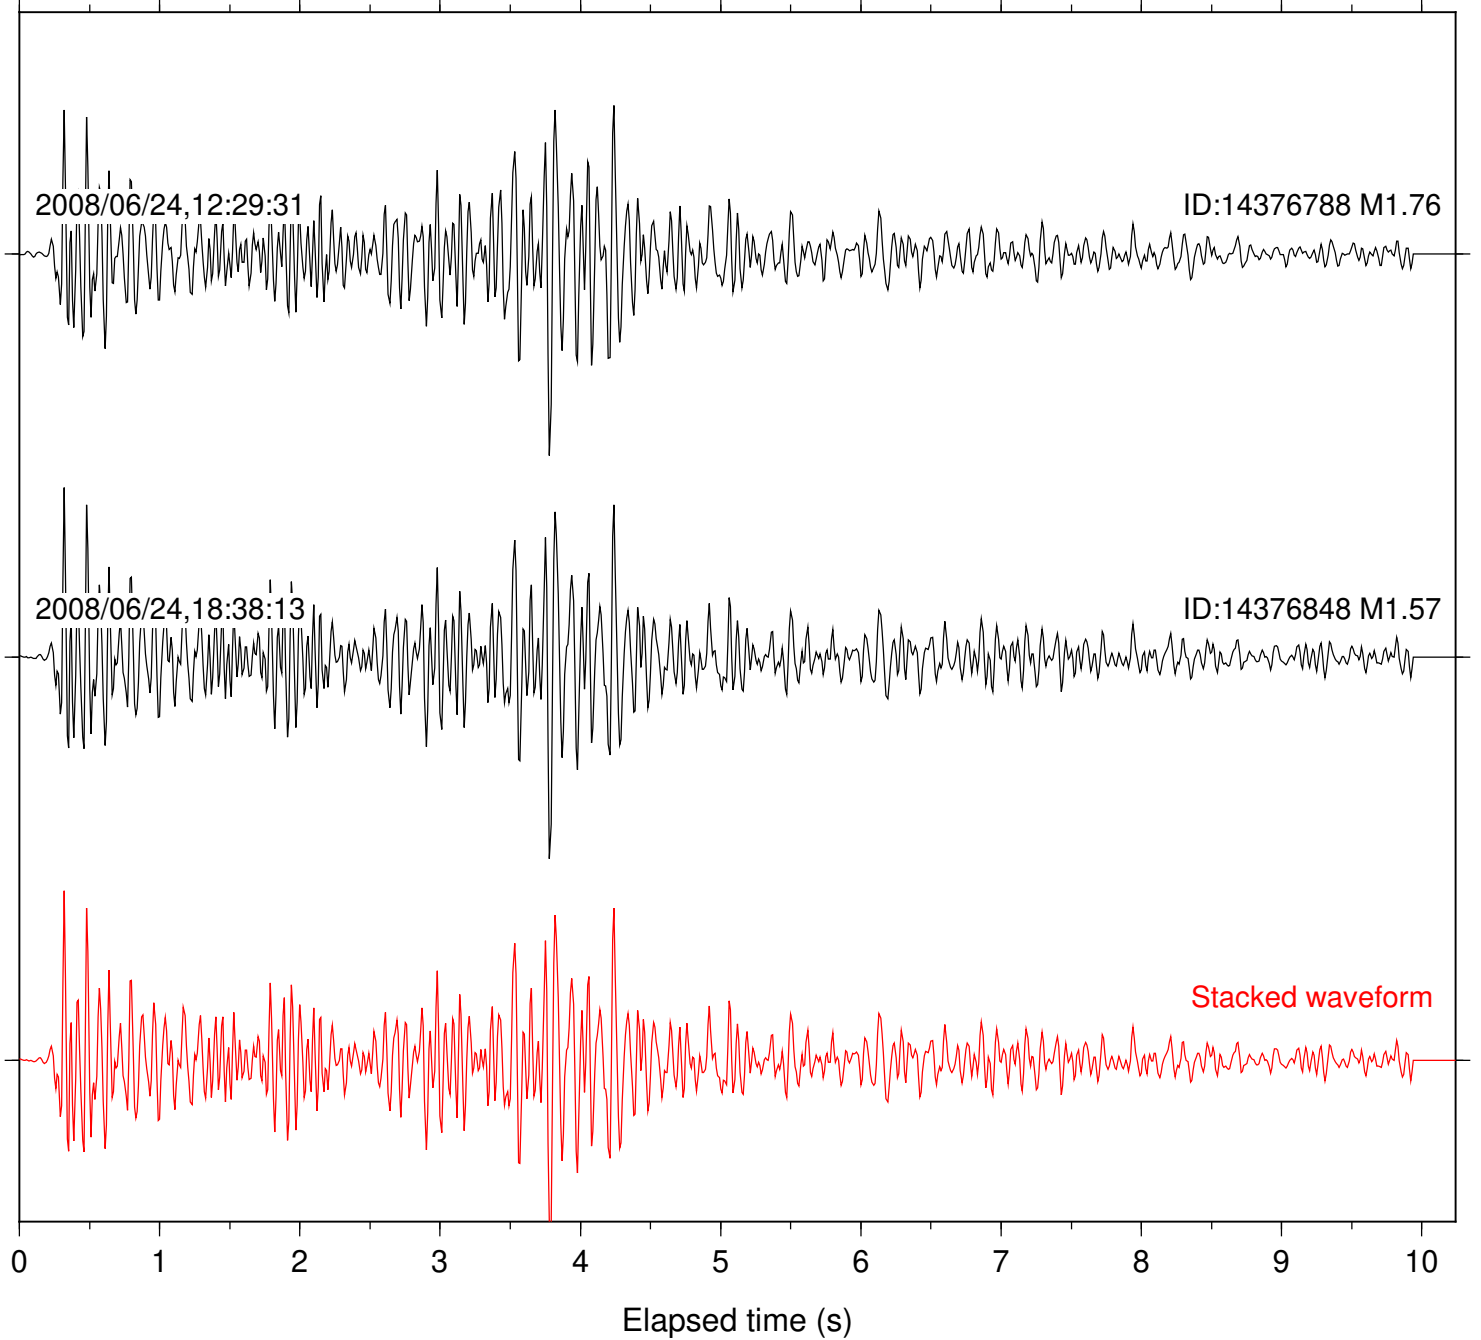

Station: WMC Com: HHZ

Focal depth: 6.71 km