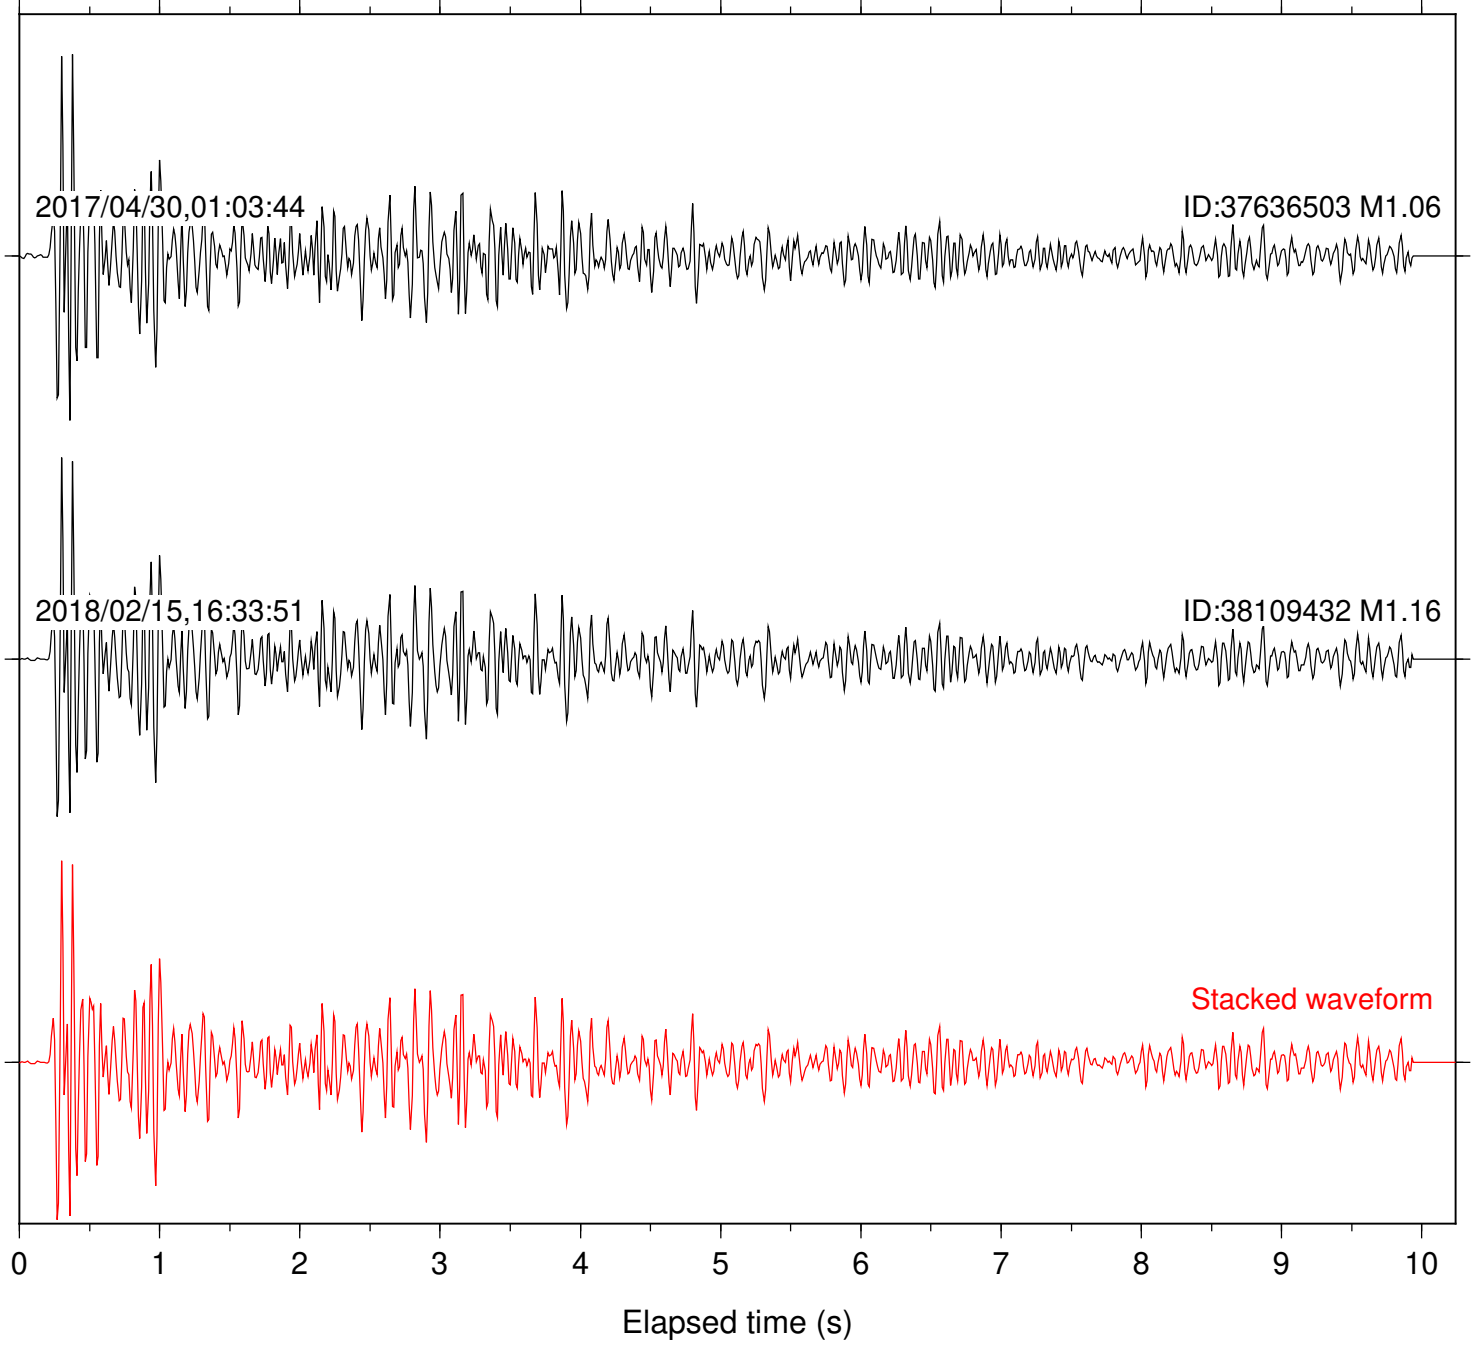

Station: B087 Com: EHZ

Focal depth: 5.40 km