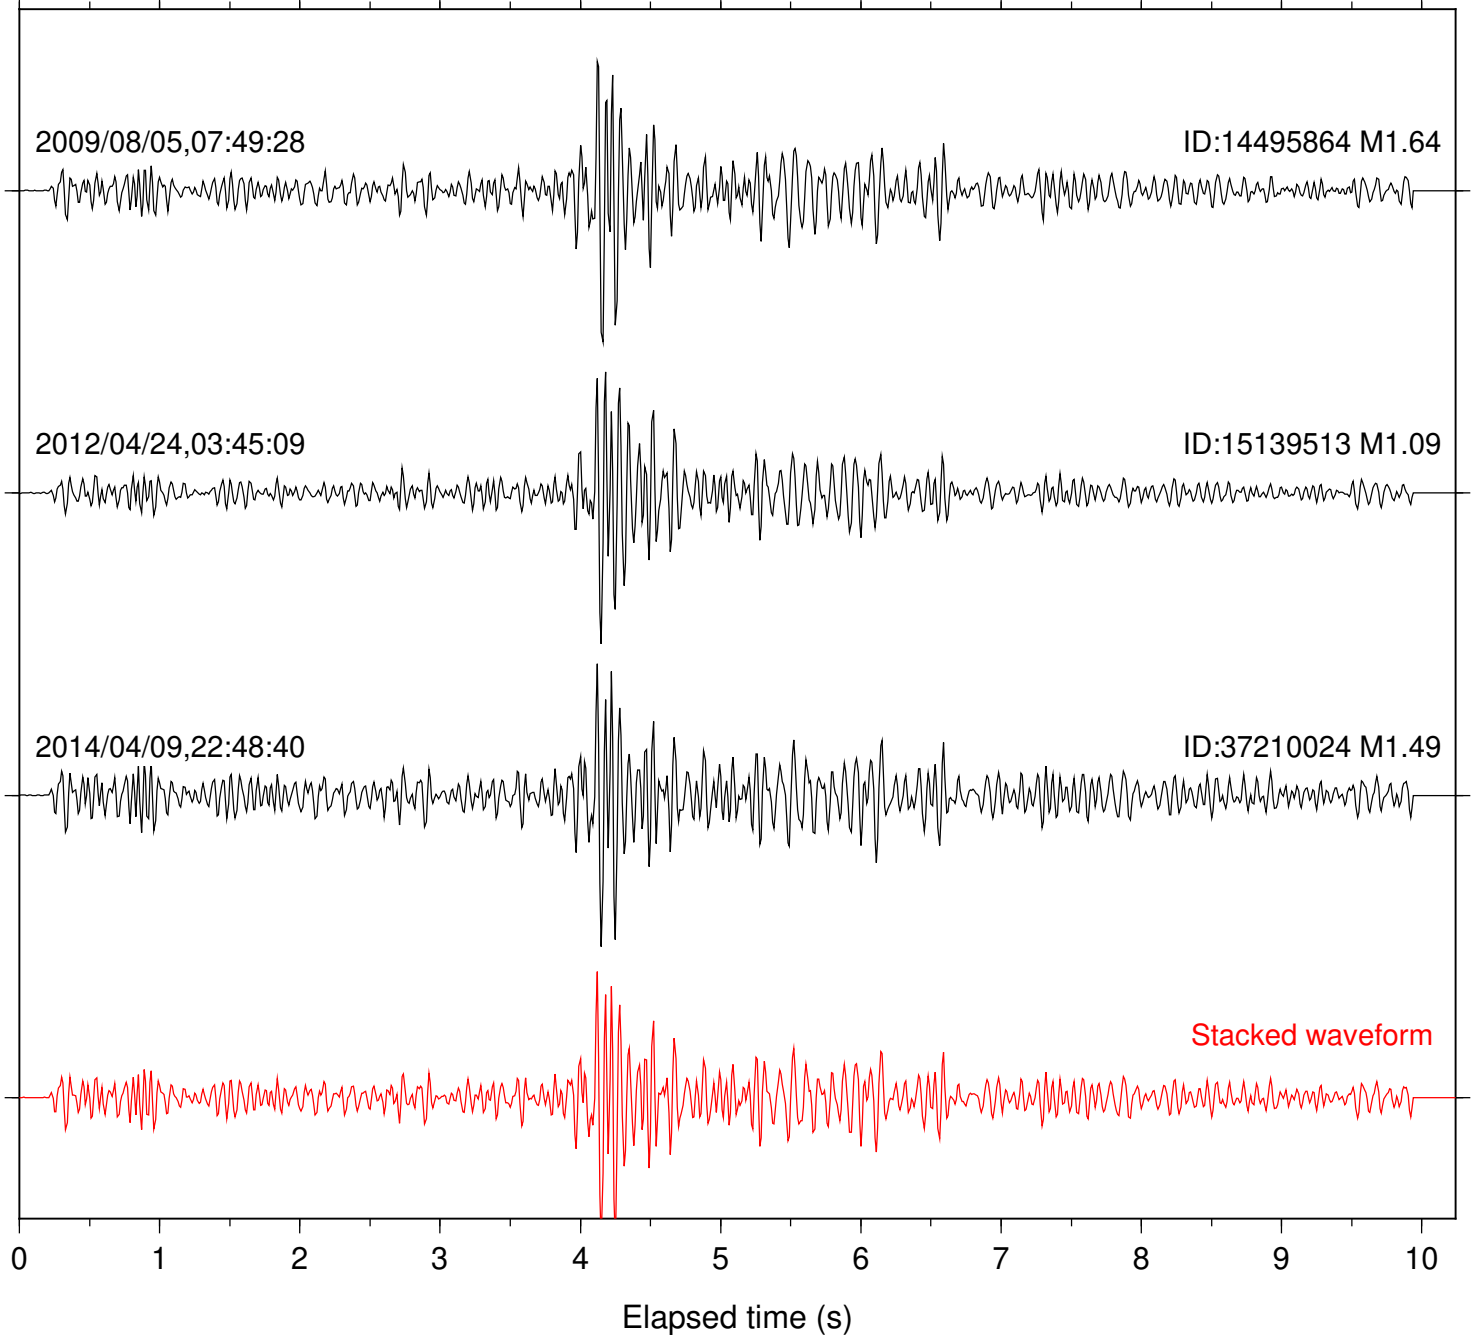

Station: B084 Com: EHZ

Focal depth: 17.74 km