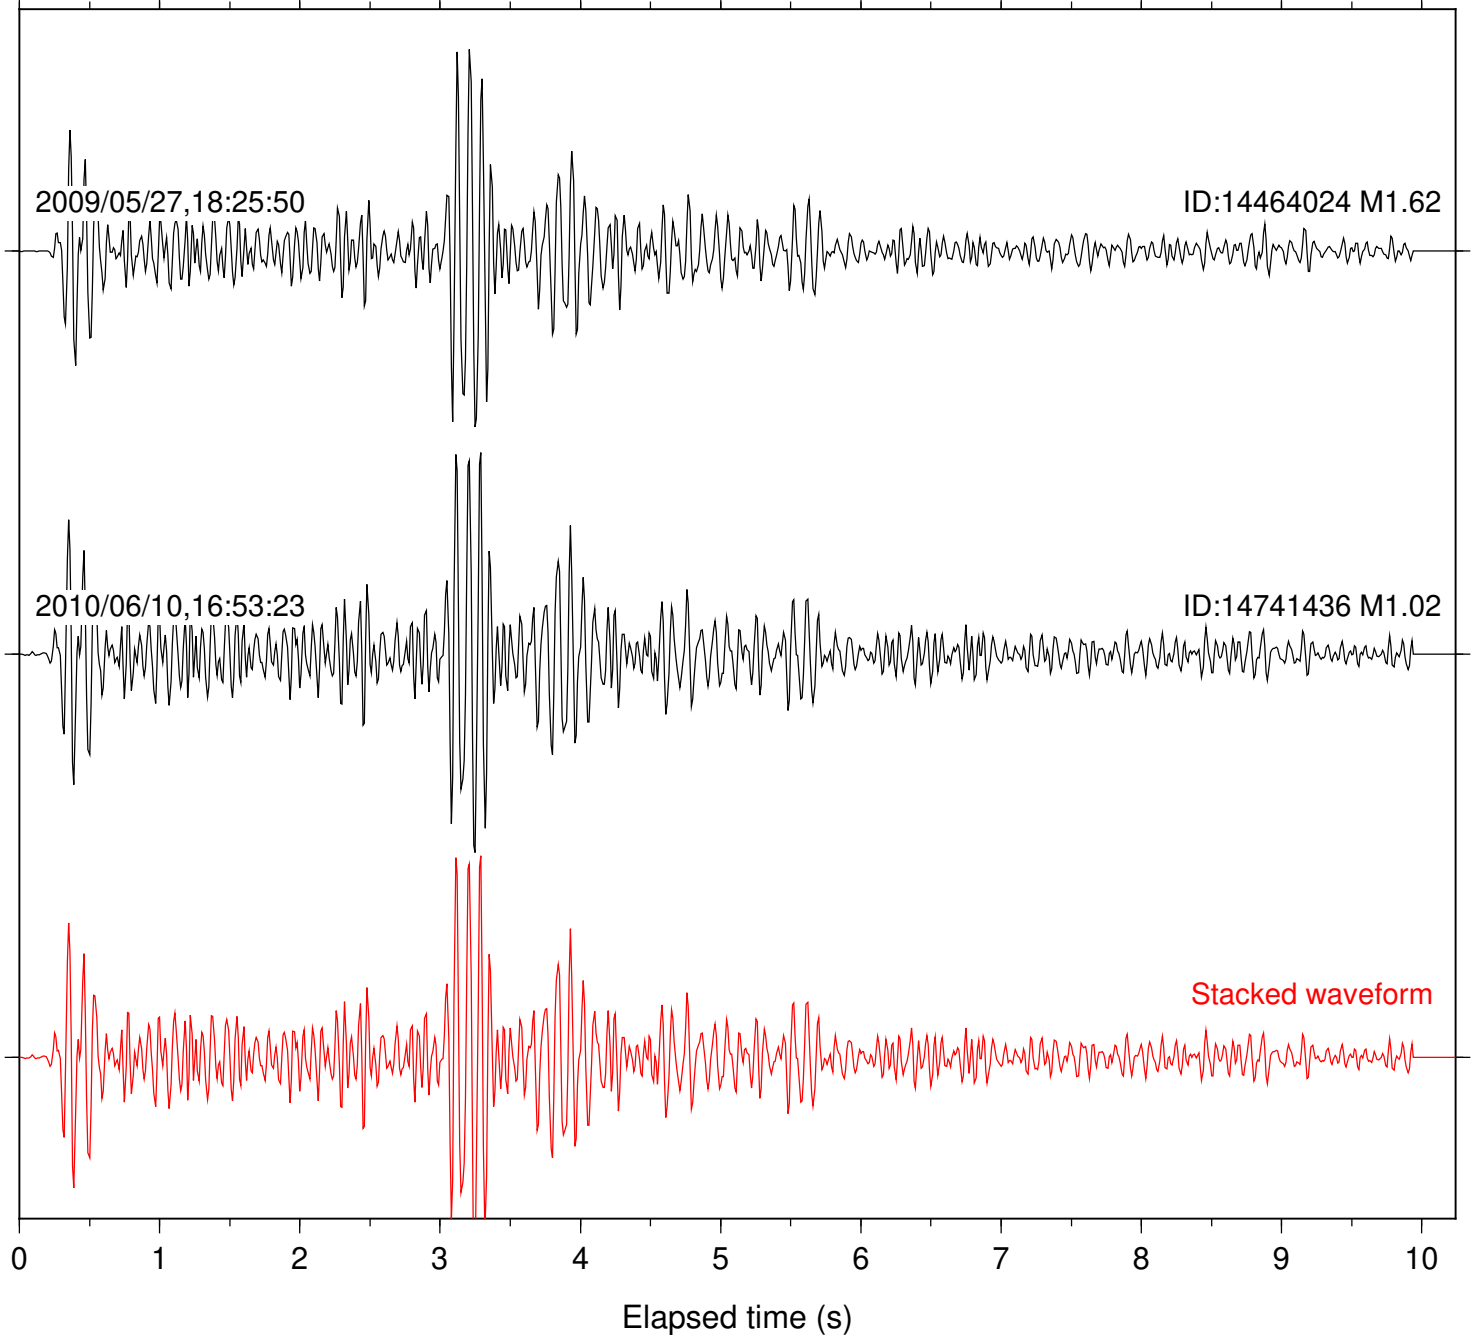

0 1 2 3 4 5 6 7 8 9 10  
Elapsed time (s)

Station: B084 Com: EHZ

Focal depth: 9.97 km

Station: KNW Com: HHZ

Focal depth: 9.97 km

2009/05/27,18:25:50

ID:14464024 M1.62

2010/06/10,16:53:23