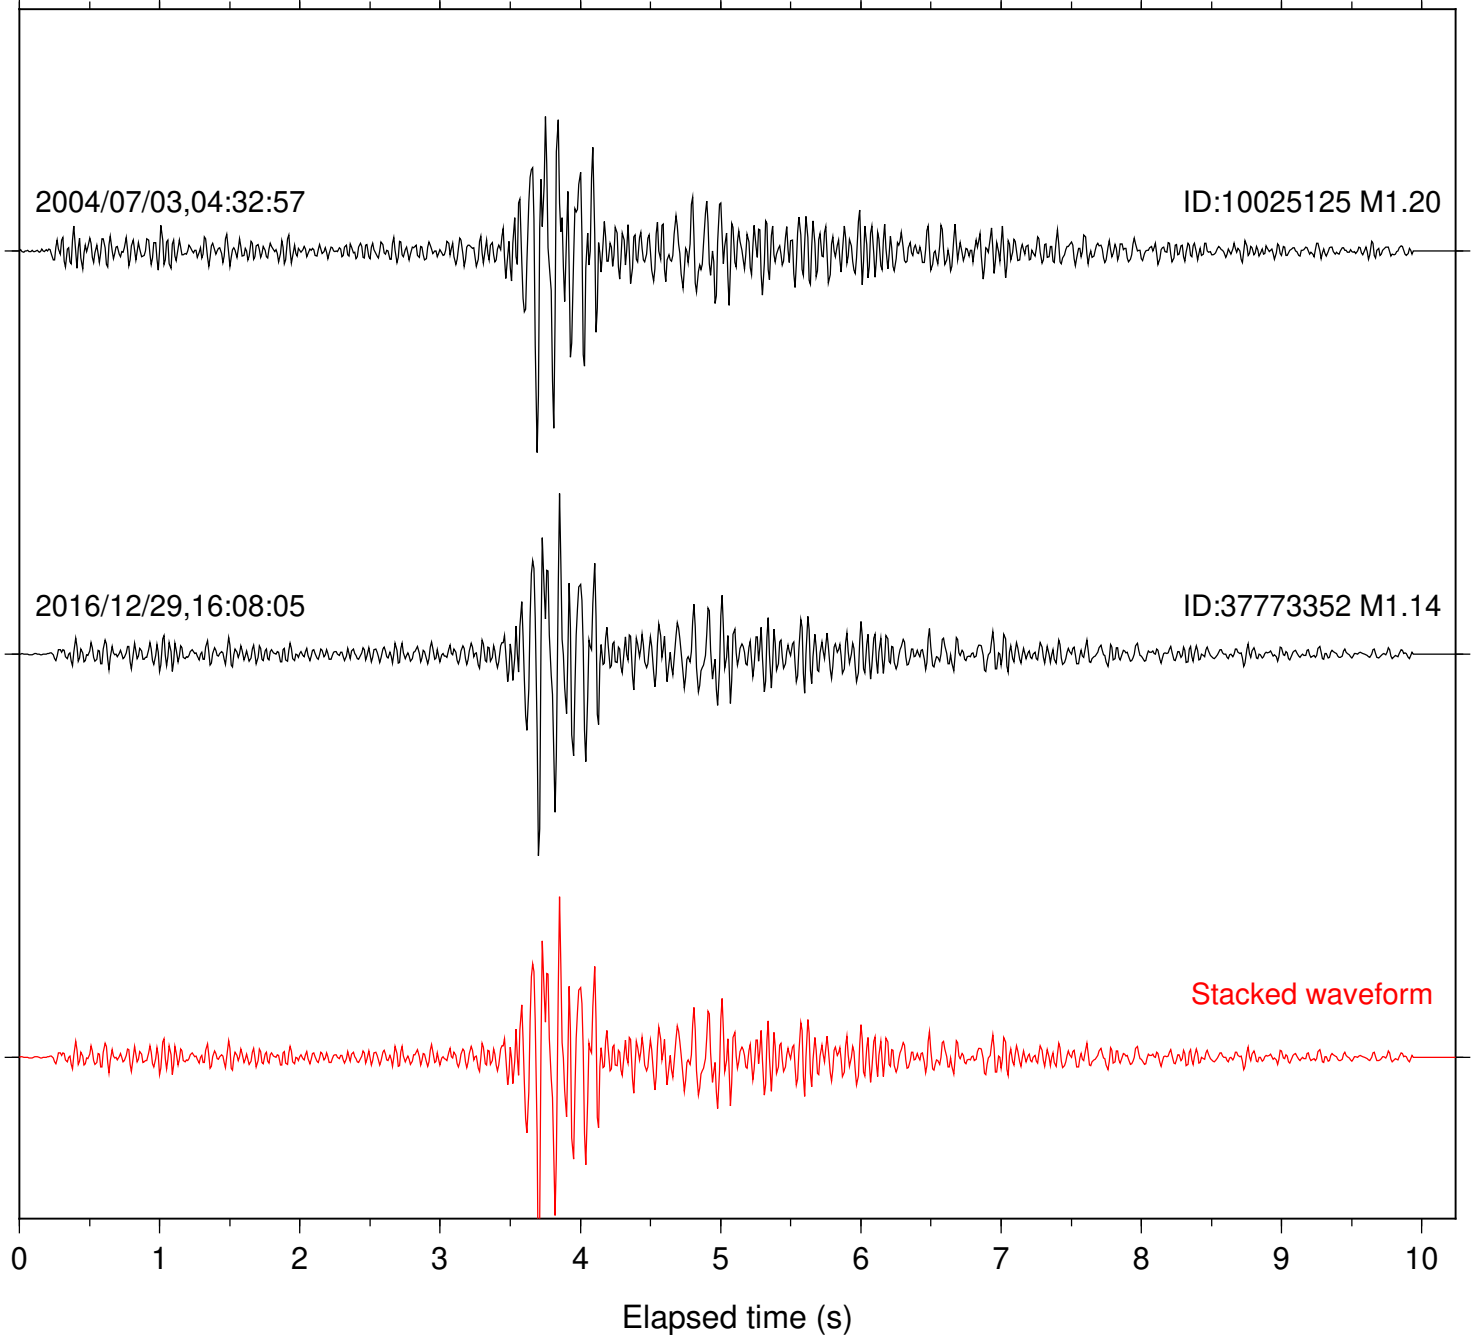

Station: BAC Com: EHZ

Focal depth: 15.77 km