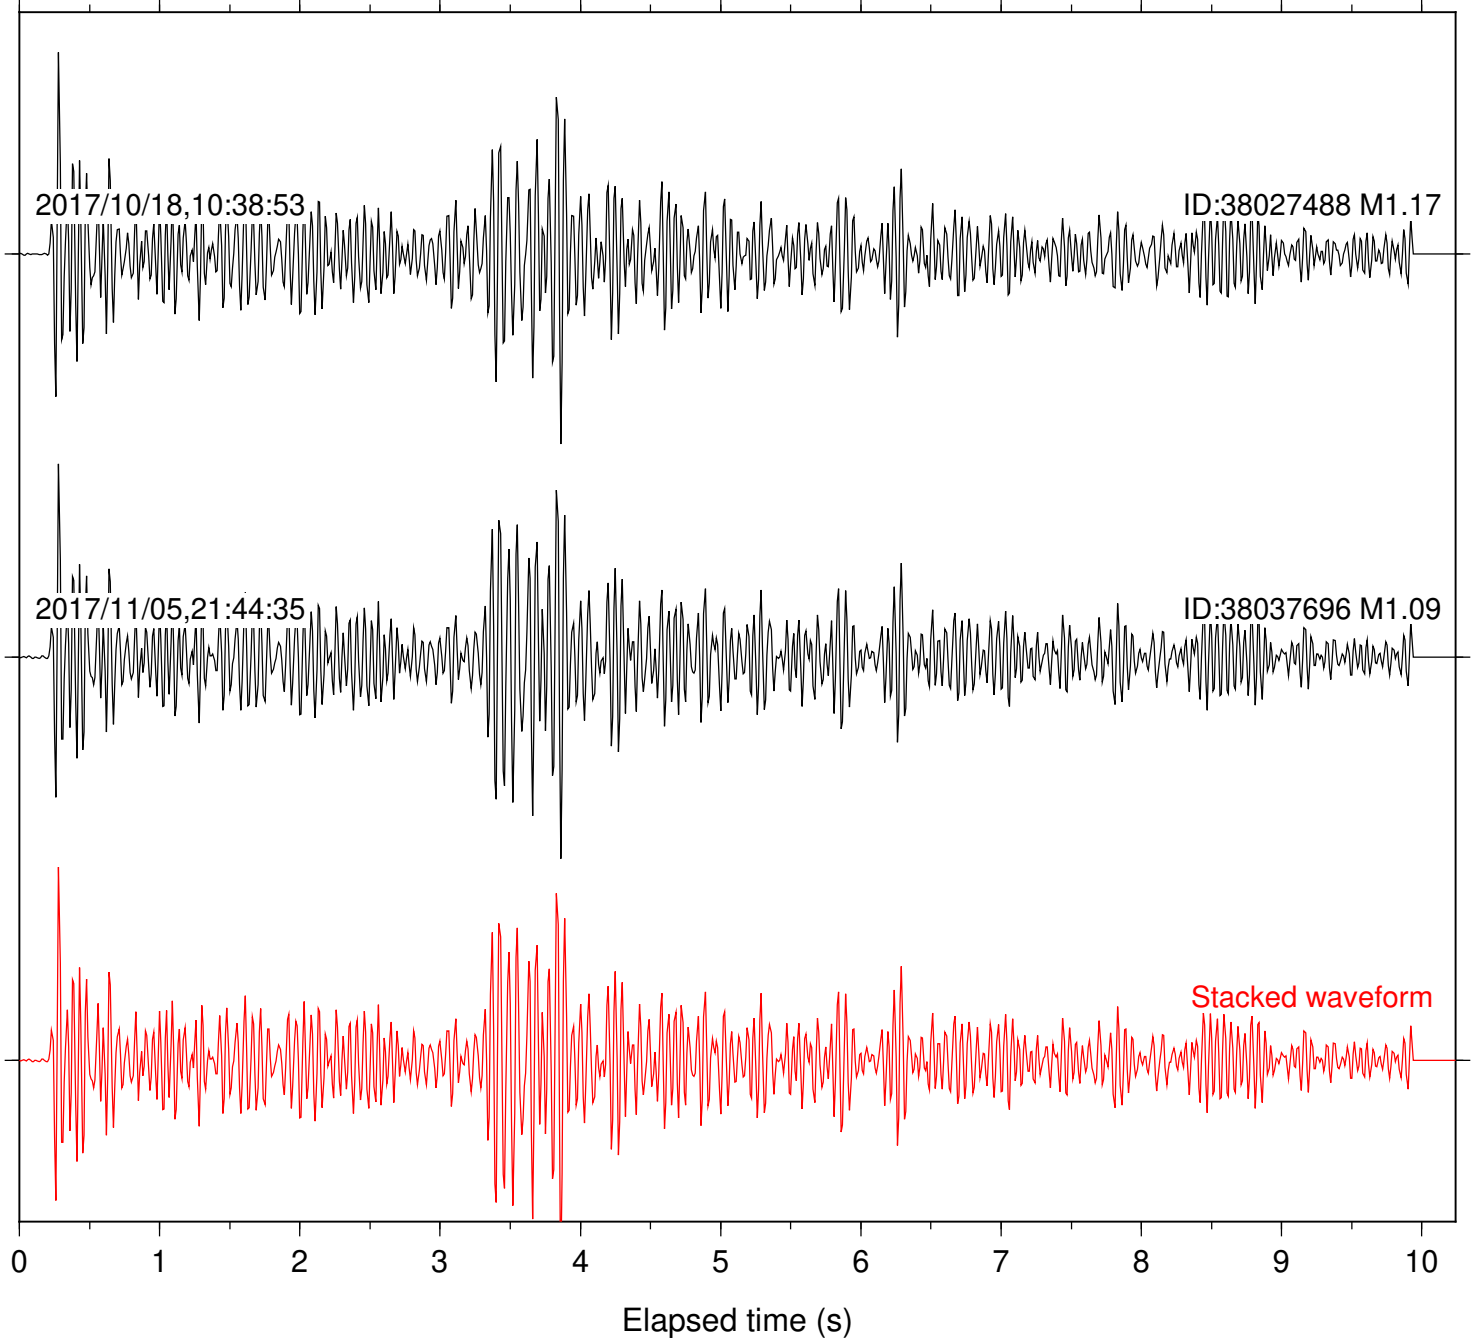

Station: FRD Com: HHZ

Focal depth: 5.43 km

Station: HMT2 Com: HHZ

Focal depth: 5.43 km

Station: LKH Com: HHZ

Focal depth: 5.43 km

Station: LVA2 Com: HHZ

Focal depth: 5.43 km