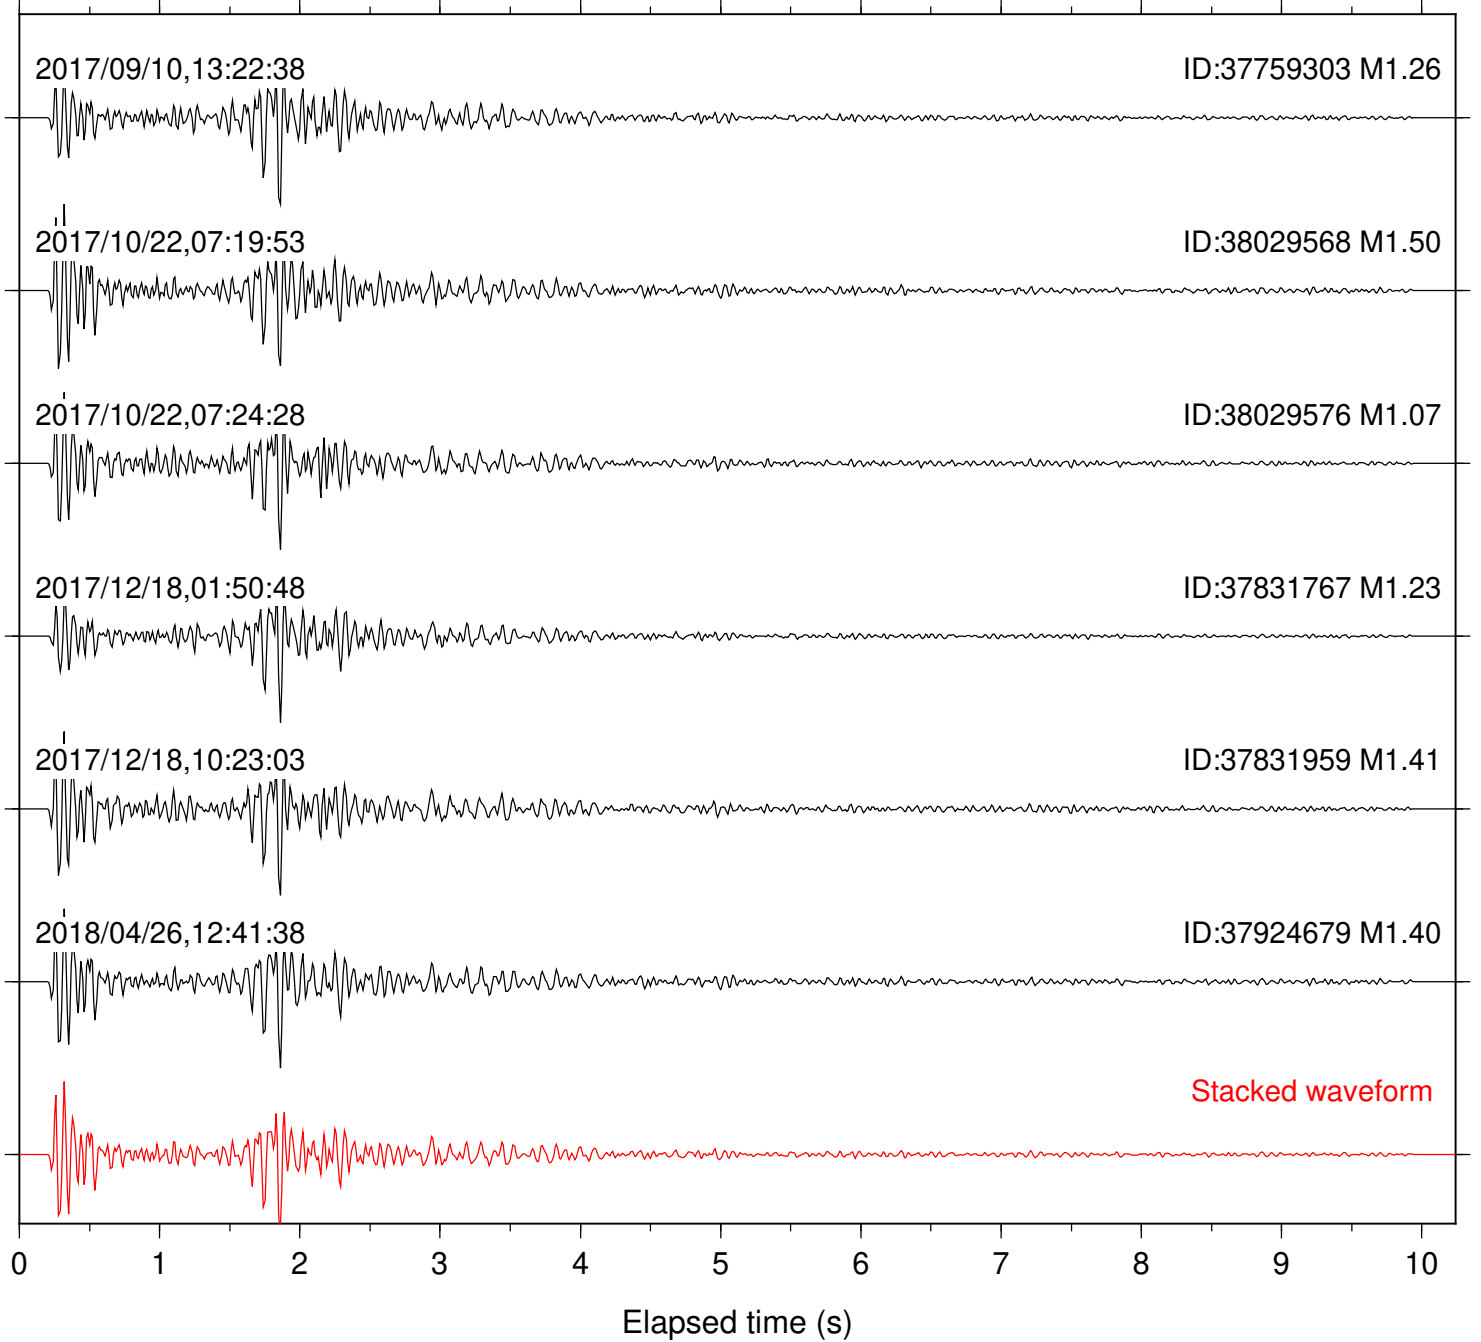

Station: B093 Com: EHZ

Focal depth: 6.30 km