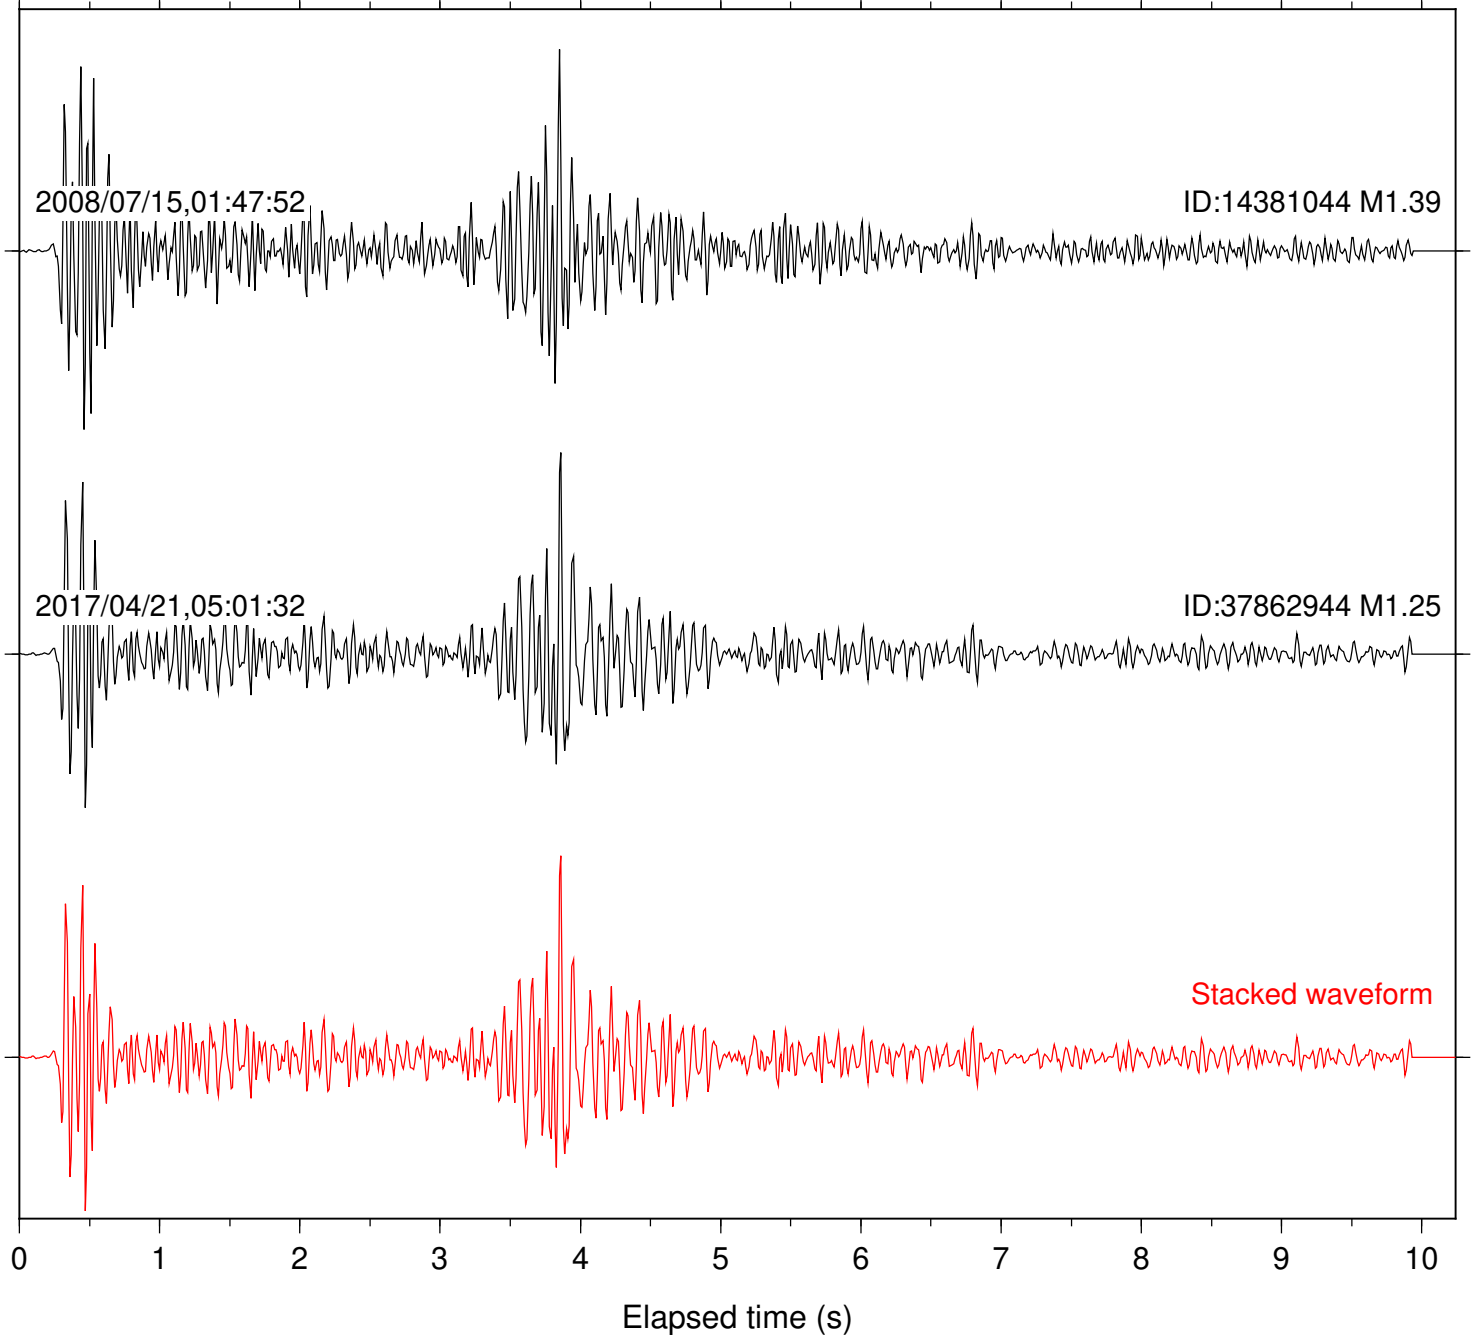

Station: B082 Com: EHZ

Focal depth: 15.84 km