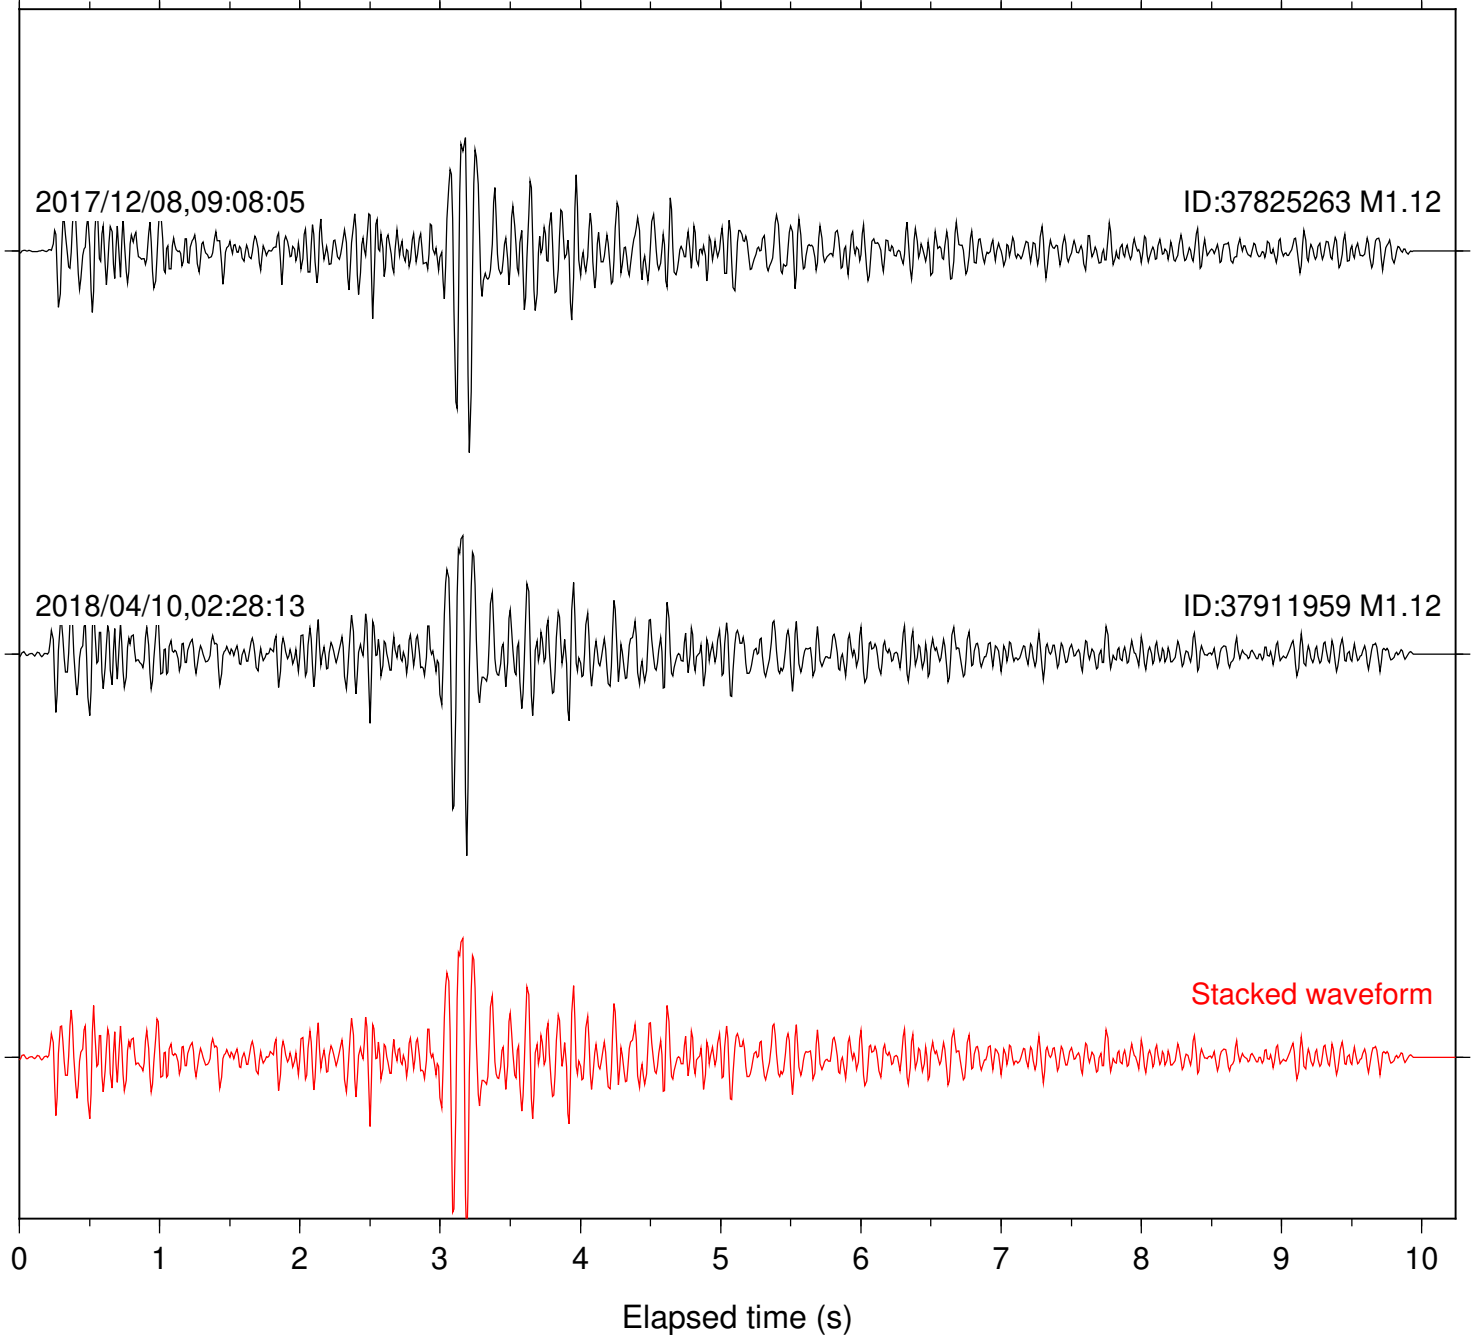

Station: B088 Com: EHZ

Focal depth: 6.24 km