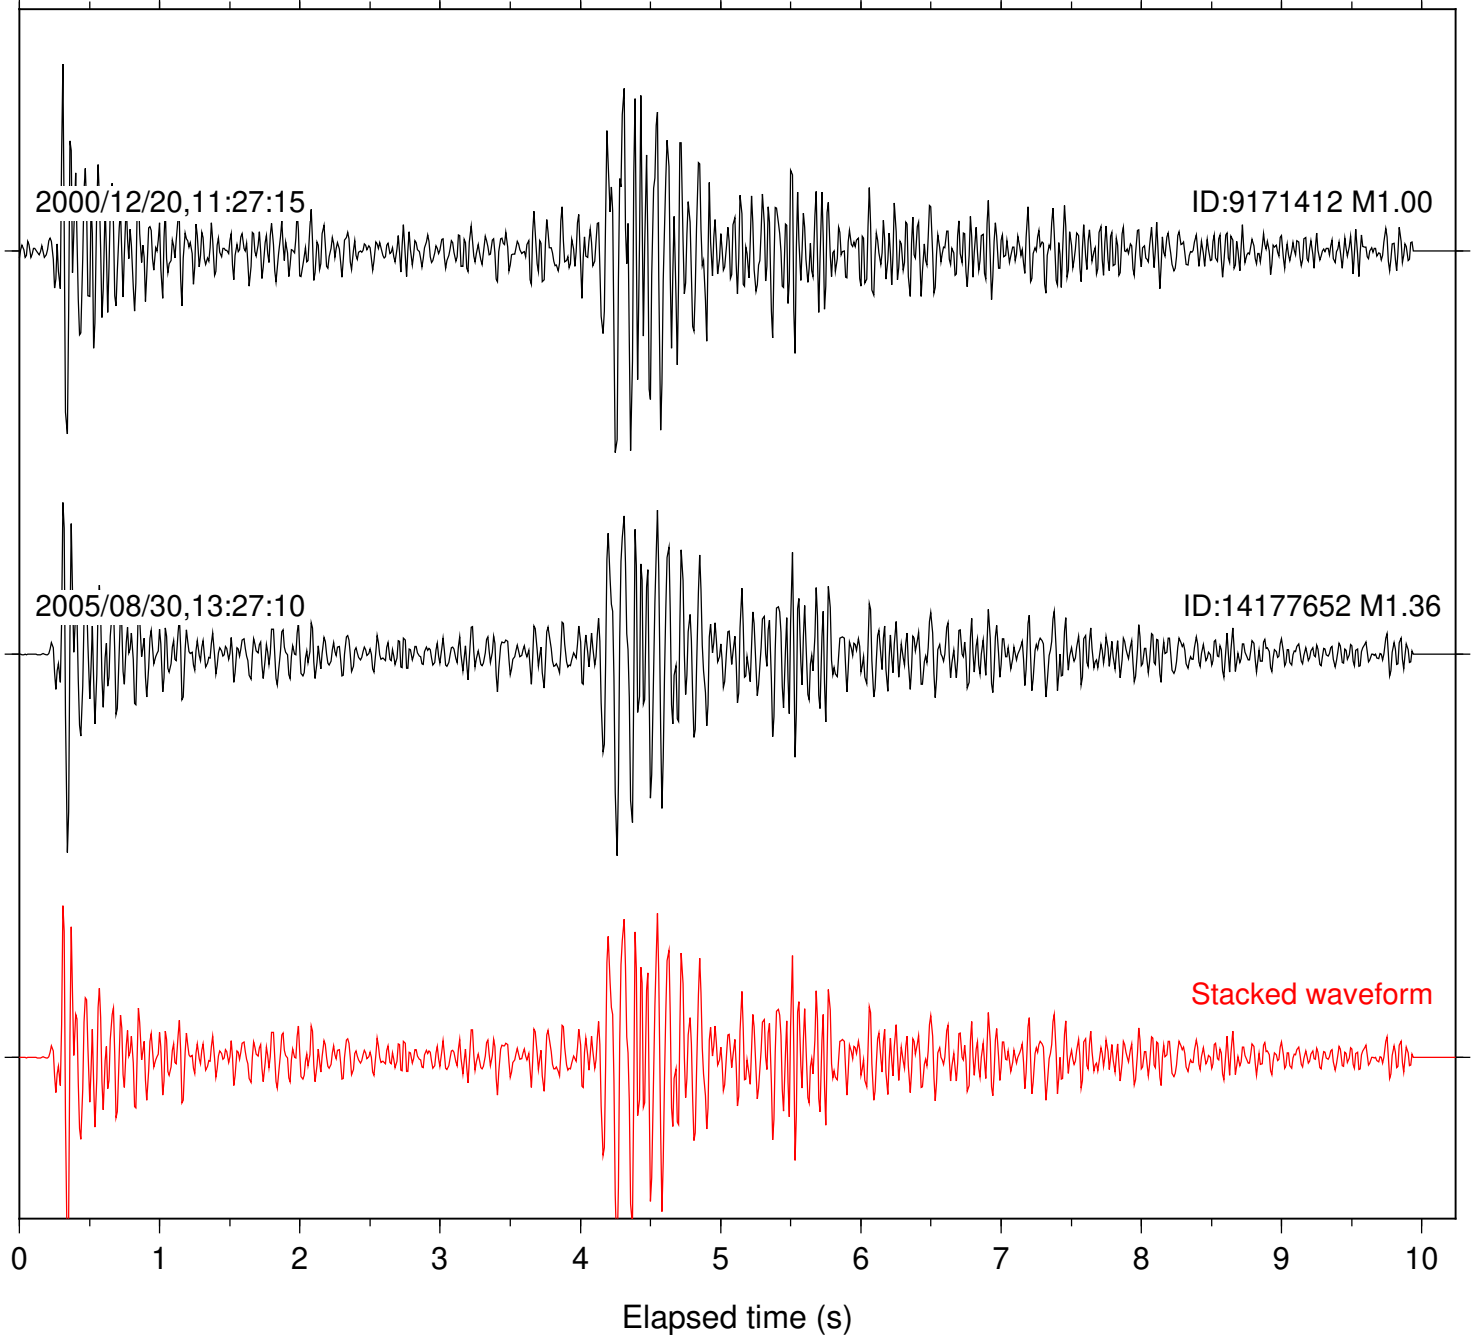

Station: PFO Com: HHZ

Focal depth: 10.70 km

Station: SND Com: HHZ

Focal depth: 10.70 km

Station: BAC Com: EHZ

Focal depth: 16.56 km

Station: HMT2 Com: HHZ

Focal depth: 16.56 km