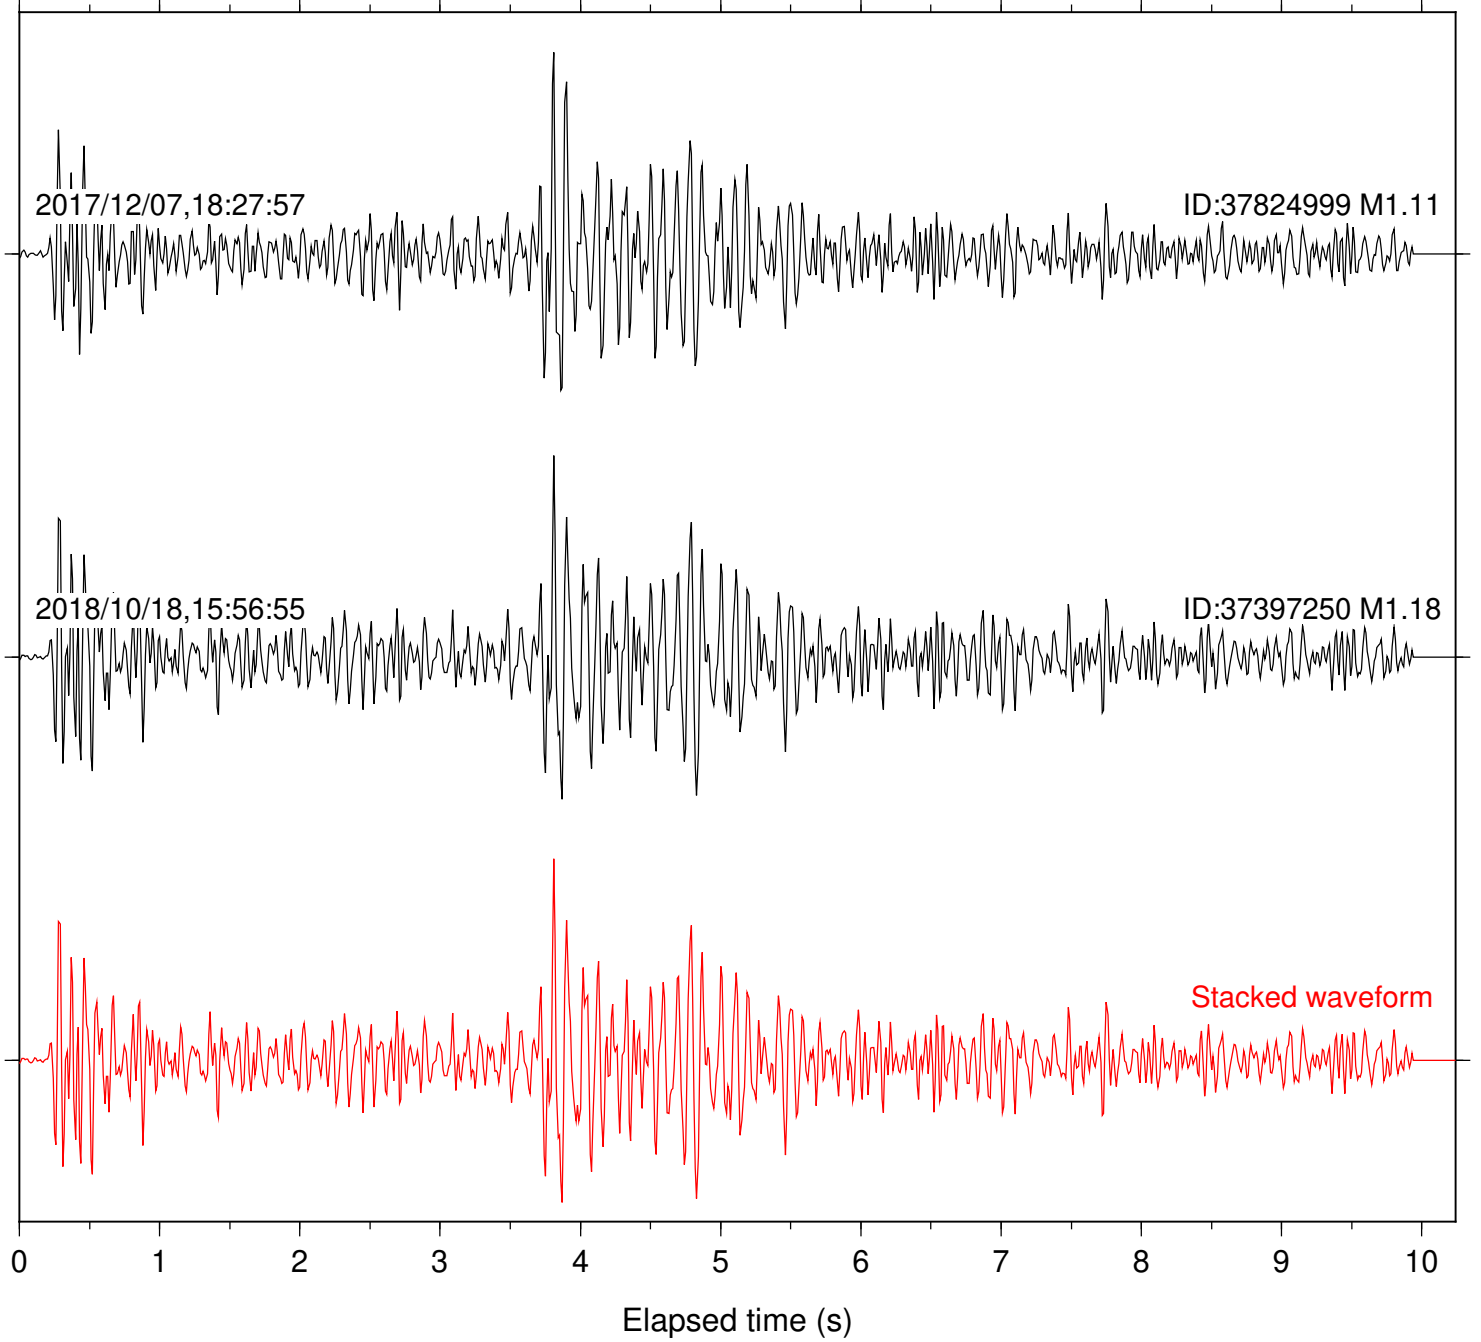

Station: BAC Com: EHZ

Focal depth: 6.96 km