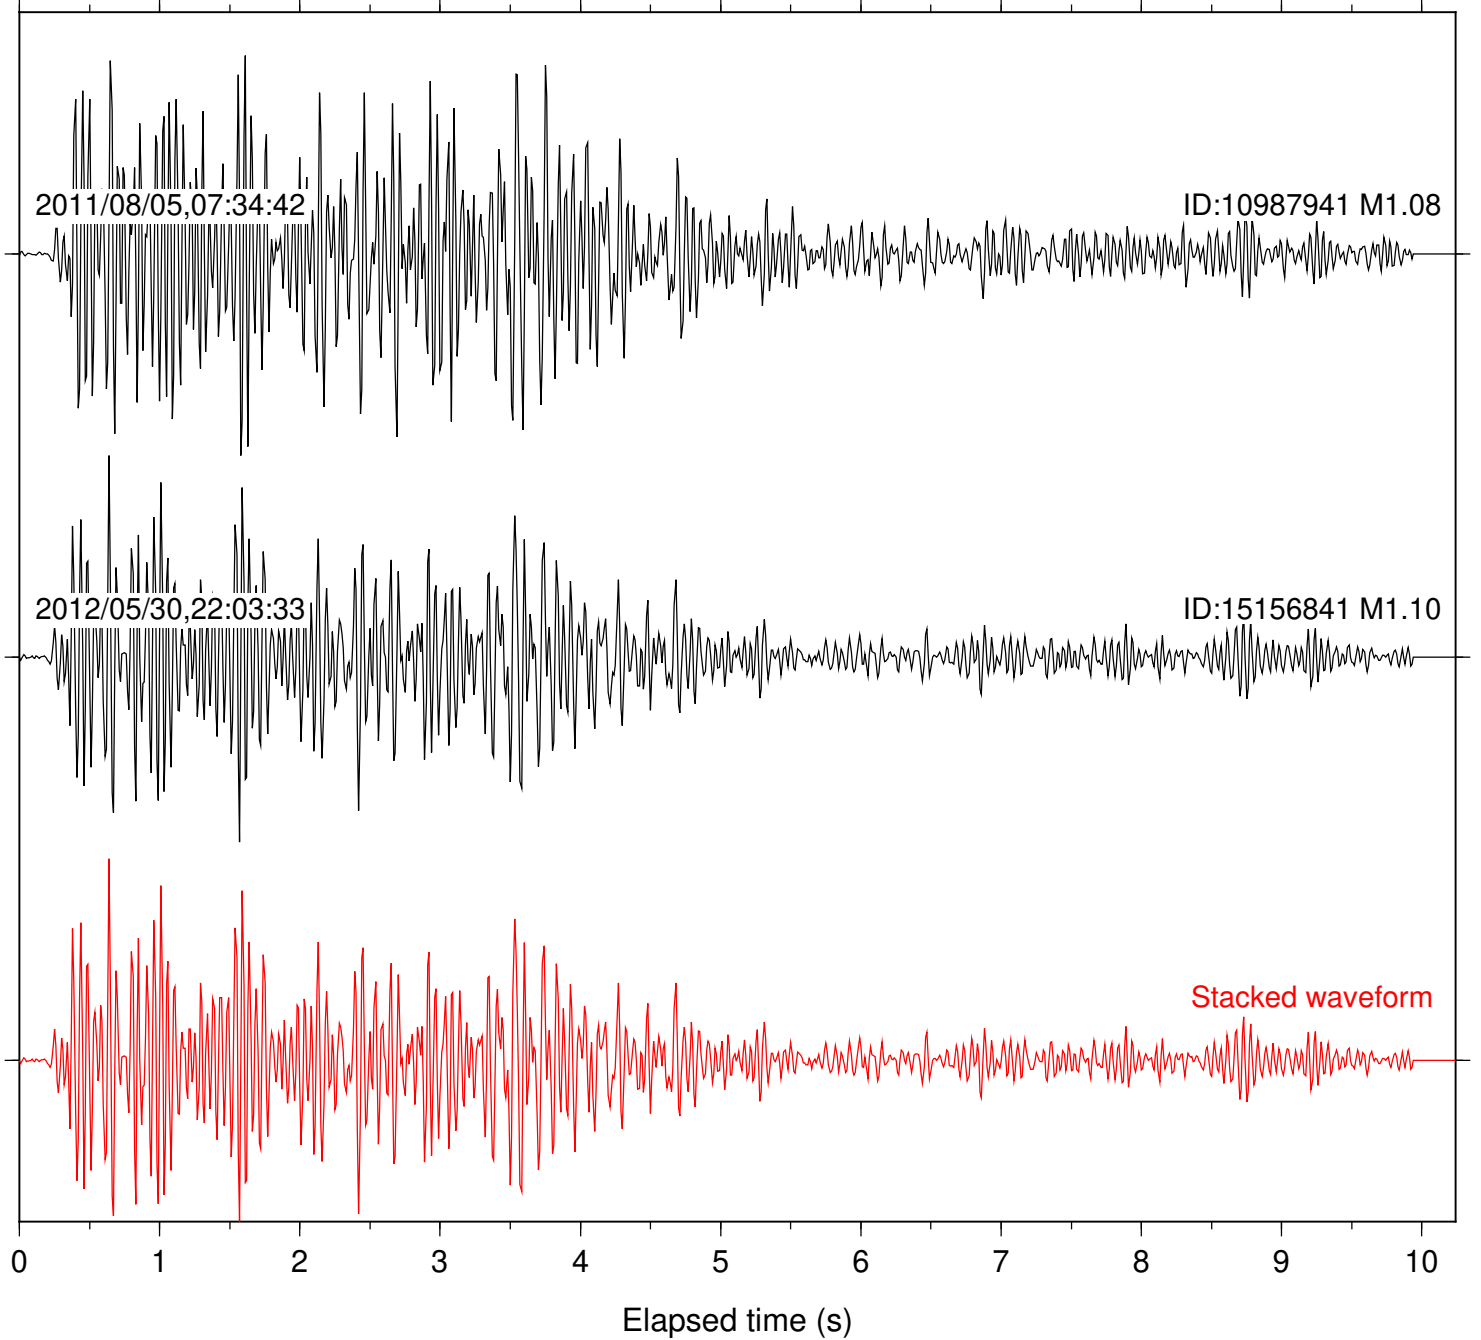

Elapsed time (s)

Station: LVA2 Com: HHZ

Focal depth: 10.59 km

Station: PLM Com: HHZ

Focal depth: 10.59 km

Station: SND Com: HHZ

Focal depth: 10.59 km

Station: B088 Com: EHZ