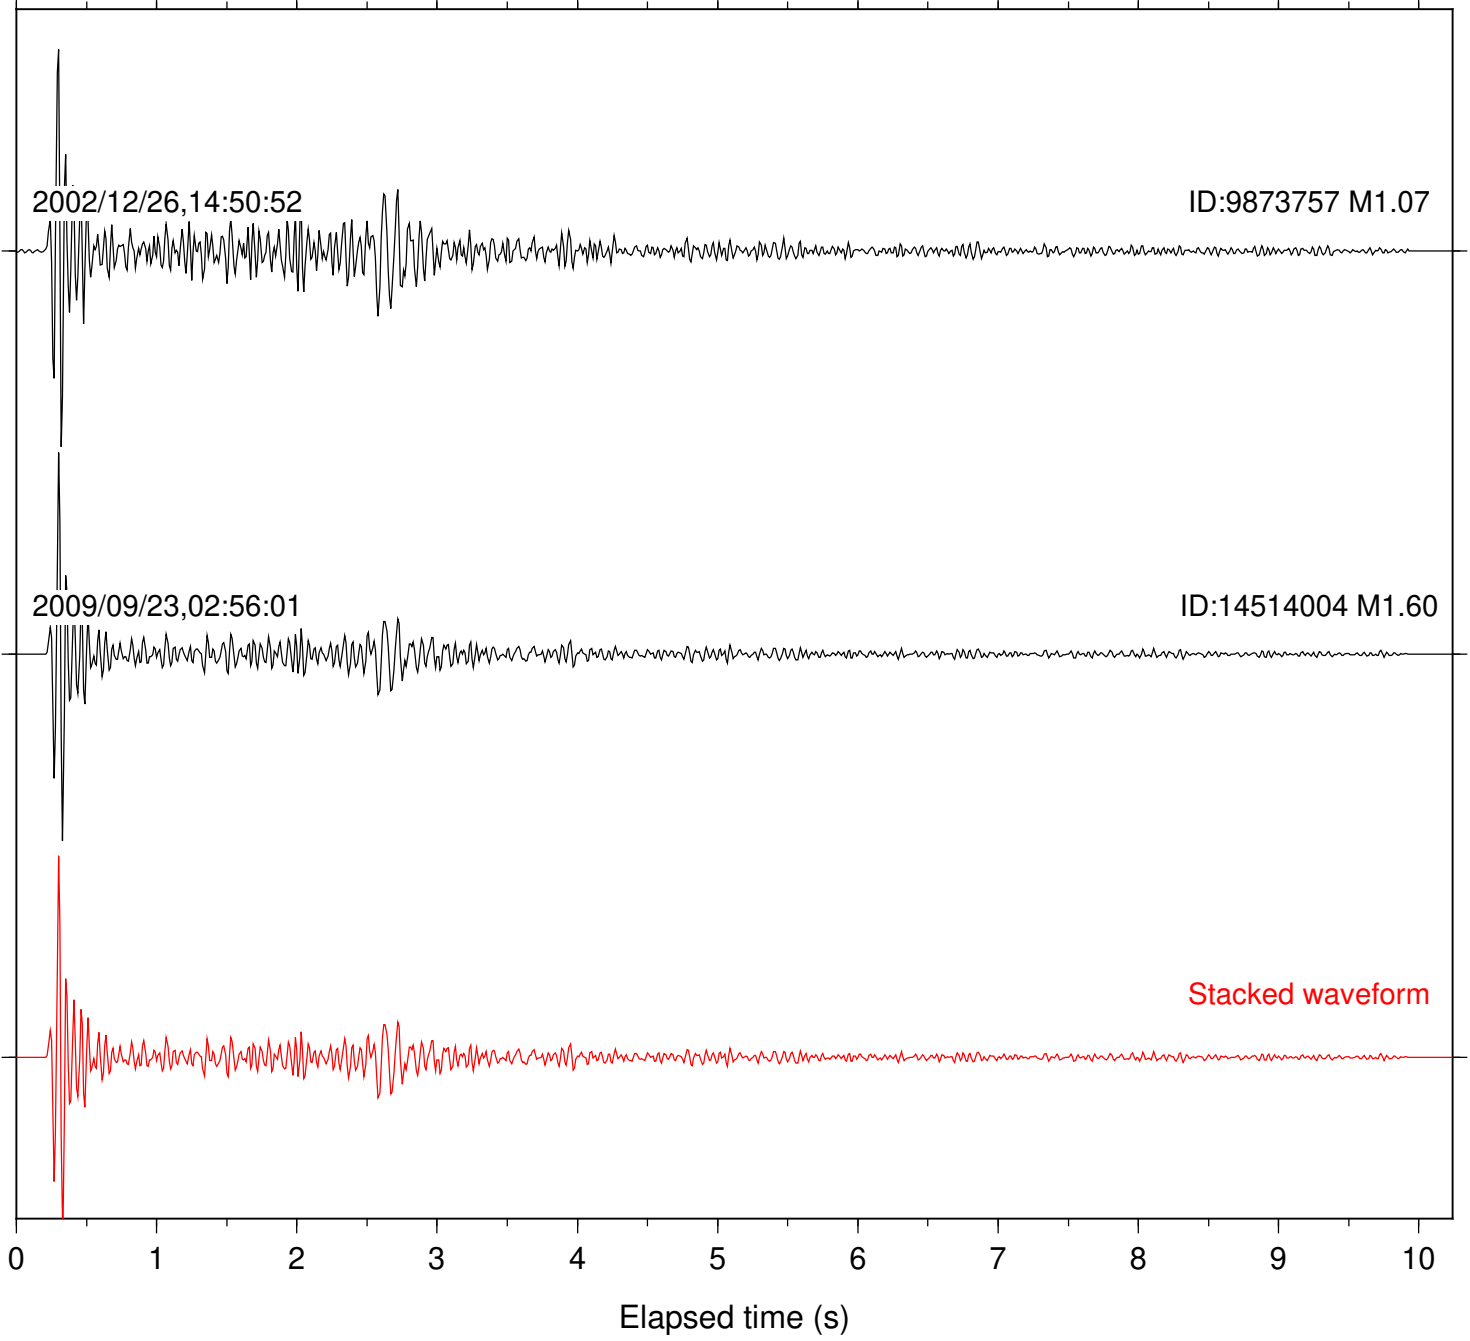

Station: FRD Com: HHZ

Focal depth: 6.13 km

2002/12/26,14:50:52

ID:9873757 M1.07

2009/09/23,02:56:01

ID:14514004 M1.60

Stacked waveform