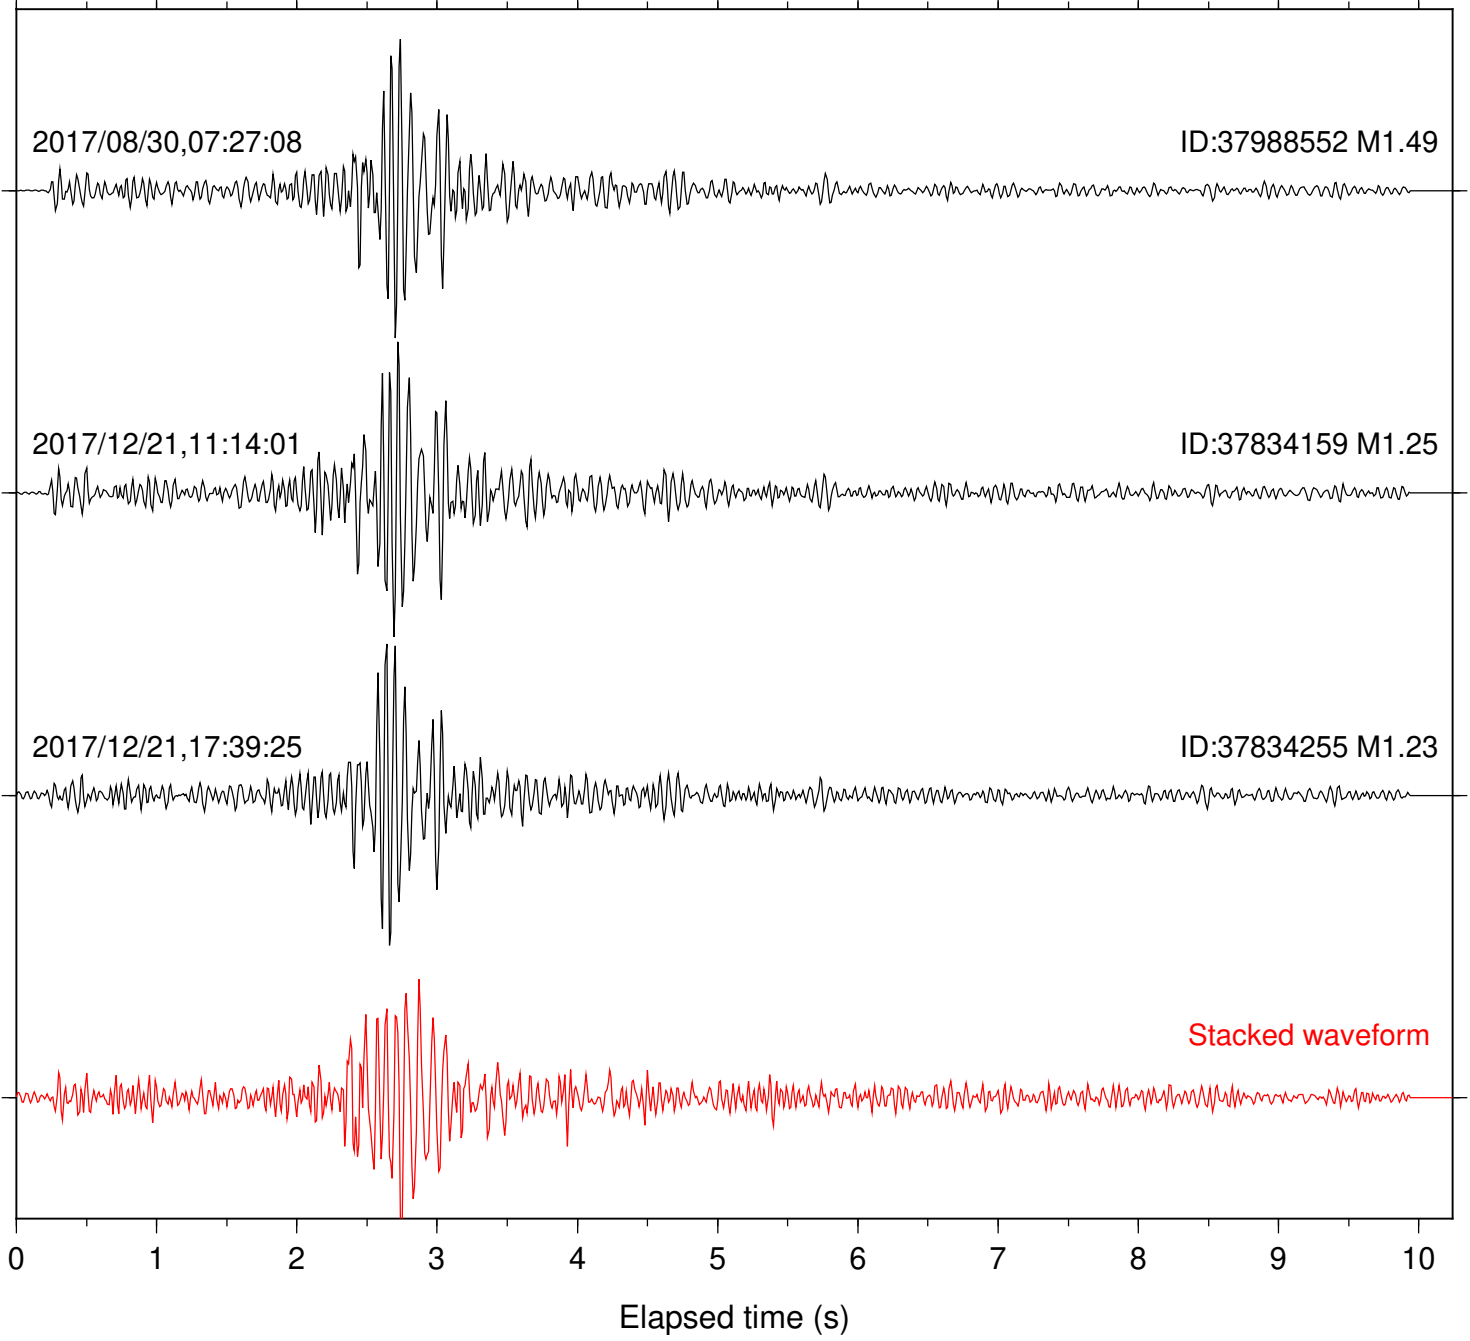

Station: RDM Com: HHZ

Focal depth: 6.41 km