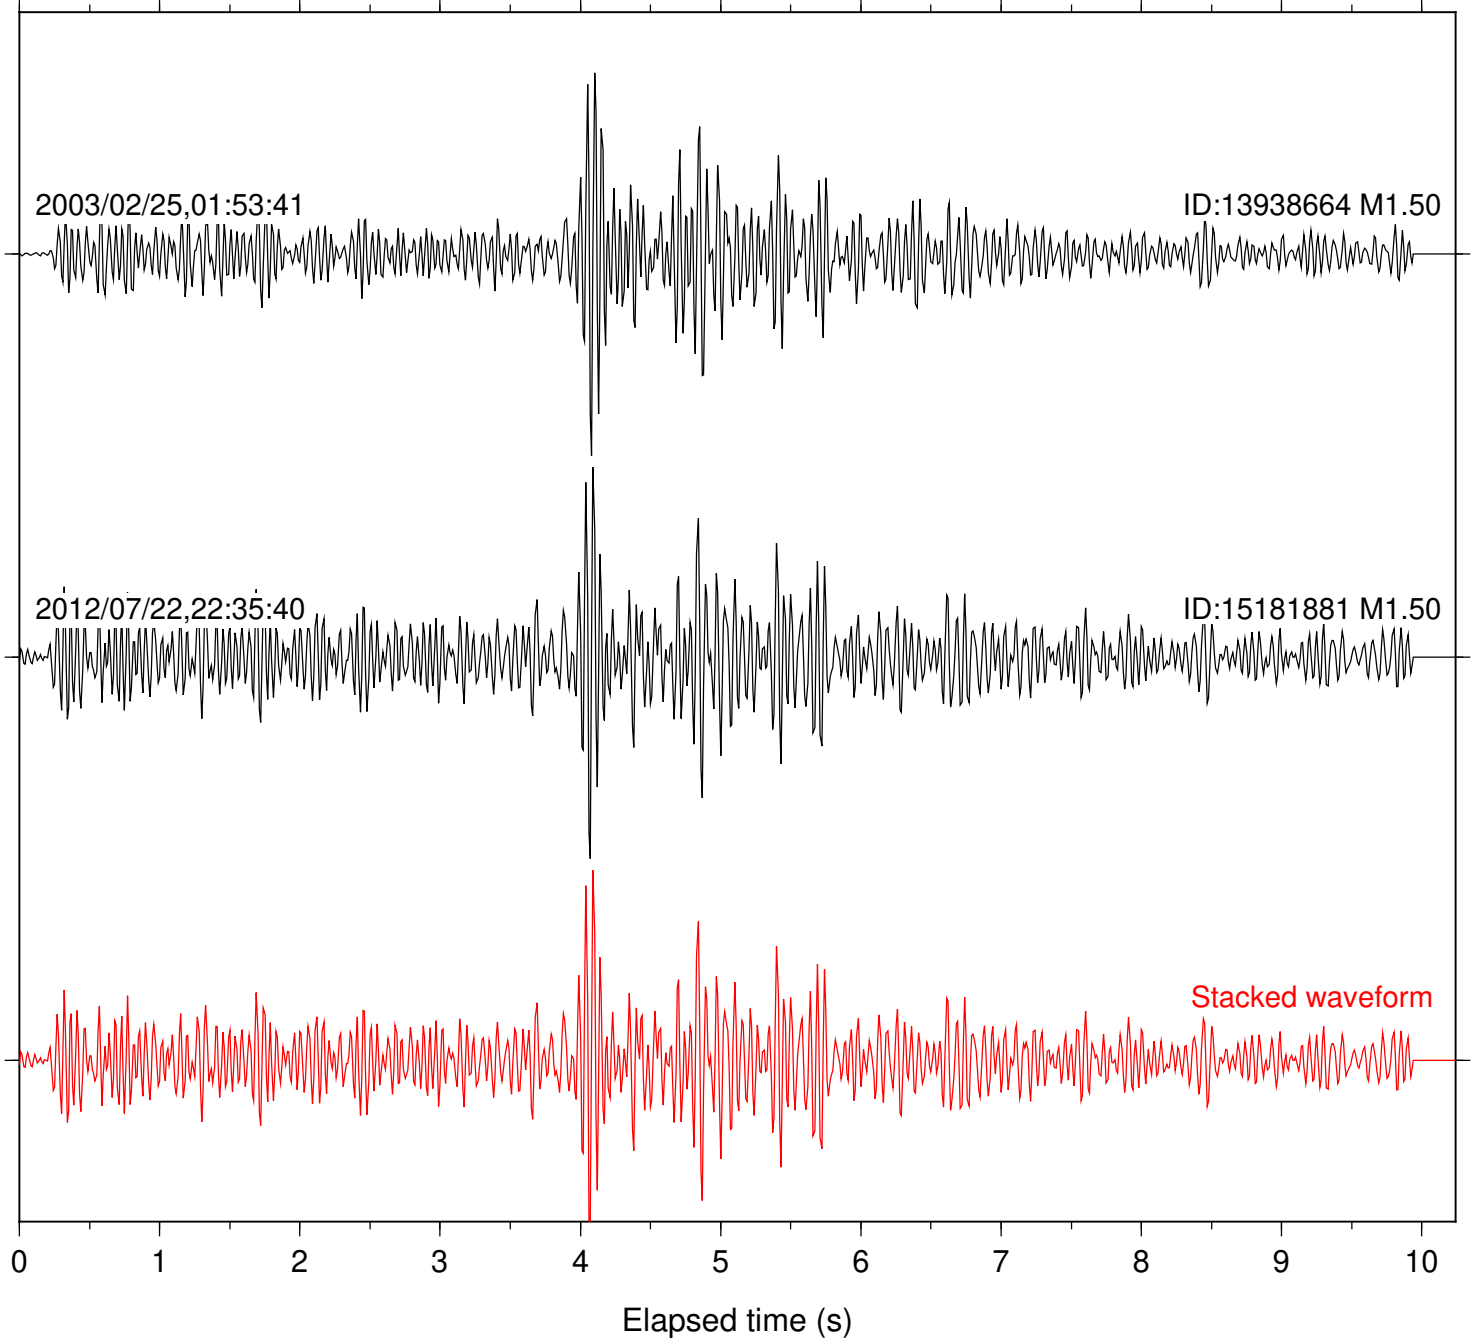

Station: DGR Com: HHZ

Focal depth: 16.19 km