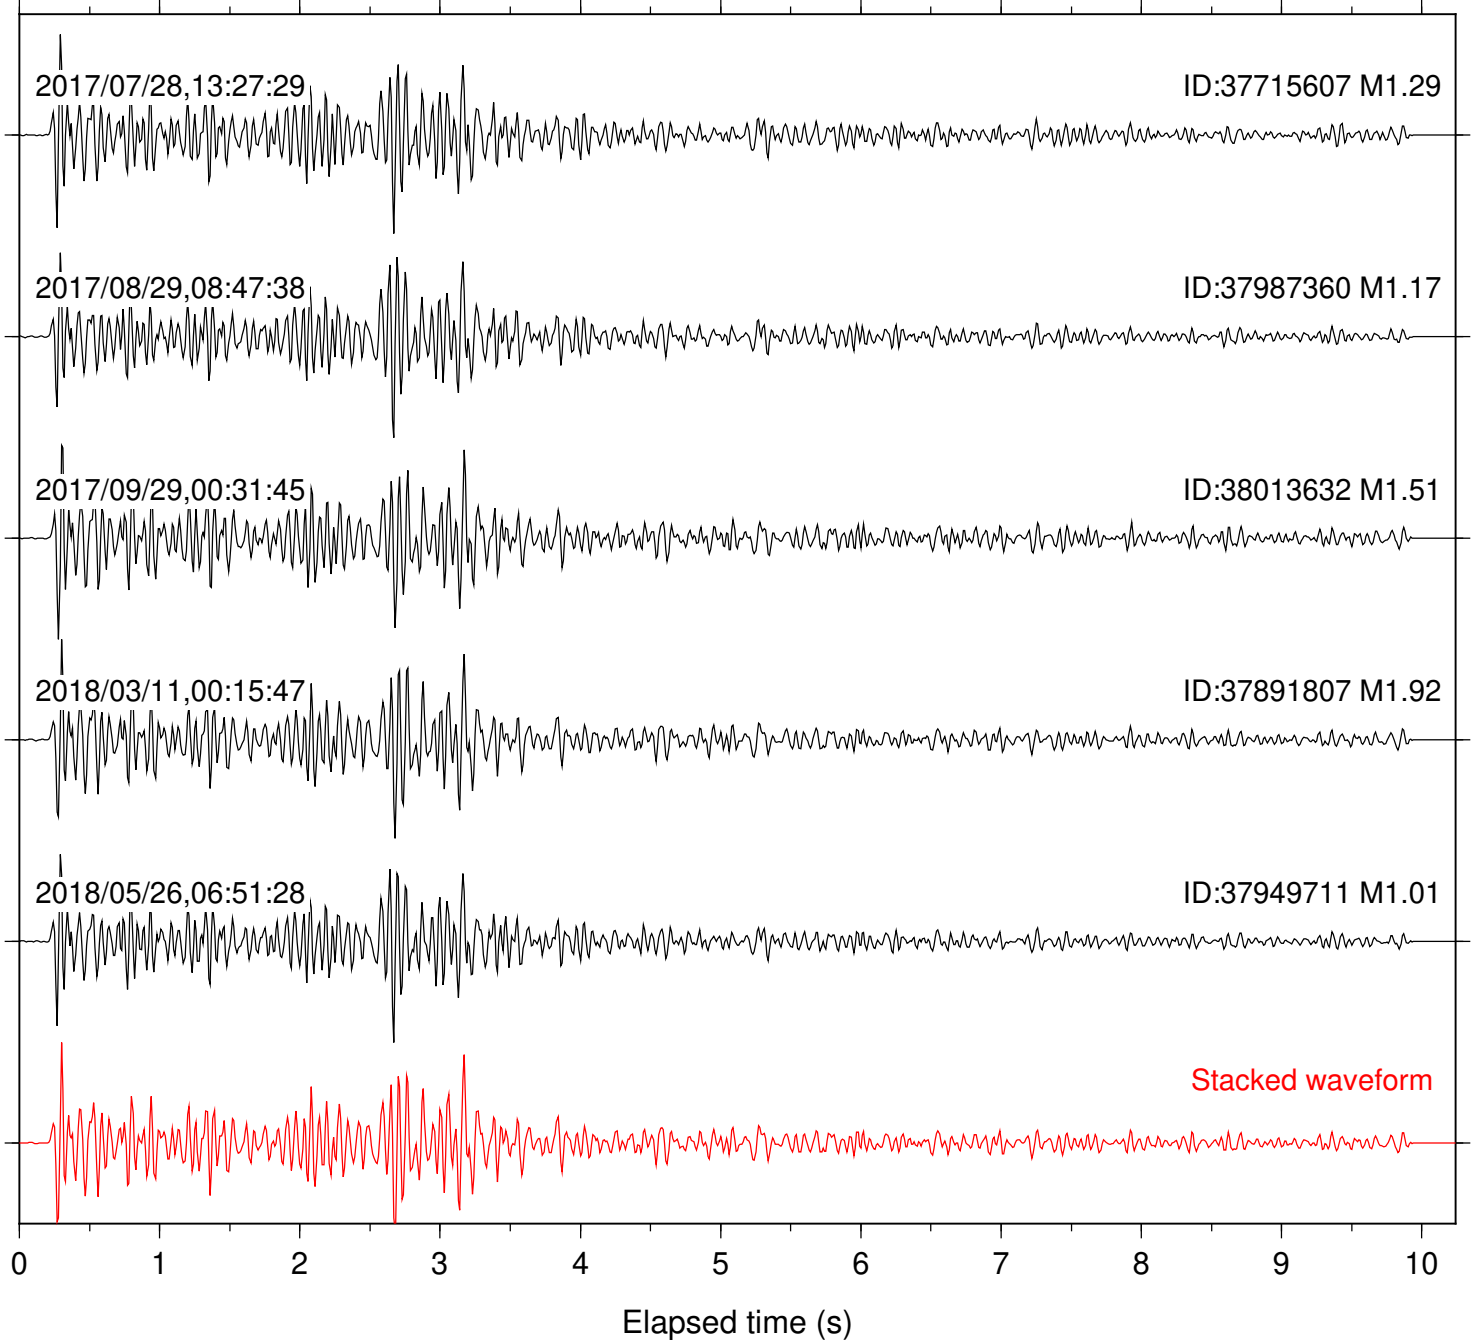

Station: B087 Com: EHZ

Focal depth: 6.03 km