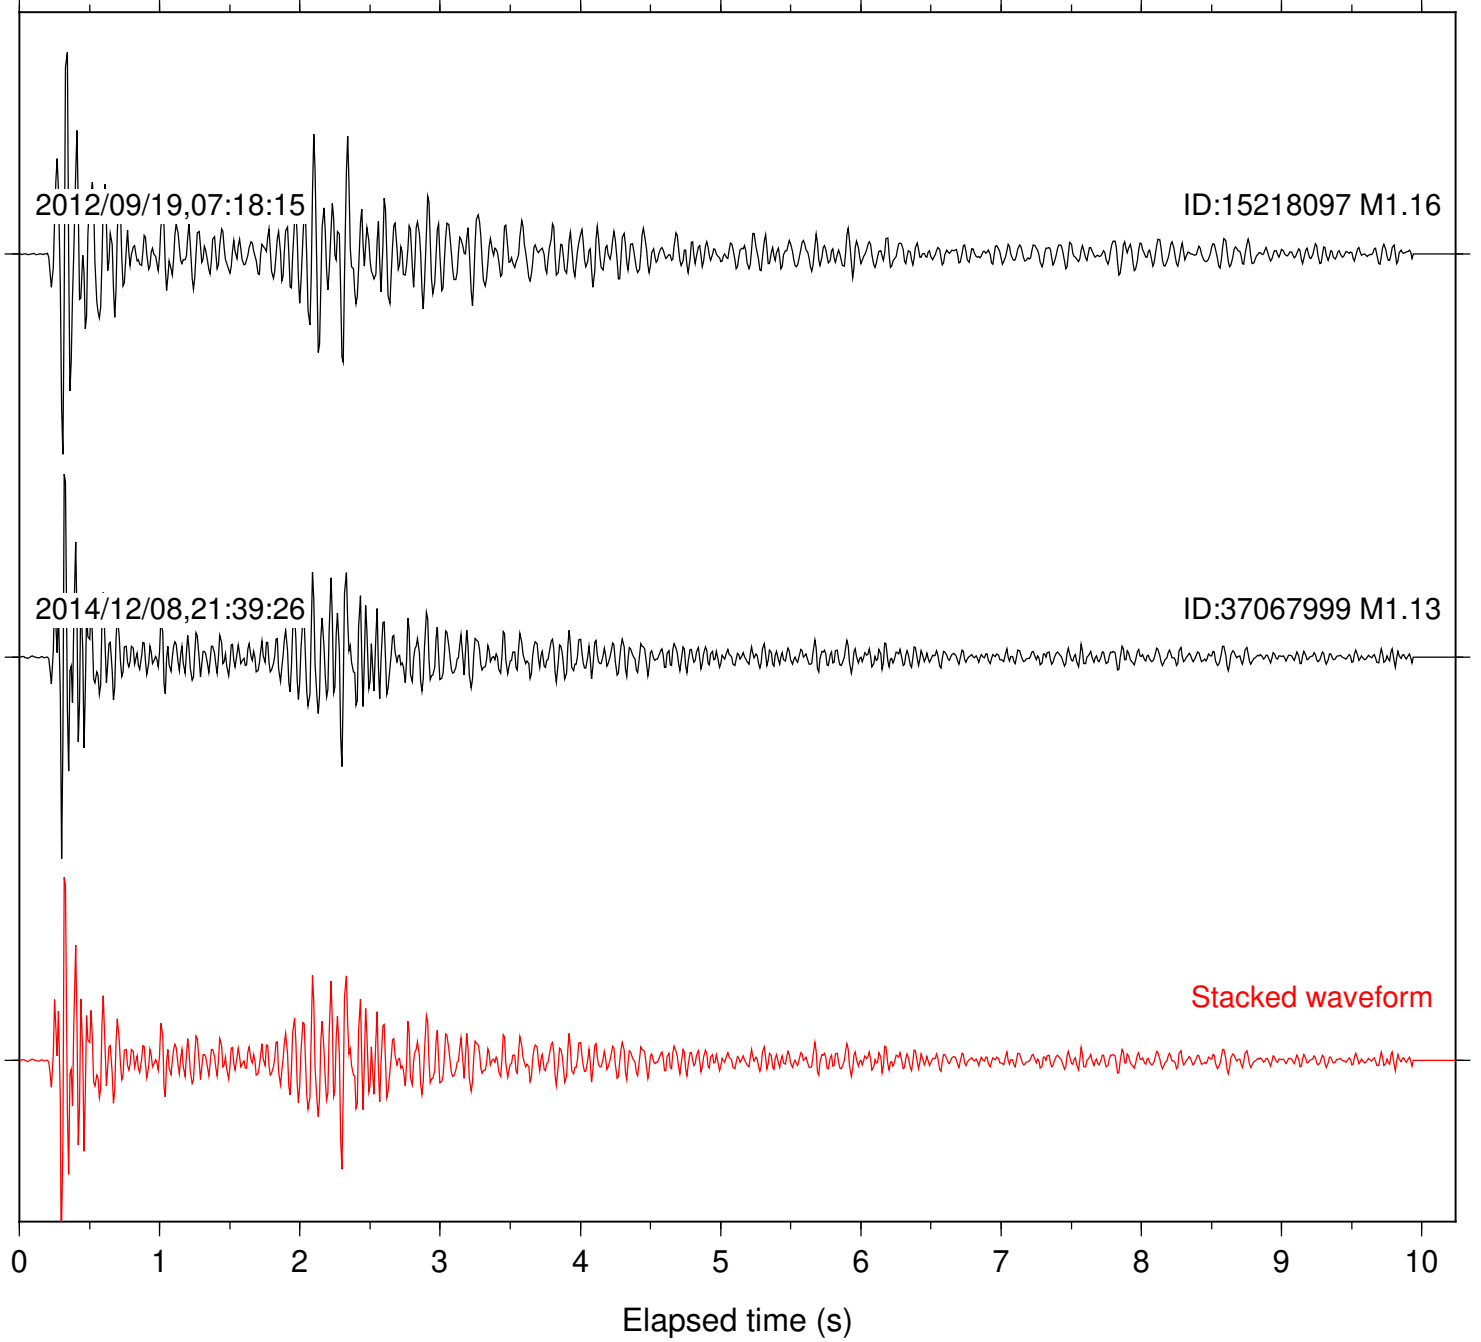

Station: B093 Com: EHZ

Focal depth: 4.83 km