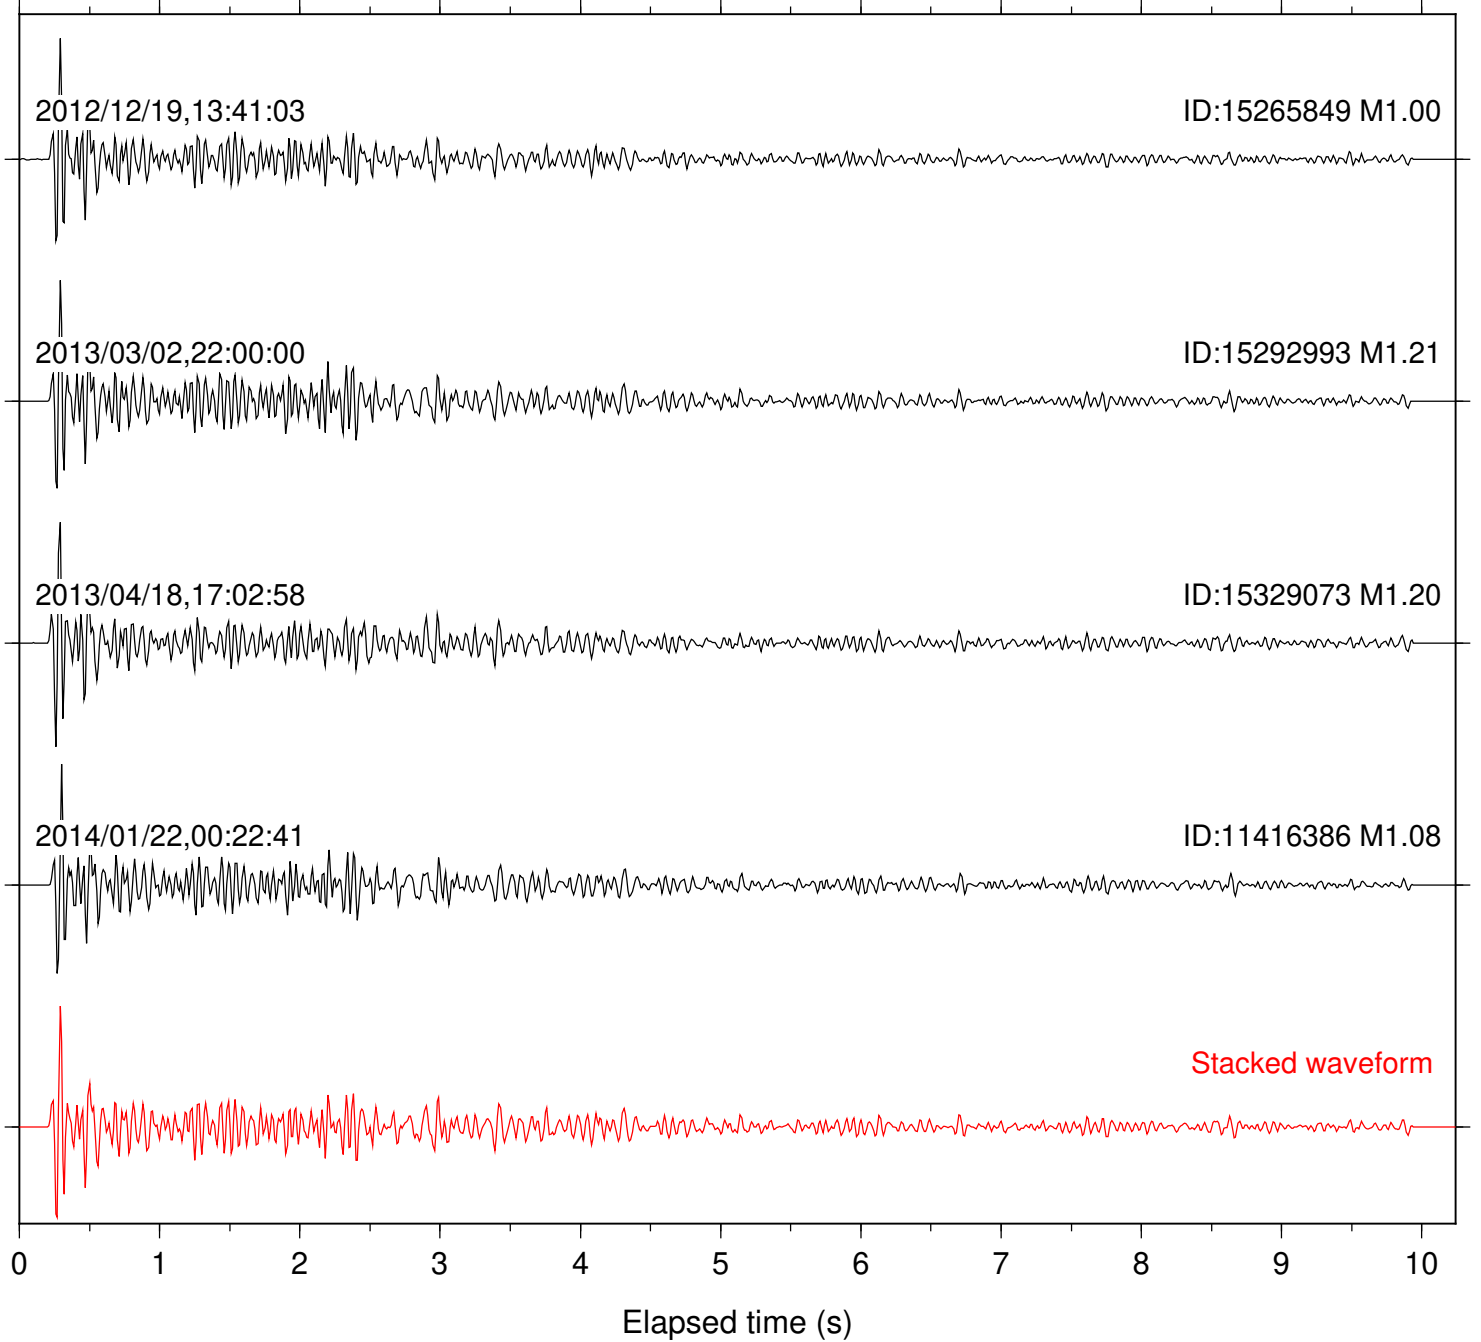

Station: B087 Com: EHZ

Focal depth: 4.95 km