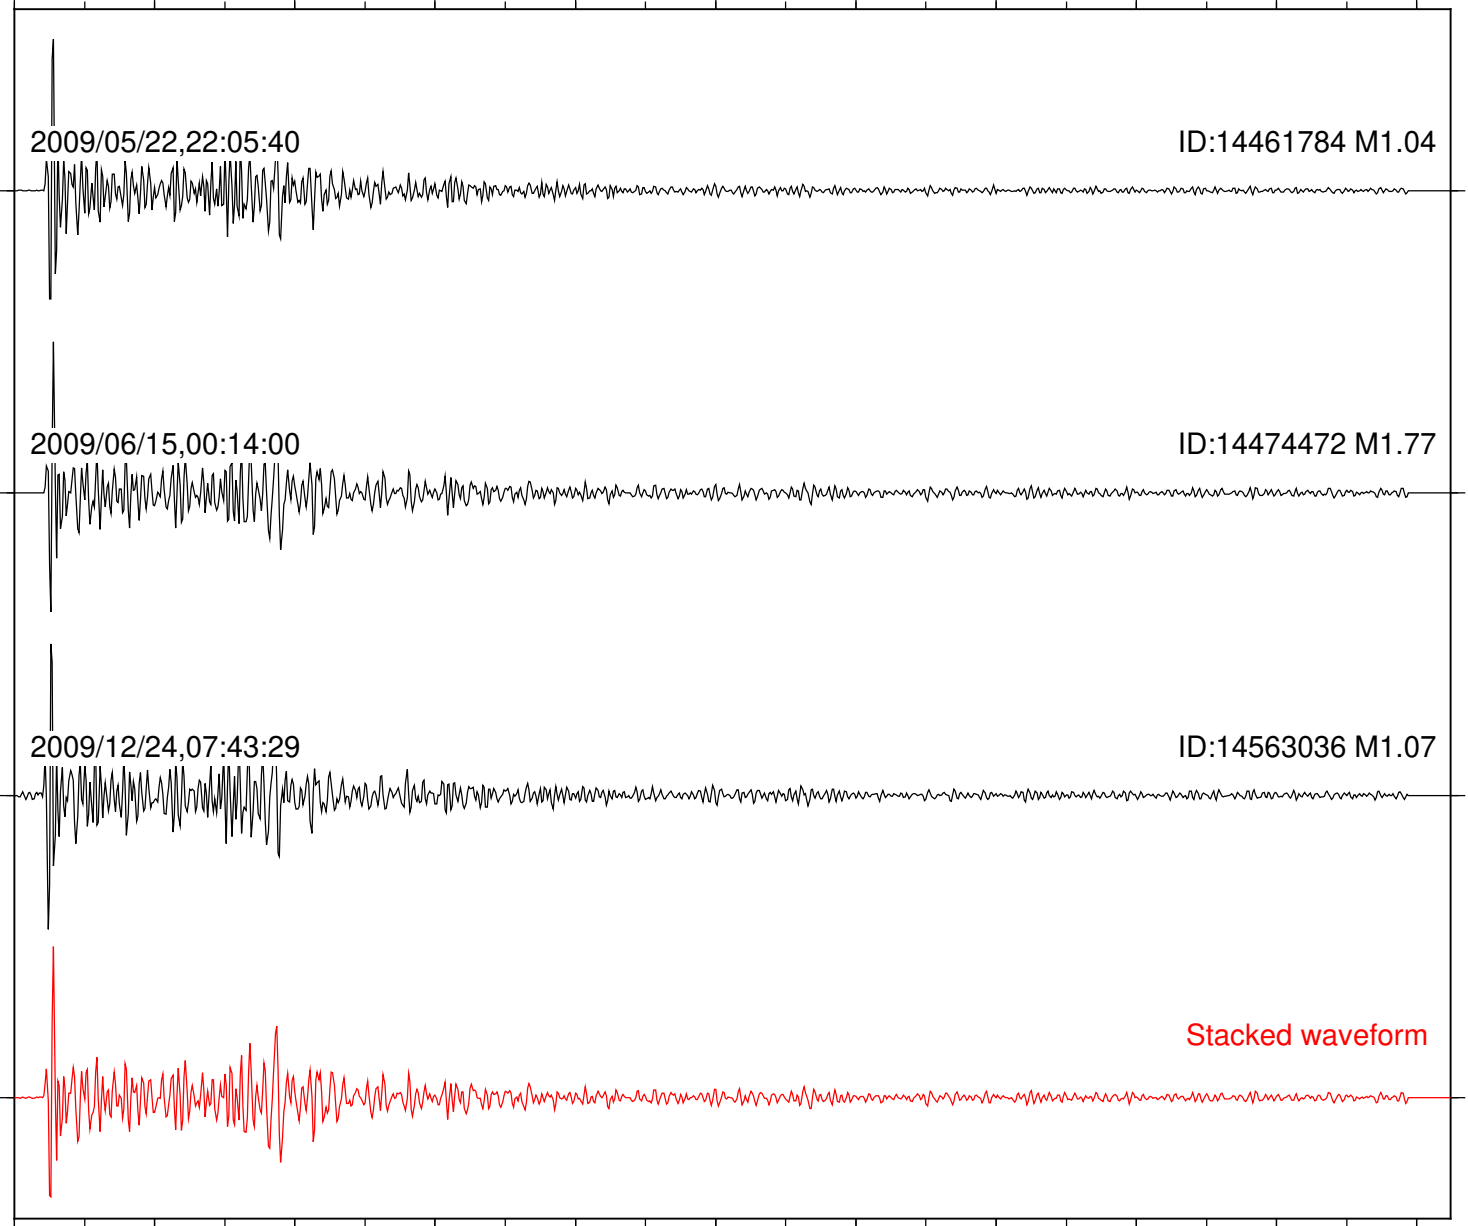

ID:14563036 M1.07

Stacked waveform

0 1 2 3 4 5 6 7 8 9 10

Elapsed time (s)

Station: KNW Com: HHZ

Focal depth: 9.56 km

Station: LVA2 Com: HHZ

Focal depth: 9.59 km