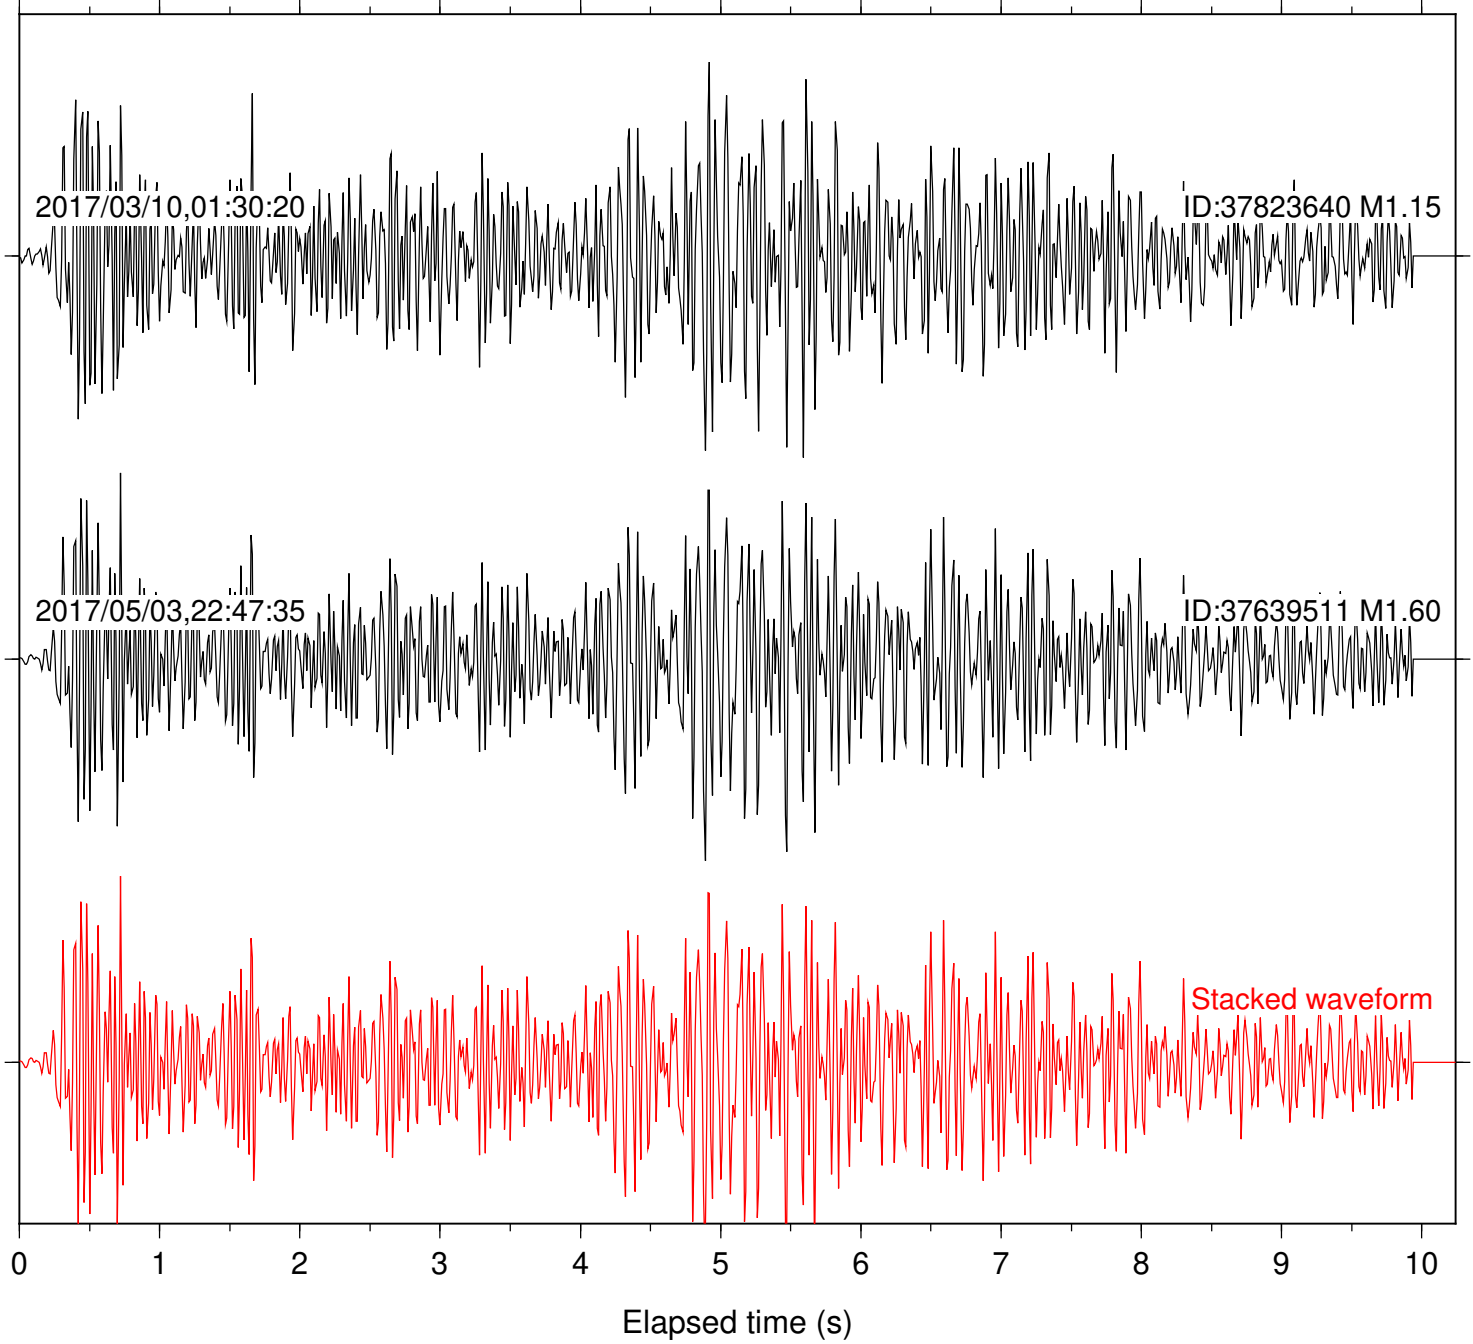

Station: SMER Com: HHZ

Focal depth: 5.73 km