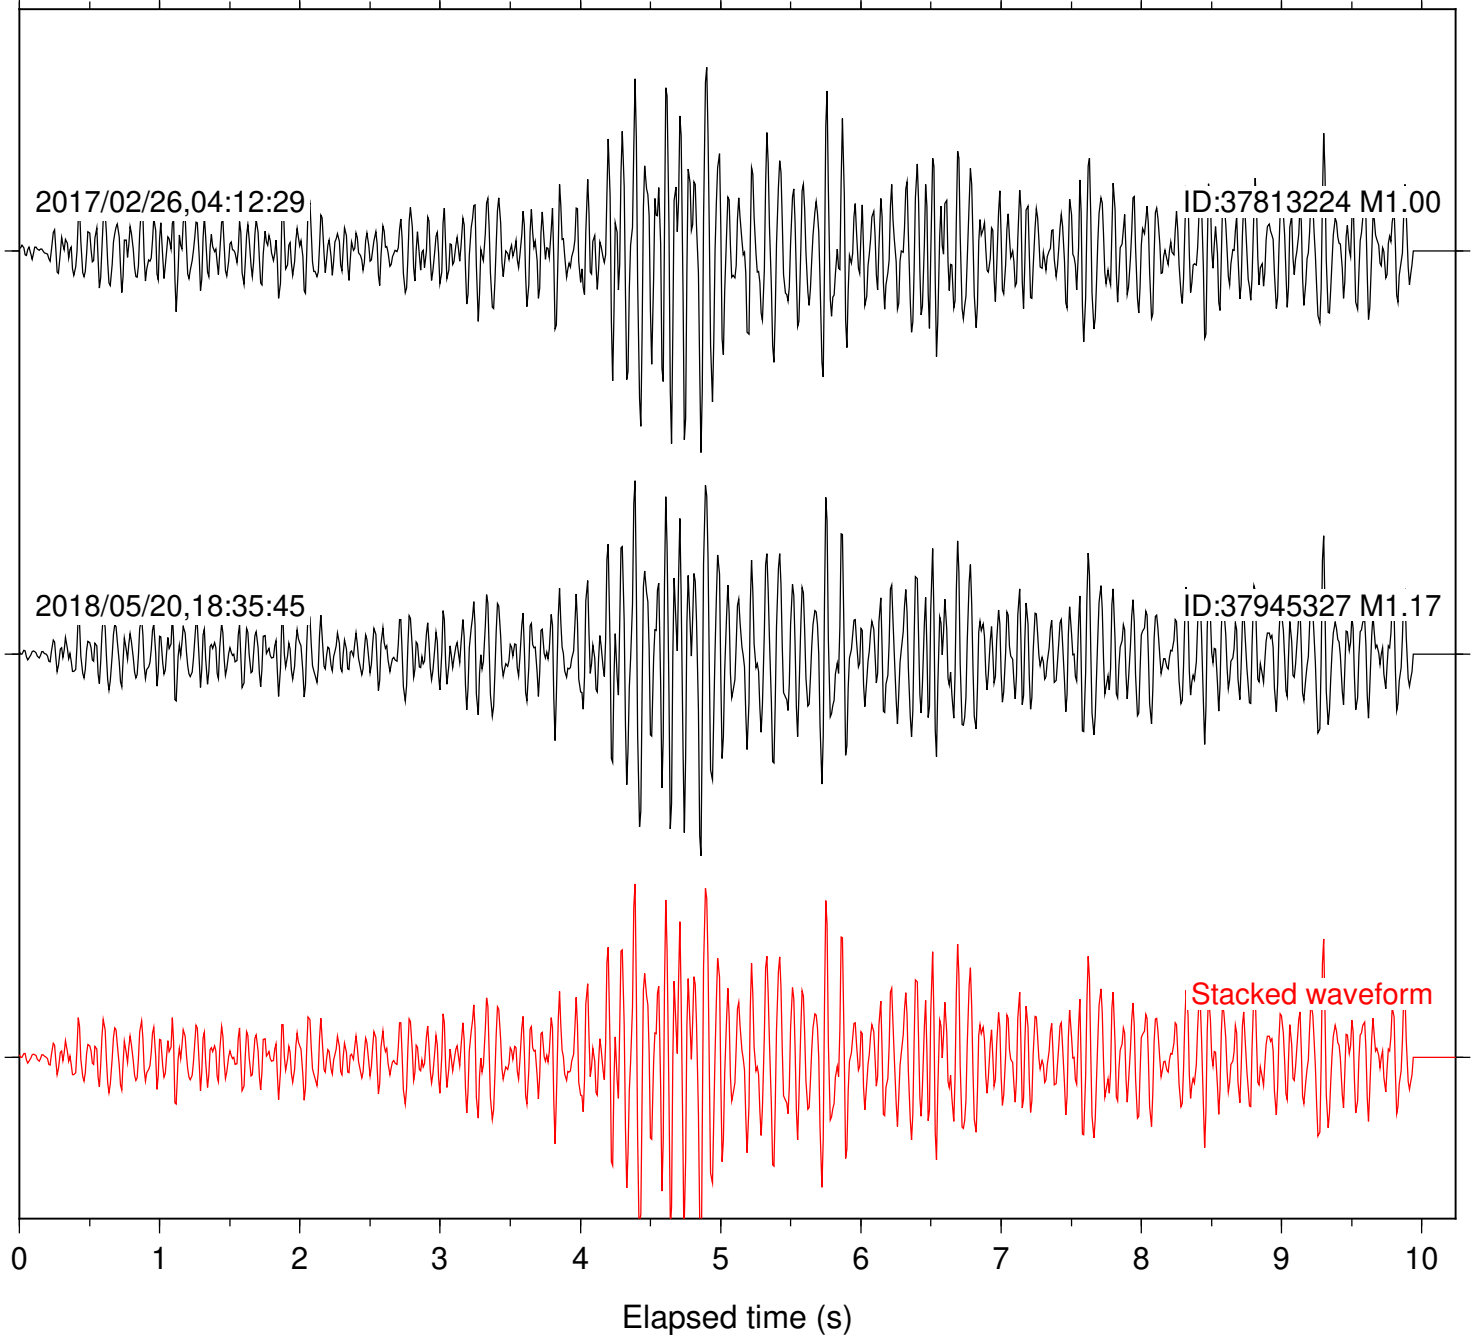

Station: B084 Com: EHZ

Focal depth: 6.45 km