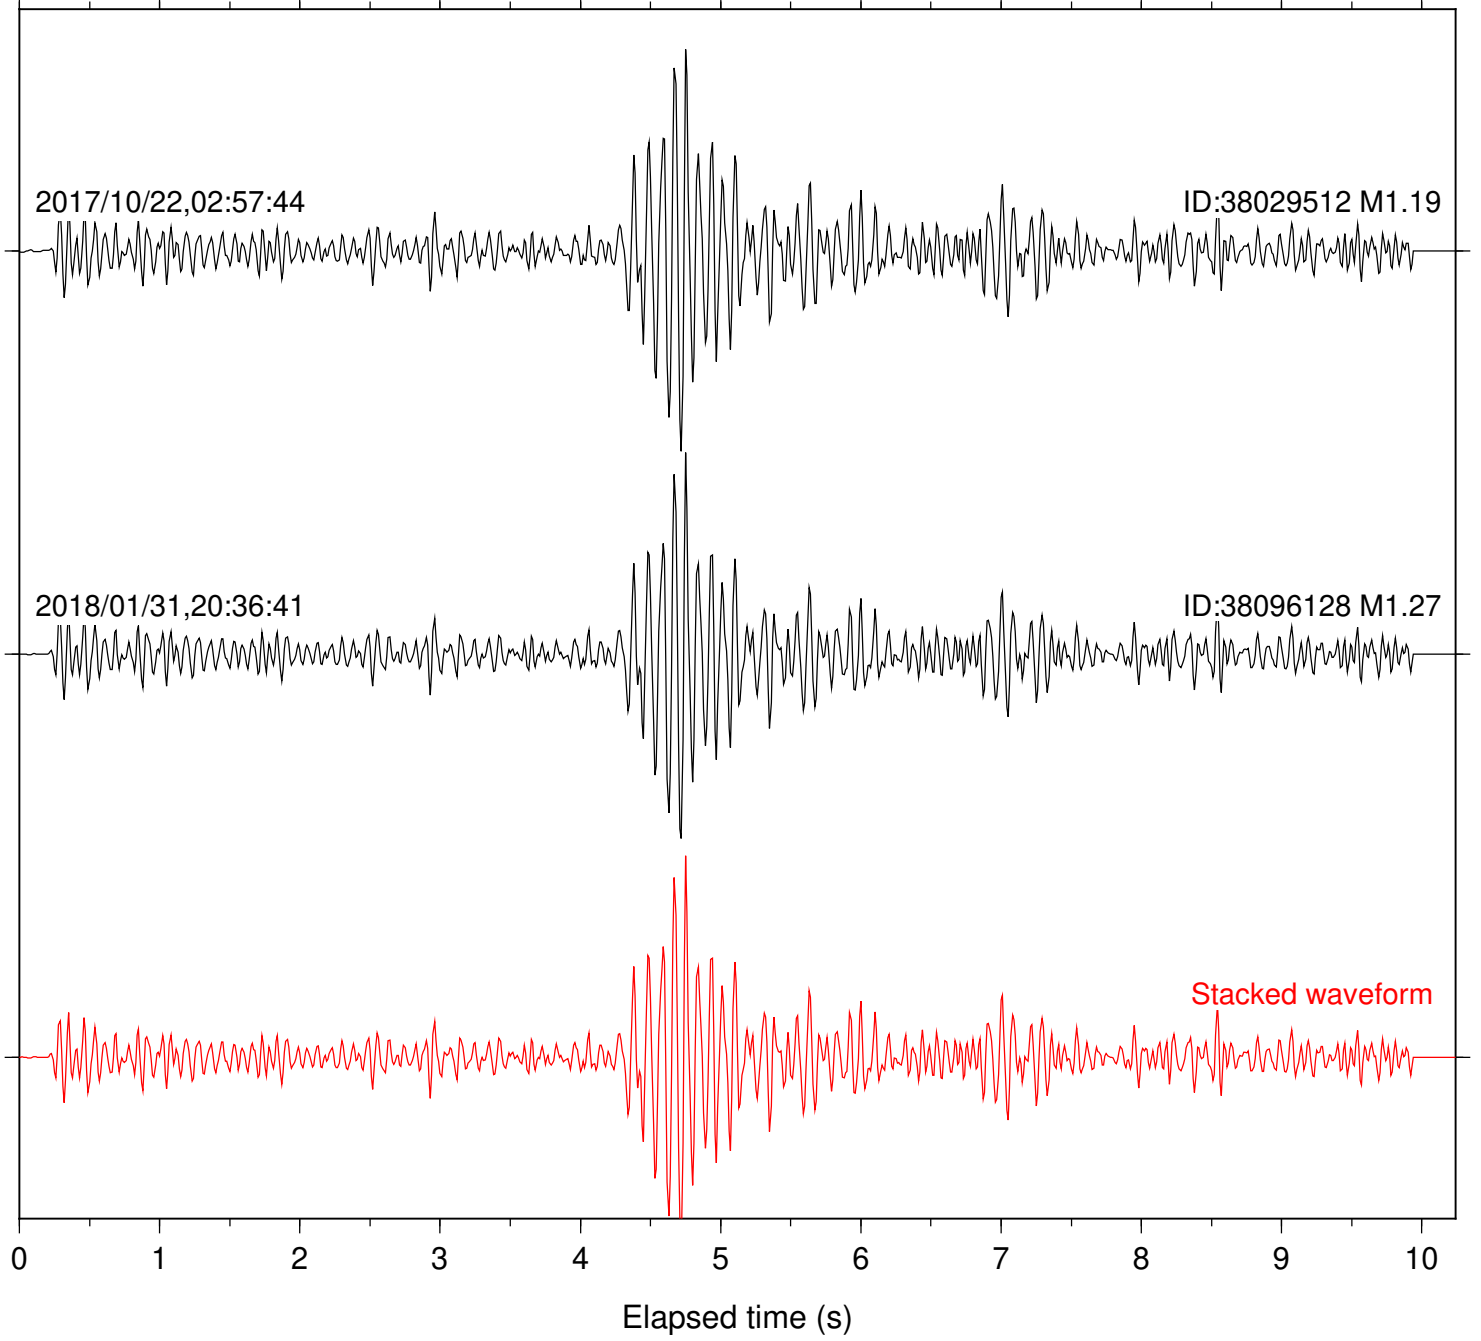

Station: B084 Com: EHZ

Focal depth: 5.13 km