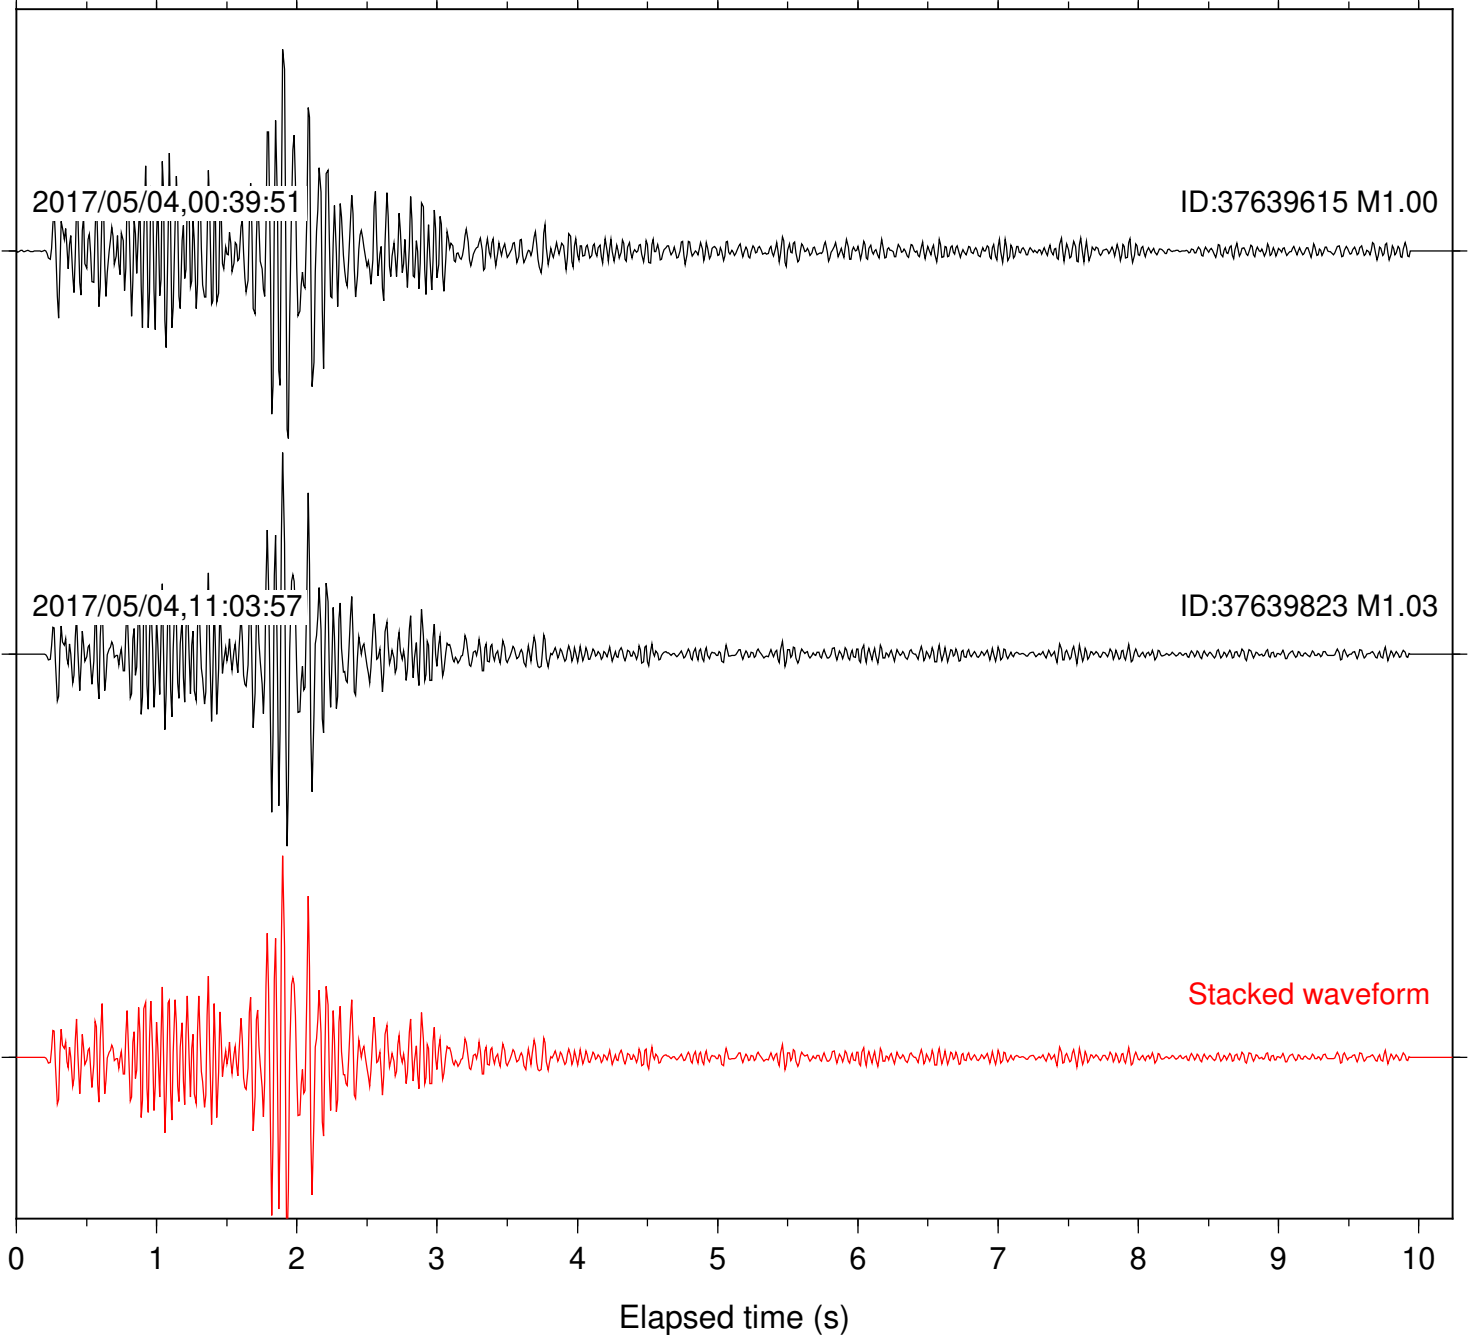

Station: CRY Com: HHZ

Focal depth: 6.32 km