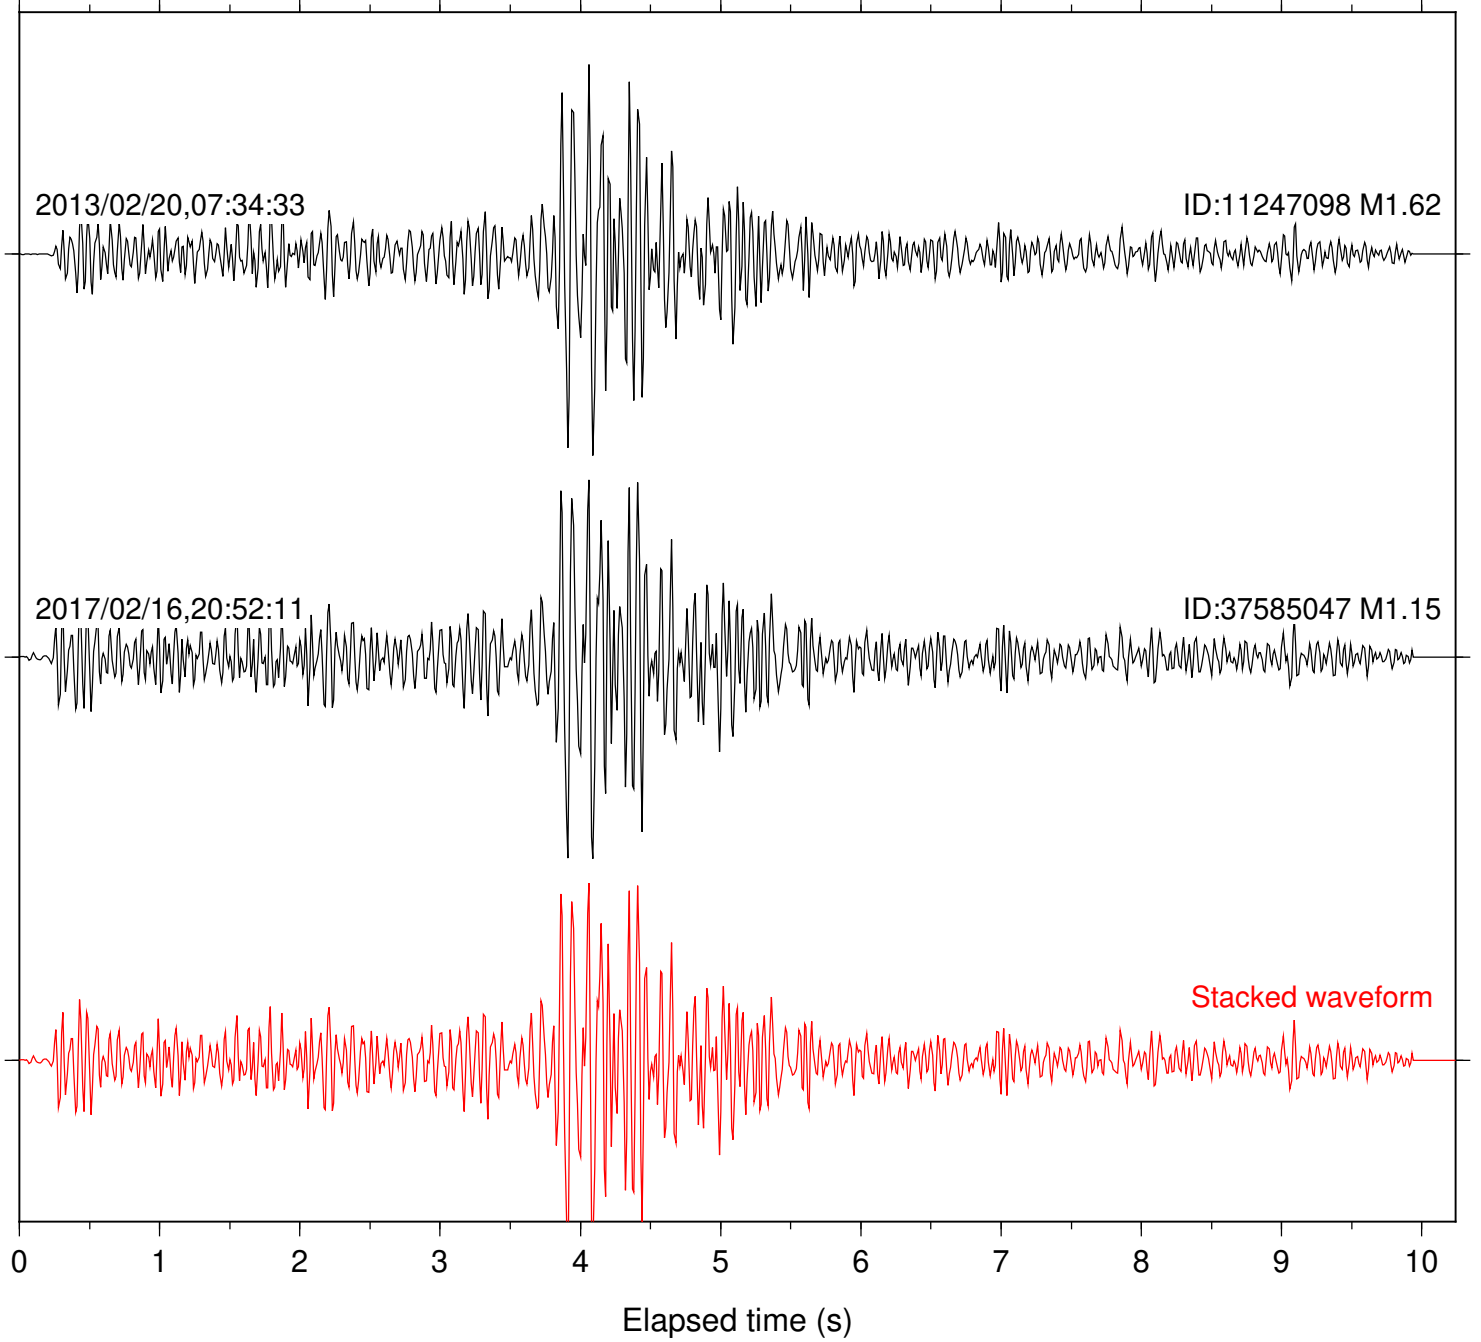

Station: B082 Com: EHZ

Focal depth: 10.87 km