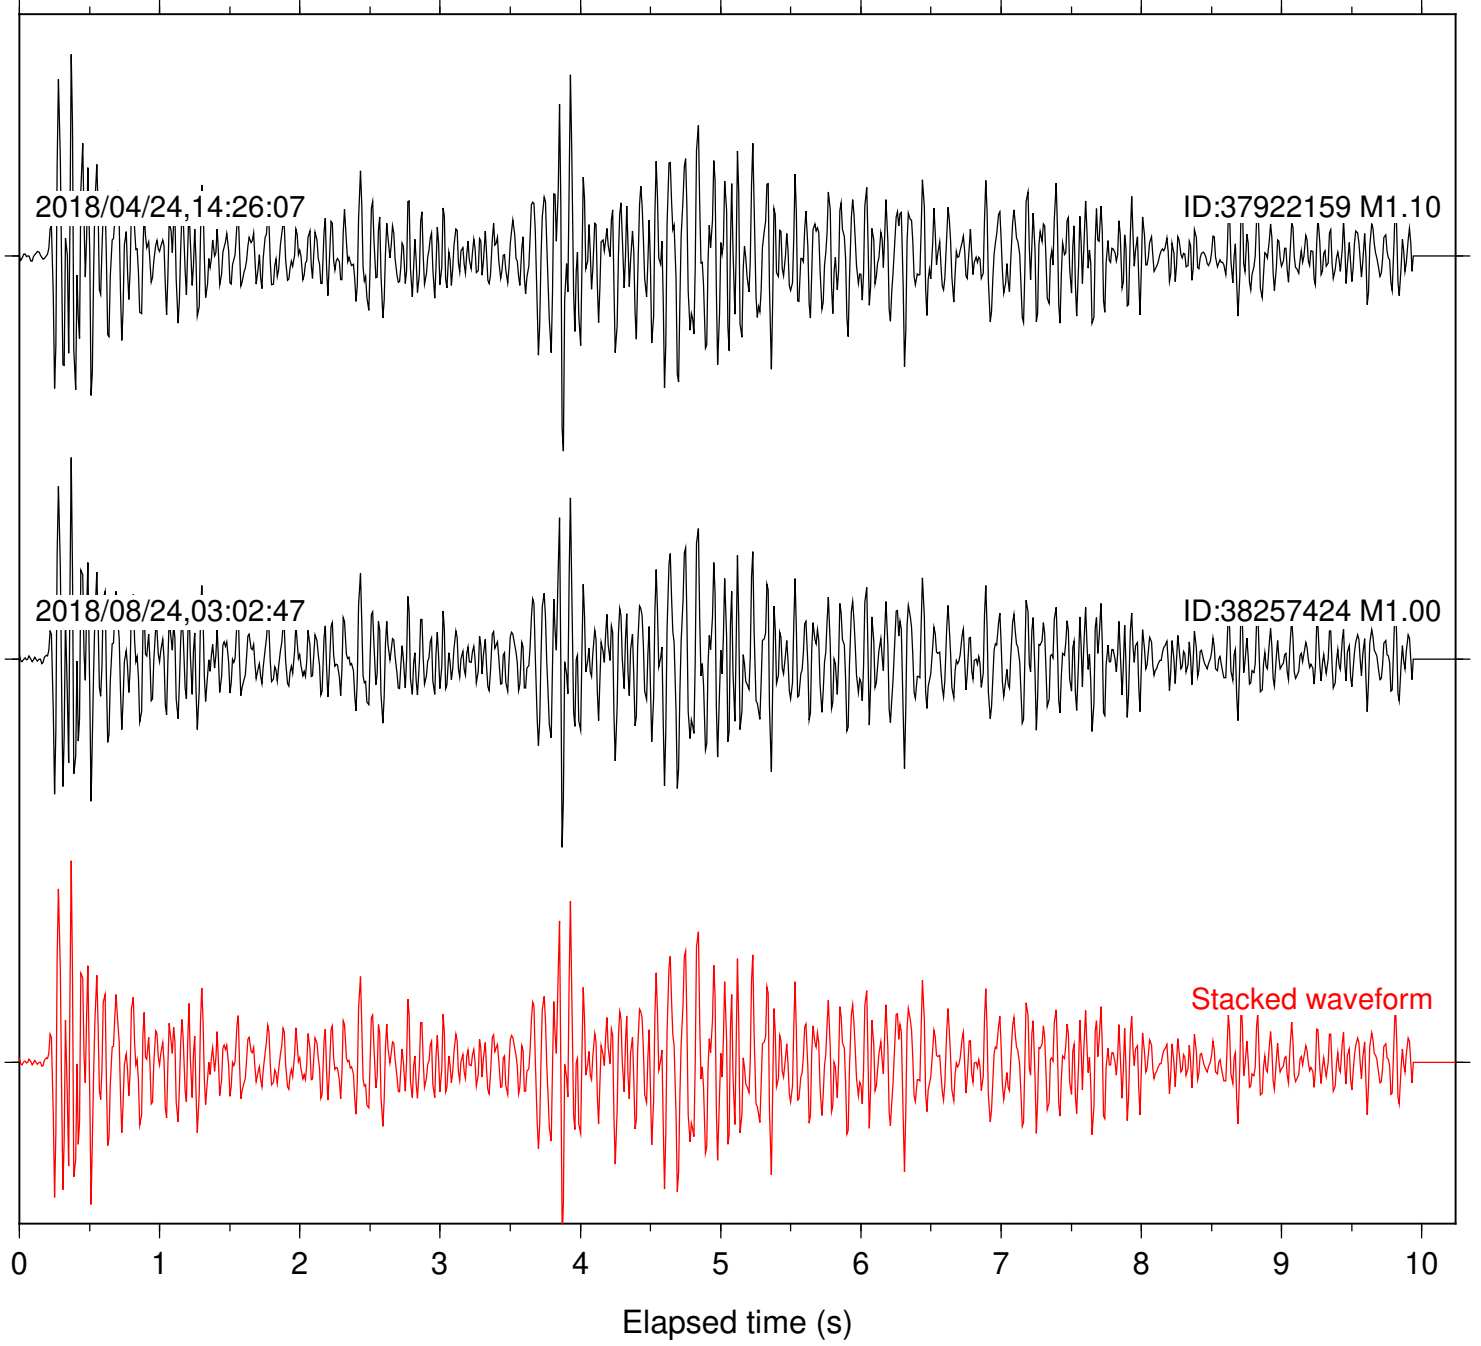

Focal depth: 4.50 km

Station: CSH Com: HHZ

Focal depth: 4.50 km

Station: DGR Com: HHZ

Focal depth: 4.50 km

Station: FRD Com: HHZ

Focal depth: 4.50 km

Station: HMT2 Com: HHZ