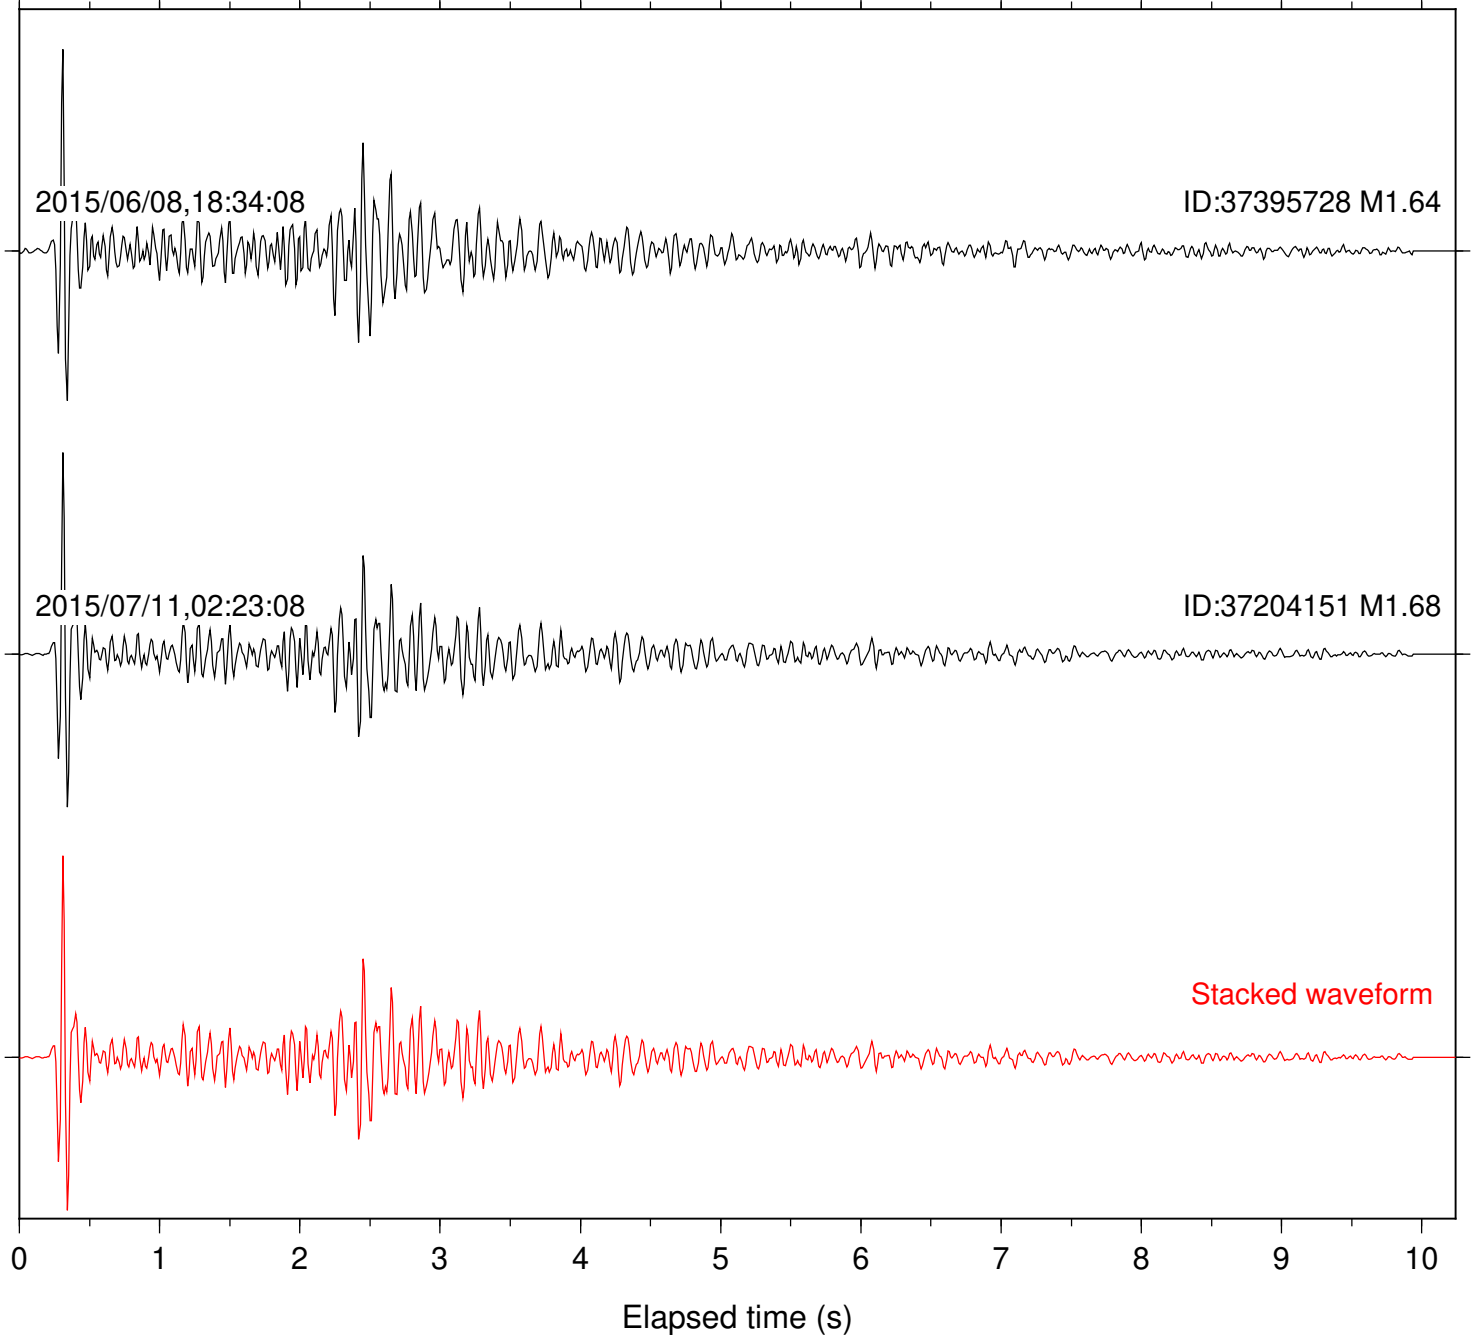

Station: WMC Com: HHZ

Focal depth: 8.27 km