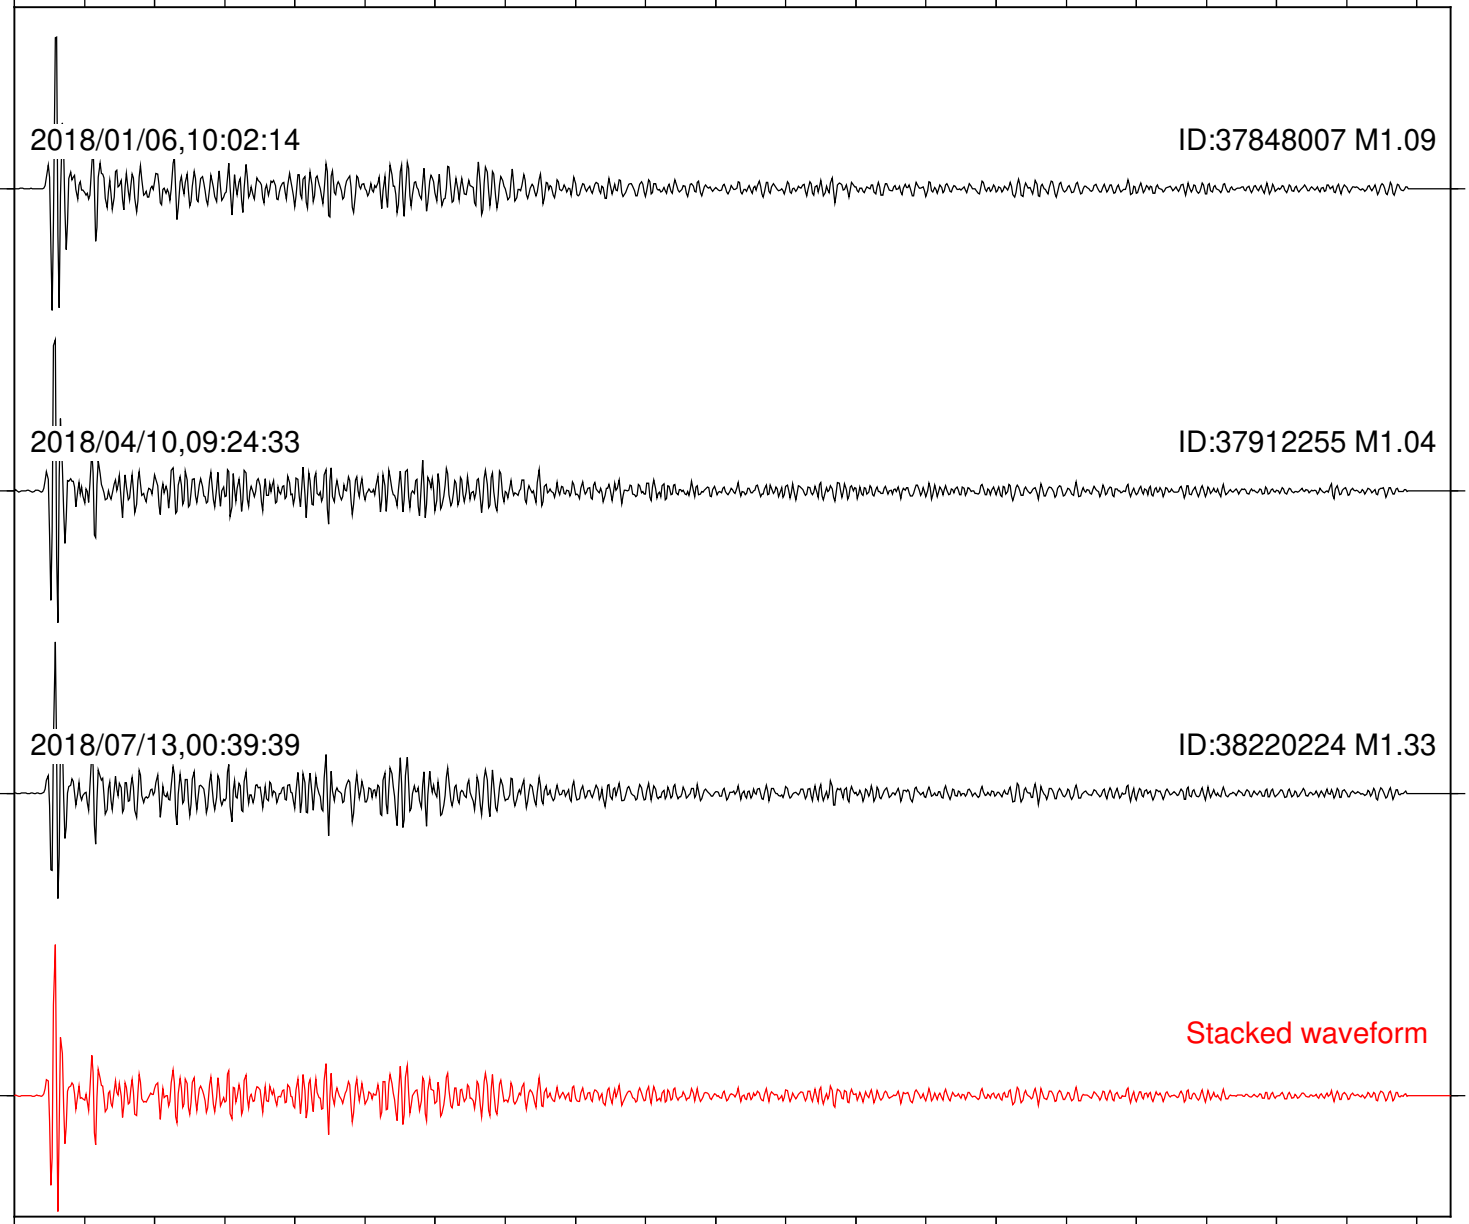

Station: FRD Com: HHZ

Focal depth: 6.39 km

2018/01/06,10:02:14

ID:37848007 M1.09

2018/04/10,09:24:33

ID:37912255 M1.04

2018/07/13,00:39:39

ID:38220224 M1.33

Stacked waveform

0 1 2 3 4 5 6 7 8 9 10
Elapsed time (s)