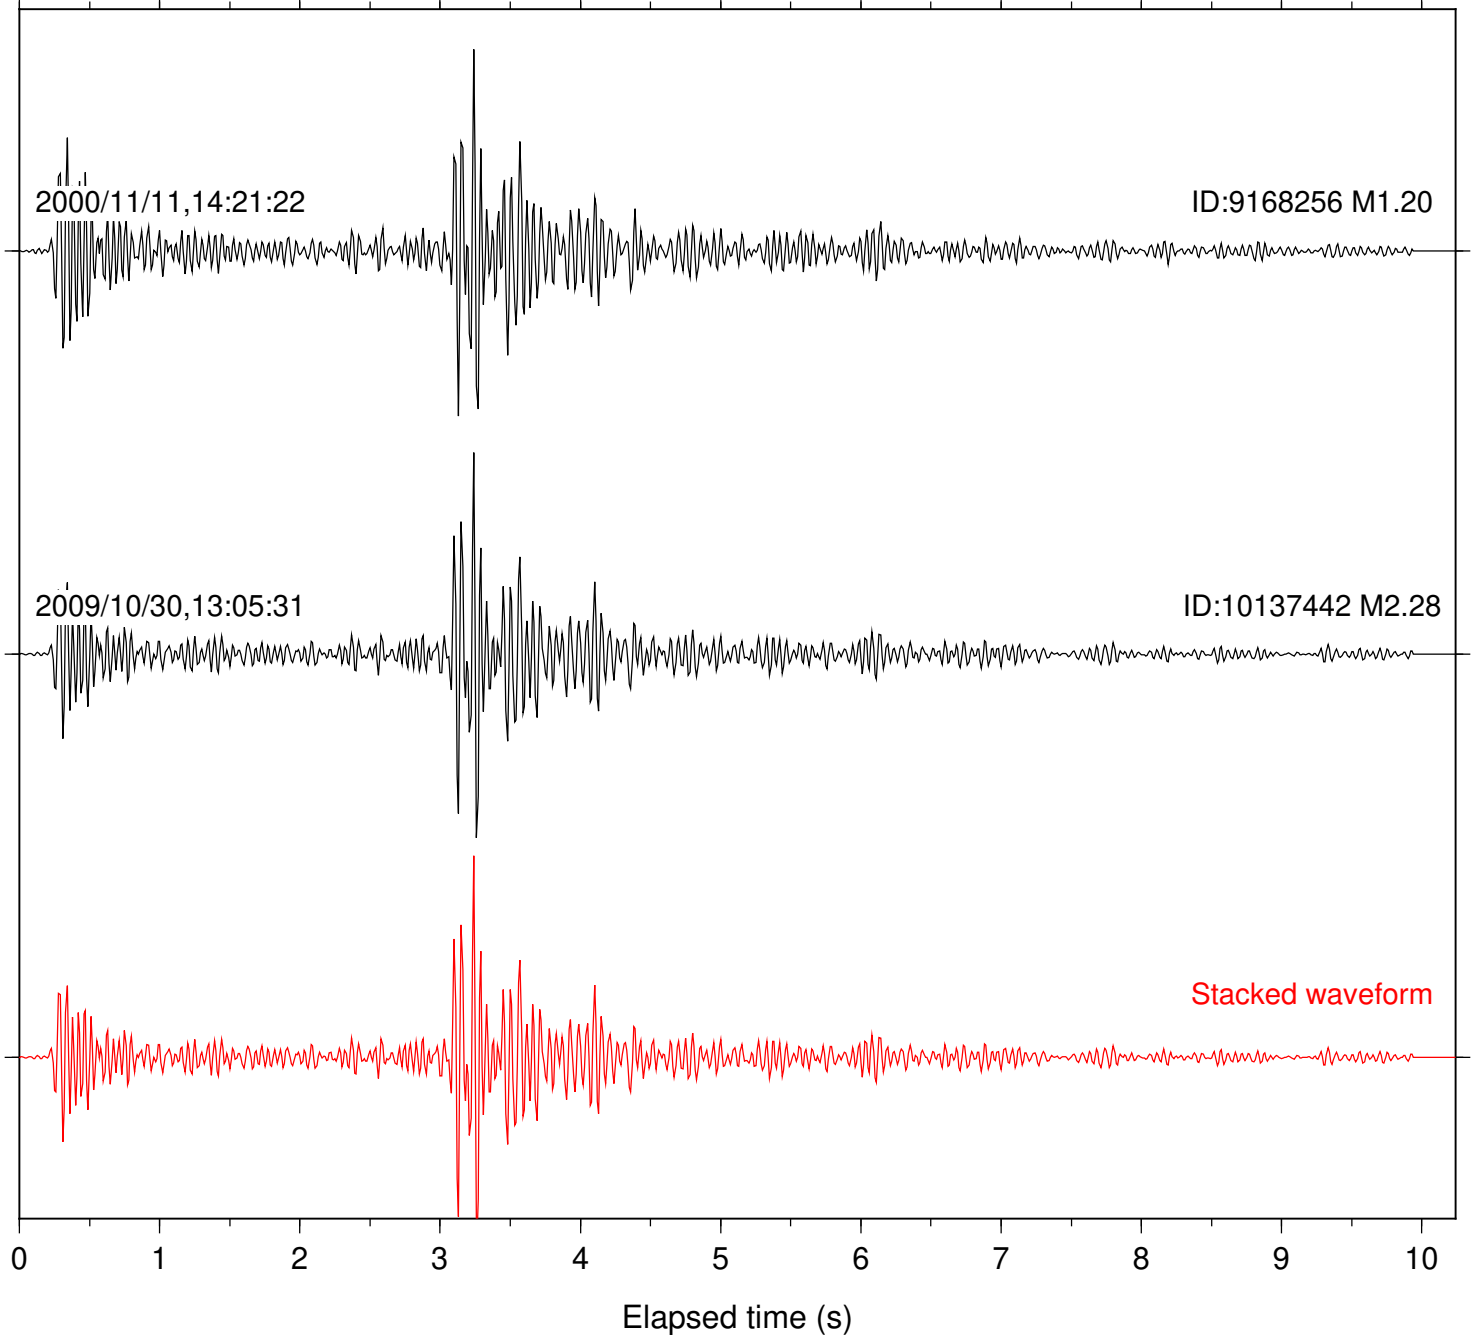

Station: SND Com: HHZ

Focal depth: 7.36 km

Station: POB2 Com: HHZ

Focal depth: 1.95 km

Station: WIN Com: EHZ

Focal depth: 1.95 km

Station: DGR Com: HHZ

Focal depth: 15.42 km