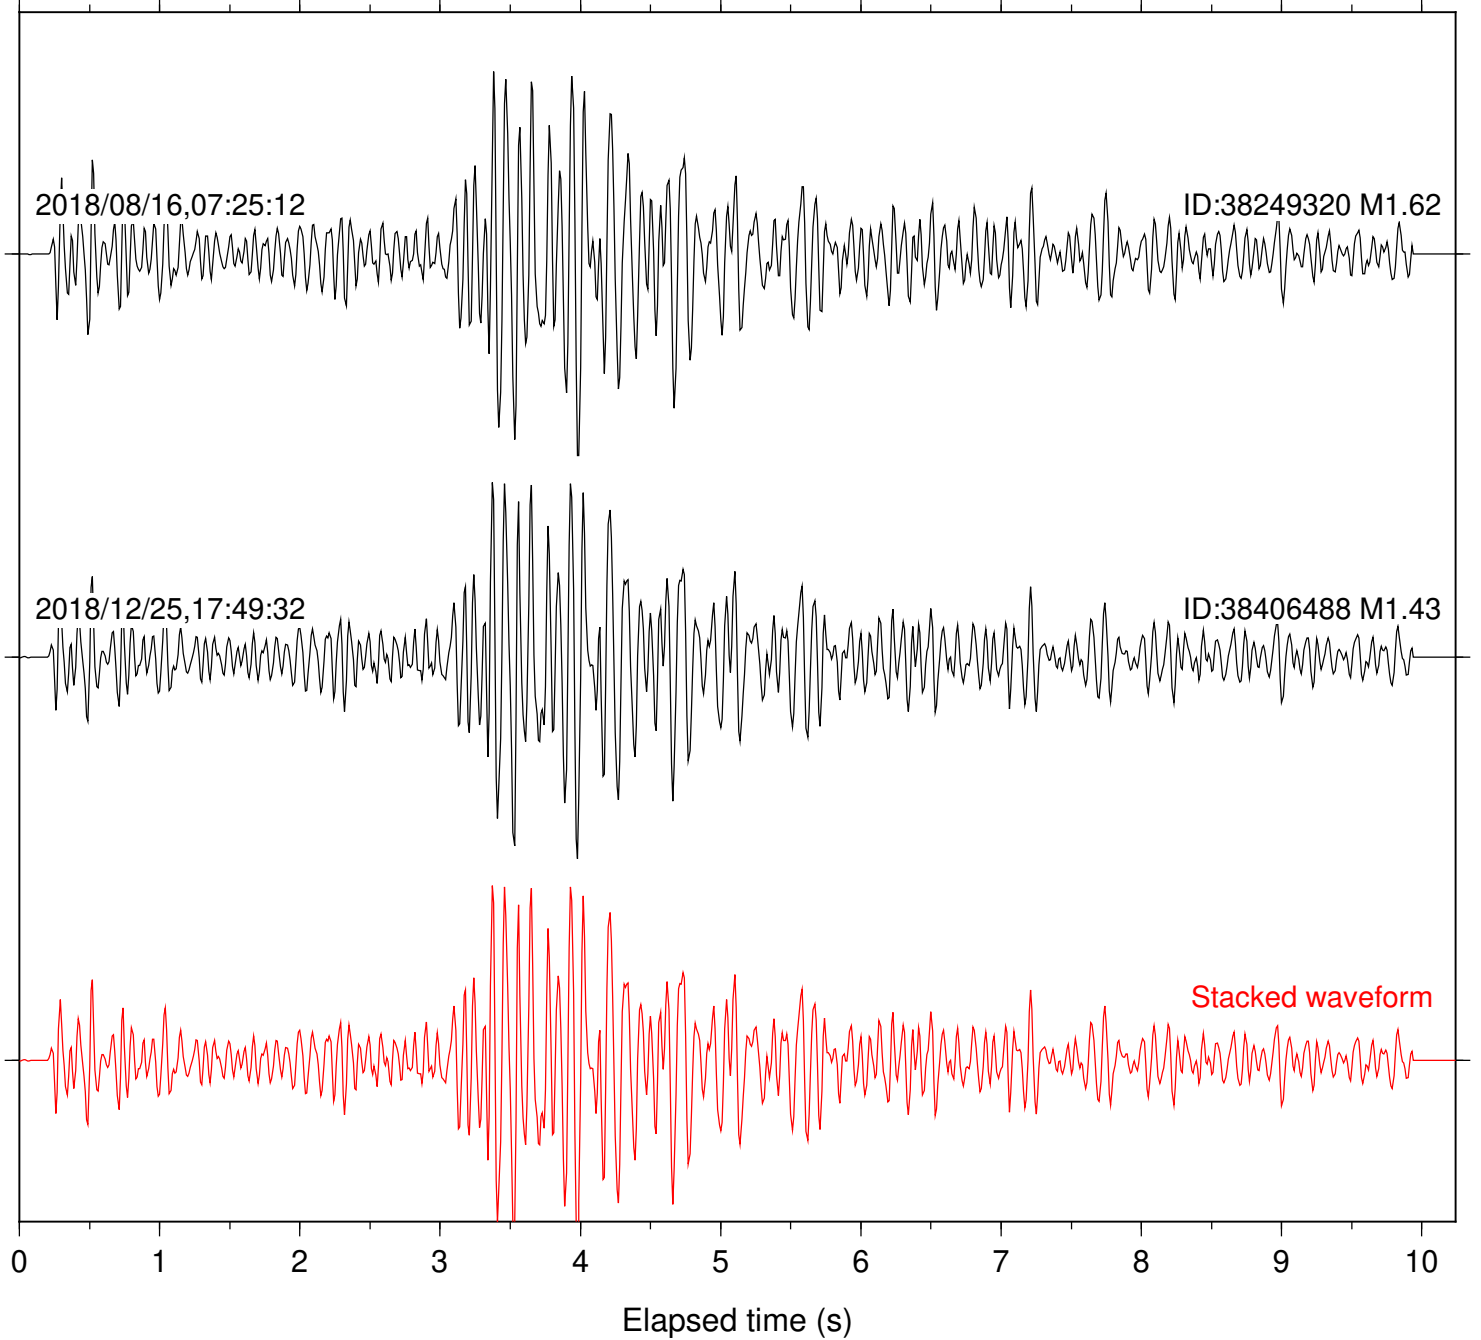

Station: POB2 Com: HHZ

Focal depth: 4.76 km