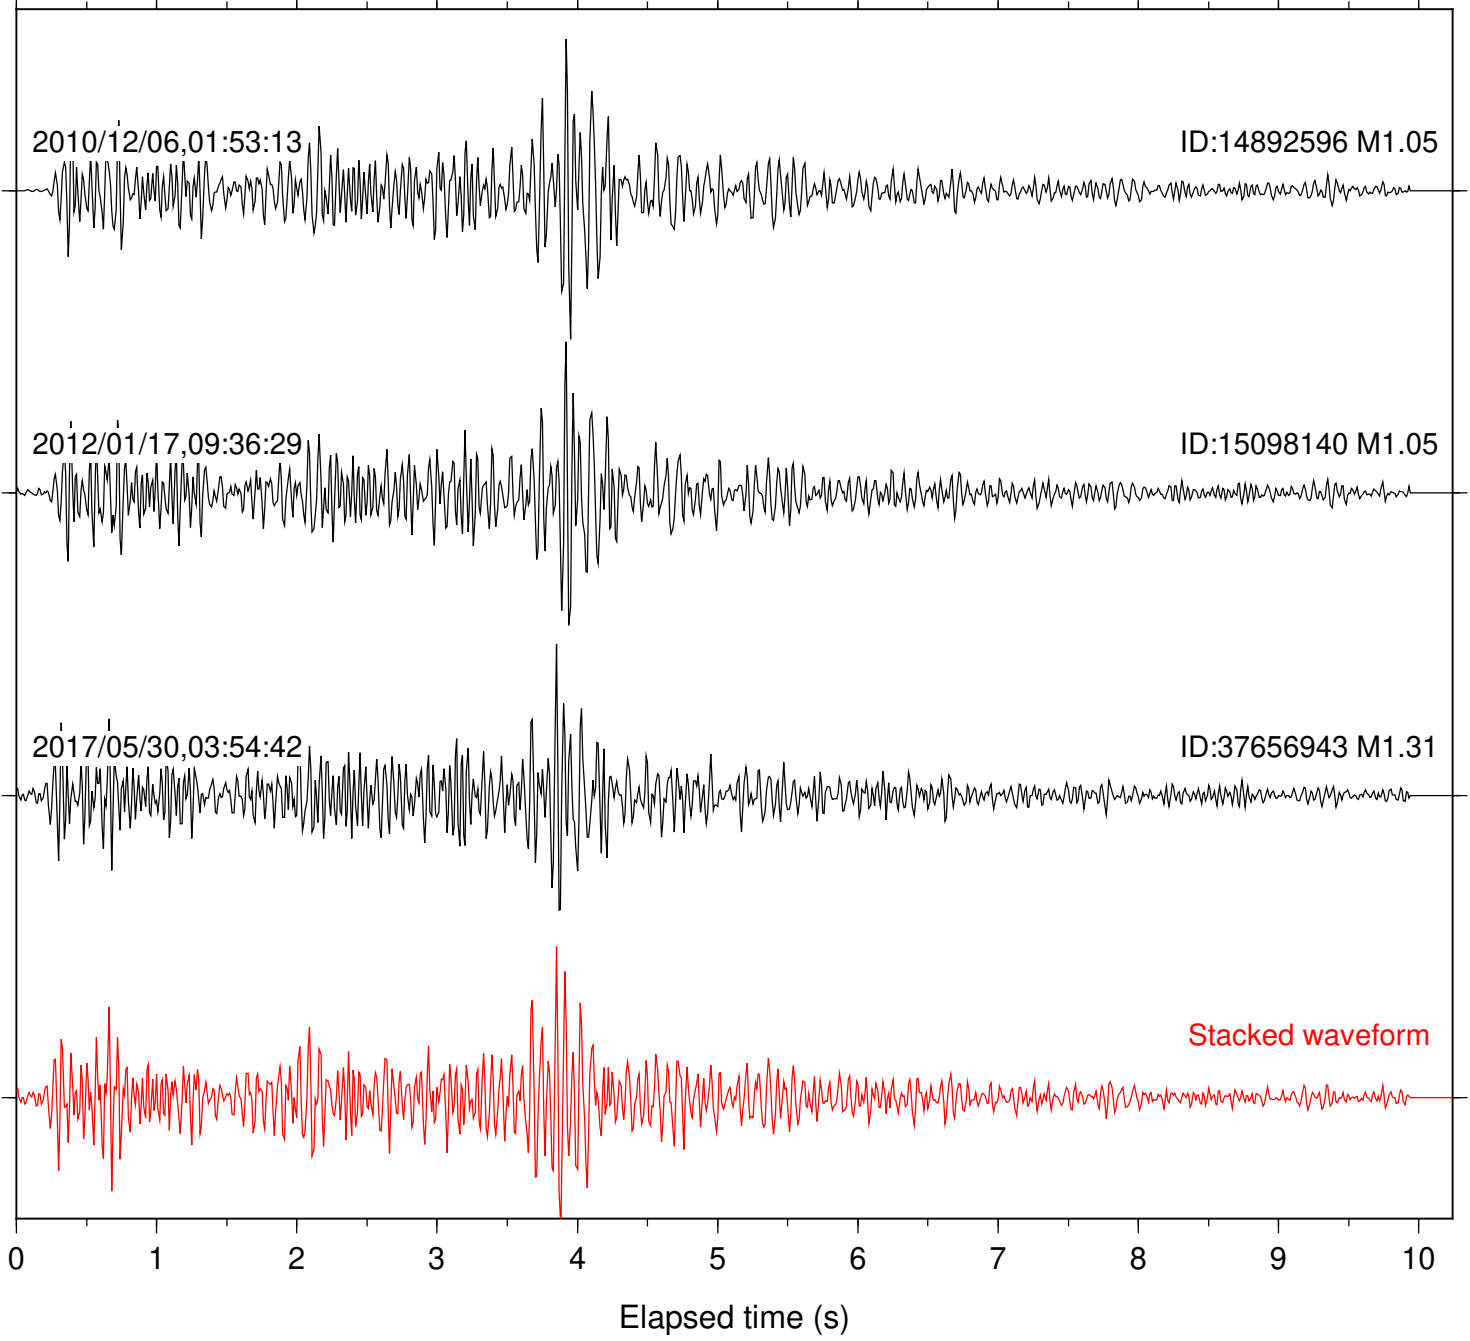

Focal depth: 11.71 km

Station: CRY Com: HHZ

Focal depth: 11.71 km

Station: FRD Com: HHZ

Focal depth: 11.62 km

Station: PFO Com: HHZ

Focal depth: 11.71 km

Station: TOR Com: HHZ