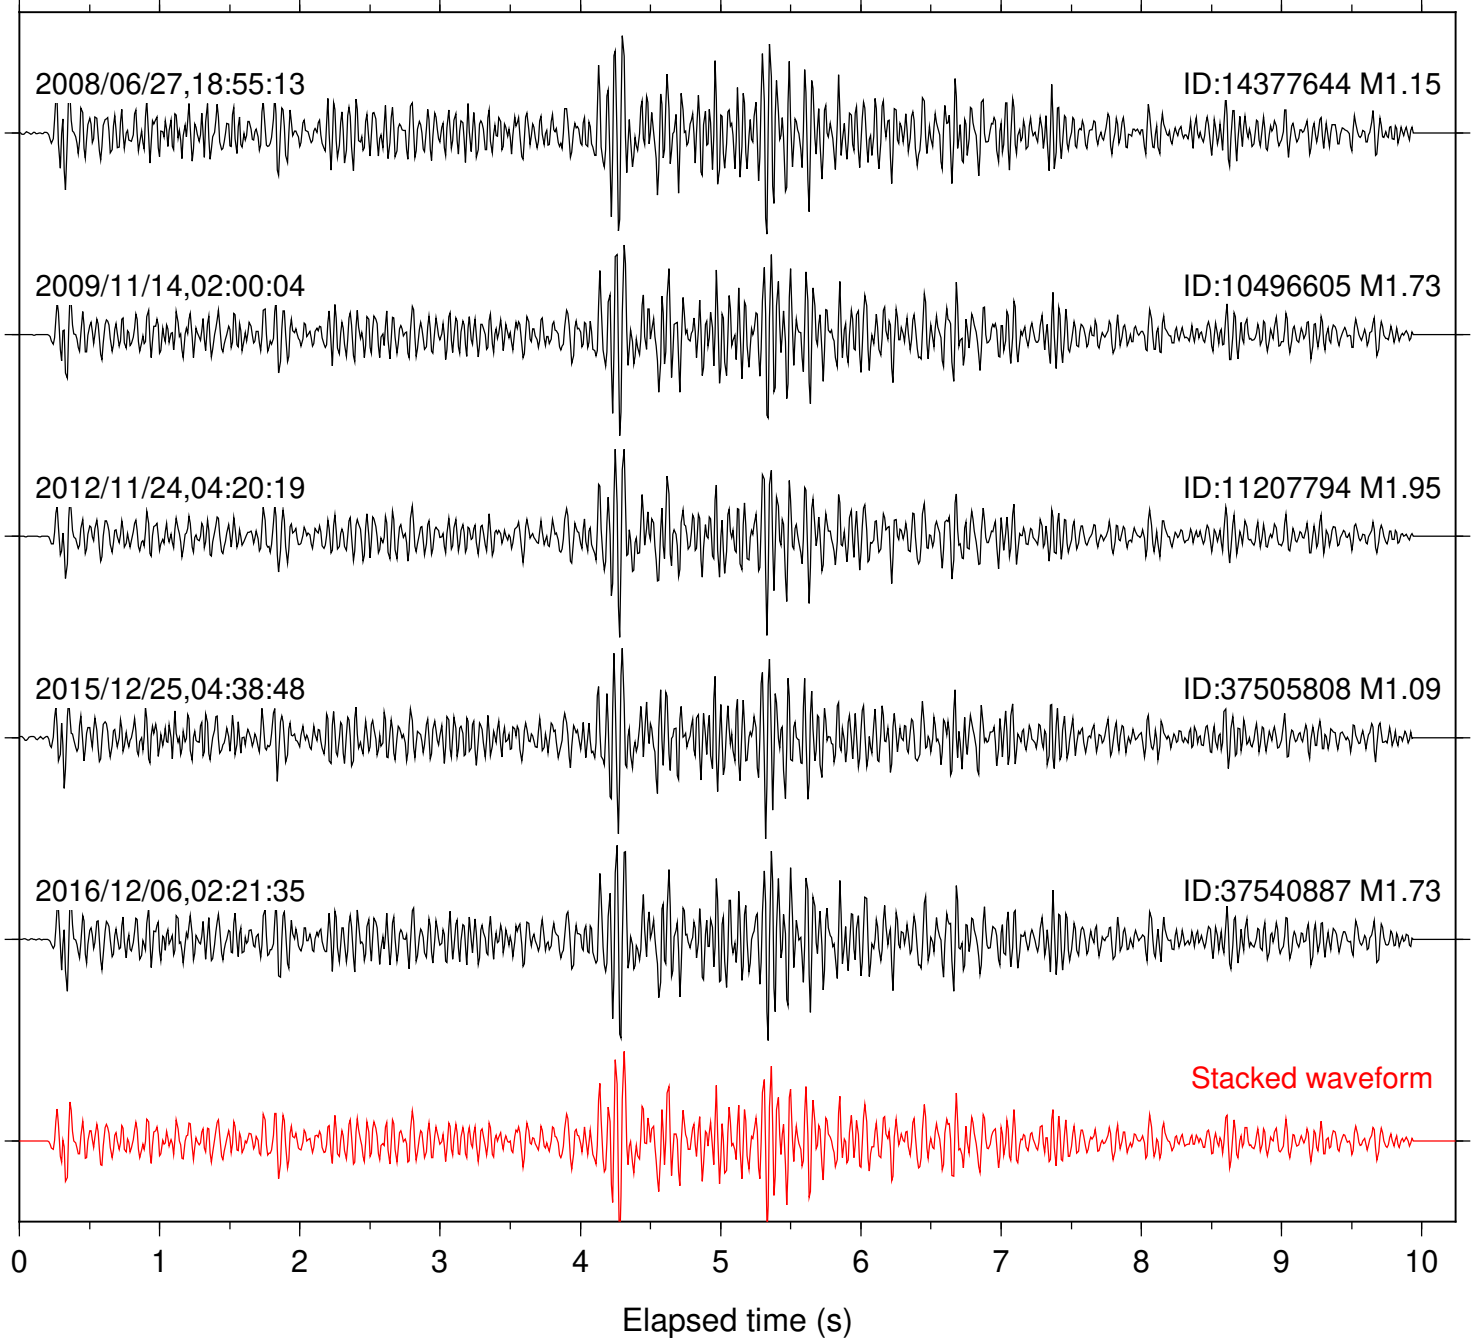

Station: B086 Com: EHZ

Focal depth: 11.62 km