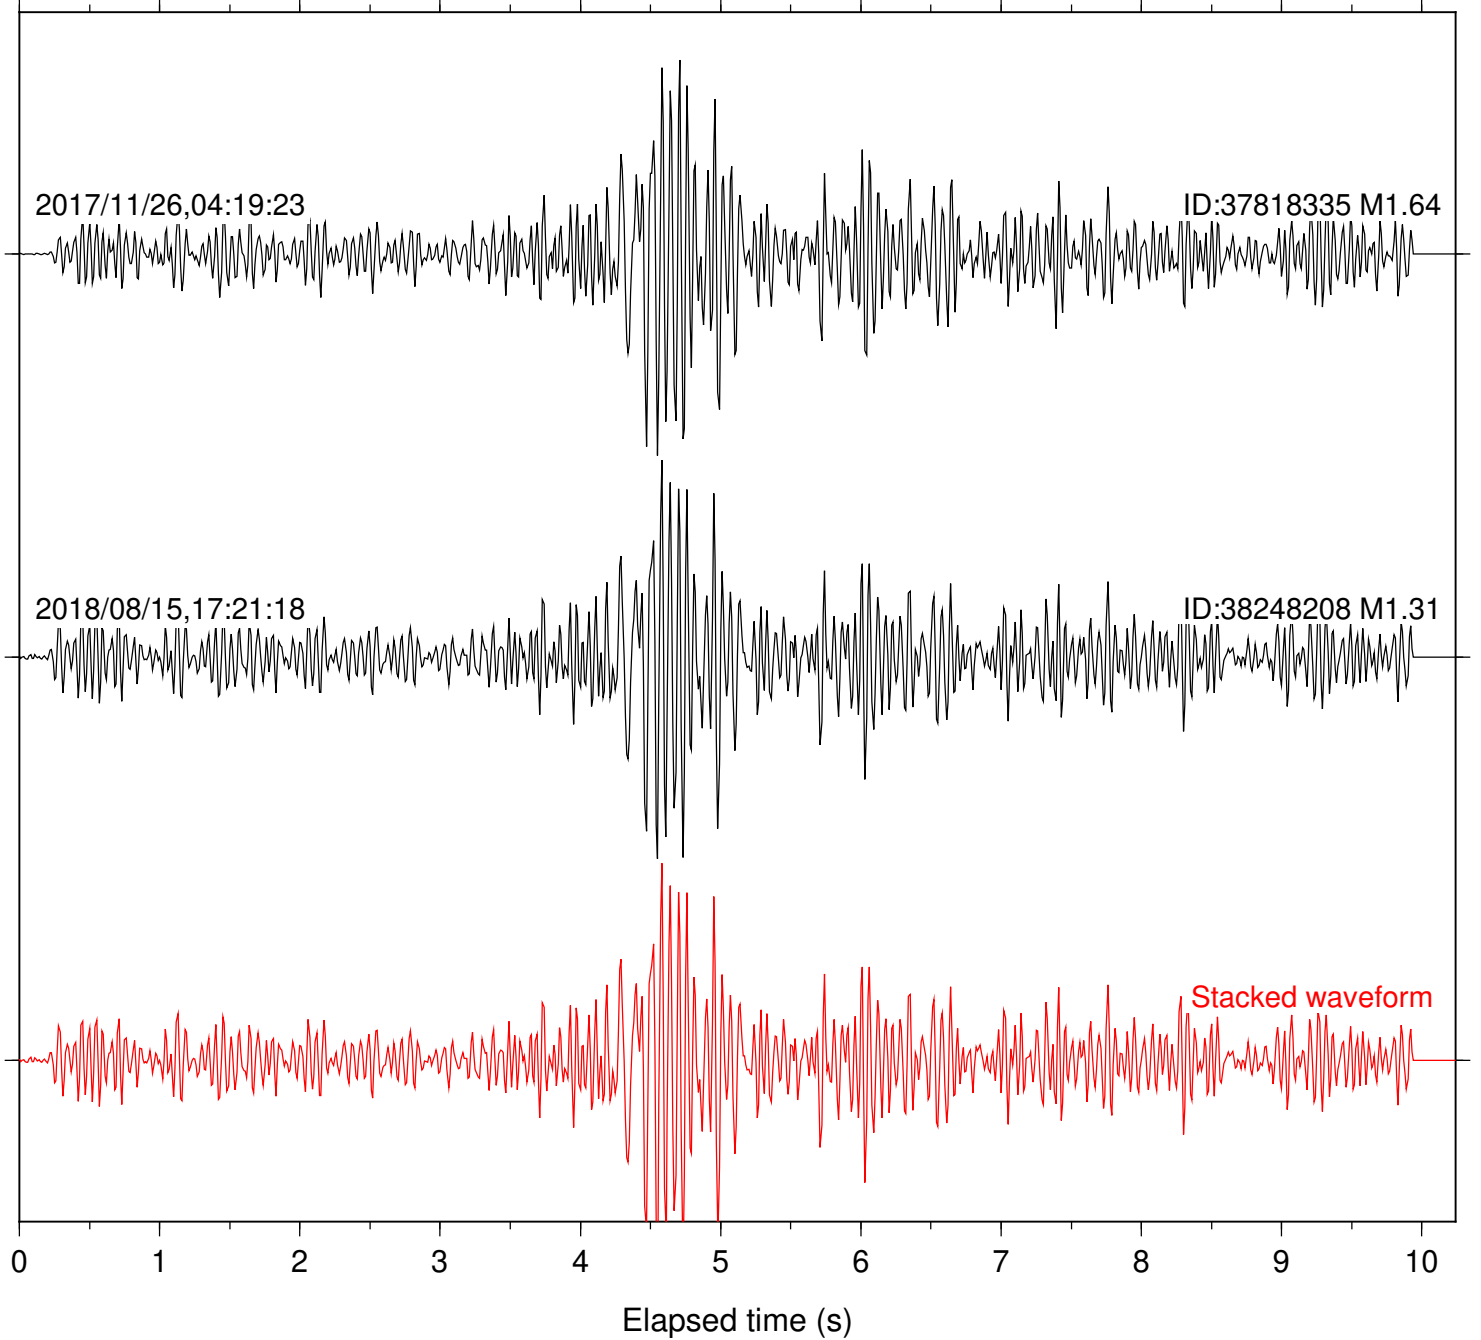

Station: DGR Com: HHZ

Focal depth: 4.87 km

Station: FRD Com: HHZ

Focal depth: 4.87 km

Station: HMT2 Com: HHZ

Focal depth: 4.87 km

Station: PFO Com: HHZ

Focal depth: 4.87 km