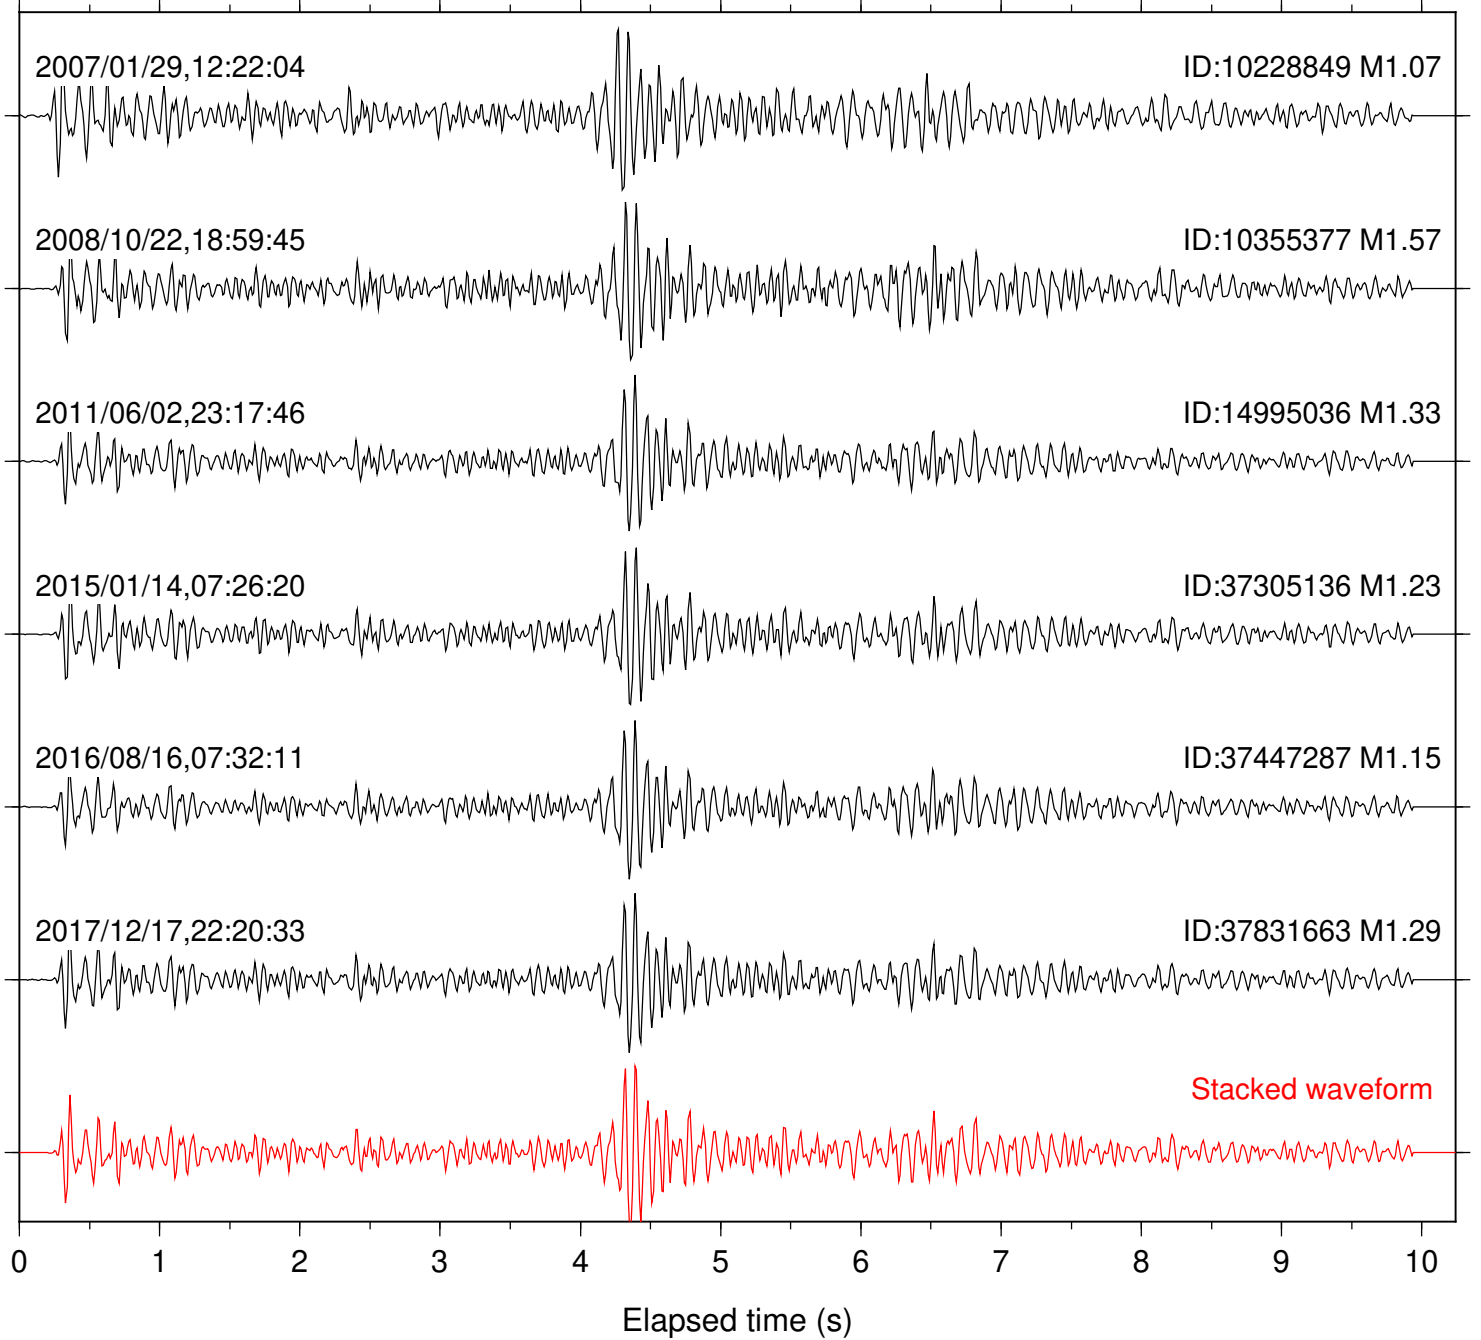

Station: B084 Com: EHZ

Focal depth: 11.61 km