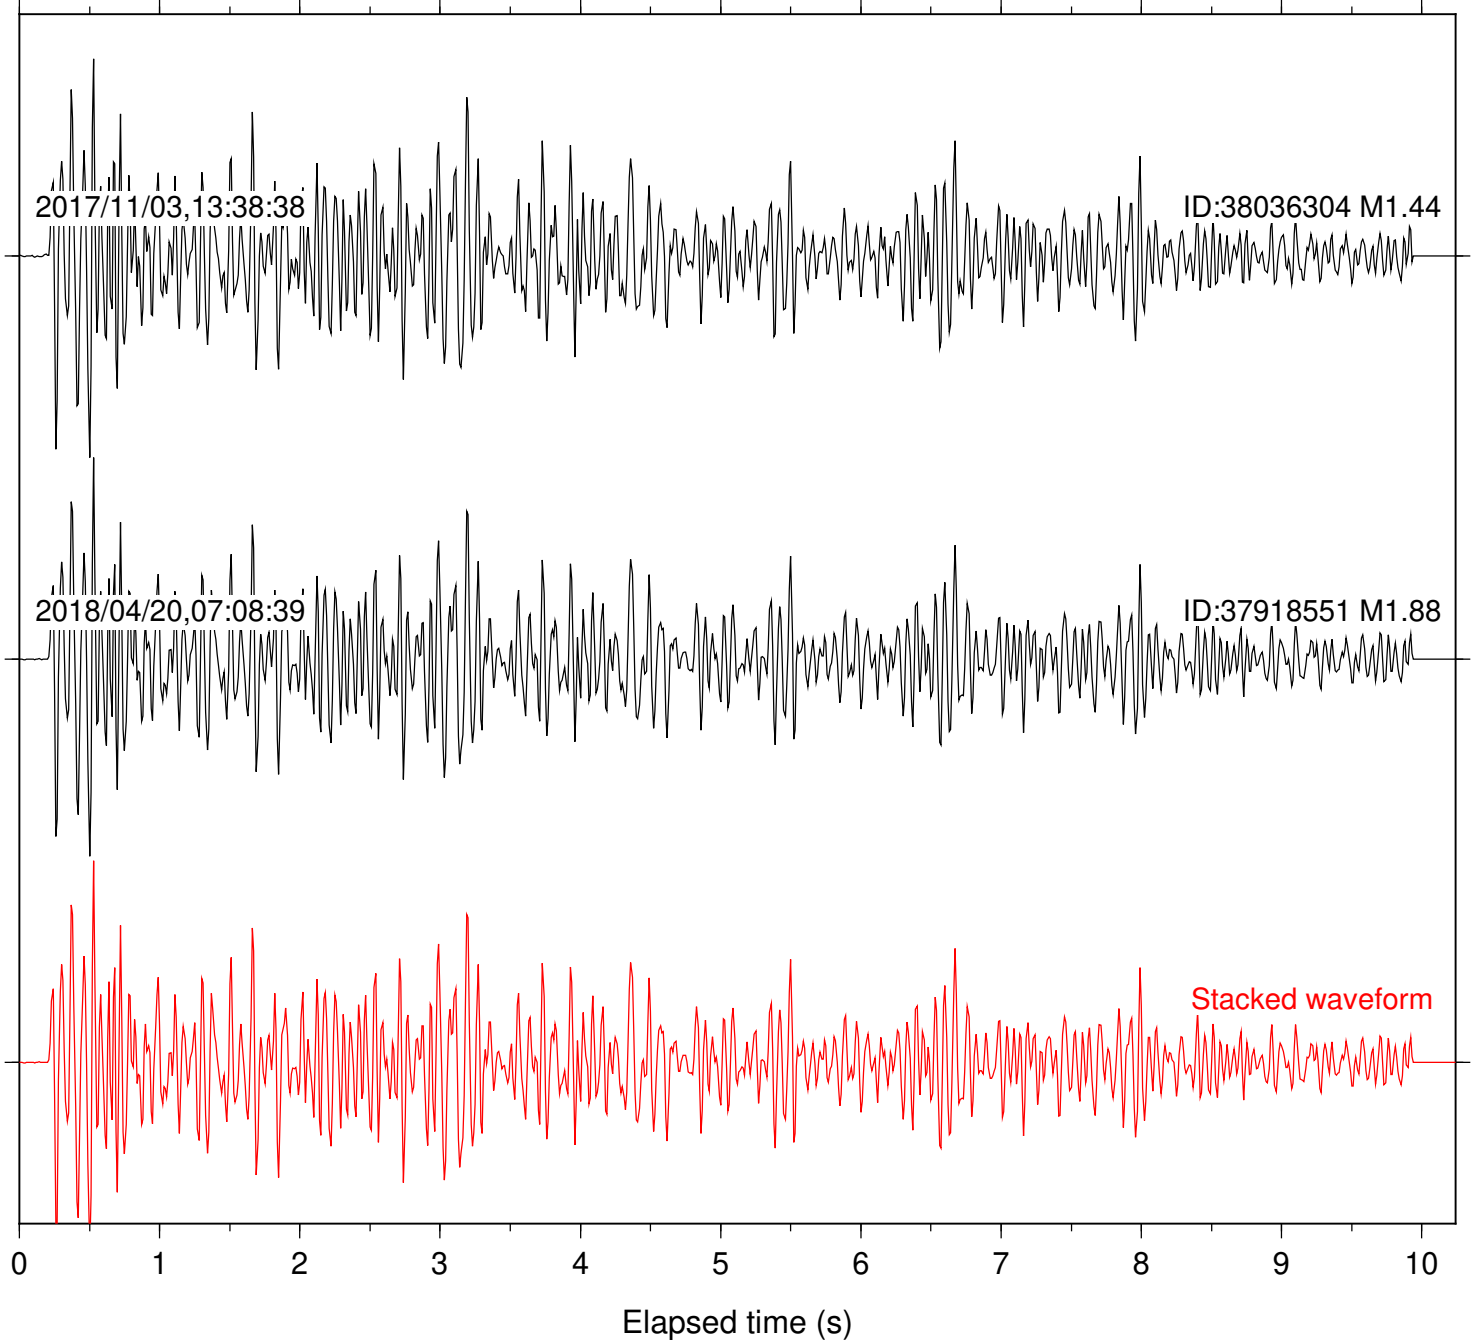

Focal depth: 7.65 km

Station: B086 Com: EHZ

Focal depth: 7.65 km

Station: B087 Com: EHZ

Focal depth: 7.65 km

Station: B088 Com: EHZ

Focal depth: 7.65 km

Station: B093 Com: EHZ