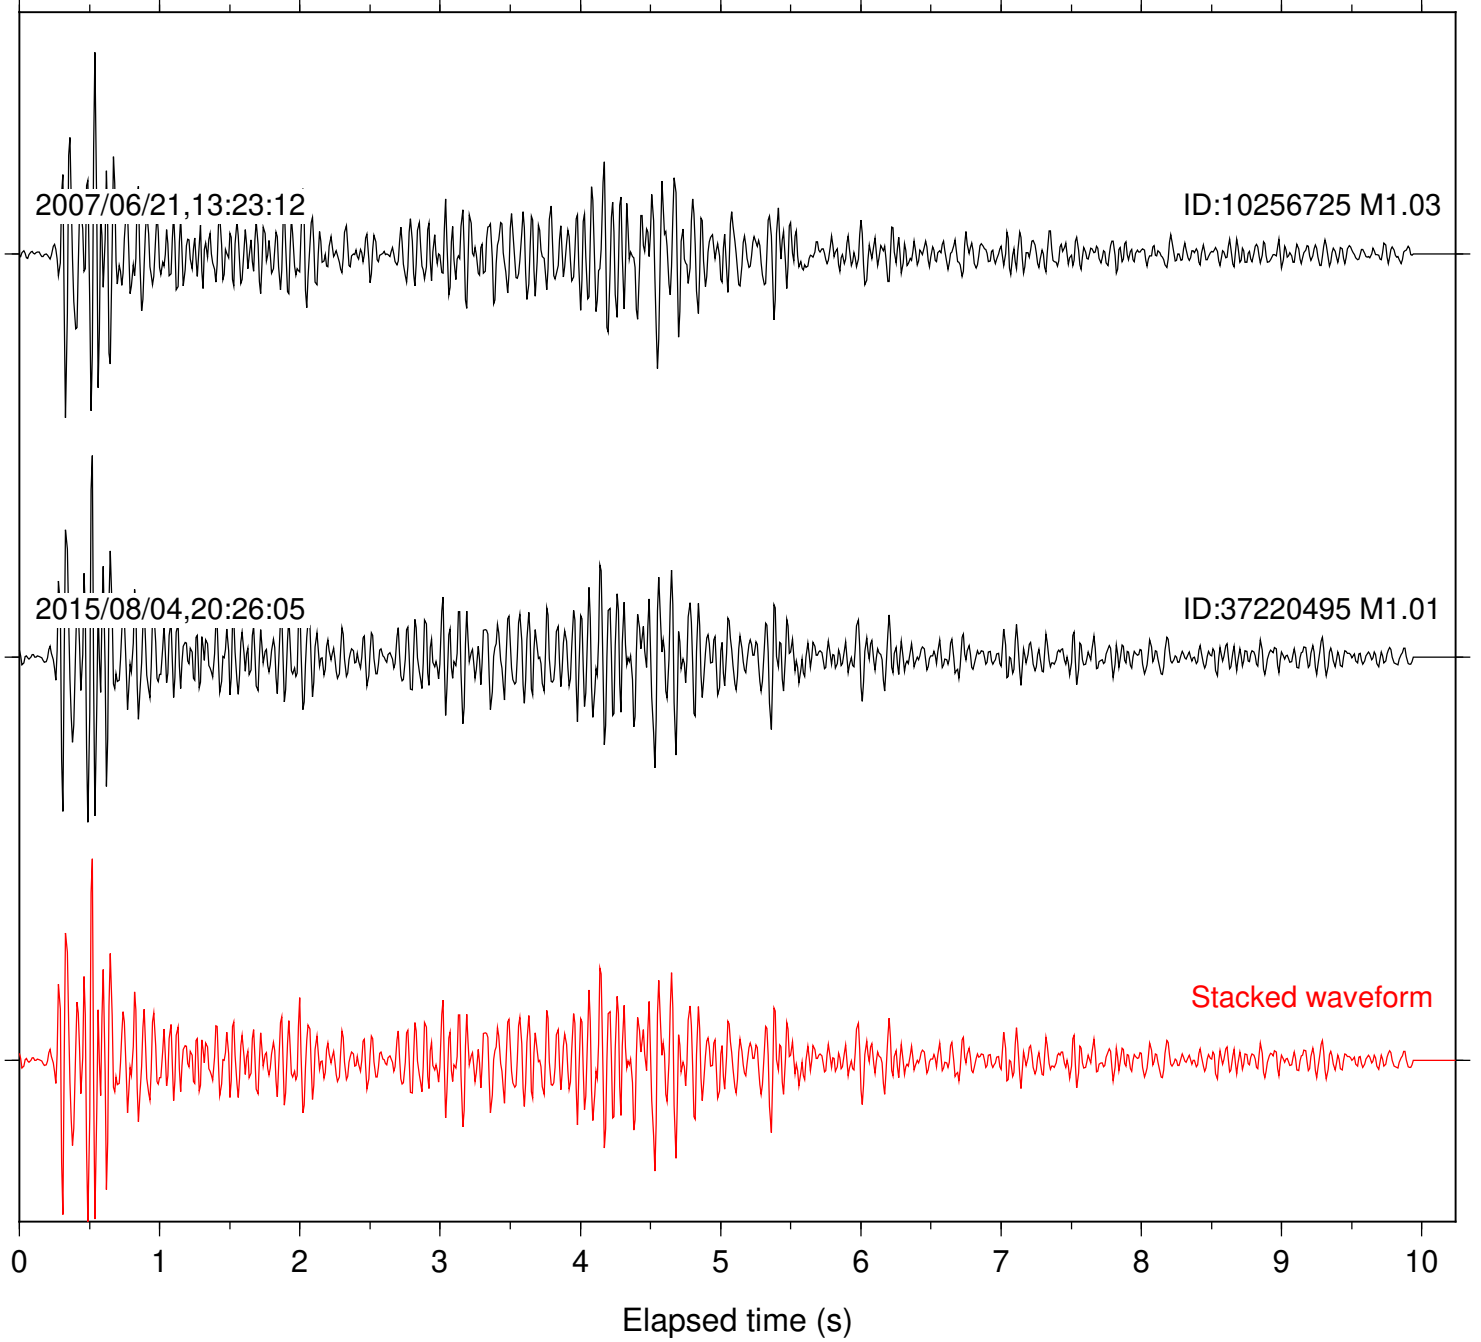

Station: B087 Com: EHZ

Focal depth: 17.54 km