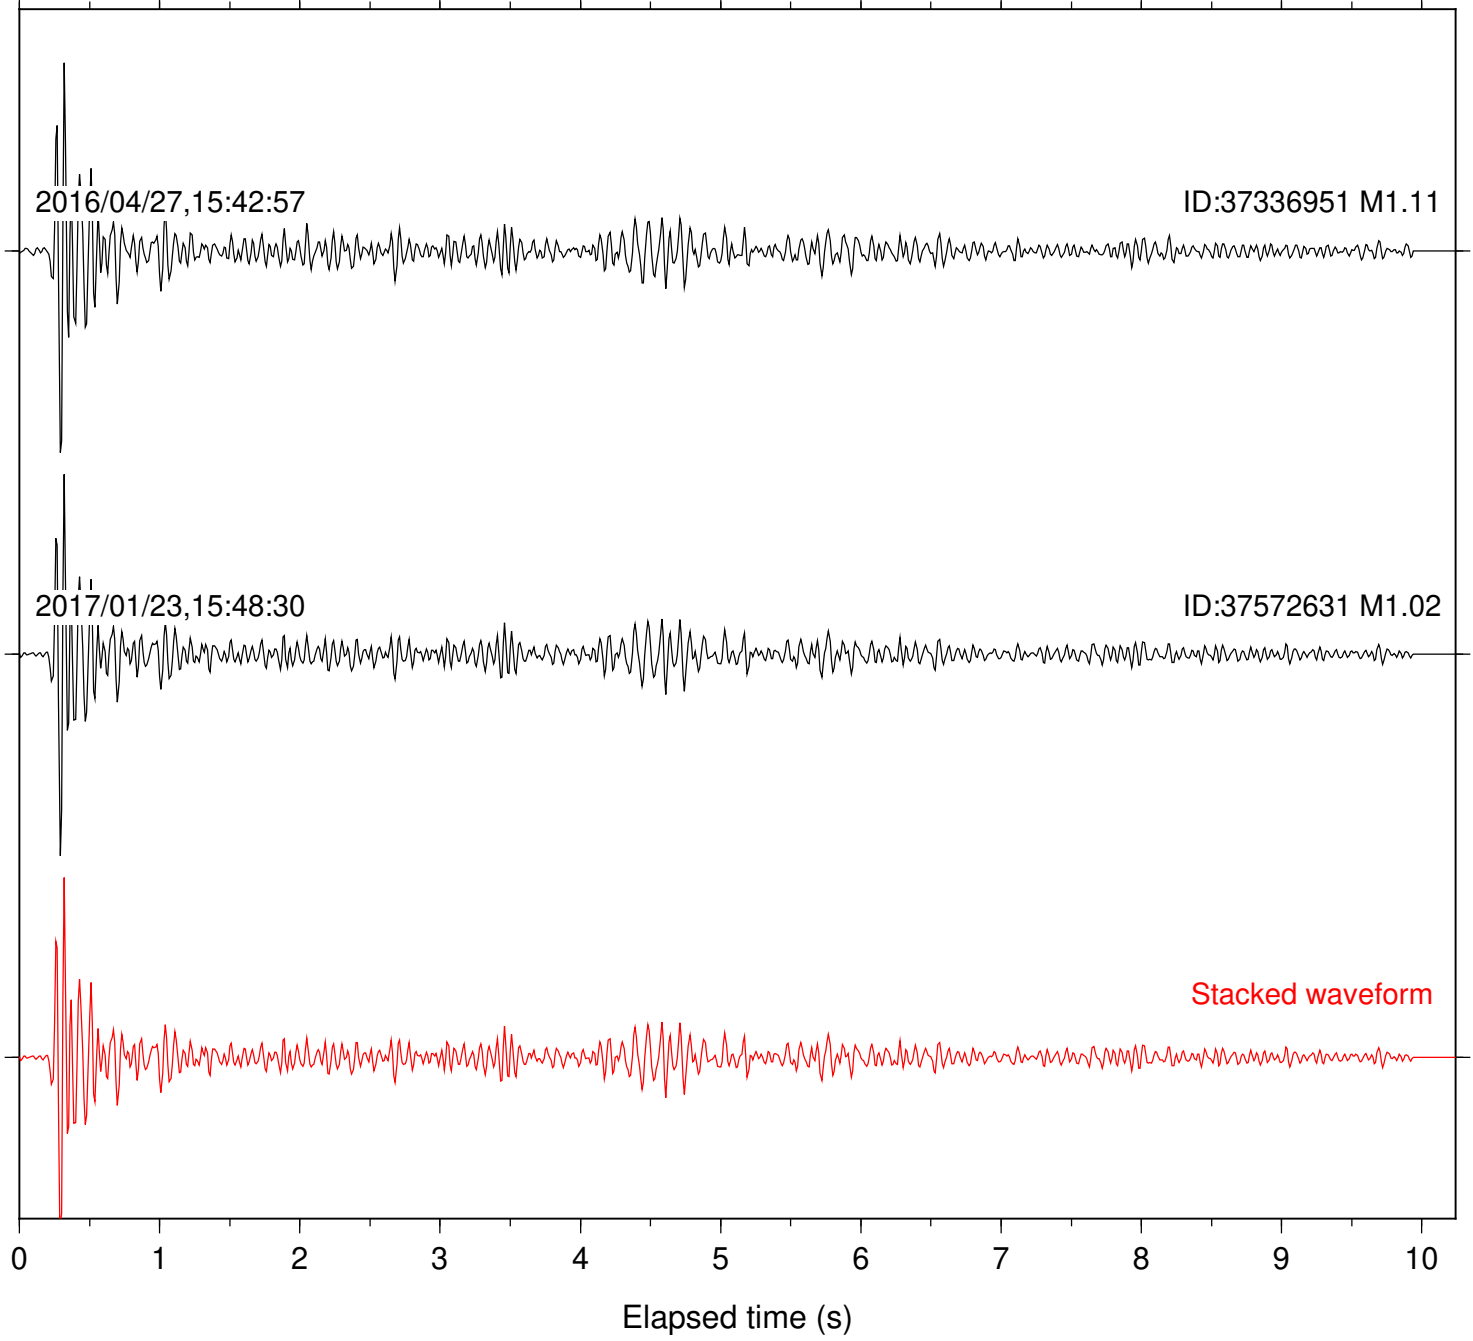

Station: B087 Com: EHZ

Focal depth: 10.93 km