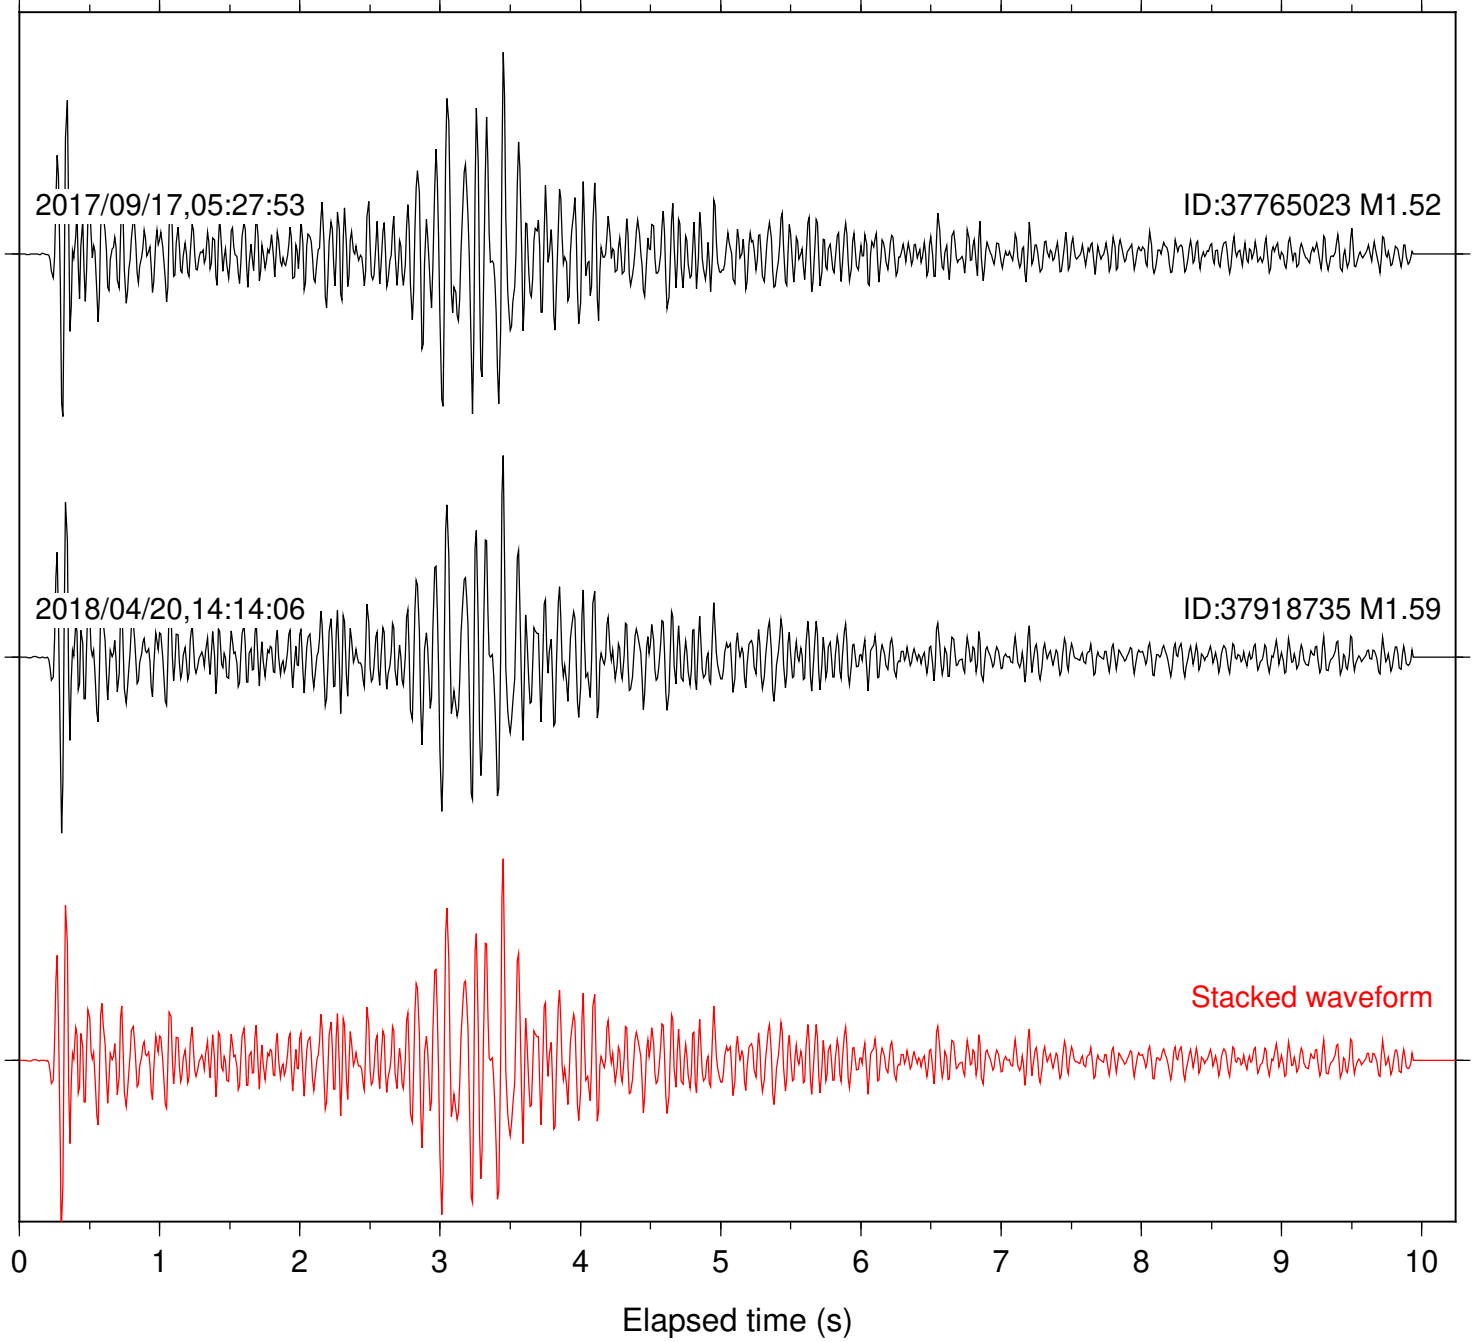

Station: B082 Com: EHZ

Focal depth: 6.09 km