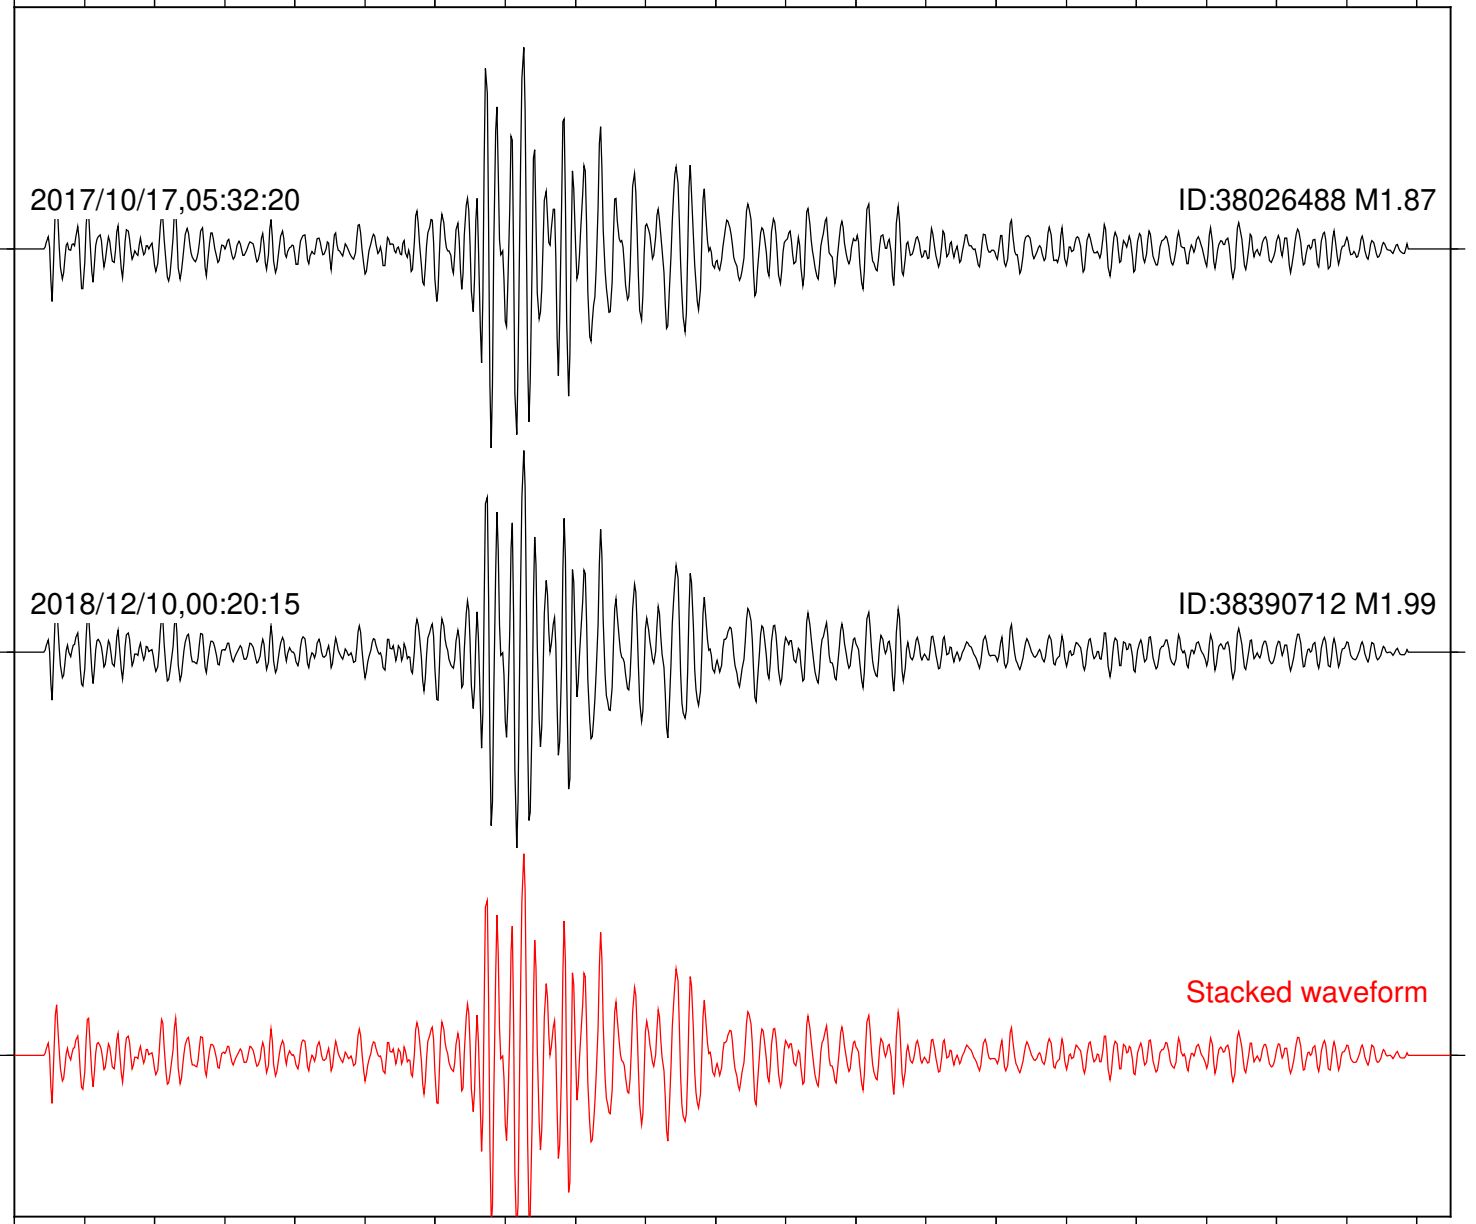

Station: POB2 Com: HHZ

Focal depth: 5.70 km

2017/10/17,05:32:20

ID:38026488 M1.87

2018/12/10,00:20:15

ID:38390712 M1.99

Stacked waveform

0 1 2 3 4 5 6 7 8 9 10
Elapsed time (s)