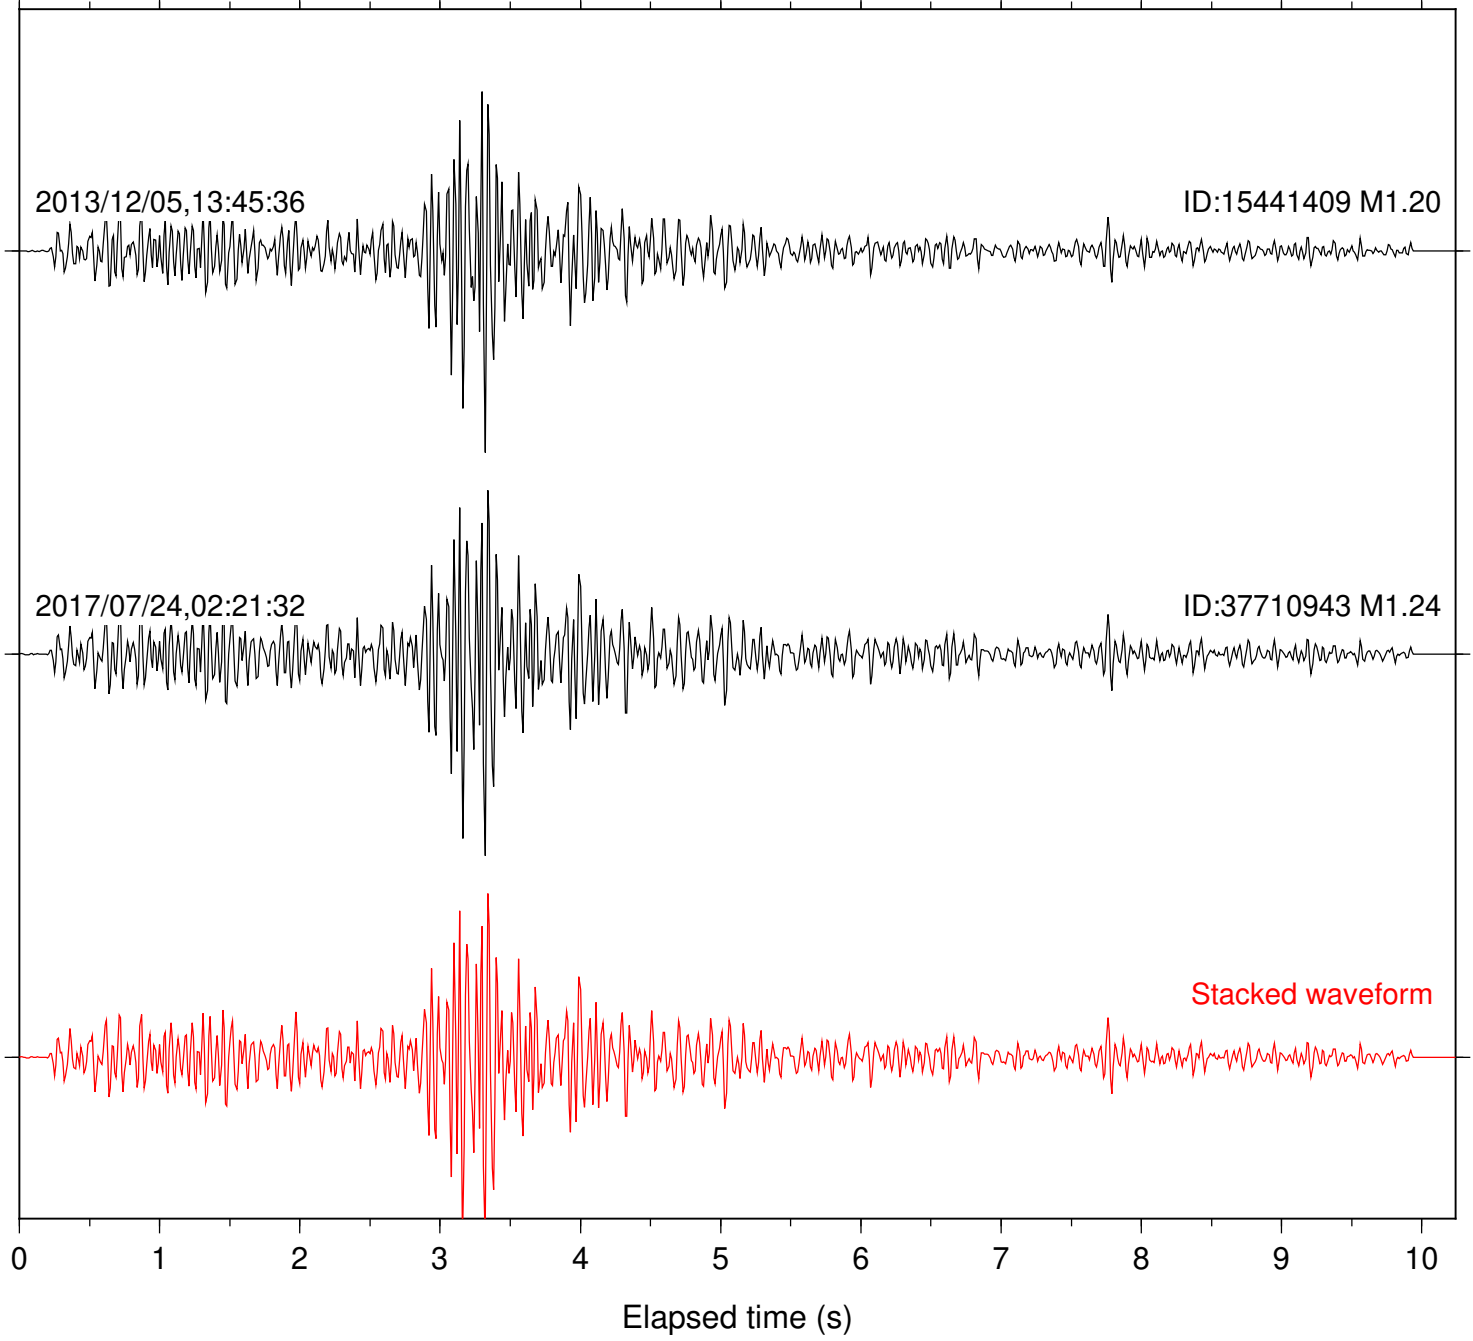

Station: B082 Com: EHZ

Focal depth: 17.84 km