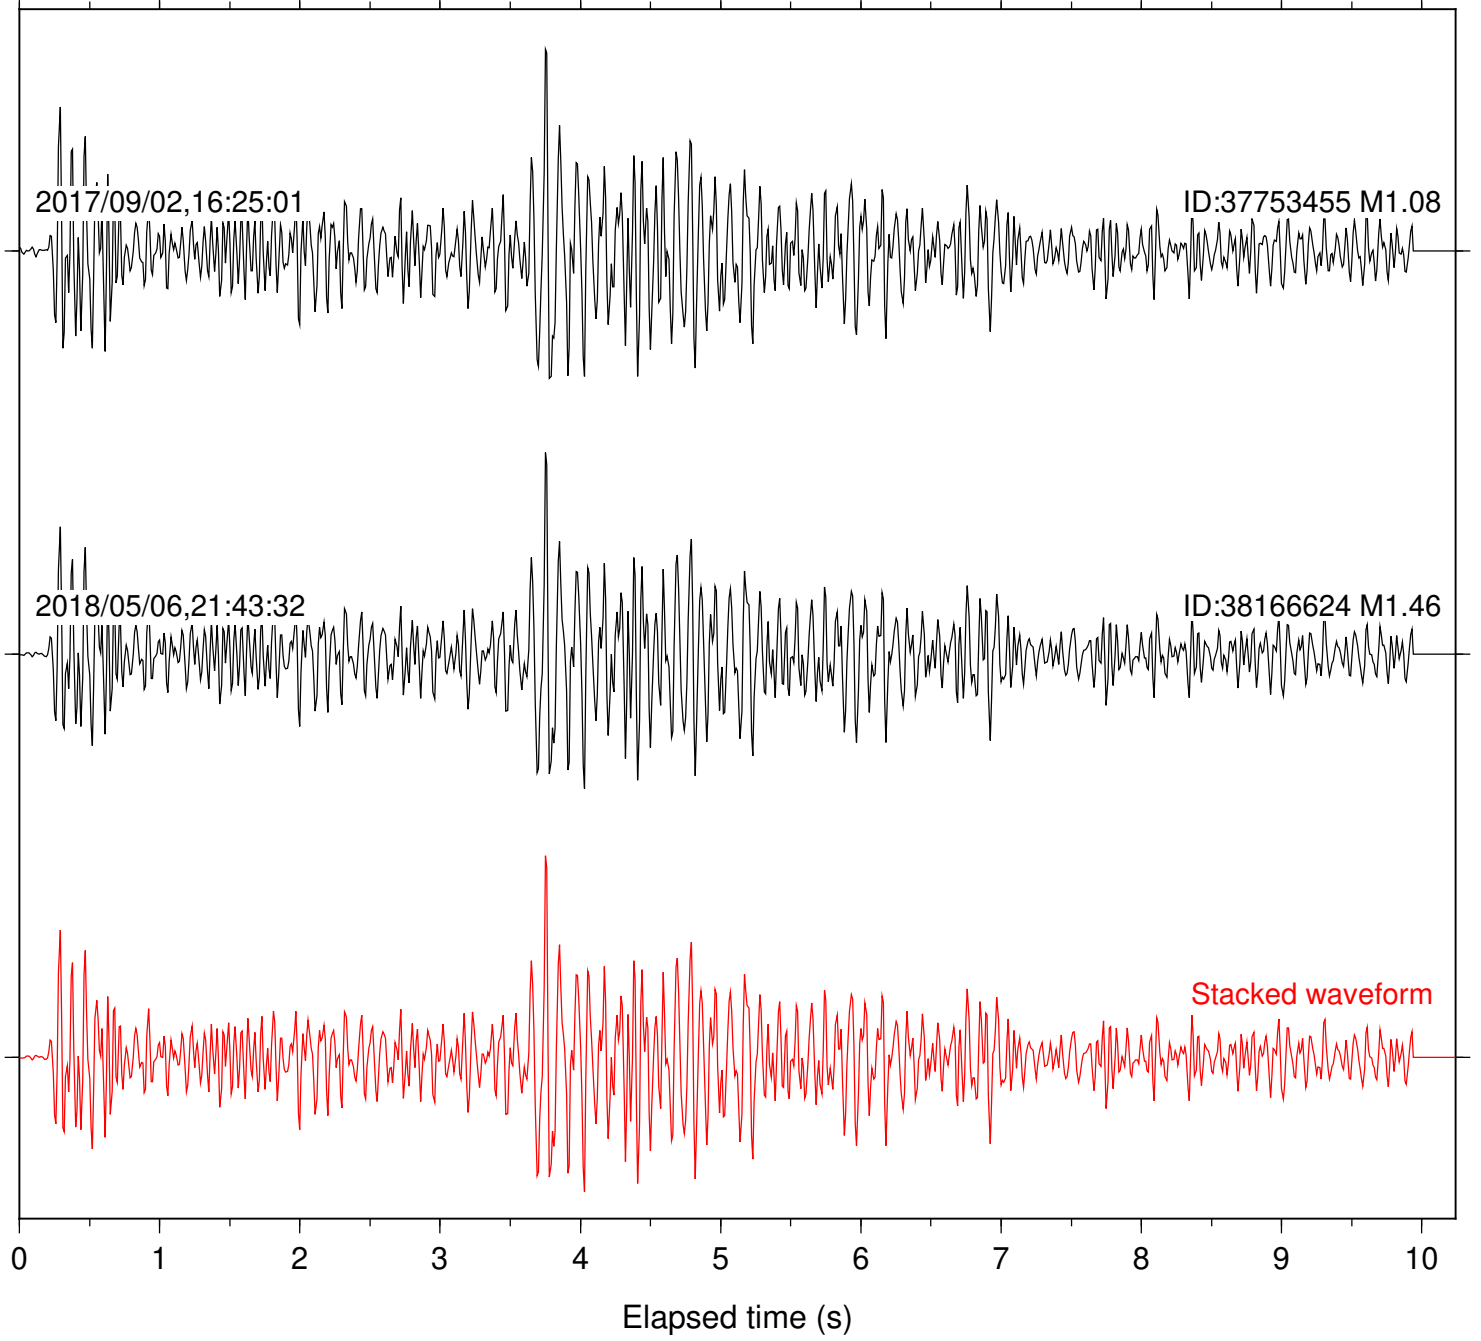

Station: BAC Com: EHZ

Focal depth: 6.67 km