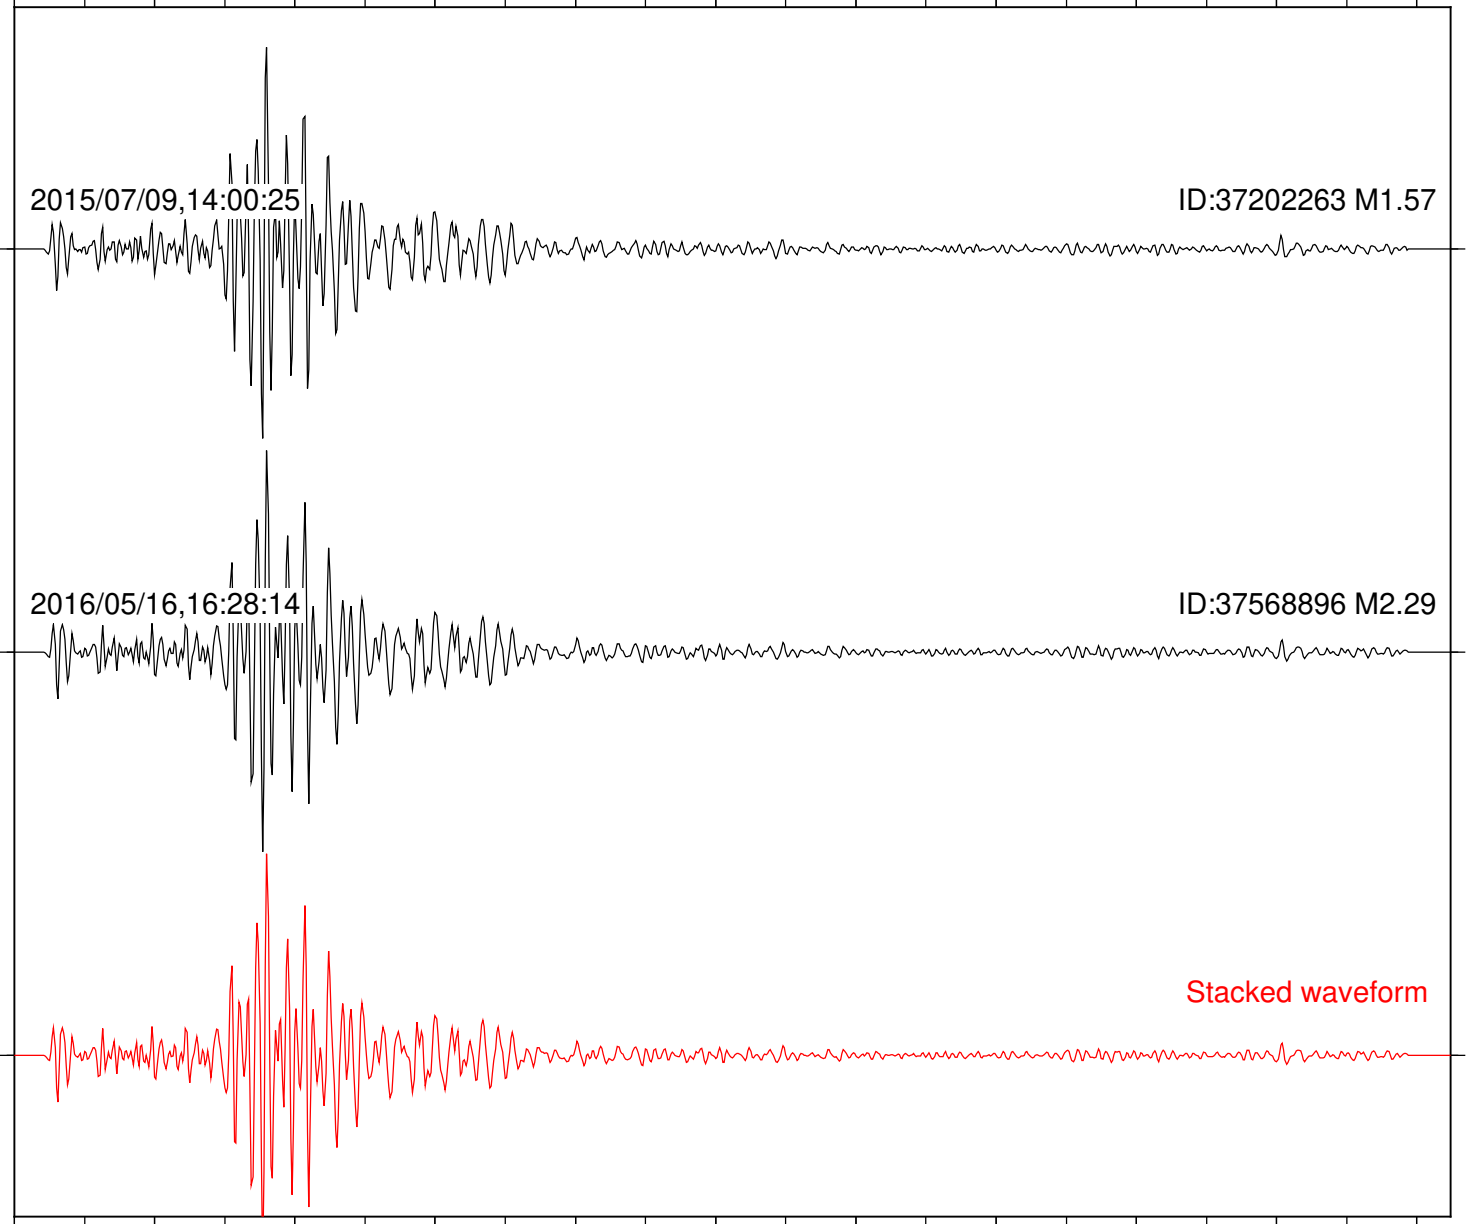

Station: B093 Com: EHZ

Focal depth: 9.26 km

2015/07/09,14:00:25

ID:37202263 M1.57

2016/05/16,16:28:14

ID:37568896 M2.29

Stacked waveform

0 1 2 3 4 5 6 7 8 9 10
Elapsed time (s)