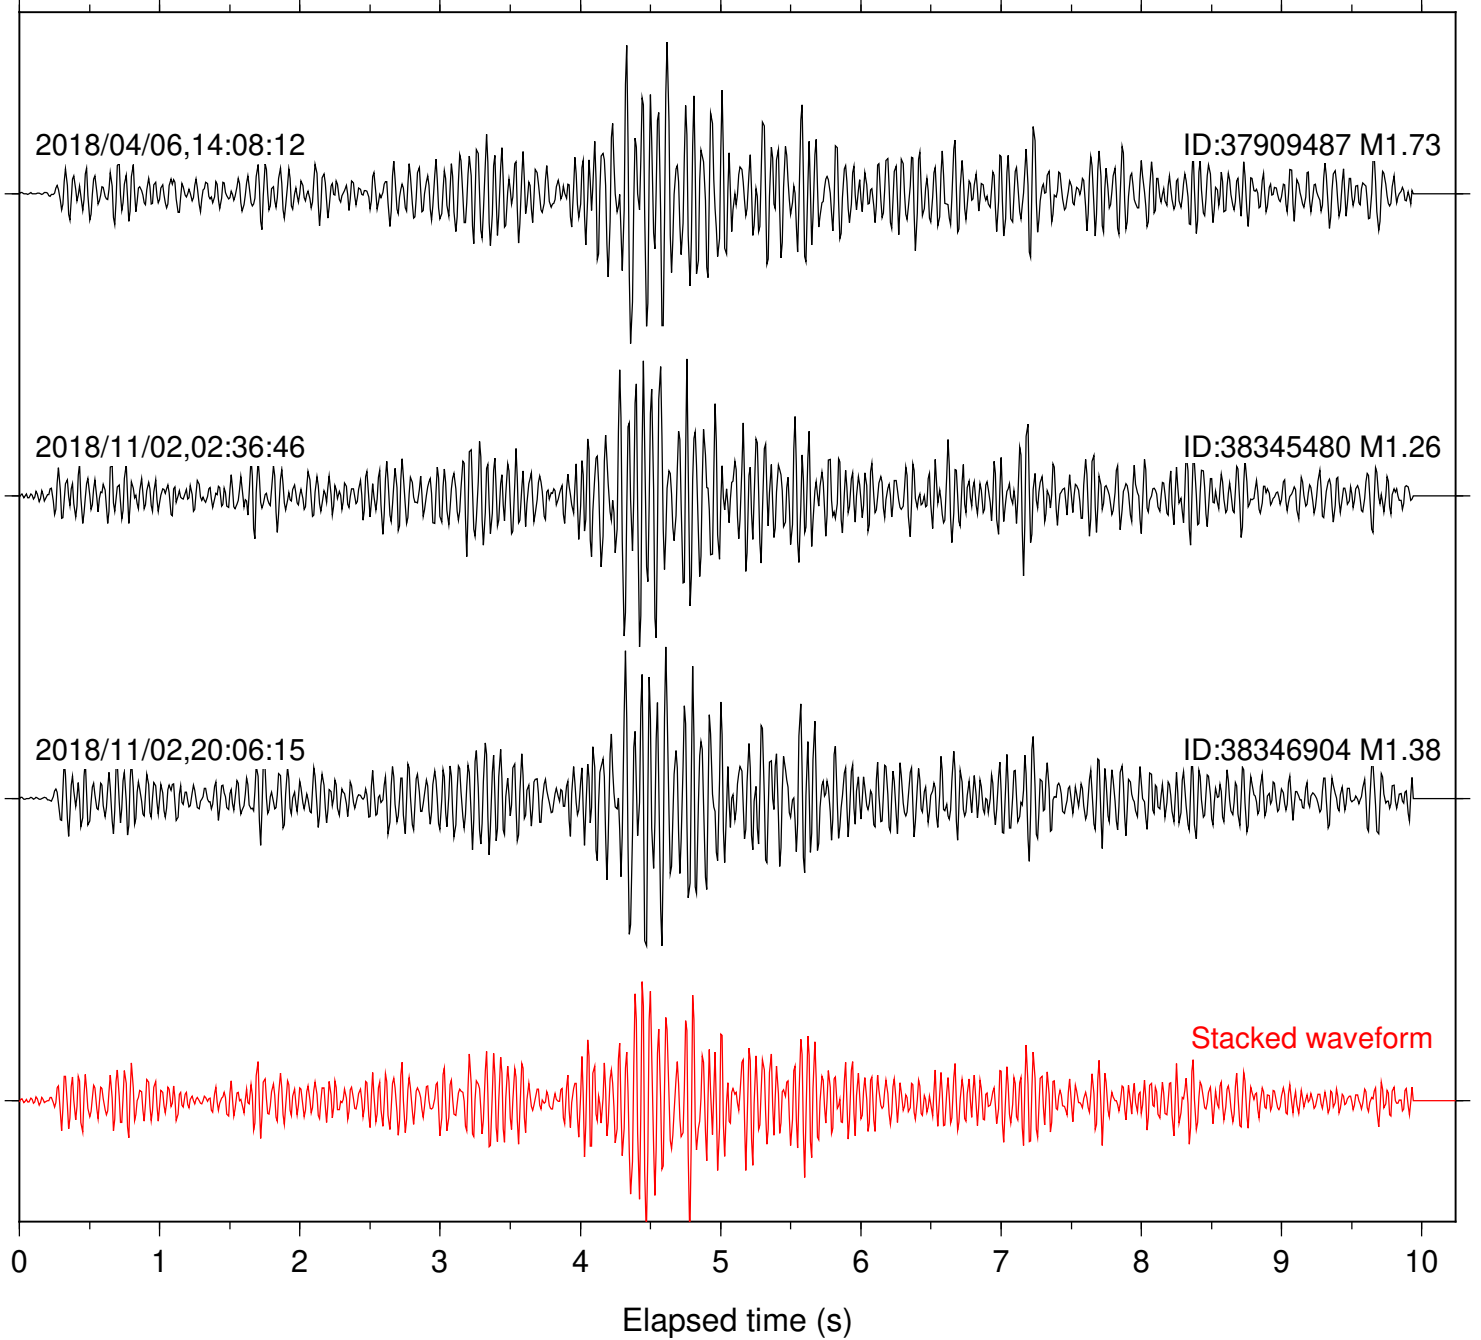

Station: PFO Com: HHZ

Focal depth: 5.31 km