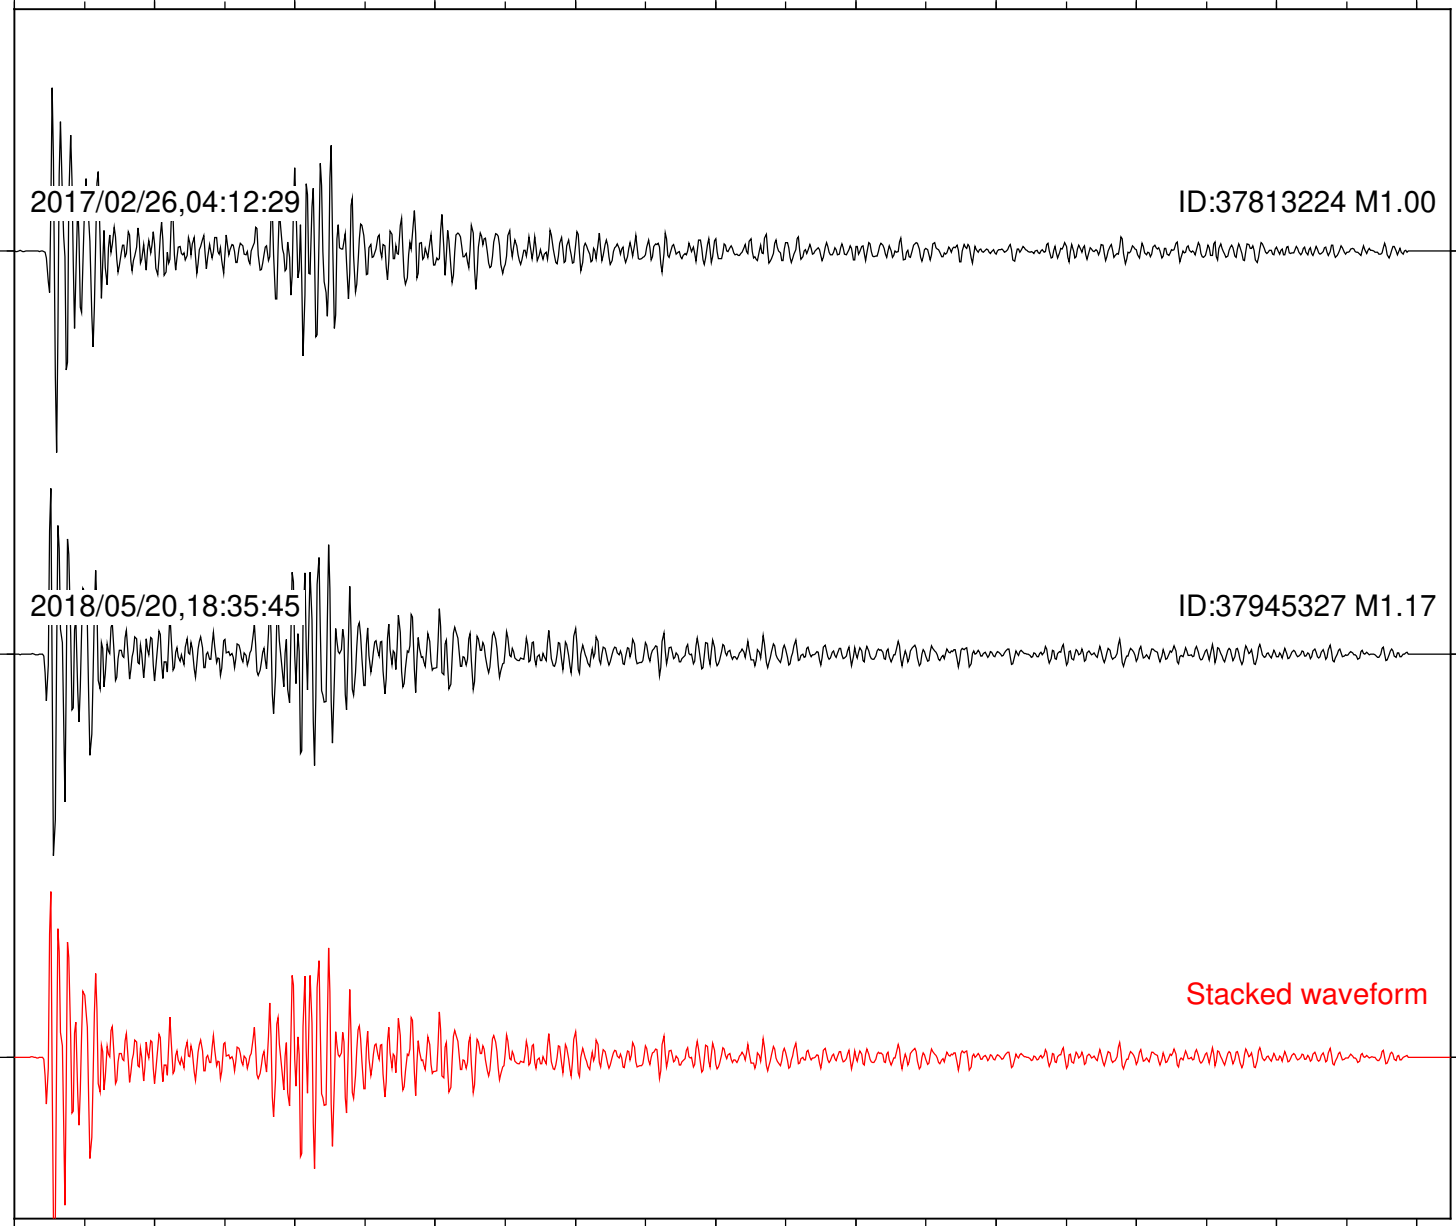

Station: B093 Com: EHZ

Focal depth: 6.45 km

2017/02/26,04:12:29

ID:37813224 M1.00

2018/05/20,18:35:45

ID:37945327 M1.17

Stacked waveform

0 1 2 3 4 5 6 7 8 9 10
Elapsed time (s)