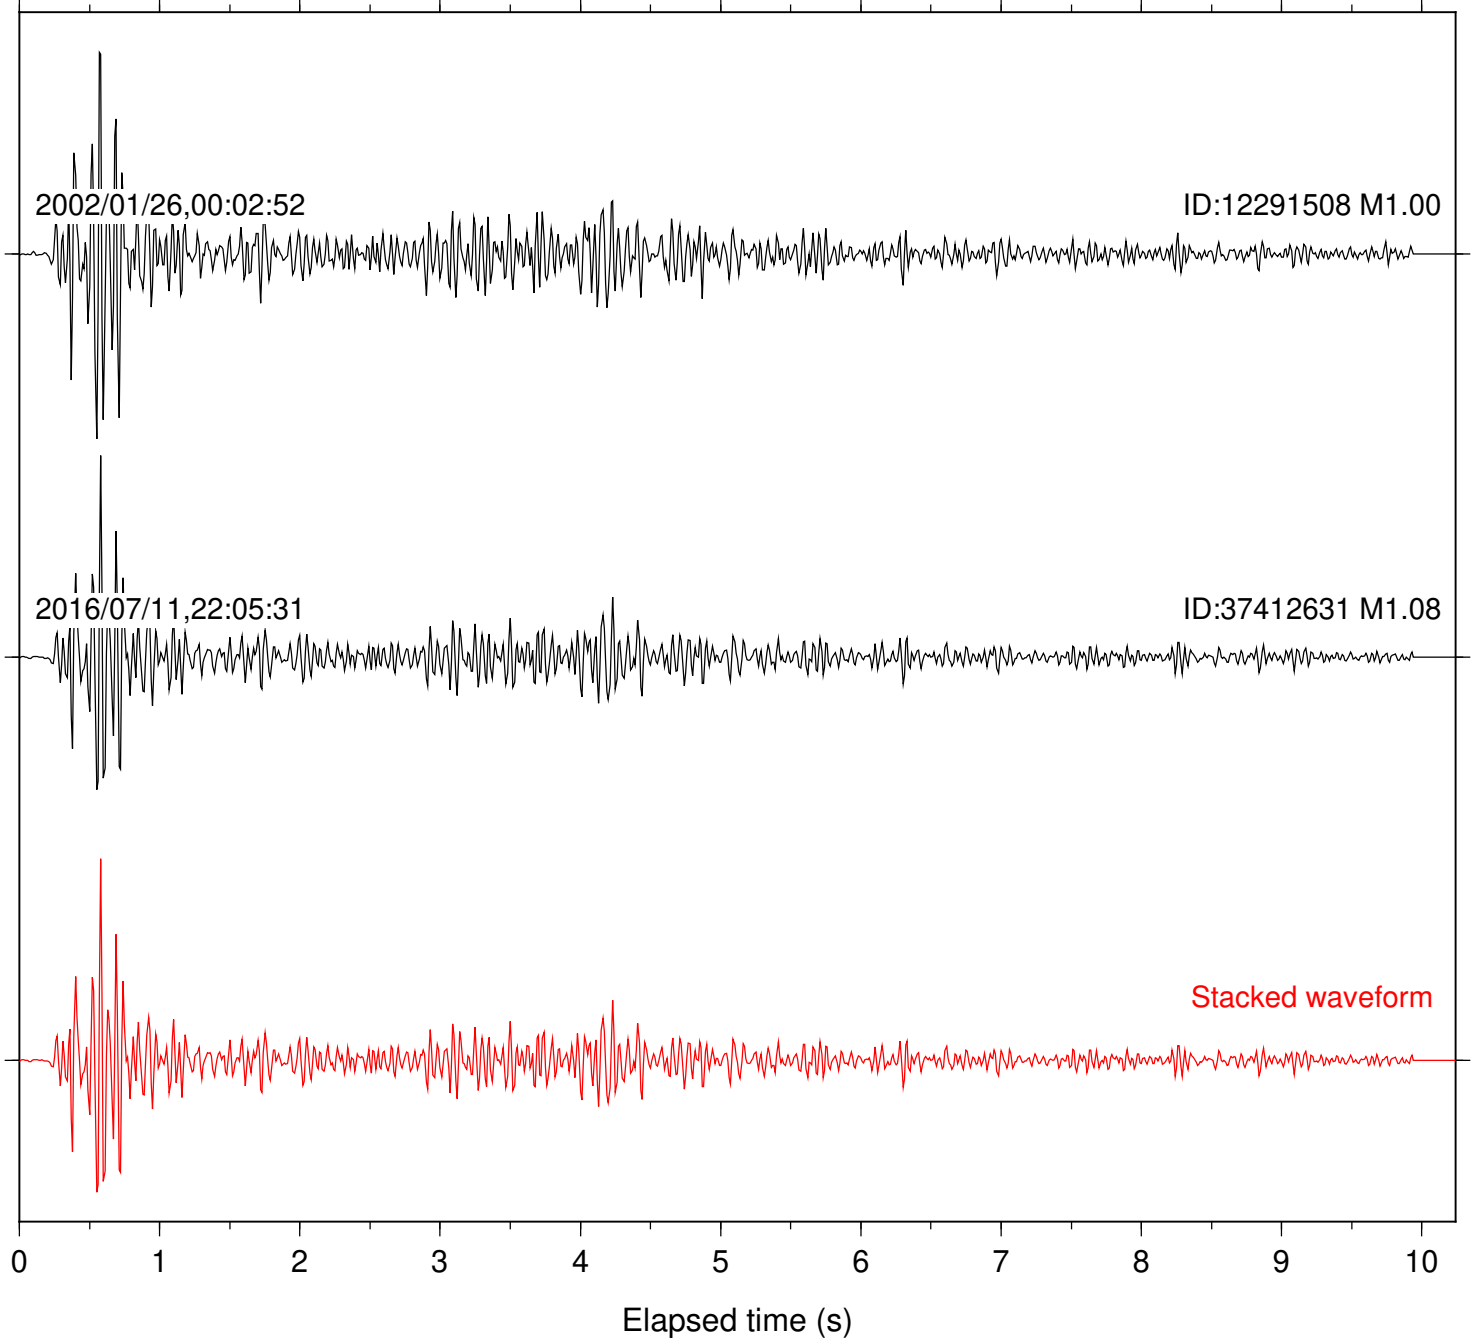

Station: FRD Com: HHZ

Focal depth: 16.65 km