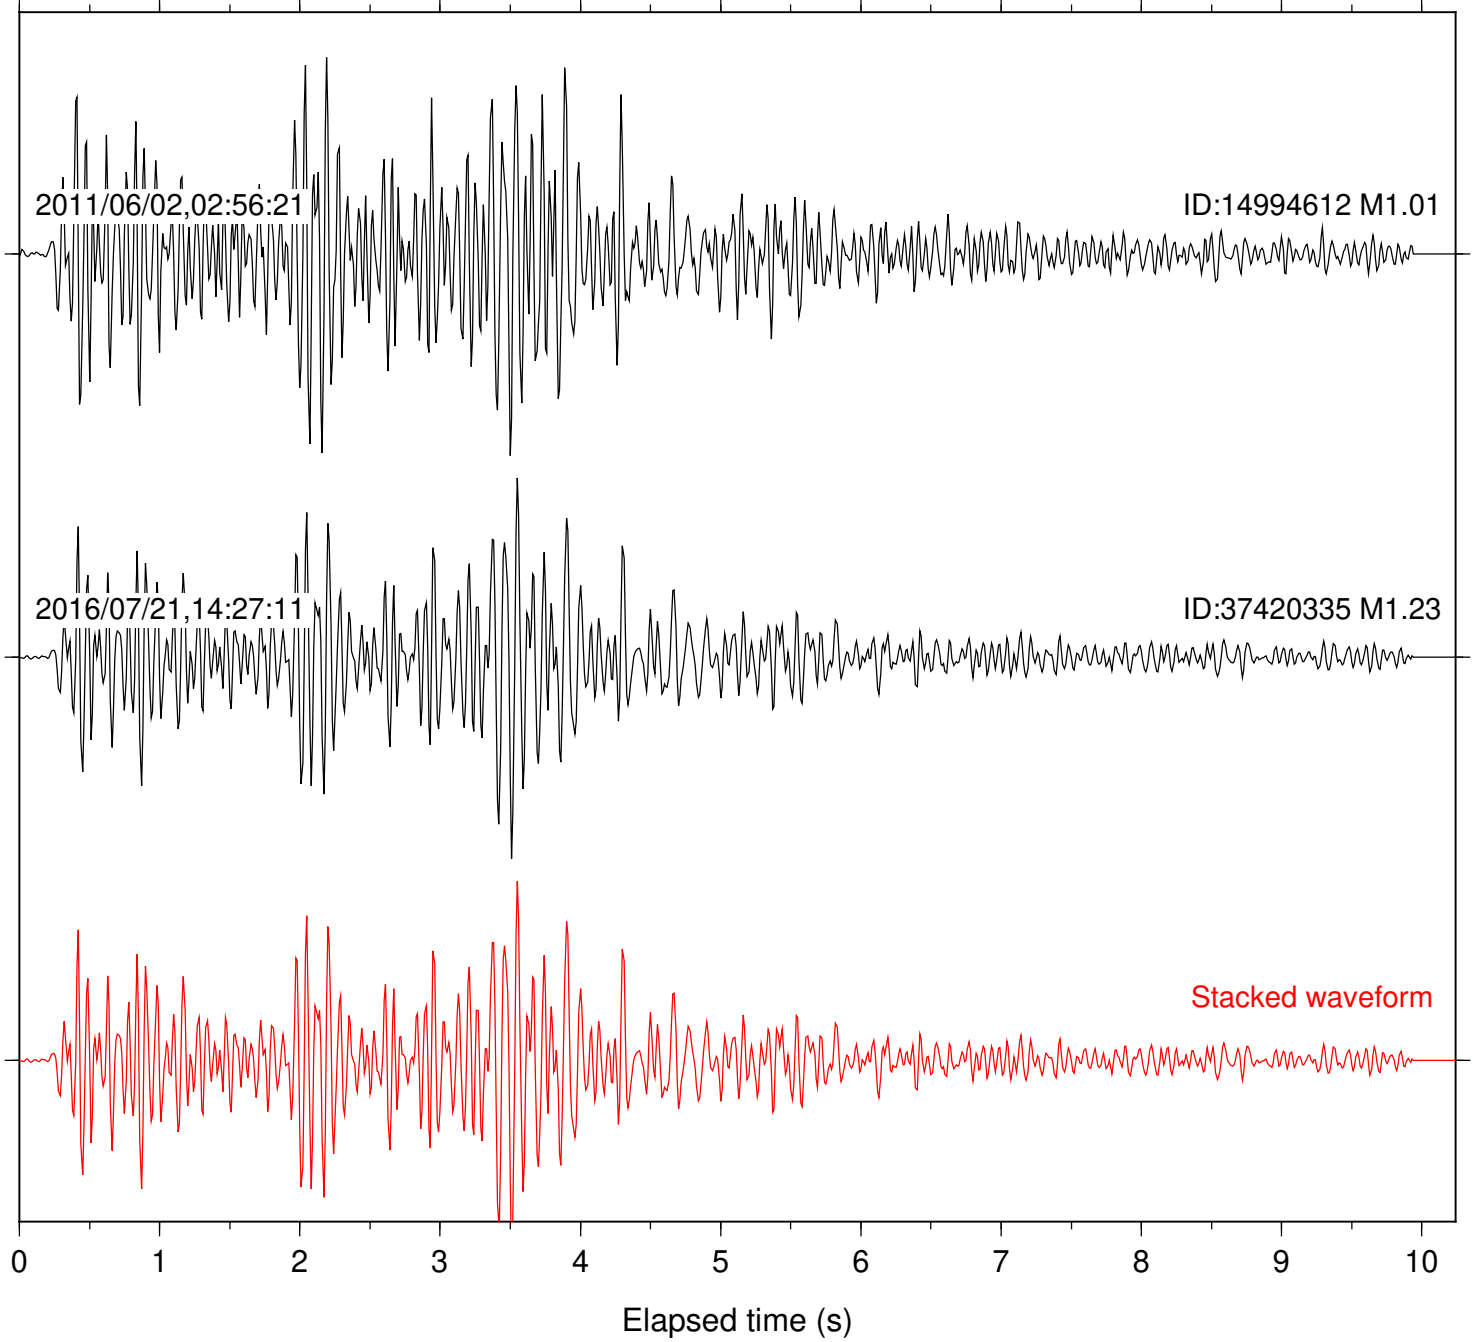

Focal depth: 6.97 km

Station: B084 Com: EHZ

Focal depth: 12.69 km

Station: B088 Com: EHZ

Focal depth: 12.69 km

Station: PFO Com: HHZ

Focal depth: 12.78 km

Station: B084 Com: EHZ