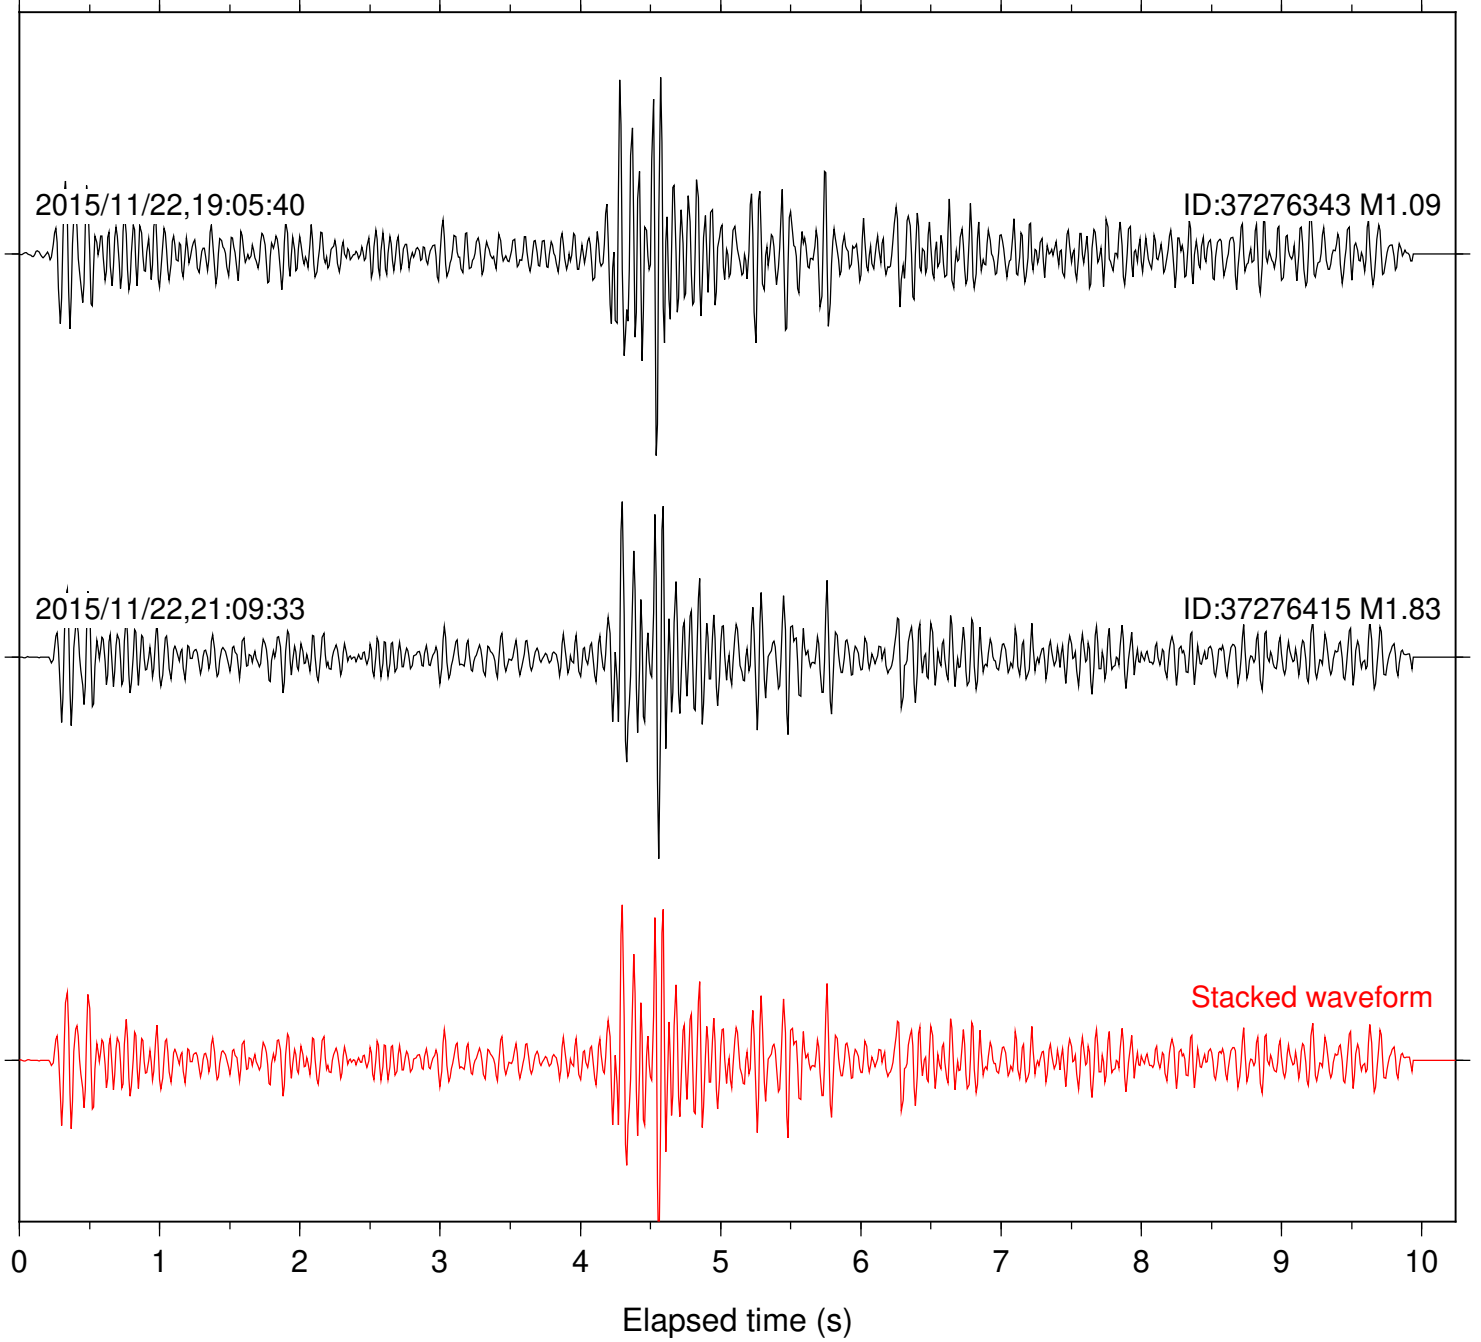

Station: KNW Com: HHZ

Focal depth: 5.17 km