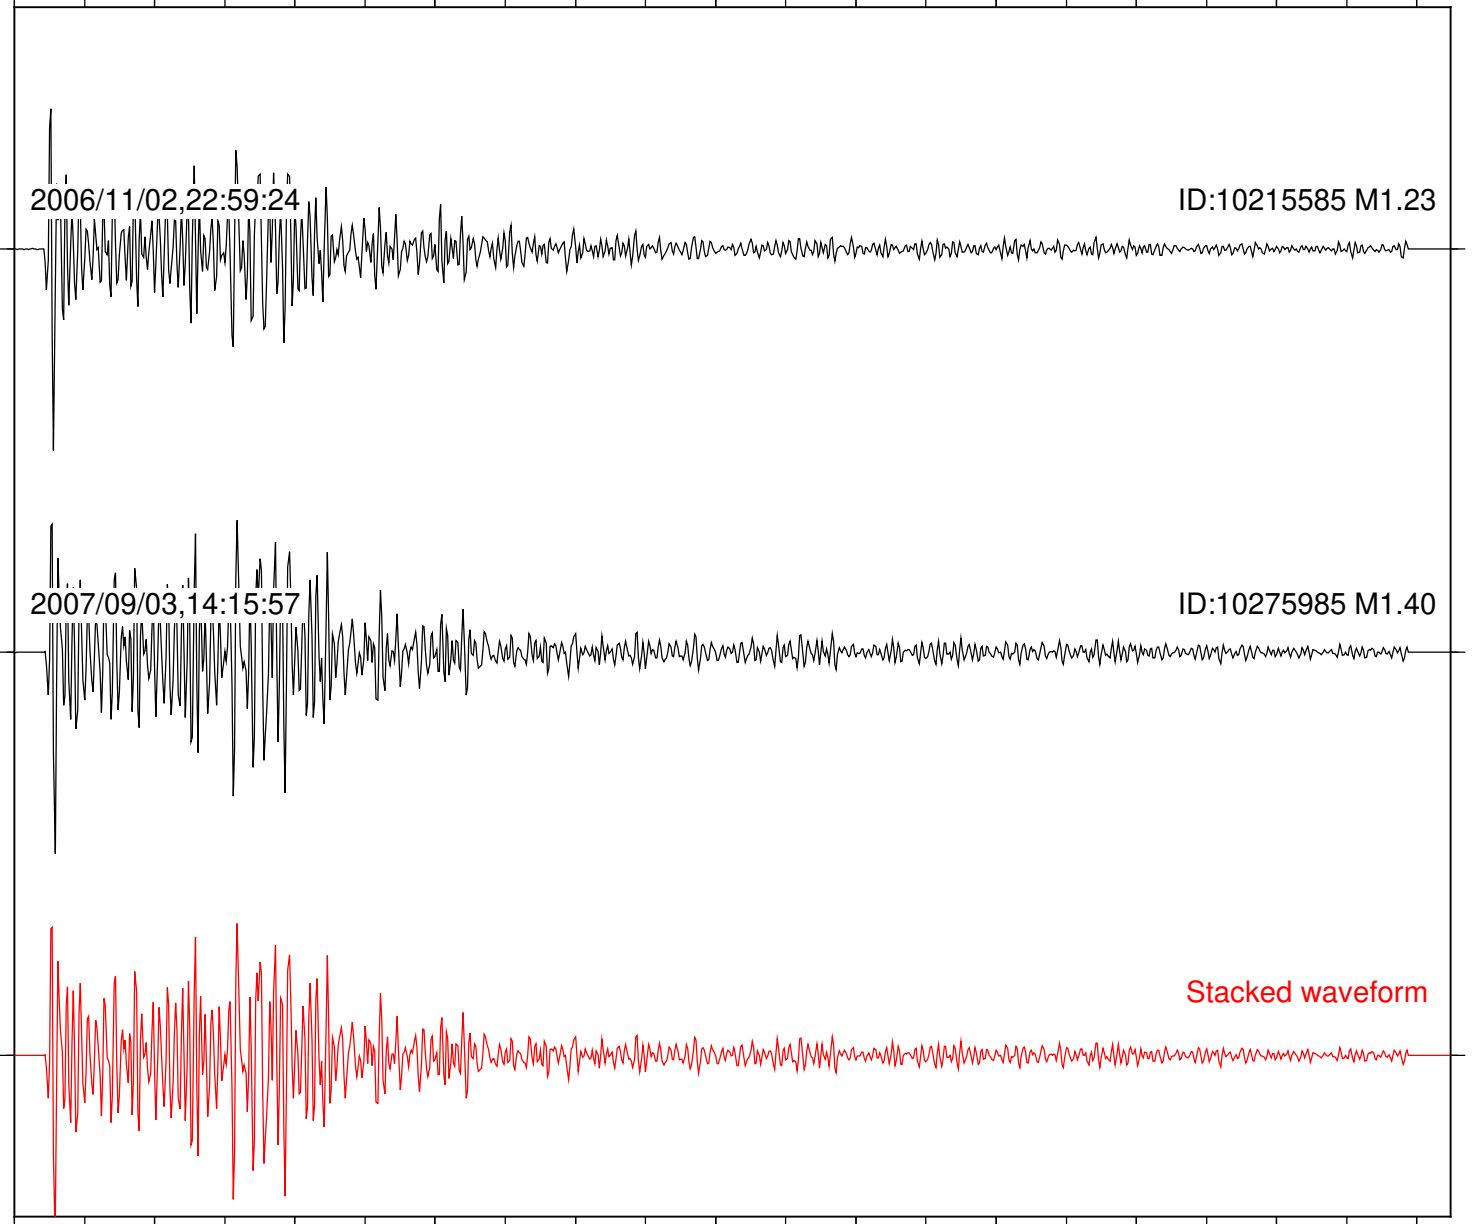

Station: FRD Com: HHZ

Focal depth: 7.92 km

2006/11/02,22:59:24

ID:10215585 M1.23

2007/09/03,14:15:57

ID:10275985 M1.40

Stacked waveform

0 1 2 3 4 5 6 7 8 9 10
Elapsed time (s)