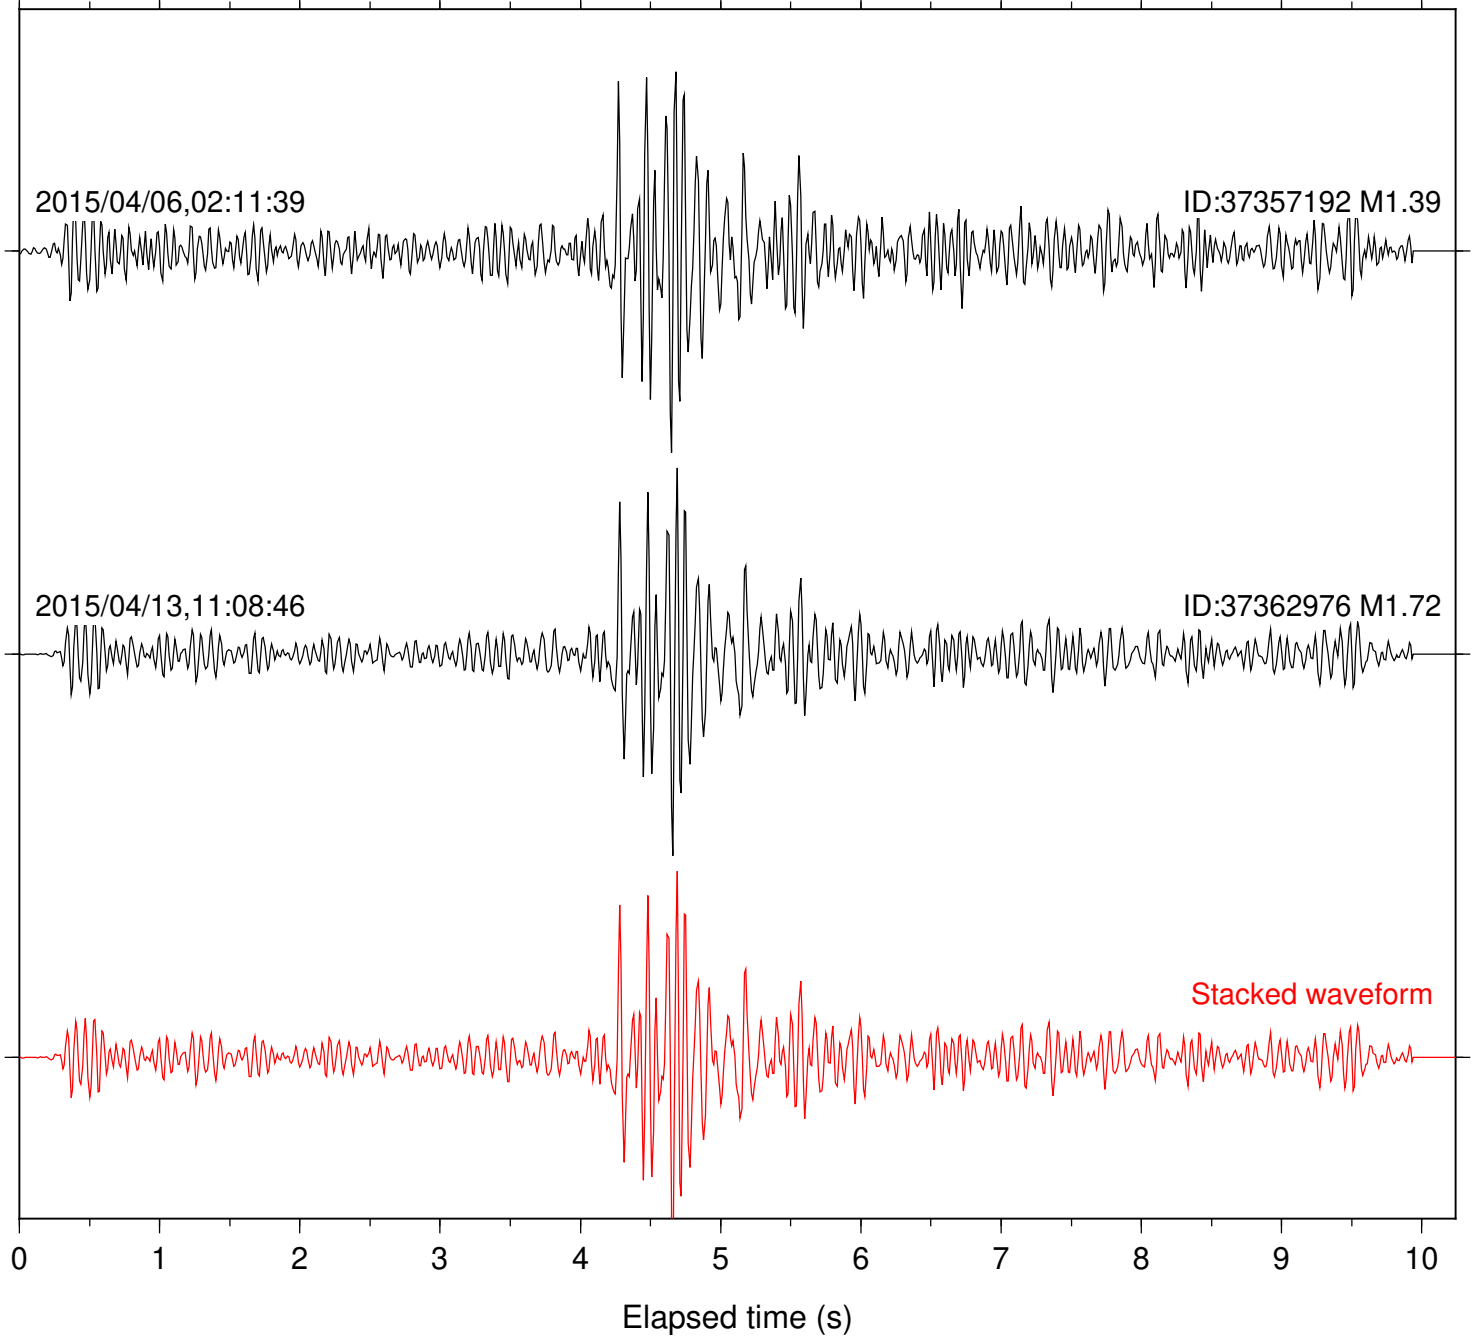

Station: RDM Com: HHZ

Focal depth: 8.44 km