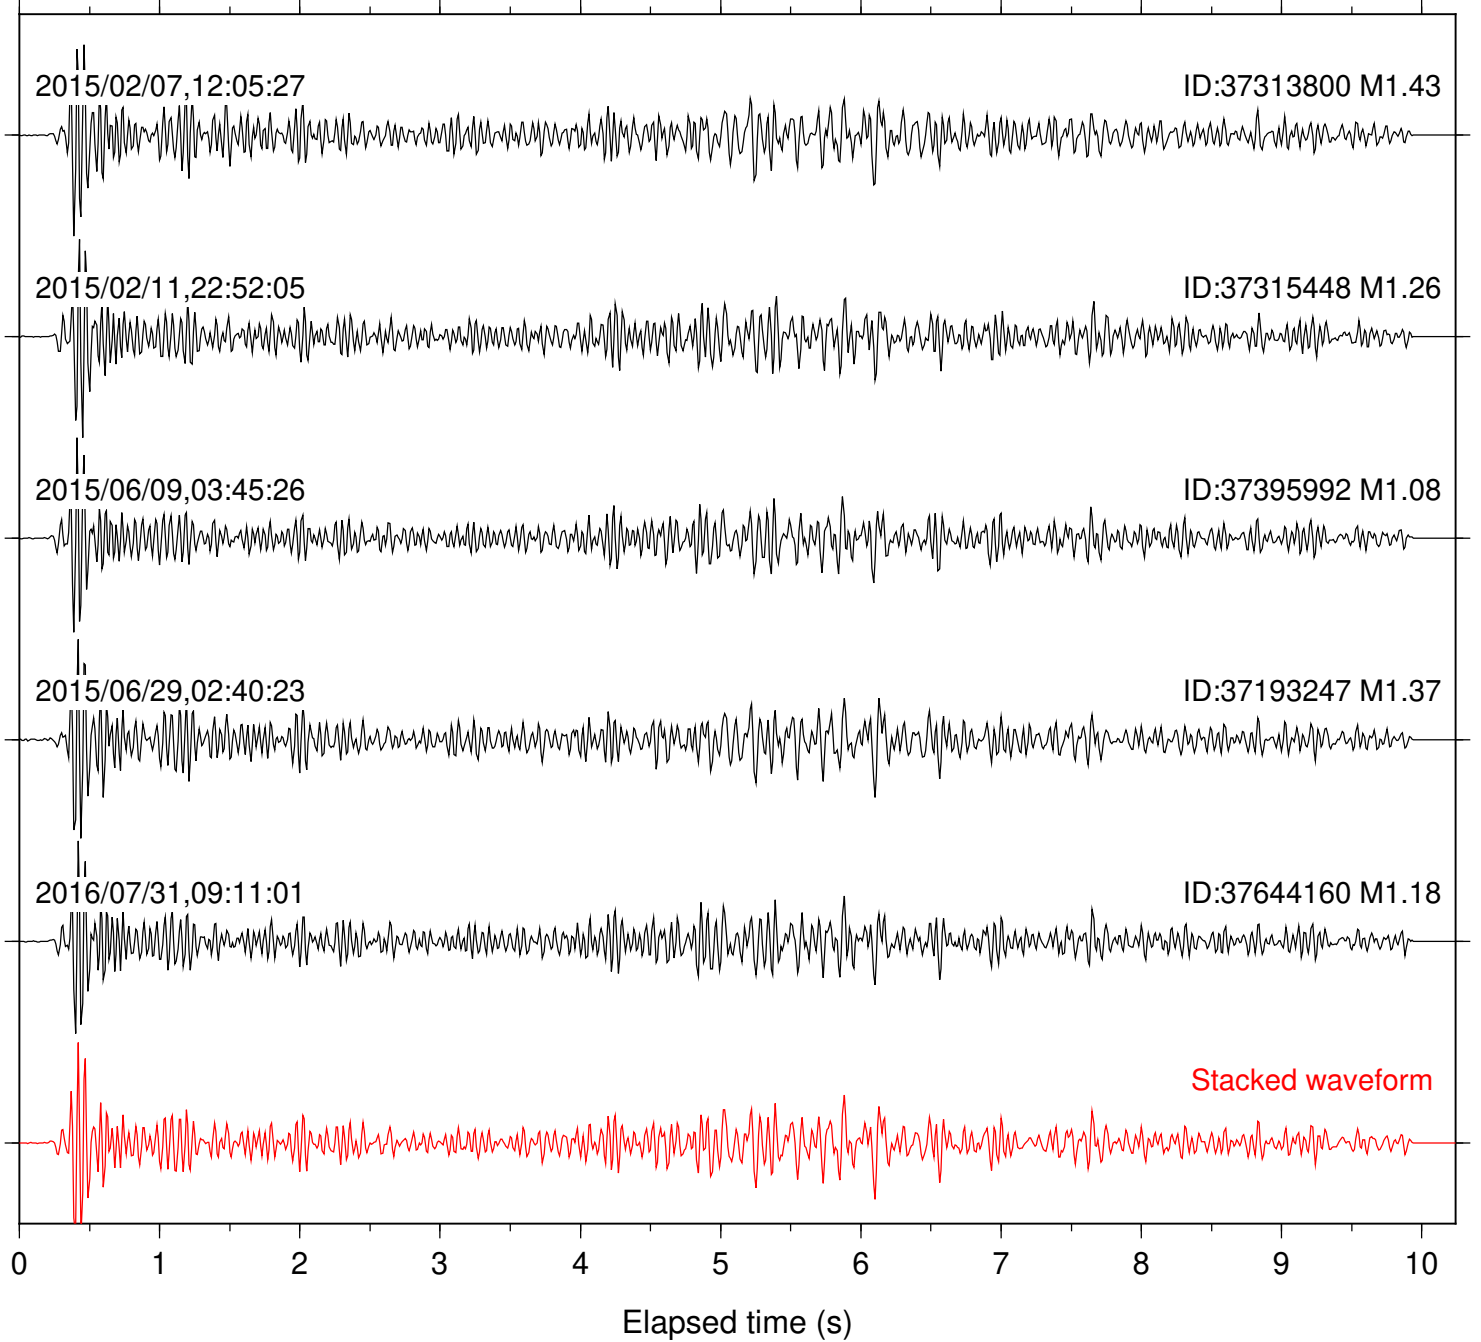

Station: HMT2 Com: HHZ

Focal depth: 8.24 km

Station: KNW Com: HHZ

Focal depth: 8.24 km

Station: LVA2 Com: HHZ

Focal depth: 8.24 km

Station: PFO Com: HHZ

Focal depth: 8.24 km