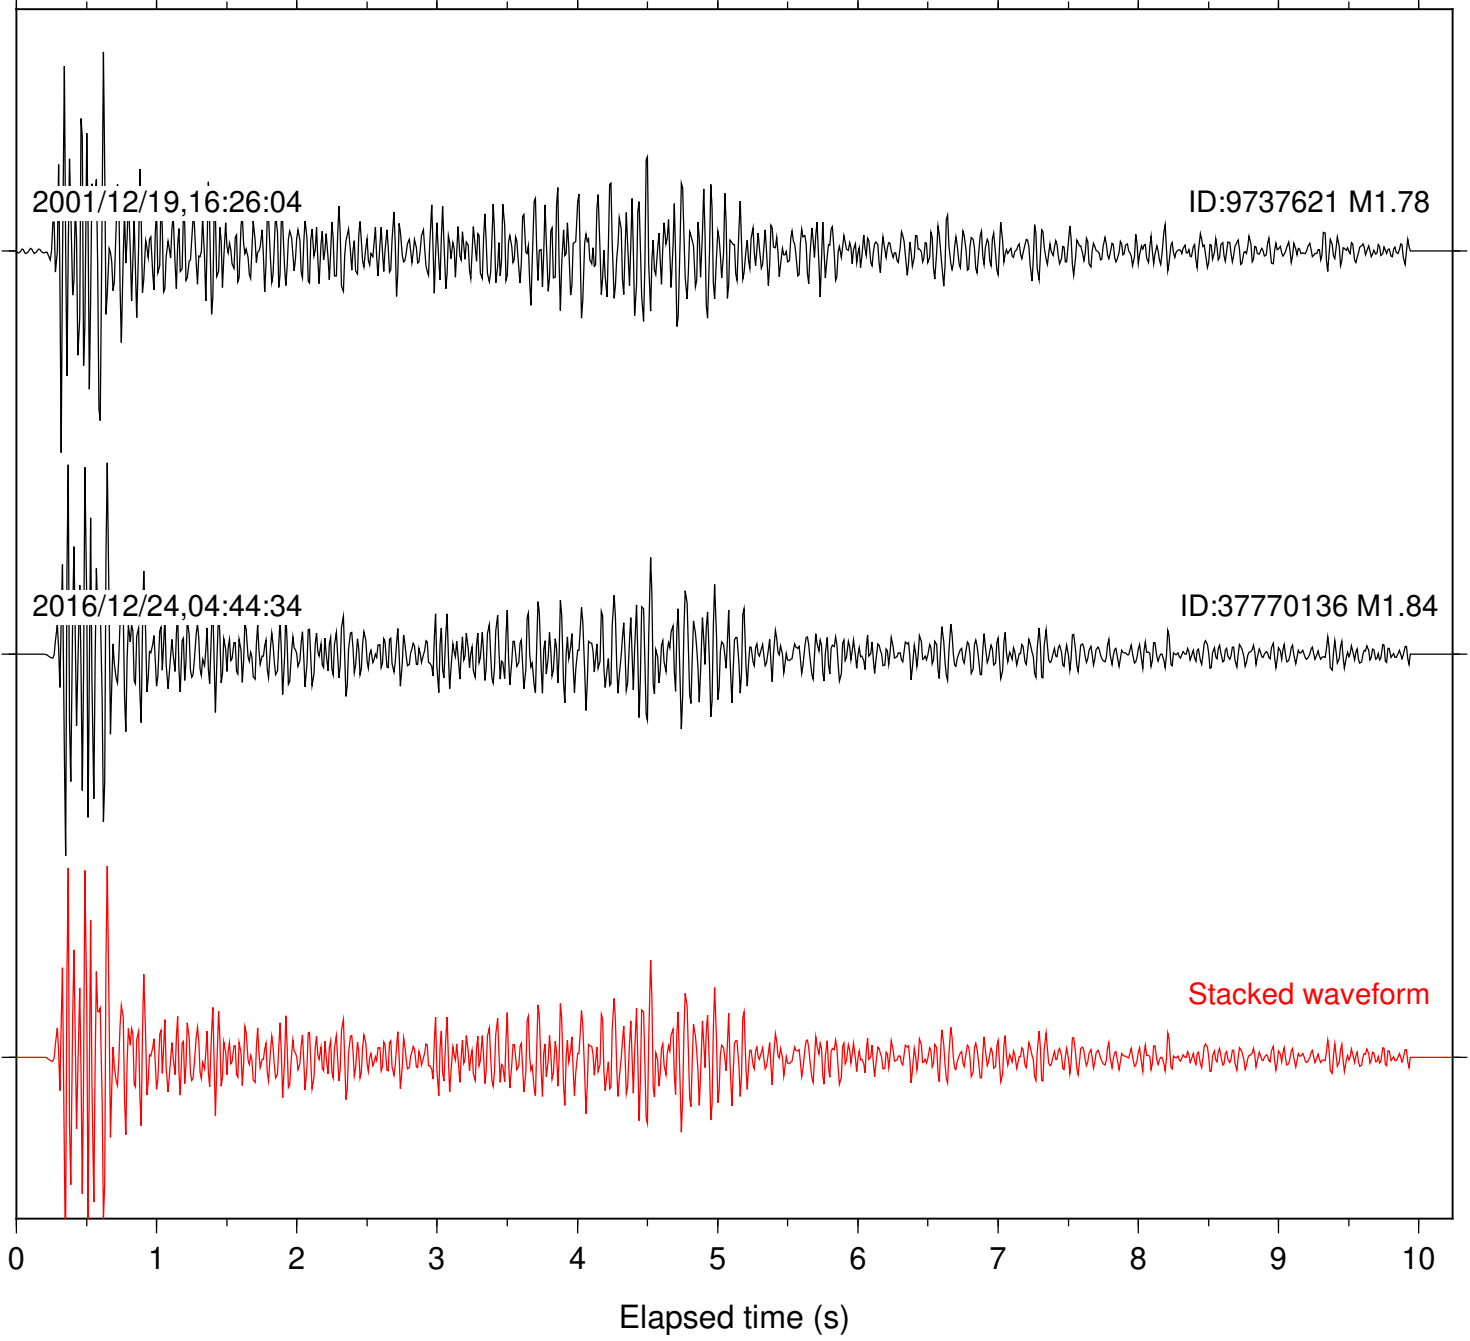

Focal depth: 16.59 km

Station: DGR Com: HHZ

Focal depth: 16.59 km

Station: FRD Com: HHZ

Focal depth: 16.59 km

Station: SND Com: HHZ

Focal depth: 16.59 km

Station: B082 Com: EHZ