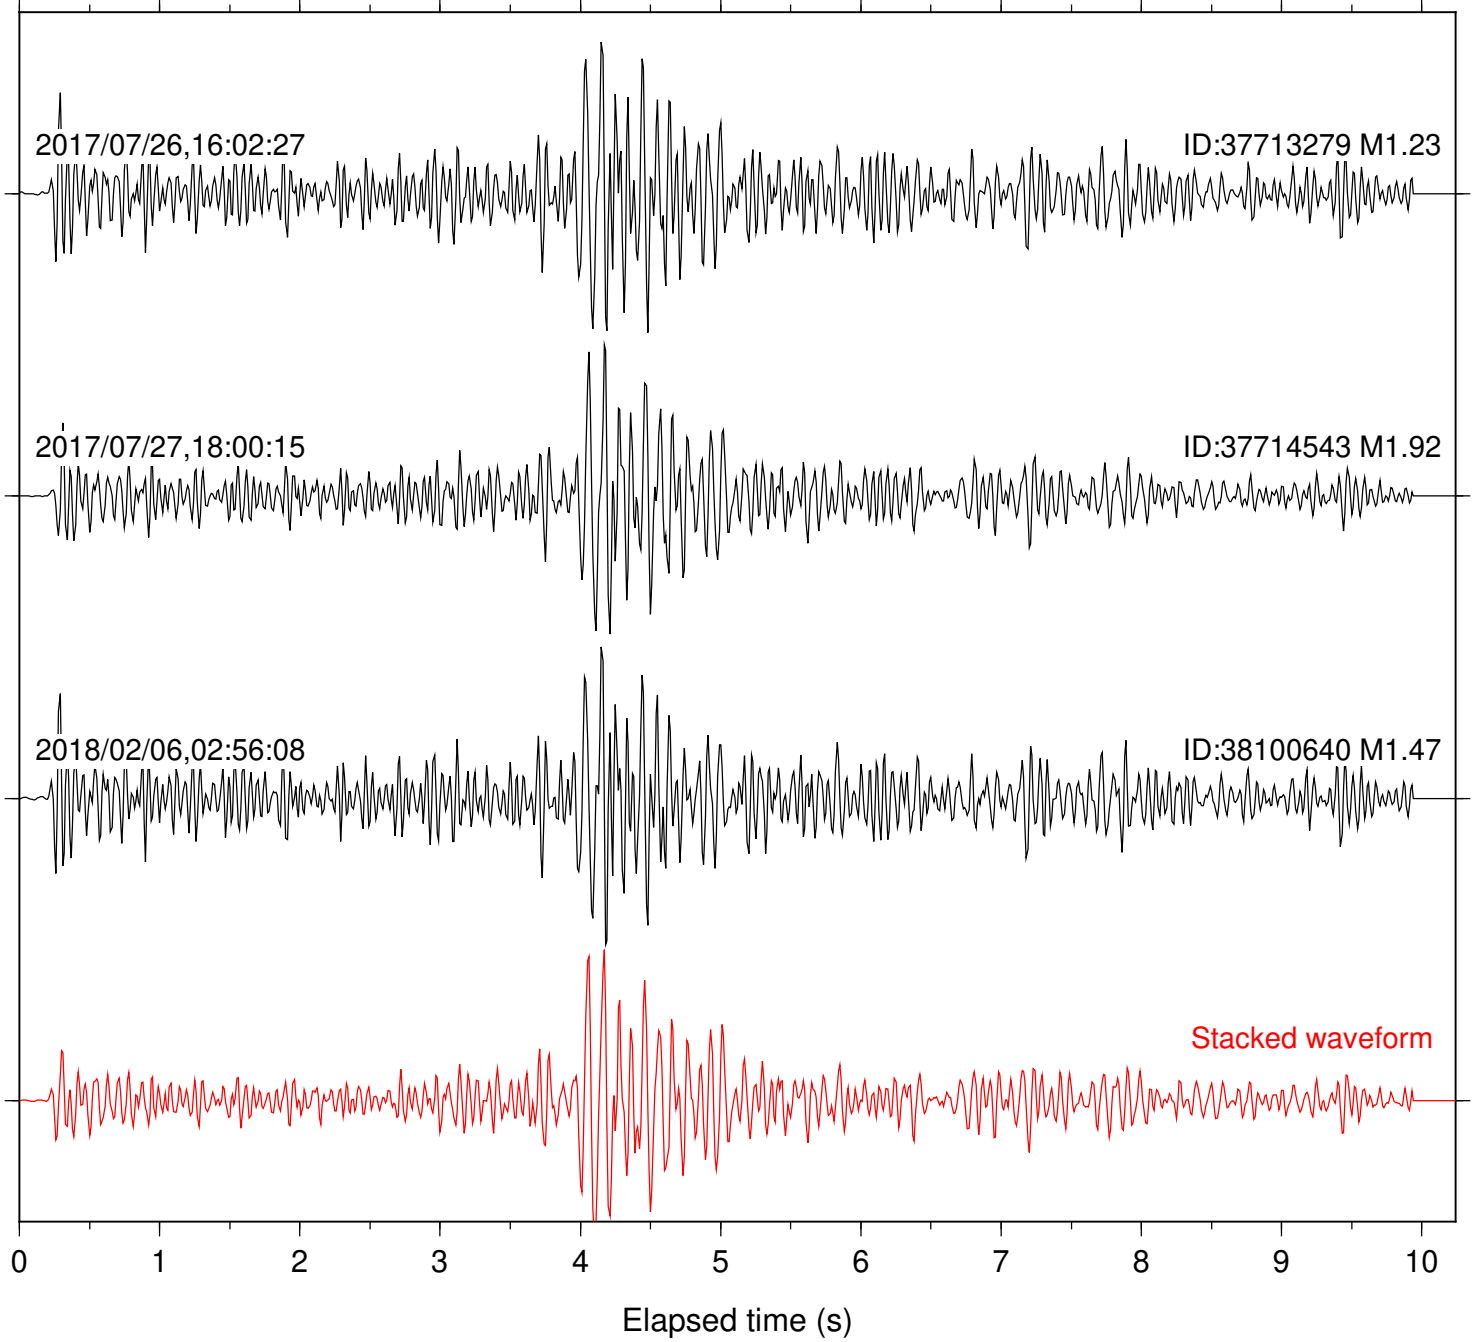

Station: CSH Com: HHZ

Focal depth: 5.28 km

Station: DNR Com: HHZ

Focal depth: 5.28 km

Station: FRD Com: HHZ

Focal depth: 5.28 km

Station: HMT2 Com: HHZ

Focal depth: 5.28 km