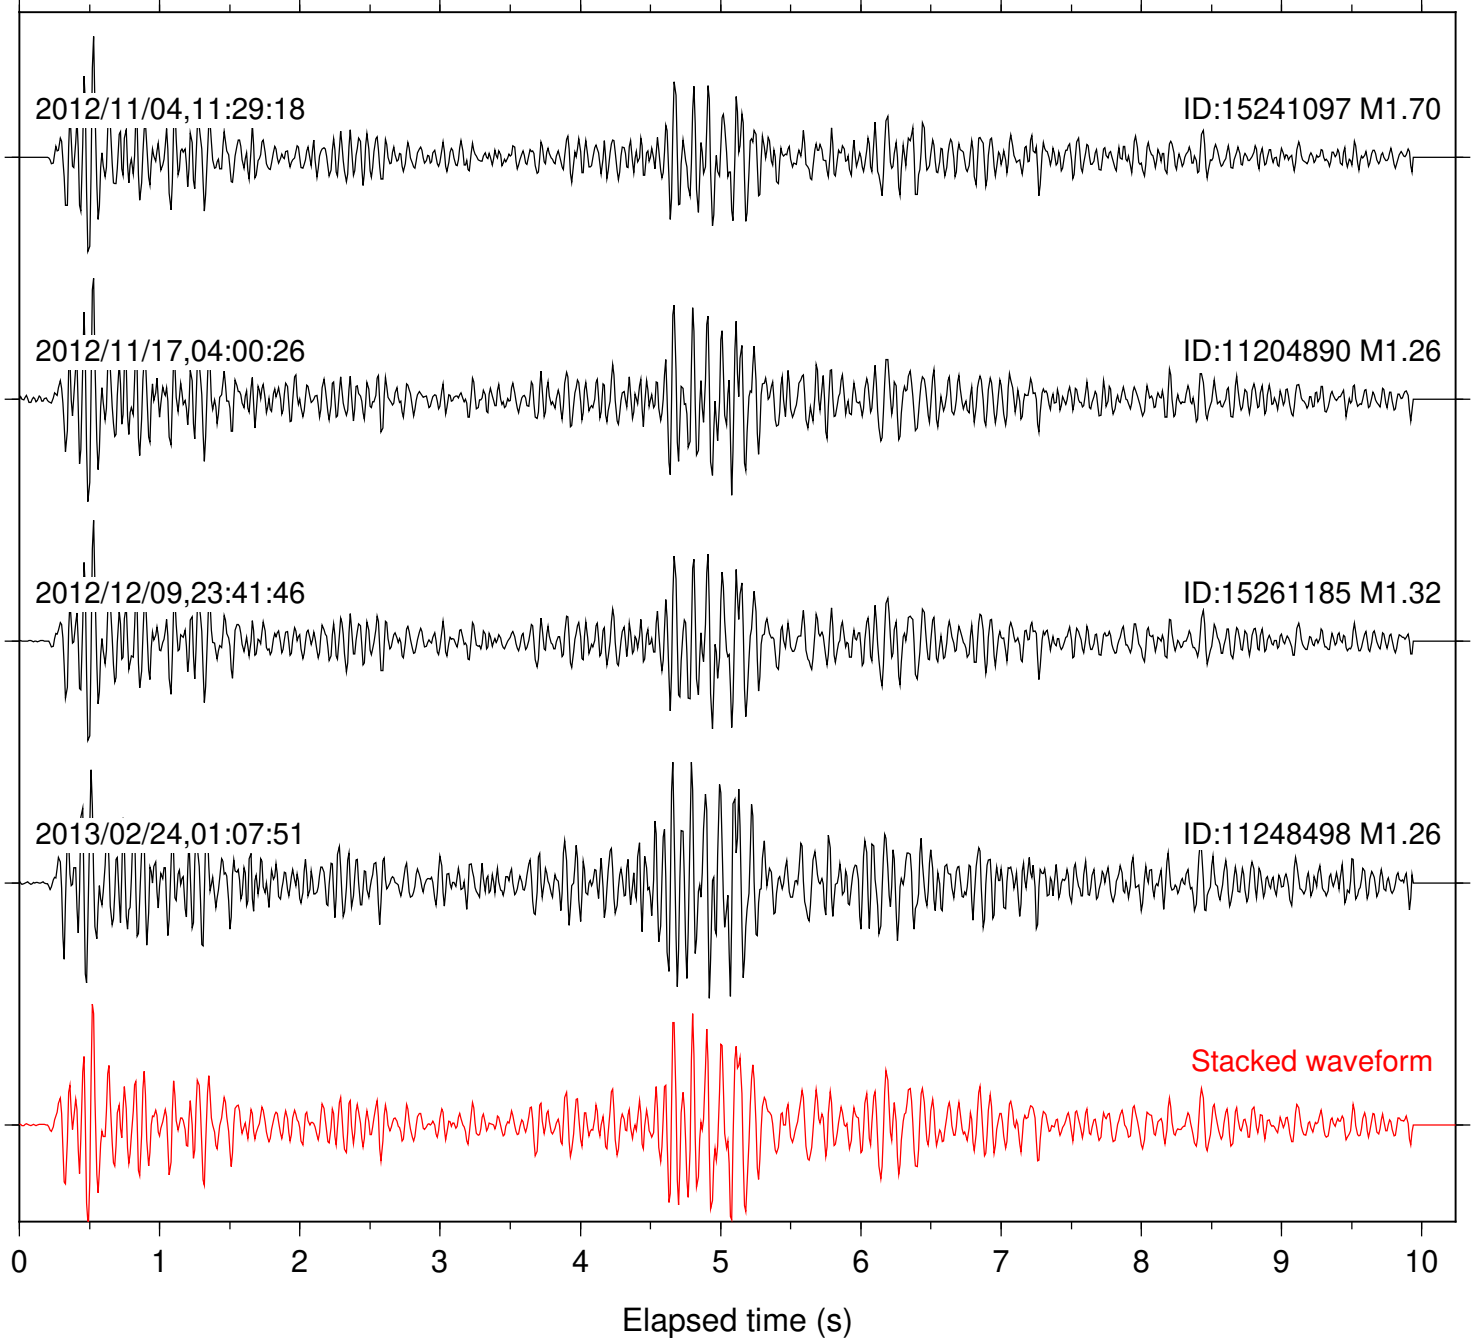

Station: B093 Com: EHZ

Focal depth: 10.98 km