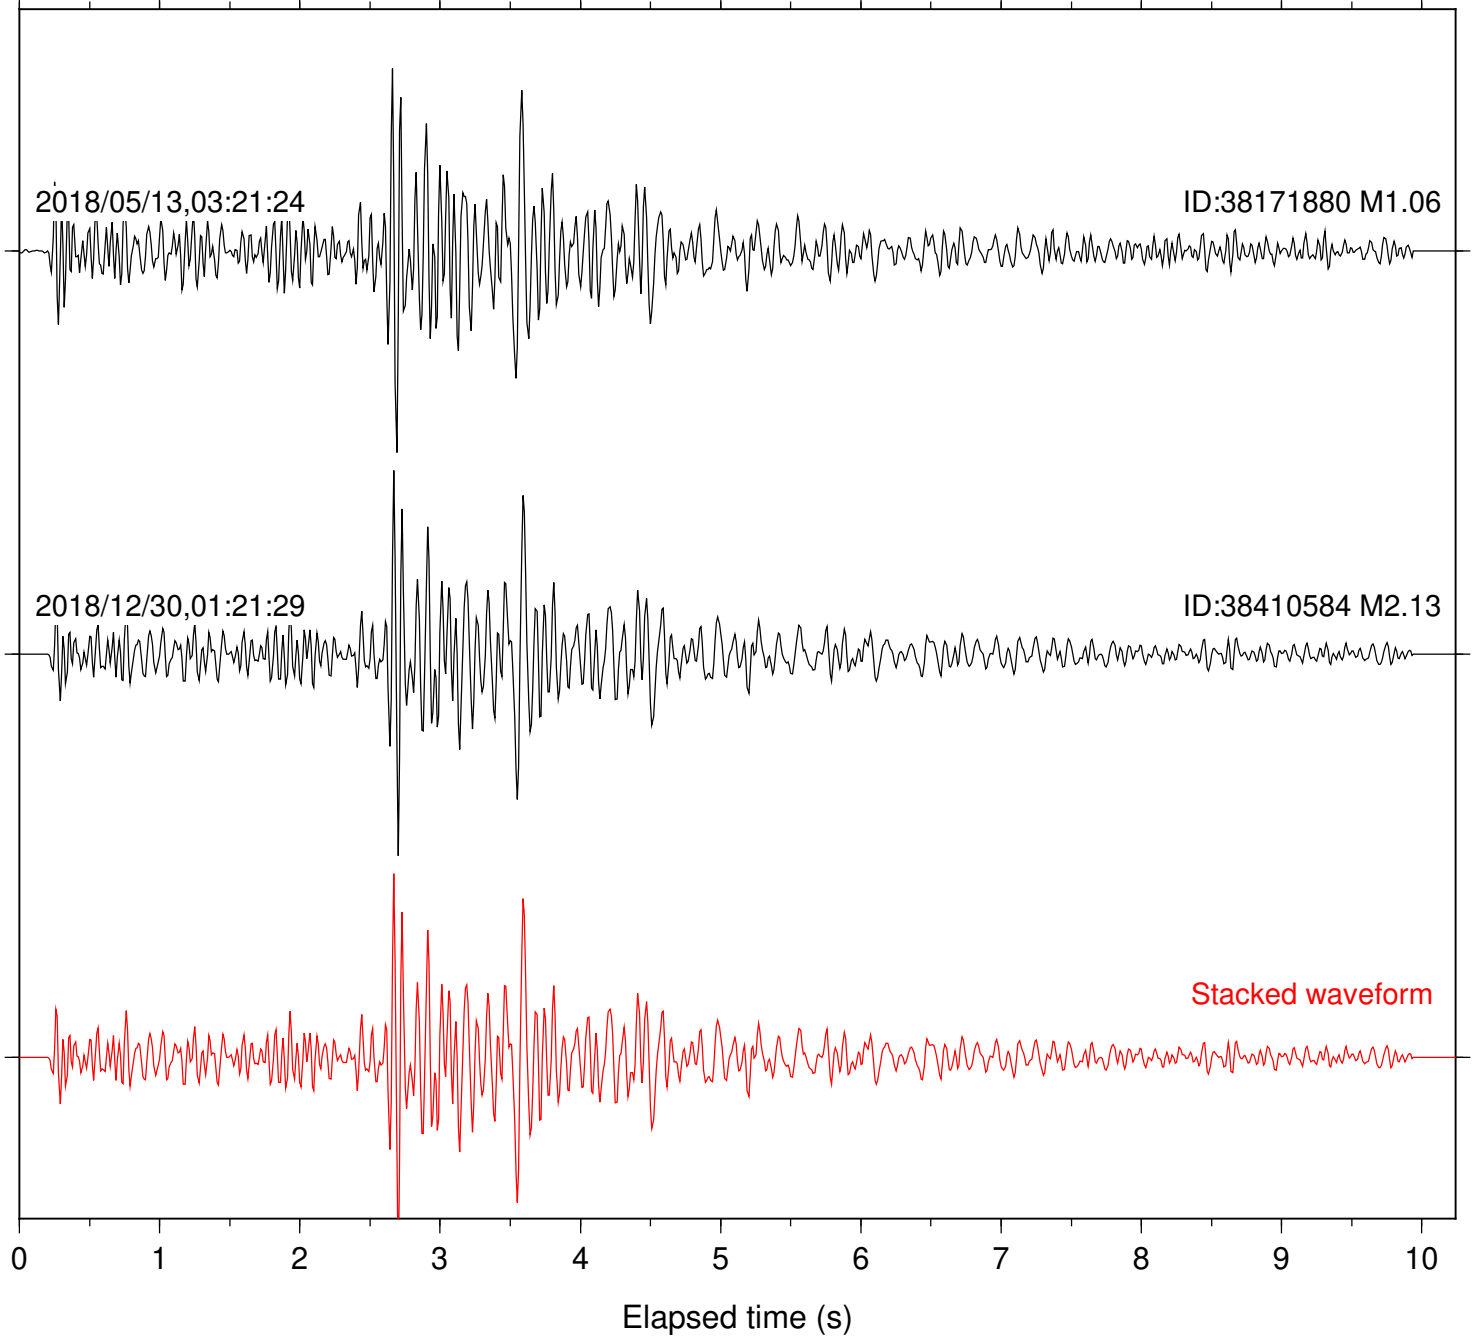

Focal depth: 7.21 km

Station: BAC Com: EHZ

Focal depth: 7.21 km

Station: CSH Com: HHZ

Focal depth: 7.21 km

Station: DGR Com: HHZ

Focal depth: 7.21 km

Station: FRD Com: HHZ