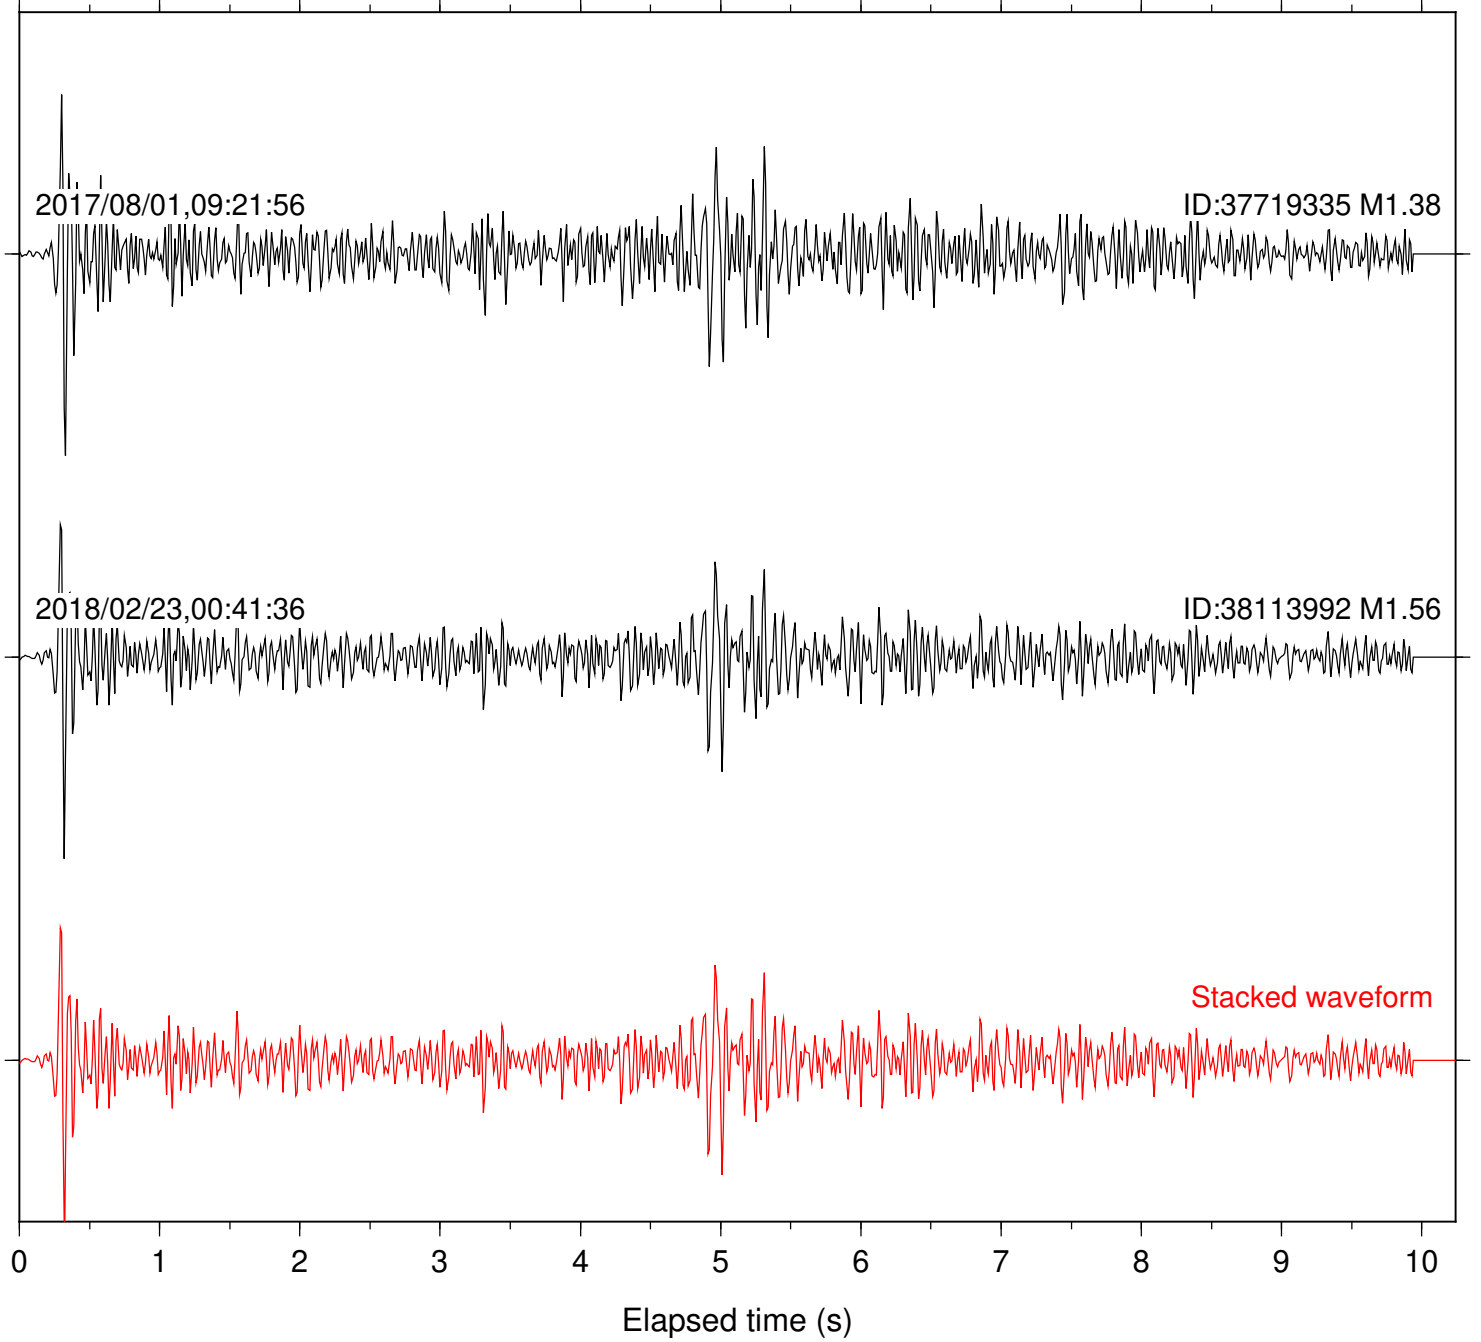

Station: SMER Com: HHZ

Focal depth: 7.89 km