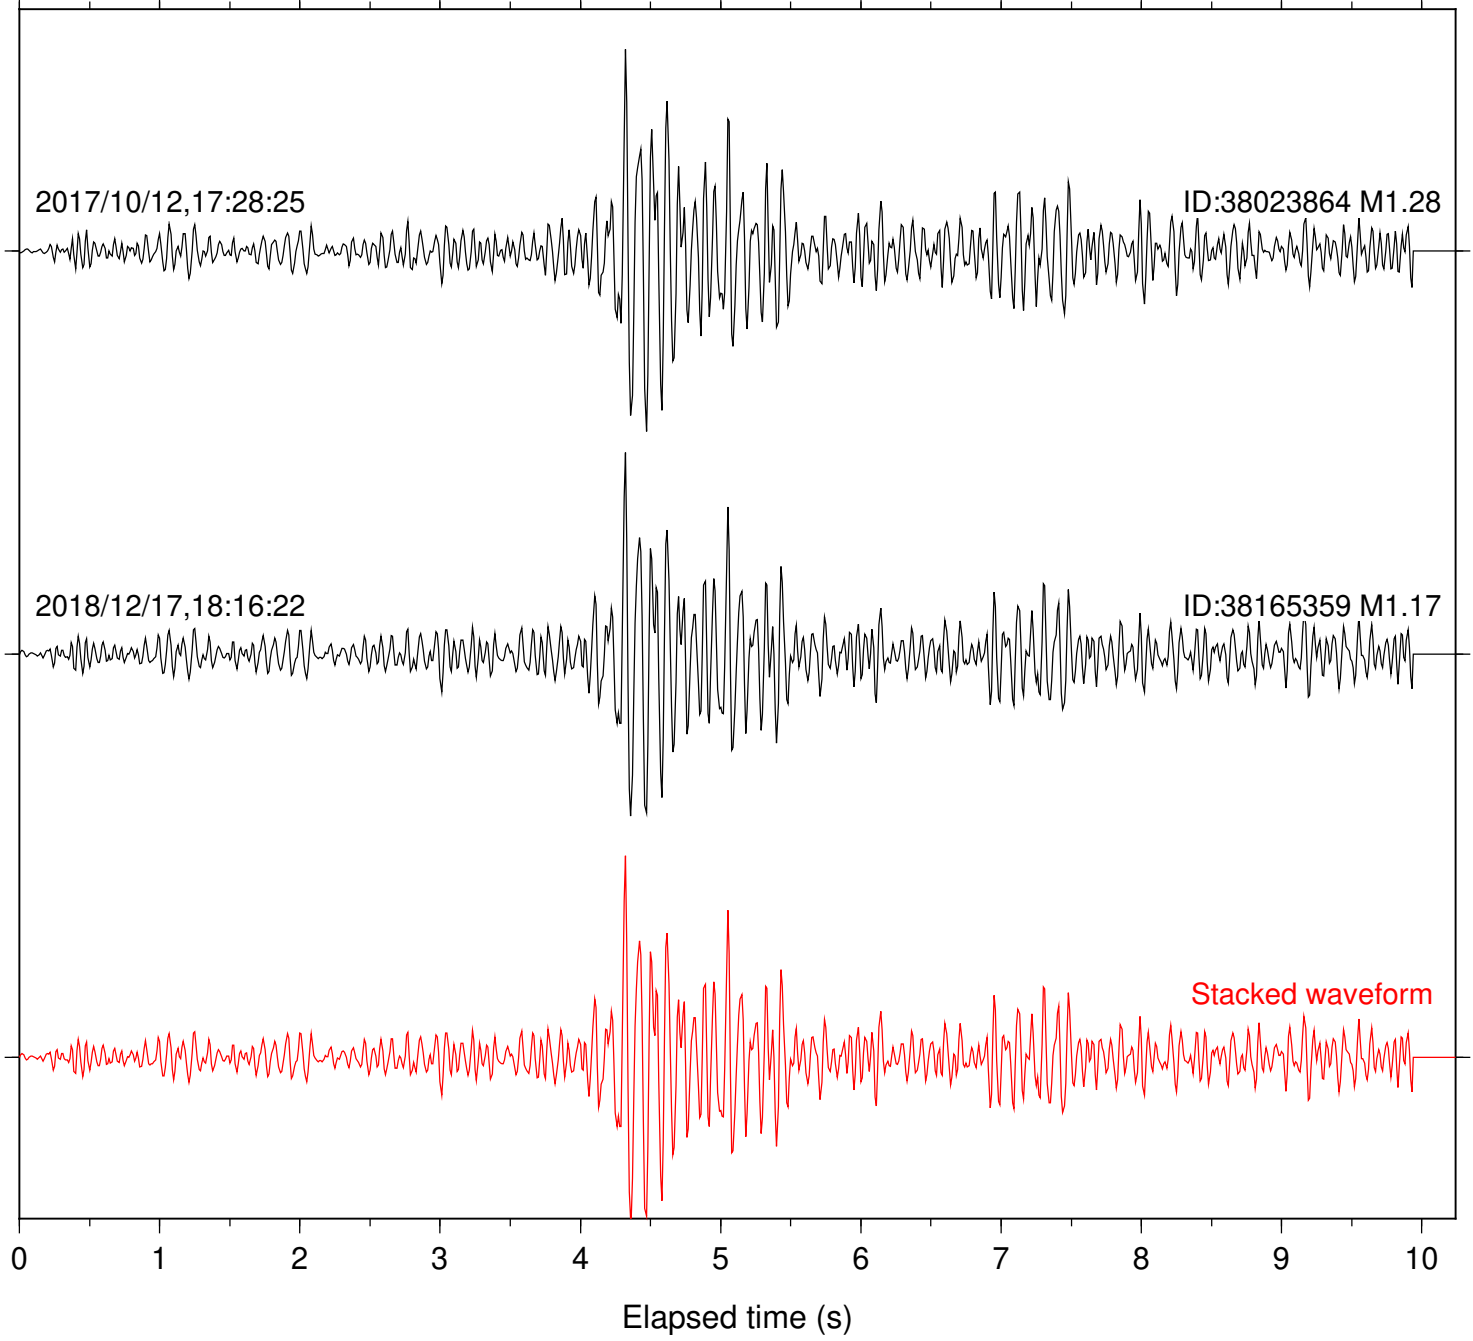

Station: B084 Com: EHZ

Focal depth: 4.99 km