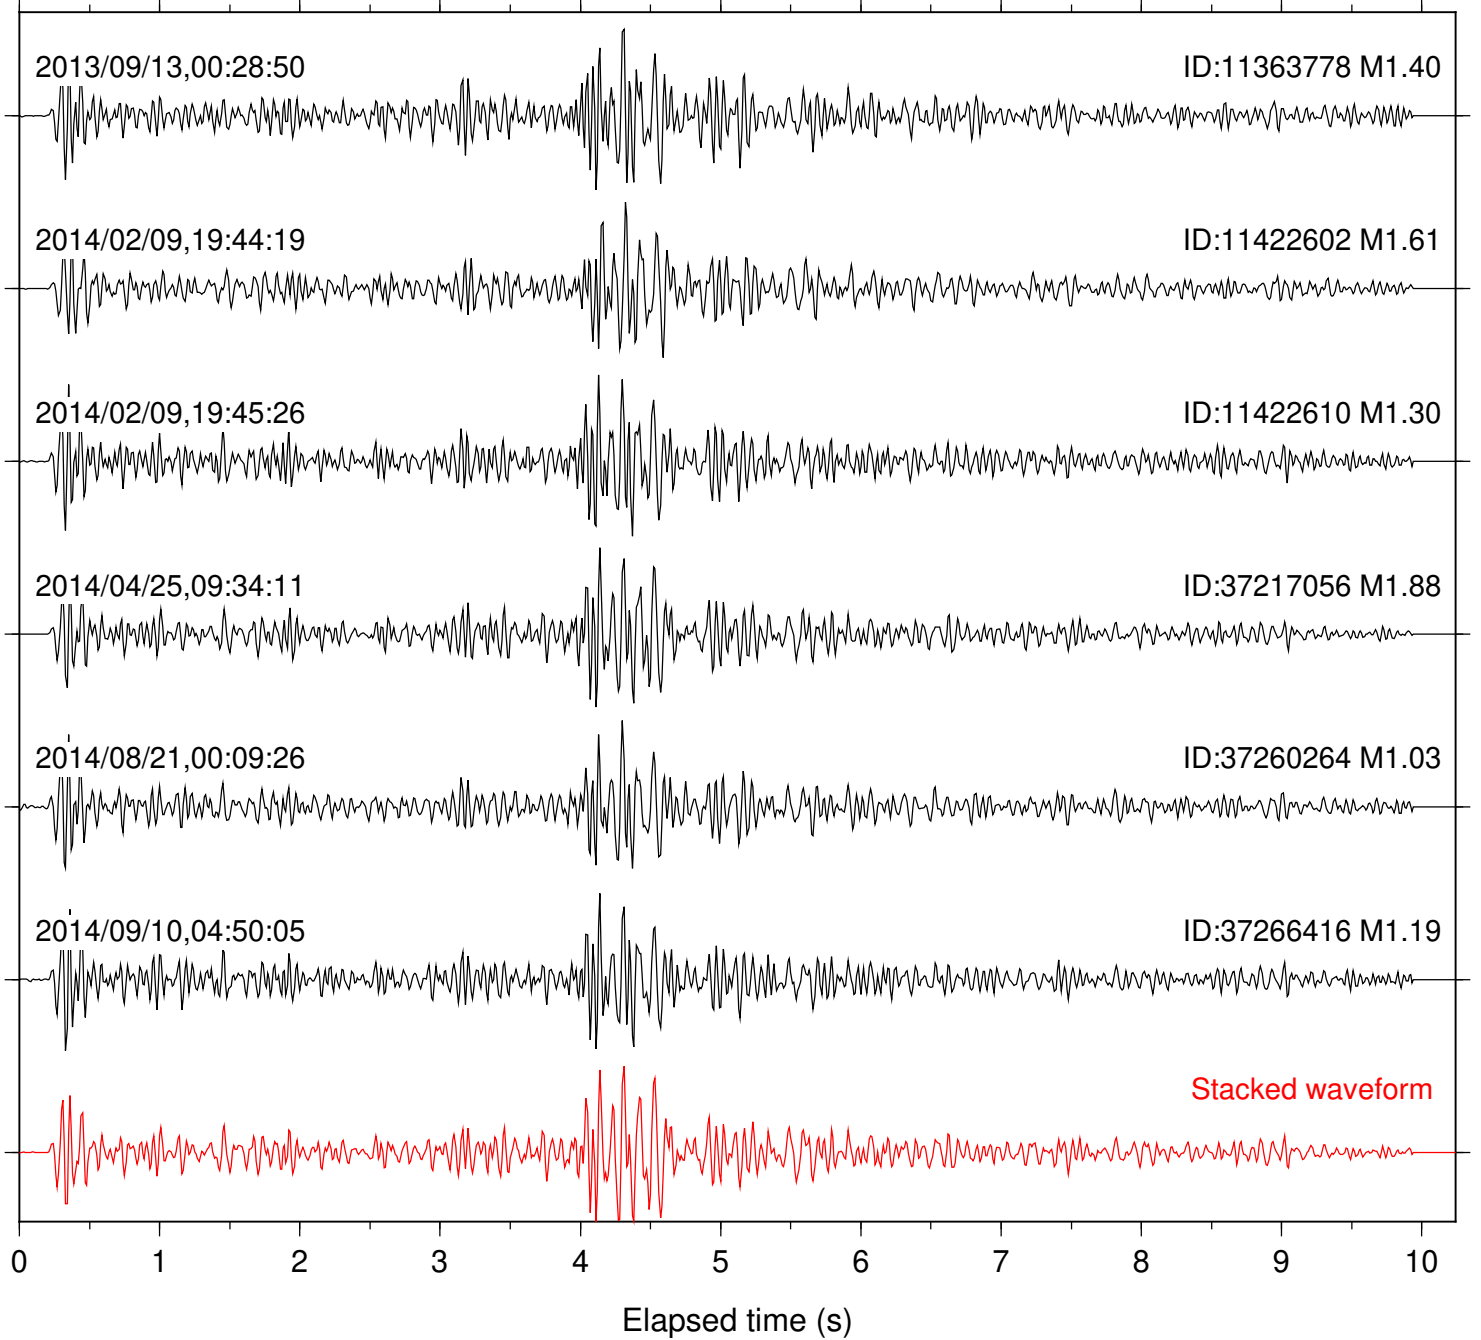

Station: B082 Com: EHZ

Focal depth: 12.20 km