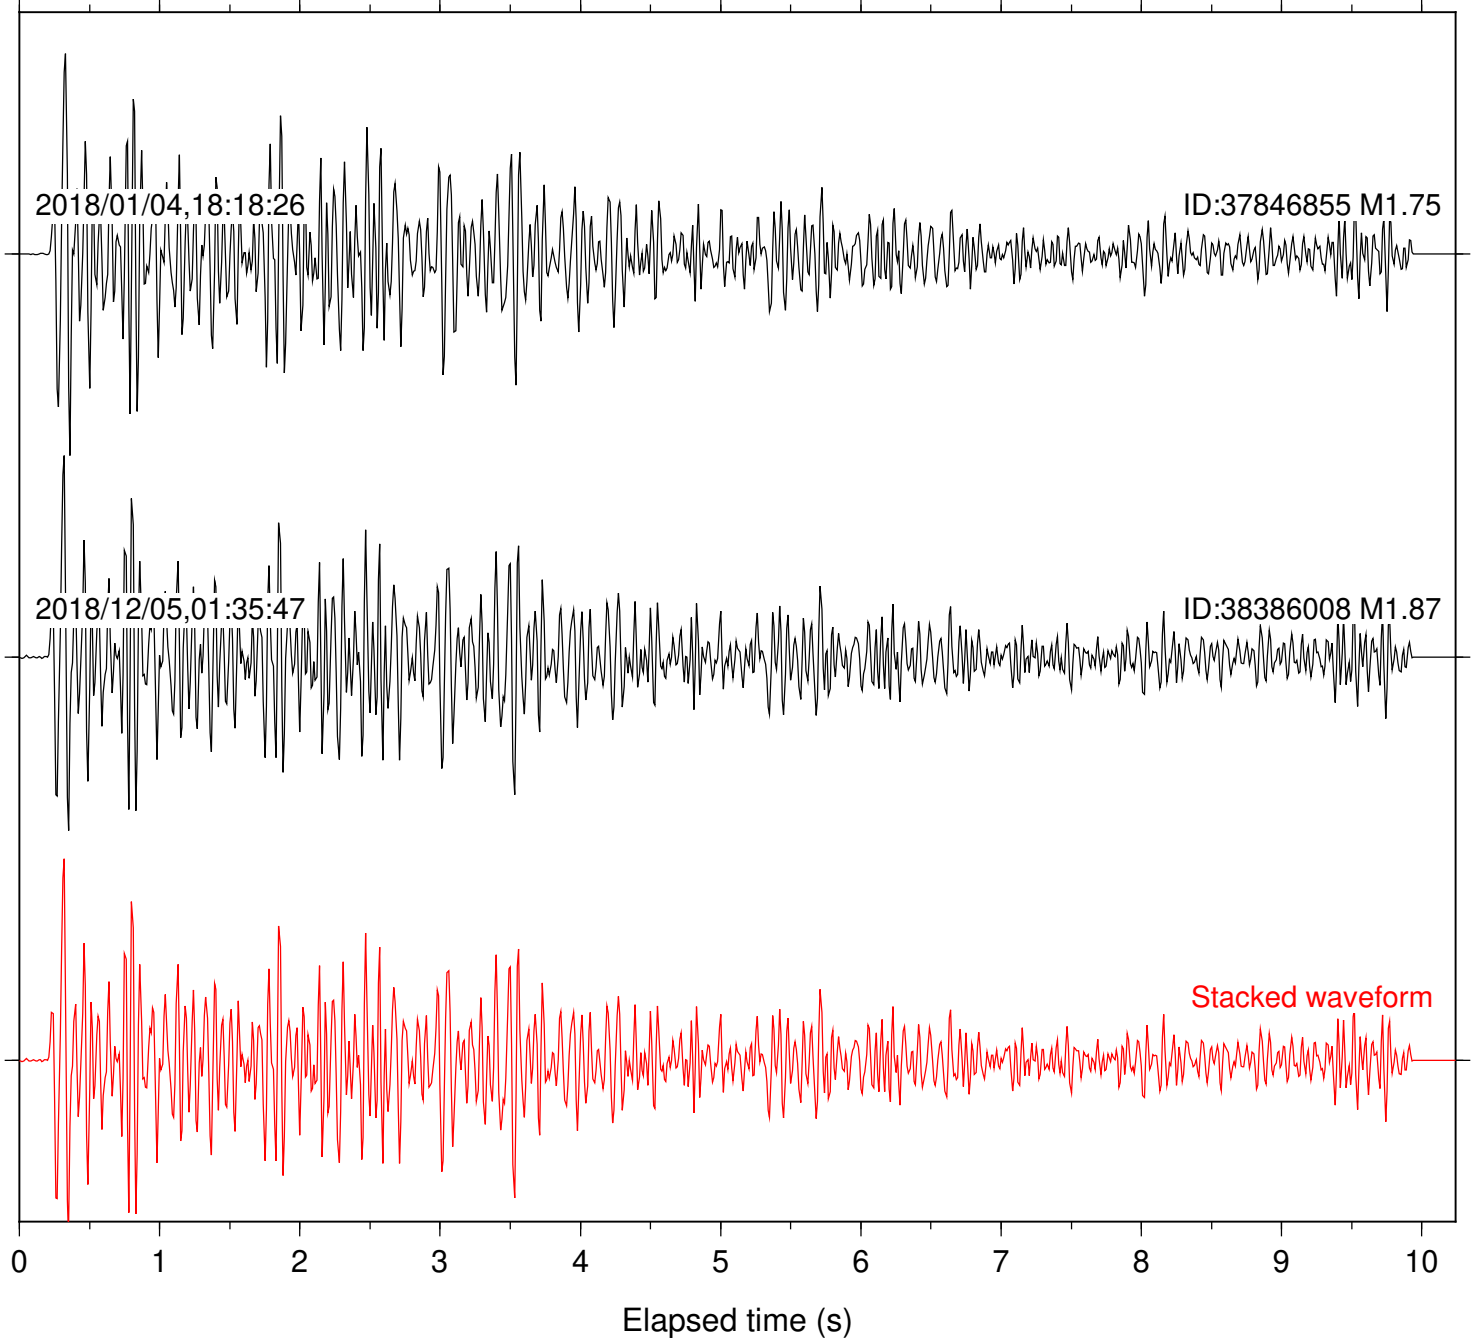

Focal depth: 6.31 km

Station: DGR Com: HHZ

Focal depth: 6.31 km

Station: FRD Com: HHZ

Focal depth: 6.31 km

Station: HMT2 Com: HHZ

Focal depth: 6.31 km

Station: KNW Com: HHZ