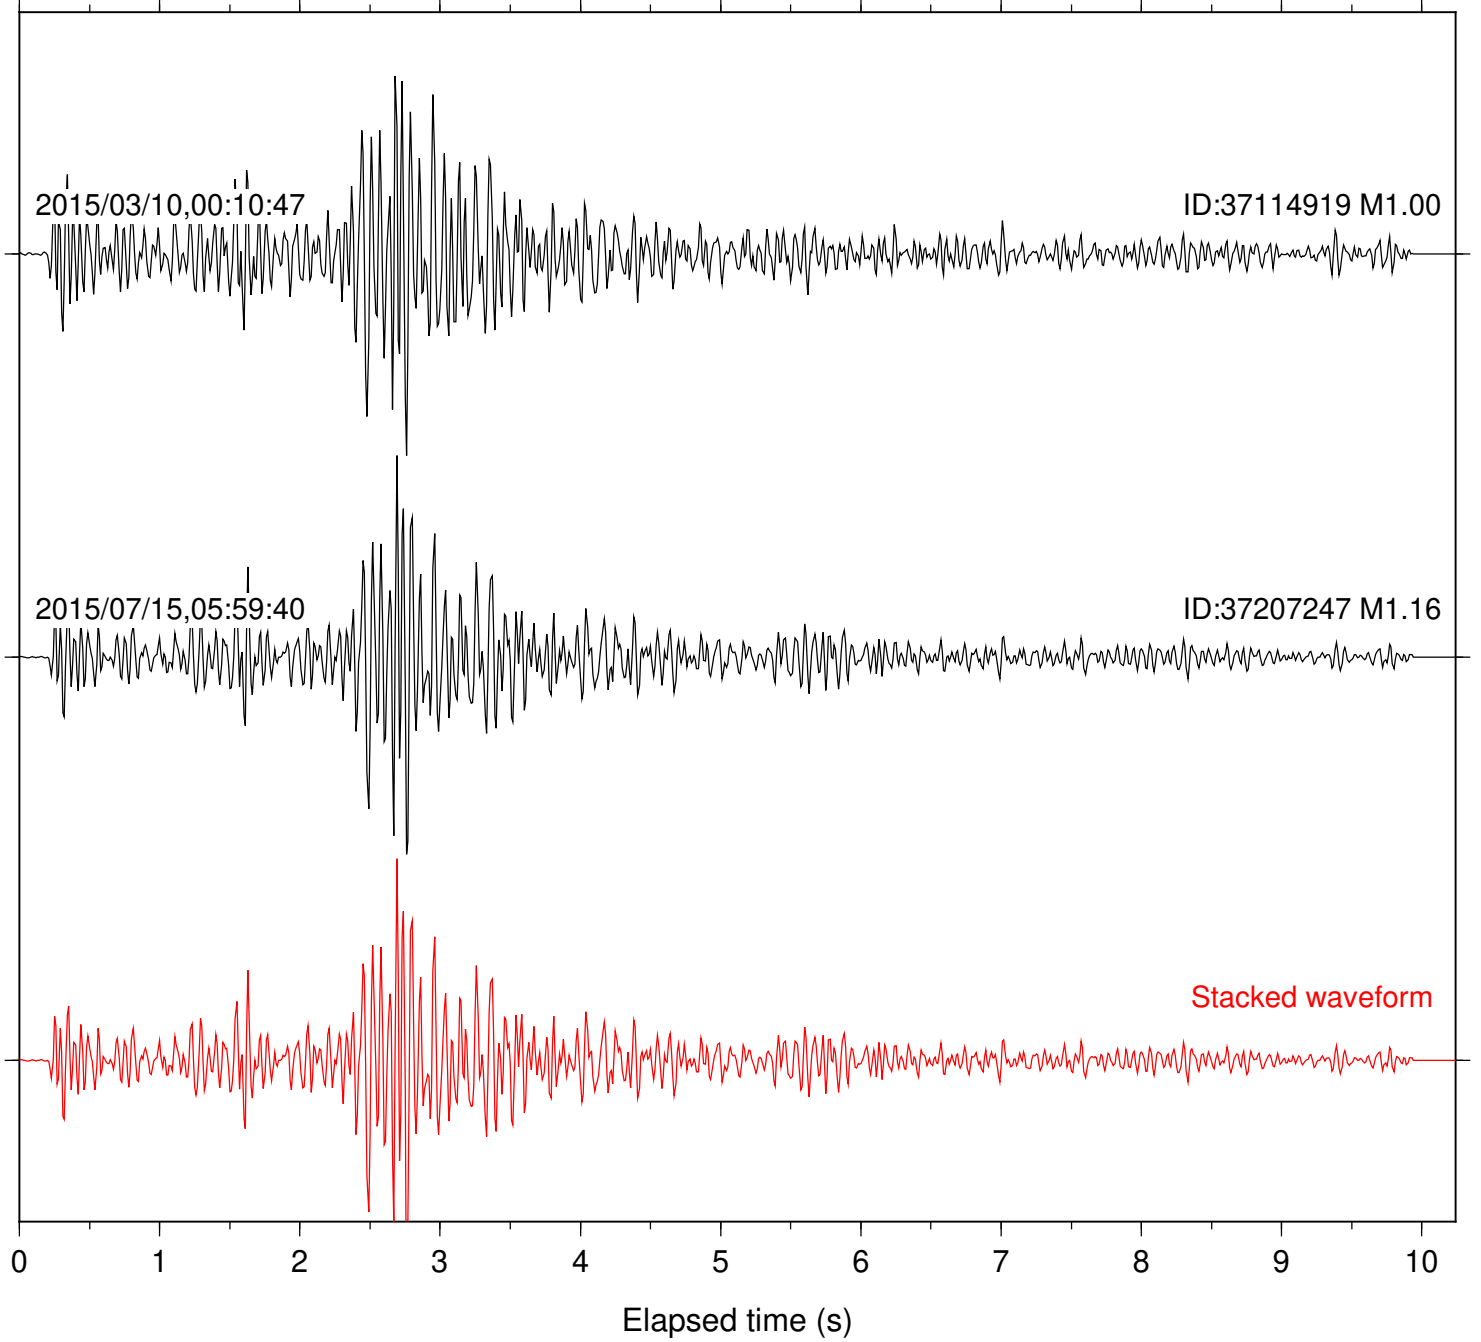

Station: SMER Com: HHZ

Focal depth: 8.24 km

Station: SND Com: HHZ

Focal depth: 8.24 km

Station: WMC Com: HHZ

Focal depth: 8.24 km

Station: B081 Com: EHZ

Focal depth: 8.29 km