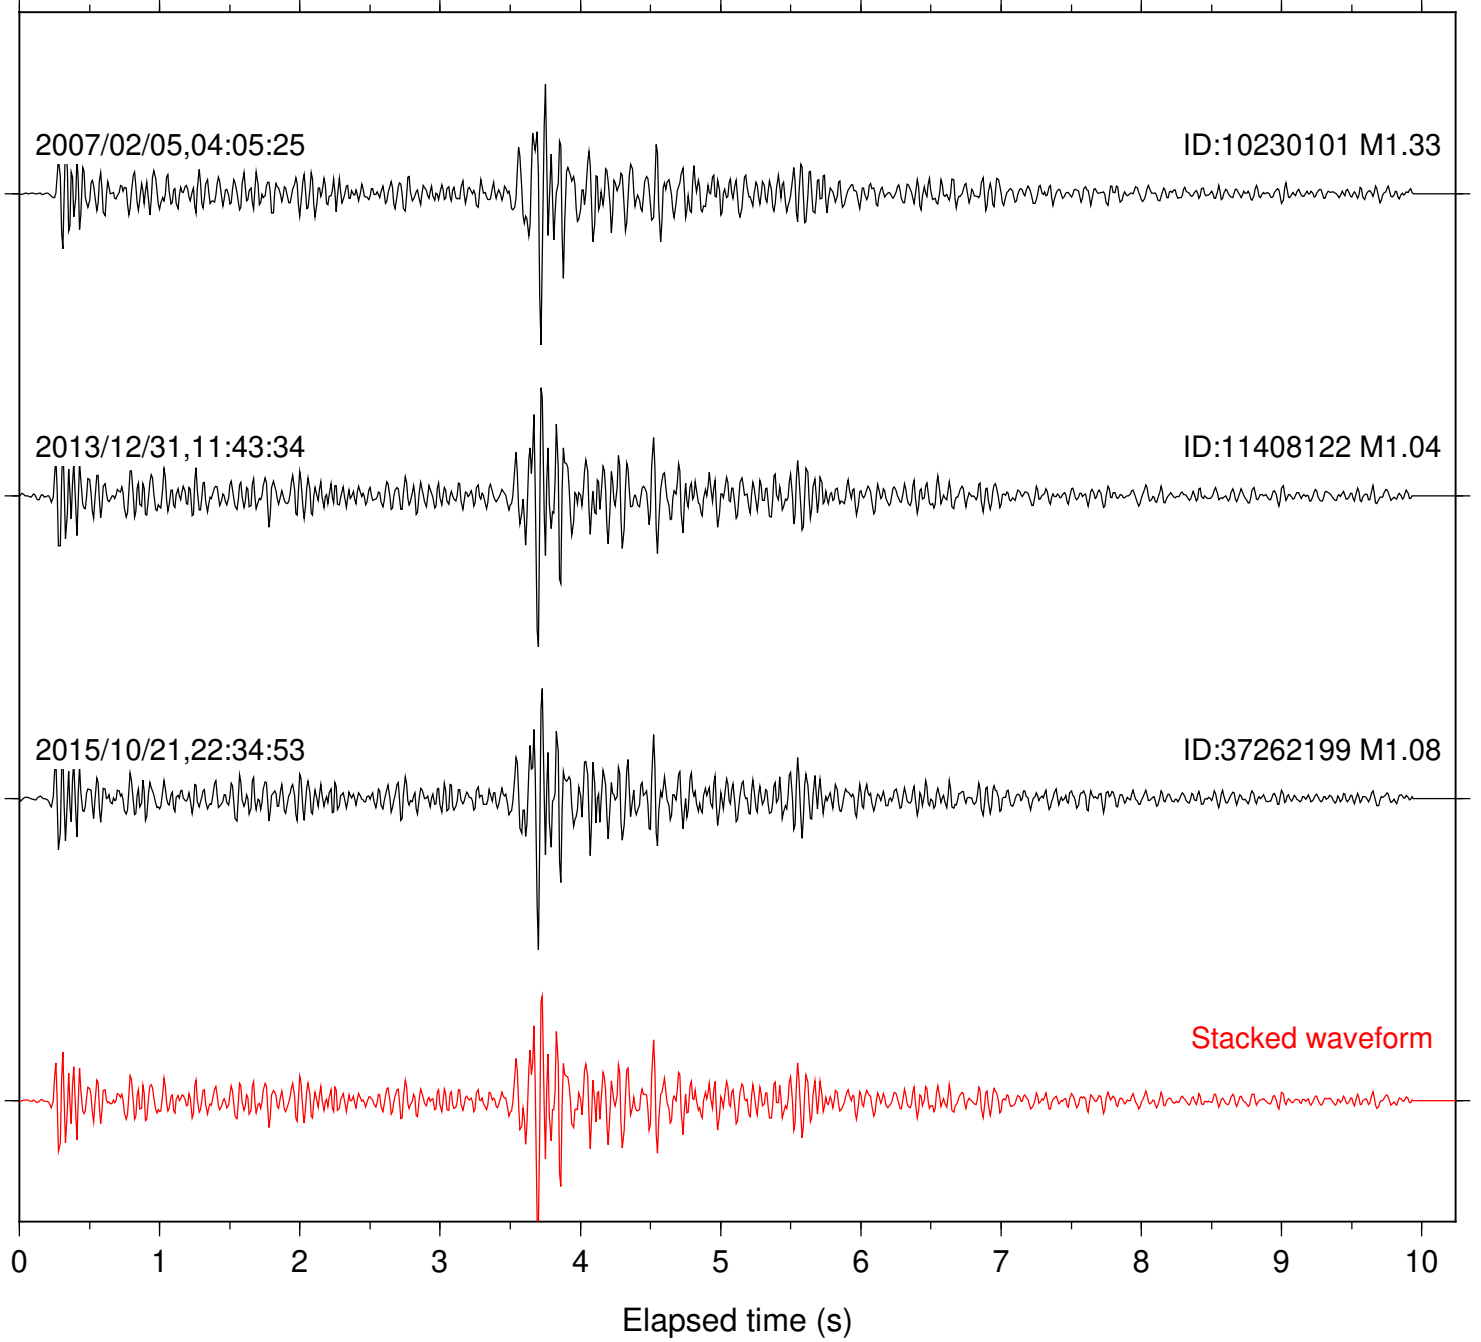

Station: B086 Com: EHZ

Focal depth: 11.93 km