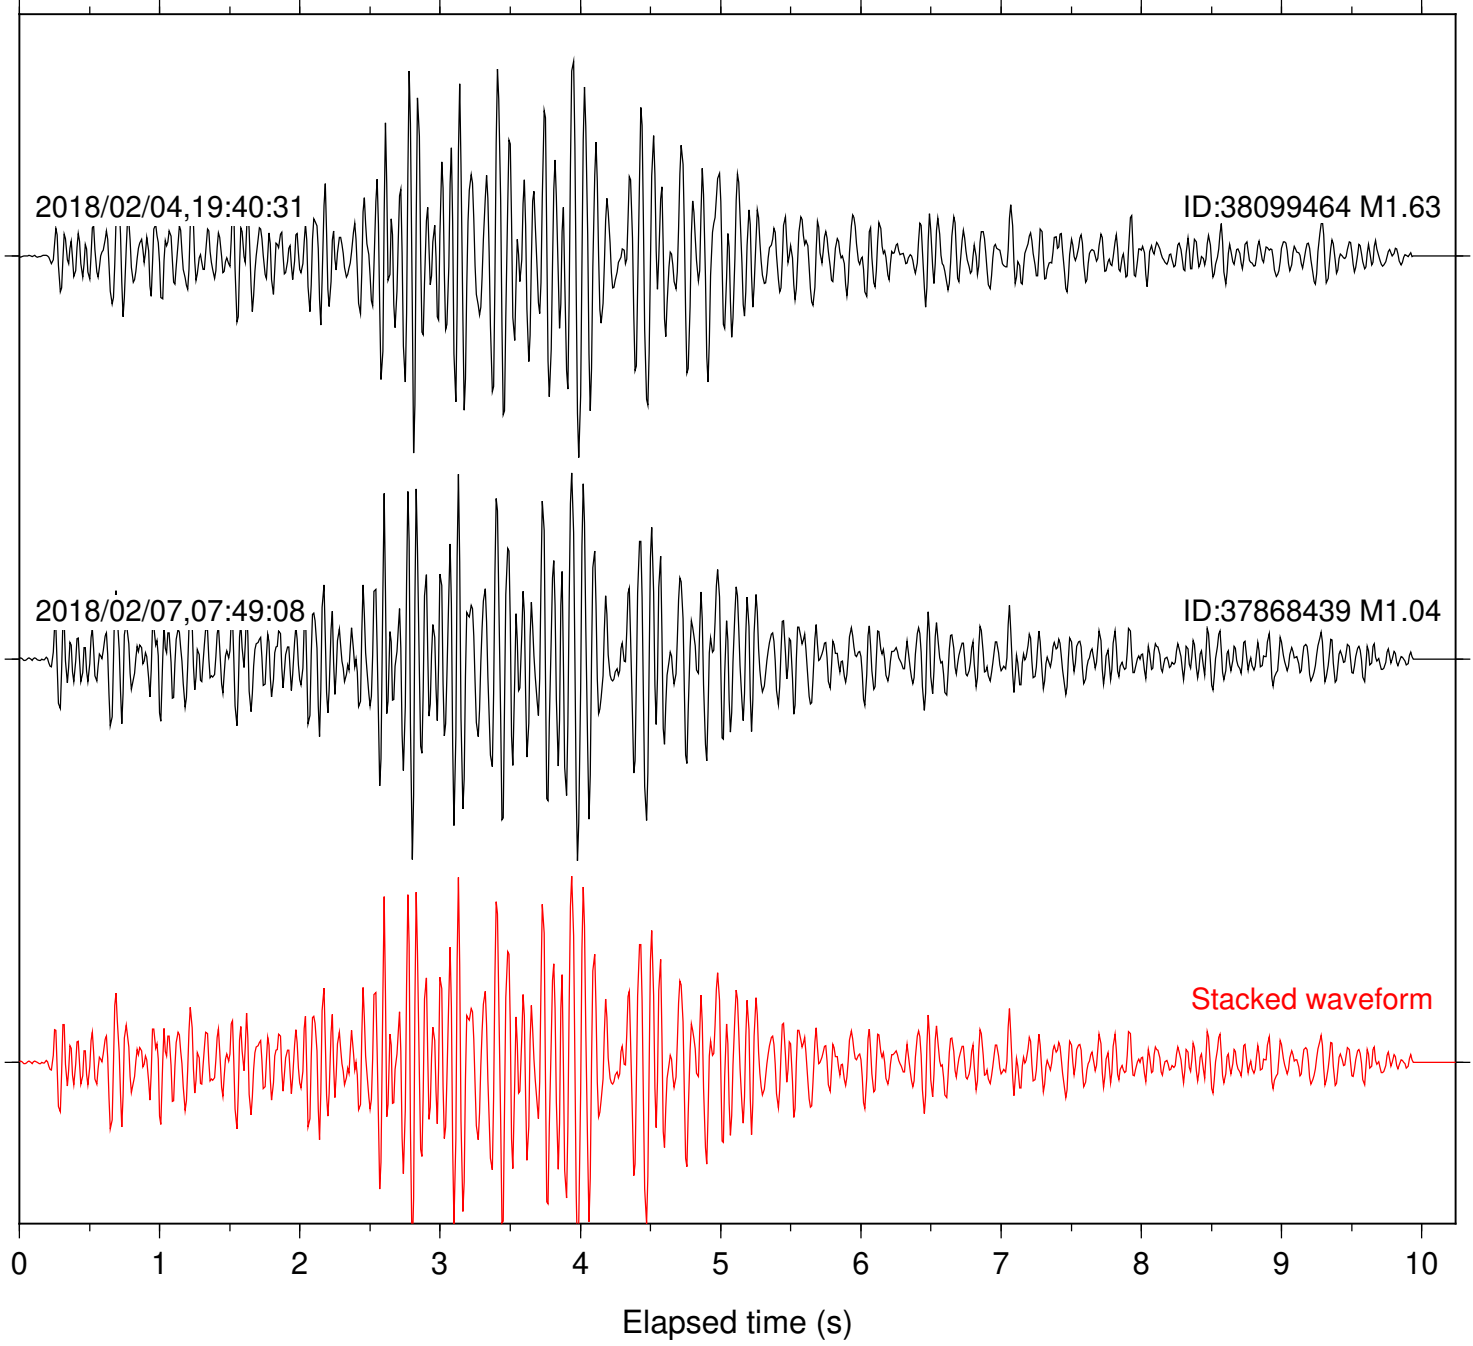

Station: DNR Com: HHZ

Focal depth: 5.89 km