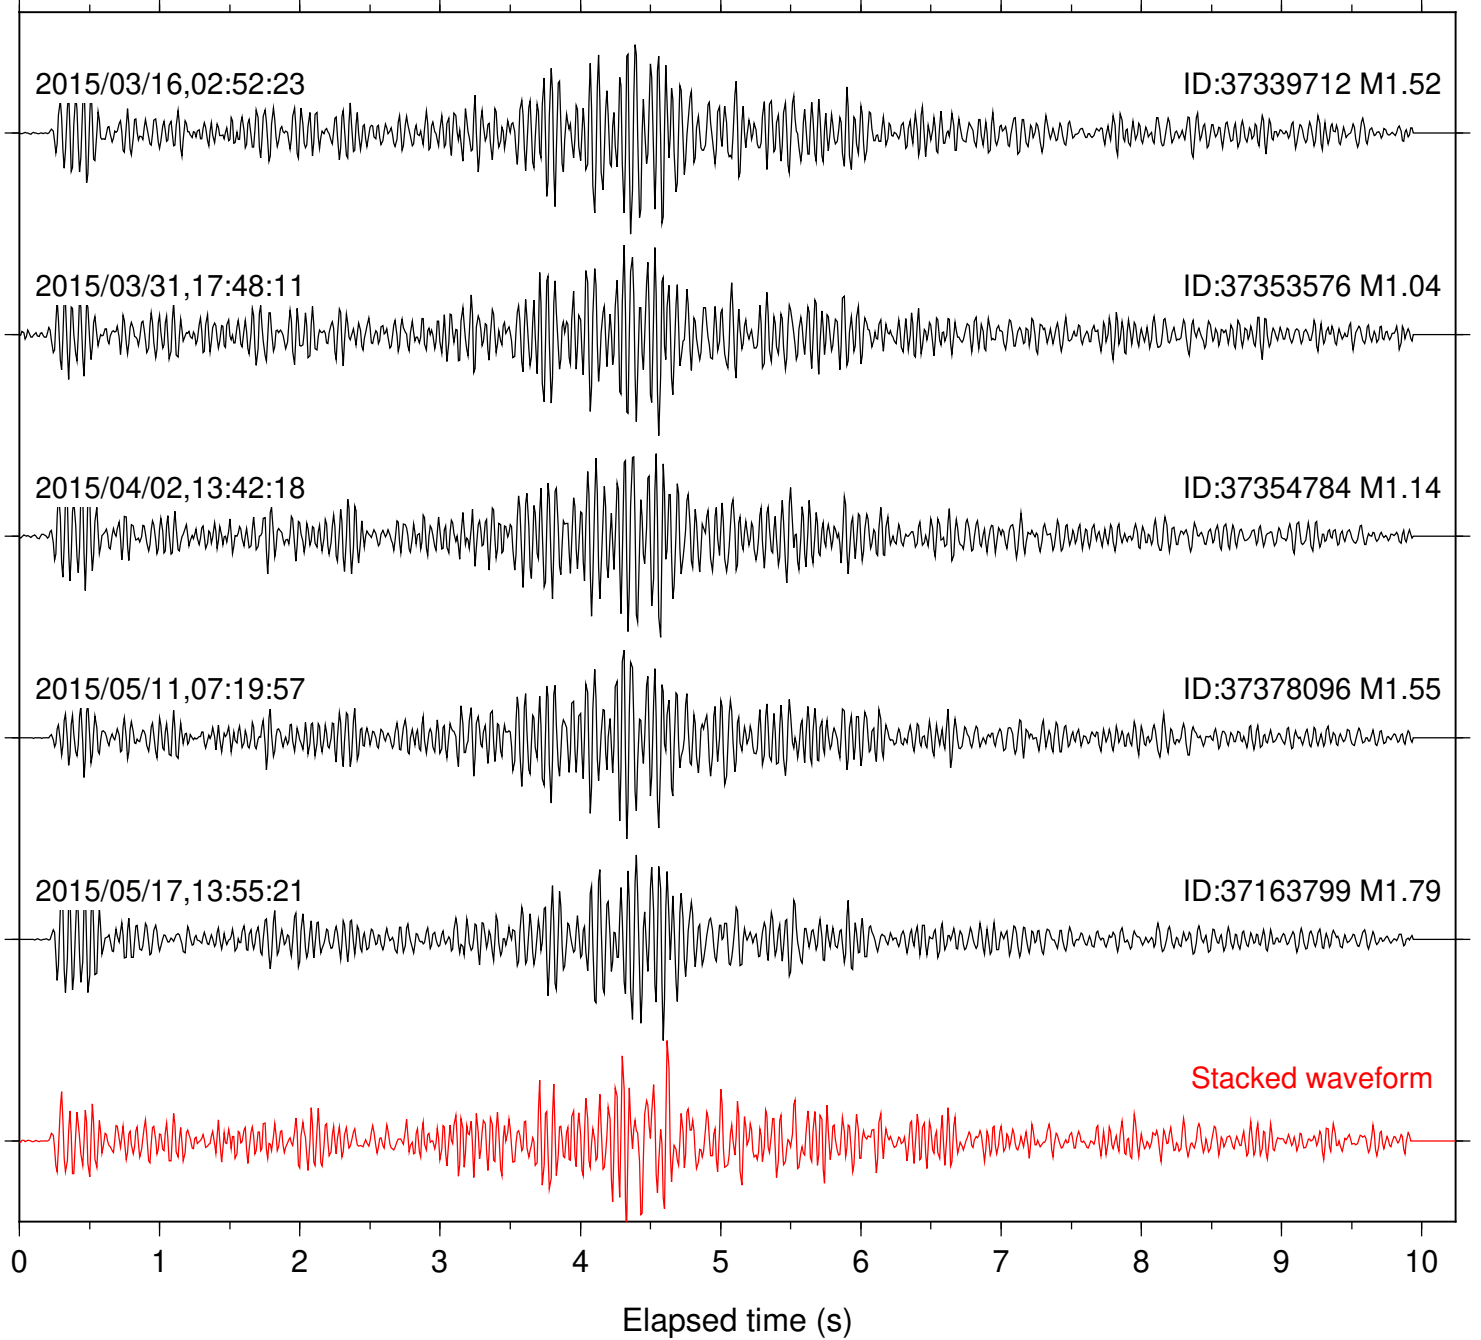

2015/03/31,17:48:11

ID:37353576 M1.04

Stacked waveform

0 1 2 3 4 5 6 7 8 9 10  
Elapsed time (s)

Station: PLM Com: HHZ

Focal depth: 7.92 km

Station: PMD Com: HHZ

Focal depth: 7.92 km