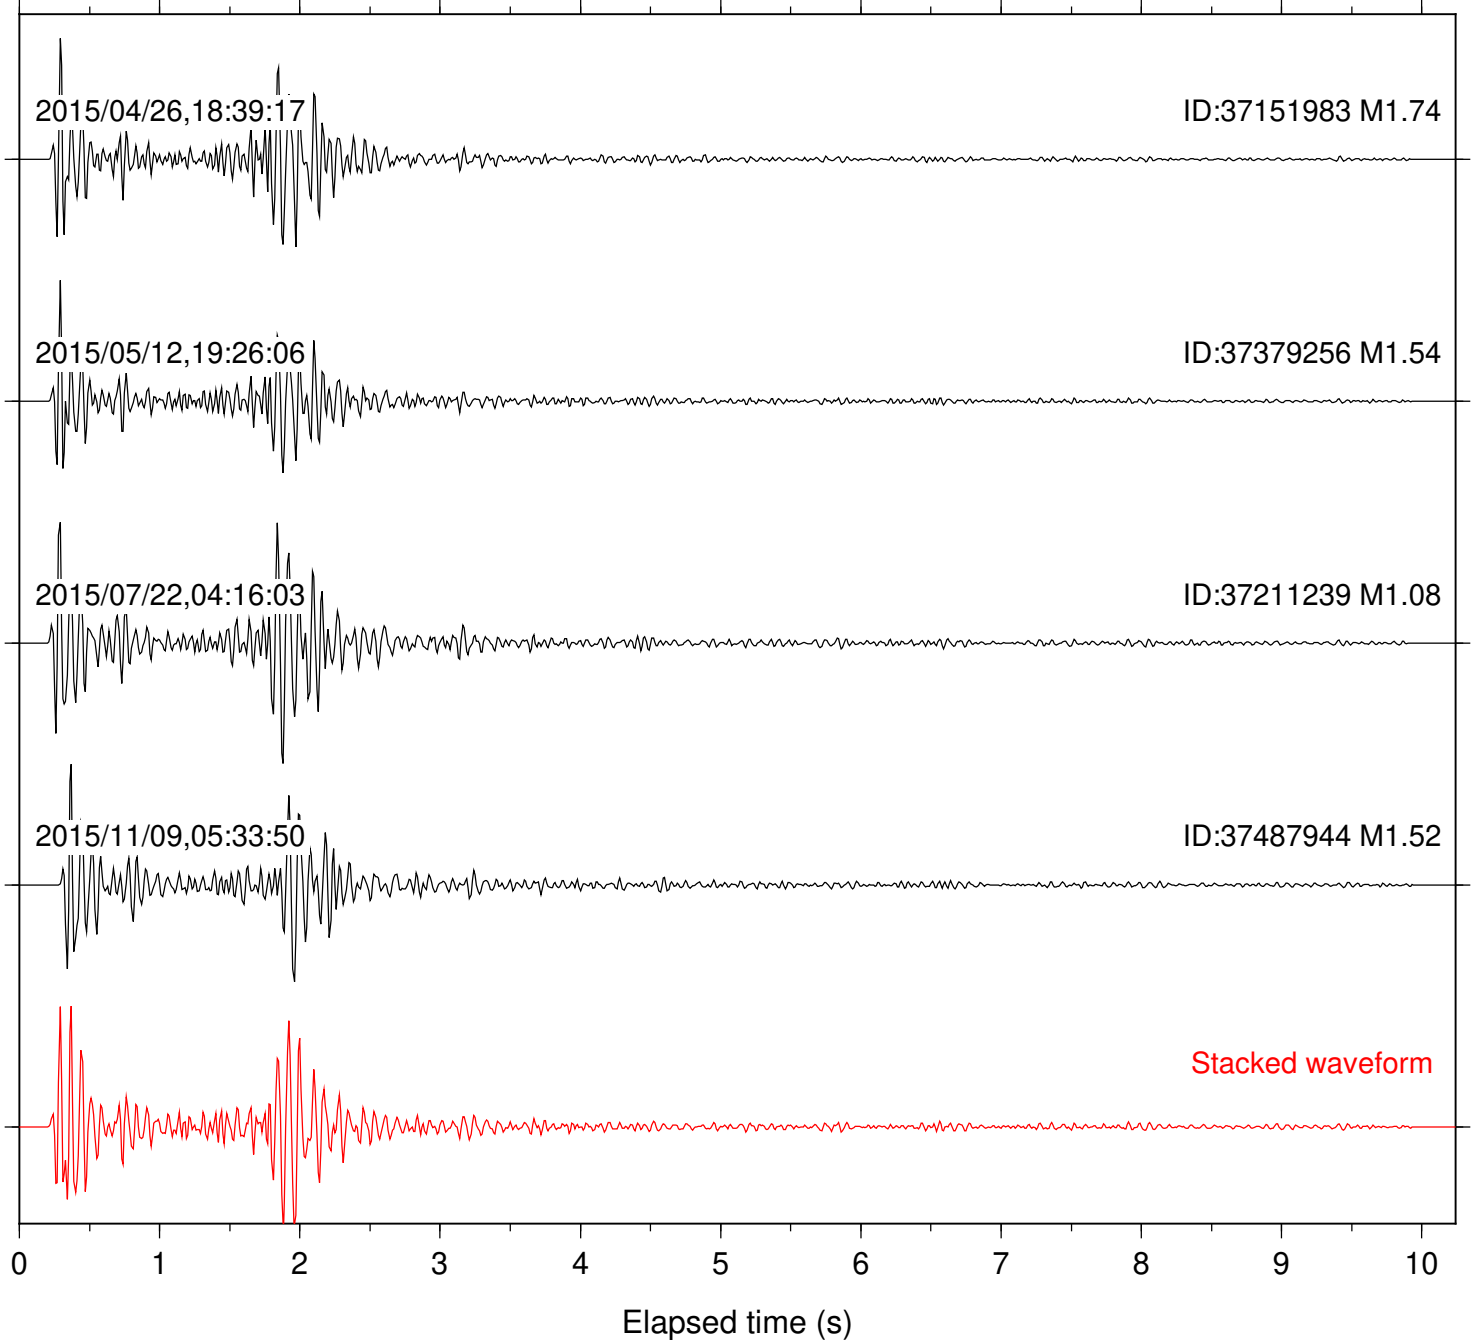

Station: DGR Com: HHZ

Focal depth: 8.33 km

Station: DNR Com: HHZ

Focal depth: 8.33 km

Station: FRD Com: HHZ

Focal depth: 8.33 km

Station: HMT2 Com: HHZ

Focal depth: 8.33 km