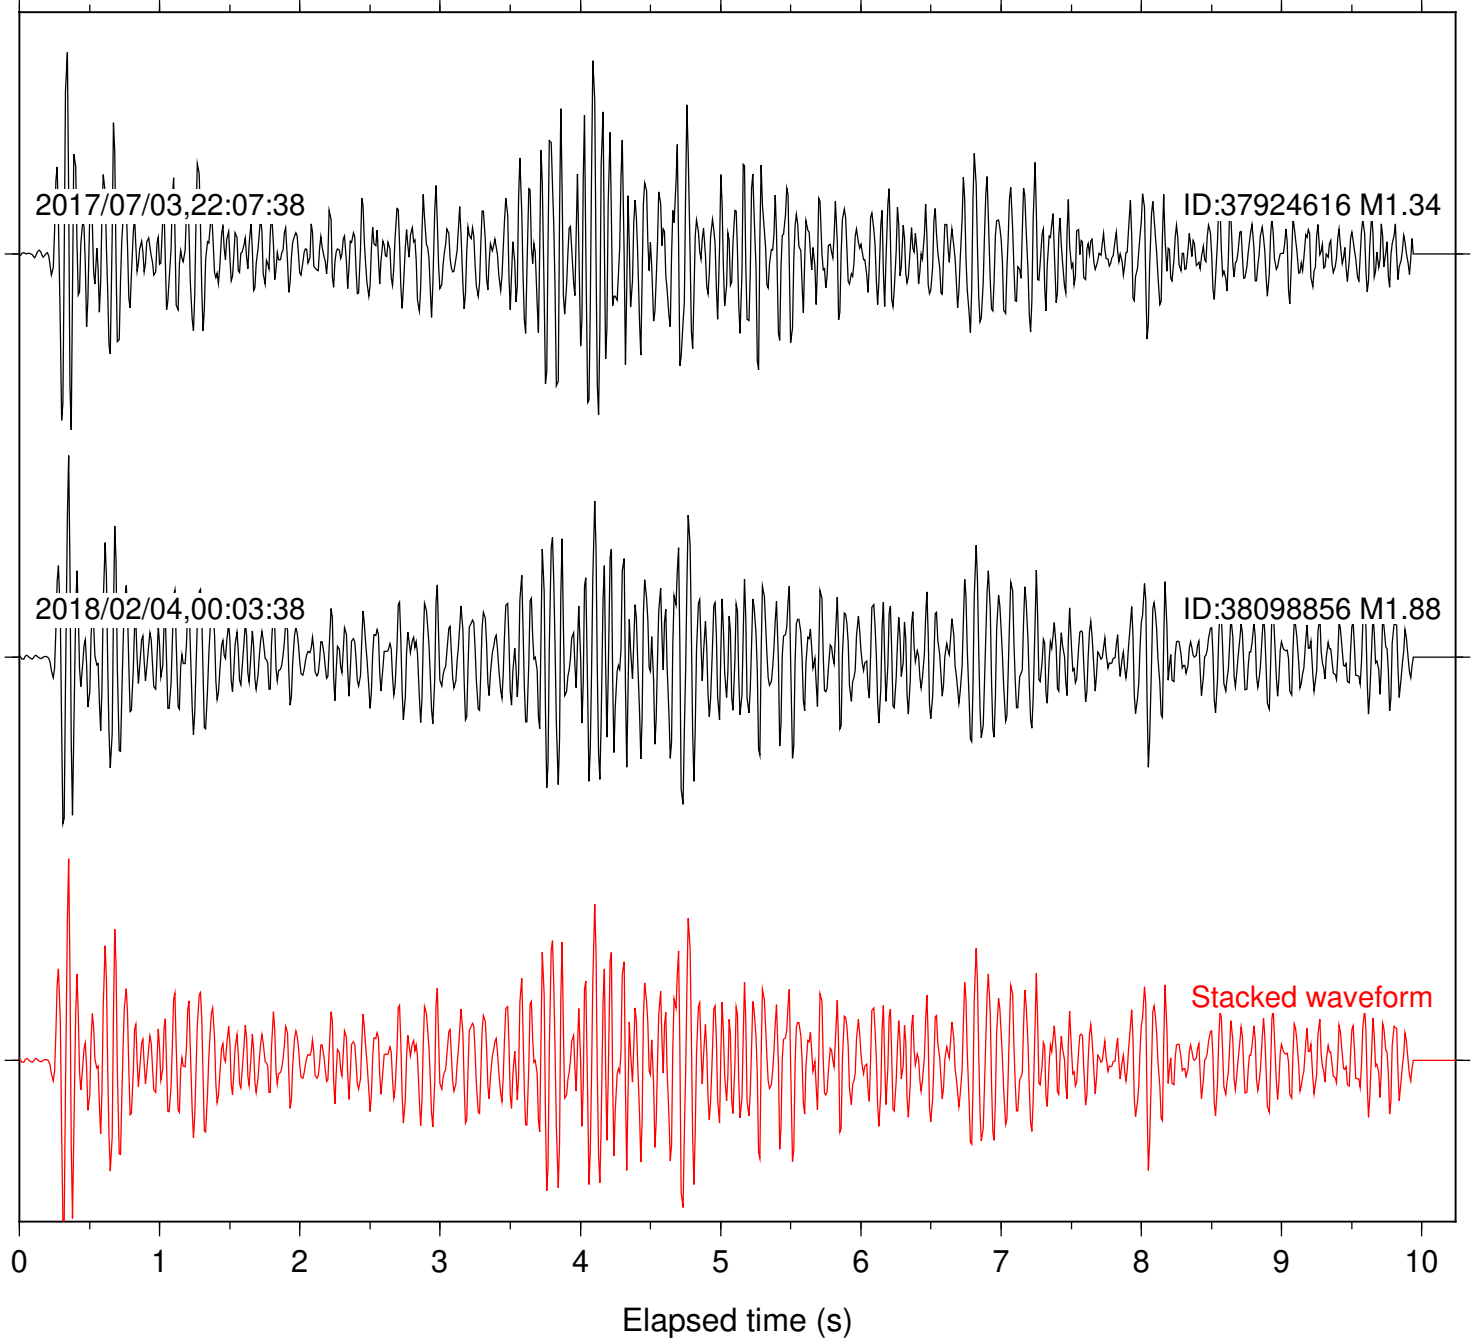

Station: KNW Com: HHZ

Focal depth: 5.27 km