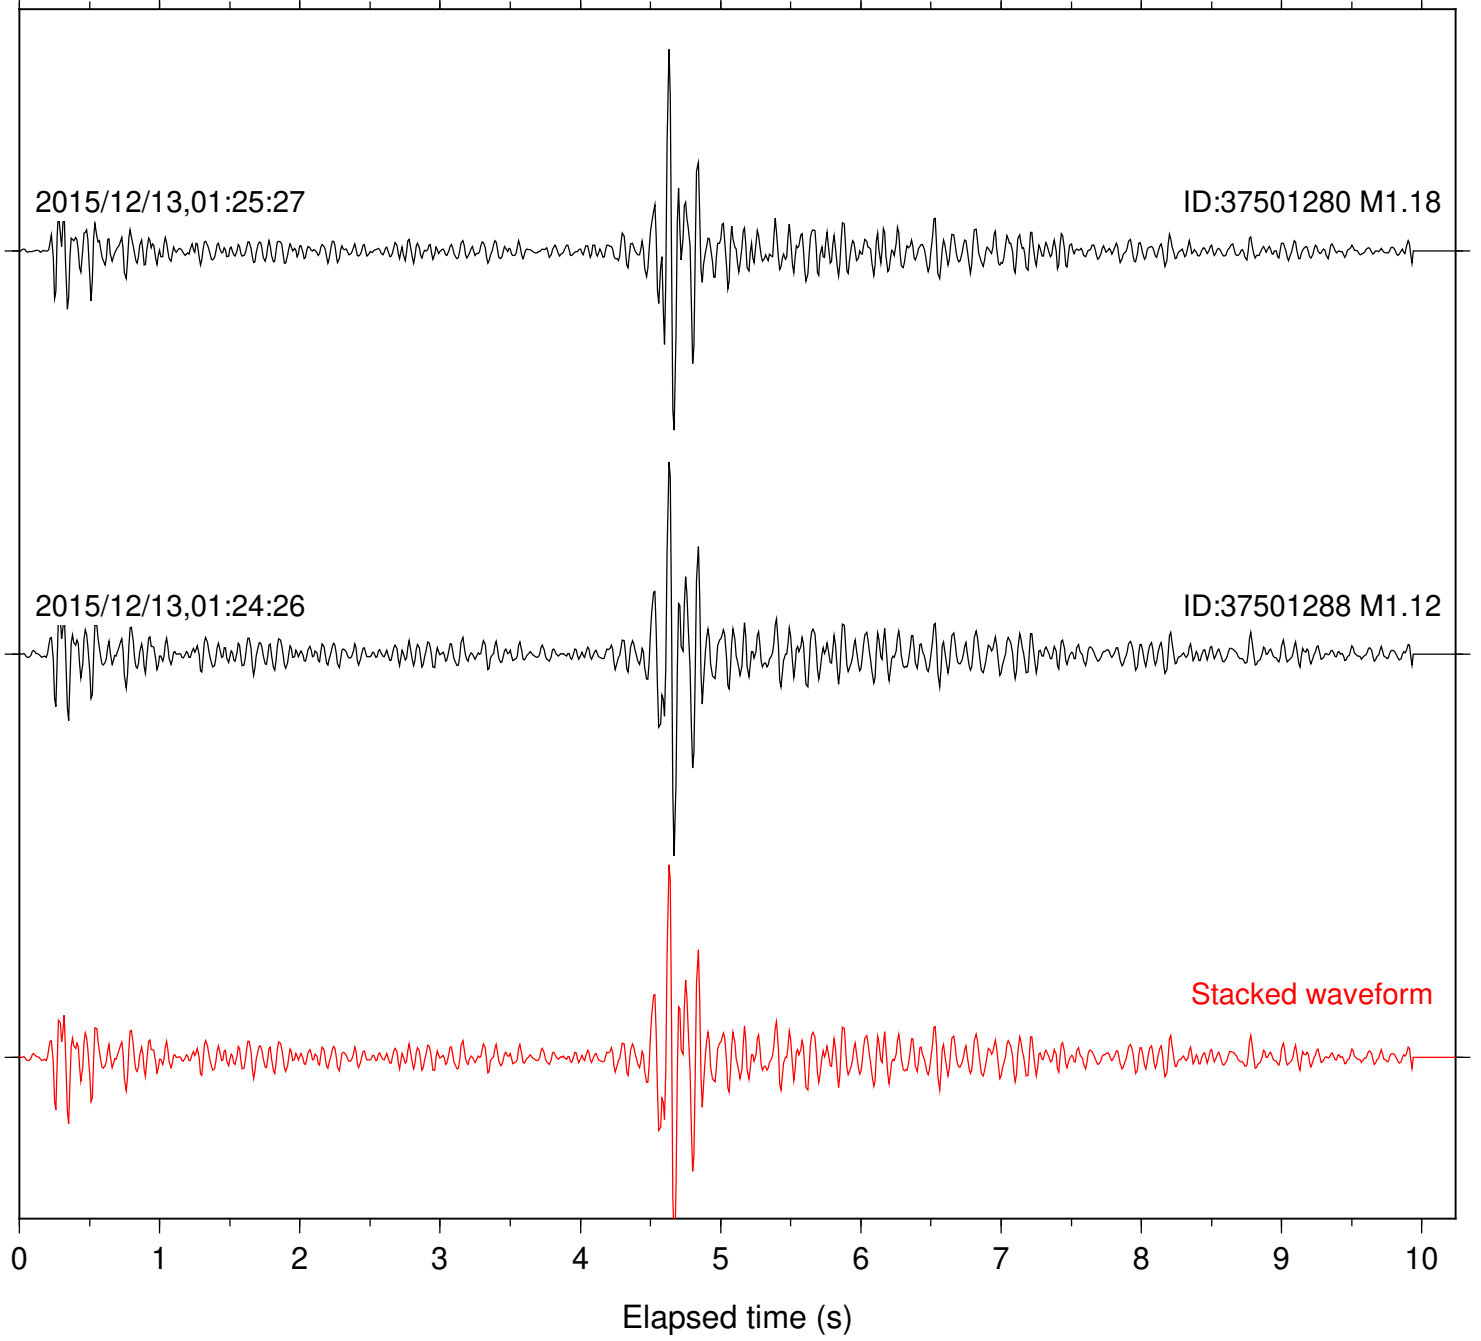

Station: LVA2 Com: HHZ

Focal depth: 14.99 km

Station: PFO Com: HHZ

Focal depth: 14.99 km

Station: PMD Com: HHZ

Focal depth: 14.99 km

Station: POB2 Com: HHZ

Focal depth: 14.99 km