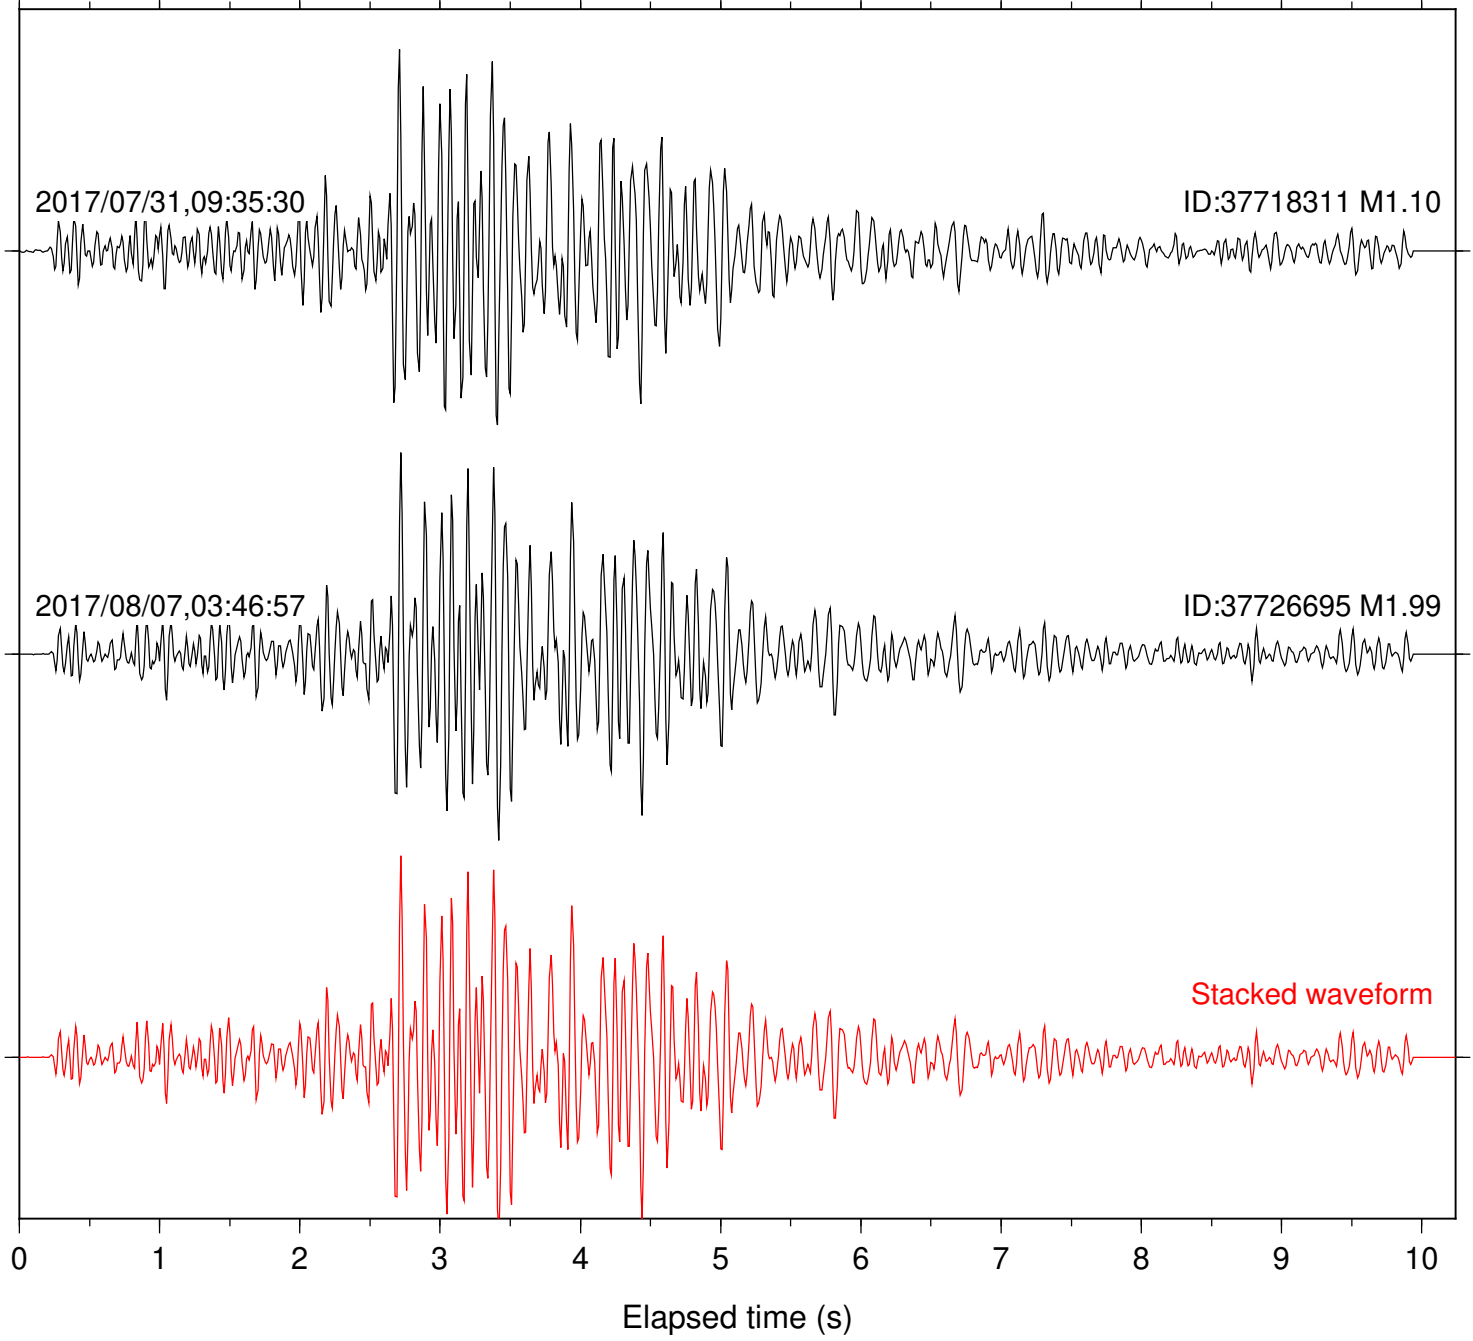

Station: DNR Com: HHZ

Focal depth: 5.14 km