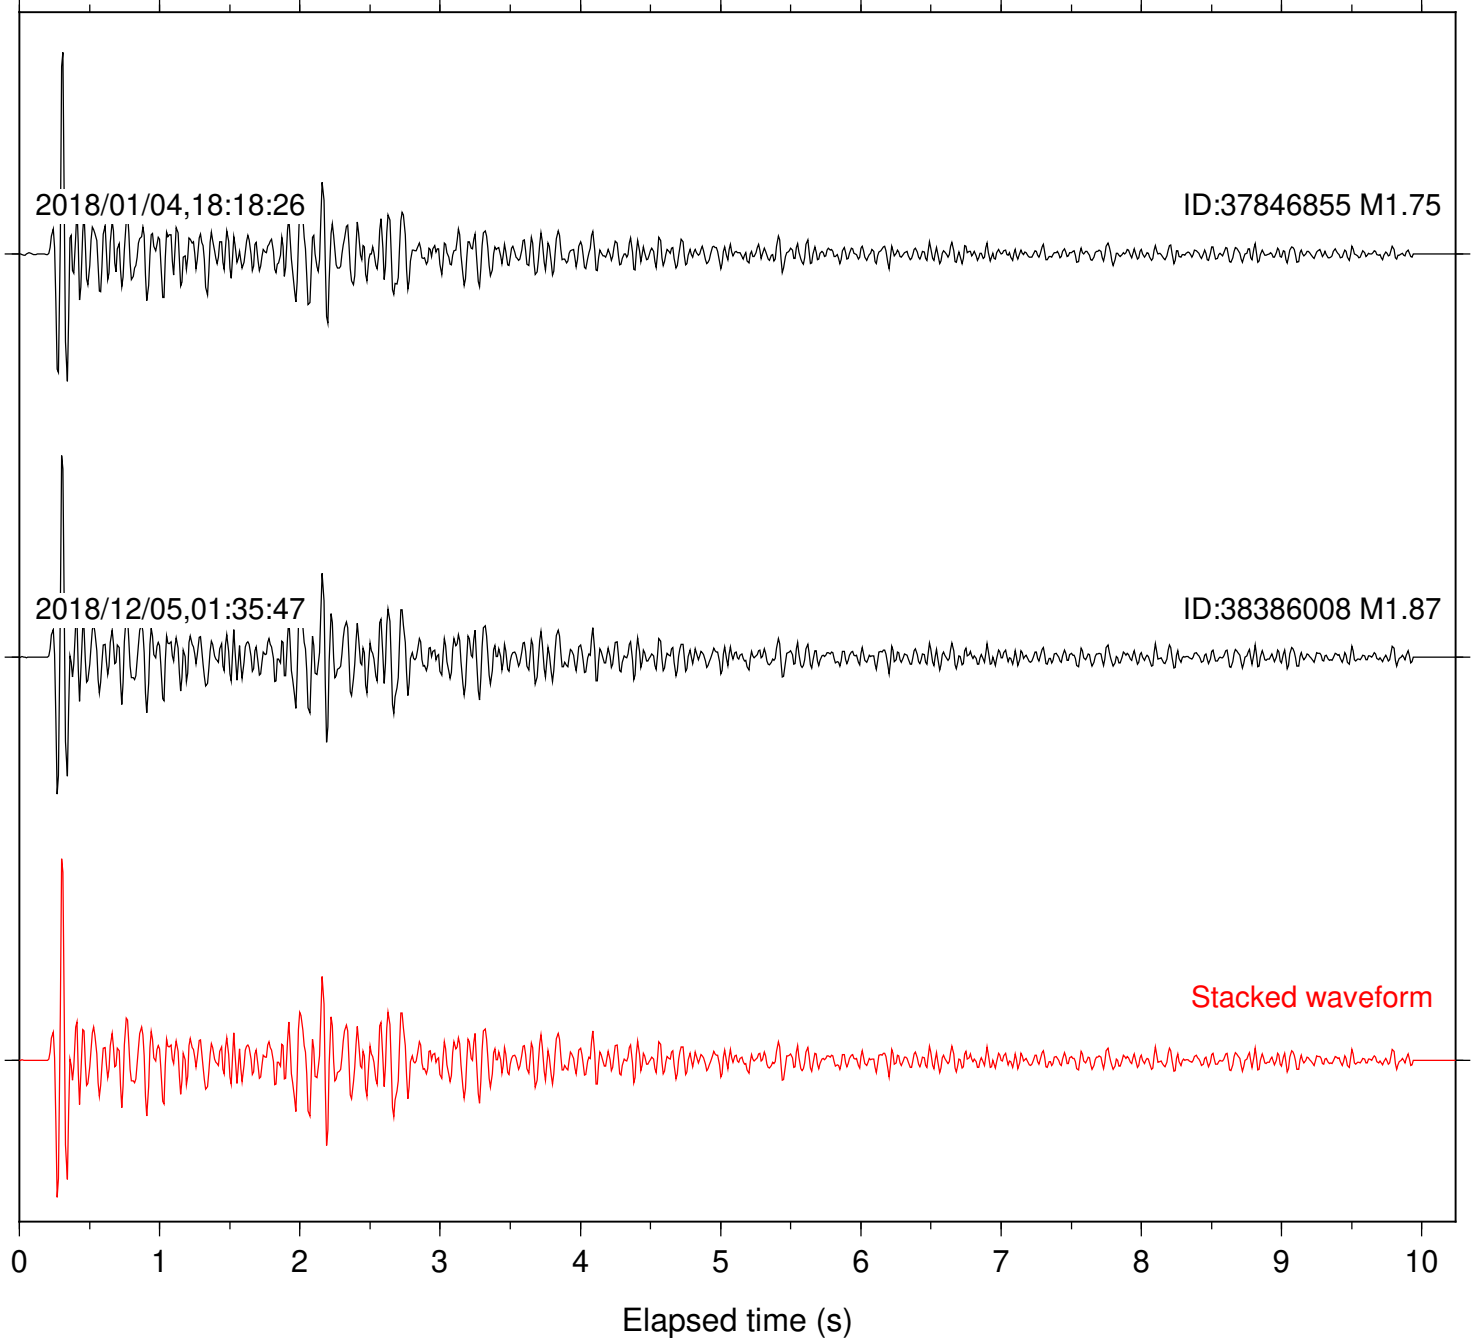

Station: BZN Com: HHZ

Focal depth: 6.31 km