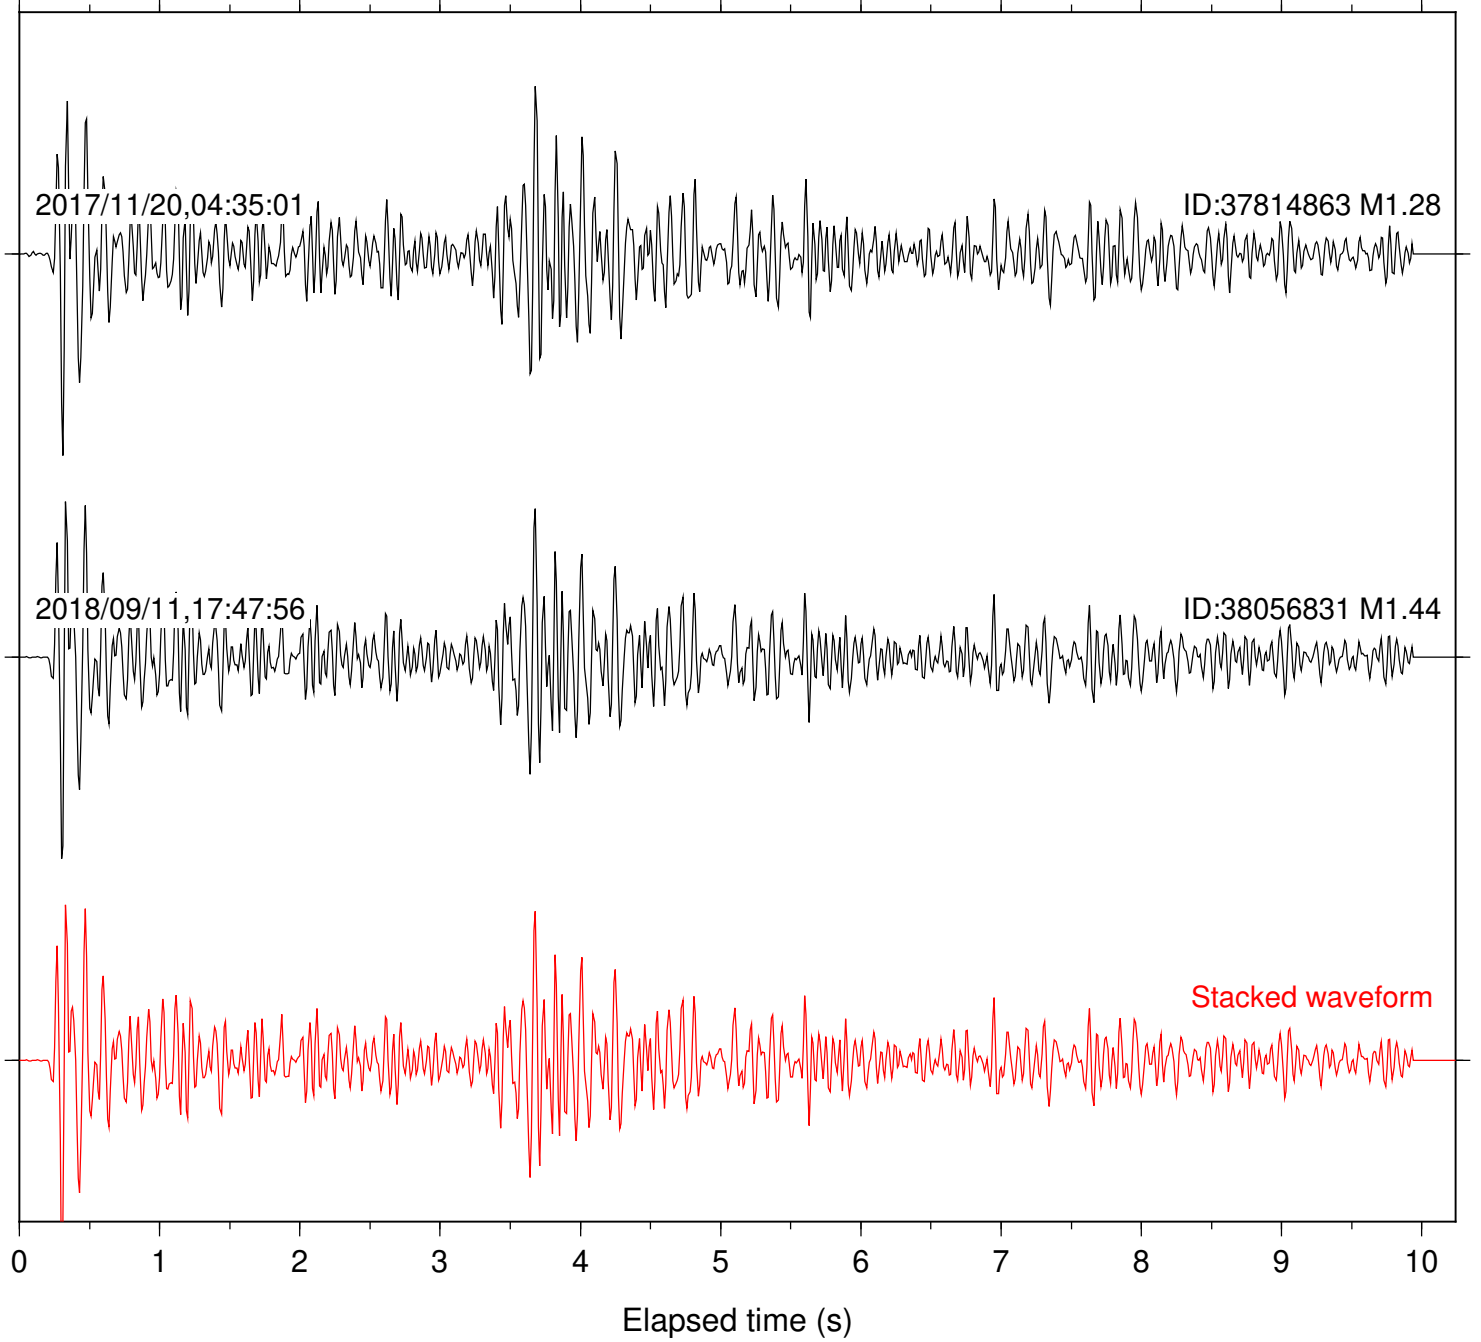

Focal depth: 4.83 km

Station: DGR Com: HHZ

Focal depth: 4.83 km

Station: FRD Com: HHZ

Focal depth: 4.83 km

Station: HMT2 Com: HHZ

Focal depth: 4.83 km

Station: KNW Com: HHZ