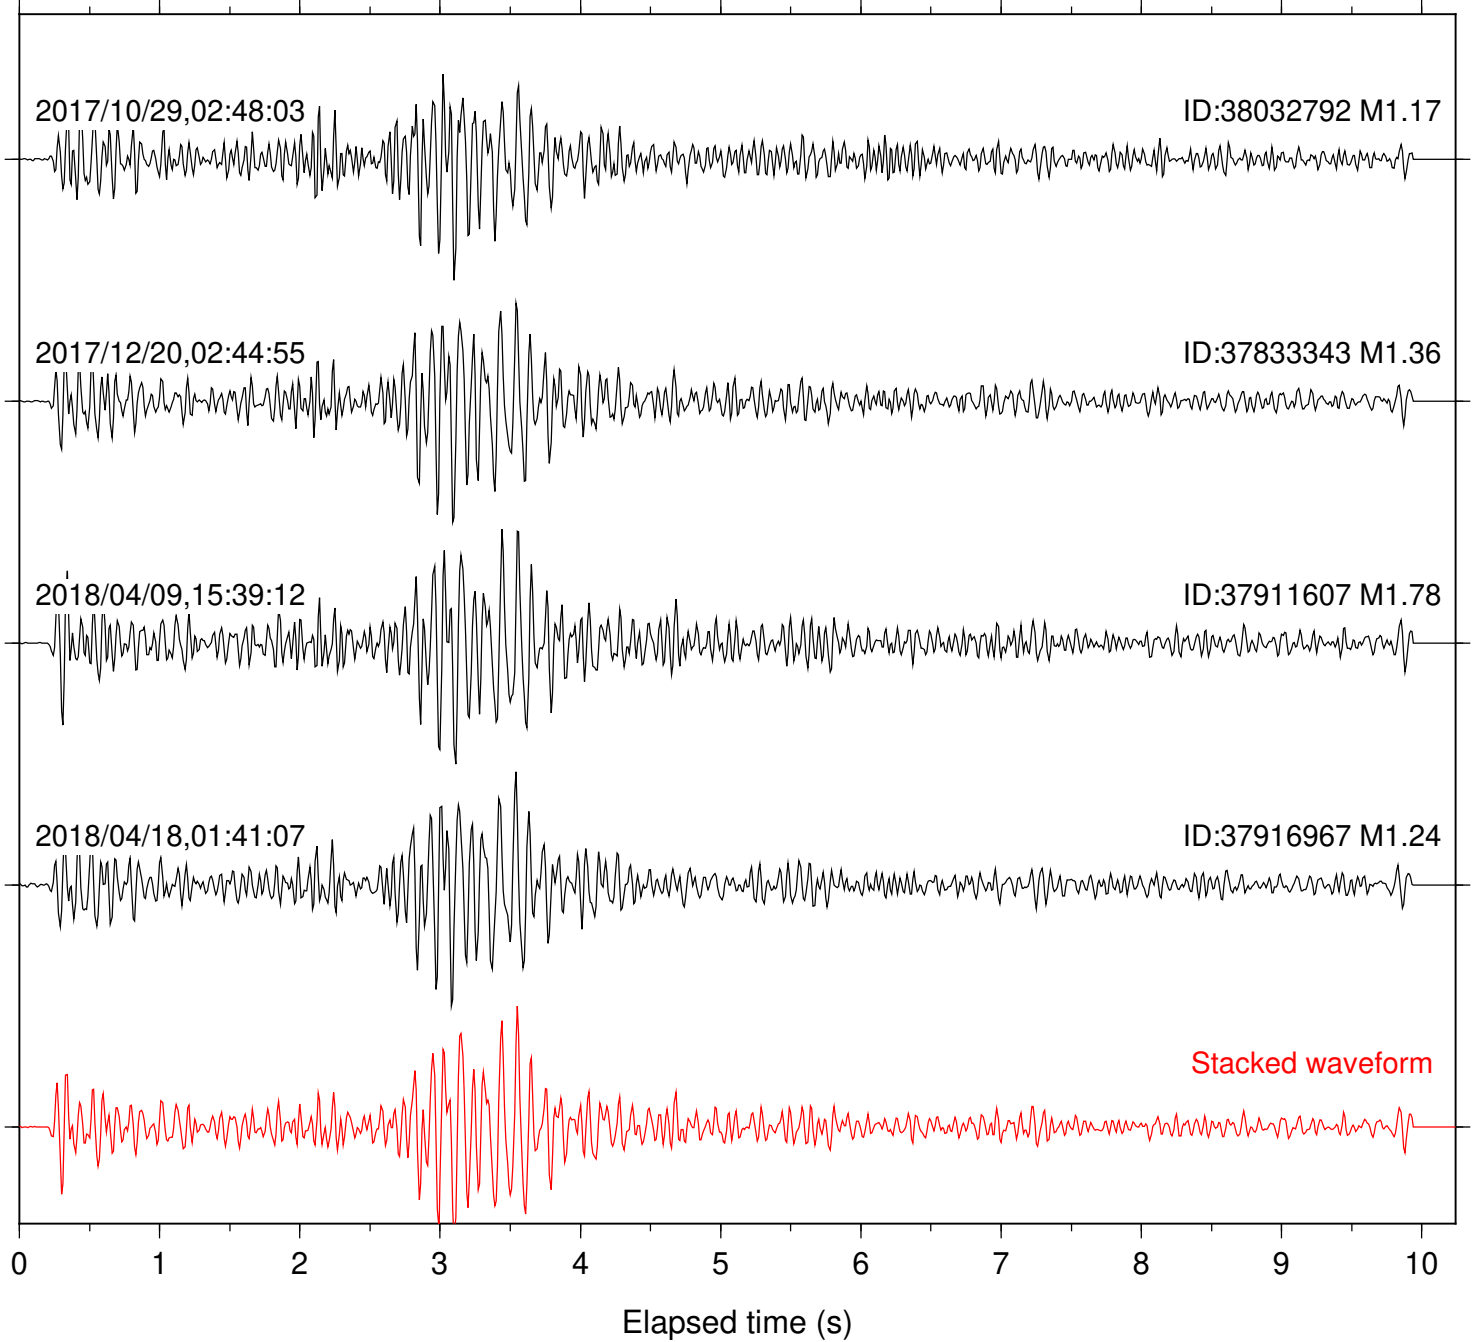

Station: B082 Com: EHZ

Focal depth: 6.51 km