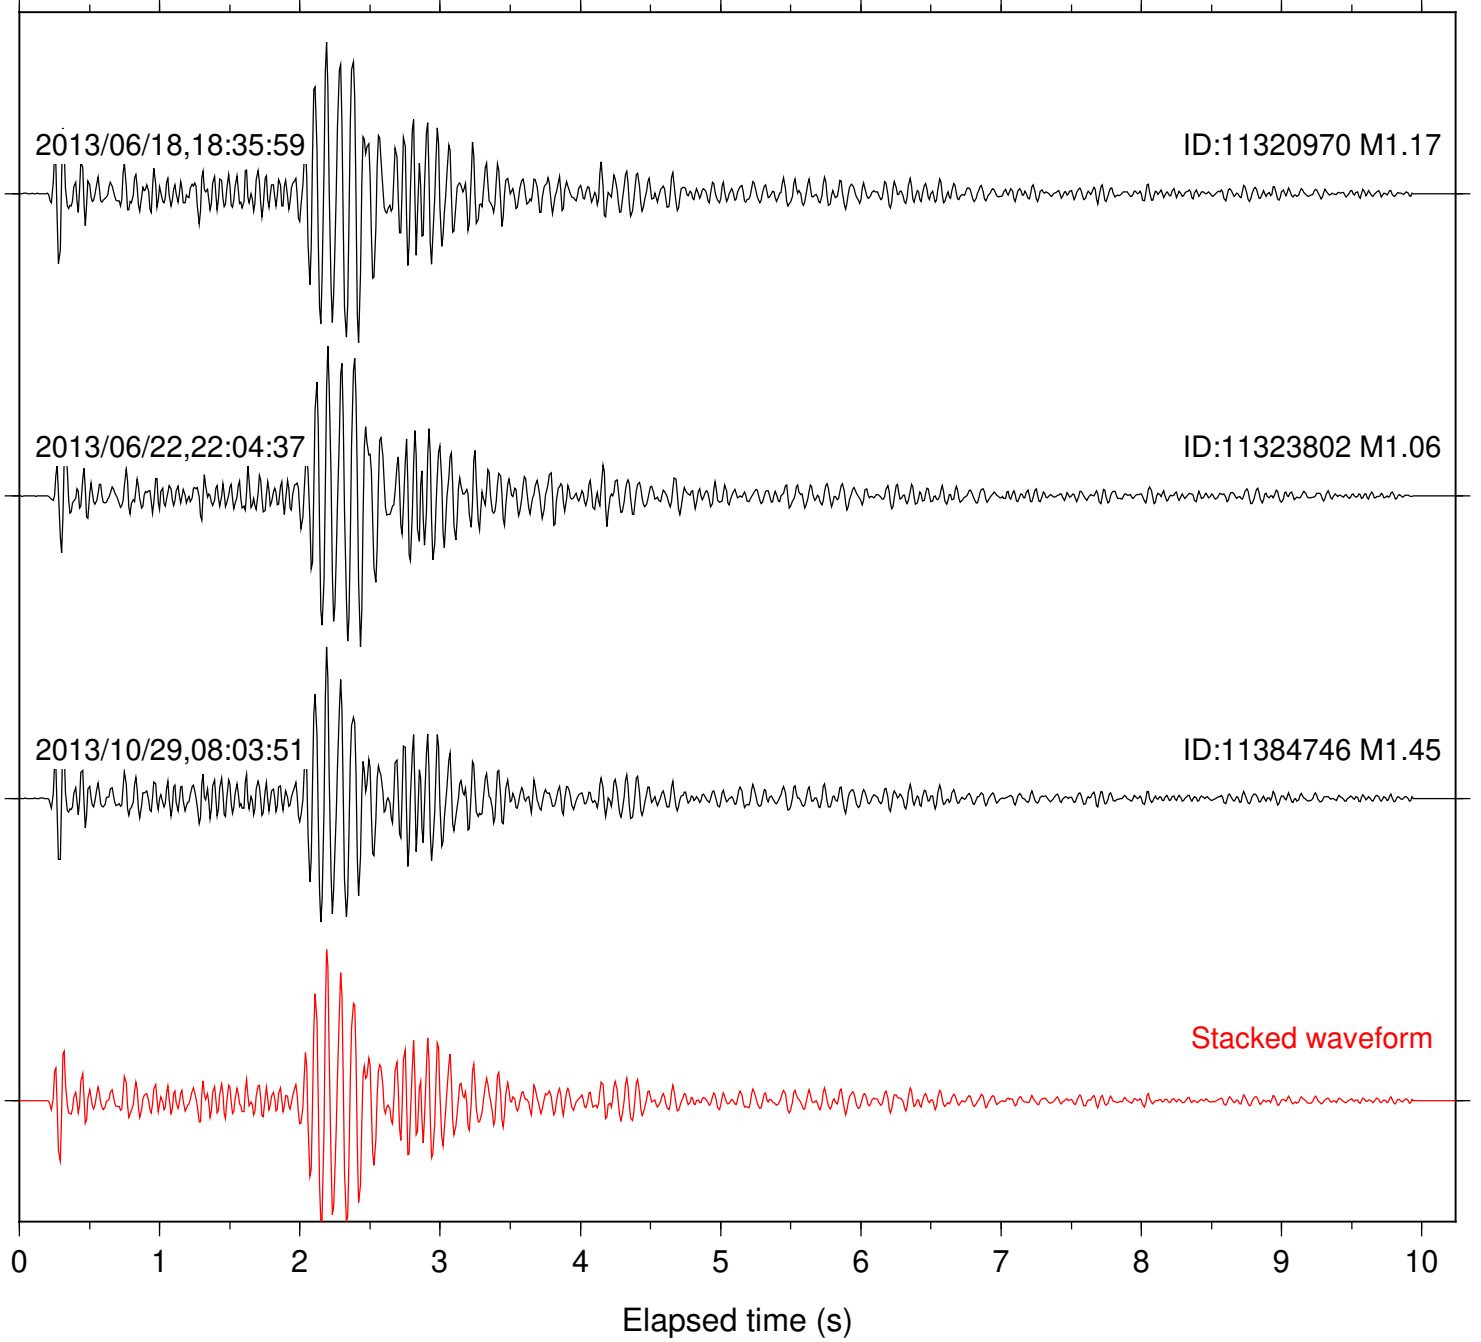

Station: B084 Com: EHZ

Focal depth: 9.77 km