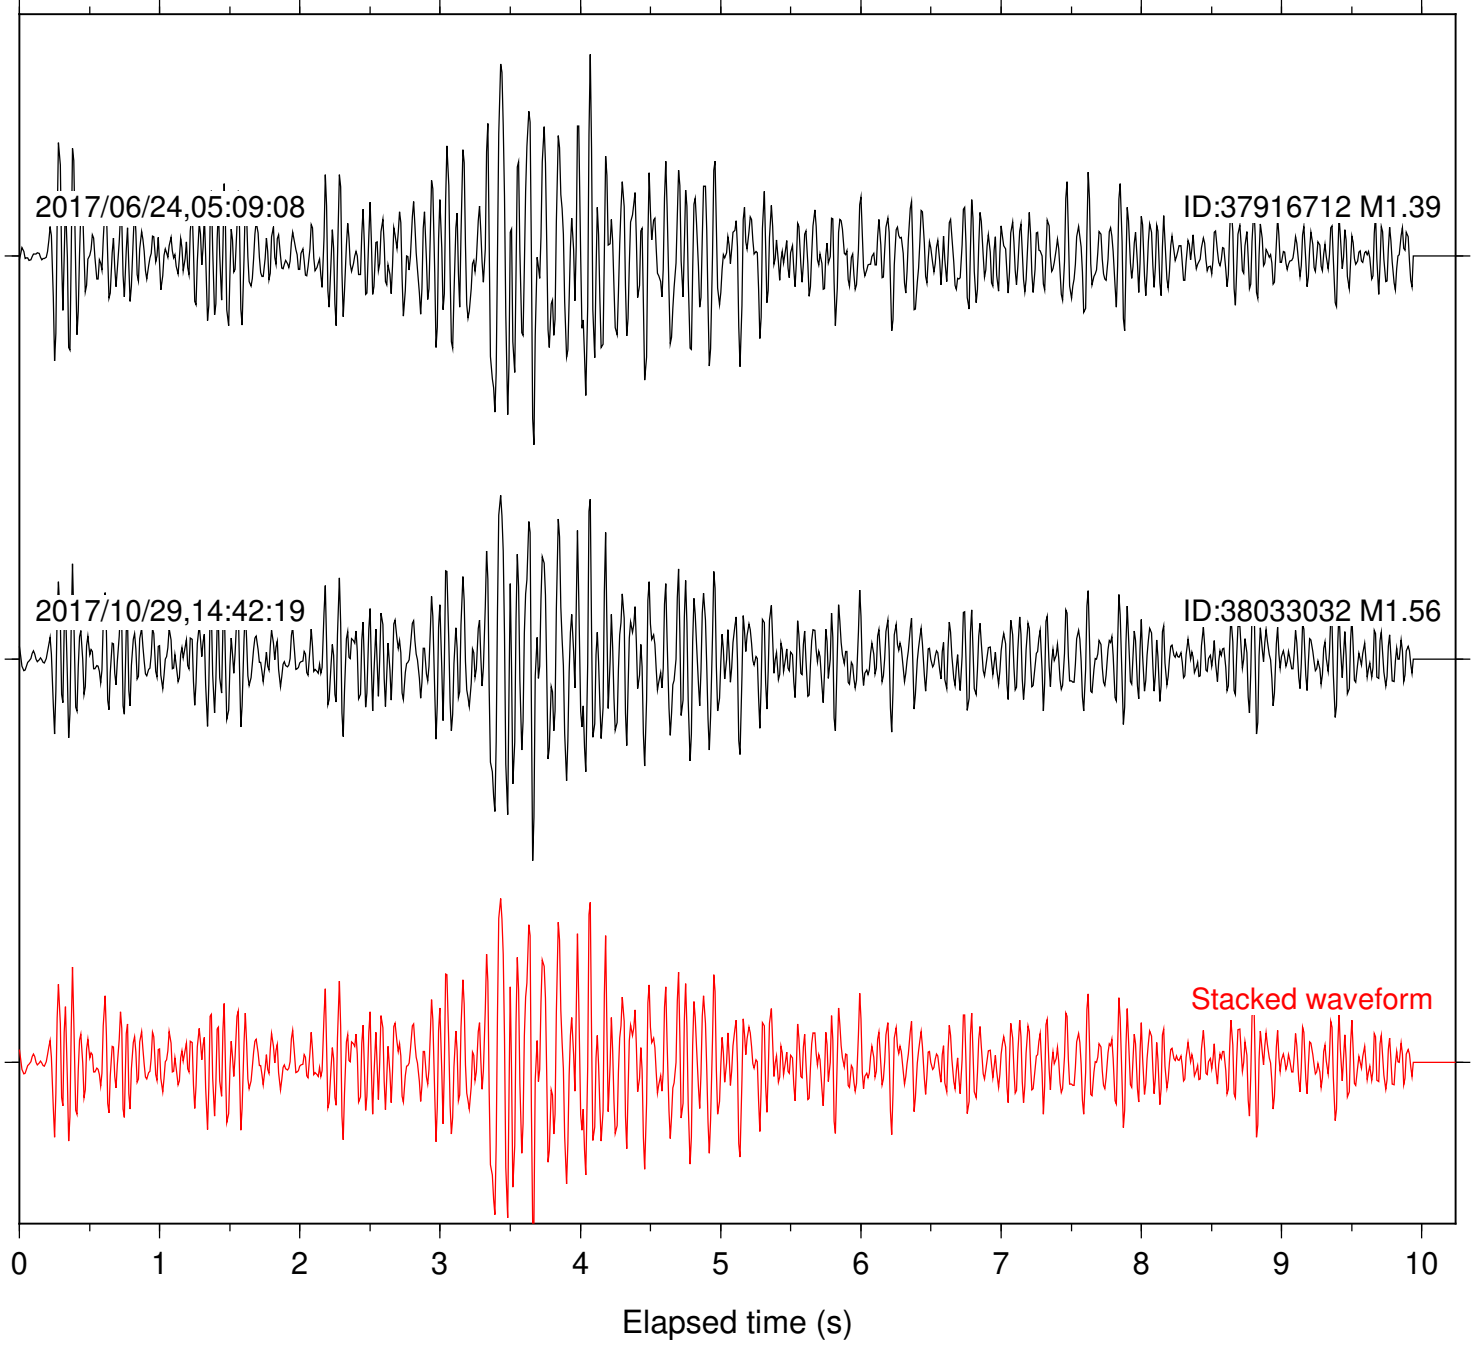

Station: B086 Com: EHZ

Focal depth: 5.38 km