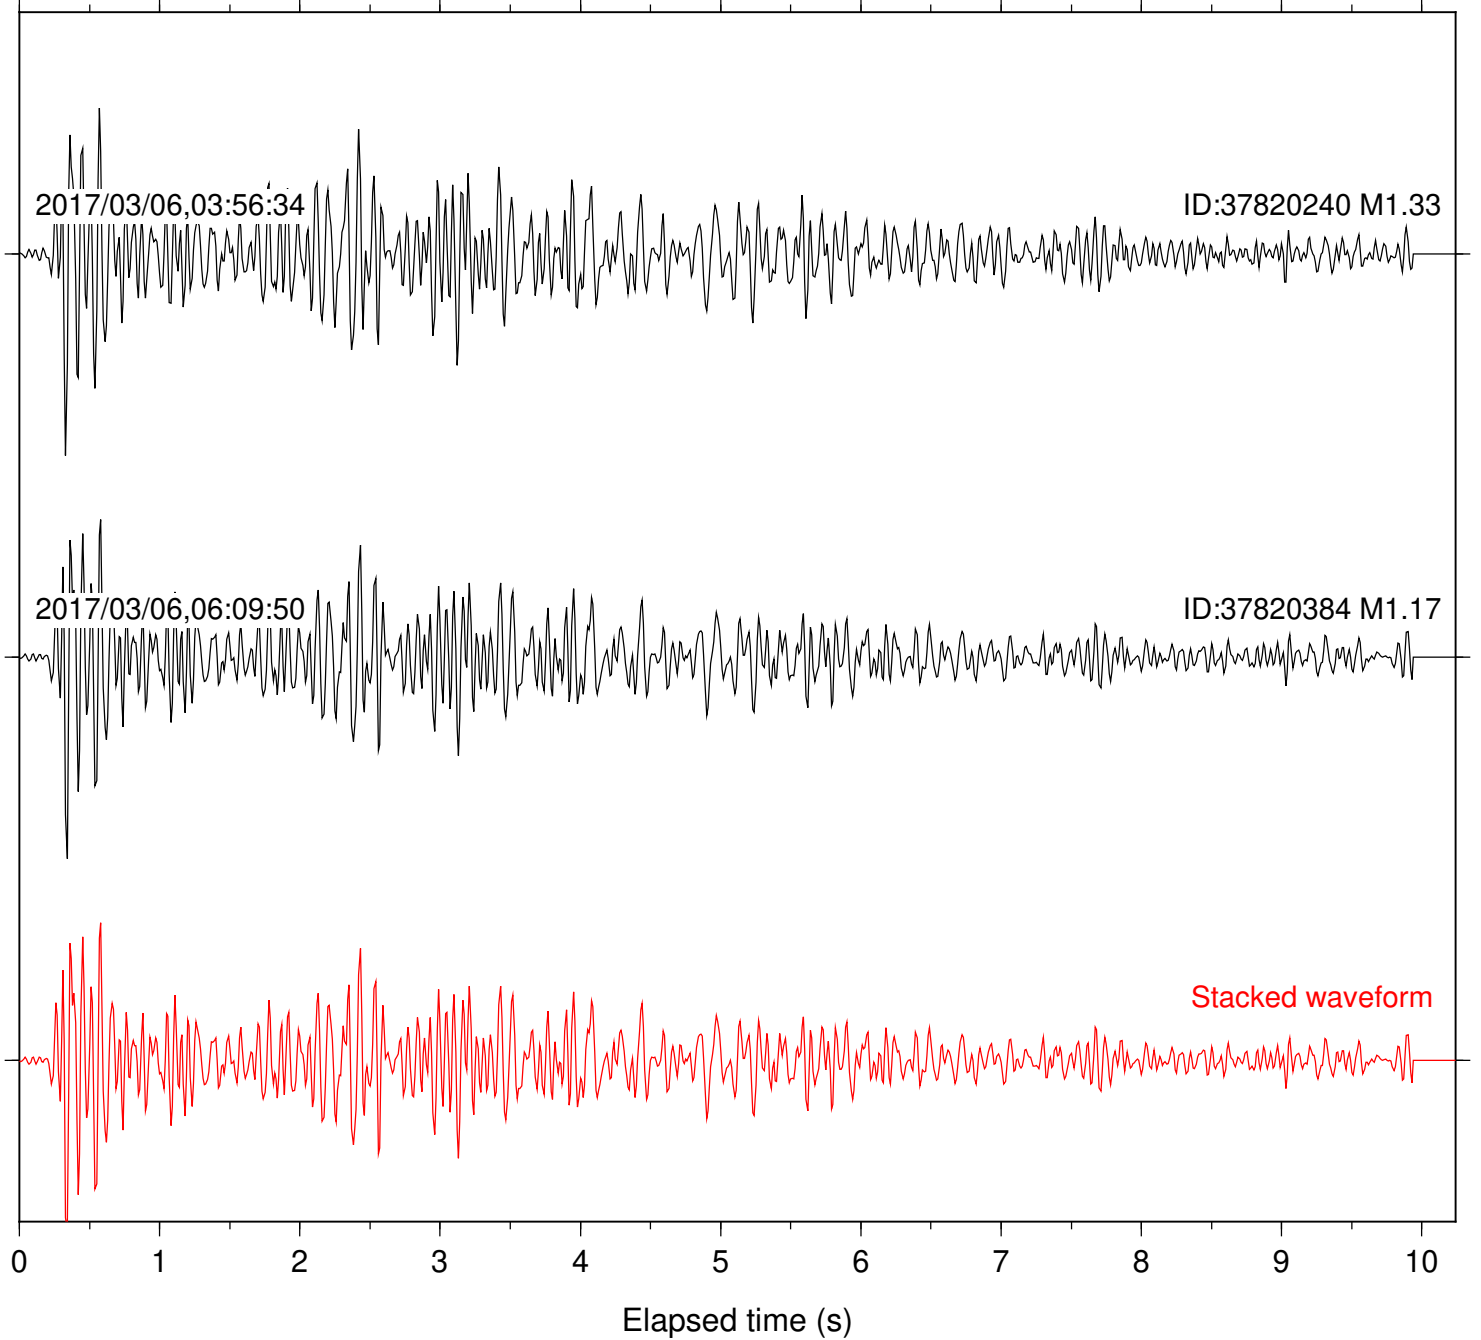

Station: RRSP Com: HHZ

Focal depth: 7.15 km