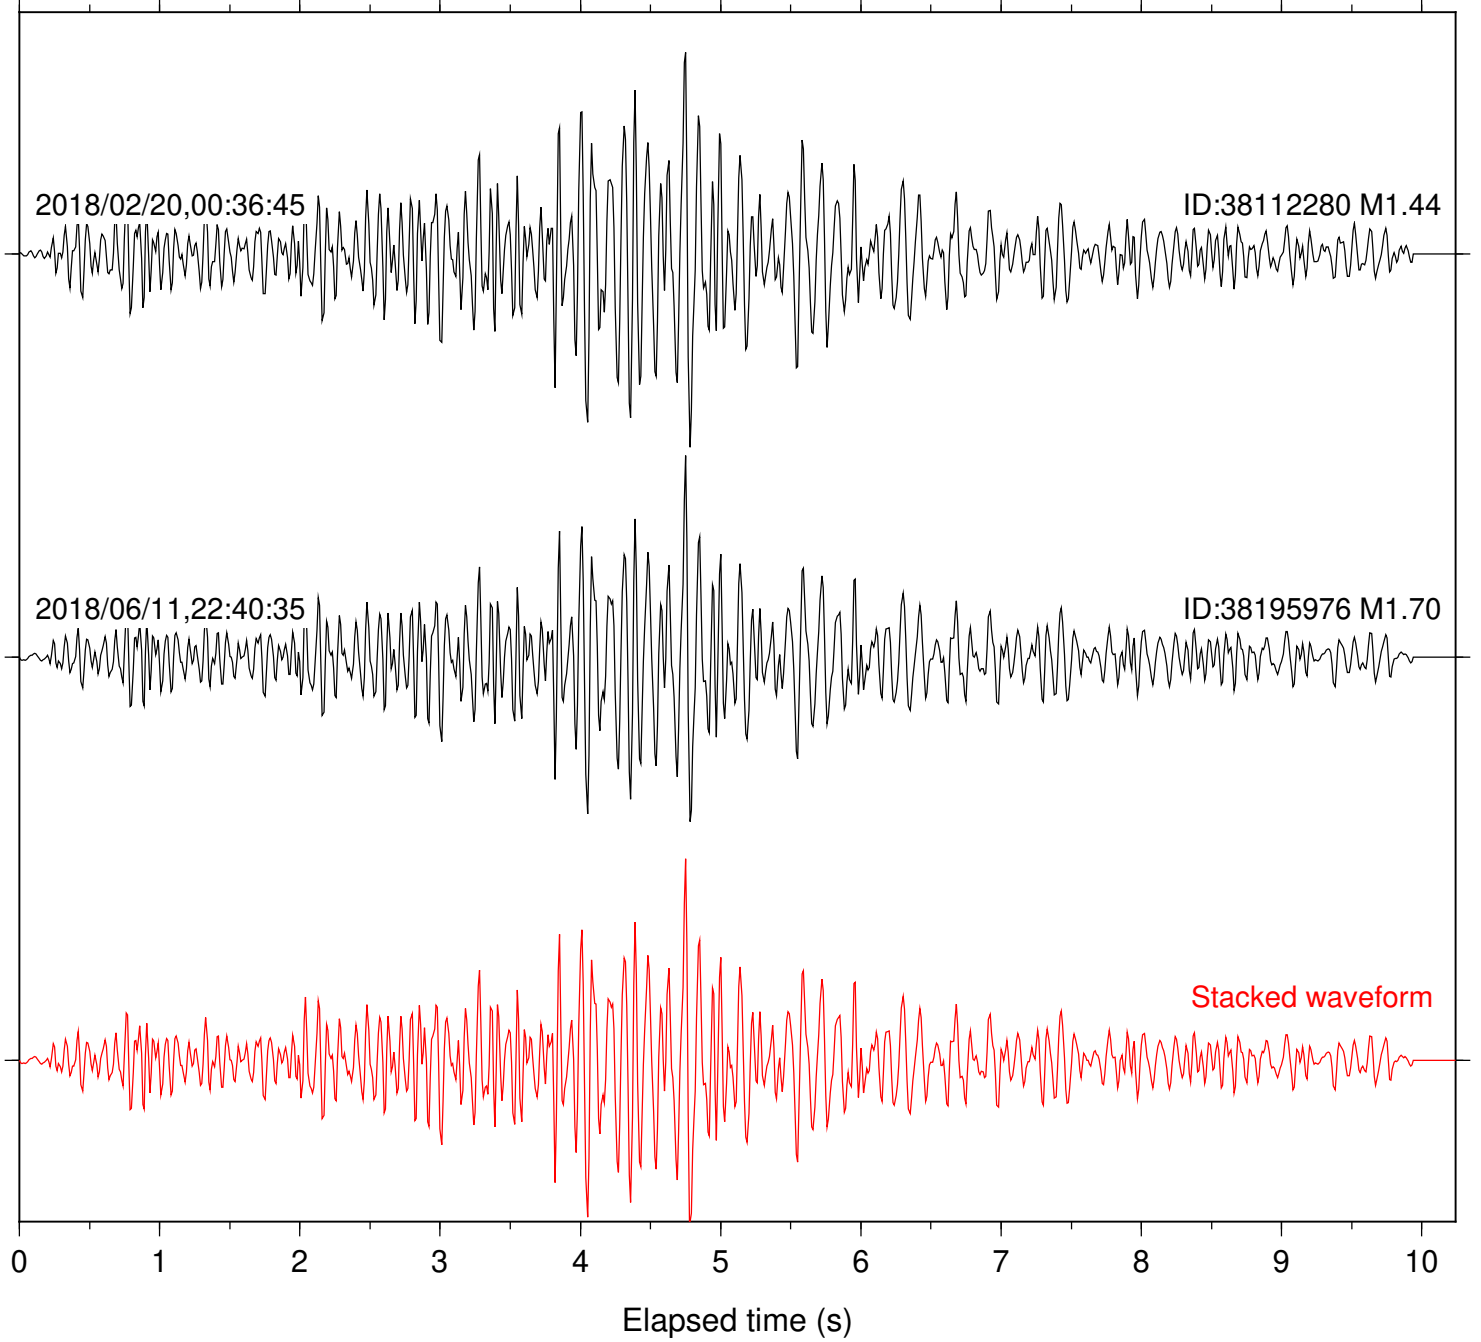

Station: LKH Com: HHZ

Focal depth: 5.77 km