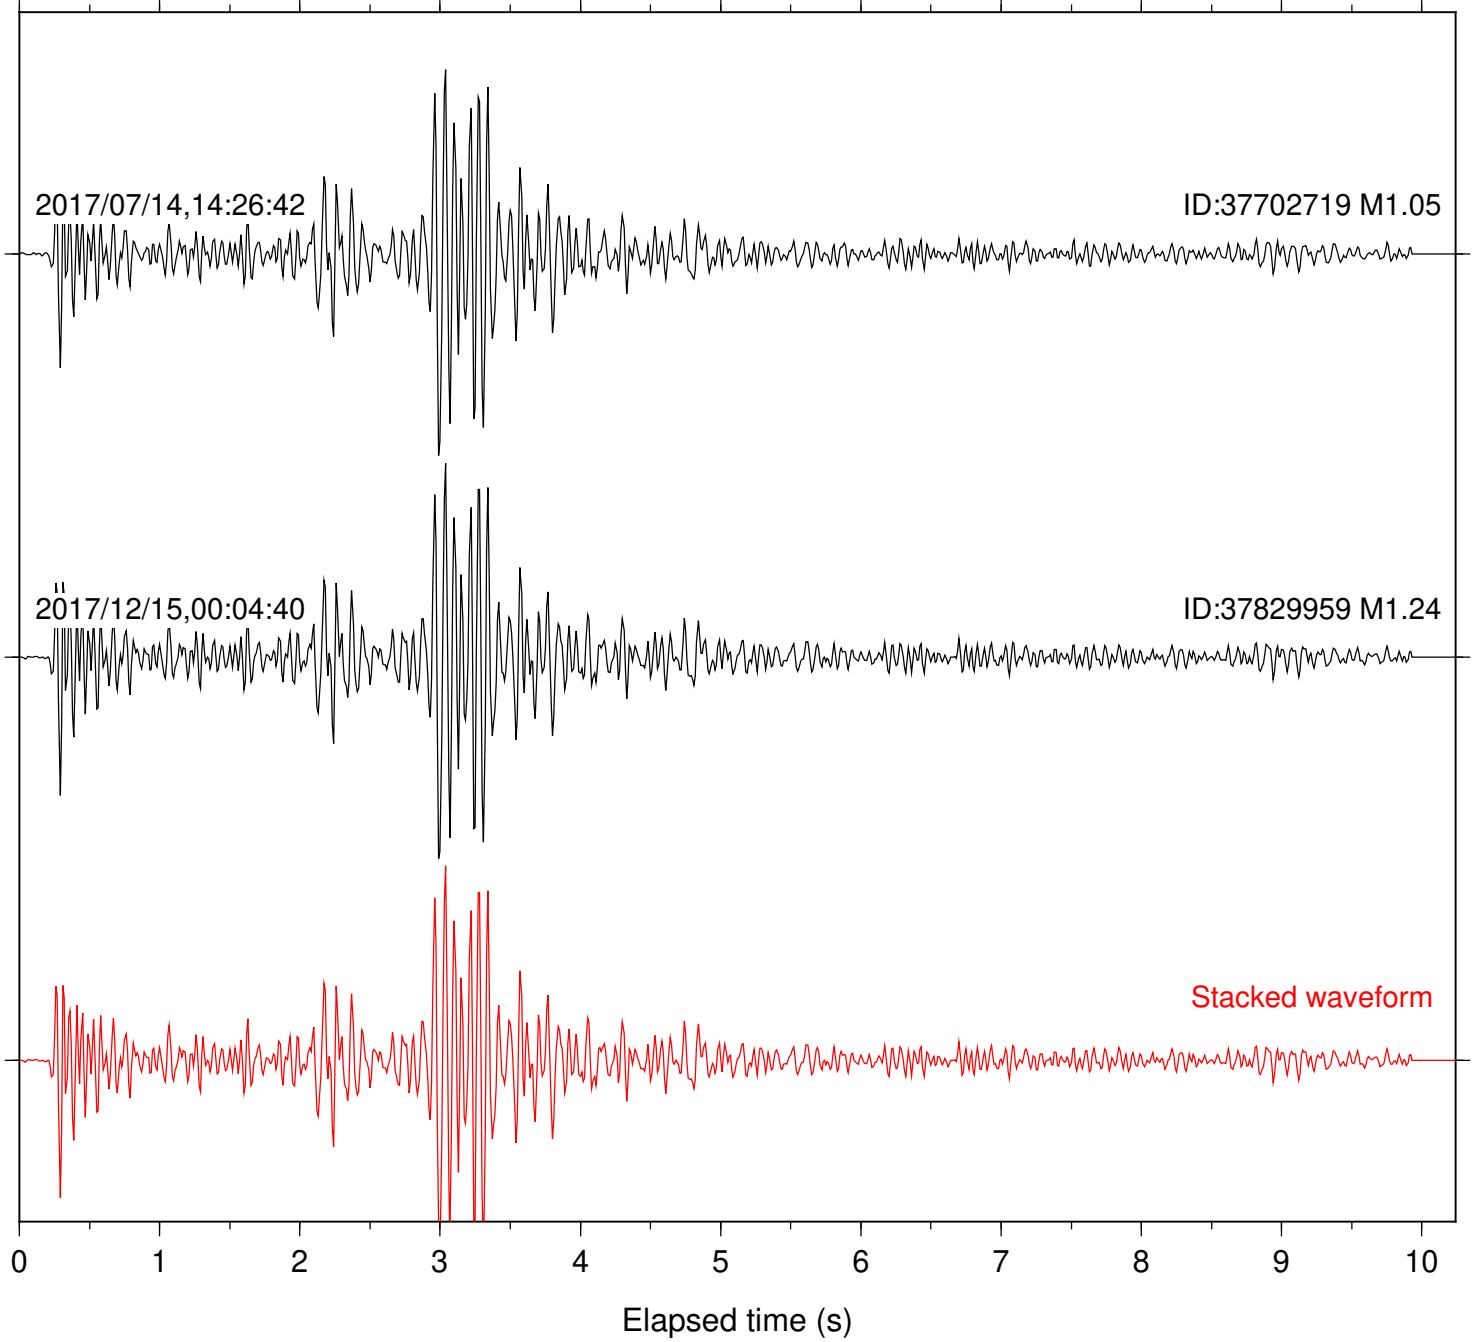

Station: B082 Com: EHZ

Focal depth: 6.76 km