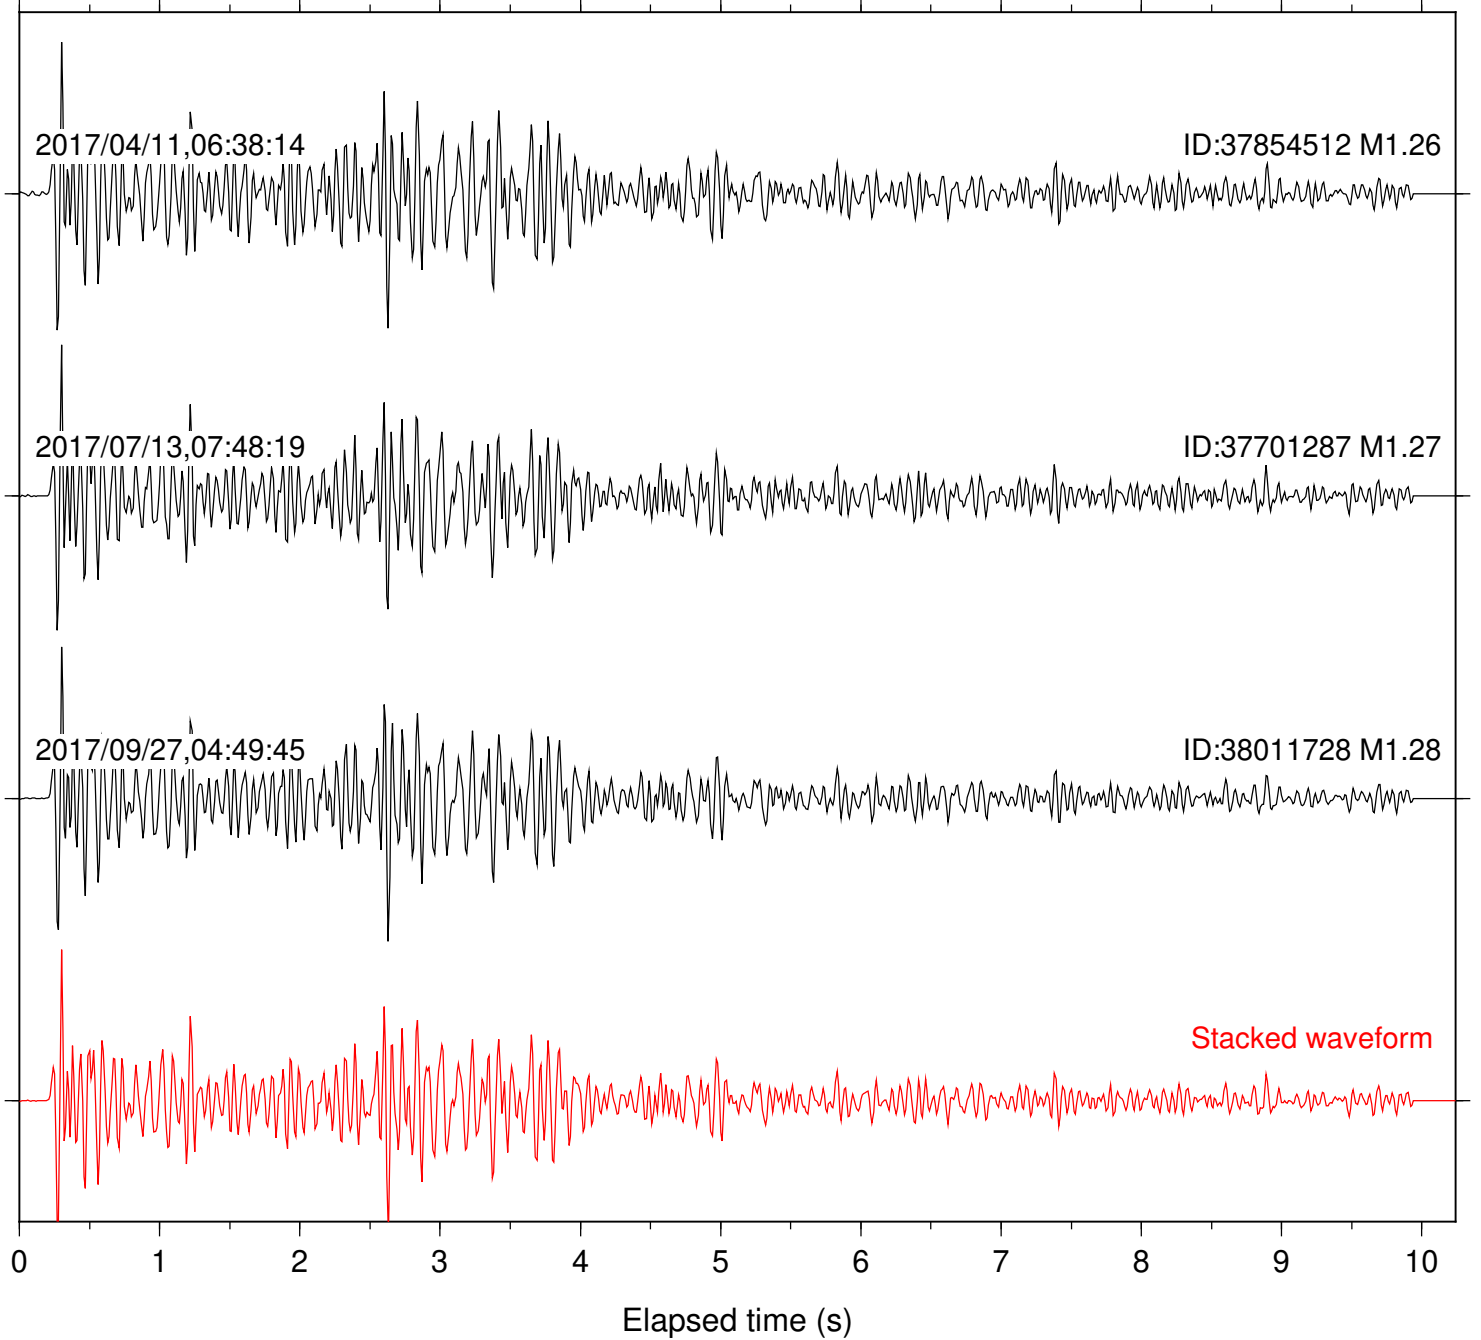

Station: B087 Com: EHZ

Focal depth: 5.81 km