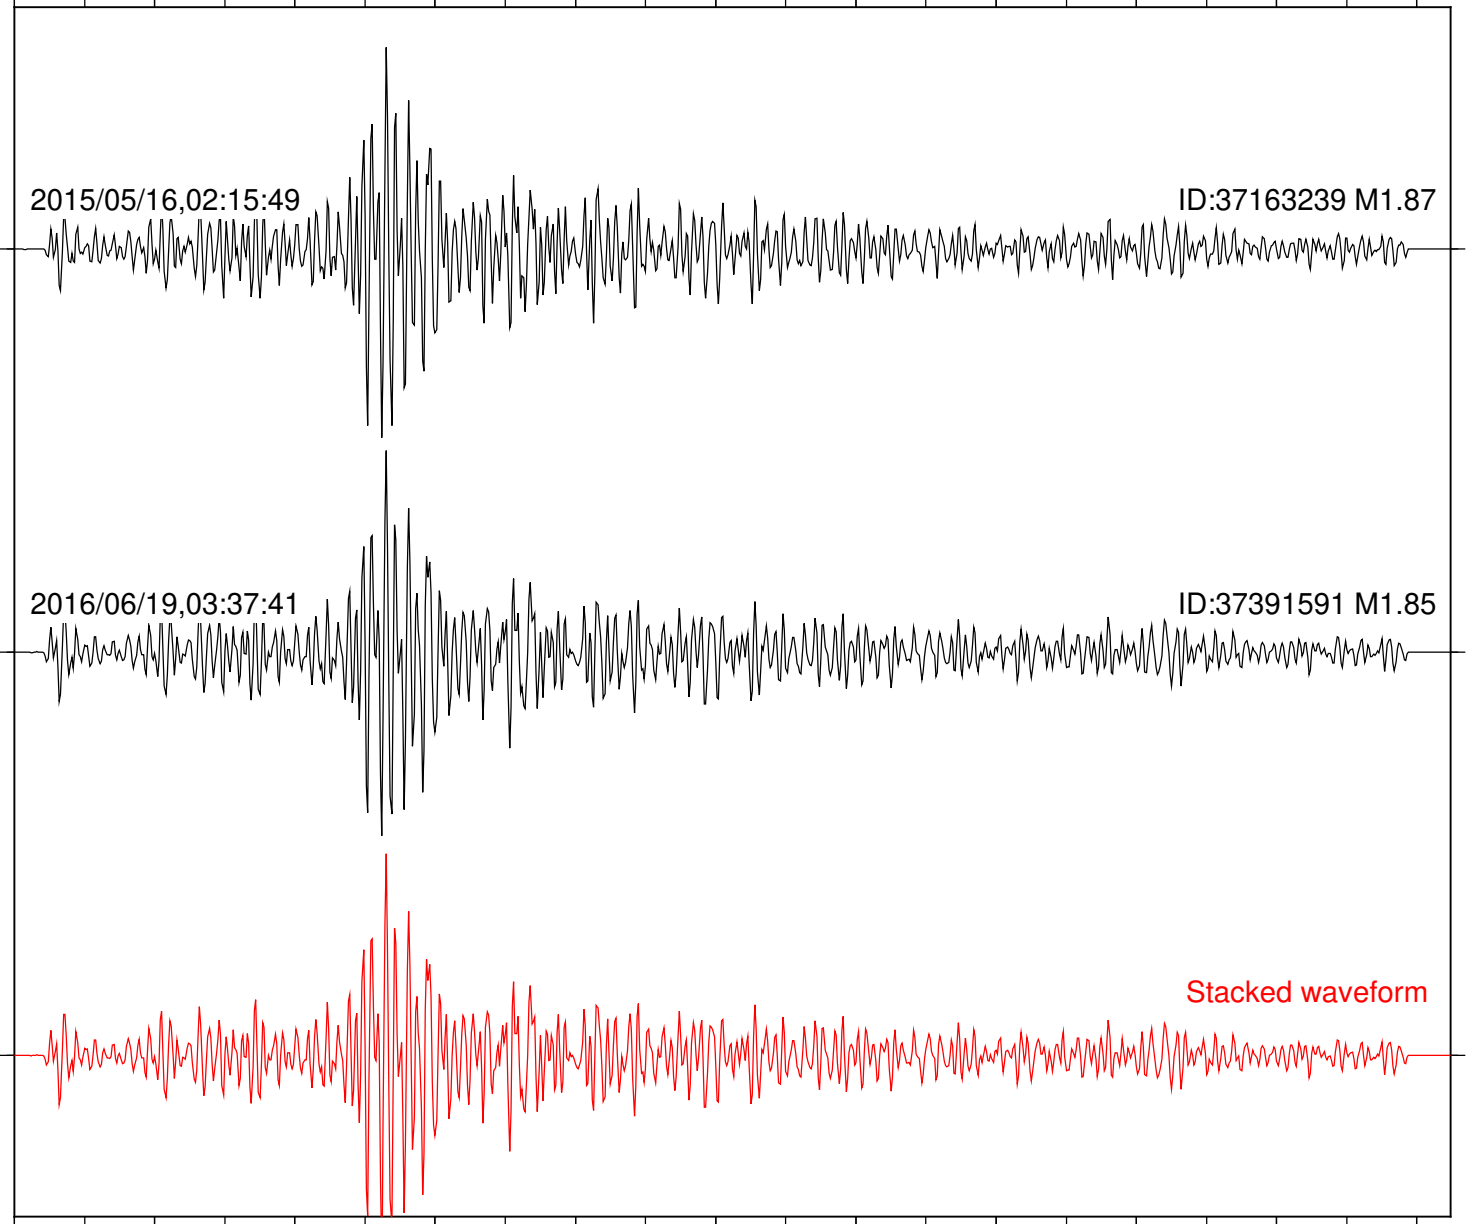

Station: B081 Com: EHZ

Focal depth: 8.43 km

2015/05/16,02:15:49

ID:37163239 M1.87

2016/06/19,03:37:41

ID:37391591 M1.85

Stacked waveform

0 1 2 3 4 5 6 7 8 9 10
Elapsed time (s)