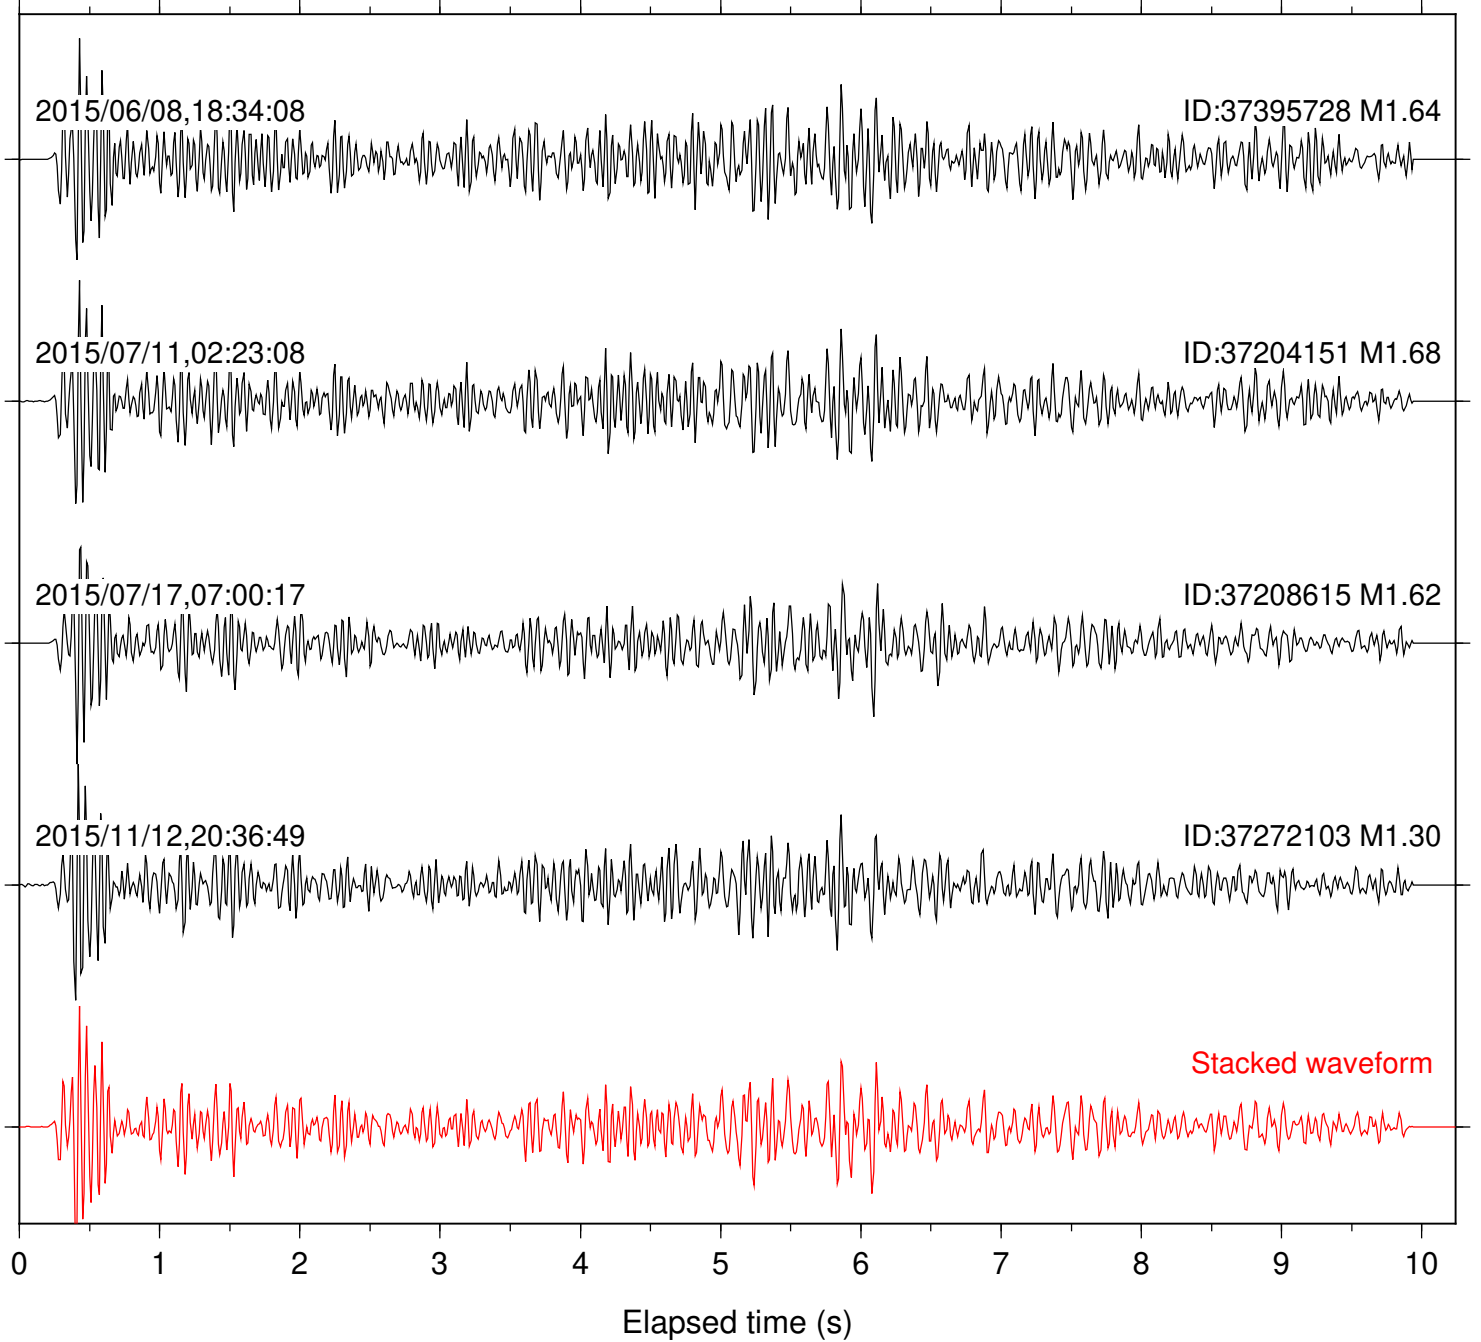

Station: LVA2 Com: HHZ

Focal depth: 8.23 km