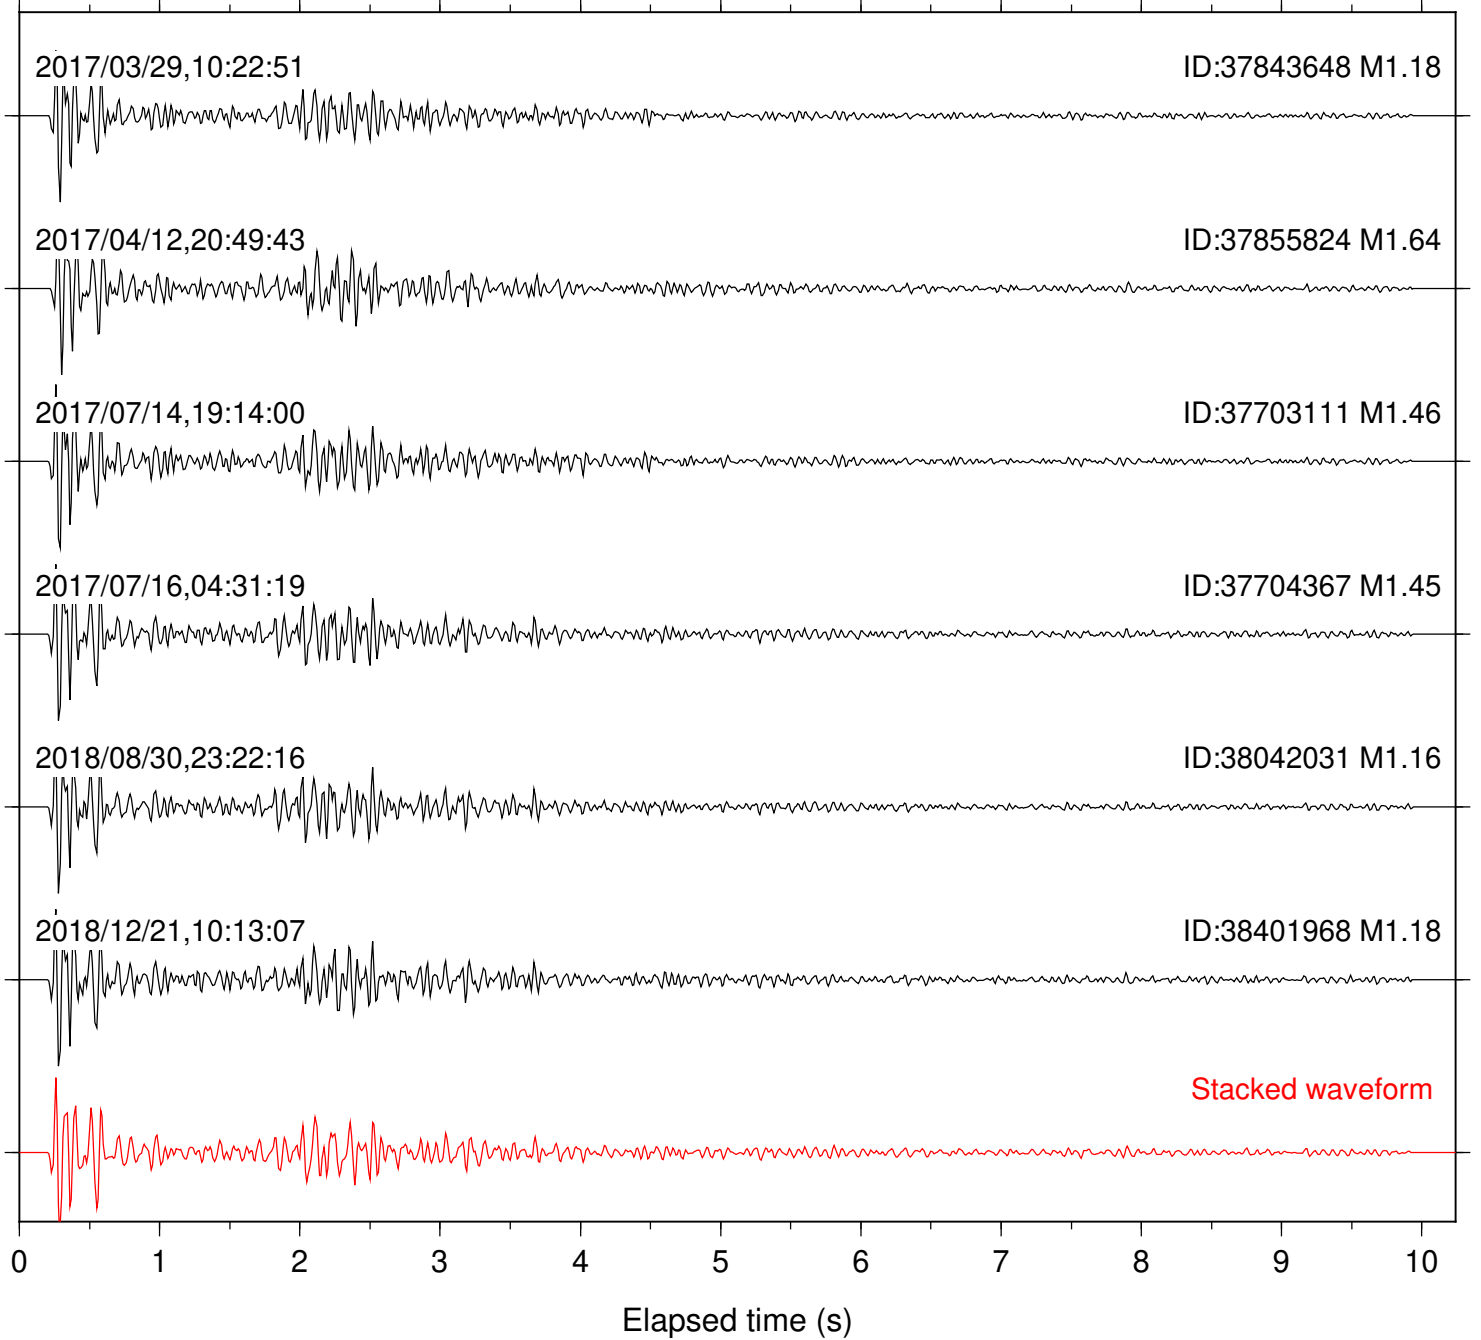

Station: B093 Com: EHZ

Focal depth: 6.08 km