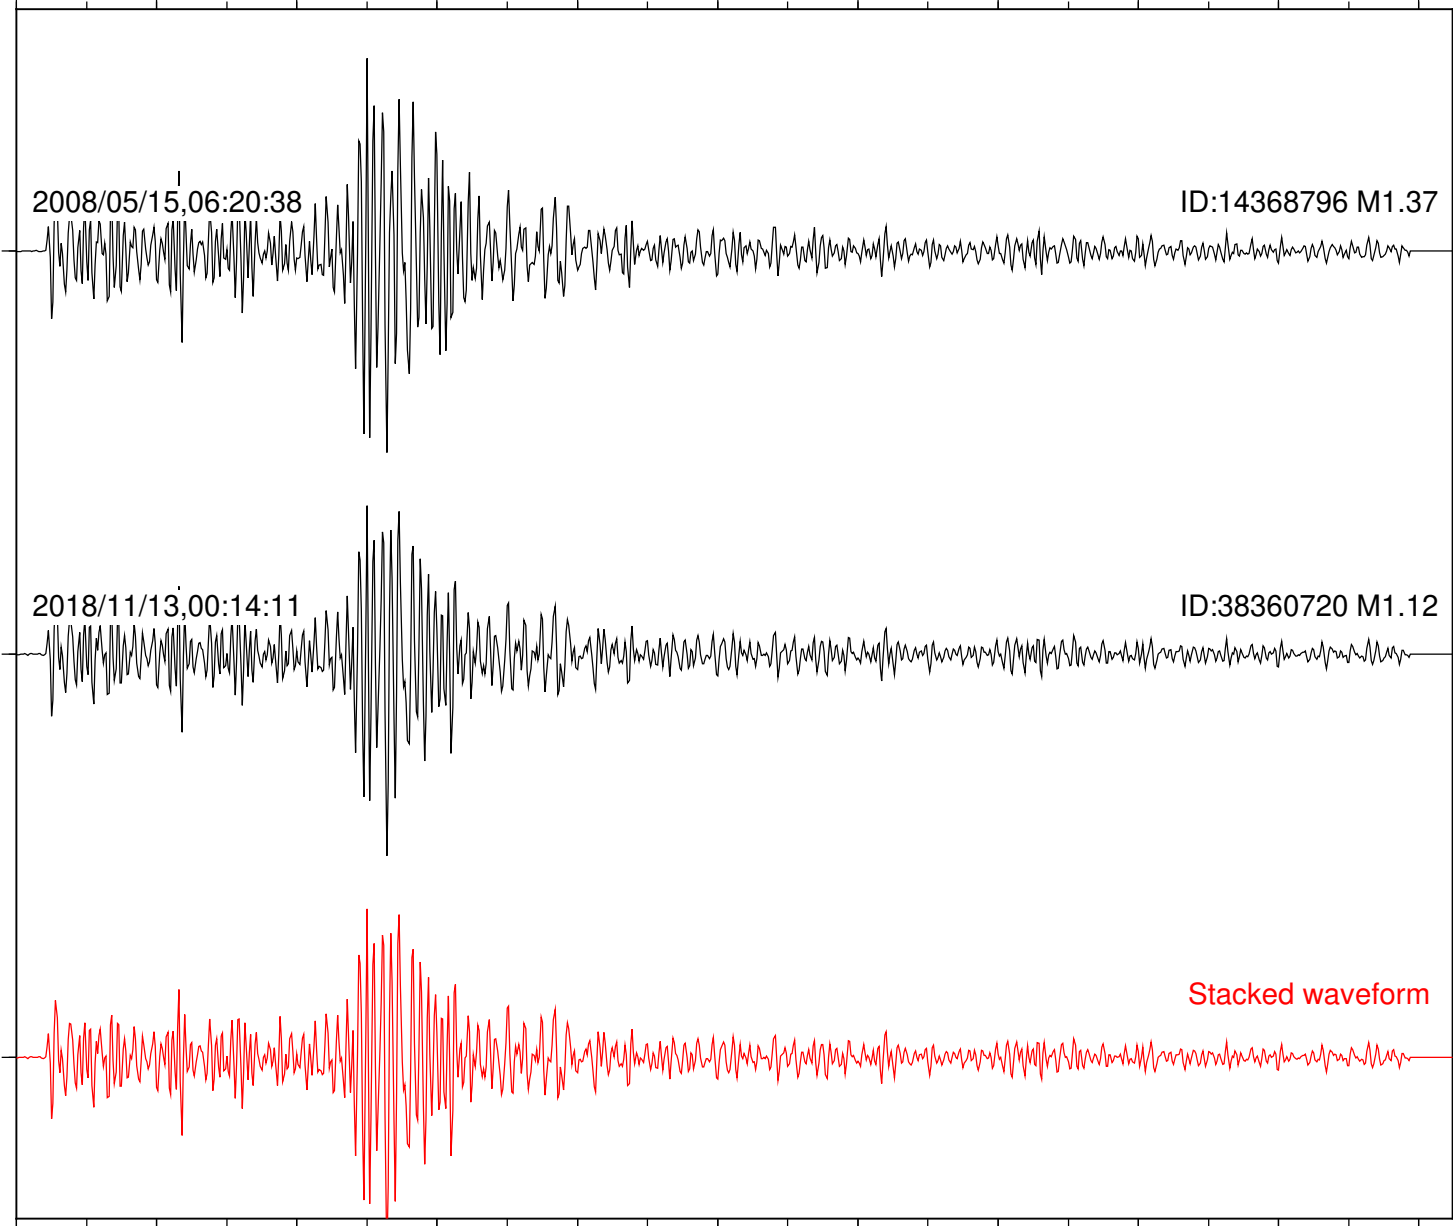

Station: B081 Com: EHZ

Focal depth: 16.60 km

2008/05/15,06:20:38

ID:14368796 M1.37

2018/11/13,00:14:11

ID:38360720 M1.12

Stacked waveform

0 1 2 3 4 5 6 7 8 9 10
Elapsed time (s)