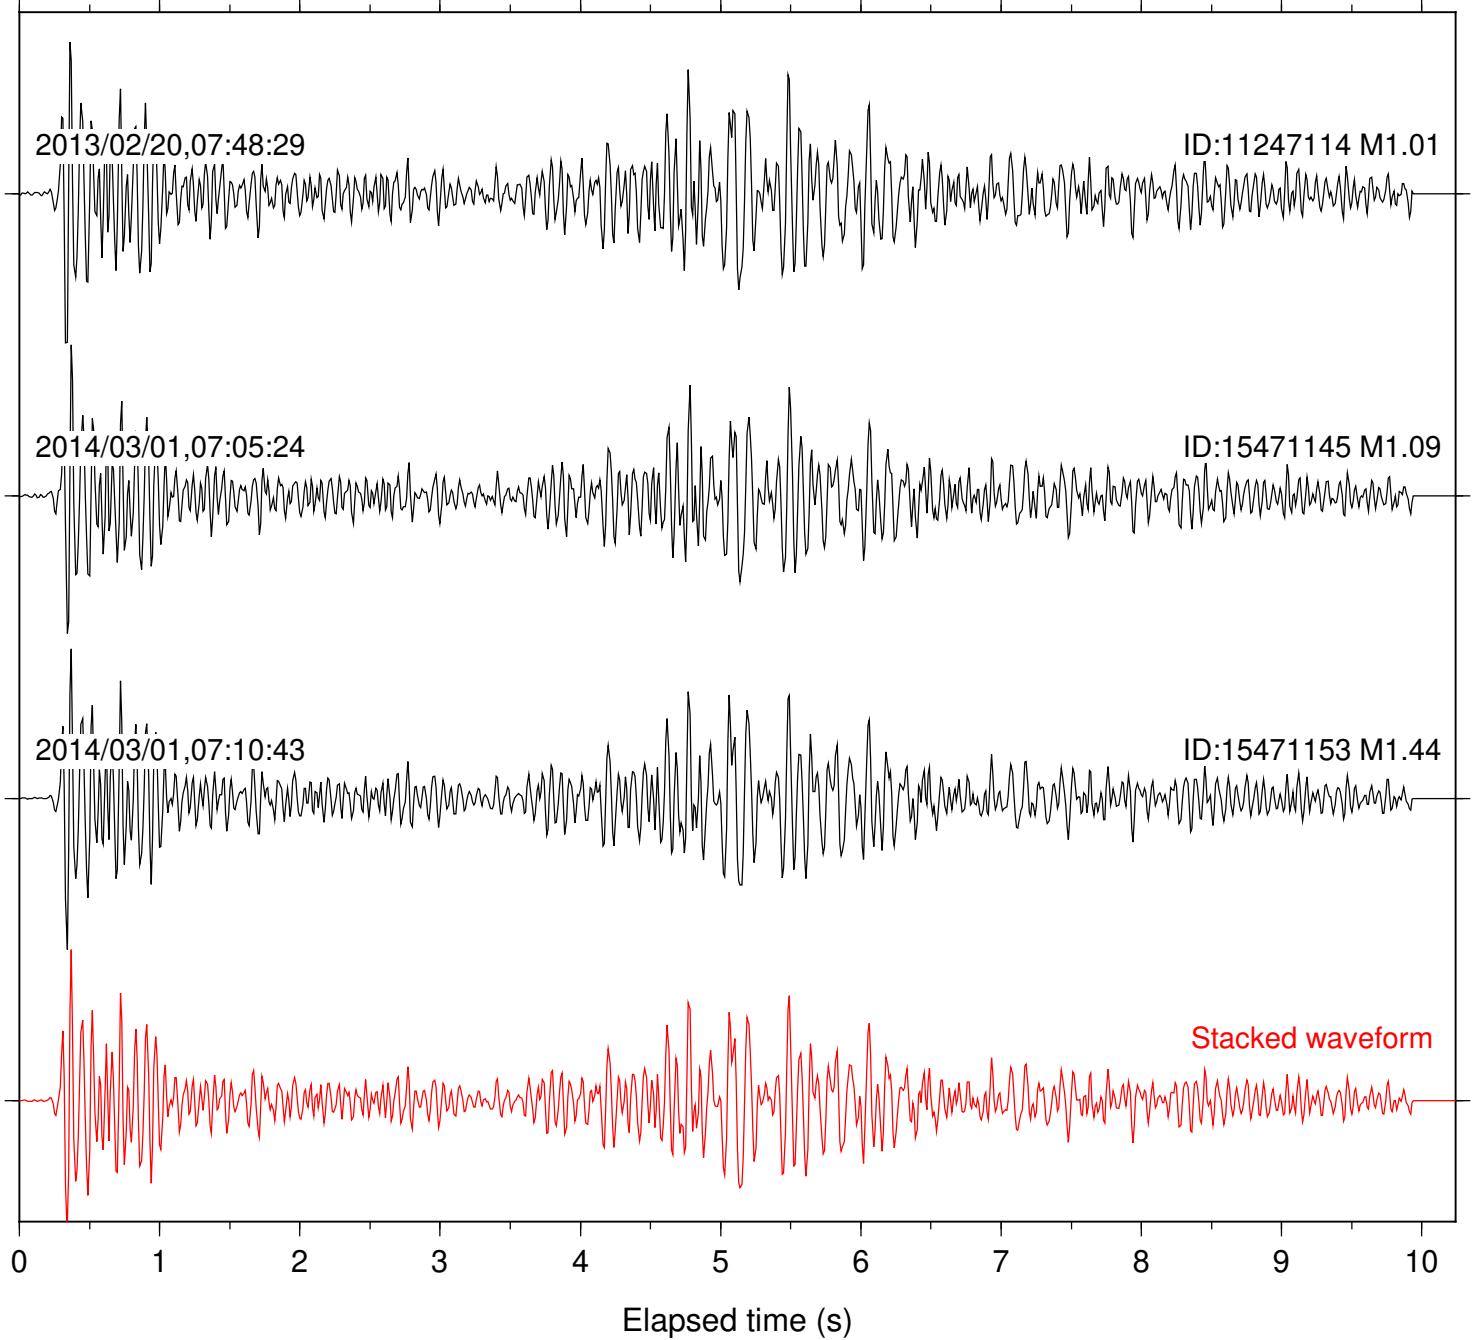

Station: B093 Com: EHZ

Focal depth: 7.62 km