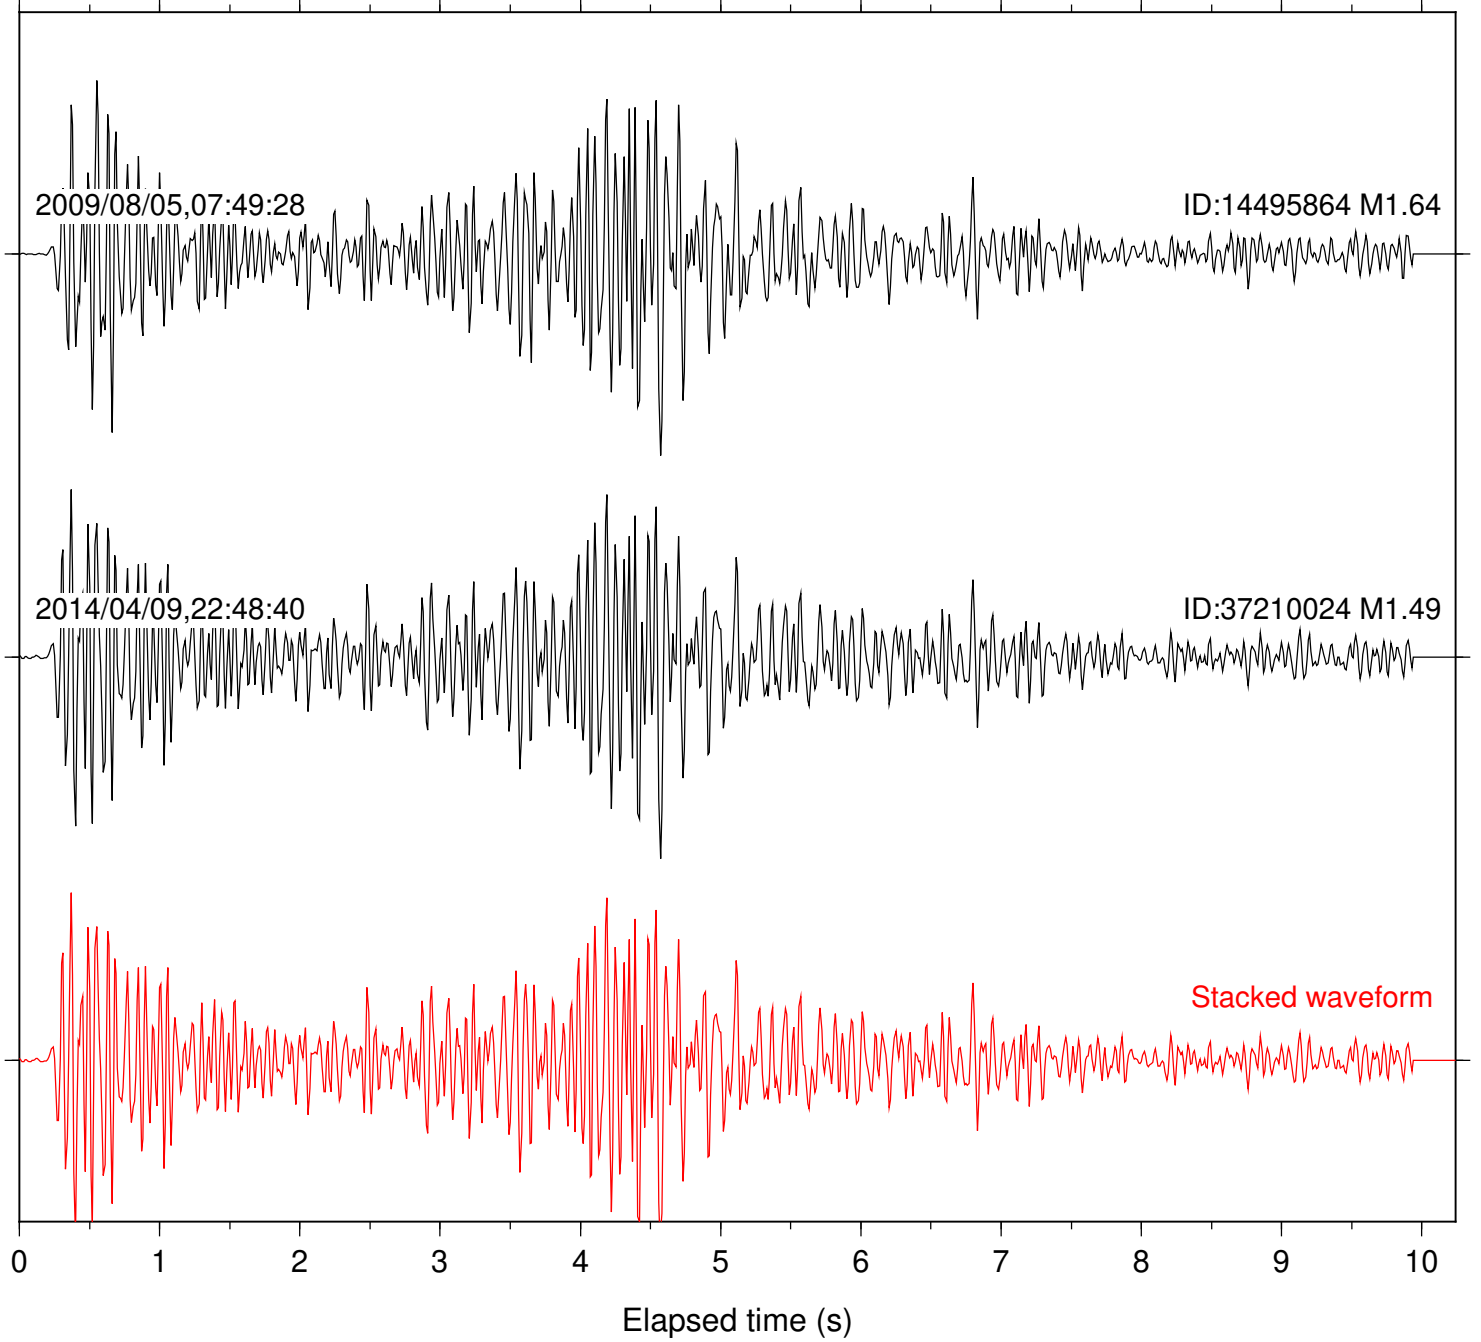

Station: B087 Com: EHZ

Focal depth: 17.74 km