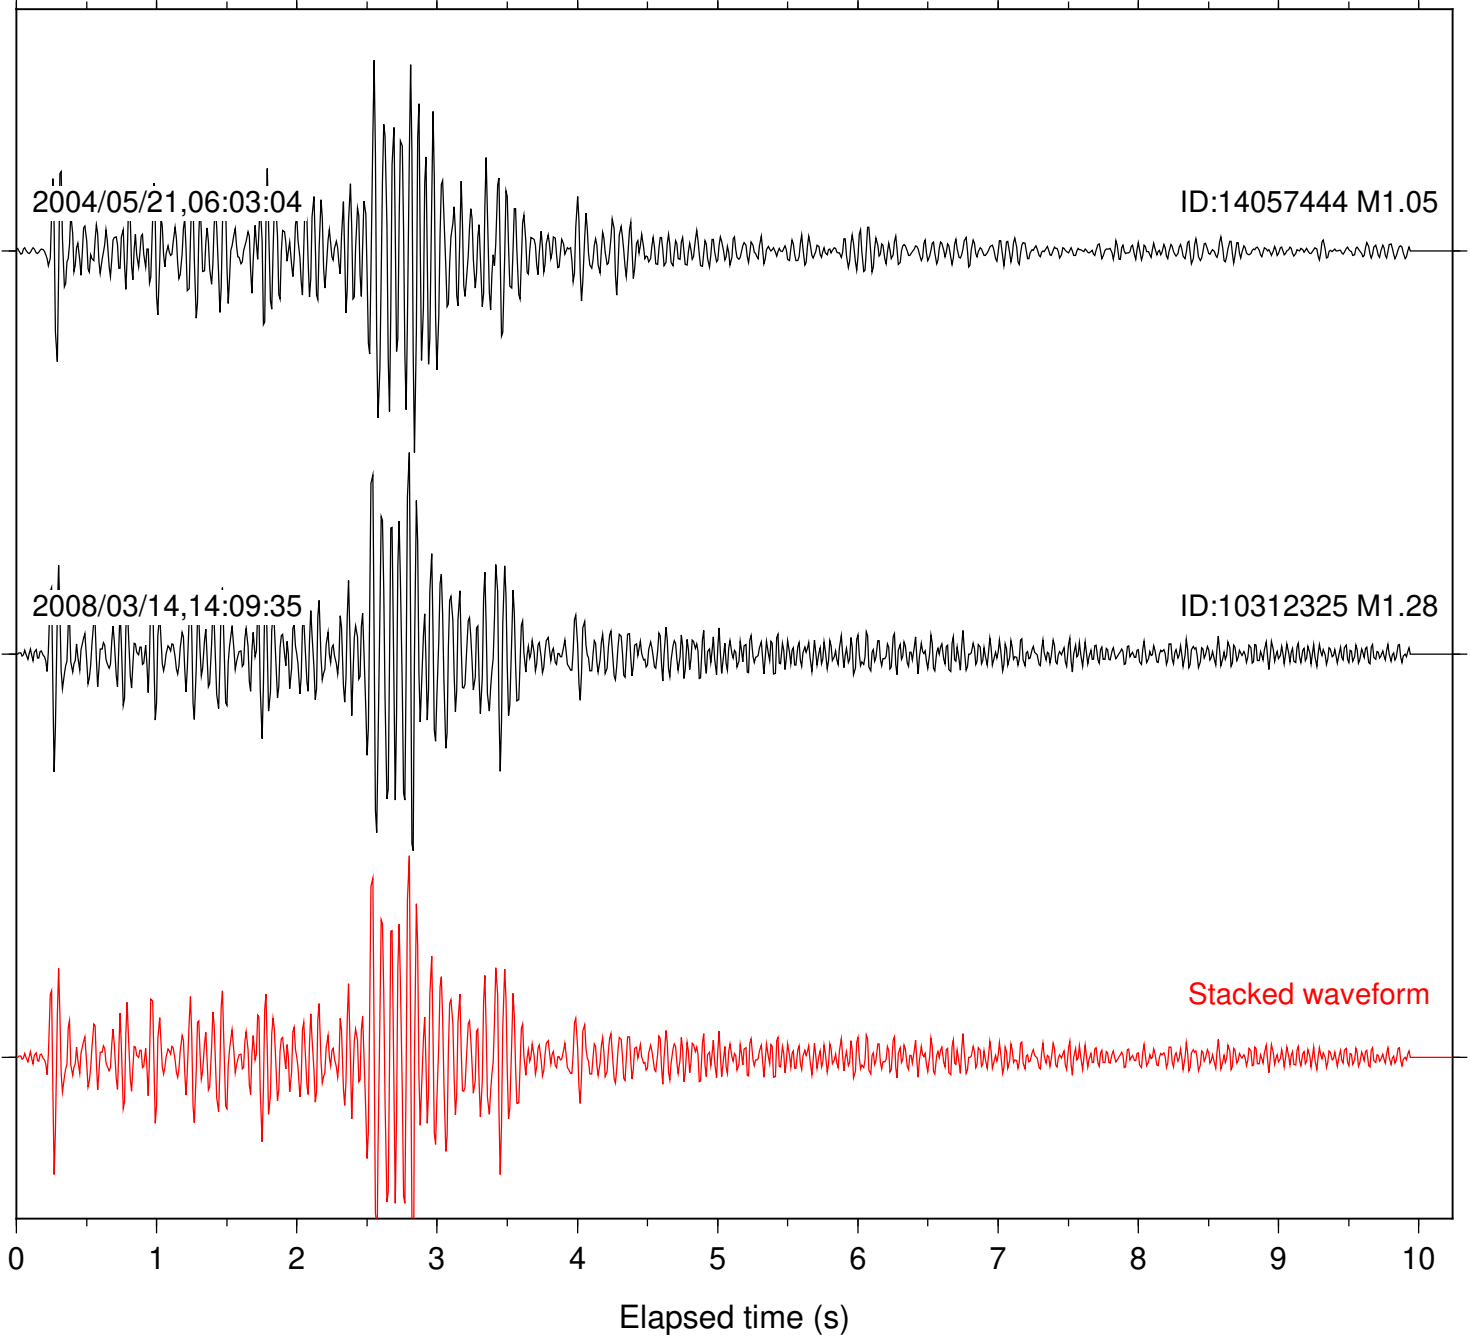

Focal depth: 8.29 km

Station: TOR Com: HHZ

Focal depth: 8.43 km

Station: FRD Com: HHZ

Focal depth: 14.12 km

Station: PFO Com: HHZ

Focal depth: 14.12 km

Station: SND Com: HHZ