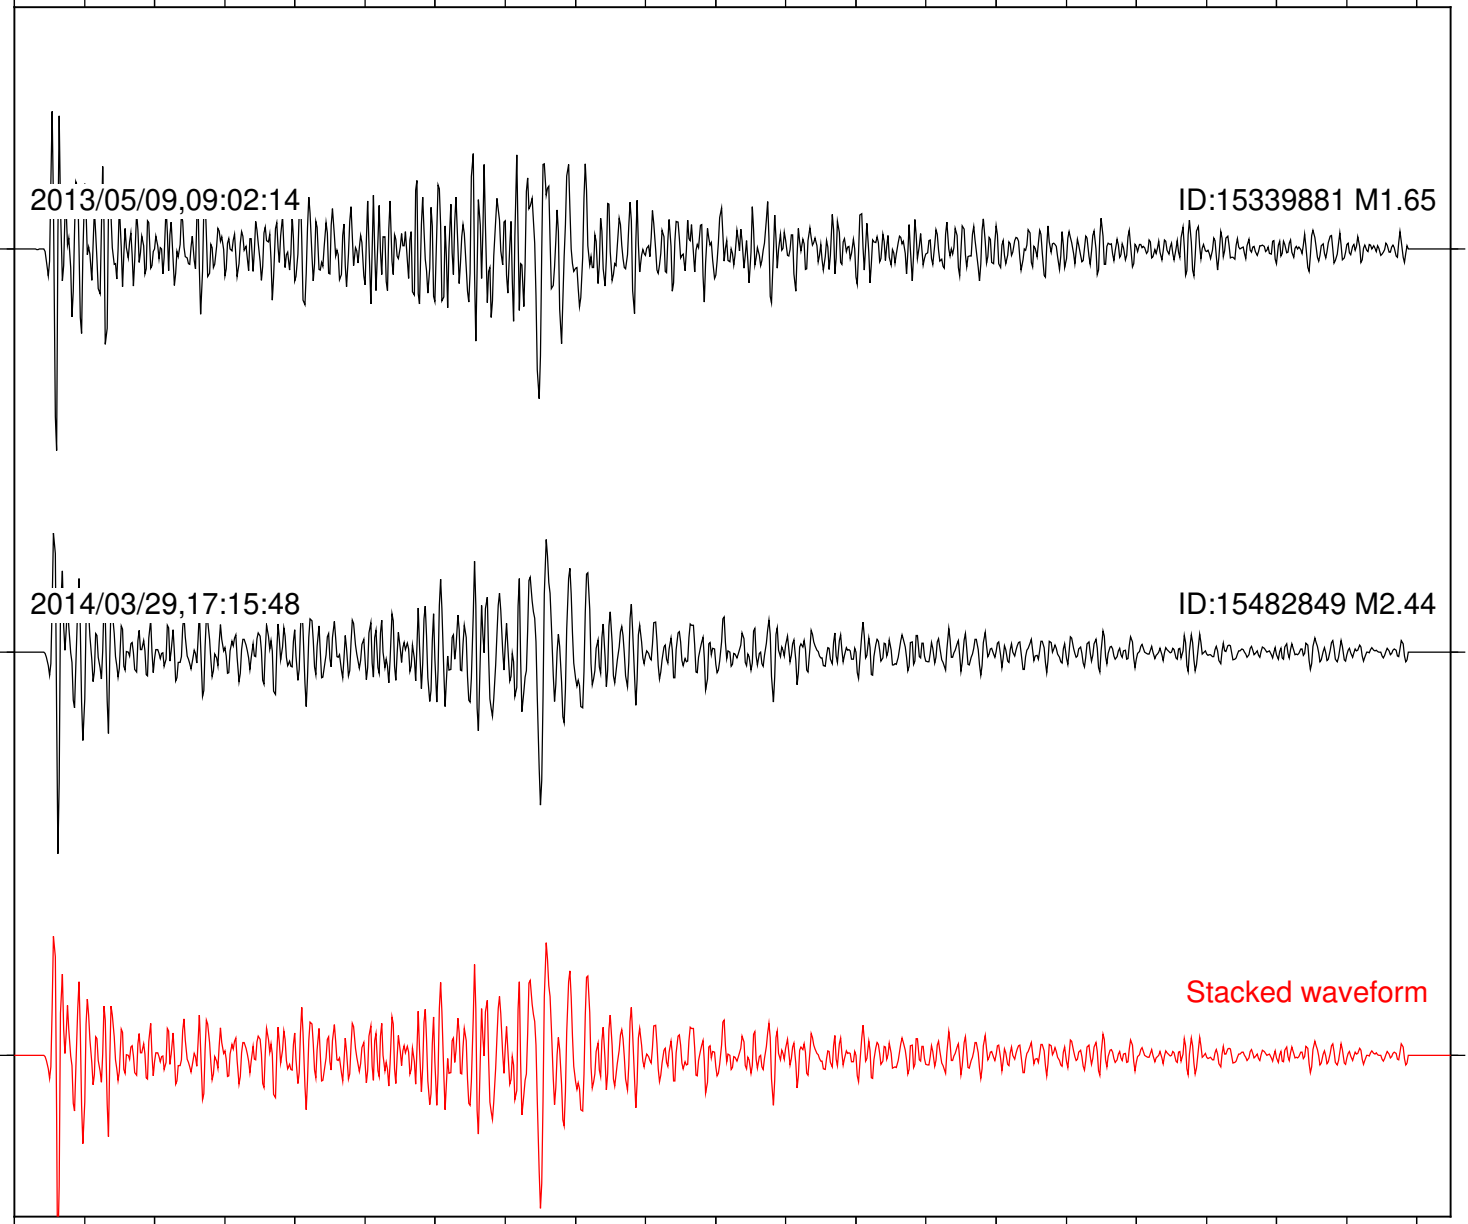

Station: FRD Com: HHZ

Focal depth: 11.67 km

2013/05/09,09:02:14

ID:15339881 M1.65

2014/03/29,17:15:48

ID:15482849 M2.44

Stacked waveform

0 1 2 3 4 5 6 7 8 9 10
Elapsed time (s)