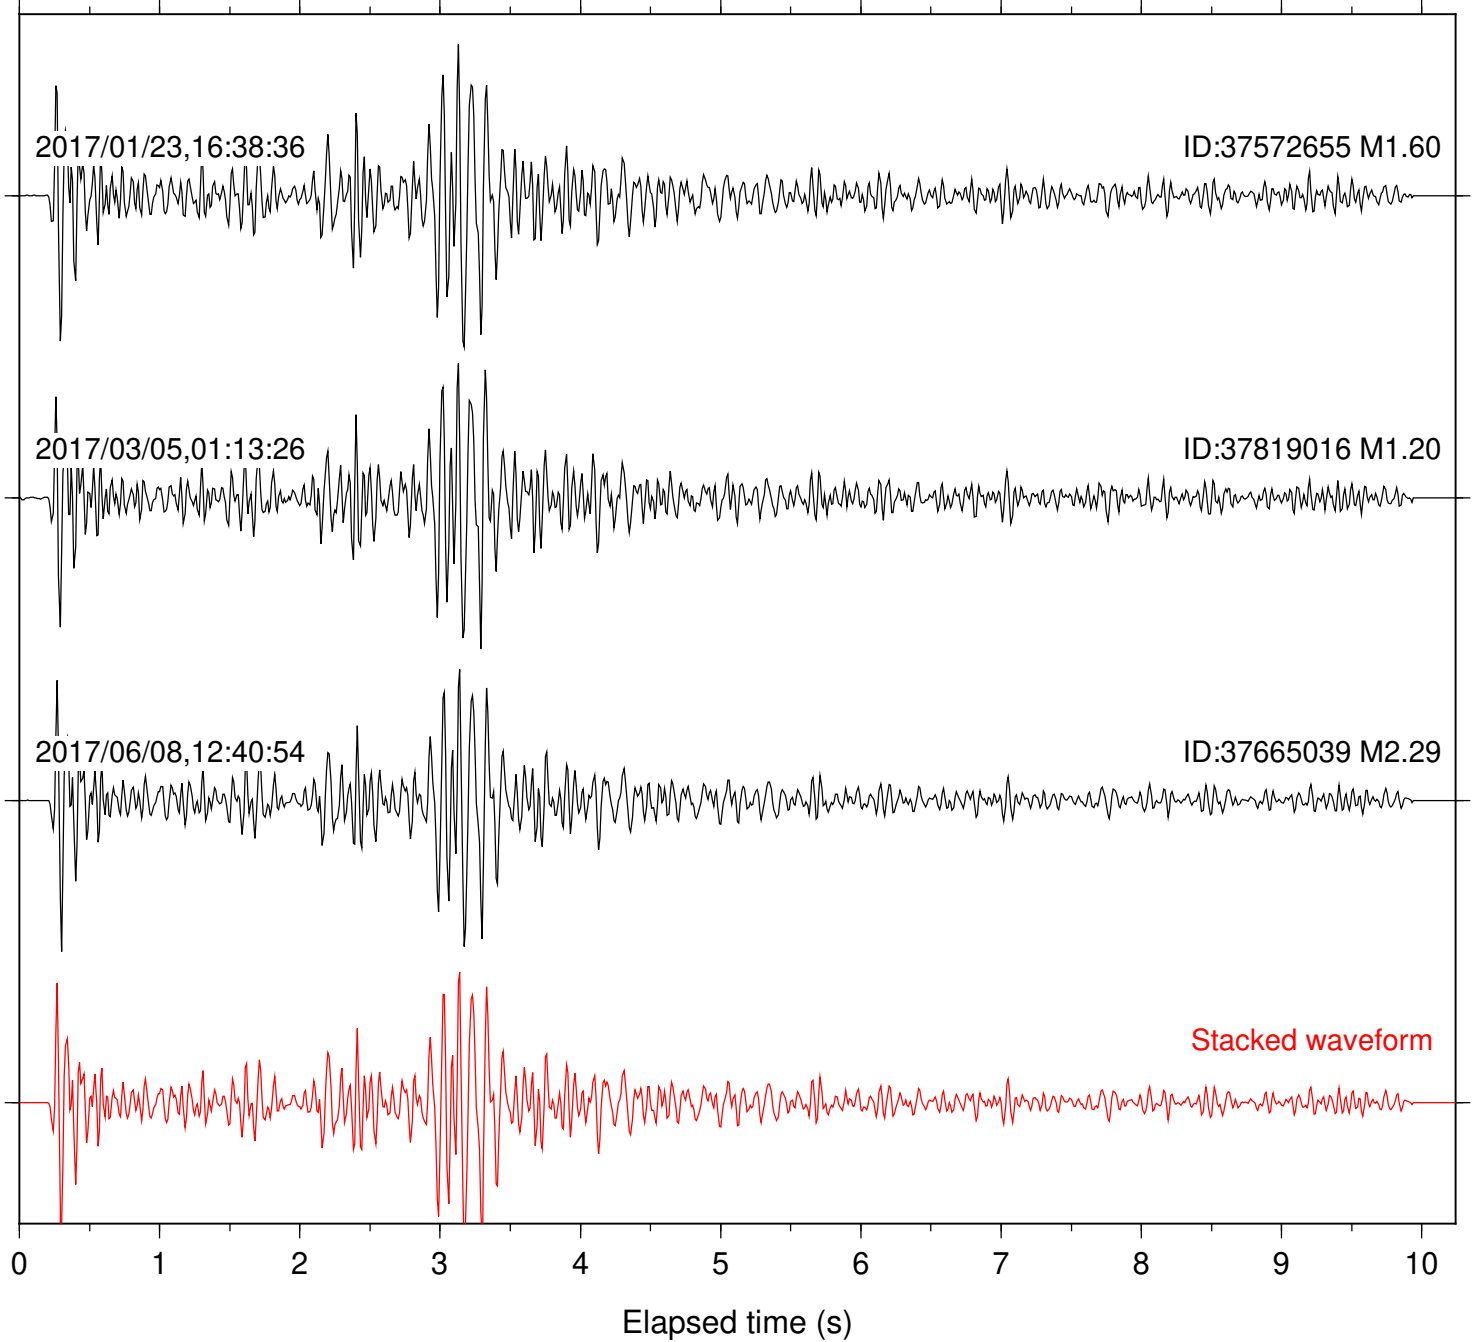

Station: B082 Com: EHZ

Focal depth: 6.06 km