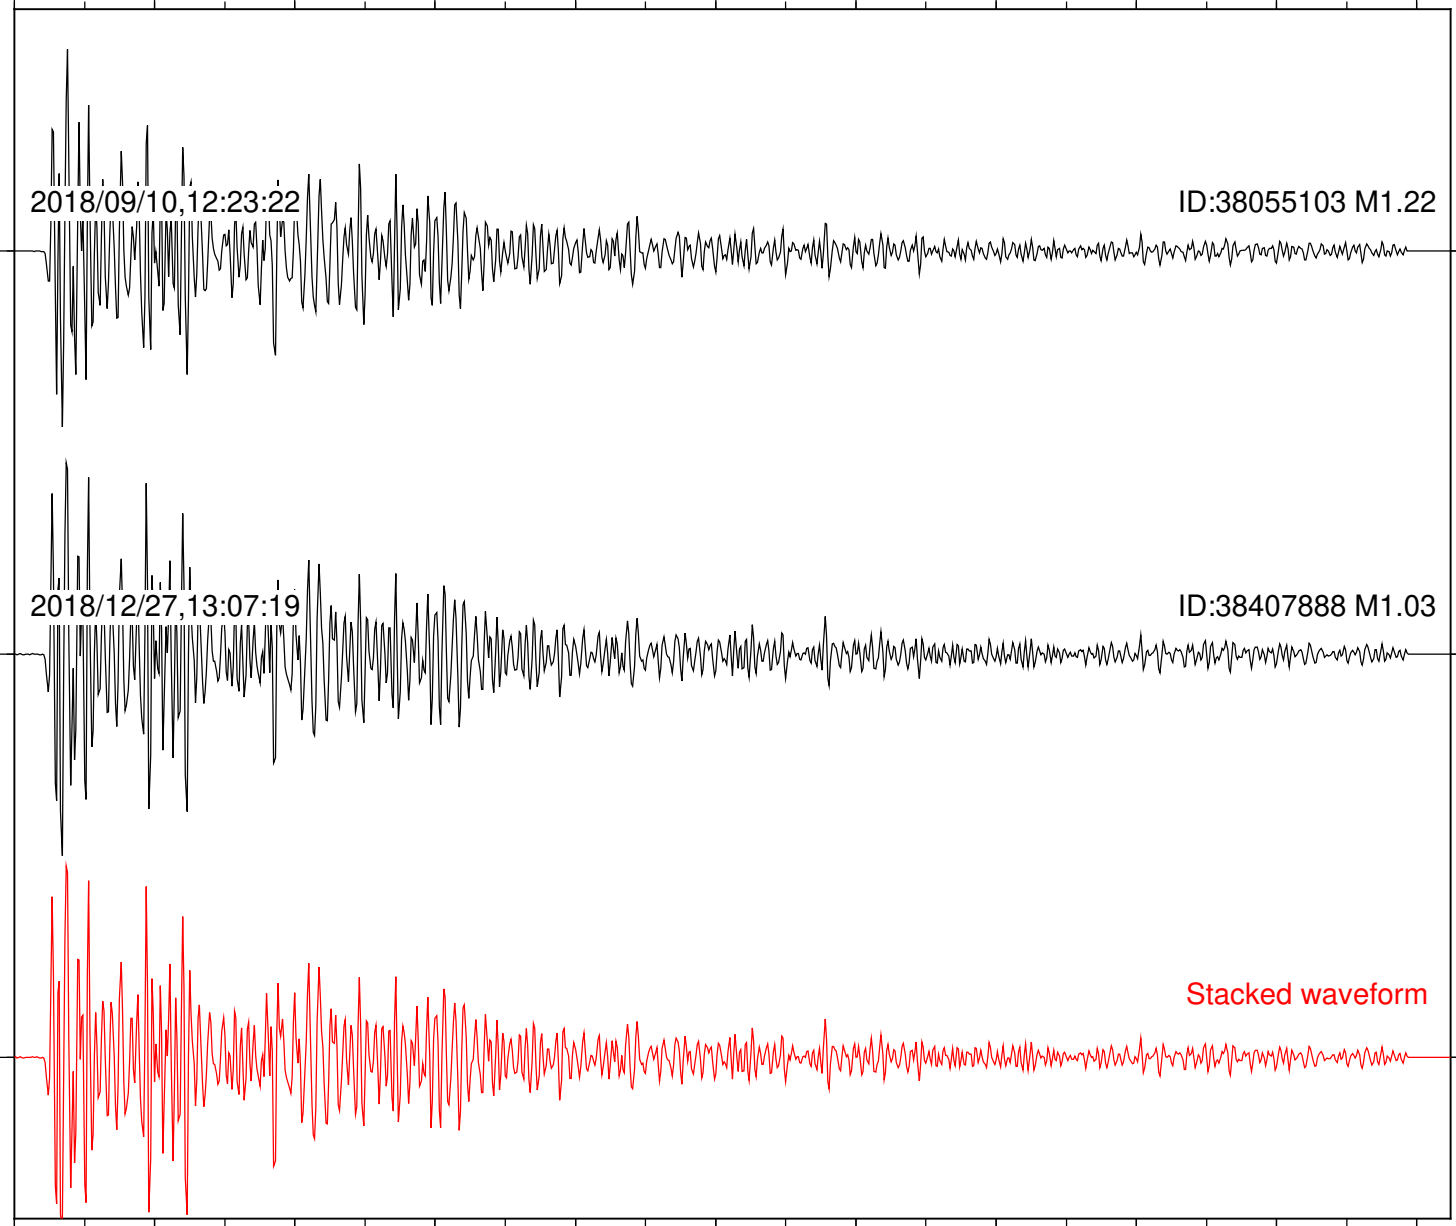

Station: CRY Com: HHZ

Focal depth: 4.29 km

2018/09/10,12:23:22

ID:38055103 M1.22

2018/12/27,13:07:19

ID:38407888 M1.03

Stacked waveform

0 1 2 3 4 5 6 7 8 9 10
Elapsed time (s)