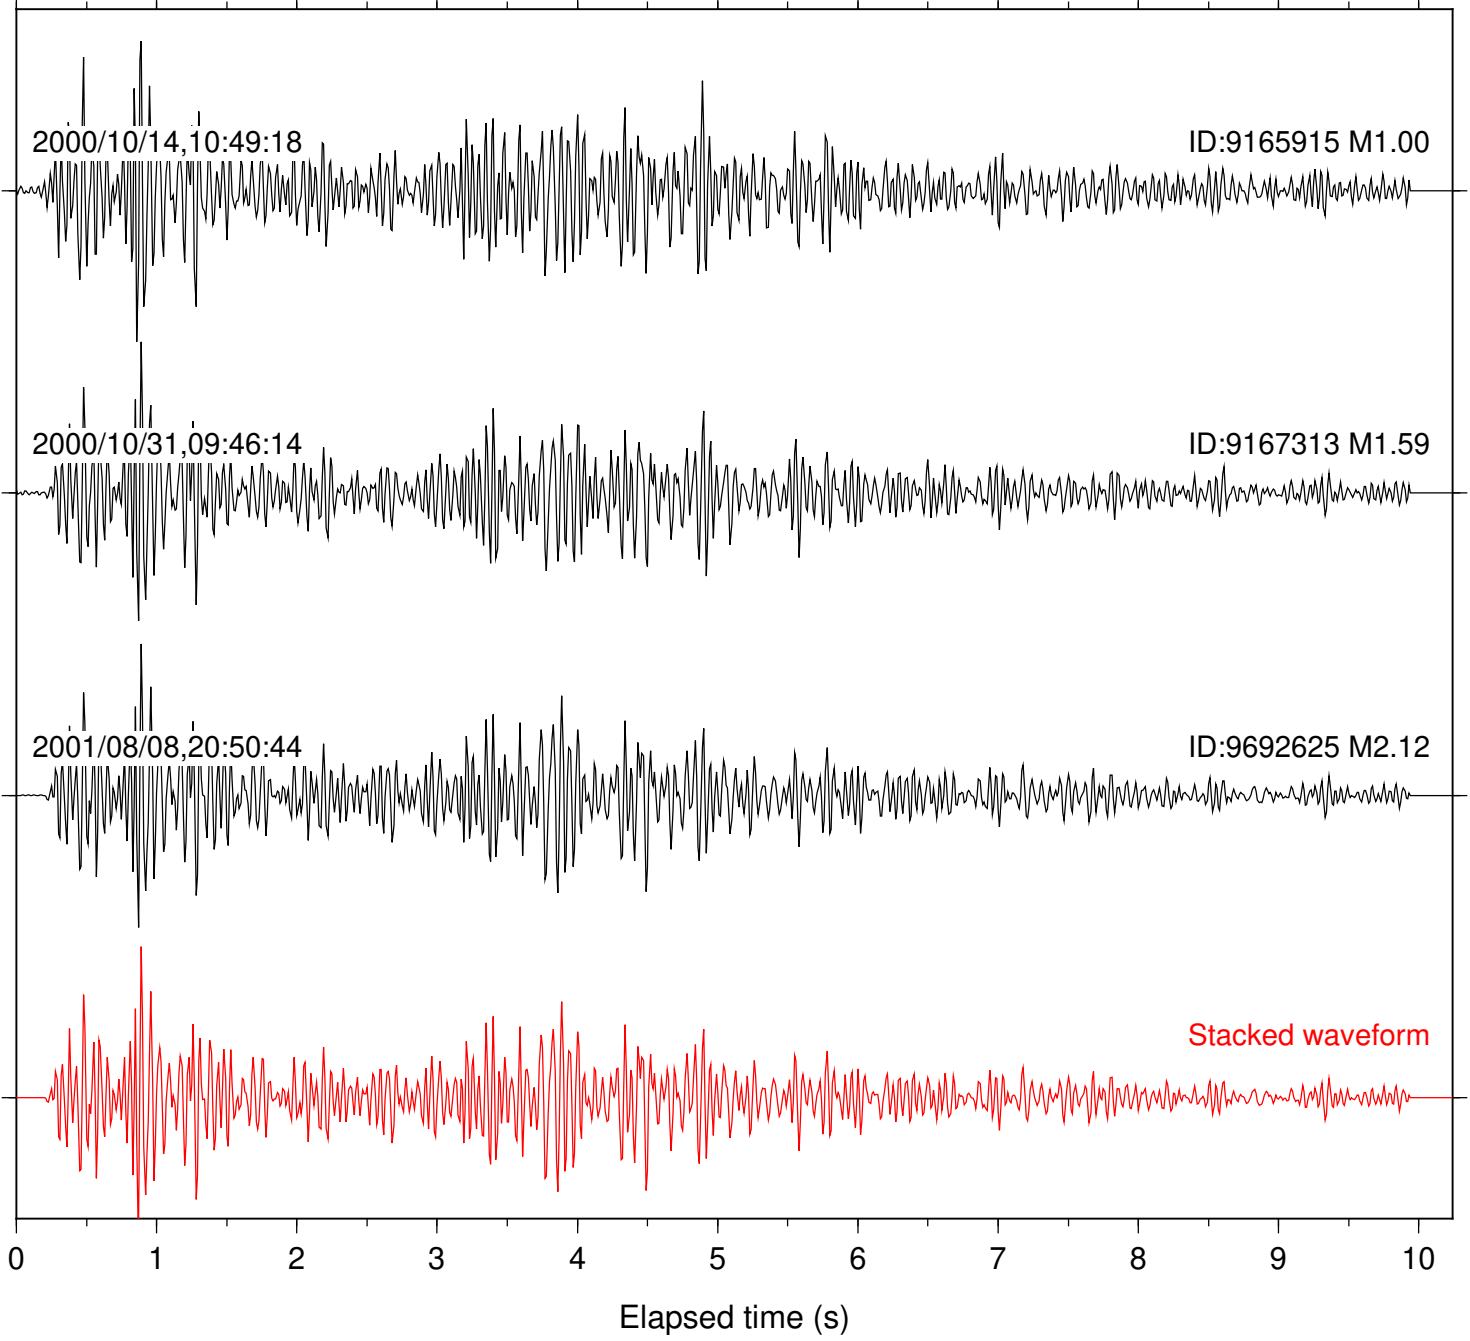

Station: PLM Com: HHZ

Focal depth: 13.29 km