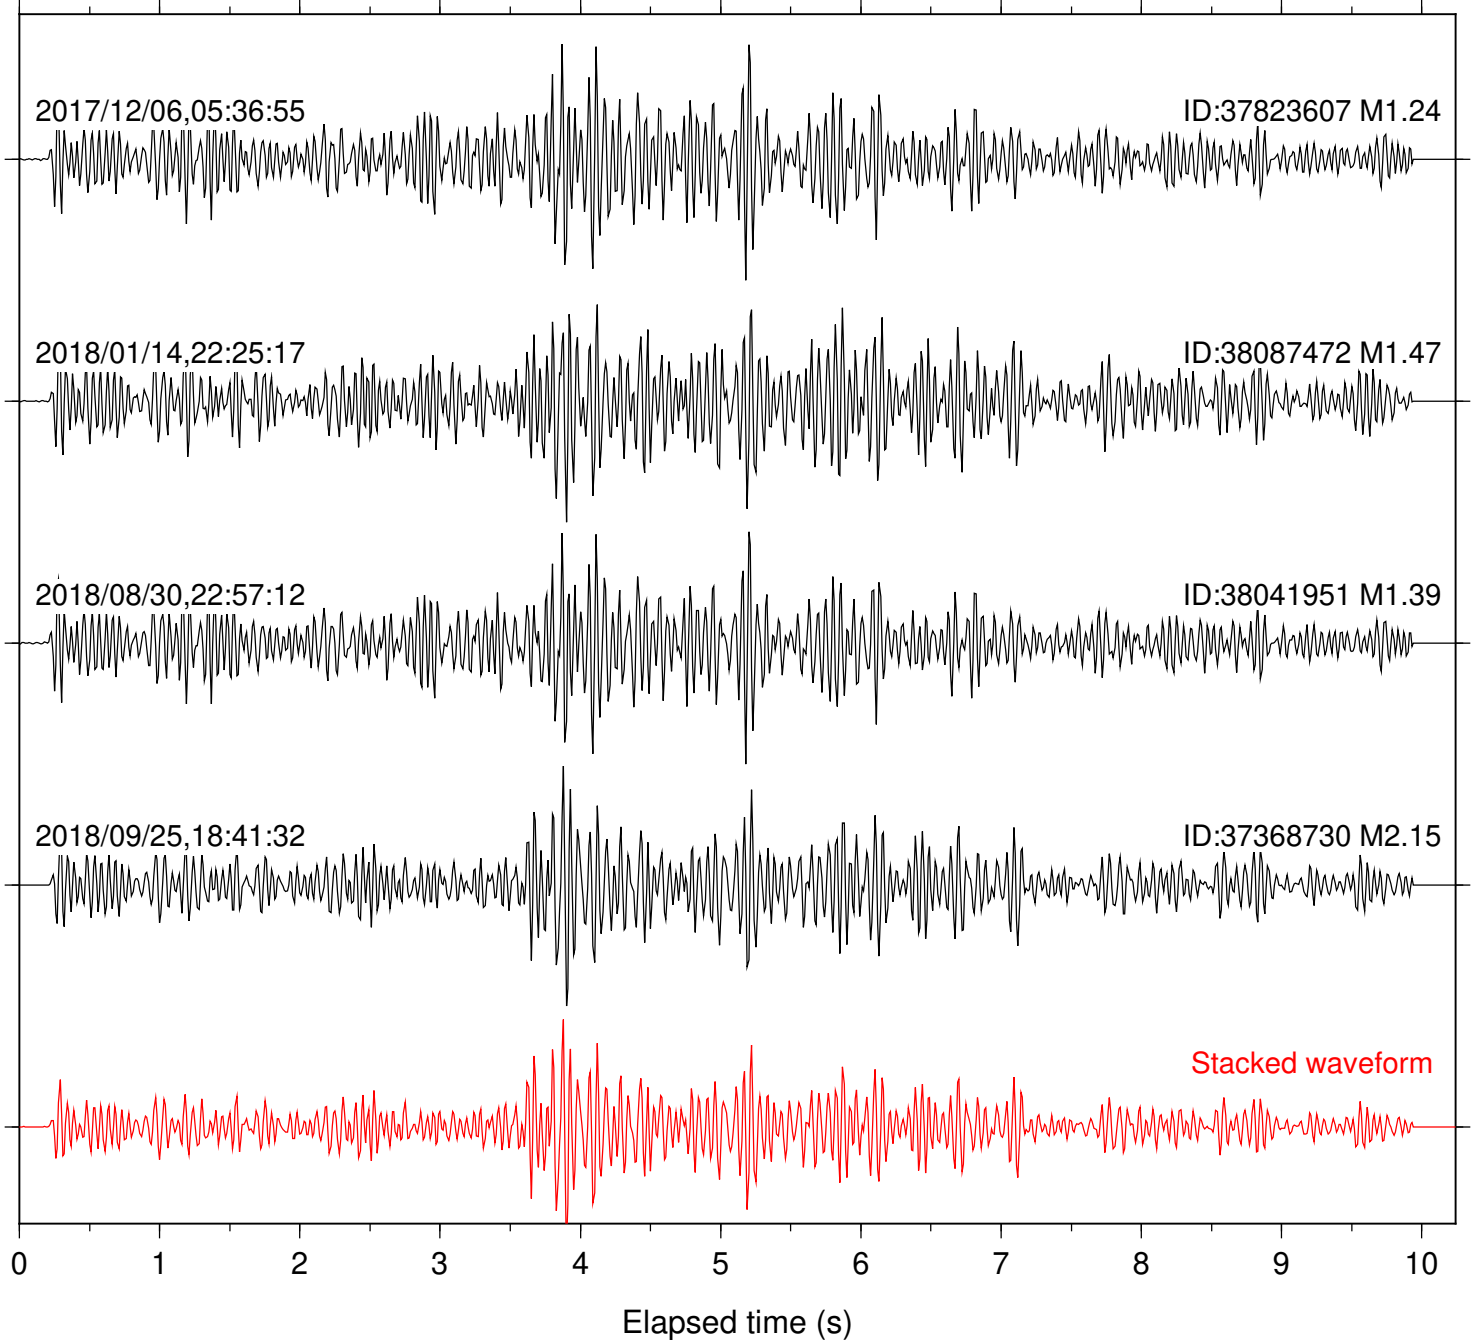

Station: DGR Com: HHZ

Focal depth: 5.09 km