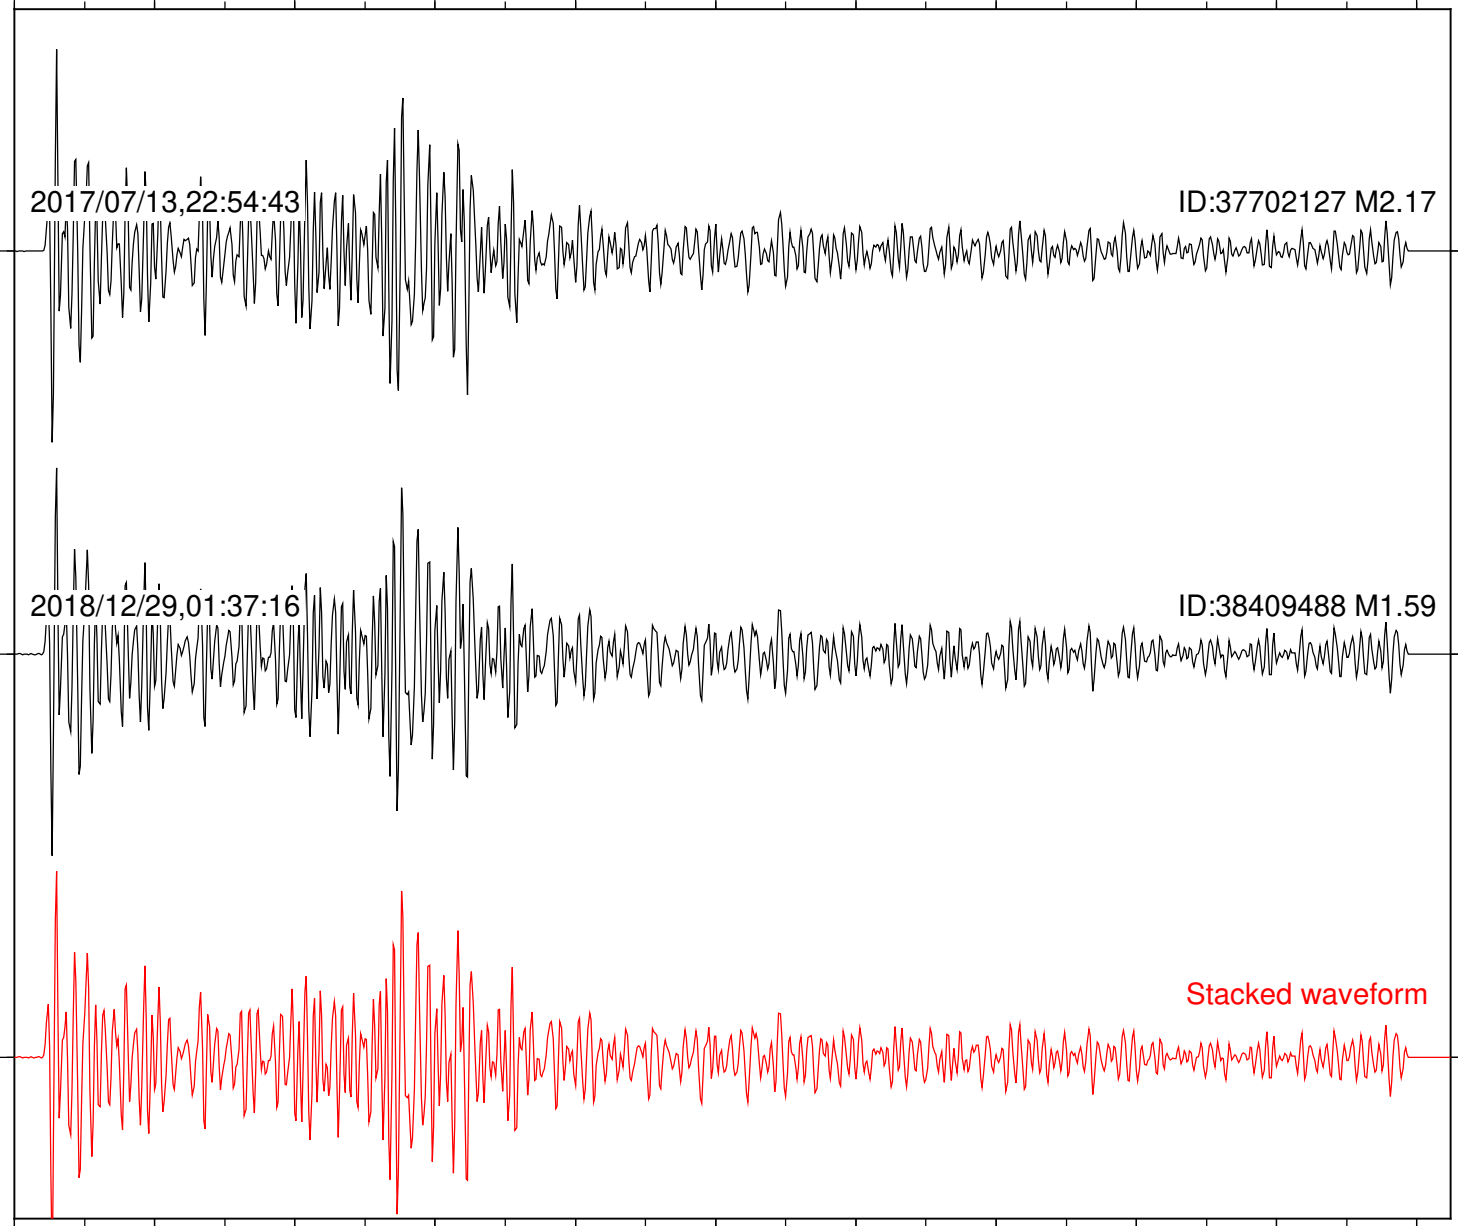

Station: B087 Com: EHZ

Focal depth: 6.18 km

2017/07/13,22:54:43

ID:37702127 M2.17

2018/12/29,01:37:16

ID:38409488 M1.59

Stacked waveform

0 1 2 3 4 5 6 7 8 9 10
Elapsed time (s)