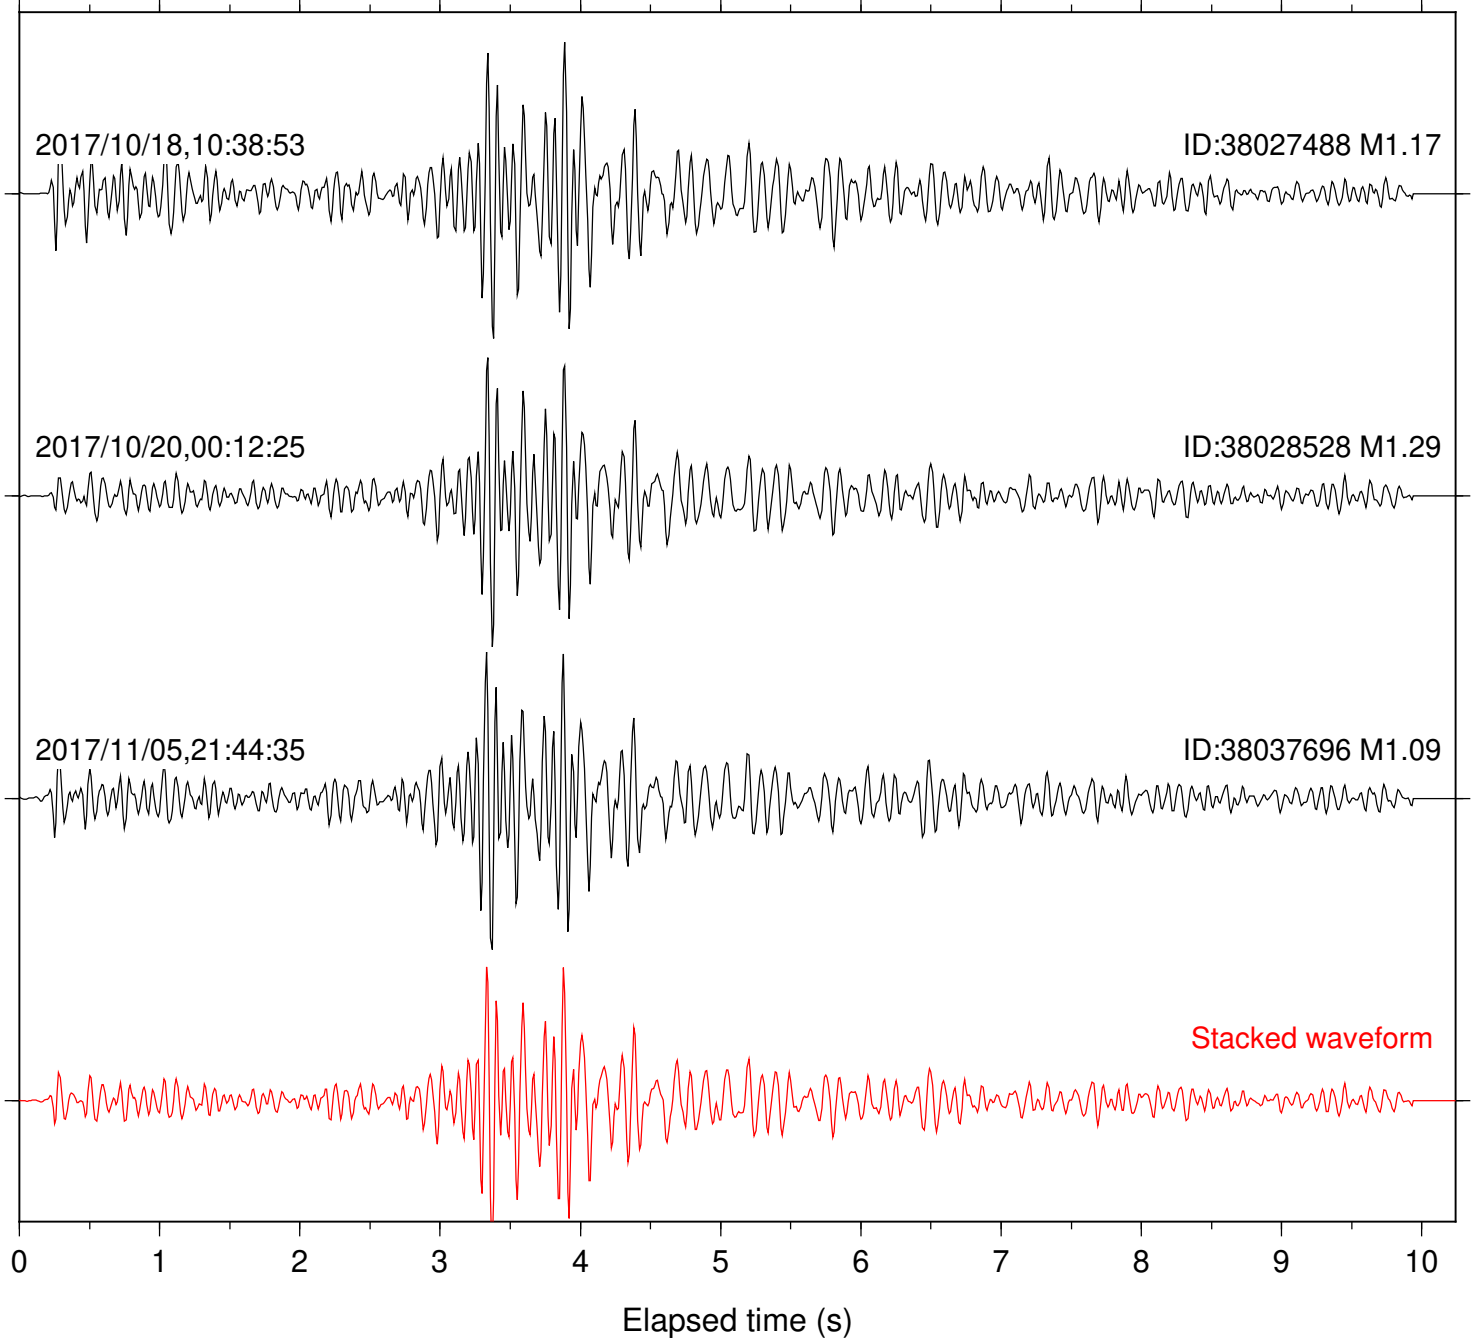

Station: POB2 Com: HHZ

Focal depth: 5.43 km