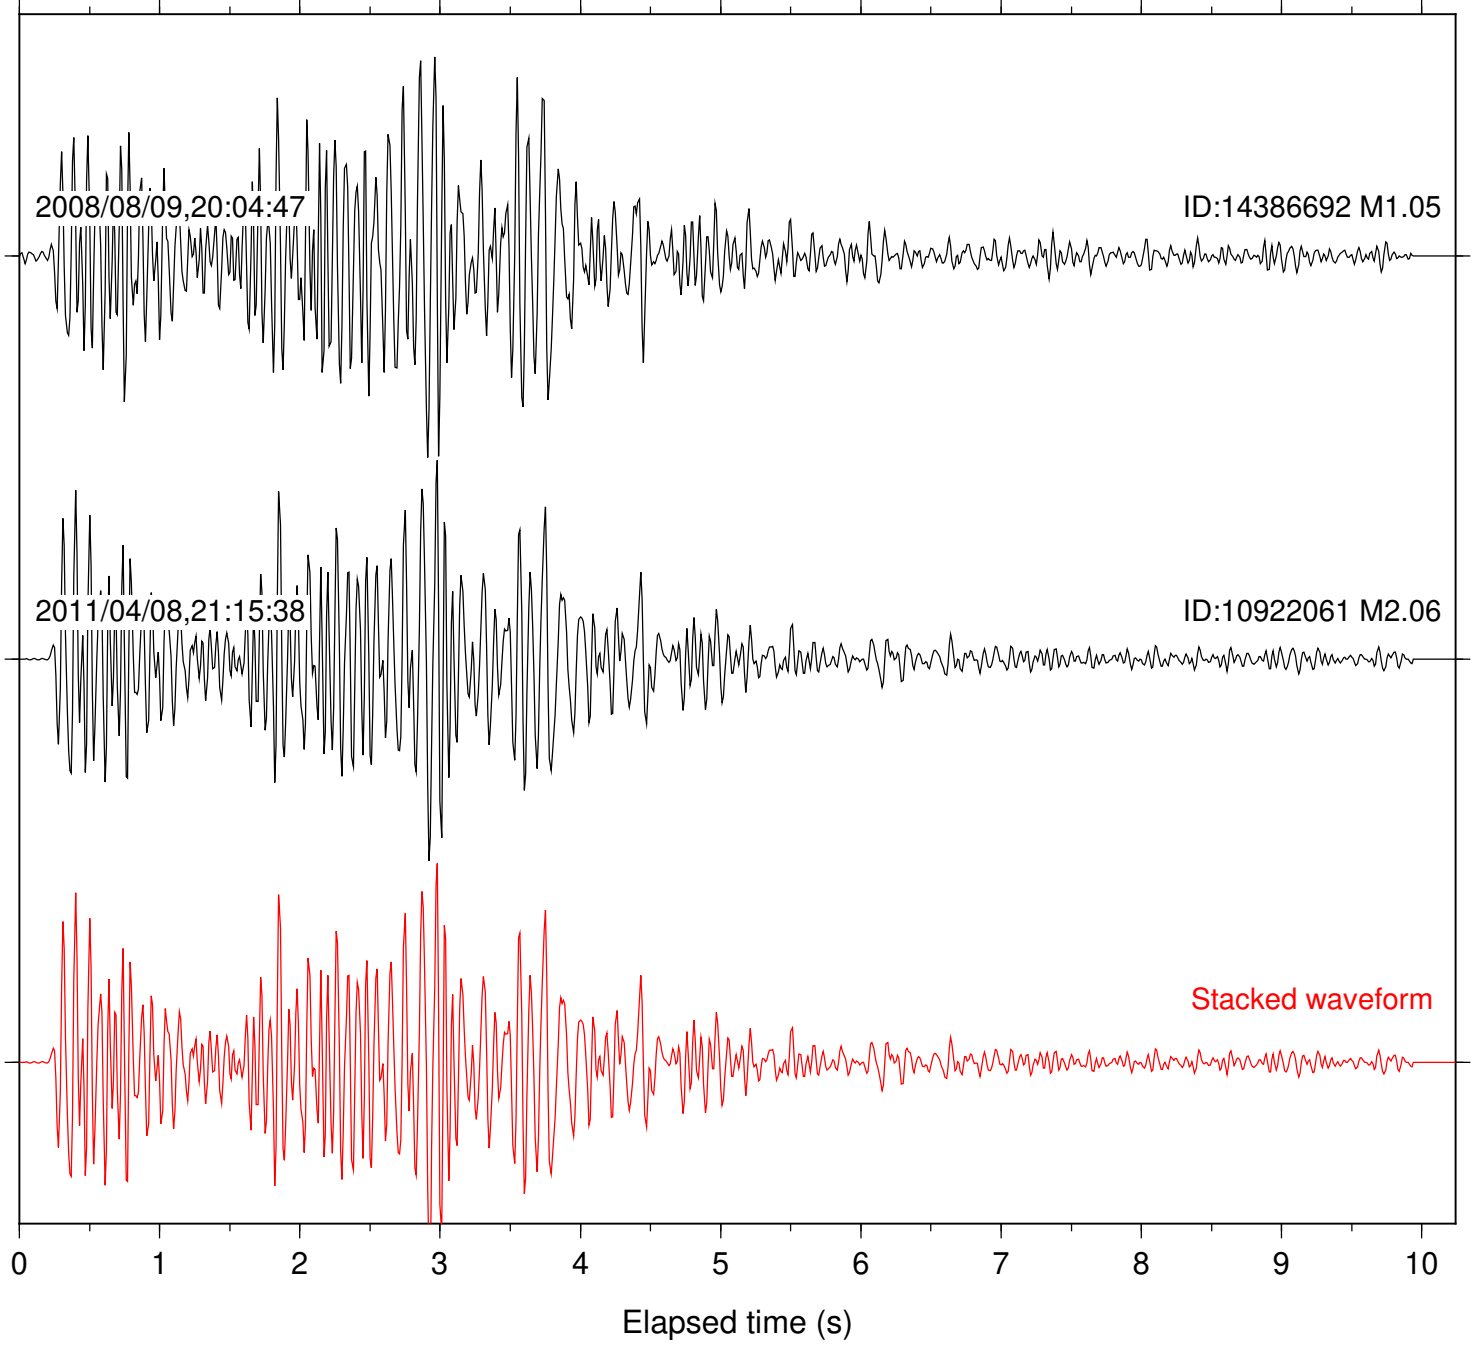

2008/08/09,20:04:47

ID:14386692 M1.05

2011/04/08,21:15:38

ID:10922061 M2.06

Stacked waveform

0 1 2 3 4 5 6 7 8 9 10  
Elapsed time (s)

Station: SND Com: HHZ

Focal depth: 6.69 km