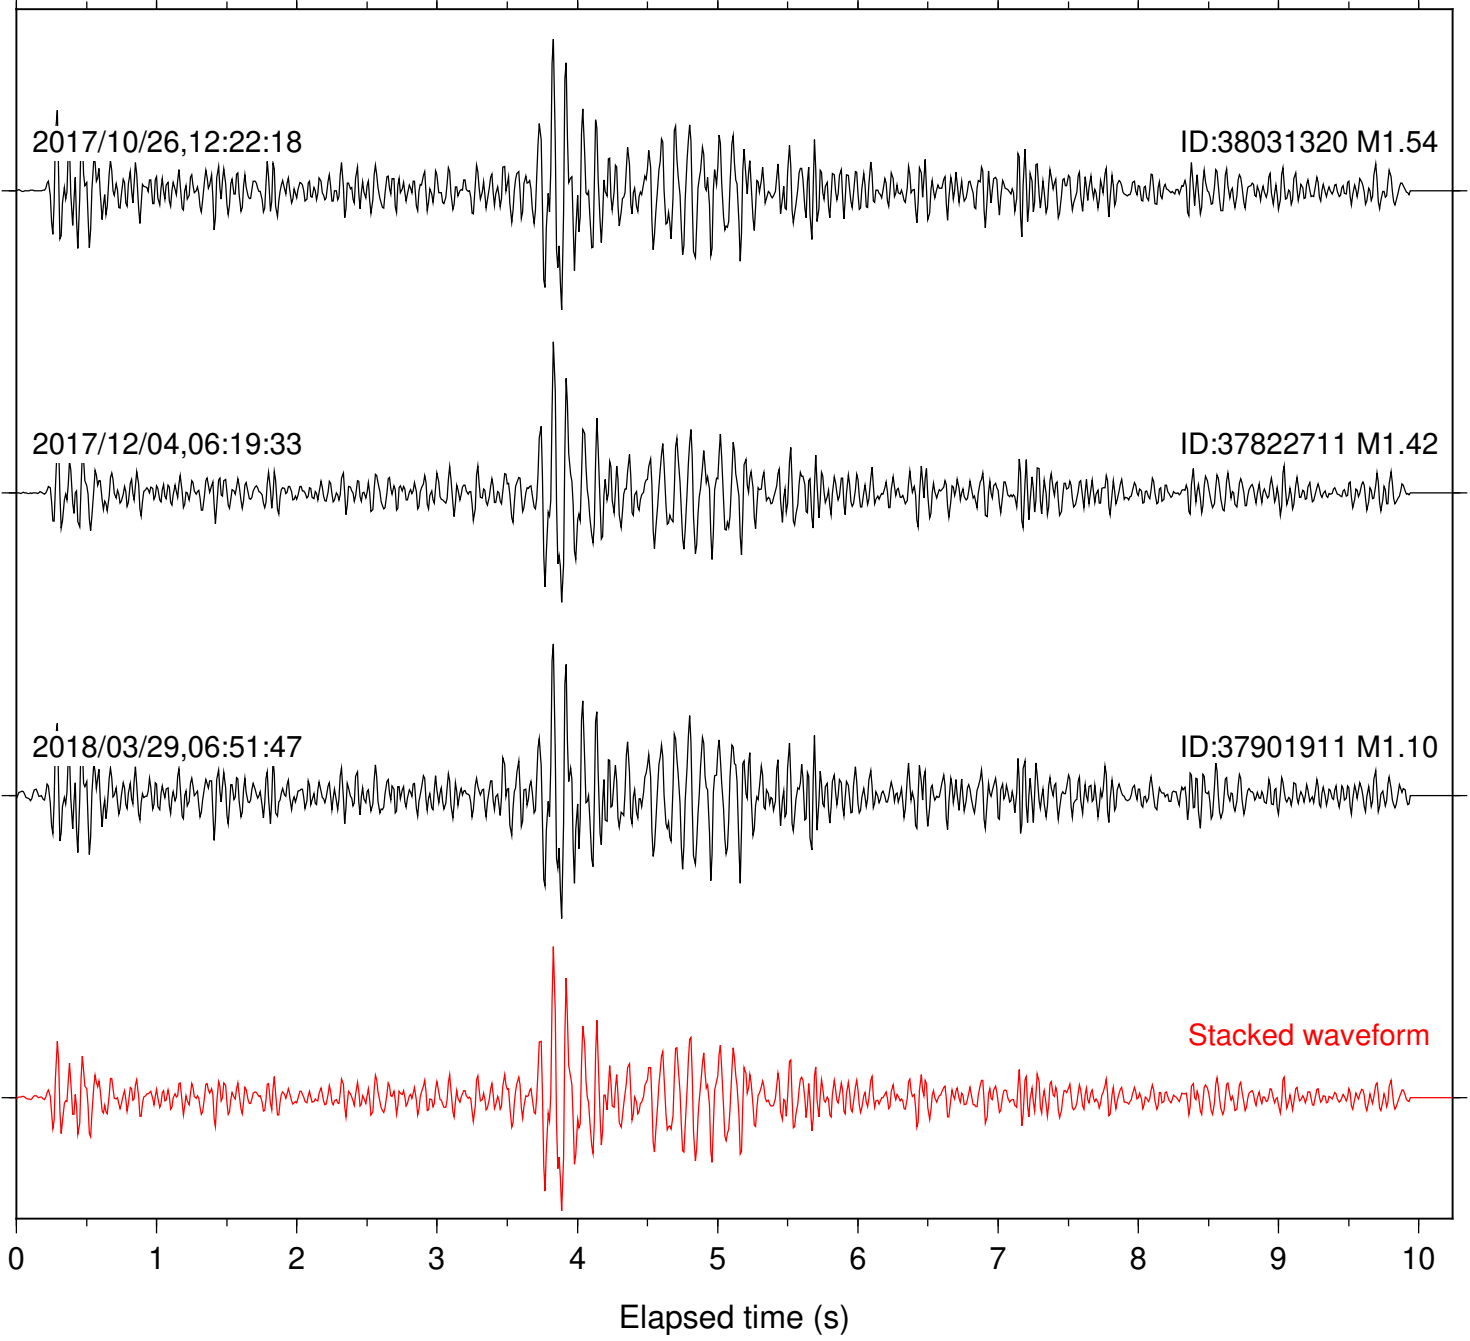

Station: BAC Com: EHZ

Focal depth: 7.23 km