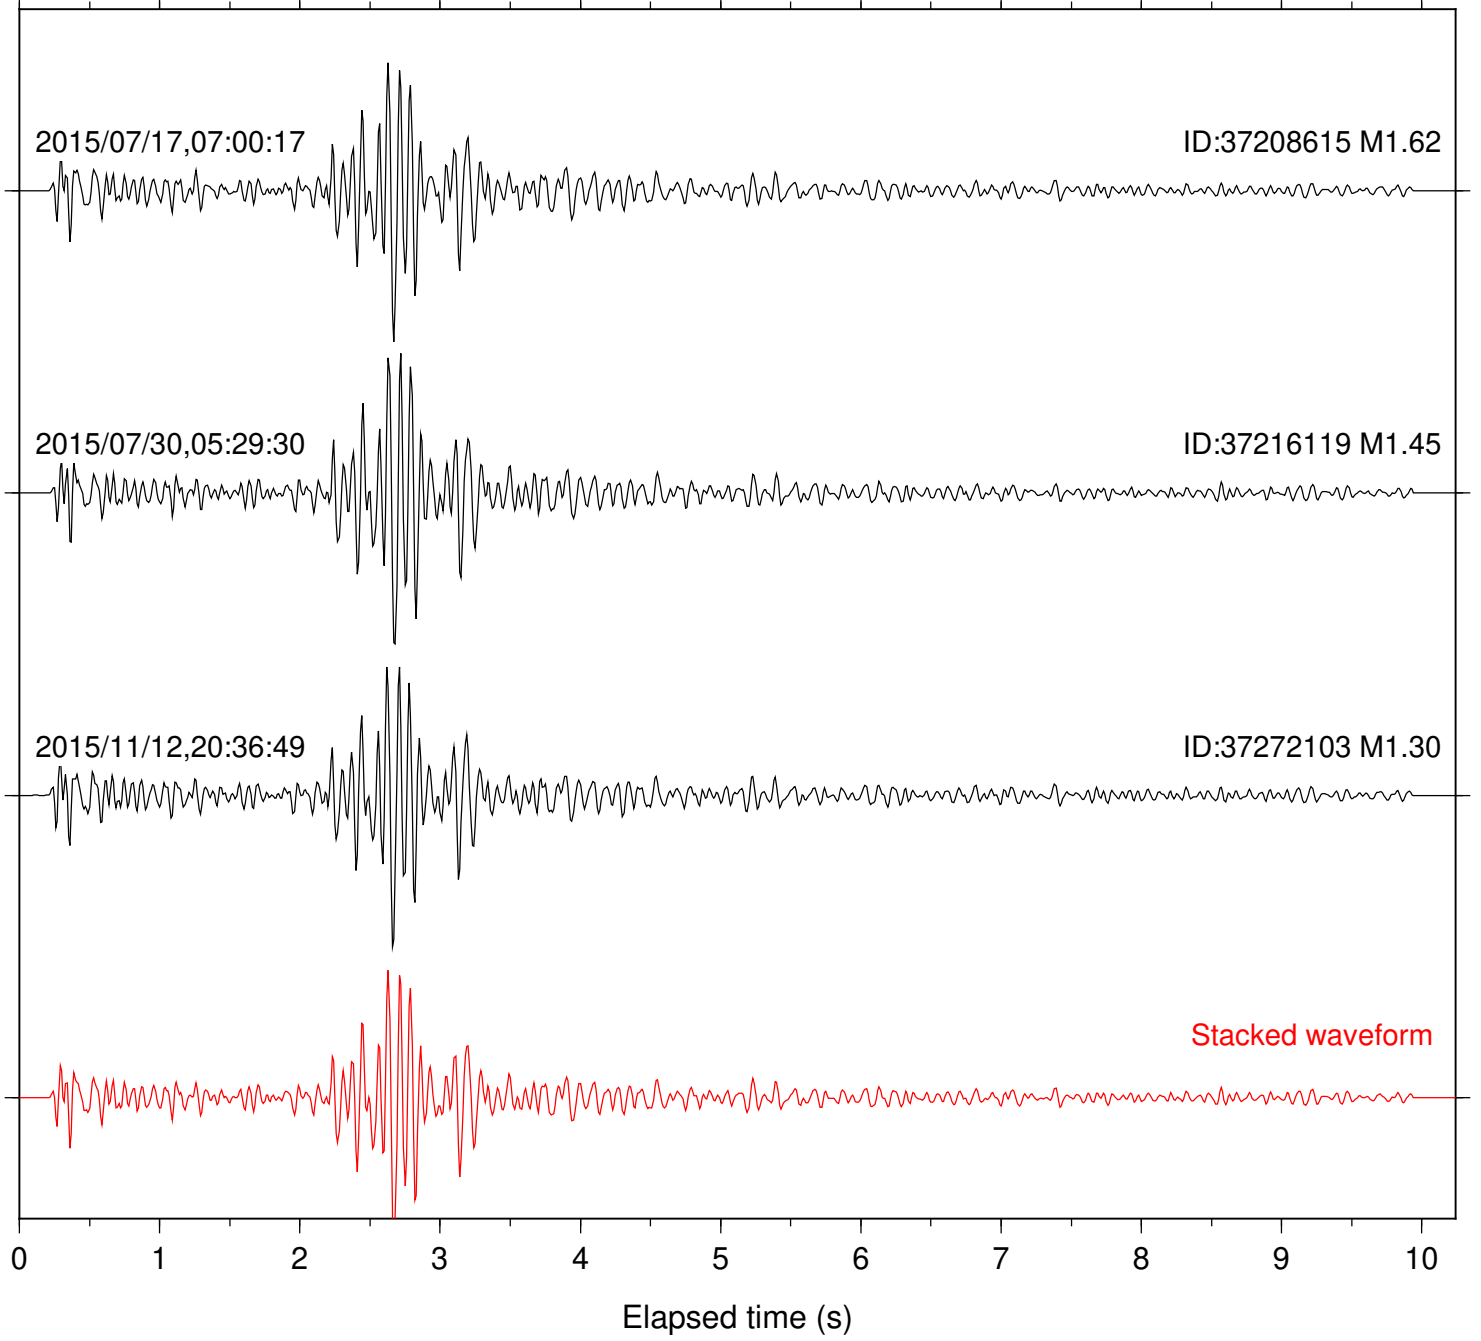

Station: POB2 Com: HHZ

Focal depth: 8.23 km

Station: RDM Com: HHZ

Focal depth: 8.23 km

Station: RRSP Com: HHZ

Focal depth: 8.23 km

Station: SND Com: HHZ

Focal depth: 8.23 km