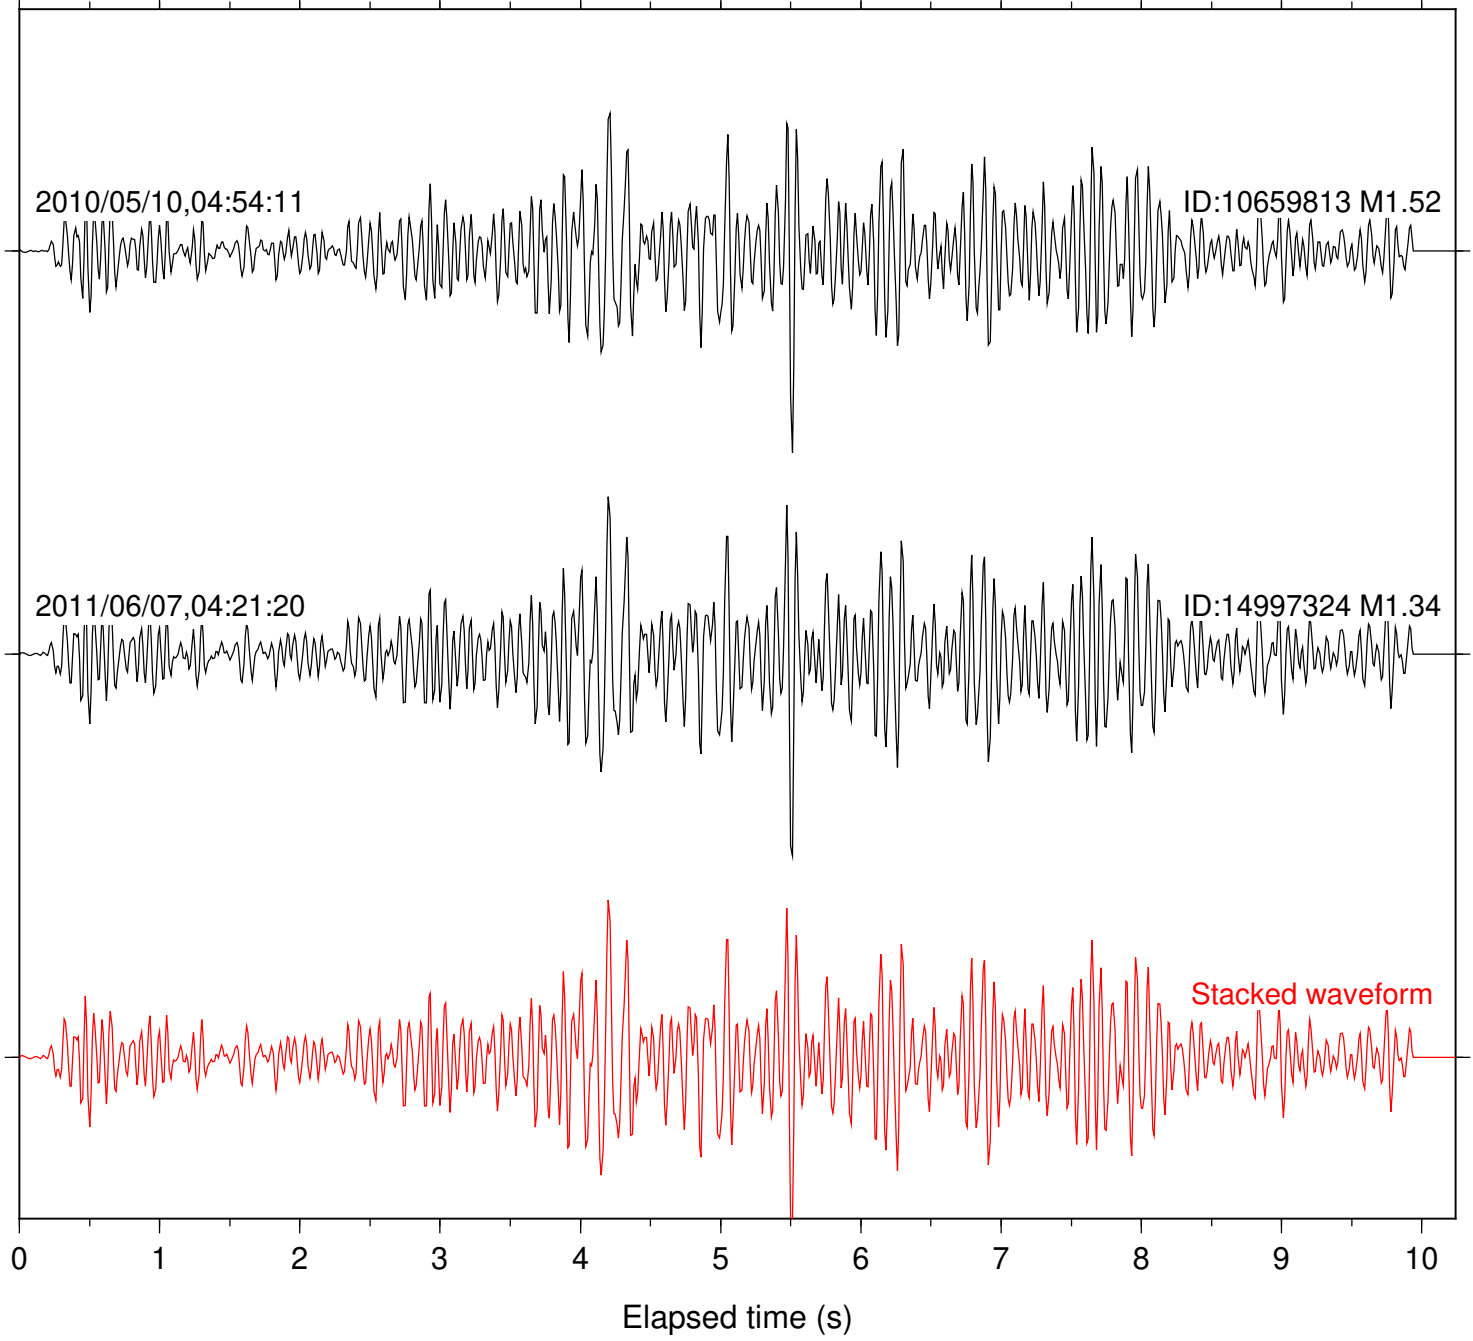

Station: B088 Com: EHZ

Focal depth: 2.20 km