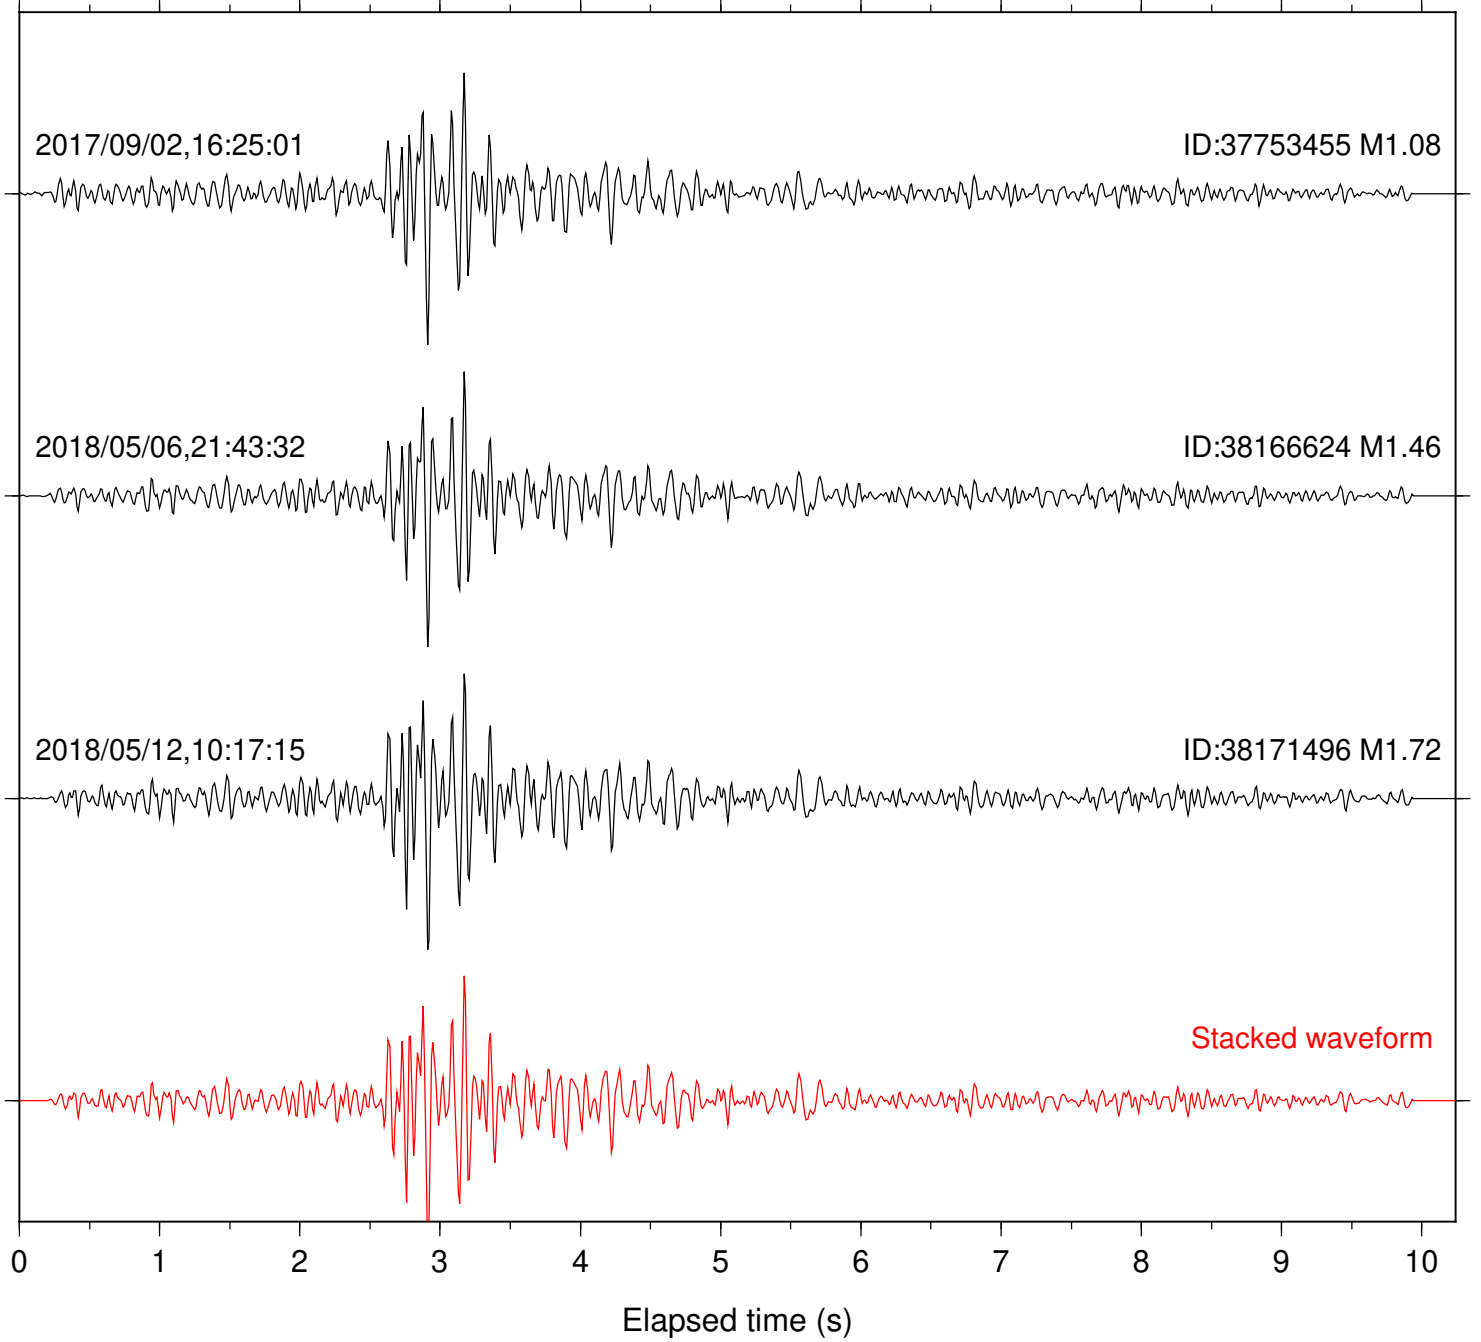

Station: RDM Com: HHZ

Focal depth: 6.70 km

Station: RRSP Com: HHZ

Focal depth: 6.67 km

Station: SMER Com: HHZ

Focal depth: 6.70 km

Station: SND Com: HHZ

Focal depth: 6.70 km