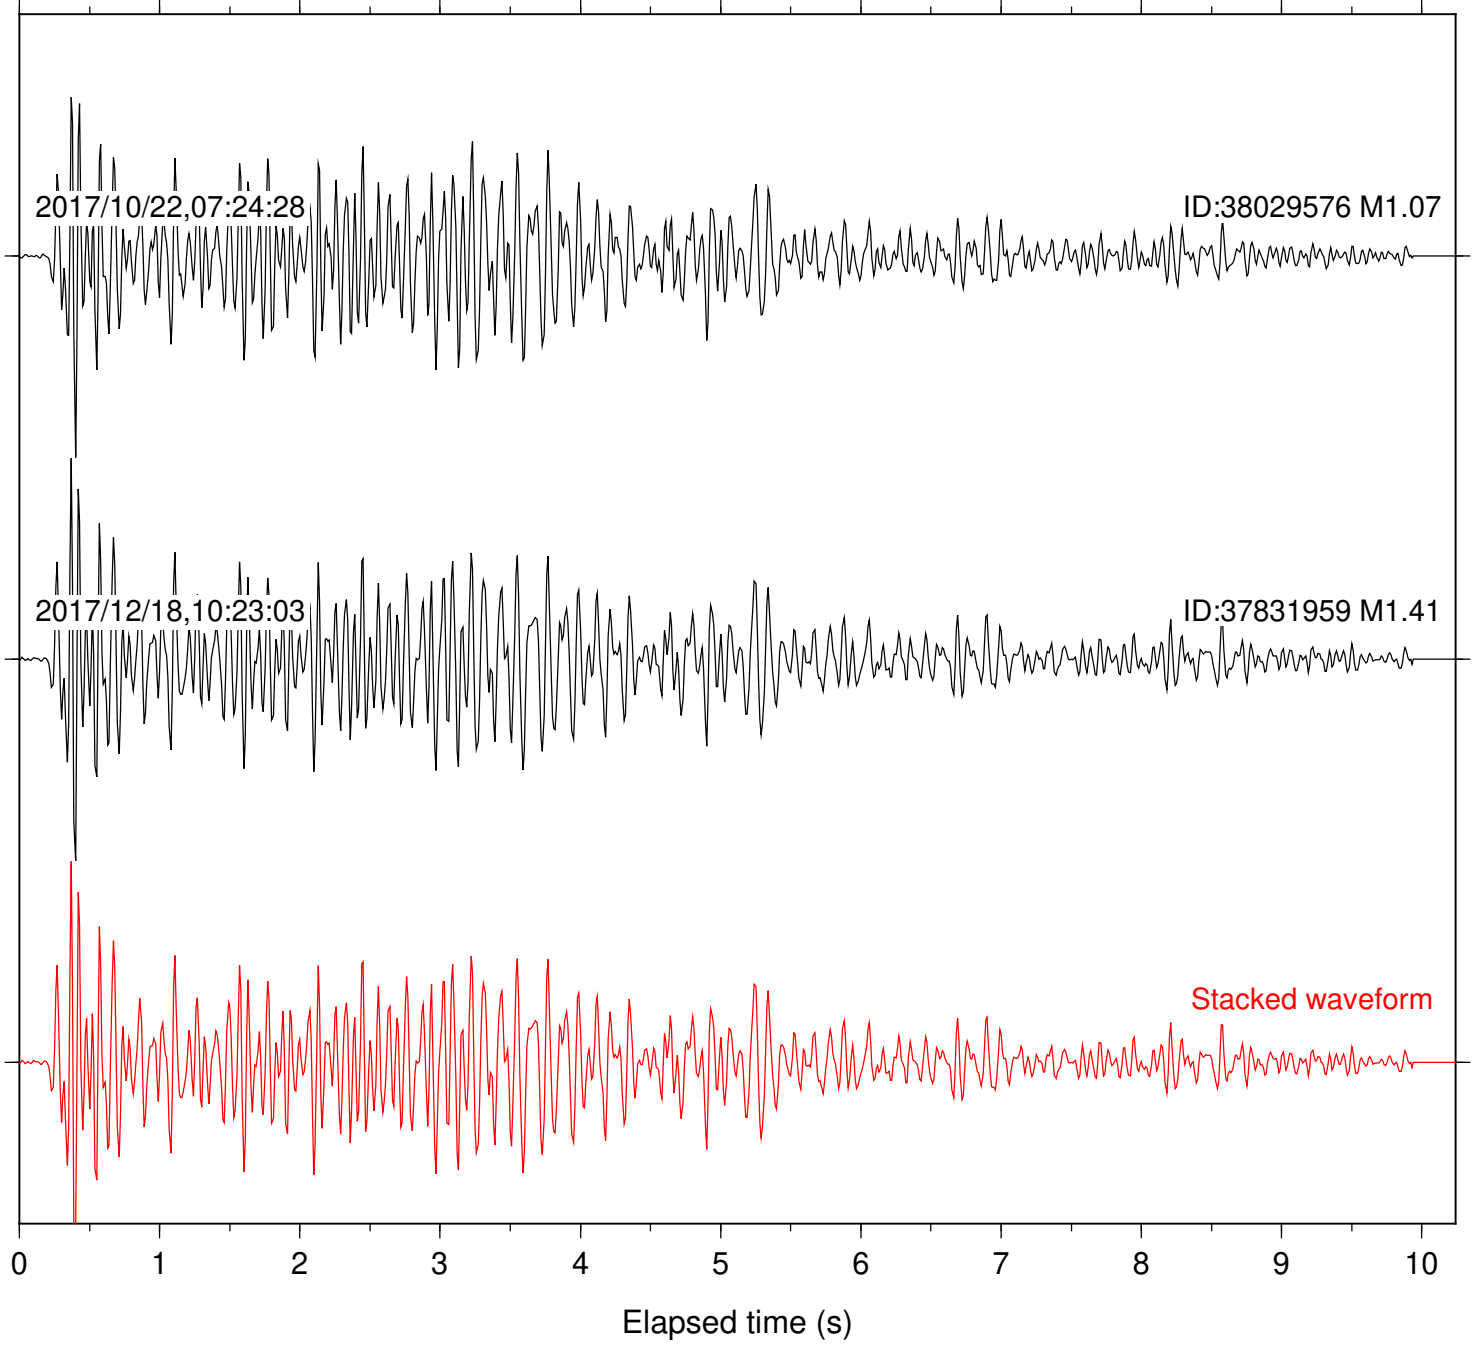

Station: RRSP Com: HHZ

Focal depth: 6.38 km