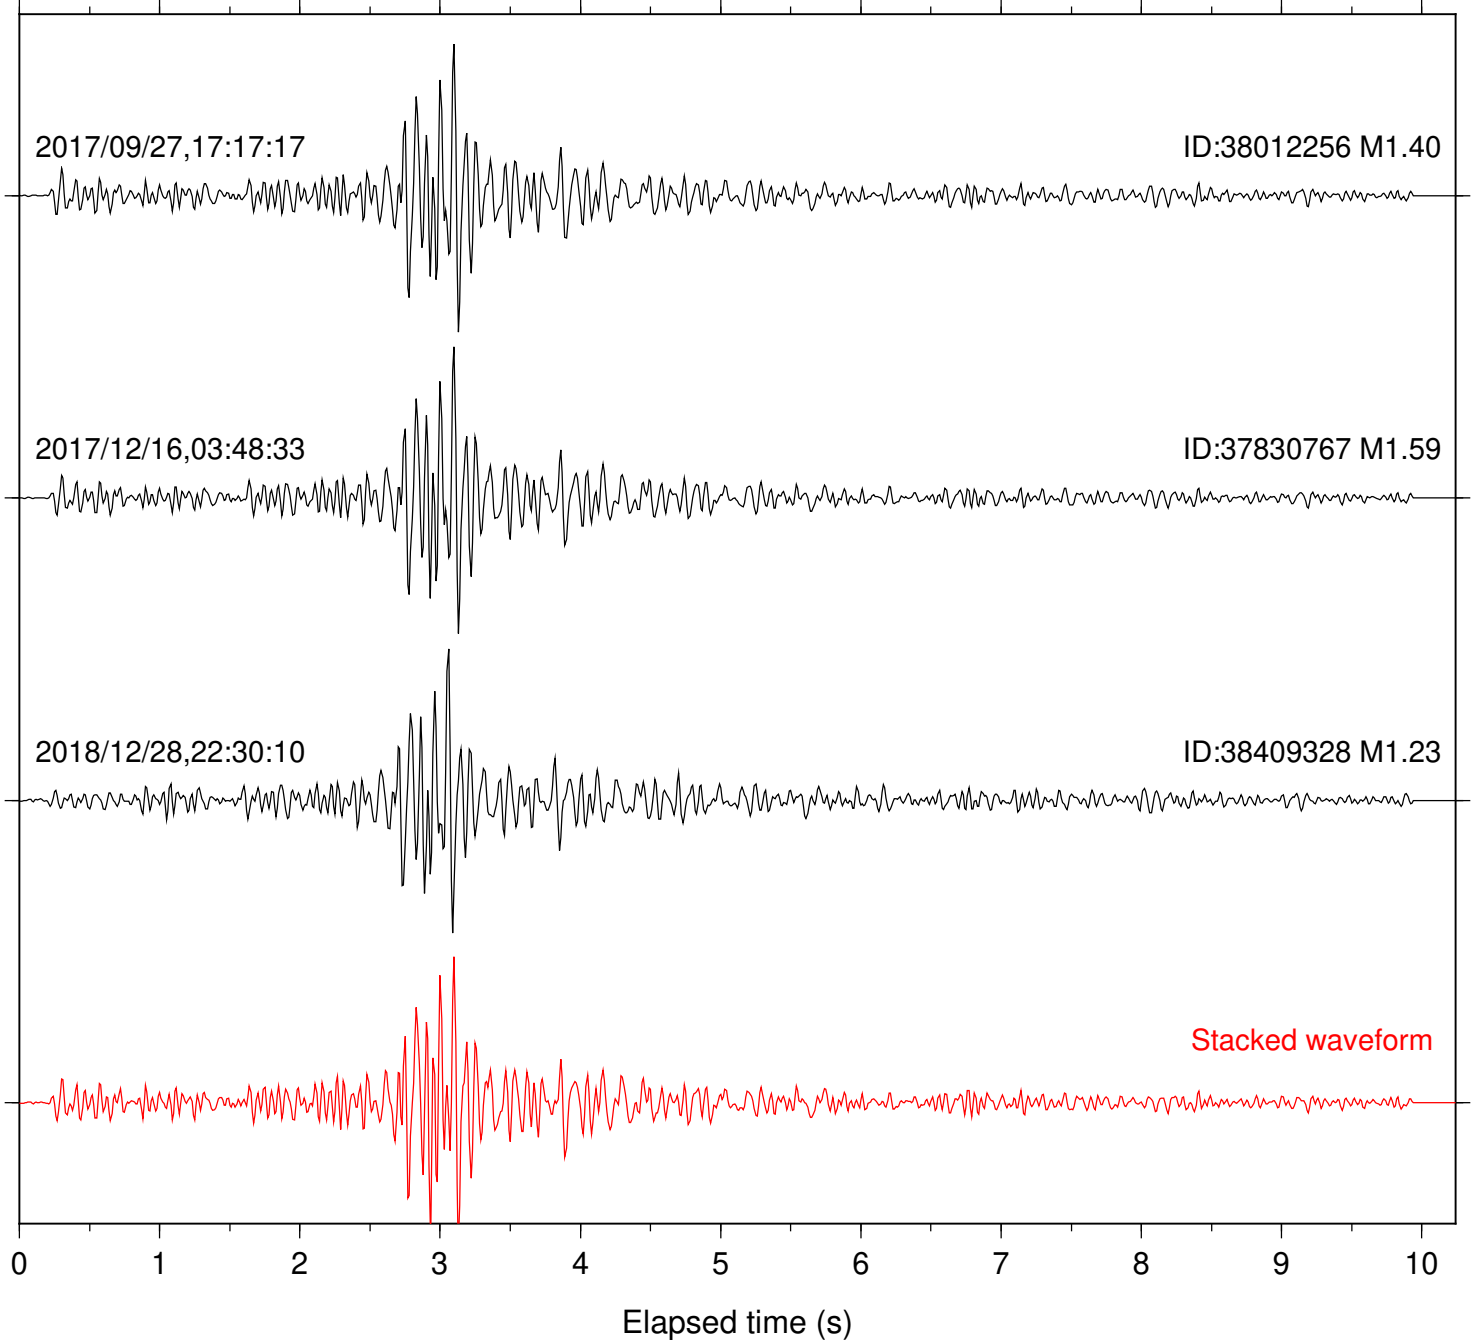

0 1 2 3 4 5 6 7 8 9 10  
Elapsed time (s)

Station: RDM Com: HHZ

Focal depth: 6.65 km

Station: RRSP Com: HHZ

Focal depth: 6.65 km

Station: SND Com: HHZ

Focal depth: 5.72 km

Station: WMC Com: HHZ