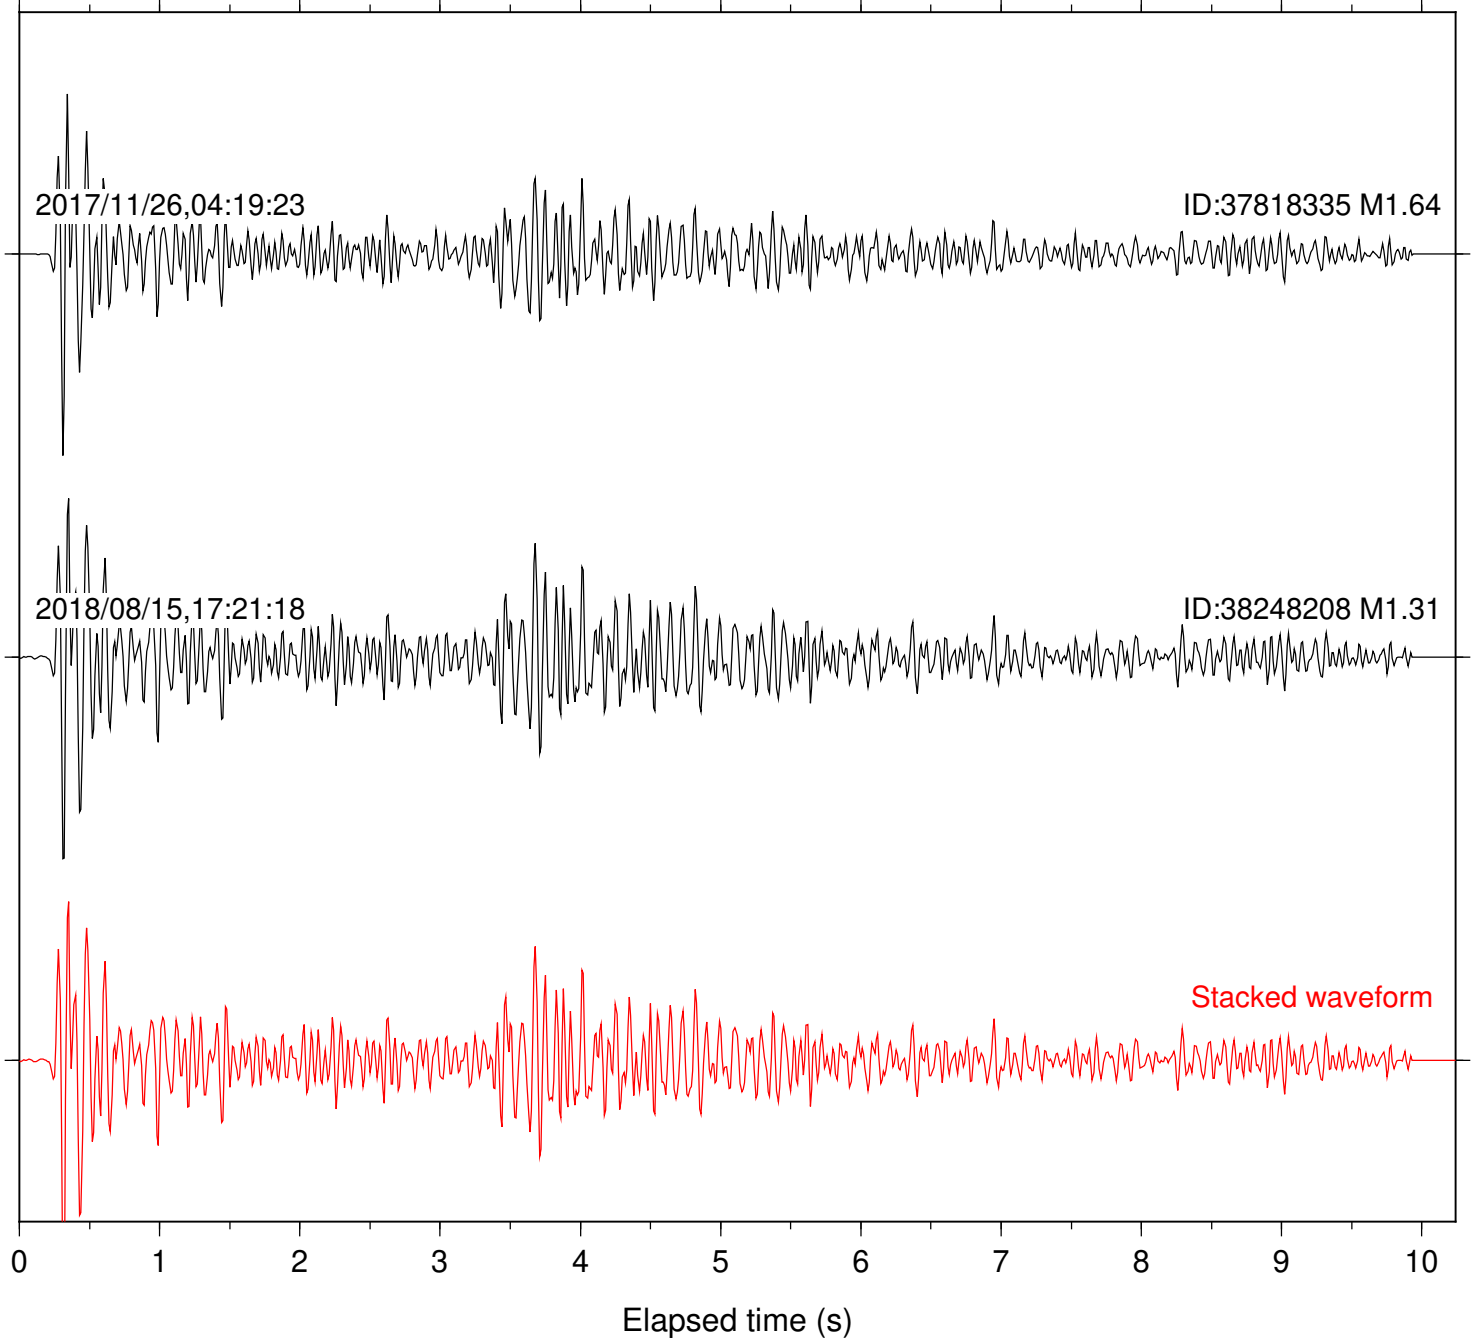

Station: DGR Com: HHZ

Focal depth: 4.87 km

Station: FRD Com: HHZ

Focal depth: 4.87 km

Station: HMT2 Com: HHZ

Focal depth: 4.87 km

Station: PFO Com: HHZ

Focal depth: 4.87 km