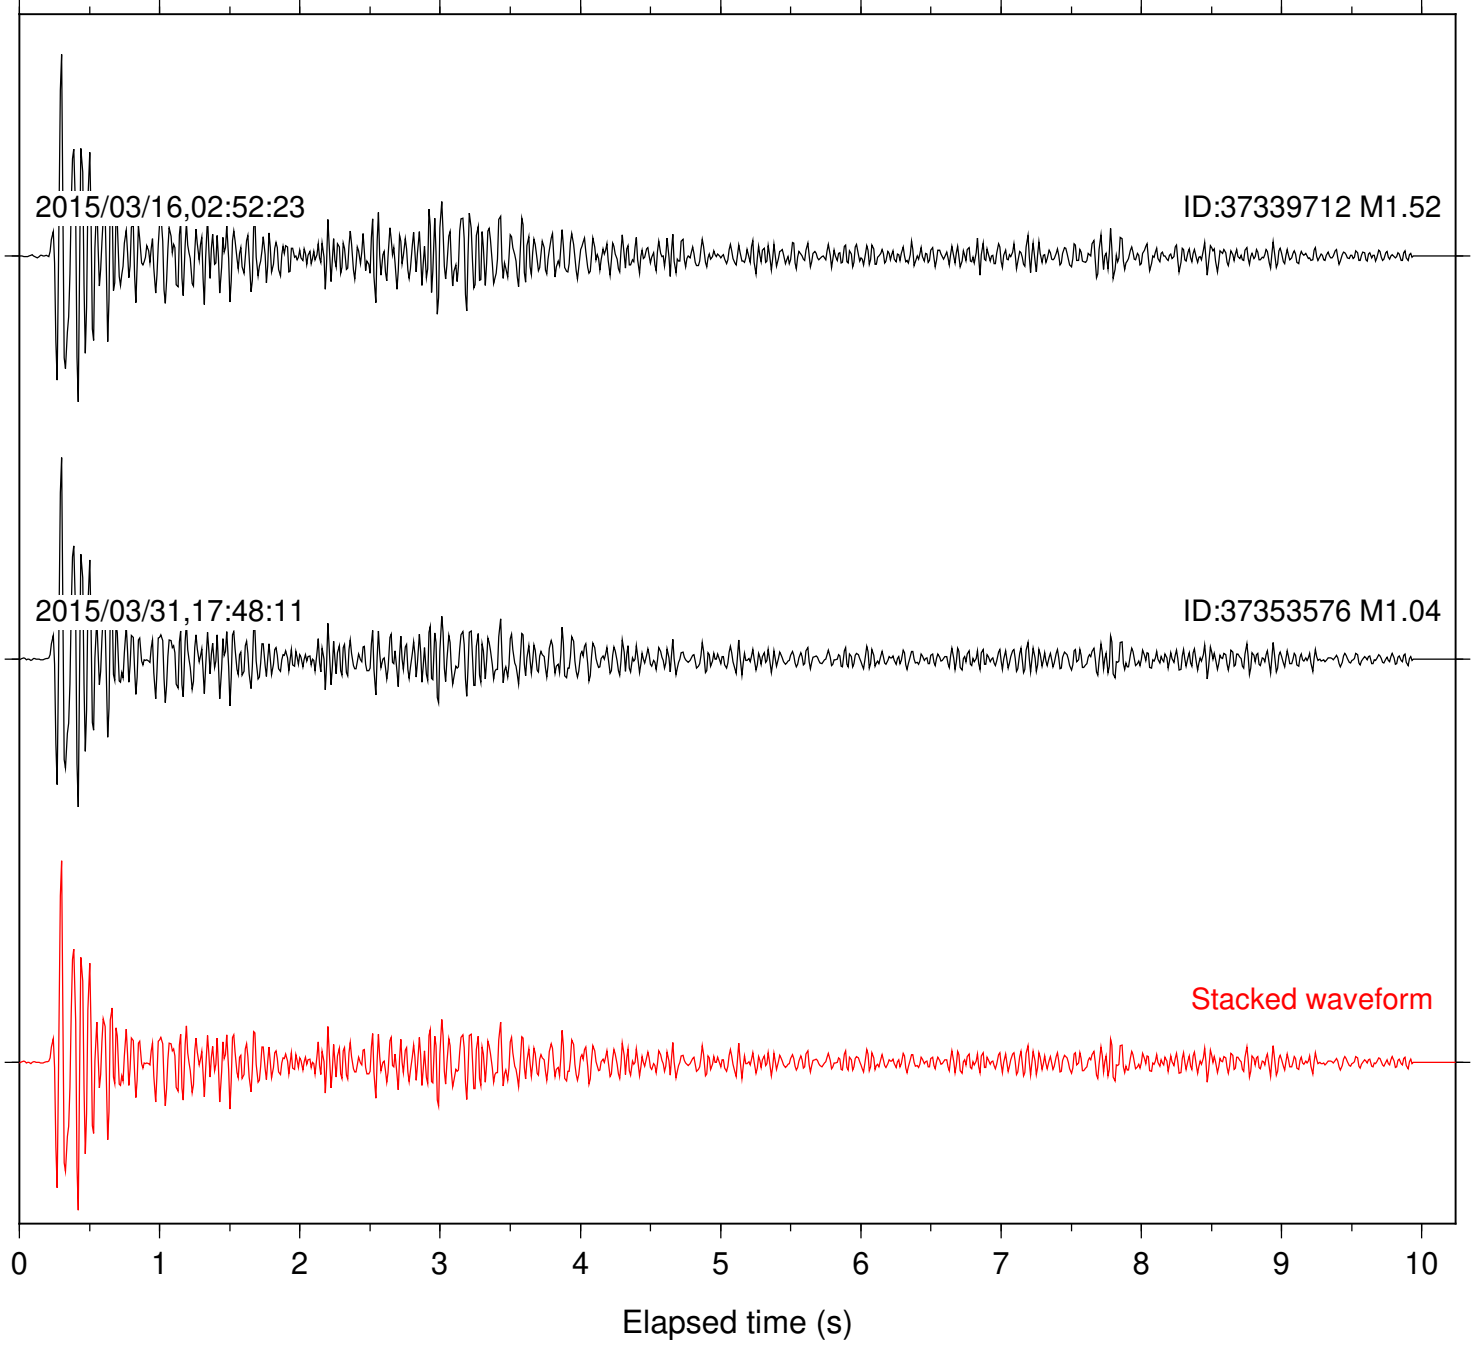

Station: B946 Com: EHZ

Focal depth: 7.92 km

Station: BZN Com: HHZ

Focal depth: 7.92 km

Station: CRY Com: HHZ

Focal depth: 7.92 km

Station: DNR Com: HHZ

Focal depth: 7.92 km