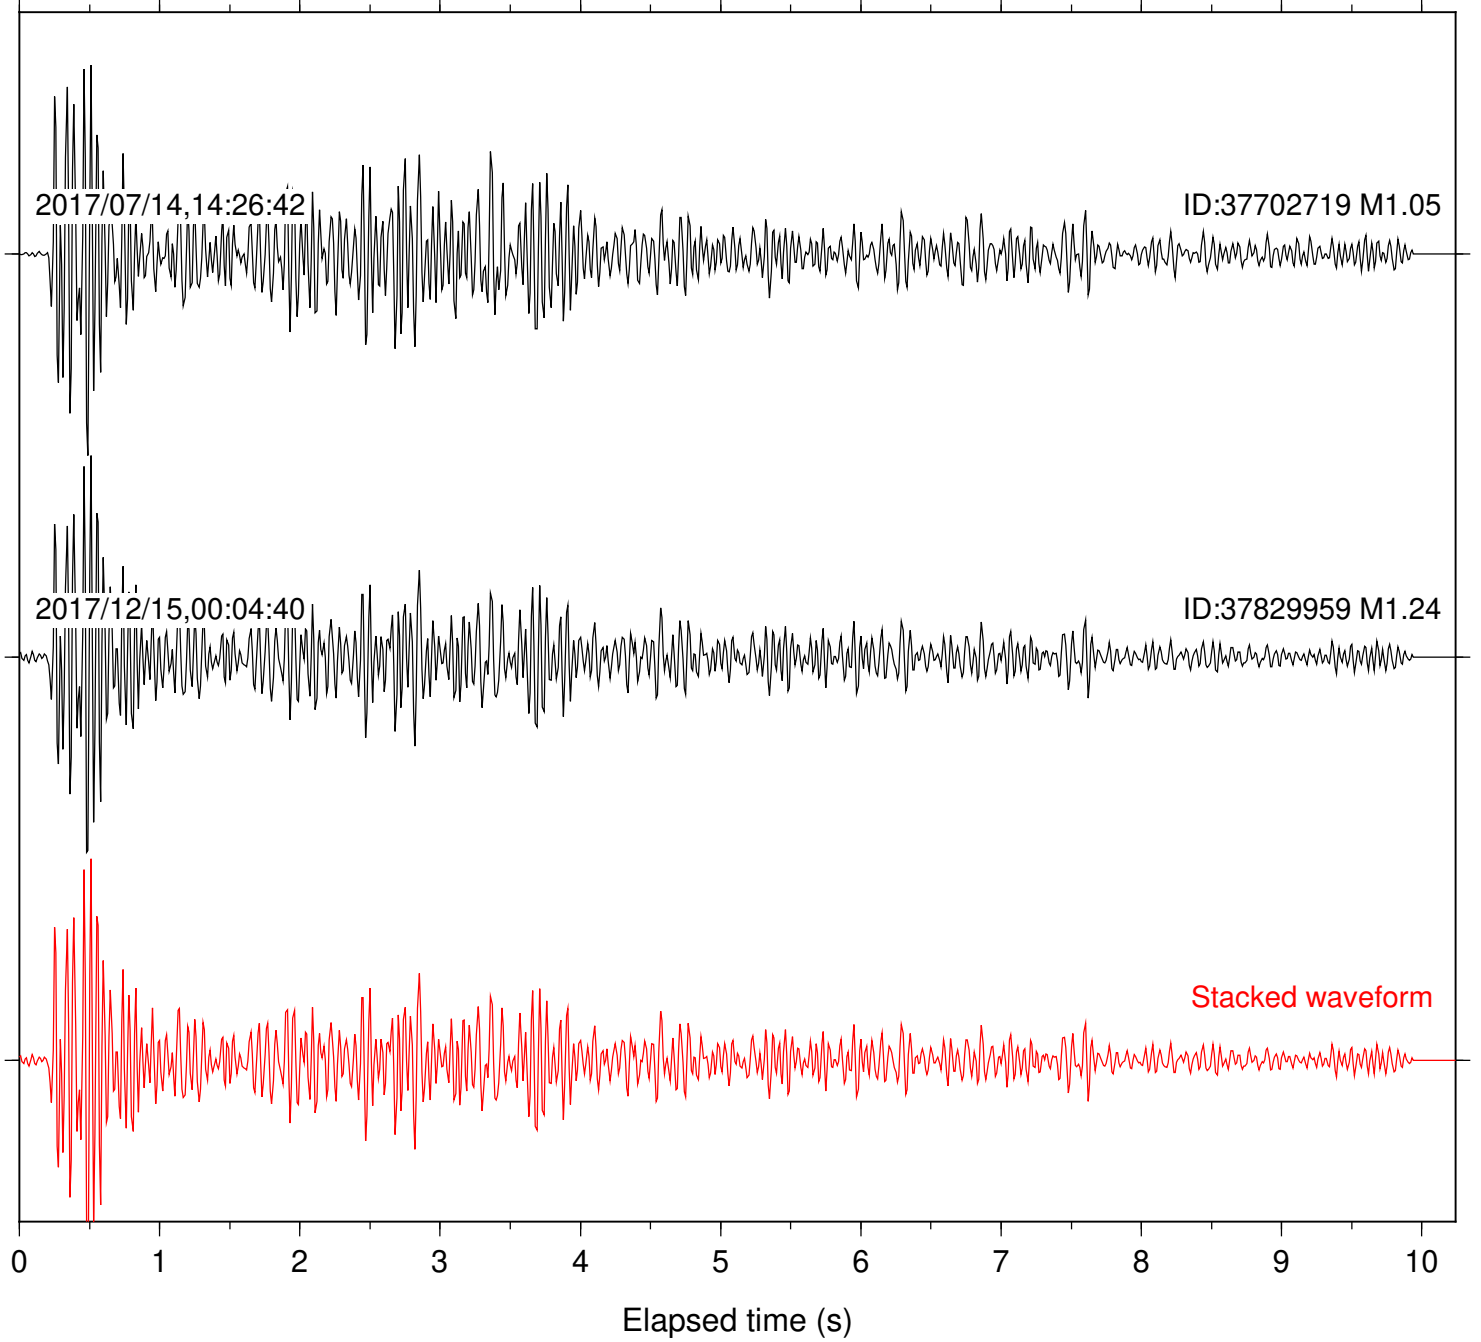

Station: PLM Com: HHZ

Focal depth: 6.76 km