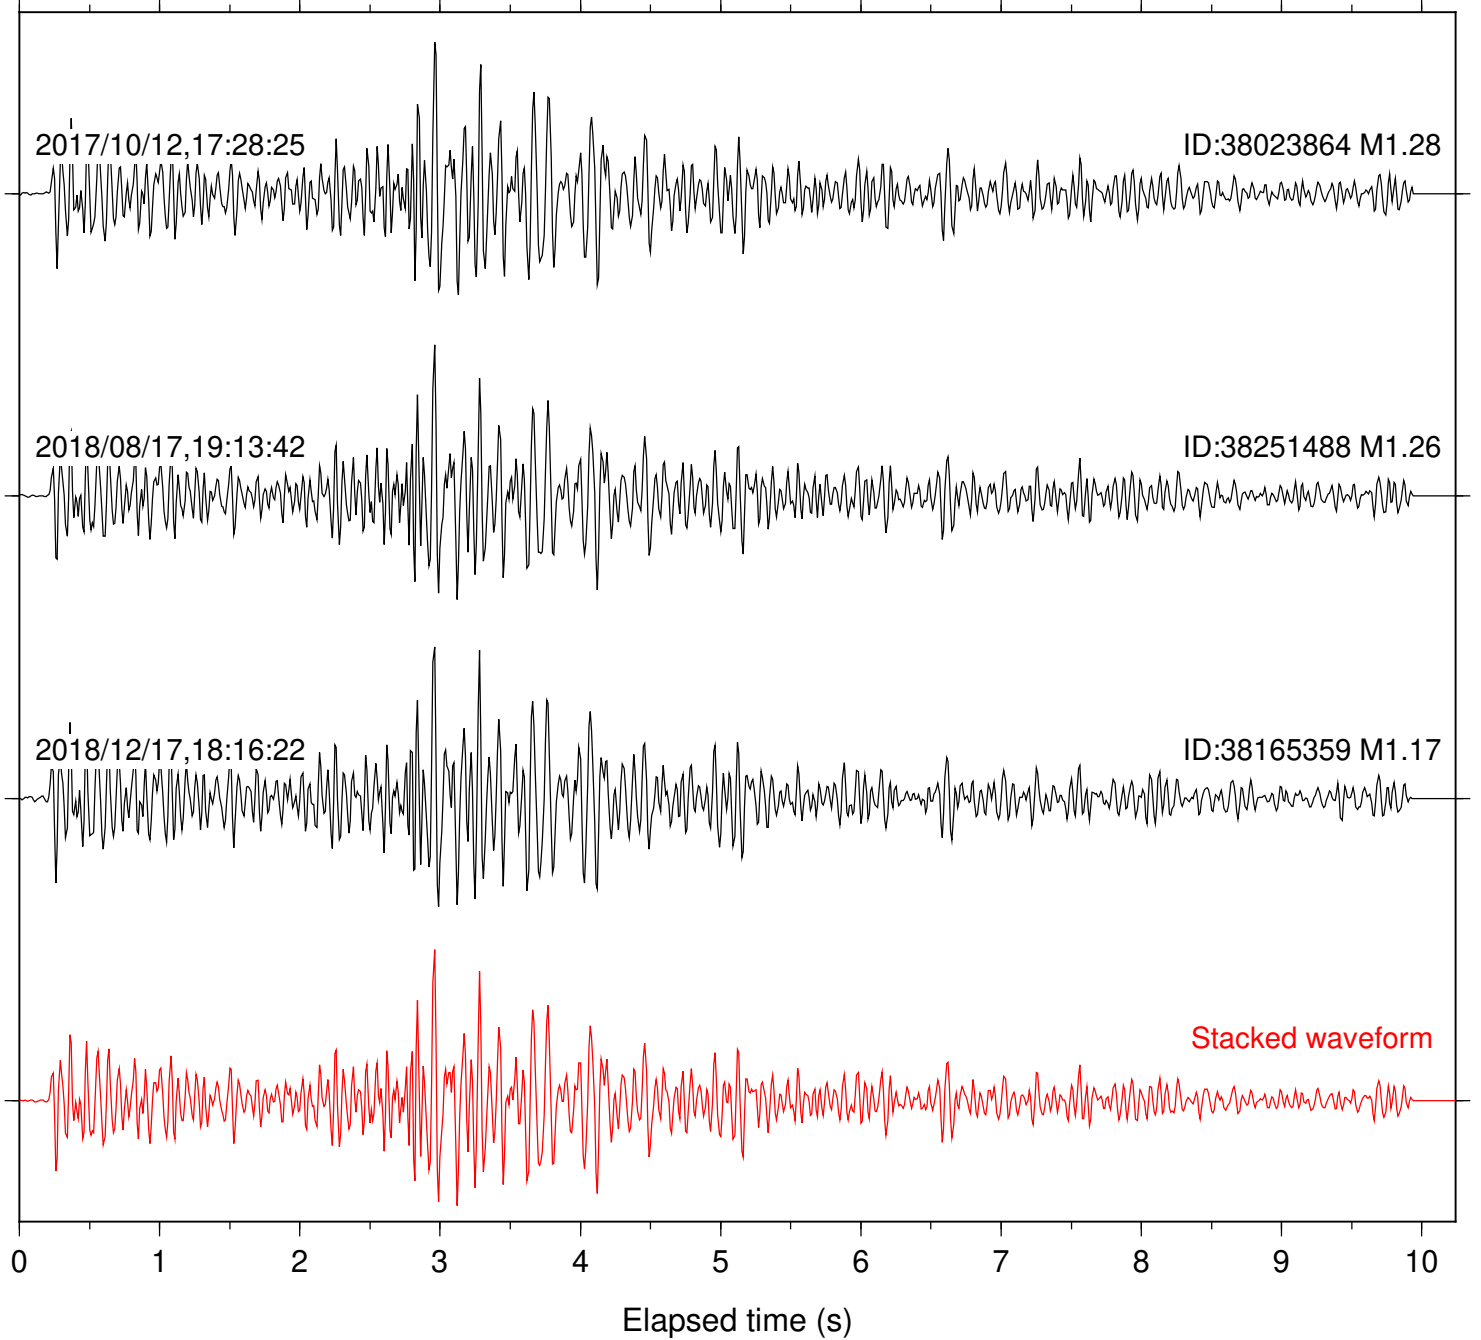

Station: B084 Com: EHZ

Focal depth: 4.99 km

Station: B086 Com: EHZ

Focal depth: 4.89 km

Station: B087 Com: EHZ

Focal depth: 4.99 km

Station: B088 Com: EHZ

Focal depth: 4.99 km