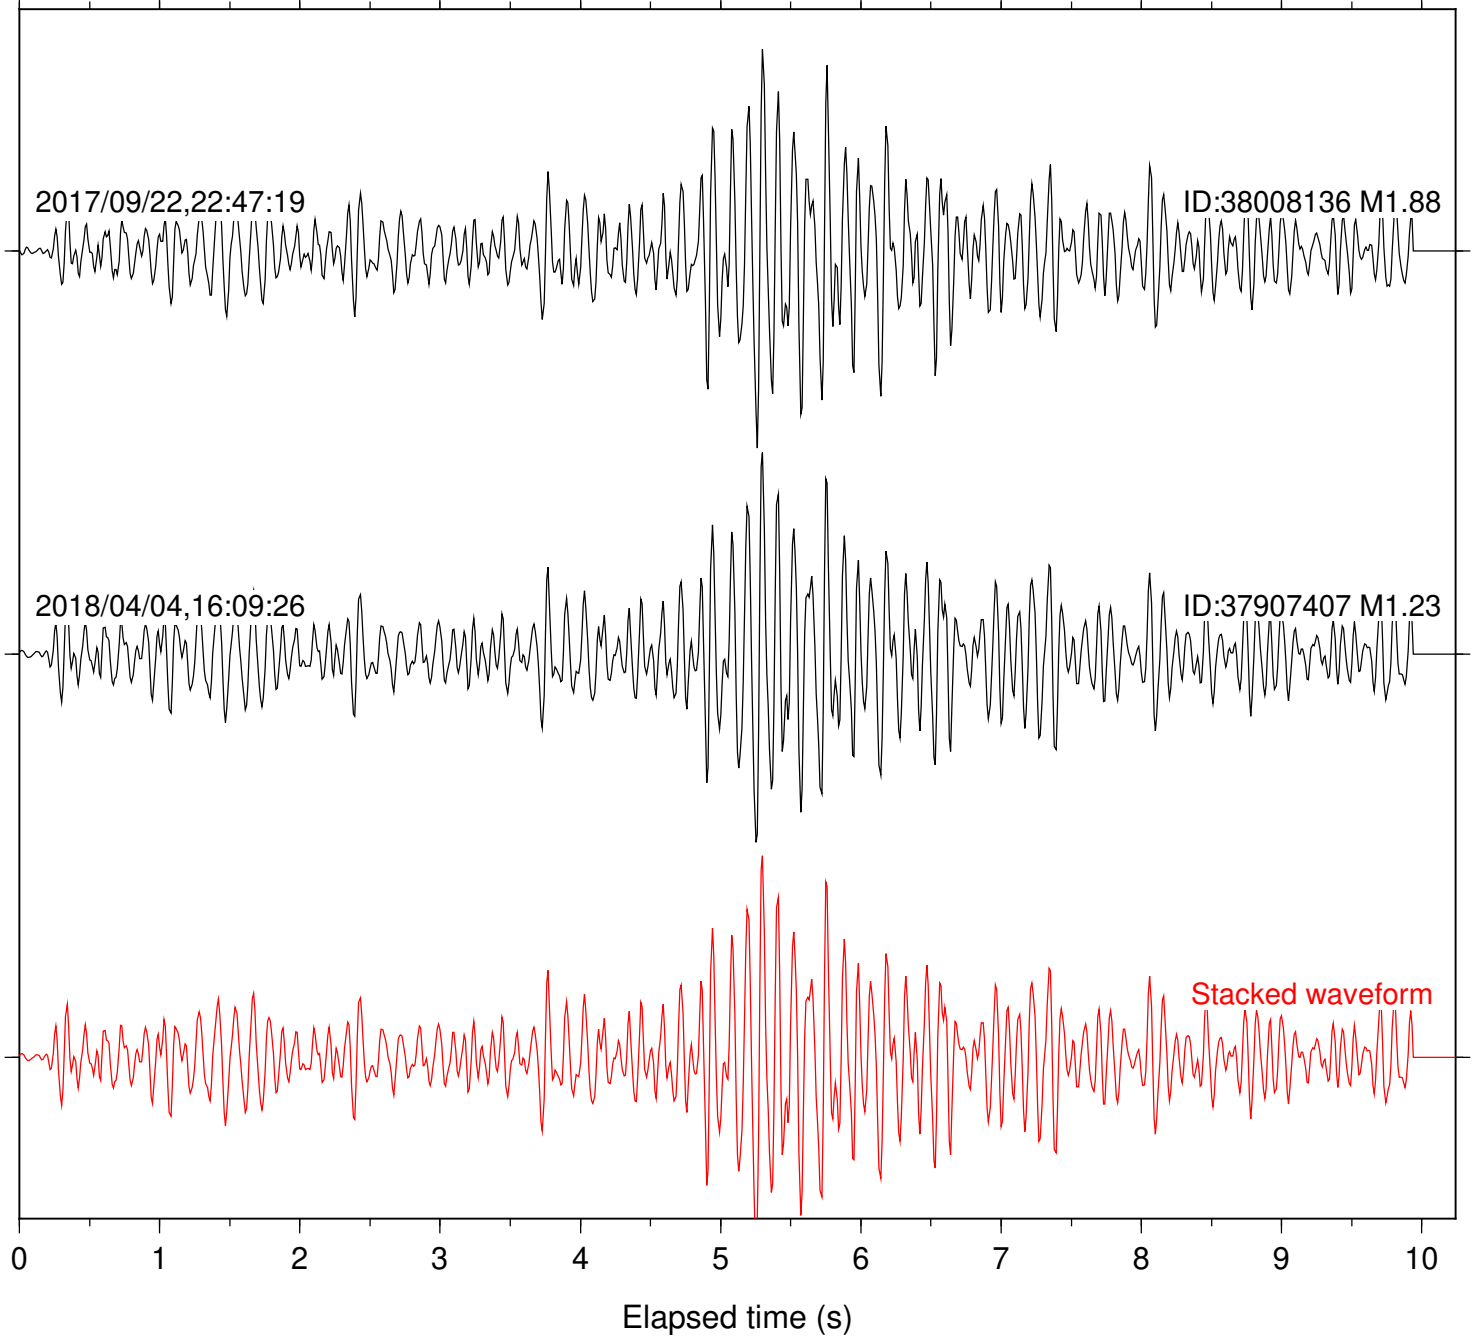

Station: MTG Com: HHZ

Focal depth: 5.96 km