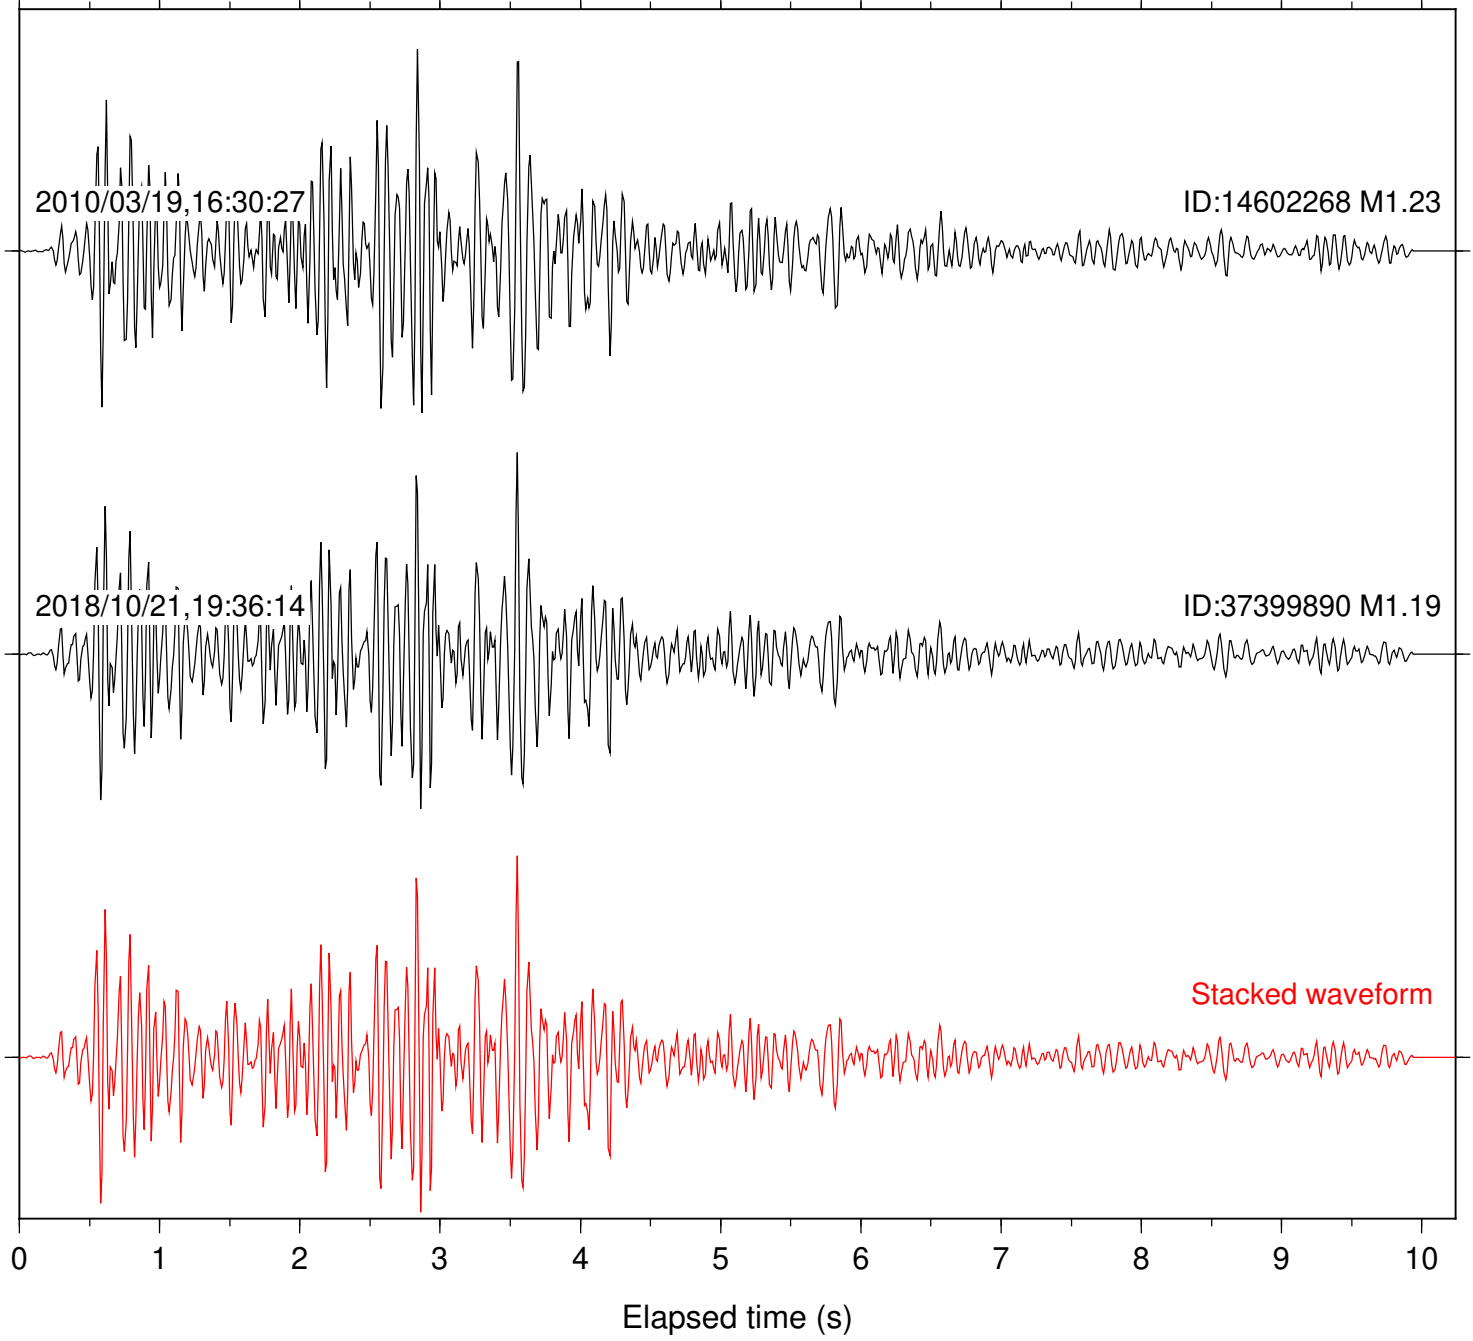

Station: B088 Com: EHZ

Focal depth: 12.33 km