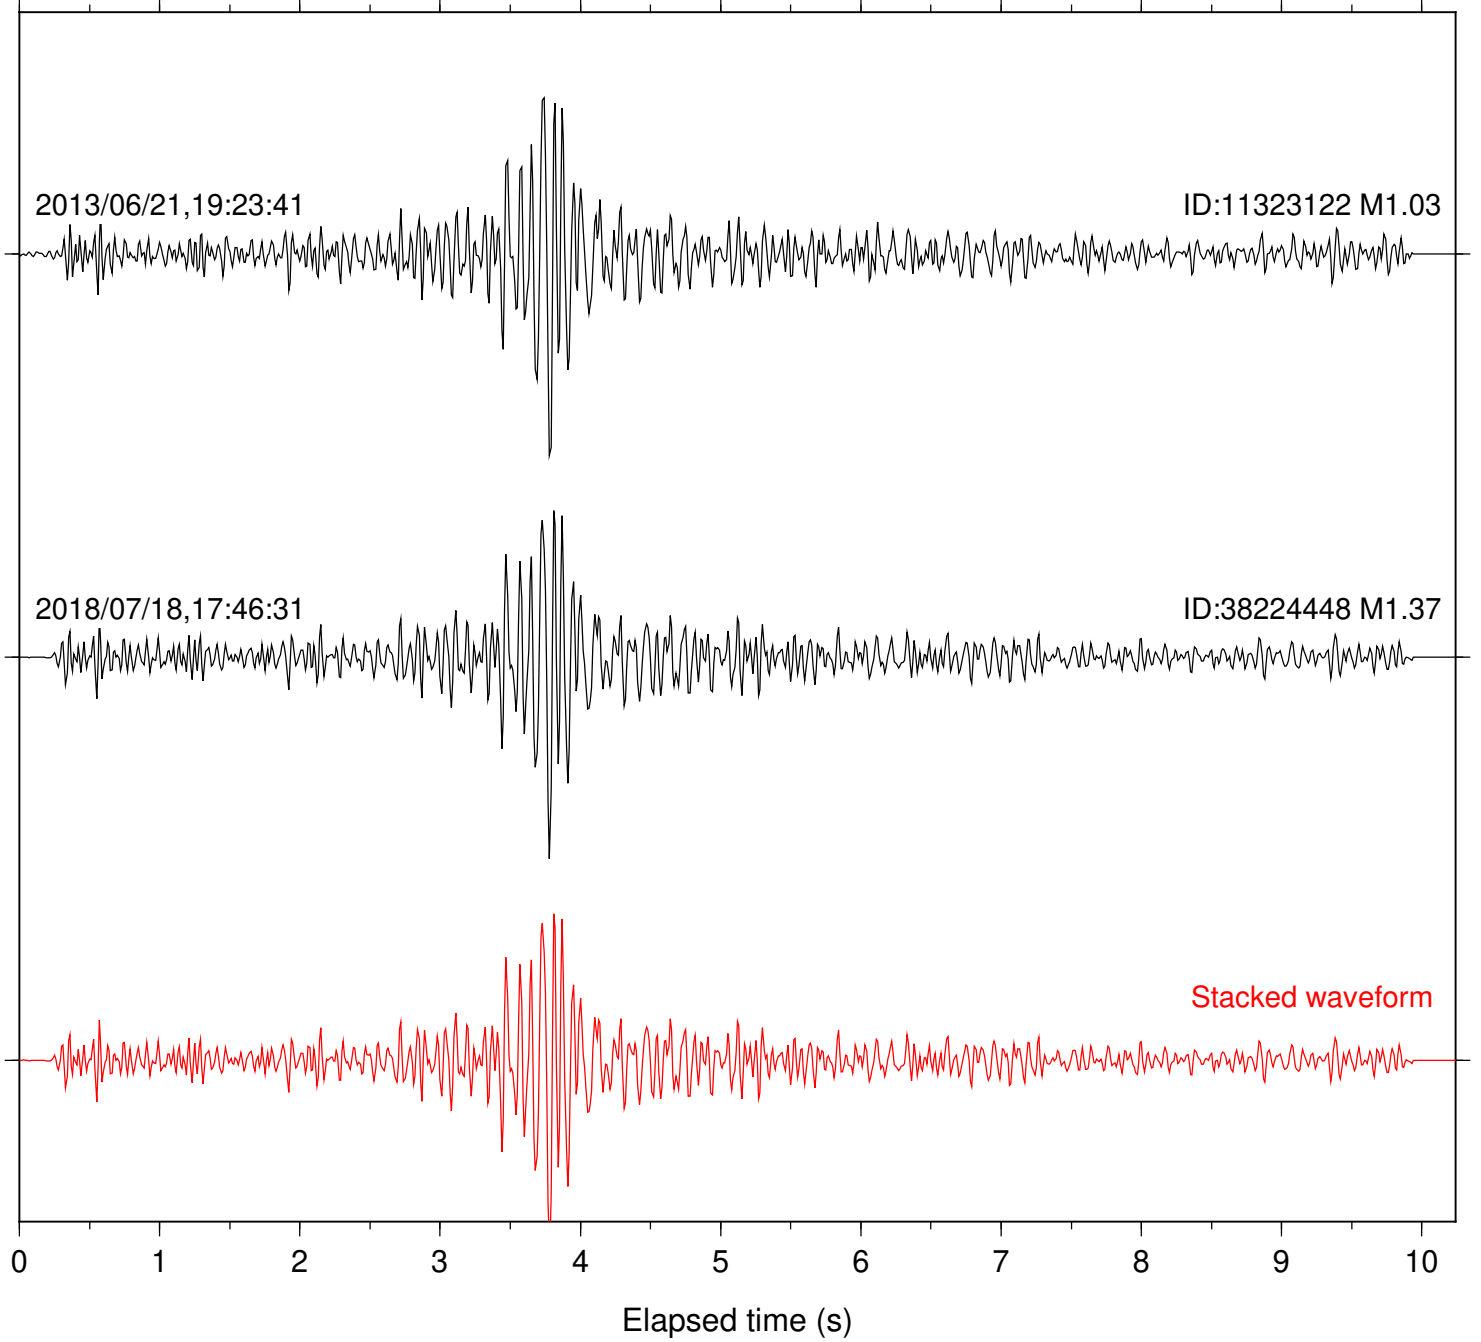

Focal depth: 8.38 km

2013/06/21,19:23:41

ID:11323122 M1.03

2018/07/18,17:46:31

ID:38224448 M1.37

Stacked waveform

Station: B093 Com: EHZ

Focal depth: 8.38 km