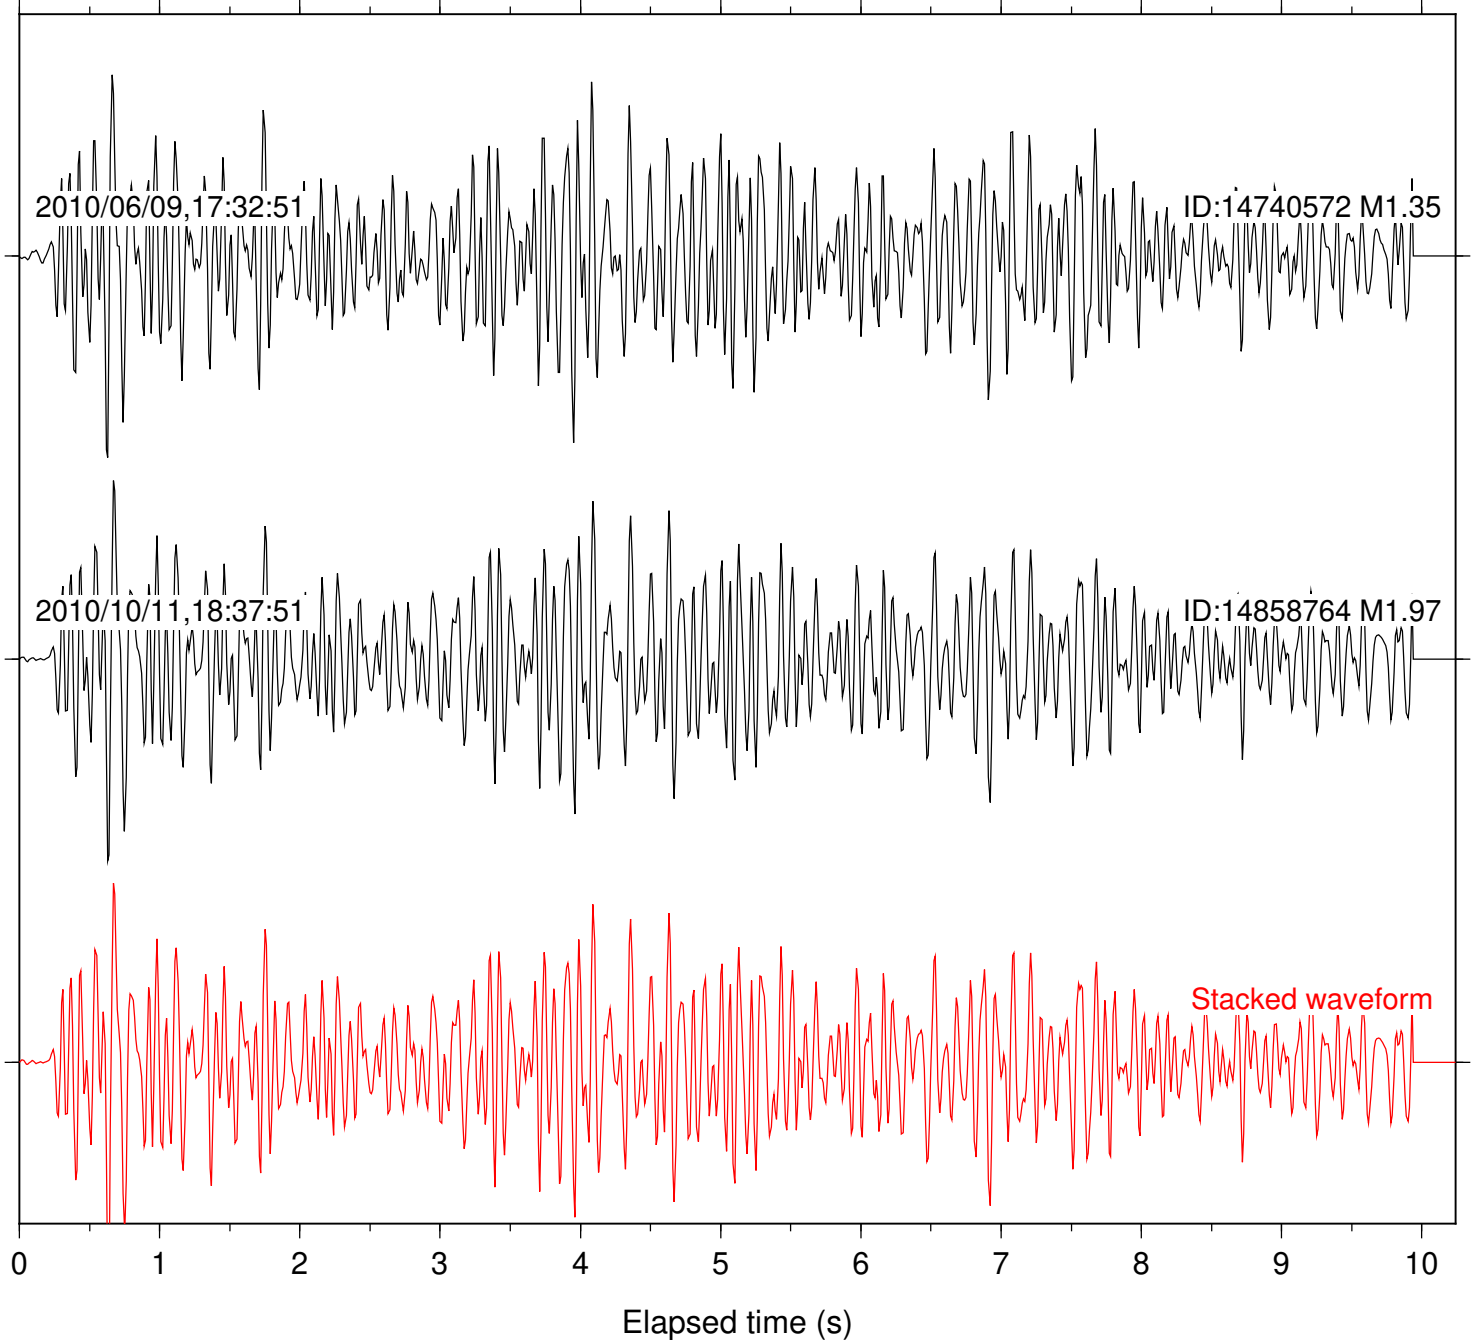

Focal depth: 4.98 km

Station: POB2 Com: HHZ

Focal depth: 4.98 km

Station: CRR Com: EHZ

Focal depth: 6.30 km

Station: MONP2 Com: HHZ

Focal depth: 6.30 km

Station: B081 Com: EHZ