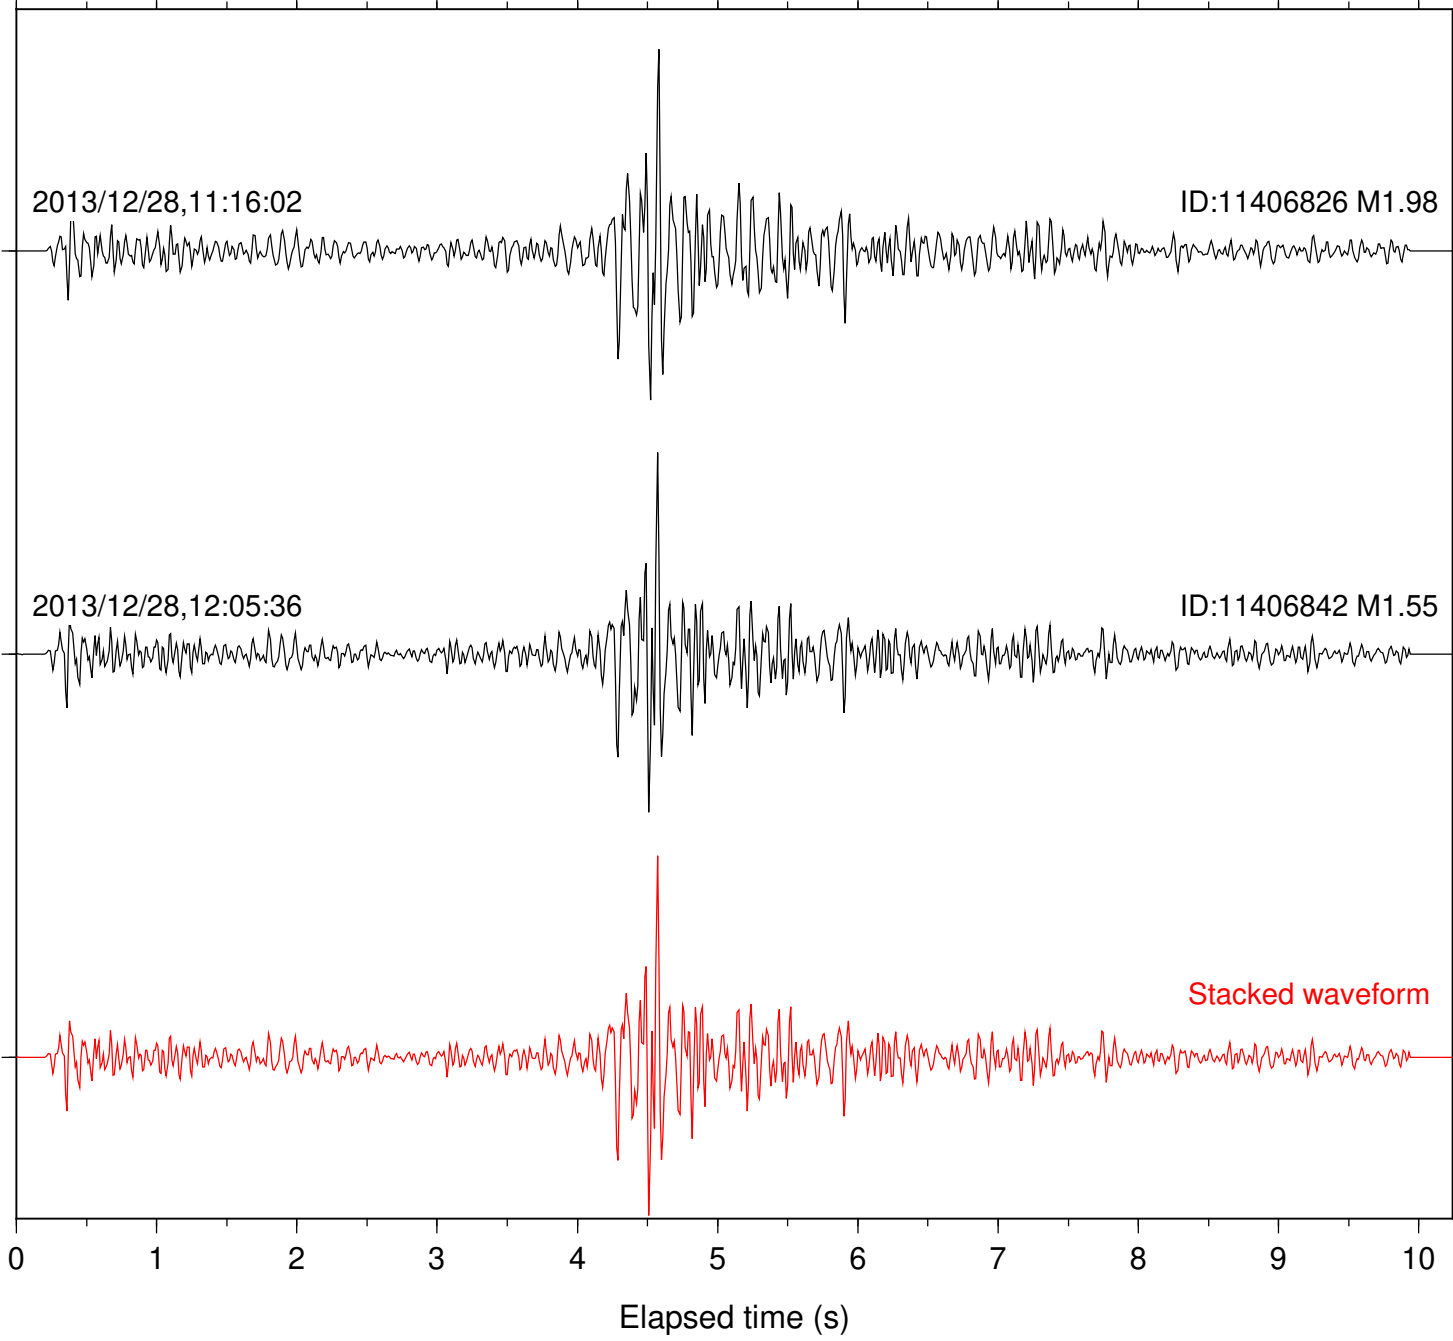

Station: BAC Com: EHZ

Focal depth: 16.63 km

2013/12/28,11:16:02

ID:11406826 M1.98

2013/12/28,12:05:36

ID:11406842 M1.55

Stacked waveform