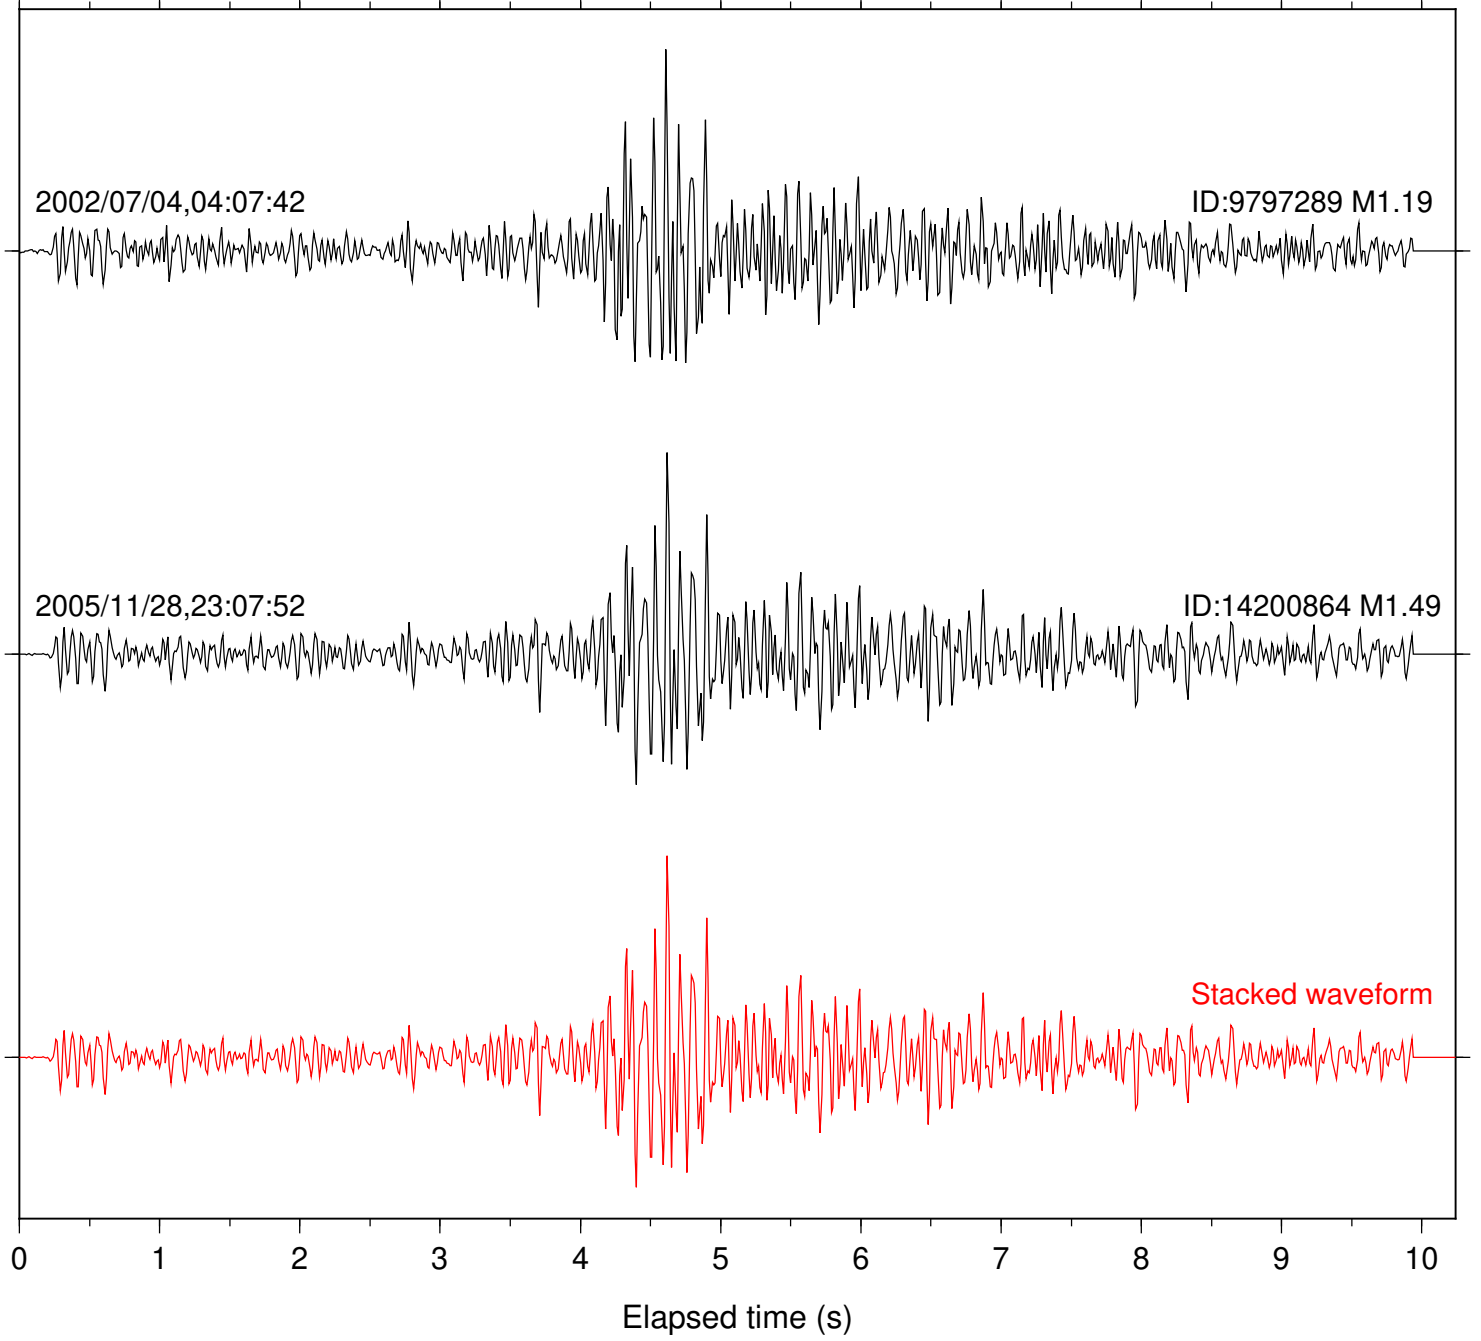

Station: BAC Com: EHZ

Focal depth: 8.50 km