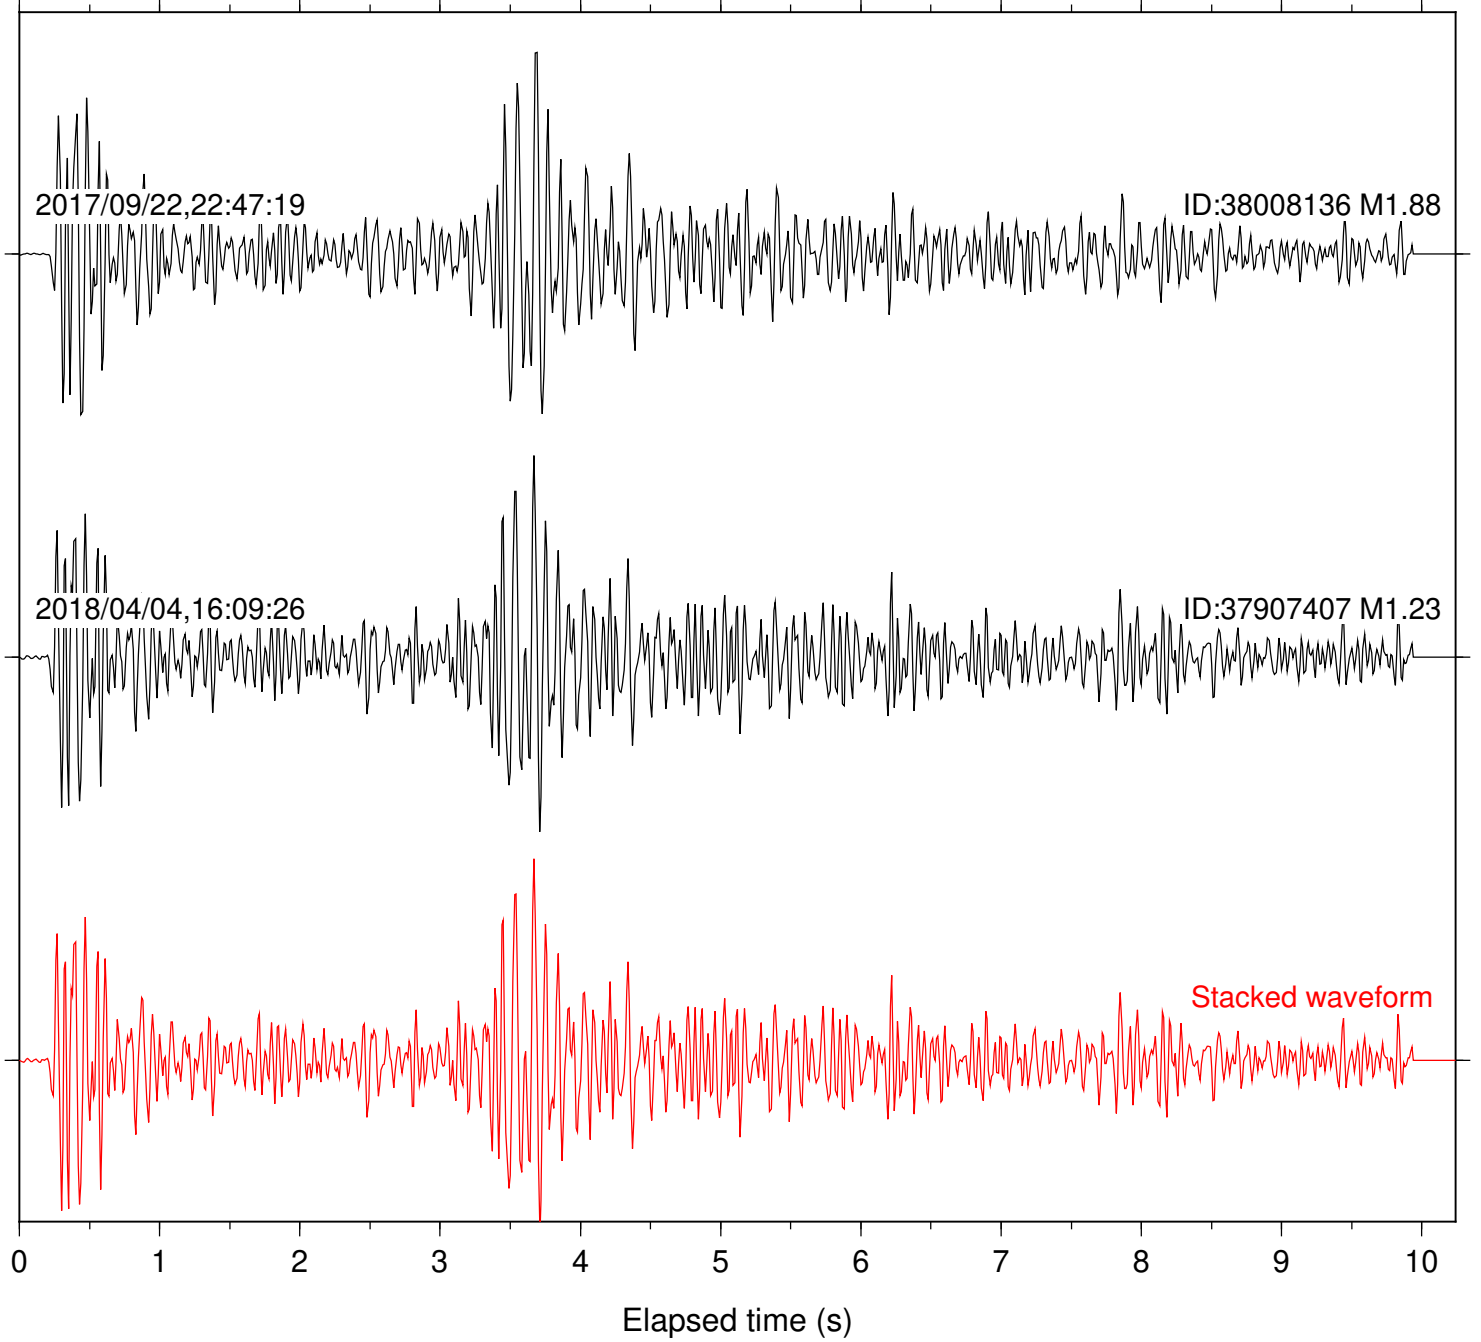

Station: B081 Com: EHZ

Focal depth: 5.96 km