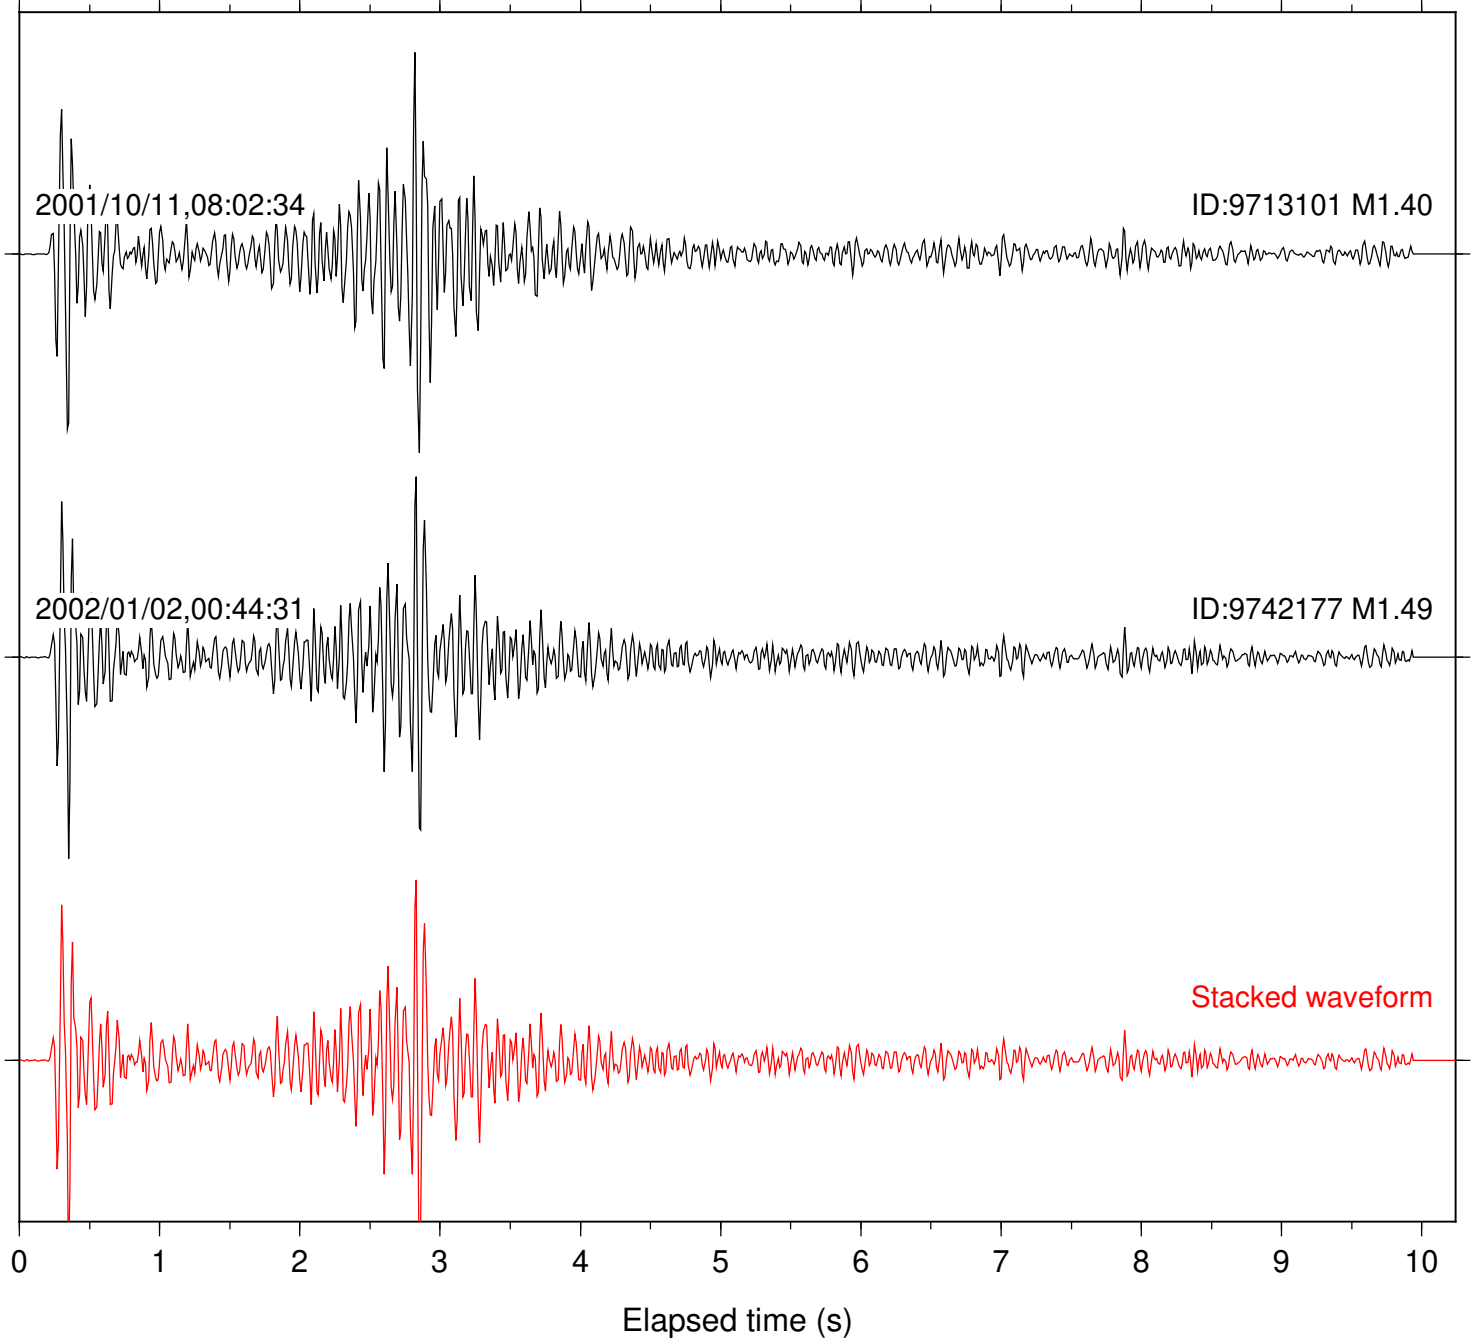

Station: CRY Com: HHZ

Focal depth: 8.57 km