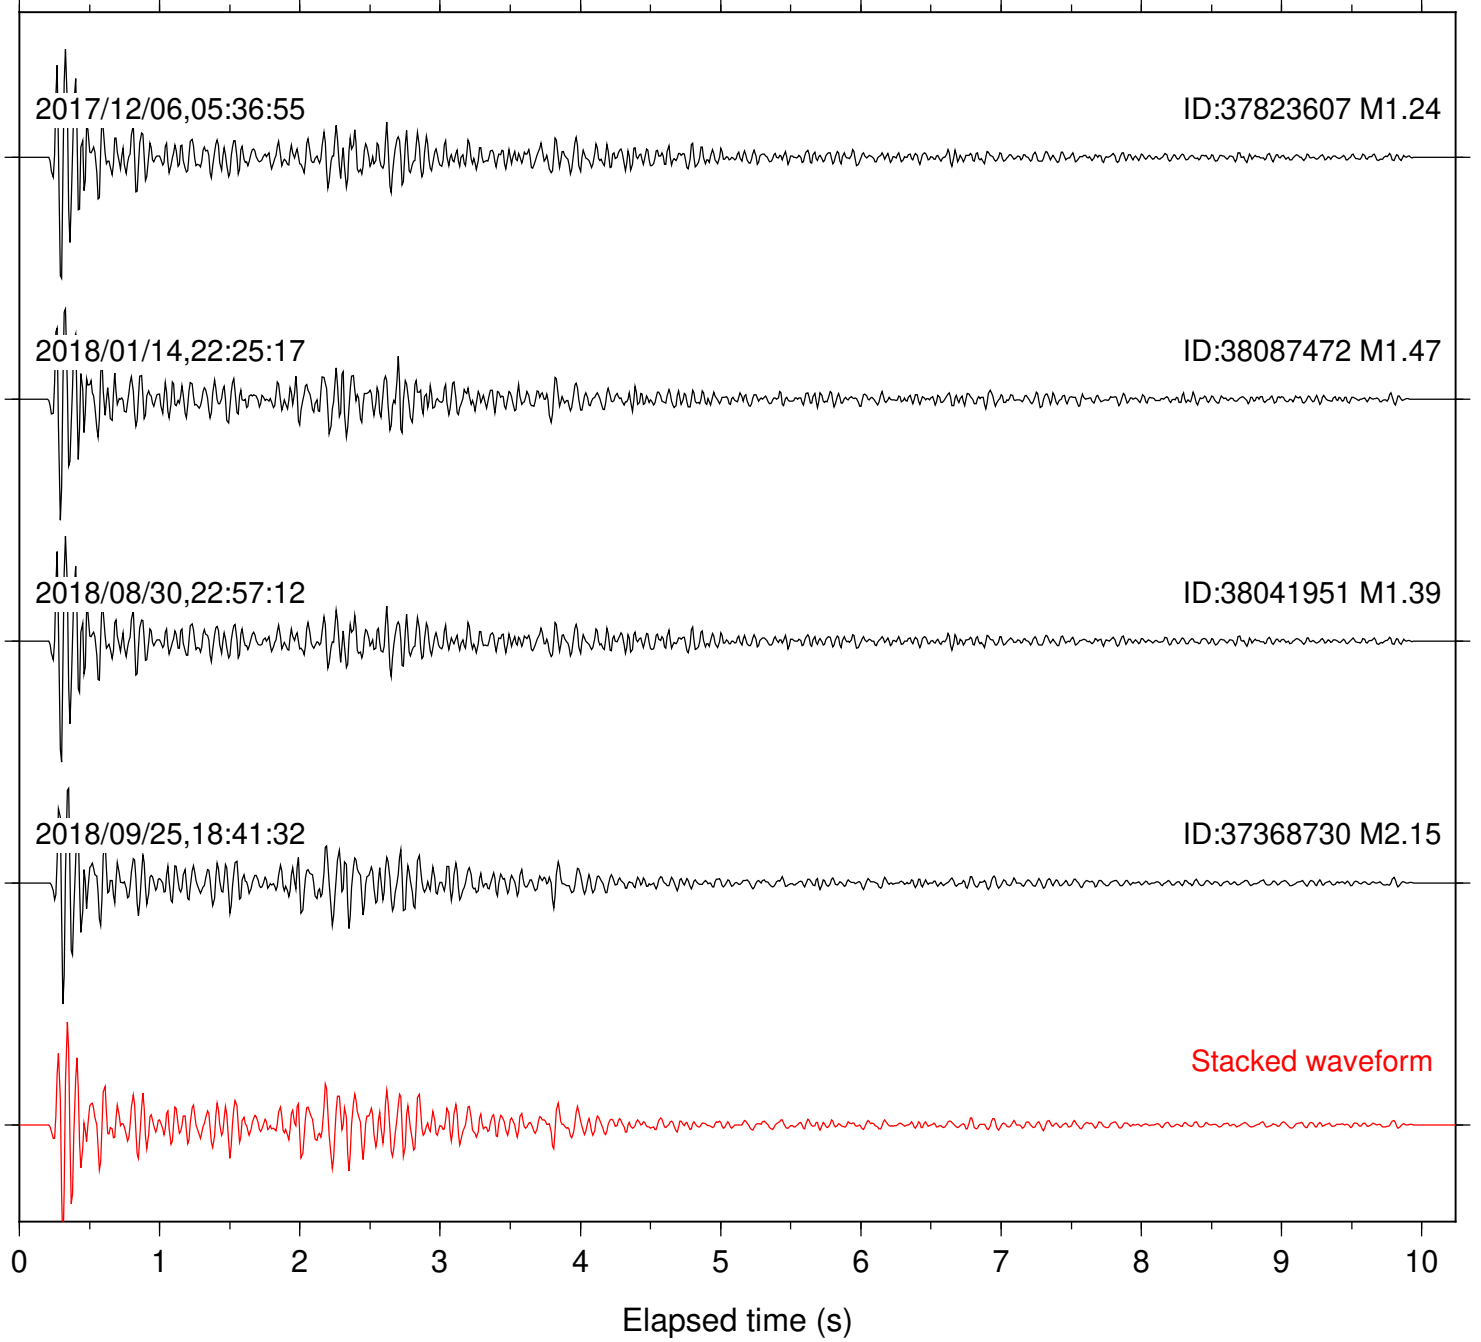

Station: B093 Com: EHZ

Focal depth: 5.09 km