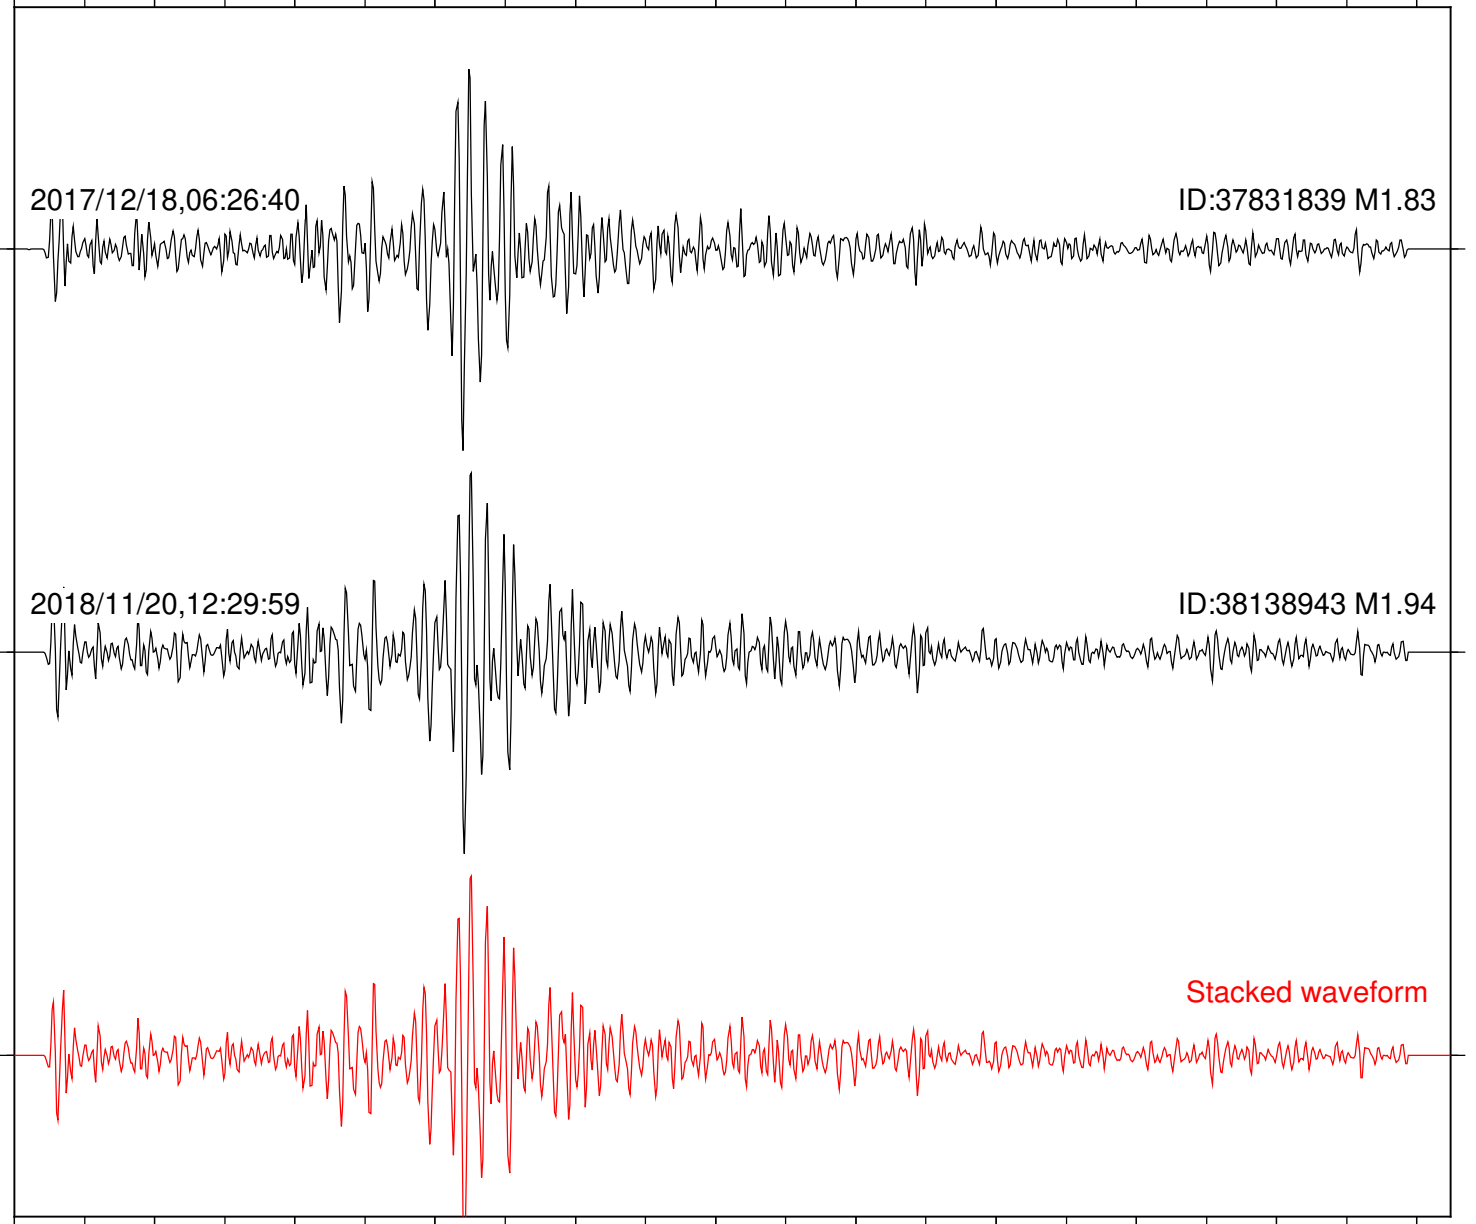

2017/12/18,06:26:40

ID:37831839 M1.83

2018/11/20,12:29:59

ID:38138943 M1.94

Stacked waveform

0 1 2 3 4 5 6 7 8 9 10  
Elapsed time (s)

Station: B084 Com: EHZ

Focal depth: 3.00 km