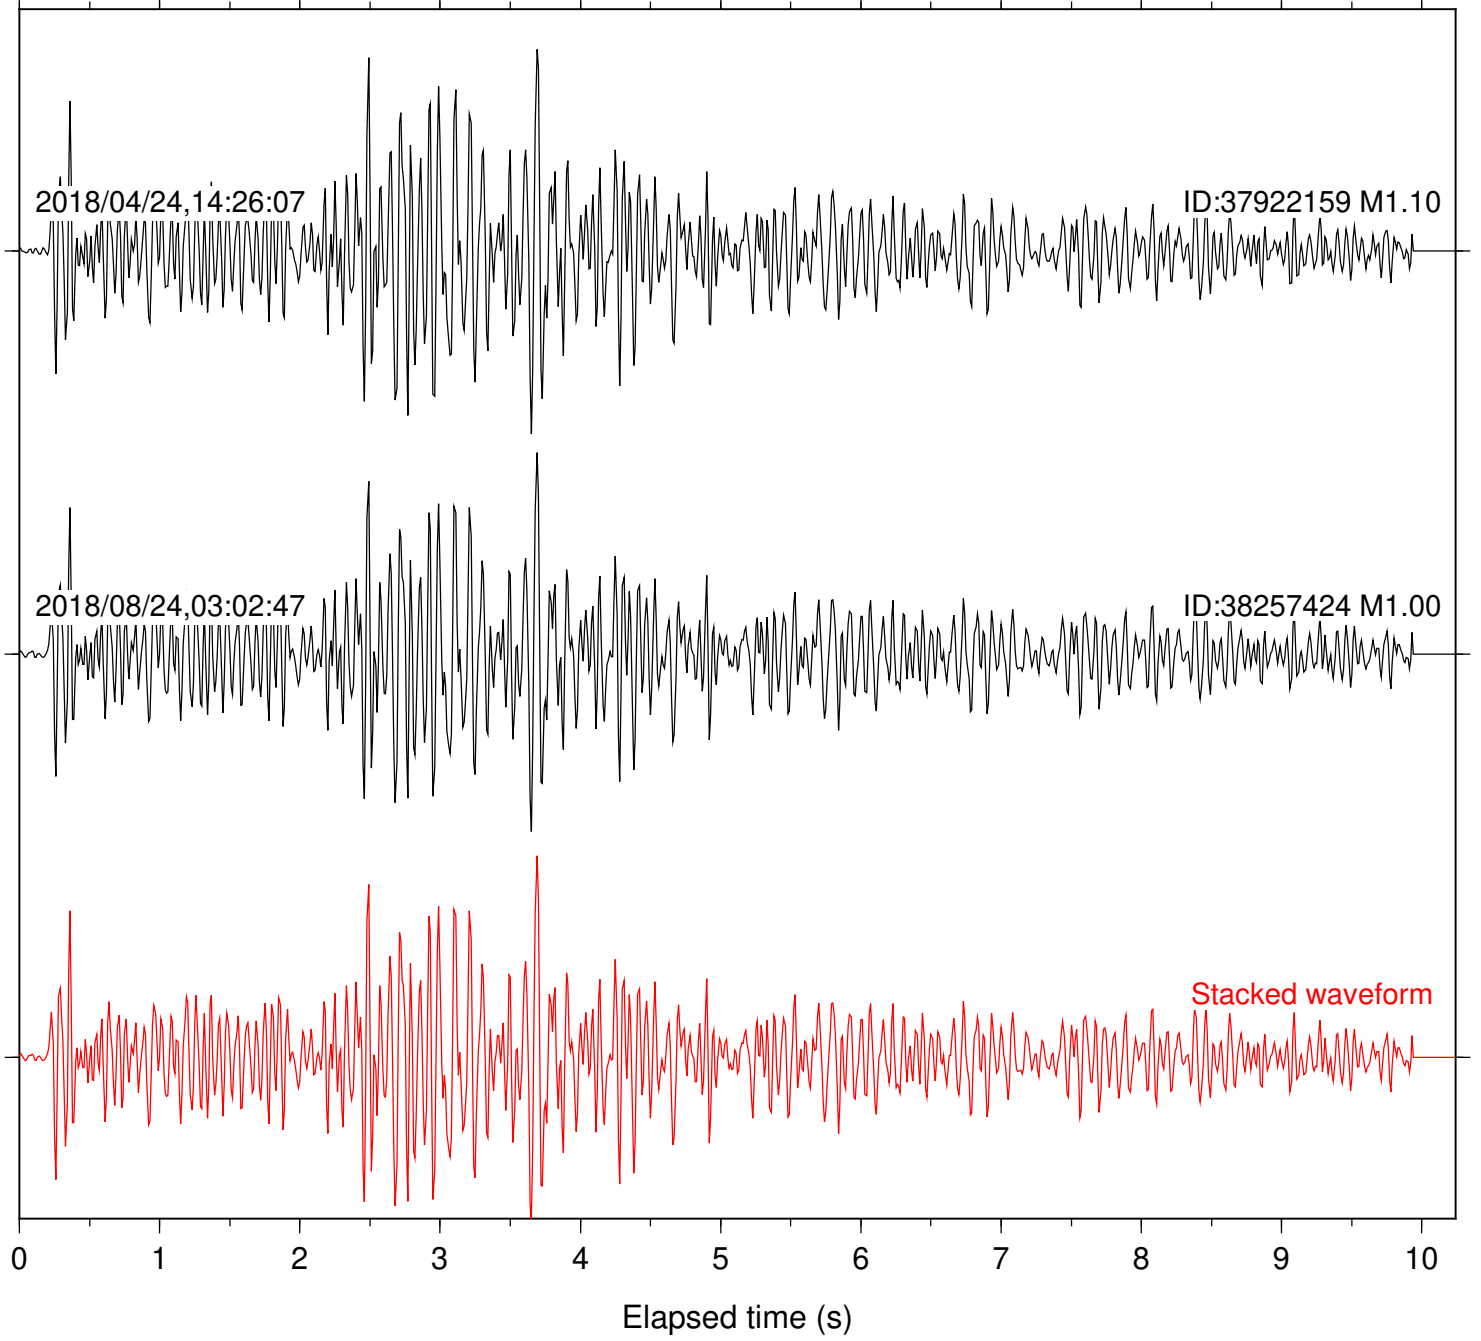

Station: B088 Com: EHZ

Focal depth: 4.50 km