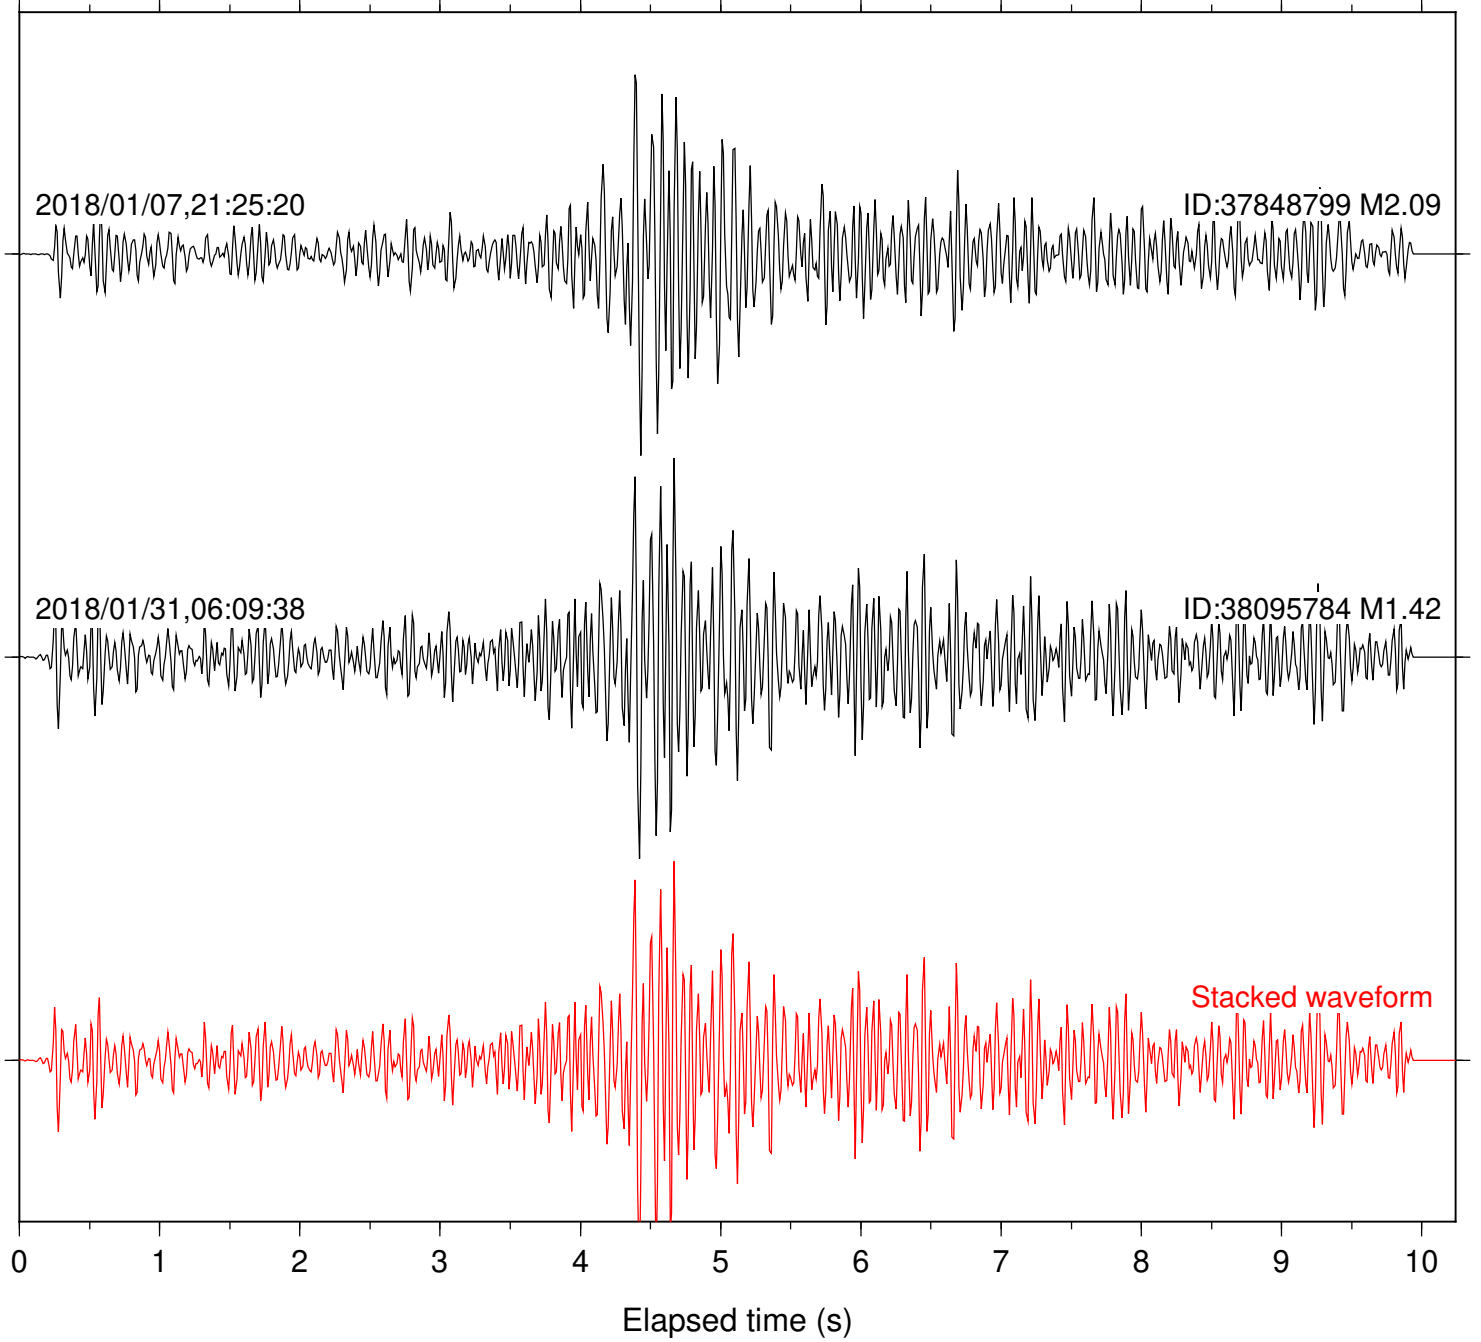

Station: PFO Com: HHZ

Focal depth: 6.34 km