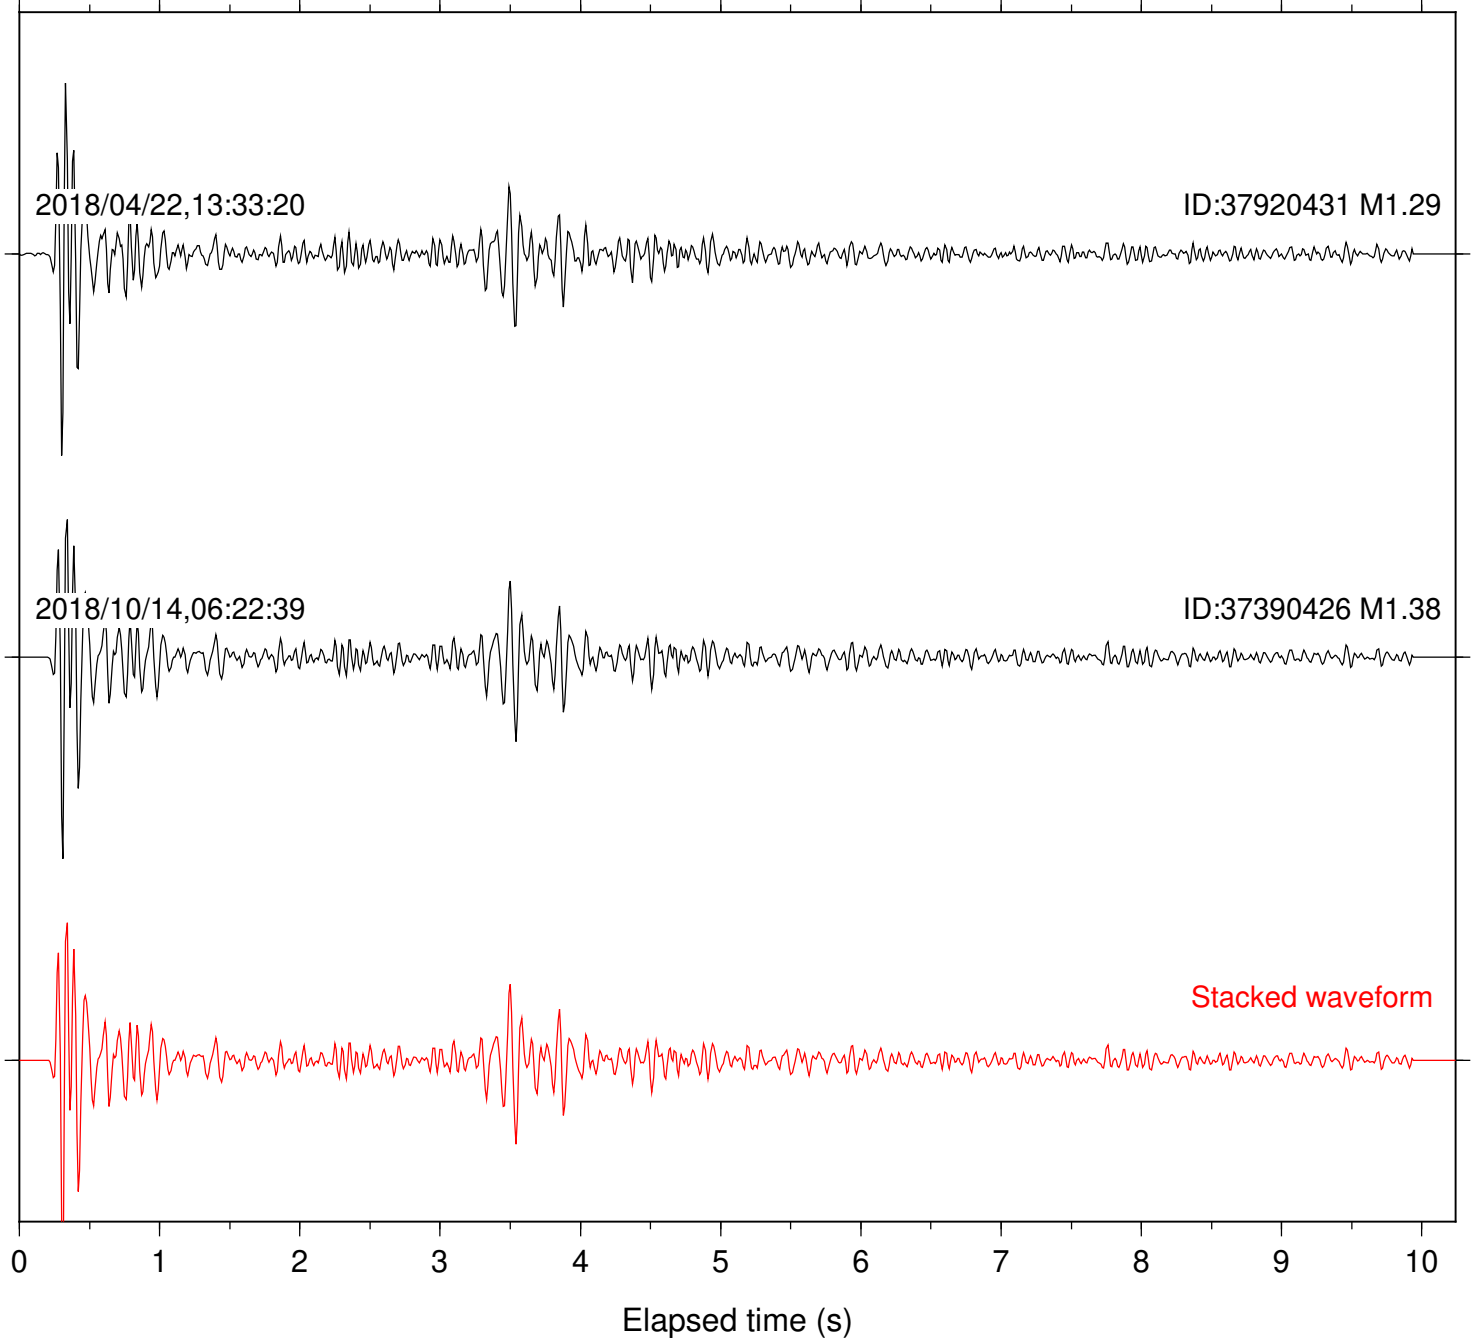

Focal depth: 5.11 km

Station: CRY Com: HHZ

Focal depth: 5.11 km

Station: CSH Com: HHZ

Focal depth: 5.11 km

Station: DGR Com: HHZ

Focal depth: 5.11 km

Station: FRD Com: HHZ