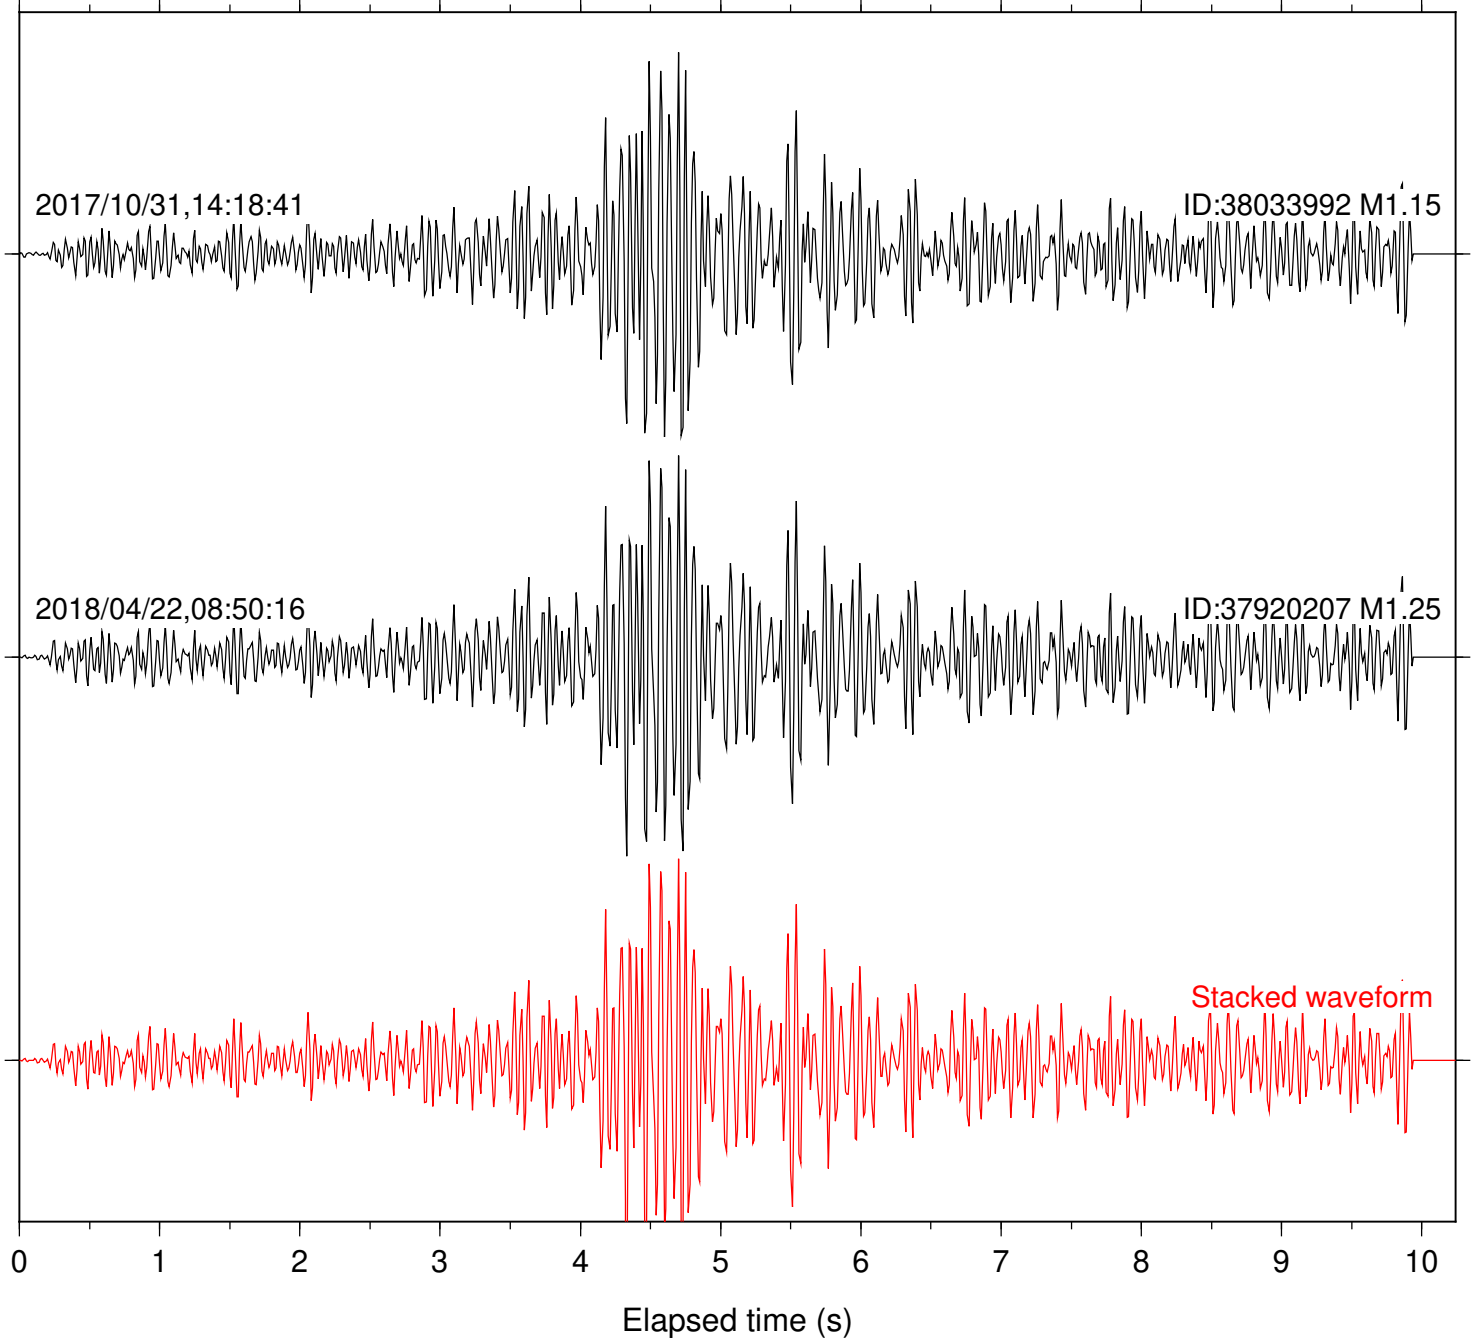

Focal depth: 5.79 km

Station: HMT2 Com: HHZ

Focal depth: 5.79 km

Station: LVA2 Com: HHZ

Focal depth: 5.79 km

Station: PFO Com: HHZ

Focal depth: 5.79 km

Station: PLM Com: HHZ