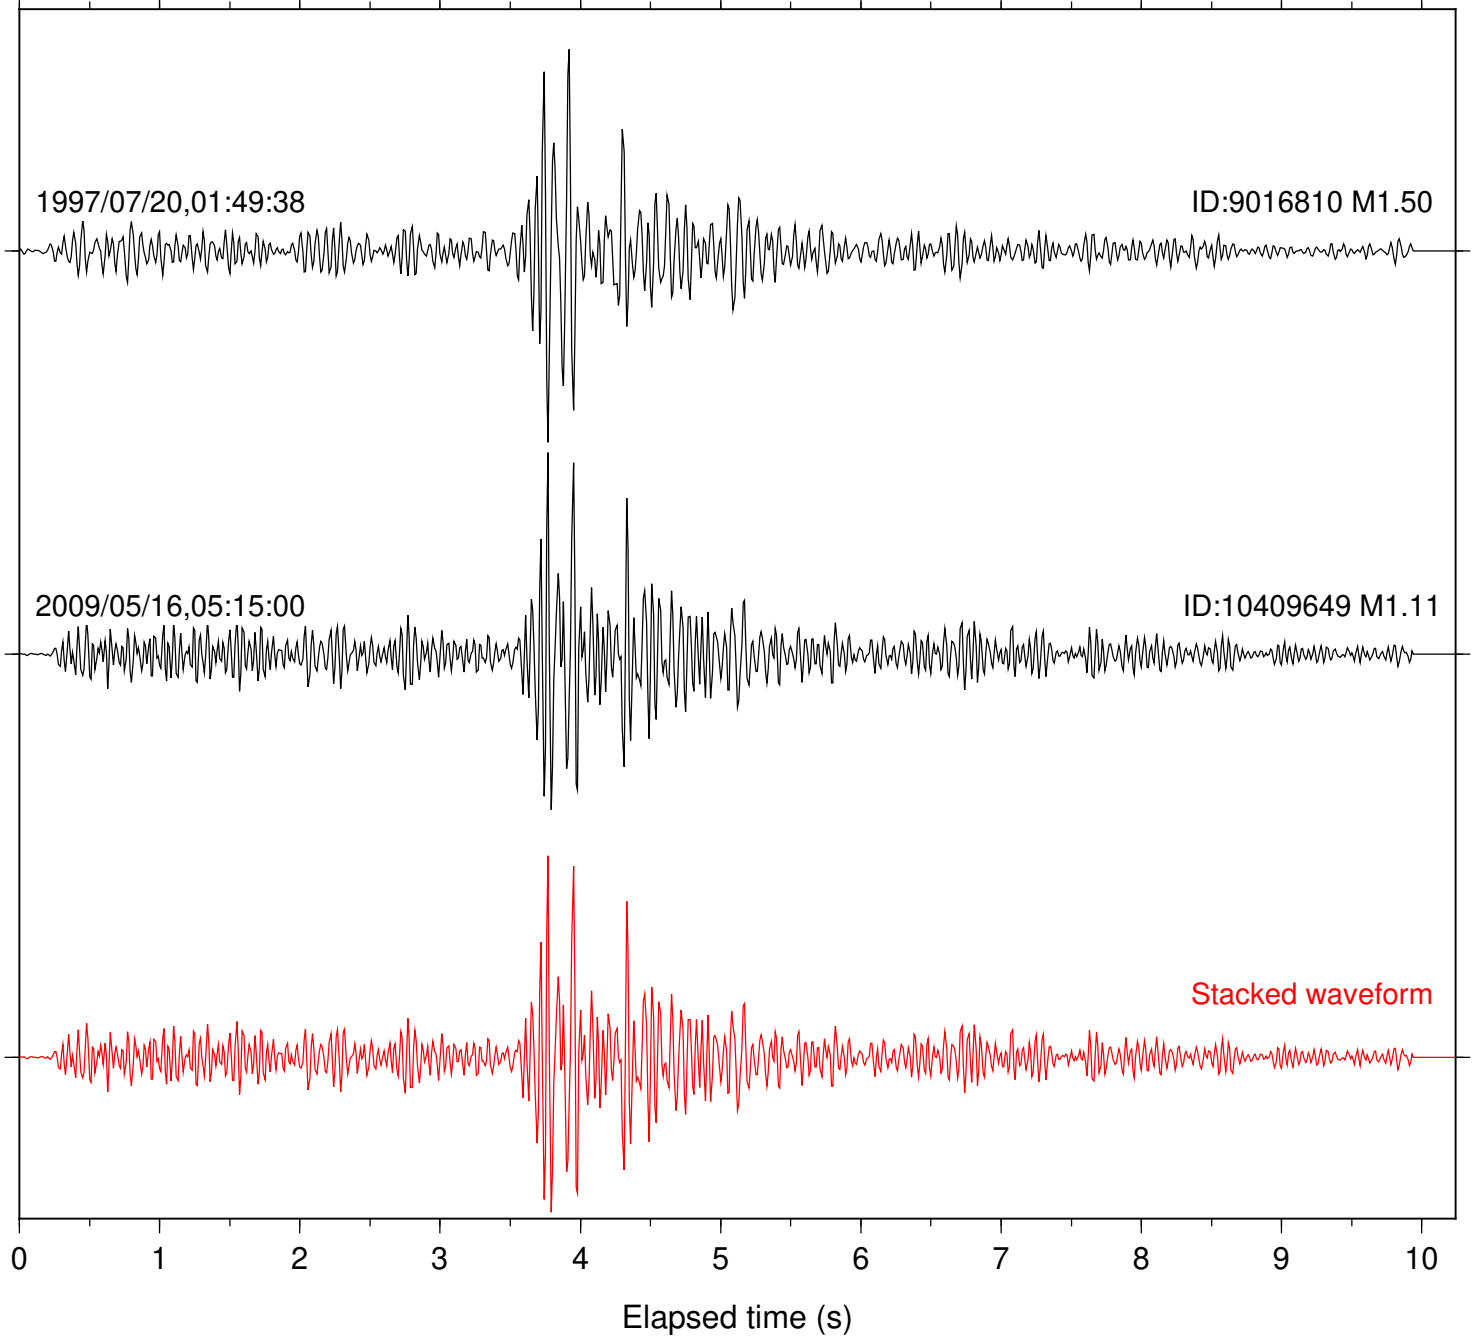

Station: SND Com: HHZ

Focal depth: 15.61 km

Station: BAC Com: EHZ

Focal depth: 16.54 km

Station: FRD Com: HHZ

Focal depth: 16.54 km

Station: HMT2 Com: HHZ

Focal depth: 16.54 km