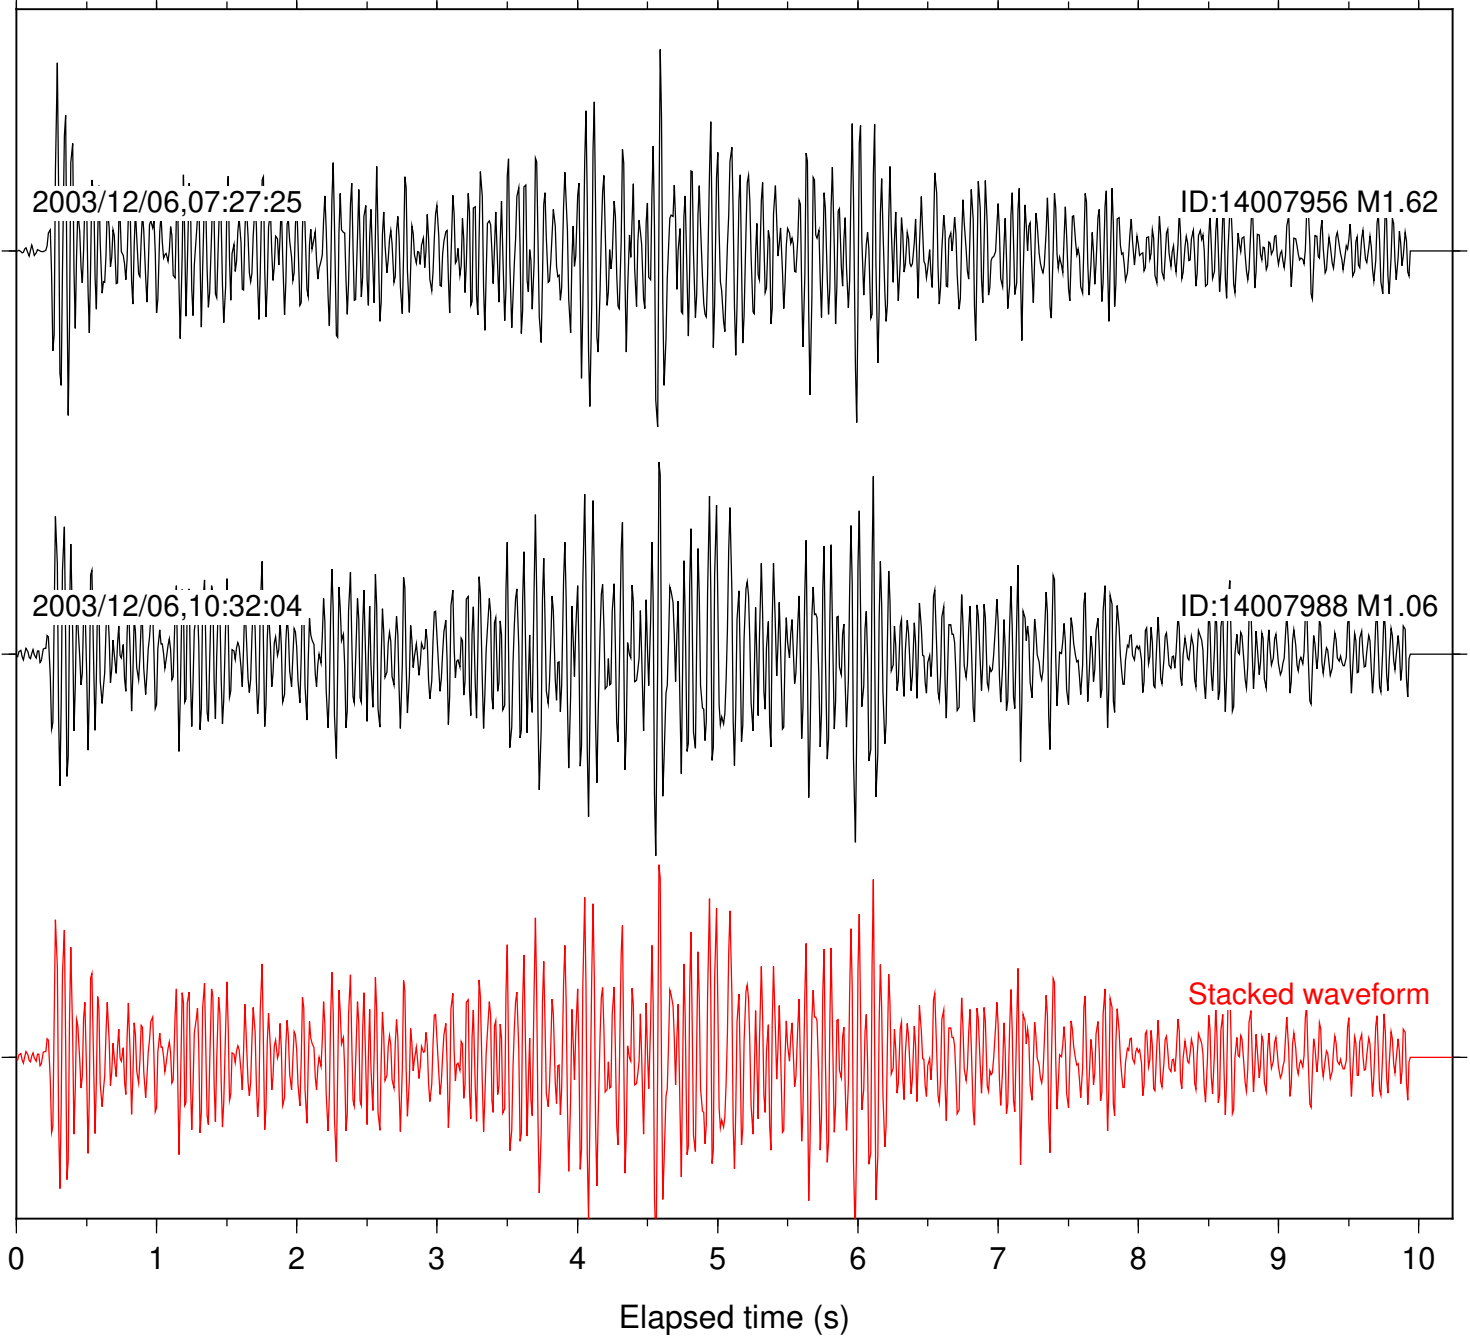

Station: PLM Com: HHZ

Focal depth: 9.17 km