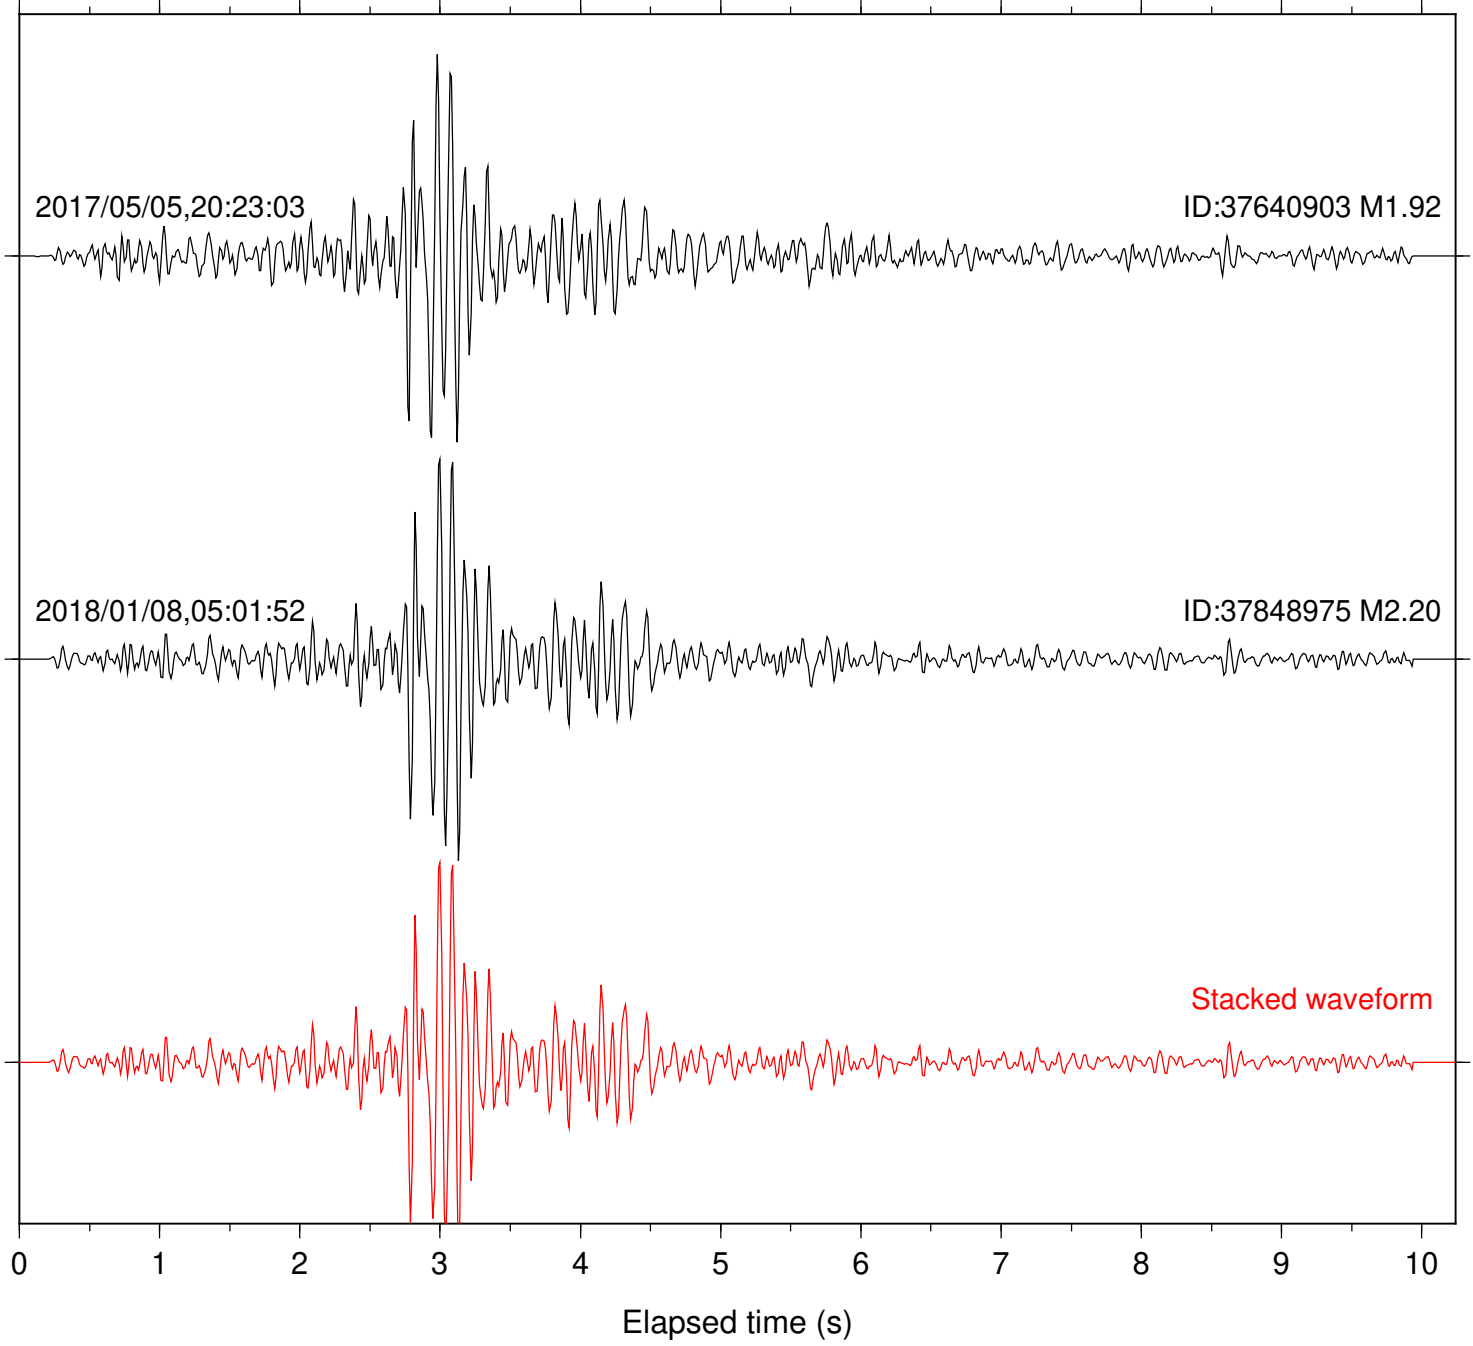

Station: SND Com: HHZ

Focal depth: 7.38 km