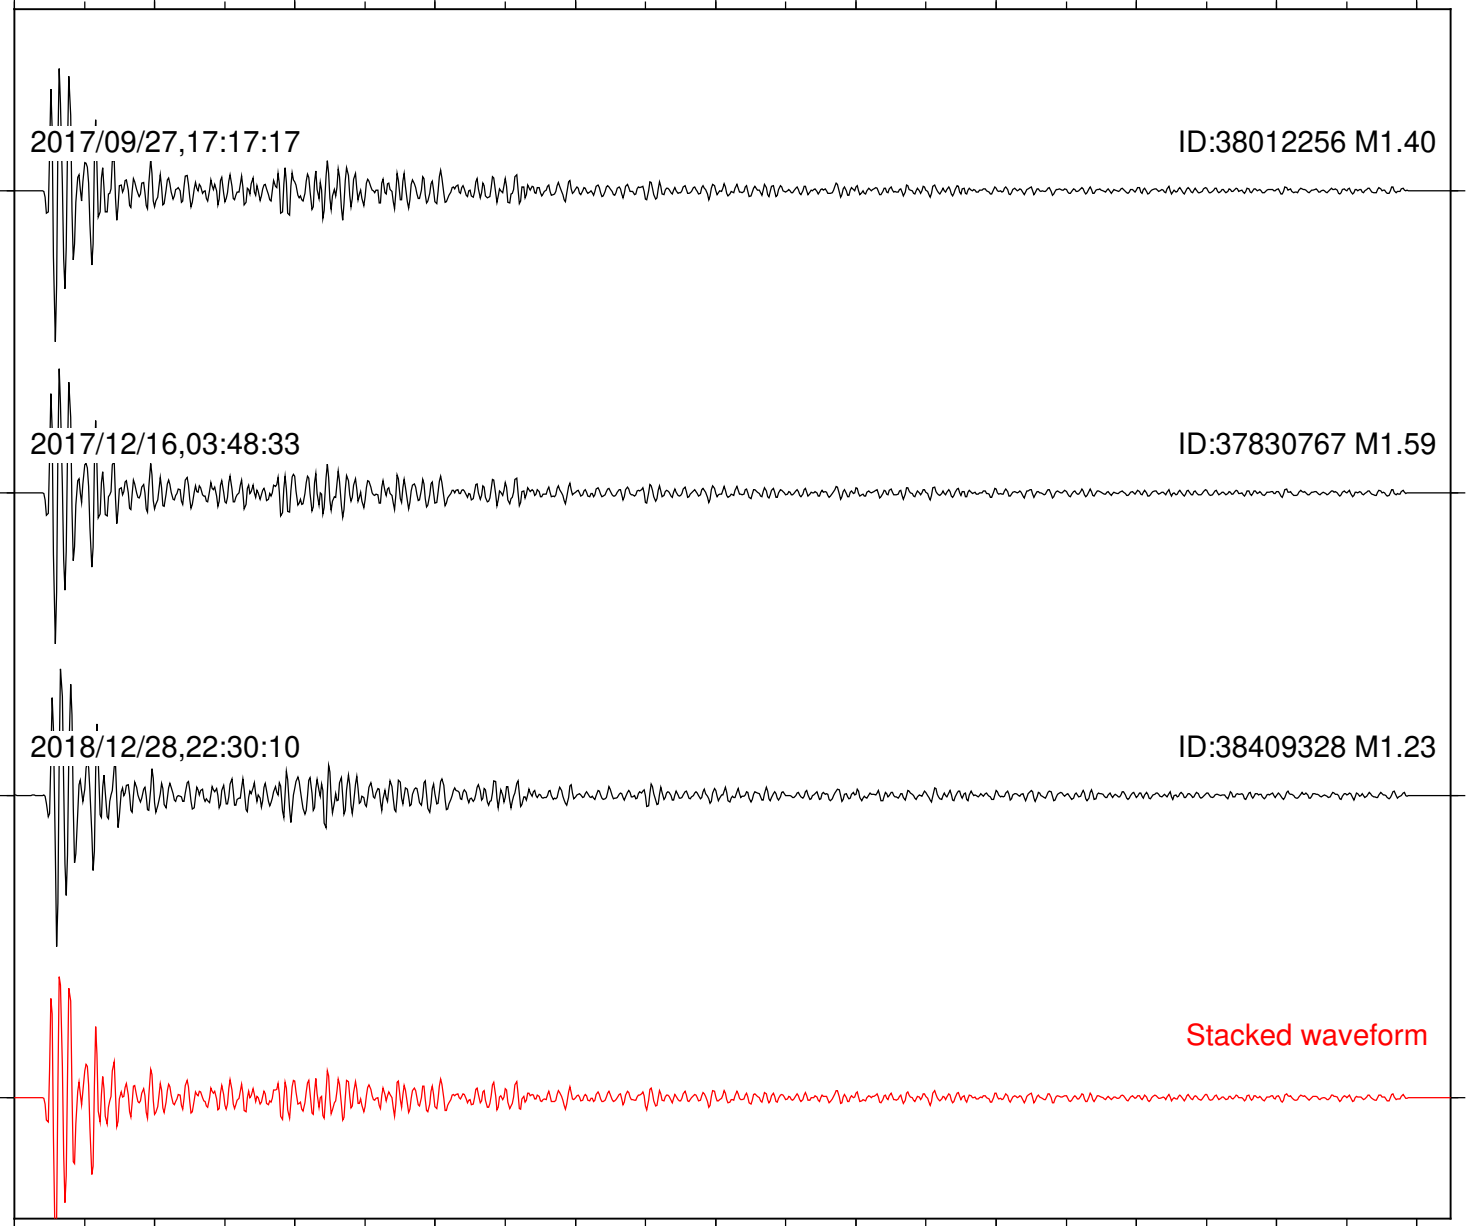

Station: B093 Com: EHZ

Focal depth: 5.72 km

2017/09/27,17:17:17

ID:38012256 M1.40

2017/12/16,03:48:33

ID:37830767 M1.59

2018/12/28,22:30:10

ID:38409328 M1.23

Stacked waveform

0 1 2 3 4 5 6 7 8 9 10

Elapsed time (s)