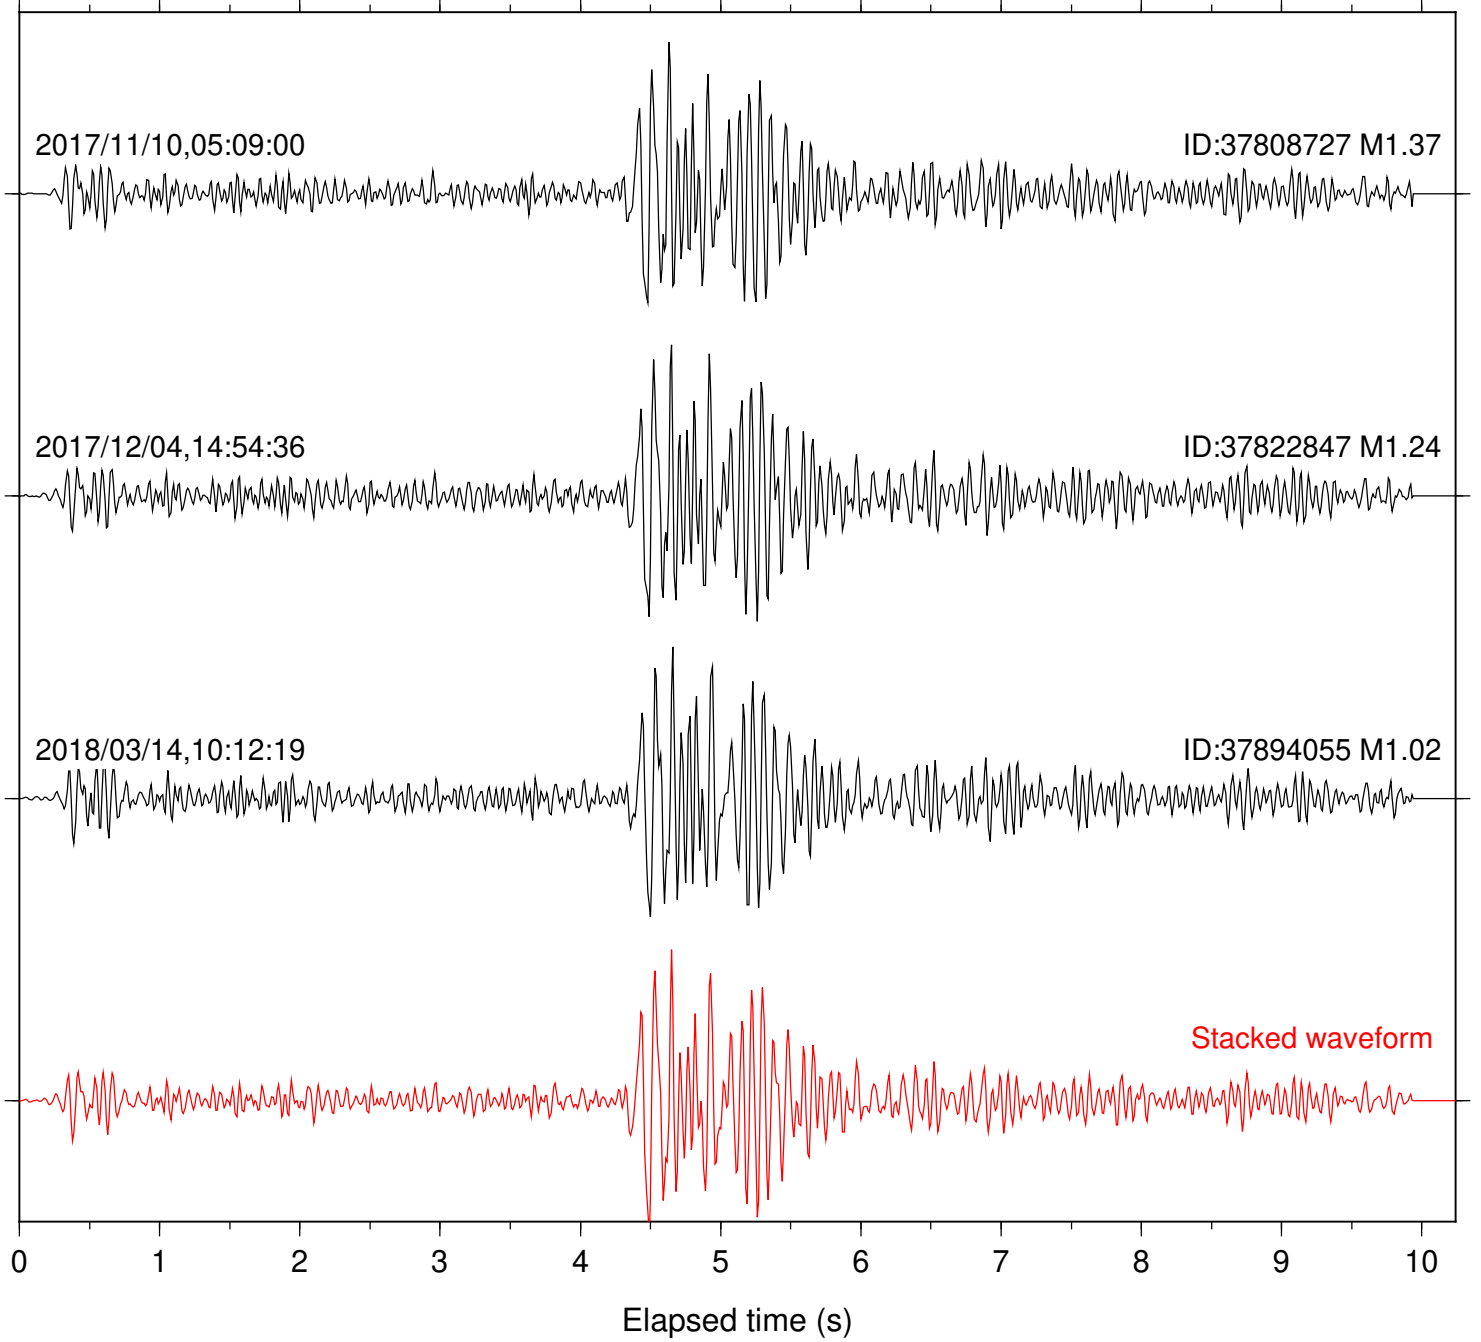

Focal depth: 12.26 km

Station: FRD Com: HHZ

Focal depth: 12.26 km

Station: HMT2 Com: HHZ

Focal depth: 12.24 km

Station: LKH Com: HHZ

Focal depth: 12.24 km

Station: LVA2 Com: HHZ