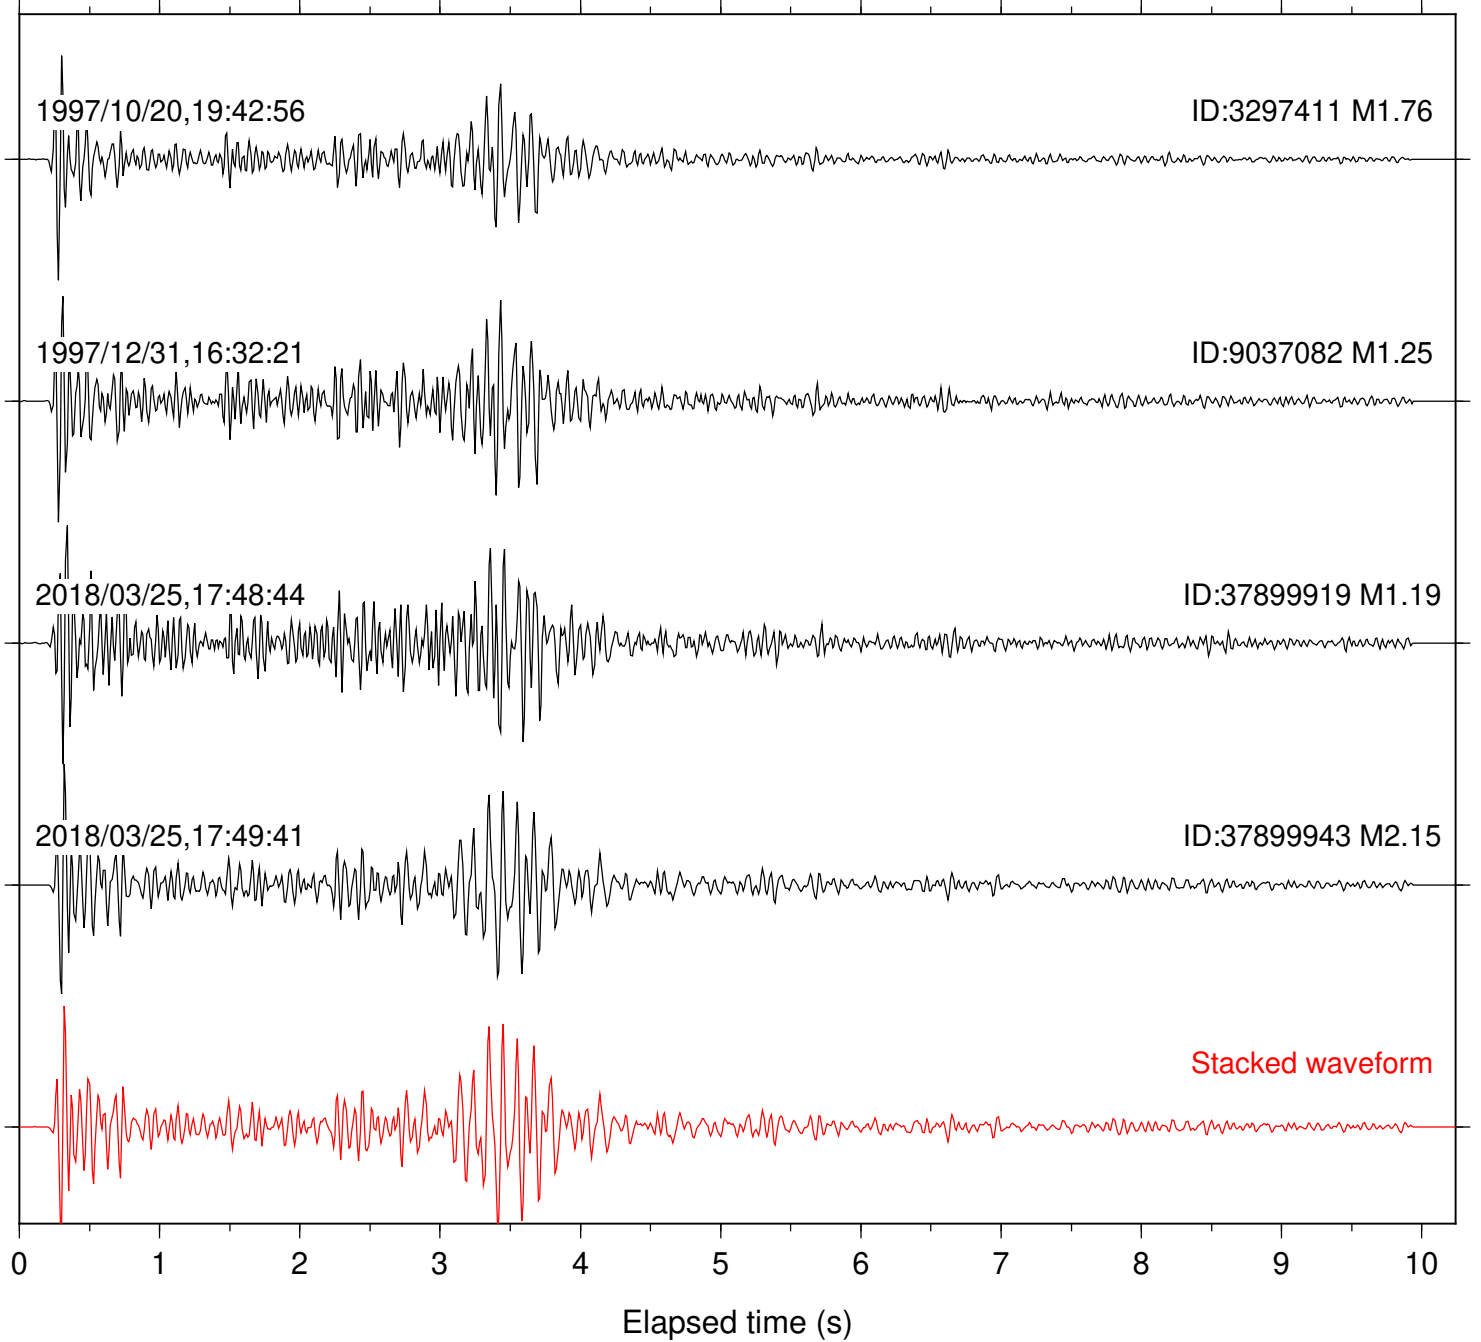

Station: HMT2 Com: HHZ

Focal depth: 14.04 km

Station: KNW Com: HHZ

Focal depth: 14.04 km

Station: SND Com: HHZ

Focal depth: 14.04 km

Station: TMSP Com: HHZ

Focal depth: 14.04 km