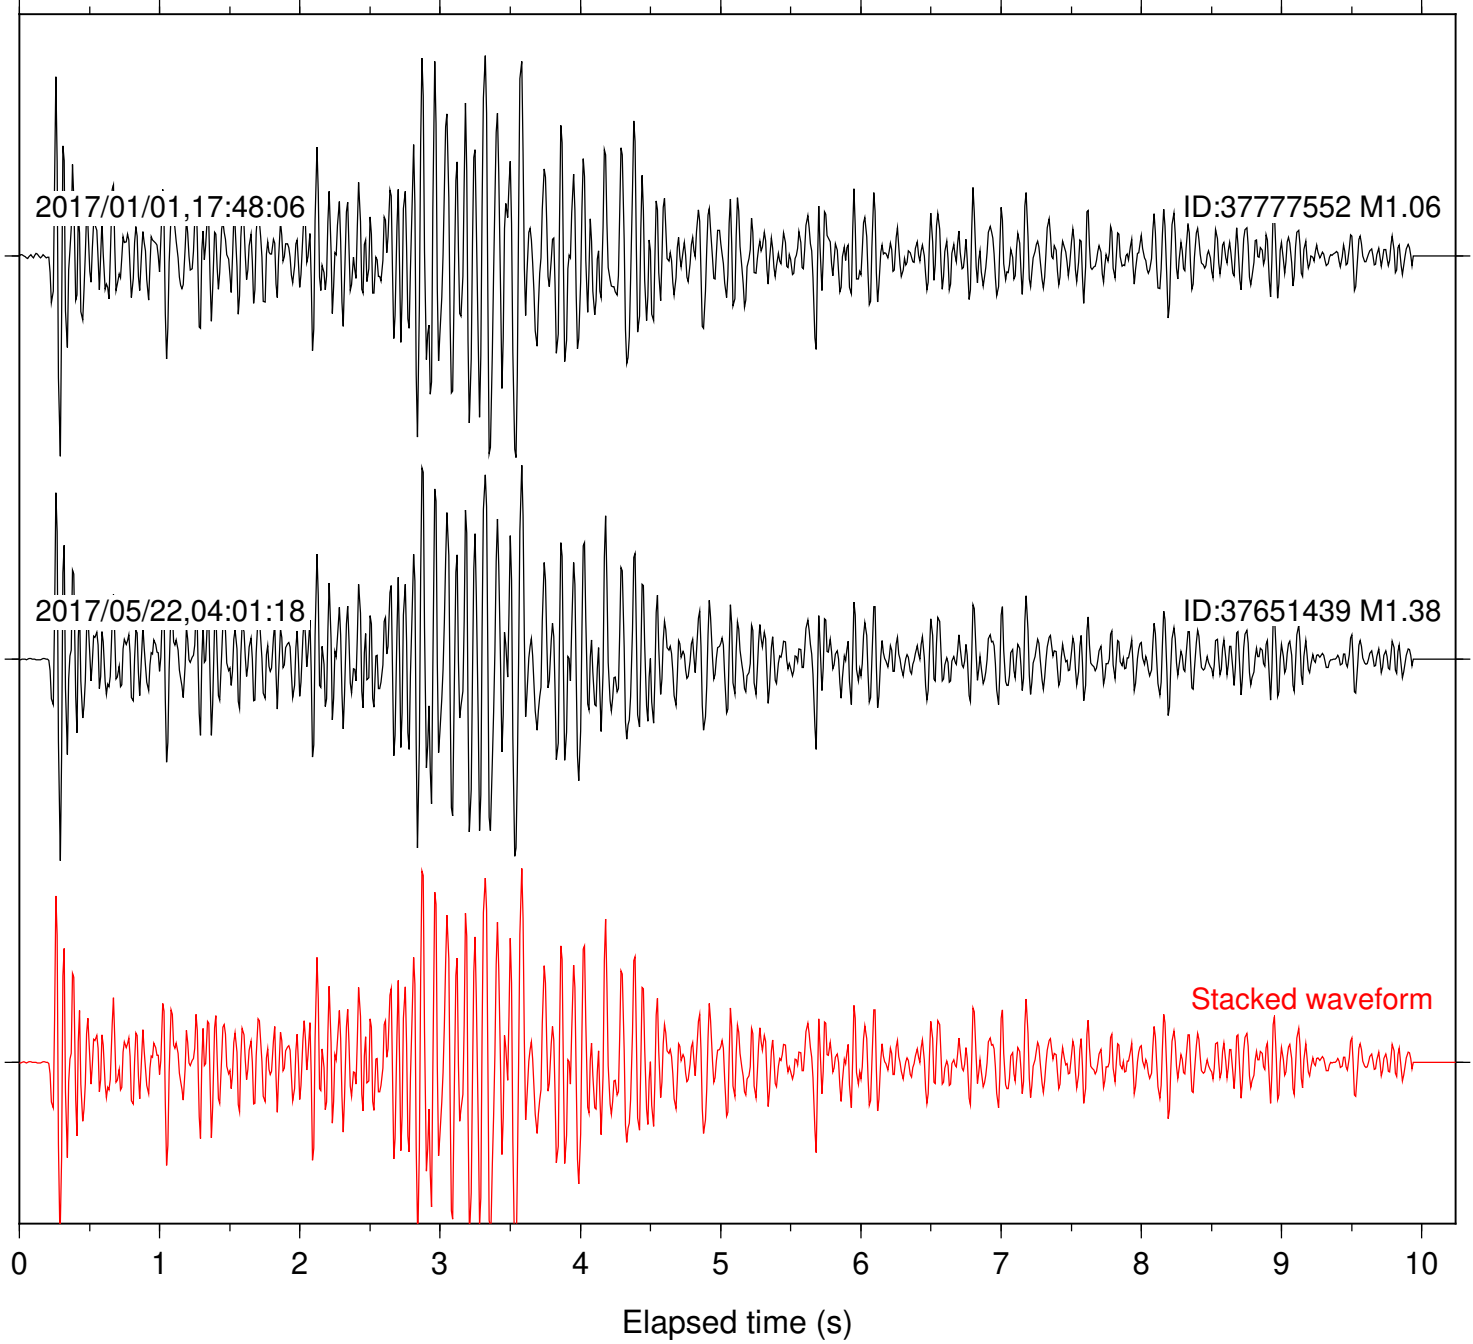

Station: B946 Com: EHZ

Focal depth: 6.75 km