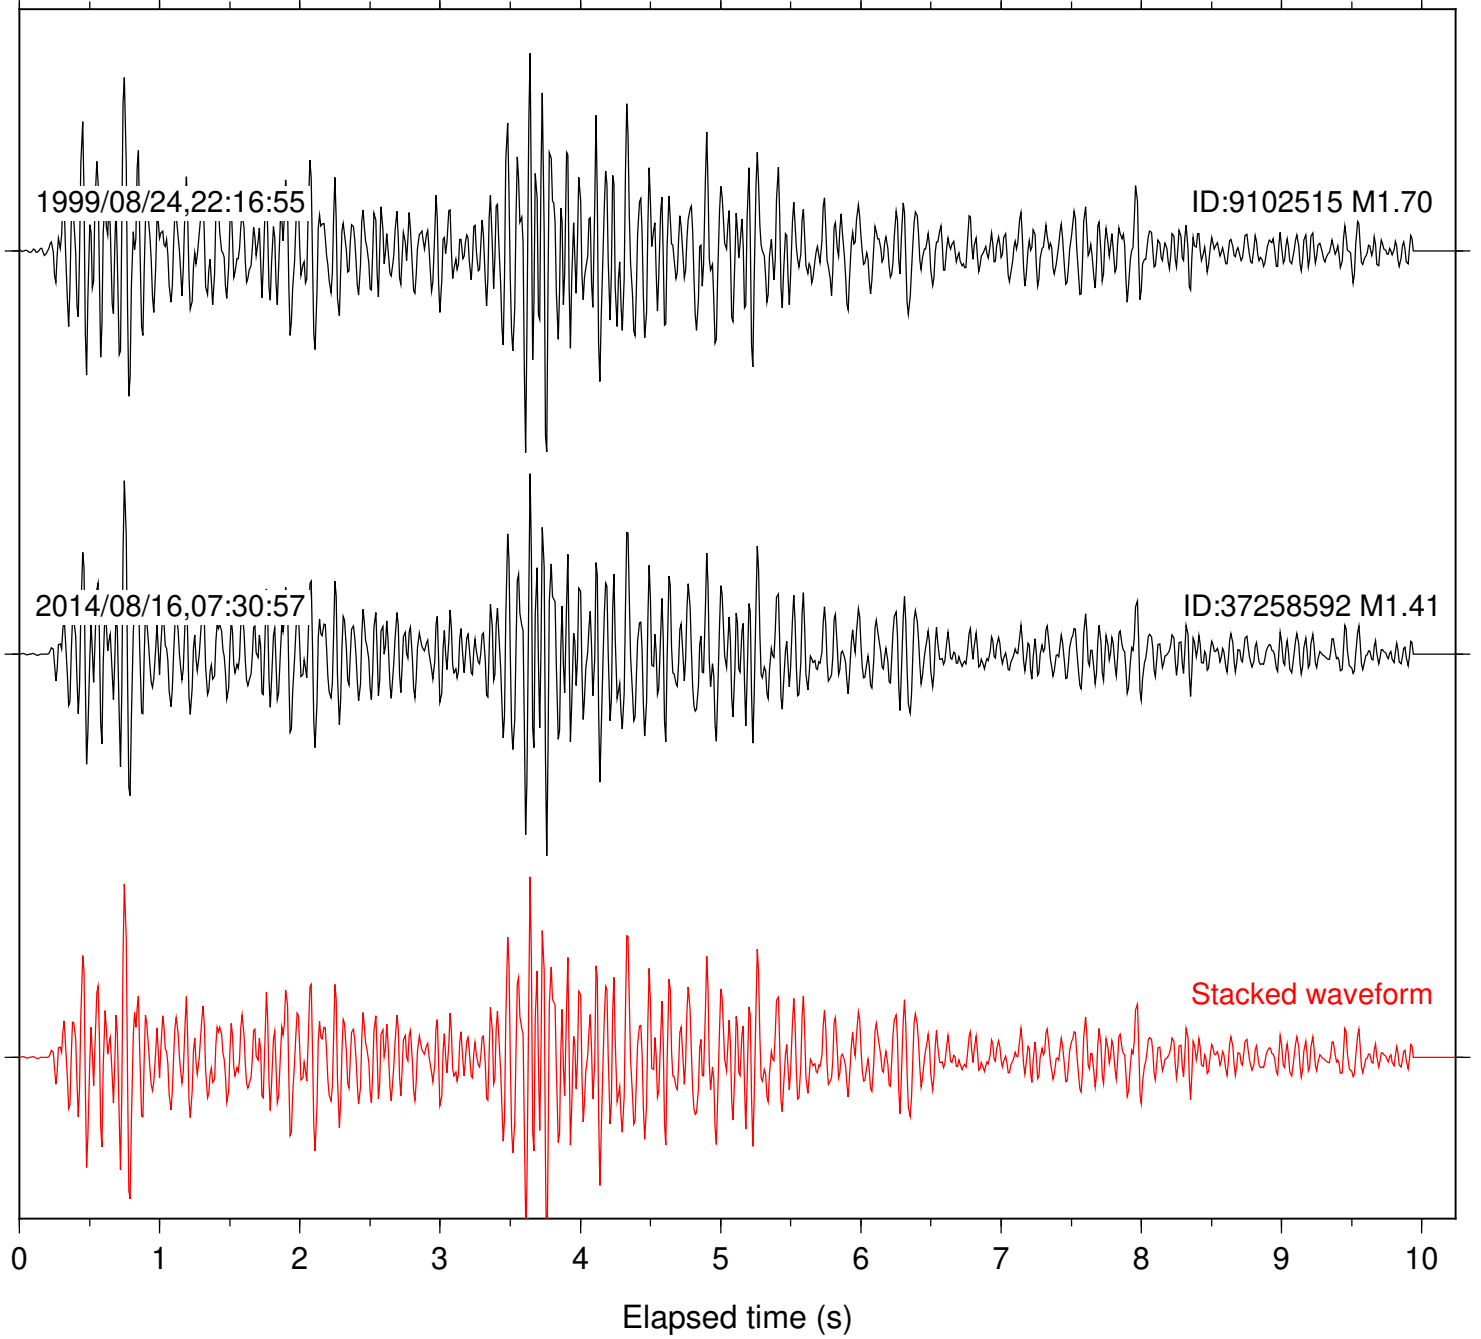

Station: SND Com: HHZ

Focal depth: 16.77 km