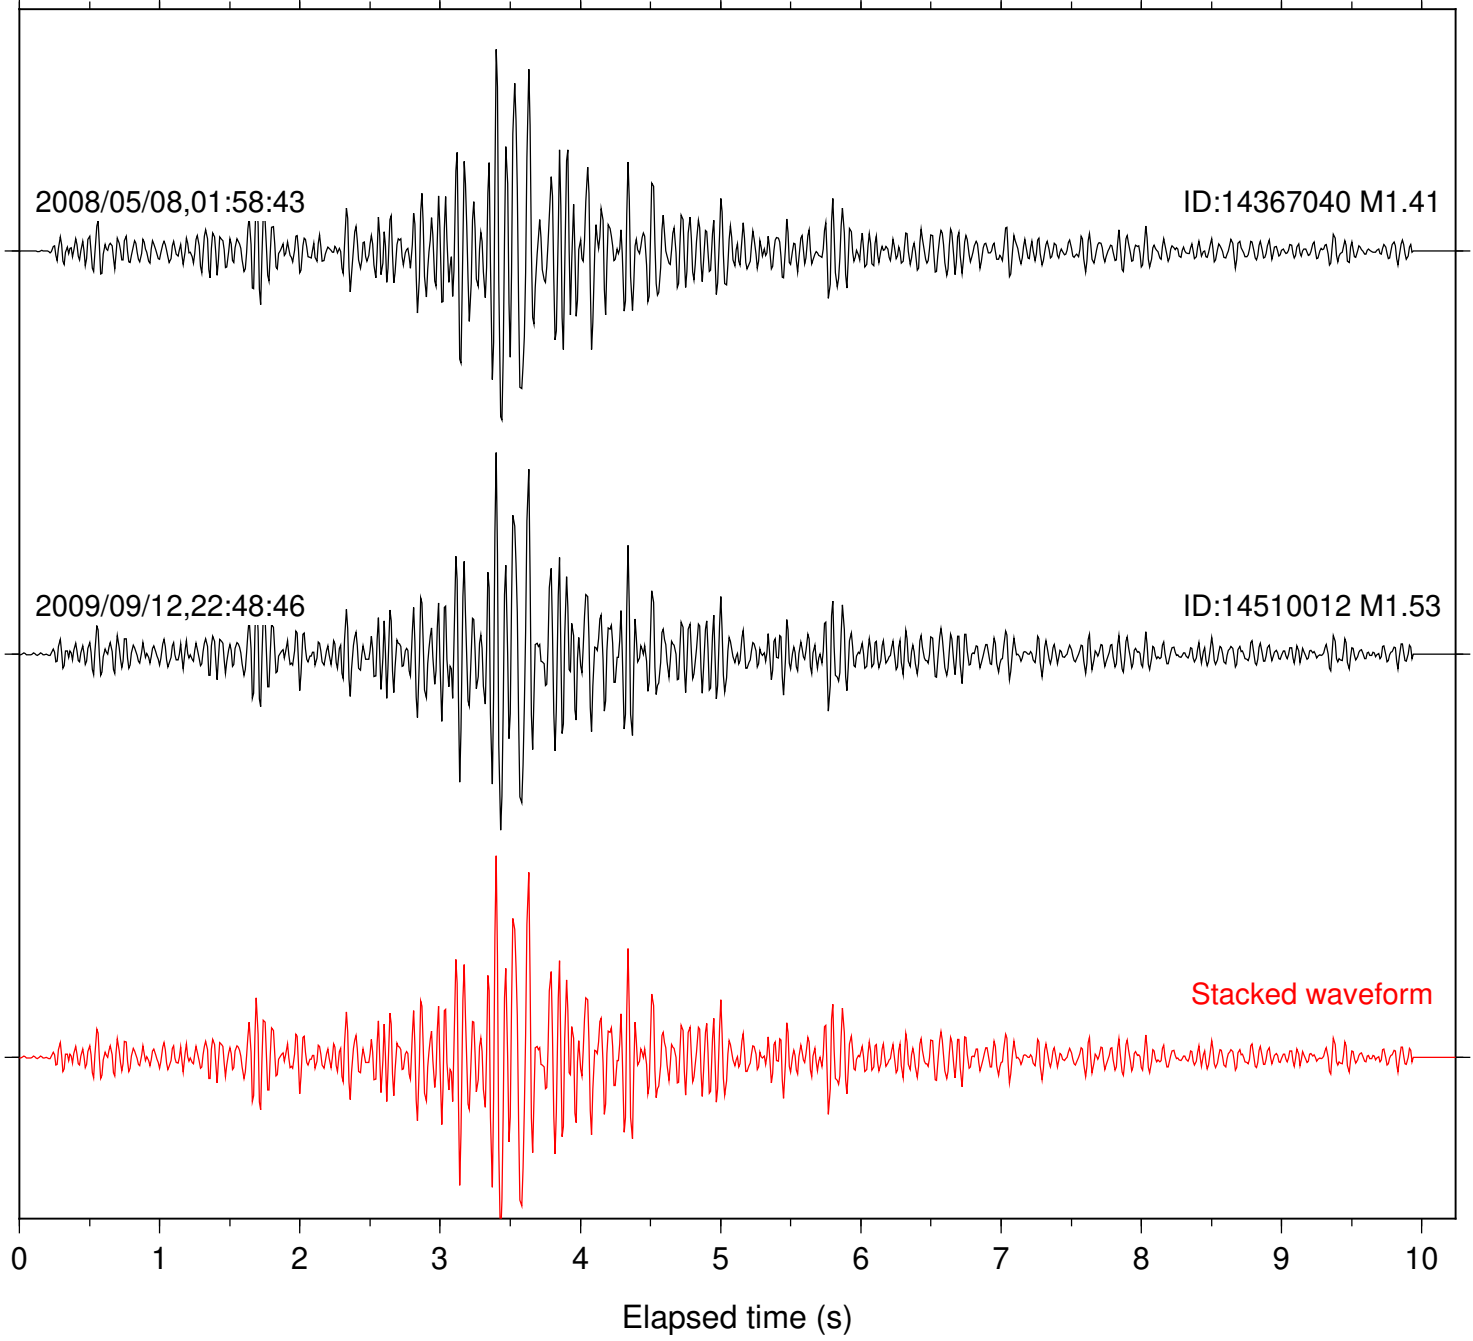

Focal depth: 9.65 km

Station: B093 Com: EHZ

Focal depth: 17.32 km

Station: DGR Com: HHZ

Focal depth: 17.32 km

Station: B084 Com: EHZ

Focal depth: 15.31 km

Station: B086 Com: EHZ