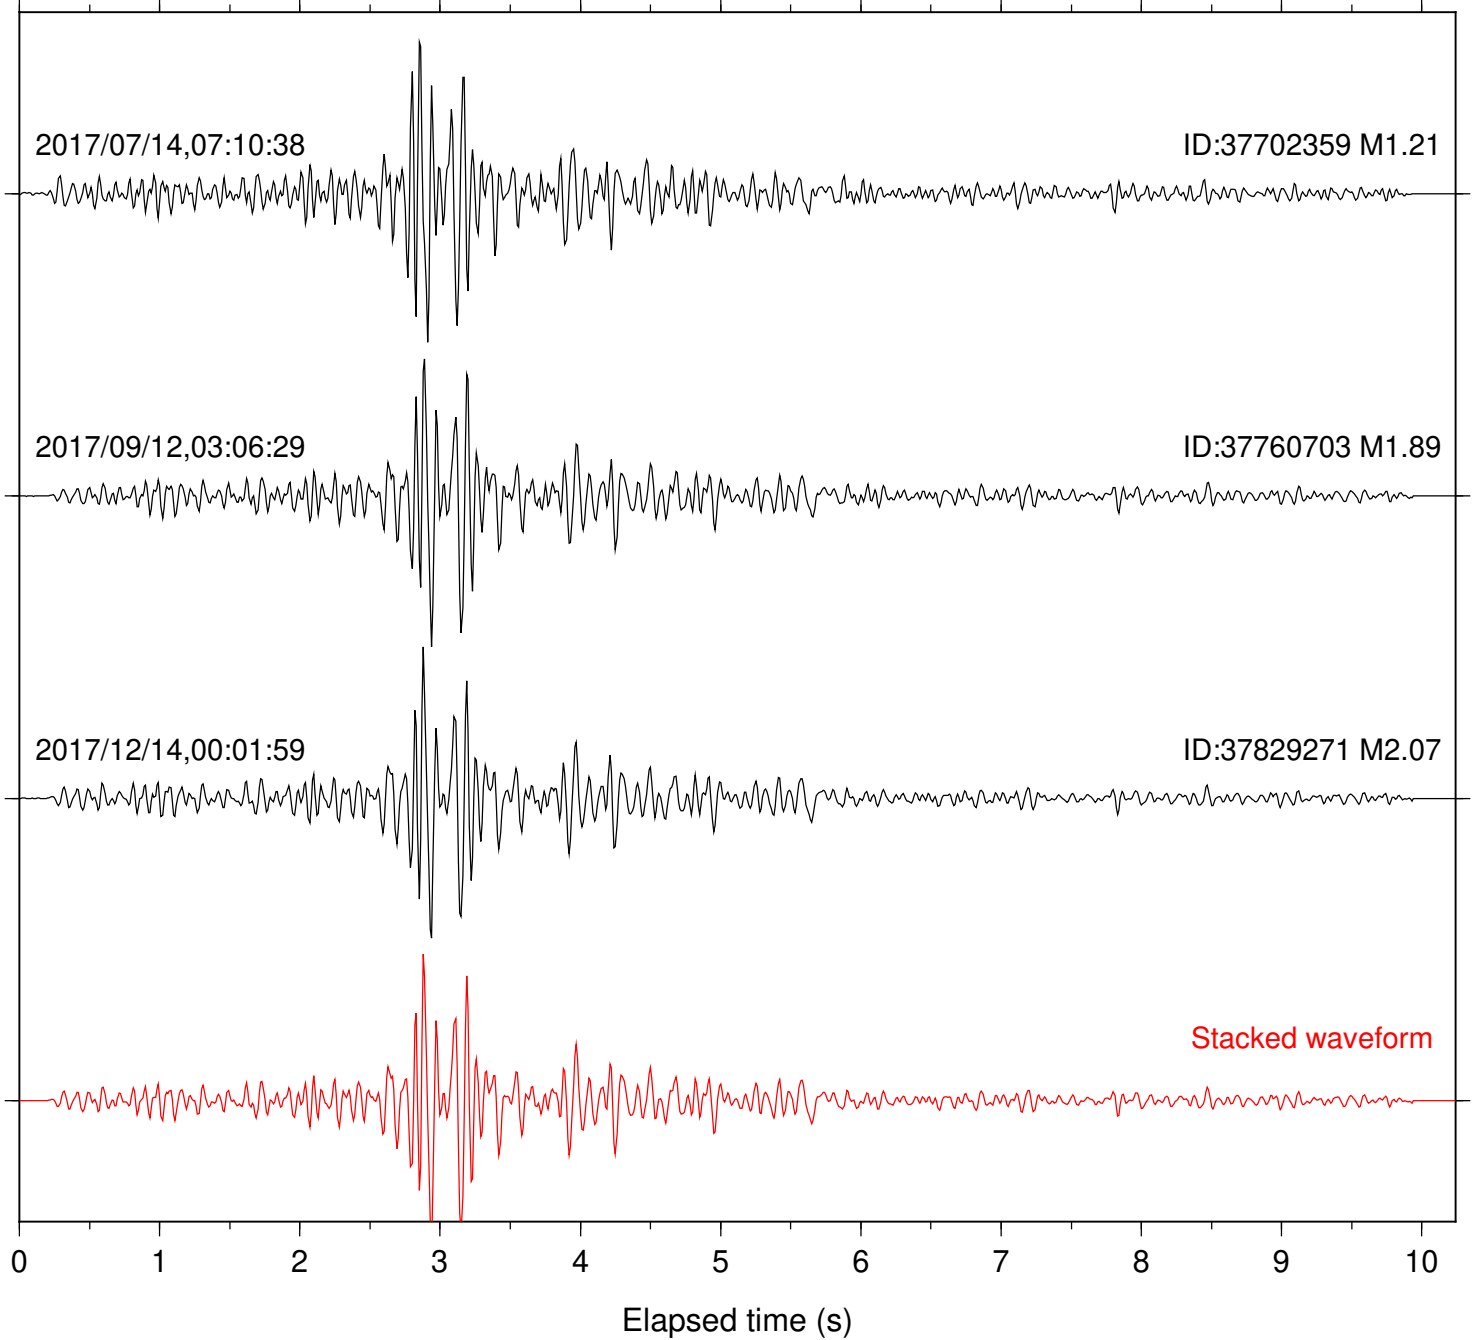

Station: RRSP Com: HHZ

Focal depth: 6.62 km

Station: SMER Com: HHZ

Focal depth: 5.87 km

Station: SND Com: HHZ

Focal depth: 5.87 km

Station: B081 Com: EHZ

Focal depth: 6.18 km