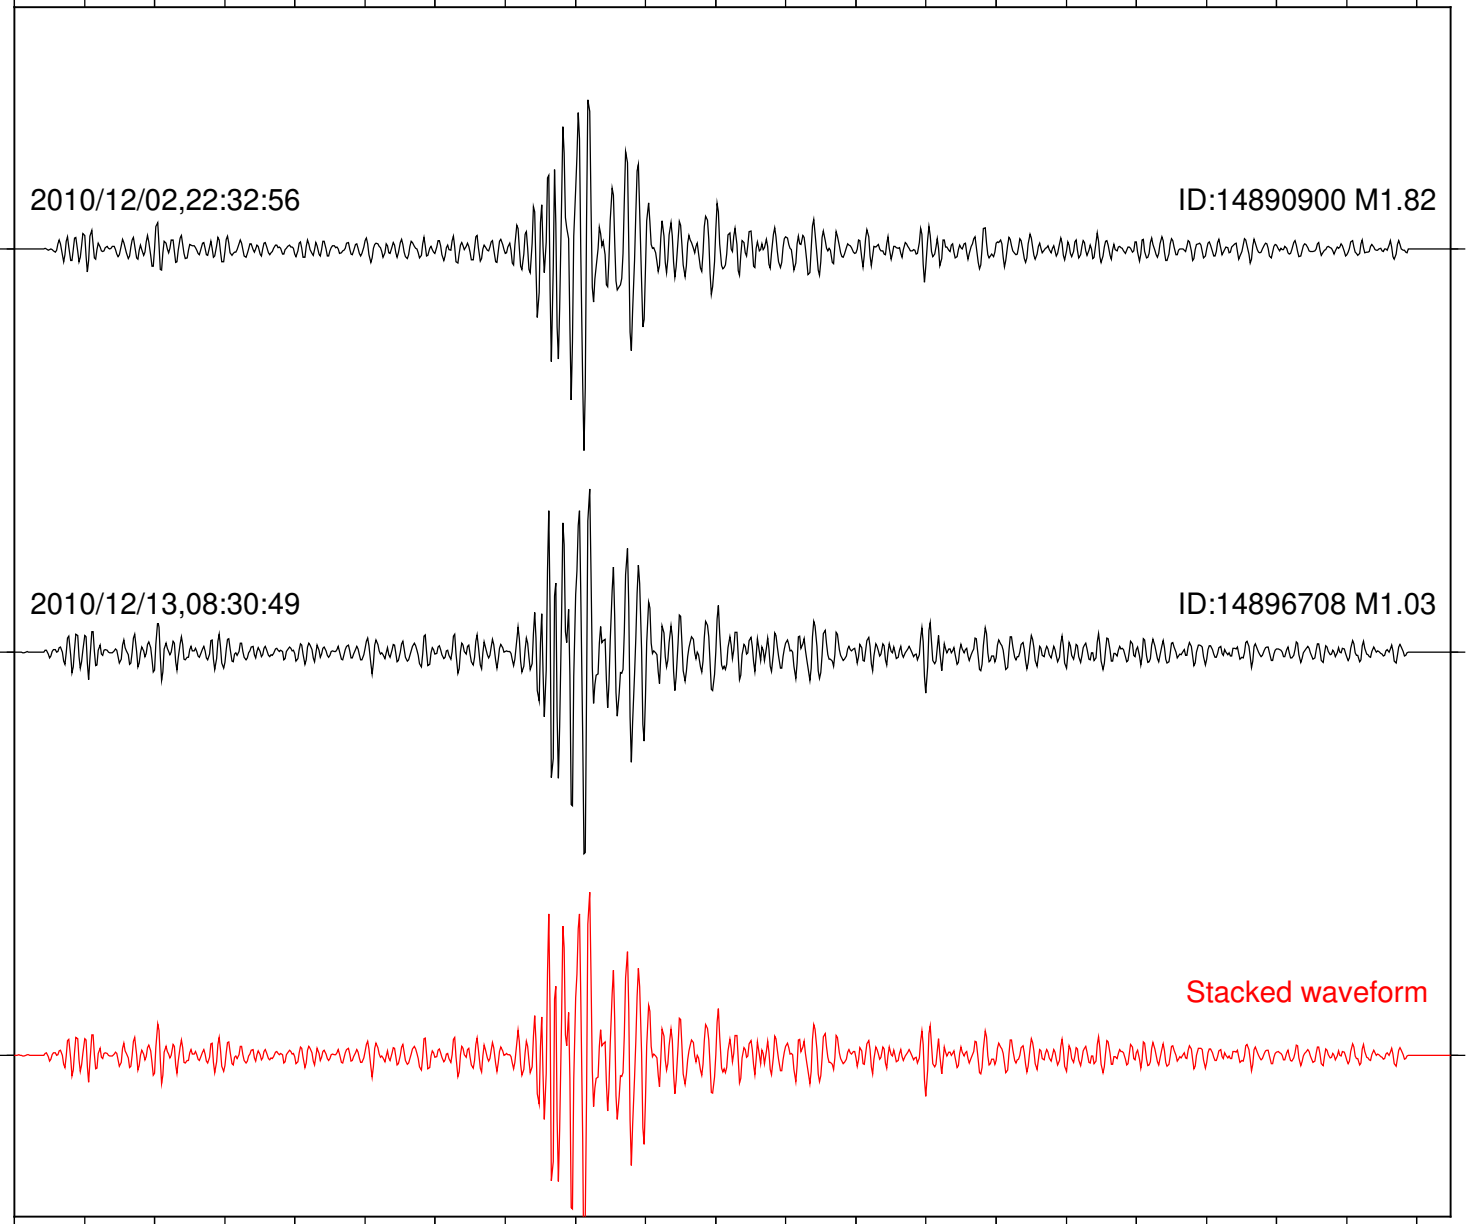

Station: KNW Com: HHZ

Focal depth: 7.58 km

2010/12/02,22:32:56

ID:14890900 M1.82

2010/12/13,08:30:49

ID:14896708 M1.03

Stacked waveform

0 1 2 3 4 5 6 7 8 9 10  
Elapsed time (s)