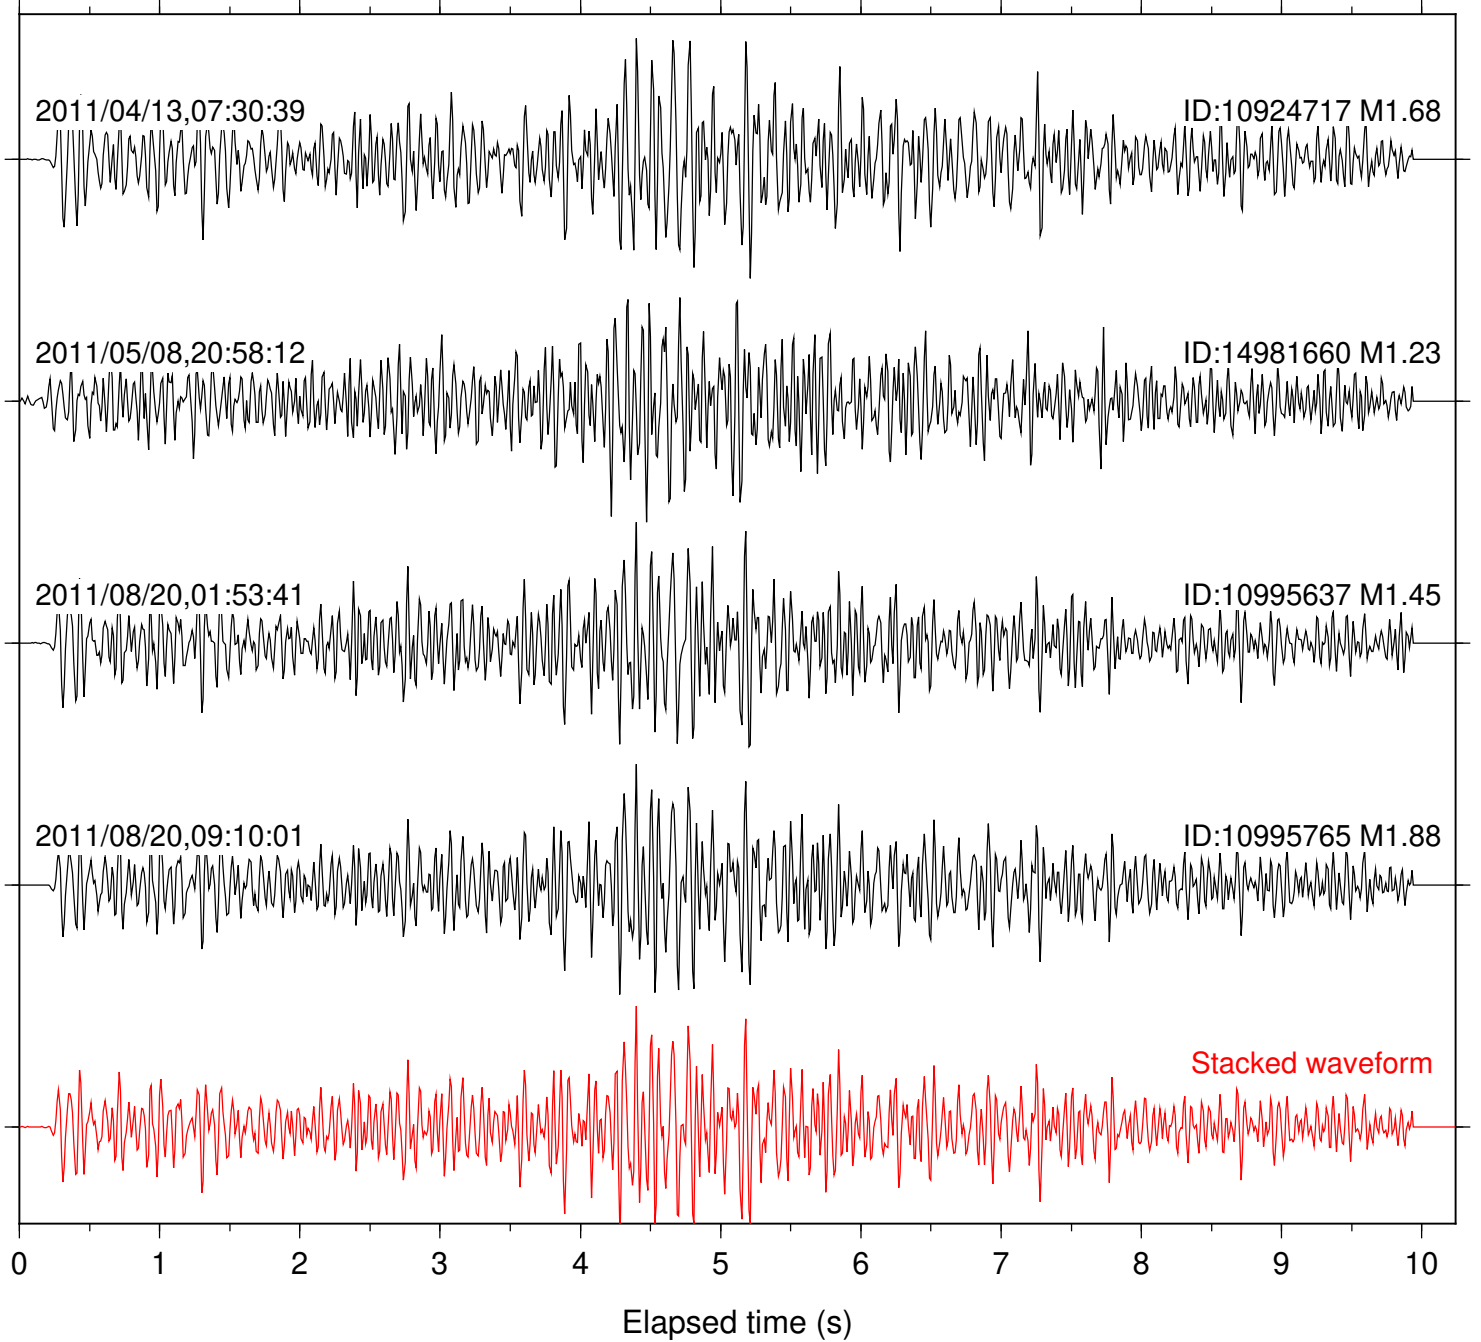

Station: FRD Com: HHZ

Focal depth: 4.02 km