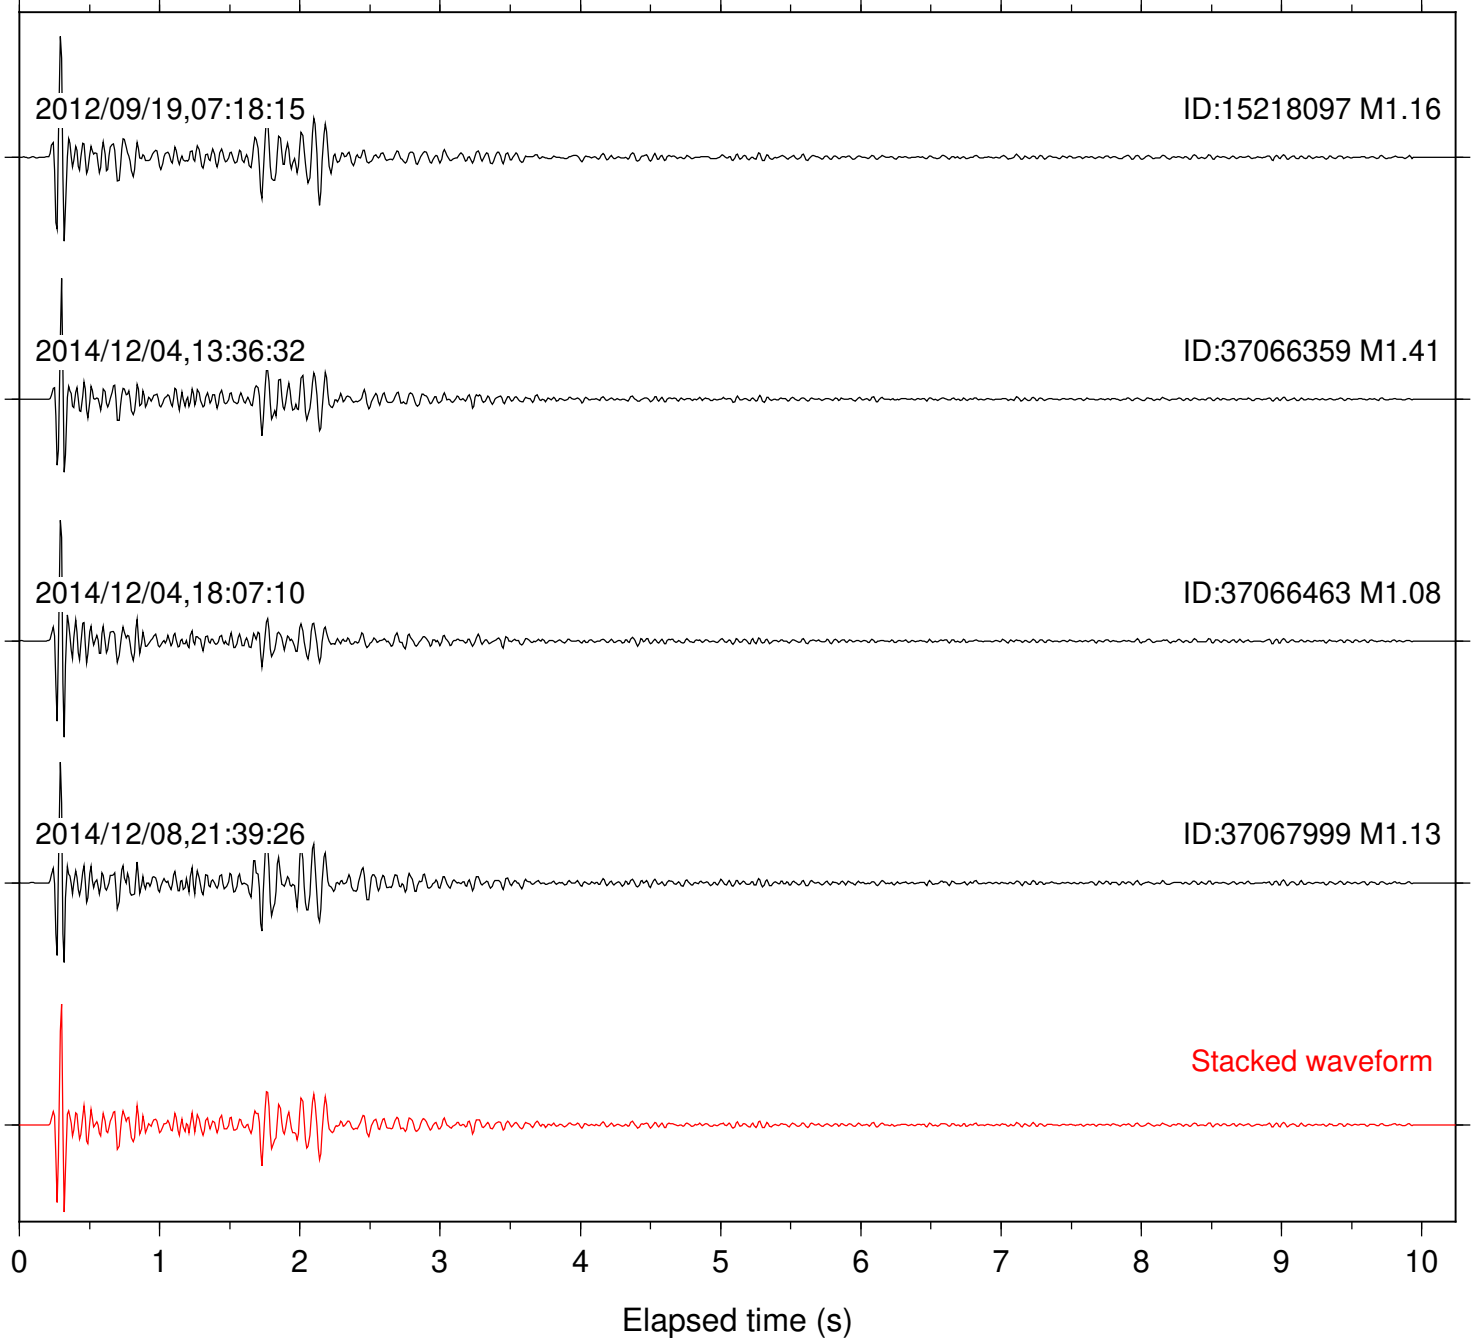

Station: BZN Com: HHZ

Focal depth: 4.83 km