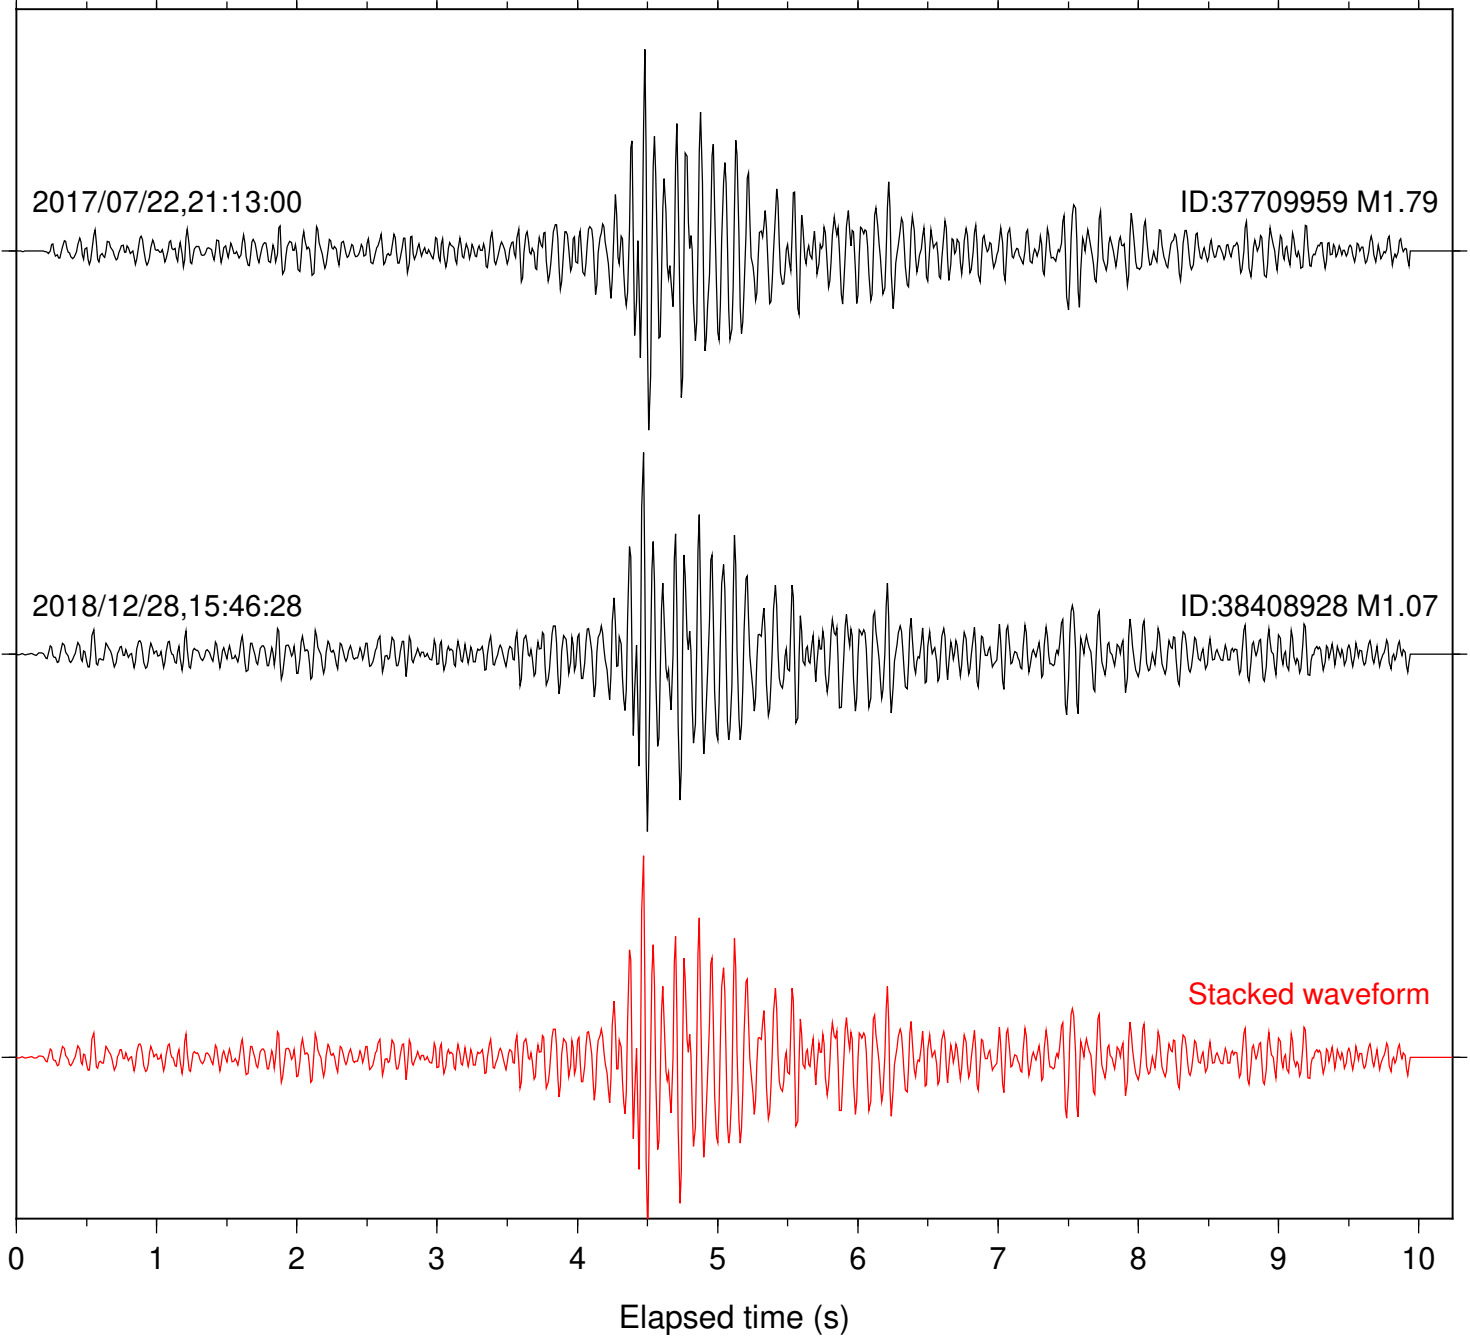

Station: B084 Com: EHZ

Focal depth: 6.01 km

2017/07/22,21:13:00

ID:37709959 M1.79

2018/12/28,15:46:28

ID:38408928 M1.07

Stacked waveform