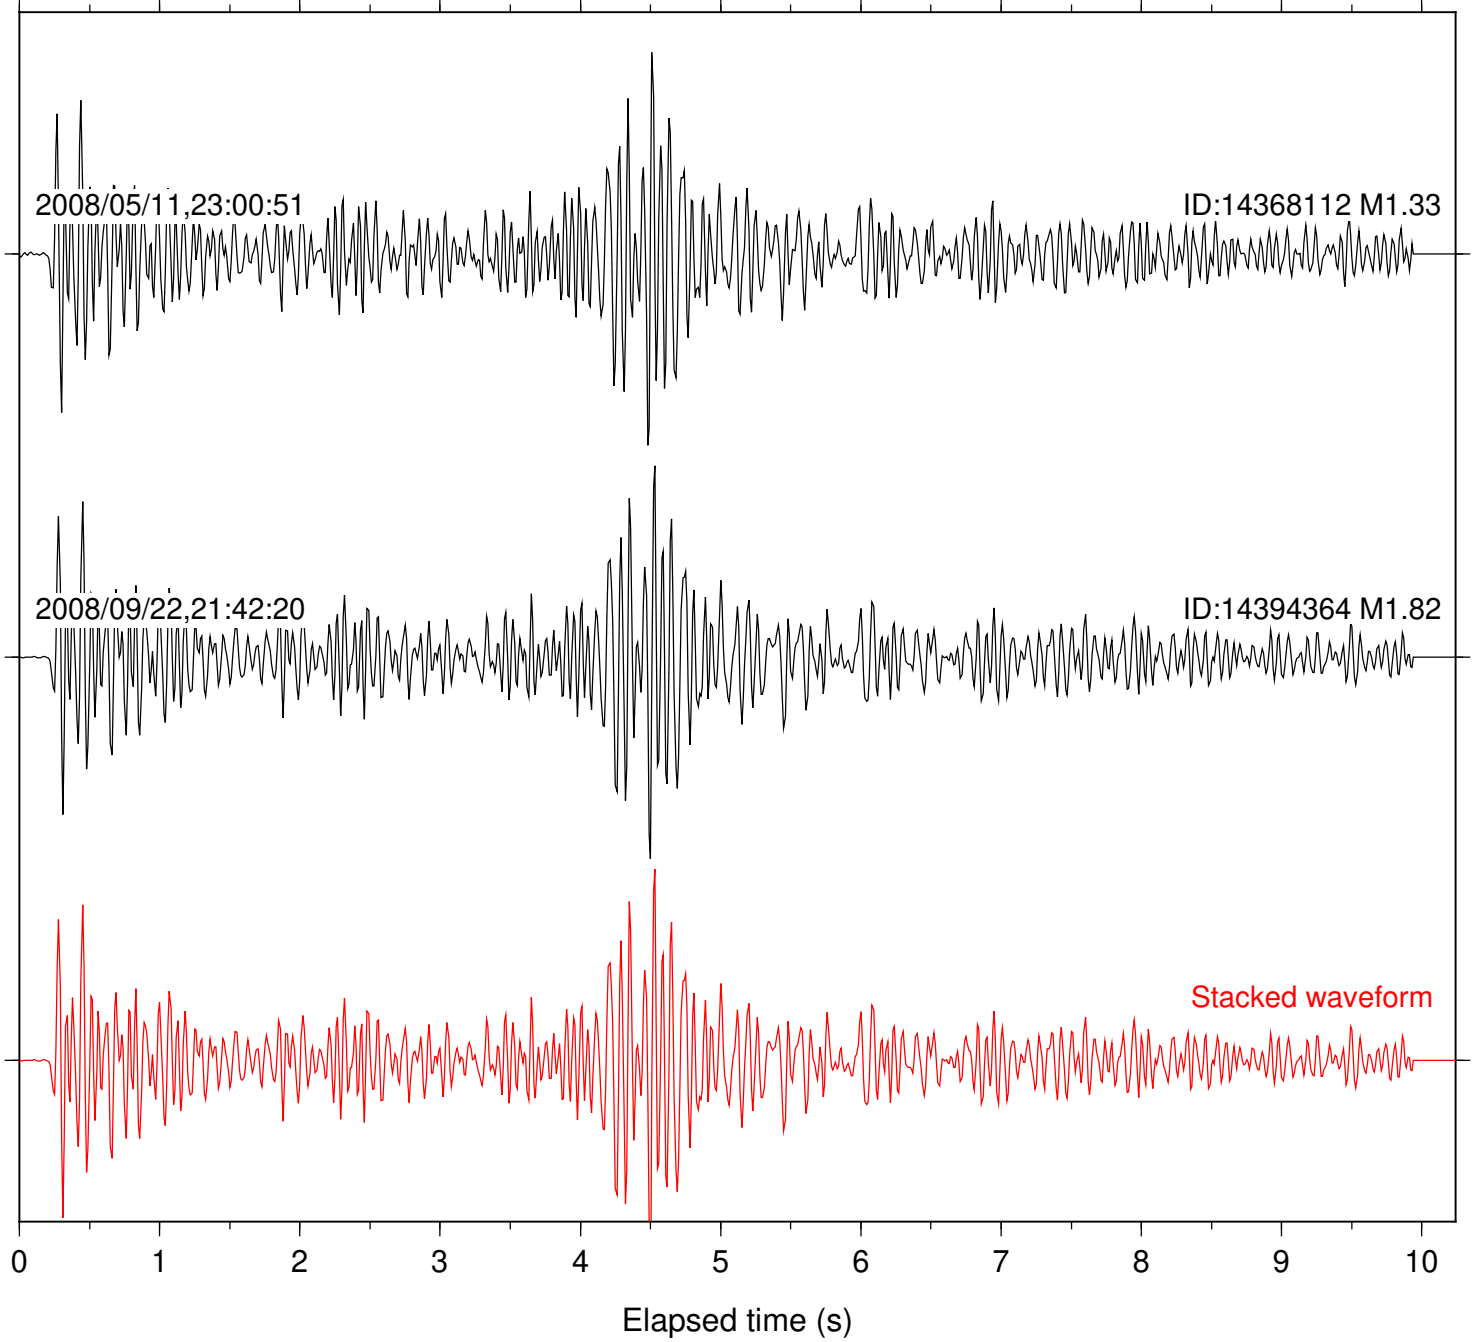

Focal depth: 8.53 km

Station: B087 Com: EHZ

Focal depth: 9.07 km

Station: B088 Com: EHZ

Focal depth: 9.07 km

Station: SND Com: HHZ

Focal depth: 9.07 km

Station: B082 Com: EHZ