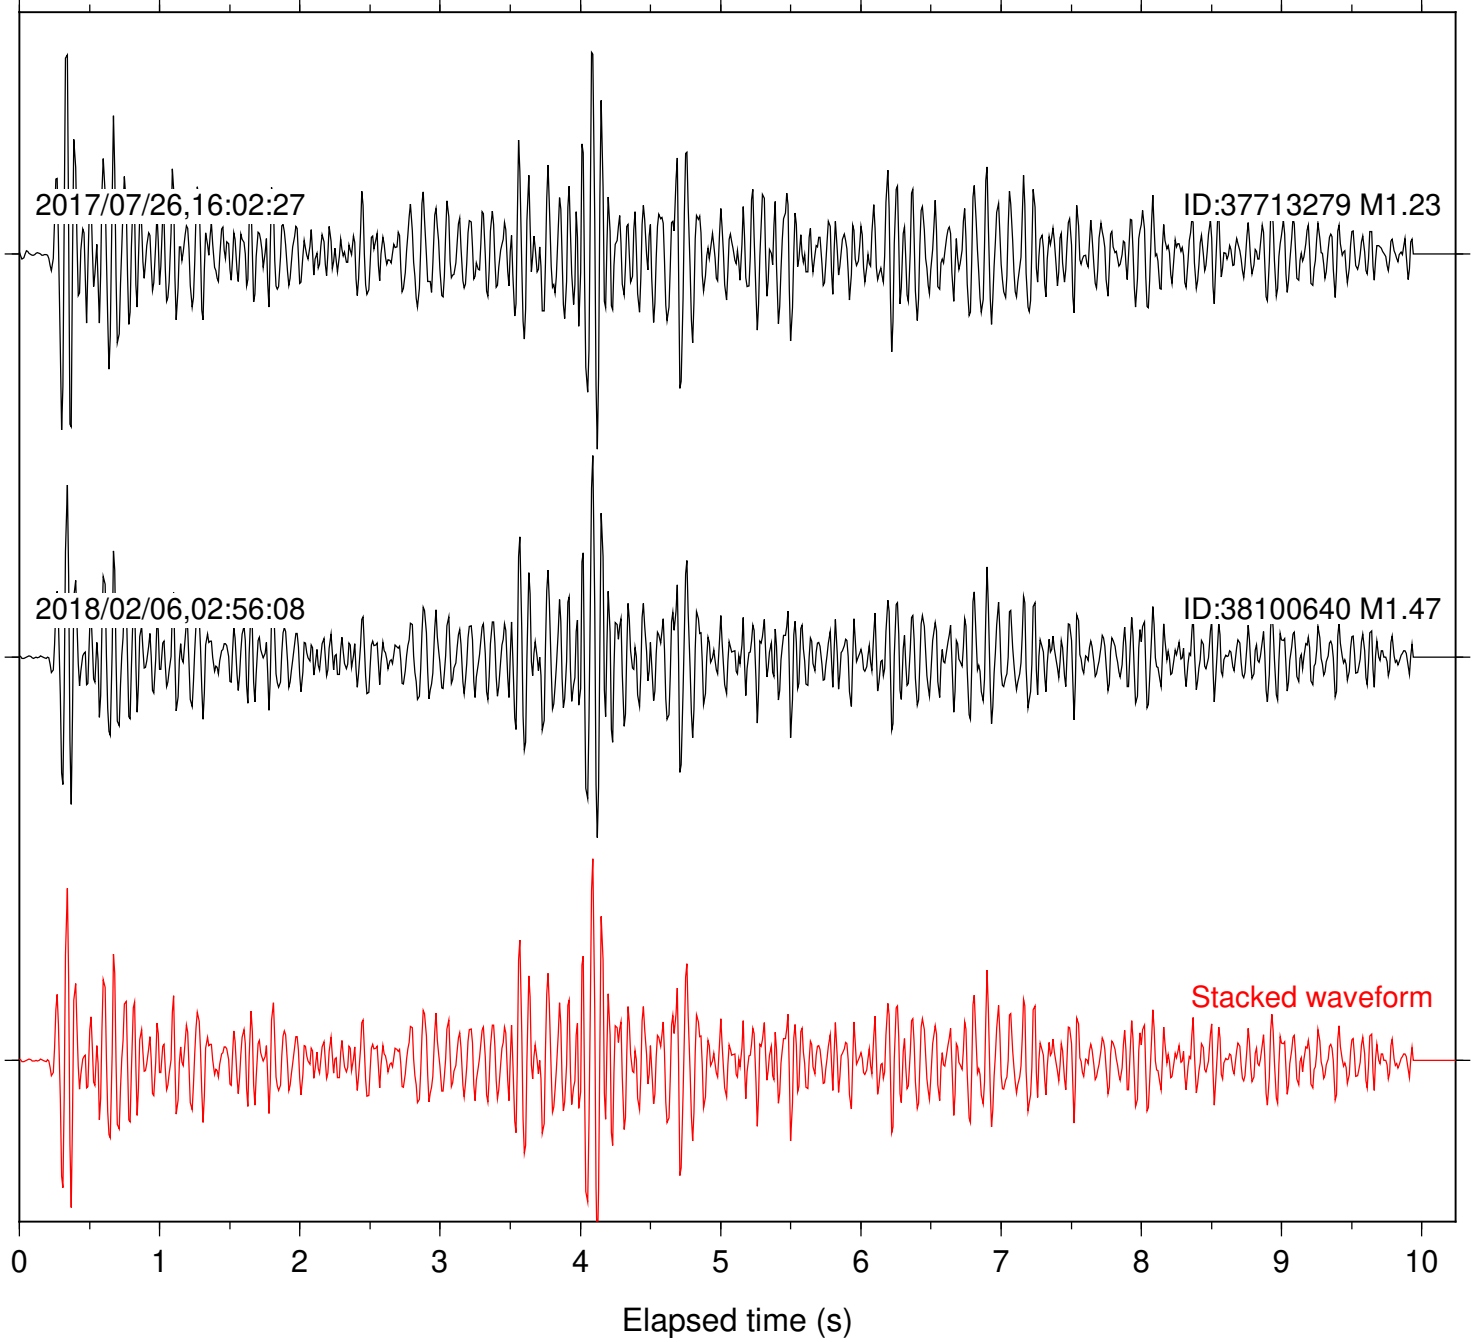

Station: KNW Com: HHZ

Focal depth: 5.28 km