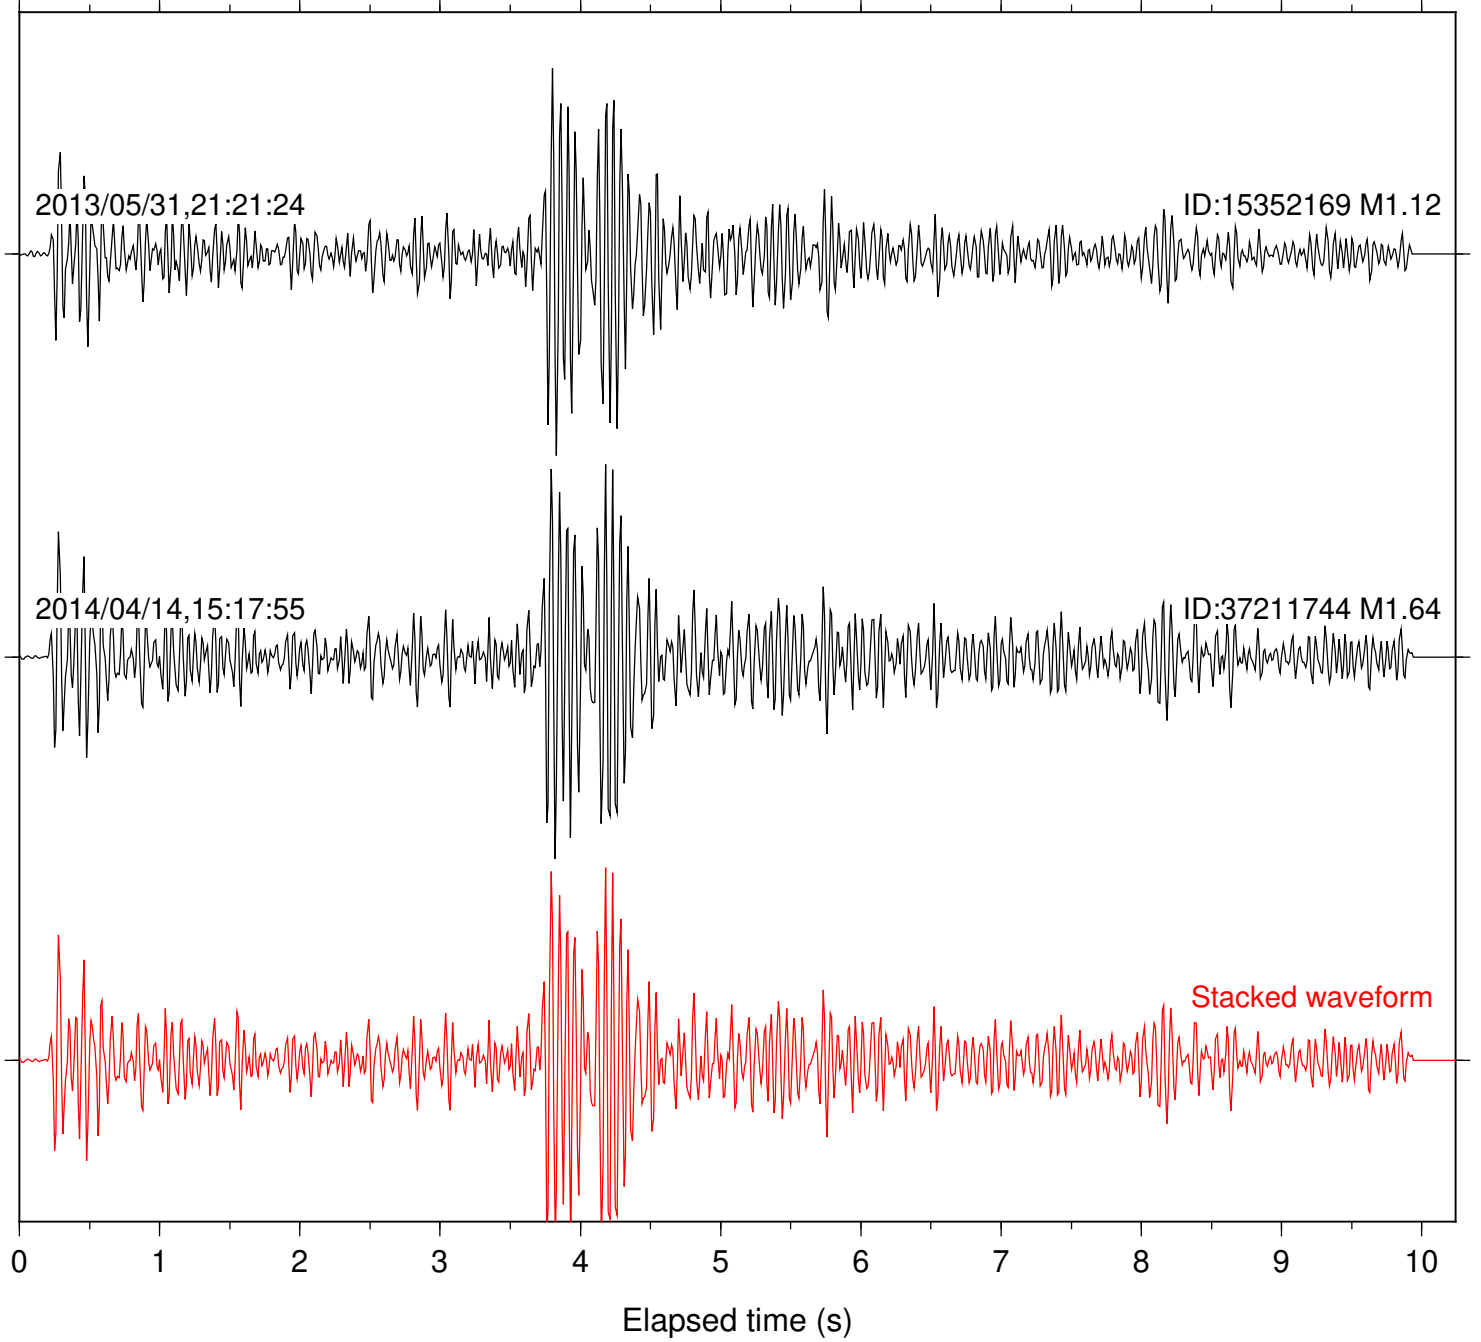

Focal depth: 11.49 km

Station: HMT2 Com: HHZ

Focal depth: 11.49 km

Station: PFO Com: HHZ

Focal depth: 11.49 km

Station: PLM Com: HHZ

Focal depth: 11.49 km

Station: RDM Com: HHZ