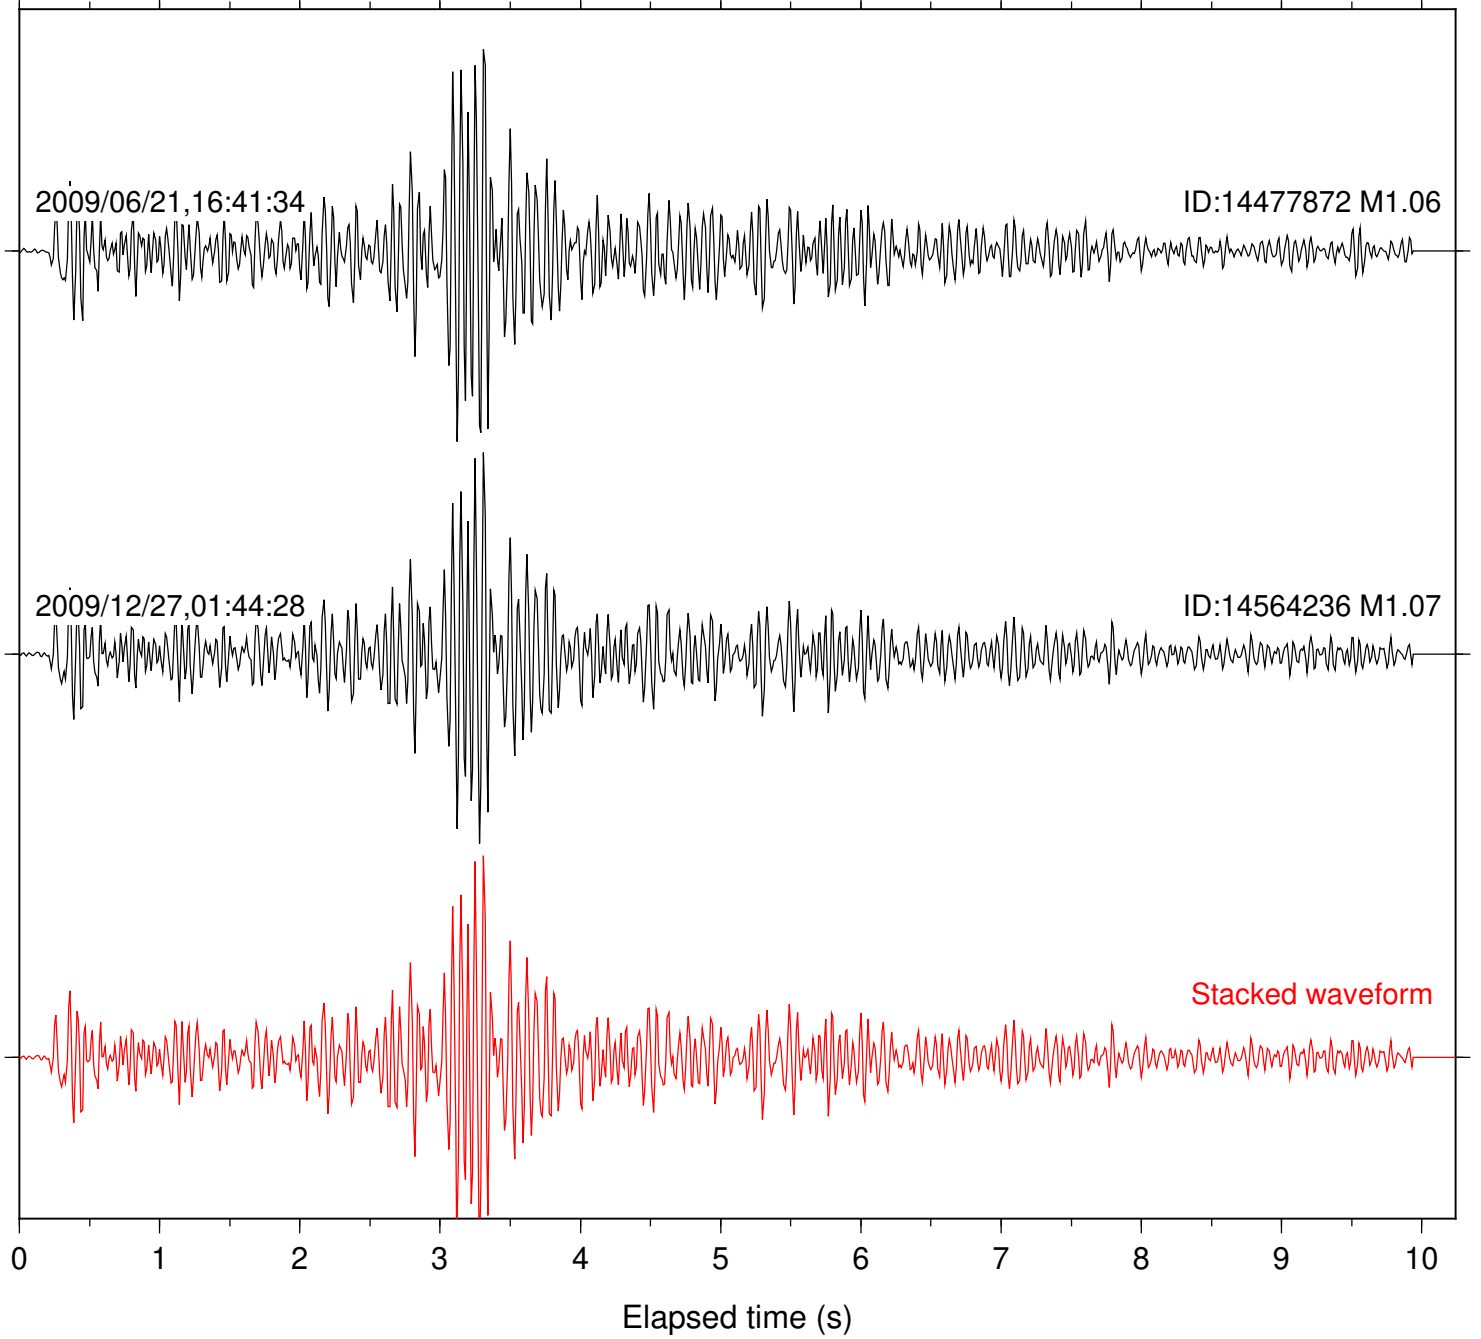

Station: PFO Com: HHZ

Focal depth: 9.52 km