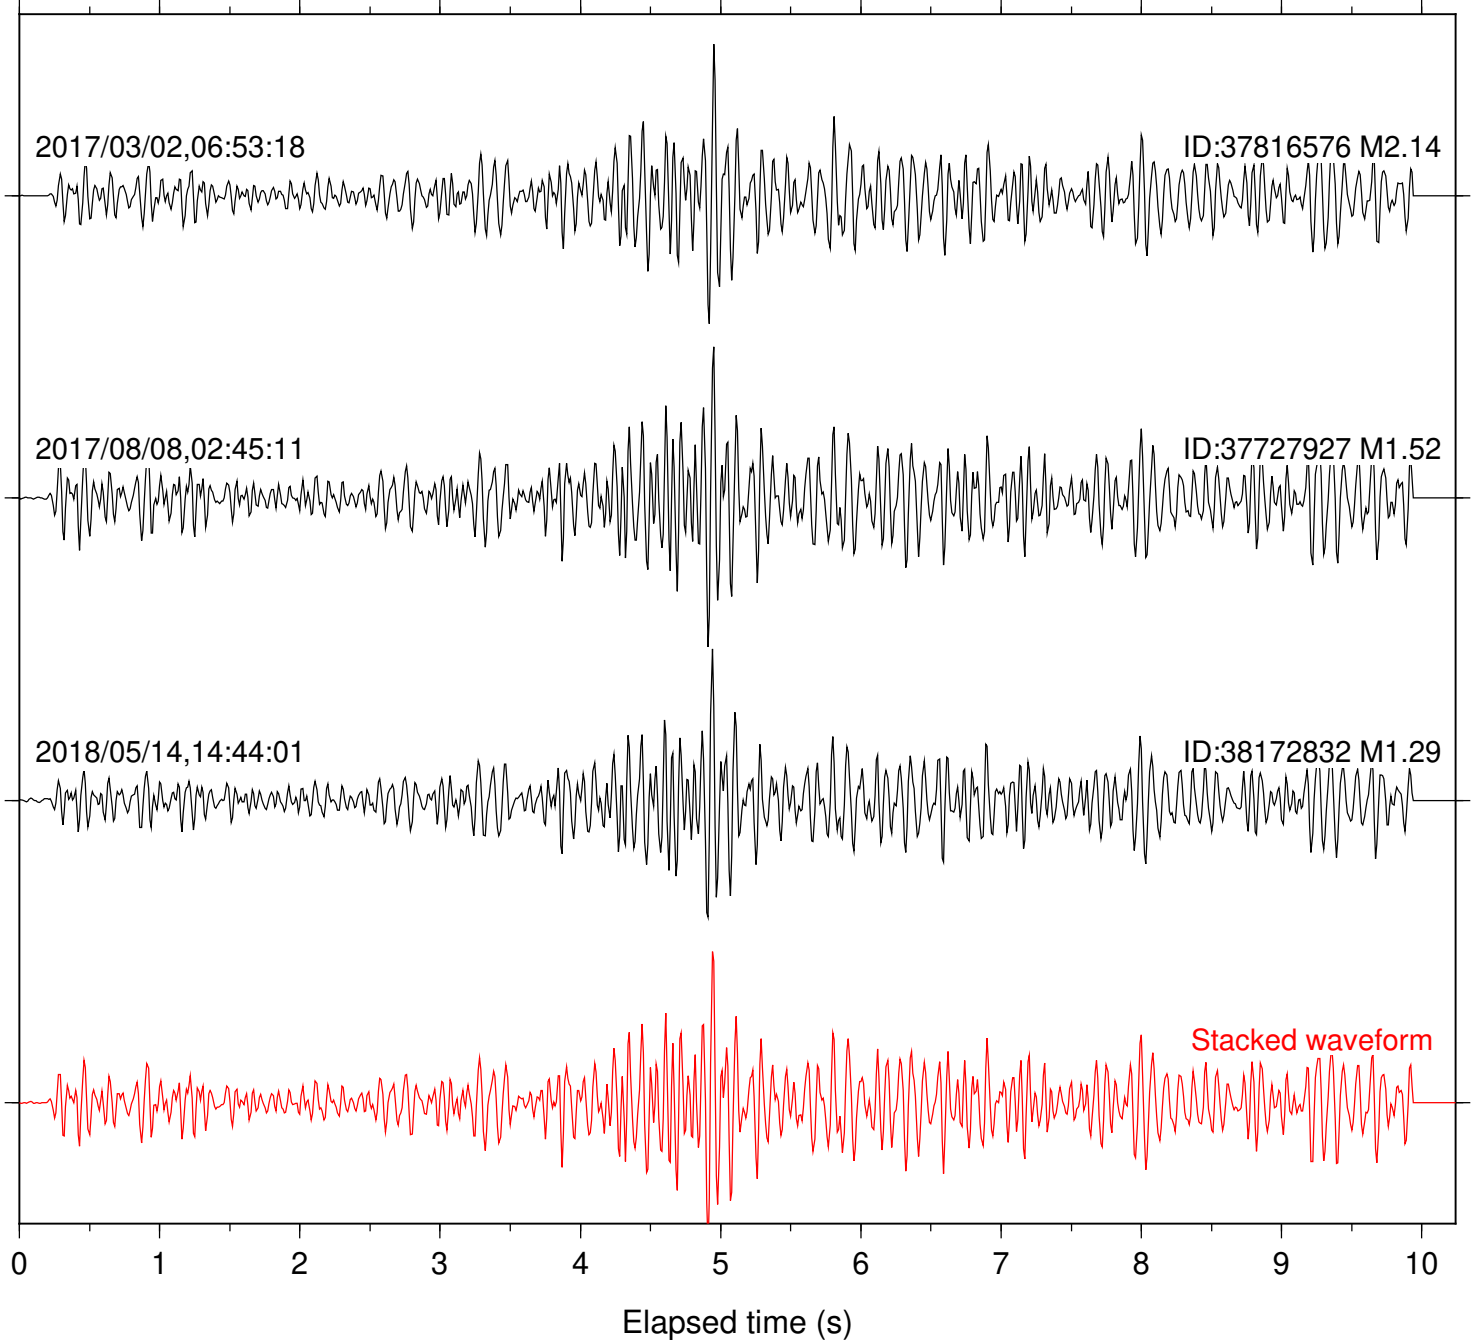

Station: B084 Com: EHZ

Focal depth: 6.12 km