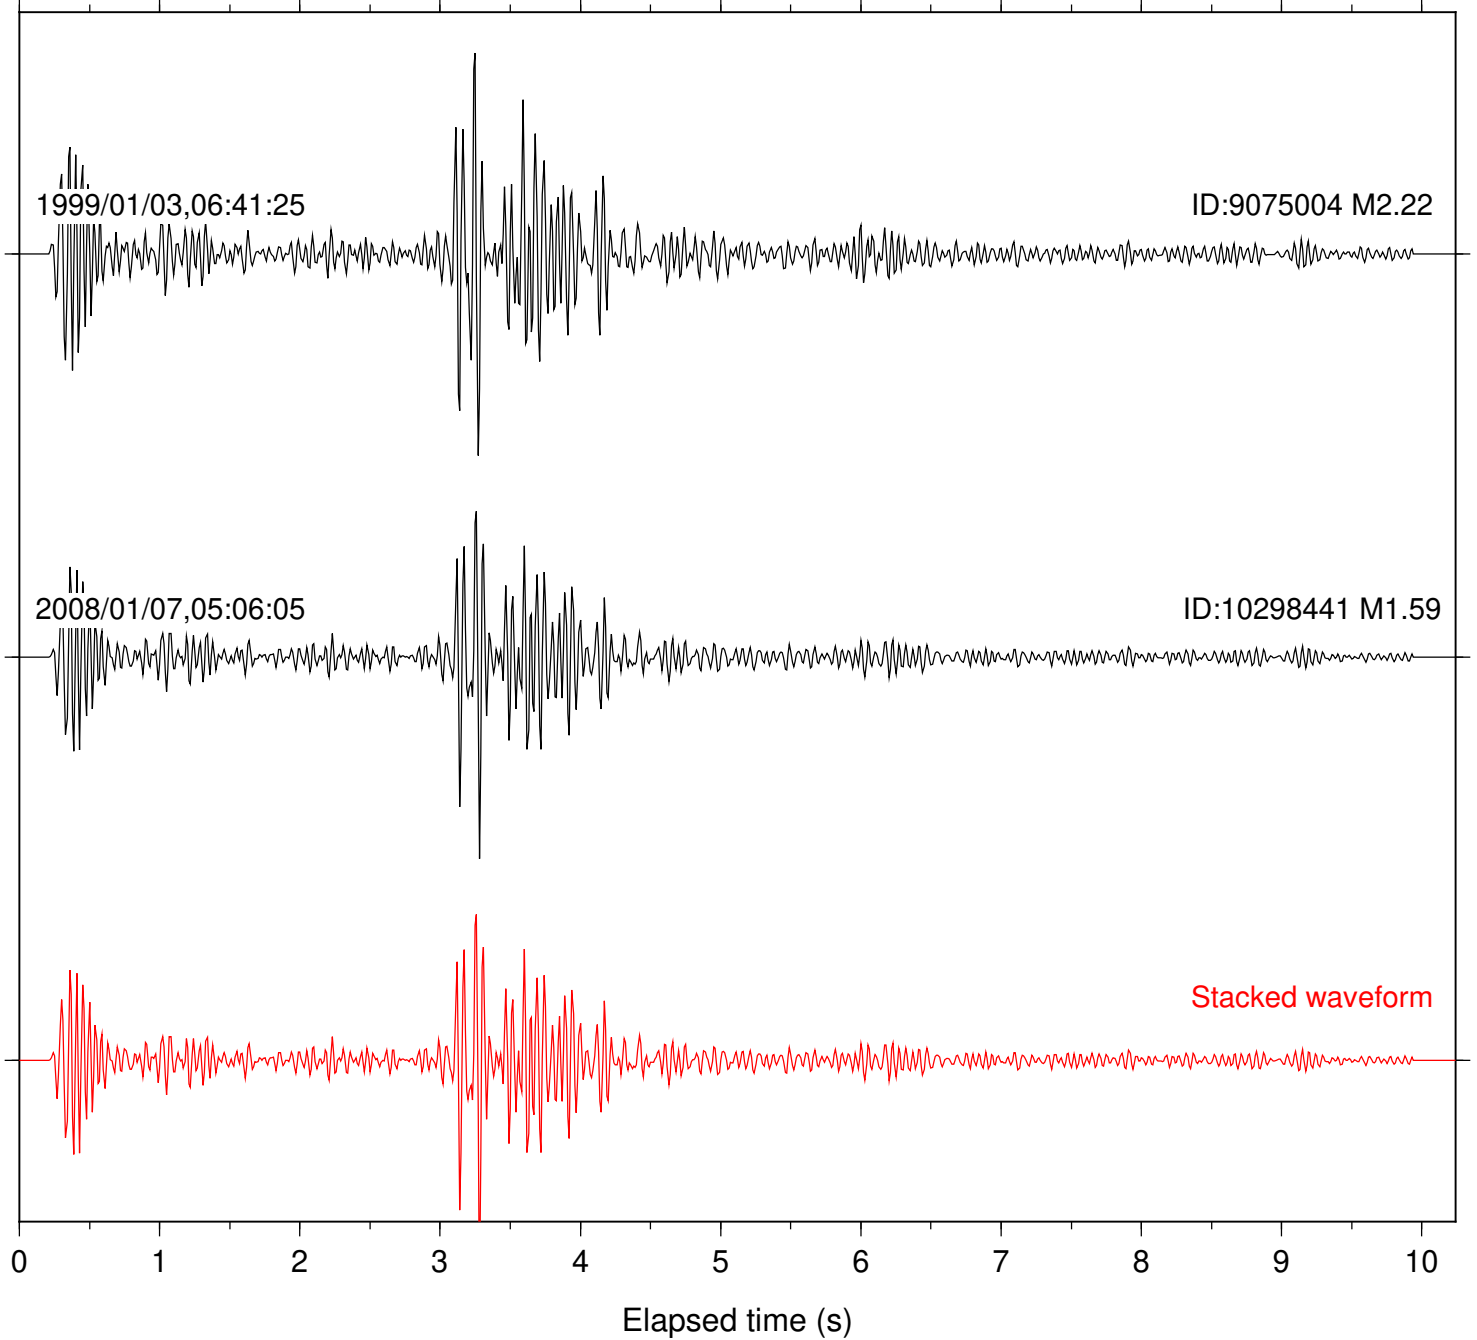

Station: POB2 Com: HHZ

Focal depth: 12.09 km

Station: SND Com: HHZ

Focal depth: 12.09 km

Station: BAC Com: EHZ

Focal depth: 15.35 km

Station: DGR Com: HHZ

Focal depth: 15.35 km