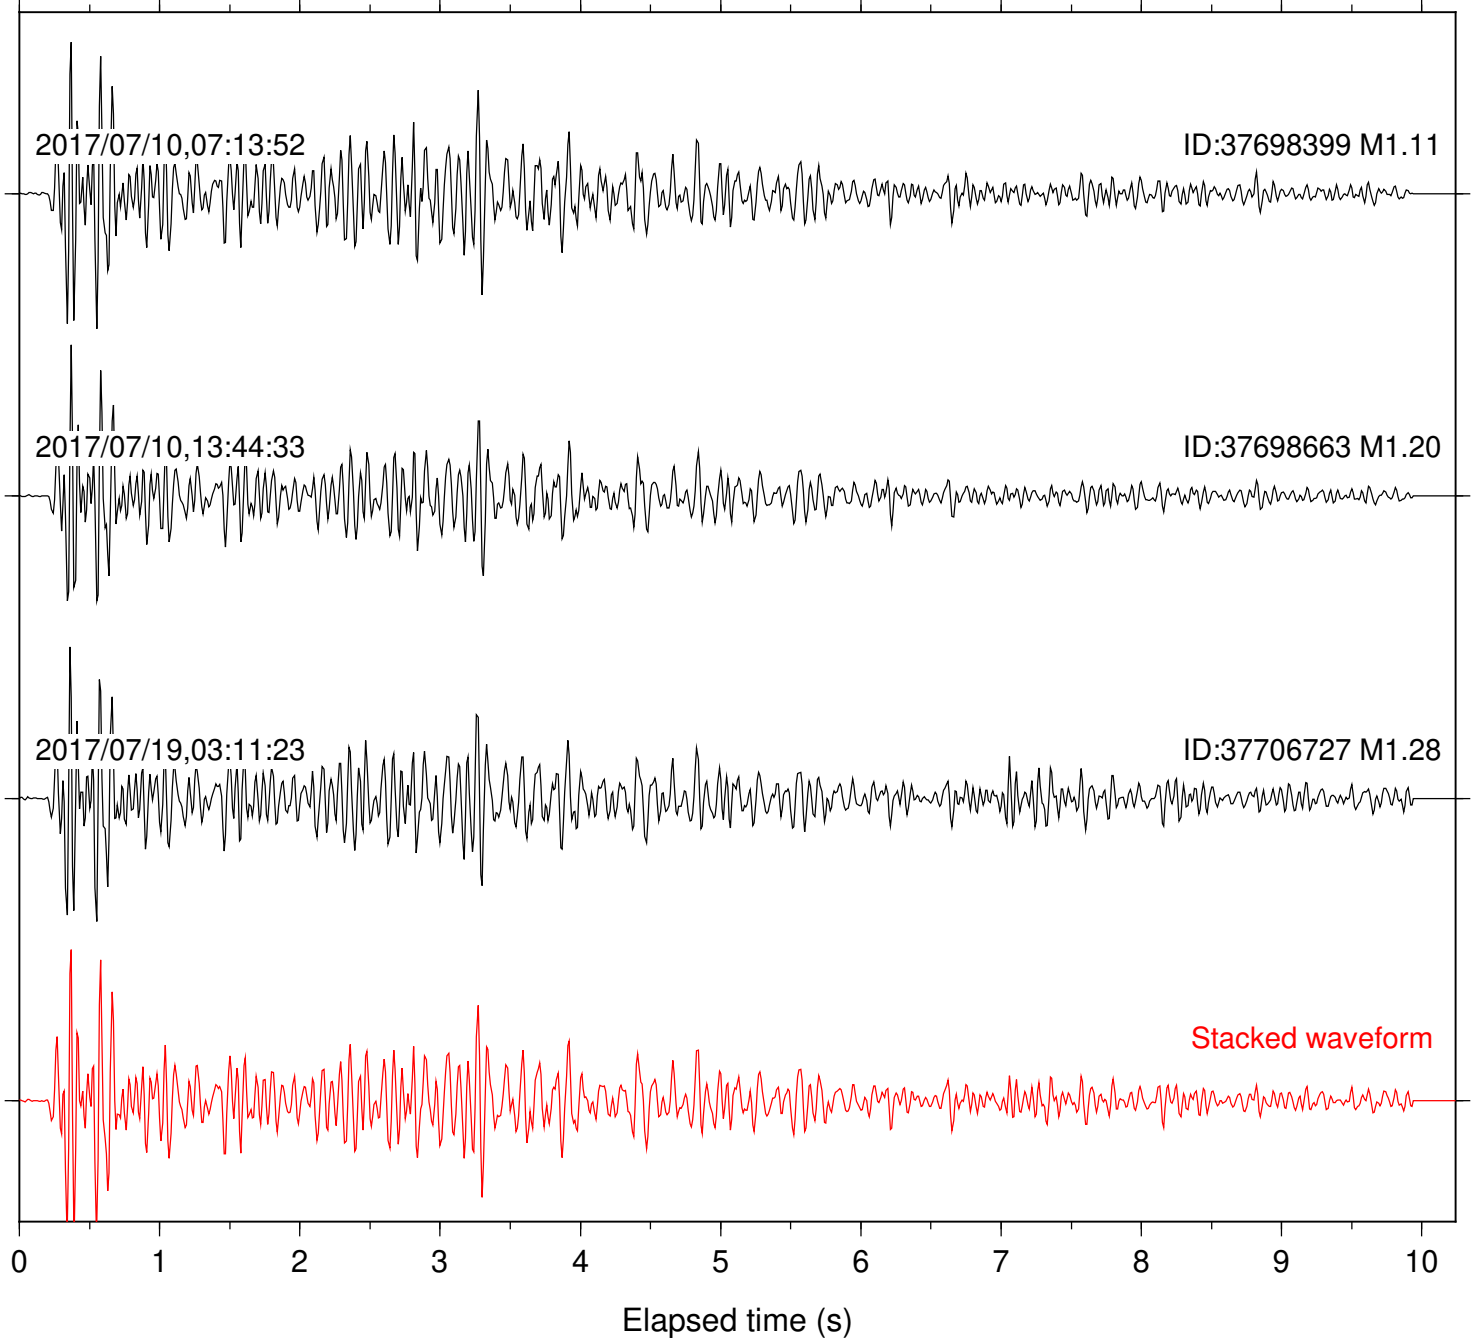

Station: RRSP Com: HHZ

Focal depth: 6.53 km

2017/07/10,07:13:52

ID:37698399 M1.11

2017/07/10,13:44:33

ID:37698663 M1.20

2017/07/19,03:11:23

ID:37706727 M1.28

Stacked waveform

0 1 2 3 4 5 6 7 8 9 10

Elapsed time (s)