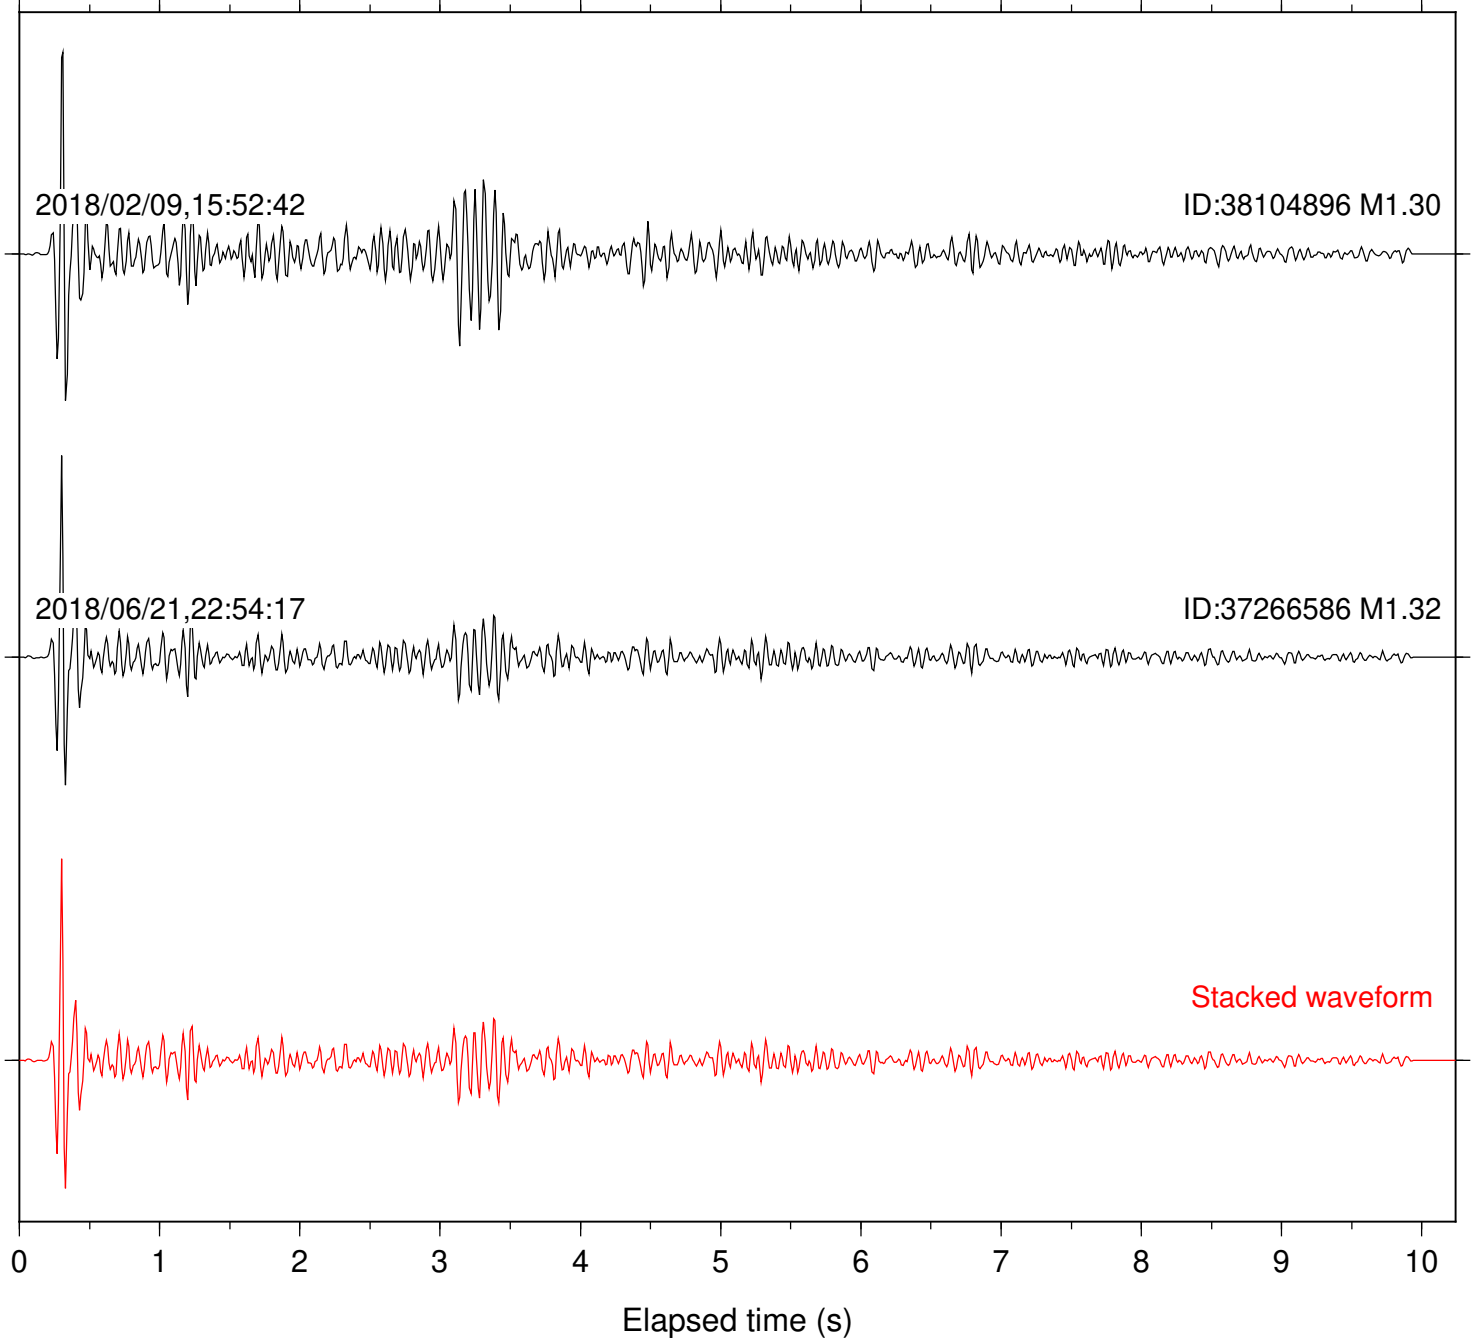

Focal depth: 5.90 km

Station: SND Com: HHZ

Focal depth: 5.90 km

Station: TOR Com: HHZ

Focal depth: 5.90 km

Station: B081 Com: EHZ

Focal depth: 5.77 km

Station: B082 Com: EHZ