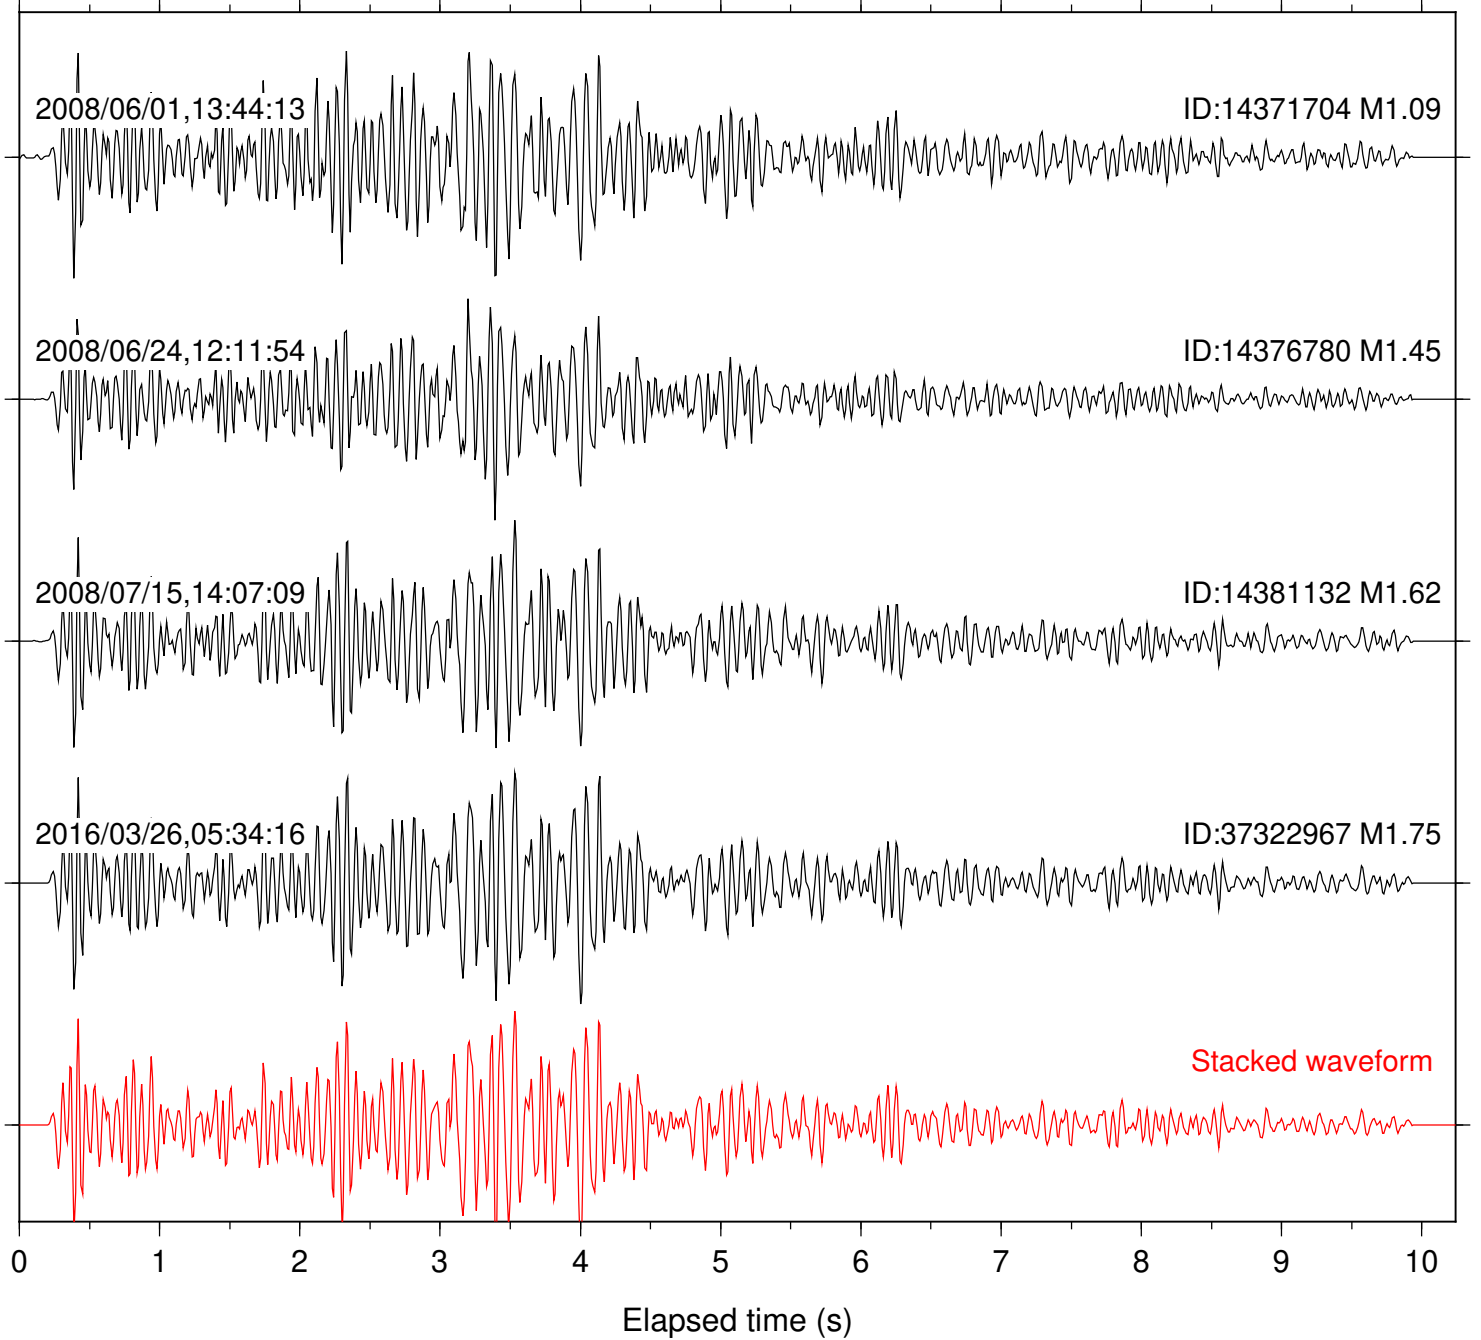

Station: B088 Com: EHZ

Focal depth: 6.64 km