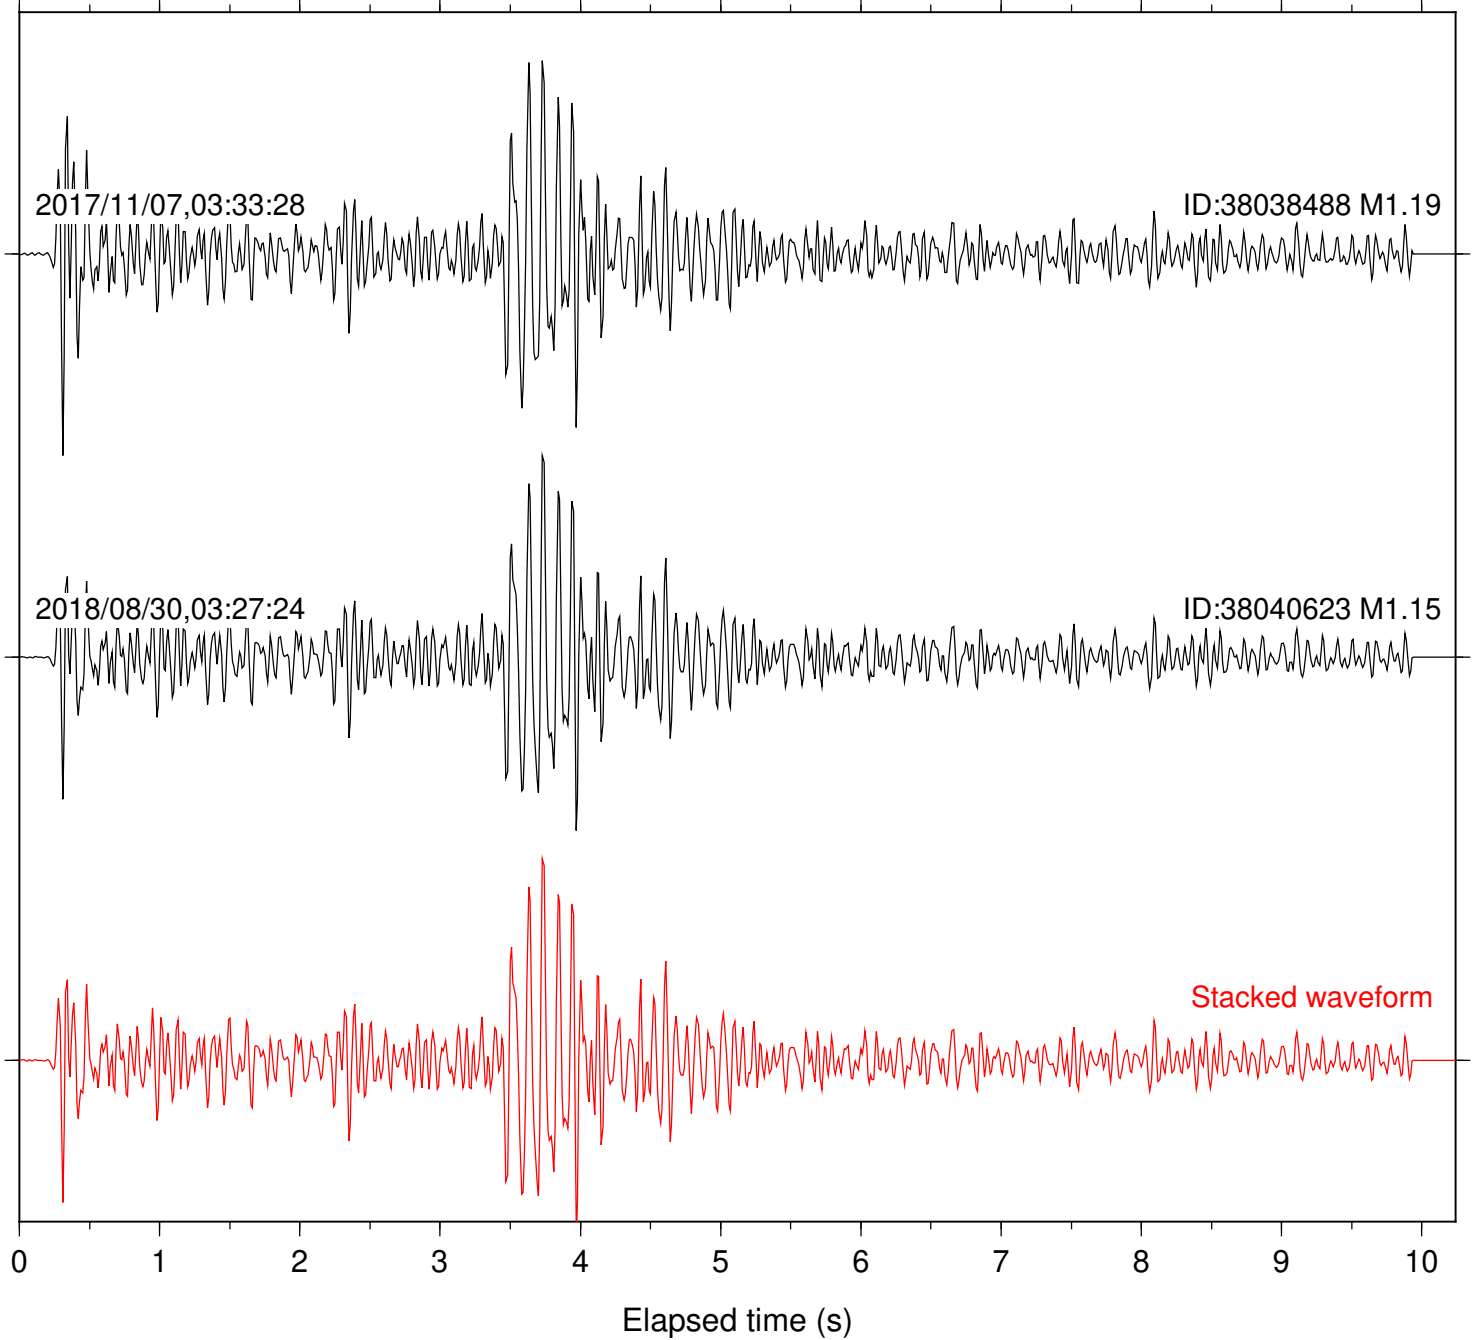

Focal depth: 5.16 km

Station: B946 Com: EHZ

Focal depth: 5.16 km

Station: CSH Com: HHZ

Focal depth: 5.16 km

Station: DGR Com: HHZ

Focal depth: 5.16 km

Station: FRD Com: HHZ