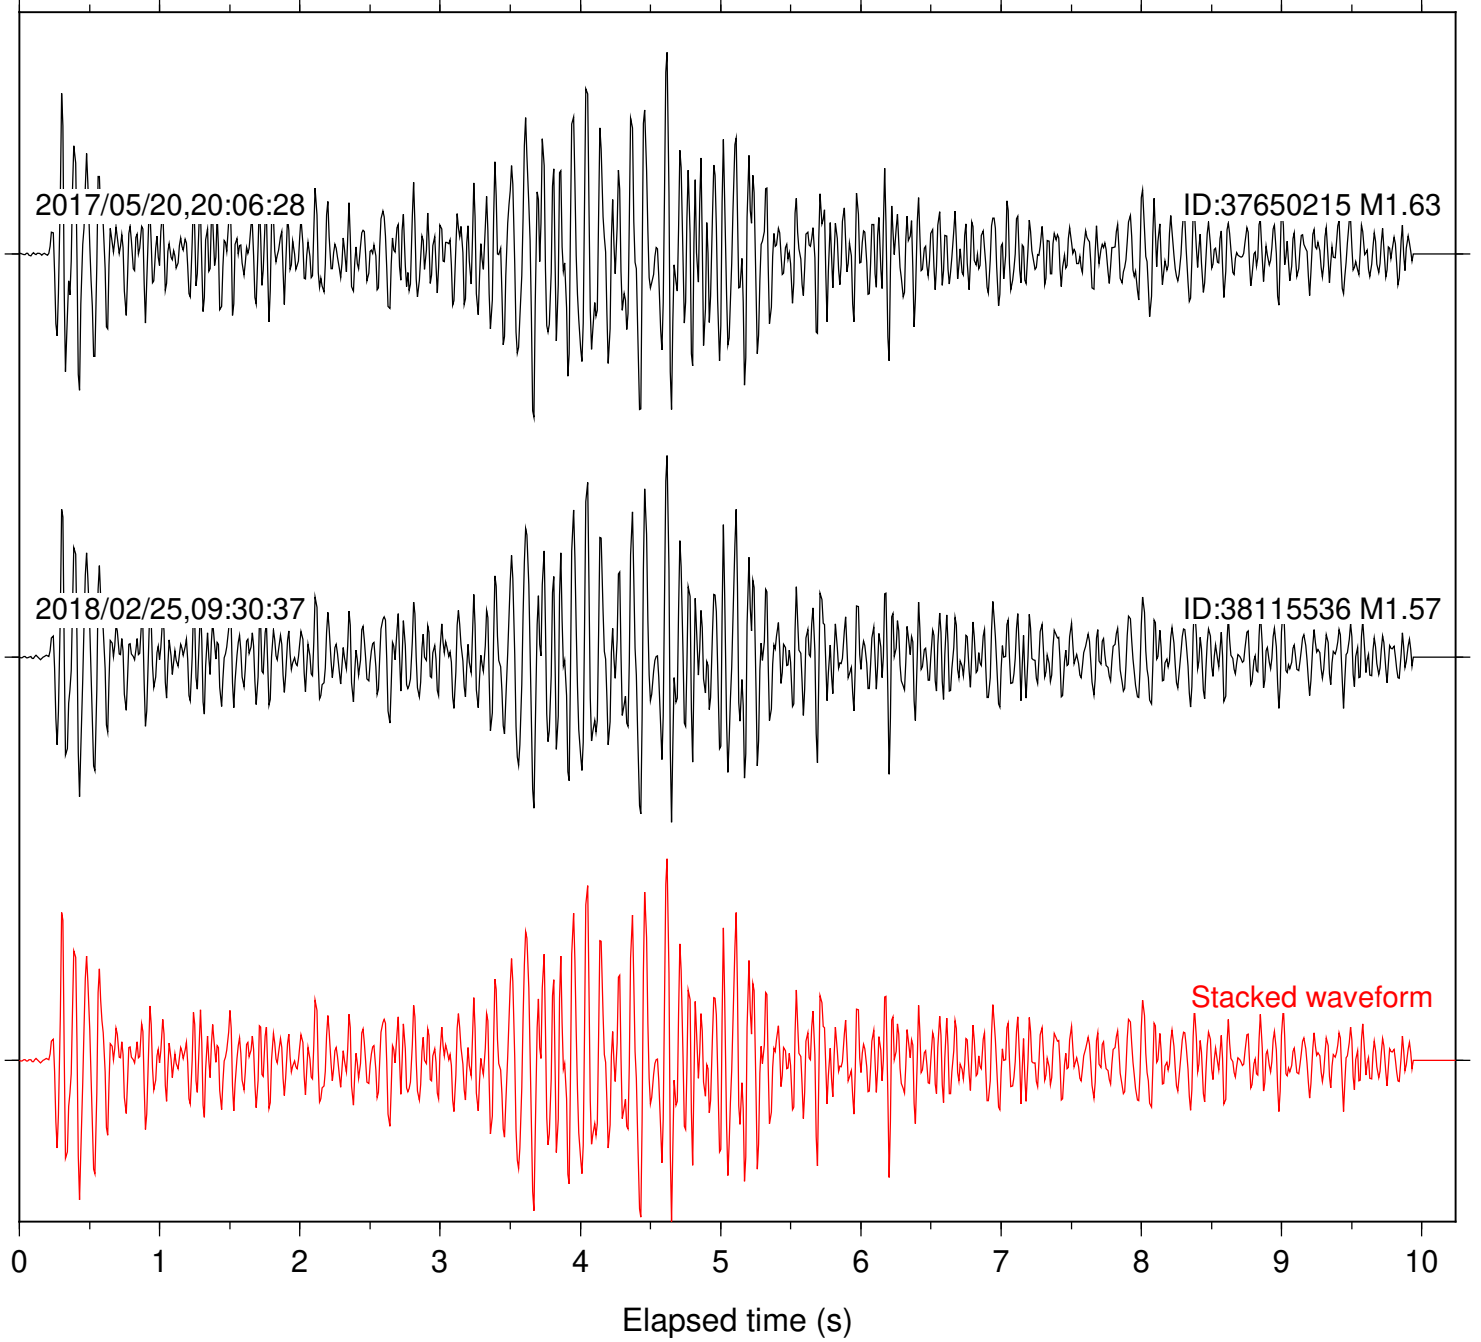

2018/02/25,09:30:37

ID:38115536 M1.57

Stacked waveform

0 1 2 3 4 5 6 7 8 9 10  
Elapsed time (s)

Station: BAC Com: EHZ

Focal depth: 7.48 km

Station: HMT2 Com: HHZ

Focal depth: 7.48 km