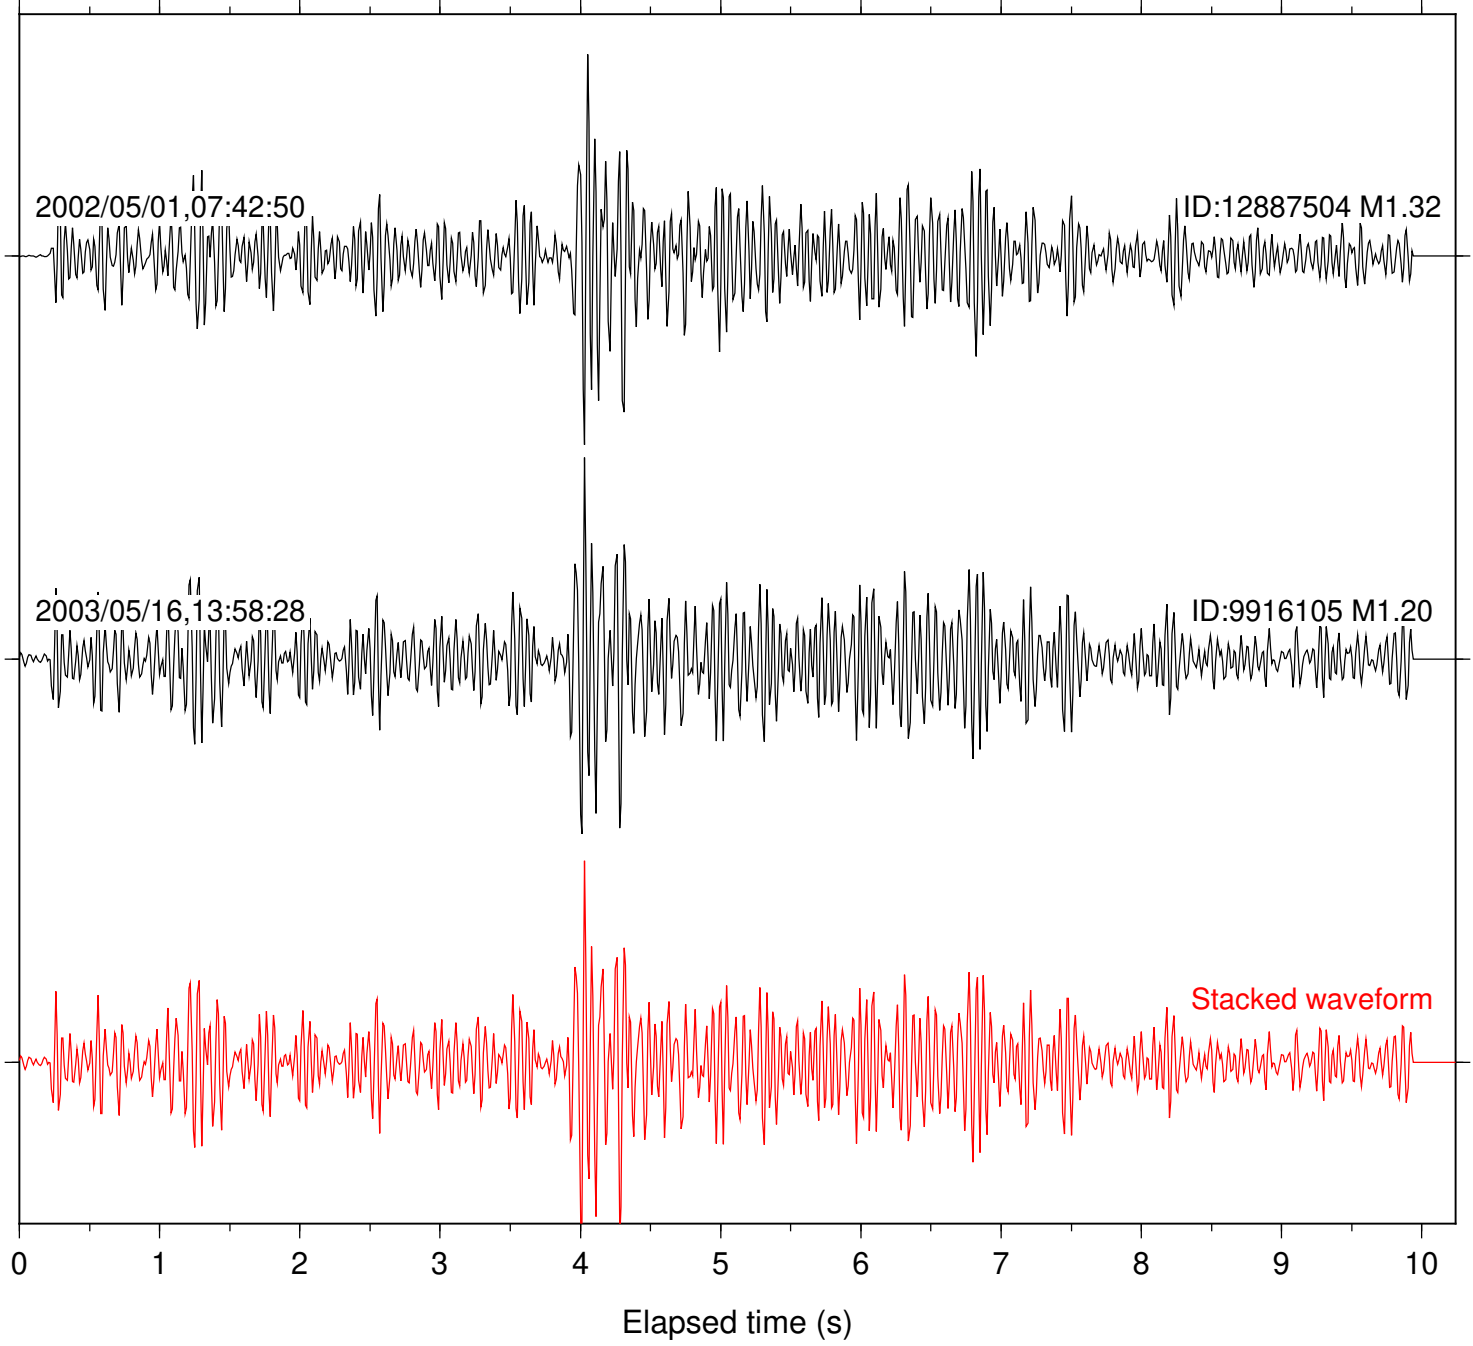

Focal depth: 17.18 km

Station: AGA Com: HHZ

Focal depth: 9.14 km

Station: DGR Com: HHZ

Focal depth: 9.14 km

Station: FRD Com: HHZ

Focal depth: 9.14 km

Station: AGA Com: HHZ