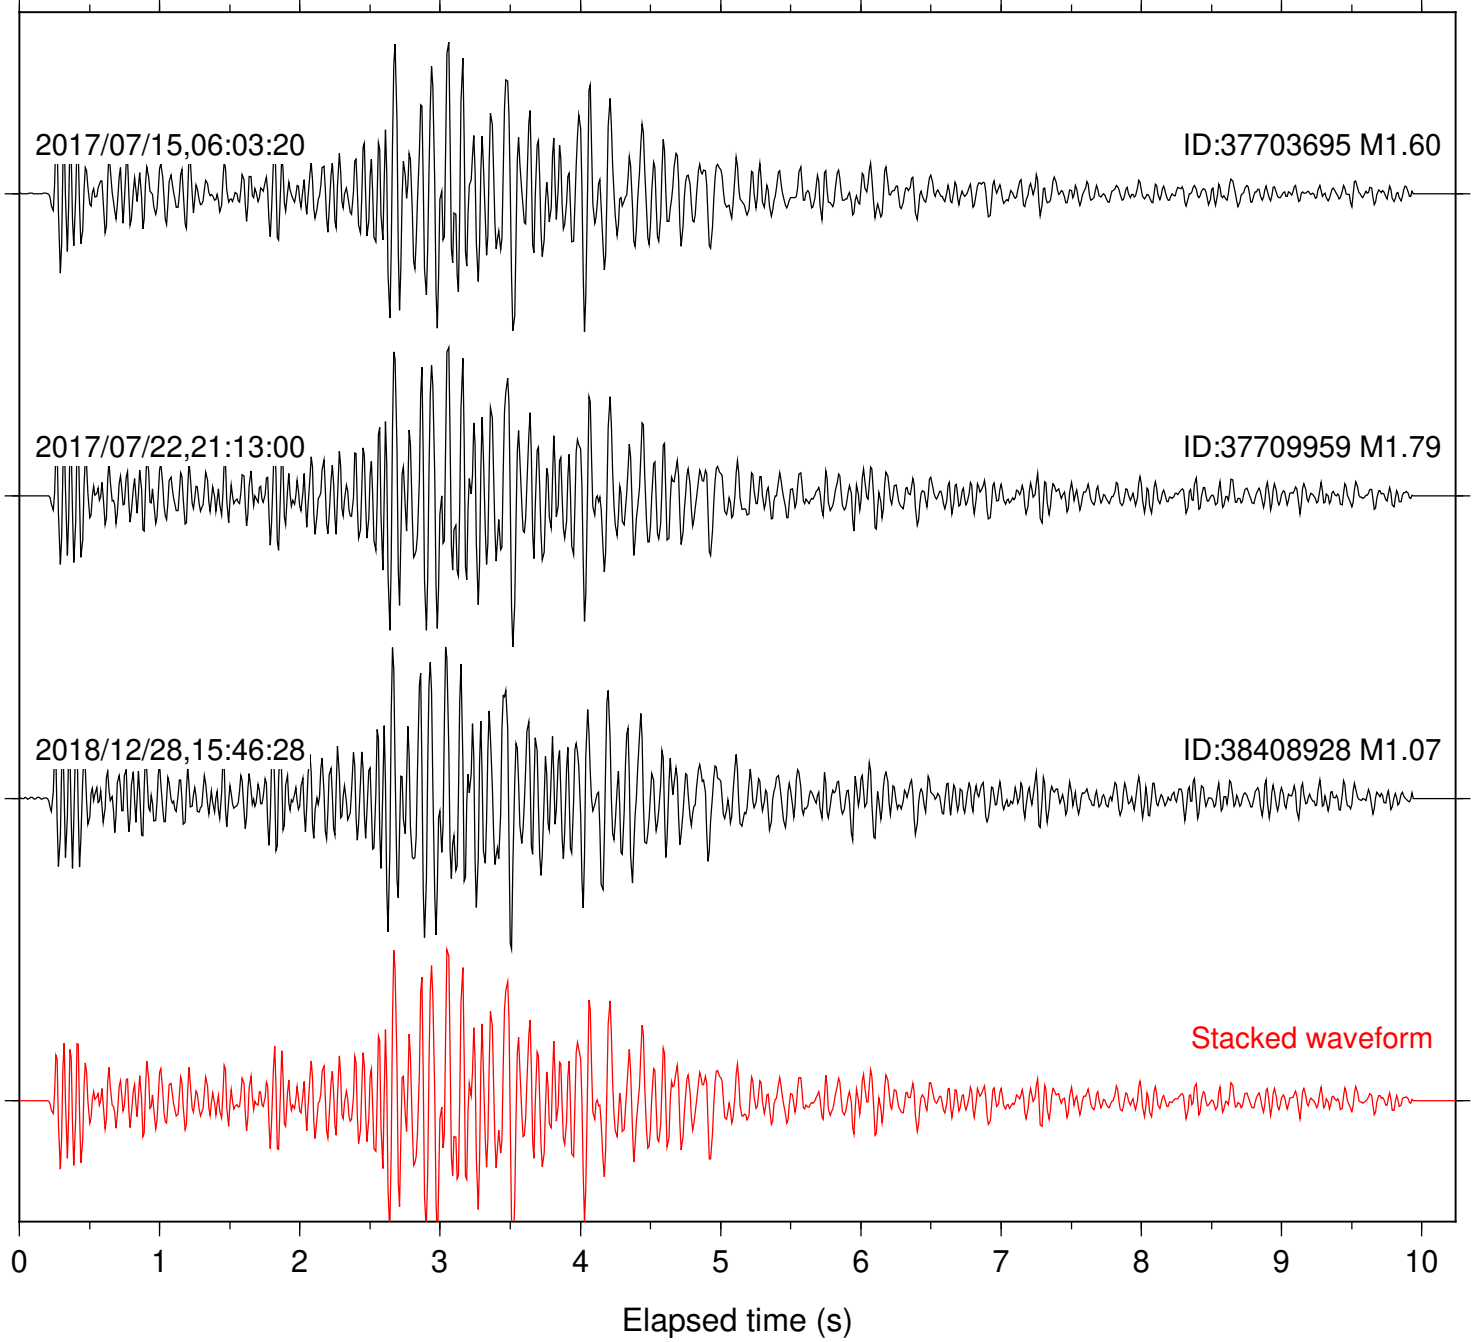

Station: B946 Com: EHZ

Focal depth: 6.01 km