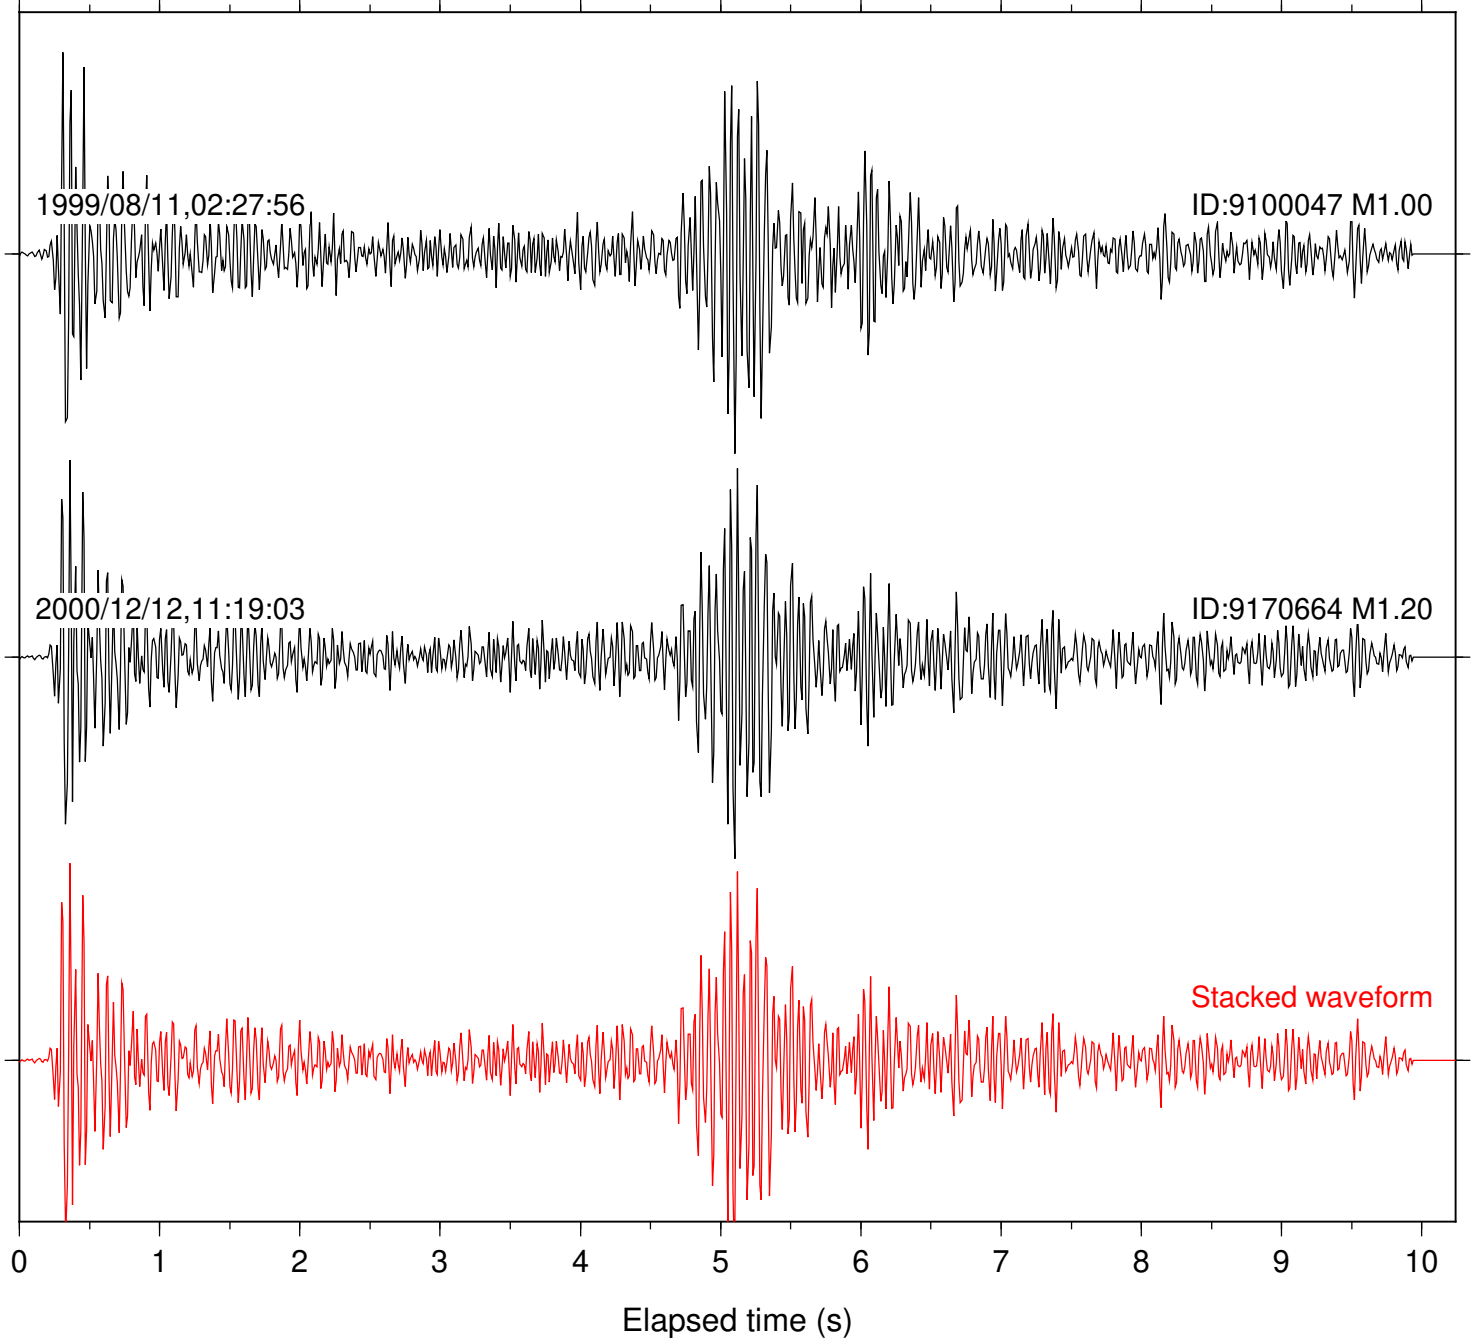

Station: WIN Com: EHZ

Focal depth: 12.41 km