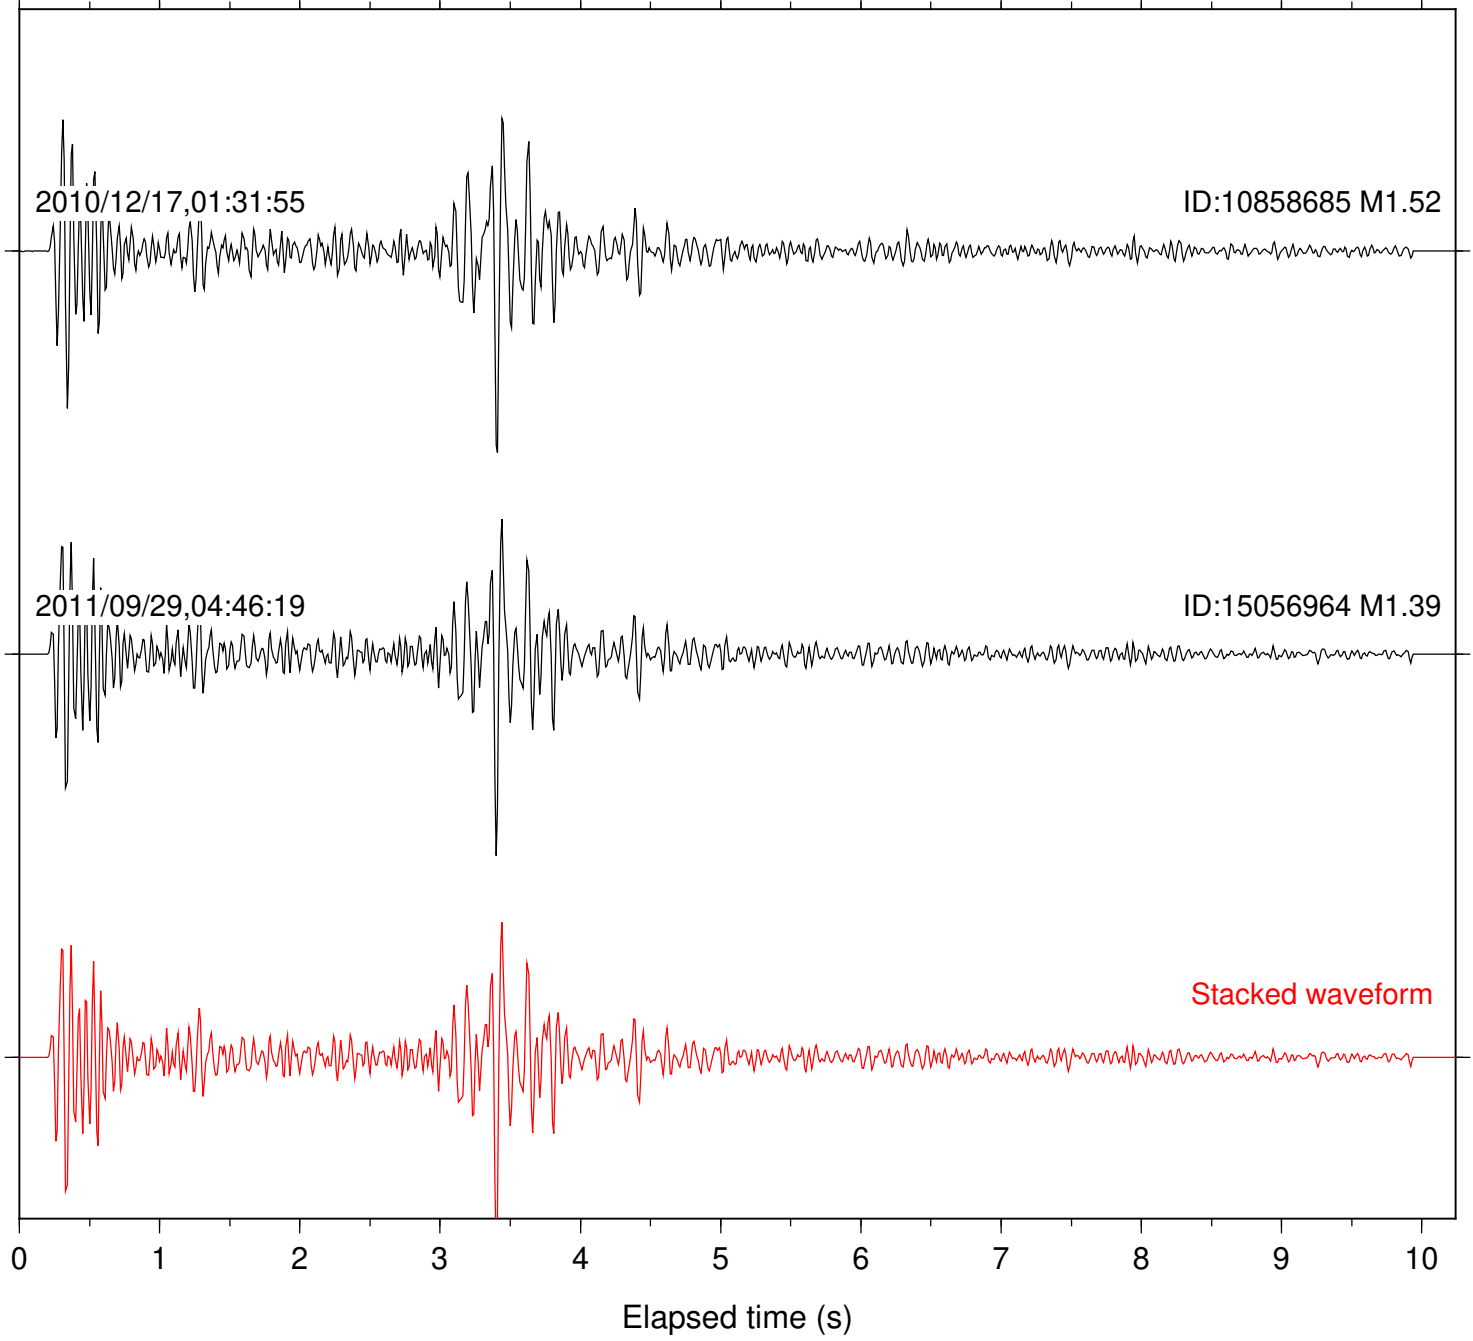

Station: B087 Com: EHZ

Focal depth: 8.32 km