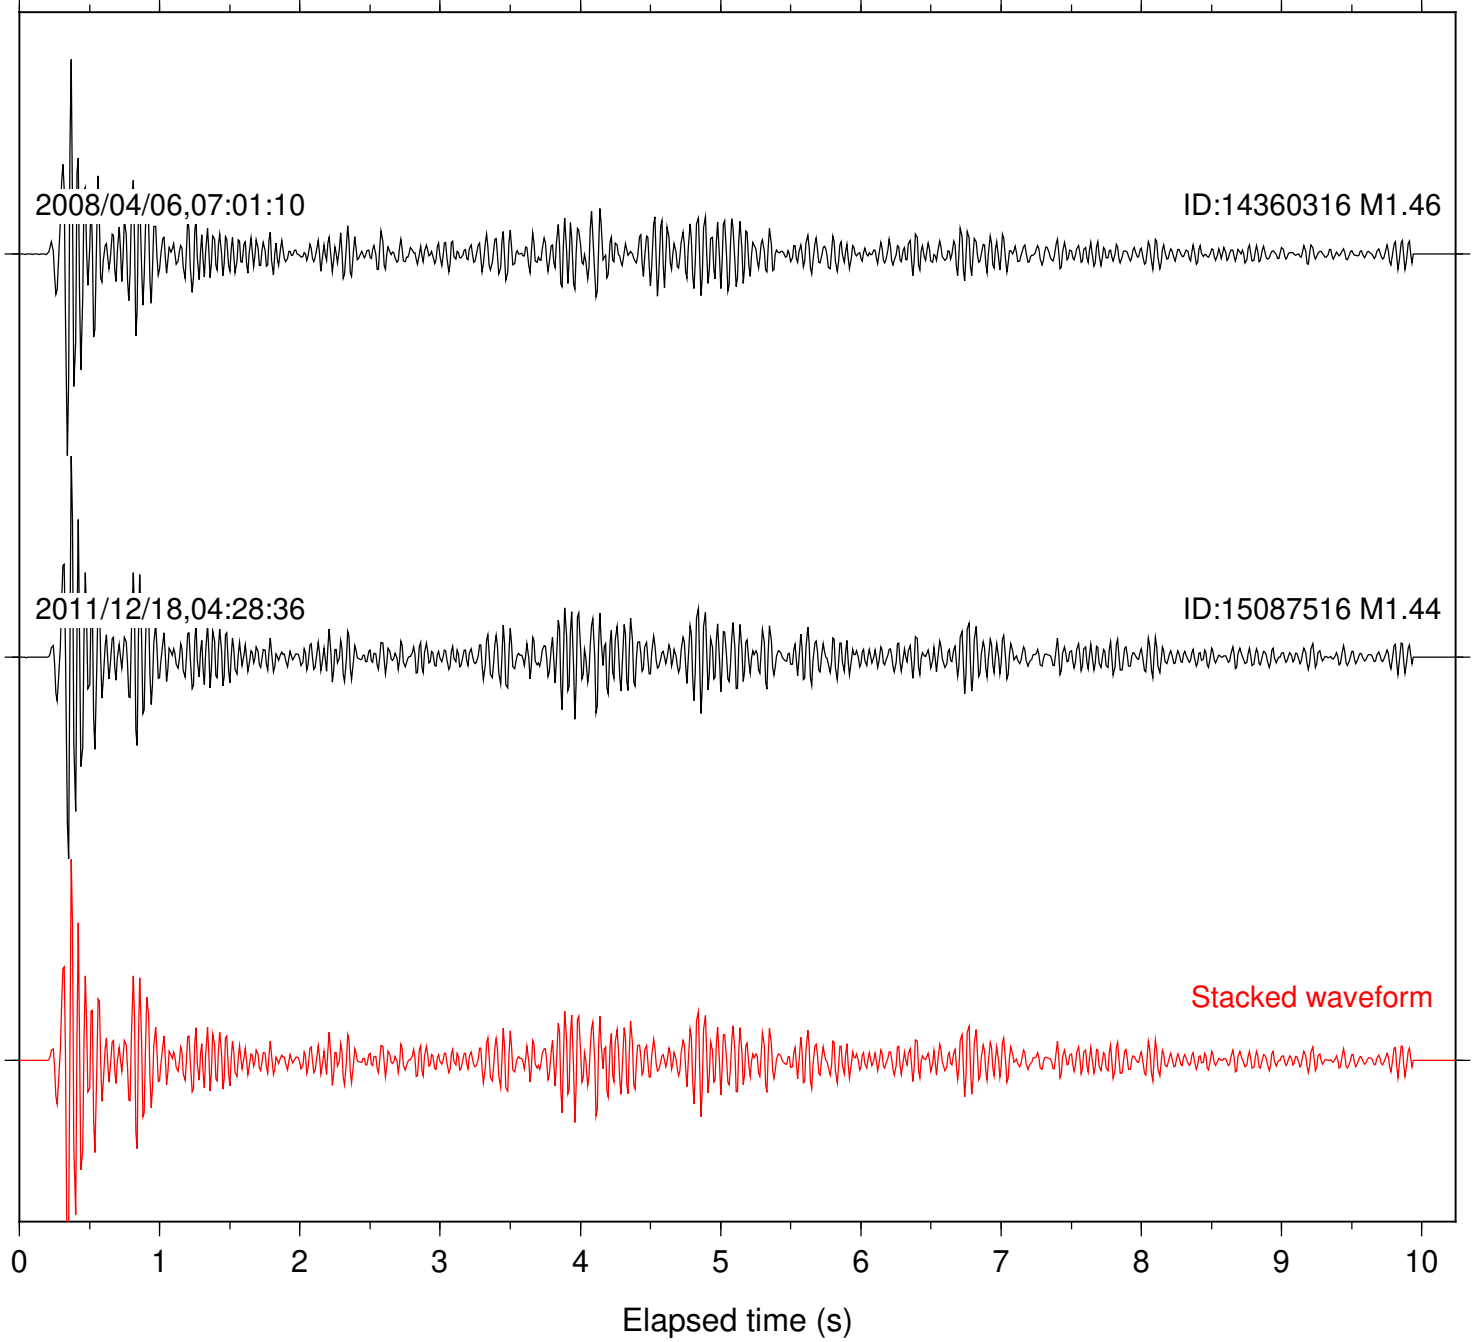

Focal depth: 9.65 km

Station: B093 Com: EHZ

Focal depth: 17.32 km

Station: DGR Com: HHZ

Focal depth: 17.32 km

Station: B084 Com: EHZ

Focal depth: 15.31 km

Station: B086 Com: EHZ