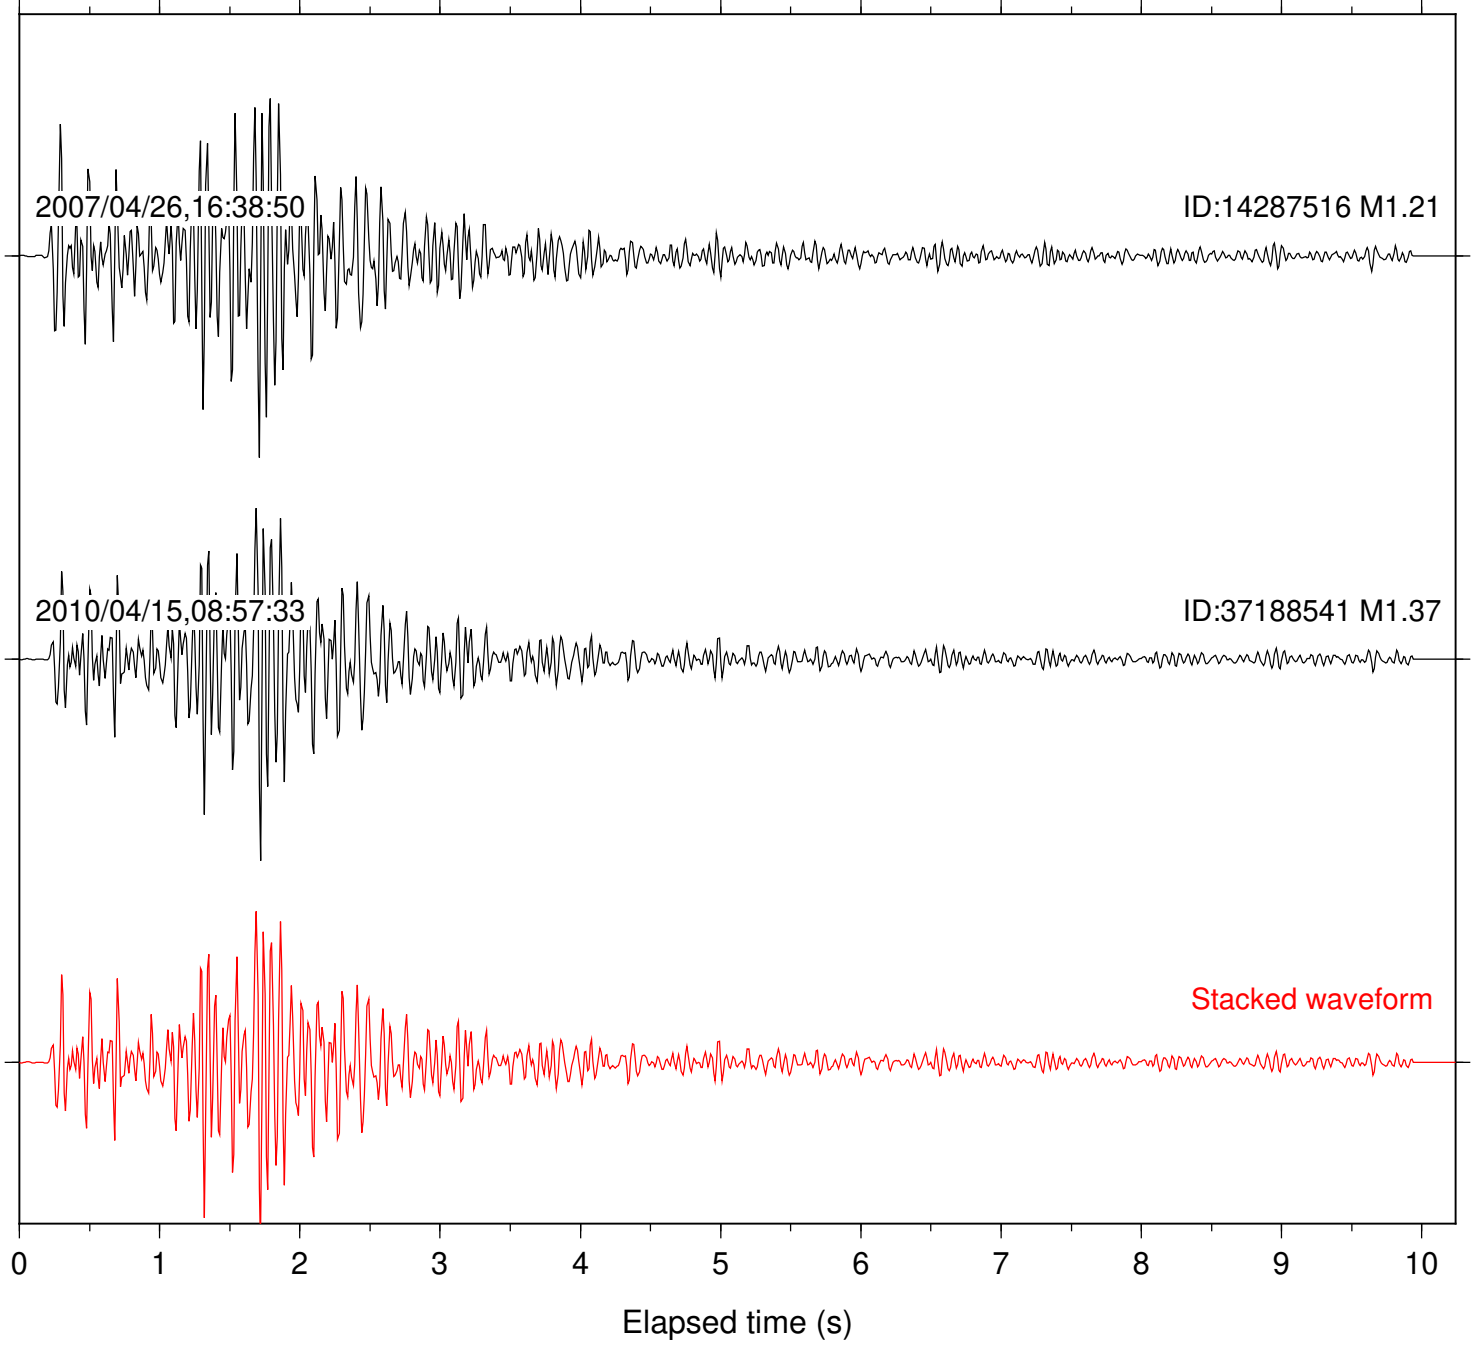

Station: B087 Com: EHZ

Focal depth: 8.86 km