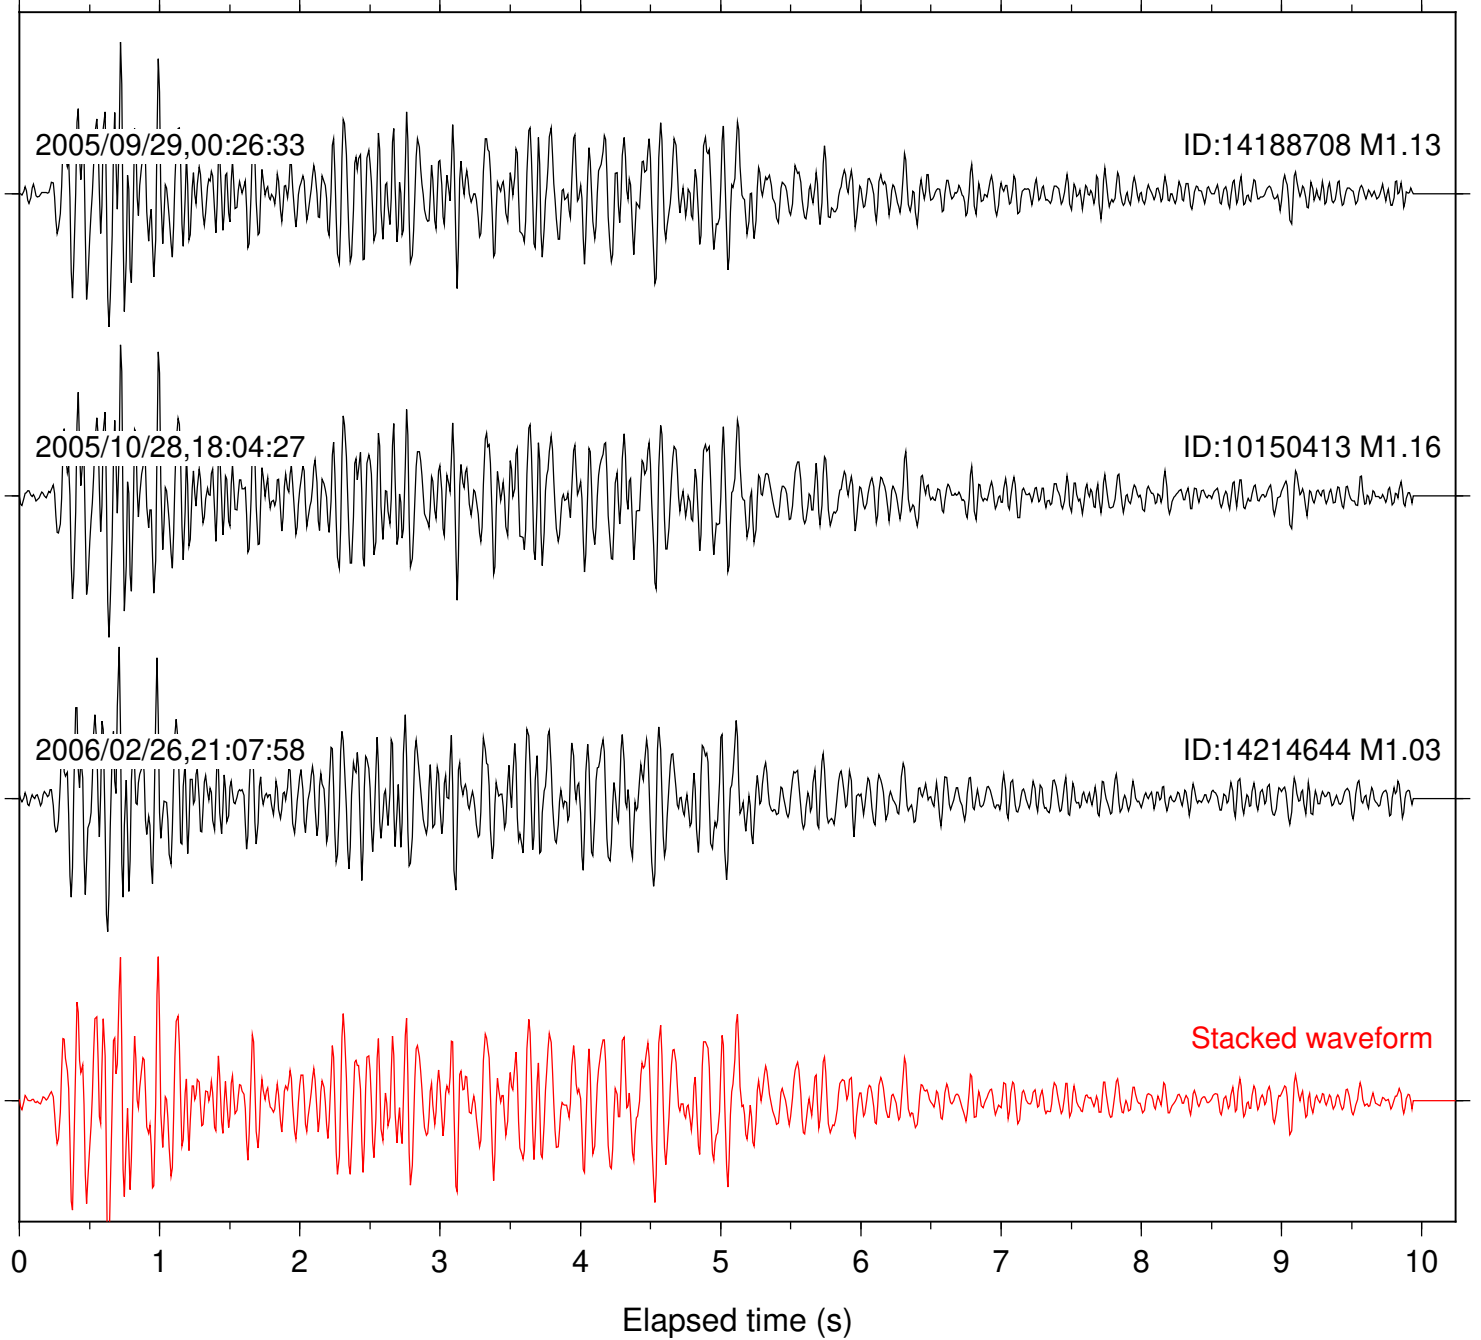

Station: SND Com: HHZ

Focal depth: 11.09 km