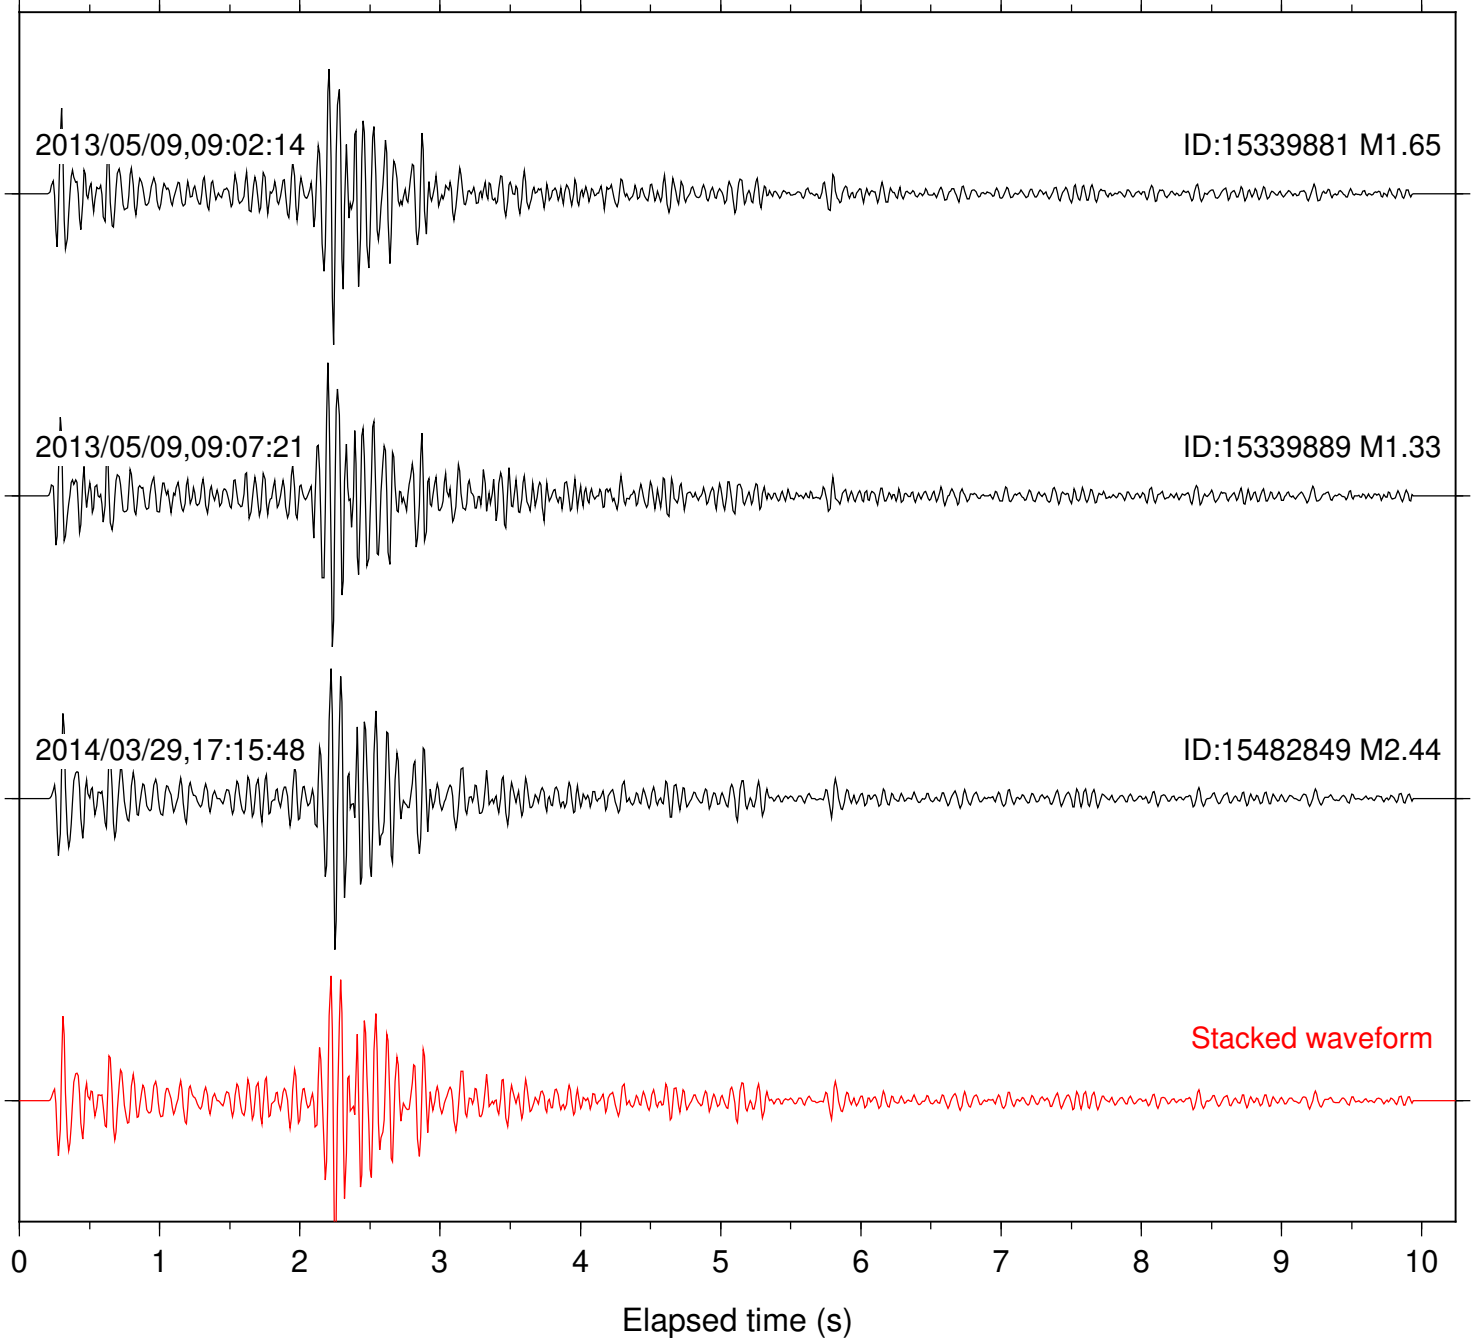

Station: KNW Com: HHZ

Focal depth: 11.67 km