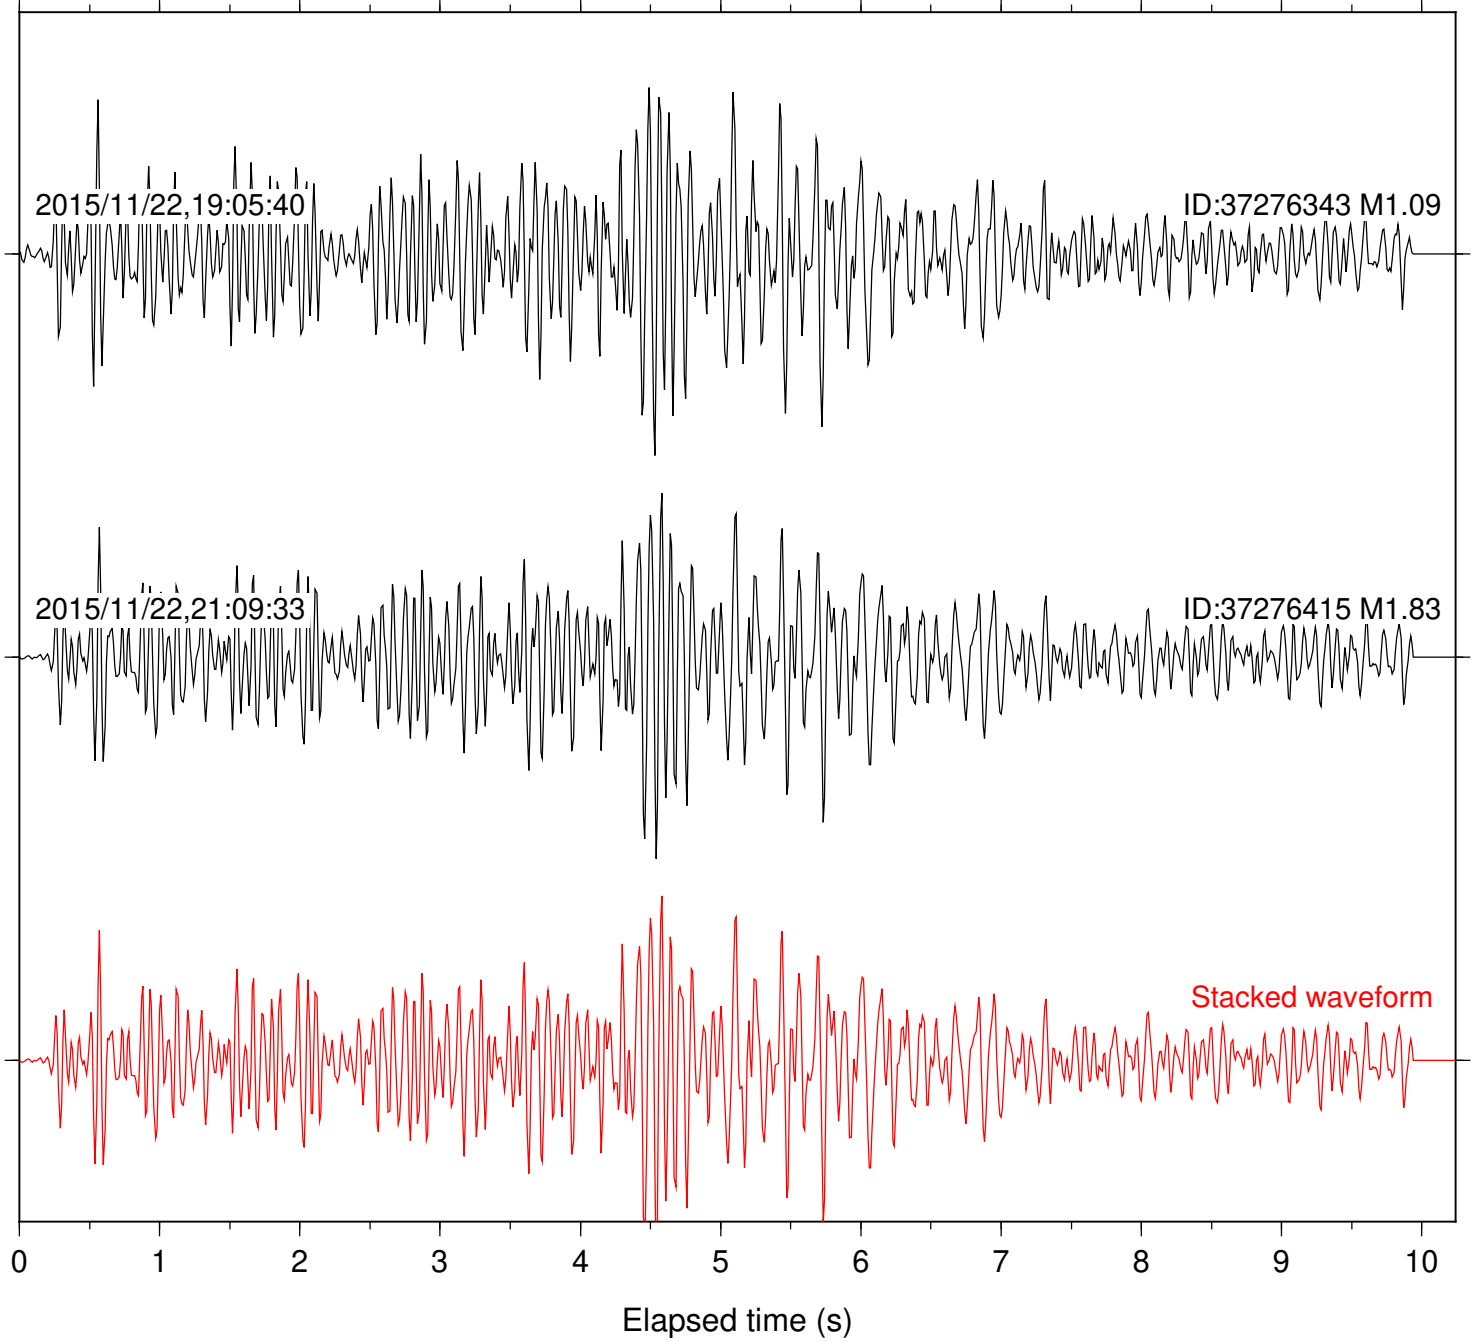

Station: SND Com: HHZ

Focal depth: 5.17 km

Station: TOR Com: HHZ

Focal depth: 5.17 km

Station: TRO Com: HHZ

Focal depth: 5.17 km

Station: WMC Com: HHZ

Focal depth: 5.17 km