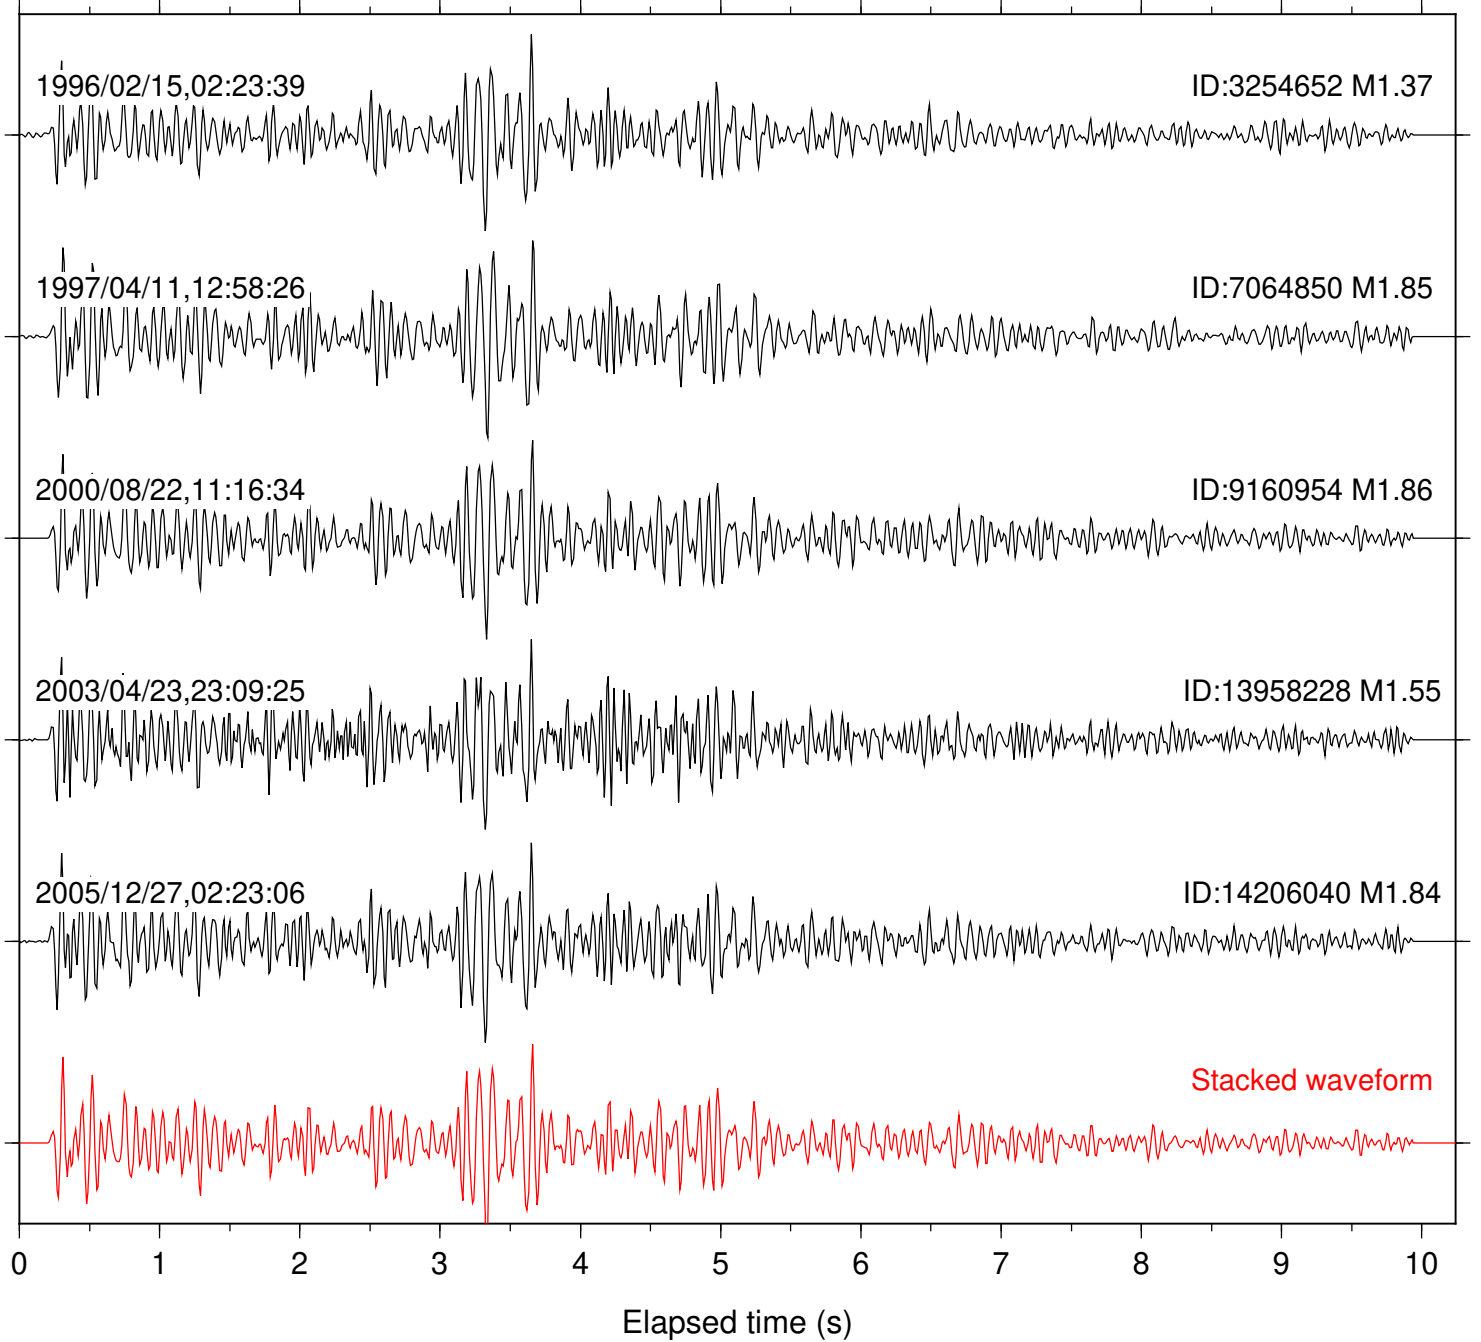

Station: MIR Com: EHZ

Focal depth: 11.59 km