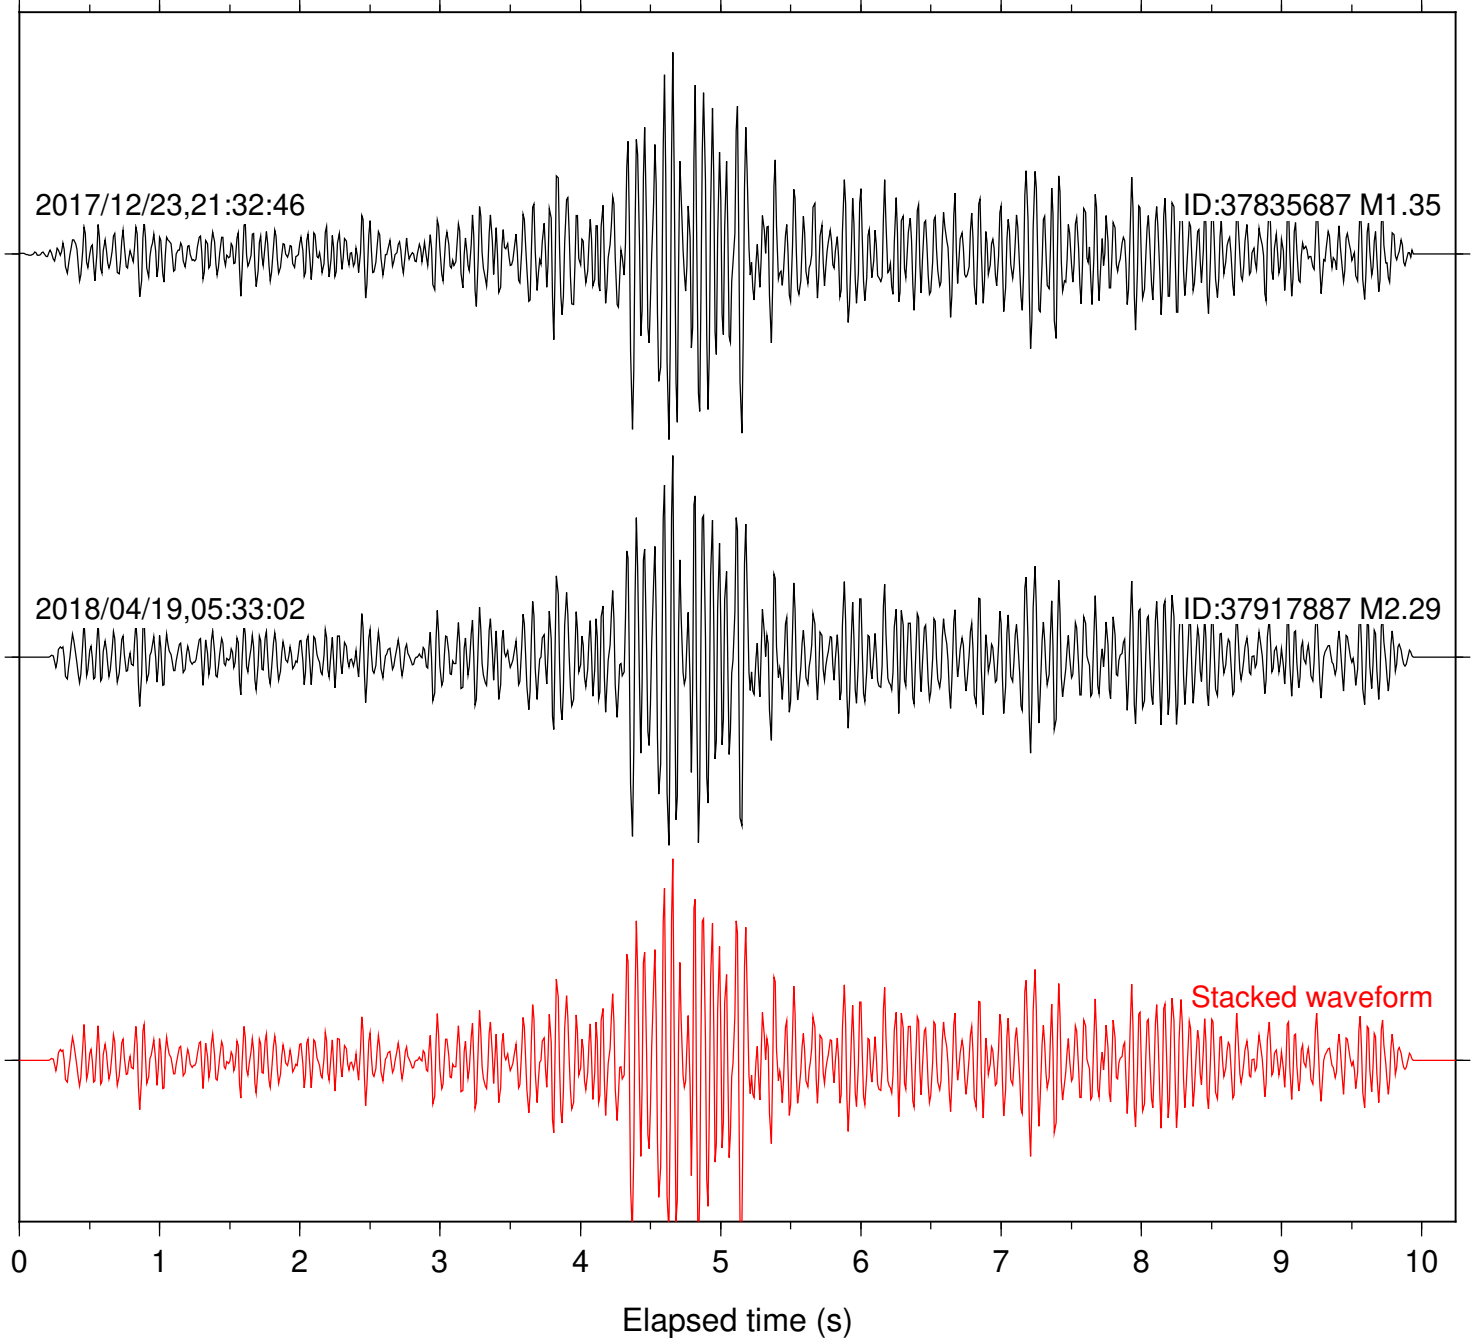

Station: PFO Com: HHZ

Focal depth: 6.10 km