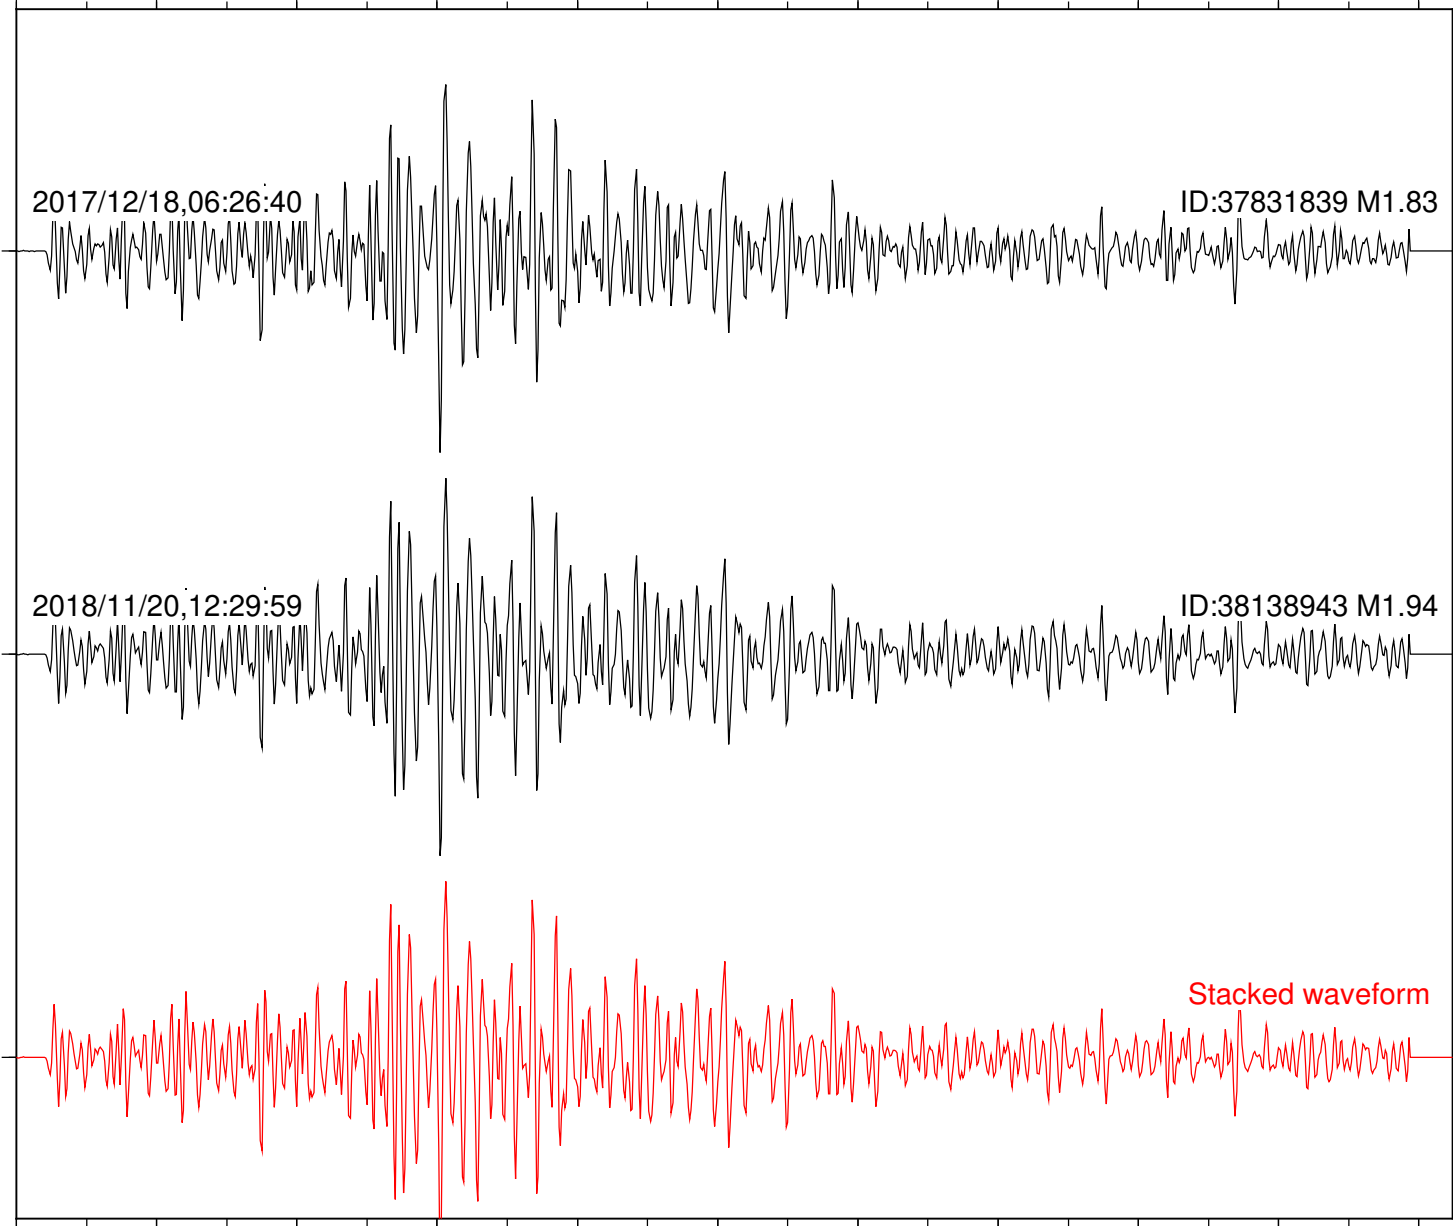

2017/12/18,06:26:40

ID:37831839 M1.83

2018/11/20,12:29:59

ID:38138943 M1.94

Stacked waveform

0 1 2 3 4 5 6 7 8 9 10  
Elapsed time (s)

Station: BAC Com: EHZ

Focal depth: 3.00 km