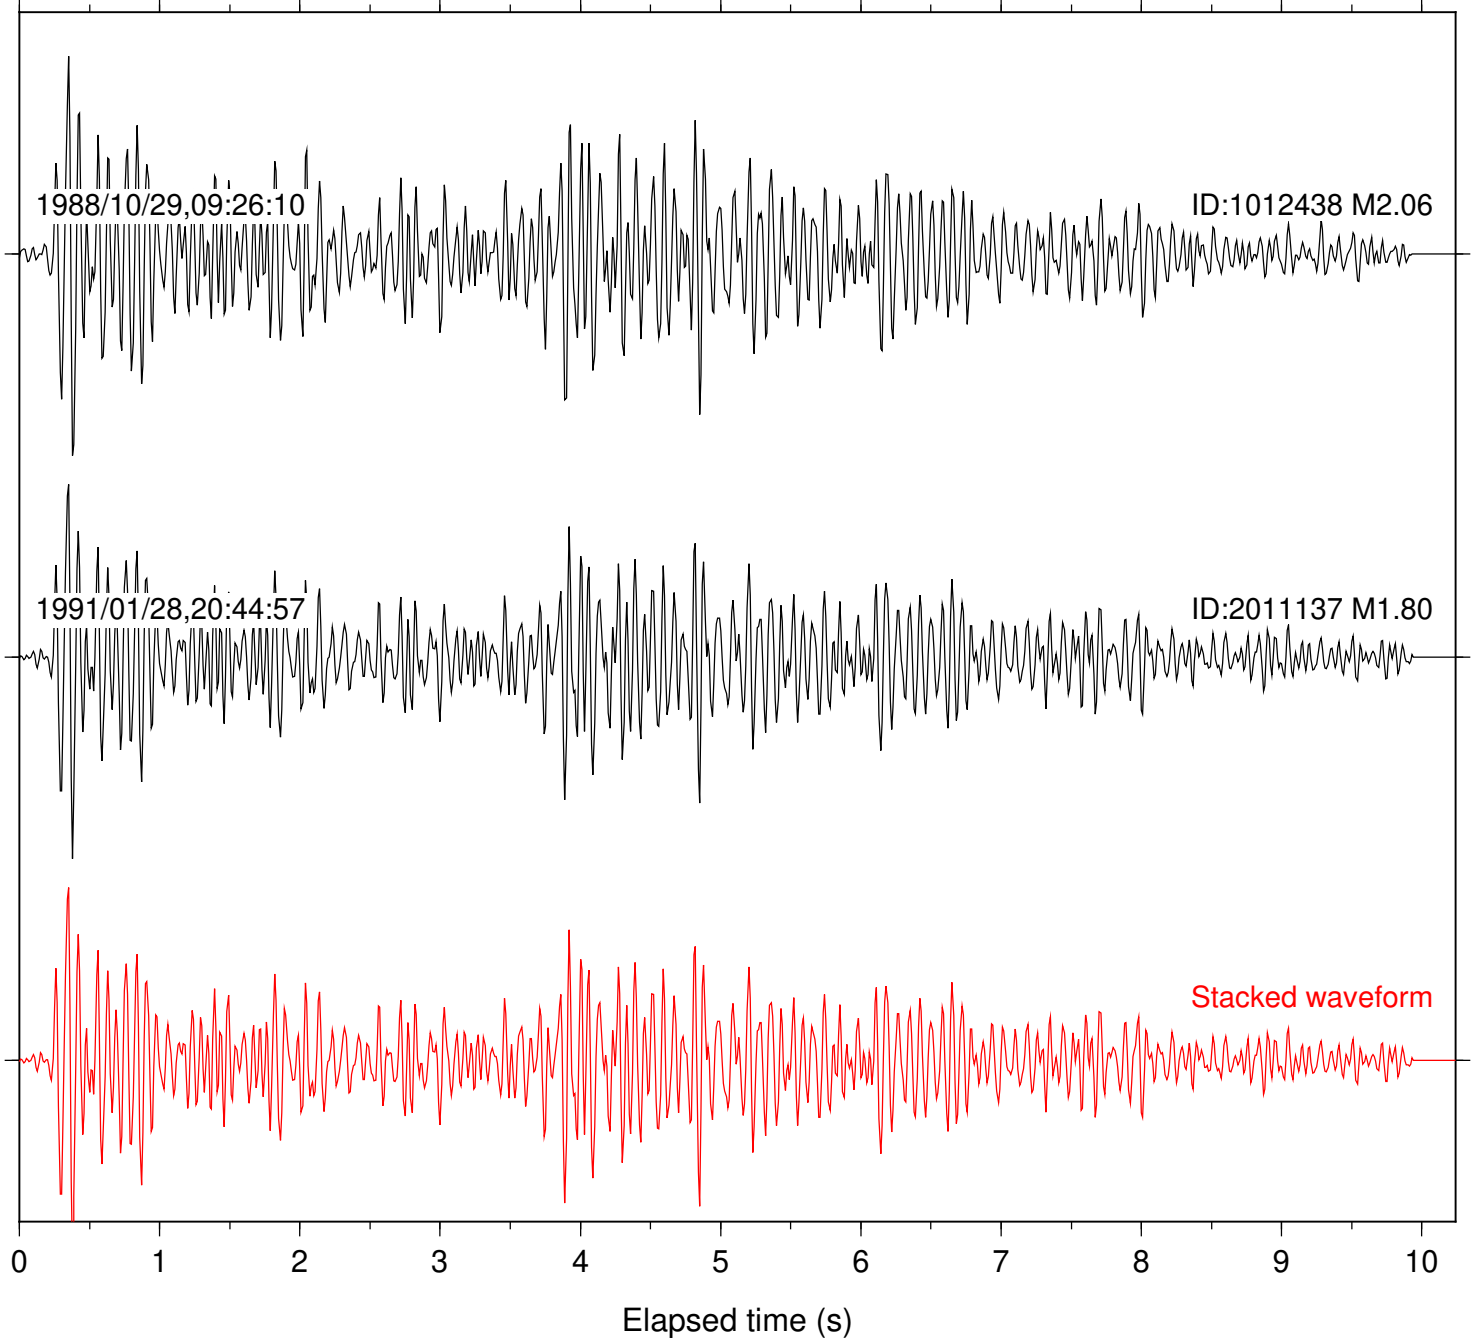

Station: SMO Com: EHZ

Focal depth: 15.44 km