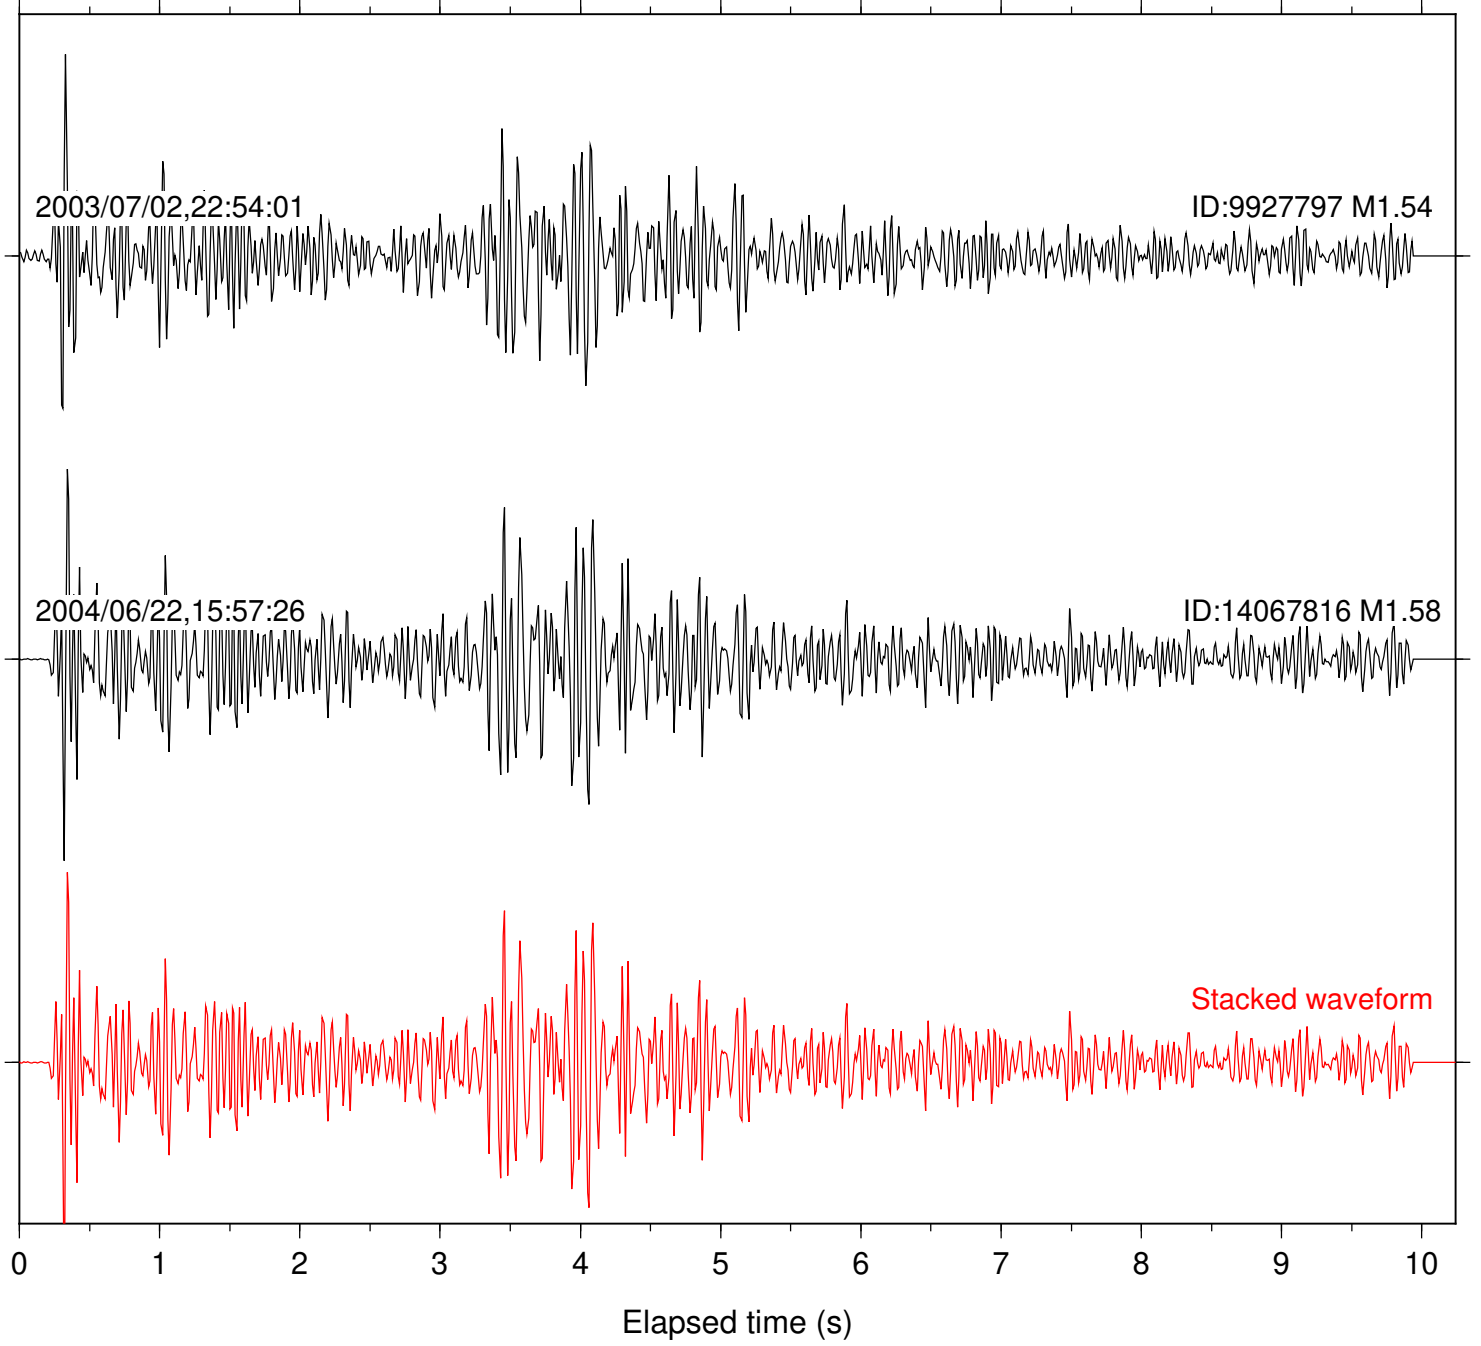

Station: BOR Com: HHZ

Focal depth: 2.94 km