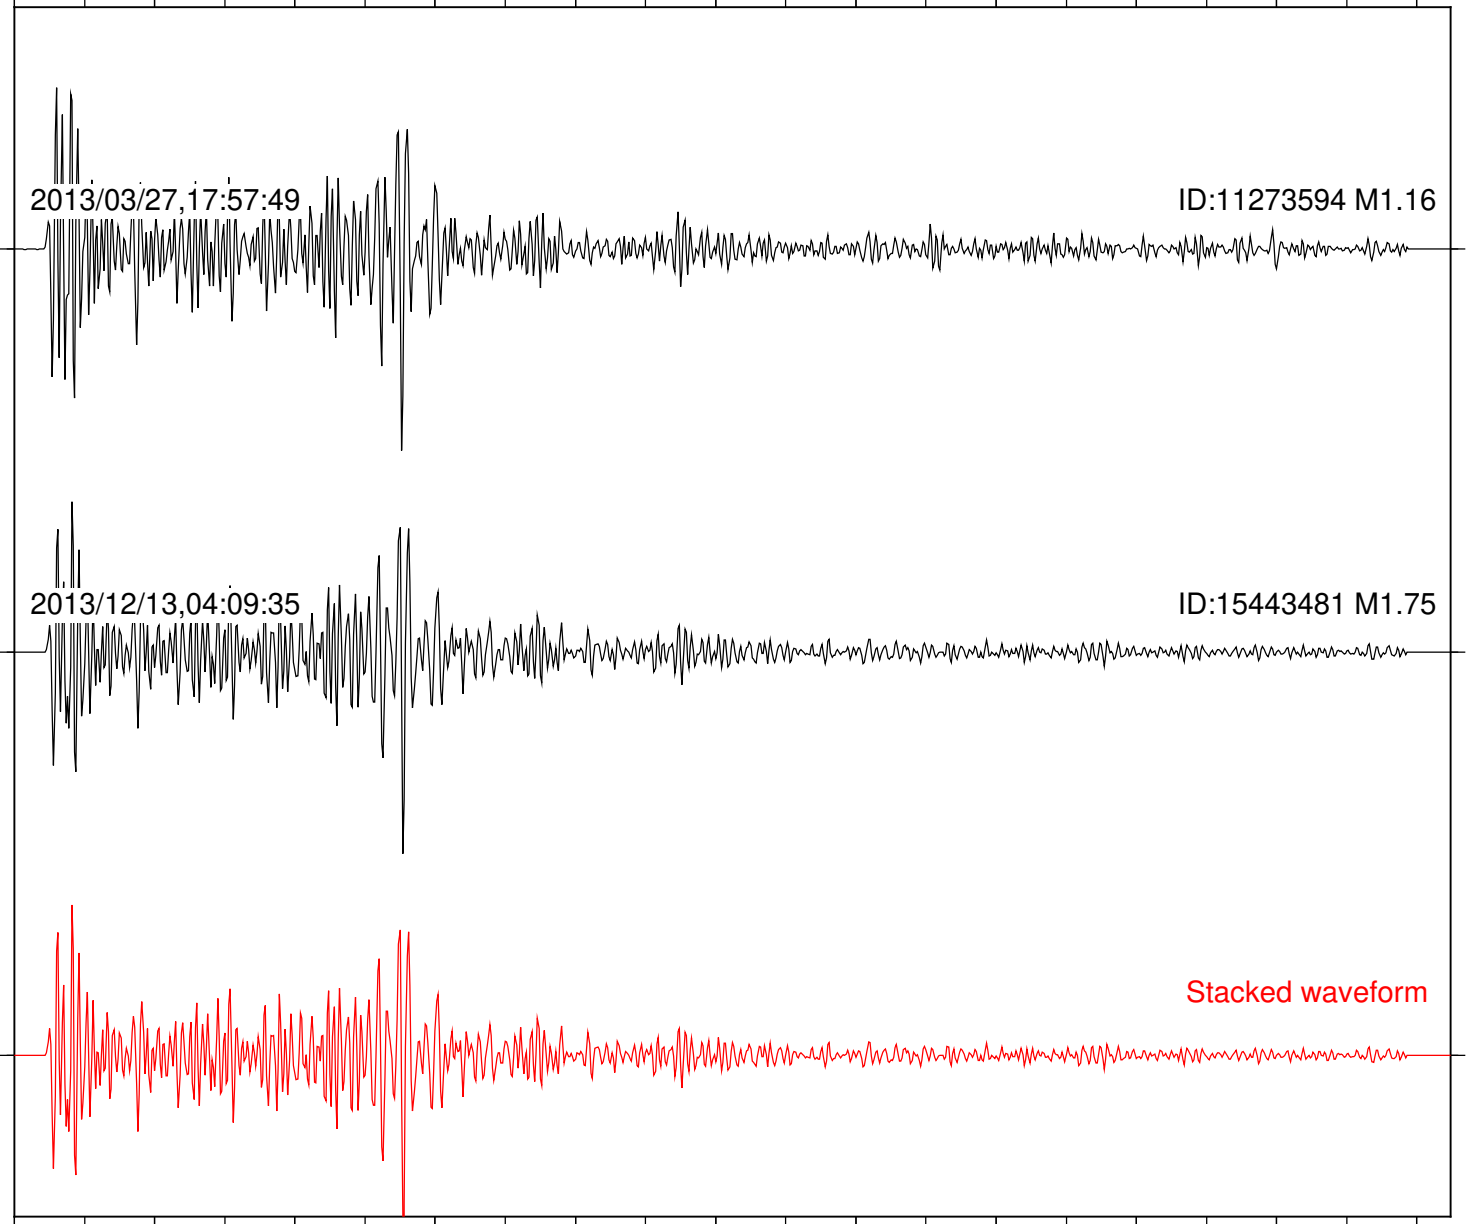

Station: FRD Com: HHZ

Focal depth: 7.05 km

2013/03/27,17:57:49

ID:11273594 M1.16

2013/12/13,04:09:35

ID:15443481 M1.75

Stacked waveform

0 1 2 3 4 5 6 7 8 9 10
Elapsed time (s)