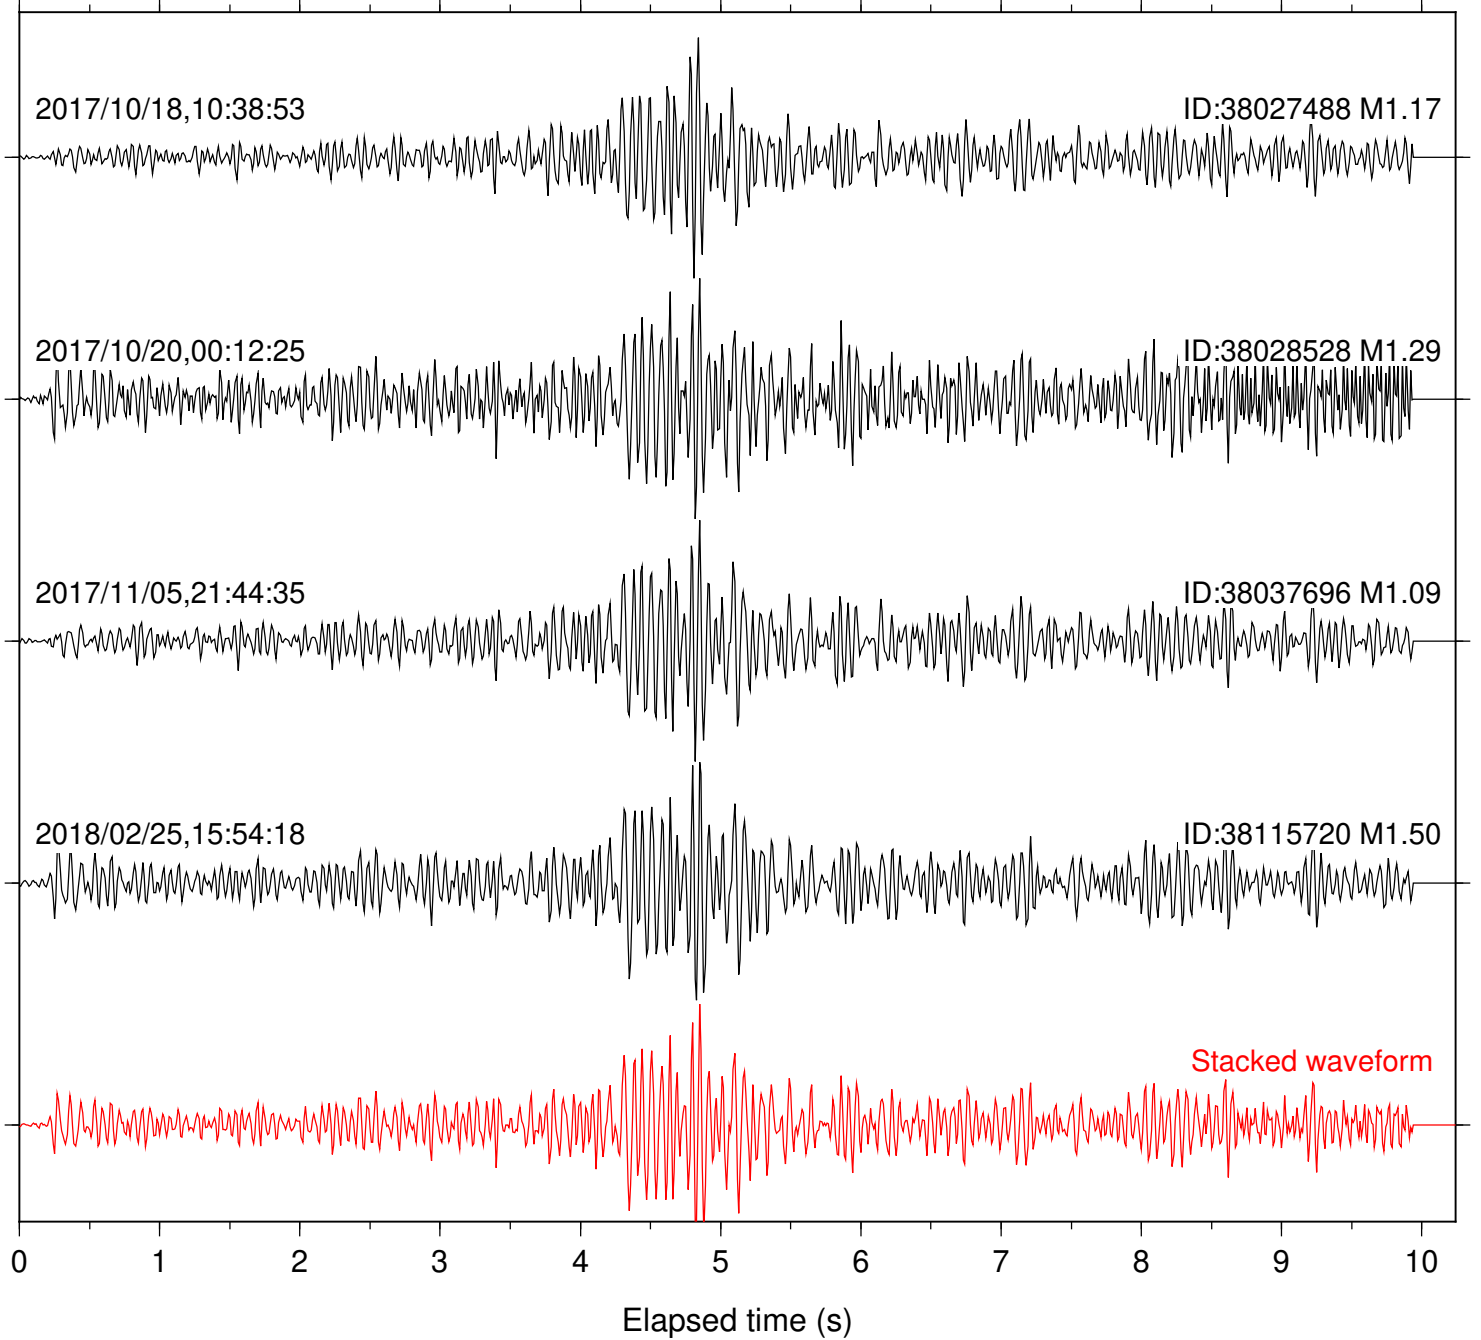

Station: PFO Com: HHZ

Focal depth: 5.43 km