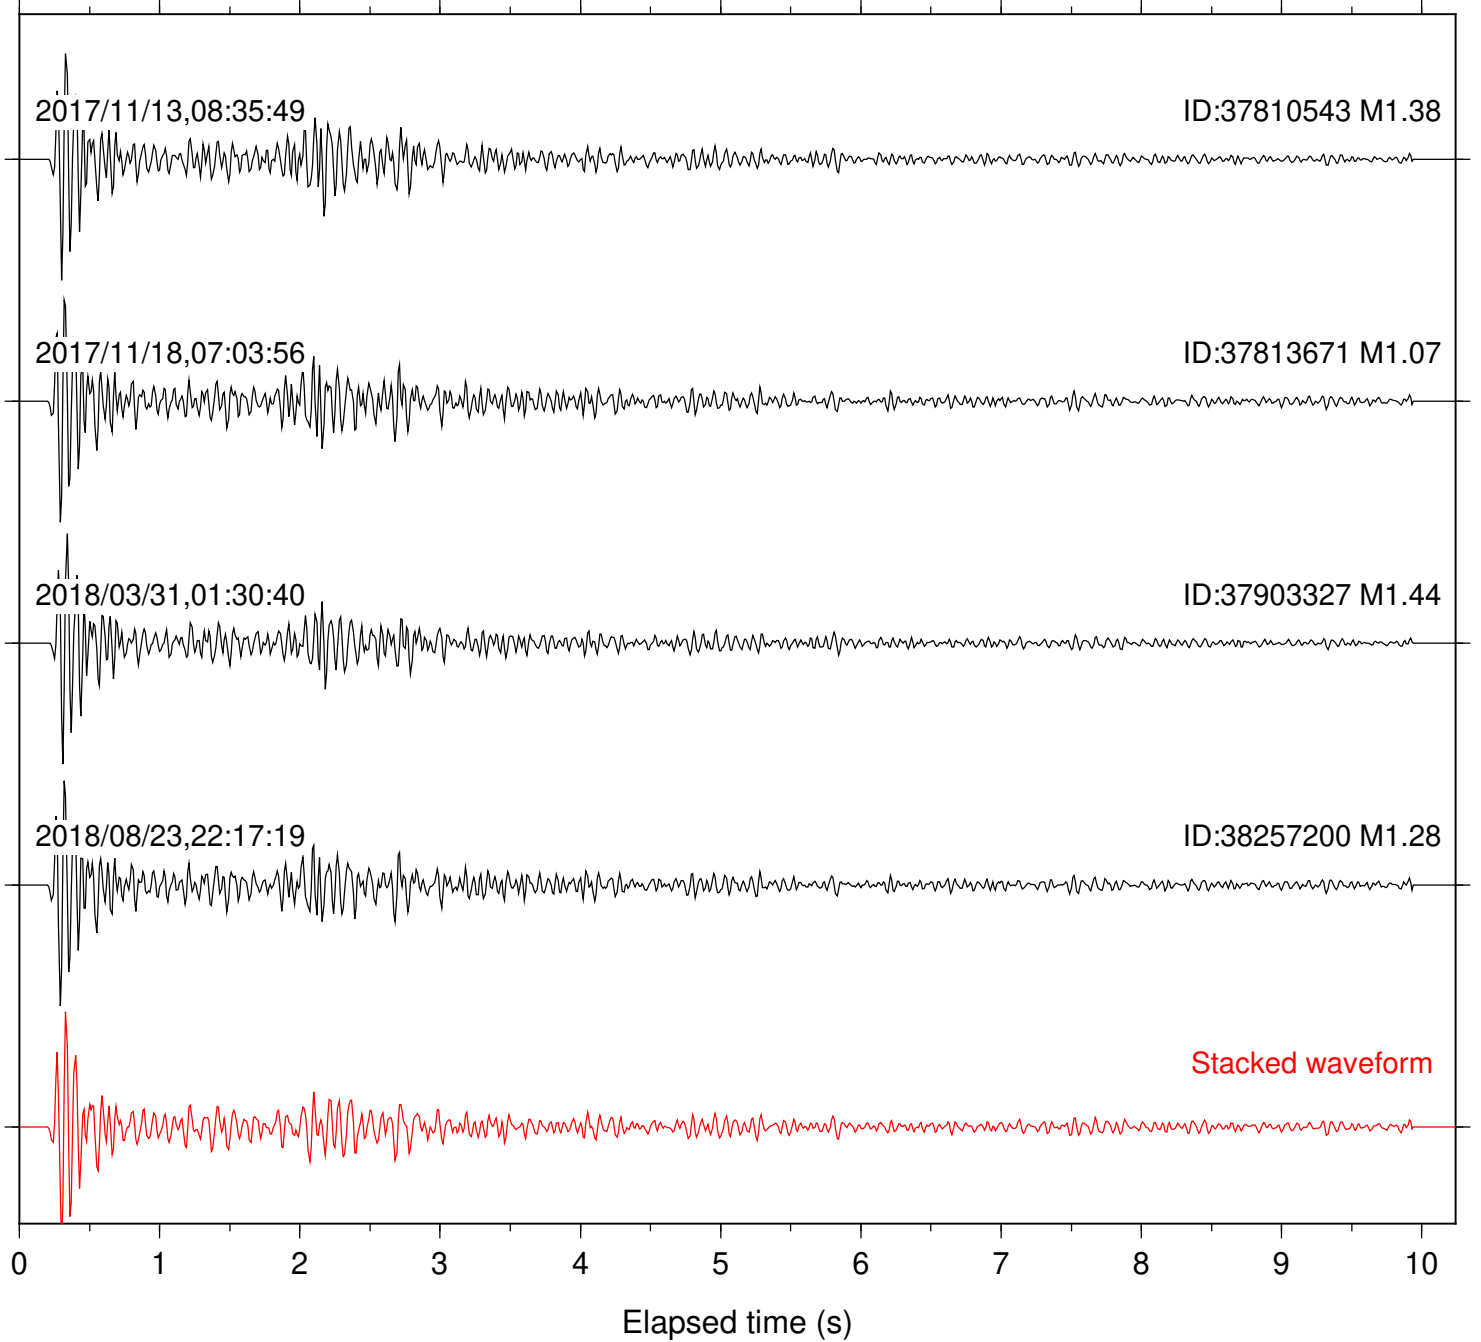

Station: B093 Com: EHZ

Focal depth: 4.88 km