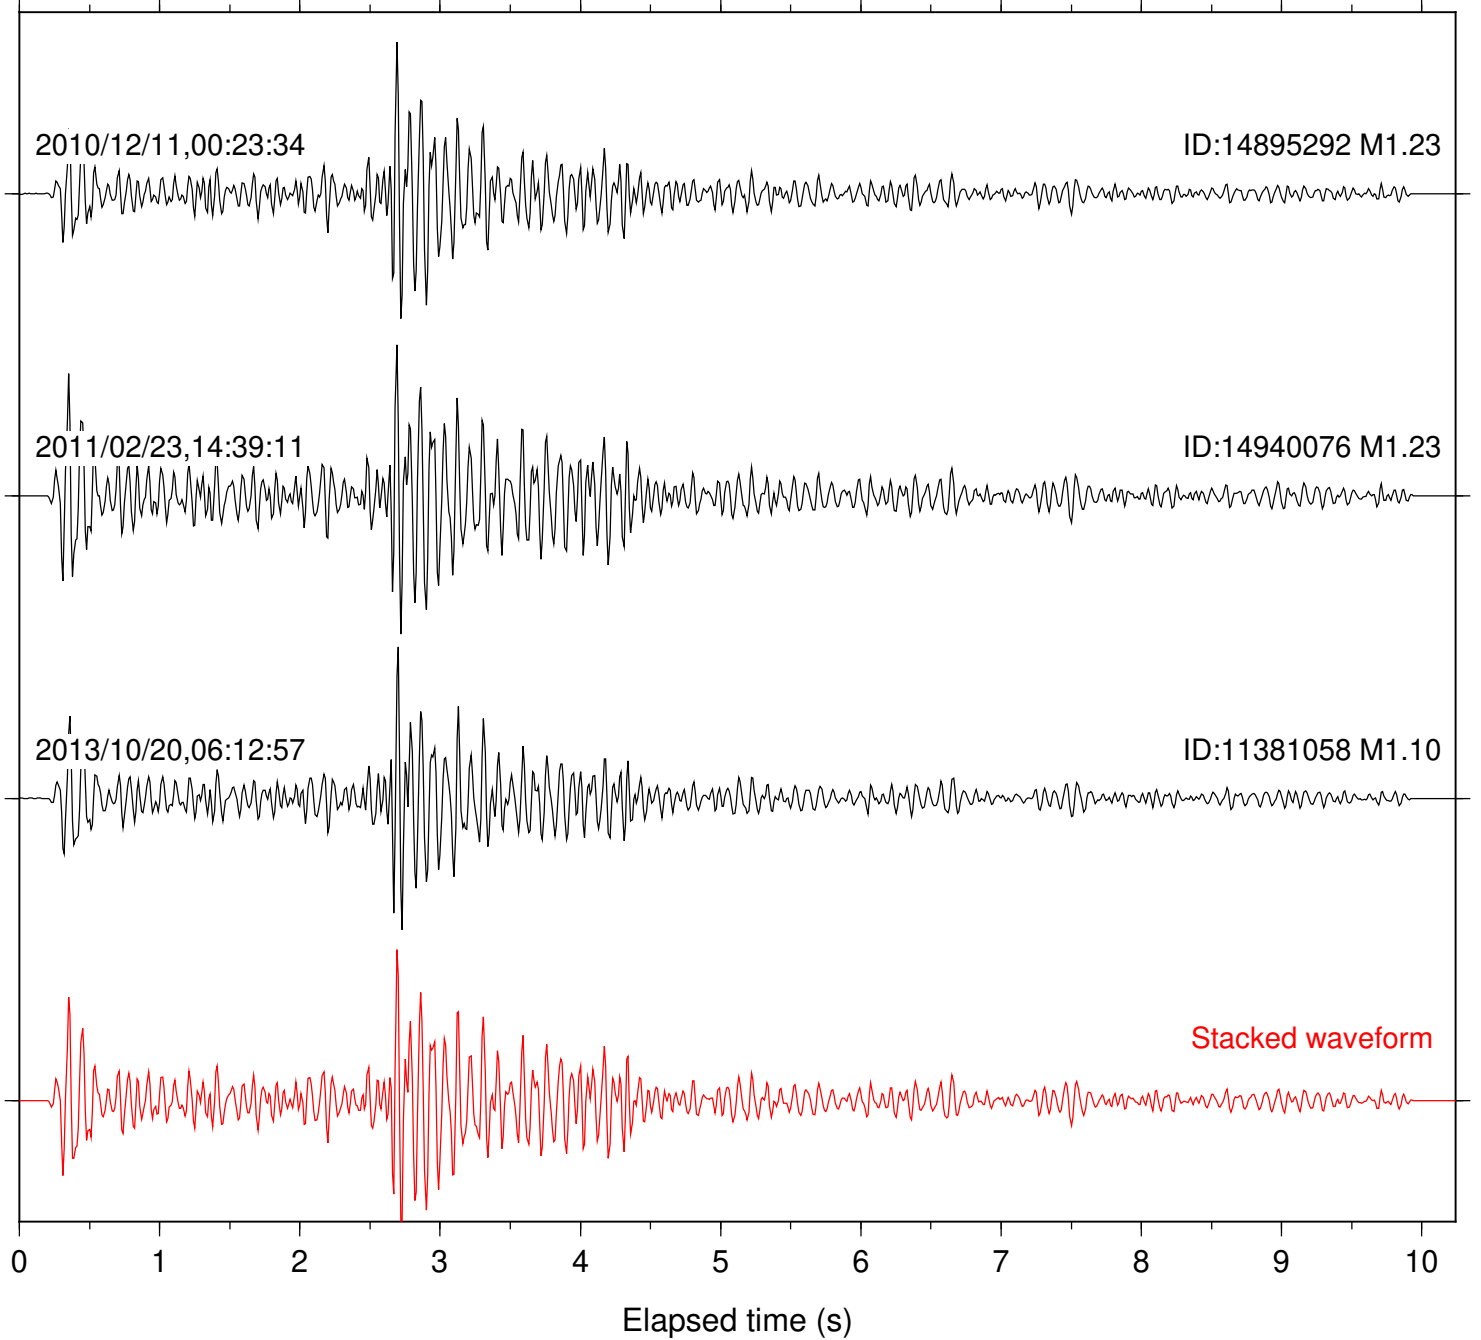

Station: B084 Com: EHZ

Focal depth: 7.60 km