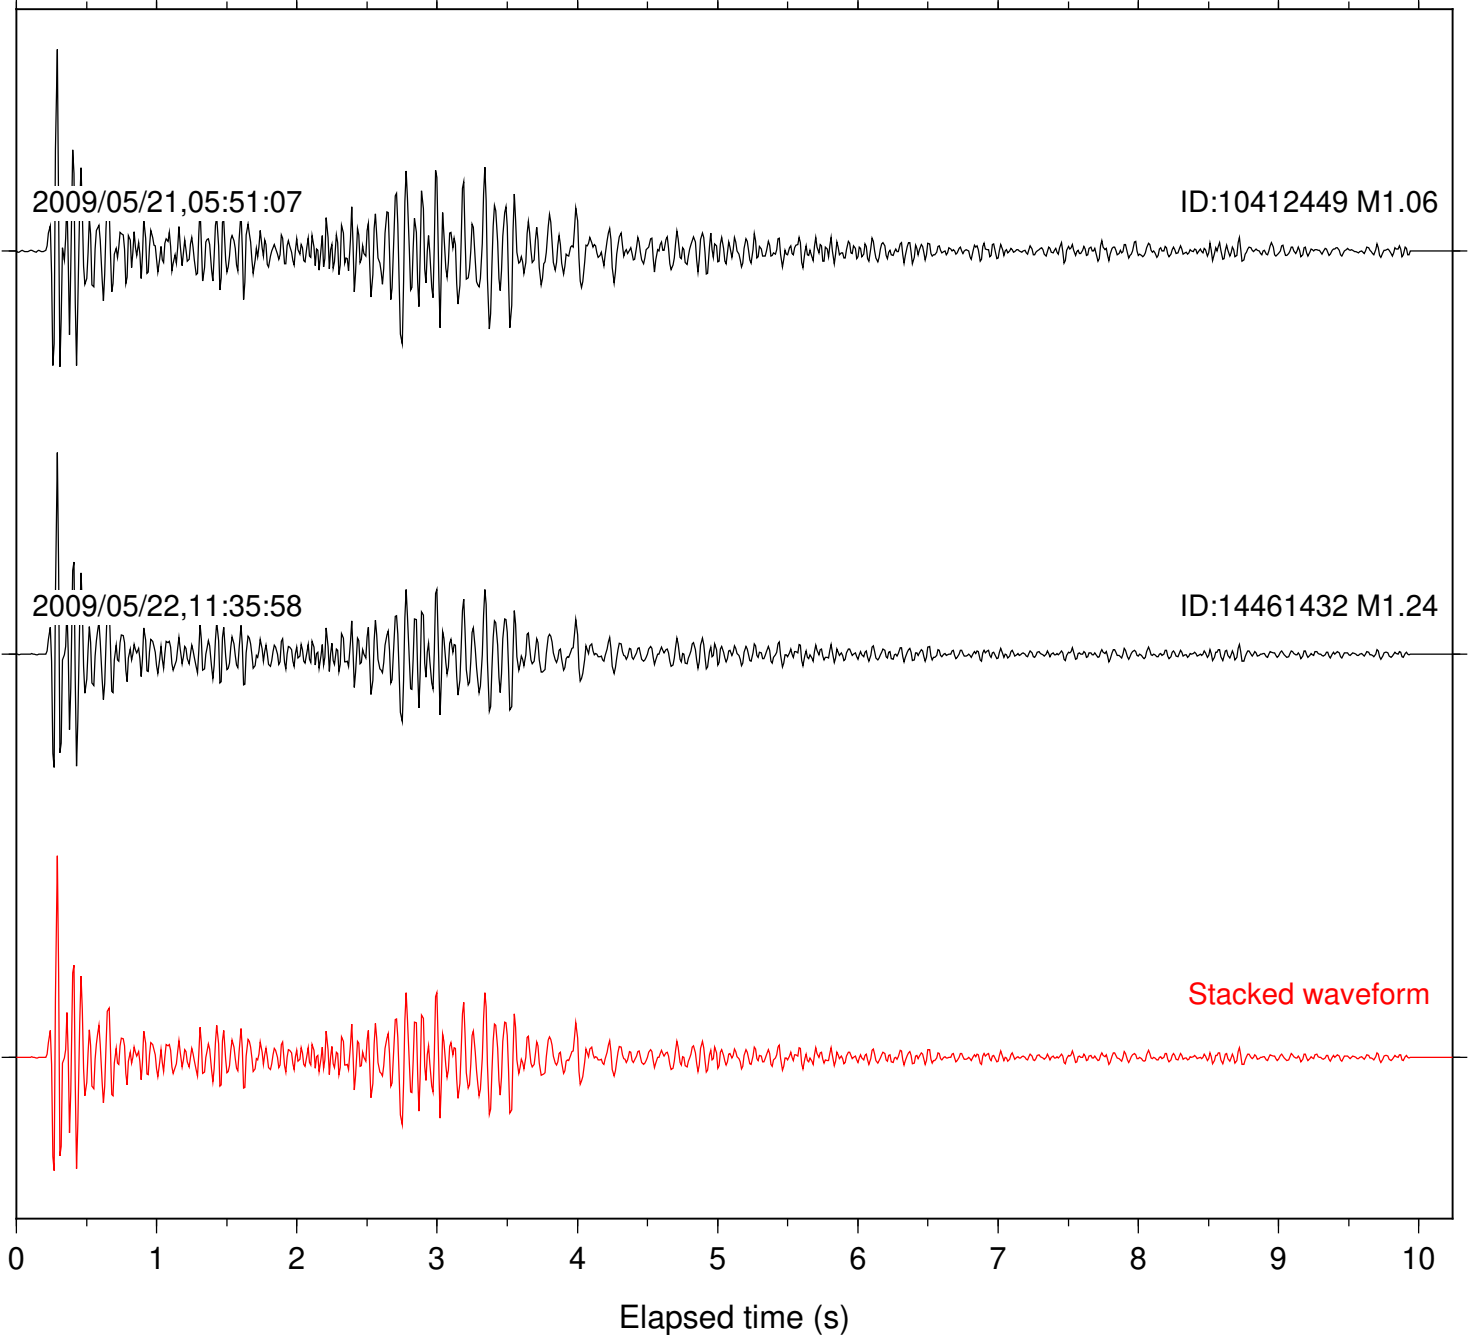

Station: B086 Com: EHZ

Focal depth: 8.29 km

Station: B087 Com: EHZ

Focal depth: 8.29 km

Station: B088 Com: EHZ

Focal depth: 8.29 km

Station: BZN Com: HHZ

Focal depth: 8.29 km