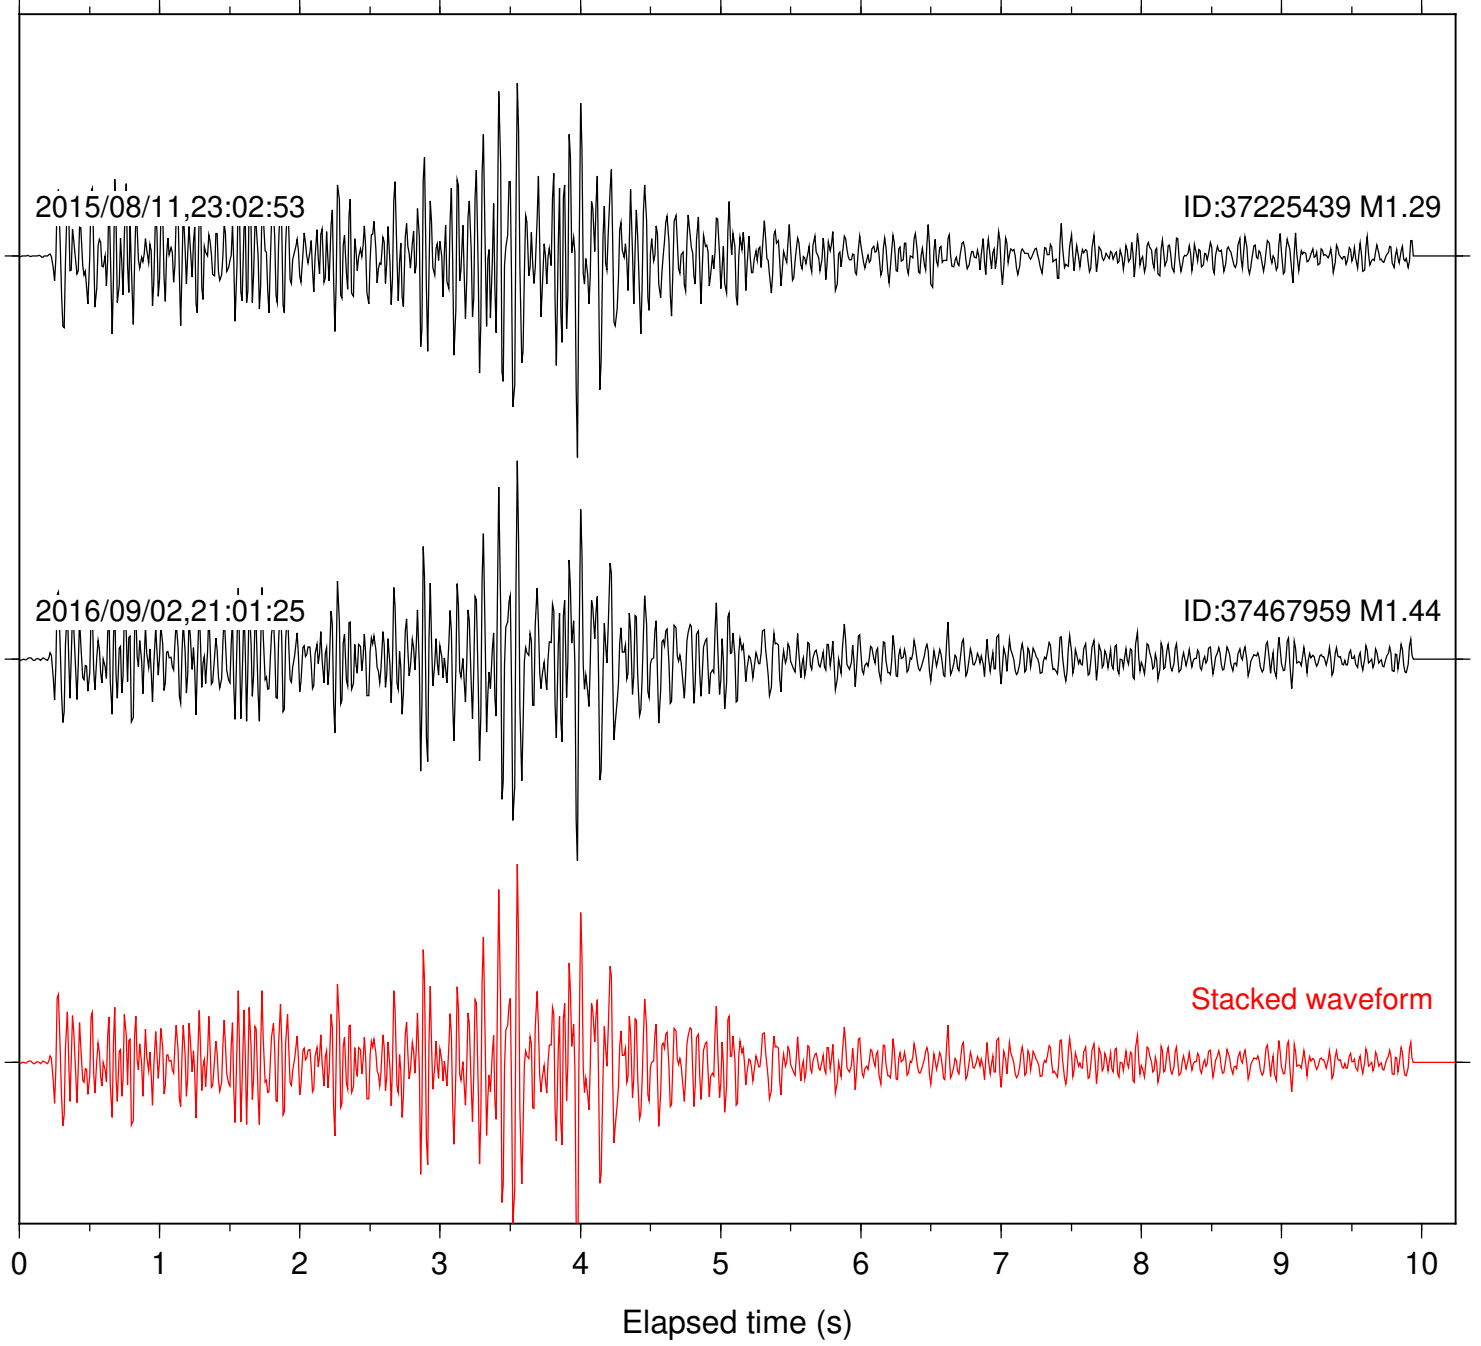

Focal depth: 11.76 km

Station: KNW Com: HHZ

Focal depth: 11.76 km

Station: PMD Com: HHZ

Focal depth: 11.76 km

Station: POB2 Com: HHZ

Focal depth: 11.76 km

Station: RDM Com: HHZ