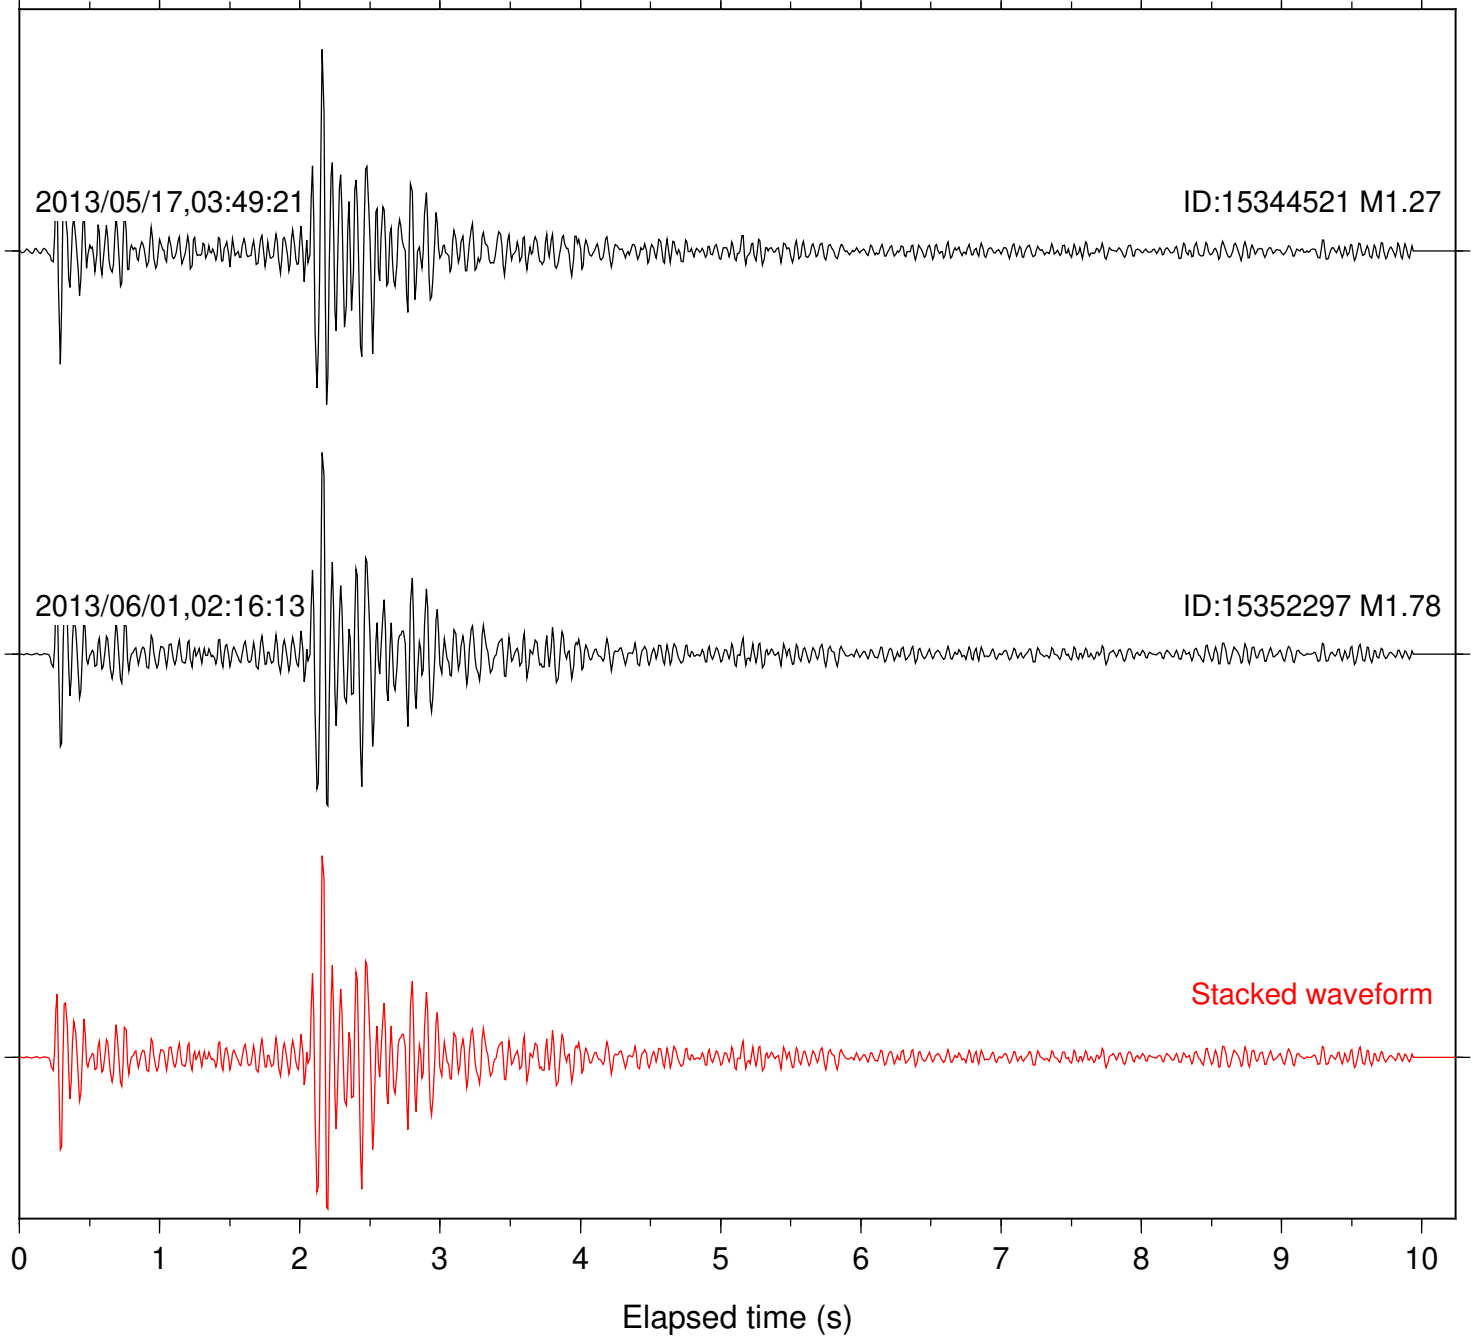

Station: RDM Com: HHZ

Focal depth: 11.49 km