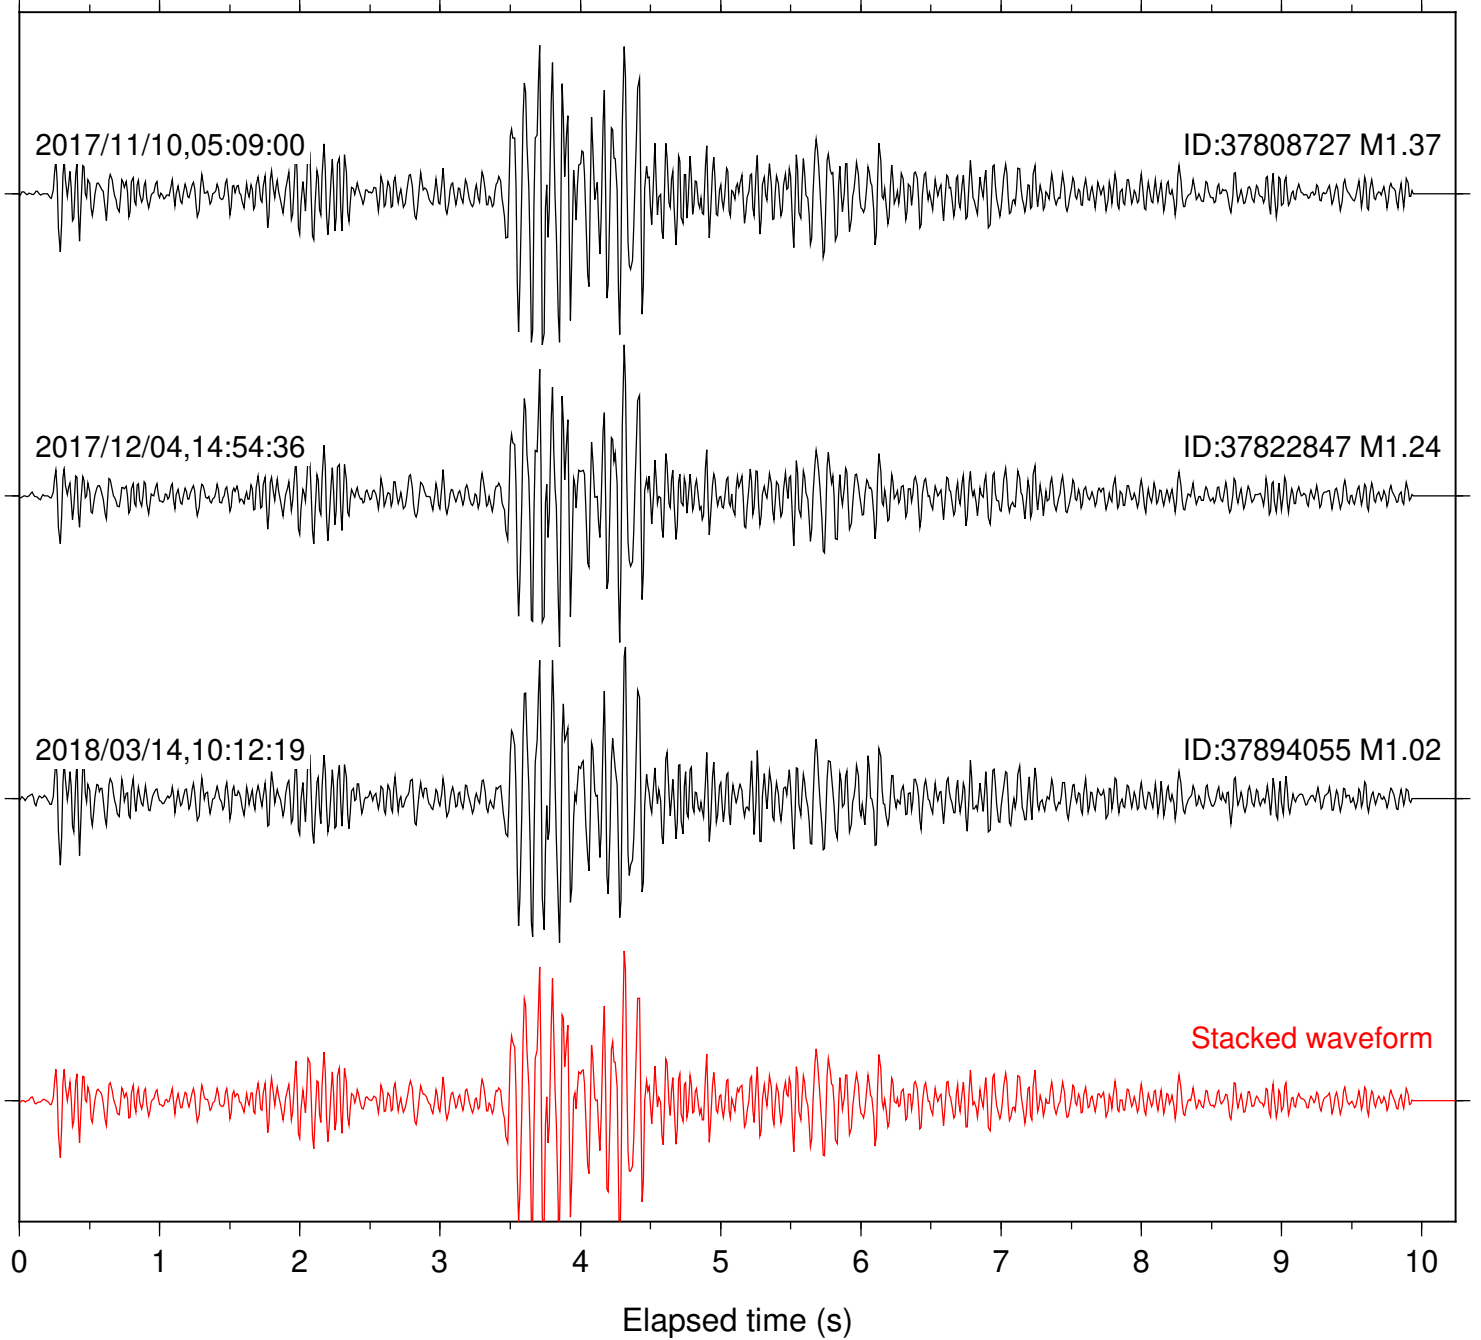

Station: BAC Com: EHZ

Focal depth: 12.24 km