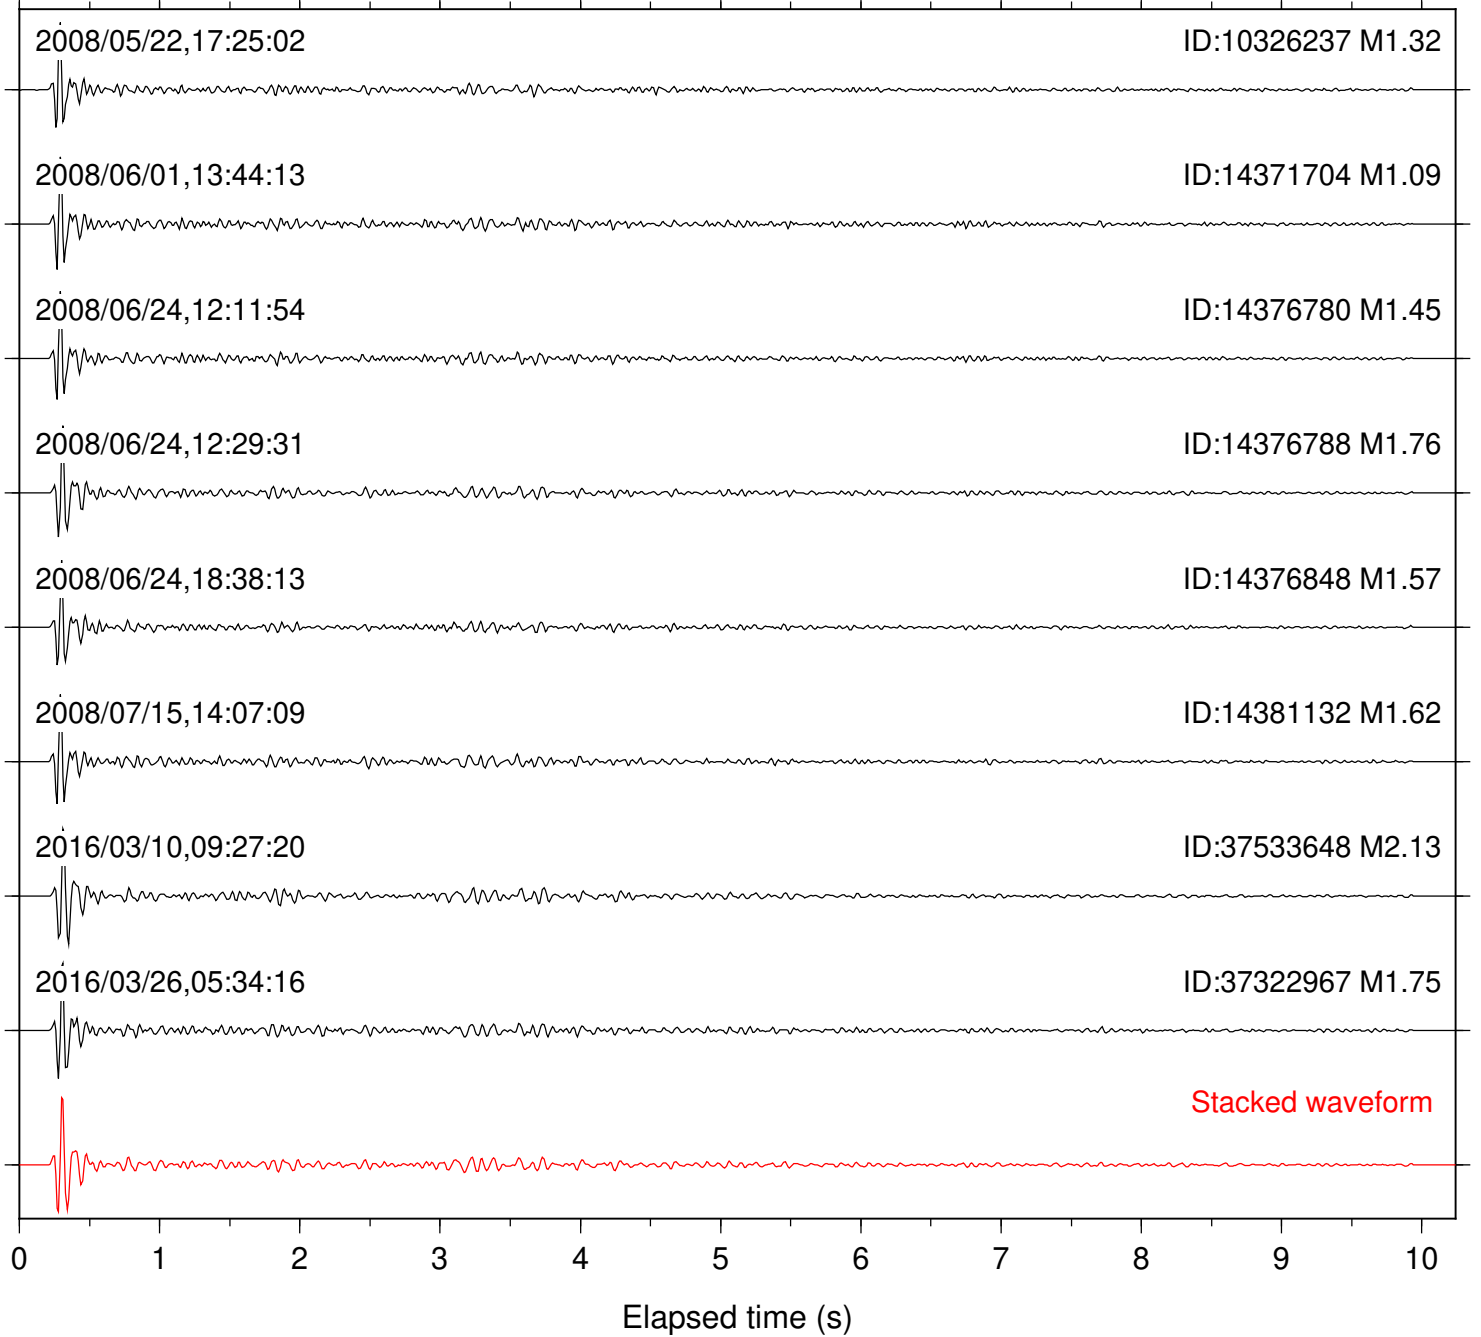

Station: LVA2 Com: HHZ

Focal depth: 6.64 km

Station: PFO Com: HHZ

Focal depth: 6.64 km

Station: SND Com: HHZ

Focal depth: 6.64 km

Station: TOR Com: HHZ

Focal depth: 6.64 km