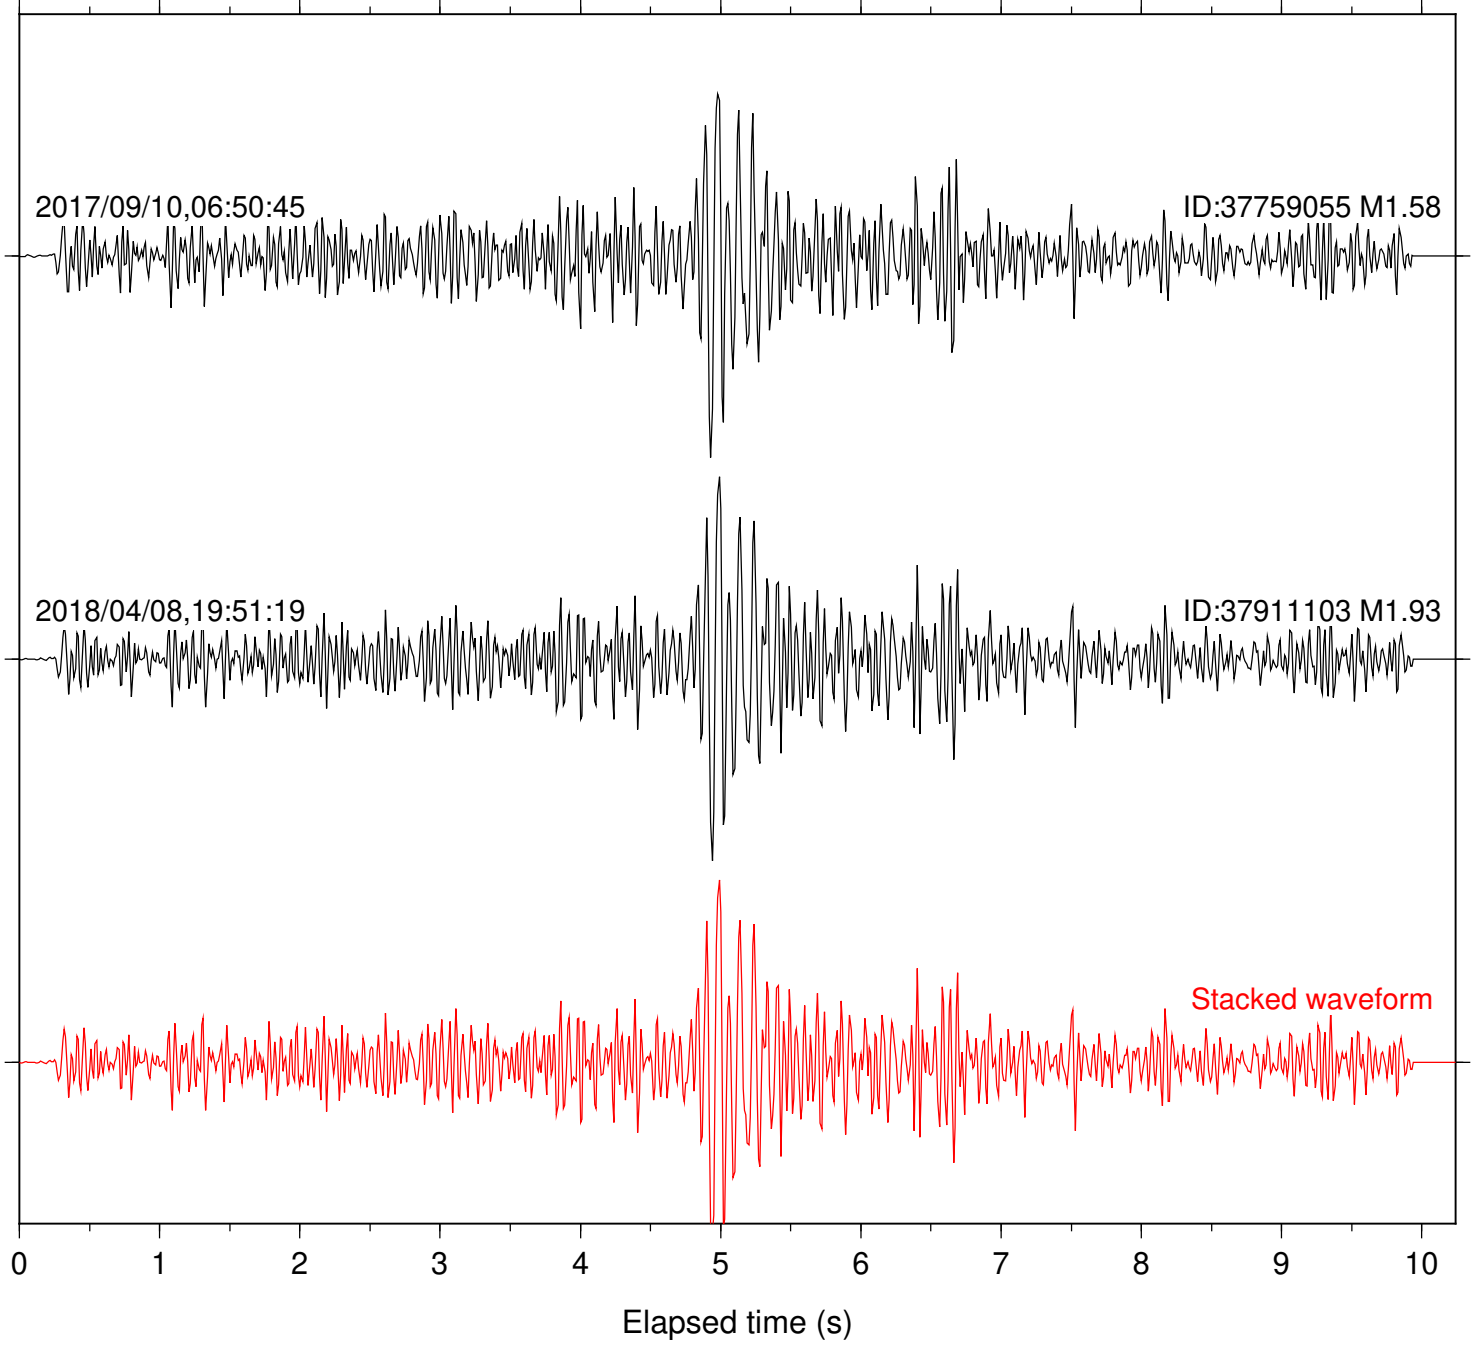

Focal depth: 6.28 km

Station: POB2 Com: HHZ

Focal depth: 6.28 km

Station: RDM Com: HHZ

Focal depth: 6.28 km

Station: SMER Com: HHZ

Focal depth: 6.28 km

Station: SND Com: HHZ