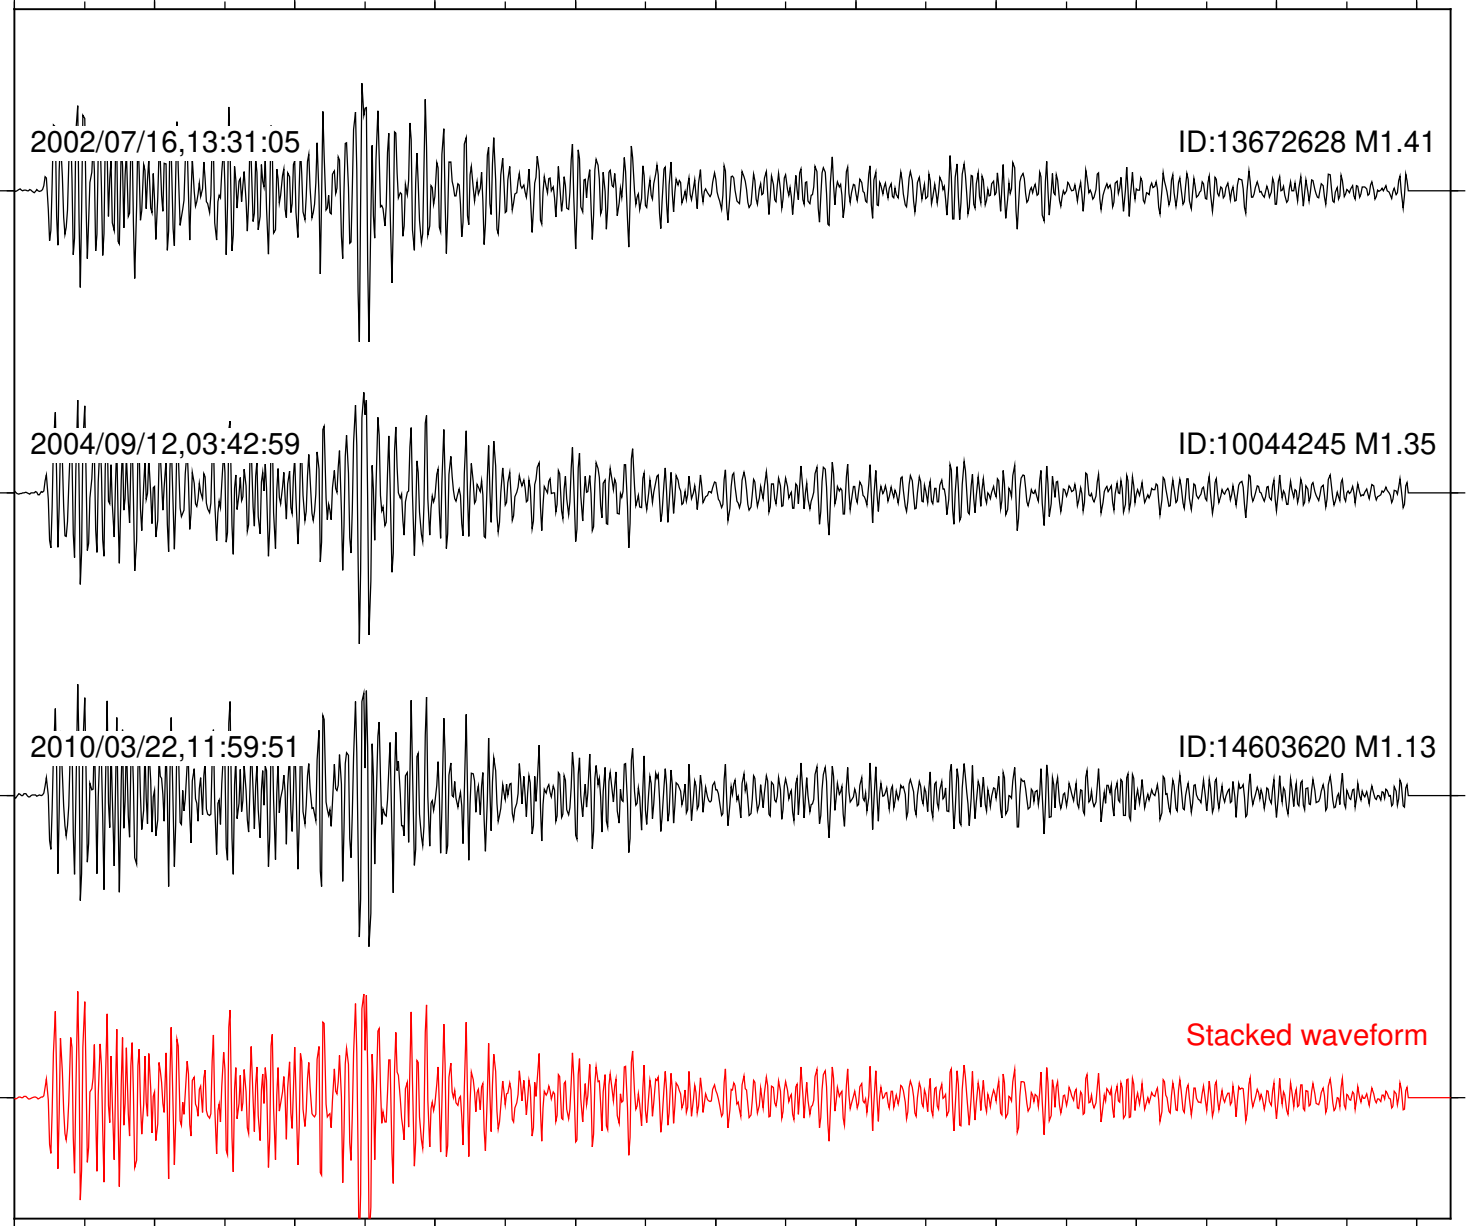

Station: FRD Com: HHZ

Focal depth: 14.30 km

2002/07/16,13:31:05

ID:13672628 M1.41

2004/09/12,03:42:59

ID:10044245 M1.35

2010/03/22,11:59:51

ID:14603620 M1.13

Stacked waveform

0 1 2 3 4 5 6 7 8 9 10
Elapsed time (s)