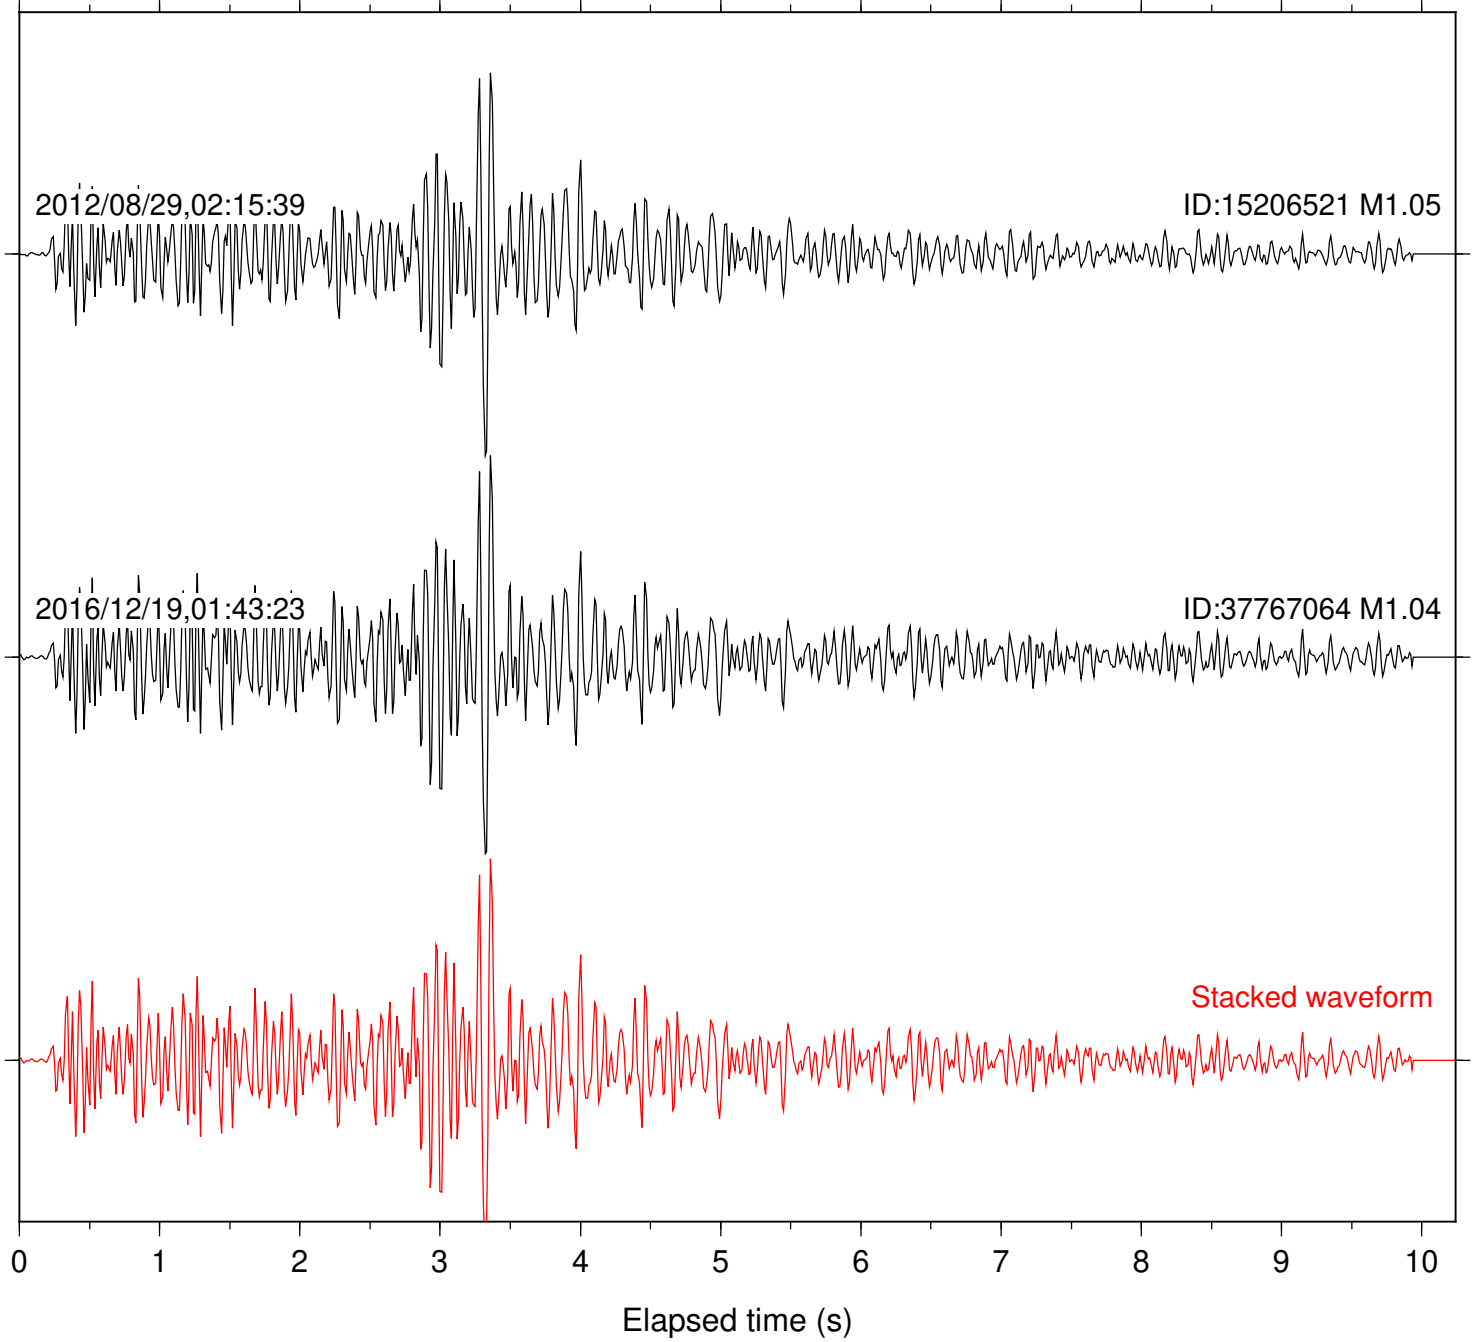

Station: B088 Com: EHZ

Focal depth: 5.38 km