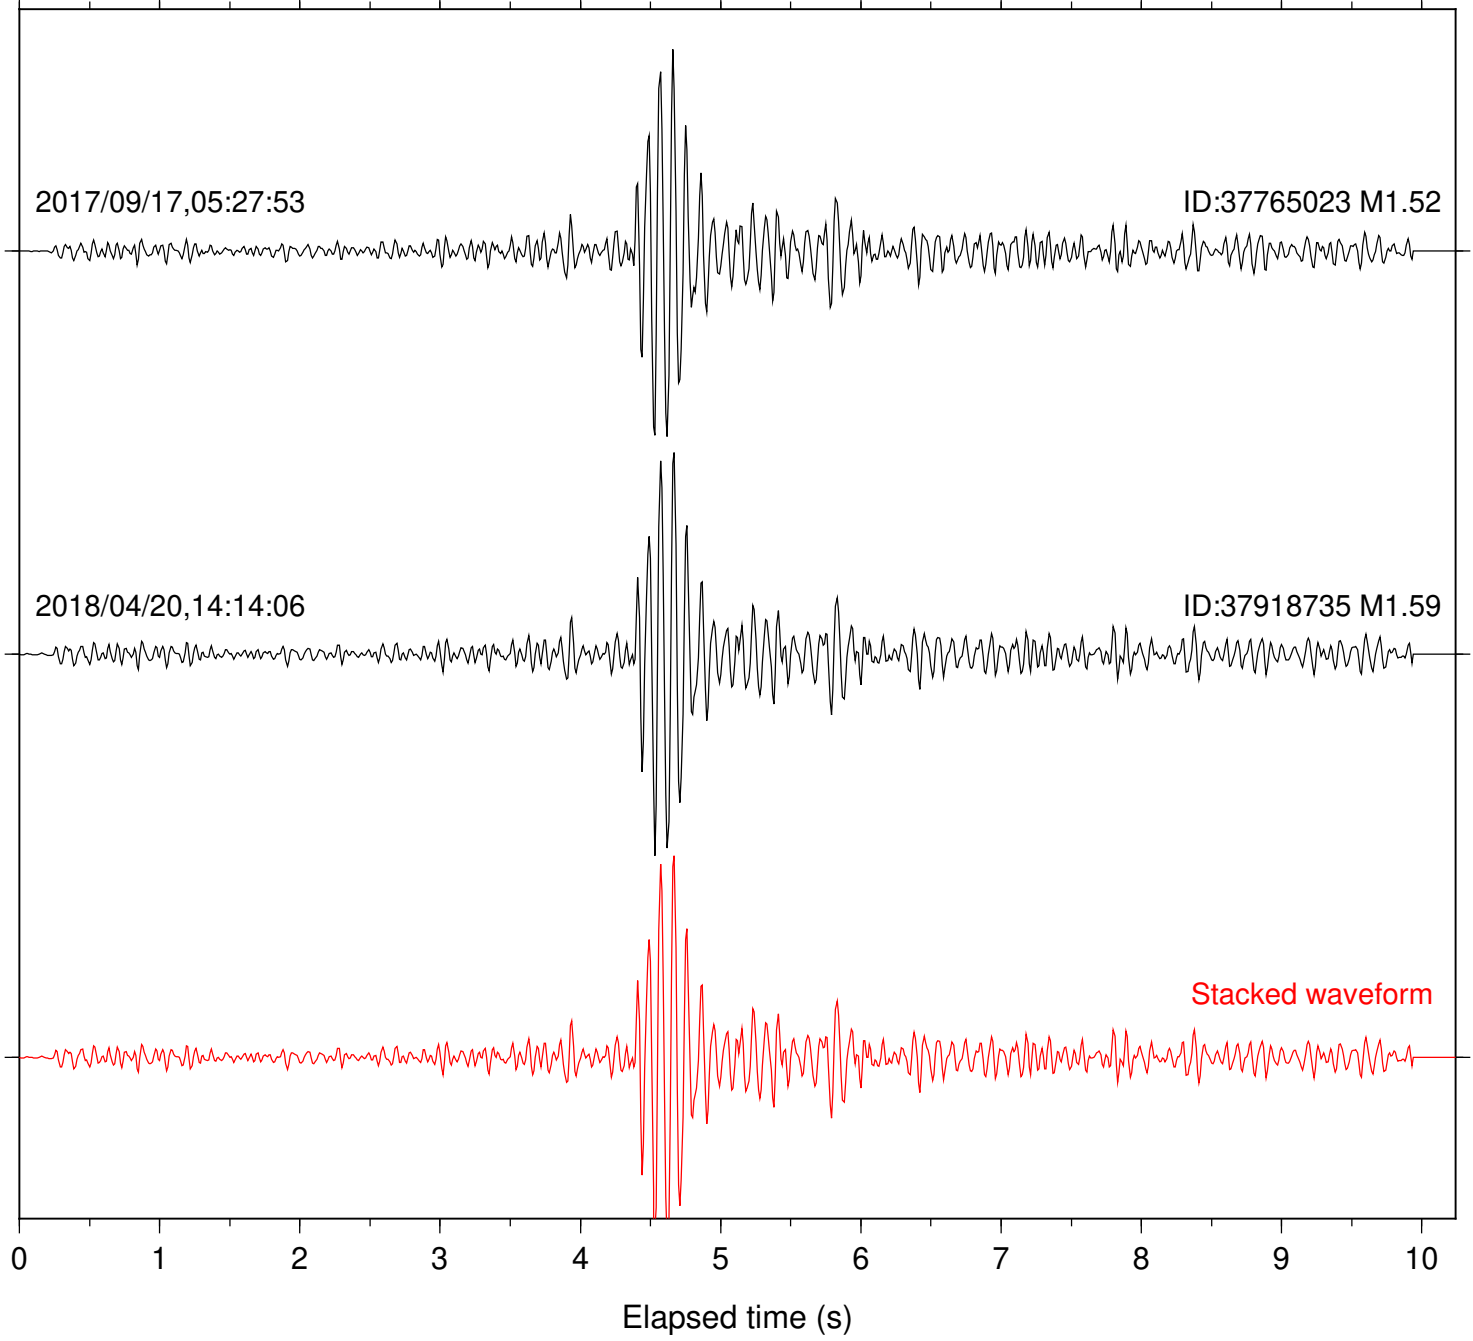

Station: B084 Com: EHZ

Focal depth: 6.09 km