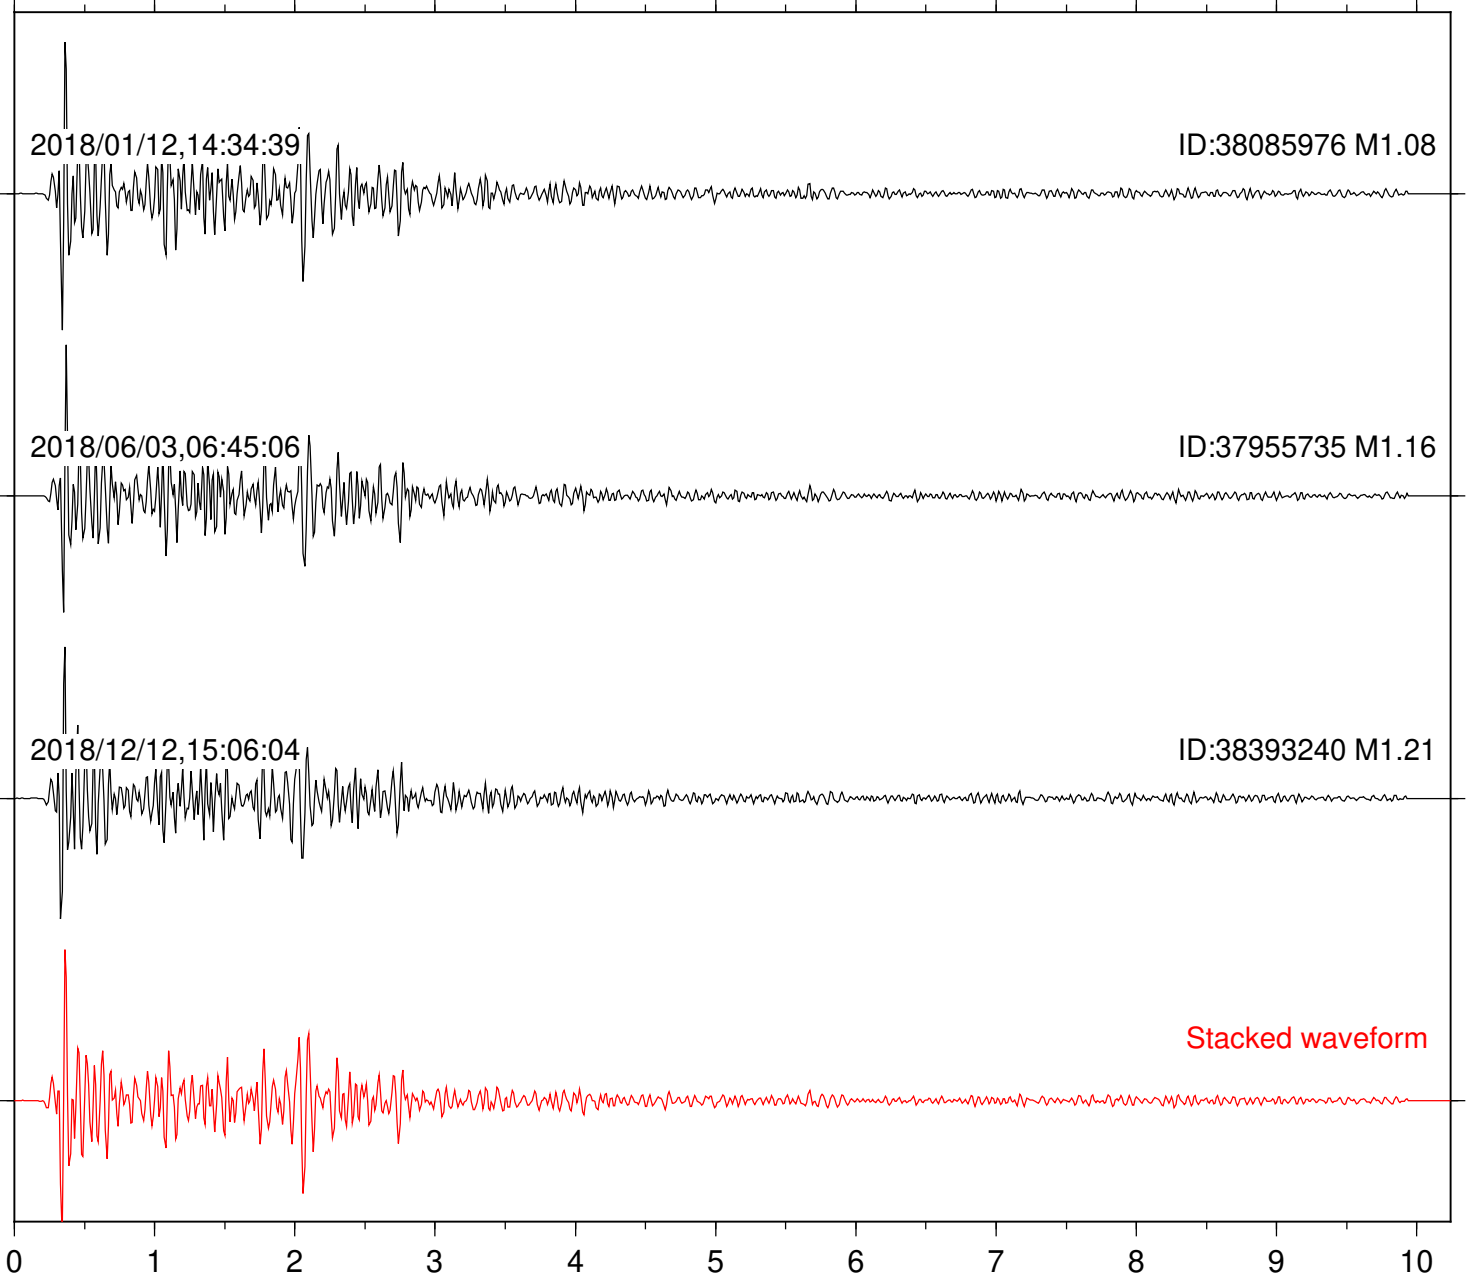

Station: CSH Com: HHZ

Focal depth: 4.78 km

Station: DGR Com: HHZ

Focal depth: 4.78 km

Station: DNR Com: HHZ

Focal depth: 4.78 km

Station: FRD Com: HHZ

Focal depth: 4.72 km