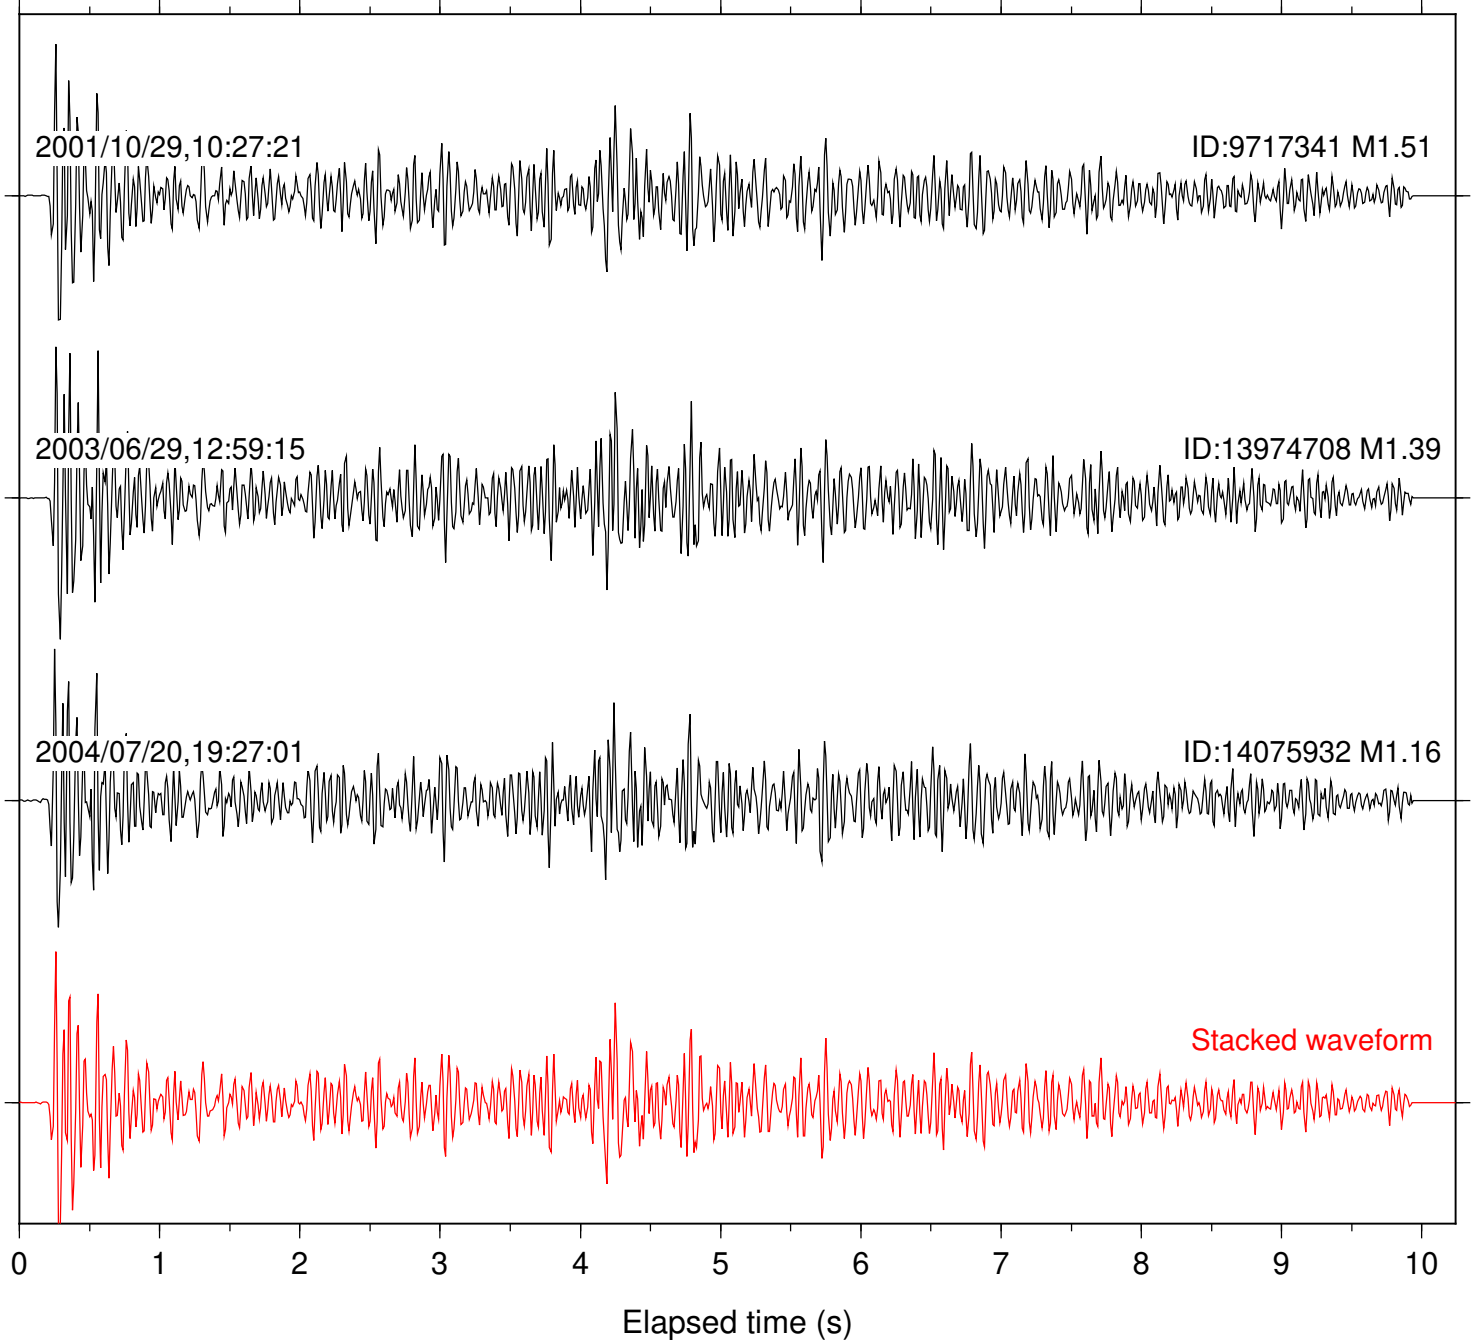

Station: POB2 Com: HHZ

Focal depth: 6.94 km

Station: WIN Com: EHZ

Focal depth: 6.94 km

Station: AGA Com: HHZ

Focal depth: 11.60 km

Station: B082 Com: EHZ

Focal depth: 11.61 km