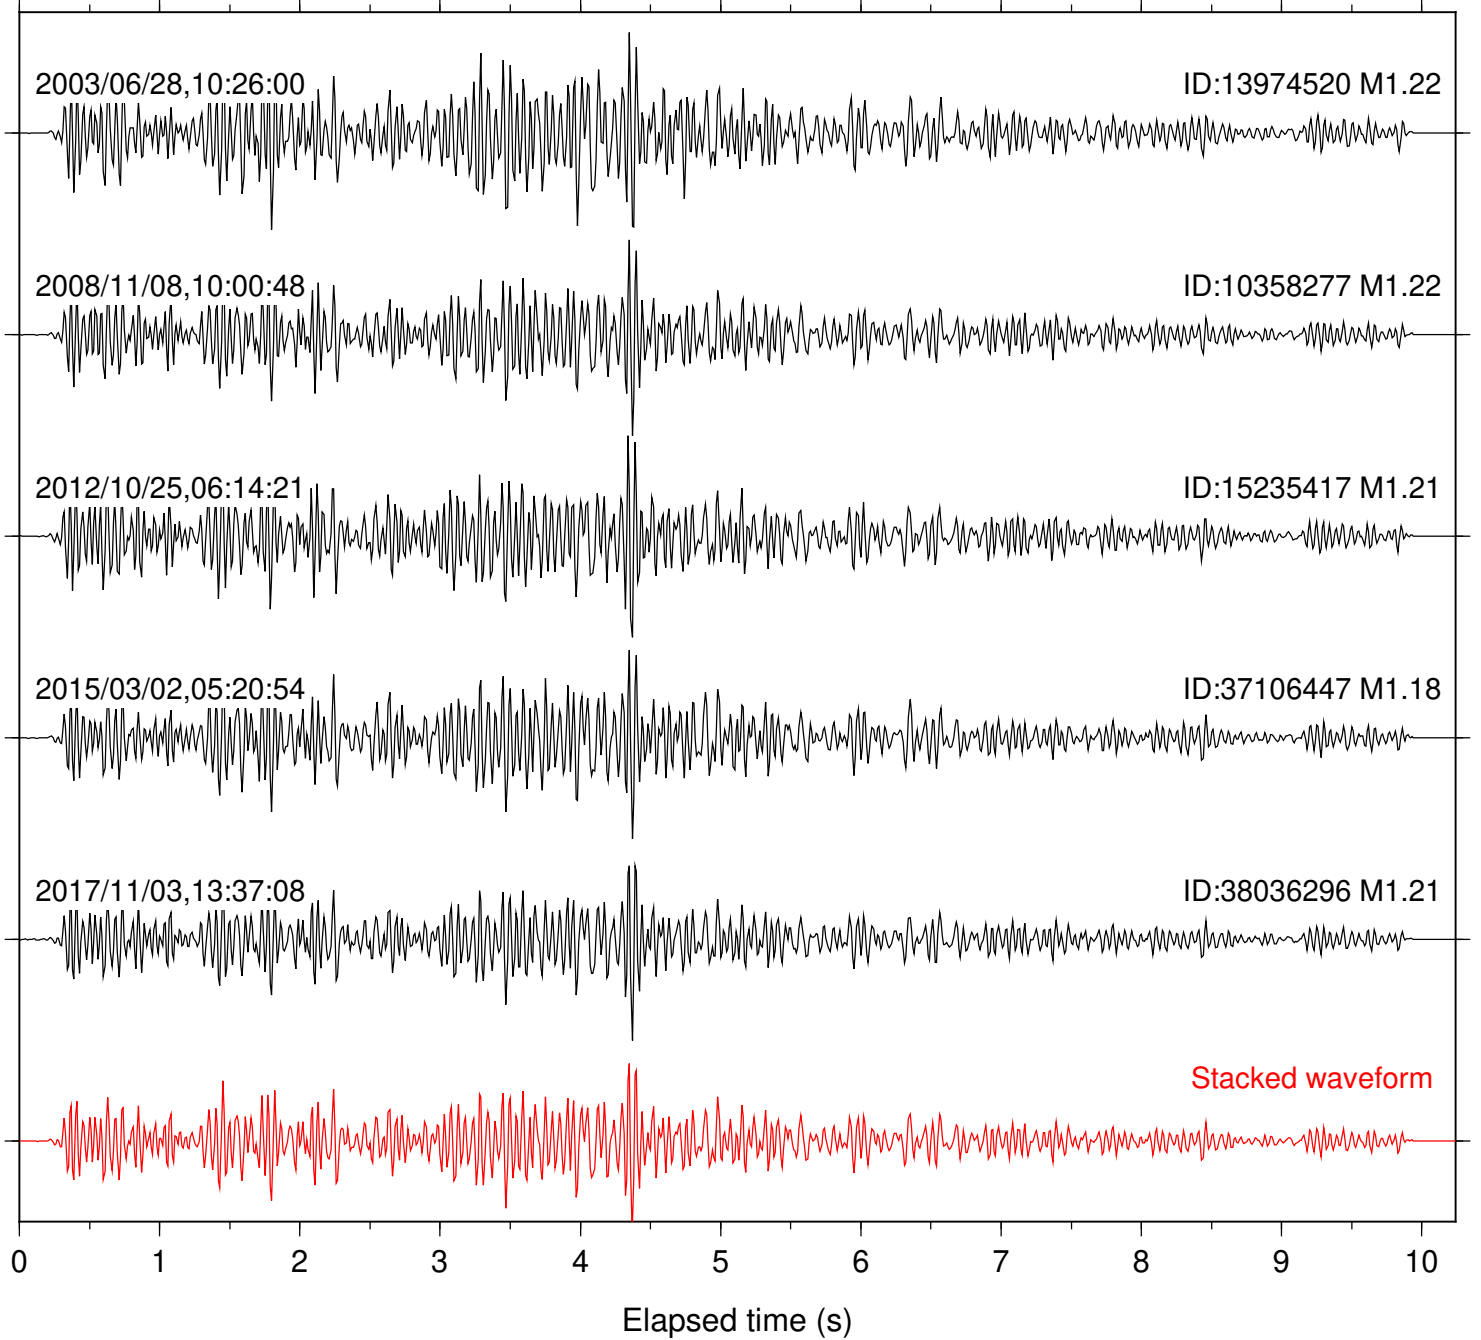

Station: LVA2 Com: HHZ

Focal depth: 11.29 km