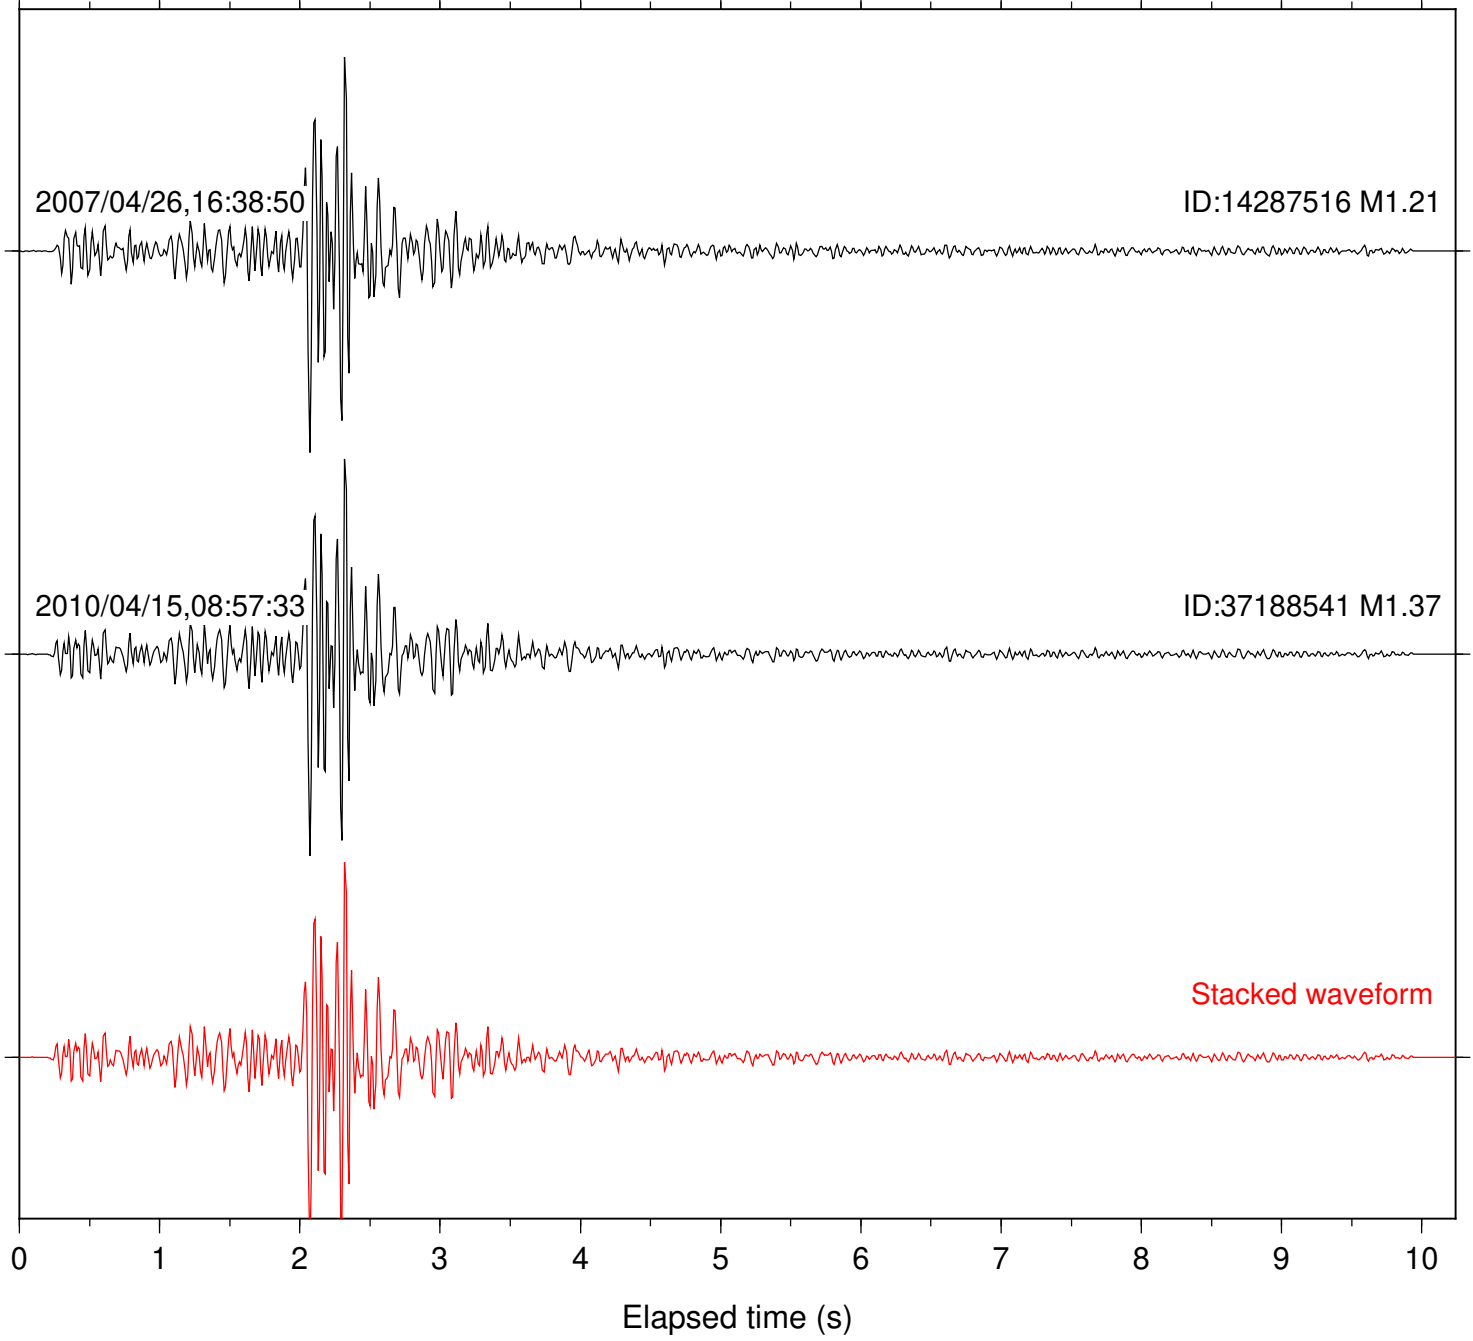

Station: B082 Com: EHZ

Focal depth: 8.86 km