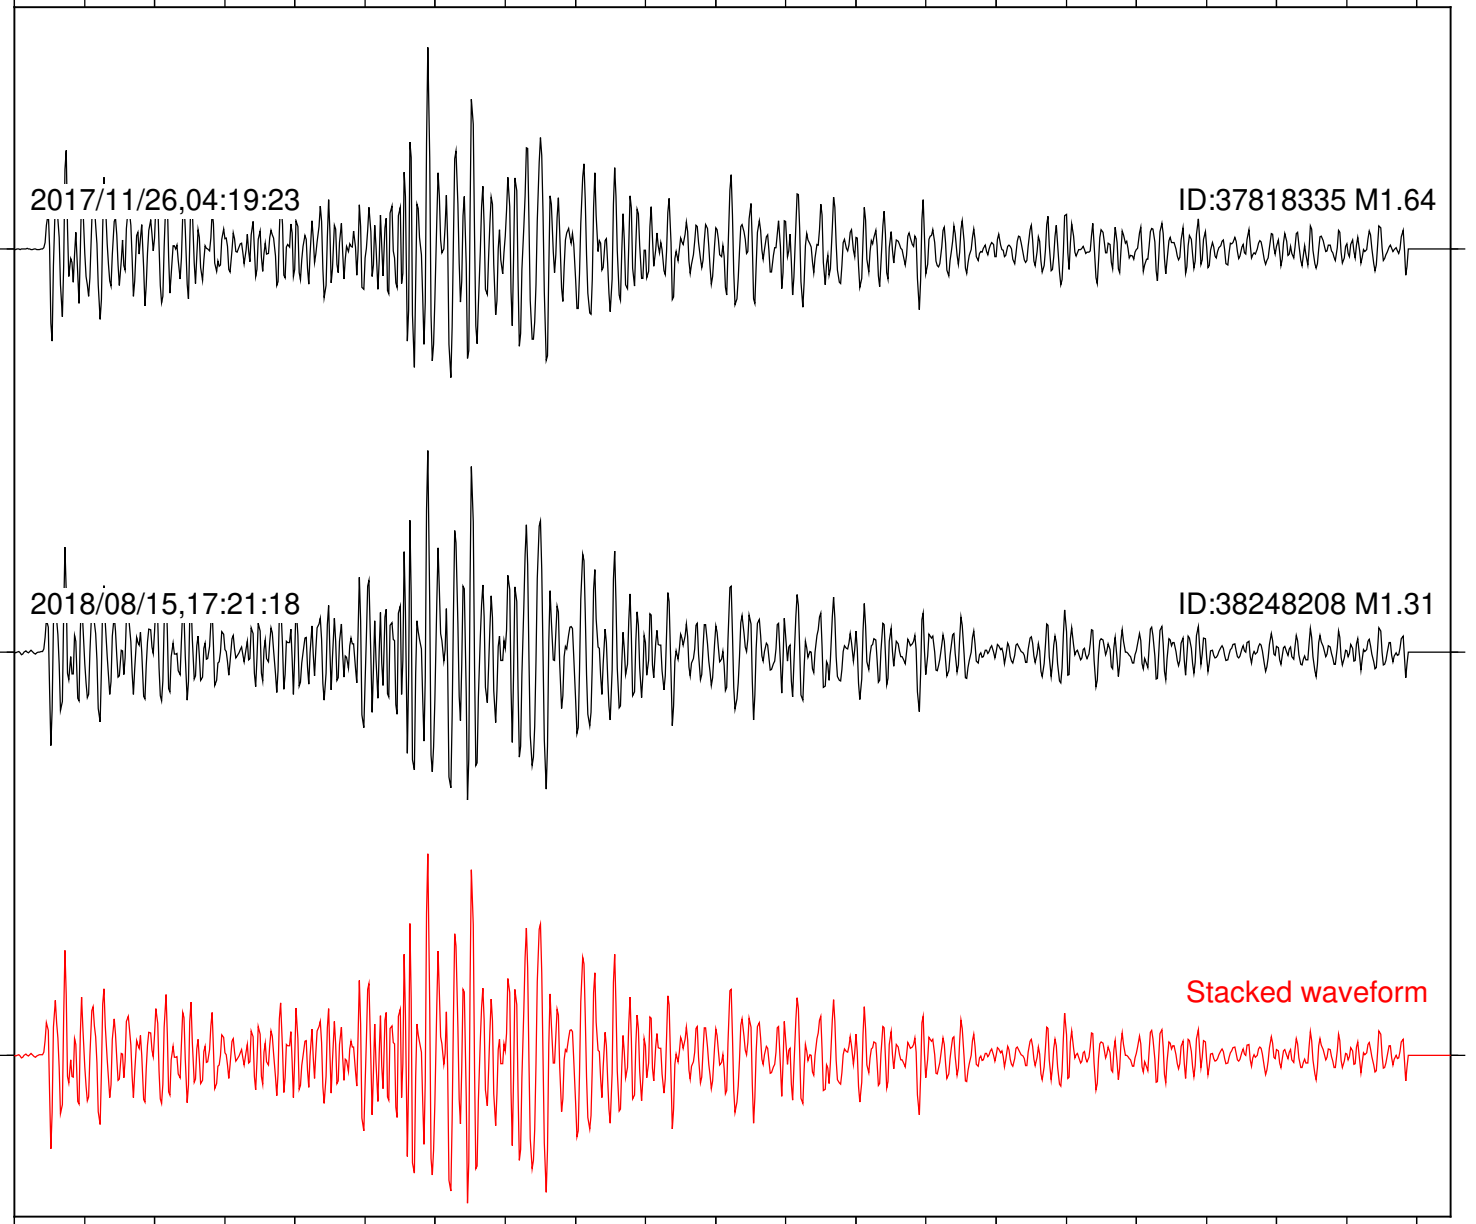

Station: B088 Com: EHZ

Focal depth: 4.87 km

2017/11/26,04:19:23

ID:37818335 M1.64

2018/08/15,17:21:18

ID:38248208 M1.31

Stacked waveform

0 1 2 3 4 5 6 7 8 9 10
Elapsed time (s)