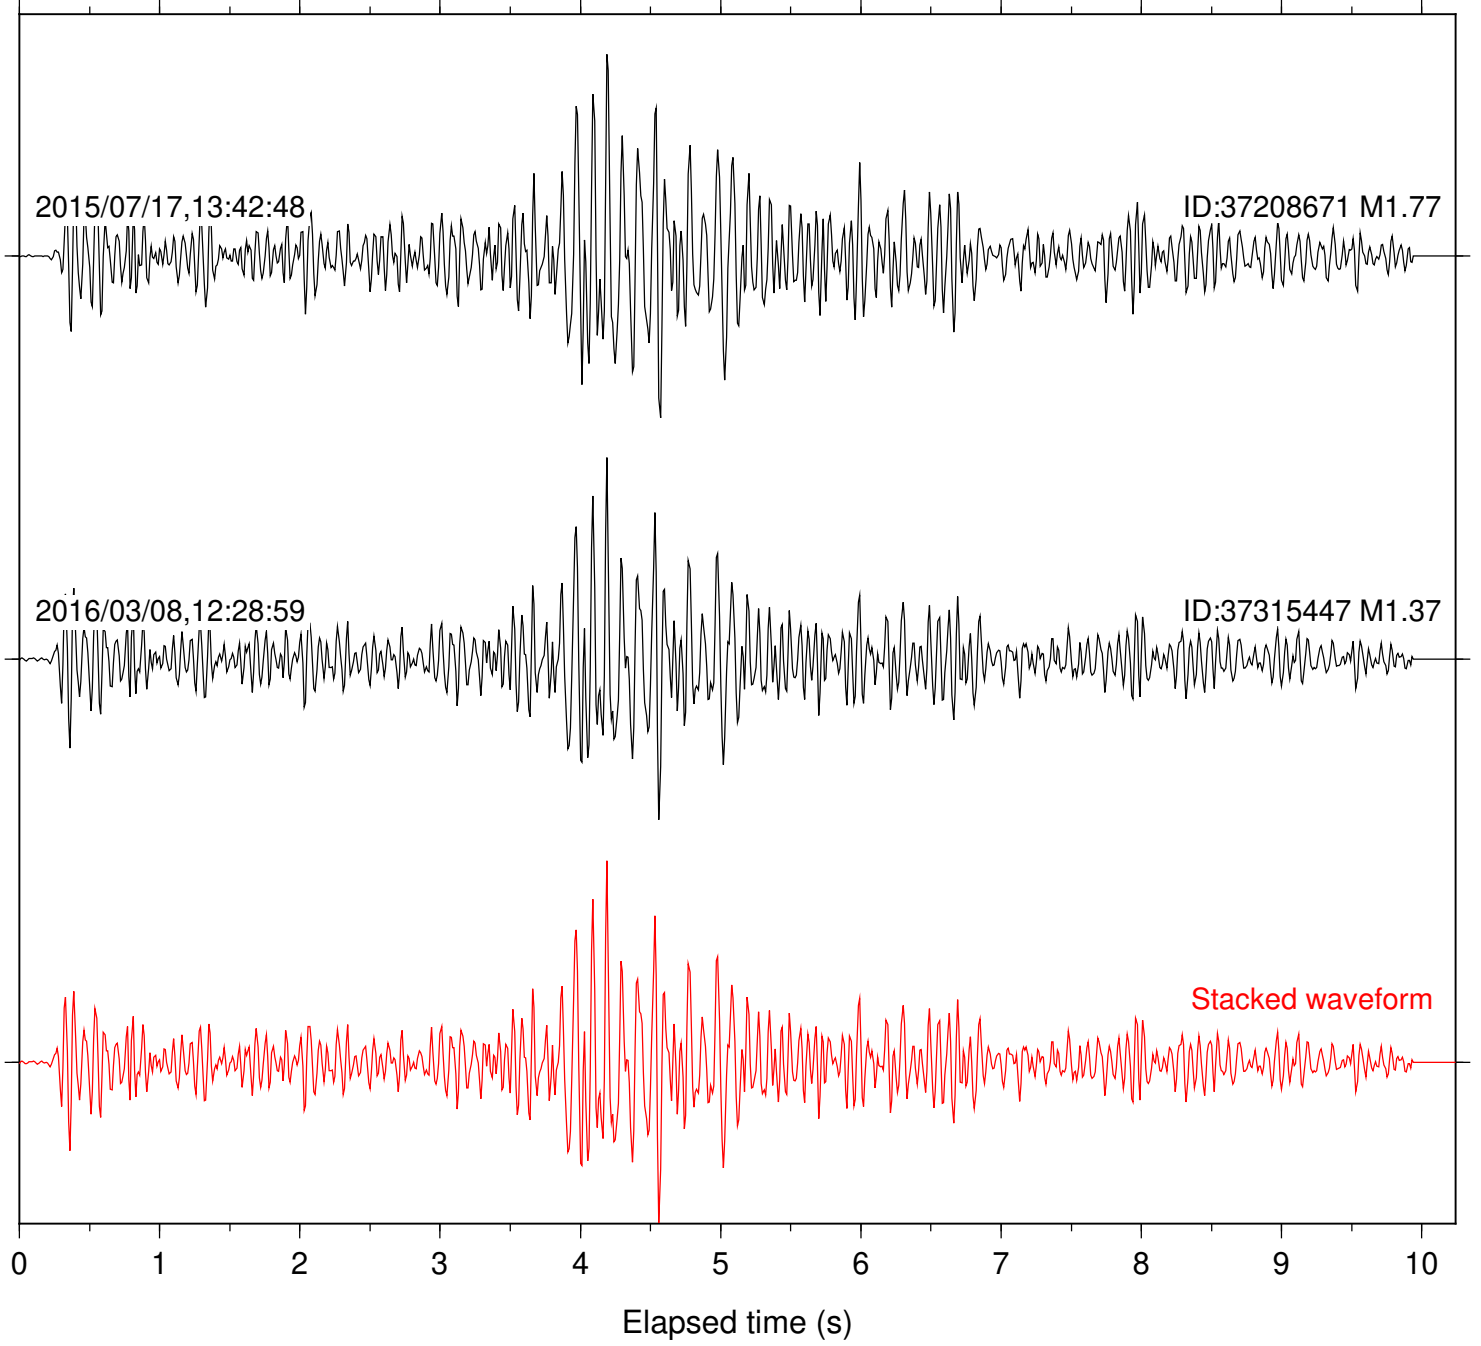

Station: B088 Com: EHZ

Focal depth: 8.09 km