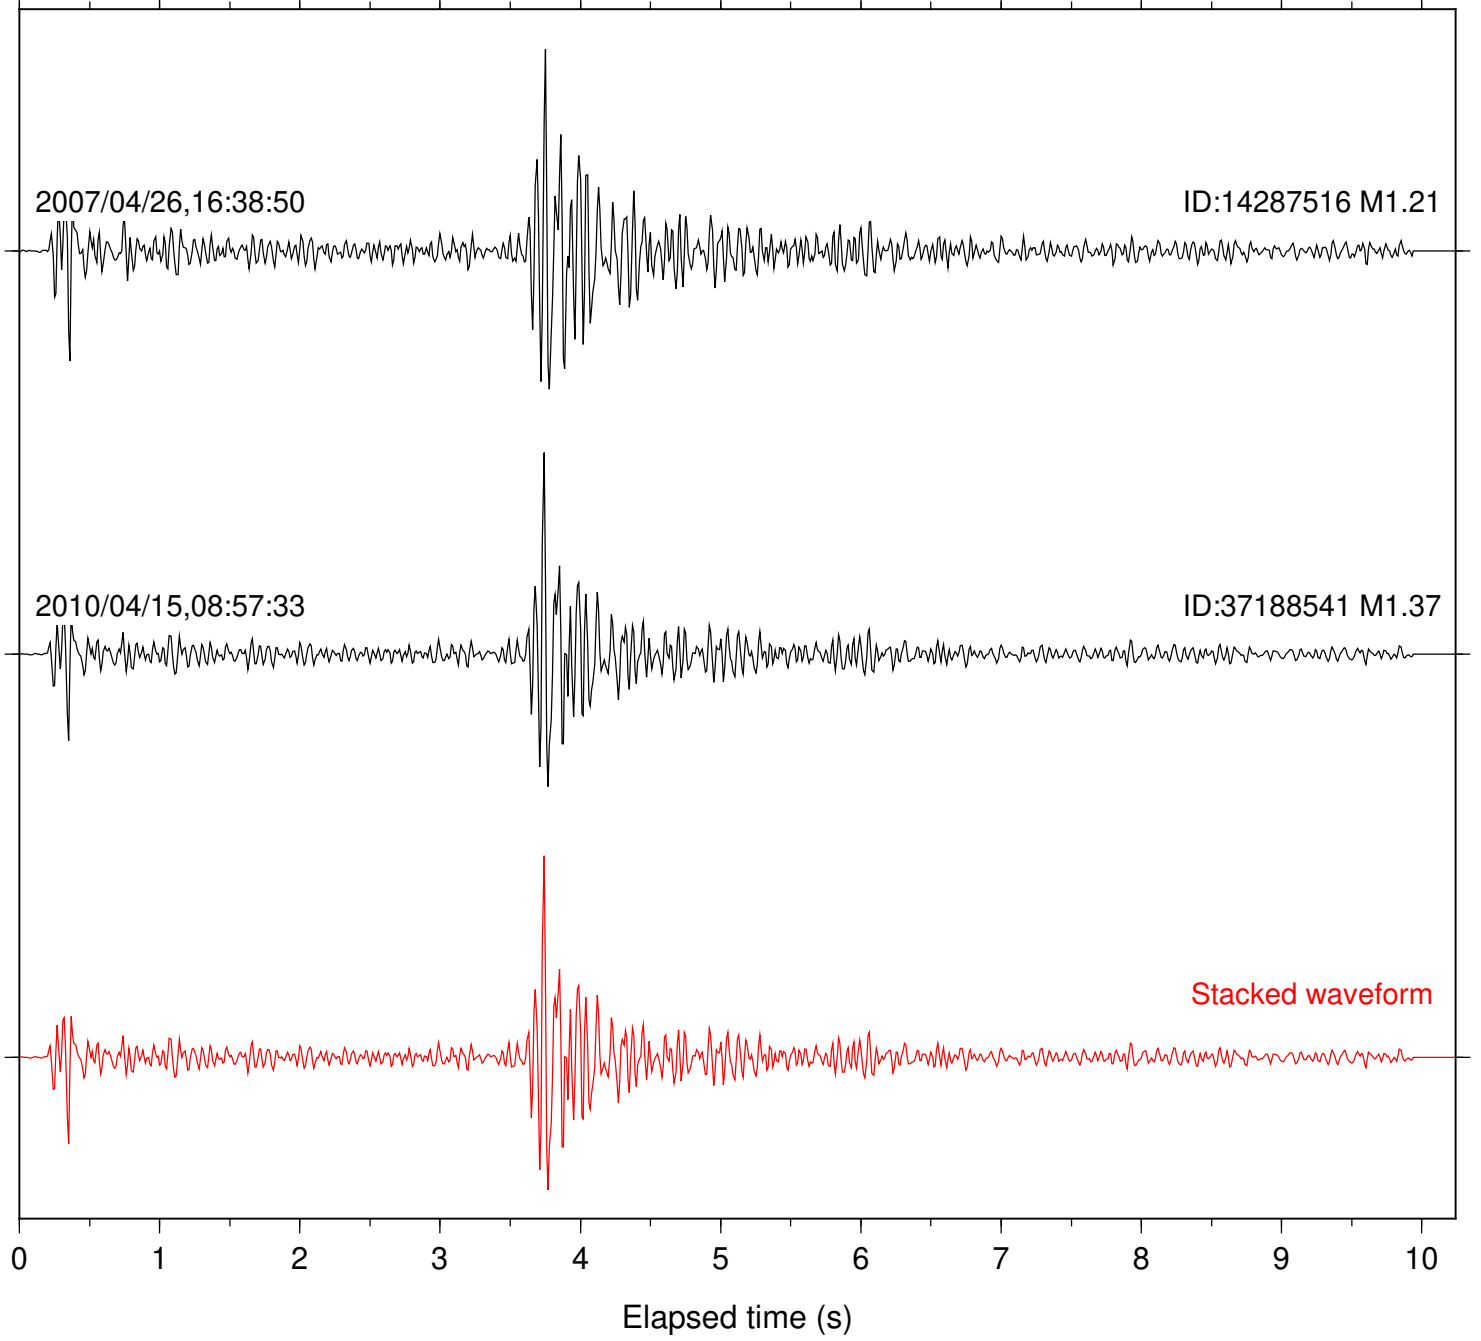

Station: B081 Com: EHZ

Focal depth: 8.86 km