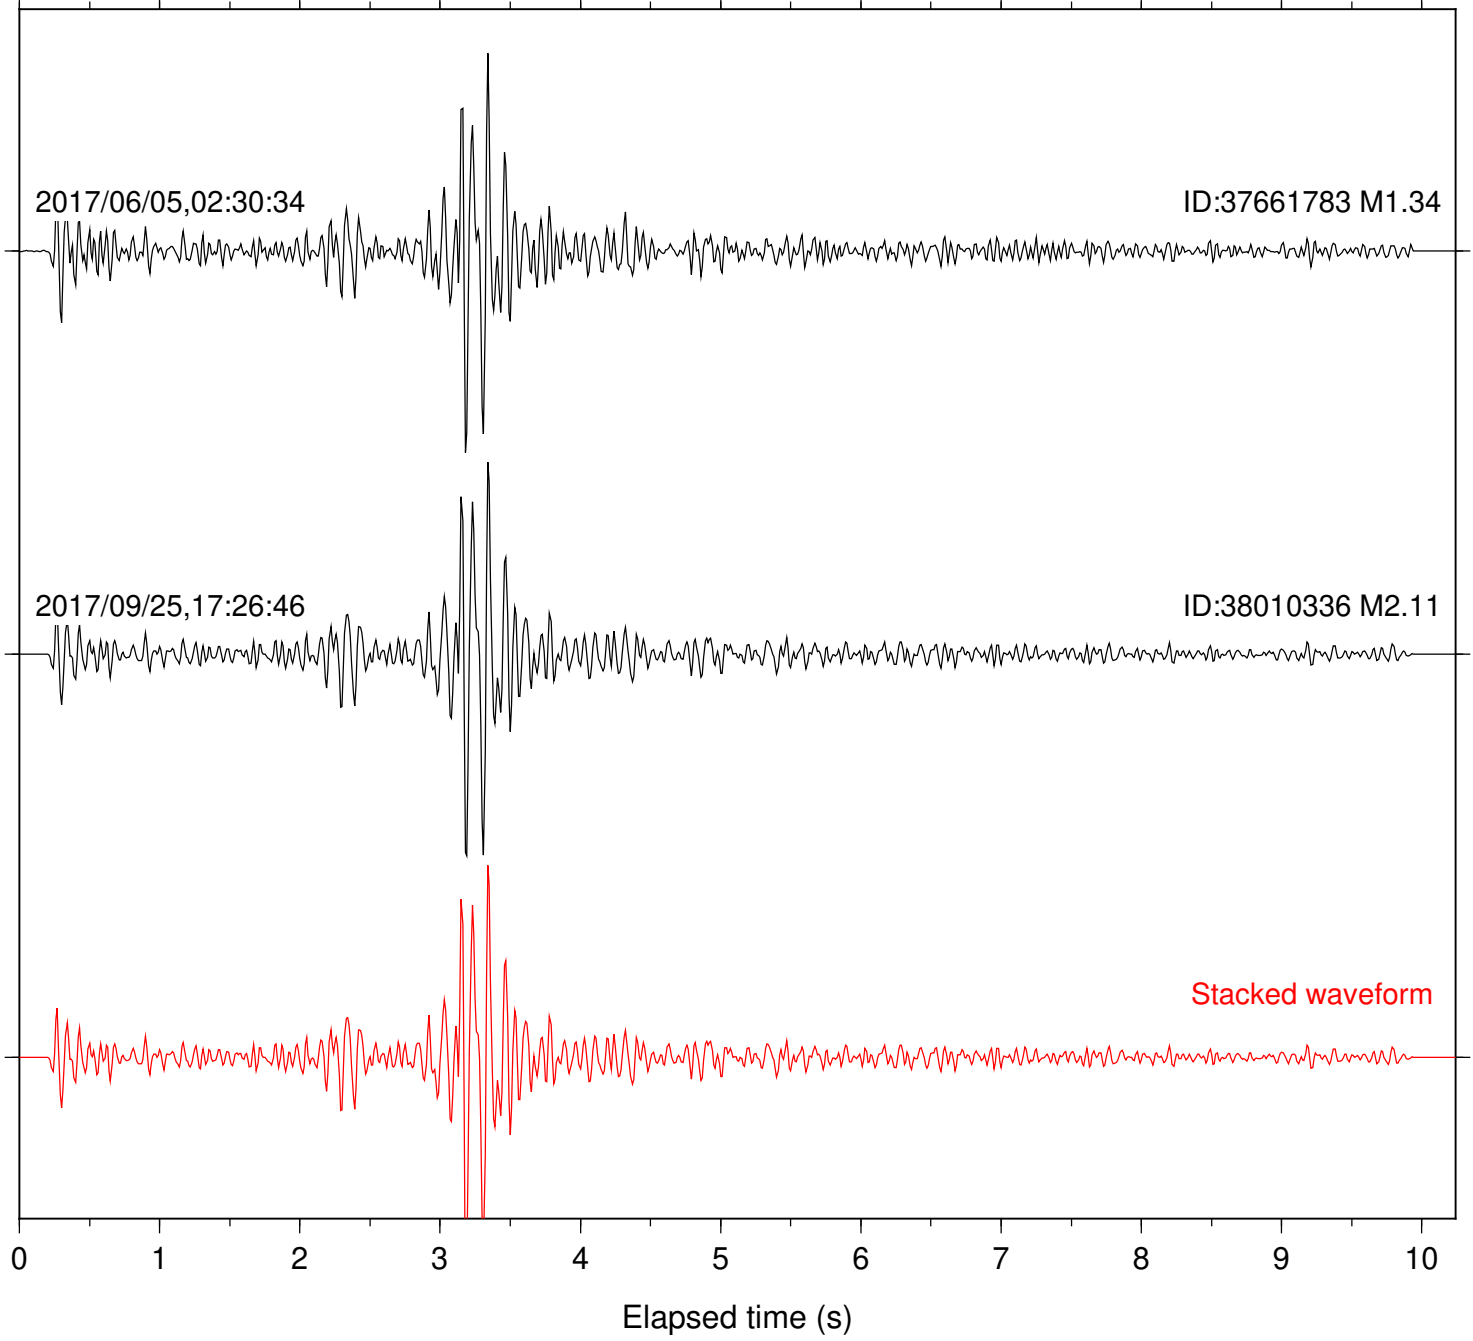

Focal depth: 6.75 km

Station: HMT2 Com: HHZ

Focal depth: 6.75 km

Station: SND Com: HHZ

Focal depth: 6.75 km

Station: B082 Com: EHZ

Focal depth: 5.65 km

Station: B087 Com: EHZ