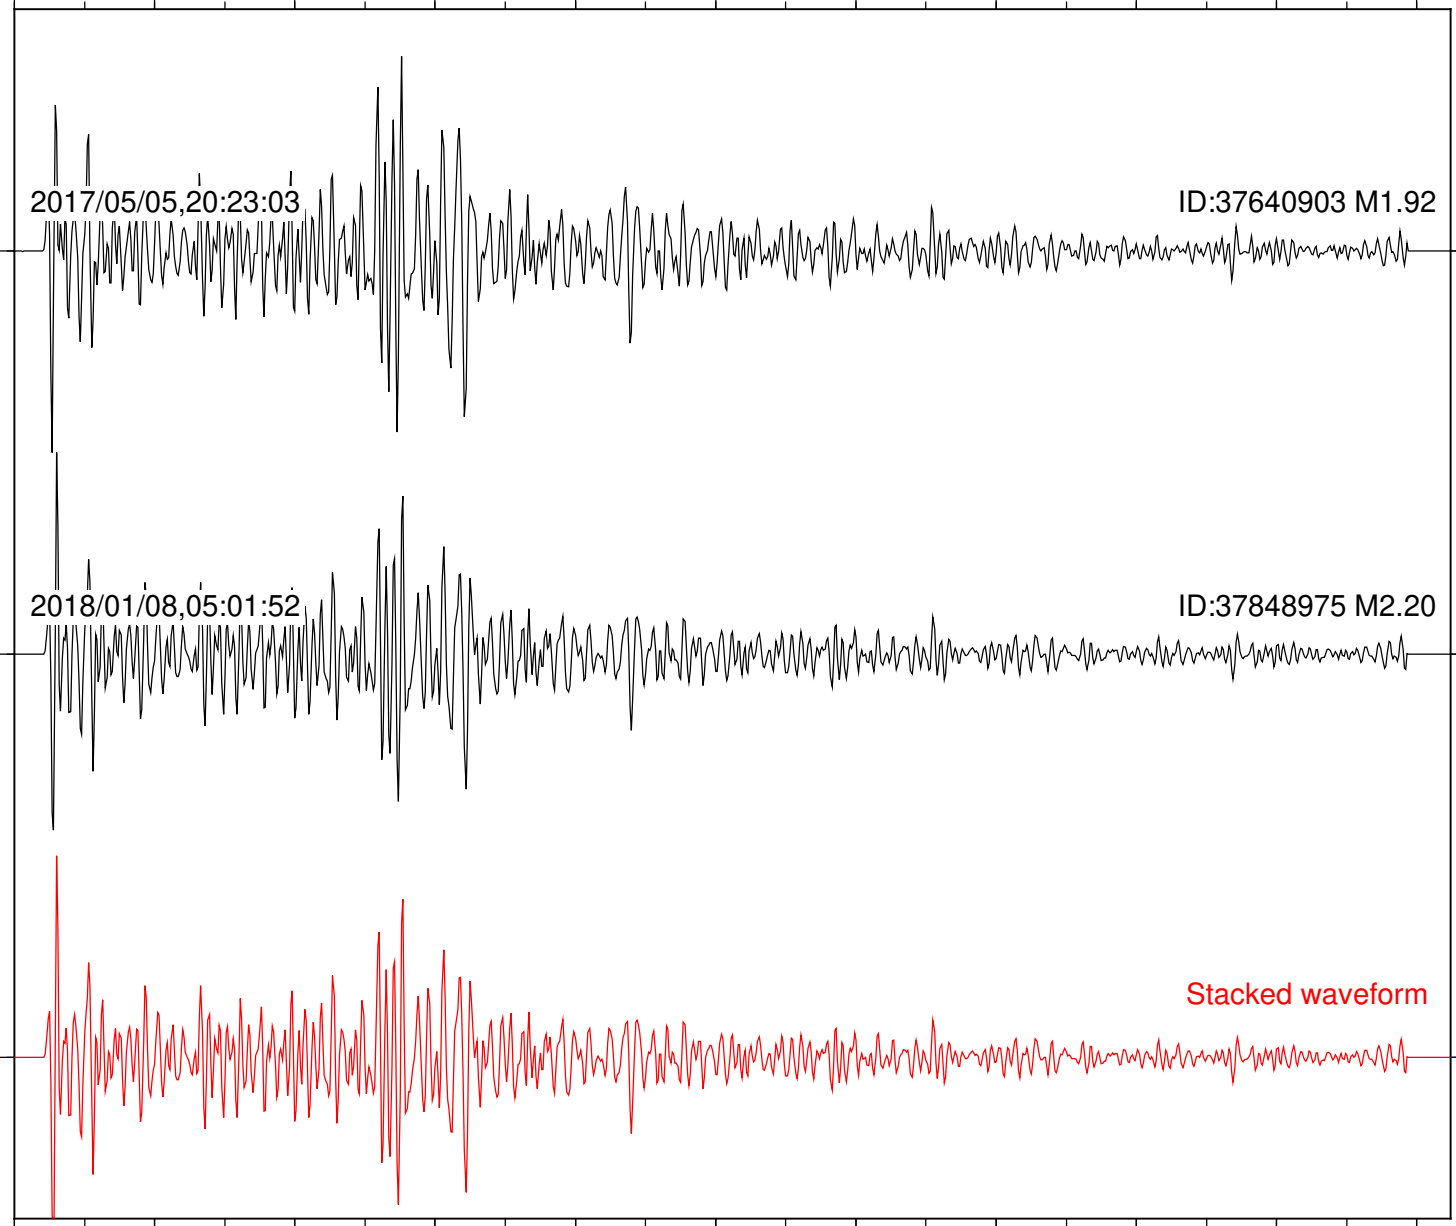

Station: B087 Com: EHZ

Focal depth: 7.38 km

2017/05/05,20:23:03

ID:37640903 M1.92

2018/01/08,05:01:52

ID:37848975 M2.20

Stacked waveform

0 1 2 3 4 5 6 7 8 9 10
Elapsed time (s)