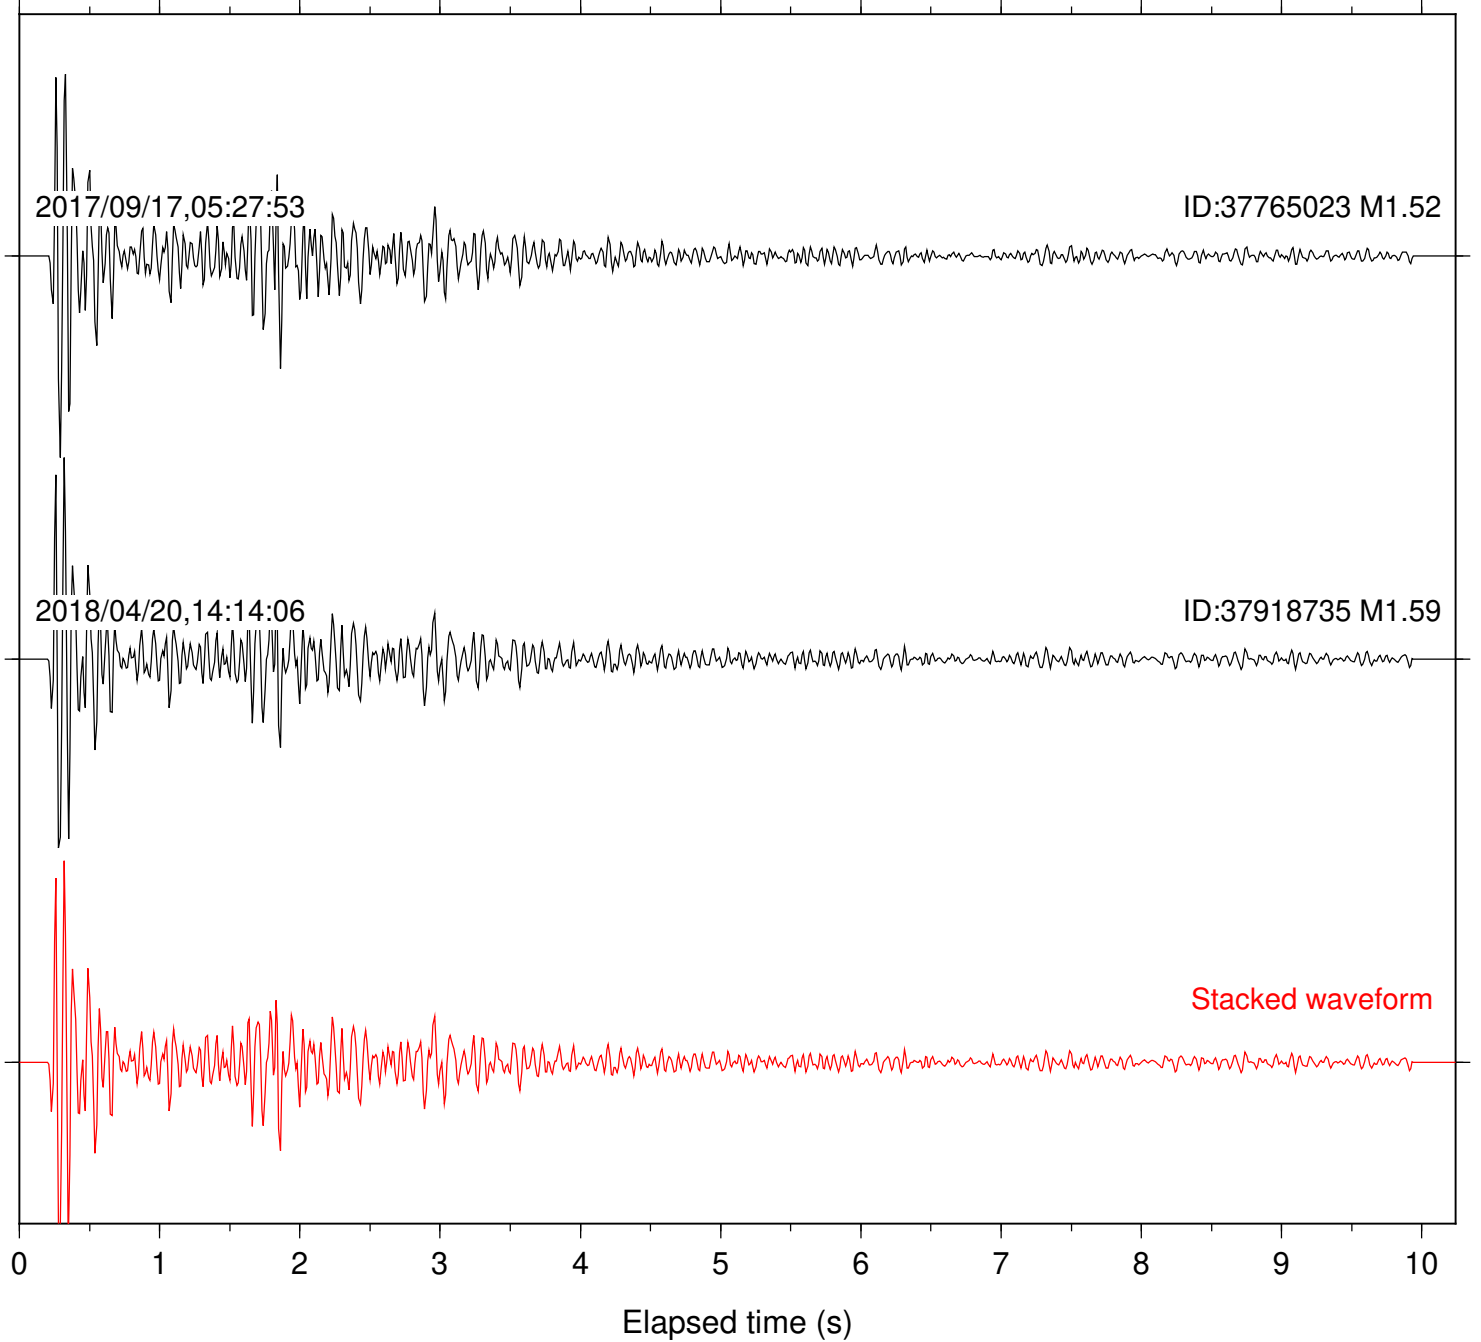

Station: B093 Com: EHZ

Focal depth: 6.09 km