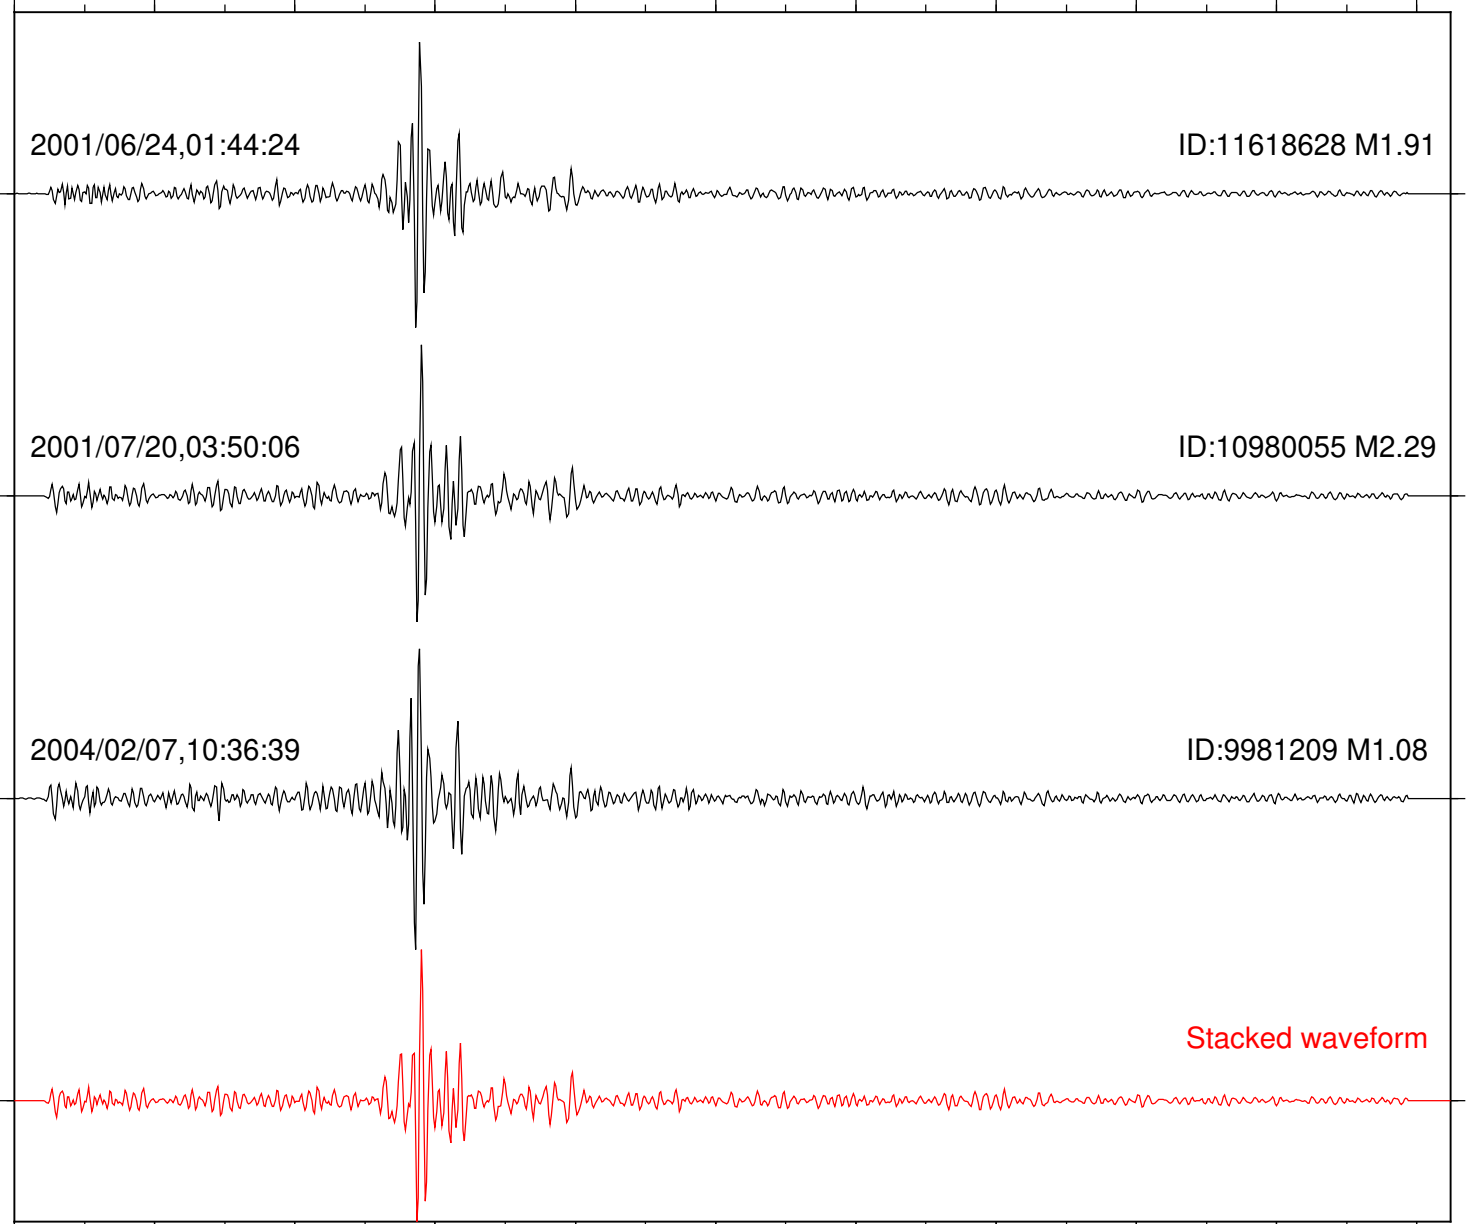

Station: RDM Com: HHZ

Focal depth: 7.24 km

2001/06/24,01:44:24

ID:11618628 M1.91

2001/07/20,03:50:06

ID:10980055 M2.29

2004/02/07,10:36:39

ID:9981209 M1.08

Stacked waveform

0 1 2 3 4 5 6 7 8 9 10

Elapsed time (s)