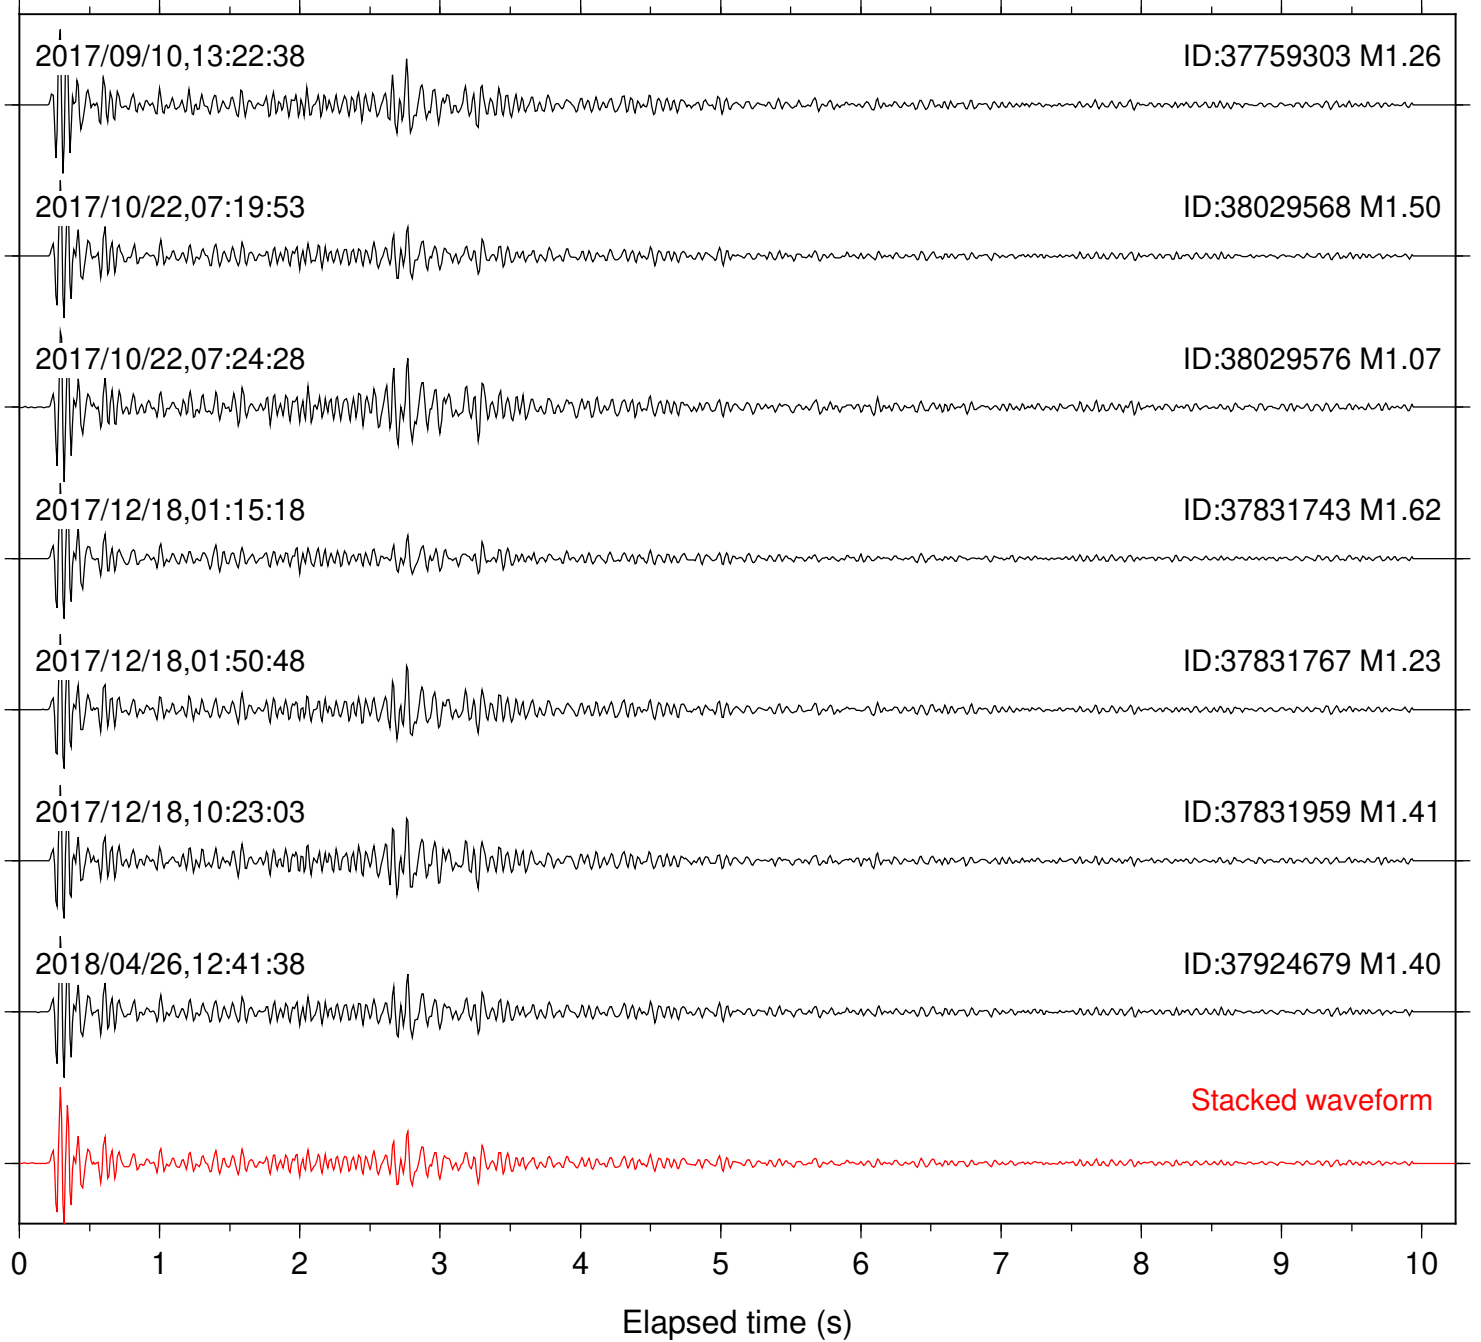

Station: B087 Com: EHZ

Focal depth: 6.30 km