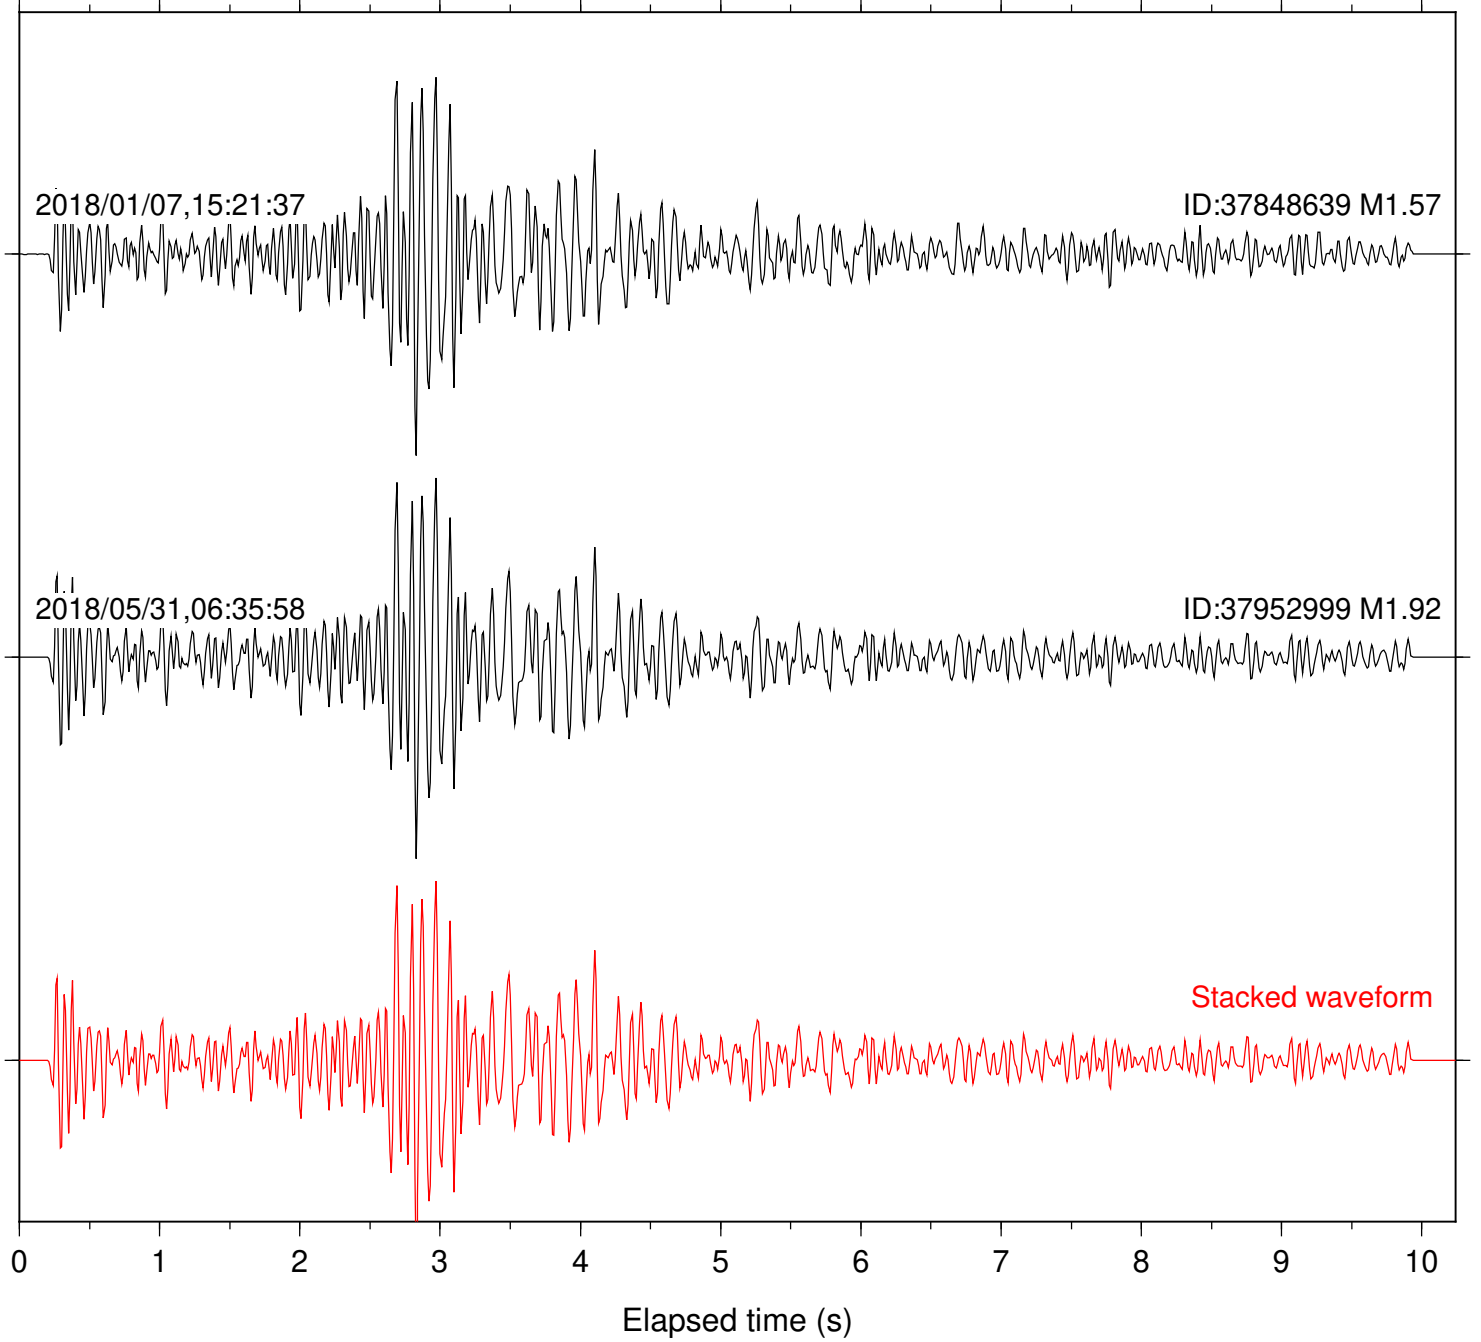

Station: B946 Com: EHZ

Focal depth: 6.75 km