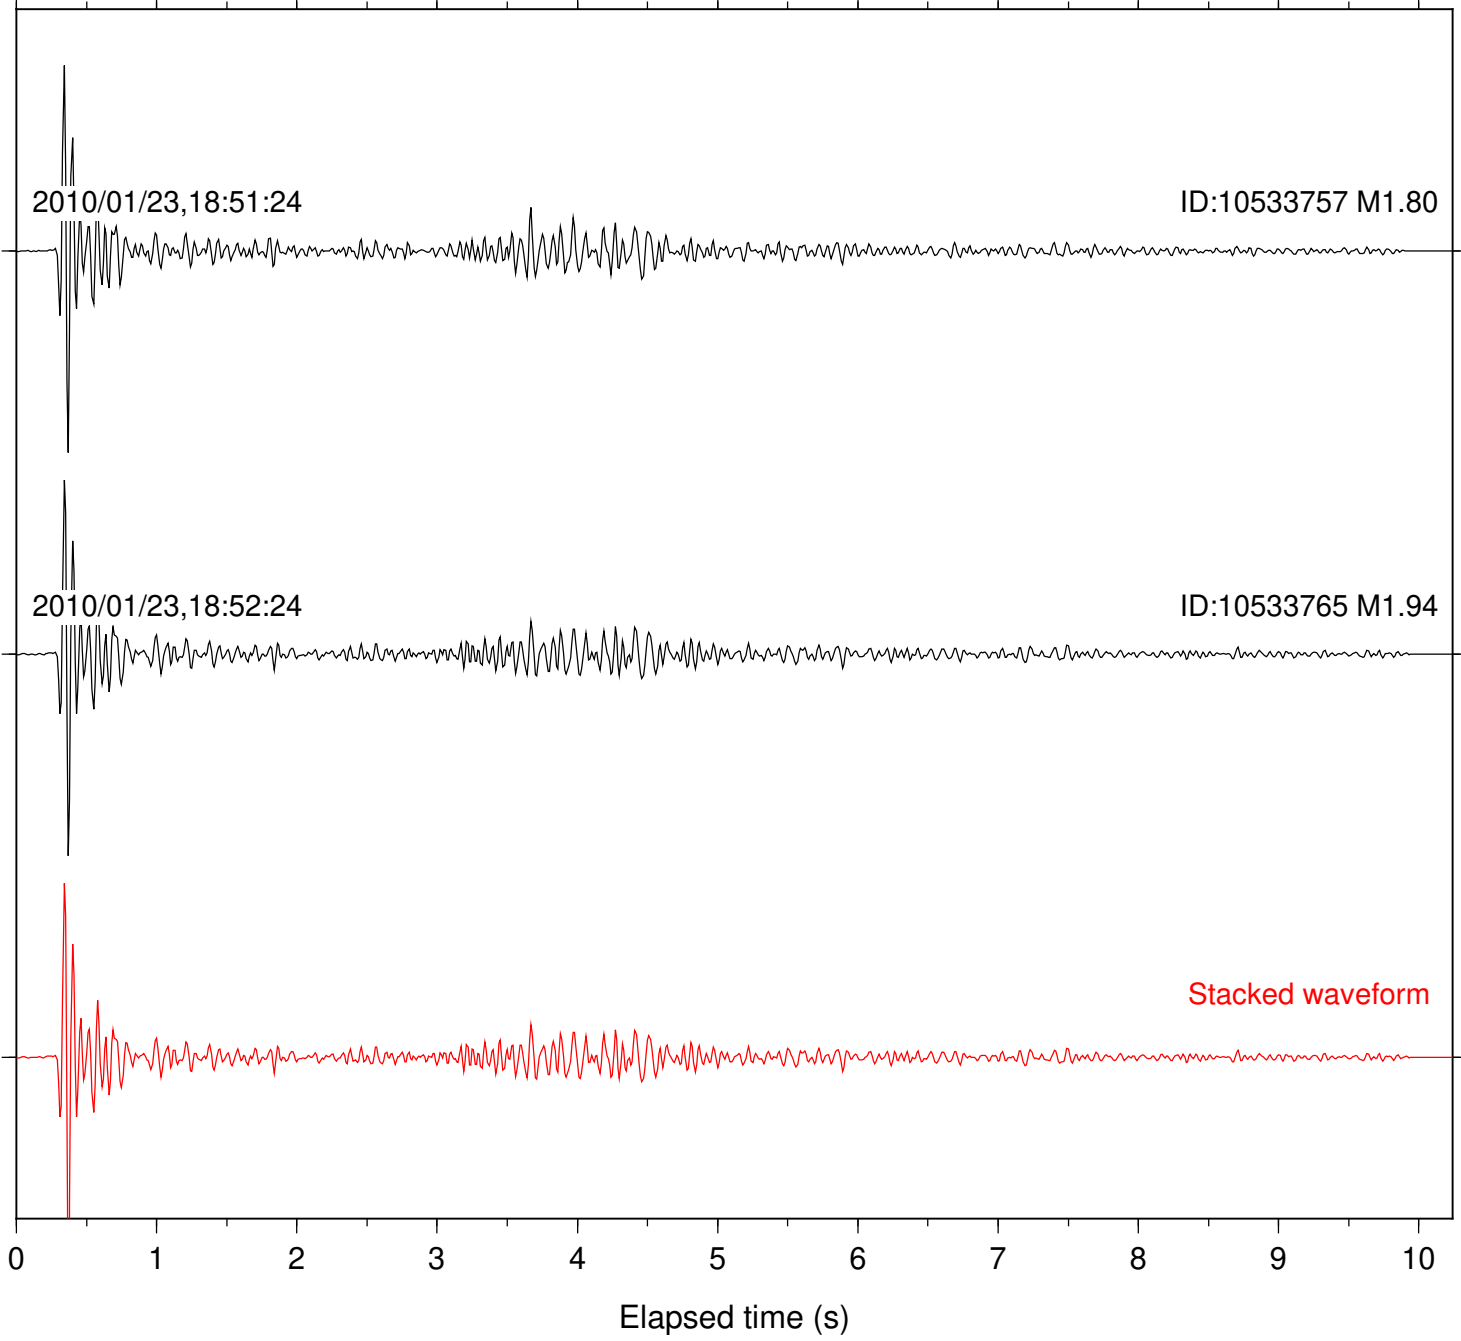

Station: BZN Com: HHZ

Focal depth: 14.53 km

2010/01/23,18:51:24

ID:10533757 M1.80

2010/01/23,18:52:24

ID:10533765 M1.94

Stacked waveform

Station: DNR Com: HHZ