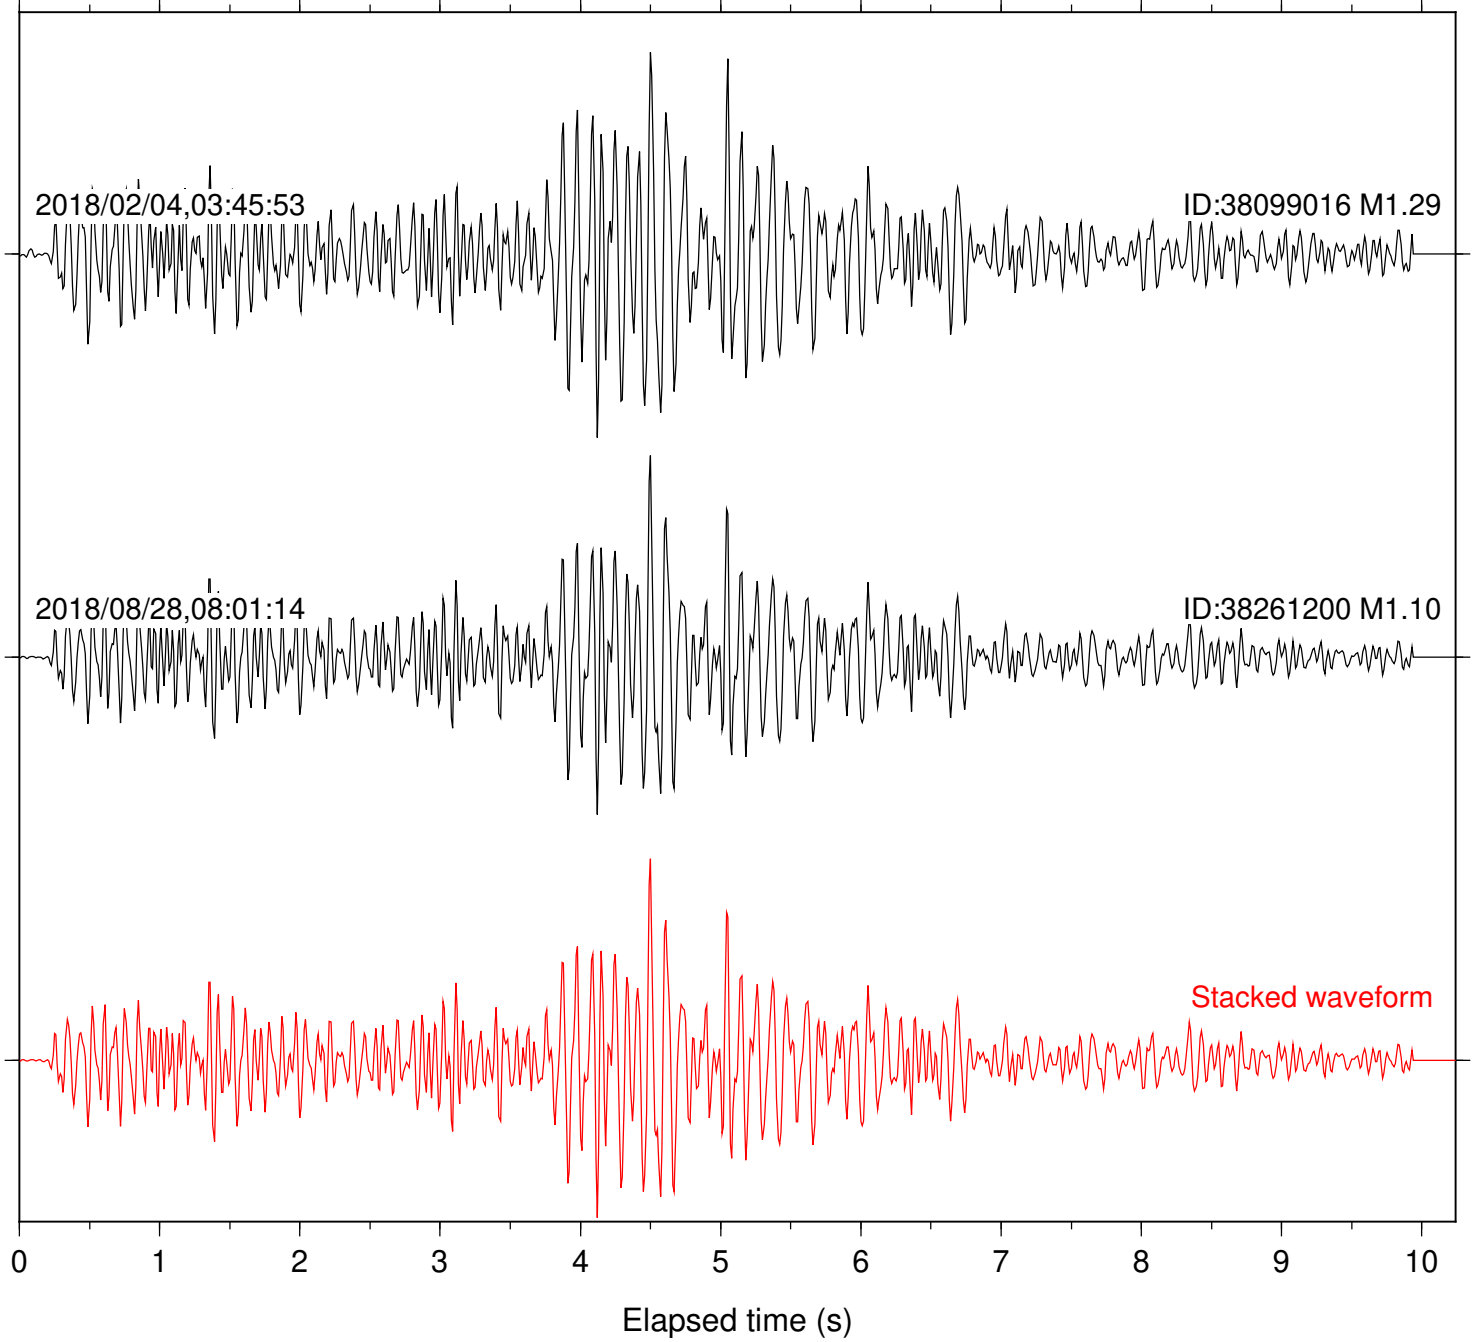

Station: HMT2 Com: HHZ

Focal depth: 5.24 km

Station: KNW Com: HHZ

Focal depth: 5.24 km

Station: LKH Com: HHZ

Focal depth: 5.24 km

Station: PFO Com: HHZ

Focal depth: 5.24 km