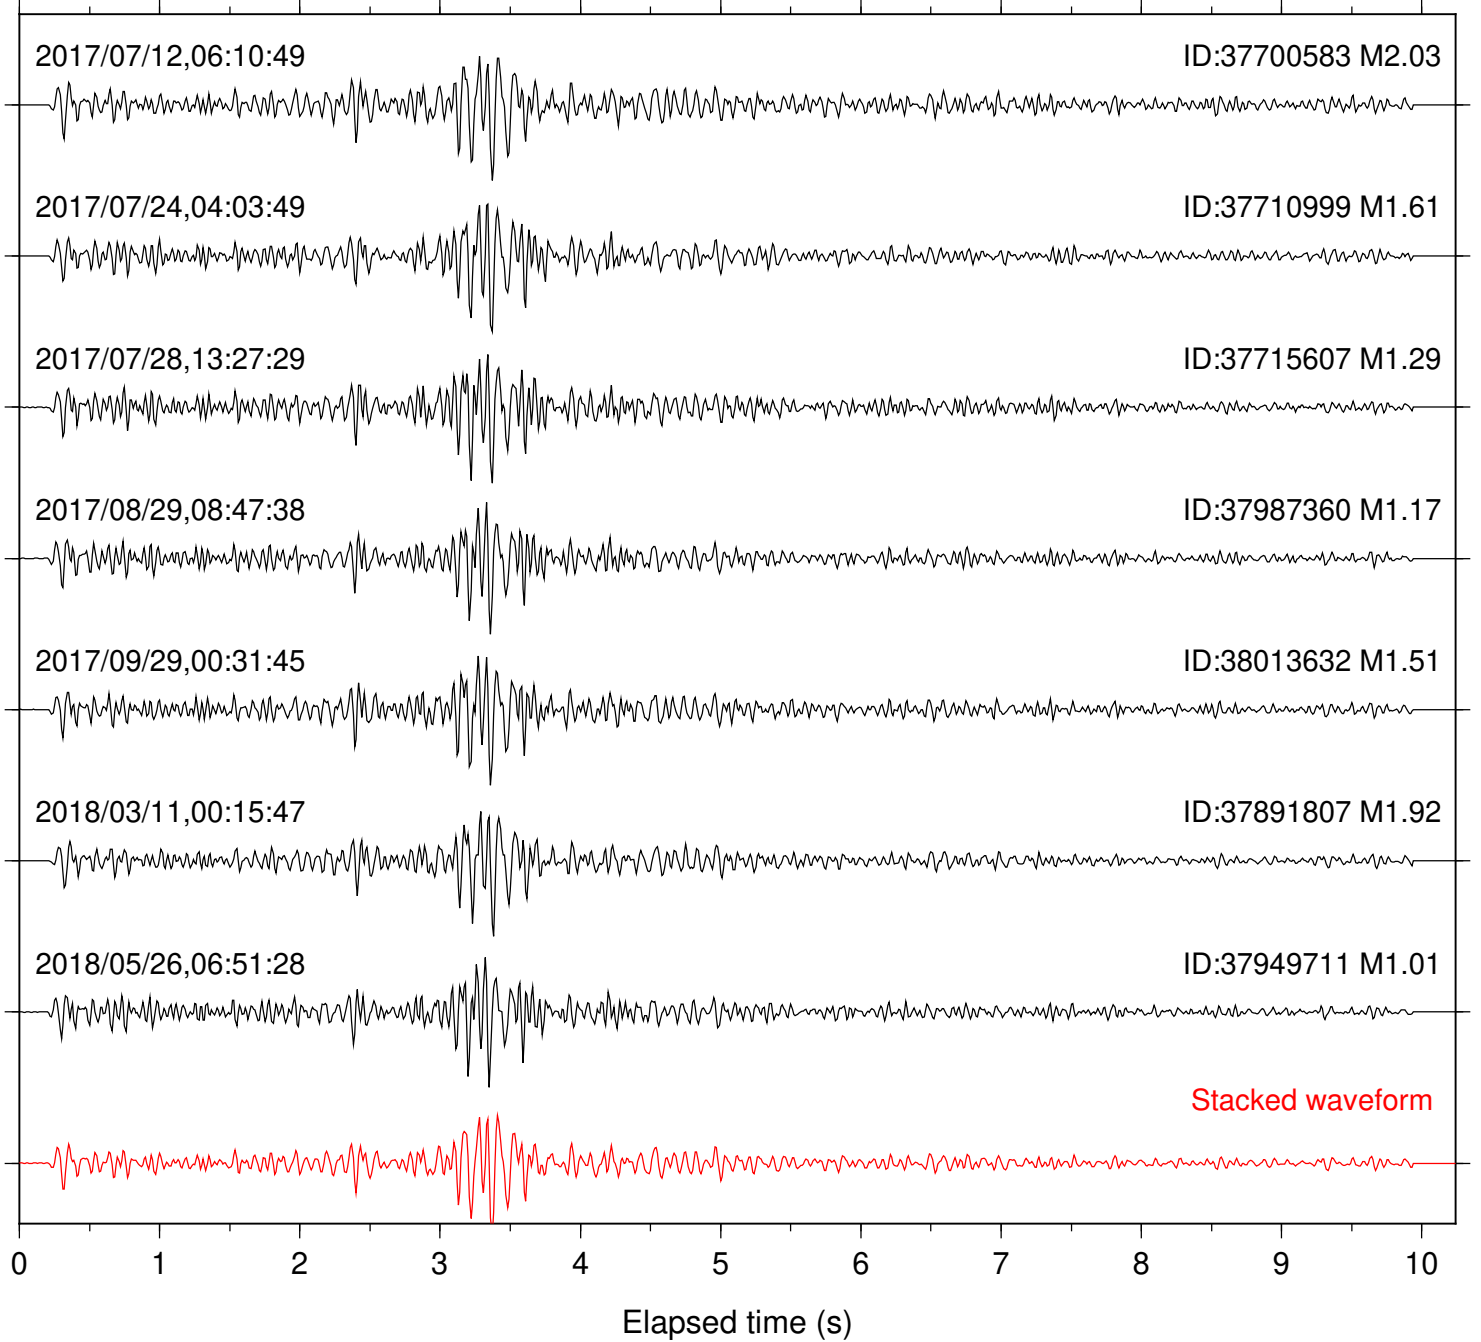

Station: B082 Com: EHZ

Focal depth: 6.03 km