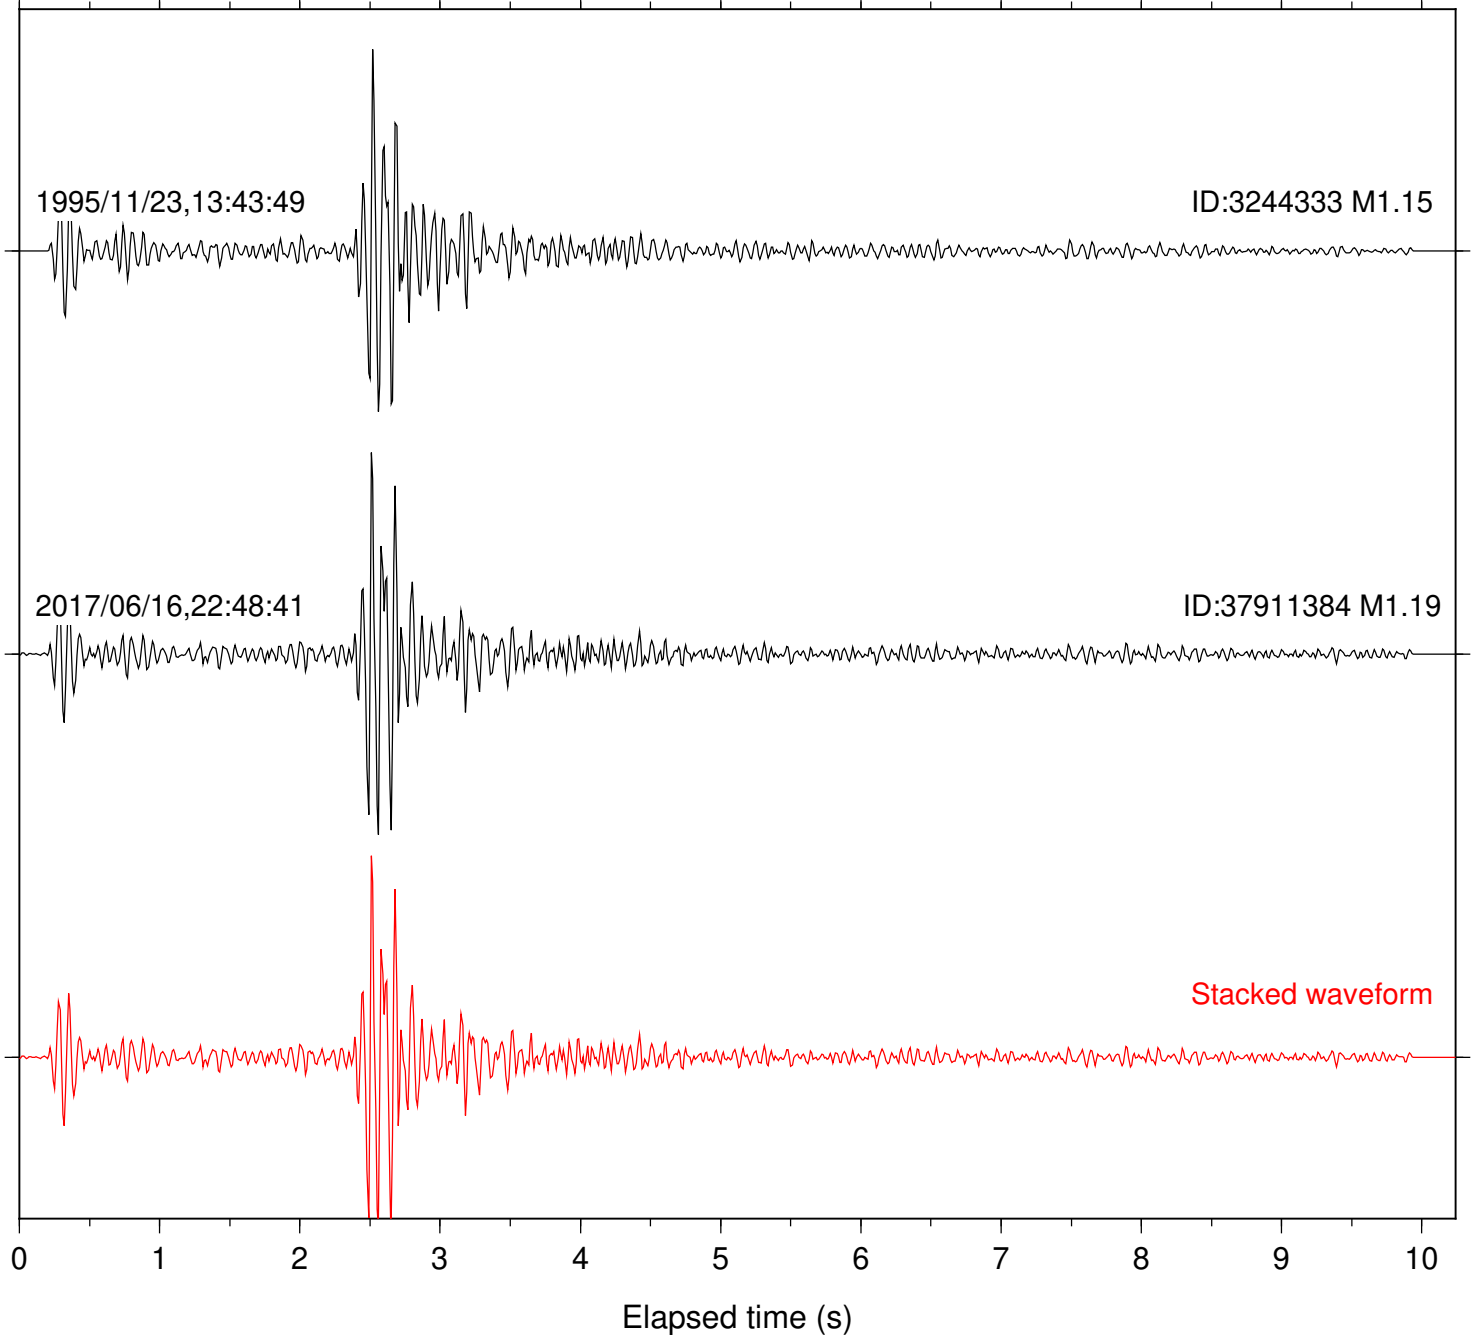

Station: KNW Com: HHZ

Focal depth: 16.63 km