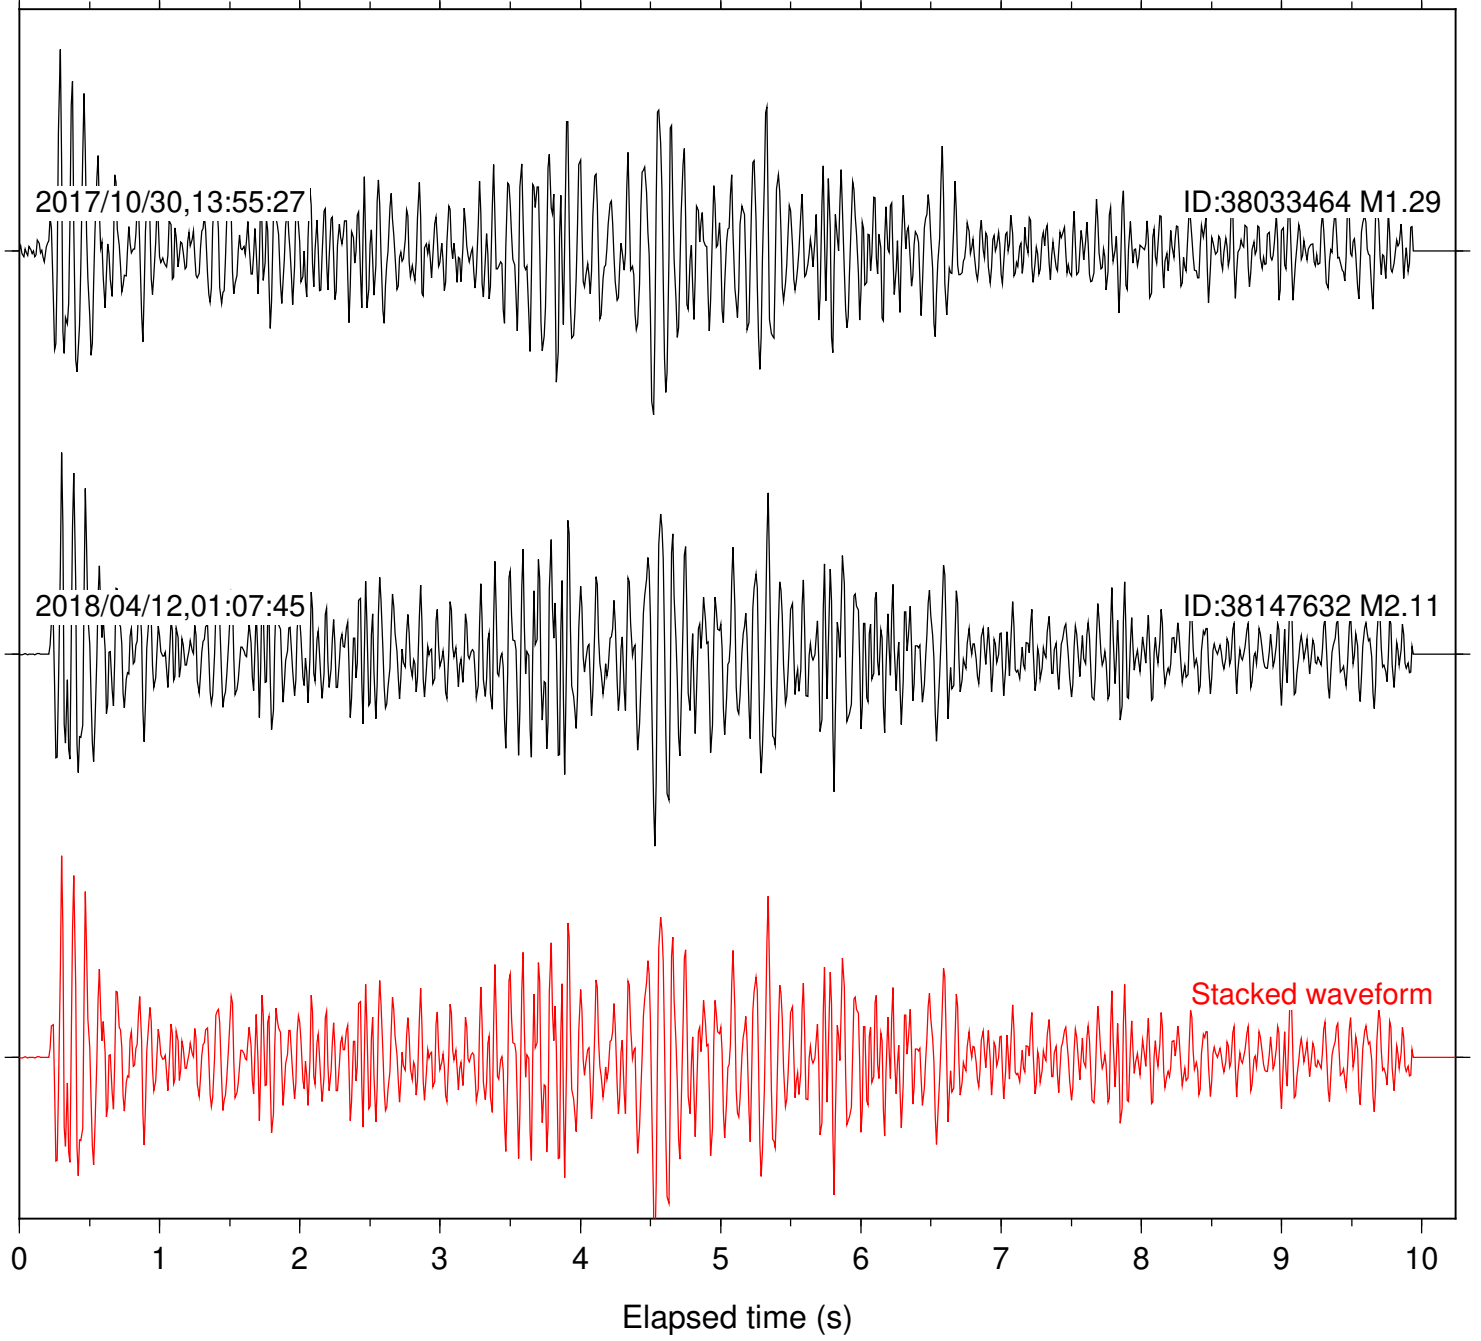

Station: CSH Com: HHZ

Focal depth: 6.26 km

Station: DGR Com: HHZ

Focal depth: 6.26 km

Station: FRD Com: HHZ

Focal depth: 6.26 km

Station: HMT2 Com: HHZ

Focal depth: 6.26 km