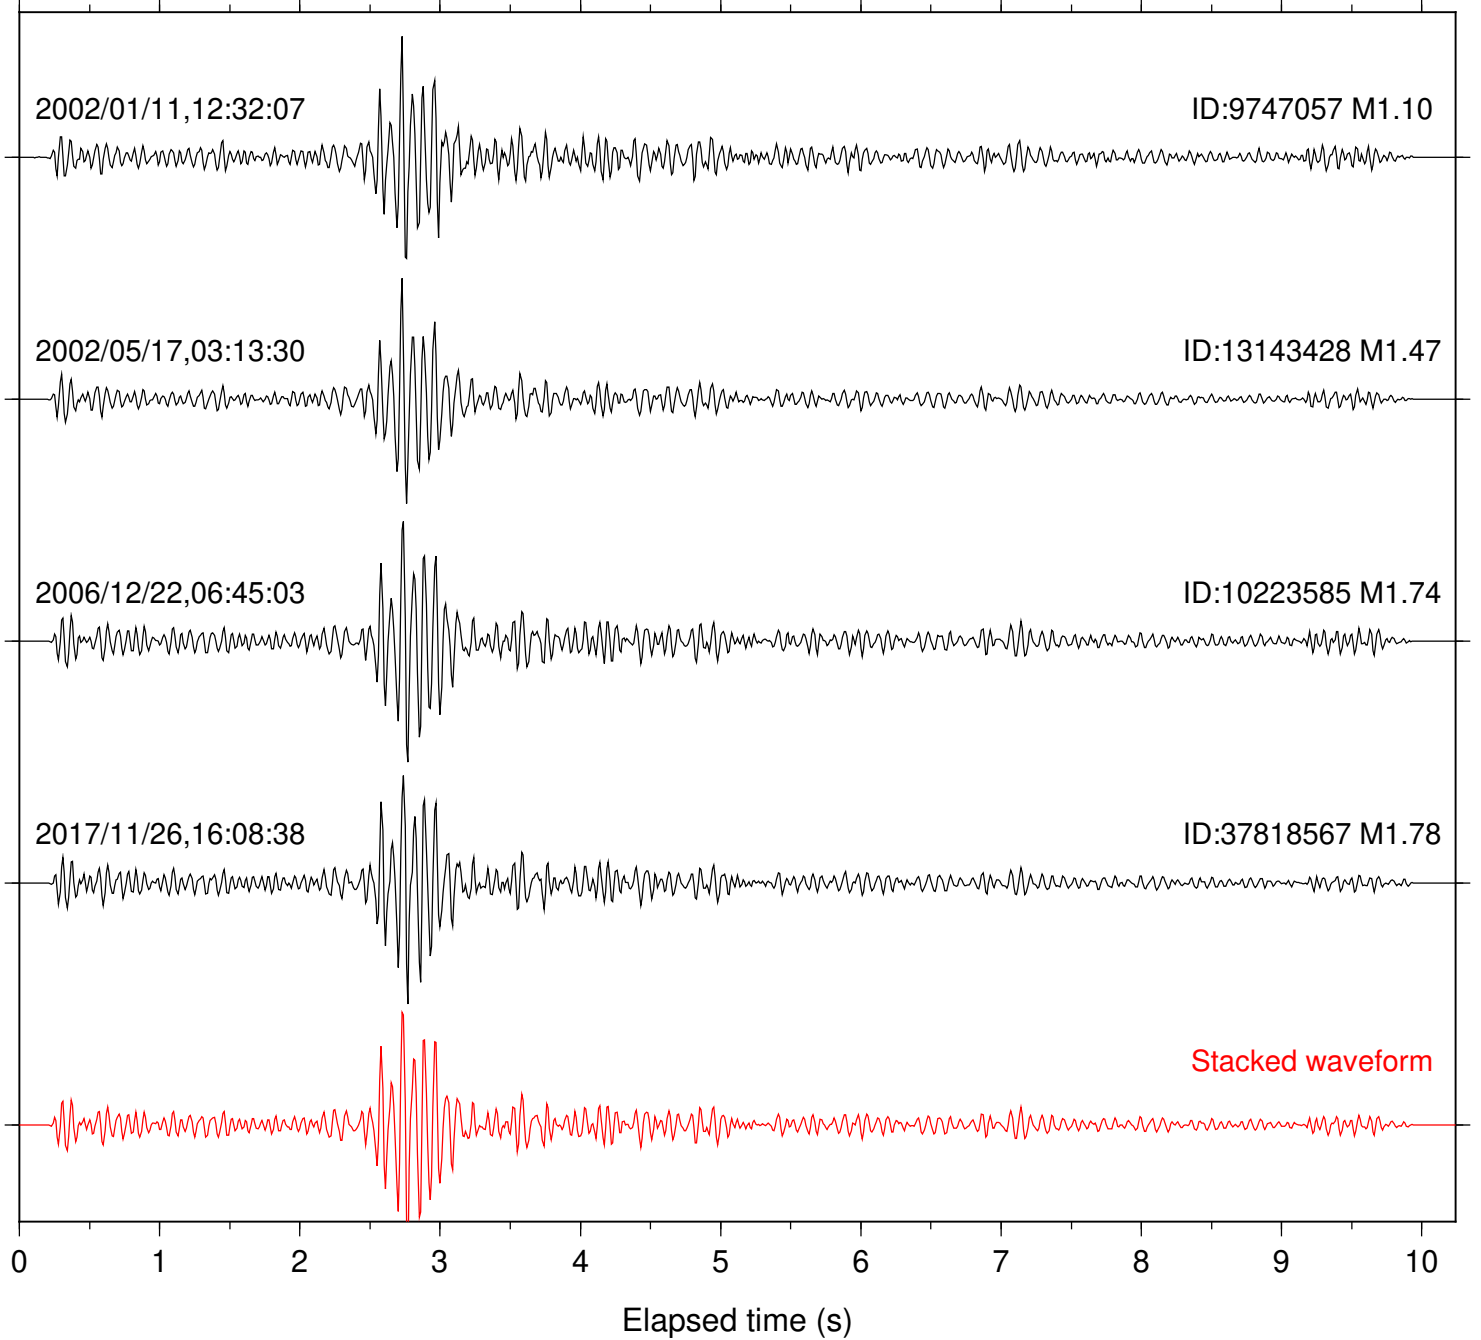

Focal depth: 17.80 km

Station: HMT2 Com: HHZ

Focal depth: 17.81 km

Station: KNW Com: HHZ

Focal depth: 17.80 km

Station: PFO Com: HHZ

Focal depth: 17.80 km

Station: PMD Com: HHZ