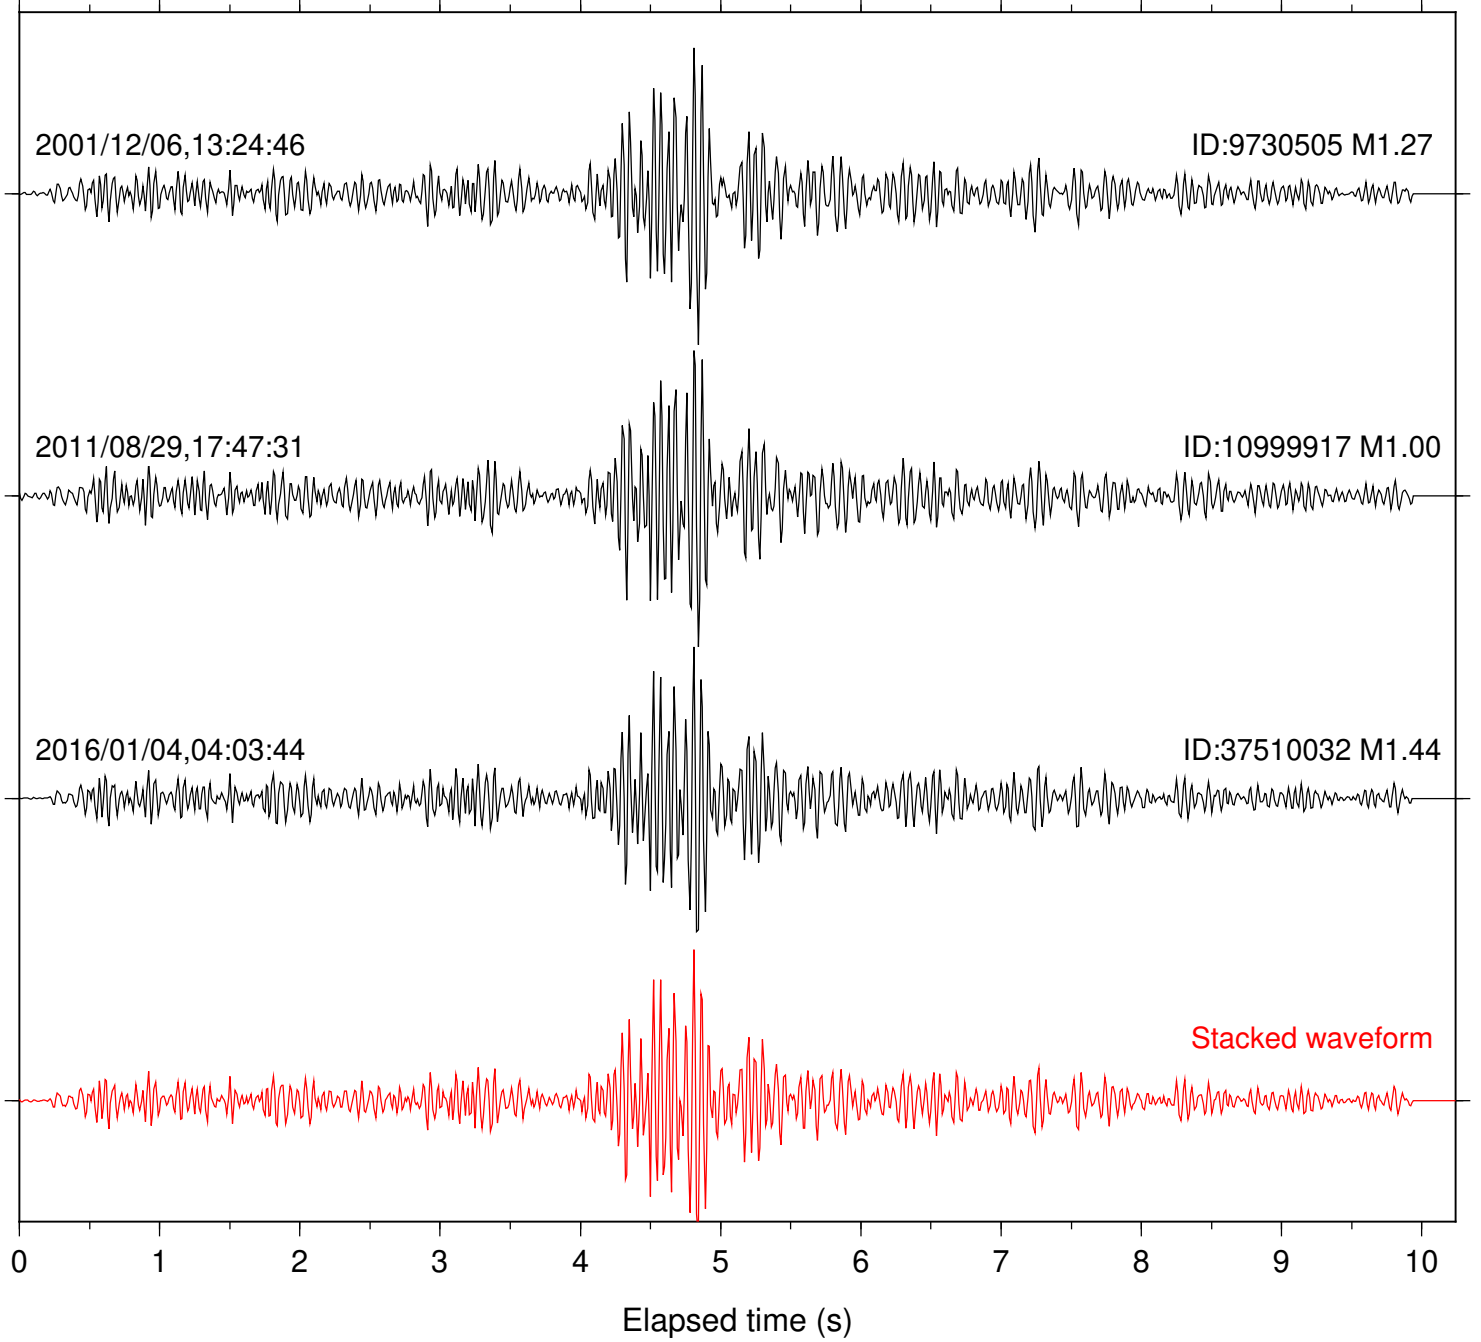

Station: PFO Com: HHZ

Focal depth: 16.22 km