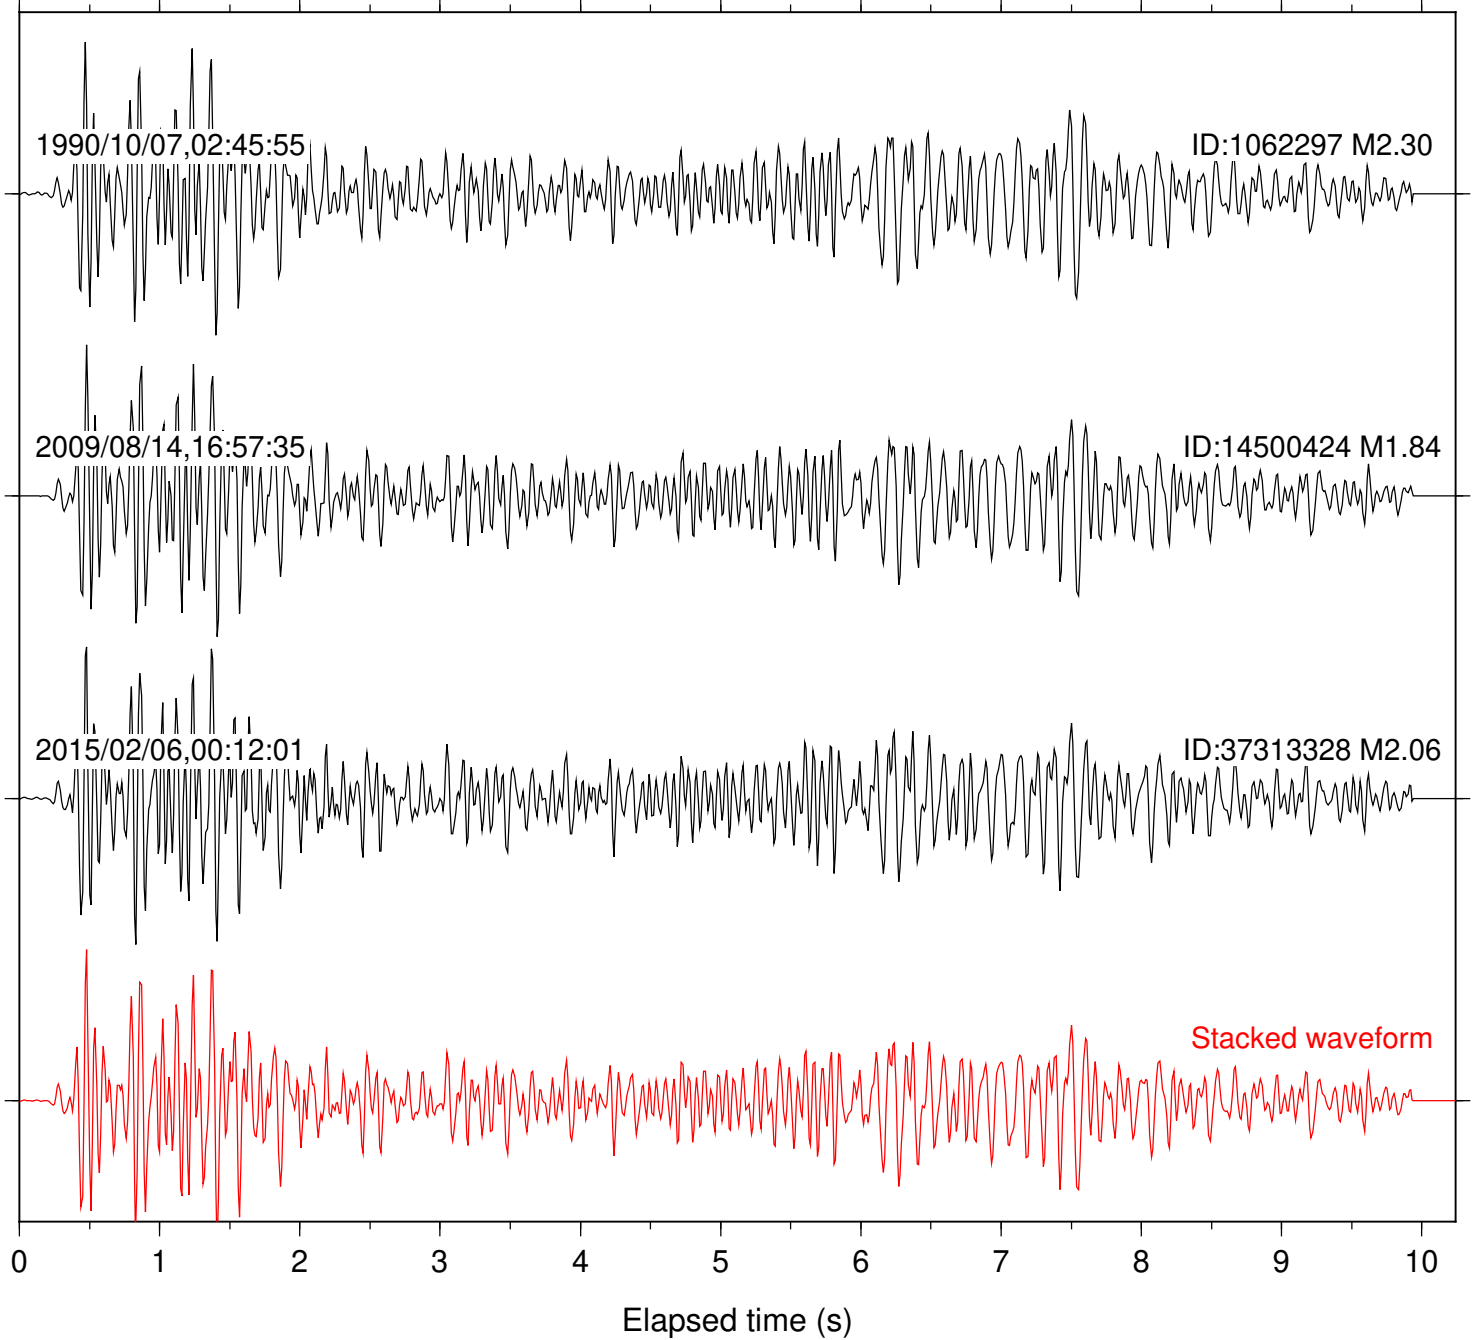

Station: CRR Com: HHZ

Focal depth: 10.75 km