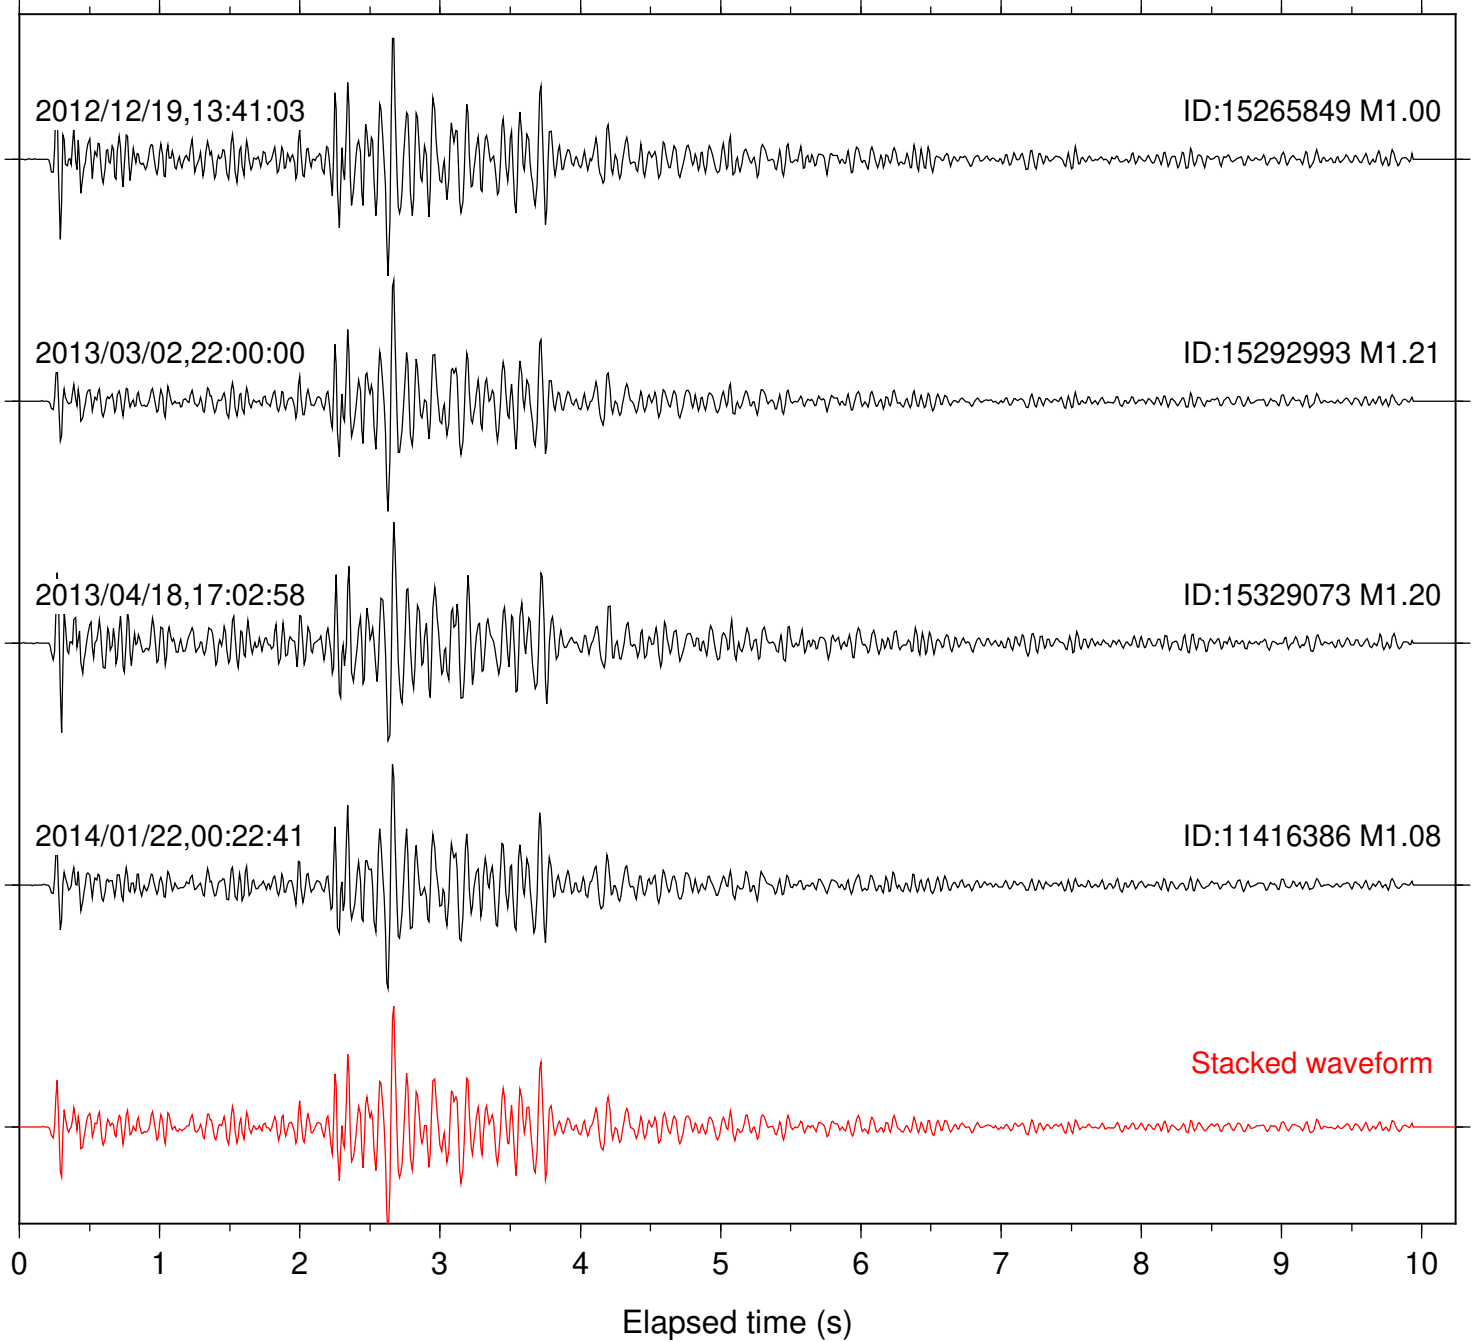

Station: B946 Com: EHZ

Focal depth: 4.95 km