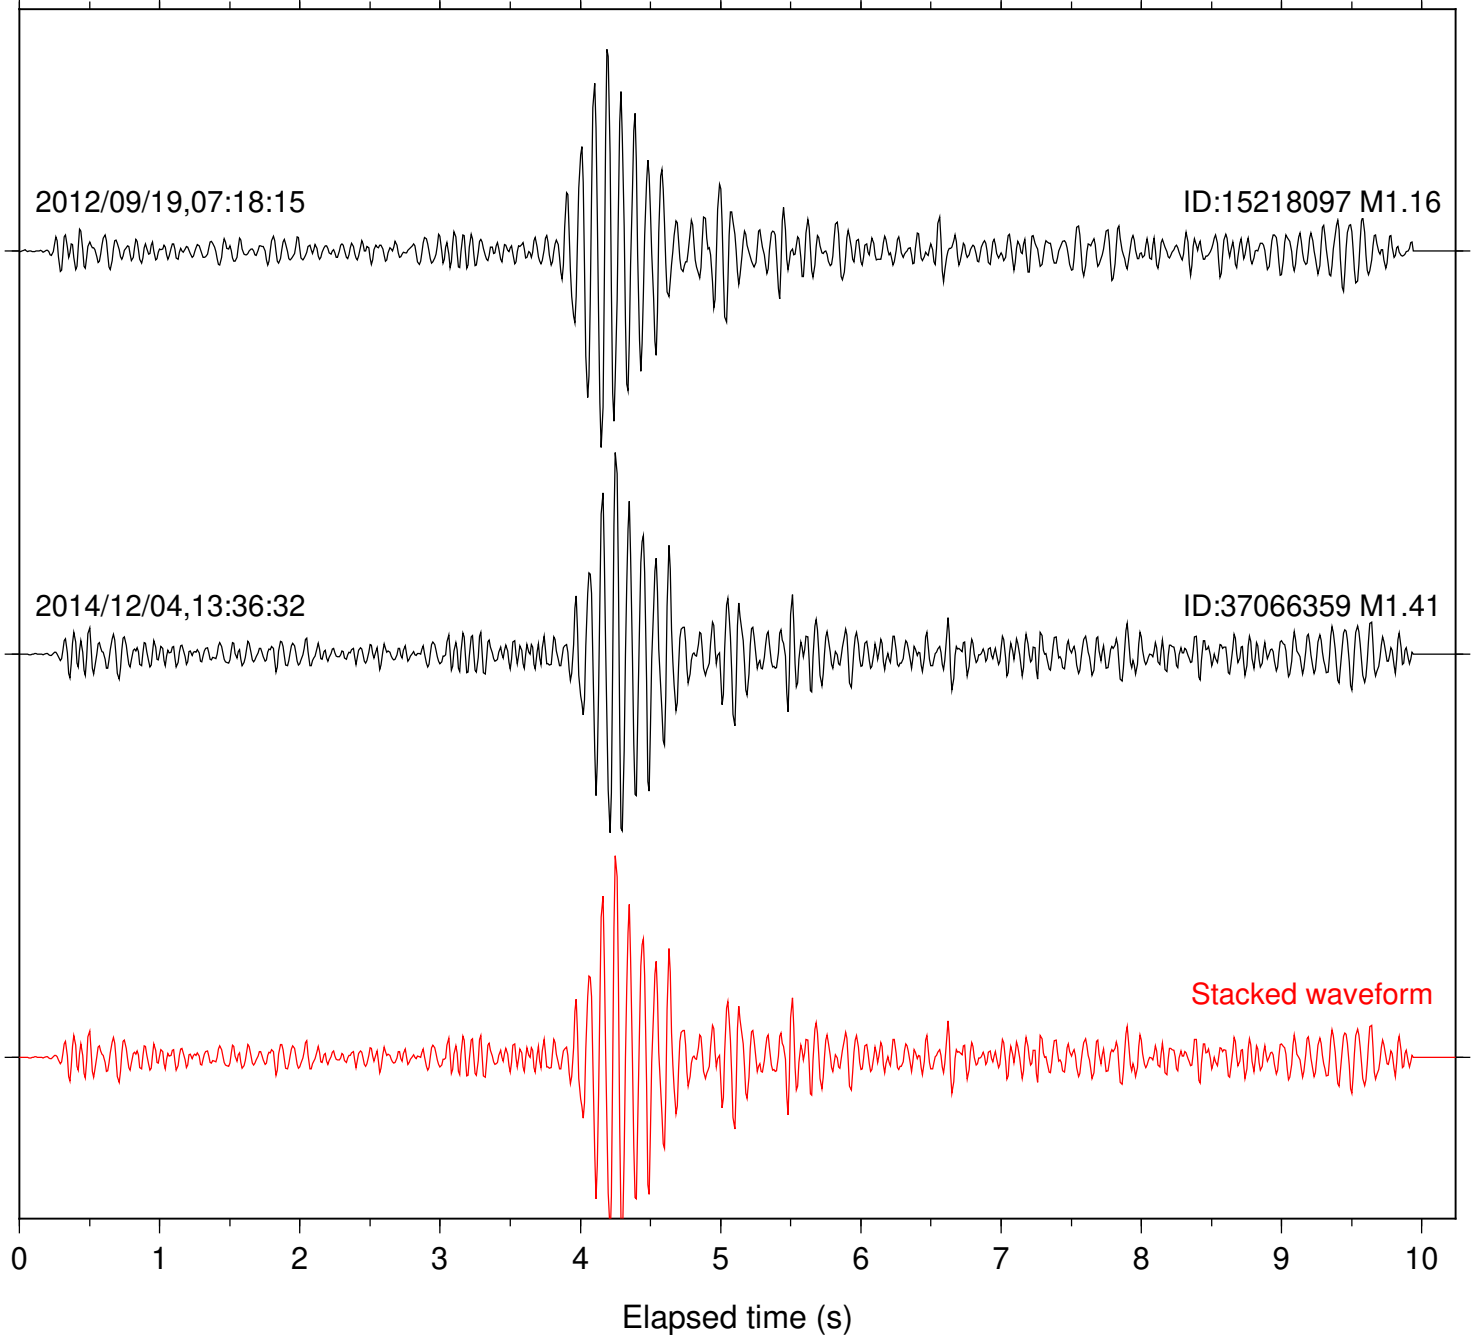

Station: B084 Com: EHZ

Focal depth: 4.86 km