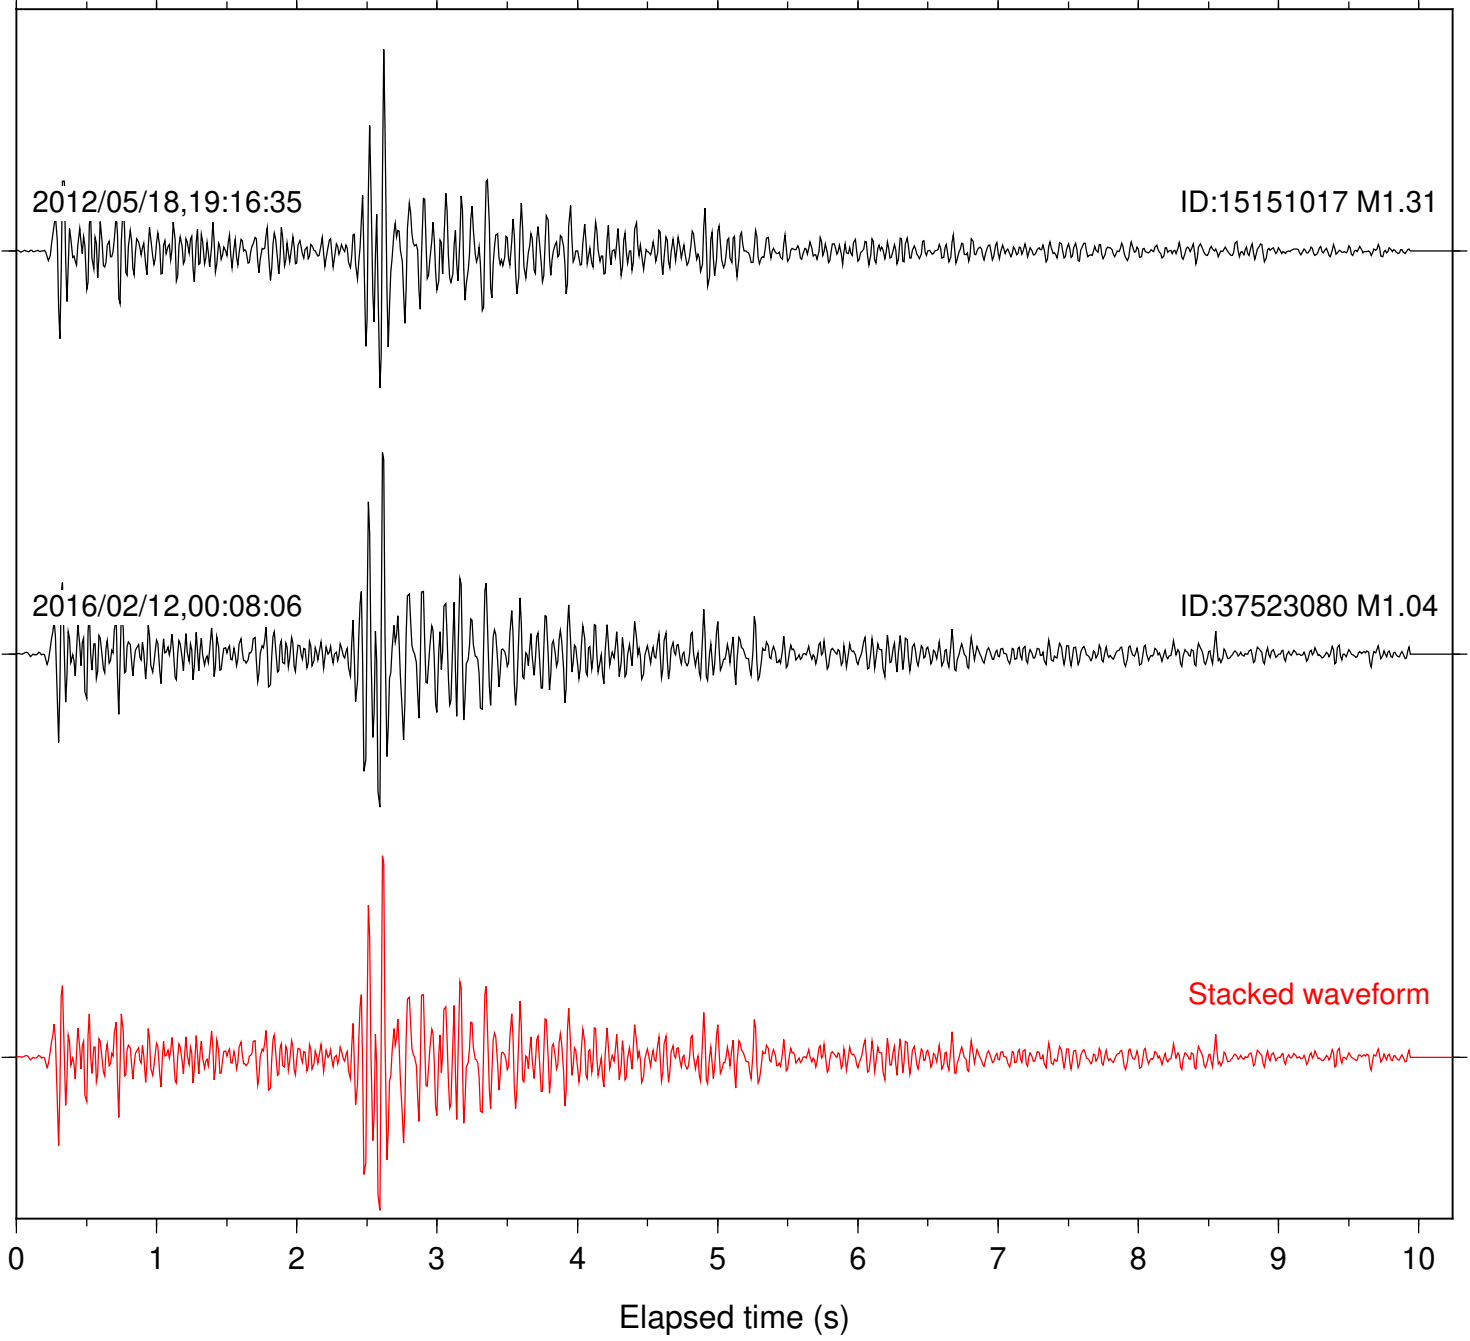

Station: B086 Com: EHZ

Focal depth: 14.89 km

2012/05/18,19:16:35

ID:15151017 M1.31

2016/02/12,00:08:06

ID:37523080 M1.04

Stacked waveform