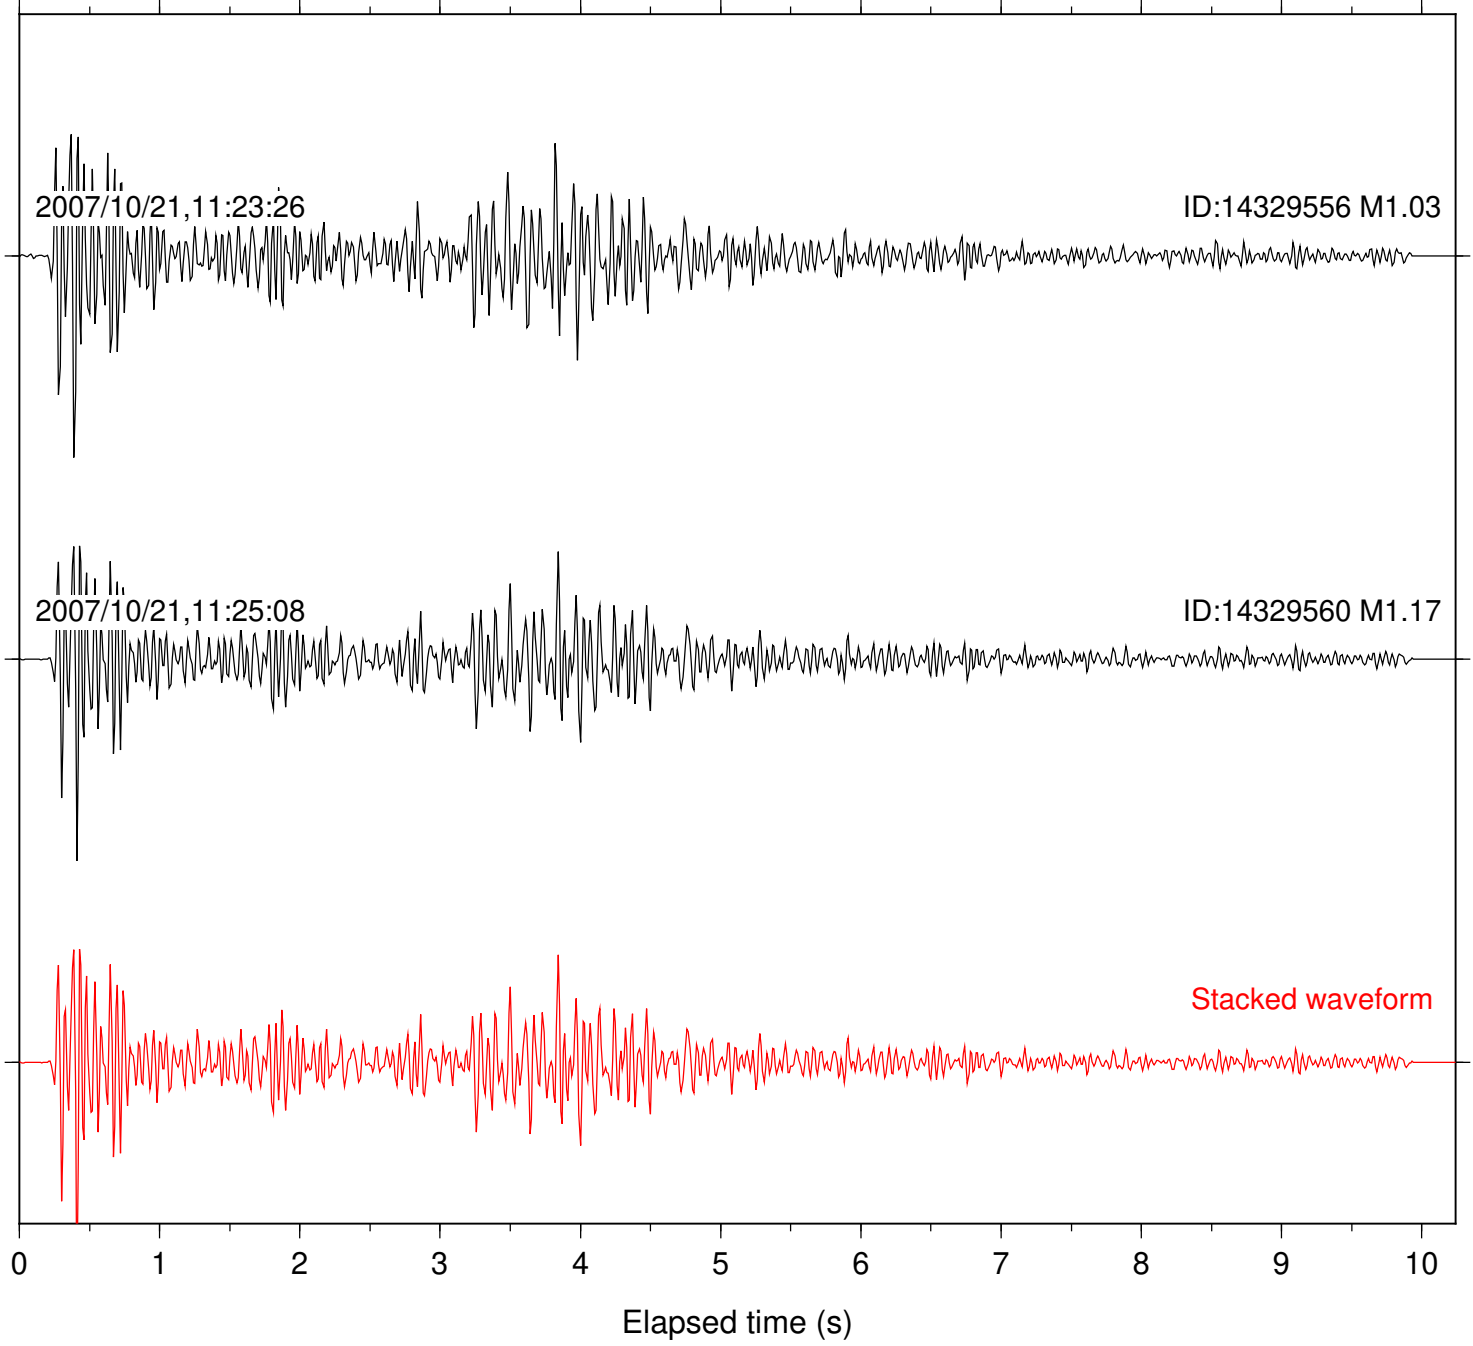

Station: LVA2 Com: HHZ

Focal depth: 12.93 km