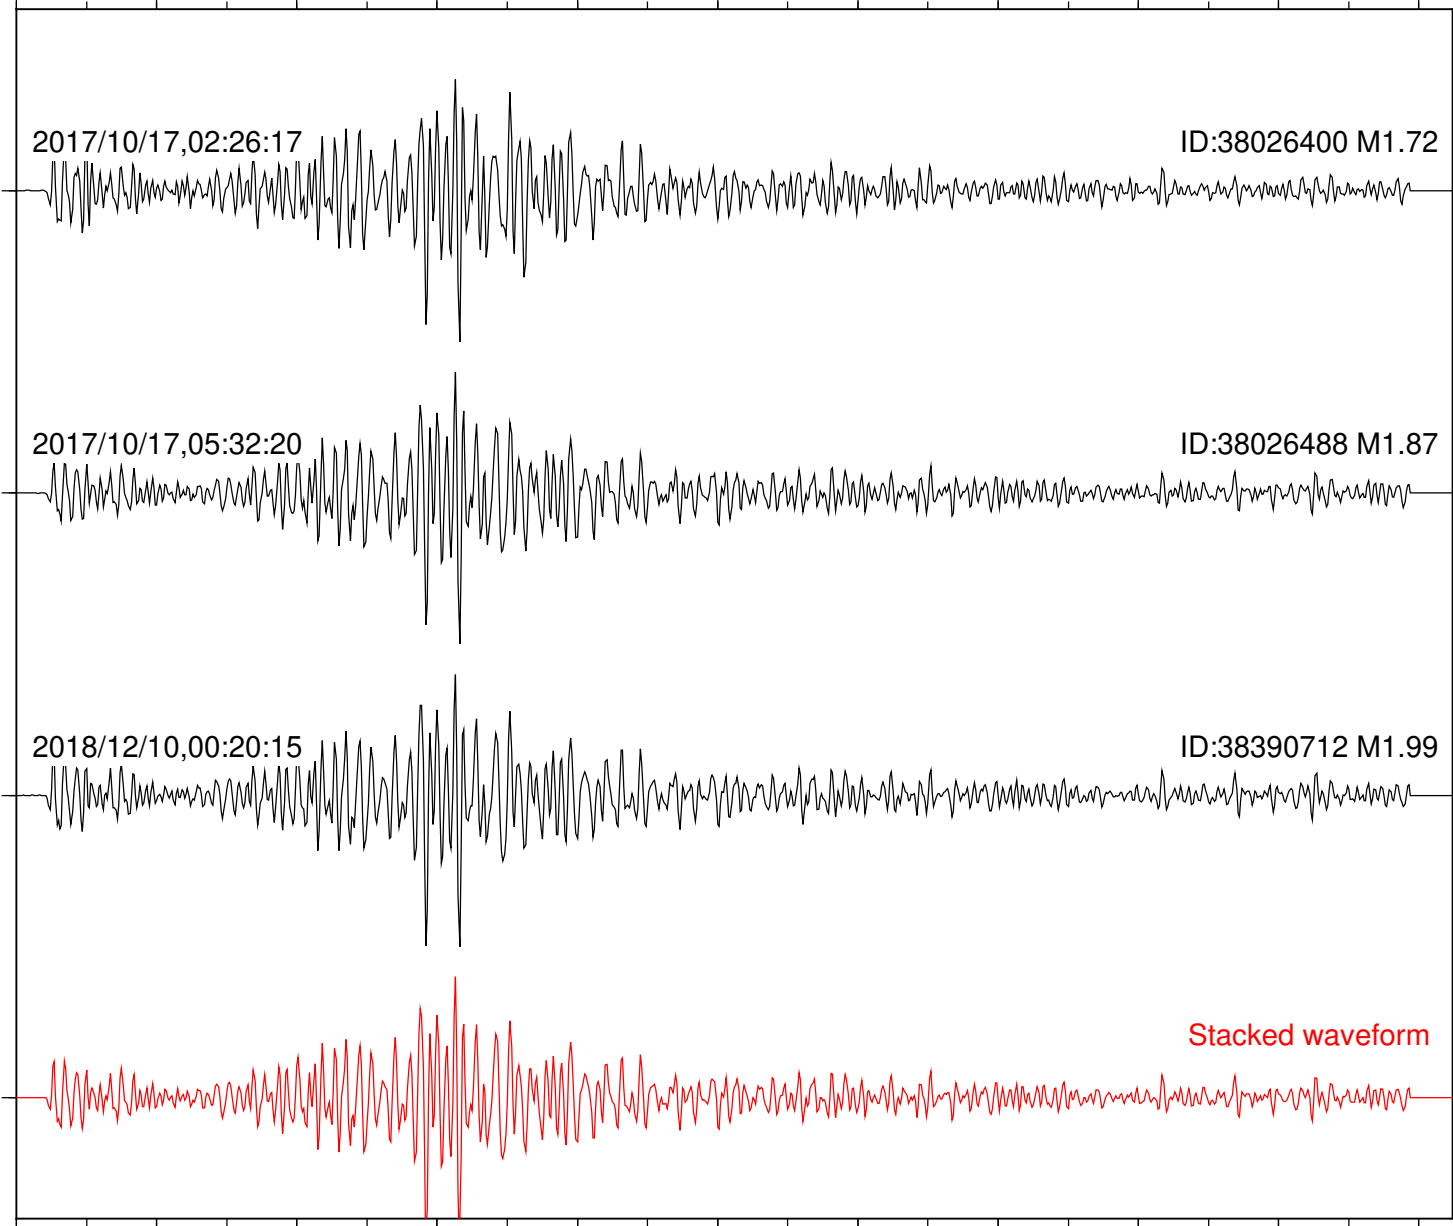

Station: B082 Com: EHZ

Focal depth: 5.70 km

2017/10/17,02:26:17

ID:38026400 M1.72

2017/10/17,05:32:20

ID:38026488 M1.87

2018/12/10,00:20:15

ID:38390712 M1.99

Stacked waveform

0 1 2 3 4 5 6 7 8 9 10
Elapsed time (s)