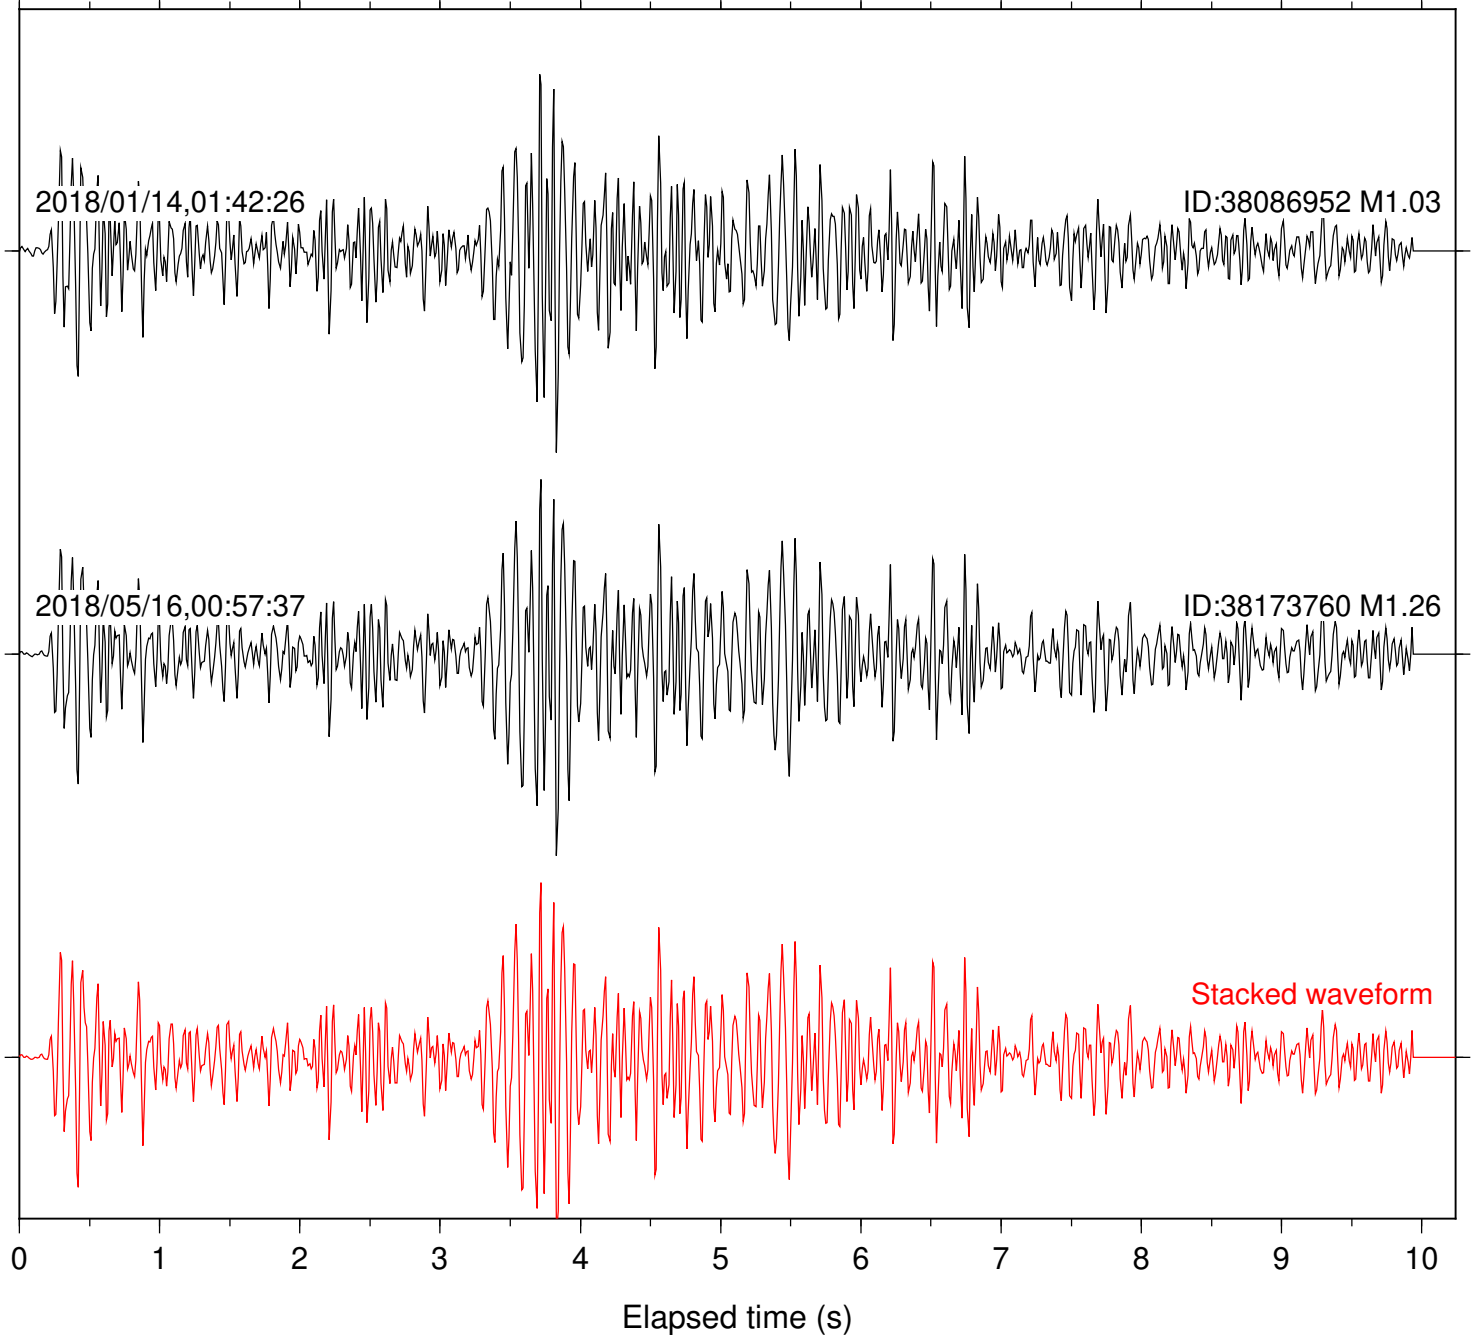

Station: BAC Com: EHZ

Focal depth: 6.30 km