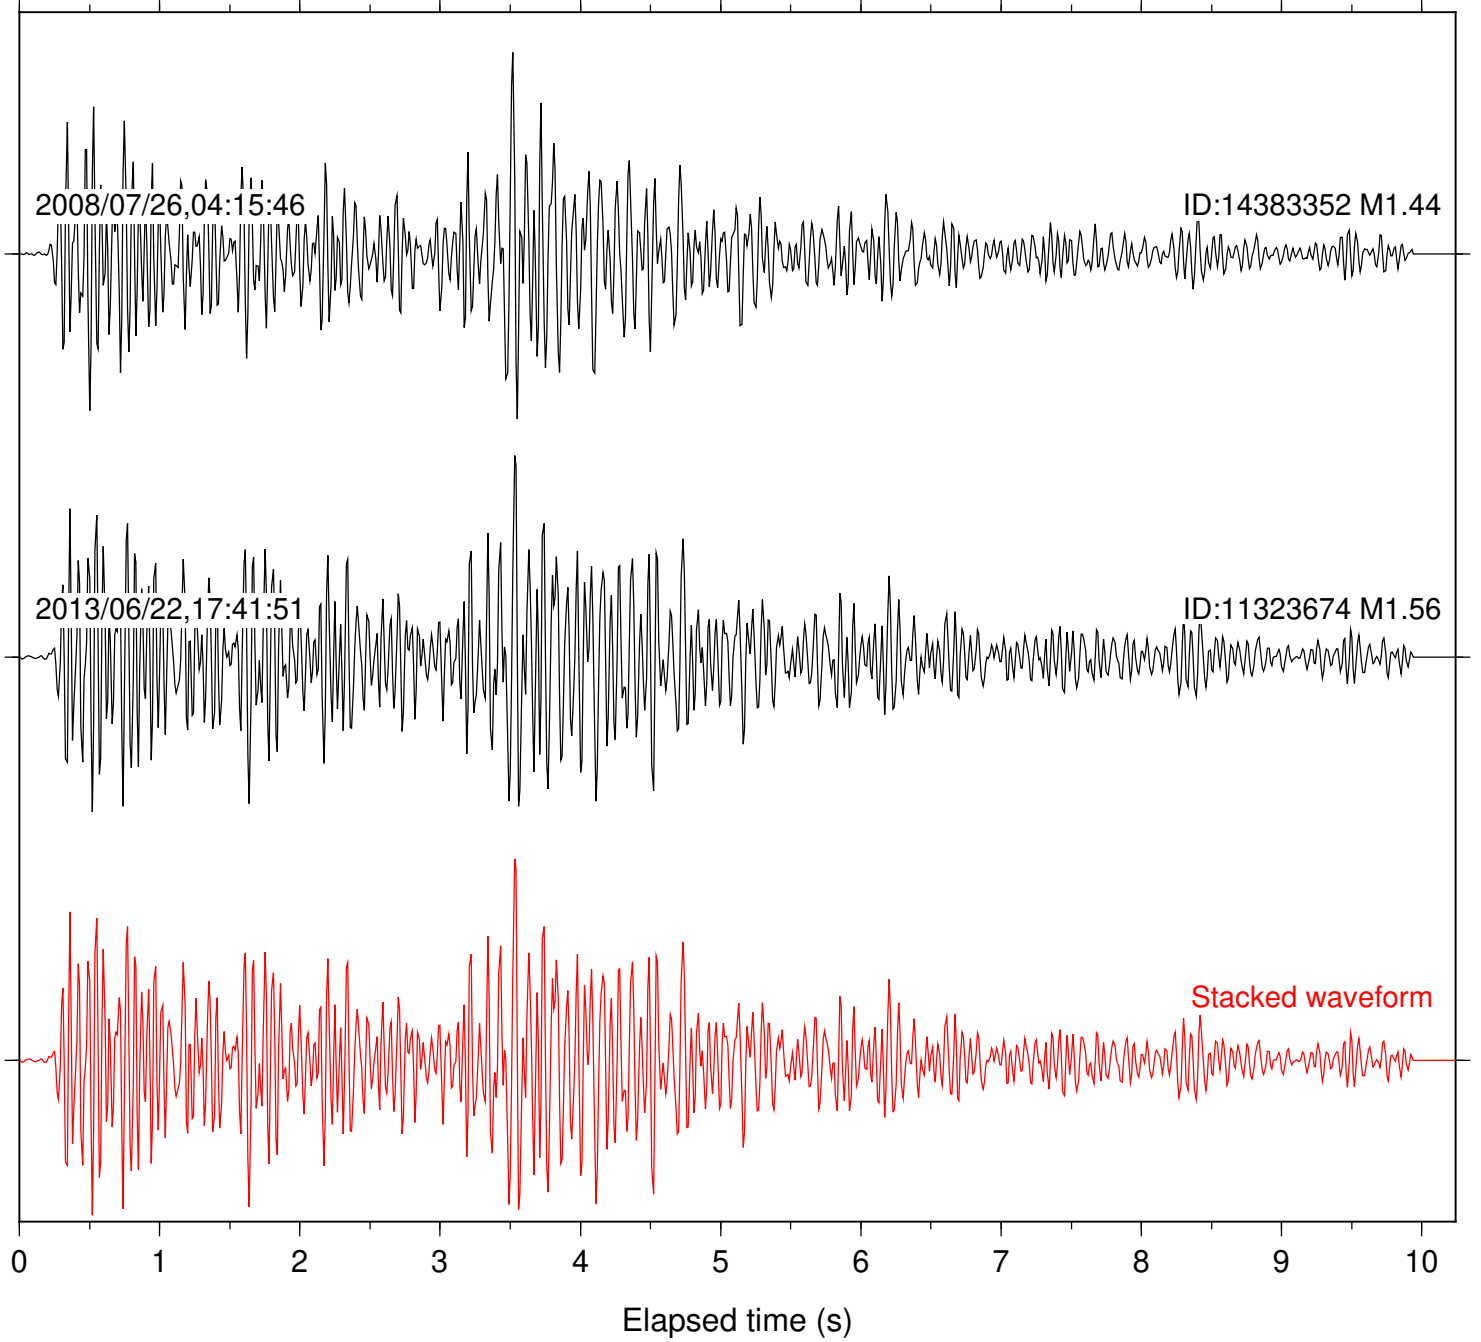

Station: B087 Com: EHZ

Focal depth: 10.43 km