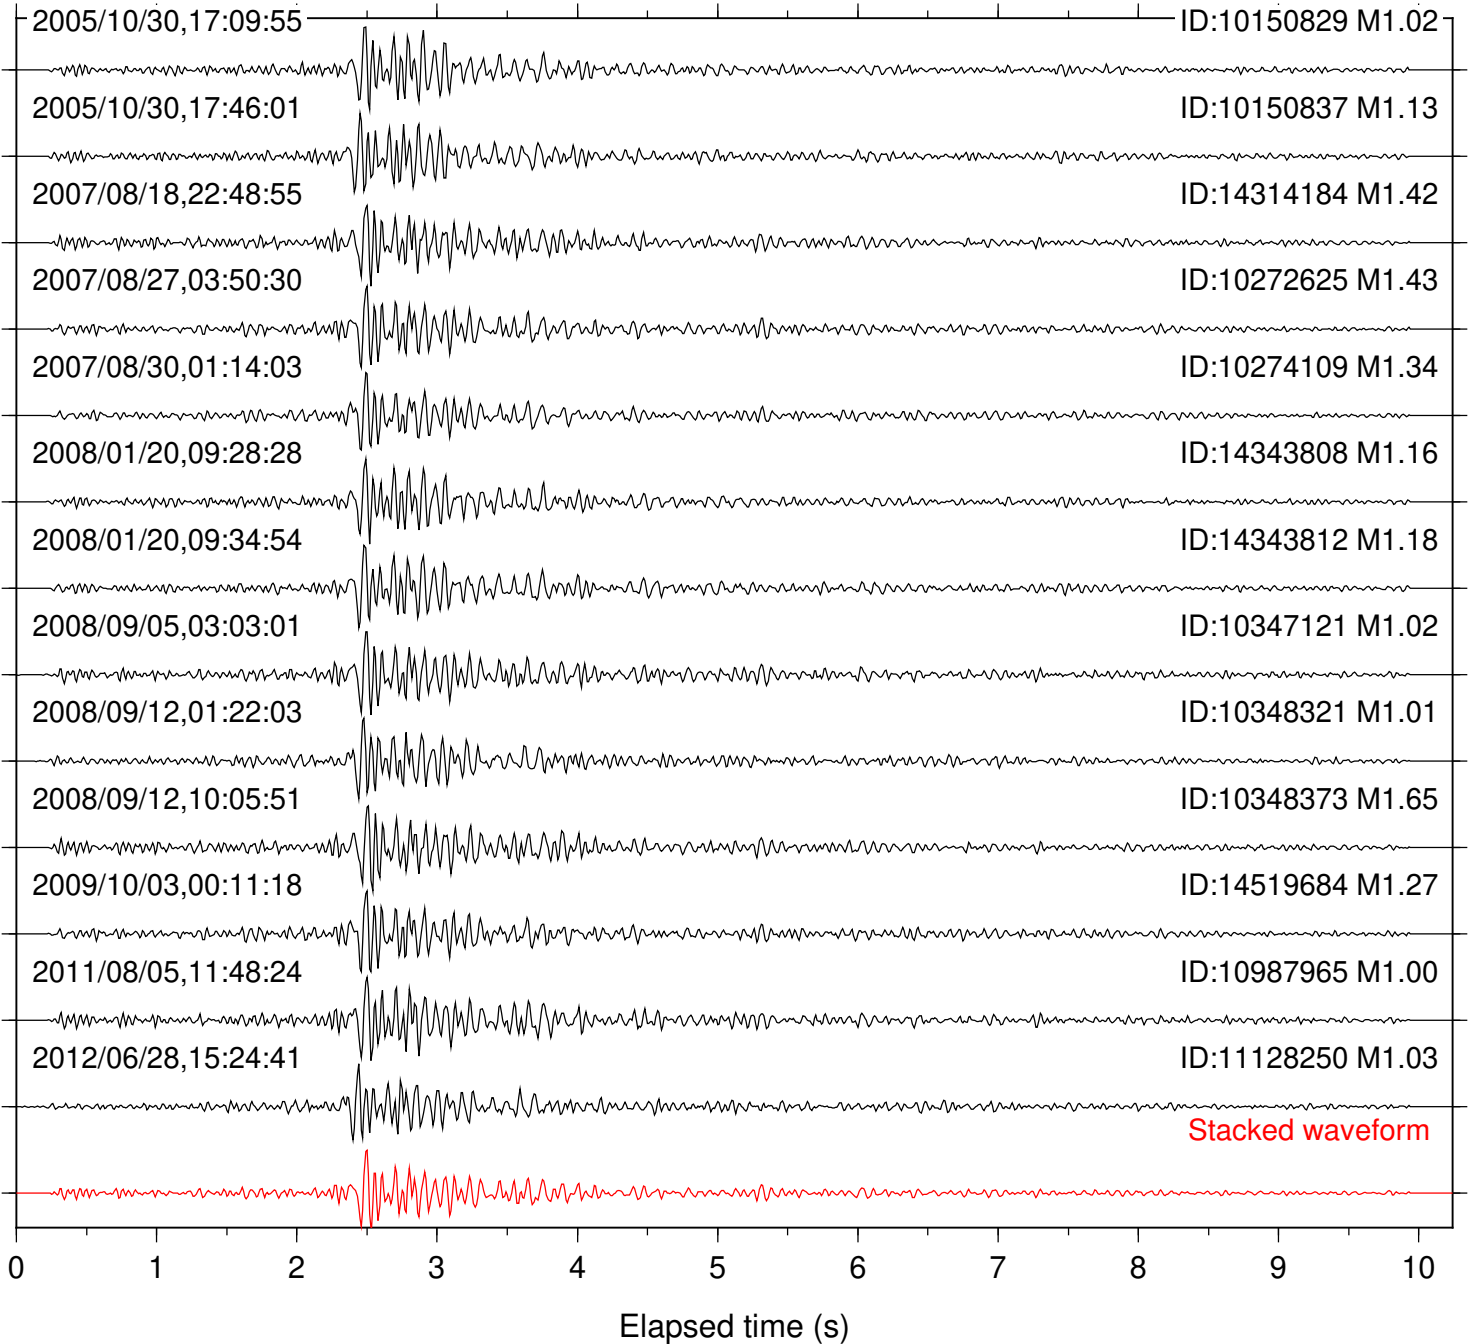

Stacked waveform

0 1 2 3 4 5 6 7 8 9 10

Elapsed time (s)

Station: PEO Com: HHZ

Focal depth: 6.24 km

Station: PMD Com: HHZ

Focal depth: 6.28 km

Station: RDM Com: HHZ