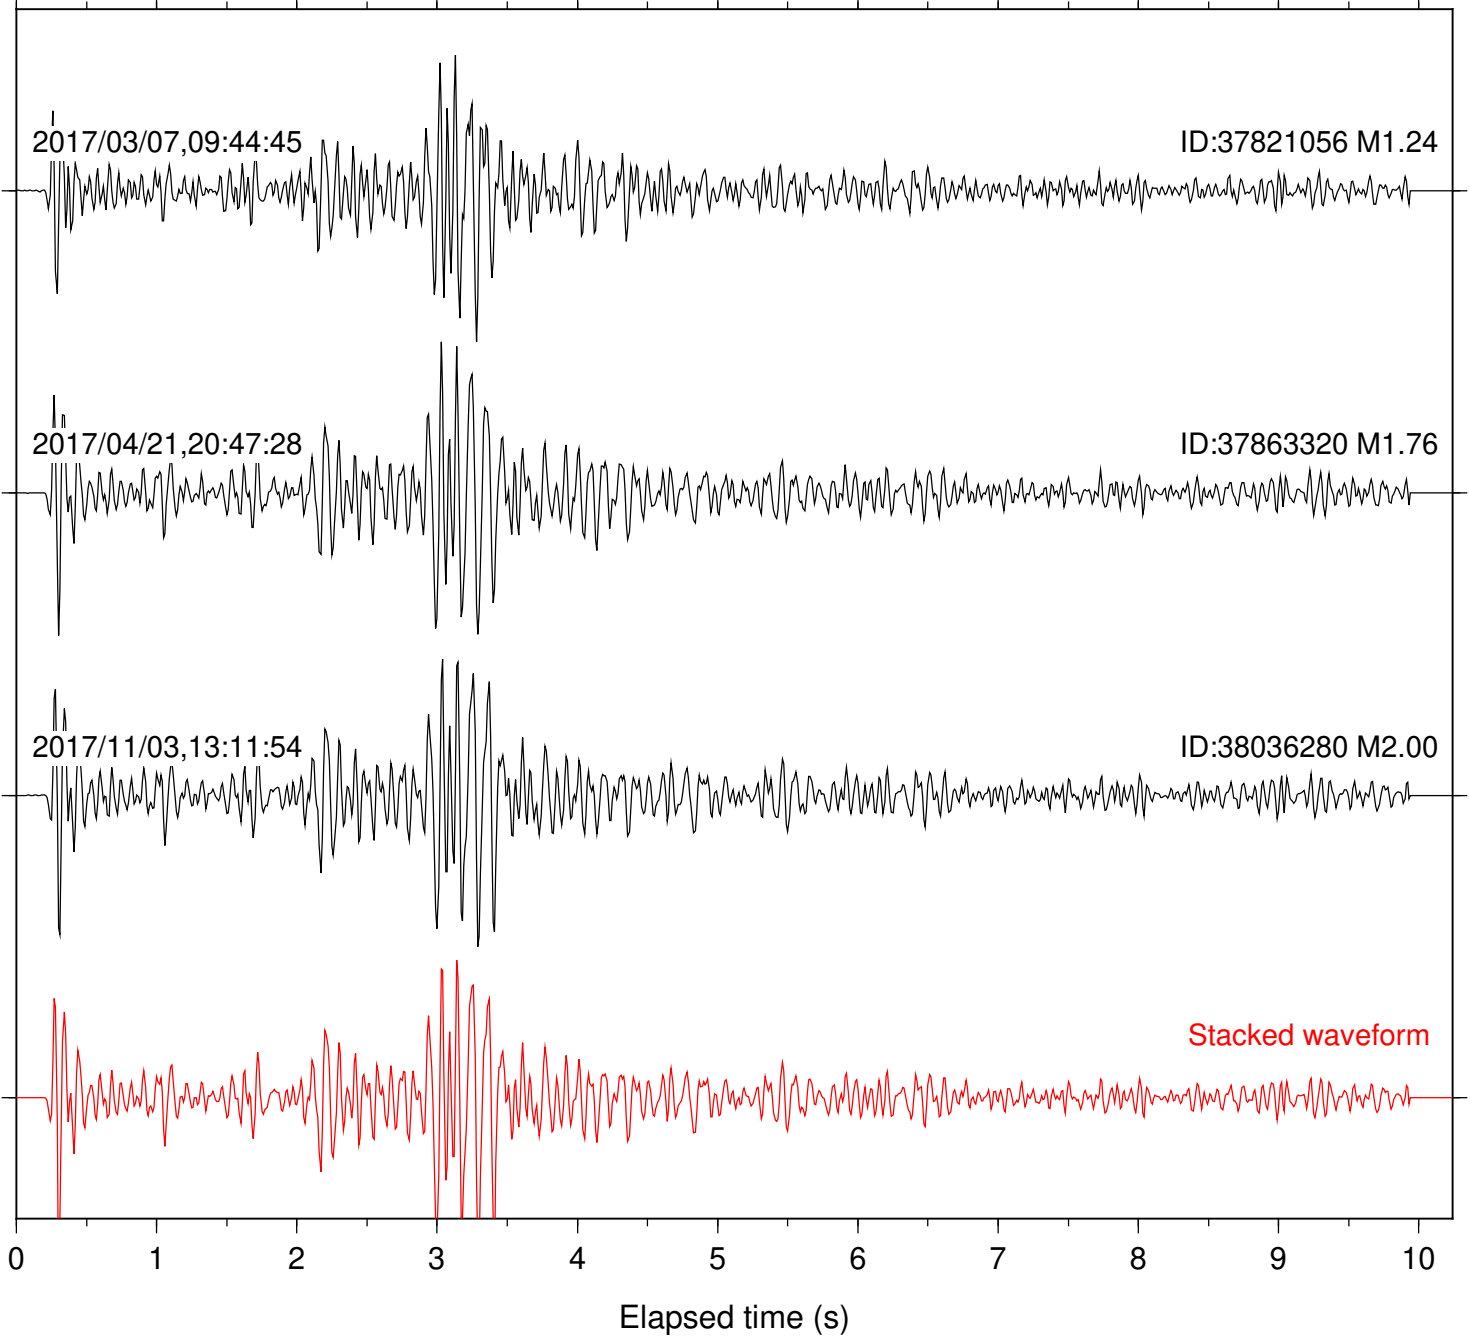

Station: B082 Com: EHZ

Focal depth: 5.80 km