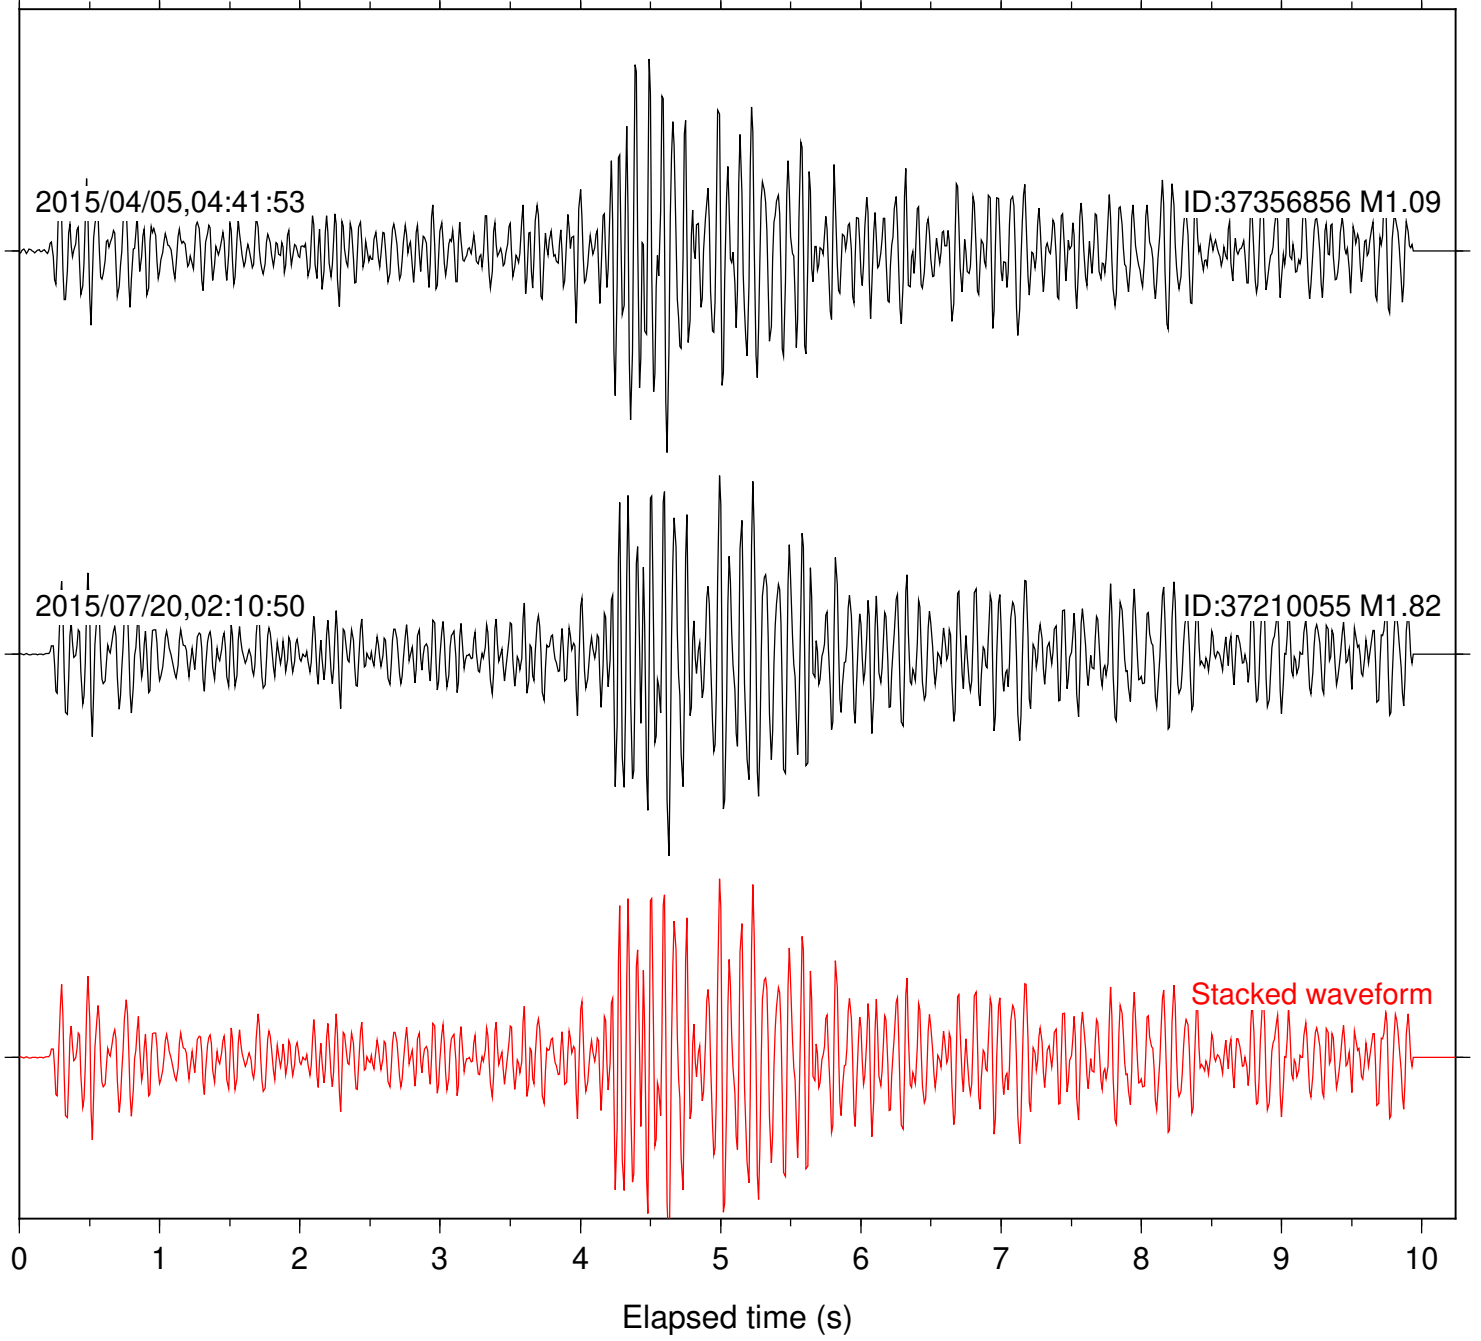

Station: B084 Com: EHZ

Focal depth: 8.43 km