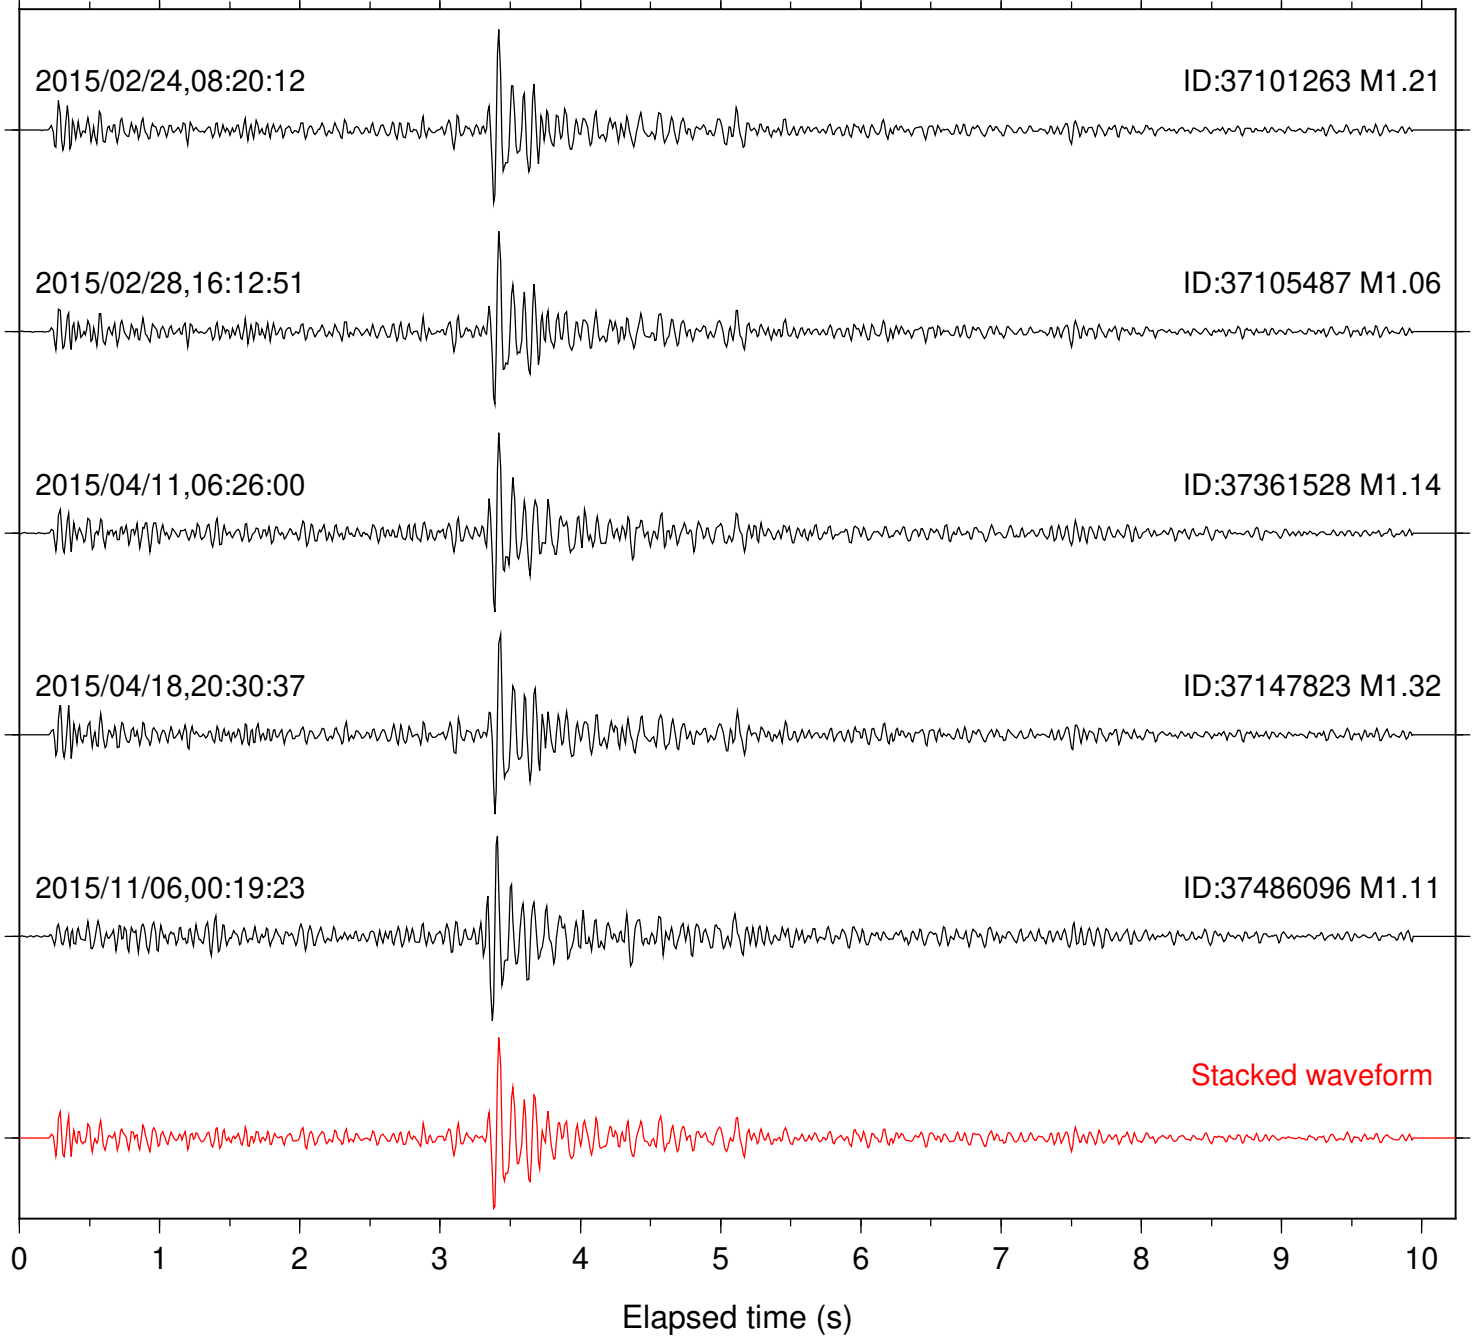

Station: B087 Com: EHZ

Focal depth: 8.12 km

Station: B088 Com: EHZ

Focal depth: 8.05 km

Station: B093 Com: EHZ

Focal depth: 8.05 km

Station: B946 Com: EHZ

Focal depth: 8.05 km