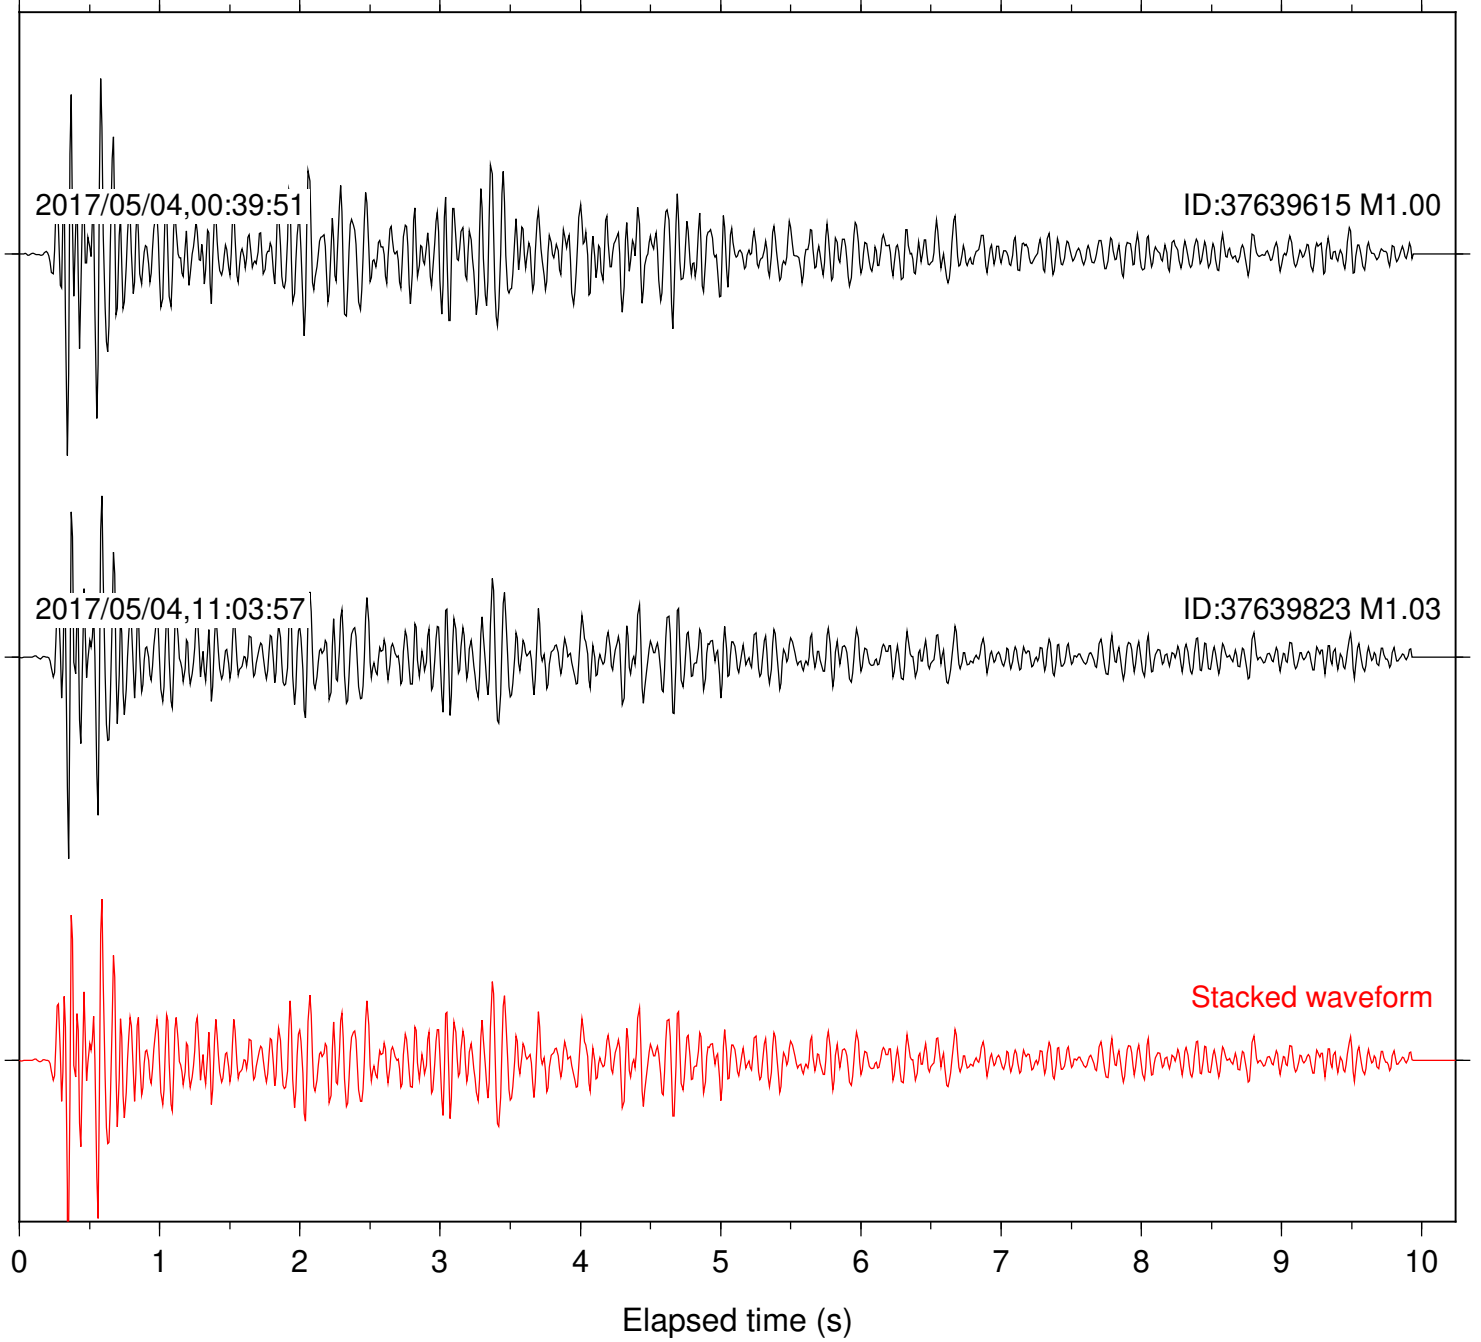

Station: RRSP Com: HHZ

Focal depth: 6.32 km