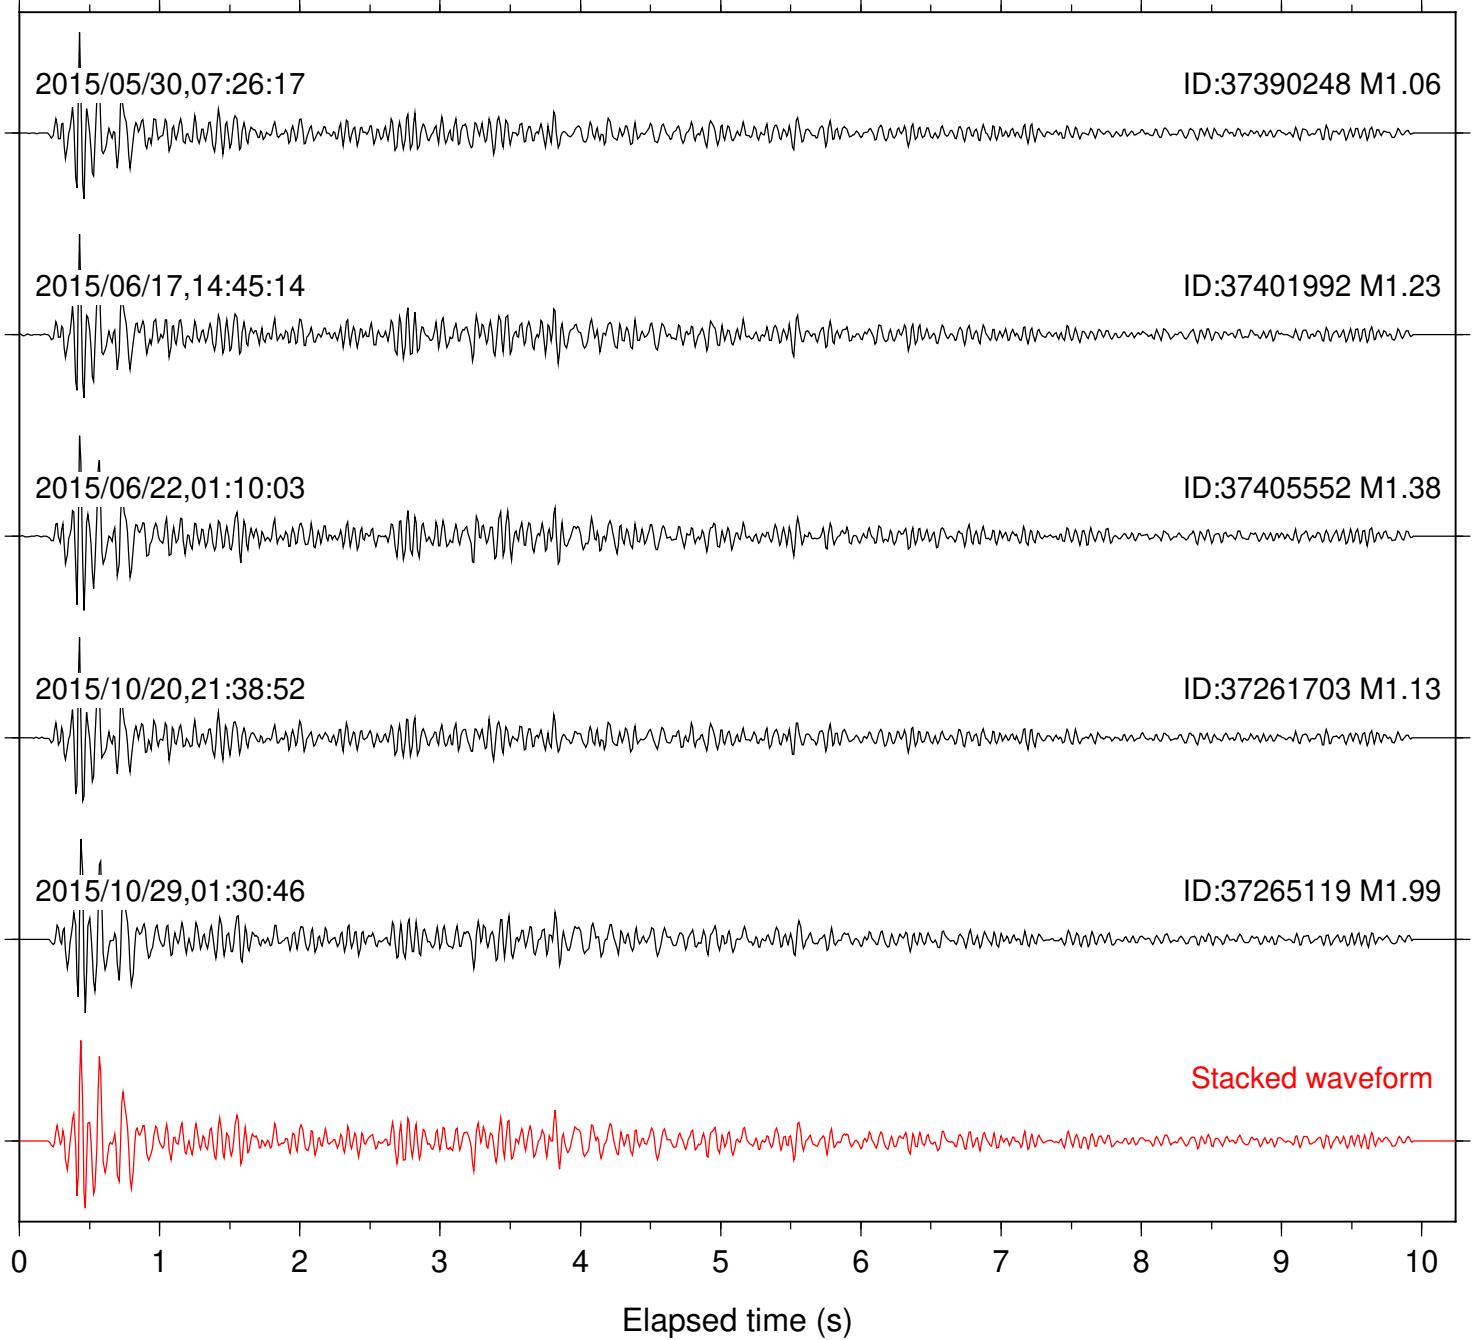

Station: B946 Com: EHZ

Focal depth: 8.61 km