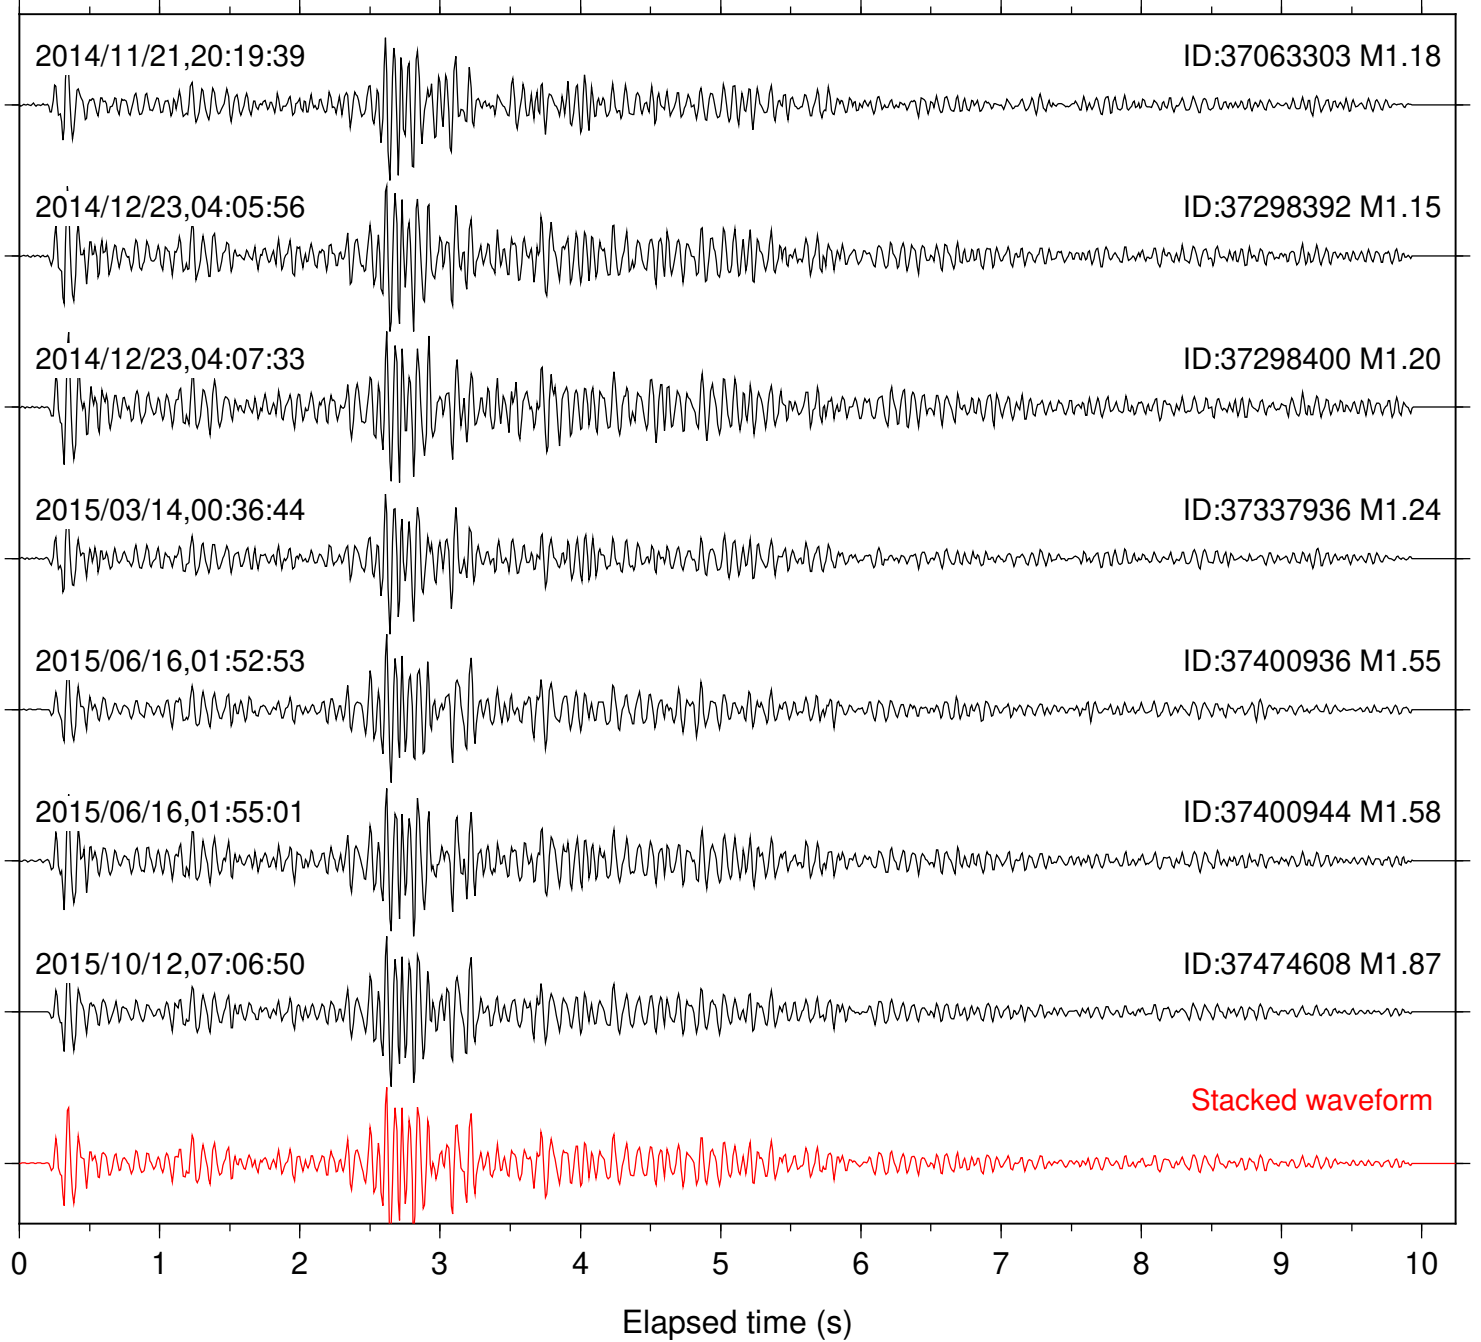

Station: DNR Com: HHZ

Focal depth: 8.49 km

Station: FRD Com: HHZ

Focal depth: 8.51 km

Station: HMT2 Com: HHZ

Focal depth: 8.51 km

Station: KNW Com: HHZ

Focal depth: 8.51 km