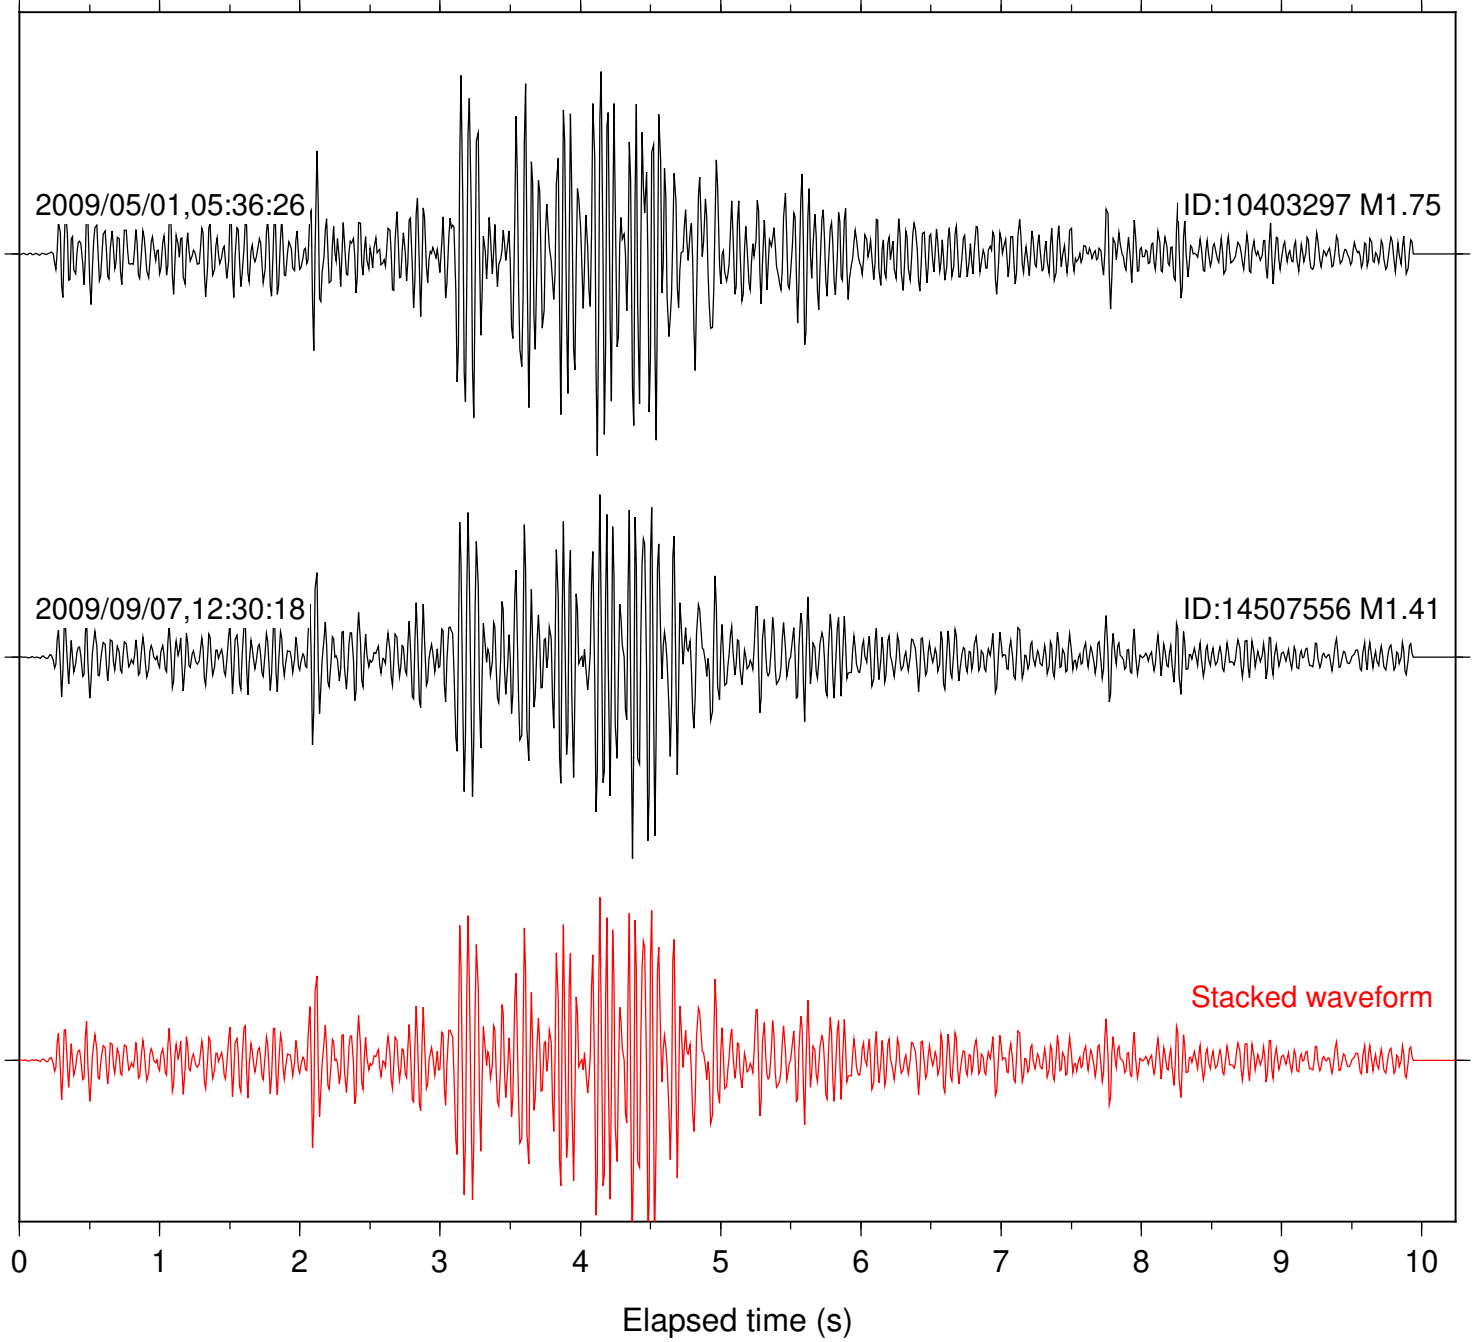

Station: PLM Com: HHZ

Focal depth: 9.98 km