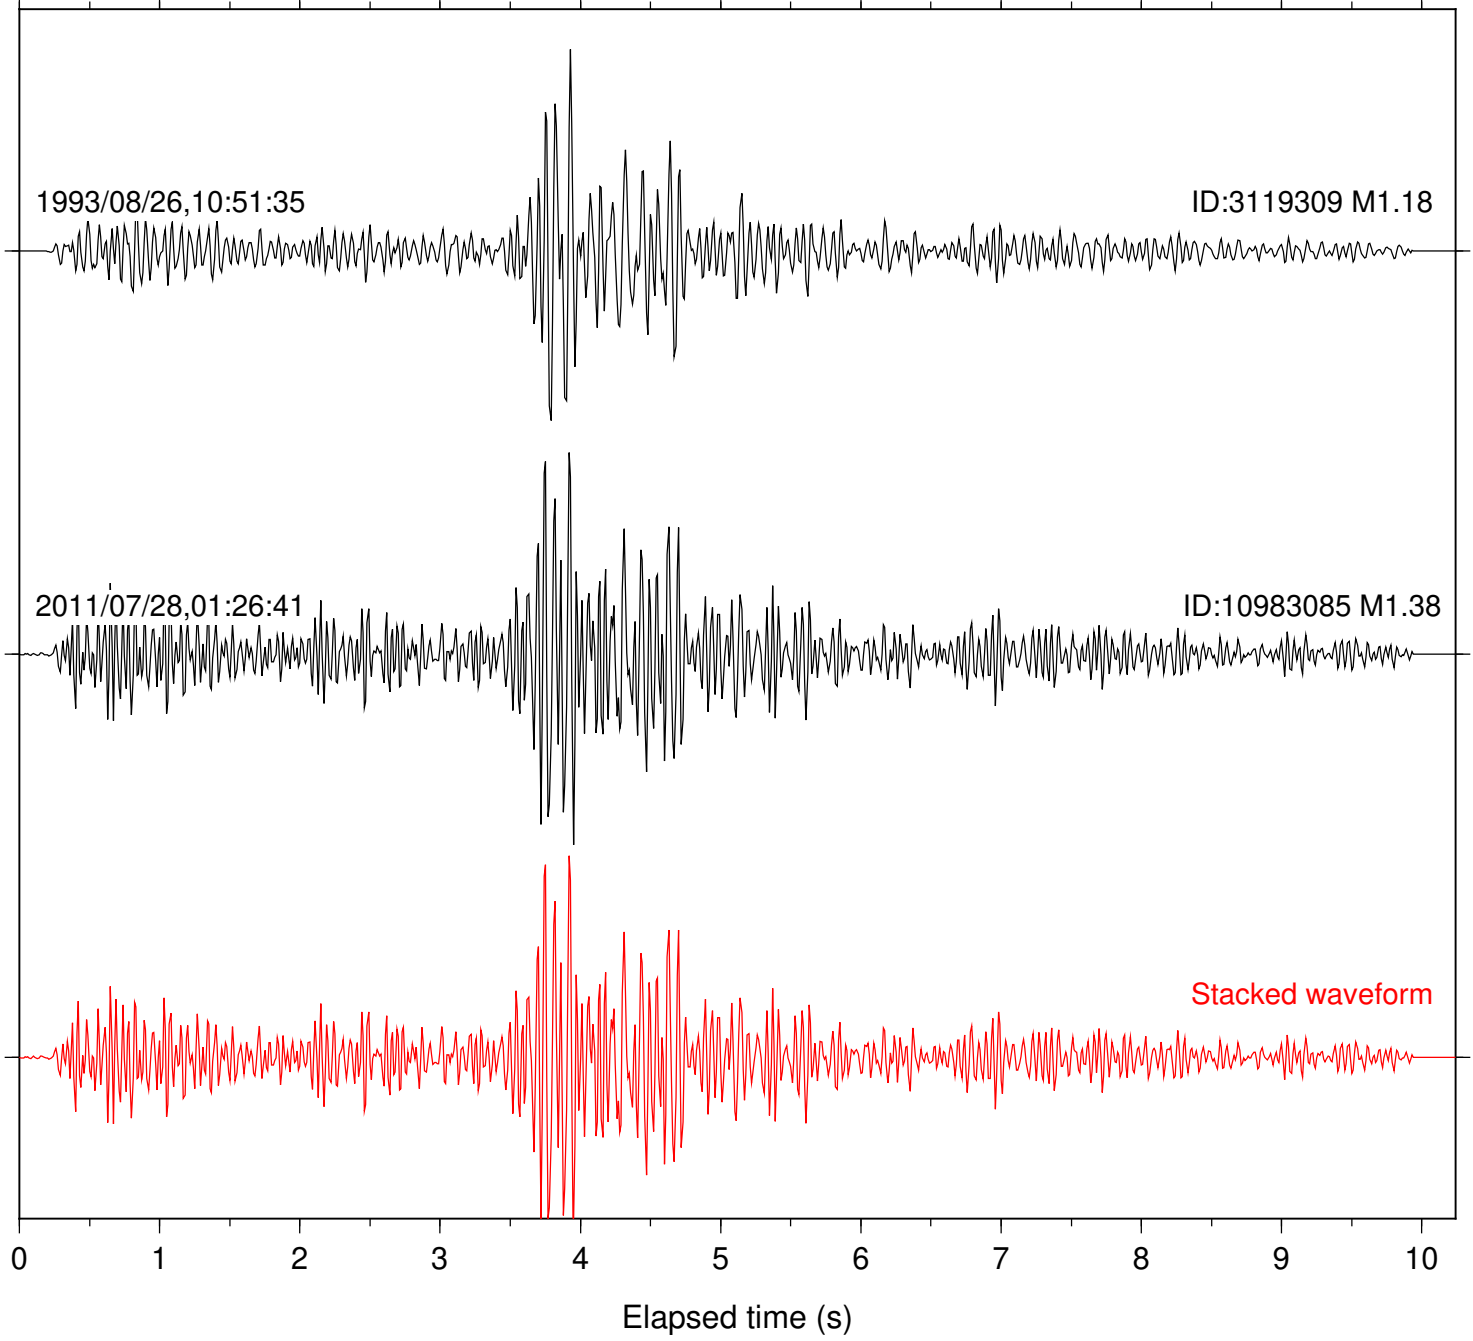

2011/07/28,01:26:41

ID:10983085 M1.38

Stacked waveform

0 1 2 3 4 5 6 7 8 9 10  
Elapsed time (s)

Station: HMT2 Com: HHZ

Focal depth: 16.45 km

Station: EWC Com: EHZ

Focal depth: 6.69 km