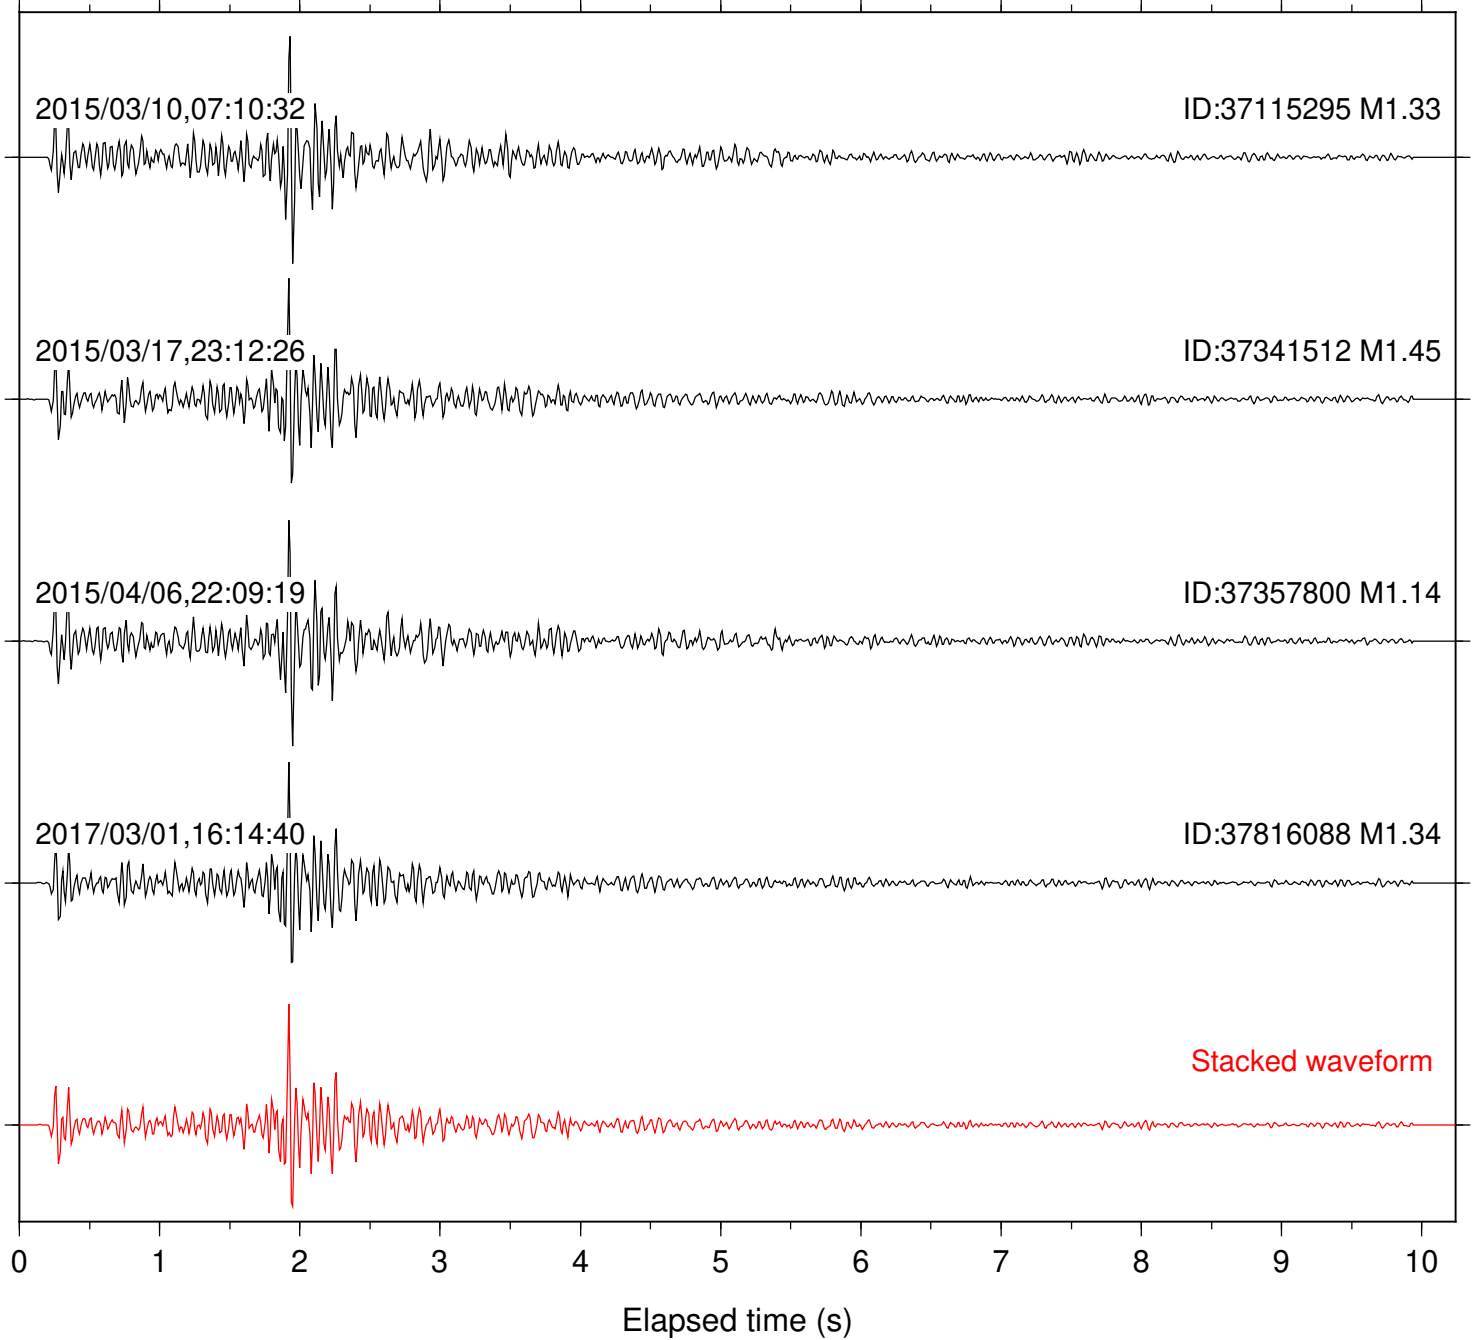

Station: B086 Com: EHZ

Focal depth: 7.85 km