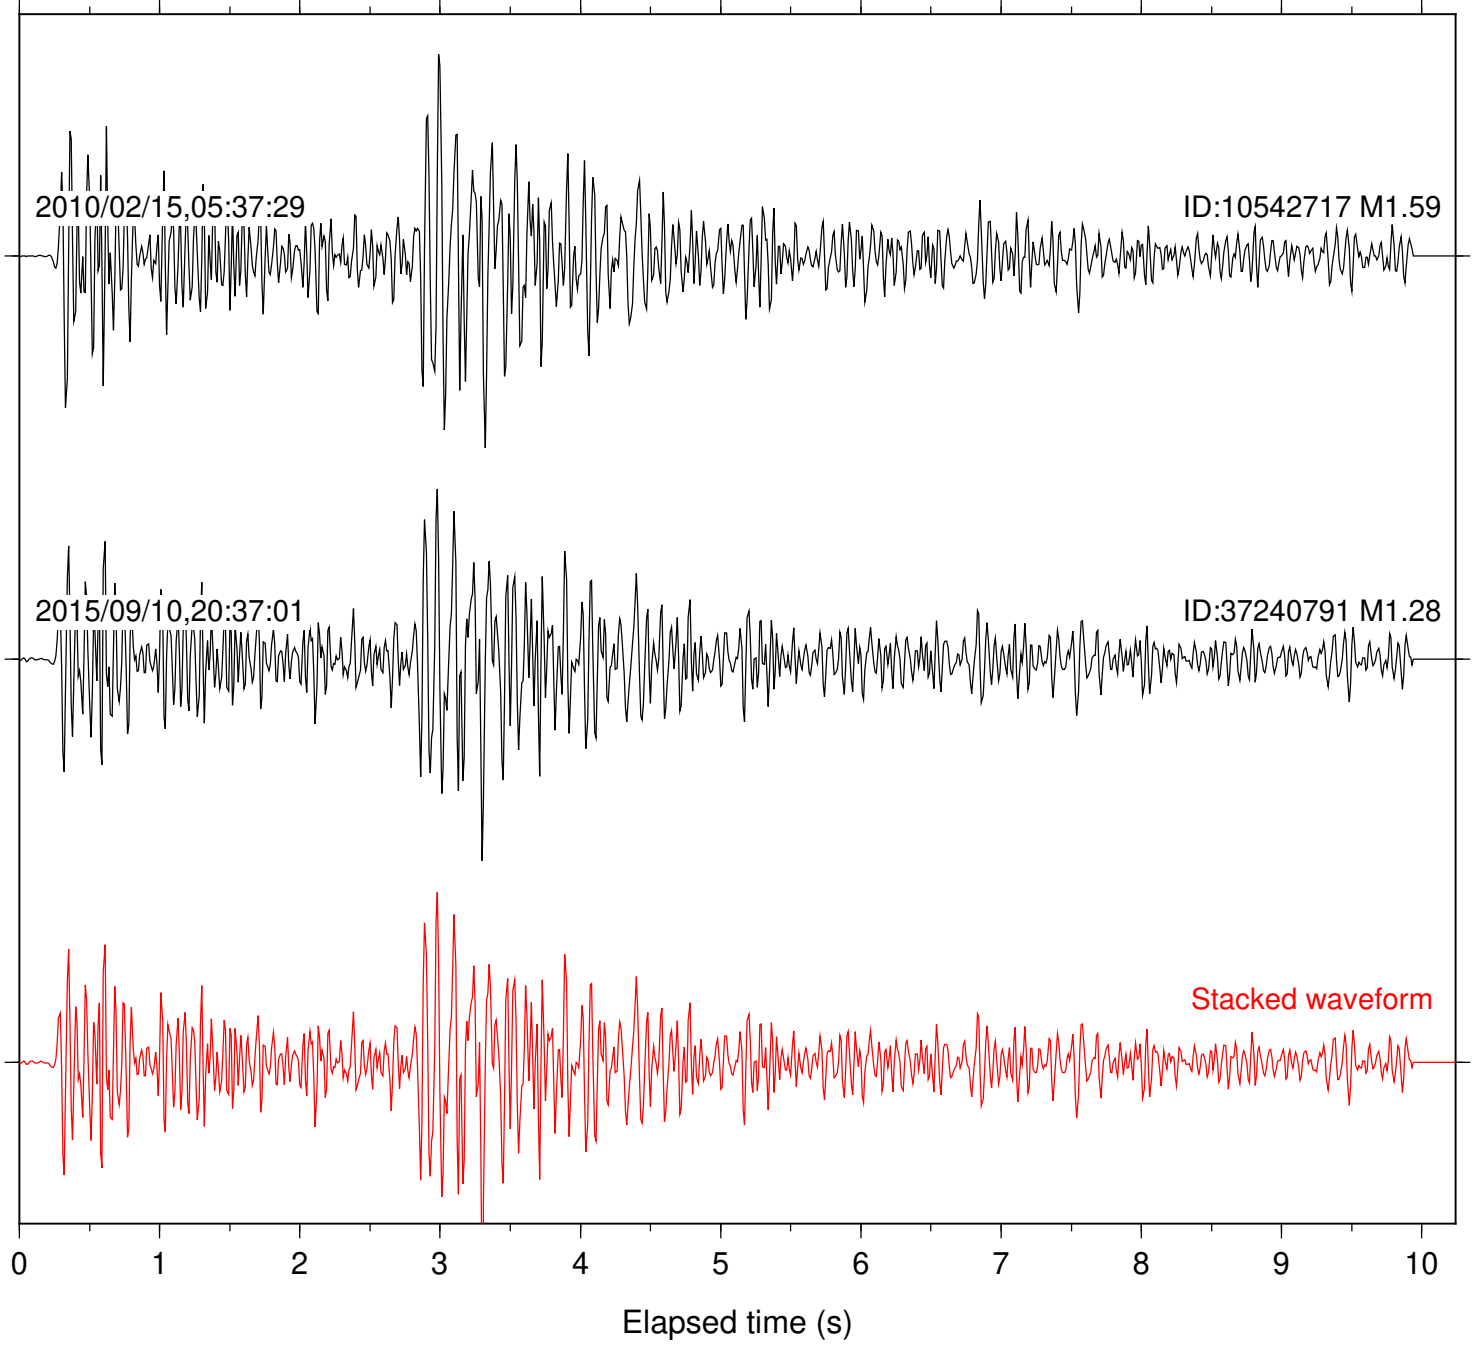

Station: B093 Com: EHZ

Focal depth: 16.87 km