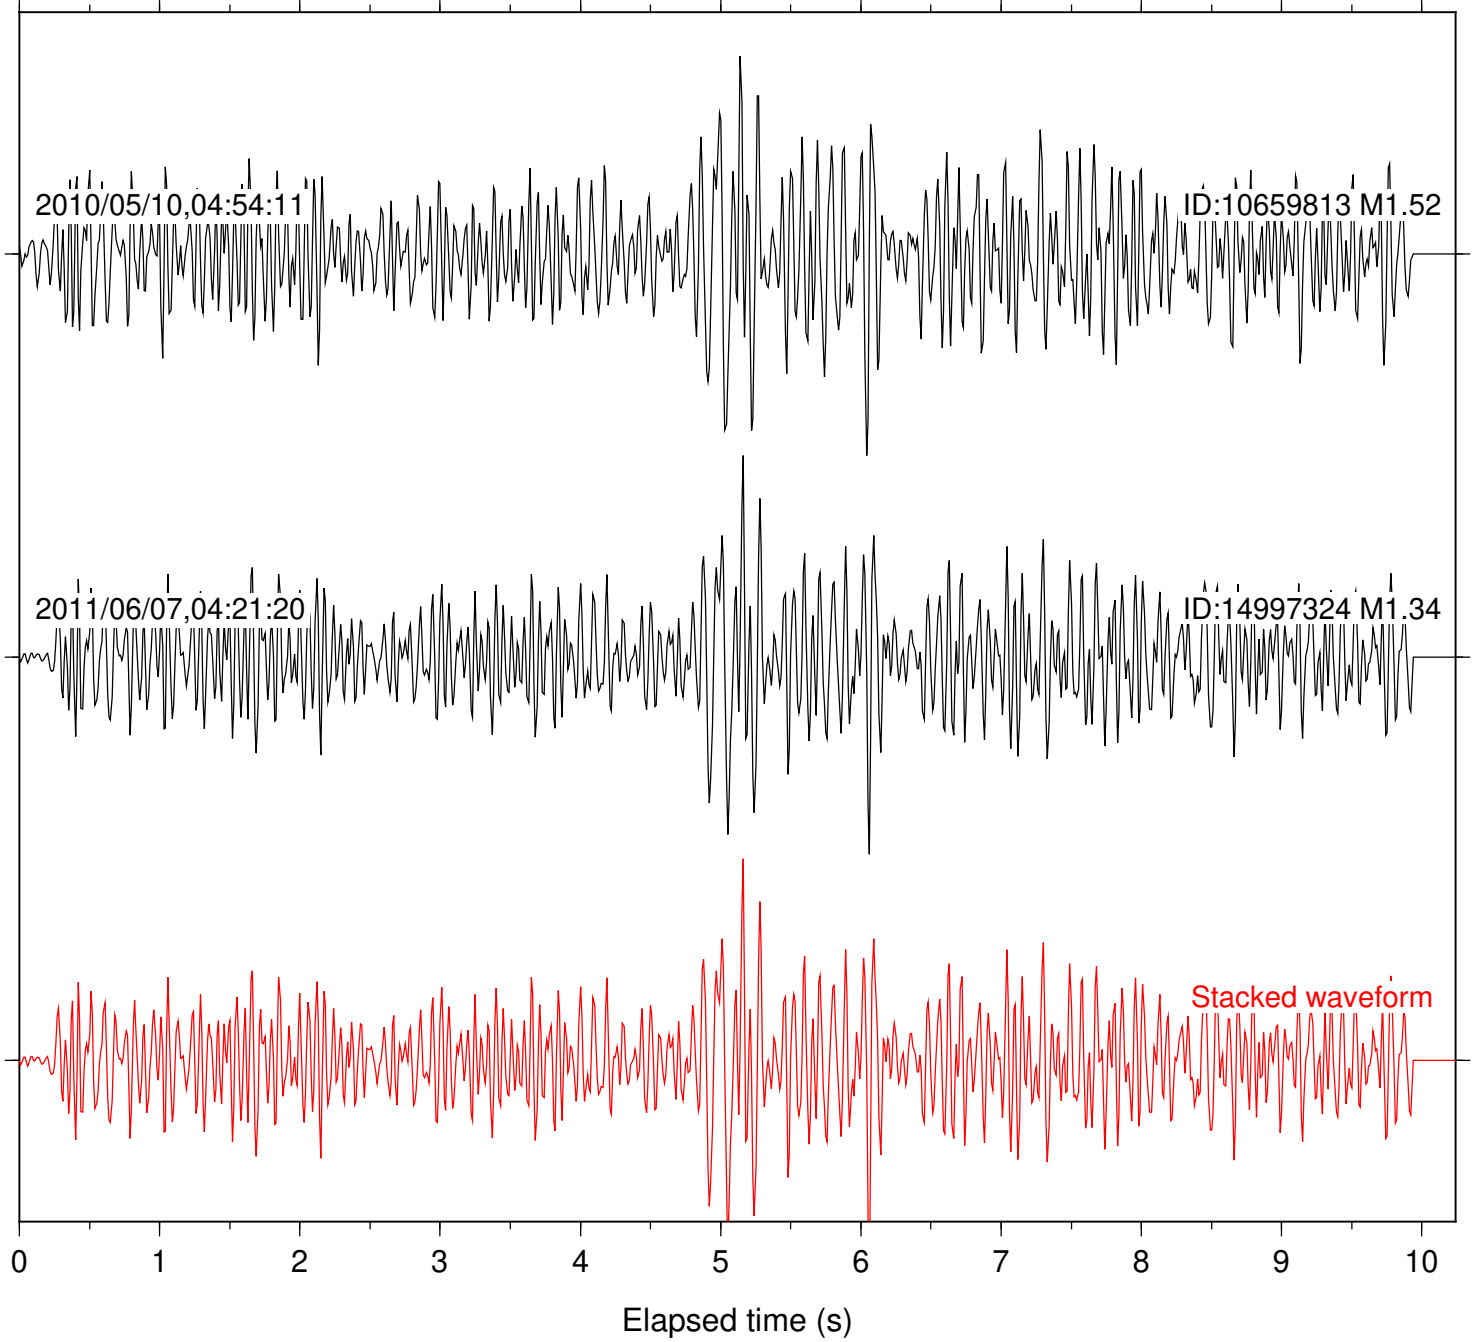

Focal depth: 7.85 km

Station: TOR Com: HHZ

Focal depth: 7.85 km

Station: B086 Com: EHZ

Focal depth: 2.20 km

Station: B087 Com: EHZ

Focal depth: 2.20 km

Station: B088 Com: EHZ