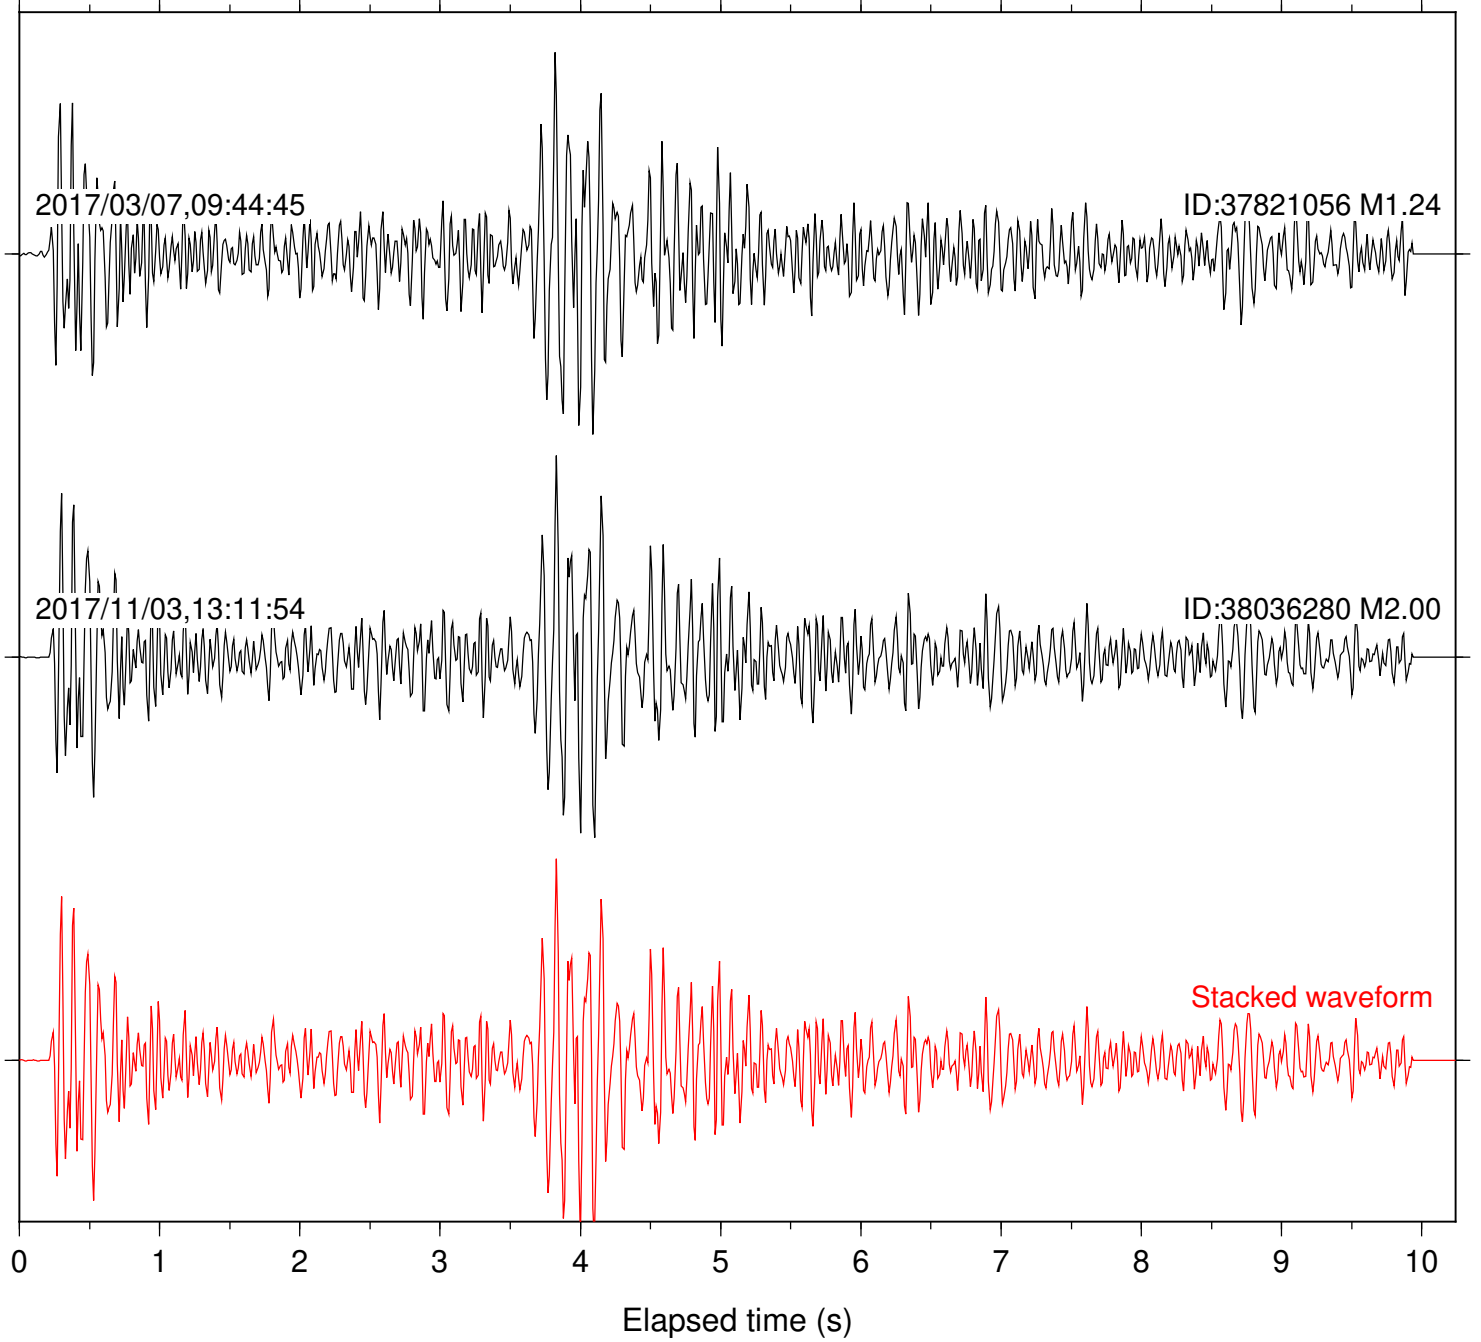

Station: BAC Com: EHZ

Focal depth: 5.80 km