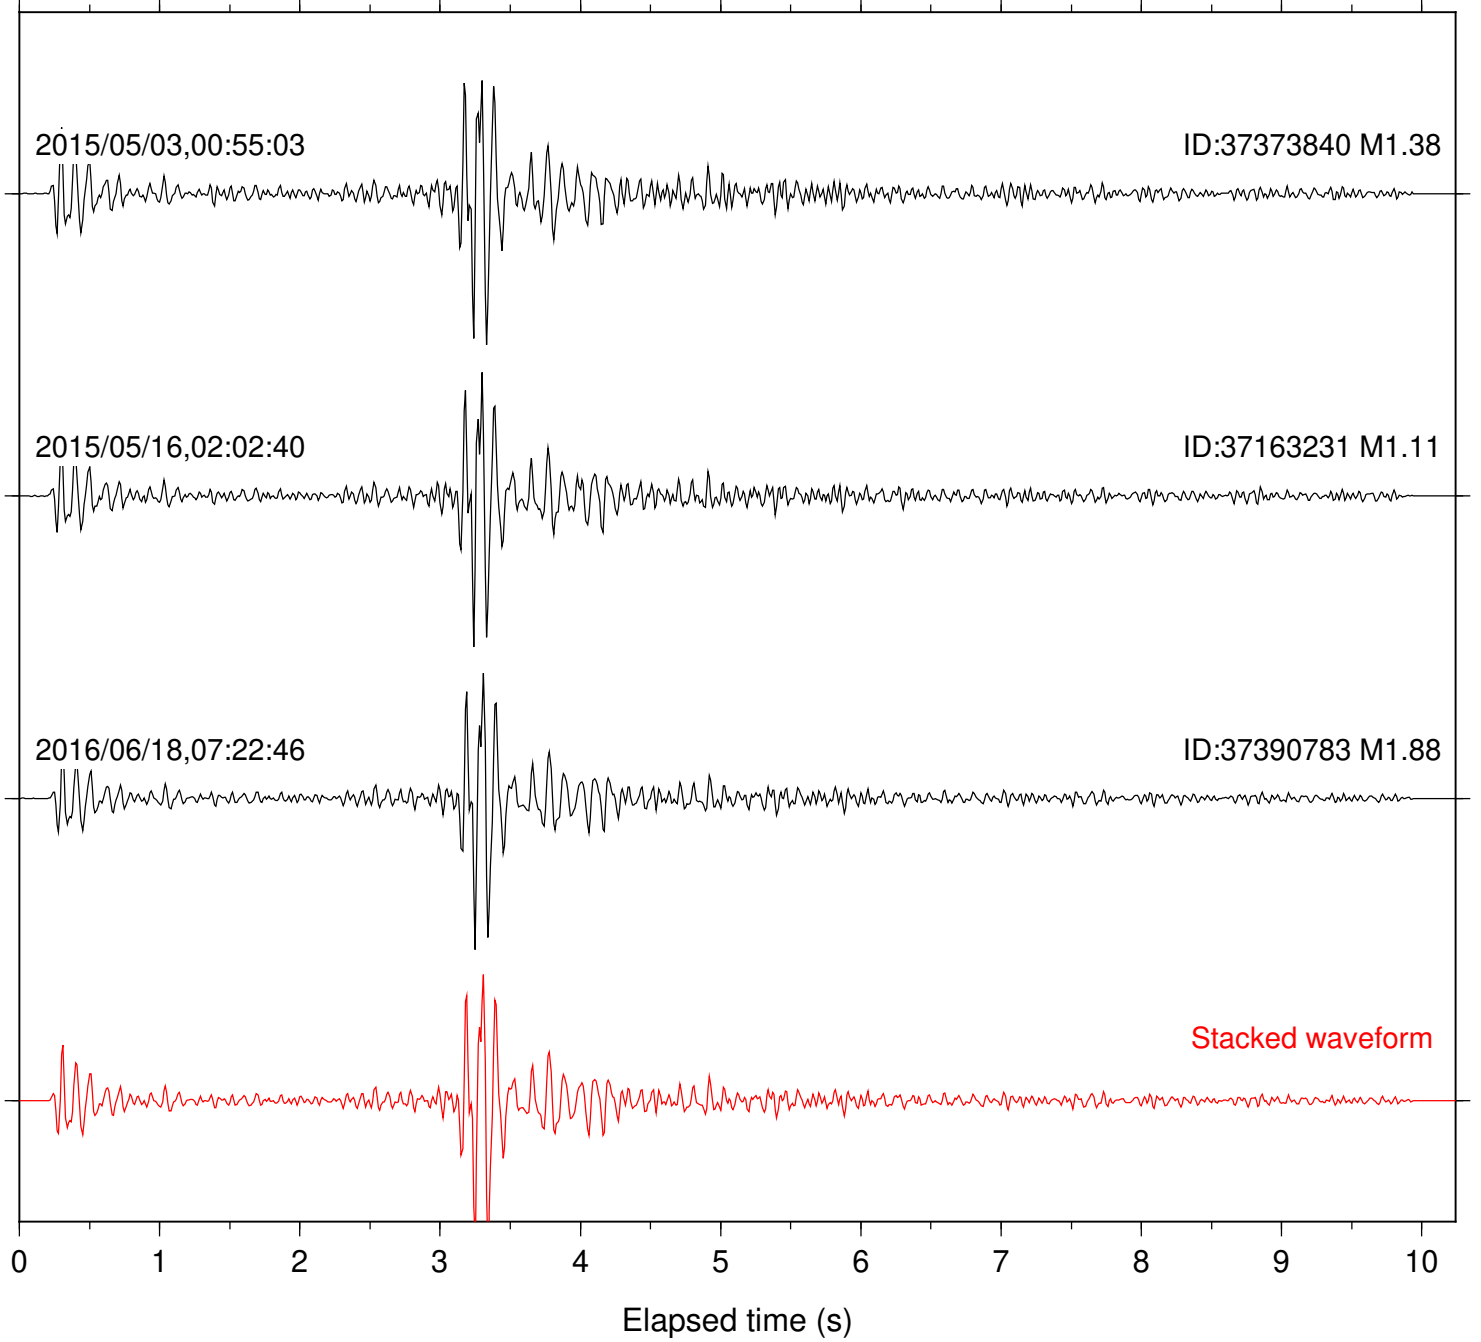

Station: DGR Com: HHZ

Focal depth: 8.46 km

Station: DNR Com: HHZ

Focal depth: 8.46 km

Station: FRD Com: HHZ

Focal depth: 8.46 km

Station: HMT2 Com: HHZ

Focal depth: 8.46 km