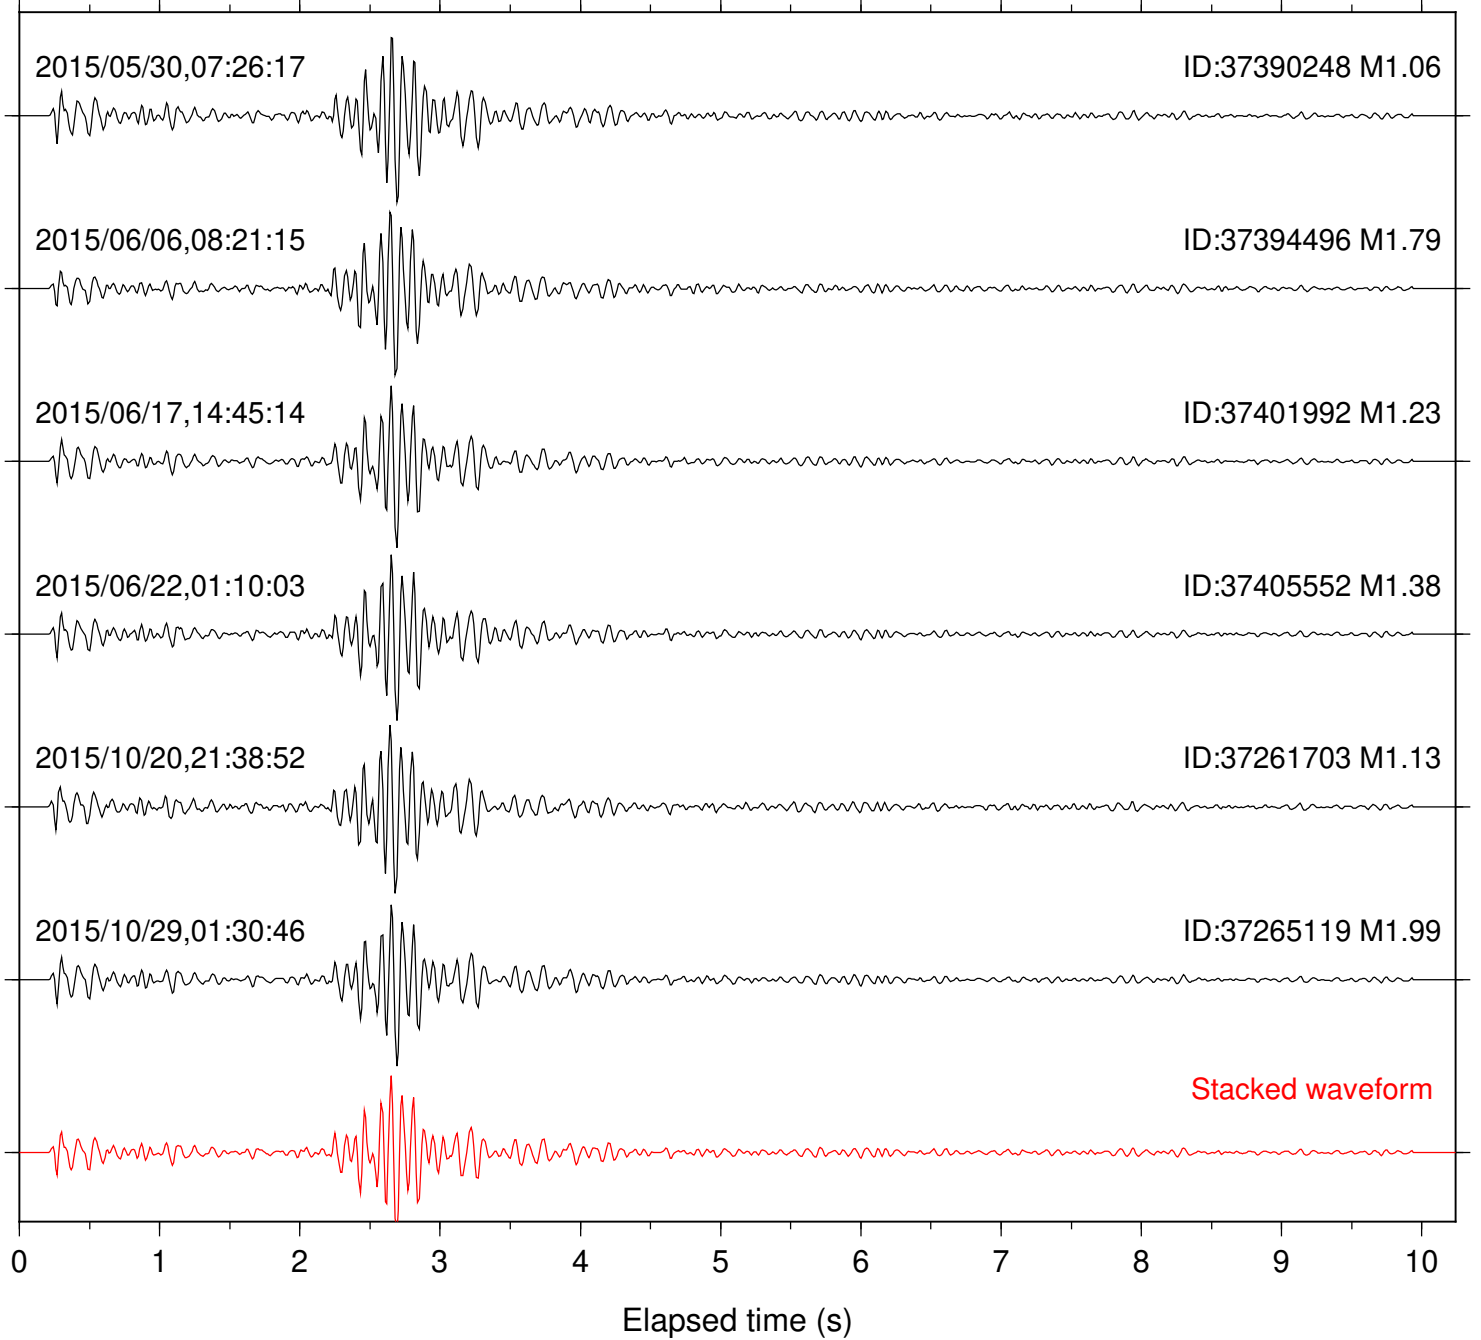

Station: POB2 Com: HHZ

Focal depth: 8.61 km