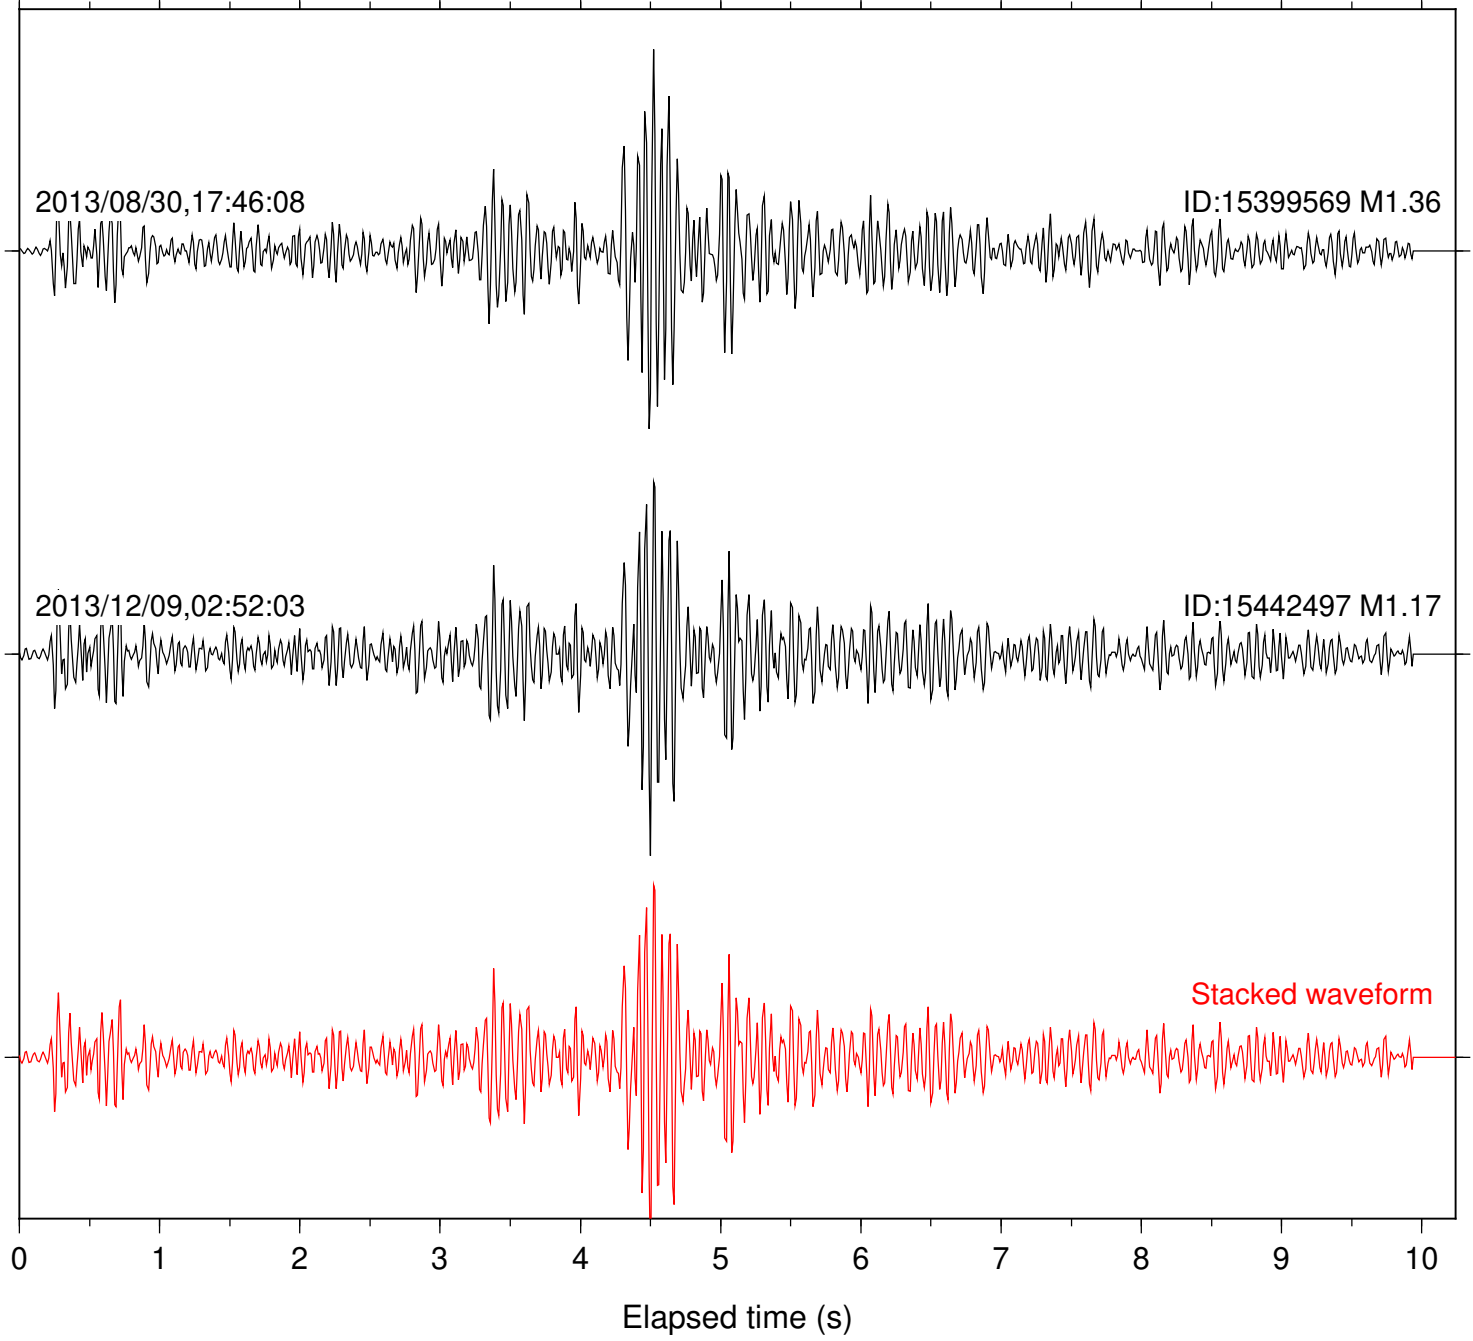

Station: BZN Com: HHZ

Focal depth: 13.15 km

Station: DGR Com: HHZ

Focal depth: 13.15 km

Station: DNR Com: HHZ

Focal depth: 13.15 km

Station: PFO Com: HHZ

Focal depth: 13.15 km