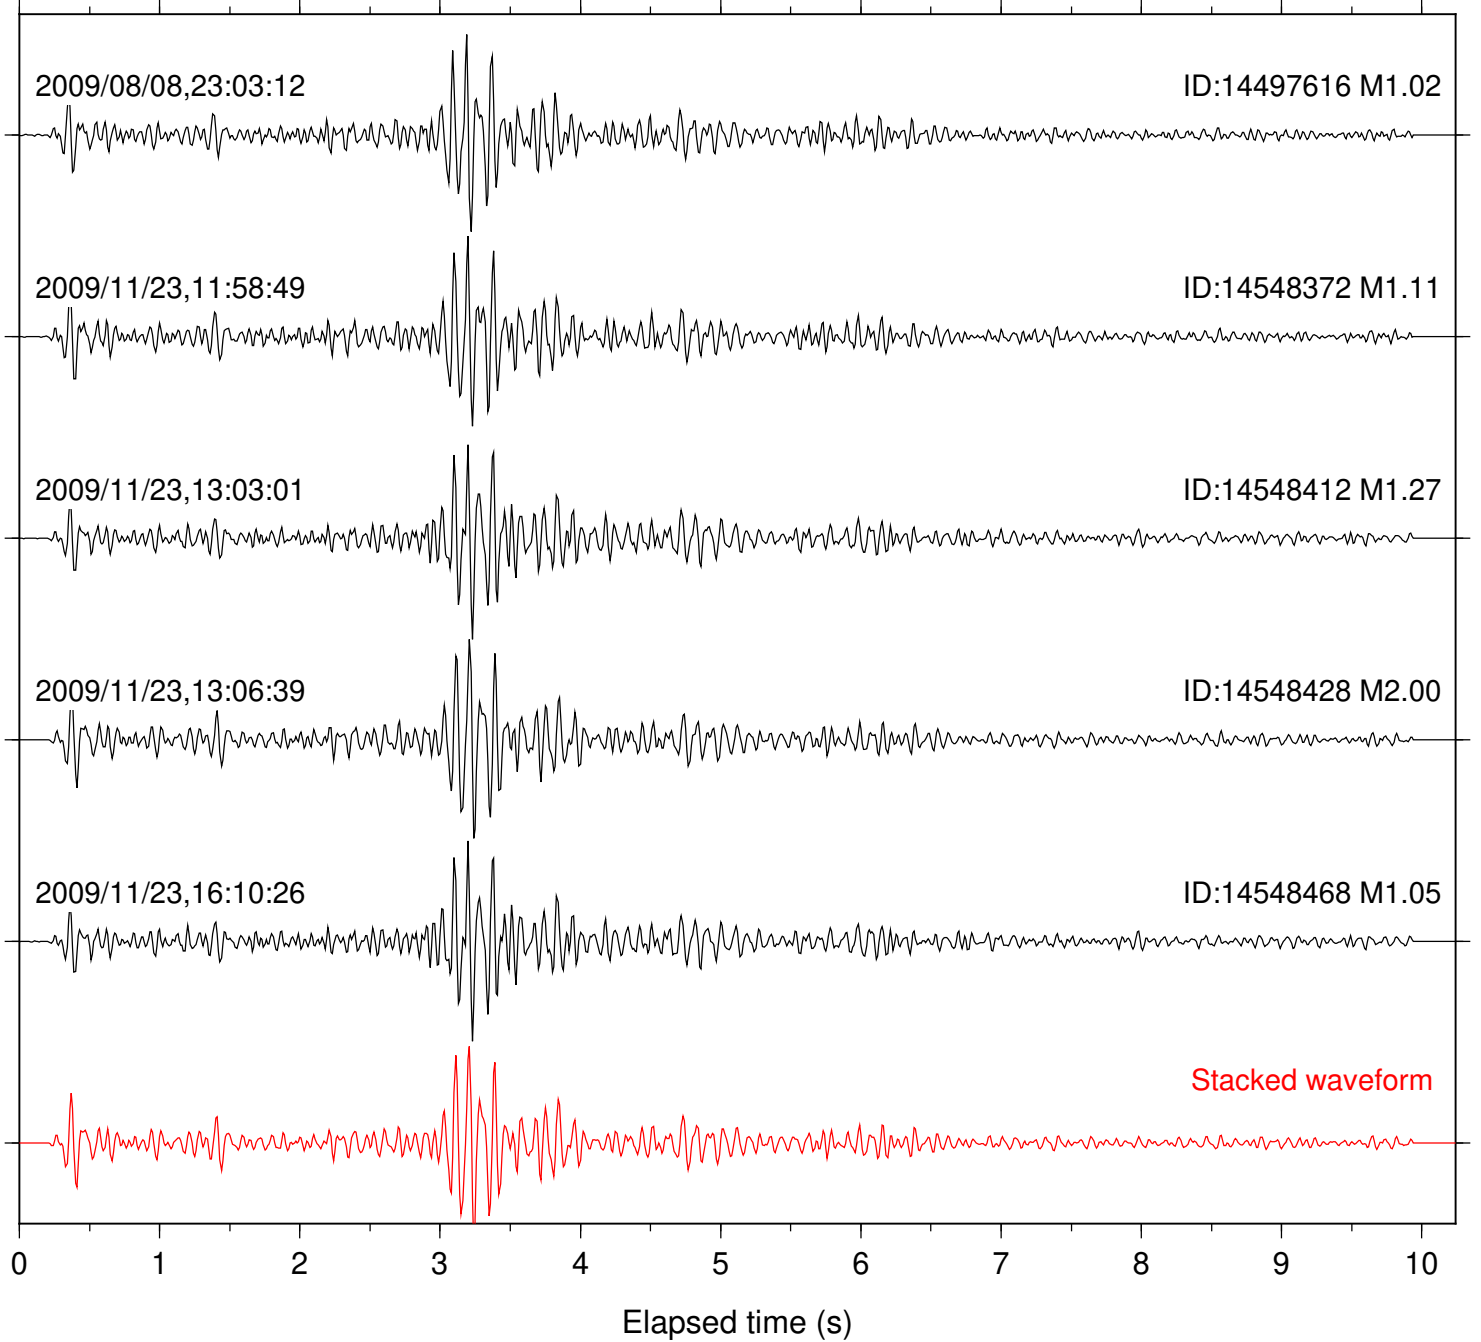

Station: B084 Com: EHZ

Focal depth: 9.33 km