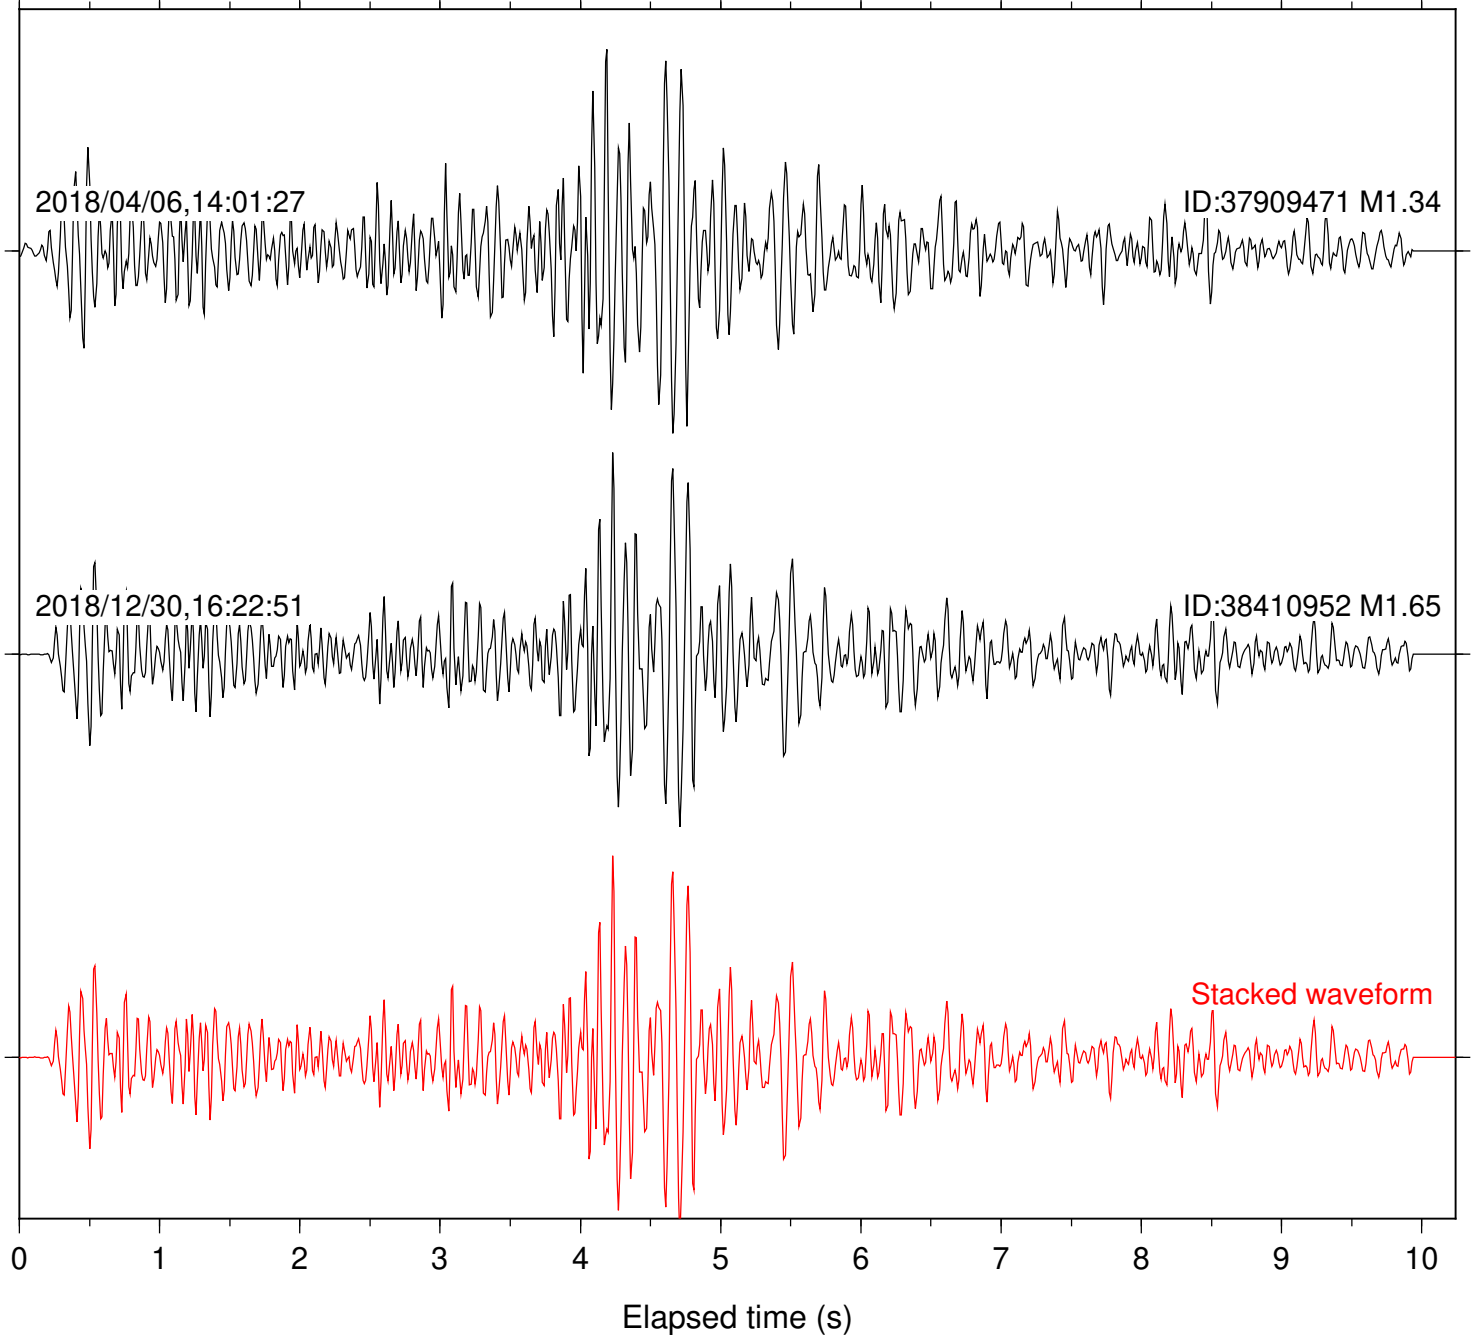

Station: LKH Com: HHZ

Focal depth: 5.27 km