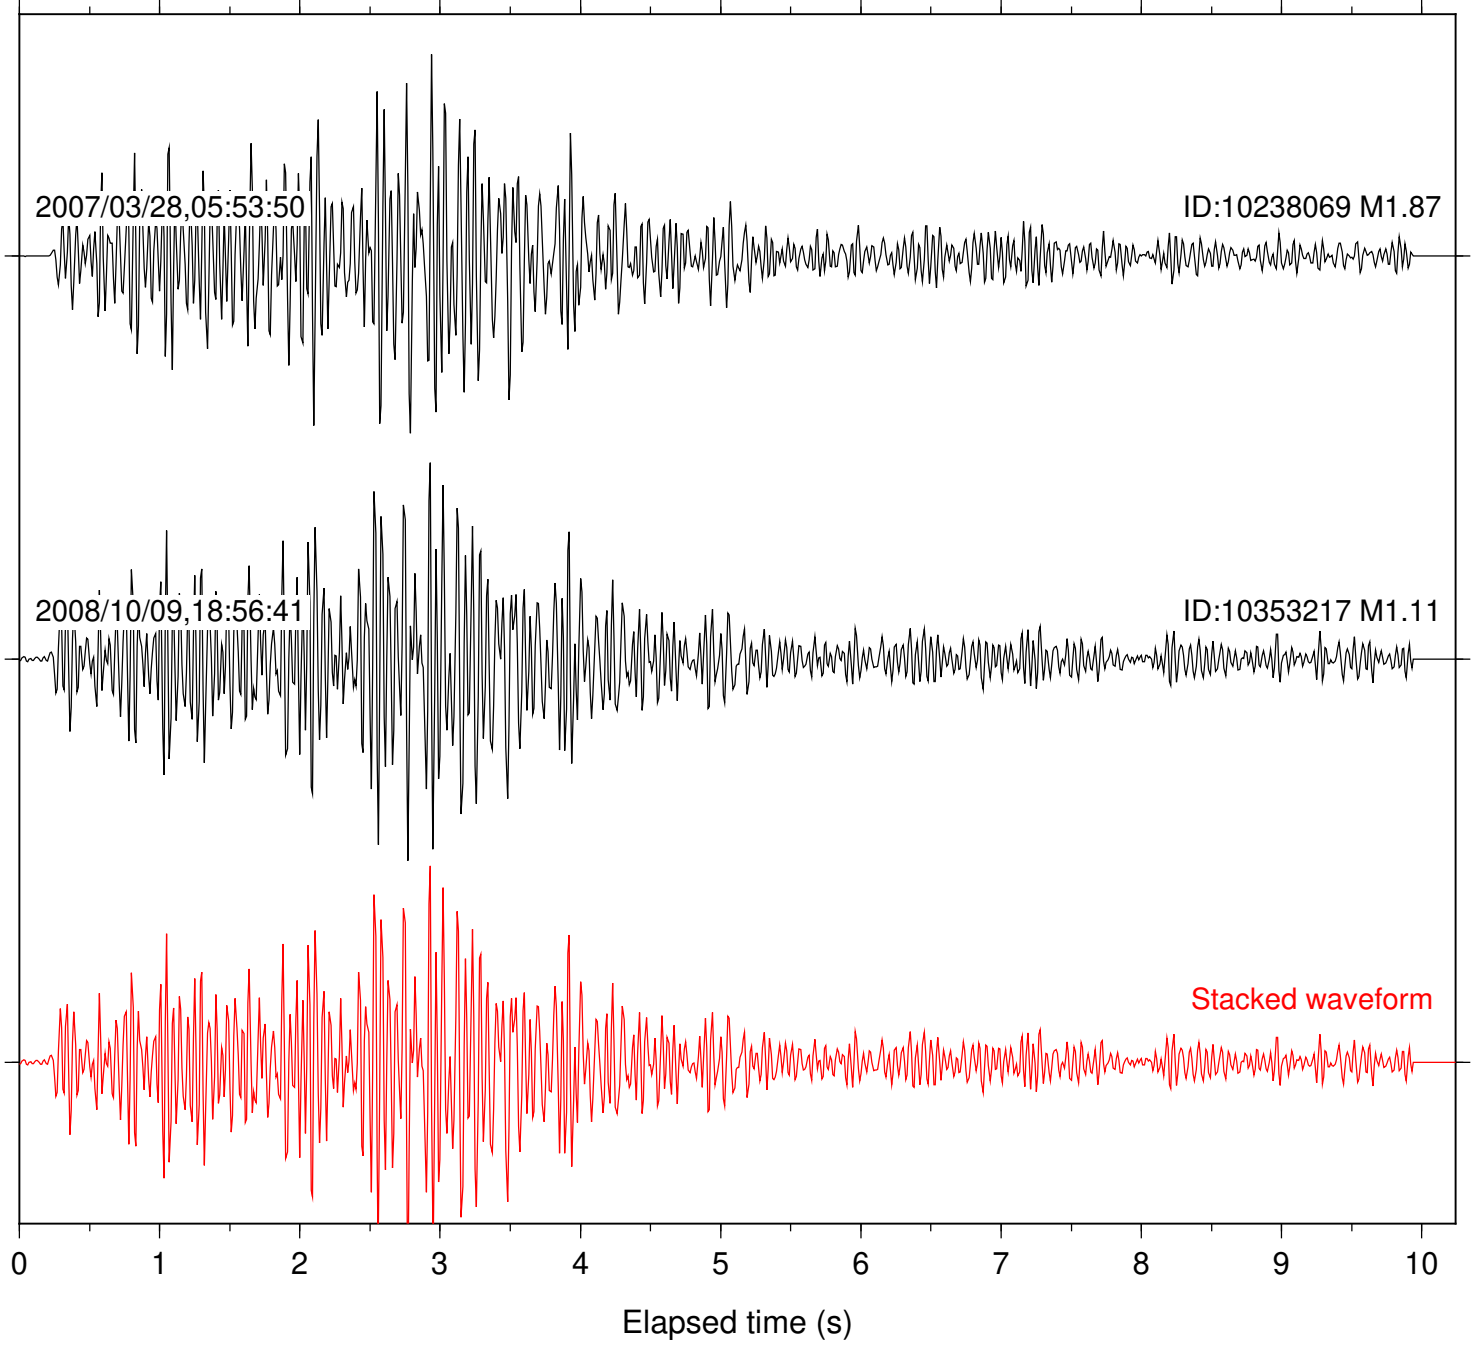

Station: LVA2 Com: HHZ

Focal depth: 8.12 km