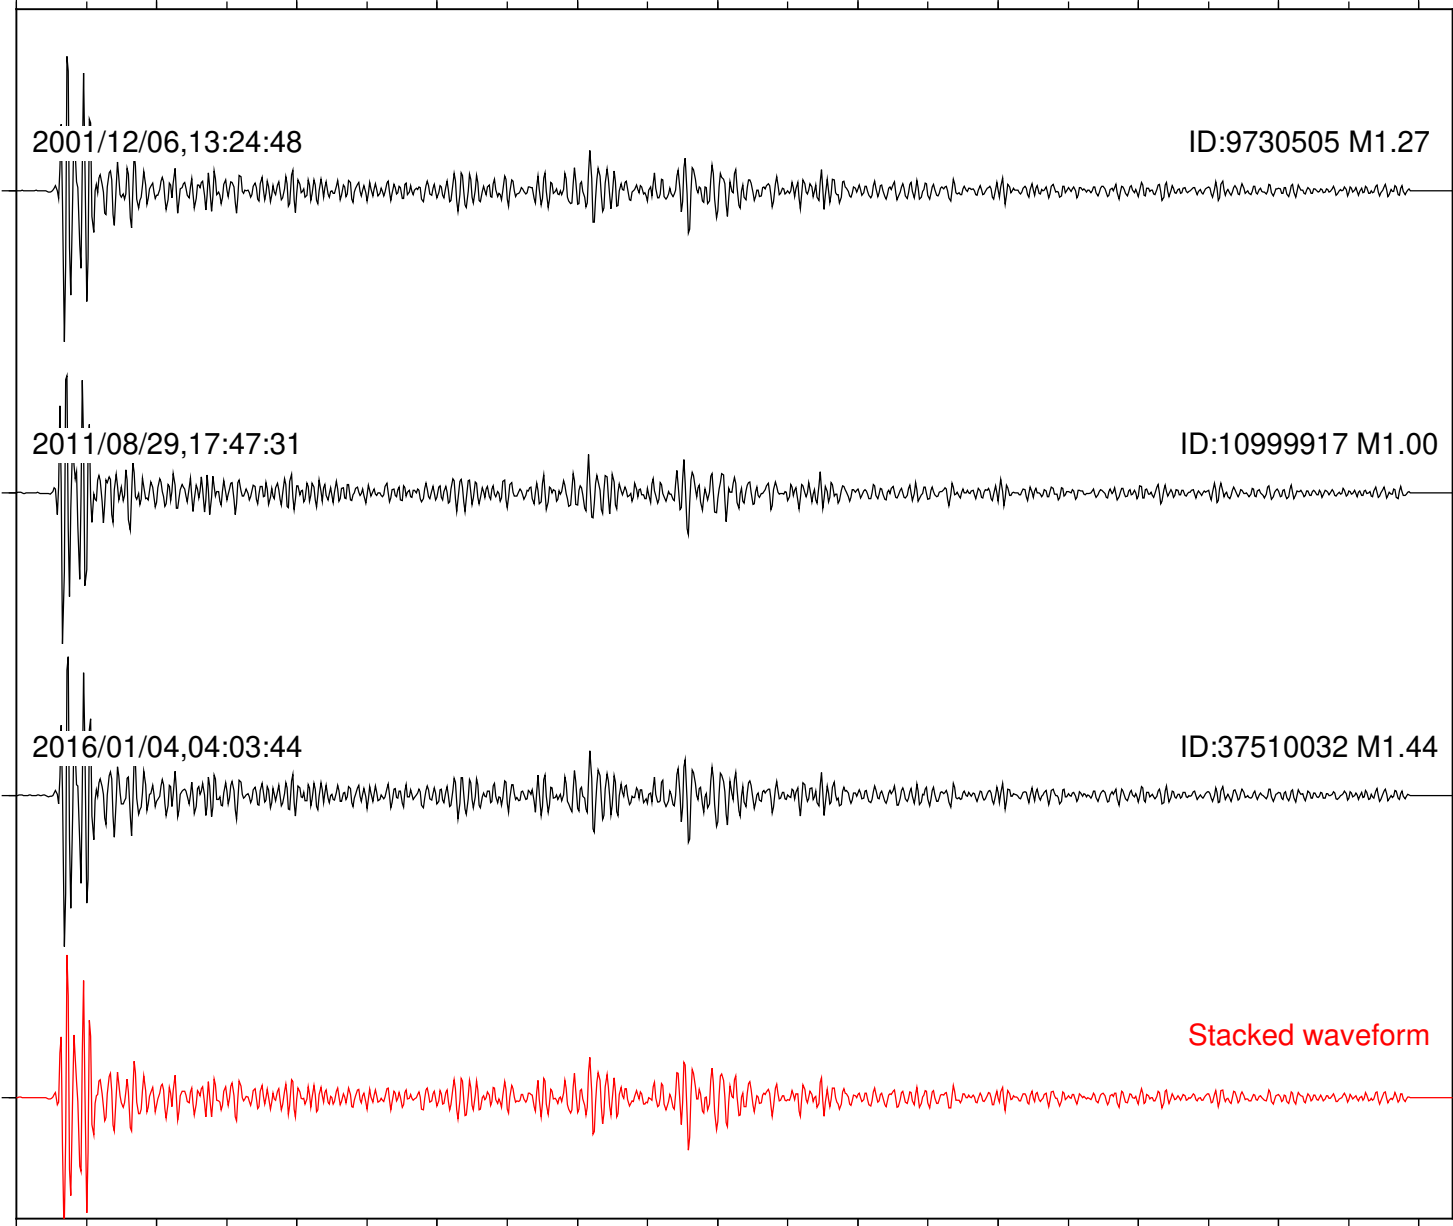

0 1 2 3 4 5 6 7 8 9 10  
Elapsed time (s)

Station: KNW Com: HHZ

Focal depth: 16.22 km

2001/12/06,13:24:48

ID:9730505 M1.27

2016/01/04,04:03:44

ID:37510032 M1.44

Stacked waveform