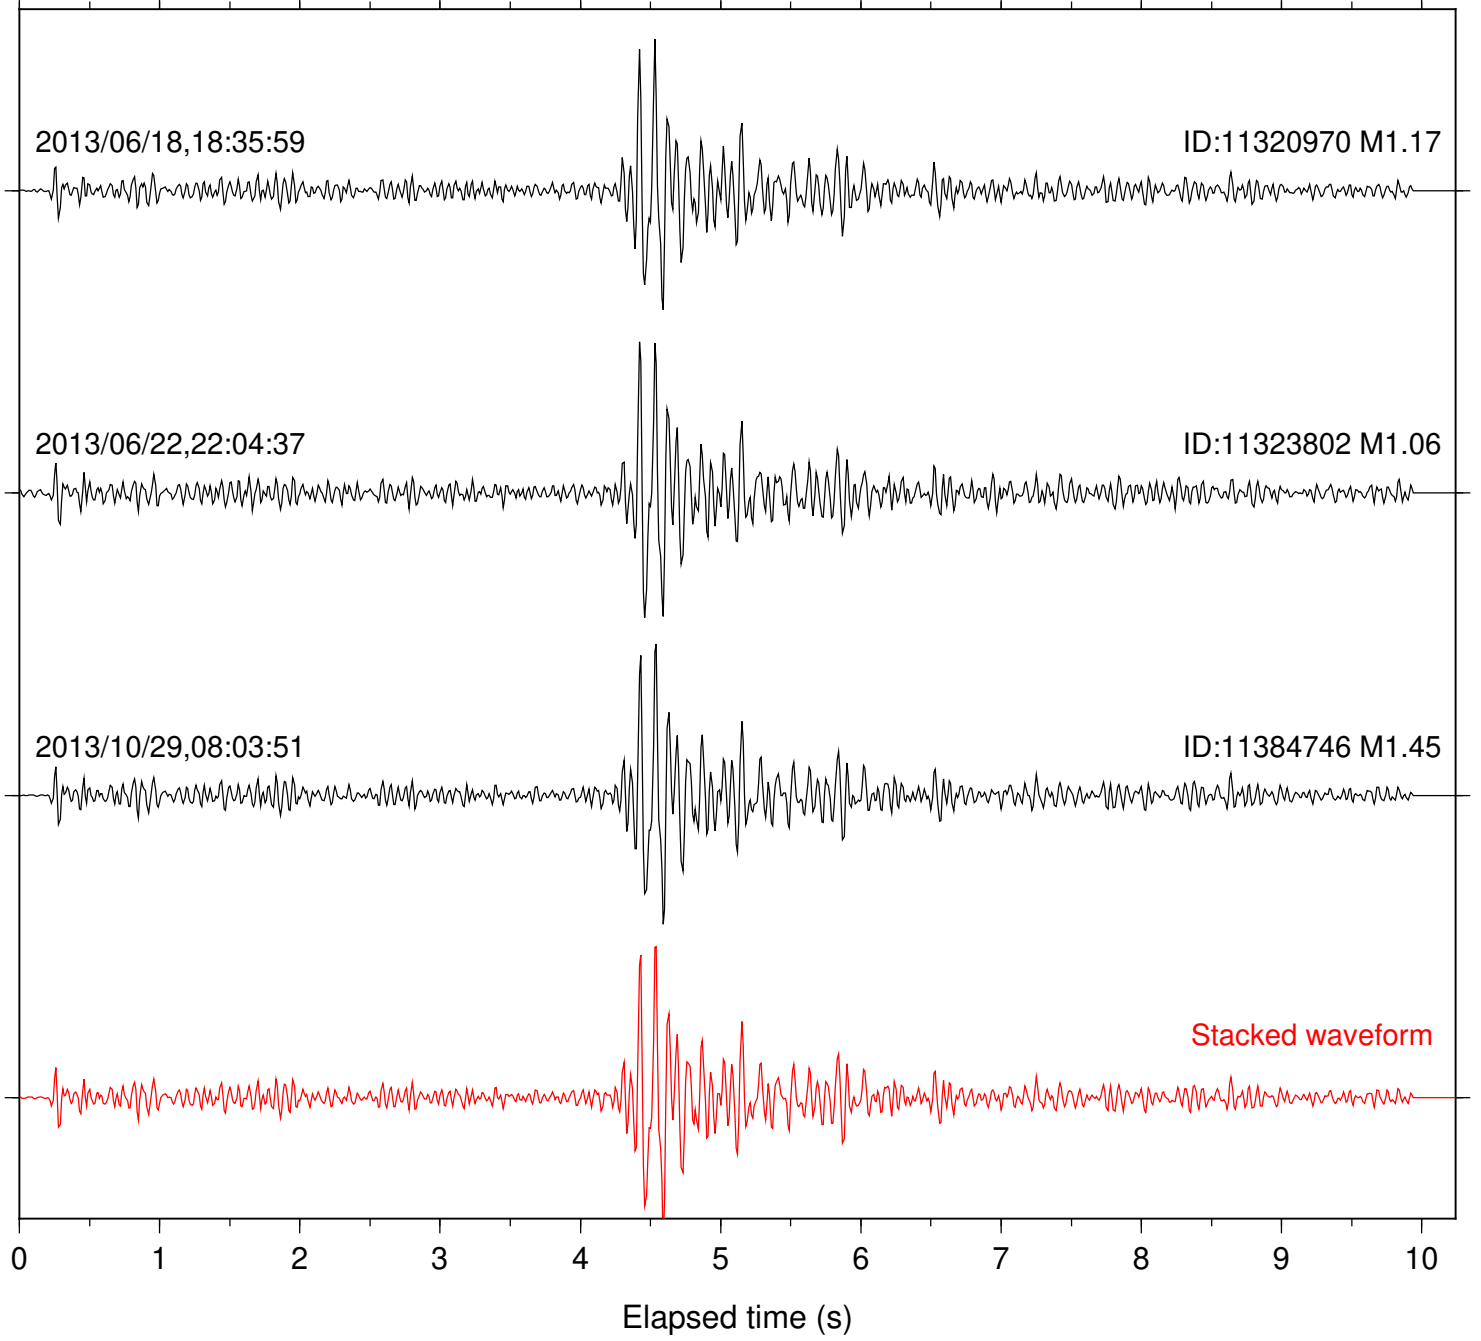

Station: B081 Com: EHZ

Focal depth: 9.77 km