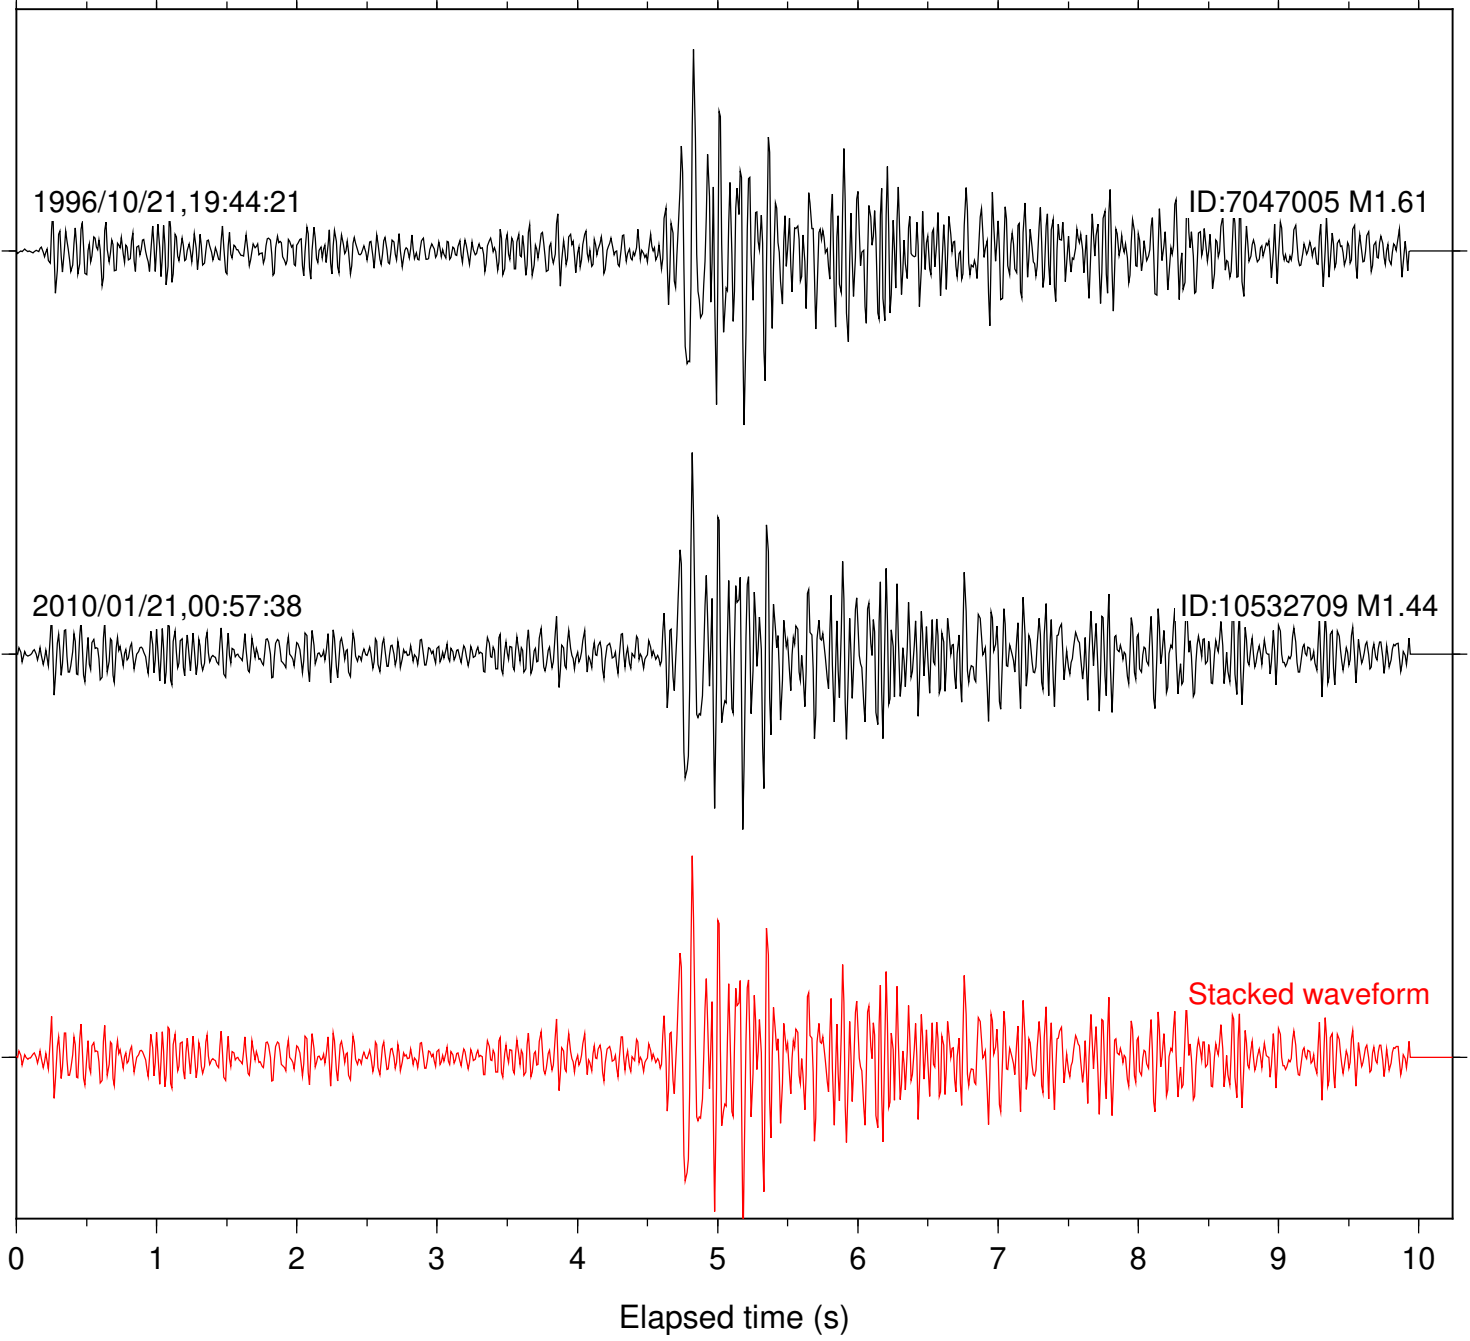

Station: BAC Com: EHZ

Focal depth: 17.93 km