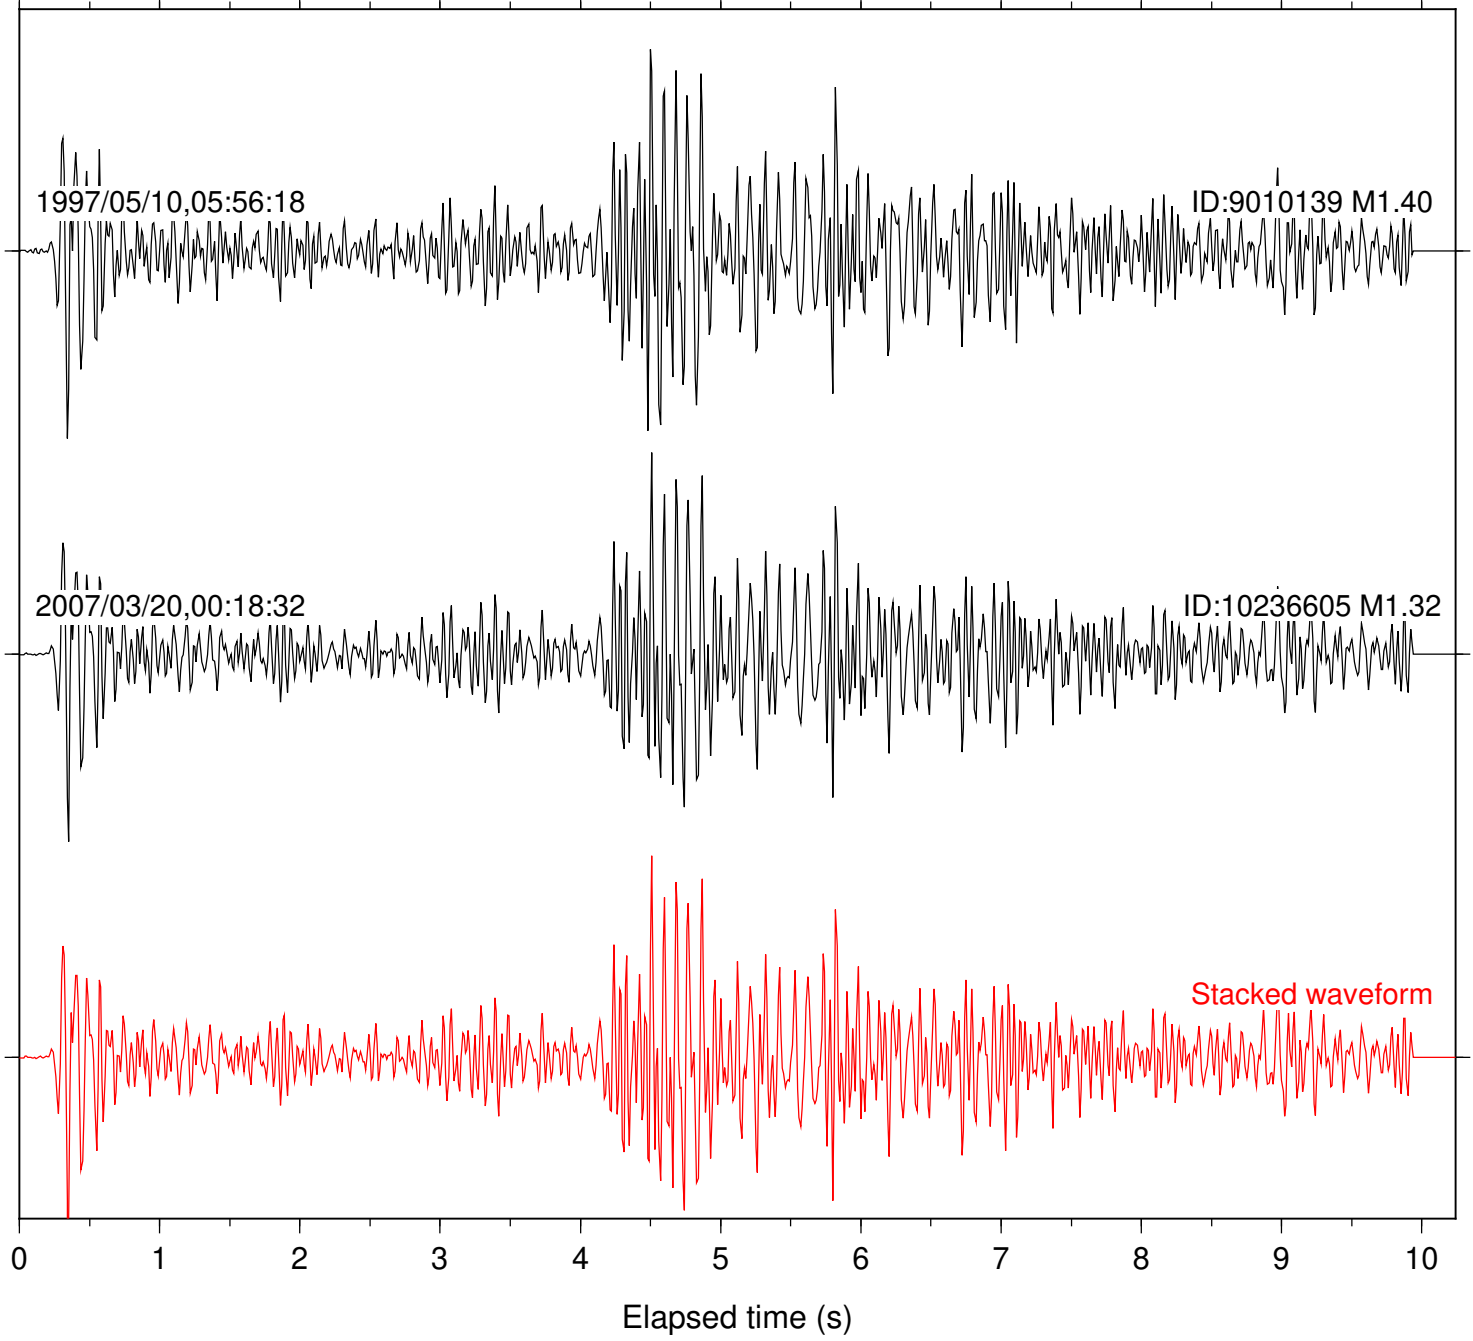

Station: BAC Com: EHZ

Focal depth: 15.37 km