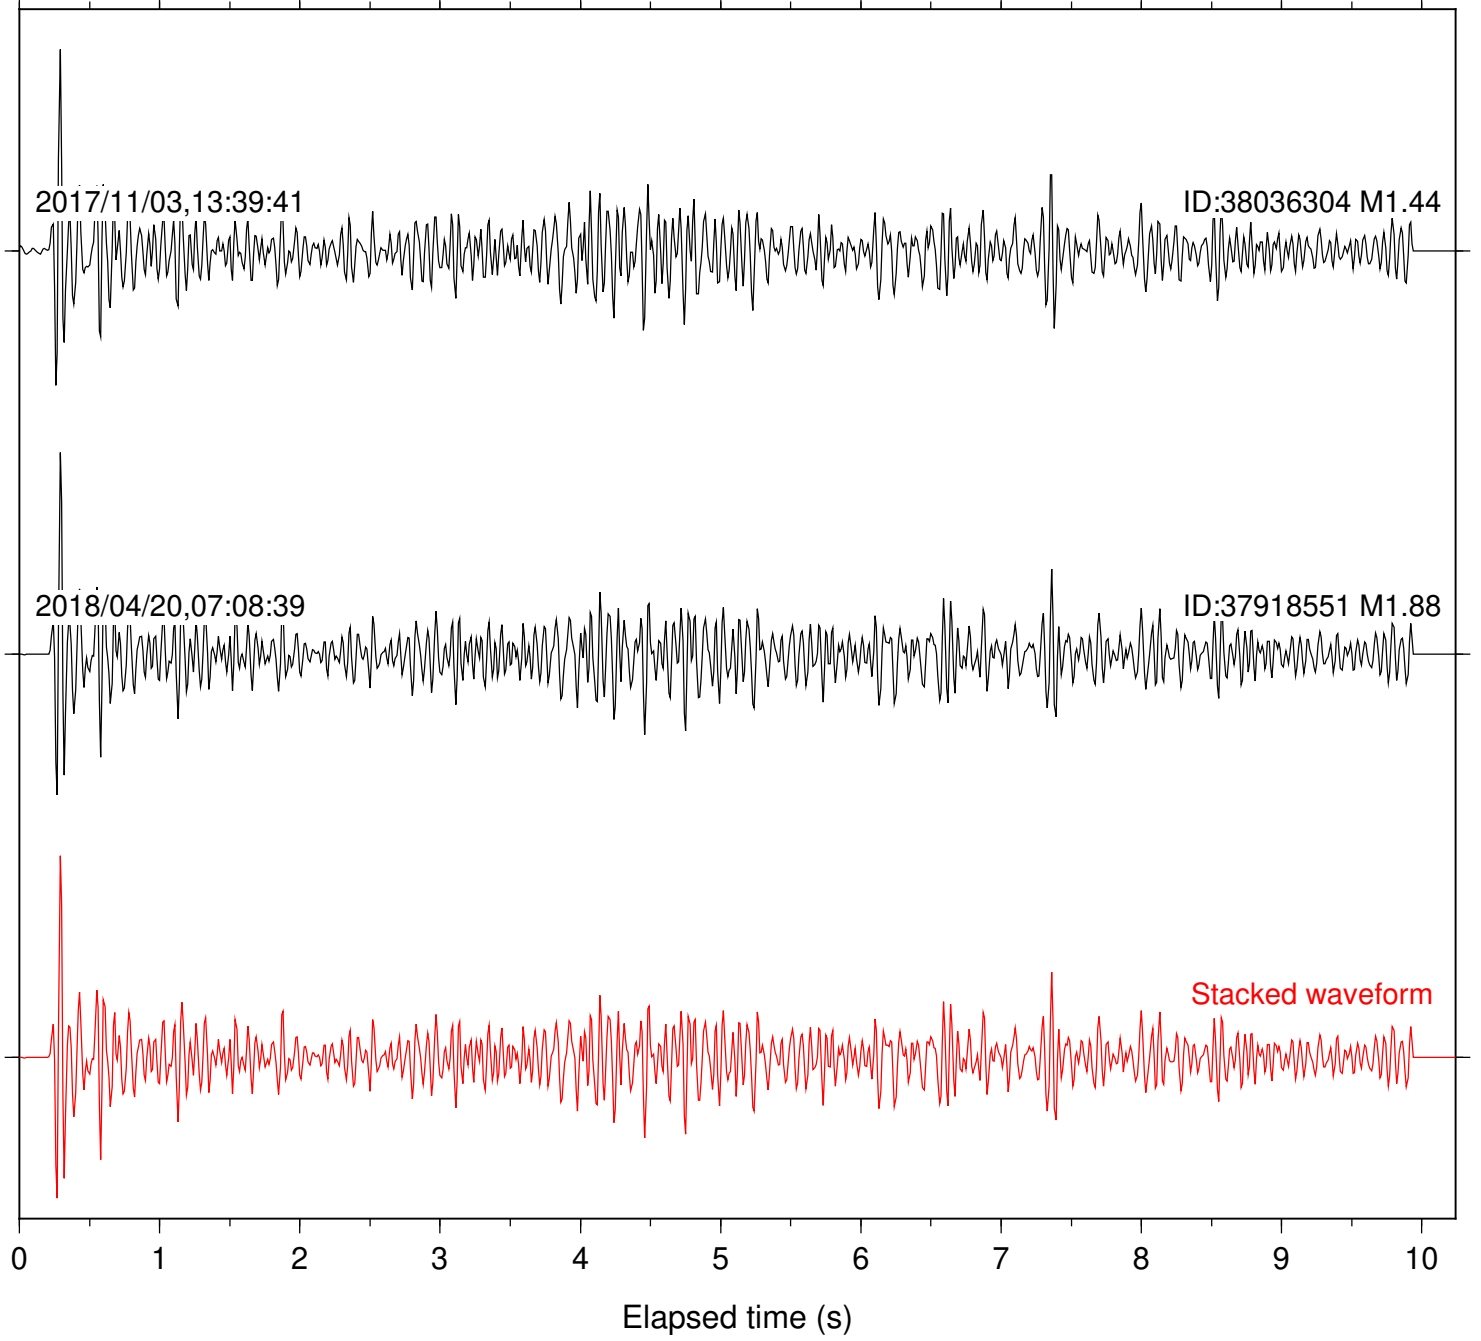

Focal depth: 7.65 km

Station: FRD Com: HHZ

Focal depth: 7.65 km

Station: HMT2 Com: HHZ

Focal depth: 7.65 km

Station: KNW Com: HHZ

Focal depth: 7.65 km

Station: LKH Com: HHZ