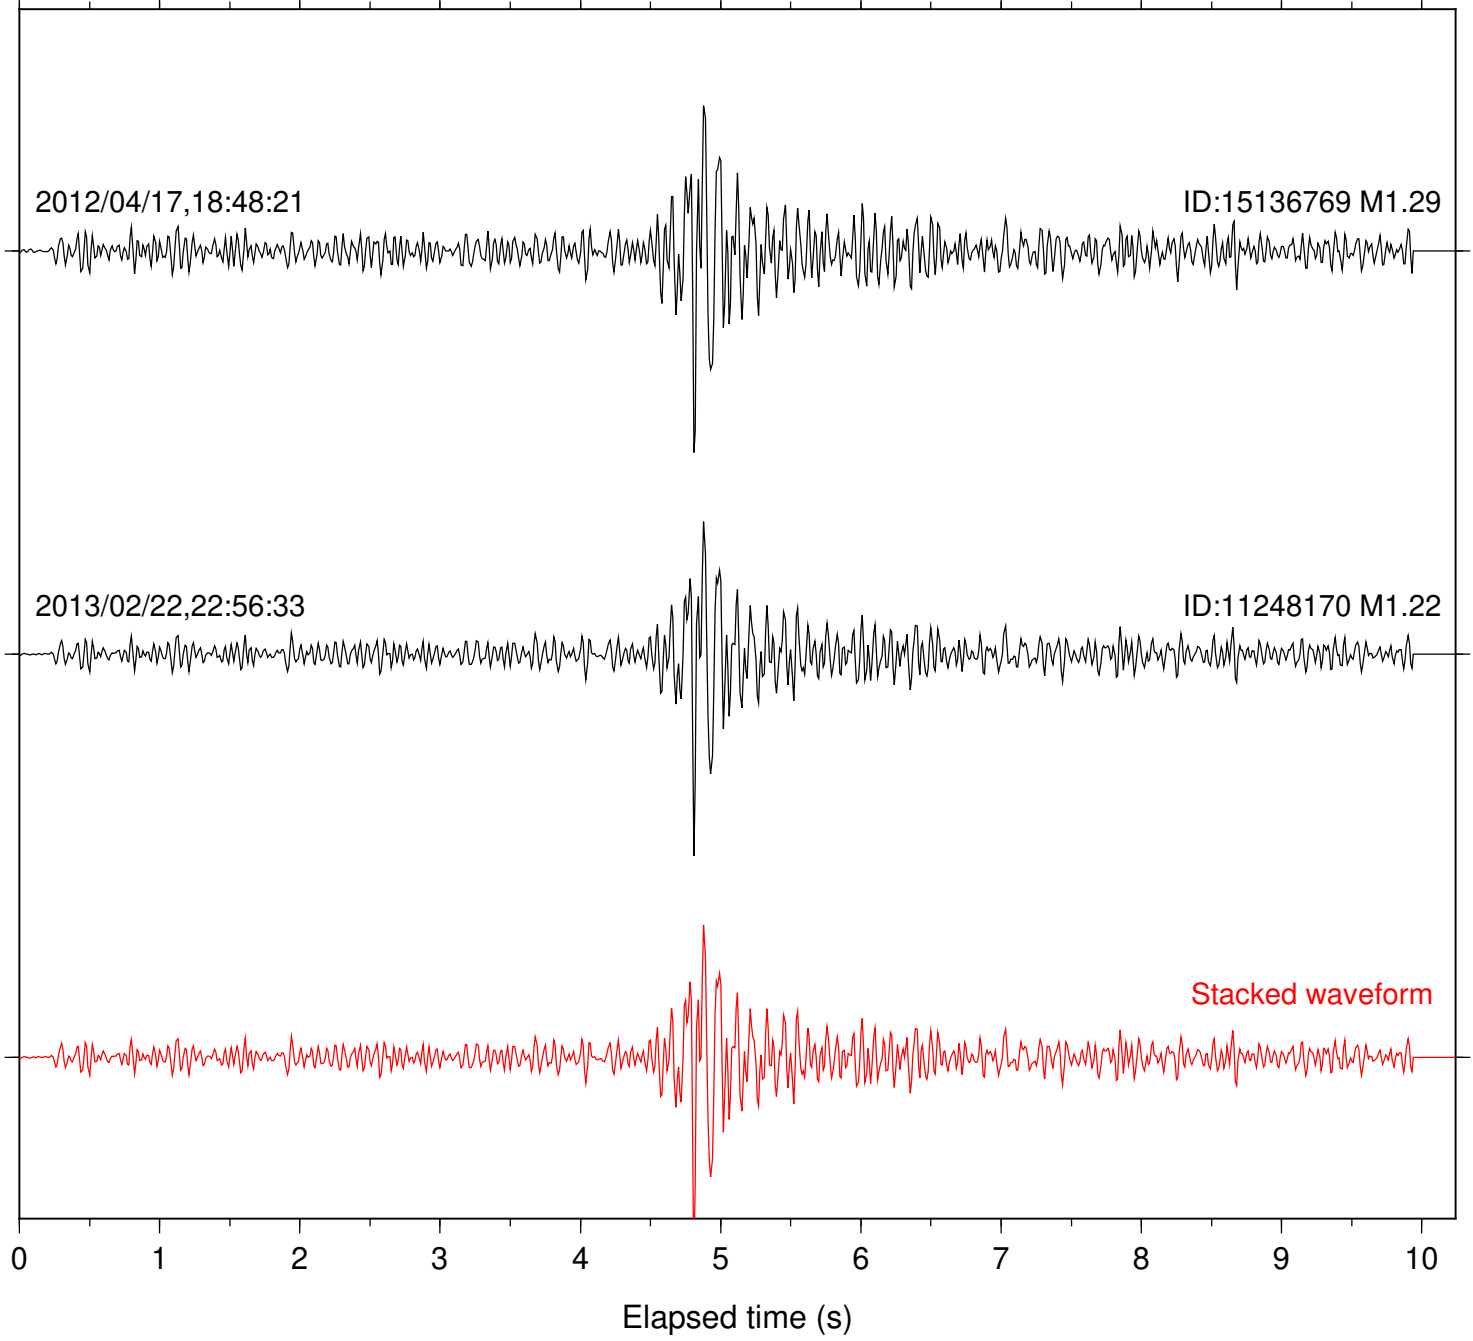

Station: B081 Com: EHZ

Focal depth: 7.98 km