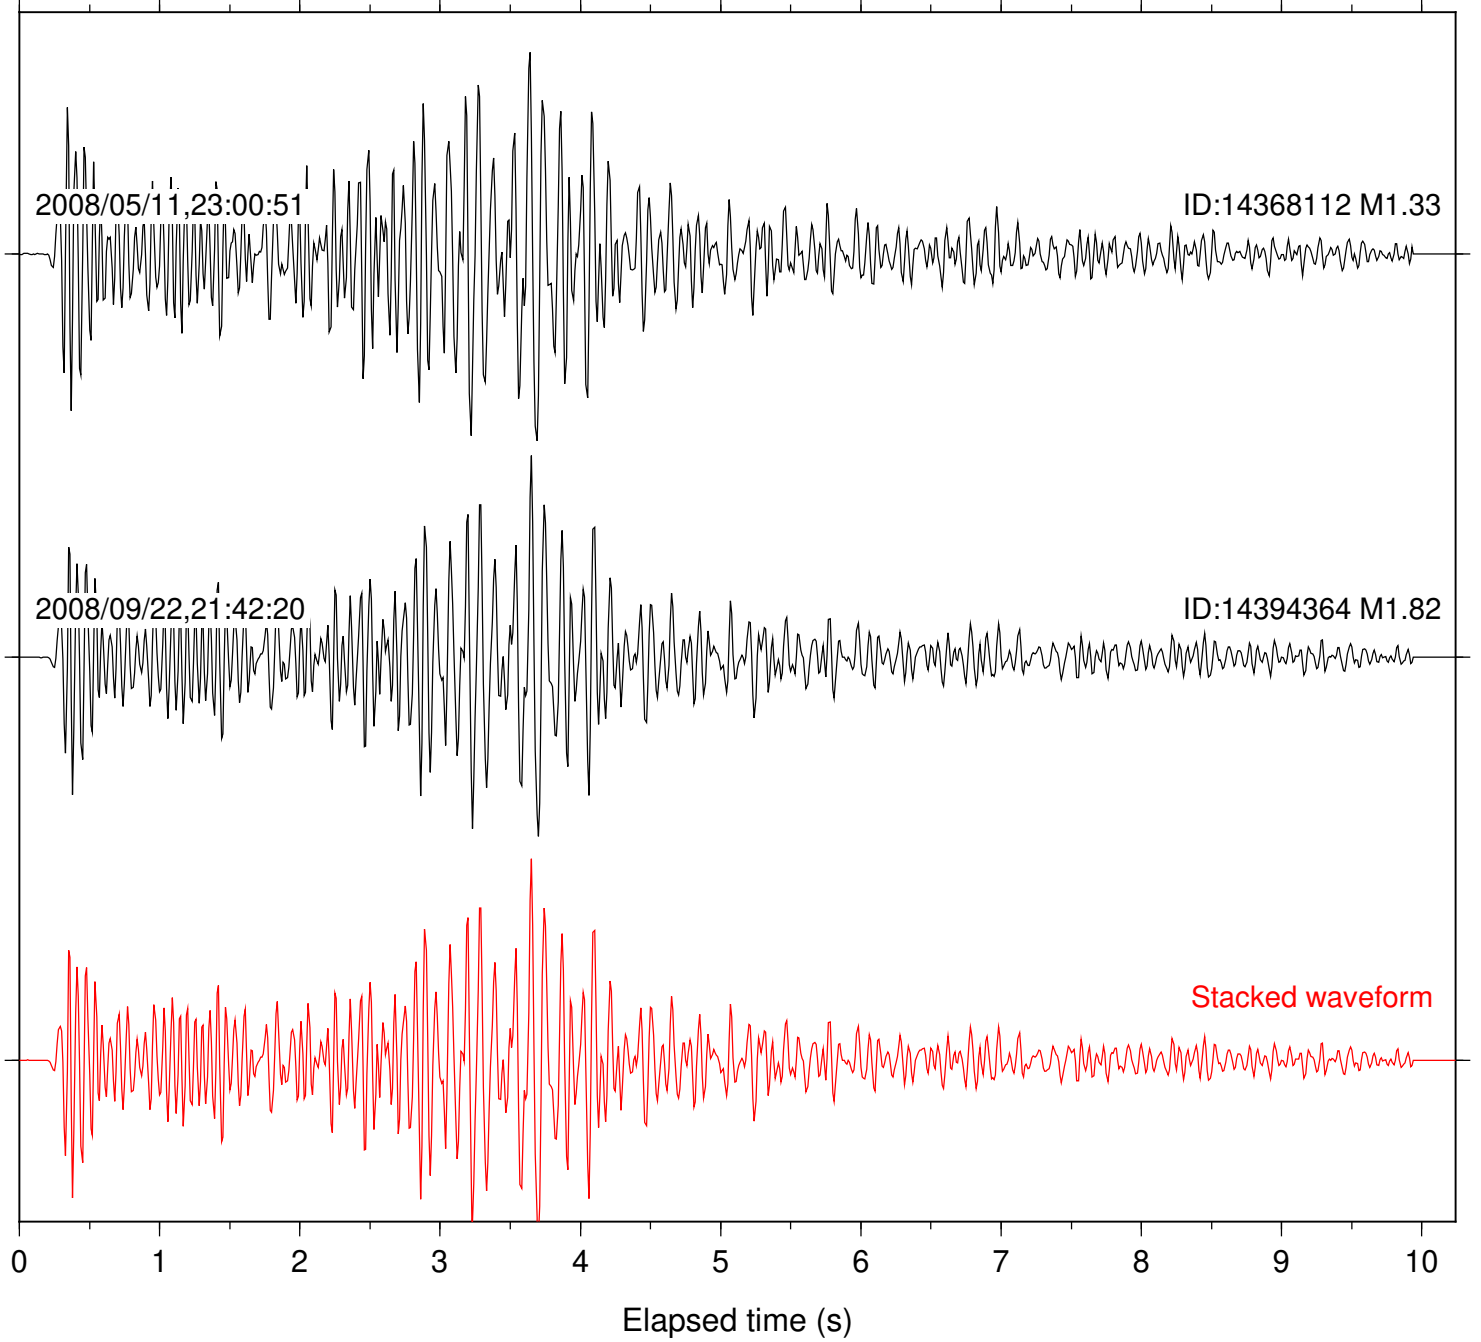

Focal depth: 8.53 km

Station: B087 Com: EHZ

Focal depth: 9.07 km

Station: B088 Com: EHZ

Focal depth: 9.07 km

Station: SND Com: HHZ

Focal depth: 9.07 km

Station: B082 Com: EHZ