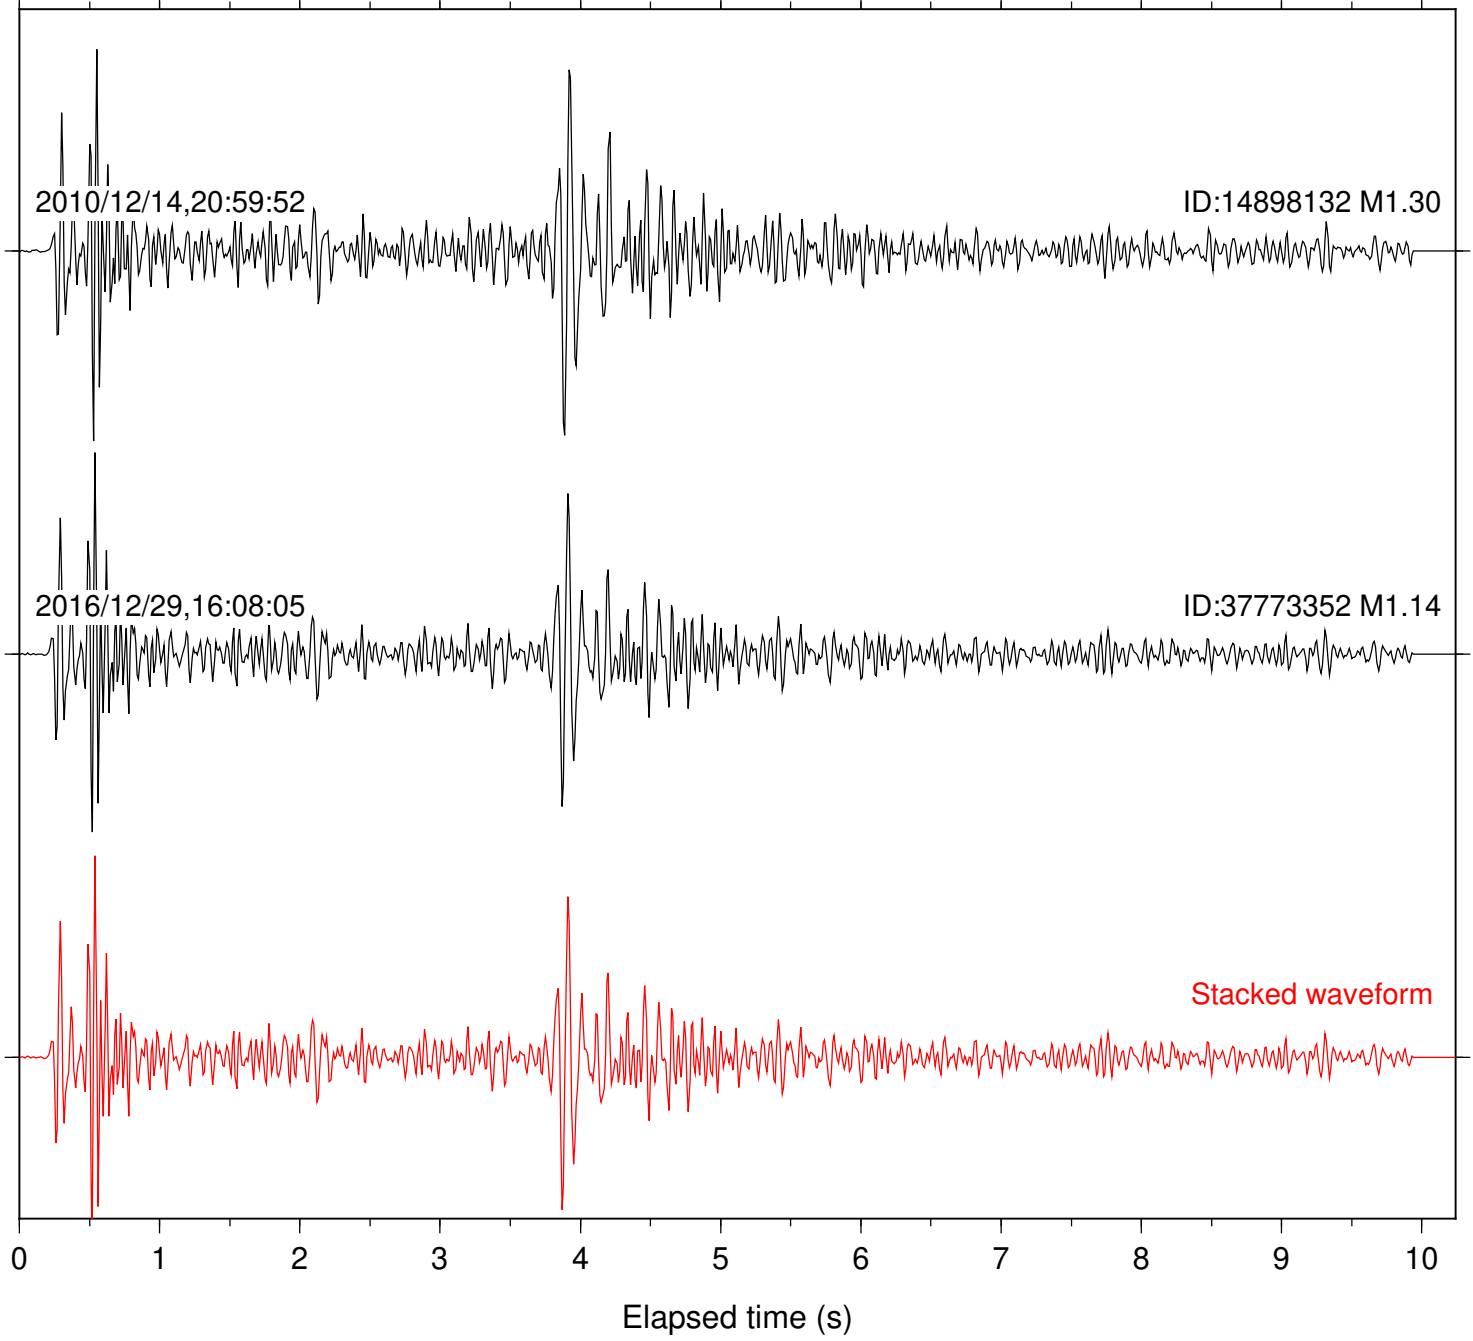

Station: B082 Com: EHZ

Focal depth: 15.77 km