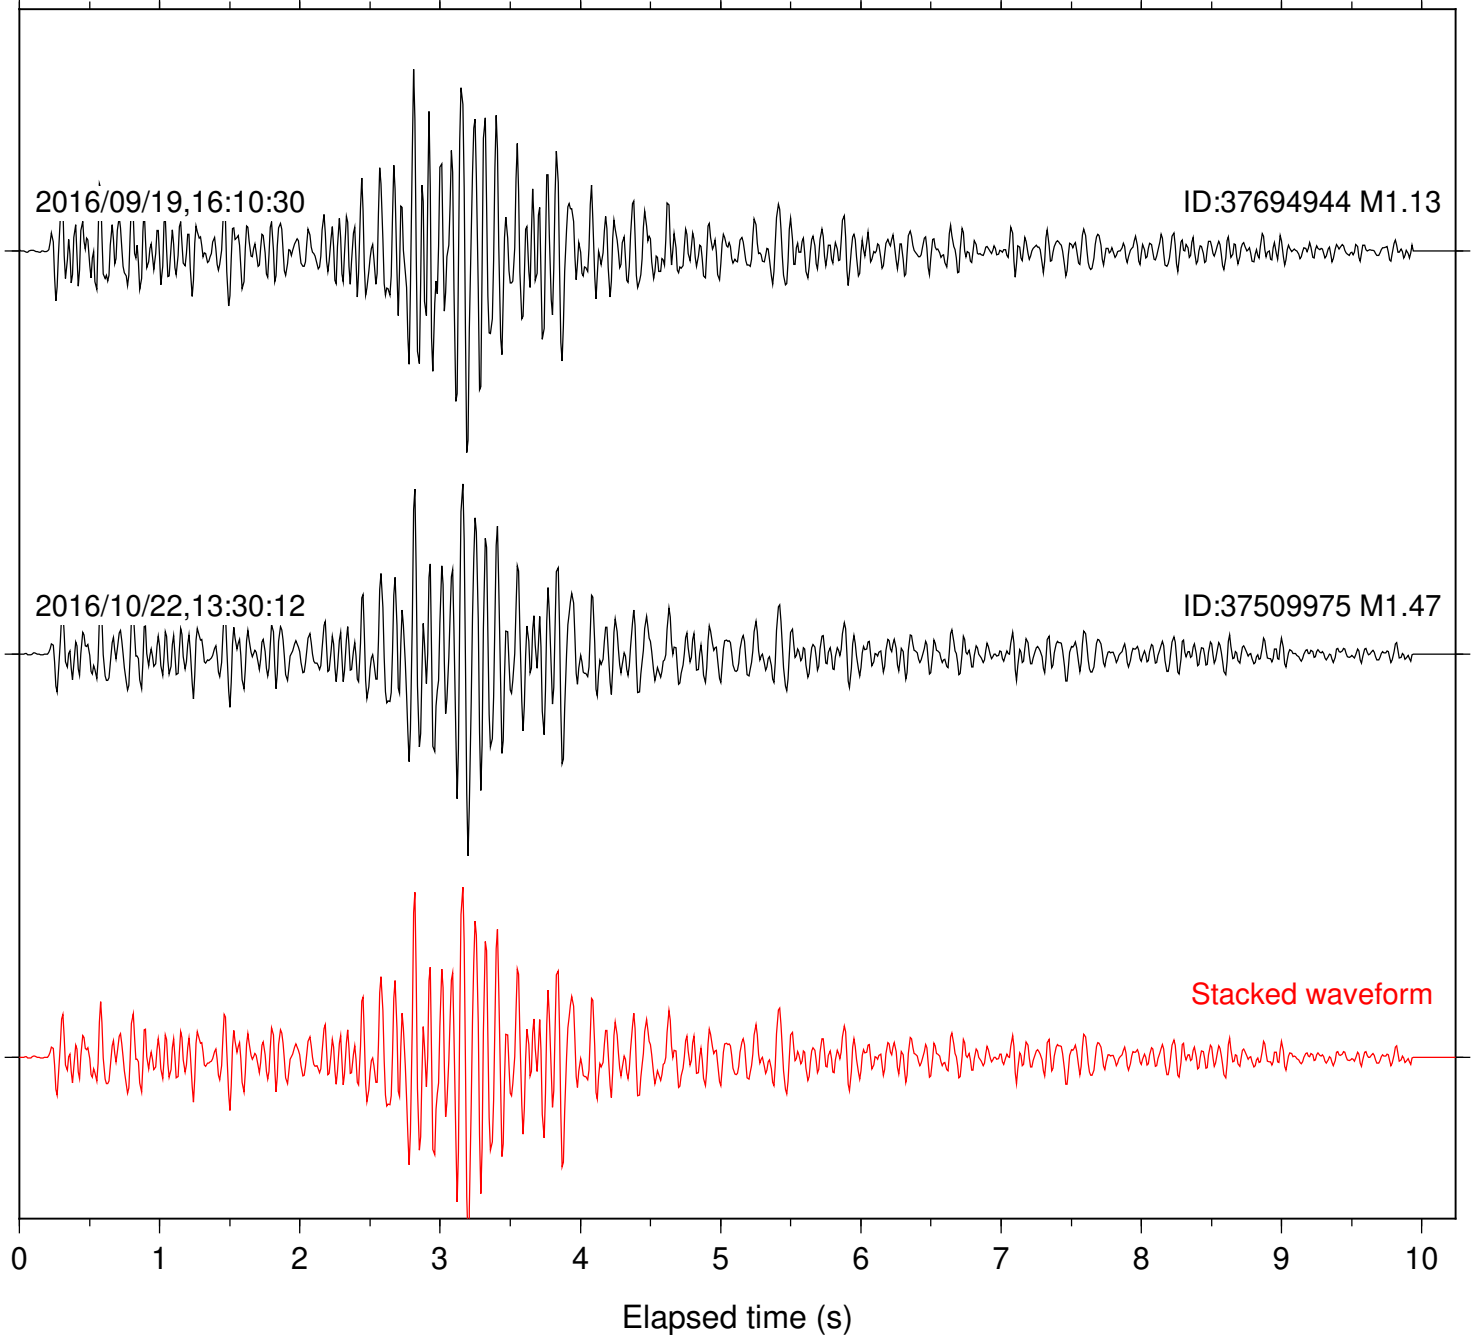

Focal depth: 6.53 km

Station: RRSP Com: HHZ

Focal depth: 6.53 km

Station: SND Com: HHZ

Focal depth: 6.53 km

Station: B084 Com: EHZ

Focal depth: 16.32 km

Station: B087 Com: EHZ