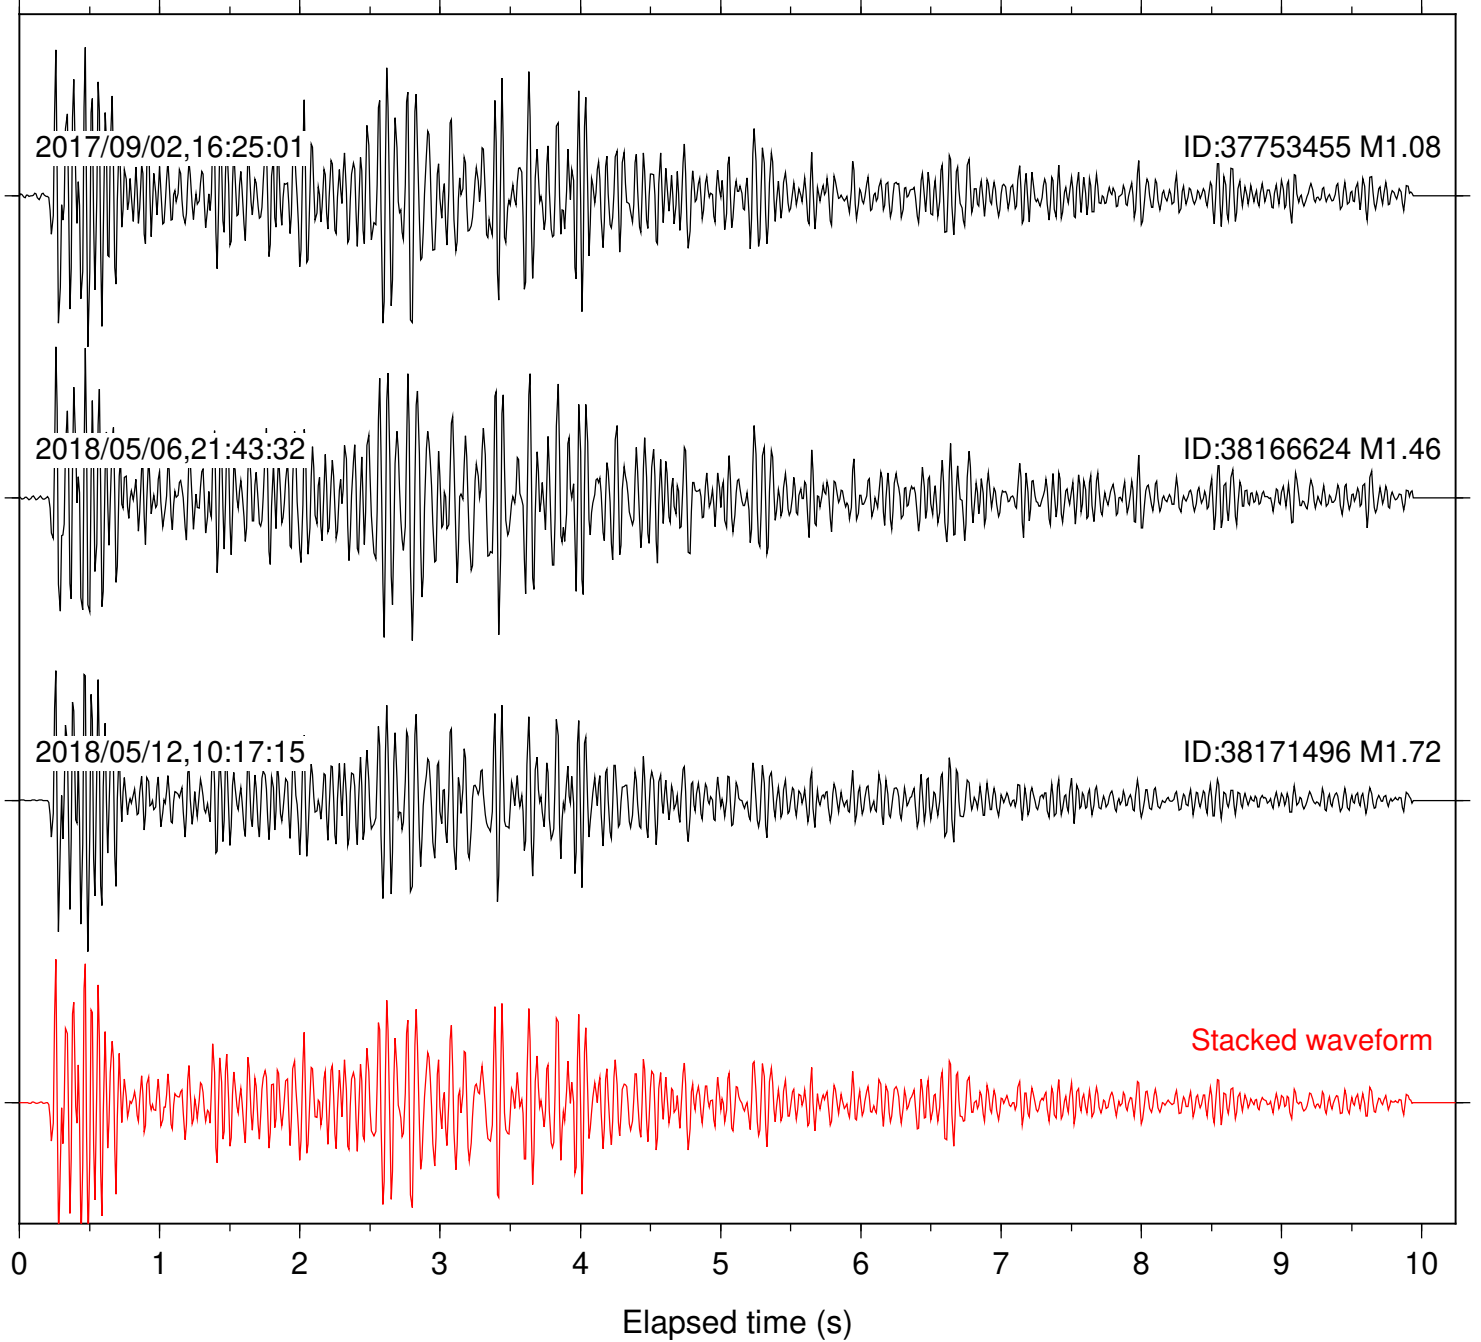

Station: PLM Com: HHZ

Focal depth: 6.70 km