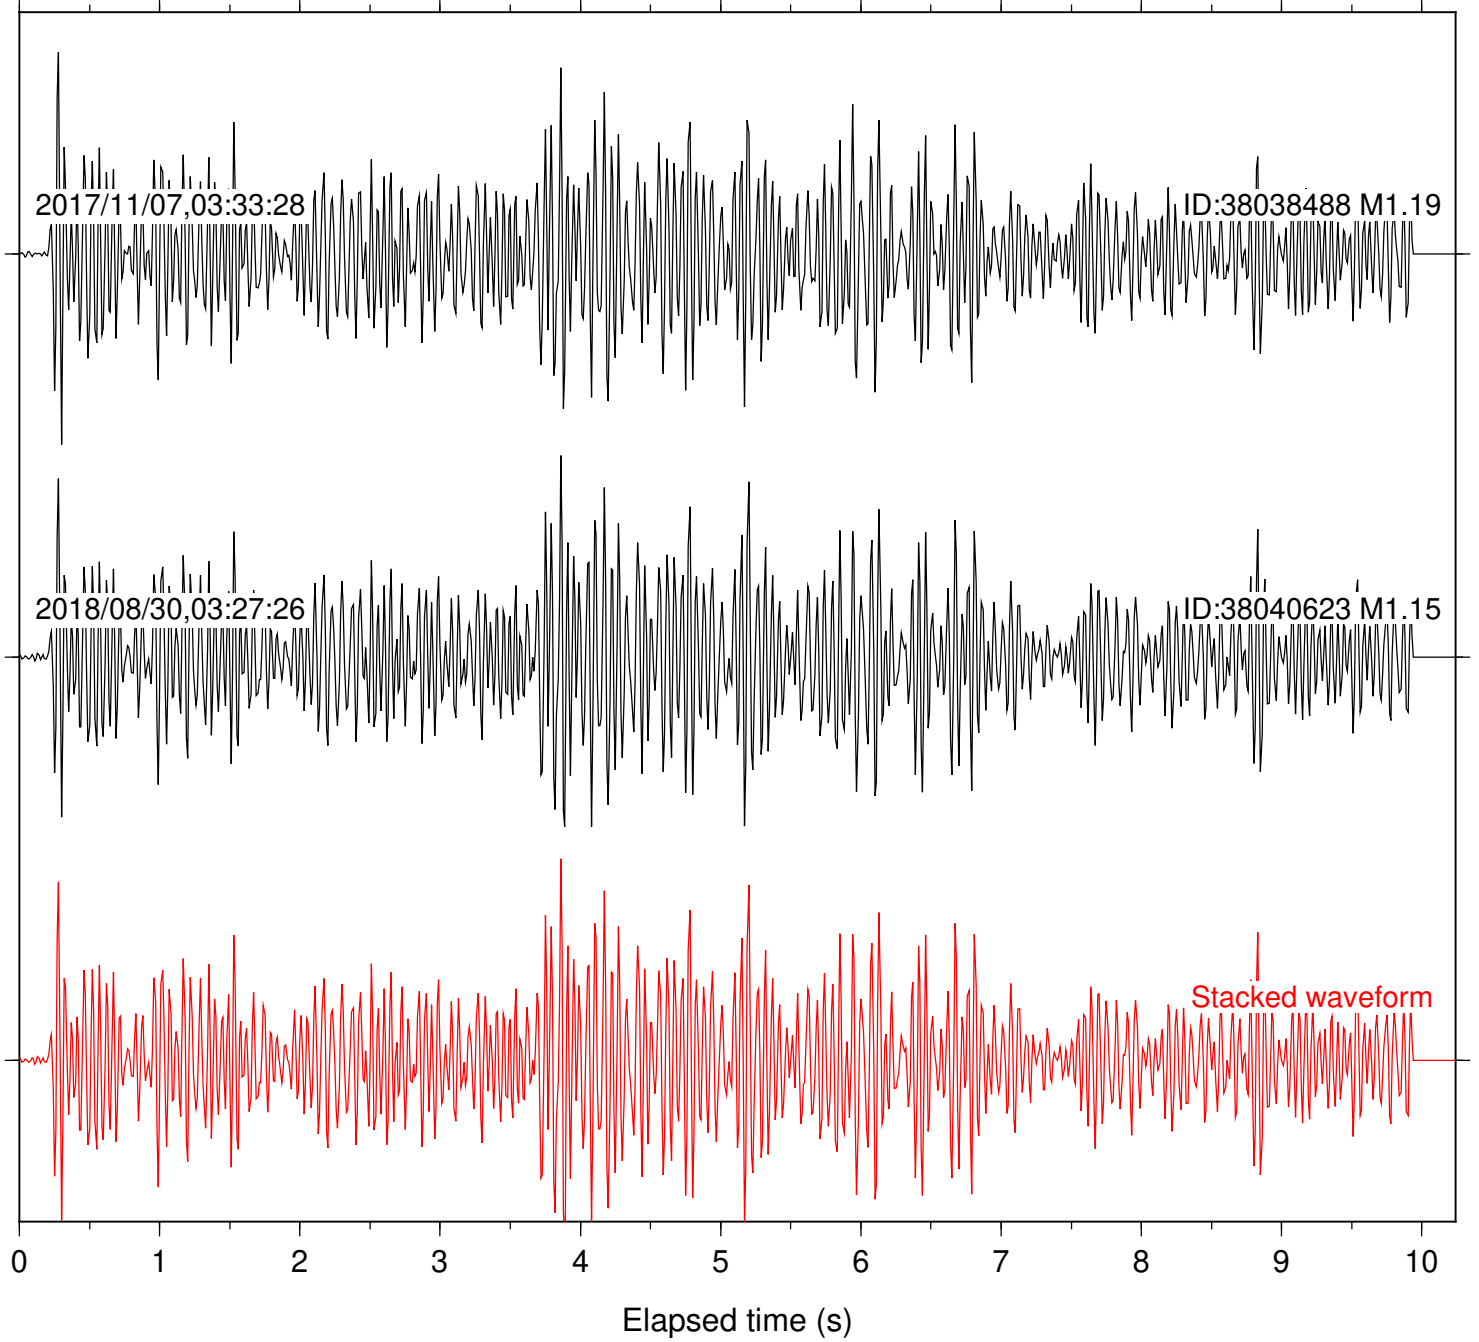

Focal depth: 5.16 km

Station: B946 Com: EHZ

Focal depth: 5.16 km

Station: CSH Com: HHZ

Focal depth: 5.16 km

Station: DGR Com: HHZ

Focal depth: 5.16 km

Station: FRD Com: HHZ