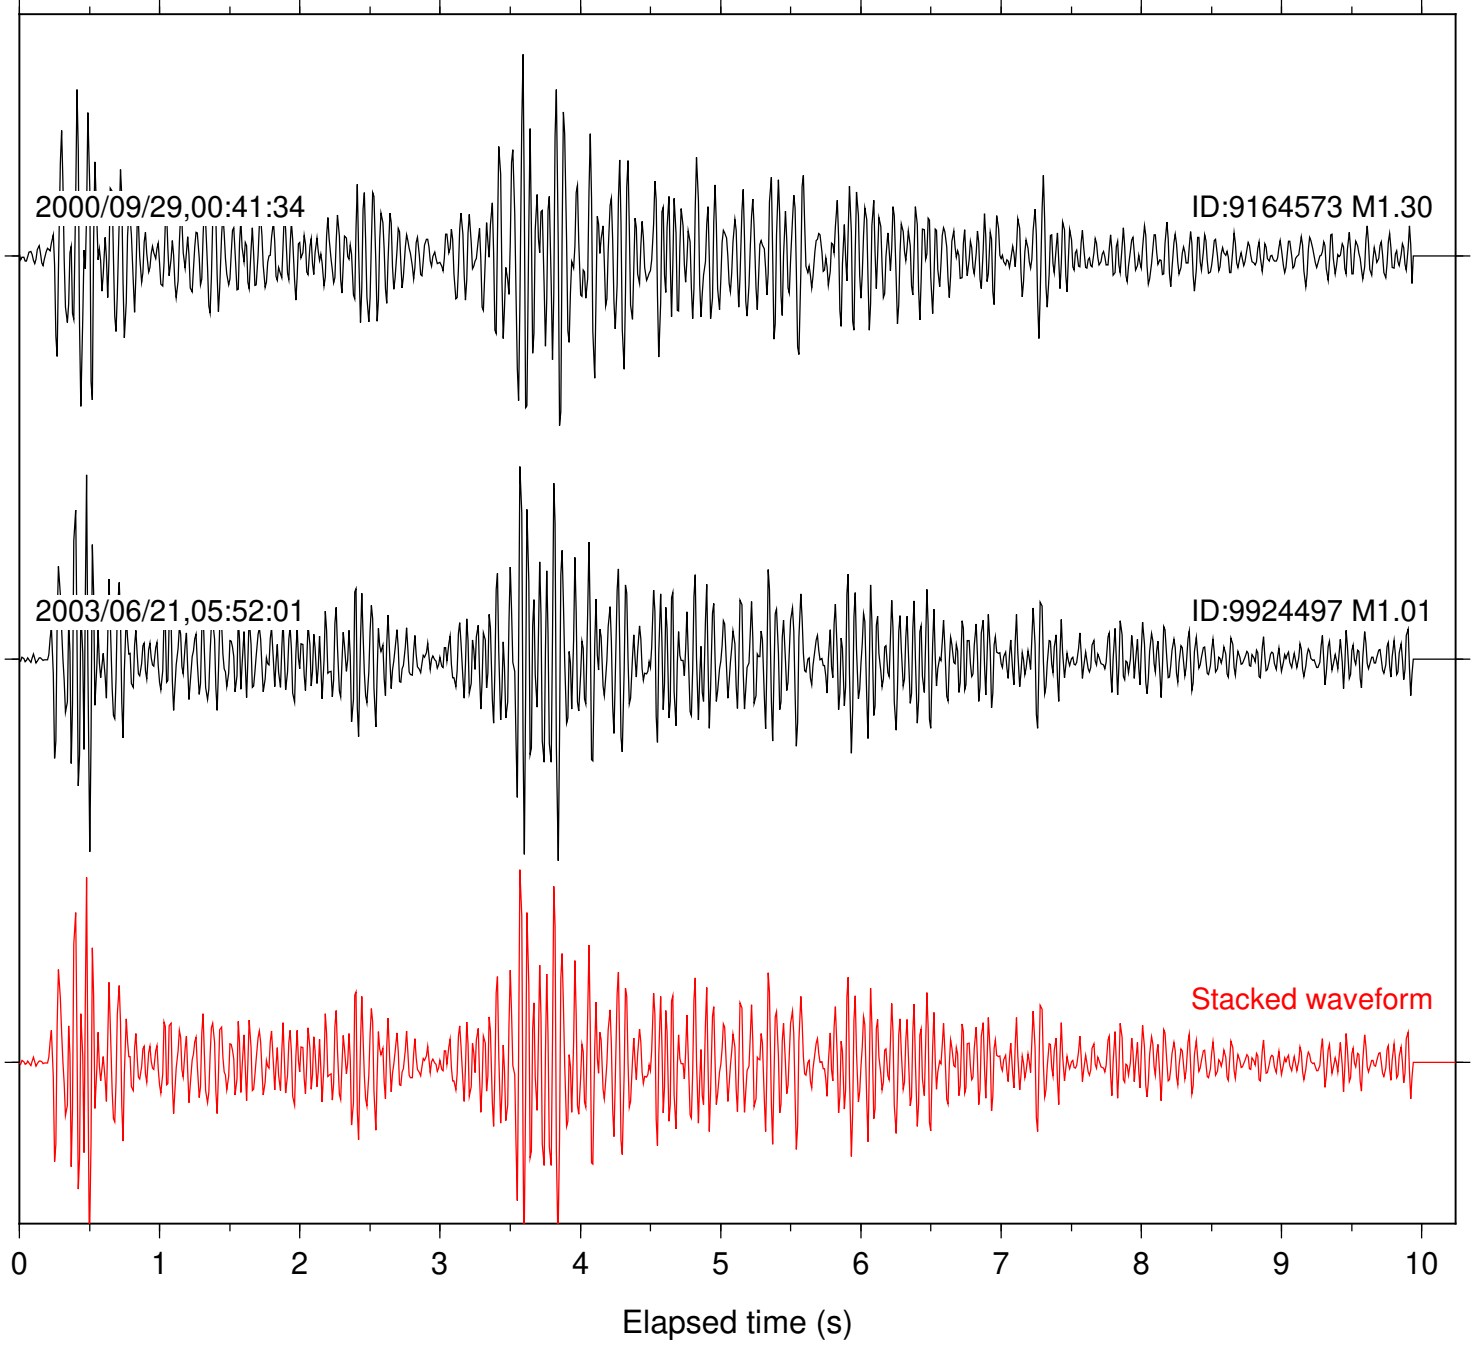

Station: HMT2 Com: HHZ

Focal depth: 13.13 km