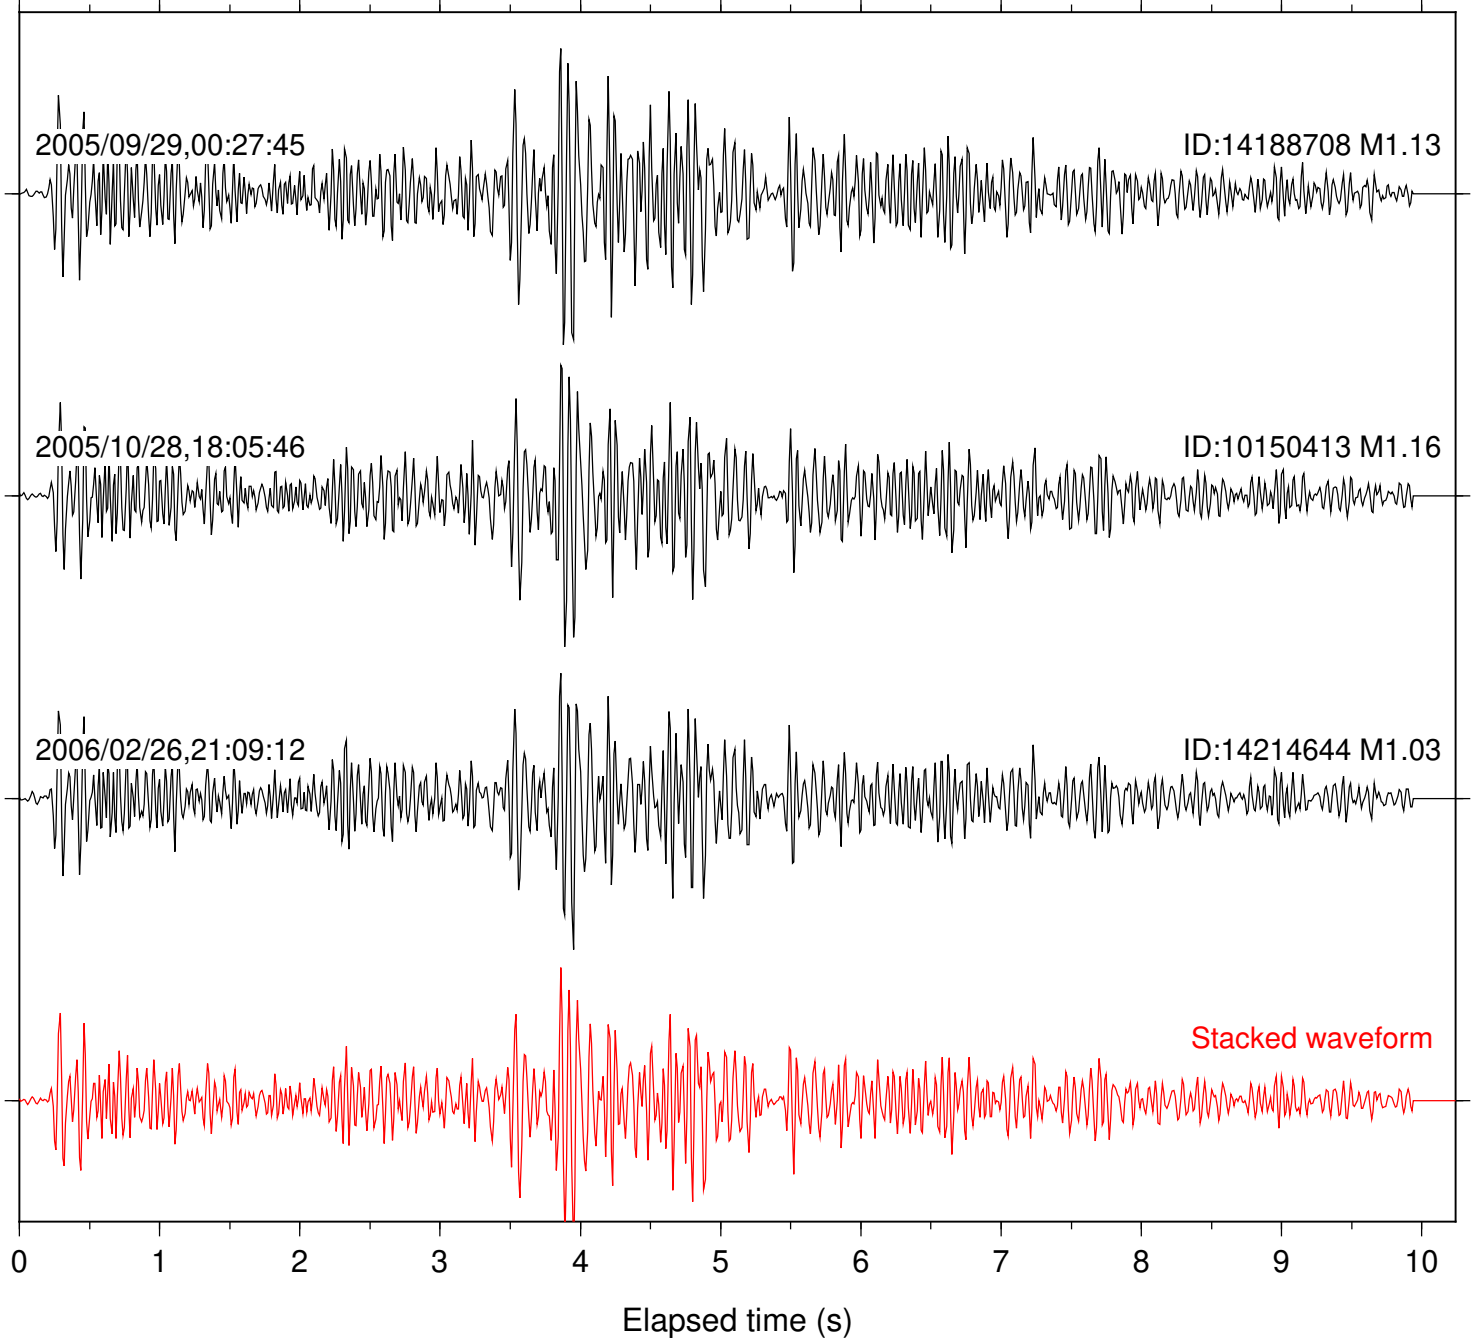

Station: HMT2 Com: HHZ

Focal depth: 11.09 km