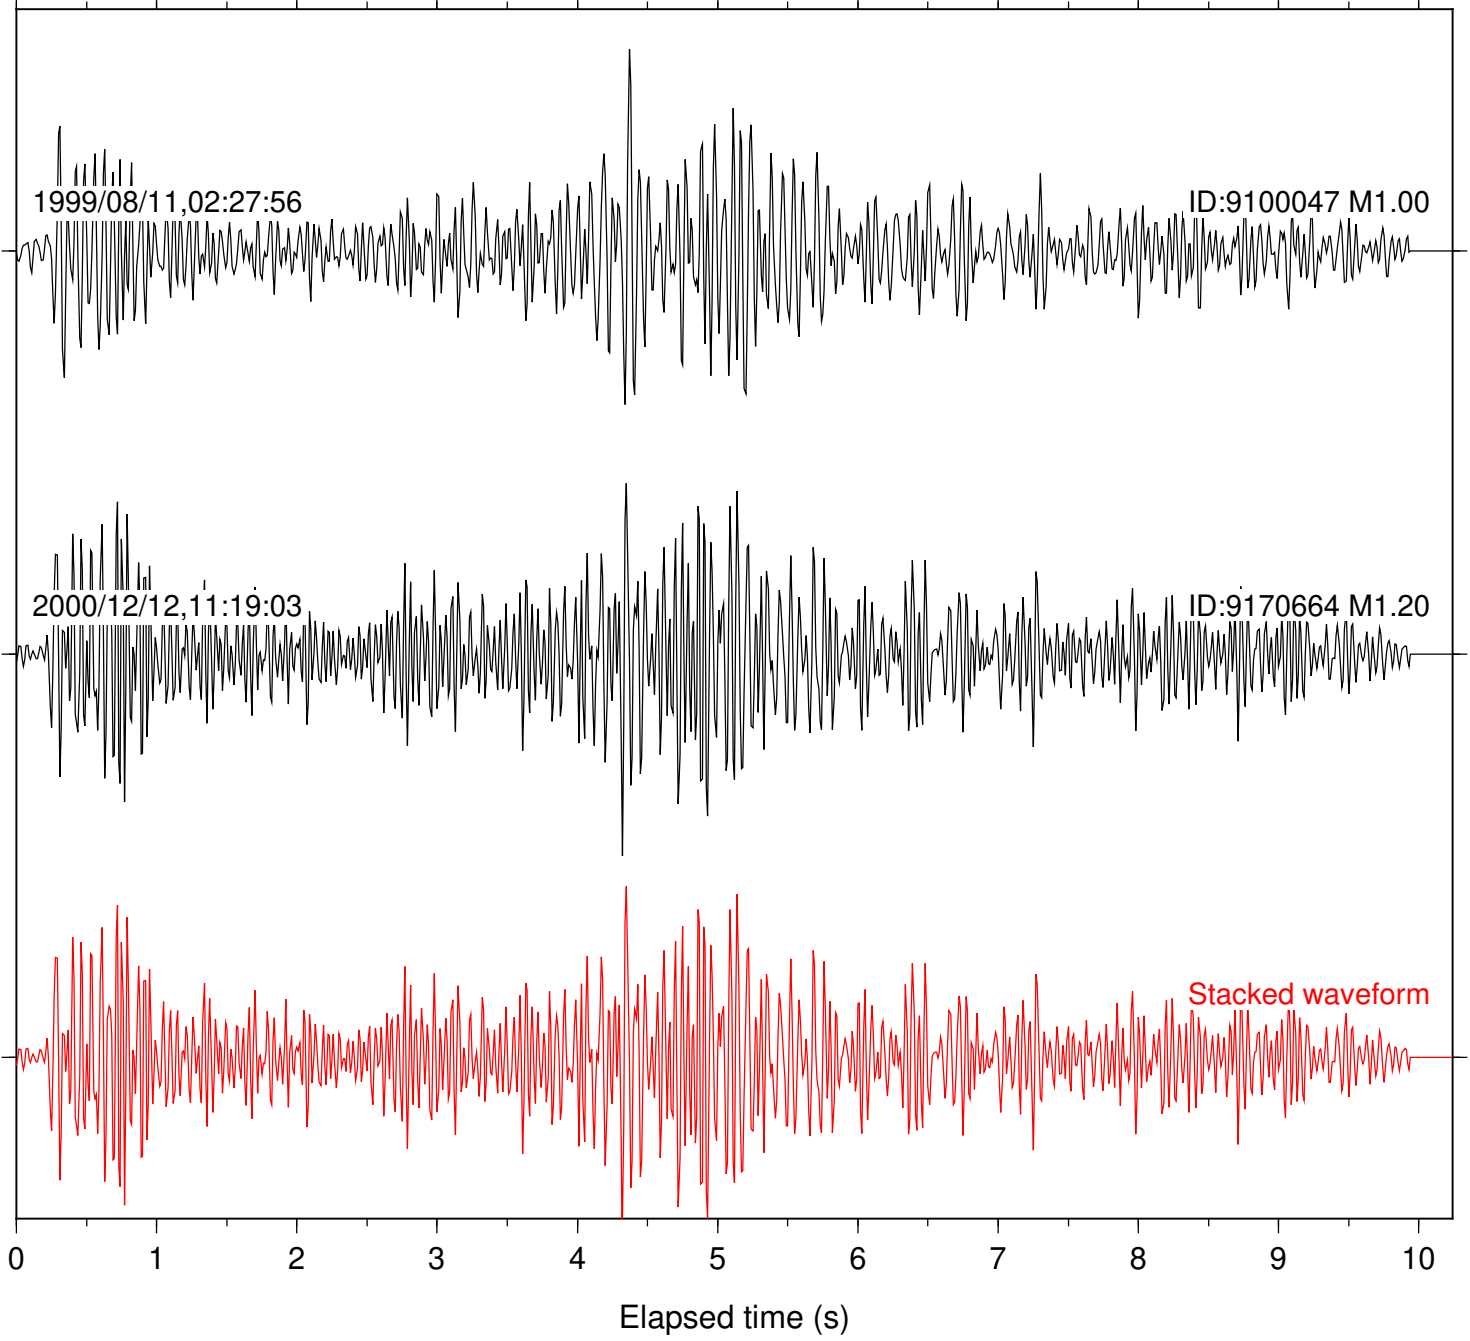

Station: SND Com: HHZ

Focal depth: 16.77 km

Station: BZN Com: HHZ

Focal depth: 12.41 km

Station: HMT2 Com: HHZ

Focal depth: 12.41 km

Station: POB2 Com: HHZ

Focal depth: 12.41 km