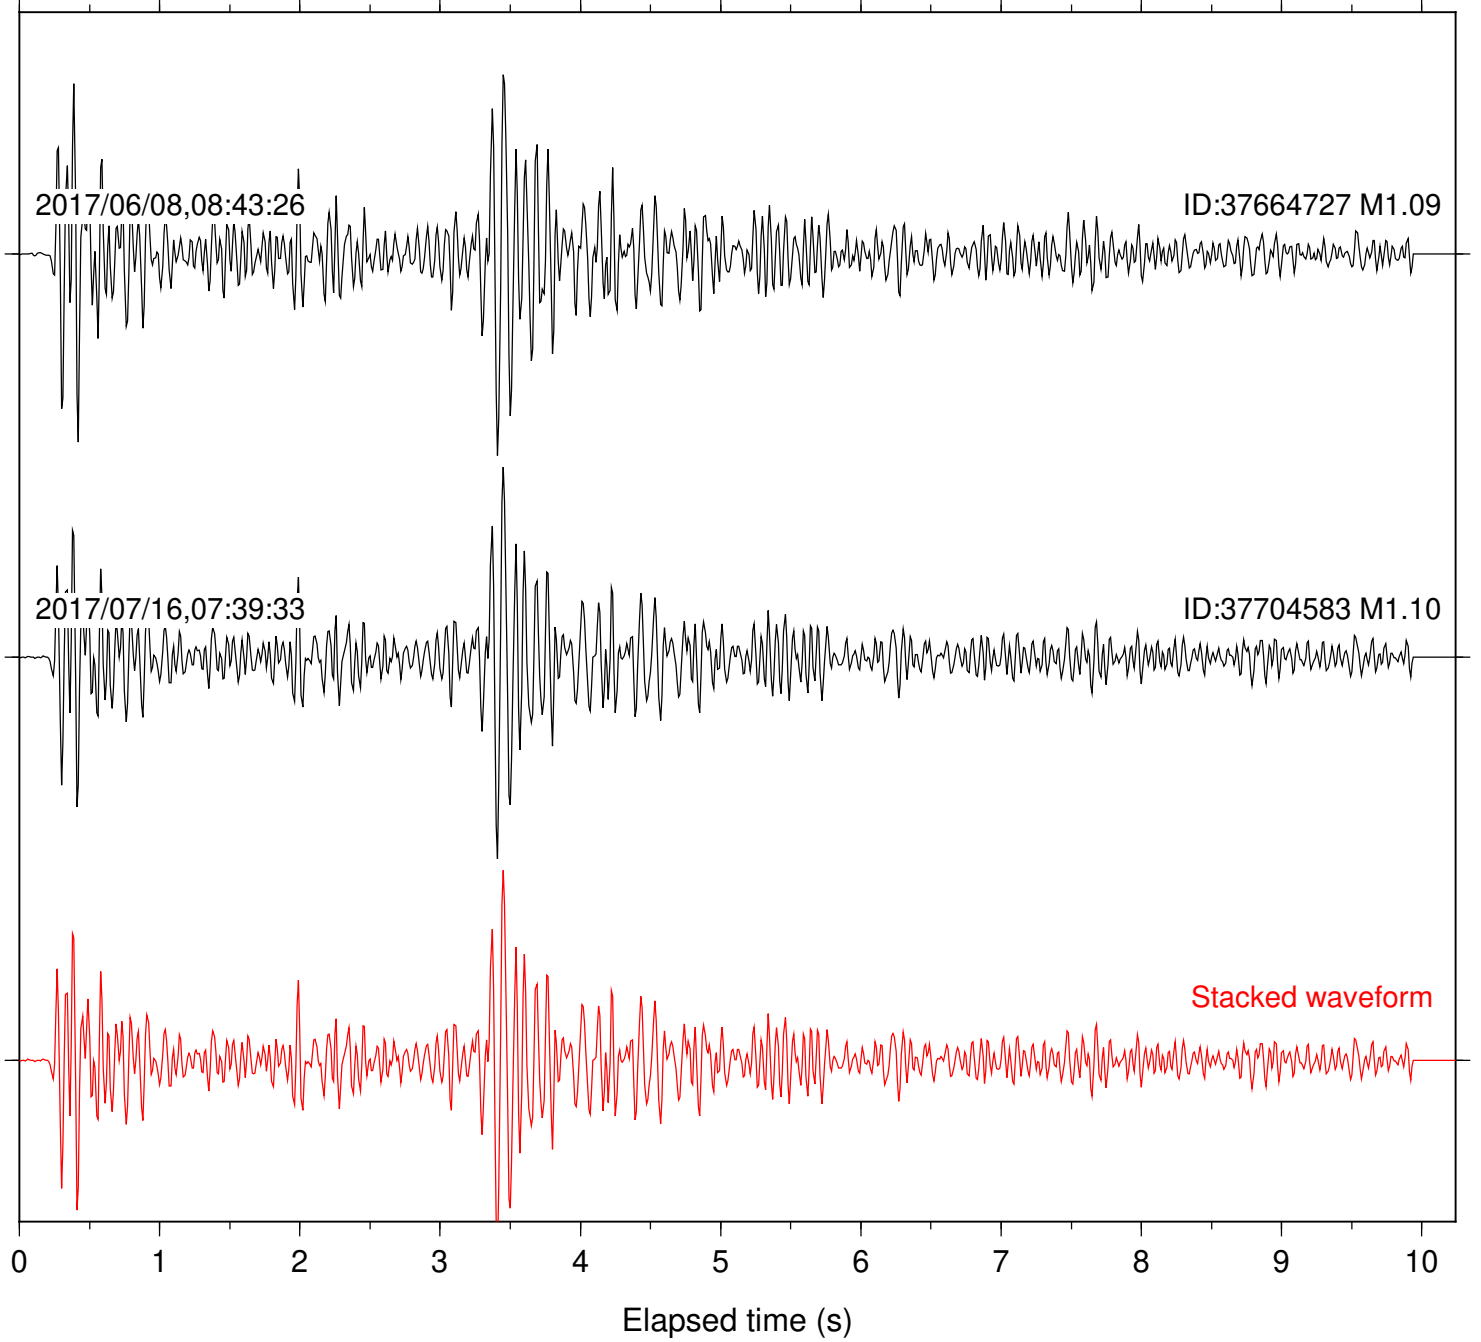

Station: CSH Com: HHZ

Focal depth: 6.83 km