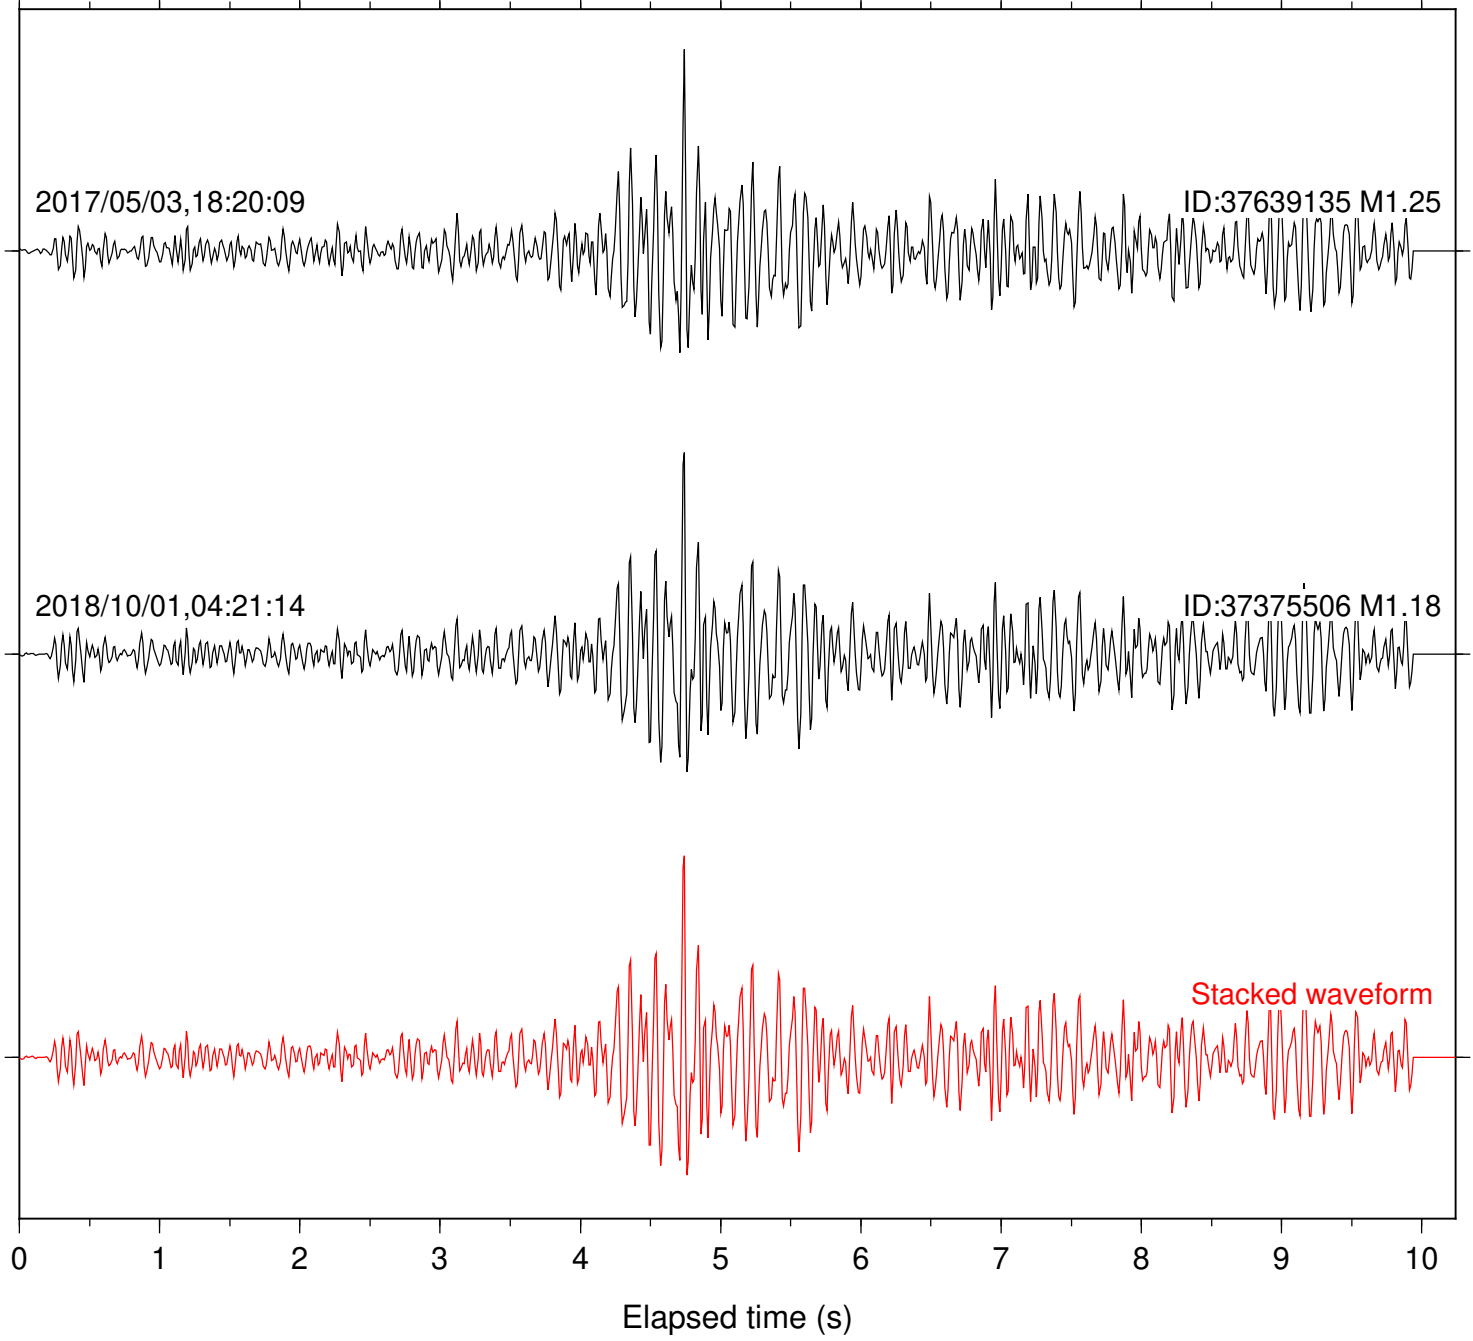

Station: B084 Com: EHZ

Focal depth: 5.83 km