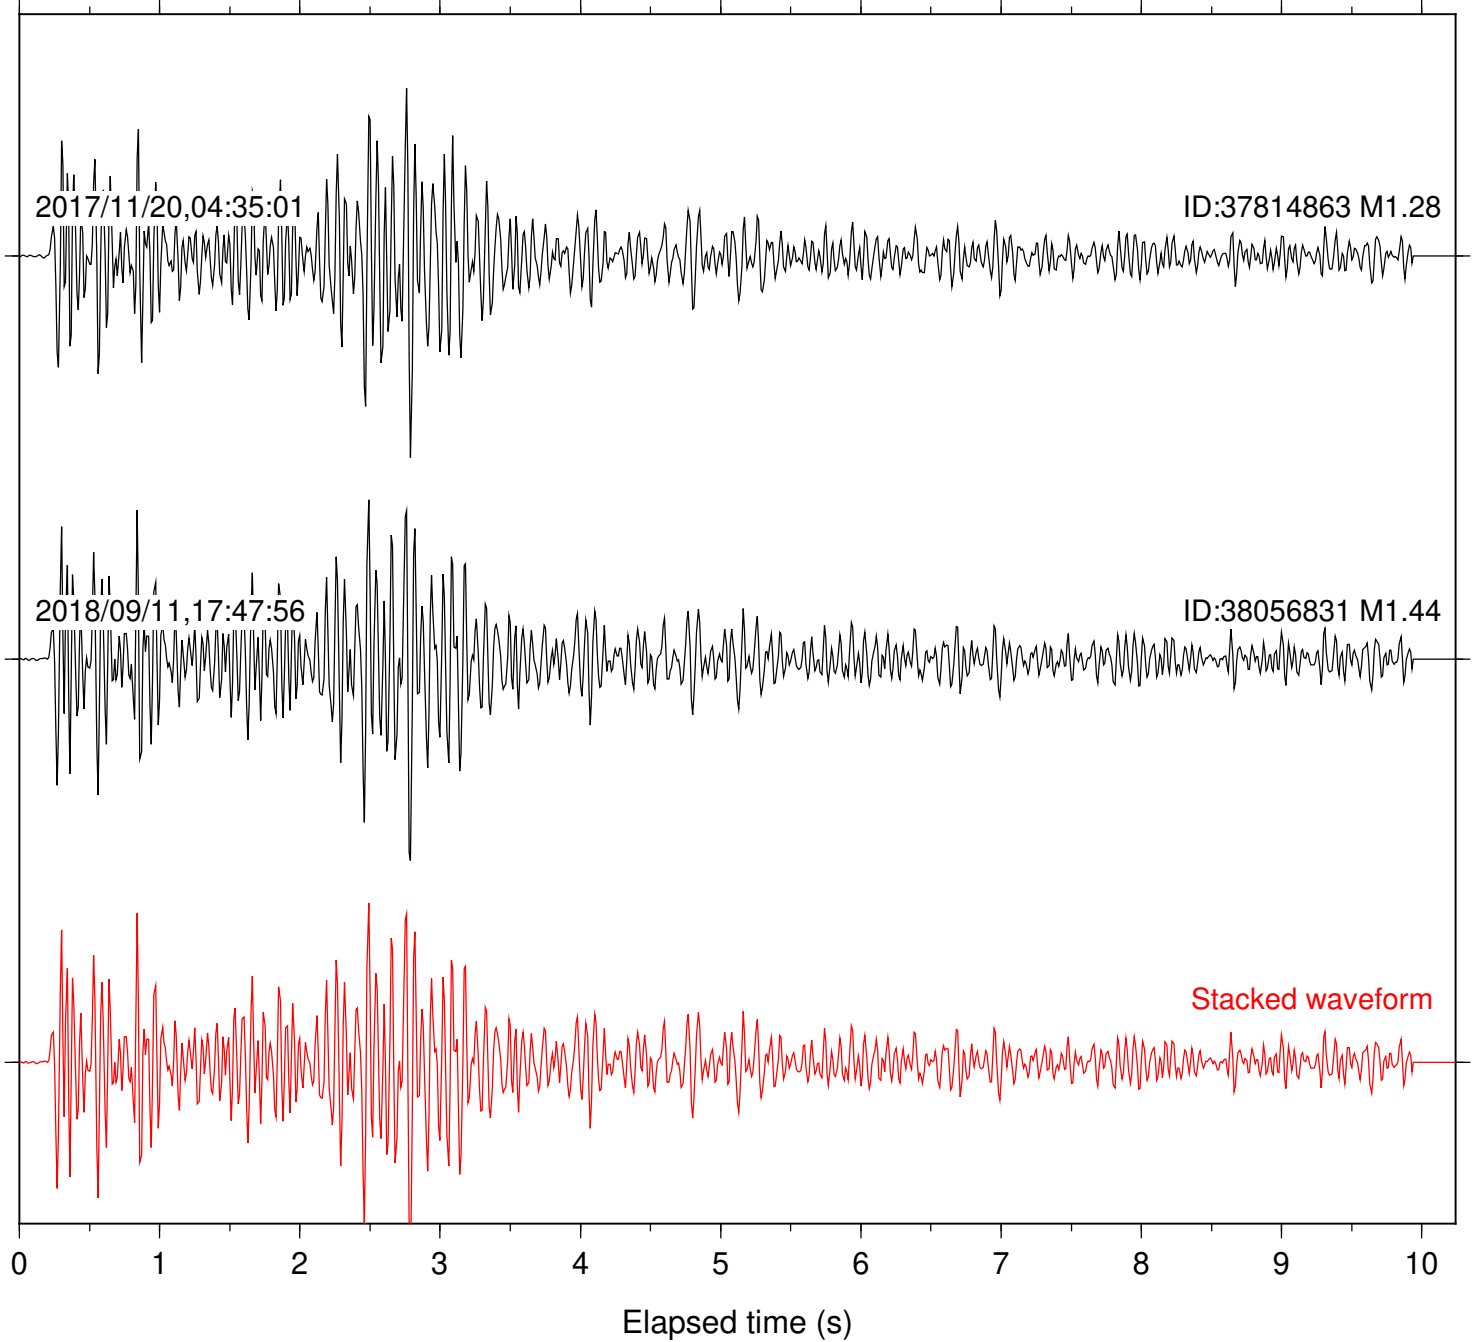

Station: B087 Com: EHZ

Focal depth: 4.83 km