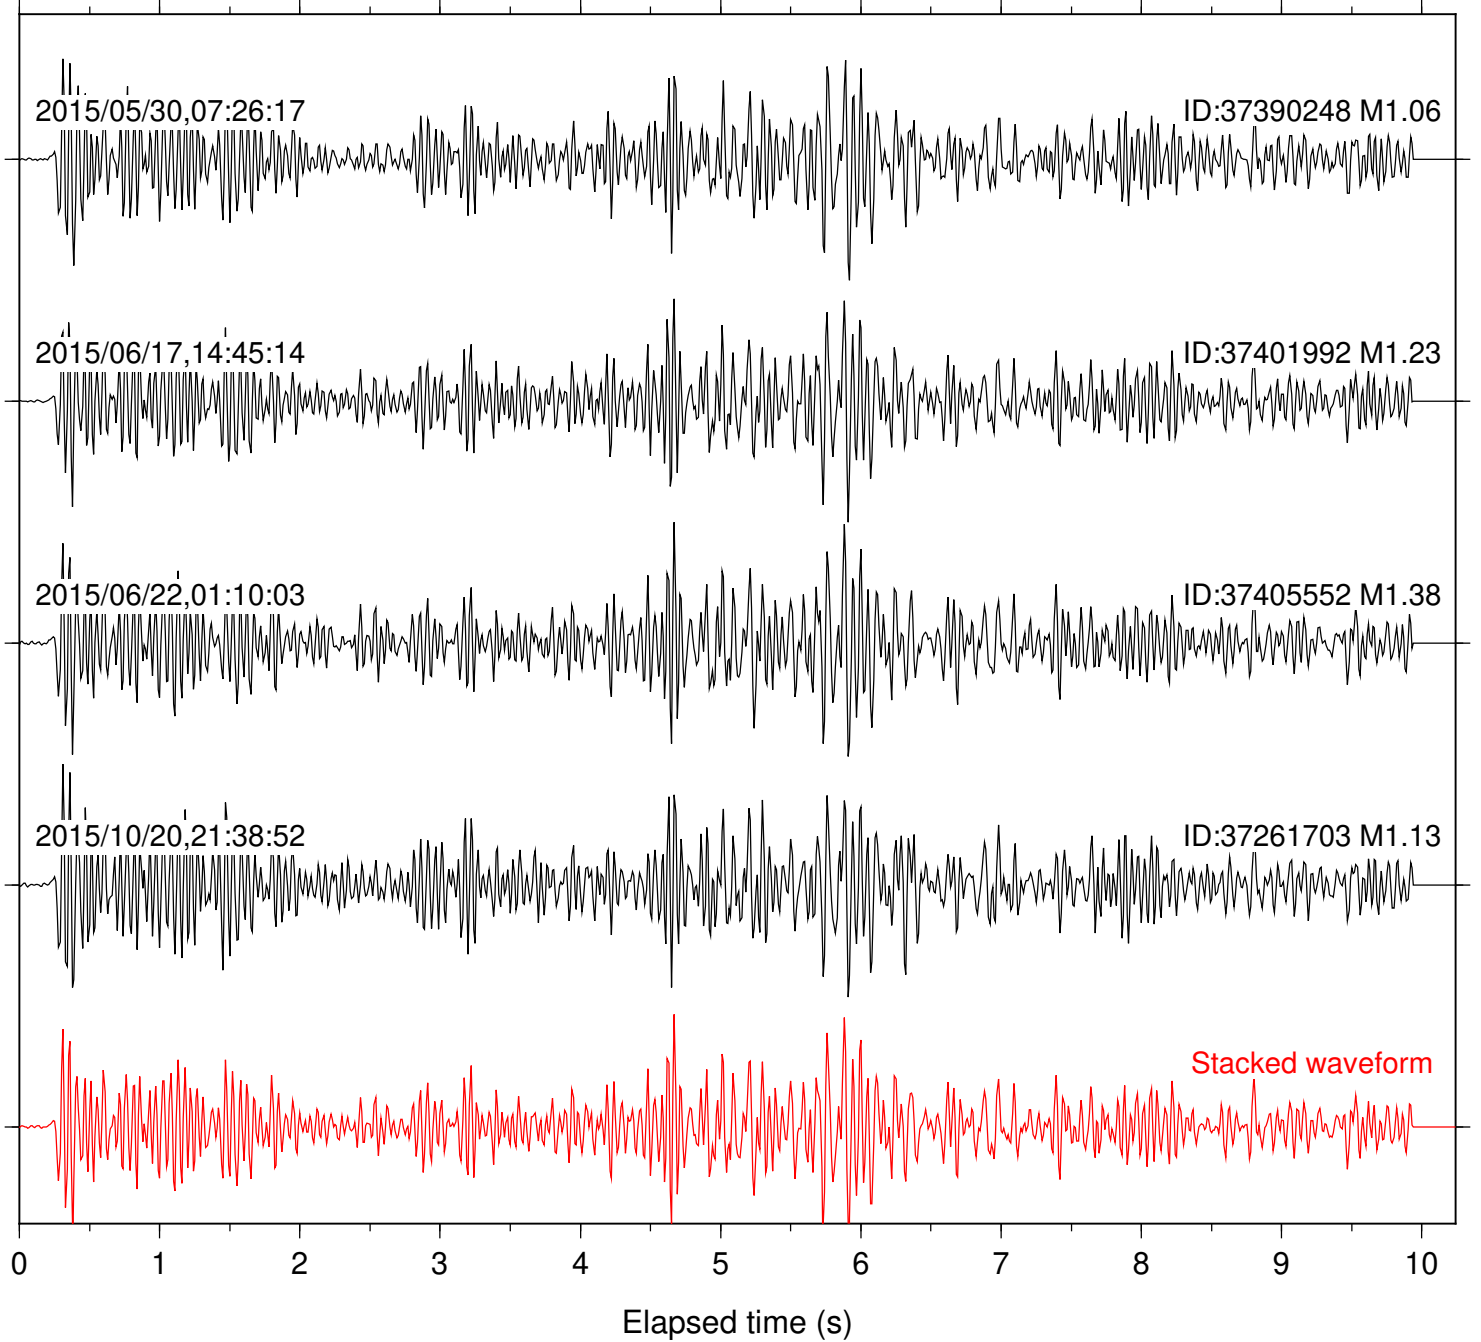

Station: LVA2 Com: HHZ

Focal depth: 8.57 km