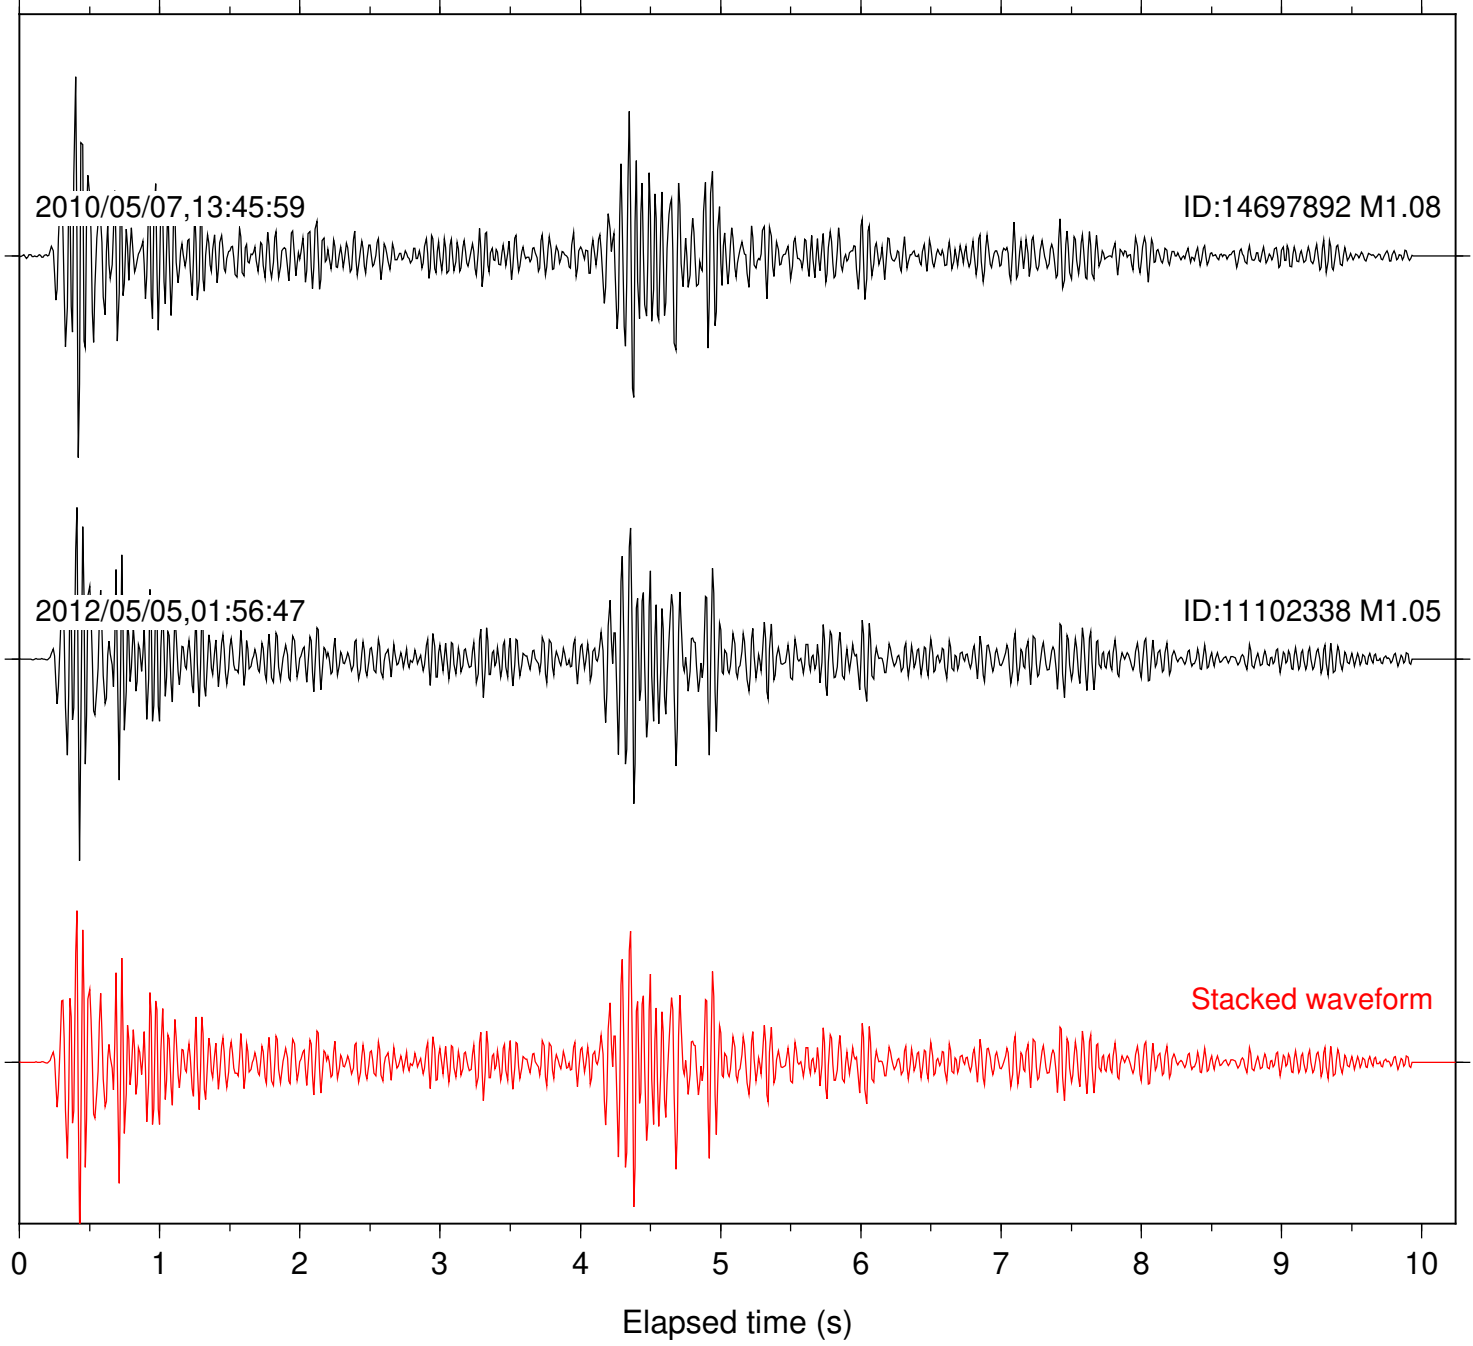

Station: B084 Com: EHZ

Focal depth: 17.85 km

Station: B087 Com: EHZ

Focal depth: 17.85 km

Station: B088 Com: EHZ

Focal depth: 17.85 km

Station: DGR Com: HHZ

Focal depth: 17.85 km