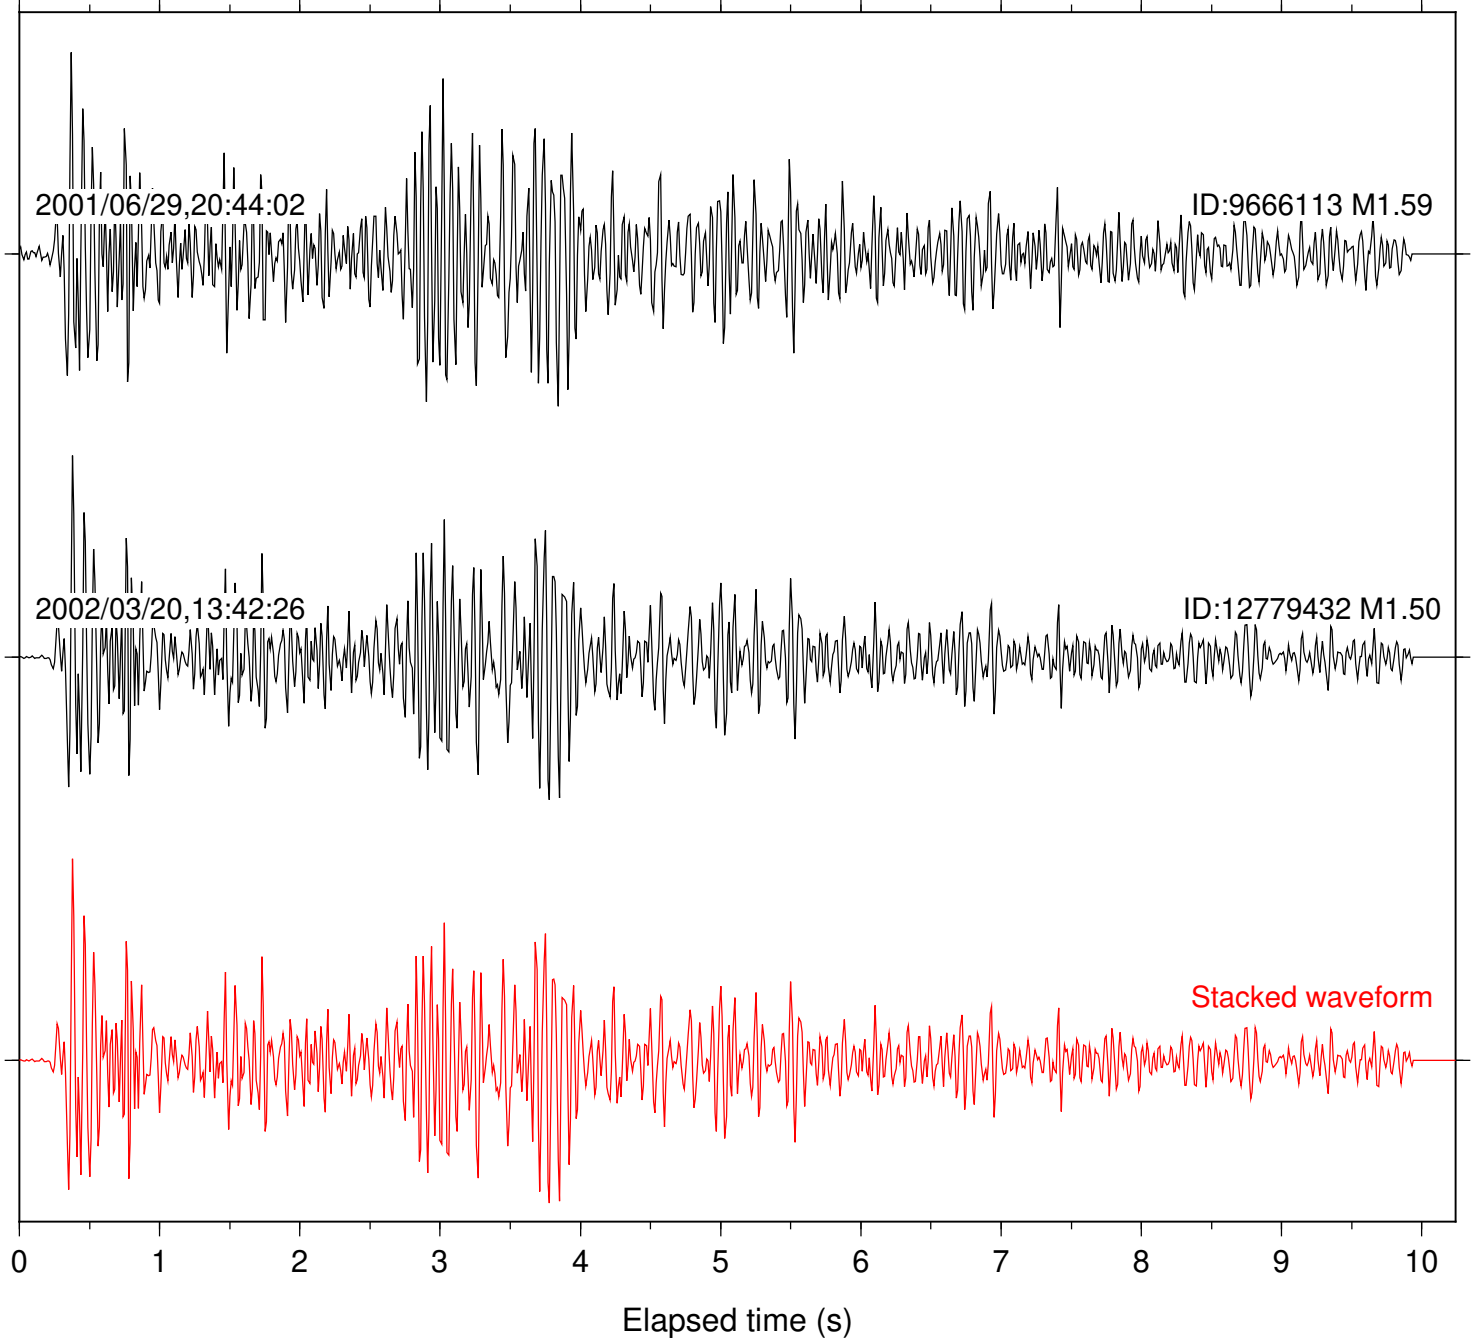

Station: CRY Com: HHZ

Focal depth: 7.46 km