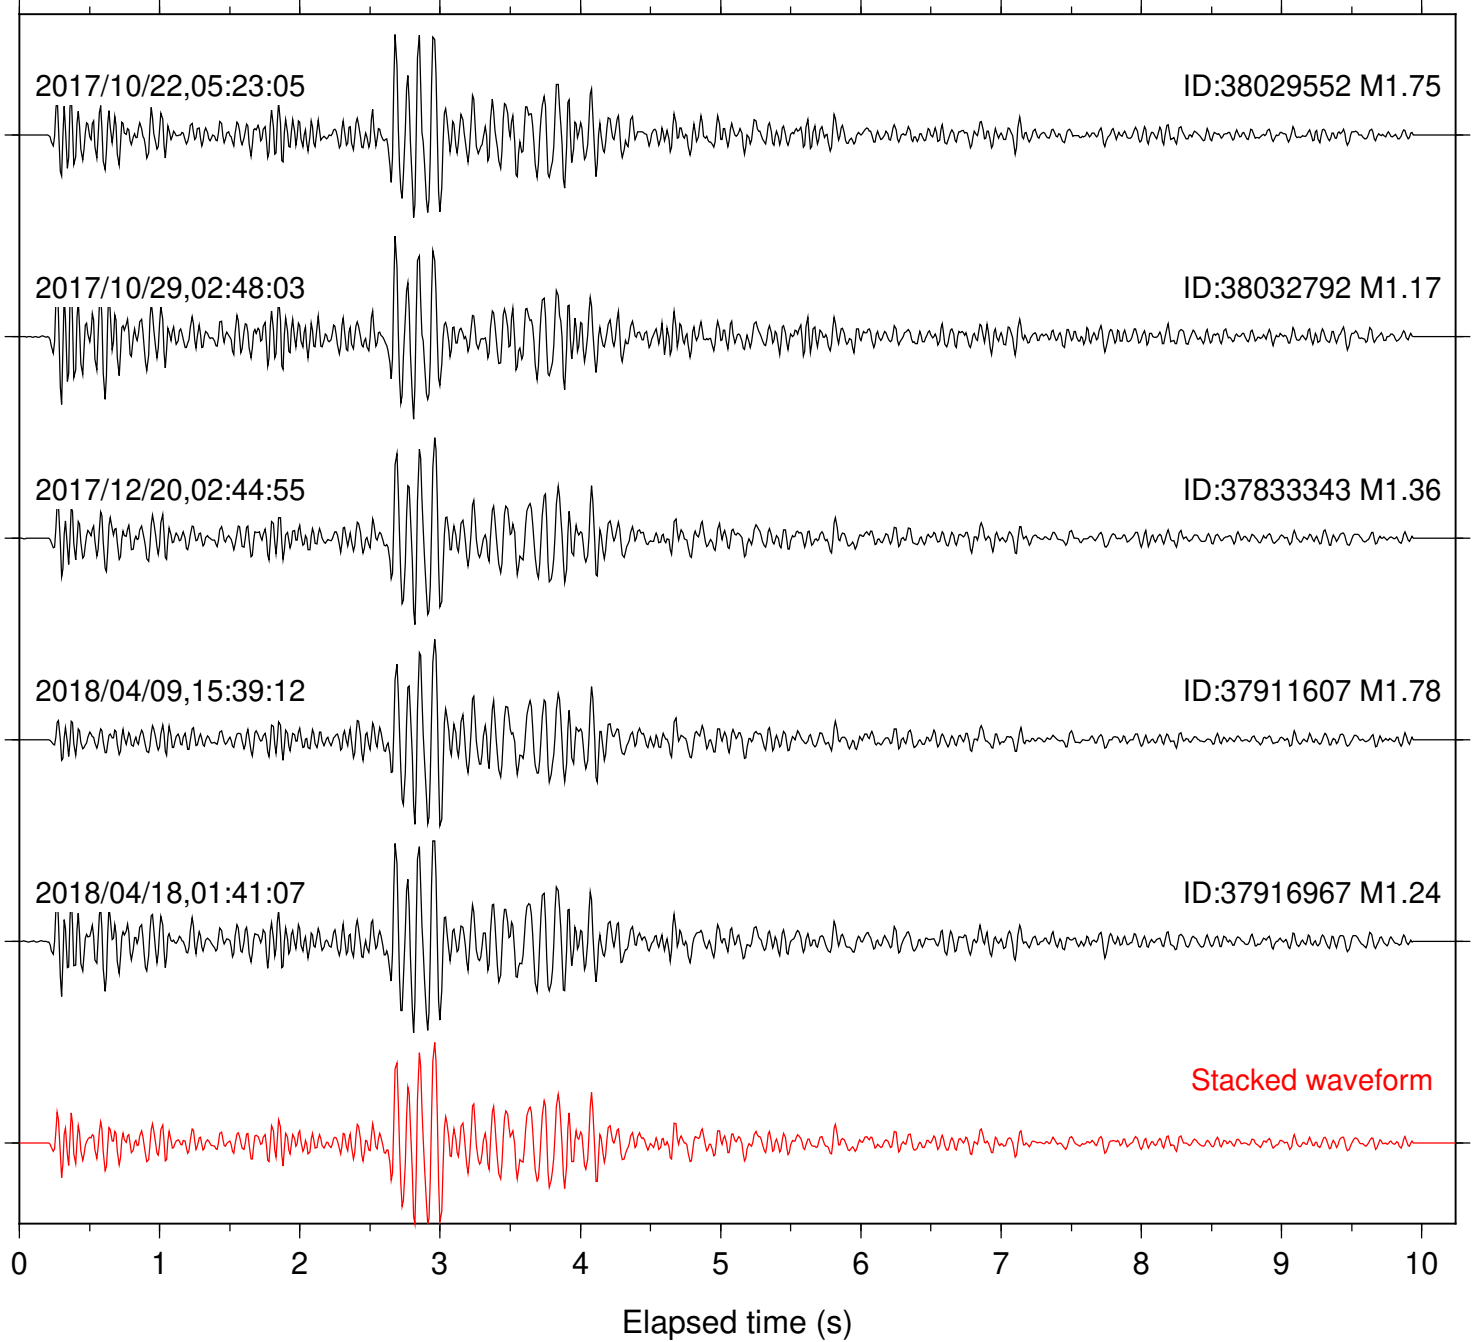

Station: B946 Com: EHZ

Focal depth: 6.51 km