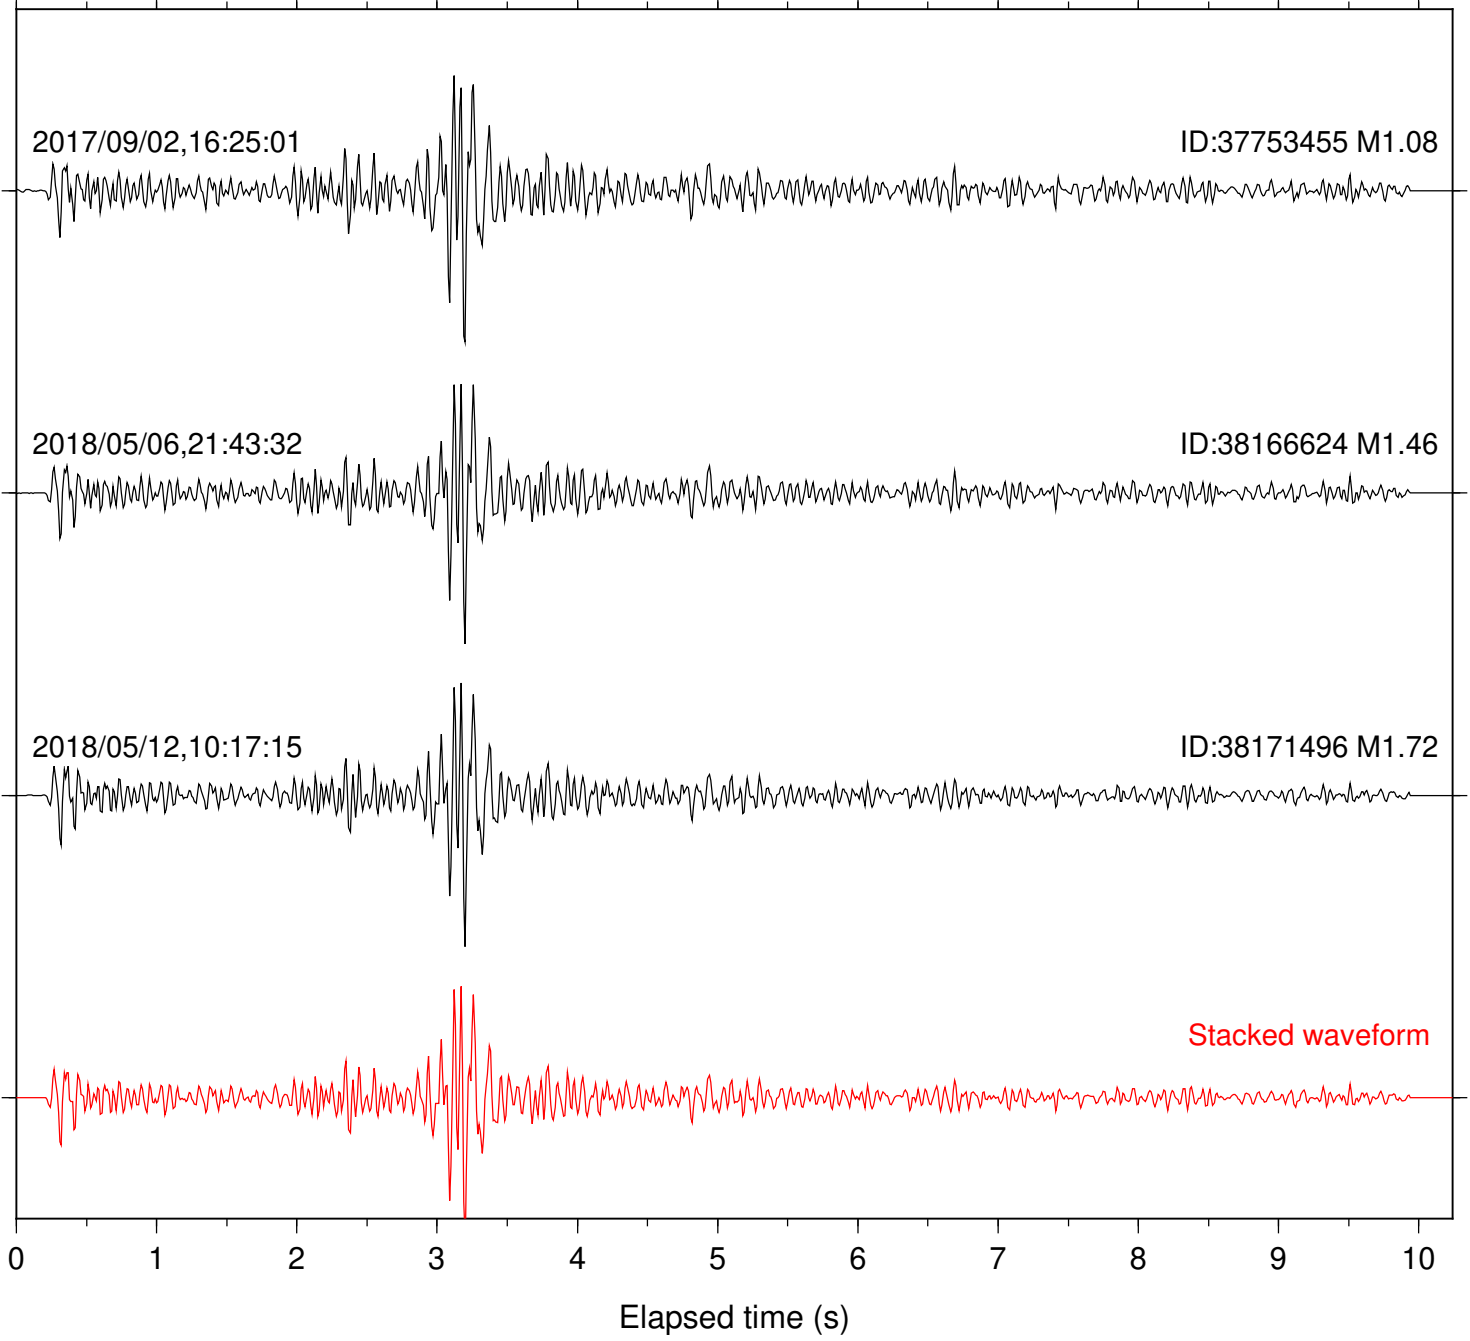

Station: B082 Com: EHZ

Focal depth: 6.70 km