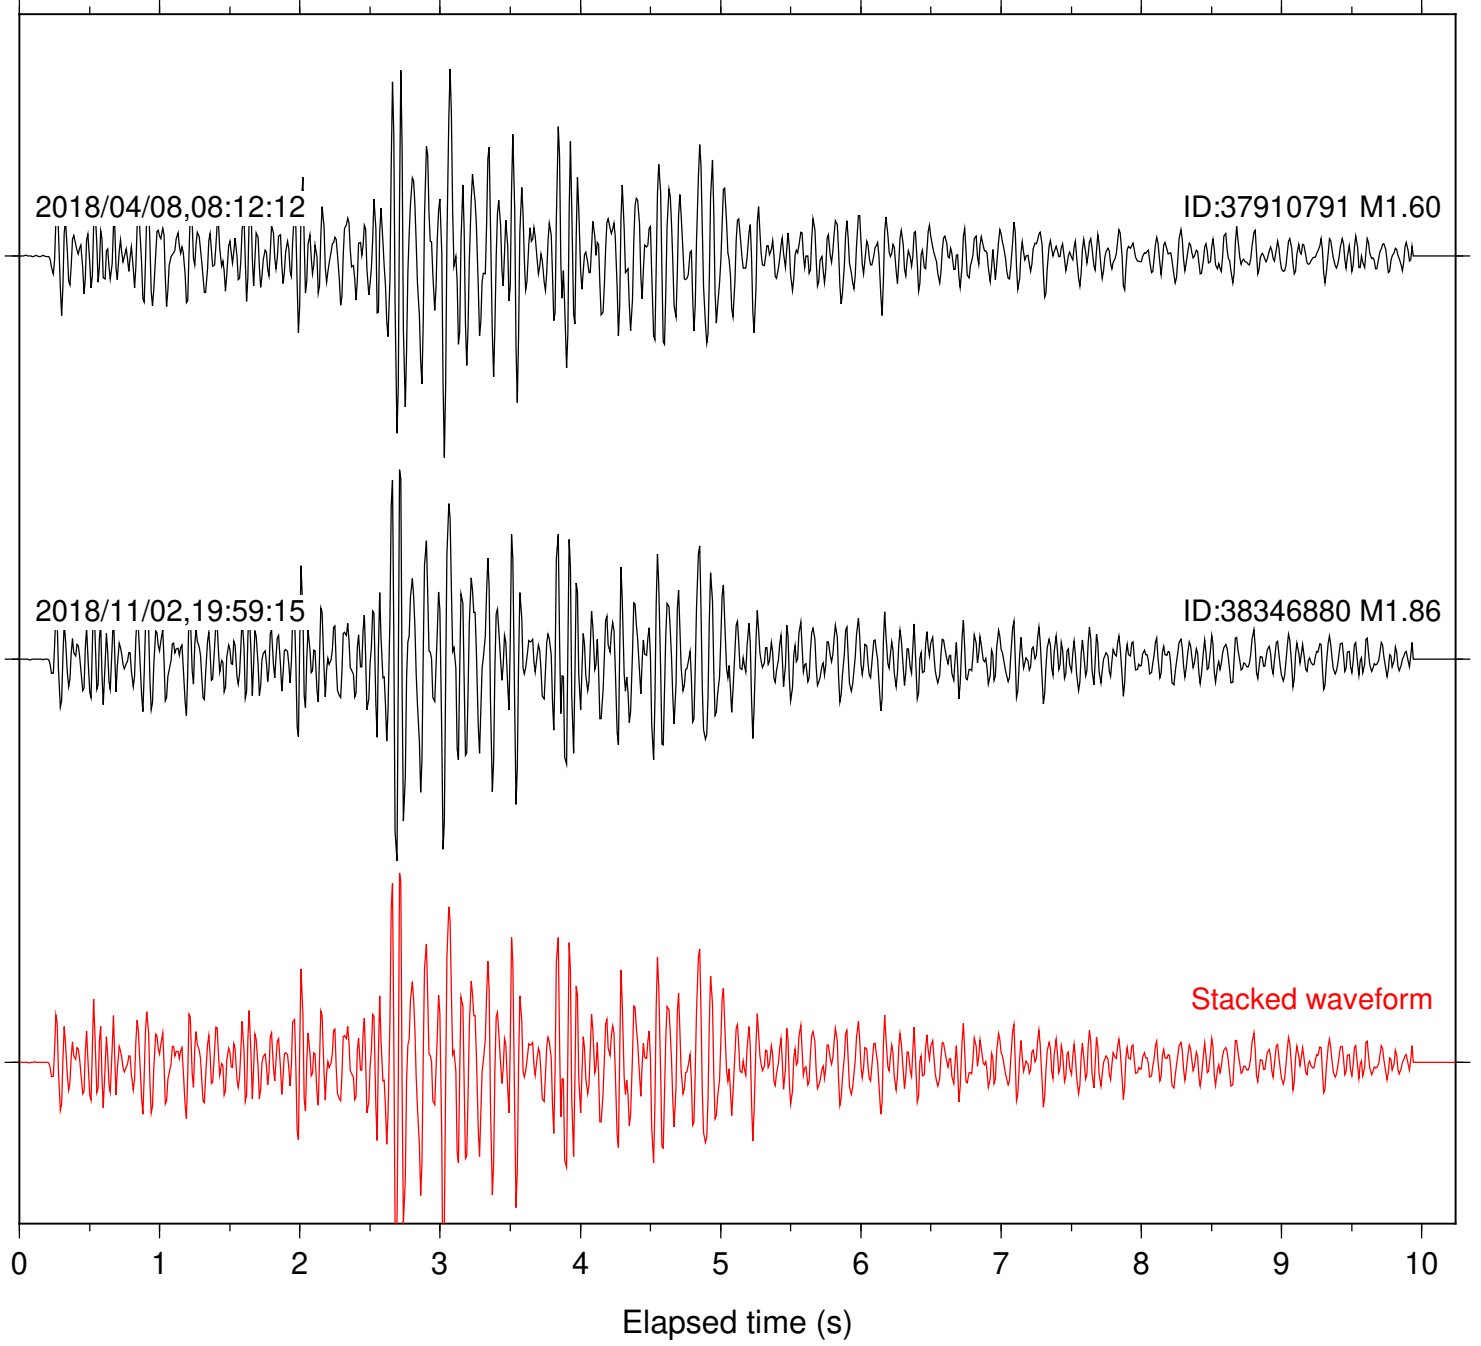

Station: B946 Com: EHZ

Focal depth: 5.23 km