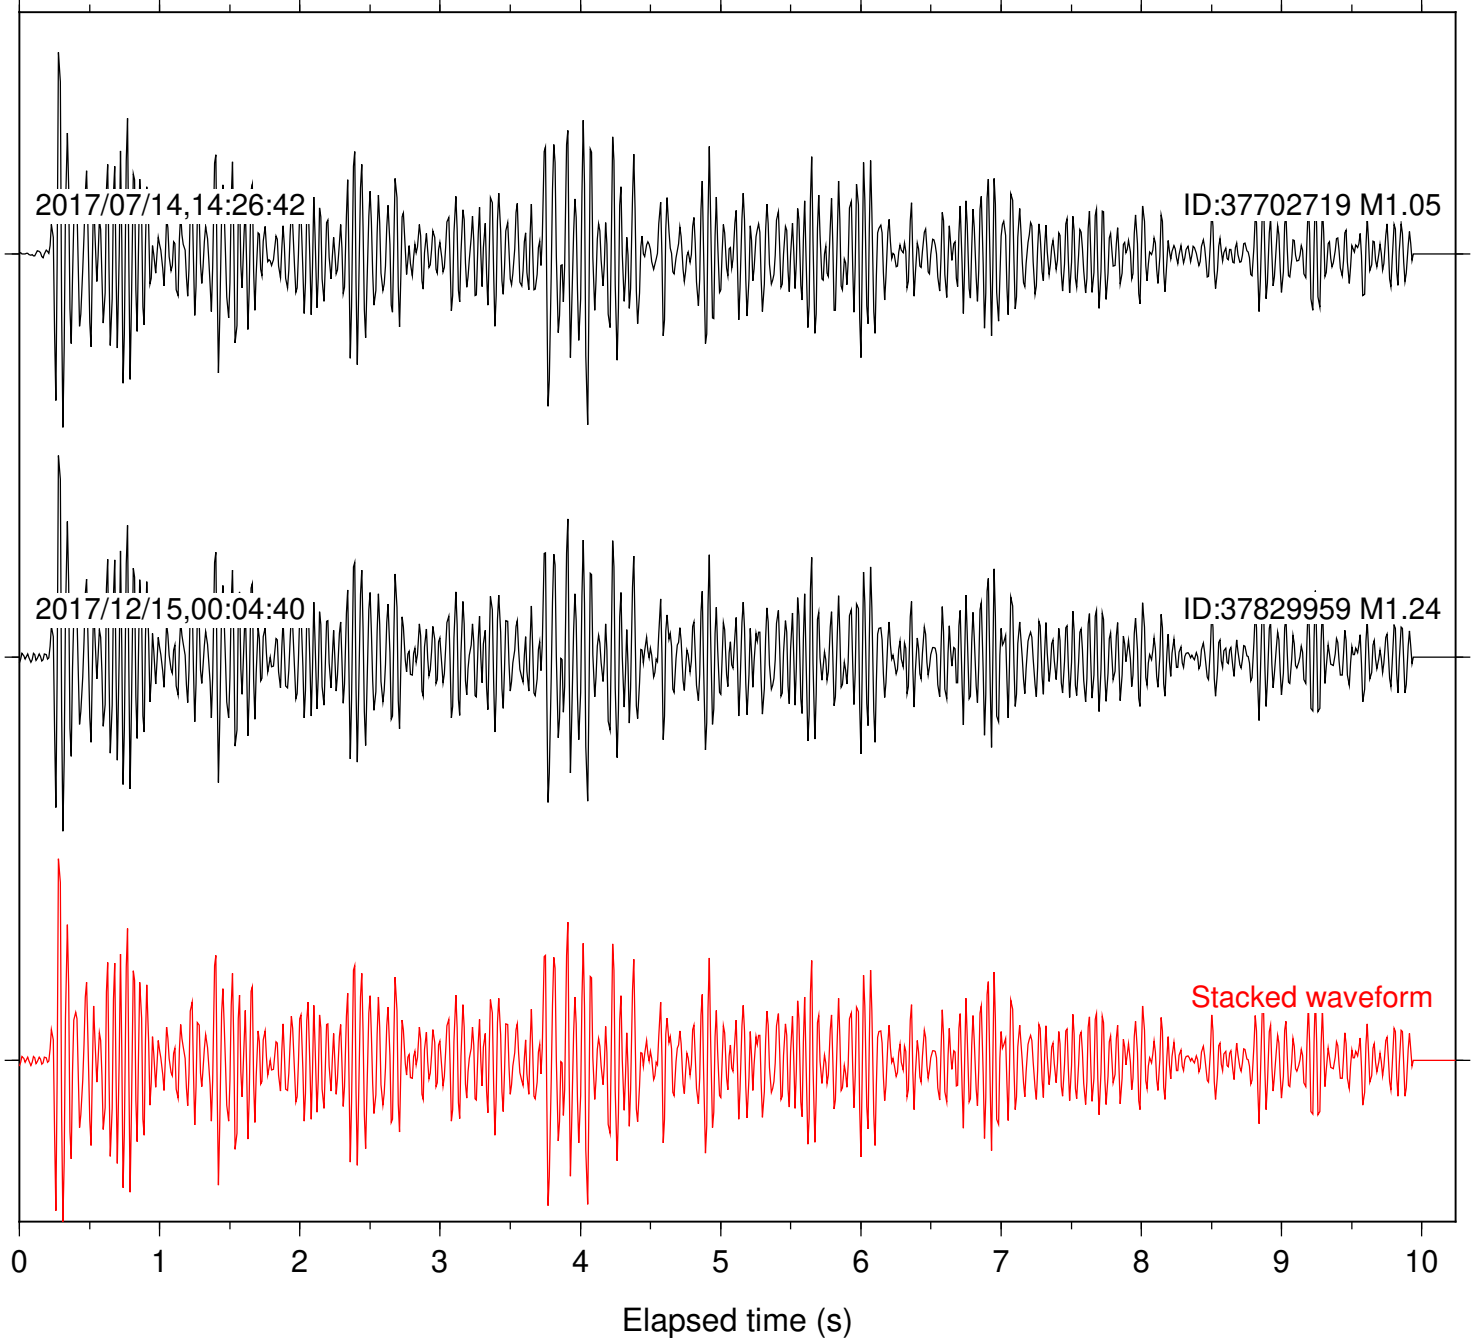

Station: DGR Com: HHZ

Focal depth: 6.76 km

Station: FRD Com: HHZ

Focal depth: 6.76 km

Station: HMT2 Com: HHZ

Focal depth: 6.76 km

Station: PFO Com: HHZ

Focal depth: 6.76 km