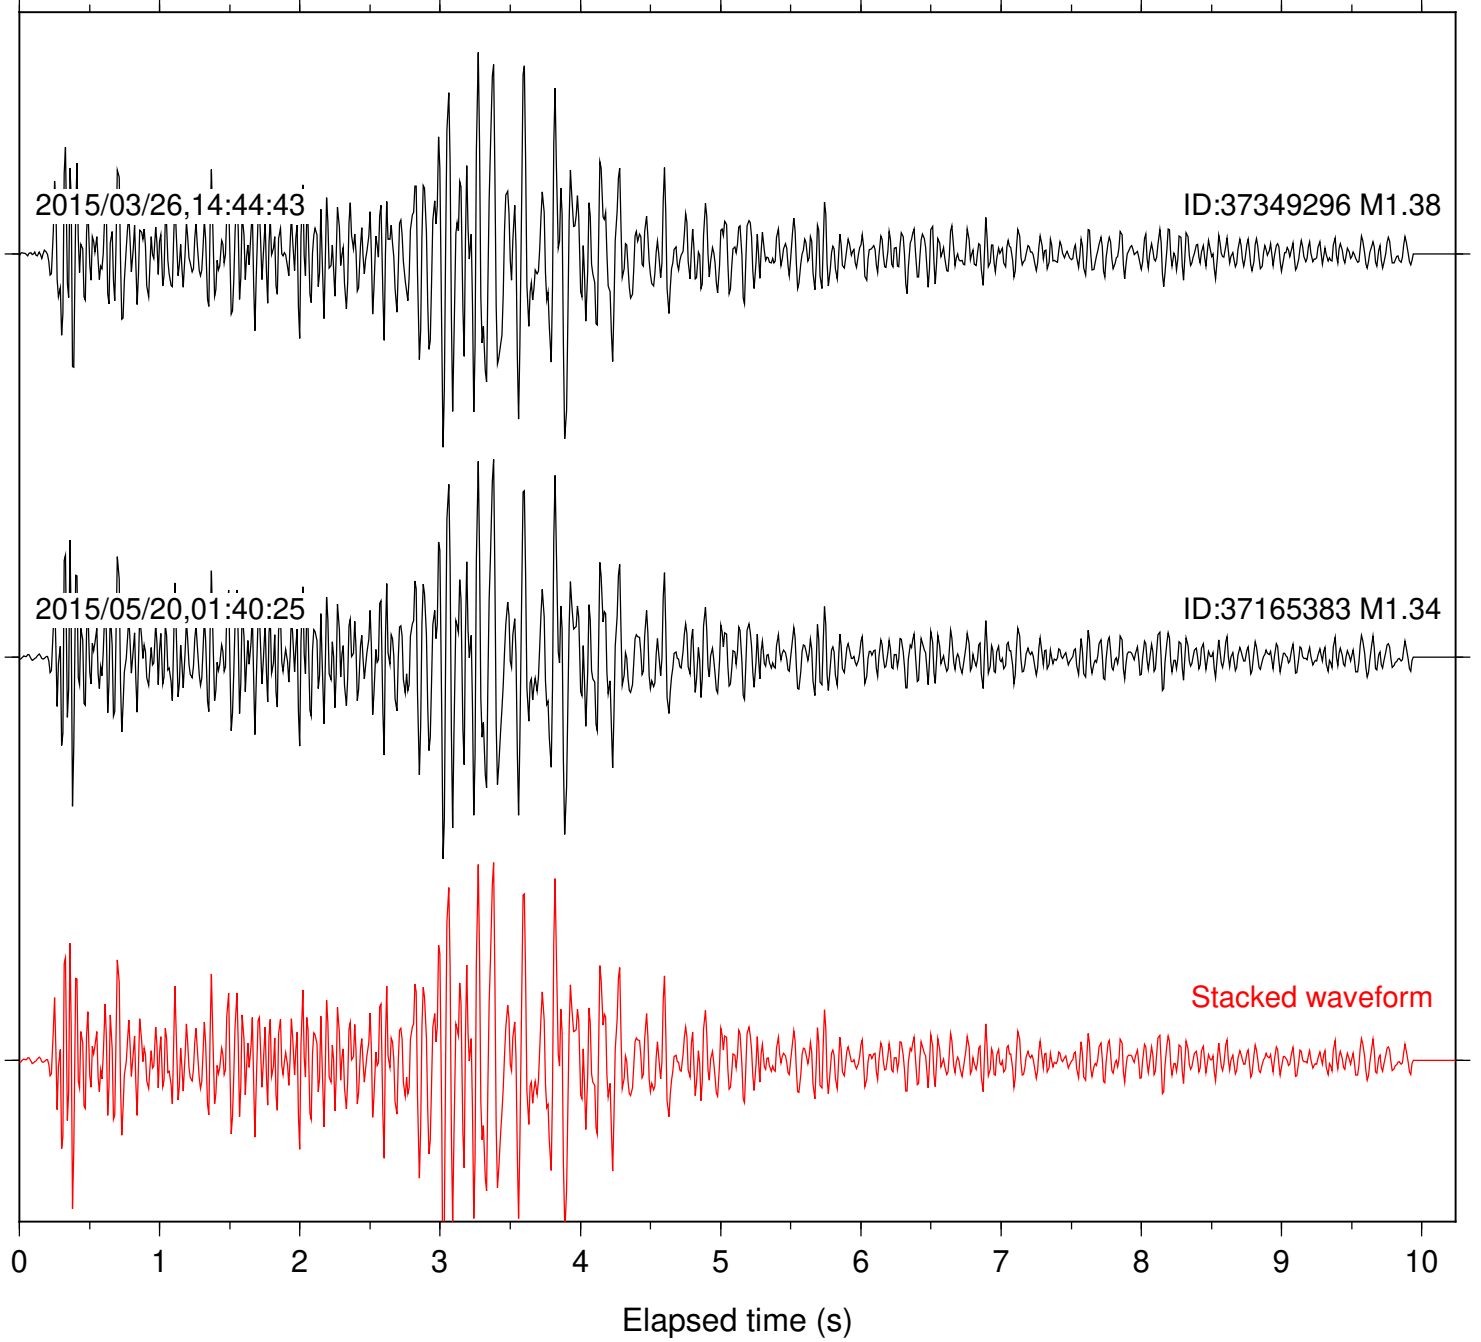

Station: BZN Com: HHZ

Focal depth: 8.40 km