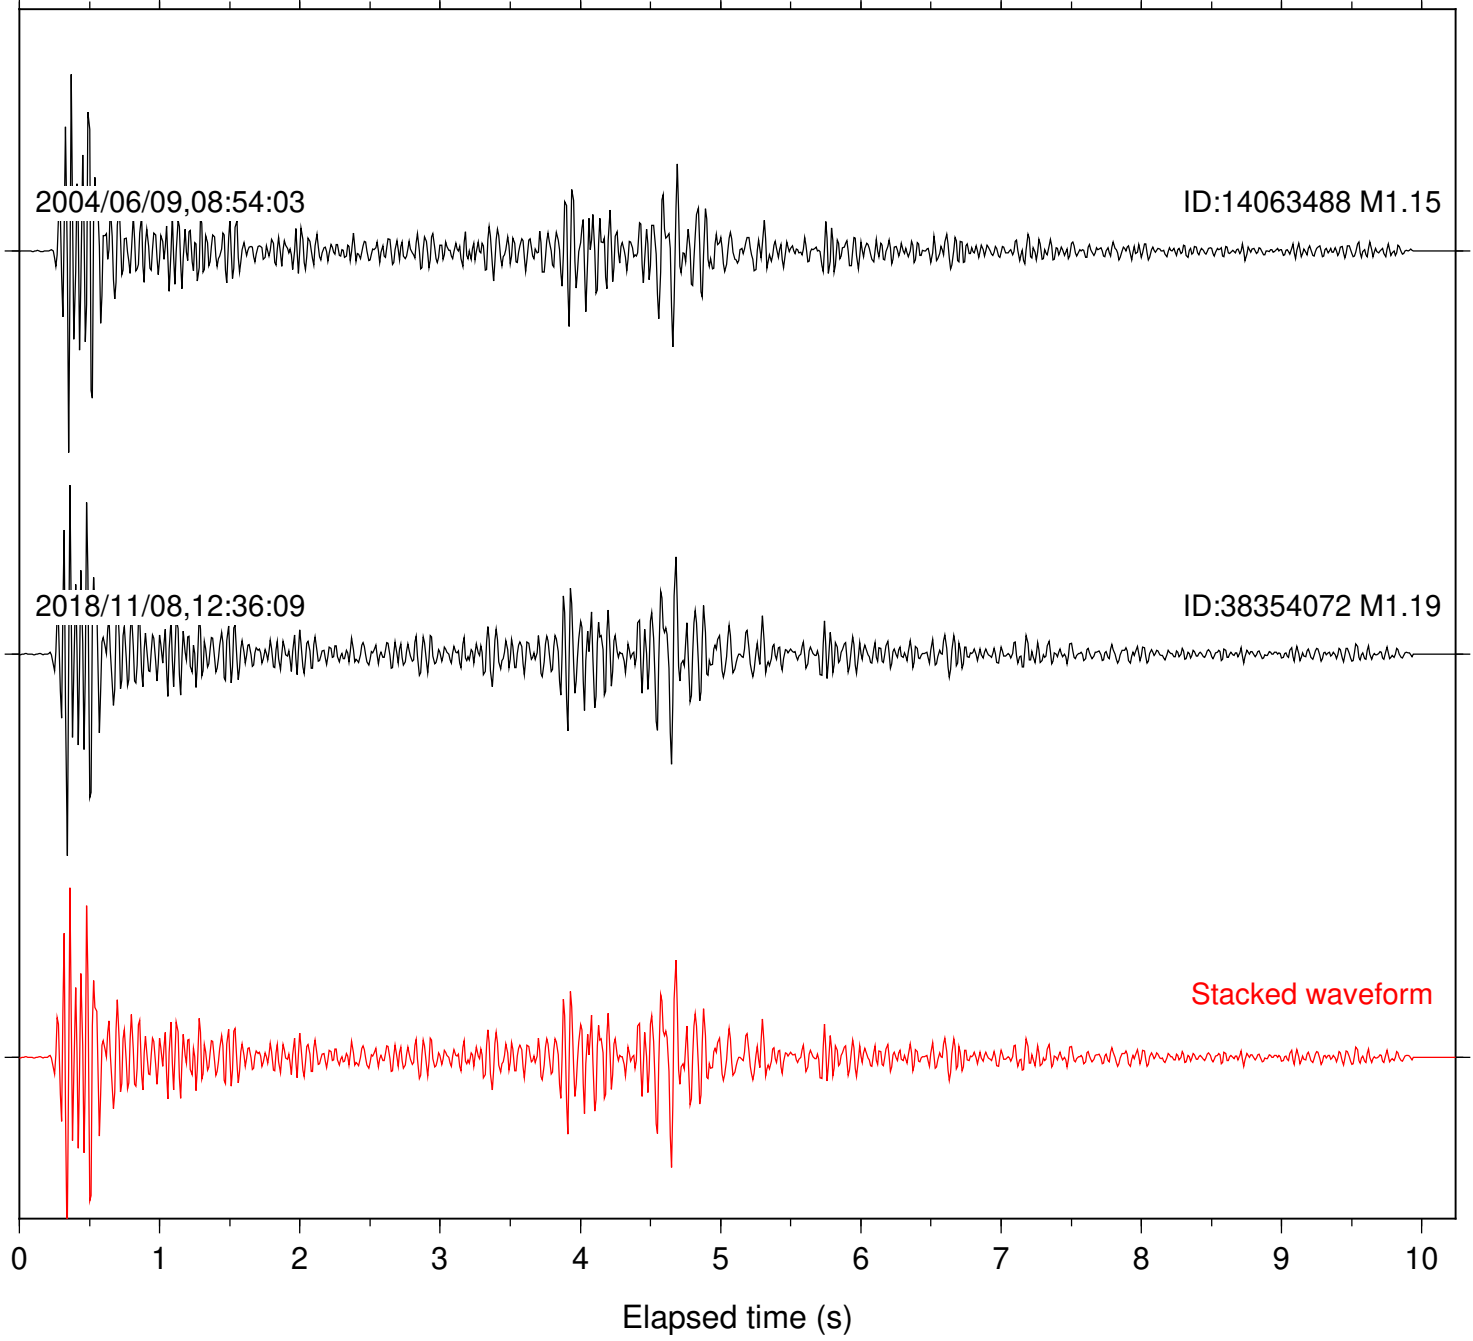

Station: FRD Com: HHZ

Focal depth: 16.67 km