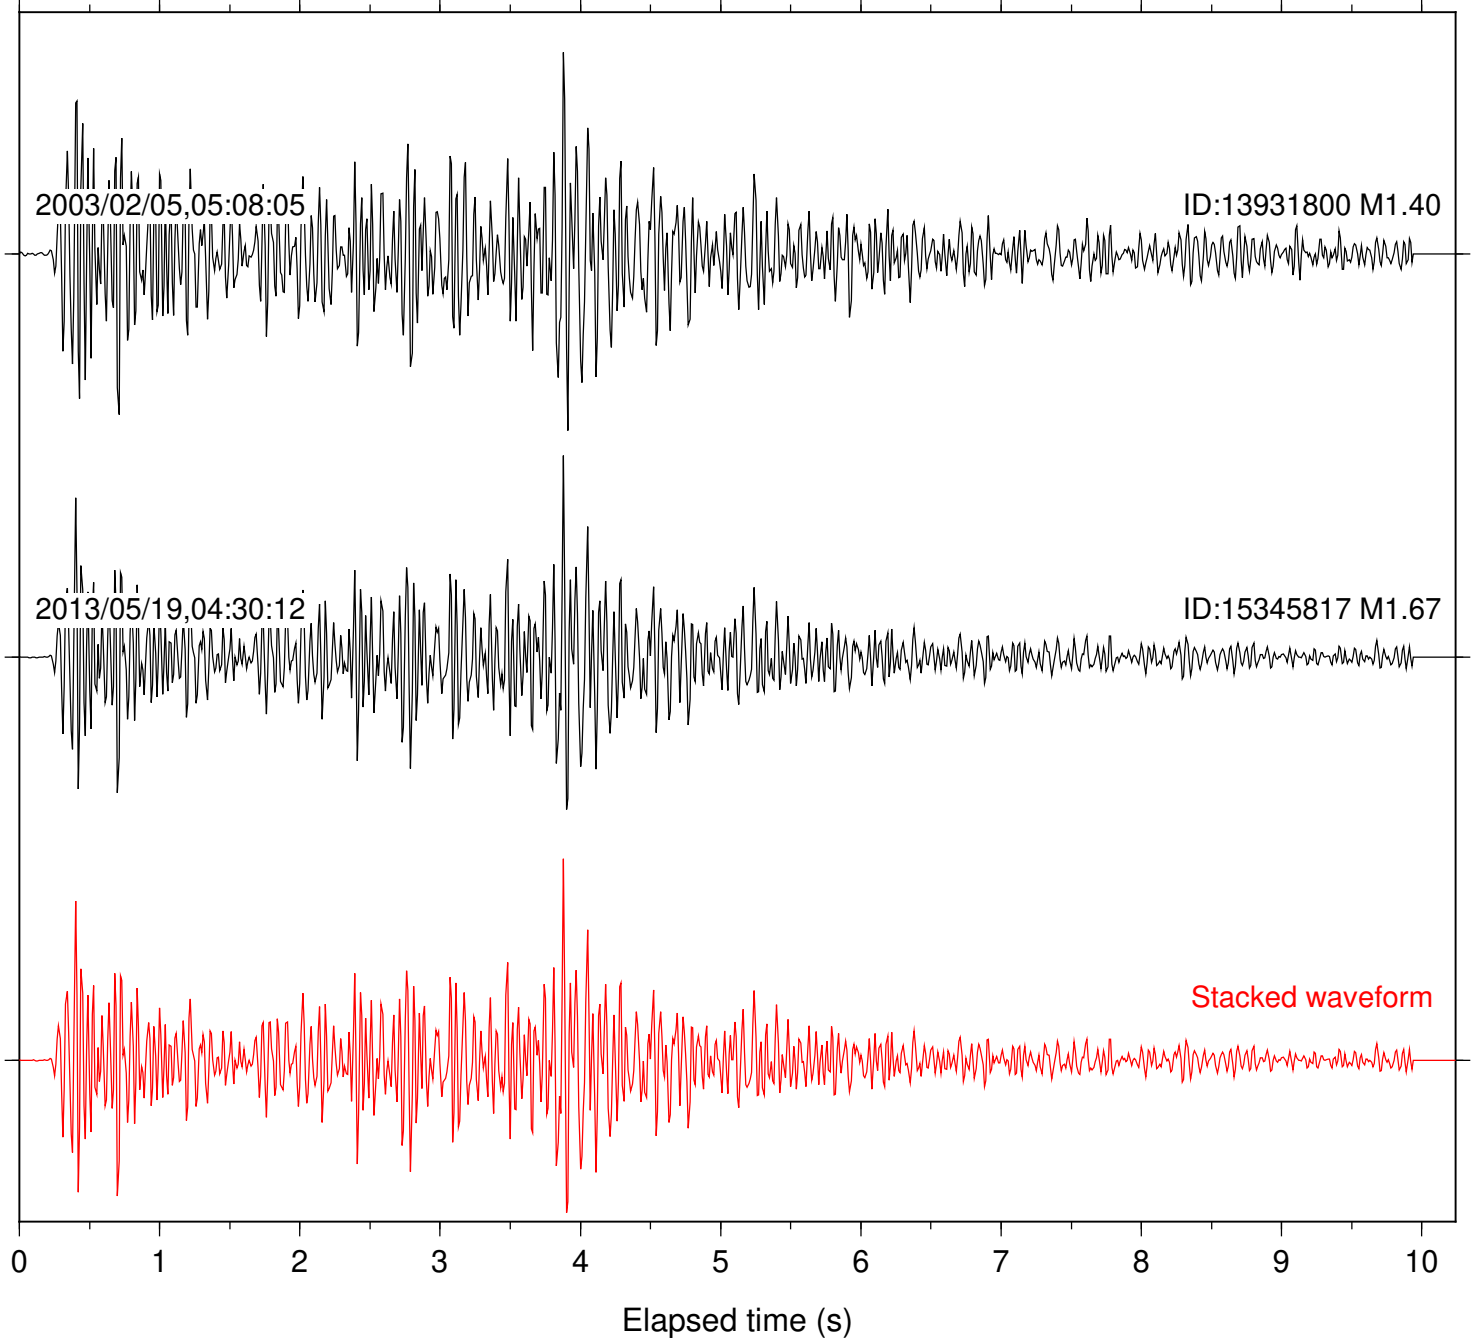

Station: DGR Com: HHZ

Focal depth: 16.19 km

Station: FRD Com: HHZ

Focal depth: 11.22 km

Station: PFO Com: HHZ

Focal depth: 11.22 km

Station: SND Com: HHZ

Focal depth: 11.22 km