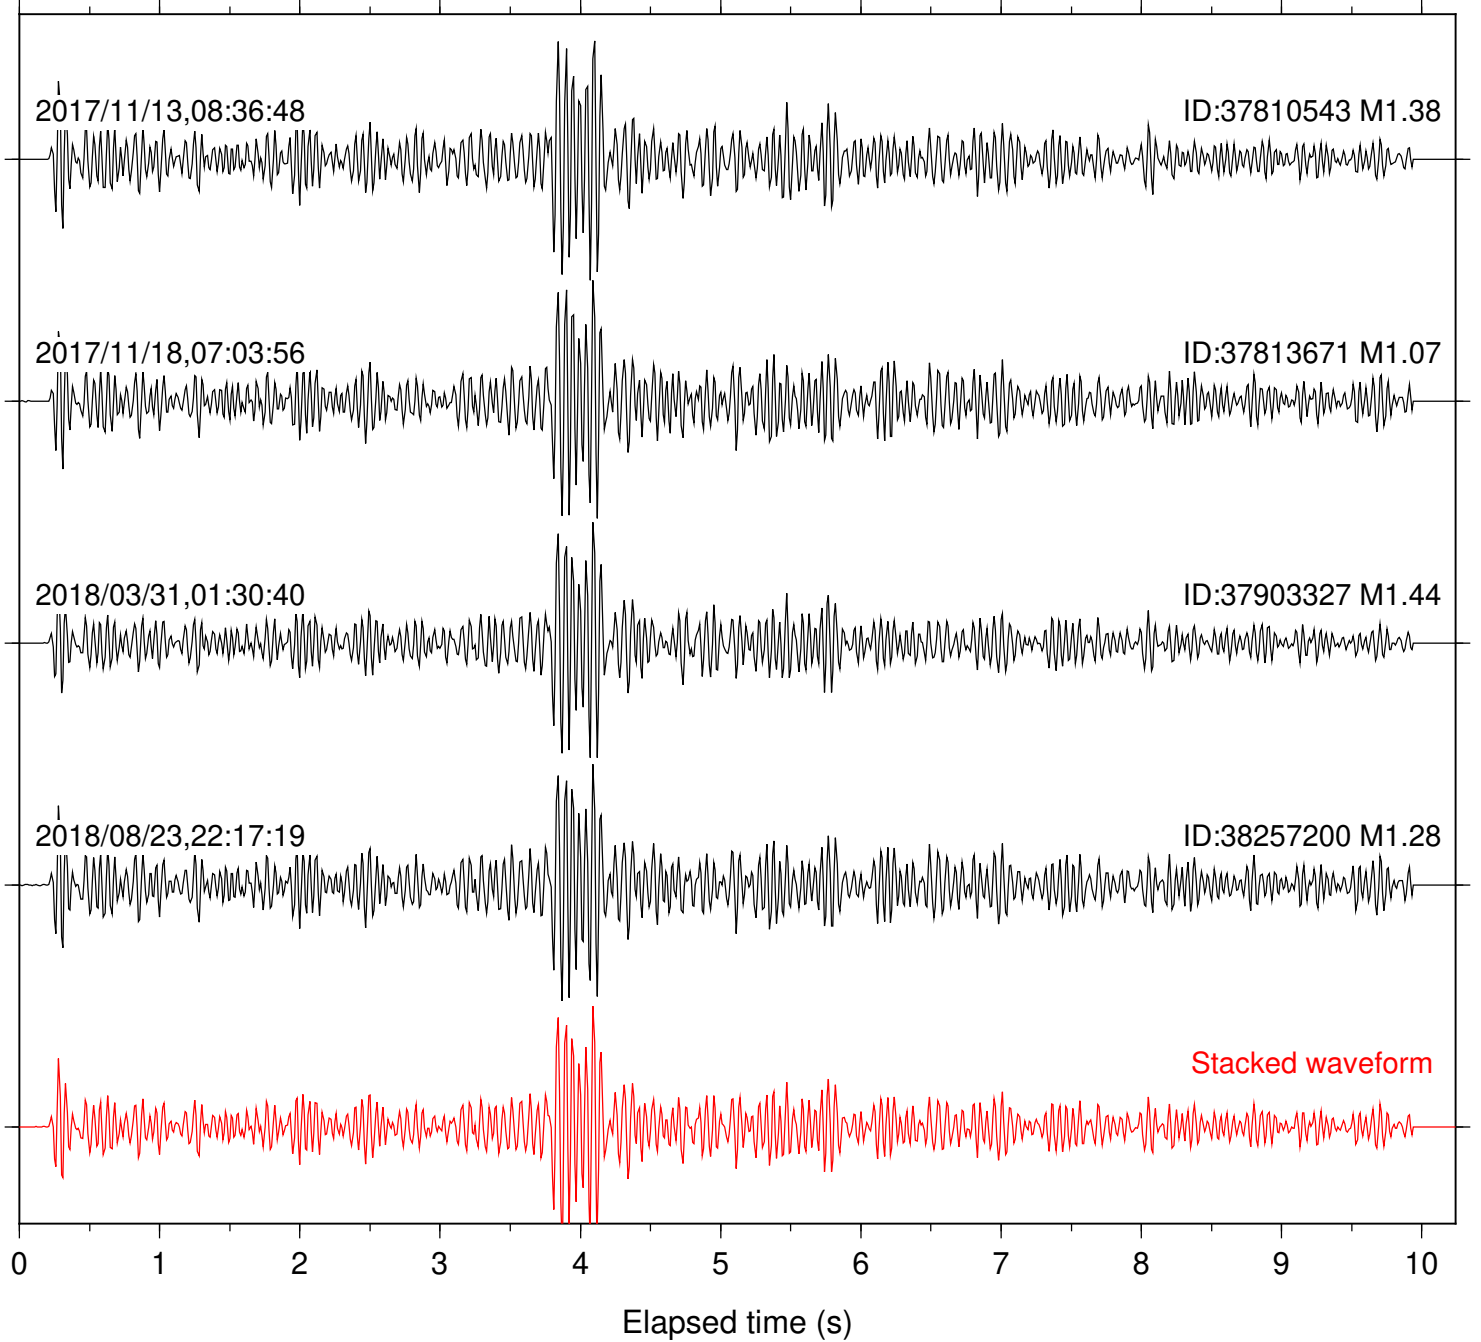

Station: DGR Com: HHZ

Focal depth: 4.88 km