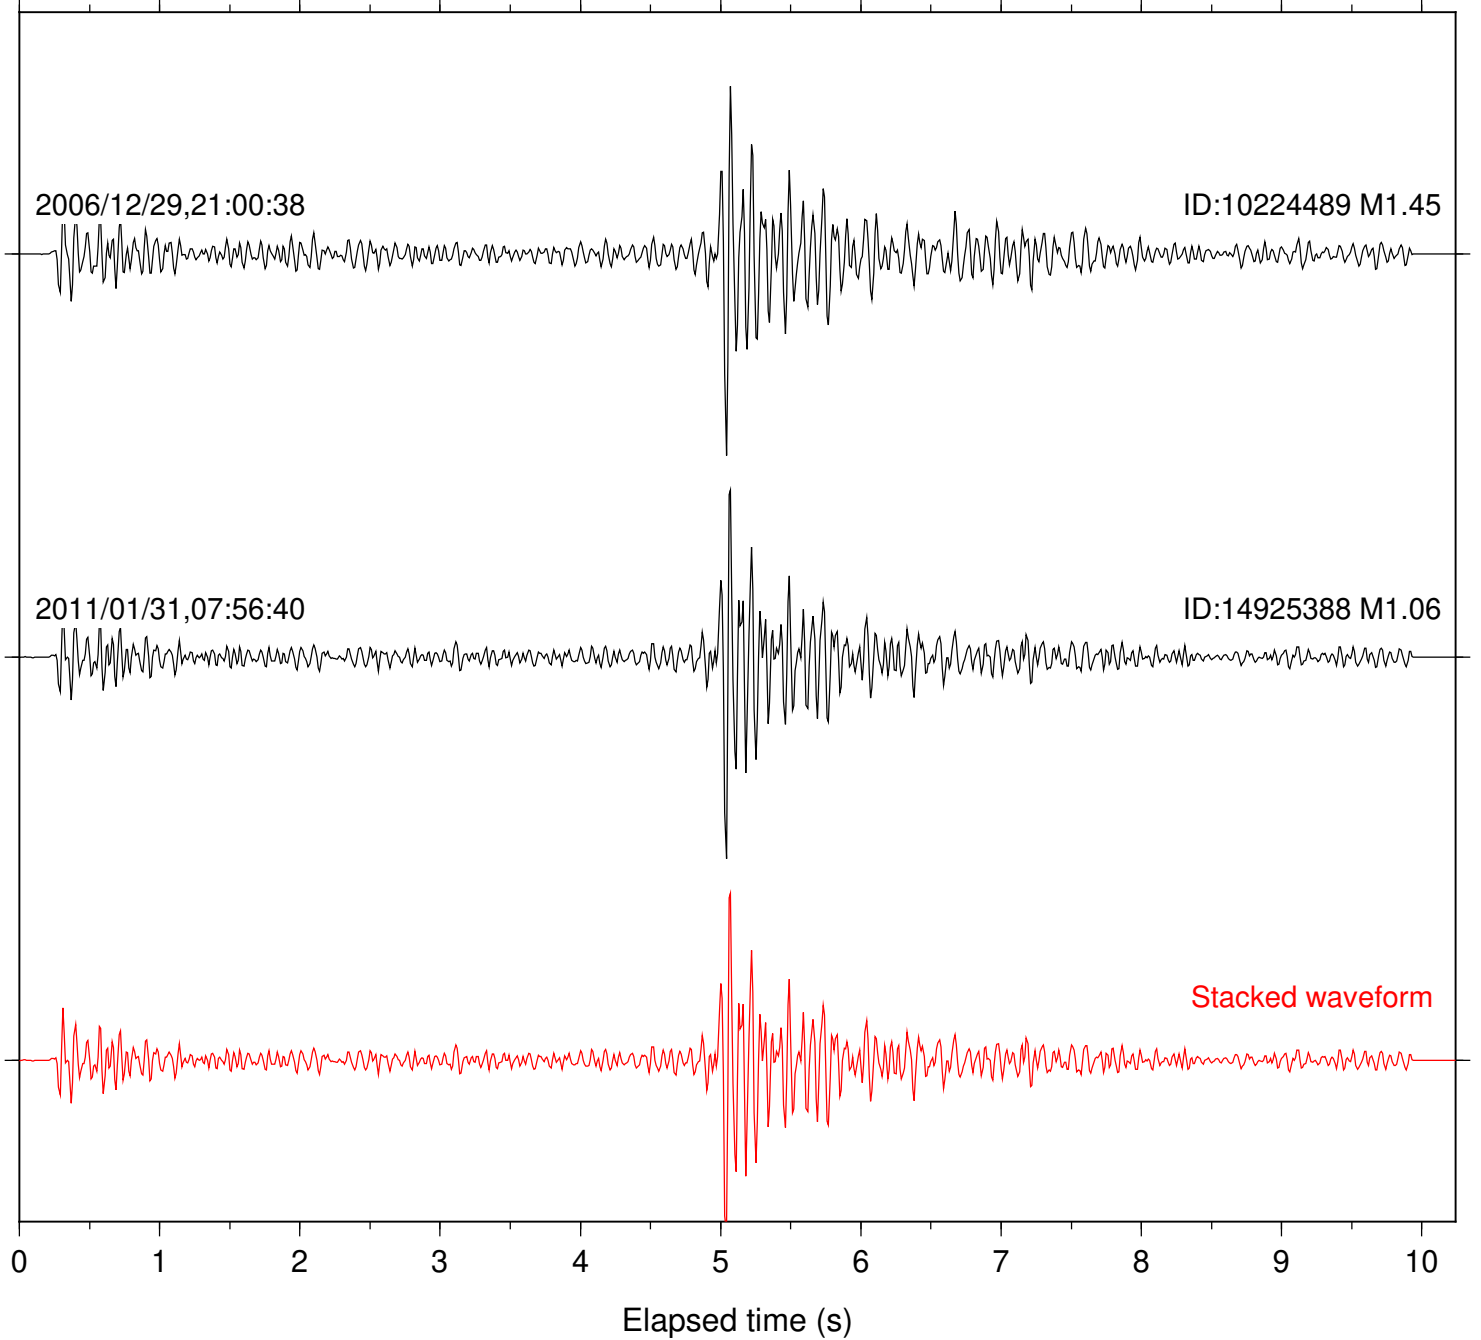

Station: PMD Com: HHZ

Focal depth: 16.45 km