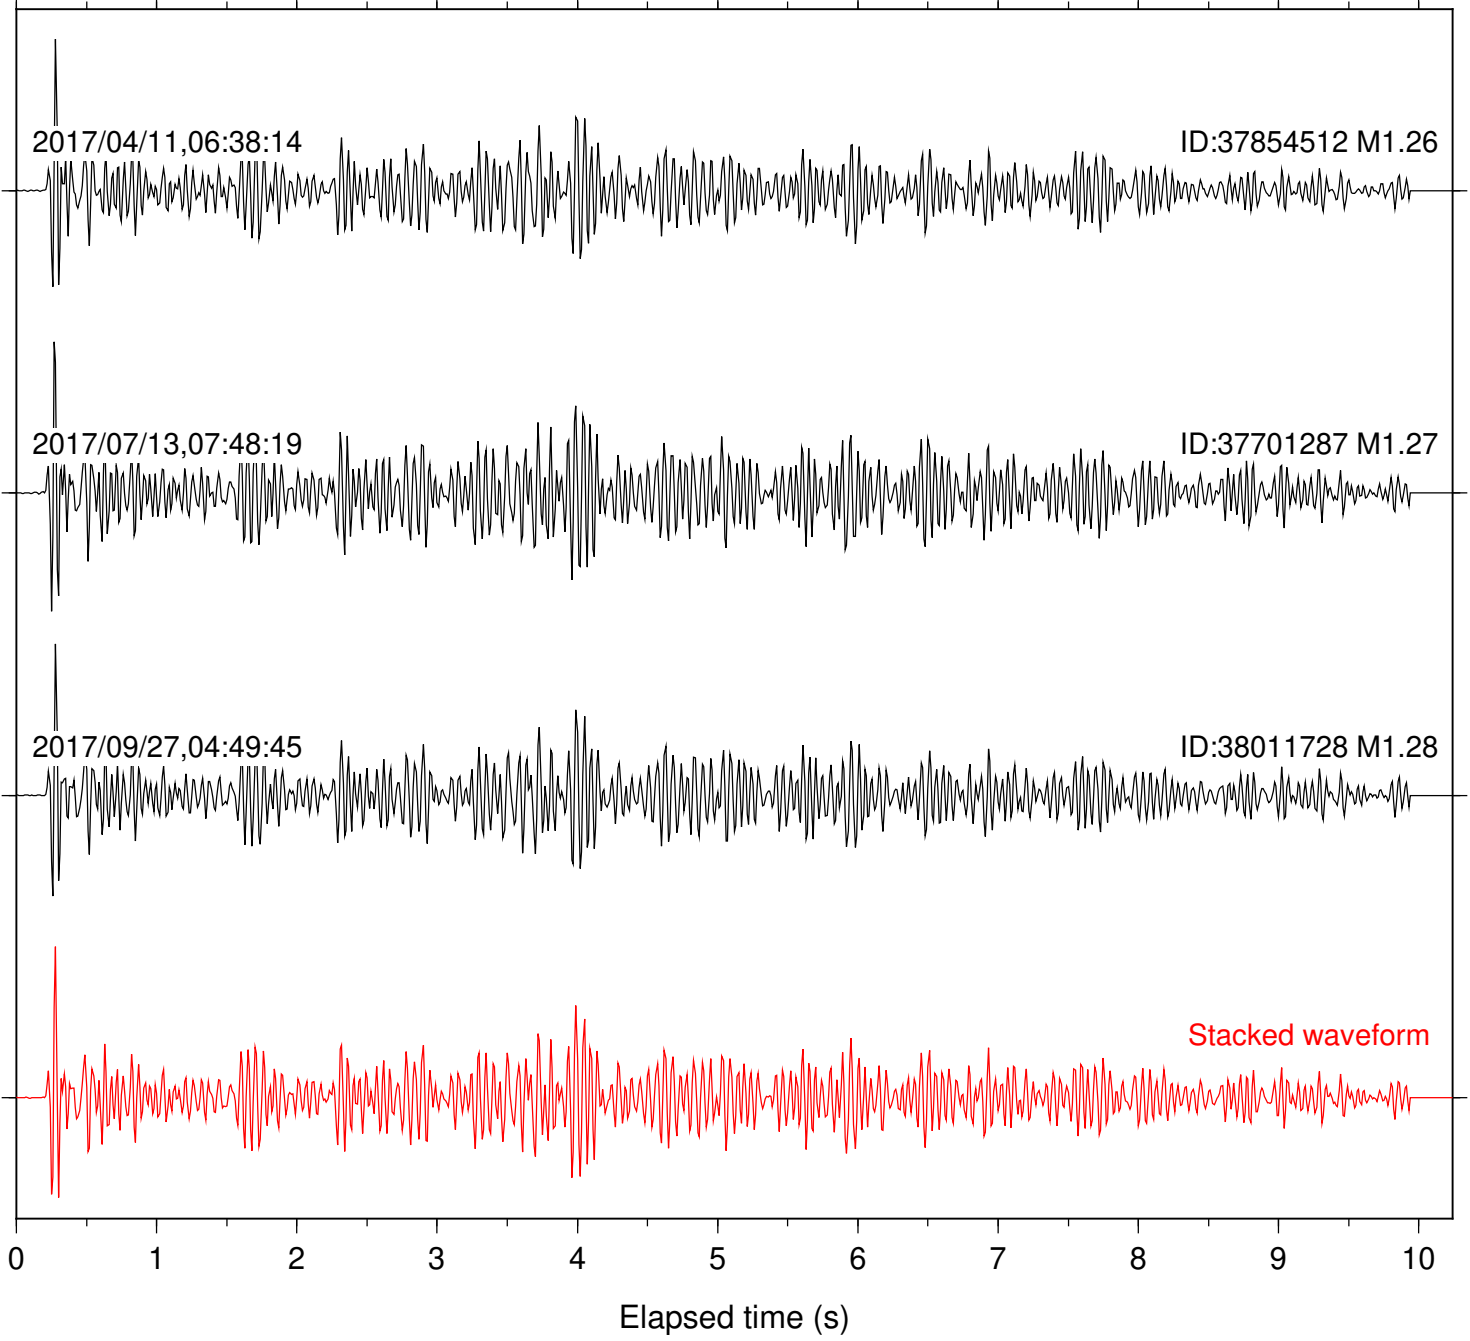

Station: FRD Com: HHZ

Focal depth: 5.81 km

Station: HMT2 Com: HHZ

Focal depth: 5.81 km

Station: KNW Com: HHZ

Focal depth: 5.81 km

Station: LKH Com: HHZ

Focal depth: 5.81 km