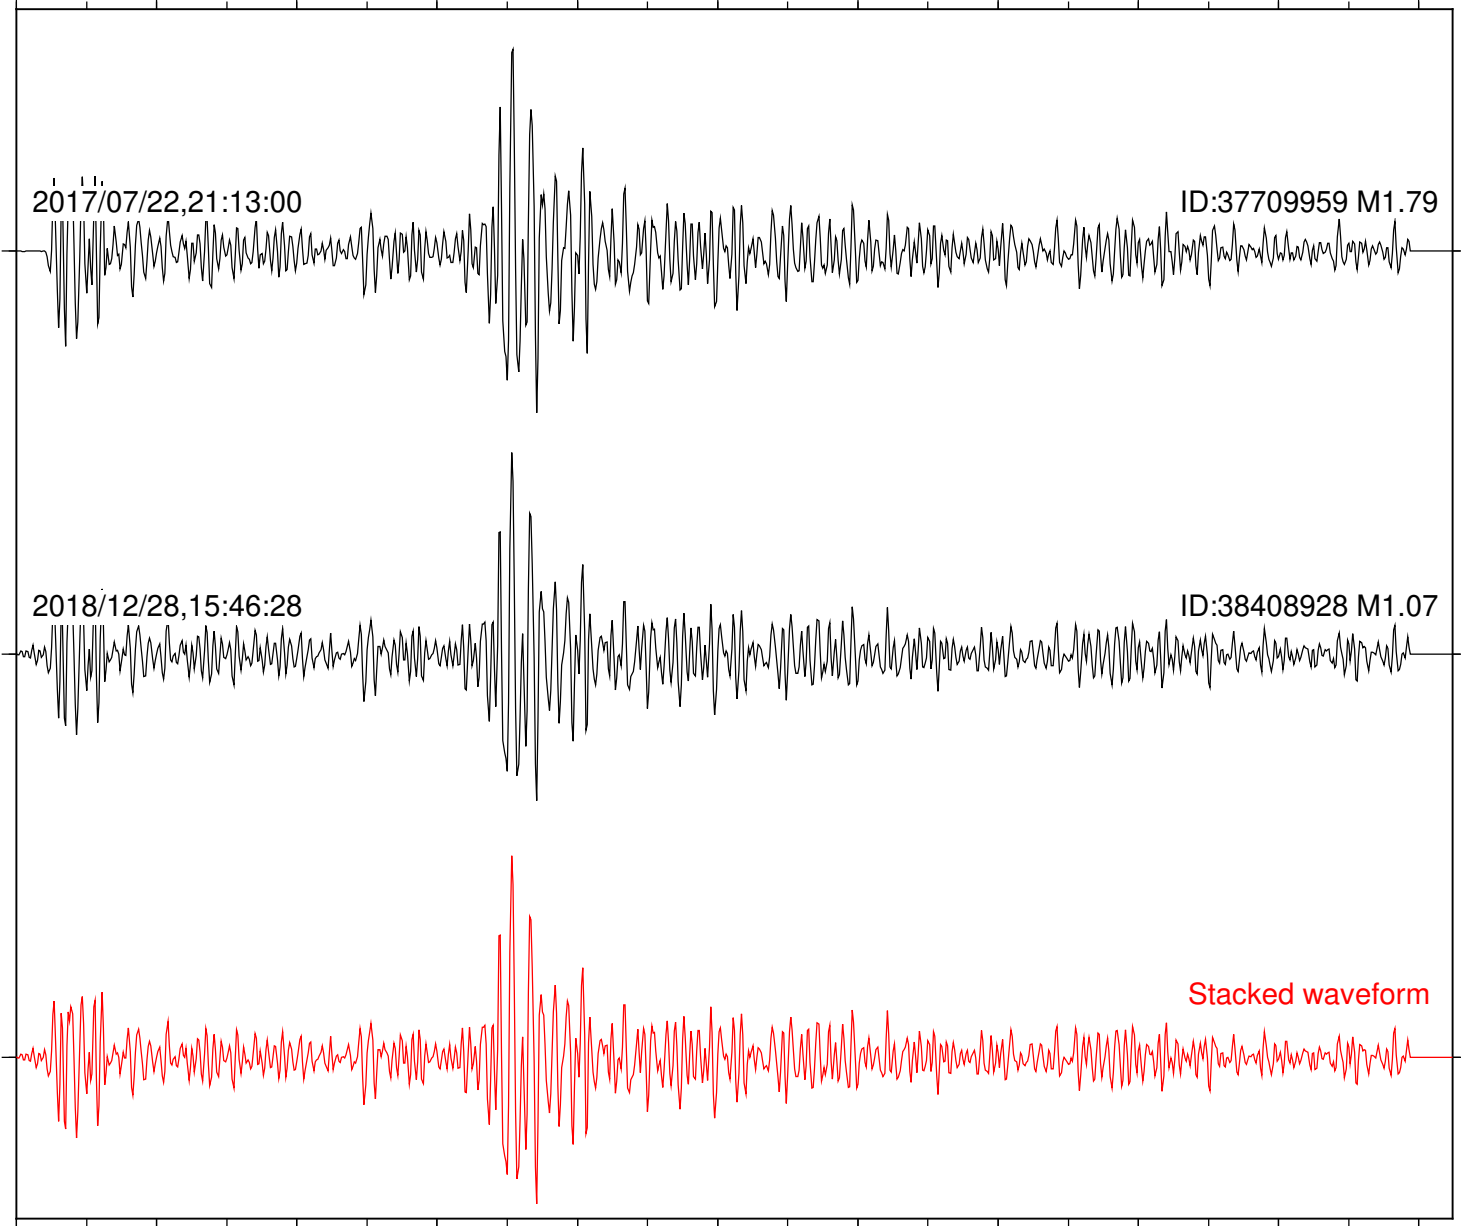

Station: B081 Com: EHZ

Focal depth: 6.01 km

2017/07/22,21:13:00

ID:37709959 M1.79

2018/12/28,15:46:28

ID:38408928 M1.07

Stacked waveform

0 1 2 3 4 5 6 7 8 9 10
Elapsed time (s)