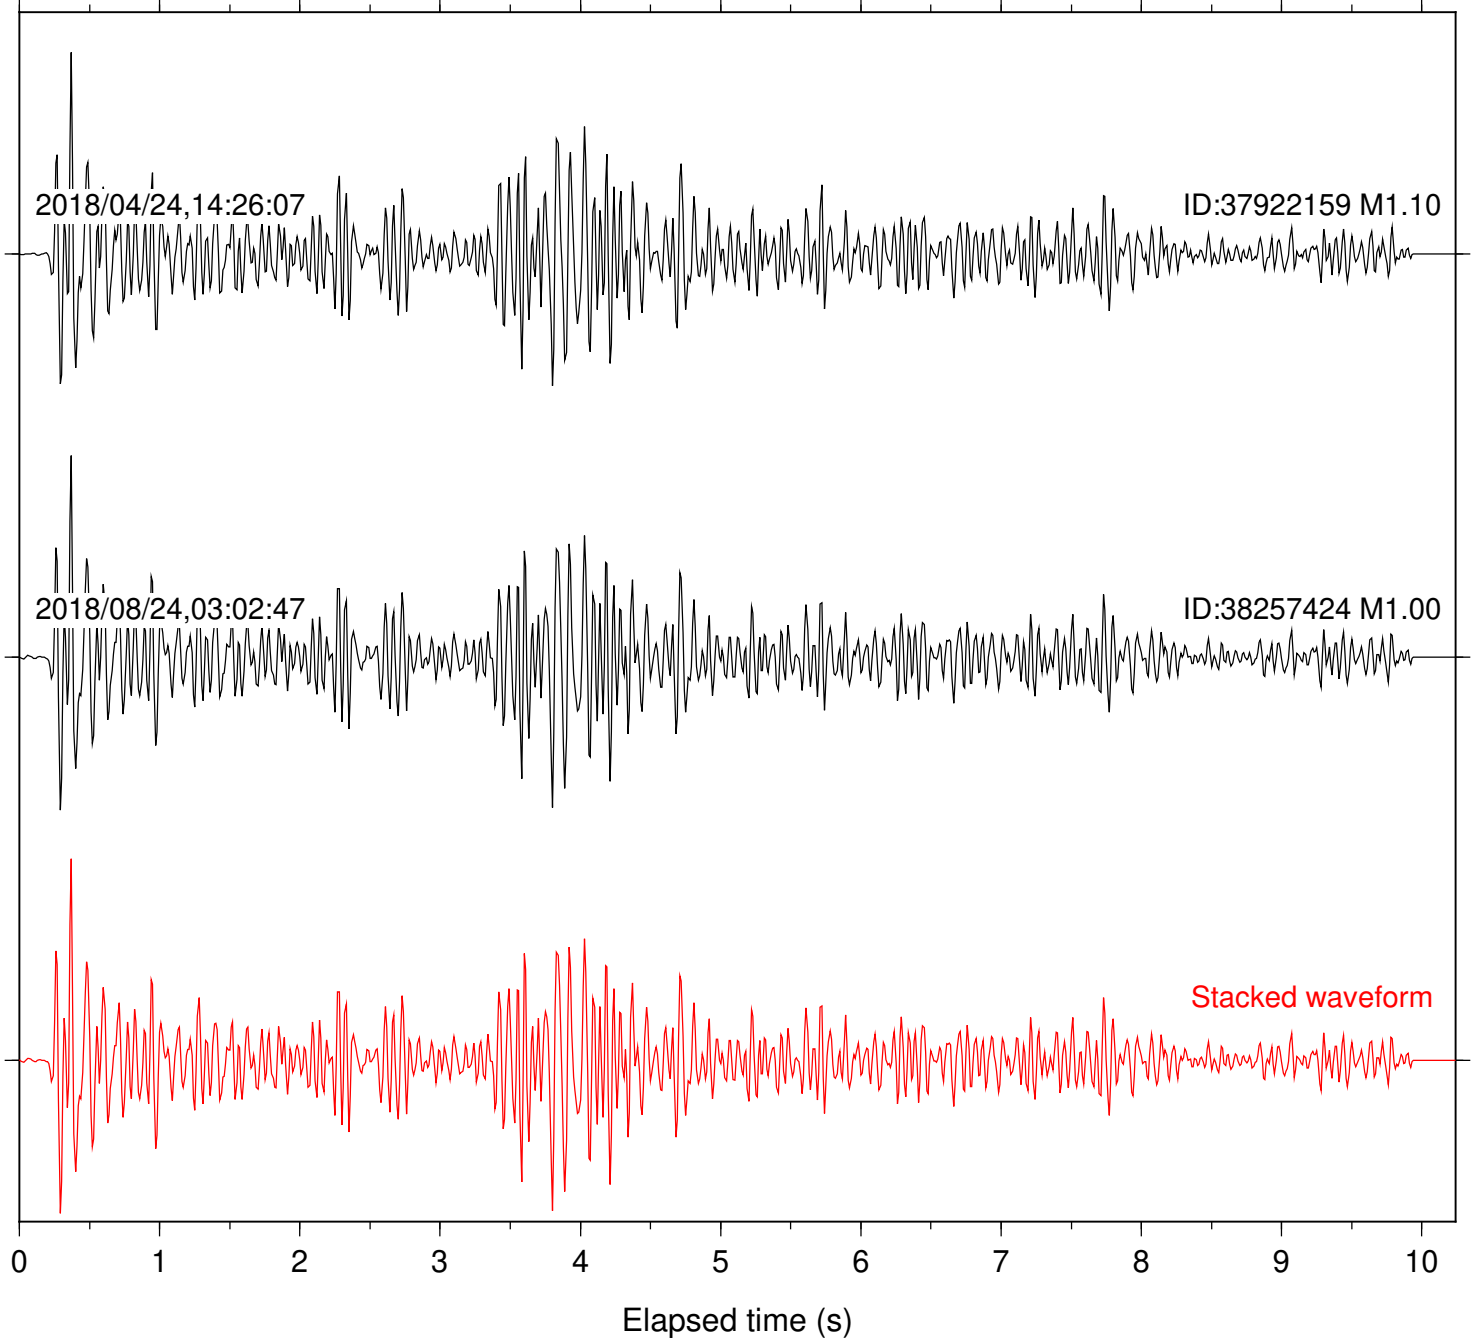

Focal depth: 4.50 km

Station: CSH Com: HHZ

Focal depth: 4.50 km

Station: DGR Com: HHZ

Focal depth: 4.50 km

Station: FRD Com: HHZ

Focal depth: 4.50 km

Station: HMT2 Com: HHZ