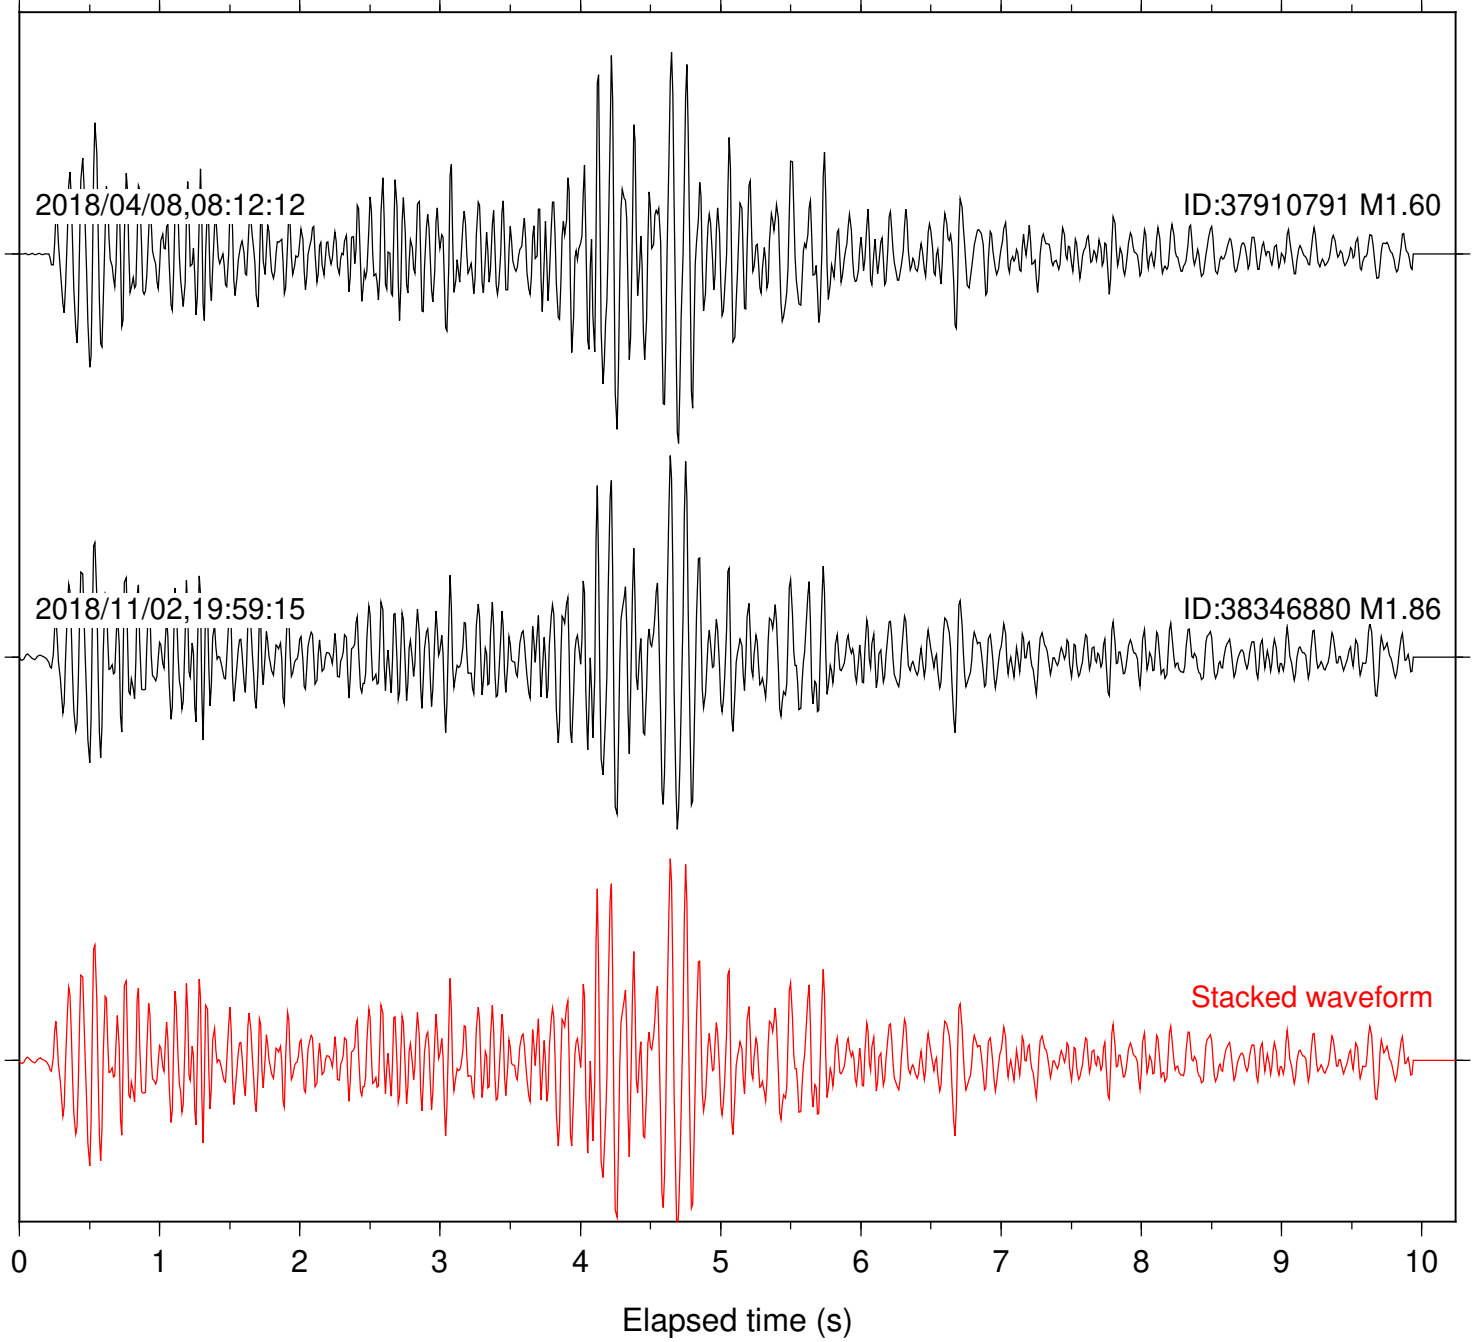

Station: LKH Com: HHZ

Focal depth: 5.23 km