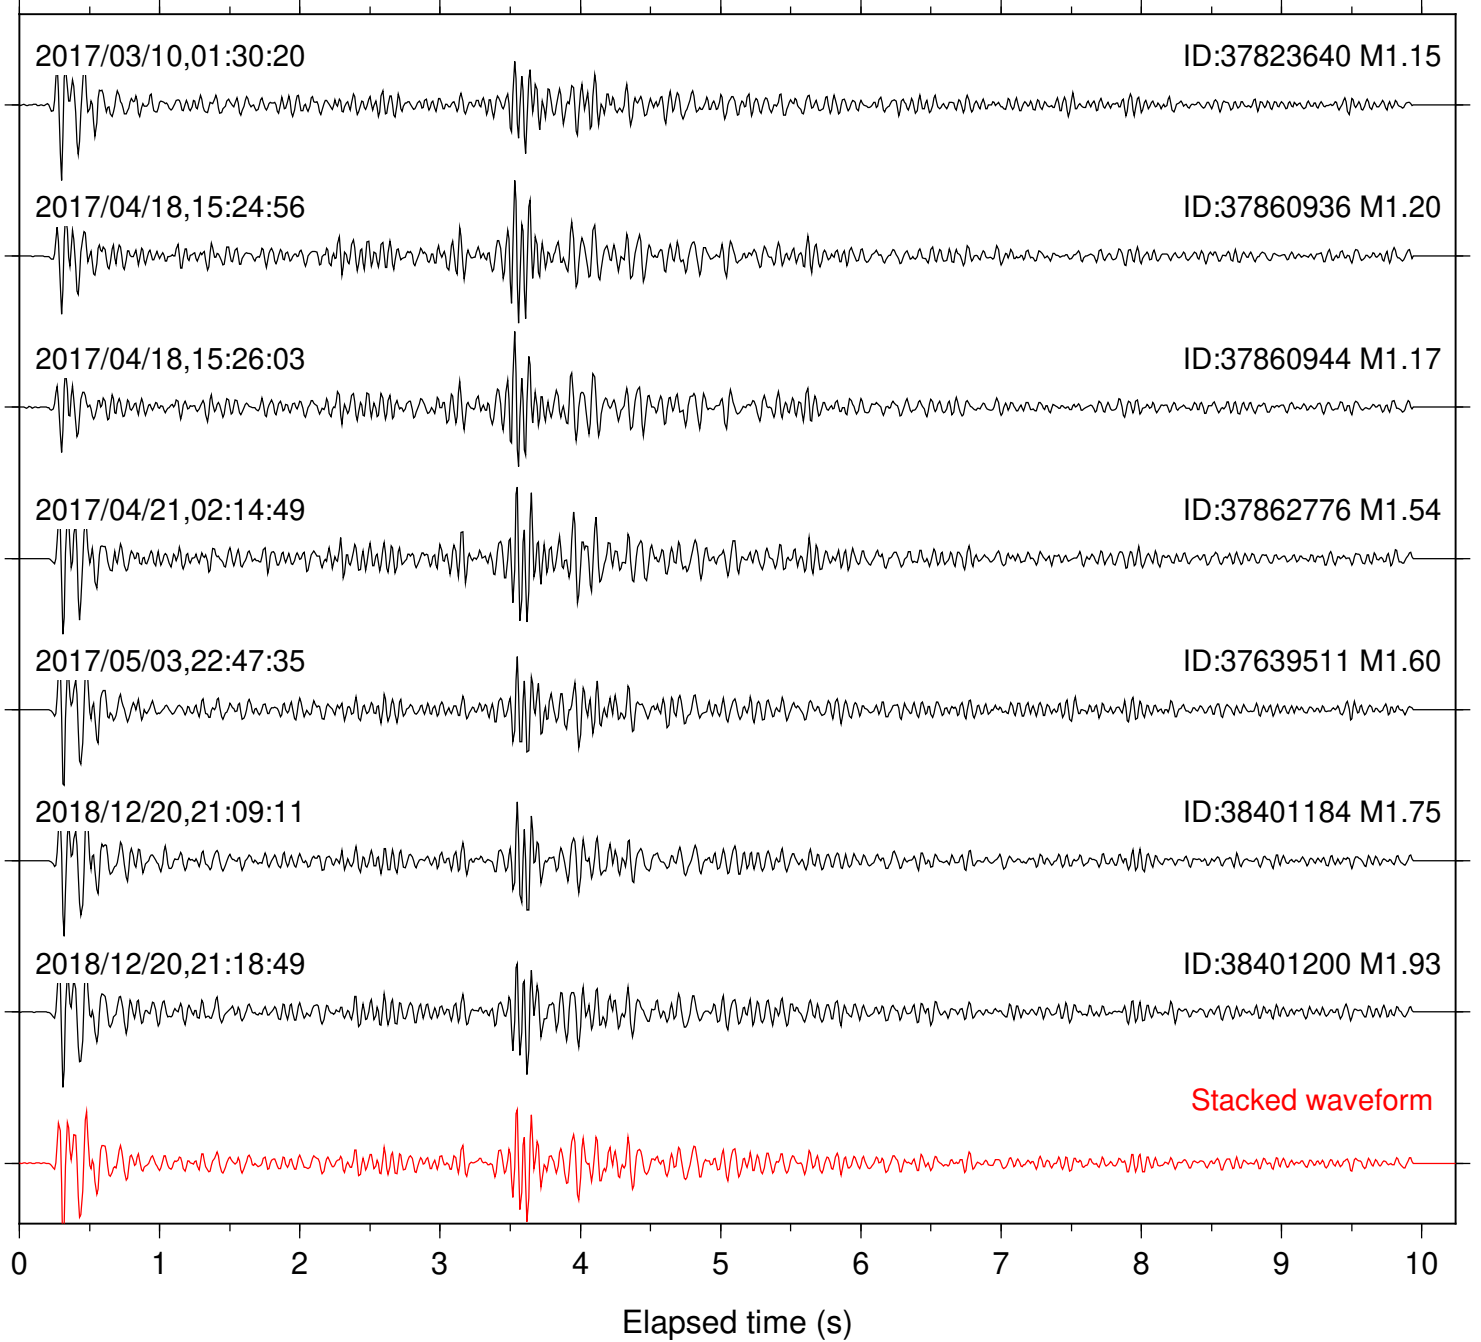

Station: CSH Com: HHZ

Focal depth: 5.70 km

Station: DGR Com: HHZ

Focal depth: 5.81 km

Station: DNR Com: HHZ

Focal depth: 5.73 km

Station: FRD Com: HHZ

Focal depth: 5.81 km