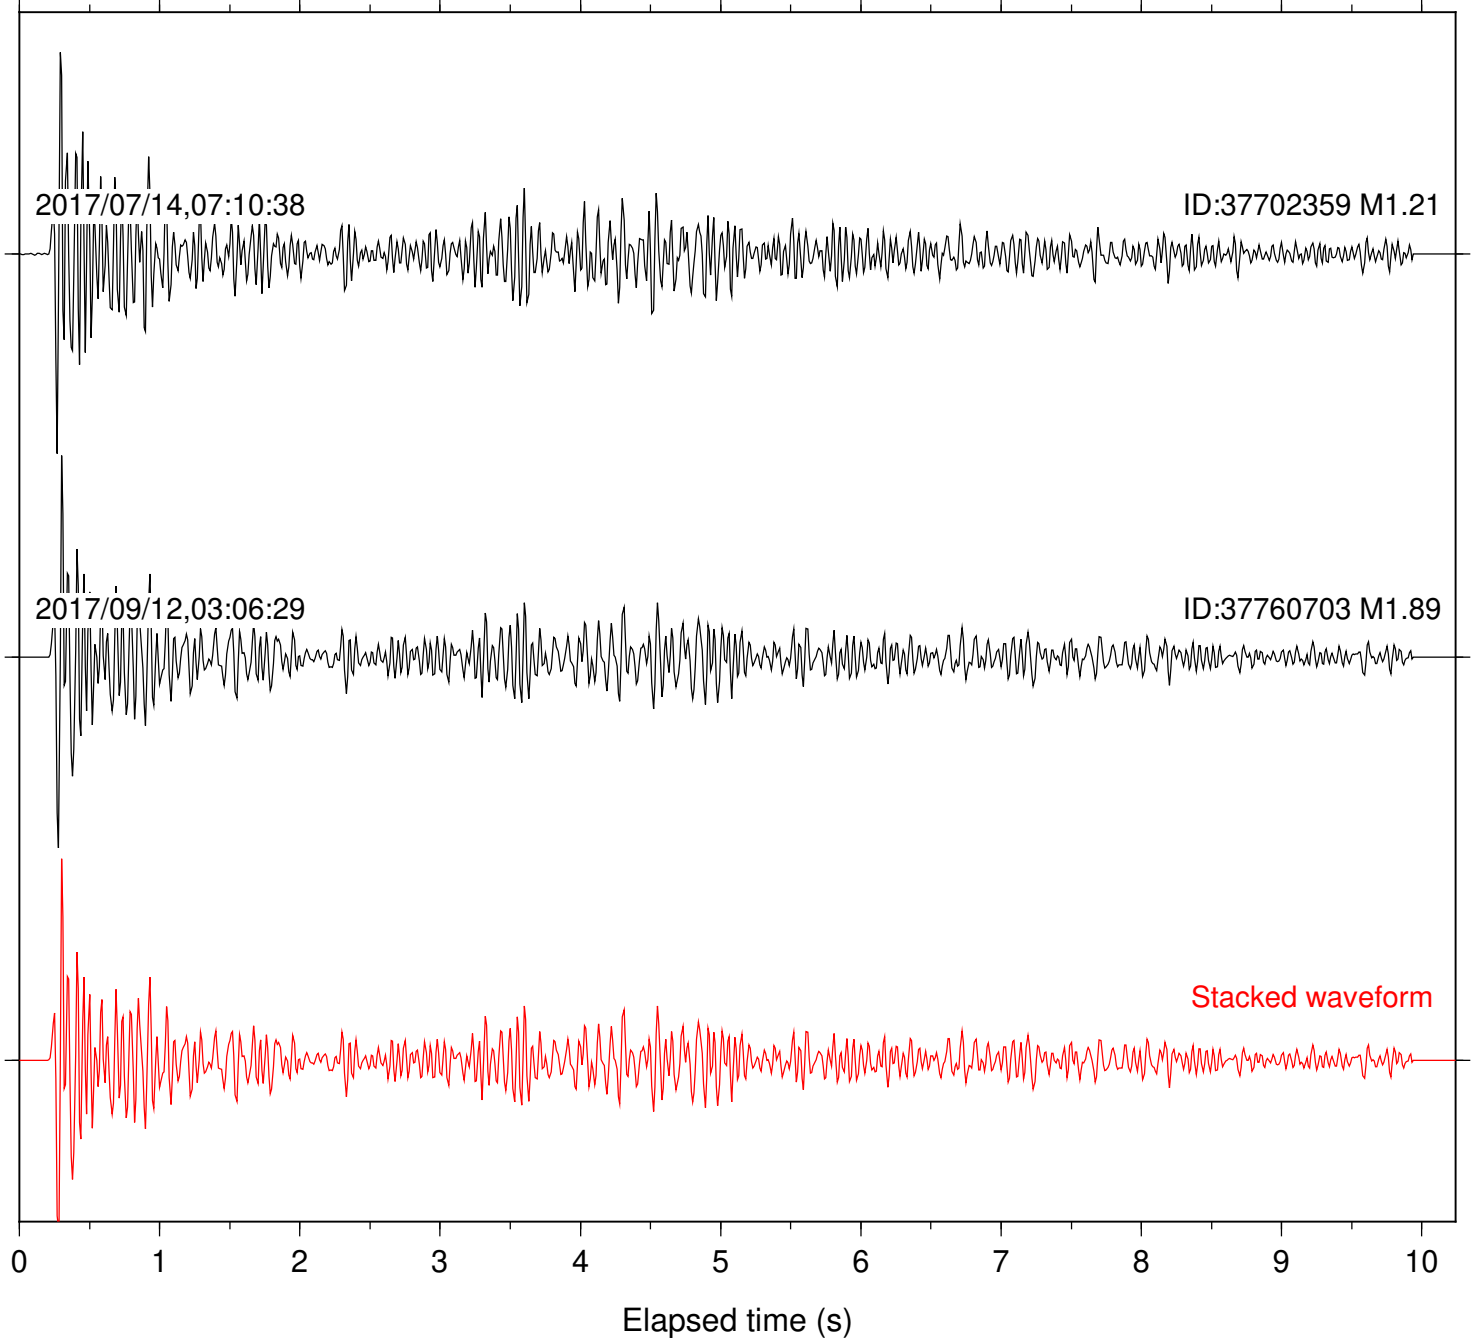

Station: HMT2 Com: HHZ

Focal depth: 5.87 km

Station: KNW Com: HHZ

Focal depth: 5.87 km

Station: LKH Com: HHZ

Focal depth: 5.87 km

Station: LVA2 Com: HHZ

Focal depth: 6.62 km