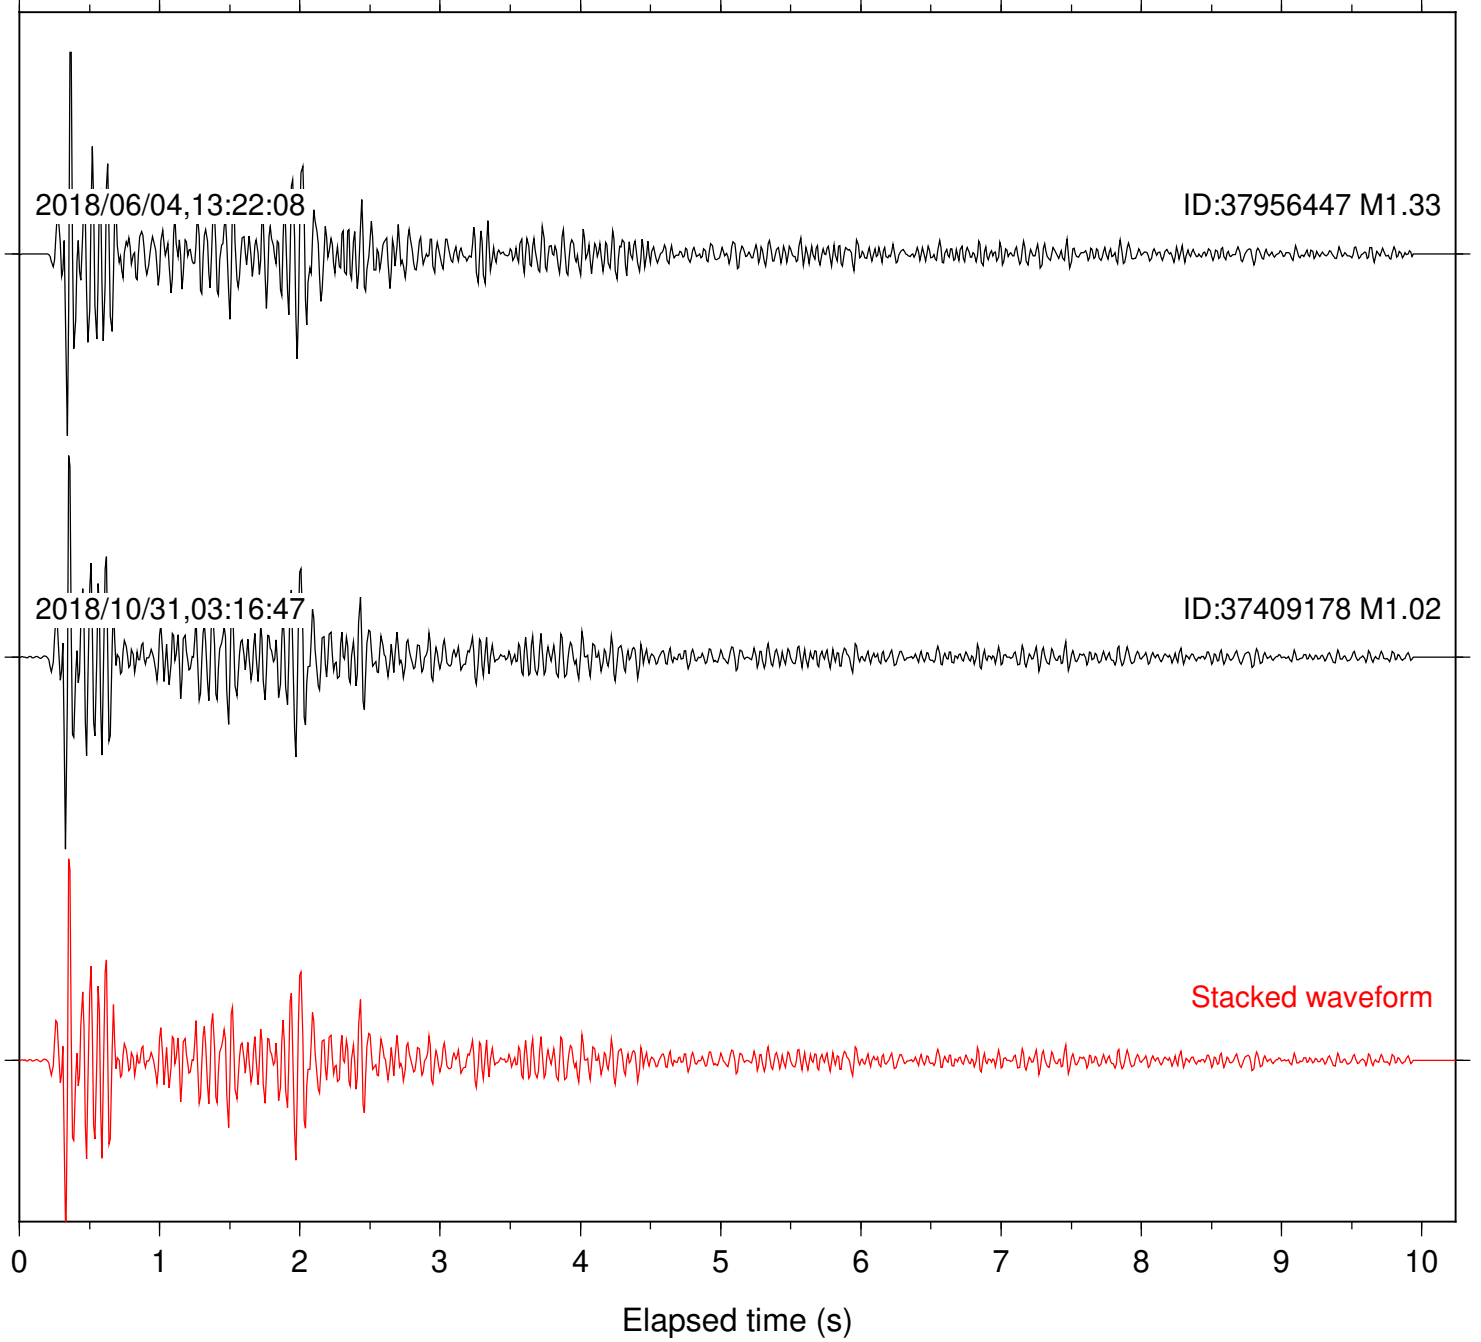

Station: CRY Com: HHZ

Focal depth: 4.77 km