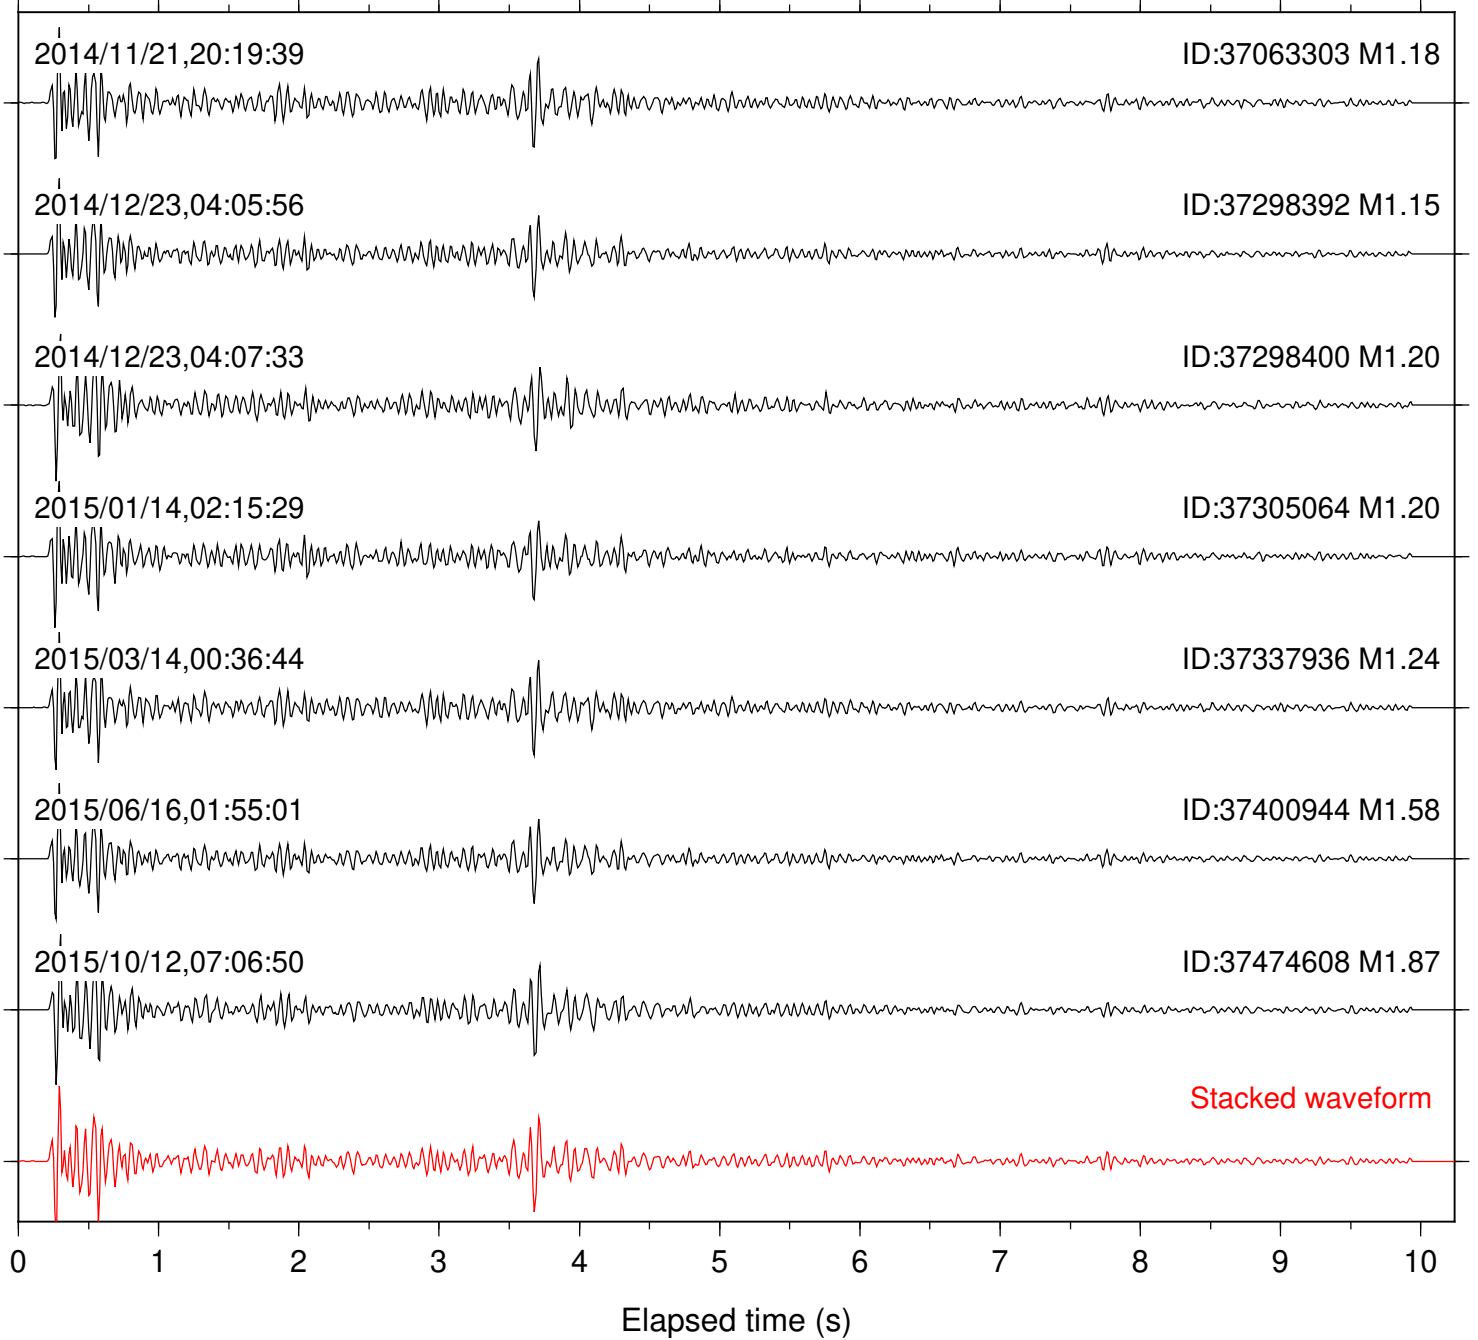

Station: B087 Com: EHZ

Focal depth: 8.51 km