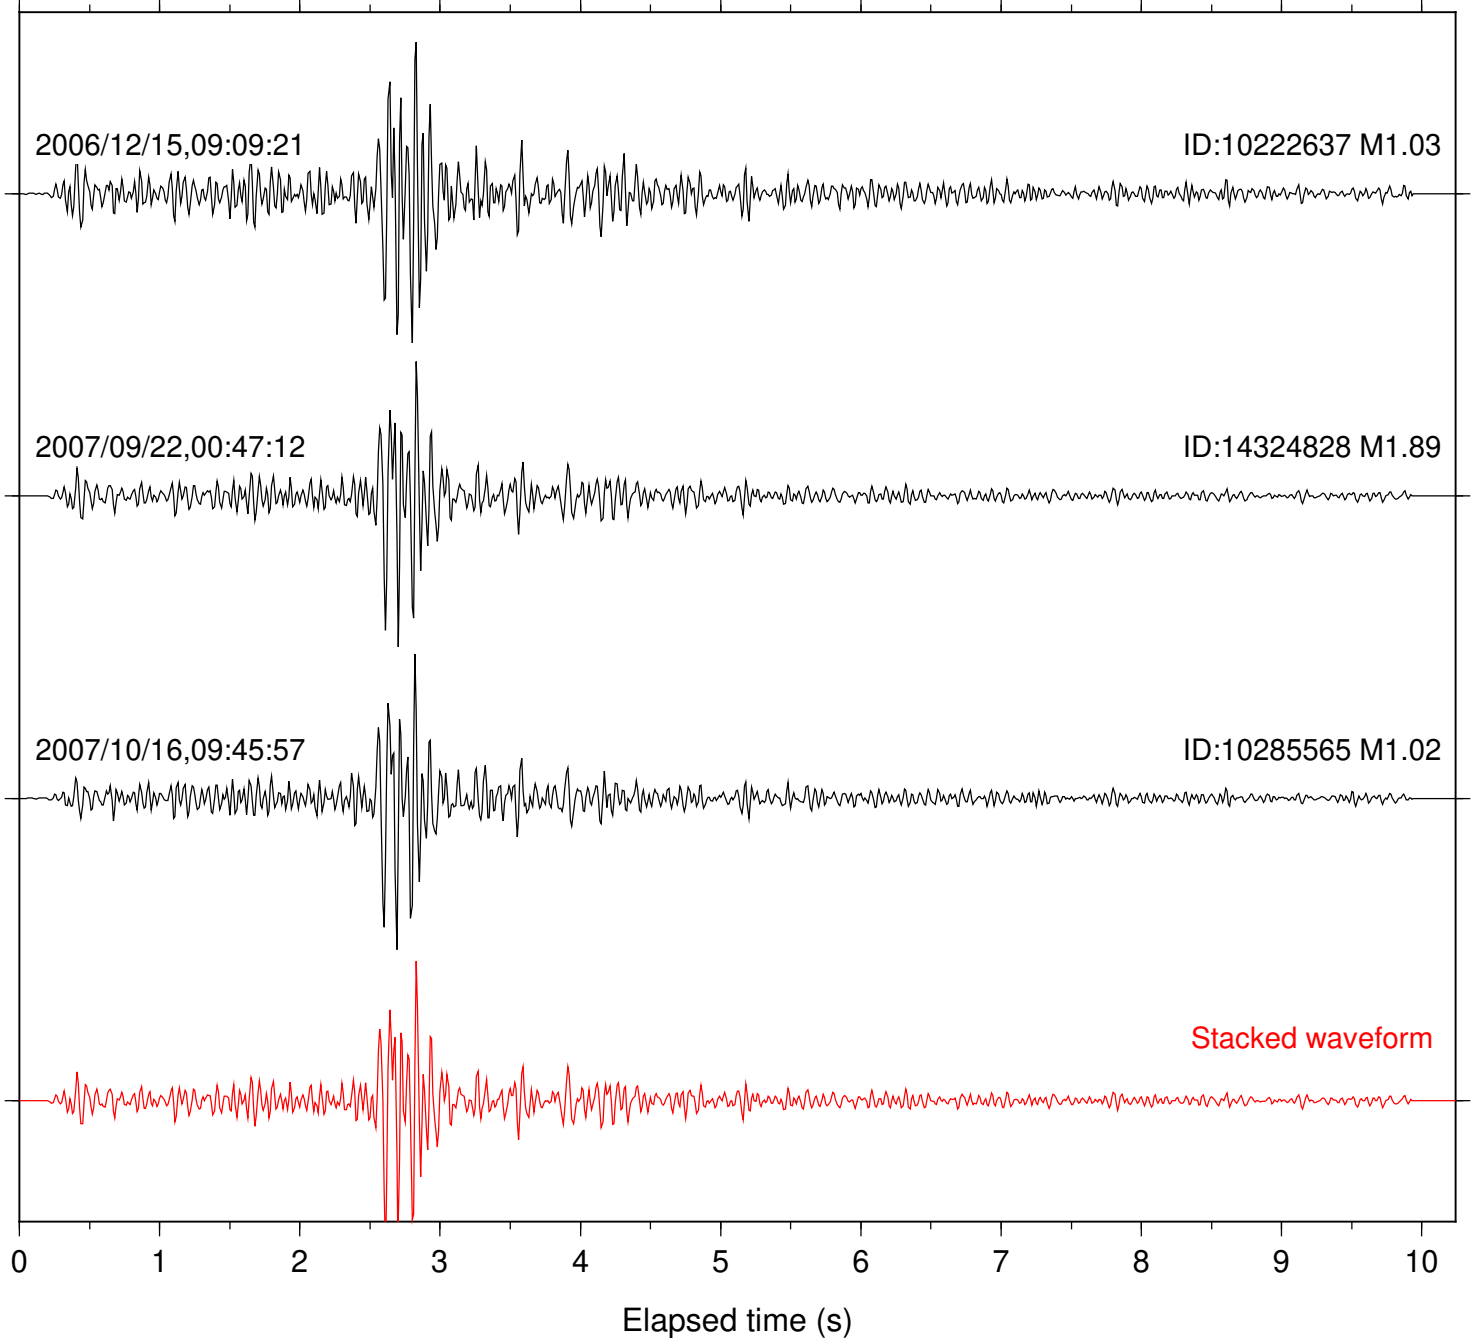

Station: B082 Com: EHZ

Focal depth: 9.66 km