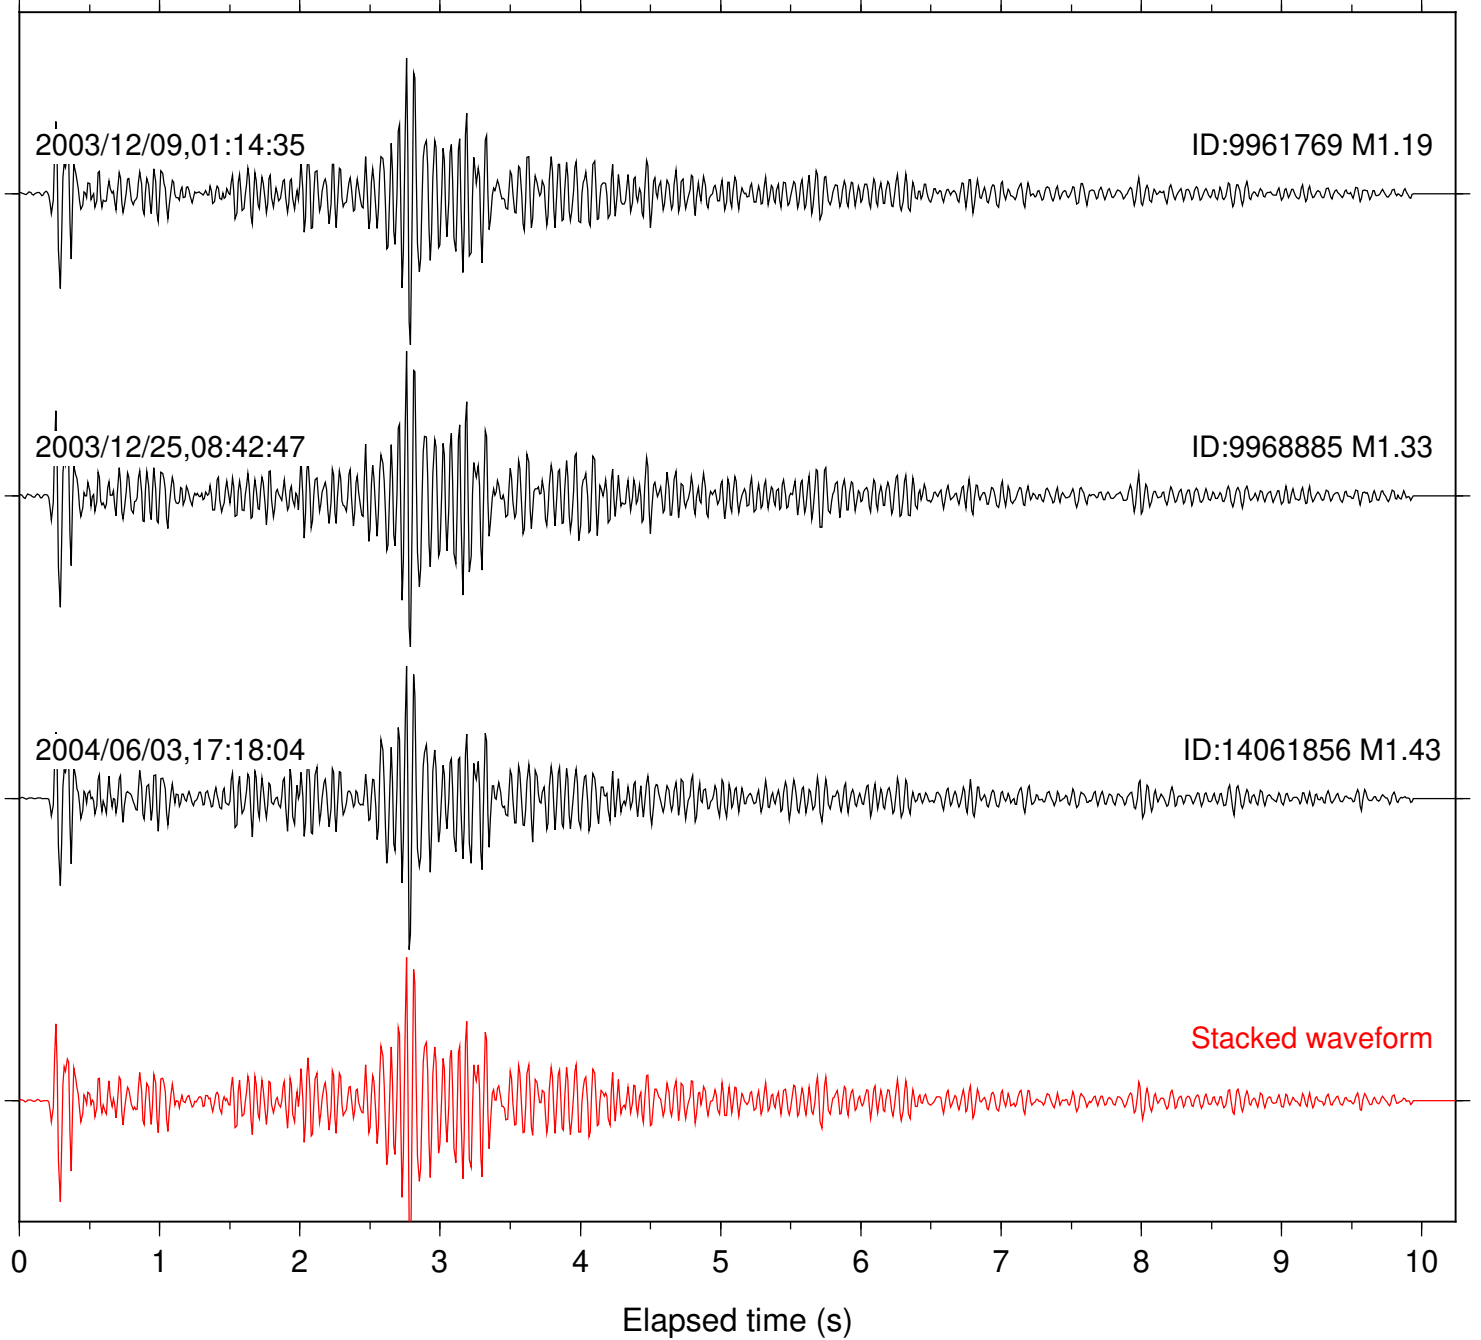

Focal depth: 8.99 km

Station: FRD Com: HHZ

Focal depth: 8.92 km

Station: KNW Com: HHZ

Focal depth: 8.92 km

Station: PFO Com: HHZ

Focal depth: 8.94 km

Station: PLM Com: HHZ