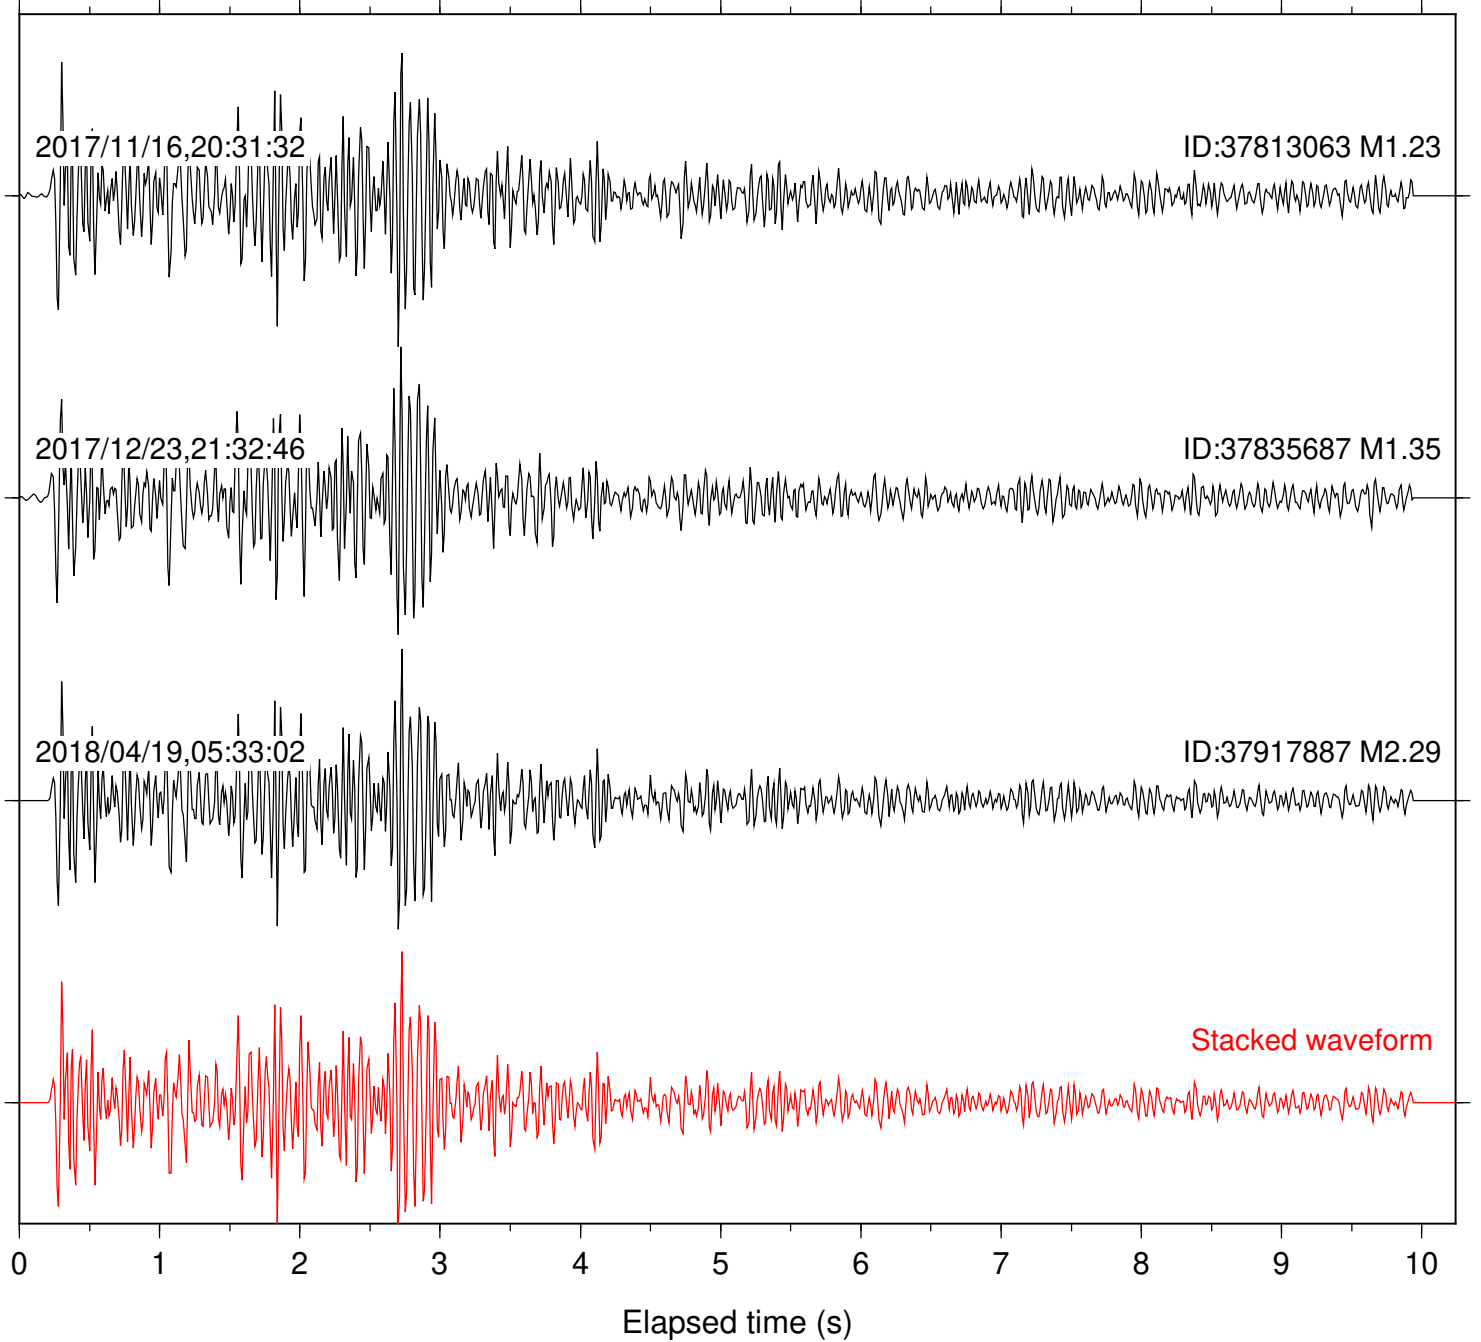

Station: DGR Com: HHZ

Focal depth: 6.10 km

Station: DNR Com: HHZ

Focal depth: 6.07 km

Station: FRD Com: HHZ

Focal depth: 6.10 km

Station: HMT2 Com: HHZ

Focal depth: 6.10 km