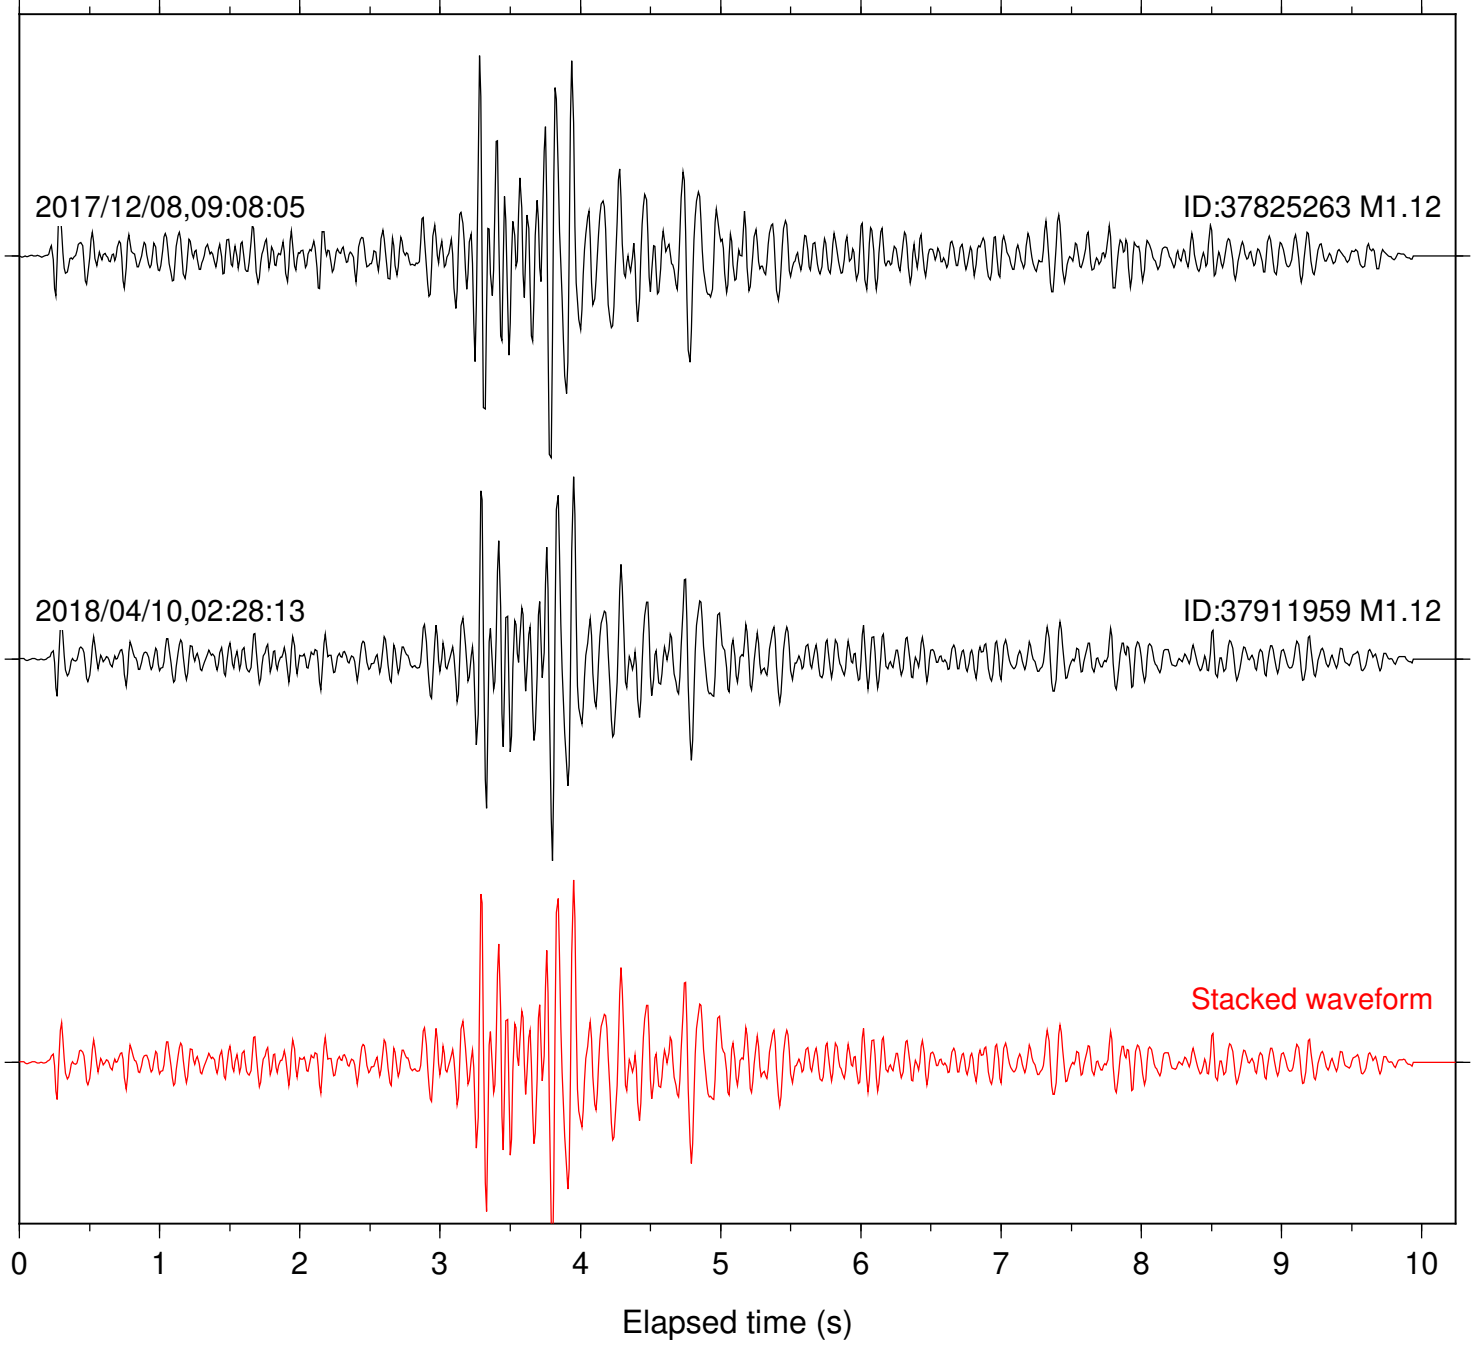

Station: POB2 Com: HHZ

Focal depth: 6.24 km