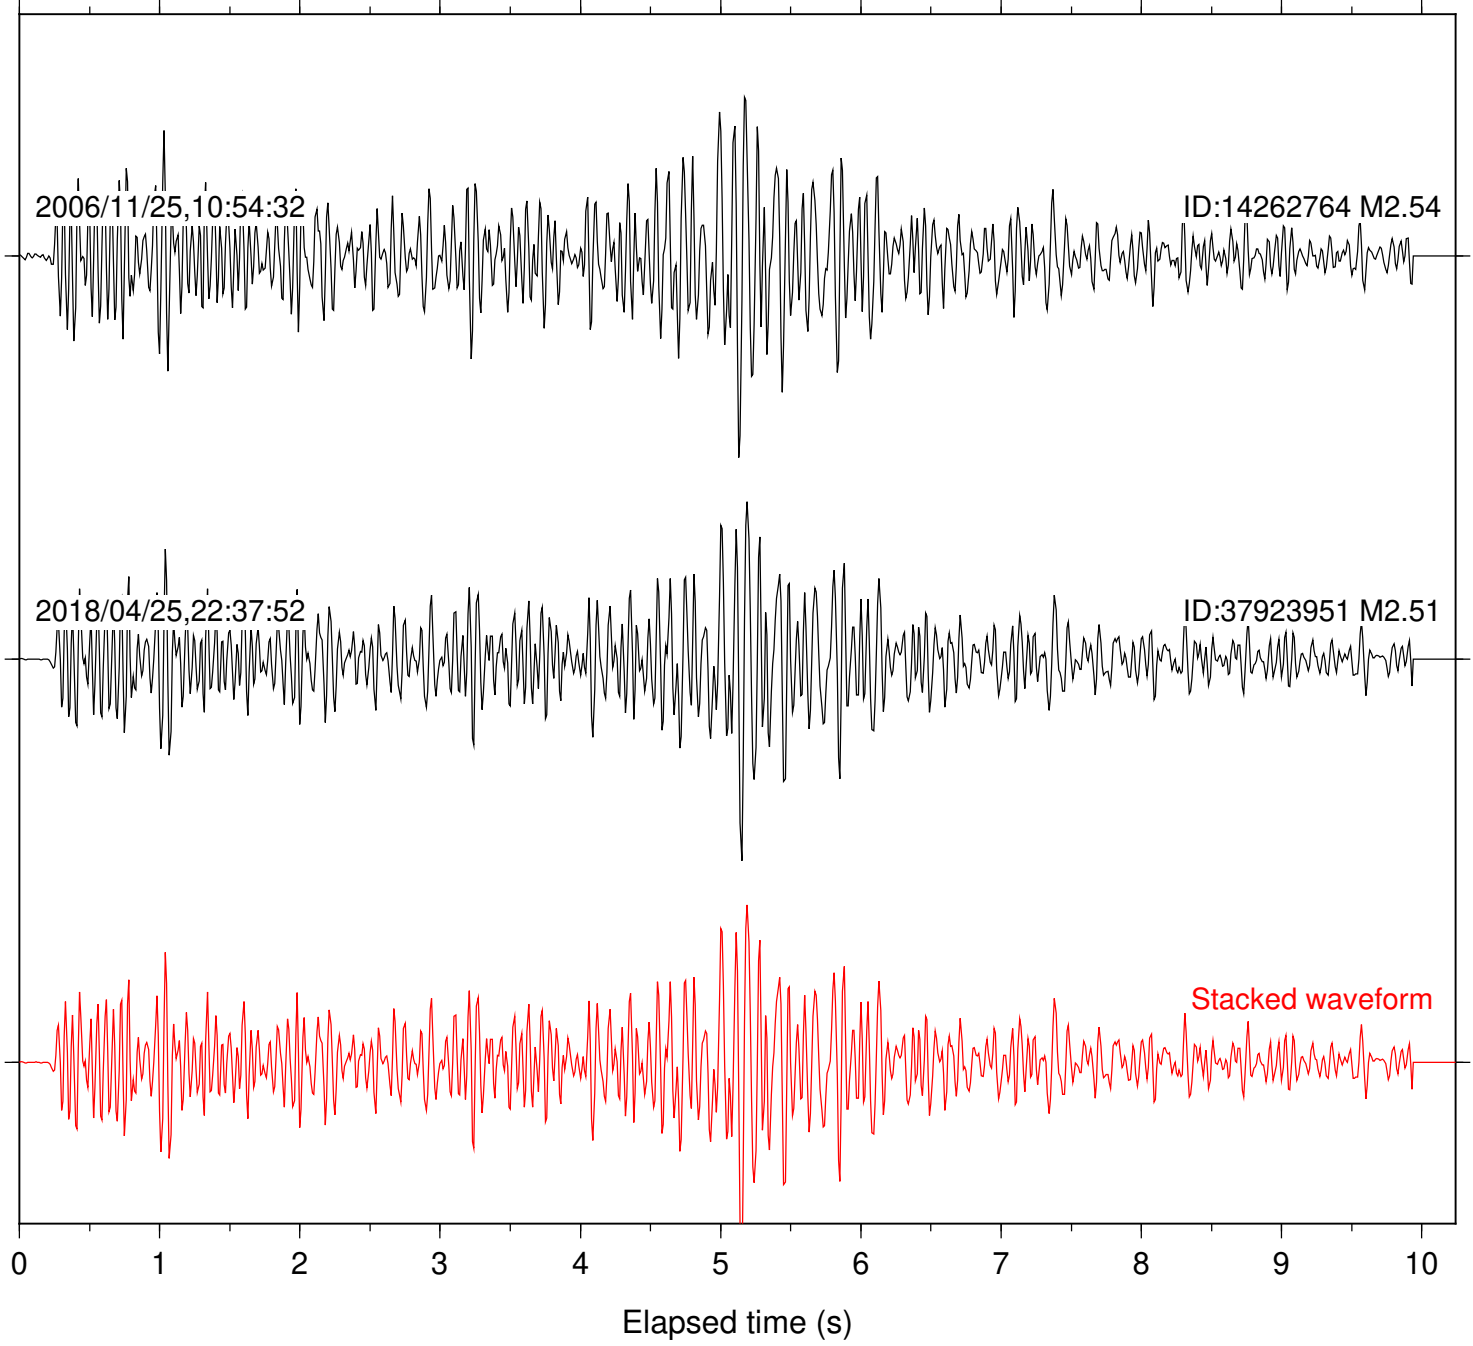

Station: B087 Com: EHZ

Focal depth: 11.36 km