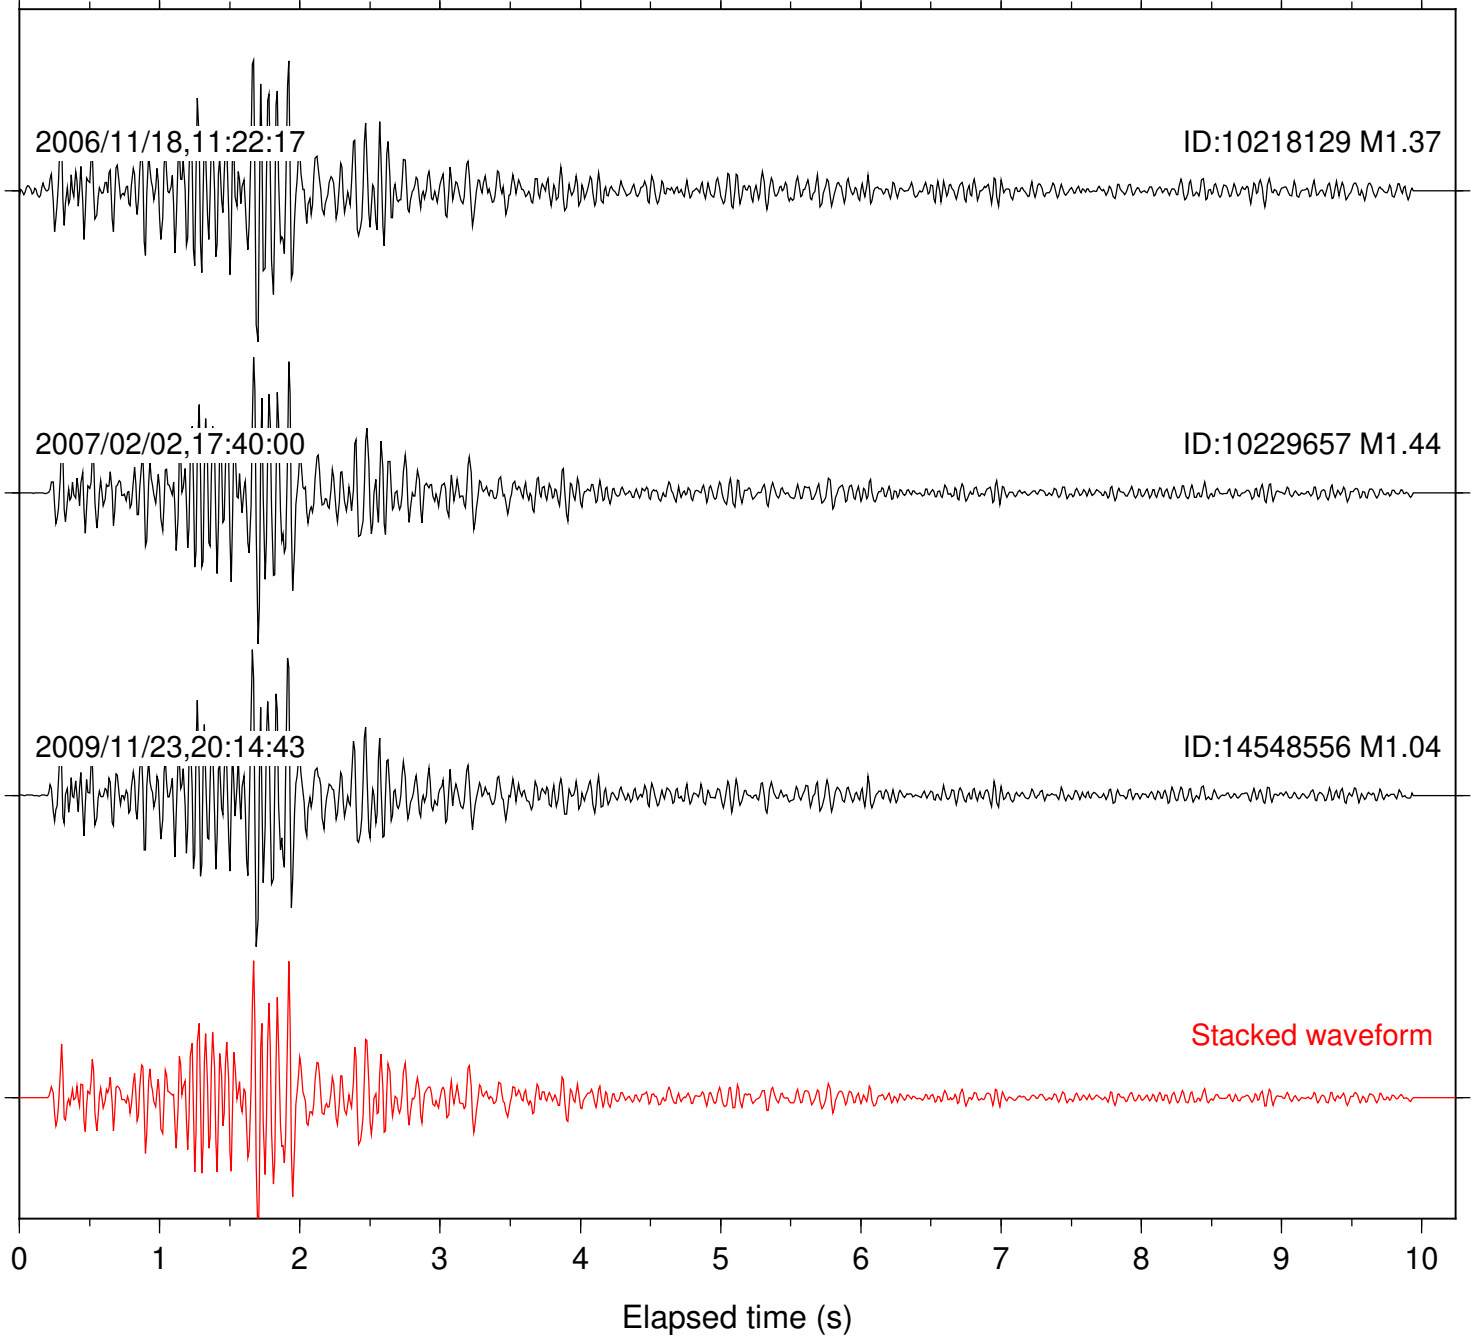

ID:14548556 M1.04

Stacked waveform

0 1 2 3 4 5 6 7 8 9 10  
Elapsed time (s)

Station: B087 Com: EHZ

Focal depth: 8.73 km

Station: BZN Com: HHZ

Focal depth: 8.72 km

2006/11/18,11:22:17