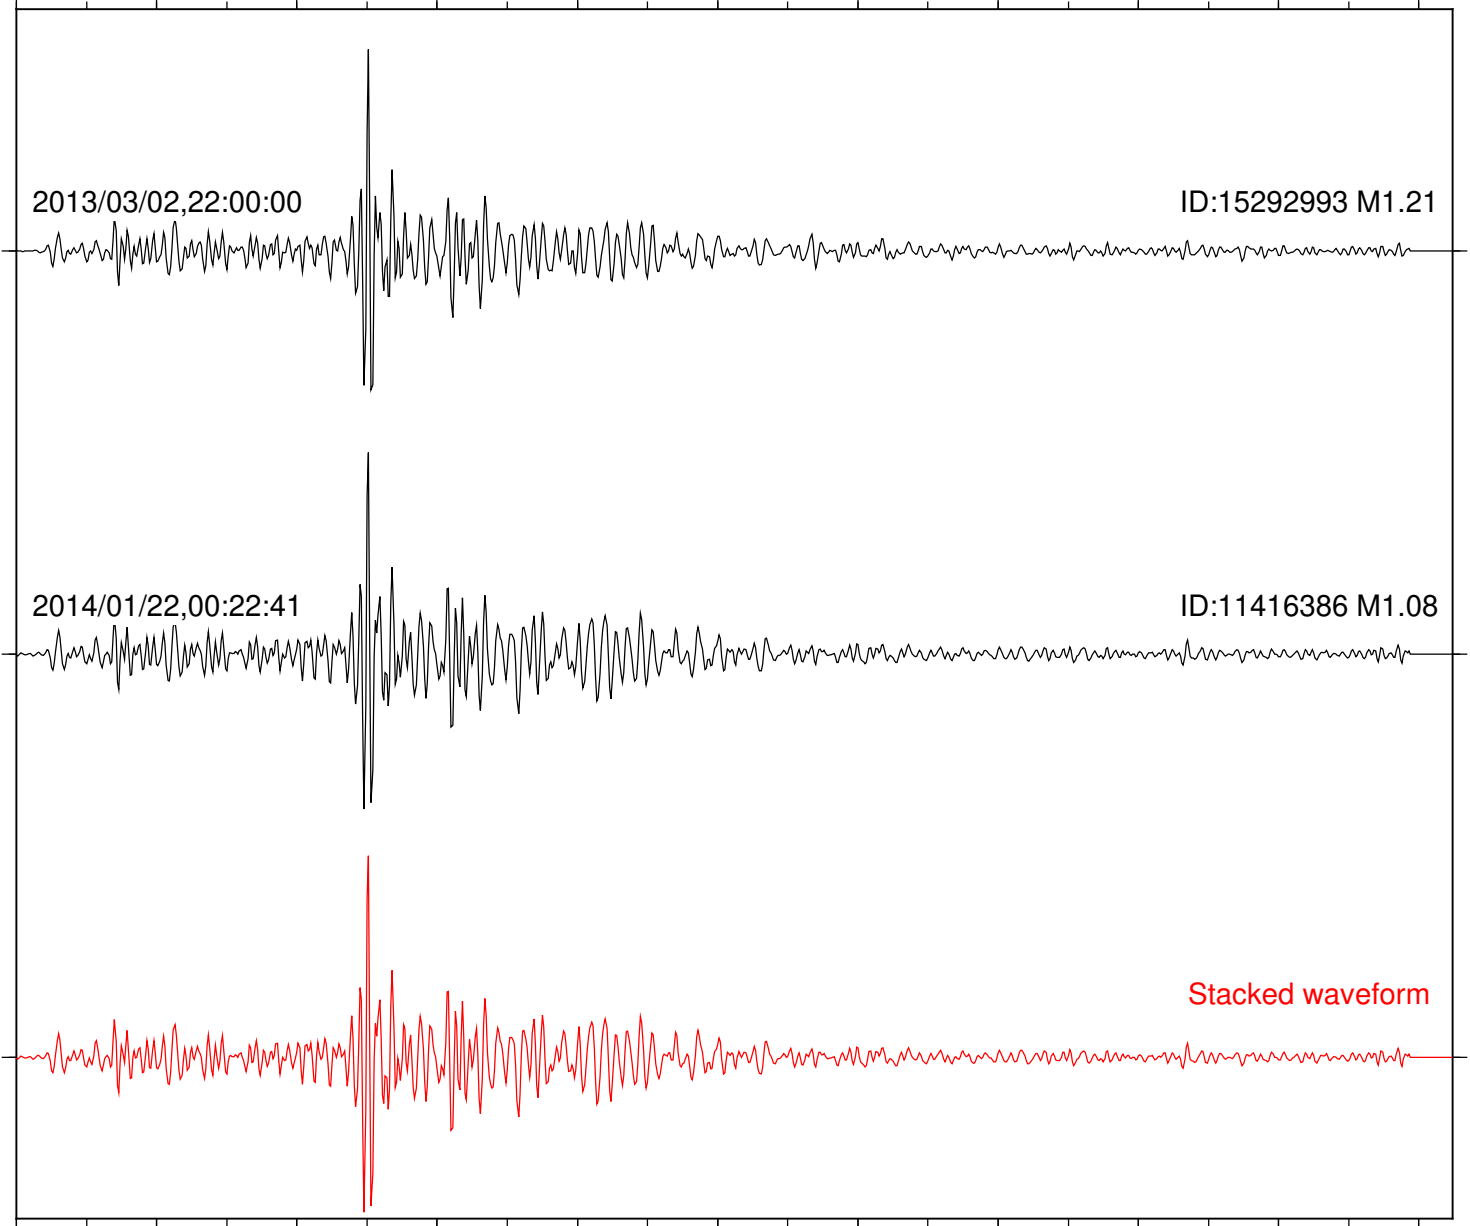

2014/01/22,00:22:41

ID:11416386 M1.08

Stacked waveform

0 1 2 3 4 5 6 7 8 9 10  
Elapsed time (s)

Station: B088 Com: EHZ

Focal depth: 15.87 km

Station: PMD Com: HHZ

Focal depth: 15.87 km