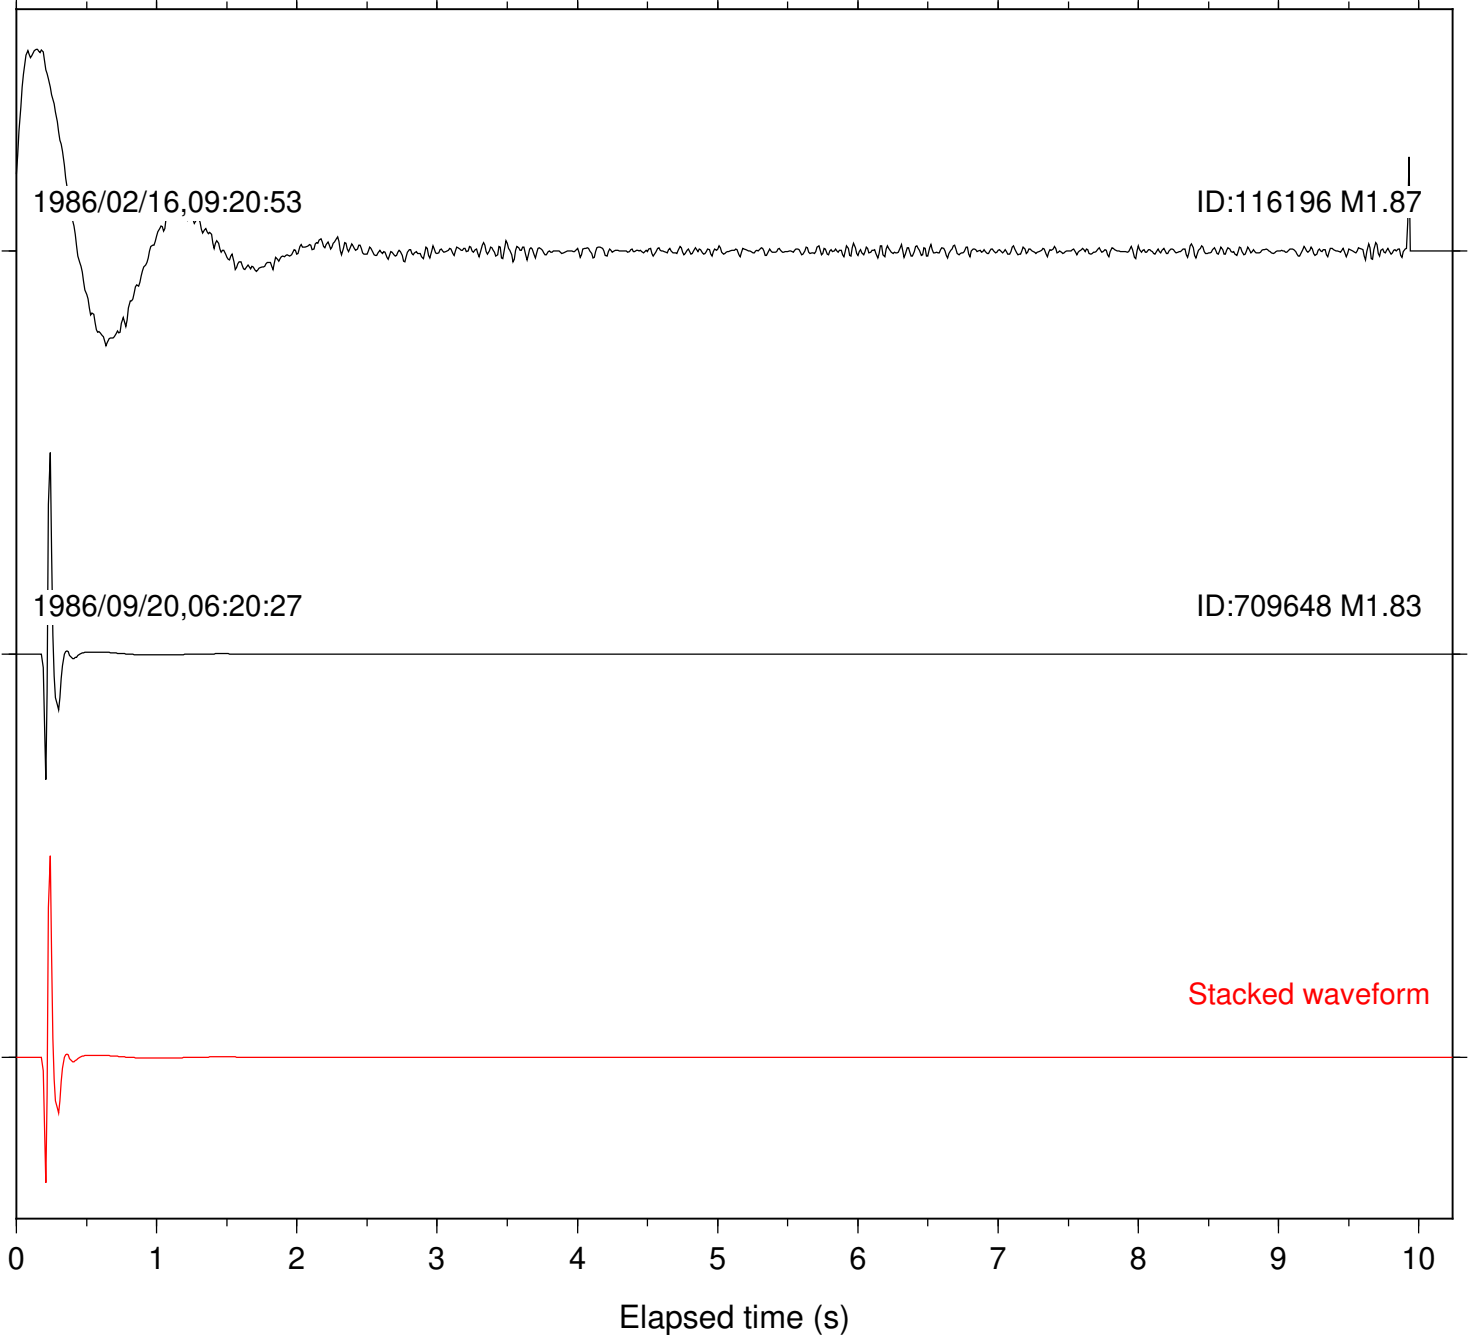

Focal depth: 4.76 km

Station: DB2 Com: EHZ

Focal depth: 14.45 km

Station: POB2 Com: HHZ

Focal depth: 14.45 km

Station: VG2 Com: EHZ

Focal depth: 14.45 km

1986/02/16,09:20:53