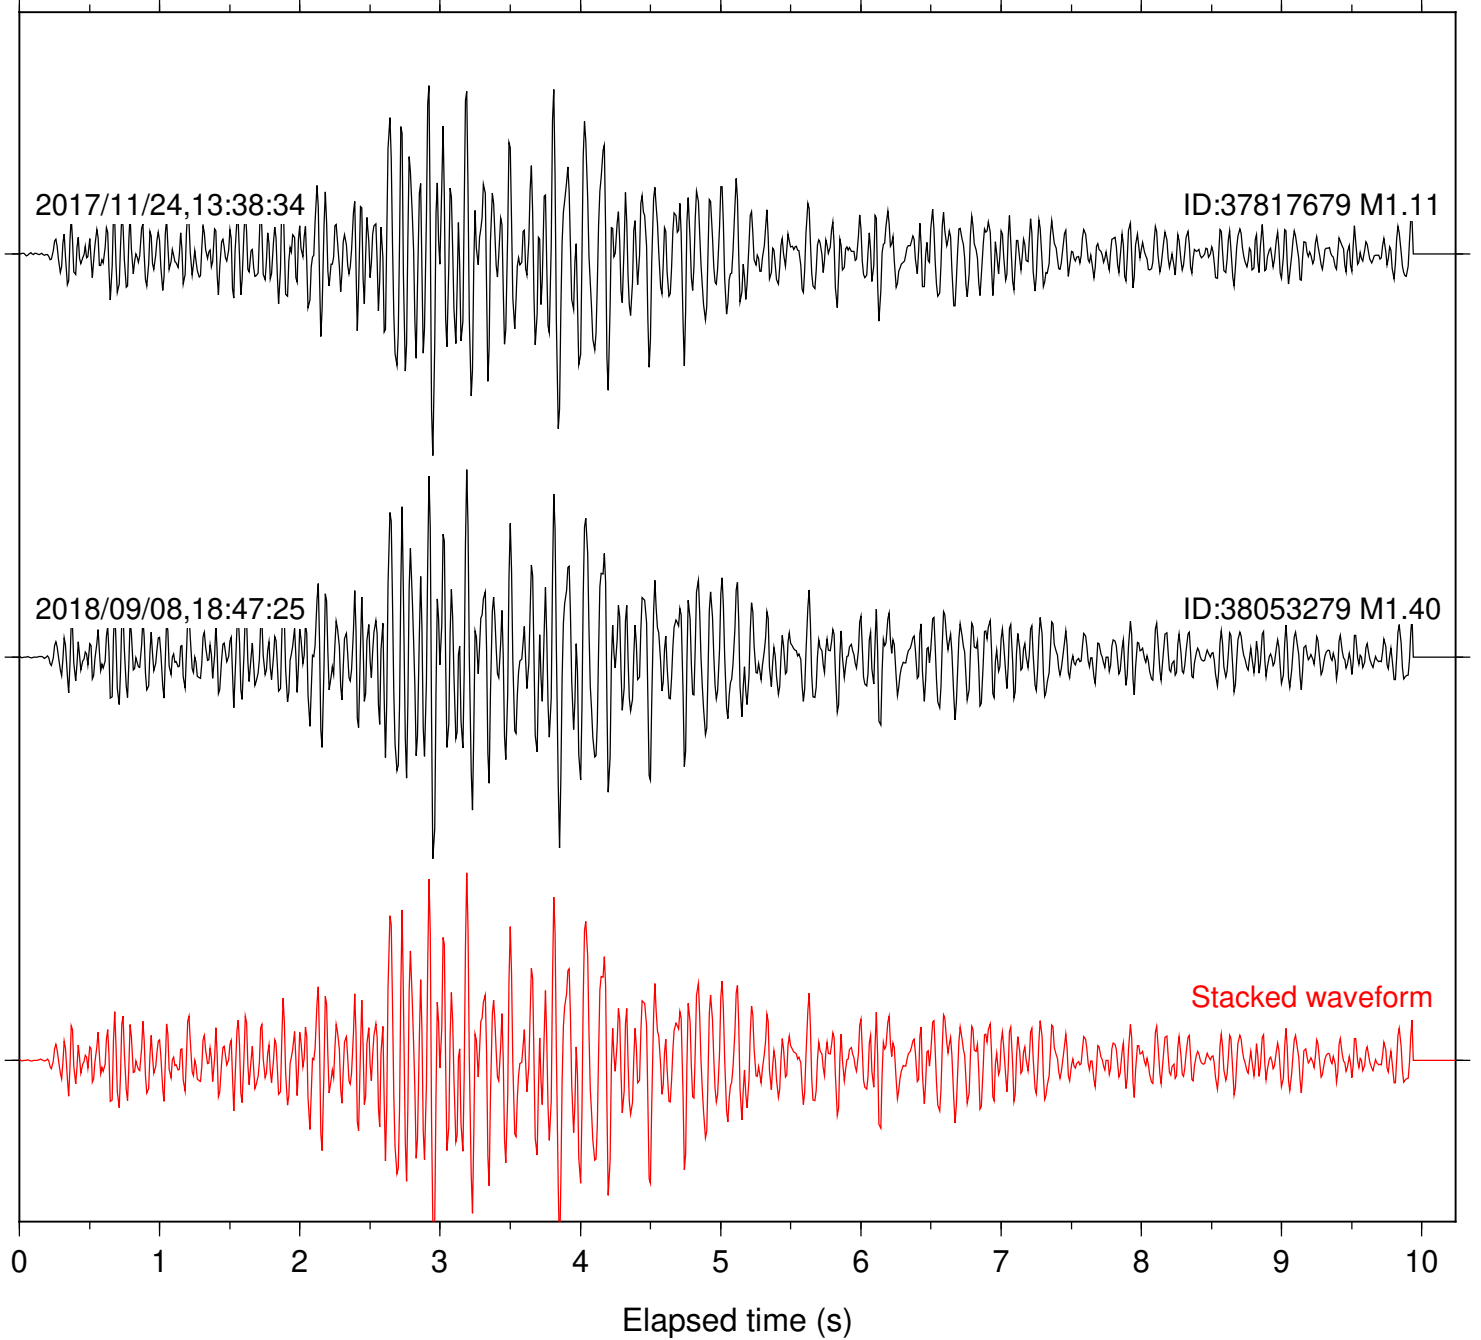

Station: B946 Com: EHZ

Focal depth: 4.89 km