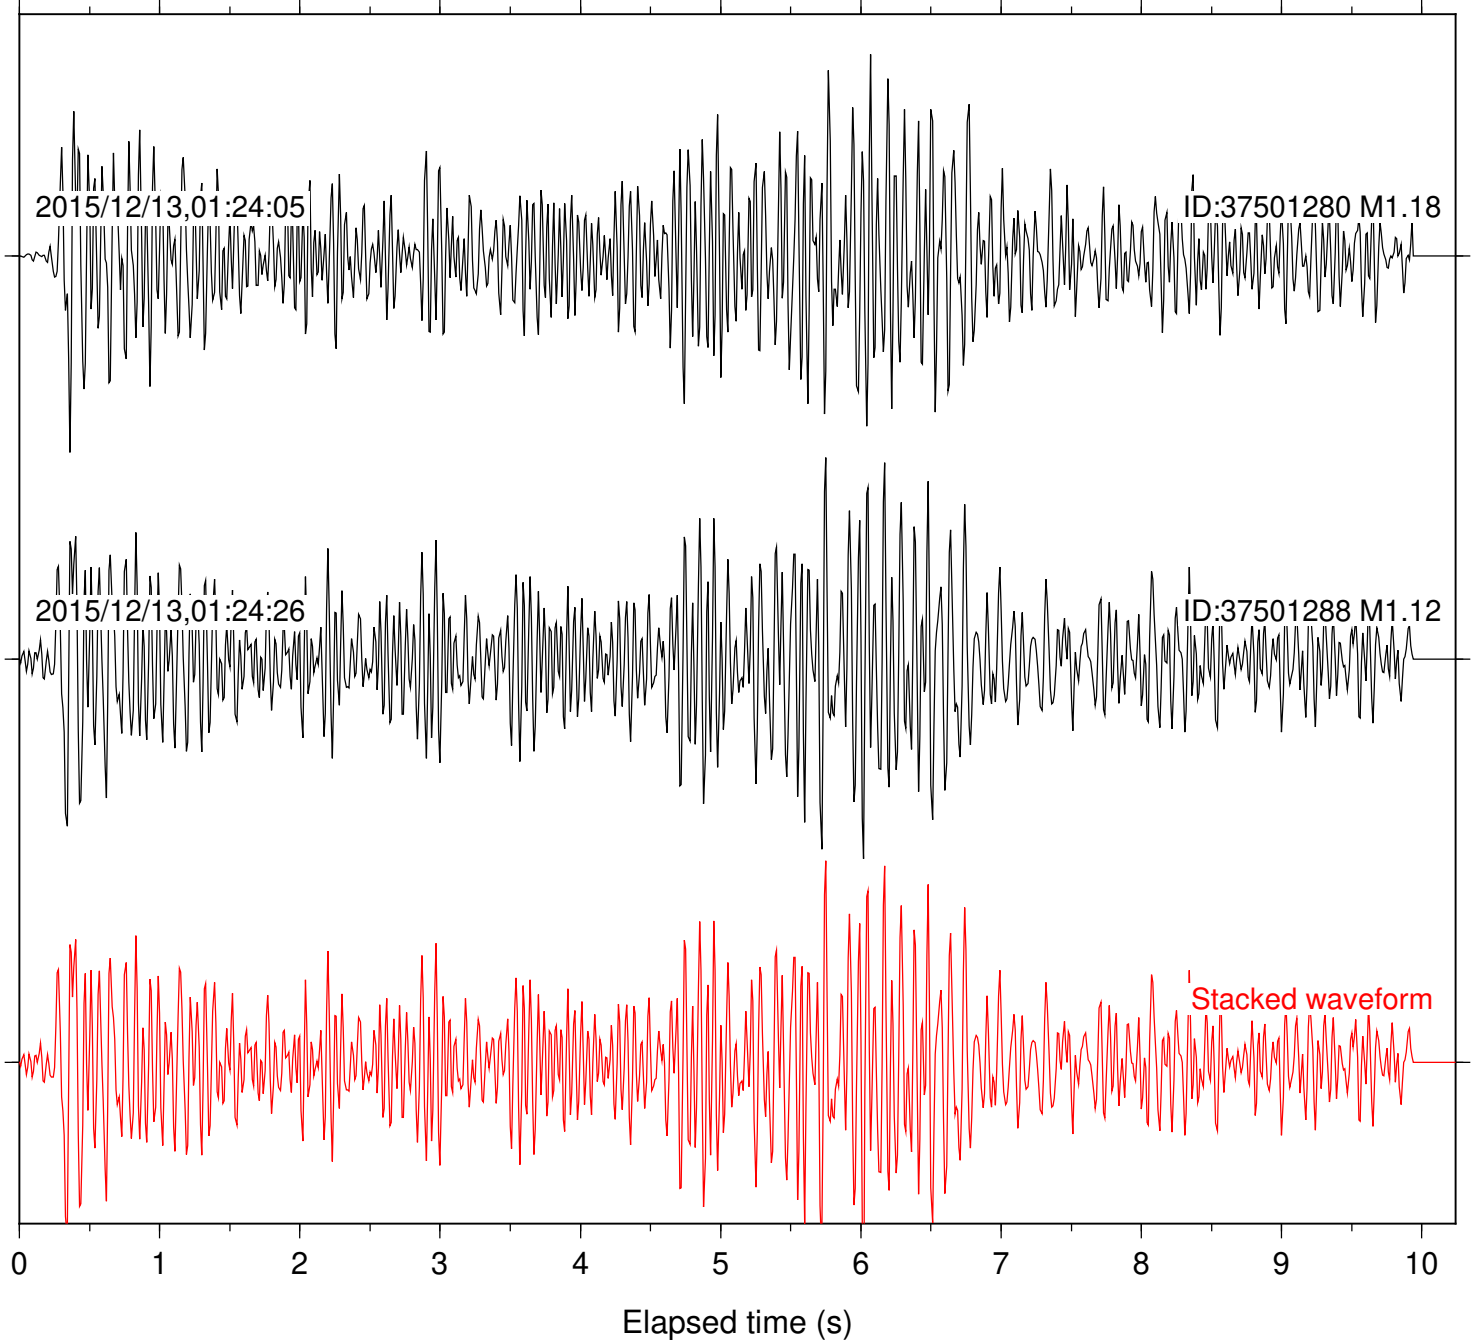

Station: LVA2 Com: HHZ

Focal depth: 14.99 km

Station: PFO Com: HHZ

Focal depth: 14.99 km

Station: PMD Com: HHZ

Focal depth: 14.99 km

Station: POB2 Com: HHZ

Focal depth: 14.99 km