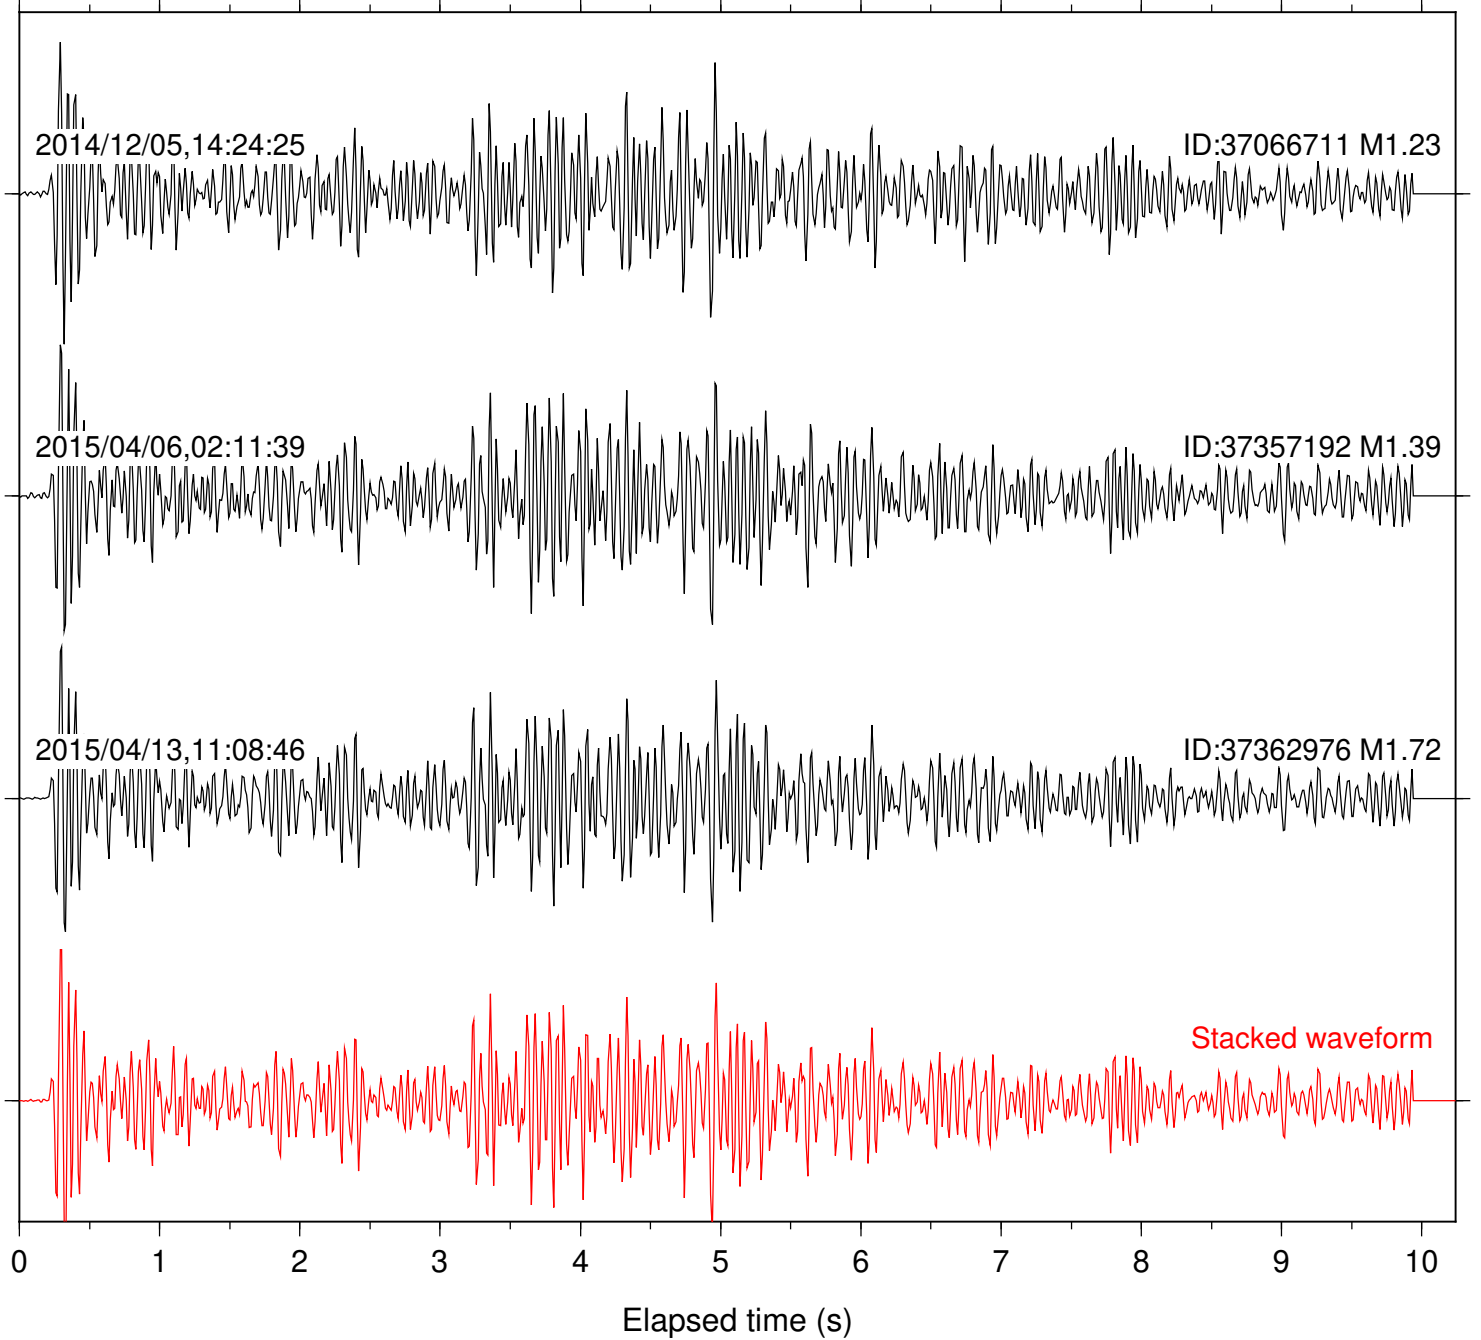

Station: LKH Com: HHZ

Focal depth: 8.41 km

Station: MTG Com: HHZ

Focal depth: 8.44 km

Station: PFO Com: HHZ

Focal depth: 8.41 km

Station: PLM Com: HHZ

Focal depth: 8.44 km