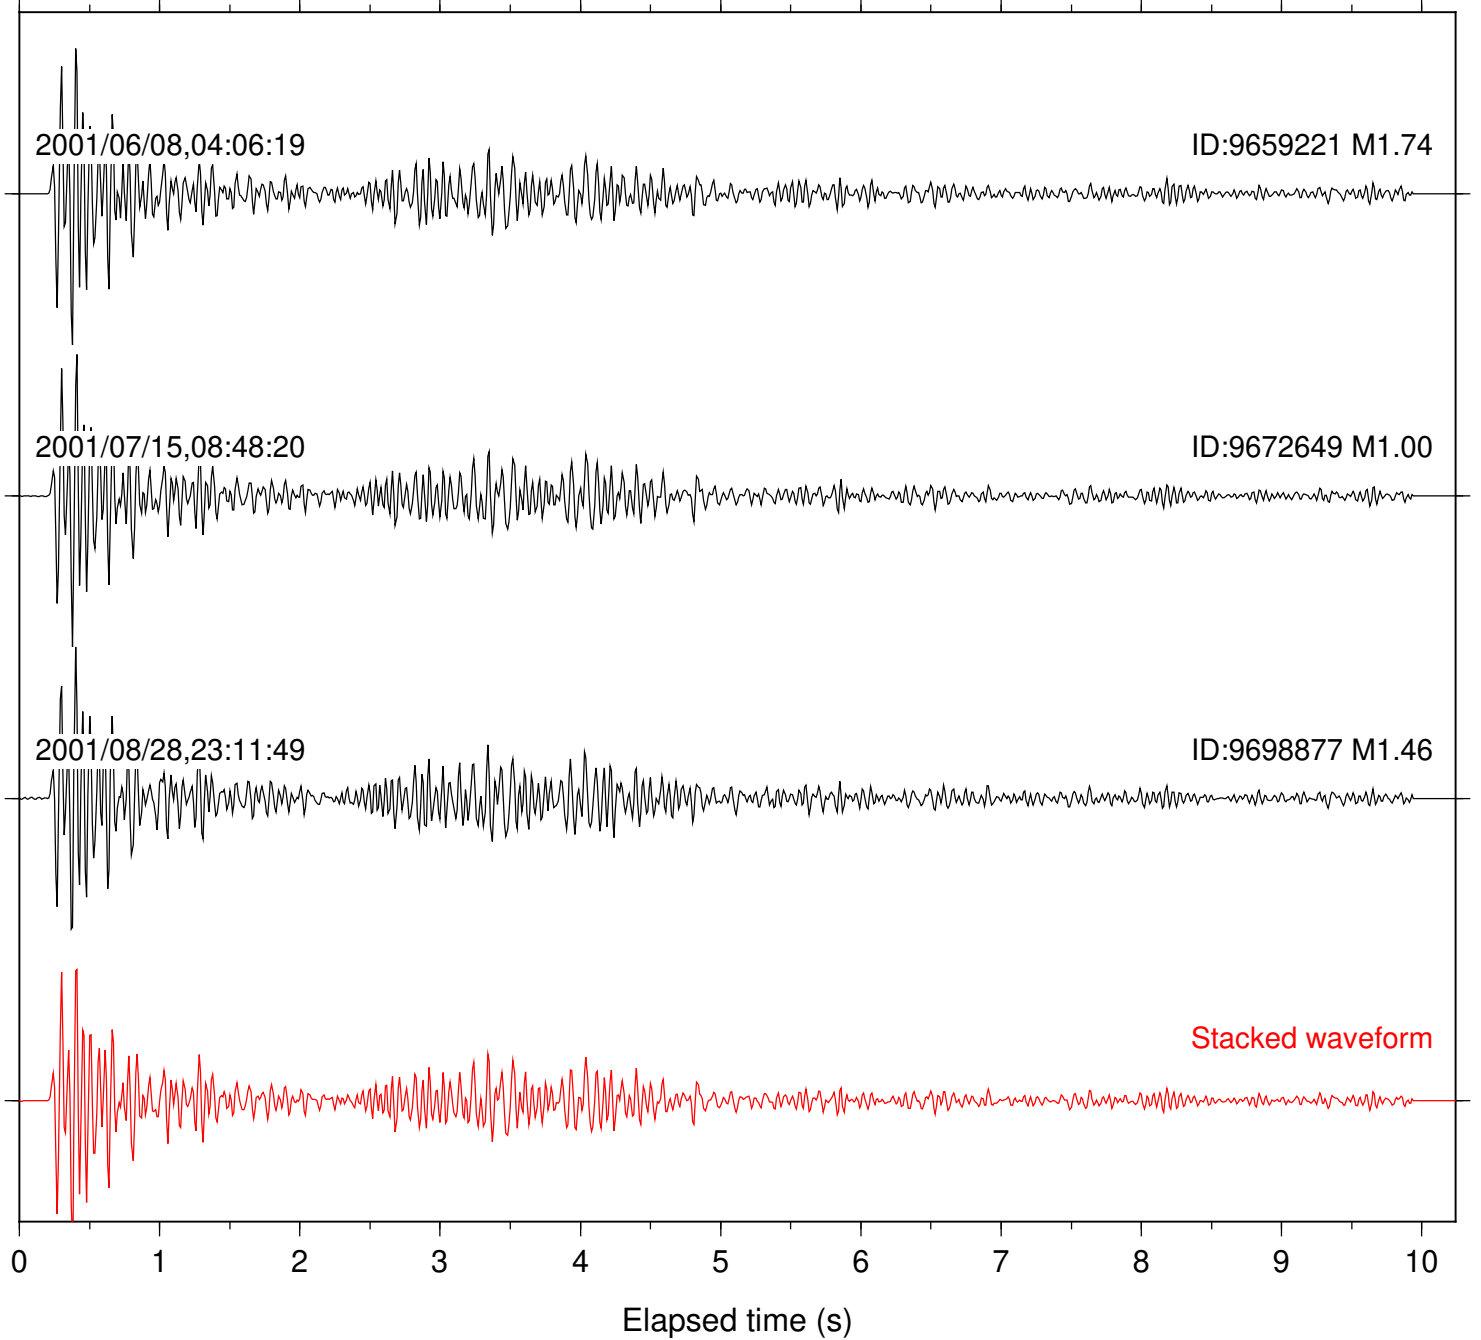

Focal depth: 11.67 km

Station: HMT2 Com: HHZ

Focal depth: 11.67 km

Station: KNW Com: HHZ

Focal depth: 11.67 km

Station: LVA2 Com: HHZ

Focal depth: 11.90 km

Station: PFO Com: HHZ