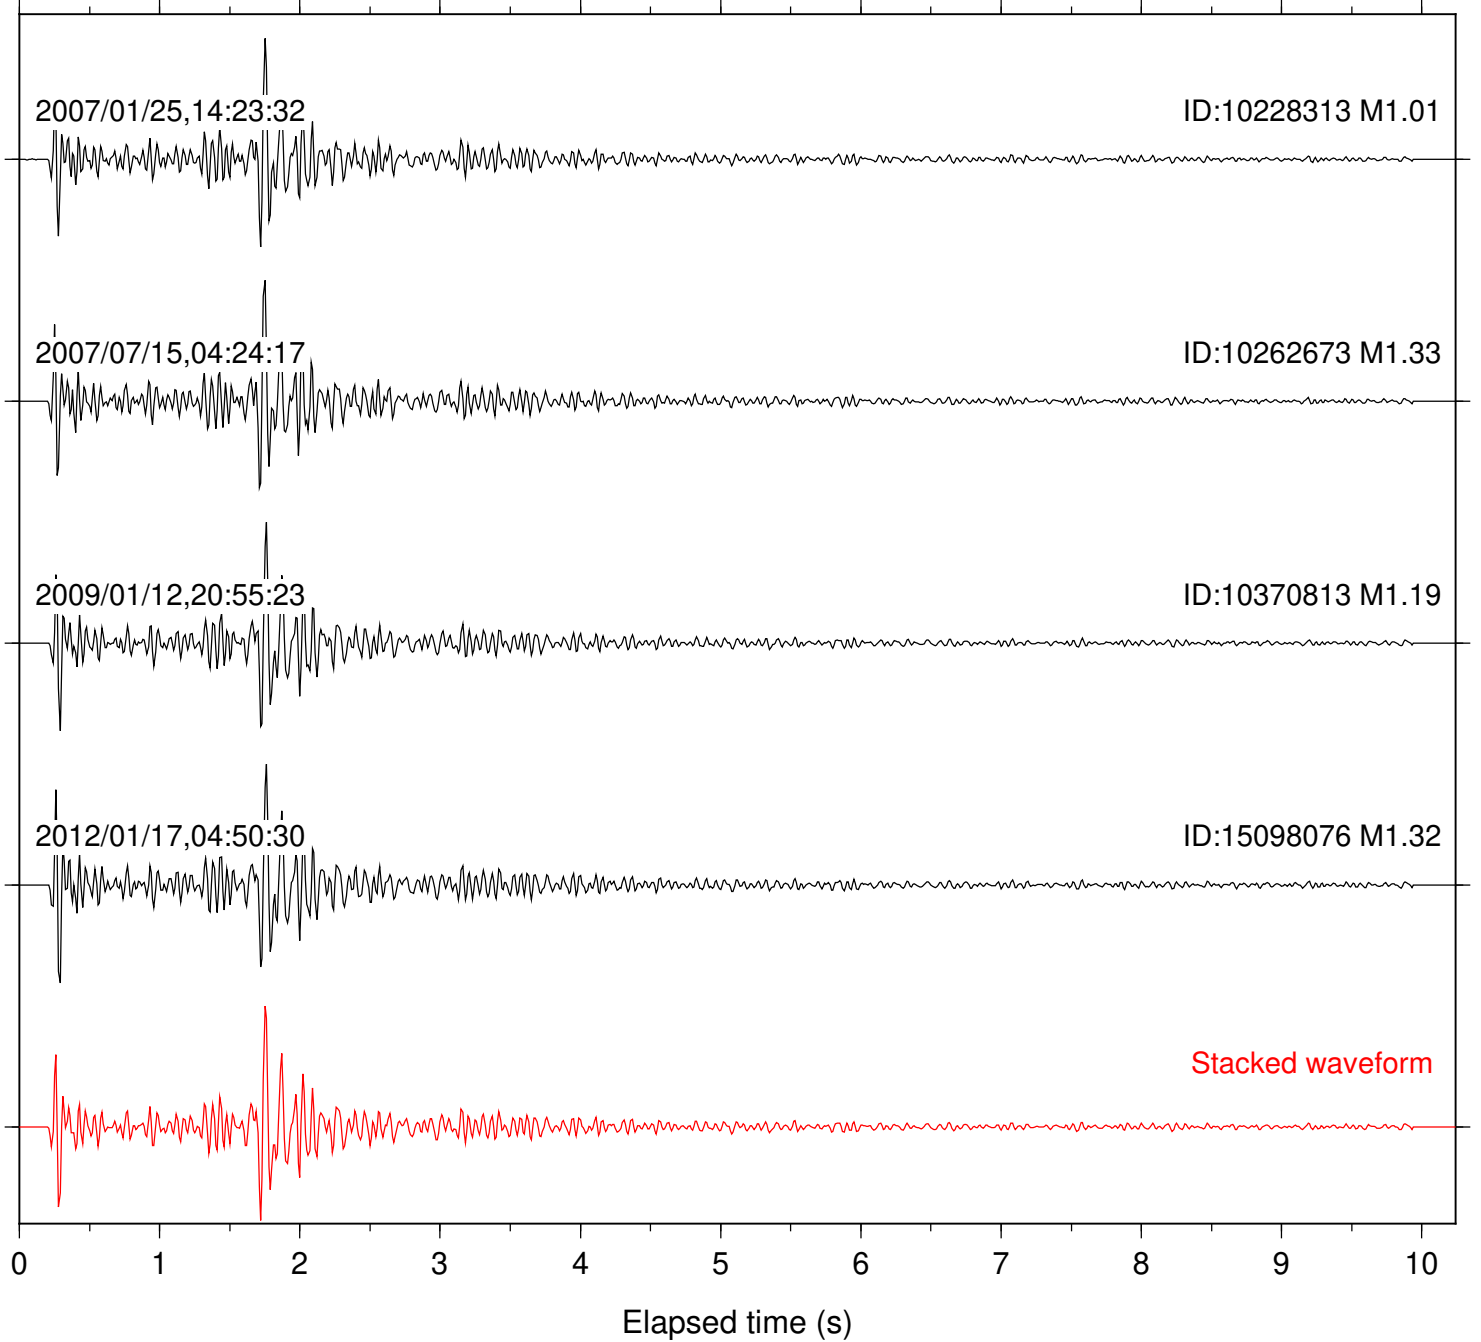

Station: B081 Com: EHZ

Focal depth: 8.32 km

Station: B082 Com: EHZ

Focal depth: 8.32 km

Station: B084 Com: EHZ

Focal depth: 8.32 km

Station: B086 Com: EHZ

Focal depth: 8.32 km