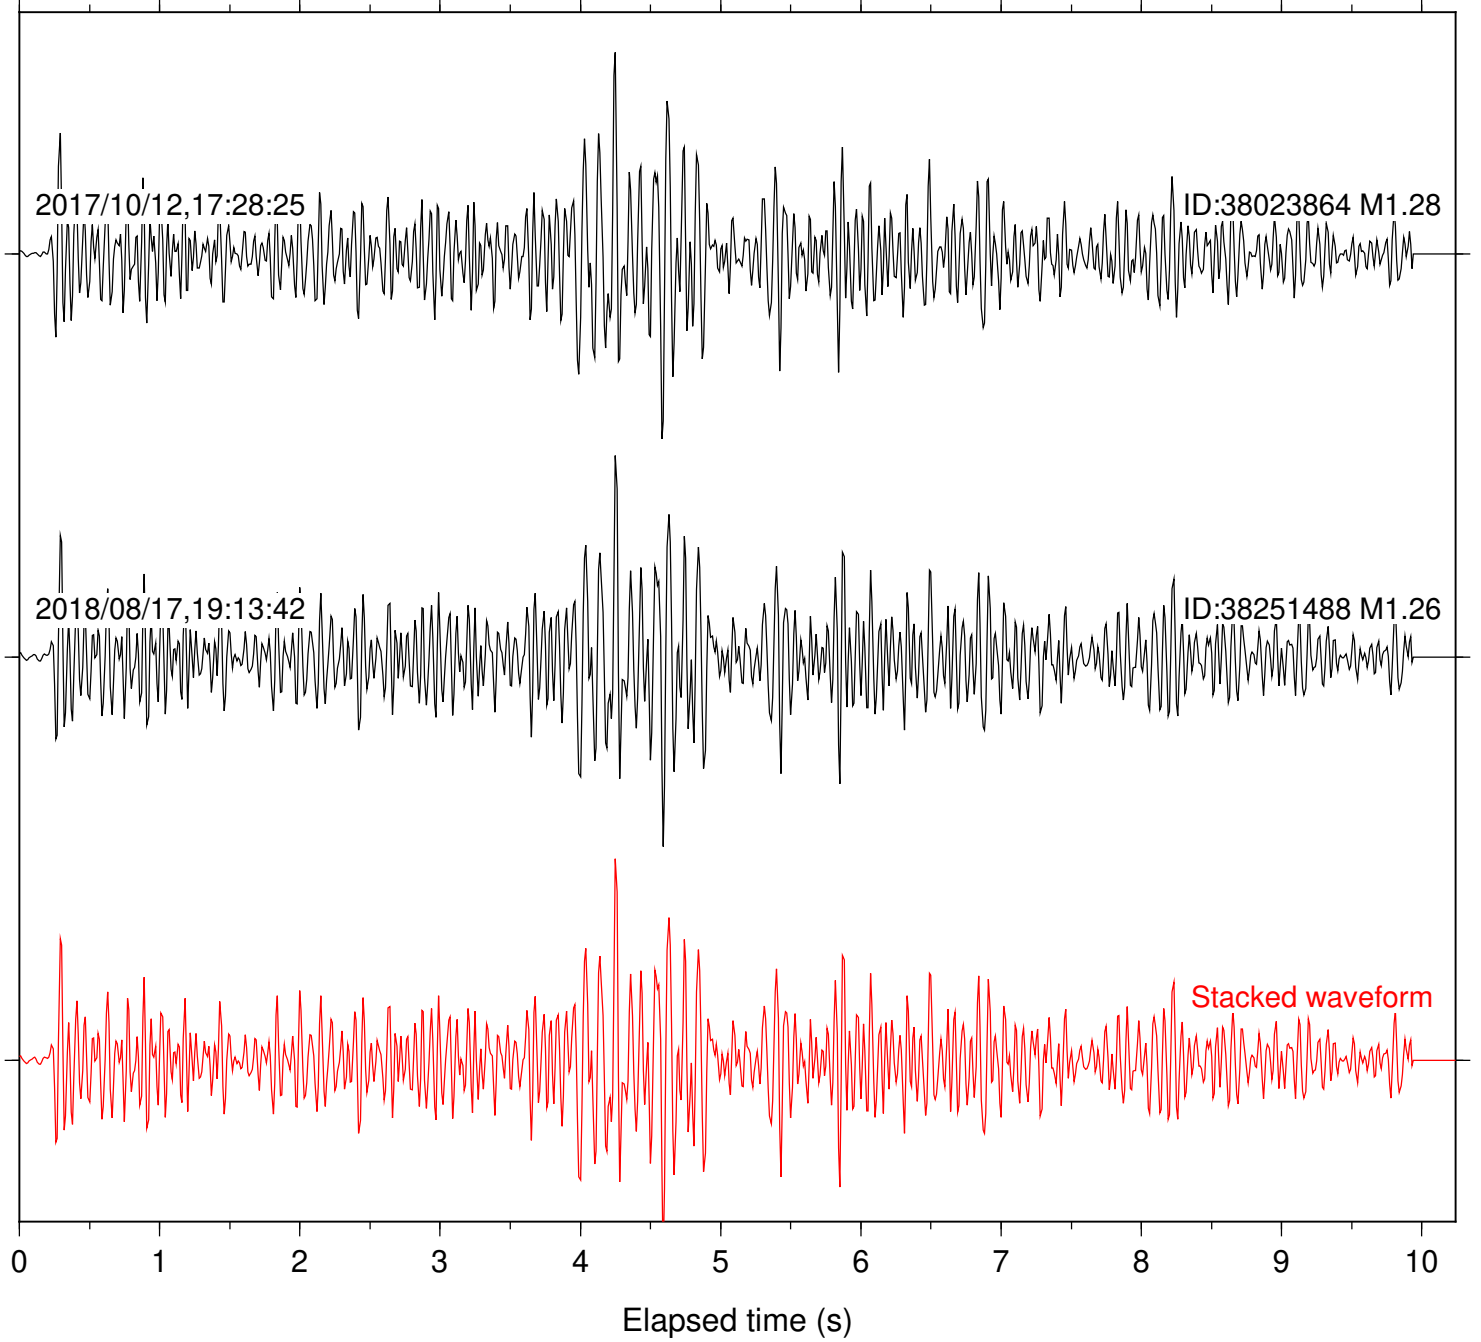

Station: HMT2 Com: HHZ

Focal depth: 4.89 km