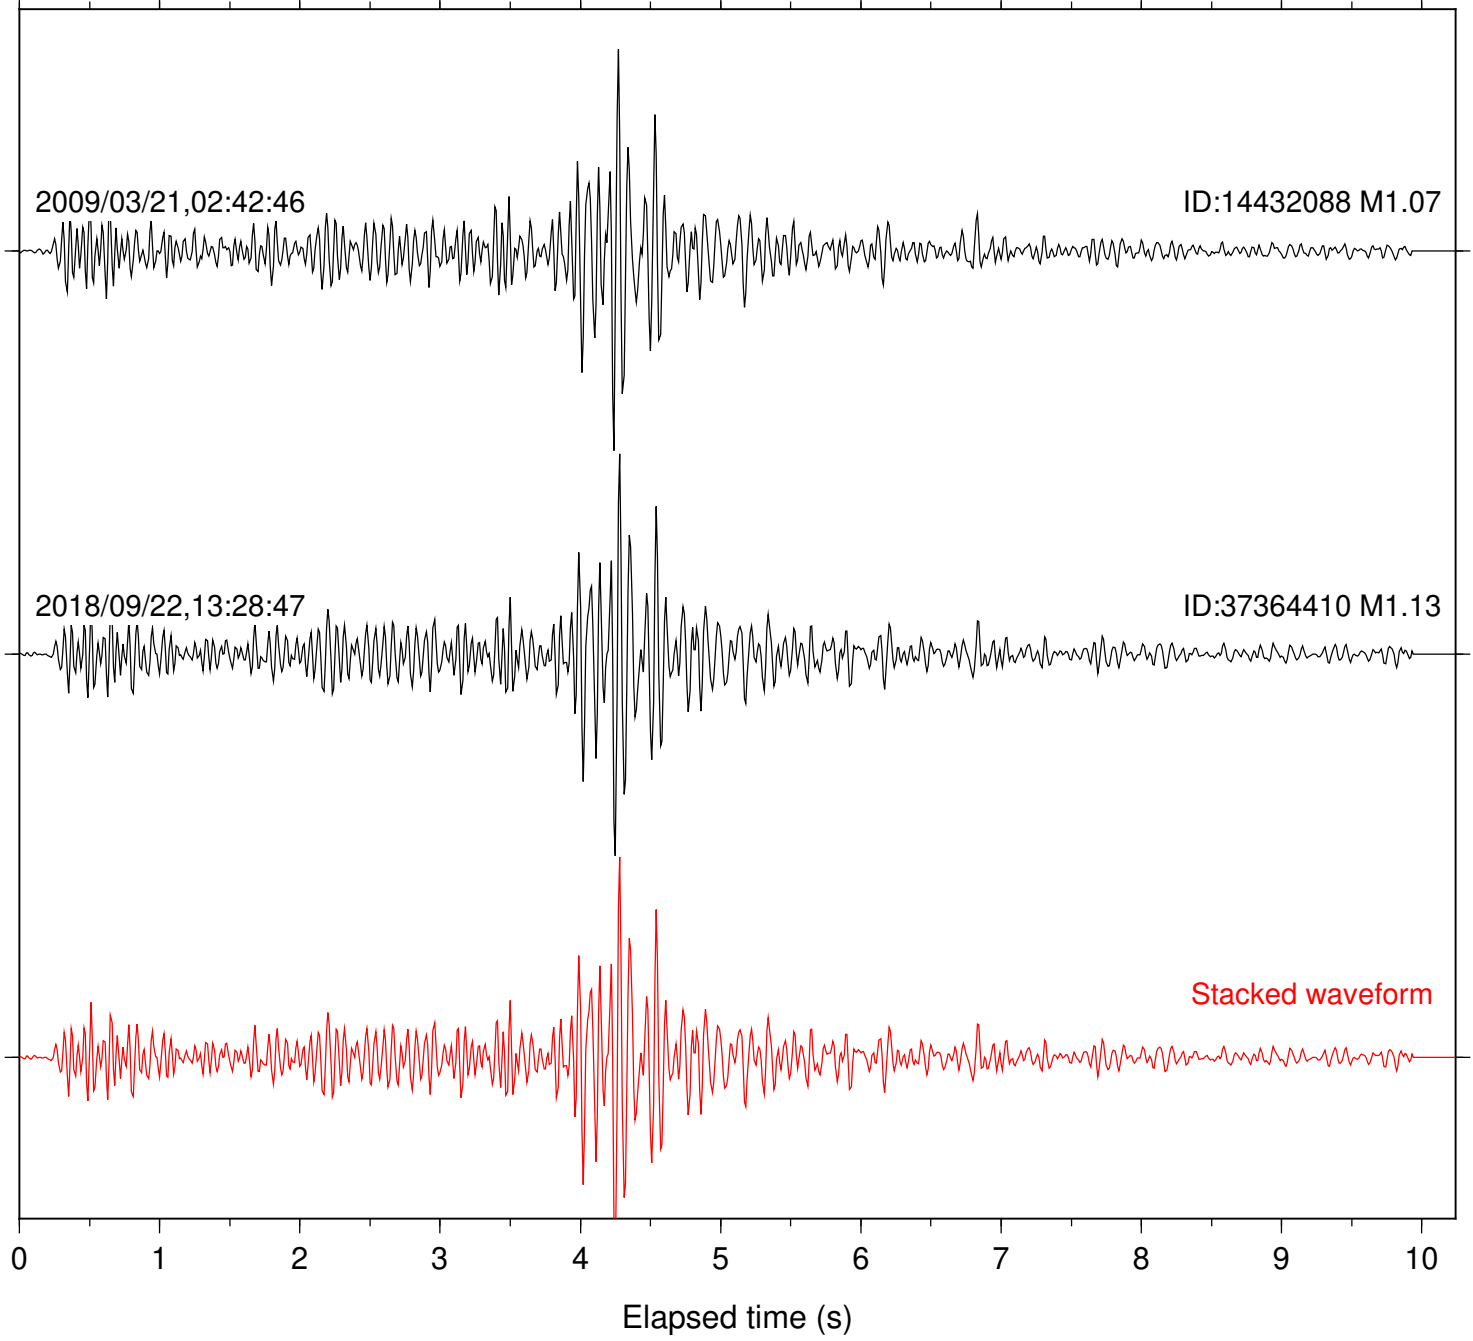

Station: B087 Com: EHZ

Focal depth: 11.91 km