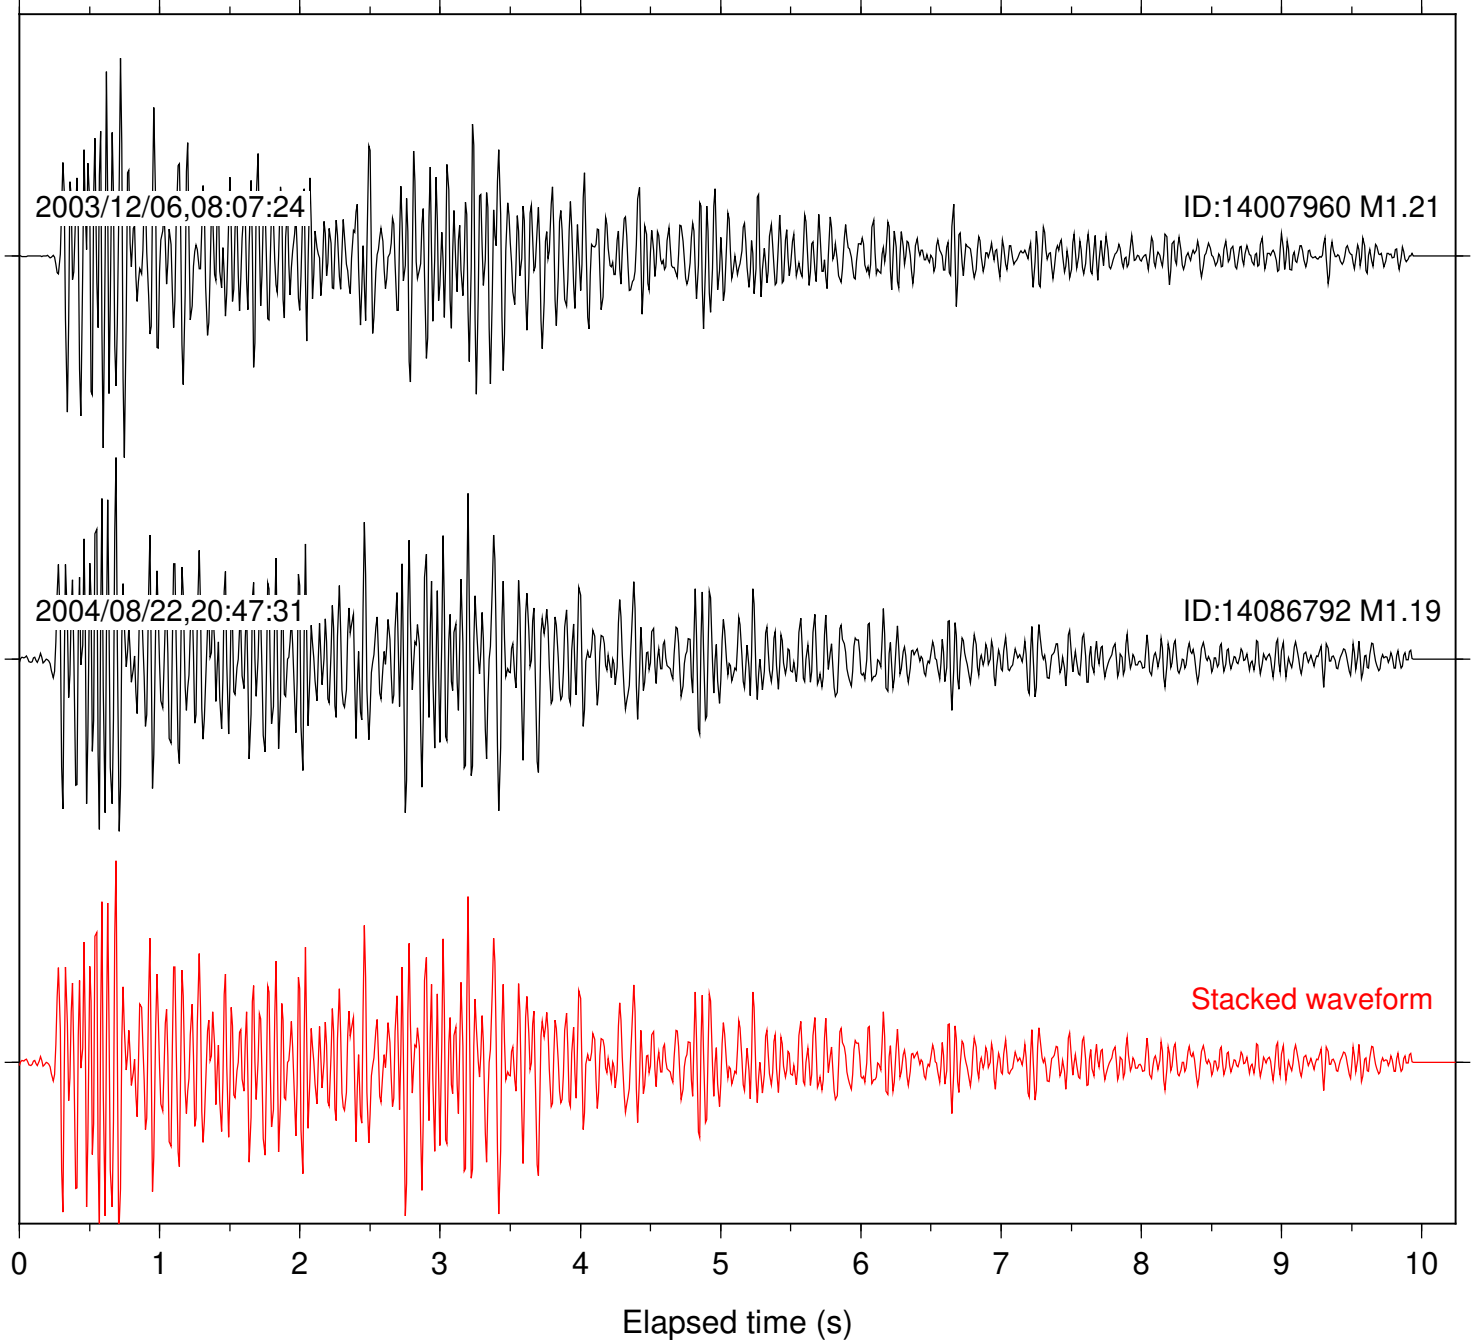

Stacked waveform

0 1 2 3 4 5 6 7 8 9 10  
Elapsed time (s)

Station: KNW Com: HHZ

Focal depth: 8.85 km

Station: LVA2 Com: HHZ

Focal depth: 8.85 km

Station: PFO Com: HHZ

Focal depth: 8.85 km