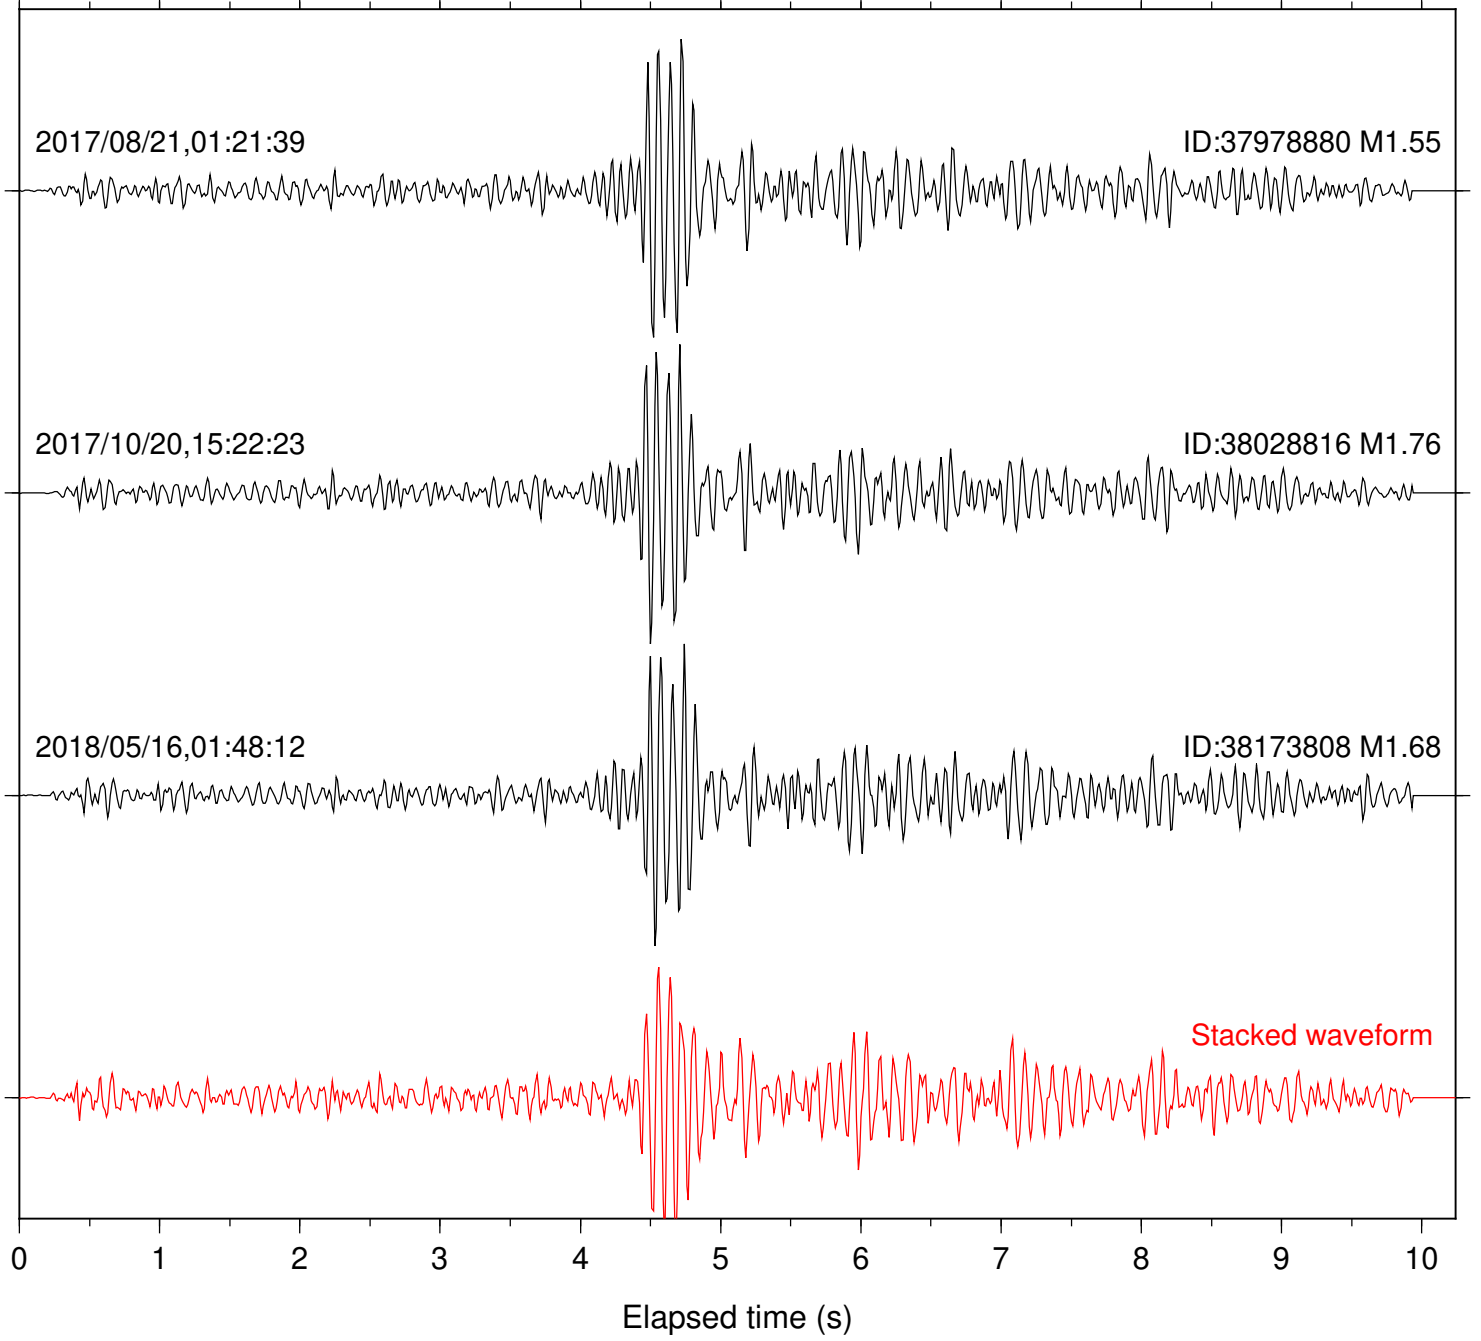

Station: B084 Com: EHZ

Focal depth: 6.61 km