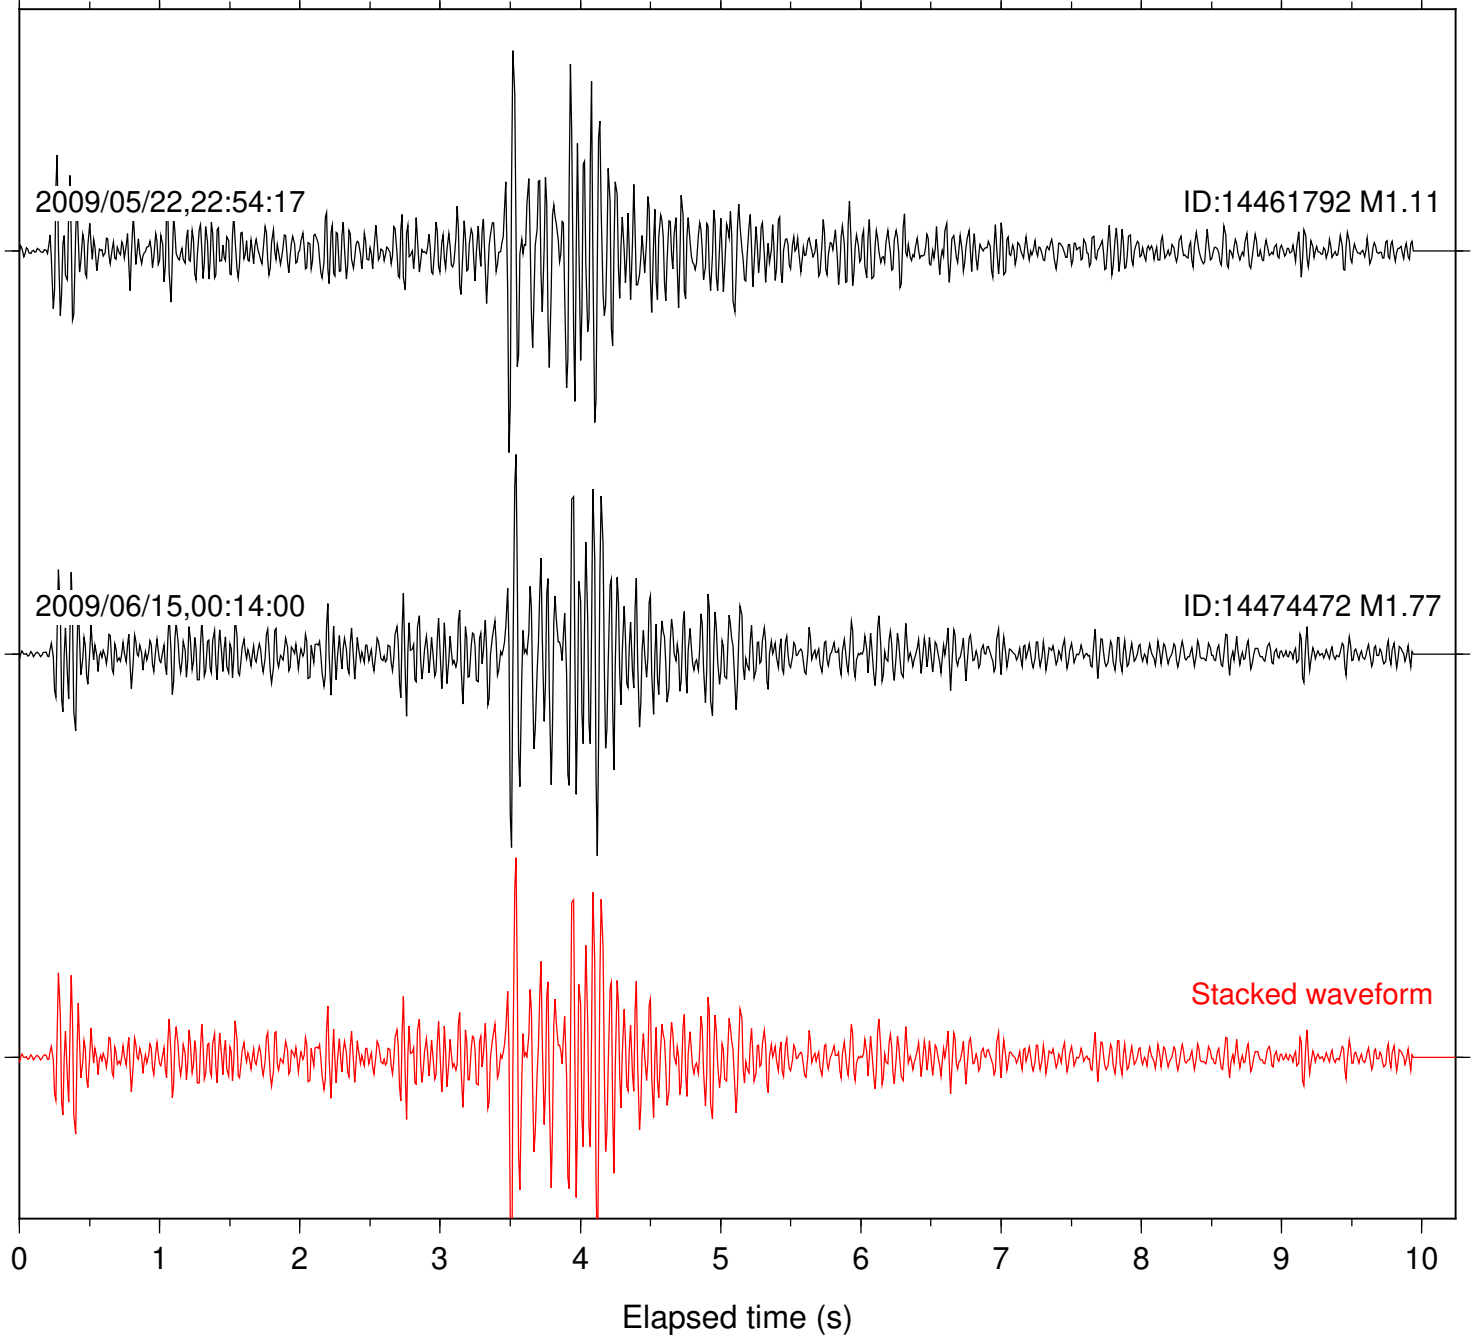

Station: BOR Com: HHZ

Focal depth: 9.59 km