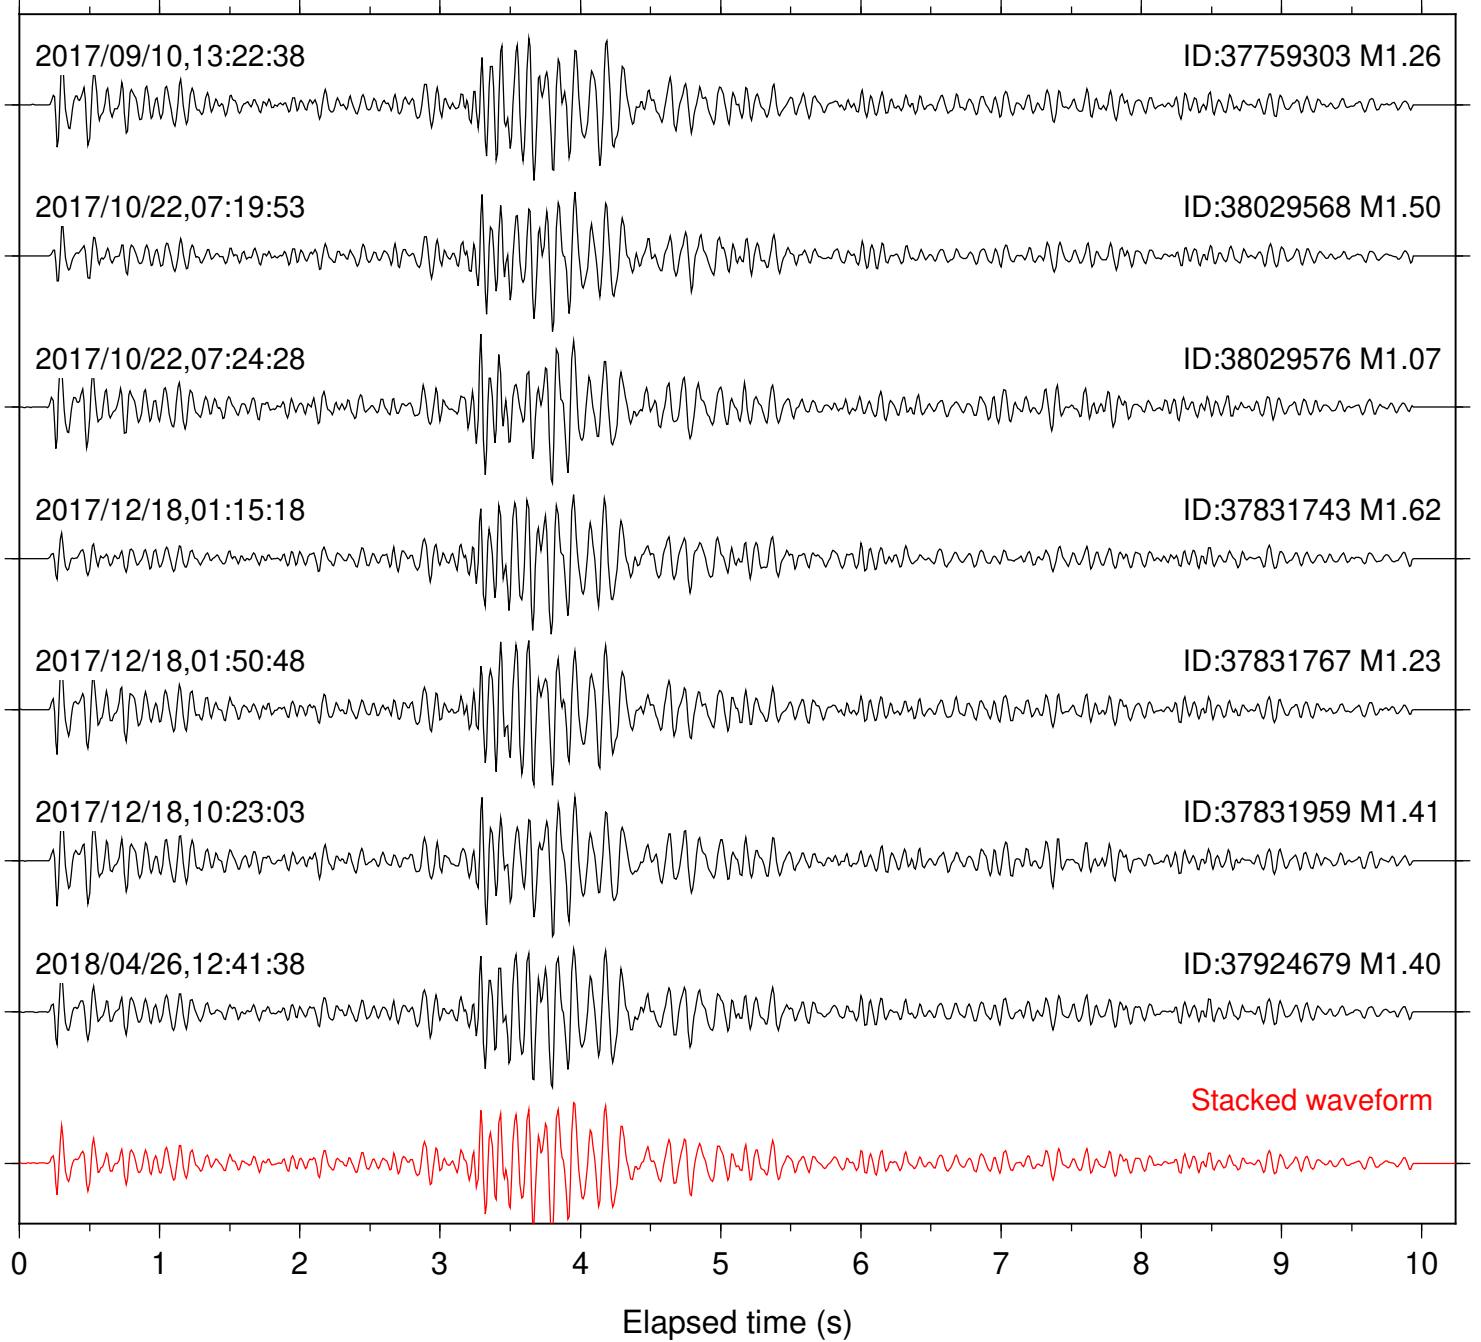

Station: POB2 Com: HHZ

Focal depth: 6.30 km