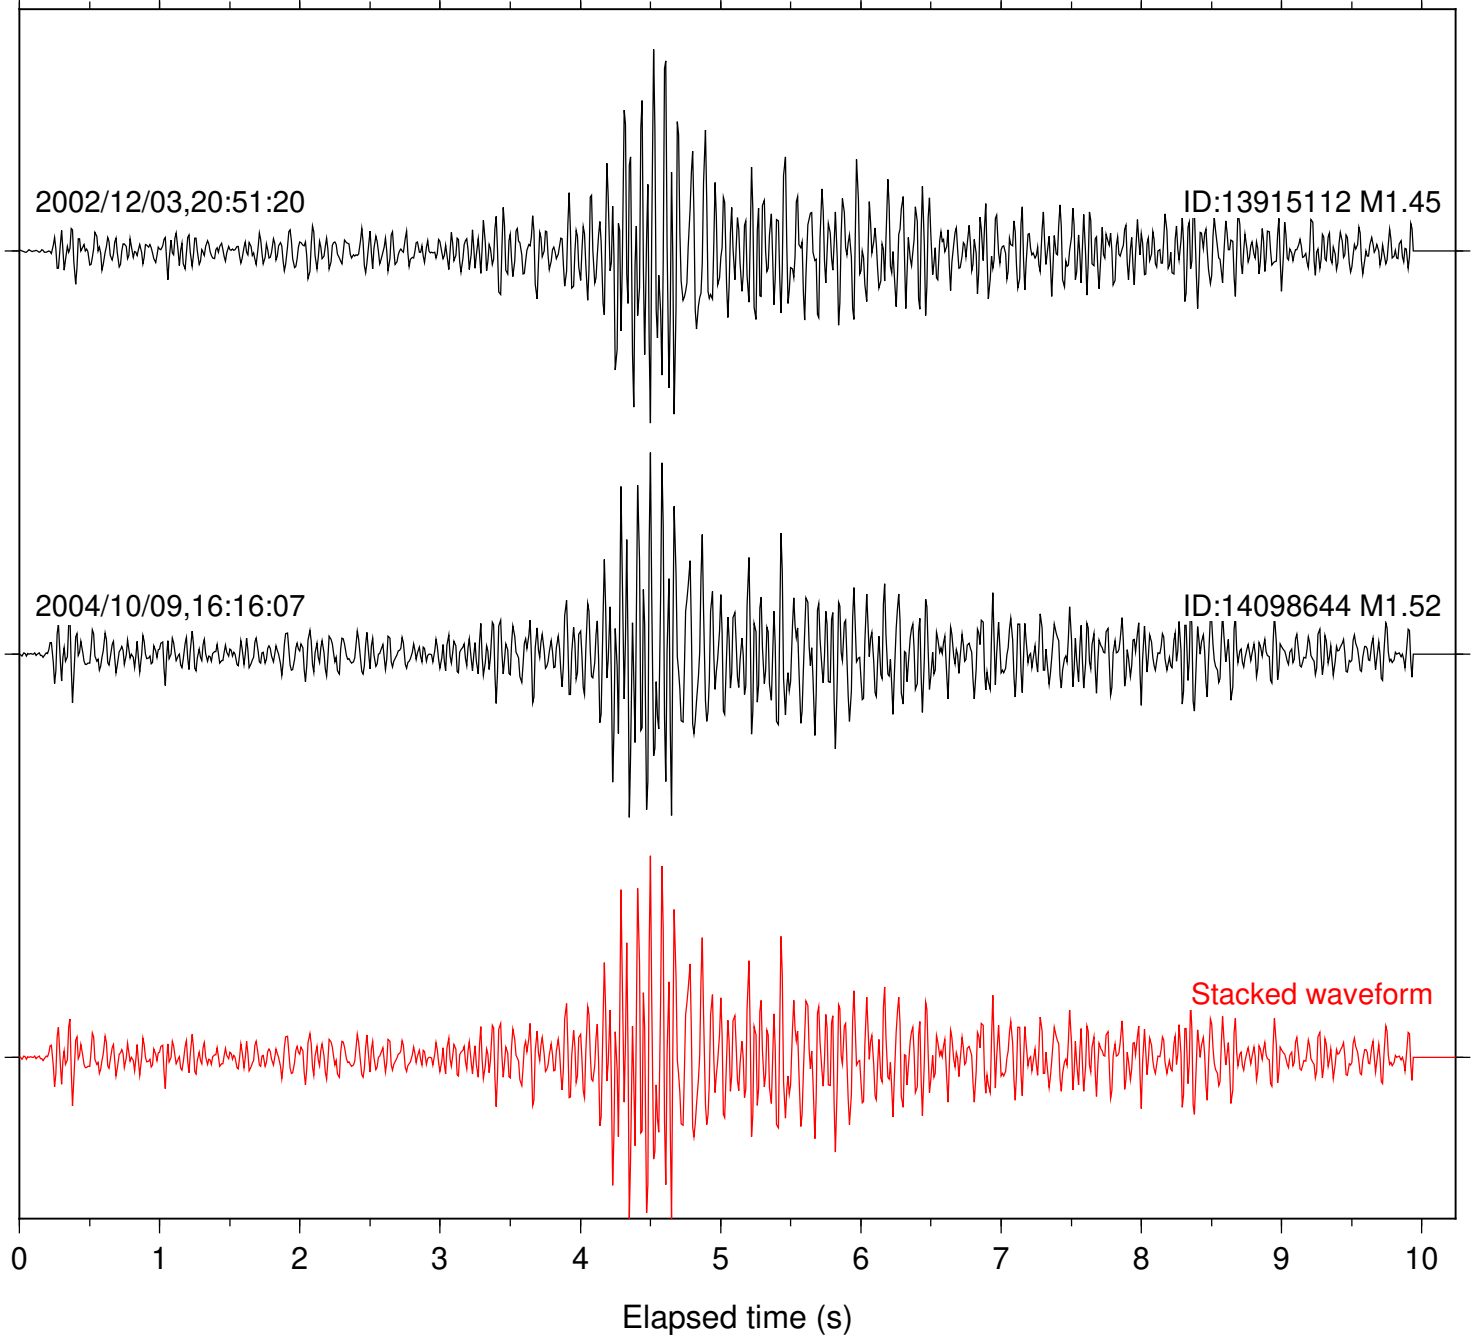

Station: BAC Com: EHZ

Focal depth: 8.39 km