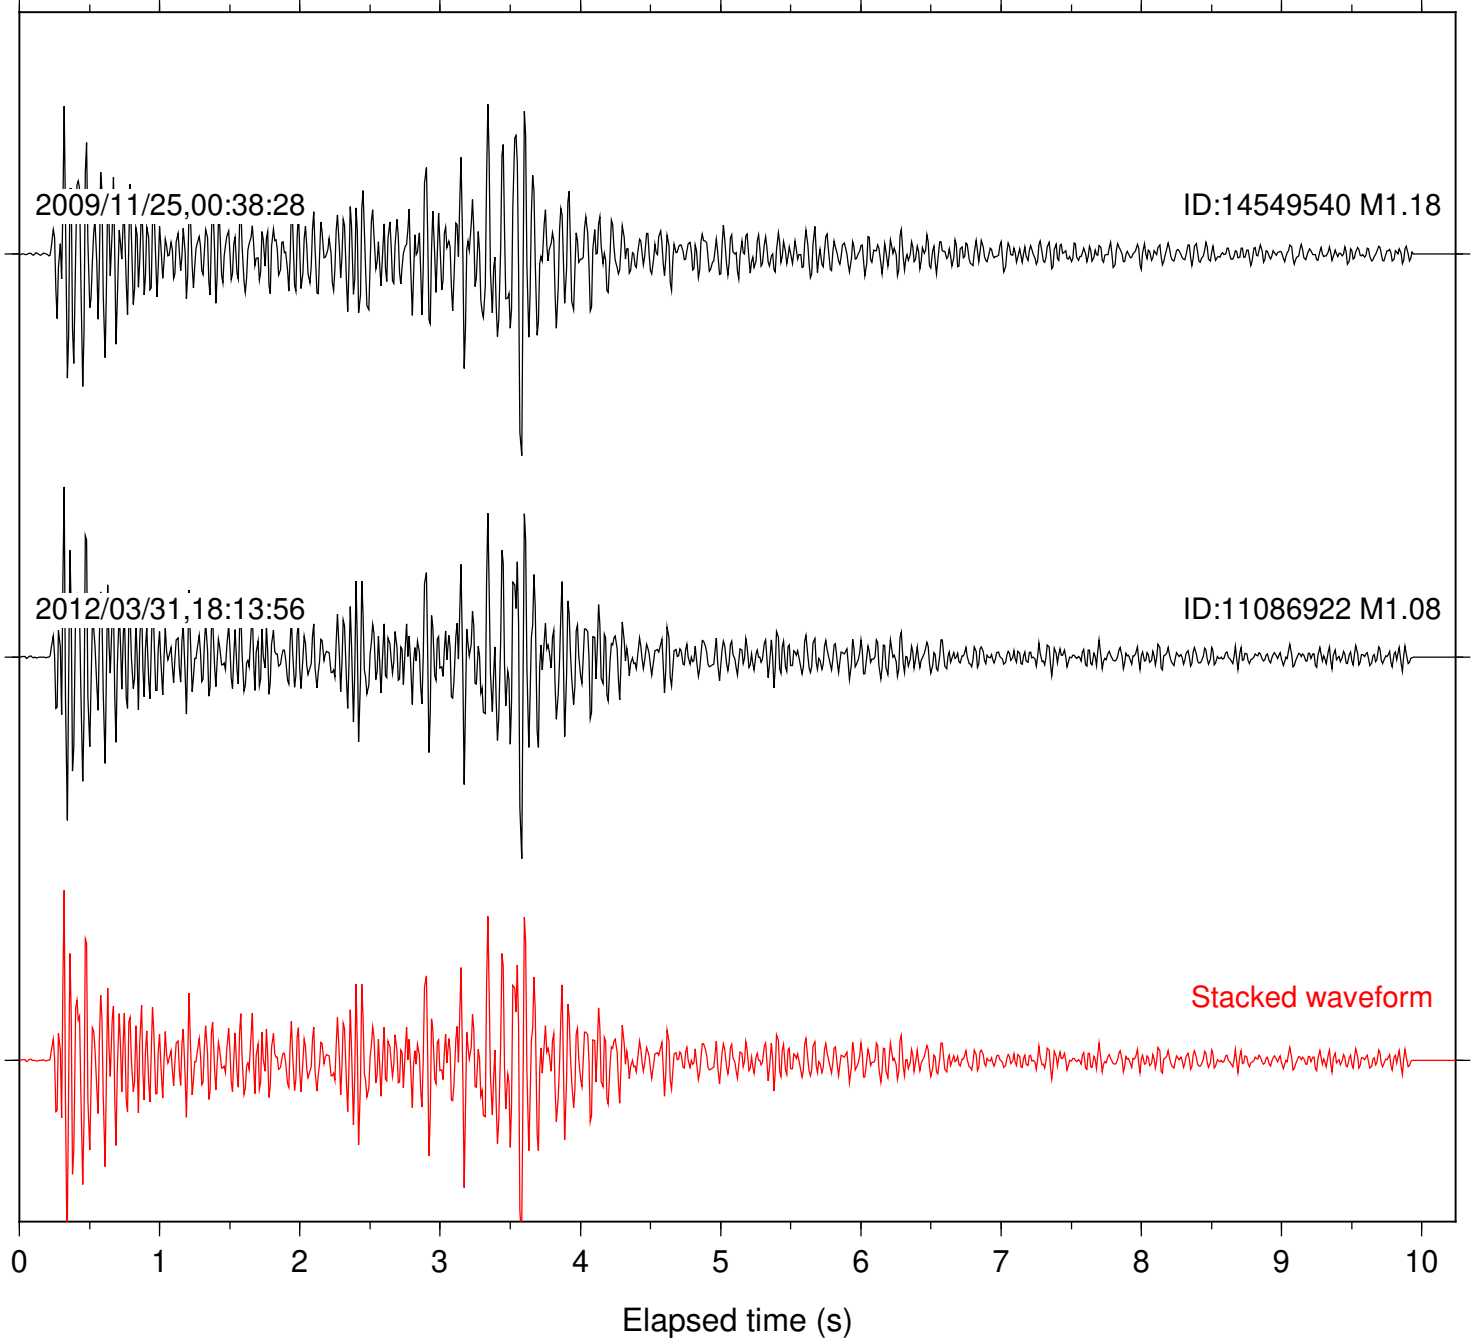

Stacked waveform

Station: FRD Com: HHZ

Focal depth: 14.44 km

Station: KNW Com: HHZ

Focal depth: 14.44 km

2009/11/25,00:38:28

ID:14549540 M1.18

2012/03/31,18:13:56