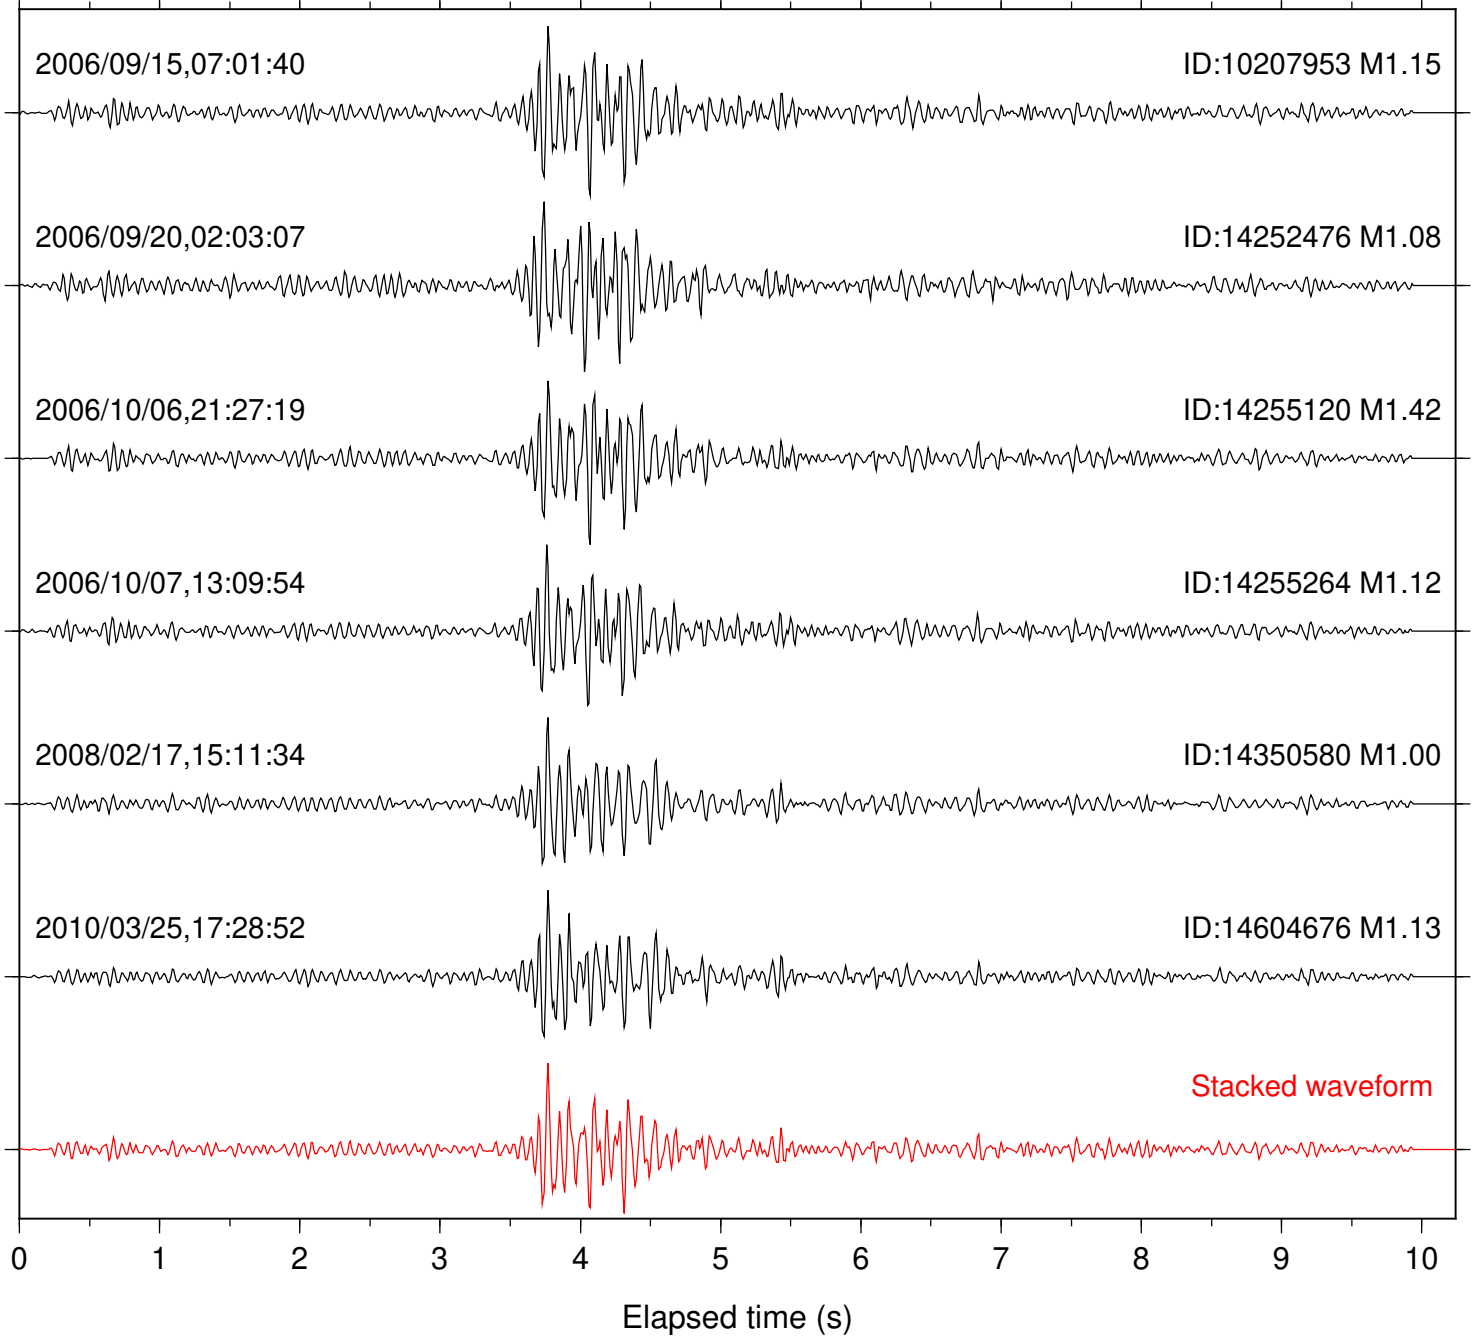

Station: KNW Com: HHZ

Focal depth: 8.00 km