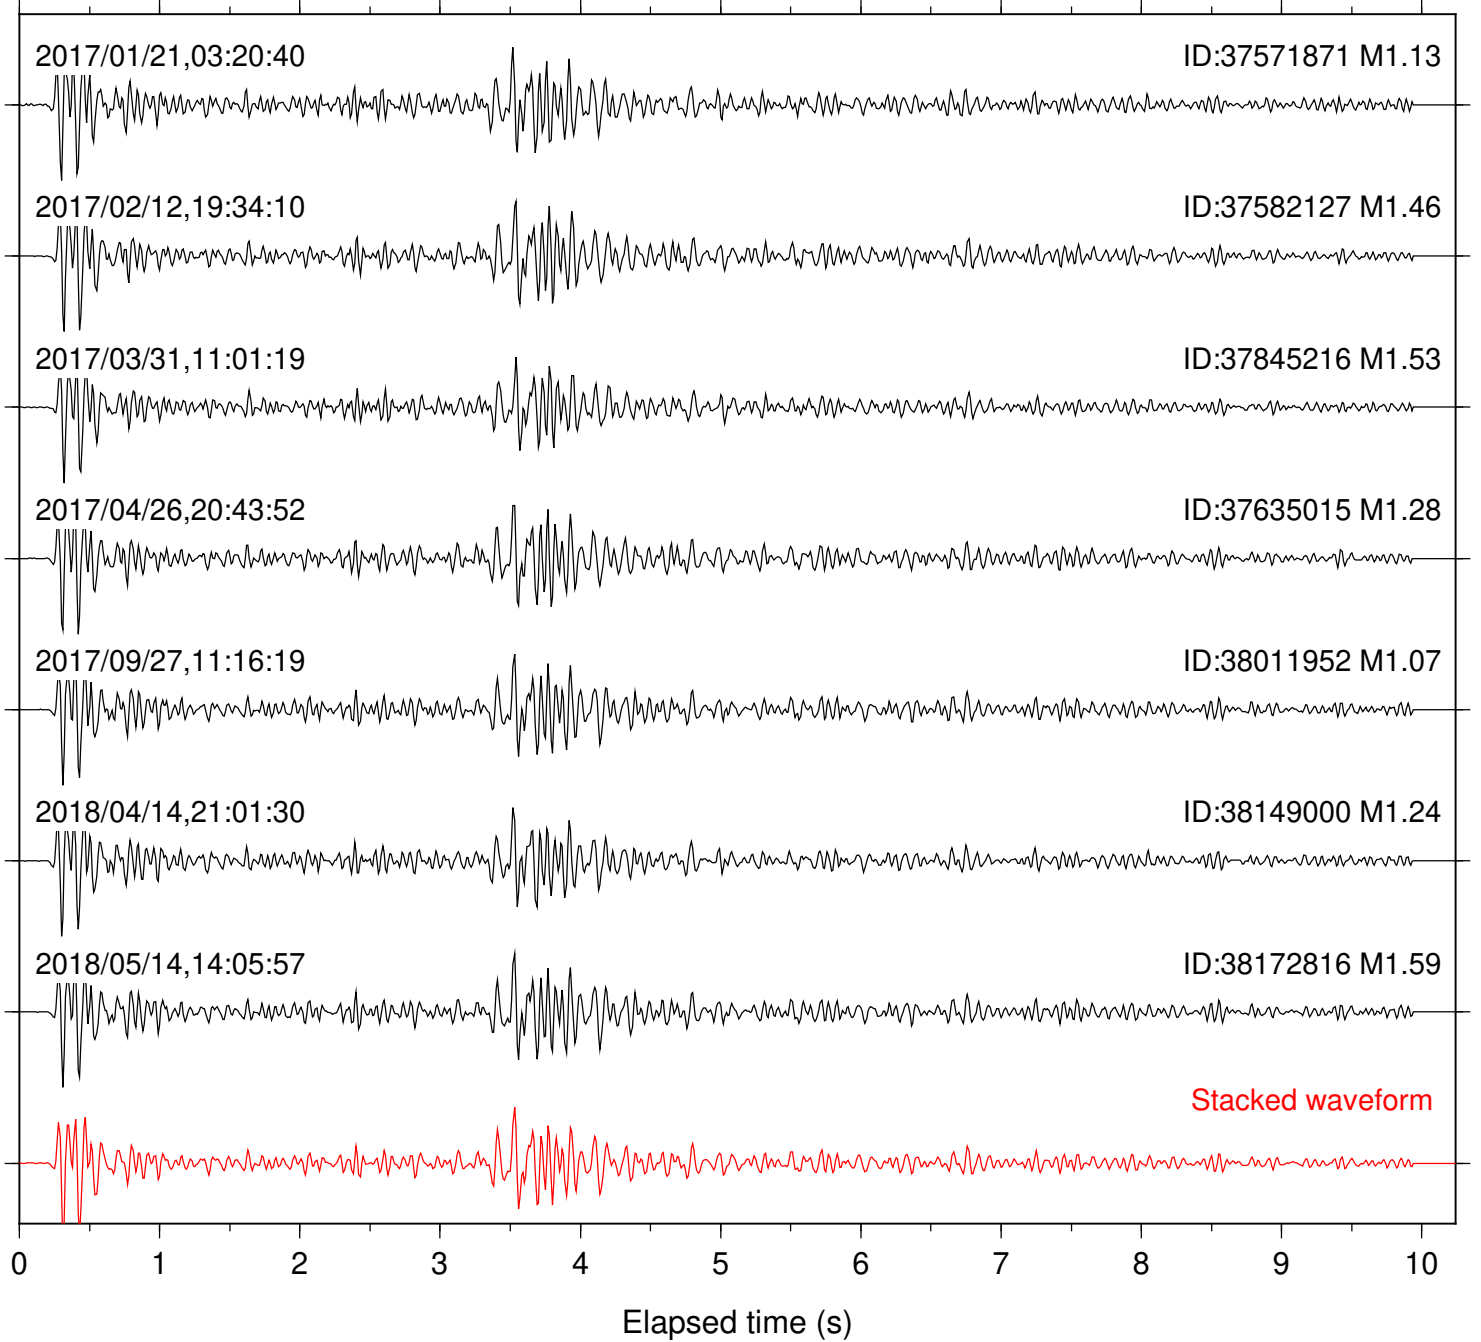

Station: CSH Com: HHZ

Focal depth: 6.38 km