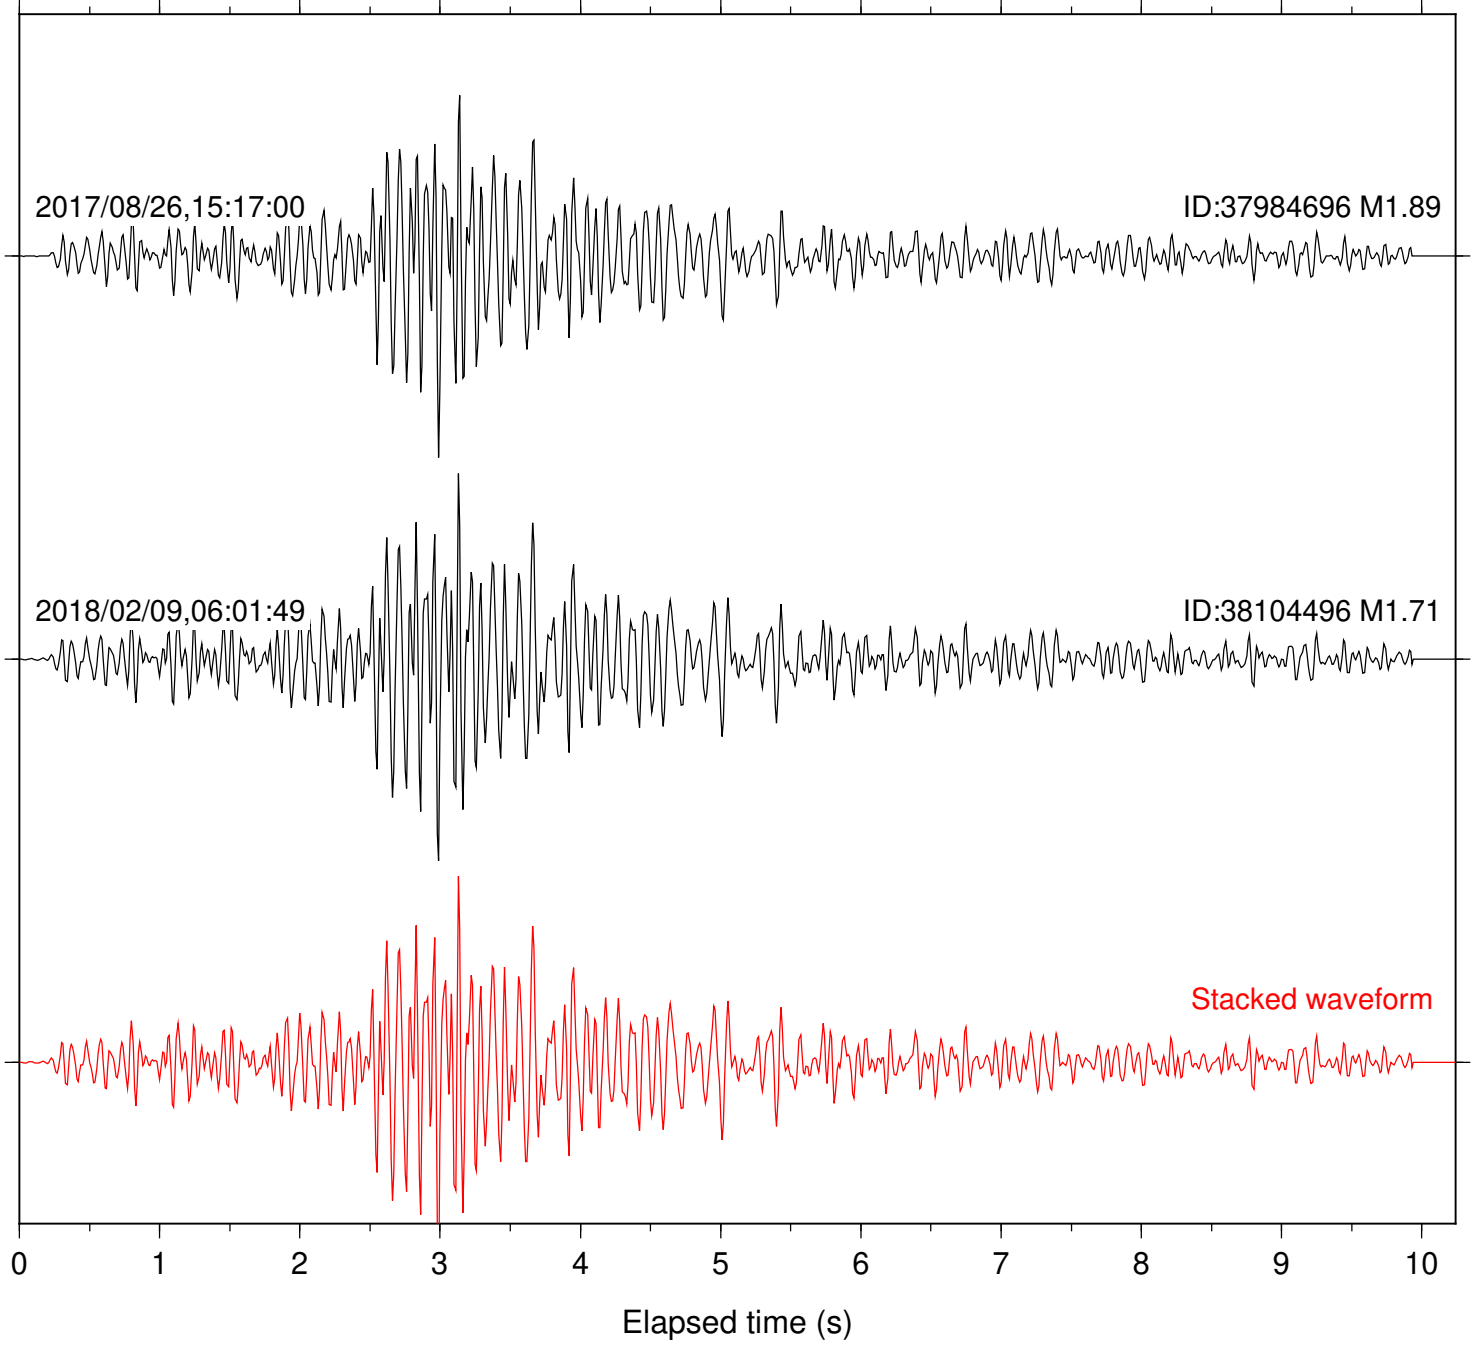

Station: SND Com: HHZ

Focal depth: 5.11 km