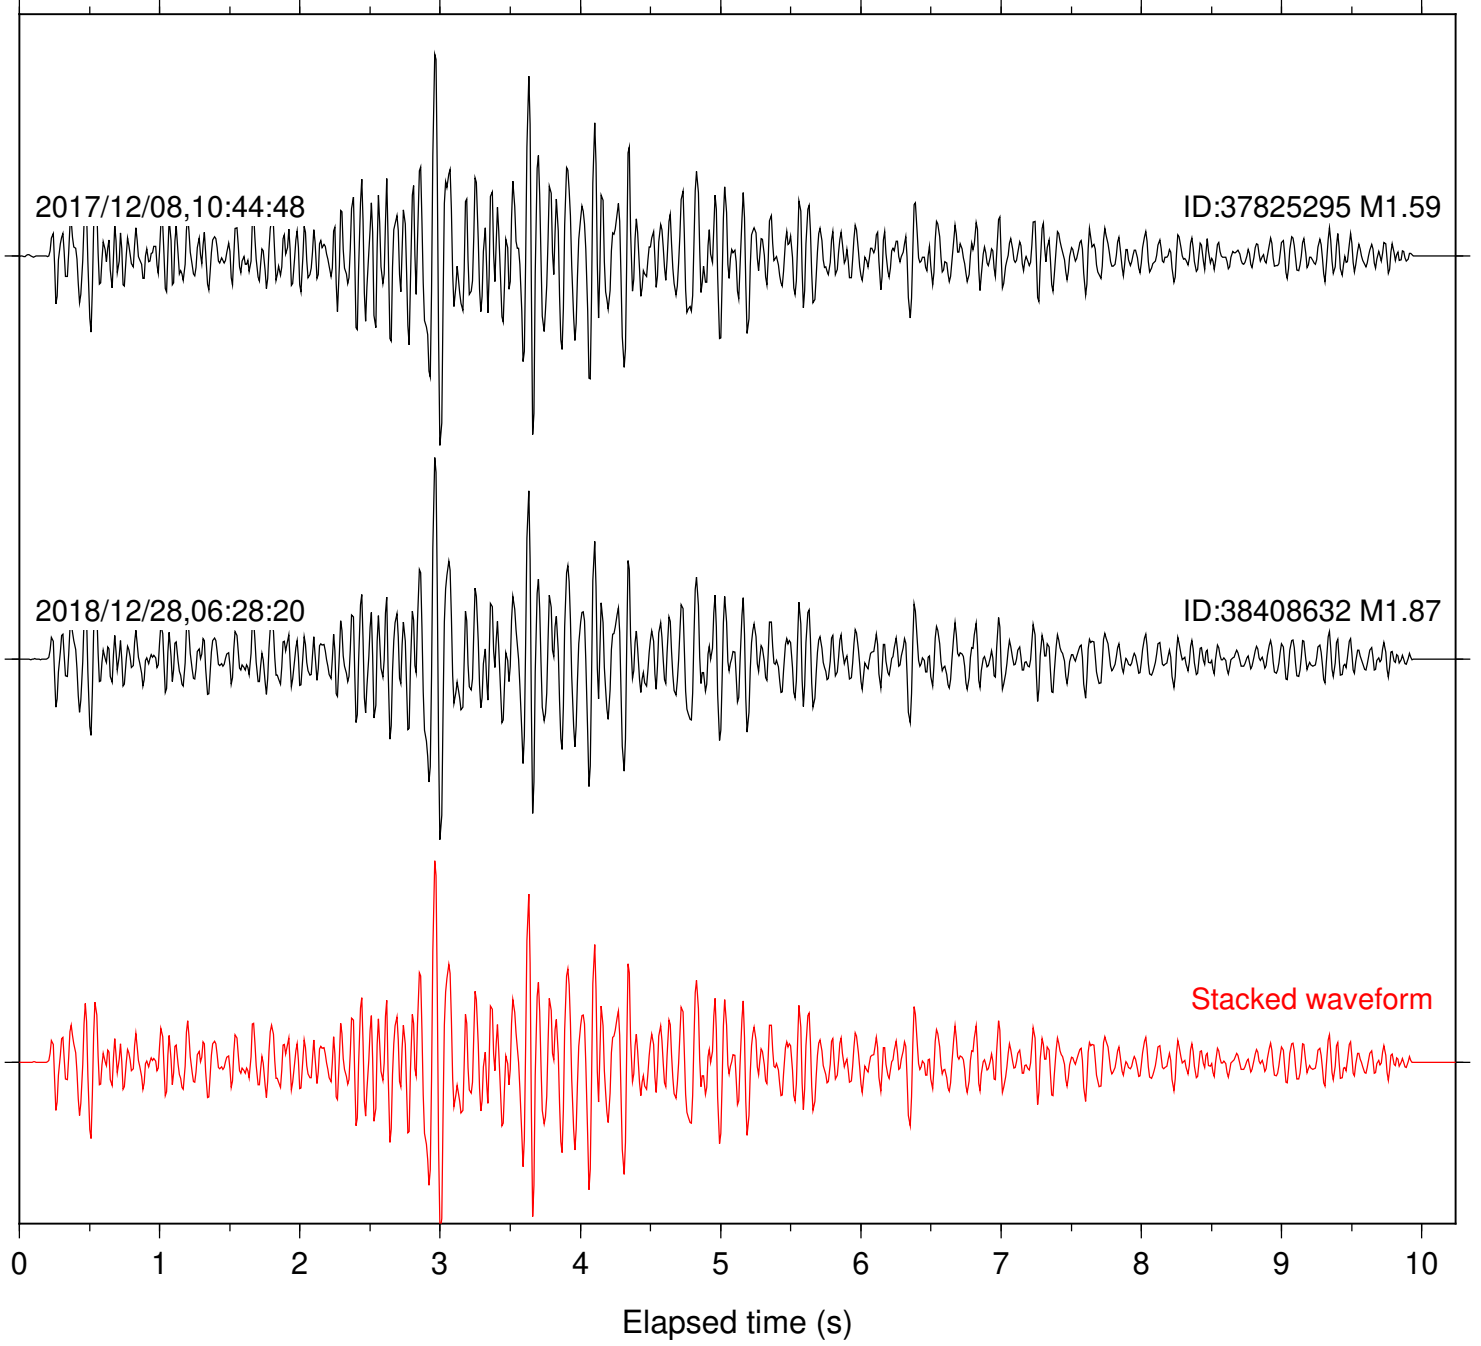

Station: B088 Com: EHZ

Focal depth: 6.18 km