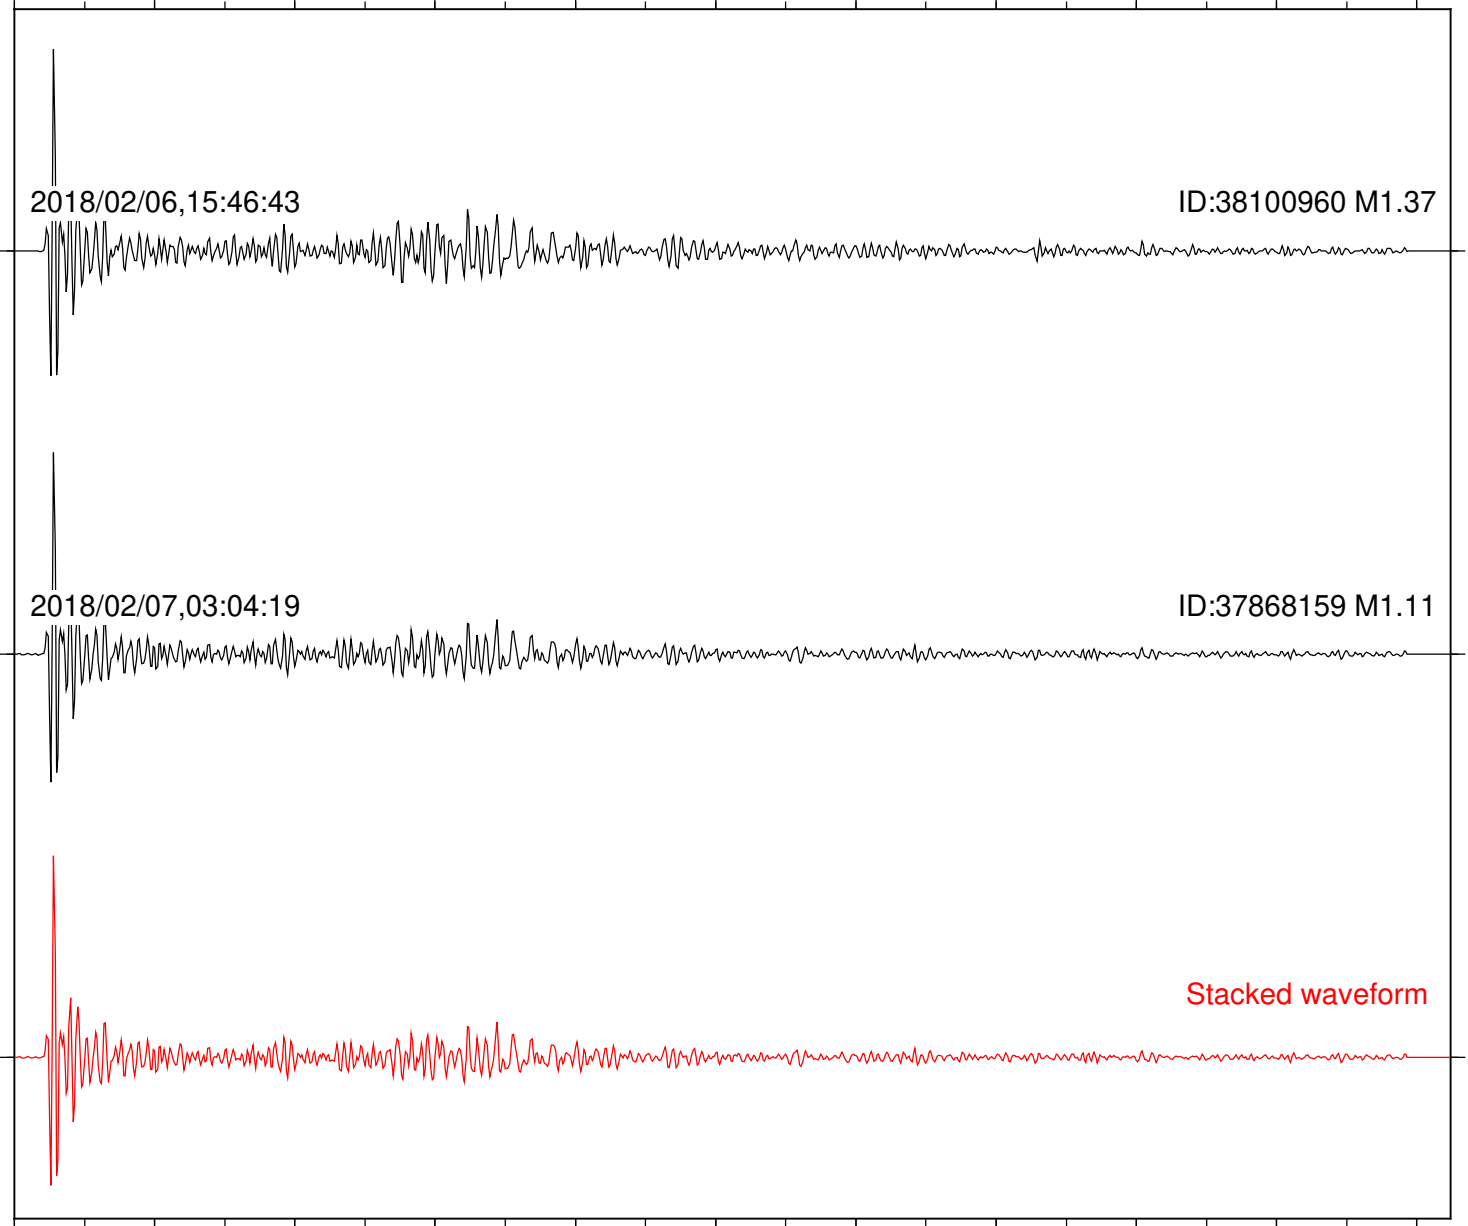

ID:38100960 M1.37

2018/02/07,03:04:19

ID:37868159 M1.11

Stacked waveform

0 1 2 3 4 5 6 7 8 9 10

Elapsed time (s)

Station: CSH Com: HHZ

Focal depth: 8.67 km