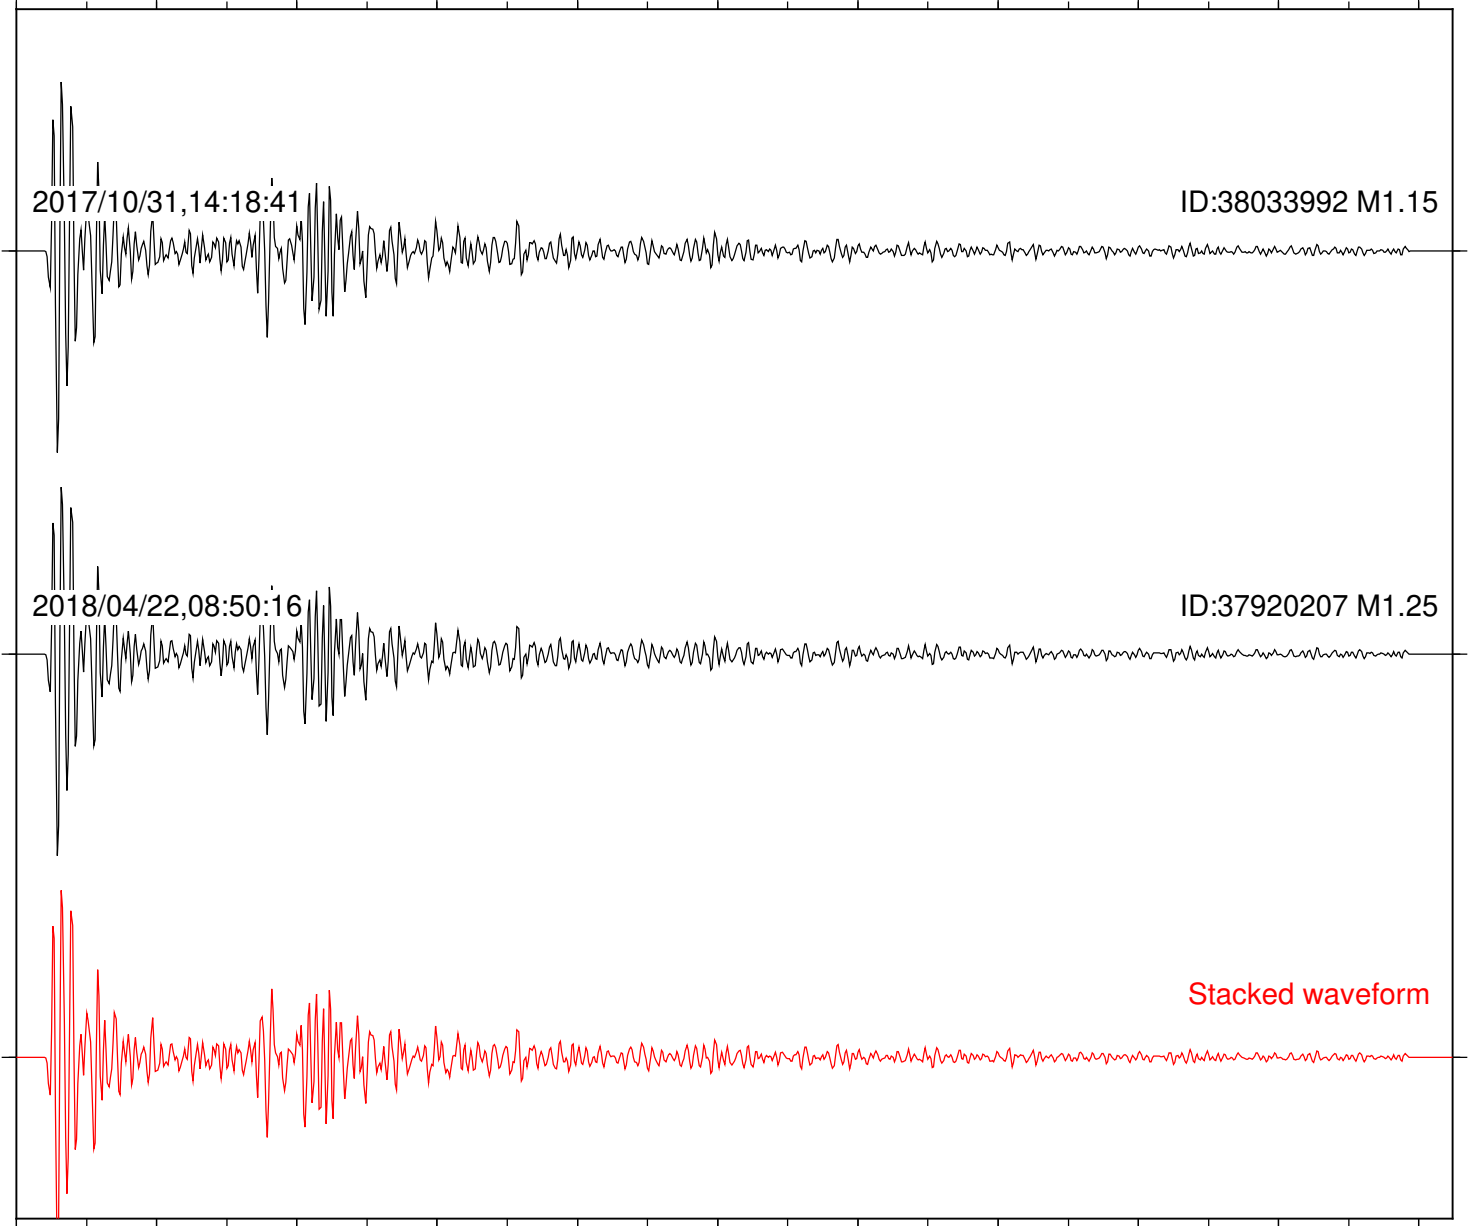

Station: B093 Com: EHZ

Focal depth: 5.79 km

2017/10/31,14:18:41

ID:38033992 M1.15

2018/04/22,08:50:16

ID:37920207 M1.25

Stacked waveform

0 1 2 3 4 5 6 7 8 9 10
Elapsed time (s)