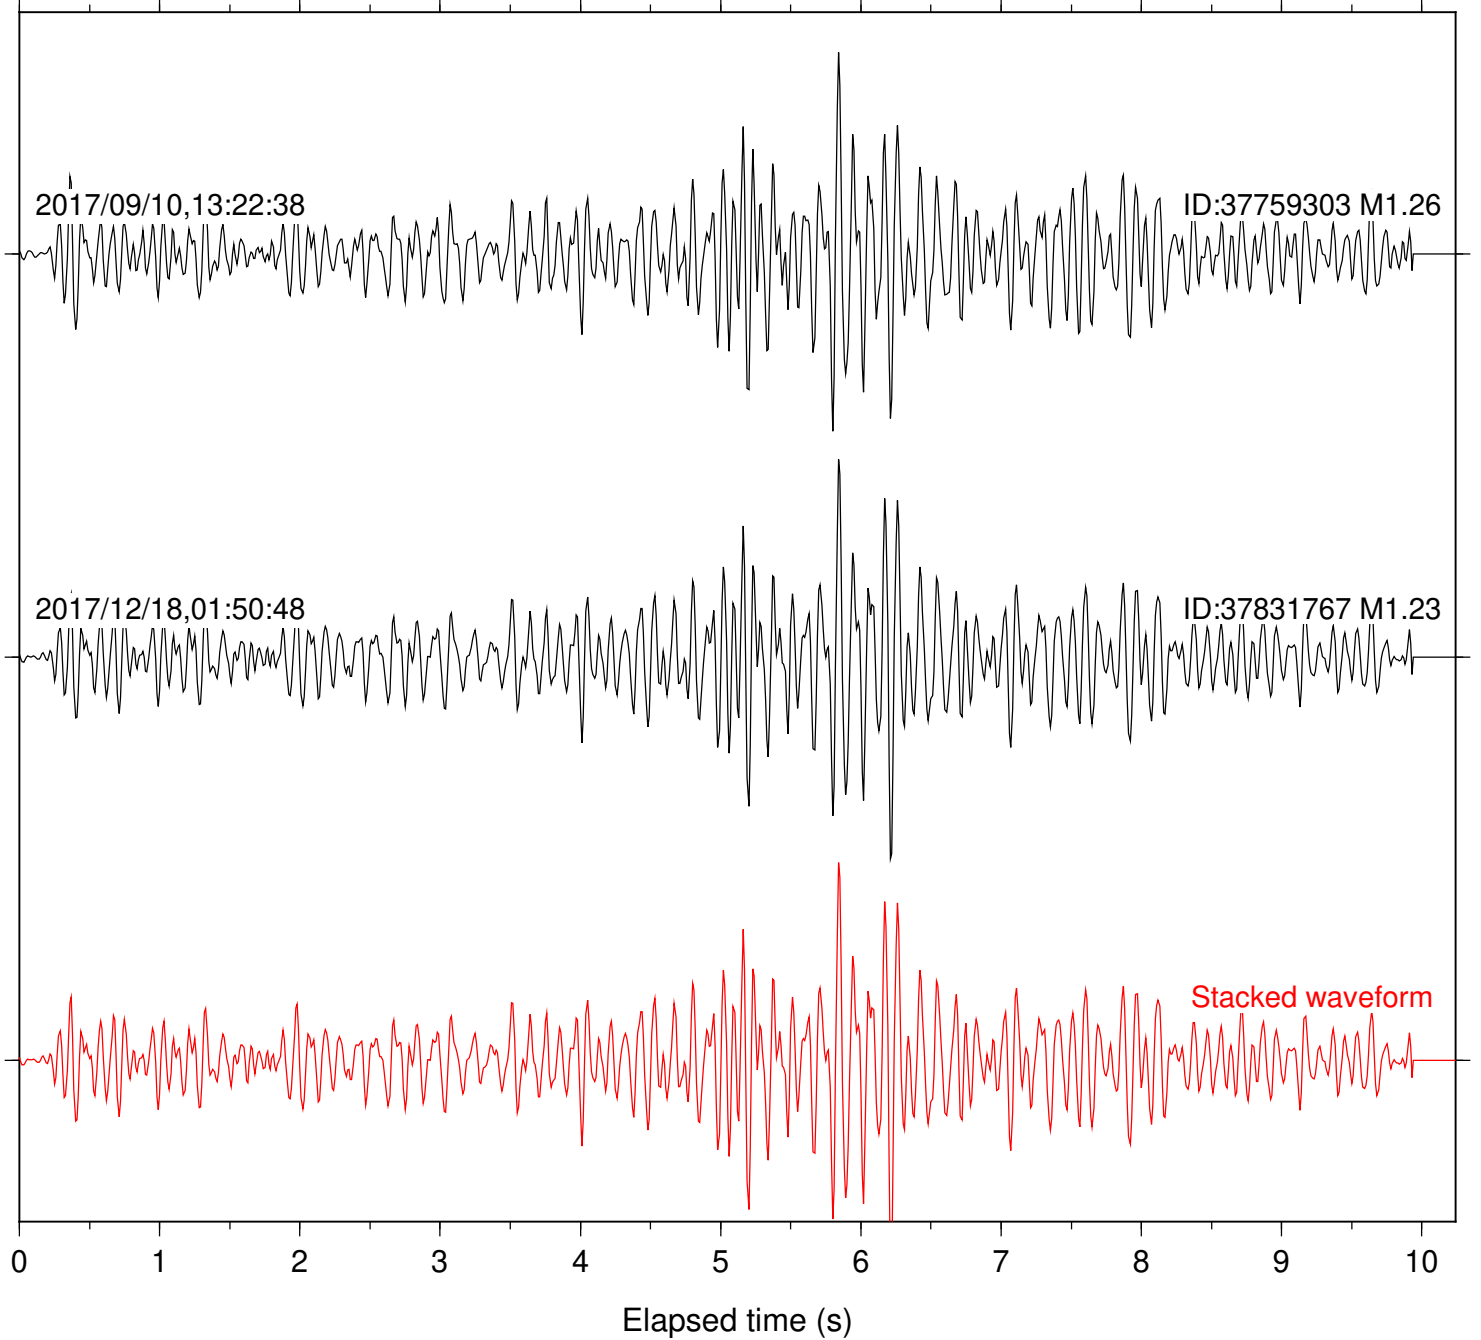

Station: MTG Com: HHZ

Focal depth: 6.33 km