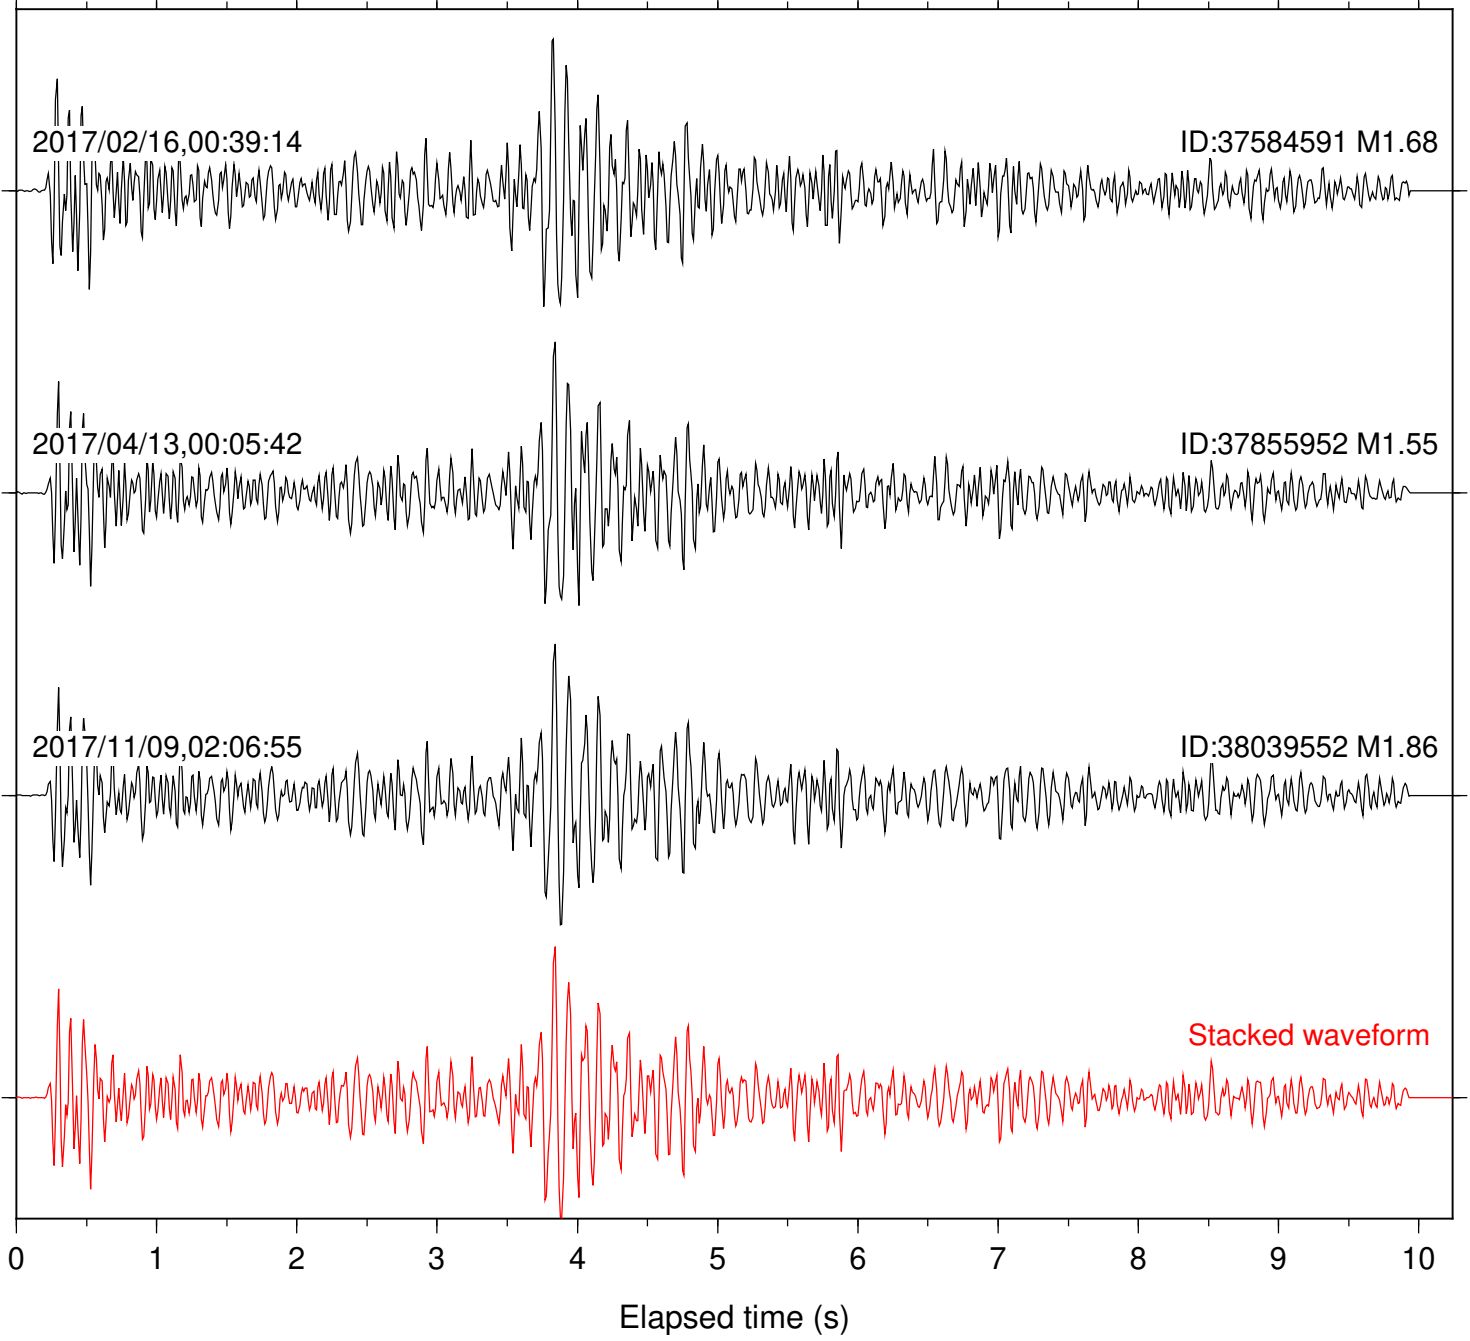

Station: BAC Com: EHZ

Focal depth: 6.48 km