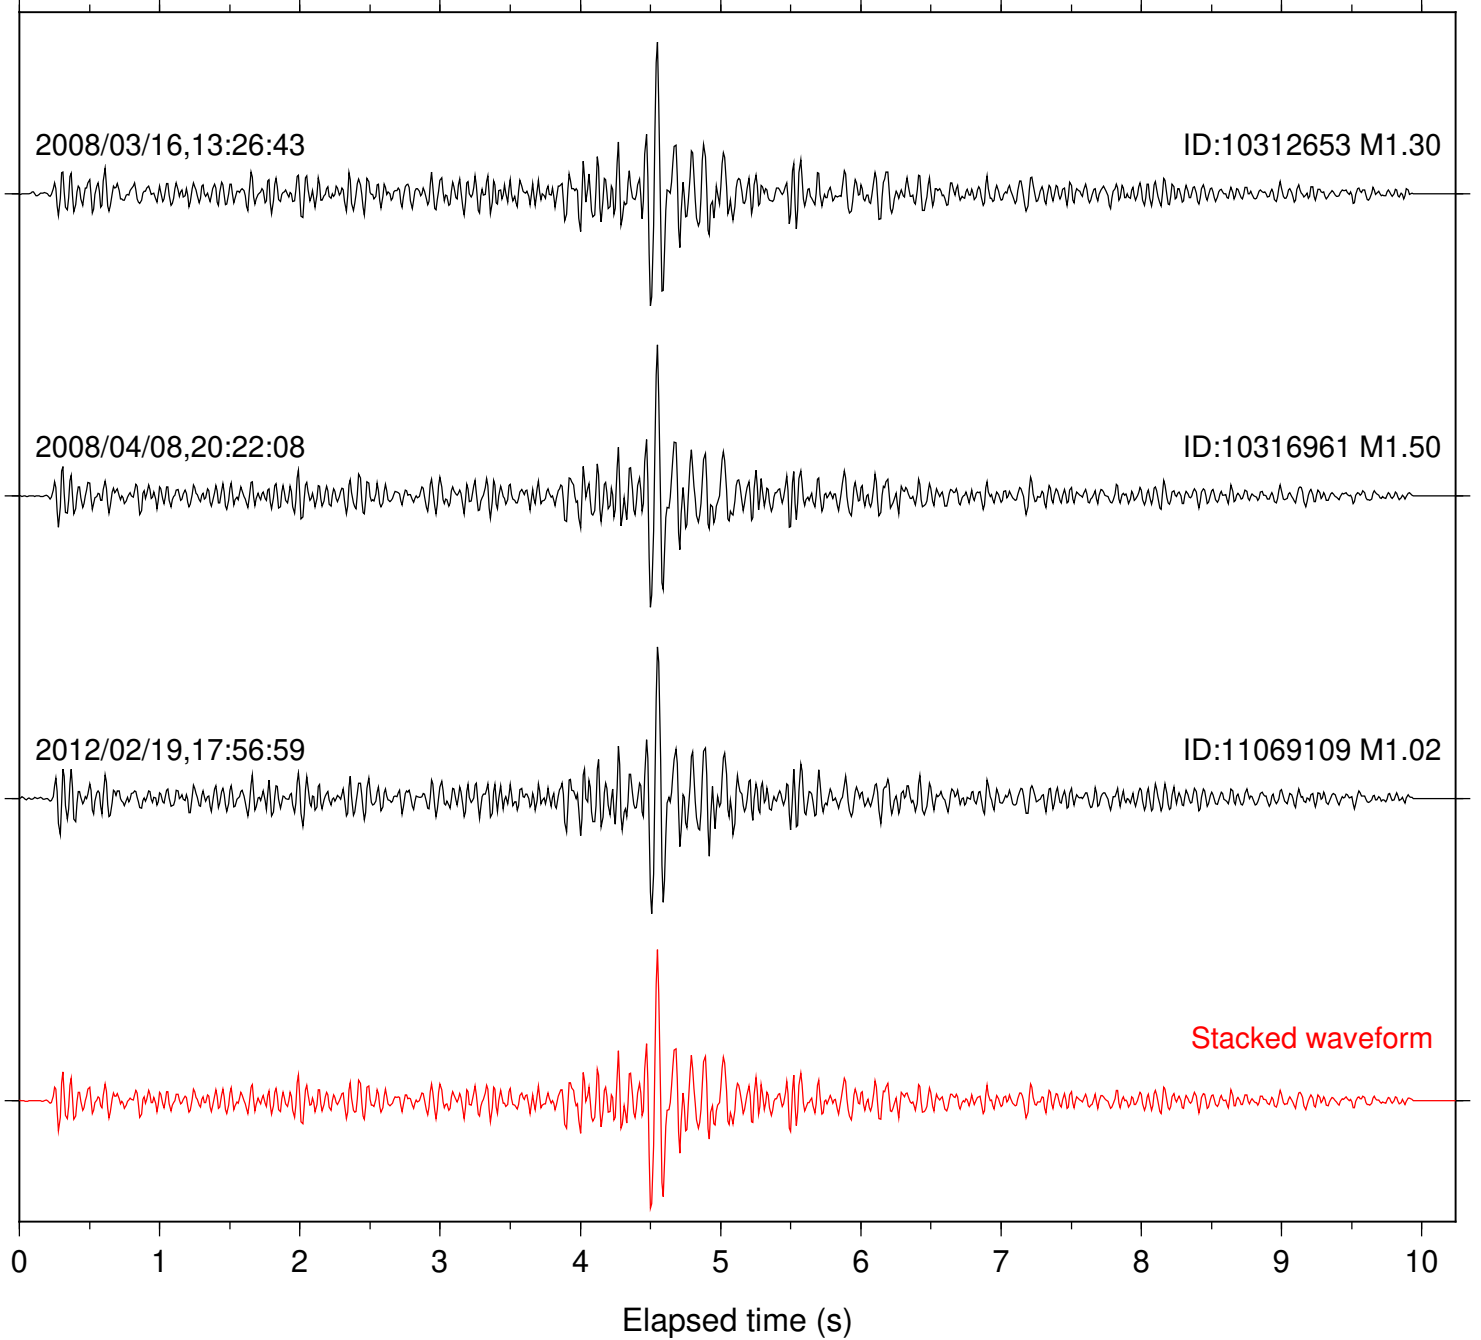

Focal depth: 8.29 km

Station: TOR Com: HHZ

Focal depth: 8.43 km

Station: FRD Com: HHZ

Focal depth: 14.12 km

Station: PFO Com: HHZ

Focal depth: 14.12 km

Station: SND Com: HHZ