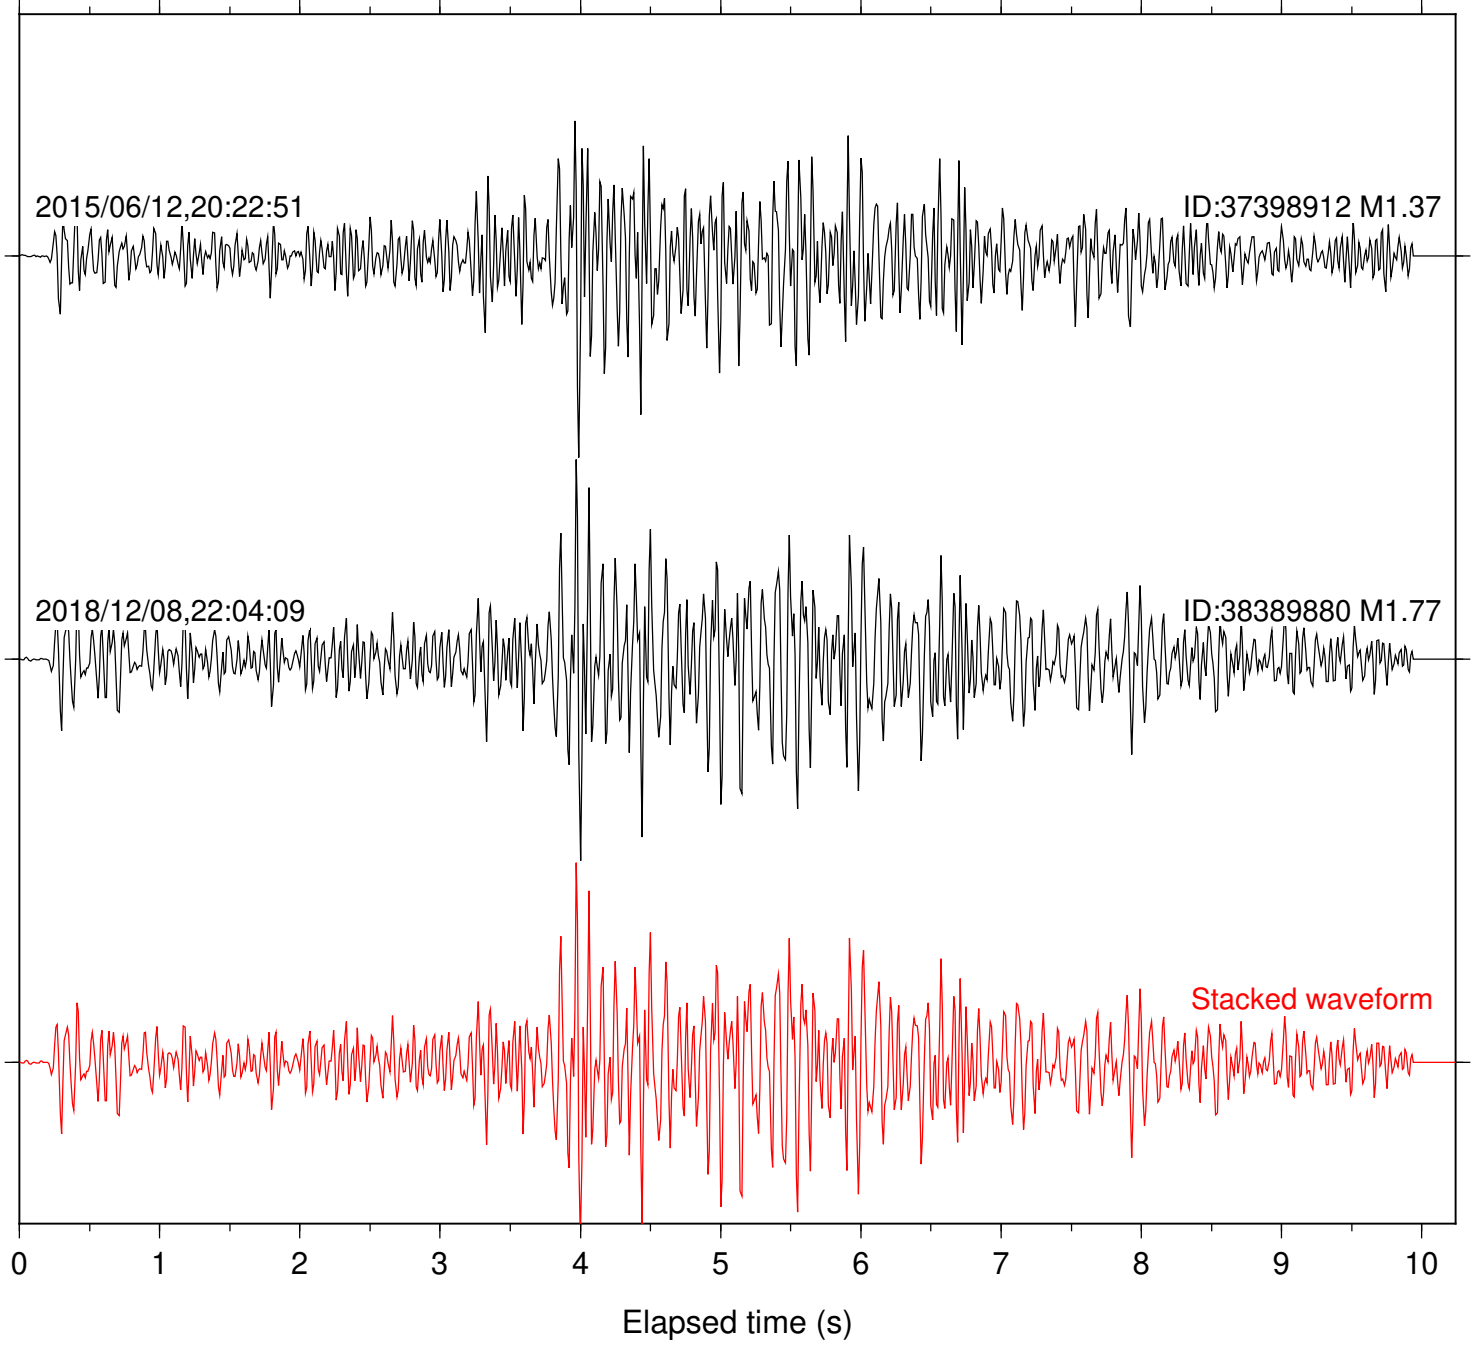

Station: BAC Com: EHZ

Focal depth: 9.54 km