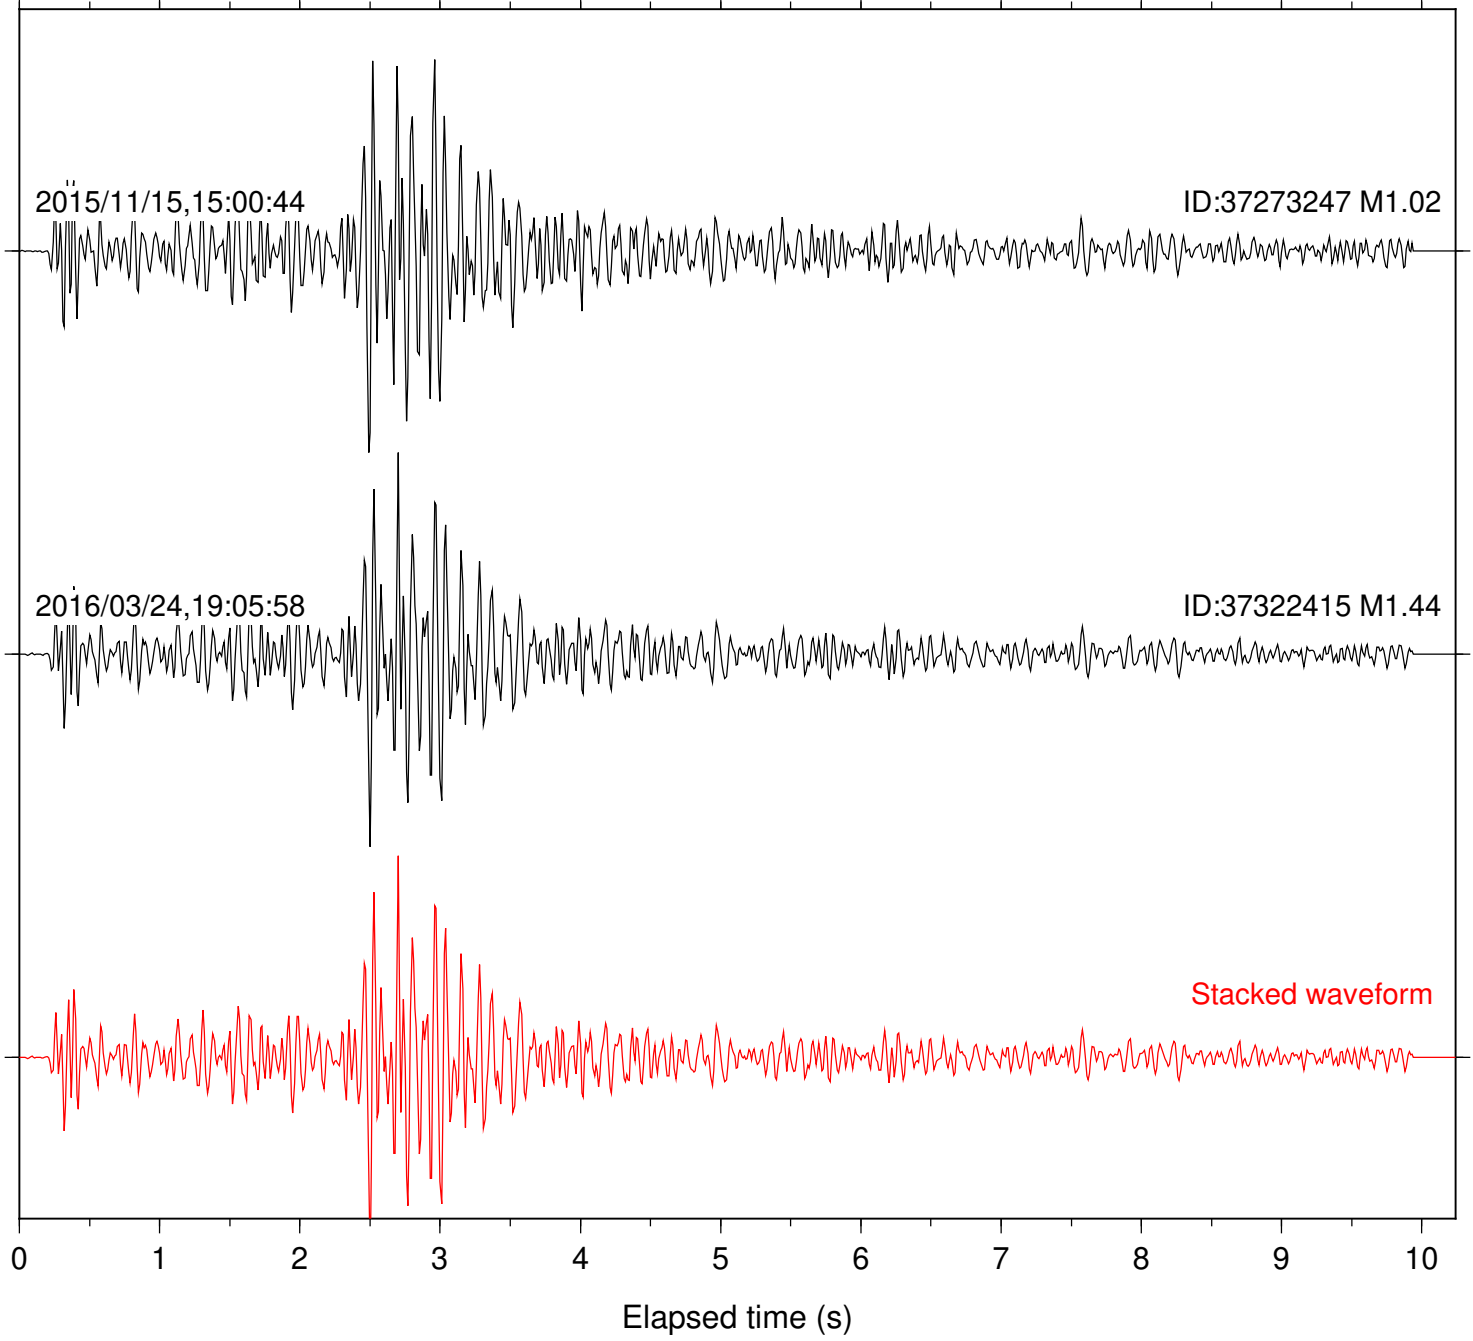

Station: B081 Com: EHZ

Focal depth: 8.14 km