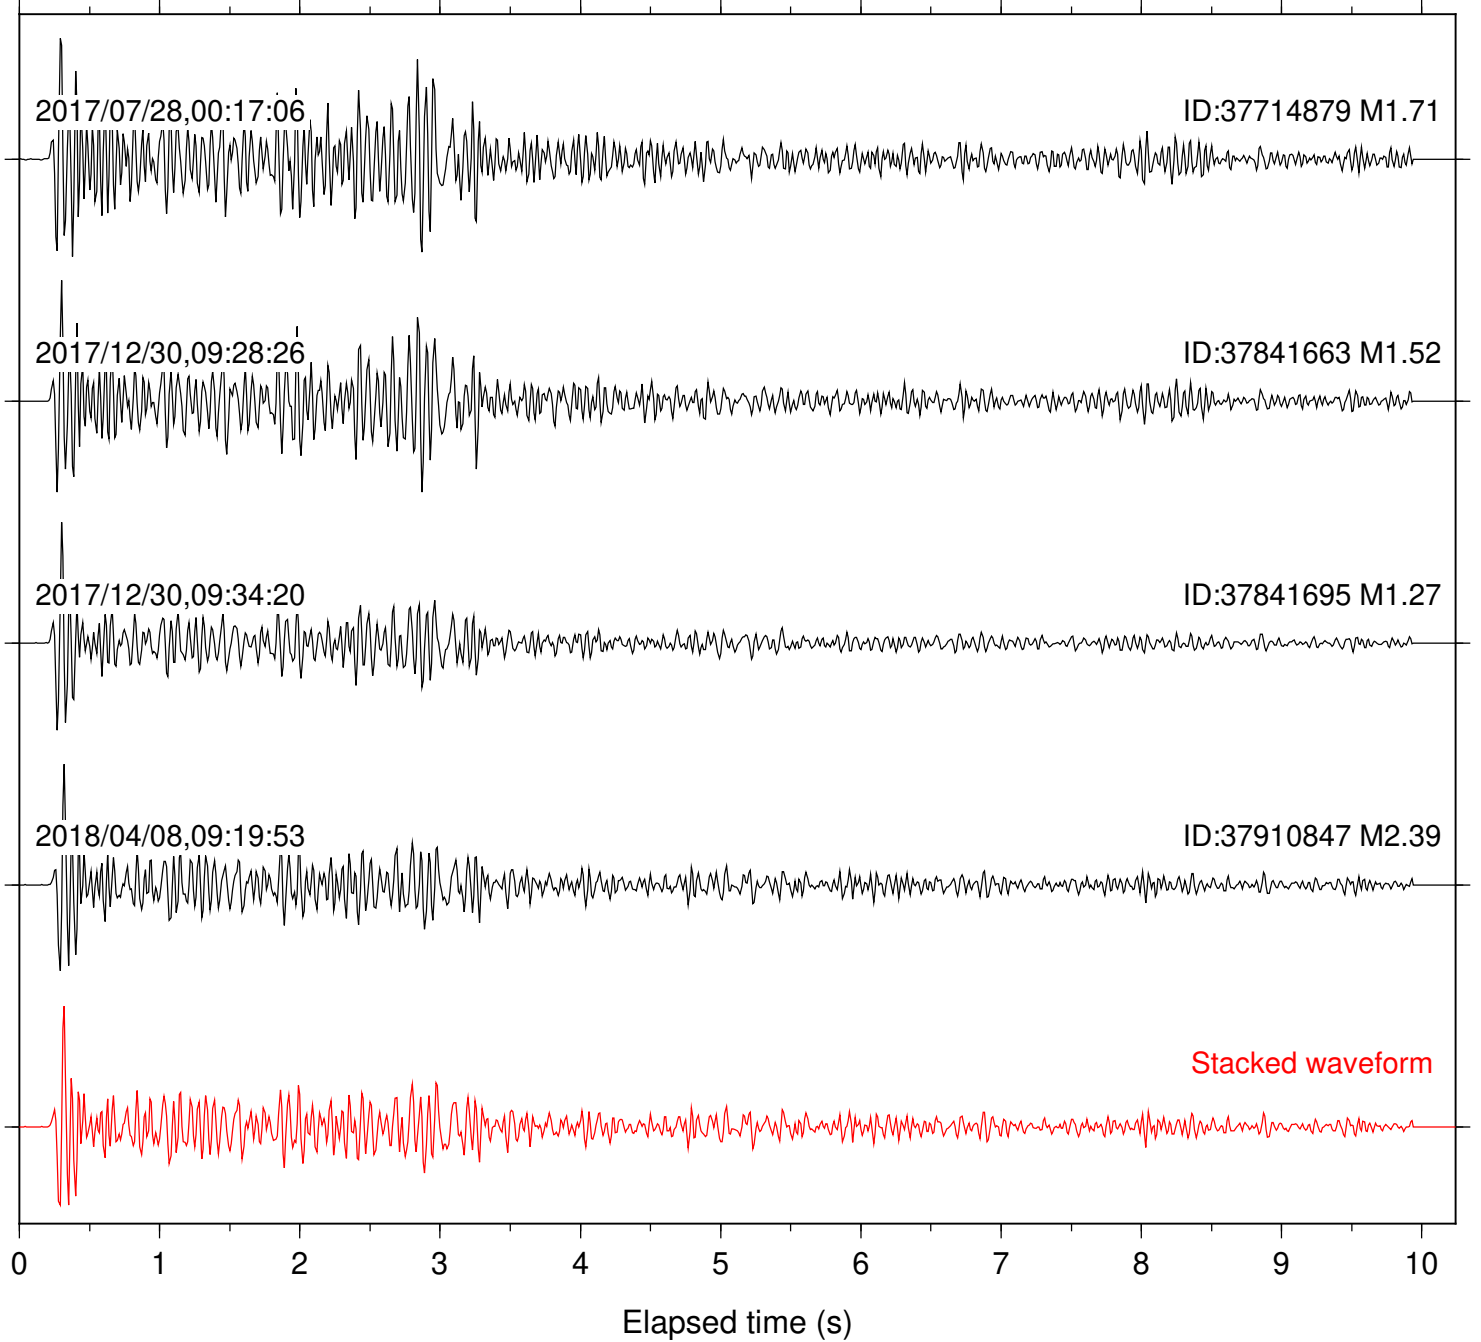

Focal depth: 6.43 km

Station: CSH Com: HHZ

Focal depth: 6.41 km

Station: DGR Com: HHZ

Focal depth: 6.41 km

Station: FRD Com: HHZ

Focal depth: 7.38 km

Station: HMT2 Com: HHZ