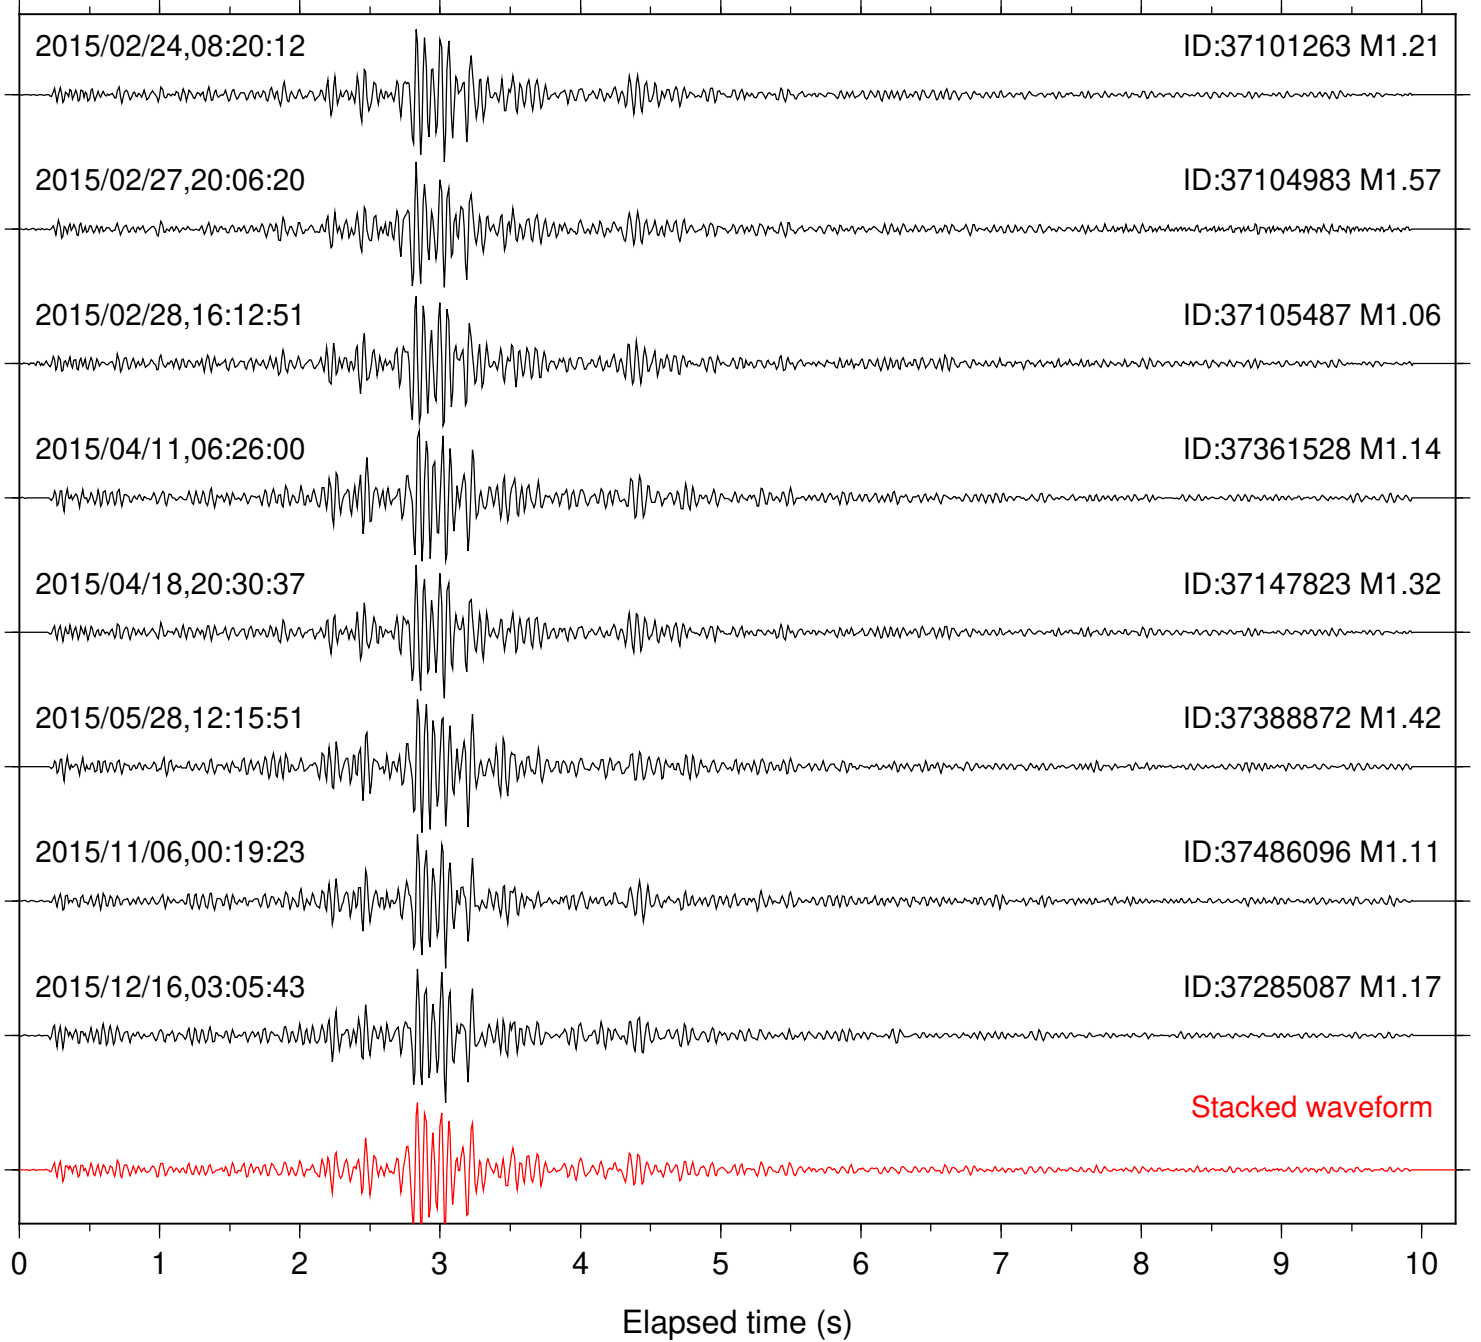

Station: KNW Com: HHZ

Focal depth: 8.00 km

Station: LKH Com: HHZ

Focal depth: 8.12 km

Station: LVA2 Com: HHZ

Focal depth: 8.12 km

Station: PFO Com: HHZ

Focal depth: 8.11 km