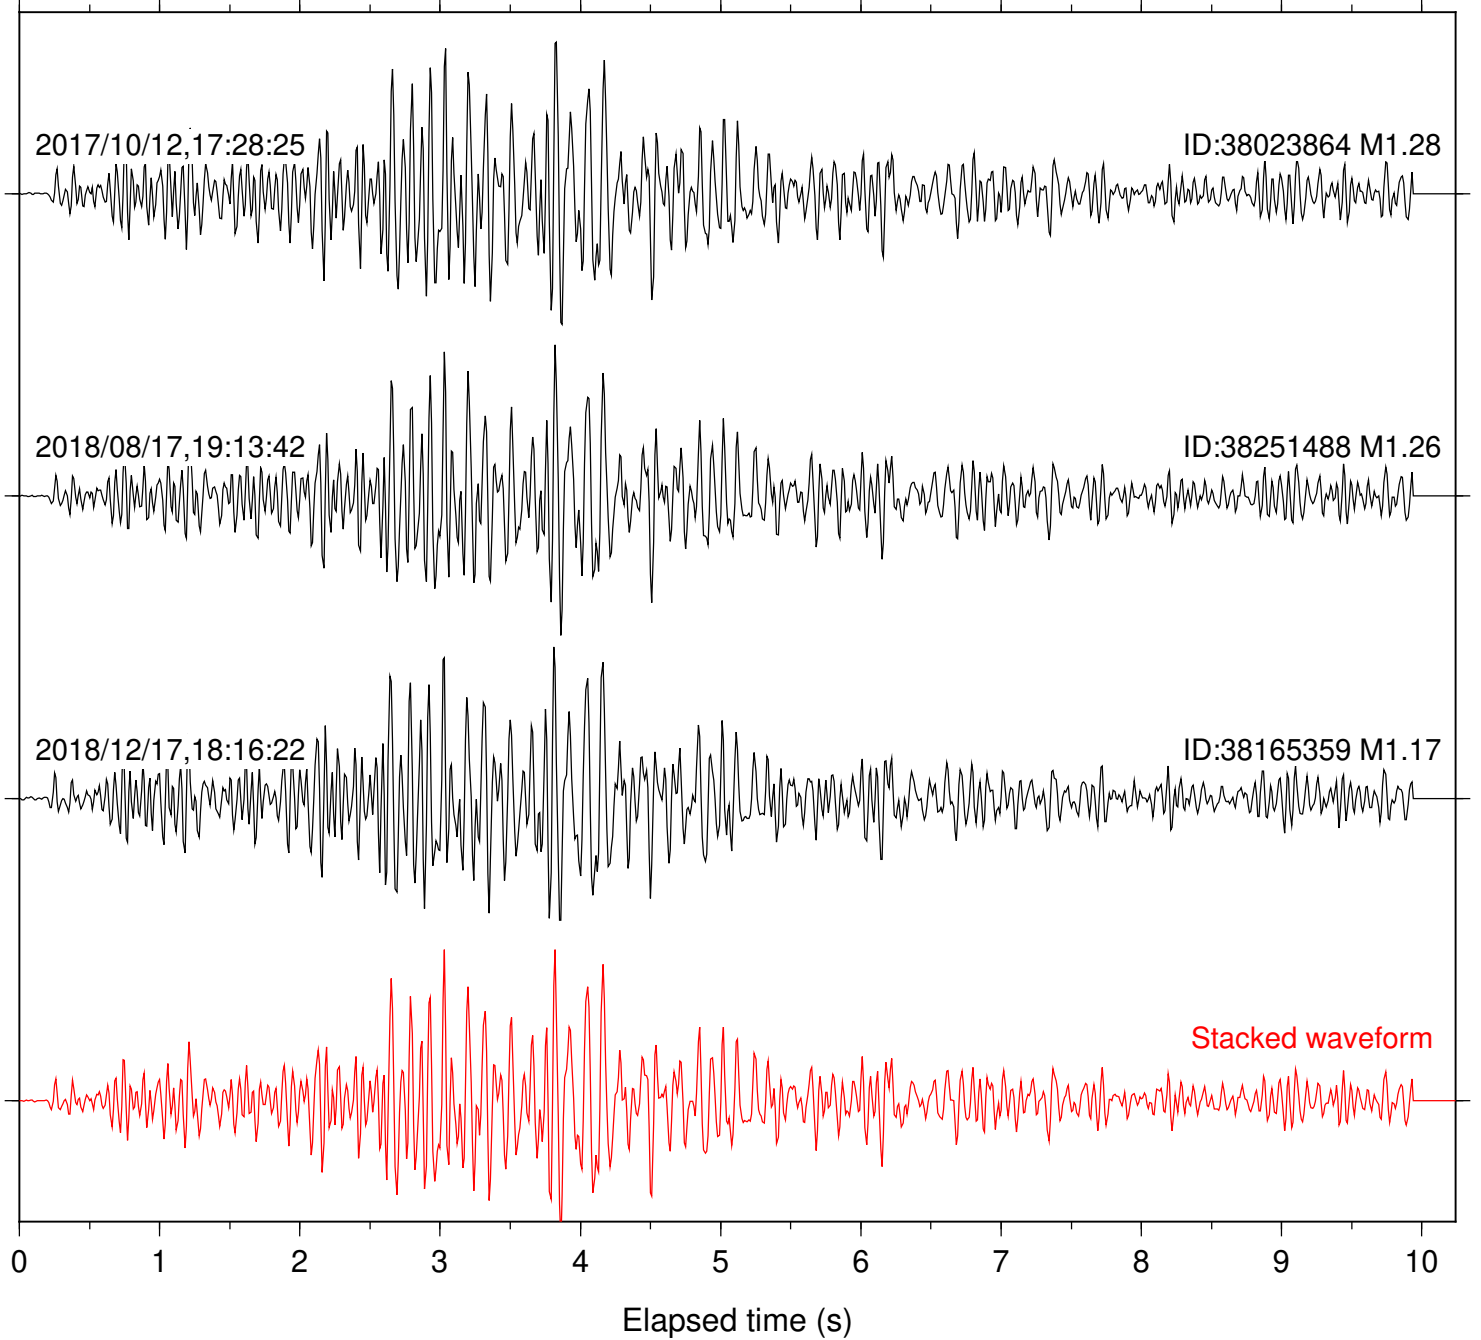

Stacked waveform

0 1 2 3 4 5 6 7 8 9 10

Elapsed time (s)

Station: B946 Com: EHZ

Focal depth: 4.99 km

Station: BAC Com: EHZ

Focal depth: 4.89 km

Station: BZN Com: HHZ