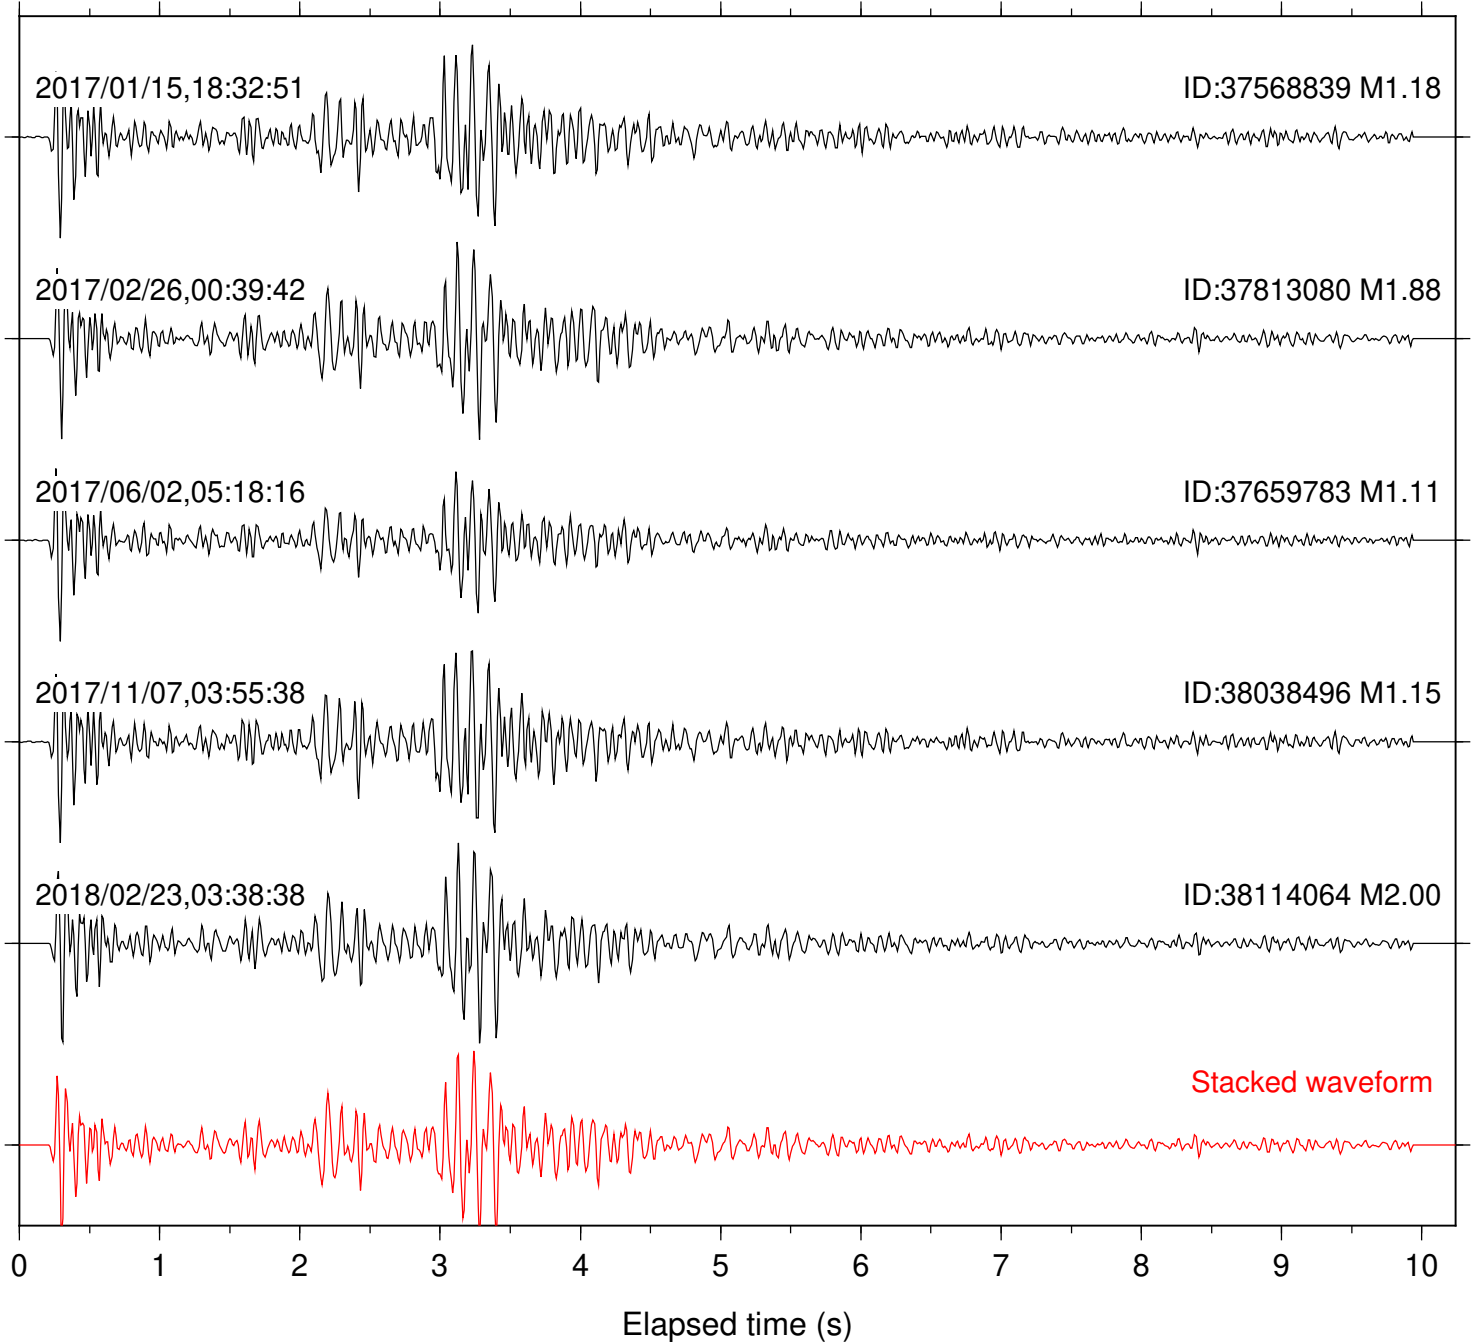

Station: B082 Com: EHZ

Focal depth: 6.31 km