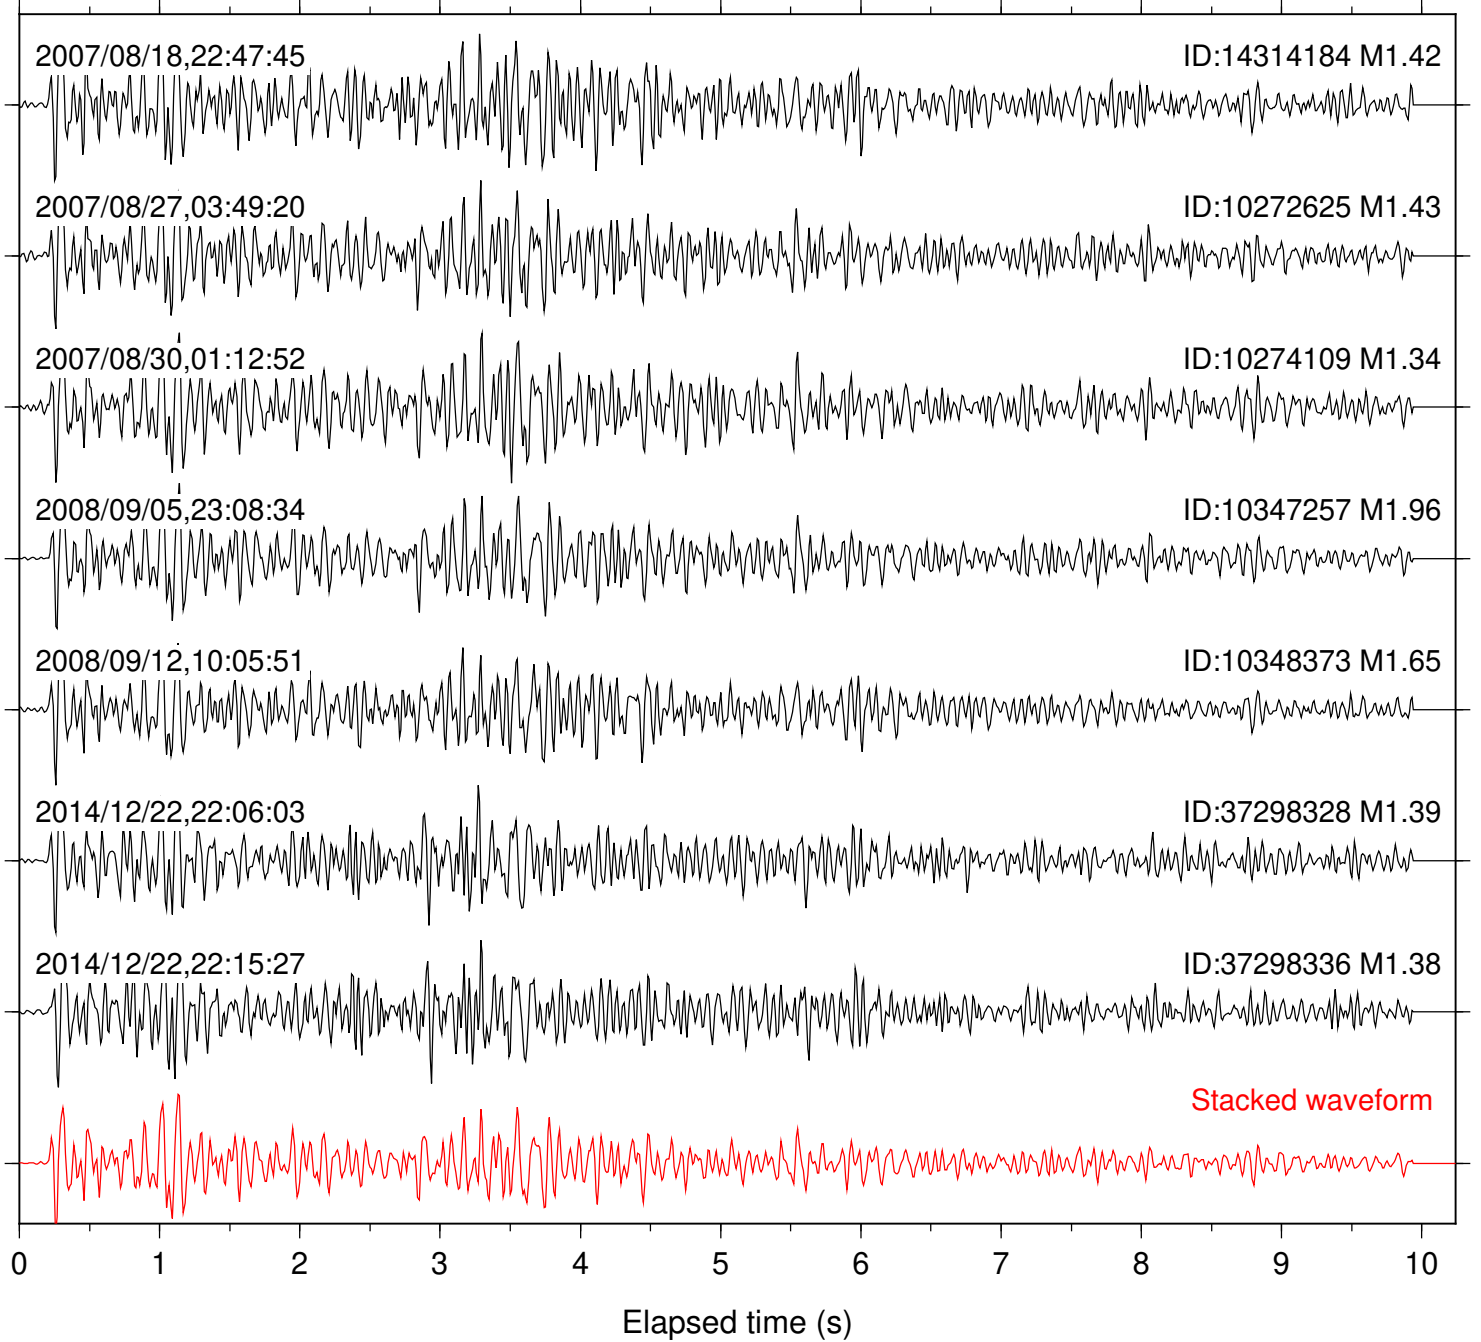

Station: BZN Com: HHZ

Focal depth: 6.24 km