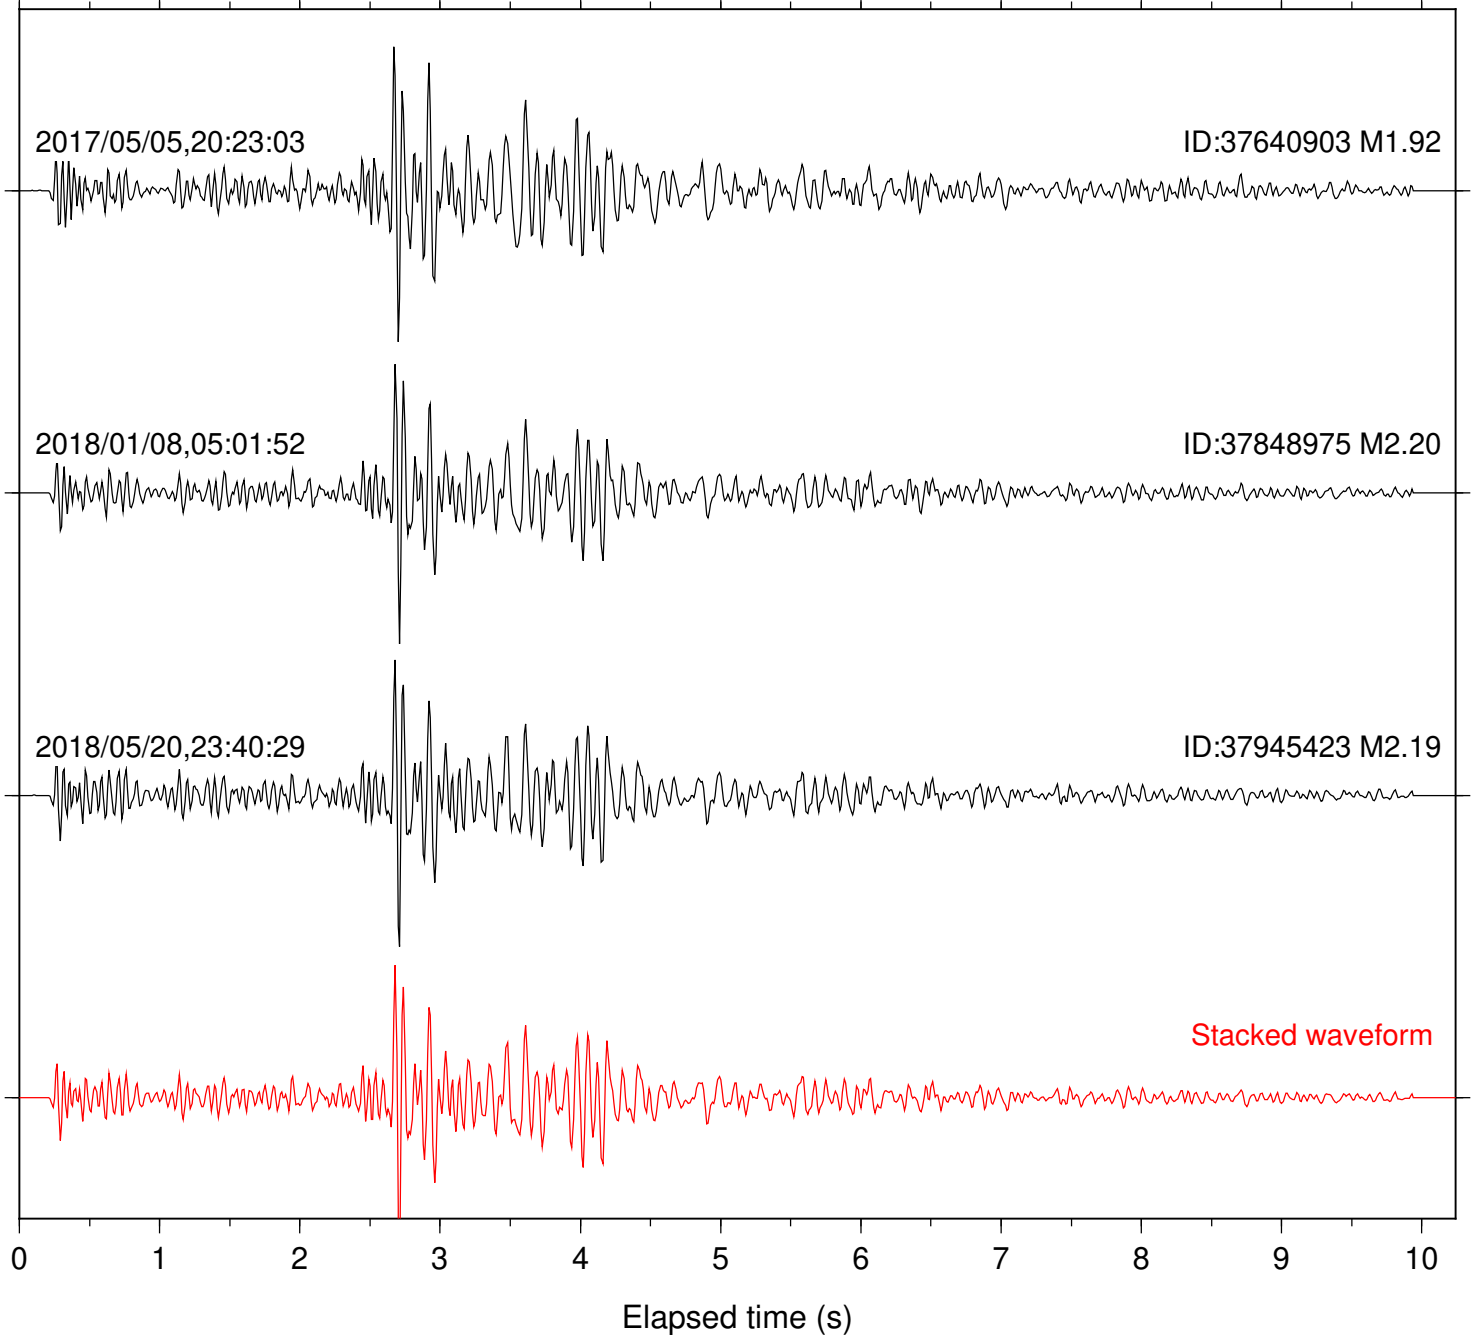

Focal depth: 7.38 km

Station: BAC Com: EHZ

Focal depth: 7.38 km

Station: FRD Com: HHZ

Focal depth: 7.38 km

2017/05/05,20:23:03

ID:37640903 M1.92

2018/01/08,05:01:52