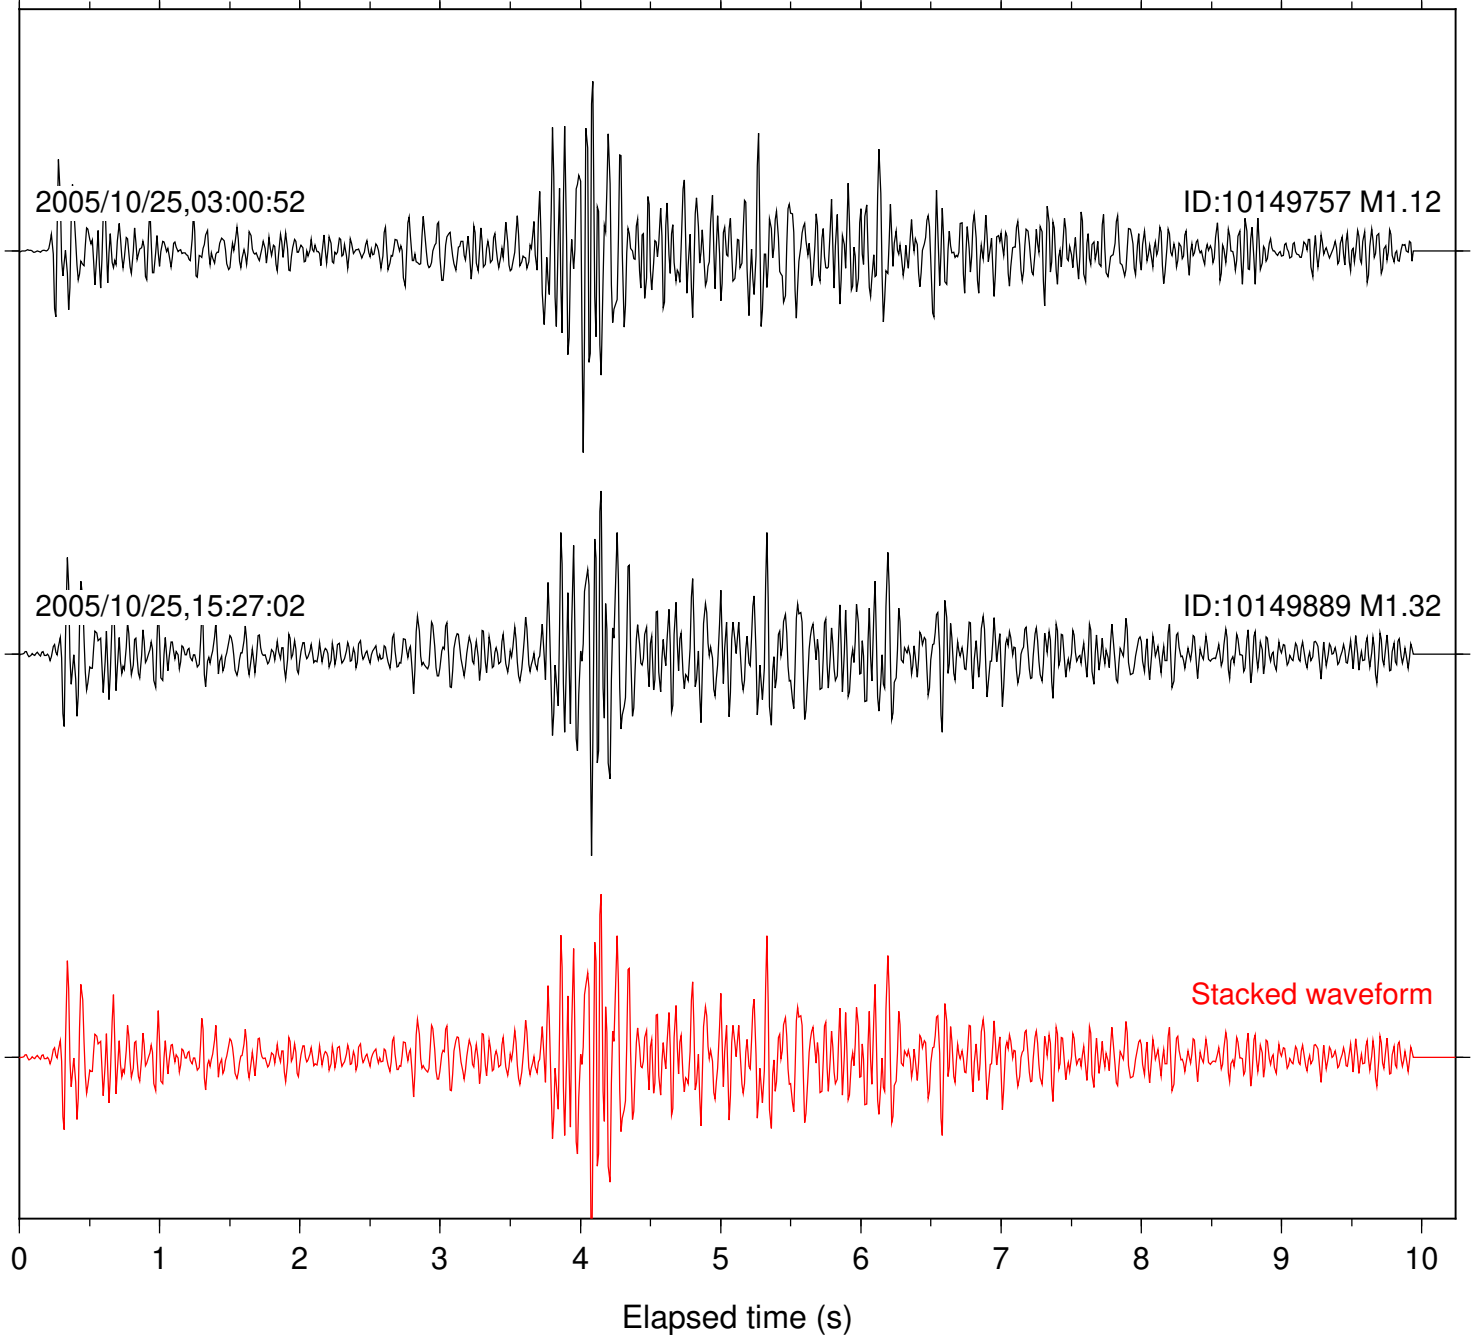

Station: DGR Com: HHZ

Focal depth: 11.16 km

Station: DNR Com: HHZ

Focal depth: 11.19 km

Station: FRD Com: HHZ

Focal depth: 11.19 km

Station: HMT2 Com: HHZ

Focal depth: 11.16 km