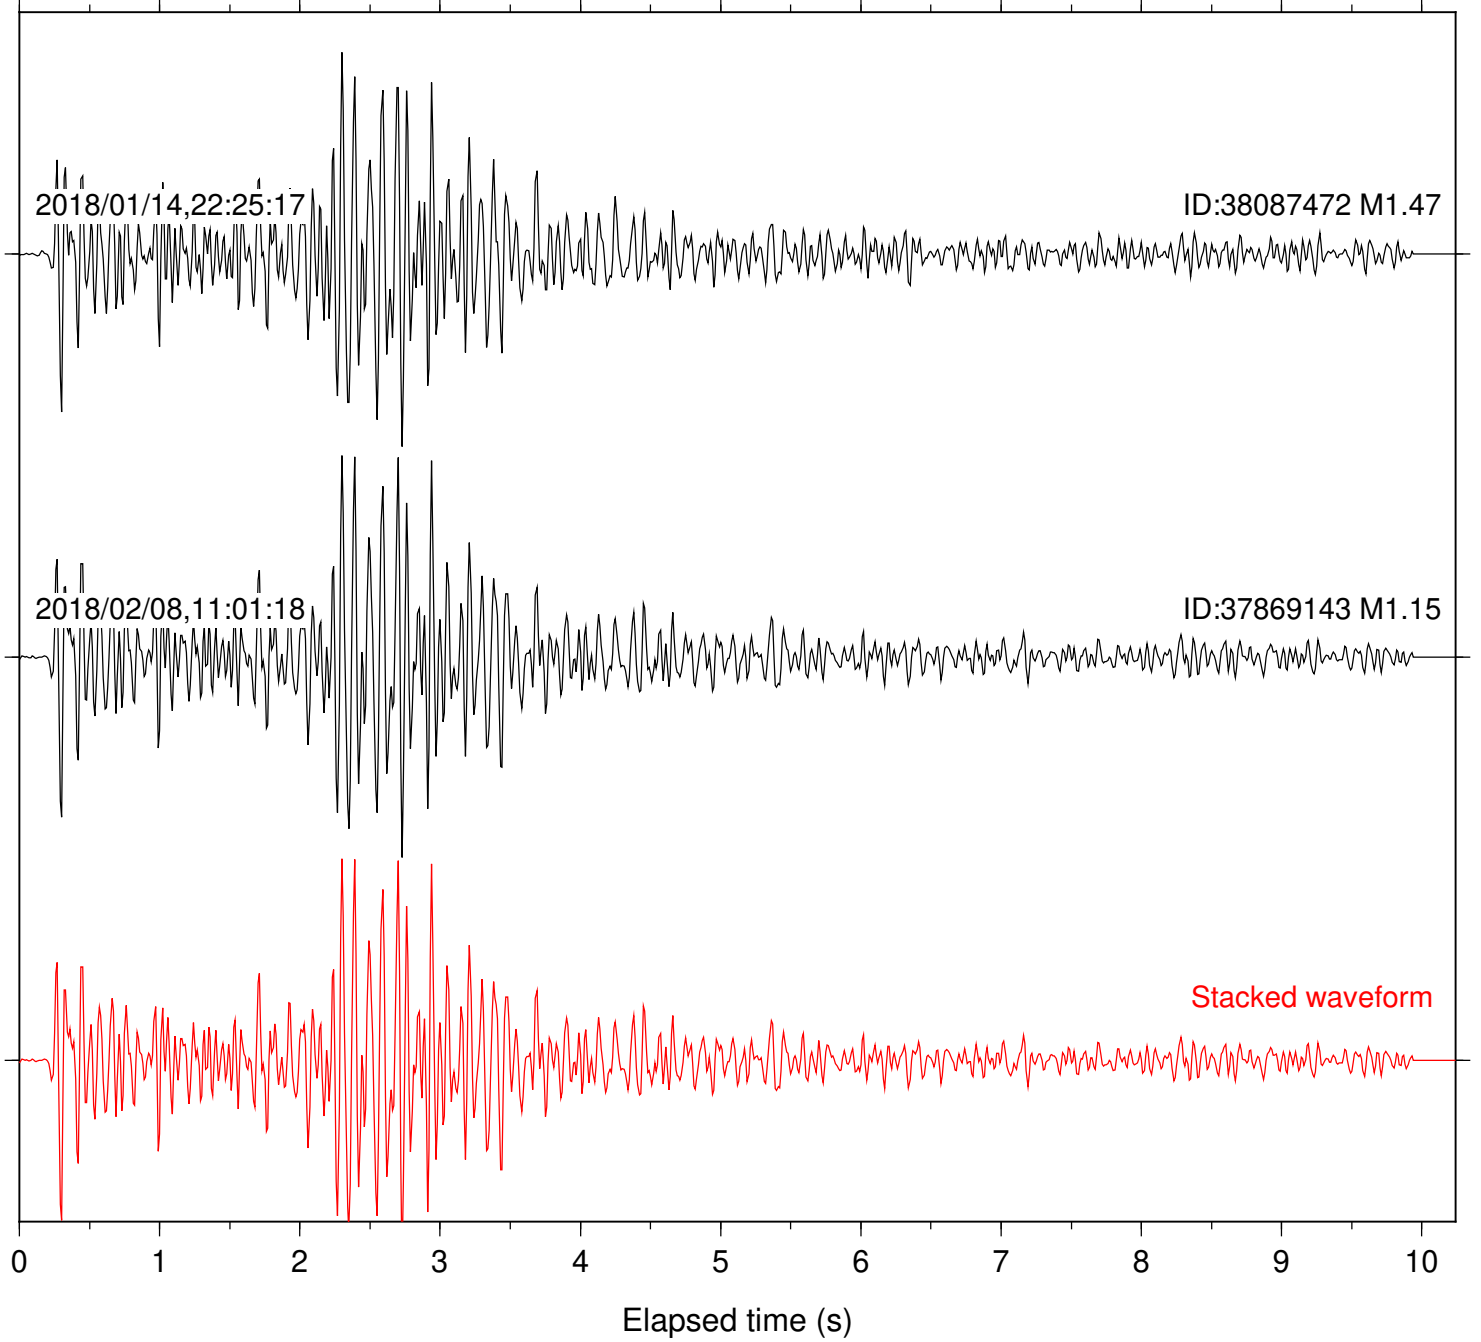

Station: WMC Com: HHZ

Focal depth: 5.12 km