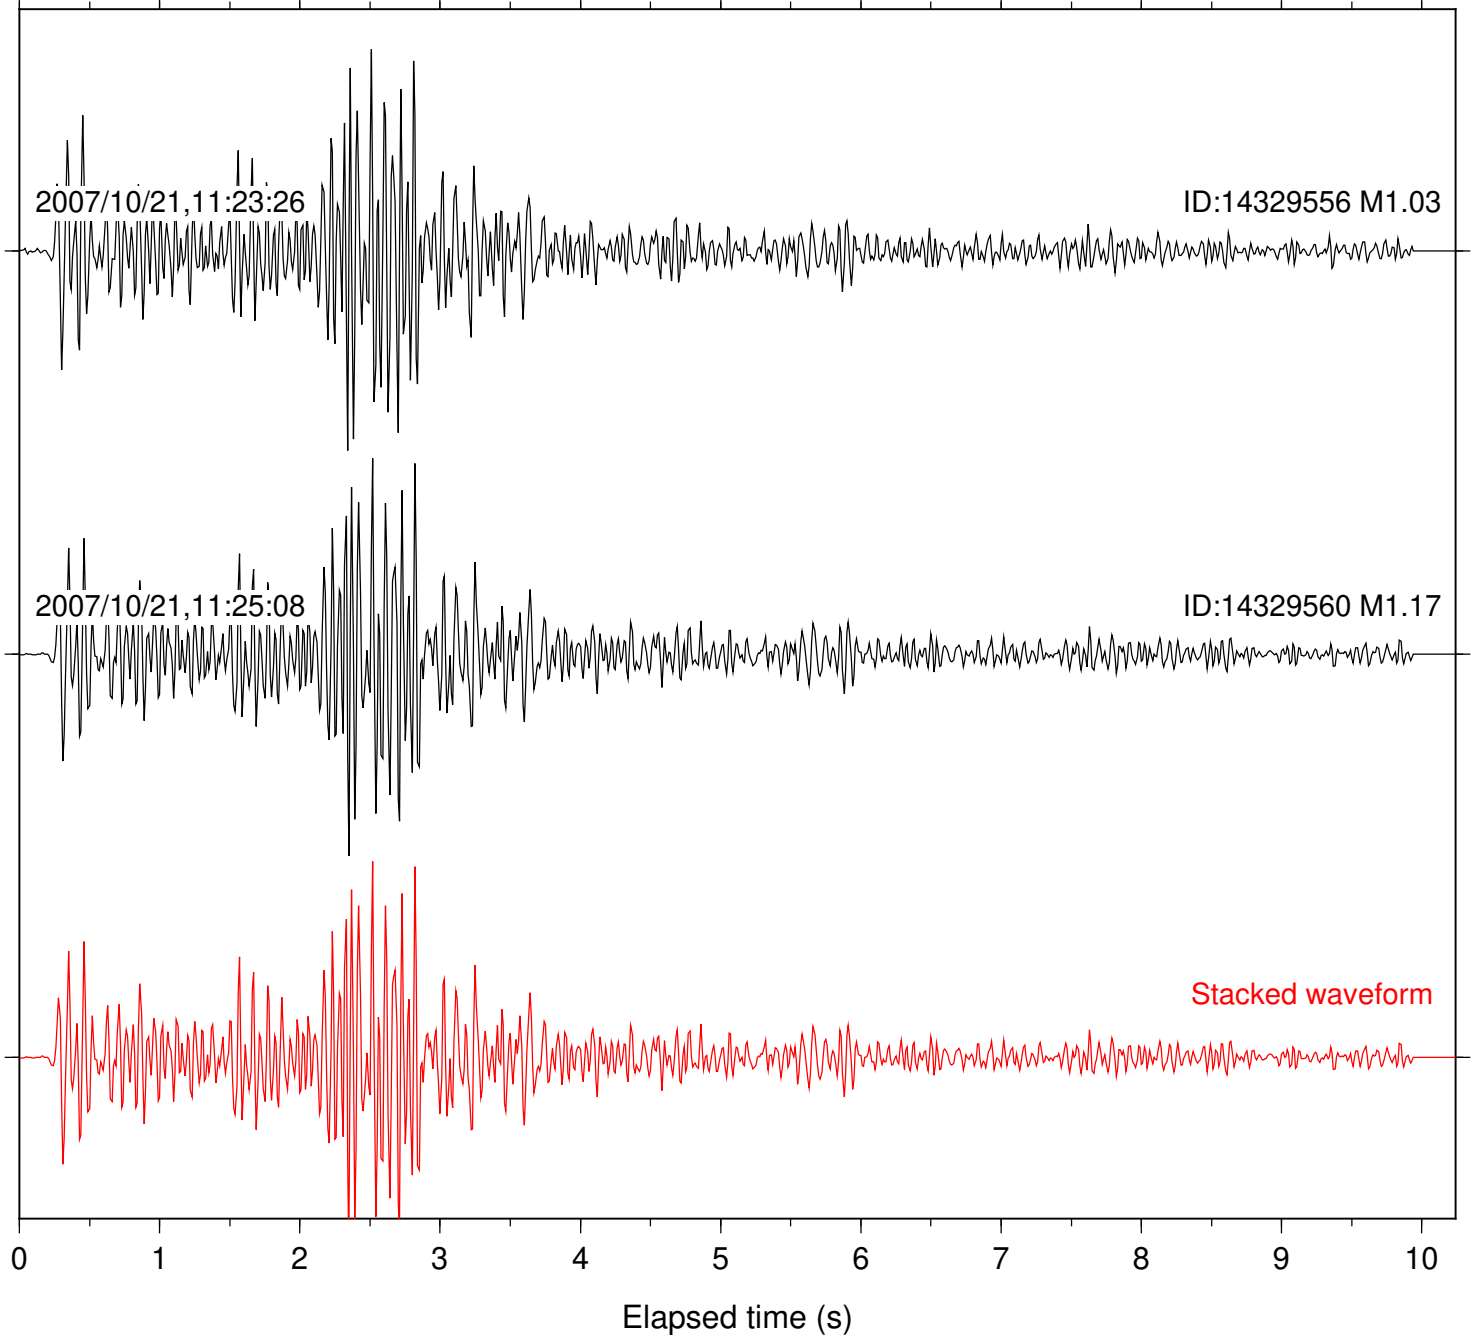

Station: B082 Com: EHZ

Focal depth: 12.93 km