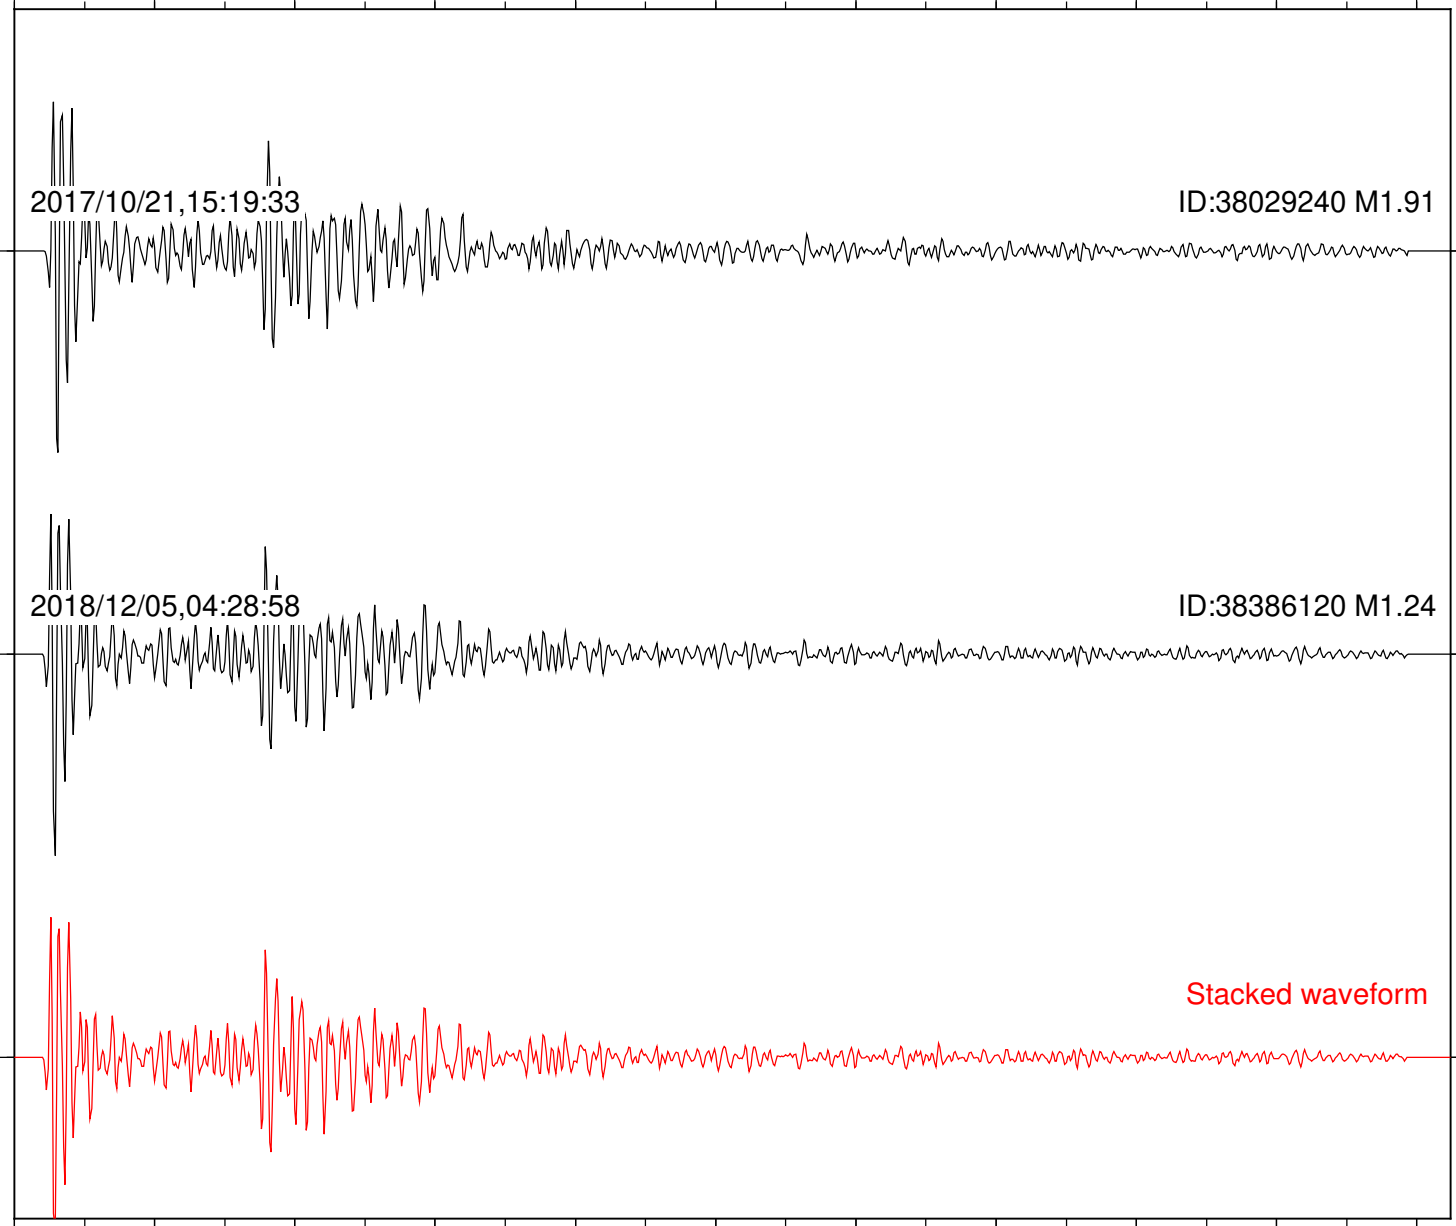

Station: B093 Com: EHZ

Focal depth: 5.14 km

2017/10/21,15:19:33

ID:38029240 M1.91

2018/12/05,04:28:58

ID:38386120 M1.24

Stacked waveform

0 1 2 3 4 5 6 7 8 9 10
Elapsed time (s)