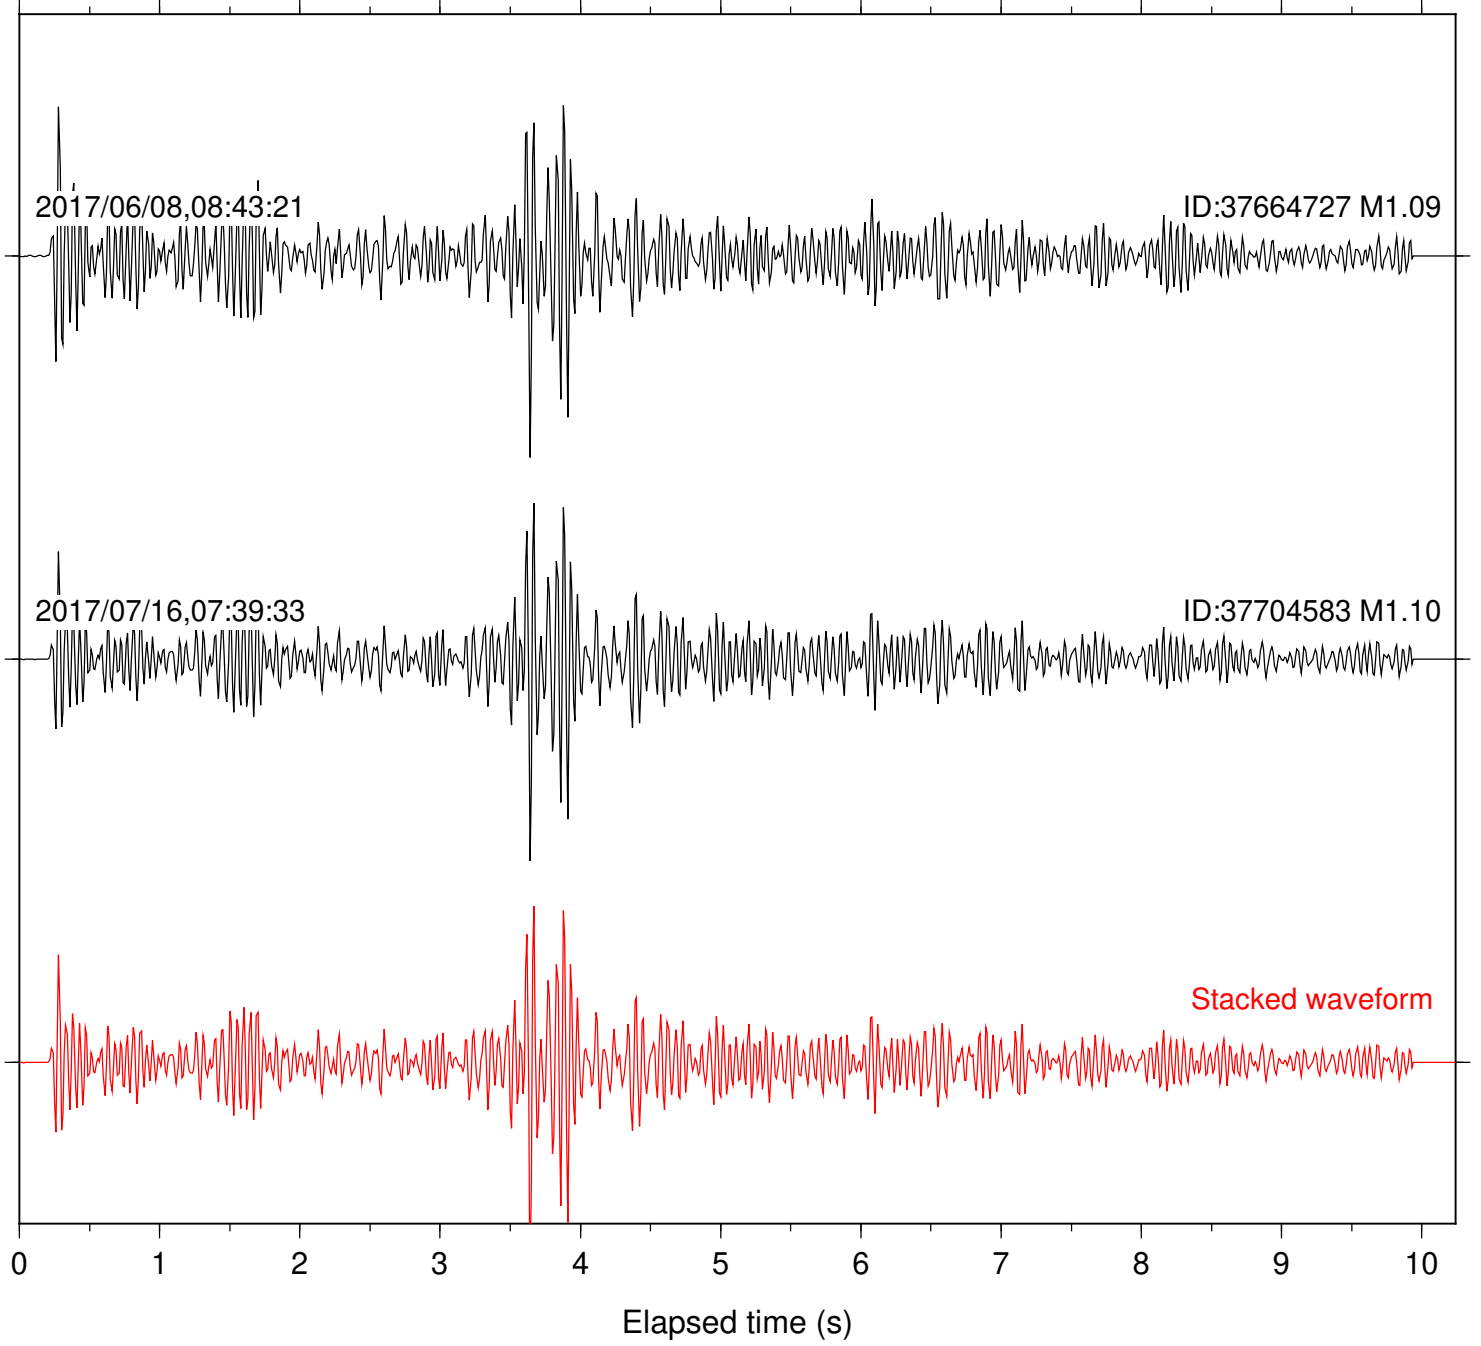

Station: DGR Com: HHZ

Focal depth: 6.83 km