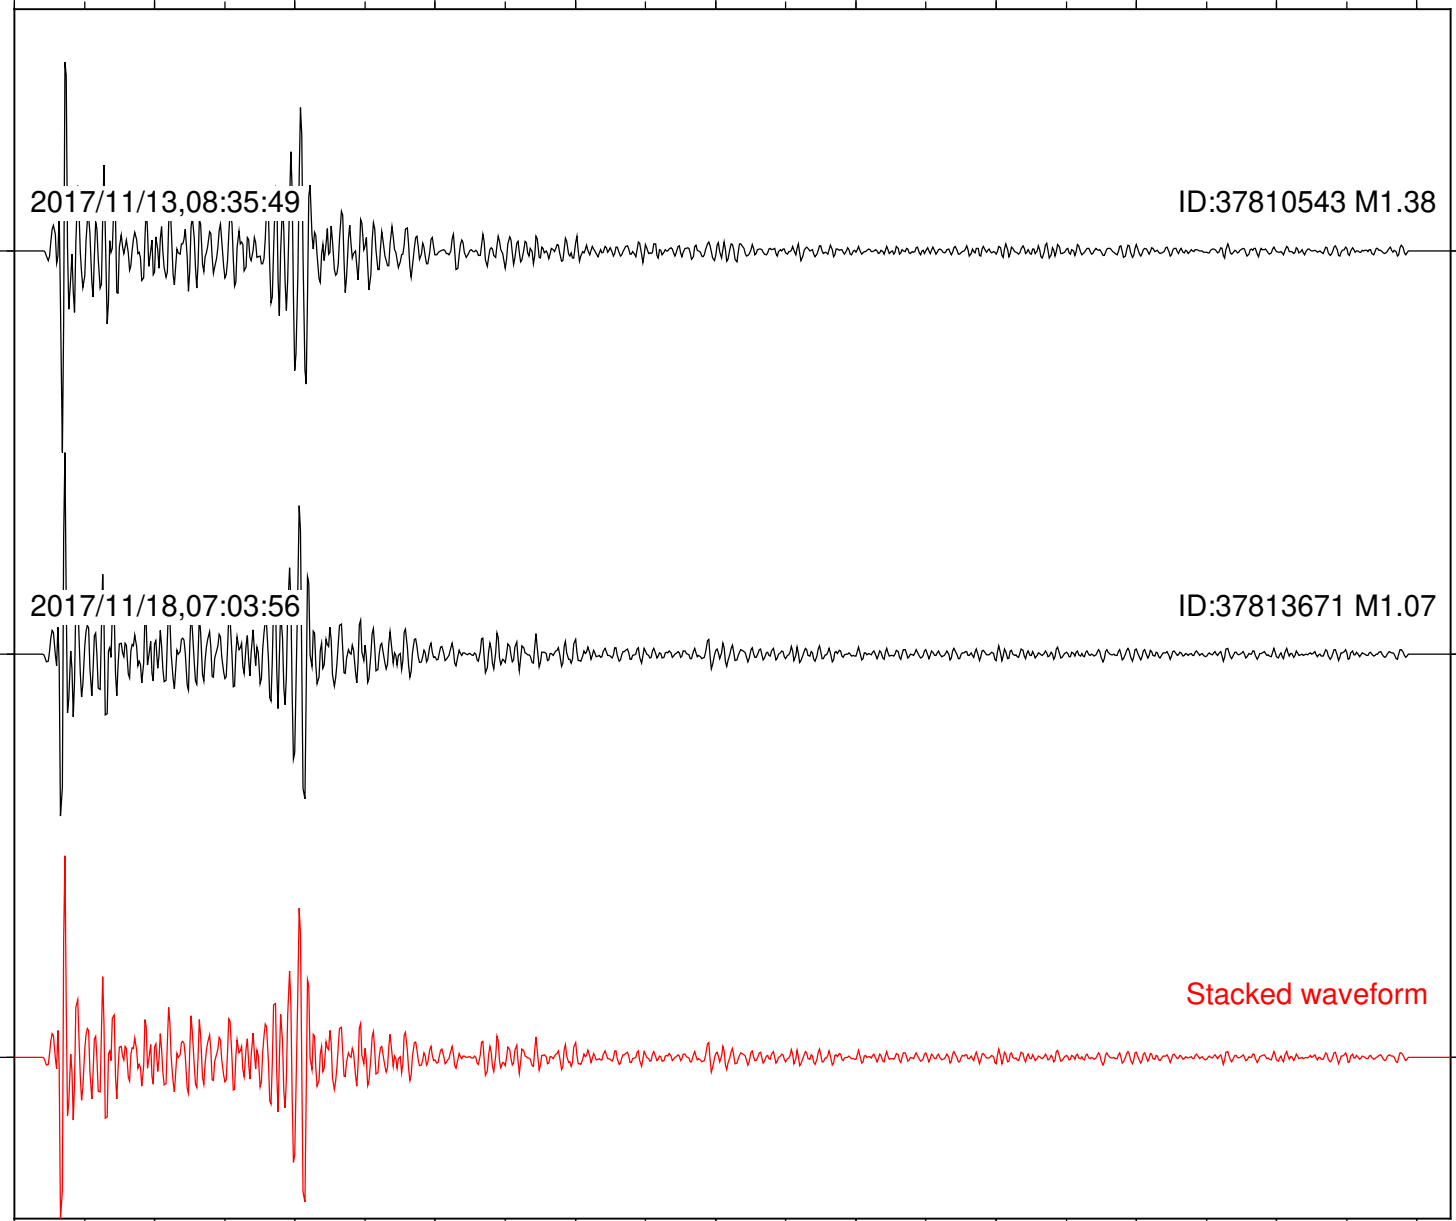

ID:37813671 M1.07

Stacked waveform

0 1 2 3 4 5 6 7 8 9 10  
Elapsed time (s)

Station: CSH Com: HHZ

Focal depth: 4.88 km

Station: DGR Com: HHZ

Focal depth: 4.88 km

Station: FRD Com: HHZ