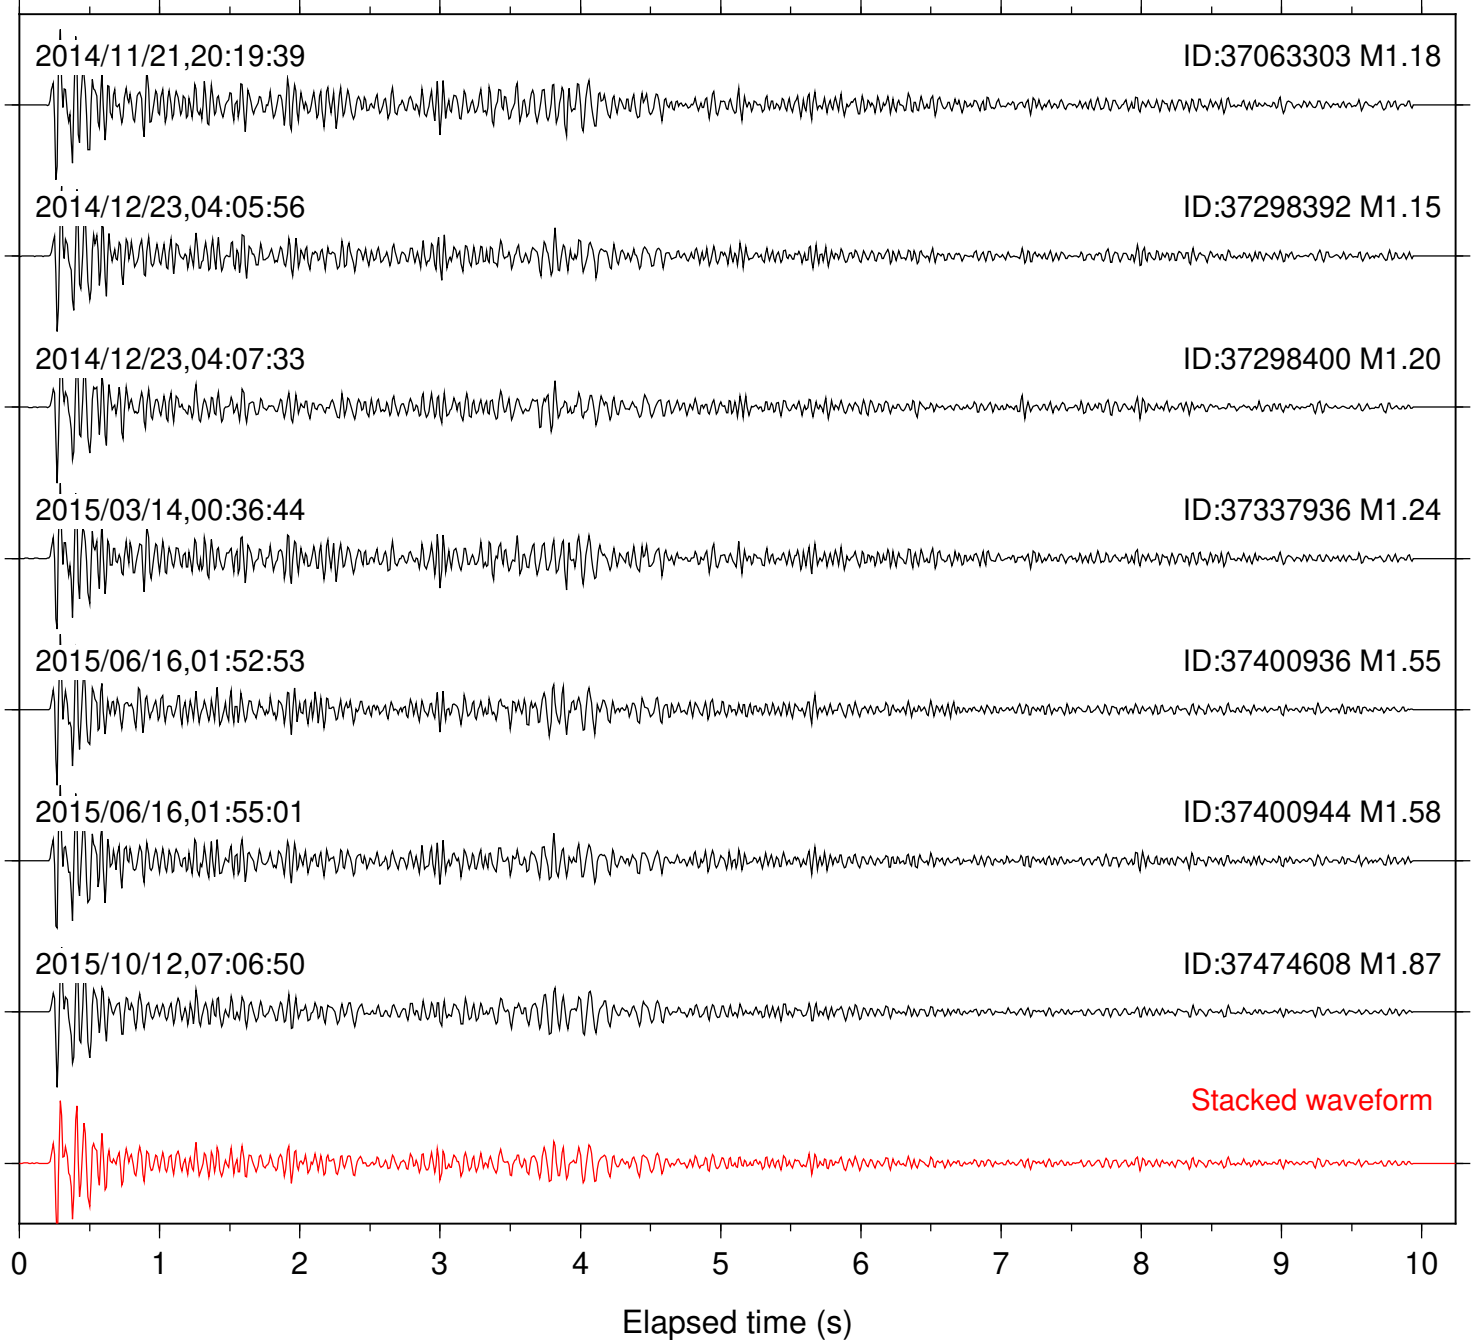

Station: DNR Com: HHZ

Focal depth: 8.49 km

Station: FRD Com: HHZ

Focal depth: 8.51 km

Station: HMT2 Com: HHZ

Focal depth: 8.51 km

Station: KNW Com: HHZ

Focal depth: 8.51 km