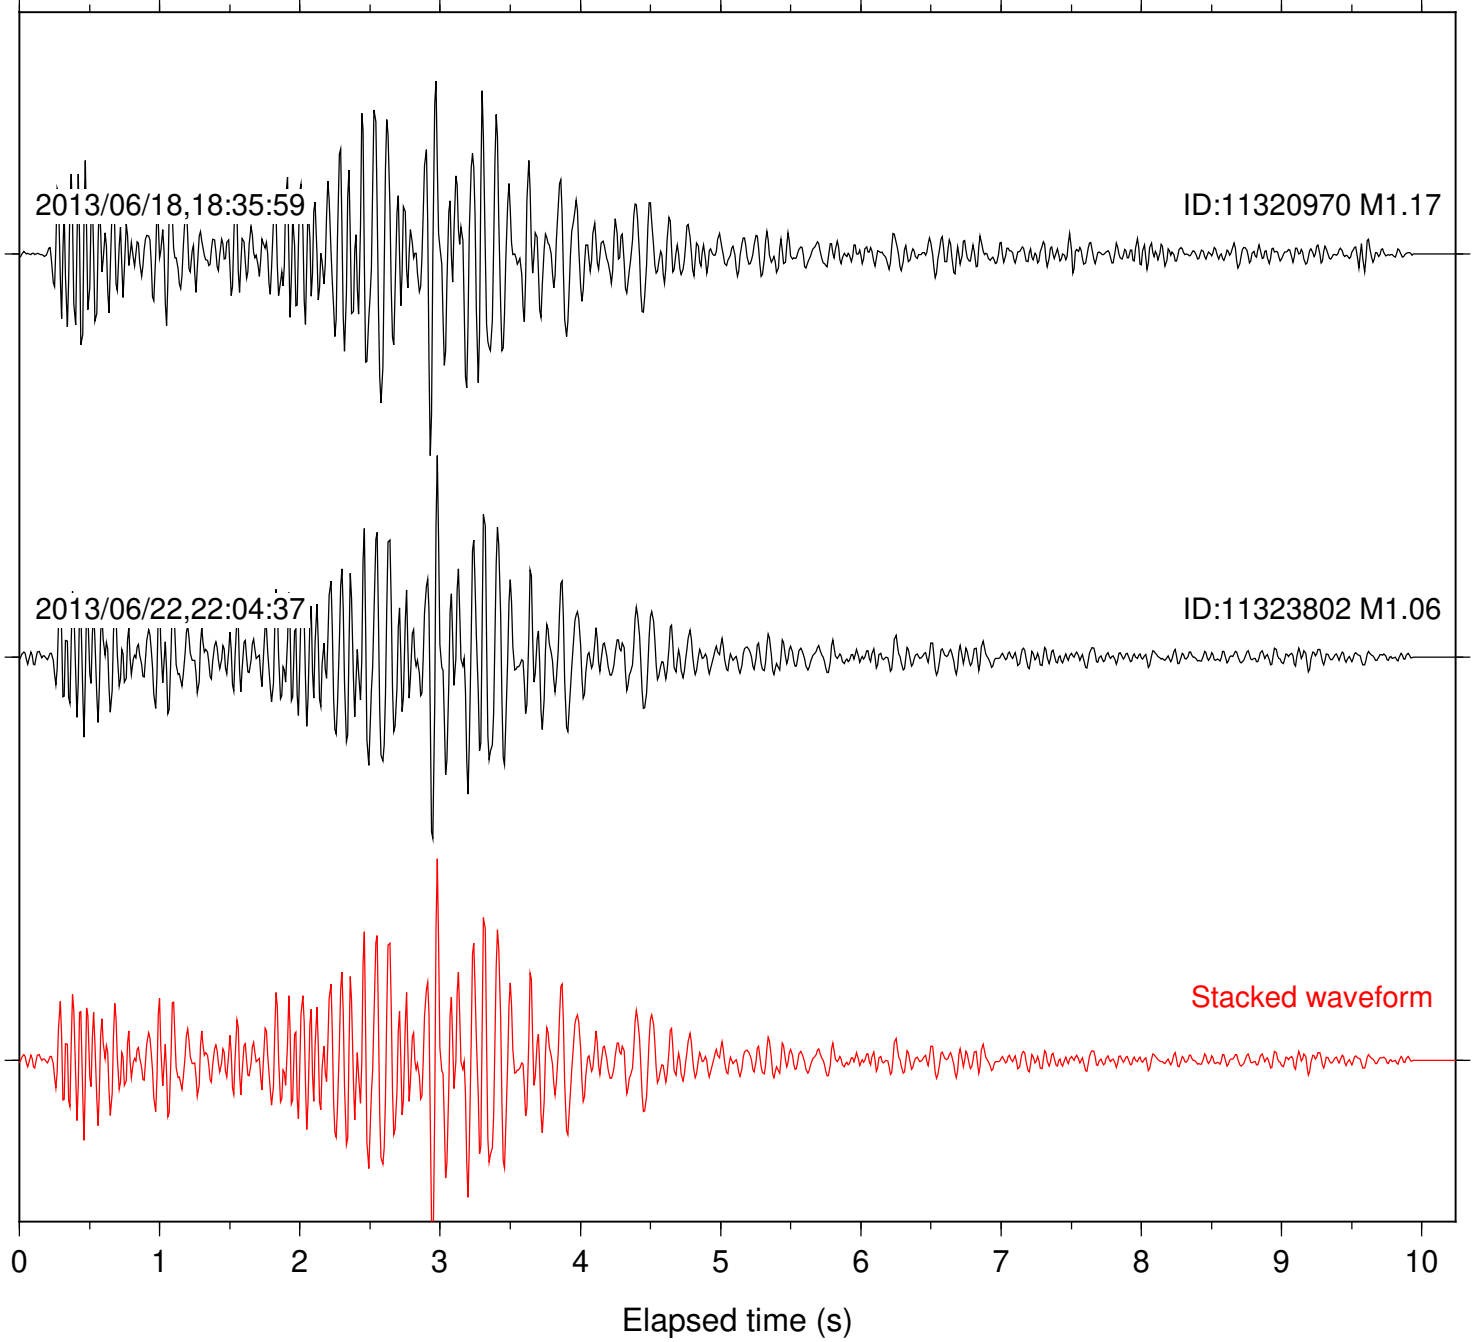

Station: SND Com: HHZ

Focal depth: 9.76 km

Station: TOR Com: HHZ

Focal depth: 9.77 km

Station: CRR Com: EHZ

Focal depth: 5.52 km

Station: MONP2 Com: HHZ

Focal depth: 5.52 km