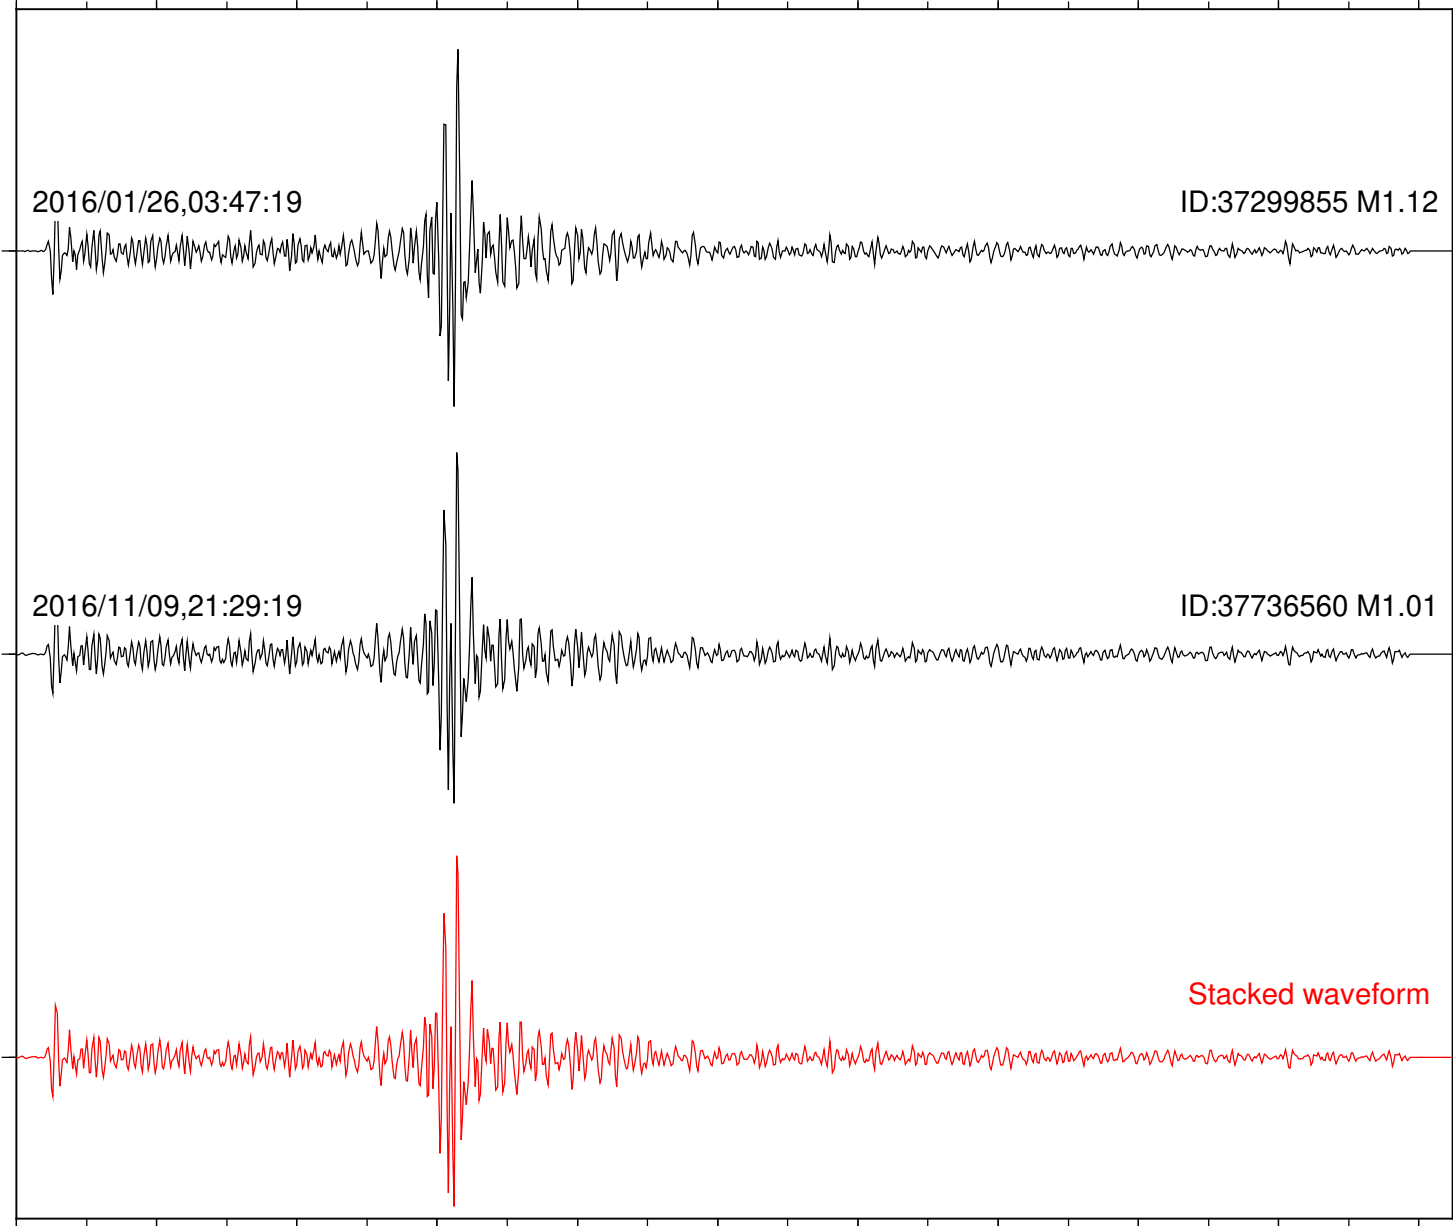

Station: B082 Com: EHZ

Focal depth: 13.09 km

2016/01/26,03:47:19

ID:37299855 M1.12

2016/11/09,21:29:19

ID:37736560 M1.01

Stacked waveform

0 1 2 3 4 5 6 7 8 9 10
Elapsed time (s)