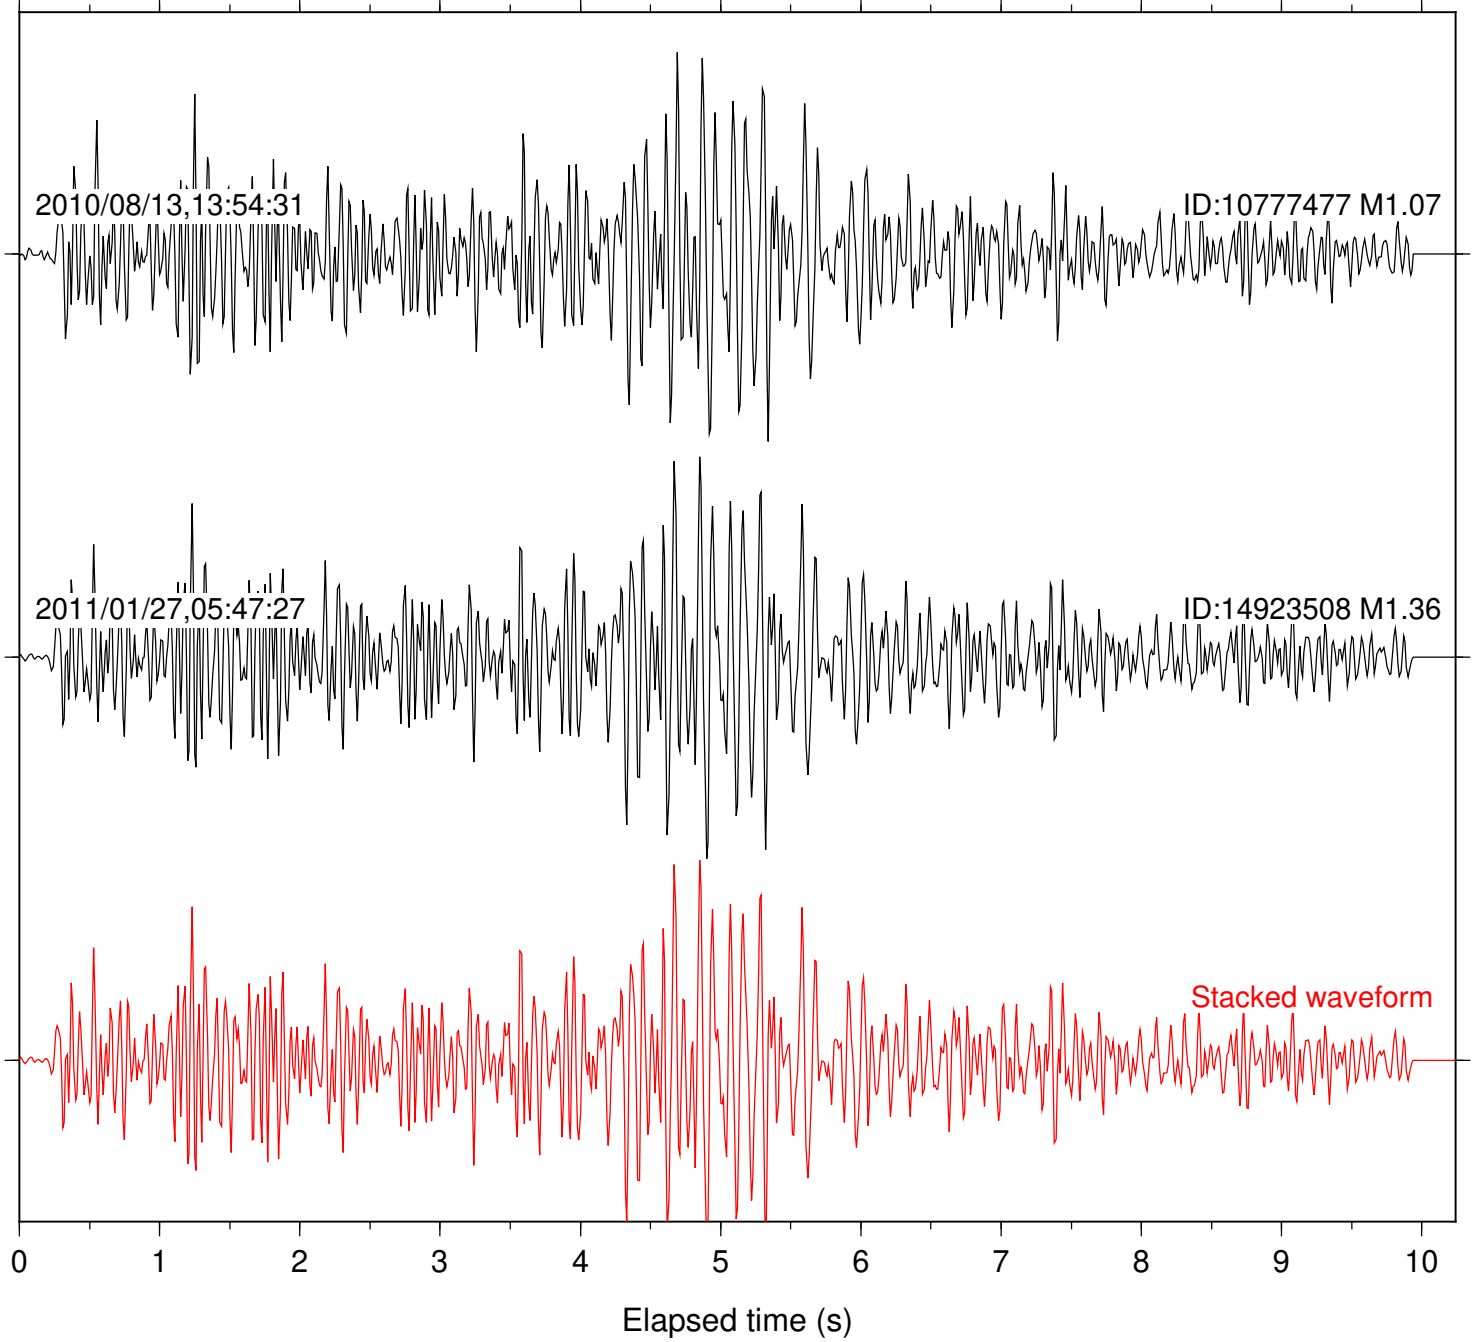

Station: FRD Com: HHZ

Focal depth: 7.72 km

Station: PFO Com: HHZ

Focal depth: 7.72 km

Station: TOR Com: HHZ

Focal depth: 7.72 km

Station: CBK Com: EHZ

Focal depth: 8.18 km