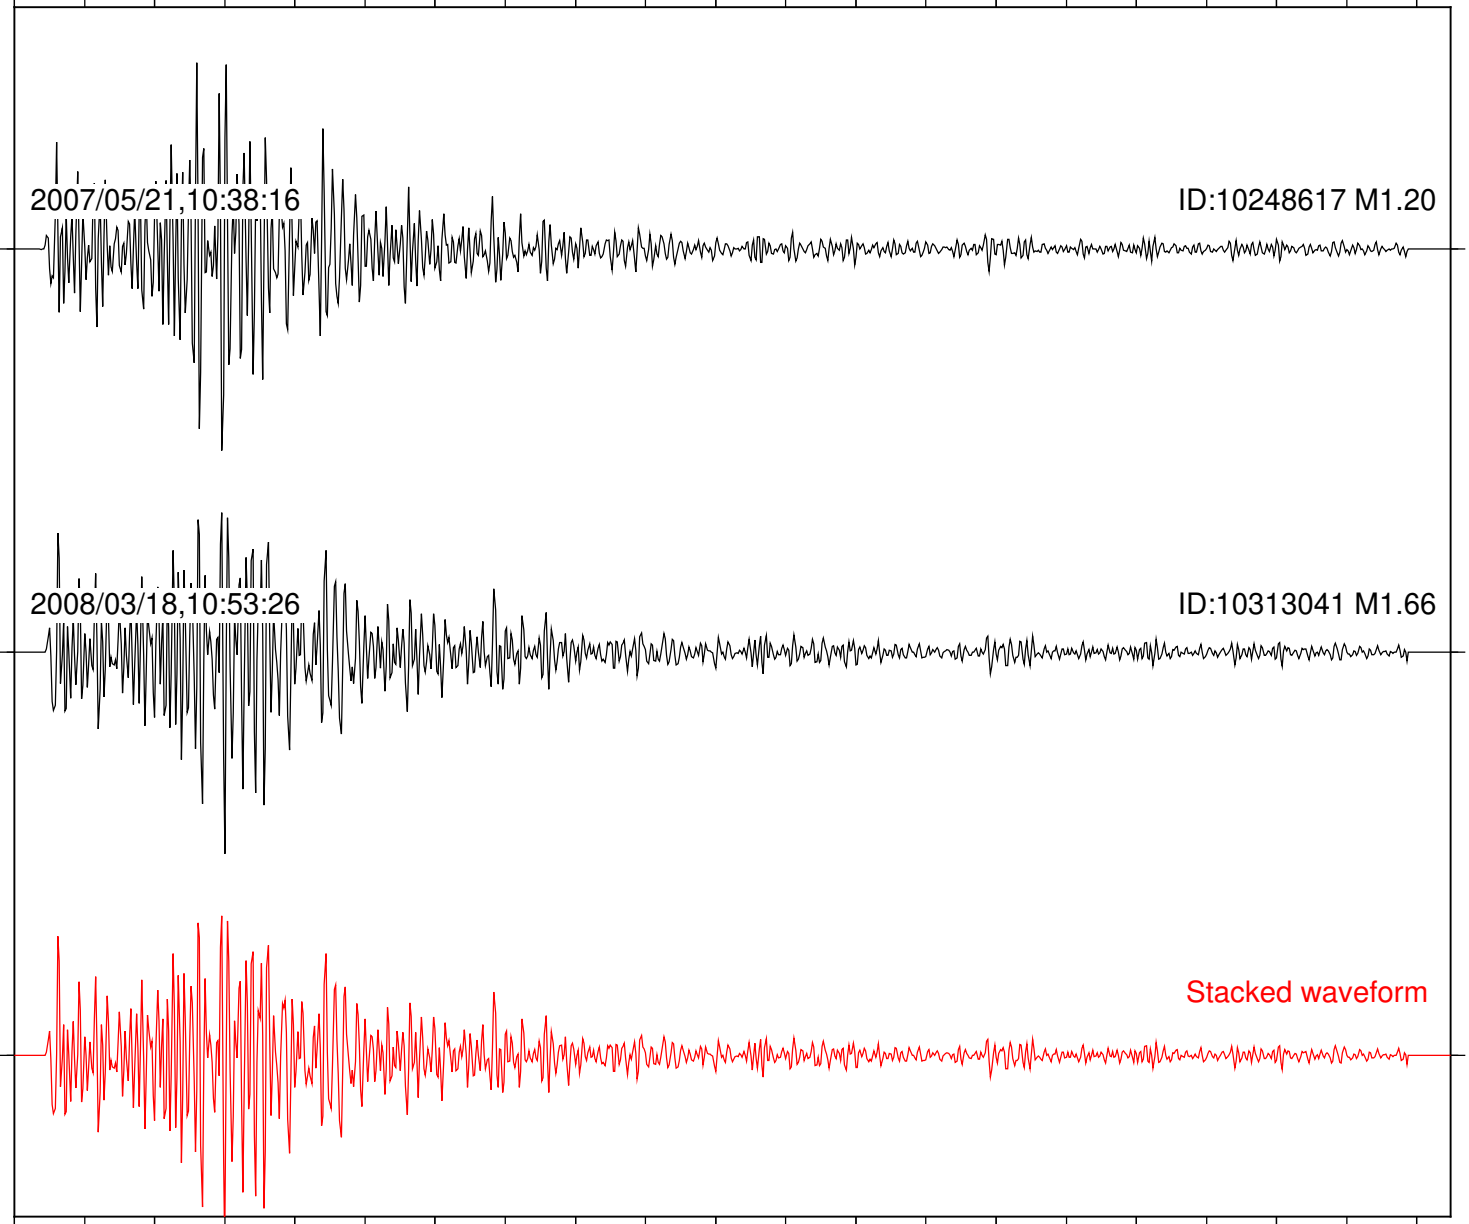

Station: FRD Com: HHZ

Focal depth: 8.40 km

2007/05/21,10:38:16

ID:10248617 M1.20

2008/03/18,10:53:26

ID:10313041 M1.66

Stacked waveform

0 1 2 3 4 5 6 7 8 9 10
Elapsed time (s)