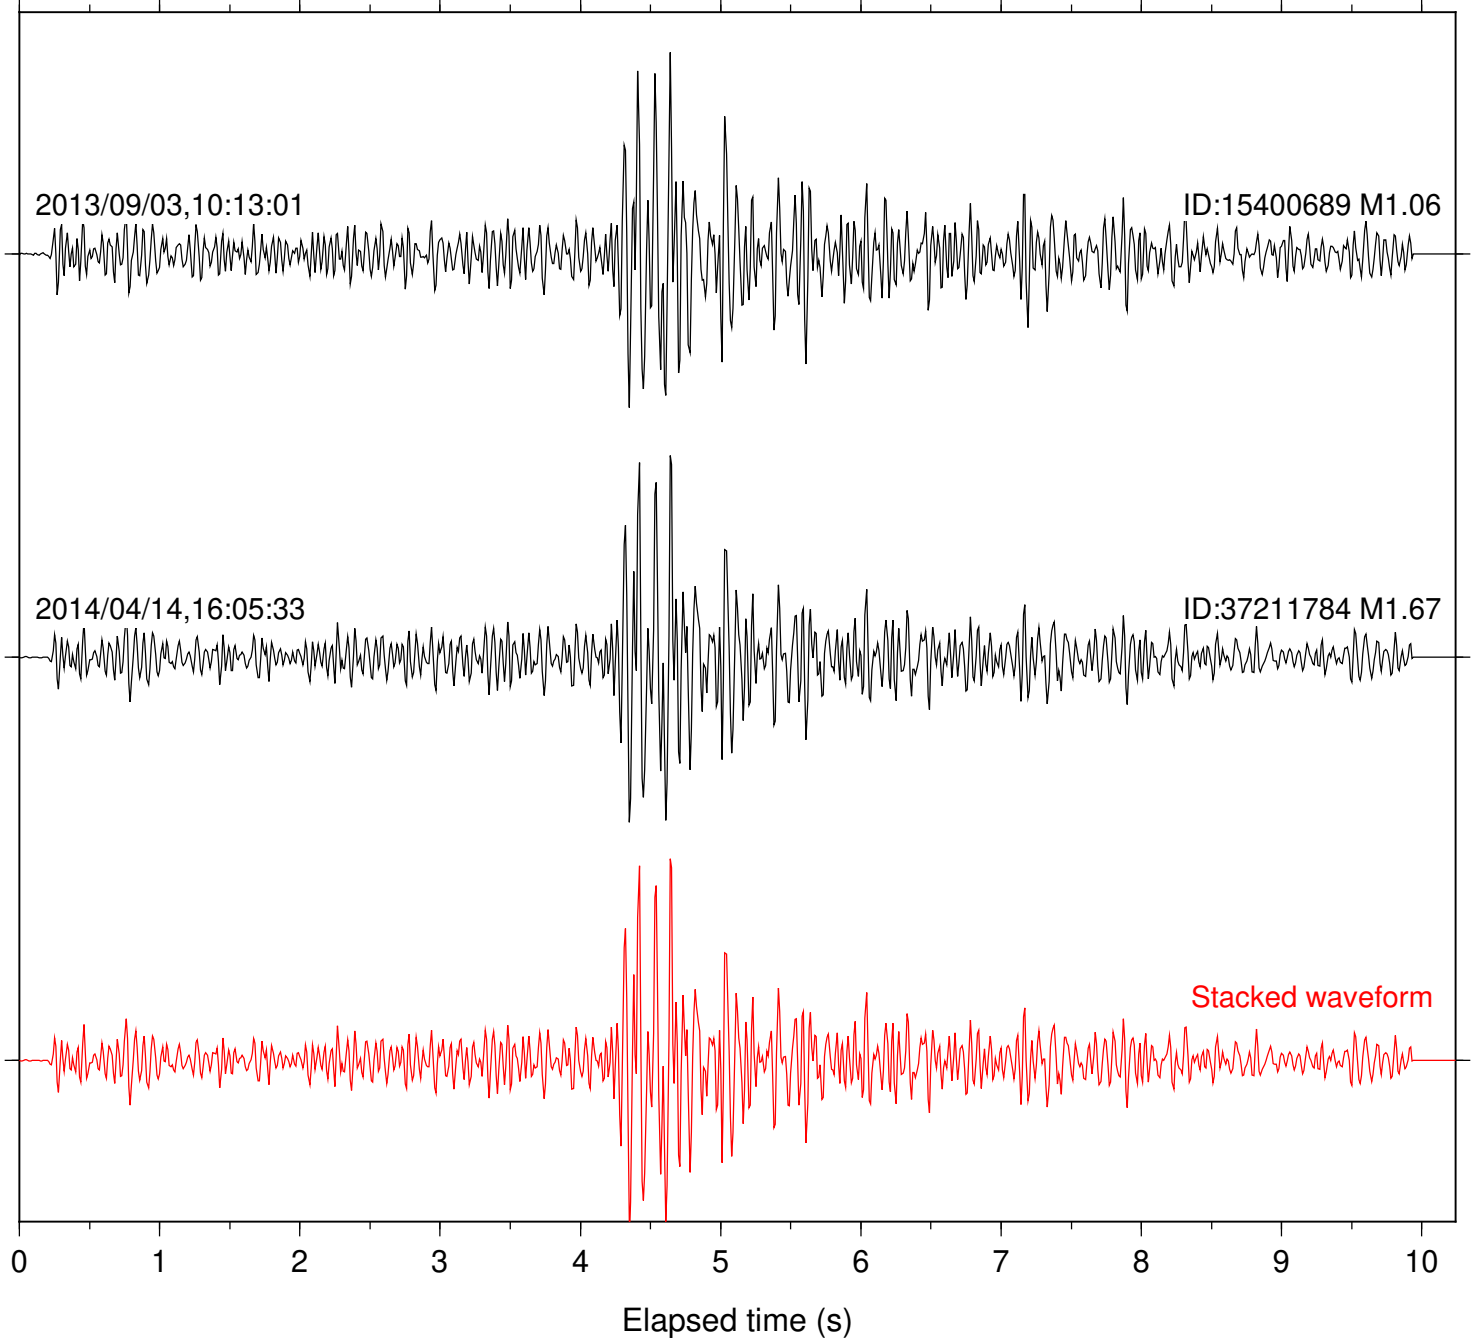

Station: B081 Com: EHZ

Focal depth: 5.81 km