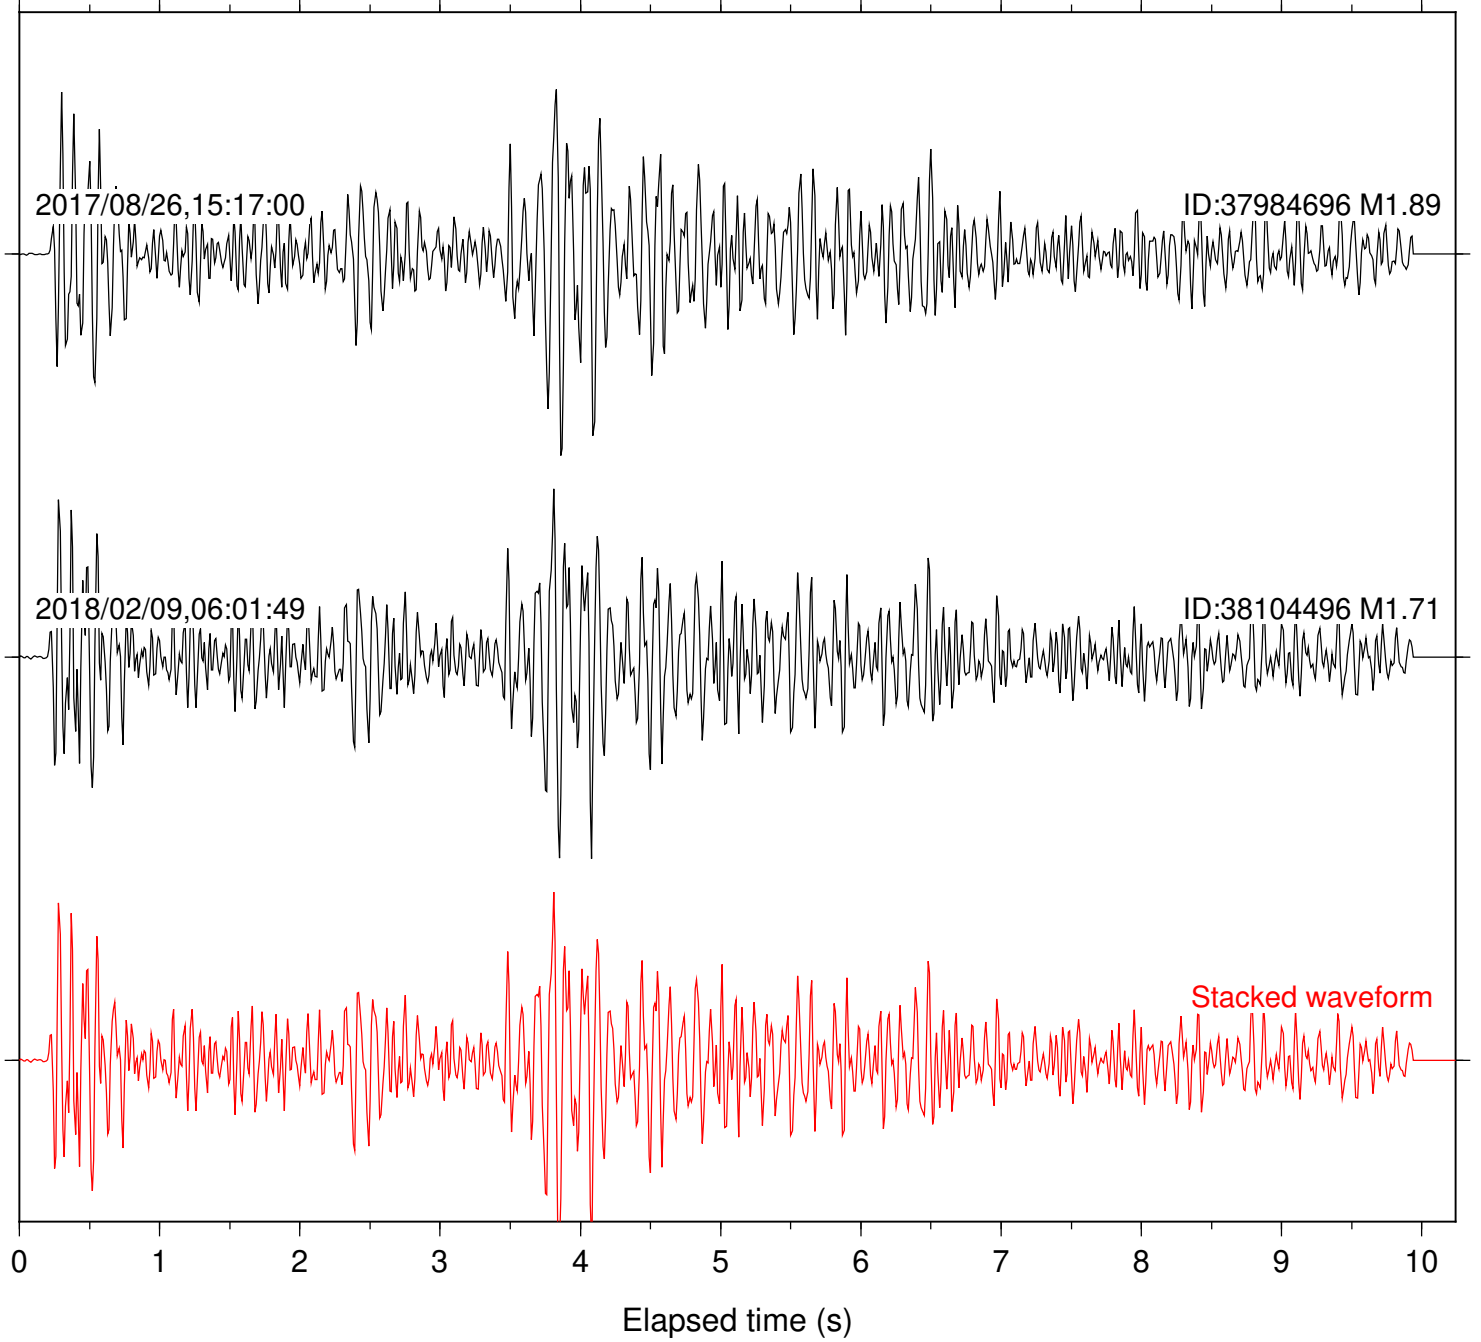

Station: BAC Com: EHZ

Focal depth: 5.11 km