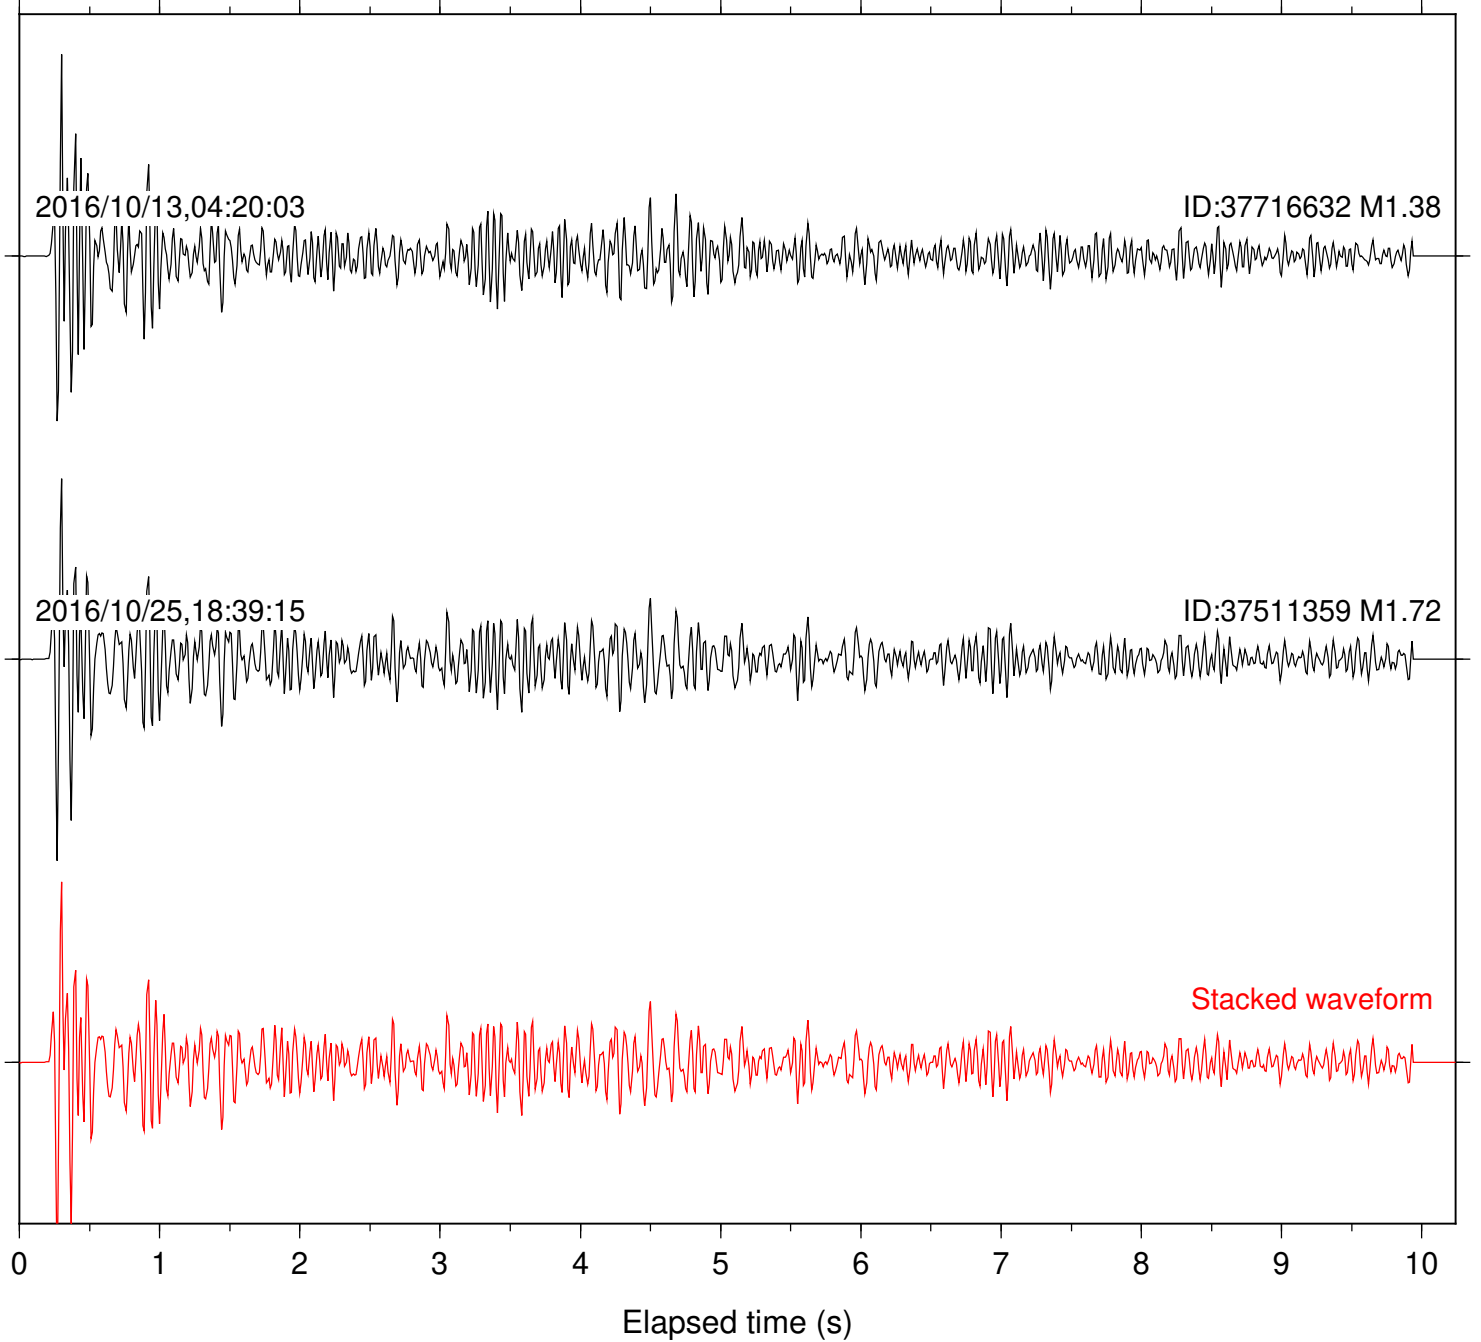

Station: LVA2 Com: HHZ

Focal depth: 6.98 km