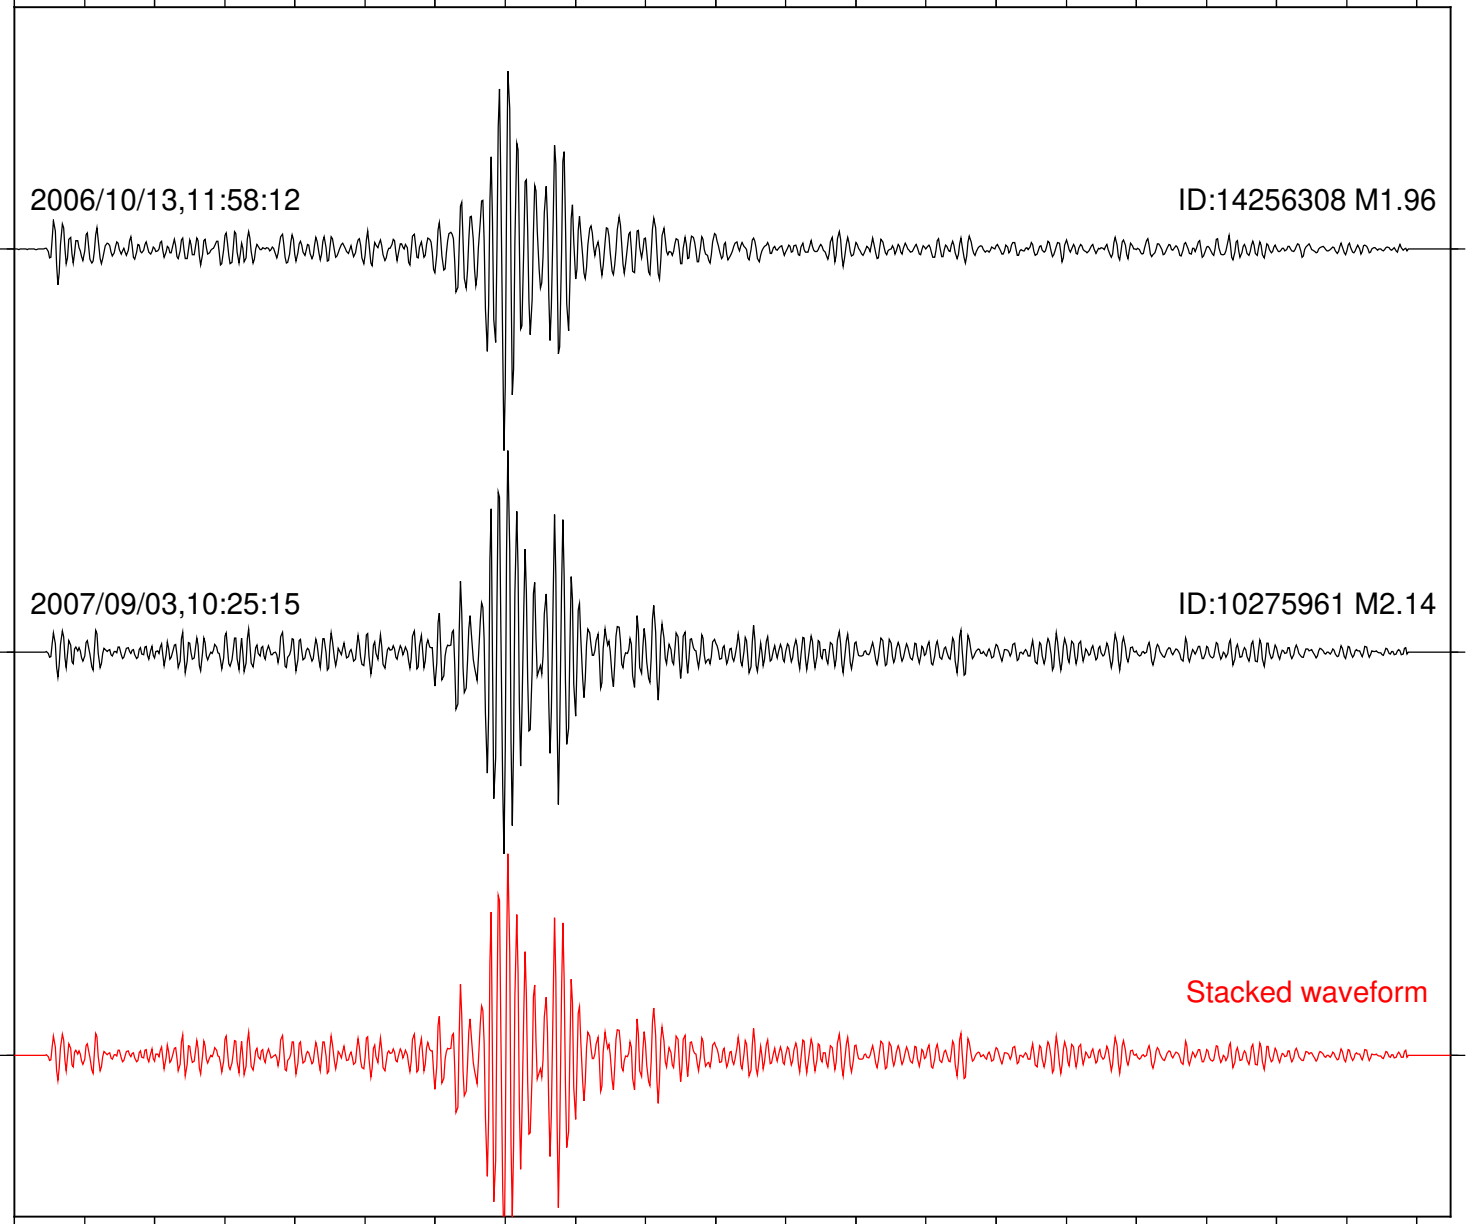

ID:14256308 M1.96

2007/09/03,10:25:15

ID:10275961 M2.14

Stacked waveform

0 1 2 3 4 5 6 7 8 9 10  
Elapsed time (s)

Station: PLM Com: HHZ

Focal depth: 7.84 km

Station: SND Com: HHZ