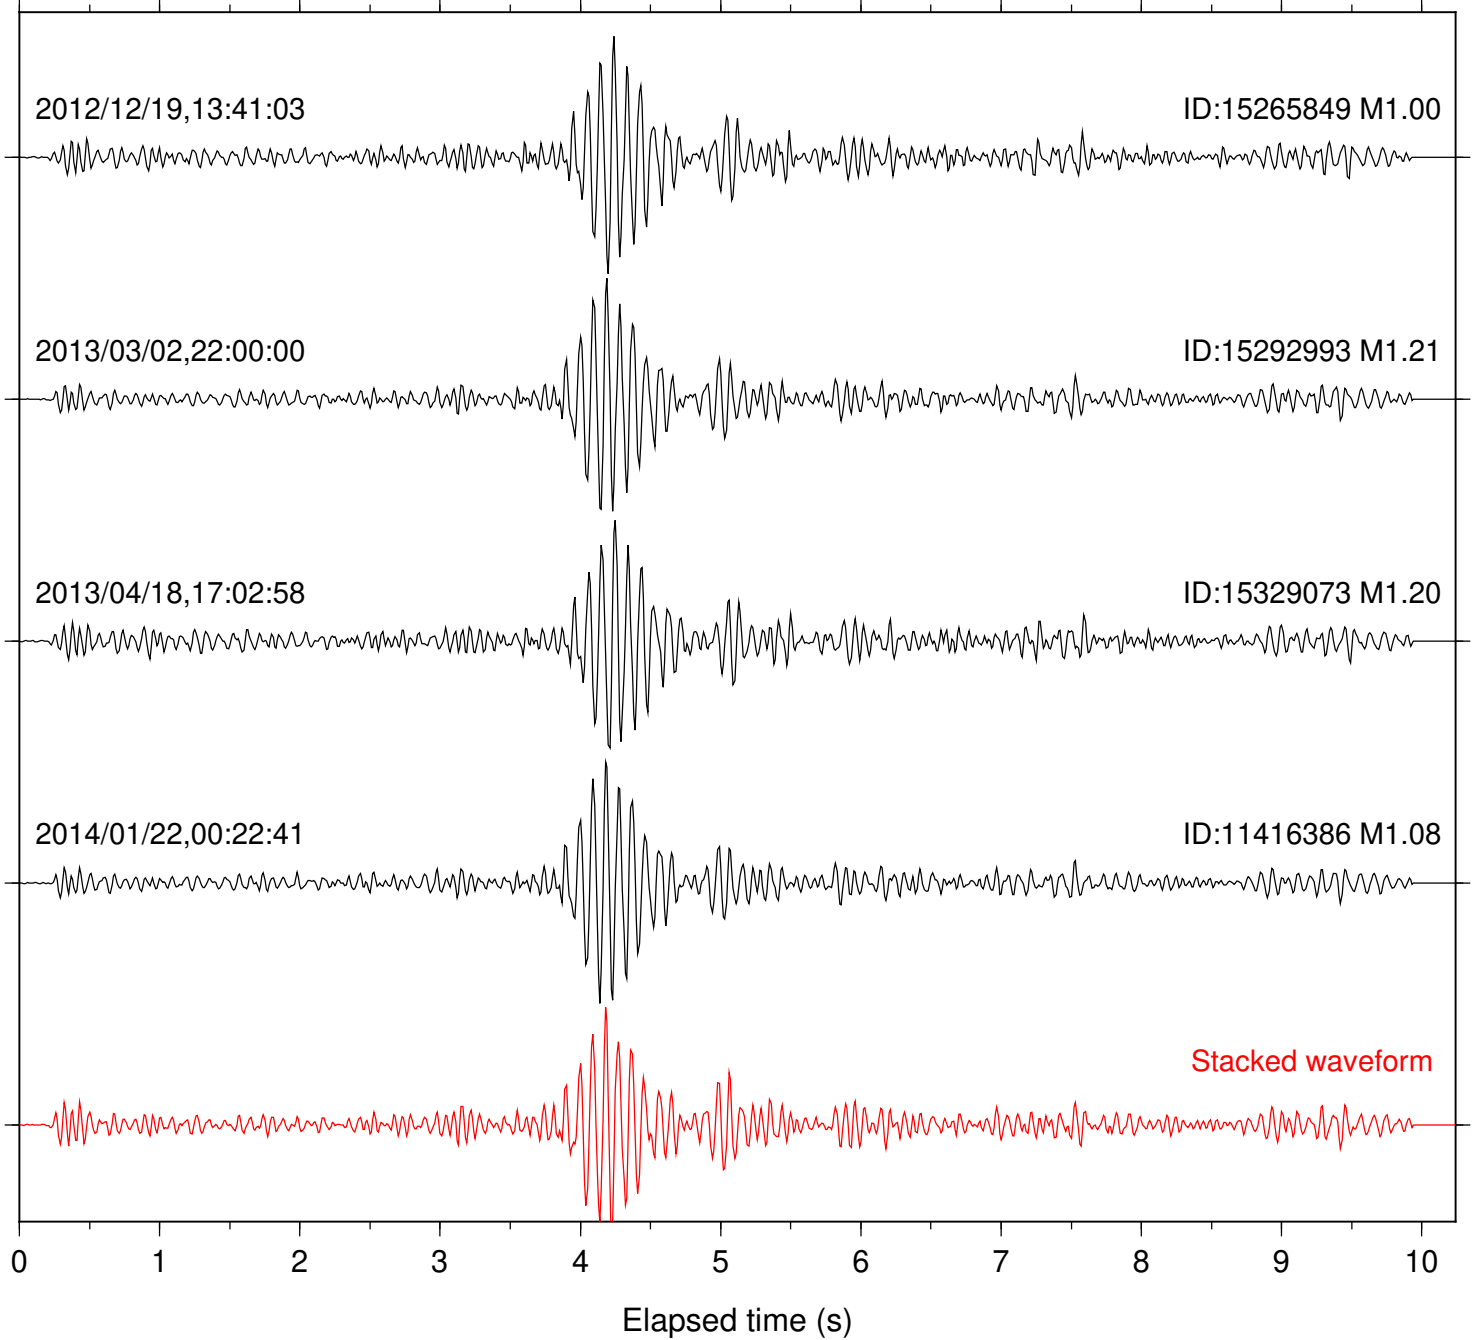

Station: B084 Com: EHZ

Focal depth: 4.95 km