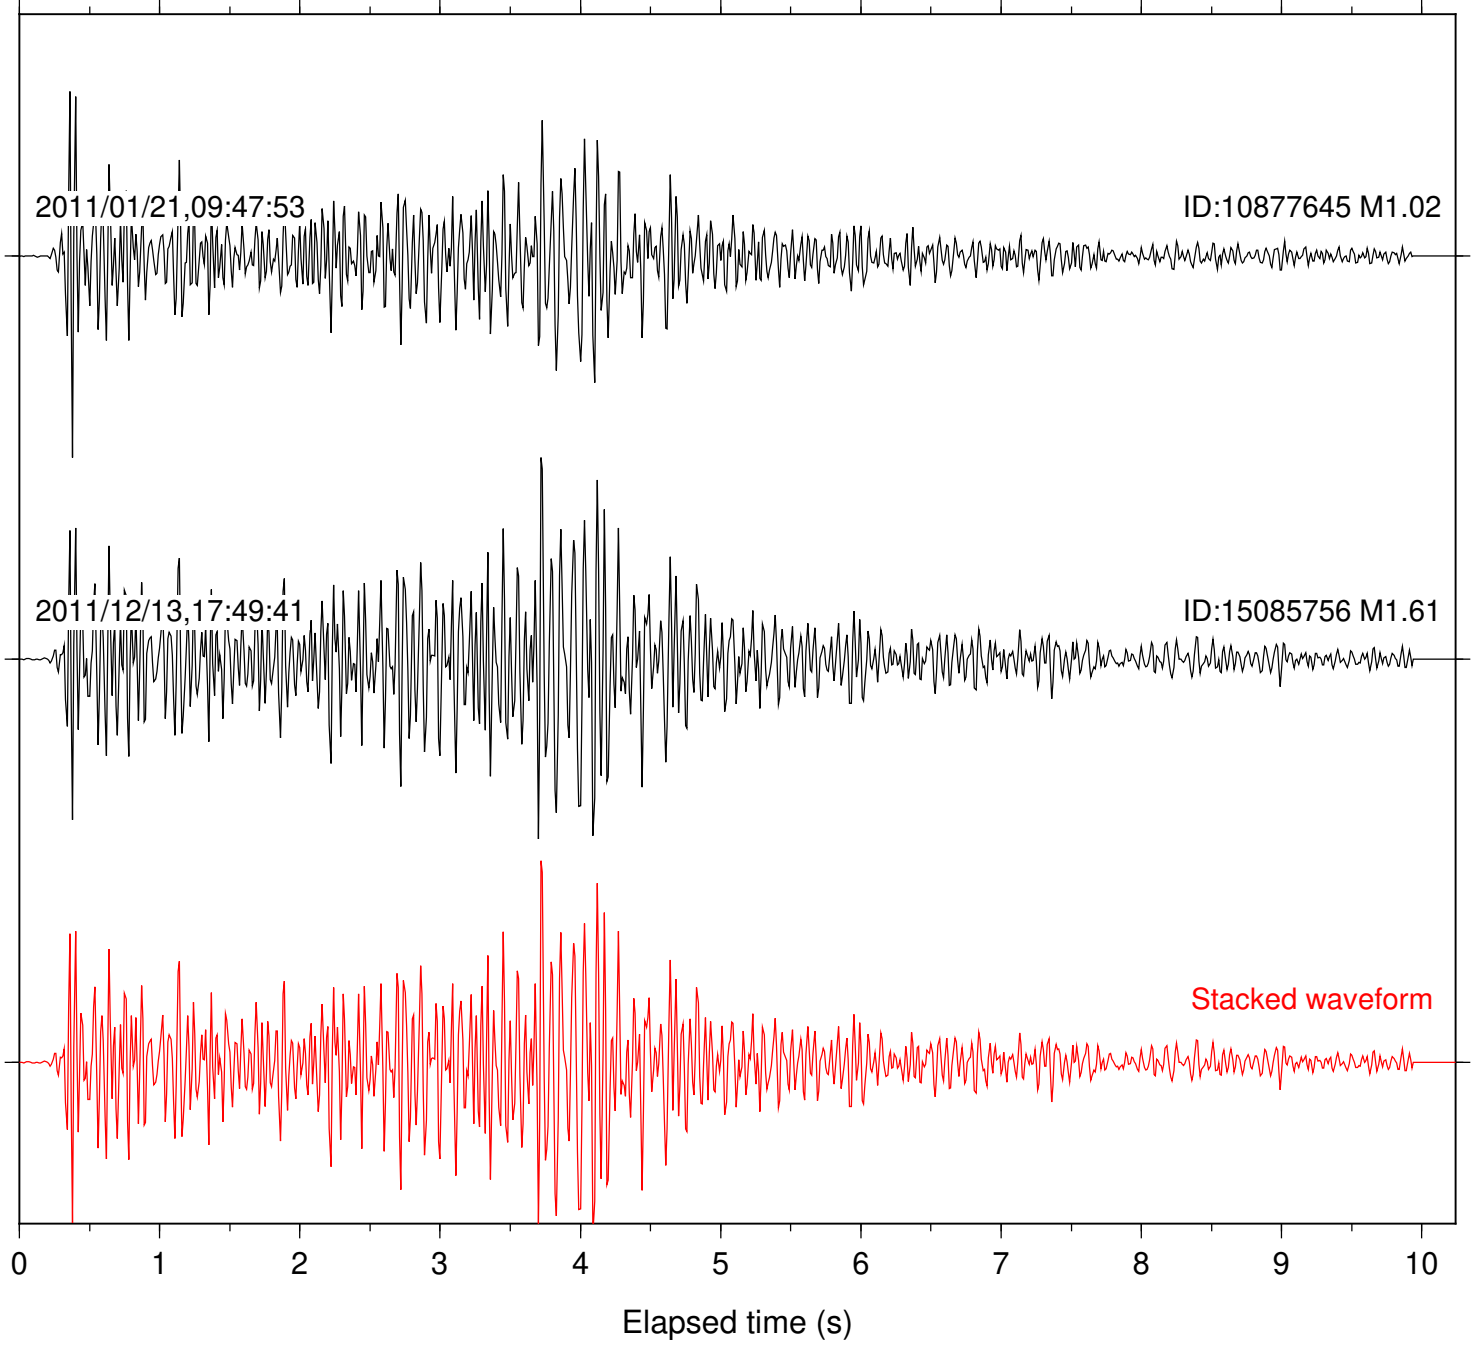

Station: FRD Com: HHZ

Focal depth: 10.95 km