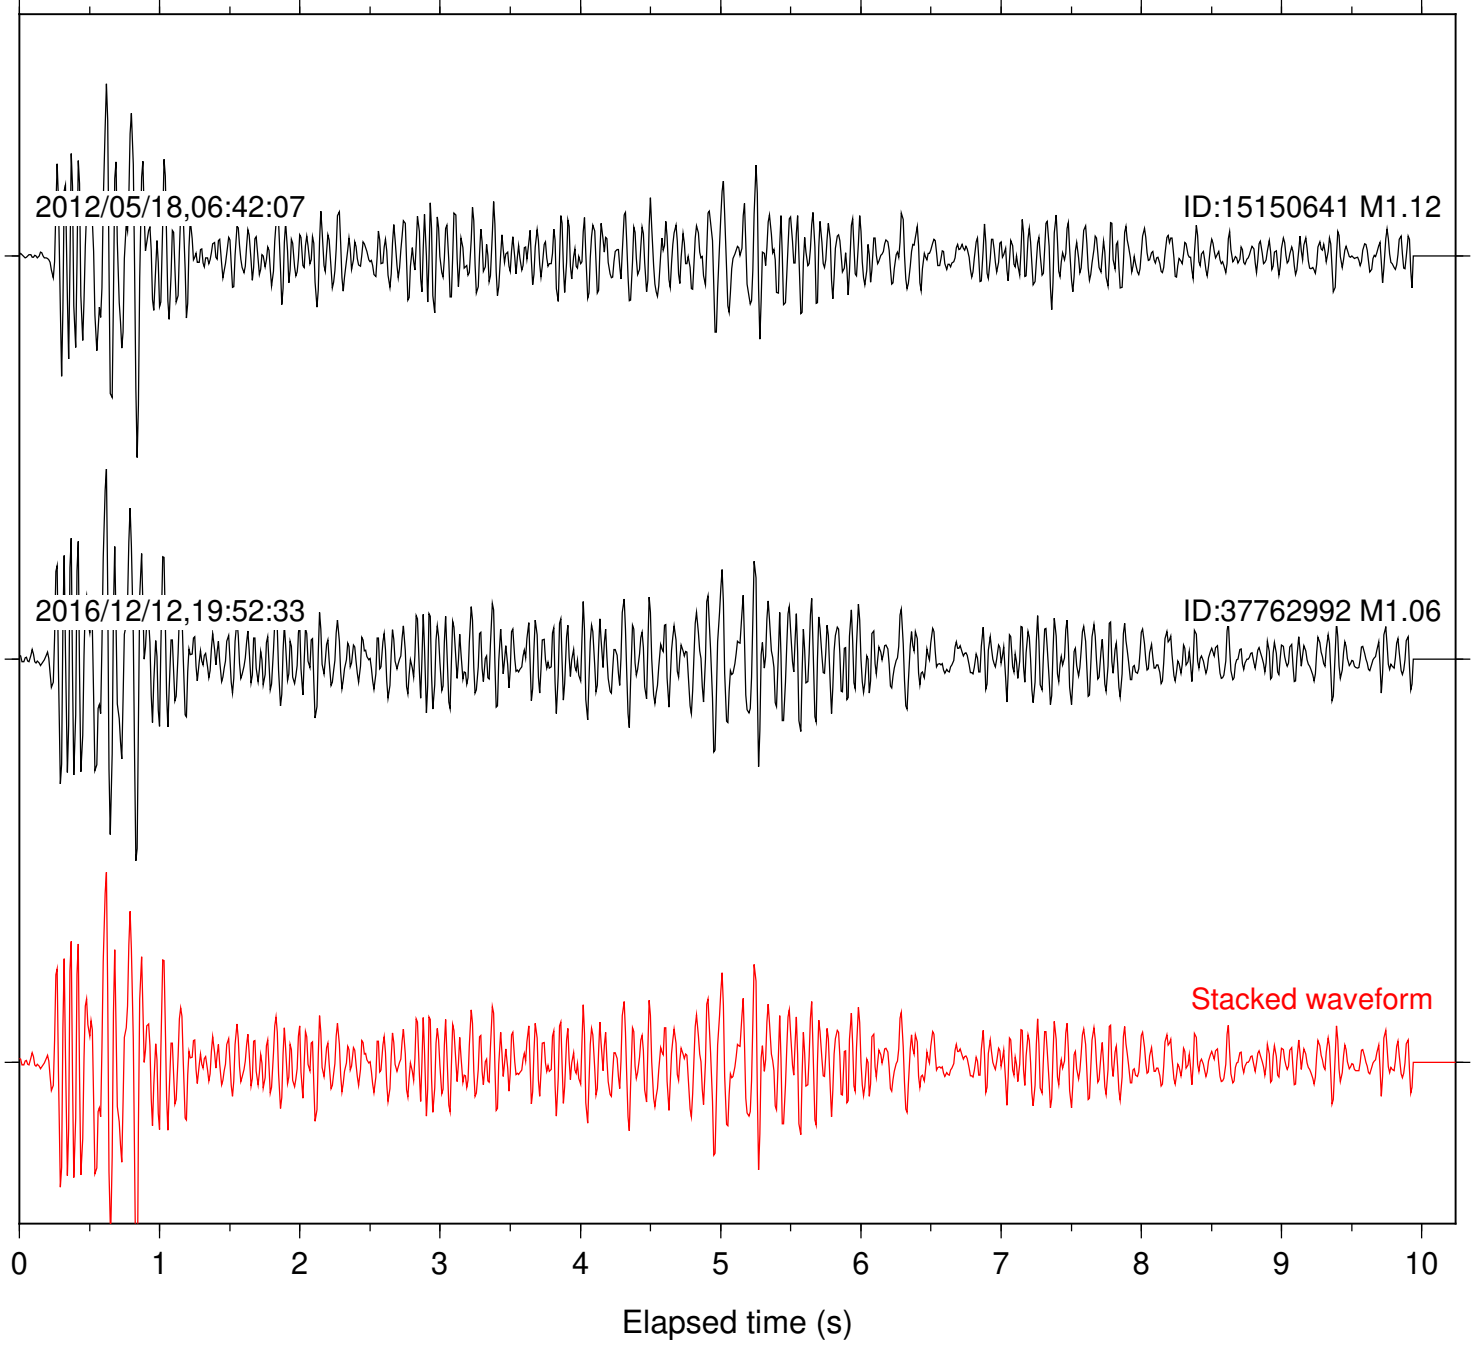

Station: B946 Com: EHZ

Focal depth: 7.78 km