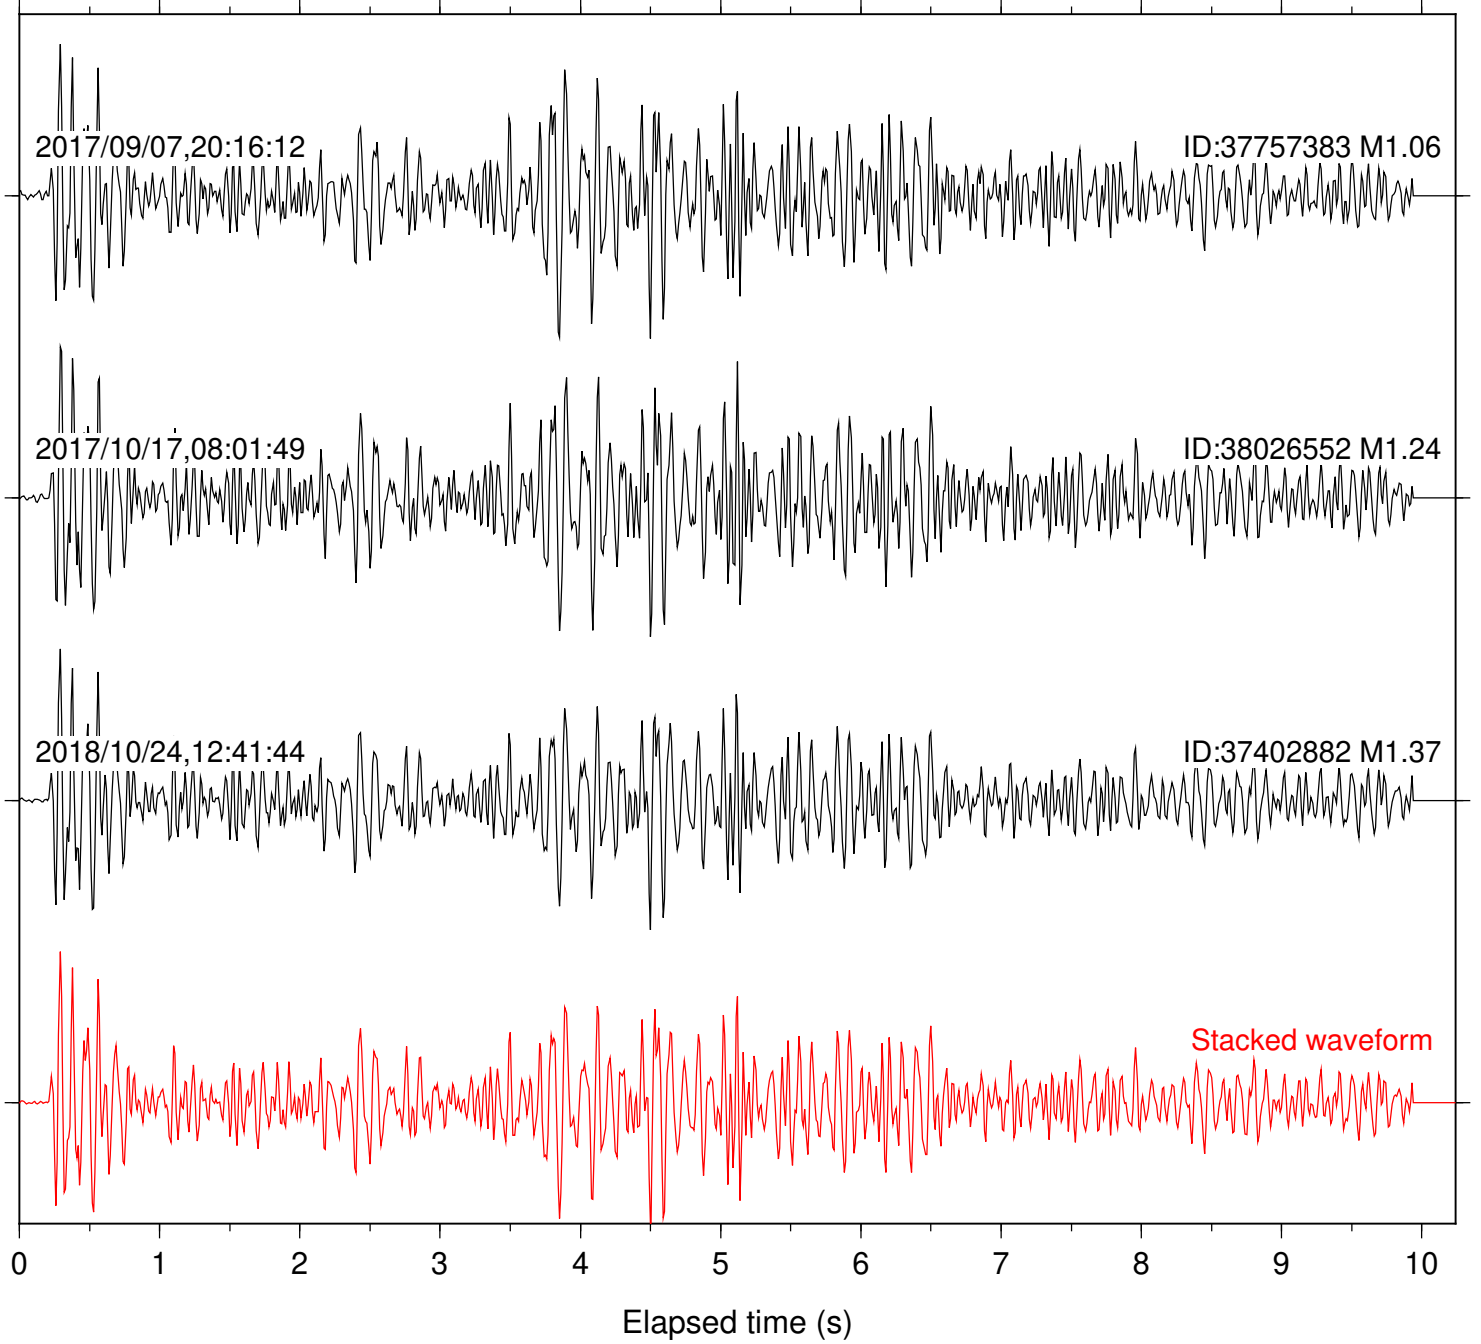

Station: BAC Com: EHZ

Focal depth: 5.09 km