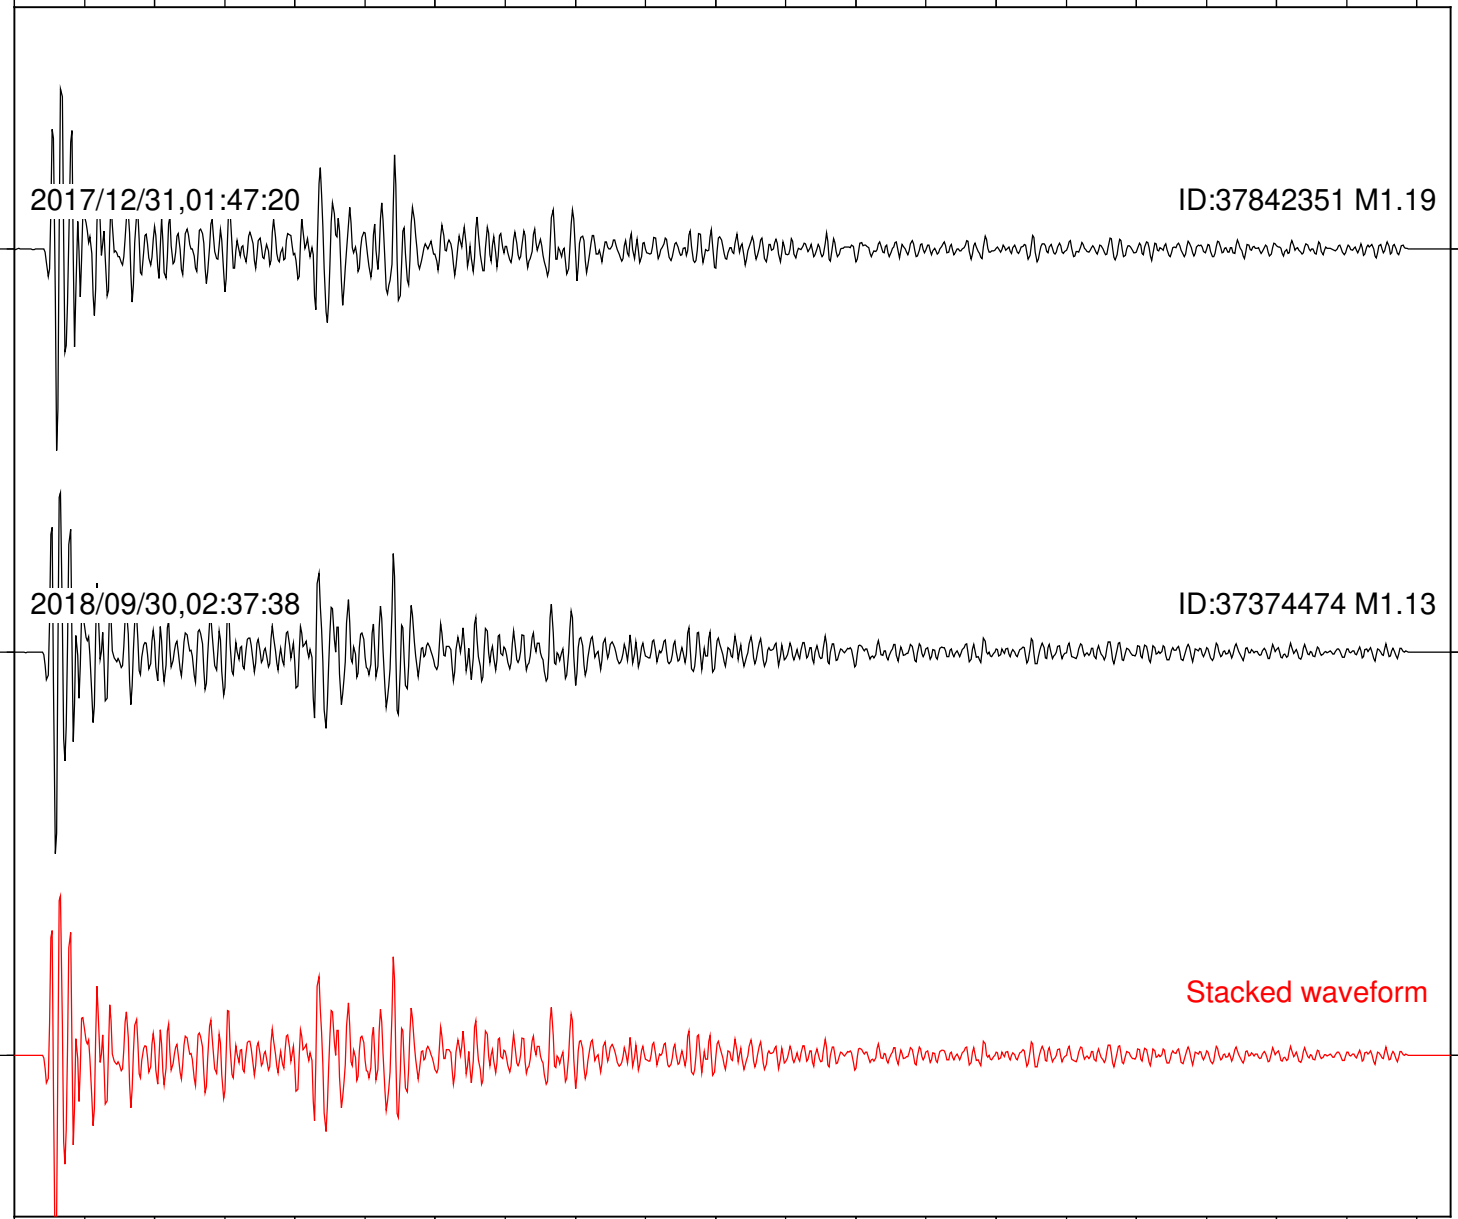

Station: B093 Com: EHZ

Focal depth: 5.10 km

2017/12/31,01:47:20

ID:37842351 M1.19

2018/09/30,02:37:38

ID:37374474 M1.13

Stacked waveform

0 1 2 3 4 5 6 7 8 9 10
Elapsed time (s)