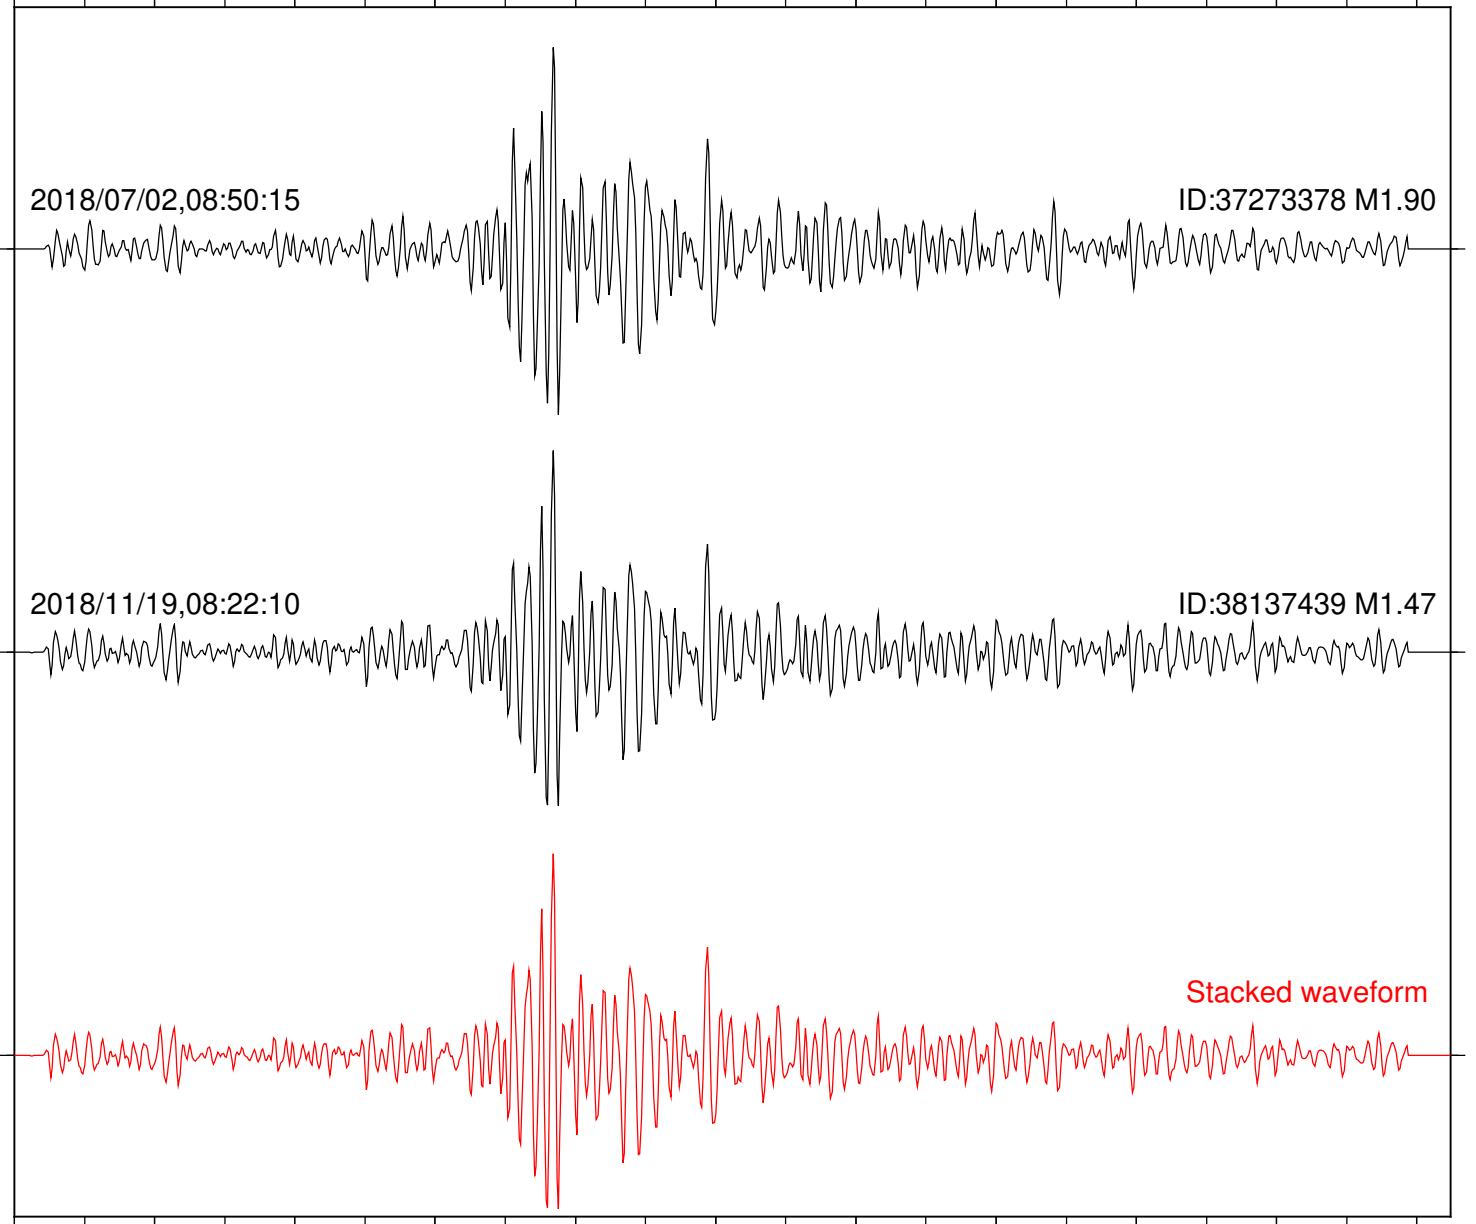

Station: POB2 Com: HHZ

Focal depth: 2.70 km

2018/07/02,08:50:15

ID:37273378 M1.90

2018/11/19,08:22:10

ID:38137439 M1.47

Stacked waveform

0 1 2 3 4 5 6 7 8 9 10
Elapsed time (s)