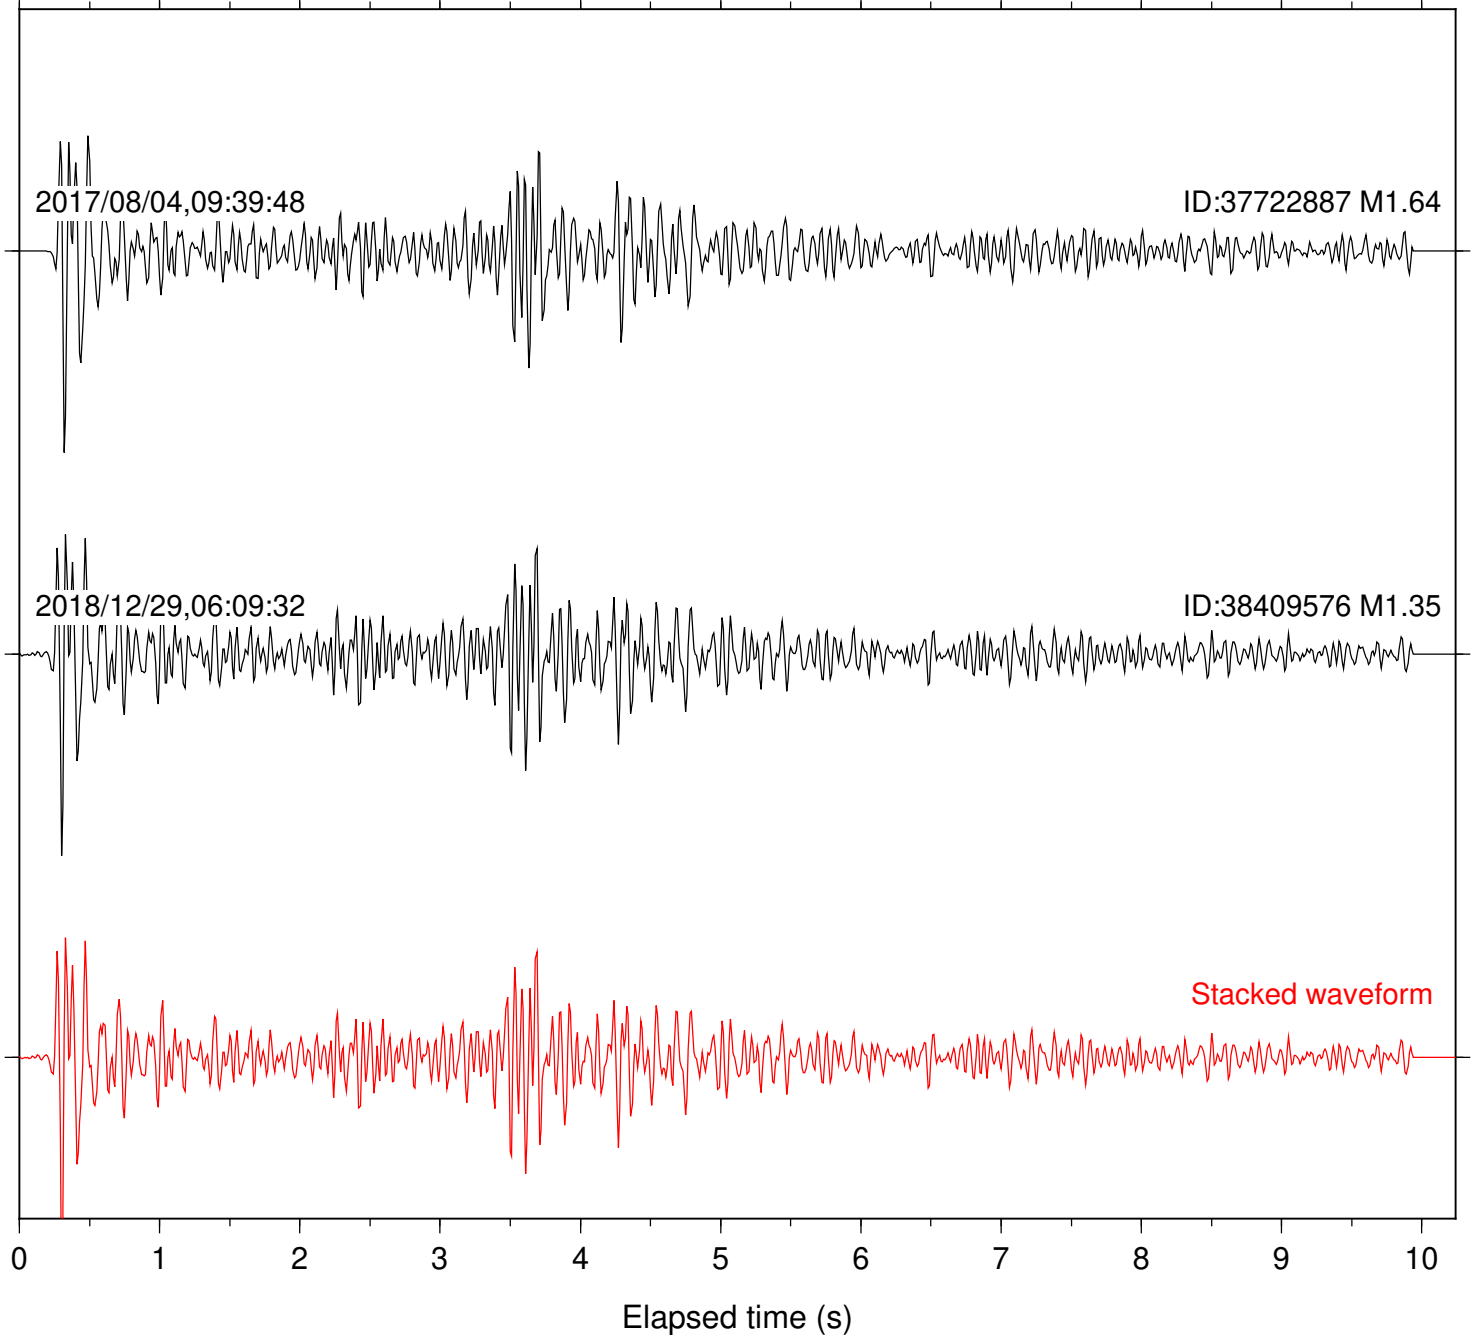

Station: CSH Com: HHZ

Focal depth: 5.44 km