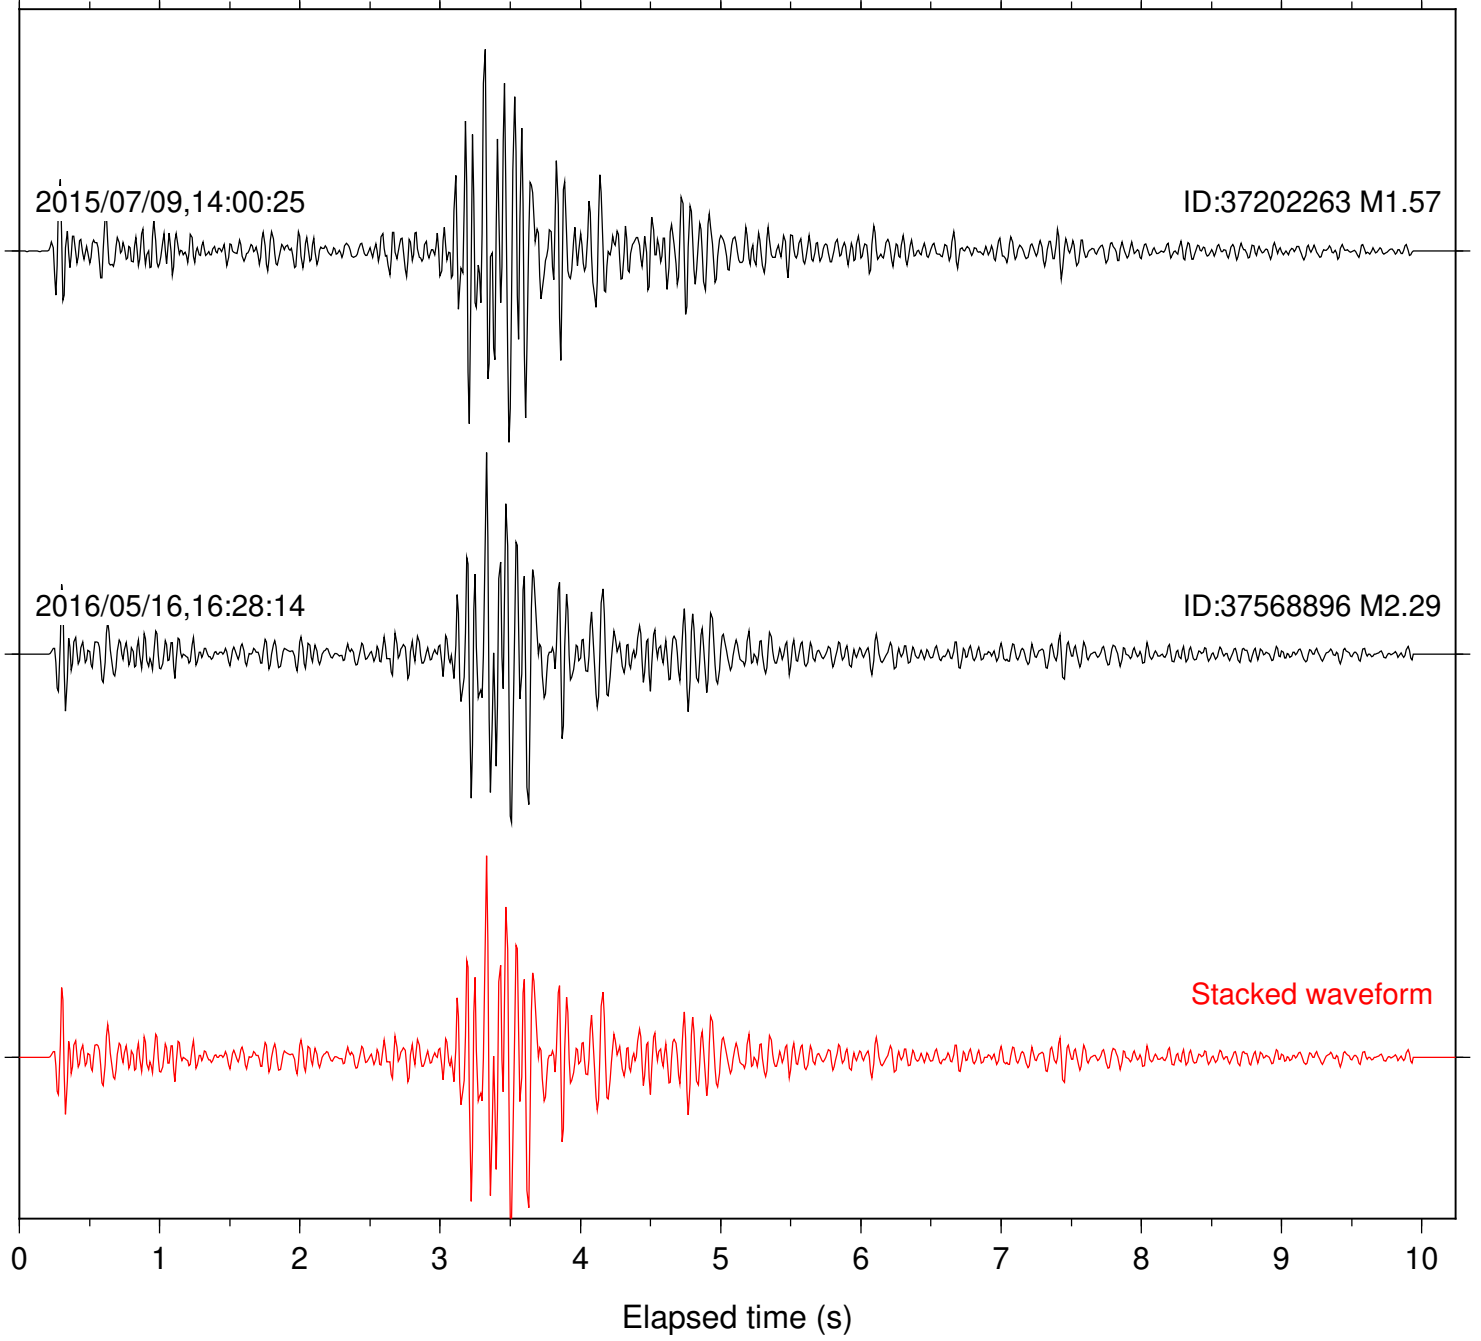

Station: HMT2 Com: HHZ

Focal depth: 9.26 km