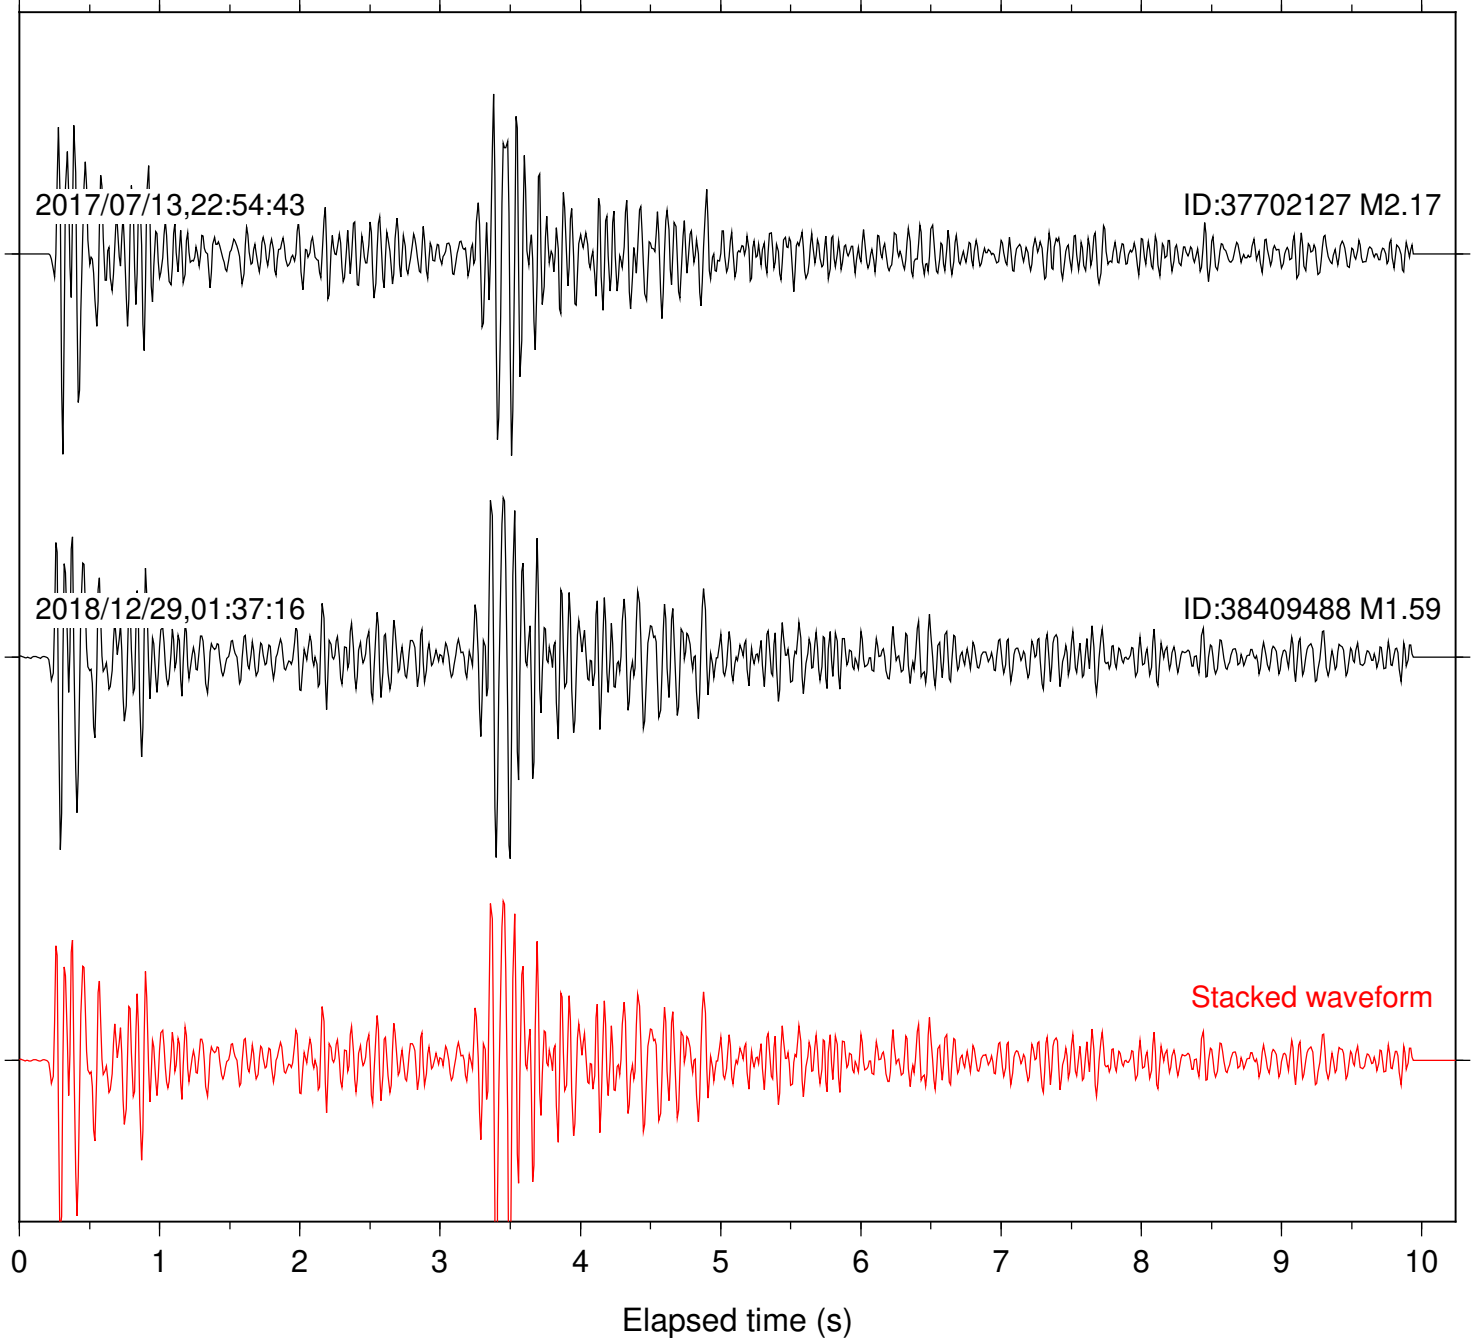

Station: CSH Com: HHZ

Focal depth: 6.18 km

Station: DGR Com: HHZ

Focal depth: 6.18 km

Station: FRD Com: HHZ

Focal depth: 6.18 km

Station: HMT2 Com: HHZ

Focal depth: 6.18 km