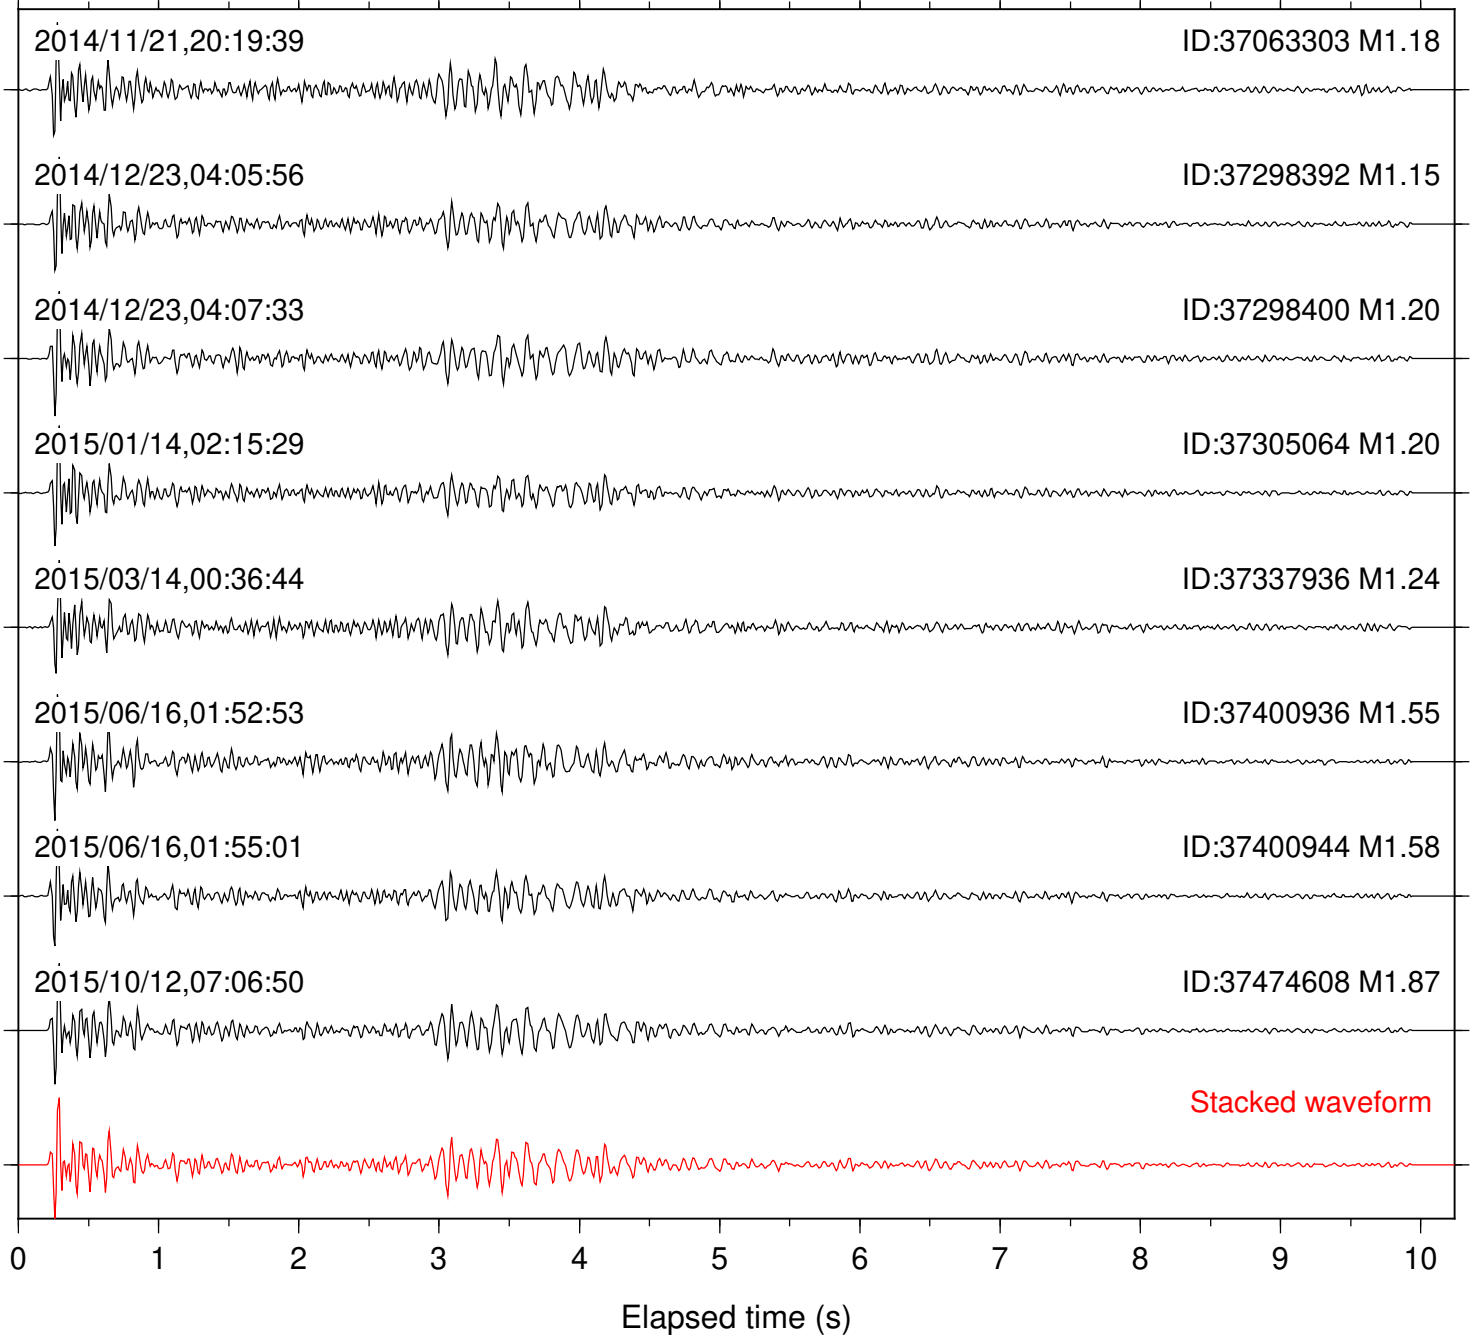

Station: BZN Com: HHZ

Focal depth: 8.51 km