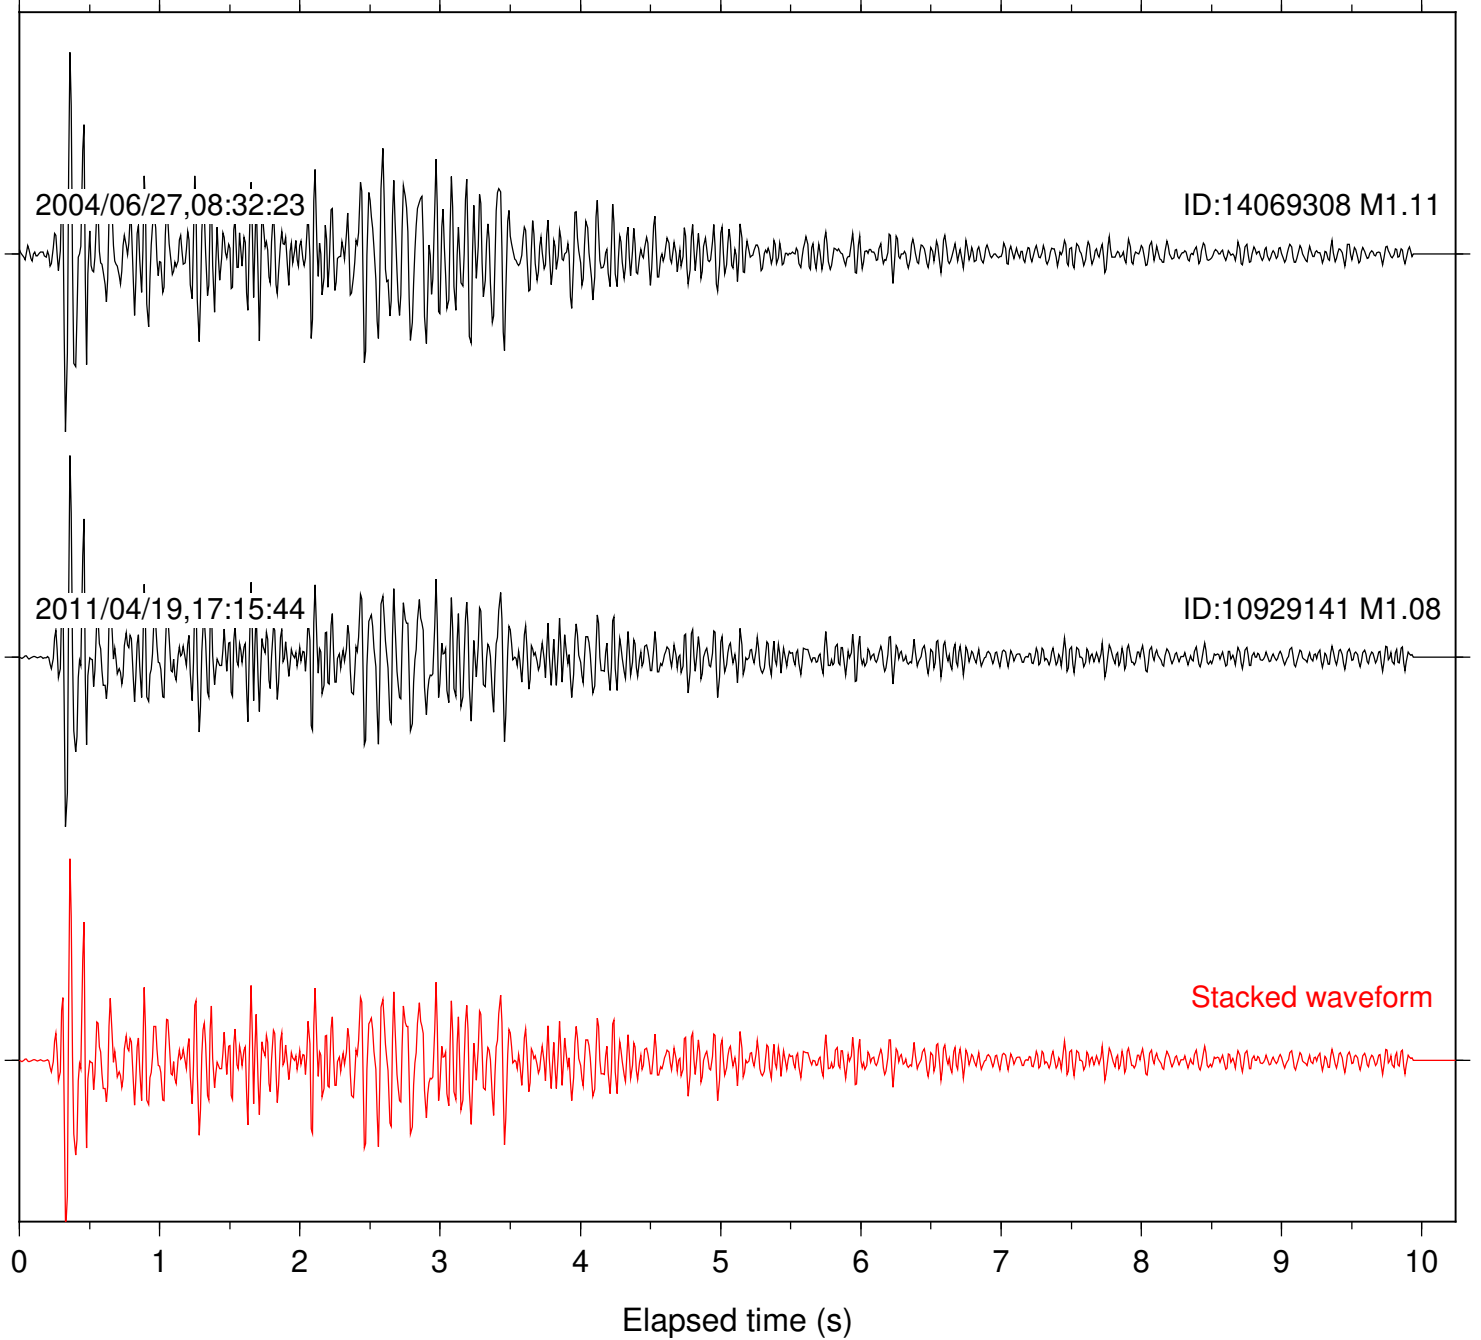

Station: FRD Com: HHZ

Focal depth: 5.43 km