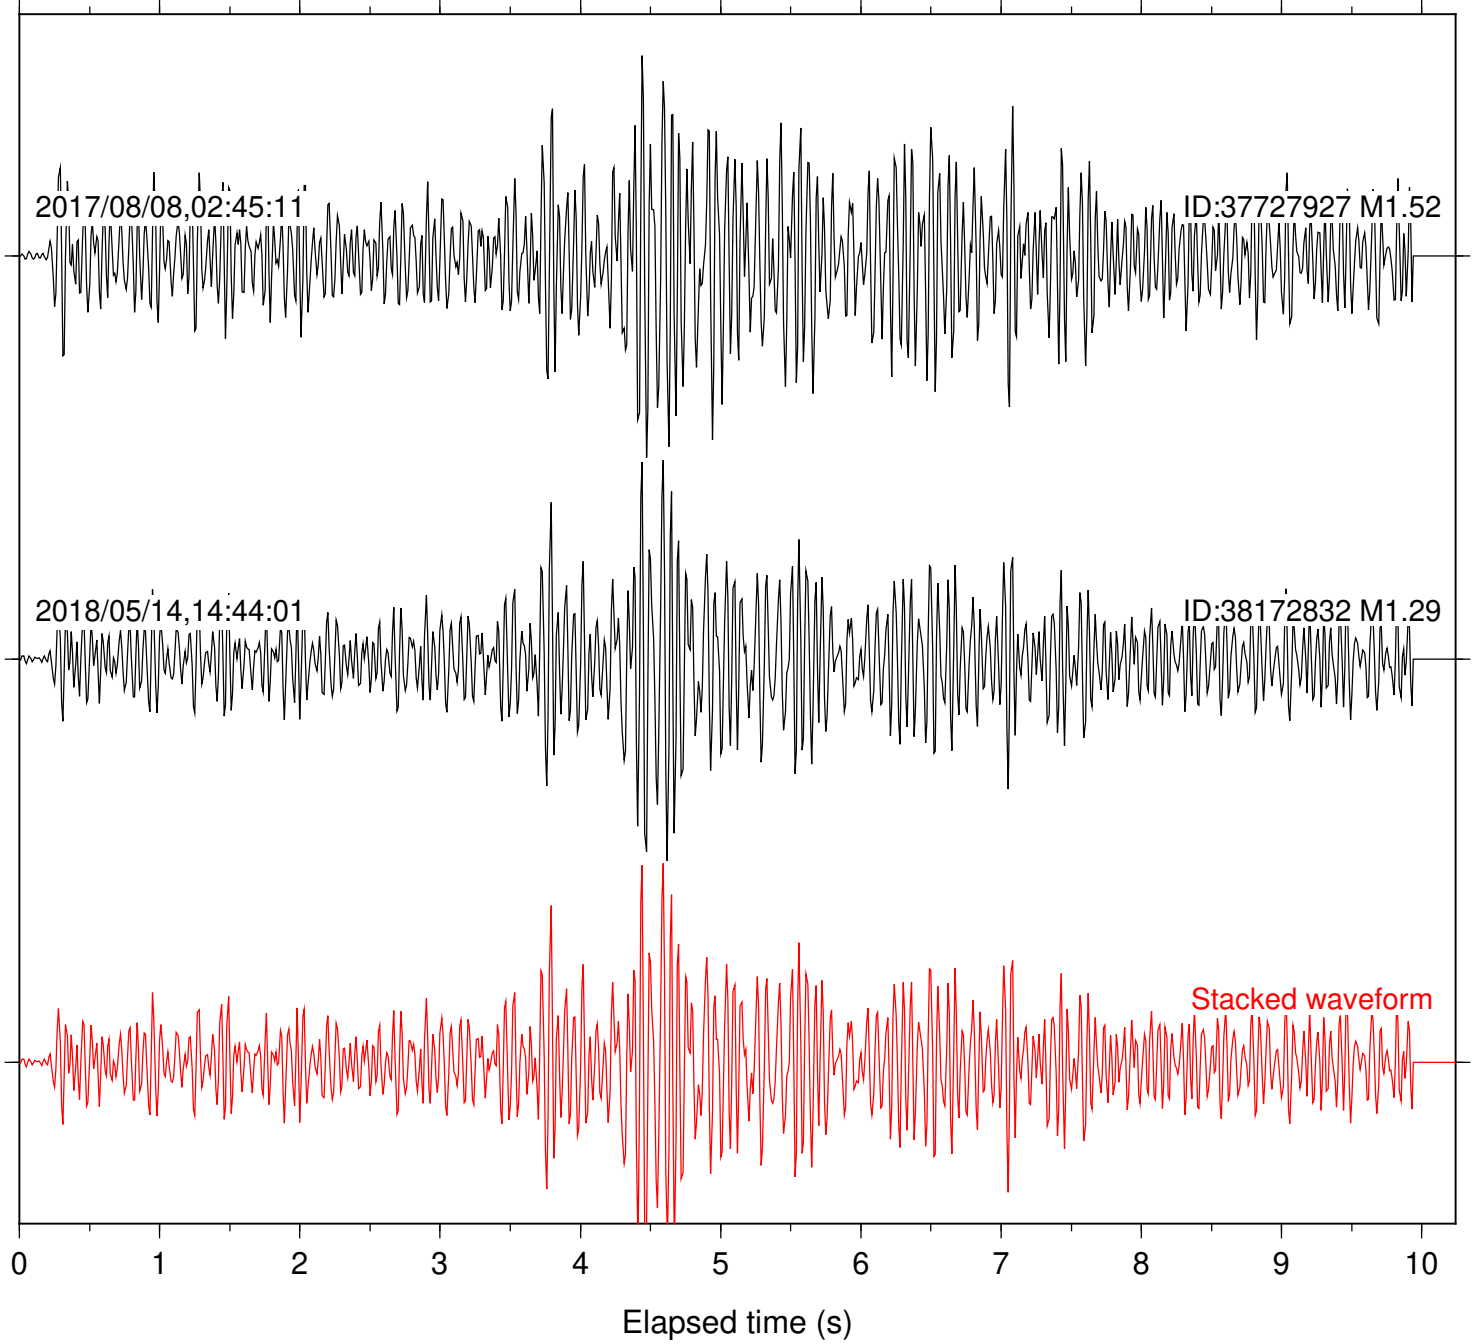

Station: PFO Com: HHZ

Focal depth: 6.12 km