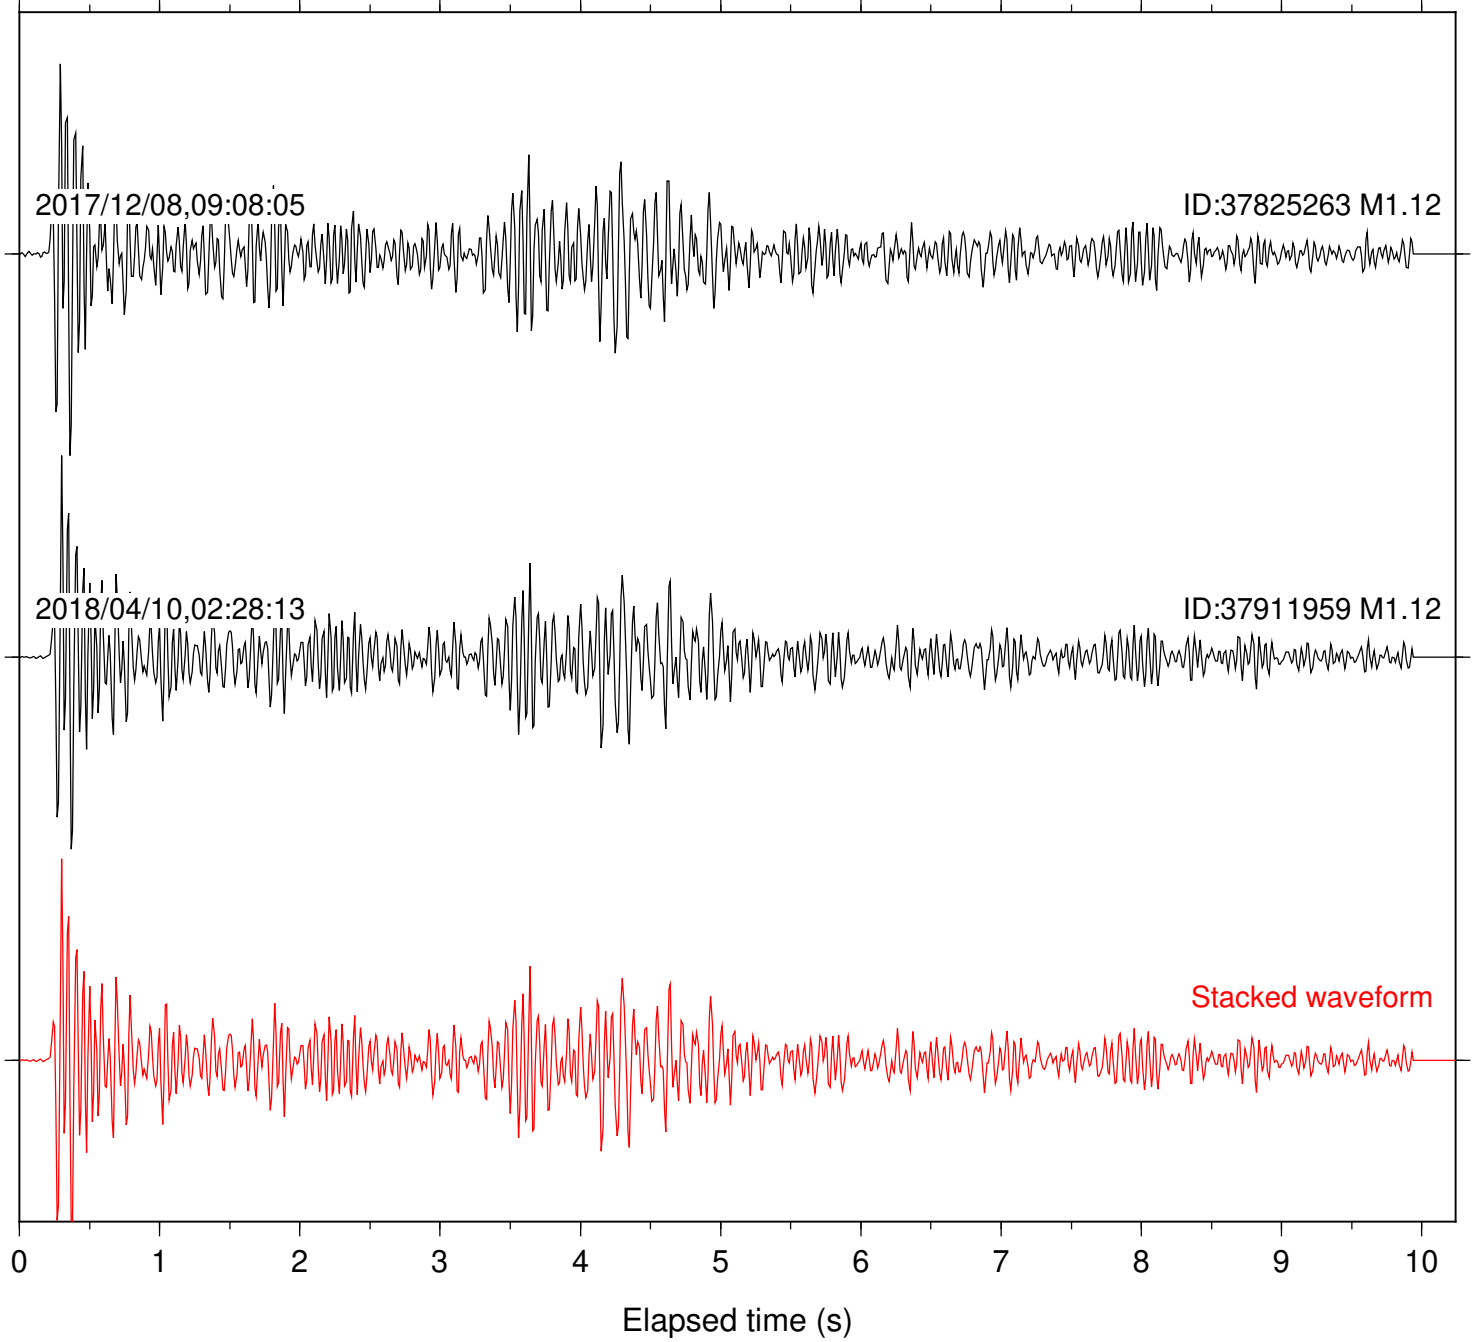

Station: LVA2 Com: HHZ

Focal depth: 6.24 km