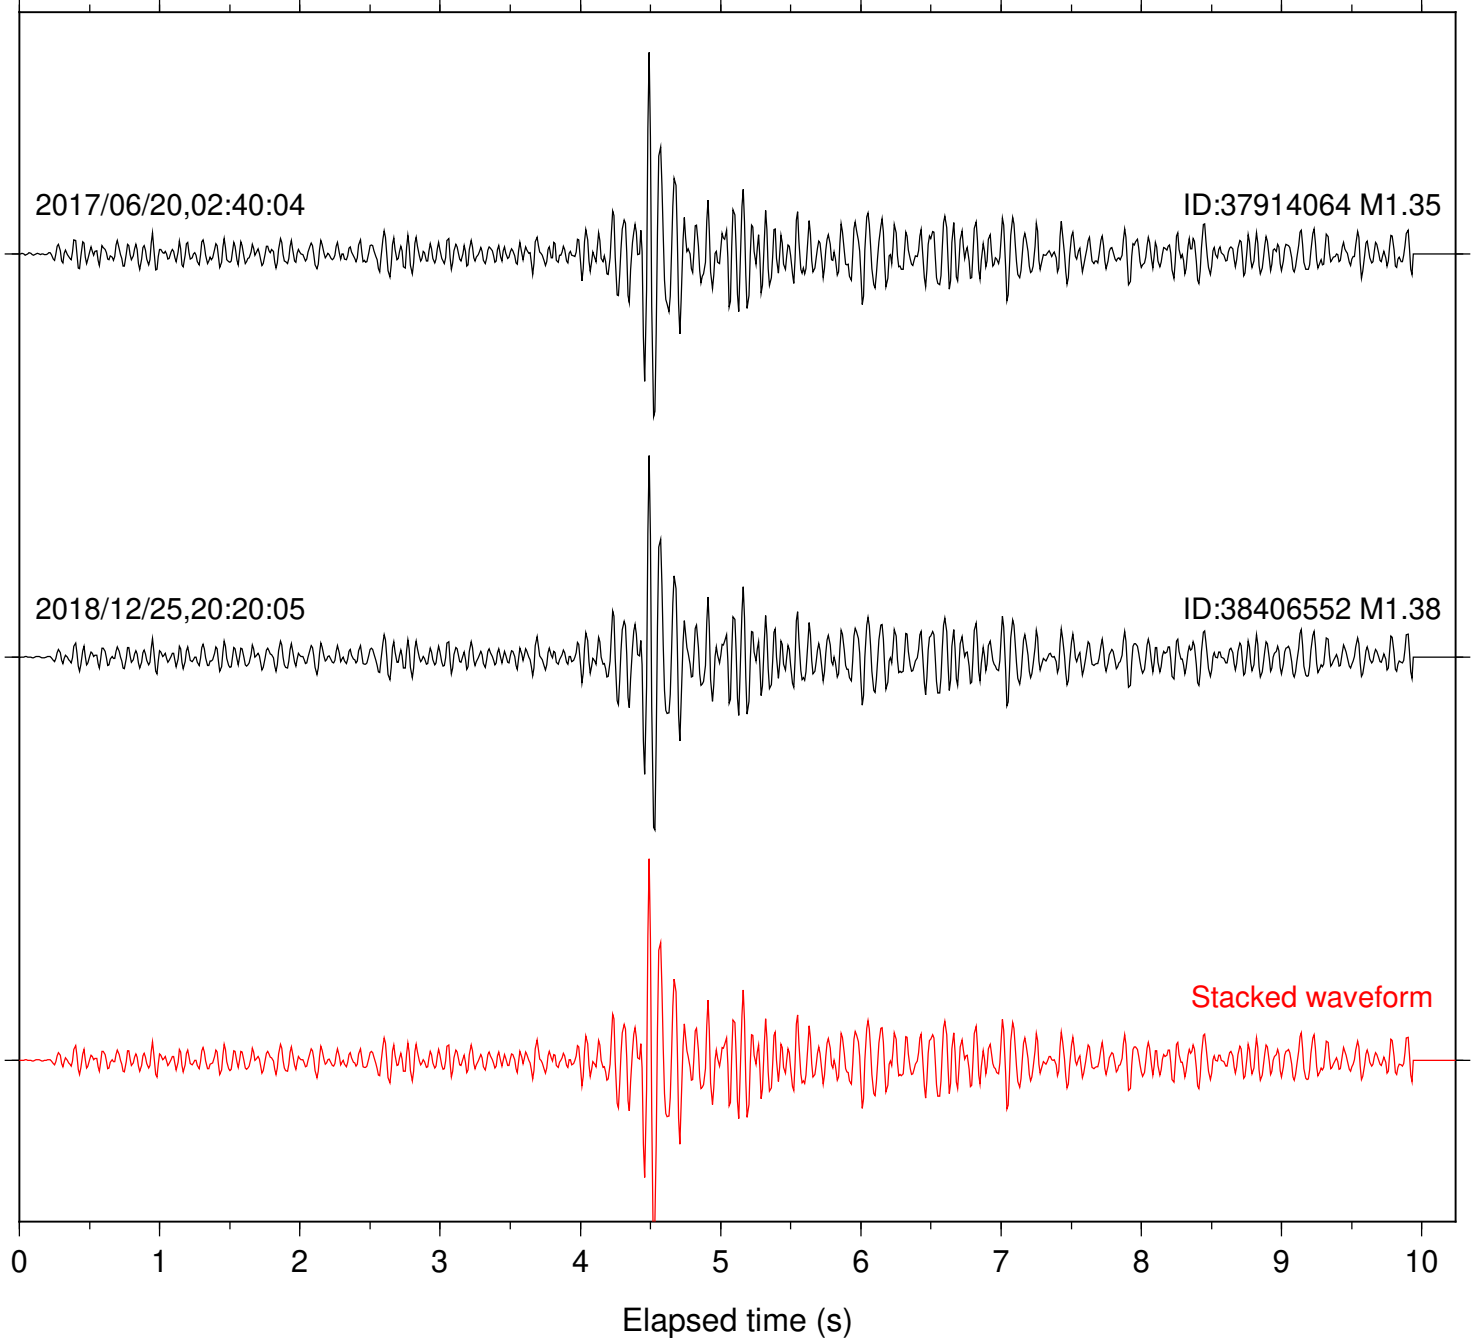

Station: B084 Com: EHZ

Focal depth: 7.13 km