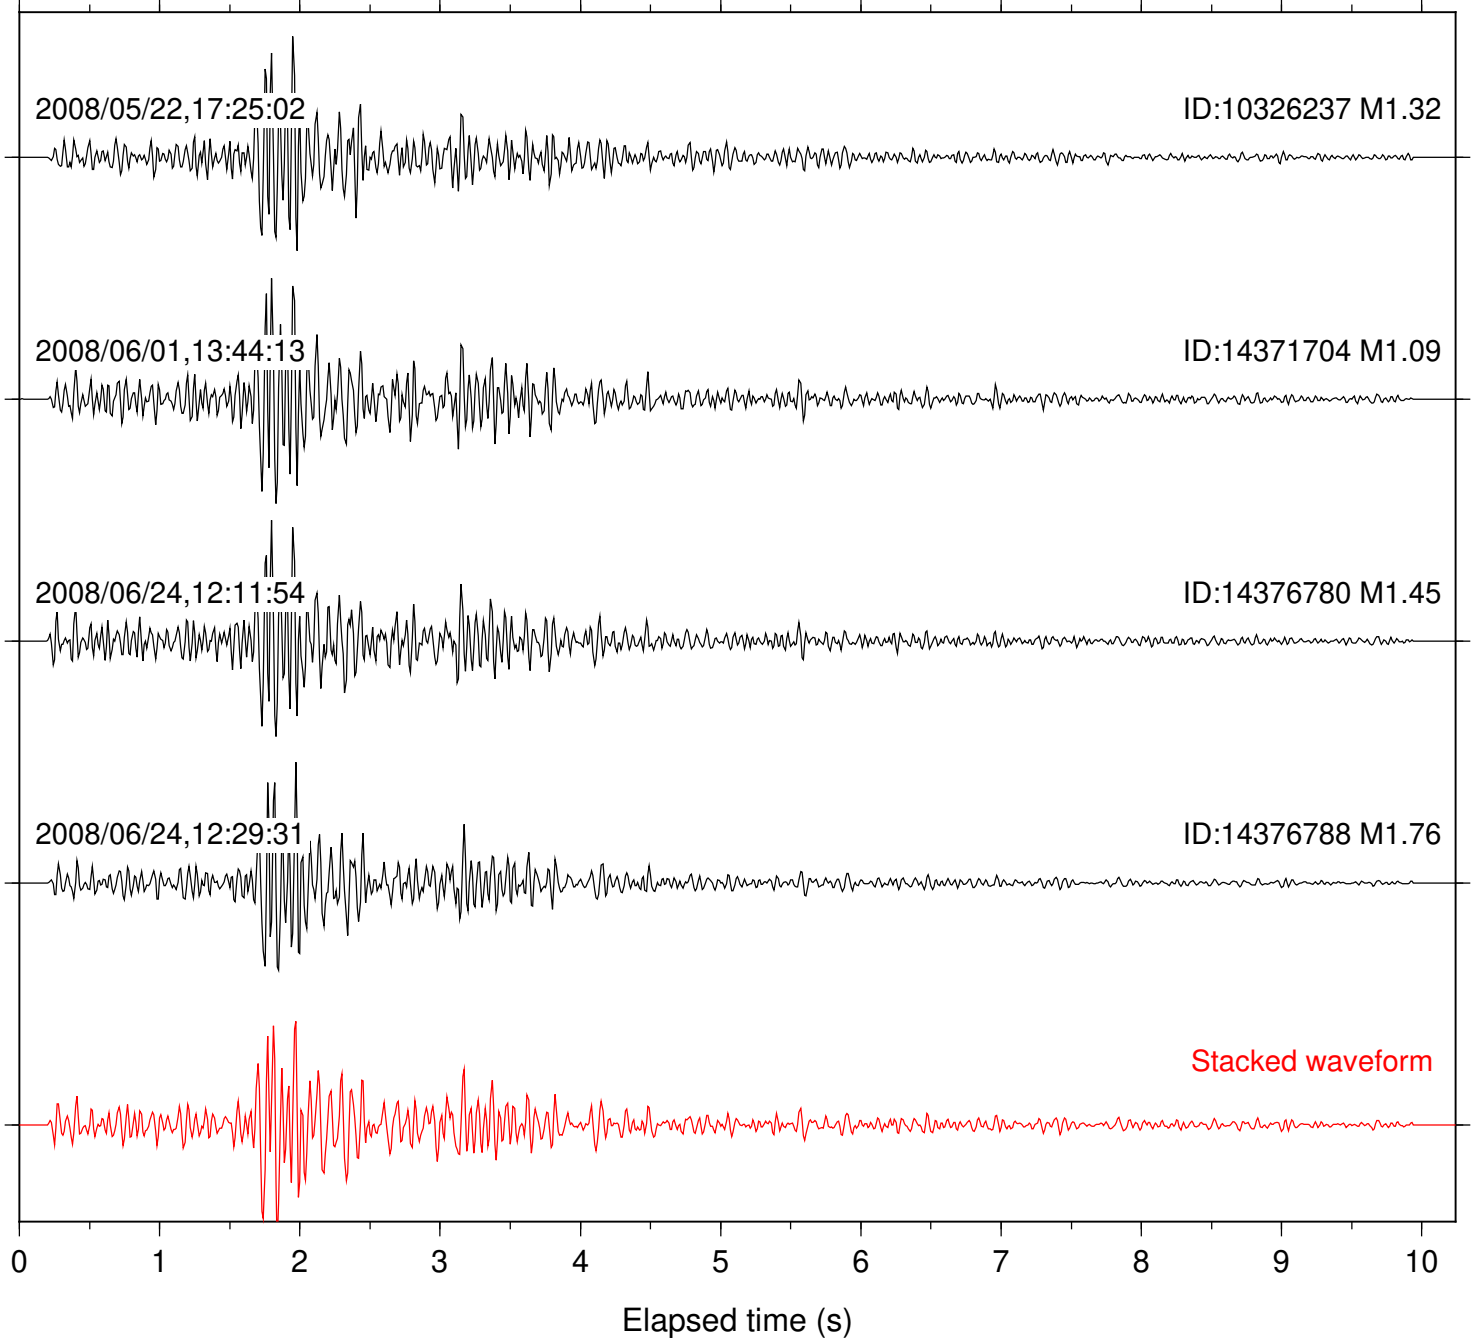

Station: B086 Com: EHZ

Focal depth: 6.64 km