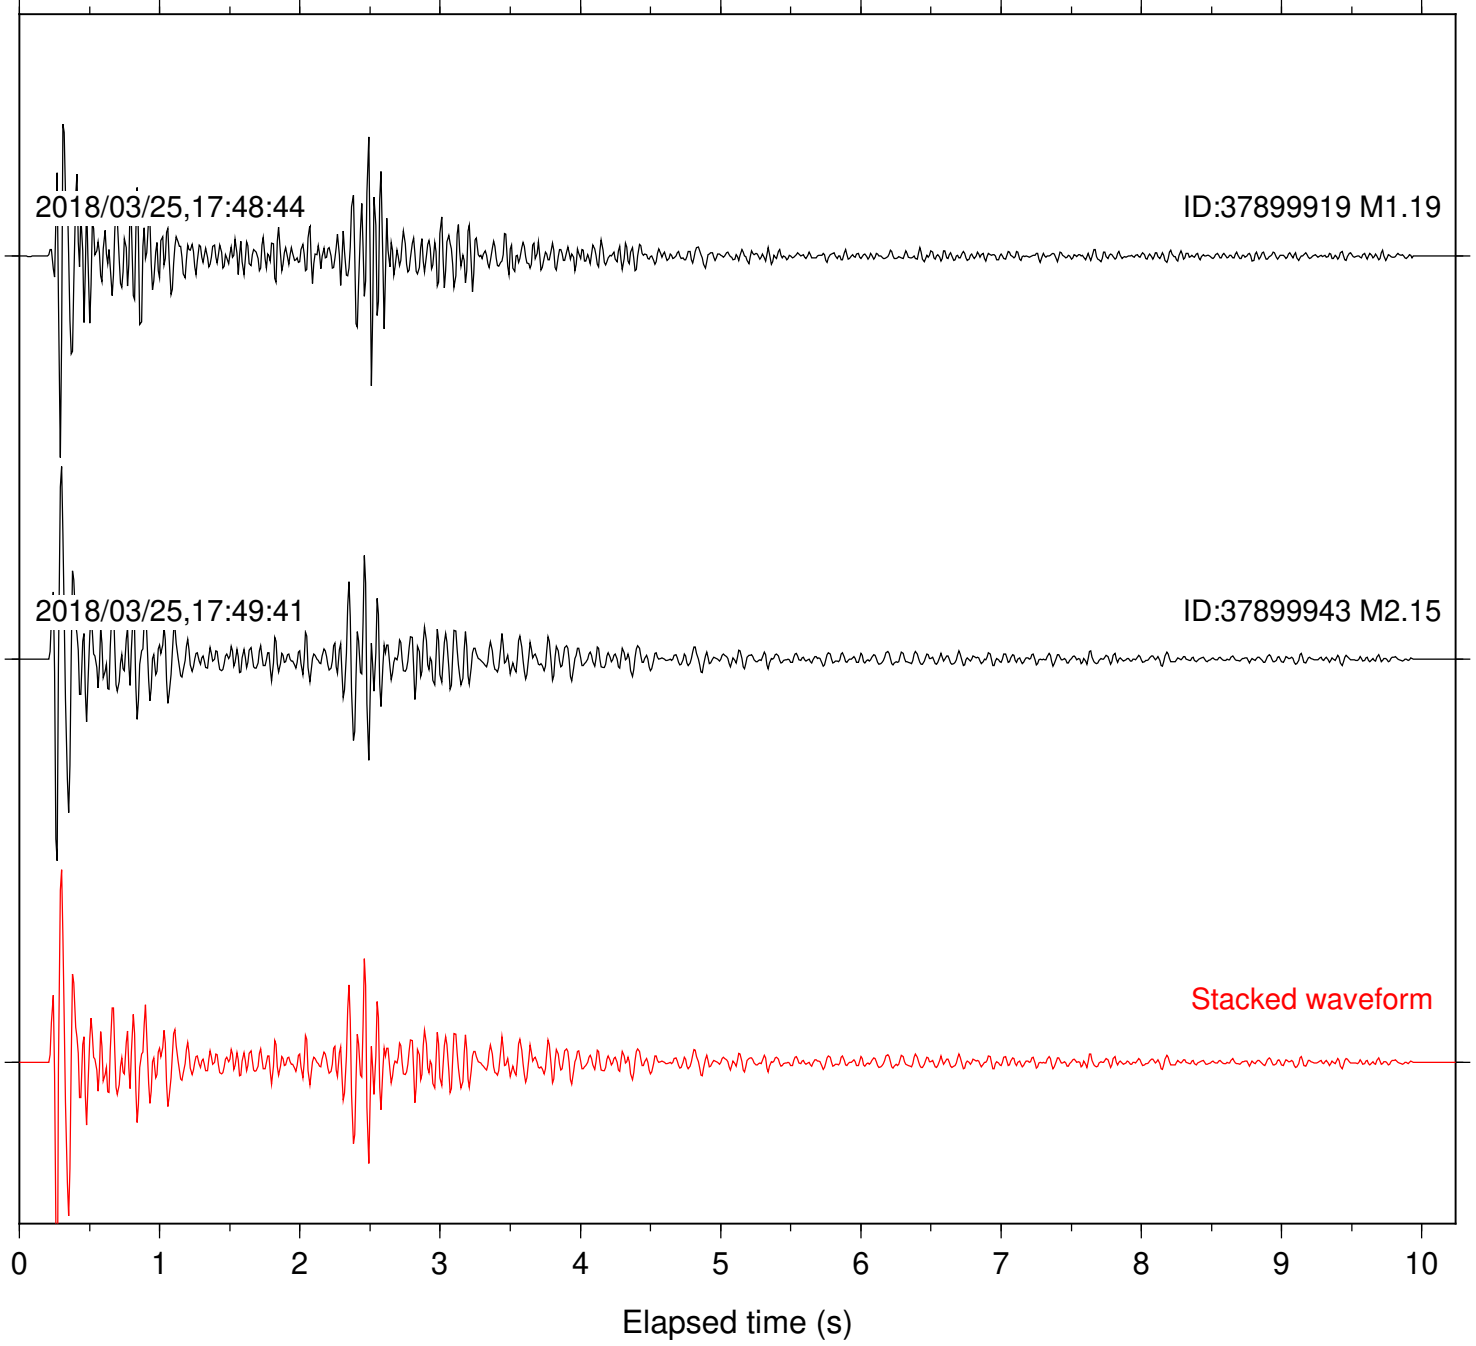

Station: B082 Com: EHZ

Focal depth: 14.04 km