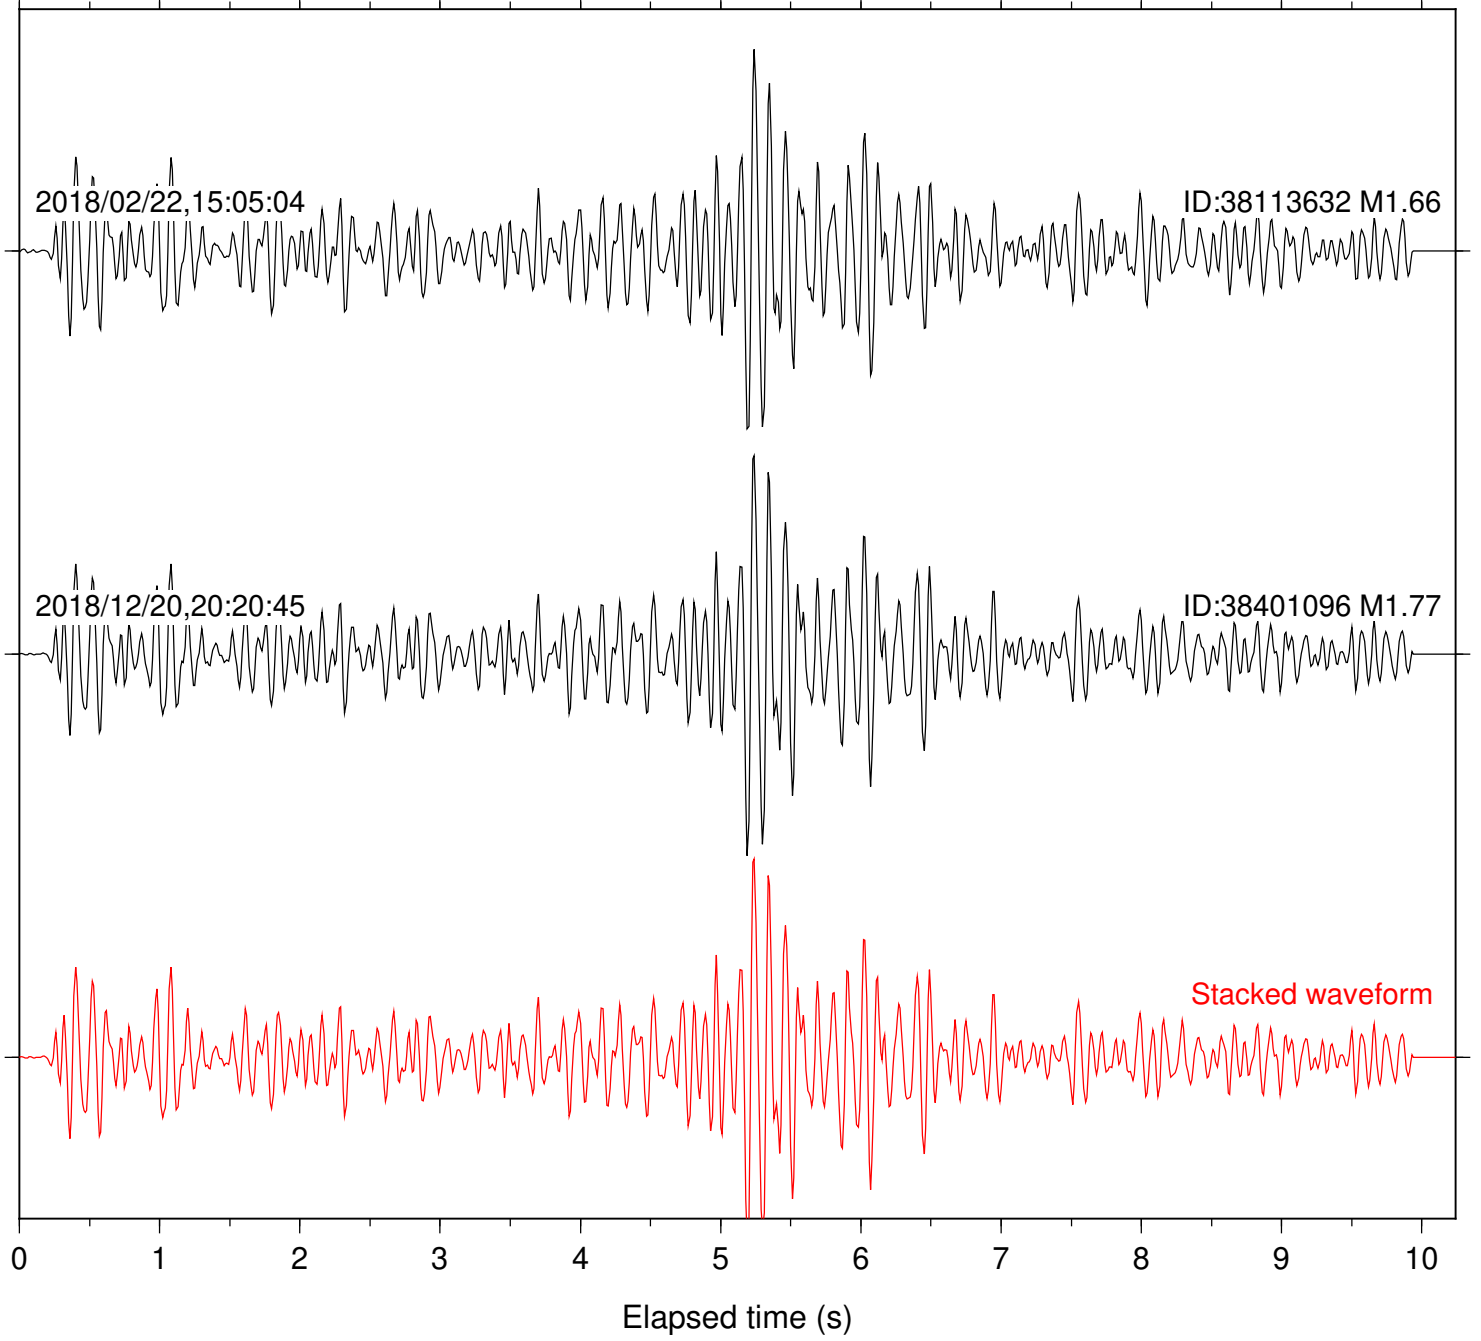

Station: HMT2 Com: HHZ

Focal depth: 6.71 km

Station: KNW Com: HHZ

Focal depth: 6.71 km

Station: LKH Com: HHZ

Focal depth: 6.71 km

Station: MTG Com: HHZ

Focal depth: 6.71 km