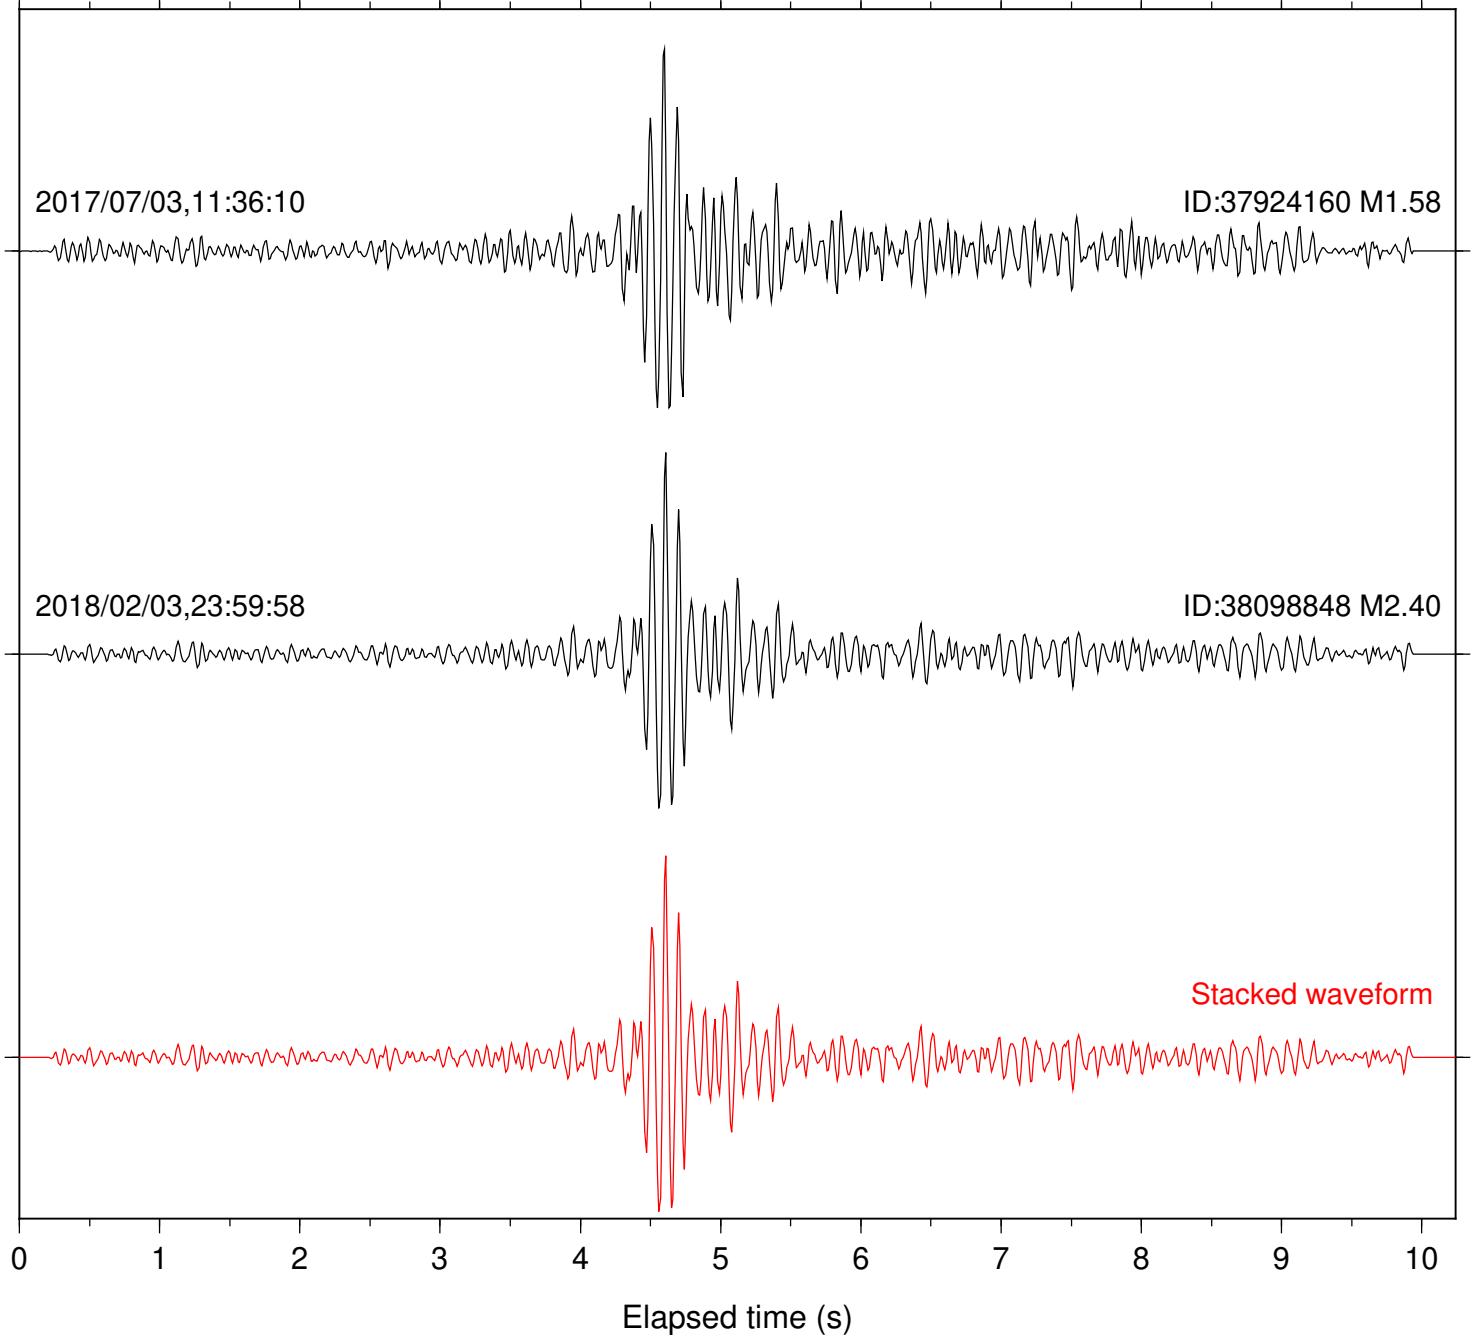

Station: B084 Com: EHZ

Focal depth: 5.21 km