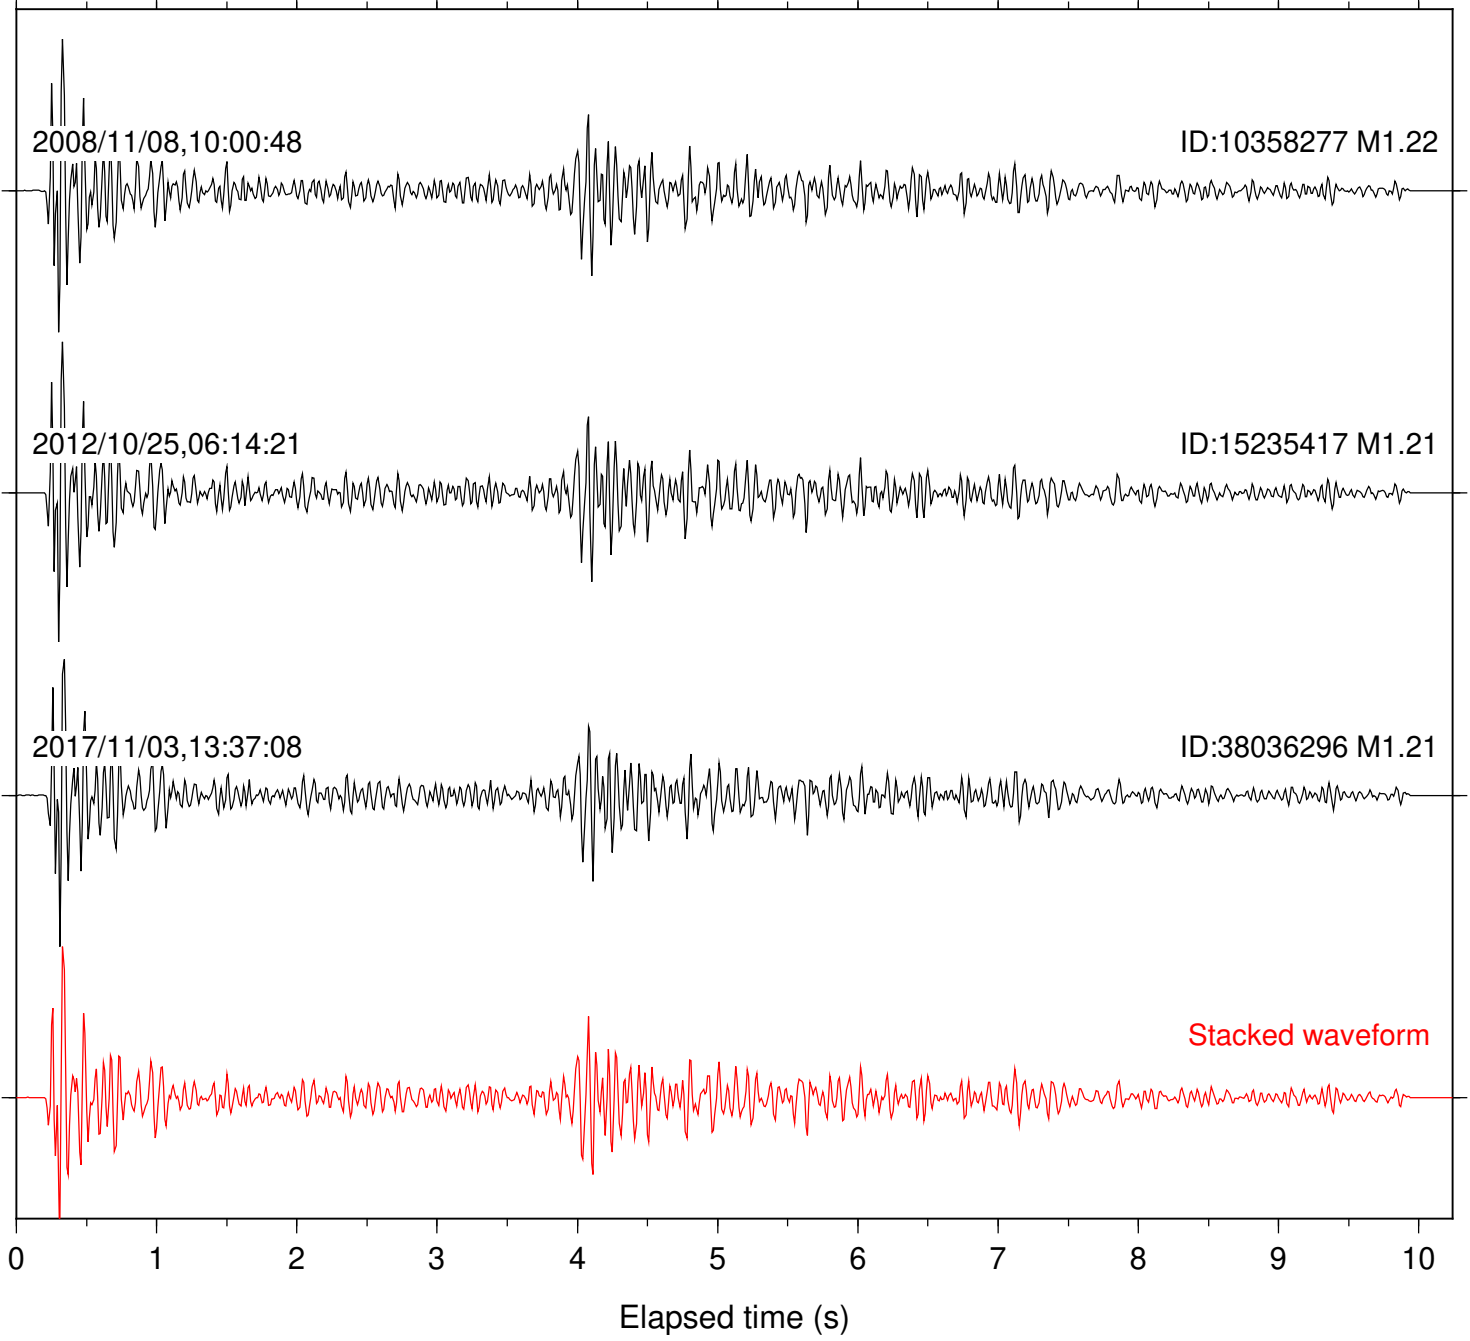

Station: SND Com: HHZ

Focal depth: 11.29 km

Station: TOR Com: HHZ

Focal depth: 11.29 km

Station: CBK Com: EHZ

Focal depth: 10.79 km

Station: CRR Com: EHZ

Focal depth: 10.79 km