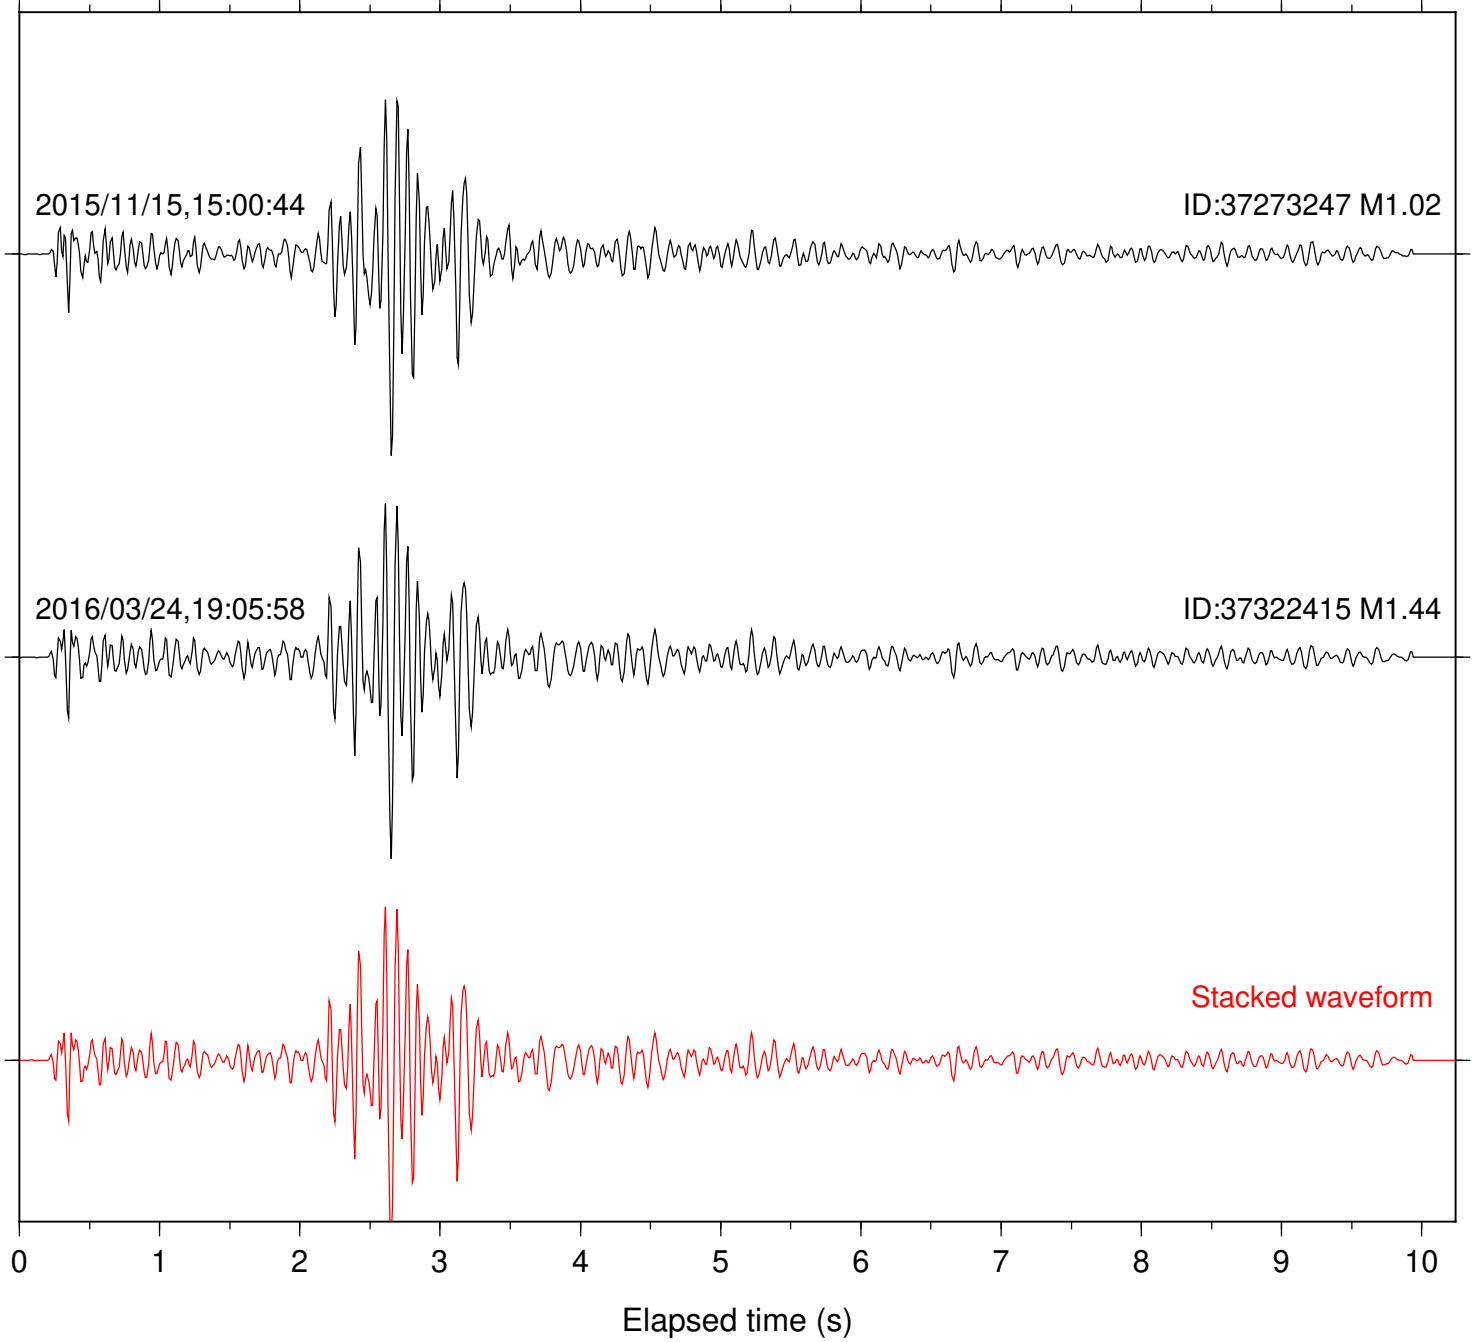

Station: DGR Com: HHZ

Focal depth: 8.14 km

Station: FRD Com: HHZ

Focal depth: 8.14 km

Station: HMT2 Com: HHZ

Focal depth: 8.14 km

Station: POB2 Com: HHZ

Focal depth: 8.14 km