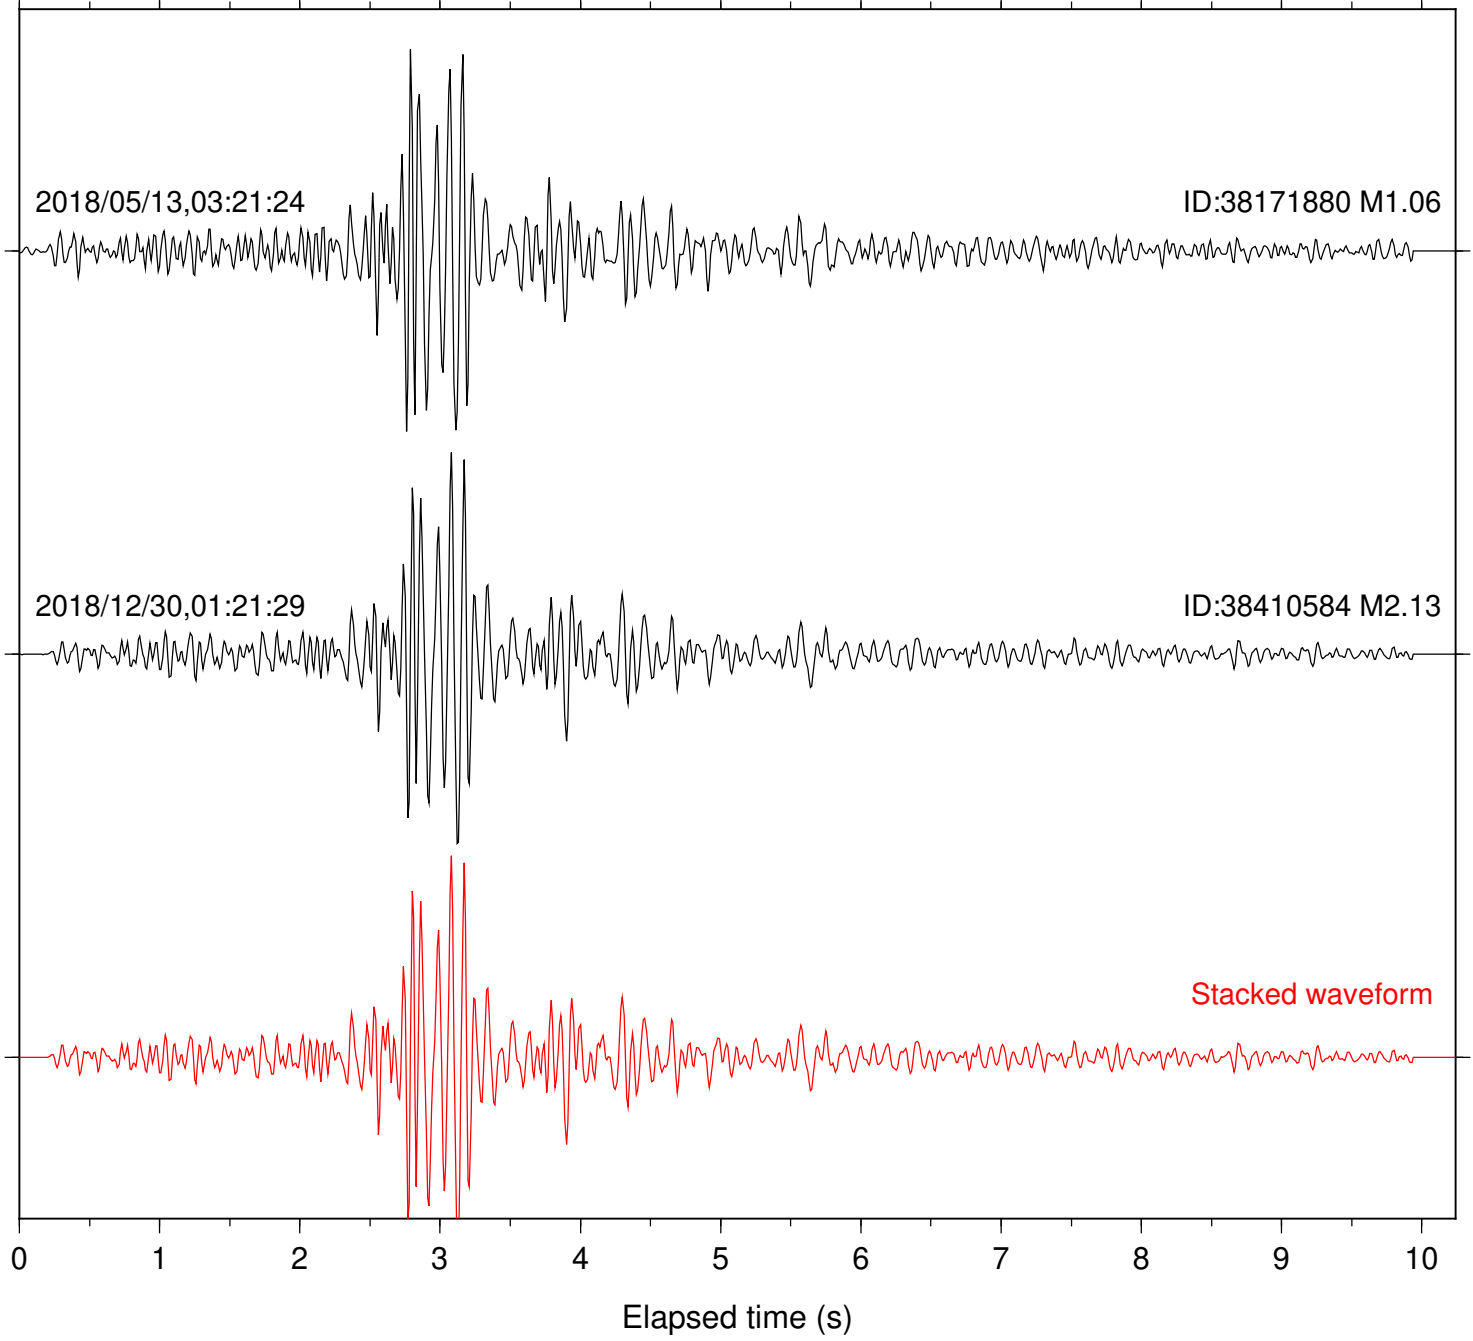

Station: SND Com: HHZ

Focal depth: 7.21 km