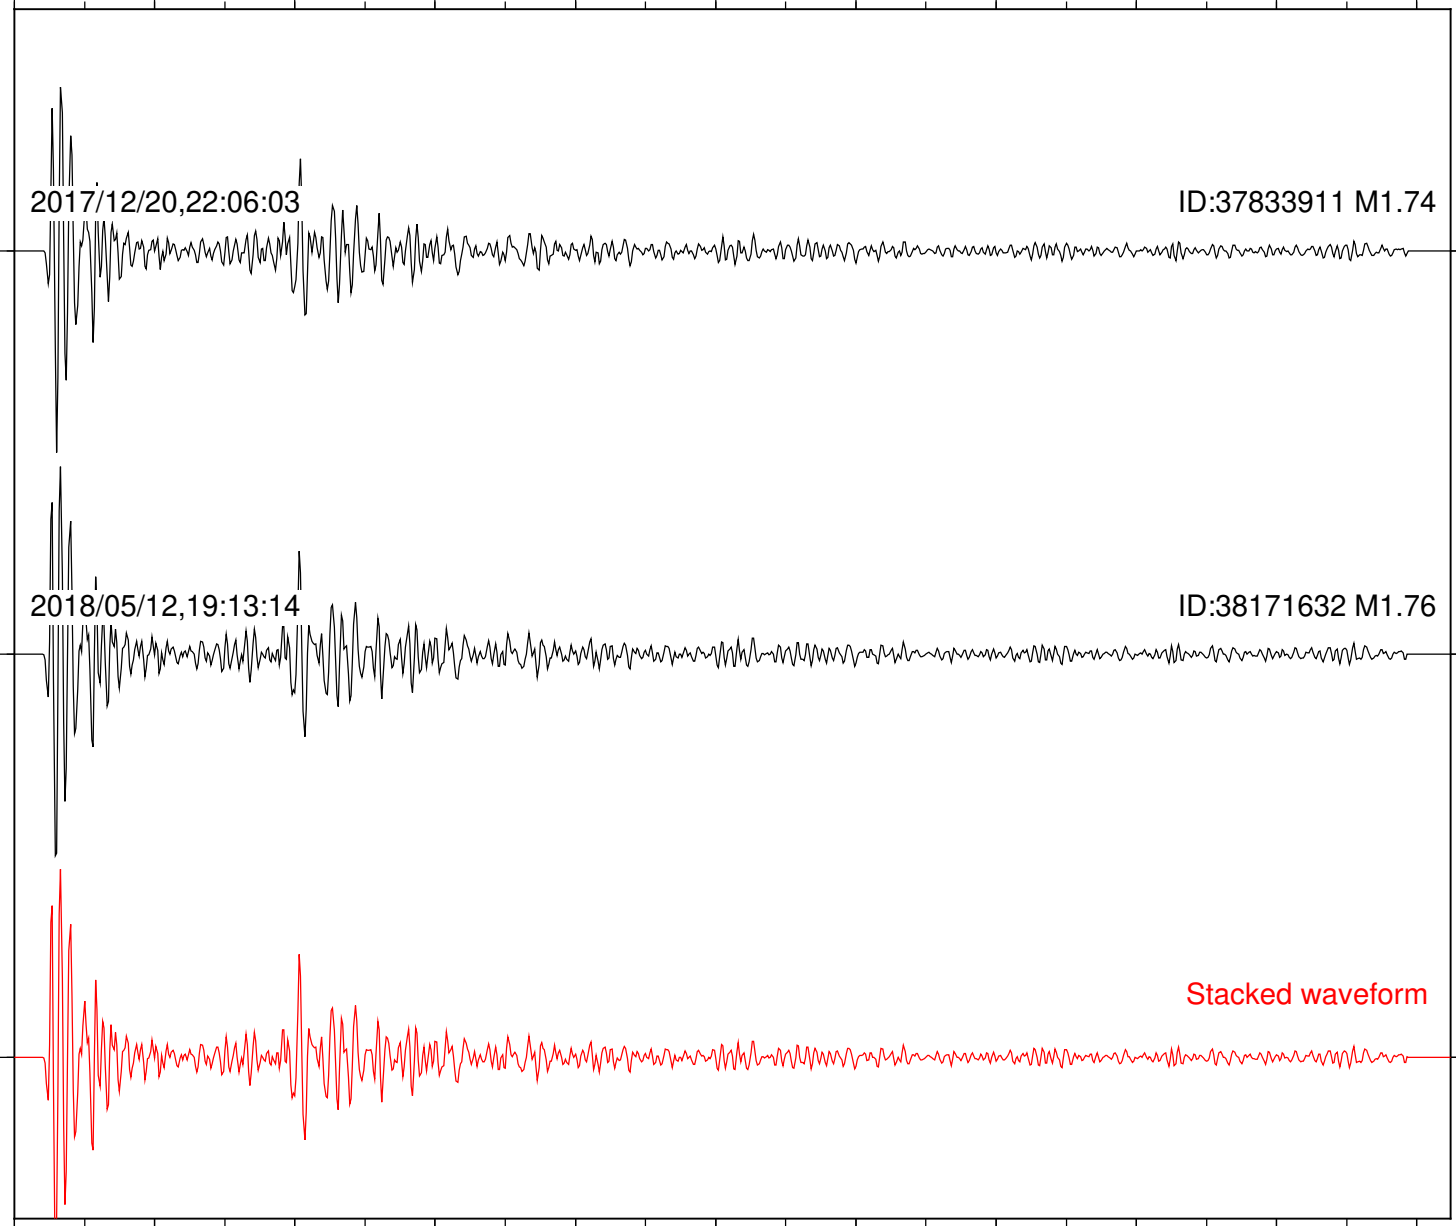

Station: B093 Com: EHZ

Focal depth: 7.36 km

2017/12/20,22:06:03

ID:37833911 M1.74

2018/05/12,19:13:14

ID:38171632 M1.76

Stacked waveform

0 1 2 3 4 5 6 7 8 9 10
Elapsed time (s)