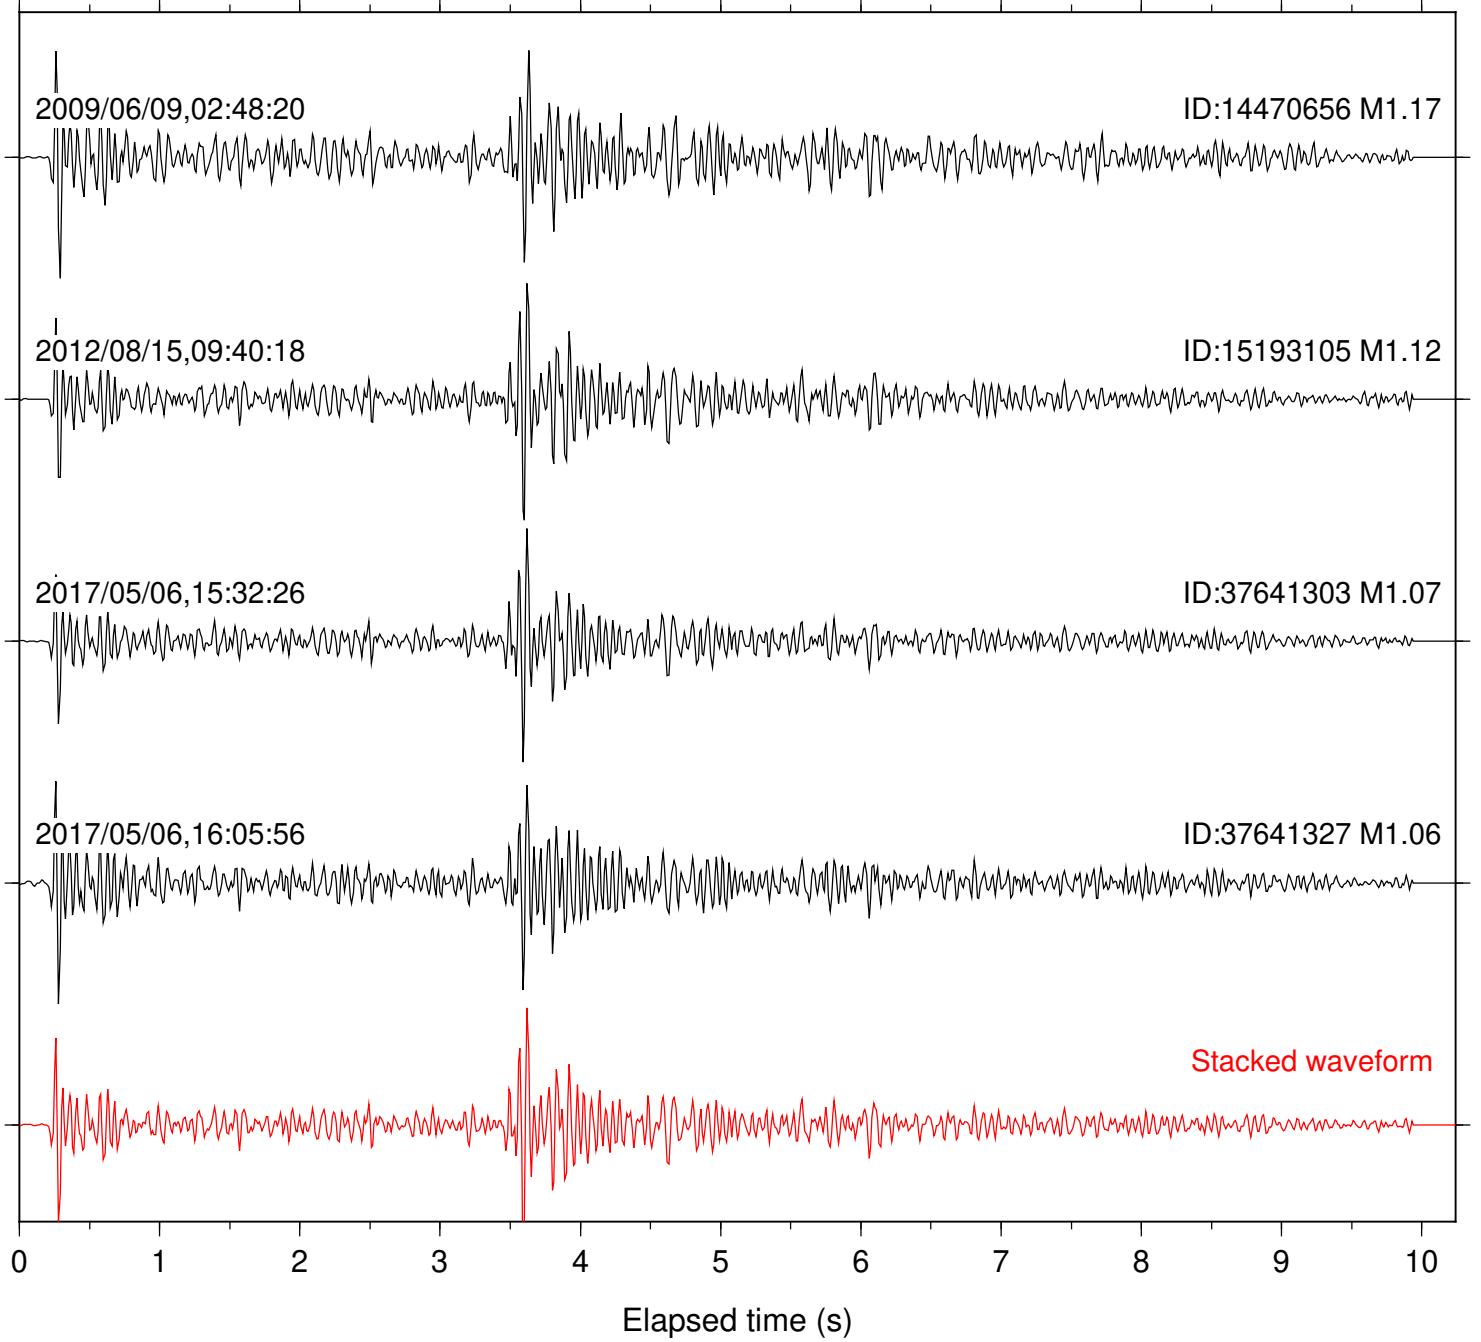

Station: PMD Com: HHZ

Focal depth: 10.68 km