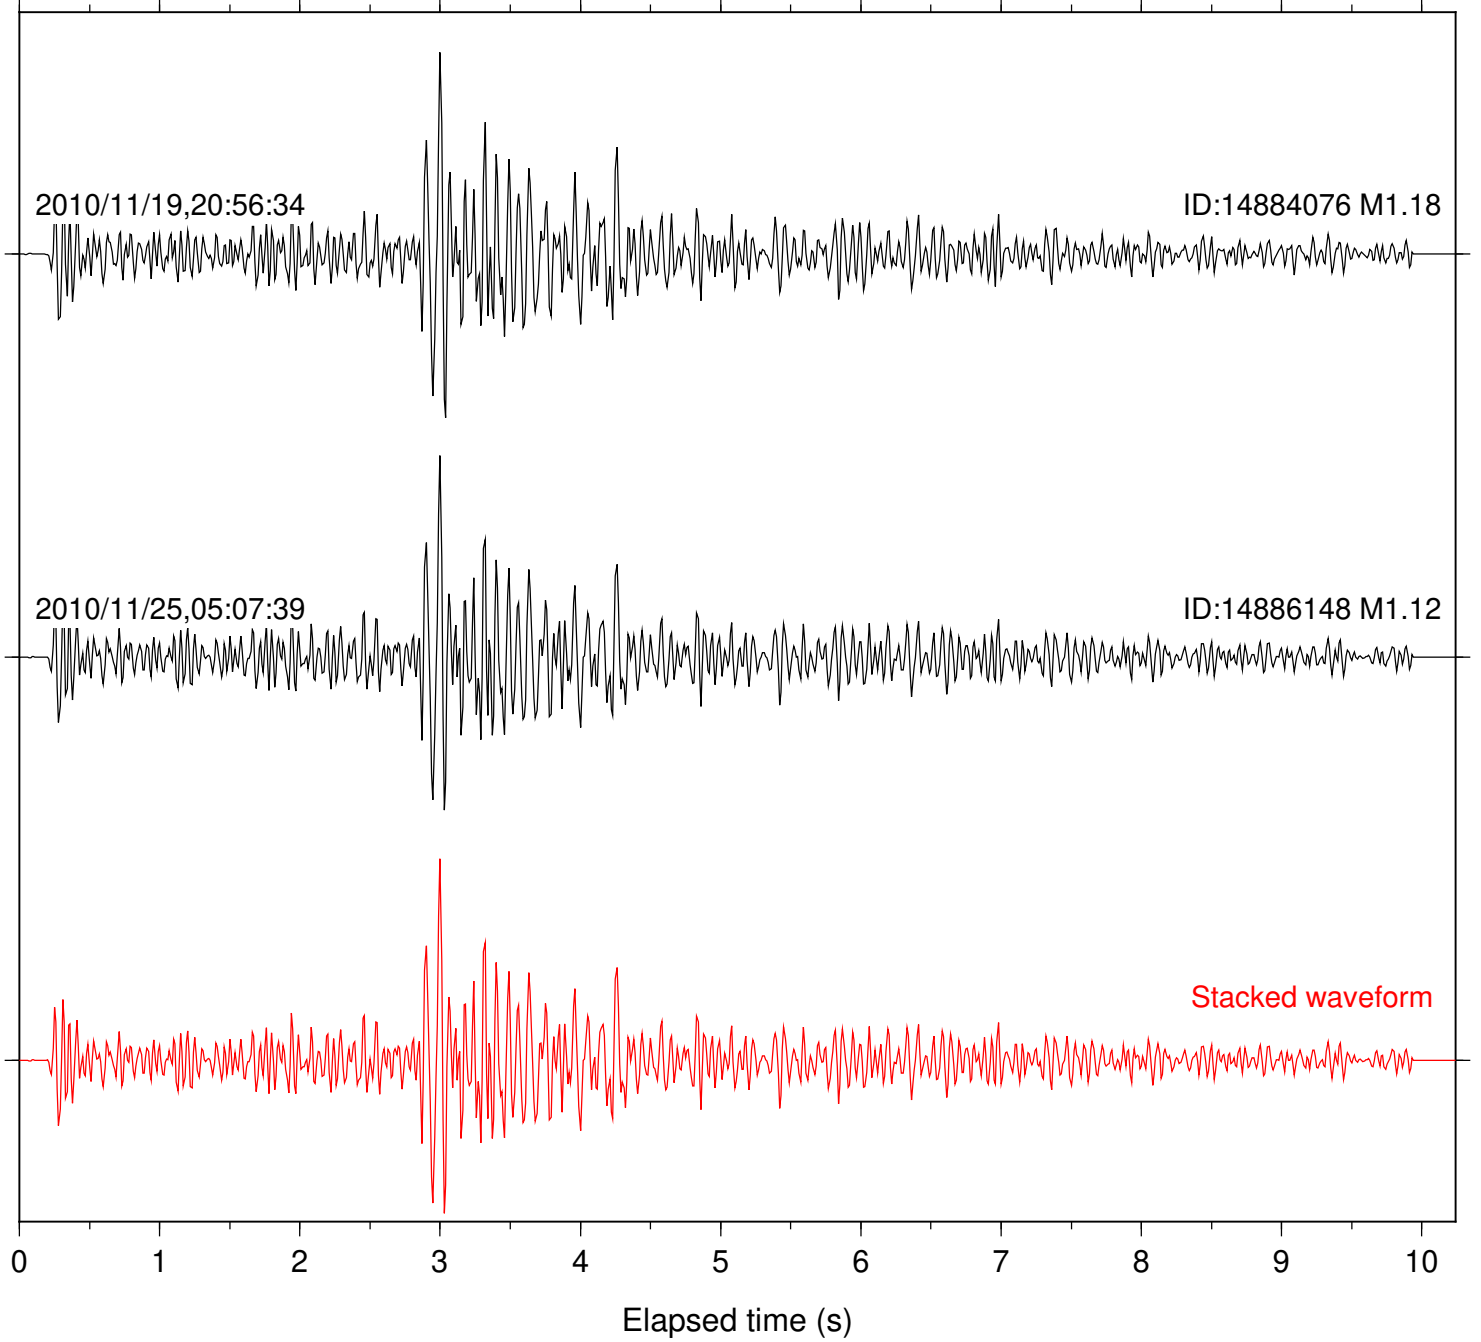

Focal depth: 7.08 km

Station: LVA2 Com: HHZ

Focal depth: 7.23 km

Station: PFO Com: HHZ

Focal depth: 7.08 km

Station: PMD Com: HHZ

Focal depth: 7.23 km

Station: SND Com: HHZ