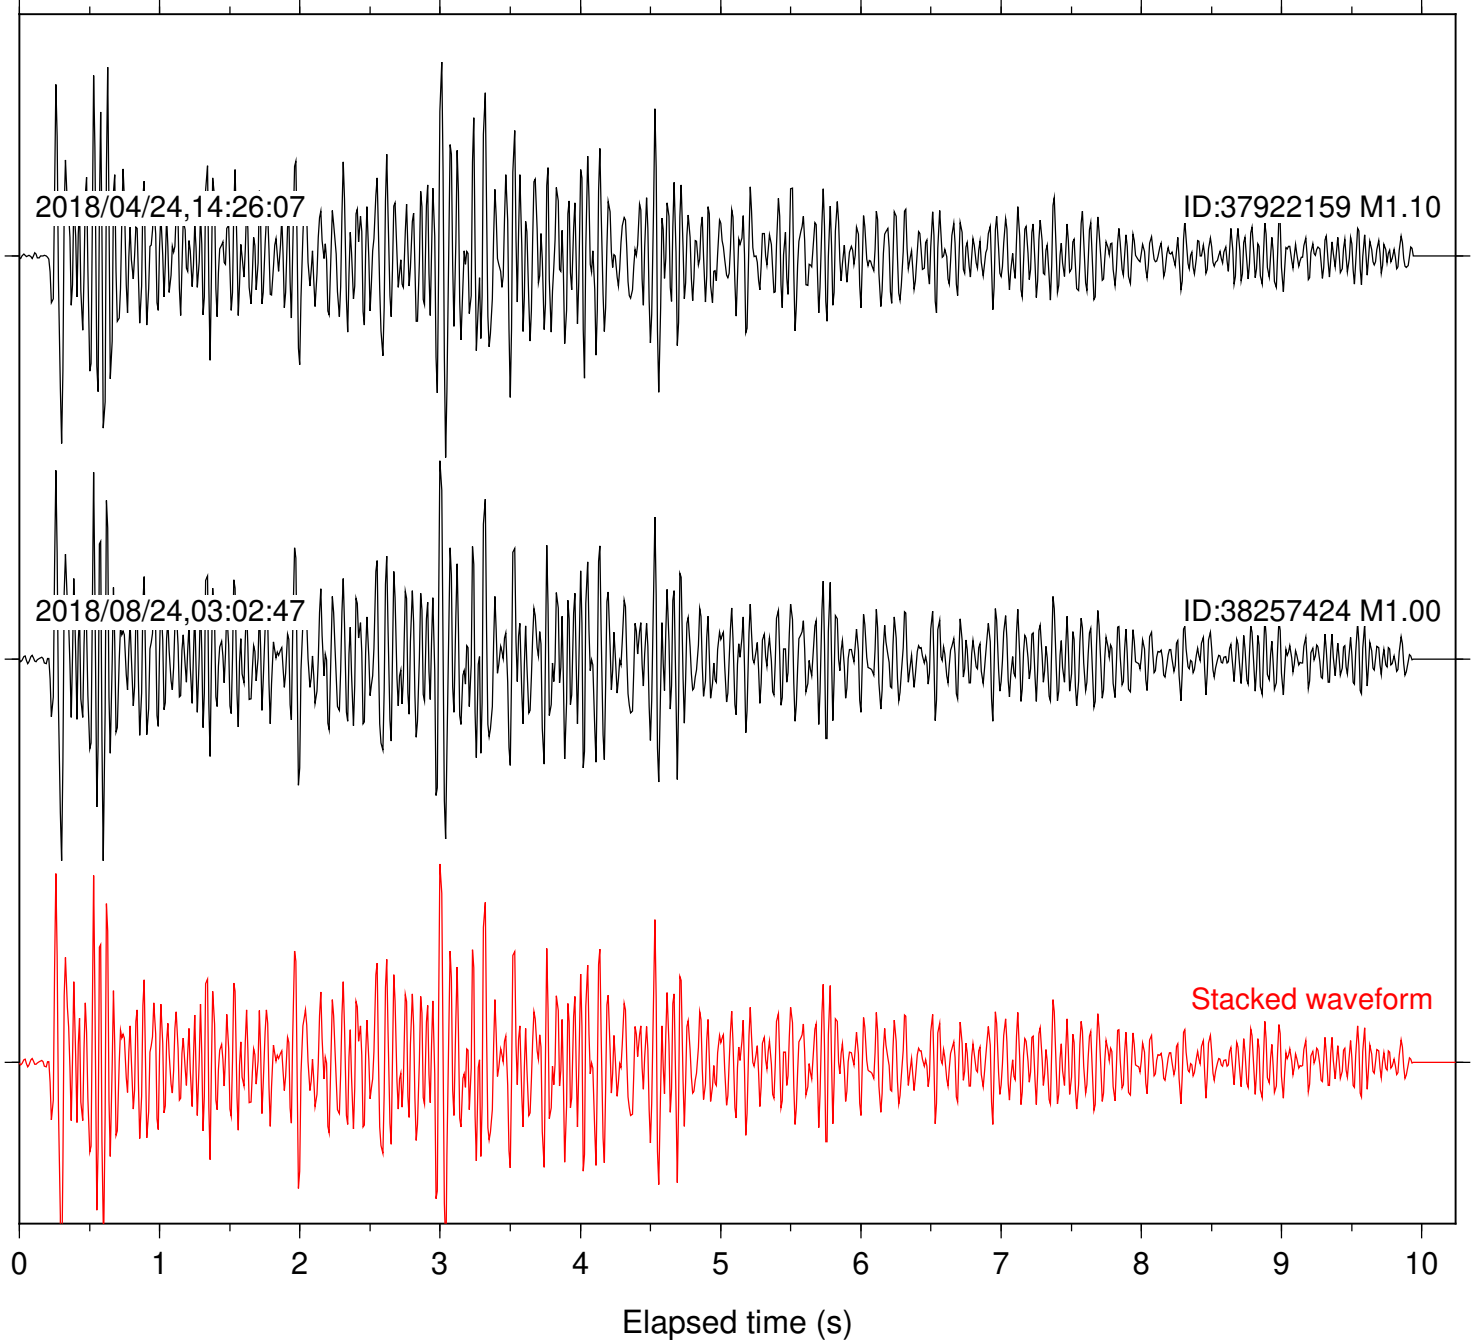

Station: PLM Com: HHZ

Focal depth: 4.50 km