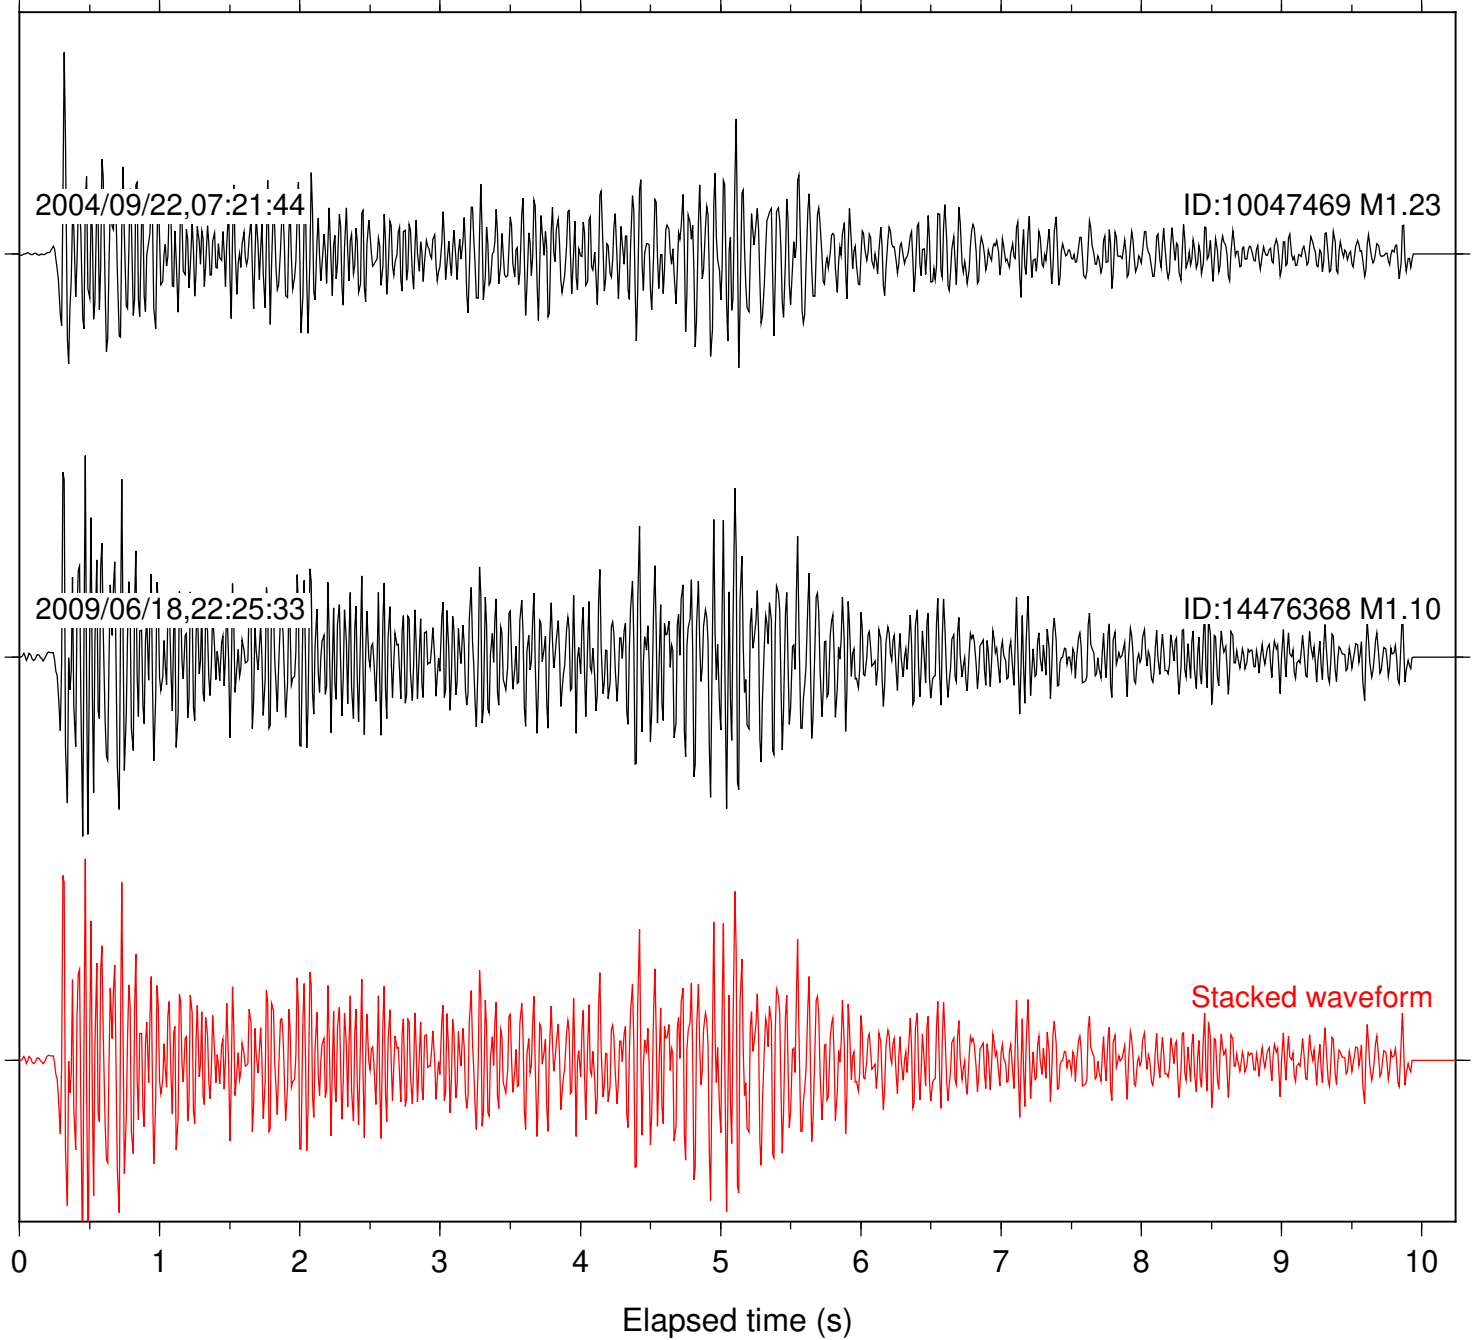

Station: SND Com: HHZ

Focal depth: 10.89 km

Station: BAC Com: EHZ

Focal depth: 17.22 km

Station: FRD Com: HHZ

Focal depth: 17.22 km

Station: HMT2 Com: HHZ

Focal depth: 17.22 km