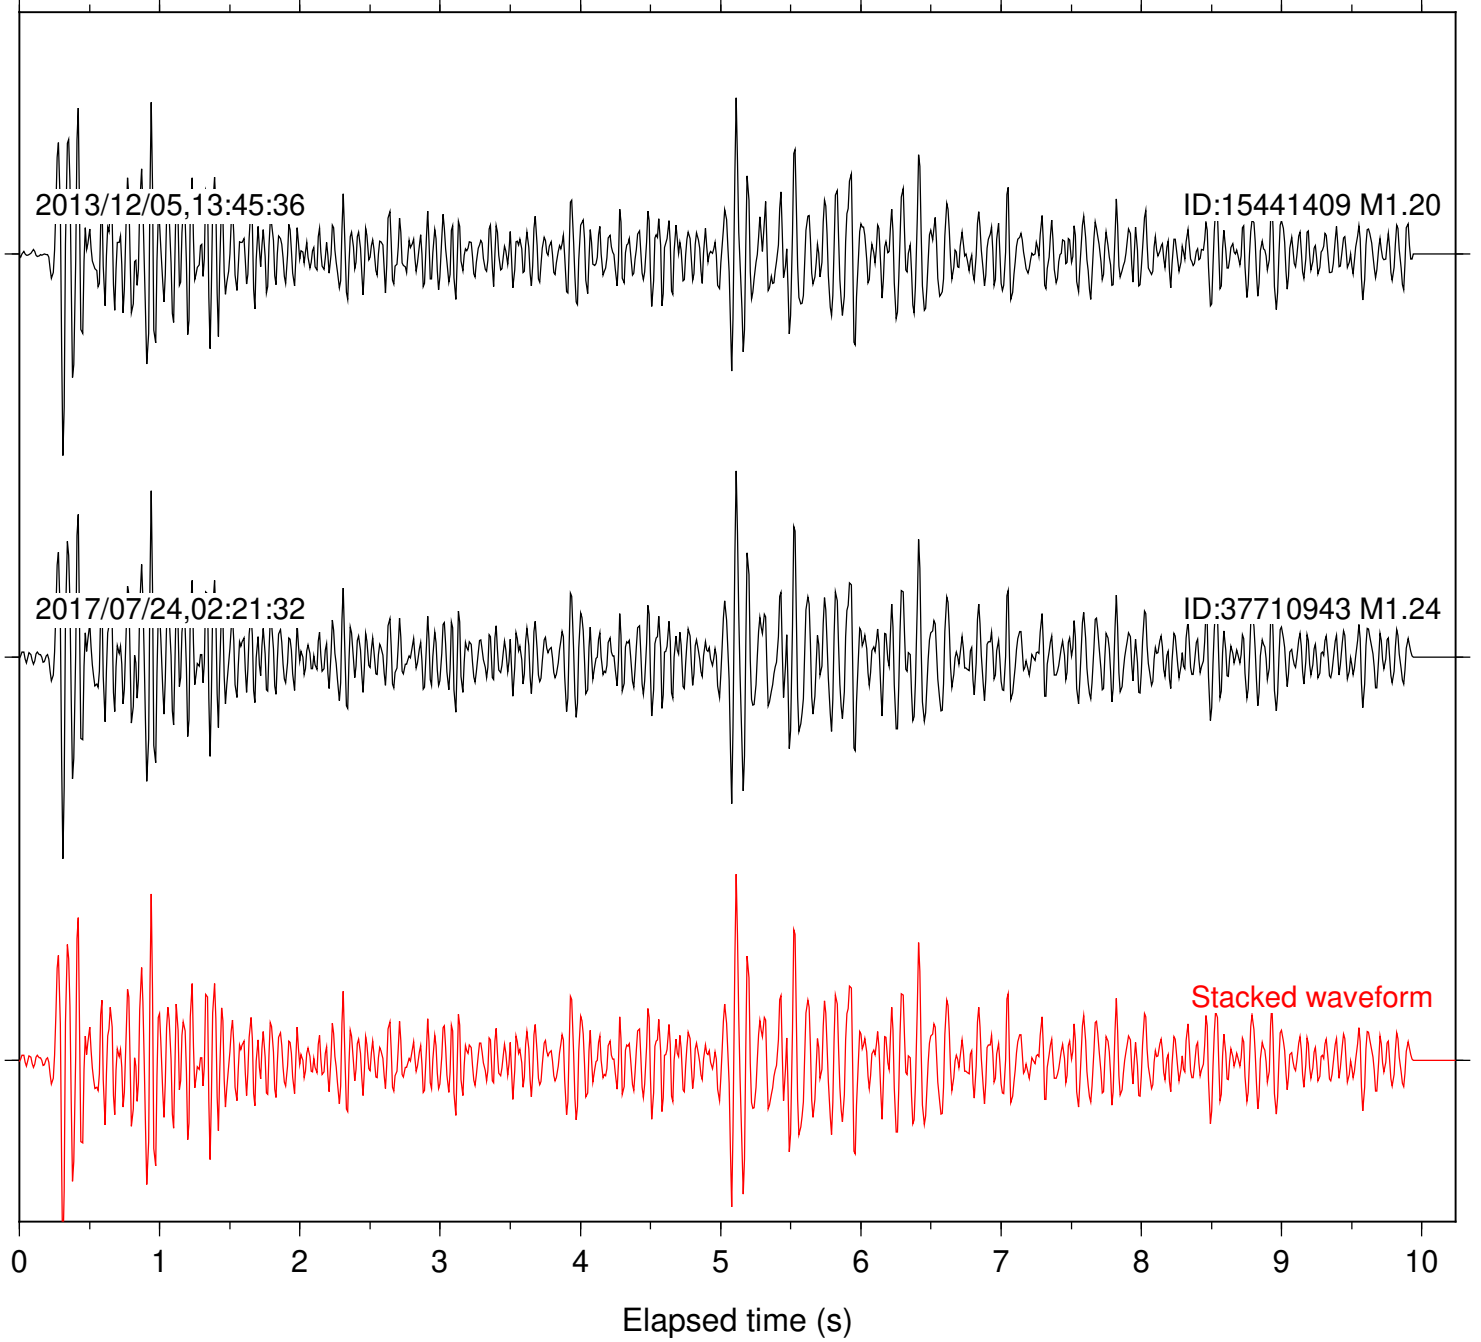

Station: B088 Com: EHZ

Focal depth: 17.84 km