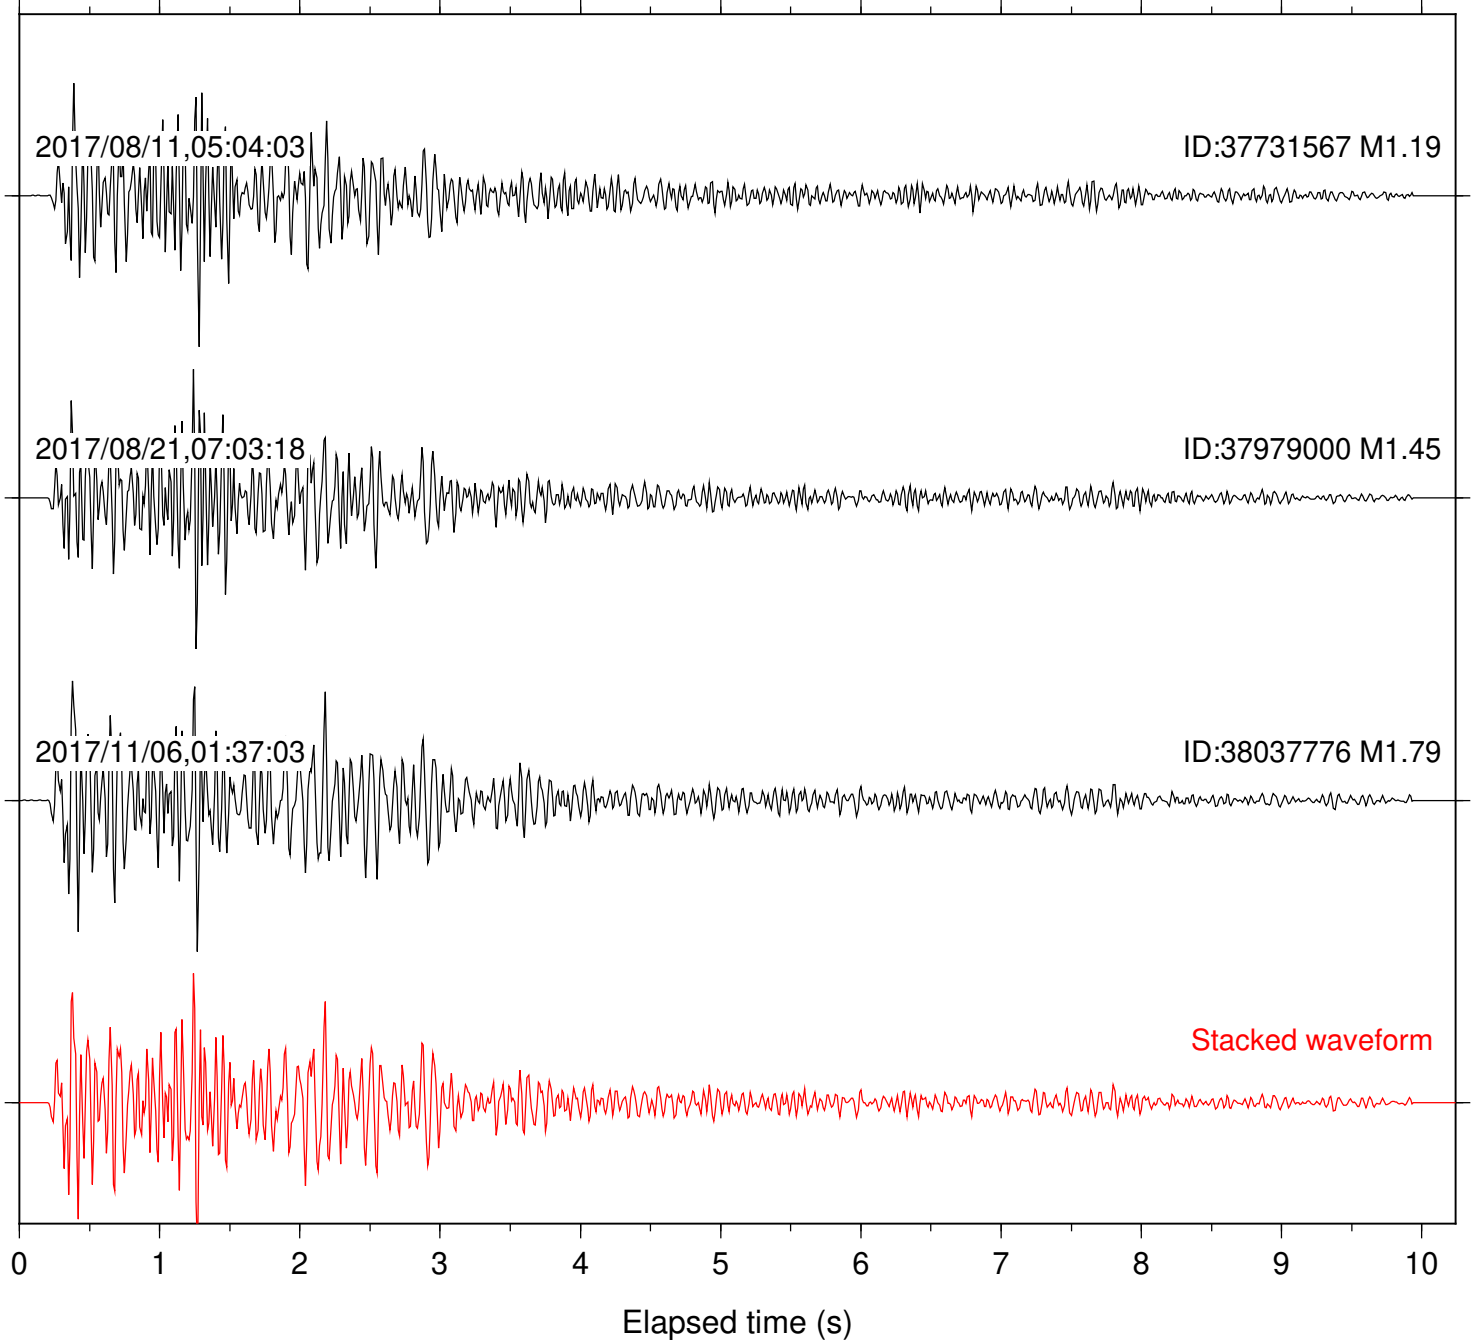

Station: CRY Com: HHZ

Focal depth: 6.60 km