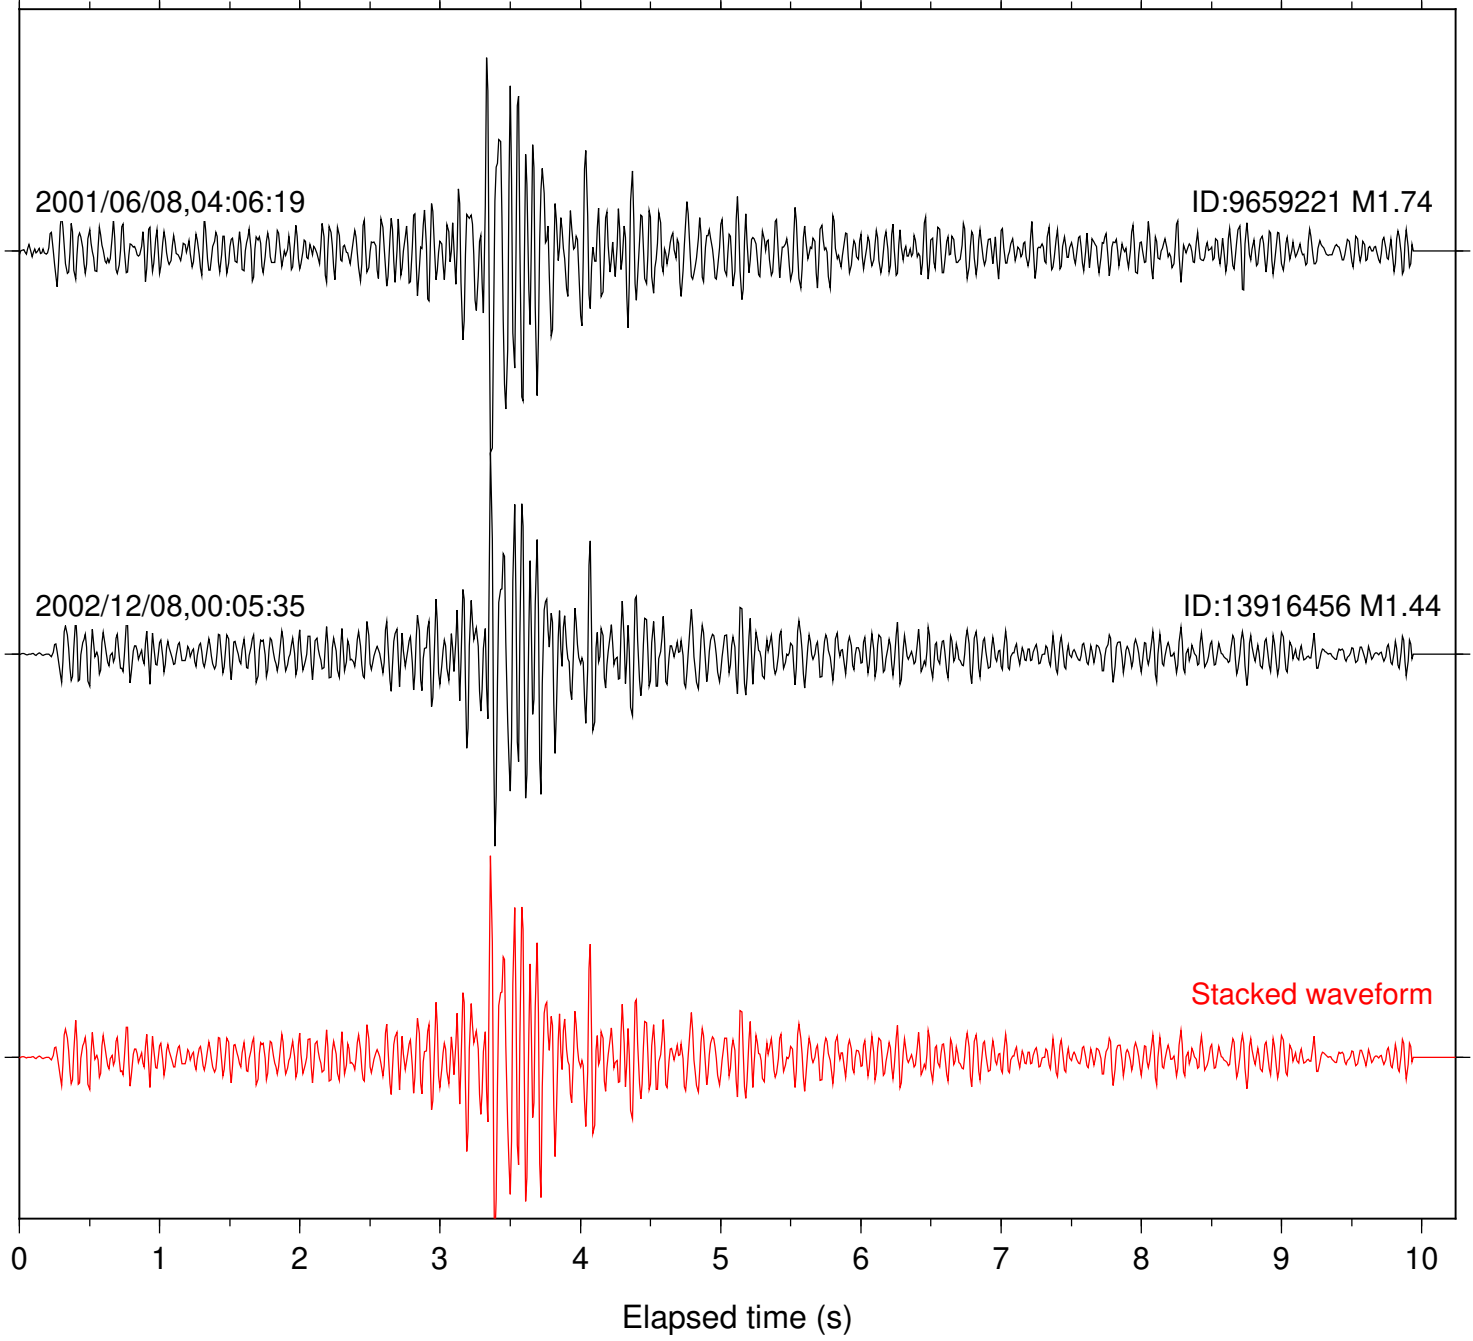

Focal depth: 11.67 km

Station: POB2 Com: HHZ

Focal depth: 11.67 km

Station: RDM Com: HHZ

Focal depth: 11.67 km

Station: SND Com: HHZ

Focal depth: 11.67 km

Station: B082 Com: EHZ