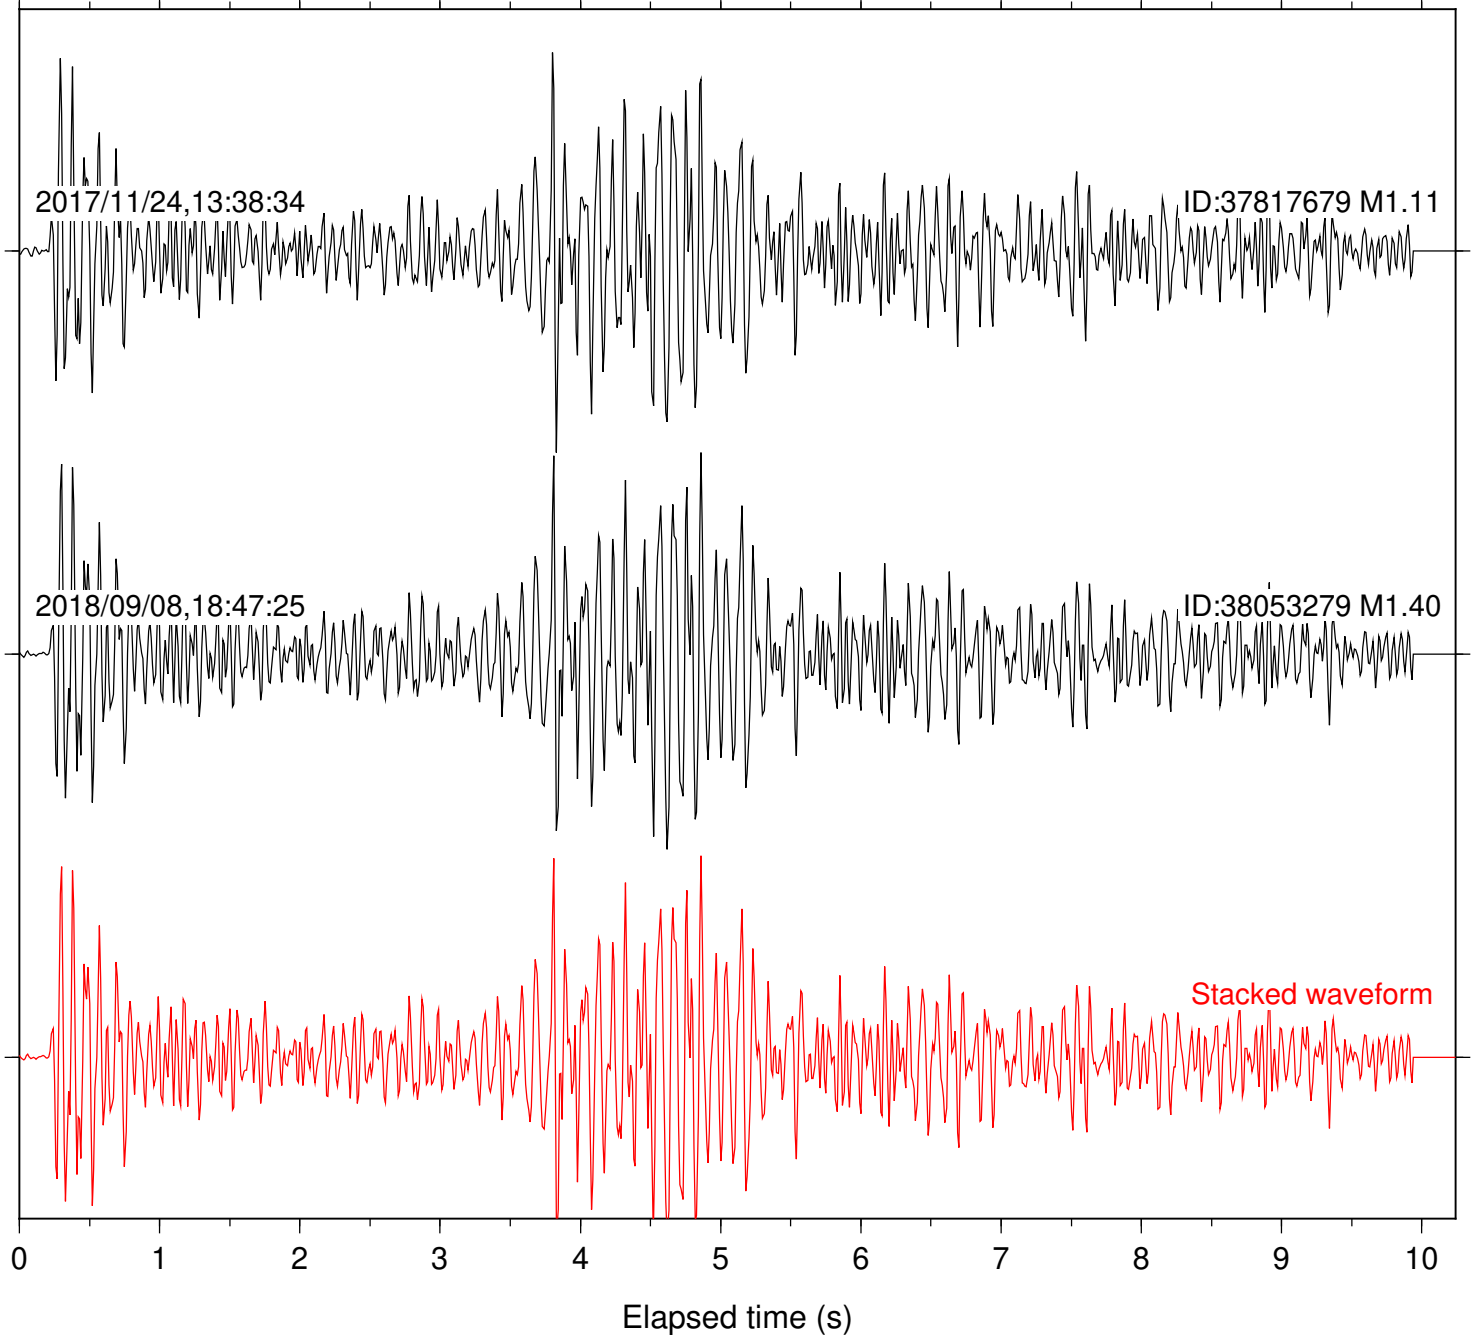

Station: BAC Com: EHZ

Focal depth: 4.89 km