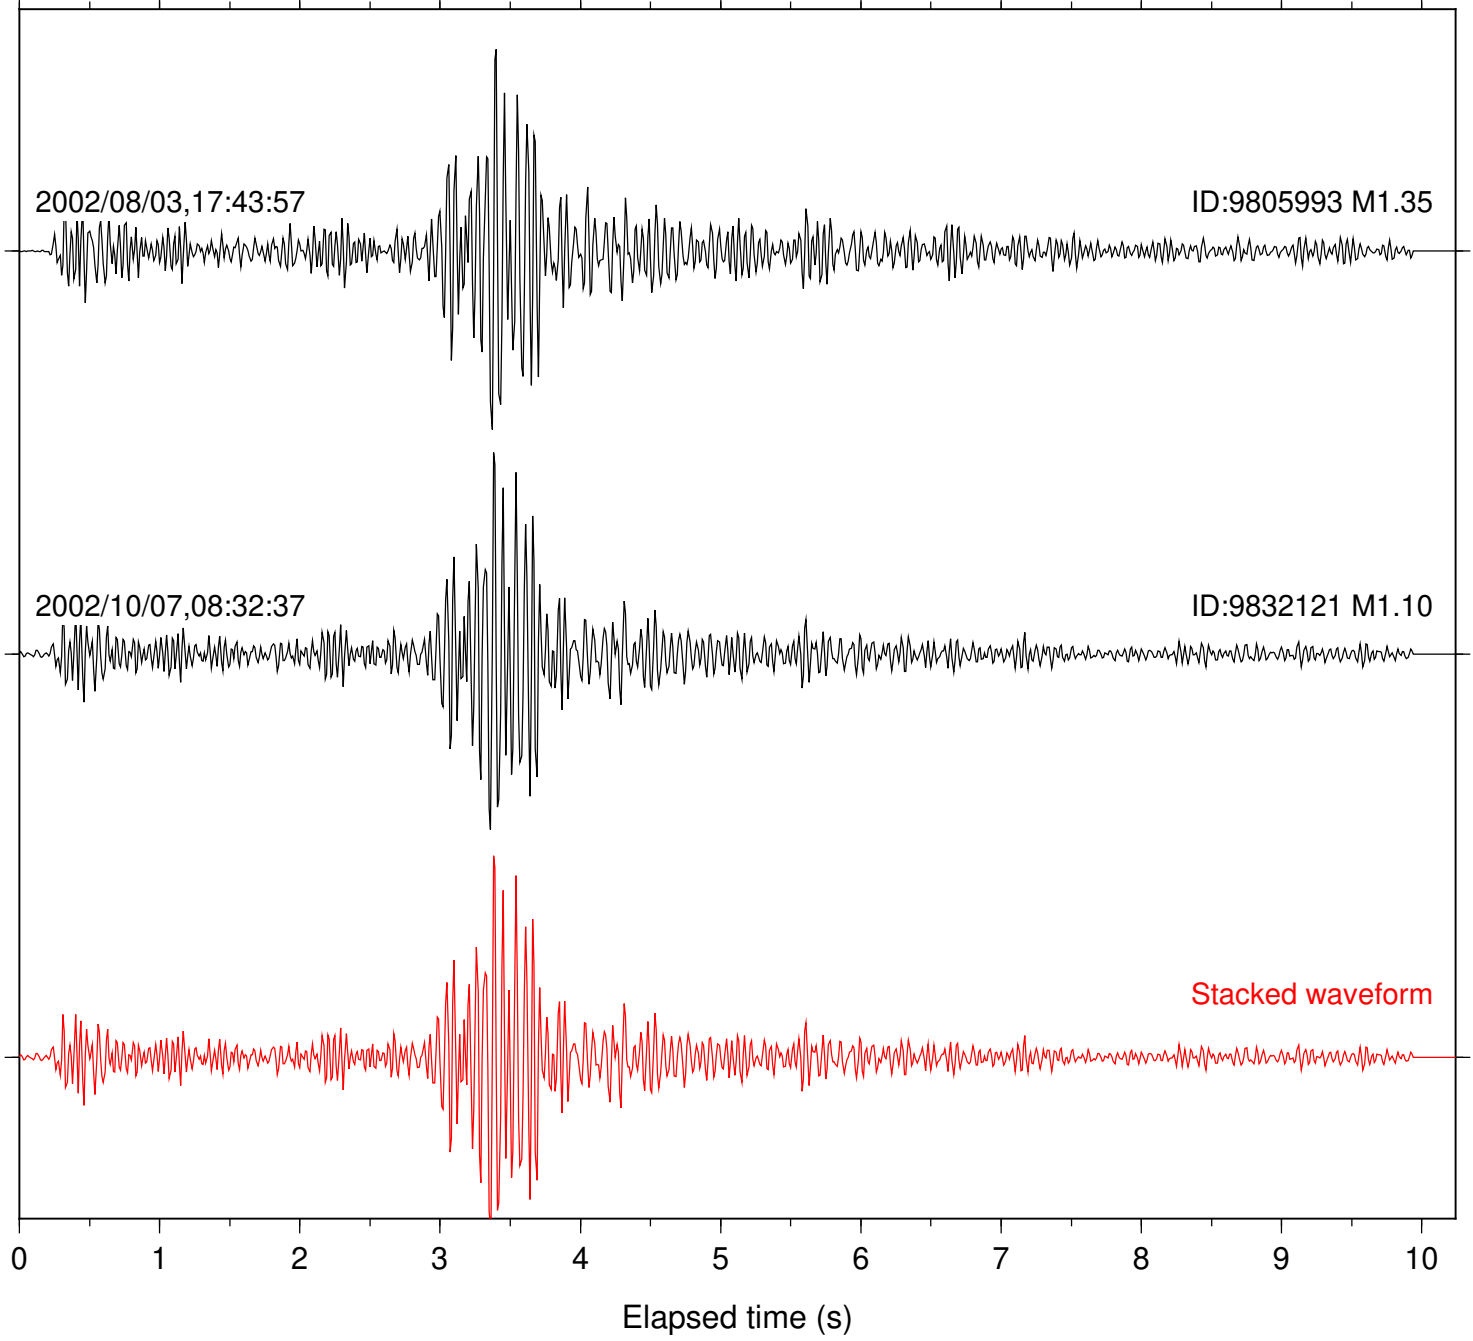

Station: HMT2 Com: HHZ

Focal depth: 15.06 km