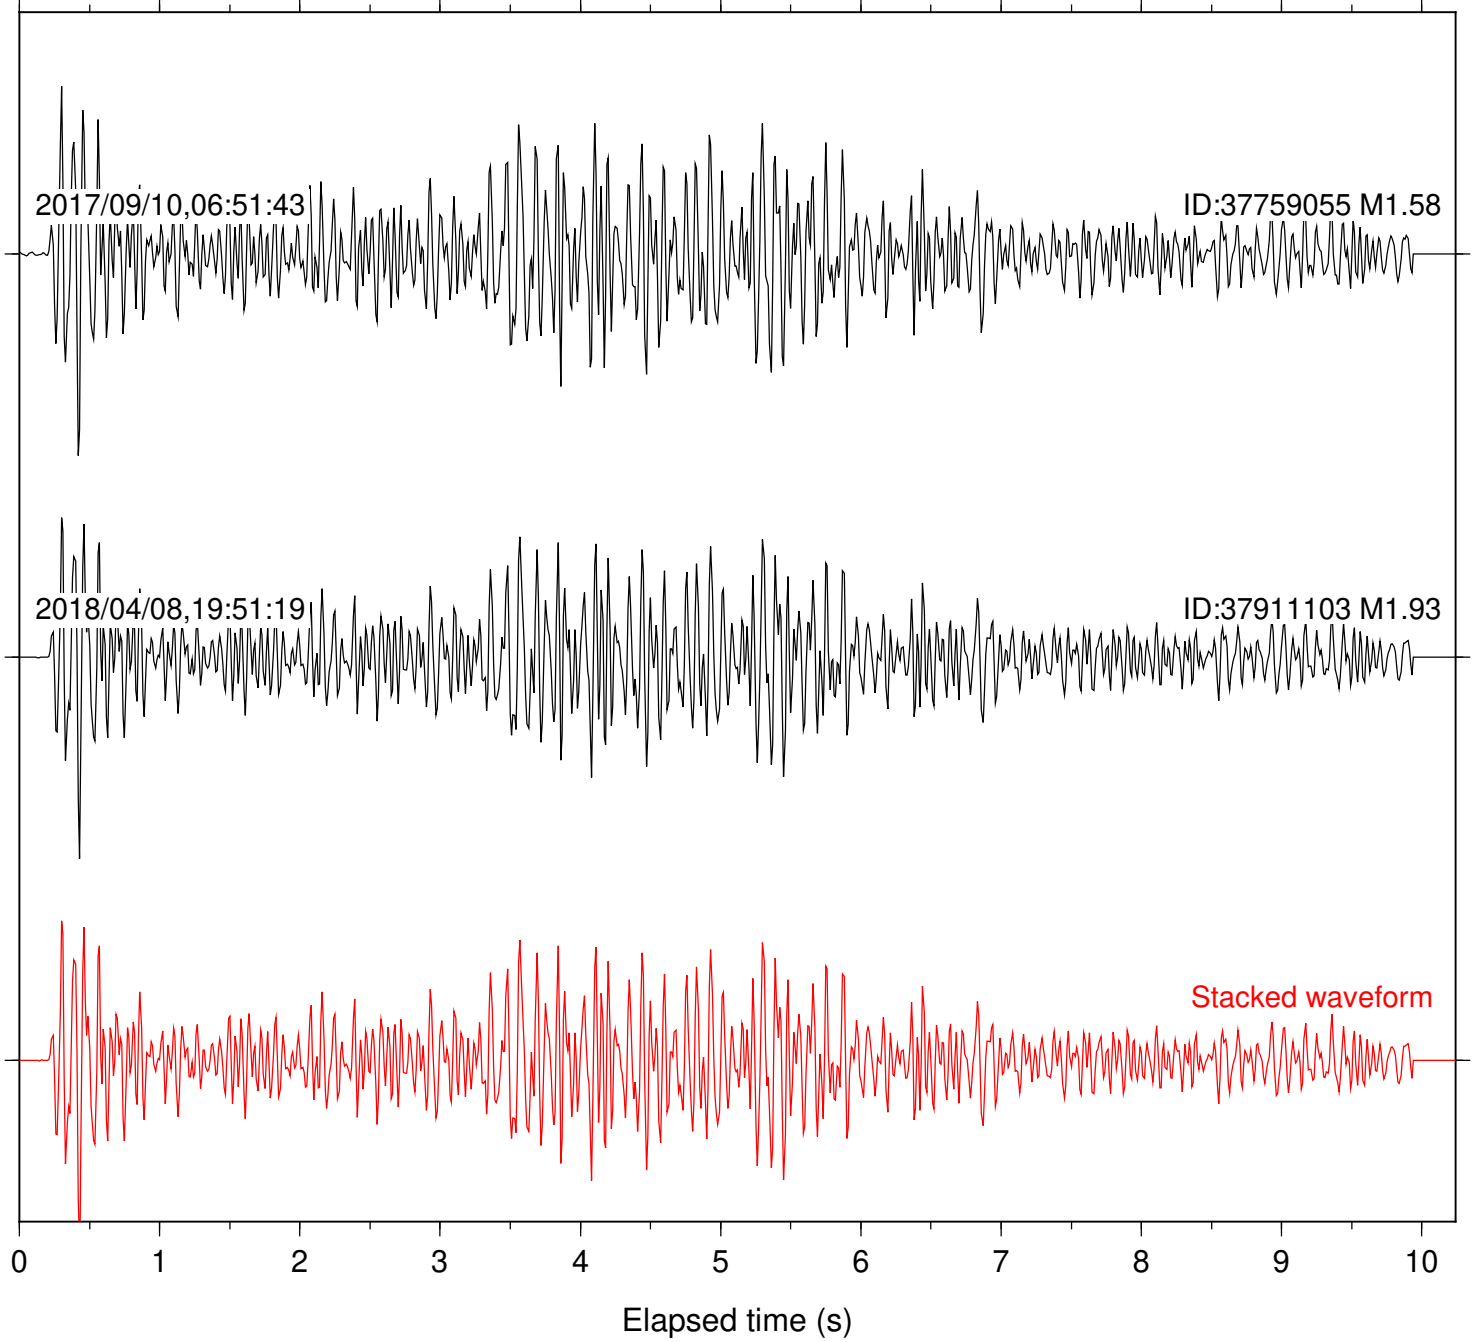

Station: BAC Com: EHZ

Focal depth: 6.28 km