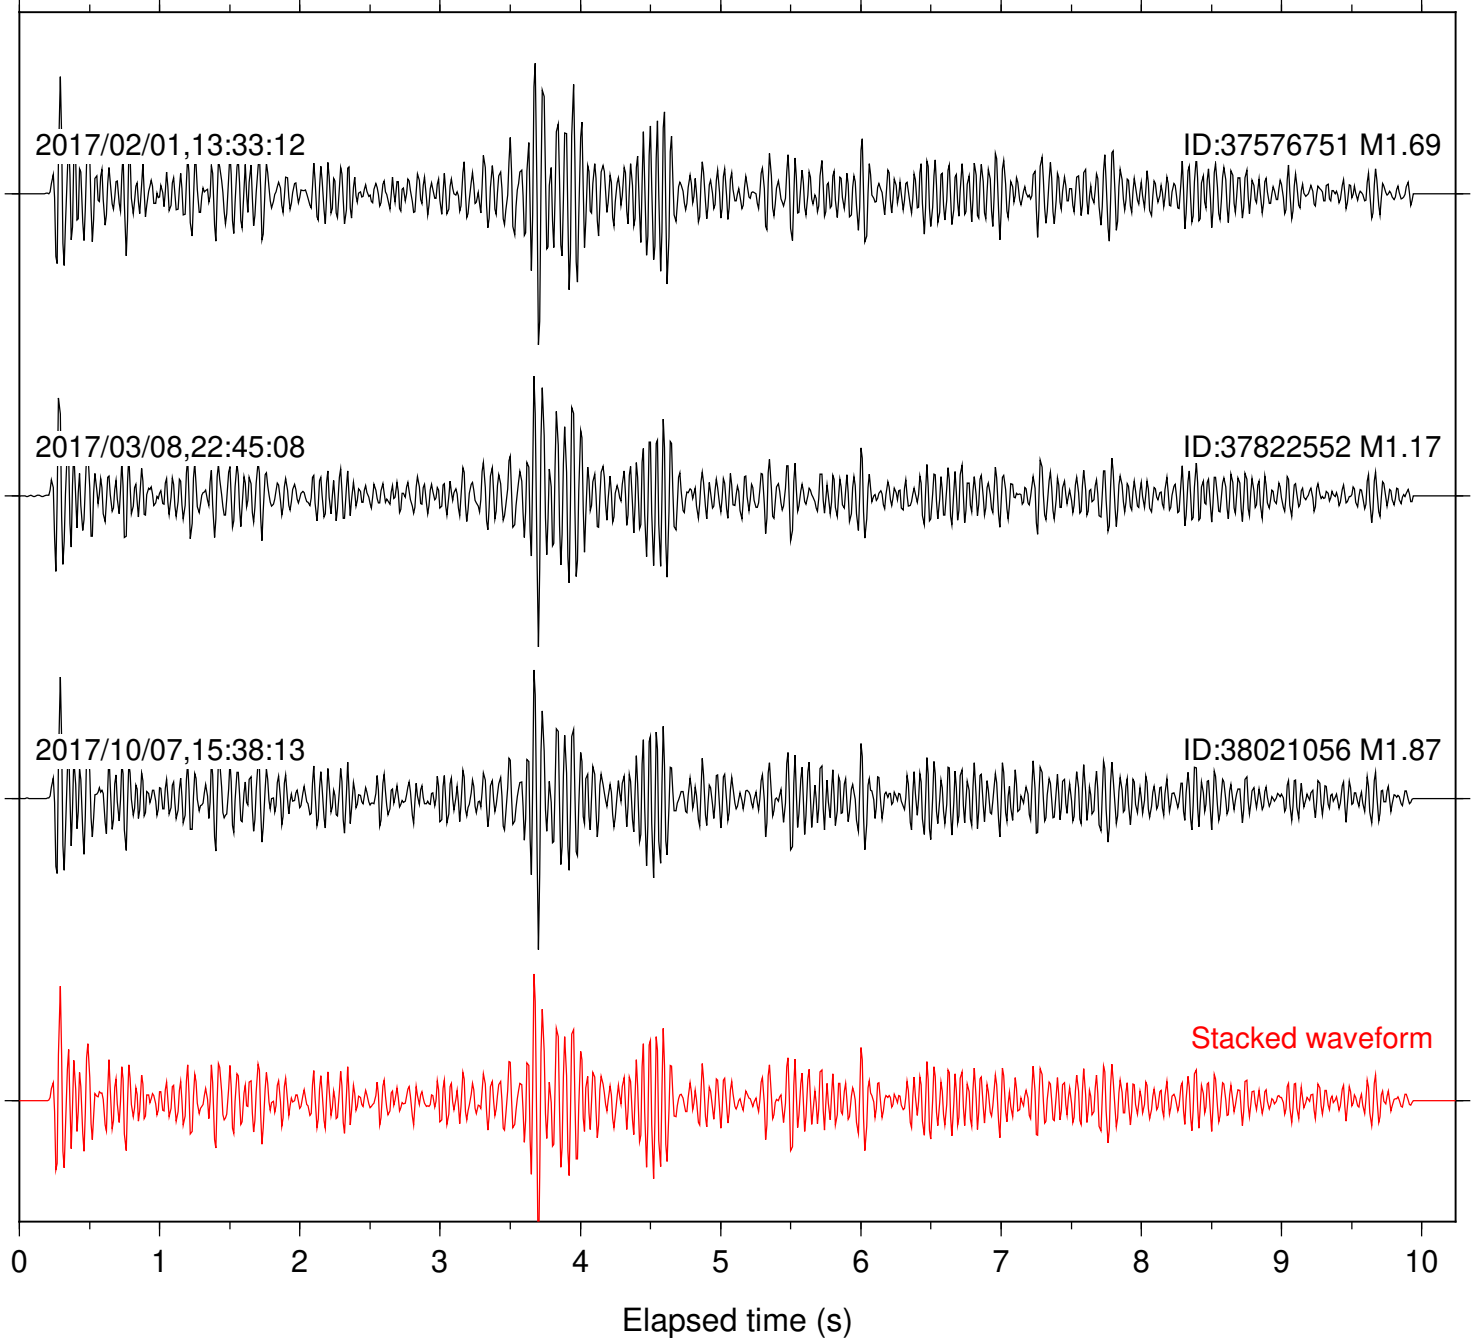

Focal depth: 6.86 km

Station: BAC Com: EHZ

Focal depth: 6.86 km

Station: CSH Com: HHZ

Focal depth: 6.30 km

Station: DGR Com: HHZ

Focal depth: 6.86 km

Station: FRD Com: HHZ