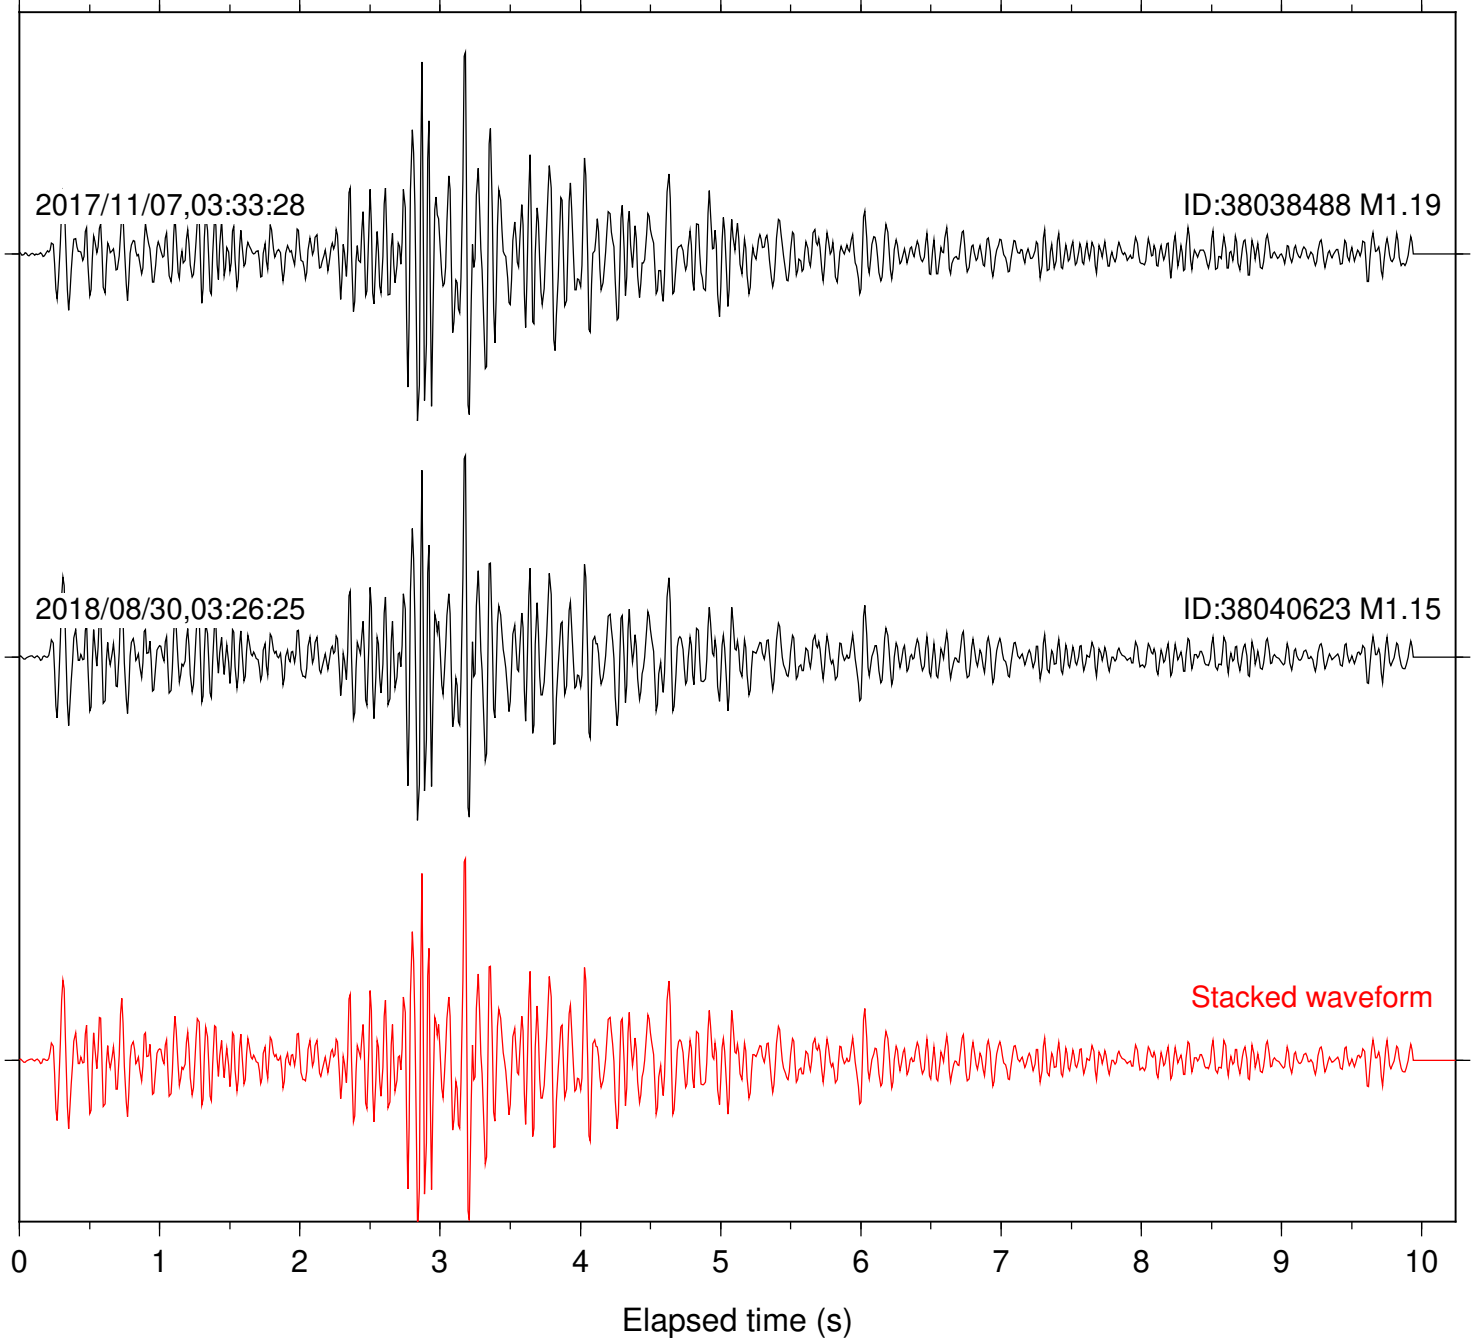

Focal depth: 5.16 km

Station: SND Com: HHZ

Focal depth: 5.16 km

Station: FRD Com: HHZ

Focal depth: 7.82 km

2006/10/28,21:08:19

ID:14258488 M1.07

2010/03/29,02:11:12