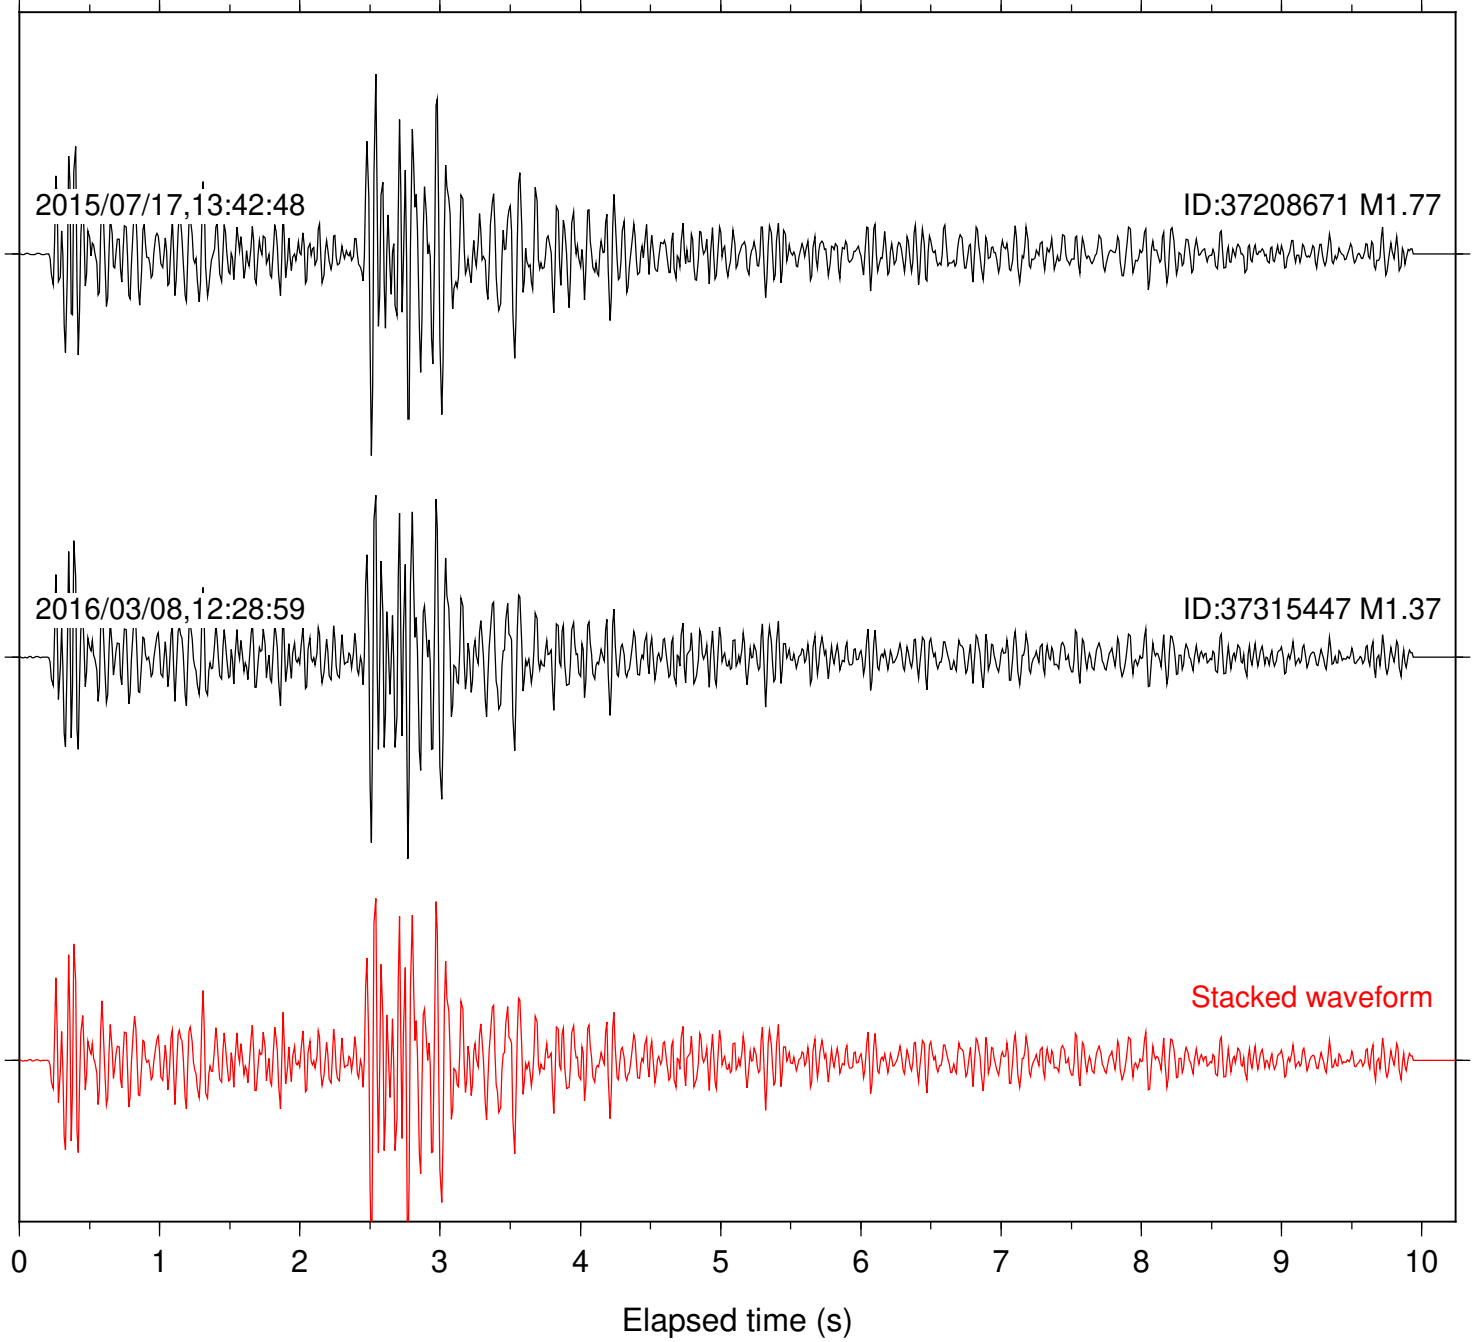

Station: B081 Com: EHZ

Focal depth: 8.09 km