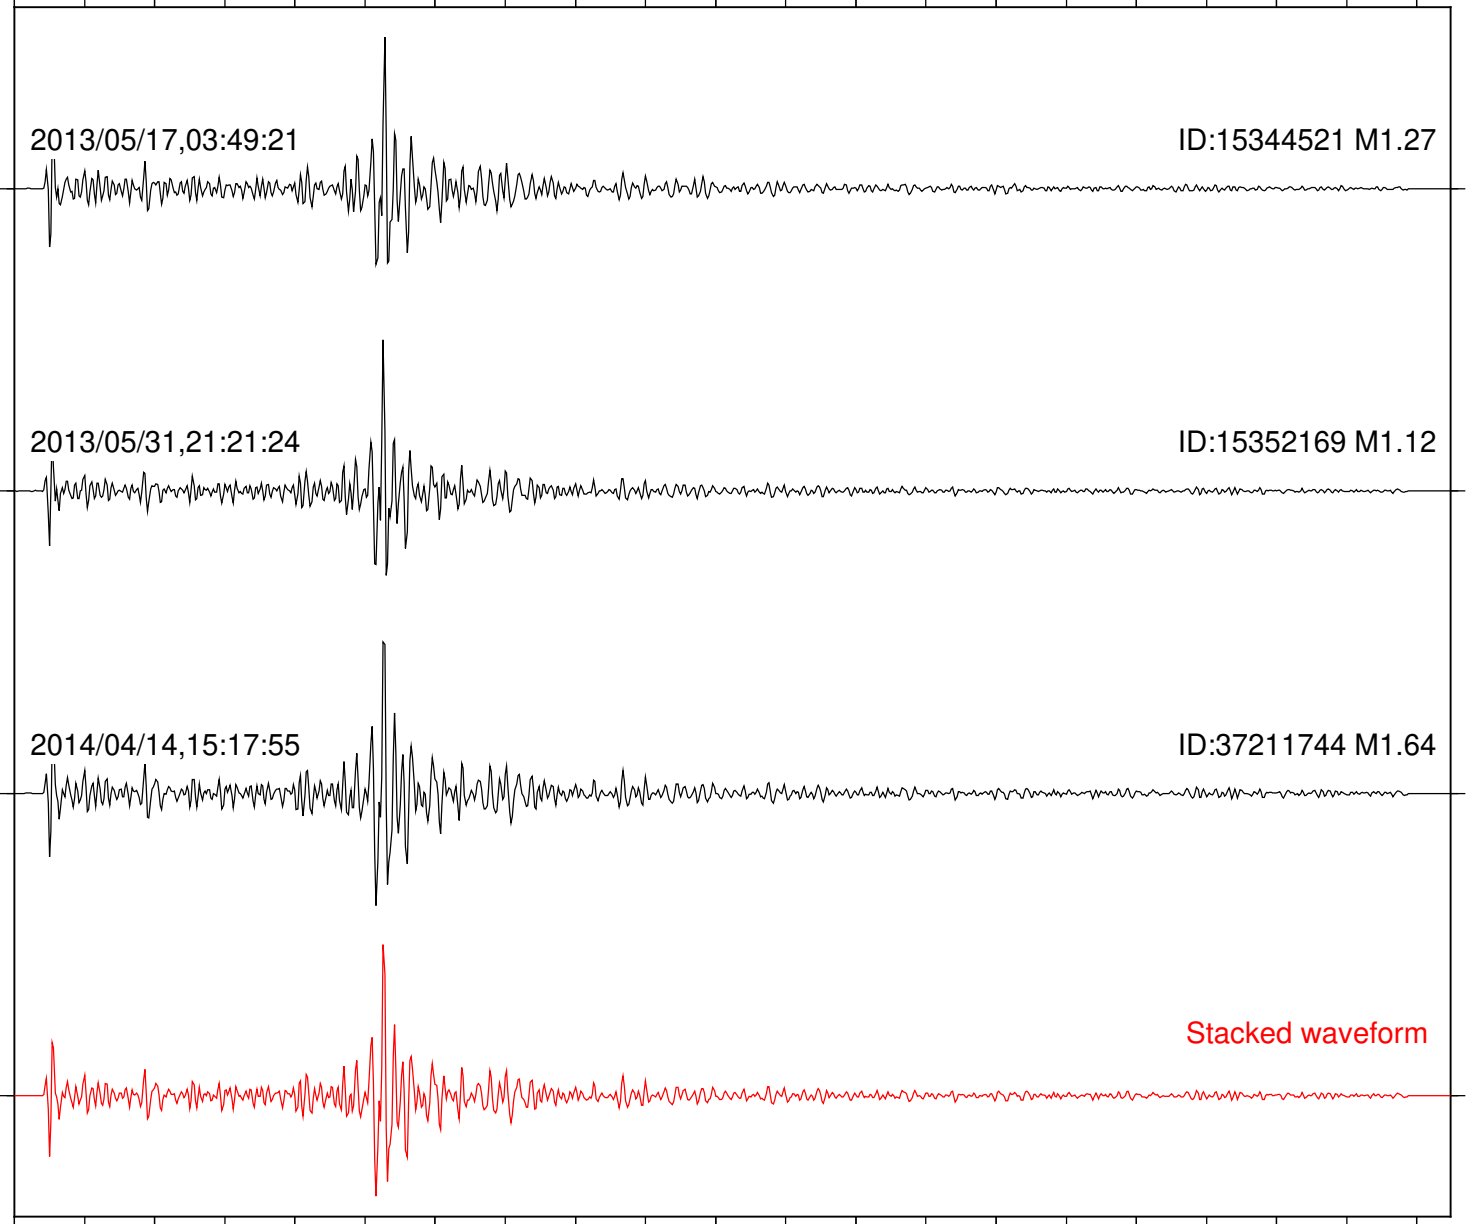

Station: B082 Com: EHZ

Focal depth: 11.49 km

2013/05/17,03:49:21

ID:15344521 M1.27

2013/05/31,21:21:24

ID:15352169 M1.12

2014/04/14,15:17:55

ID:37211744 M1.64

Stacked waveform

0 1 2 3 4 5 6 7 8 9 10
Elapsed time (s)