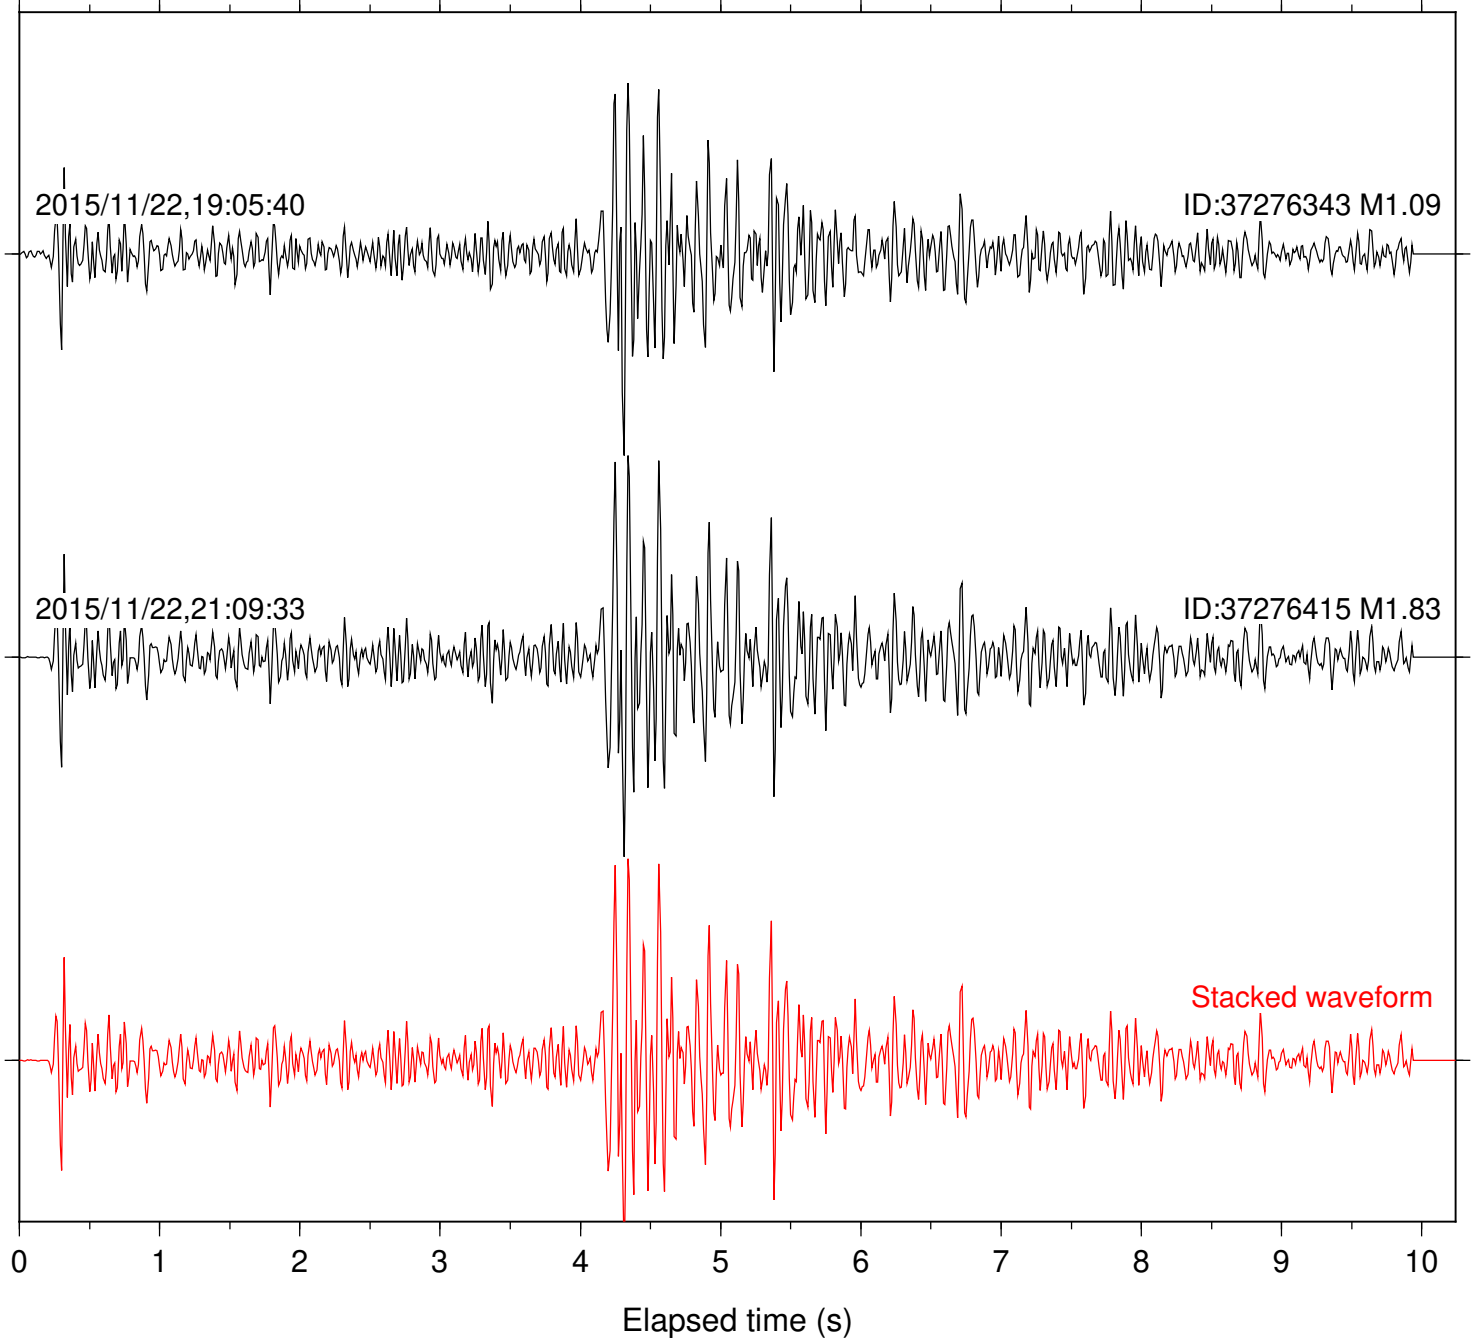

Station: B081 Com: EHZ

Focal depth: 5.17 km