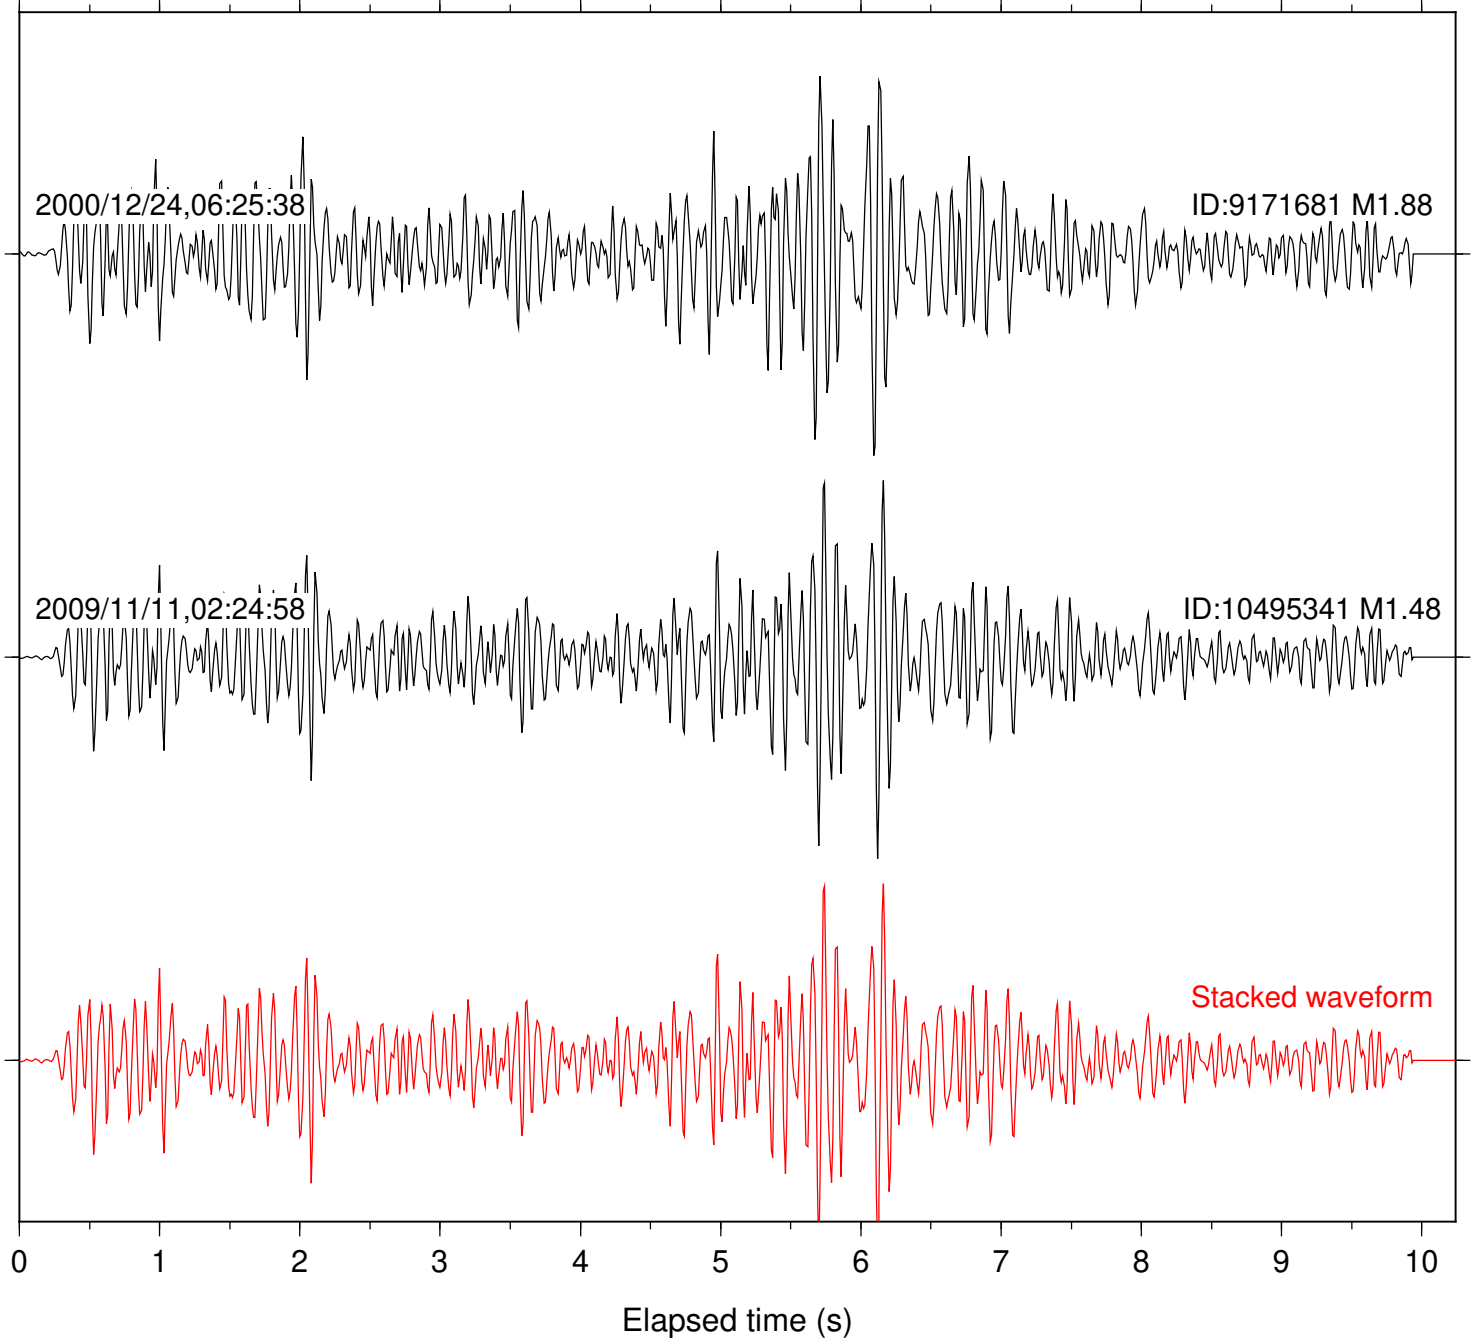

Station: SND Com: HHZ

Focal depth: 10.70 km