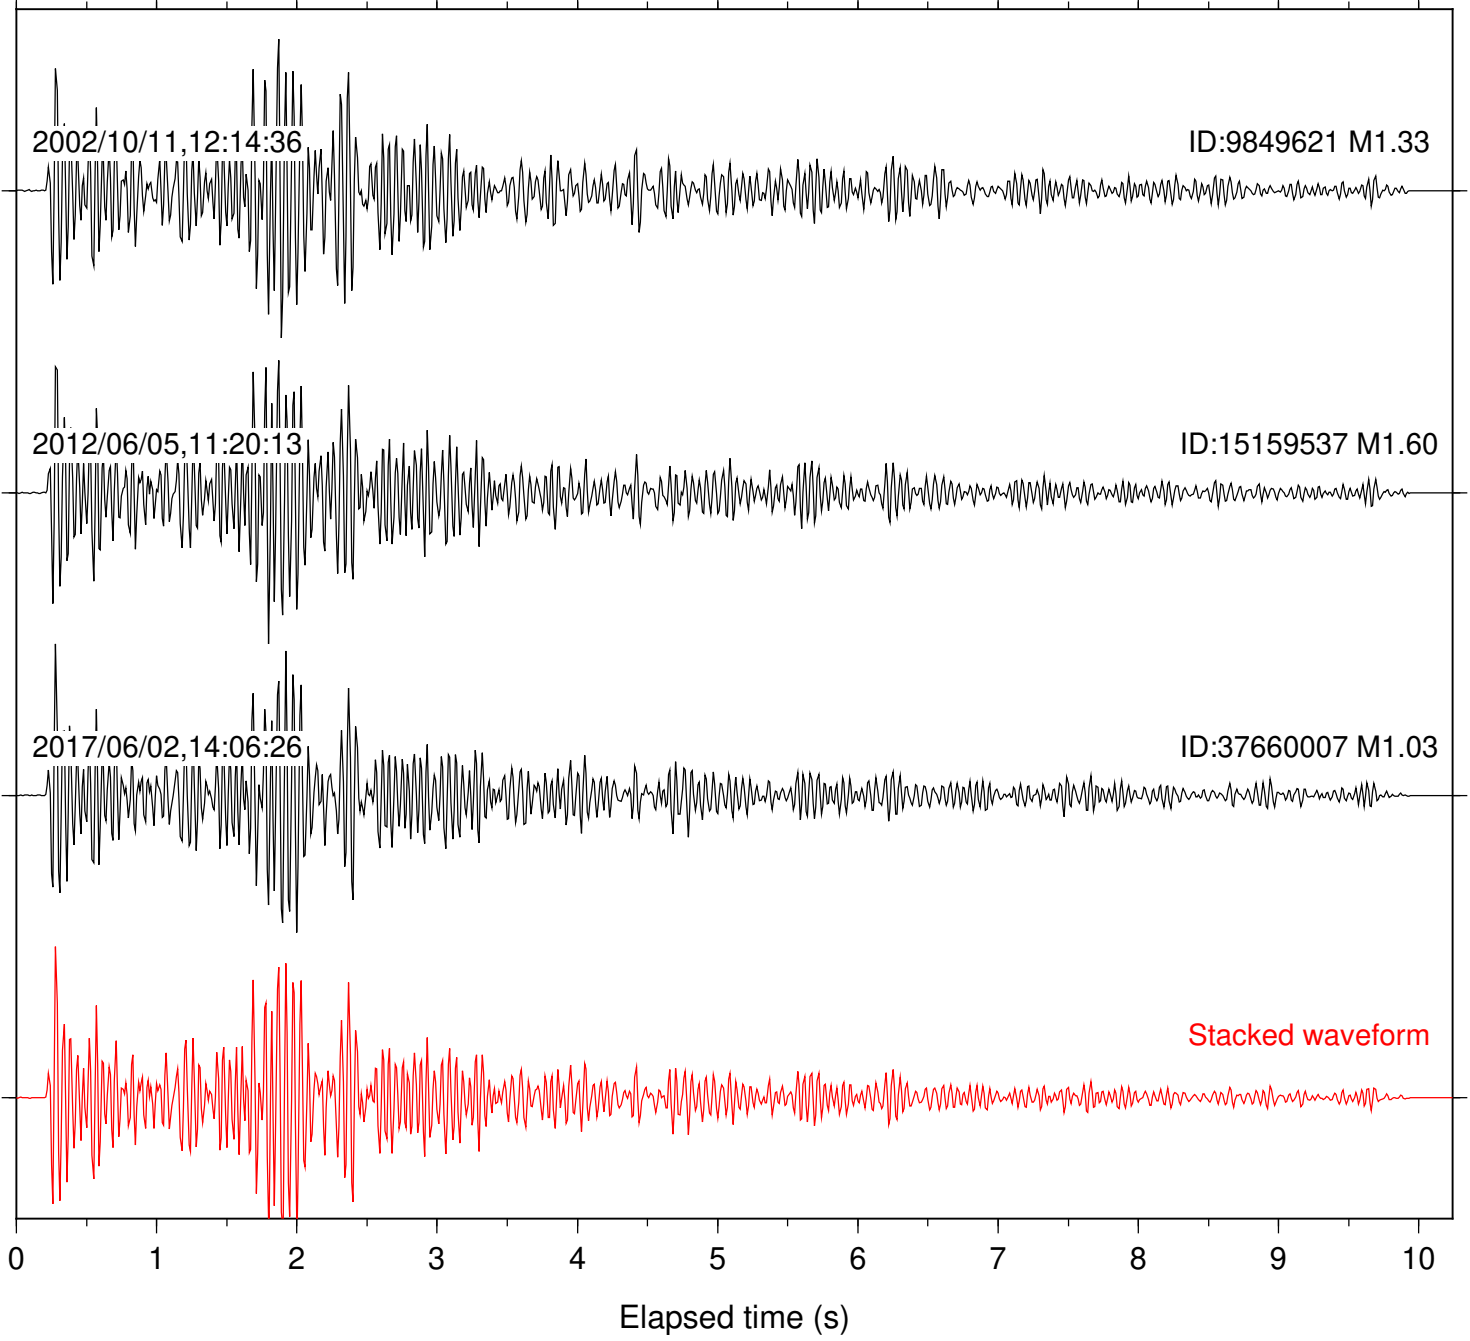

Focal depth: 7.92 km

Station: FRD Com: HHZ

Focal depth: 7.90 km

Station: AGA Com: HHZ

Focal depth: 8.61 km

Station: CRY Com: HHZ

Focal depth: 8.61 km

Station: PFO Com: HHZ