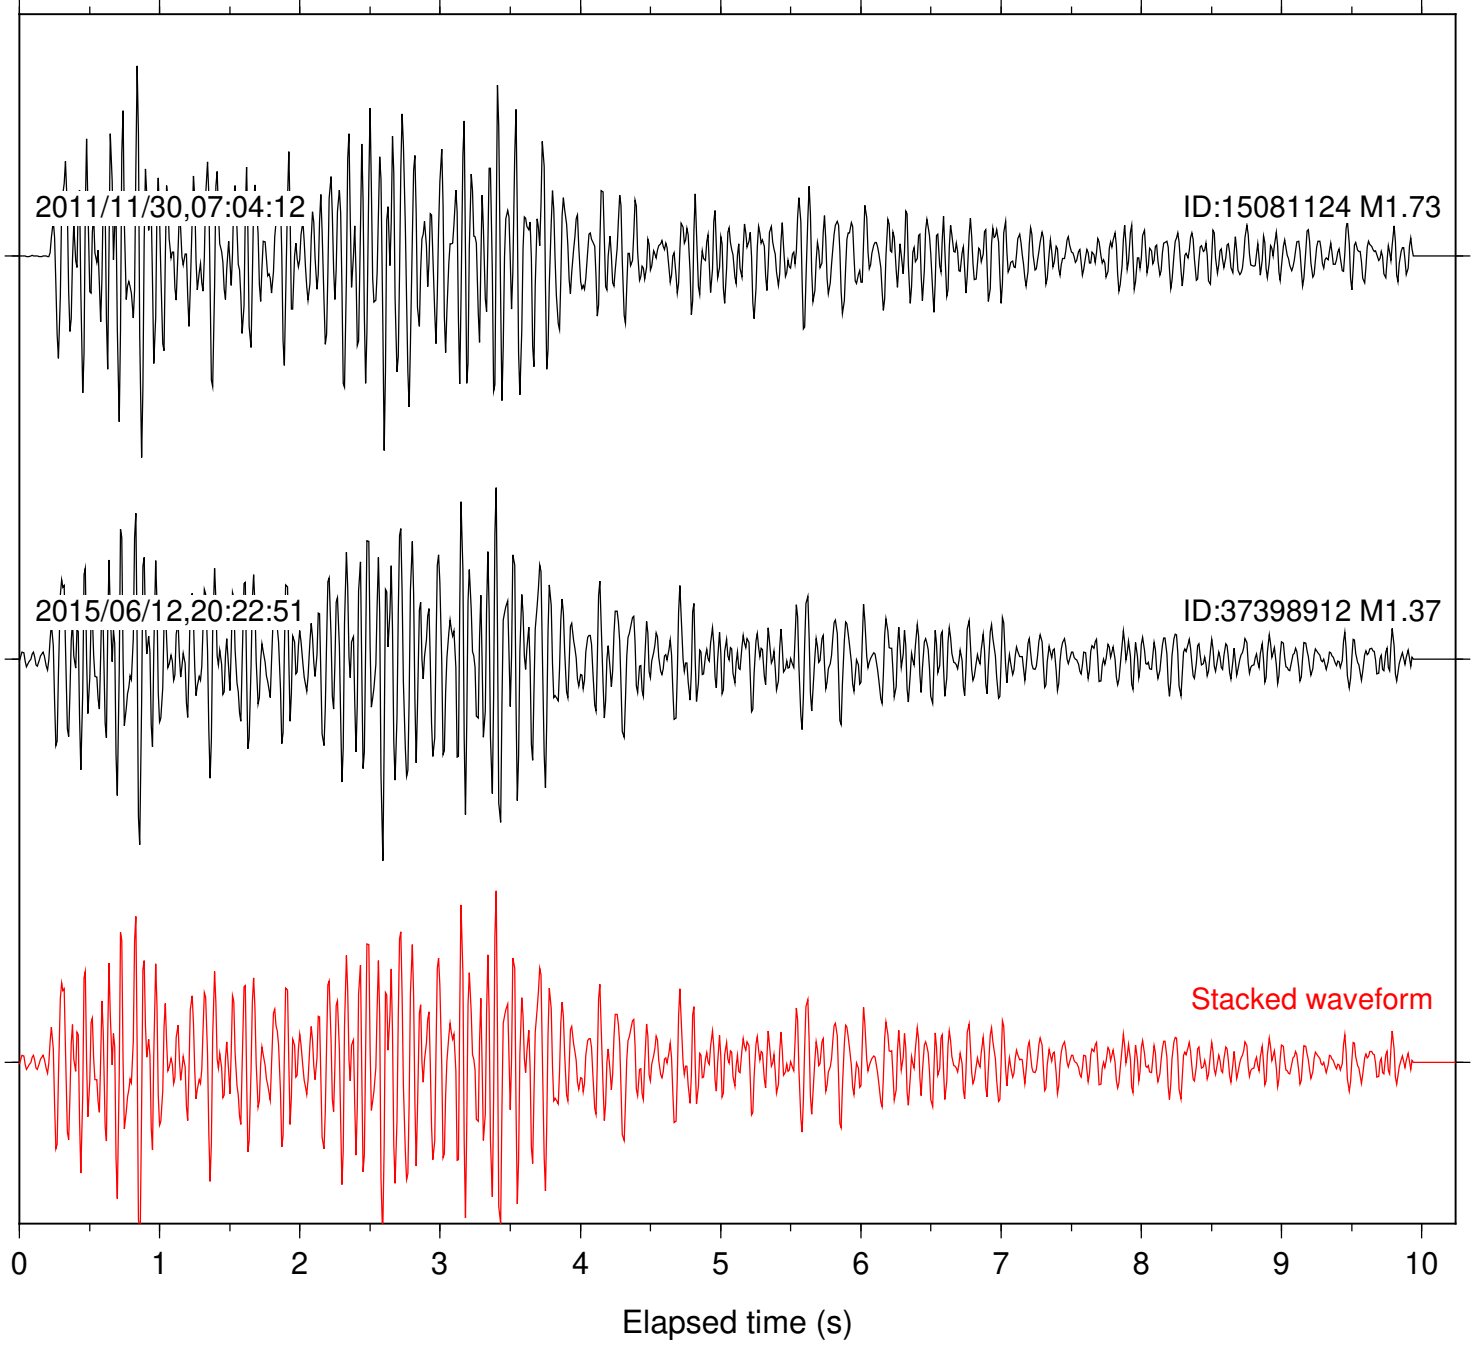

Station: SND Com: HHZ

Focal depth: 9.58 km