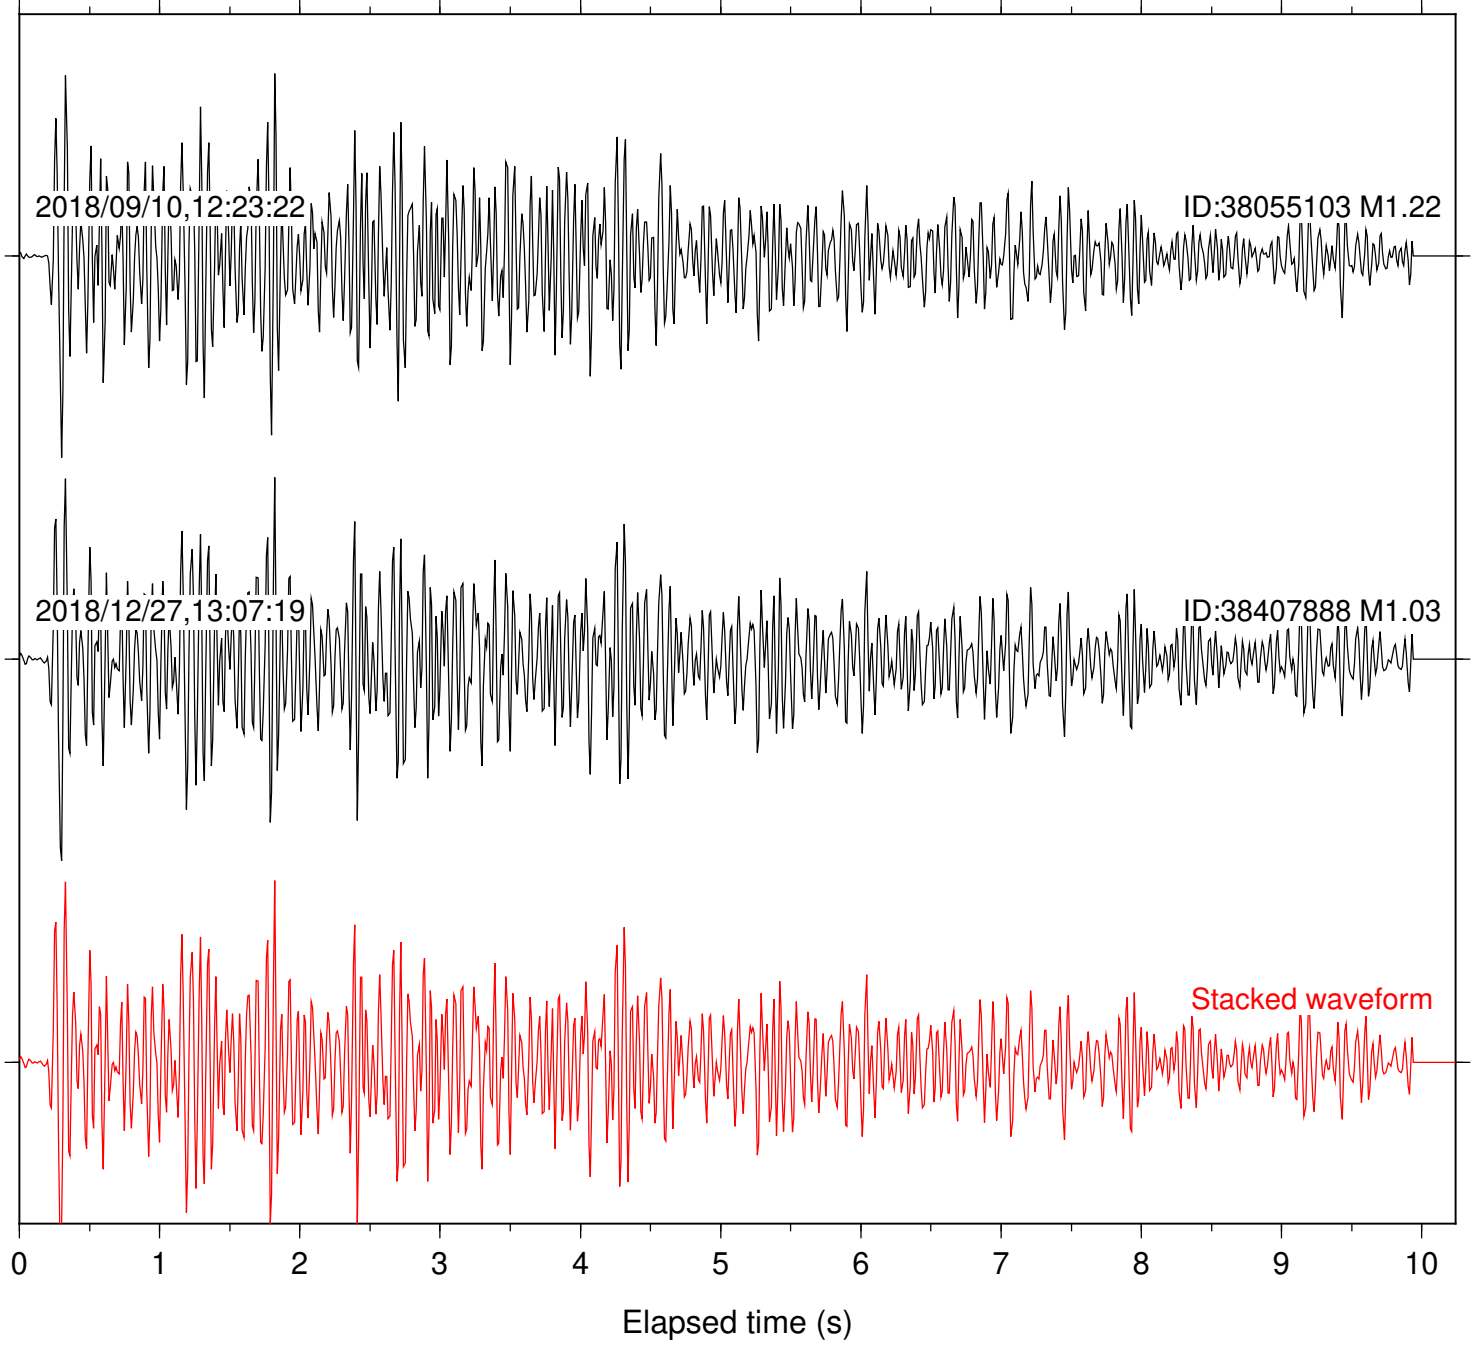

Station: MTG Com: HHZ

Focal depth: 4.29 km

Station: PFO Com: HHZ

Focal depth: 4.29 km

Station: PLM Com: HHZ

Focal depth: 4.29 km

Station: POB2 Com: HHZ

Focal depth: 4.29 km