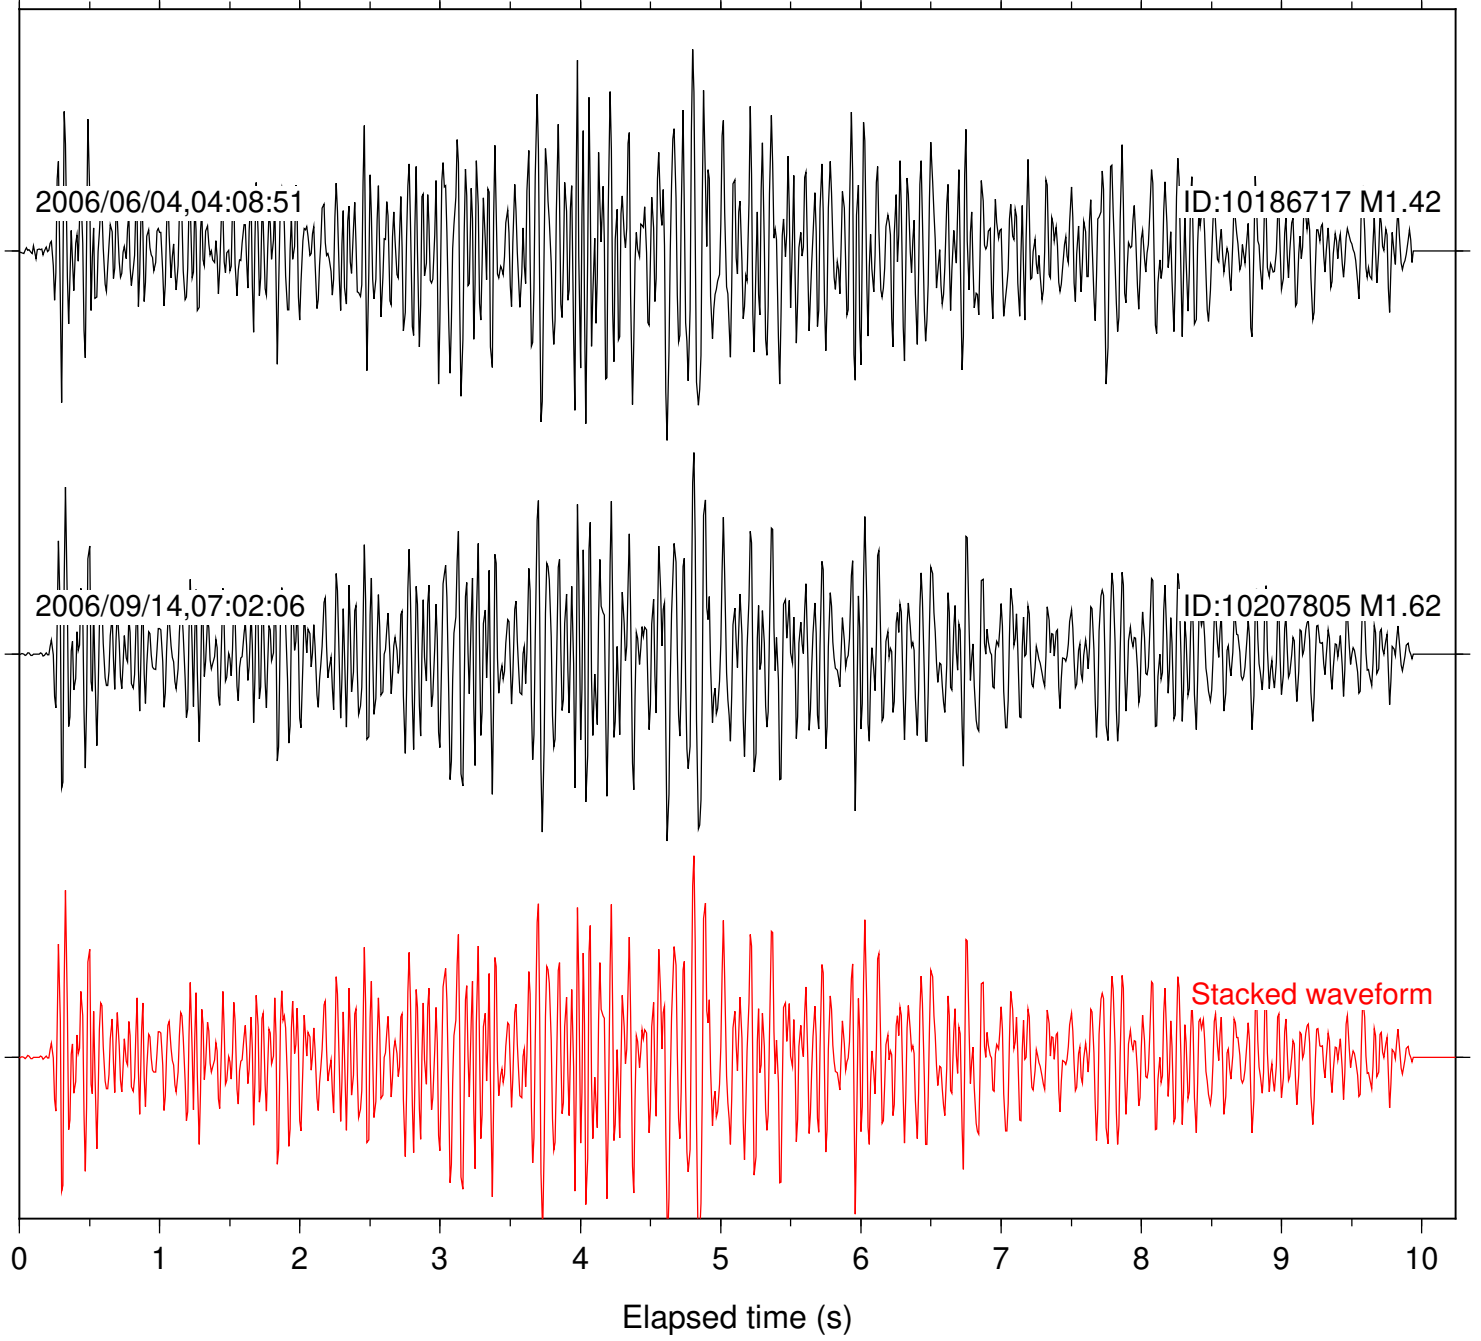

Focal depth: 13.76 km

Station: PLM Com: HHZ

Focal depth: 13.76 km

Station: CBK Com: EHZ

Focal depth: 5.92 km

Station: CRR Com: EHZ

Focal depth: 5.92 km

Station: ERP Com: EHZ