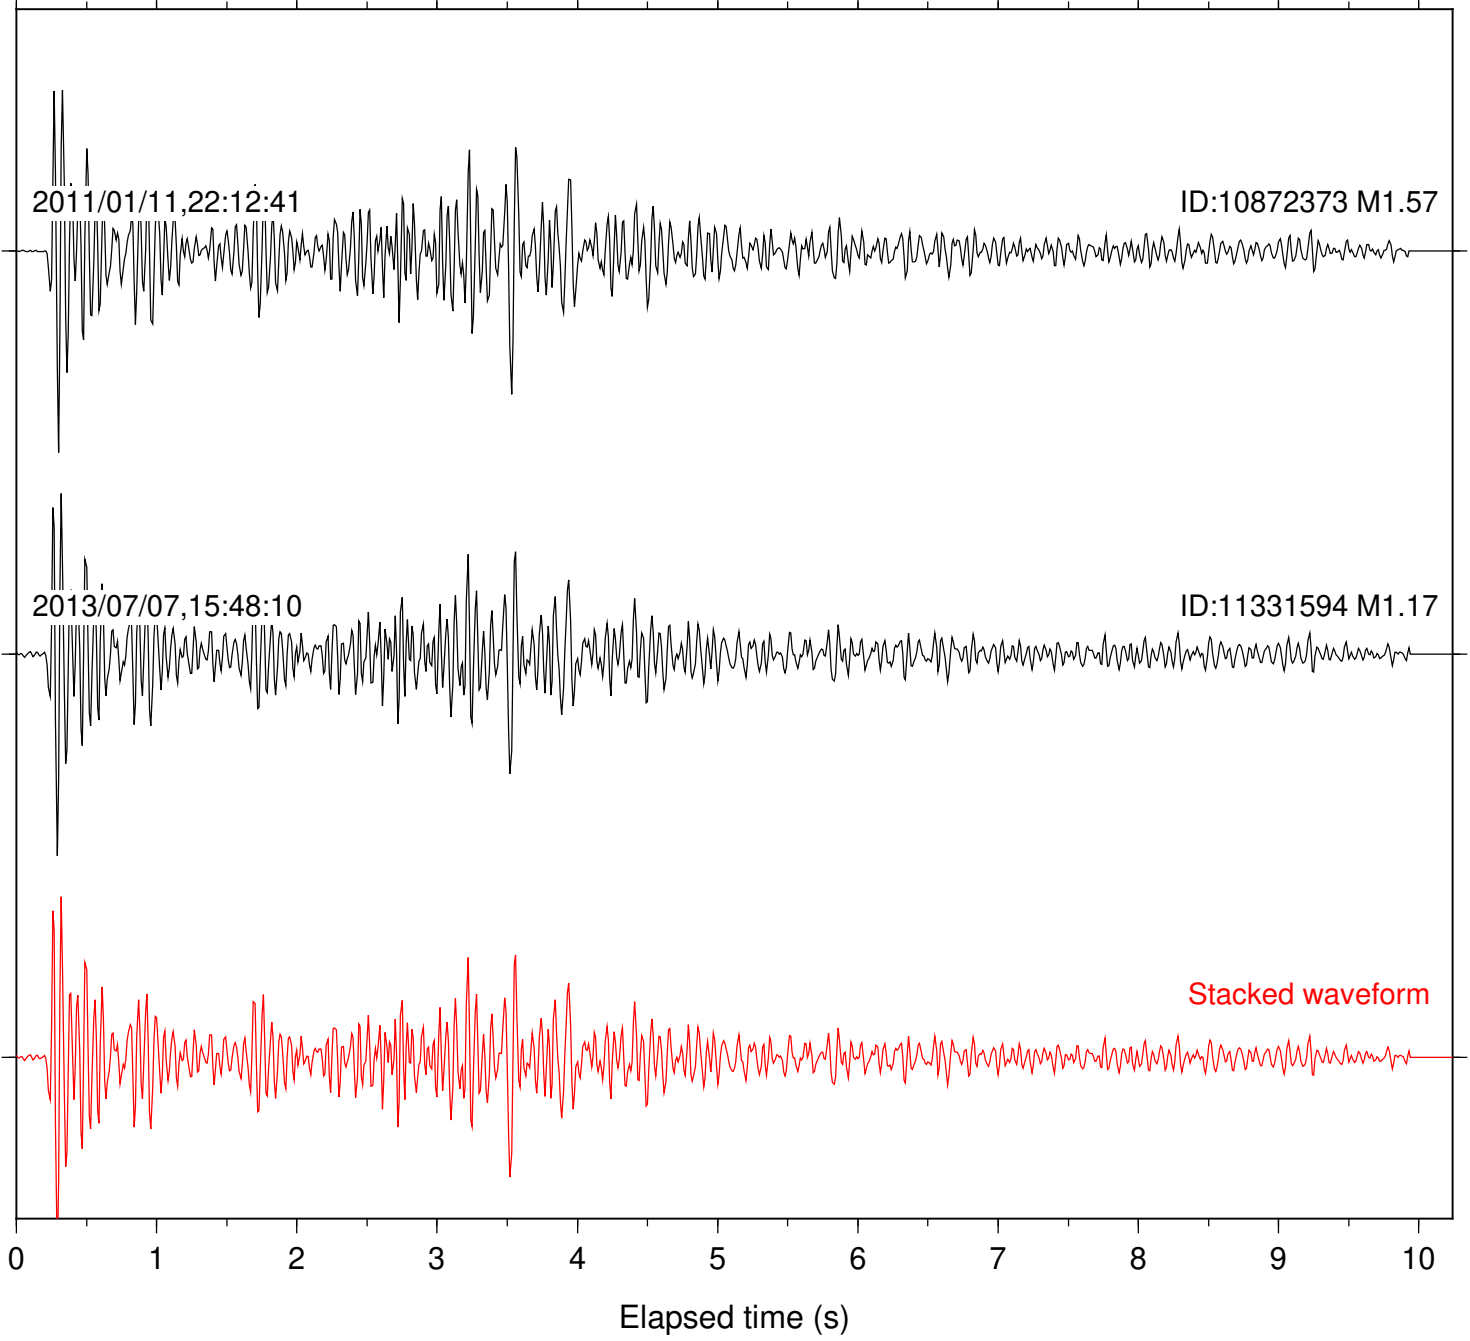

Station: B088 Com: EHZ

Focal depth: 10.99 km