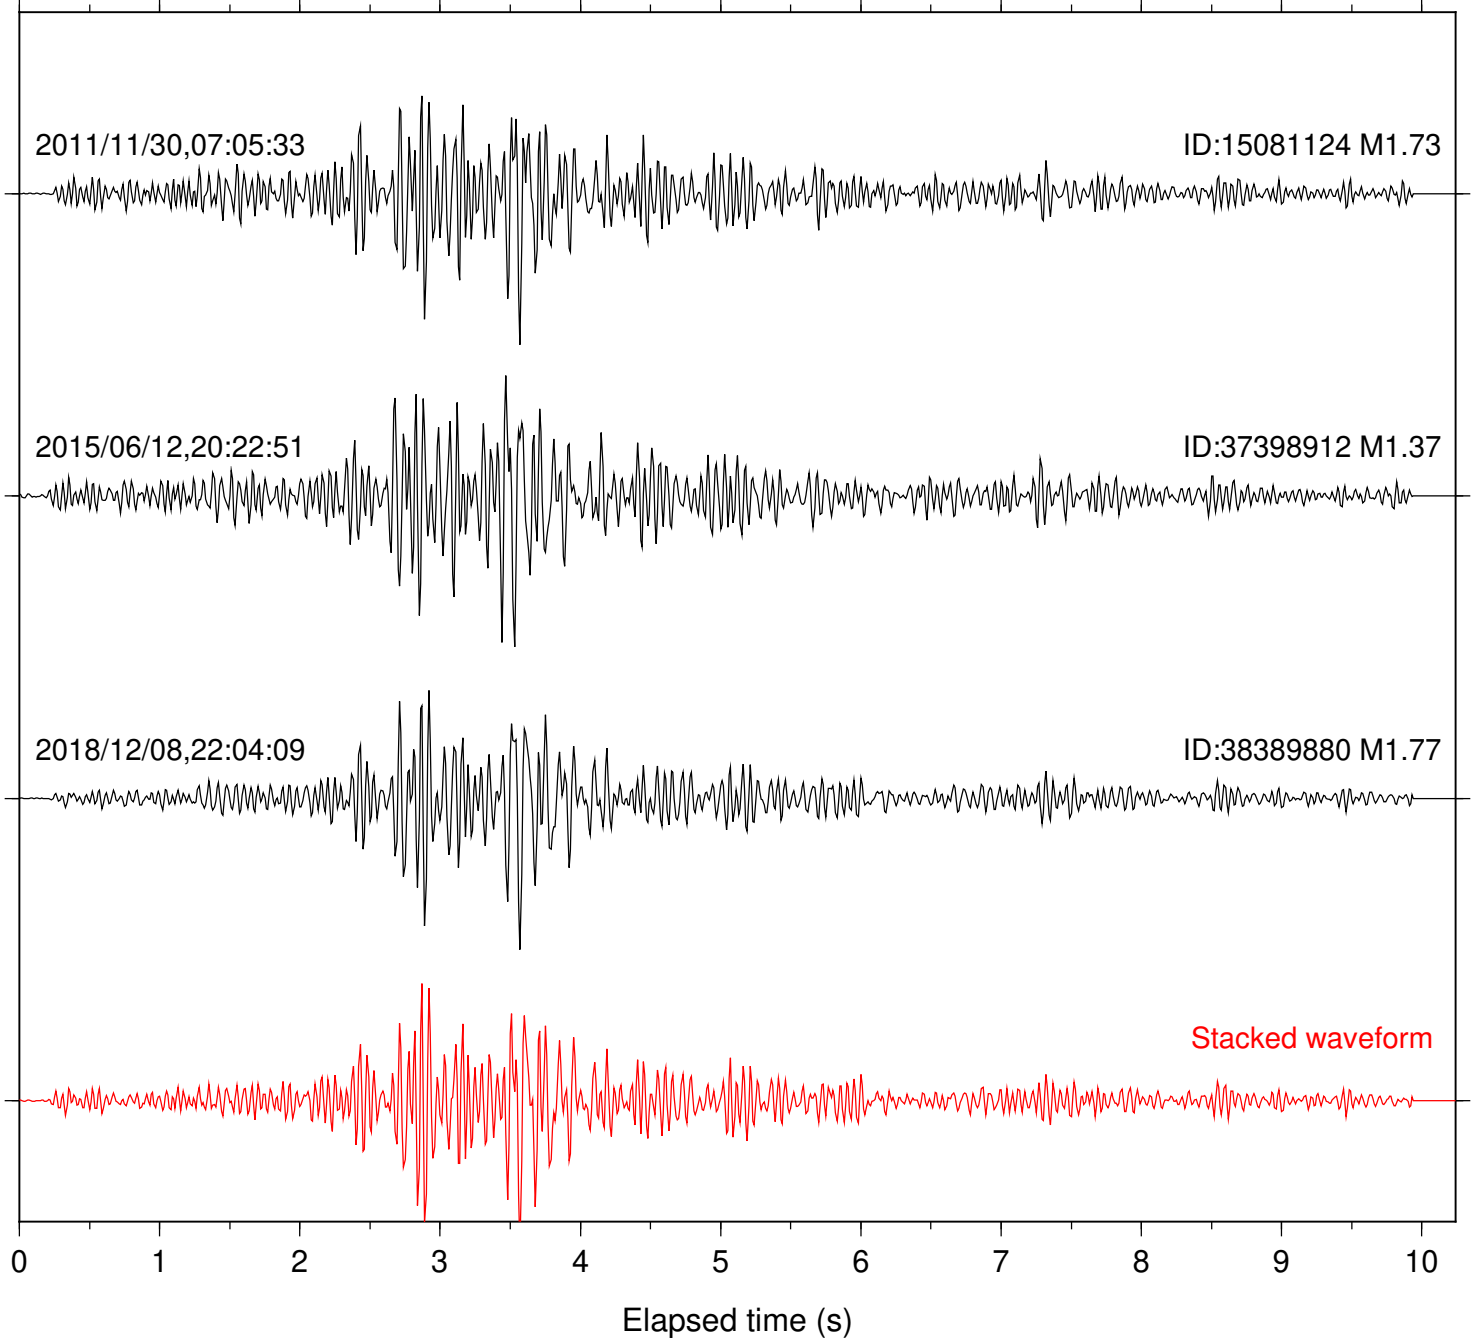

2015/06/12,20:22:51

ID:37398912 M1.37

Stacked waveform

0 1 2 3 4 5 6 7 8 9 10  
Elapsed time (s)

Station: PLM Com: HHZ

Focal depth: 9.54 km

Station: SMER Com: HHZ

Focal depth: 9.54 km