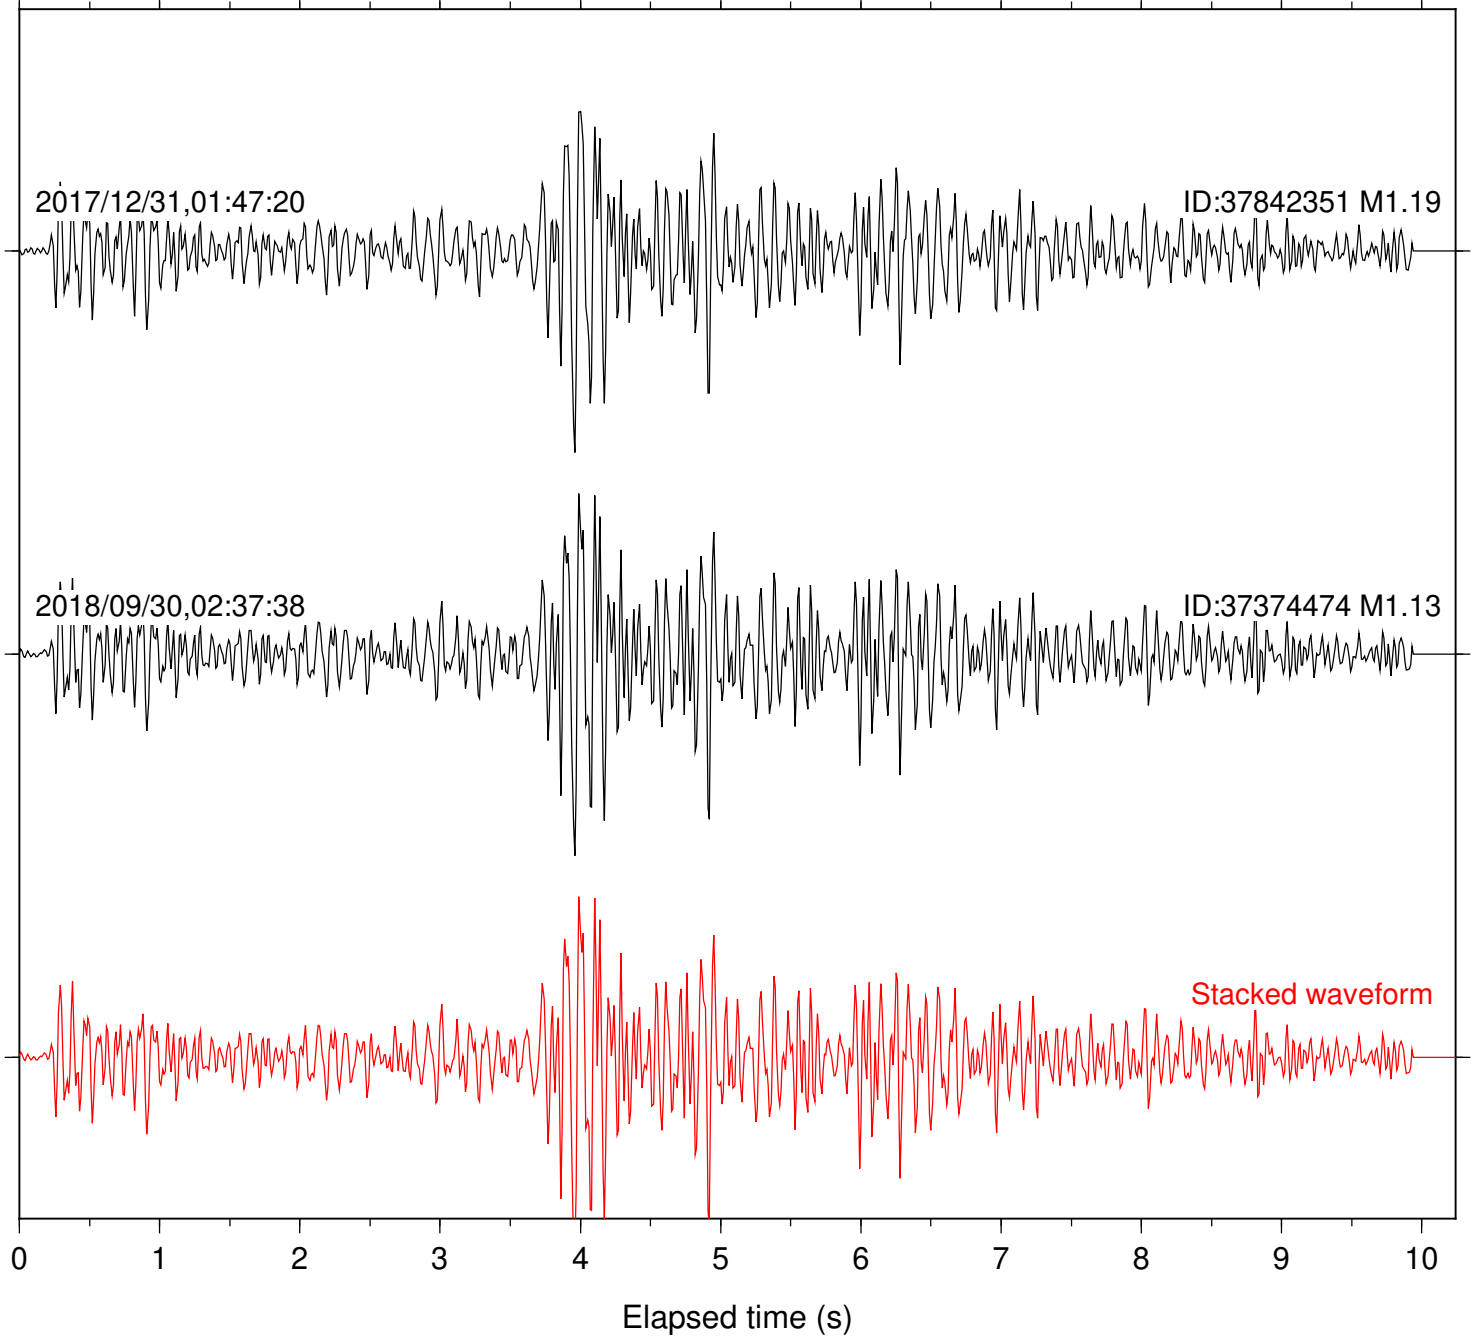

Station: CSH Com: HHZ

Focal depth: 5.10 km

Station: DGR Com: HHZ

Focal depth: 5.10 km

Station: HMT2 Com: HHZ

Focal depth: 5.10 km

Station: PFO Com: HHZ

Focal depth: 5.10 km