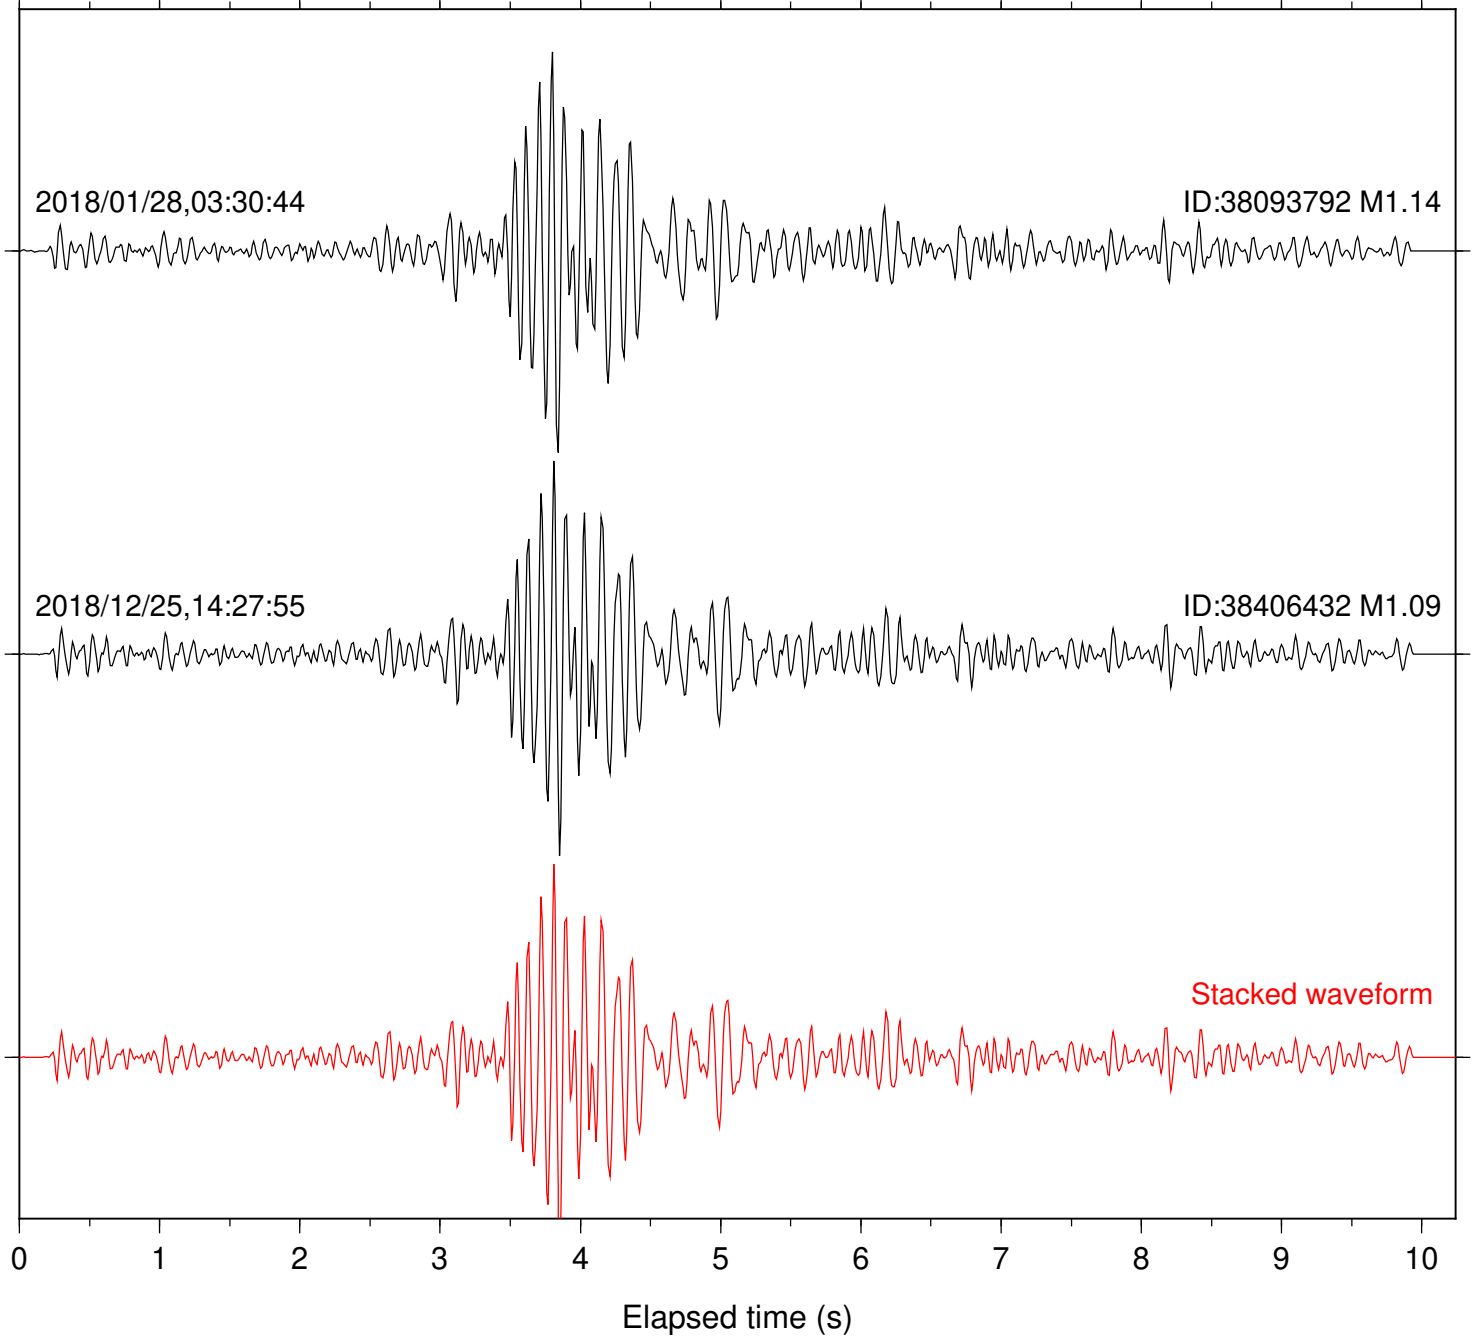

Station: POB2 Com: HHZ

Focal depth: 6.86 km