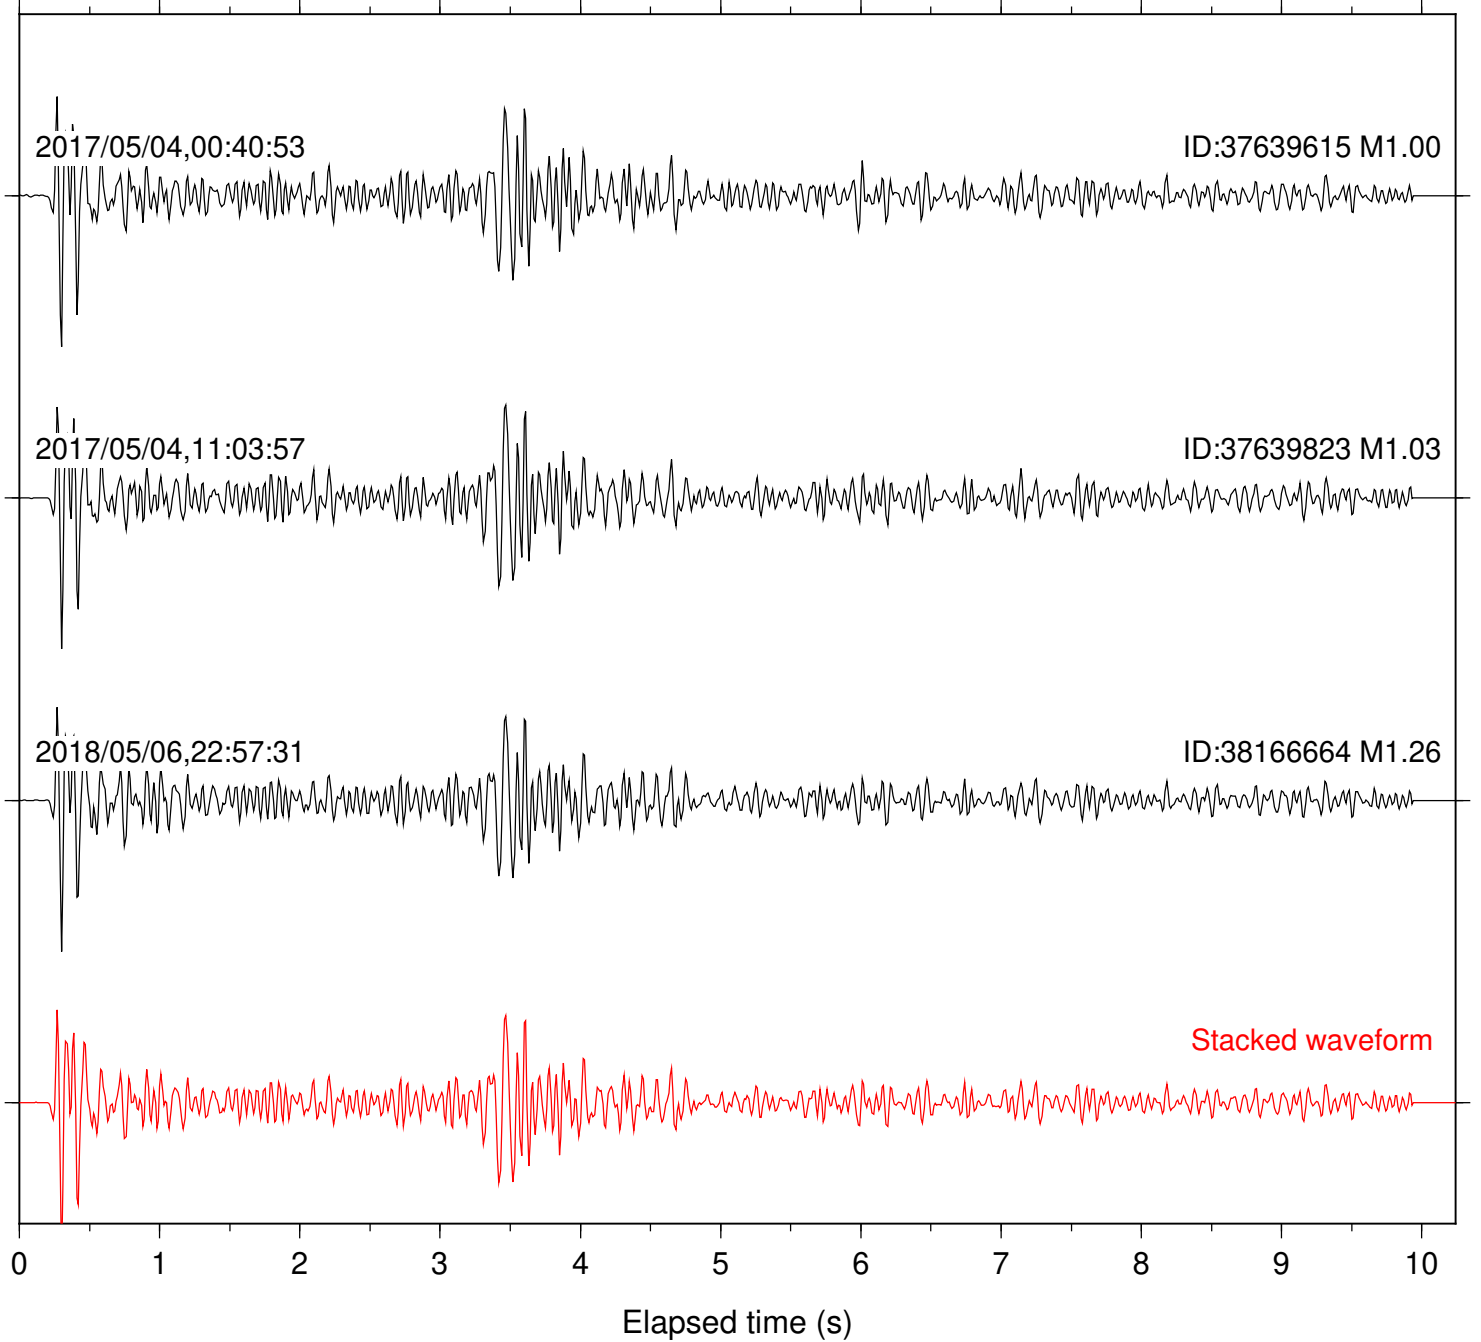

Focal depth: 6.98 km

Station: DGR Com: HHZ

Focal depth: 6.98 km

Station: DNR Com: HHZ

Focal depth: 6.32 km

Station: FRD Com: HHZ

Focal depth: 6.98 km

Station: HMT2 Com: HHZ