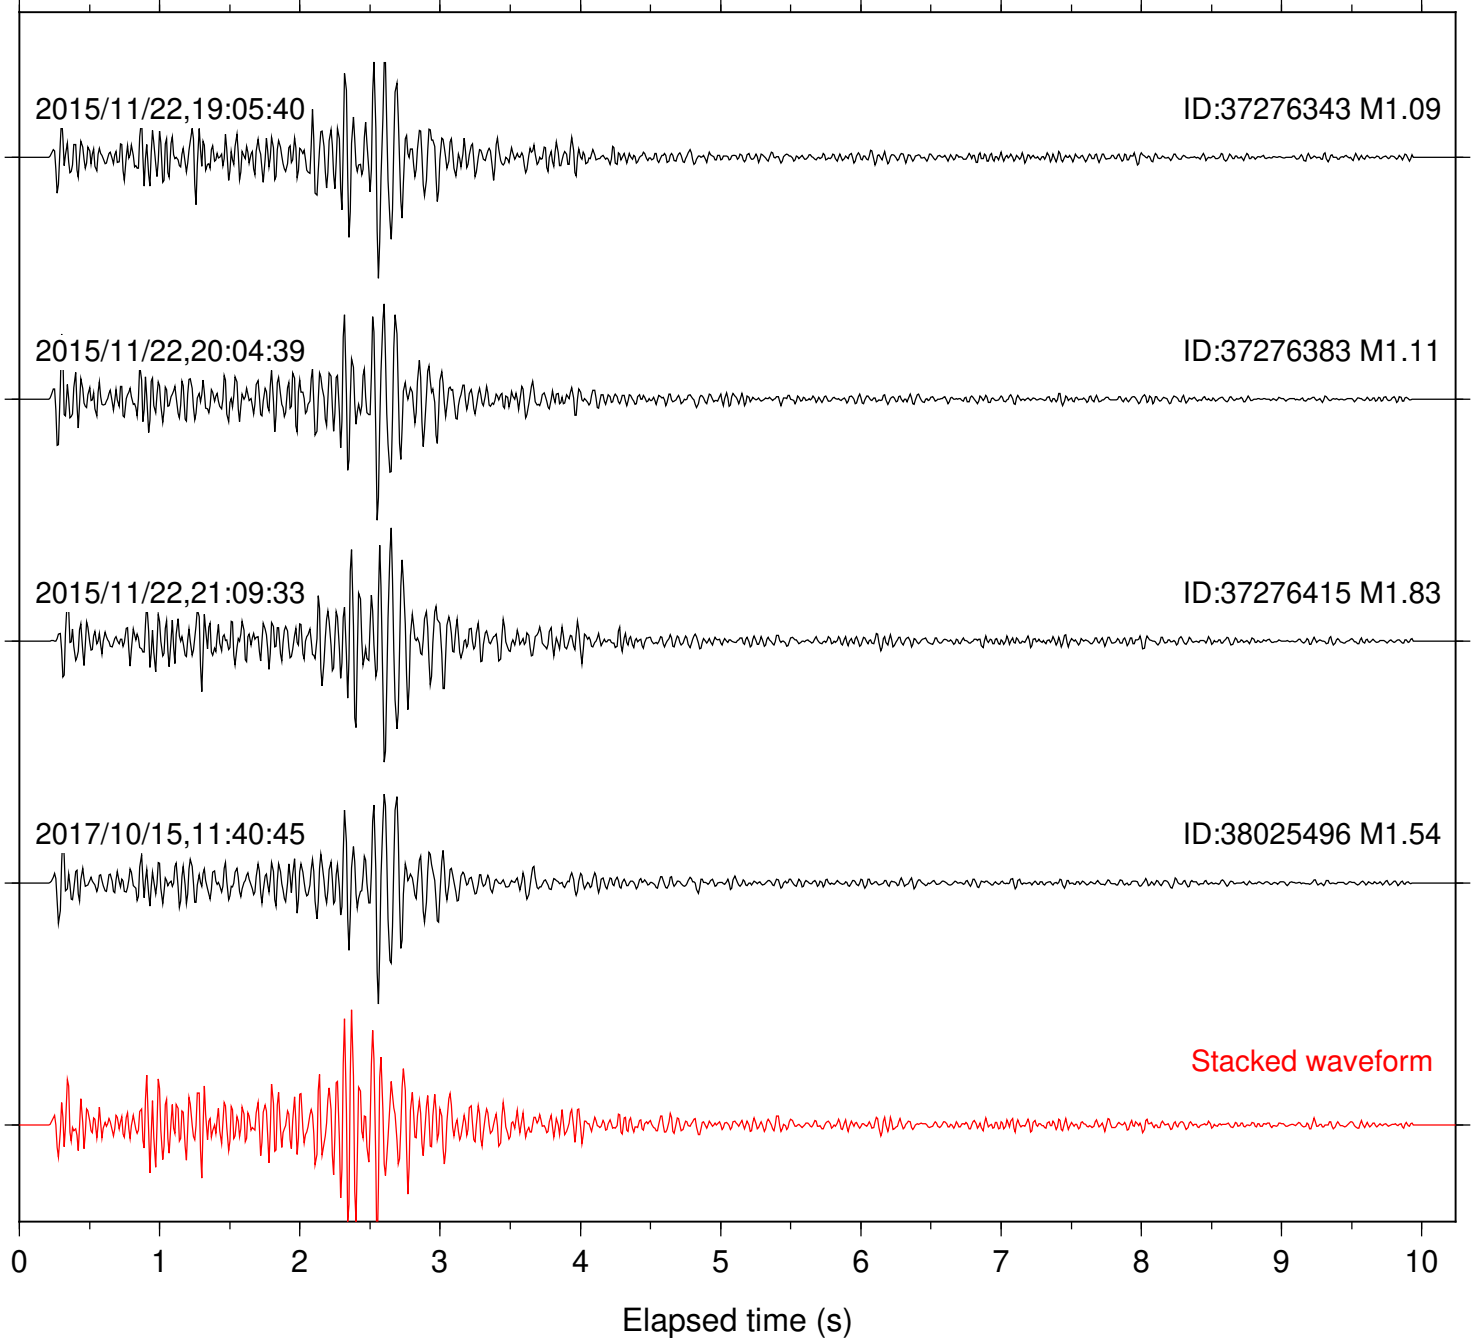

Station: FRD Com: HHZ

Focal depth: 5.13 km