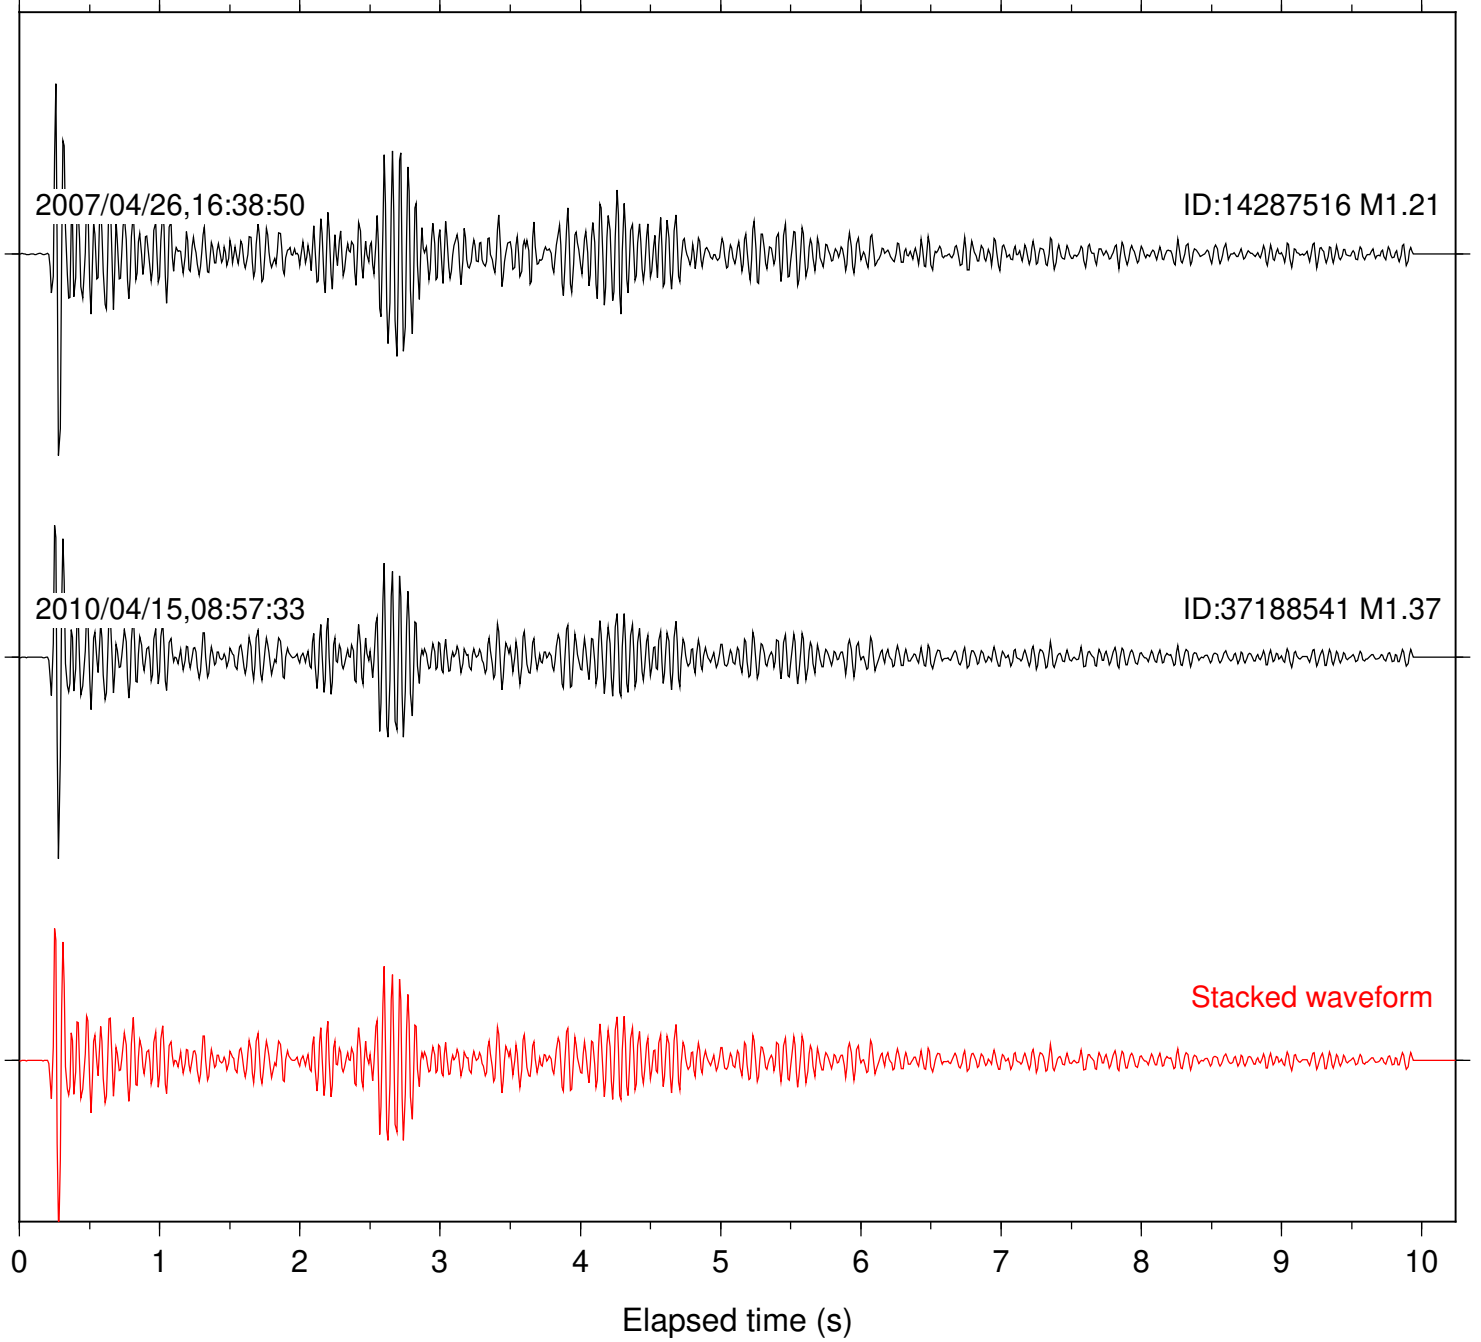

Station: PFO Com: HHZ

Focal depth: 8.86 km