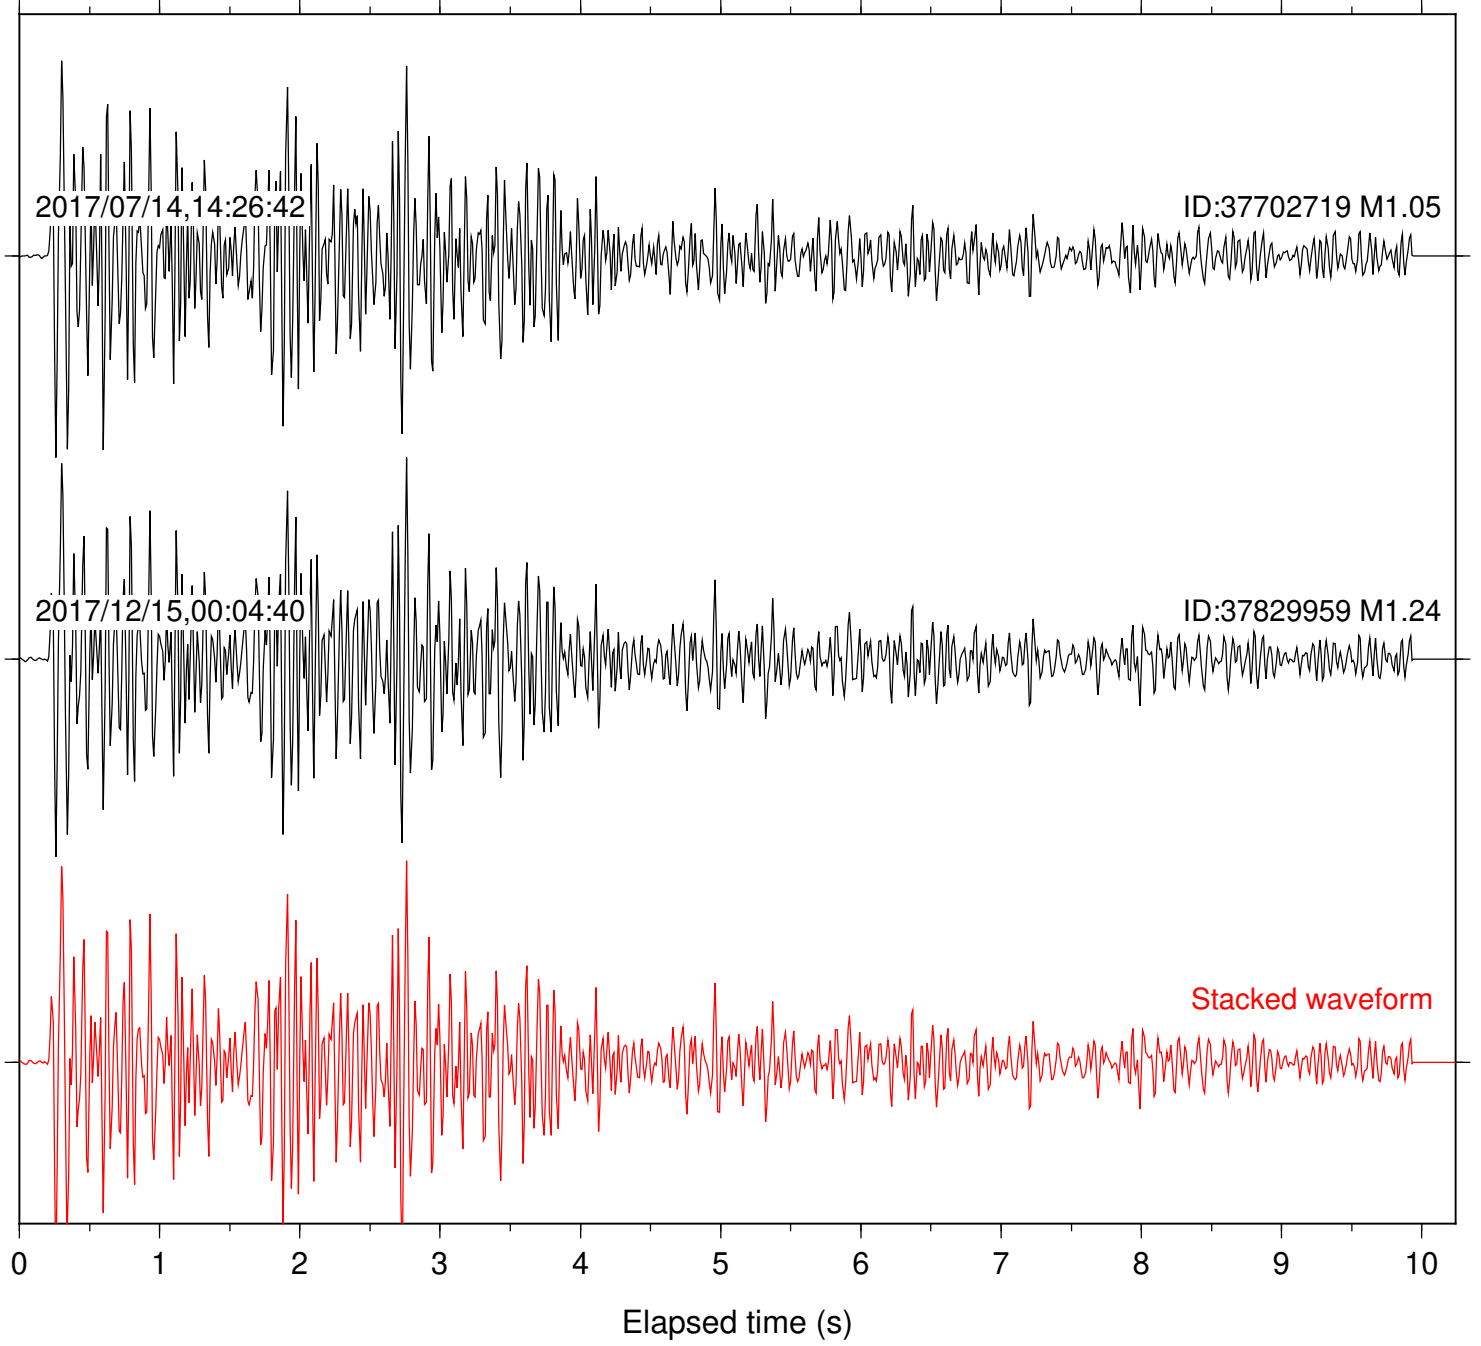

Station: DGR Com: HHZ

Focal depth: 6.76 km

Station: FRD Com: HHZ

Focal depth: 6.76 km

Station: HMT2 Com: HHZ

Focal depth: 6.76 km

Station: PFO Com: HHZ

Focal depth: 6.76 km