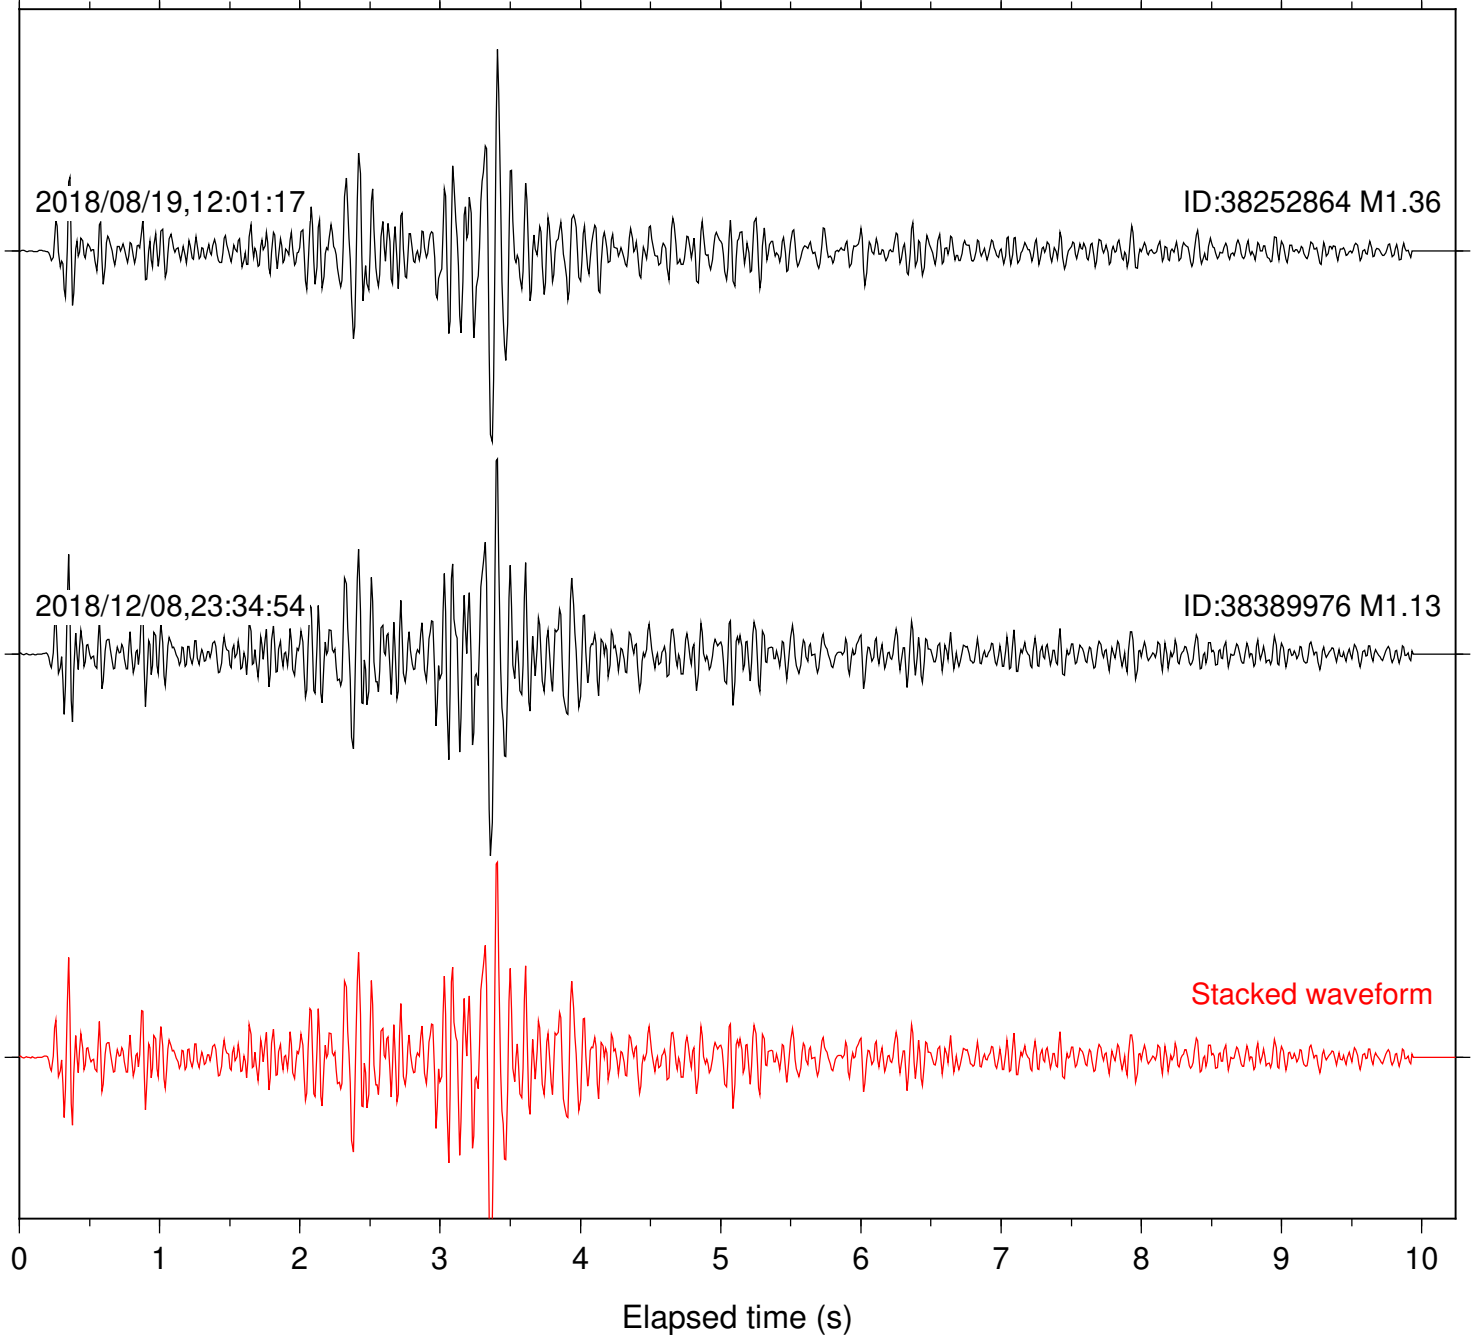

Station: PSD Com: HHZ

Focal depth: 16.63 km

Station: SND Com: HHZ

Focal depth: 16.63 km

Station: SNO Com: HHZ

Focal depth: 16.63 km

Station: B082 Com: EHZ

Focal depth: 4.09 km