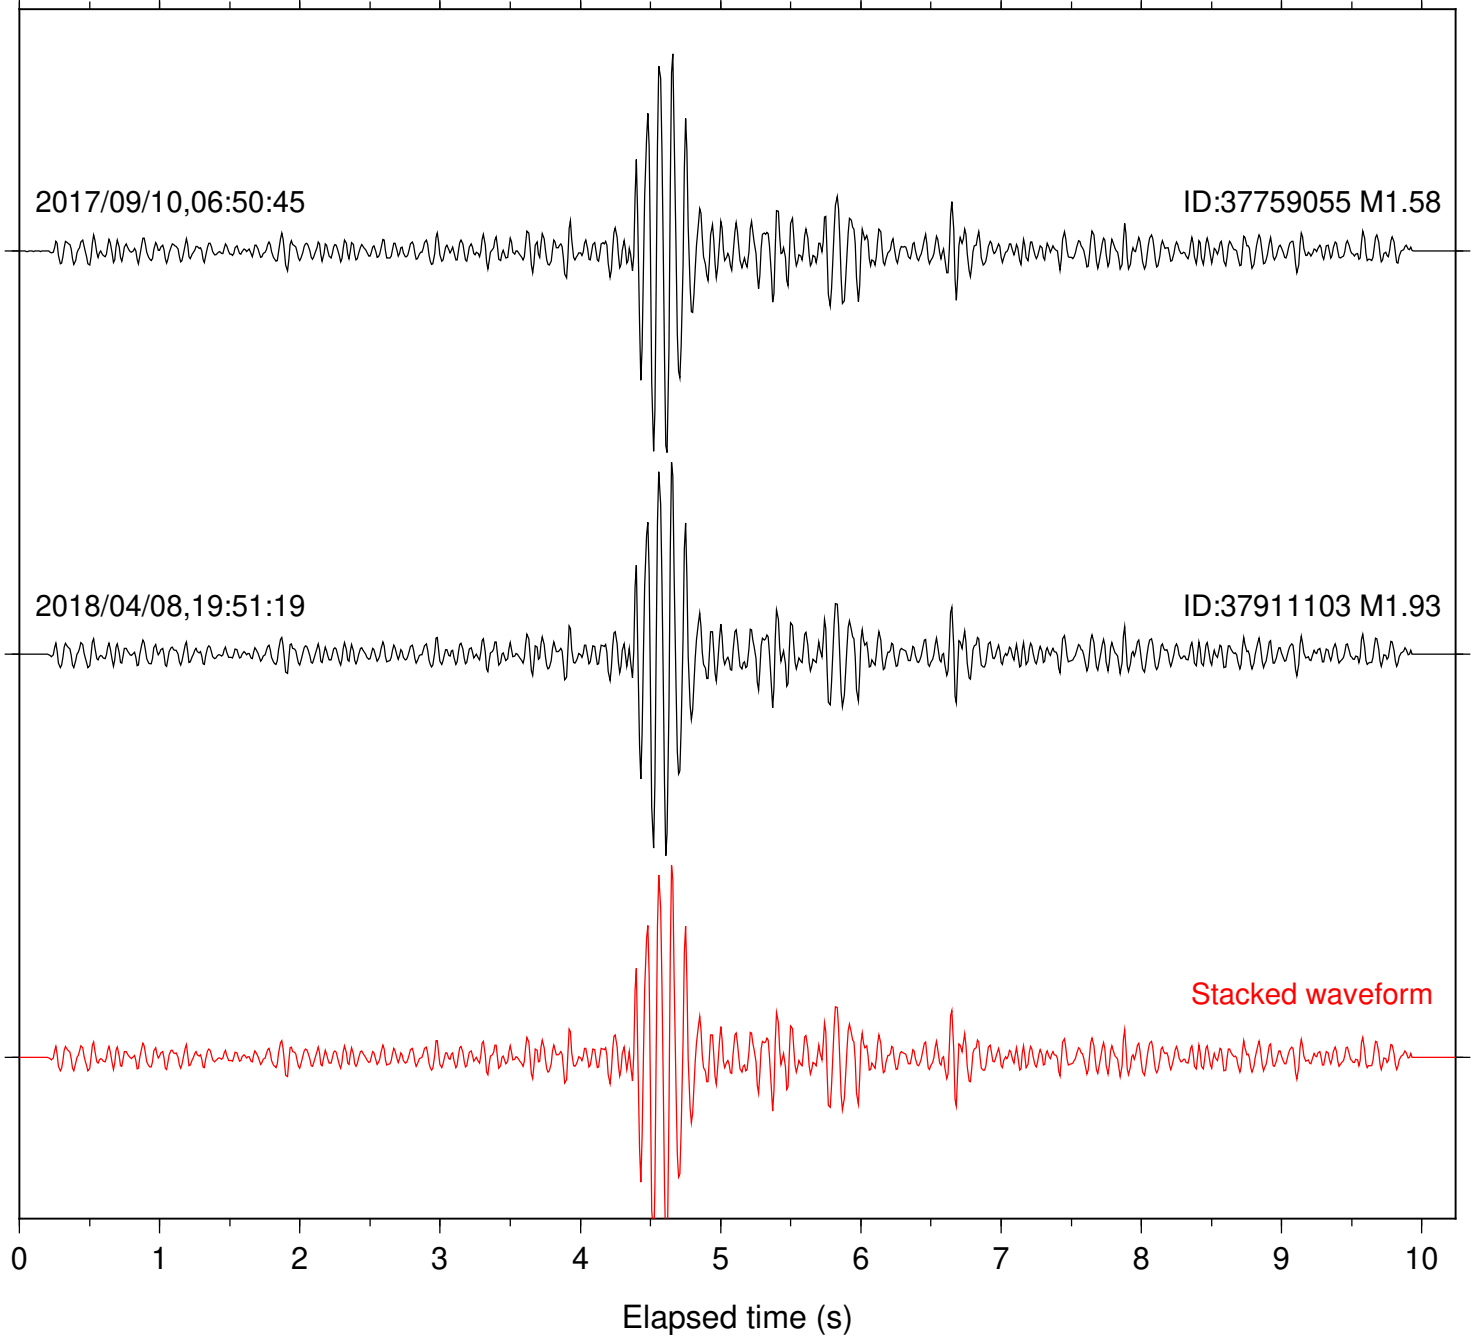

Station: WMC Com: HHZ

Focal depth: 6.38 km

Station: B081 Com: EHZ

Focal depth: 6.28 km

Station: B082 Com: EHZ

Focal depth: 6.28 km

Station: B084 Com: EHZ

Focal depth: 6.28 km