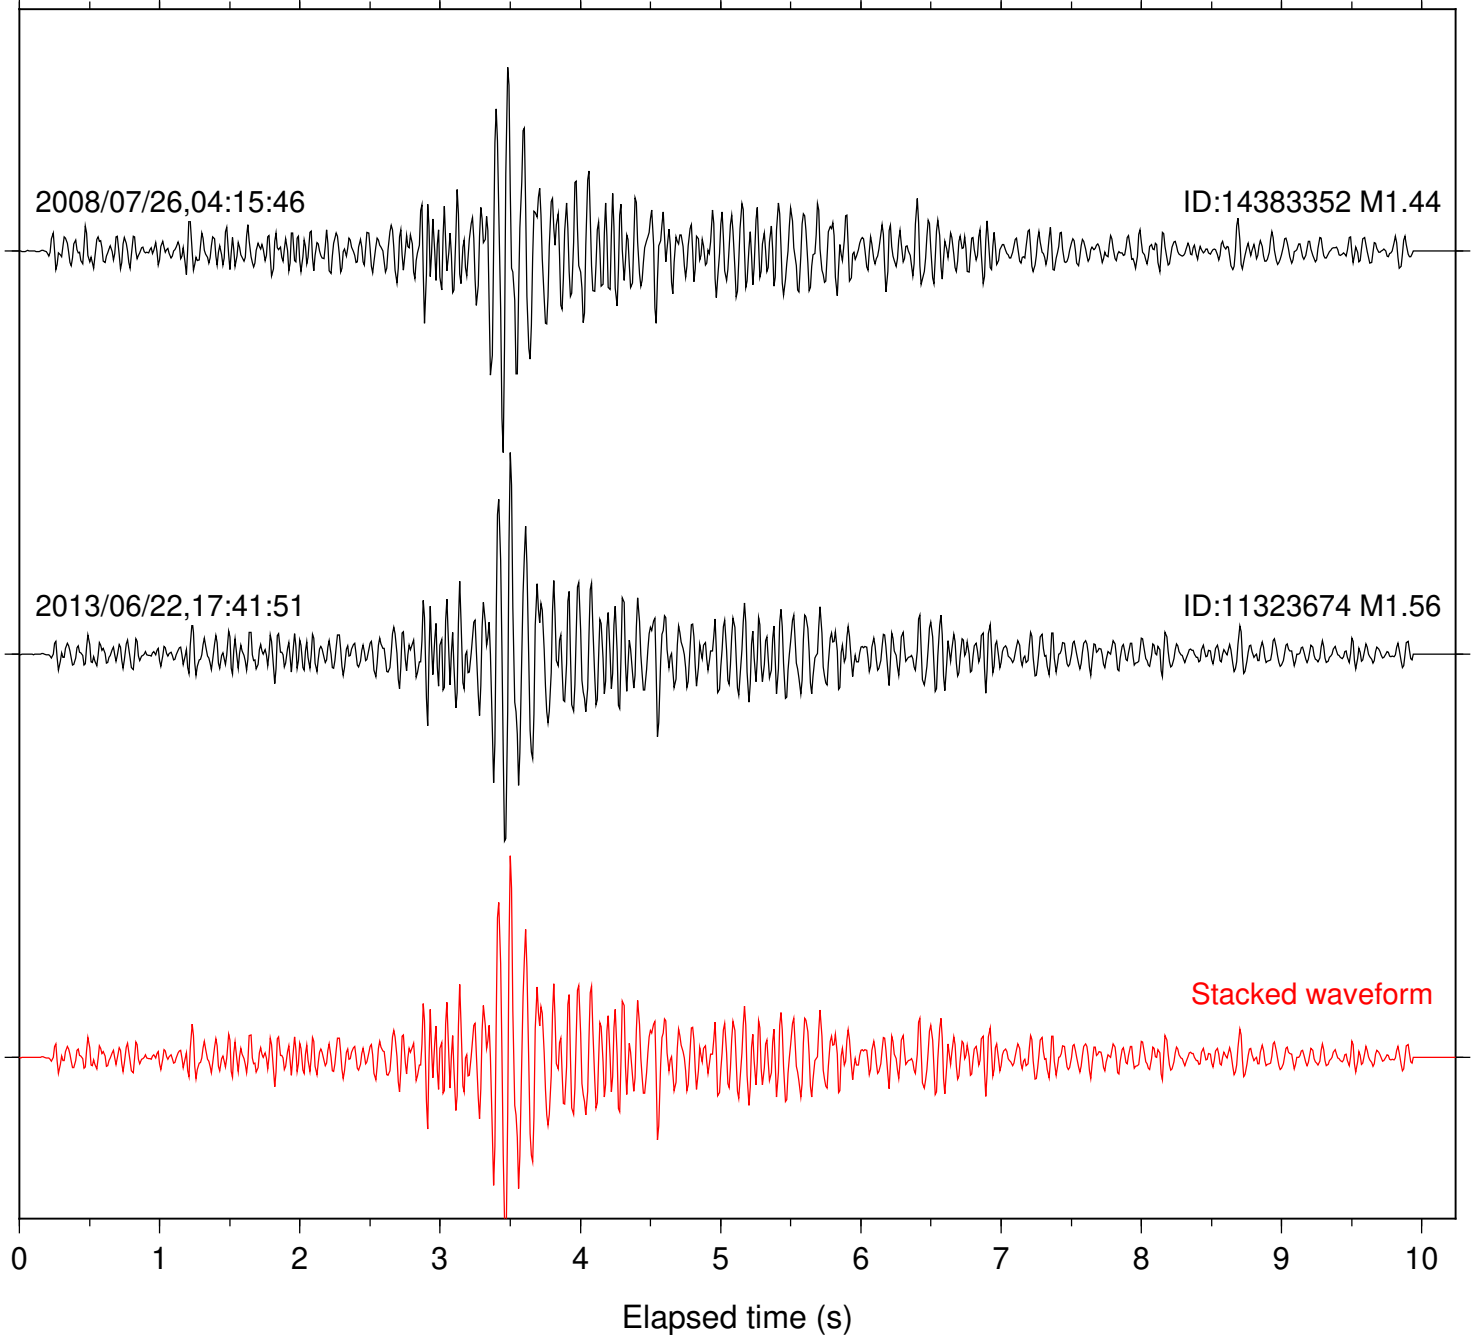

Station: B084 Com: EHZ

Focal depth: 10.43 km