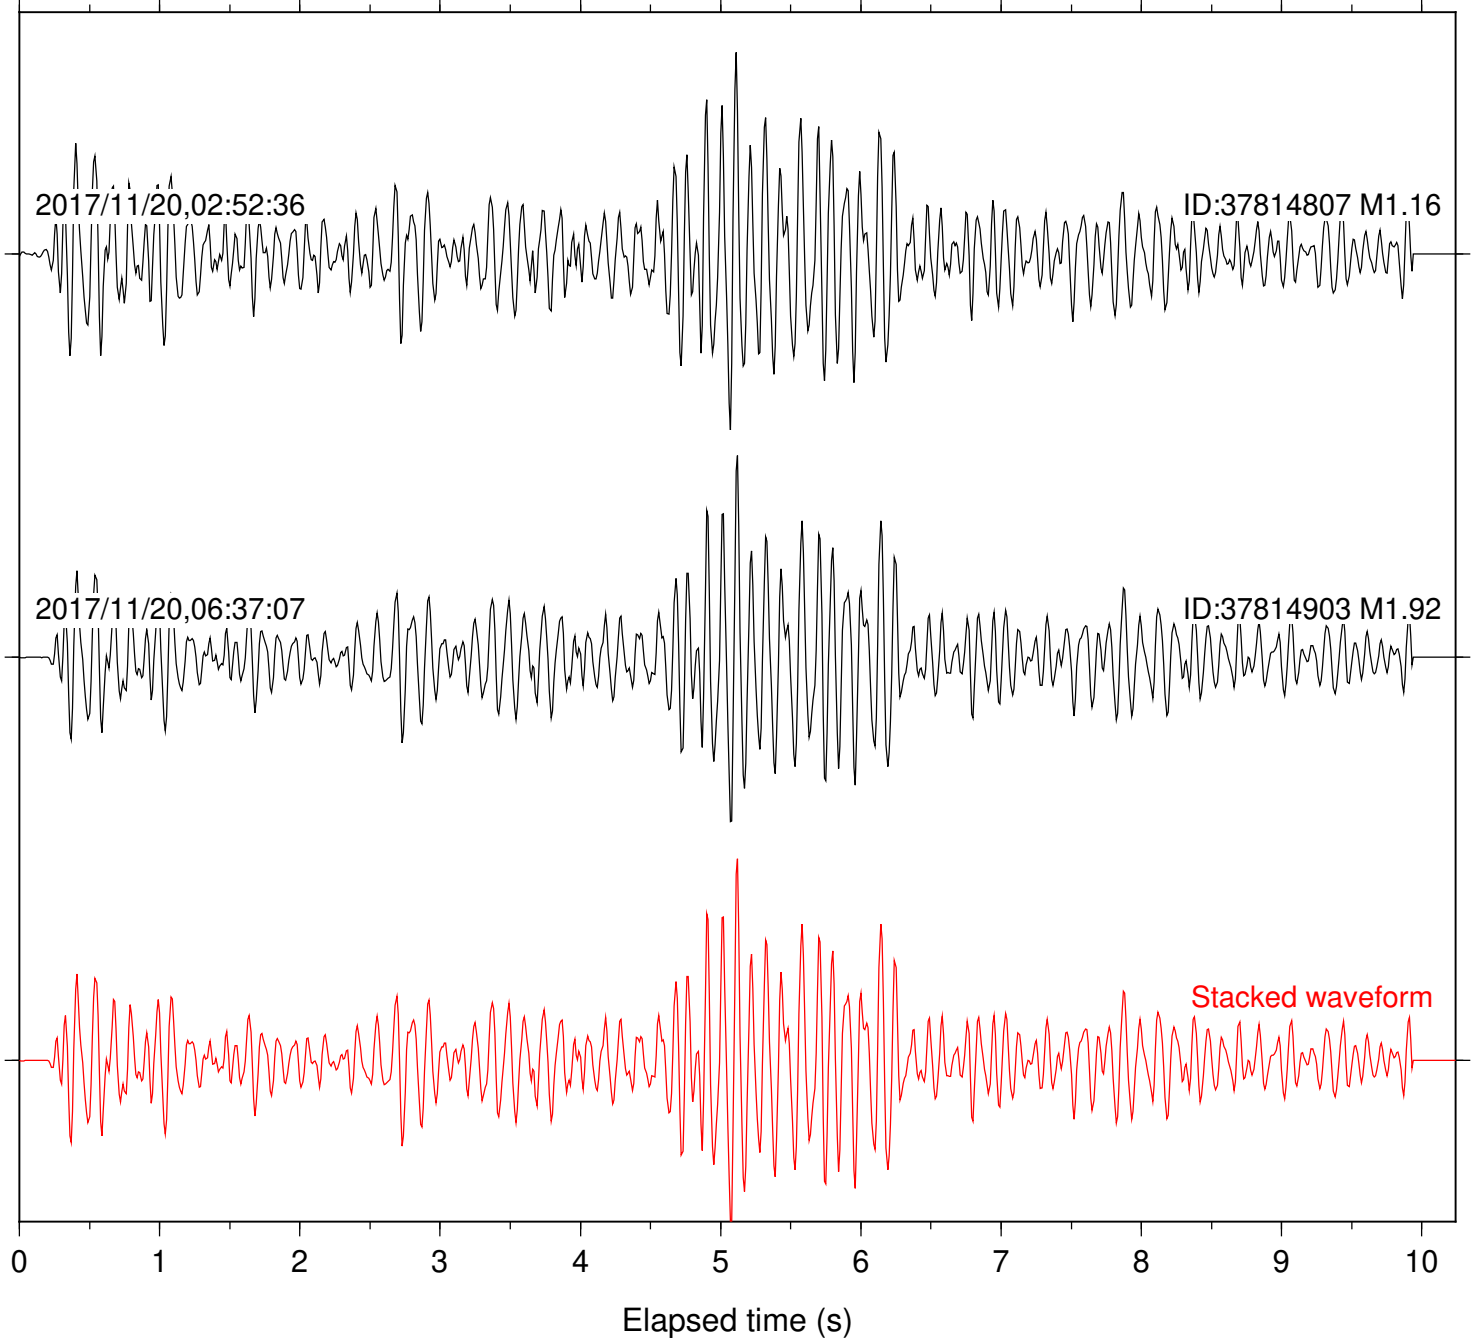

Station: MTG Com: HHZ

Focal depth: 5.25 km