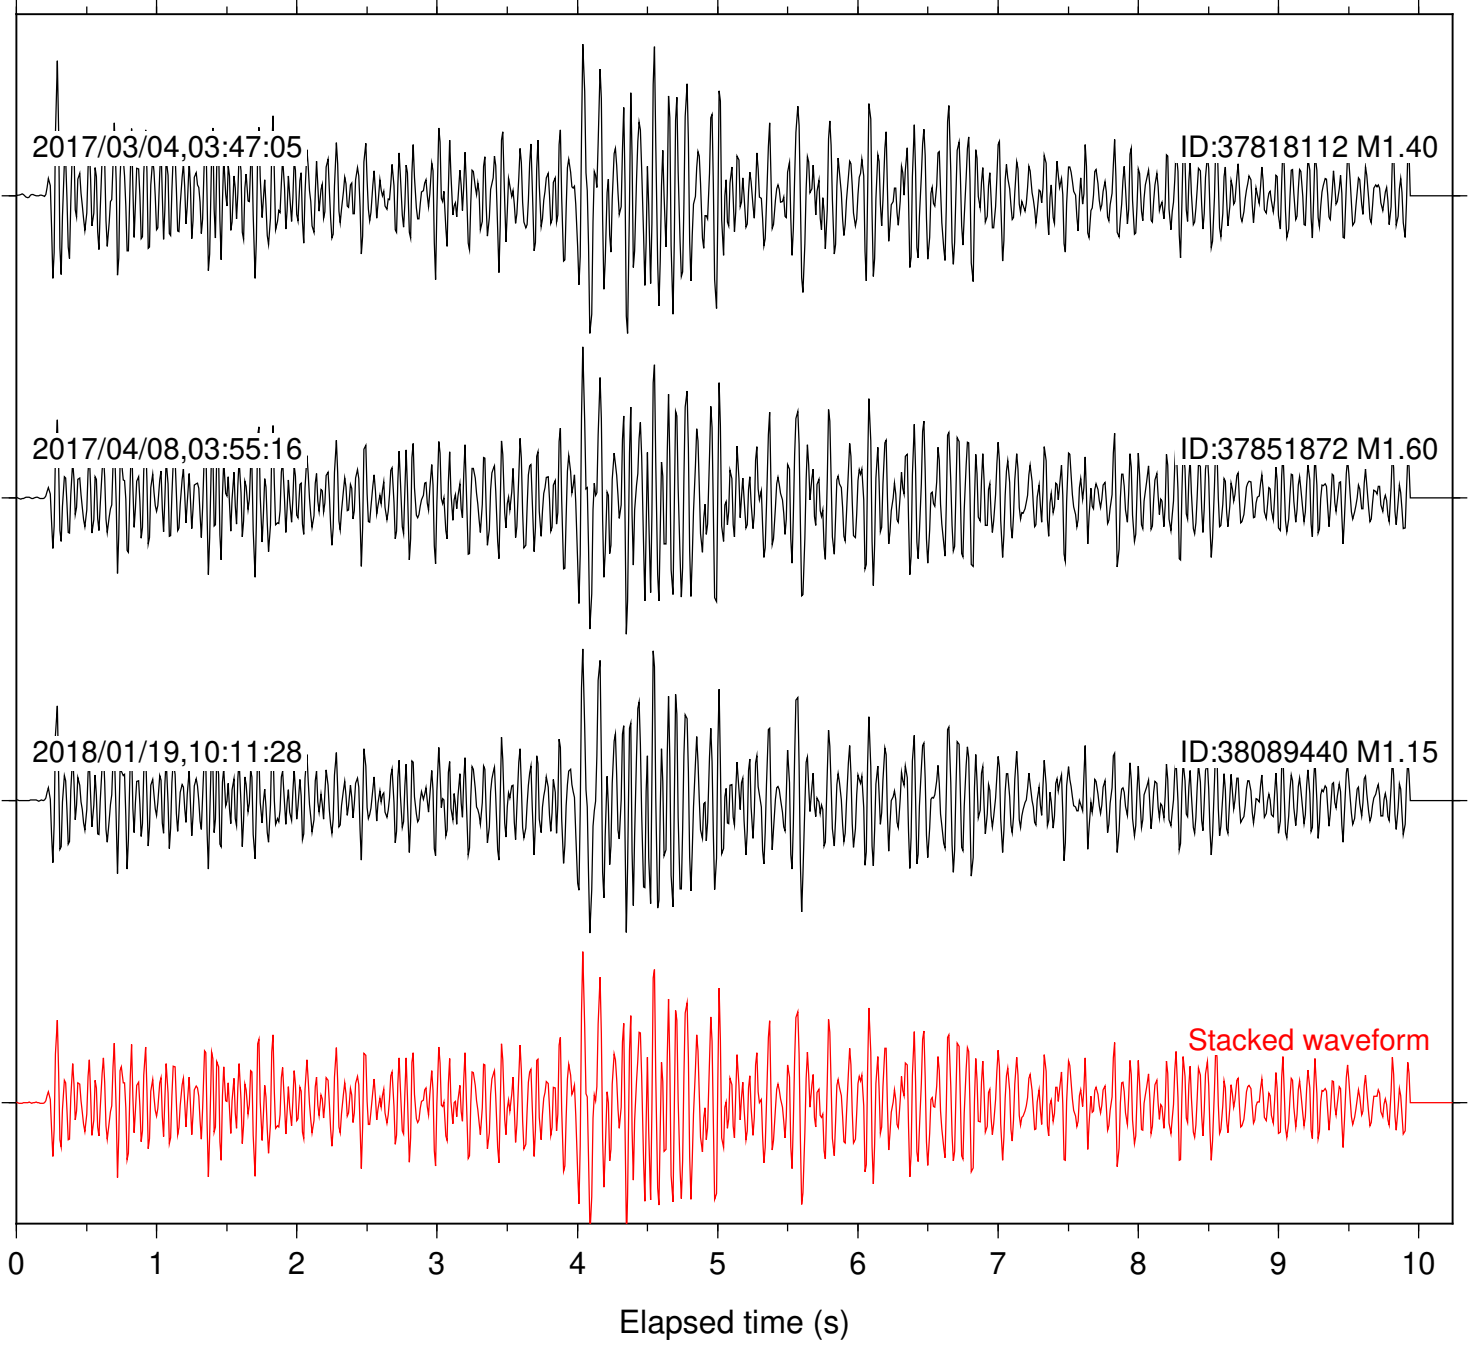

Station: HMT2 Com: HHZ

Focal depth: 5.78 km