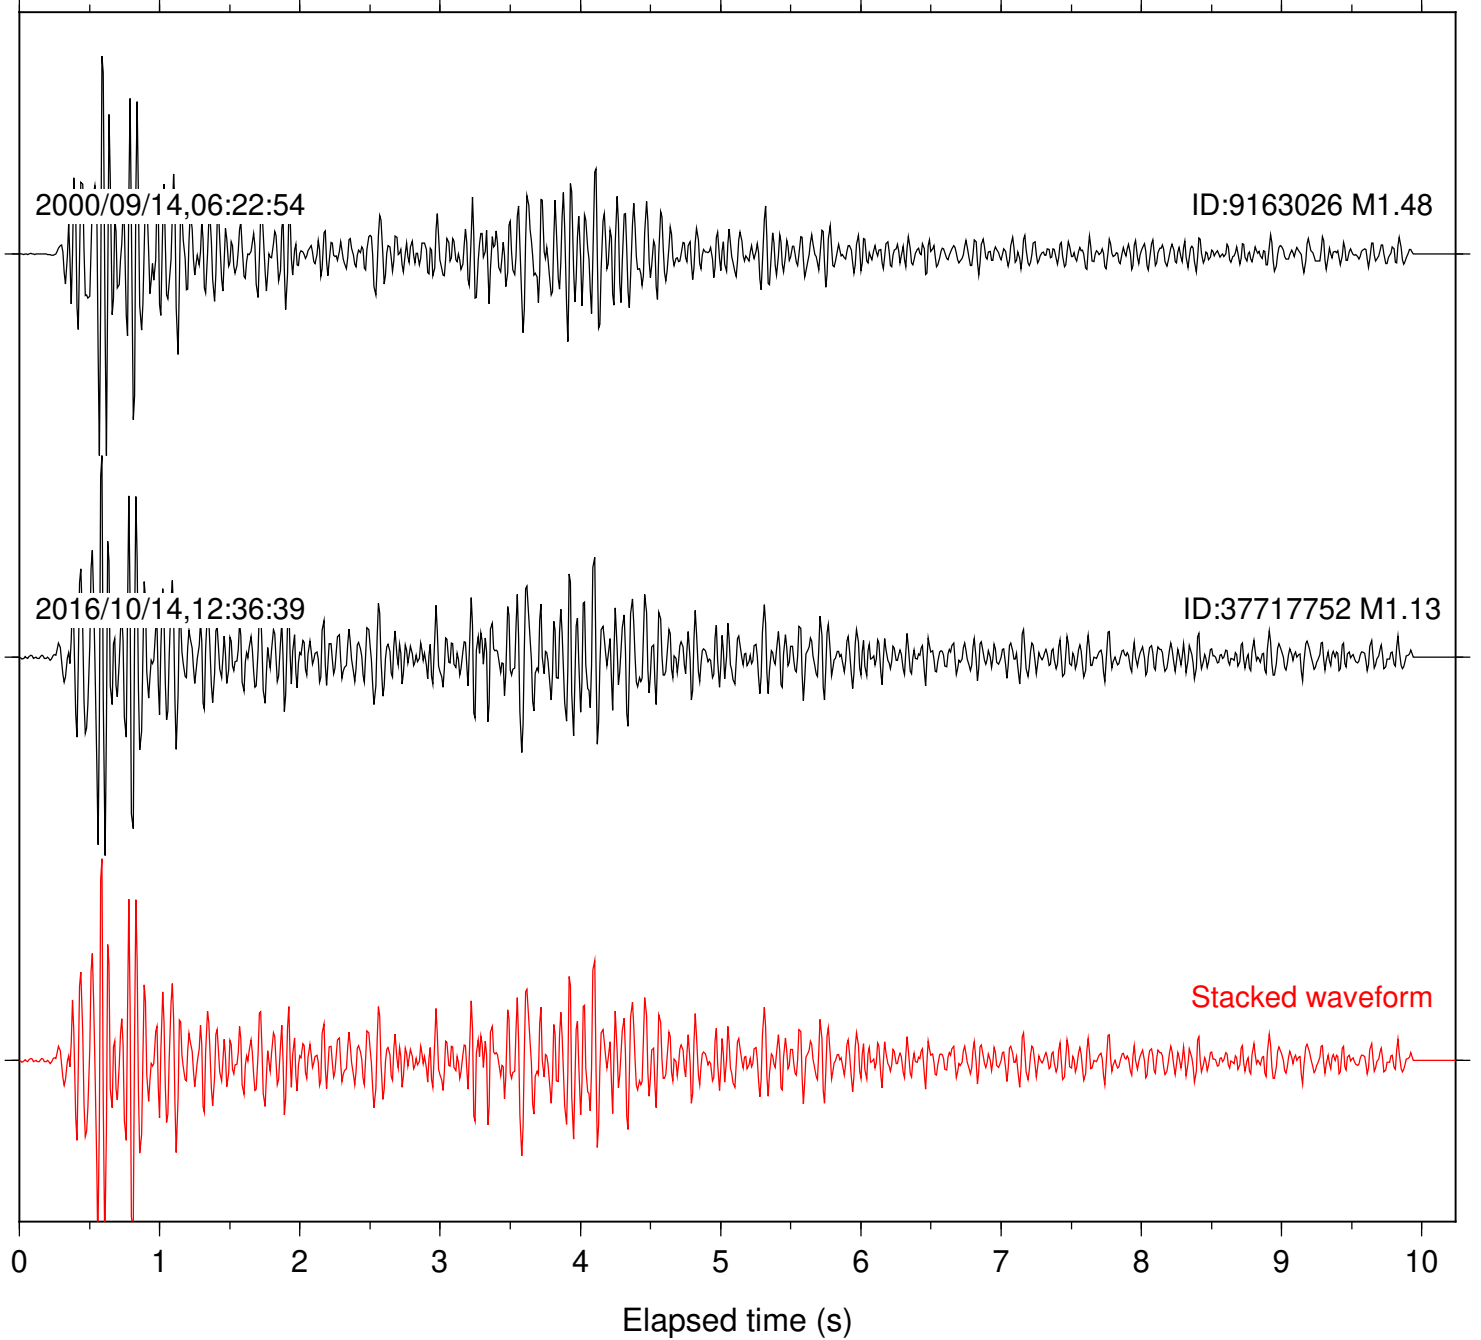

Focal depth: 14.34 km

Station: POB2 Com: HHZ

Focal depth: 14.39 km

Station: SND Com: HHZ

Focal depth: 14.34 km

Station: CRY Com: HHZ

Focal depth: 14.05 km

Station: FRD Com: HHZ