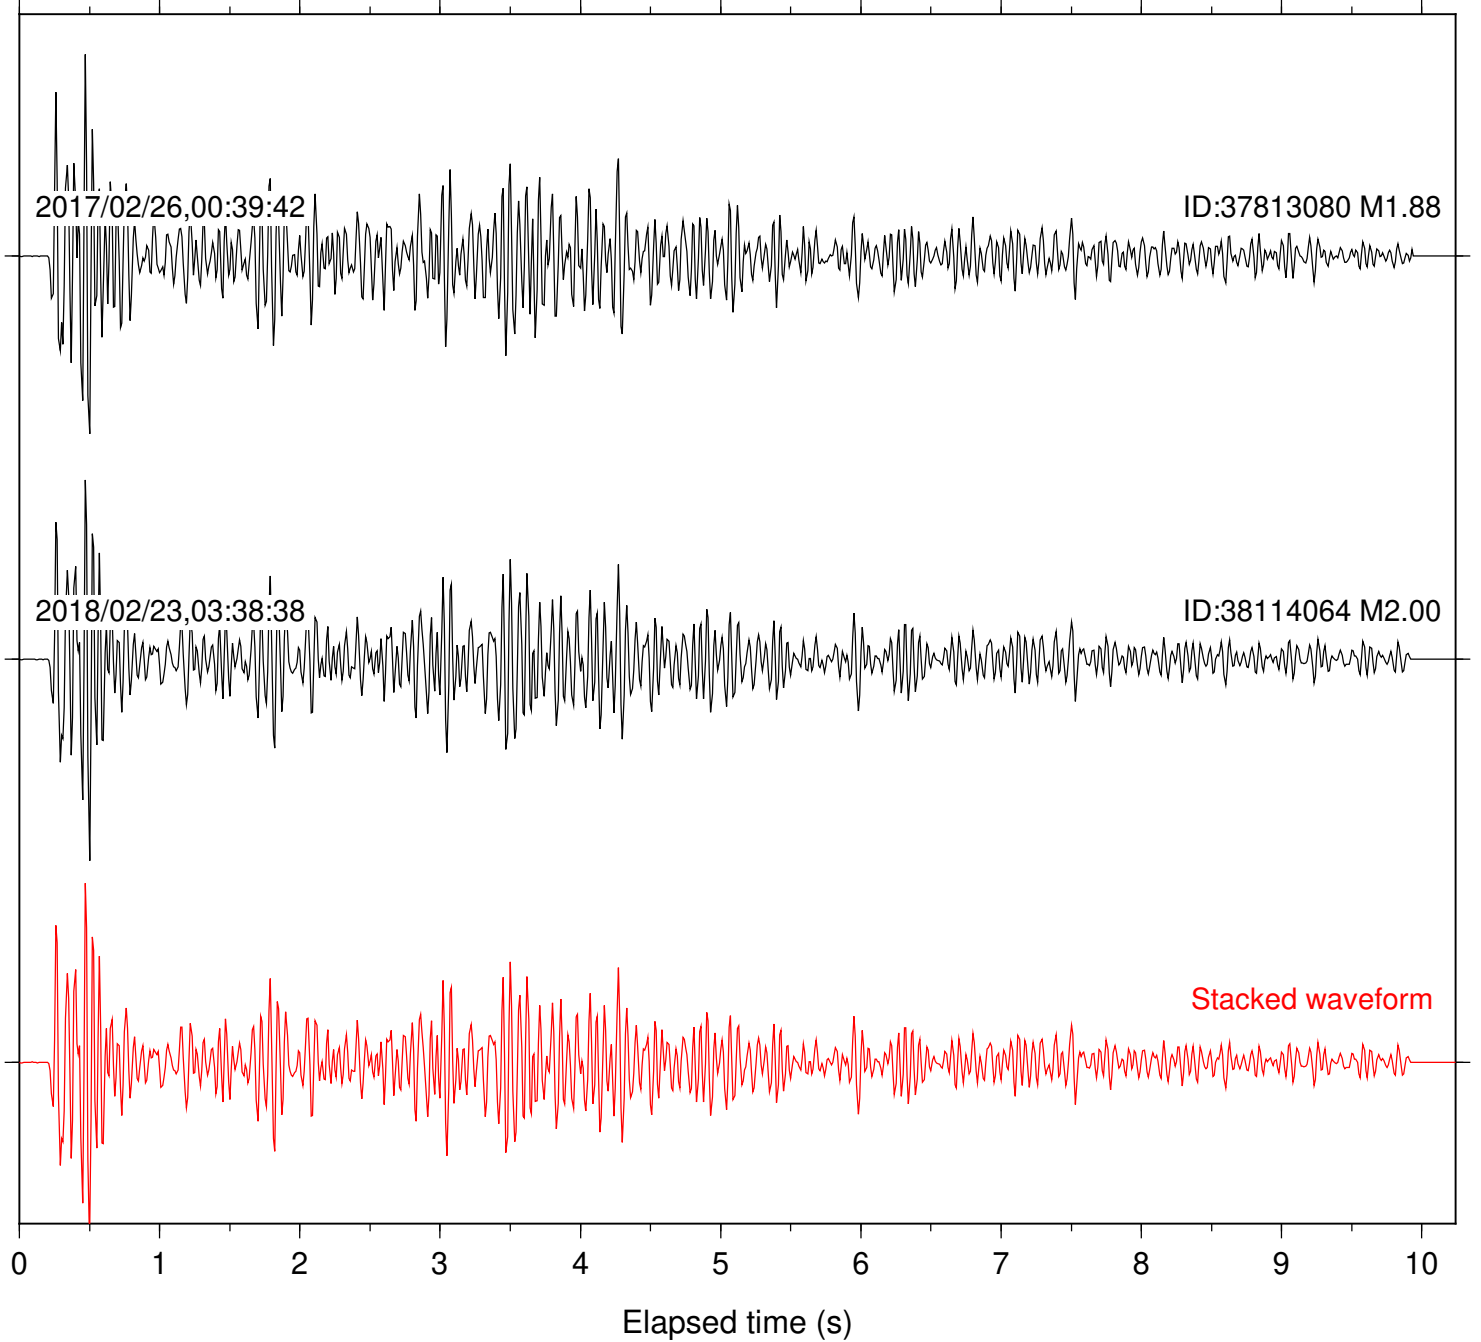

Station: PLM Com: HHZ

Focal depth: 6.31 km