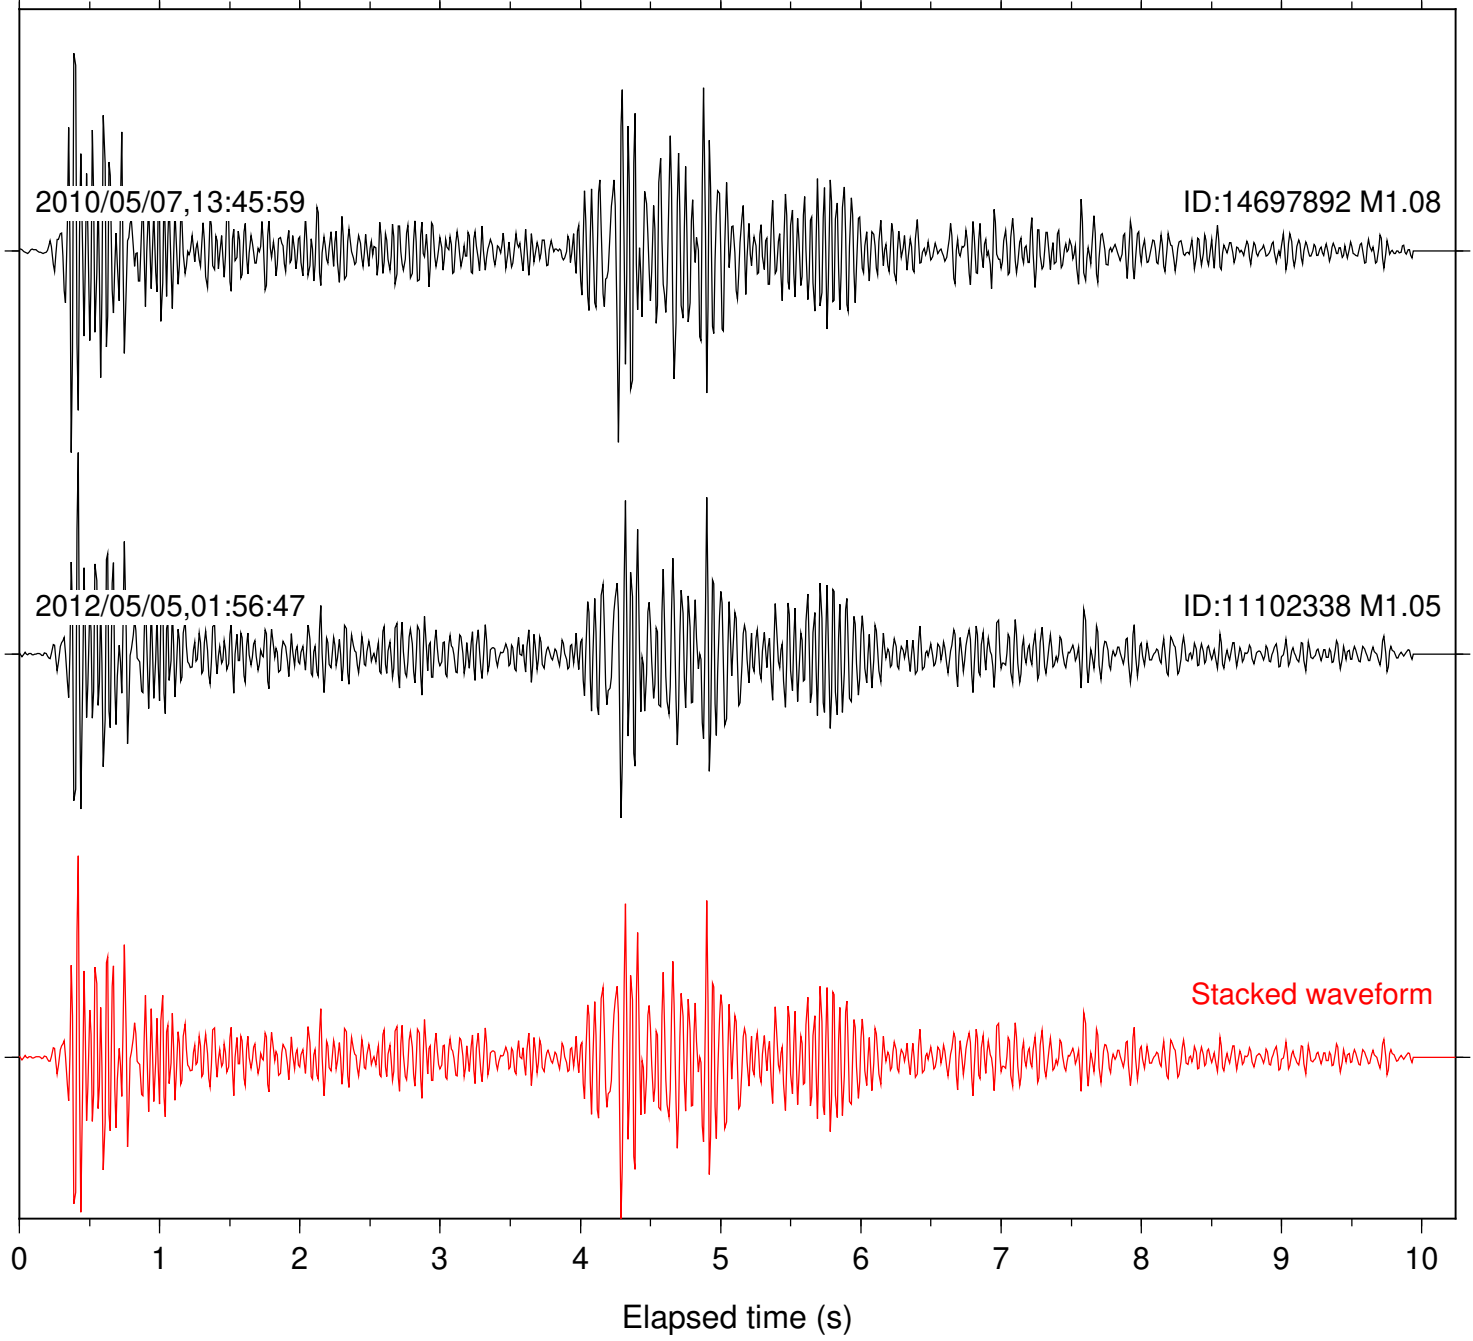

Station: HMT2 Com: HHZ

Focal depth: 17.85 km