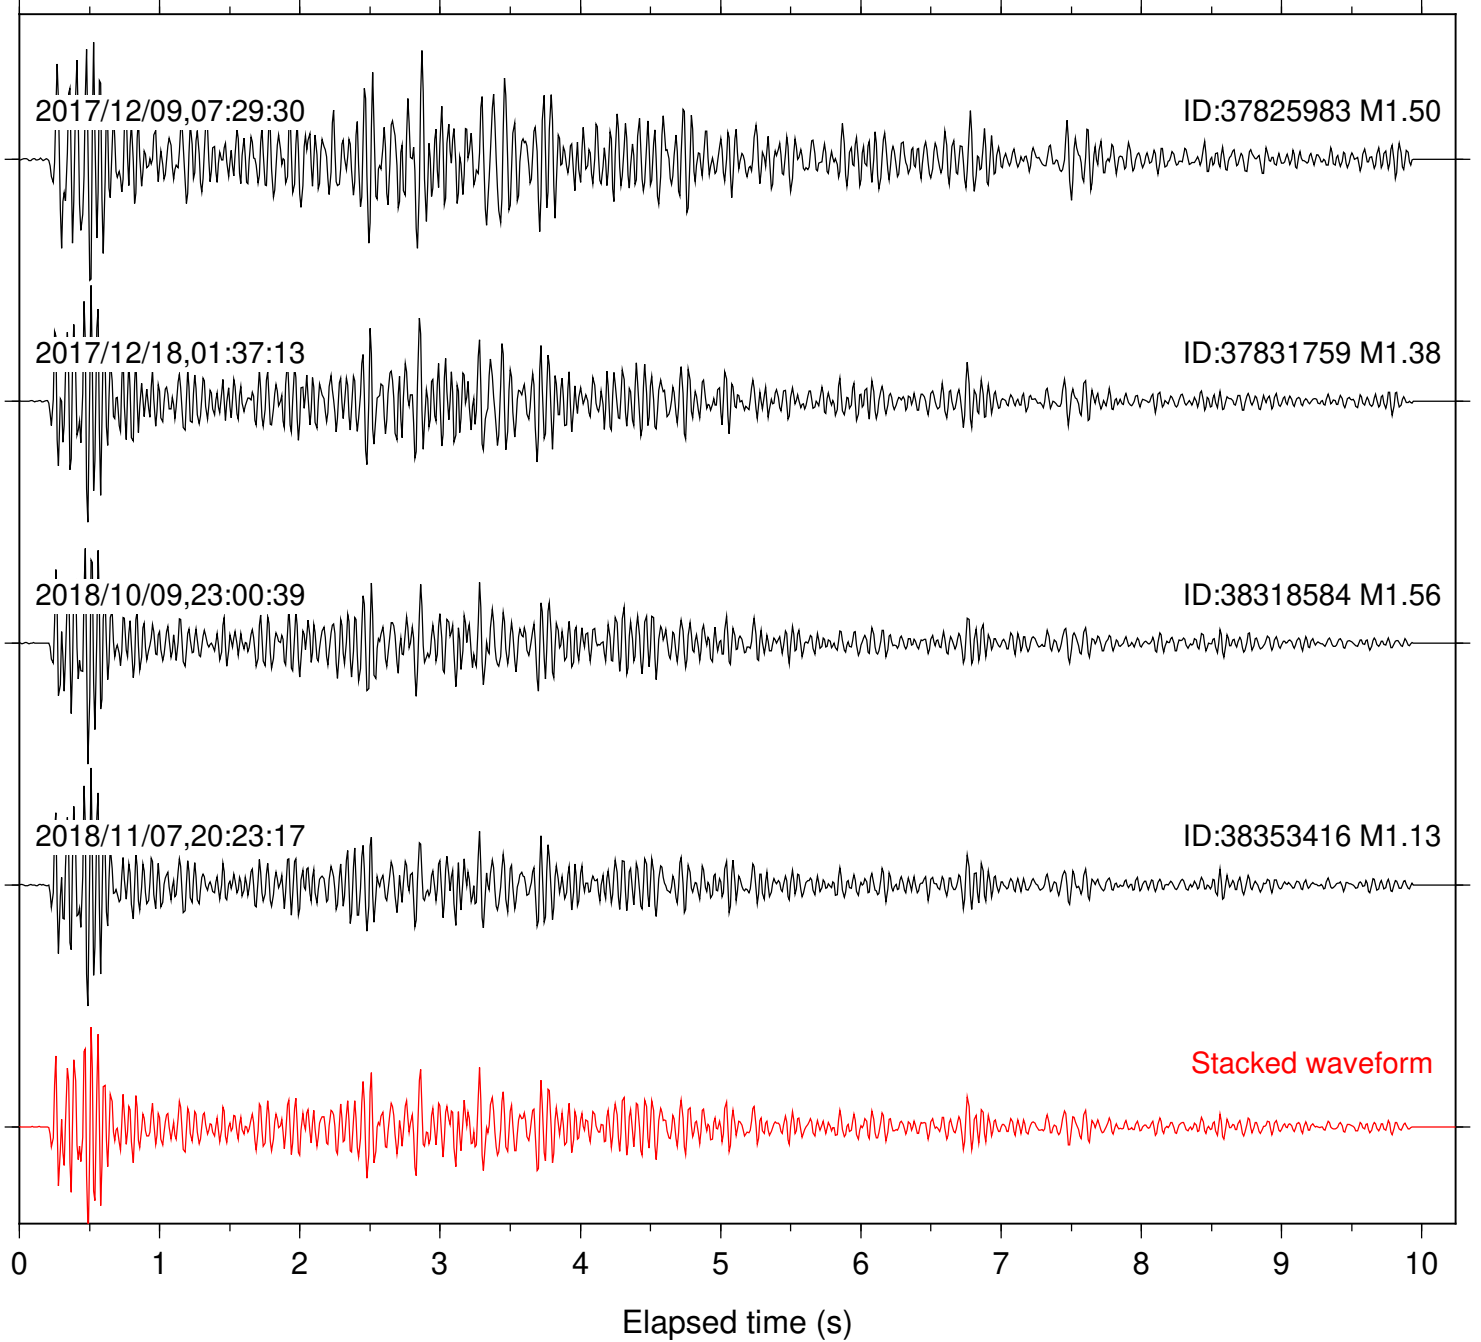

Station: PLM Com: HHZ

Focal depth: 6.83 km