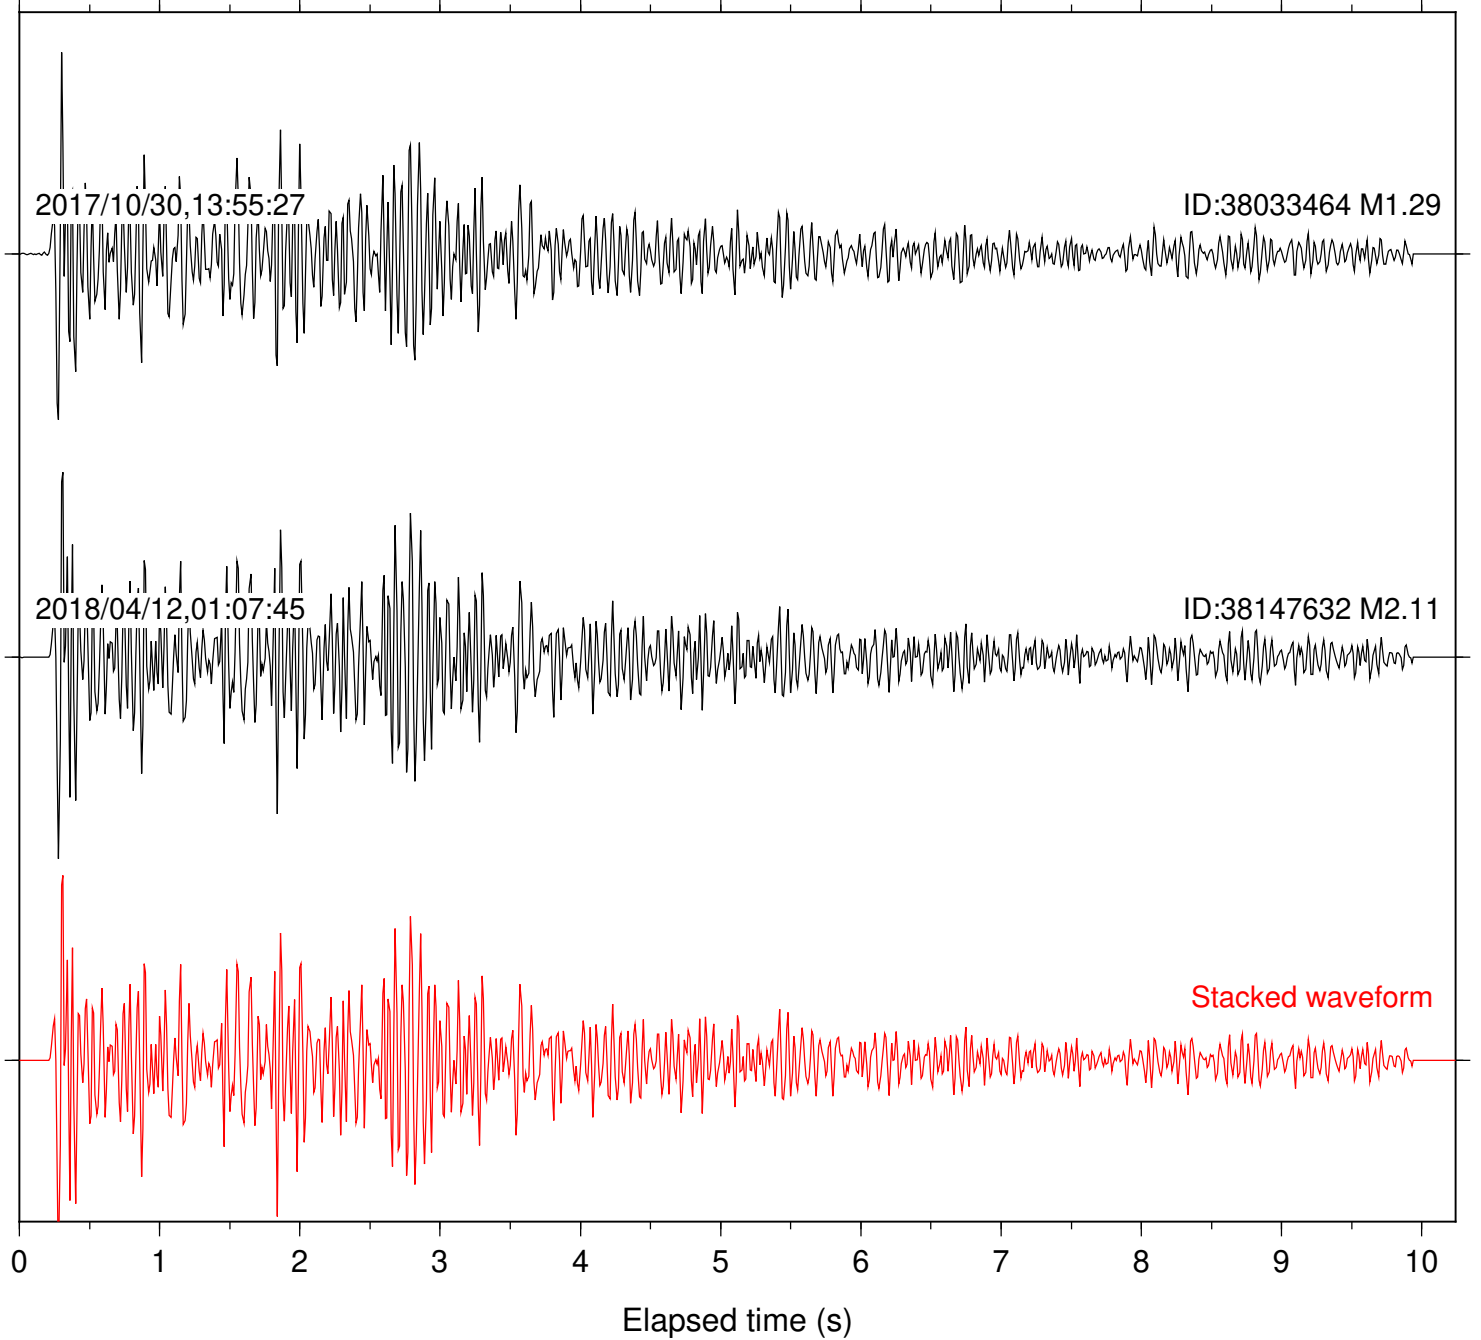

Station: CSH Com: HHZ

Focal depth: 6.26 km

Station: DGR Com: HHZ

Focal depth: 6.26 km

Station: FRD Com: HHZ

Focal depth: 6.26 km

Station: HMT2 Com: HHZ

Focal depth: 6.26 km