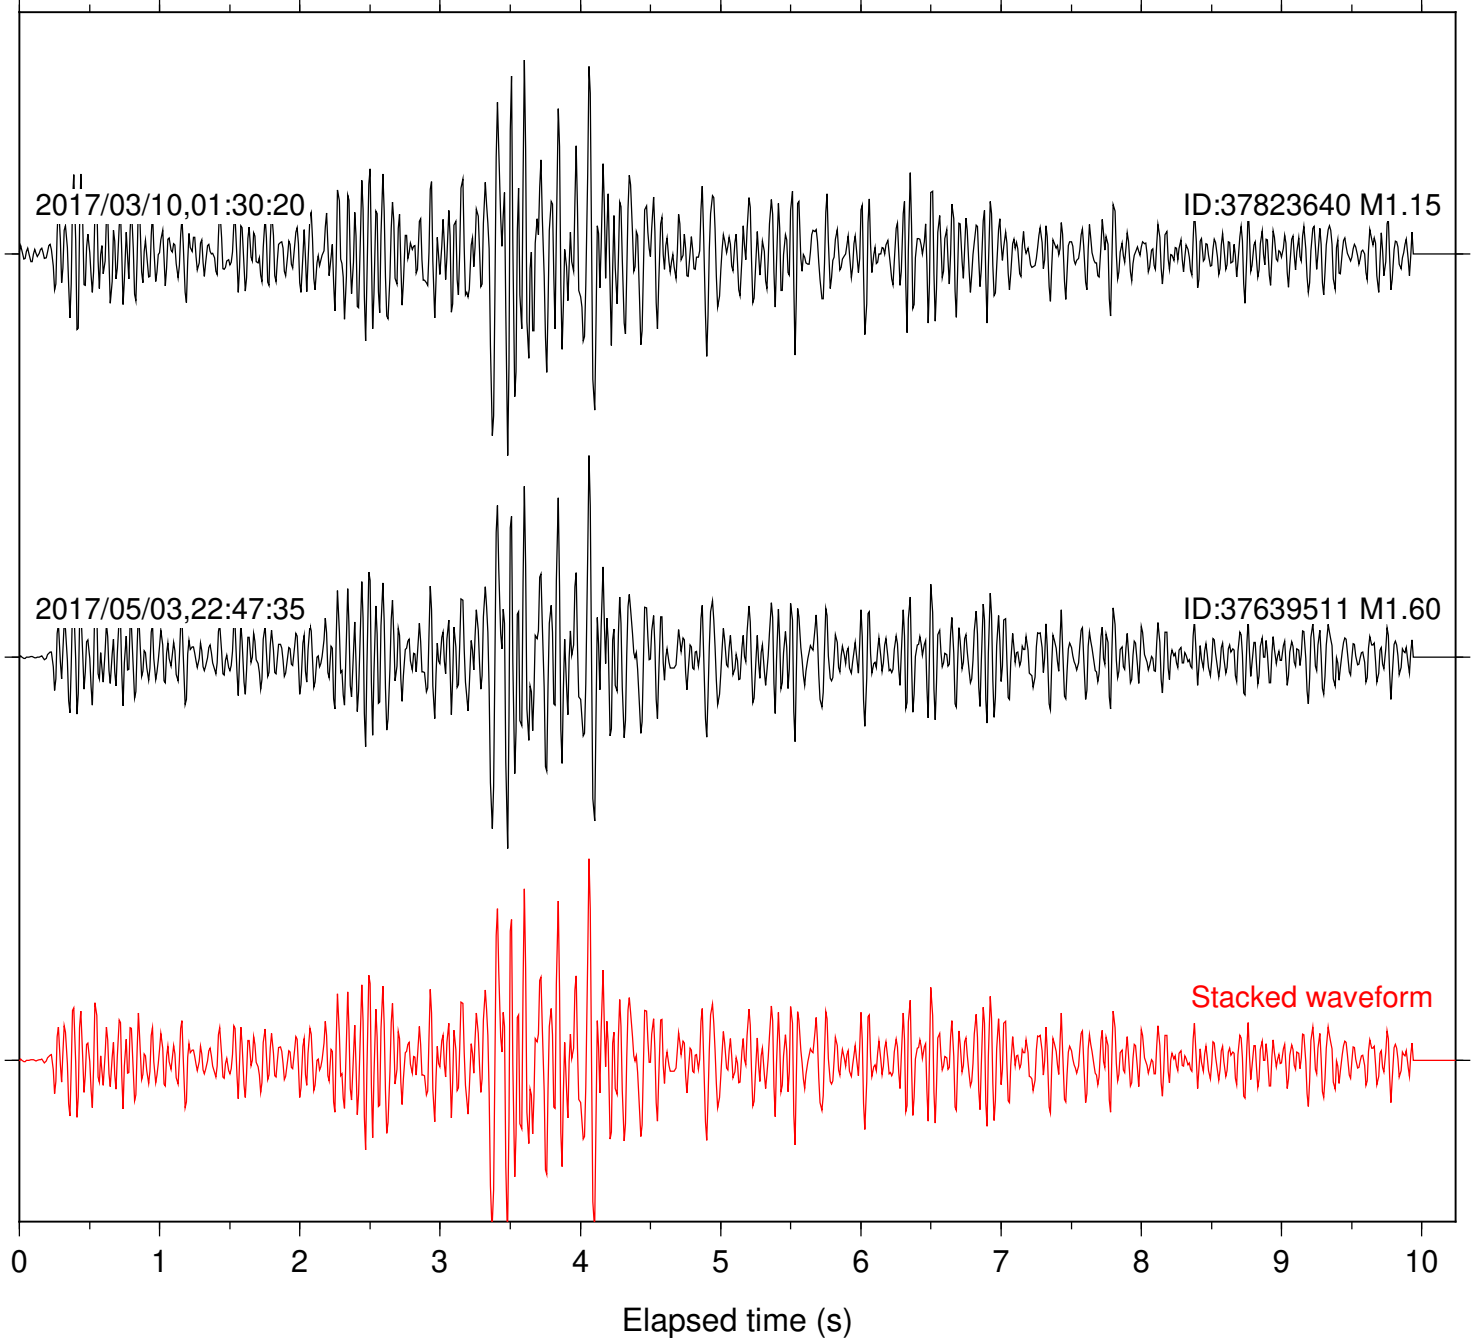

Station: B086 Com: EHZ

Focal depth: 5.73 km