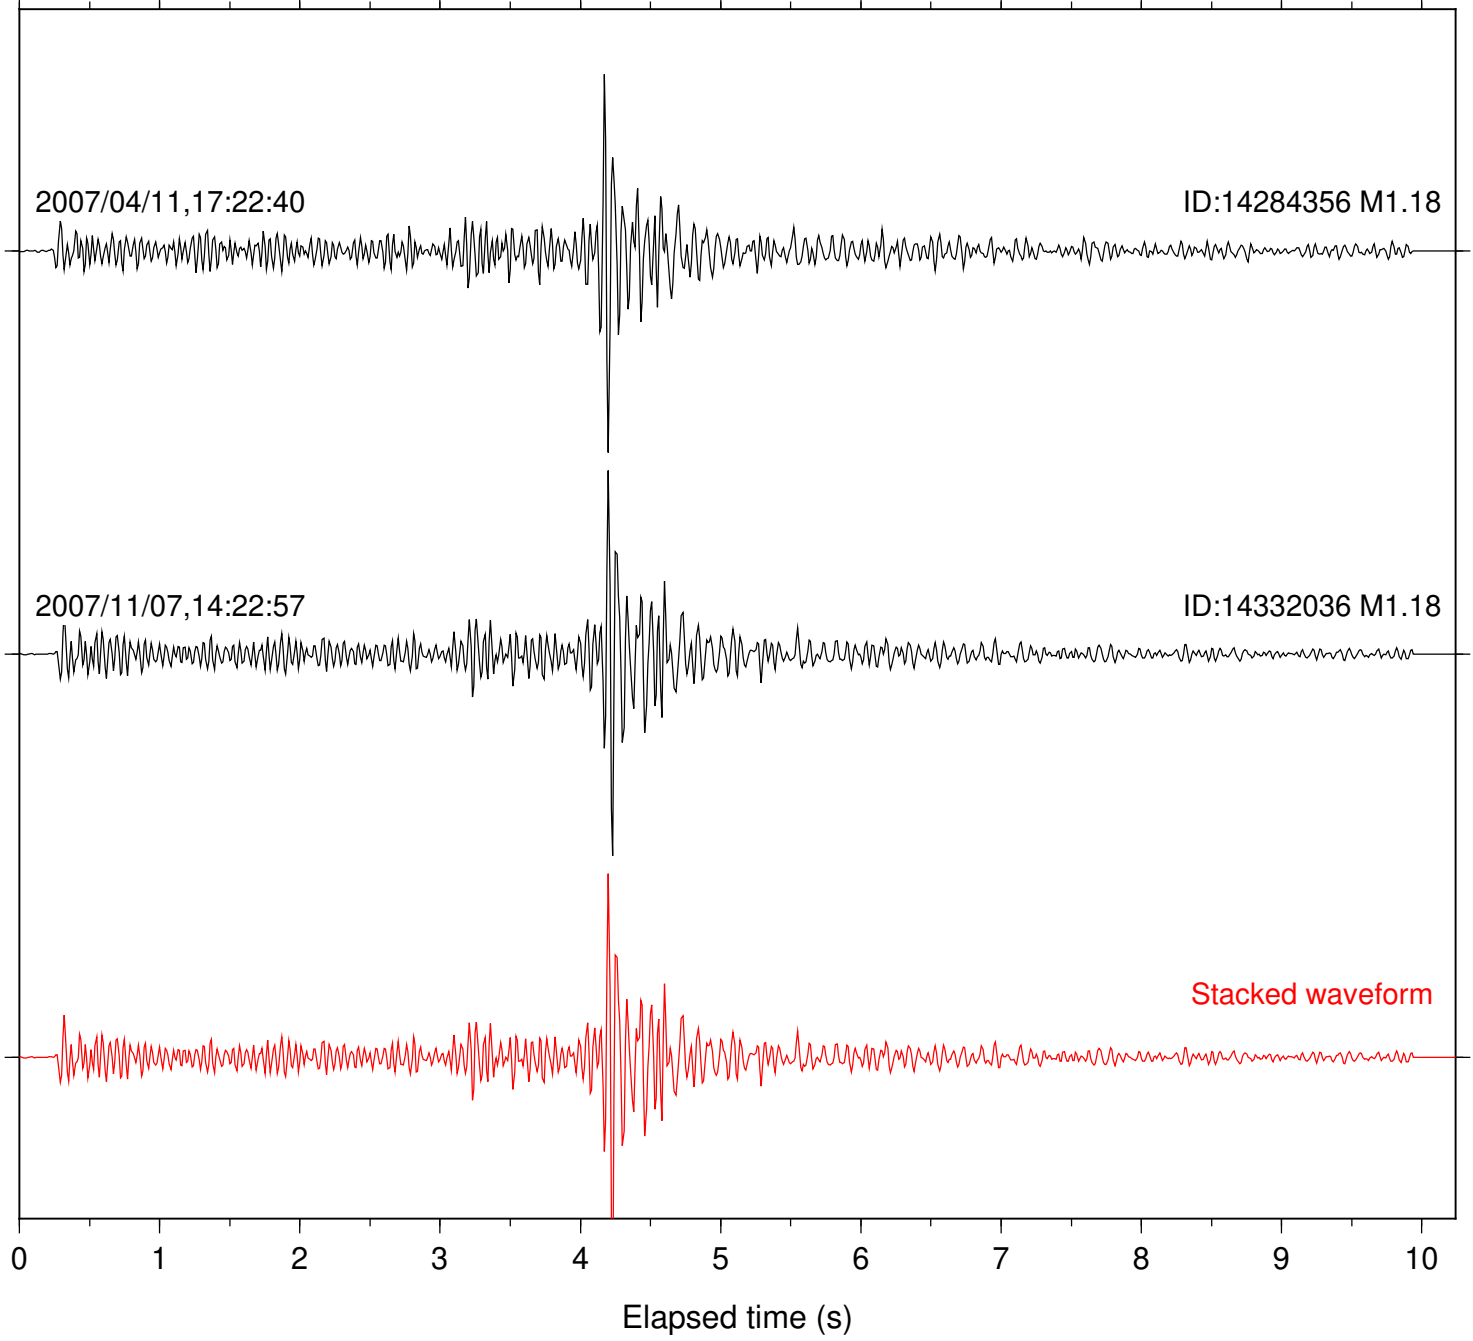

Focal depth: 16.37 km

Station: KNW Com: HHZ

Focal depth: 16.37 km

Station: B086 Com: EHZ

Focal depth: 17.06 km

Station: BAC Com: EHZ

Focal depth: 17.06 km

Station: DGR Com: HHZ