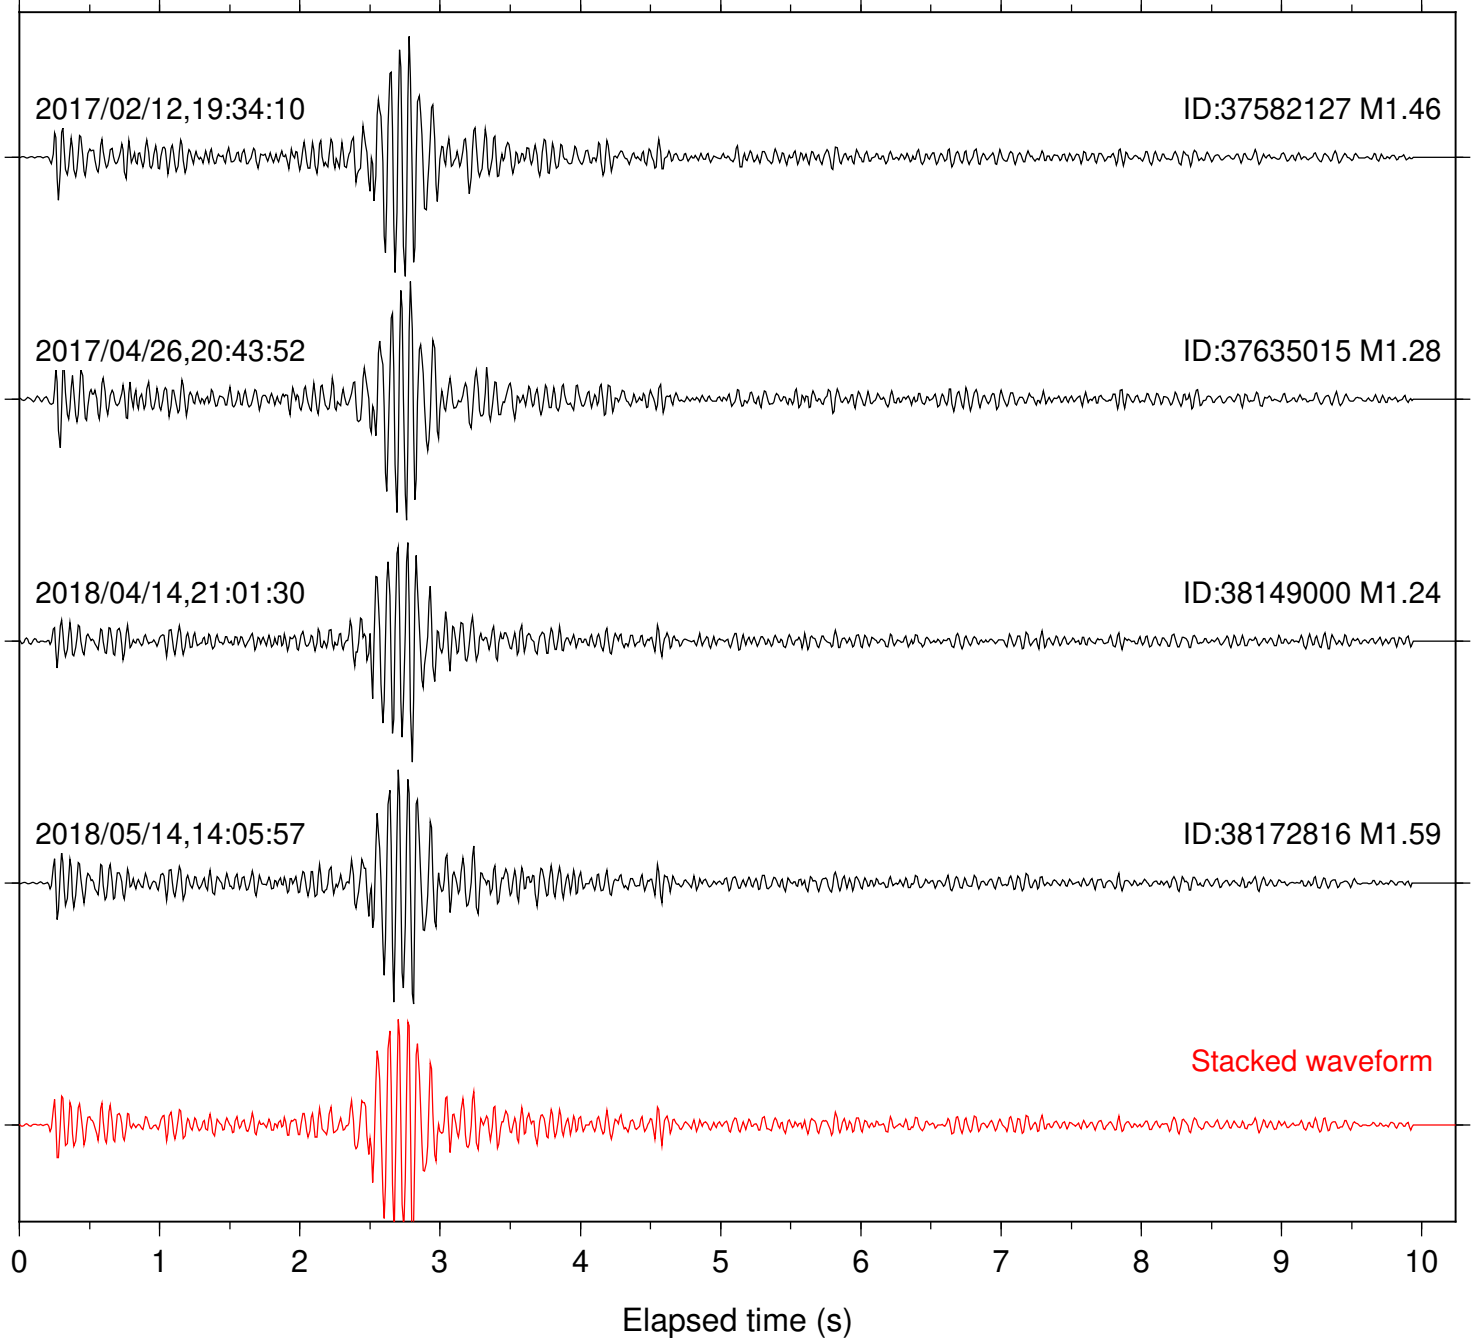

Station: RDM Com: HHZ

Focal depth: 6.38 km