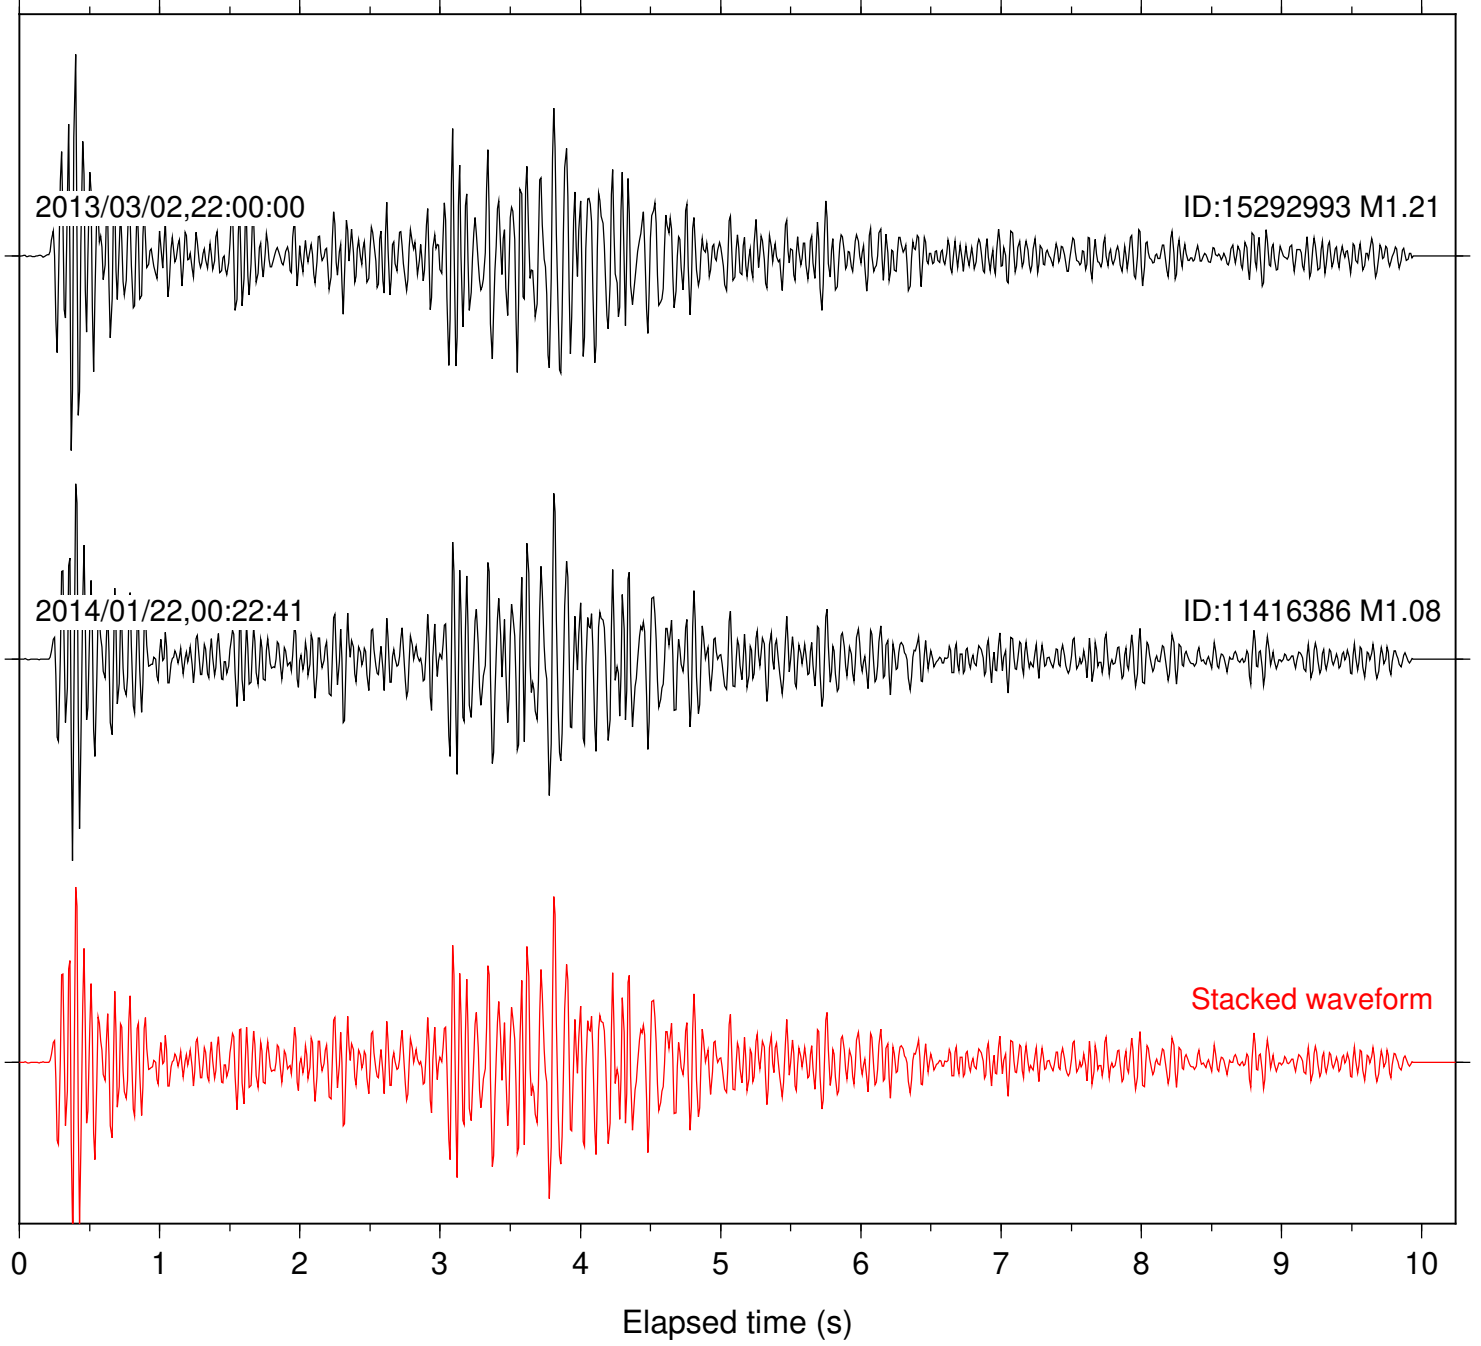

Station: CRY Com: HHZ

Focal depth: 4.95 km

Station: DGR Com: HHZ

Focal depth: 4.95 km

Station: FRD Com: HHZ

Focal depth: 4.95 km

Station: LVA2 Com: HHZ

Focal depth: 4.95 km