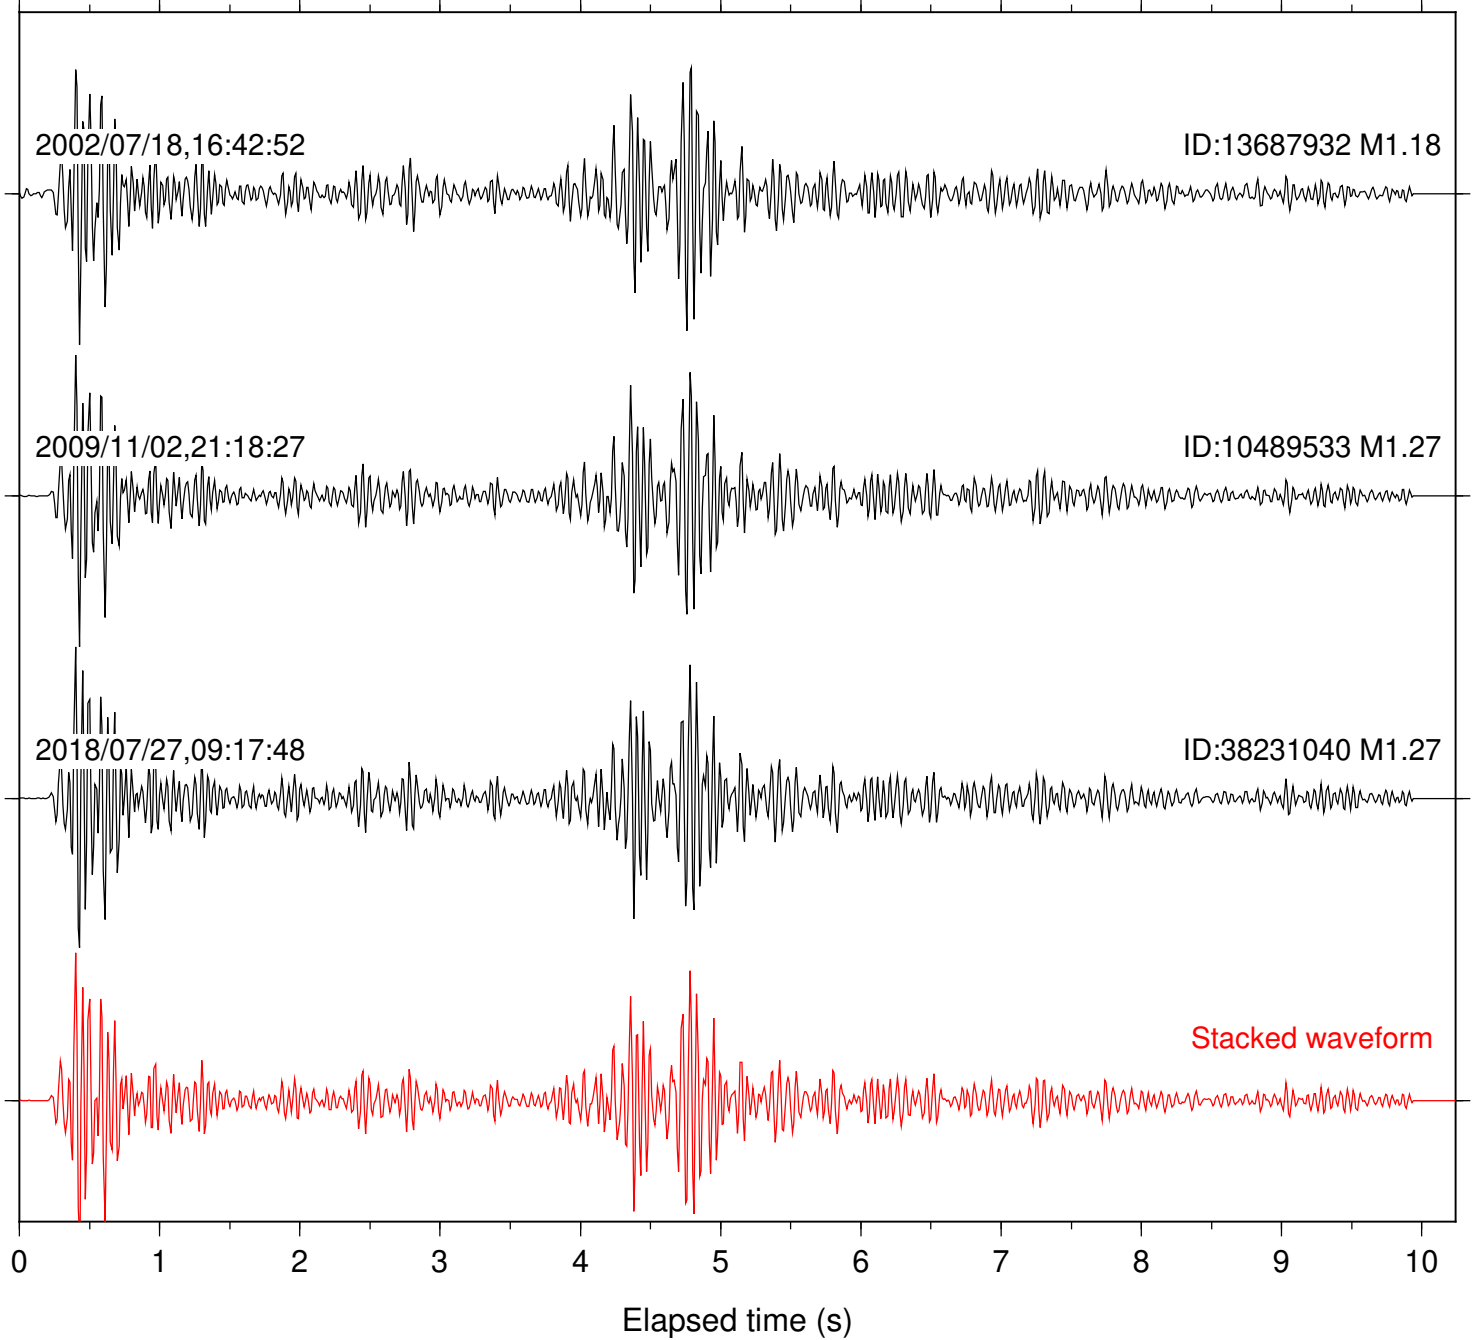

0 1 2 3 4 5 6 7 8 9 10  
Elapsed time (s)

Station: BAC Com: EHZ

Focal depth: 17.77 km

Station: BZN Com: HHZ

Focal depth: 17.77 km

Station: DGR Com: HHZ

Focal depth: 17.77 km

Station: FRD Com: HHZ