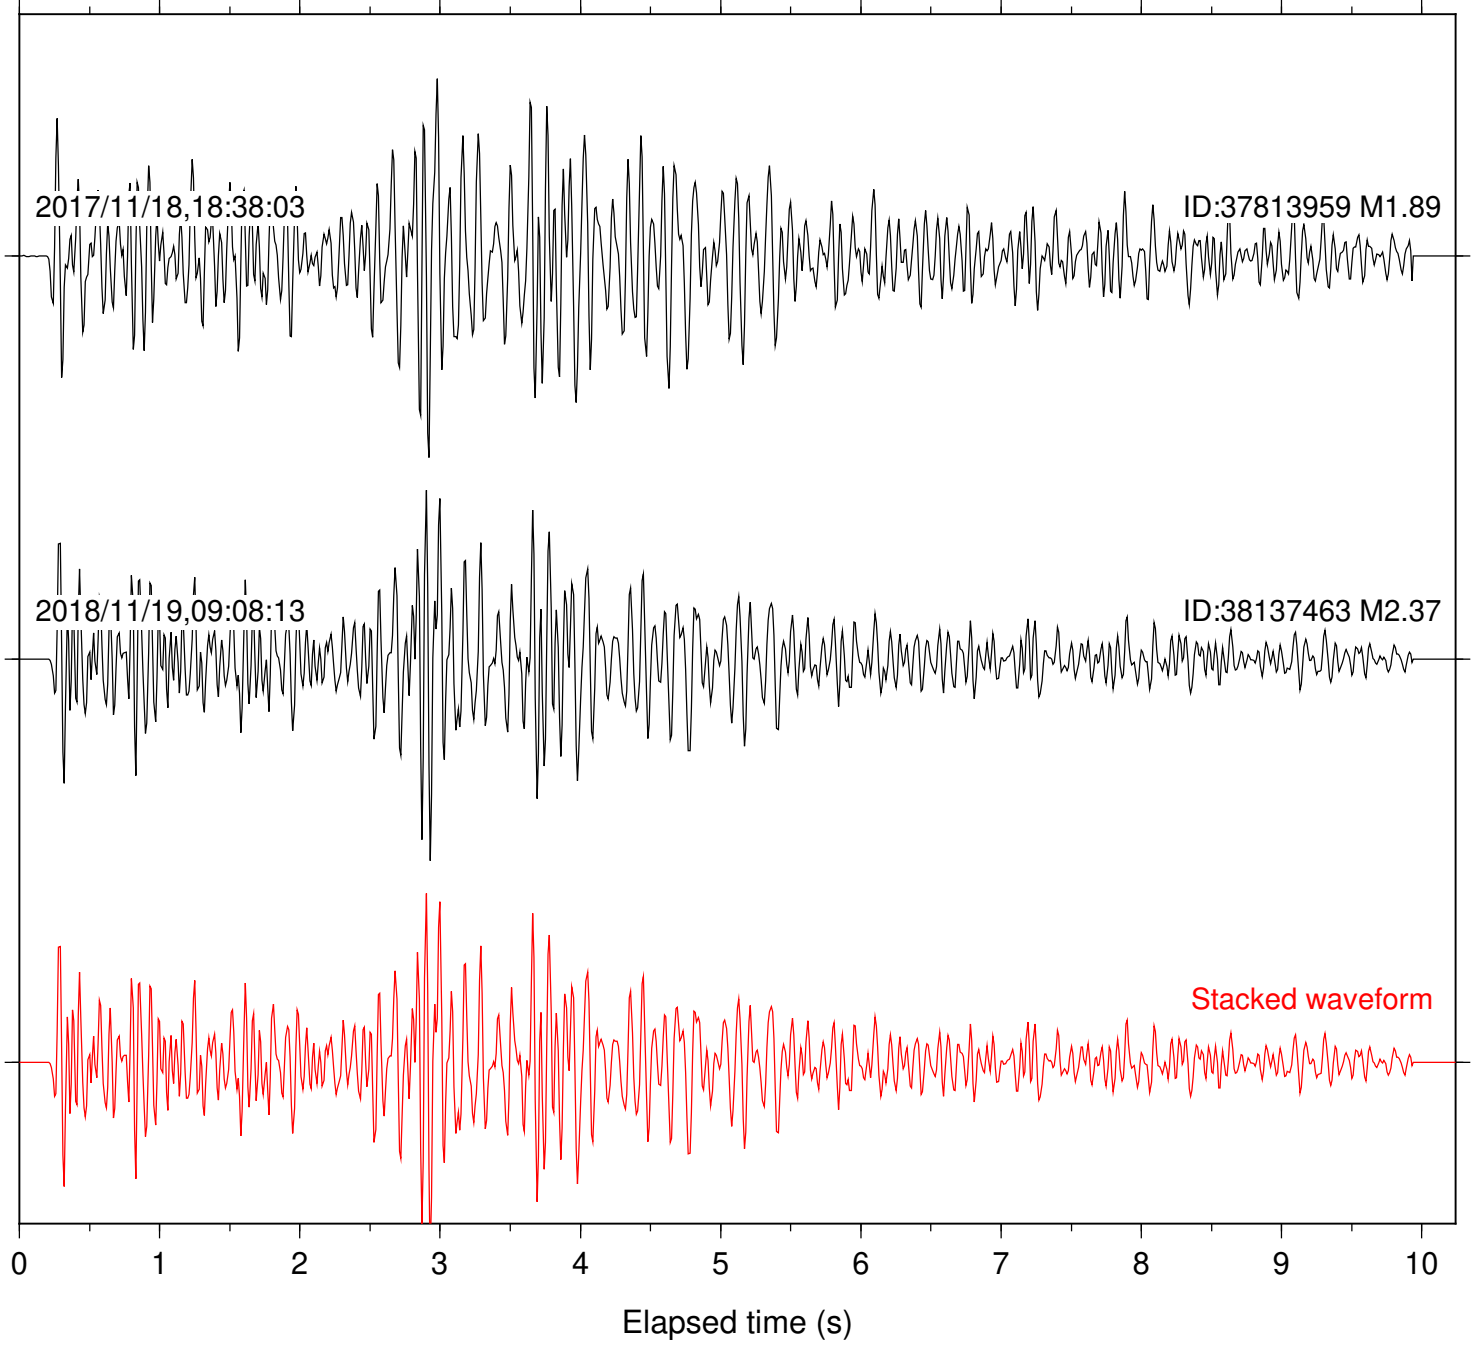

Station: B946 Com: EHZ

Focal depth: 4.30 km