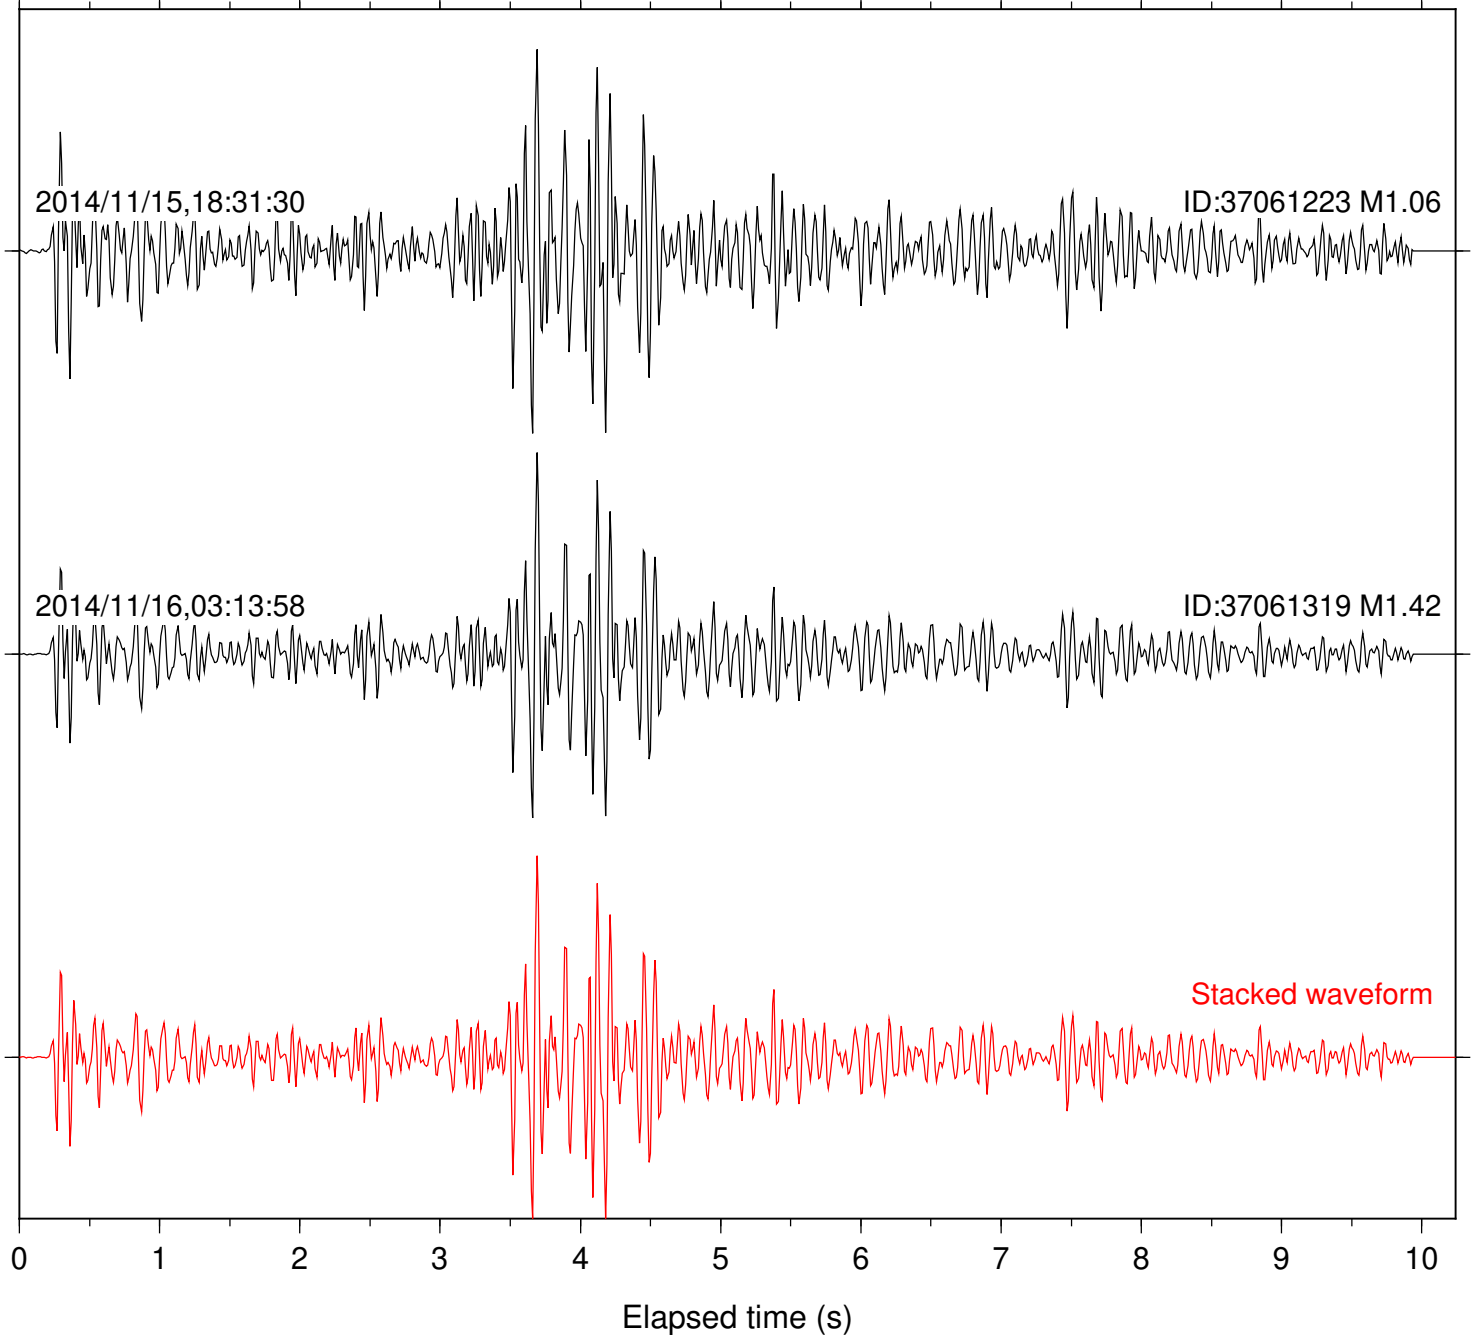

Station: PFO Com: HHZ

Focal depth: 8.06 km

Station: PMD Com: HHZ

Focal depth: 8.06 km

Station: RDM Com: HHZ

Focal depth: 8.06 km

Station: TOR Com: HHZ

Focal depth: 8.06 km