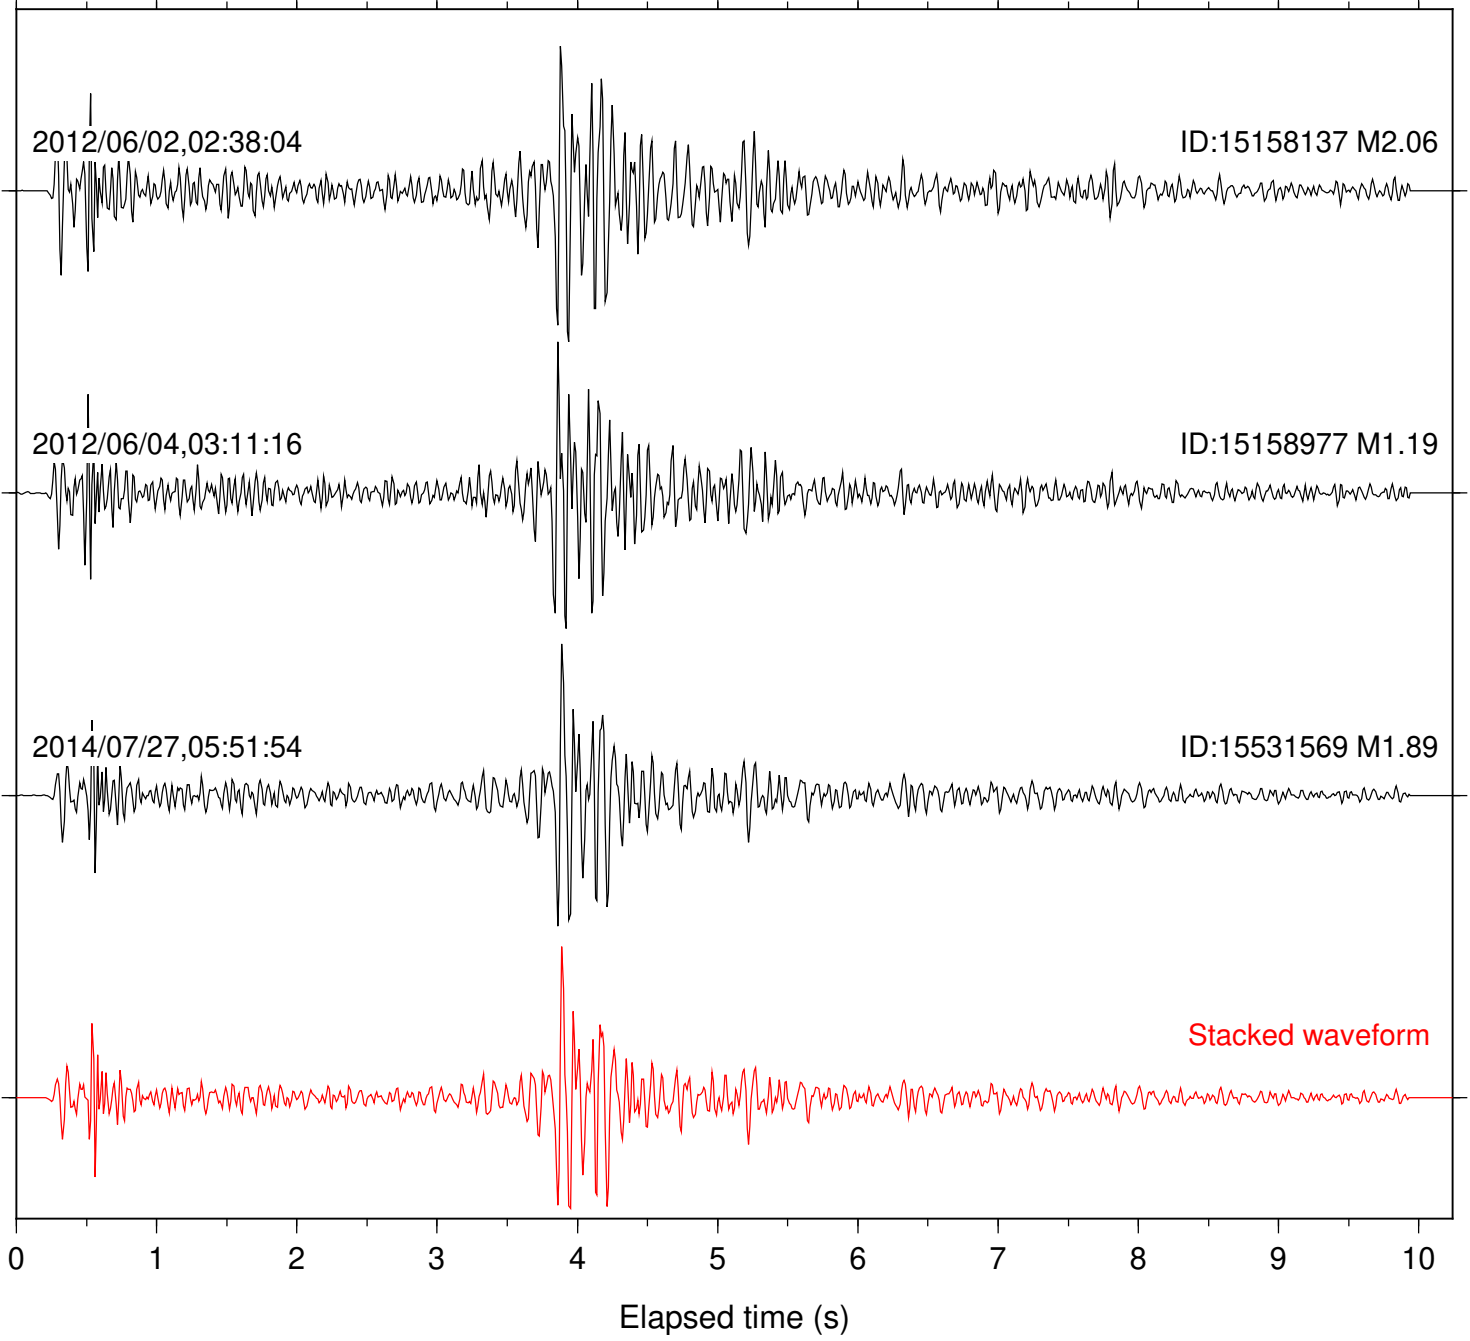

Station: B082 Com: EHZ

Focal depth: 18.04 km