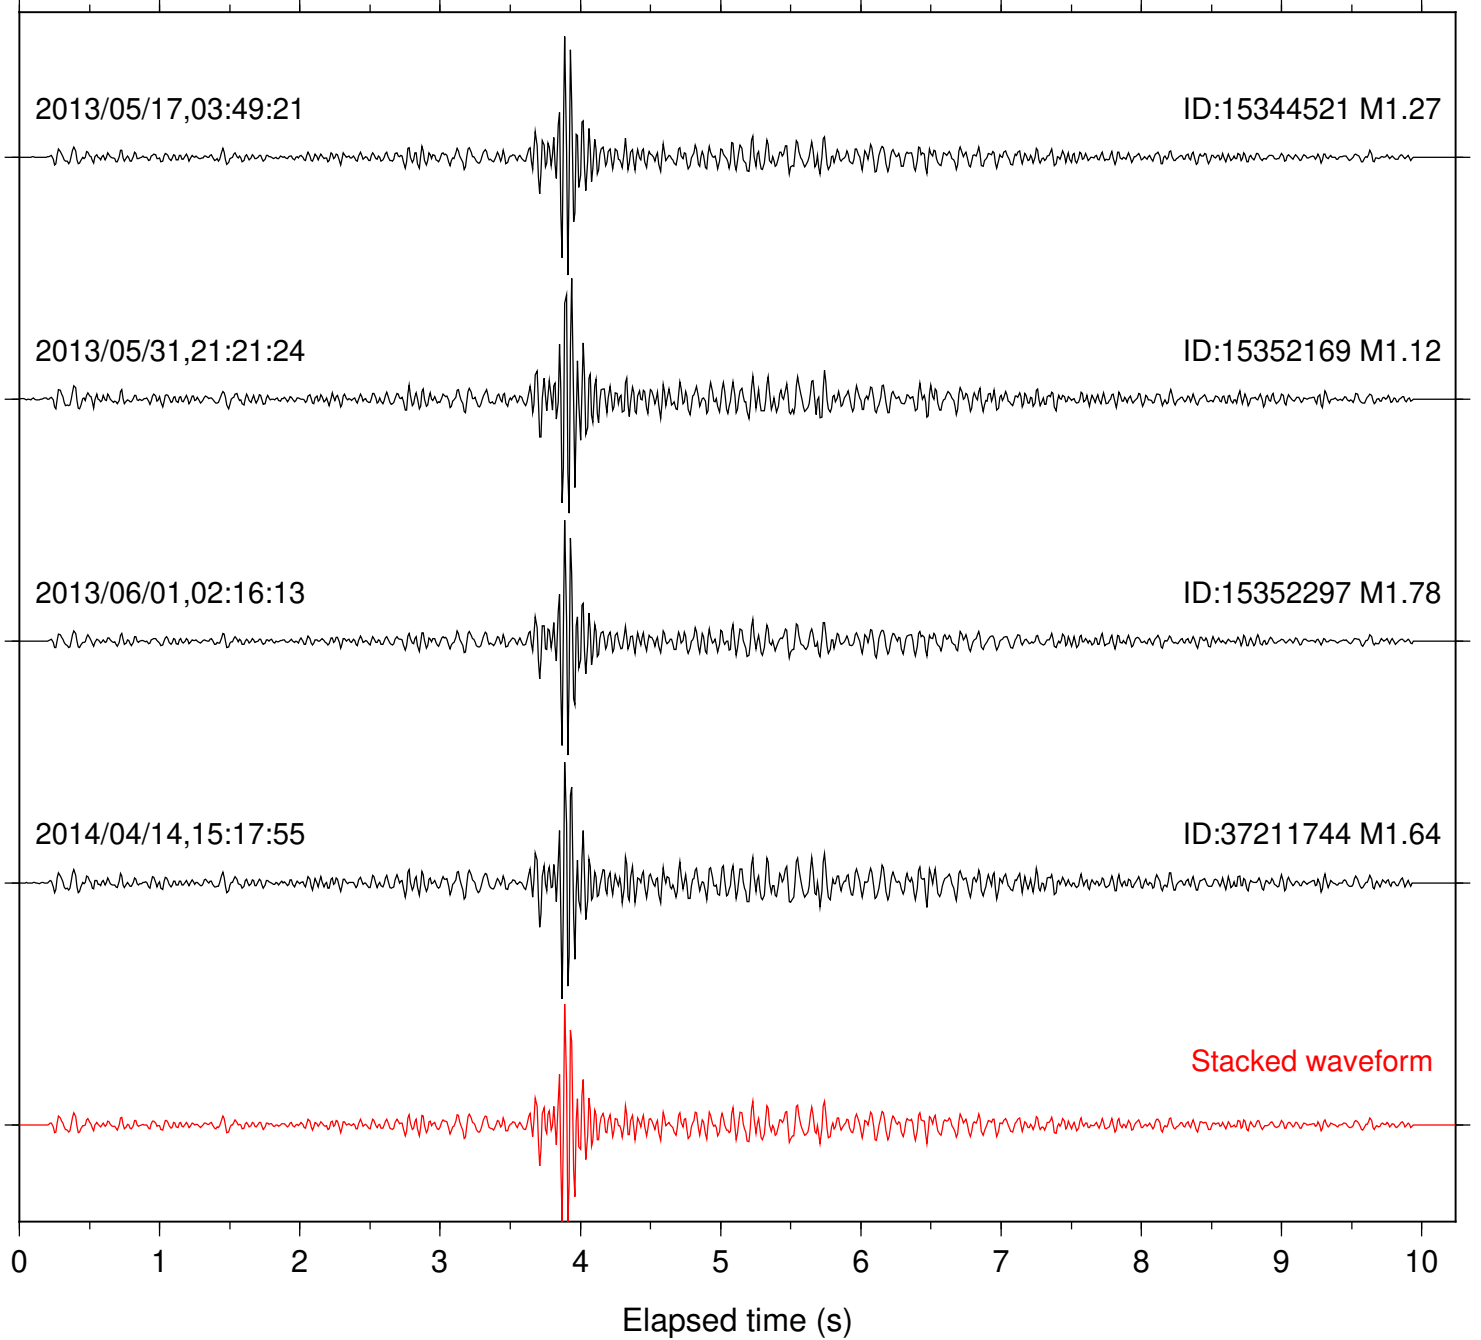

Focal depth: 11.49 km

Station: CRY Com: HHZ

Focal depth: 11.49 km

Station: DGR Com: HHZ

Focal depth: 11.49 km

Station: DNR Com: HHZ

Focal depth: 11.49 km

Station: FRD Com: HHZ