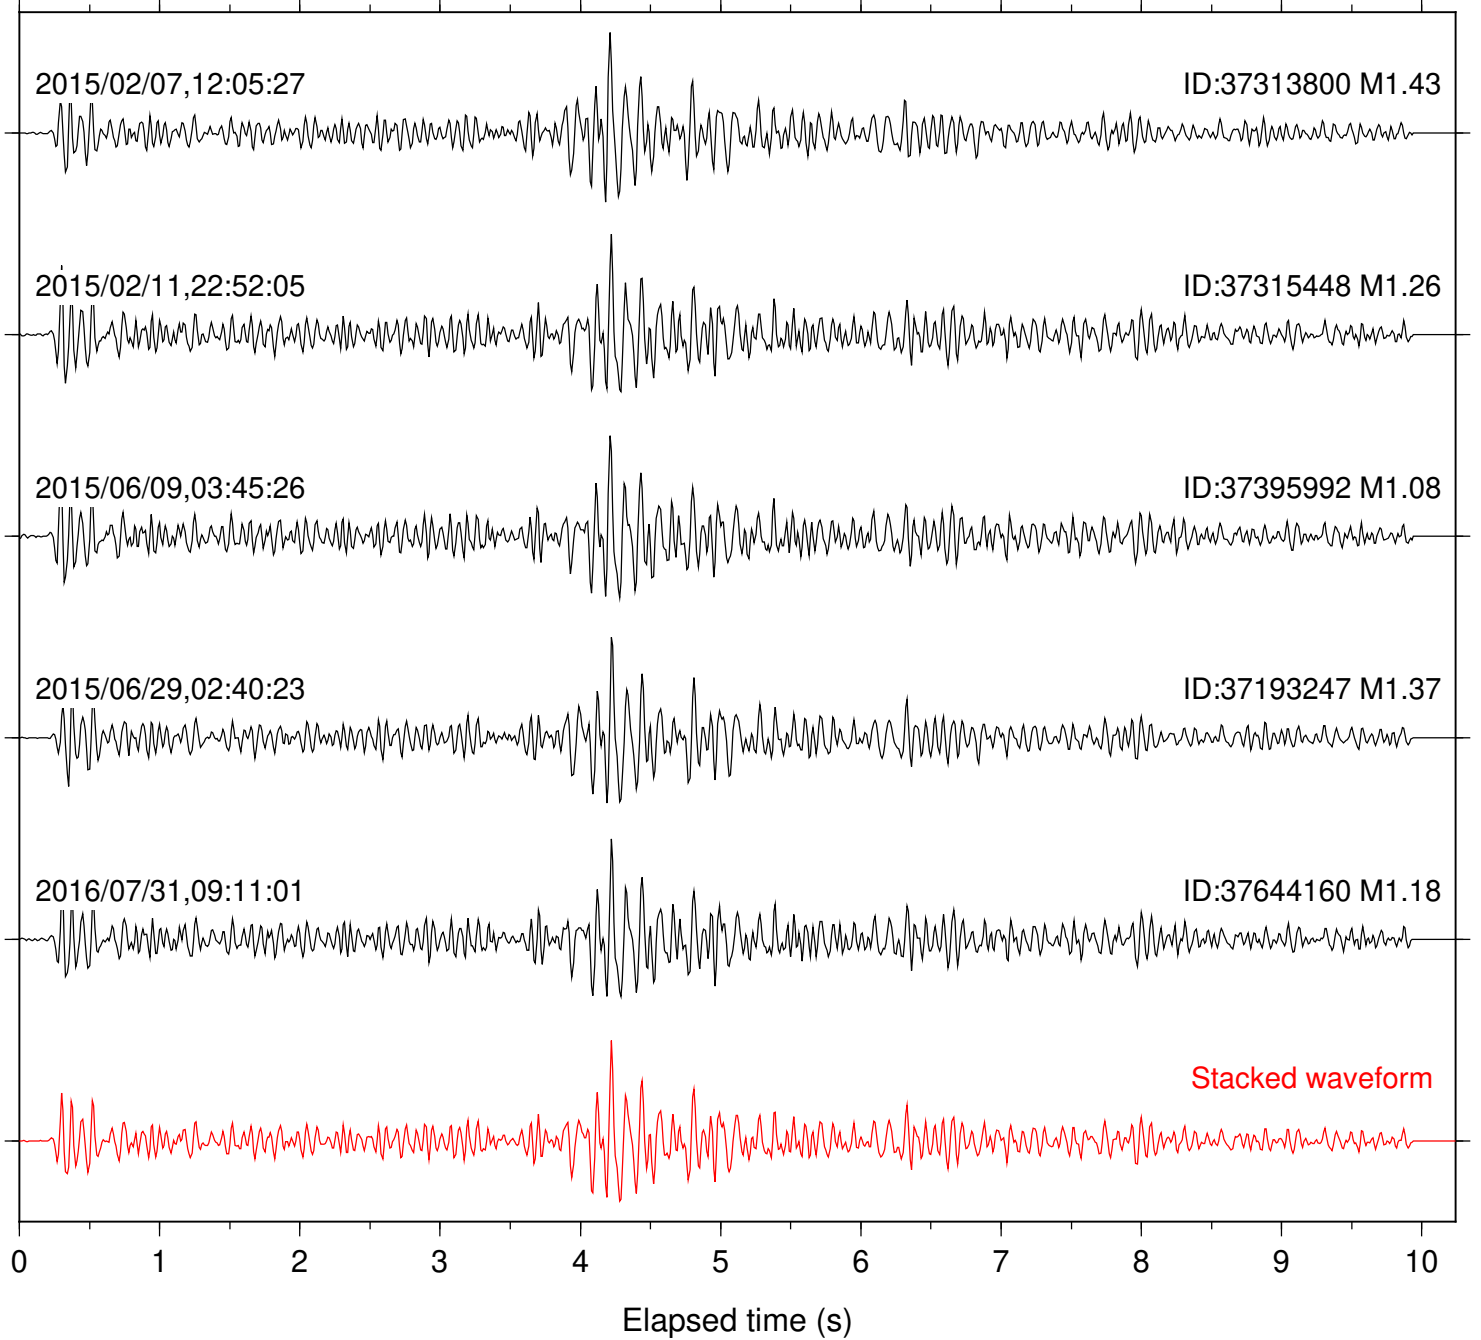

Station: B084 Com: EHZ

Focal depth: 8.24 km

Station: B086 Com: EHZ

Focal depth: 8.24 km

Station: B087 Com: EHZ

Focal depth: 8.24 km

Station: B088 Com: EHZ

Focal depth: 8.24 km