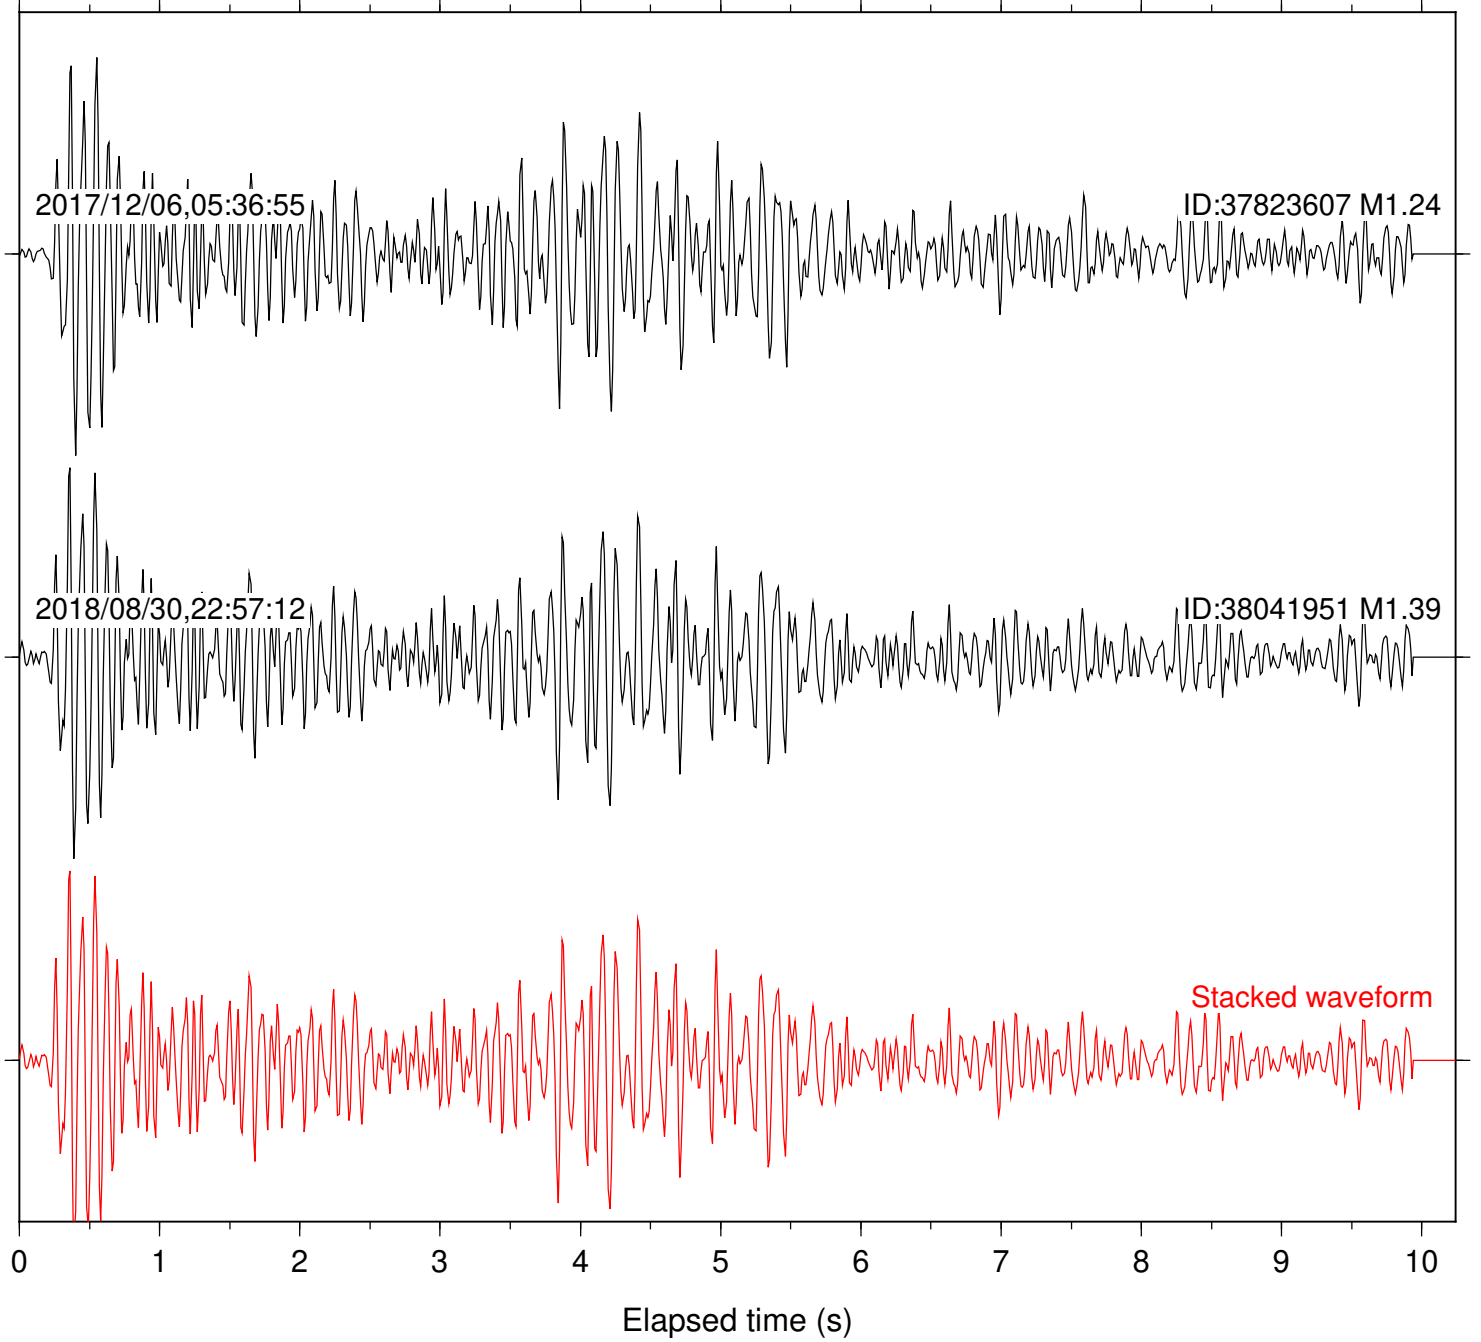

Station: KNW Com: HHZ

Focal depth: 5.17 km

Station: LKH Com: HHZ

Focal depth: 5.17 km

Station: LVA2 Com: HHZ

Focal depth: 5.17 km

Station: MTG Com: HHZ

Focal depth: 5.17 km