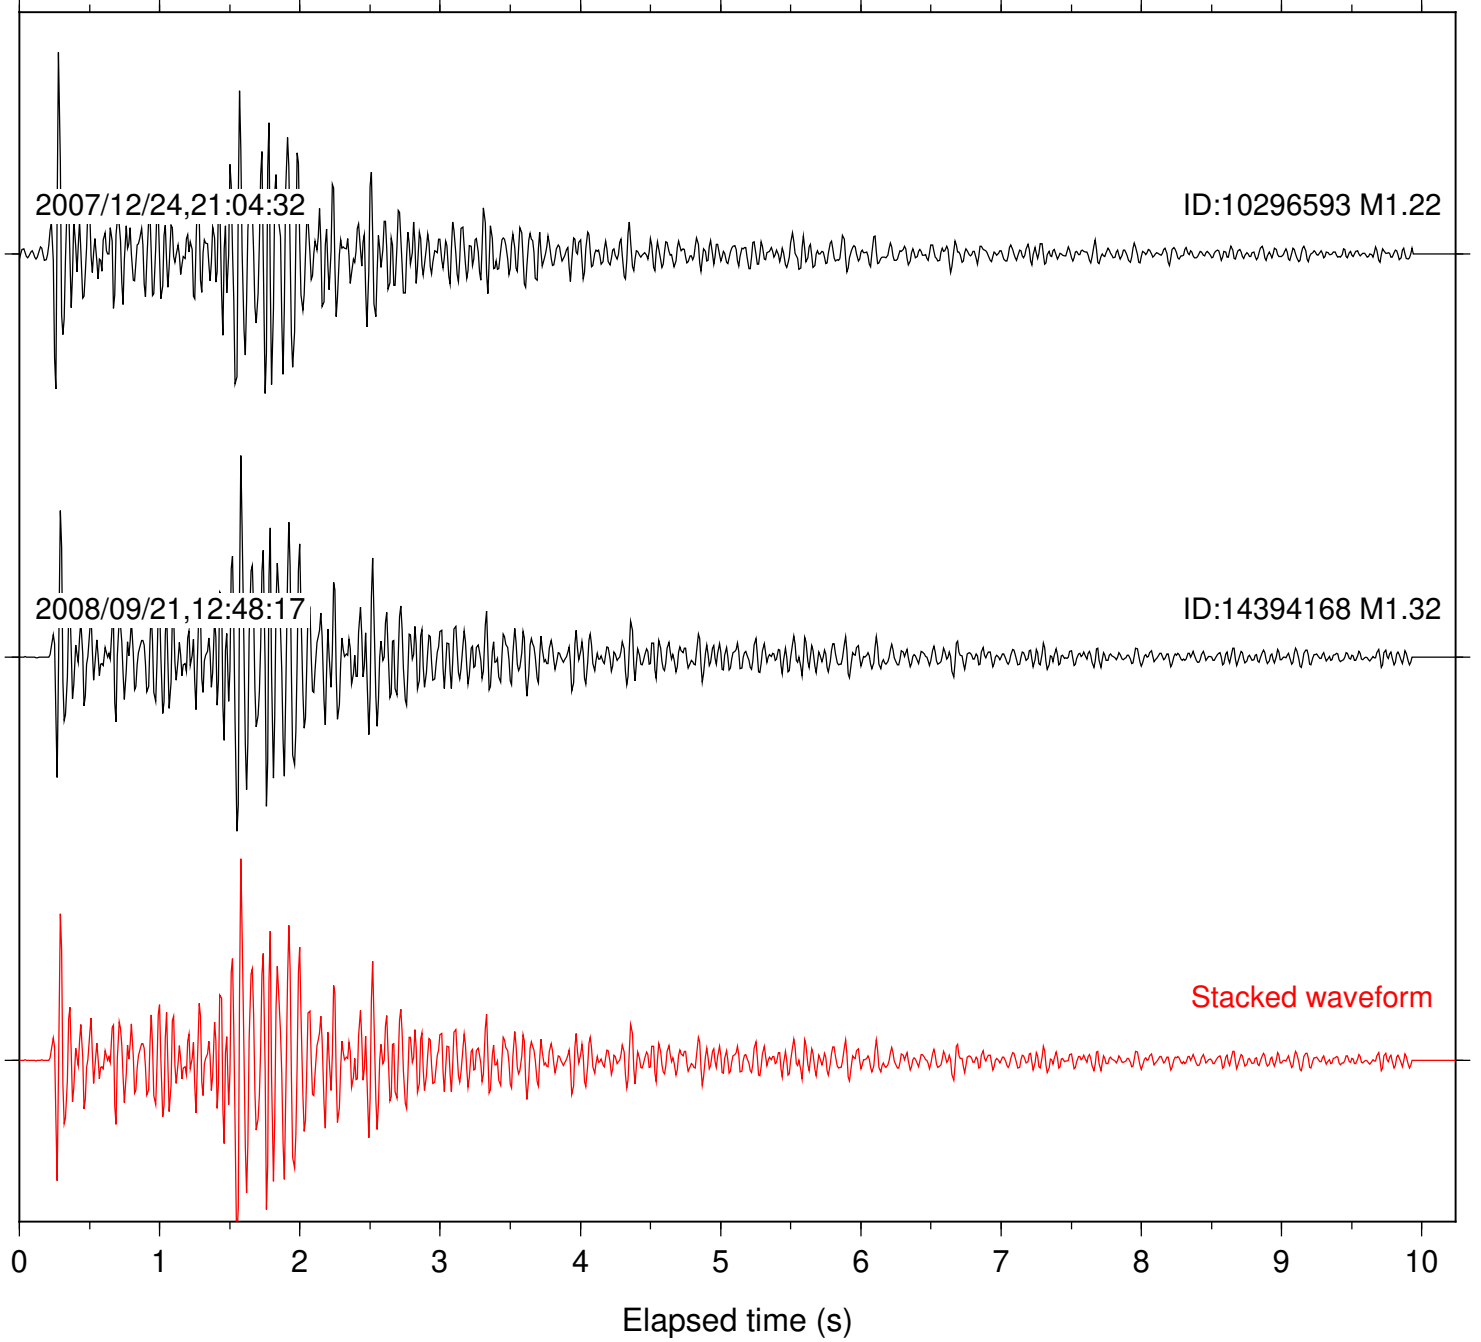

Station: B087 Com: EHZ

Focal depth: 8.28 km