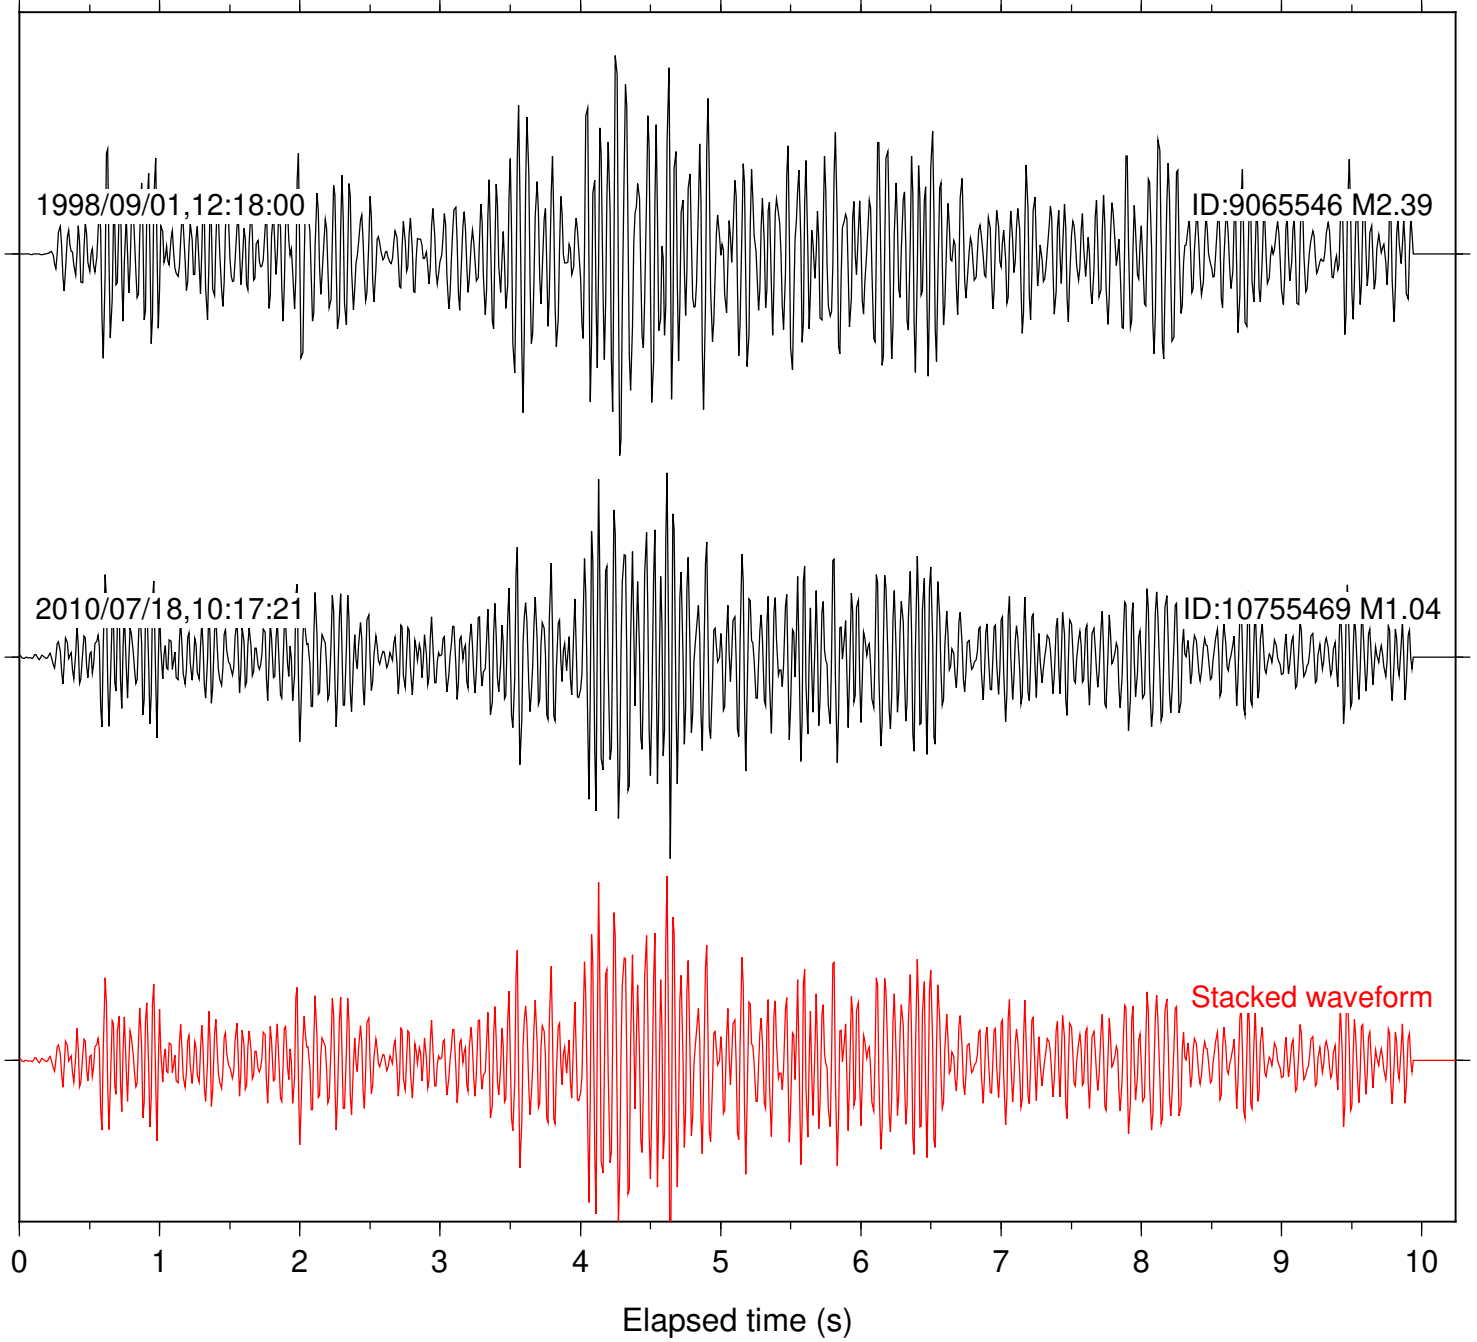

Station: DGR Com: HHZ

Focal depth: 14.09 km