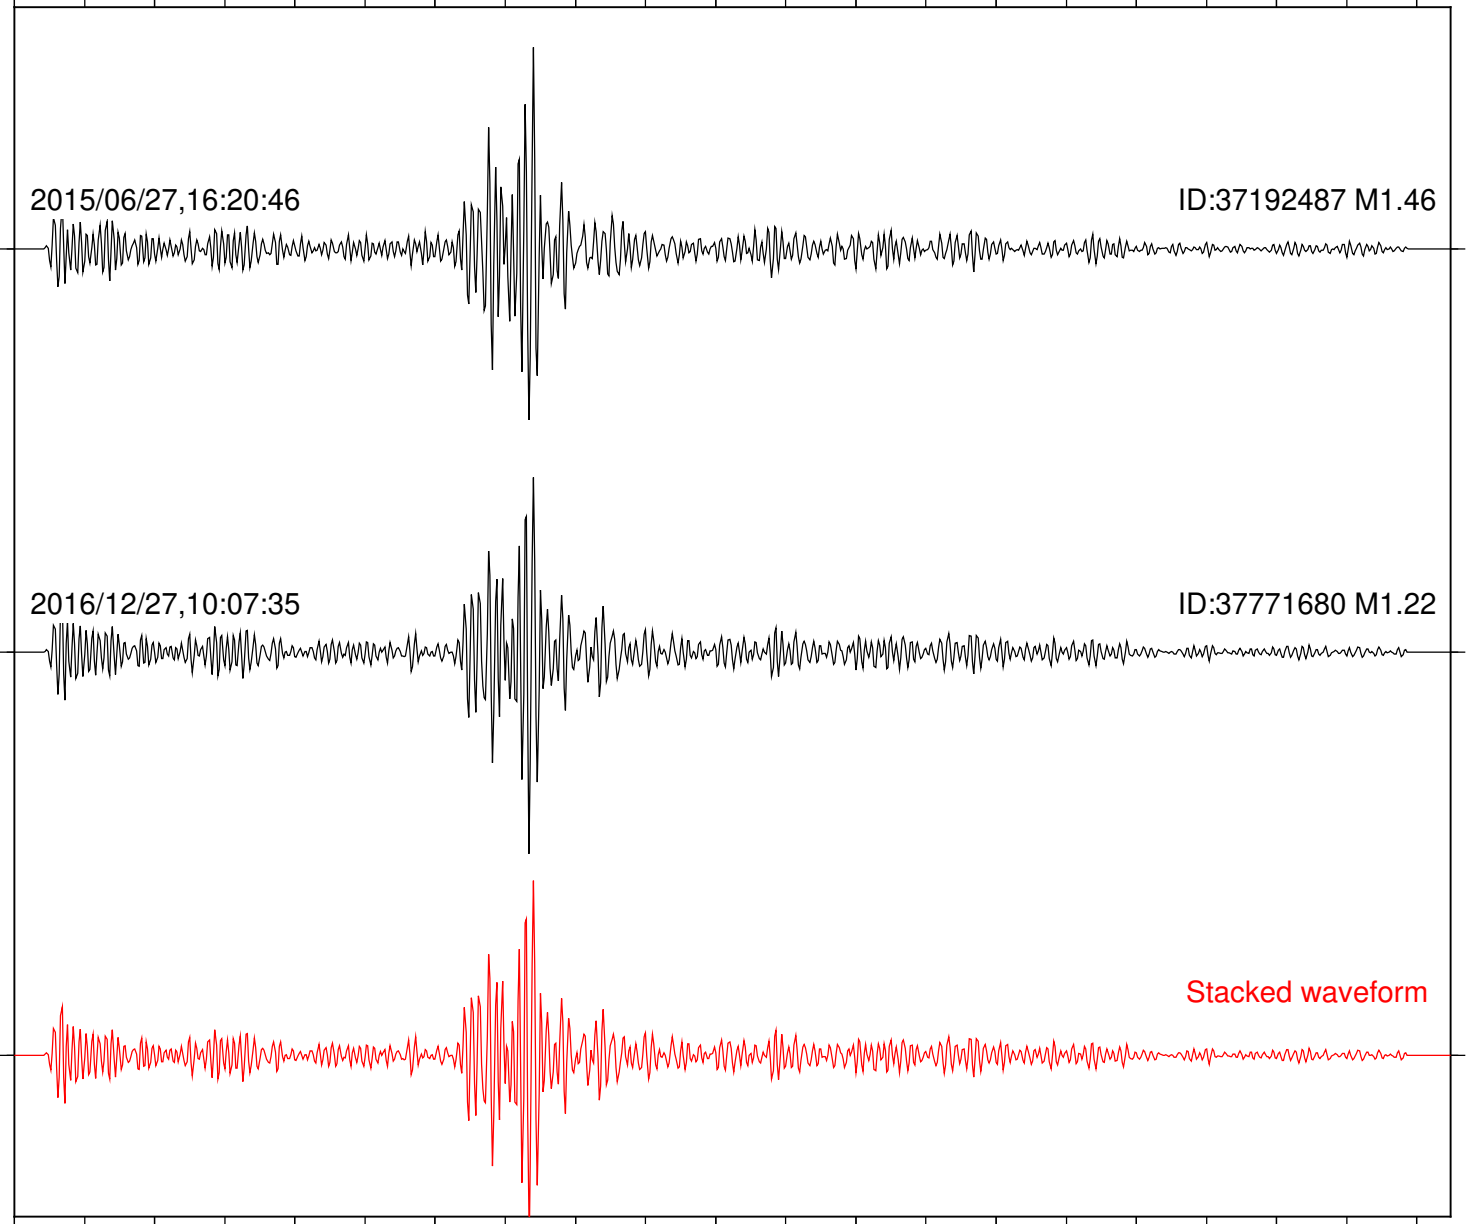

2015/06/27,16:20:46

ID:37192487 M1.46

2016/12/27,10:07:35

ID:37771680 M1.22

Stacked waveform

0 1 2 3 4 5 6 7 8 9 10  
Elapsed time (s)

Station: FRD Com: HHZ

Focal depth: 16.54 km