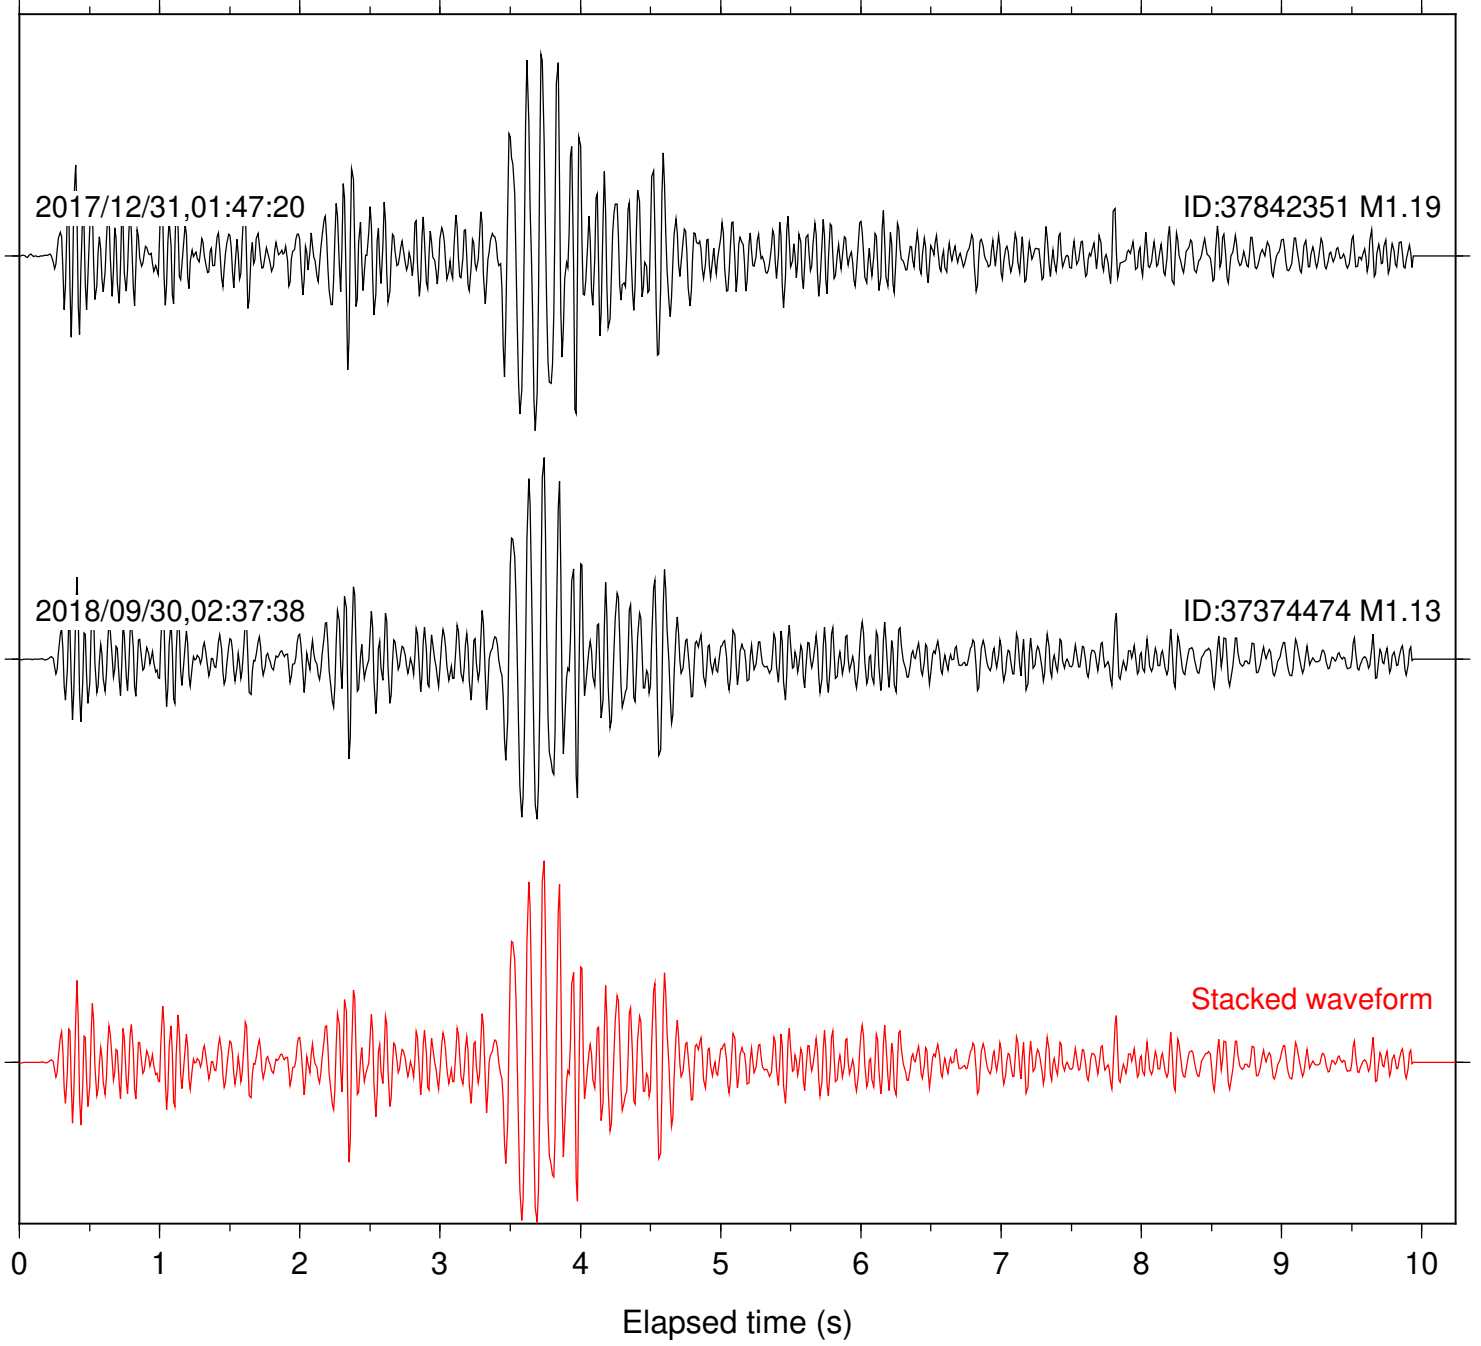

Station: CSH Com: HHZ

Focal depth: 5.10 km

Station: DGR Com: HHZ

Focal depth: 5.10 km

Station: HMT2 Com: HHZ

Focal depth: 5.10 km

Station: PFO Com: HHZ

Focal depth: 5.10 km