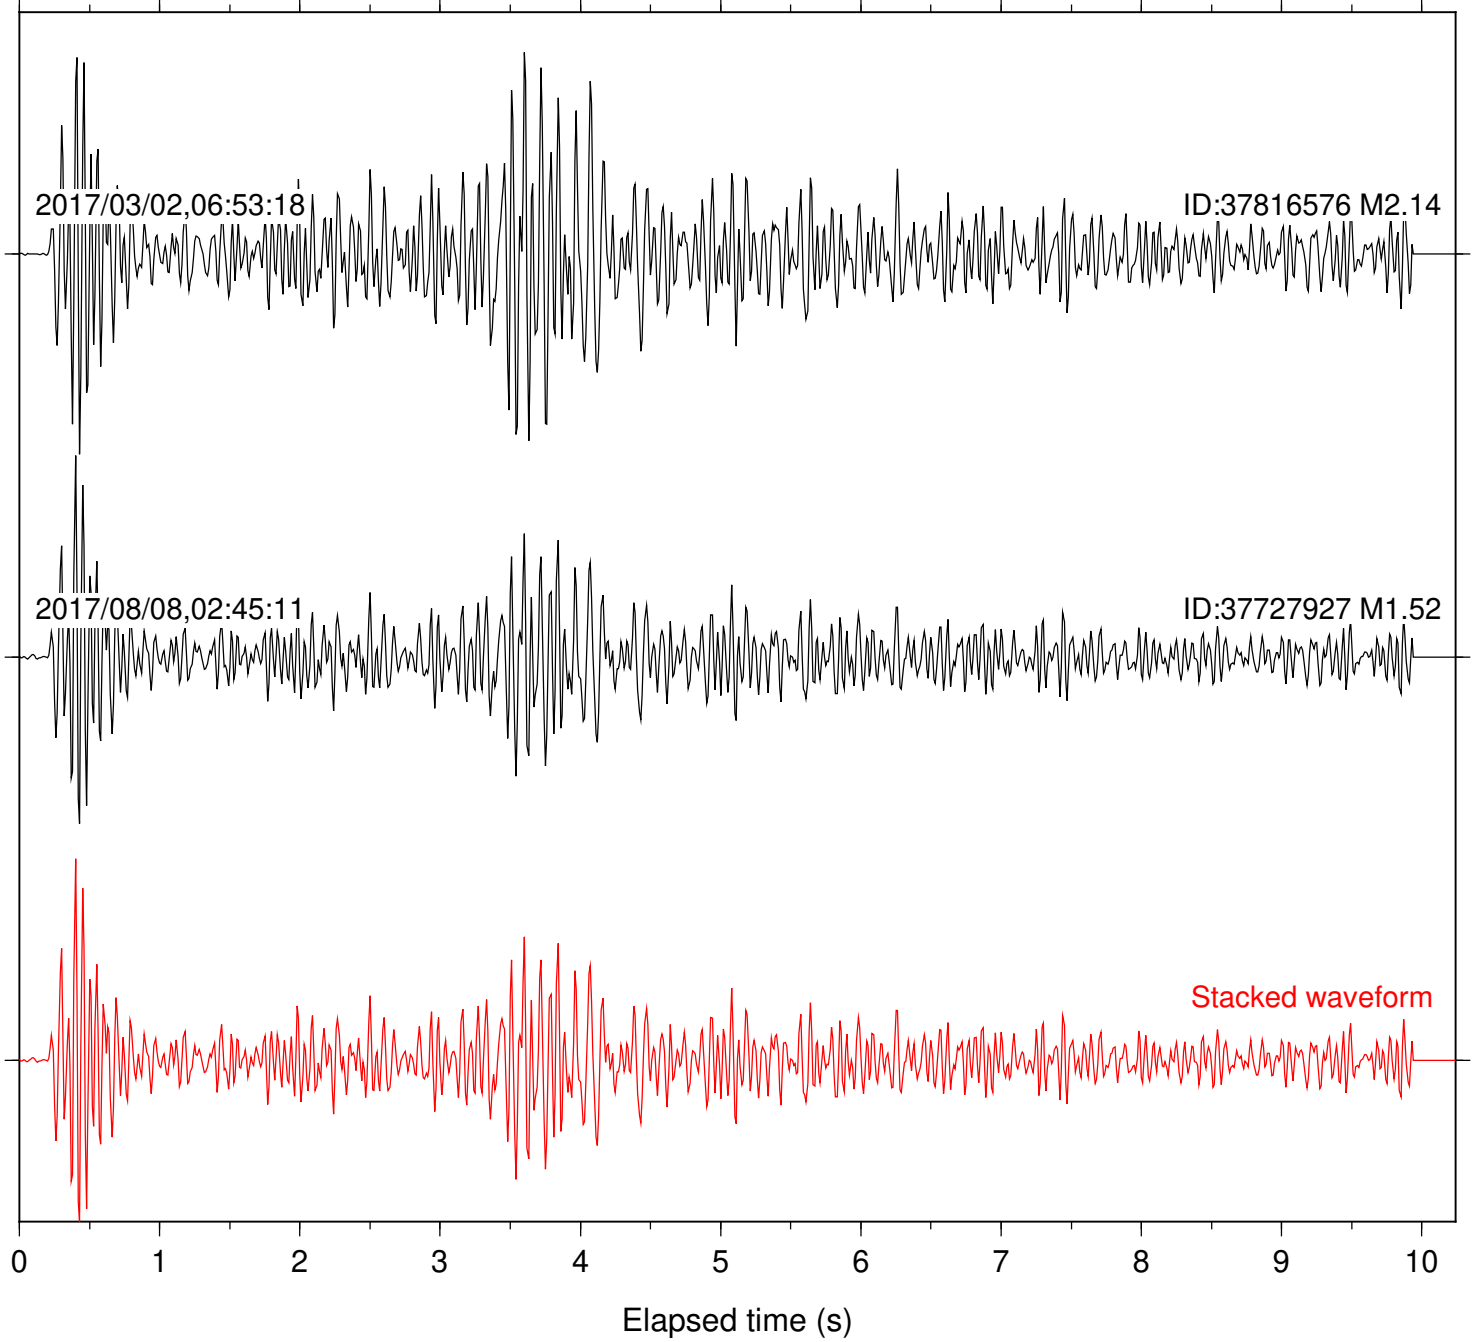

Station: B086 Com: EHZ

Focal depth: 6.23 km