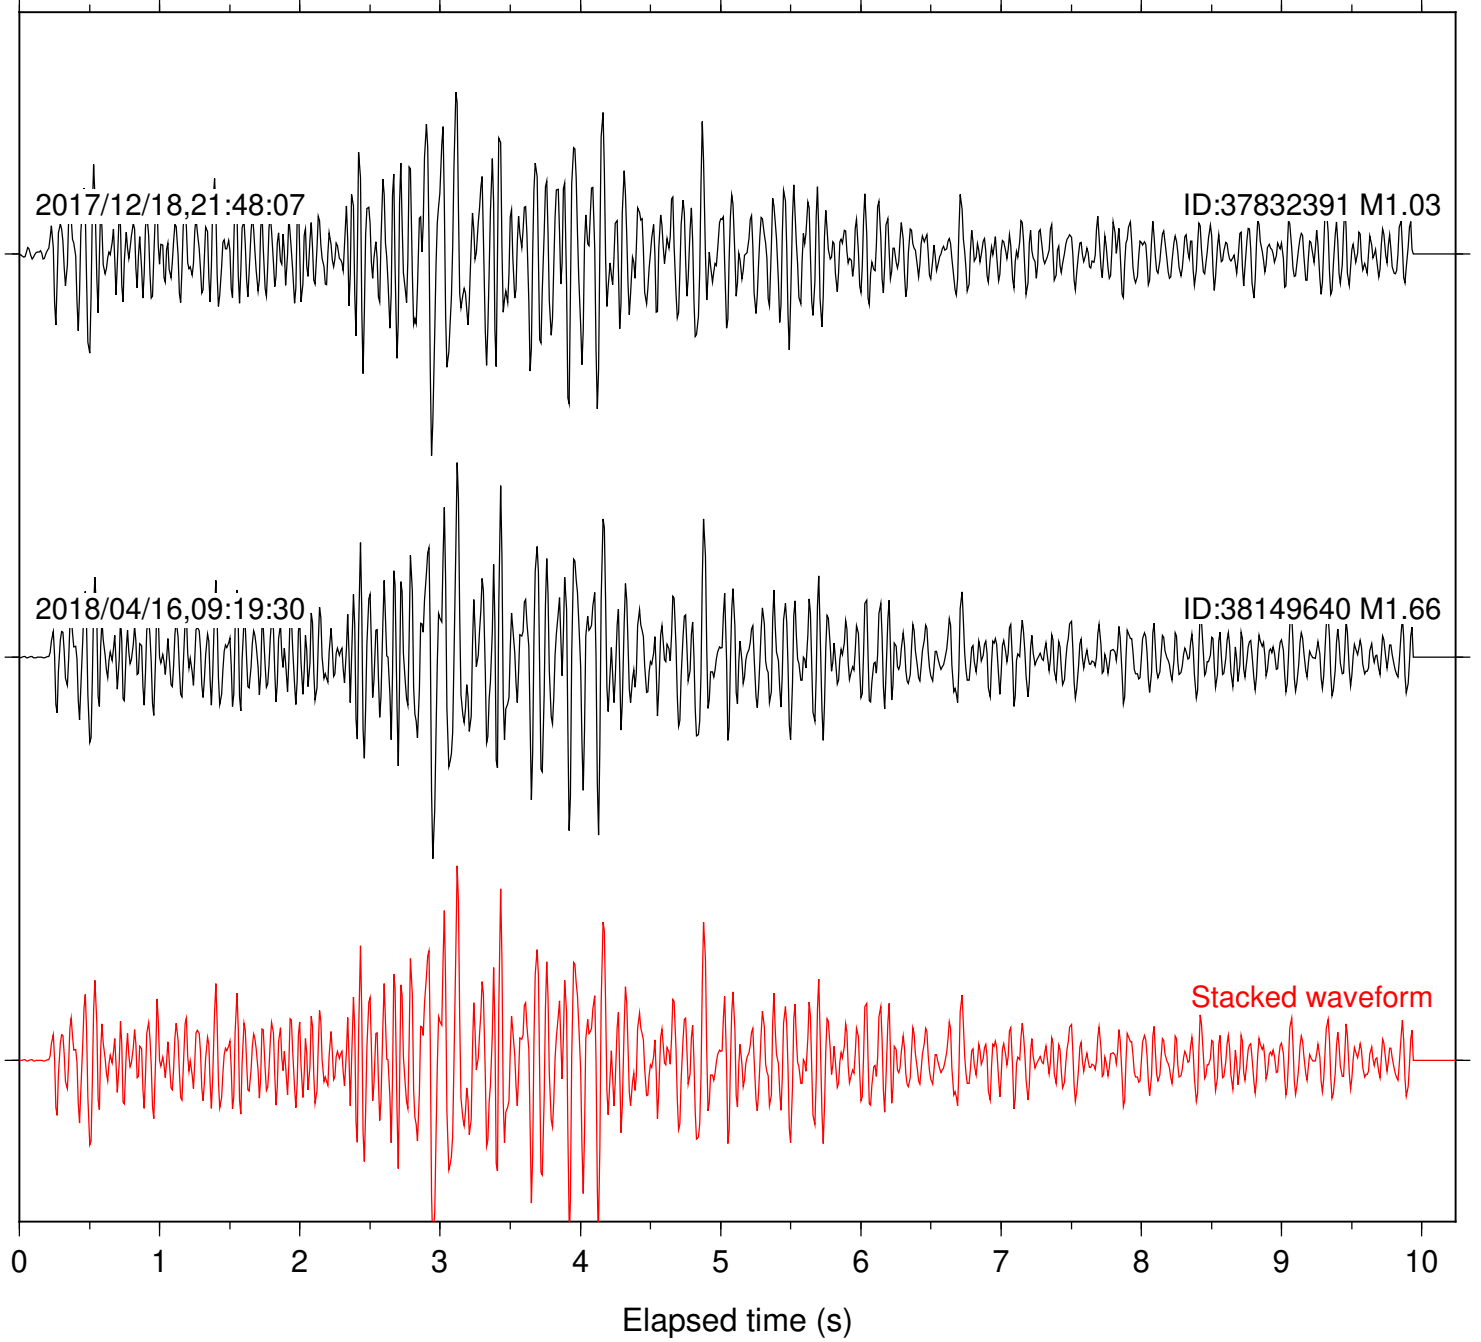

Station: B088 Com: EHZ

Focal depth: 6.43 km