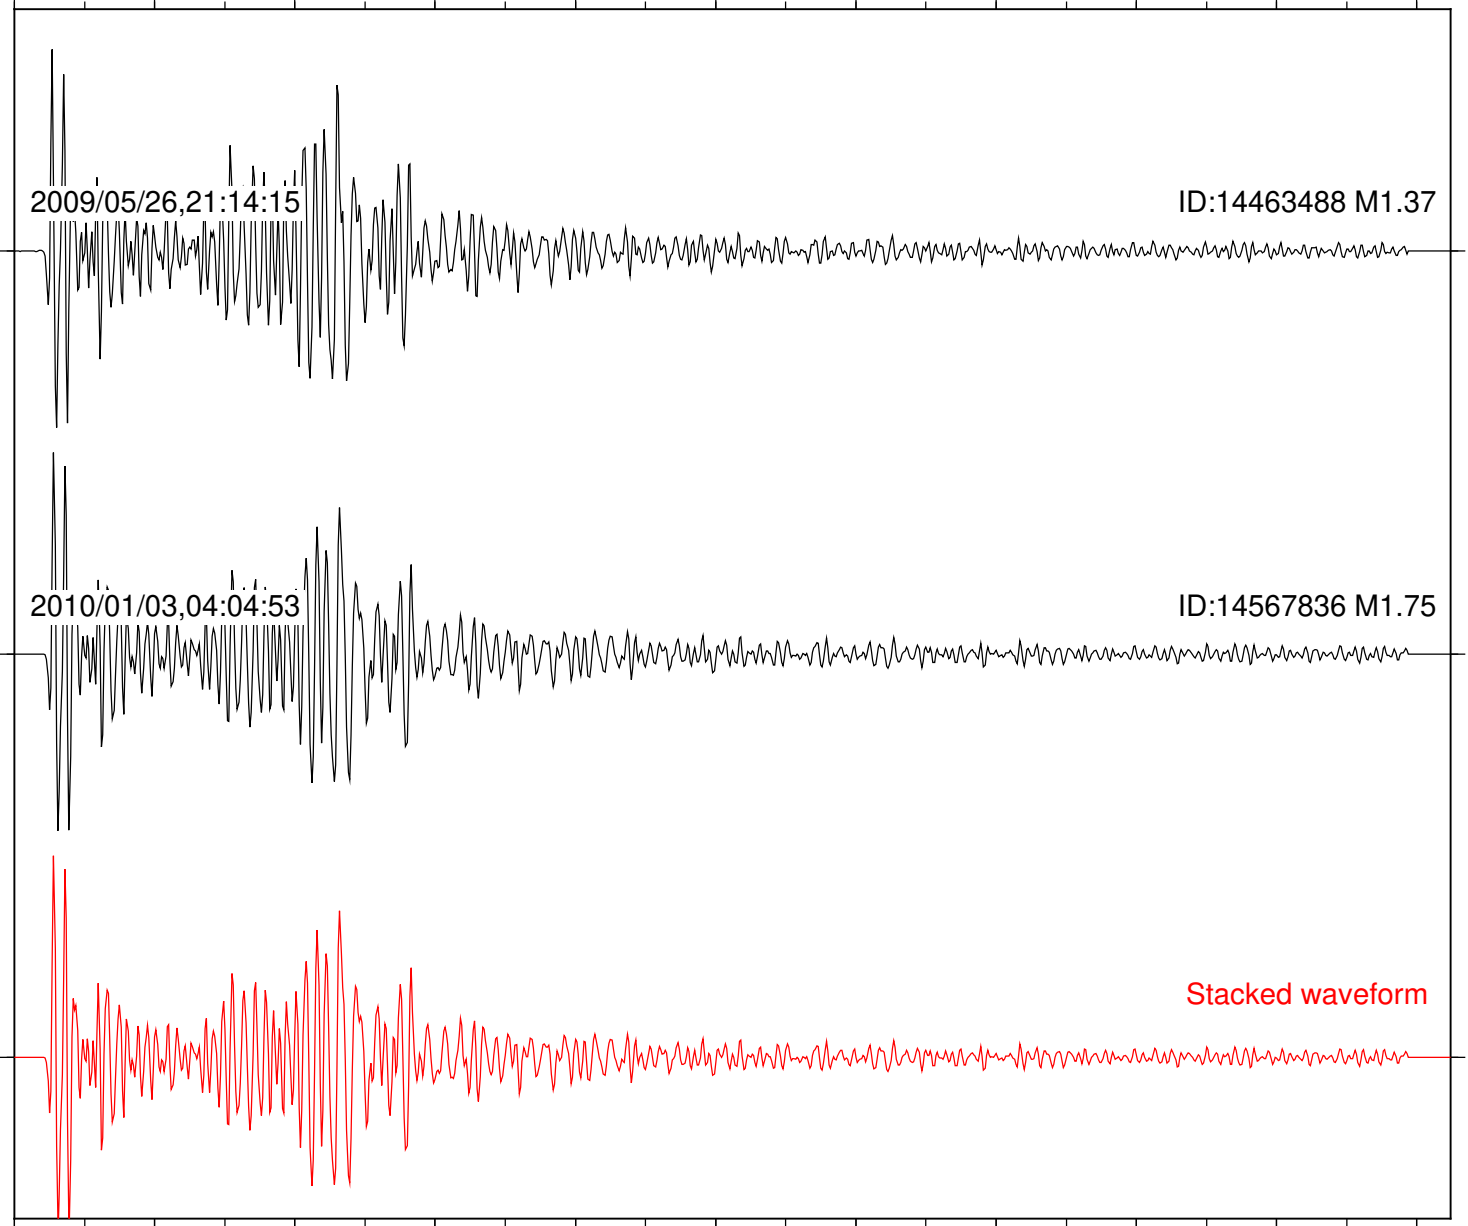

Station: B088 Com: EHZ

Focal depth: 9.73 km

2009/05/26,21:14:15

ID:14463488 M1.37

2010/01/03,04:04:53

ID:14567836 M1.75

Stacked waveform

0 1 2 3 4 5 6 7 8 9 10
Elapsed time (s)