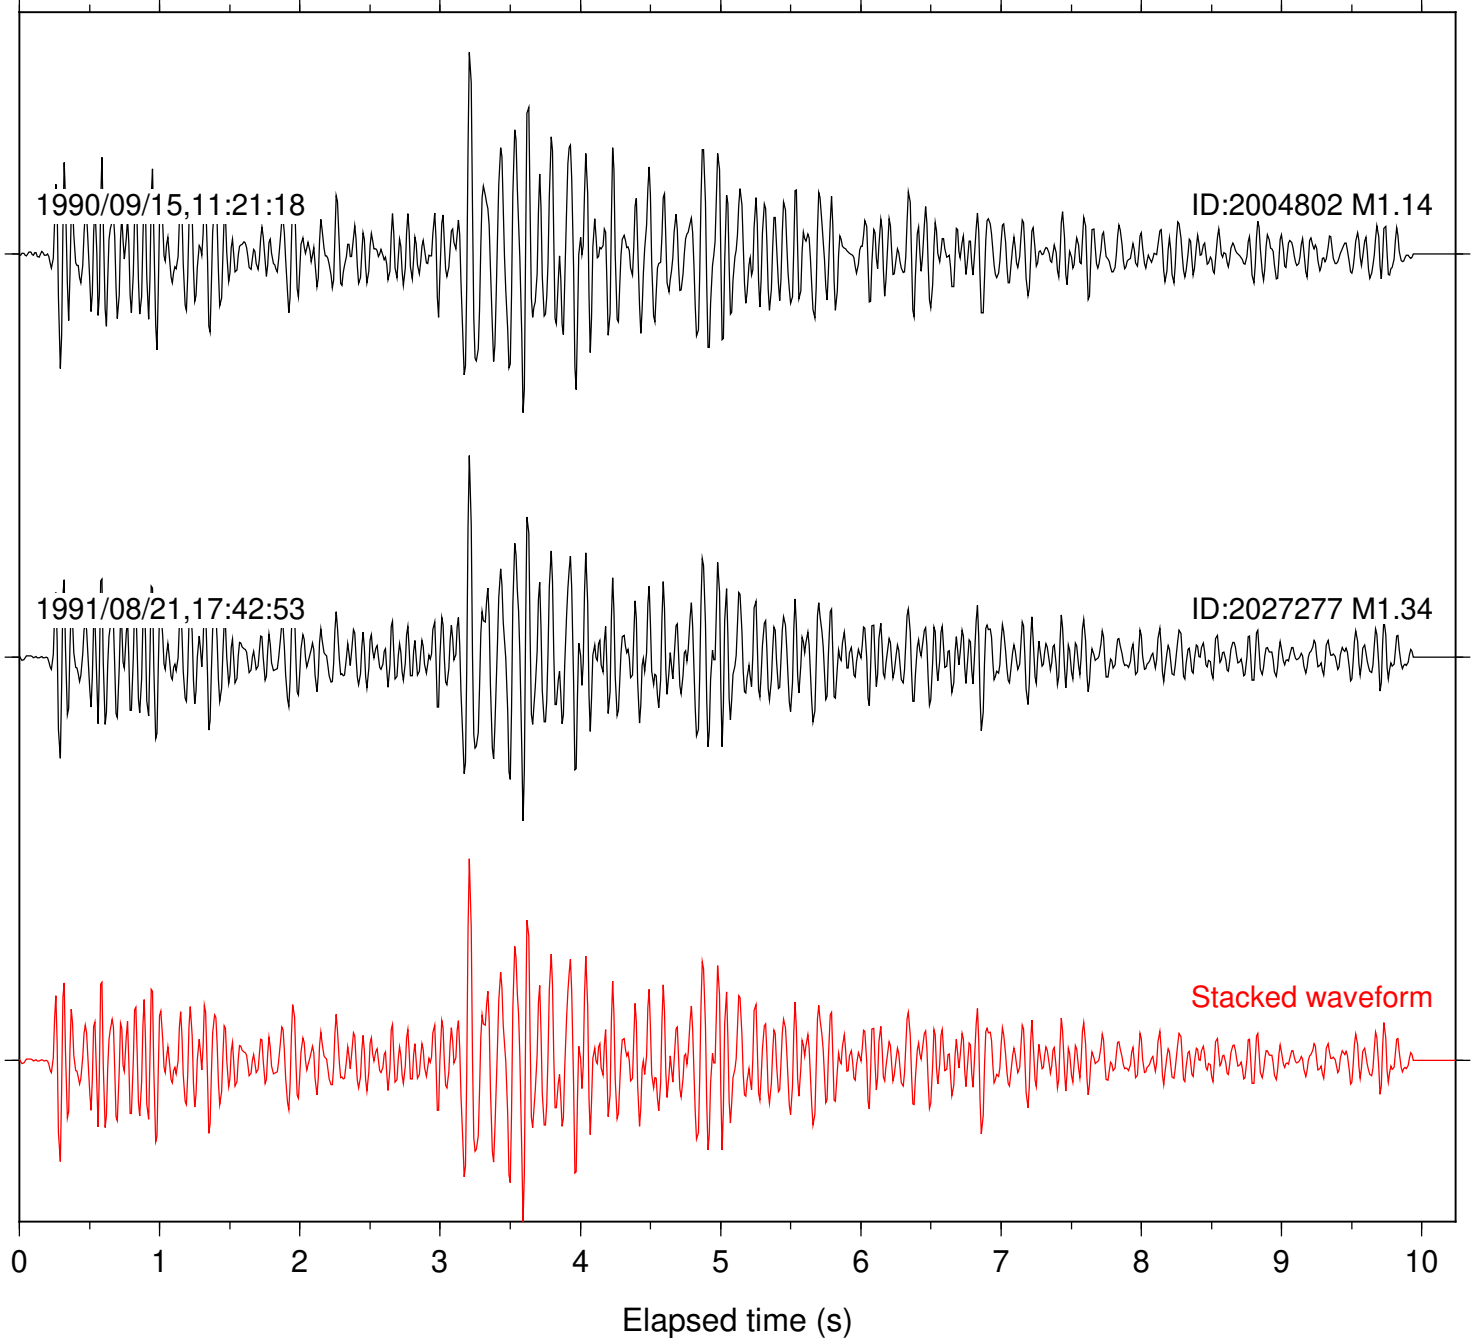

Station: CSH Com: HHZ

Focal depth: 7.23 km

Station: SND Com: HHZ

Focal depth: 7.23 km

Station: COY Com: EHZ

Focal depth: 8.06 km

Station: KEE Com: EHZ

Focal depth: 8.06 km