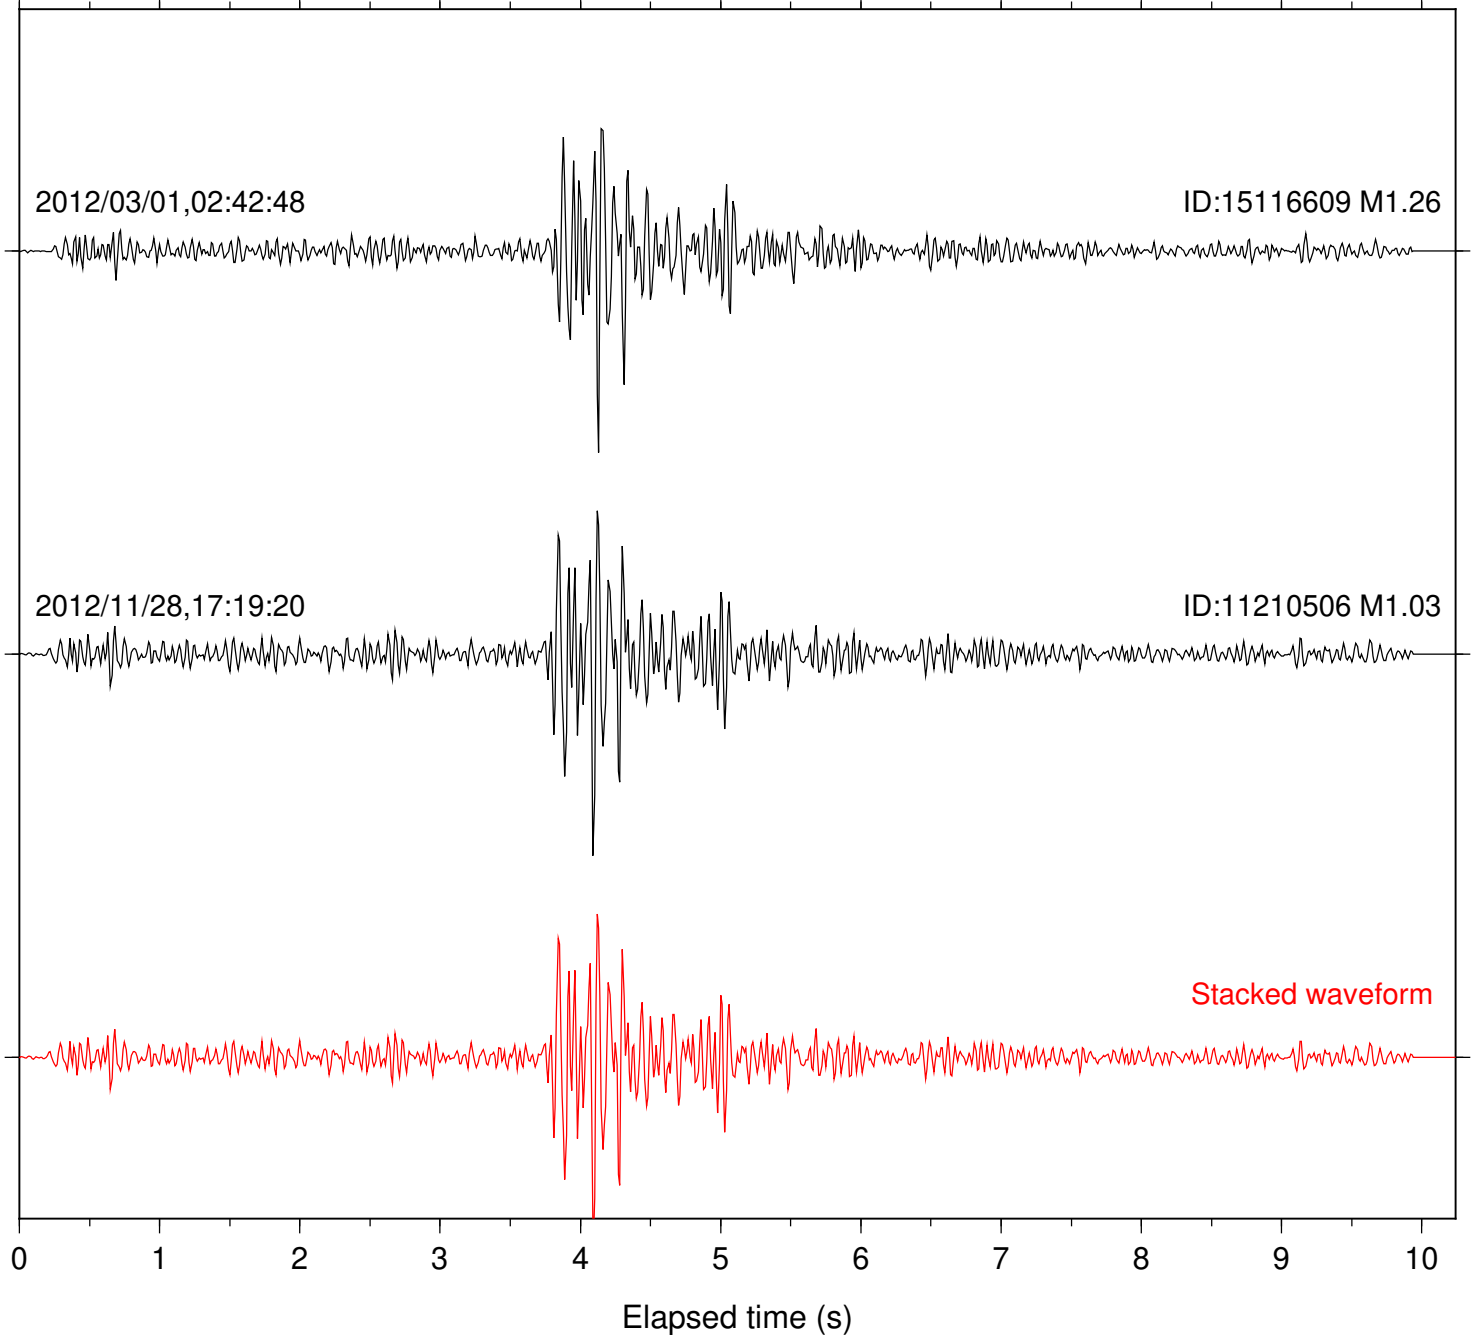

Station: B081 Com: EHZ

Focal depth: 10.33 km