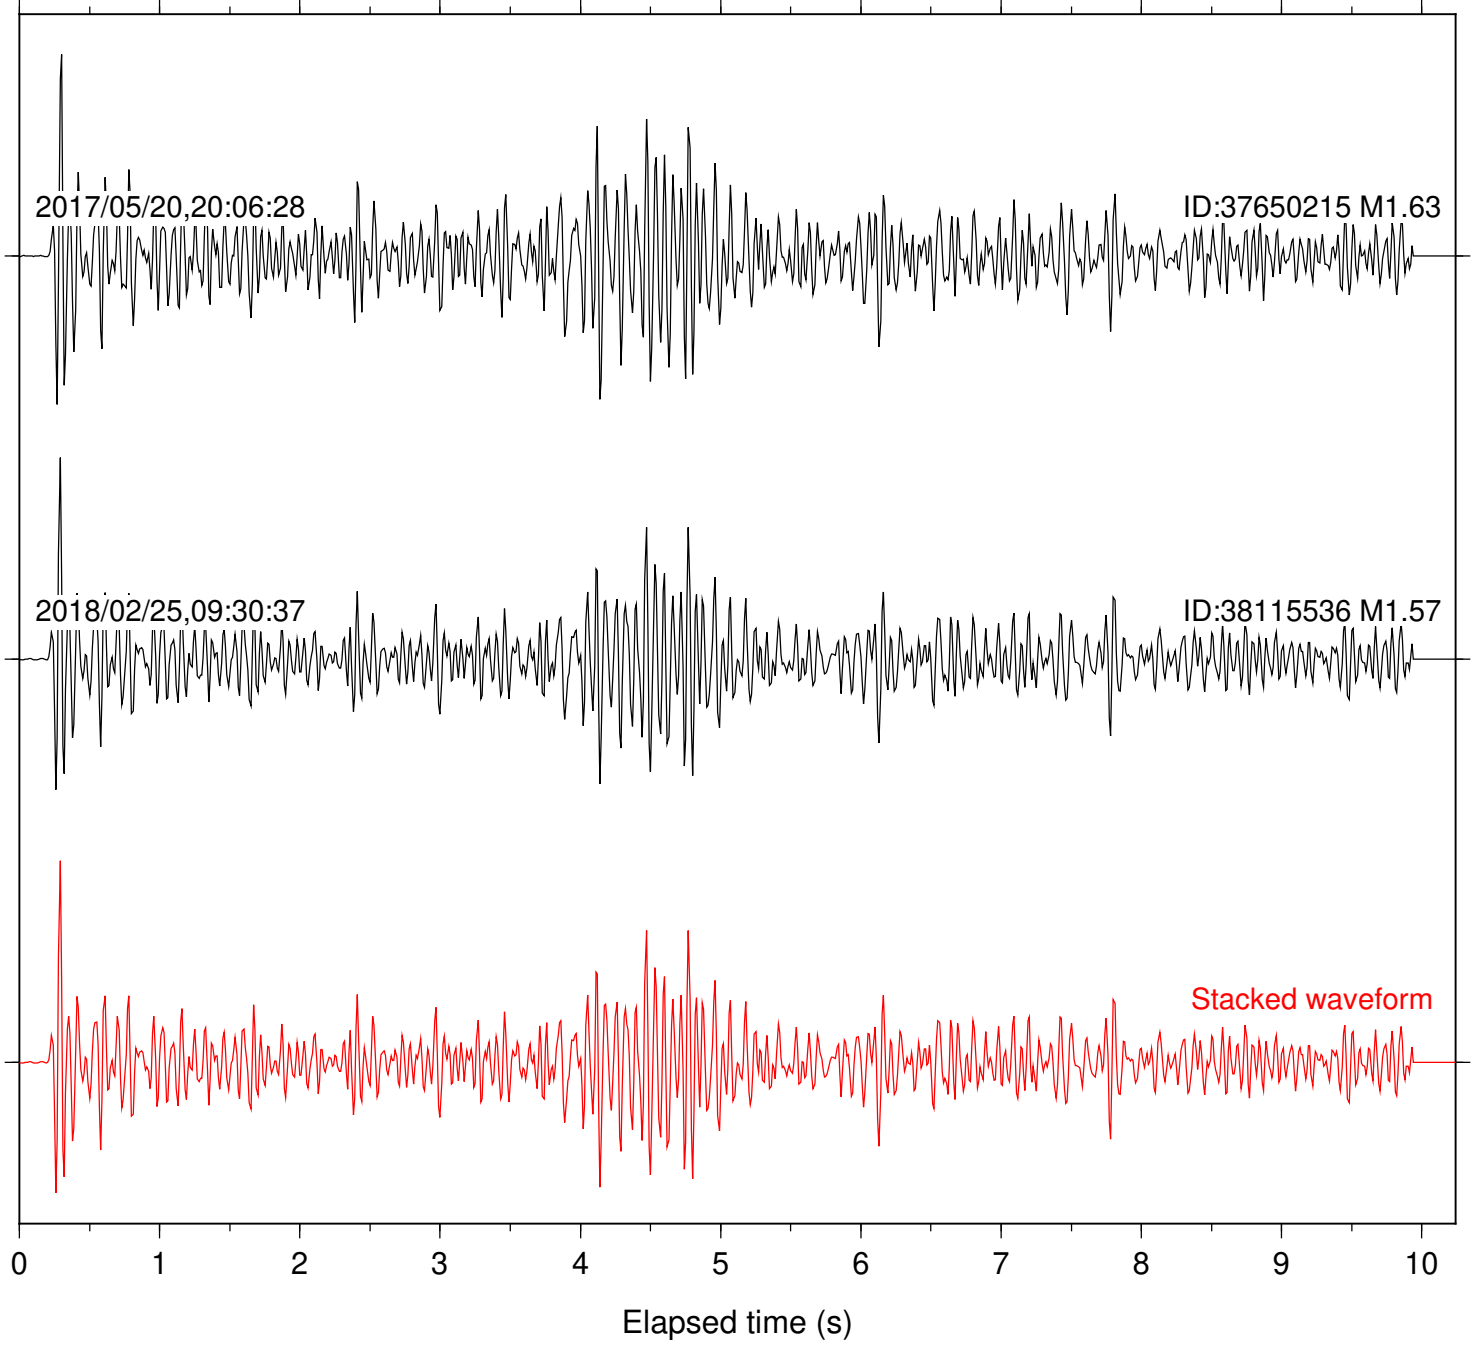

2018/02/25,09:30:37

ID:38115536 M1.57

Stacked waveform

0 1 2 3 4 5 6 7 8 9 10  
Elapsed time (s)

Station: BAC Com: EHZ

Focal depth: 7.48 km

Station: HMT2 Com: HHZ

Focal depth: 7.48 km