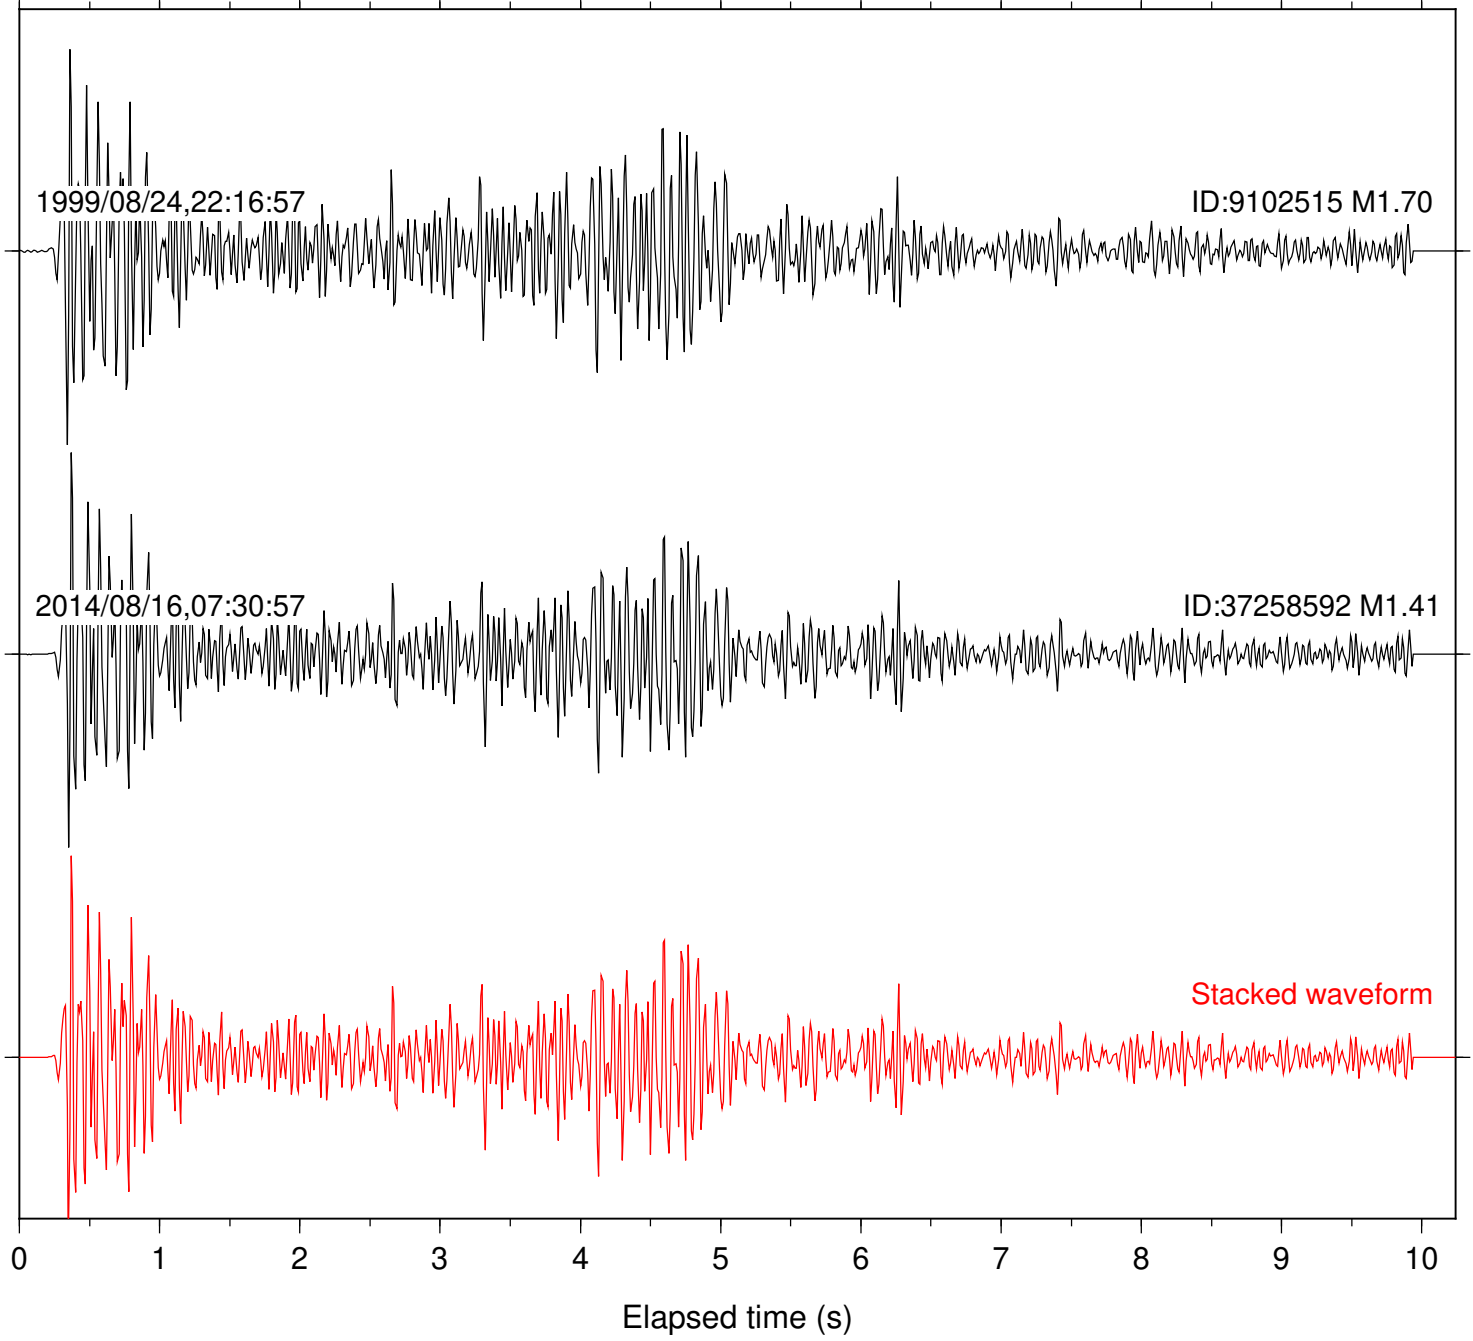

Station: SND Com: HHZ

Focal depth: 17.62 km

Station: BAC Com: EHZ

Focal depth: 16.77 km

Station: DGR Com: HHZ

Focal depth: 16.77 km

Station: FRD Com: HHZ

Focal depth: 16.77 km