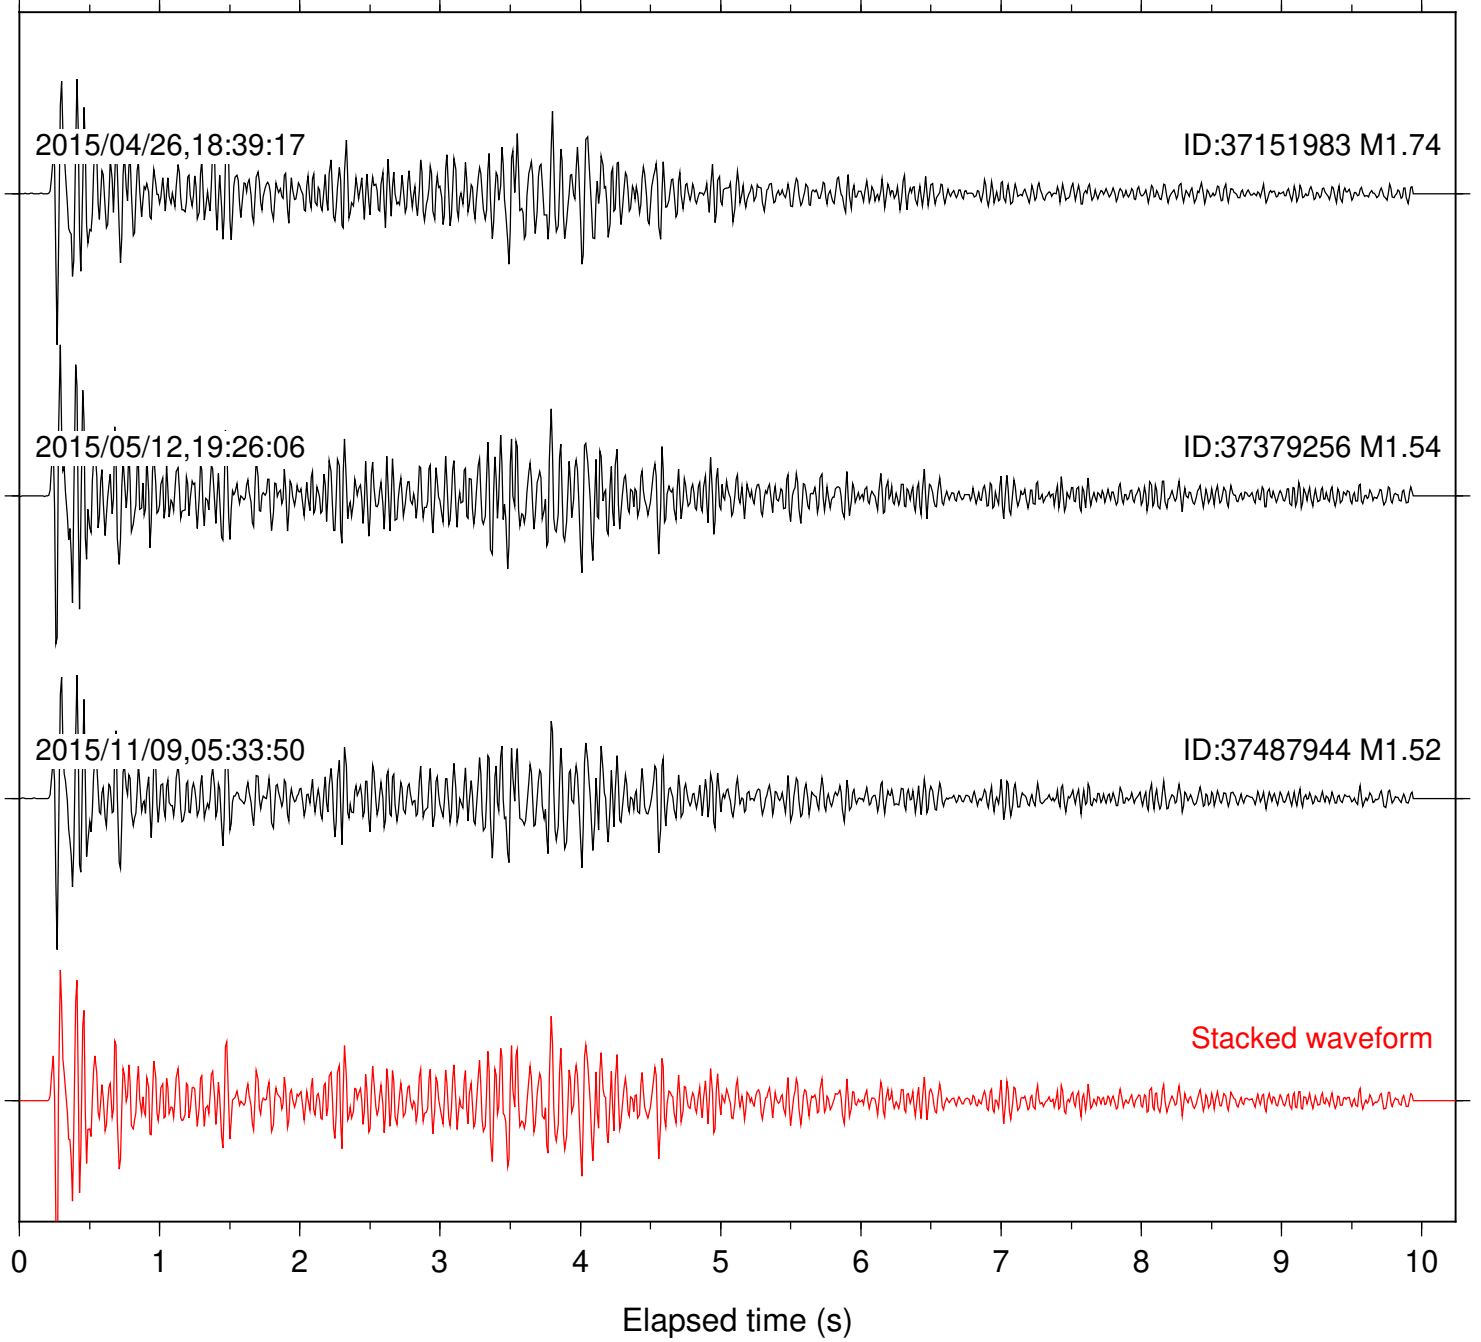

Station: DGR Com: HHZ

Focal depth: 8.33 km

Station: DNR Com: HHZ

Focal depth: 8.33 km

Station: FRD Com: HHZ

Focal depth: 8.33 km

Station: HMT2 Com: HHZ

Focal depth: 8.33 km