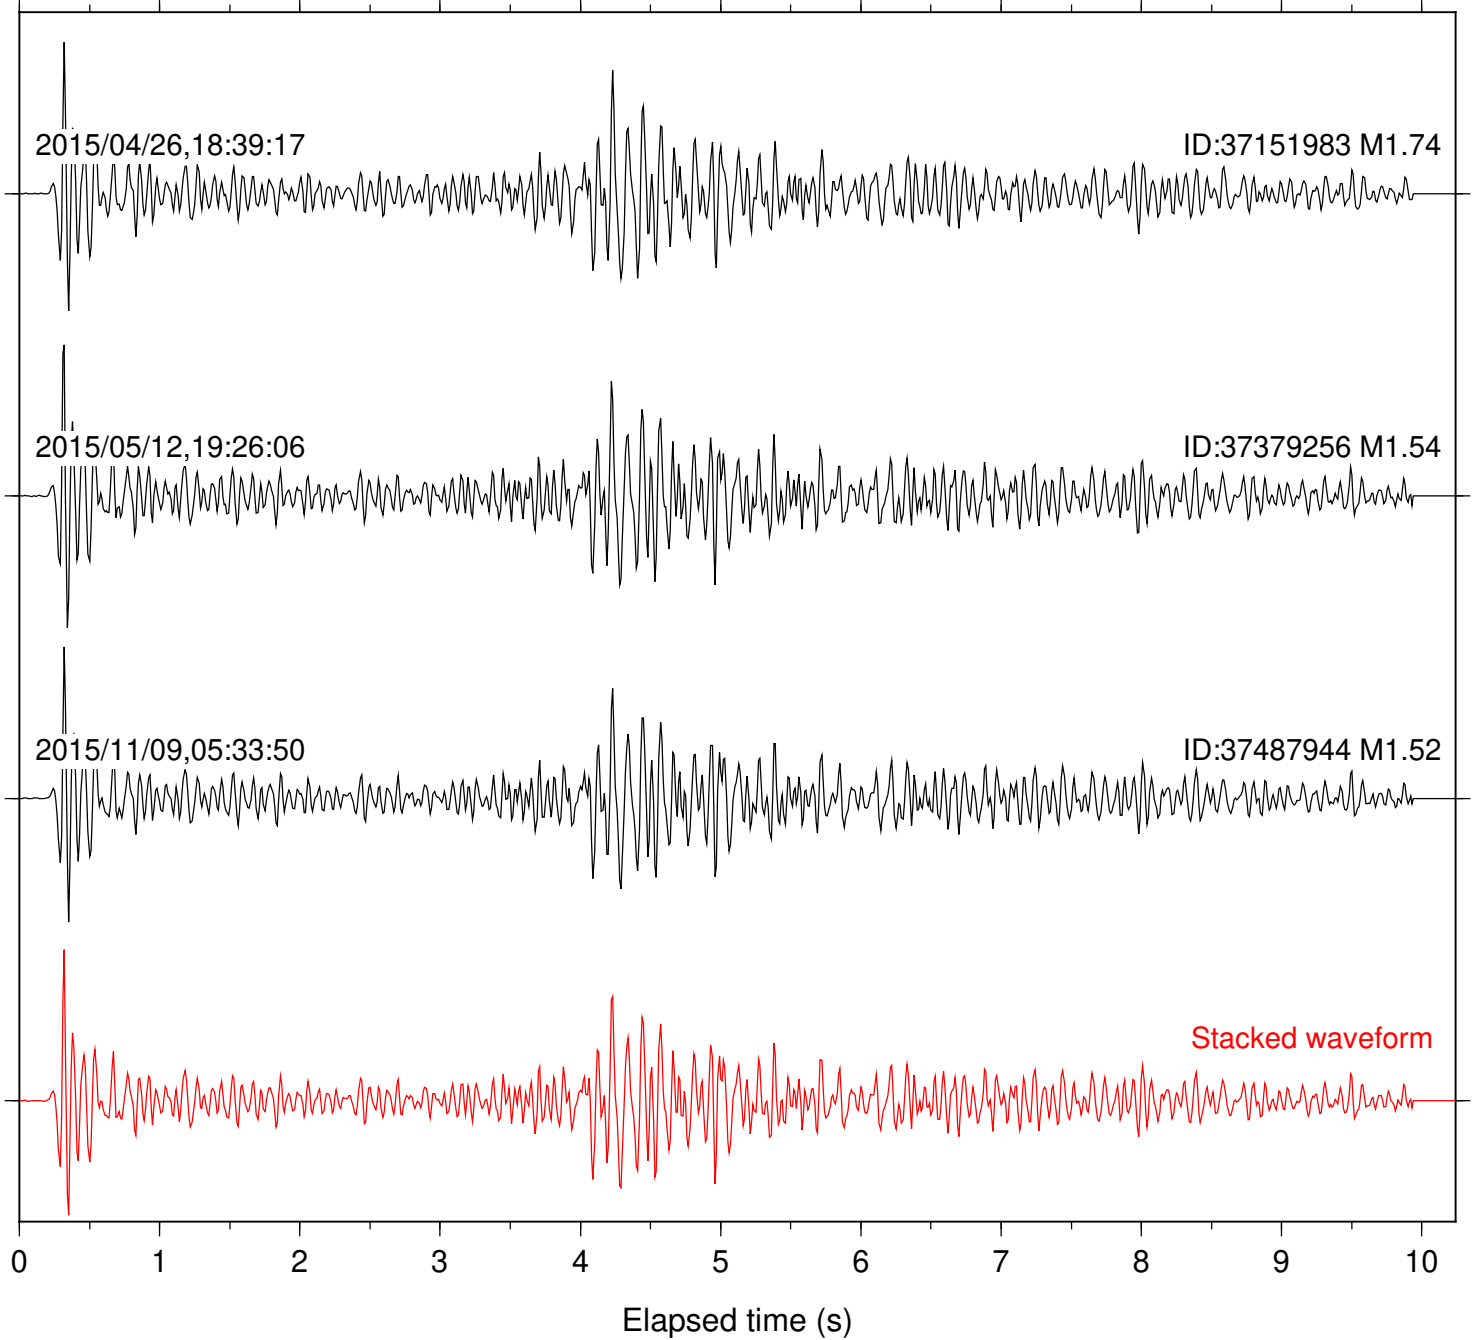

Focal depth: 8.33 km

Station: B086 Com: EHZ

Focal depth: 8.33 km

Station: B087 Com: EHZ

Focal depth: 8.33 km

Station: B088 Com: EHZ

Focal depth: 8.33 km

Station: B093 Com: EHZ