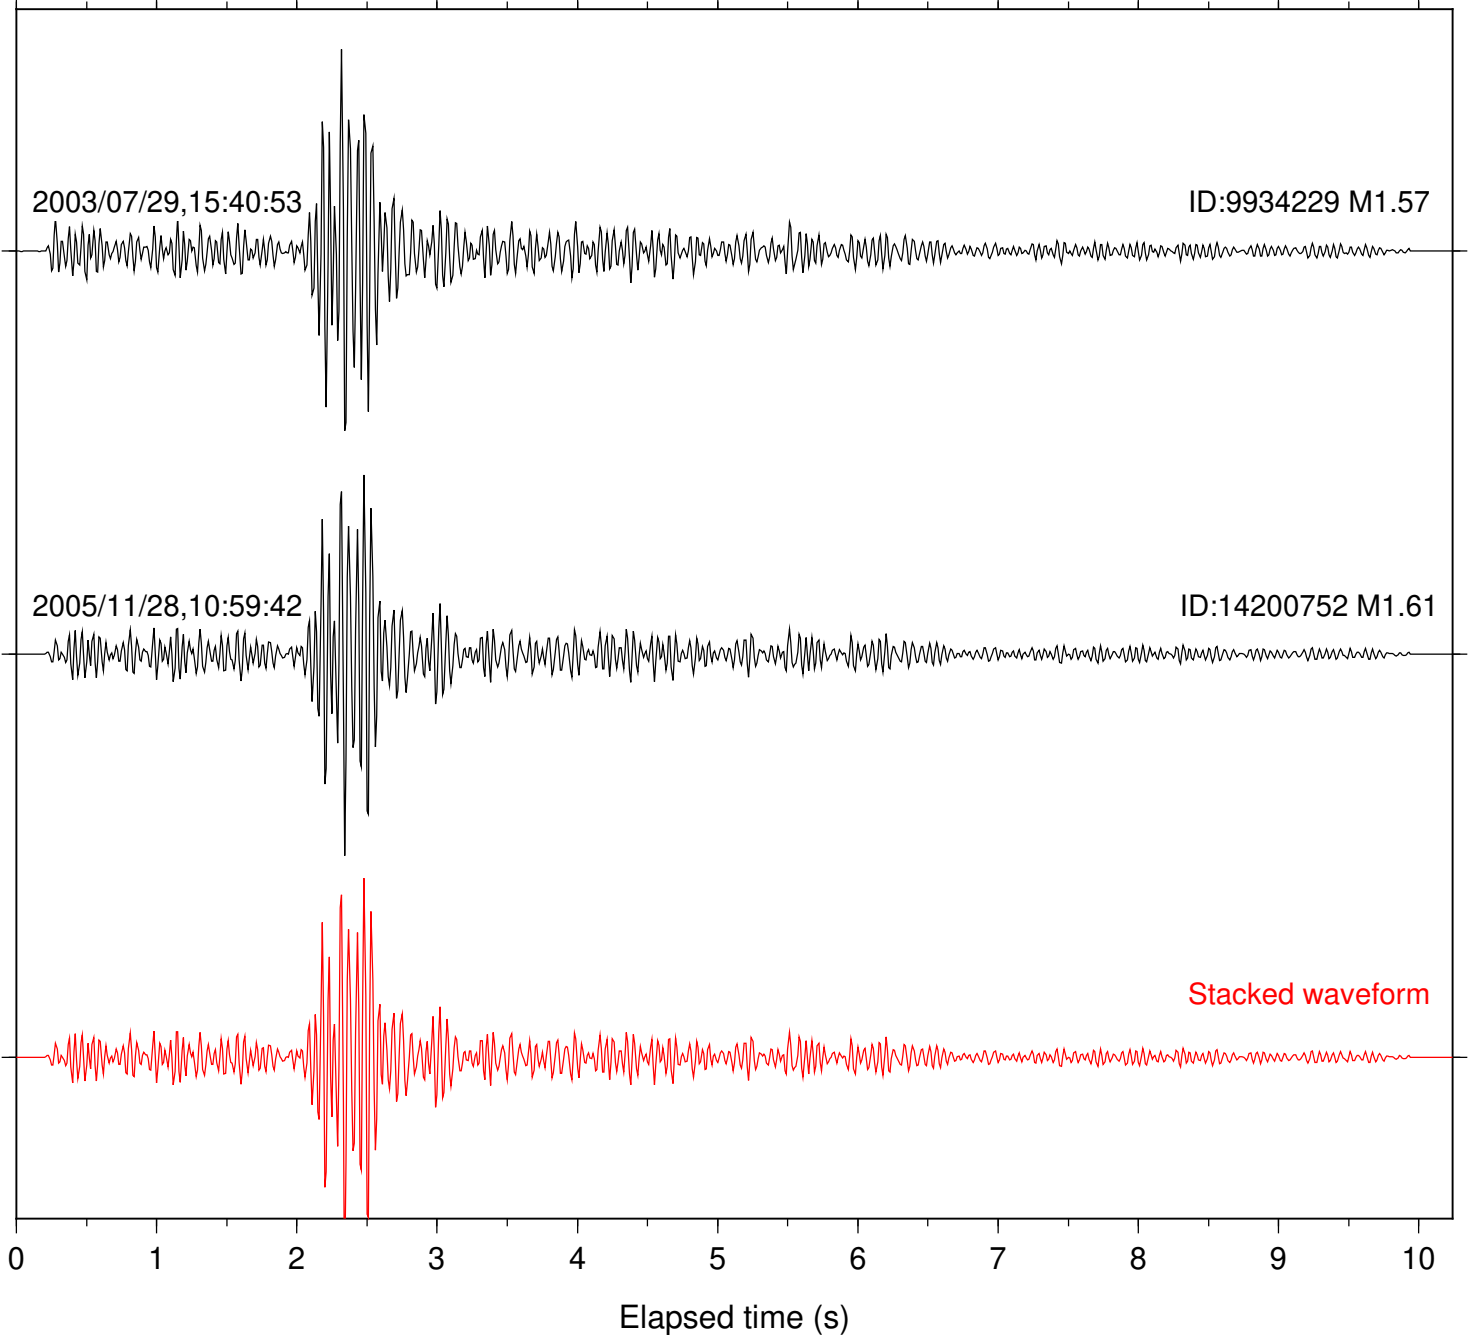

Stacked waveform

Station: FRD Com: HHZ

Focal depth: 13.24 km

Station: PLM Com: HHZ

Focal depth: 13.24 km

Station: SND Com: HHZ

Focal depth: 13.24 km

Station: AGA Com: HHZ