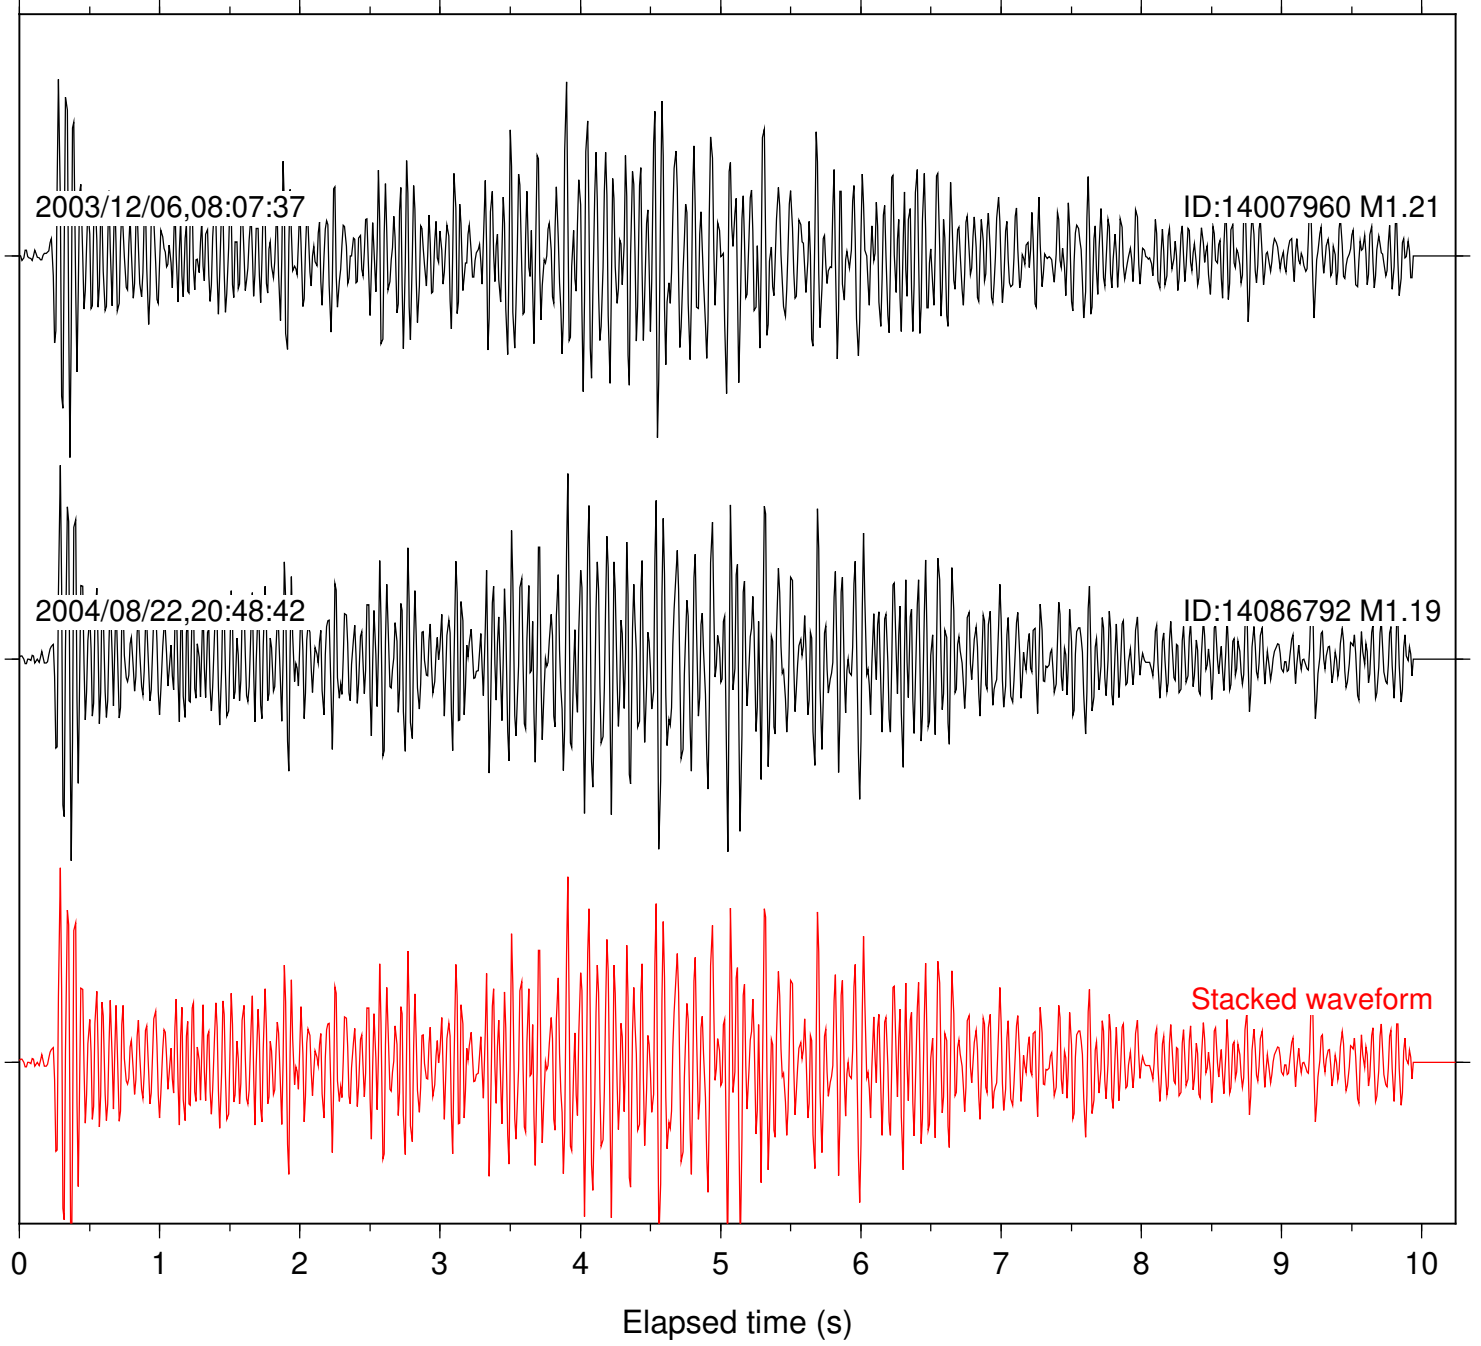

Station: PLM Com: HHZ

Focal depth: 8.85 km