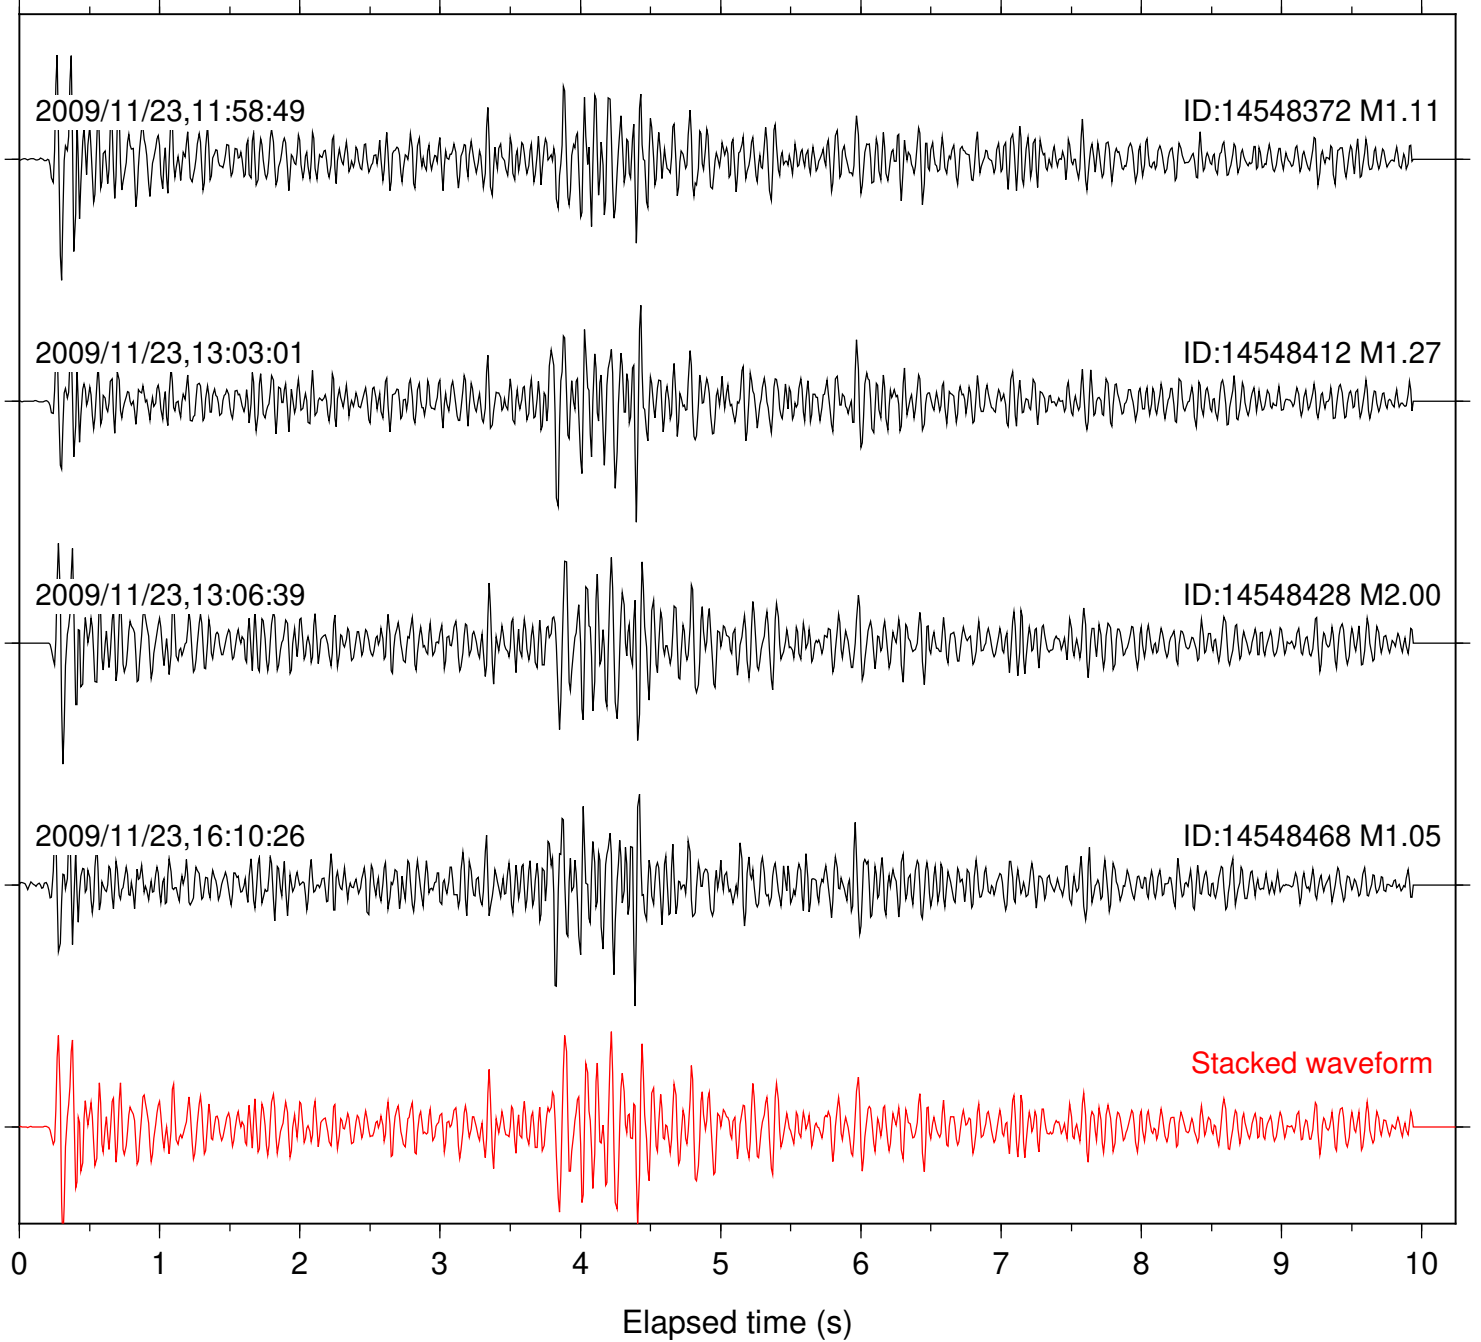

Station: PMD Com: HHZ

Focal depth: 9.33 km