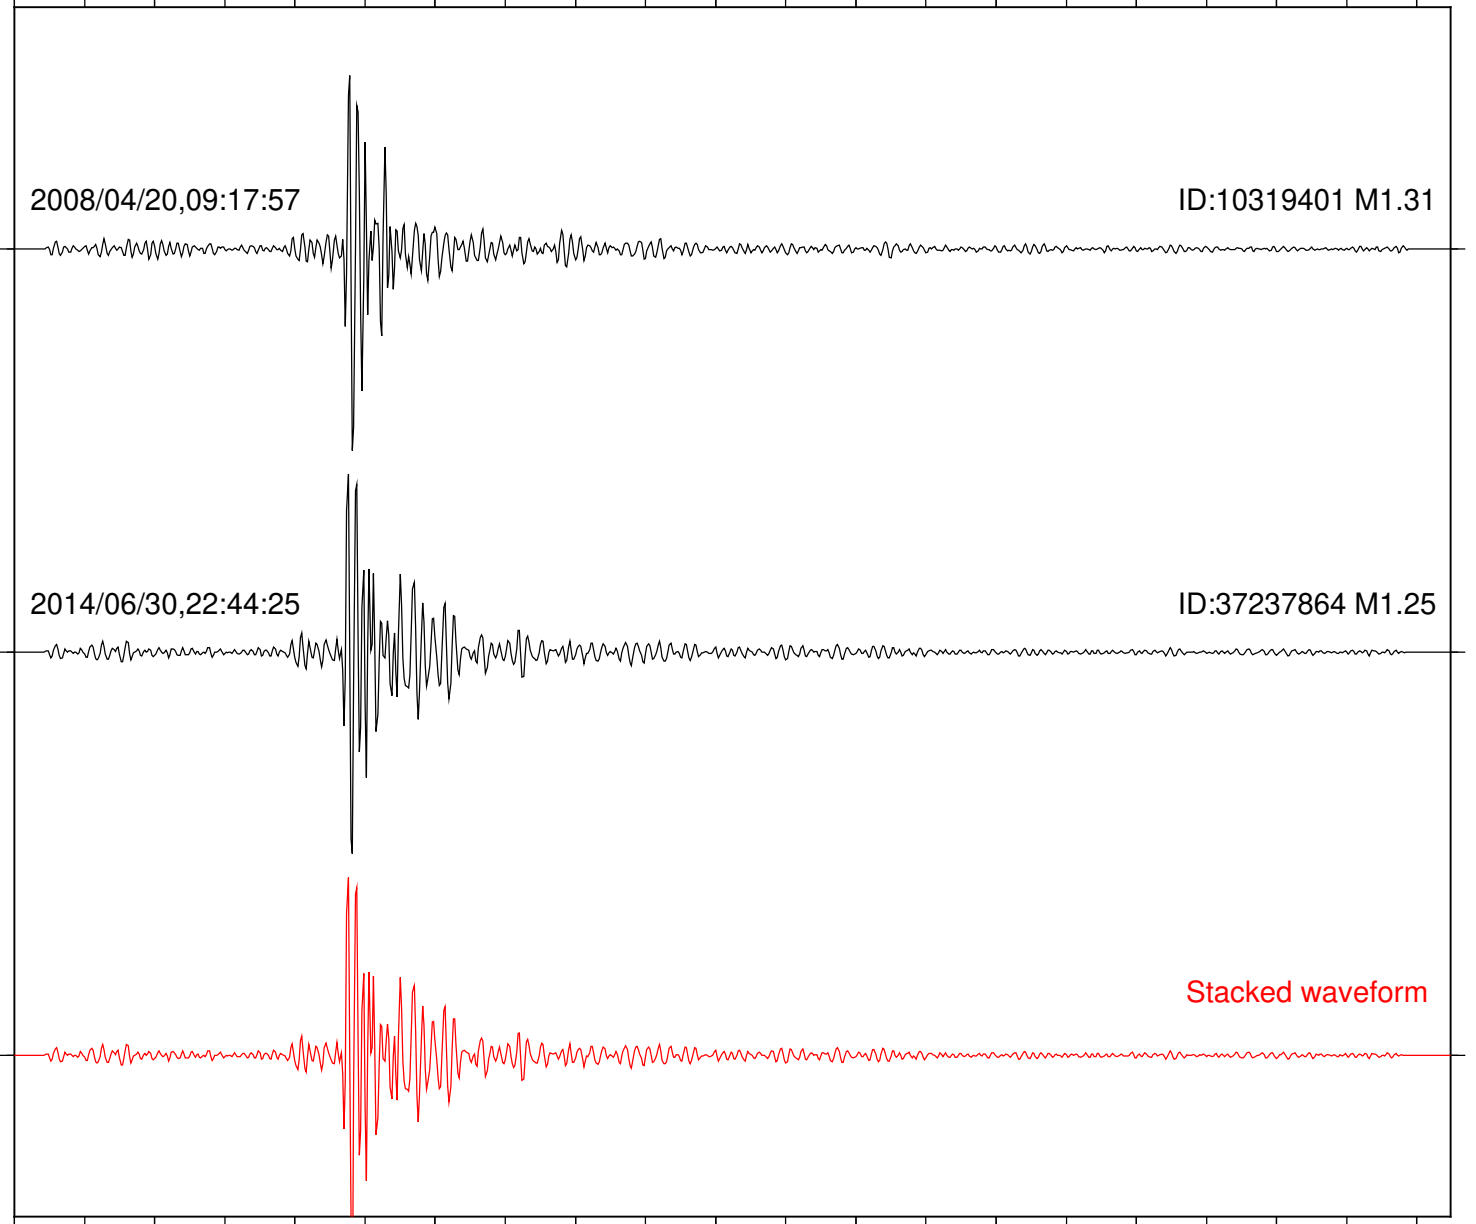

Station: KNW Com: HHZ

Focal depth: 14.21 km

2008/04/20,09:17:57

ID:10319401 M1.31

2014/06/30,22:44:25

ID:37237864 M1.25

Stacked waveform

0 1 2 3 4 5 6 7 8 9 10
Elapsed time (s)