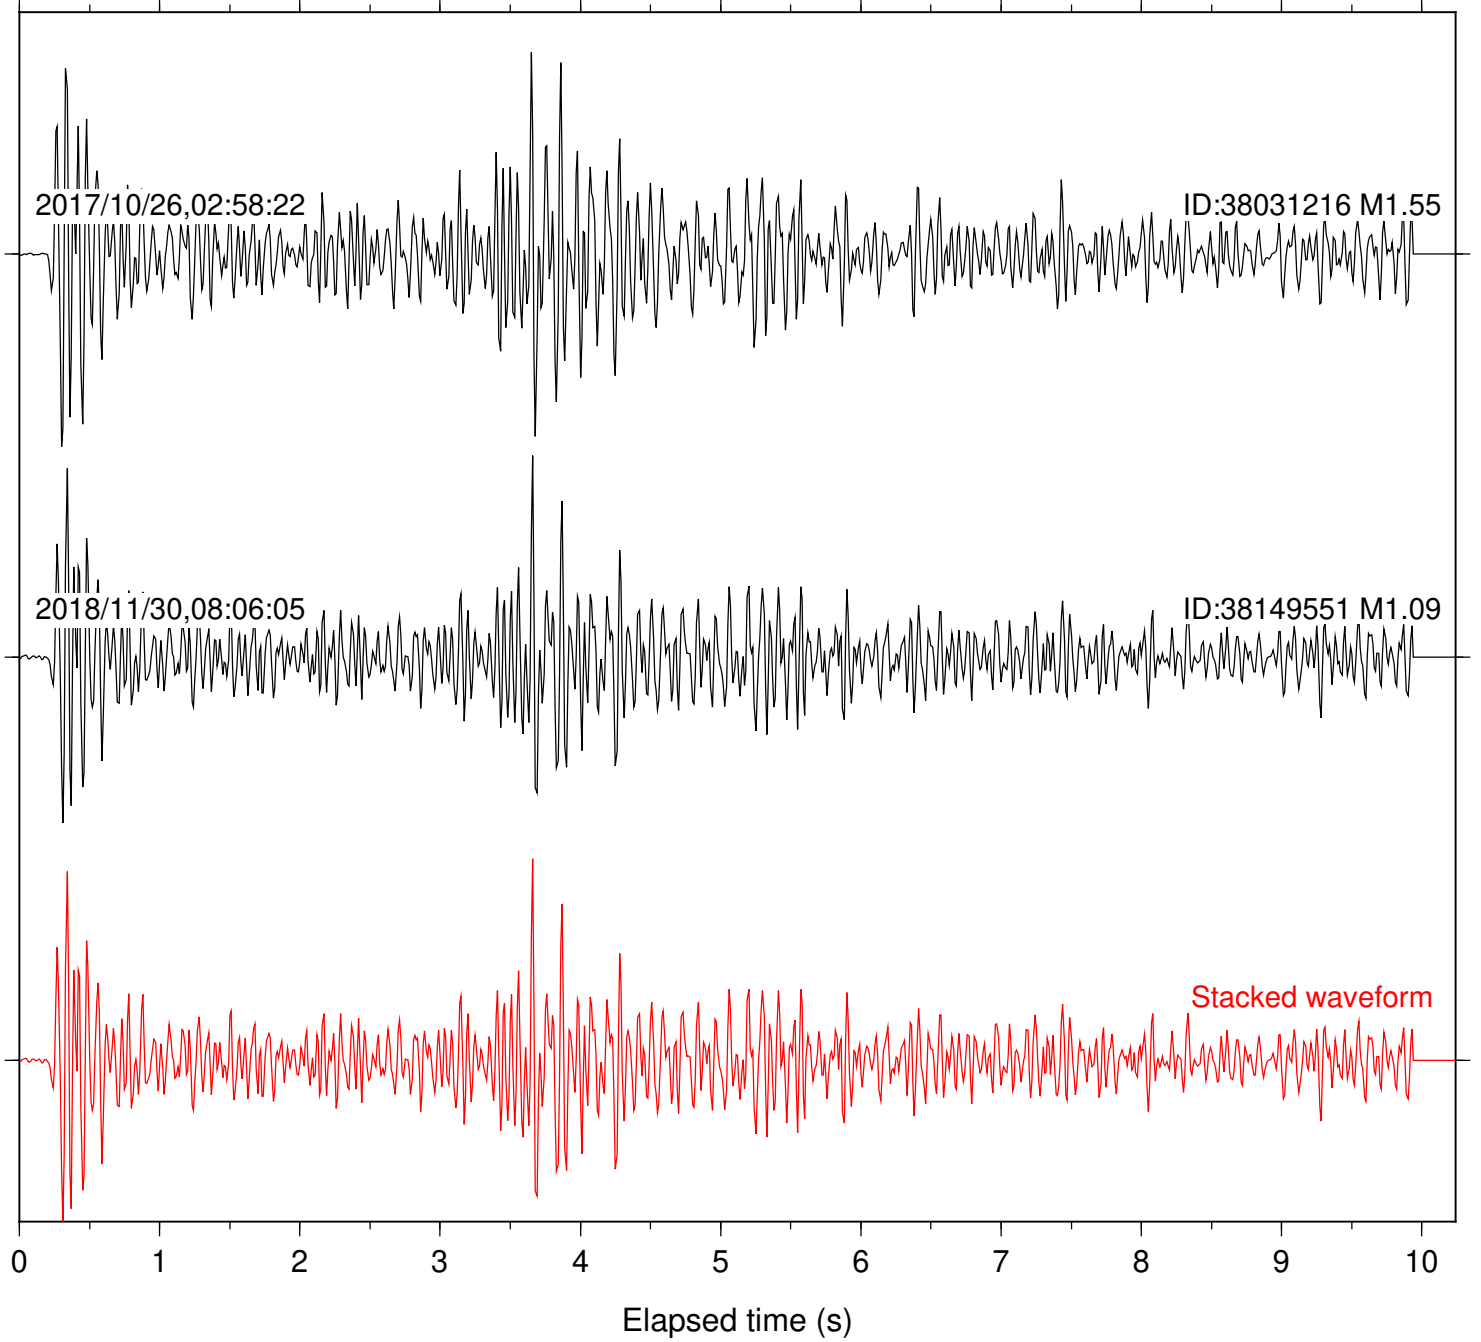

Station: B081 Com: EHZ

Focal depth: 4.50 km