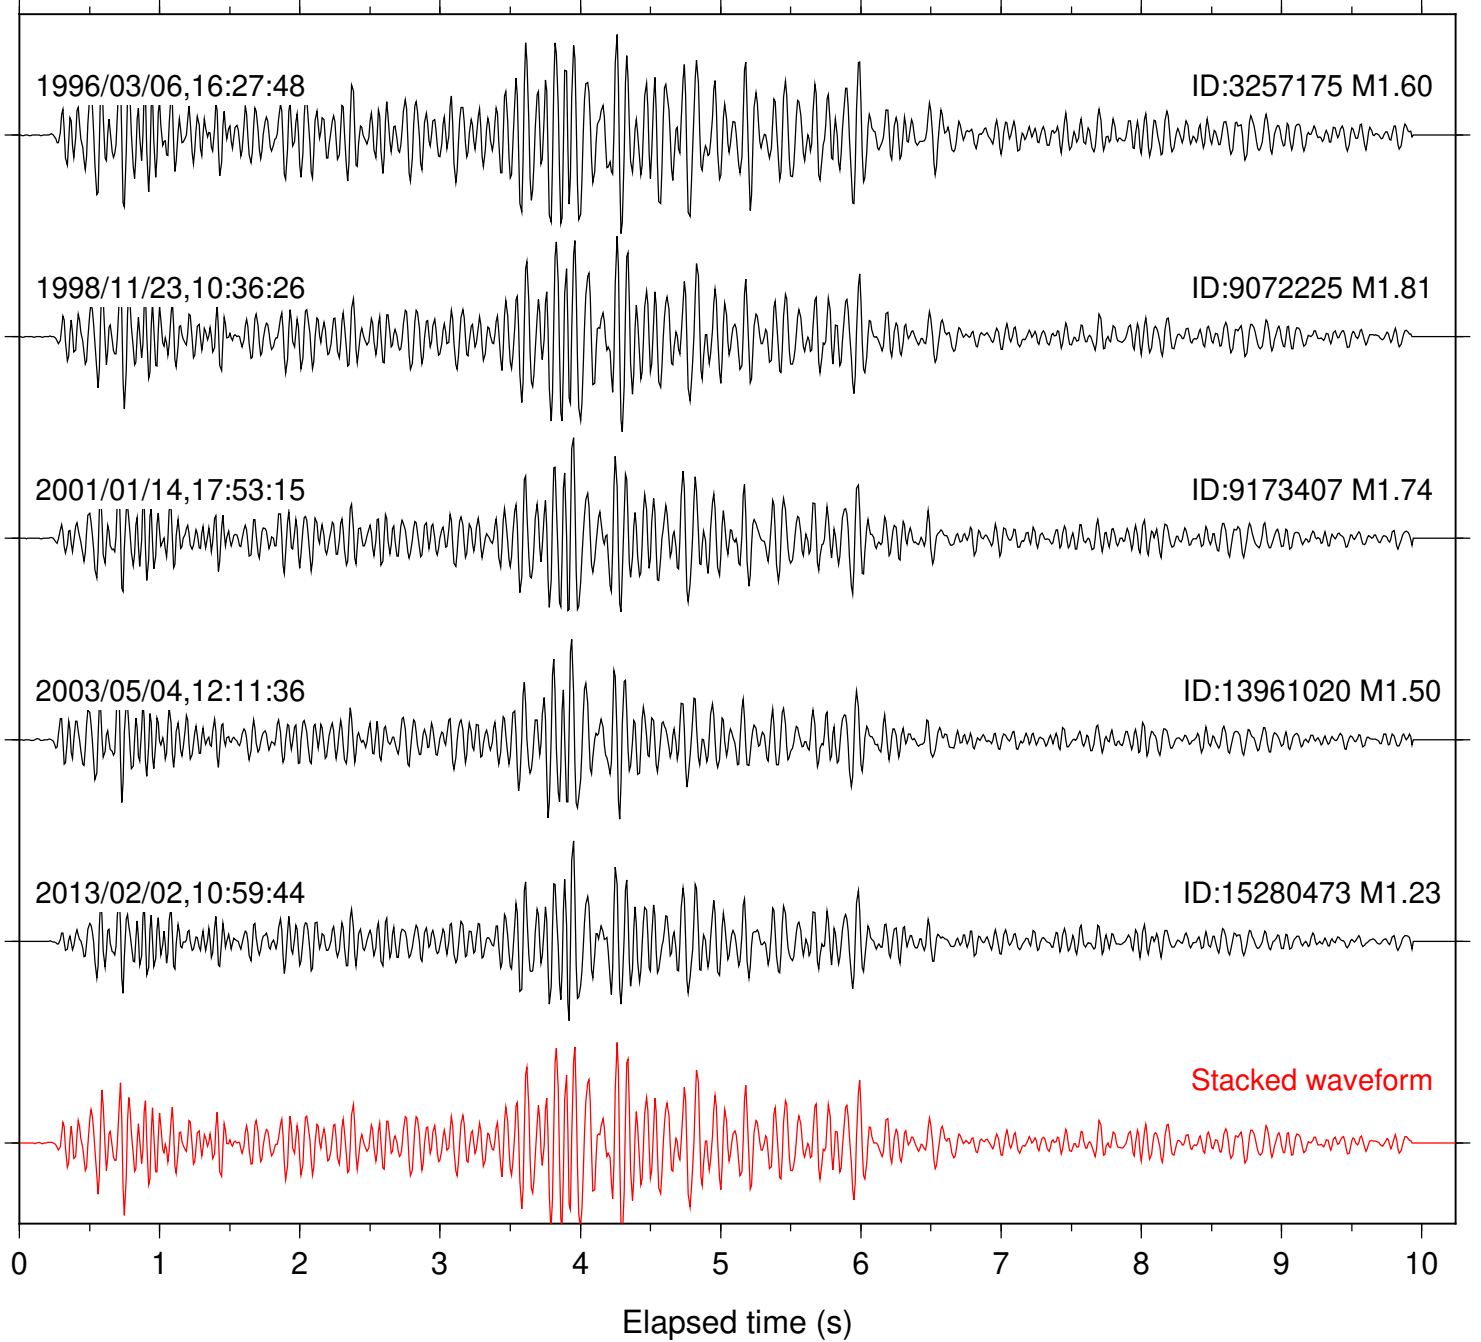

Station: POB2 Com: HHZ

Focal depth: 17.56 km