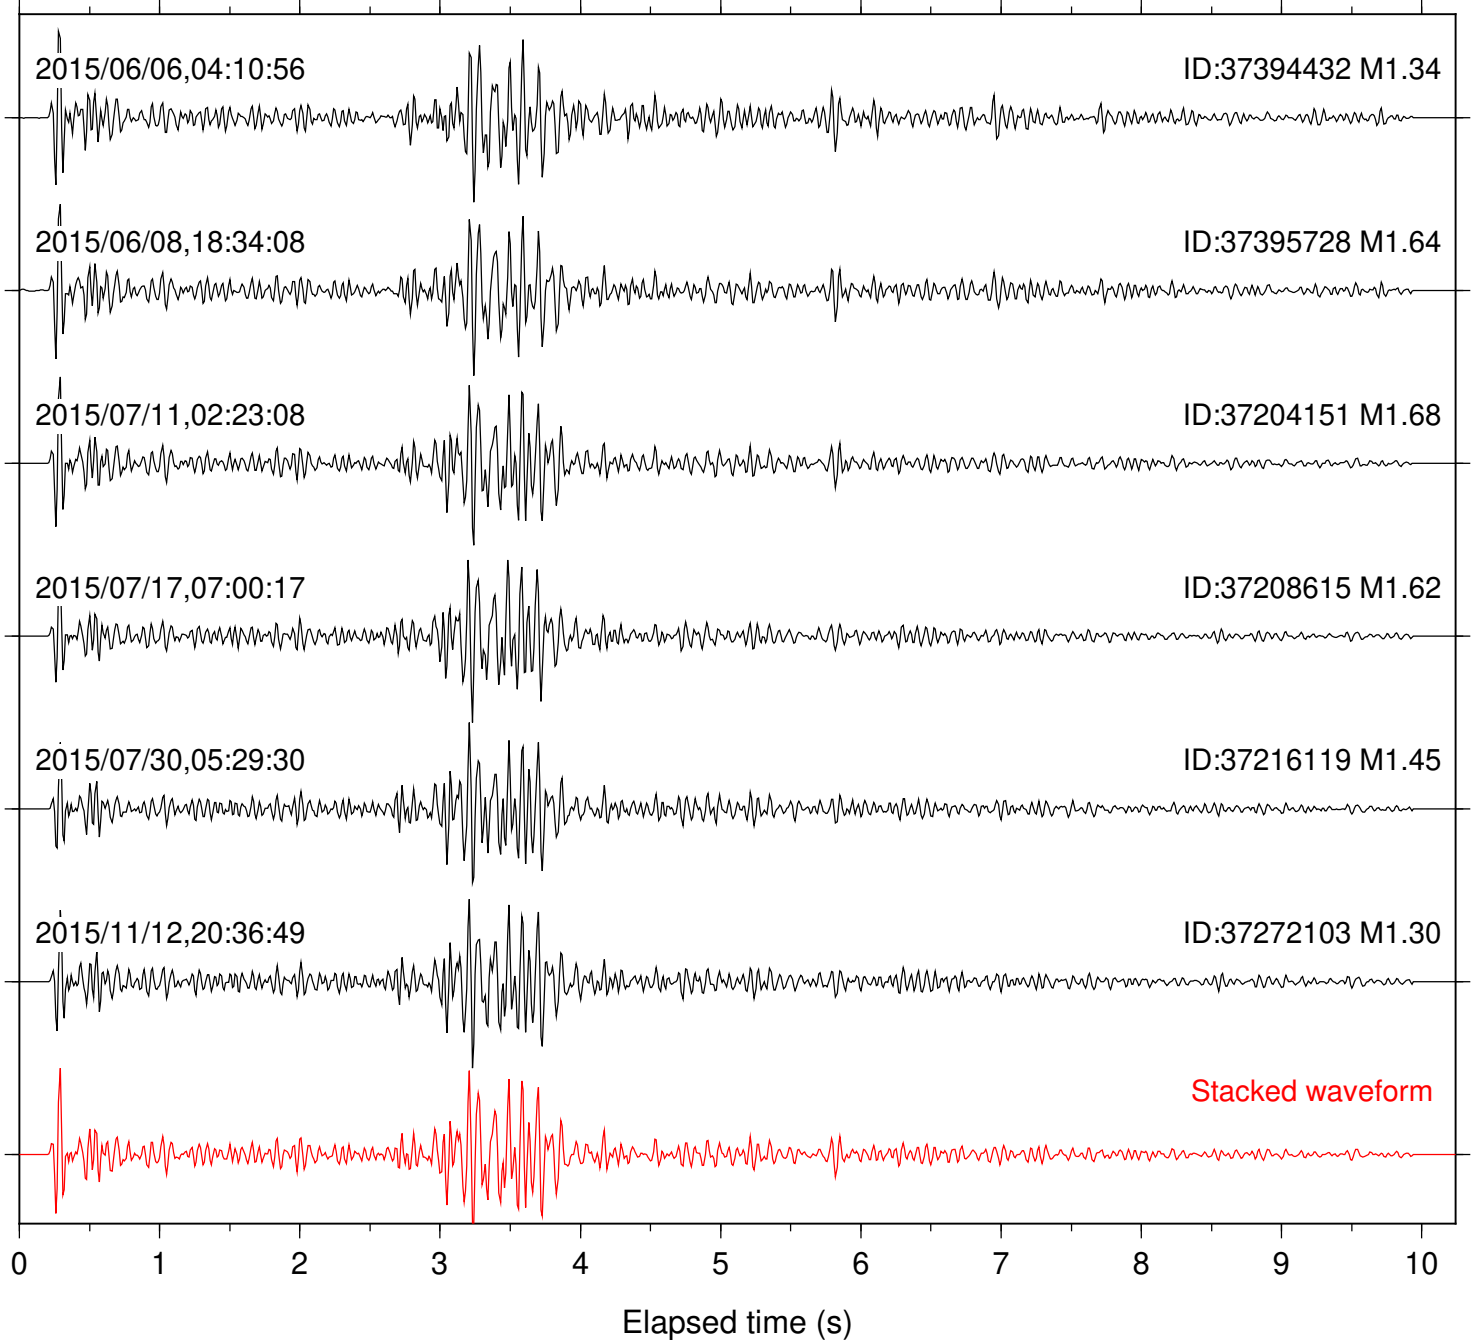

Stacked waveform

0 1 2 3 4 5 6 7 8 9 10  
Elapsed time (s)

Station: DNR Com: HHZ

Focal depth: 8.23 km

Station: FRD Com: HHZ

Focal depth: 8.23 km

Station: HMT2 Com: HHZ

Focal depth: 8.23 km