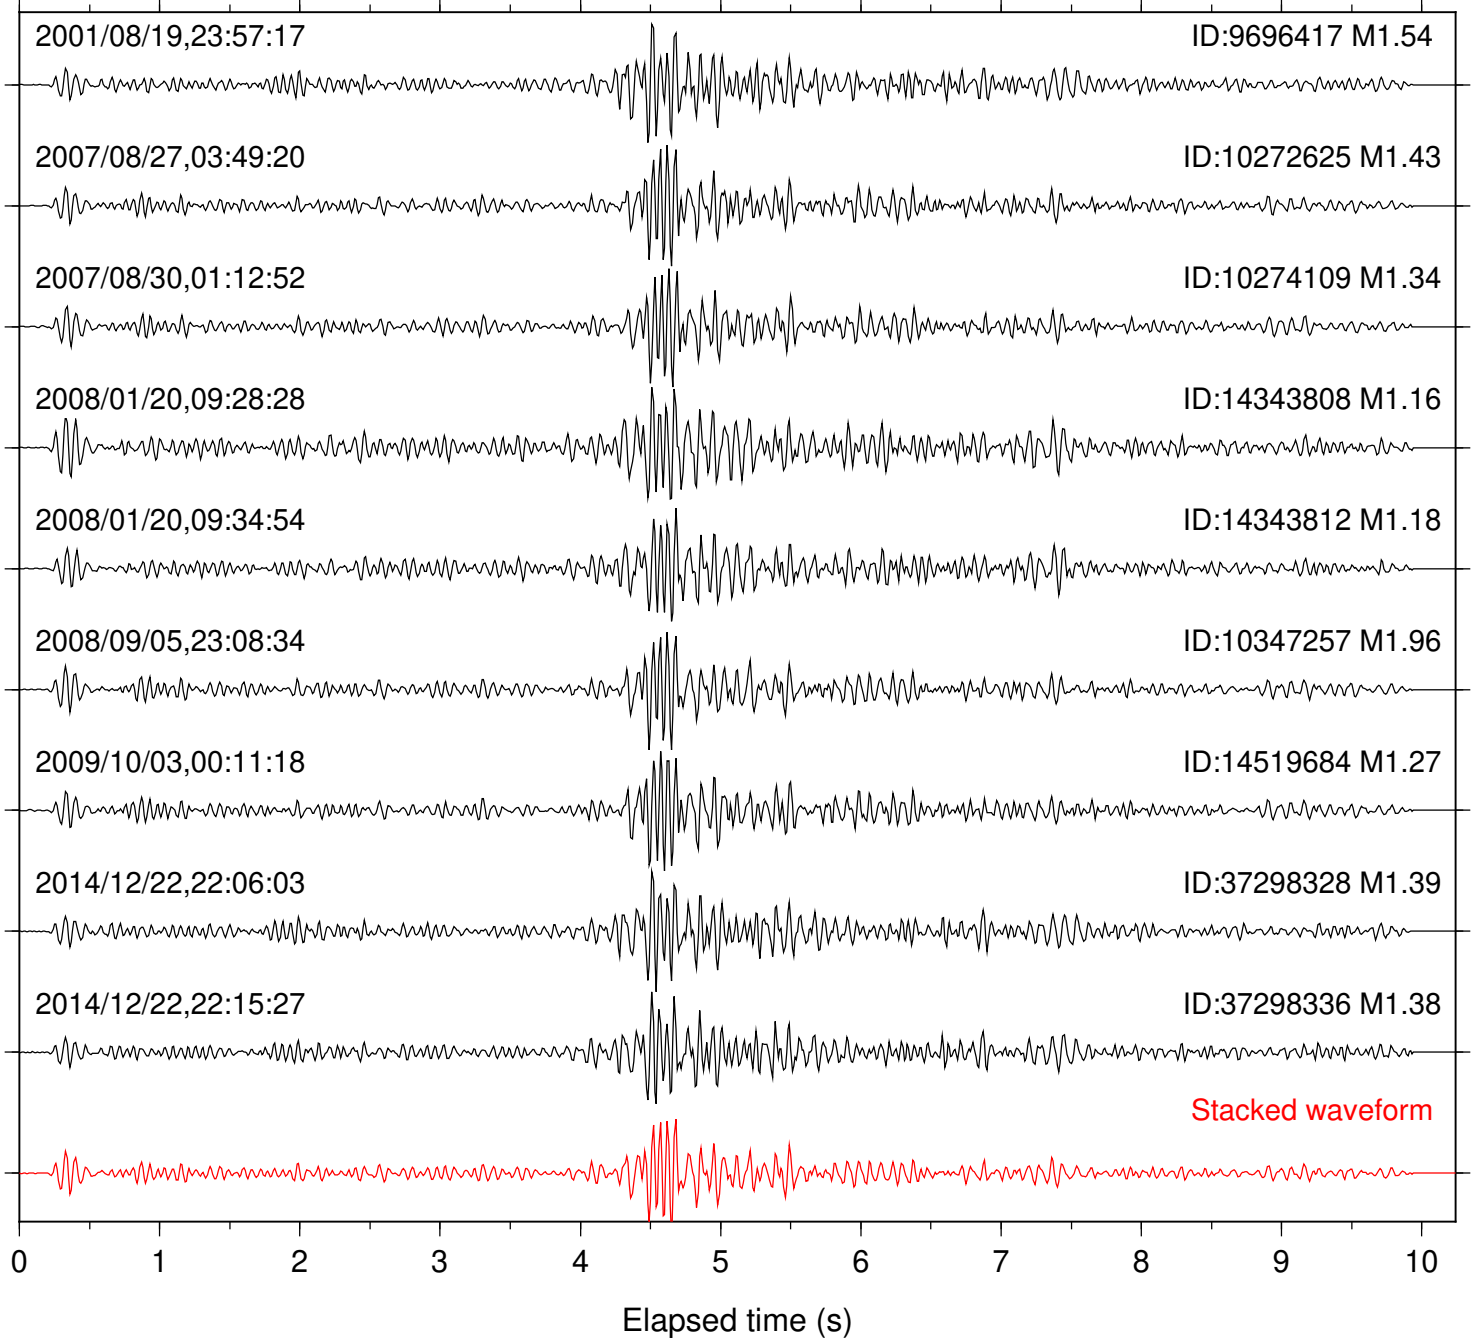

Focal depth: 6.58 km

Station: FRD Com 4HZ

Focal depth: 6.24 km

Stacked waveform

Station: KNW Com: HHZ

Focal depth: 6.24 km

Station: LVA2 Com: HHZ

Focal depth: 6.24 km