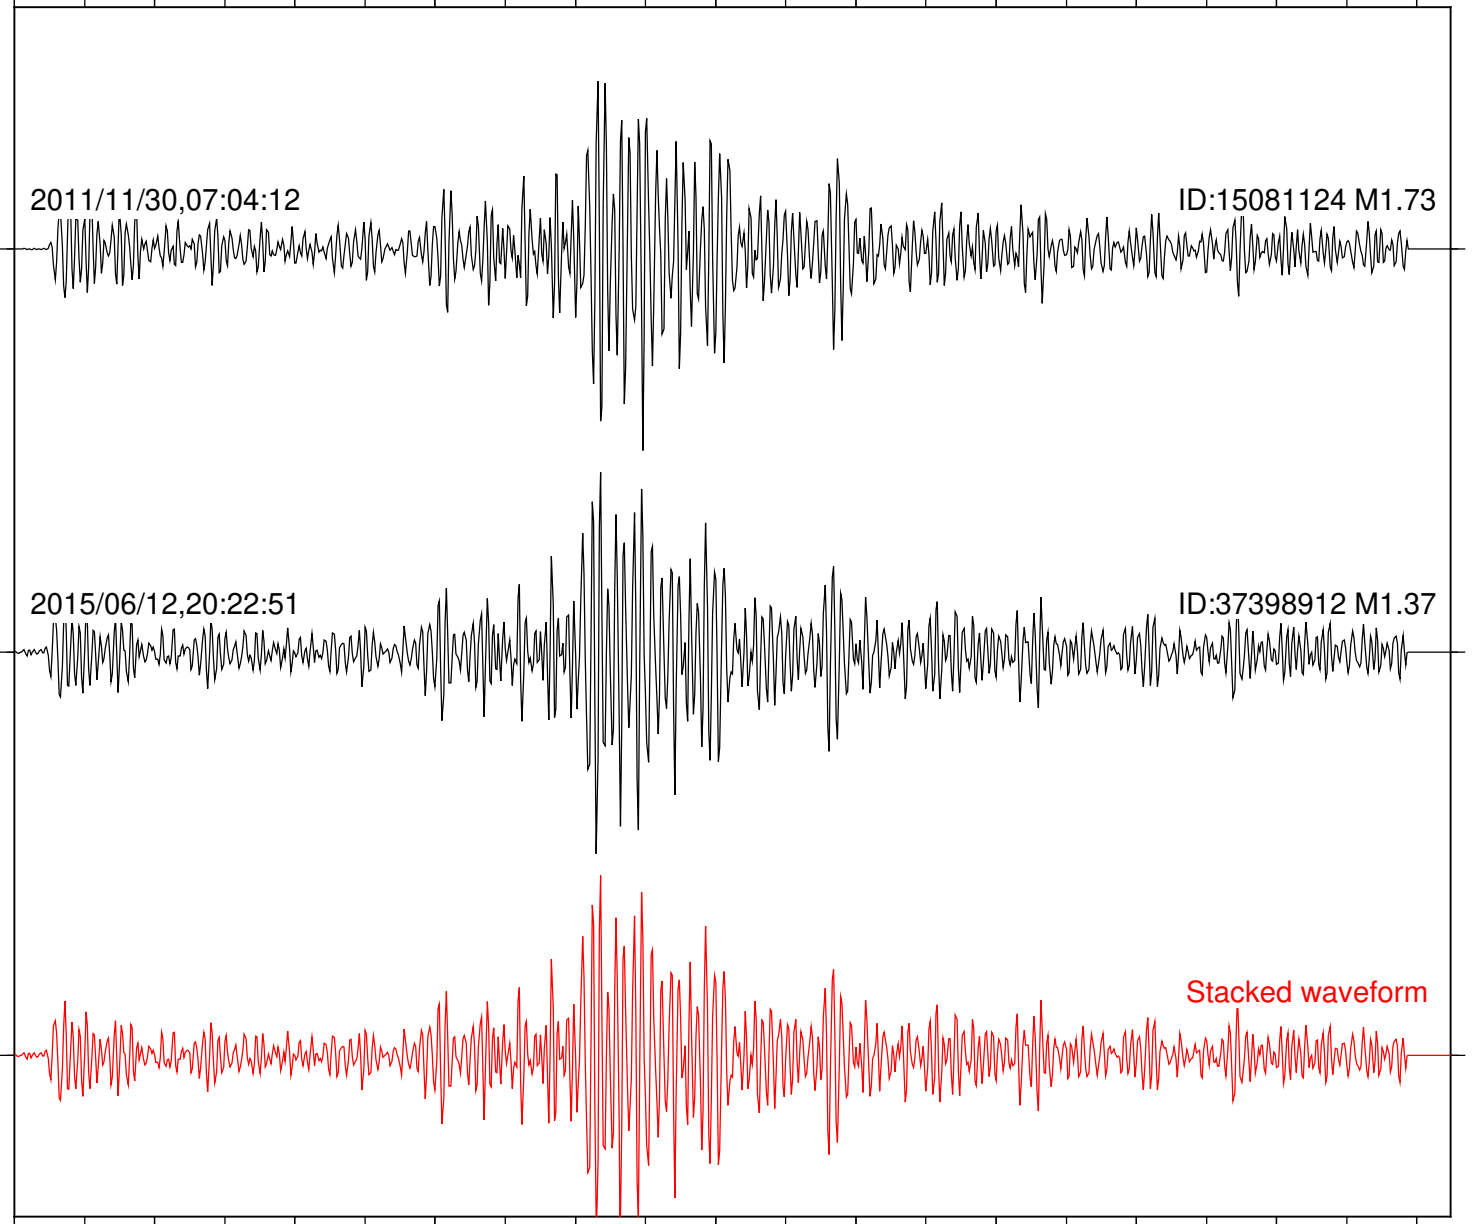

Station: PFO Com: HHZ

Focal depth: 9.58 km

2011/11/30,07:04:12

ID:15081124 M1.73

2015/06/12,20:22:51

ID:37398912 M1.37

Stacked waveform

0 1 2 3 4 5 6 7 8 9 10
Elapsed time (s)