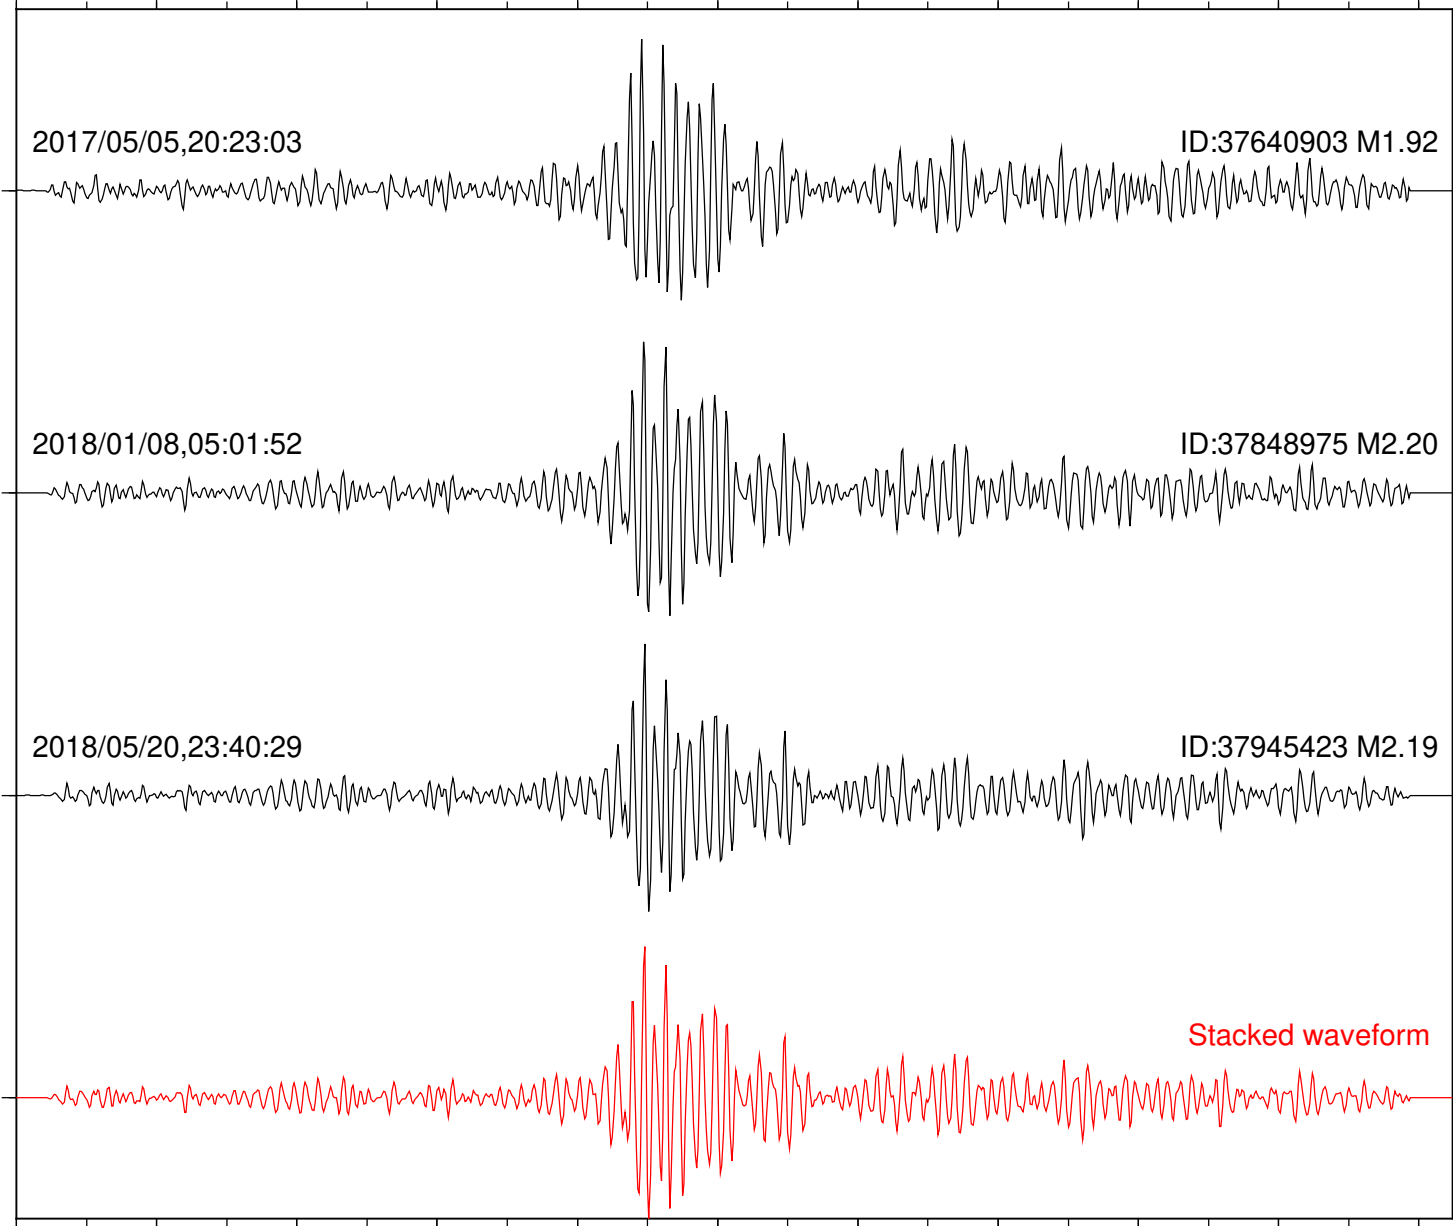

Station: B084 Com: EHZ

Focal depth: 7.38 km

2017/05/05,20:23:03

ID:37640903 M1.92

2018/01/08,05:01:52

ID:37848975 M2.20

2018/05/20,23:40:29

ID:37945423 M2.19

Stacked waveform

0 1 2 3 4 5 6 7 8 9 10
Elapsed time (s)