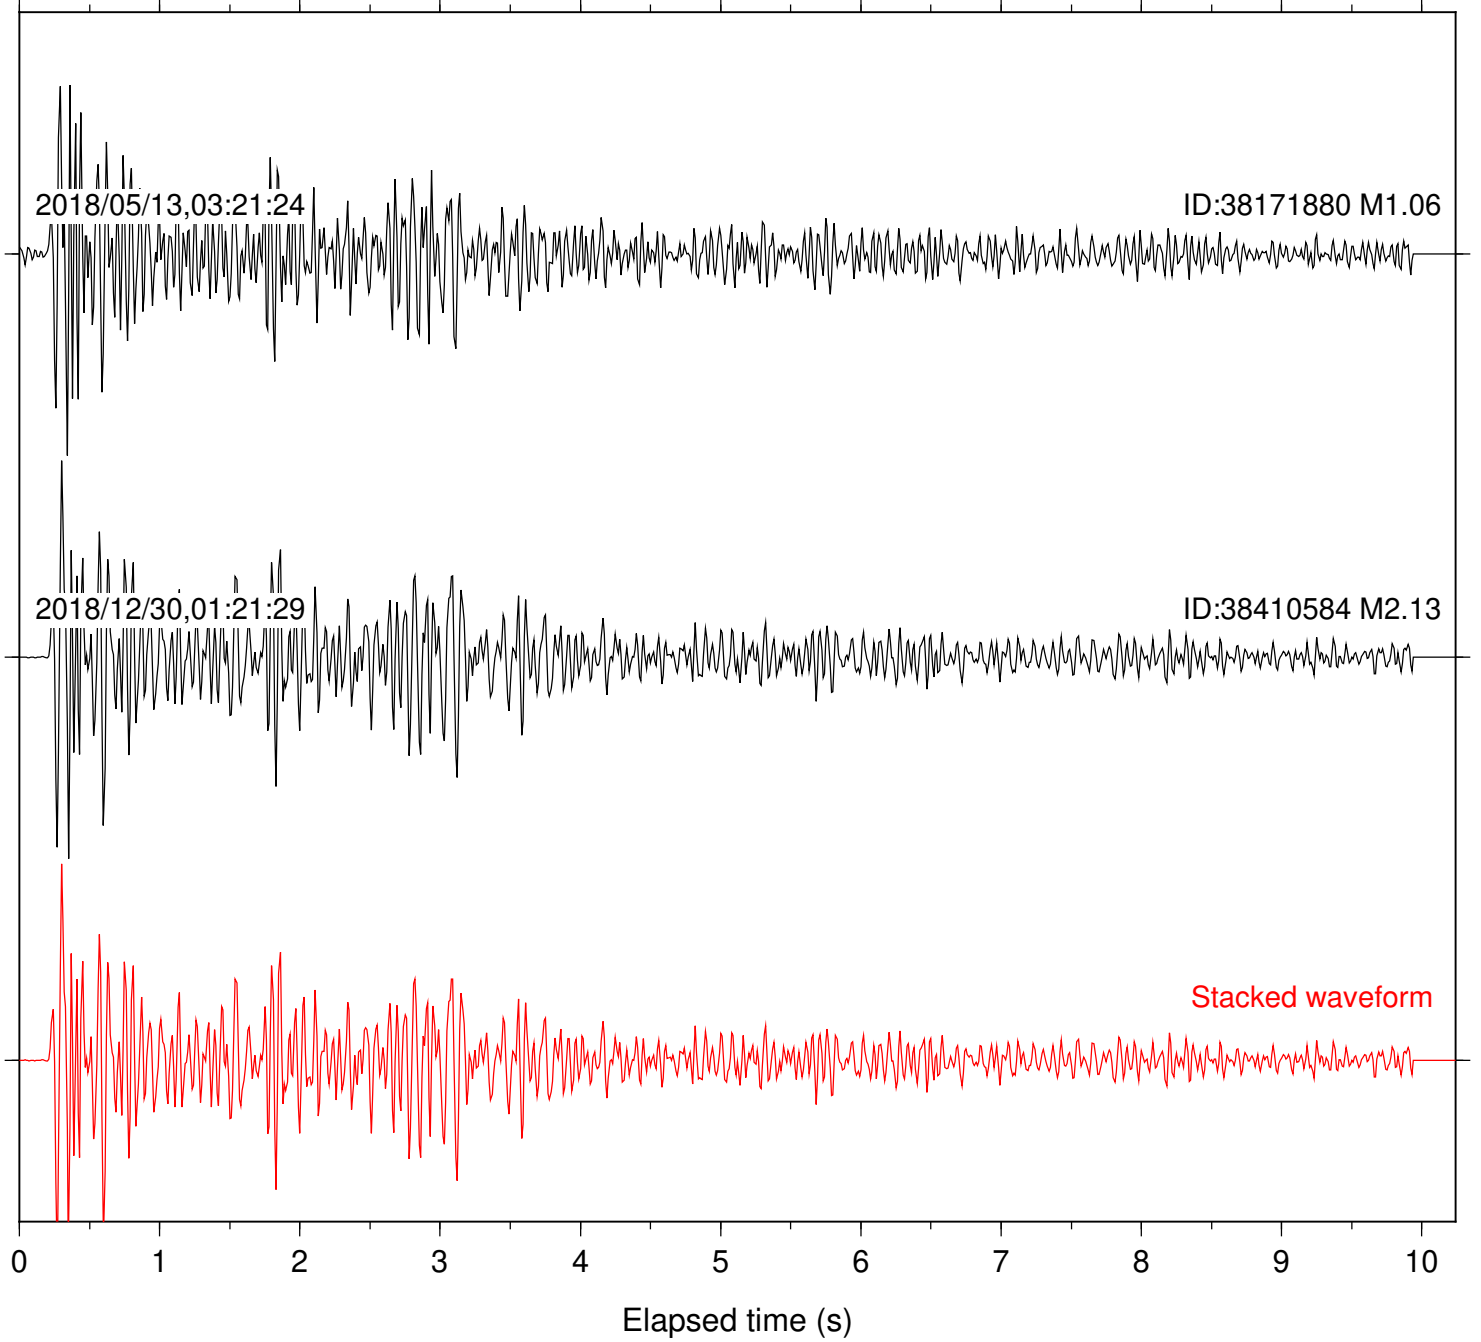

Focal depth: 7.21 km

Station: HMT2 Com: HHZ

Focal depth: 7.21 km

Station: KNW Com: HHZ

Focal depth: 7.21 km

Station: POB2 Com: HHZ

Focal depth: 7.21 km

Station: RRSP Com: HHZ