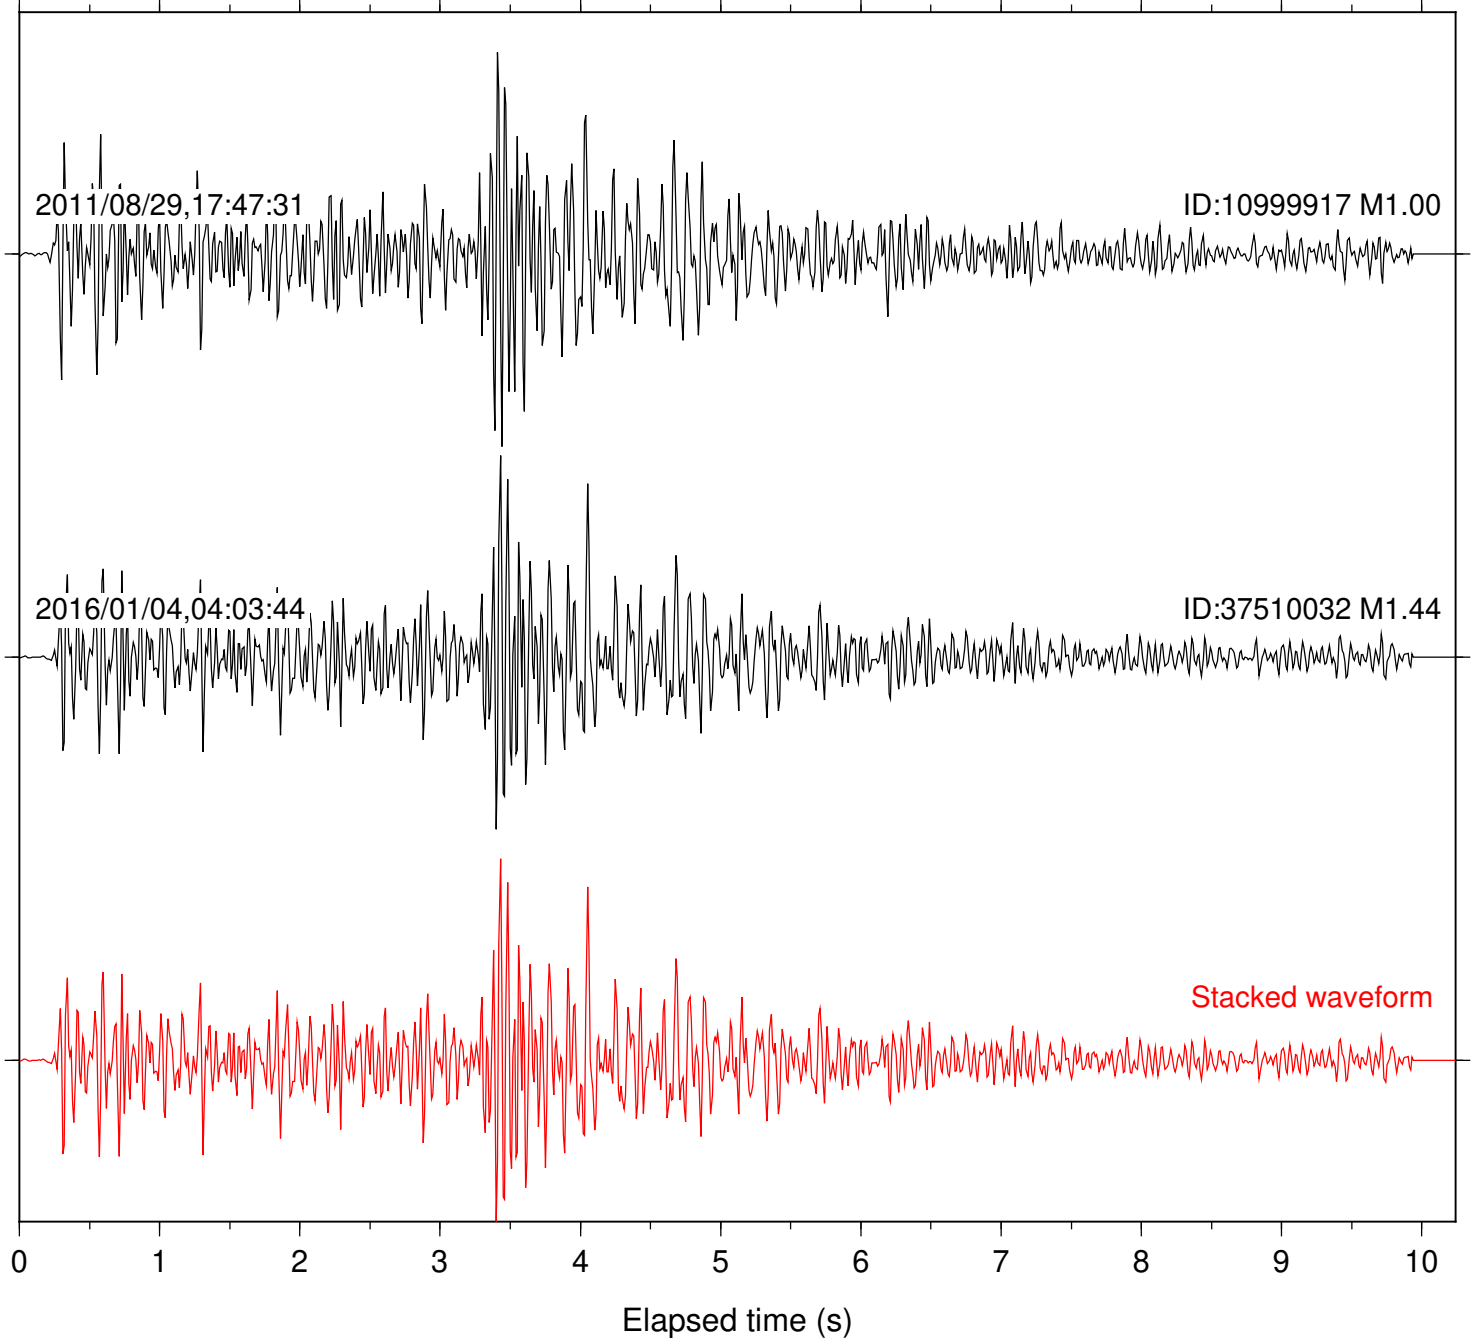

Station: B082 Com: EHZ

Focal depth: 16.22 km