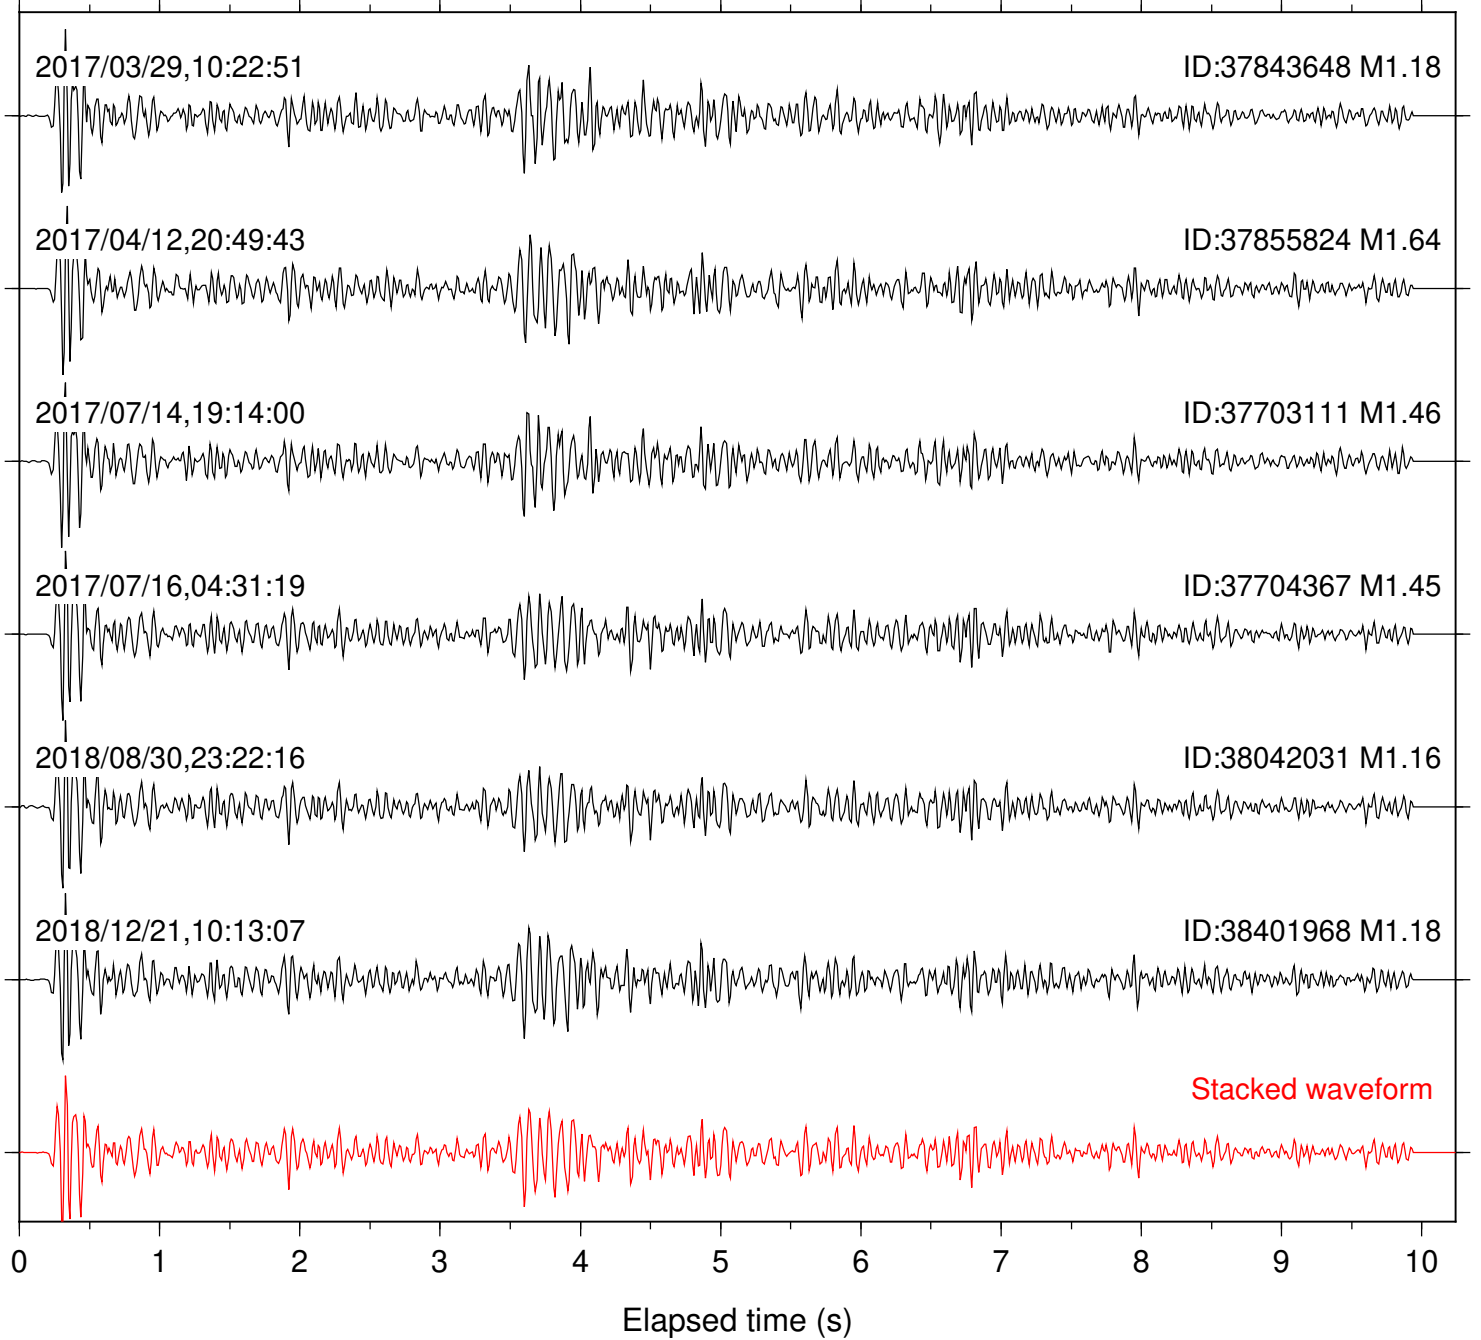

Station: B081 Com: EHZ

Focal depth: 6.08 km