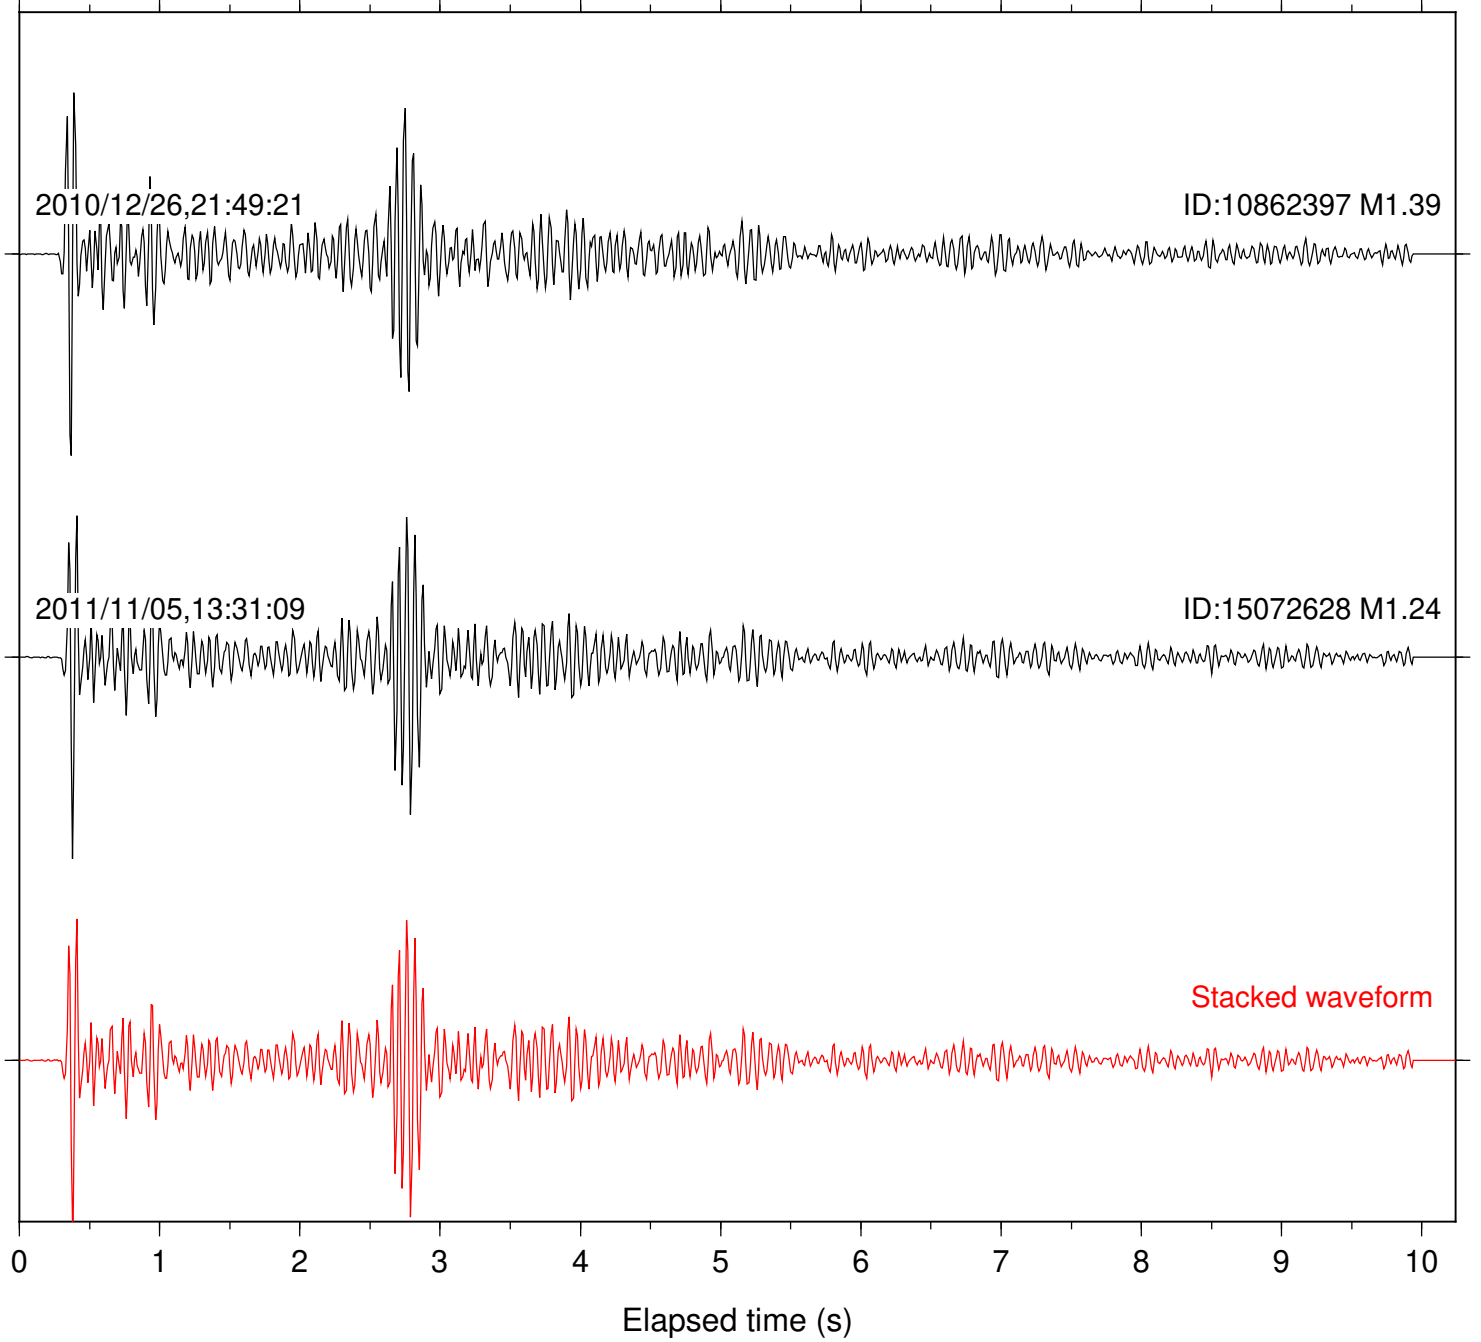

Station: PFO Com: HHZ

Focal depth: 7.66 km