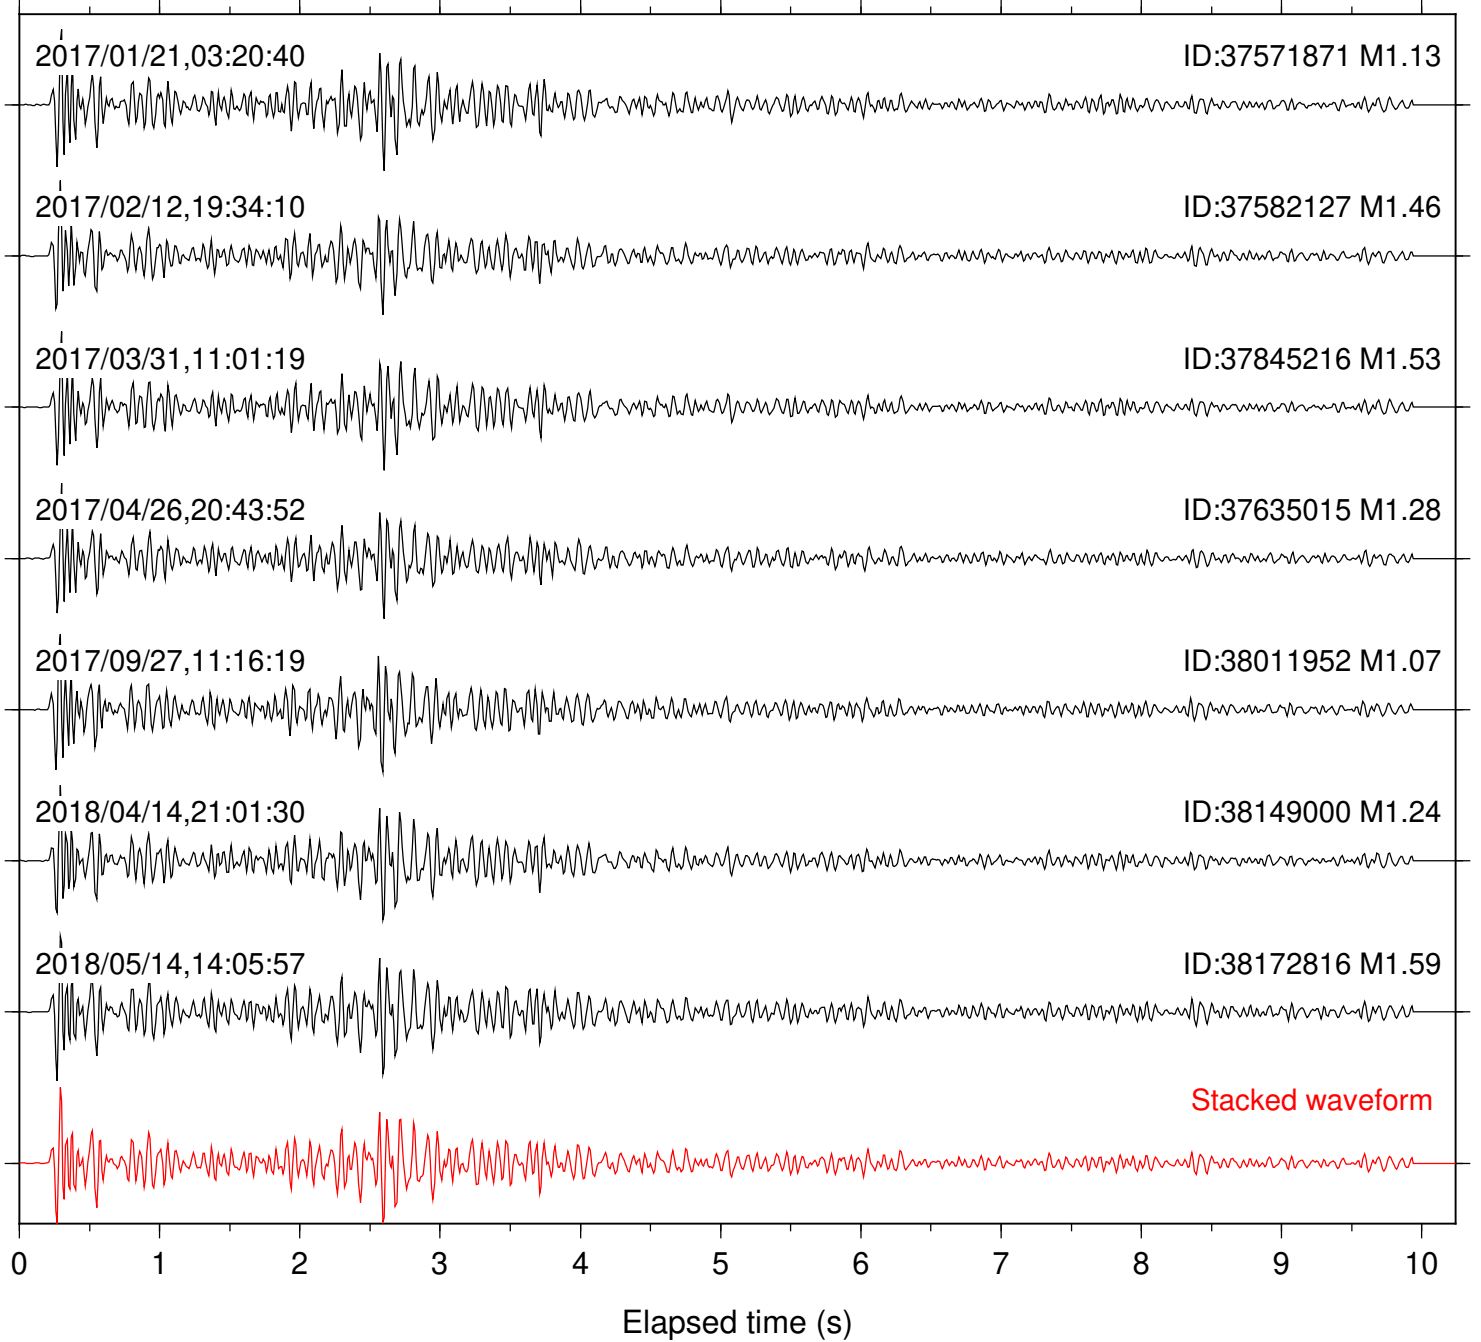

Station: B087 Com: EHZ

Focal depth: 6.38 km