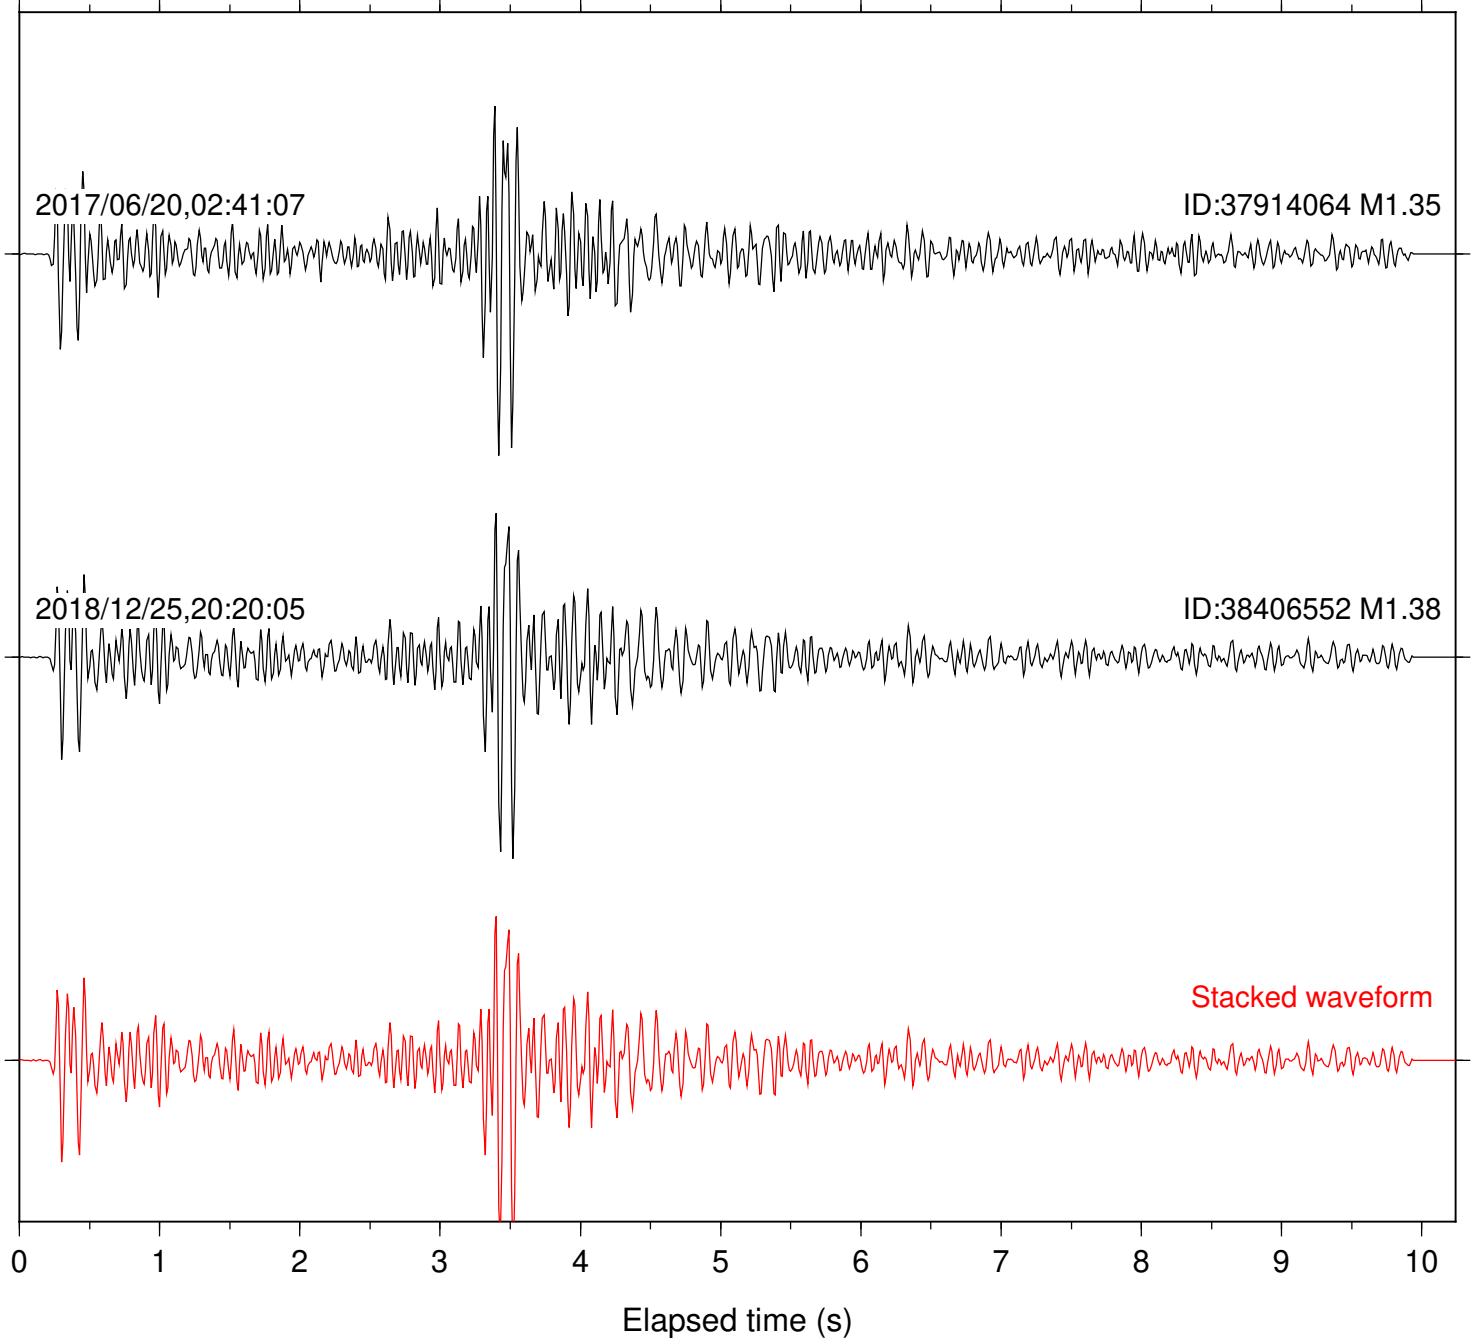

Station: CSH Com: HHZ

Focal depth: 7.13 km

Station: DGR Com: HHZ

Focal depth: 7.13 km

Station: FRD Com: HHZ

Focal depth: 7.13 km

Station: HMT2 Com: HHZ

Focal depth: 7.13 km