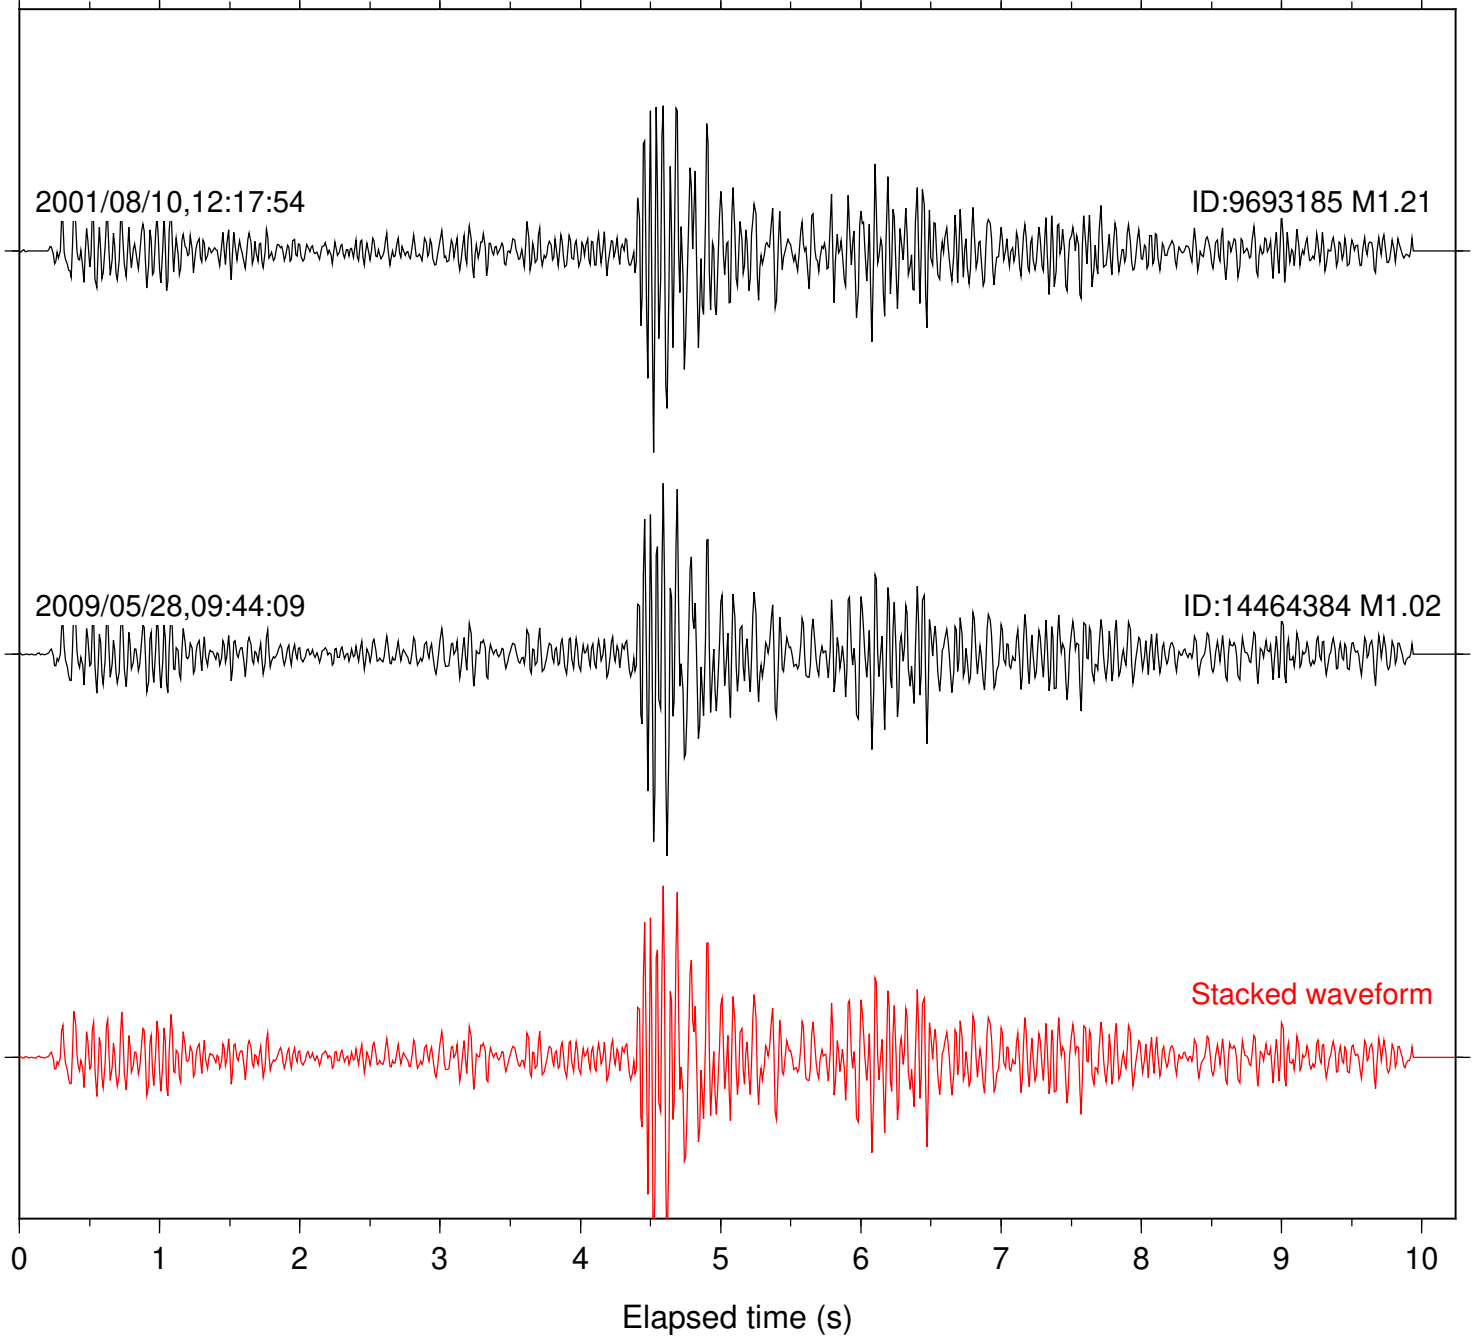

Station: KNW Com: HHZ

Focal depth: 1.66 km

Station: POB2 Com: HHZ

Focal depth: 1.66 km

Station: RDM Com: HHZ

Focal depth: 1.66 km

Station: BAC Com: EHZ

Focal depth: 16.43 km