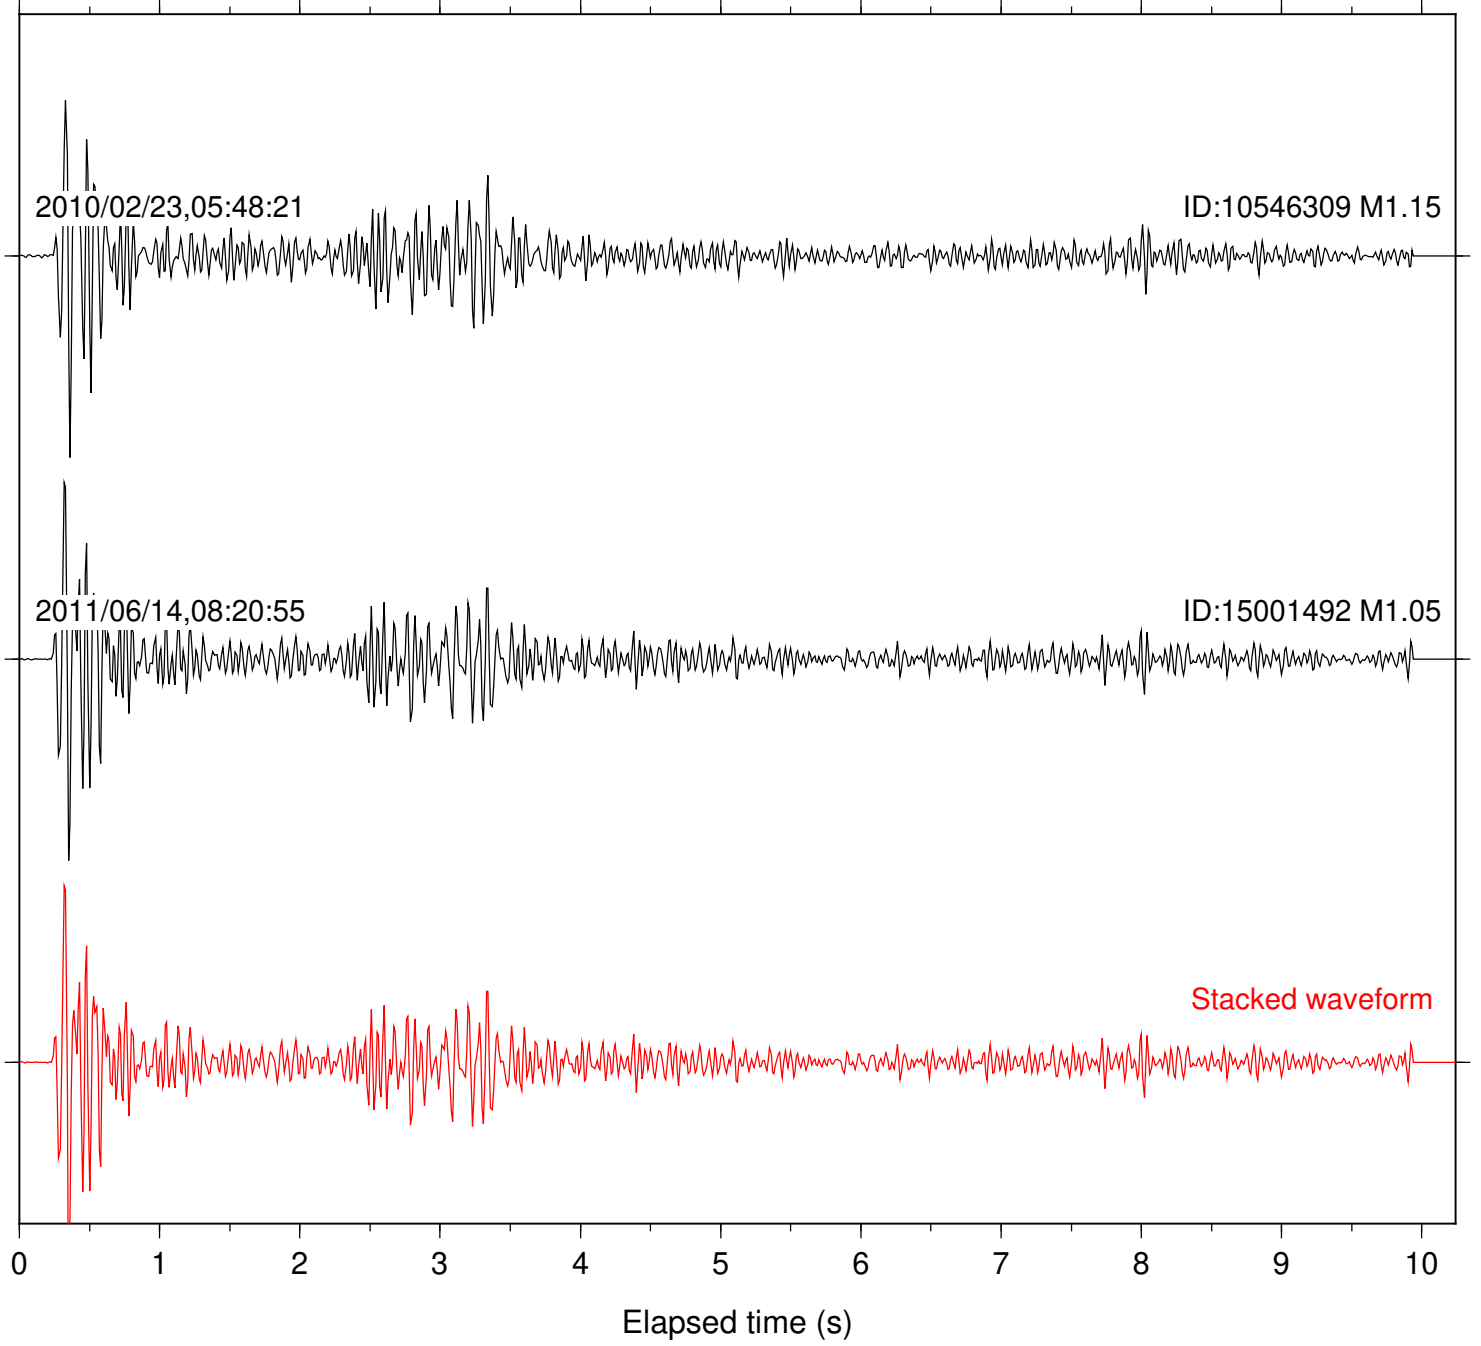

Station: CRY Com: HHZ

Focal depth: 8.98 km