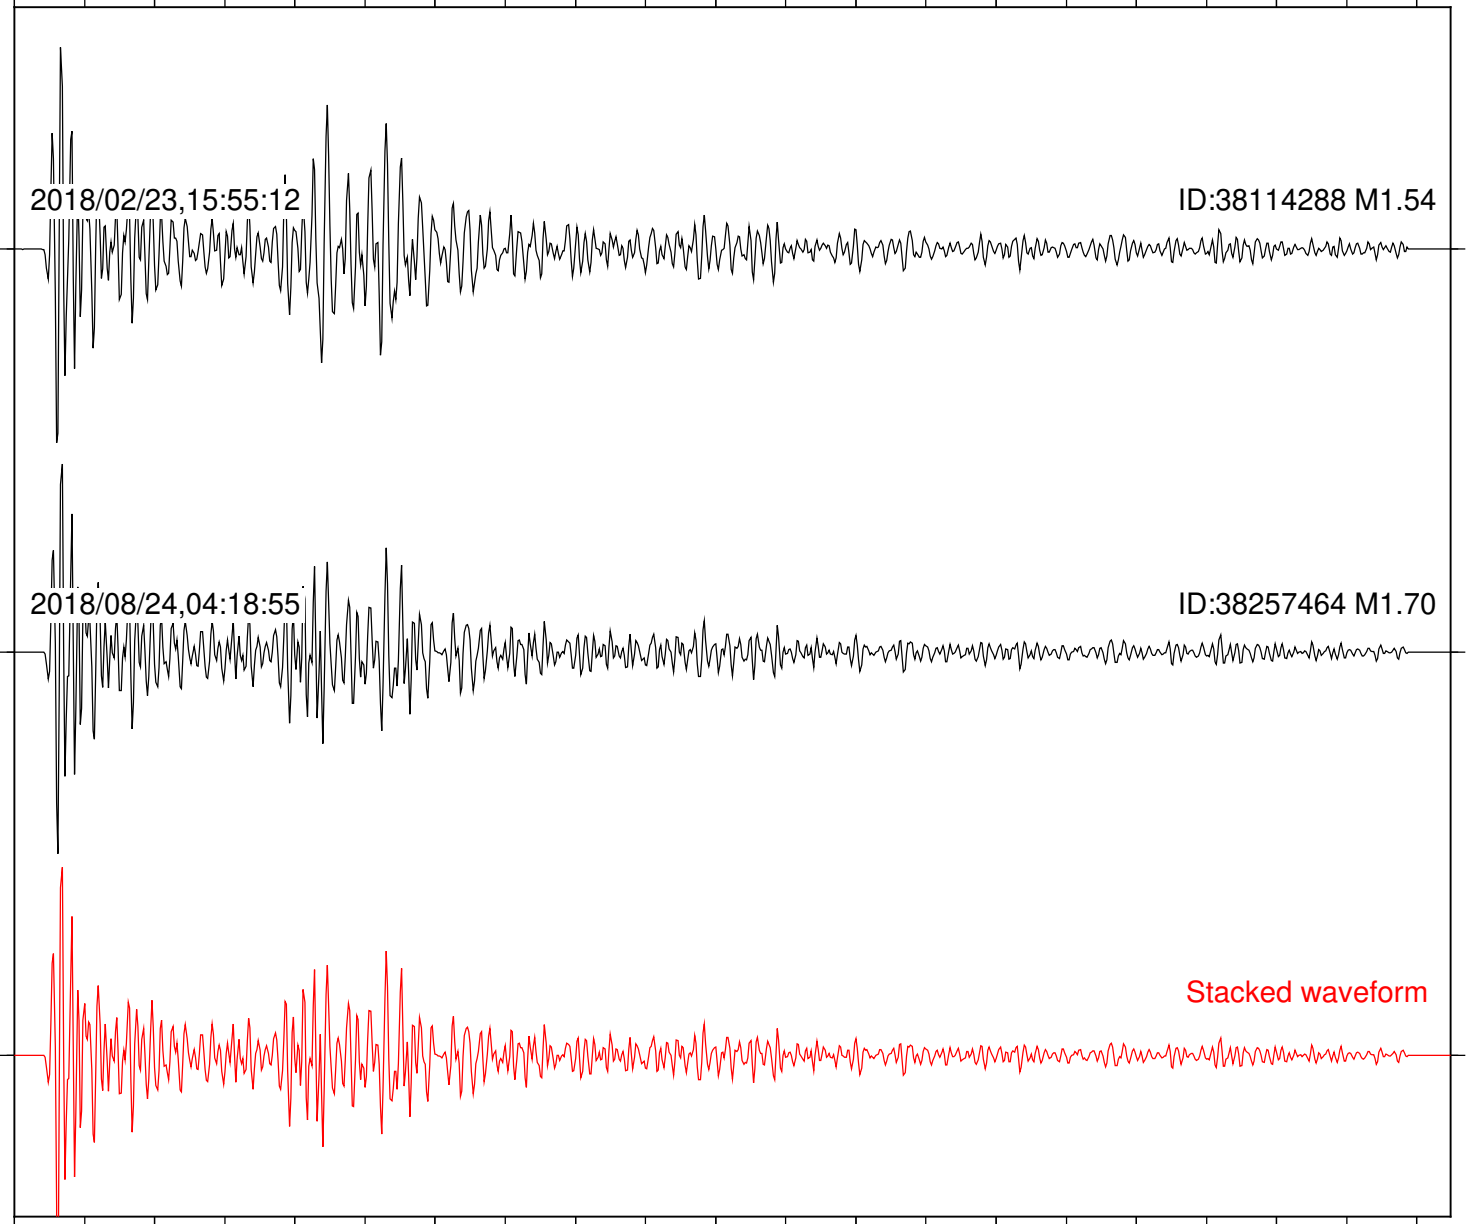

Station: B093 Com: EHZ

Focal depth: 4.81 km

2018/02/23,15:55:12

ID:38114288 M1.54

2018/08/24,04:18:55

ID:38257464 M1.70

Stacked waveform

0 1 2 3 4 5 6 7 8 9 10
Elapsed time (s)