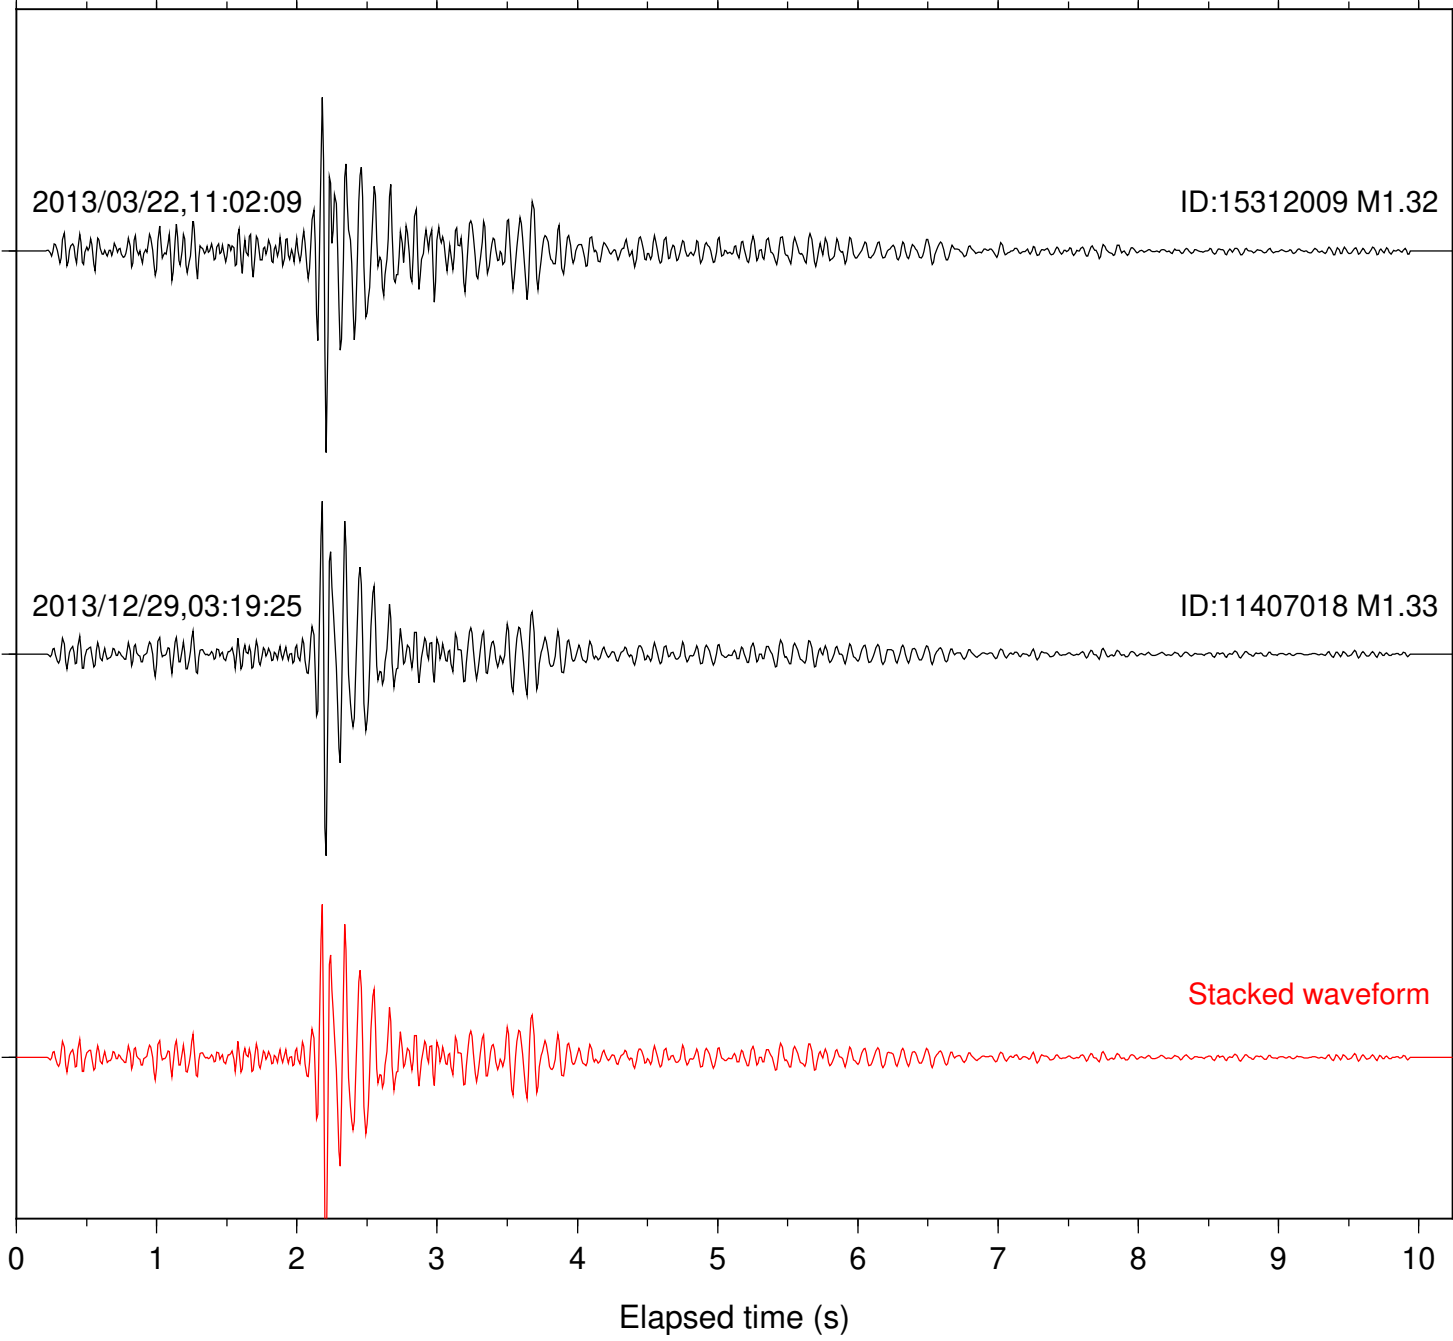

Station: B084 Com: EHZ

Focal depth: 10.08 km

2013/03/22,11:02:09

ID:15312009 M1.32

2013/12/29,03:19:25

ID:11407018 M1.33

Stacked waveform