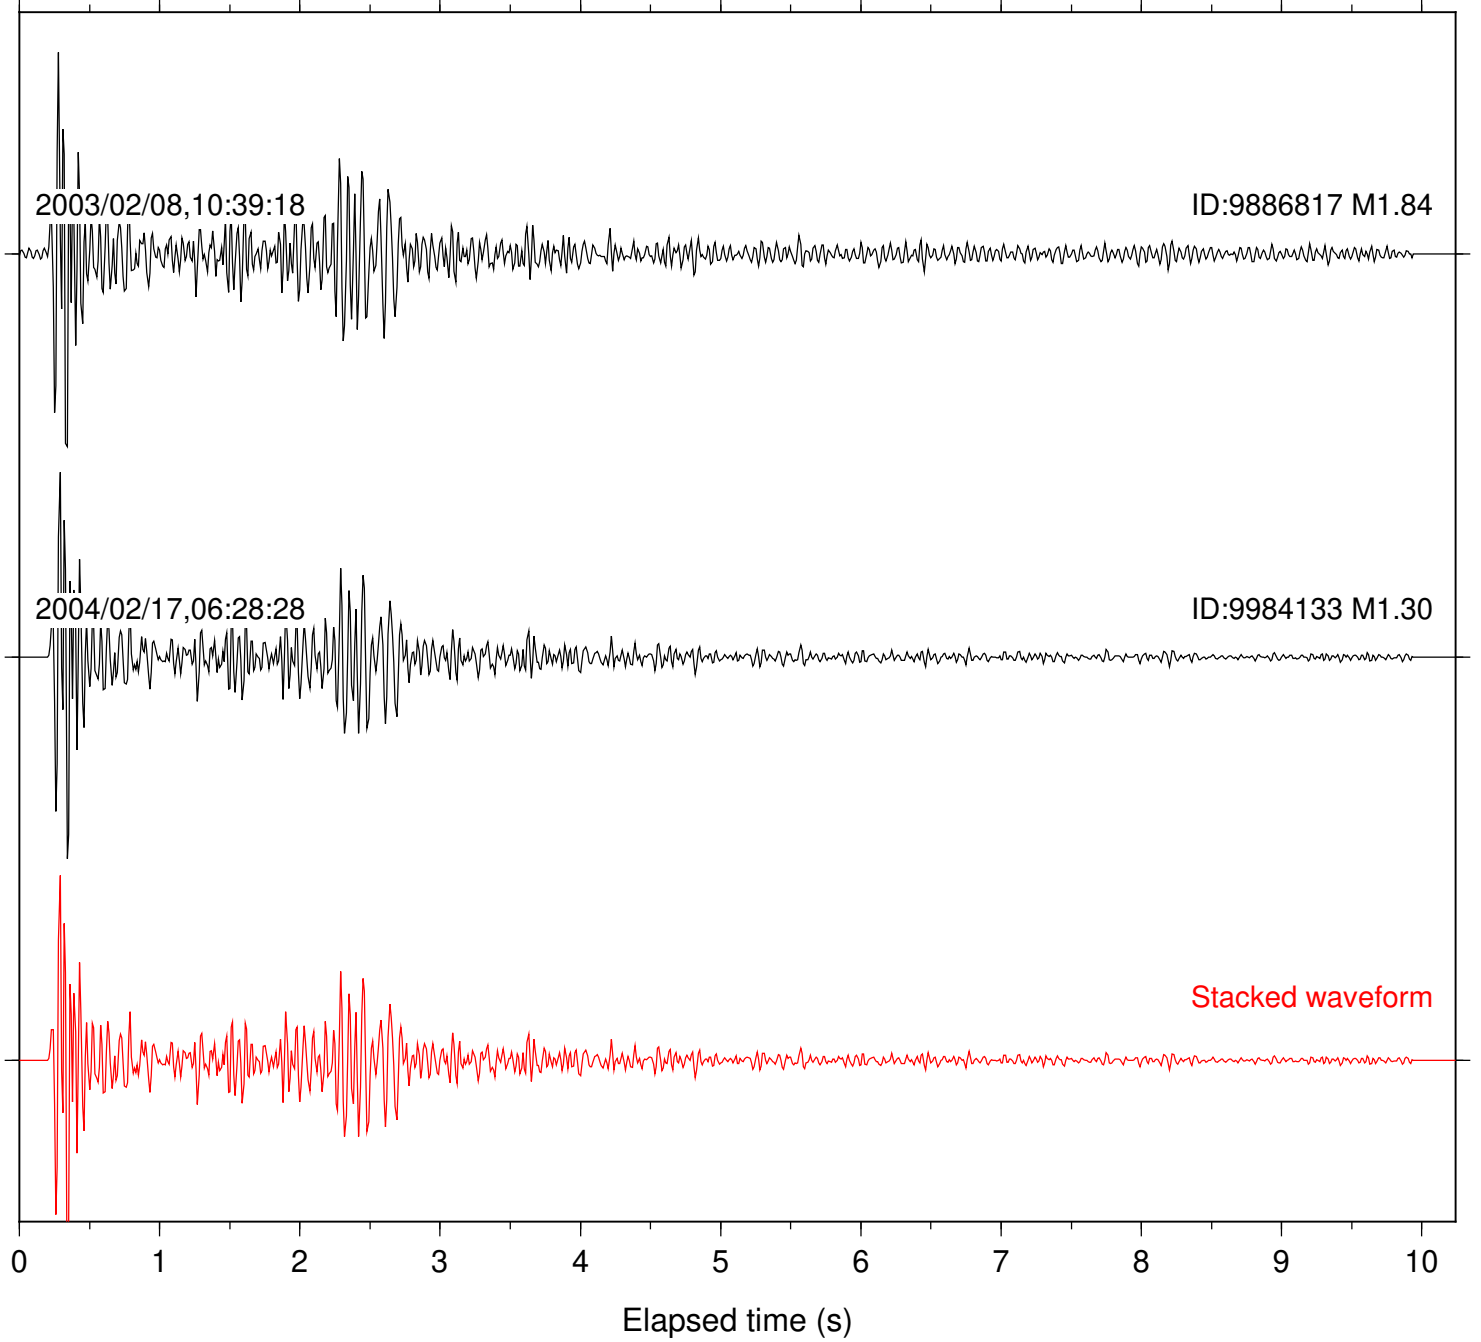

Focal depth: 6.93 km

Station: AGA Com: HHZ

Focal depth: 5.61 km

Station: CRY Com: HHZ

Focal depth: 5.61 km

Station: FRD Com: HHZ

Focal depth: 5.61 km

Station: KNW Com: HHZ