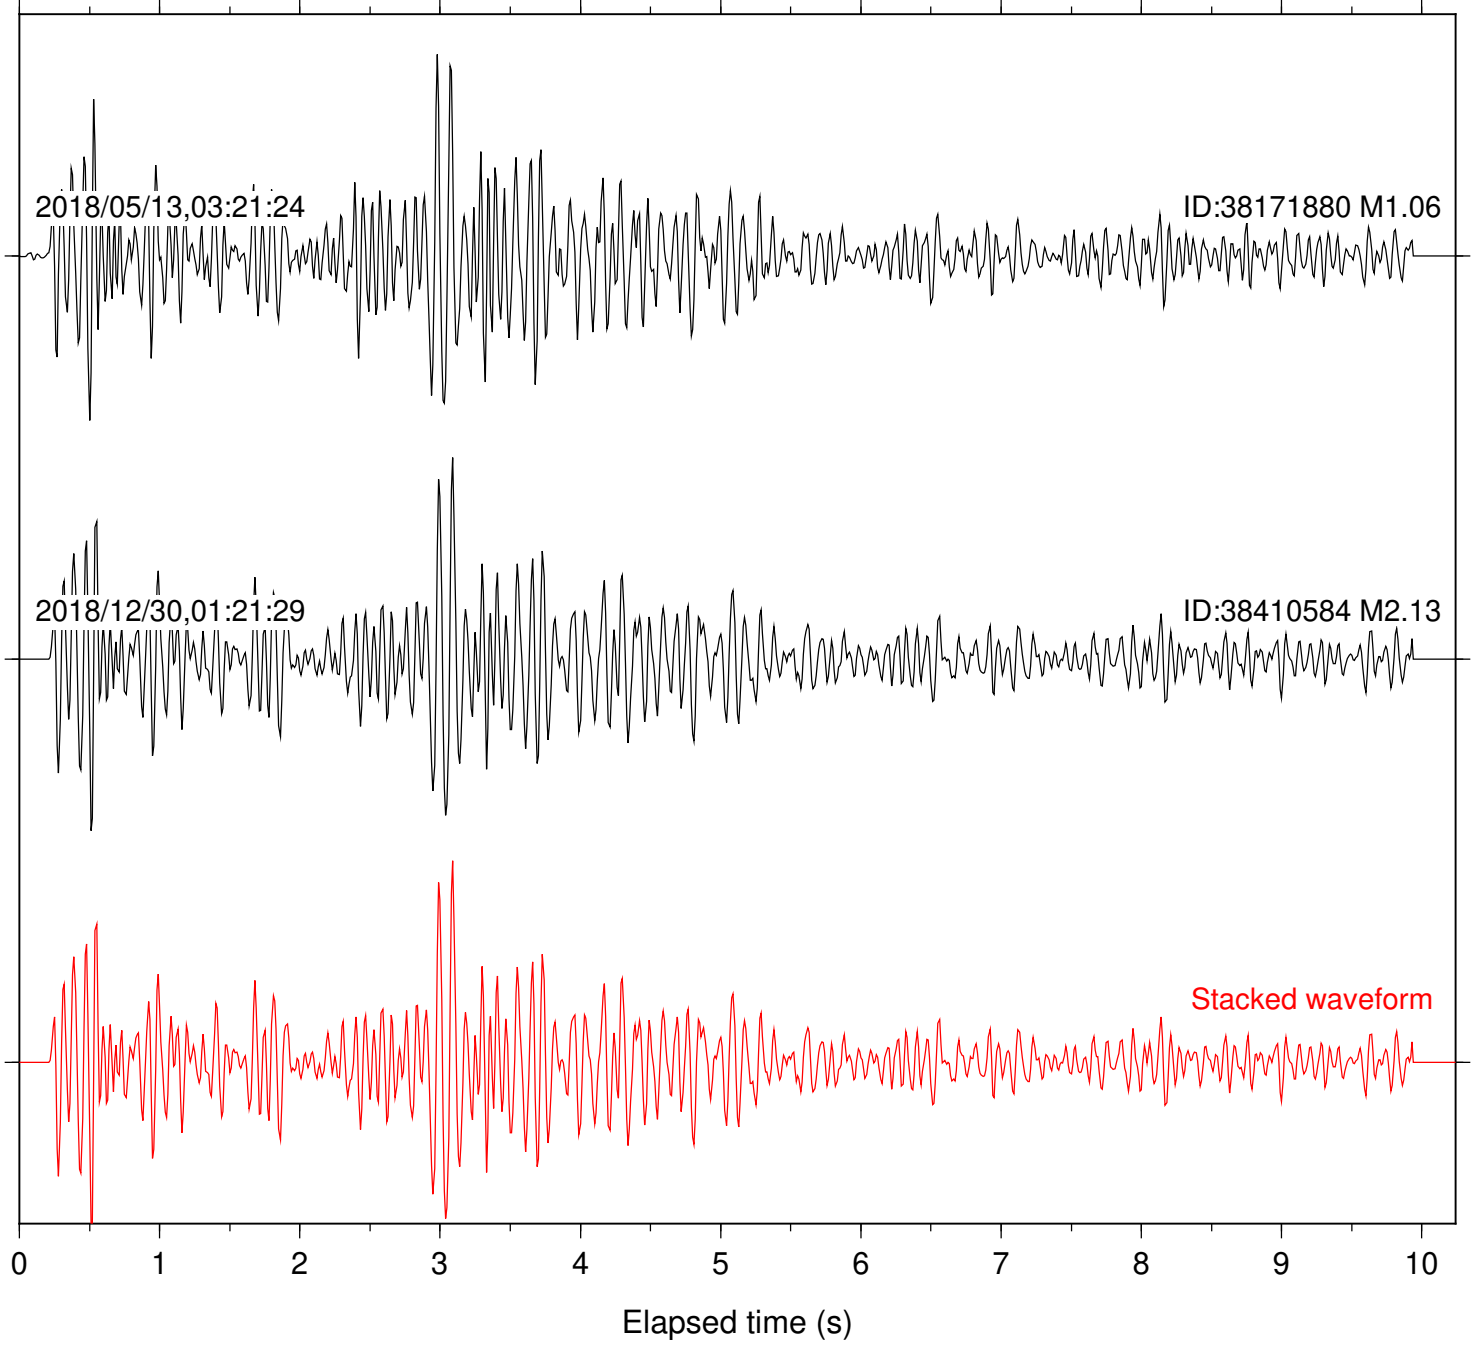

Station: B088 Com: EHZ

Focal depth: 7.21 km