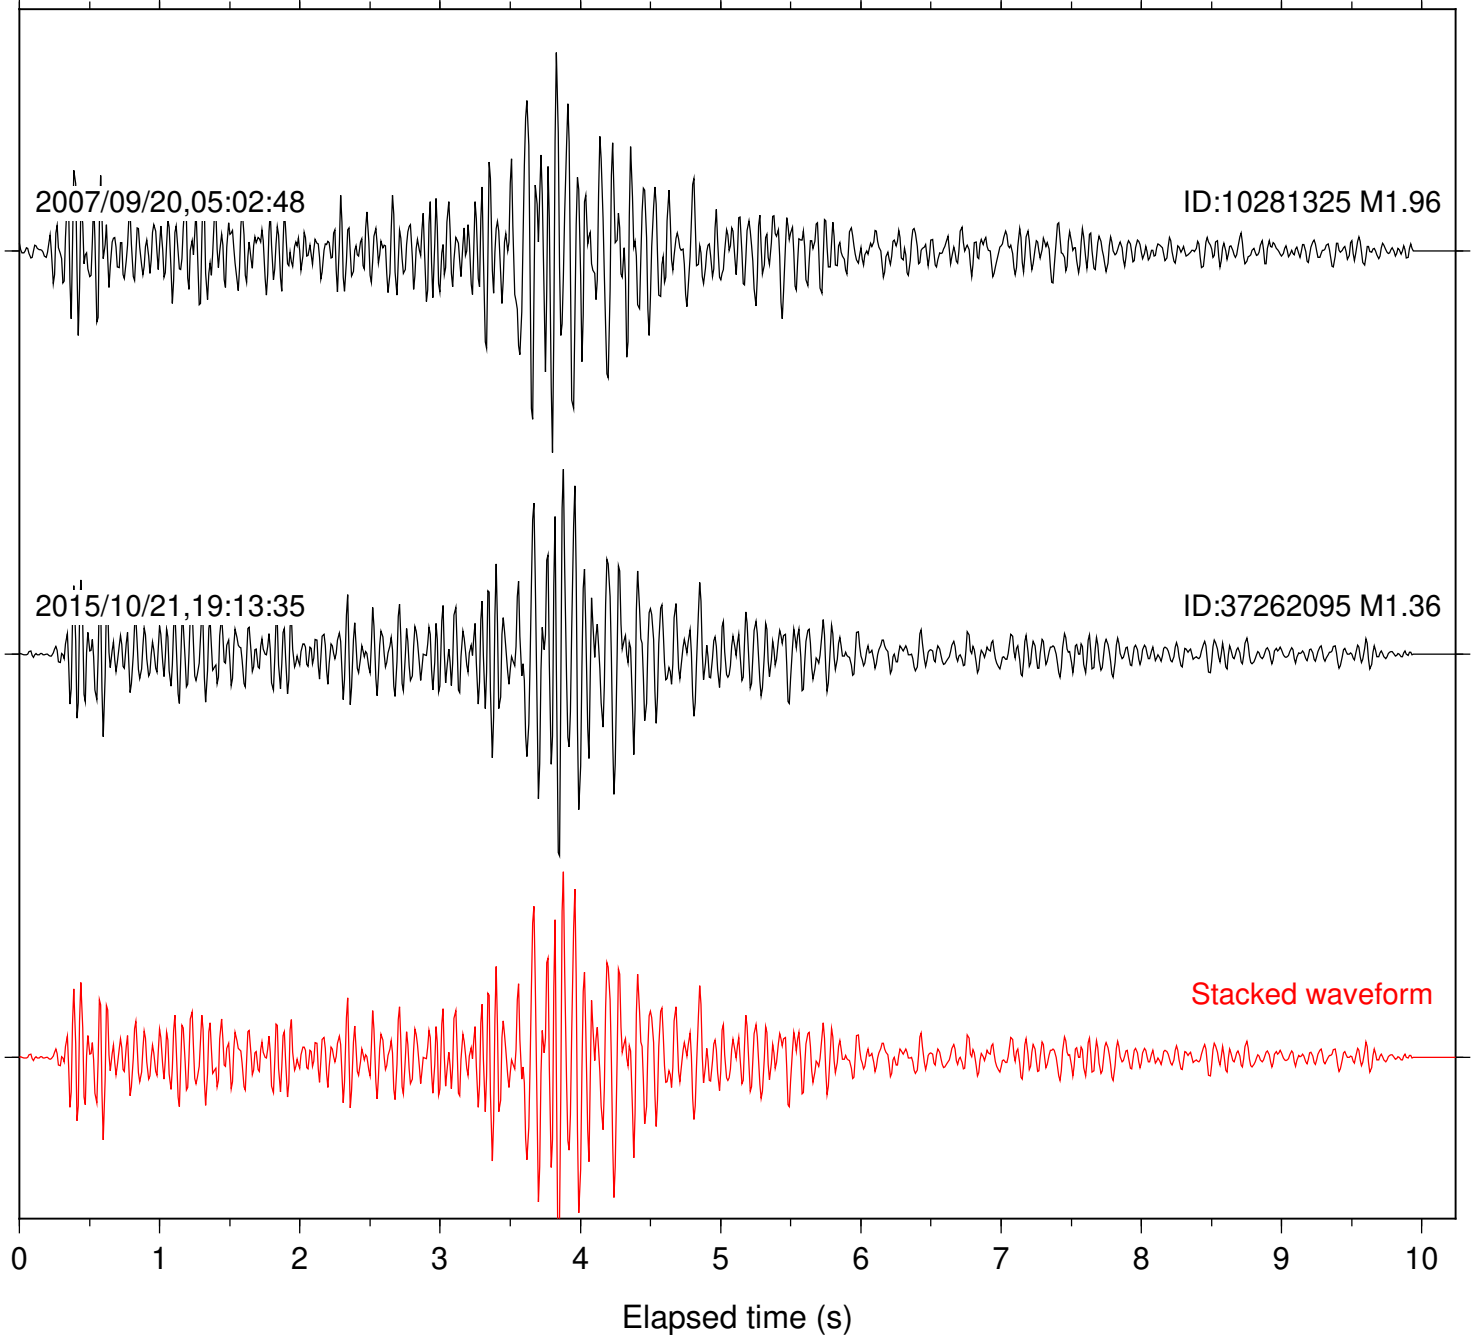

Station: B087 Com: EHZ

Focal depth: 10.88 km