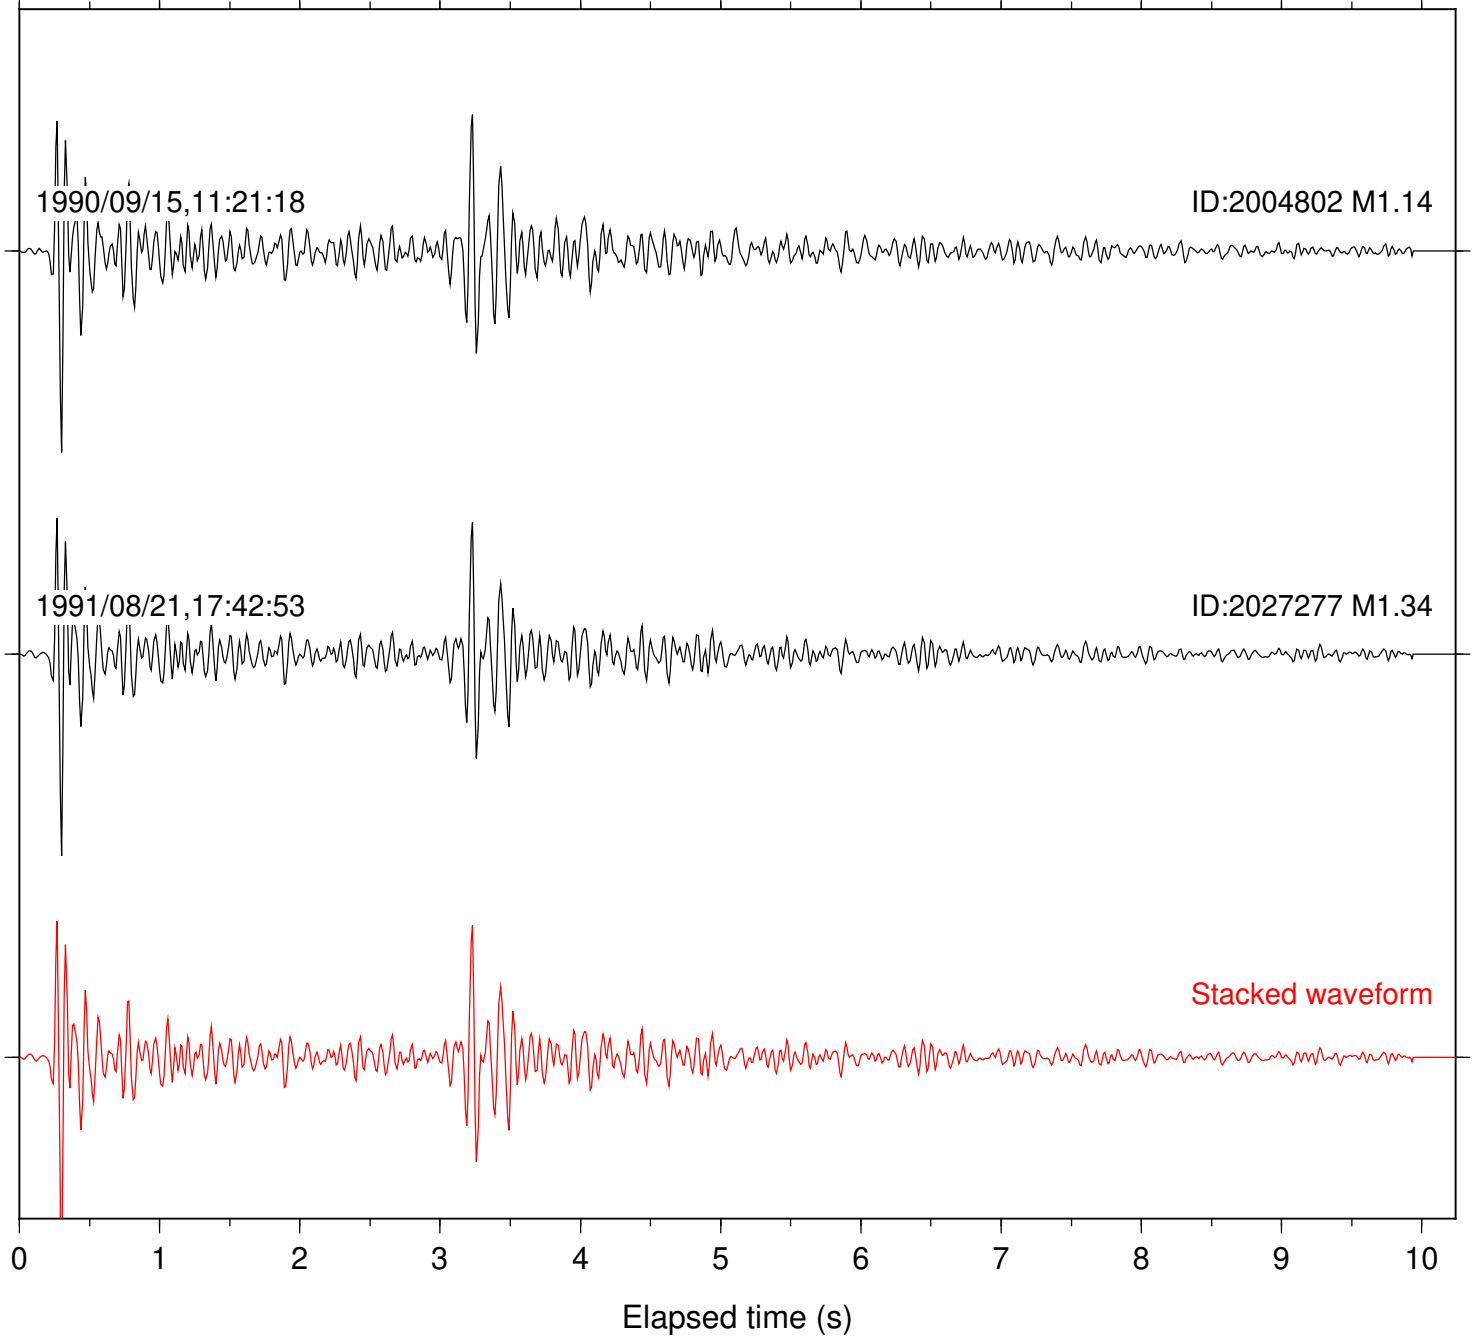

Station: CSH Com: HHZ

Focal depth: 7.23 km

Station: SND Com: HHZ

Focal depth: 7.23 km

Station: COY Com: EHZ

Focal depth: 8.06 km

Station: KEE Com: EHZ

Focal depth: 8.06 km