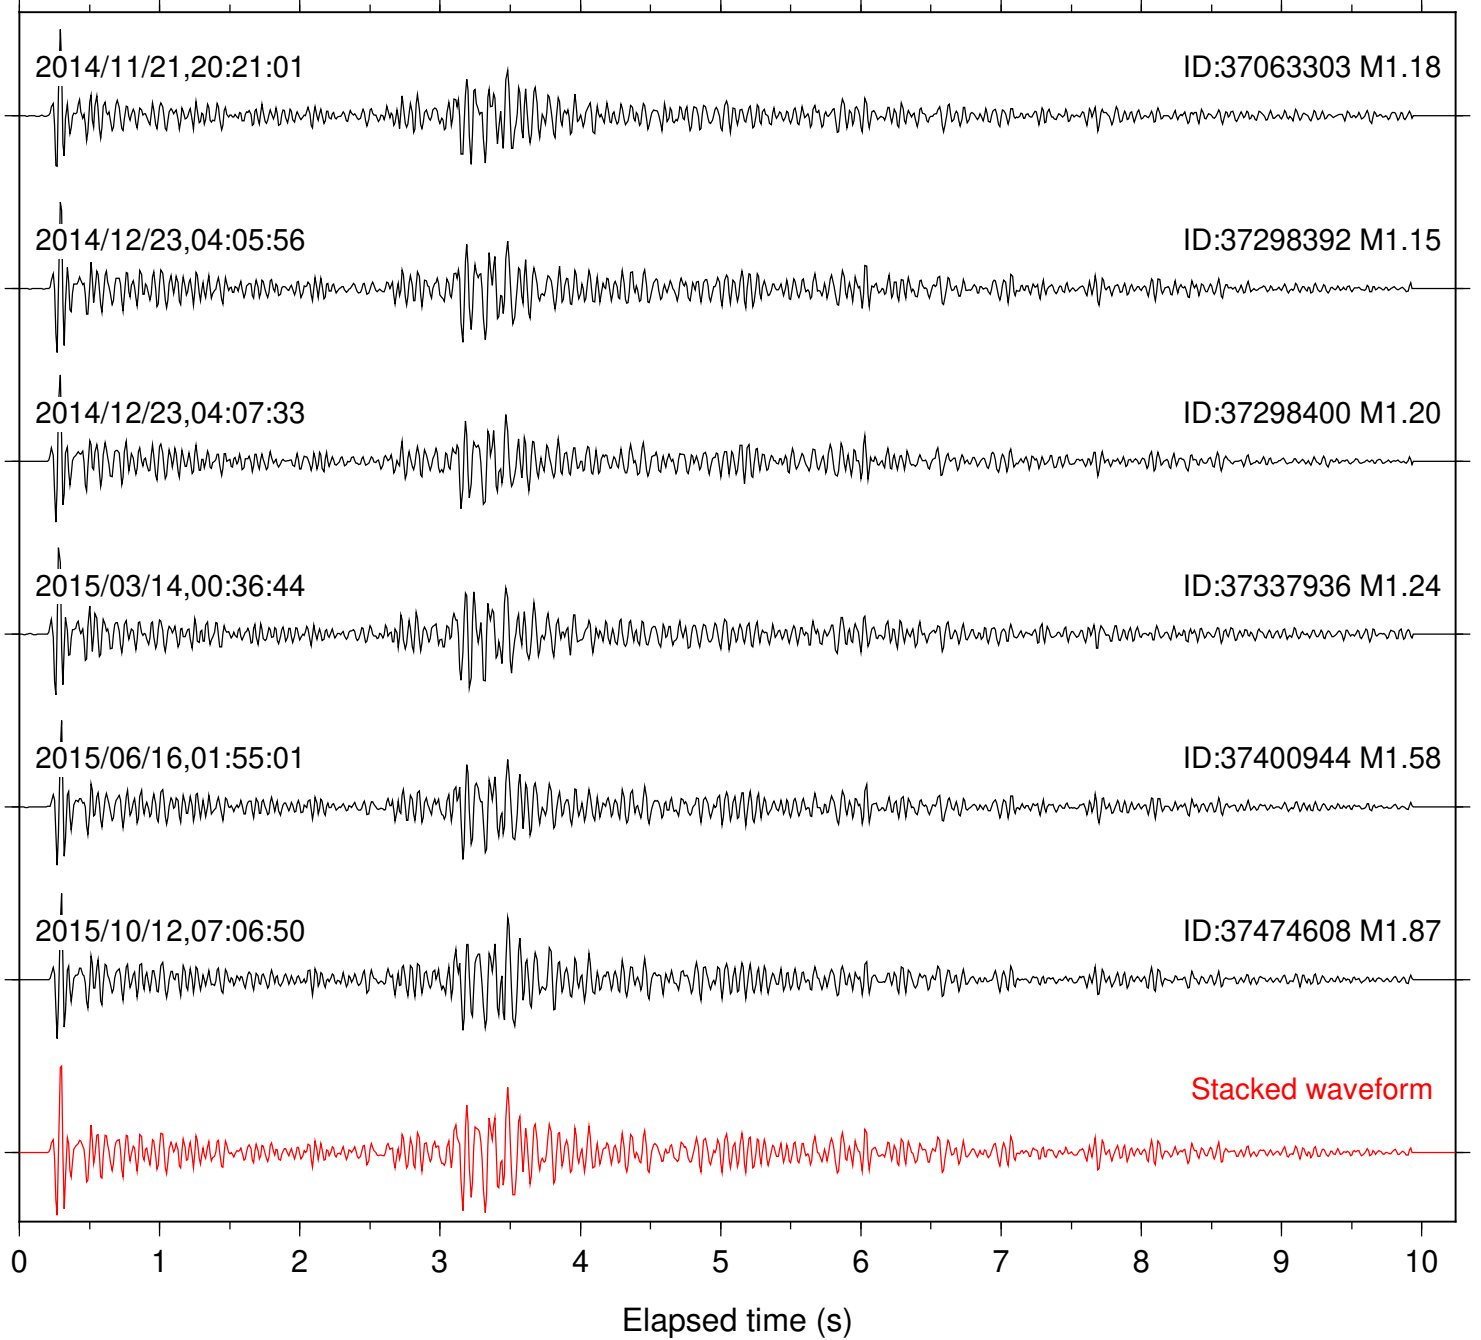

Station: DNR Com: HHZ

Focal depth: 8.49 km

Station: FRD Com: HHZ

Focal depth: 8.51 km

Station: HMT2 Com: HHZ

Focal depth: 8.51 km

Station: KNW Com: HHZ

Focal depth: 8.51 km