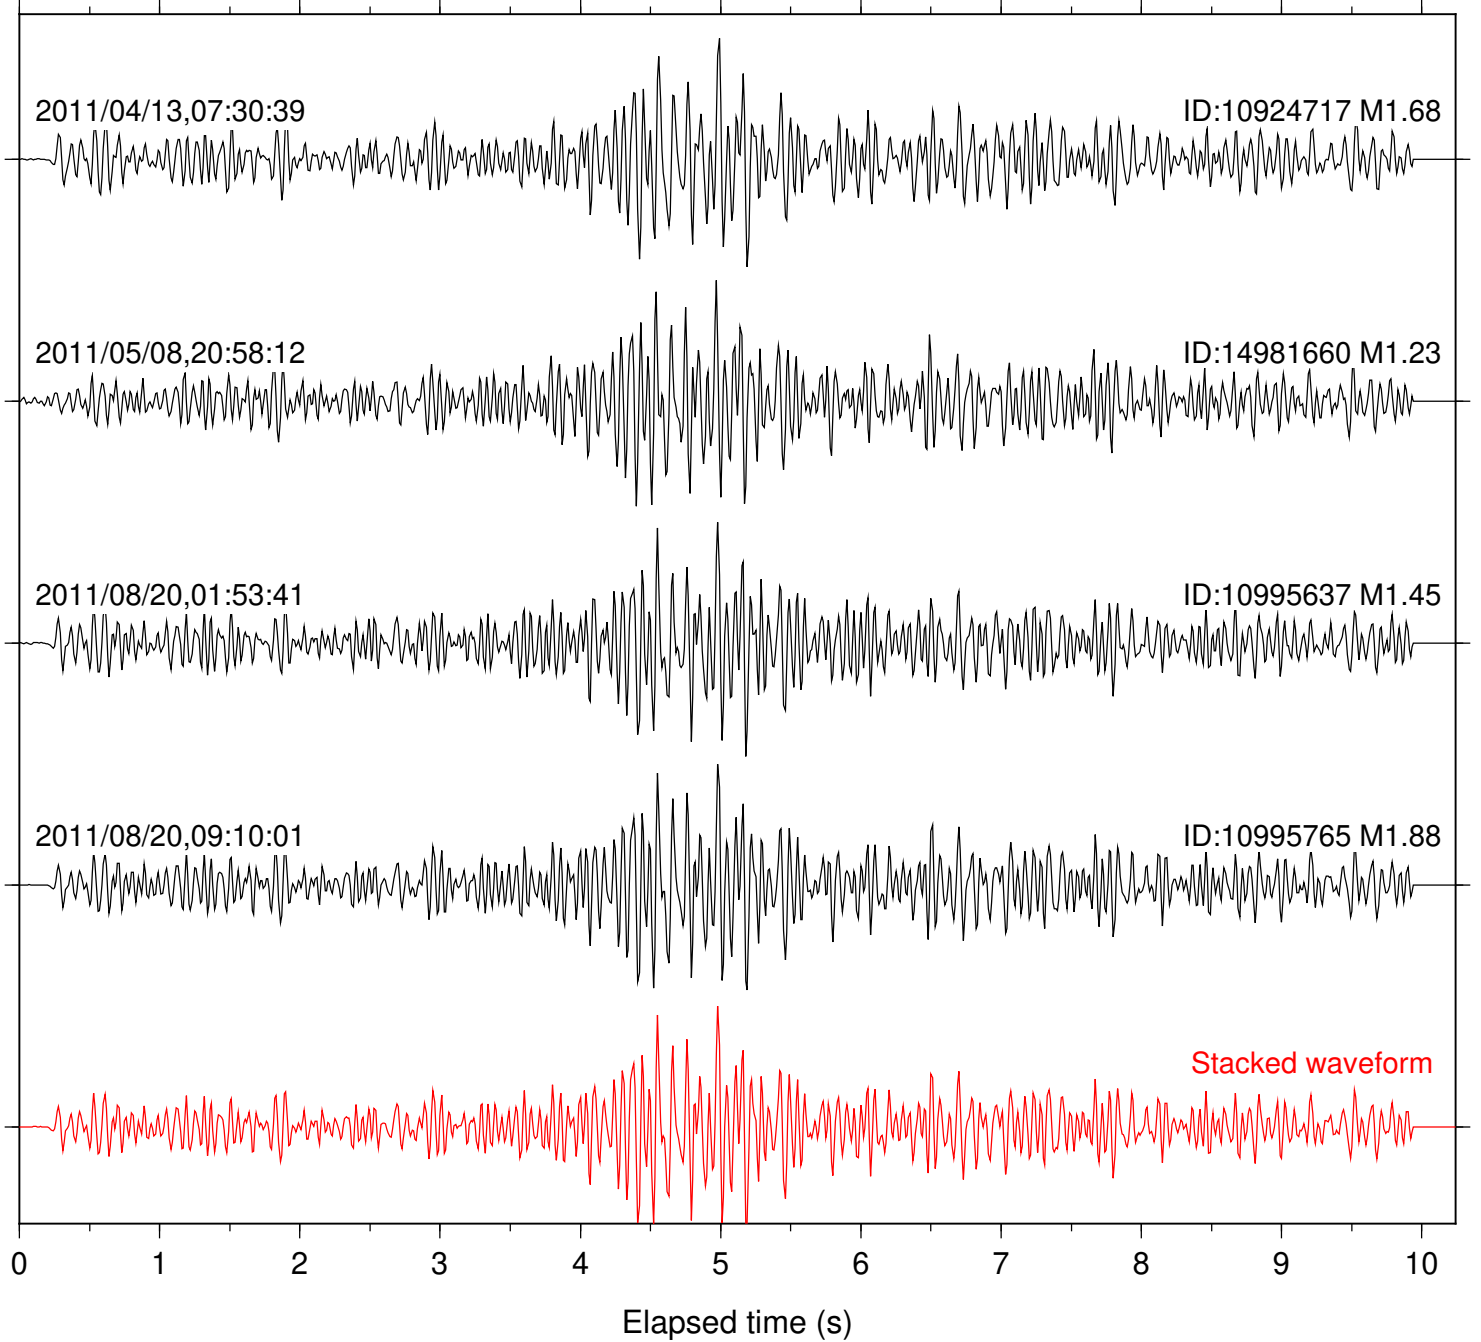

Station: B087 Com: EHZ

Focal depth: 4.02 km