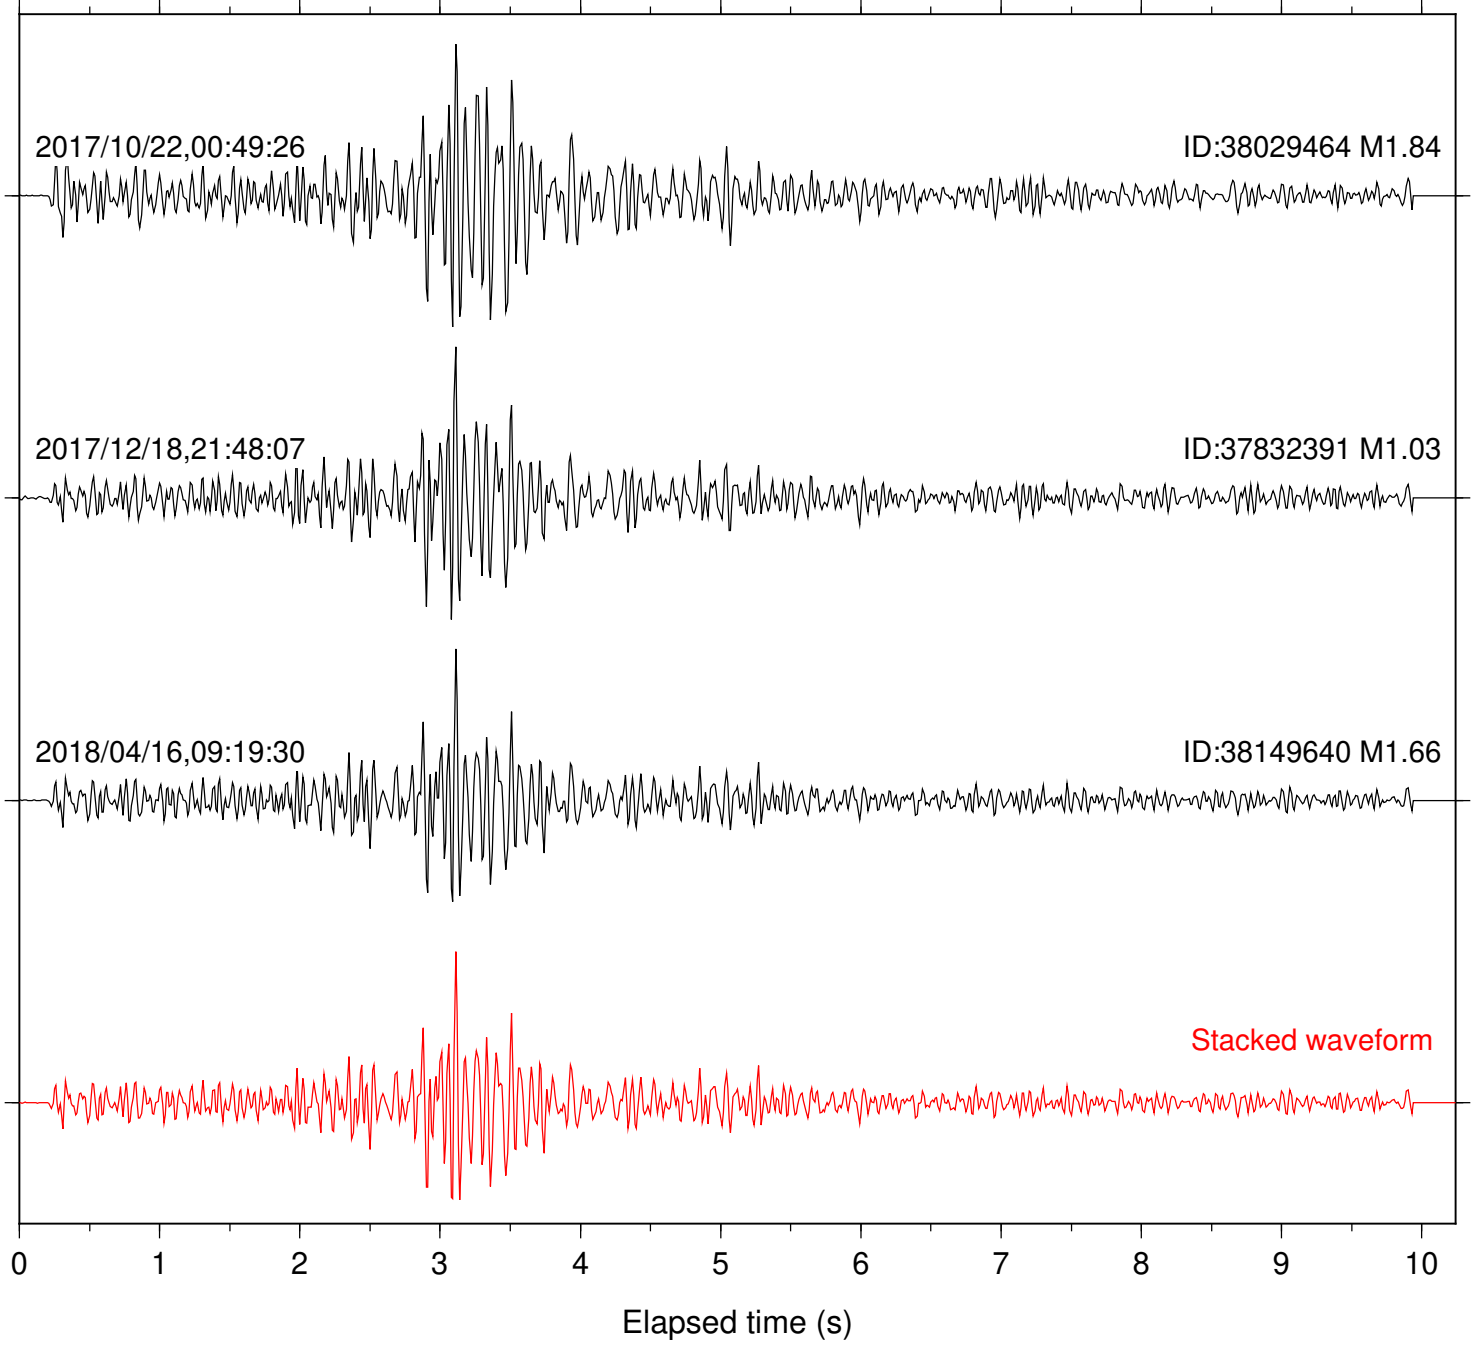

Station: B082 Com: EHZ

Focal depth: 6.43 km