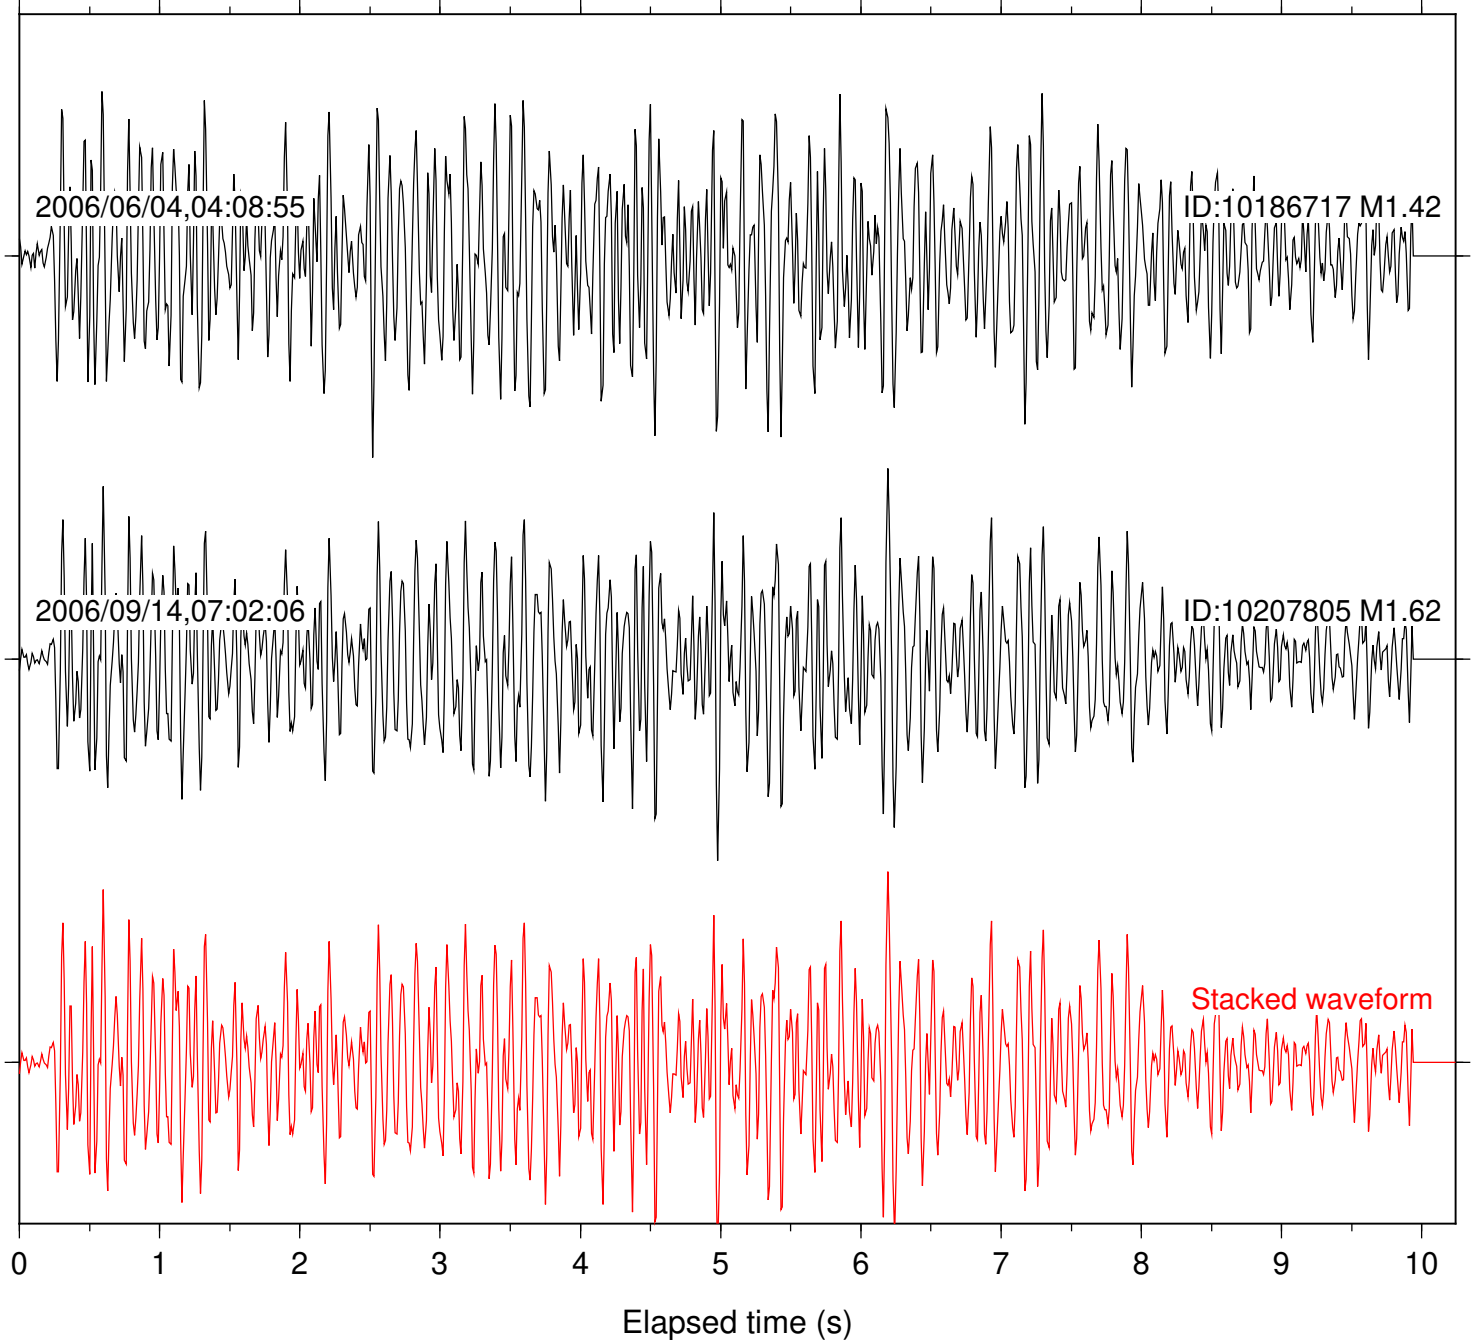

Station: ERP Com: EHZ

Focal depth: 5.92 km