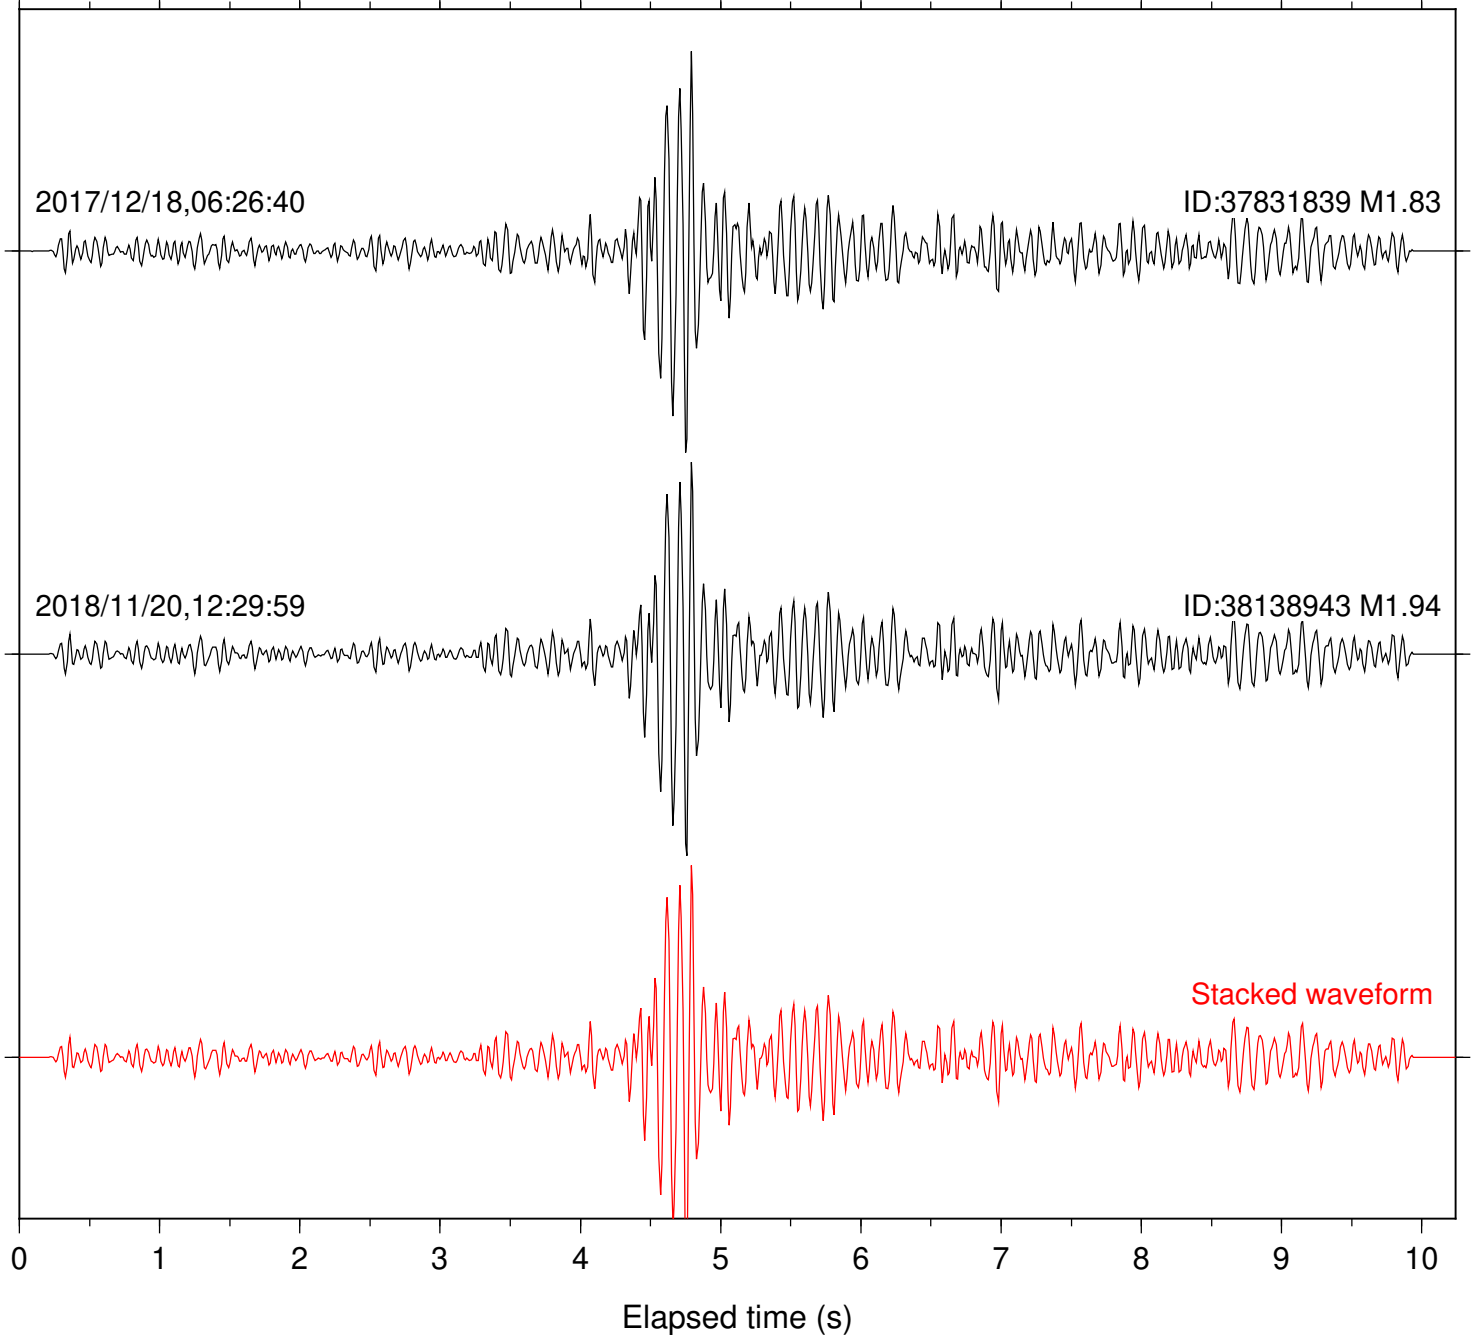

Station: B084 Com: EHZ

Focal depth: 3.00 km