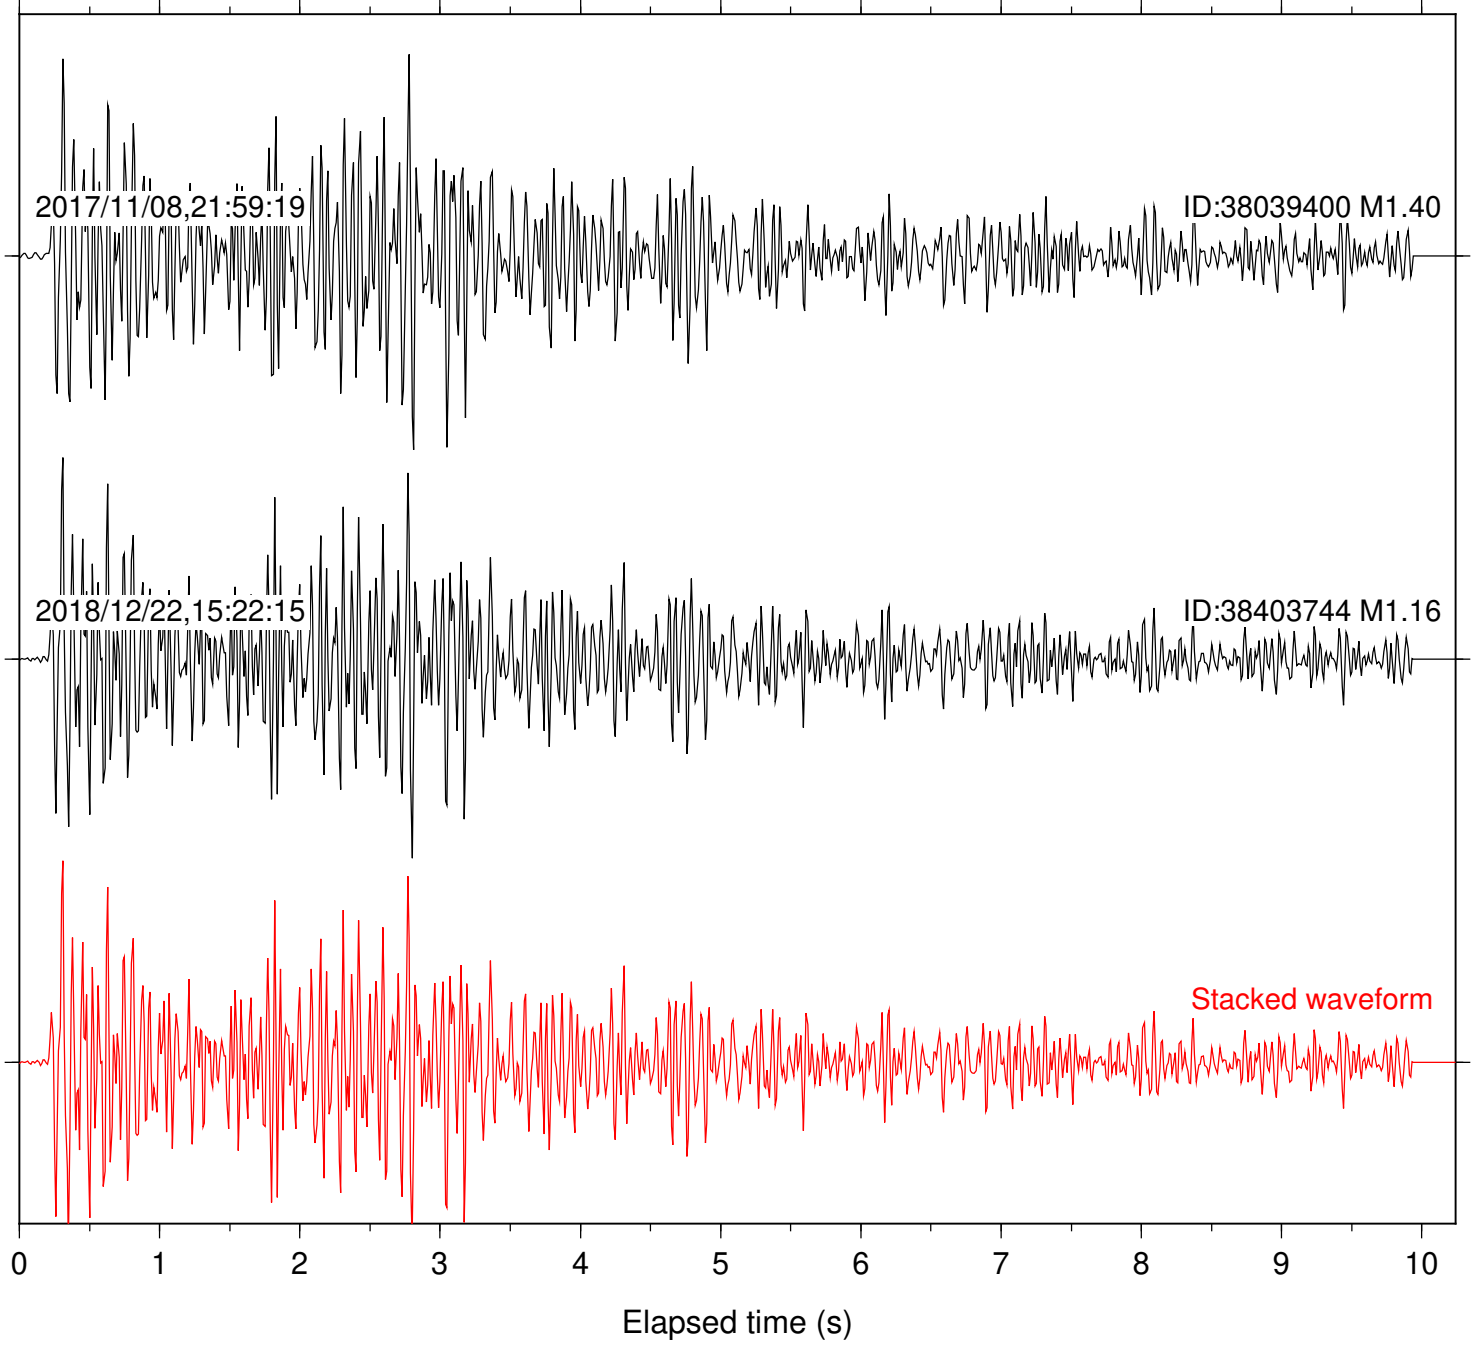

Focal depth: 5.79 km

Station: FRD Com: HHZ

Focal depth: 5.79 km

Station: HMT2 Com: HHZ

Focal depth: 5.79 km

Station: LKH Com: HHZ

Focal depth: 5.79 km

Station: PFO Com: HHZ