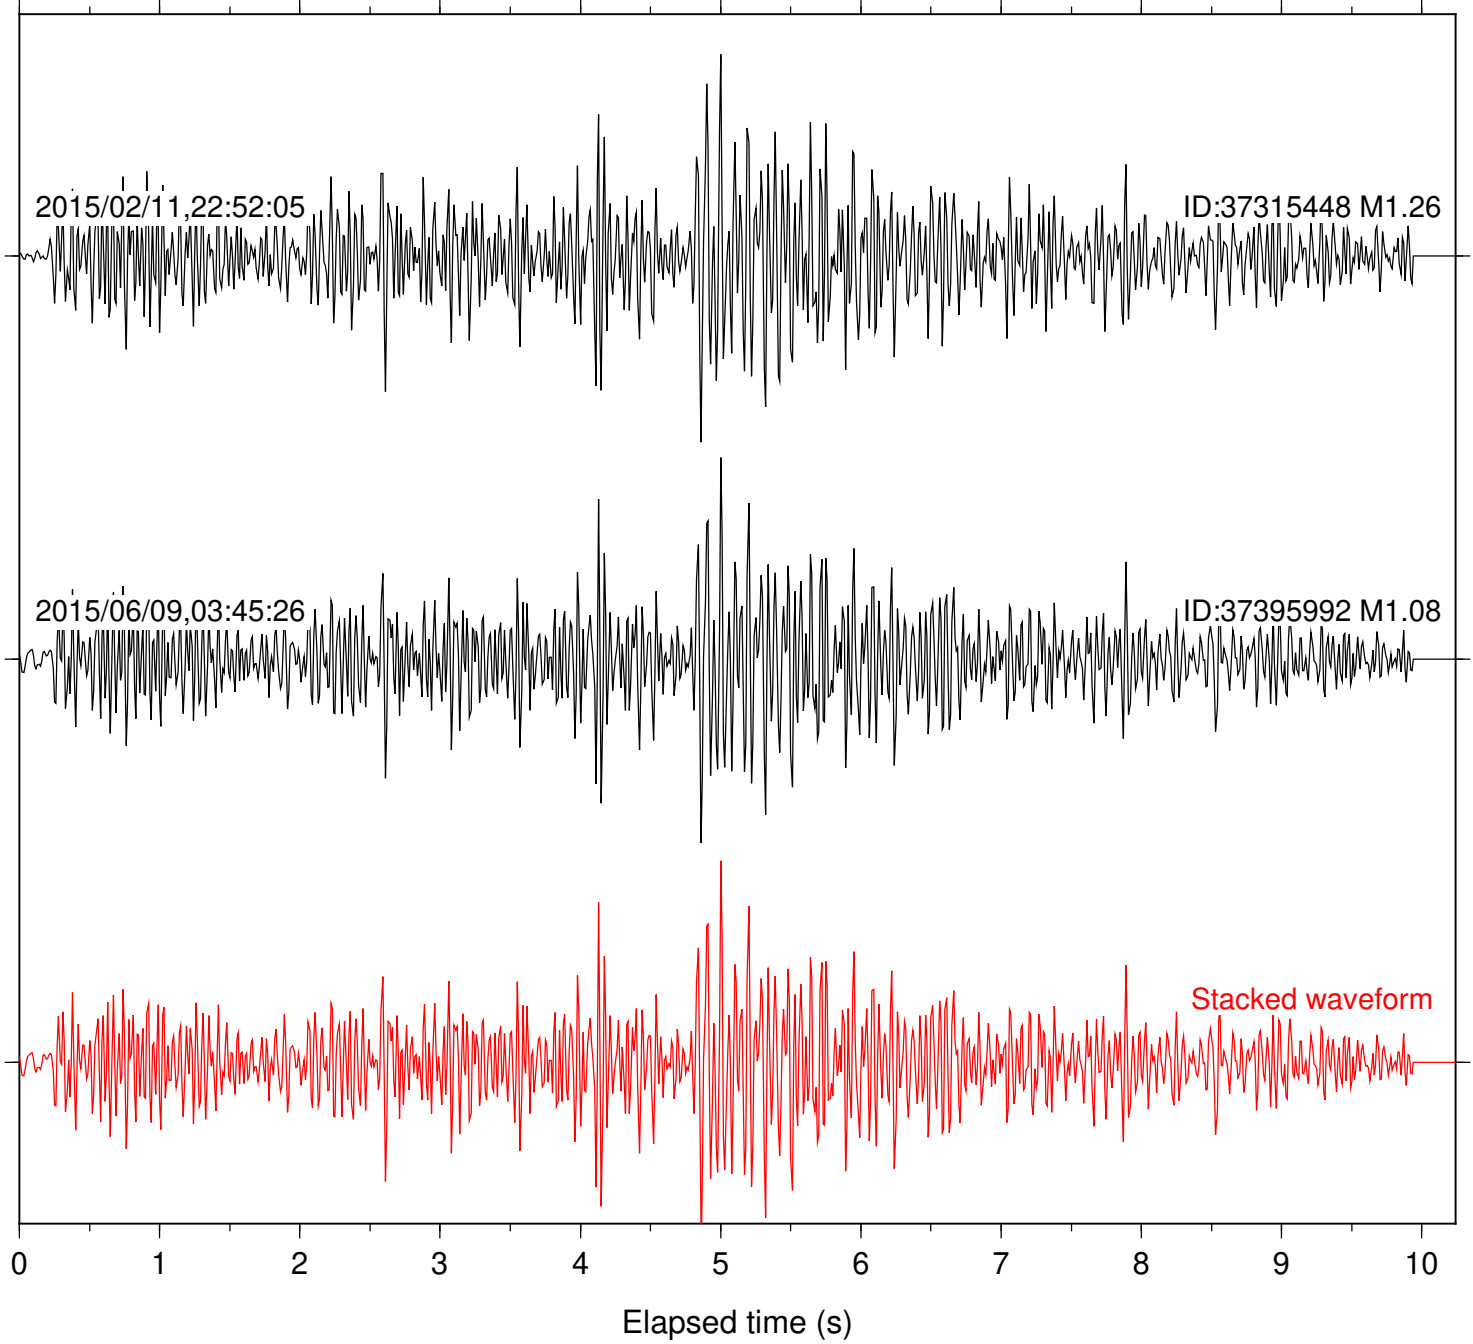

Station: SMER Com: HHZ

Focal depth: 8.24 km