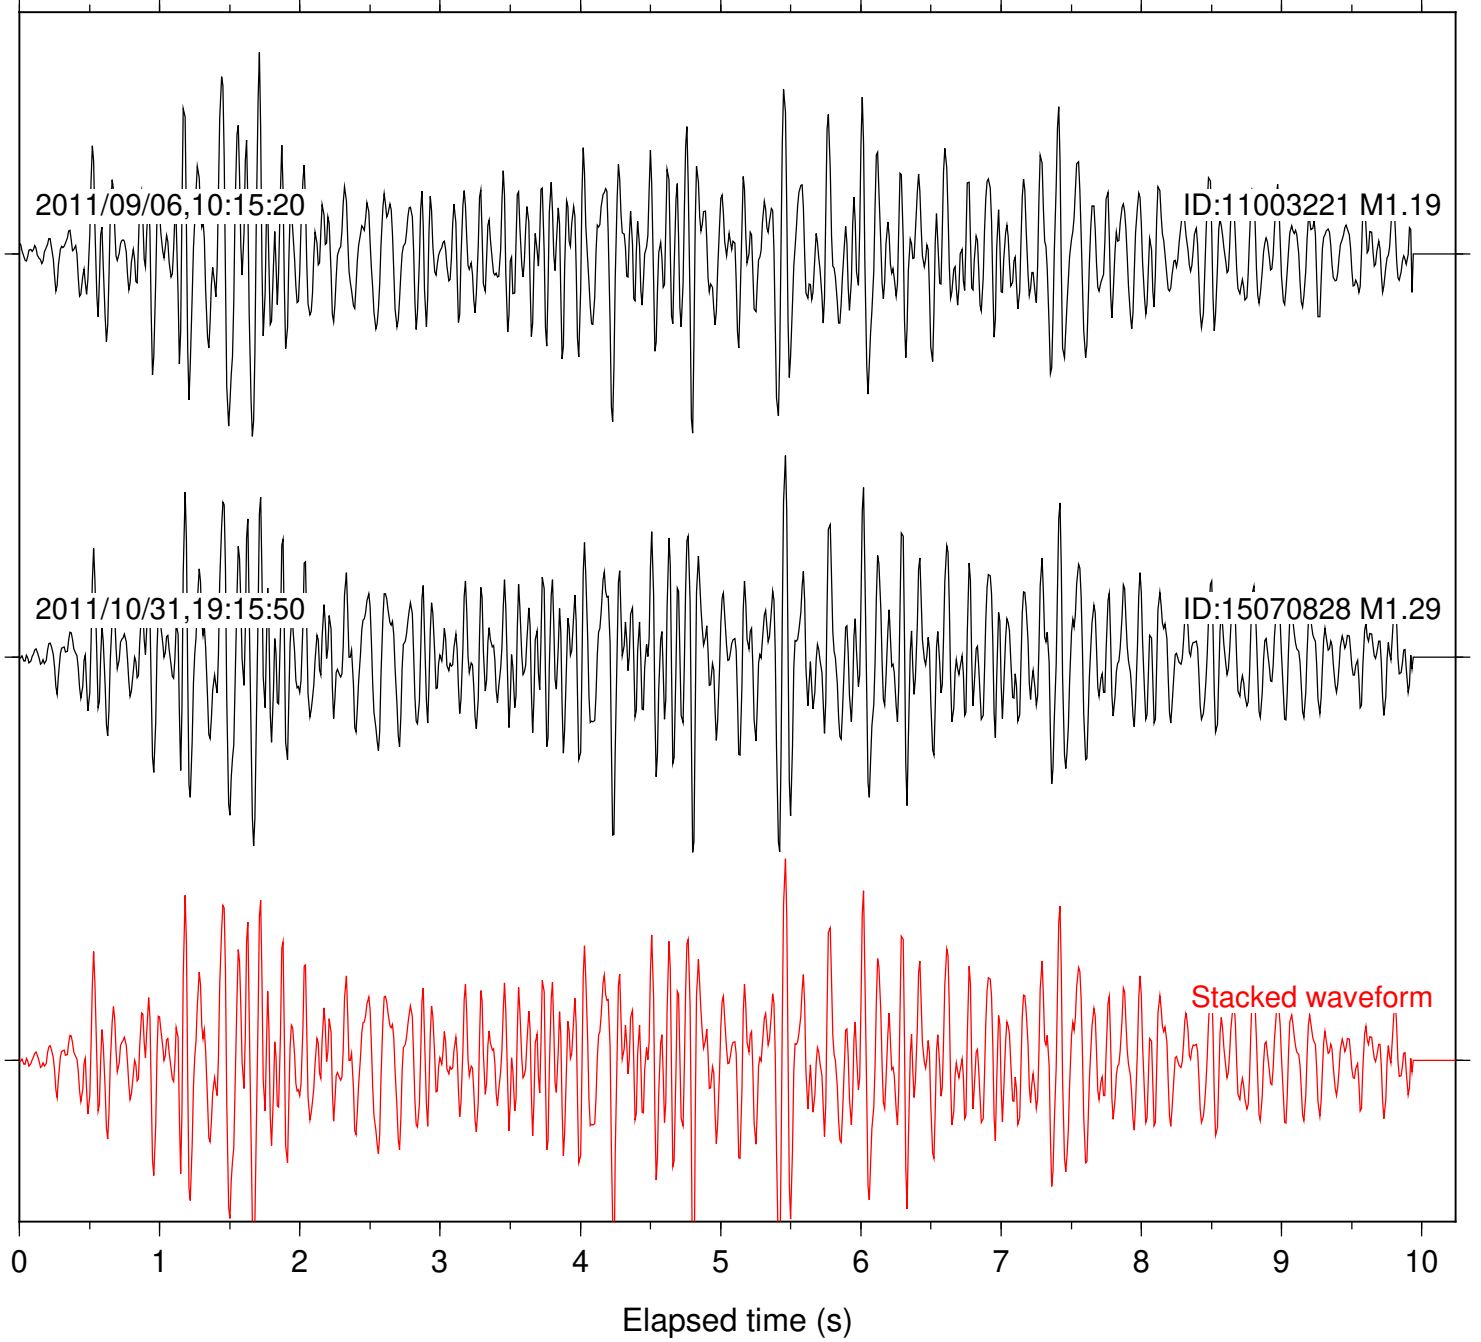

Station: SND Com: HHZ

Focal depth: 5.23 km

Station: CRR Com: EHZ

Focal depth: 8.89 km

Station: JEM Com: HHZ

Focal depth: 8.91 km

Station: MONP2 Com: HHZ

Focal depth: 8.91 km