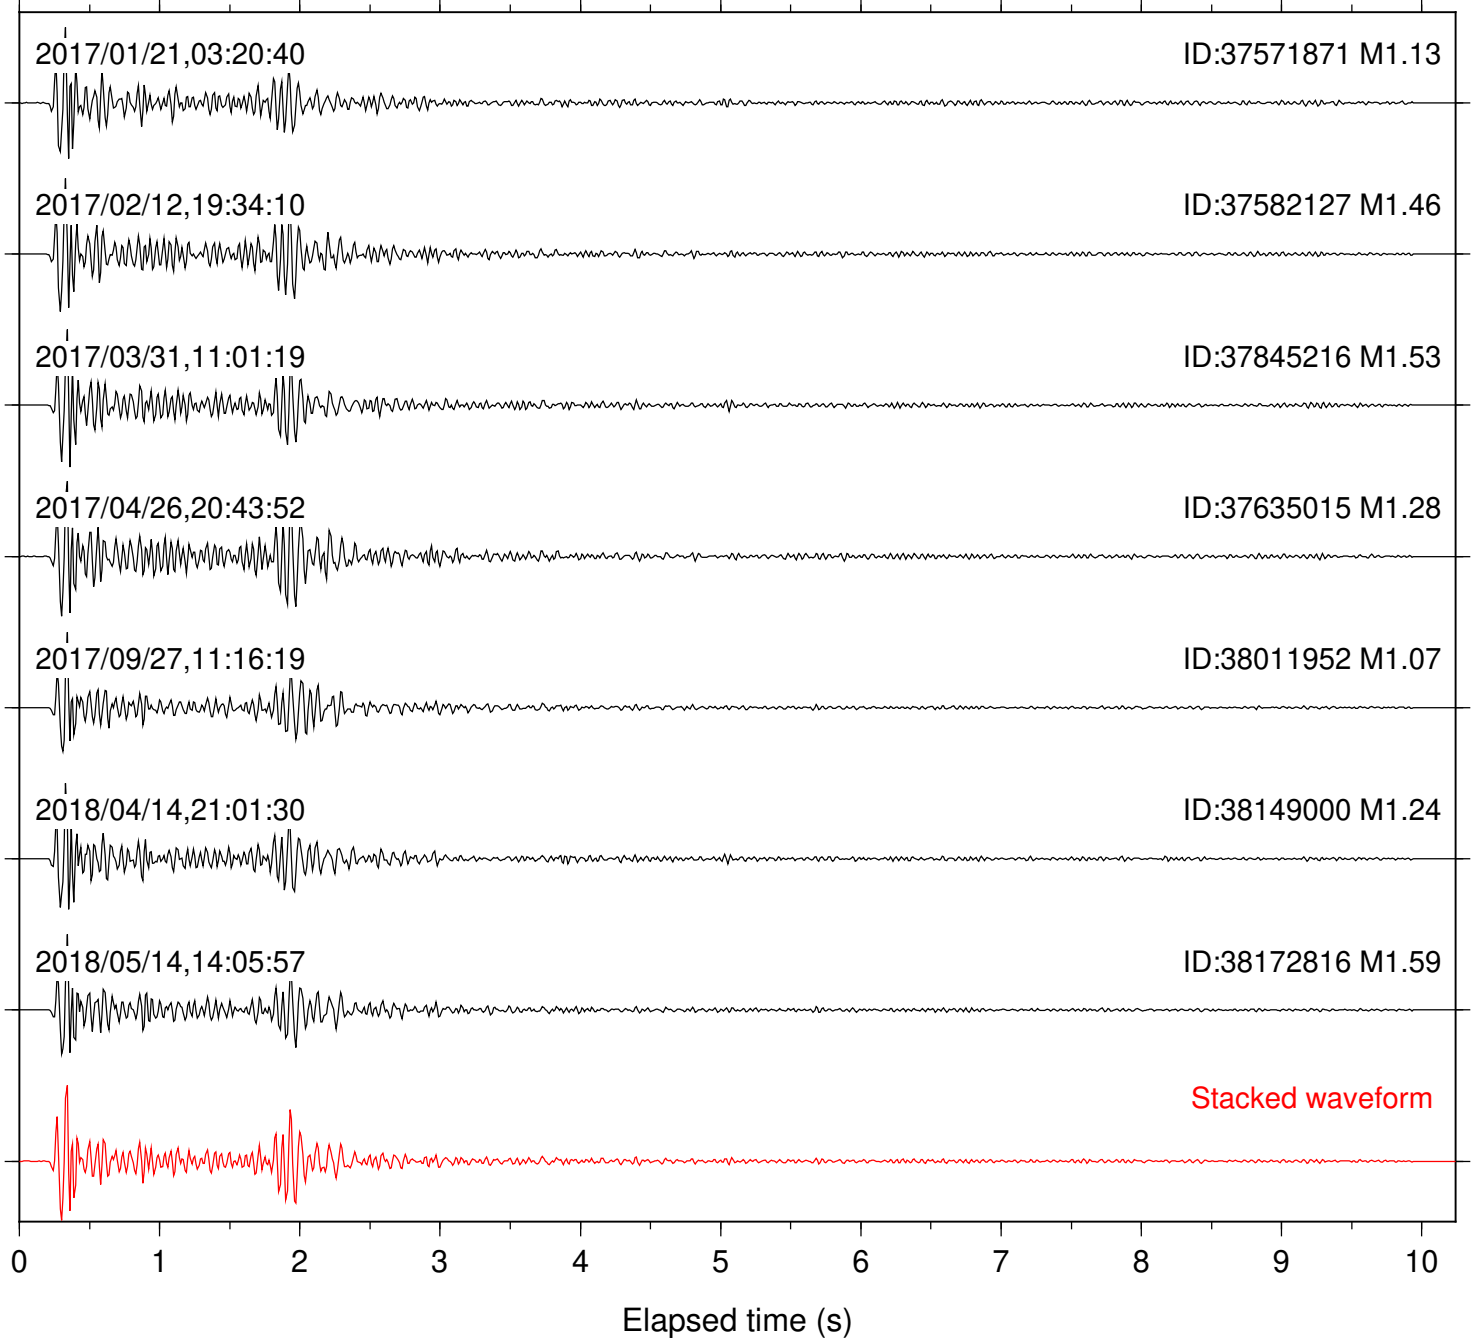

Station: CRY Com: HHZ

Focal depth: 6.38 km