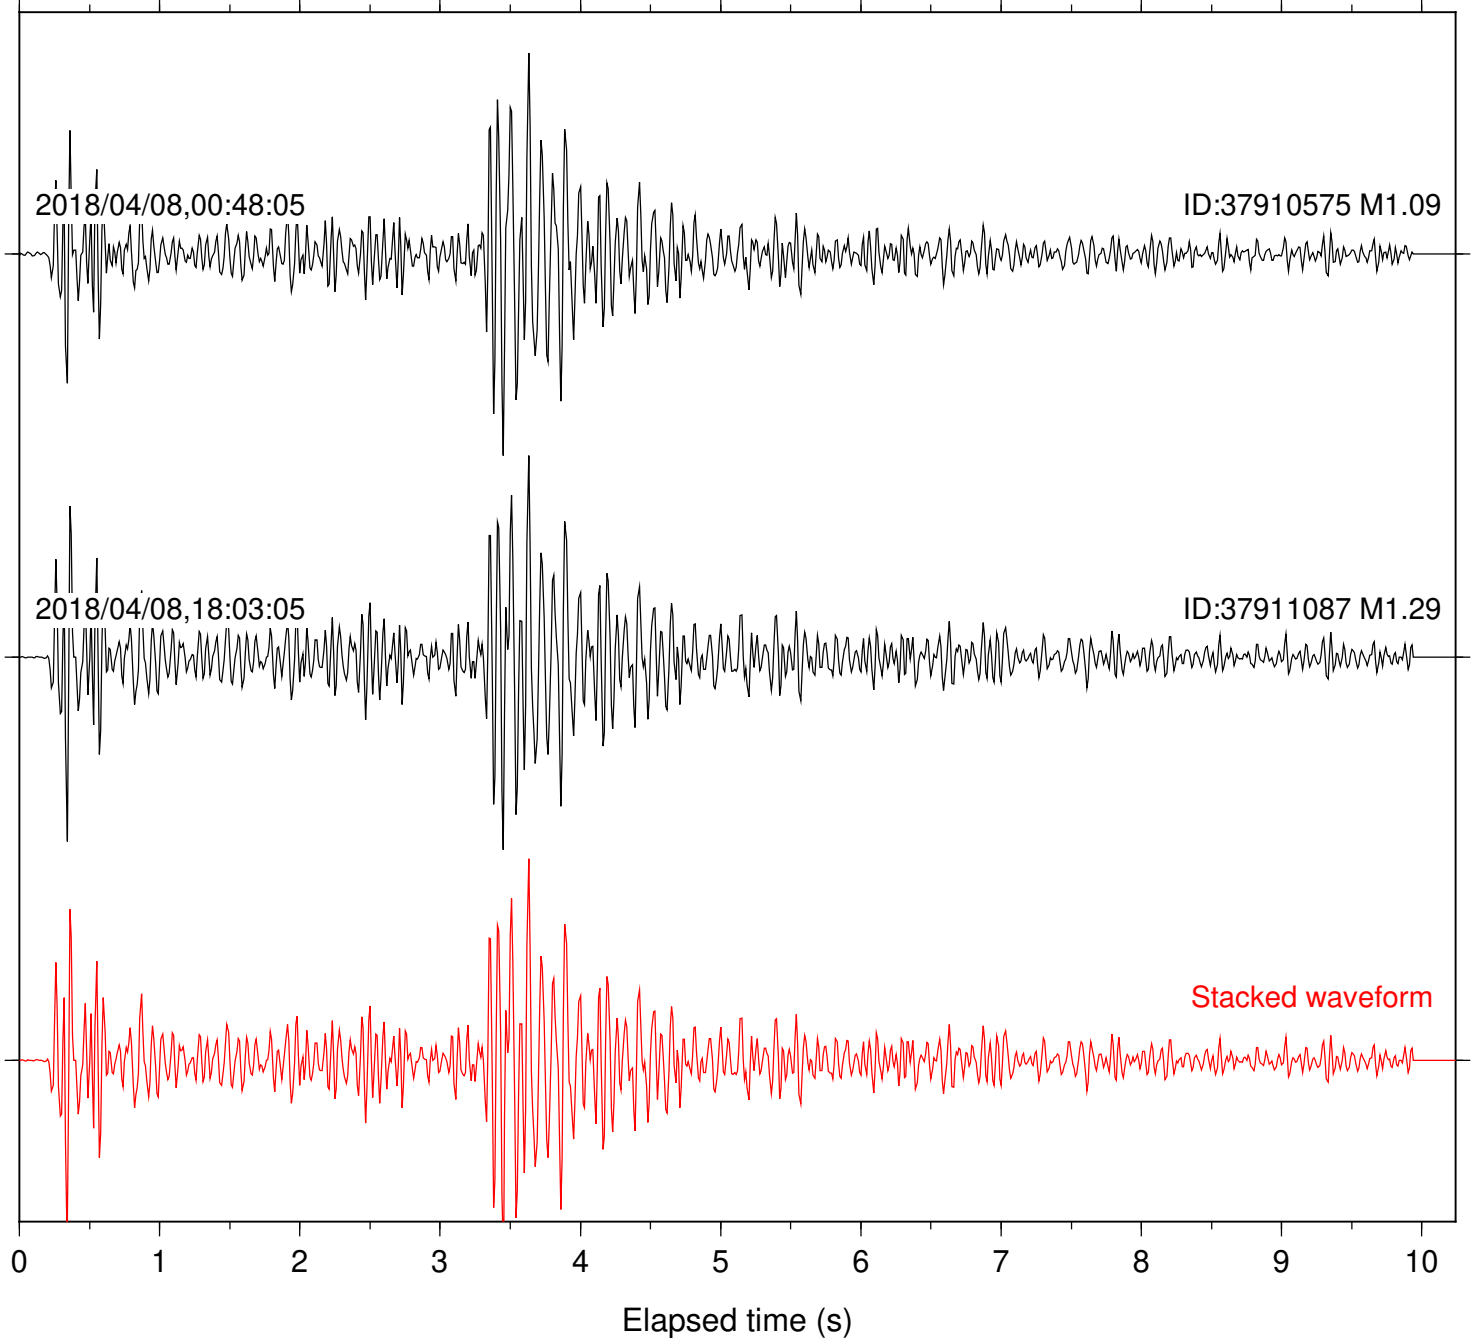

Station: B081 Com: EHZ

Focal depth: 6.37 km