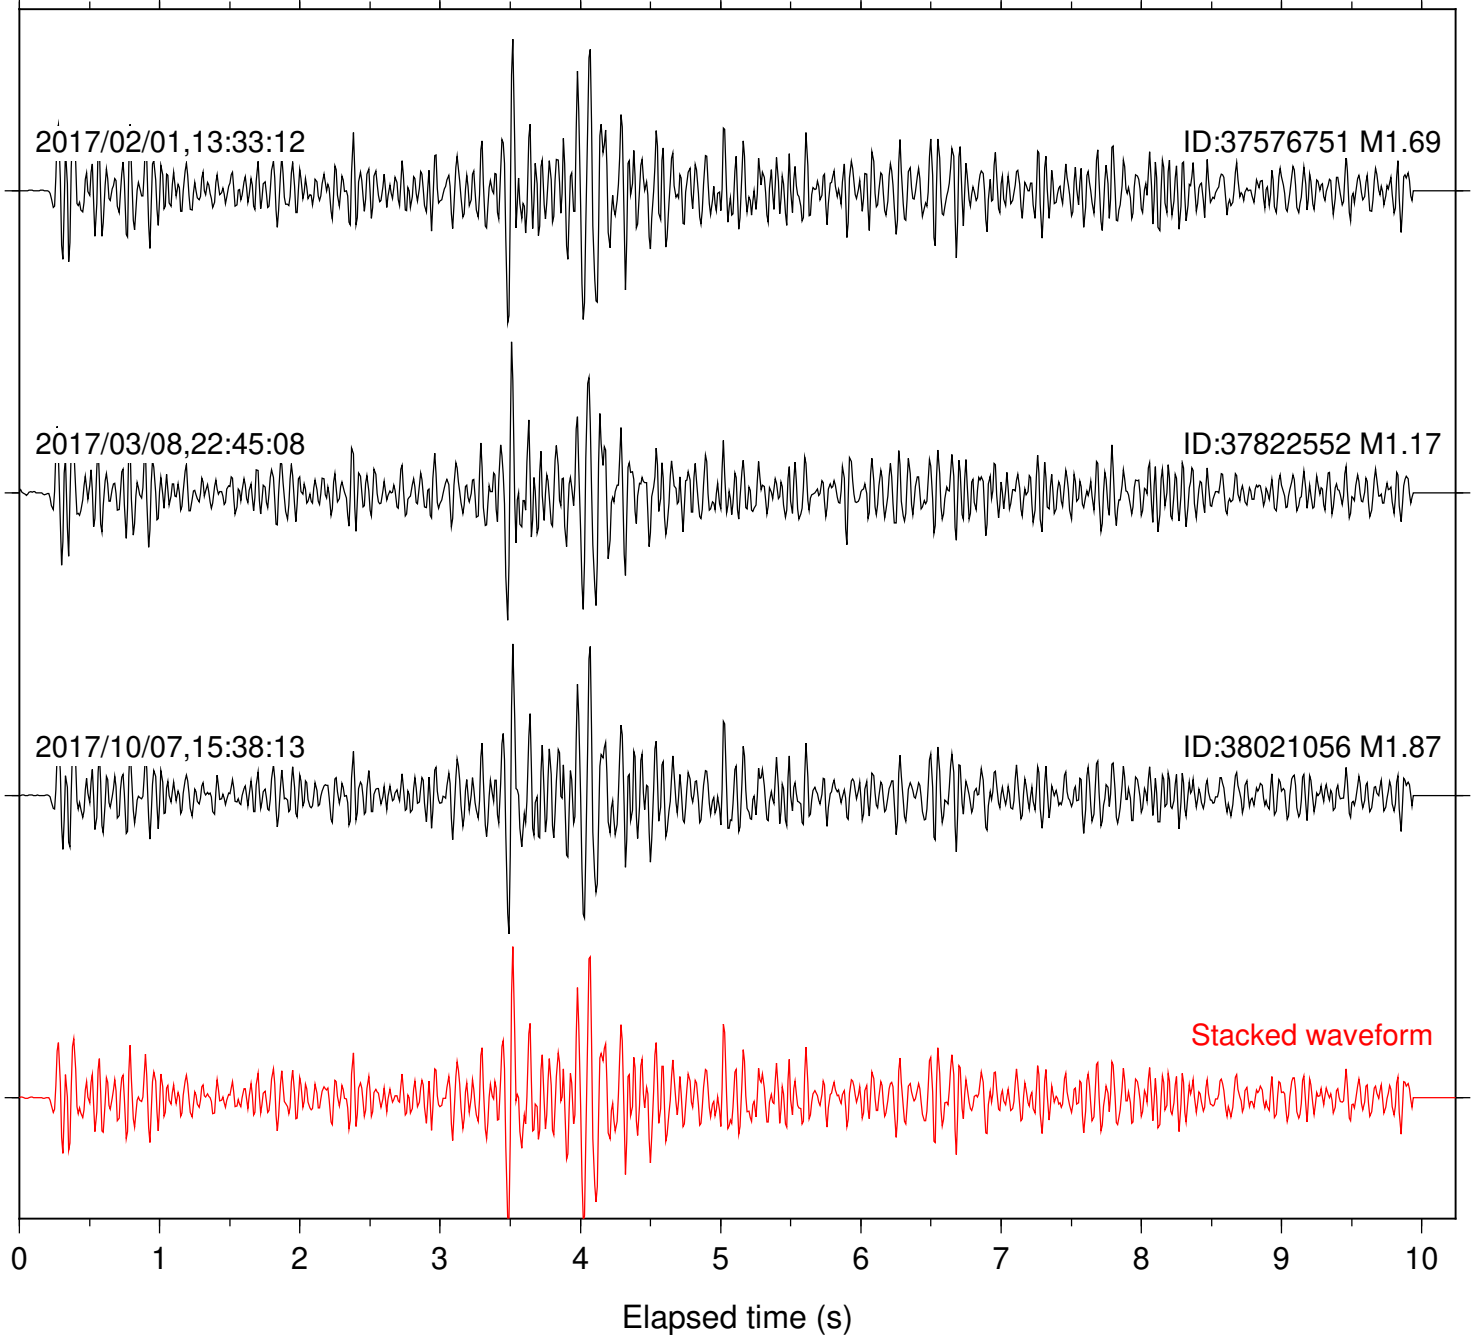

Station: B081 Com: EHZ

Focal depth: 6.86 km