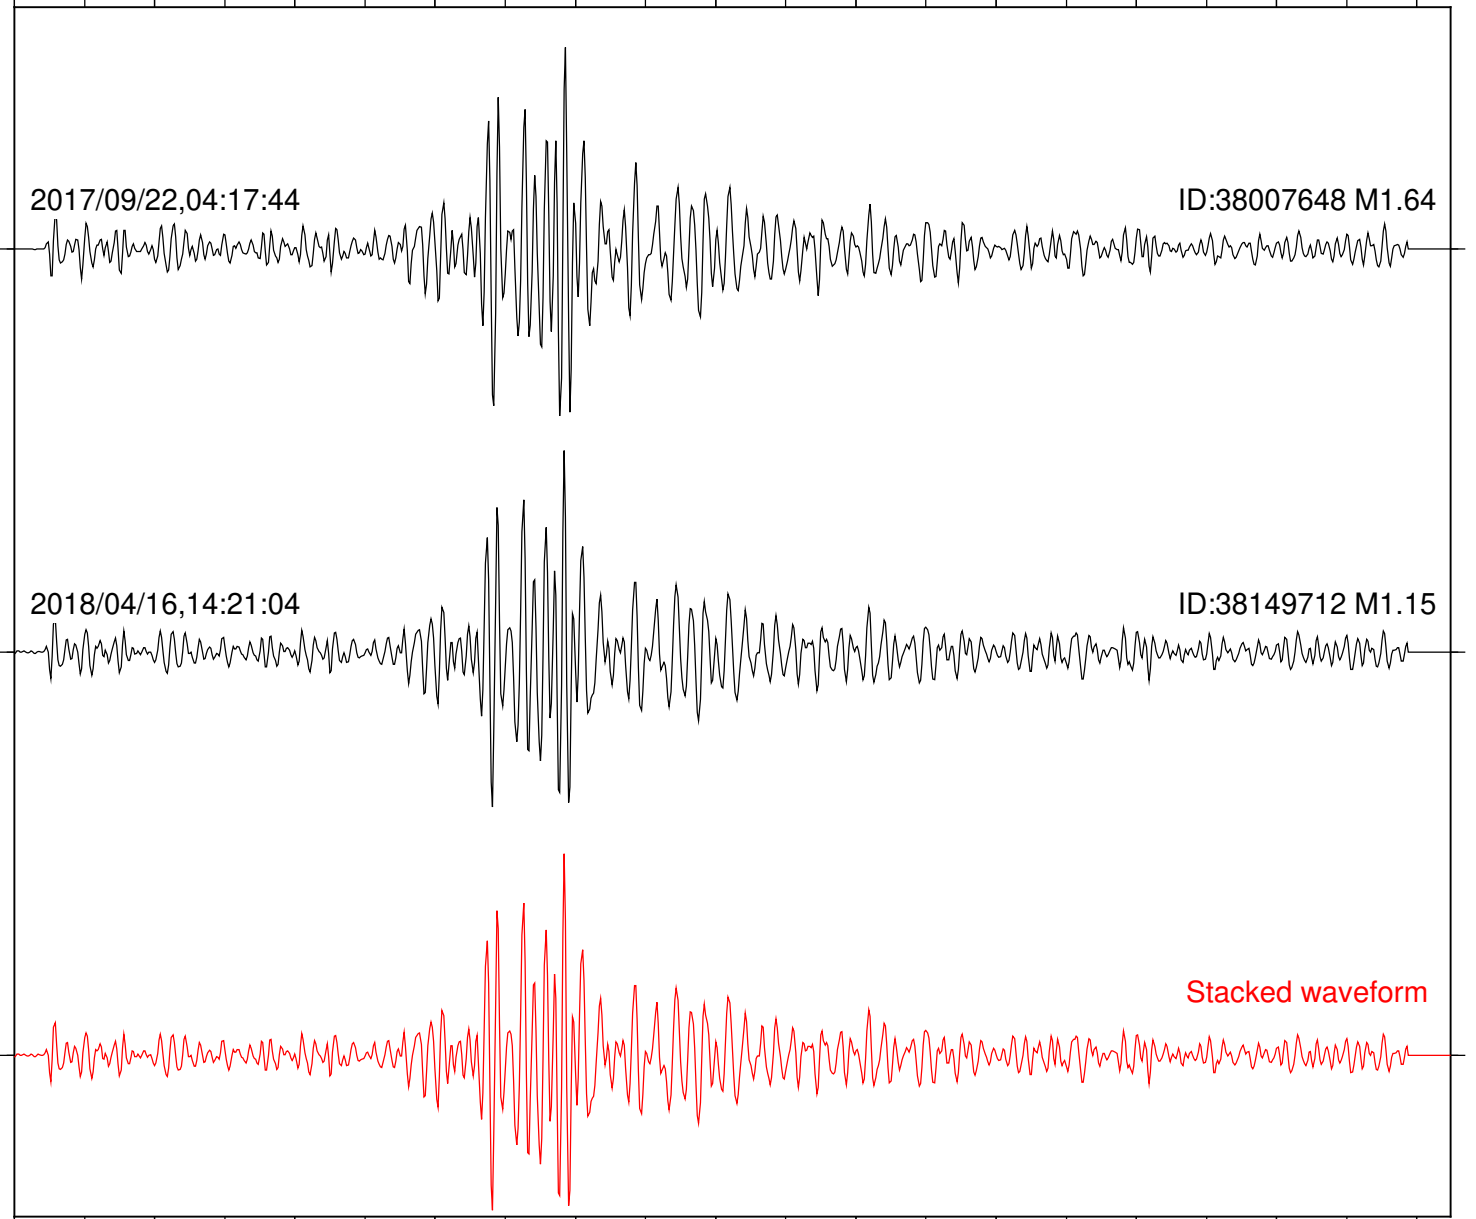

2017/09/22,04:17:44

ID:38007648 M1.64

2018/04/16,14:21:04

ID:38149712 M1.15

Stacked waveform

0 1 2 3 4 5 6 7 8 9 10  
Elapsed time (s)

Station: SND Com: HHZ

Focal depth: 5.63 km