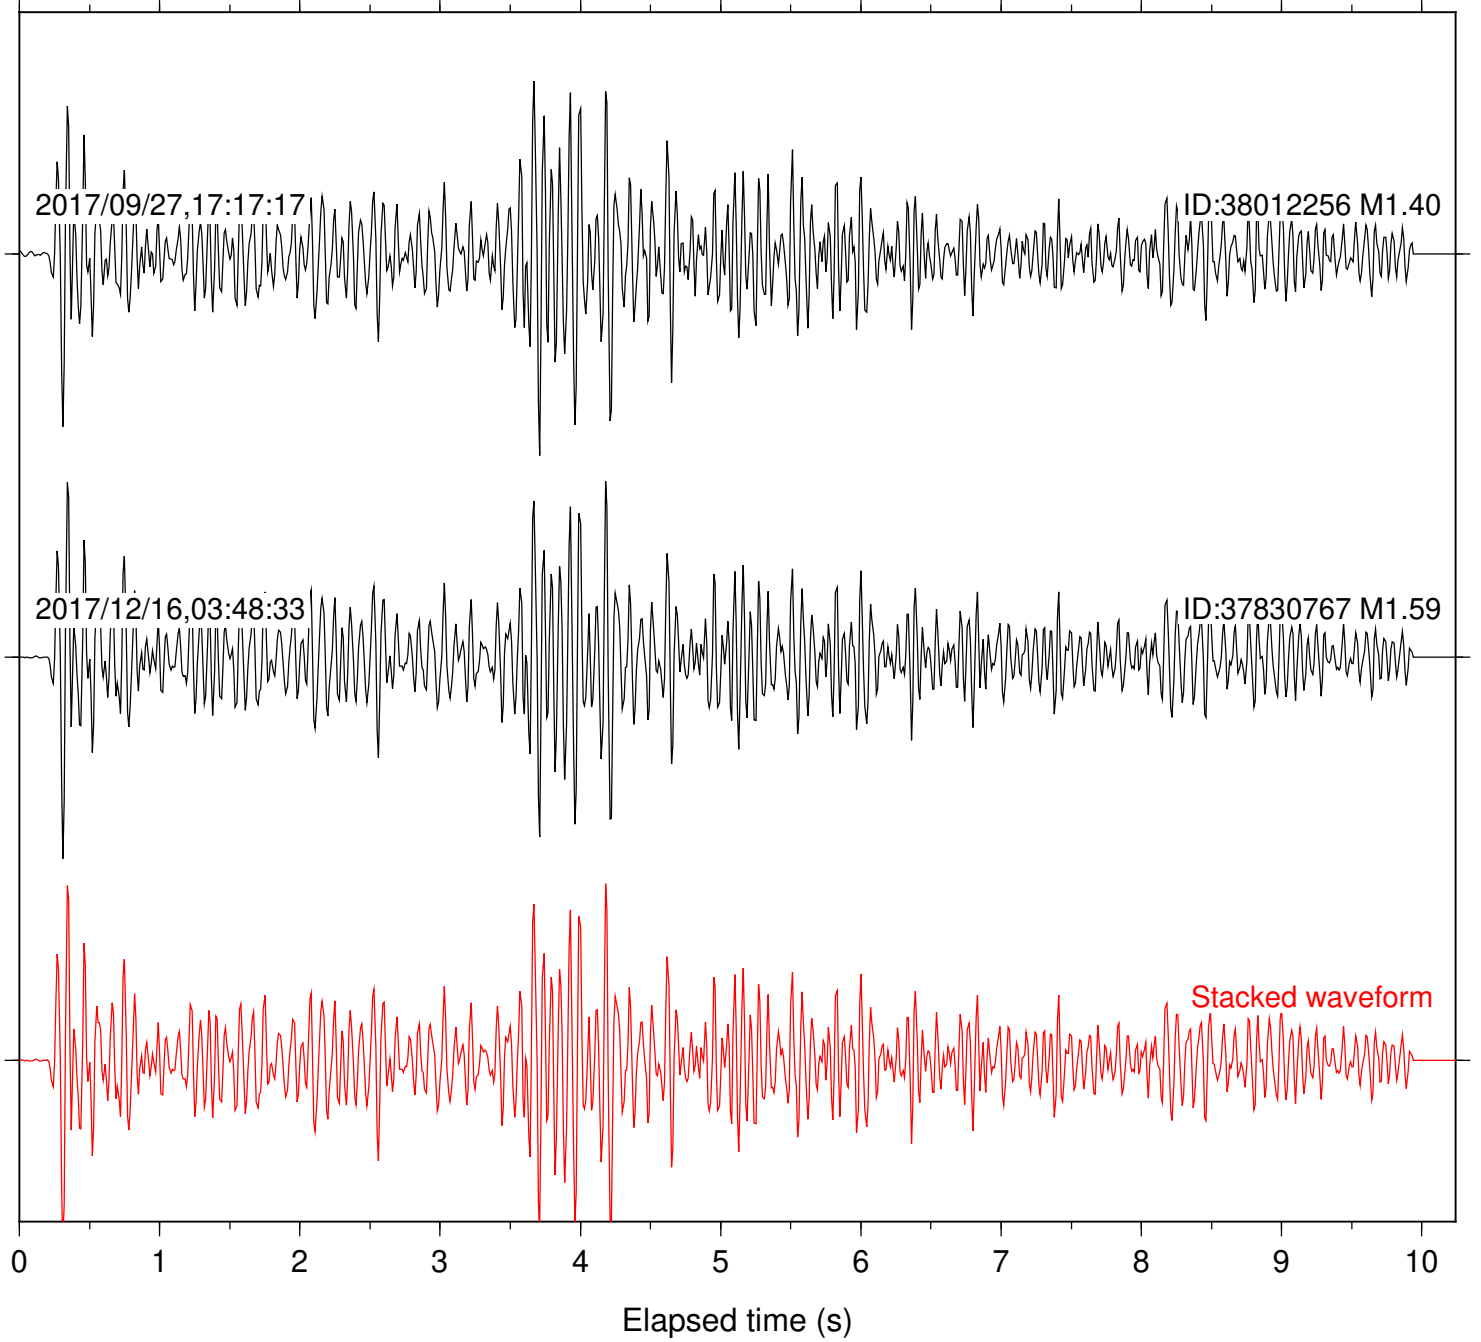

Focal depth: 6.65 km

Station: DNR Com: HHZ

Focal depth: 6.65 km

Station: FRD Com: HHZ

Focal depth: 5.72 km

Station: KNW Com: HHZ

Focal depth: 6.65 km

Station: LKH Com: HHZ