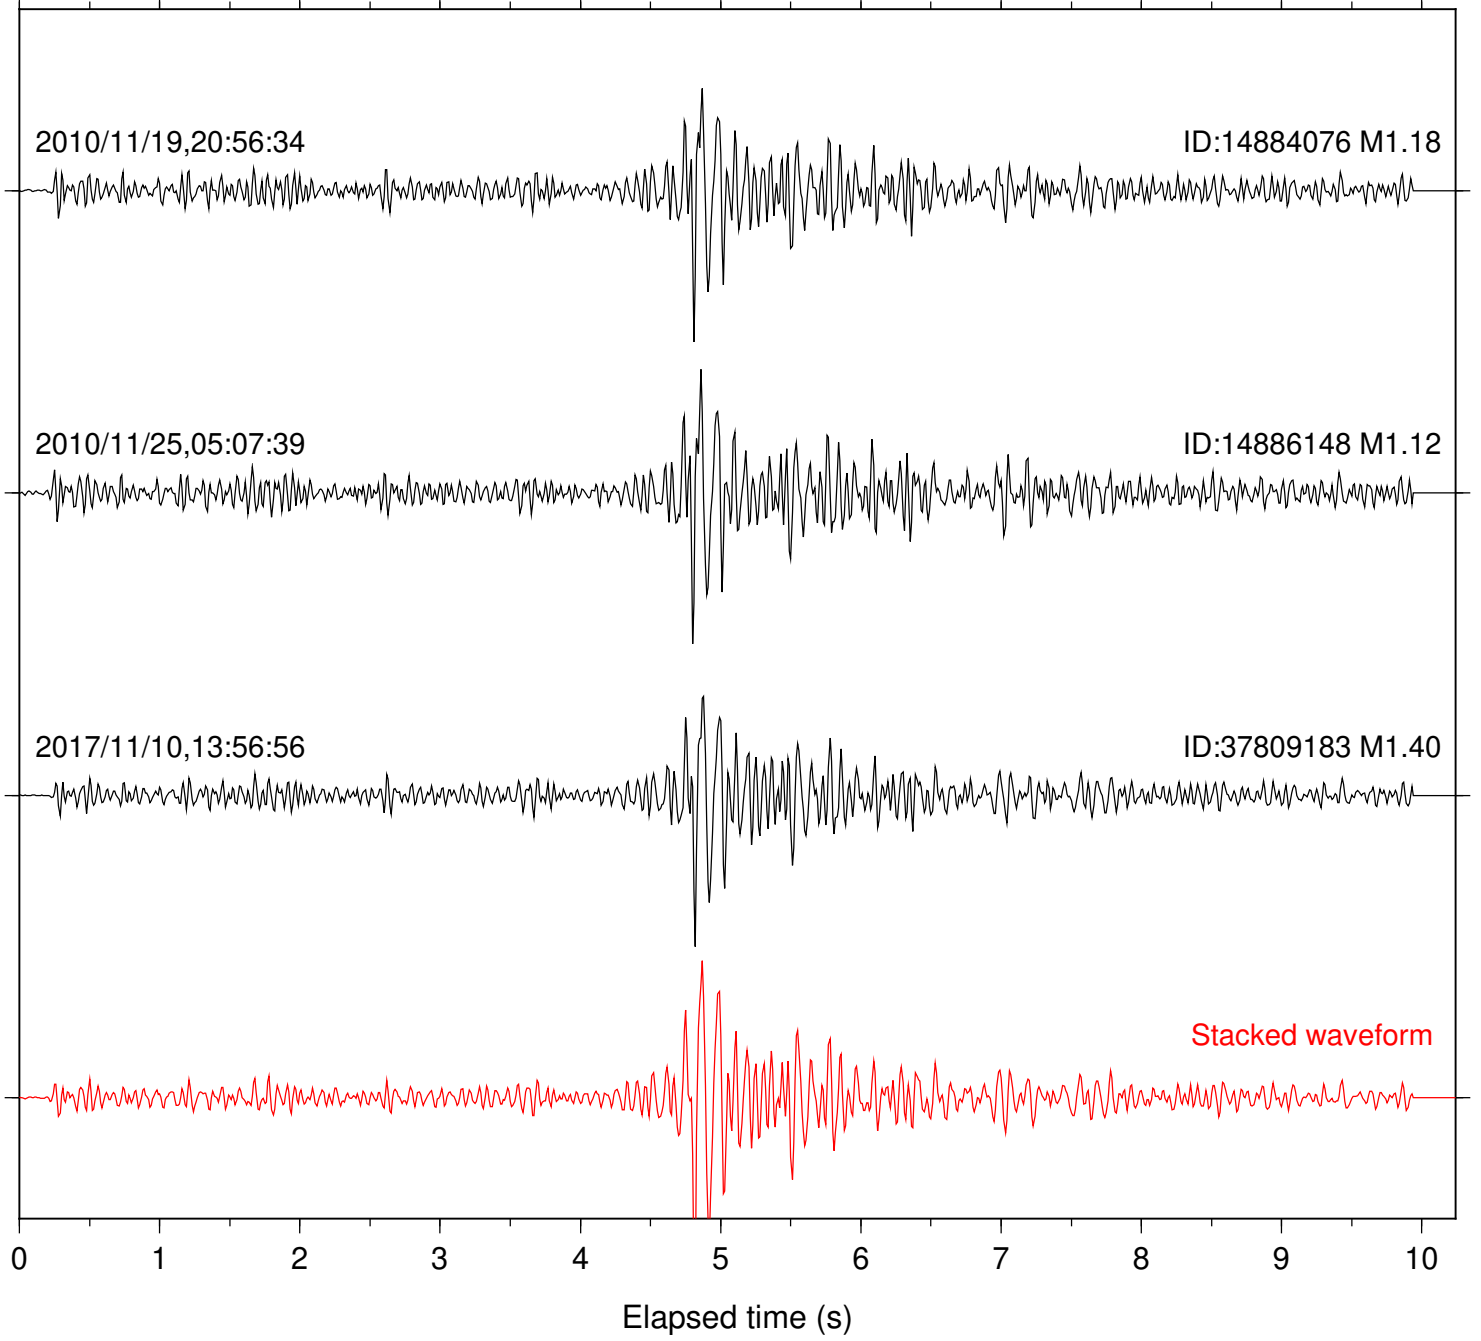

Station: B081 Com: EHZ

Focal depth: 7.08 km