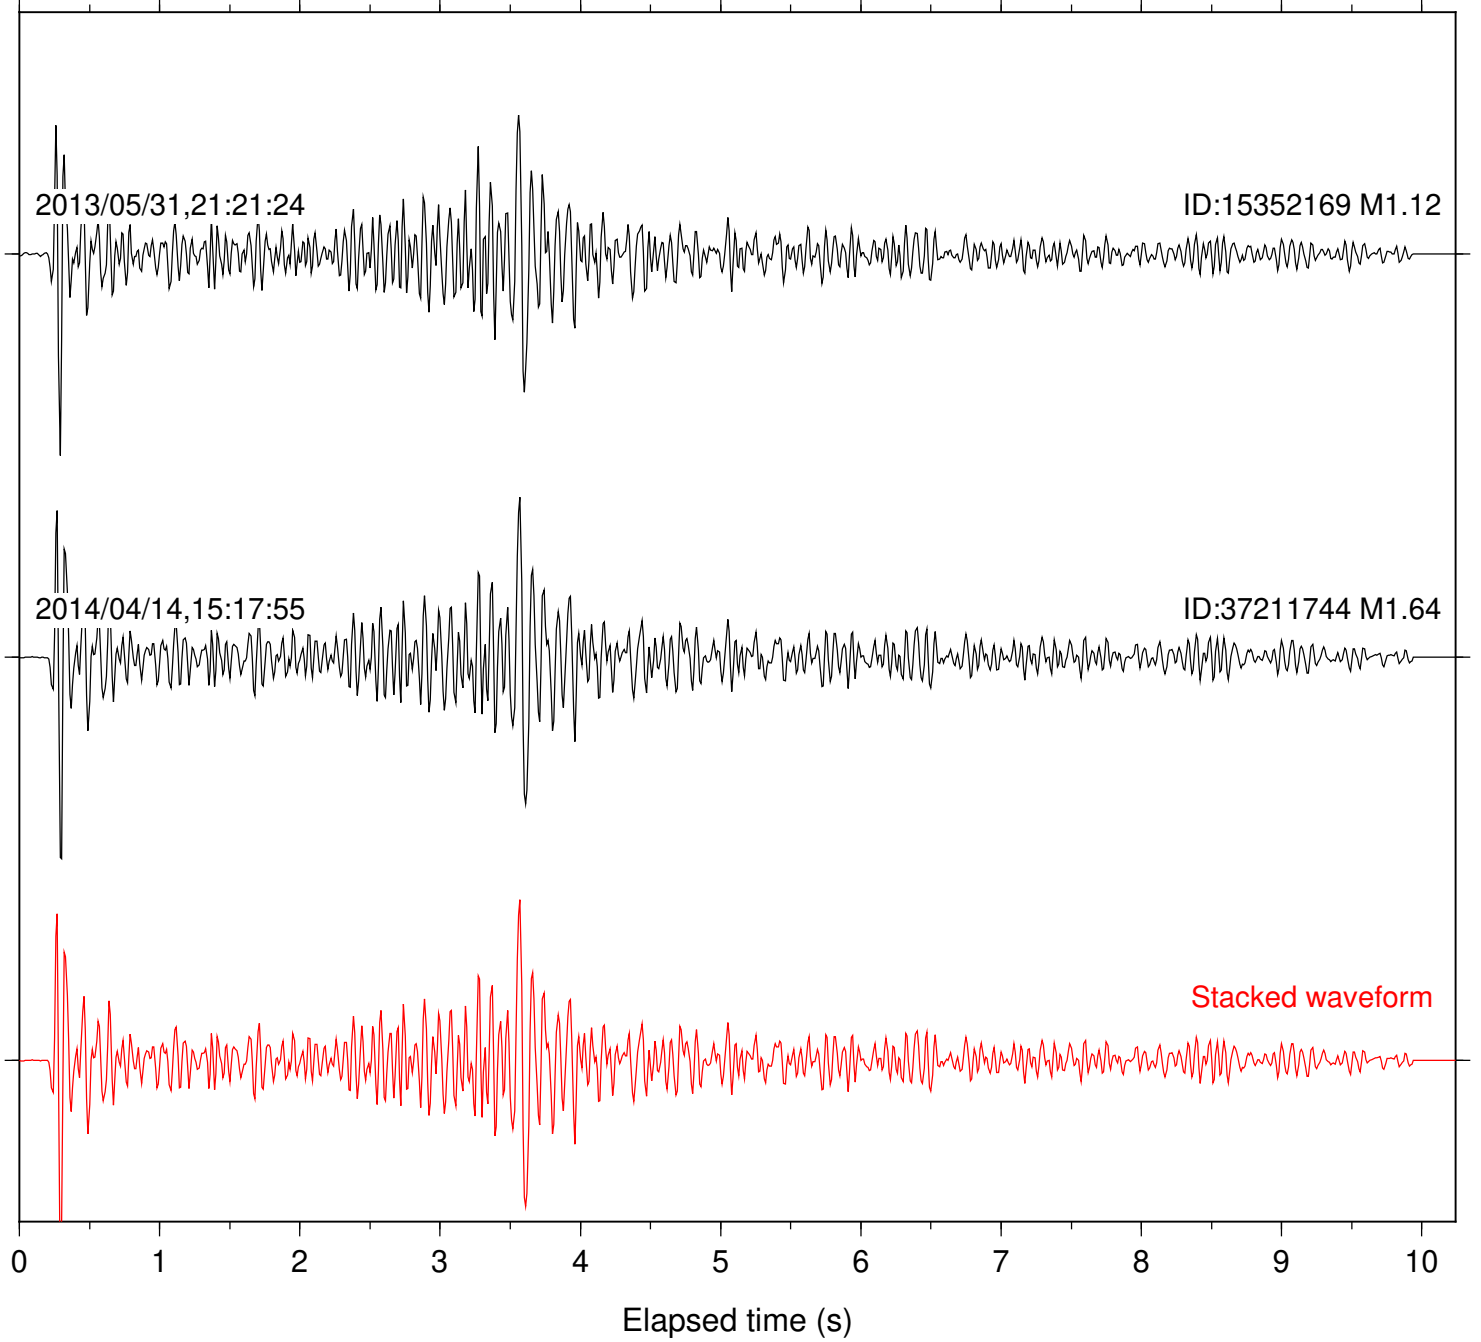

Station: B087 Com: EHZ

Focal depth: 11.49 km