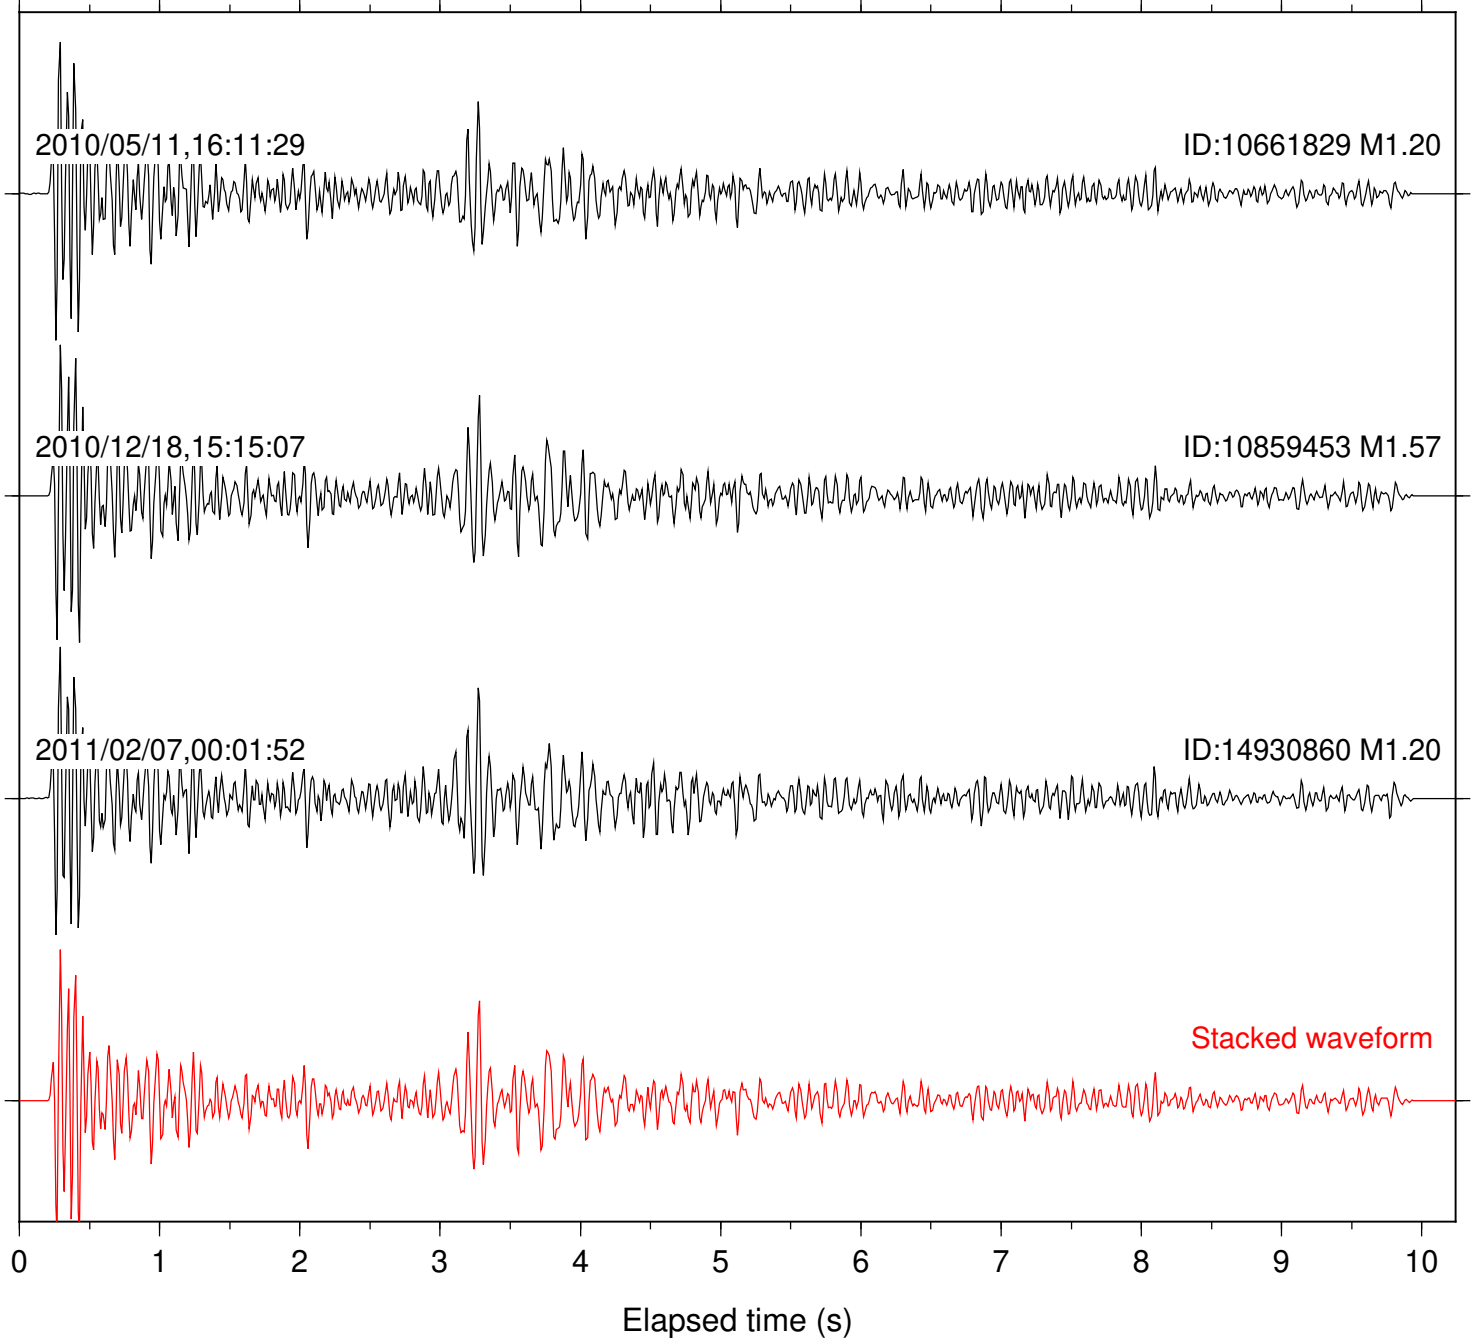

ID:10859453 M1.57

Stacked waveform

0 1 2 3 4 5 6 7 8 9 10  
Elapsed time (s)

Station: B093 Com: EHZ

Focal depth: 7.87 km

Station: B946 Com: EHZ

Focal depth: 7.87 km

Station: FRD Com: HHZ