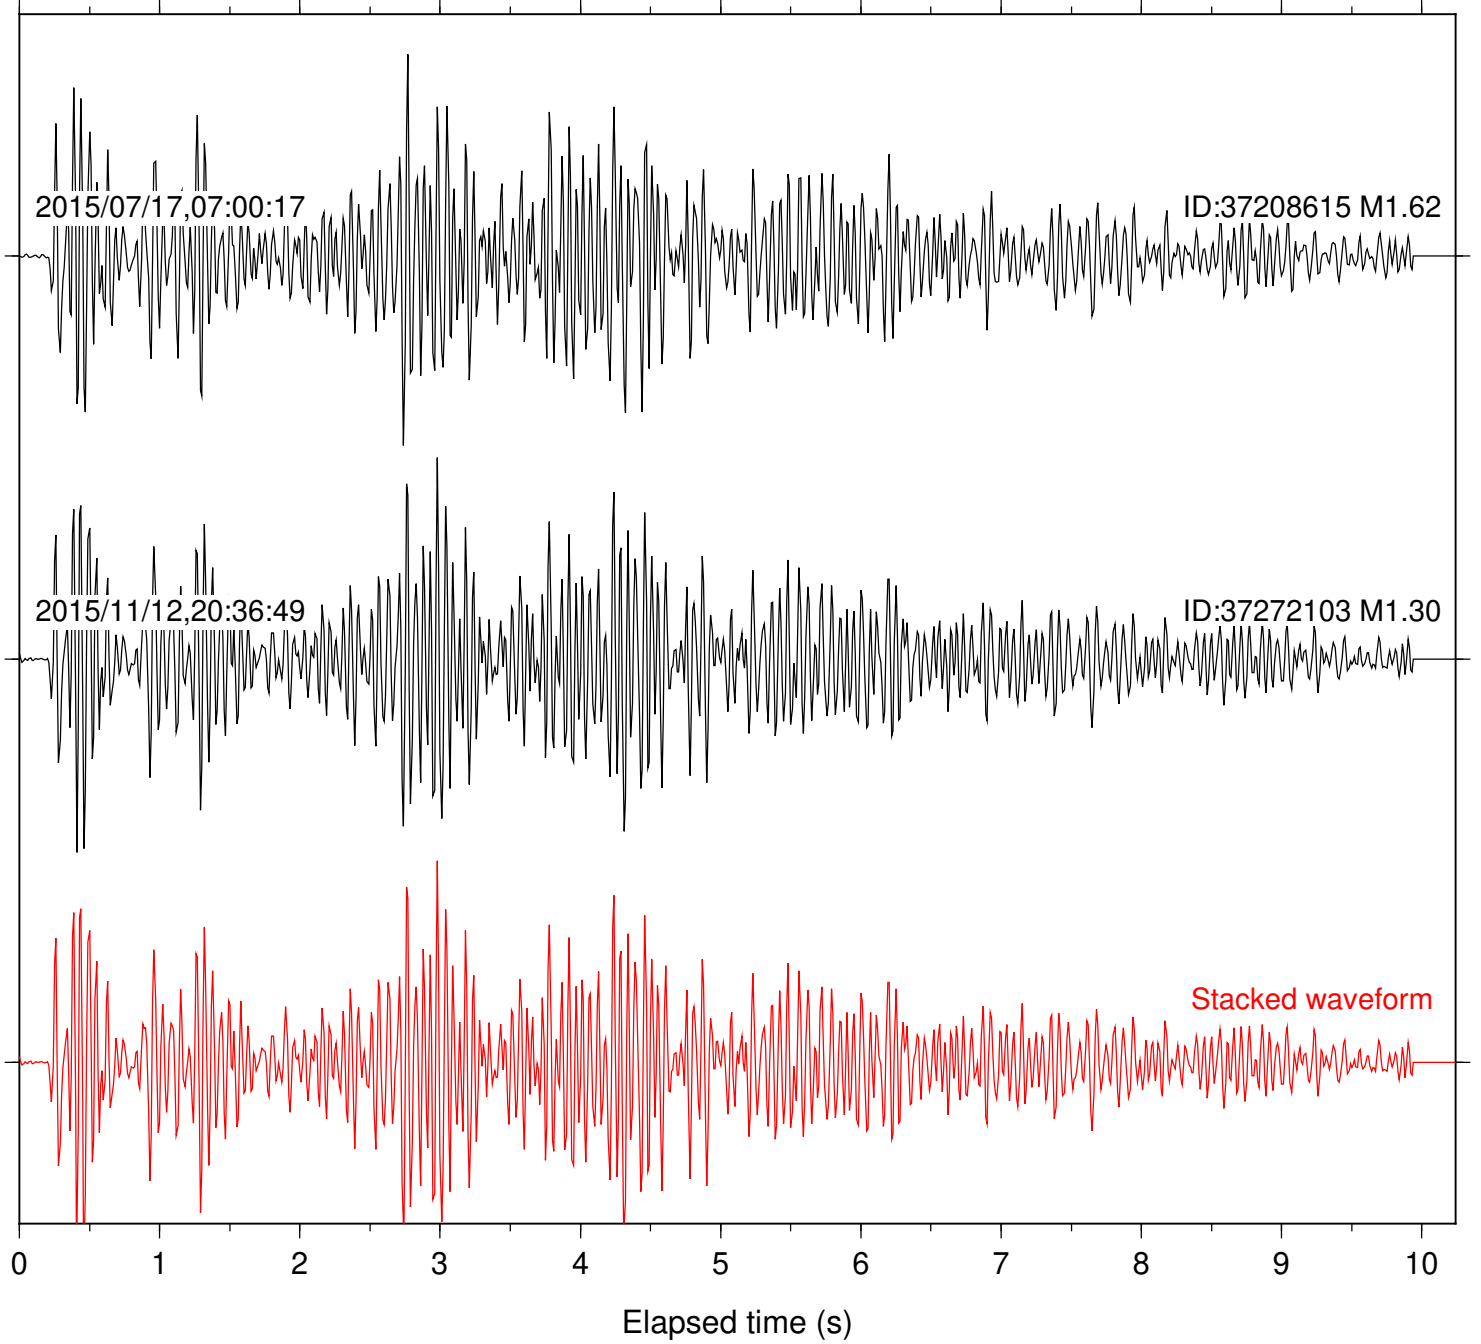

Station: POB2 Com: HHZ

Focal depth: 8.23 km

Station: RDM Com: HHZ

Focal depth: 8.23 km

Station: RRSP Com: HHZ

Focal depth: 8.23 km

Station: SND Com: HHZ

Focal depth: 8.23 km