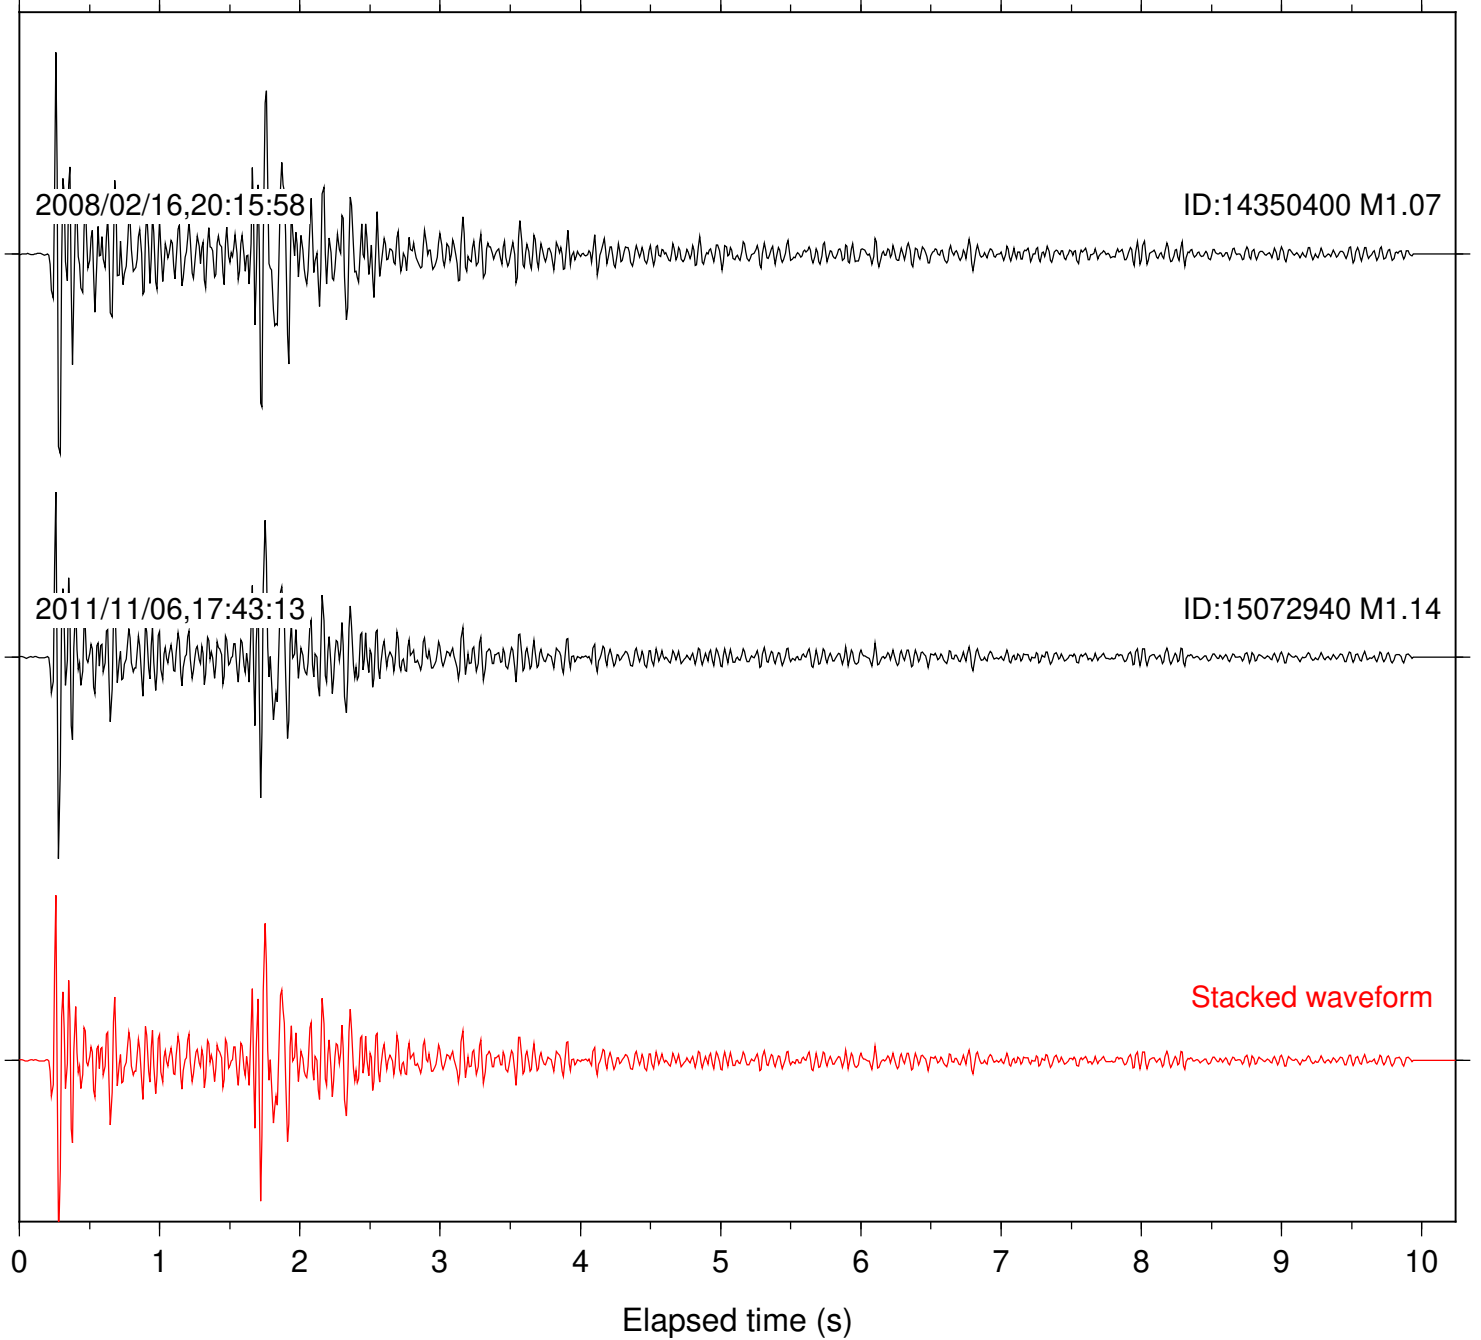

Station: B086 Com: EHZ

Focal depth: 8.01 km