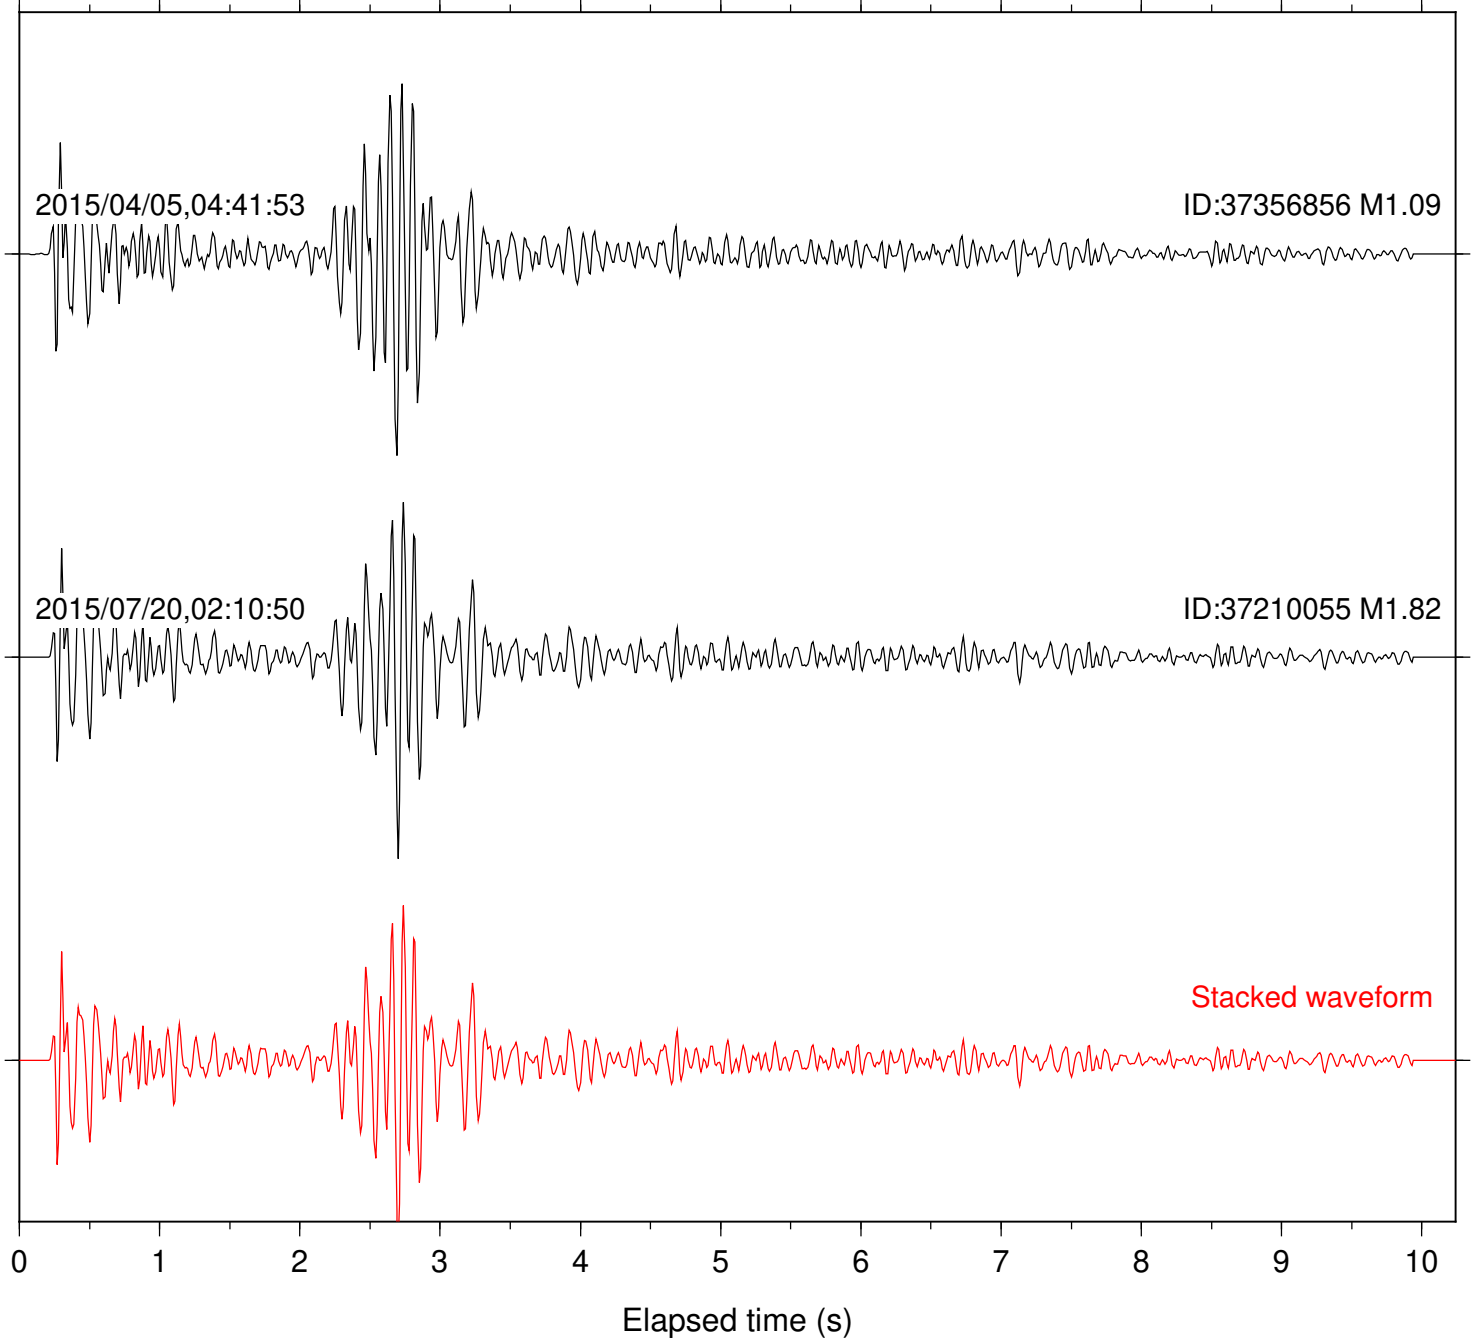

Focal depth: 8.43 km

Station: PLM Com: HHZ

Focal depth: 8.43 km

Station: POB2 Com: HHZ

Focal depth: 8.43 km

Station: SND Com: HHZ

Focal depth: 8.43 km

Station: B081 Com: EHZ