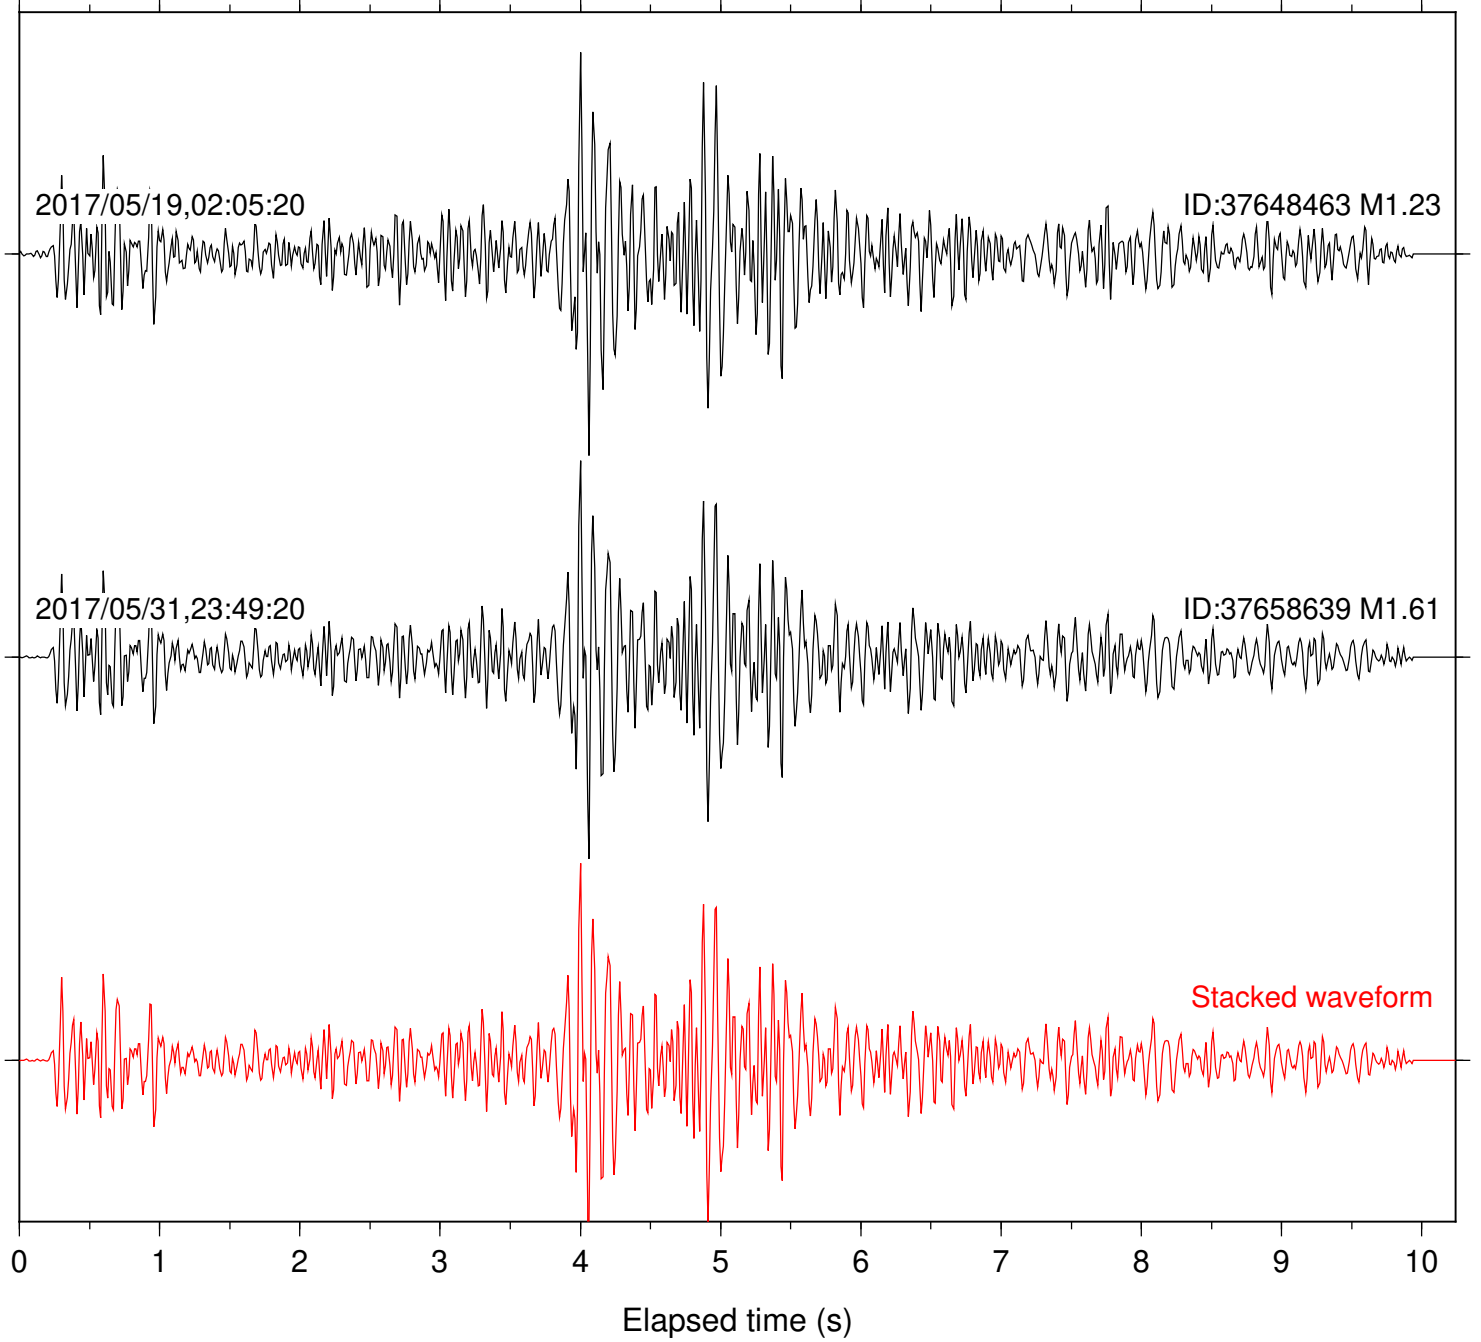

Station: BAC Com: EHZ

Focal depth: 9.88 km