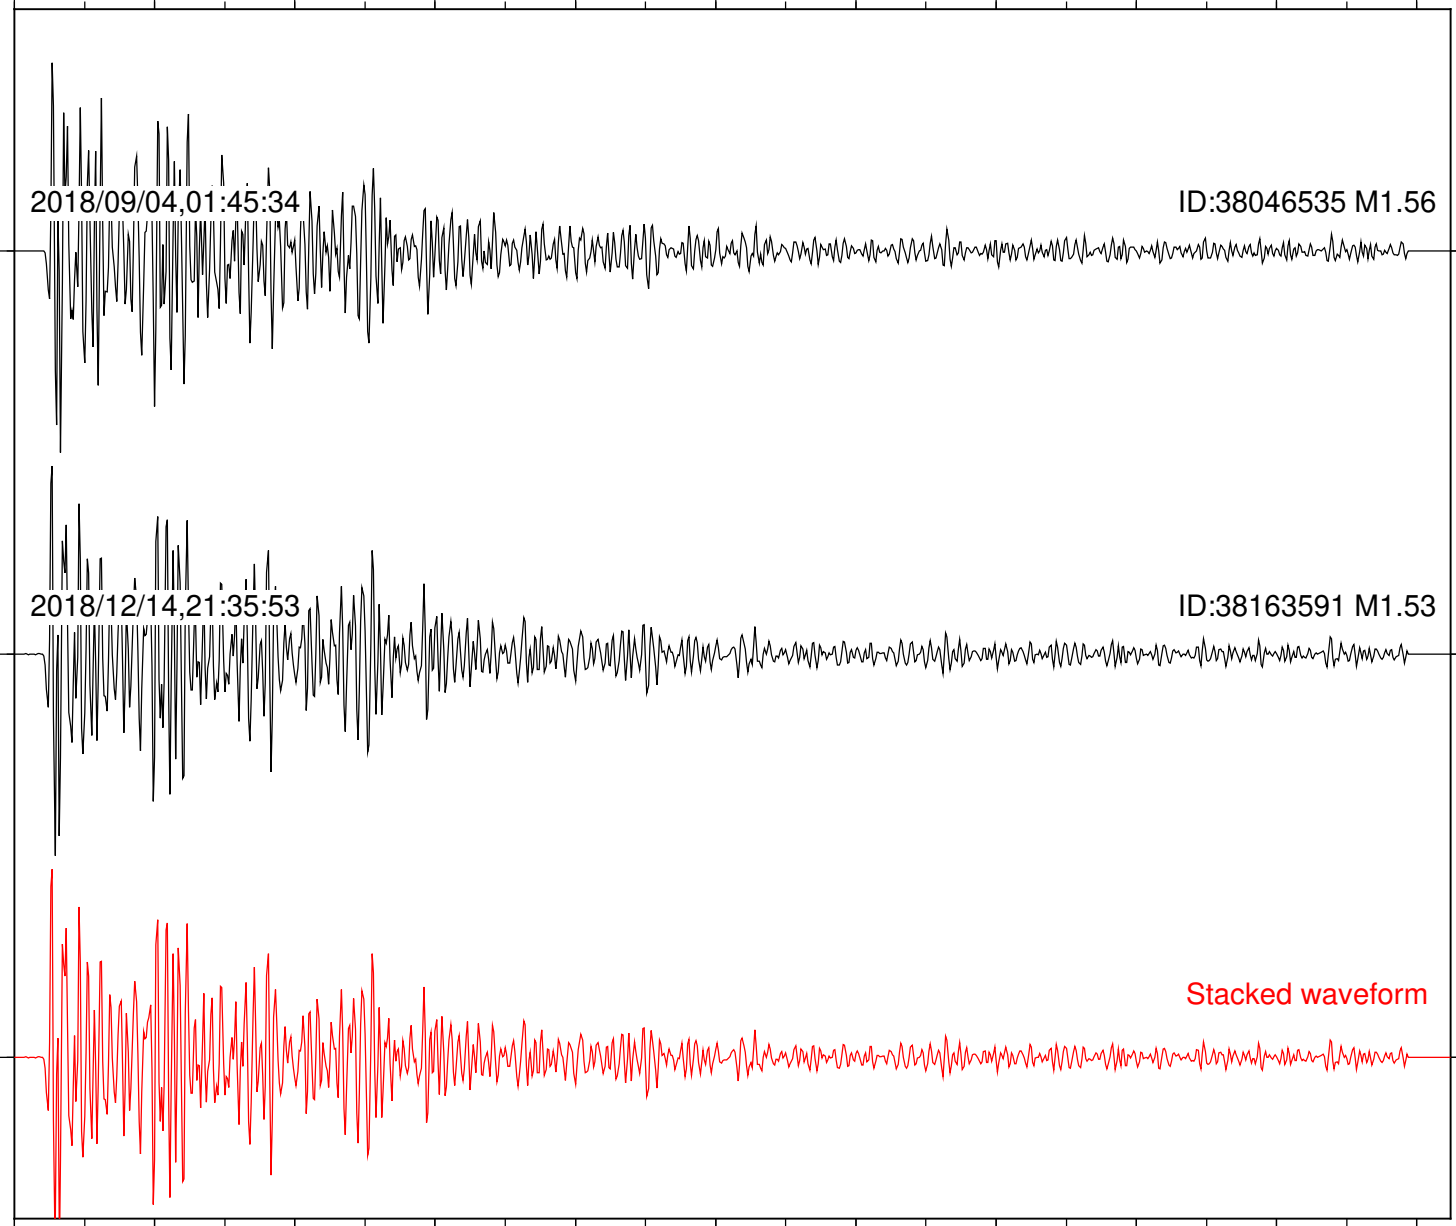

Station: CSH Com: HHZ

Focal depth: 4.27 km

Station: DGR Com: HHZ

Focal depth: 4.27 km

Station: FRD Com: HHZ

Focal depth: 4.27 km

Station: HMT2 Com: HHZ

Focal depth: 4.27 km