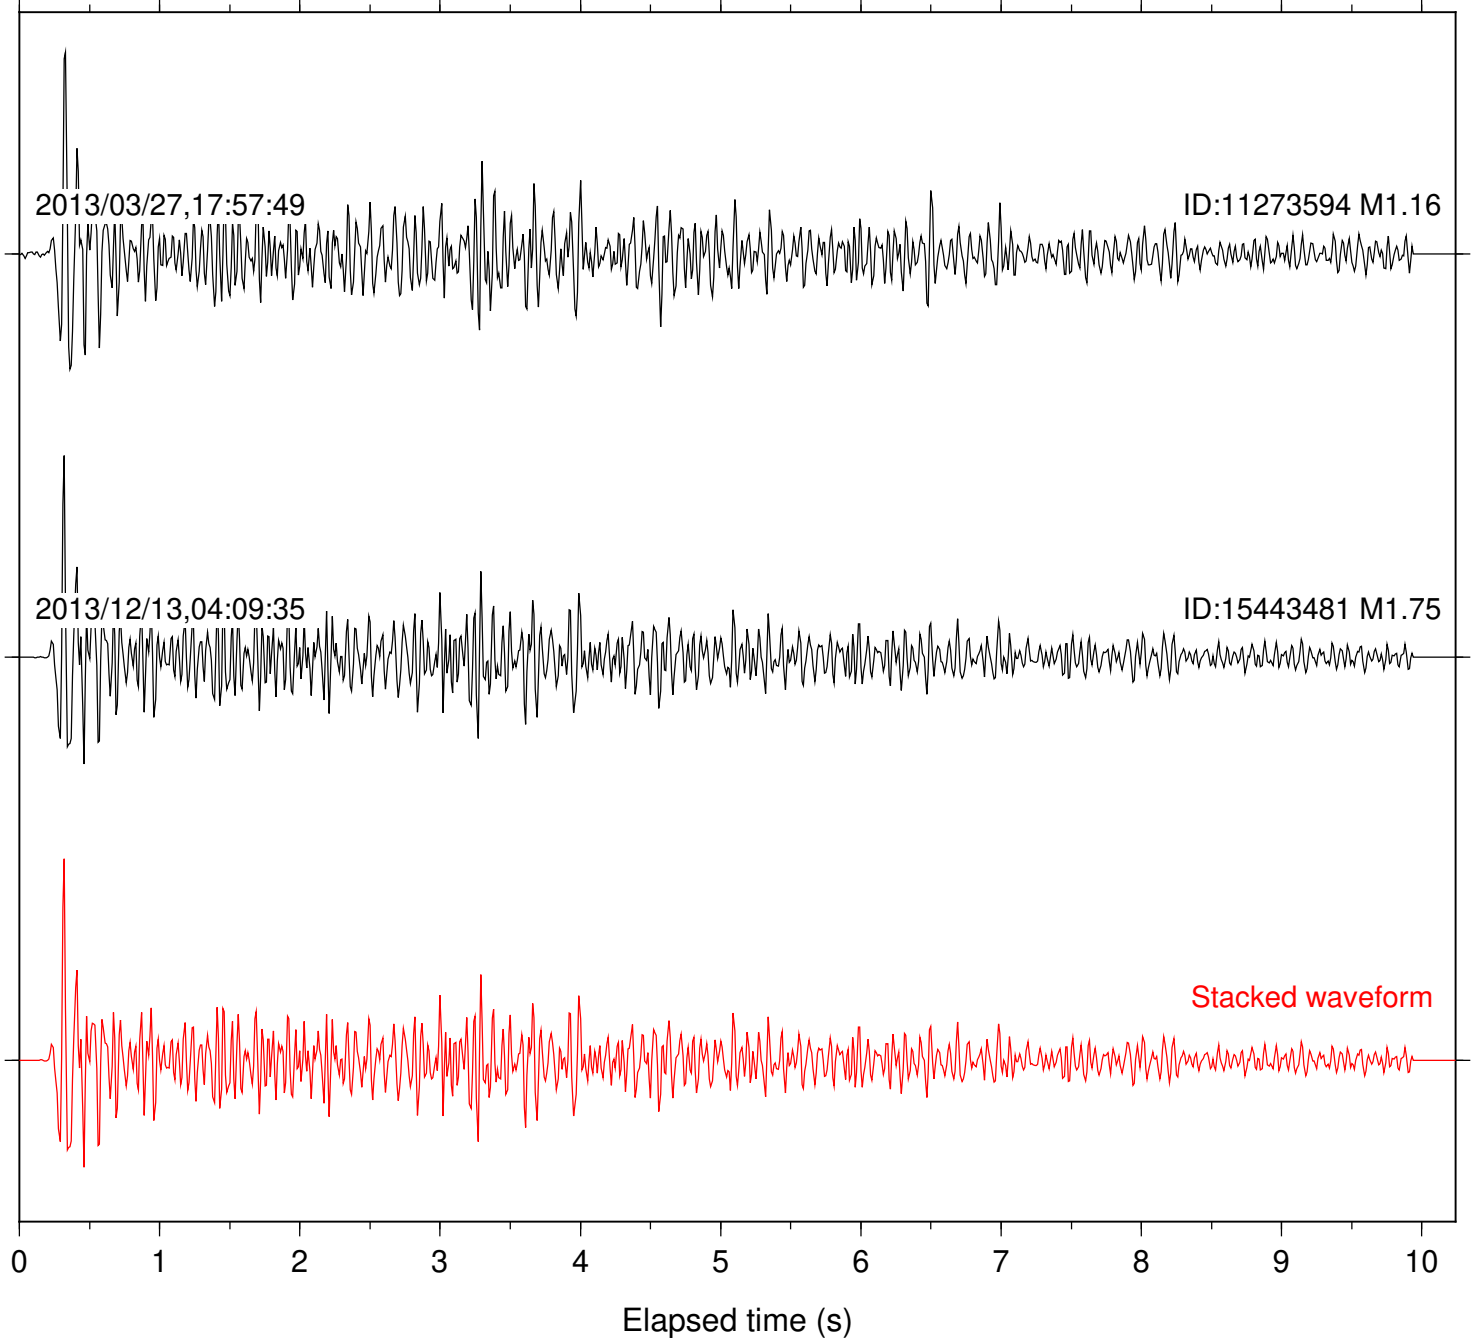

Station: TOR Com: HHZ

Focal depth: 7.05 km