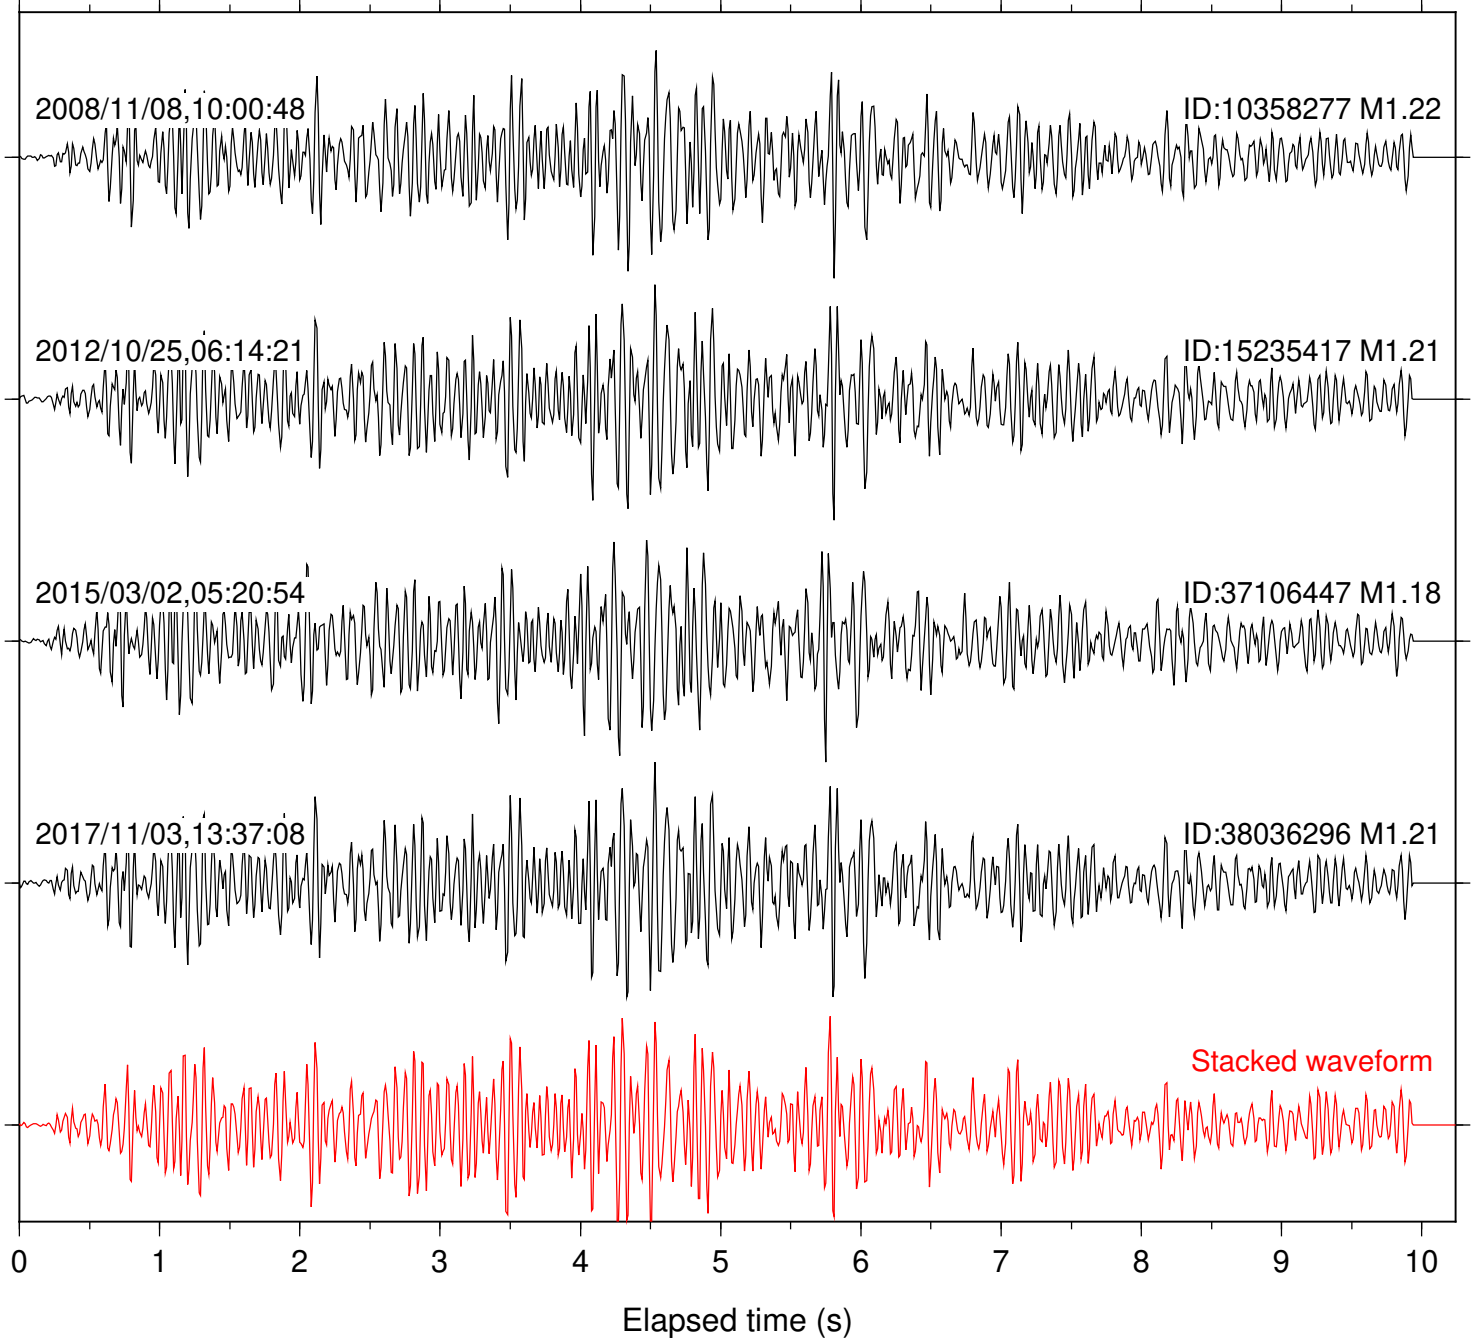

Station: B088 Com: EHZ

Focal depth: 11.29 km