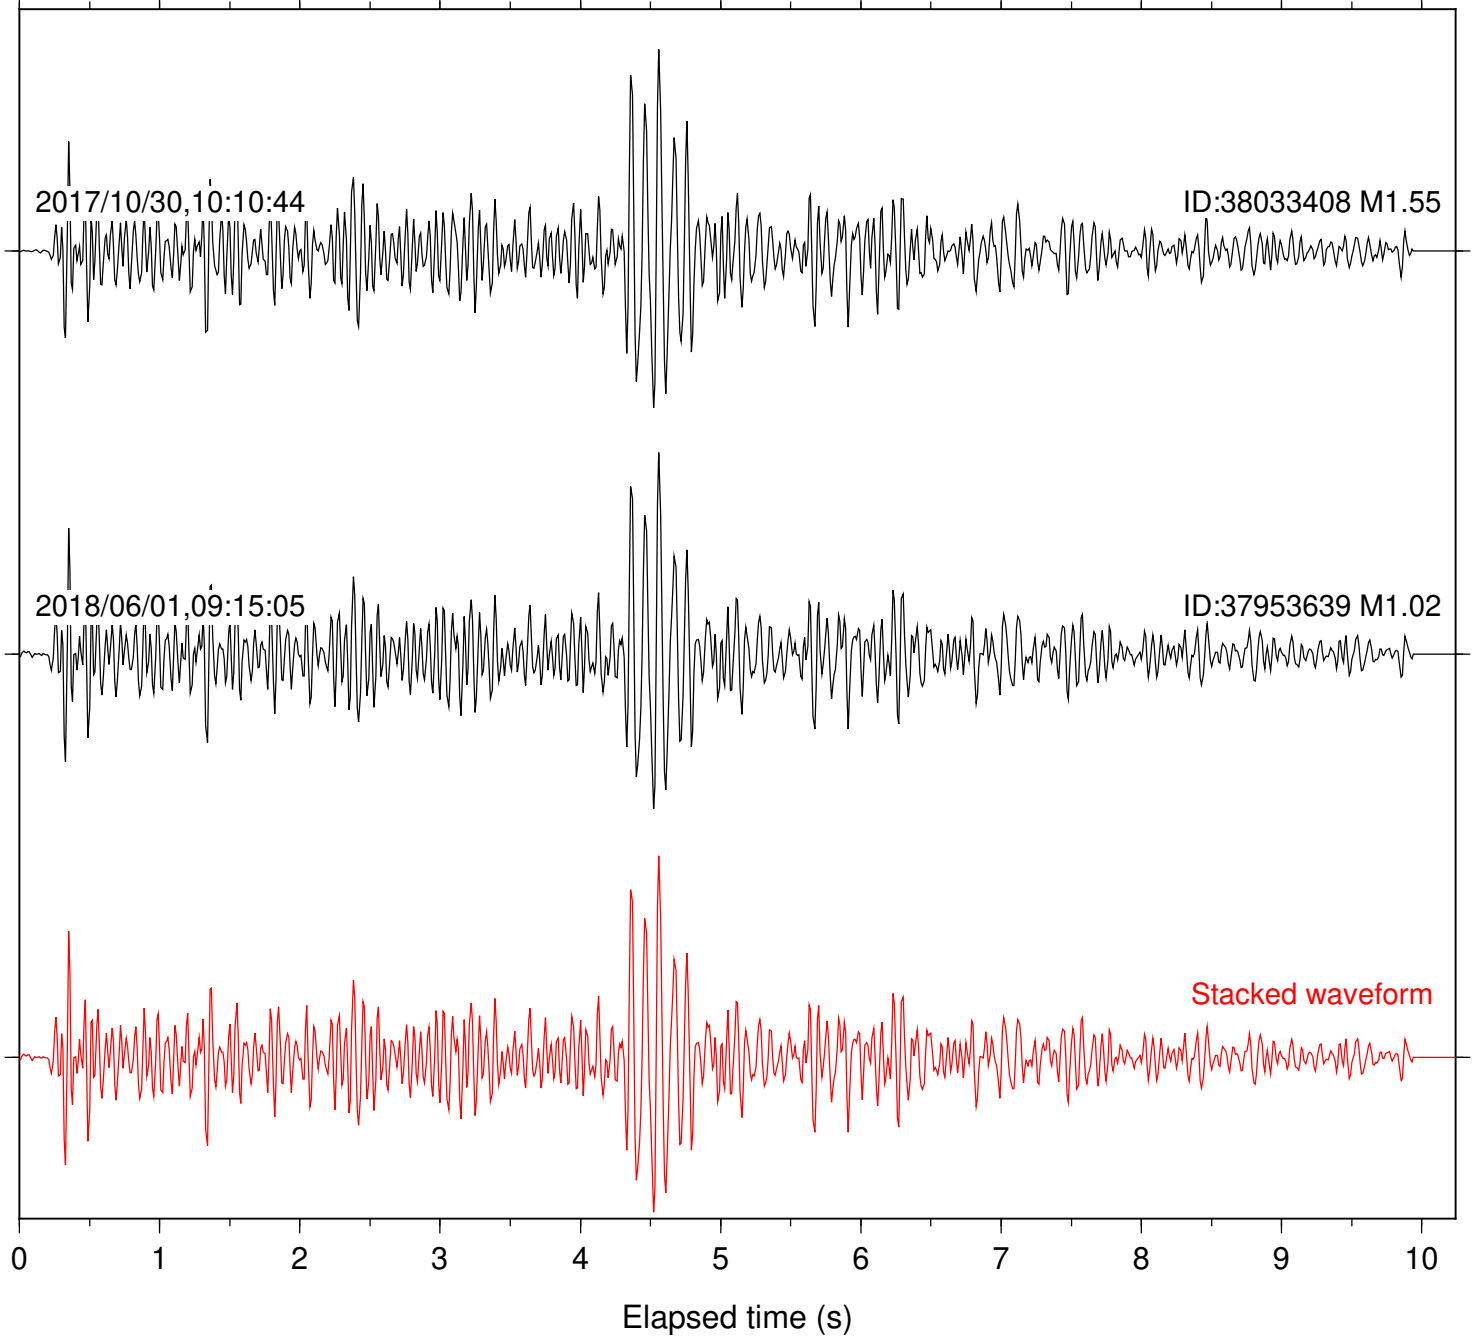

Station: B087 Com: EHZ

Focal depth: 10.93 km