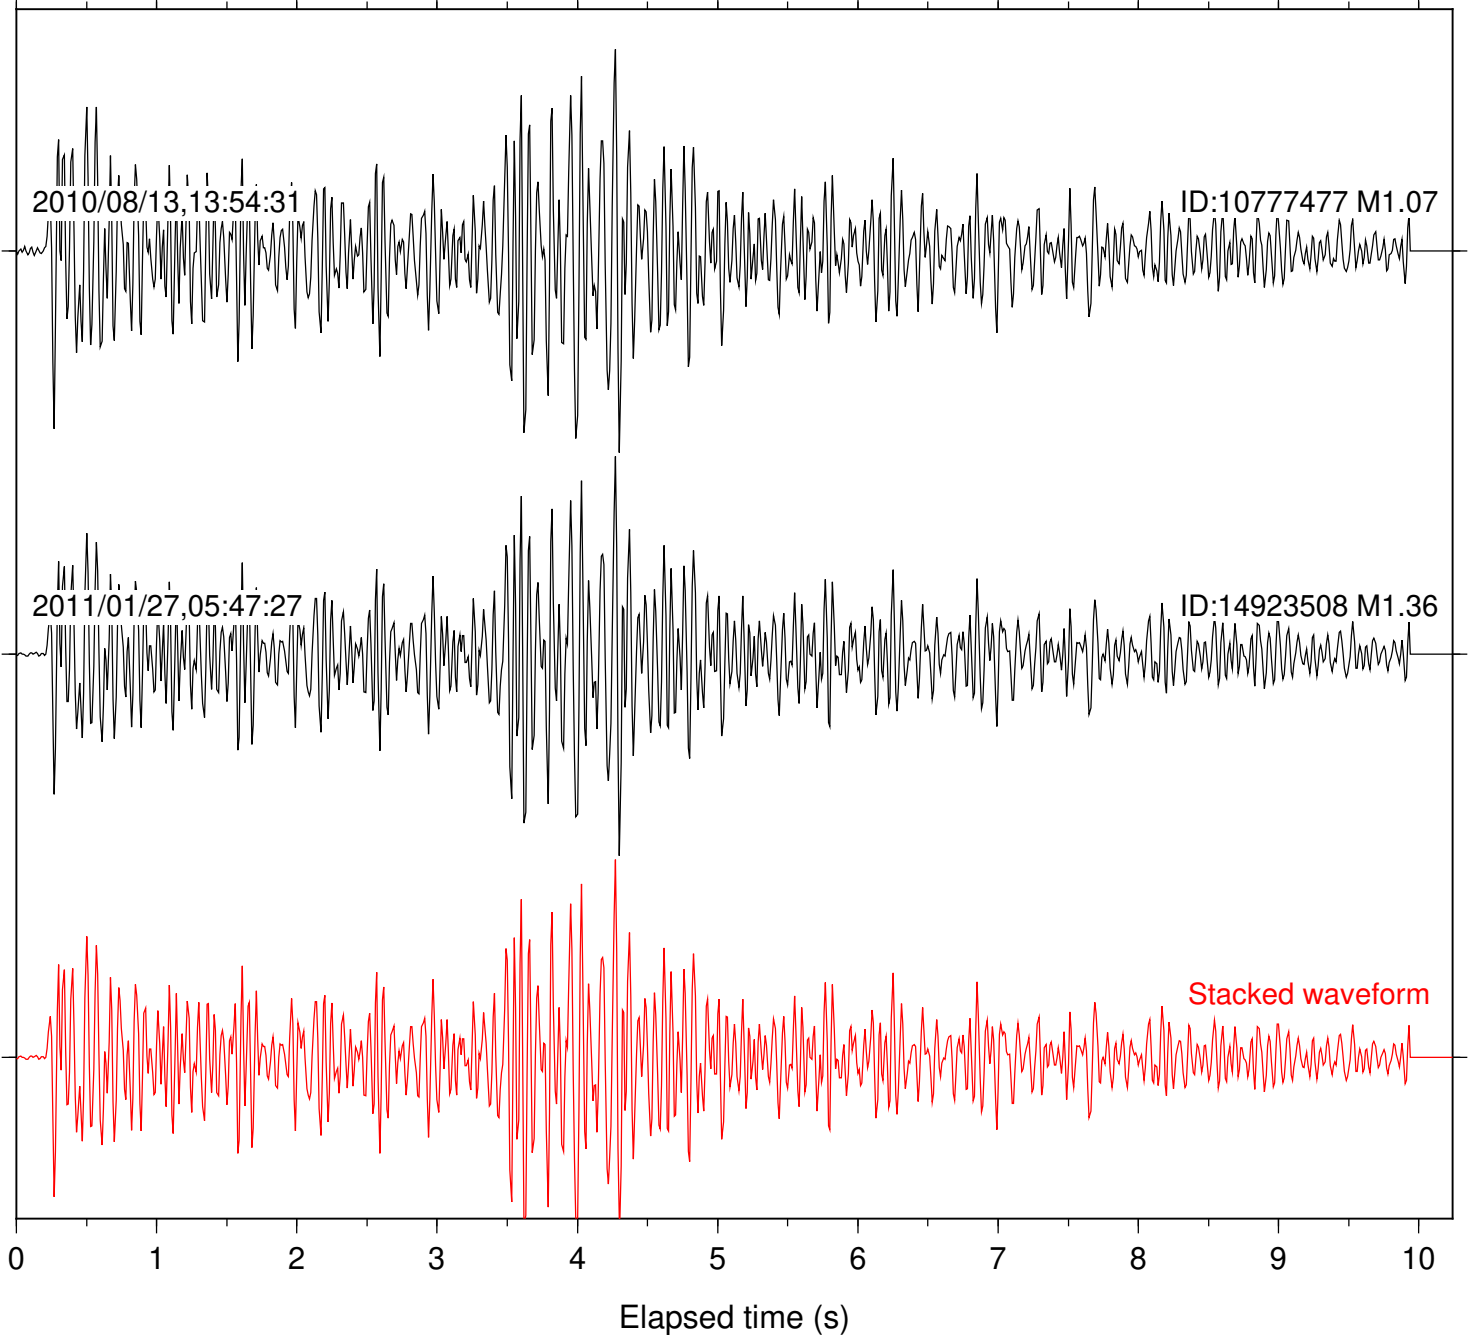

Station: B087 Com: EHZ

Focal depth: 7.72 km