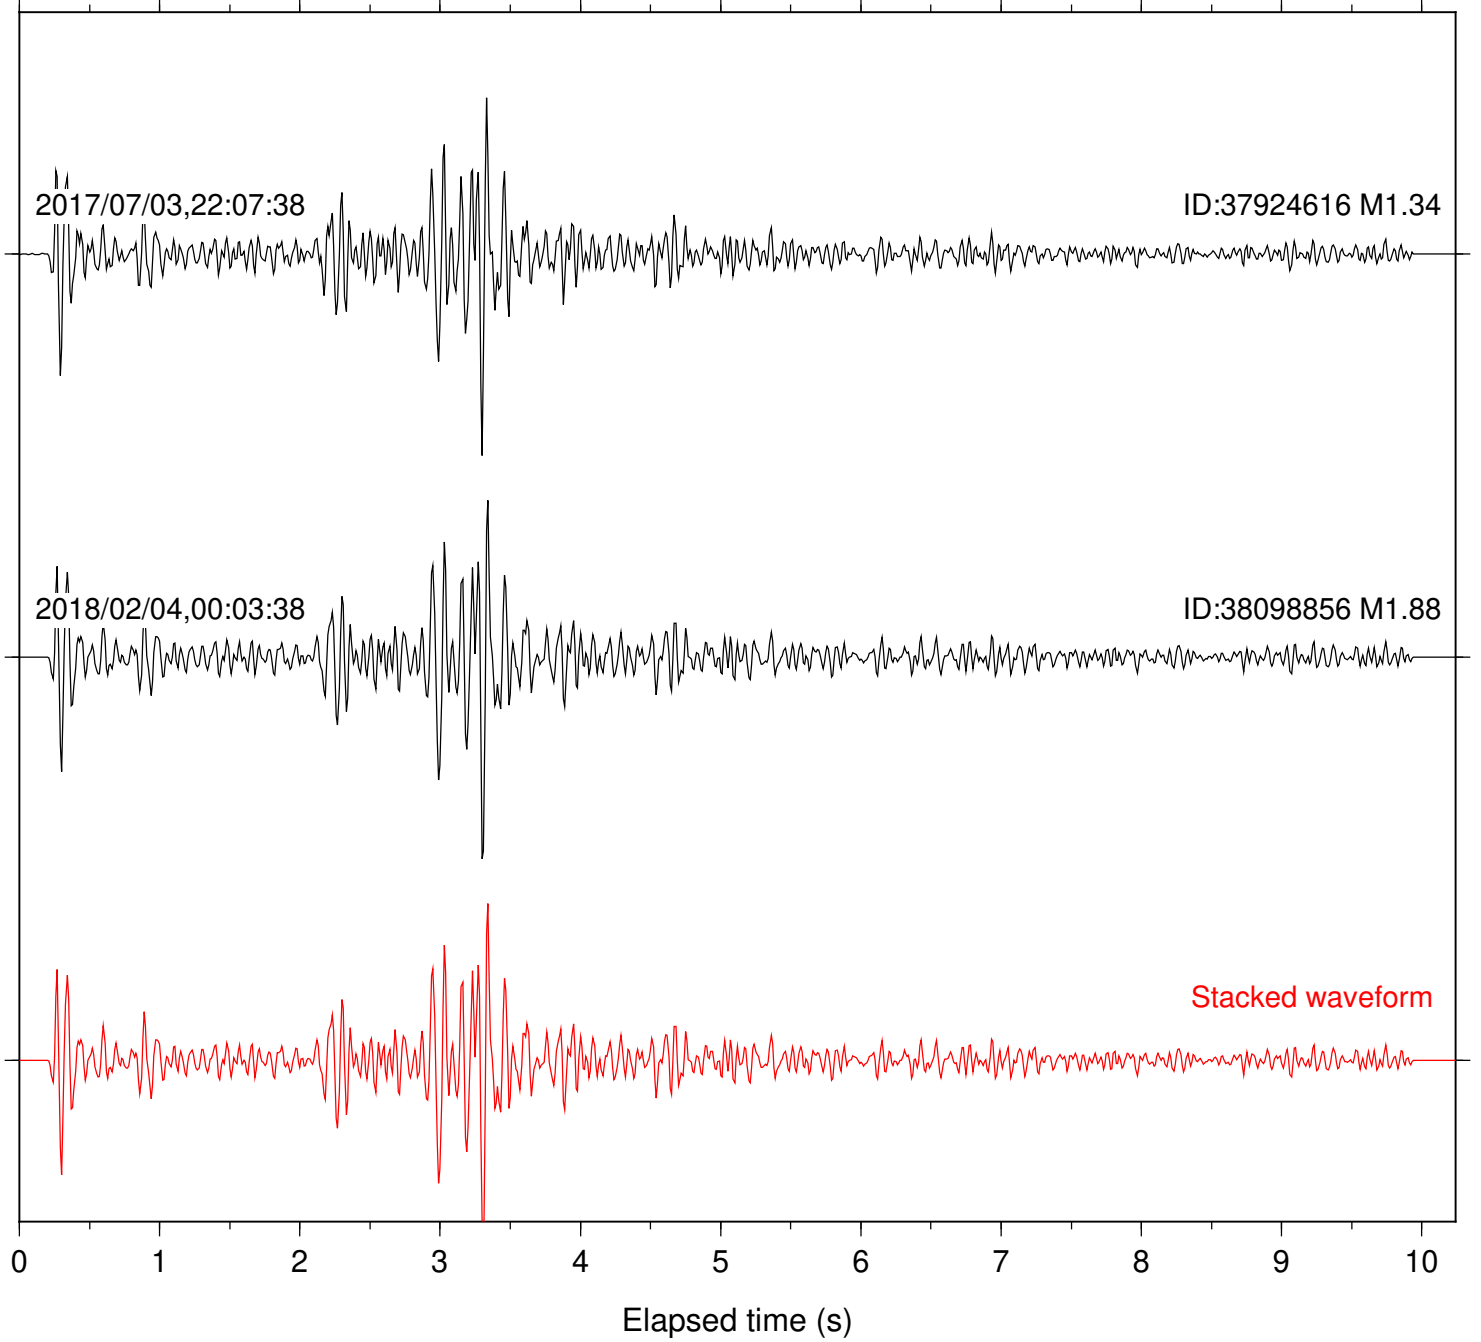

Station: B082 Com: EHZ

Focal depth: 5.27 km