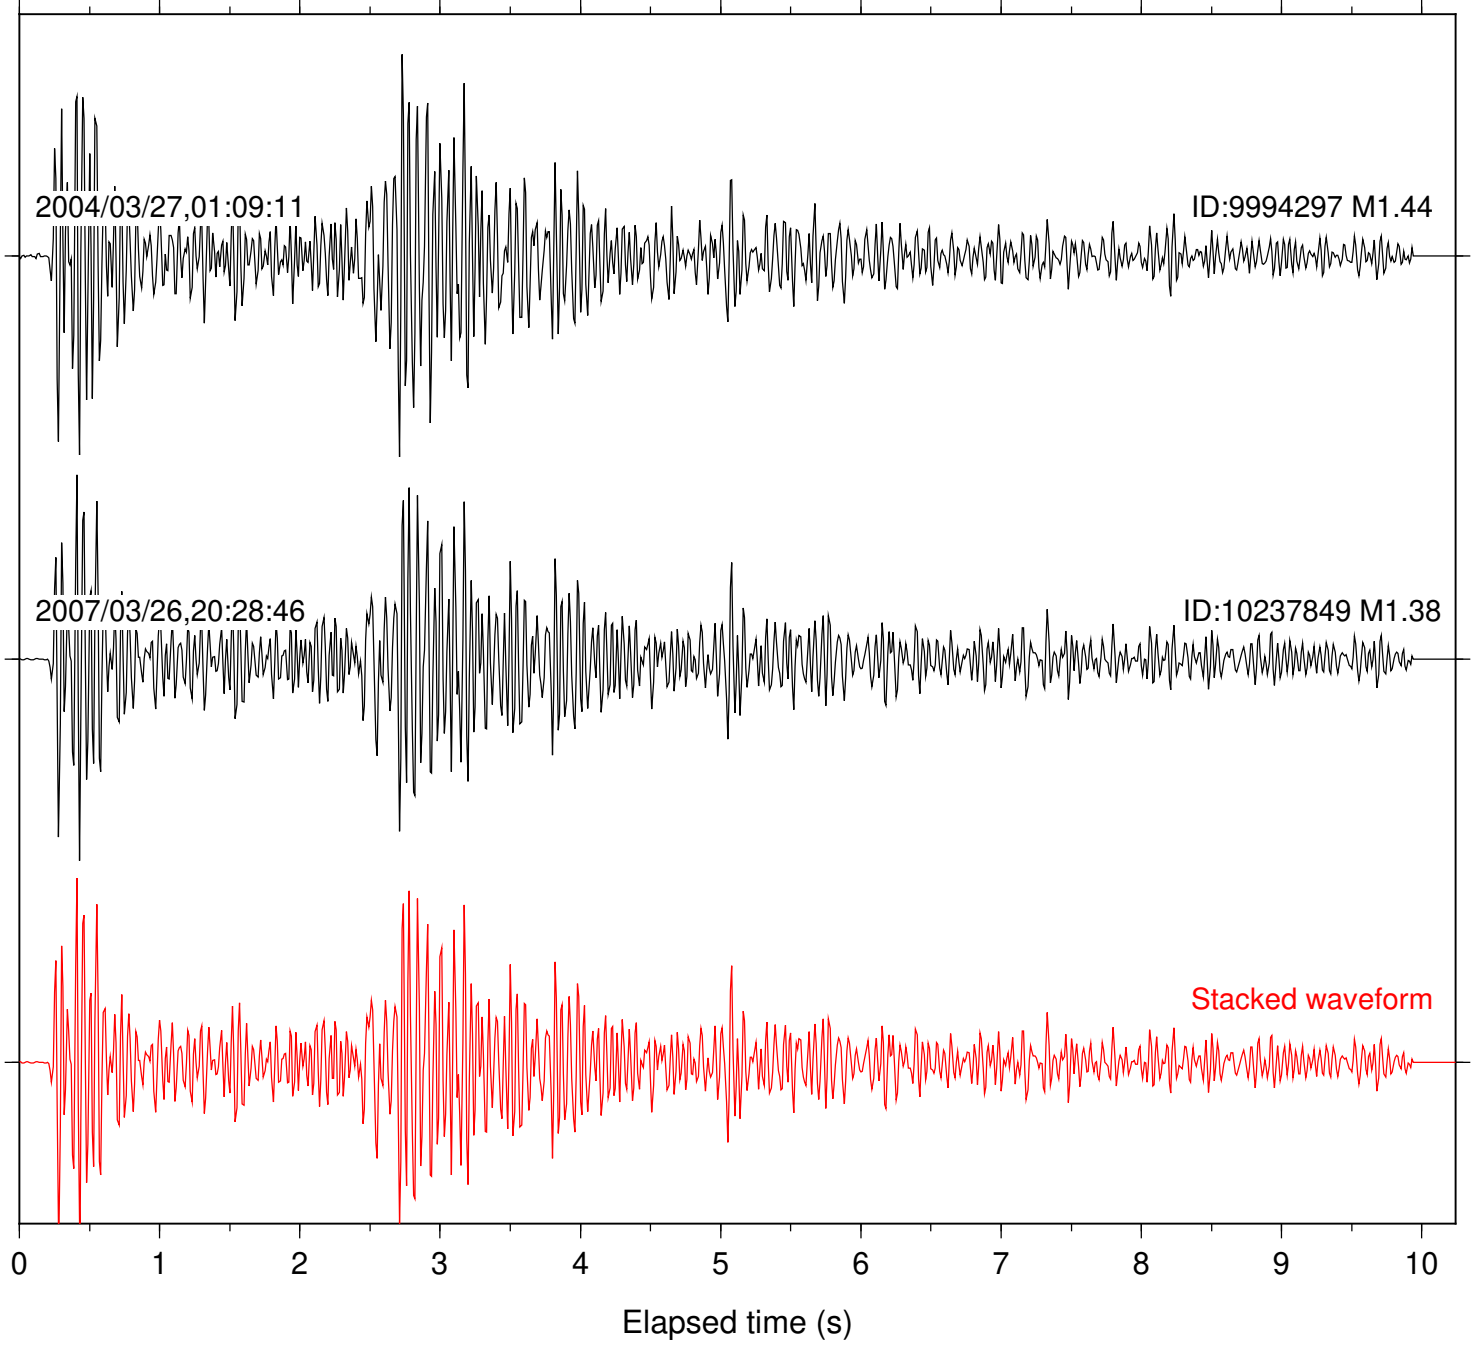

Station: HMT2 Com: HHZ

Focal depth: 13.04 km