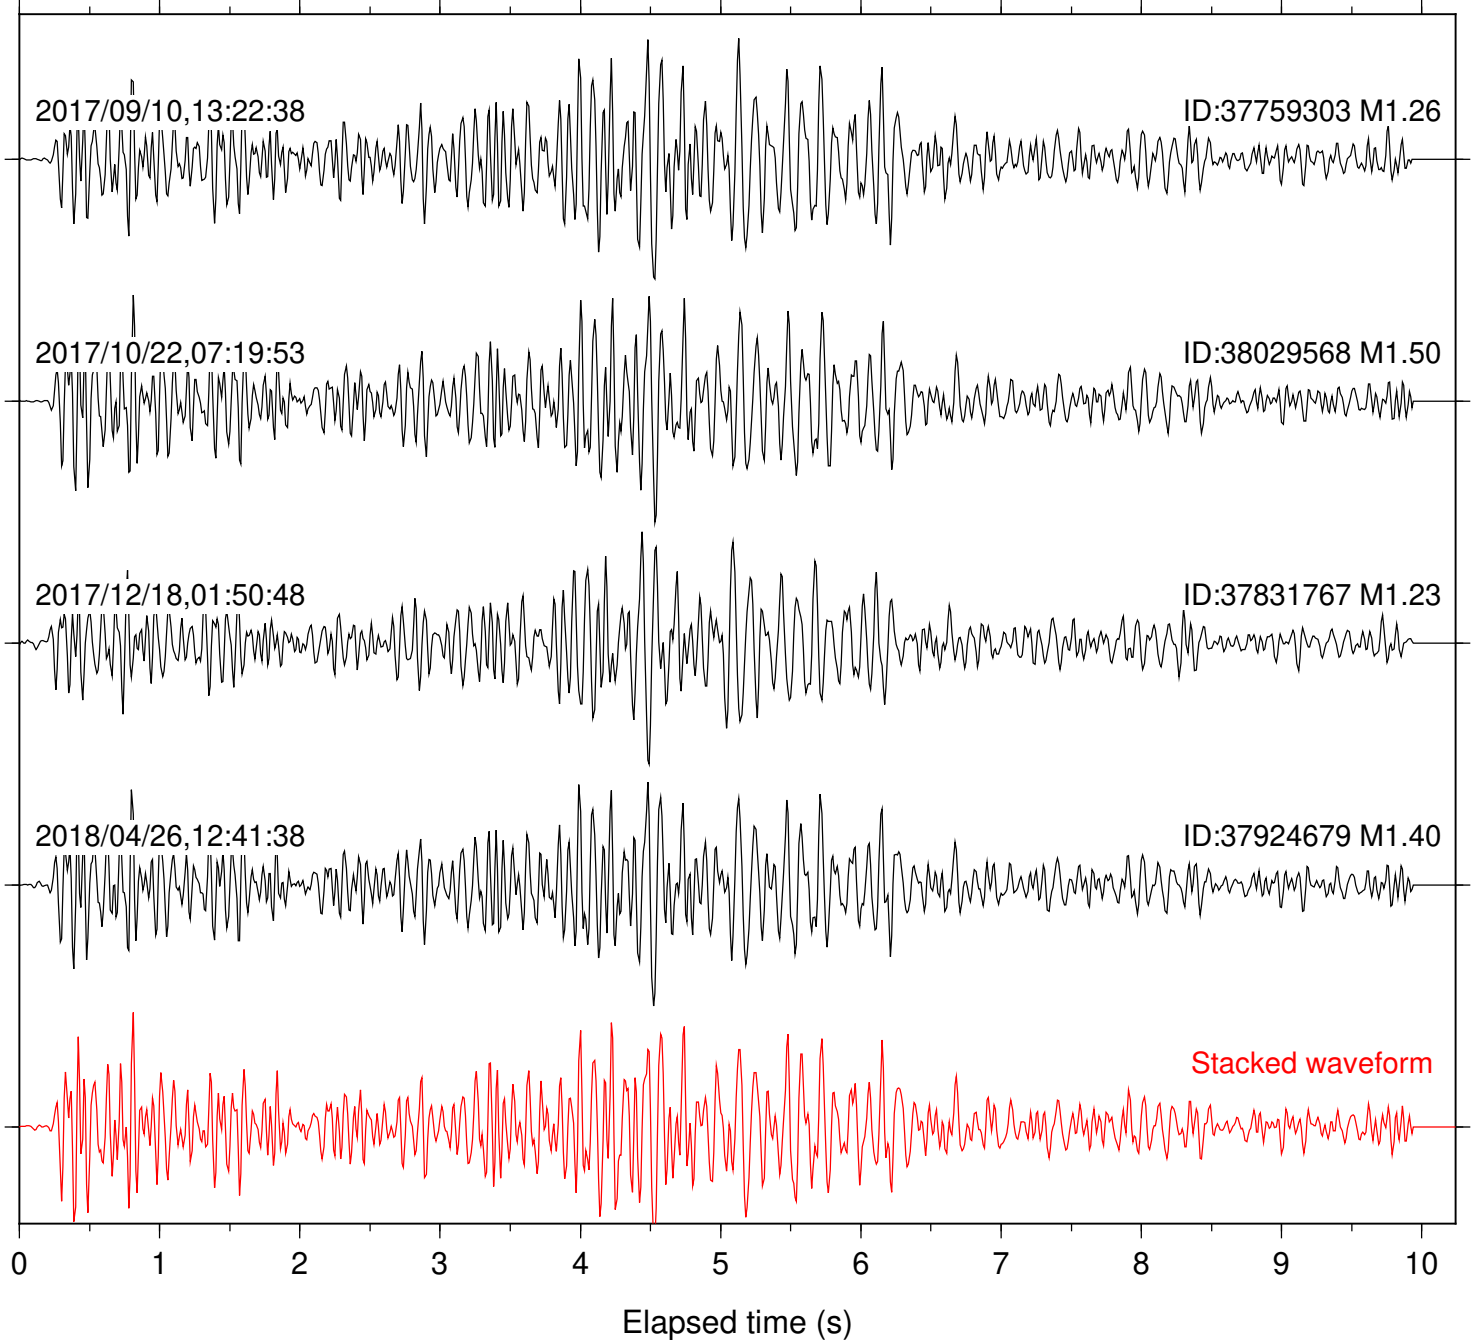

Station: IDY Com: EHZ

Focal depth: 6.38 km

Station: KNW Com: HHZ

Focal depth: 6.38 km

Station: LKH Com: HHZ

Focal depth: 6.30 km

Station: LVA2 Com: HHZ

Focal depth: 6.30 km