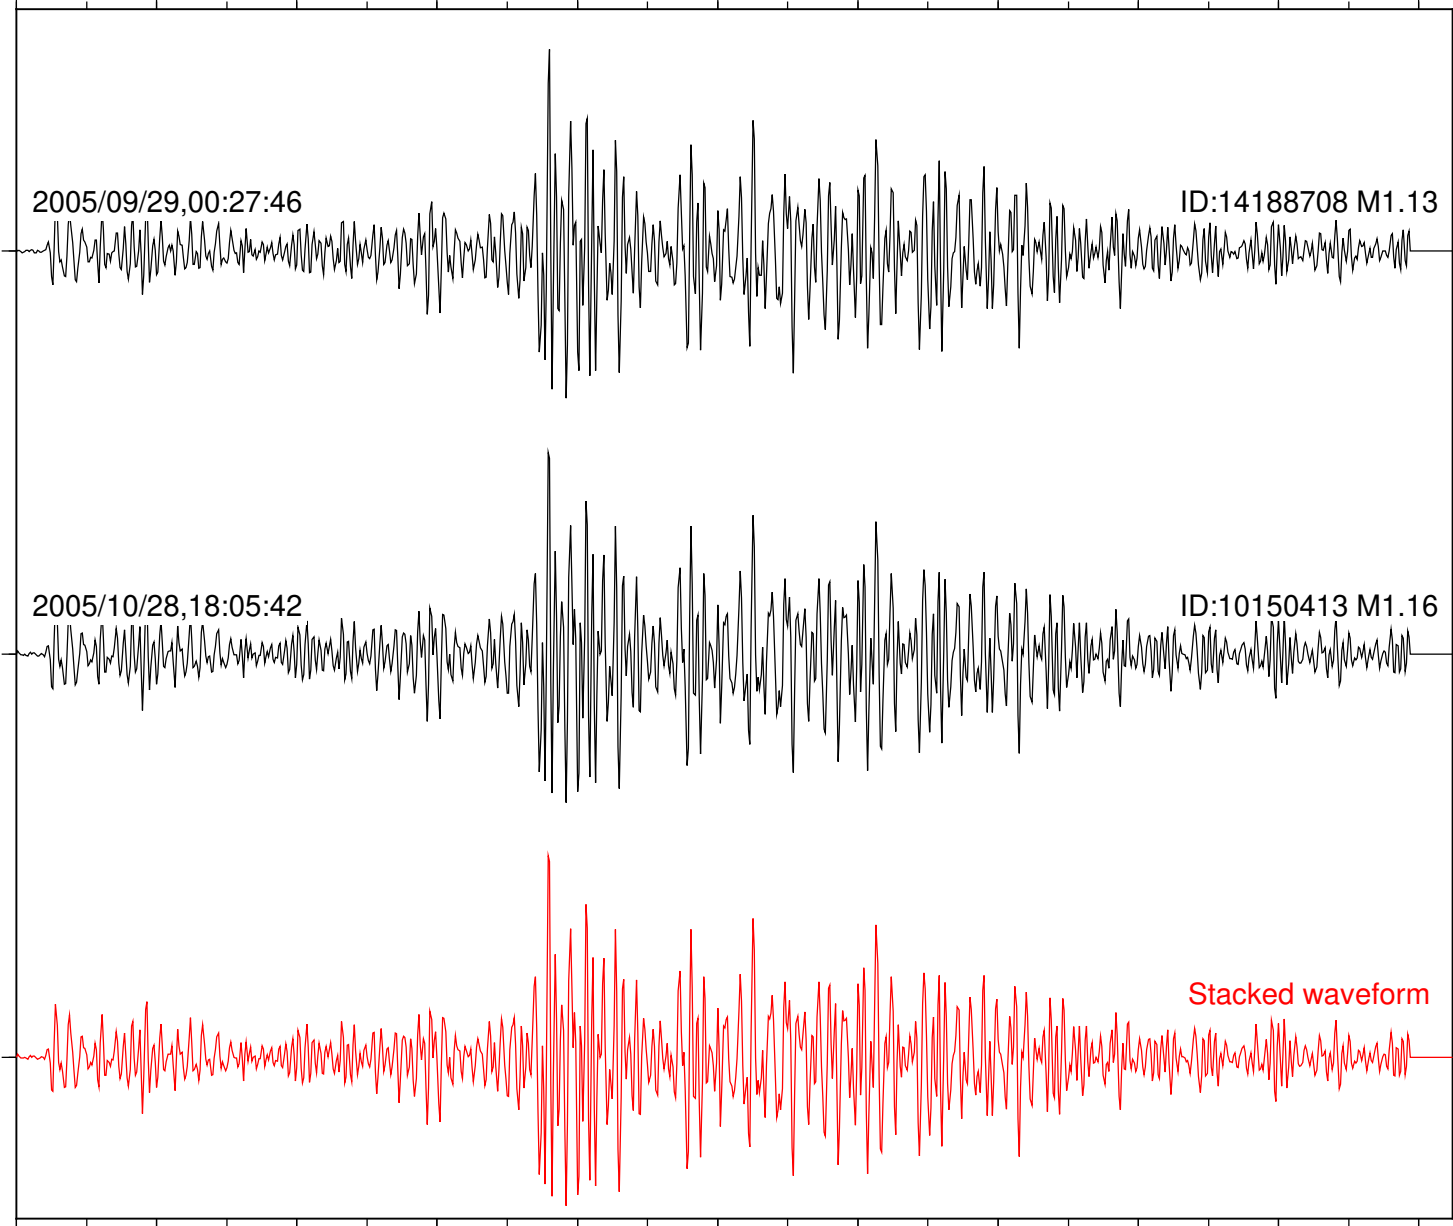

Station: BAC Com: EHZ

Focal depth: 11.09 km

2005/09/29,00:27:46

ID:14188708 M1.13

2005/10/28,18:05:42

ID:10150413 M1.16

Stacked waveform

0 1 2 3 4 5 6 7 8 9 10
Elapsed time (s)