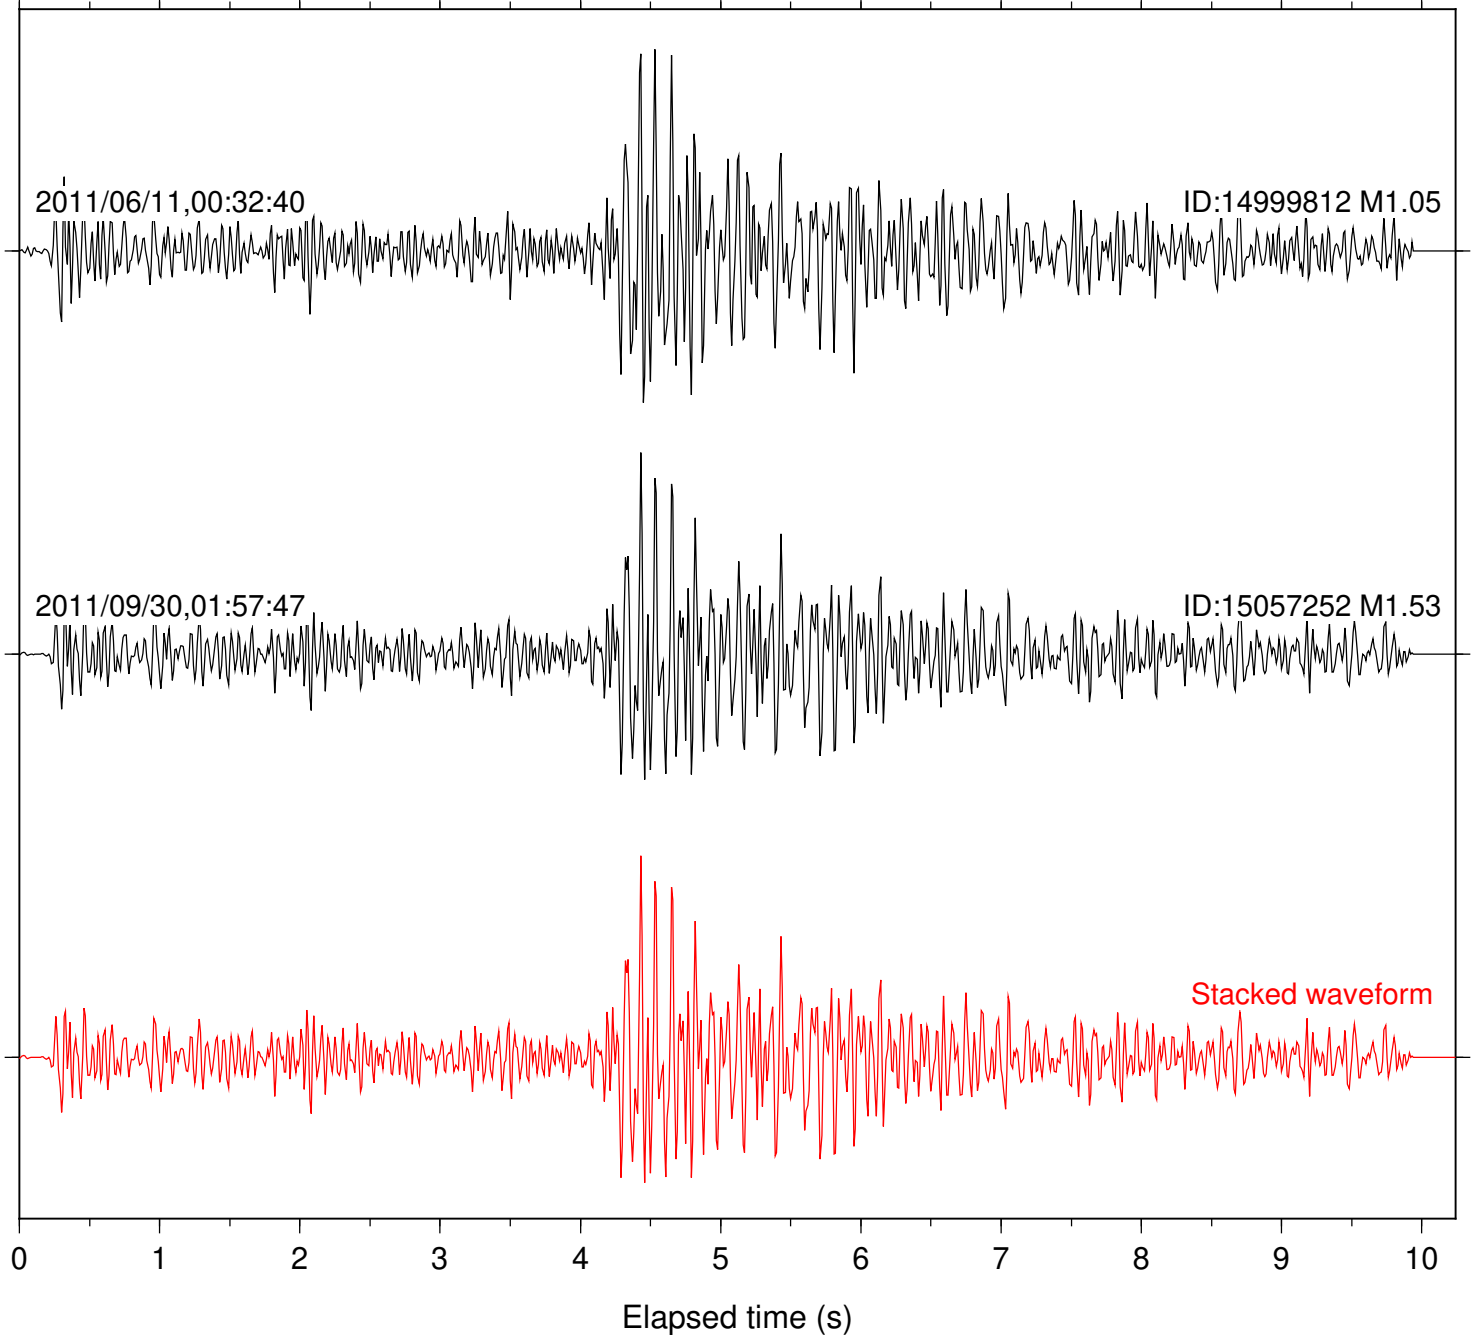

Station: B081 Com: EHZ

Focal depth: 5.64 km