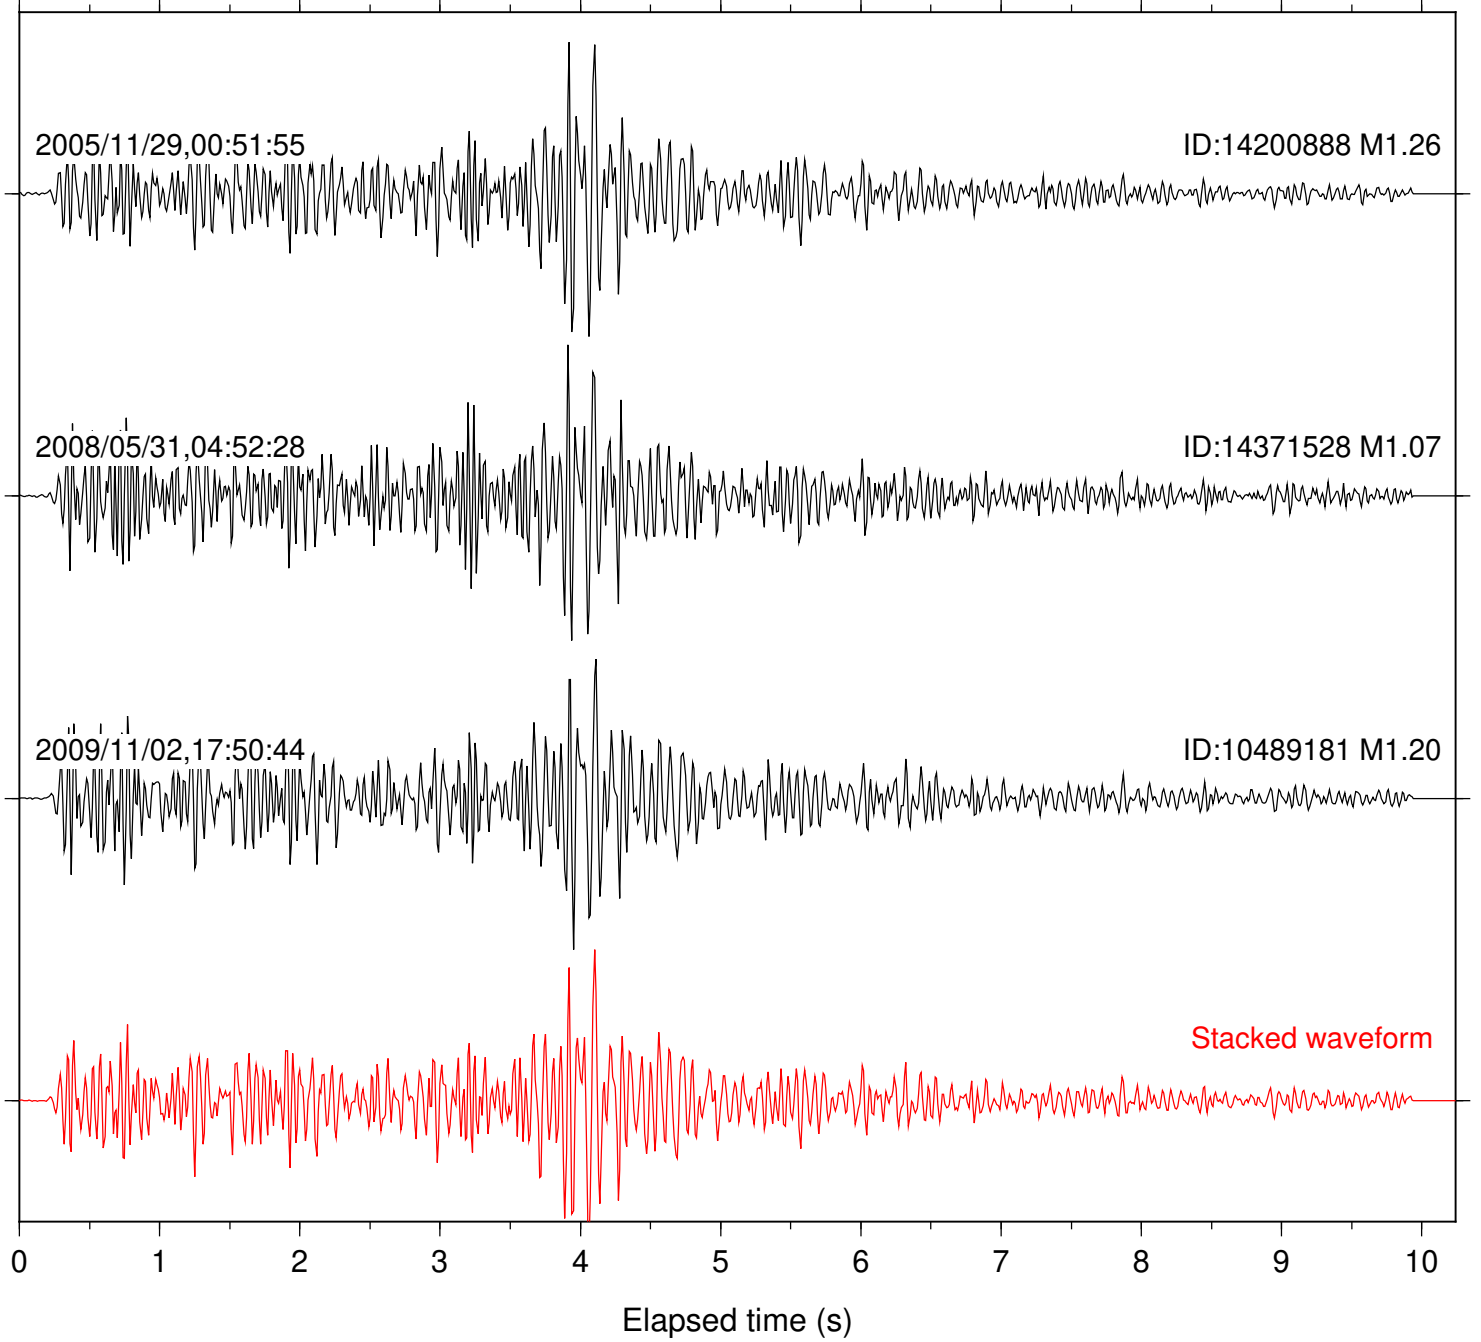

Station: FRD Com: HHZ

Focal depth: 11.77 km