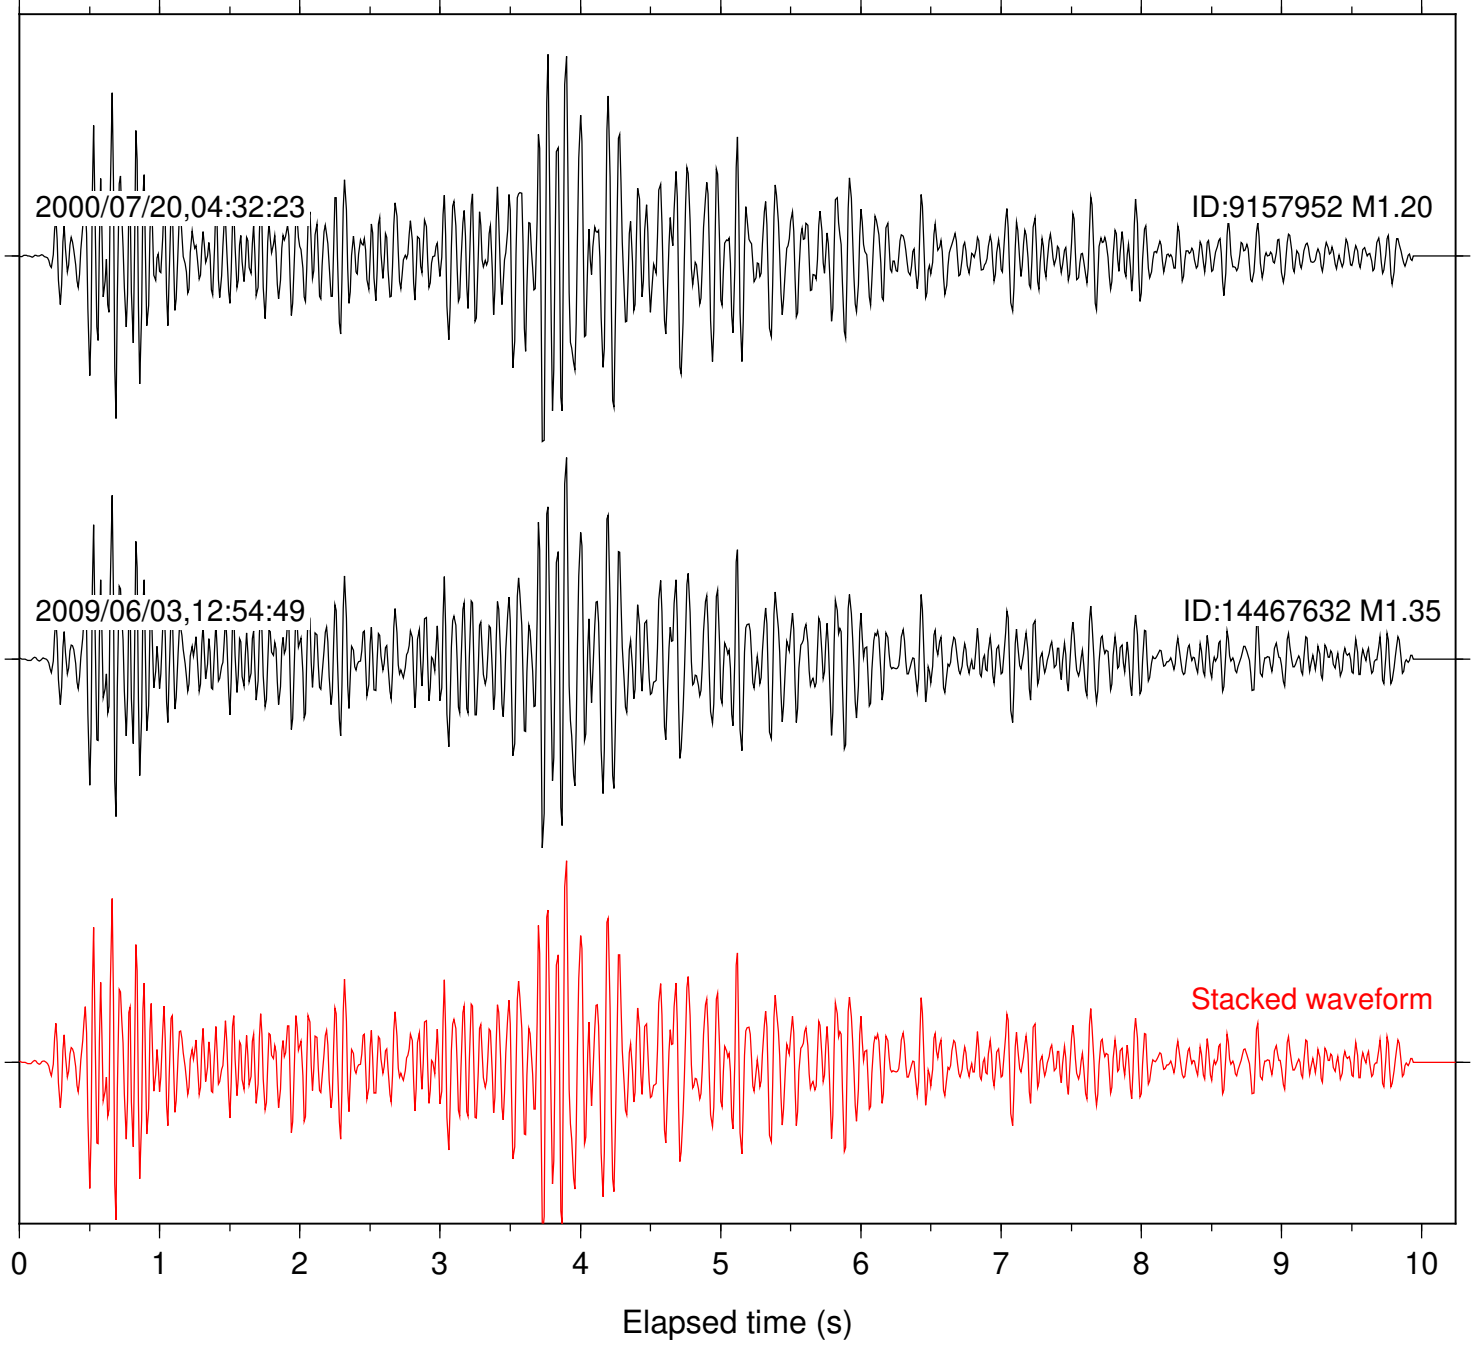

Station: SND Com: HHZ

Focal depth: 17.62 km

Station: BAC Com: EHZ

Focal depth: 16.77 km

Station: DGR Com: HHZ

Focal depth: 16.77 km

Station: FRD Com: HHZ

Focal depth: 16.77 km