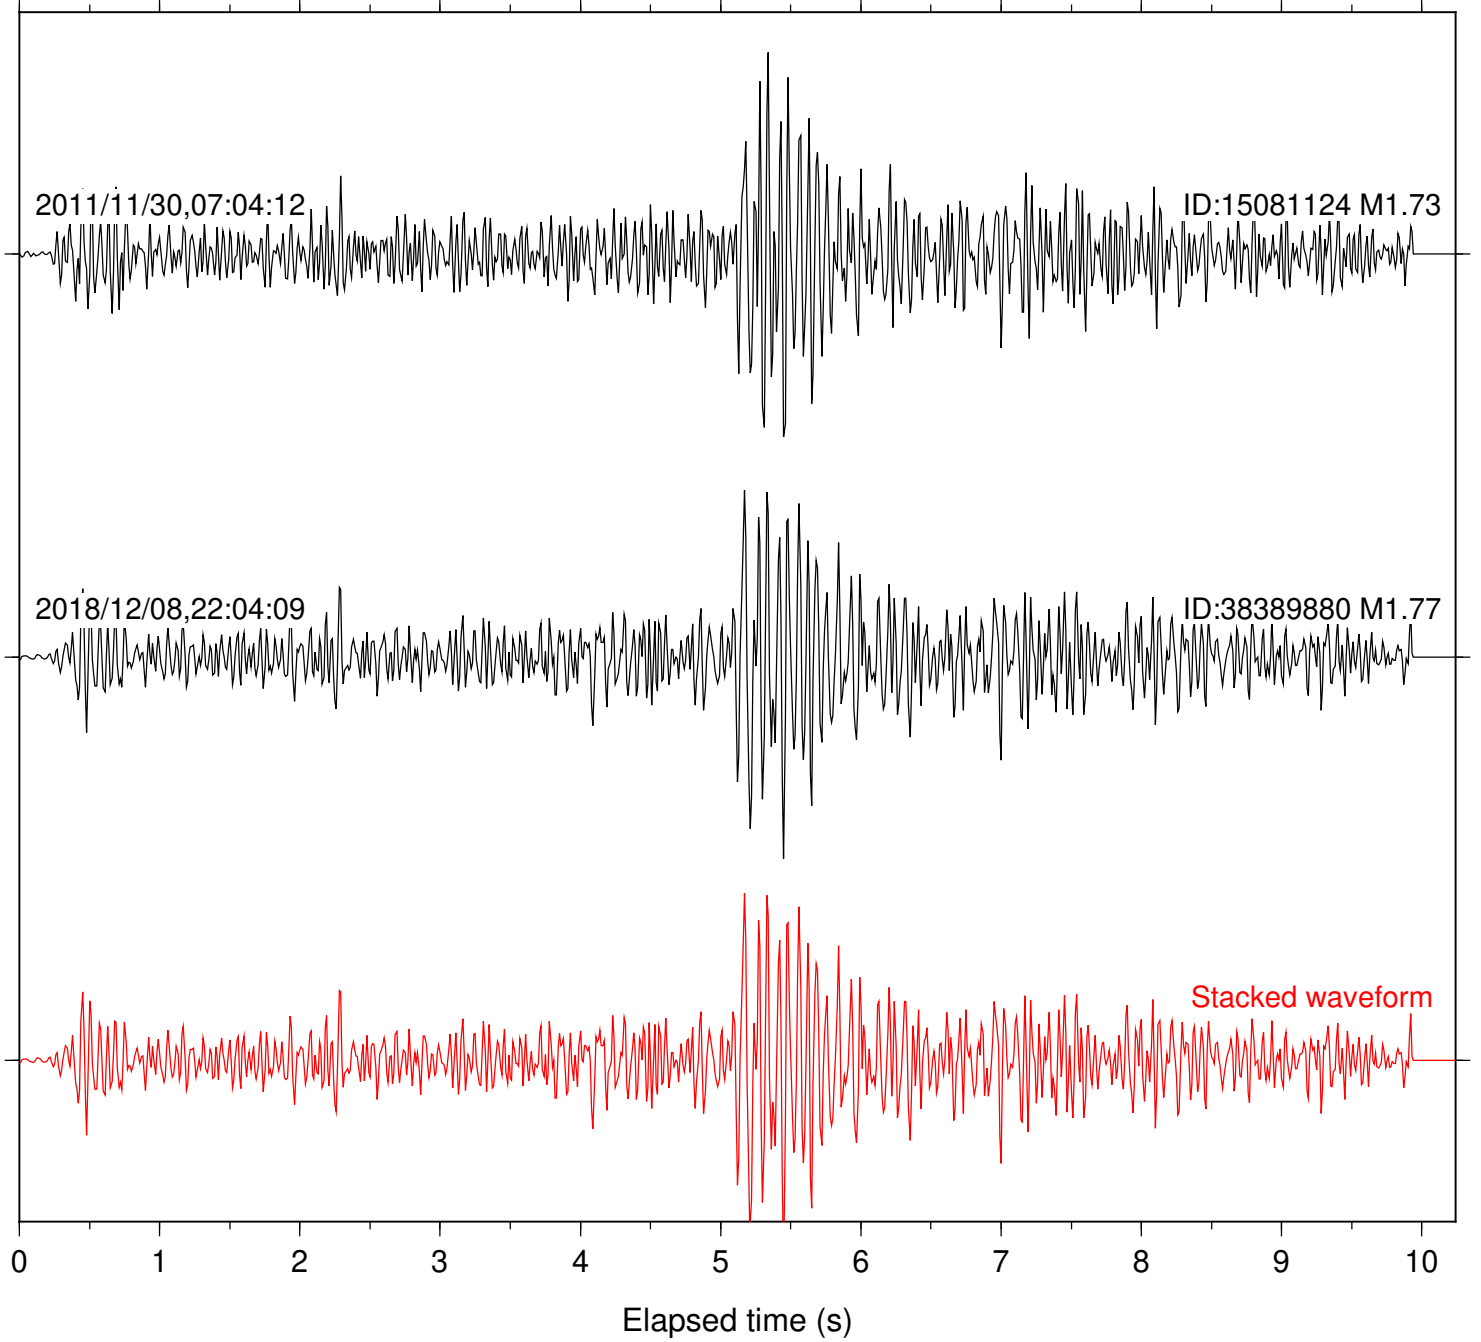

2015/06/12,20:22:51

ID:37398912 M1.37

Stacked waveform

0 1 2 3 4 5 6 7 8 9 10  
Elapsed time (s)

Station: PLM Com: HHZ

Focal depth: 9.54 km

Station: SMER Com: HHZ

Focal depth: 9.54 km