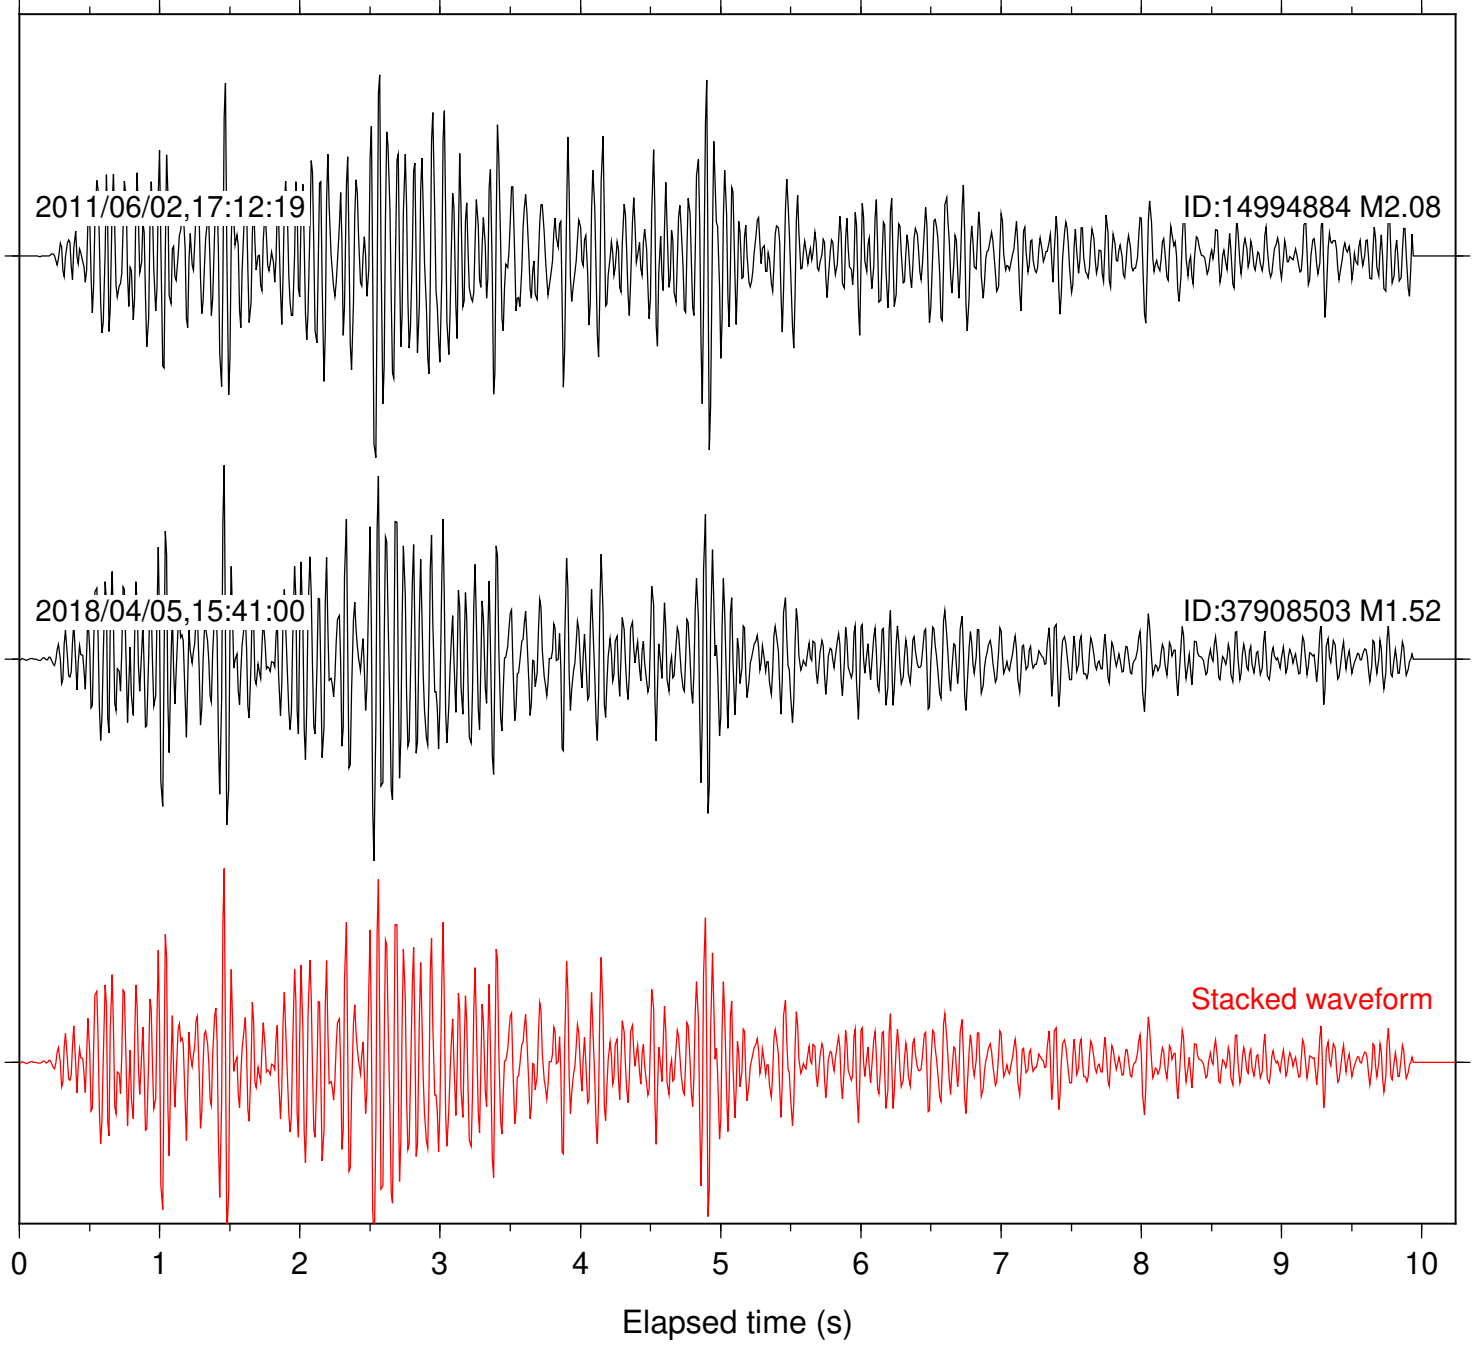

Station: B087 Com: EHZ

Focal depth: 6.97 km