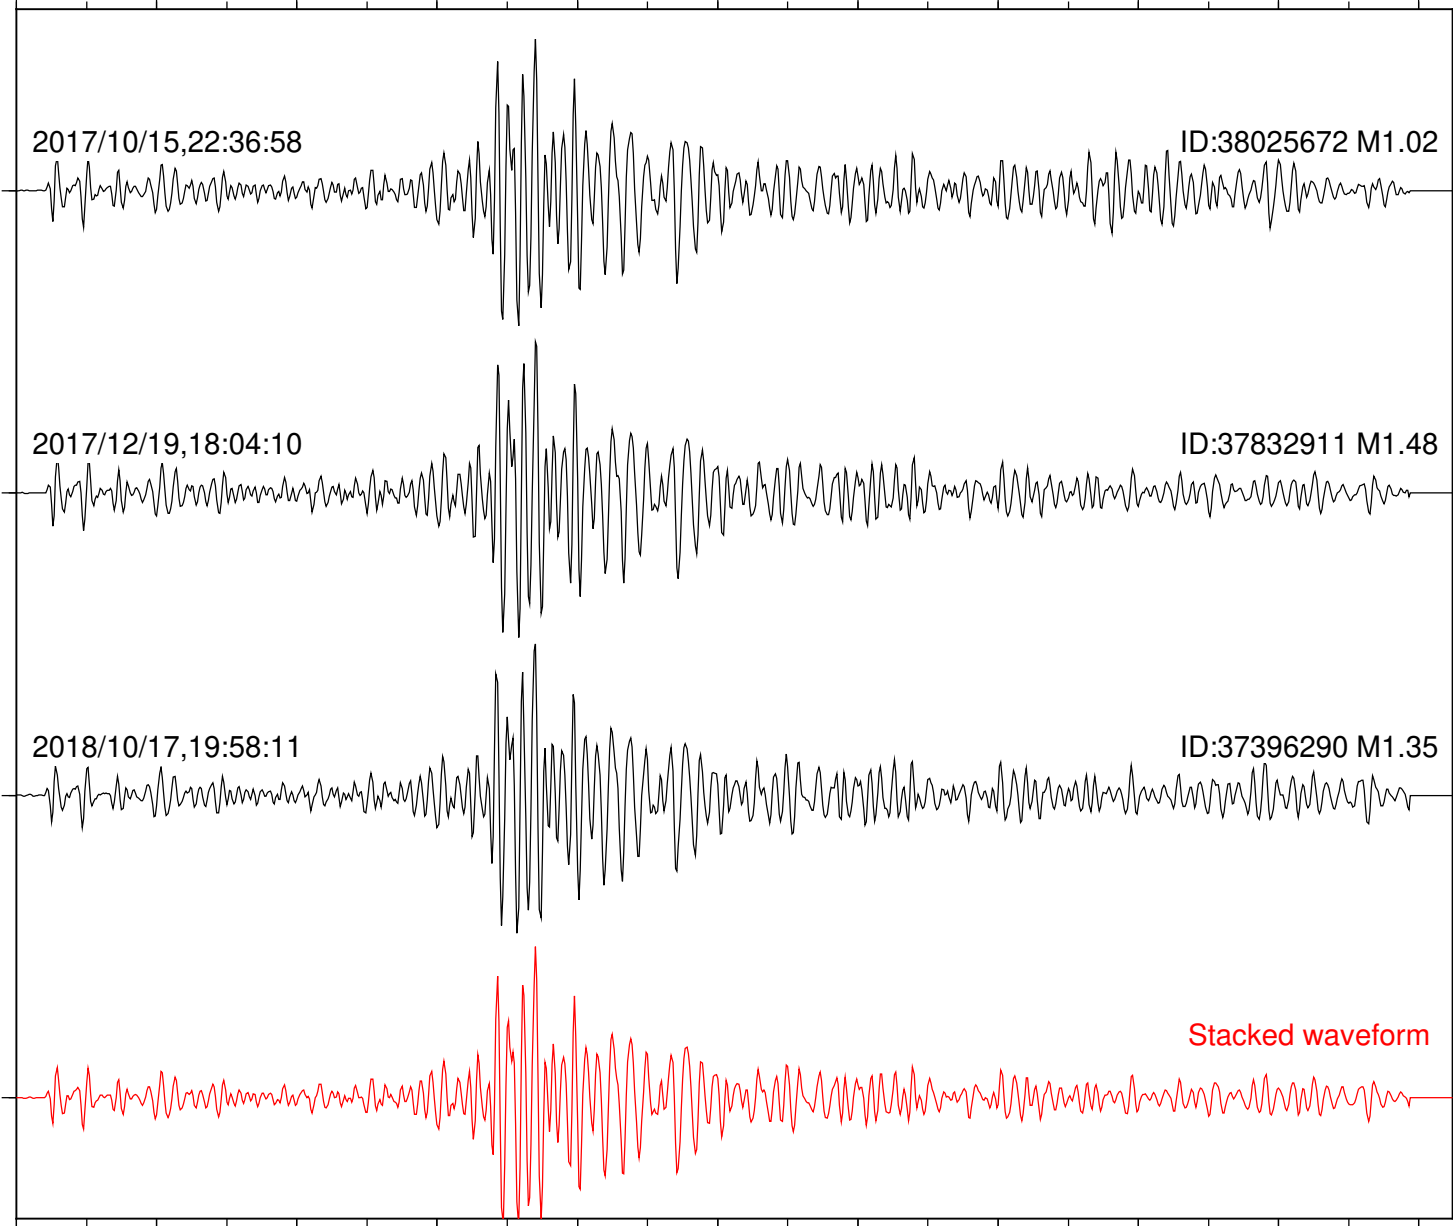

Station: POB2 Com: HHZ

Focal depth: 5.04 km

2017/10/15,22:36:58

ID:38025672 M1.02

2017/12/19,18:04:10

ID:37832911 M1.48

2018/10/17,19:58:11

ID:37396290 M1.35

Stacked waveform

0 1 2 3 4 5 6 7 8 9 10
Elapsed time (s)