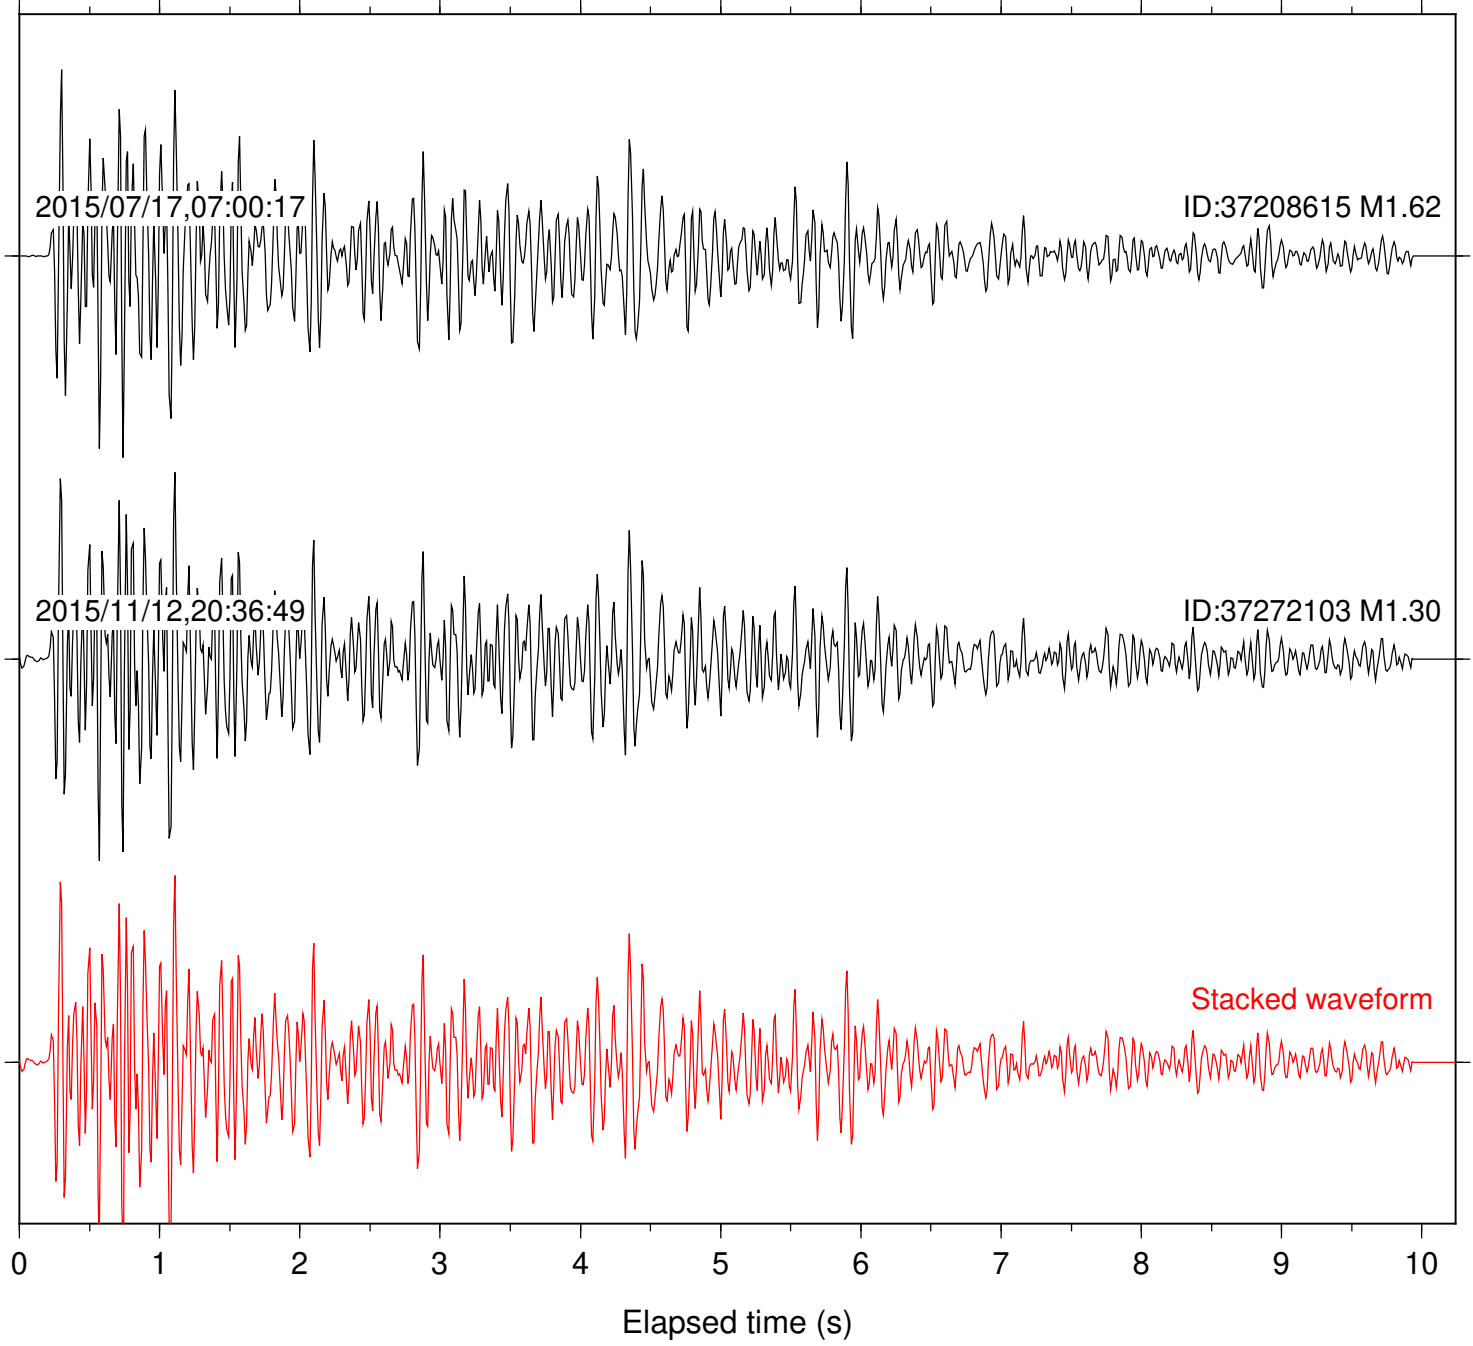

Stacked waveform

0 1 2 3 4 5 6 7 8 9 10  
Elapsed time (s)

Station: DNR Com: HHZ

Focal depth: 8.23 km

Station: FRD Com: HHZ

Focal depth: 8.23 km

Station: HMT2 Com: HHZ

Focal depth: 8.23 km