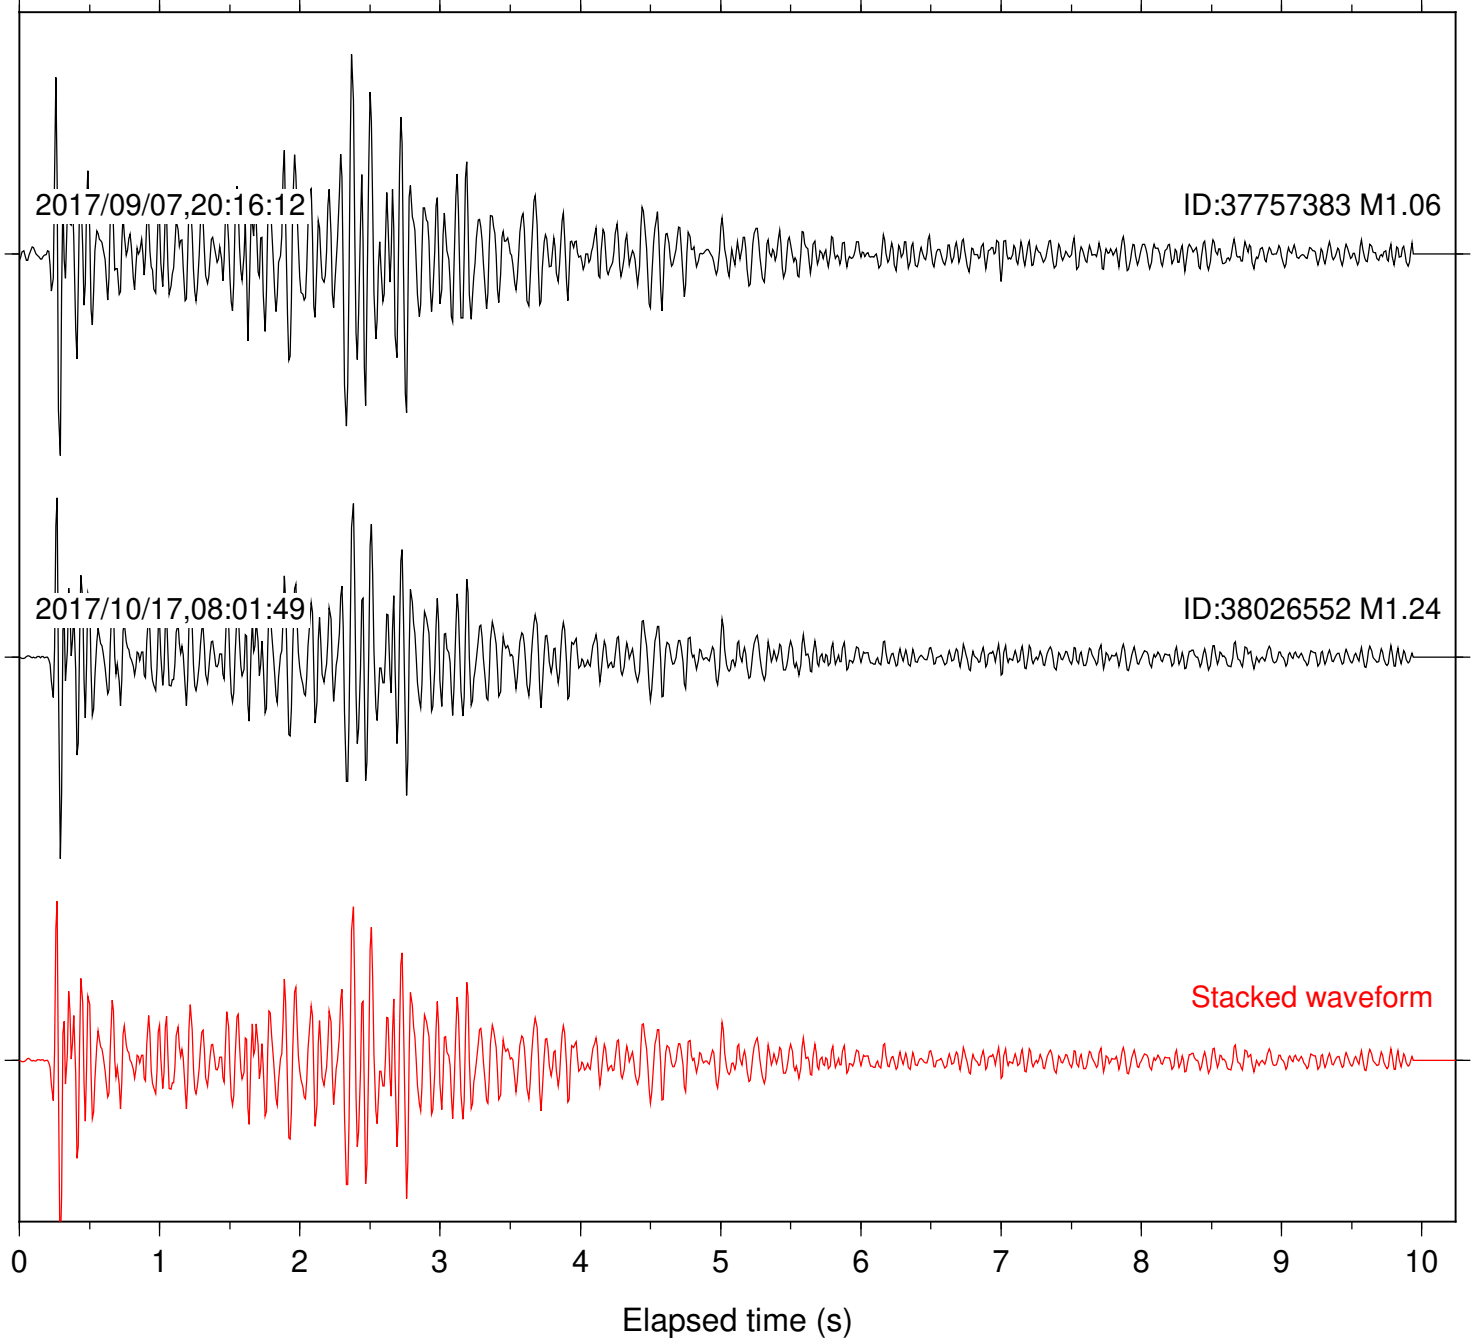

Station: WMC Com: HHZ

Focal depth: 5.07 km