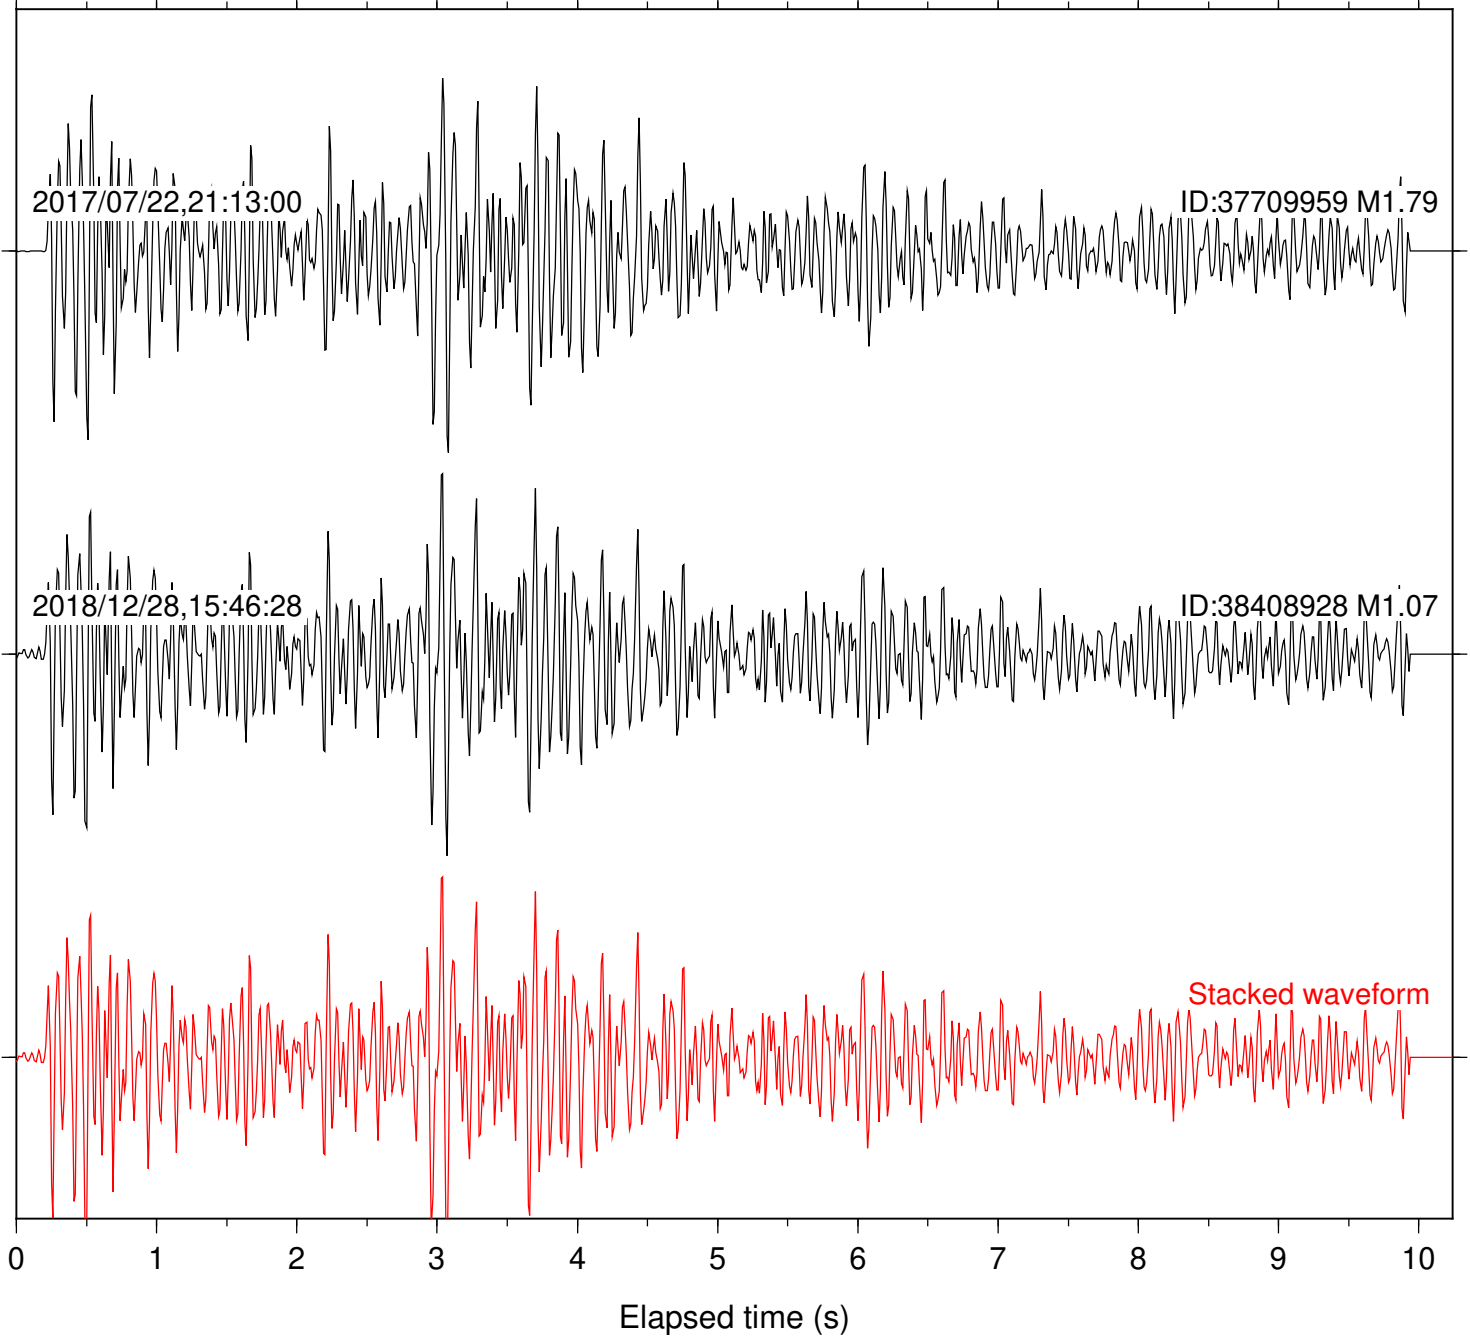

Station: B088 Com: EHZ

Focal depth: 6.01 km