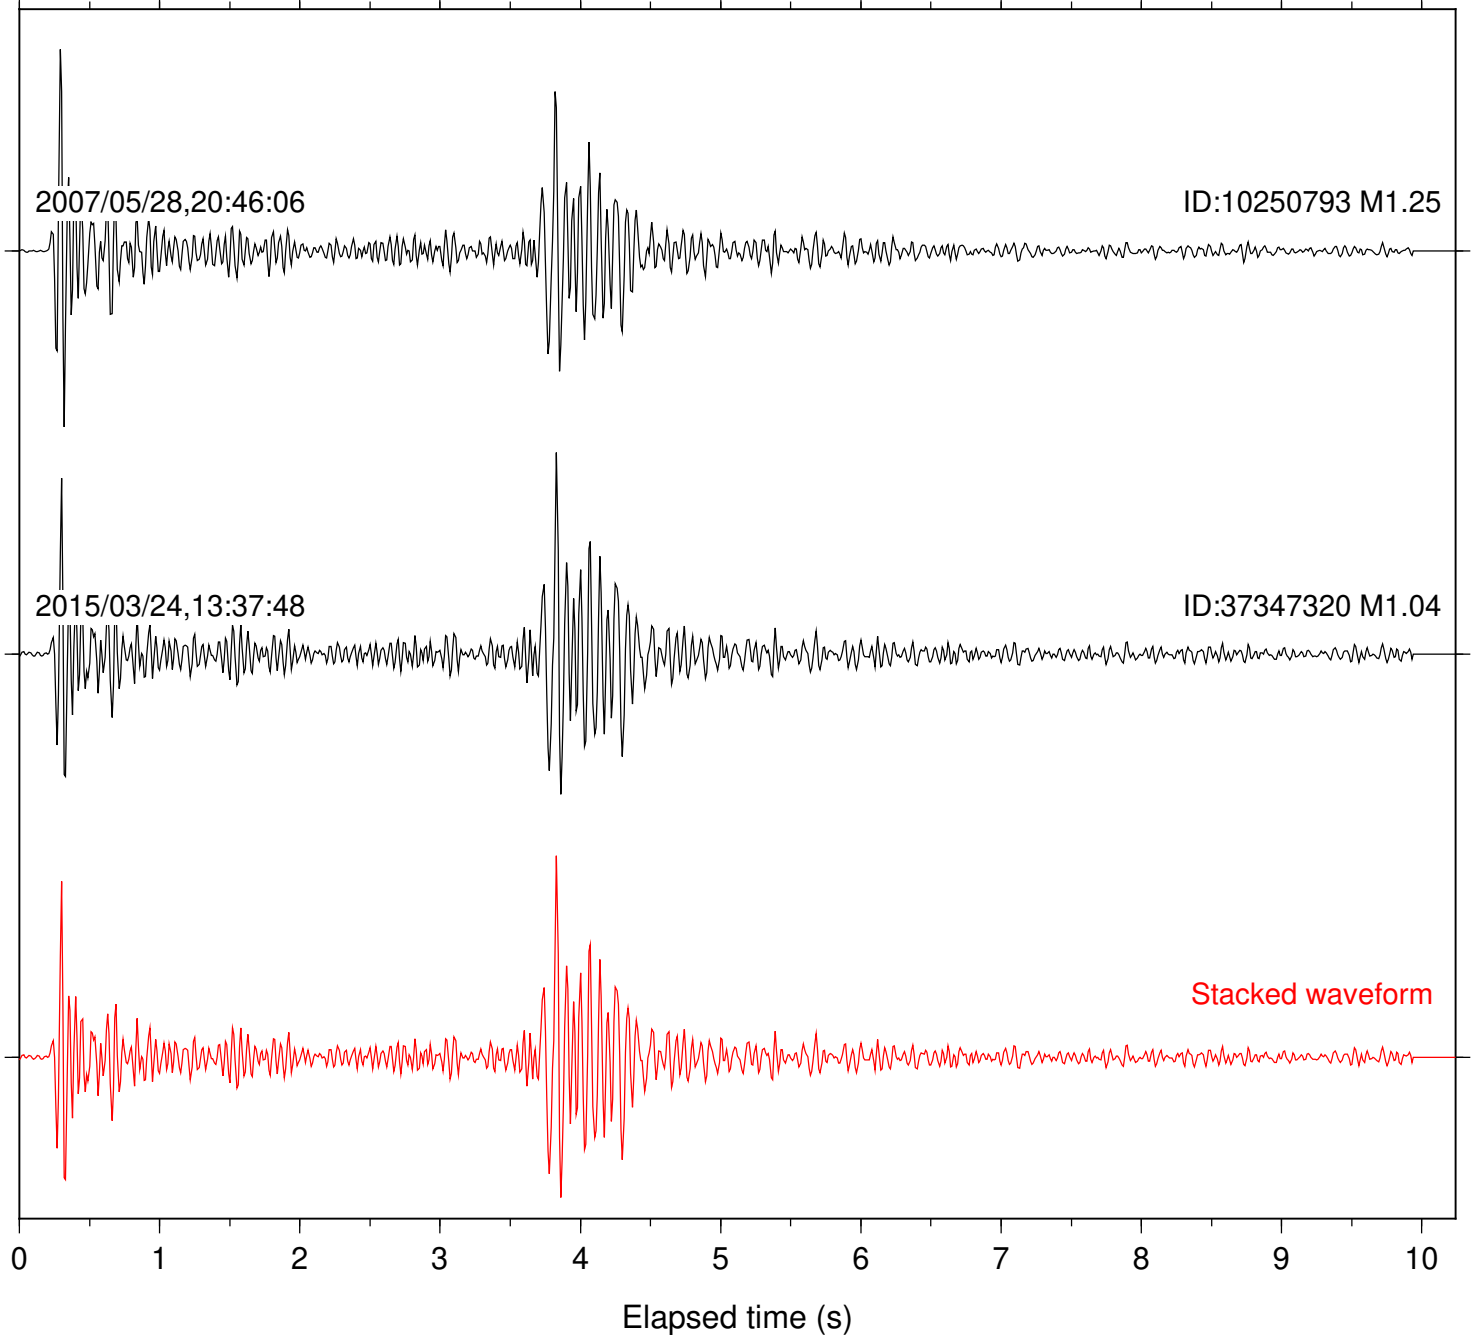

Station: B086 Com: EHZ

Focal depth: 17.82 km