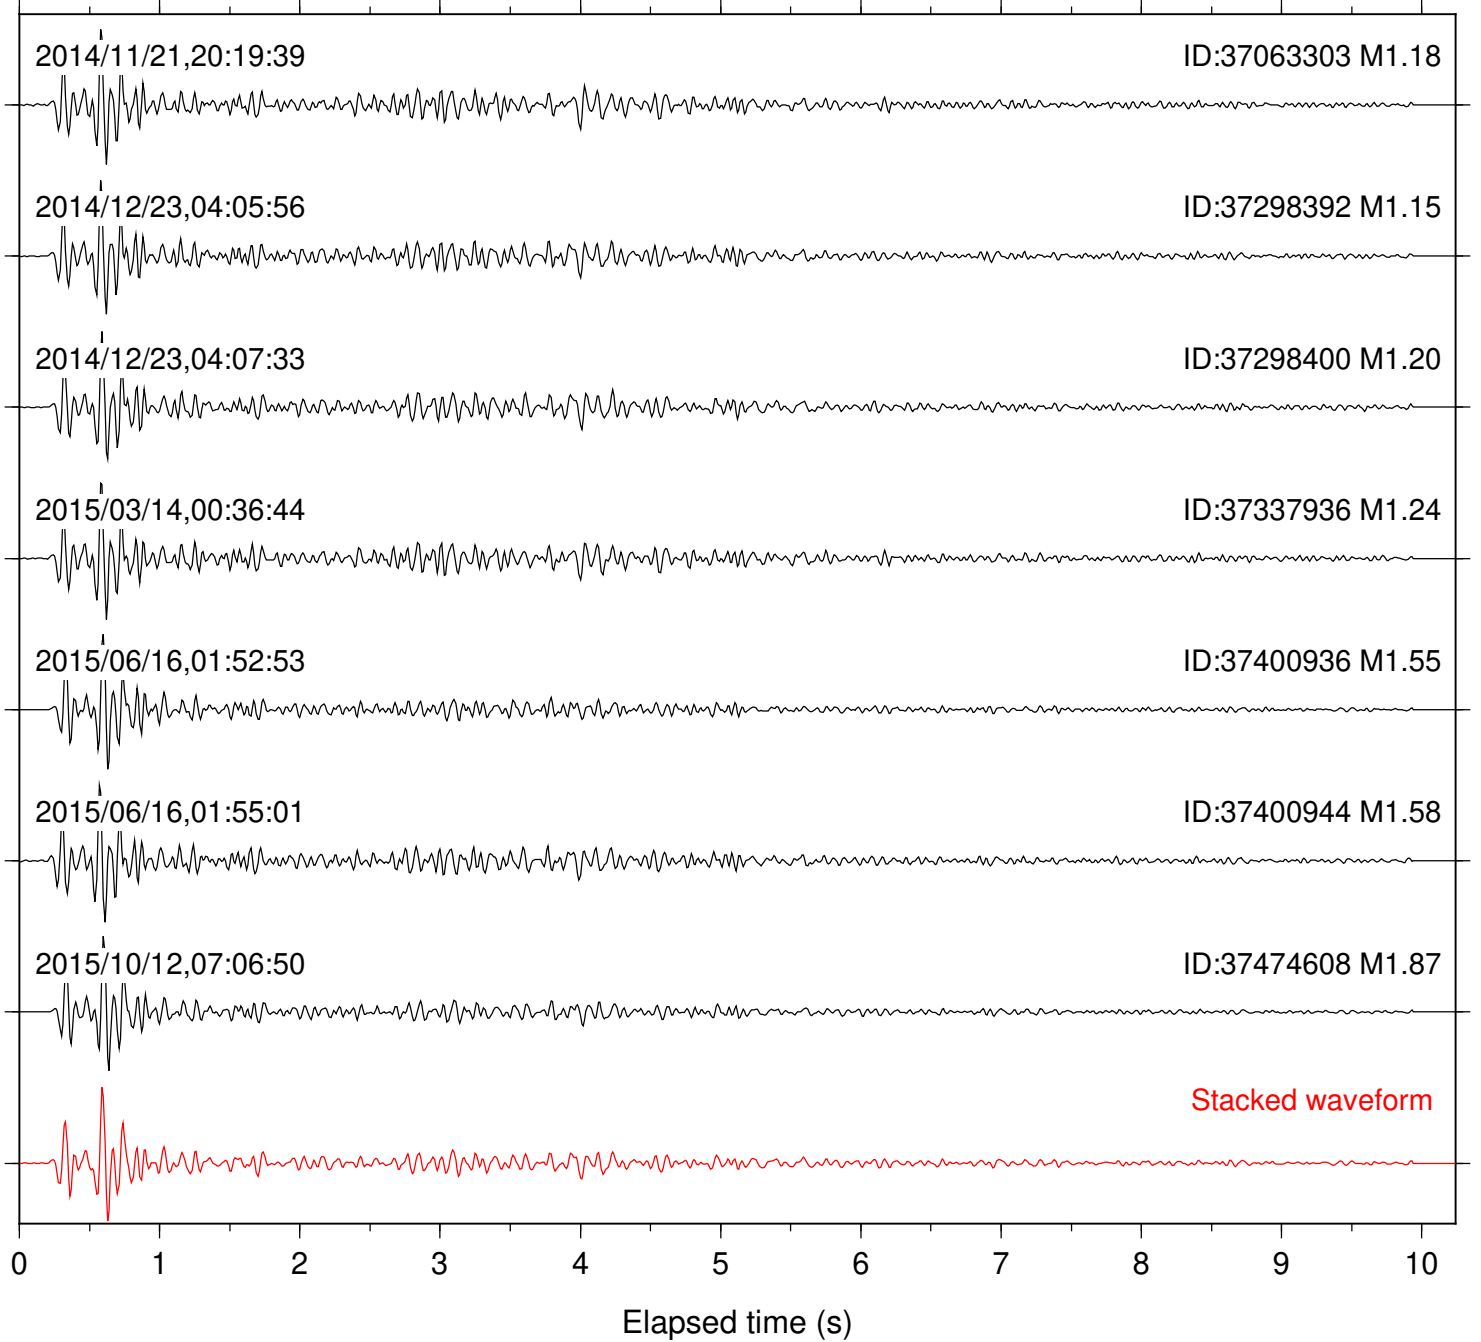

Station: SND Com: HHZ

Focal depth: 8.51 km