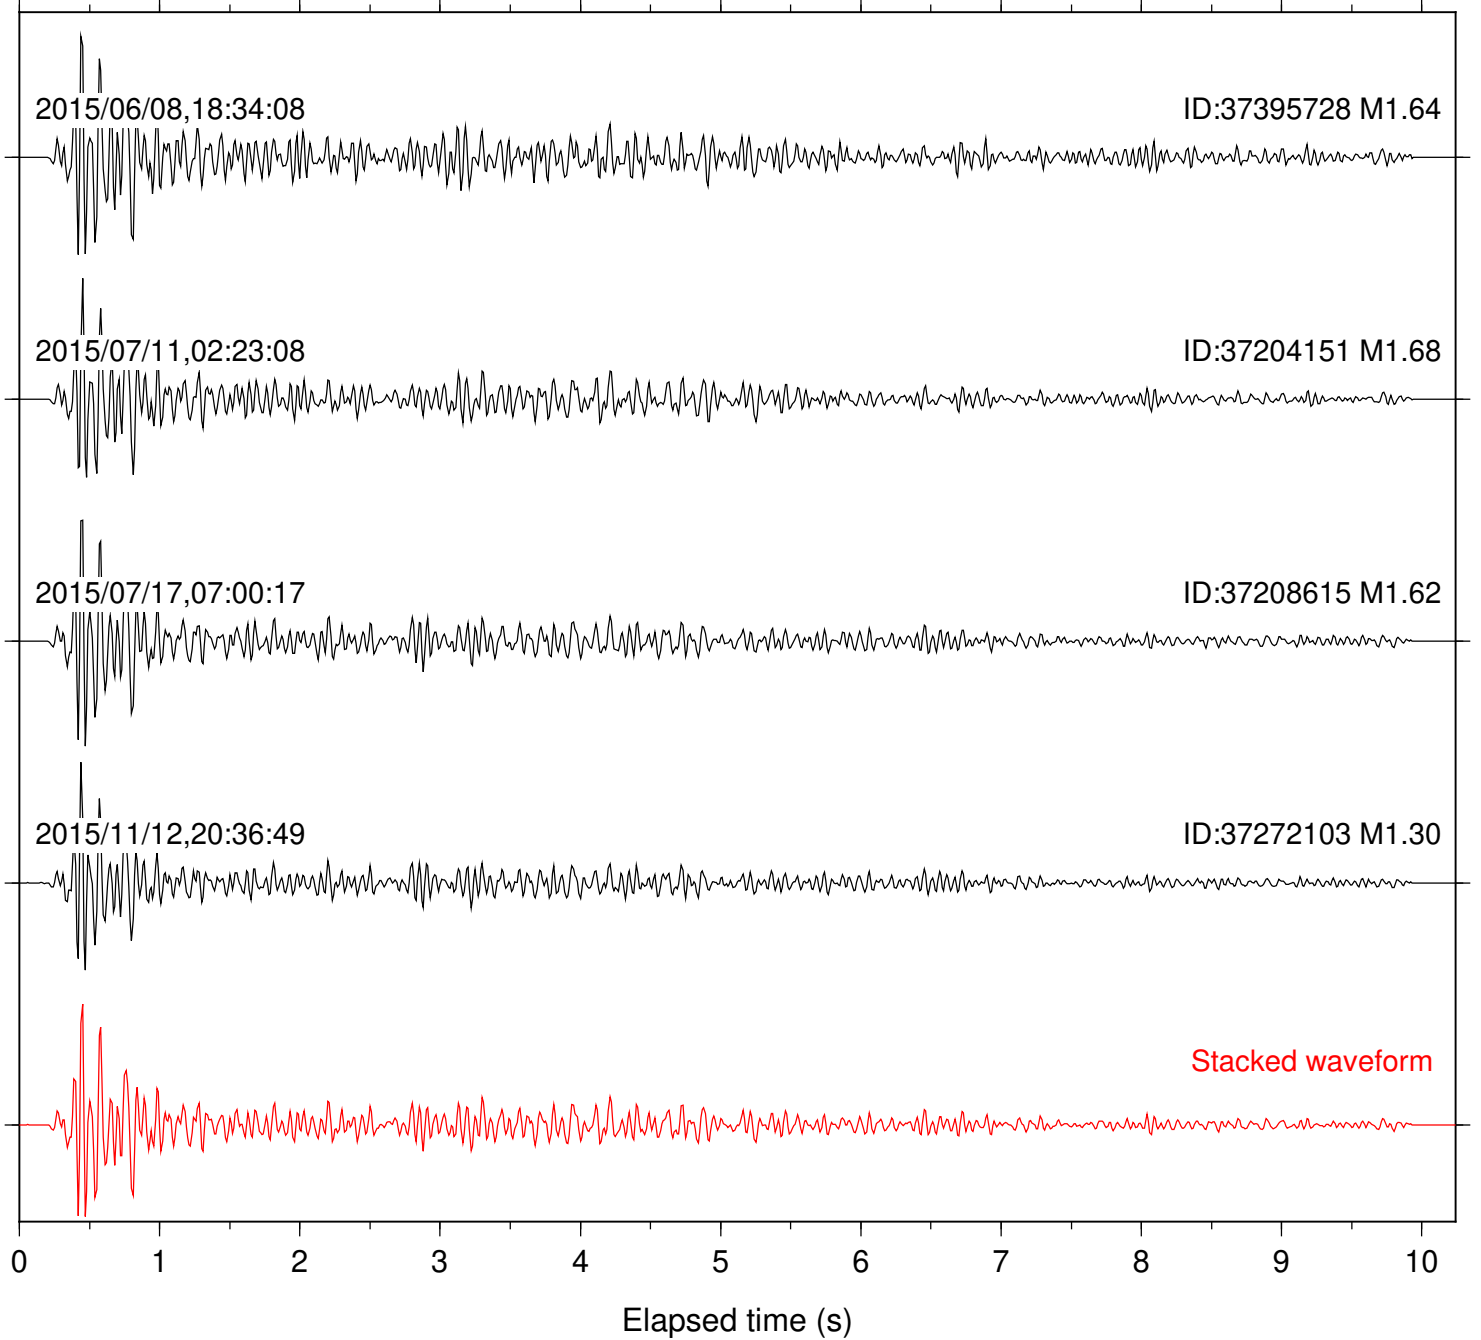

Station: B946 Com: EHZ

Focal depth: 8.23 km