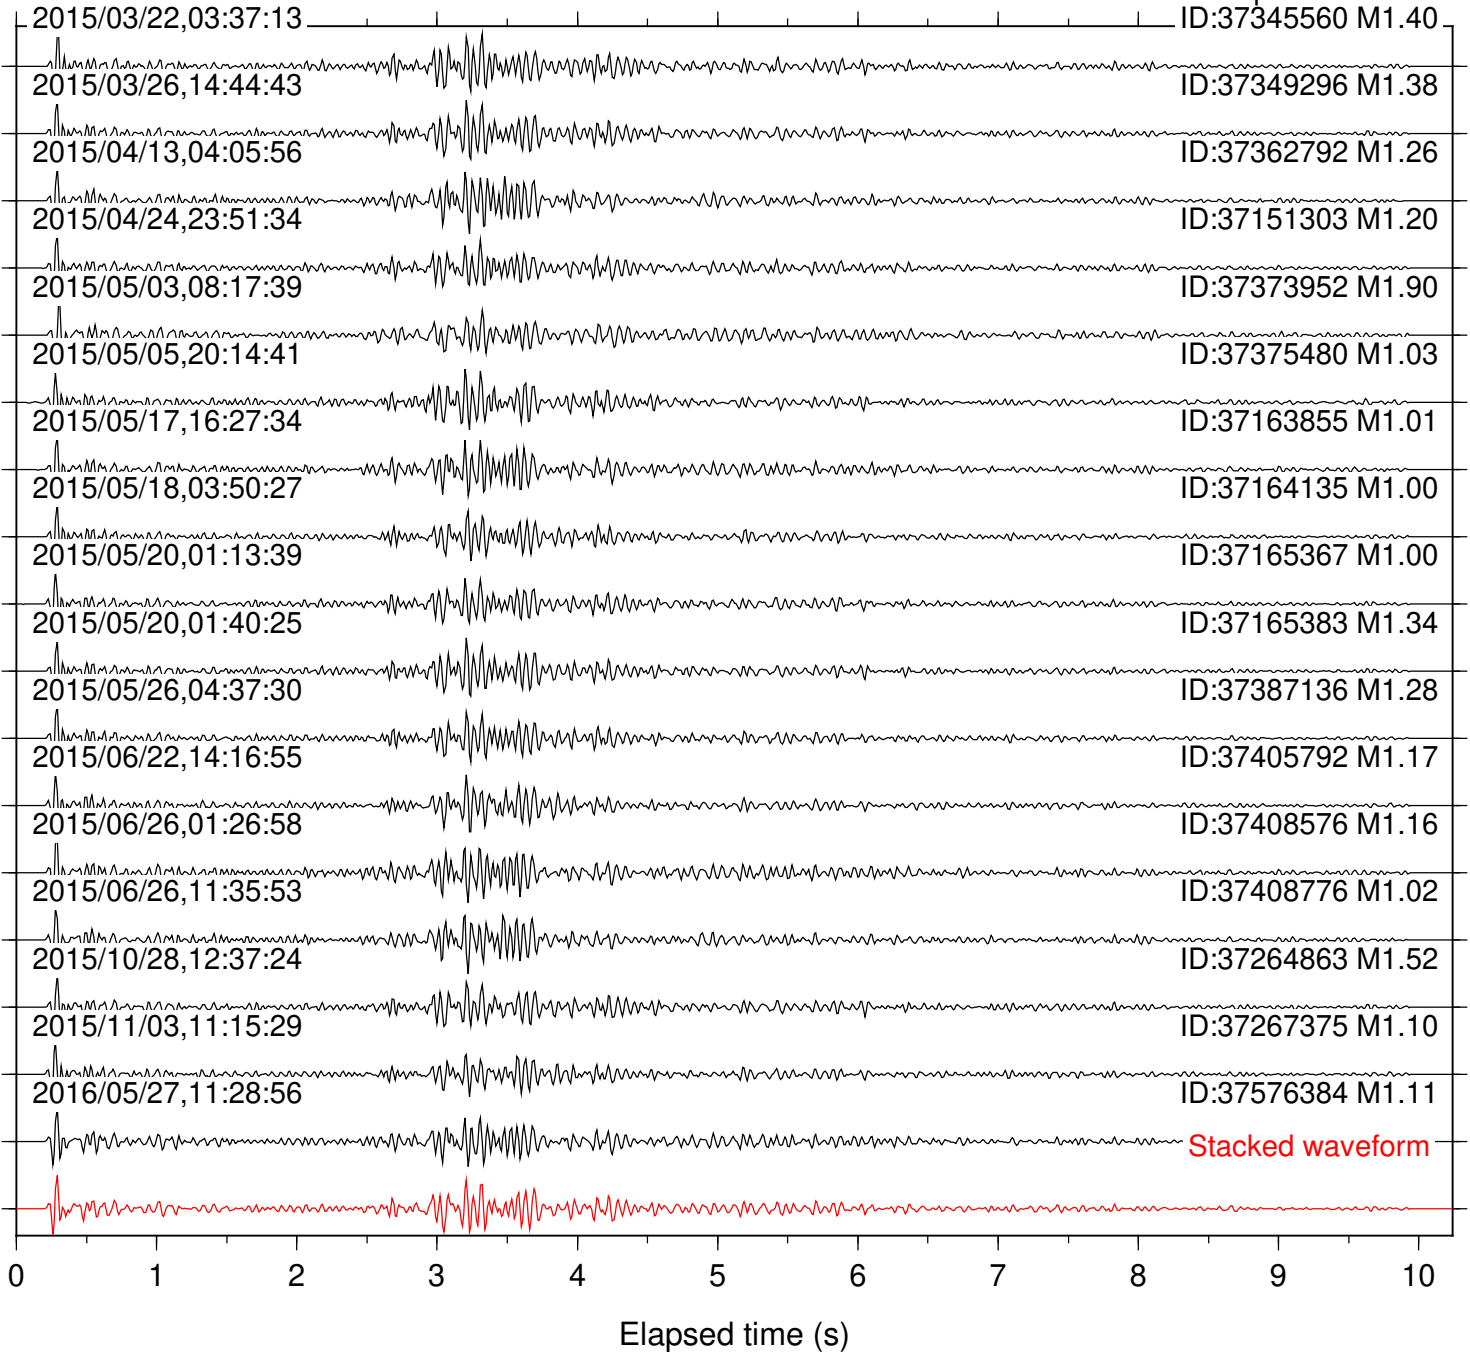

Station: DGR Com: HHZ

Focal depth: 8.34 km

Station: DNR Com: HHZ

Focal depth: 8.34 km

Station: FRD Com: HHZ

Focal depth: 8.34 km

Station: HMT2 Com: HHZ

Focal depth: 8.34 km