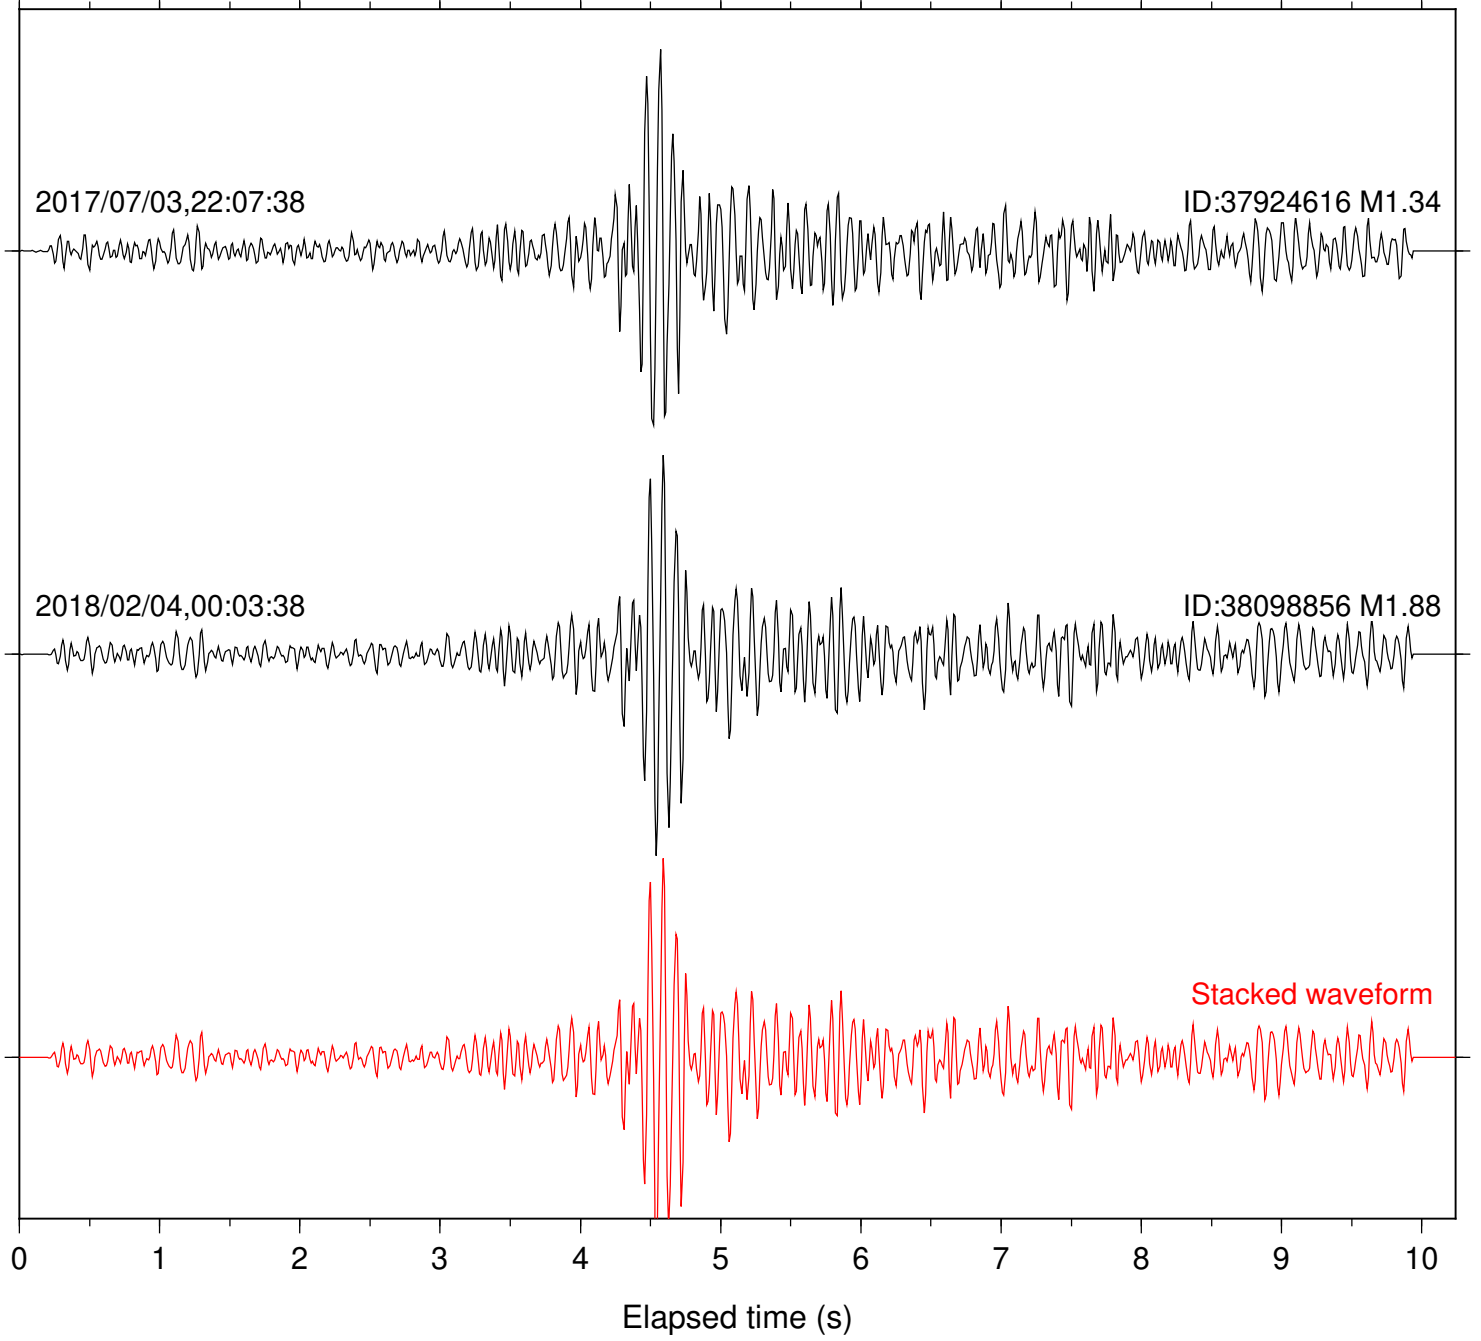

Station: B084 Com: EHZ

Focal depth: 5.27 km