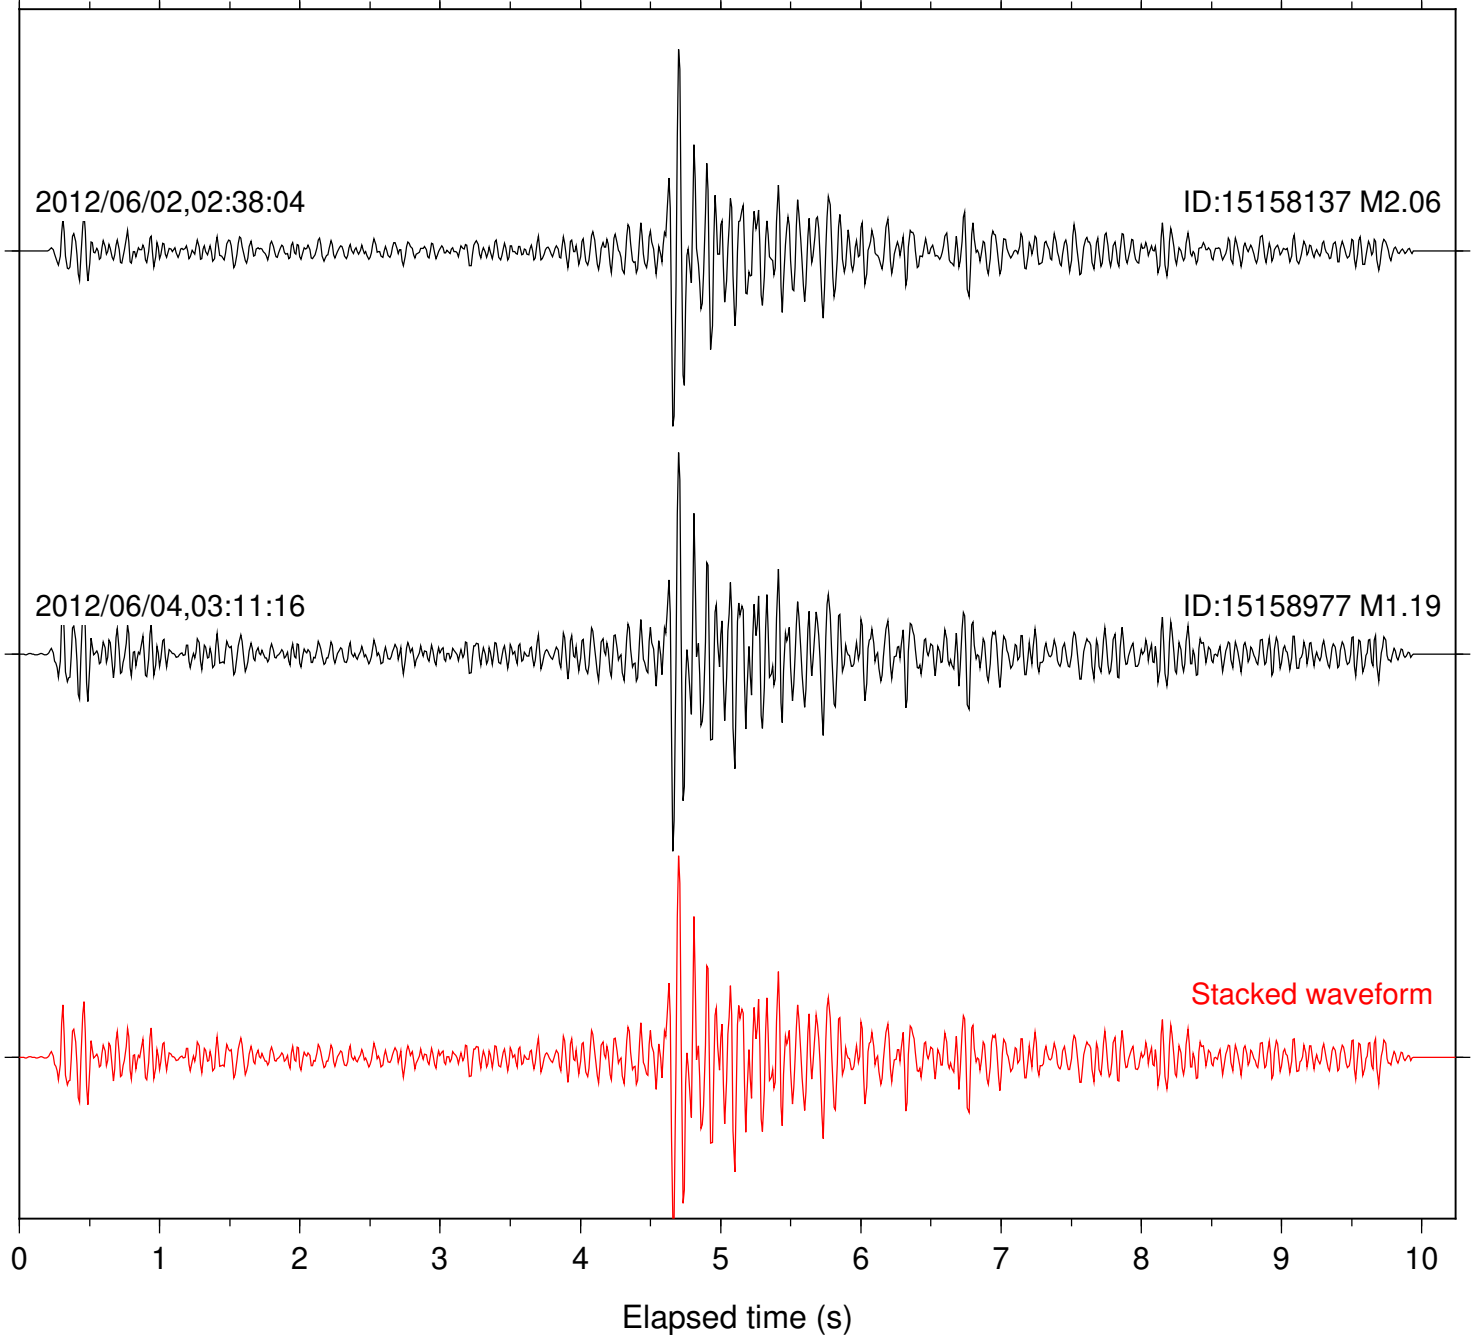

Focal depth: 18.05 km

Station: DNR Com: HHZ

Focal depth: 18.05 km

Station: PFO Com: HHZ

Focal depth: 18.05 km

Station: PMD Com: HHZ

Focal depth: 18.05 km

Station: SND Com: HHZ