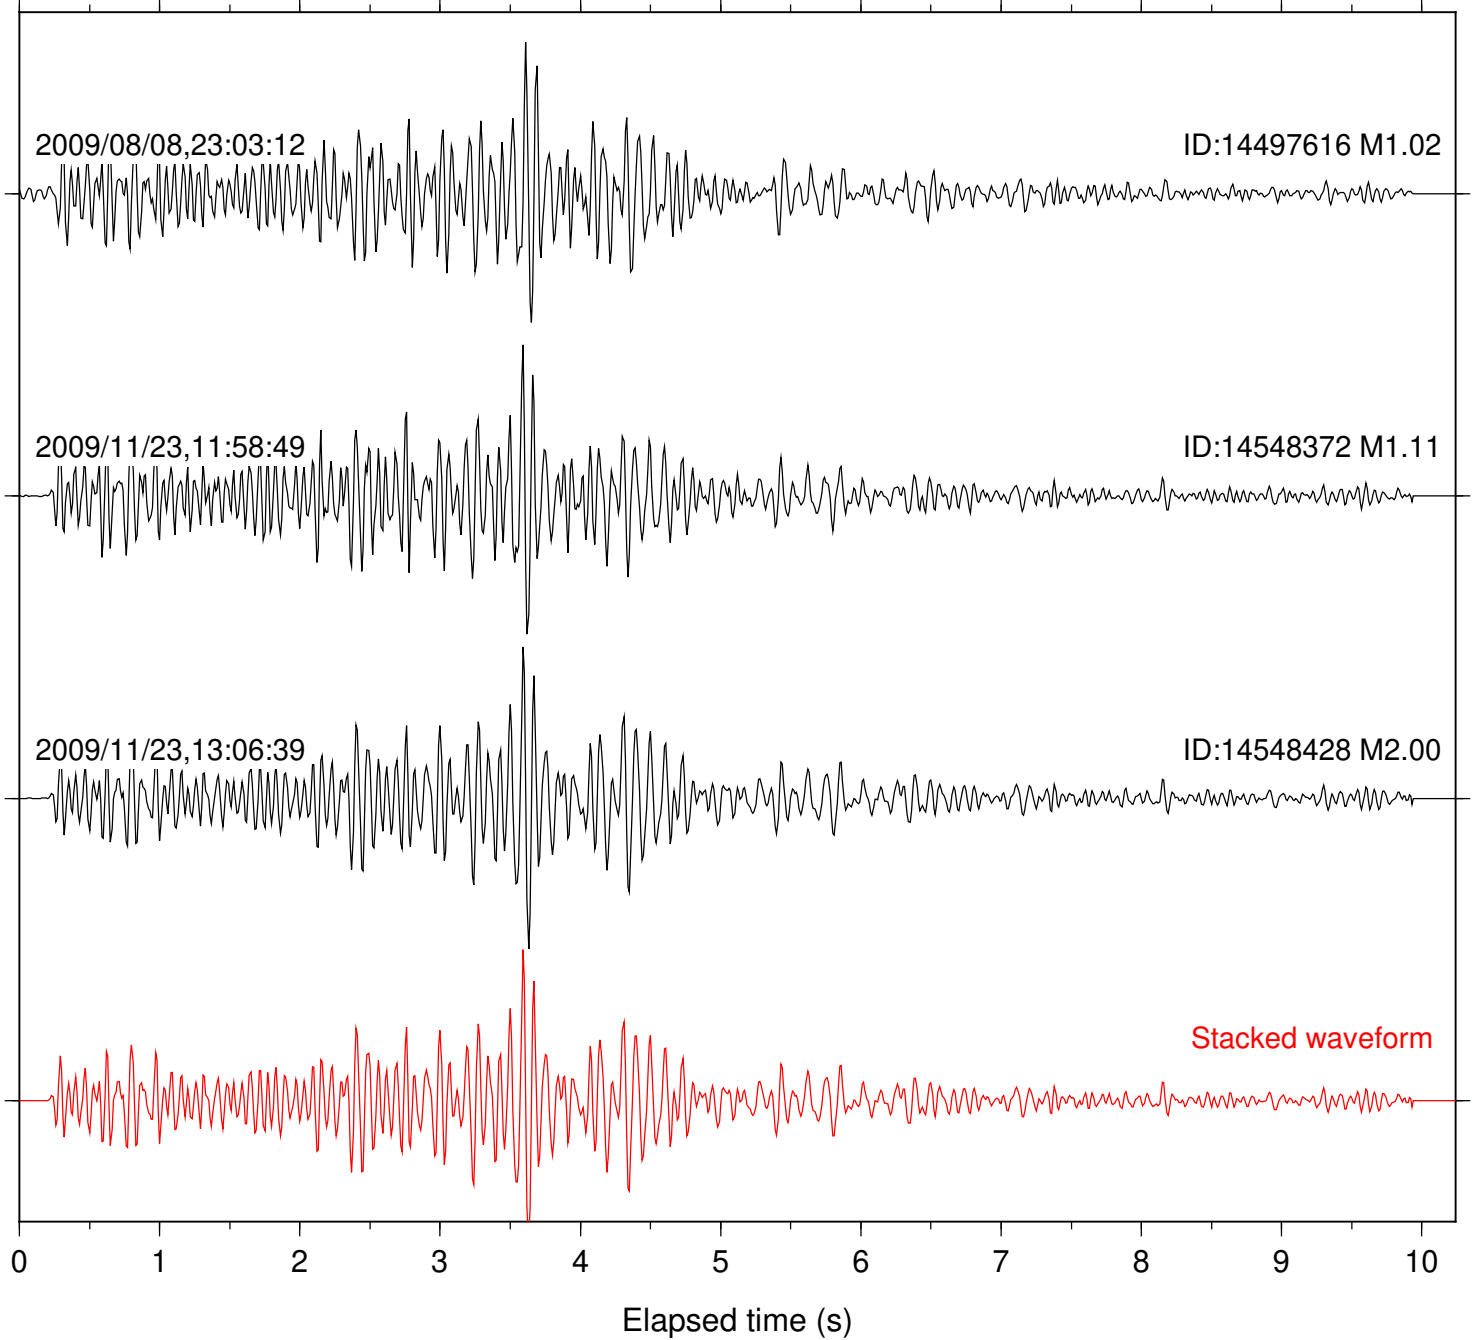

Station: DNR Com: HHZ

Focal depth: 9.33 km

Station: FRD Com: HHZ

Focal depth: 9.33 km

Station: KNW Com: HHZ

Focal depth: 9.33 km

Station: LVA2 Com: HHZ

Focal depth: 9.33 km