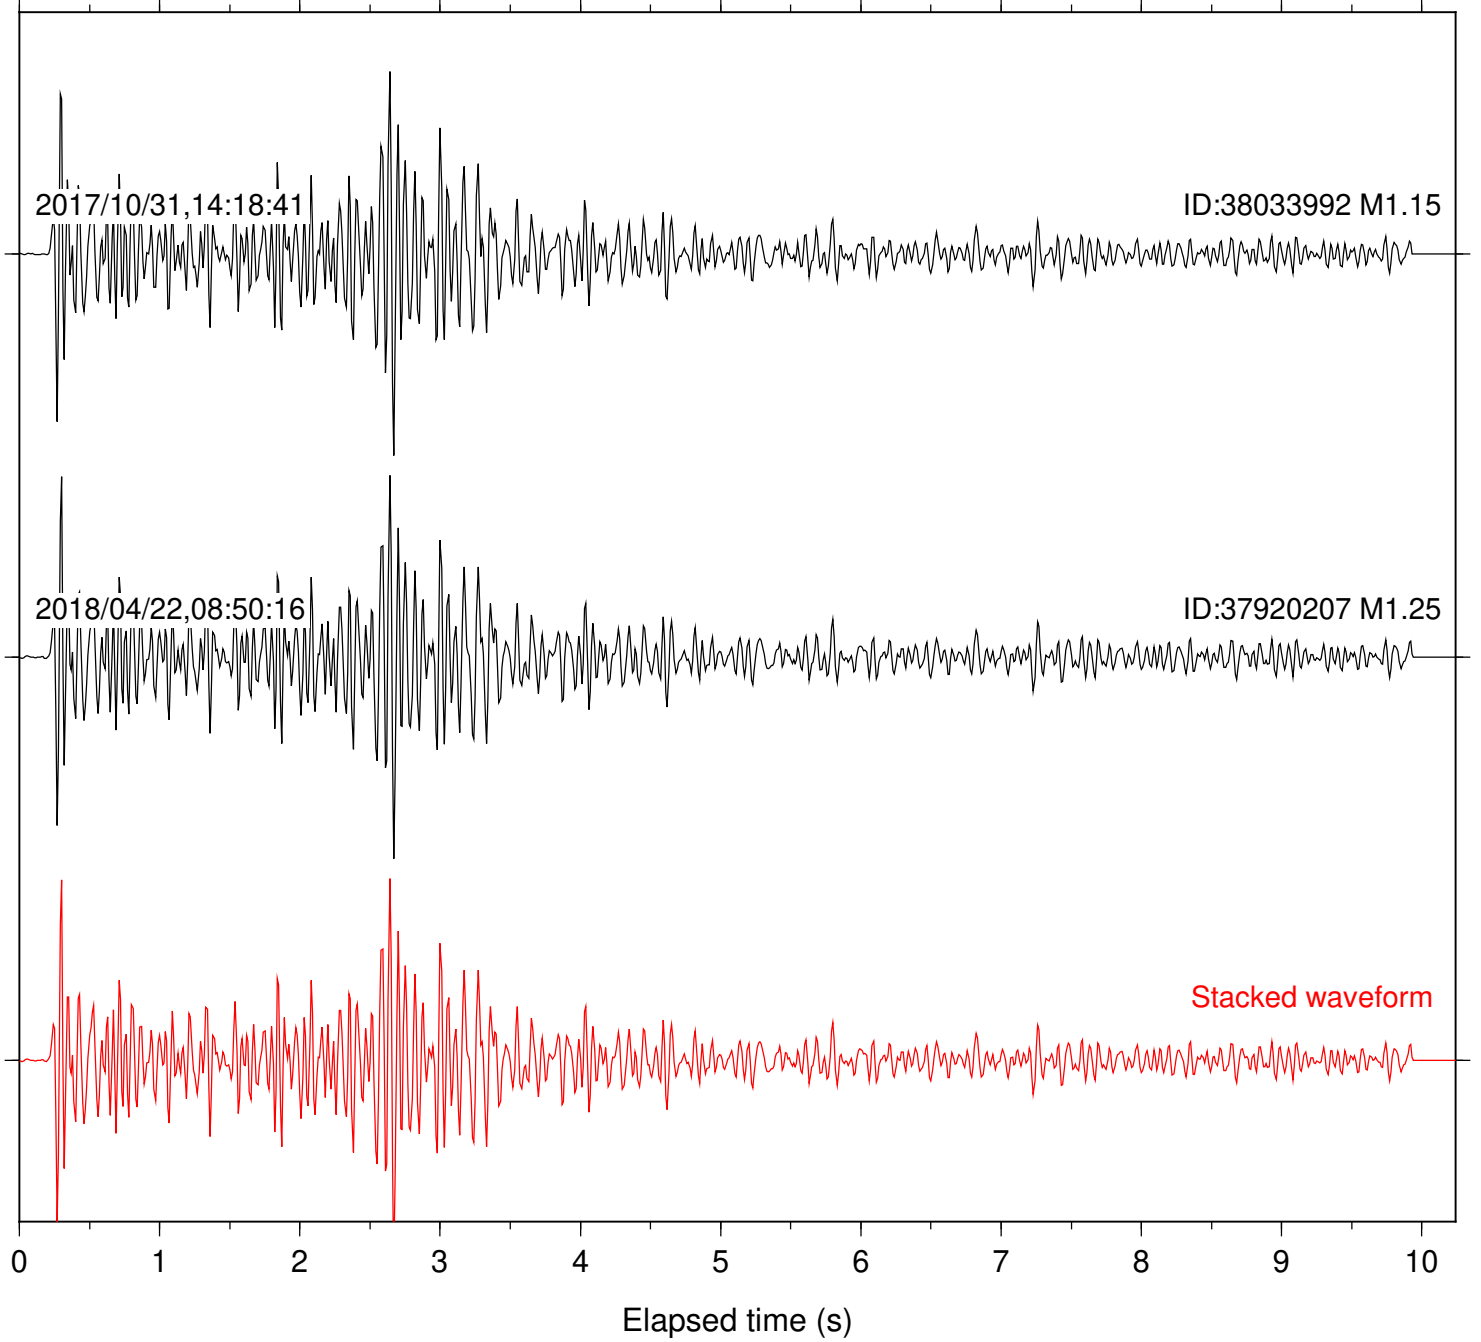

Focal depth: 5.79 km

Station: B084 Com: EHZ

Focal depth: 5.79 km

Station: B087 Com: EHZ

Focal depth: 5.79 km

Station: B088 Com: EHZ

Focal depth: 5.79 km

Station: B093 Com: EHZ