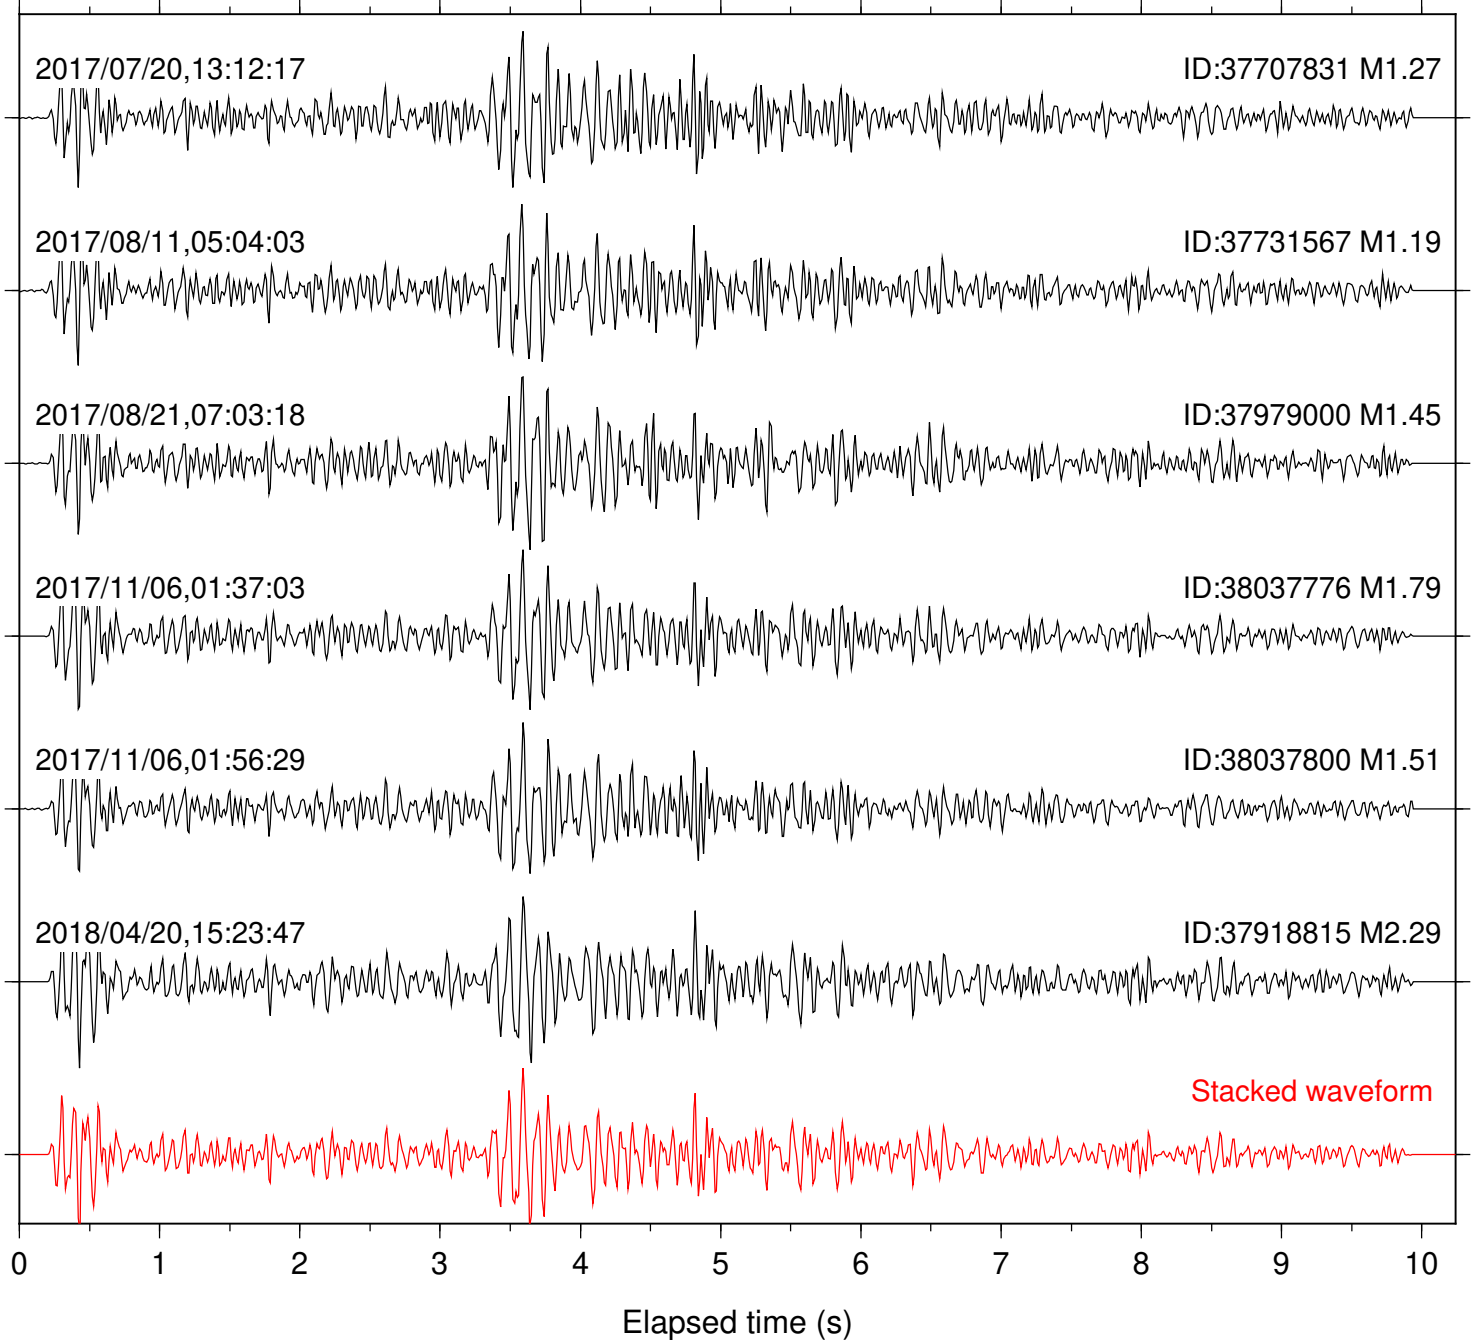

Station: BAC Com: EHZ

Focal depth: 7.57 km