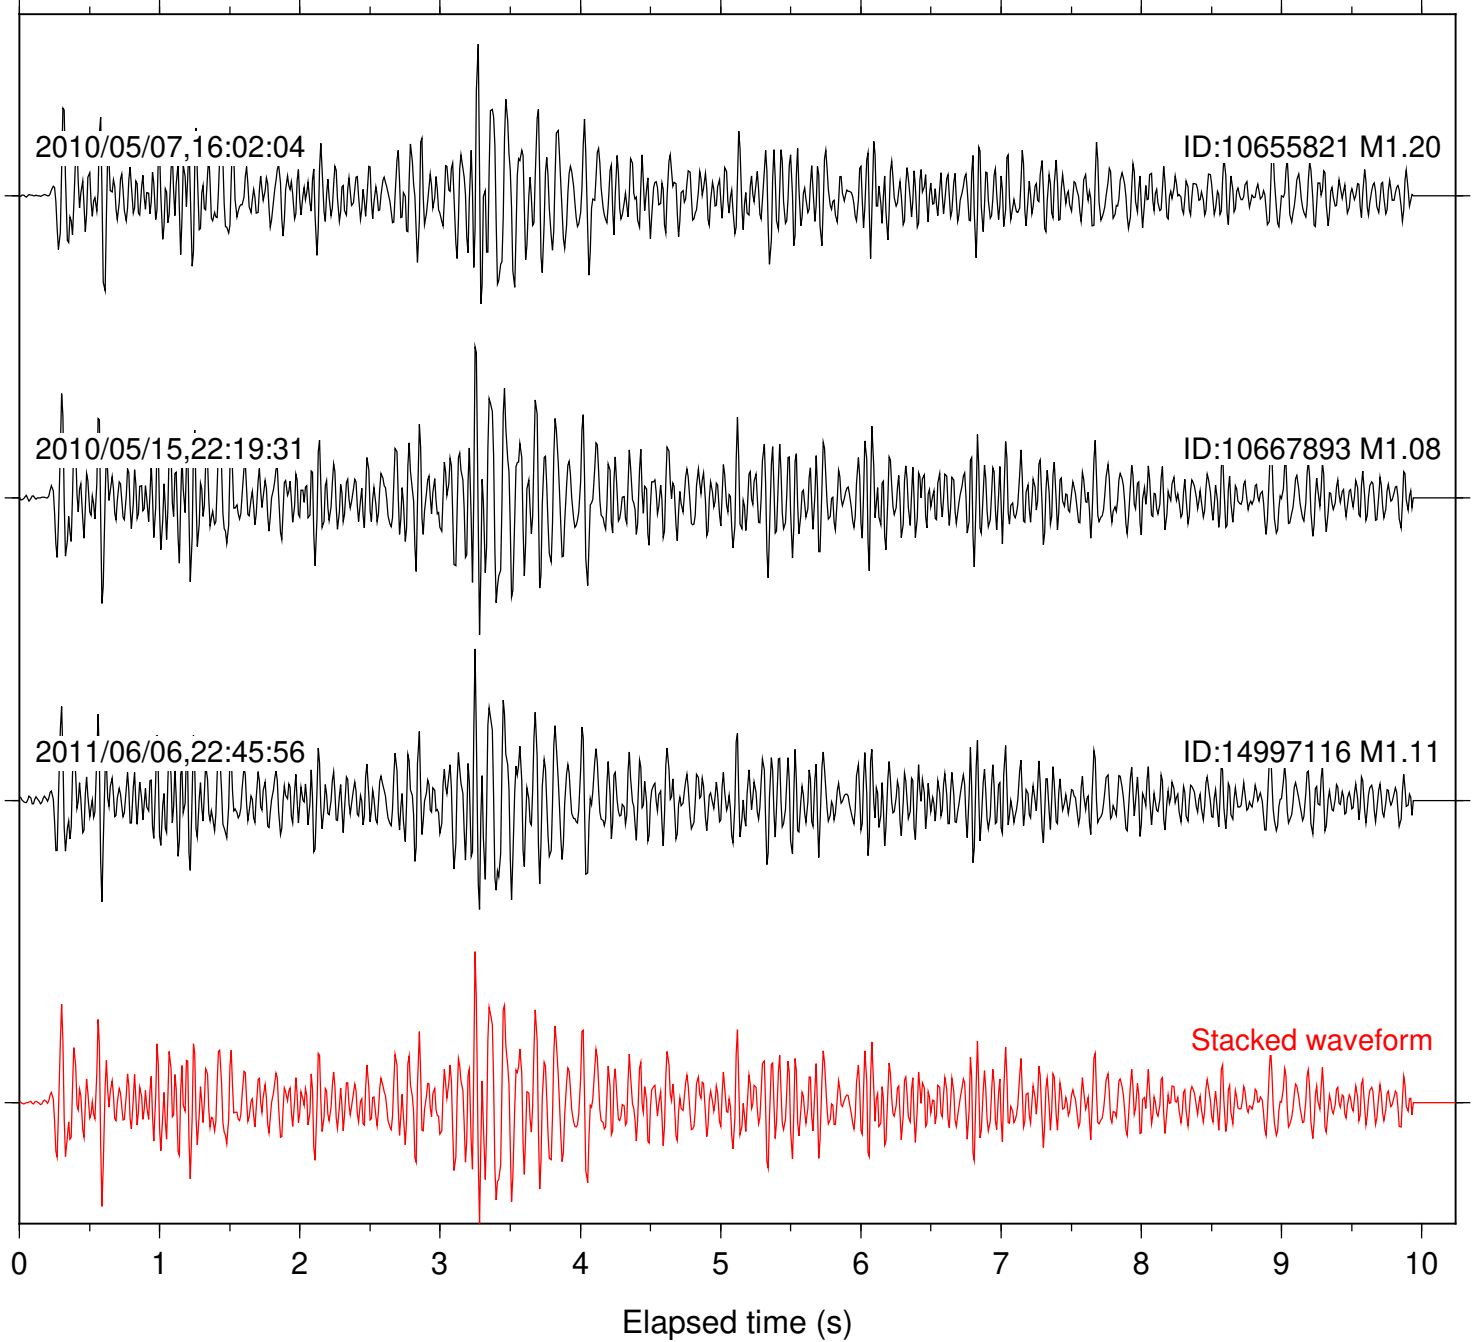

Station: LVA2 Com: HHZ

Focal depth: 2.44 km