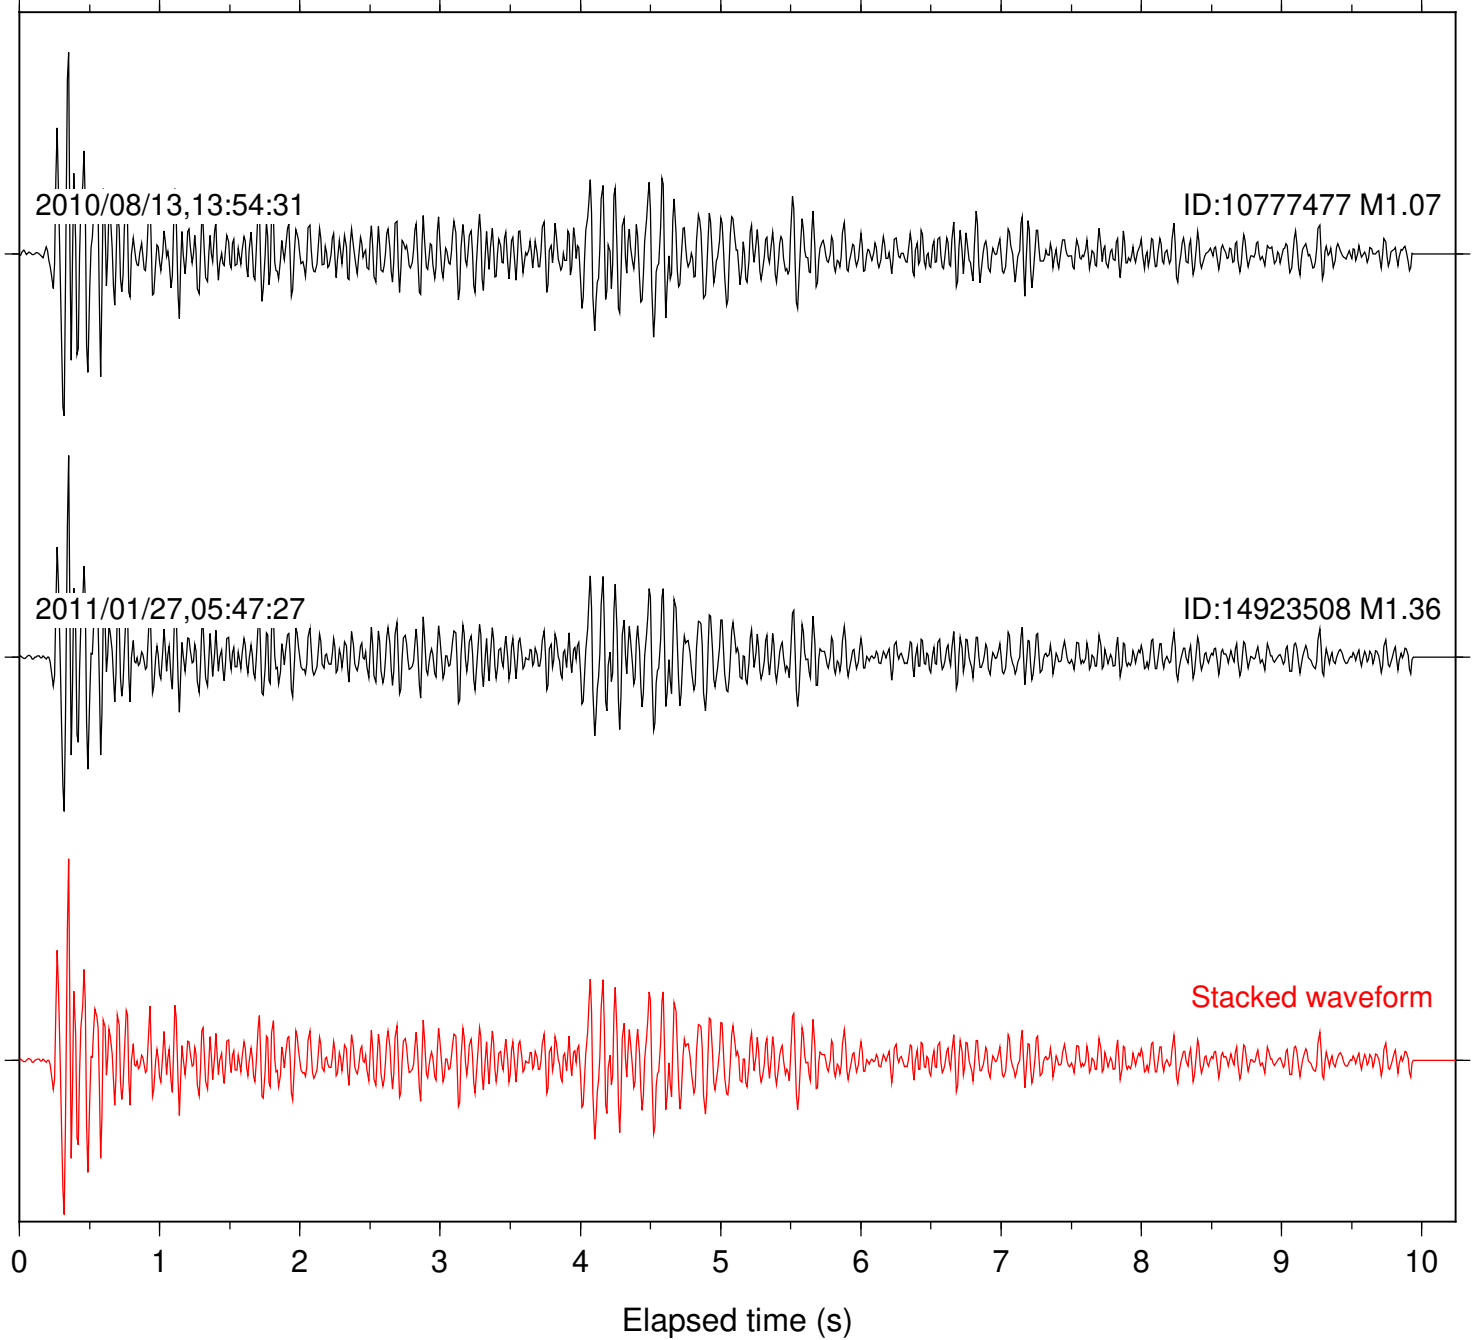

Station: FRD Com: HHZ

Focal depth: 7.72 km

Station: PFO Com: HHZ

Focal depth: 7.72 km

Station: TOR Com: HHZ

Focal depth: 7.72 km

Station: CBK Com: EHZ

Focal depth: 8.18 km