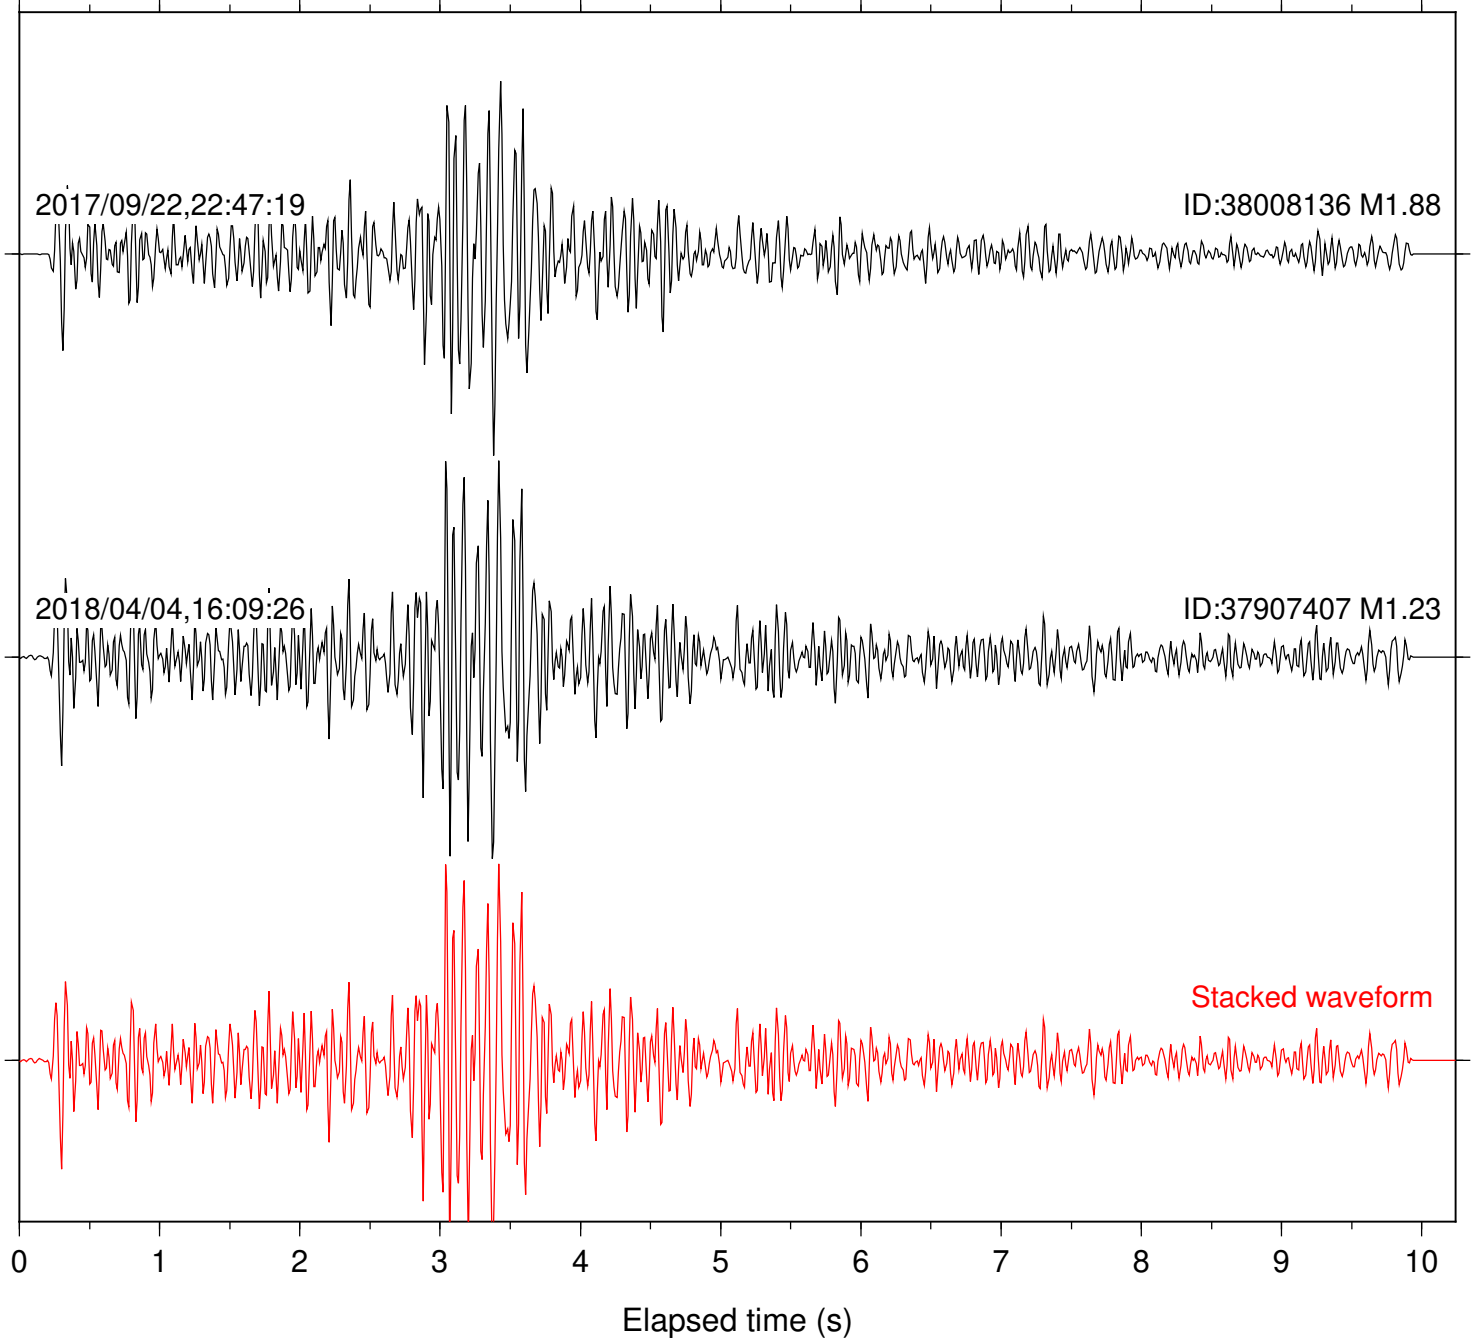

Station: B082 Com: EHZ

Focal depth: 5.96 km