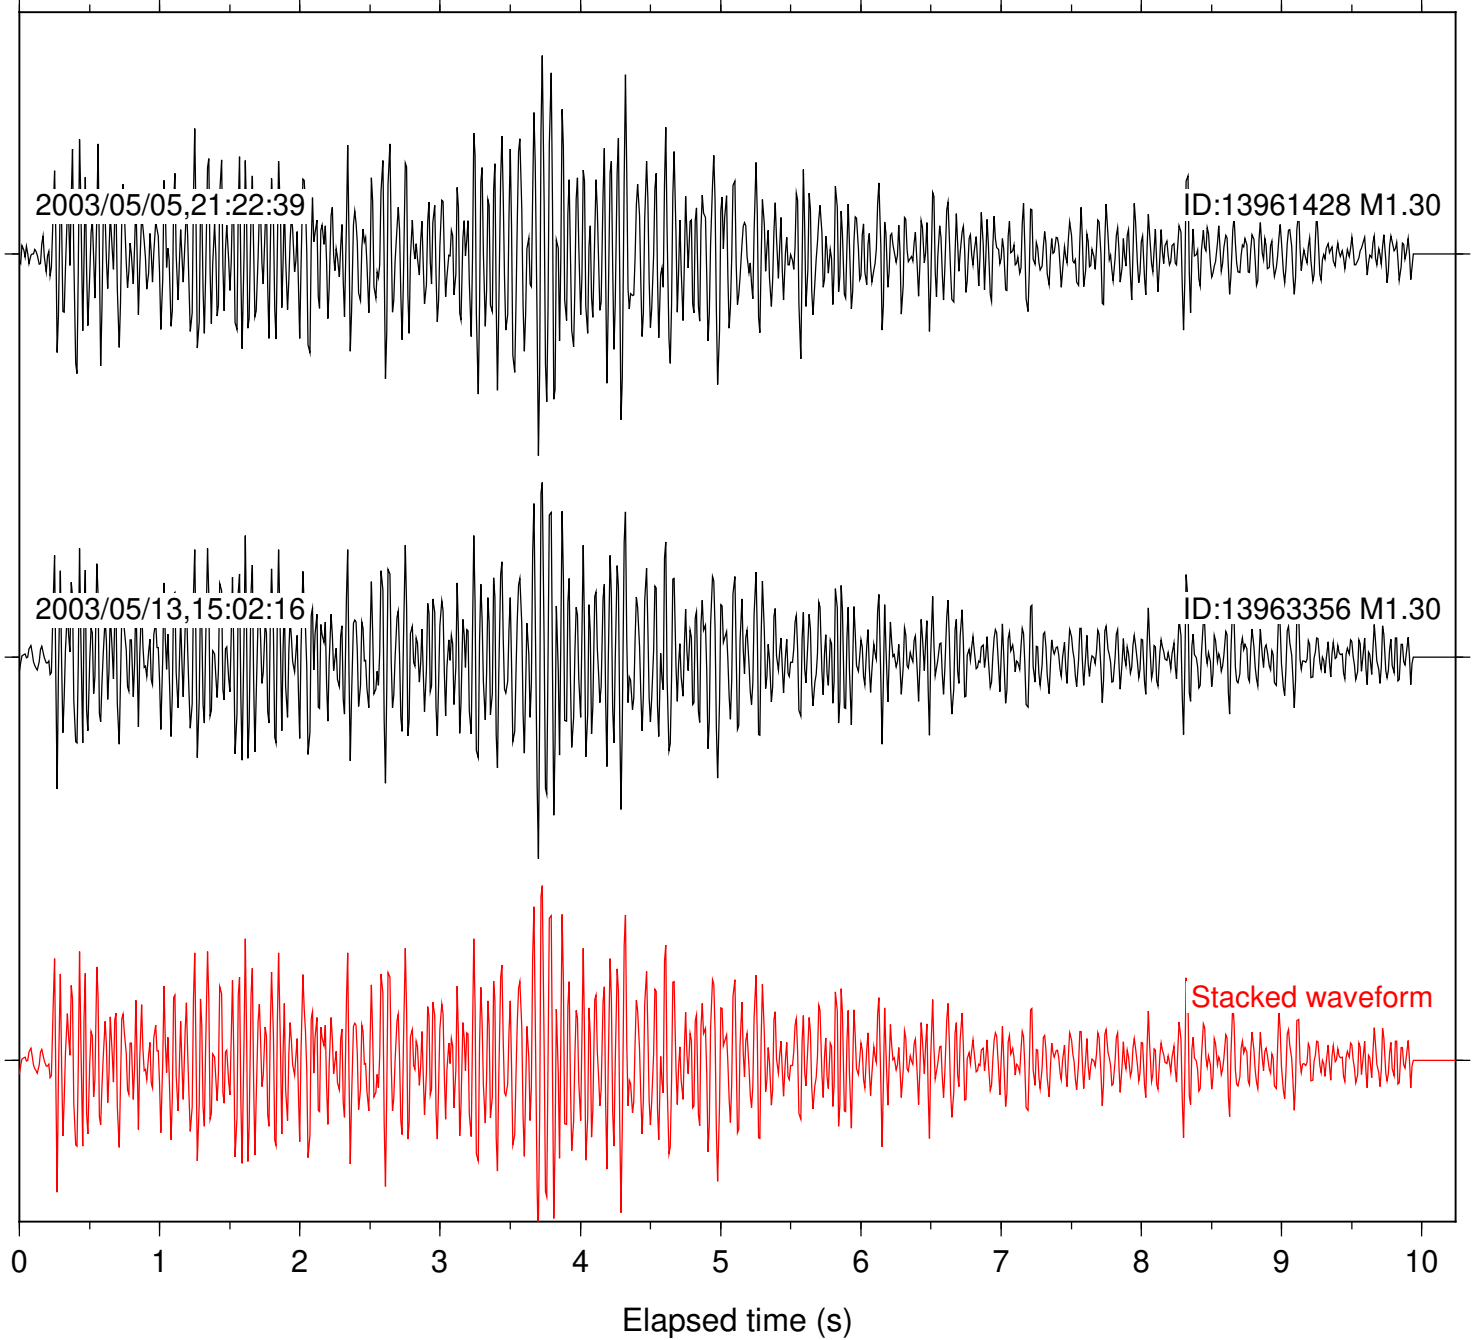

Station: BOR Com: HHZ

Focal depth: 7.58 km