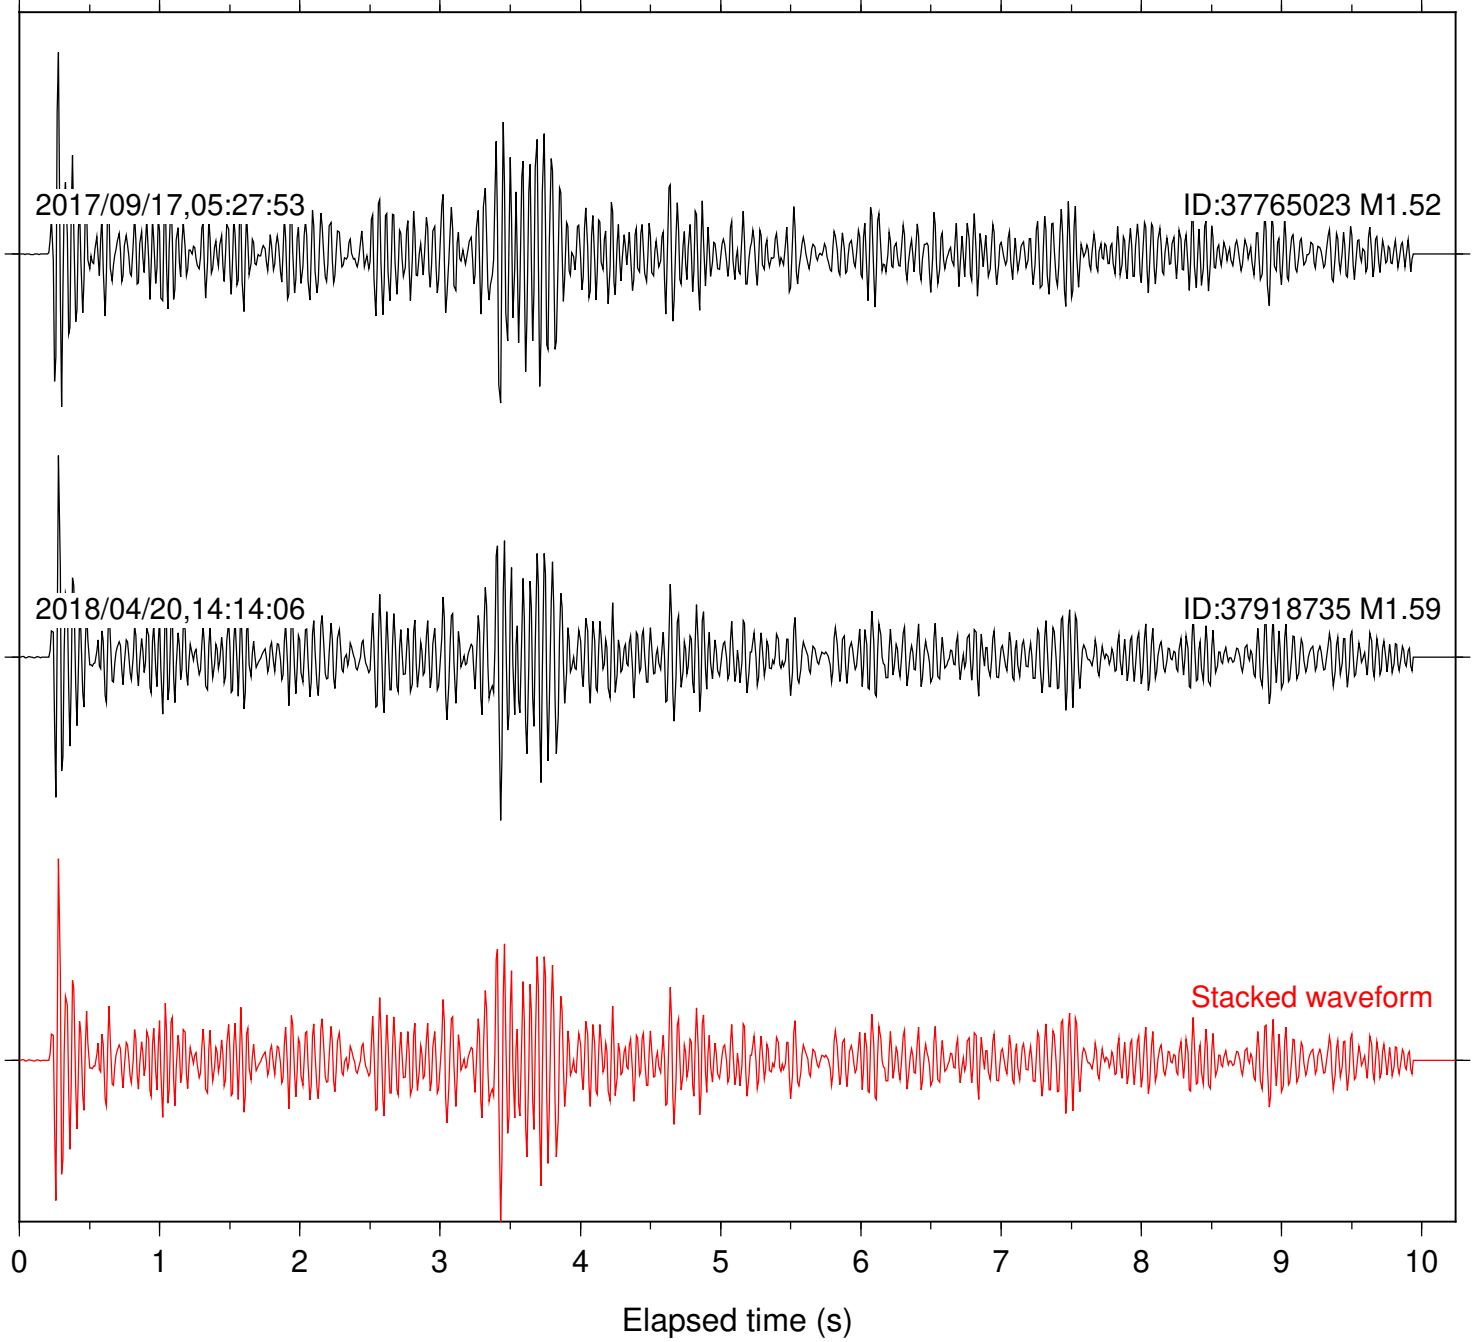

Focal depth: 6.09 km

Station: CSH Com: HHZ

Focal depth: 6.09 km

Station: DGR Com: HHZ

Focal depth: 6.09 km

Station: FRD Com: HHZ

Focal depth: 6.09 km

2017/09/17,05:27:53