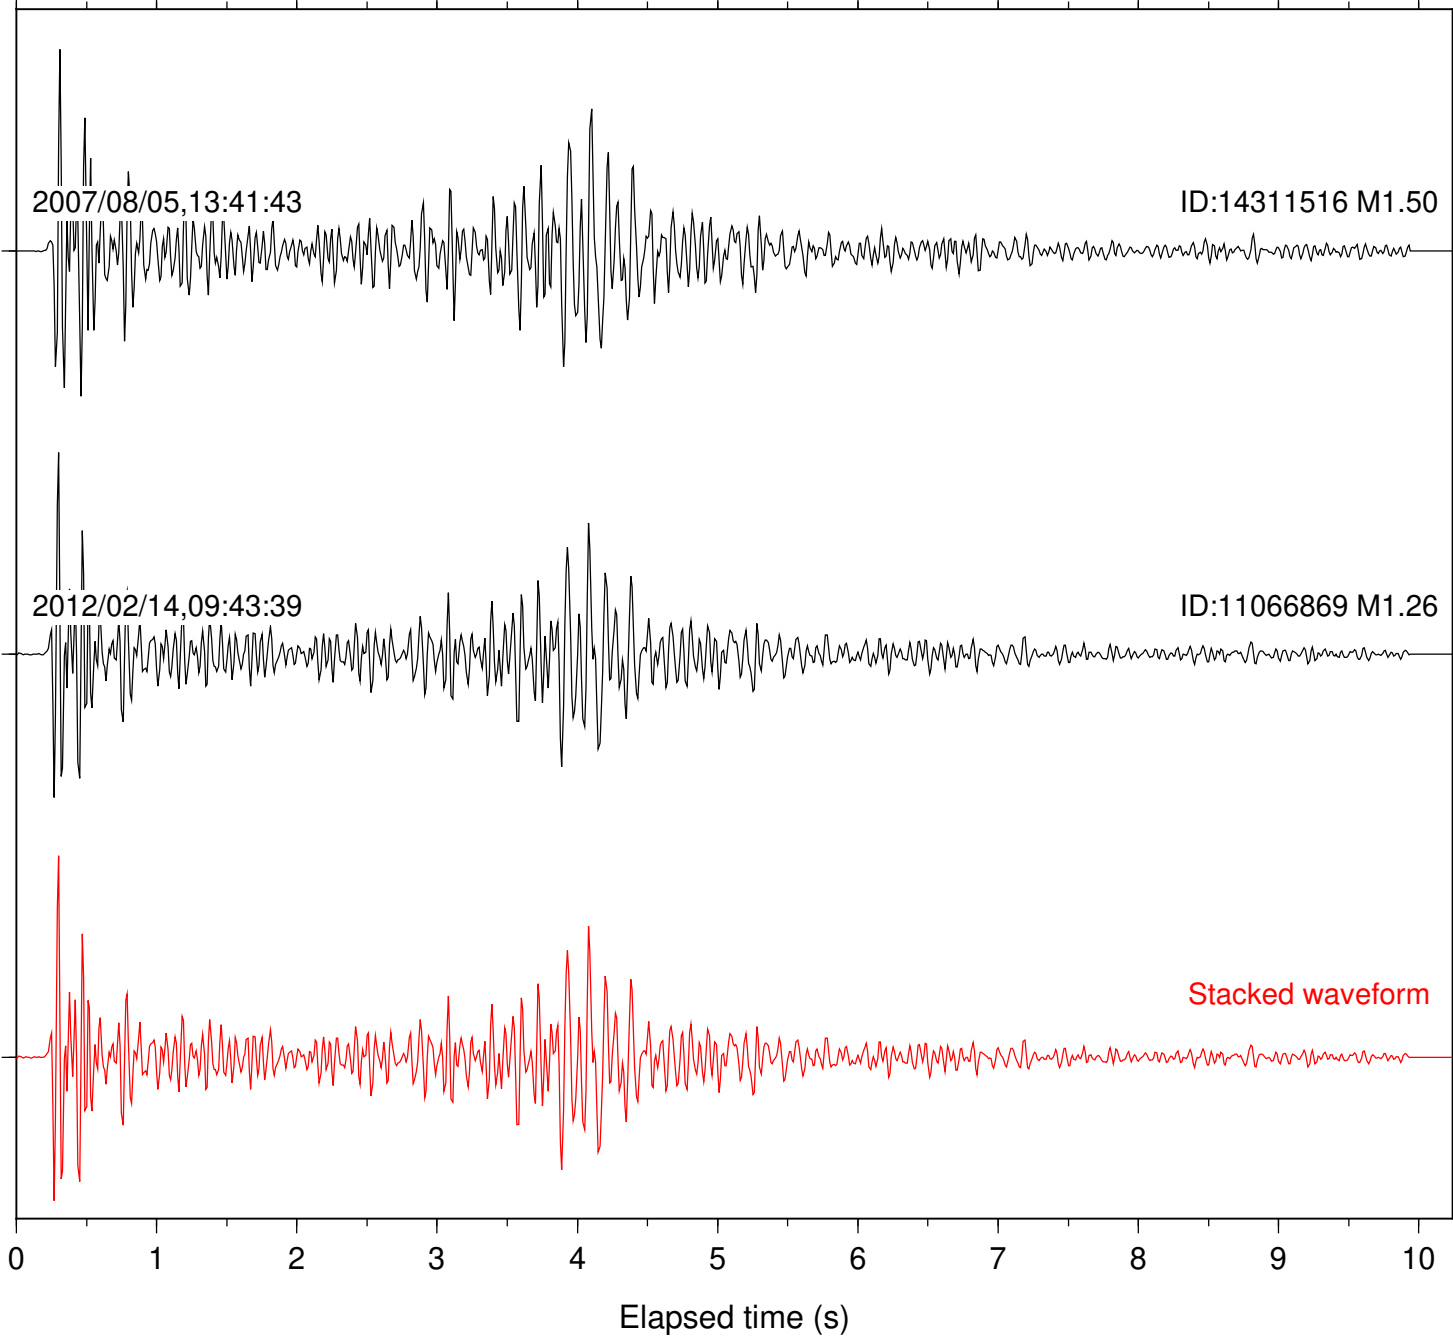

Station: B087 Com: EHZ

Focal depth: 16.32 km

2007/08/05,13:41:43

ID:14311516 M1.50

2012/02/14,09:43:39

ID:11066869 M1.26

Stacked waveform