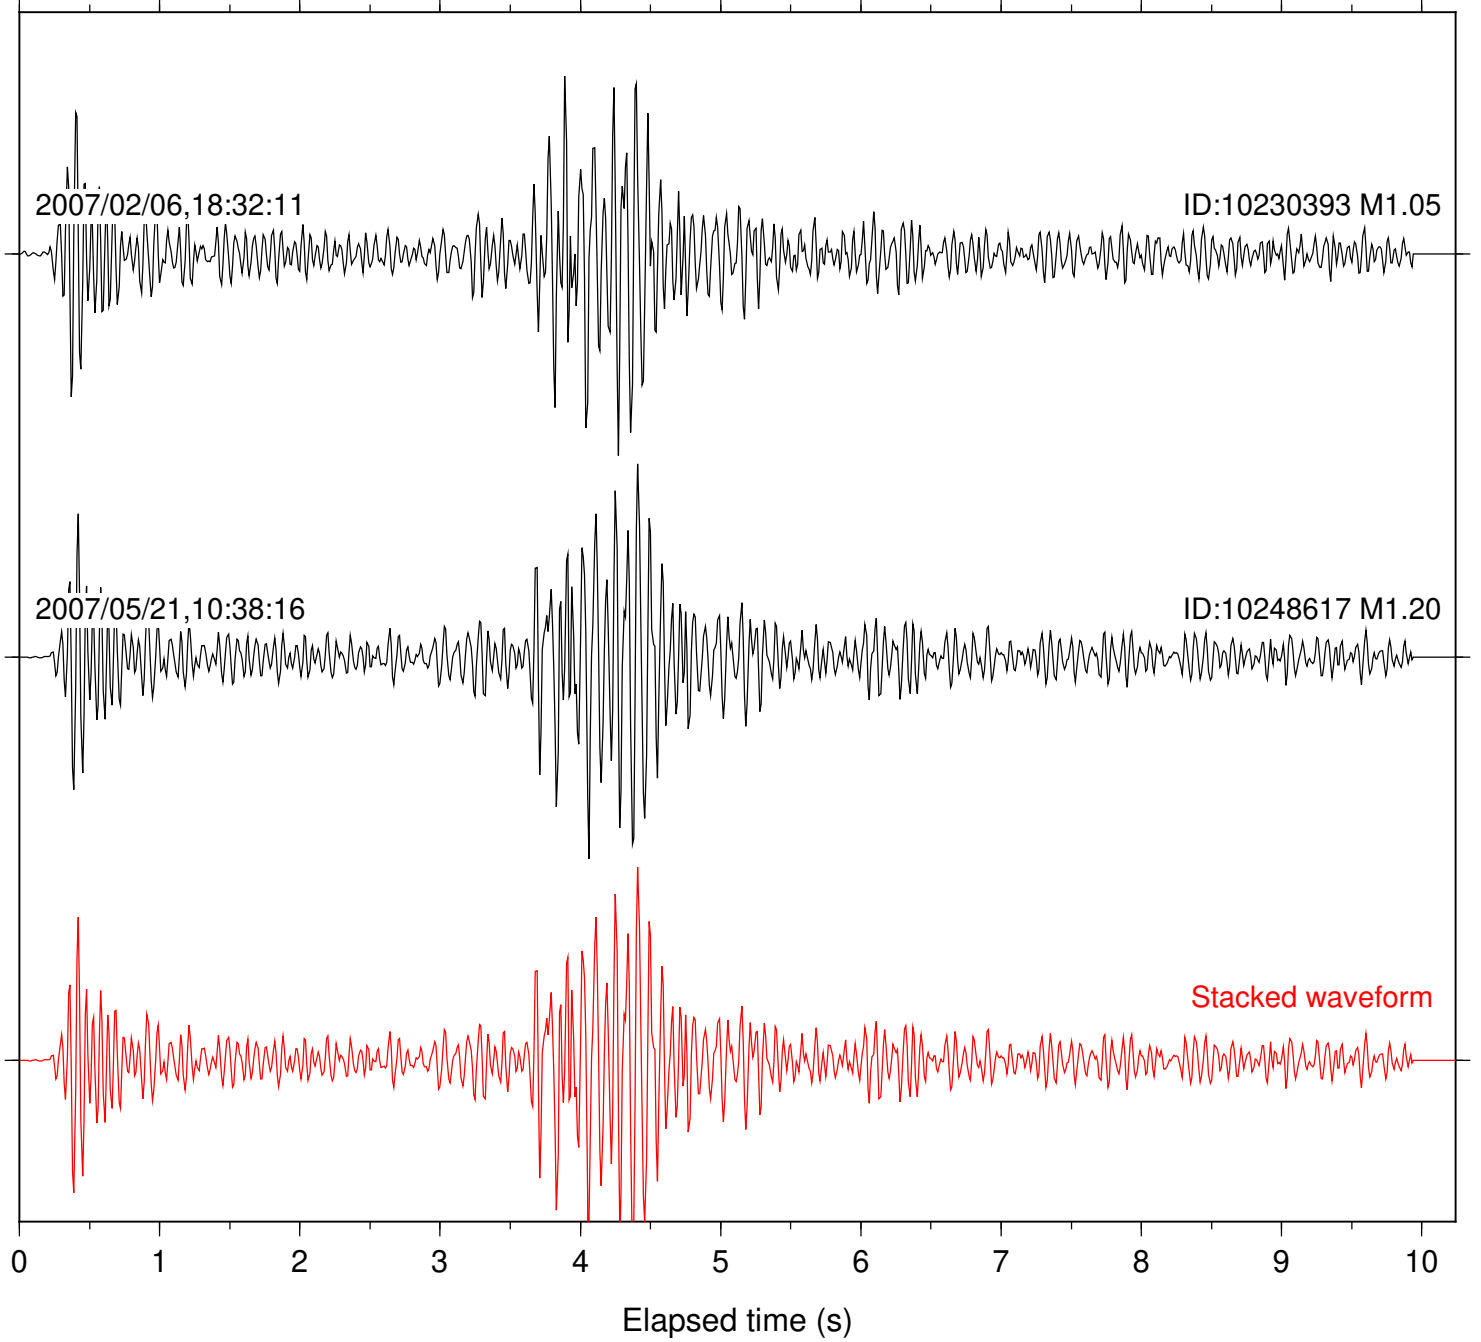

Station: KNW Com: HHZ

Focal depth: 8.42 km