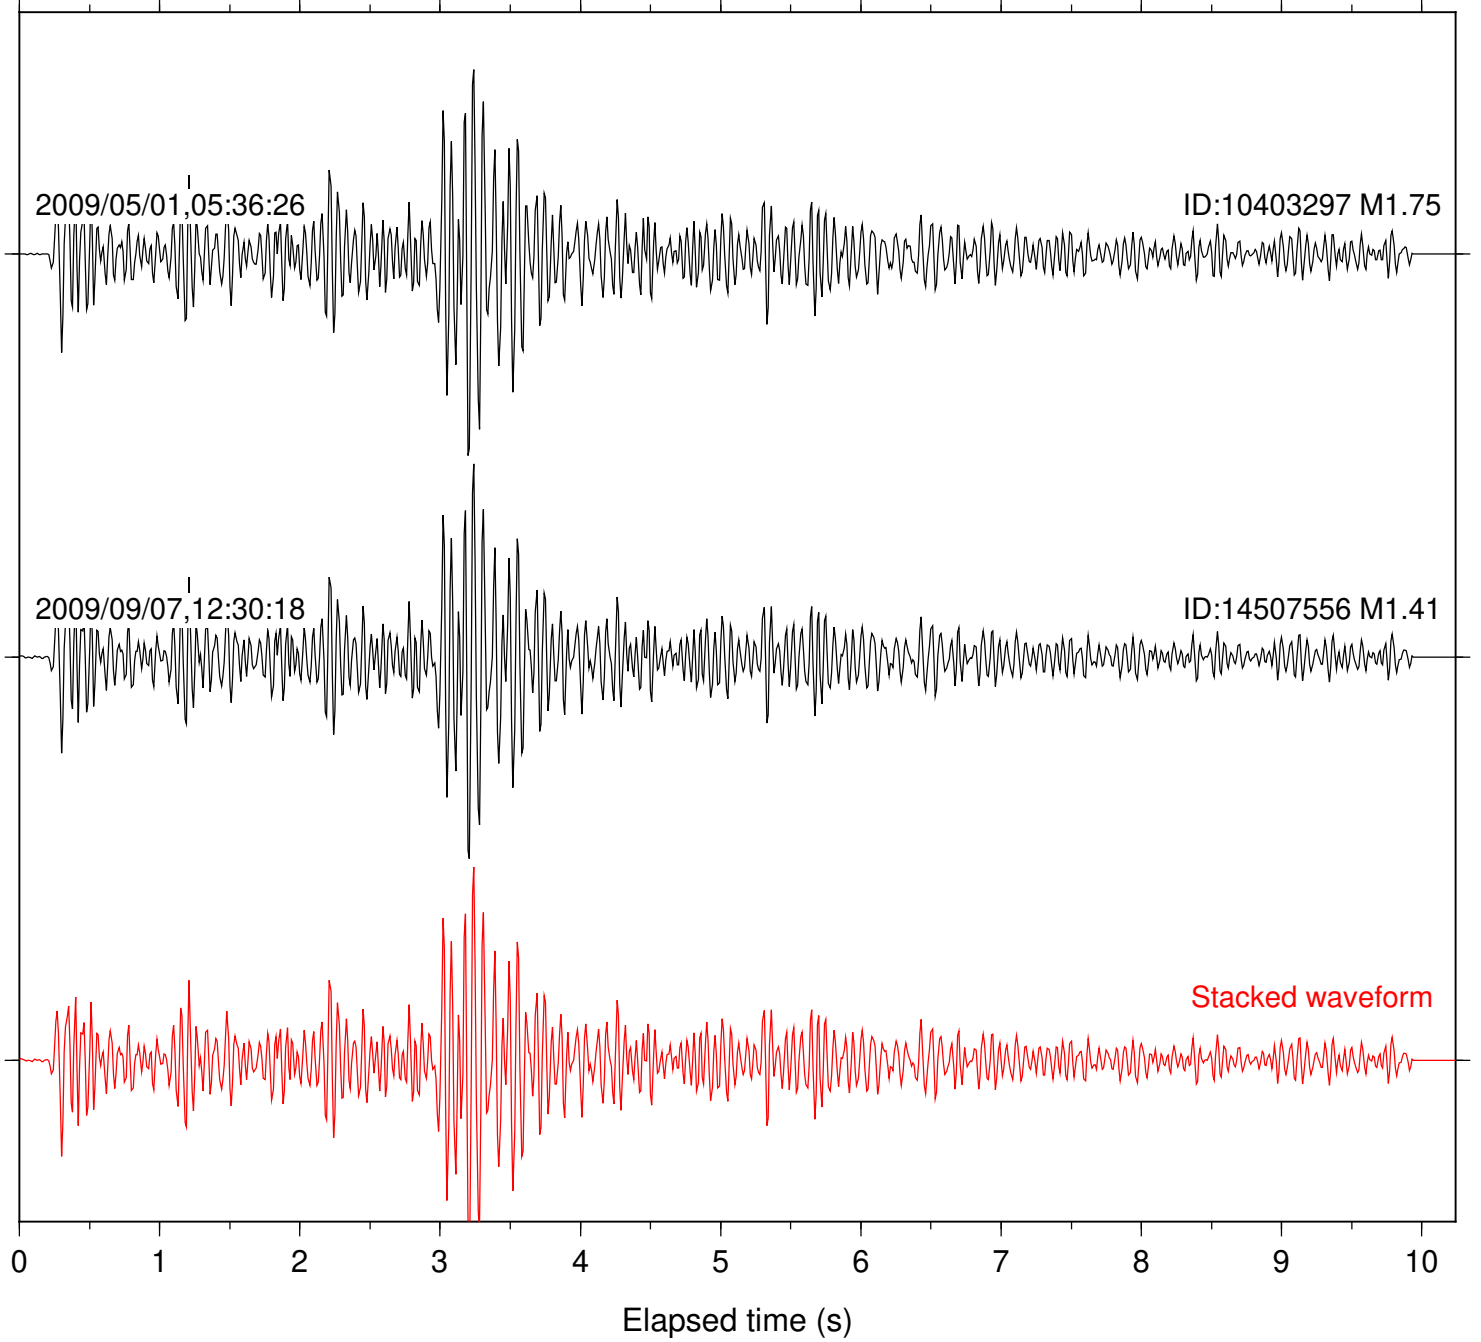

Station: PFO Com: HHZ

Focal depth: 9.98 km