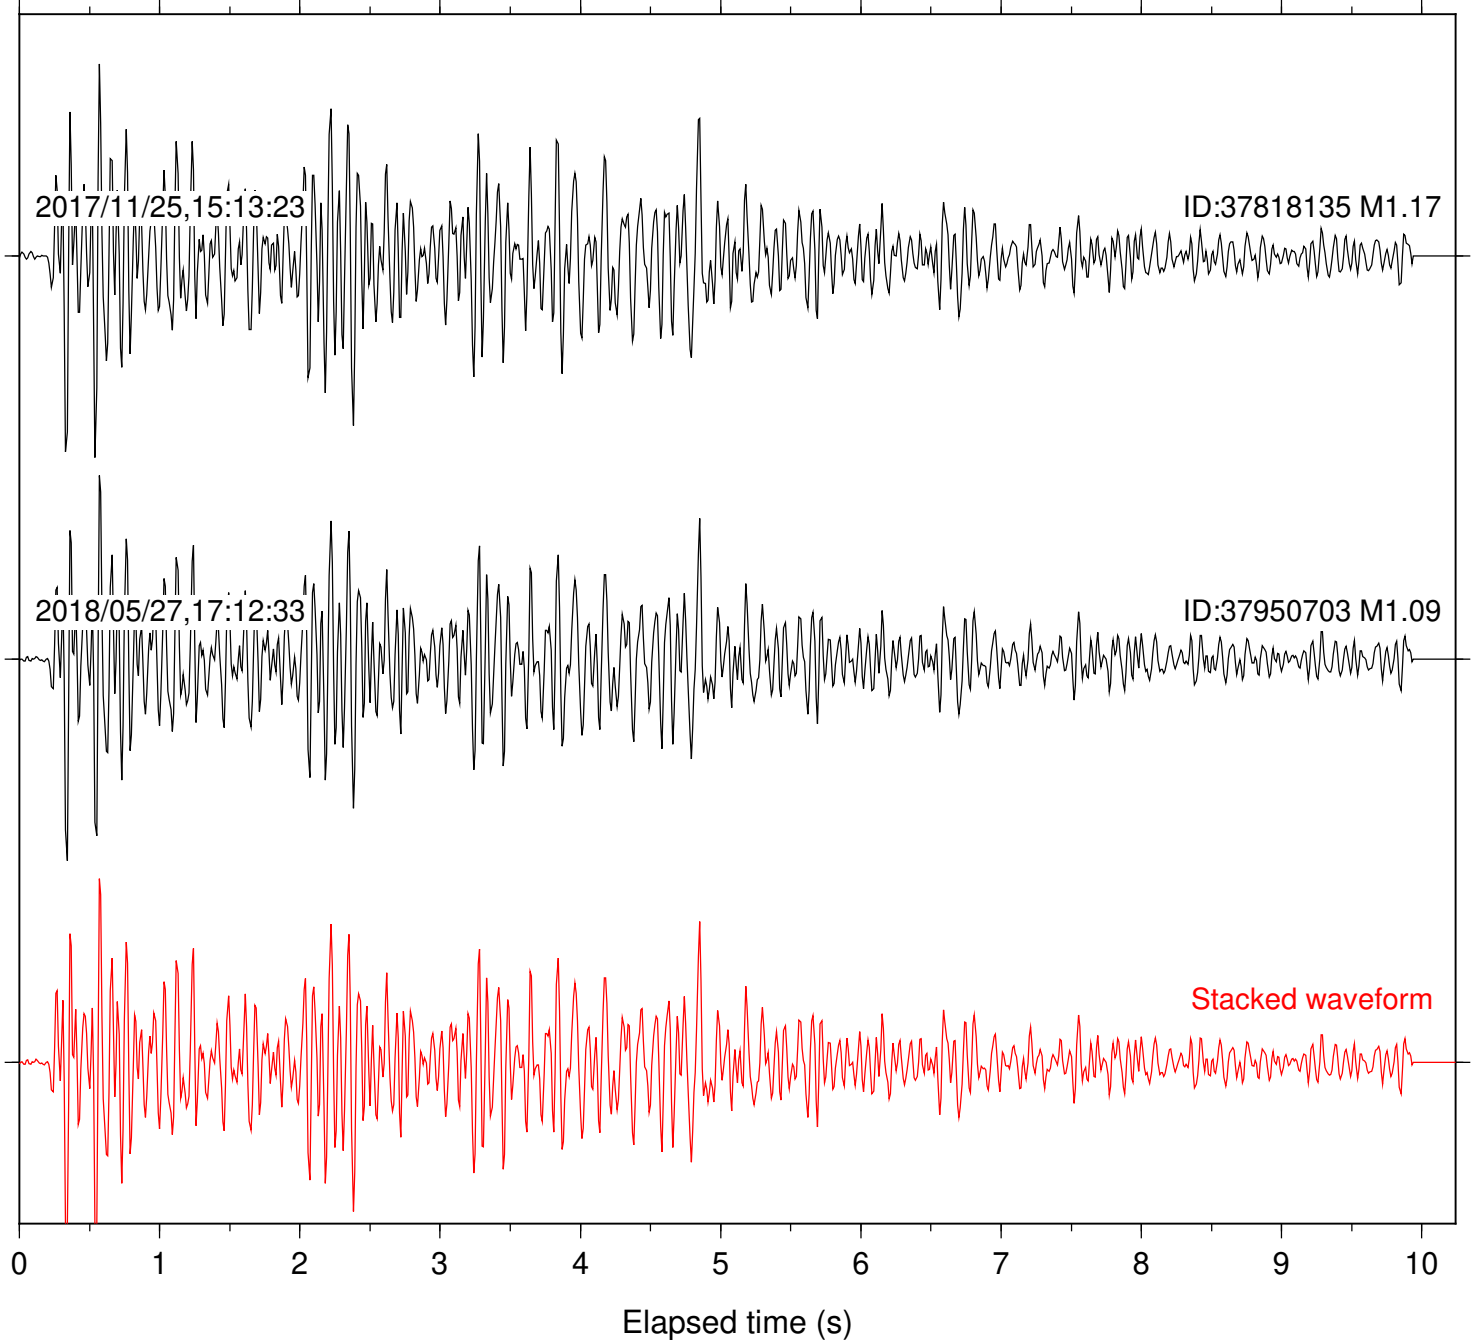

Station: RRSP Com: HHZ

Focal depth: 7.35 km