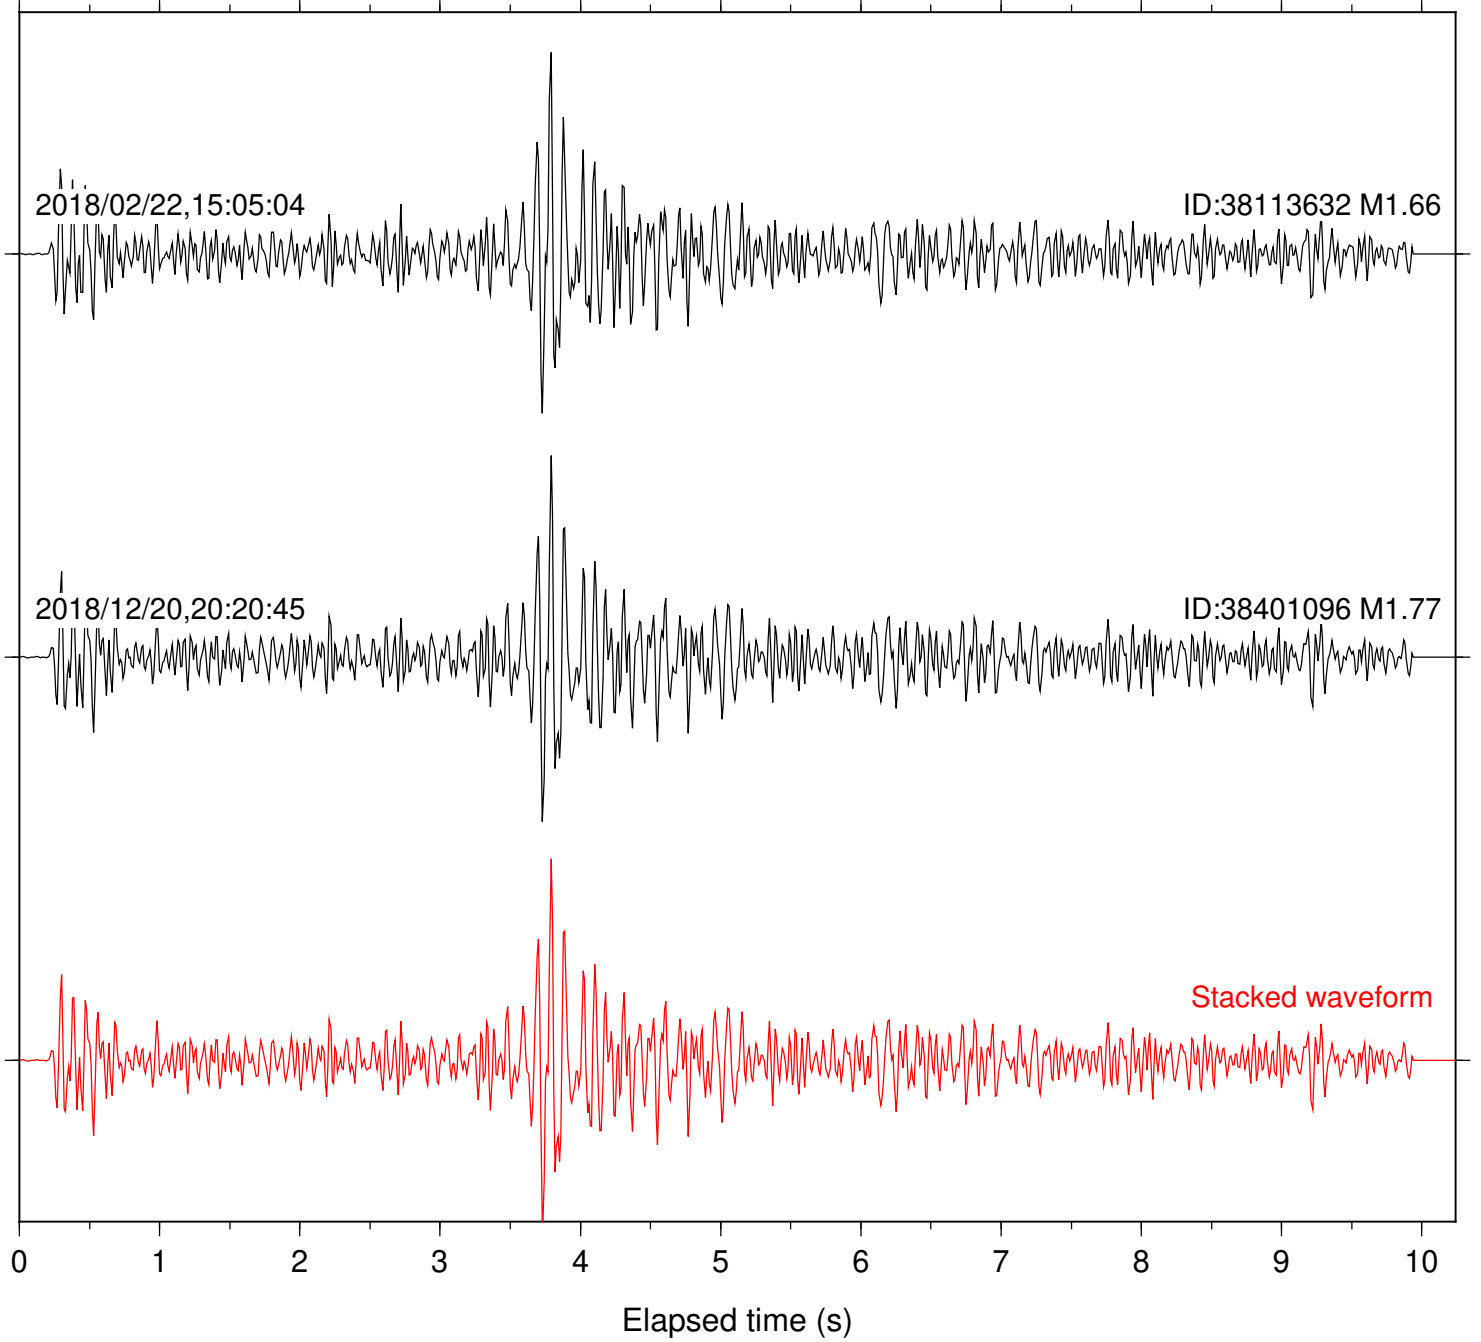

Stacked waveform

0 1 2 3 4 5 6 7 8 9 10  
Elapsed time (s)

Station: BAC Com: EHZ

Focal depth: 6.71 km

Station: CRY Com: HHZ

Focal depth: 6.65 km

Station: CSH Com: HHZ

Focal depth: 6.71 km