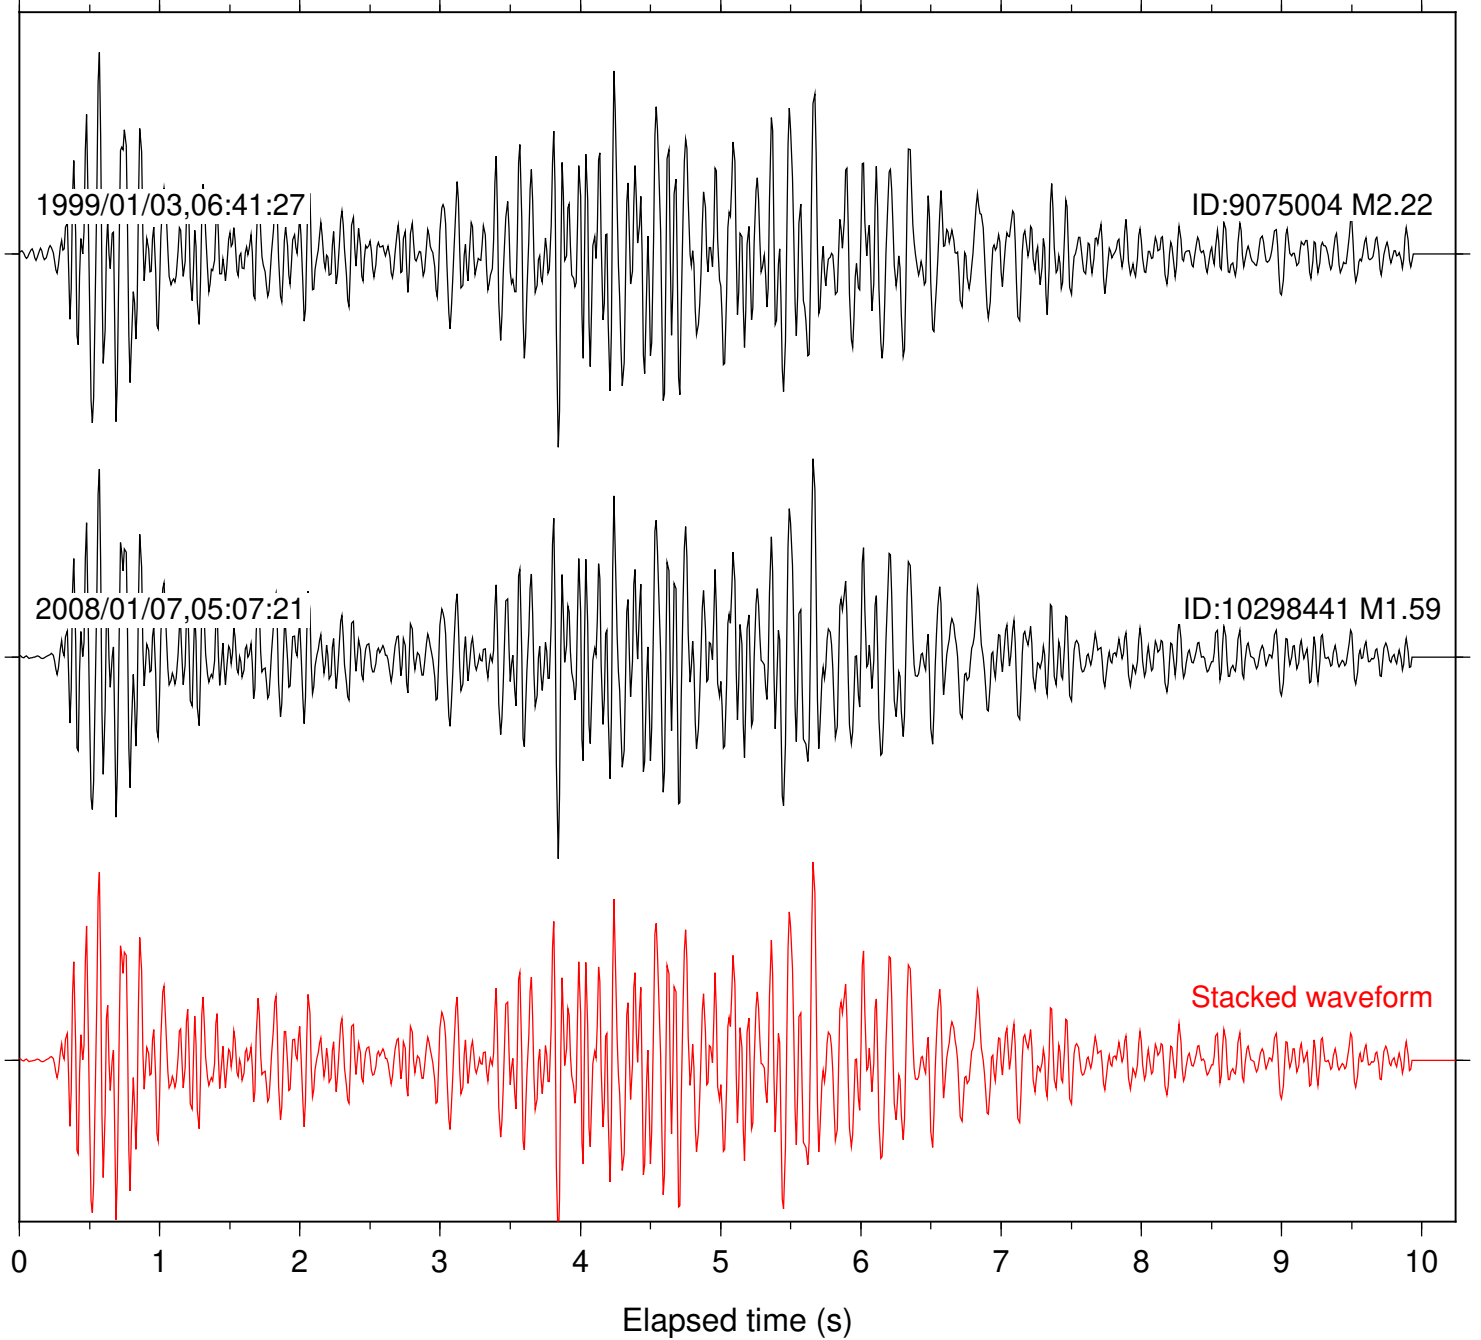

Station: FRD Com: HHZ

Focal depth: 15.35 km

Station: POB2 Com: HHZ

Focal depth: 15.35 km

Station: SND Com: HHZ

Focal depth: 15.35 km

Station: BAC Com: EHZ

Focal depth: 6.99 km