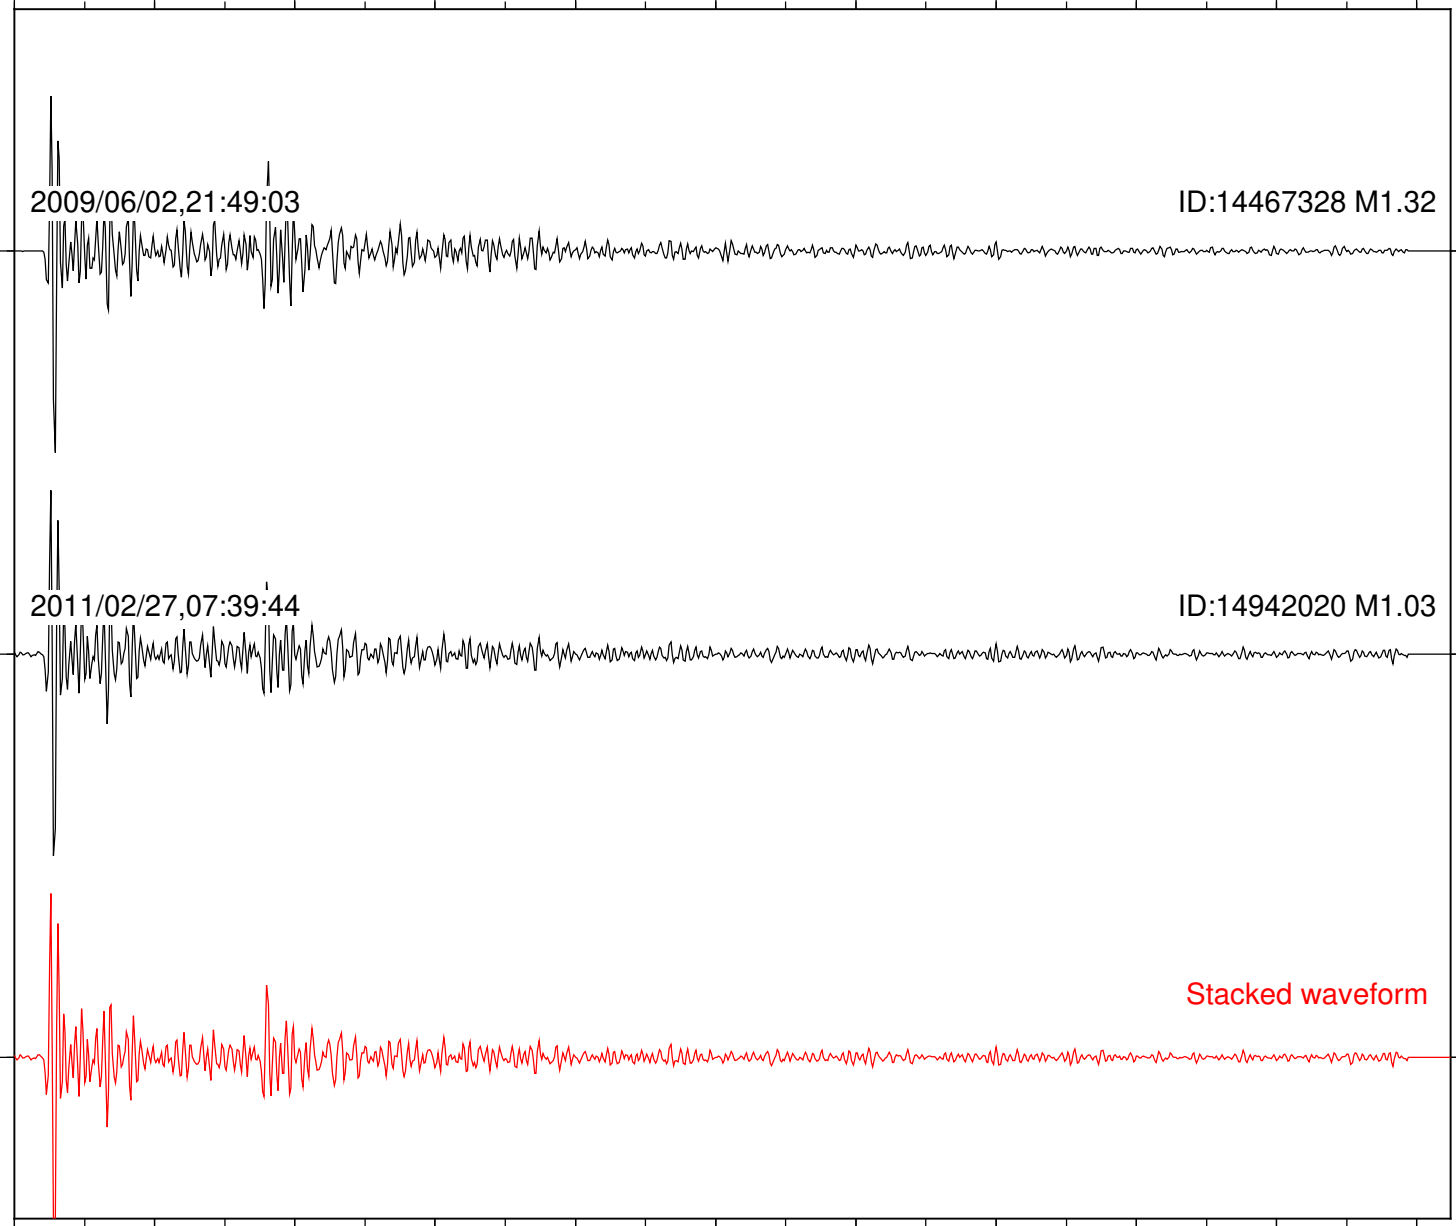

Station: B086 Com: EHZ

Focal depth: 8.47 km

2009/06/02,21:49:03

ID:14467328 M1.32

2011/02/27,07:39:44

ID:14942020 M1.03

Stacked waveform

0 1 2 3 4 5 6 7 8 9 10
Elapsed time (s)