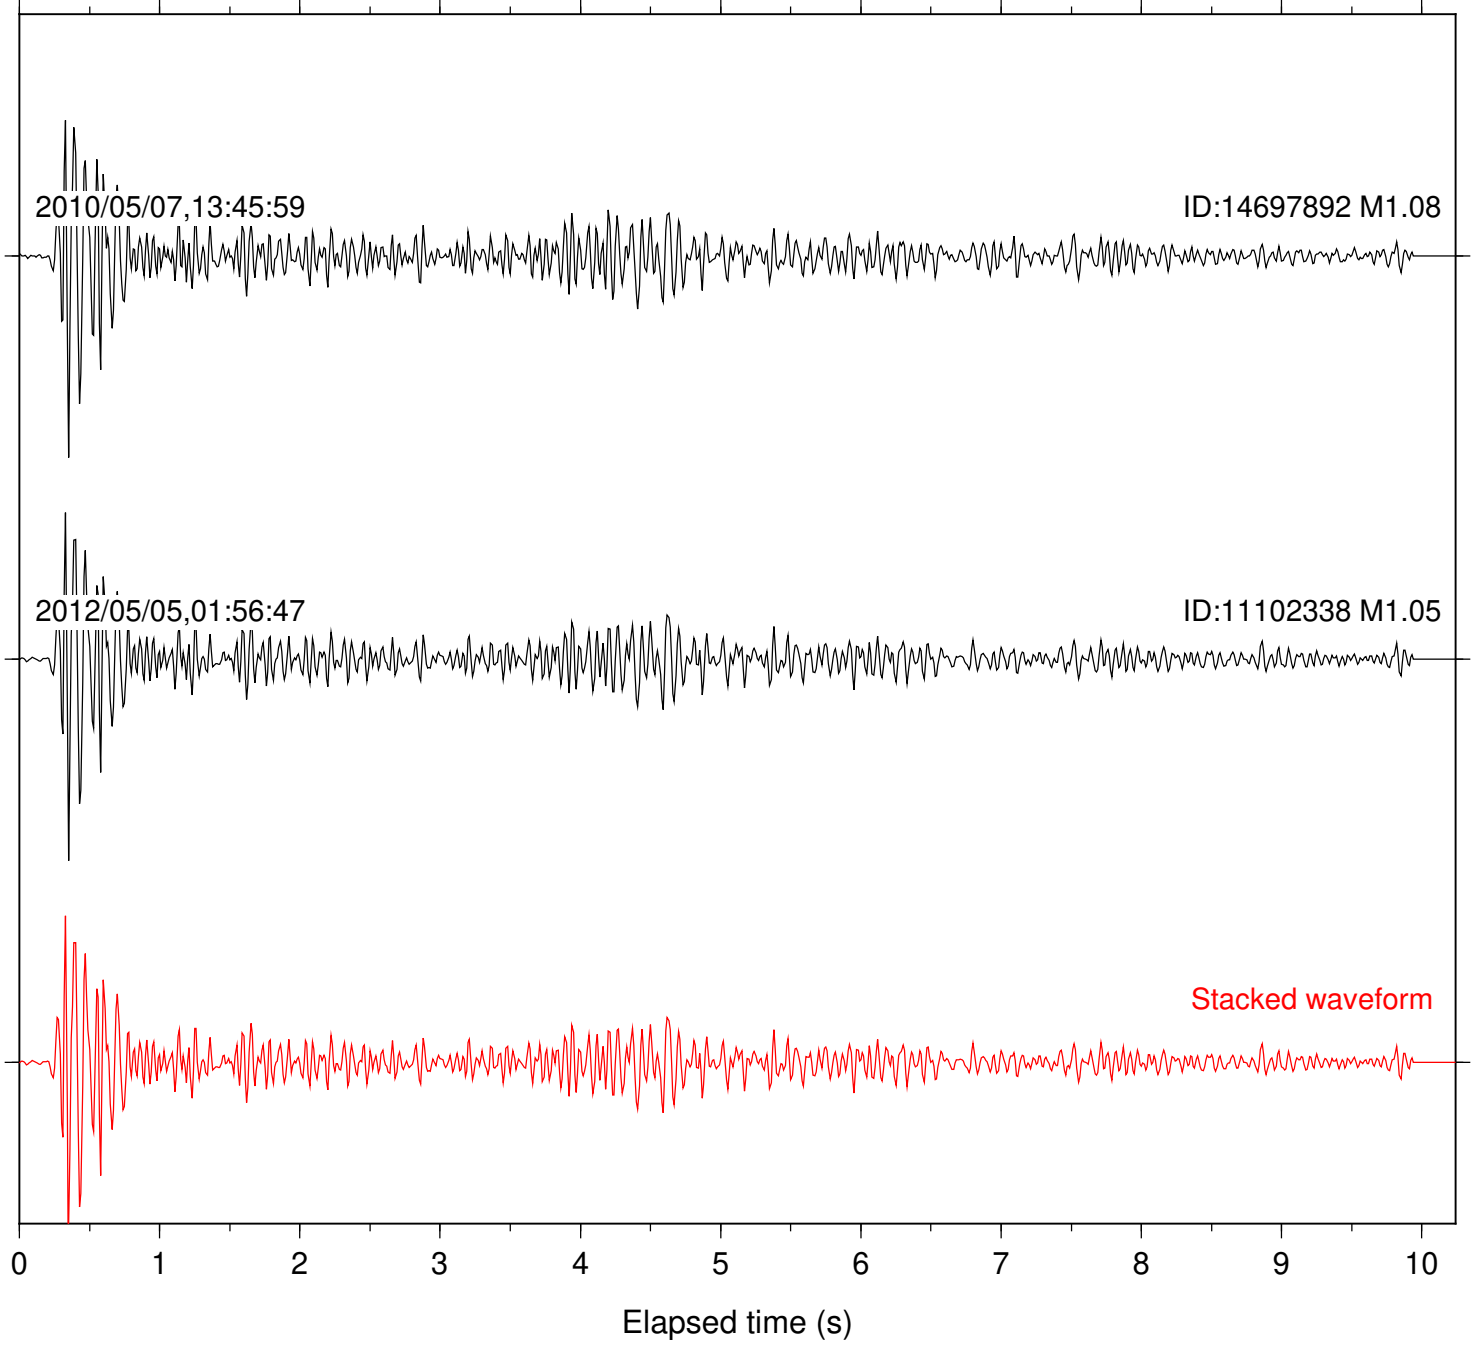

Station: B087 Com: EHZ

Focal depth: 17.85 km