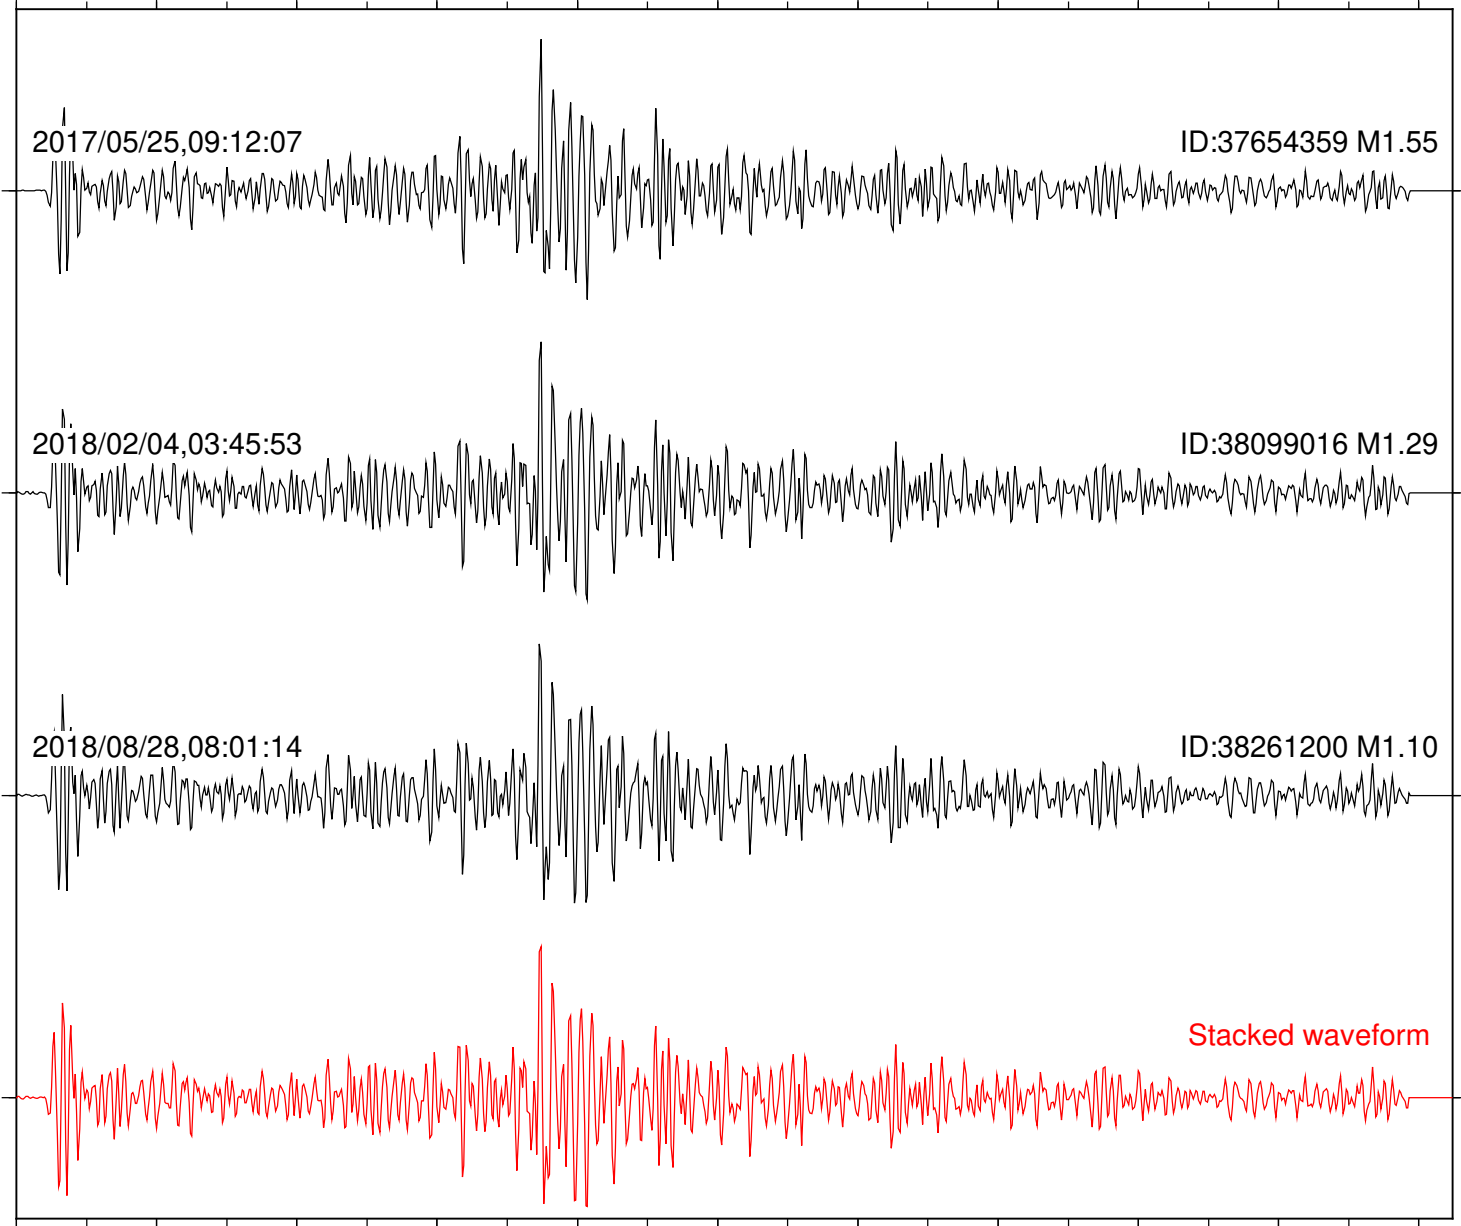

Station: B081 Com: EHZ

Focal depth: 5.24 km

2017/05/25,09:12:07

ID:37654359 M1.55

2018/02/04,03:45:53

ID:38099016 M1.29

2018/08/28,08:01:14

ID:38261200 M1.10

Stacked waveform

0 1 2 3 4 5 6 7 8 9 10
Elapsed time (s)