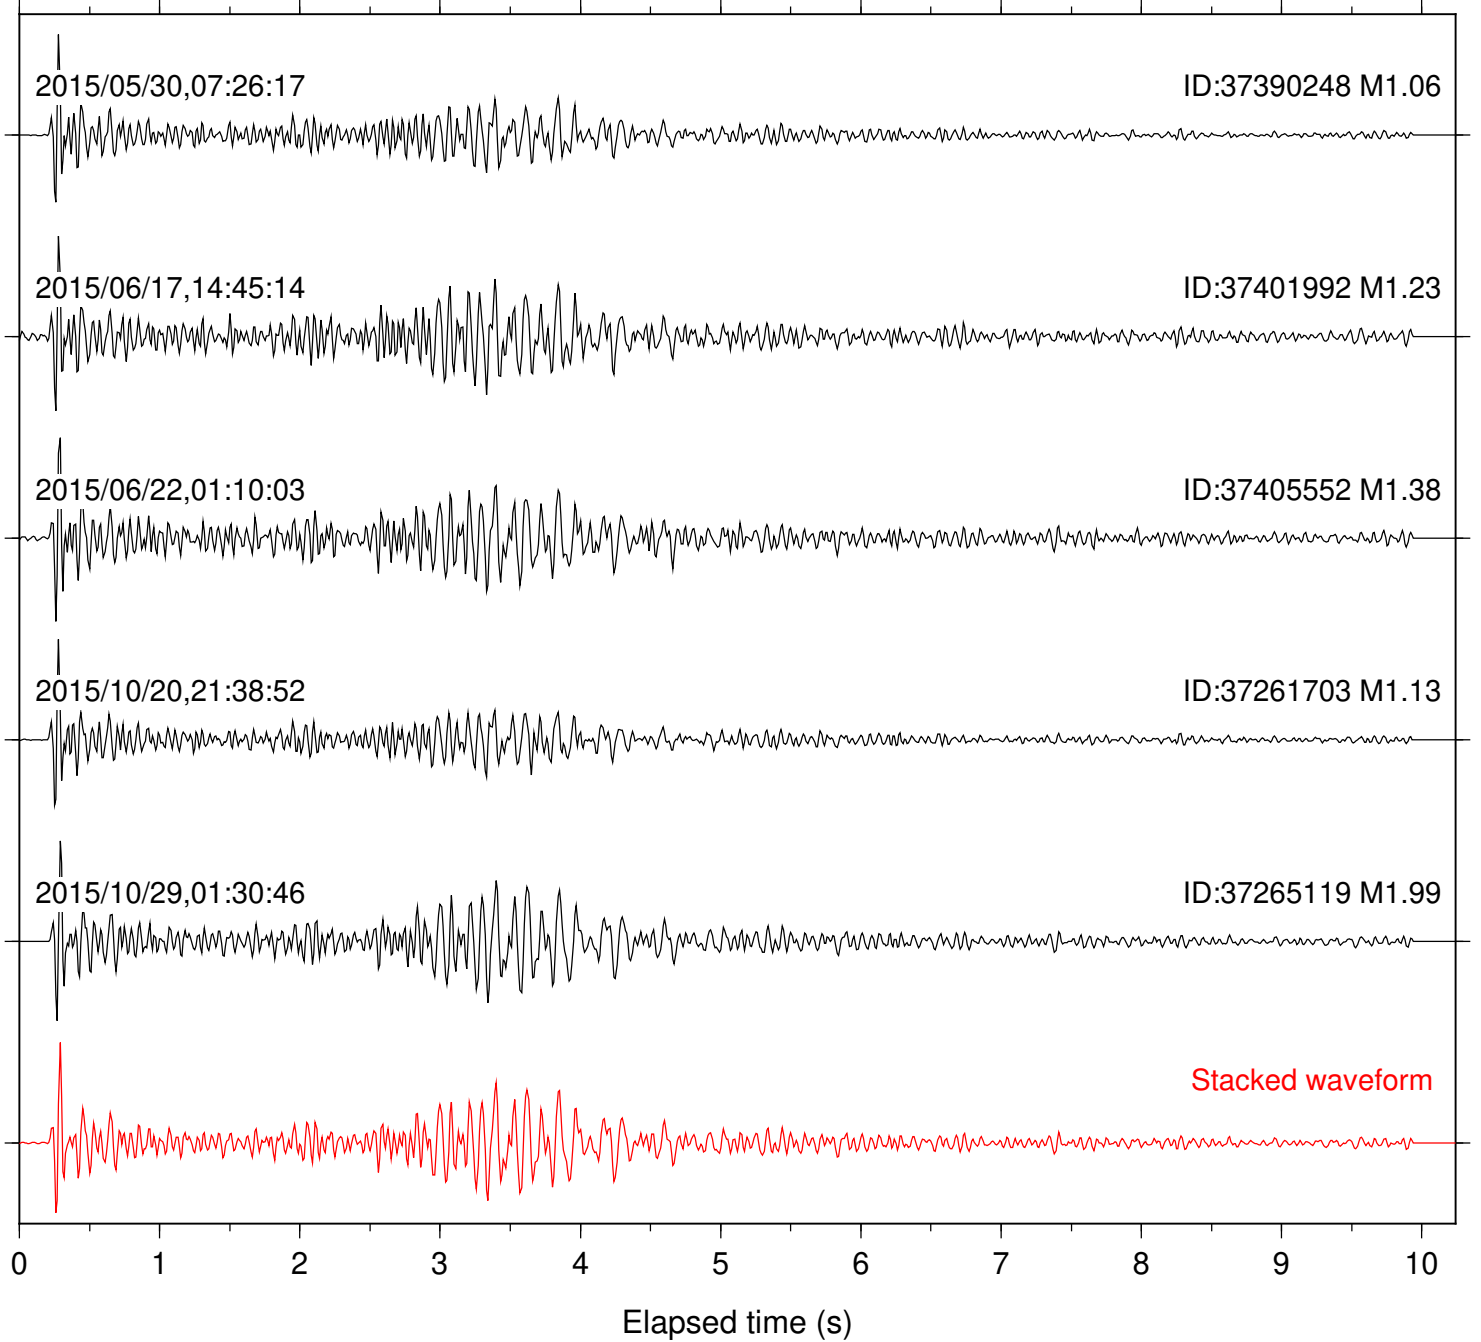

Station: BZN Com: HHZ

Focal depth: 8.61 km