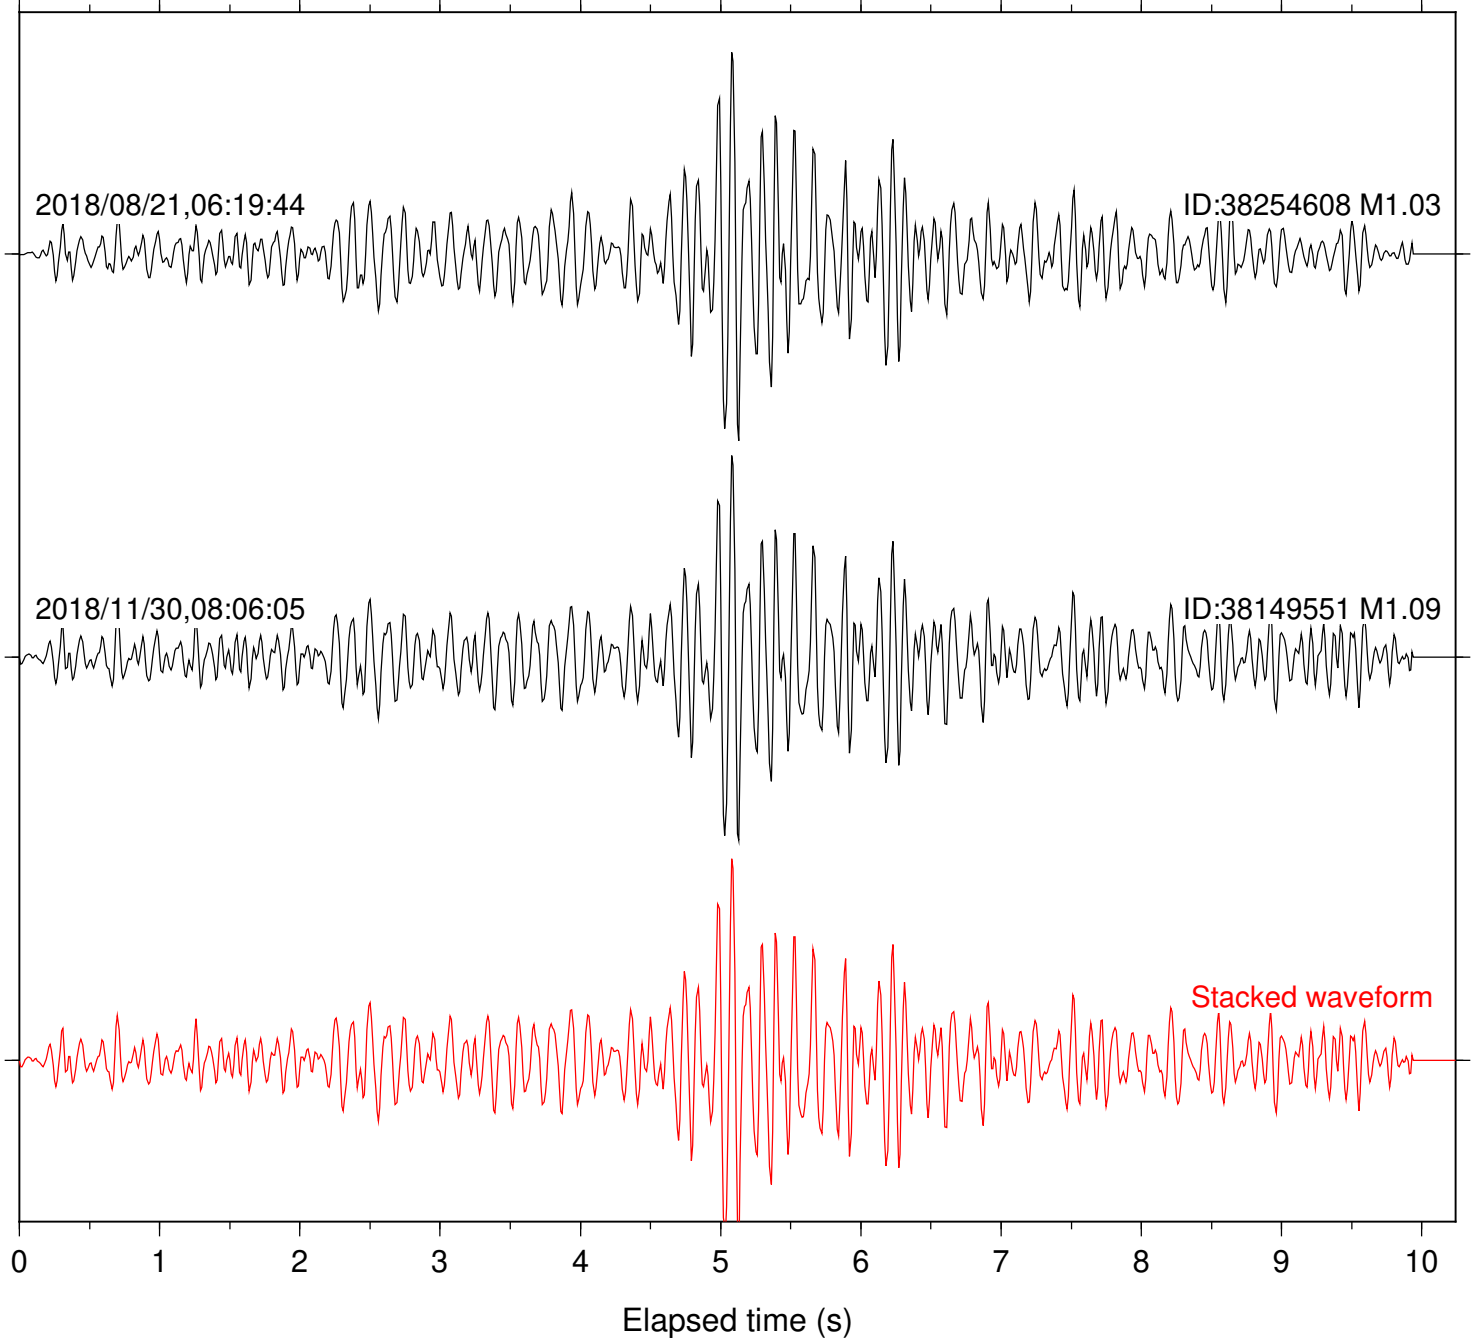

Station: MTG Com: HHZ

Focal depth: 4.50 km