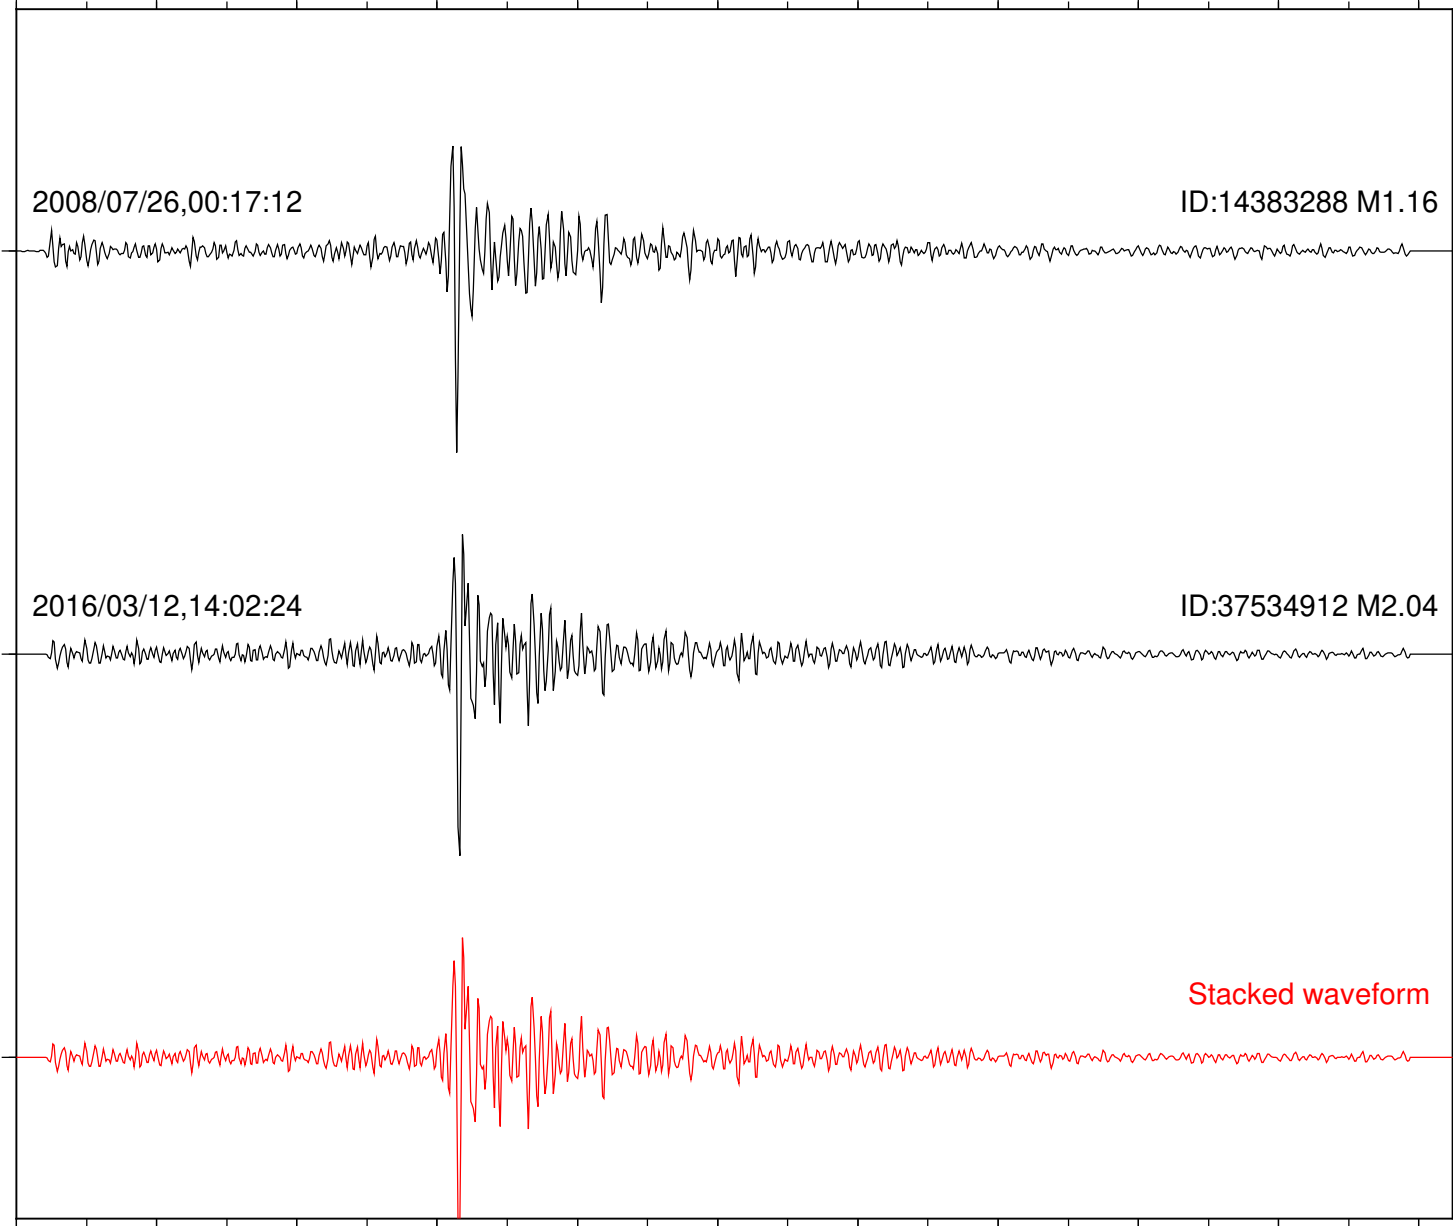

Station: B086 Com: EHZ

Focal depth: 10.46 km

2008/07/26,00:17:12

ID:14383288 M1.16

2016/03/12,14:02:24

ID:37534912 M2.04

Stacked waveform

0 1 2 3 4 5 6 7 8 9 10
Elapsed time (s)