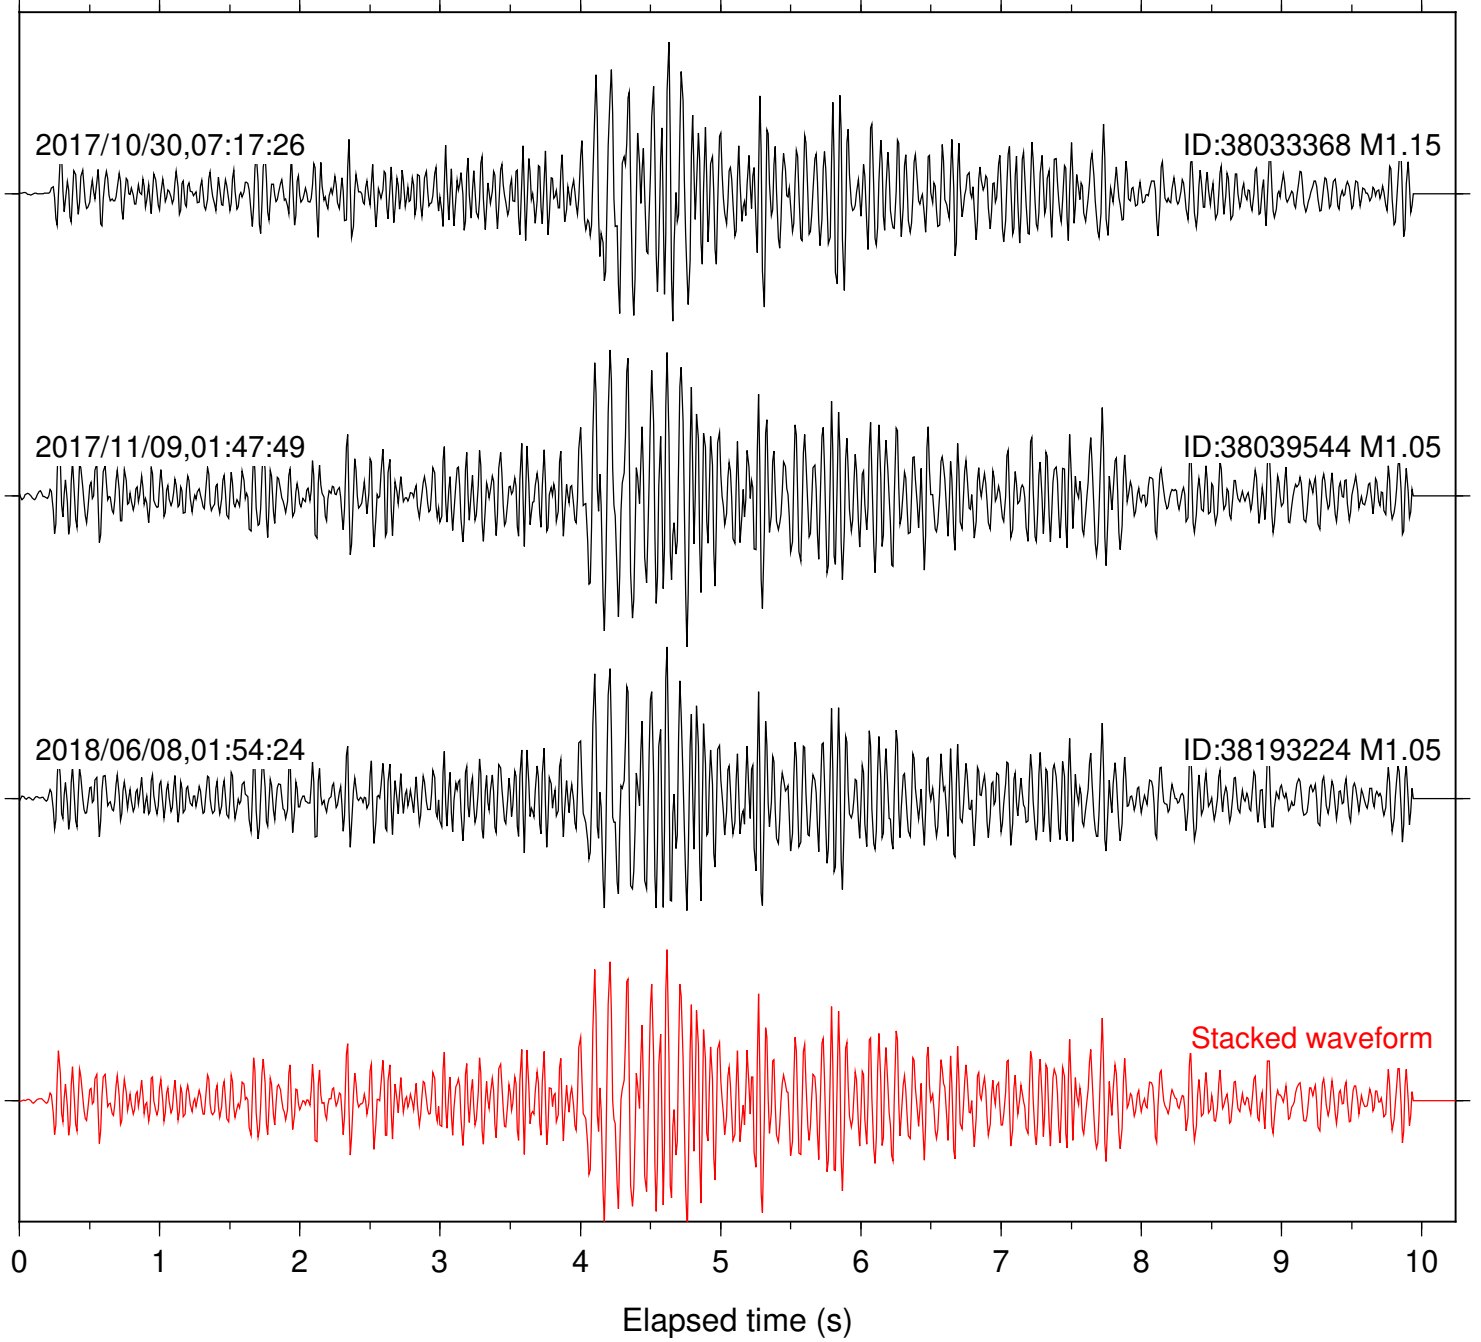

Station: CSH Com: HHZ

Focal depth: 4.81 km

Station: DGR Com: HHZ

Focal depth: 4.81 km

Station: DNR Com: HHZ

Focal depth: 4.81 km

Station: HMT2 Com: HHZ

Focal depth: 4.81 km