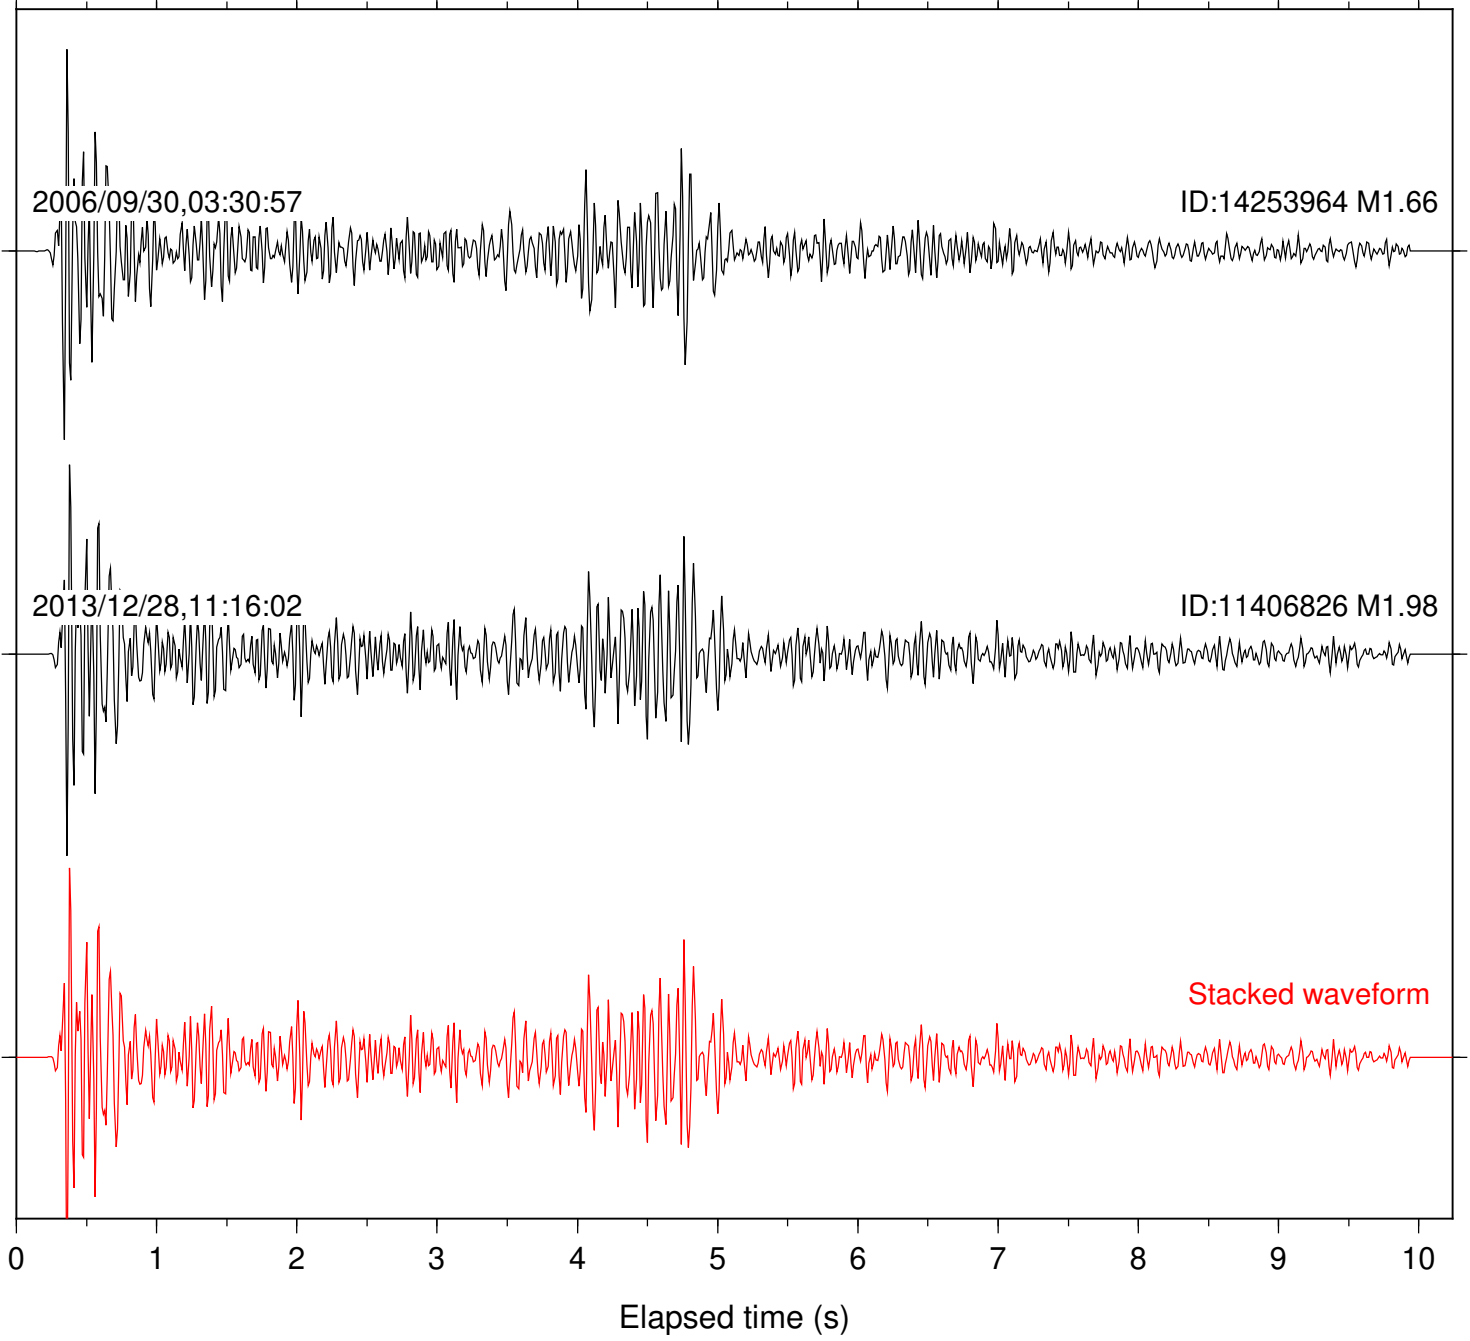

Focal depth: 16.61 km

Station: KNW Com: HHZ

Focal depth: 16.63 km

2013/12/28,11:16:02

ID:11406826 M1.98

2013/12/28,12:05:36

ID:11406842 M1.55

Stacked waveform