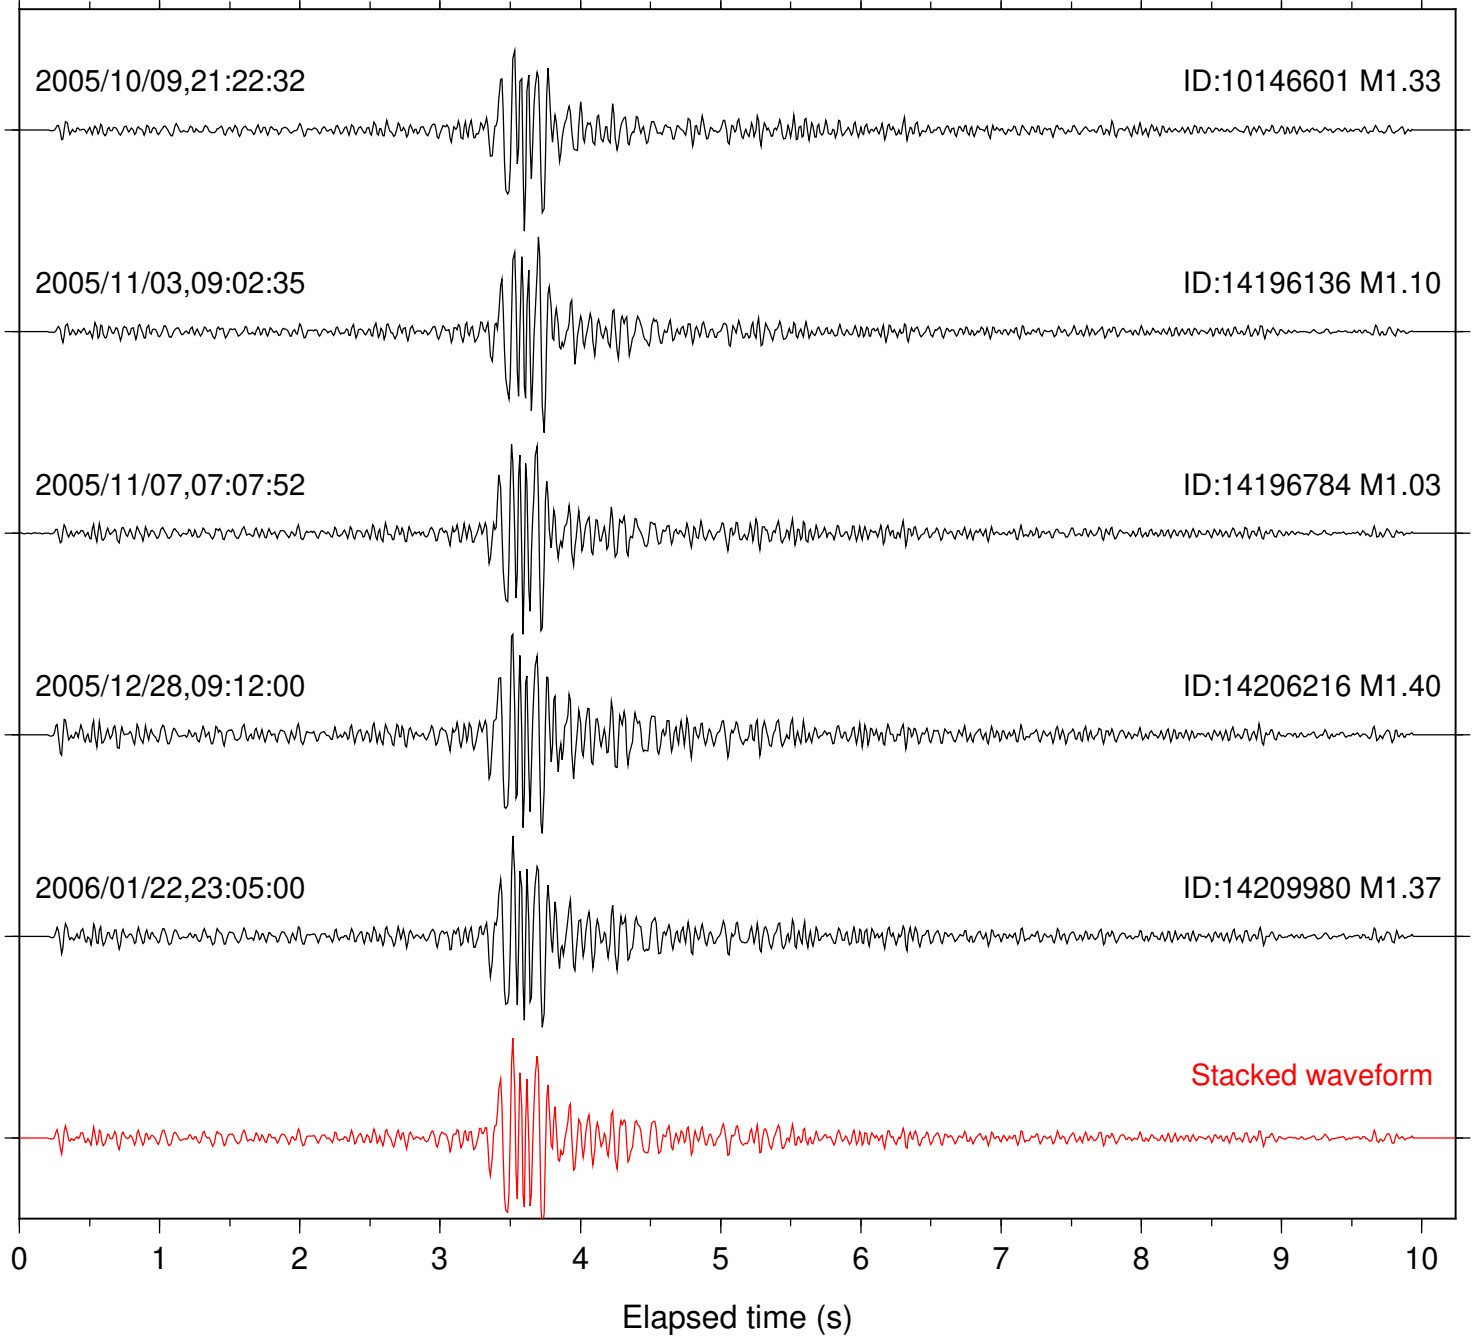

Station: BAC Com: EHZ

Focal depth: 13.27 km