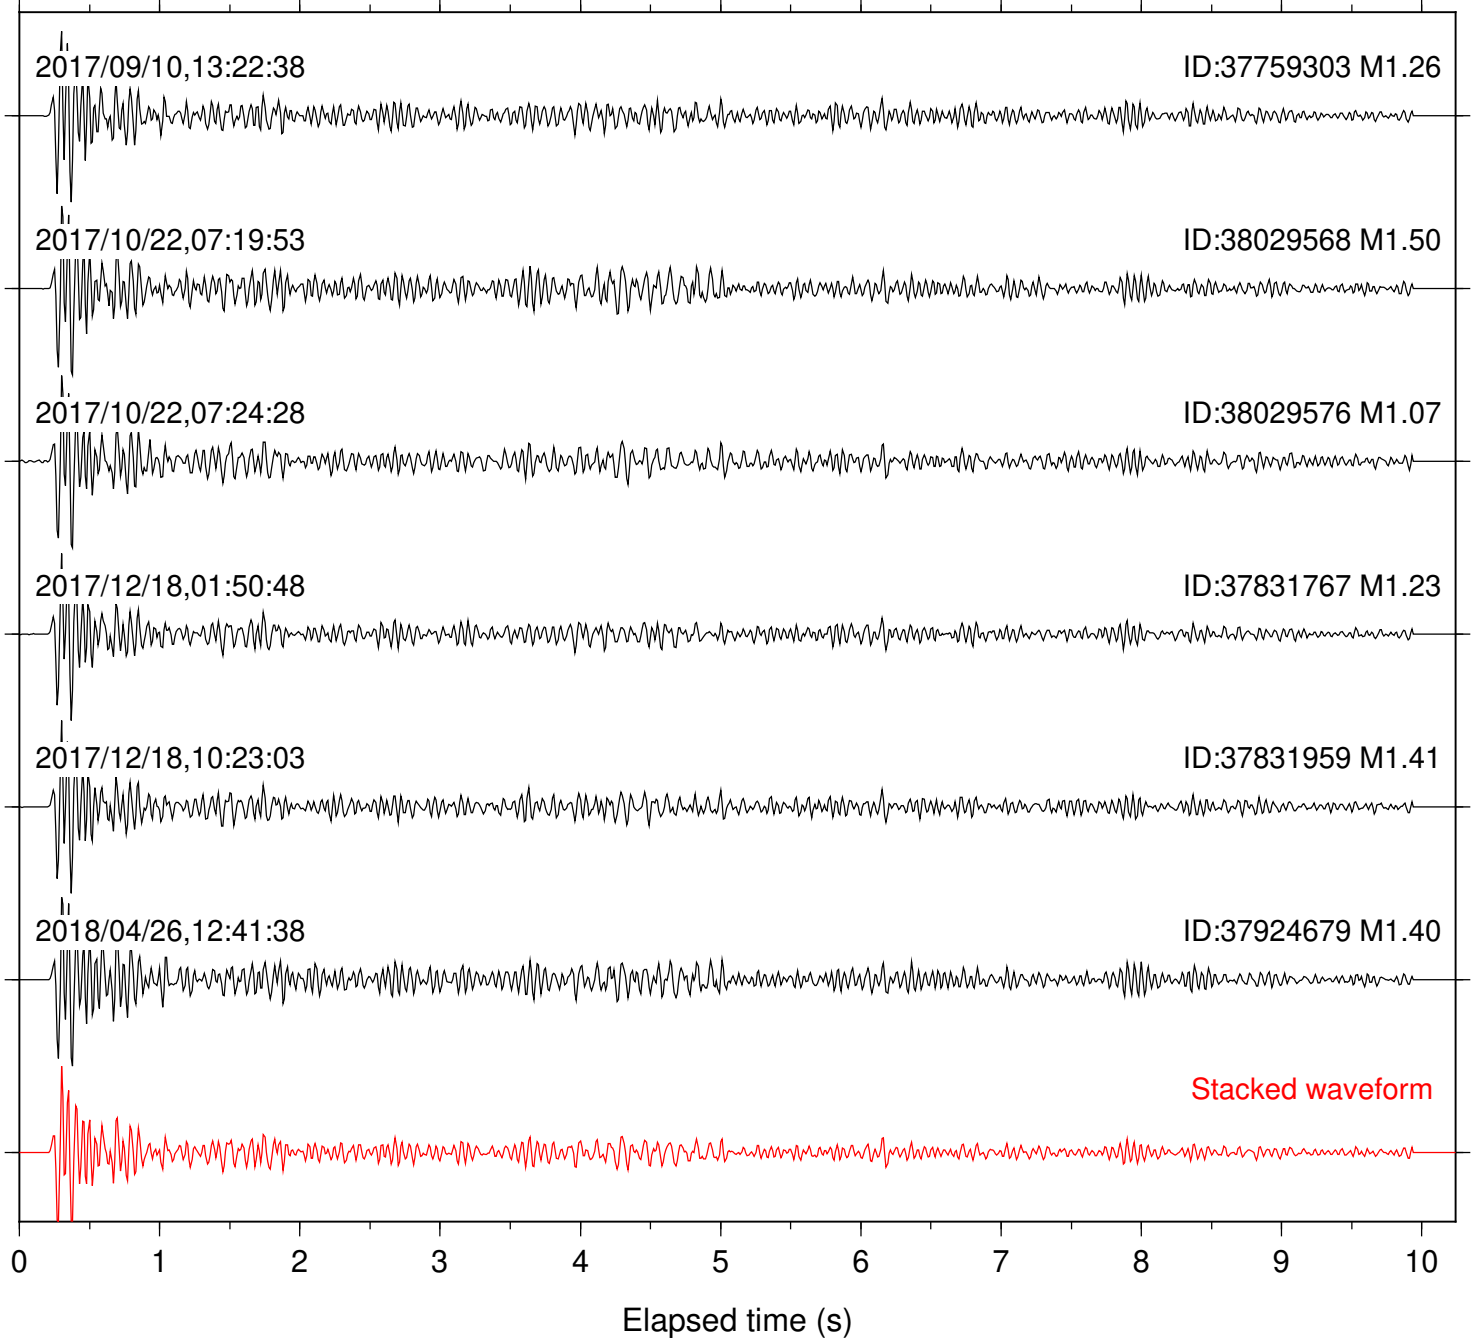

Station: IDY Com: EHZ

Focal depth: 6.38 km

Station: KNW Com: HHZ

Focal depth: 6.38 km

Station: LKH Com: HHZ

Focal depth: 6.30 km

Station: LVA2 Com: HHZ

Focal depth: 6.30 km