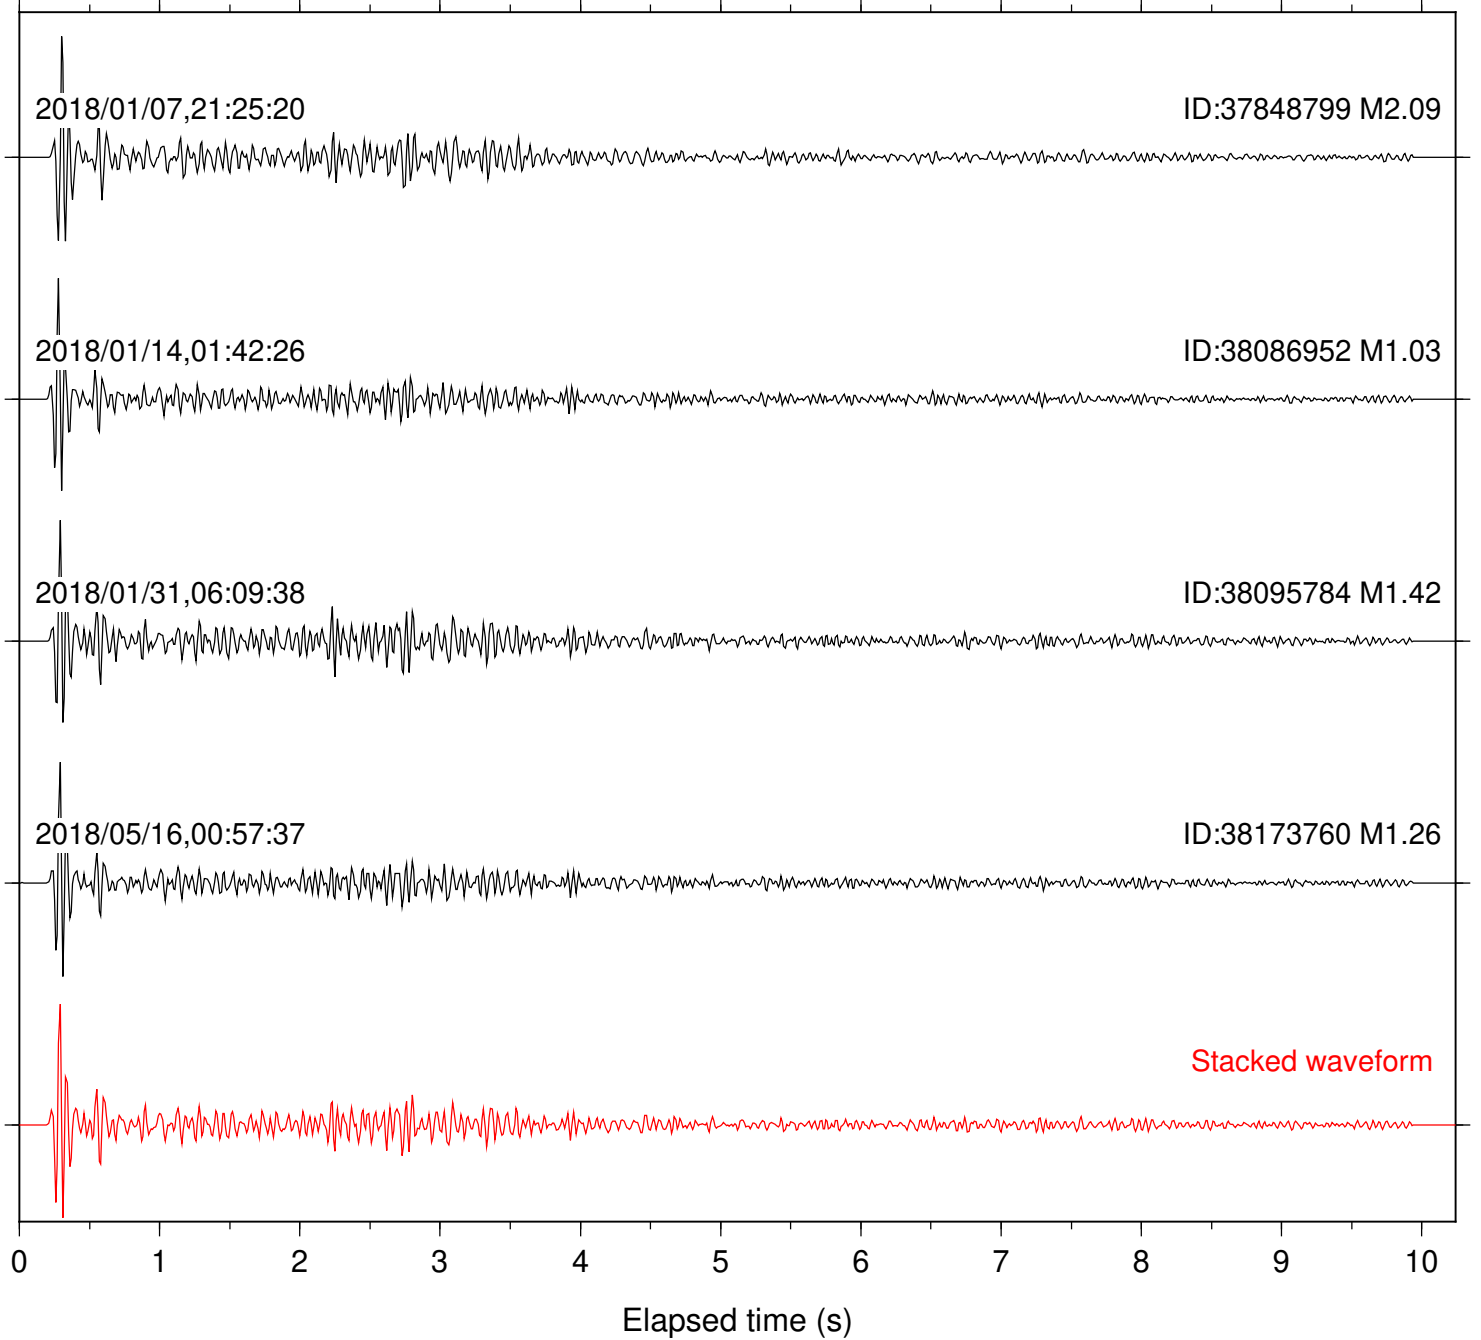

Station: CSH Com: HHZ

Focal depth: 6.30 km

Station: DGR Com: HHZ

Focal depth: 6.30 km

Station: FRD Com: HHZ

Focal depth: 6.30 km

Station: HMT2 Com: HHZ

Focal depth: 6.30 km