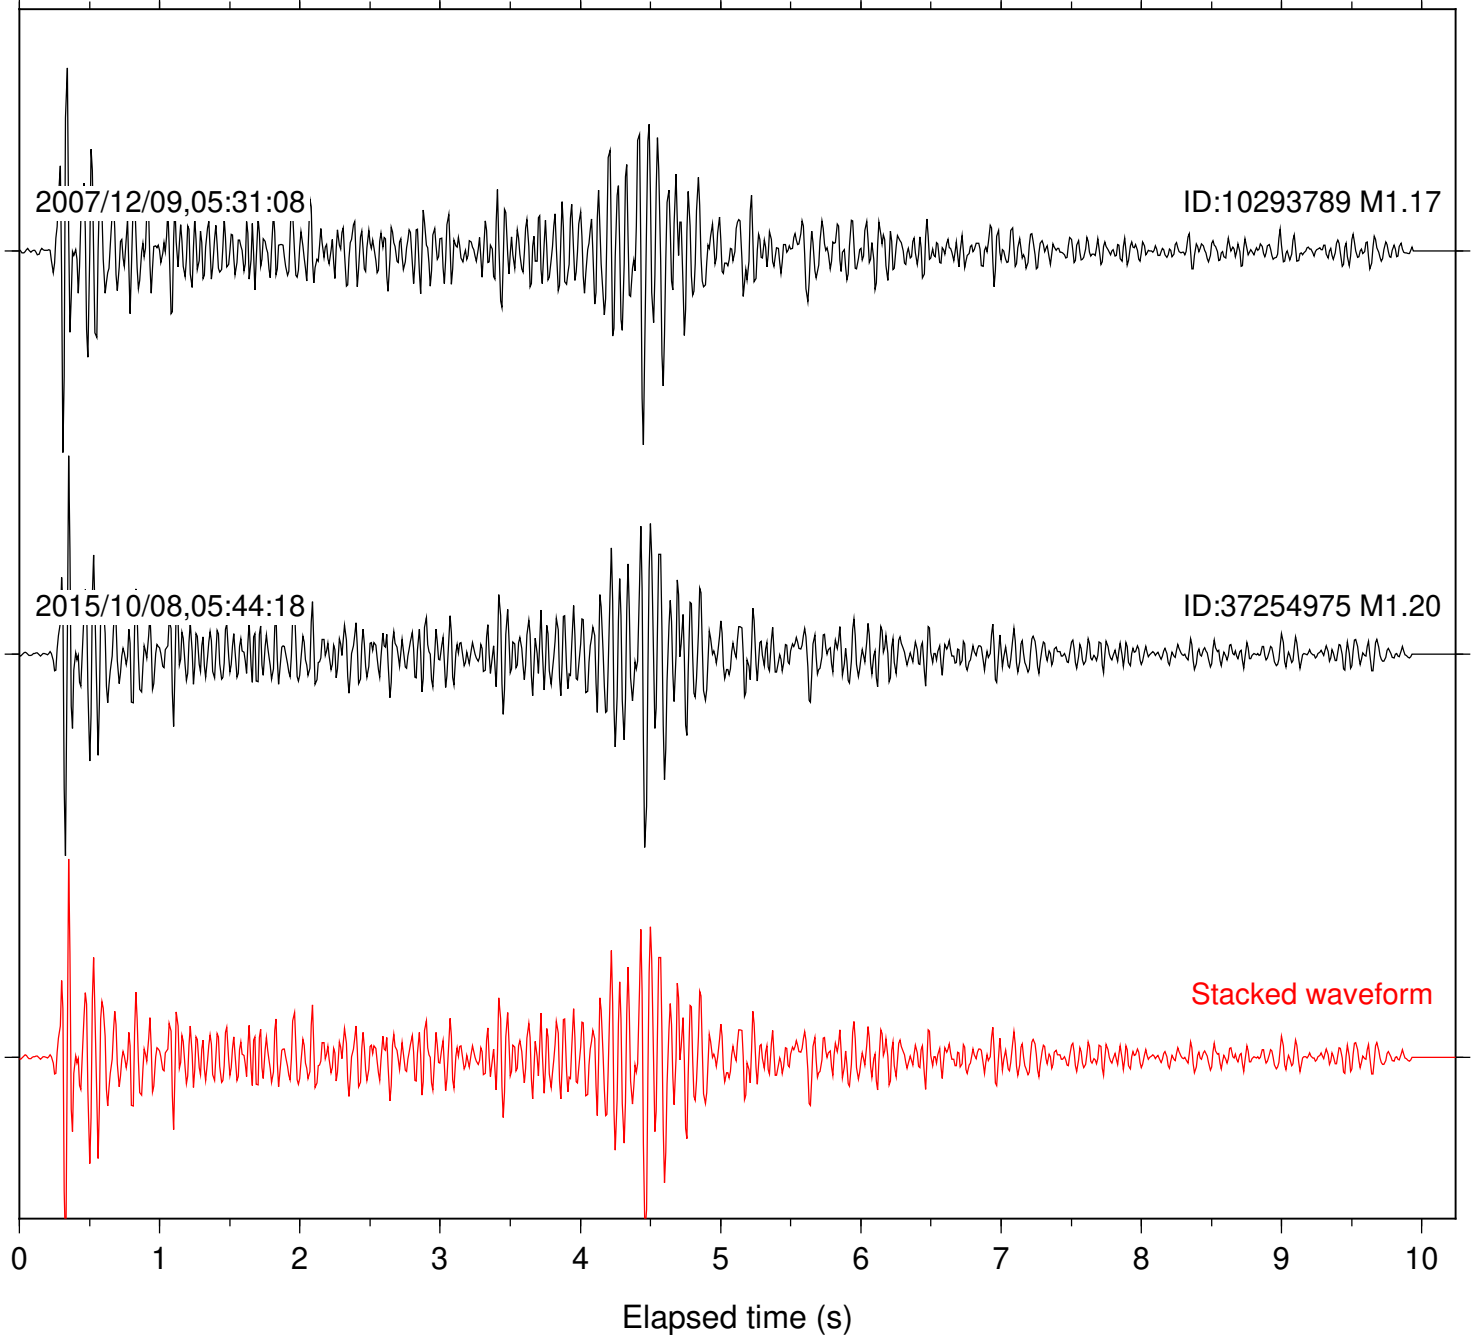

Station: B087 Com: EHZ

Focal depth: 17.57 km