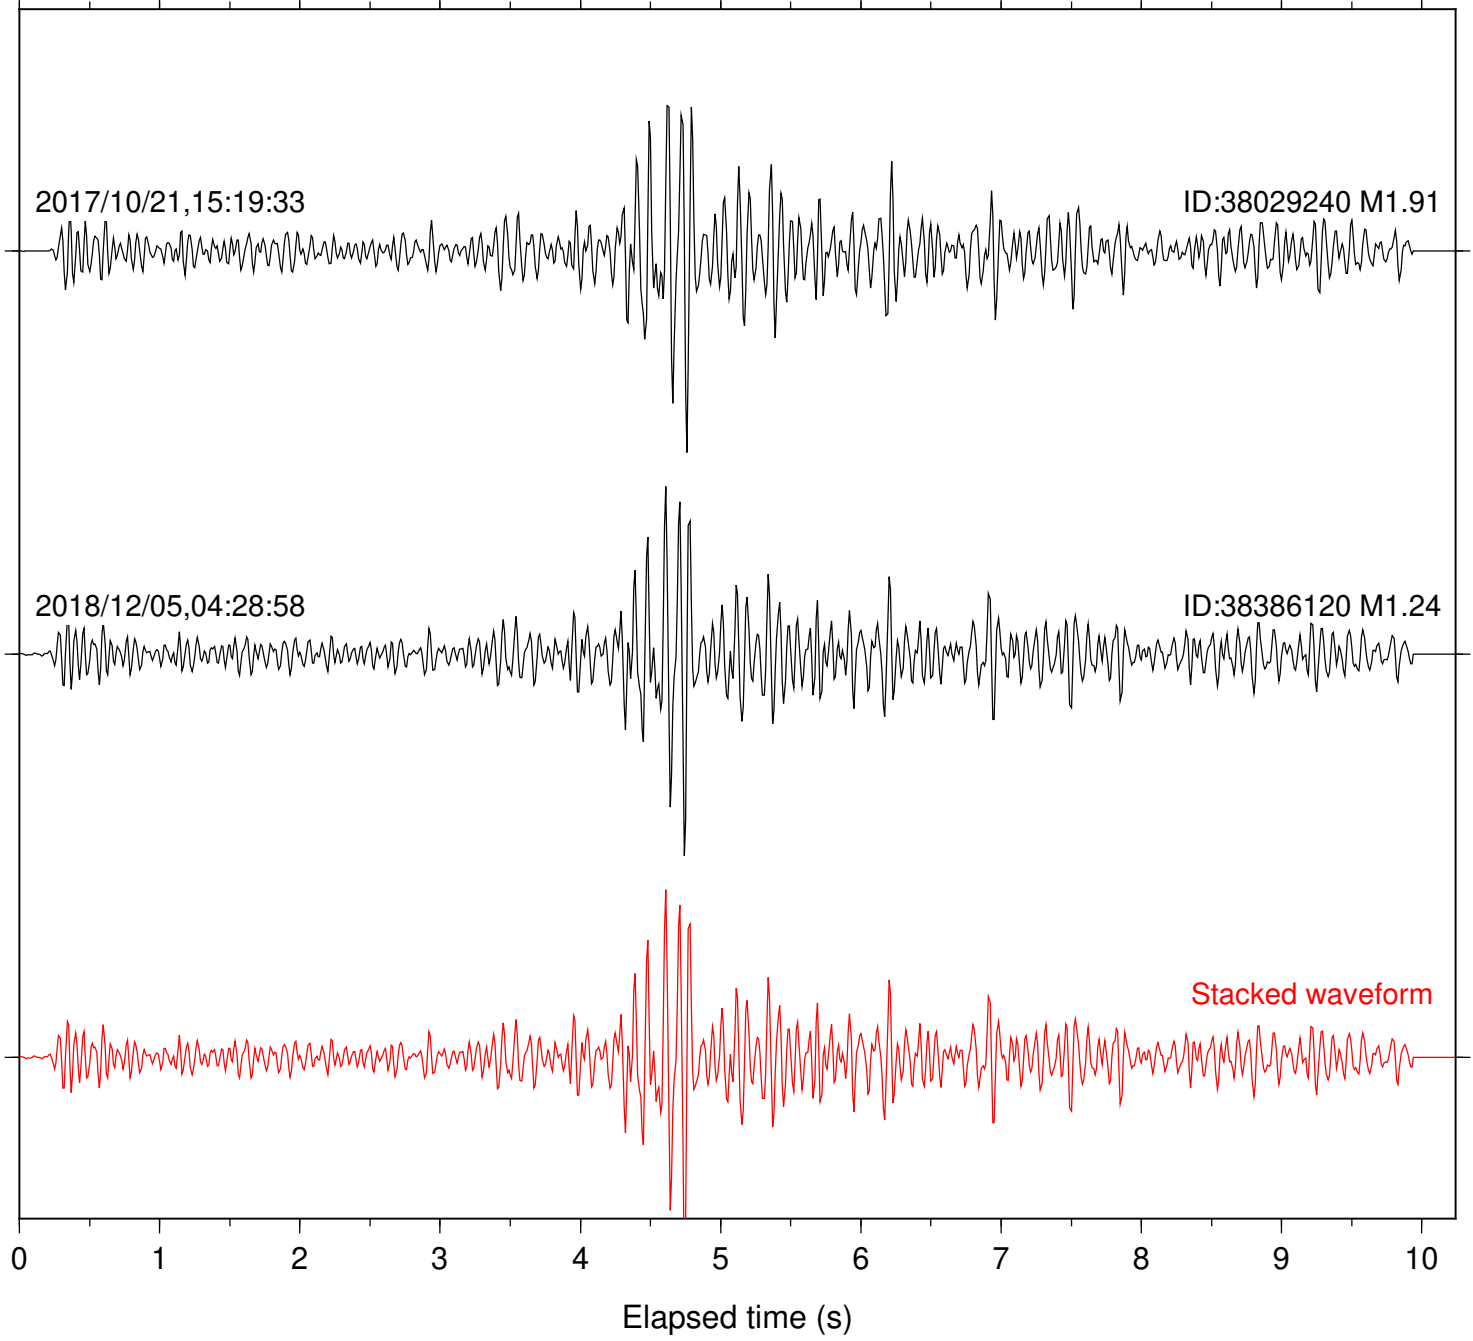

Station: B084 Com: EHZ

Focal depth: 5.14 km