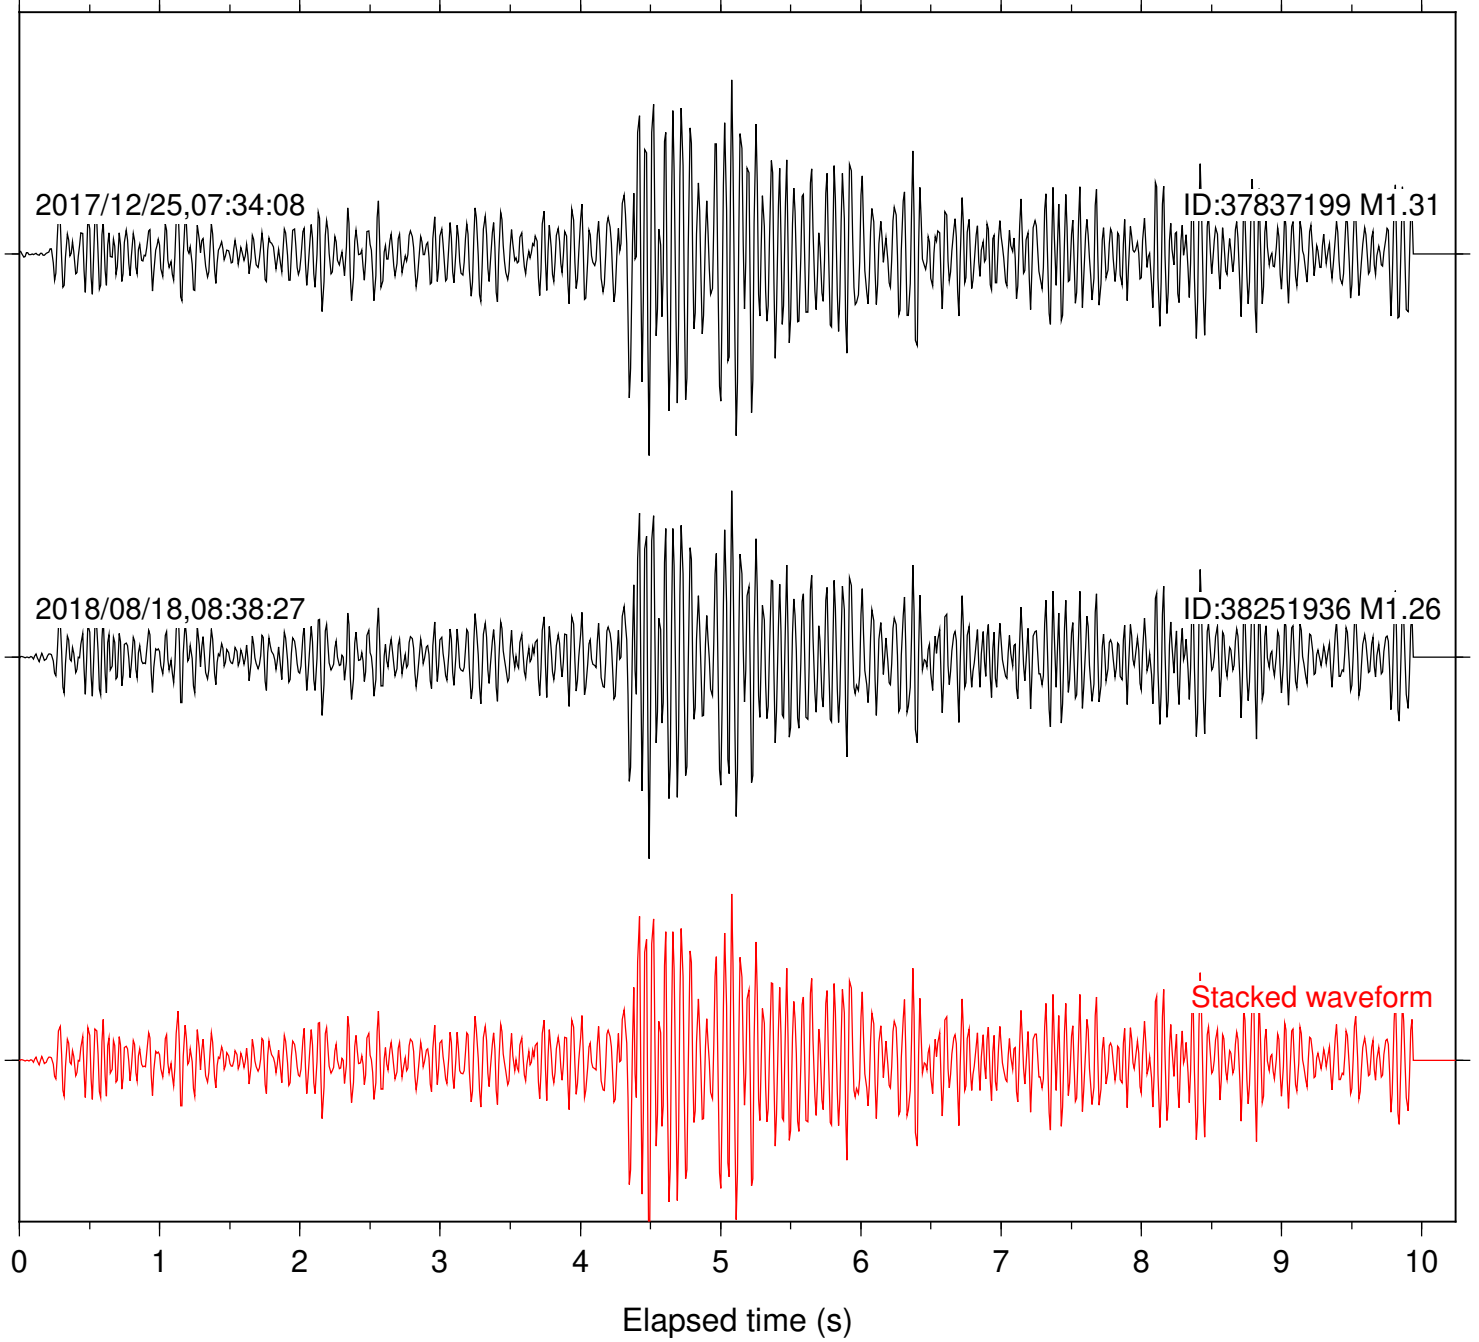

Focal depth: 4.67 km

Station: KNW Com: HHZ

Focal depth: 4.67 km

Station: LKH Com: HHZ

Focal depth: 4.67 km

Station: PFO Com: HHZ

Focal depth: 4.67 km

Station: PLM Com: HHZ