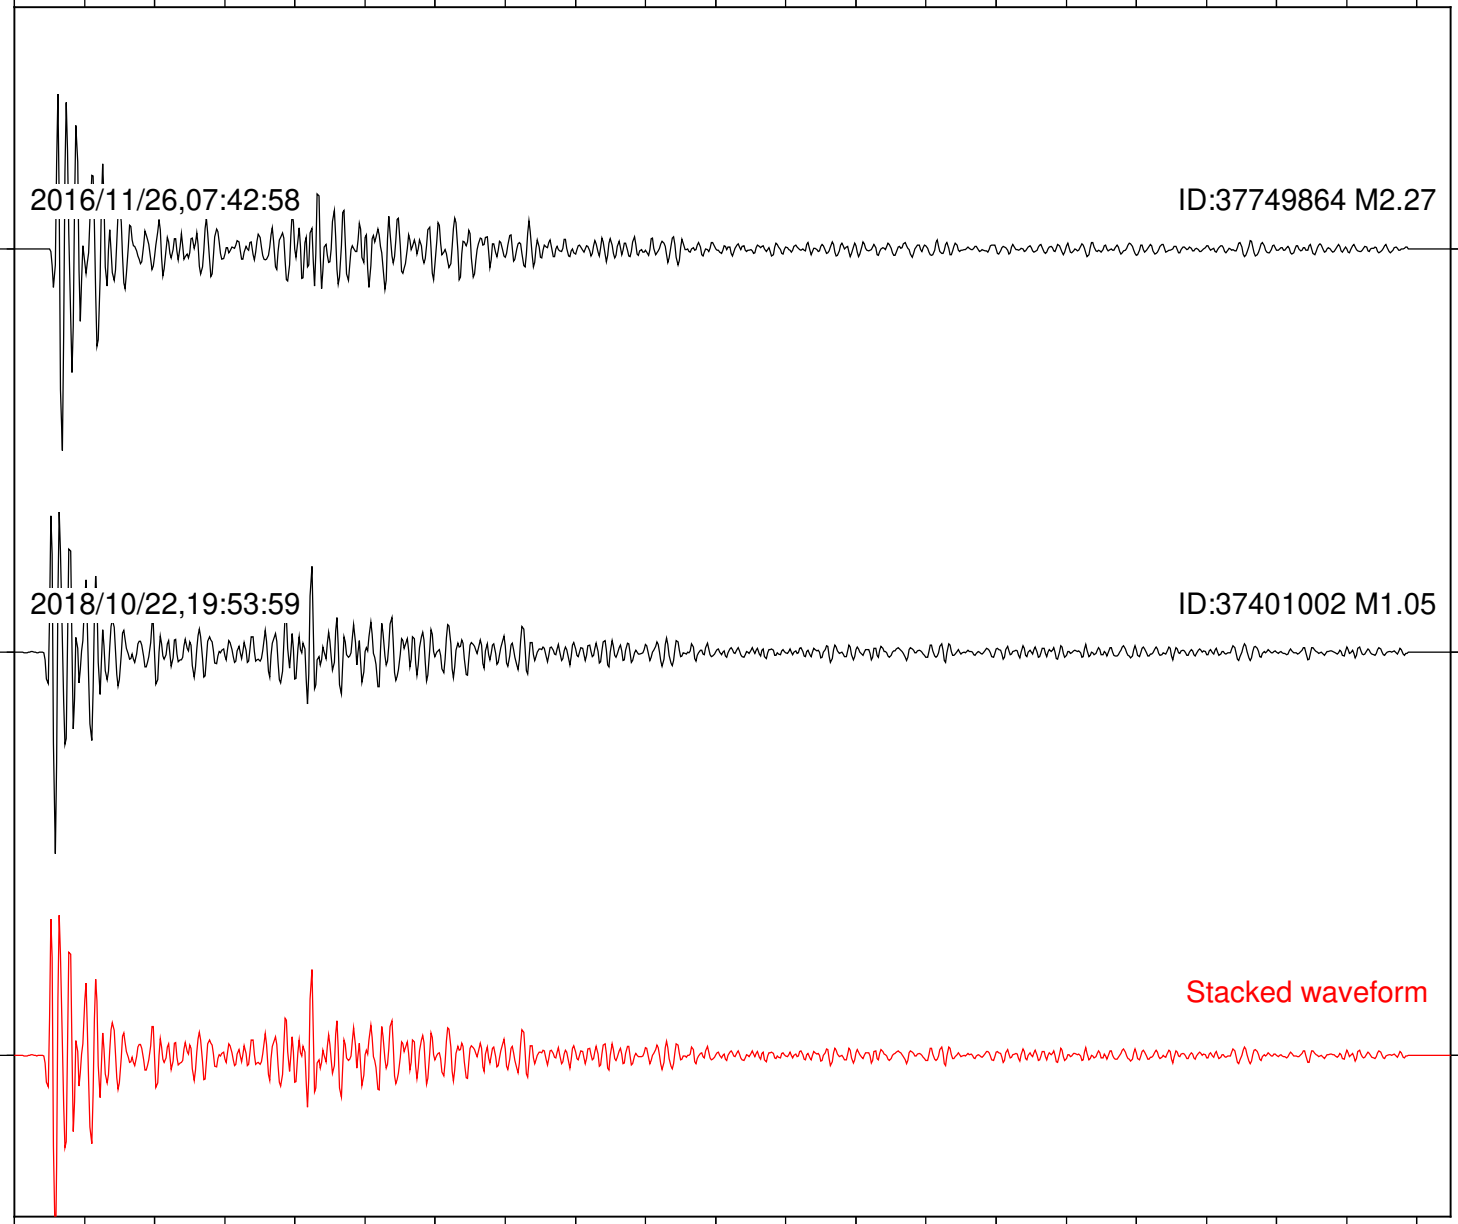

Station: B093 Com: EHZ

Focal depth: 6.22 km

2016/11/26,07:42:58

ID:37749864 M2.27

2018/10/22,19:53:59

ID:37401002 M1.05

Stacked waveform

0 1 2 3 4 5 6 7 8 9 10
Elapsed time (s)