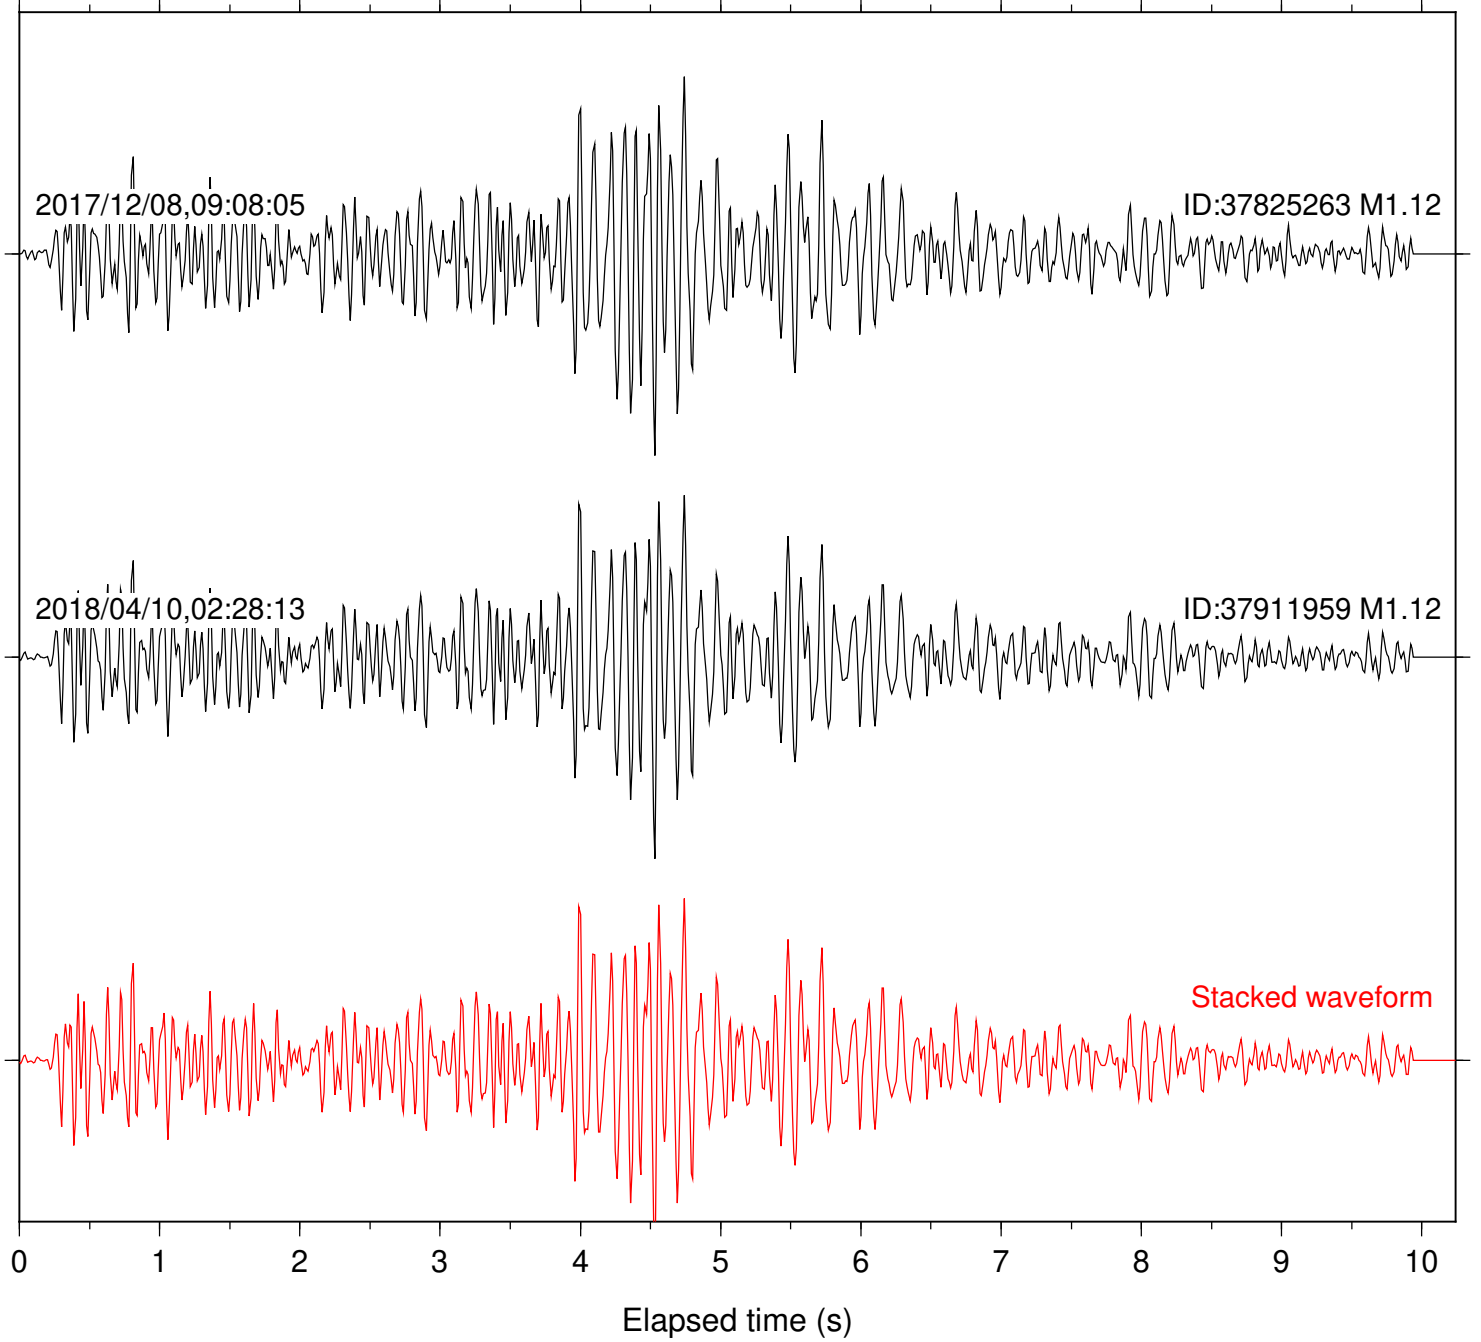

Station: LKH Com: HHZ

Focal depth: 6.24 km