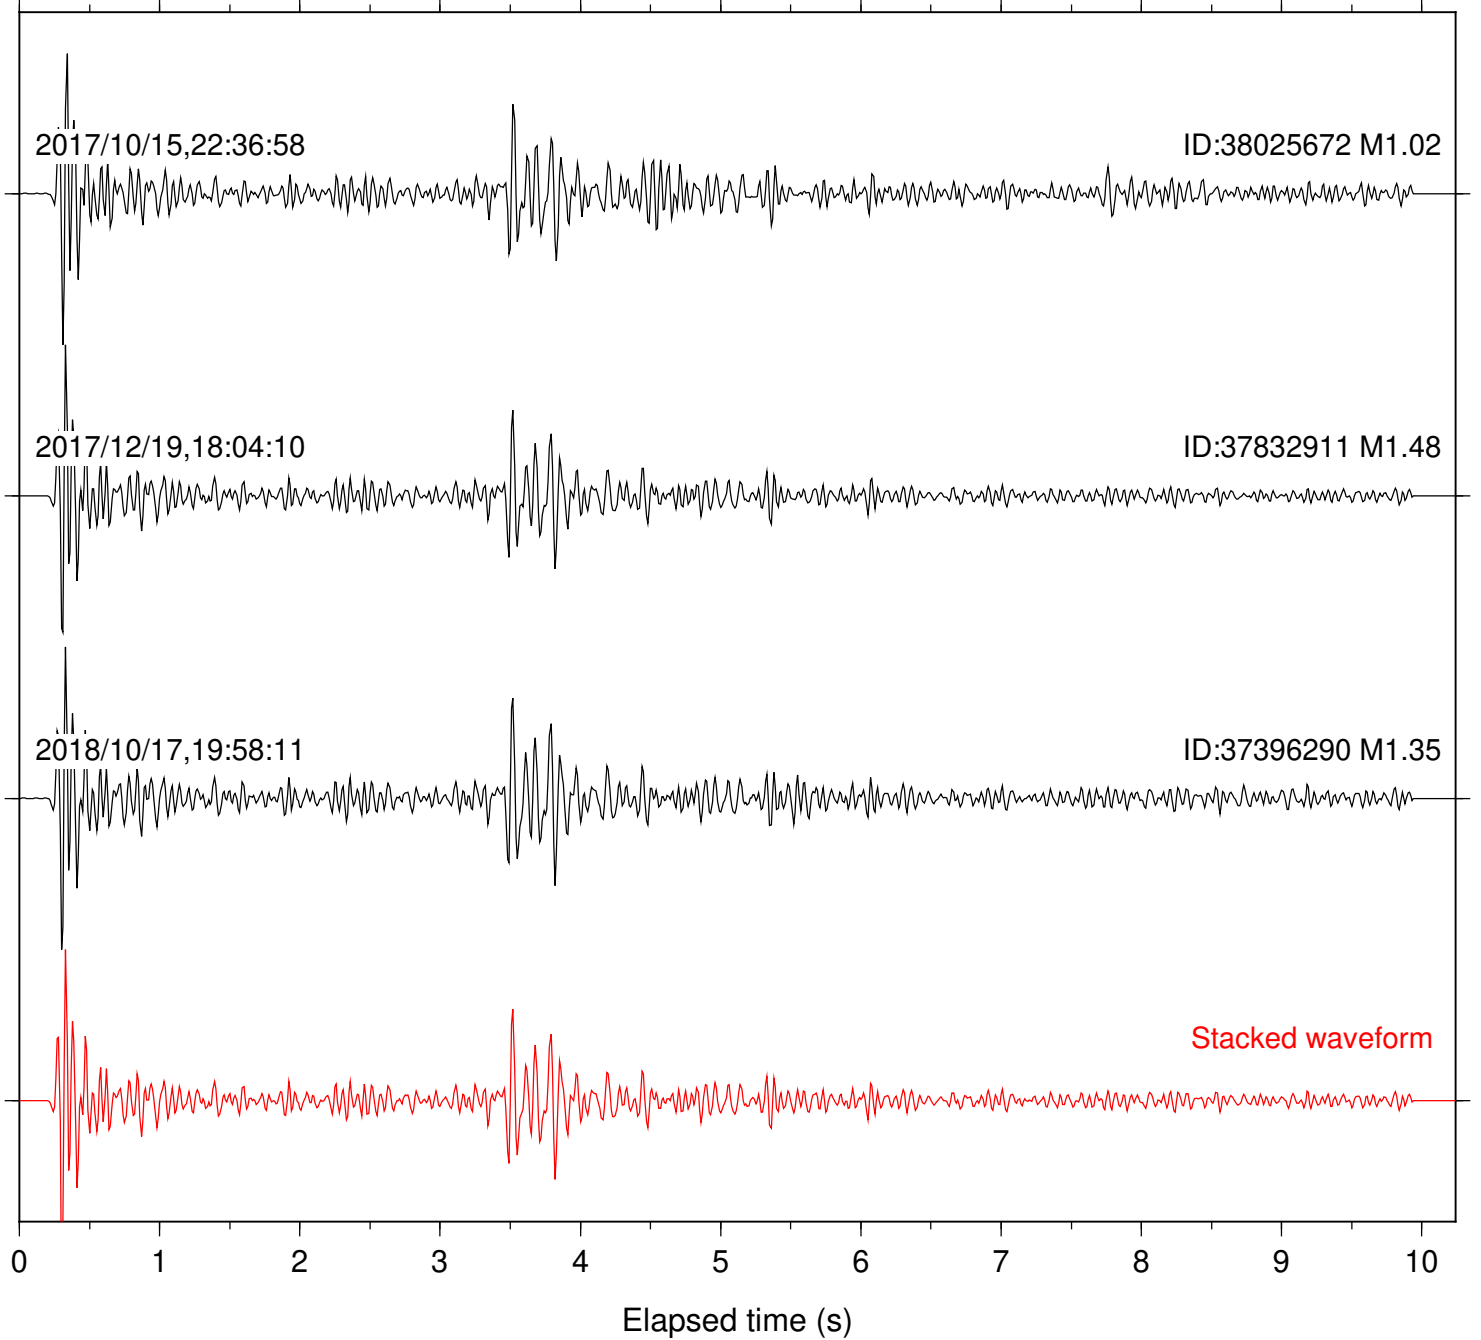

Focal depth: 5.04 km

Station: BAC Com: EHZ

Focal depth: 5.04 km

Station: CSH Com: HHZ

Focal depth: 5.04 km

Station: DGR Com: HHZ

Focal depth: 5.04 km

Station: DNR Com: HHZ