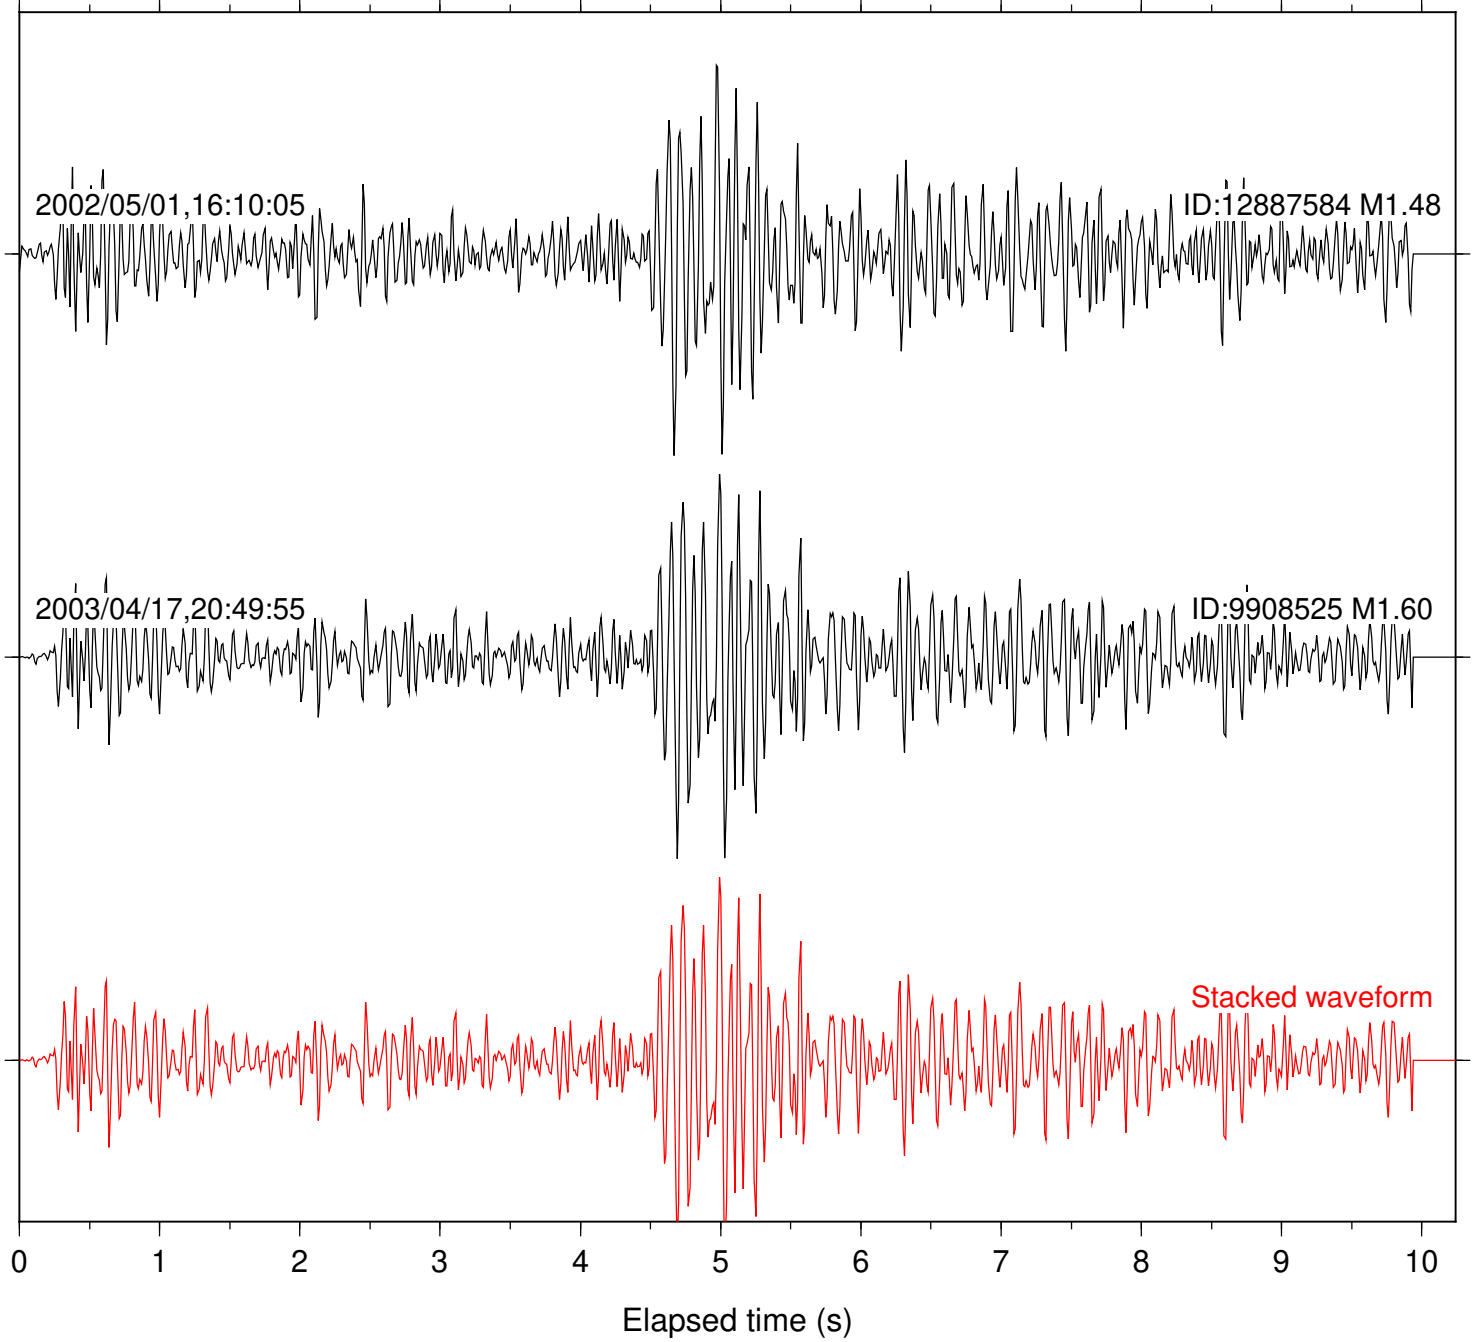

Station: MIR Com: EHZ

Focal depth: 7.49 km