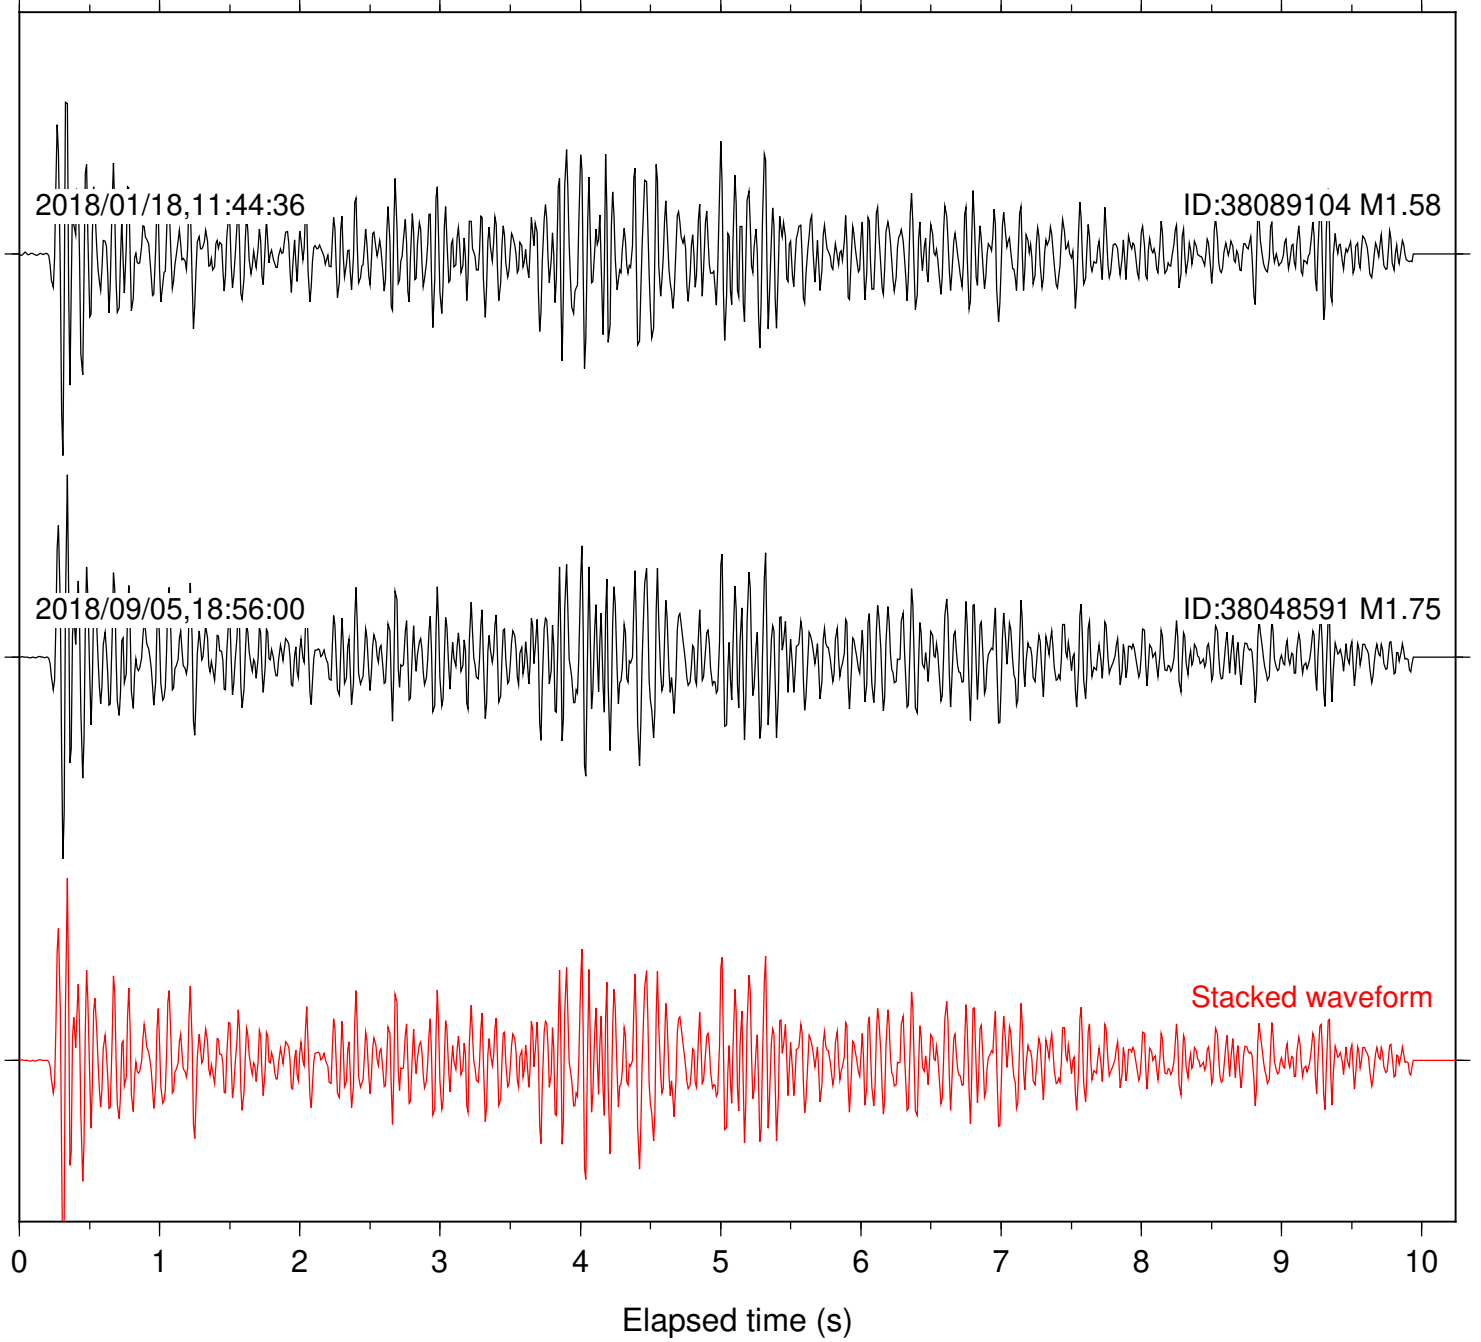

Focal depth: 7.08 km

Station: TOR Com: HHZ

Focal depth: 7.08 km

Station: B081 Com: EHZ

Focal depth: 4.98 km

Station: B082 Com: EHZ

Focal depth: 4.98 km

Station: B084 Com: EHZ