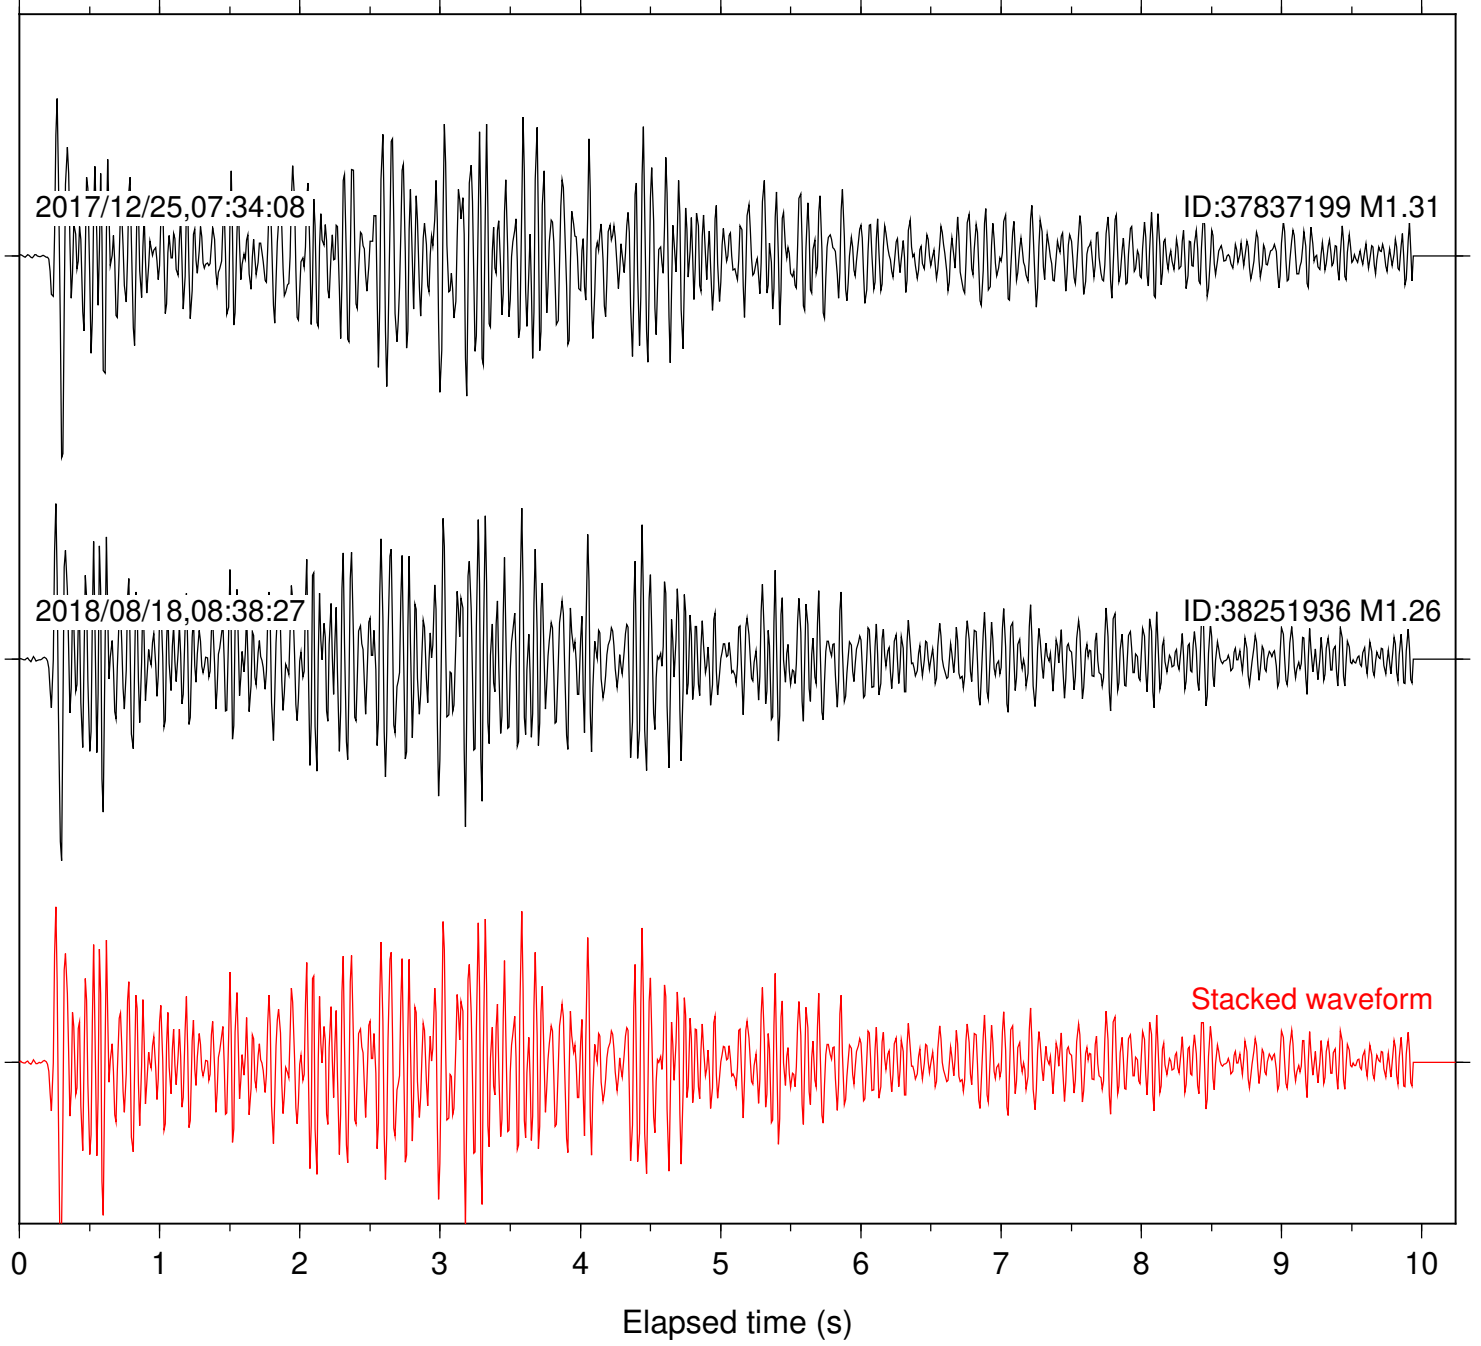

Station: PLM Com: HHZ

Focal depth: 4.67 km