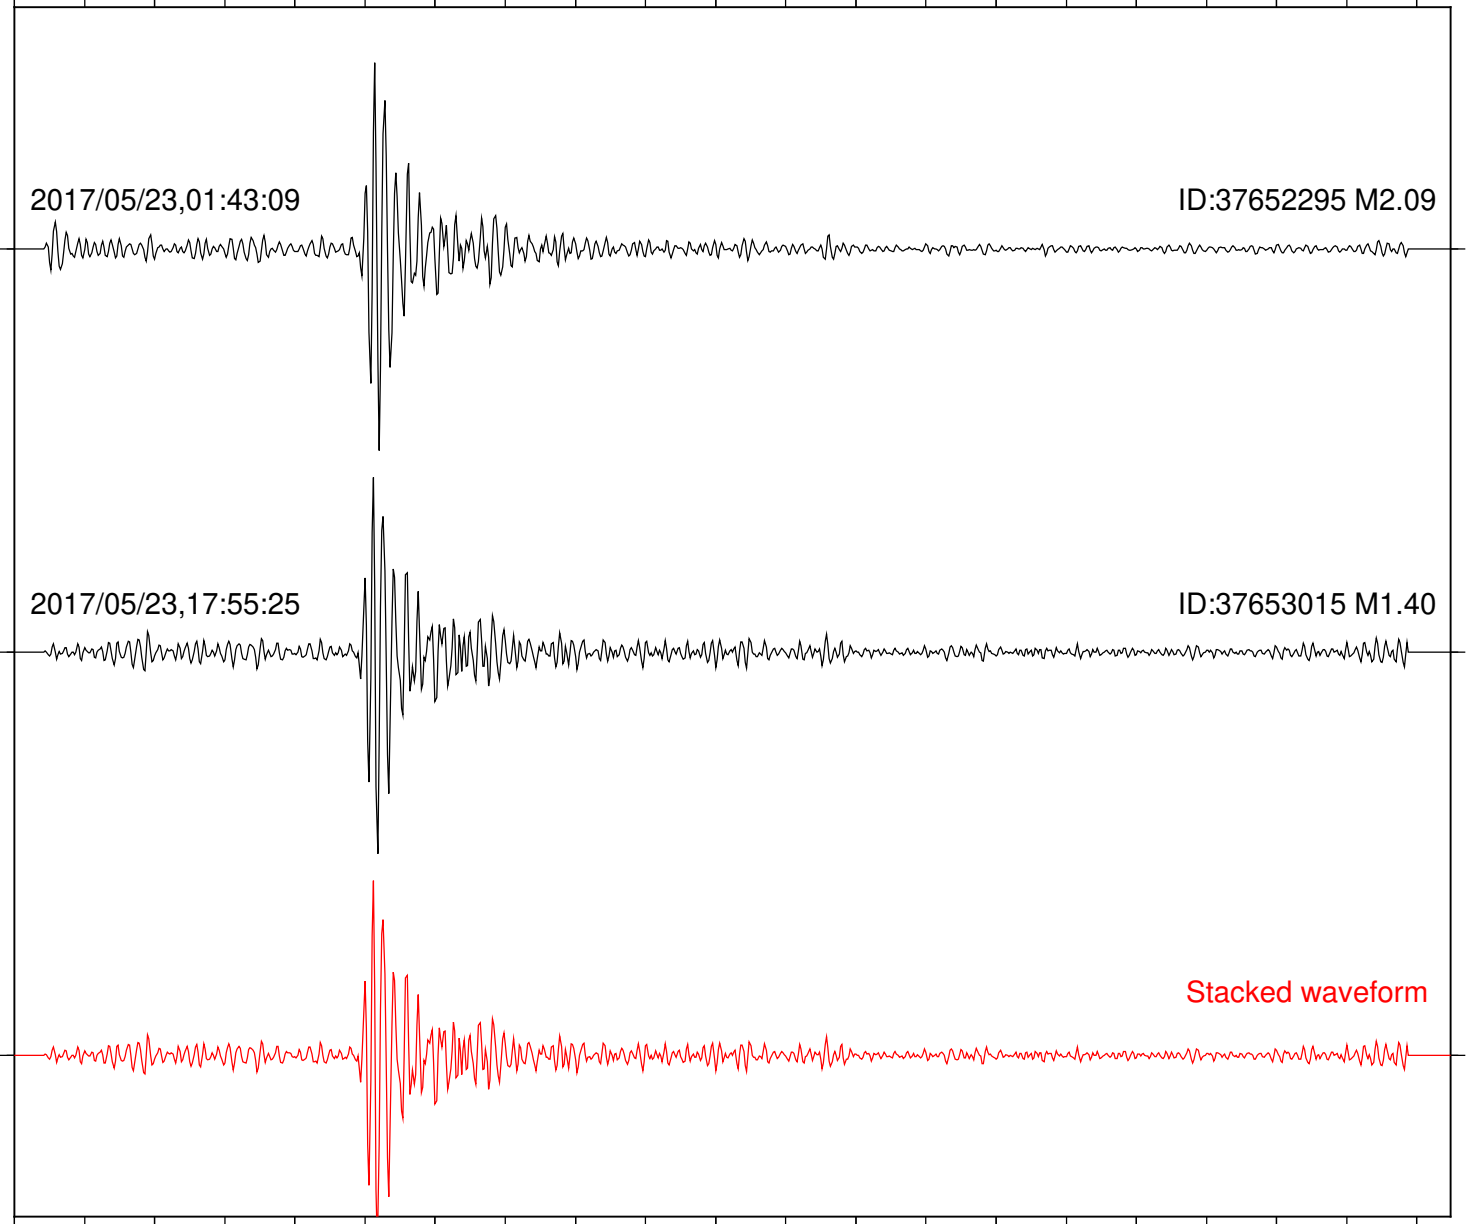

Station: KNW Com: HHZ

Focal depth: 17.14 km

2017/05/23,01:43:09

ID:37652295 M2.09

2017/05/23,17:55:25

ID:37653015 M1.40

Stacked waveform

0 1 2 3 4 5 6 7 8 9 10  
Elapsed time (s)