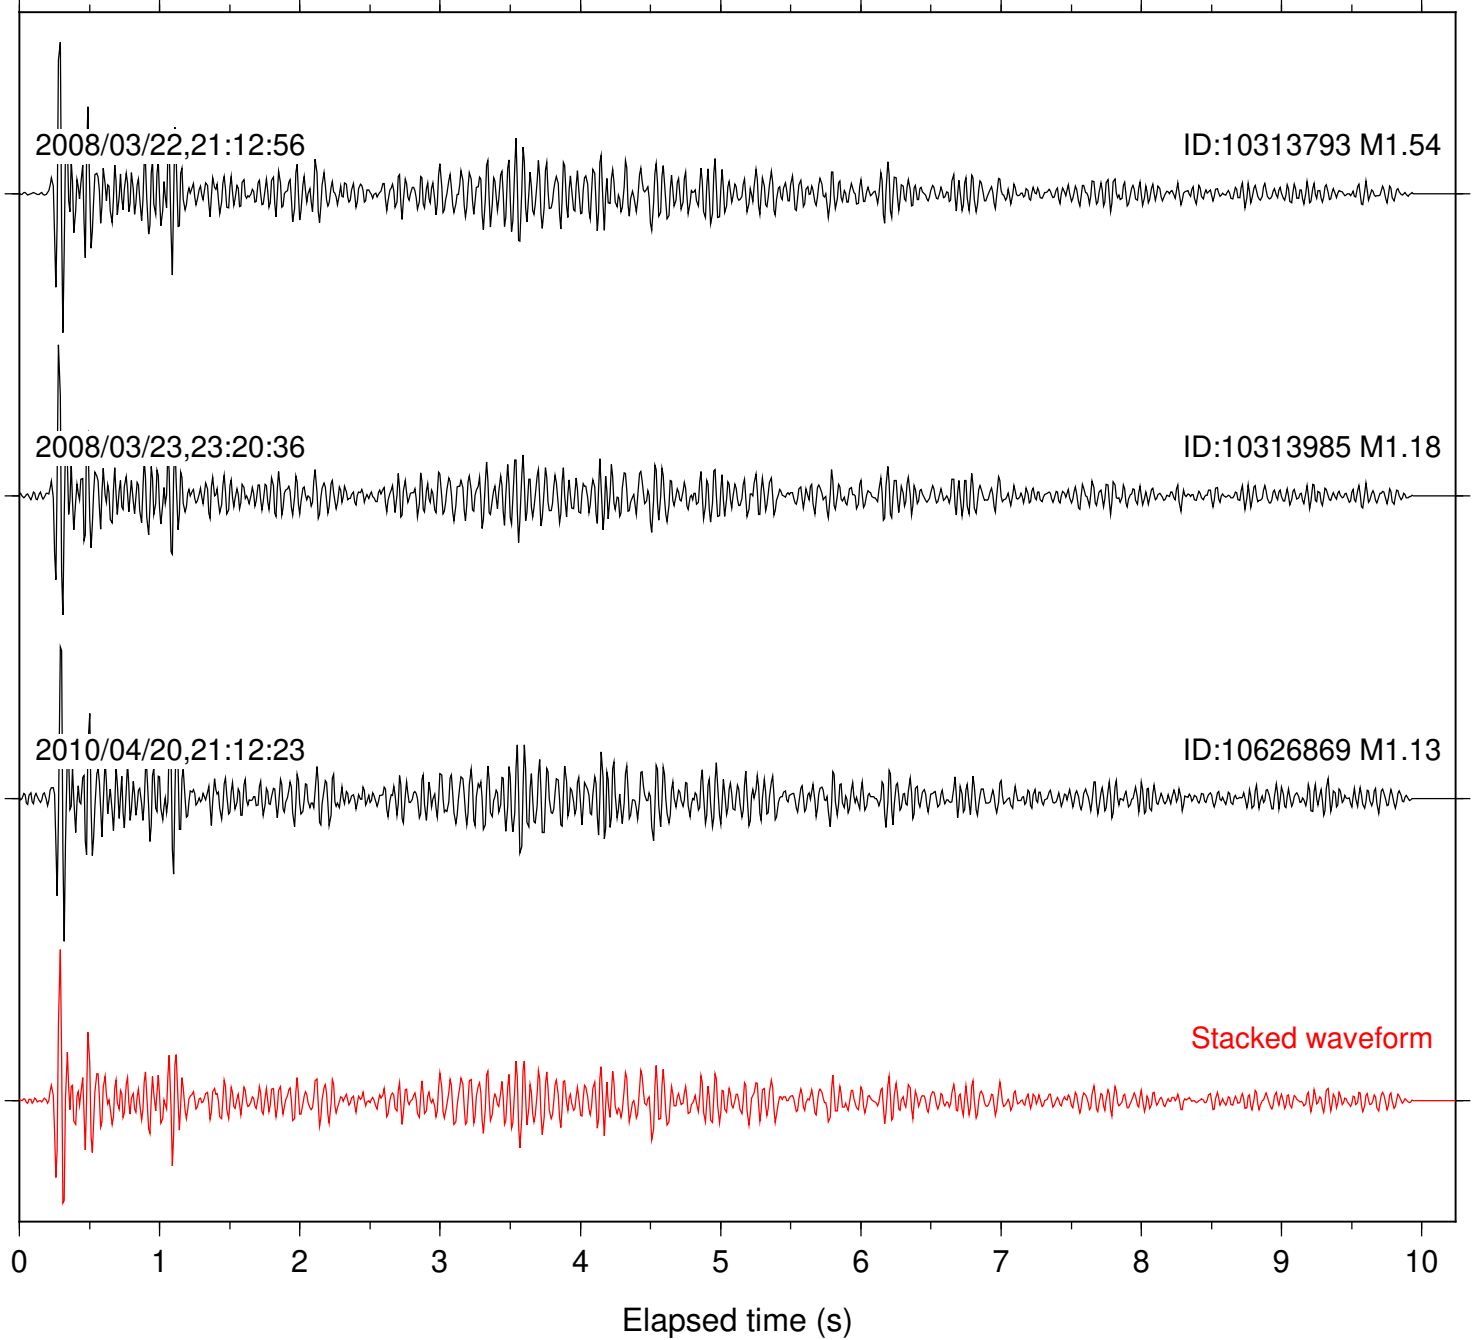

Station: PLM Com: HHZ

Focal depth: 10.10 km