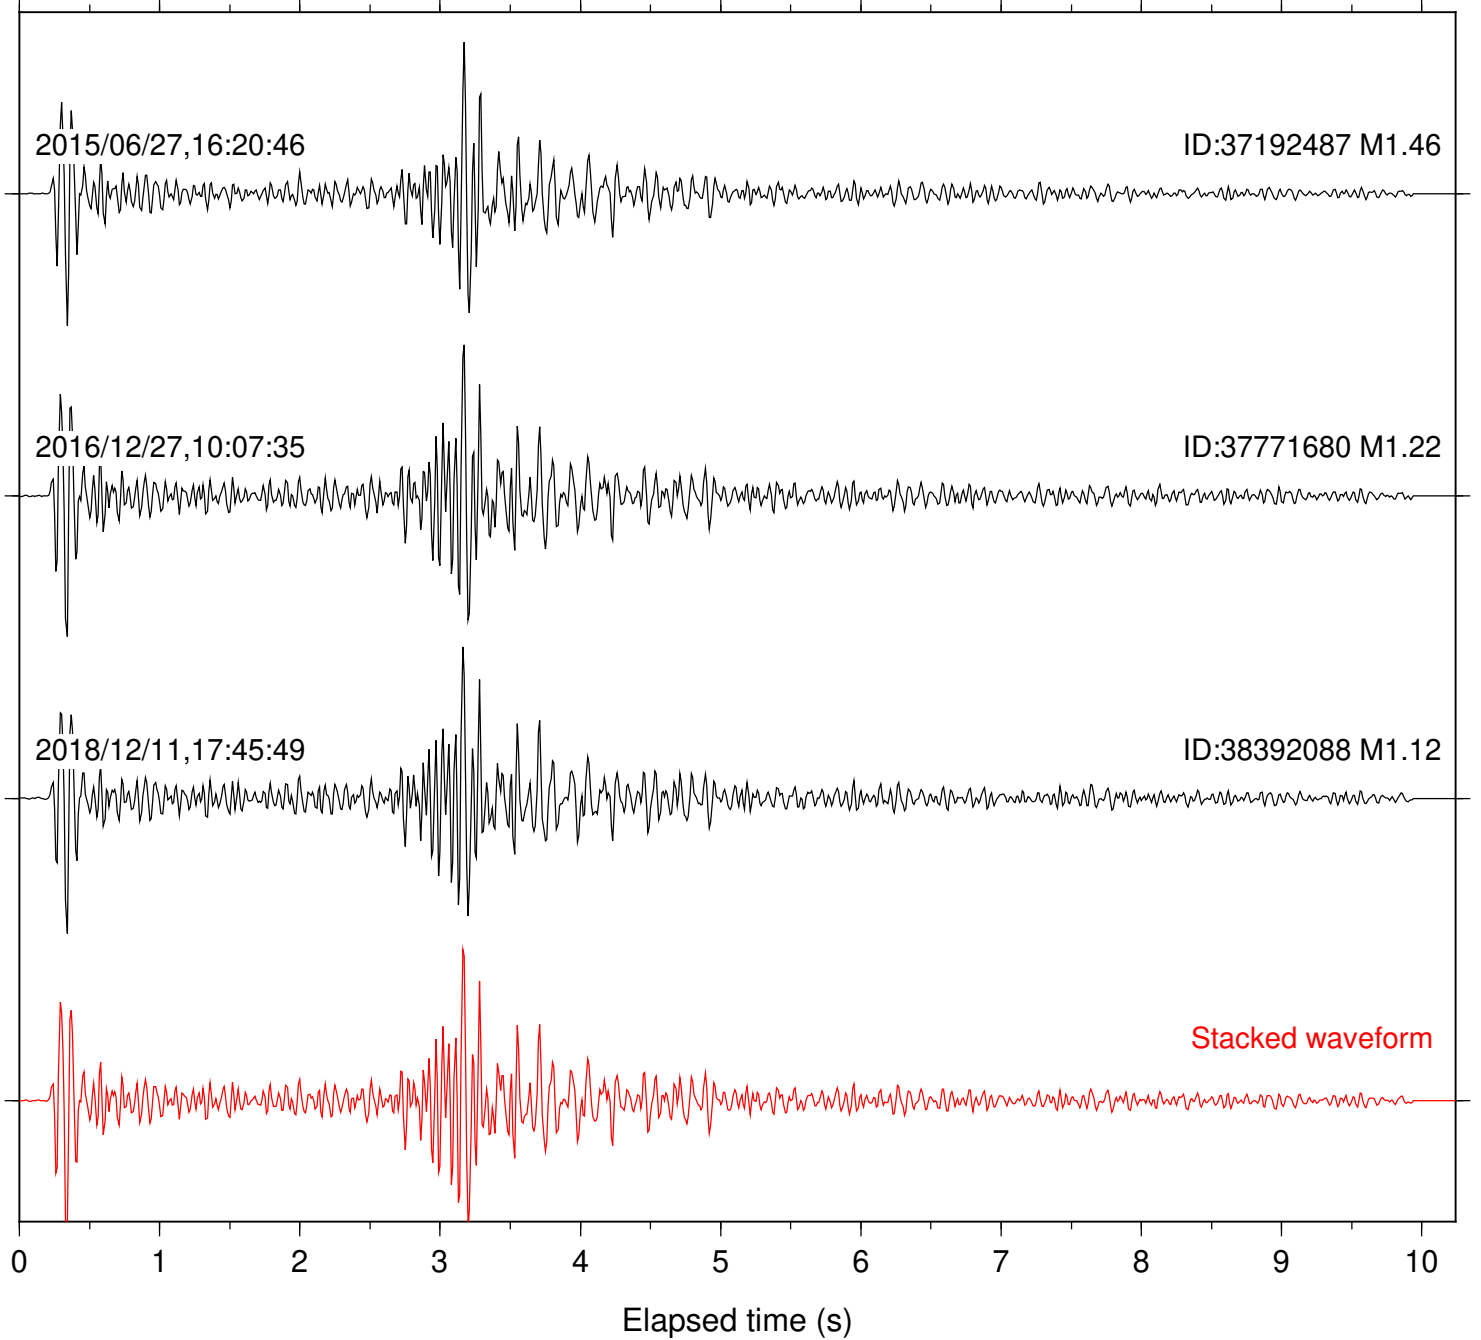

Station: B093 Com: EHZ

Focal depth: 16.51 km

Station: B946 Com: EHZ

Focal depth: 16.54 km

Station: BAC Com: EHZ

Focal depth: 16.51 km

Station: DGR Com: HHZ

Focal depth: 16.54 km