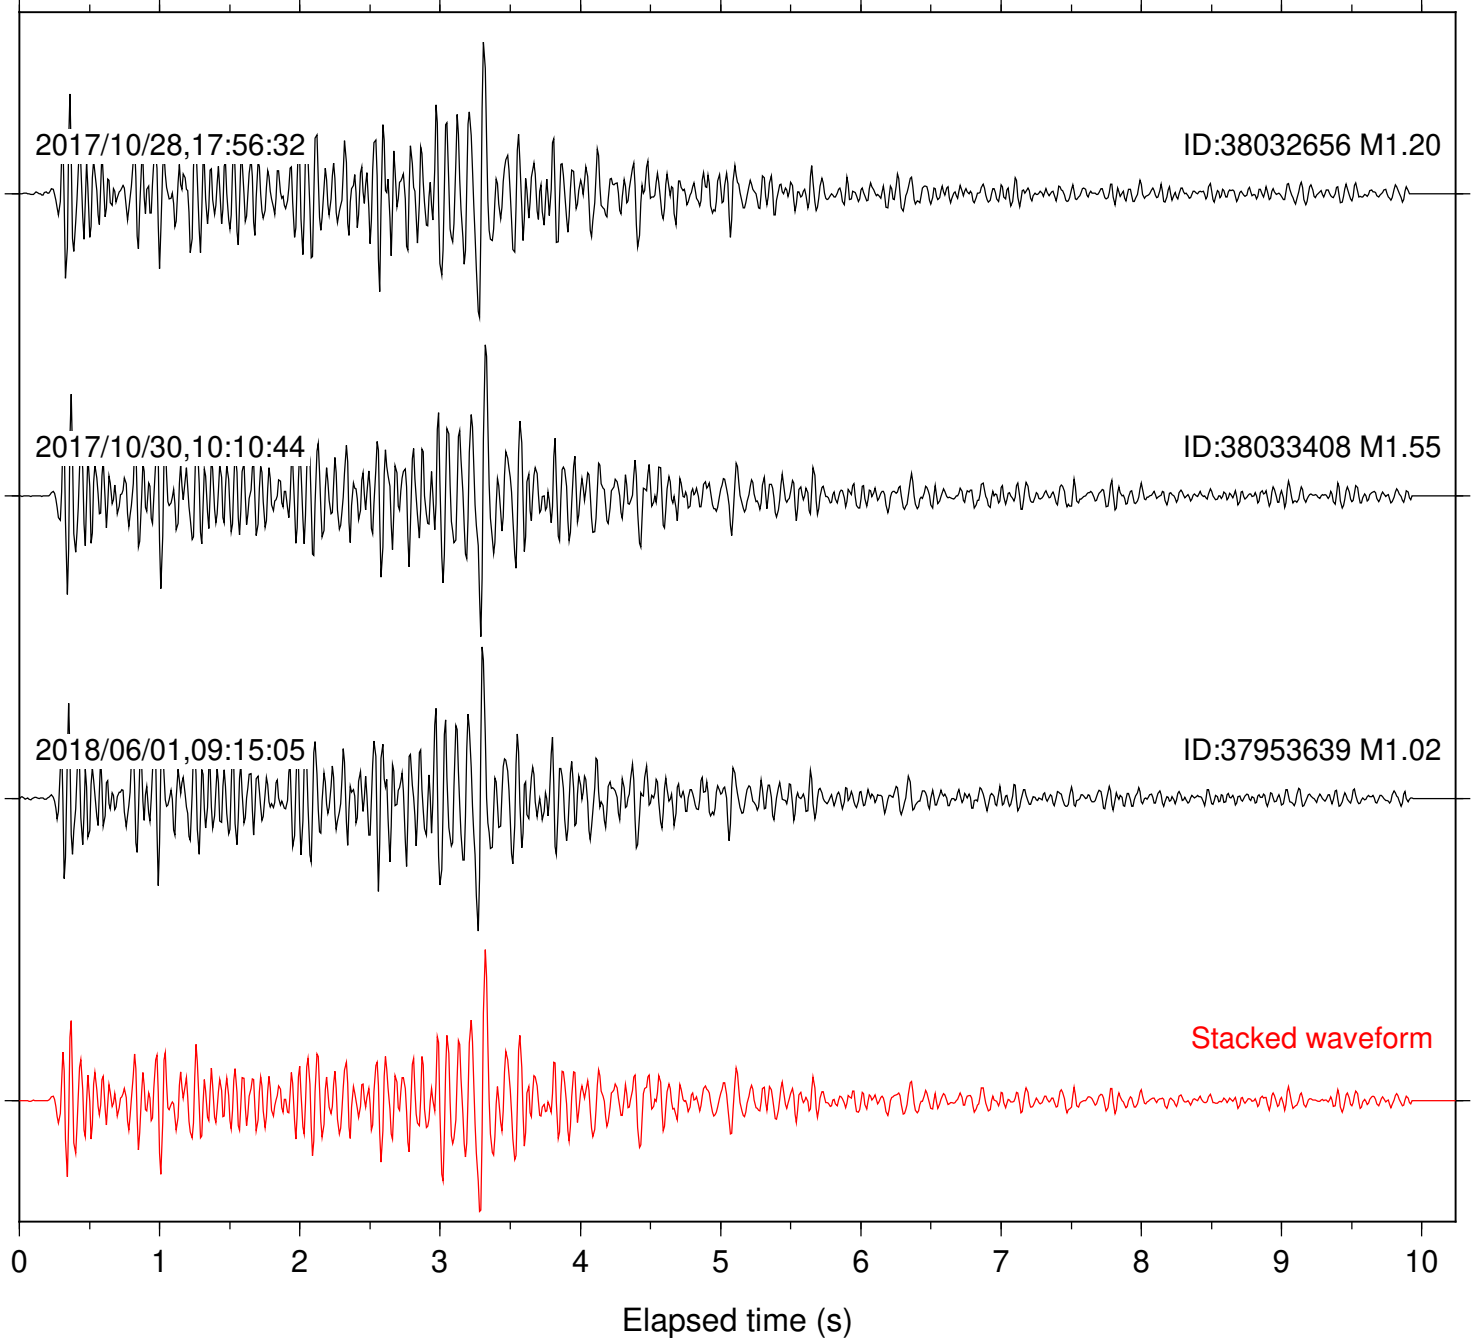

Station: B088 Com: EHZ

Focal depth: 10.93 km