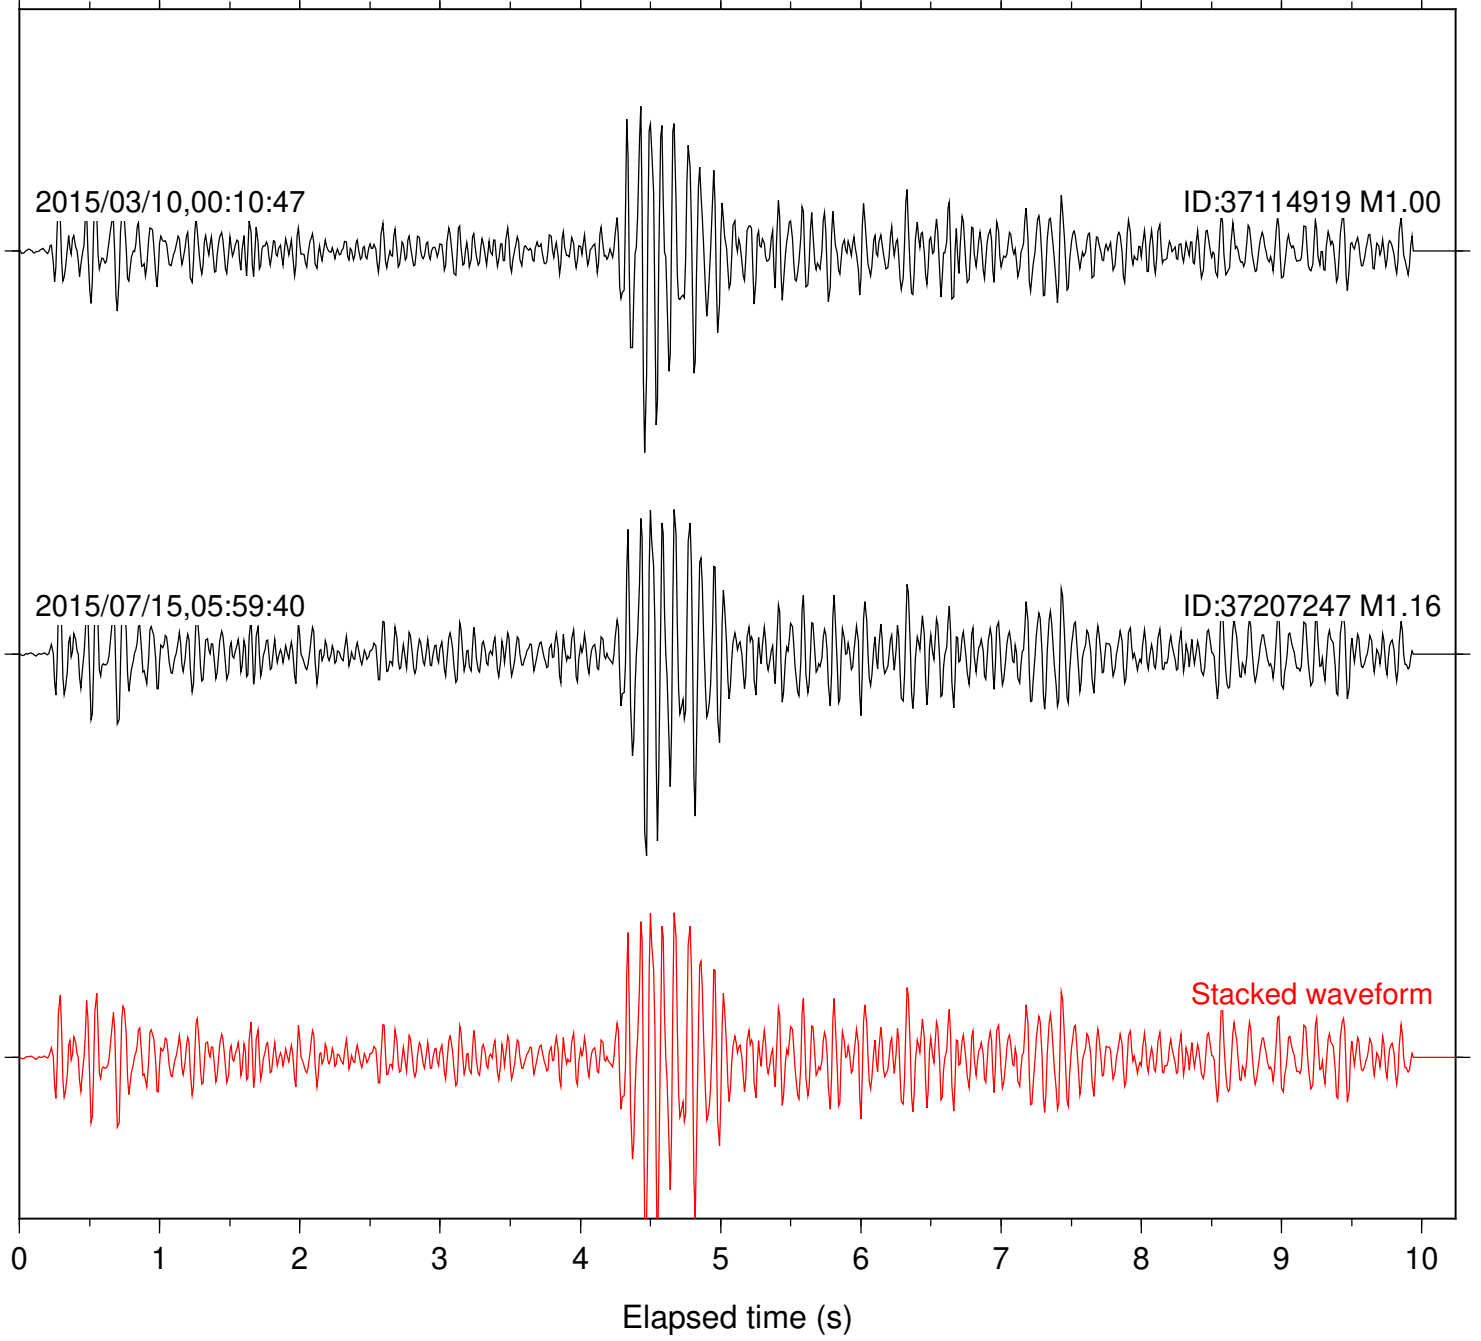

Station: B084 Com: EHZ

Focal depth: 8.29 km