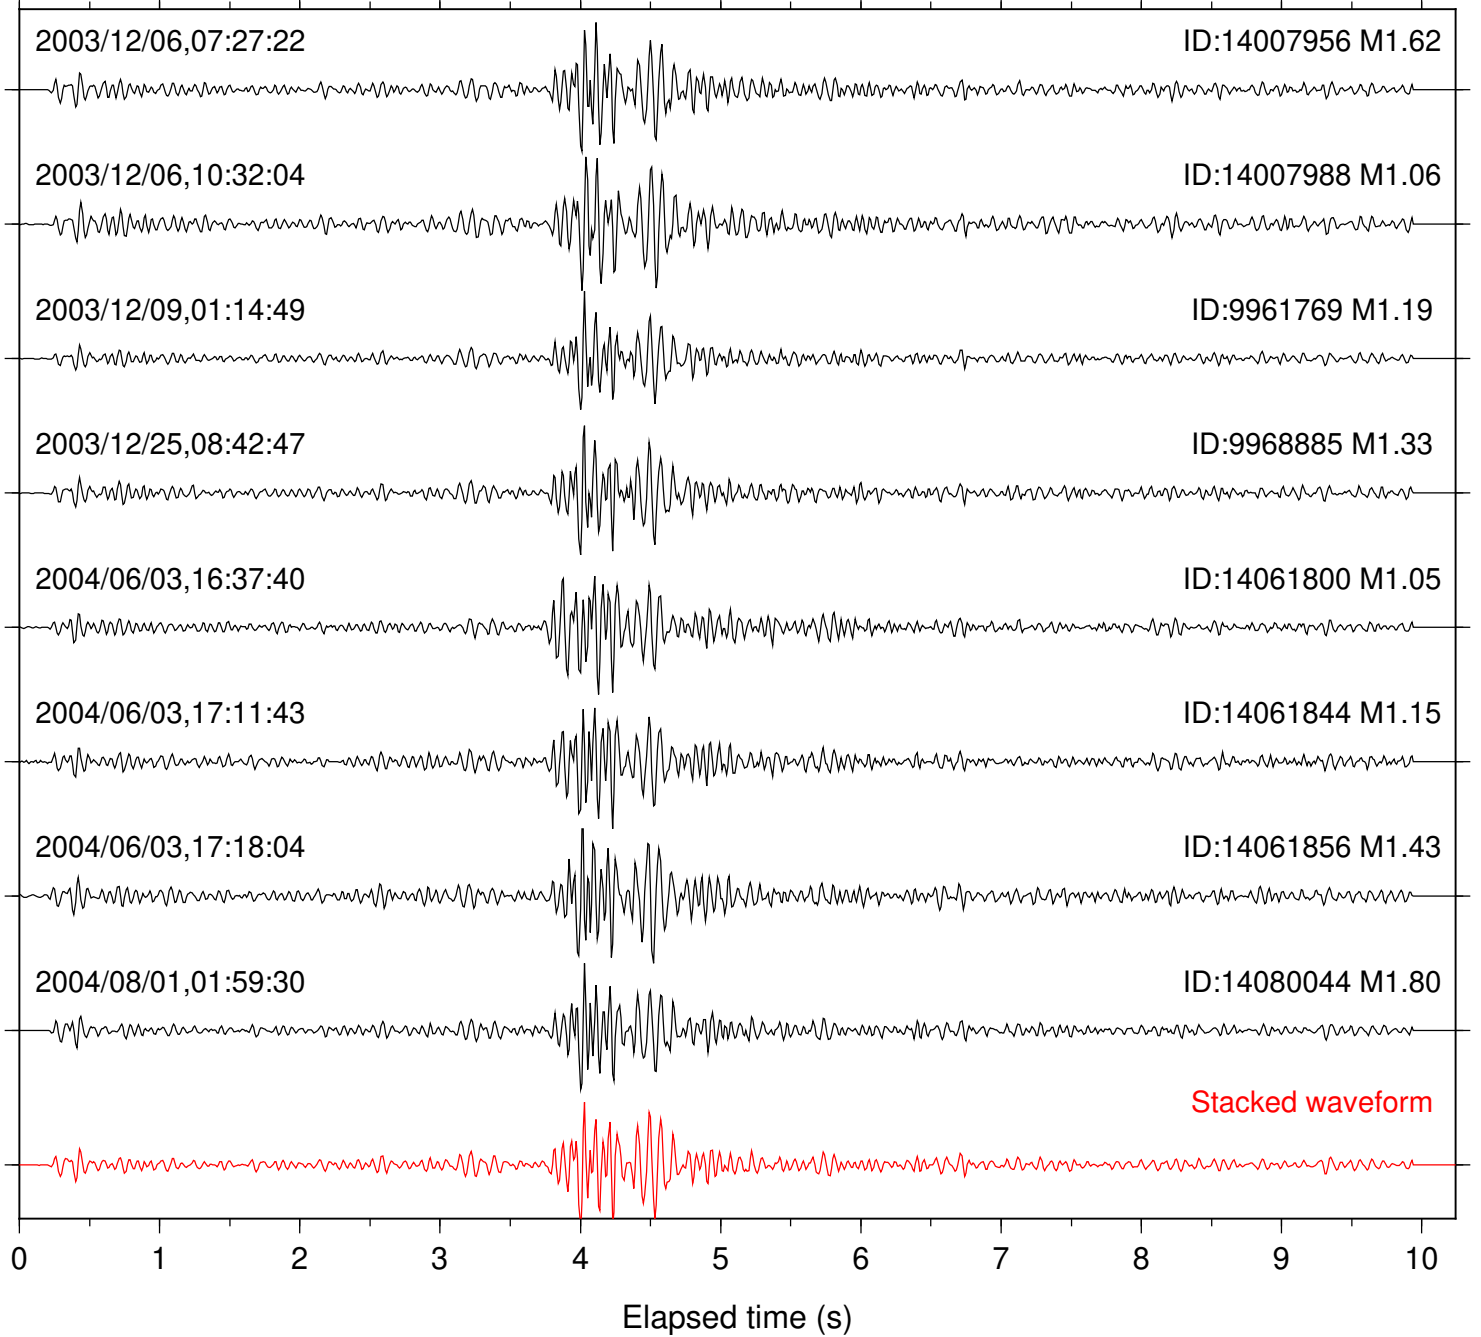

Focal depth: 8.99 km

Station: FRD Com: HHZ

Focal depth: 8.92 km

Station: KNW Com: HHZ

Focal depth: 8.92 km

Station: PFO Com: HHZ

Focal depth: 8.94 km

Station: PLM Com: HHZ