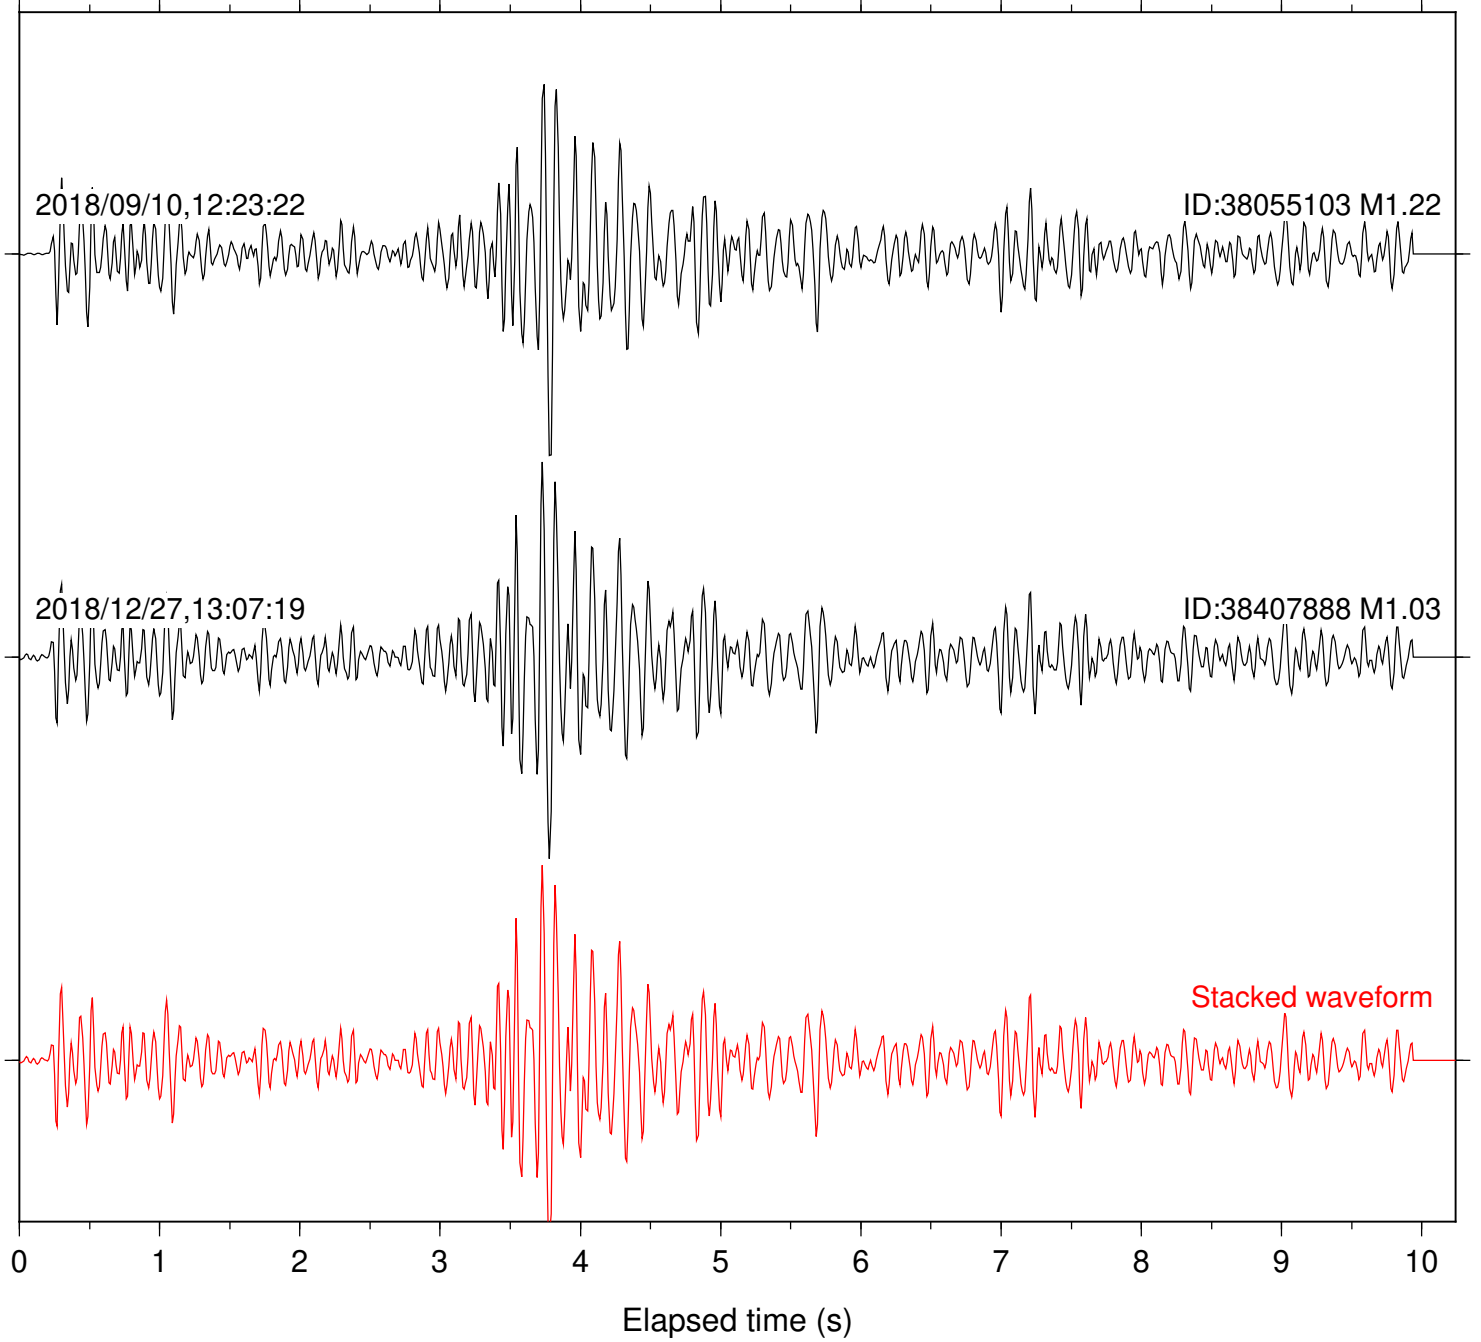

Station: MTG Com: HHZ

Focal depth: 4.29 km

Station: PFO Com: HHZ

Focal depth: 4.29 km

Station: PLM Com: HHZ

Focal depth: 4.29 km

Station: POB2 Com: HHZ

Focal depth: 4.29 km