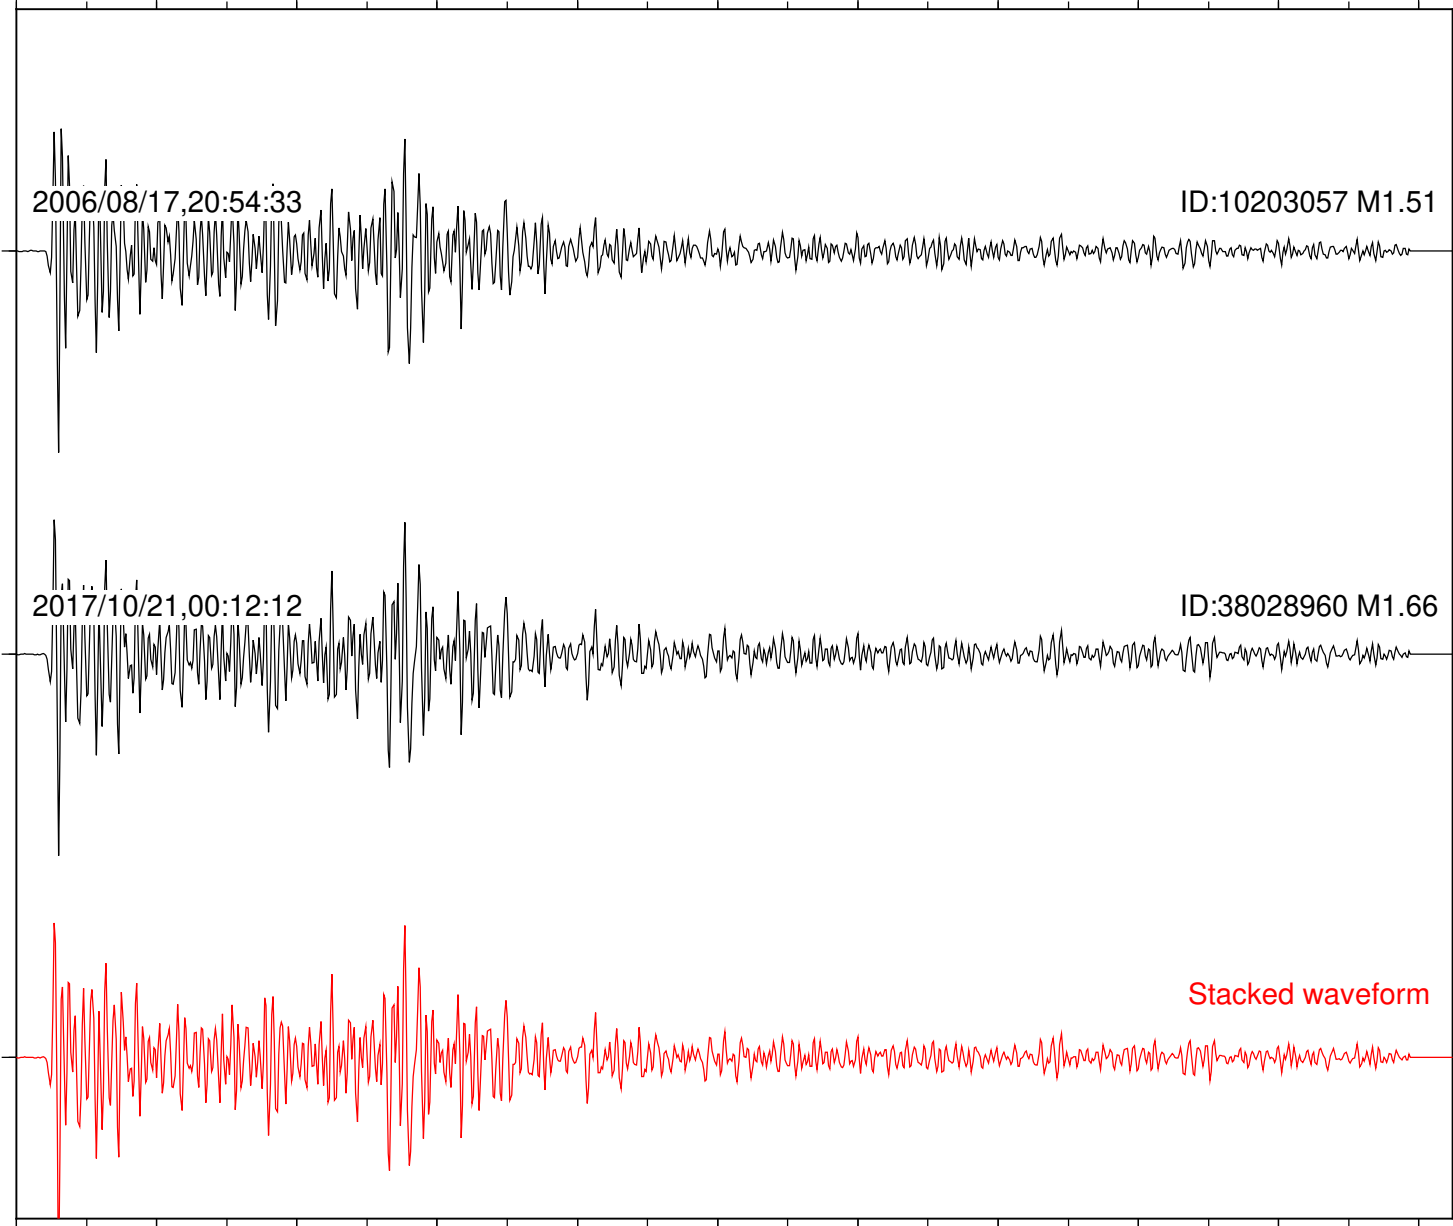

Station: FRD Com: HHZ

Focal depth: 13.76 km

2006/08/17,20:54:33

ID:10203057 M1.51

2017/10/21,00:12:12

ID:38028960 M1.66

Stacked waveform

0 1 2 3 4 5 6 7 8 9 10

Elapsed time (s)