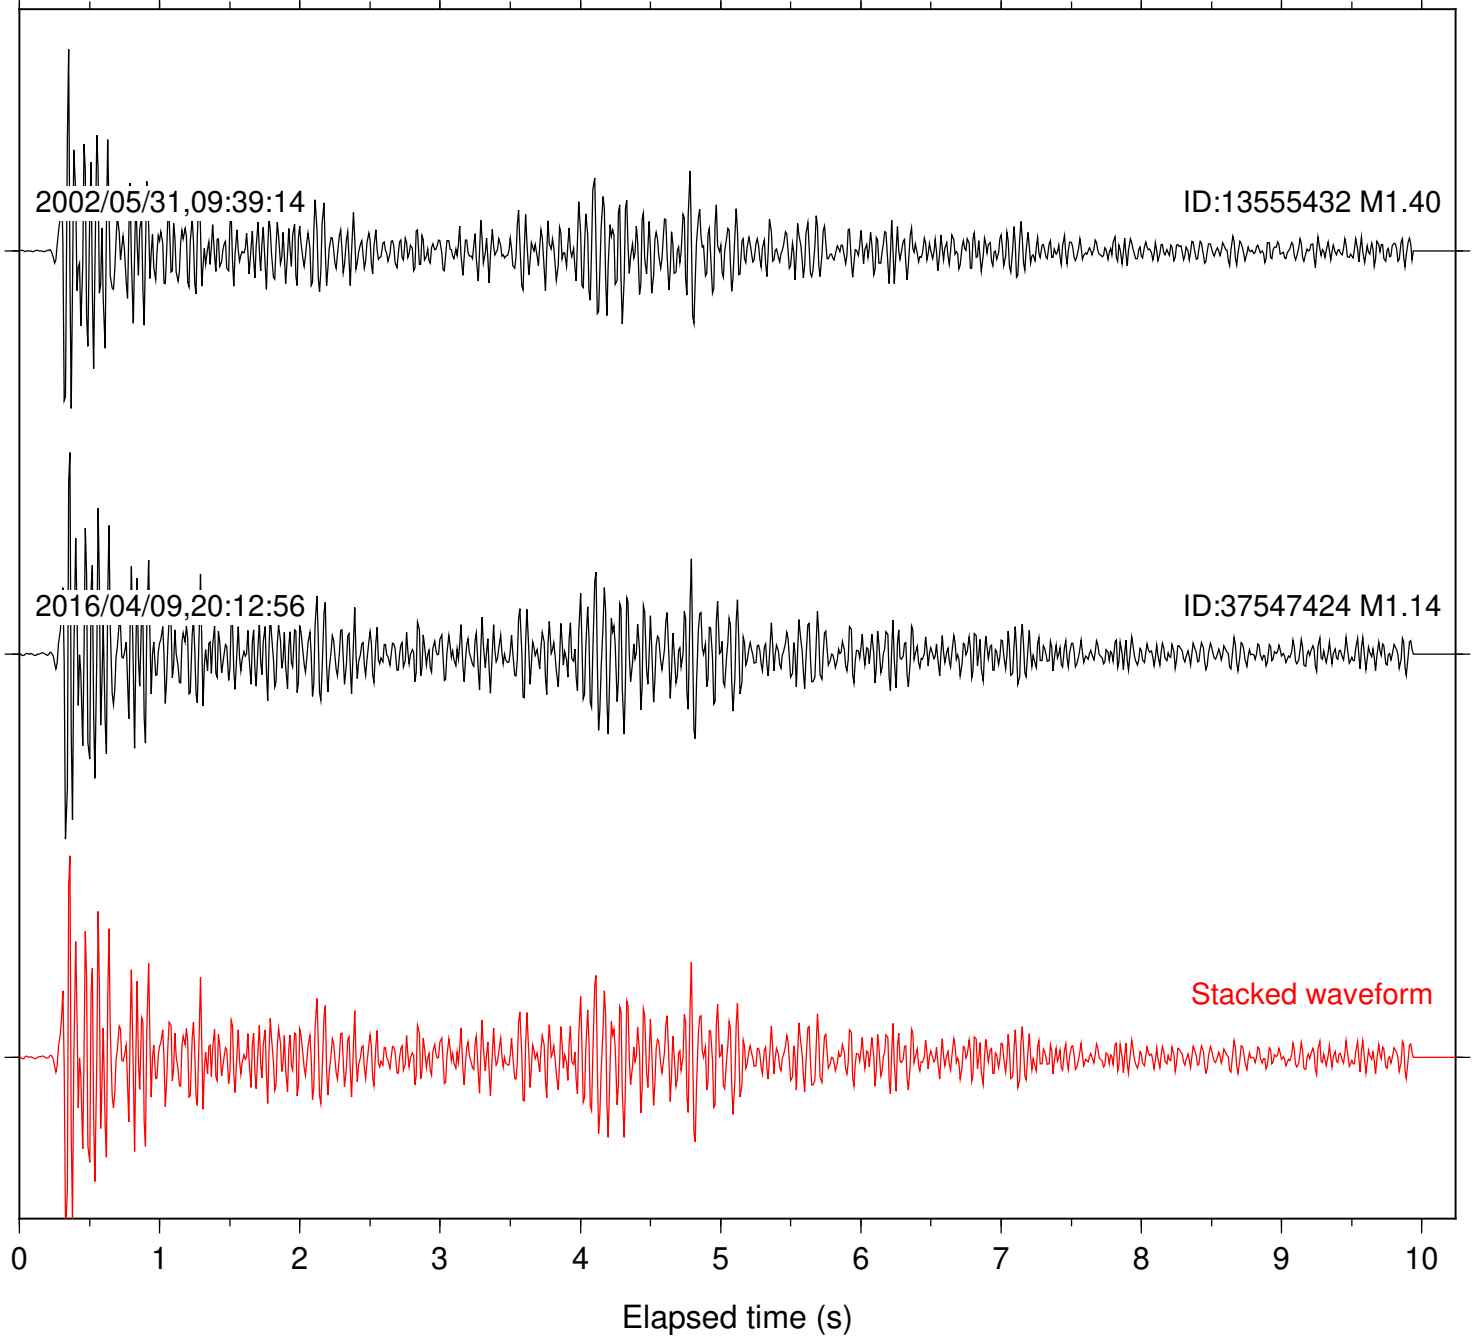

Station: FRD Com: HHZ

Focal depth: 16.58 km