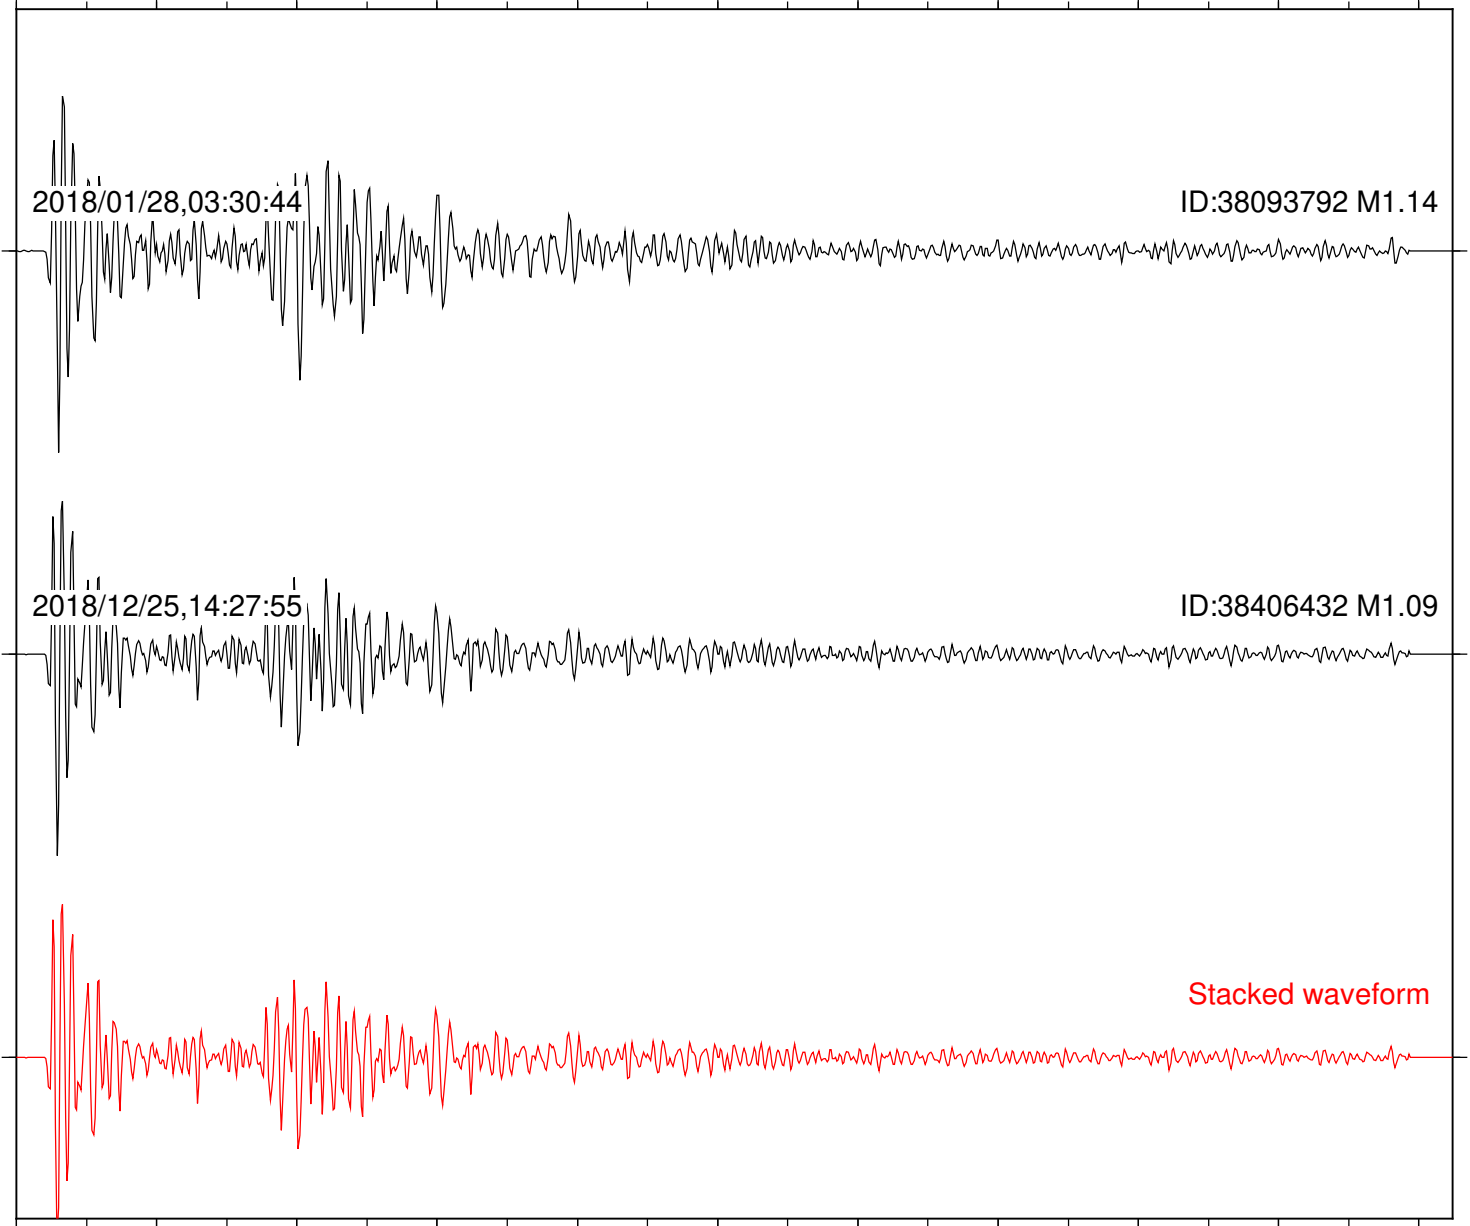

Station: B093 Com: EHZ

Focal depth: 6.86 km

2018/01/28,03:30:44

ID:38093792 M1.14

2018/12/25,14:27:55

ID:38406432 M1.09

Stacked waveform

0 1 2 3 4 5 6 7 8 9 10
Elapsed time (s)