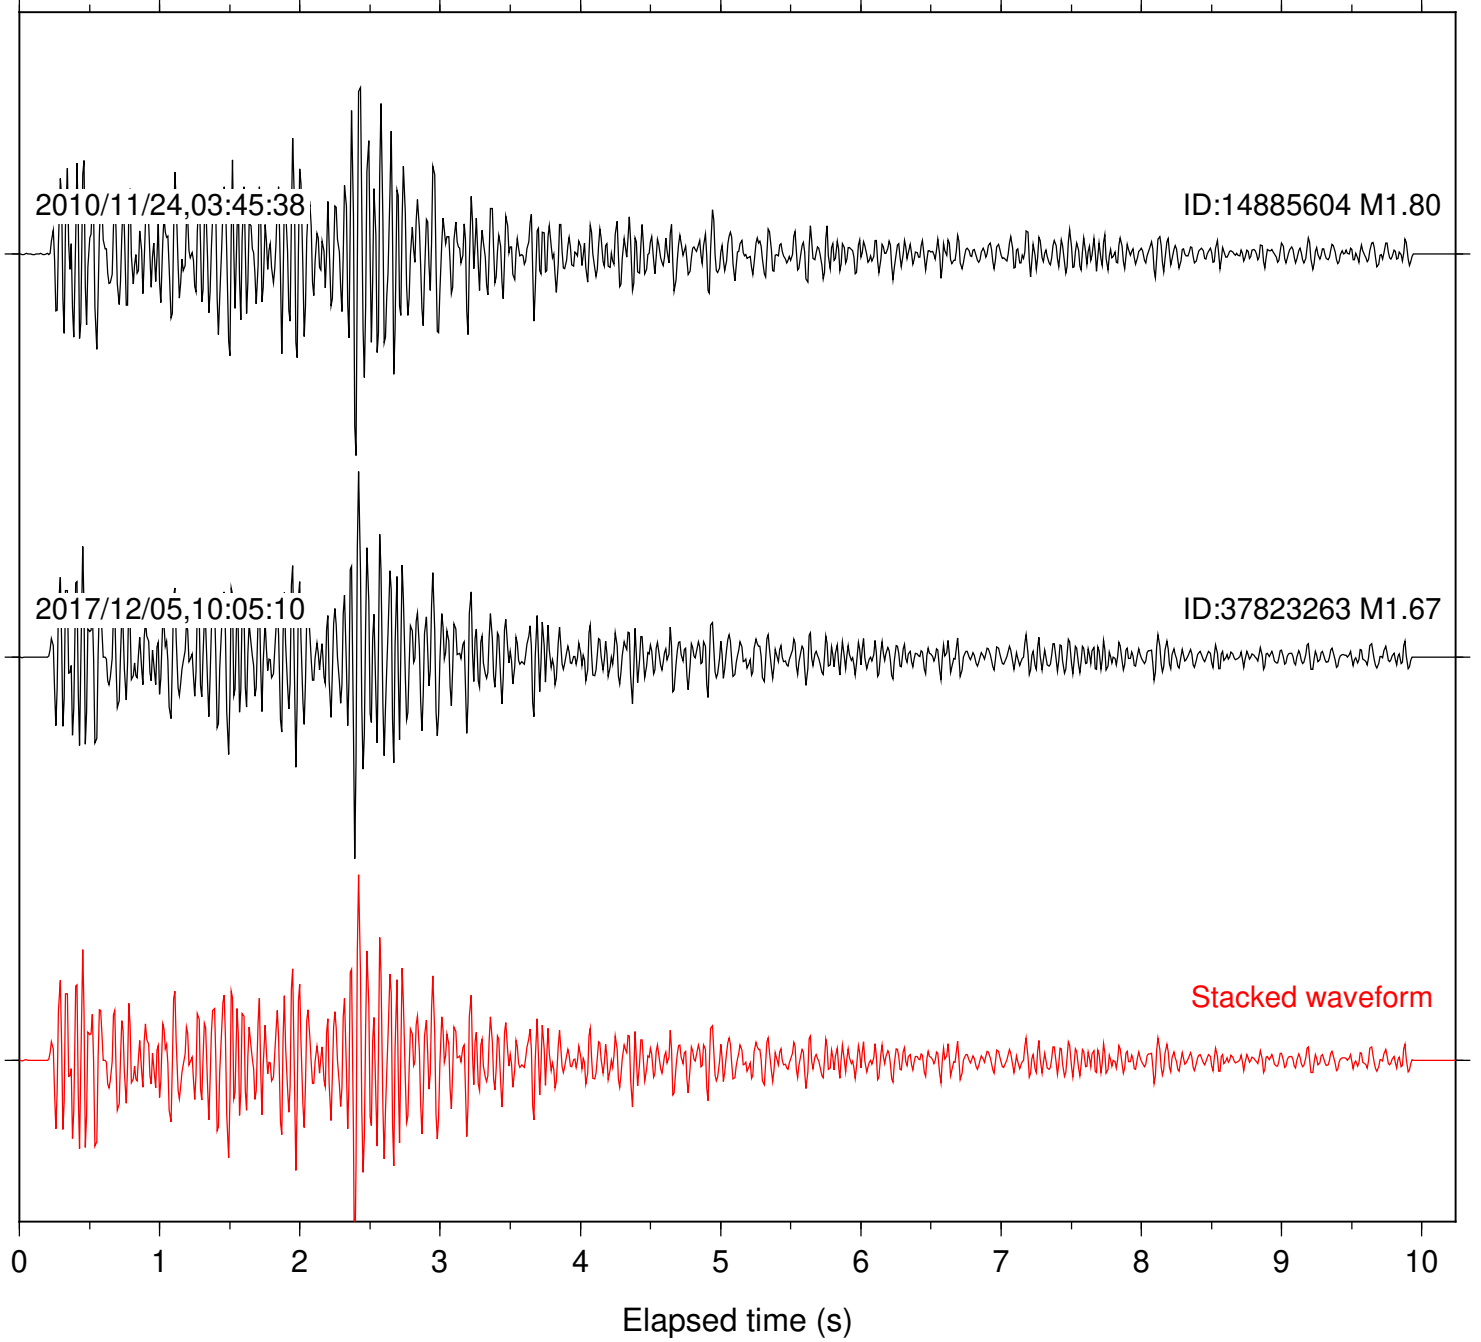

Focal depth: 7.06 km

Station: LVA2 Com: HHZ

Focal depth: 7.06 km

Station: PFO Com: HHZ

Focal depth: 7.06 km

Station: SND Com: HHZ

Focal depth: 7.06 km

Station: TOR Com: HHZ