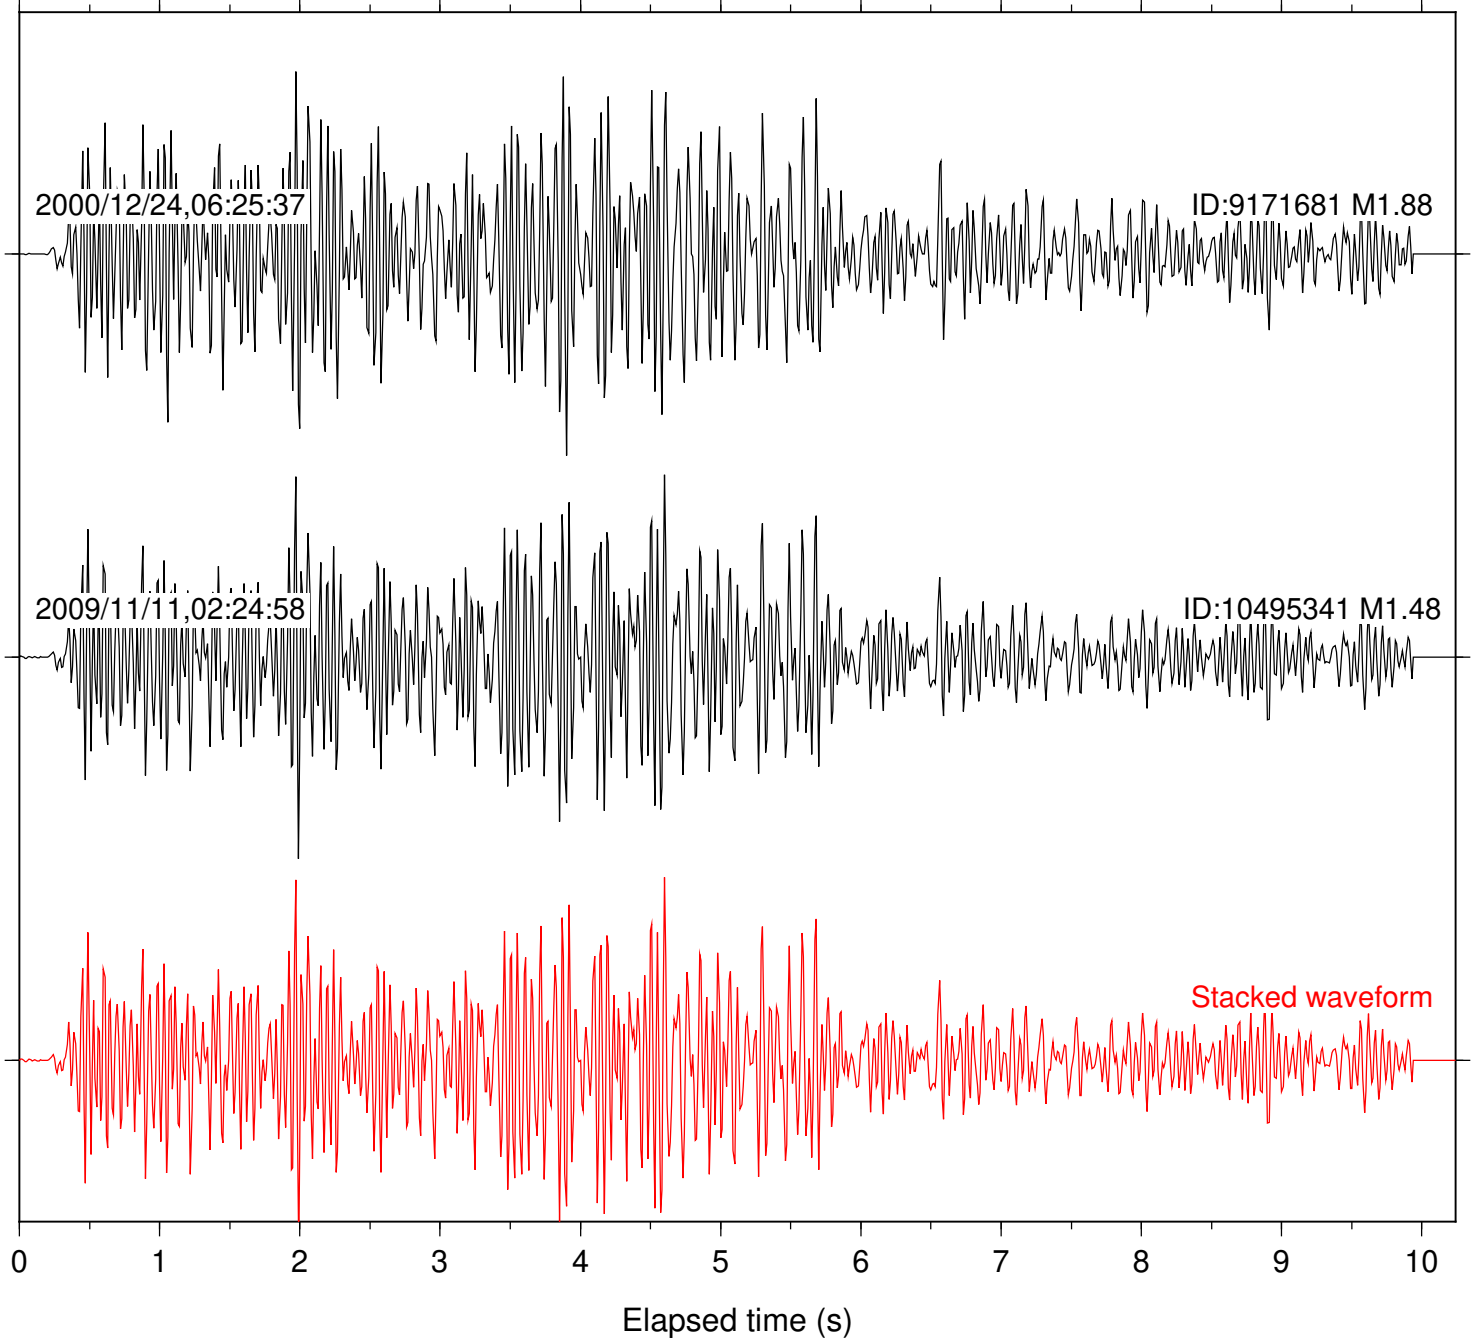

ID:12927576 M1.10

Stacked waveform

Station: PLM Com: HHZ

Focal depth: 10.86 km

Station: FRD Com: HHZ

Focal depth: 10.70 km

Station: LVA2 Com: HHZ

Focal depth: 10.70 km