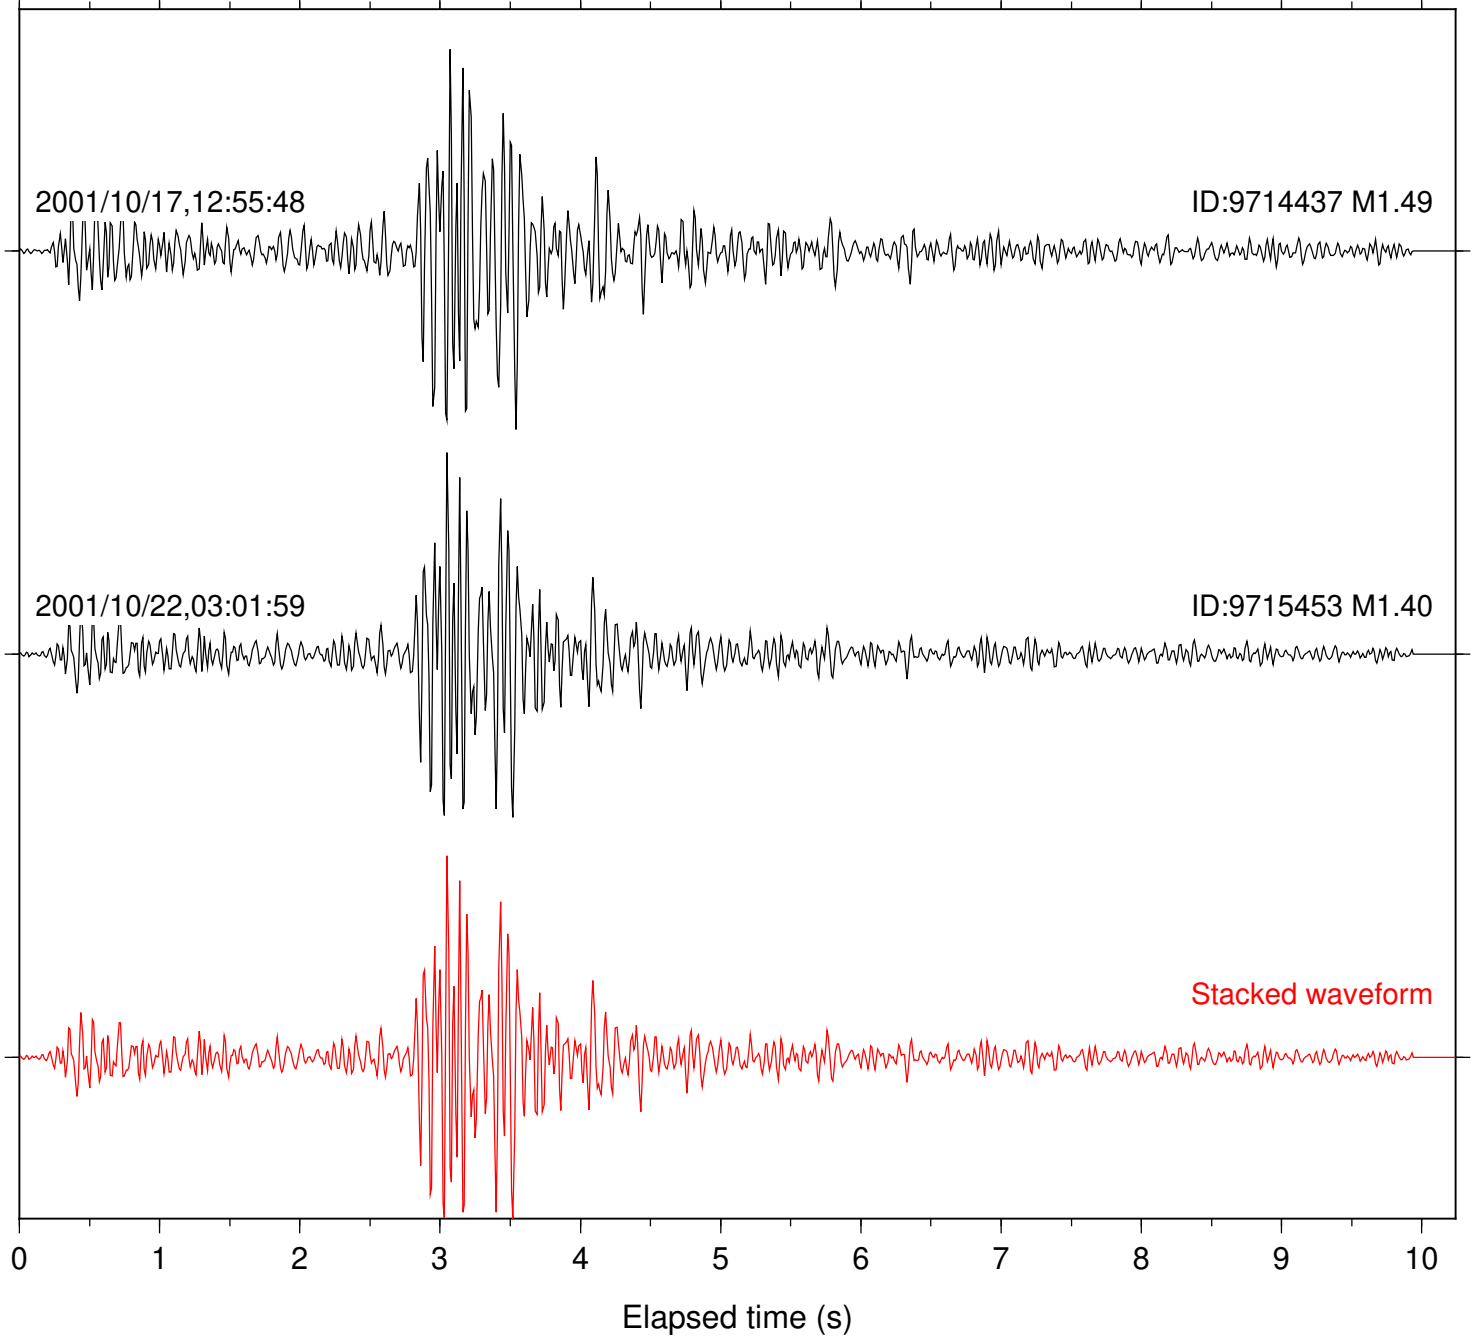

Focal depth: 14.61 km

Station: RDM Com: HHZ

Focal depth: 14.61 km

Station: SKY Com: EHZ

Focal depth: 14.30 km

Station: WIN Com: EHZ

Focal depth: 14.30 km

Station: CRY Com: HHZ