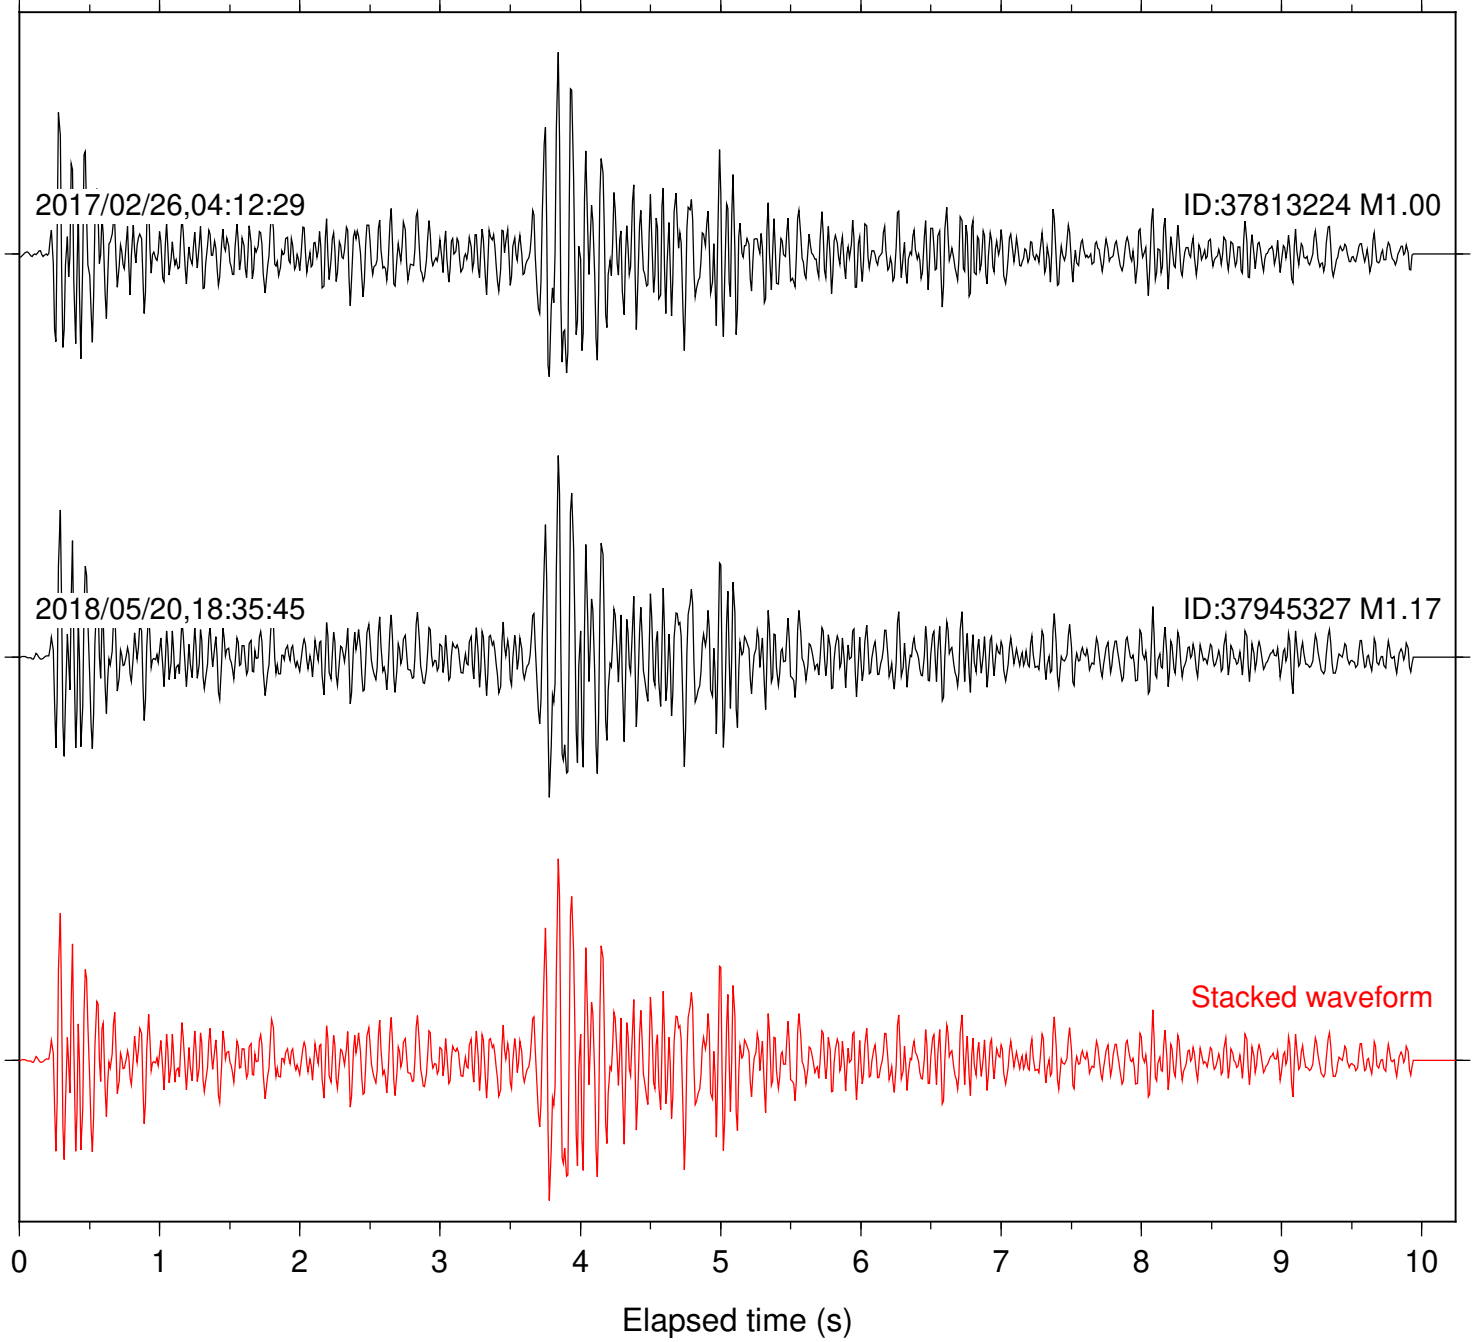

Station: BAC Com: EHZ

Focal depth: 6.45 km

Station: DGR Com: HHZ

Focal depth: 6.45 km

Station: FRD Com: HHZ

Focal depth: 6.45 km

Station: HMT2 Com: HHZ

Focal depth: 6.45 km