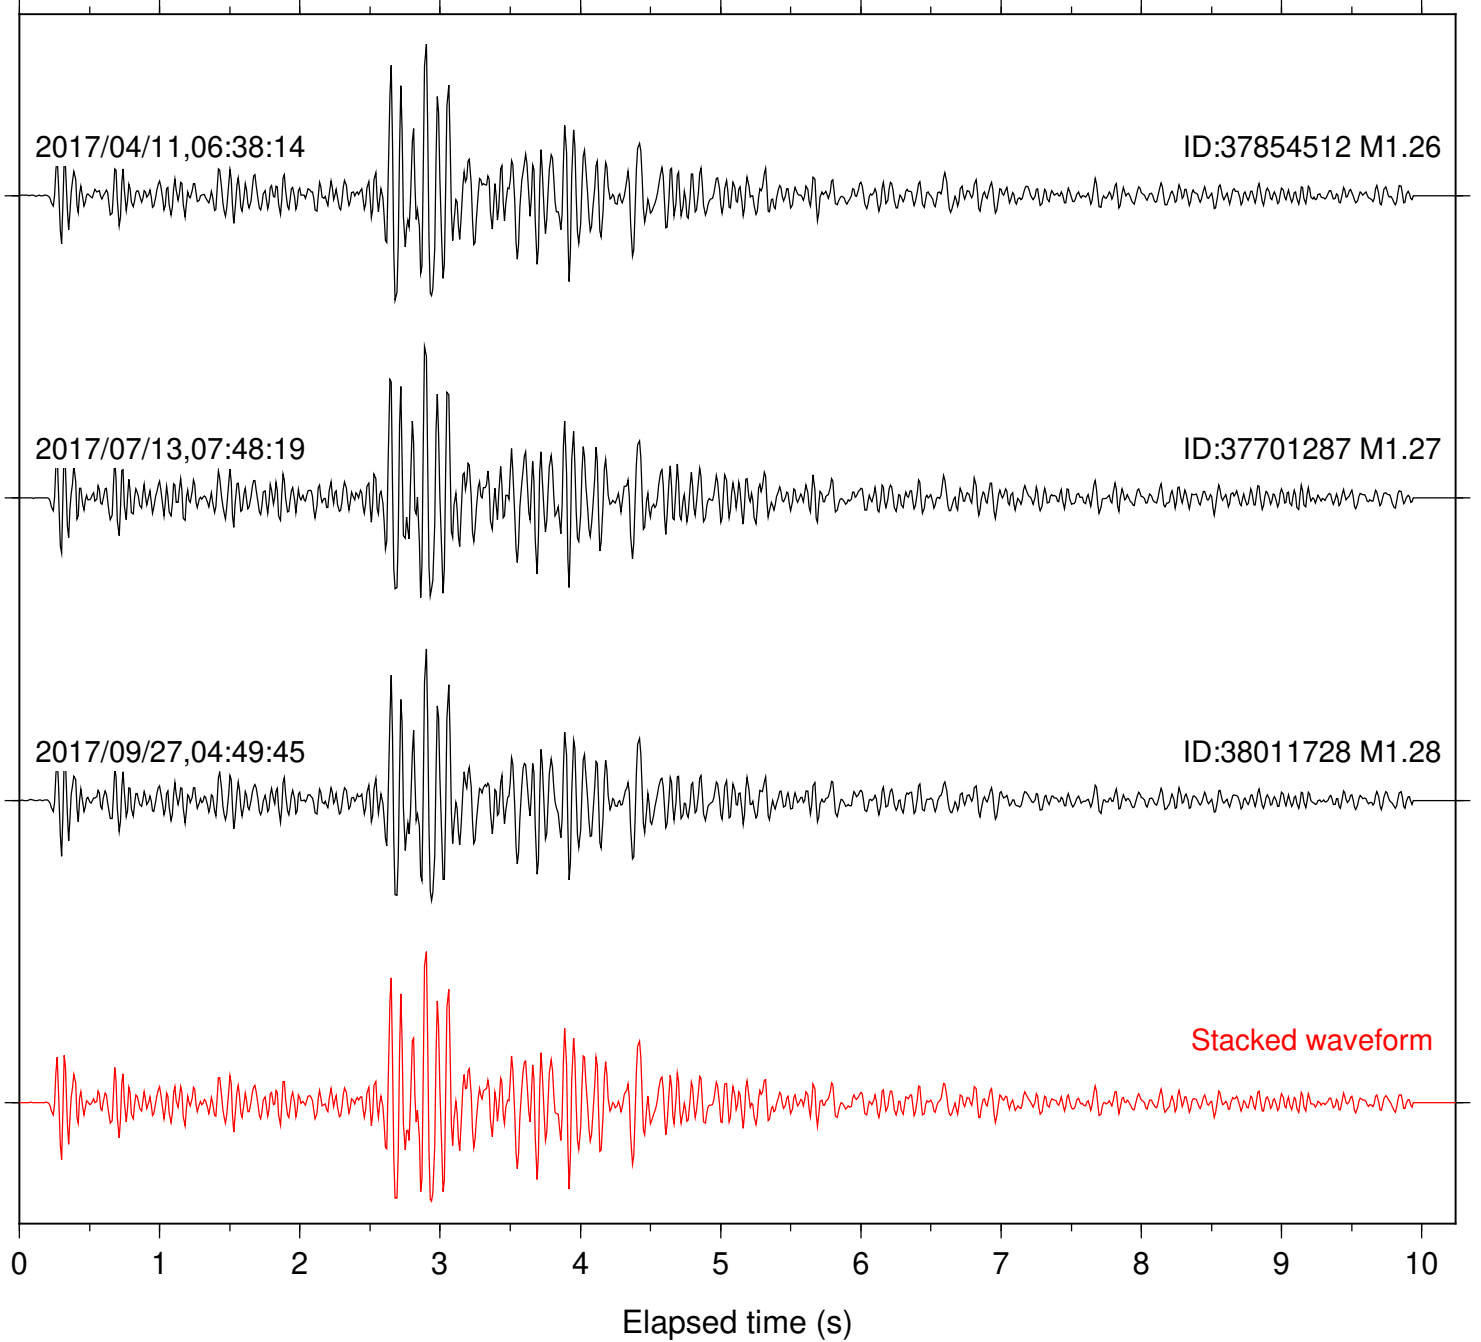

Station: B946 Com: EHZ

Focal depth: 5.81 km