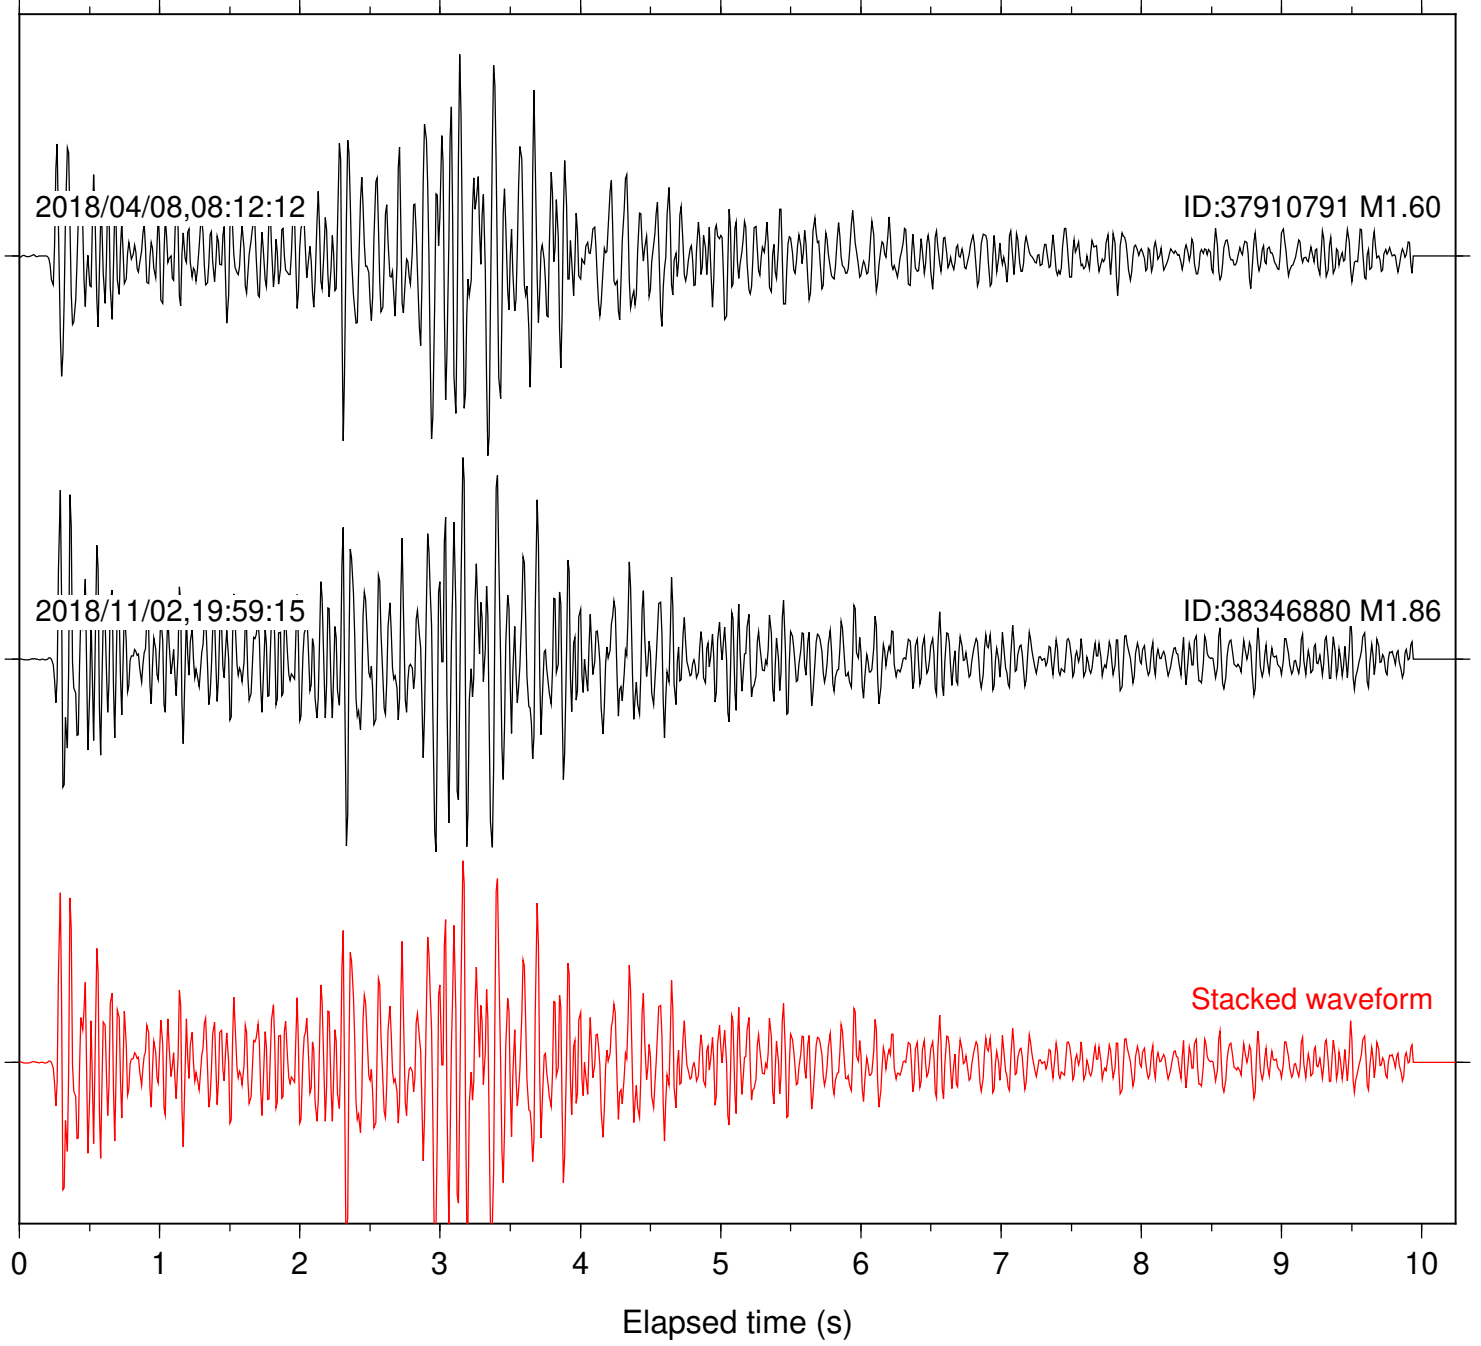

Station: B082 Com: EHZ

Focal depth: 5.23 km