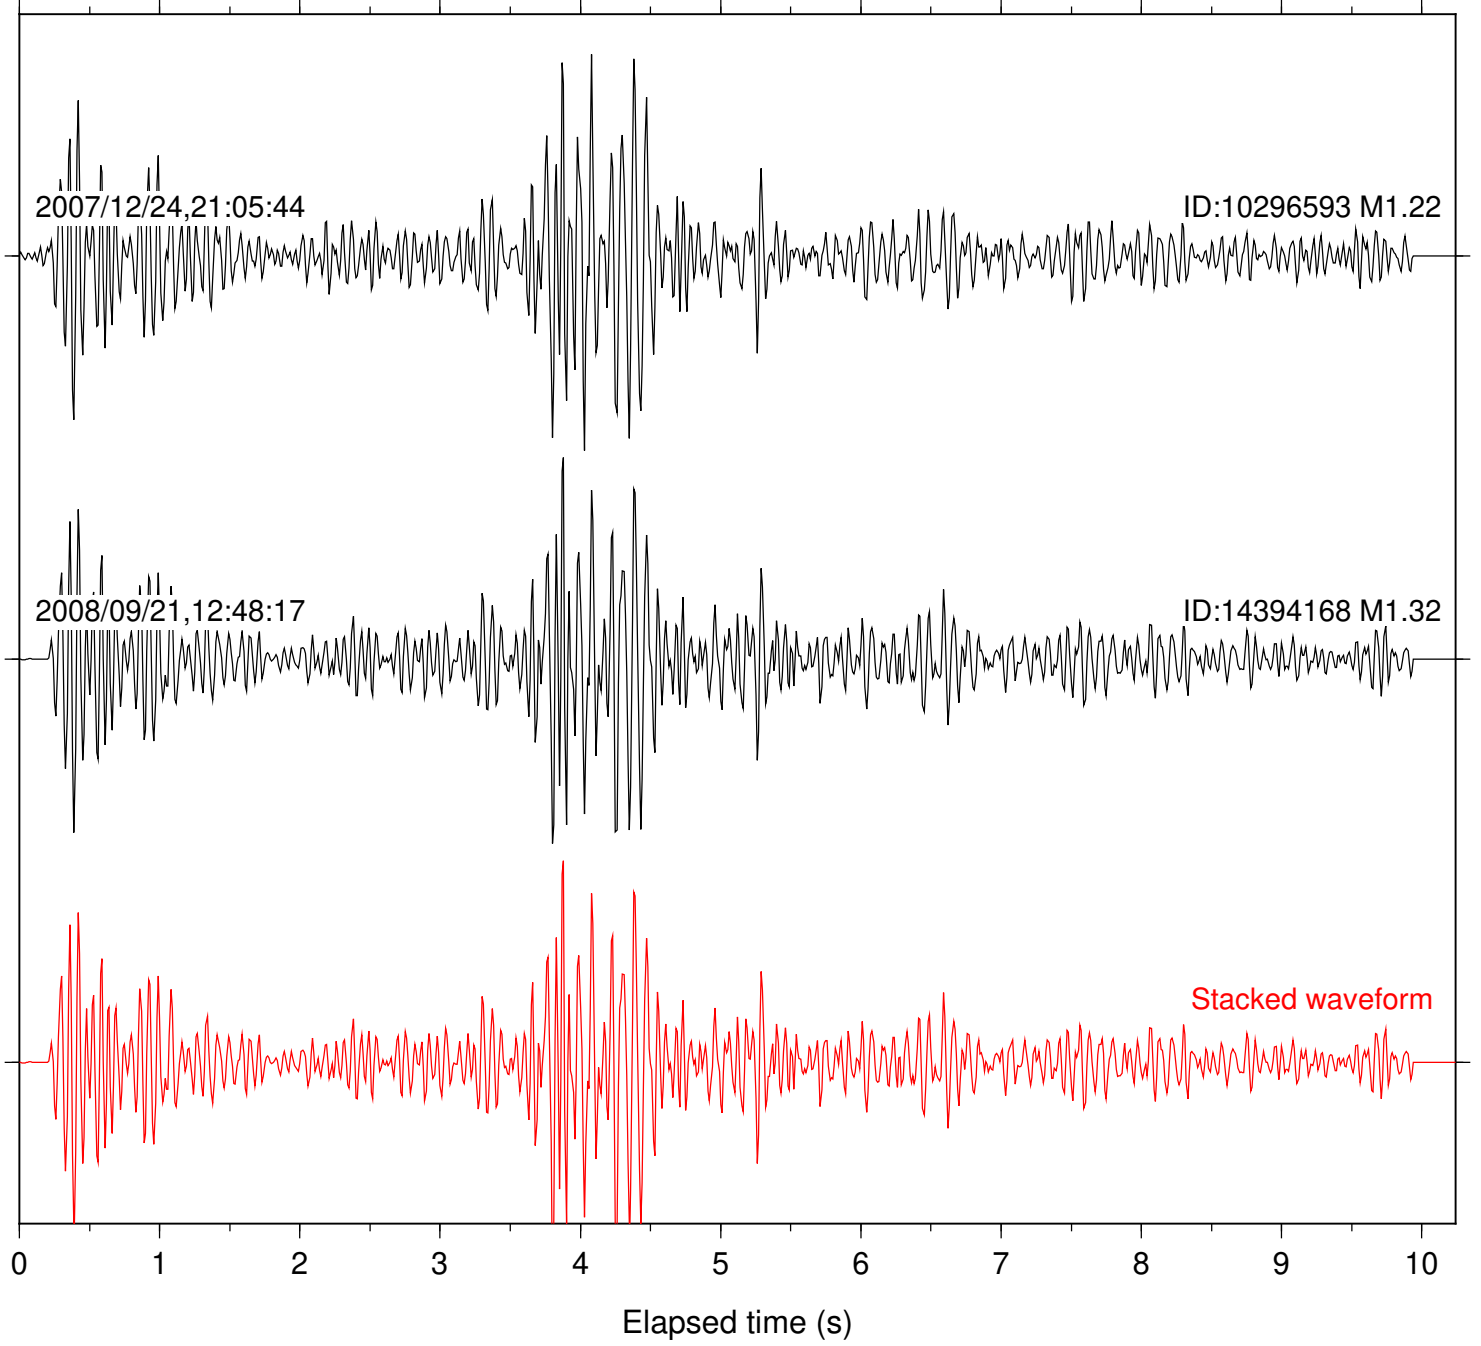

Station: KNW Com: HHZ

Focal depth: 8.28 km