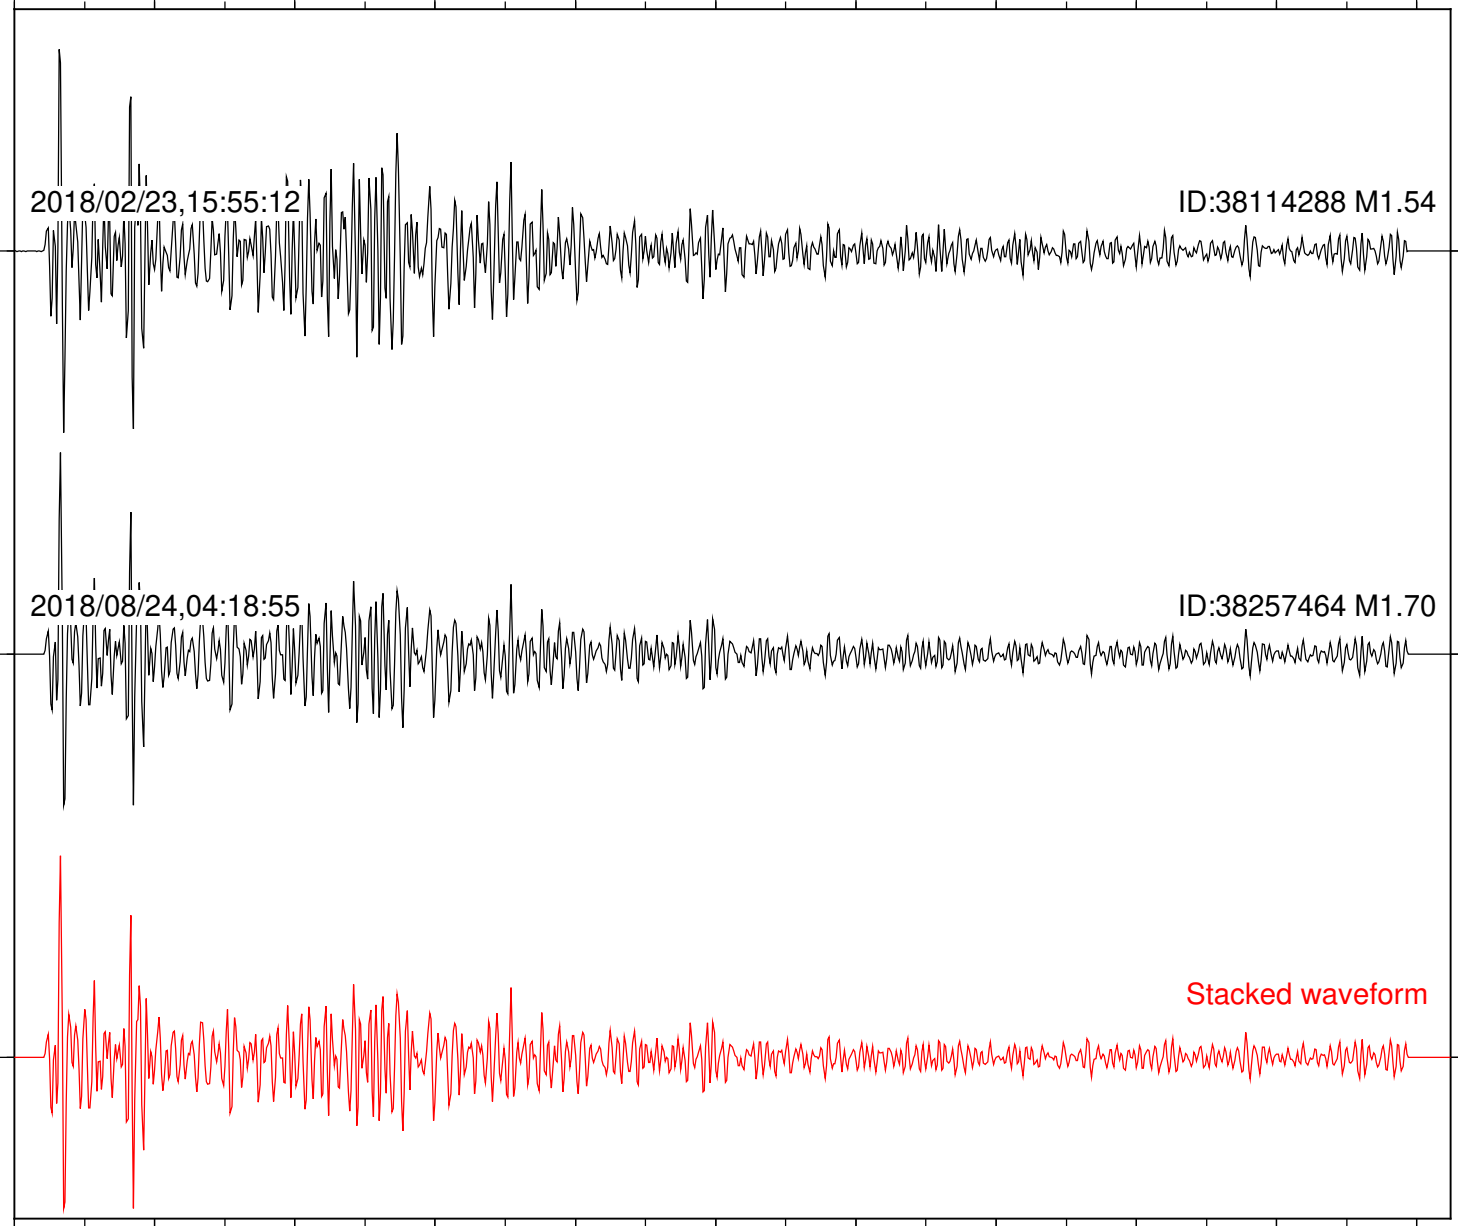

Station: FRD Com: HHZ

Focal depth: 4.81 km

2018/02/23,15:55:12

ID:38114288 M1.54

2018/08/24,04:18:55

ID:38257464 M1.70

Stacked waveform

0 1 2 3 4 5 6 7 8 9 10
Elapsed time (s)