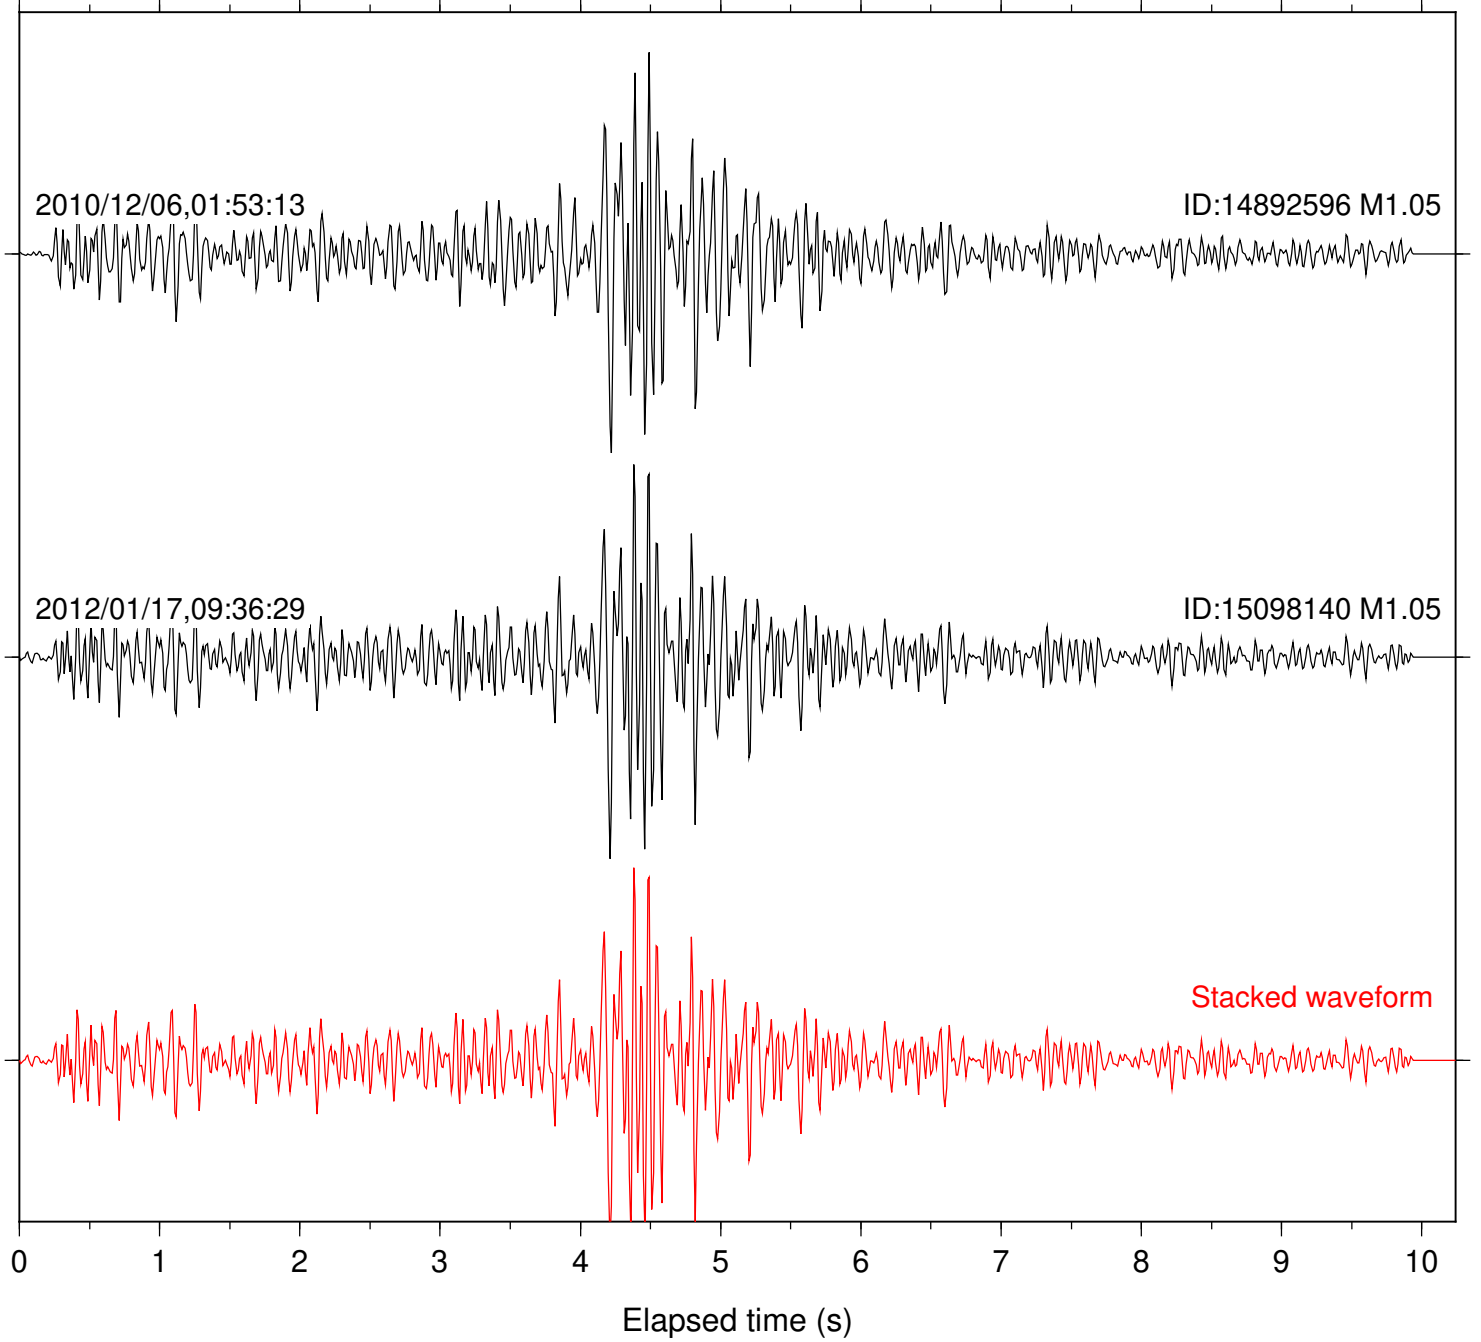

Station: B082 Com: EHZ

Focal depth: 11.71 km