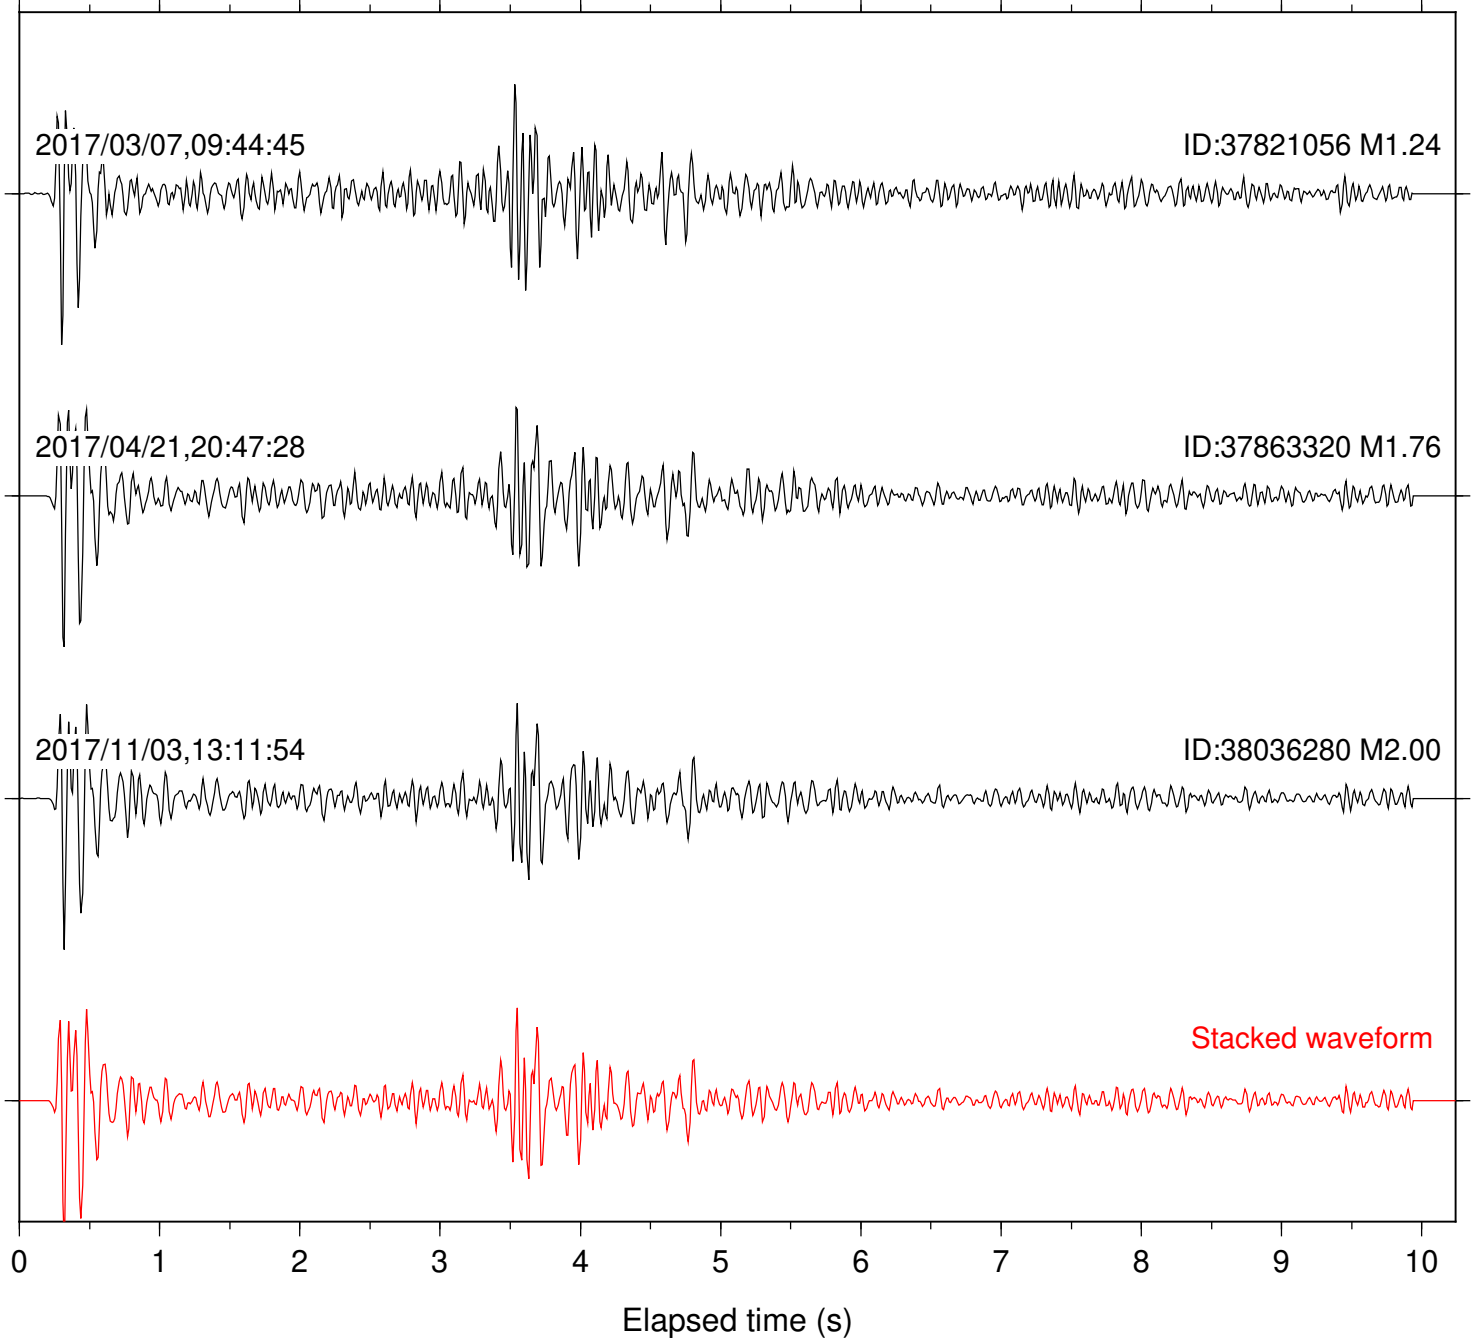

Station: CSH Com: HHZ

Focal depth: 5.80 km

Station: DGR Com: HHZ

Focal depth: 5.80 km

2017/04/21,20:47:28

ID:37863320 M1.76

2017/11/03,13:11:54

ID:38036280 M2.00