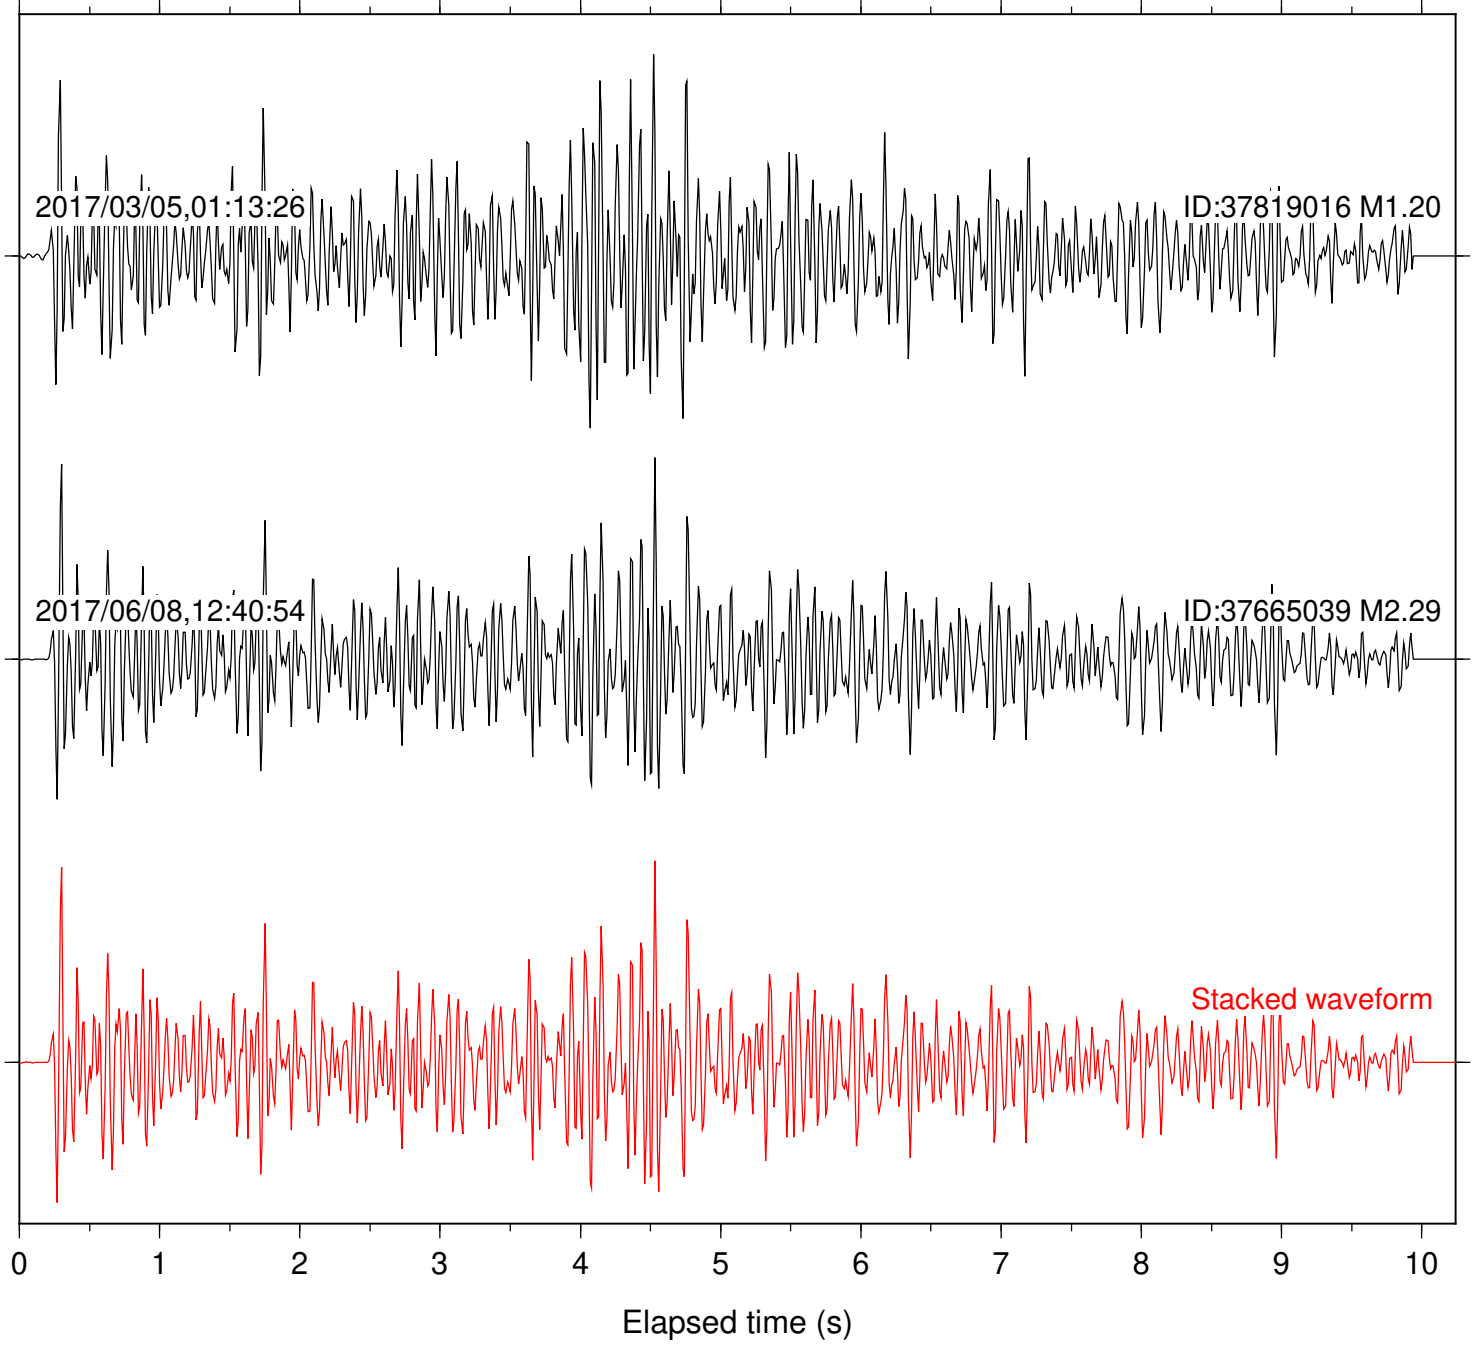

Station: HMT2 Com: HHZ

Focal depth: 6.06 km