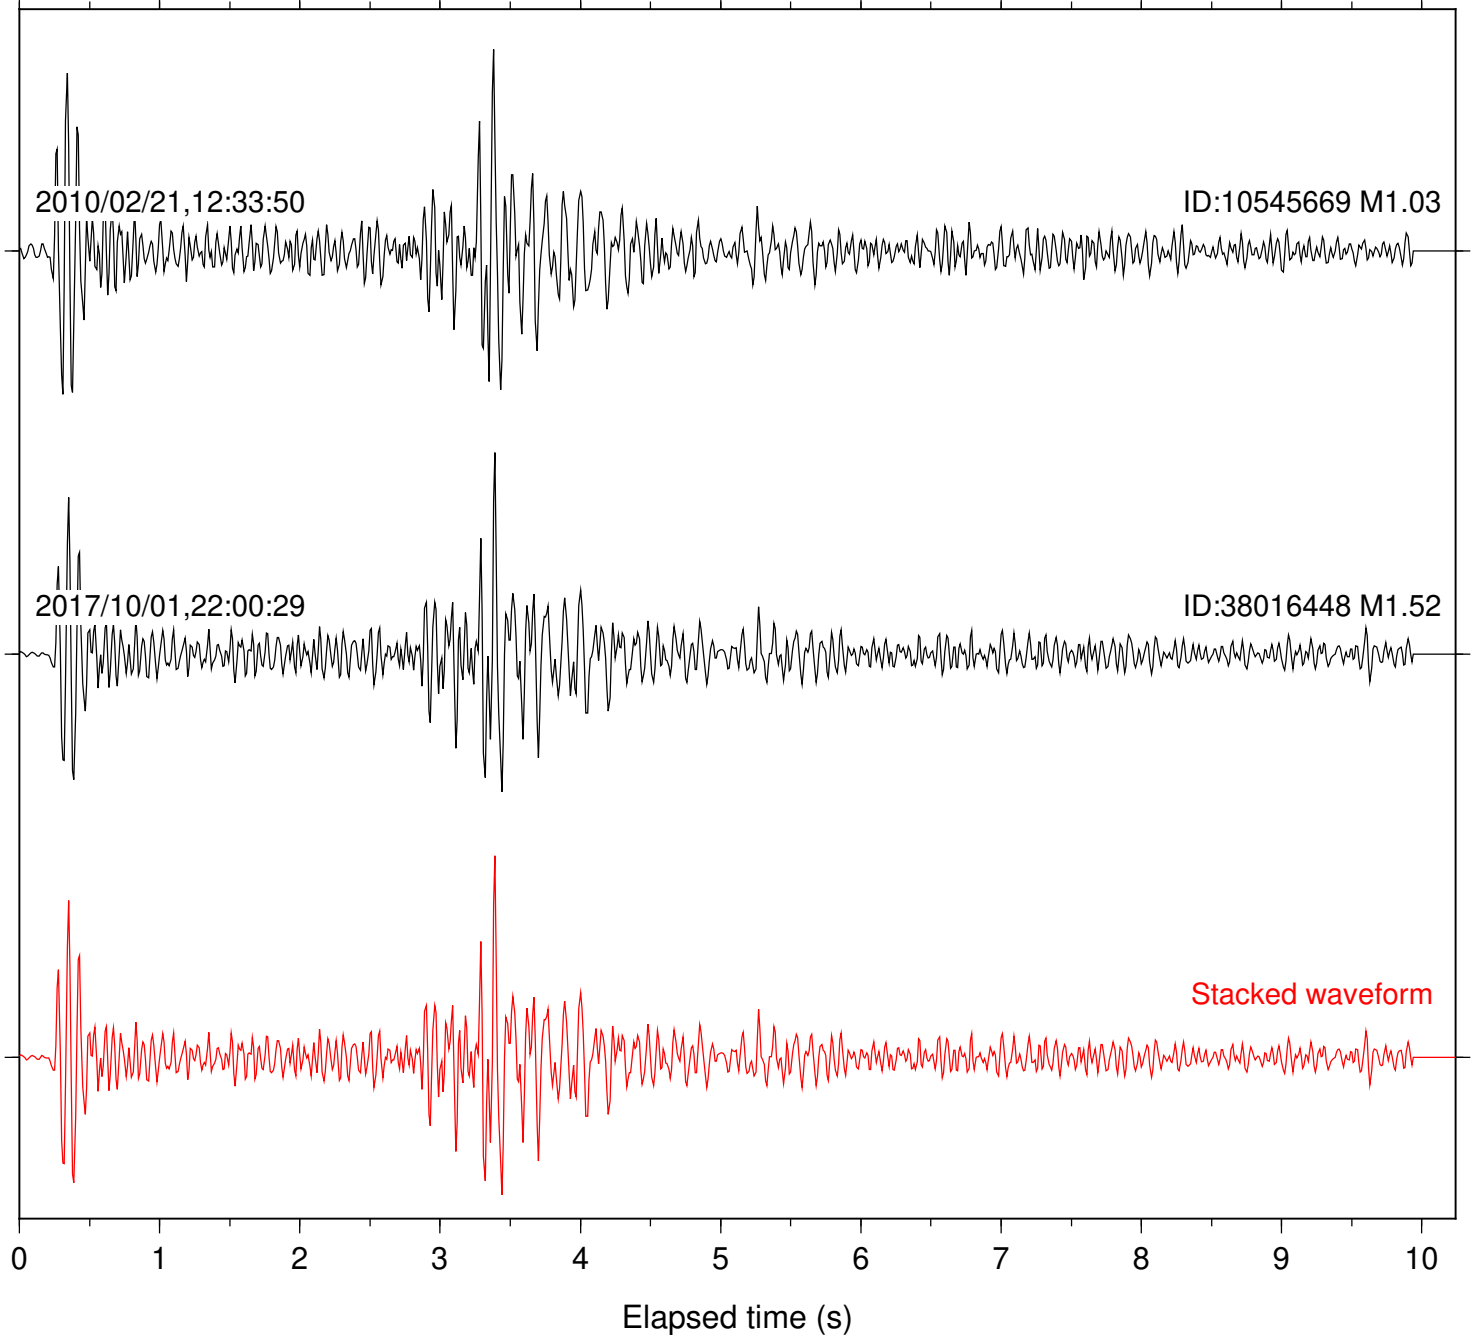

Station: B093 Com: EHZ

Focal depth: 17.00 km