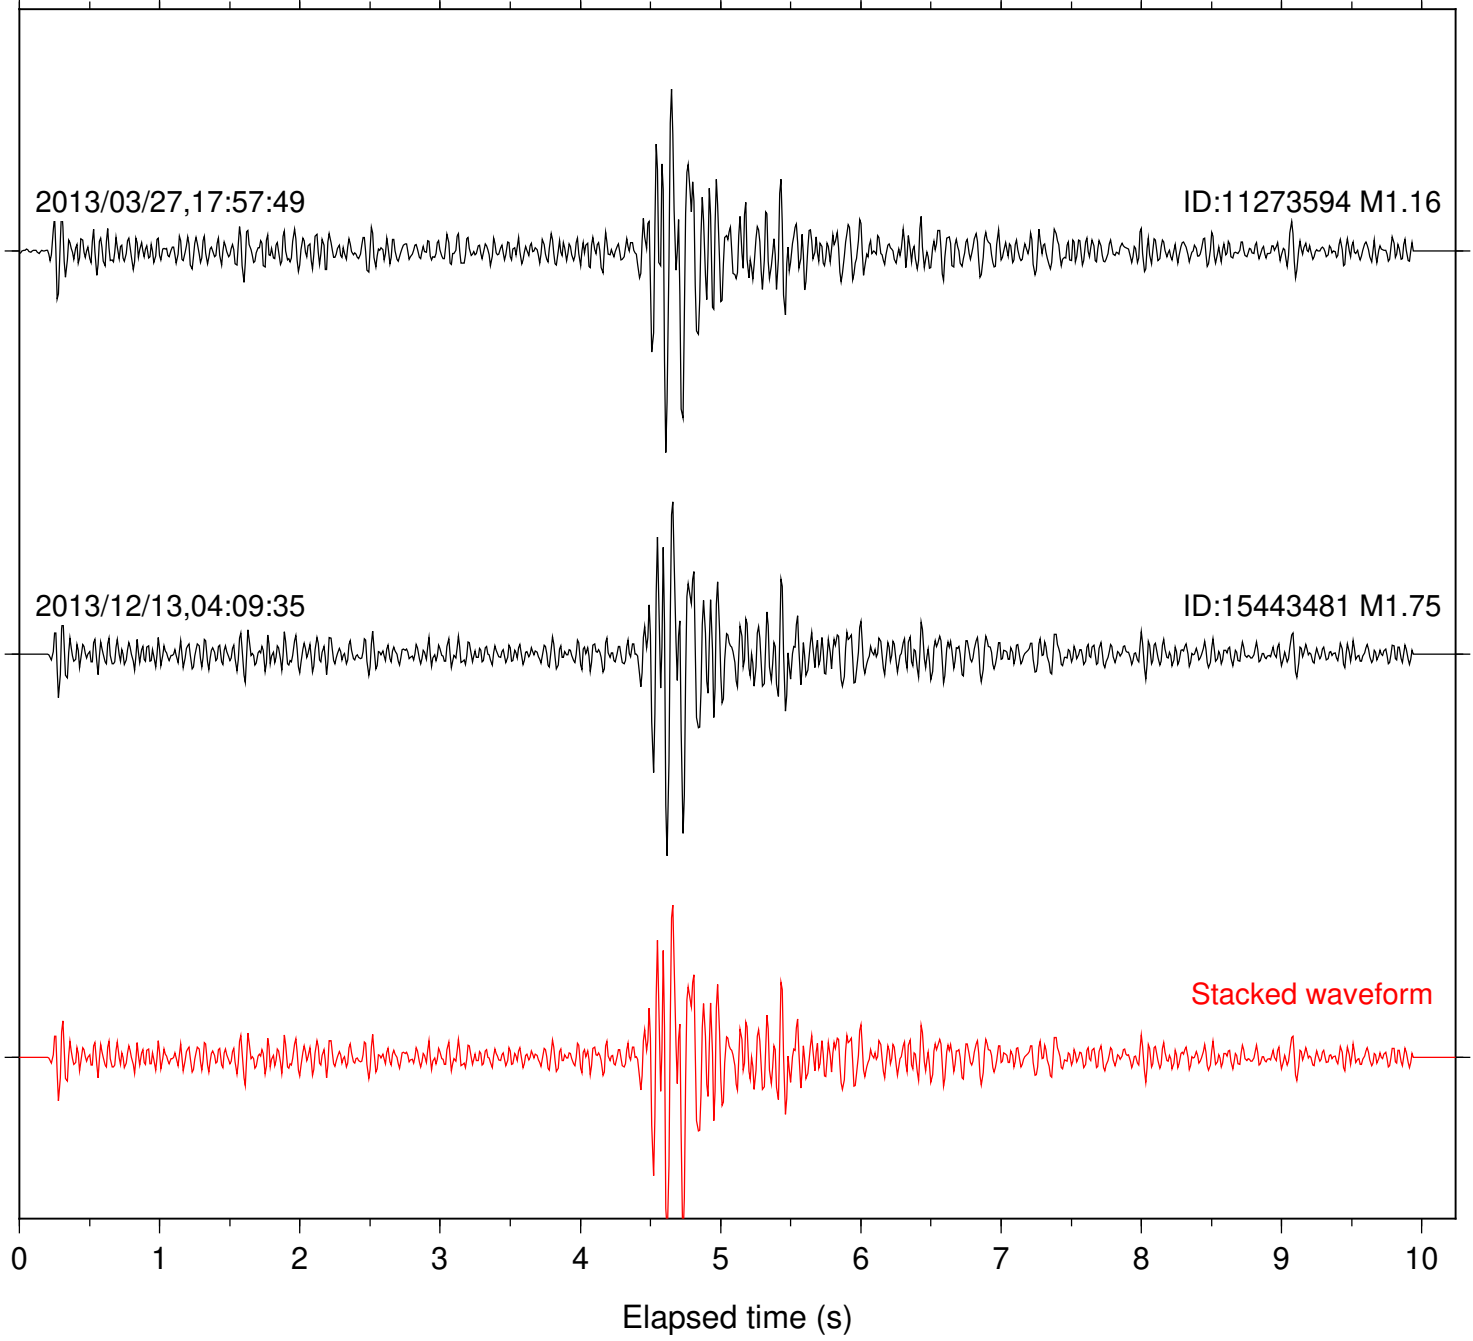

Station: B081 Com: EHZ

Focal depth: 7.05 km