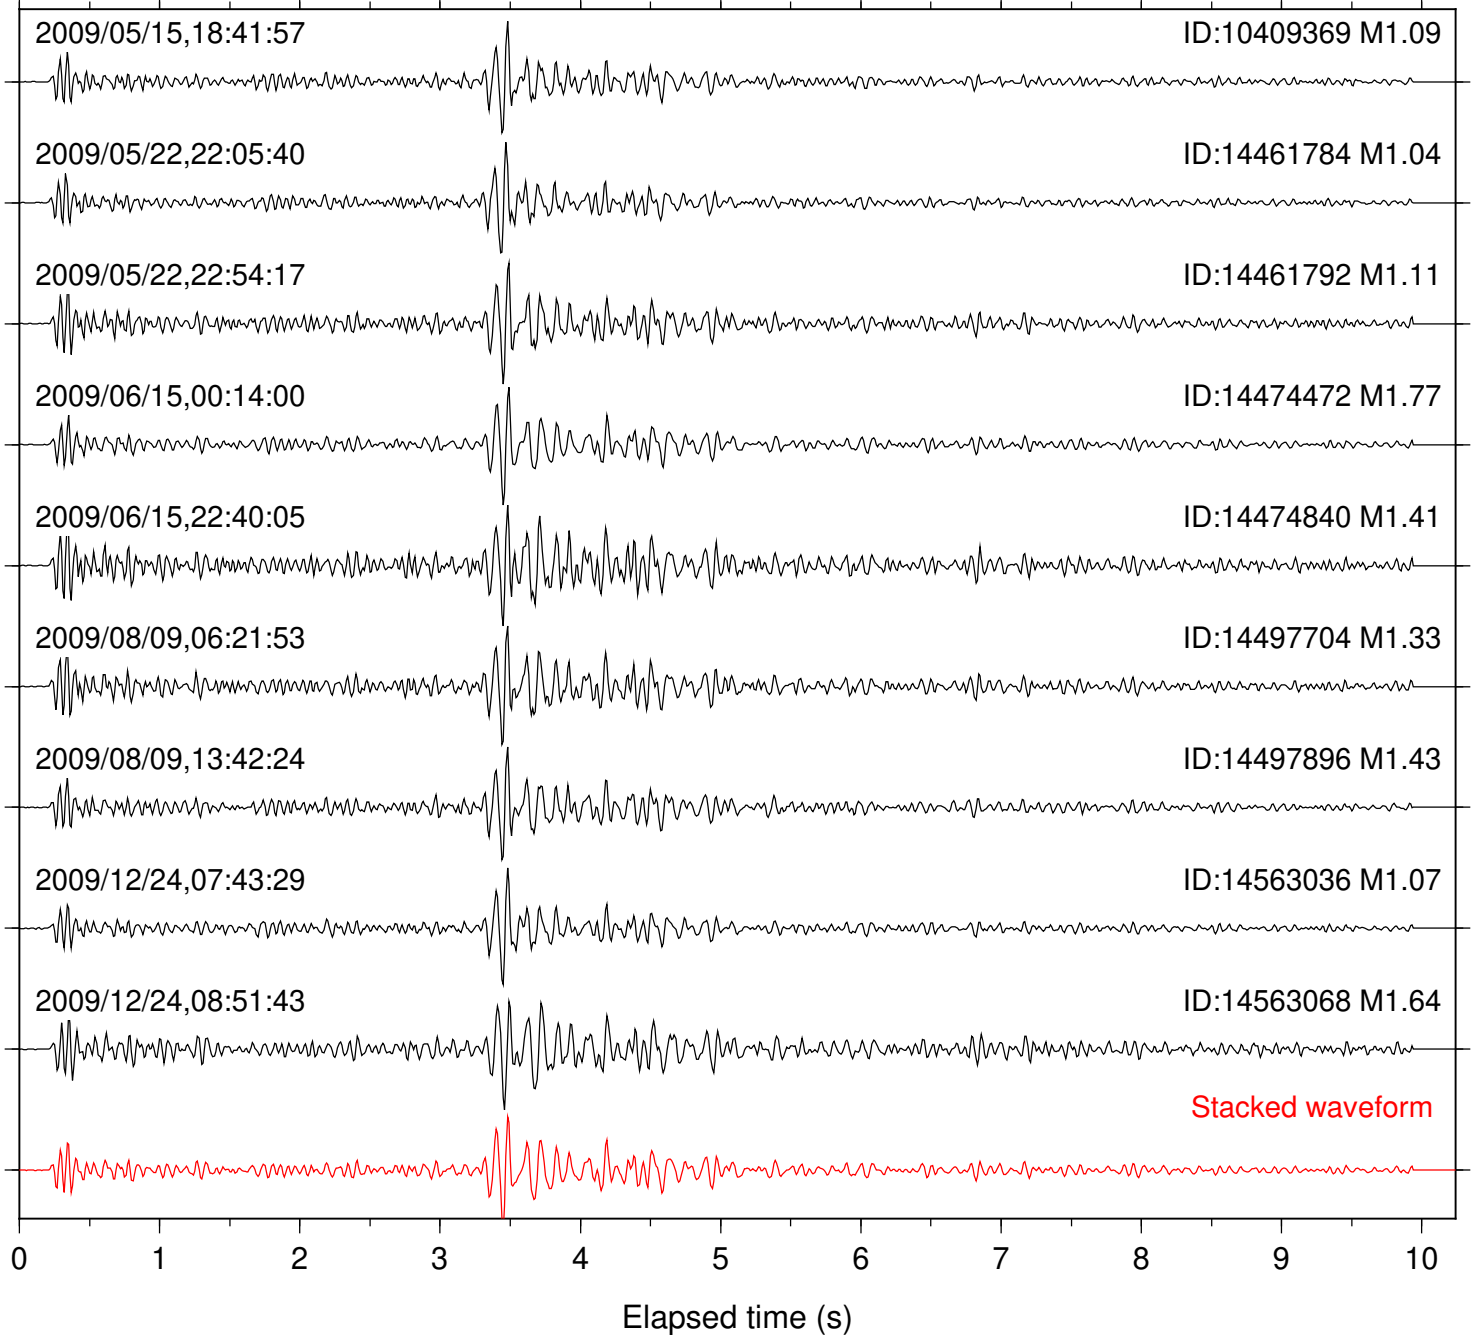

Station: B093 Com: EHZ

Focal depth: 9.56 km