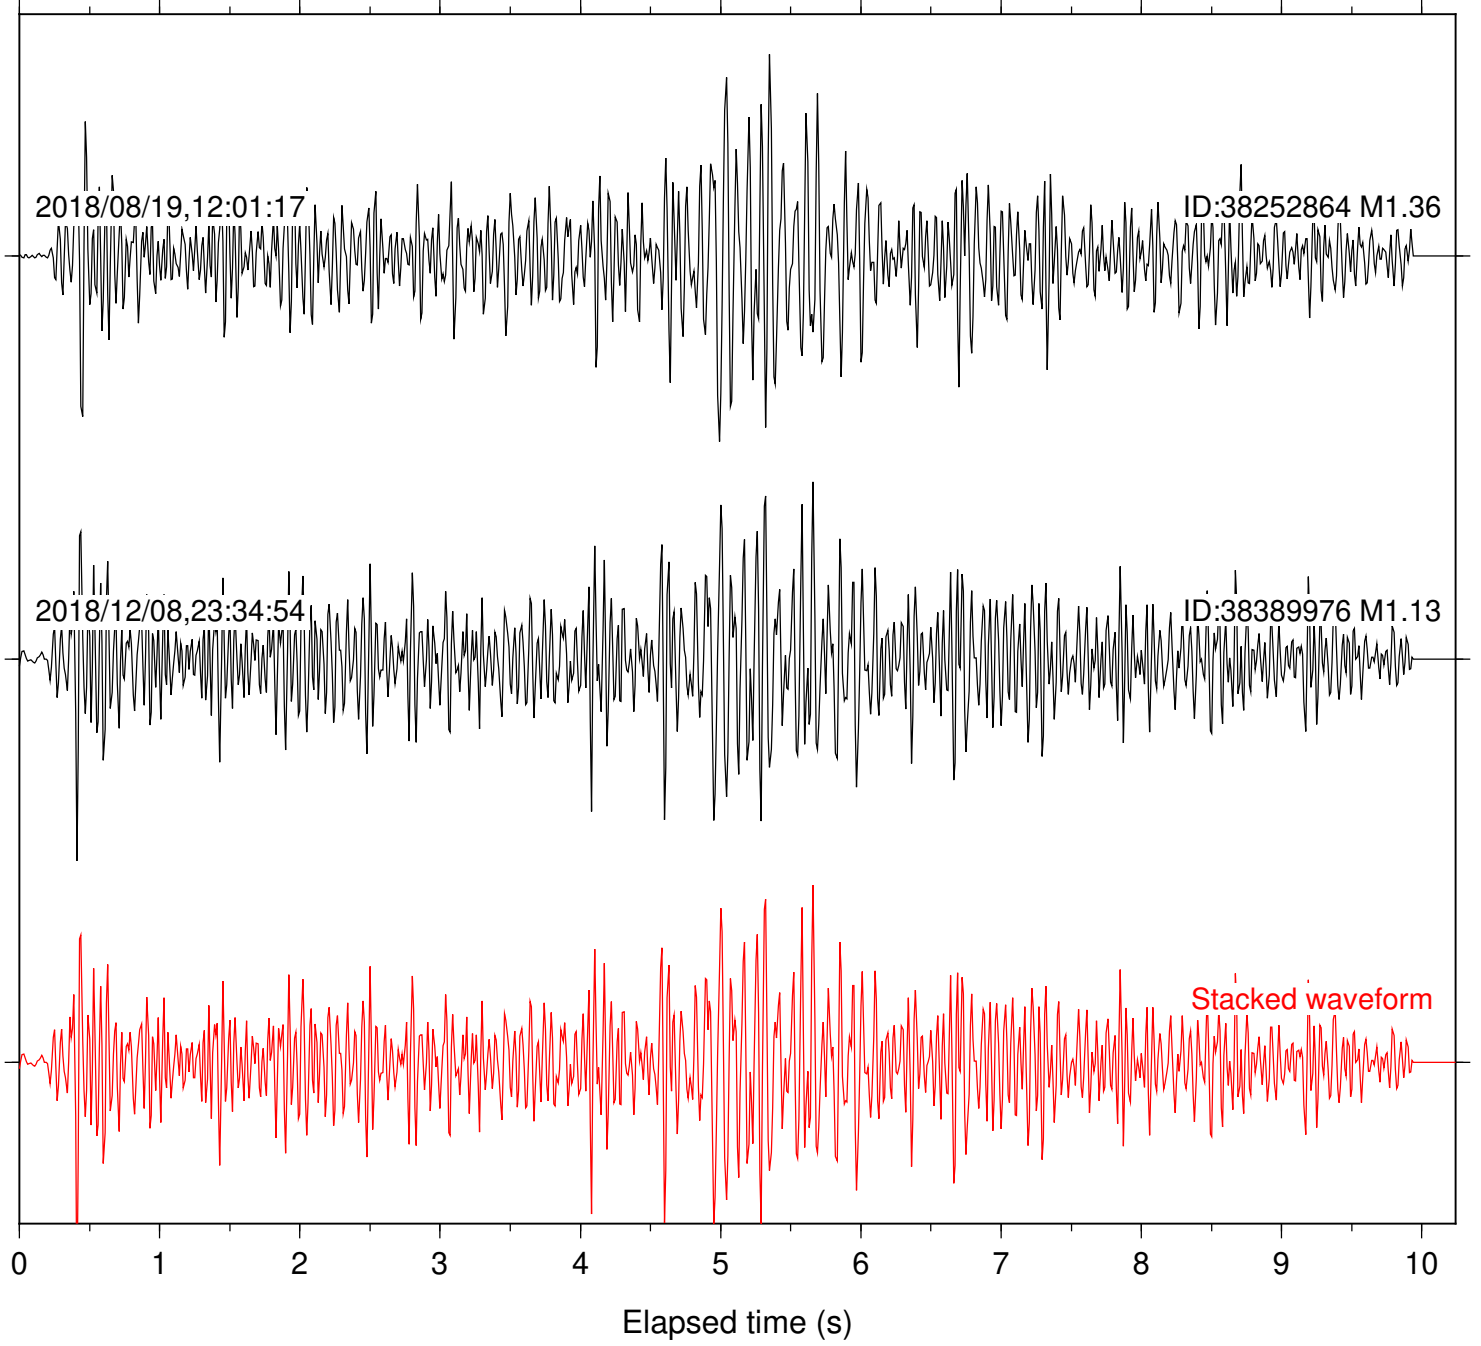

Station: SMER Com: HHZ

Focal depth: 4.09 km