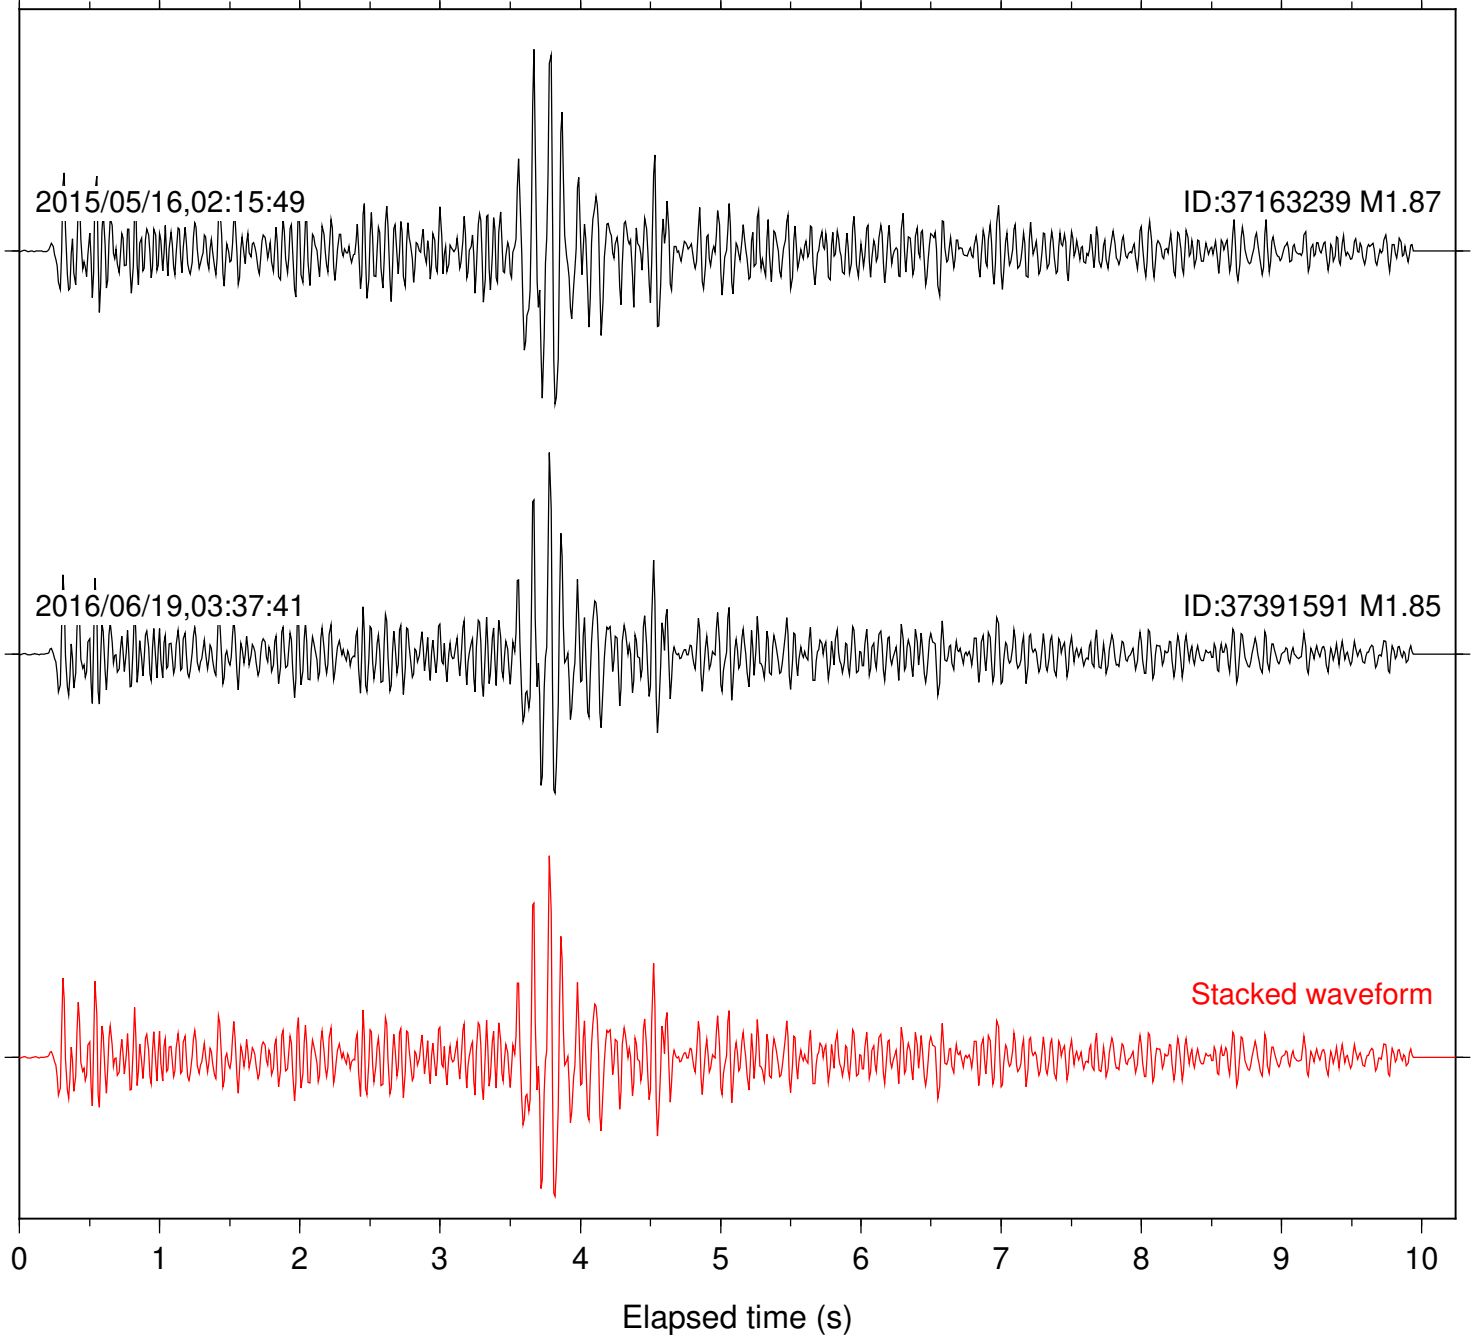

2016/06/19,03:37:41

ID:37391591 M1.85

Stacked waveform

0 1 2 3 4 5 6 7 8 9 10  
Elapsed time (s)

Station: B084 Com: EHZ

Focal depth: 8.43 km

Station: B086 Com: EHZ

Focal depth: 8.43 km