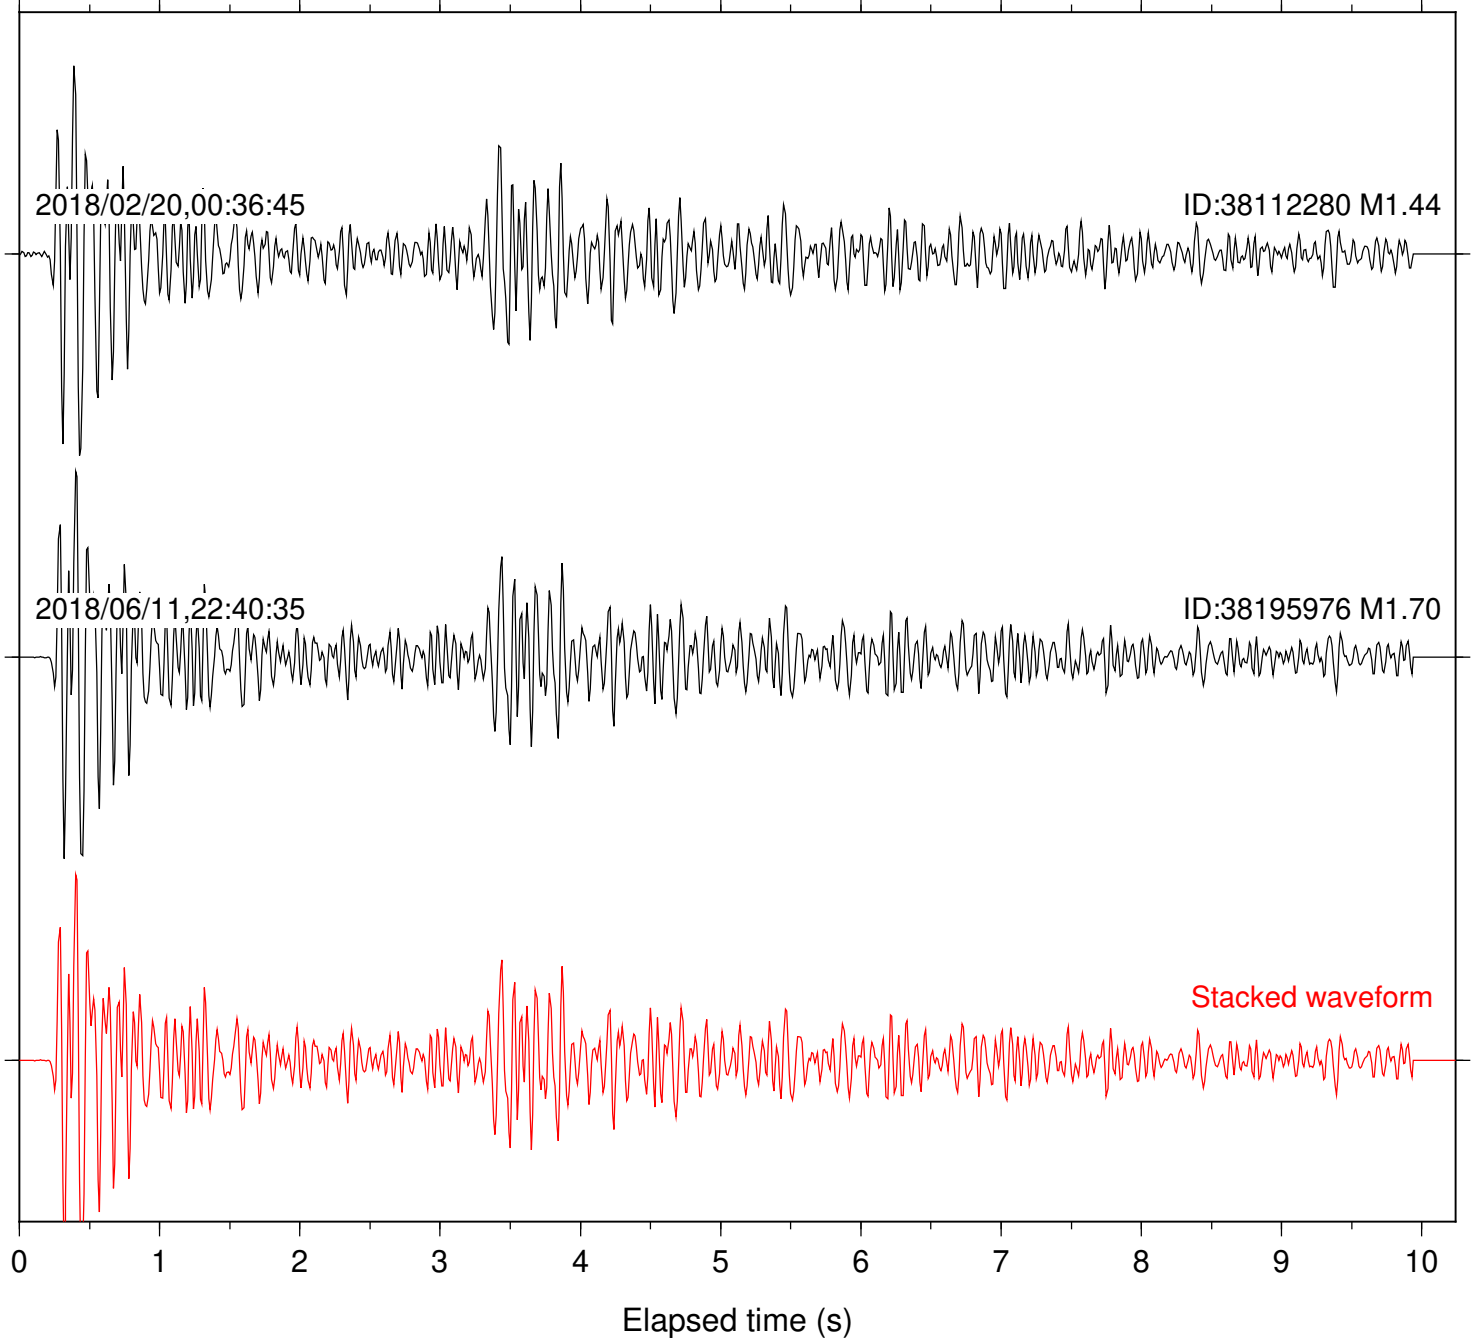

Focal depth: 5.77 km

Station: FRD Com: HHZ

Focal depth: 5.77 km

Station: HMT2 Com: HHZ

Focal depth: 5.77 km

Station: KNW Com: HHZ

Focal depth: 5.77 km

Station: LKH Com: HHZ