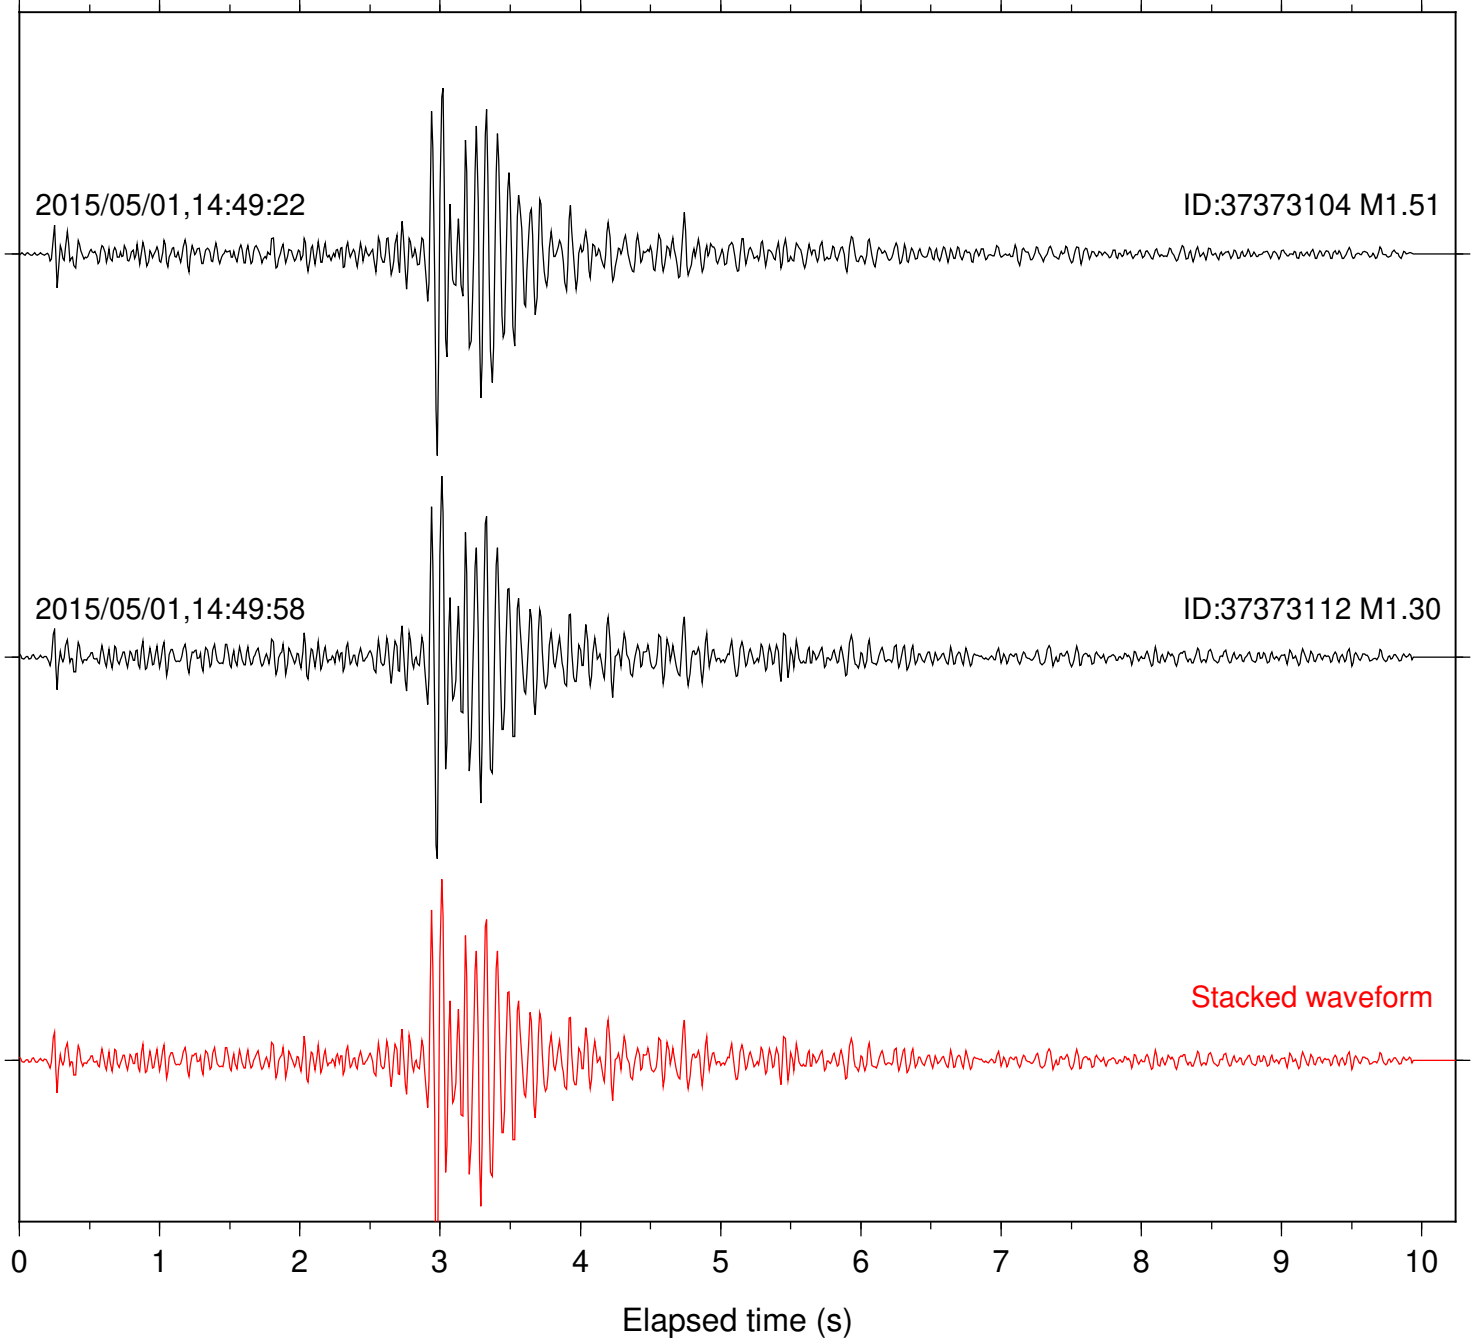

Elapsed time (s)

Station: PFO Com: HHZ

Focal depth: 14.18 km

Station: PMD Com: HHZ

Focal depth: 14.18 km

Station: B087 Com: EHZ

Focal depth: 11.75 km

Station: B088 Com: EHZ