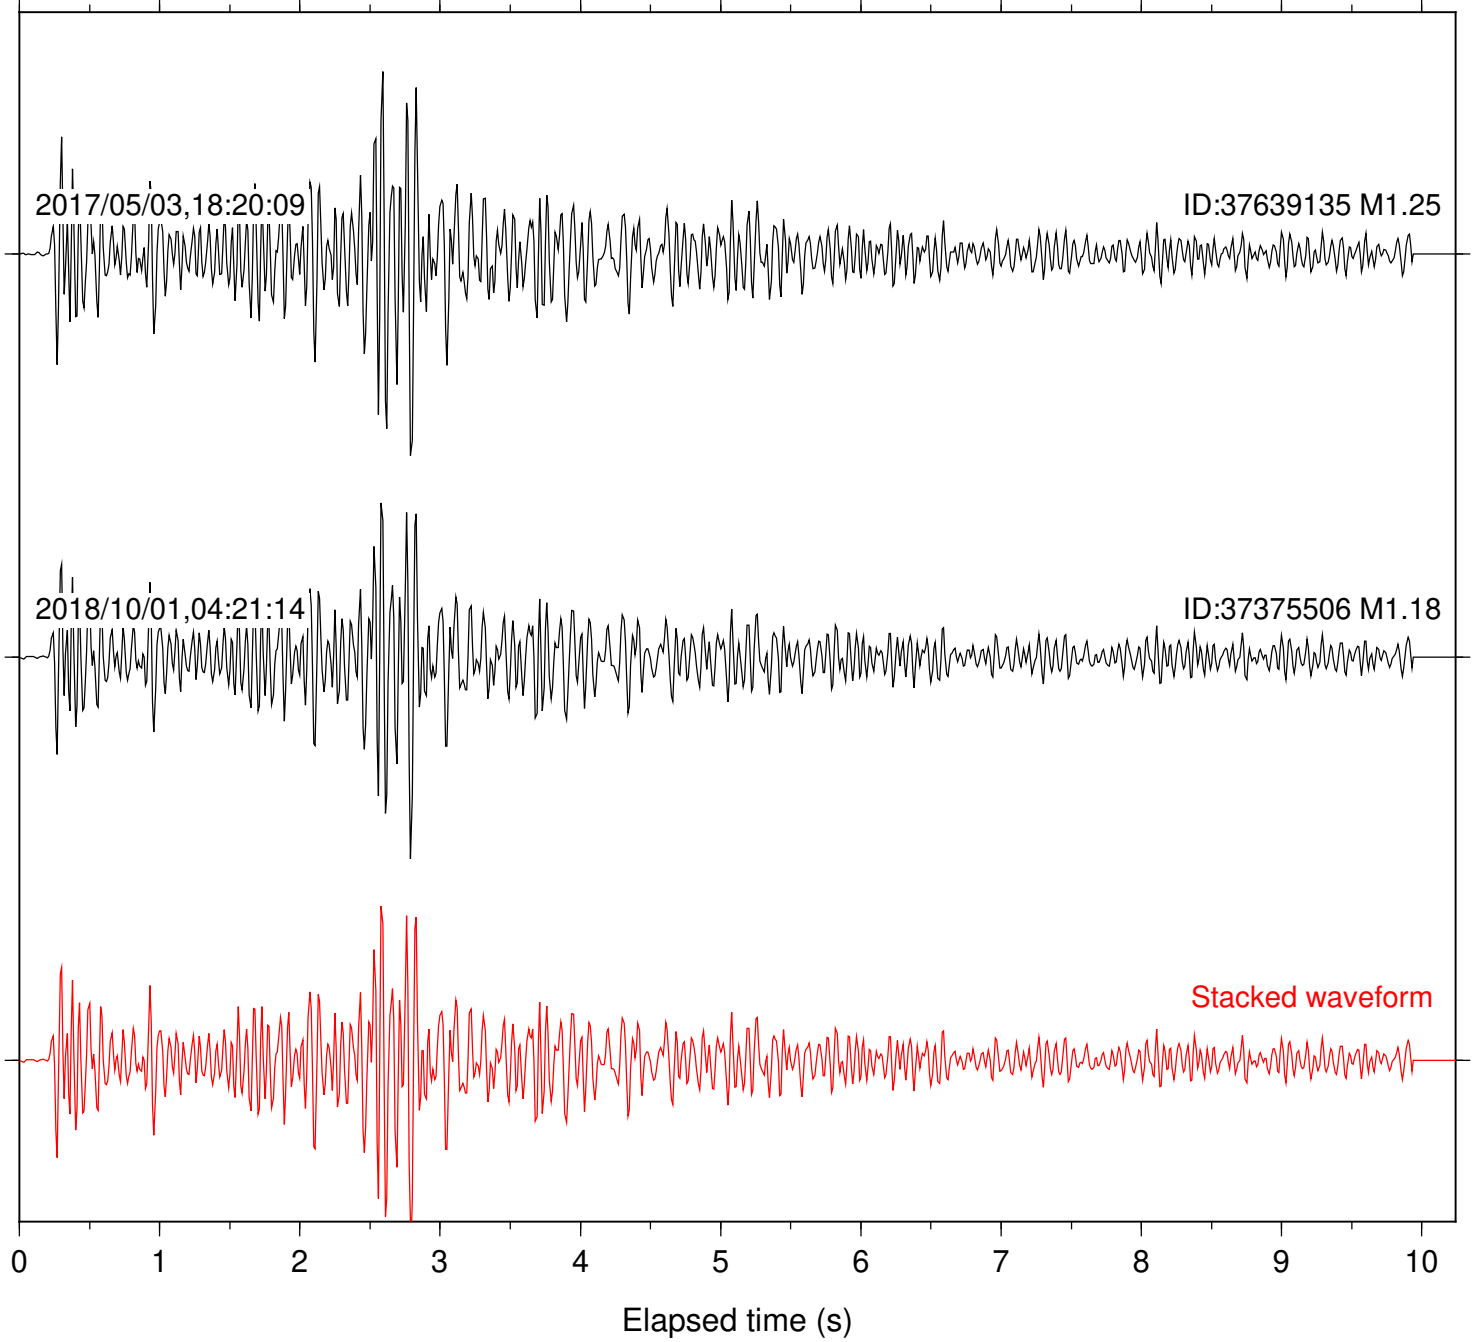

Station: B084 Com: EHZ

Focal depth: 5.83 km

Station: B087 Com: EHZ

Focal depth: 5.83 km

Station: B088 Com: EHZ

Focal depth: 5.83 km

Station: B093 Com: EHZ

Focal depth: 5.83 km