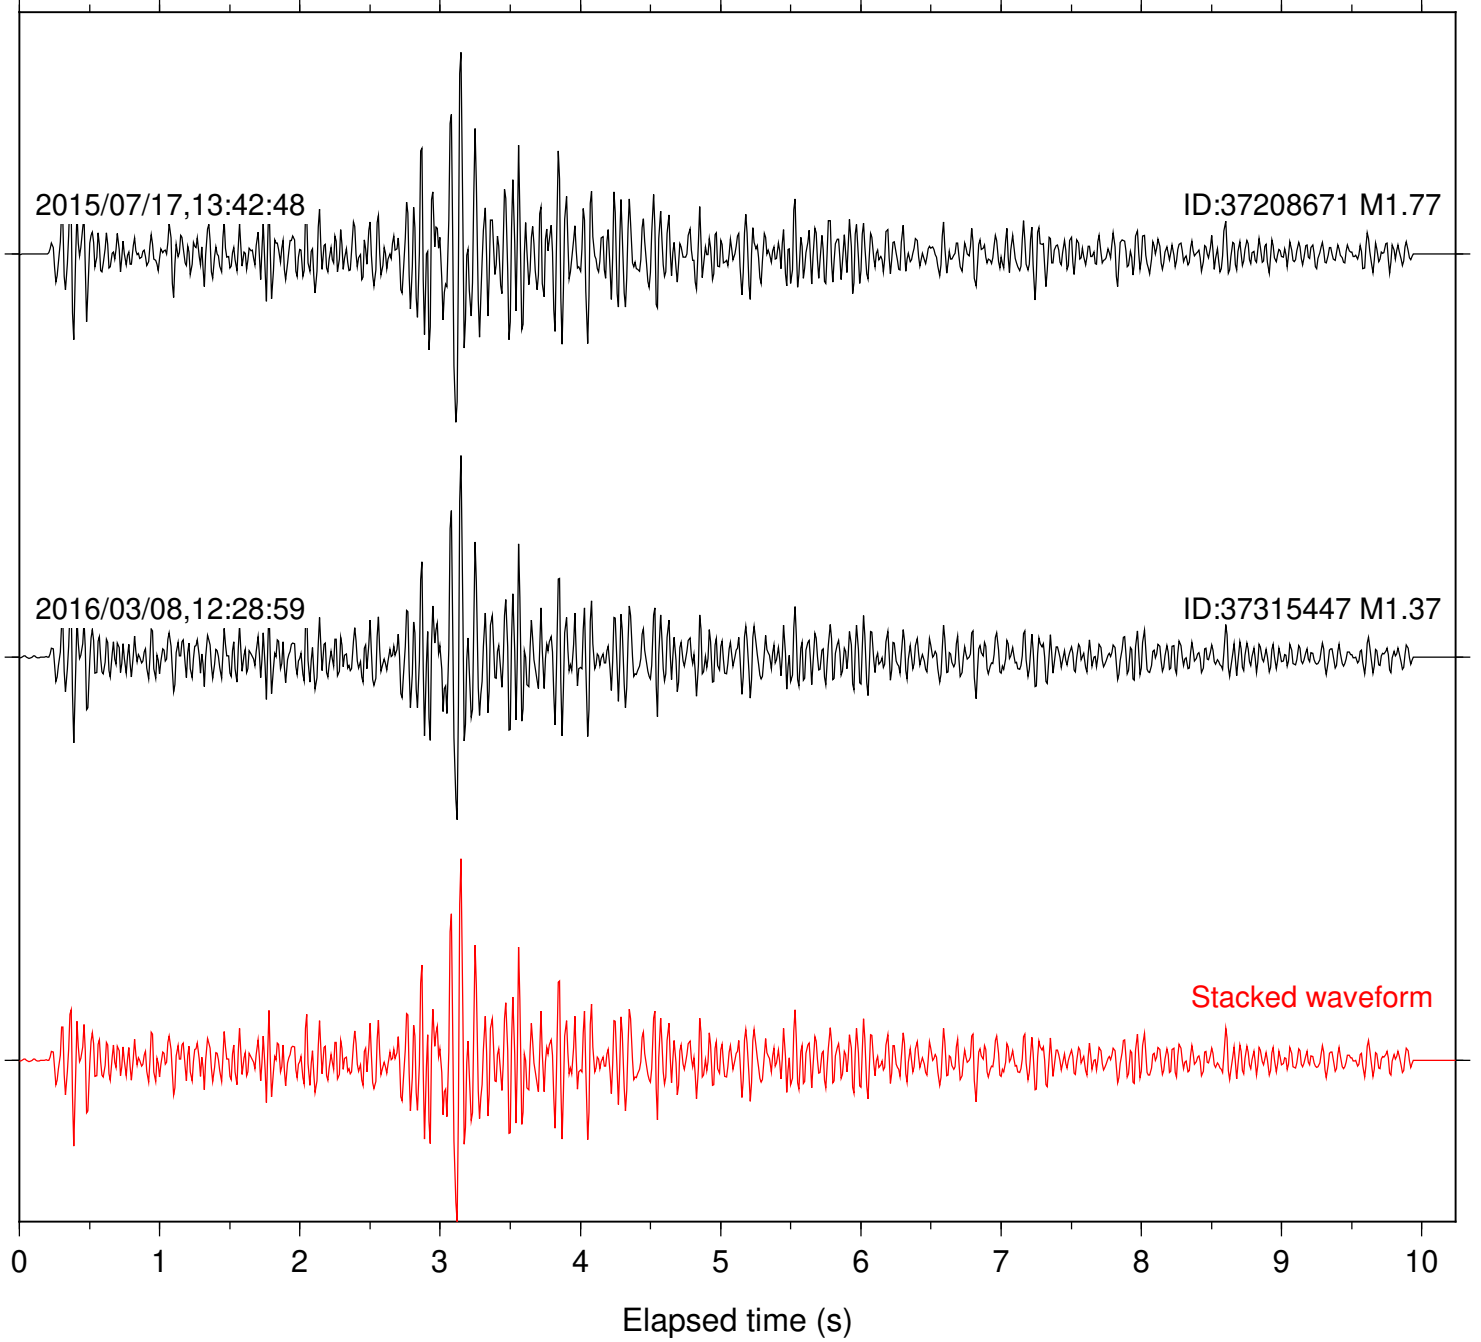

Station: B082 Com: EHZ

Focal depth: 8.09 km