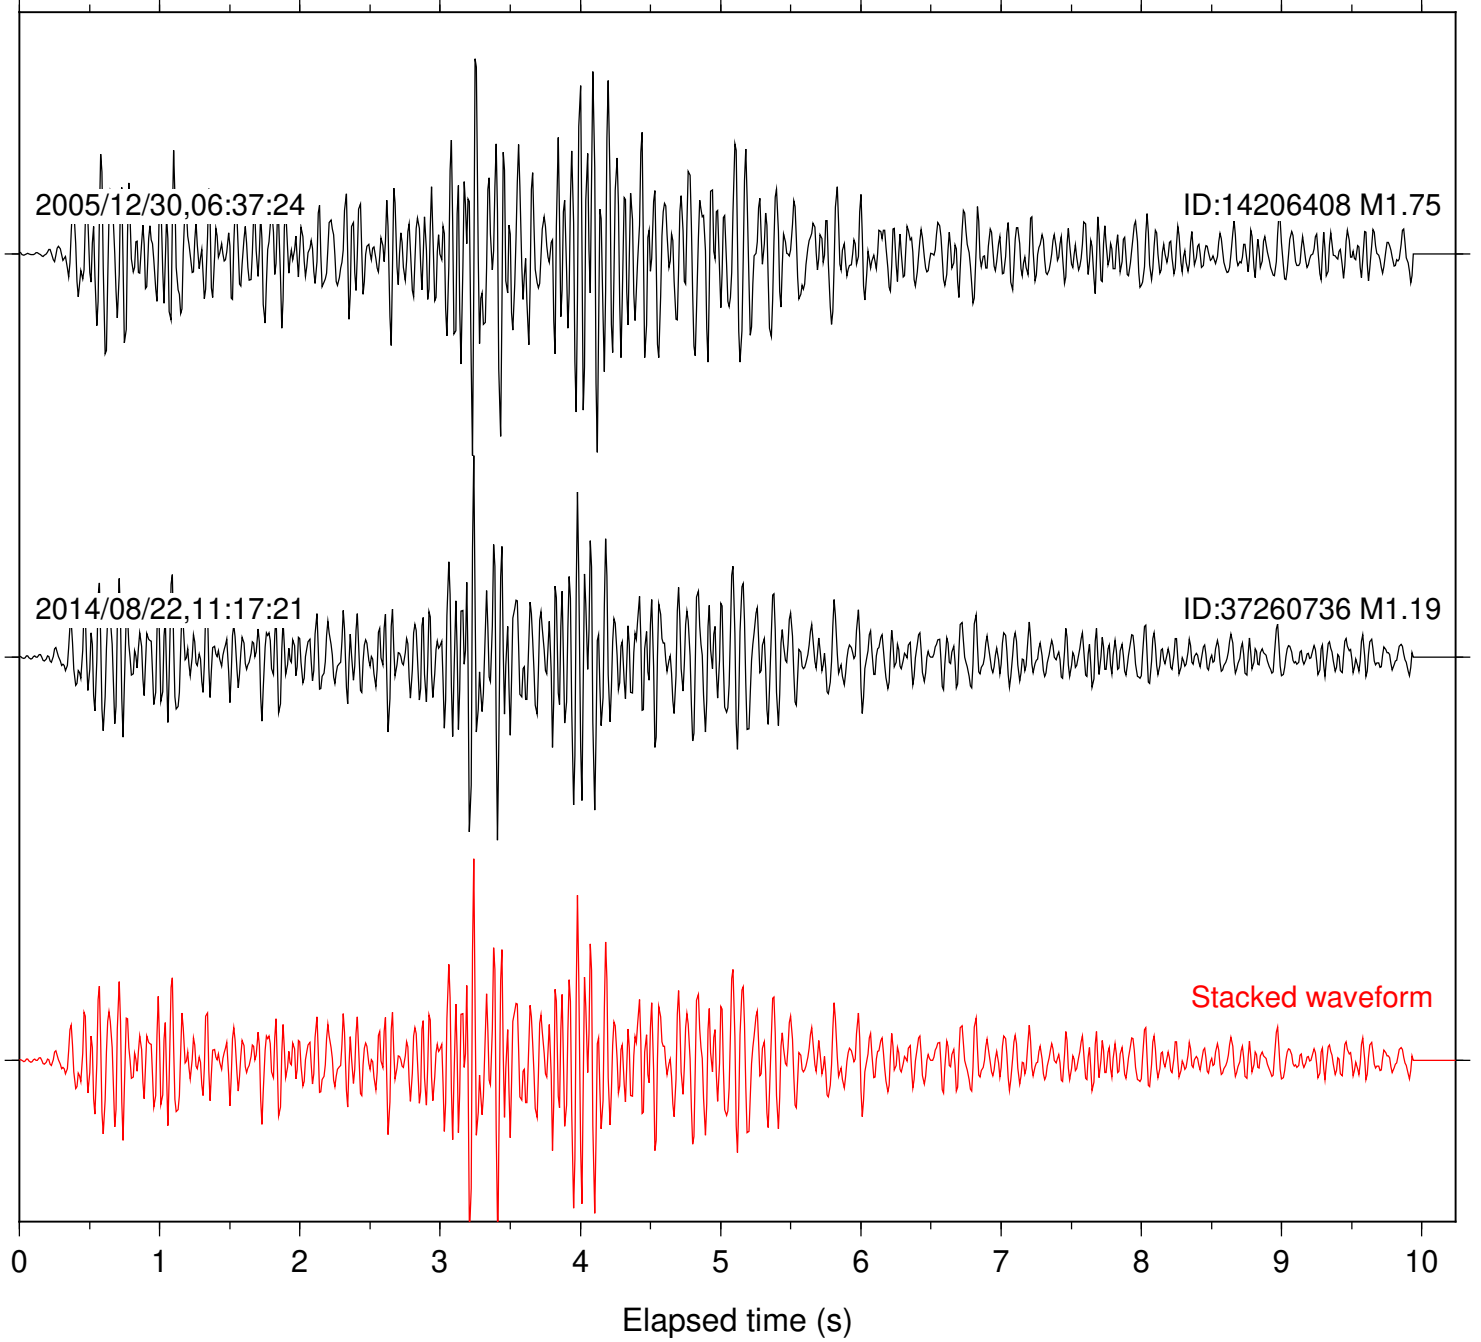

Station: SND Com: HHZ

Focal depth: 17.76 km

Station: B081 Com: EHZ

Focal depth: 4.81 km

Station: B082 Com: EHZ

Focal depth: 4.81 km

Station: B084 Com: EHZ

Focal depth: 4.81 km