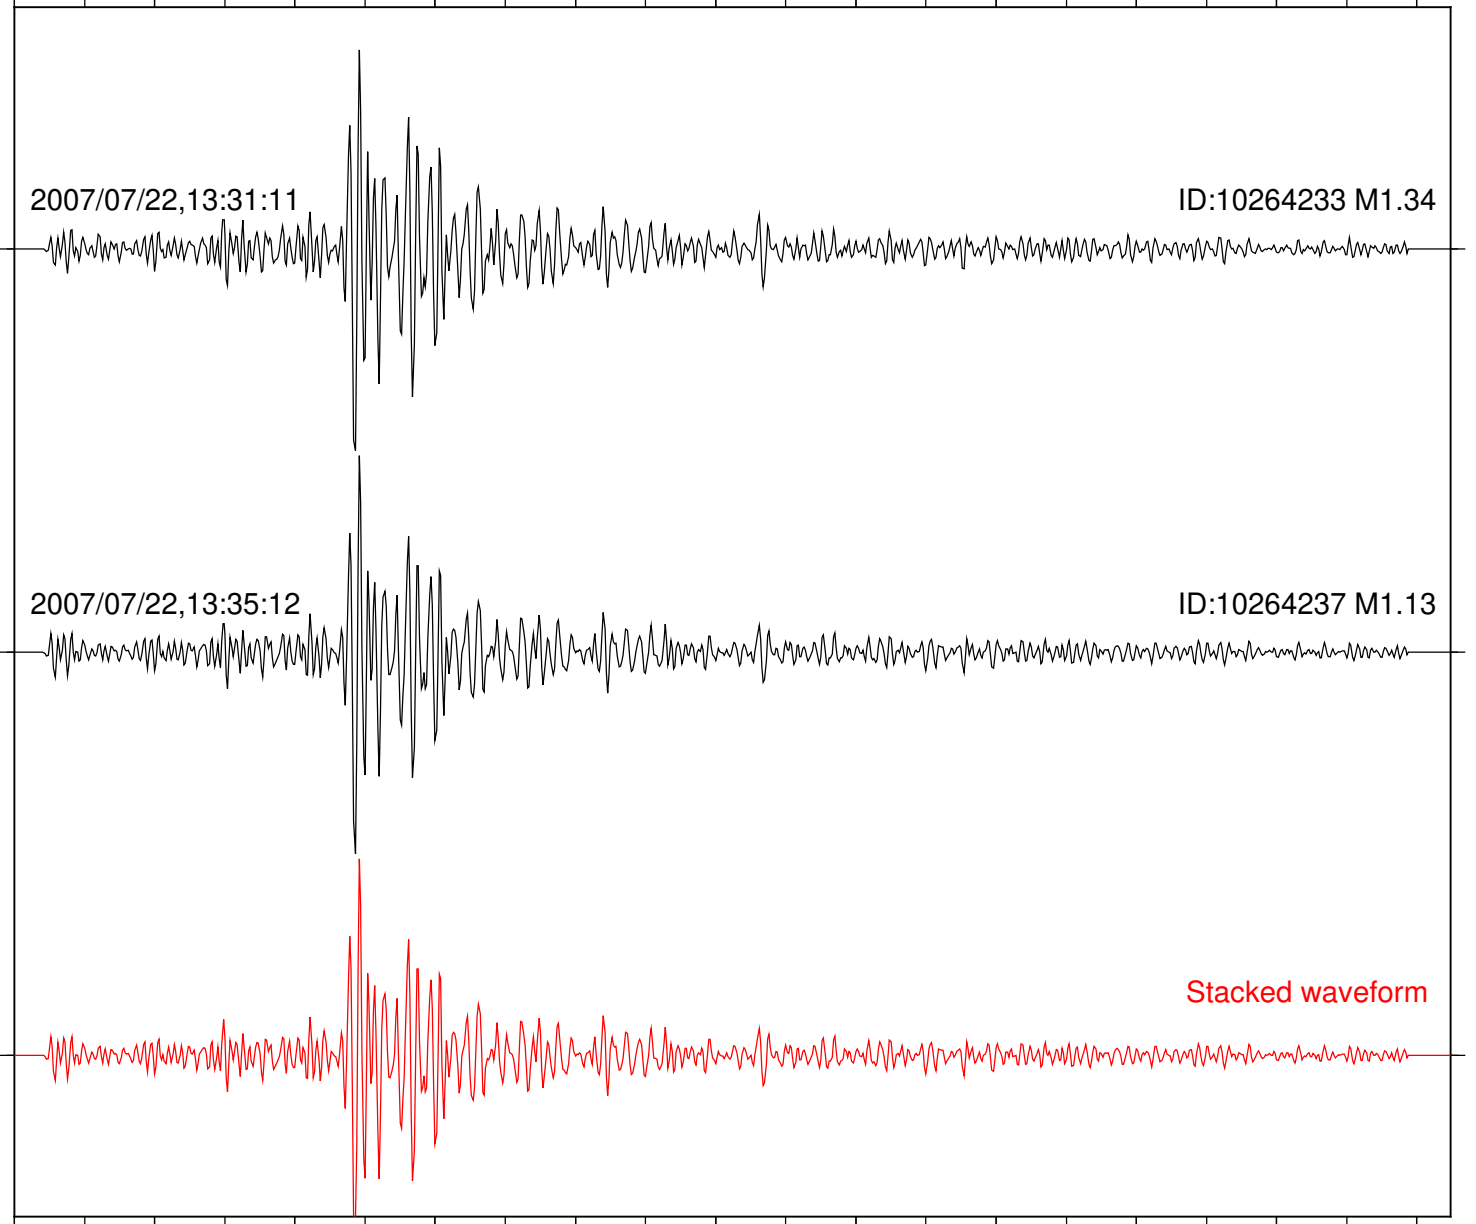

Focal depth: 5.55 km

2007/07/22,13:31:11

ID:10264233 M1.34

2007/07/22,13:35:12

ID:10264237 M1.13

Stacked waveform

0 1 2 3 4 5 6 7 8 9 10  
Elapsed time (s)

Station: SND Com: HHZ