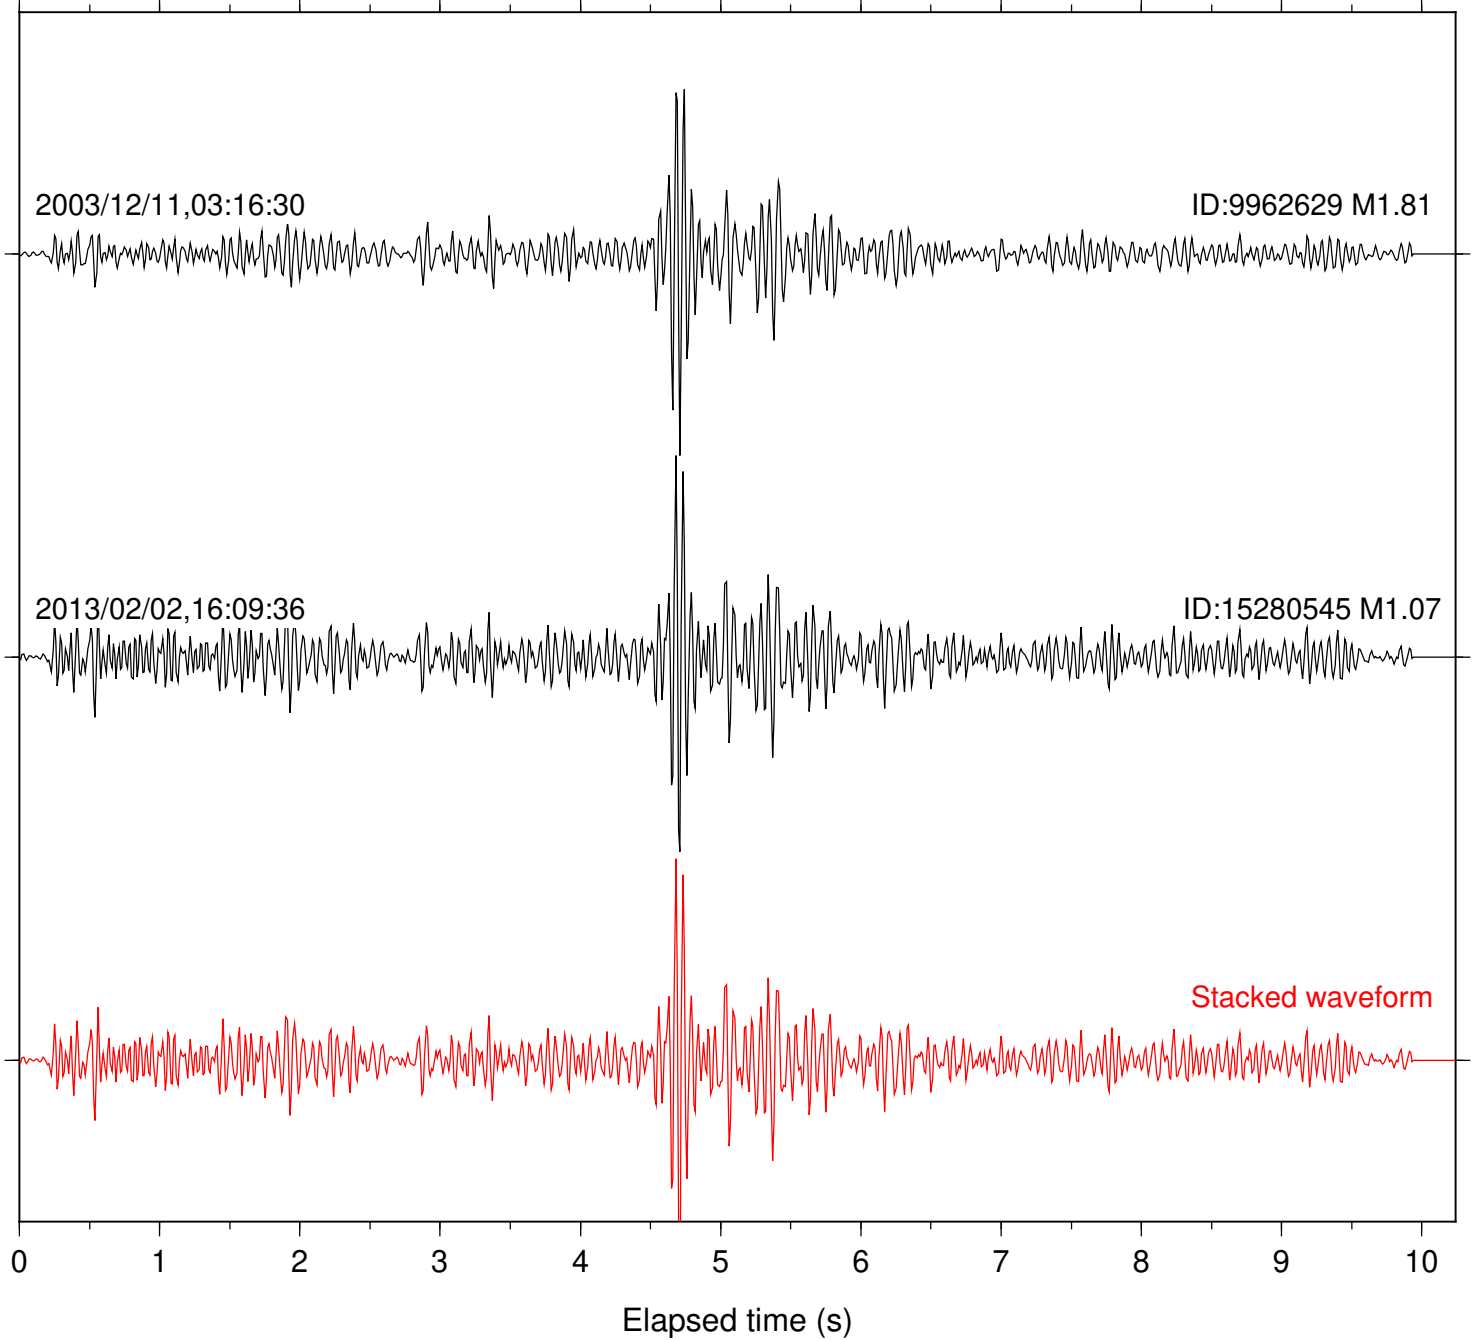

Focal depth: 16.29 km

Station: FRD Com: HHZ

Focal depth: 16.29 km

Station: HMT2 Com: HHZ

Focal depth: 15.83 km

Station: PFO Com: HHZ

Focal depth: 15.83 km

Station: AGA Com: HHZ