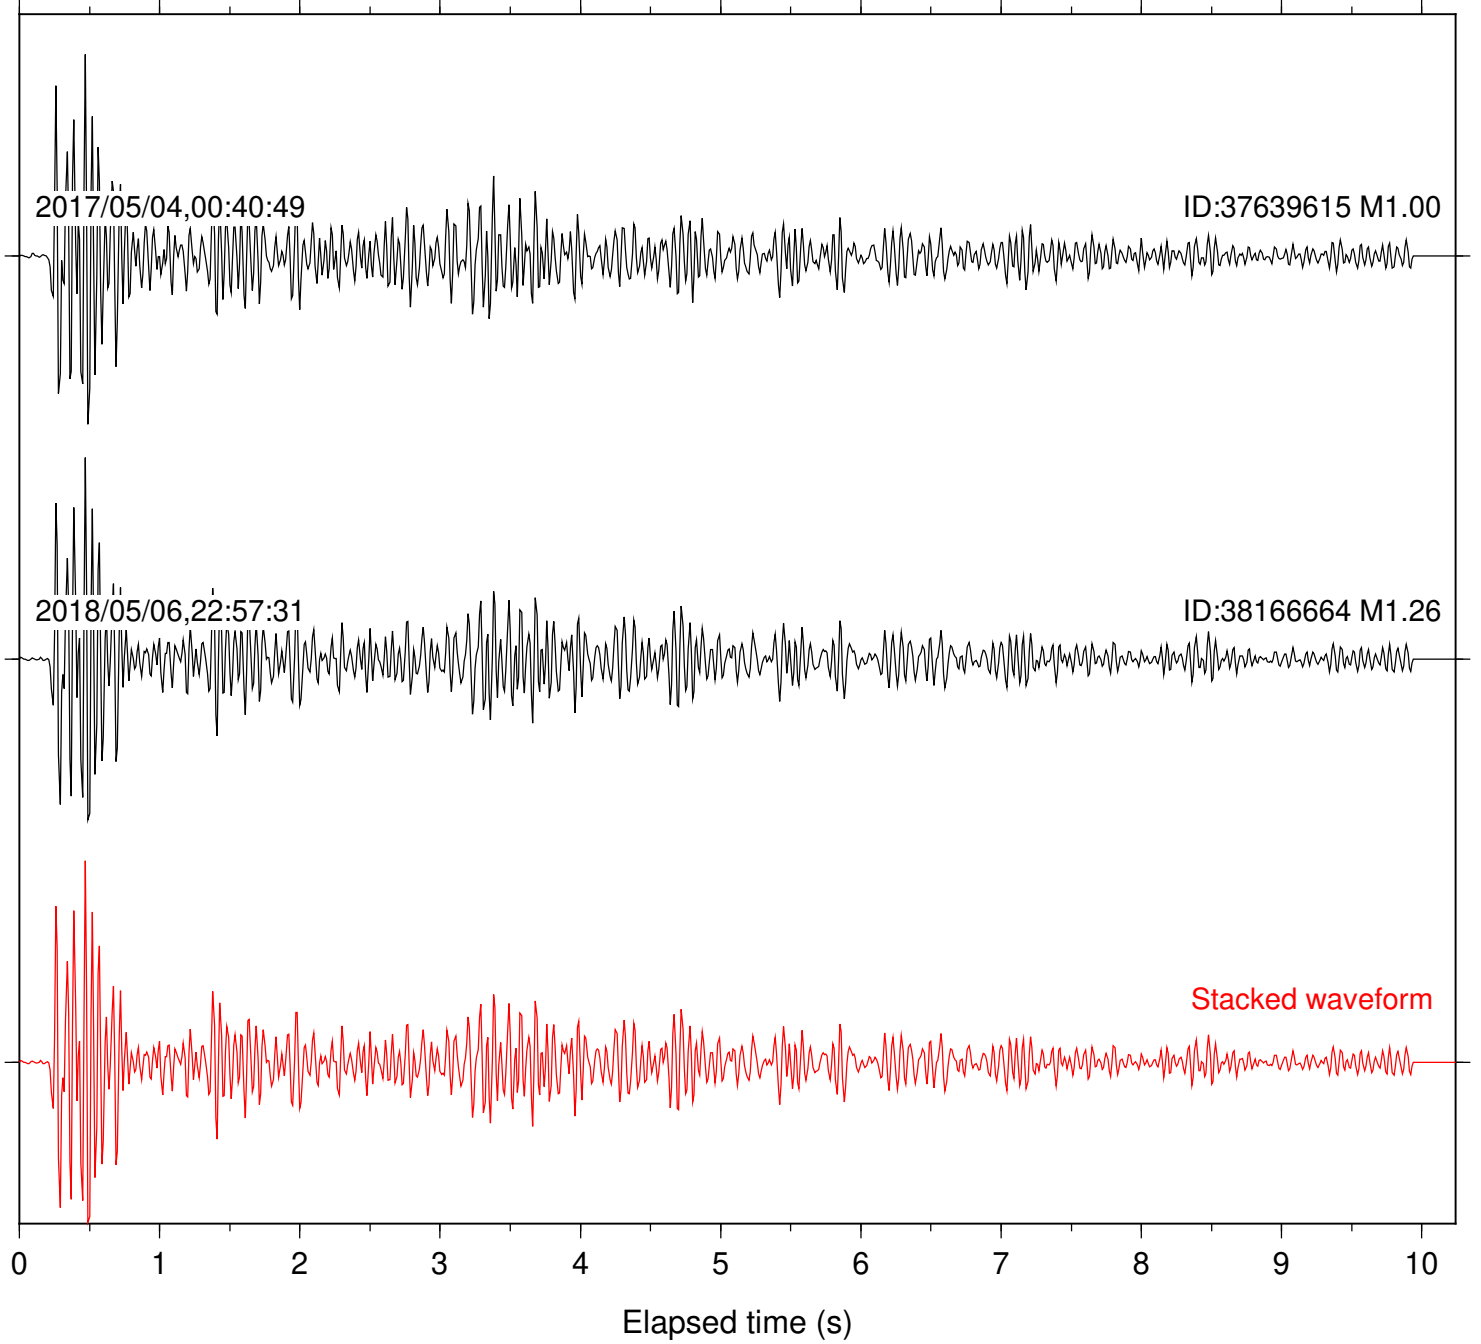

Station: PLM Com: HHZ

Focal depth: 6.98 km