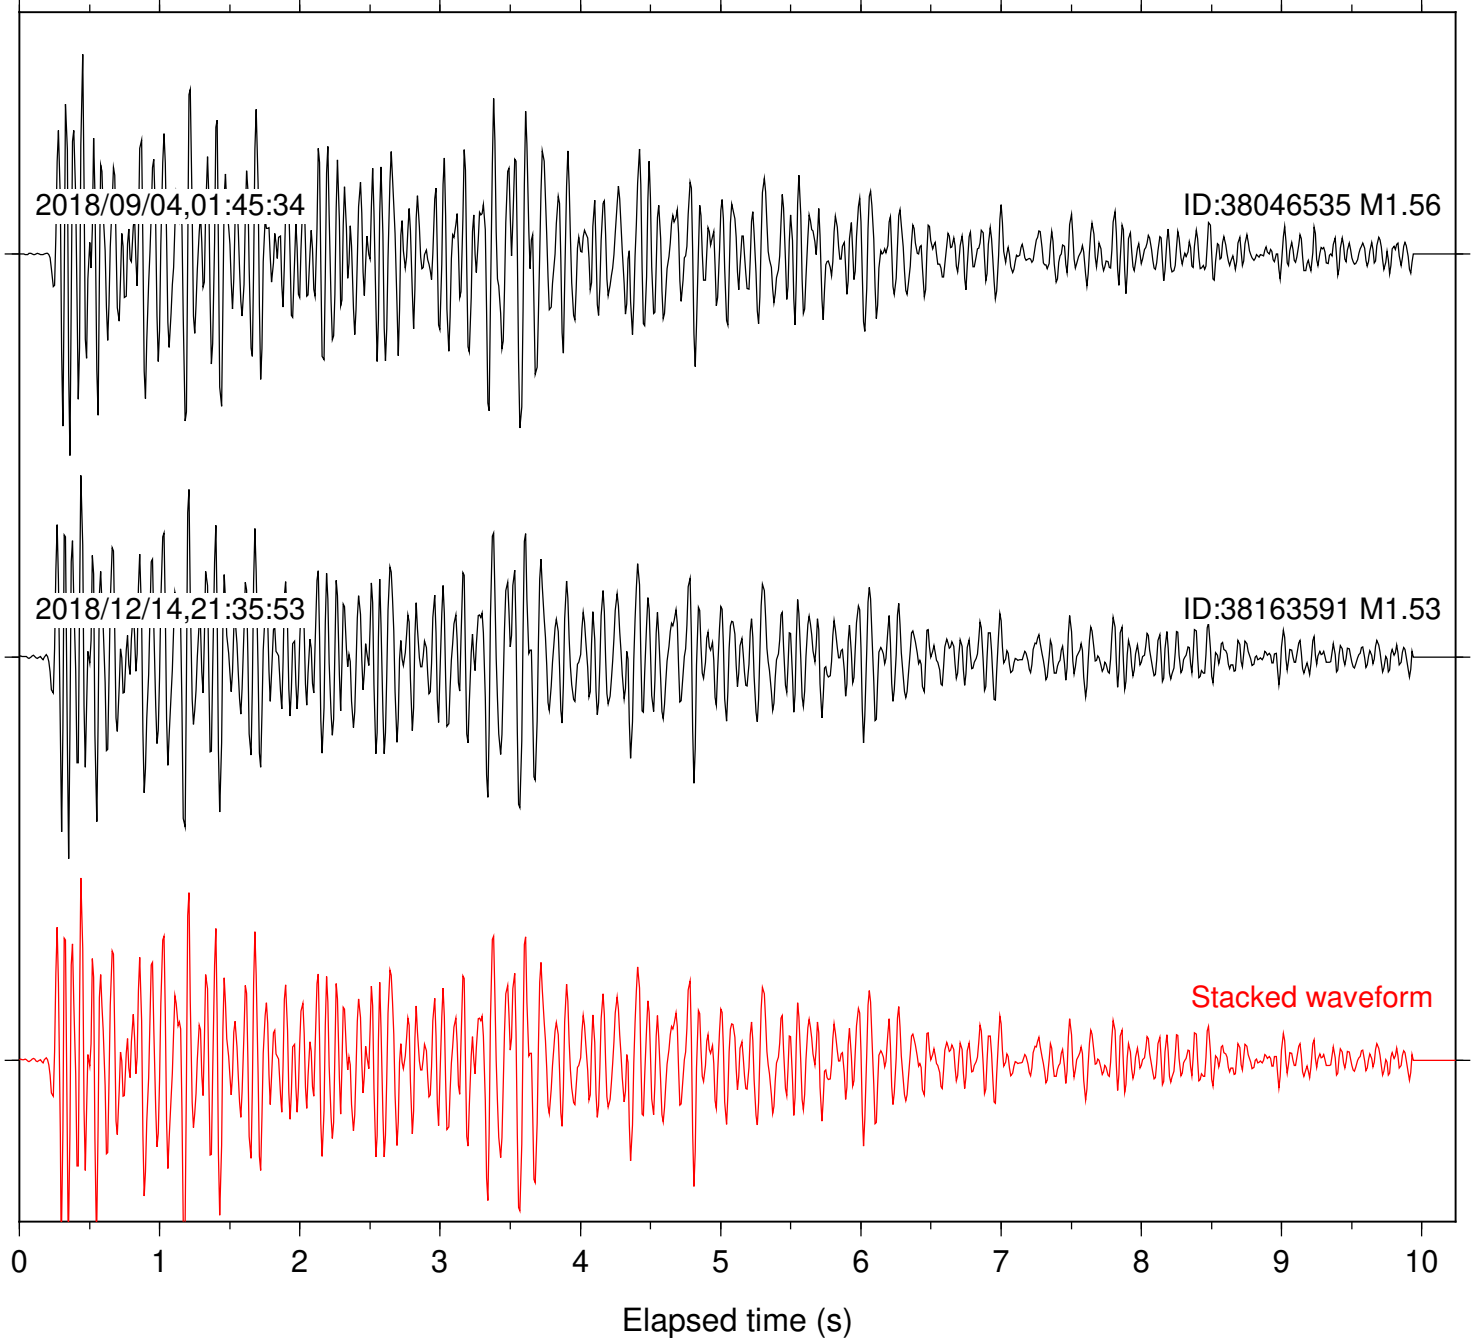

Station: RRSP Com: HHZ

Focal depth: 4.27 km