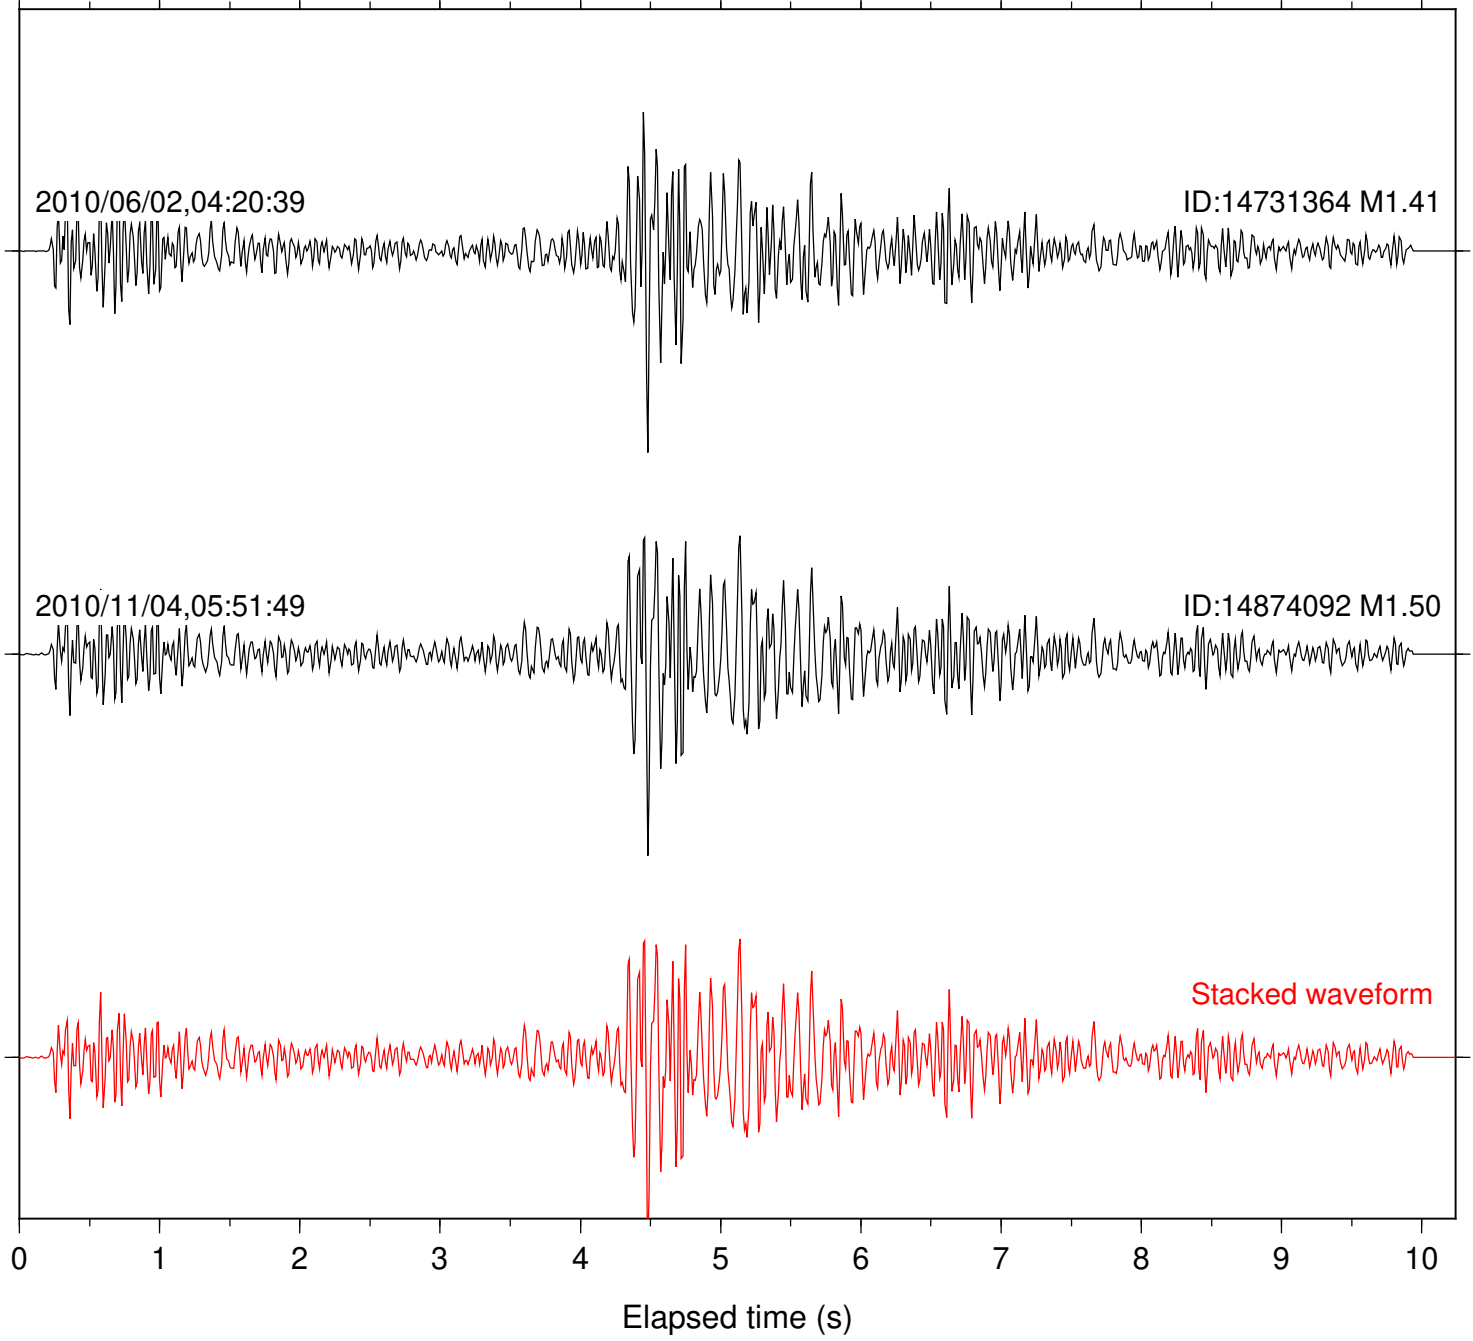

Station: BAC Com: EHZ

Focal depth: 13.06 km