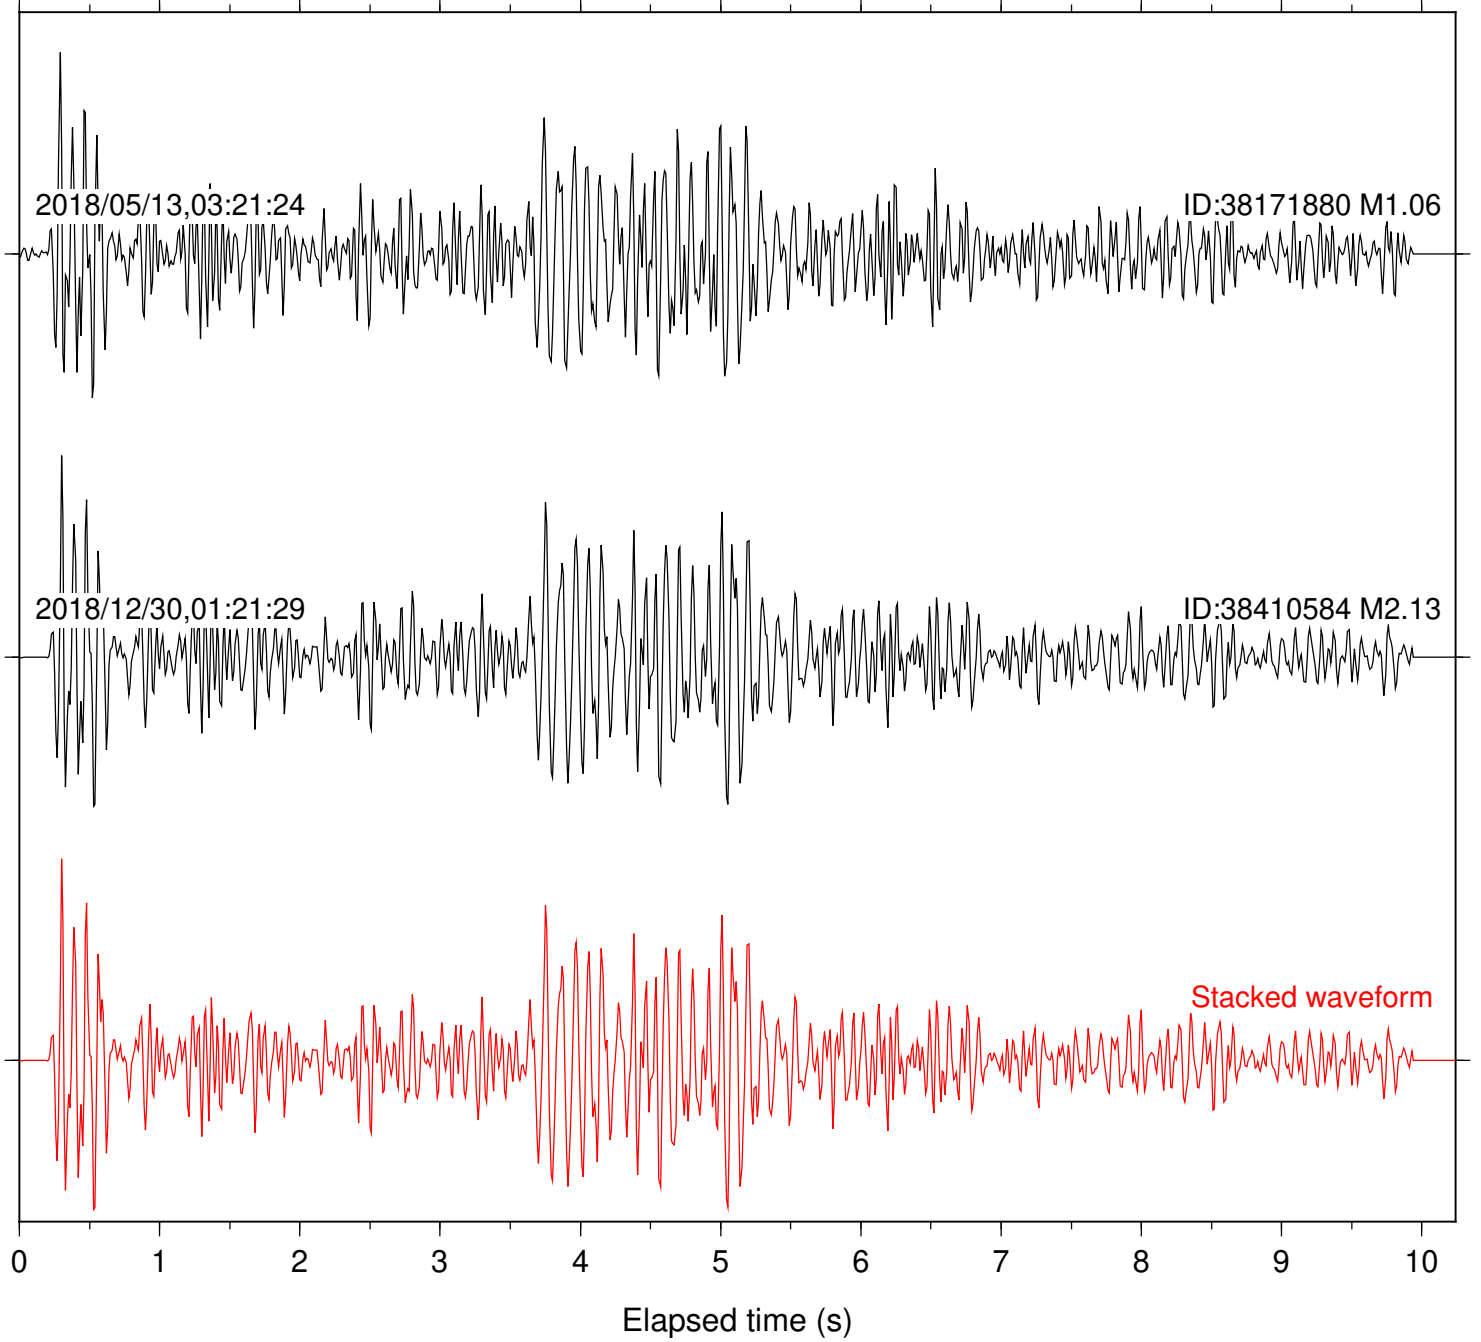

Station: BAC Com: EHZ

Focal depth: 7.21 km