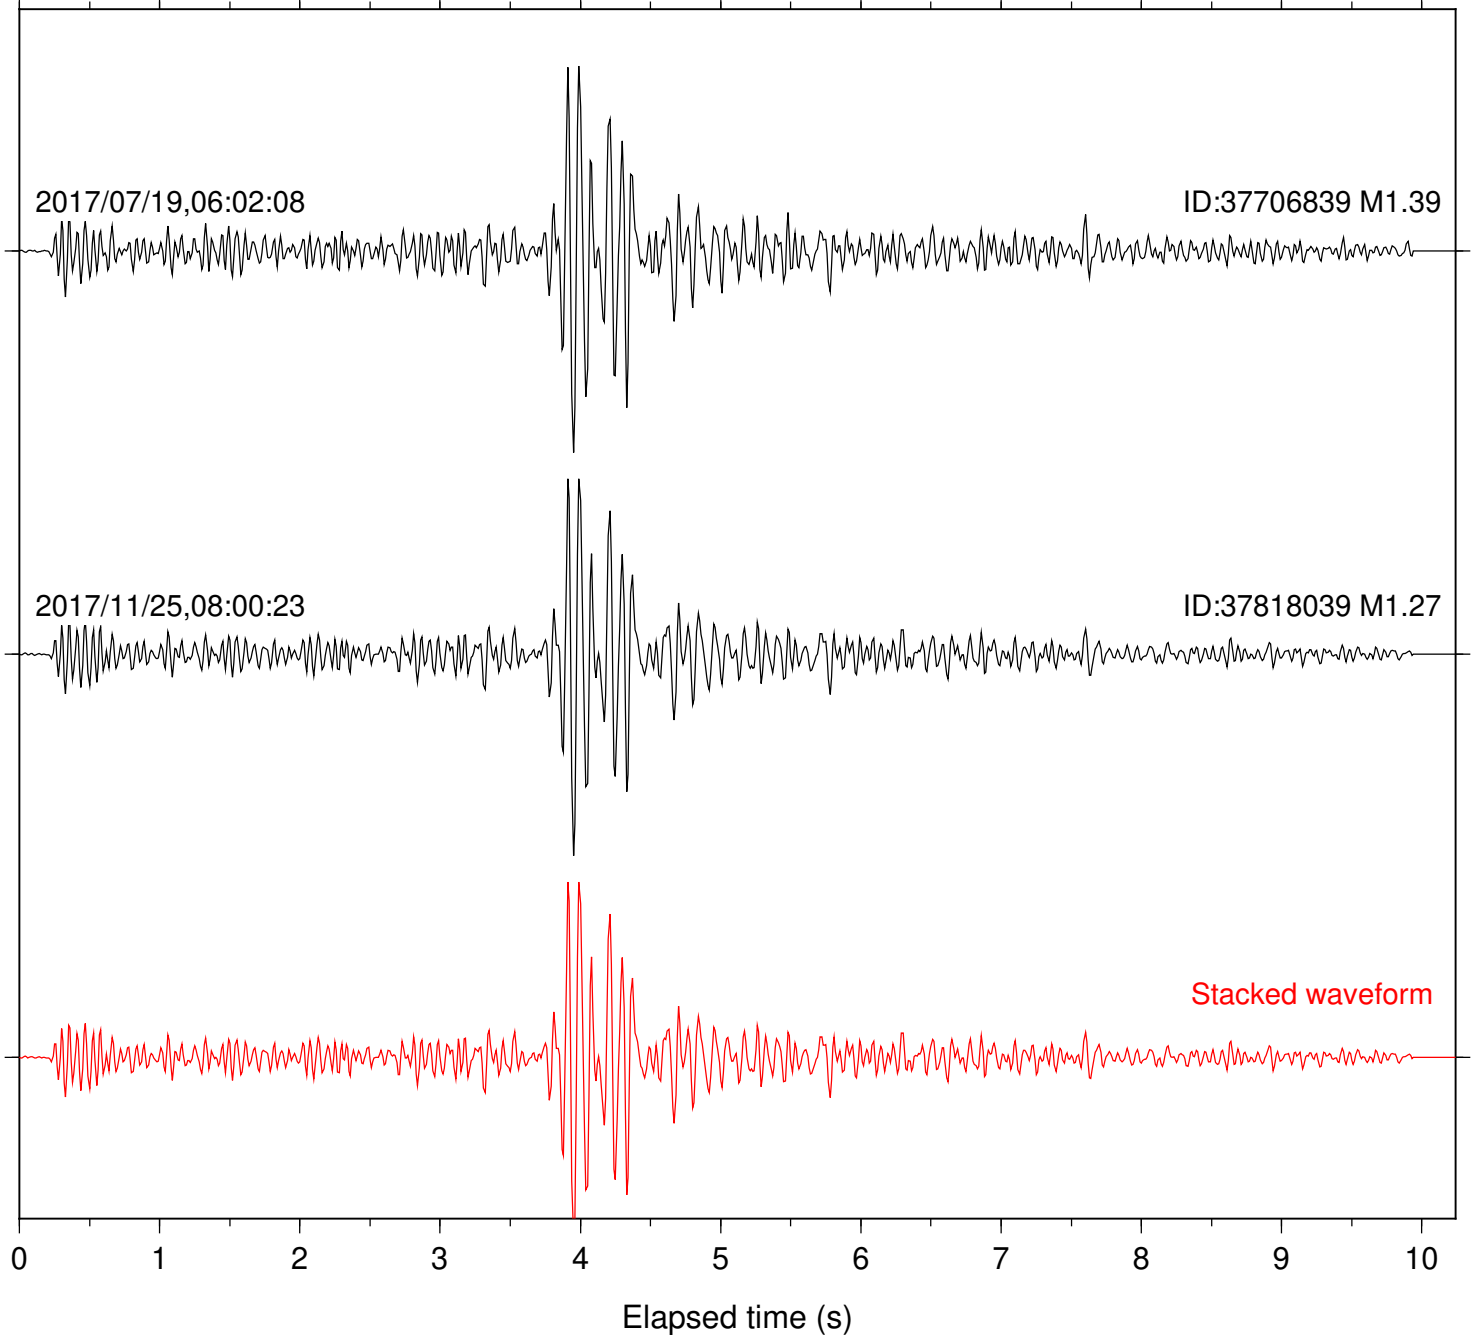

Station: B087 Com: EHZ

Focal depth: 6.97 km