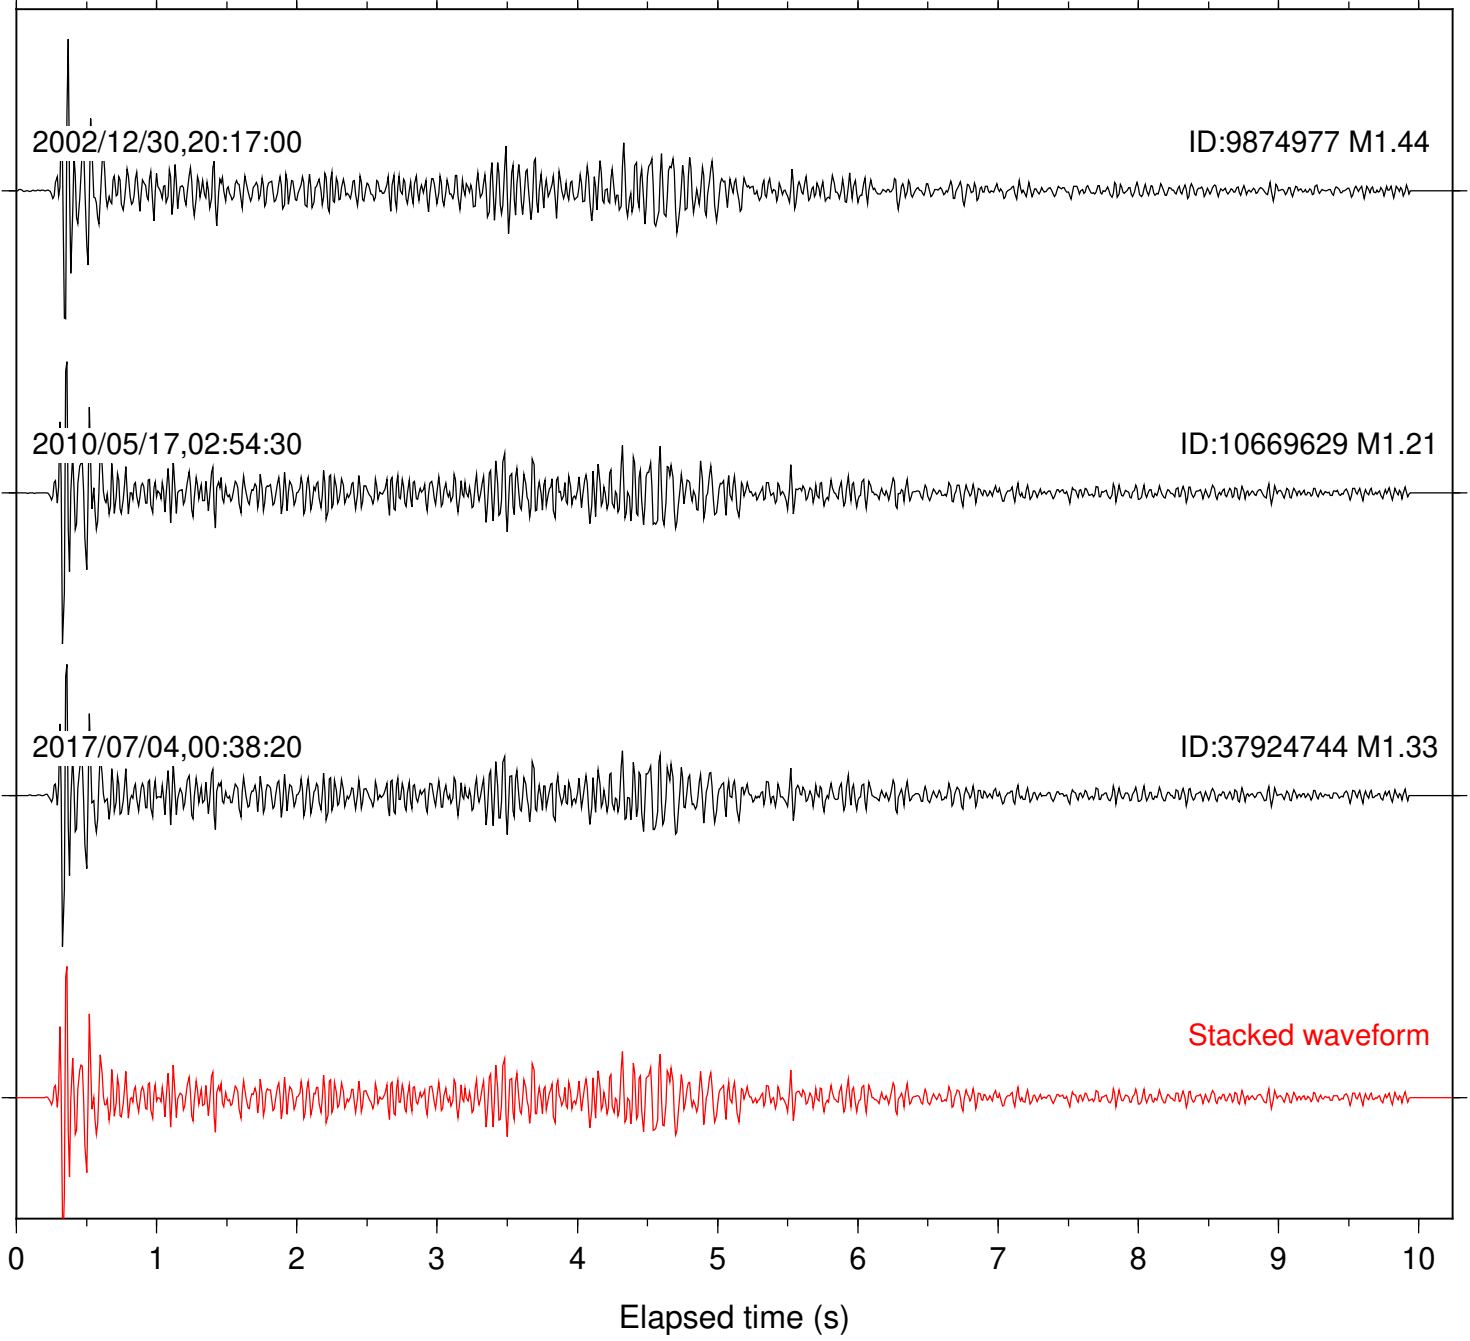

Station: FRD Com: HHZ

Focal depth: 17.70 km

Station: HMT2 Com: HHZ

Focal depth: 17.72 km

Station: KNW Com: HHZ

Focal depth: 17.70 km

Station: PFO Com: HHZ

Focal depth: 17.70 km