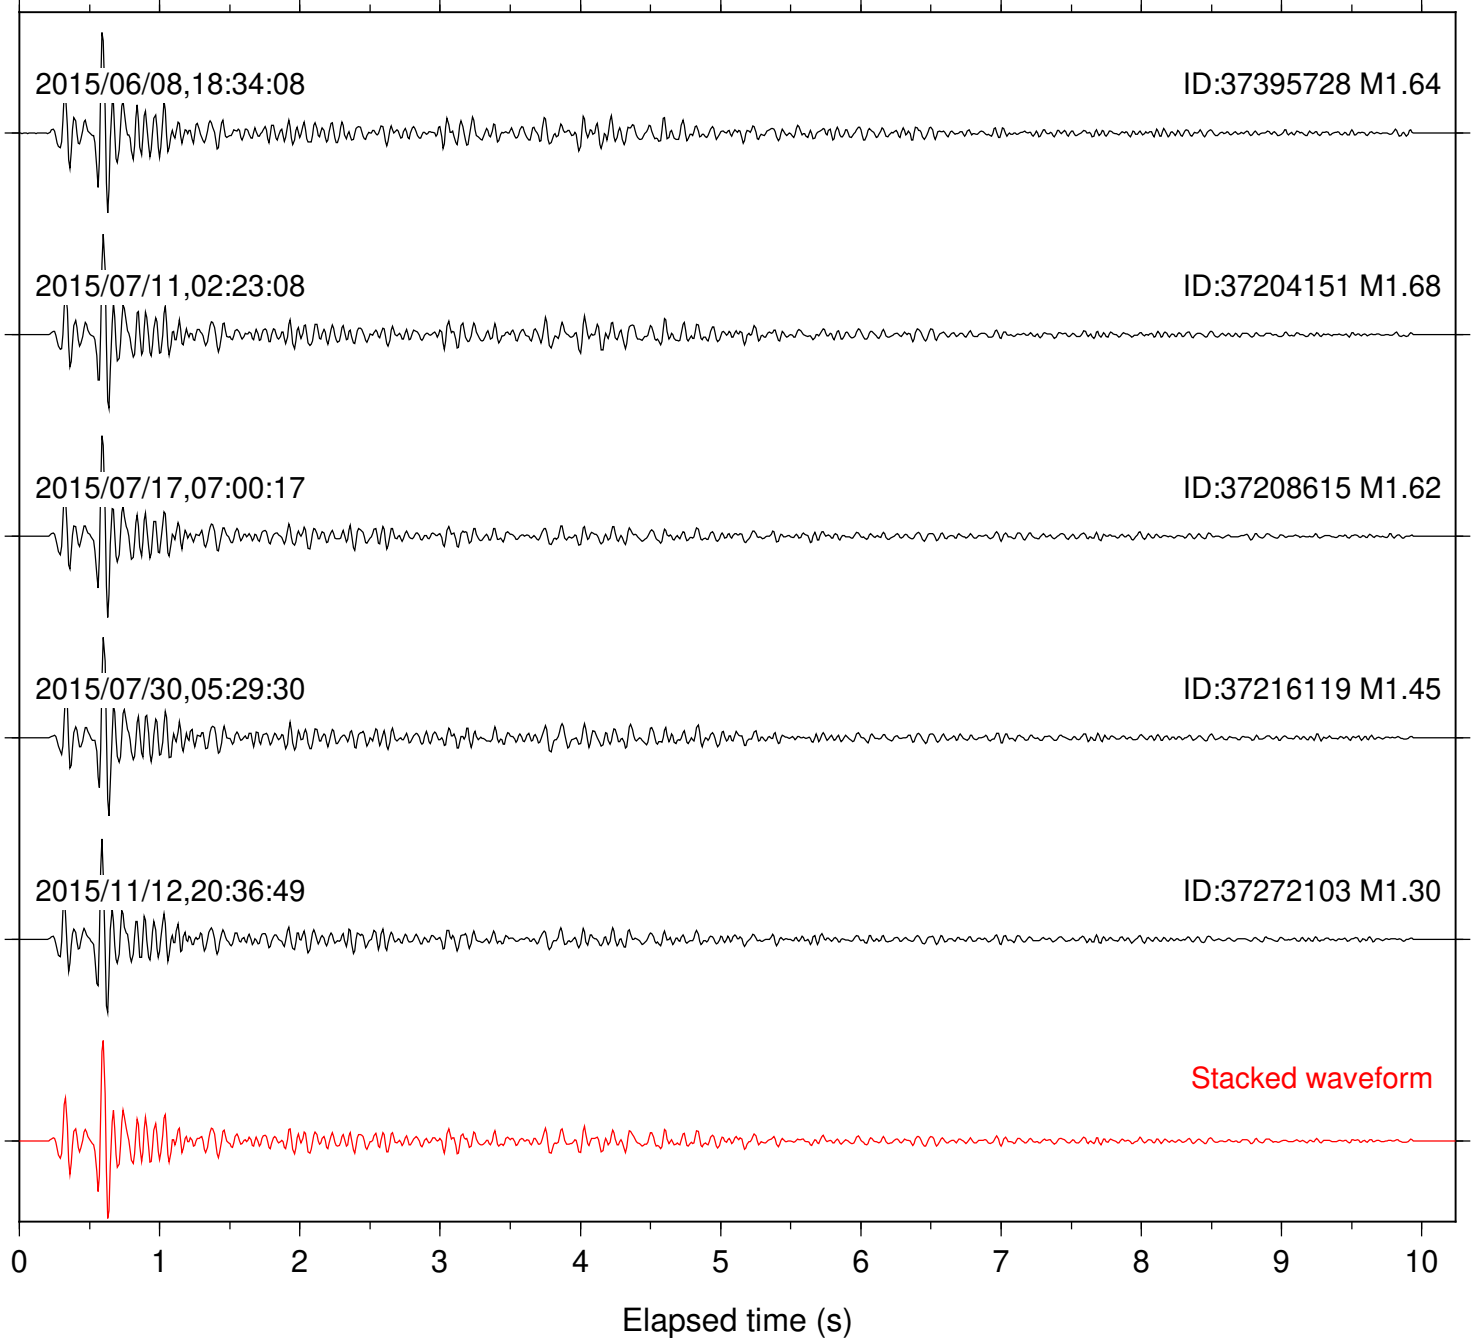

Station: POB2 Com: HHZ

Focal depth: 8.23 km

Station: RDM Com: HHZ

Focal depth: 8.23 km

Station: RRSP Com: HHZ

Focal depth: 8.23 km

Station: SND Com: HHZ

Focal depth: 8.23 km