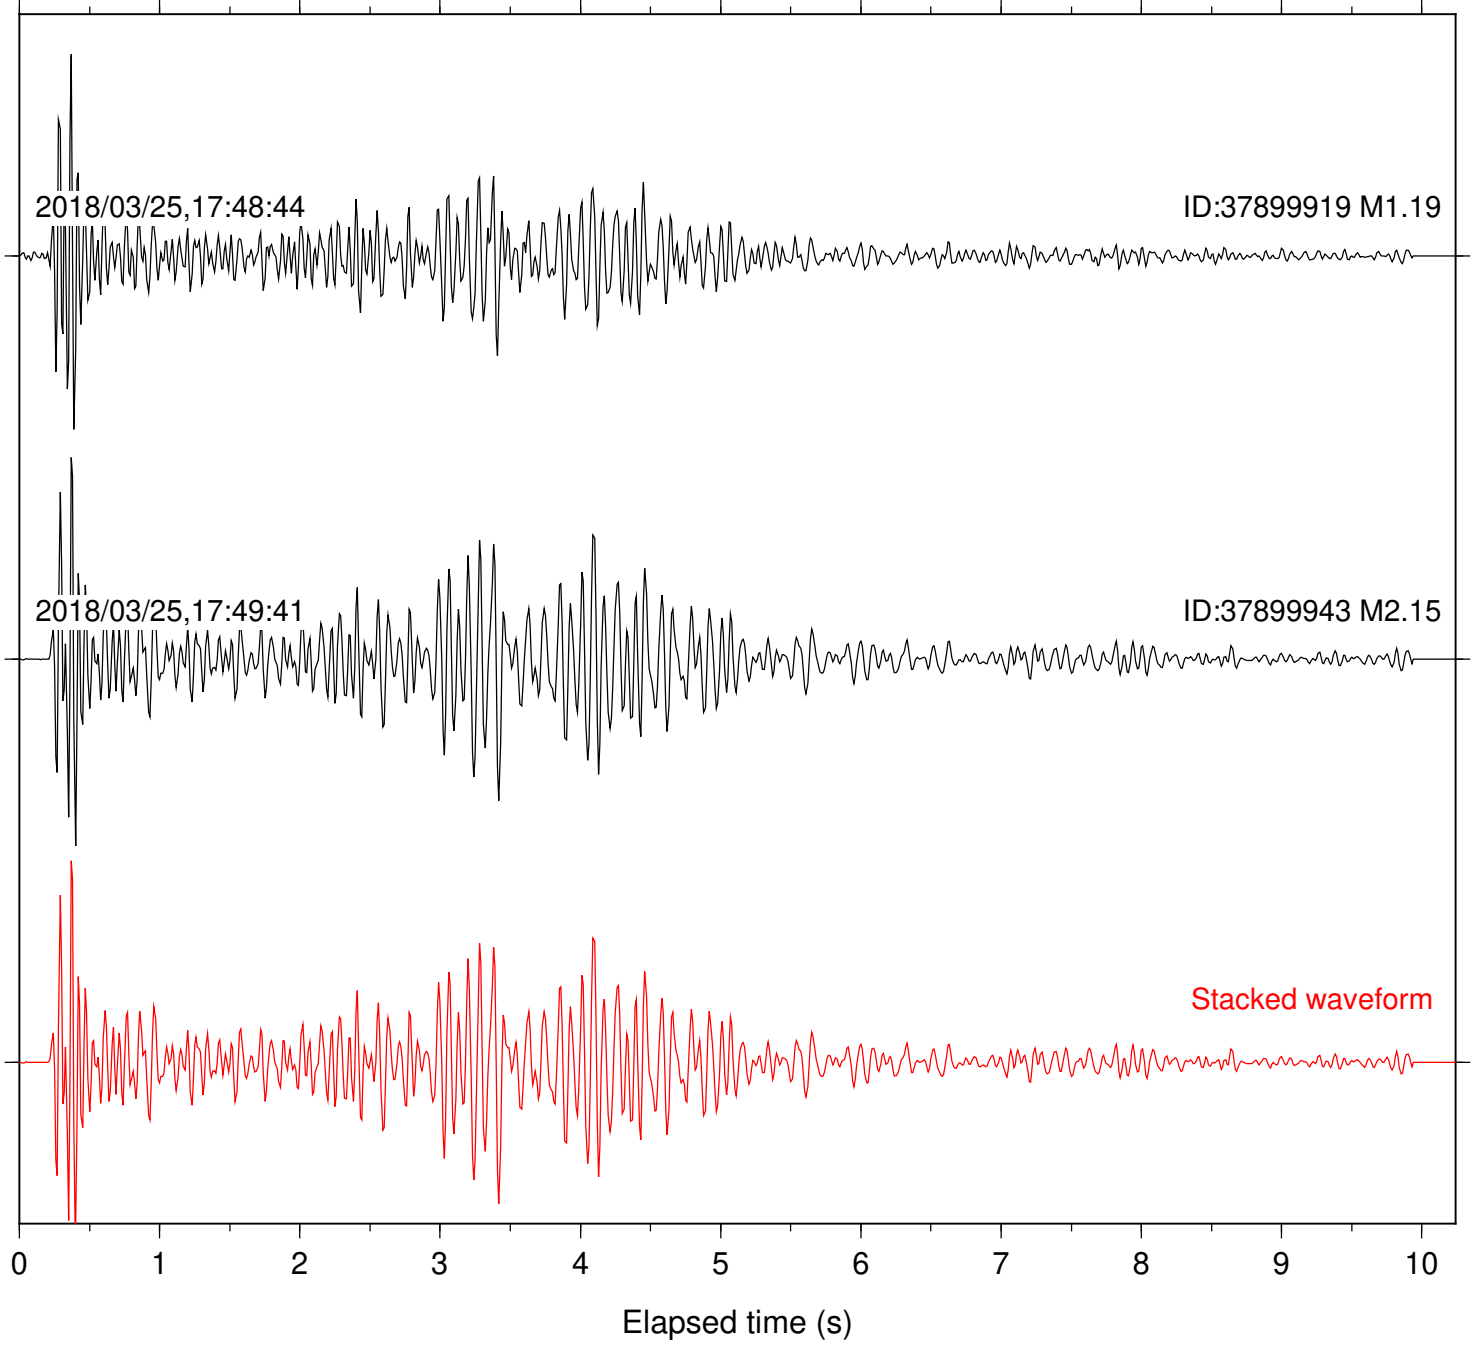

Station: DNR Com: HHZ

Focal depth: 14.04 km