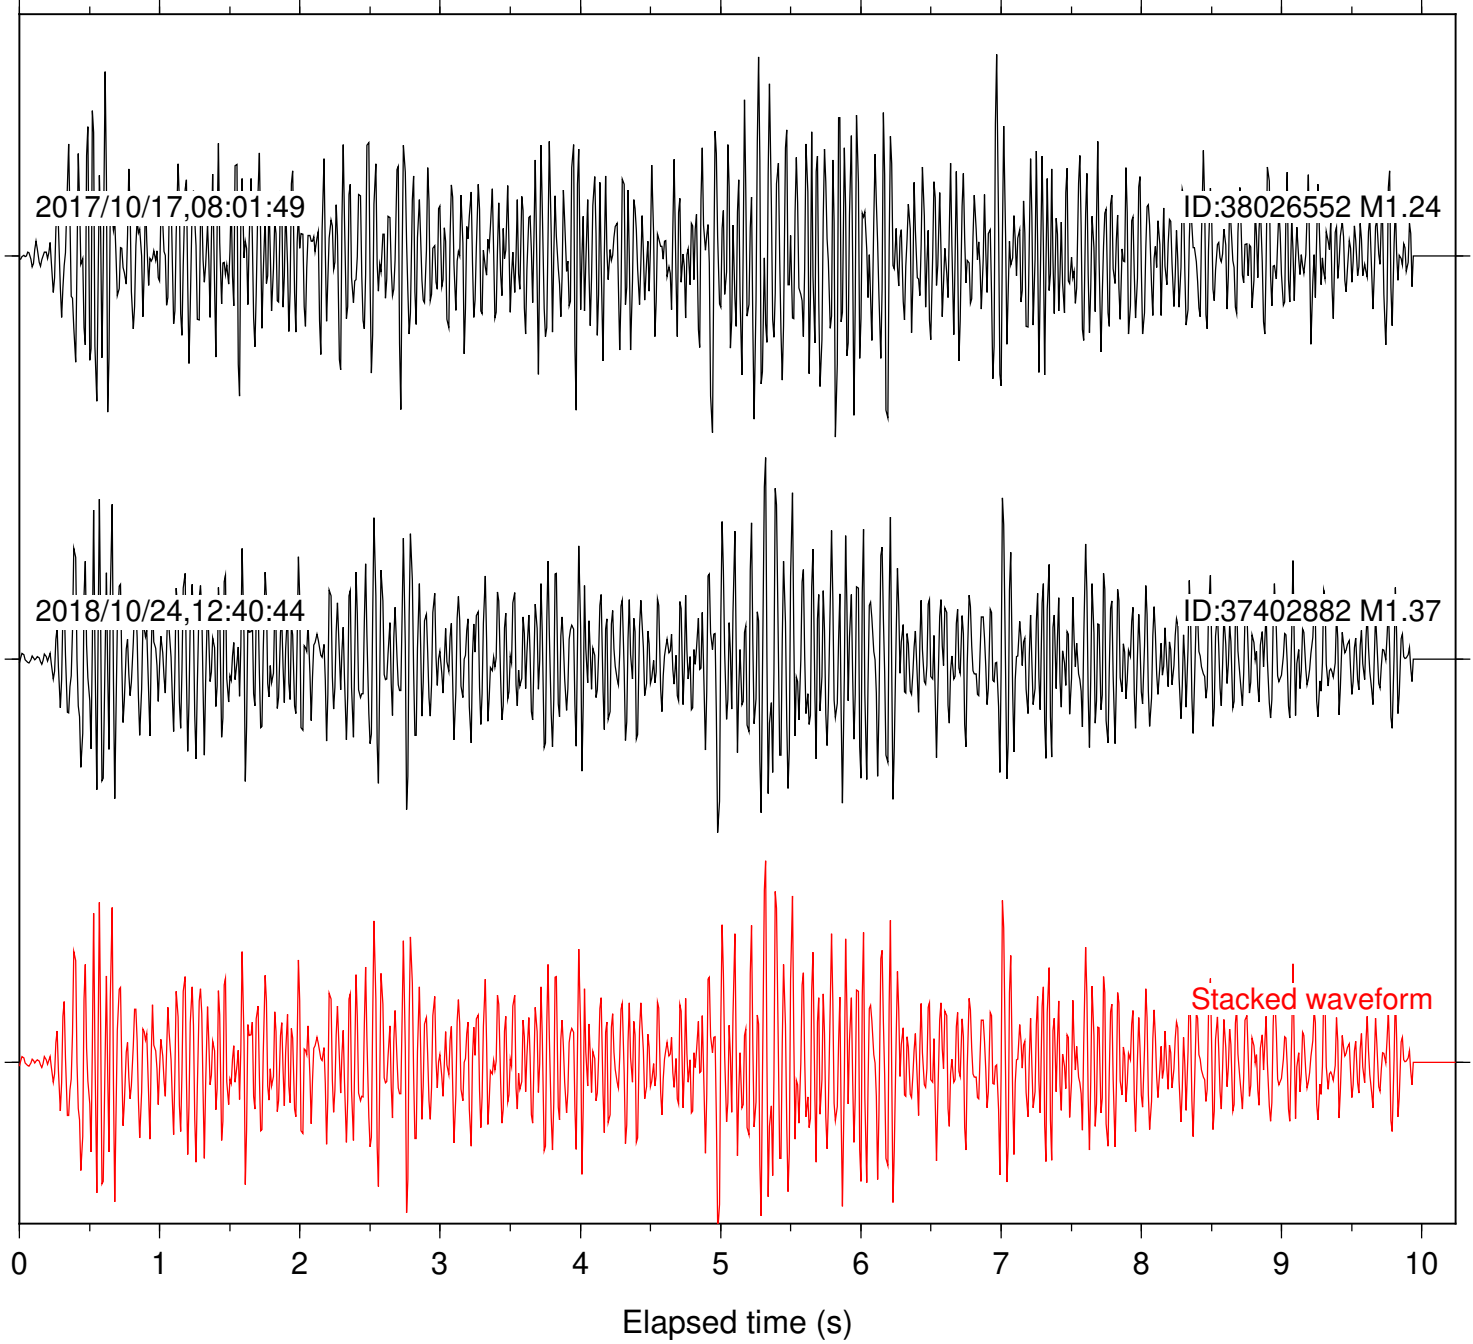

Focal depth: 5.09 km

Station: RDM Com: HHZ

Focal depth: 5.07 km

Station: RRSP Com: HHZ

Focal depth: 5.07 km

Station: SMER Com: HHZ

Focal depth: 5.09 km

Station: SND Com: HHZ