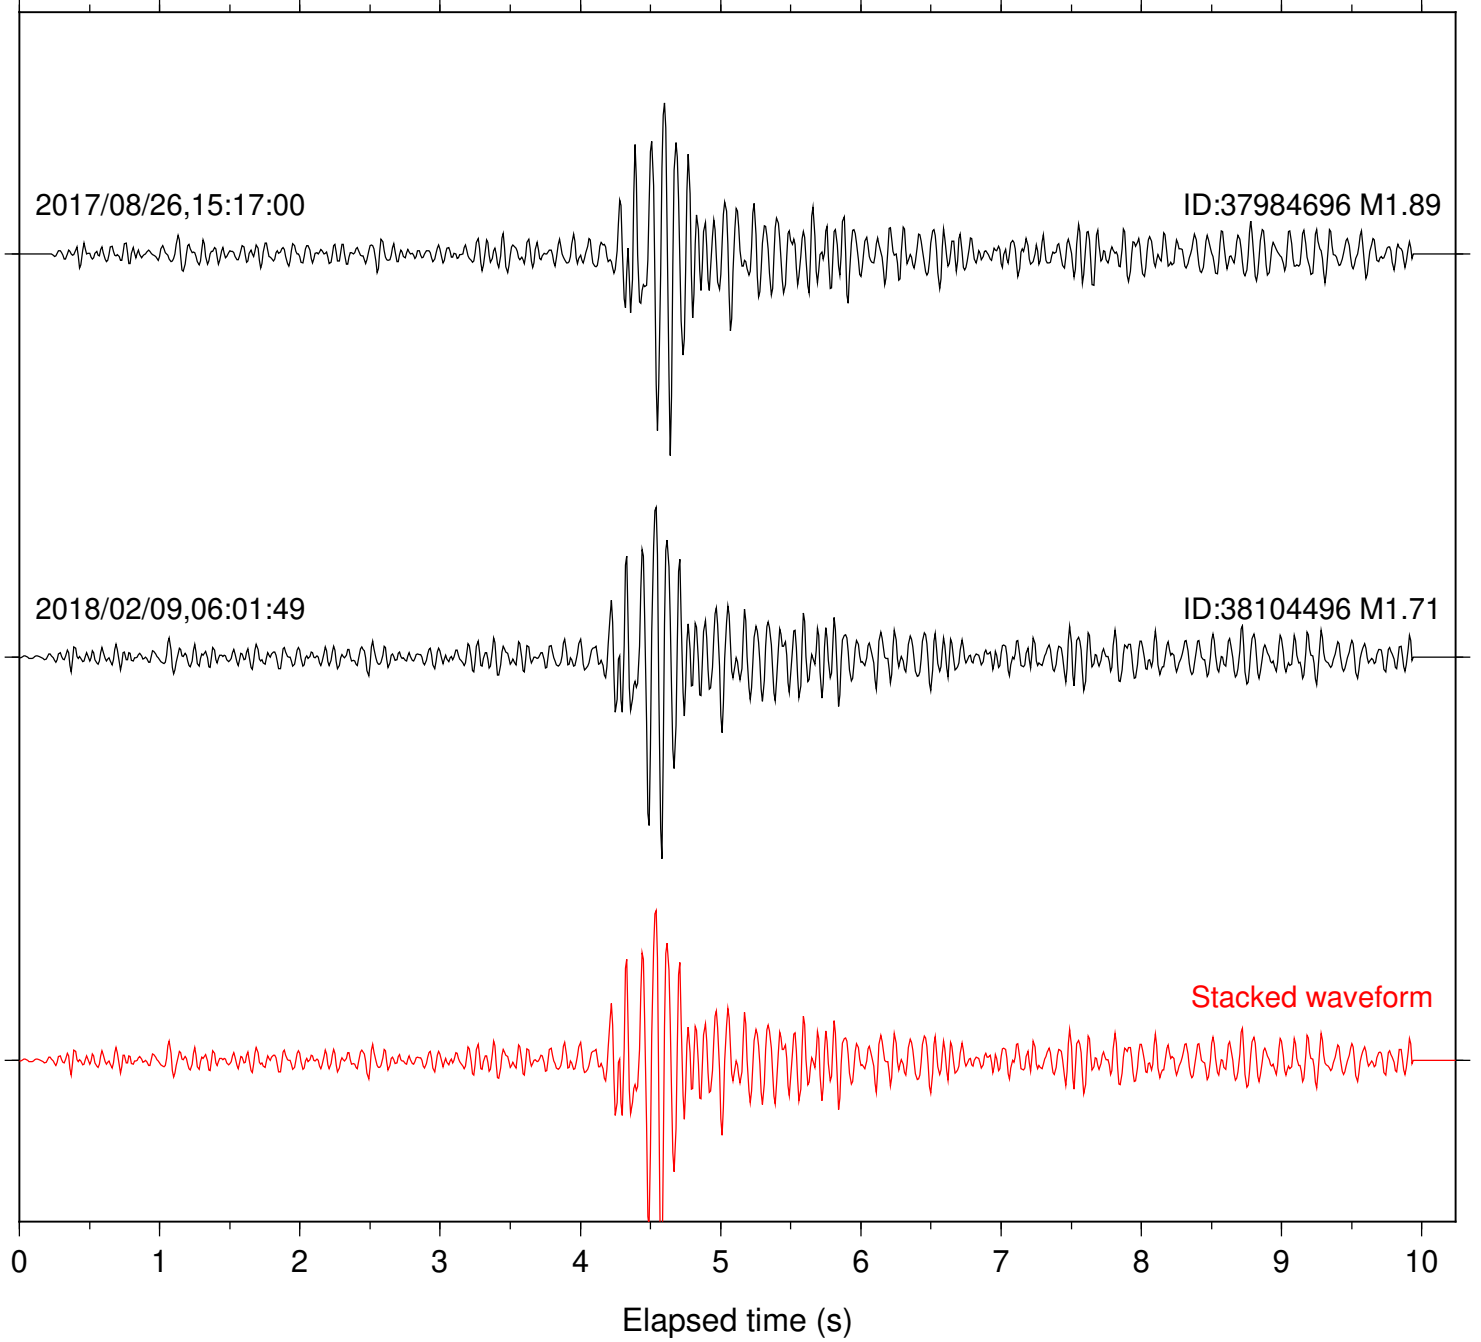

Station: B084 Com: EHZ

Focal depth: 5.11 km