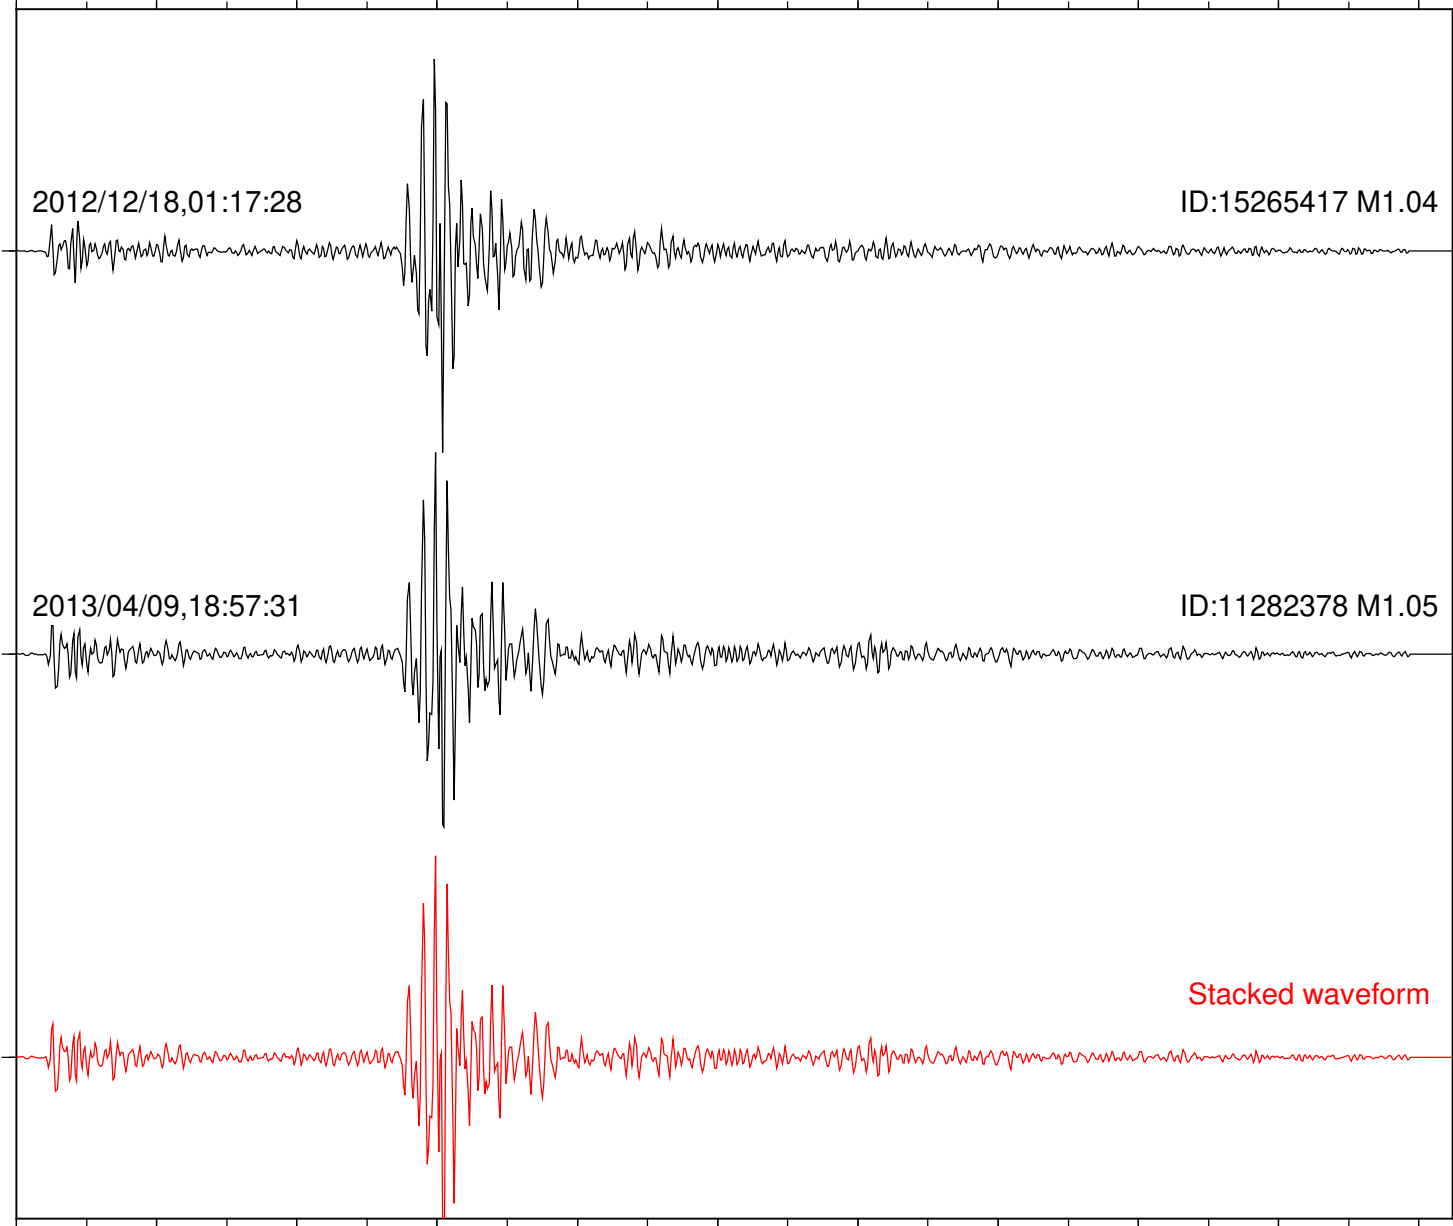

Station: BAC Com: EHZ

Focal depth: 15.00 km

2012/12/18,01:17:28

ID:15265417 M1.04

2013/04/09,18:57:31

ID:11282378 M1.05

Stacked waveform

0 1 2 3 4 5 6 7 8 9 10
Elapsed time (s)