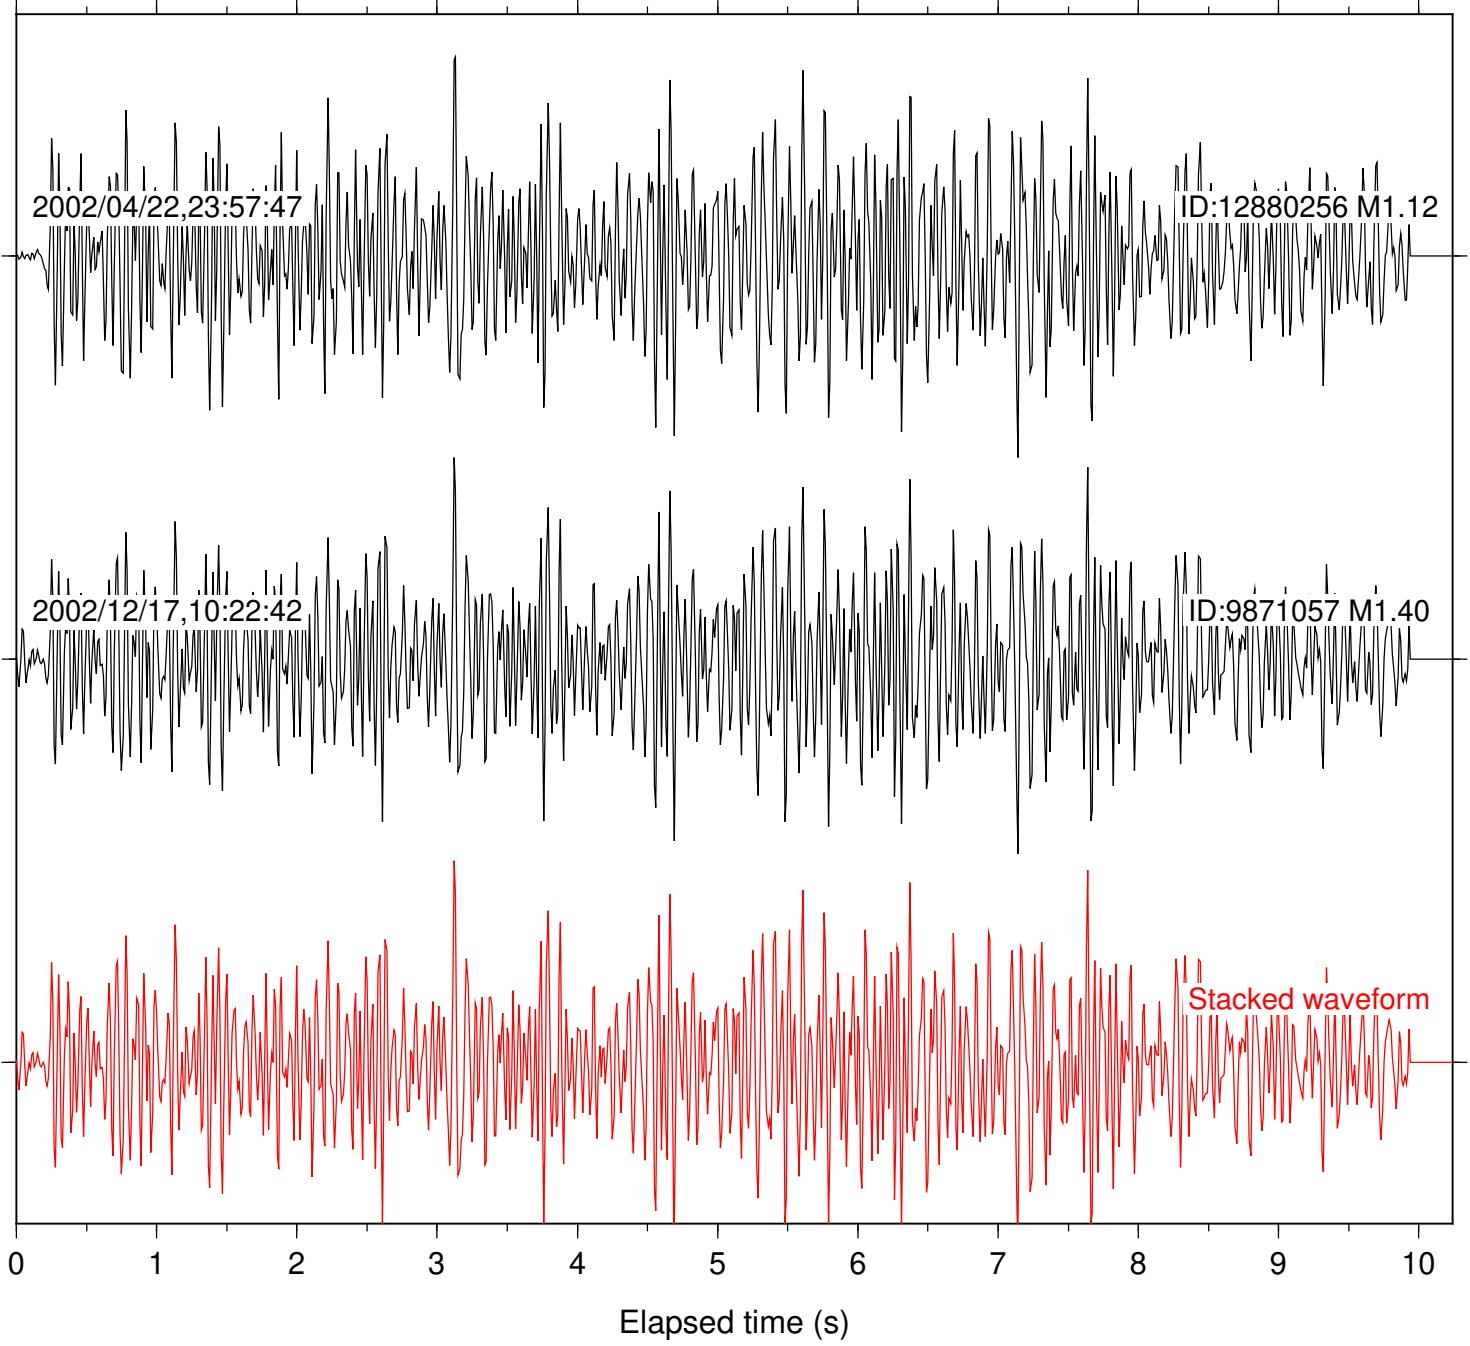

Station: CBK Com: EHZ

Focal depth: 7.27 km