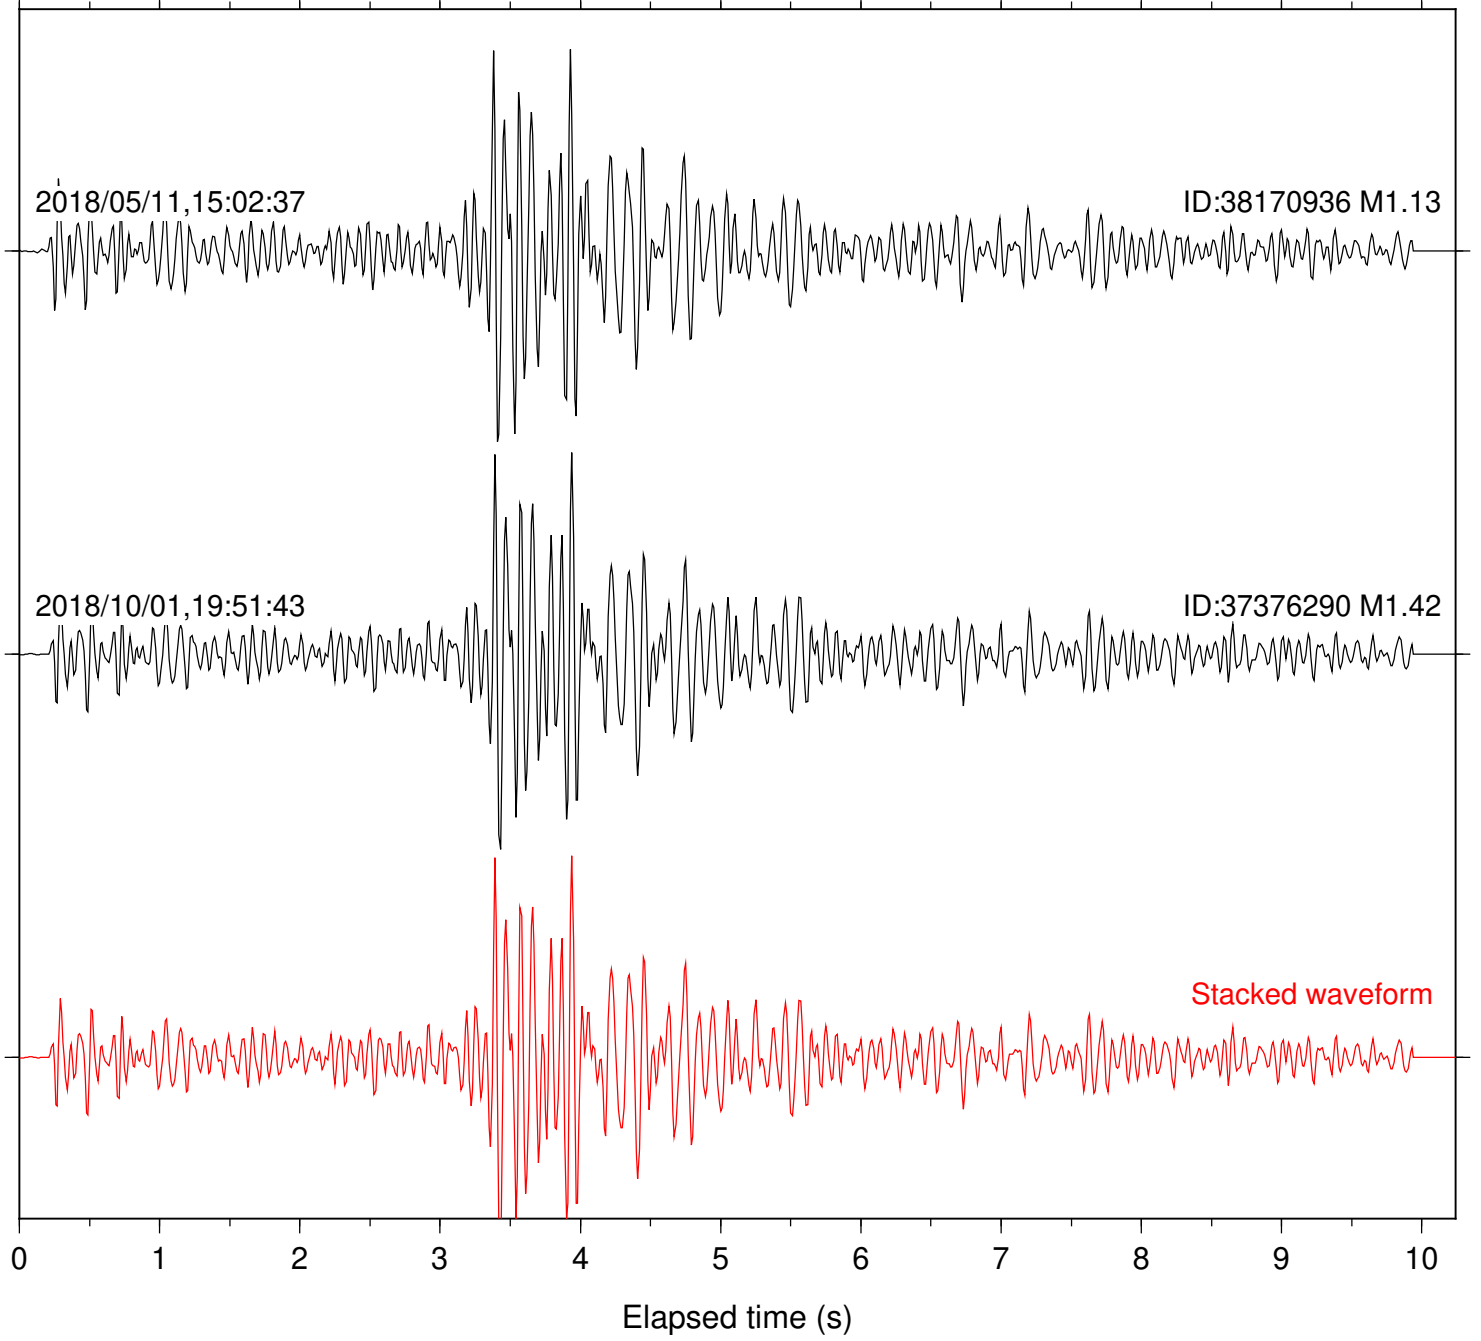

Station: POB2 Com: HHZ

Focal depth: 4.96 km