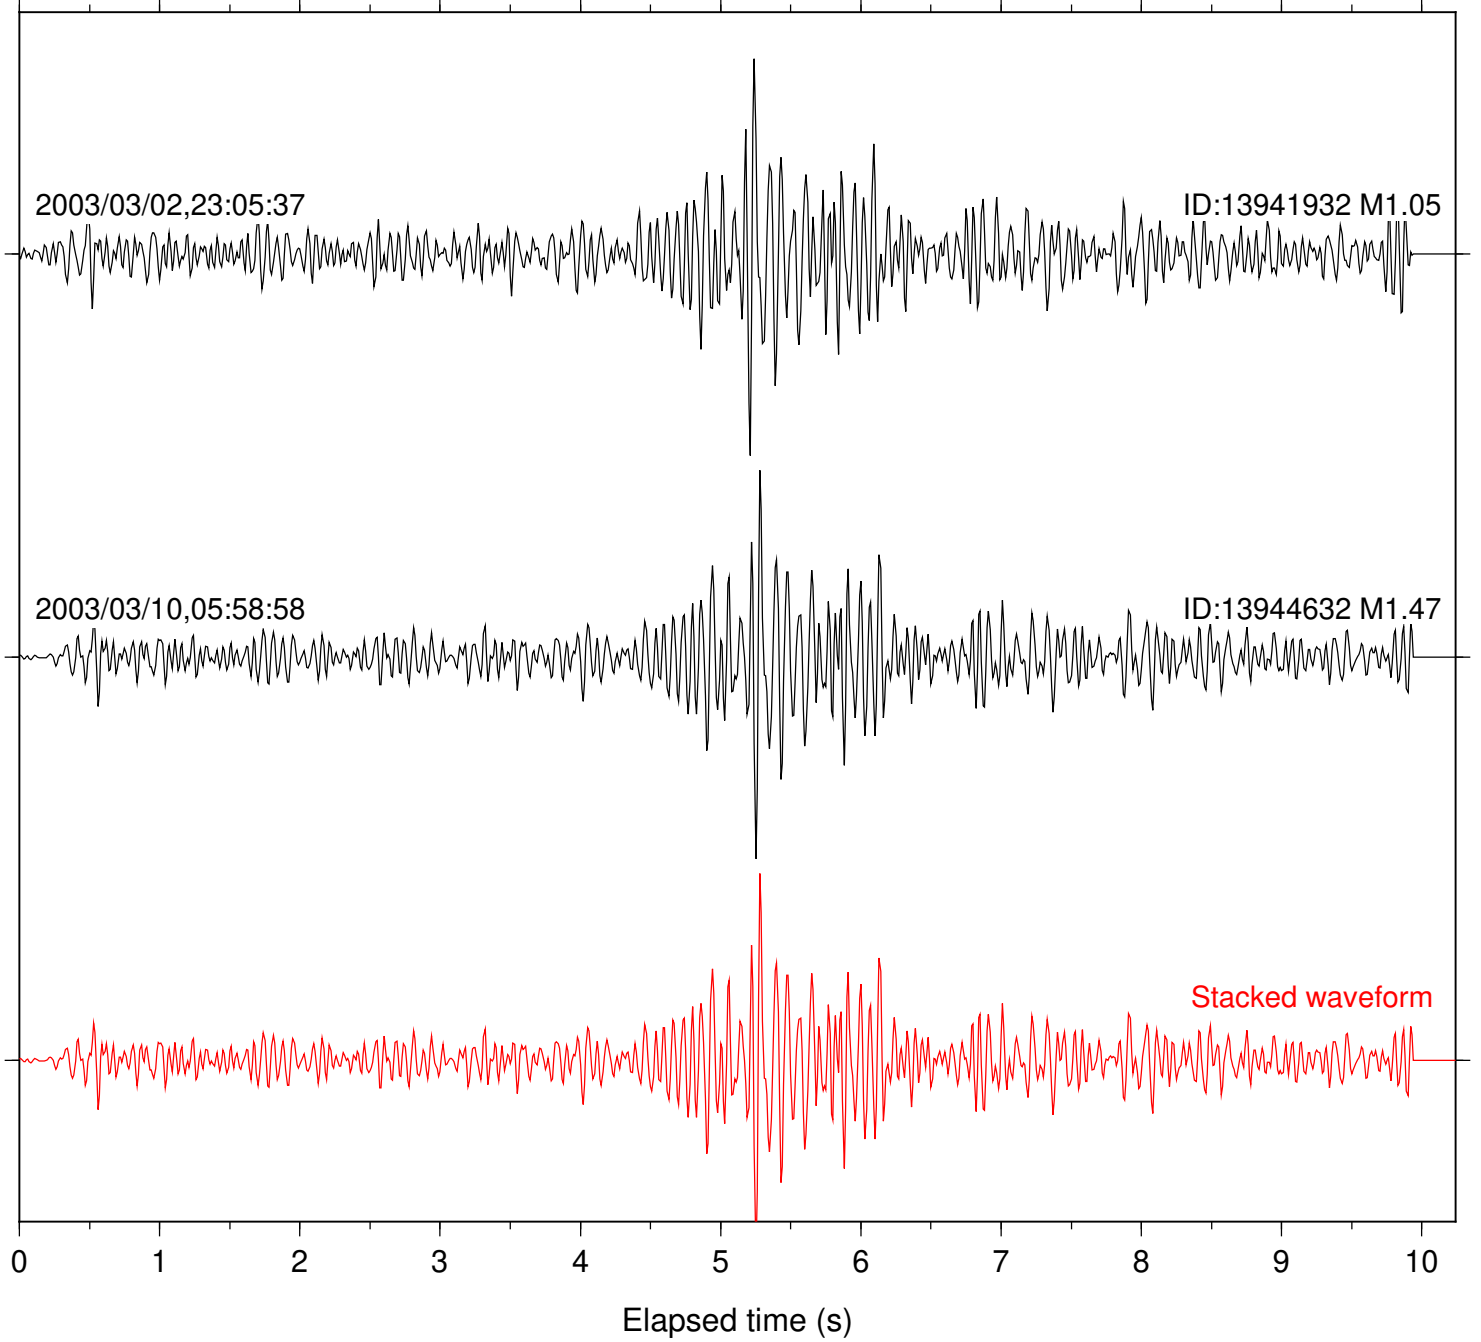

Station: YAQ Com: HHZ

Focal depth: 10.29 km