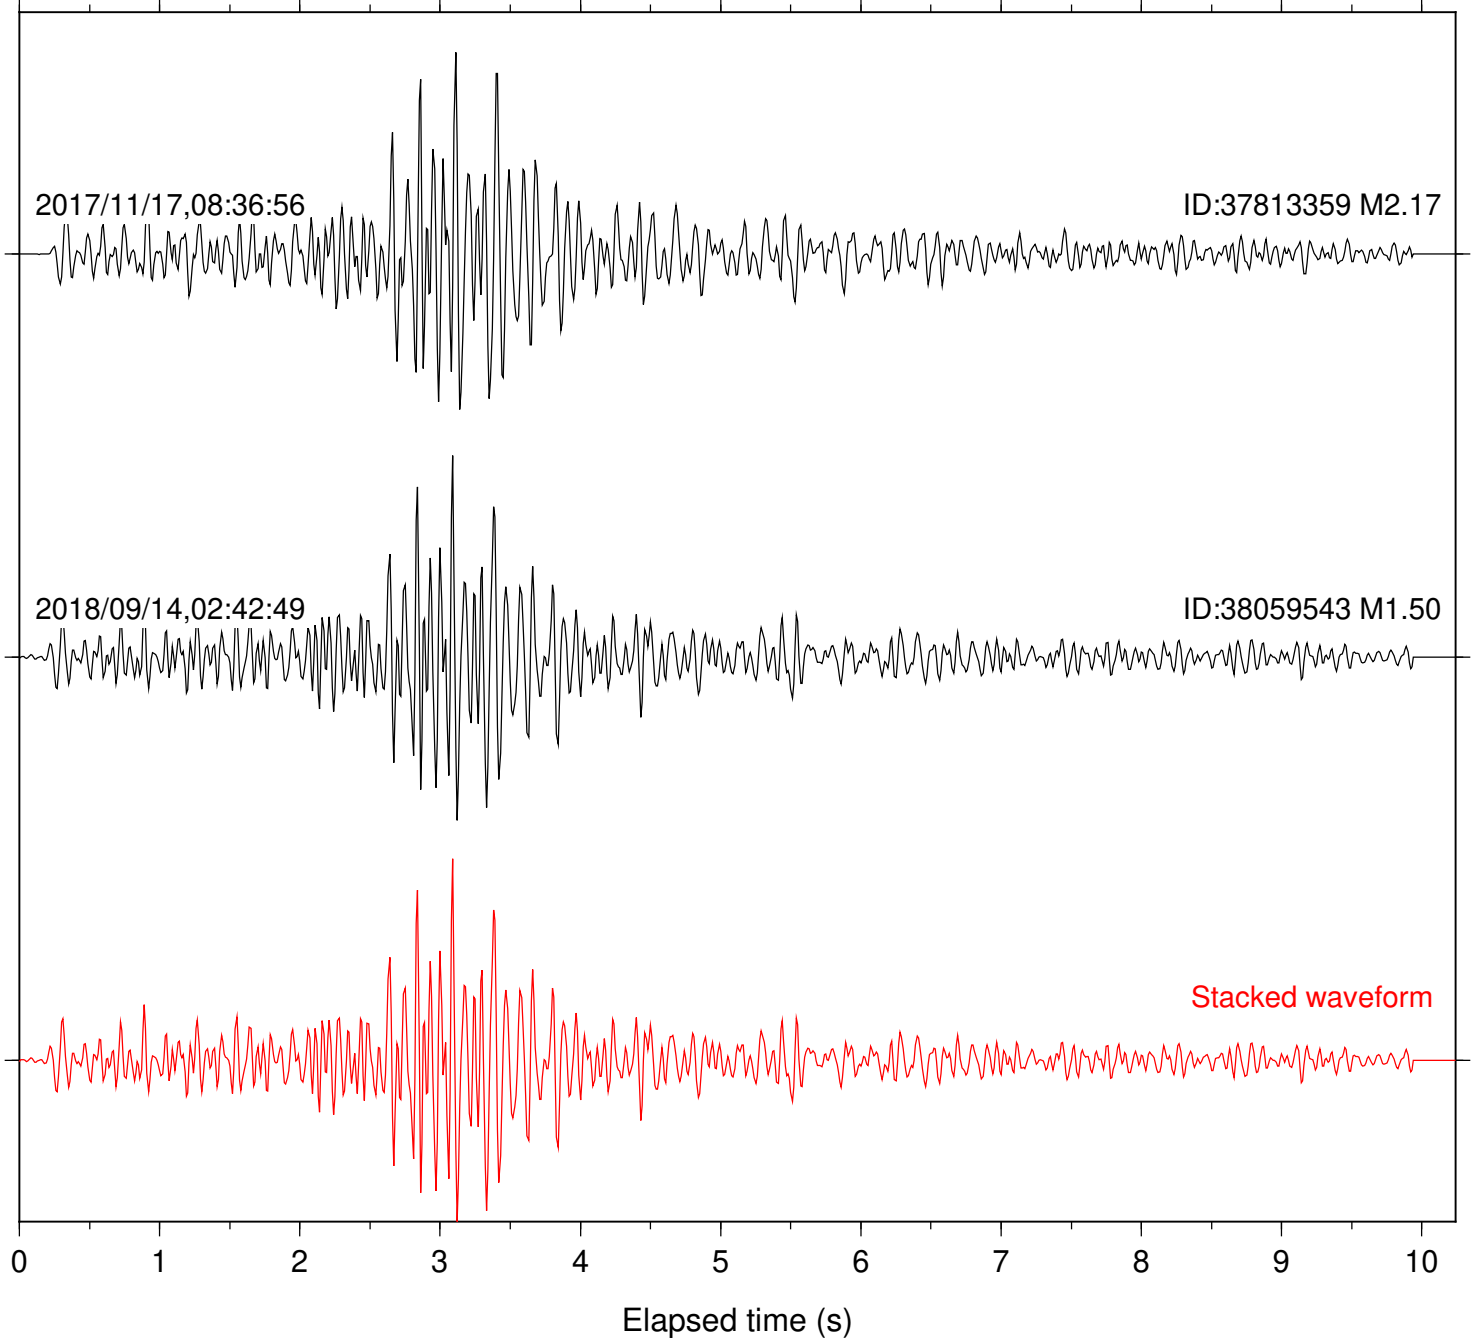

Station: SND Com: HHZ

Focal depth: 4.80 km