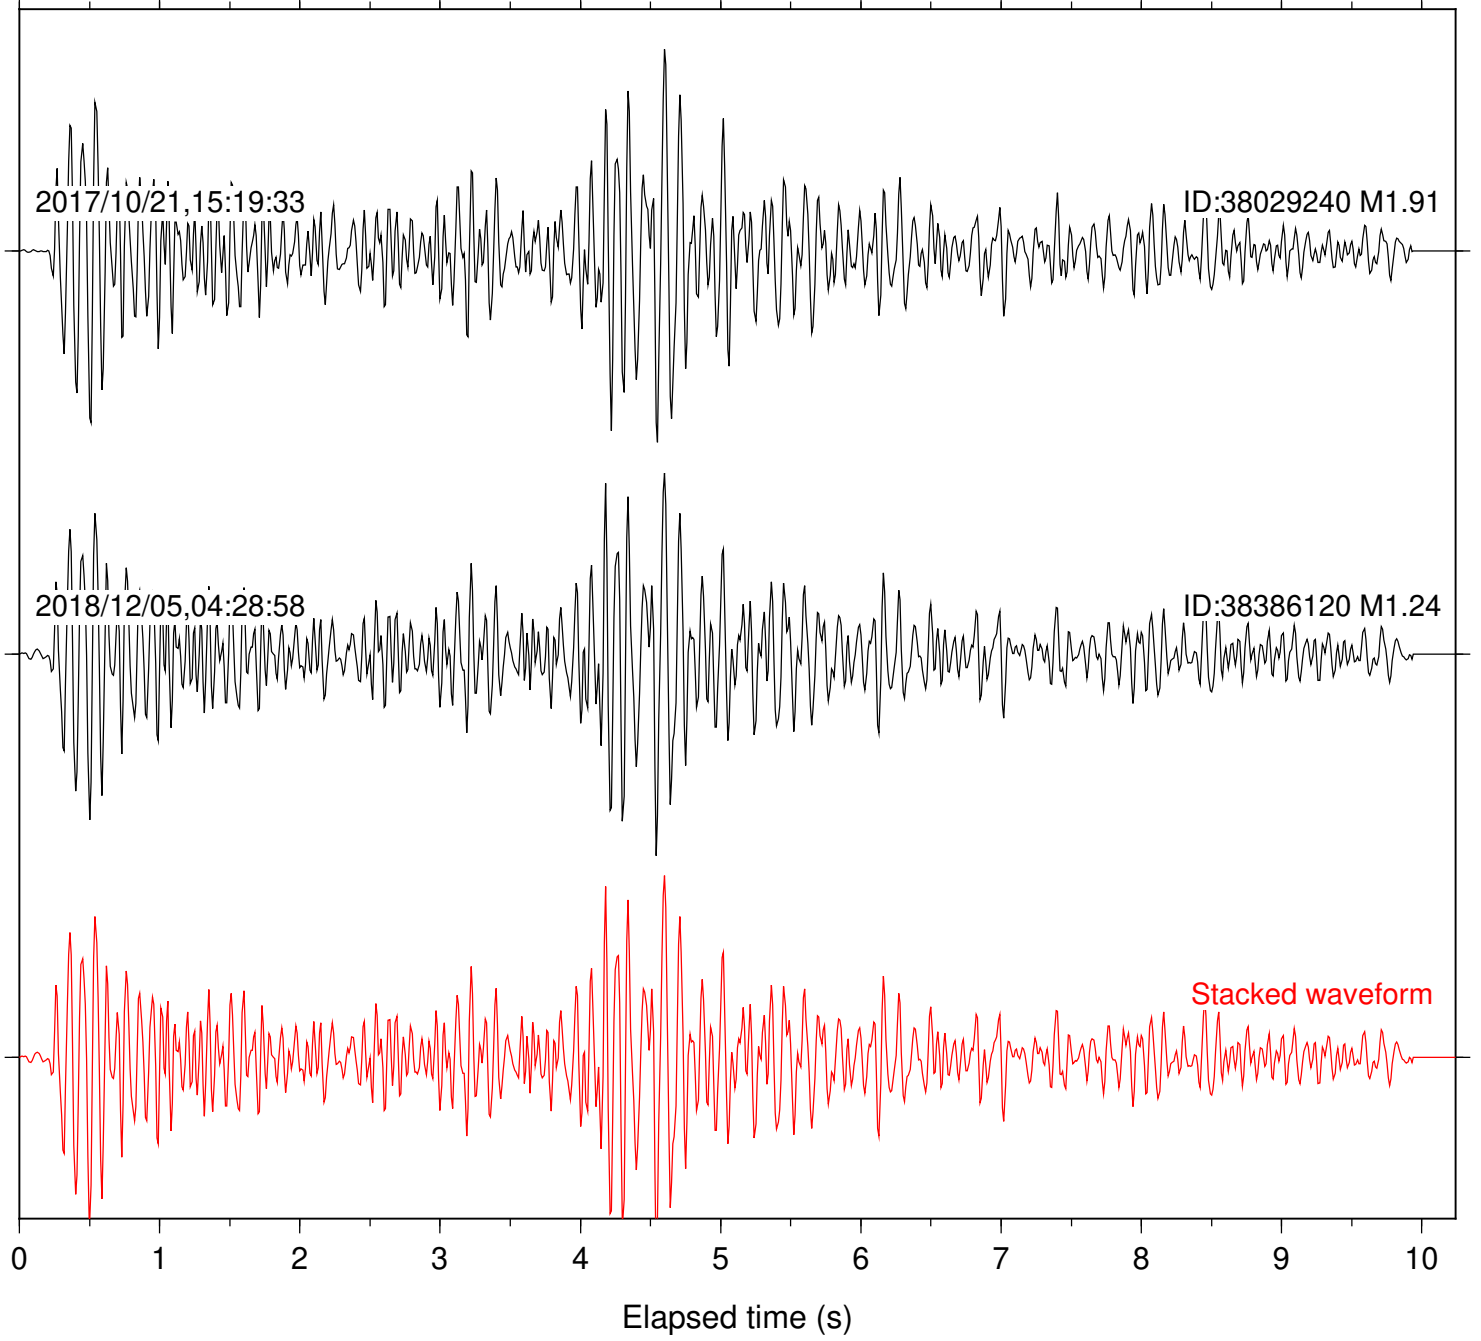

Station: FRD Com: HHZ

Focal depth: 5.14 km

Station: HMT2 Com: HHZ

Focal depth: 5.14 km

Station: LKH Com: HHZ

Focal depth: 5.14 km

Station: PFO Com: HHZ

Focal depth: 5.14 km