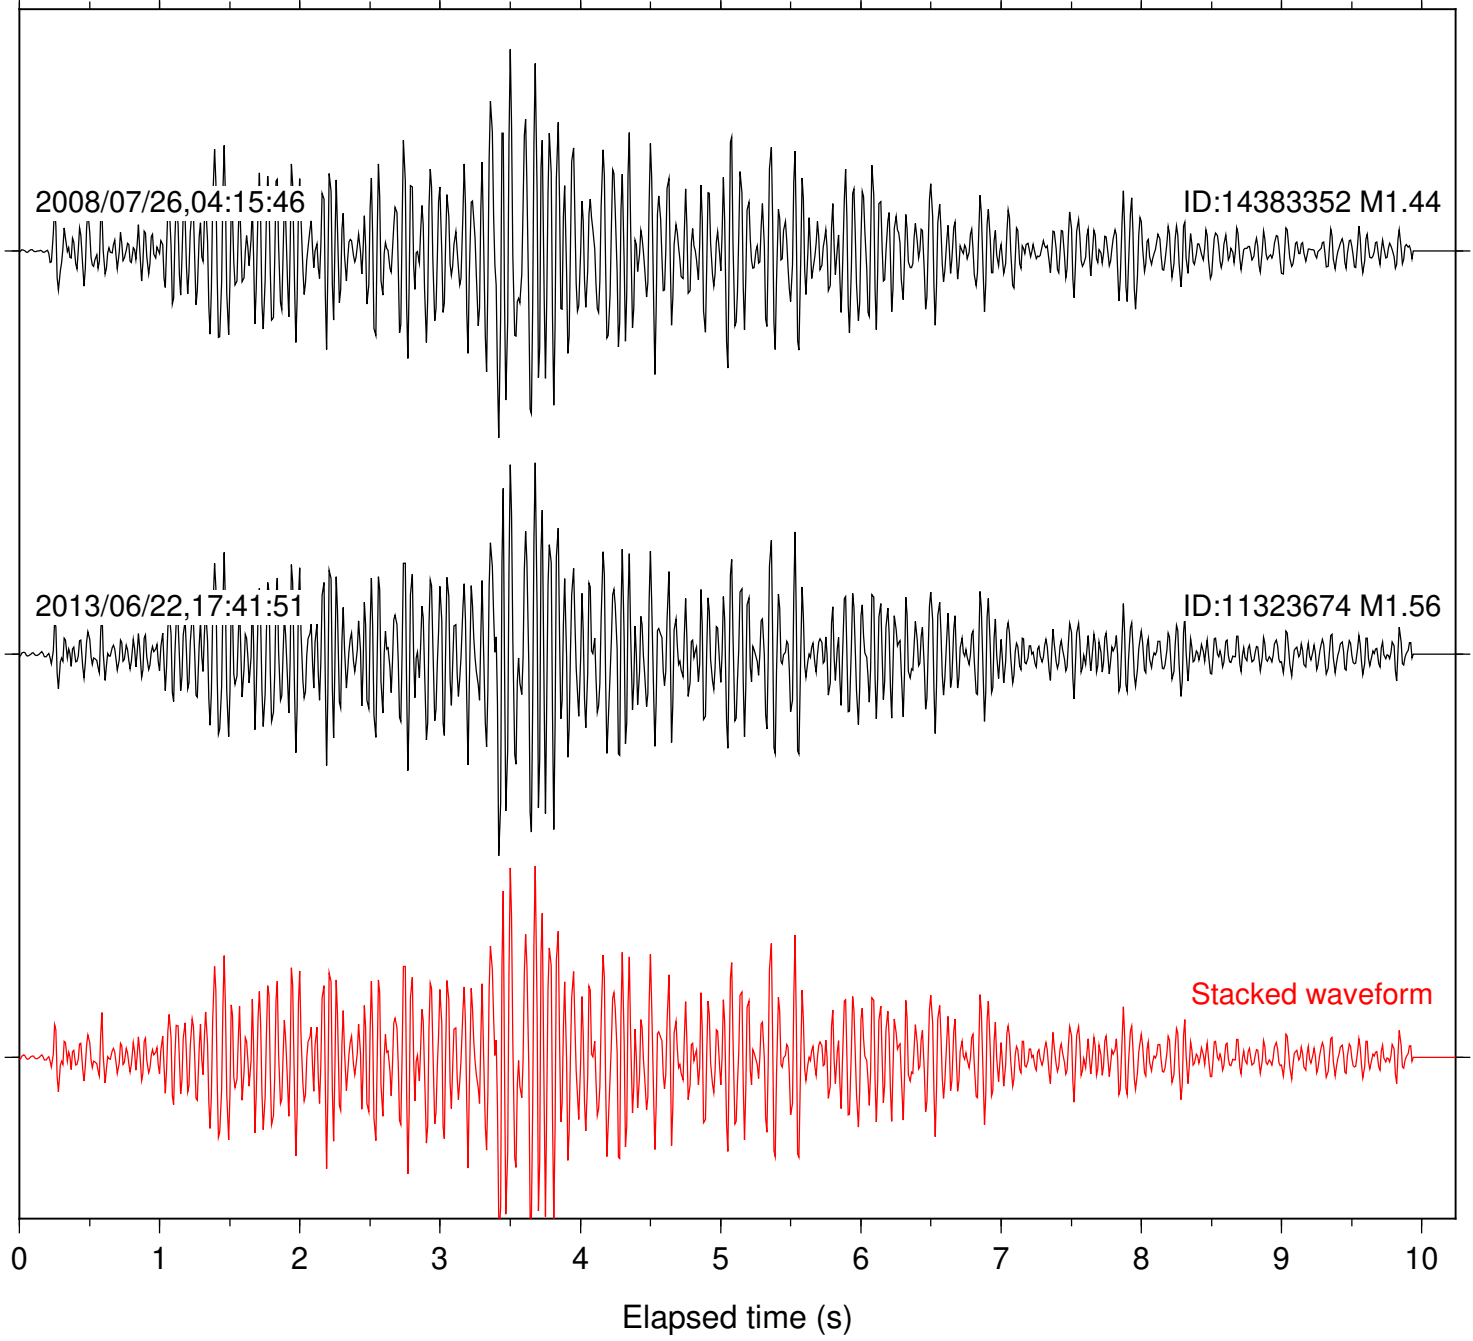

Stacked waveform

Station: B087 Com: EHZ

Focal depth: 10.43 km

Station: FRD Com: HHZ

Focal depth: 10.43 km

Station: PFO Com: HHZ

Focal depth: 10.43 km

Station: B084 Com: EHZ