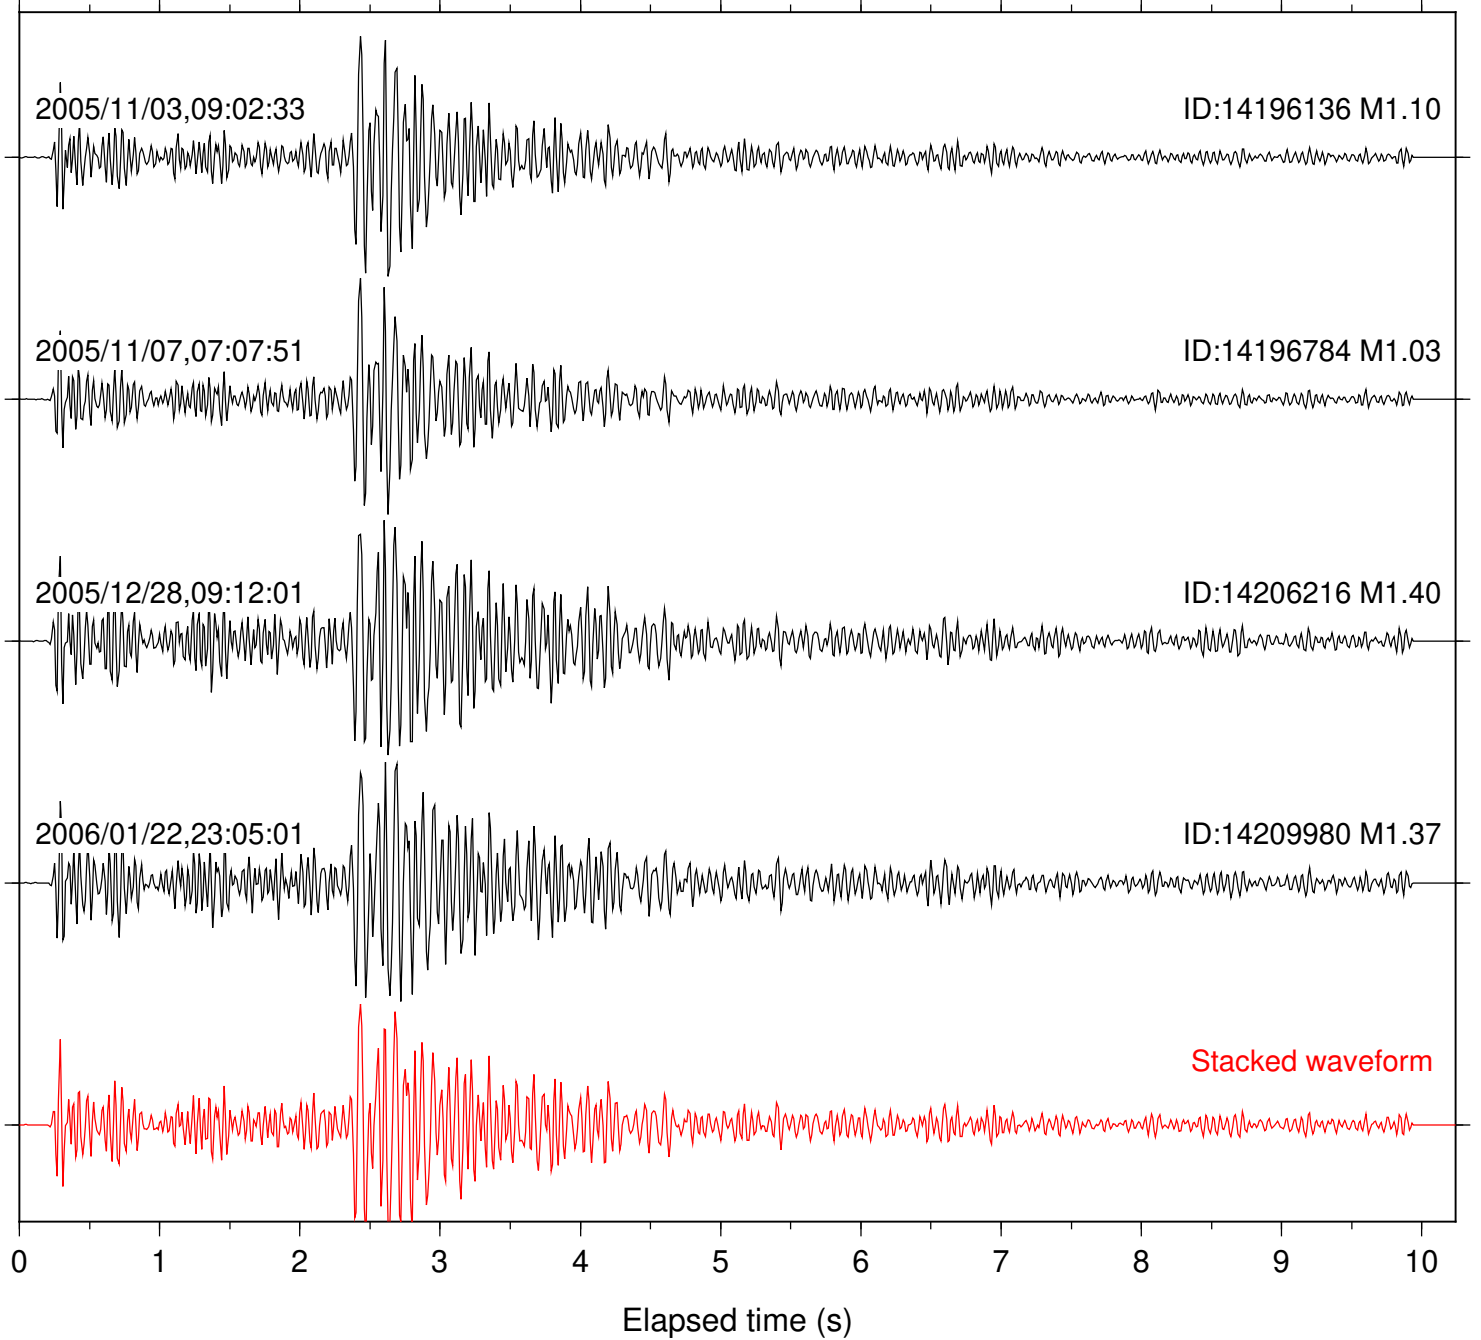

Station: HMT2 Com: HHZ

Focal depth: 13.27 km

Station: KNW Com: HHZ

Focal depth: 13.27 km

Station: POB2 Com: HHZ

Focal depth: 13.27 km

Station: RDM Com: HHZ

Focal depth: 13.25 km