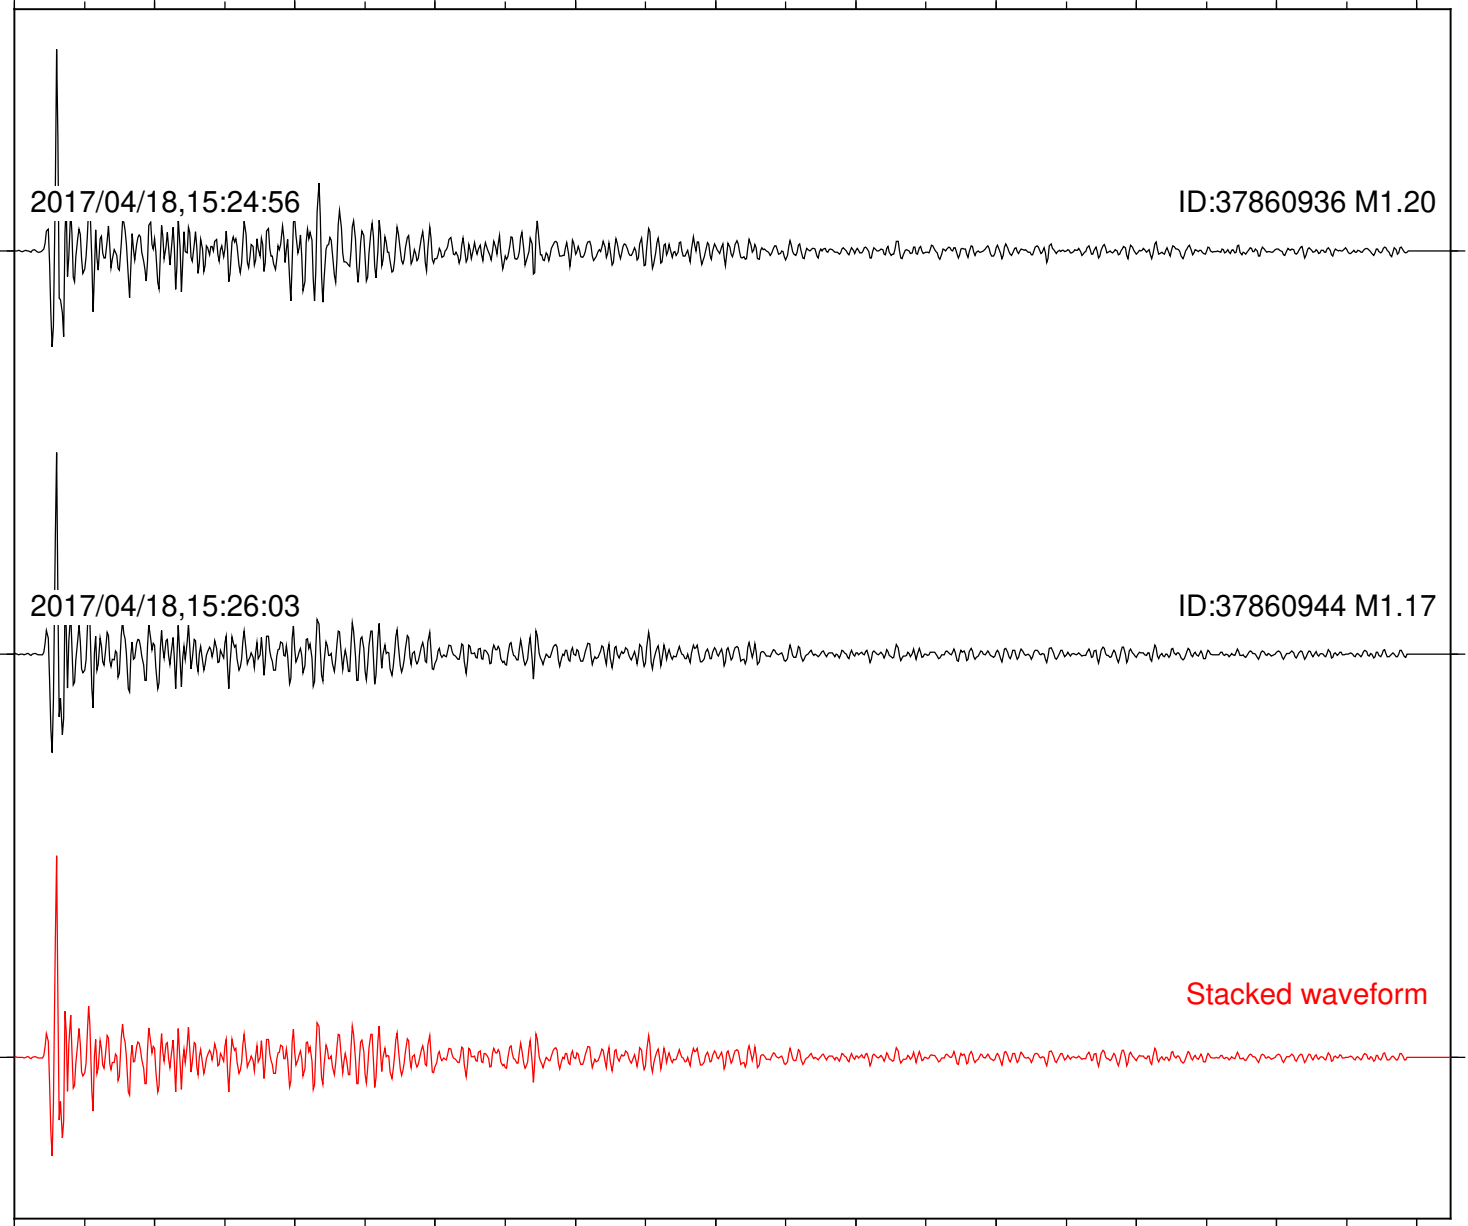

Station: BZN Com: HHZ

Focal depth: 5.70 km

2017/04/18,15:24:56

ID:37860936 M1.20

2017/04/18,15:26:03

ID:37860944 M1.17

Stacked waveform

0 1 2 3 4 5 6 7 8 9 10

Elapsed time (s)