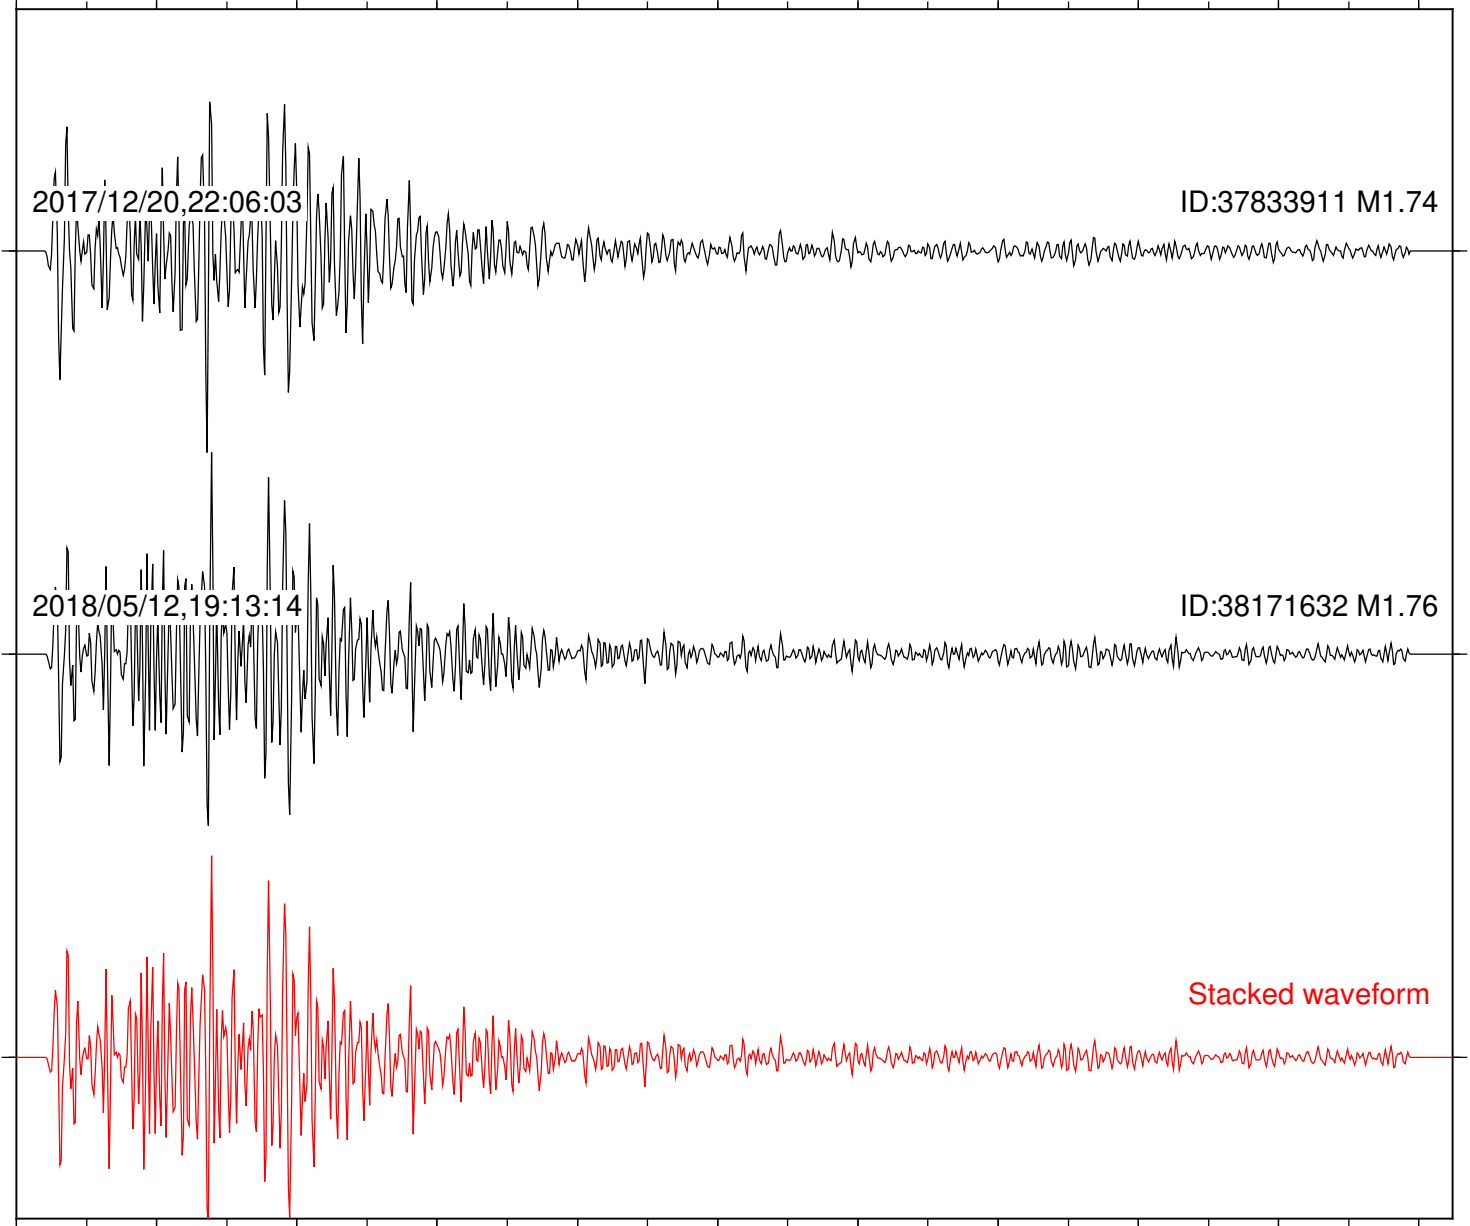

2017/12/20,22:06:03

ID:37833911 M1.74

2018/05/12,19:13:14

ID:38171632 M1.76

Stacked waveform

0 1 2 3 4 5 6 7 8 9 10  
Elapsed time (s)

Station: CSH Com: HHZ

Focal depth: 7.36 km