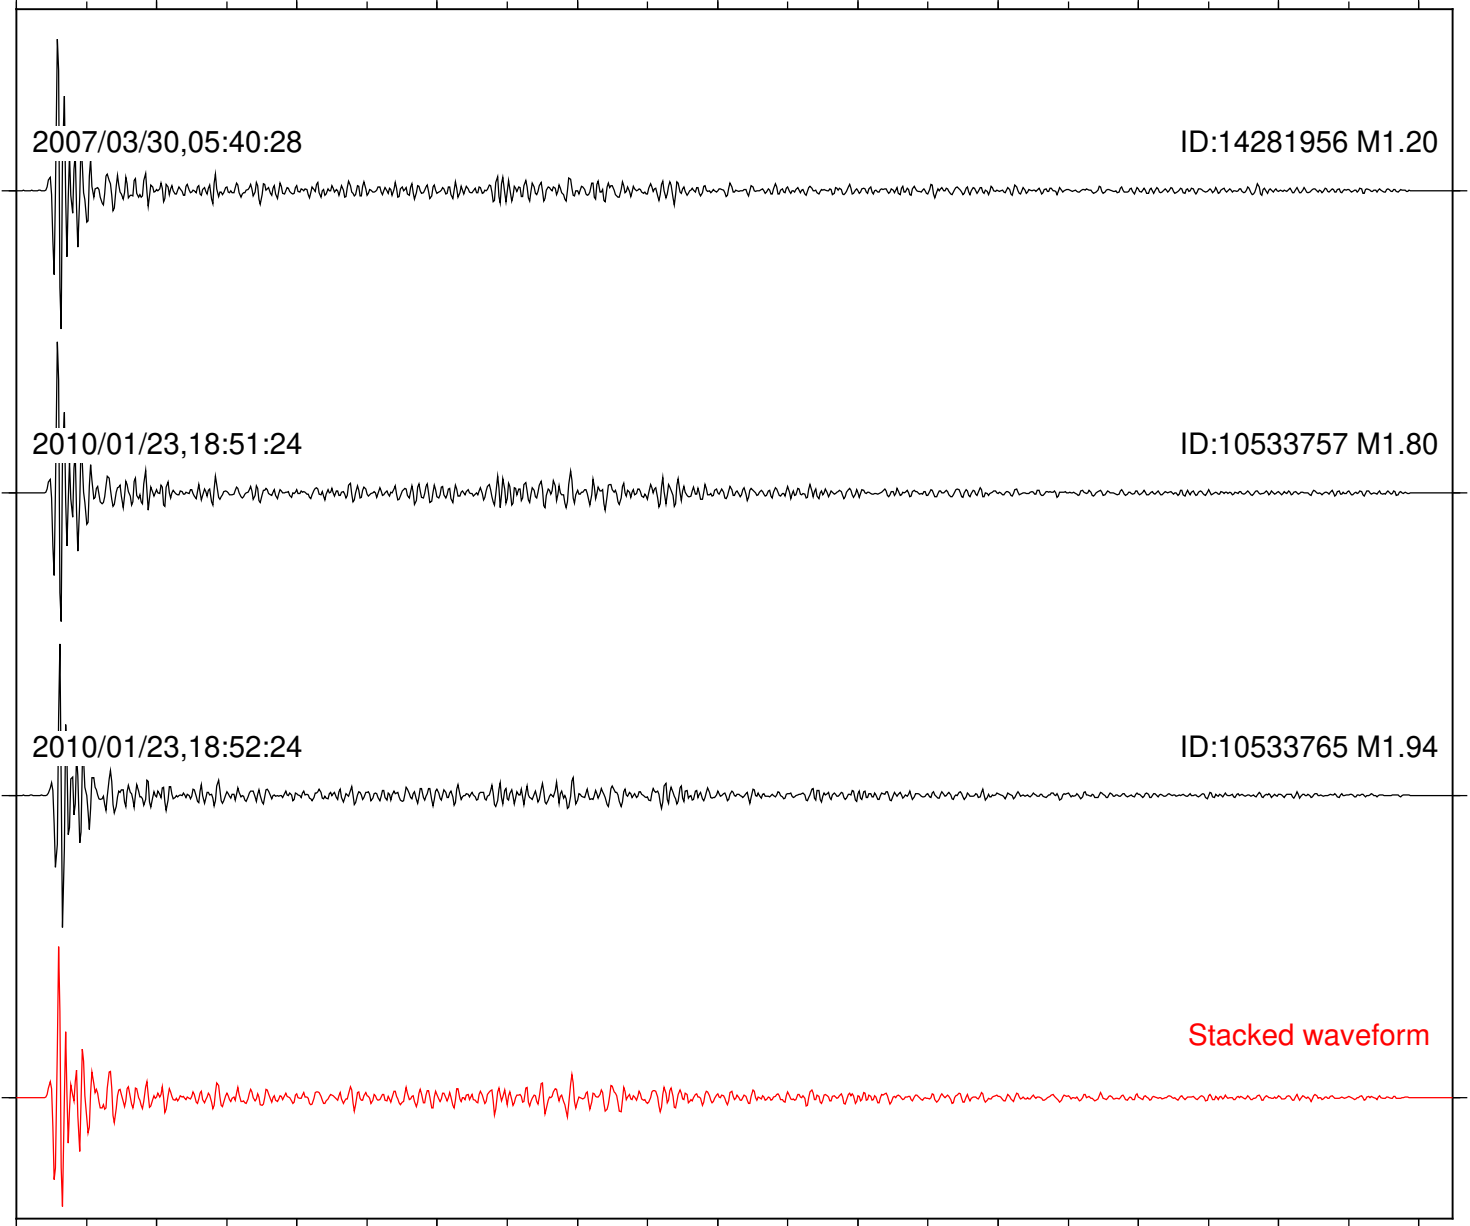

0 1 2 3 4 5 6 7 8 9 10  
Elapsed time (s)

Station: PMD Com: HHZ

Focal depth: 14.53 km

Station: WMC Com: HHZ

Focal depth: 14.53 km

Station: B081 Com: EHZ

Focal depth: 8.98 km

Station: B082 Com: EHZ