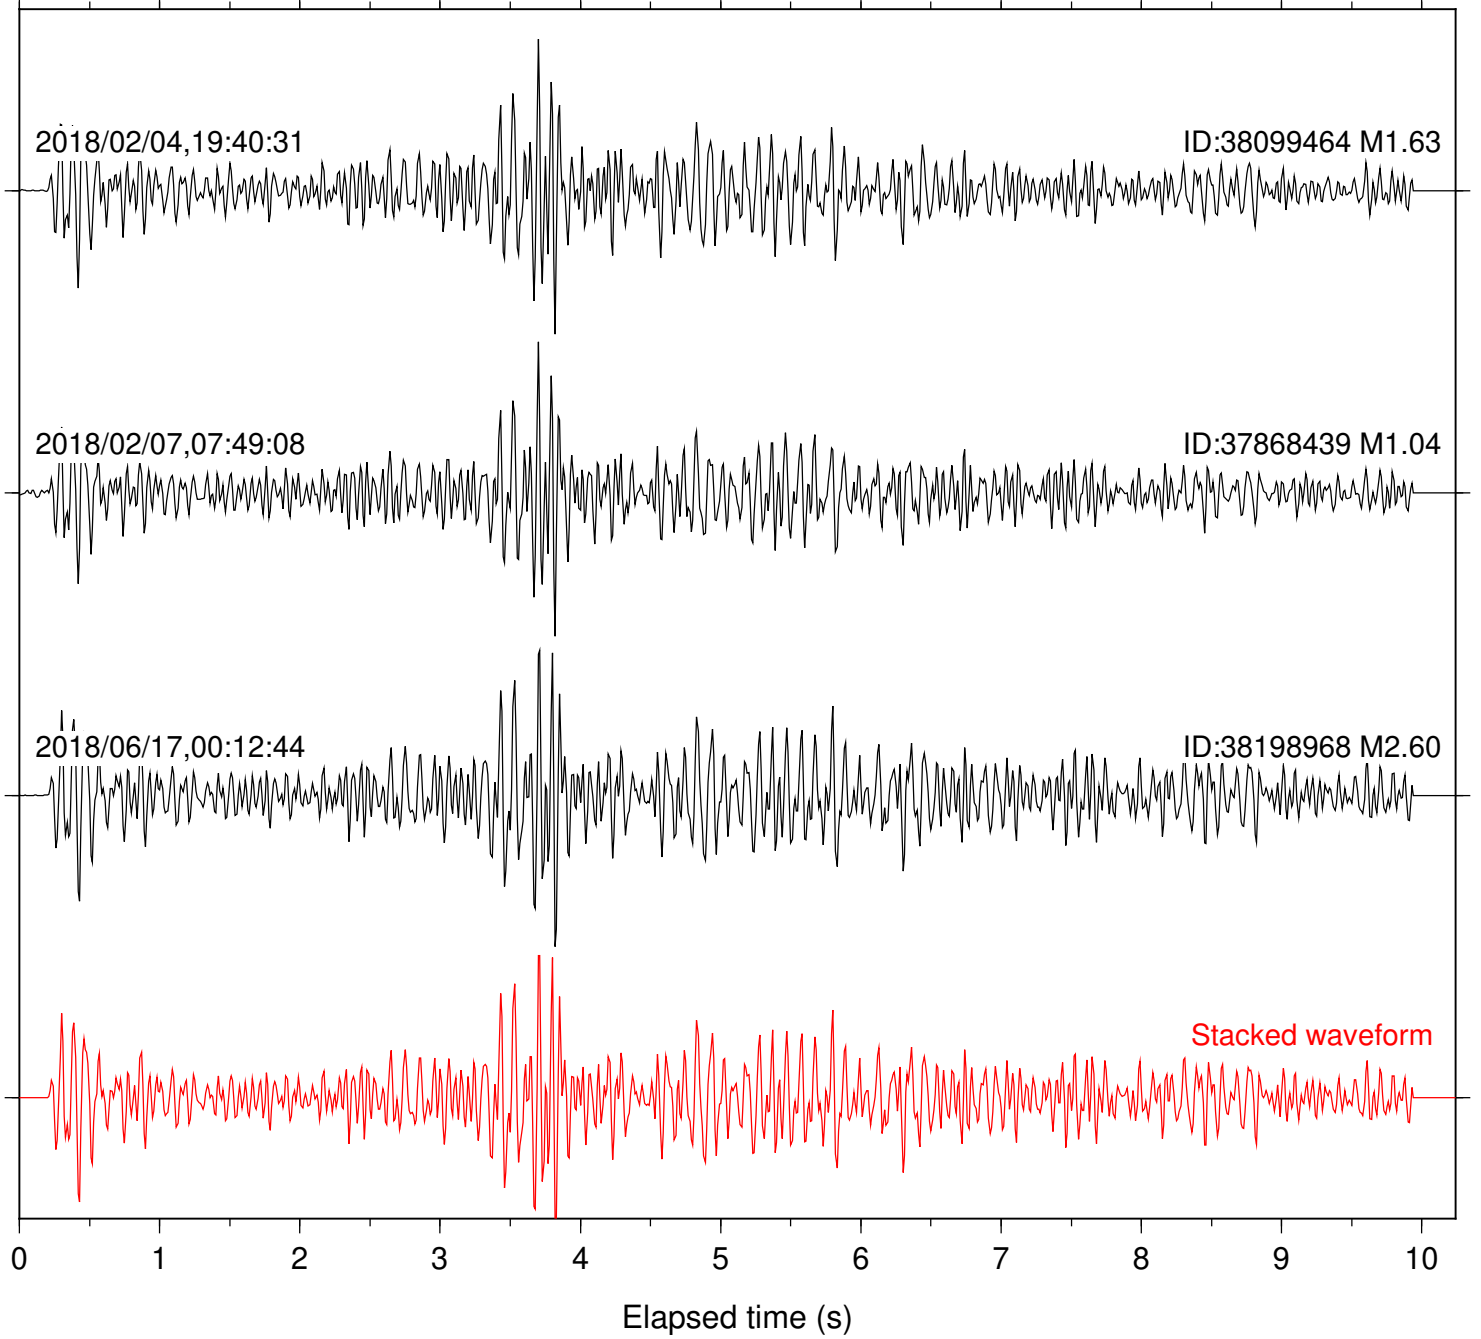

Station: BAC Com: EHZ

Focal depth: 6.93 km