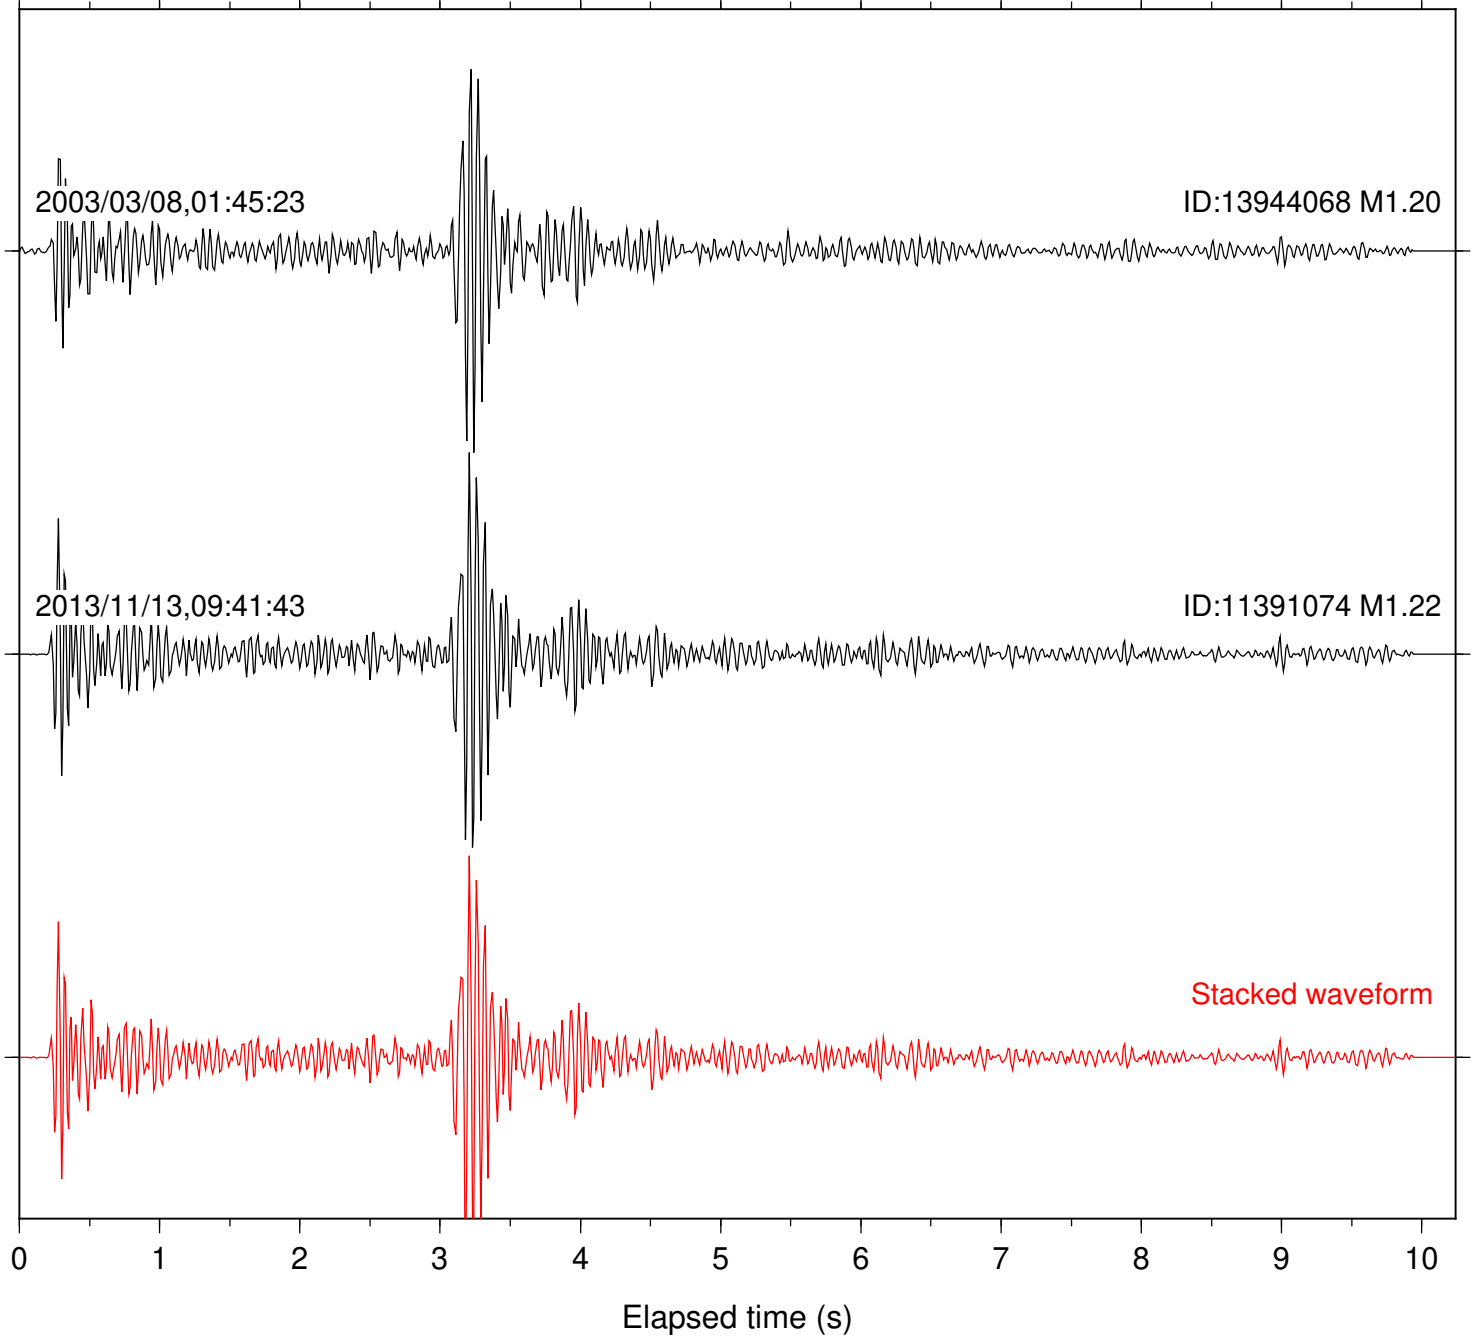

Stacked waveform

0 1 2 3 4 5 6 7 8 9 10  
Elapsed time (s)

Station: KNW Com: HHZ

Focal depth: 14.02 km

Station: PFO Com: HHZ

Focal depth: 14.02 km

Station: B081 Com: EHZ

Focal depth: 11.71 km