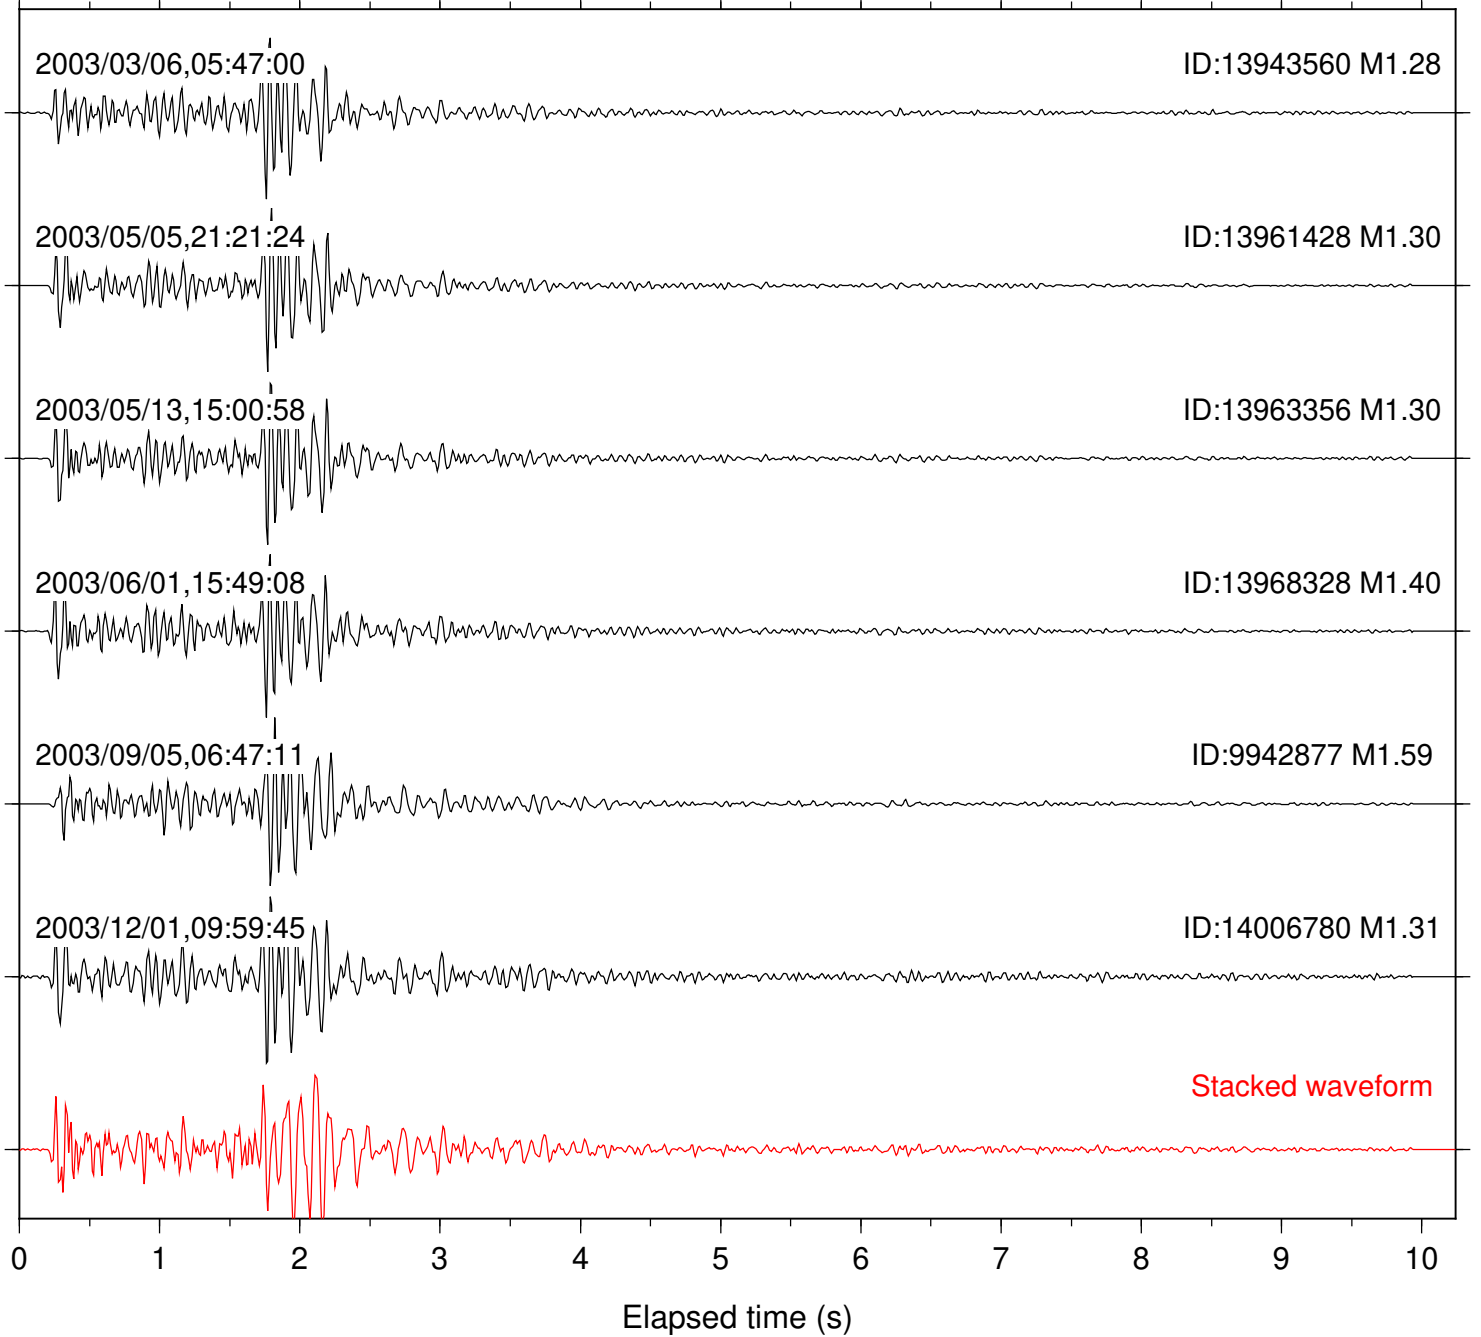

Focal depth: 7.49 km

Station: PFO Com: HHZ

Focal depth: 7.51 km

Station: SND Com: HHZ

Focal depth: 7.47 km

Station: TRO Com: HHZ

Focal depth: 7.51 km

Station: KNW Com: HHZ