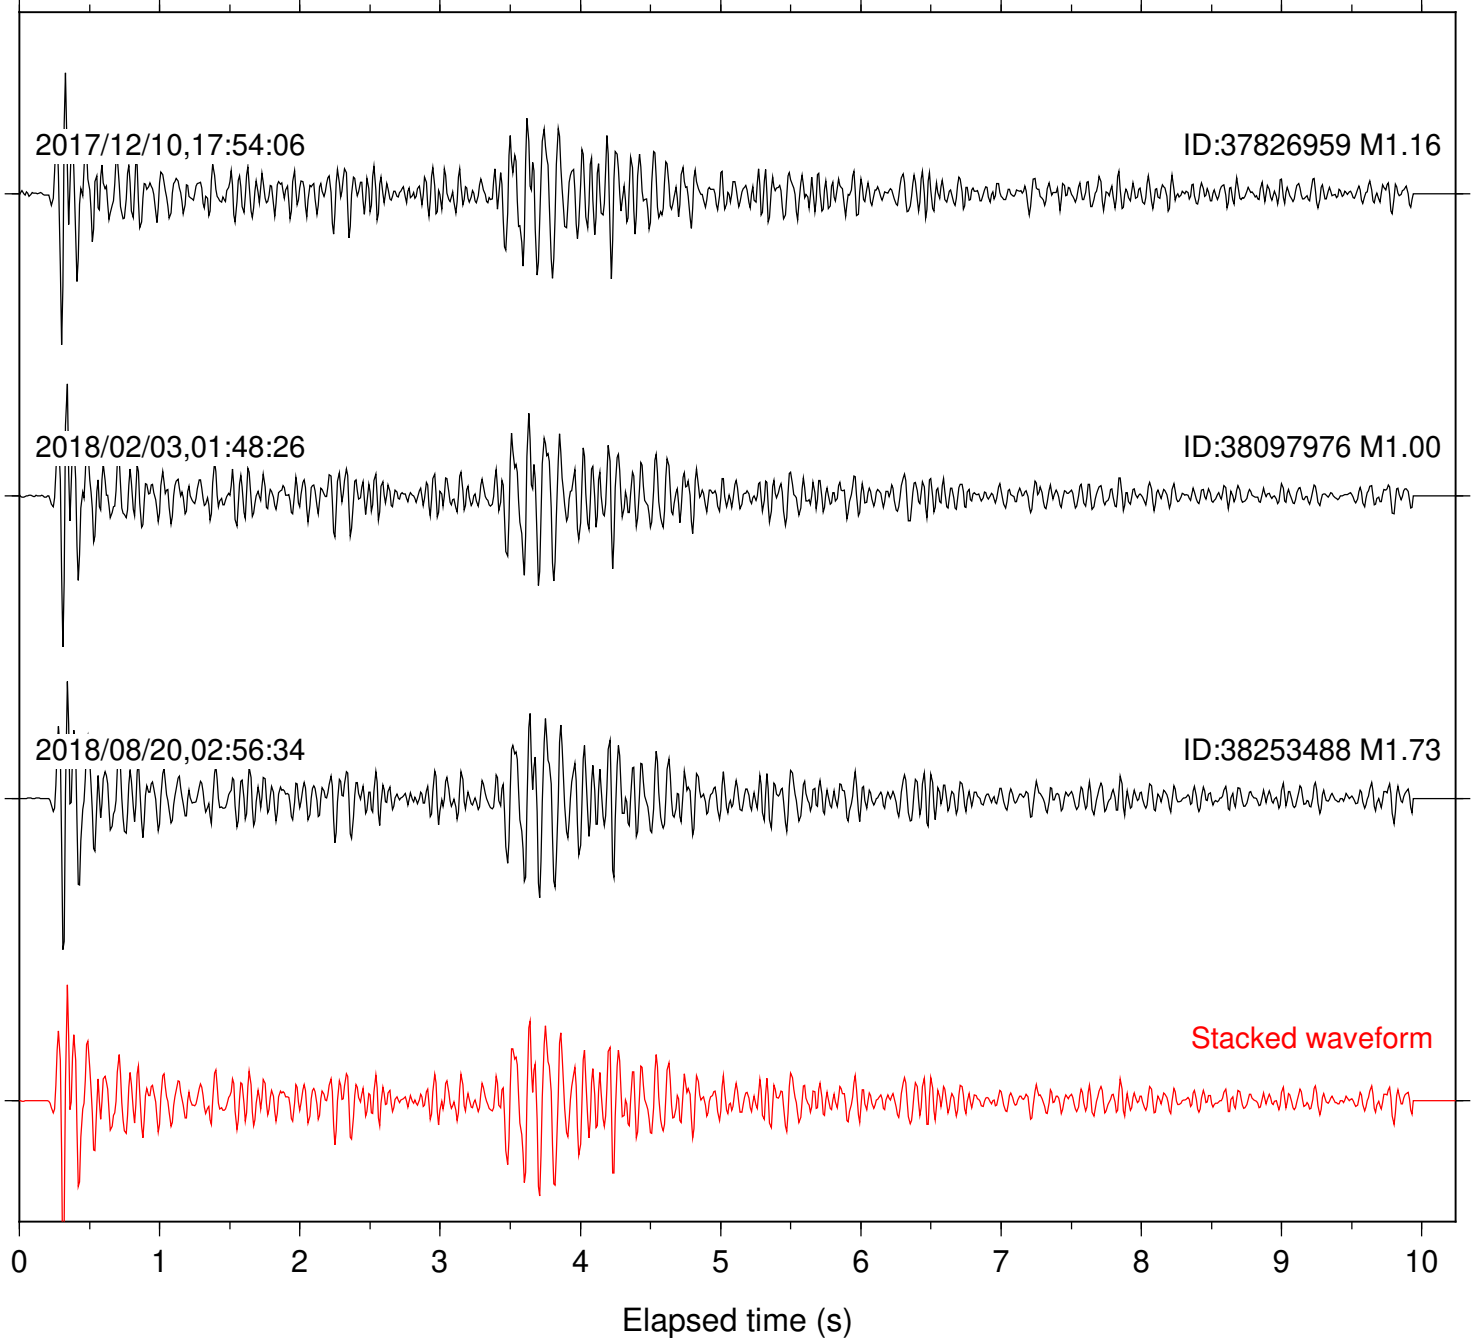

Focal depth: 4.98 km

Station: BAC Com: EHZ

Focal depth: 4.98 km

Station: CSH Com: HHZ

Focal depth: 4.98 km

Station: DGR Com: HHZ

Focal depth: 4.98 km

Station: FRD Com: HHZ