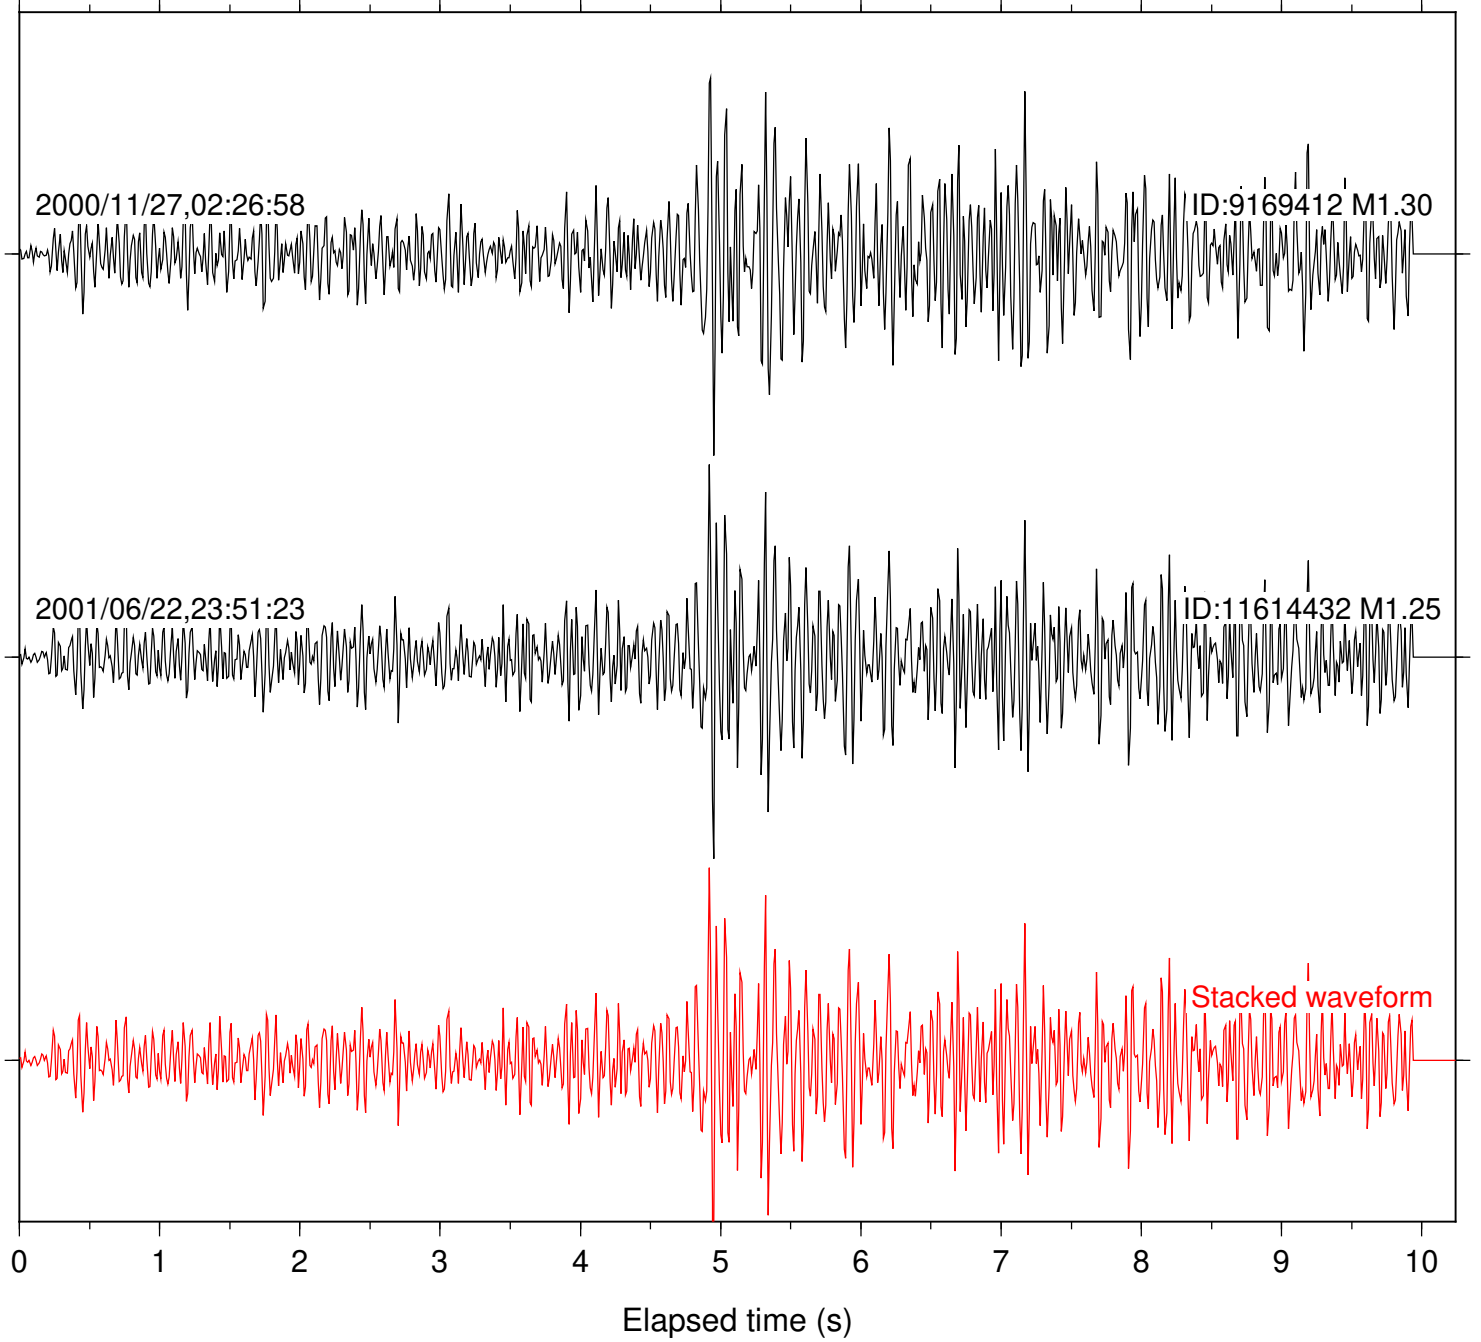

Station: SND Com: HHZ

Focal depth: 7.36 km

Station: POB2 Com: HHZ

Focal depth: 1.95 km

Station: WIN Com: EHZ

Focal depth: 1.95 km

Station: DGR Com: HHZ

Focal depth: 15.42 km