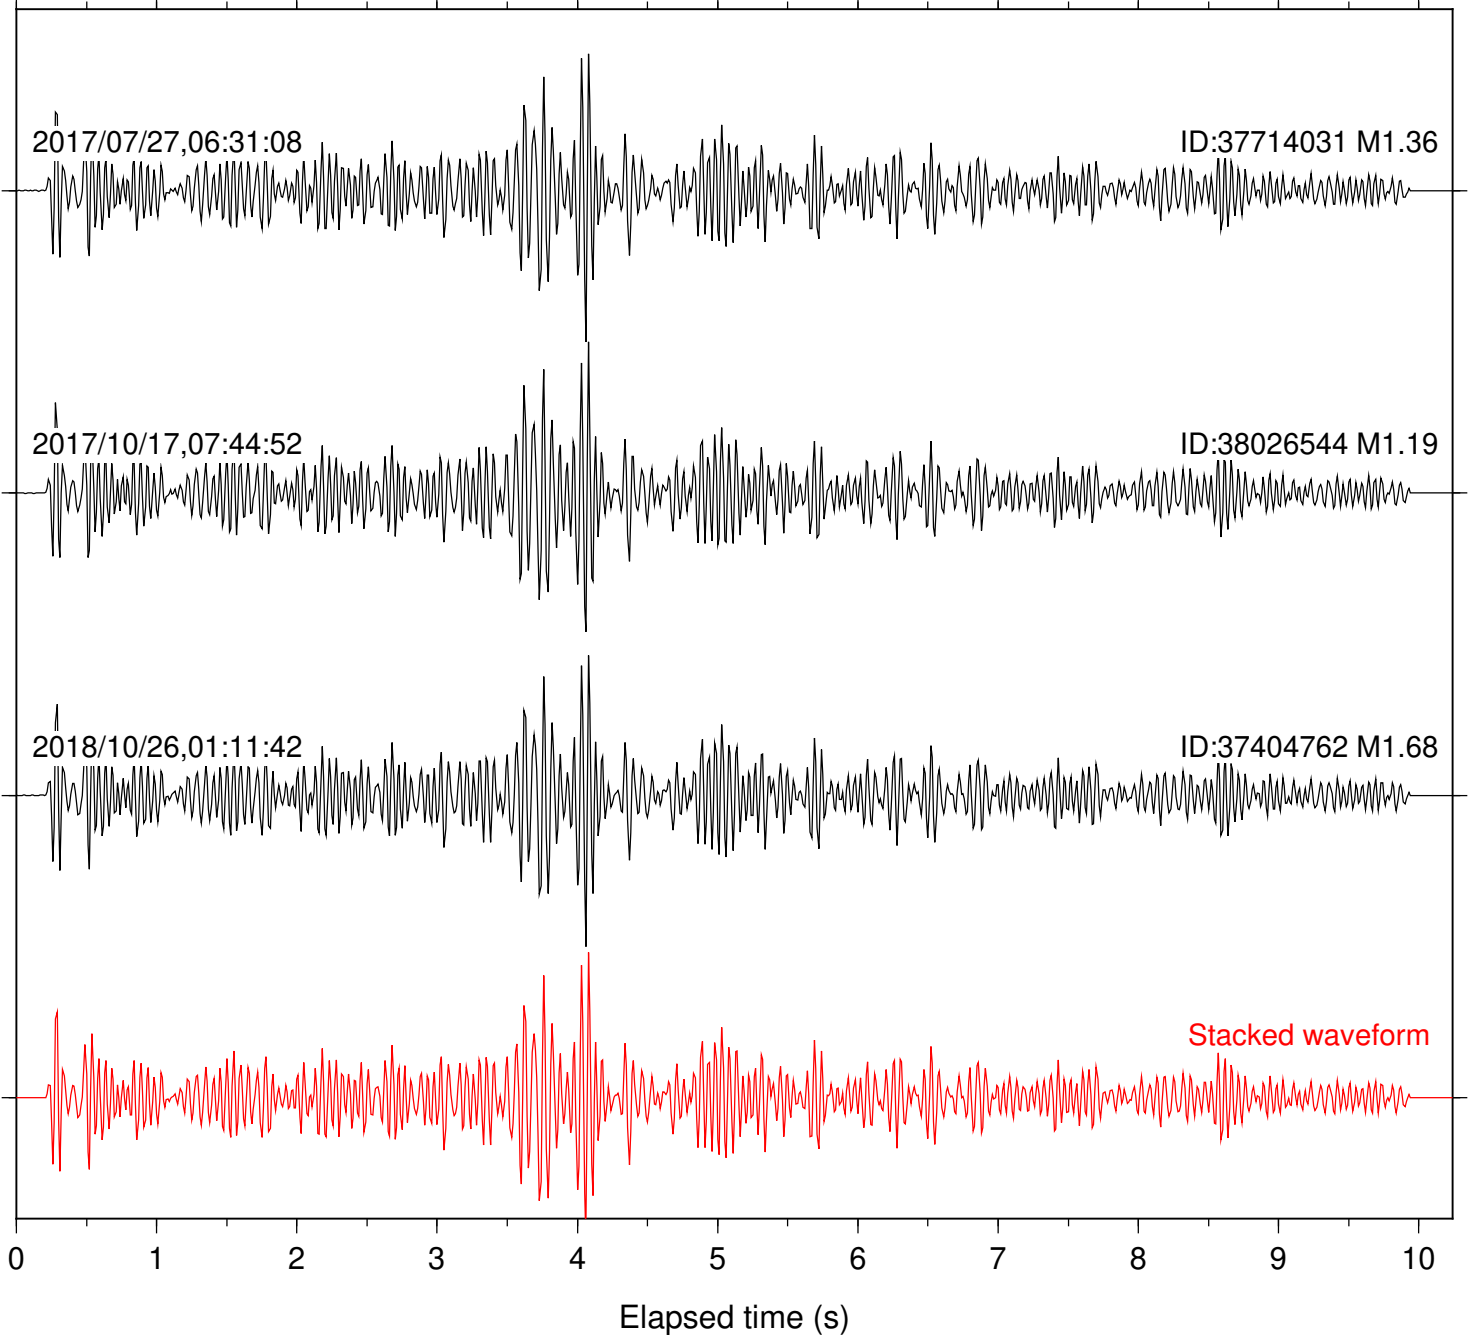

Focal depth: 5.12 km

Station: CSH Com: HHZ

Focal depth: 5.12 km

Station: DGR Com: HHZ

Focal depth: 5.12 km

Station: DNR Com: HHZ

Focal depth: 5.11 km

Station: FRD Com: HHZ