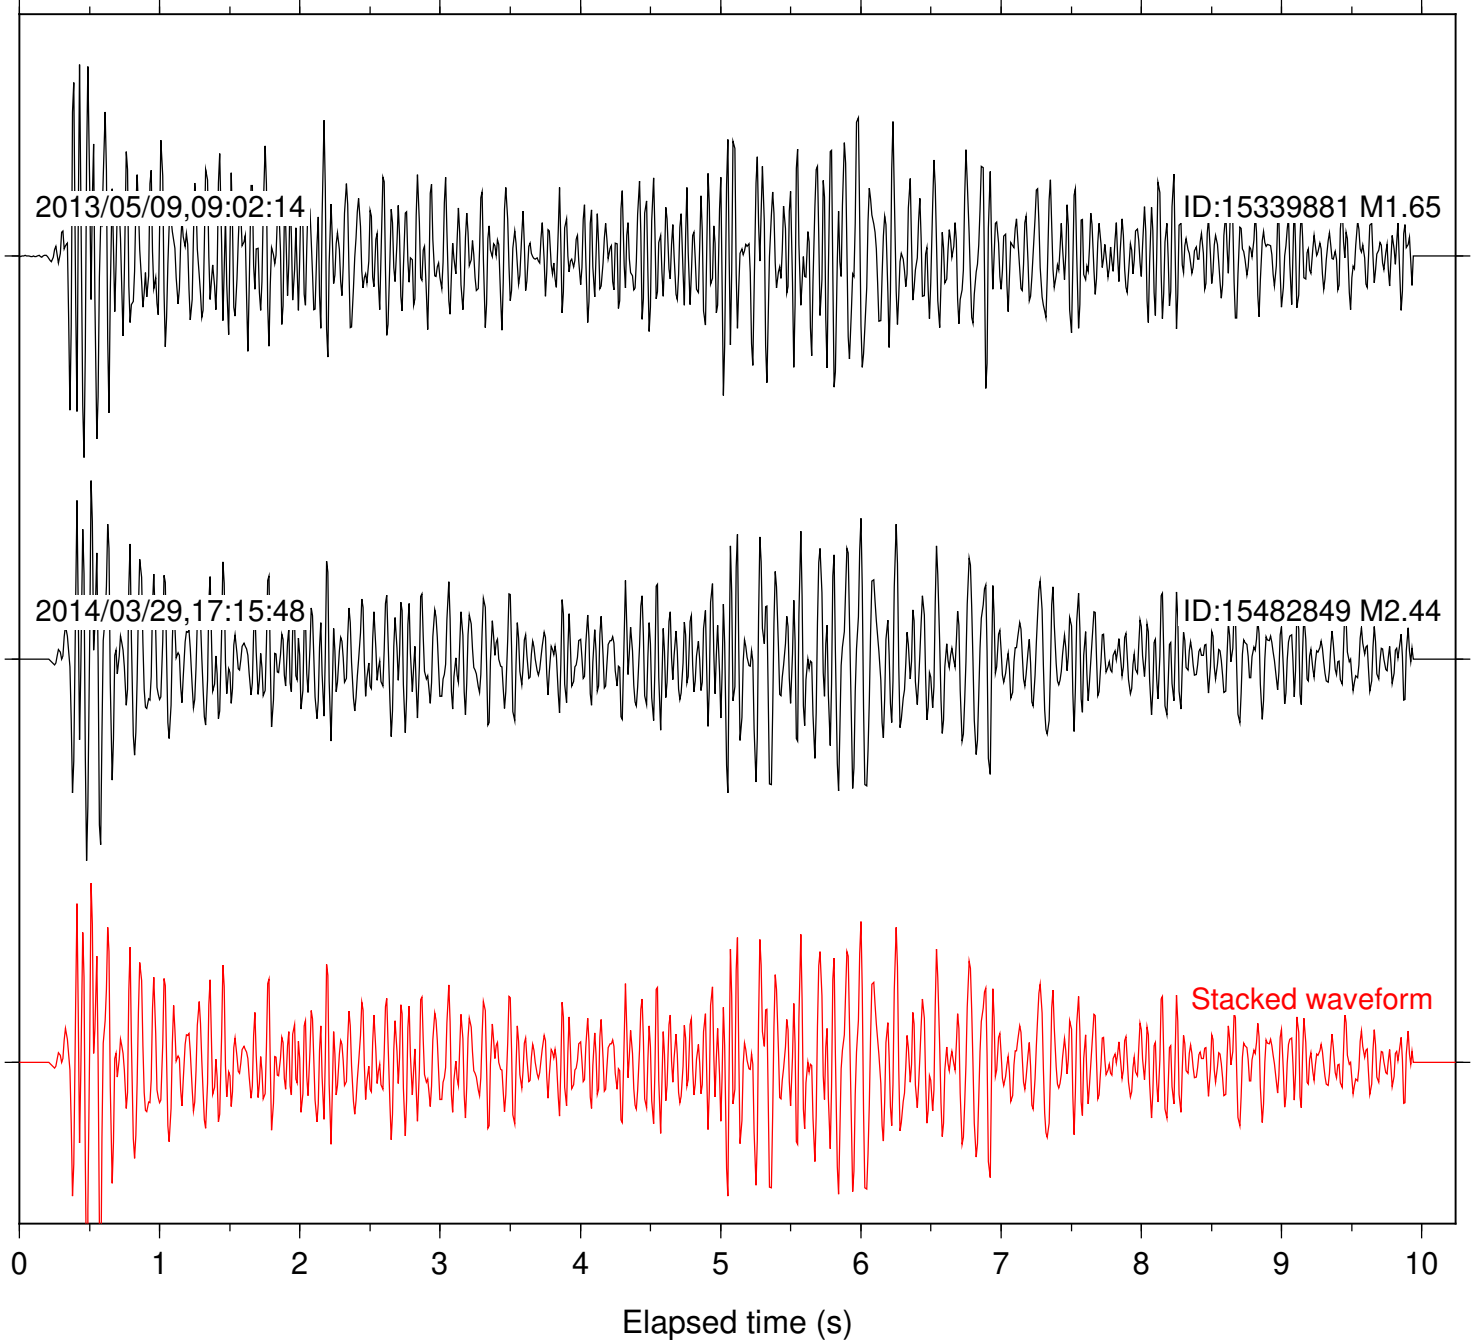

Station: LVA2 Com: HHZ

Focal depth: 11.67 km