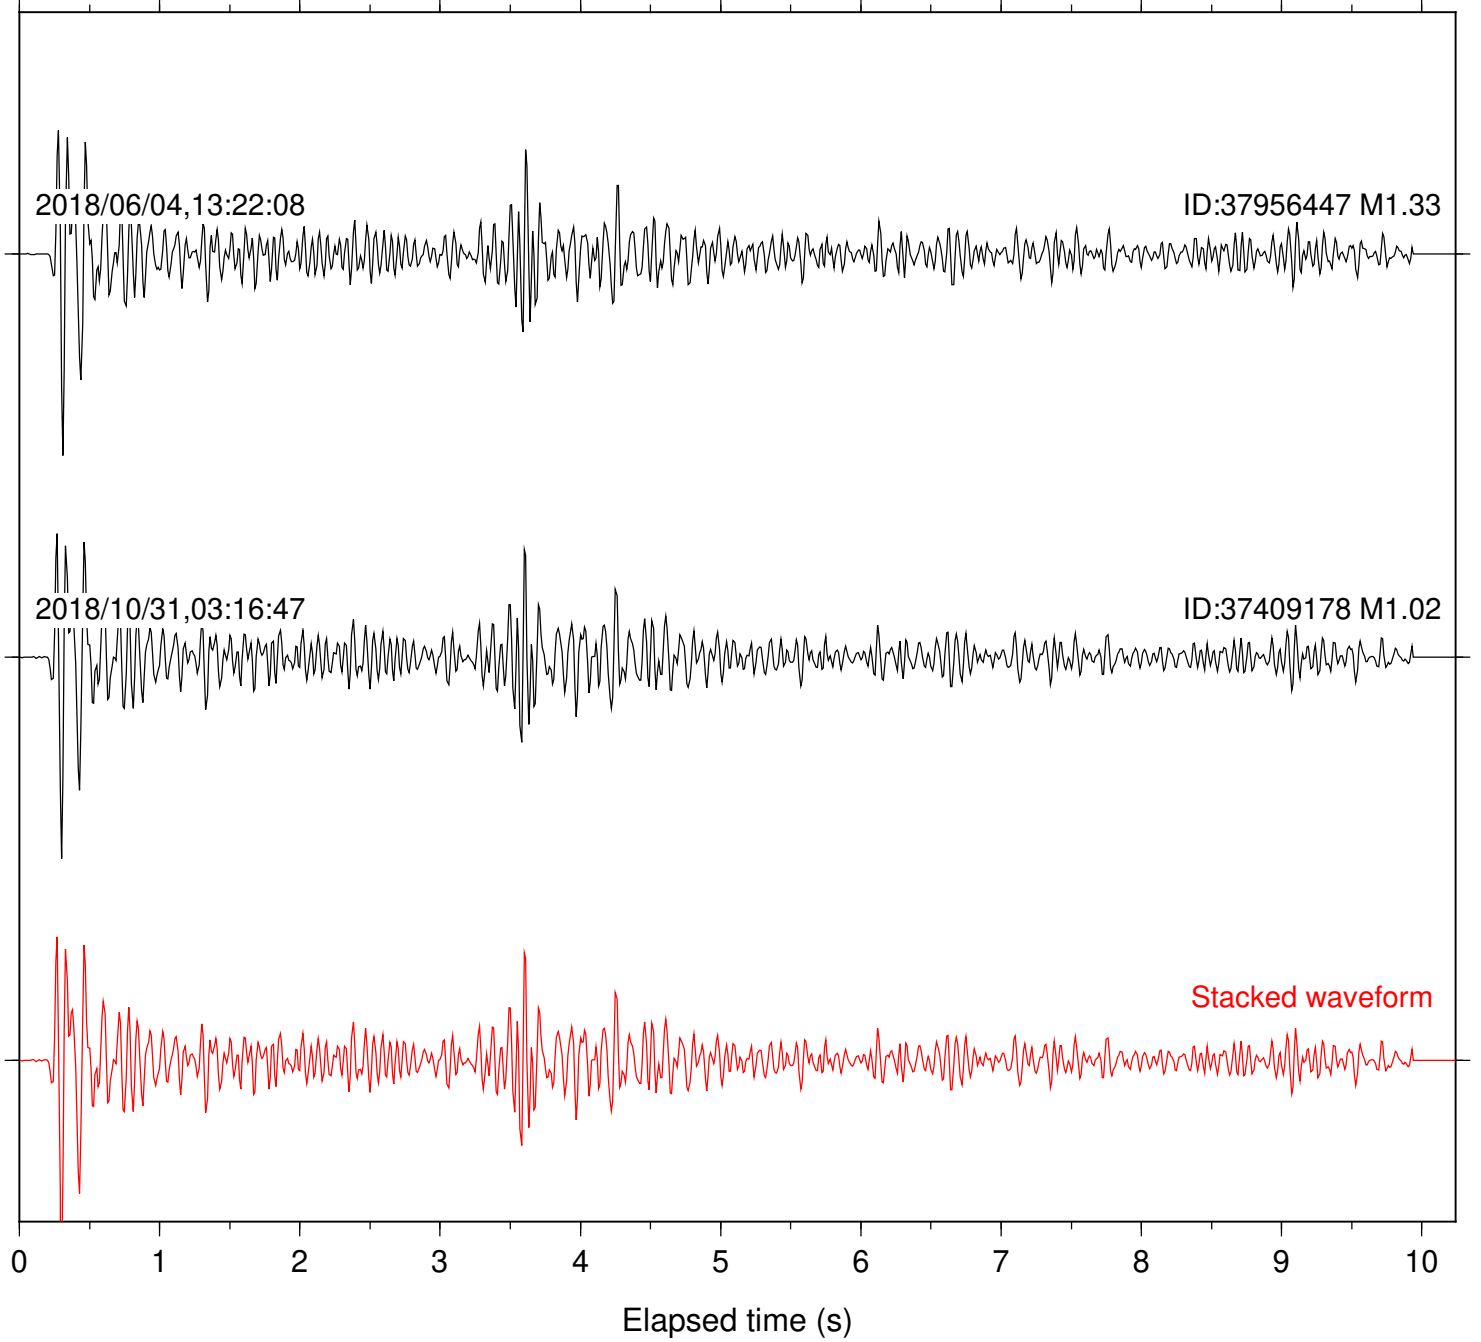

Station: CSH Com: HHZ

Focal depth: 4.77 km