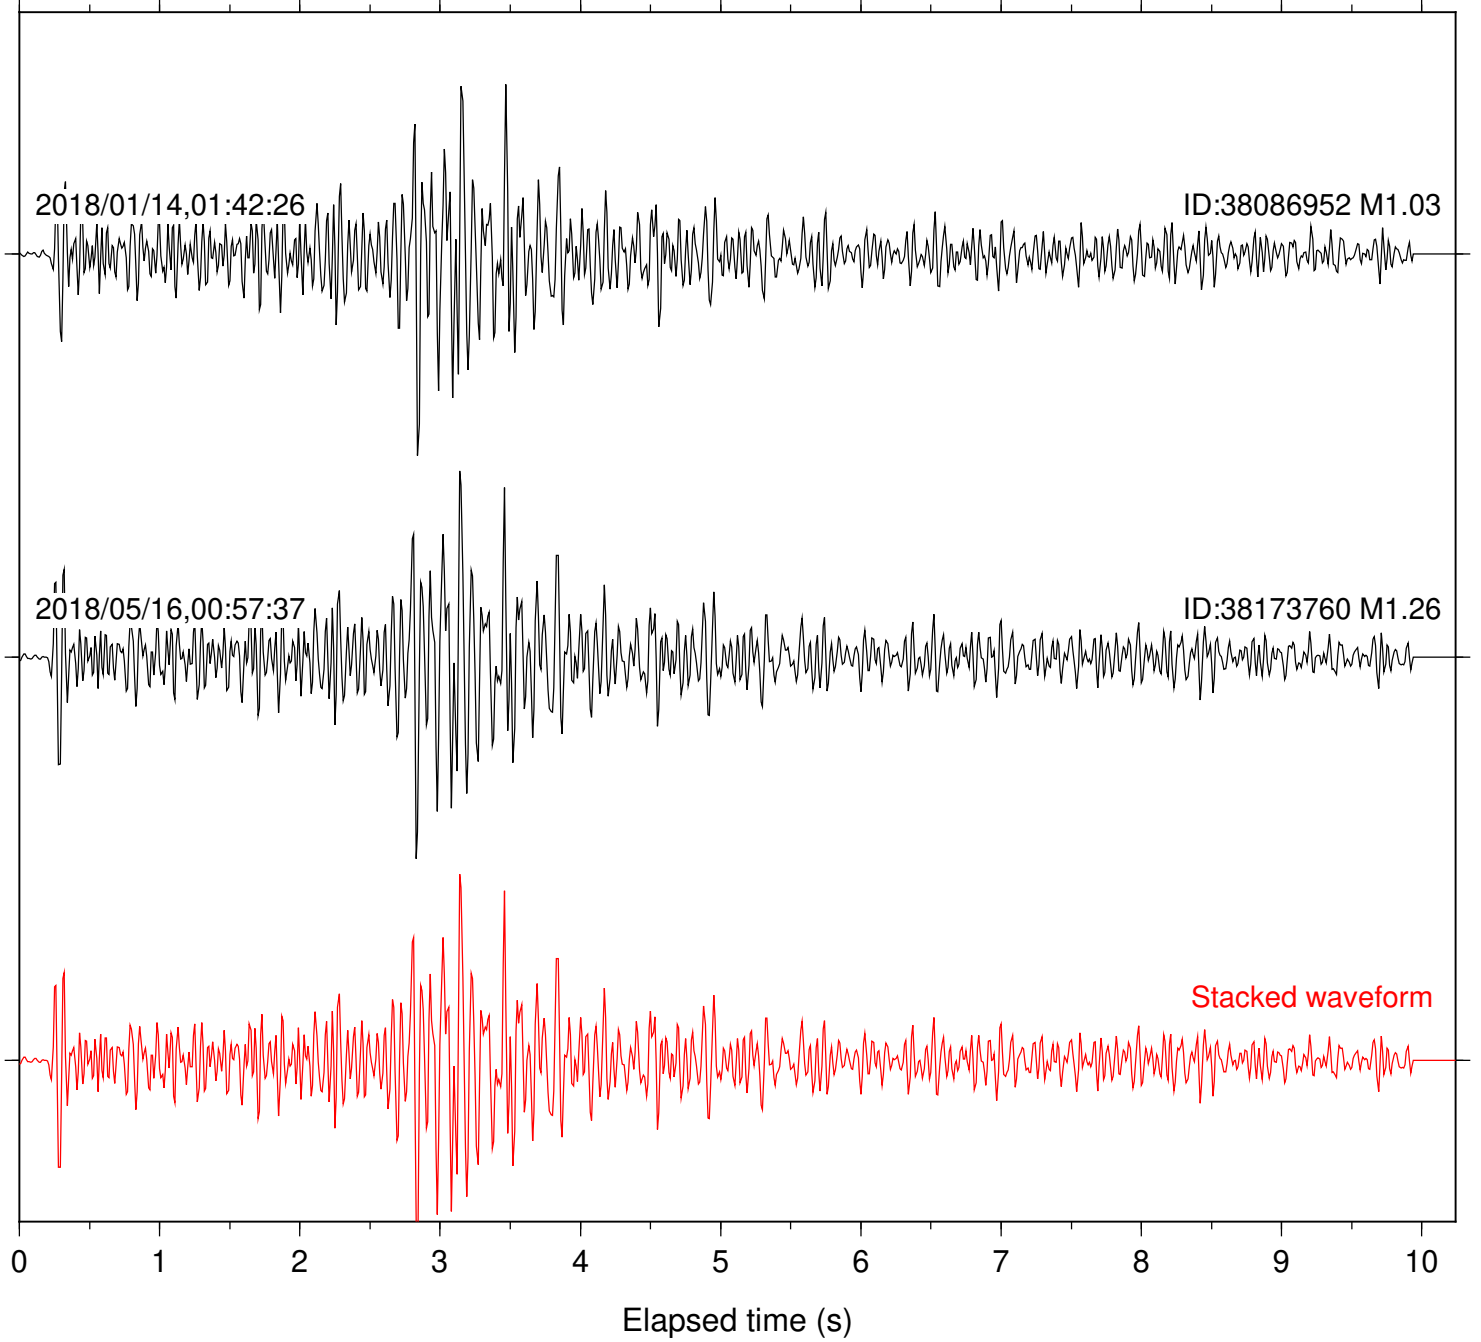

Station: B082 Com: EHZ

Focal depth: 6.30 km