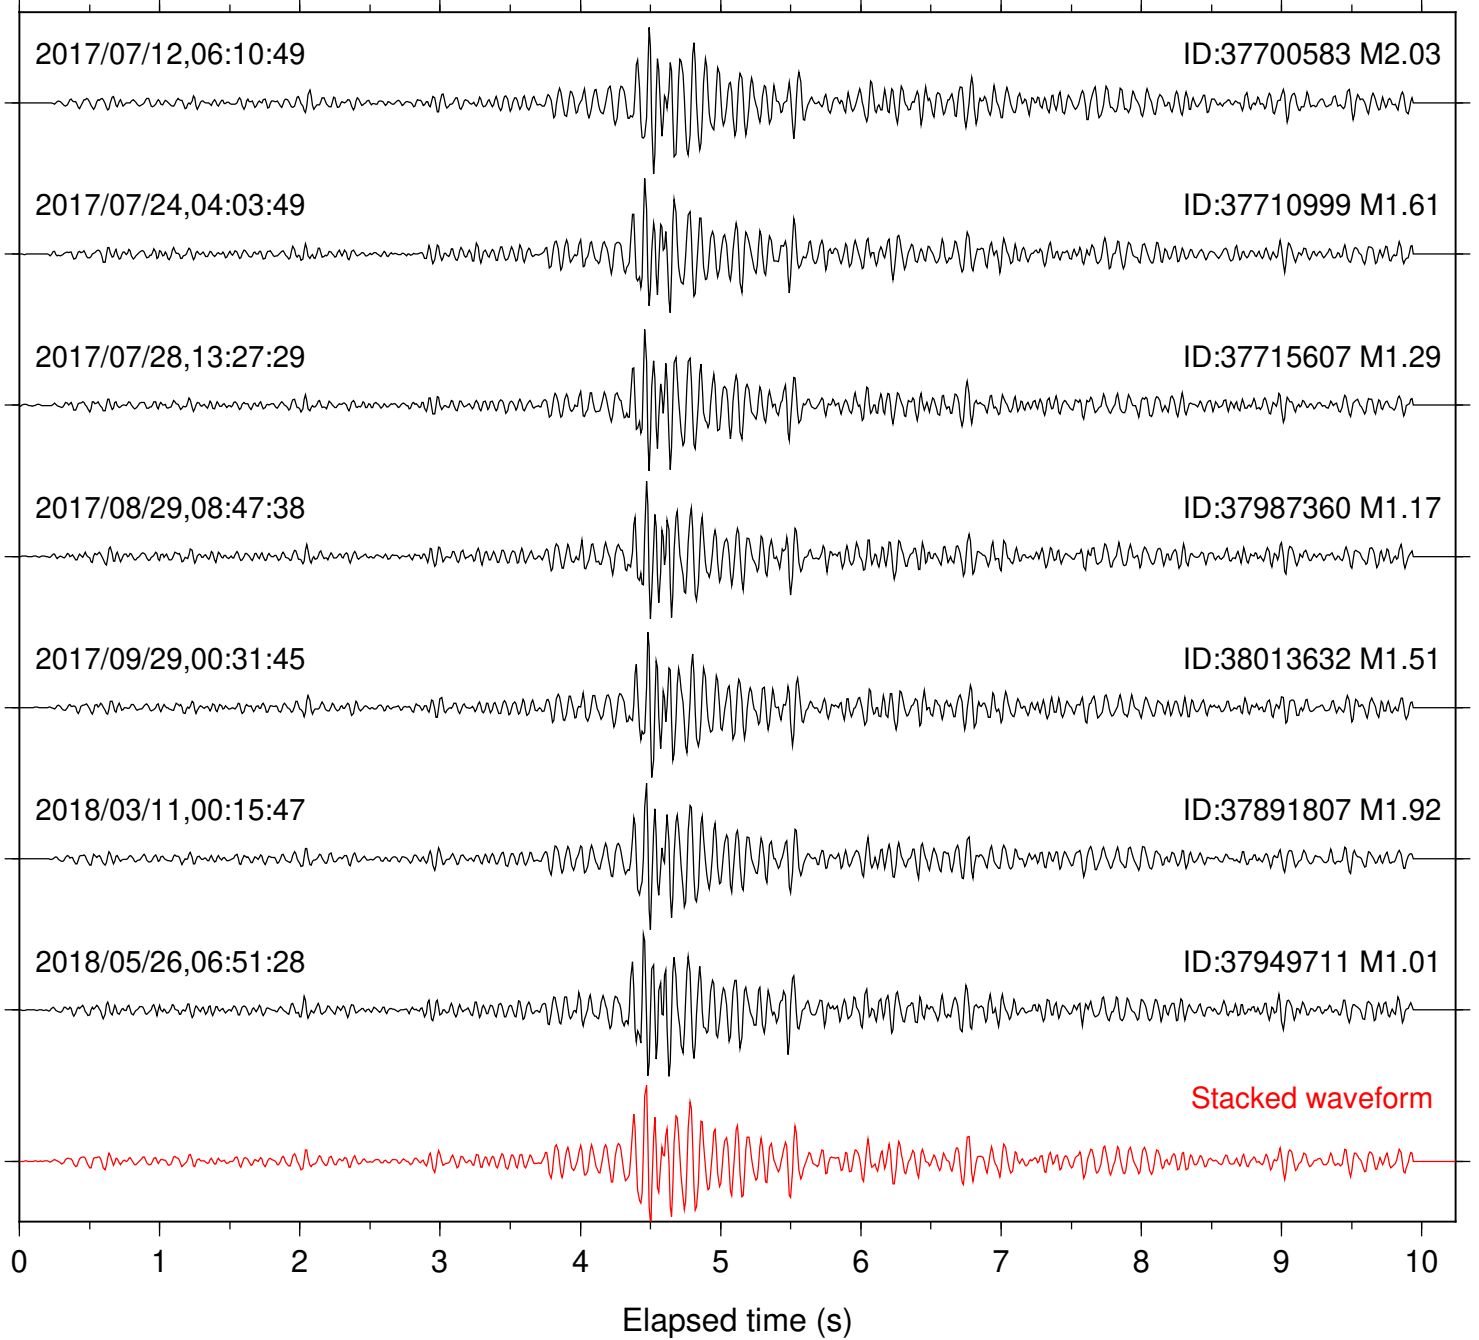

Station: B084 Com: EHZ

Focal depth: 6.03 km