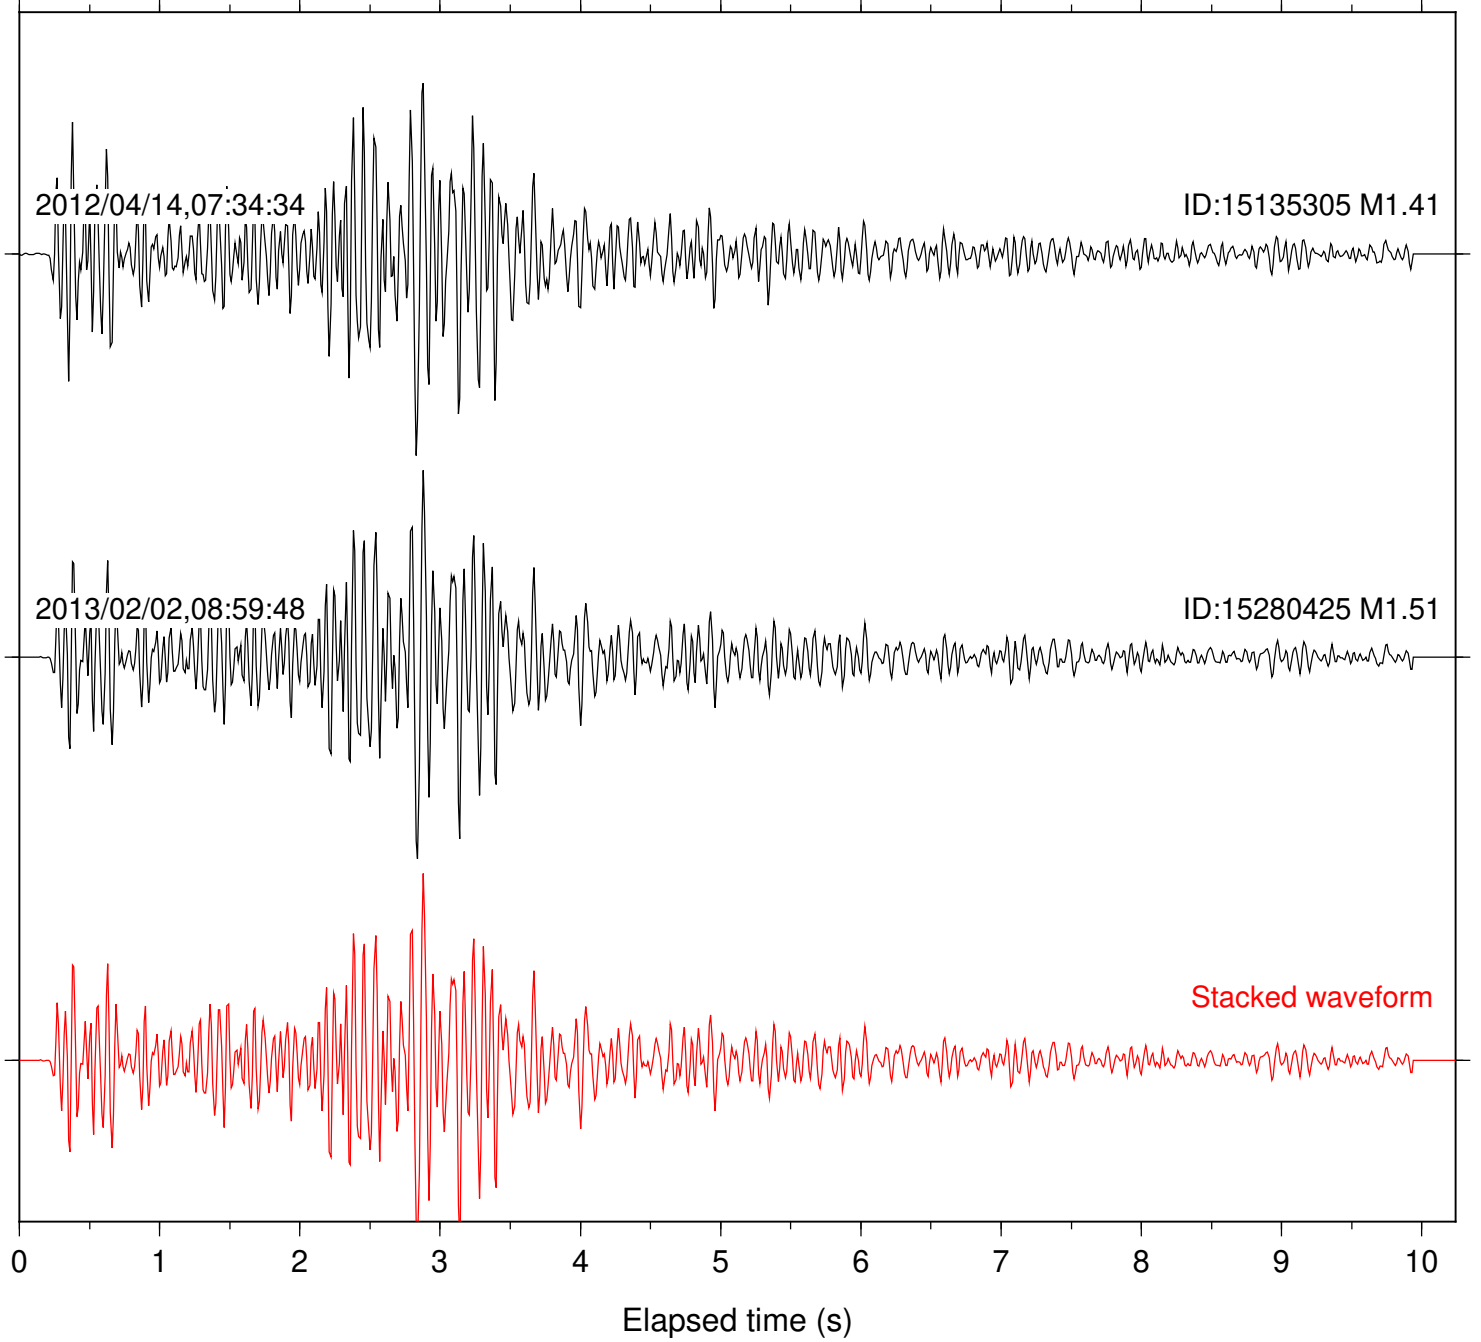

Station: B088 Com: EHZ

Focal depth: 7.95 km