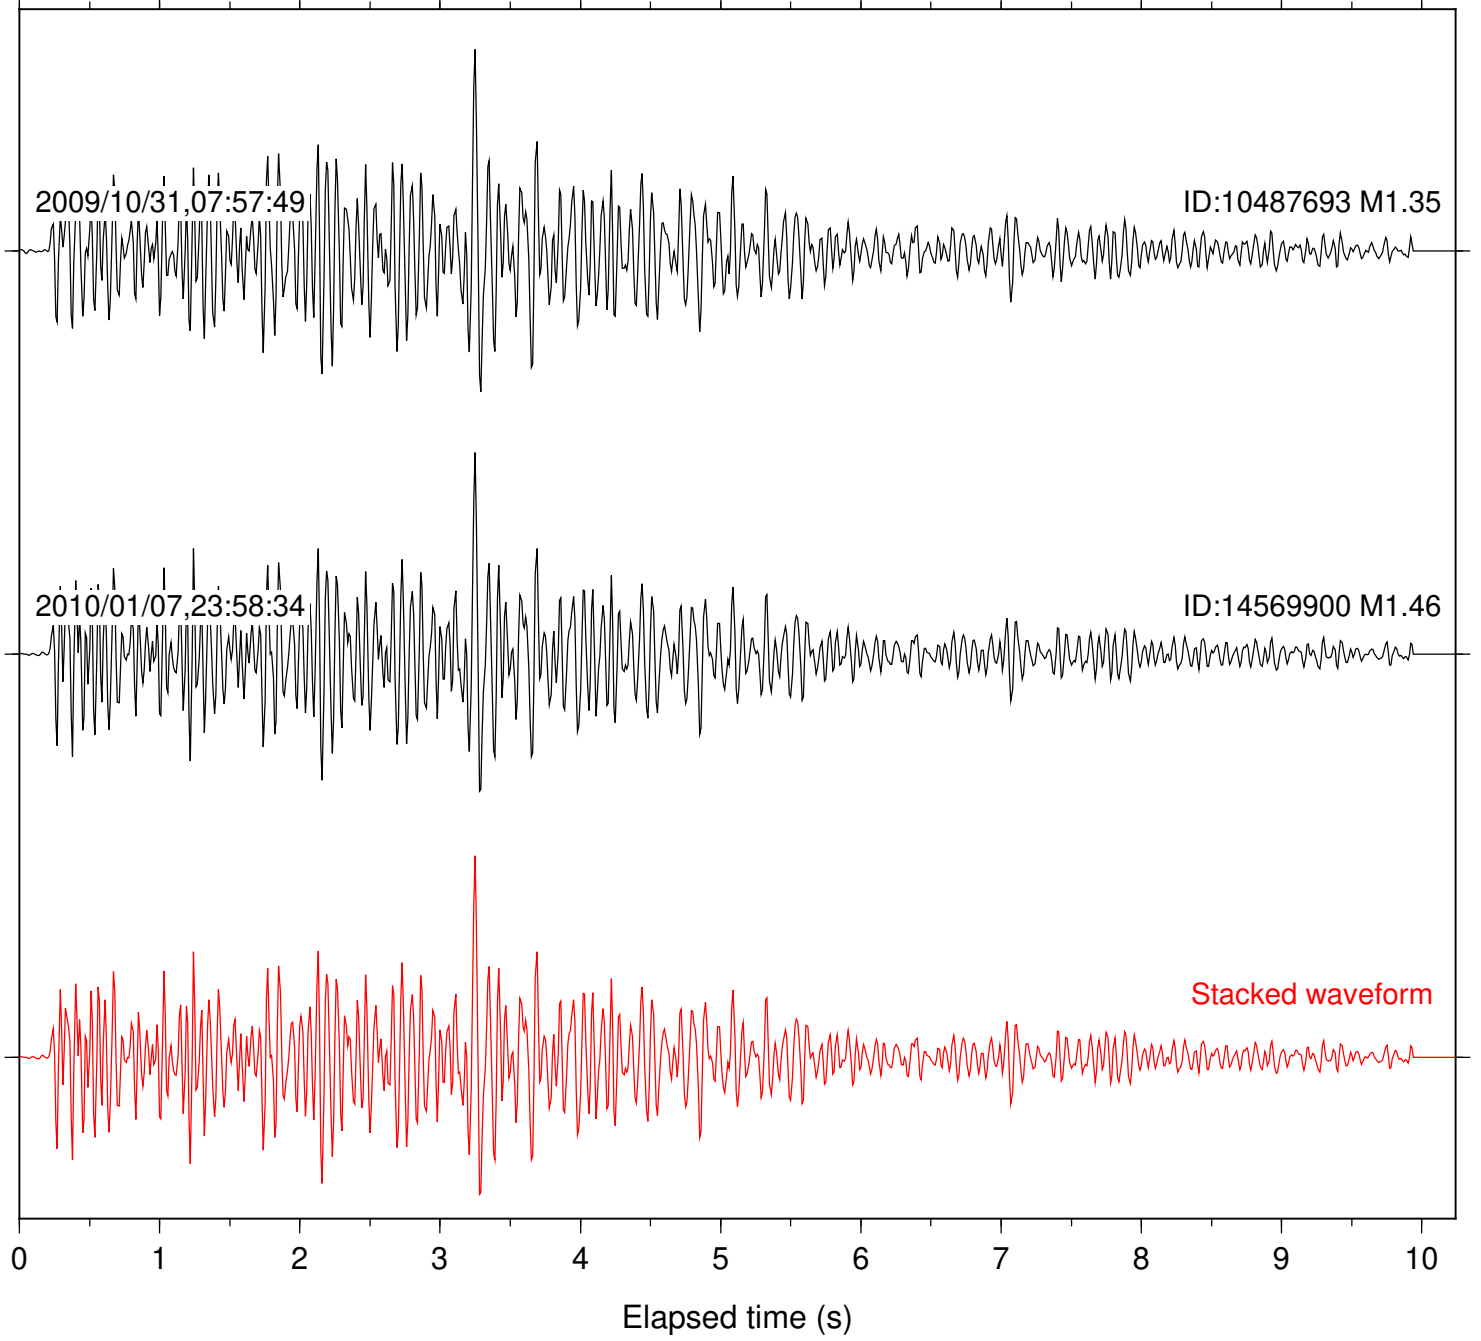

2010/01/07,23:58:34

ID:14569900 M1.46

Stacked waveform

0 1 2 3 4 5 6 7 8 9 10  
Elapsed time (s)

Station: B088 Com: EHZ

Focal depth: 9.14 km

Station: B093 Com: EHZ

Focal depth: 9.14 km