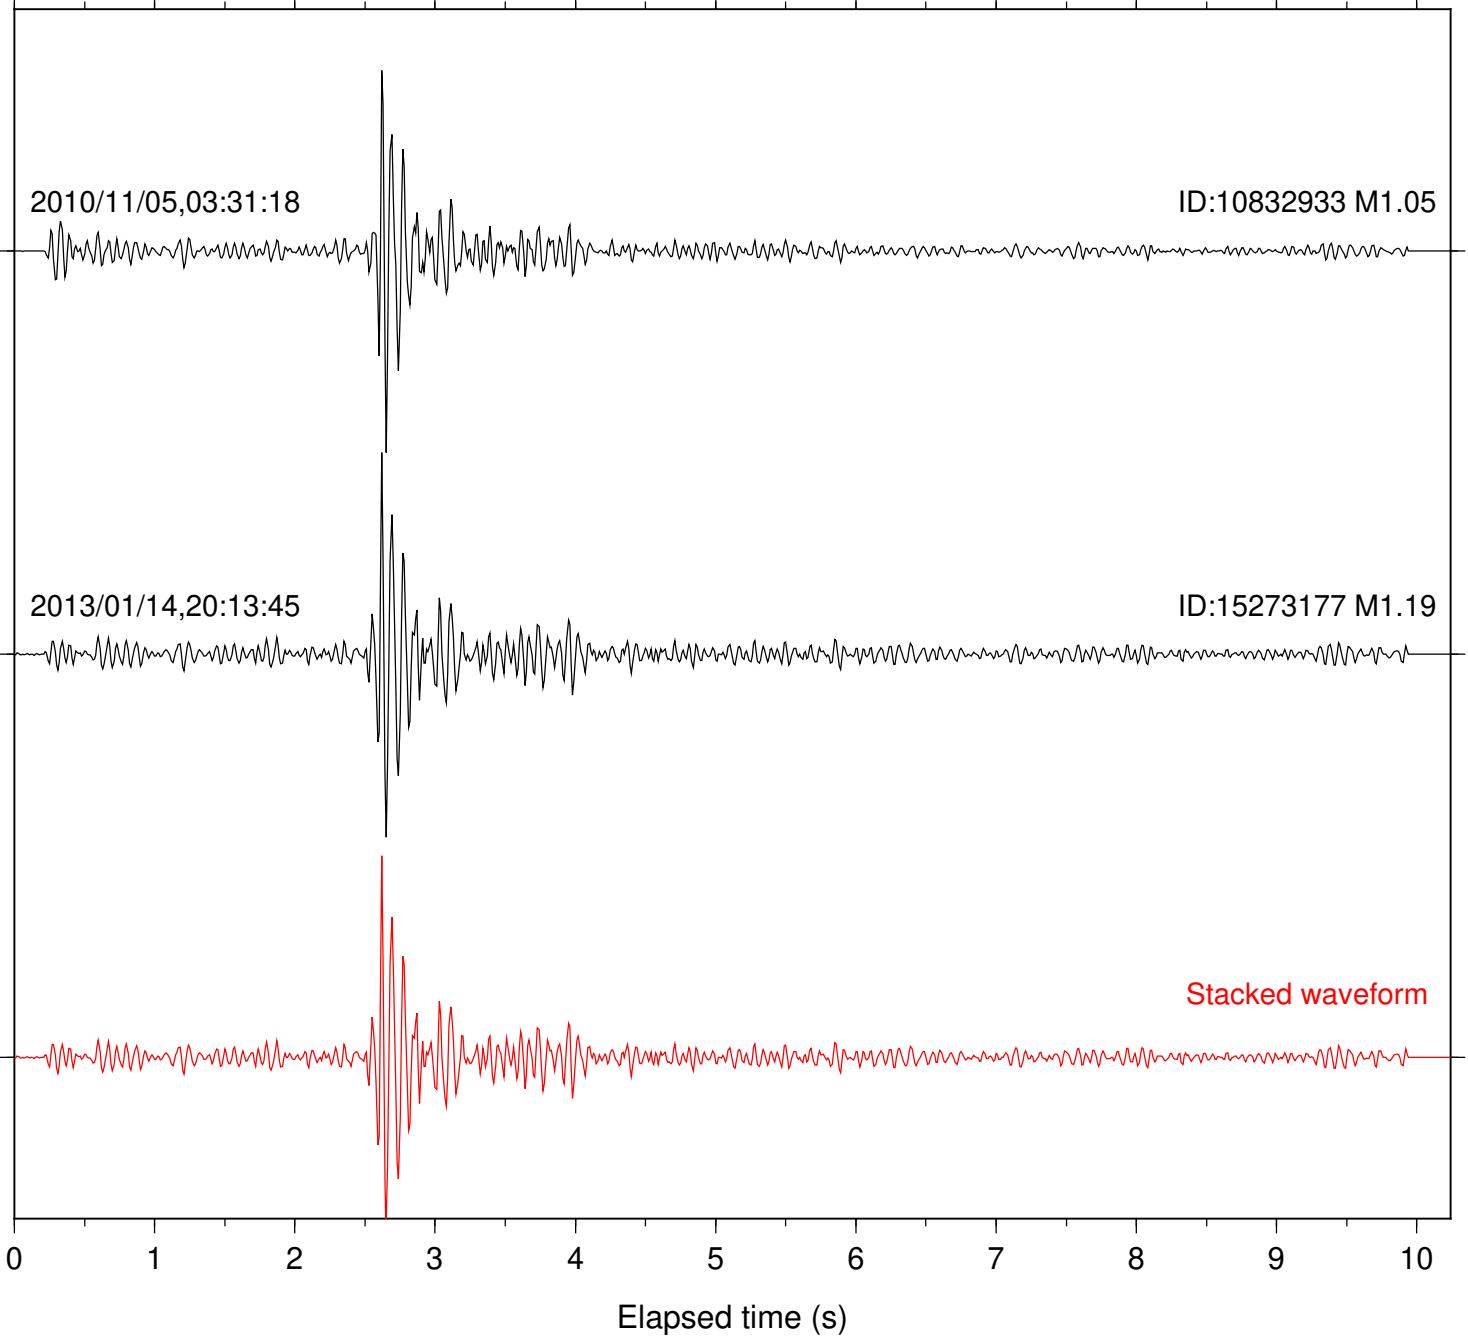

Station: KNW Com: HHZ

Focal depth: 17.67 km

2010/11/05,03:31:18

ID:10832933 M1.05

2013/01/14,20:13:45

ID:15273177 M1.19

Stacked waveform