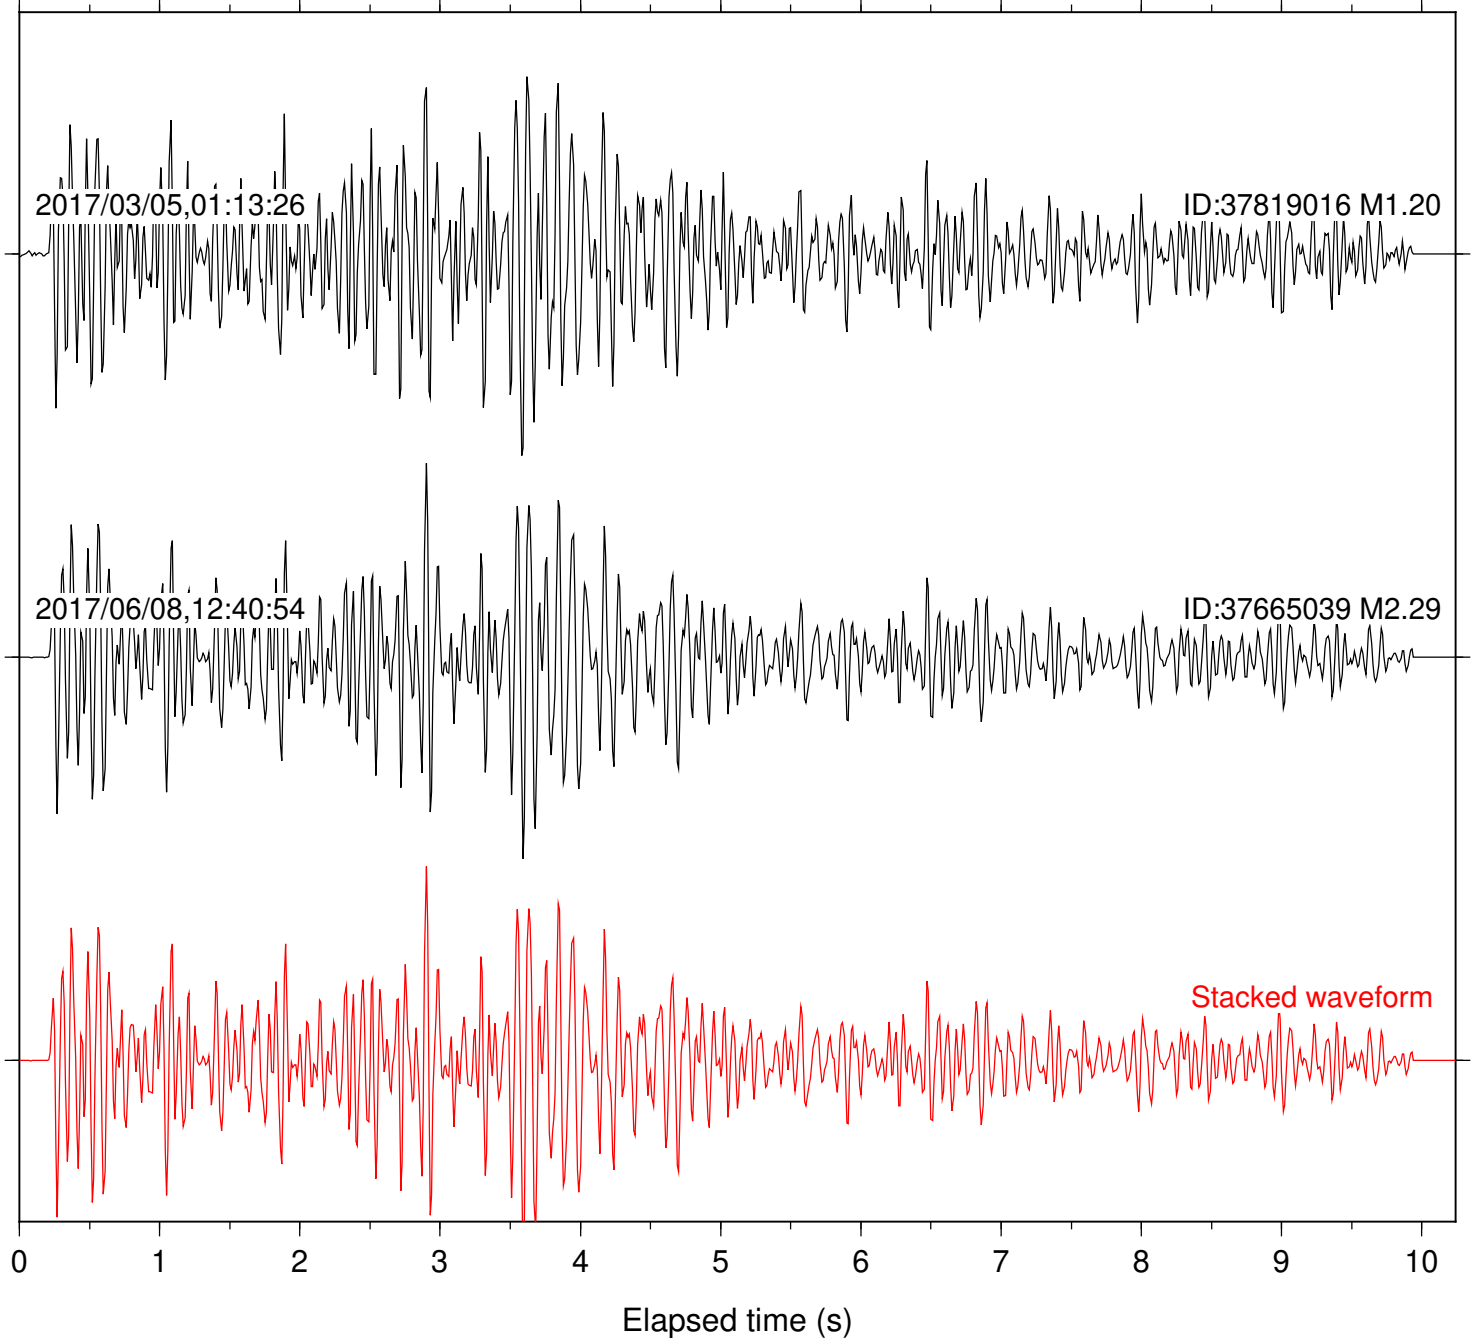

Station: B088 Com: EHZ

Focal depth: 6.06 km