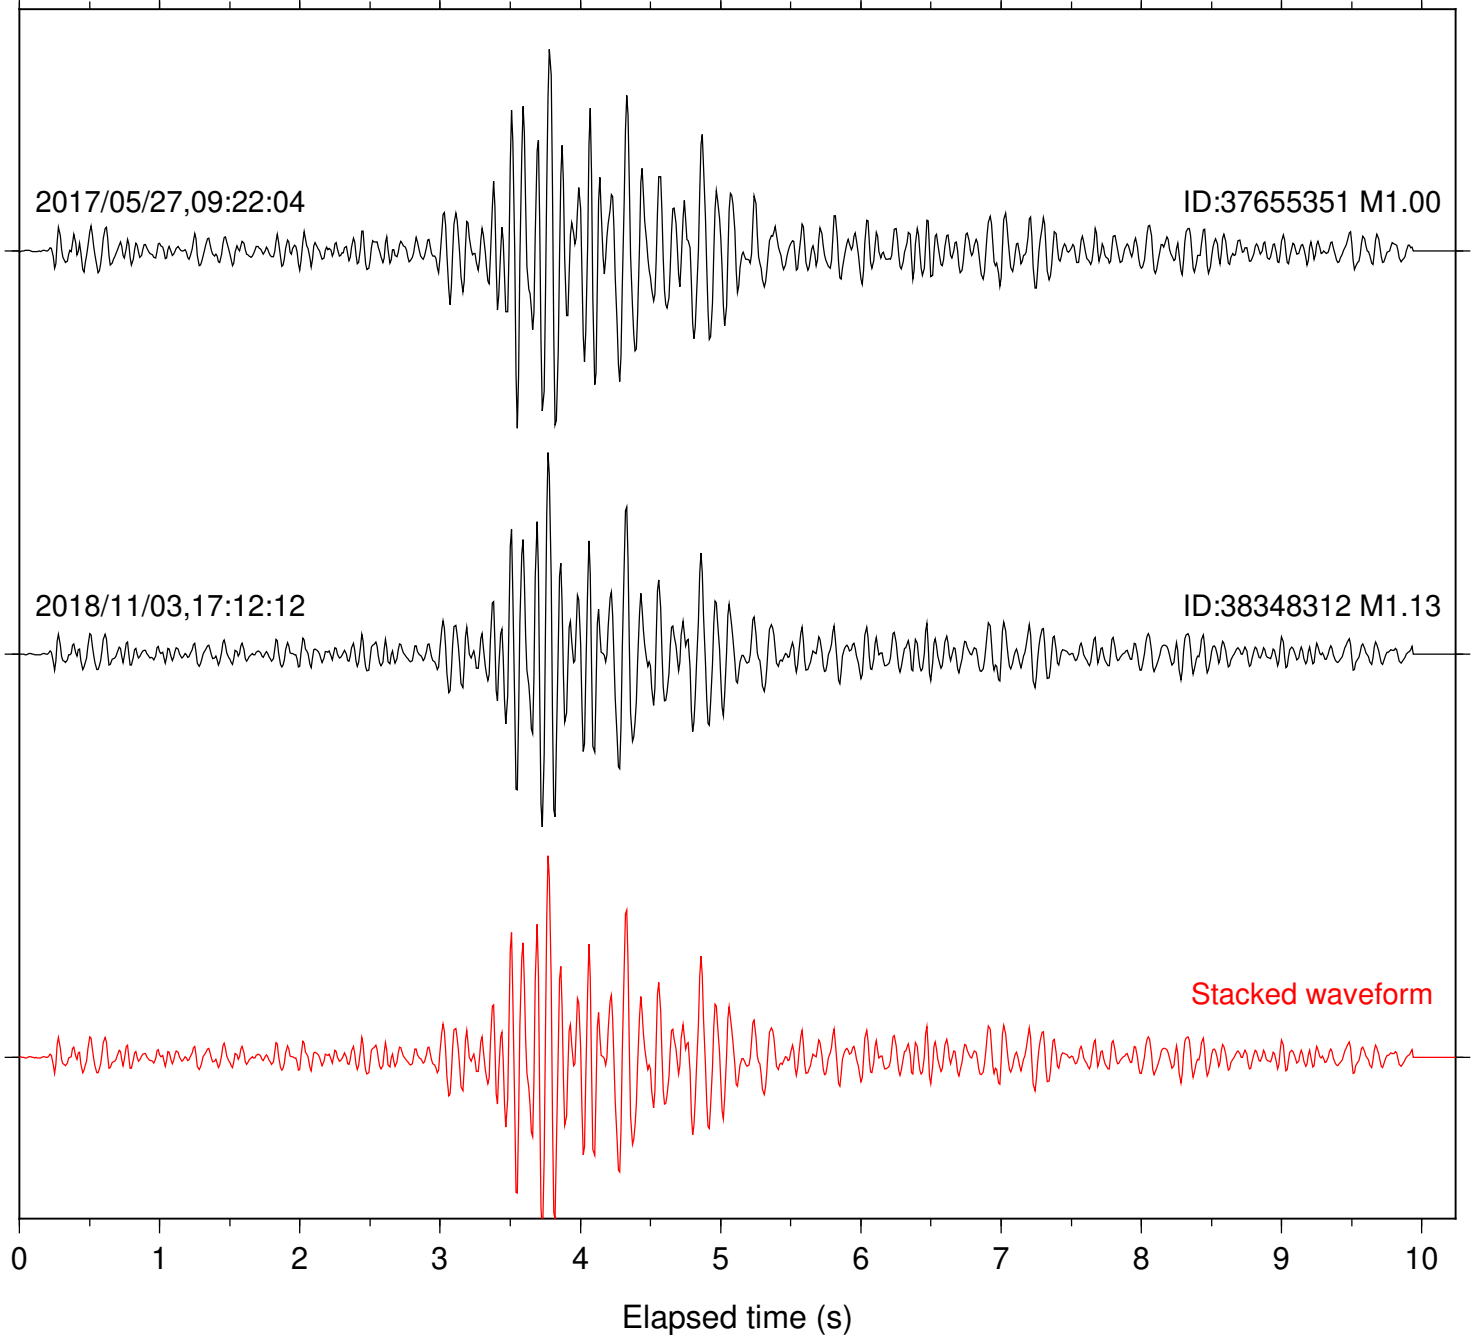

Focal depth: 5.53 km

Station: HMT2 Com: HHZ

Focal depth: 5.53 km

Station: PFO Com: HHZ

Focal depth: 5.53 km

Station: POB2 Com: HHZ

Focal depth: 5.53 km

Station: SND Com: HHZ