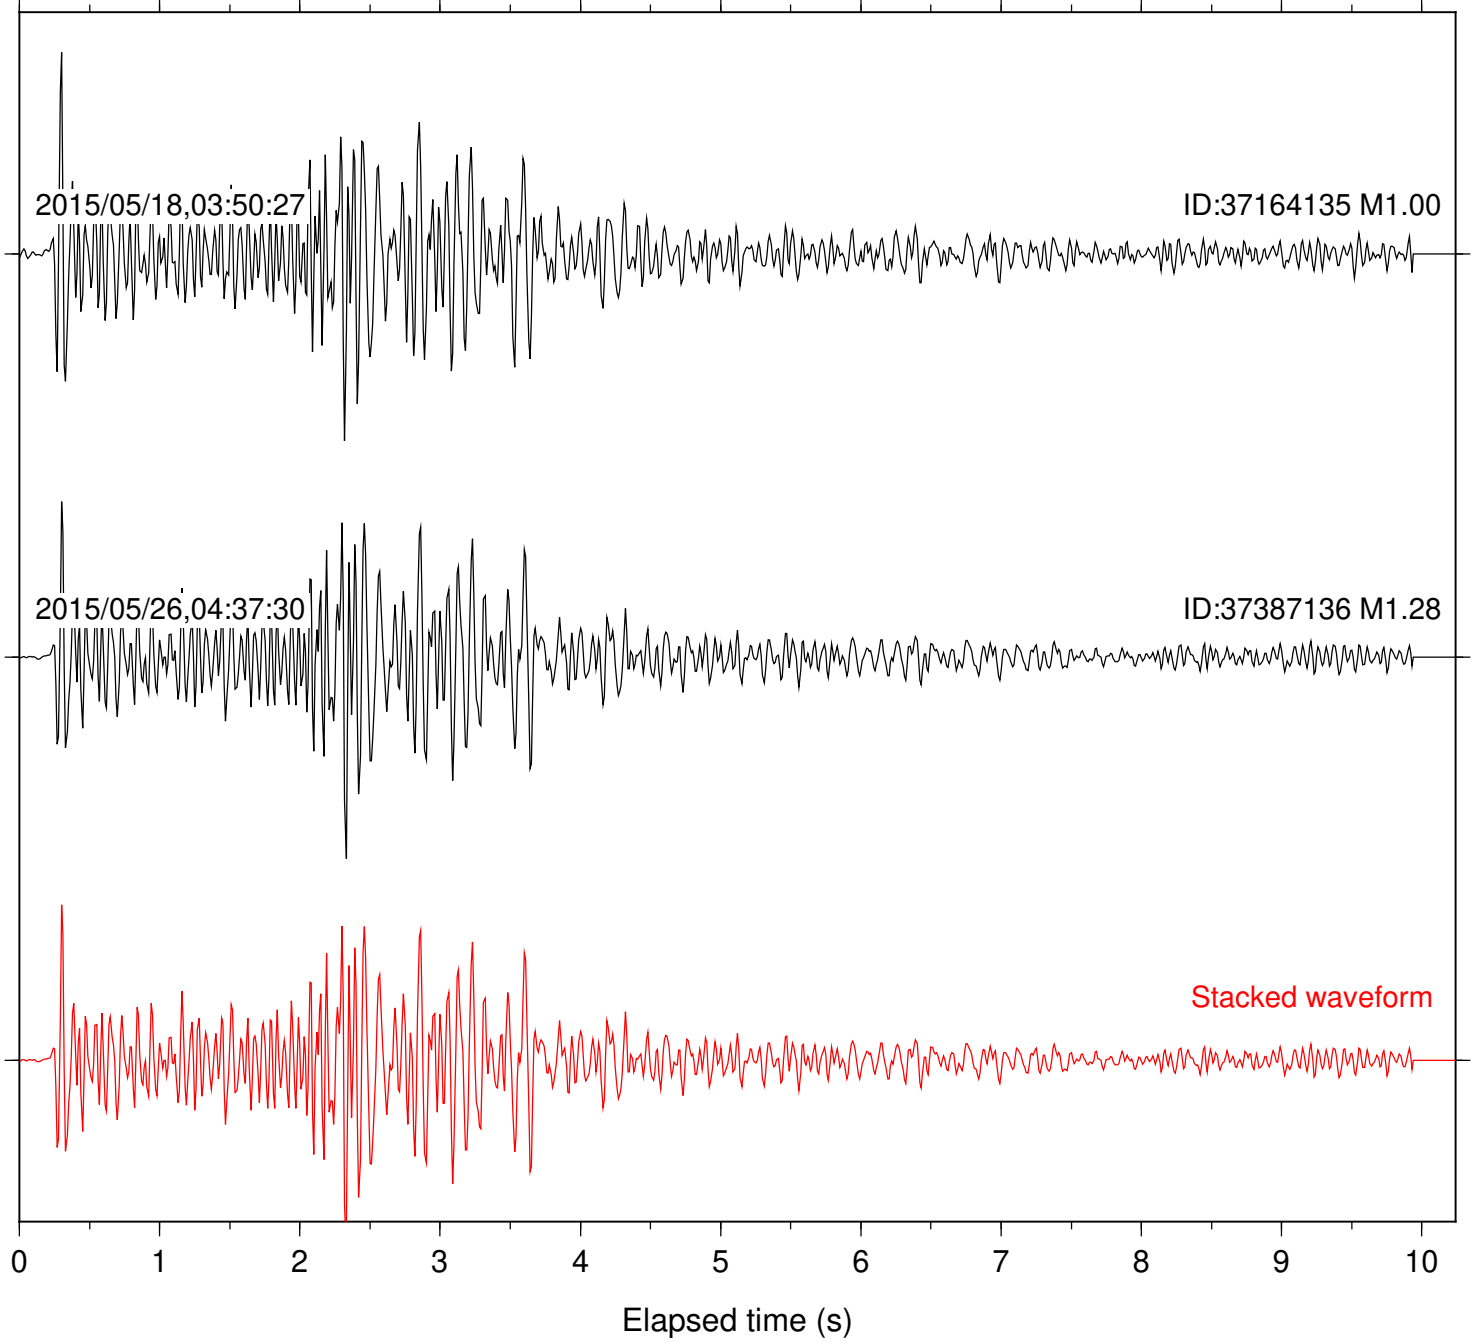

Station: WMC Com: HHZ

Focal depth: 8.37 km