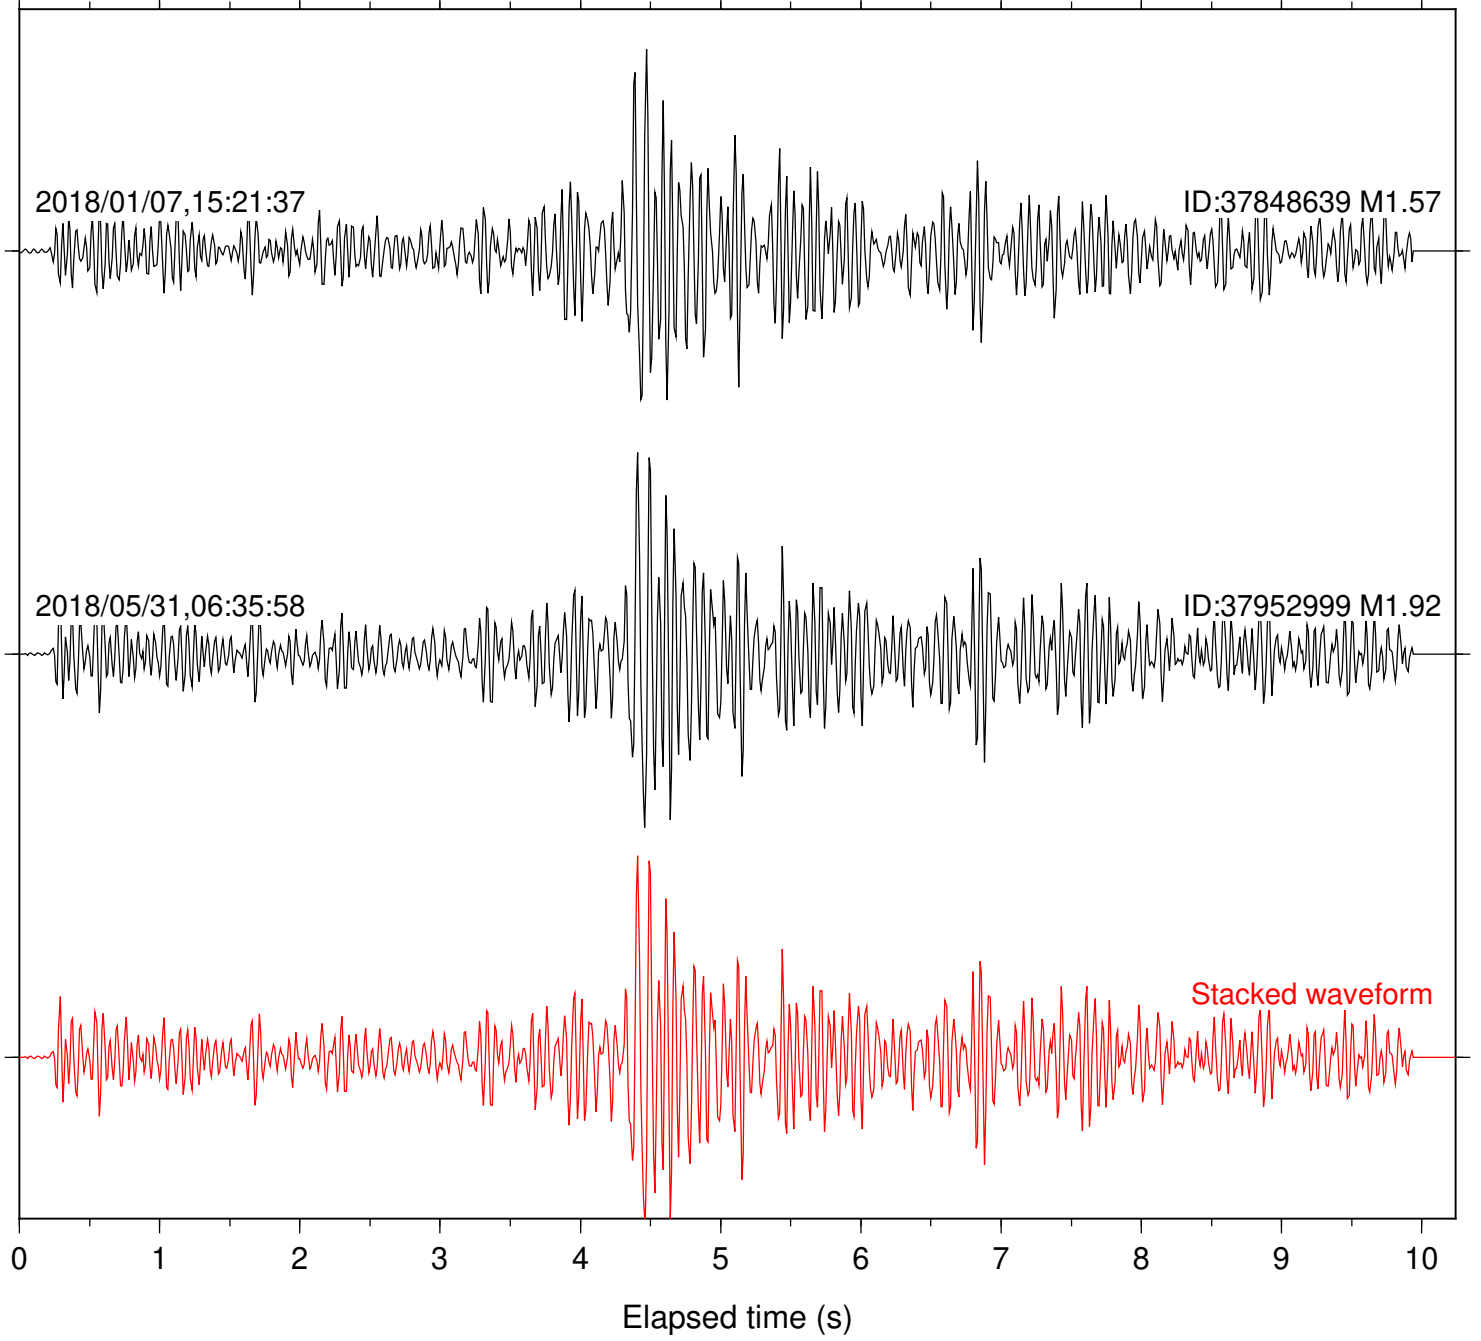

0 1 2 3 4 5 6 7 8 9 10  
Elapsed time (s)

Station: LKH Com: HHZ

Focal depth: 6.75 km

Station: MTG Com: HHZ

Focal depth: 6.75 km

Station: PFO Com: HHZ

Focal depth: 6.75 km

Station: POB2 Com: HHZ