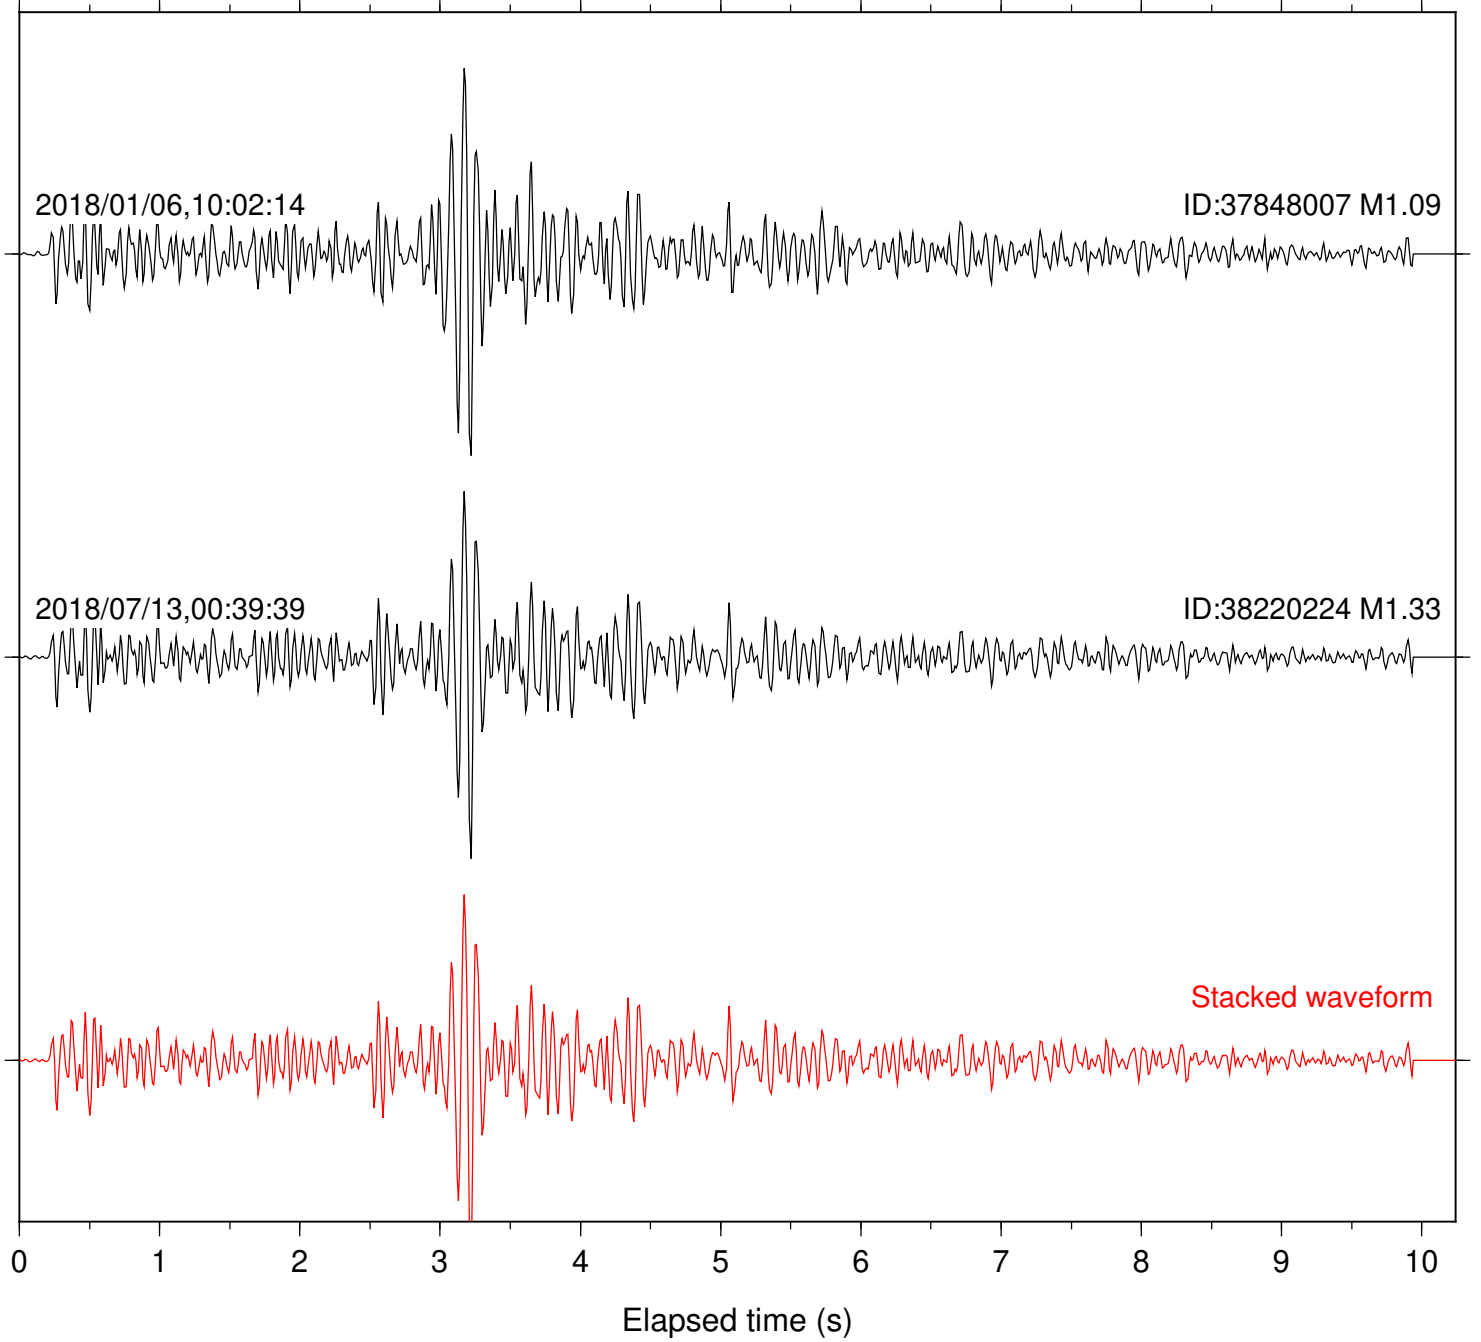

Station: B088 Com: EHZ

Focal depth: 6.39 km