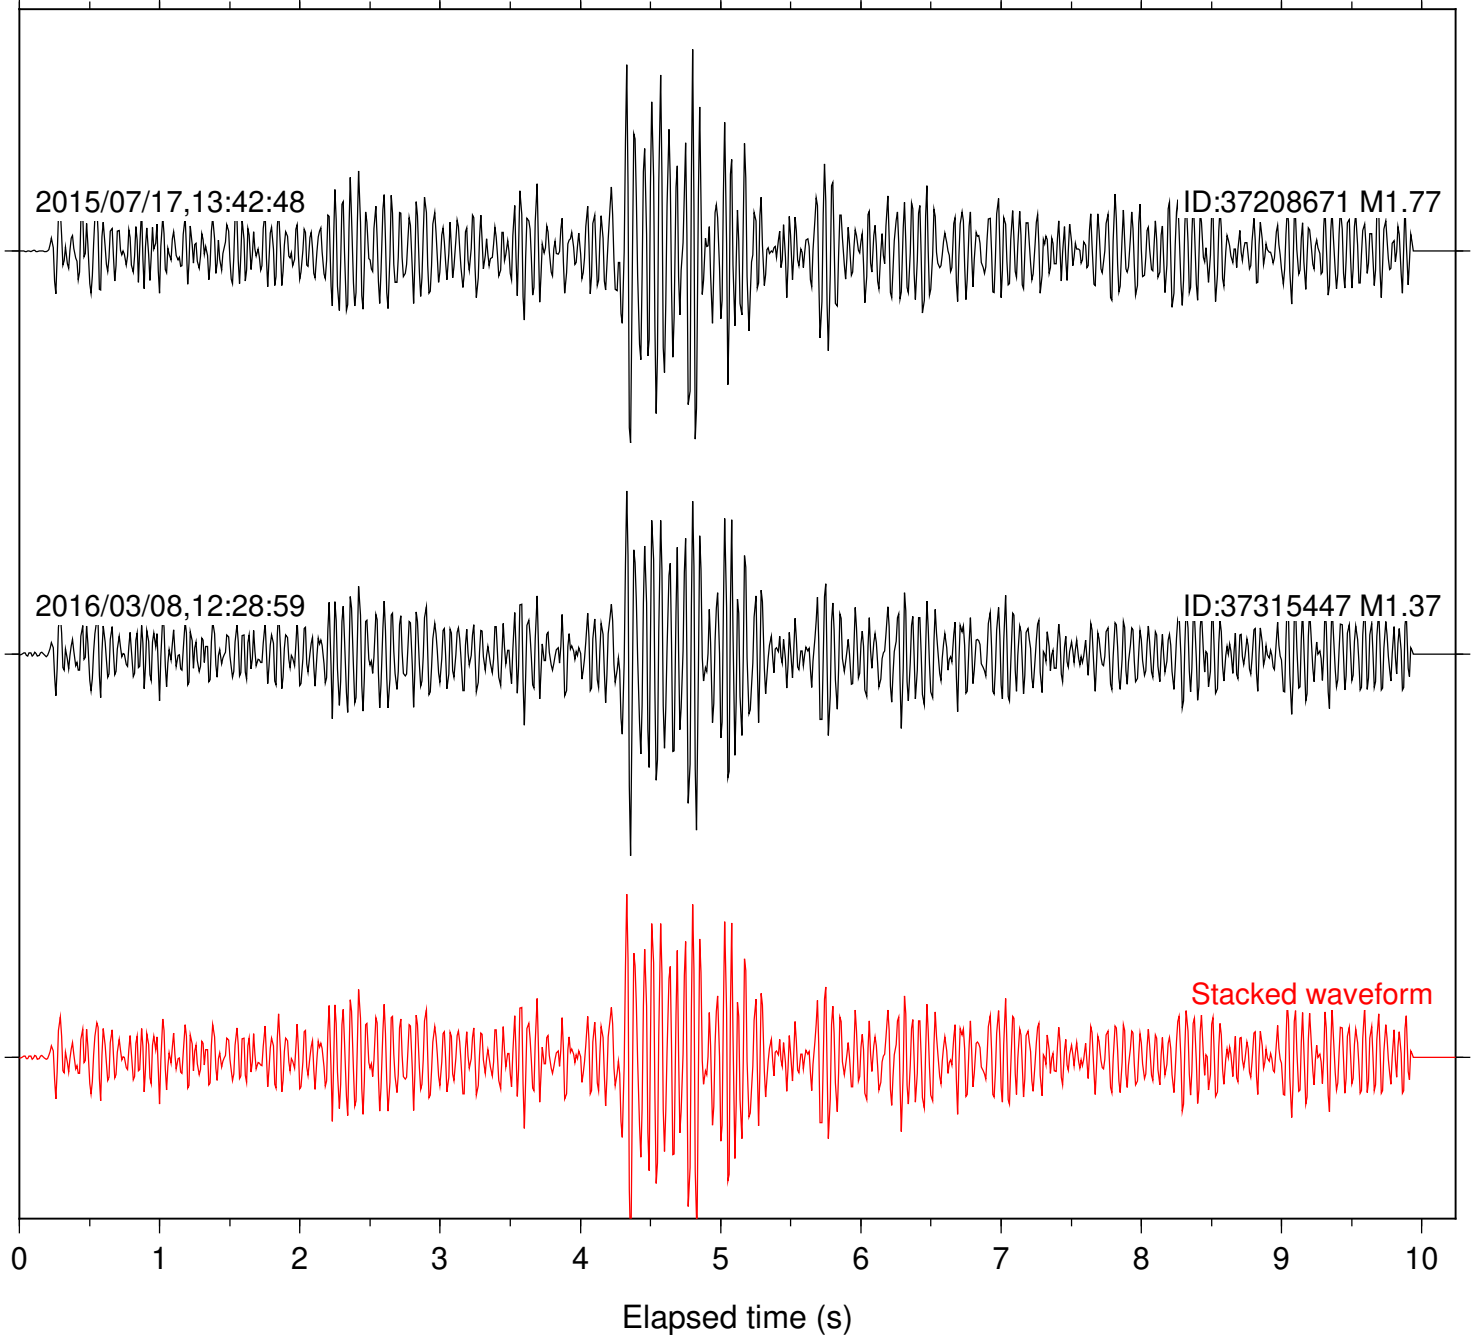

Station: PFO Com: HHZ

Focal depth: 8.09 km