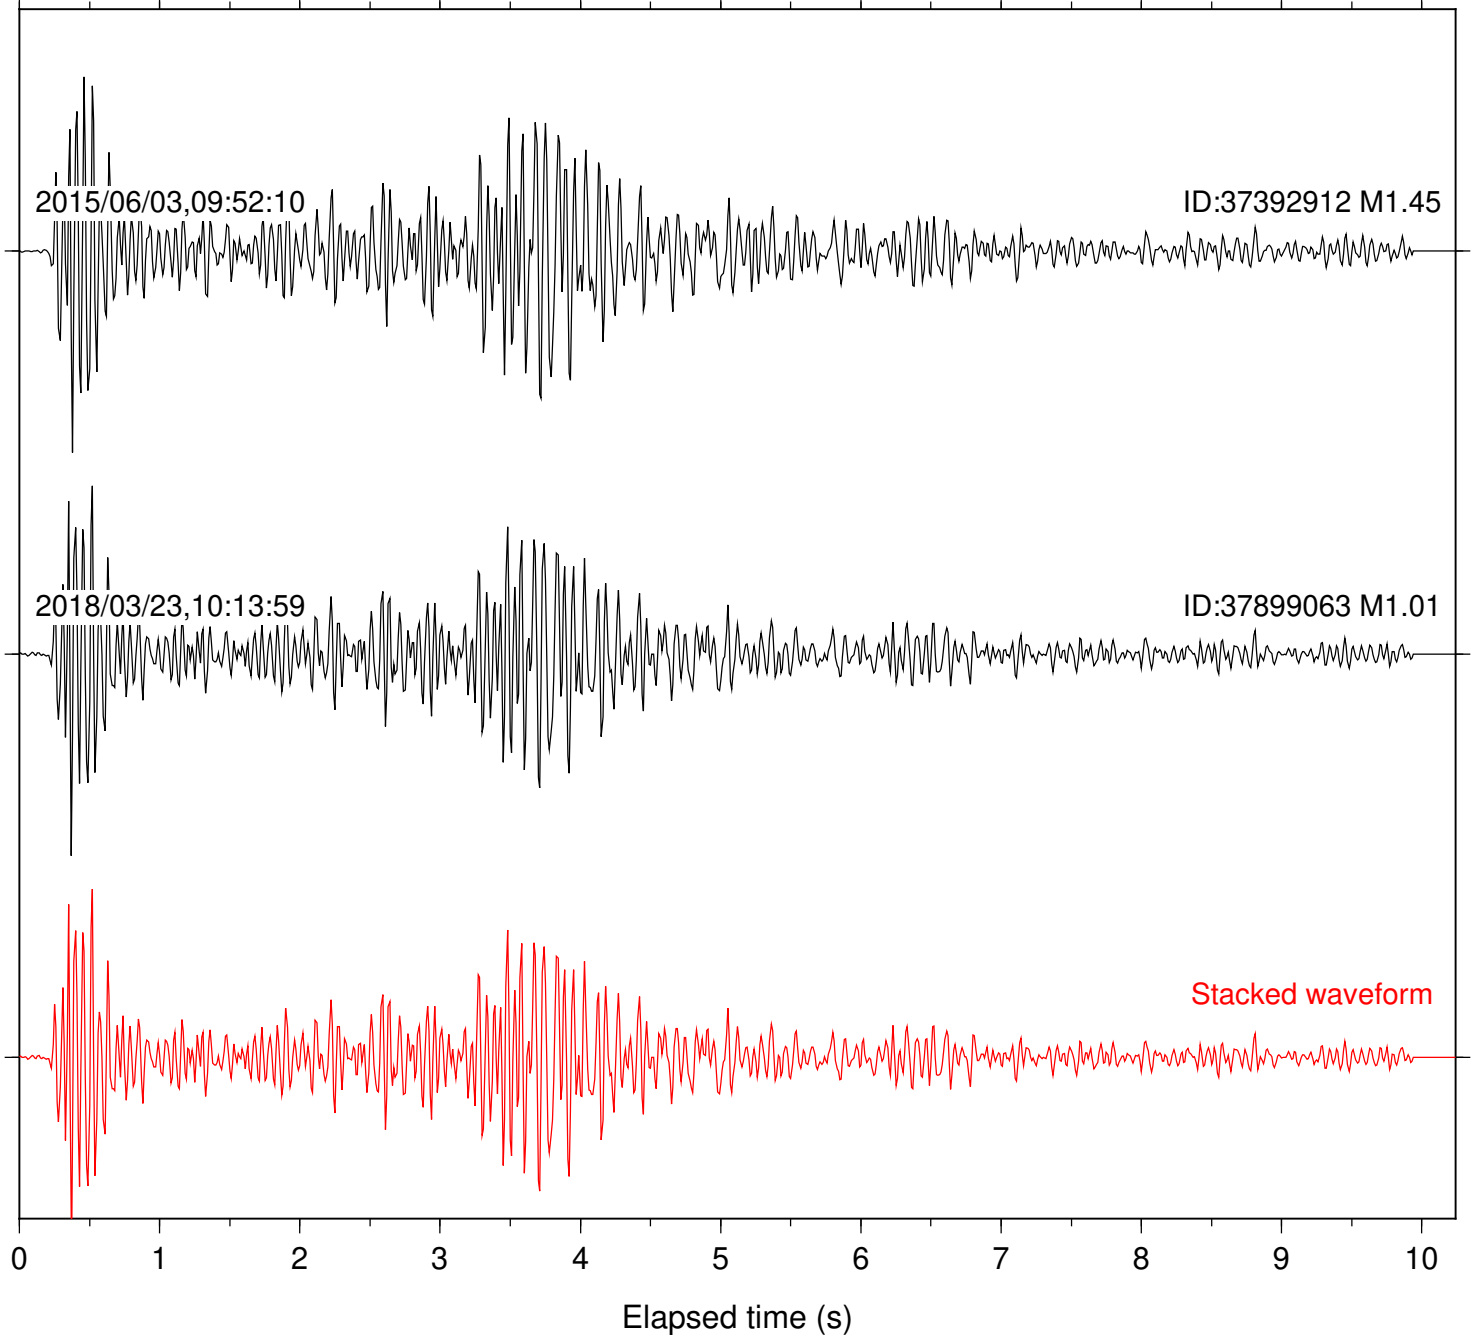

Station: B087 Com: EHZ

Focal depth: 14.30 km