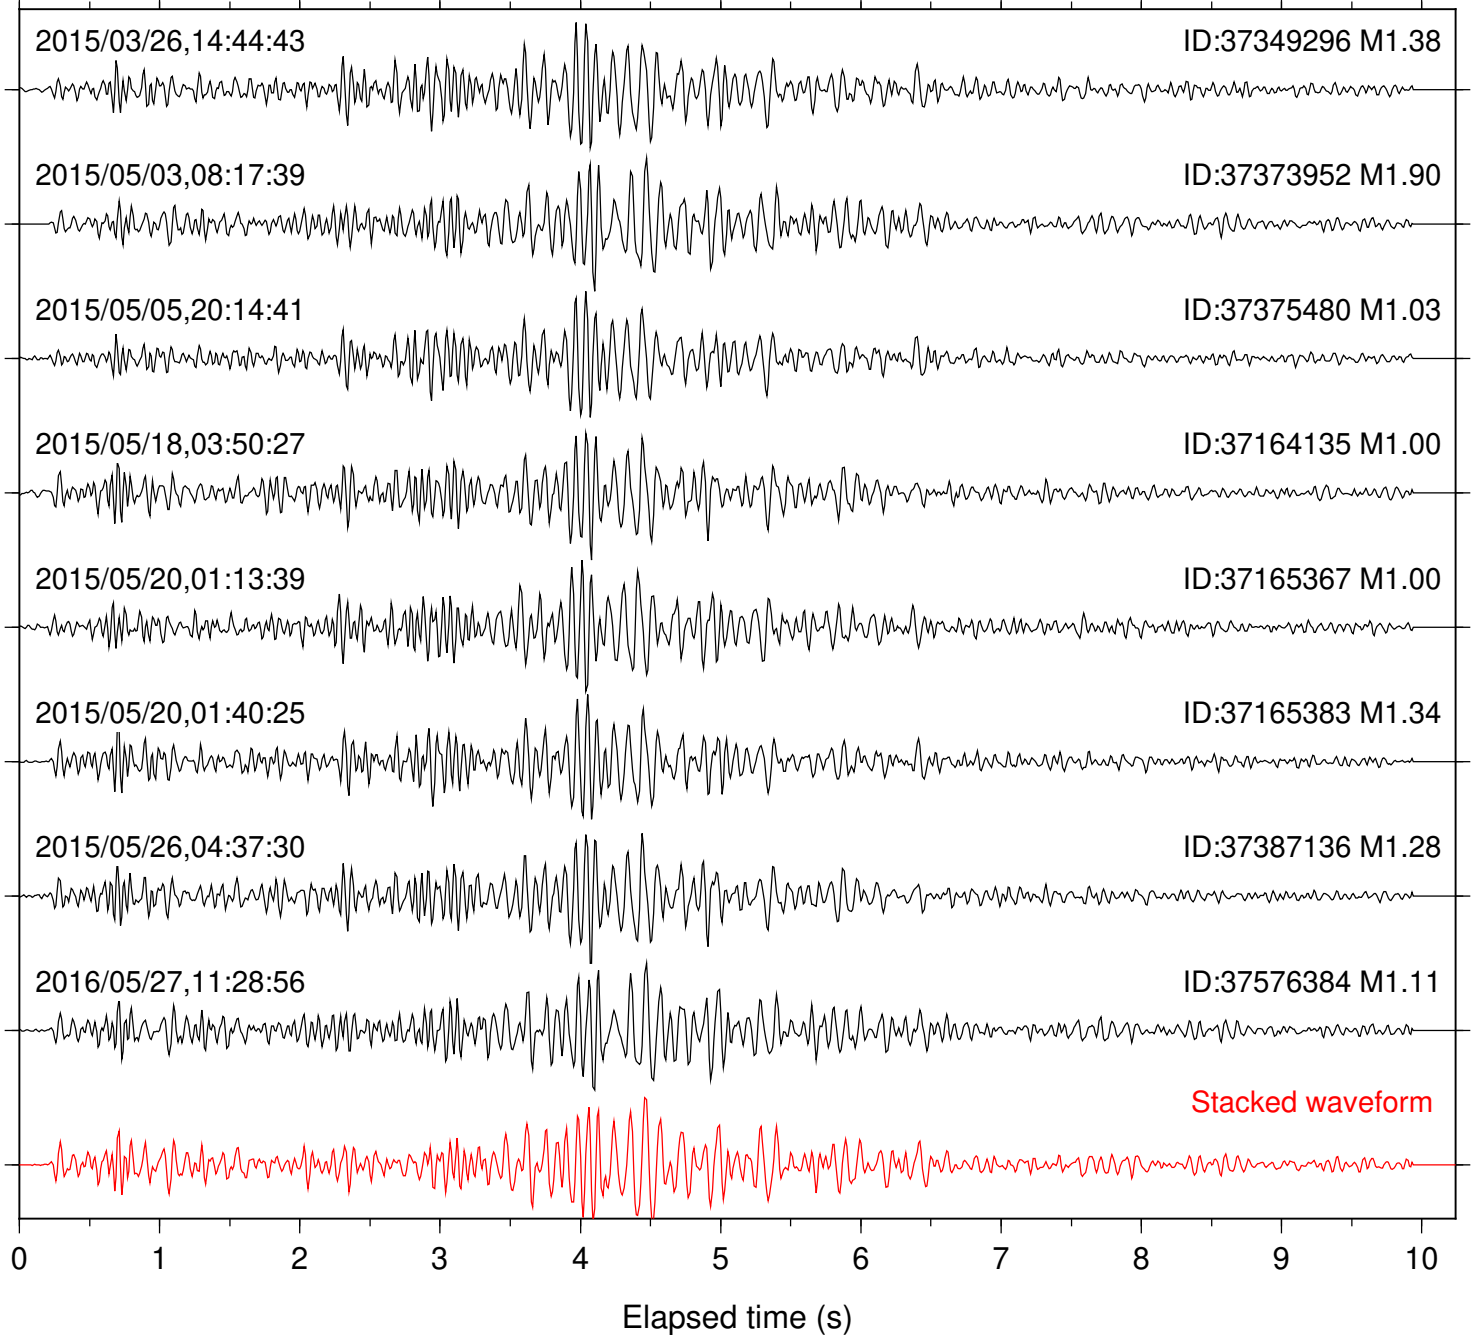

Station: DGR Com: HHZ

Focal depth: 8.34 km

Station: DNR Com: HHZ

Focal depth: 8.34 km

Station: FRD Com: HHZ

Focal depth: 8.34 km

Station: HMT2 Com: HHZ

Focal depth: 8.34 km