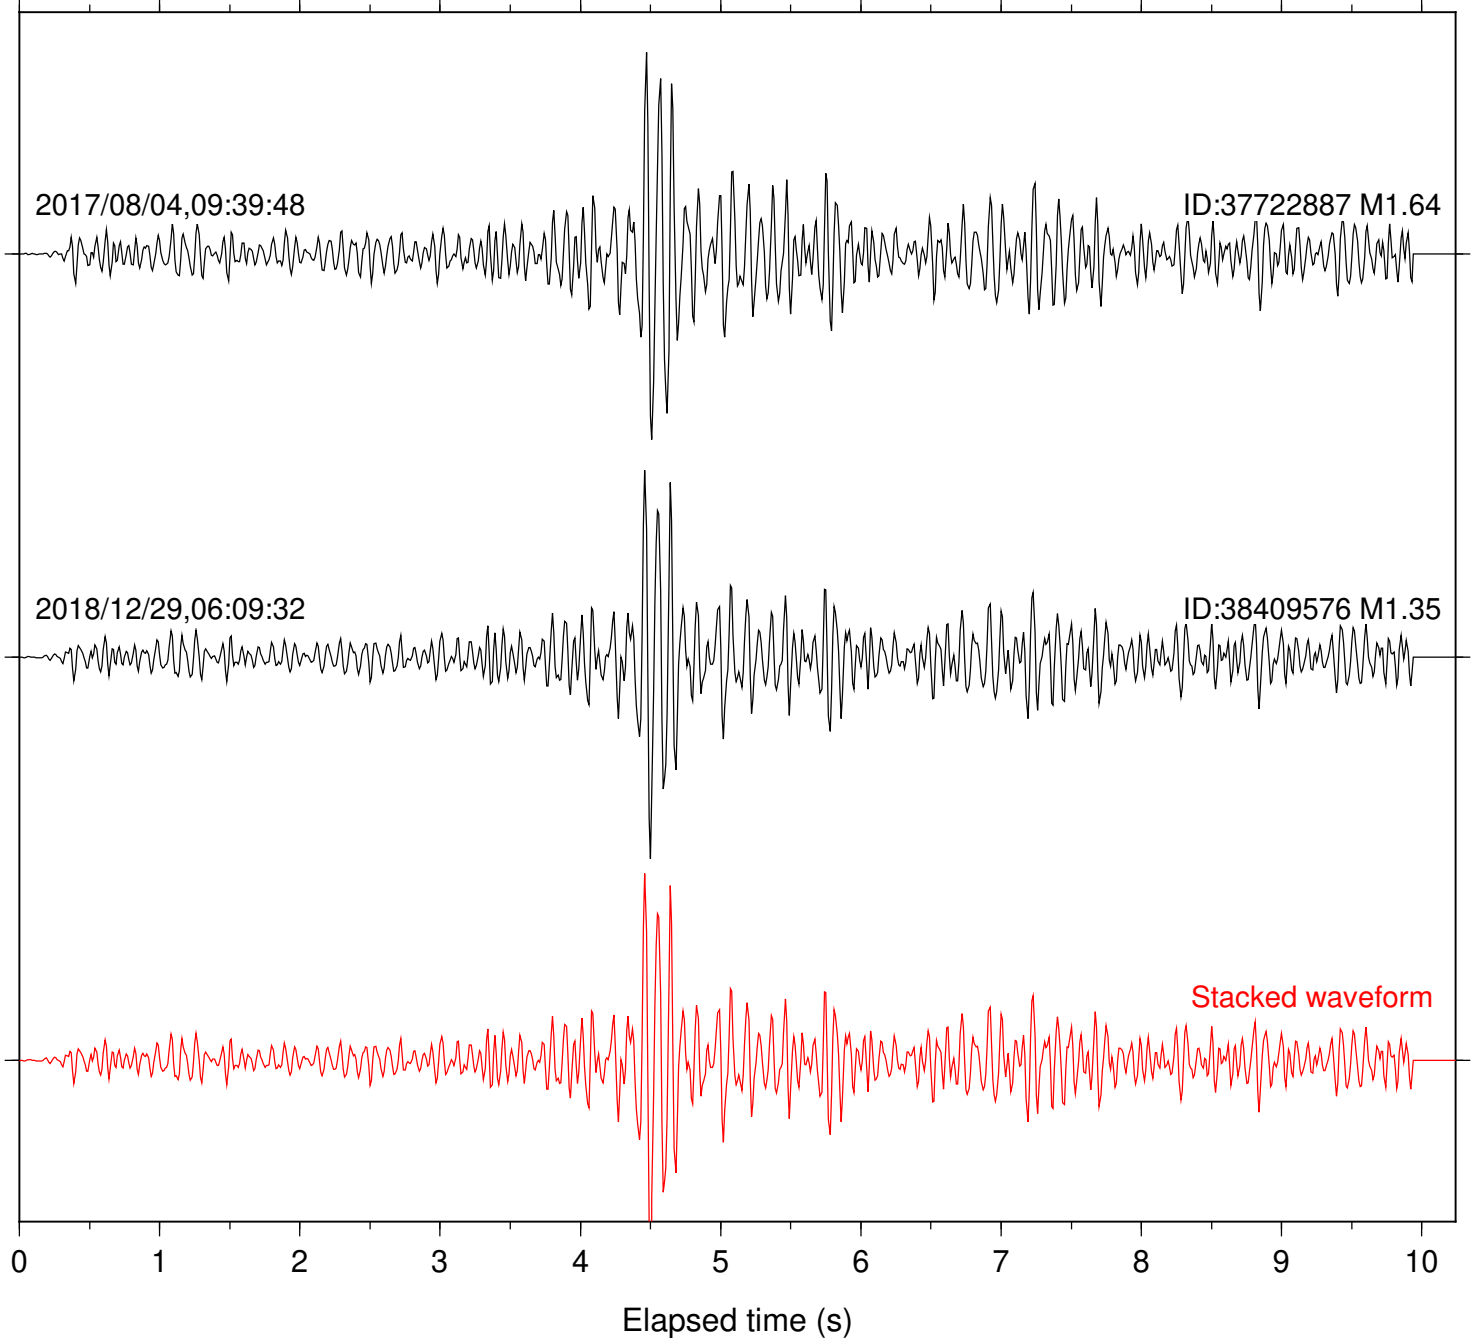

Station: B084 Com: EHZ

Focal depth: 5.44 km