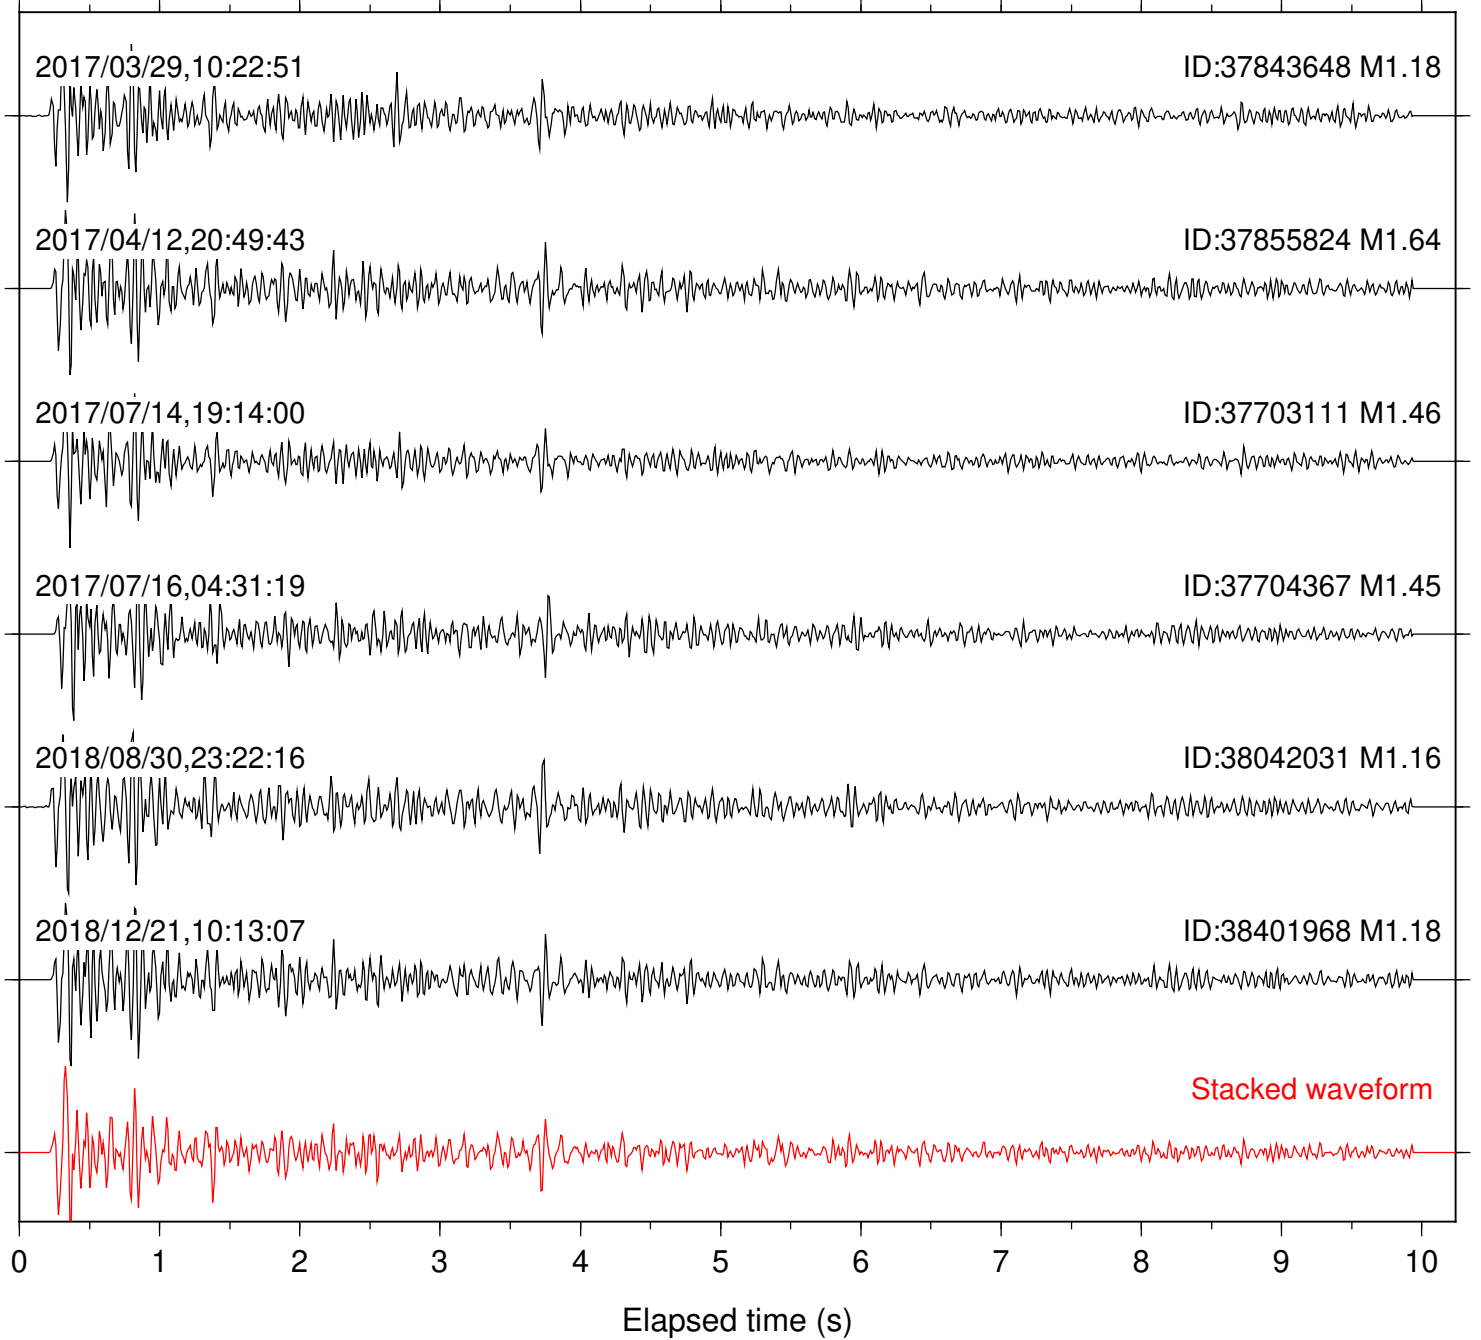

Focal depth: 6.04 km

Station: CSH Com: HHZ

Focal depth: 6.08 km

Station: DGR Com: HHZ

Focal depth: 6.08 km

Station: FRD Com: HHZ

Focal depth: 6.08 km

Station: HMT2 Com: HHZ