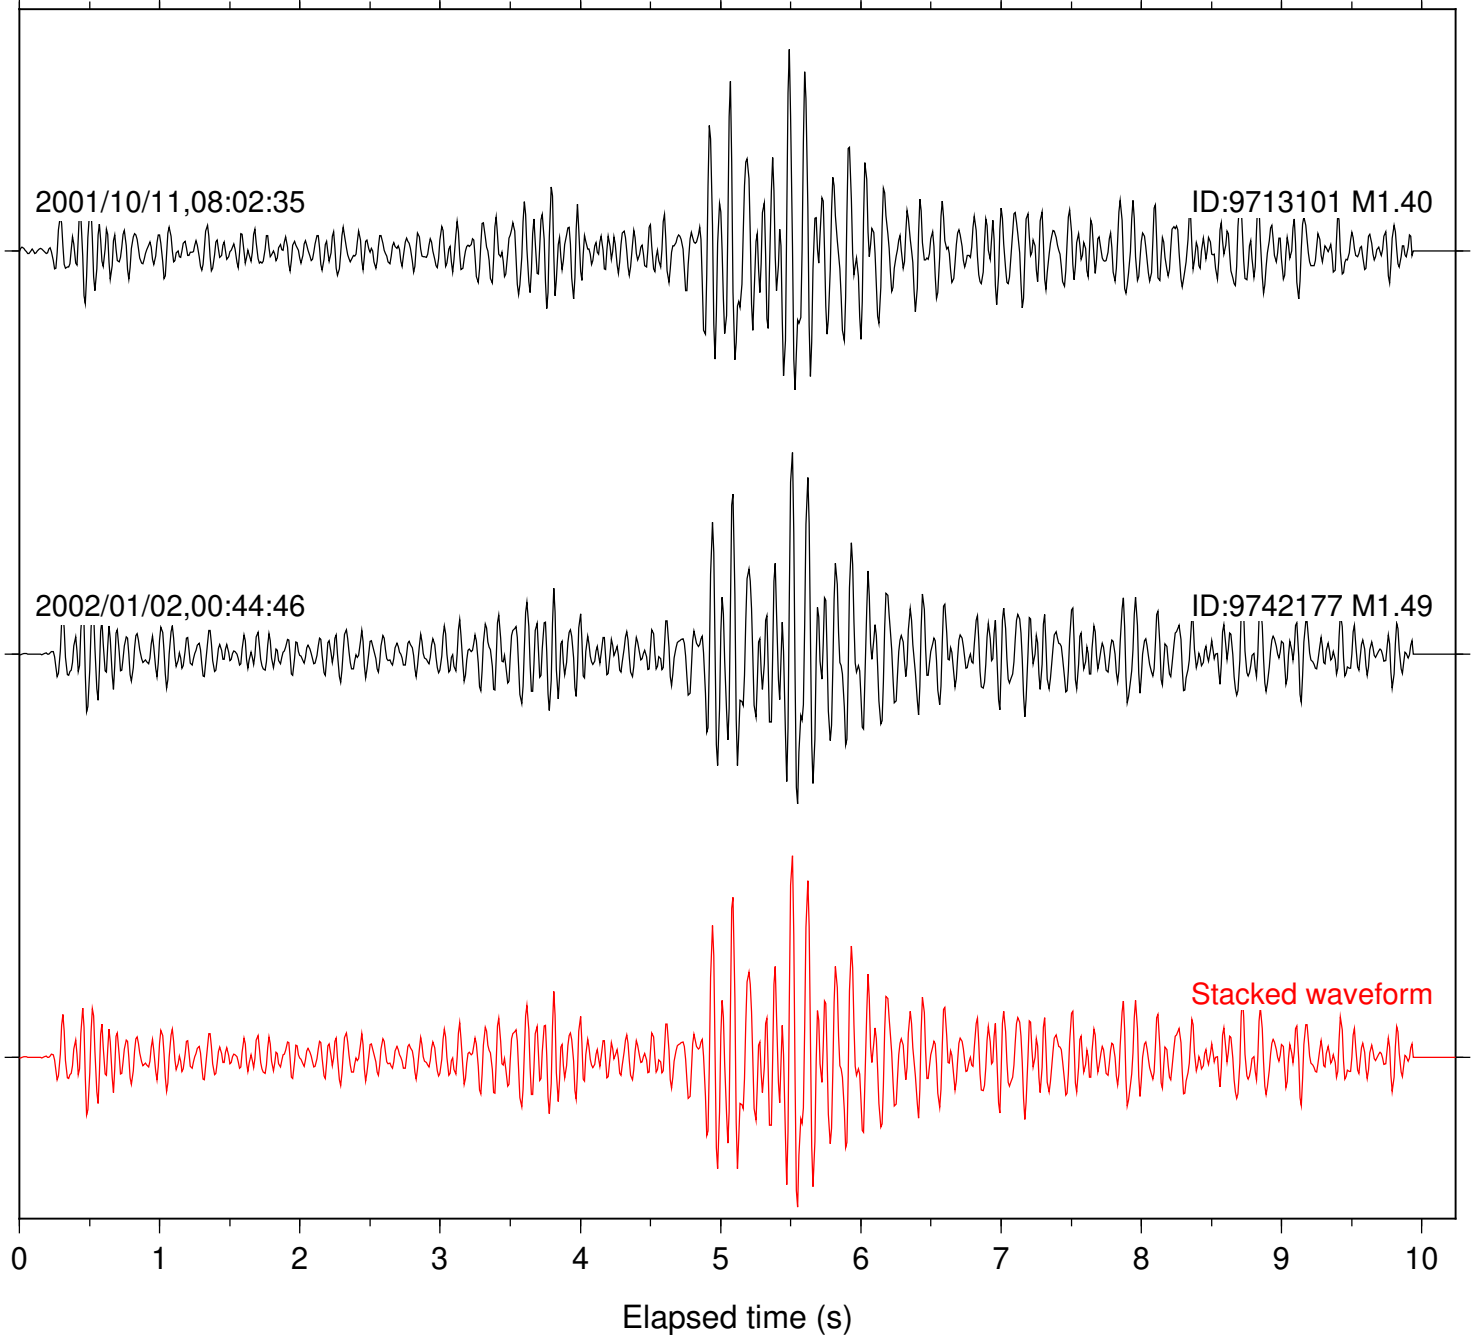

Station: SND Com: HHZ

Focal depth: 8.63 km

Station: WMC Com: HHZ

Focal depth: 8.57 km

Station: B081 Com: EHZ

Focal depth: 6.08 km

Station: B082 Com: EHZ

Focal depth: 6.08 km