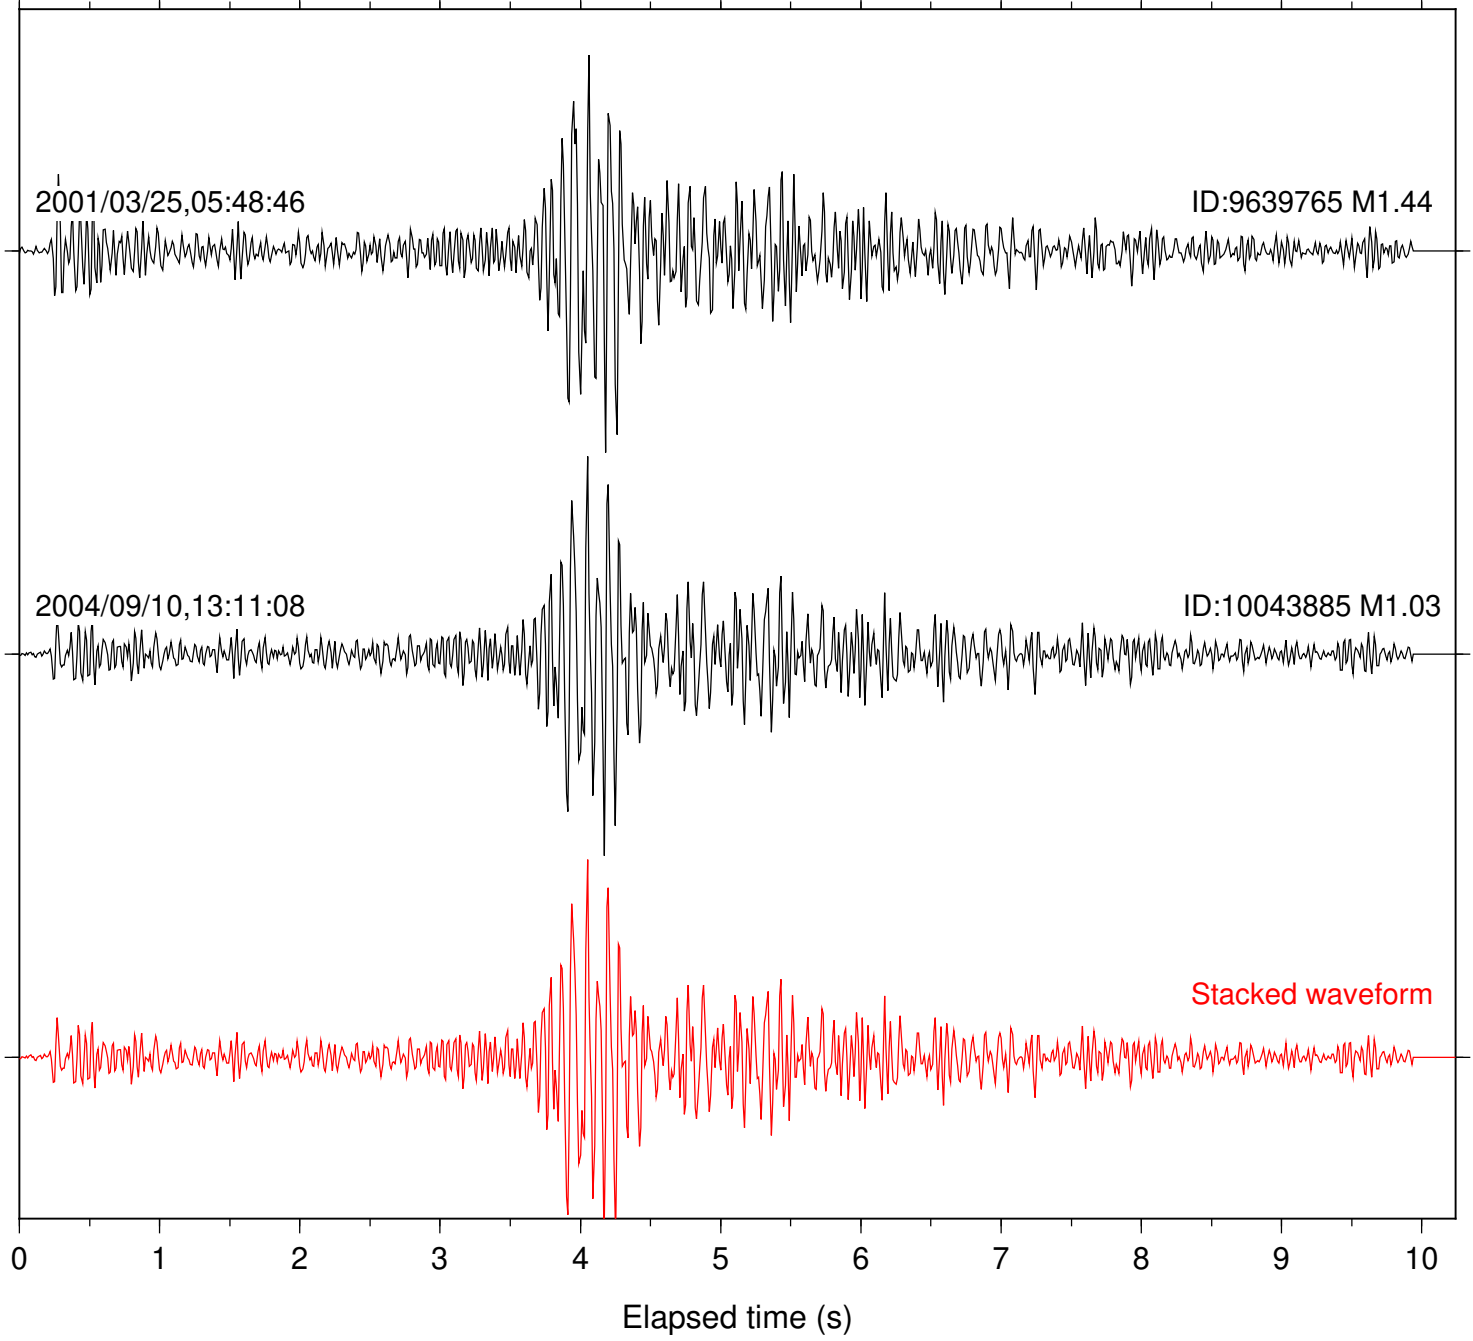

Station: BAC Com: EHZ

Focal depth: 14.73 km