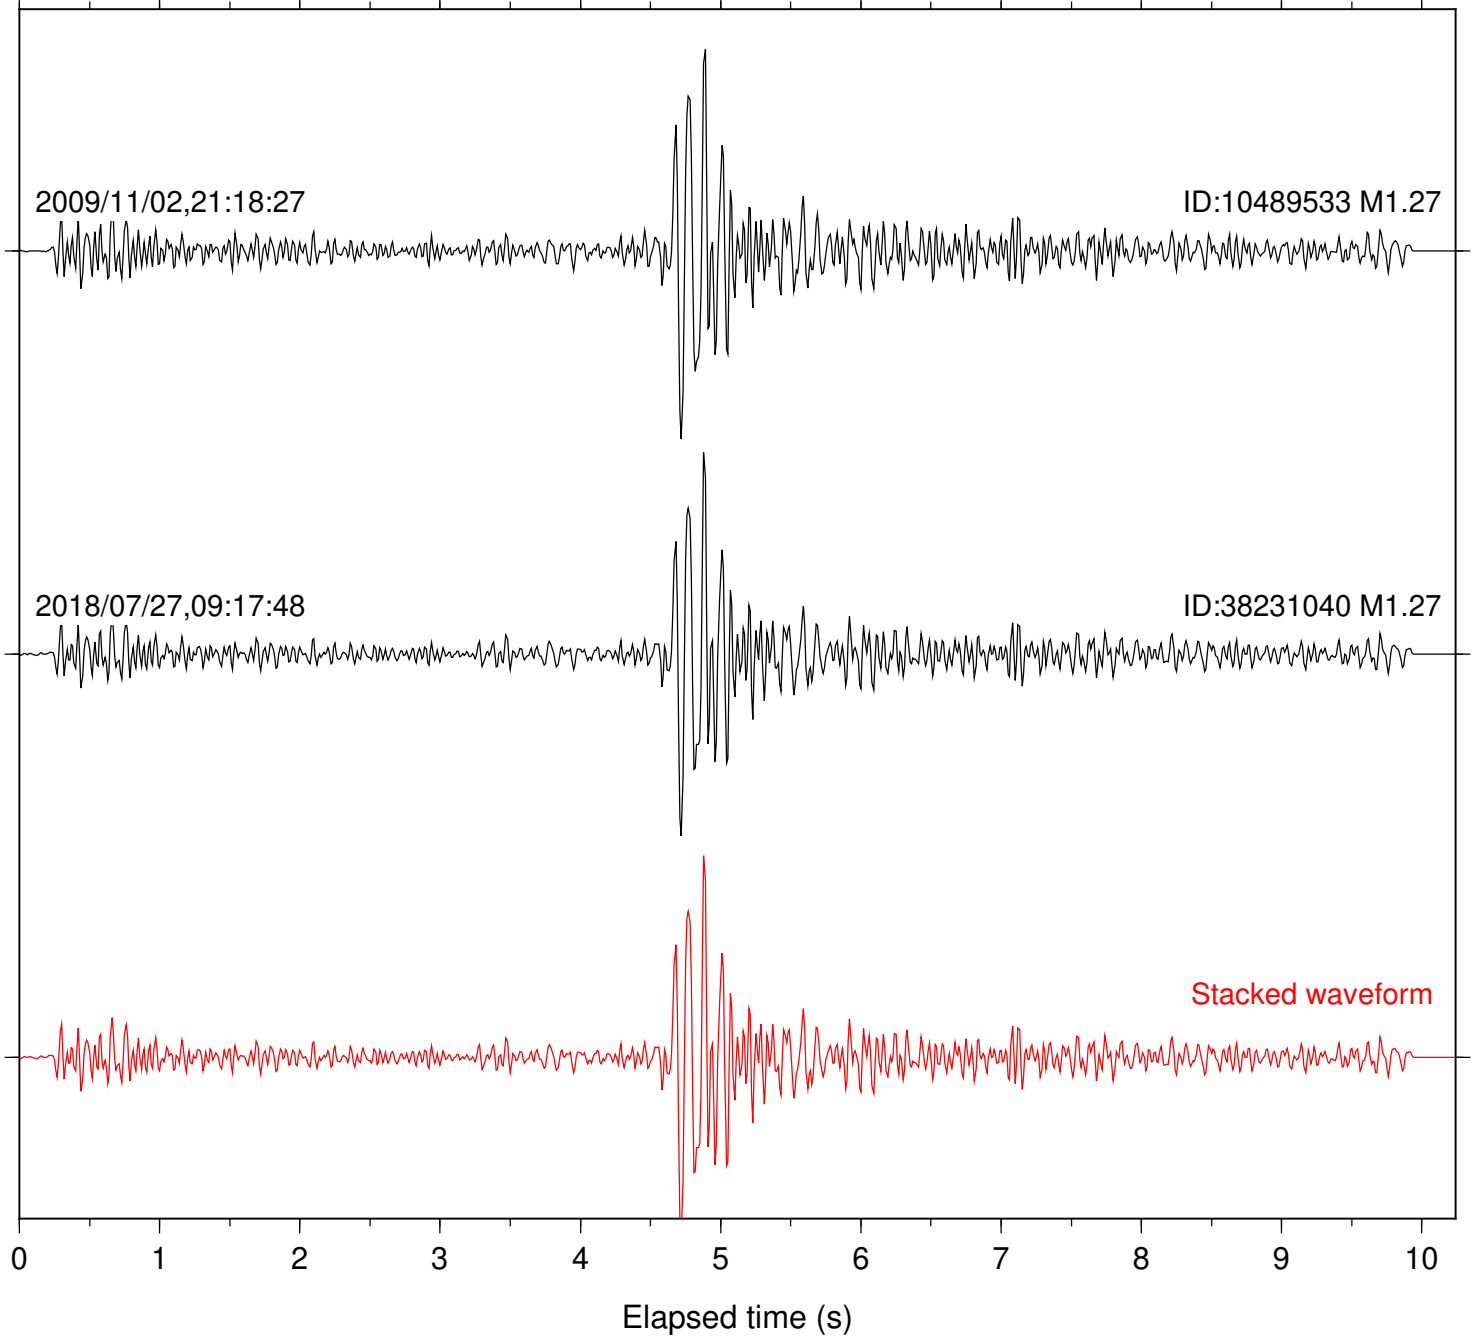

Station: BAC Com: EHZ

Focal depth: 17.77 km