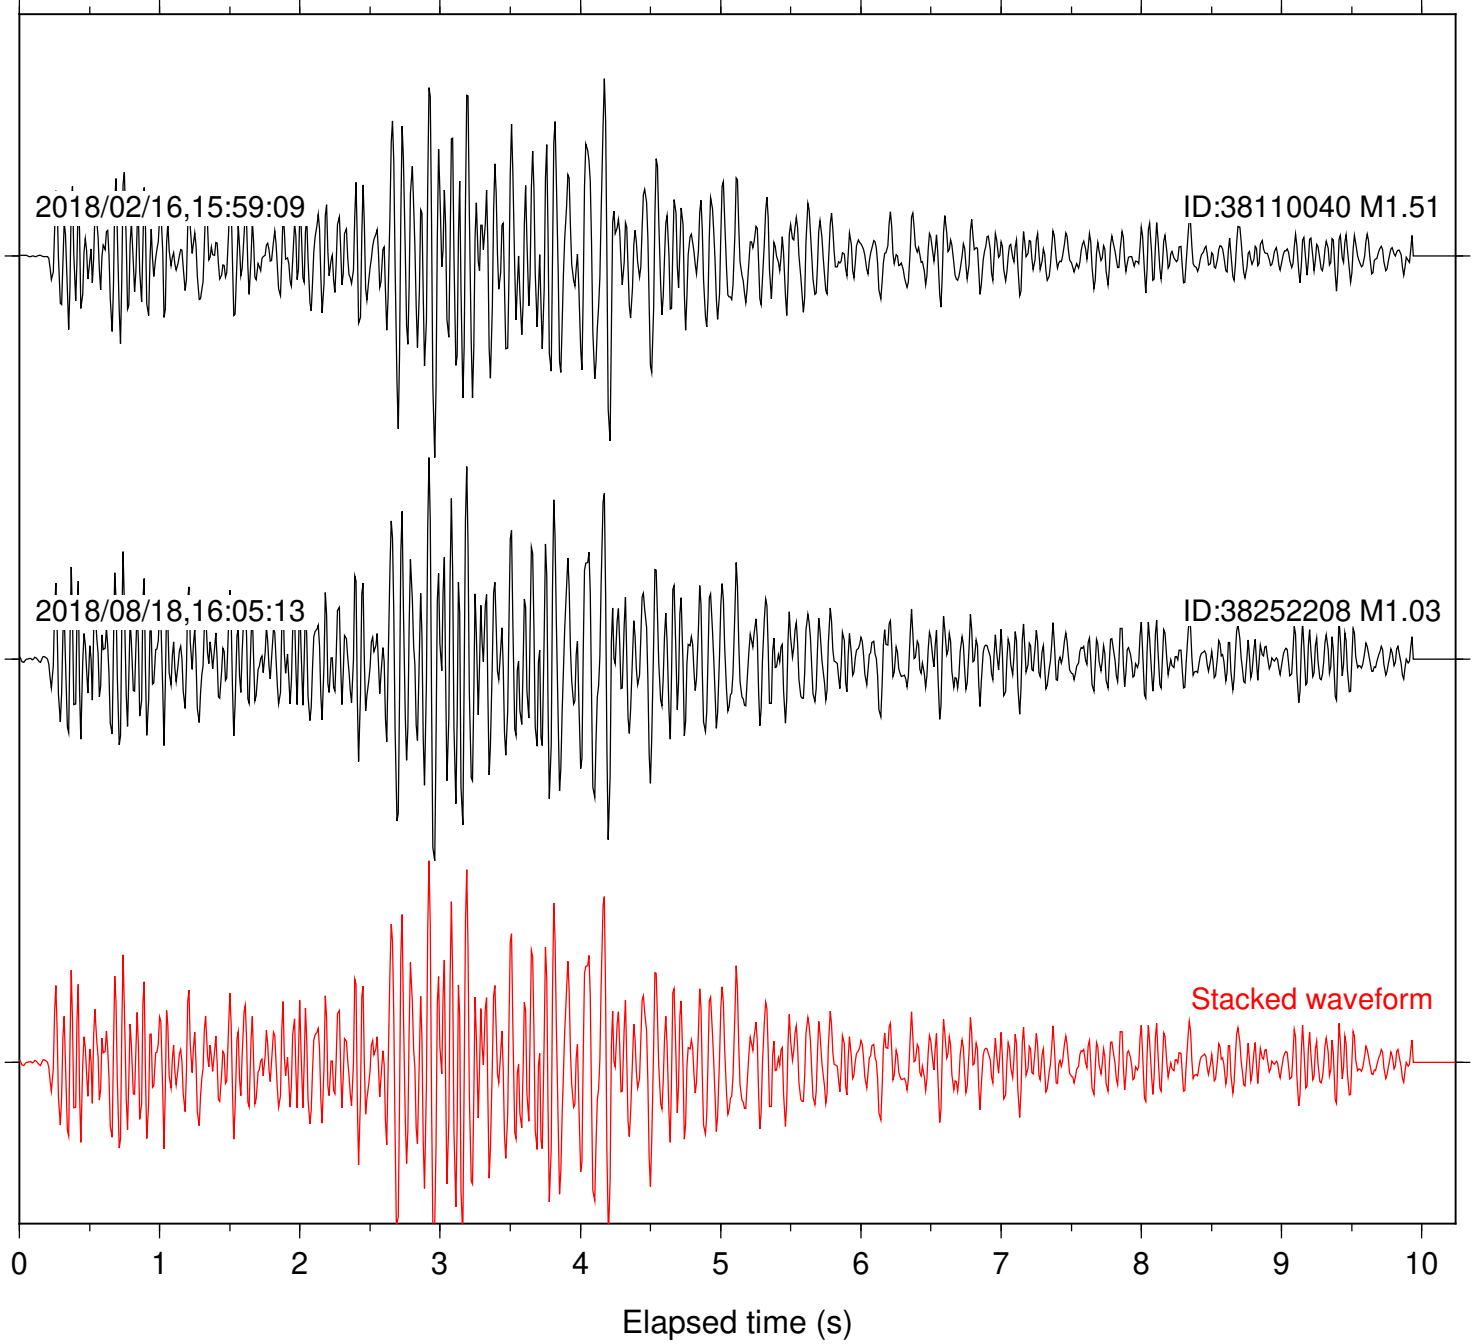

Station: B946 Com: EHZ

Focal depth: 4.95 km