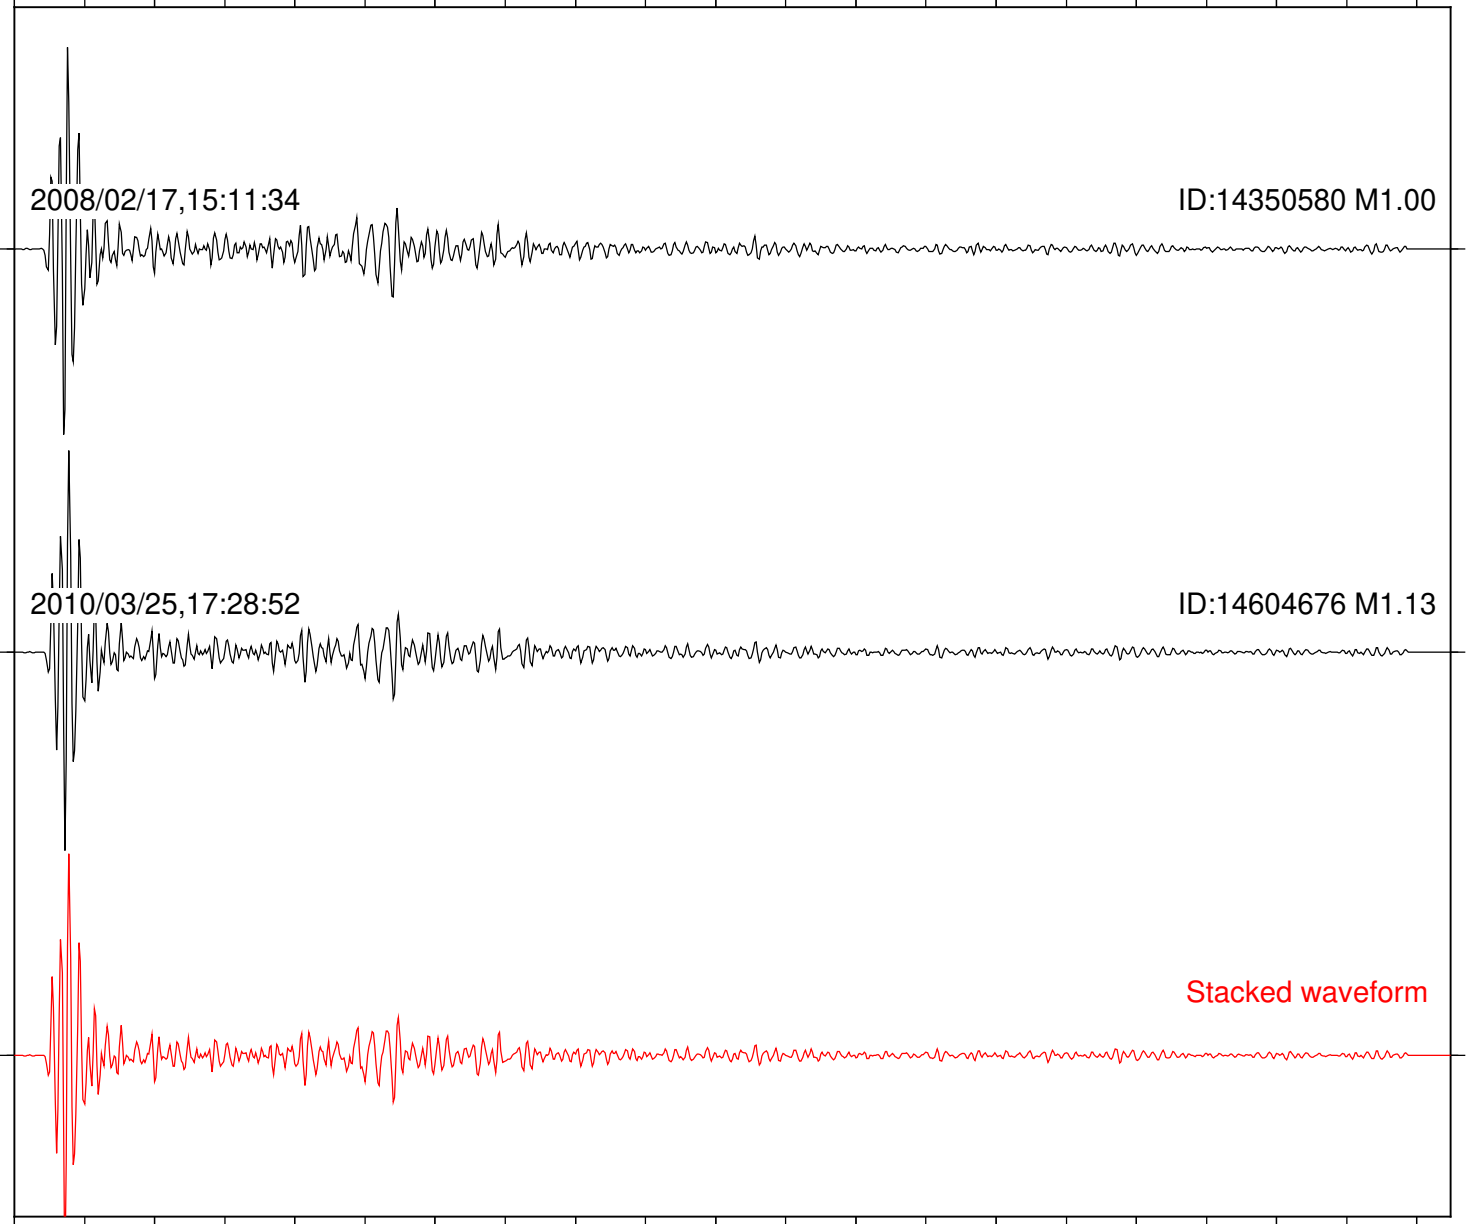

Station: B088 Com: EHZ

Focal depth: 8.00 km

2008/02/17,15:11:34

ID:14350580 M1.00

2010/03/25,17:28:52

ID:14604676 M1.13

Stacked waveform

0 1 2 3 4 5 6 7 8 9 10
Elapsed time (s)