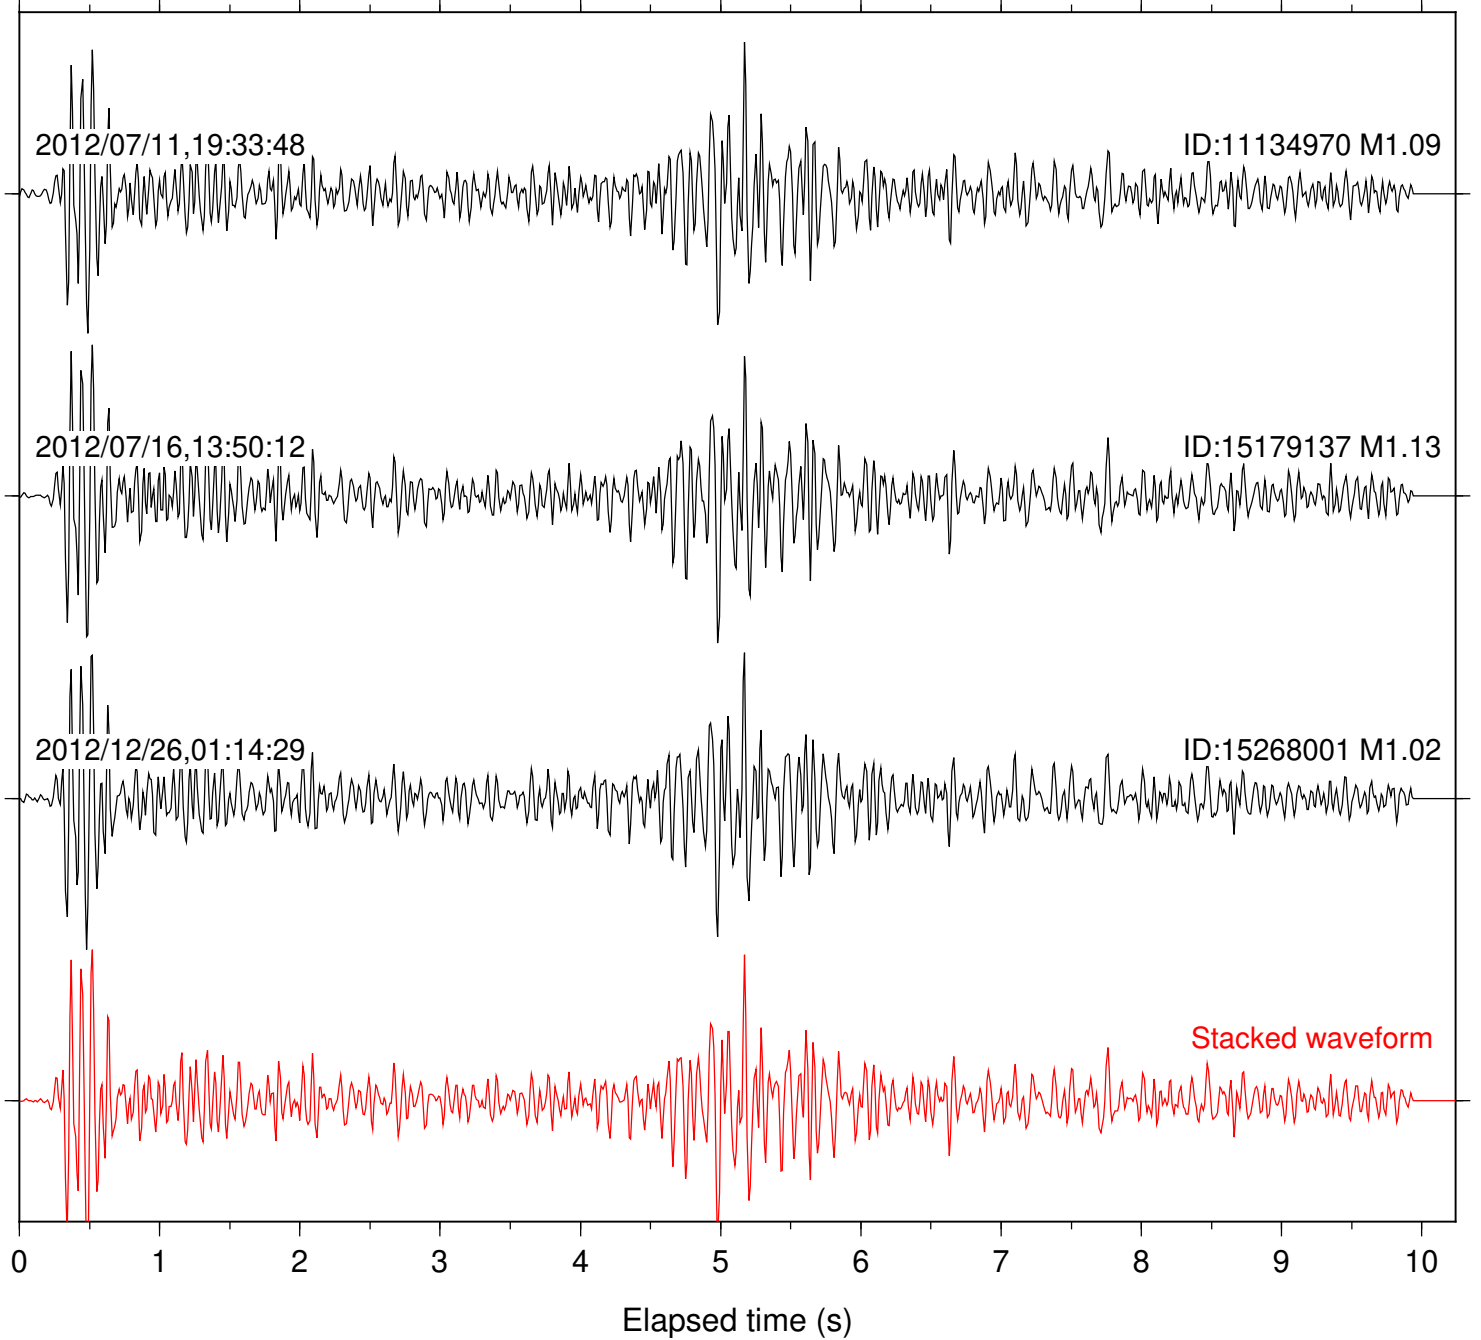

Station: B093 Com: EHZ

Focal depth: 10.30 km