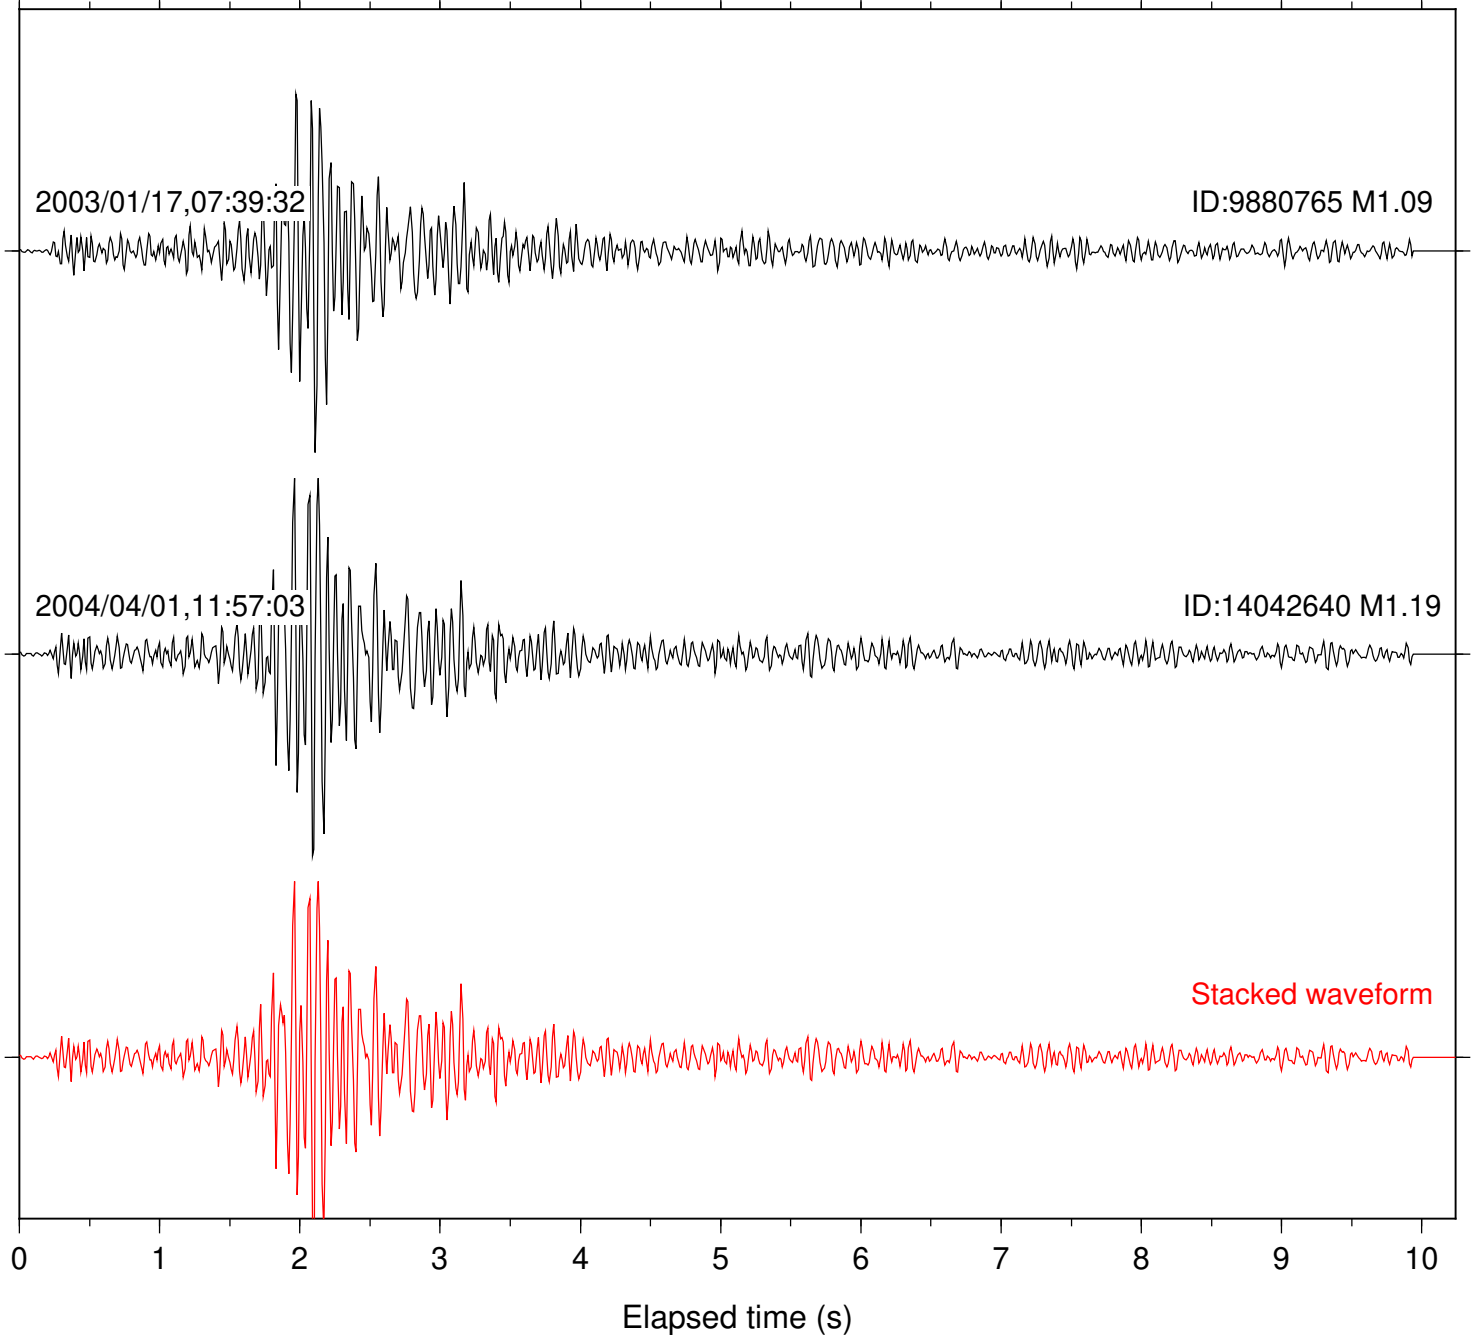

Station: HMT2 Com: HHZ

Focal depth: 3.81 km

Station: POB2 Com: HHZ

Focal depth: 3.81 km

Station: RDM Com: HHZ

Focal depth: 3.81 km

Station: SND Com: HHZ

Focal depth: 3.81 km