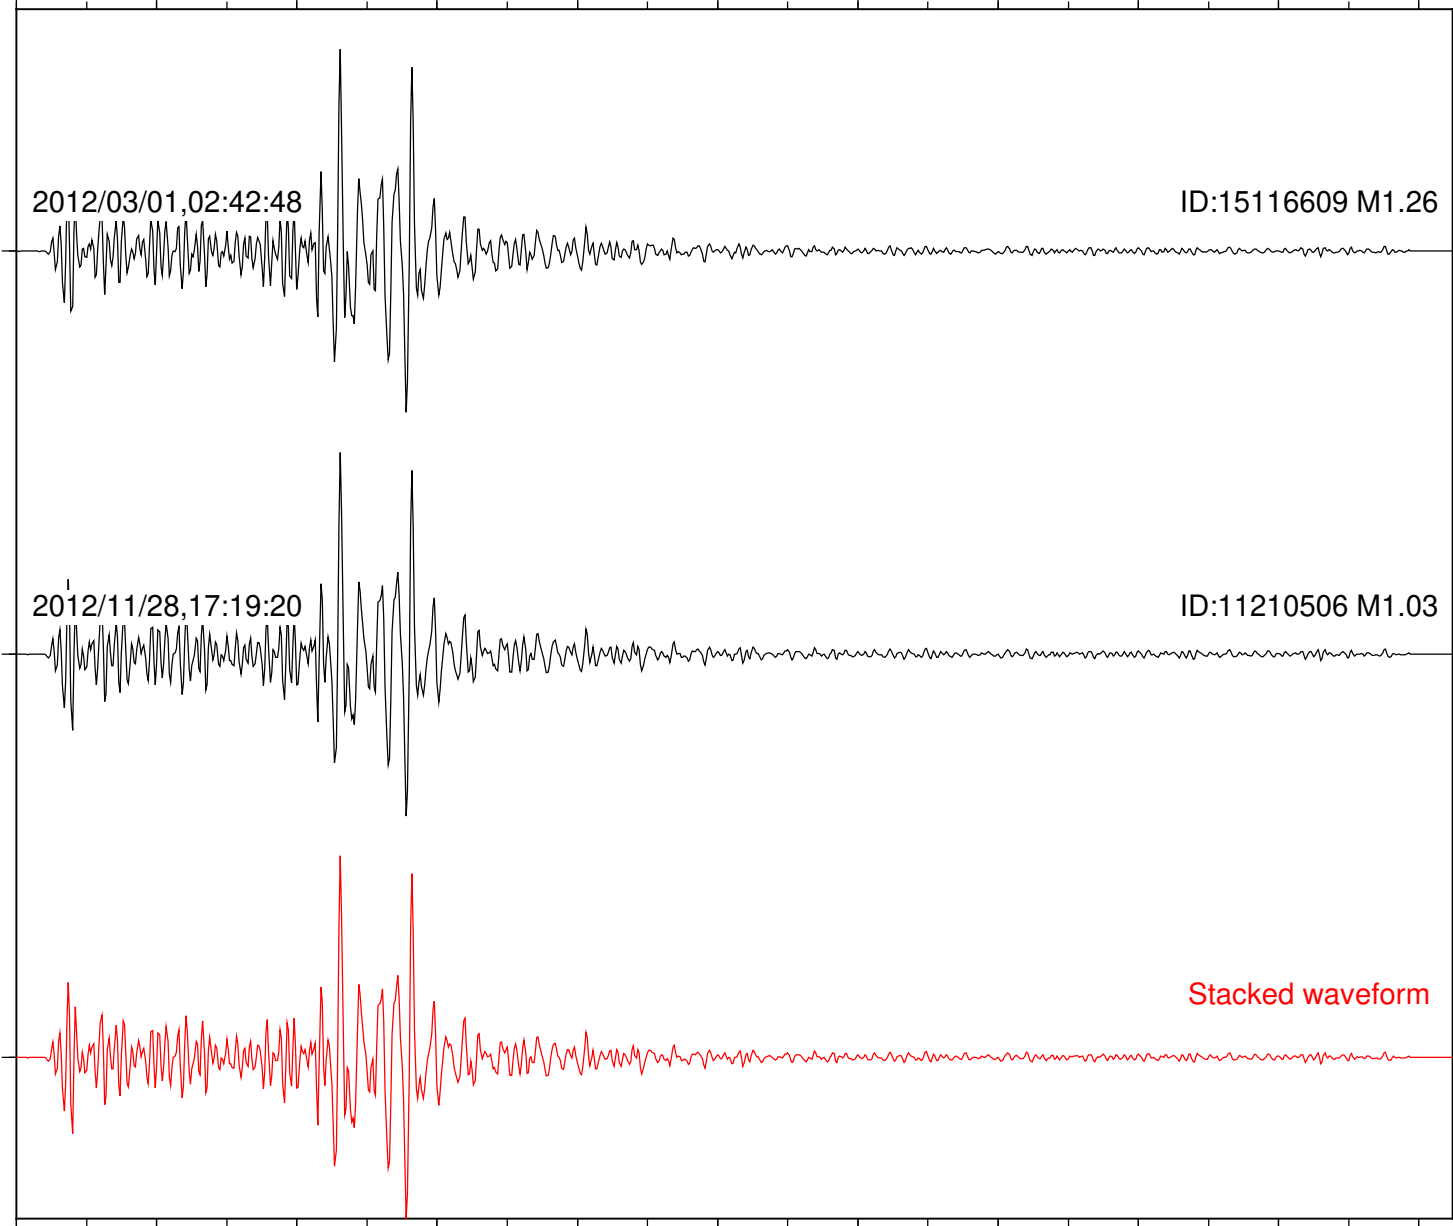

0 1 2 3 4 5 6 7 8 9 10  
Elapsed time (s)

Station: FRD Com: HHZ

Focal depth: 10.33 km

2012/03/01,02:42:48

ID:15116609 M1.26

2012/11/28,17:19:20

ID:11210506 M1.03

Stacked waveform