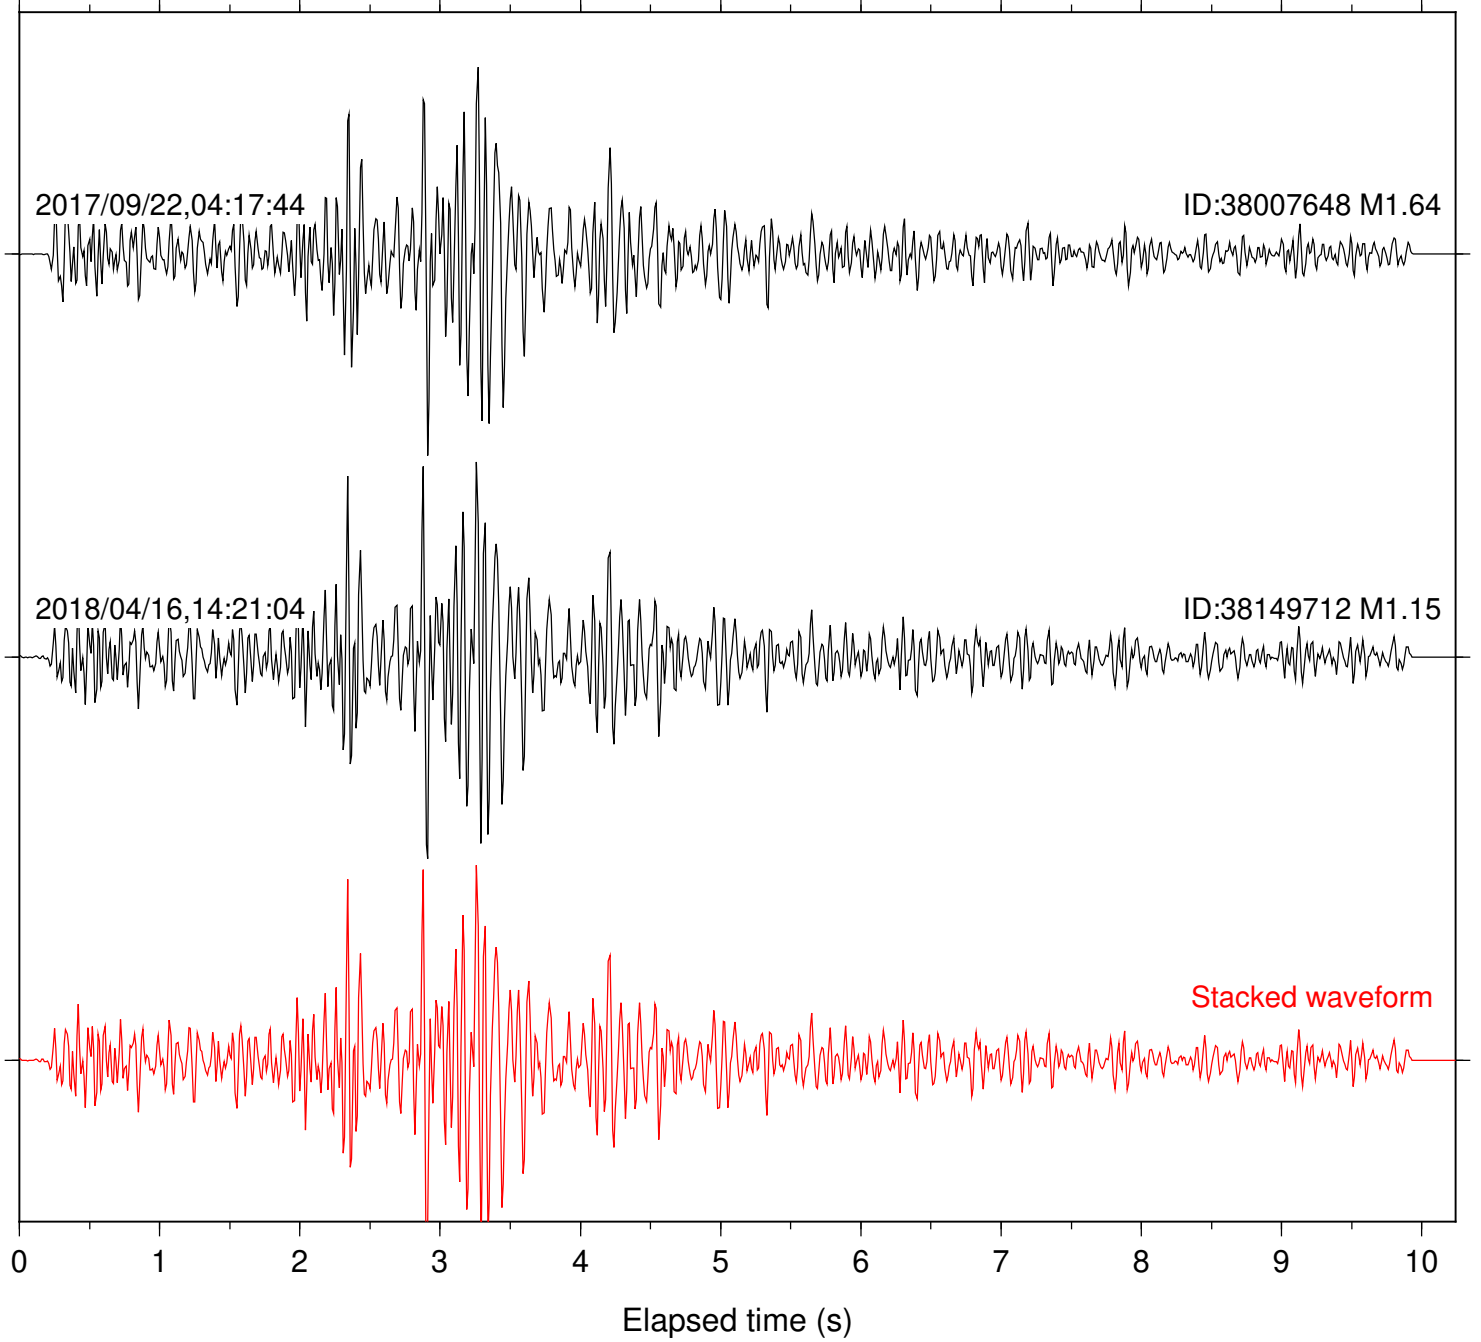

Station: B082 Com: EHZ

Focal depth: 5.63 km