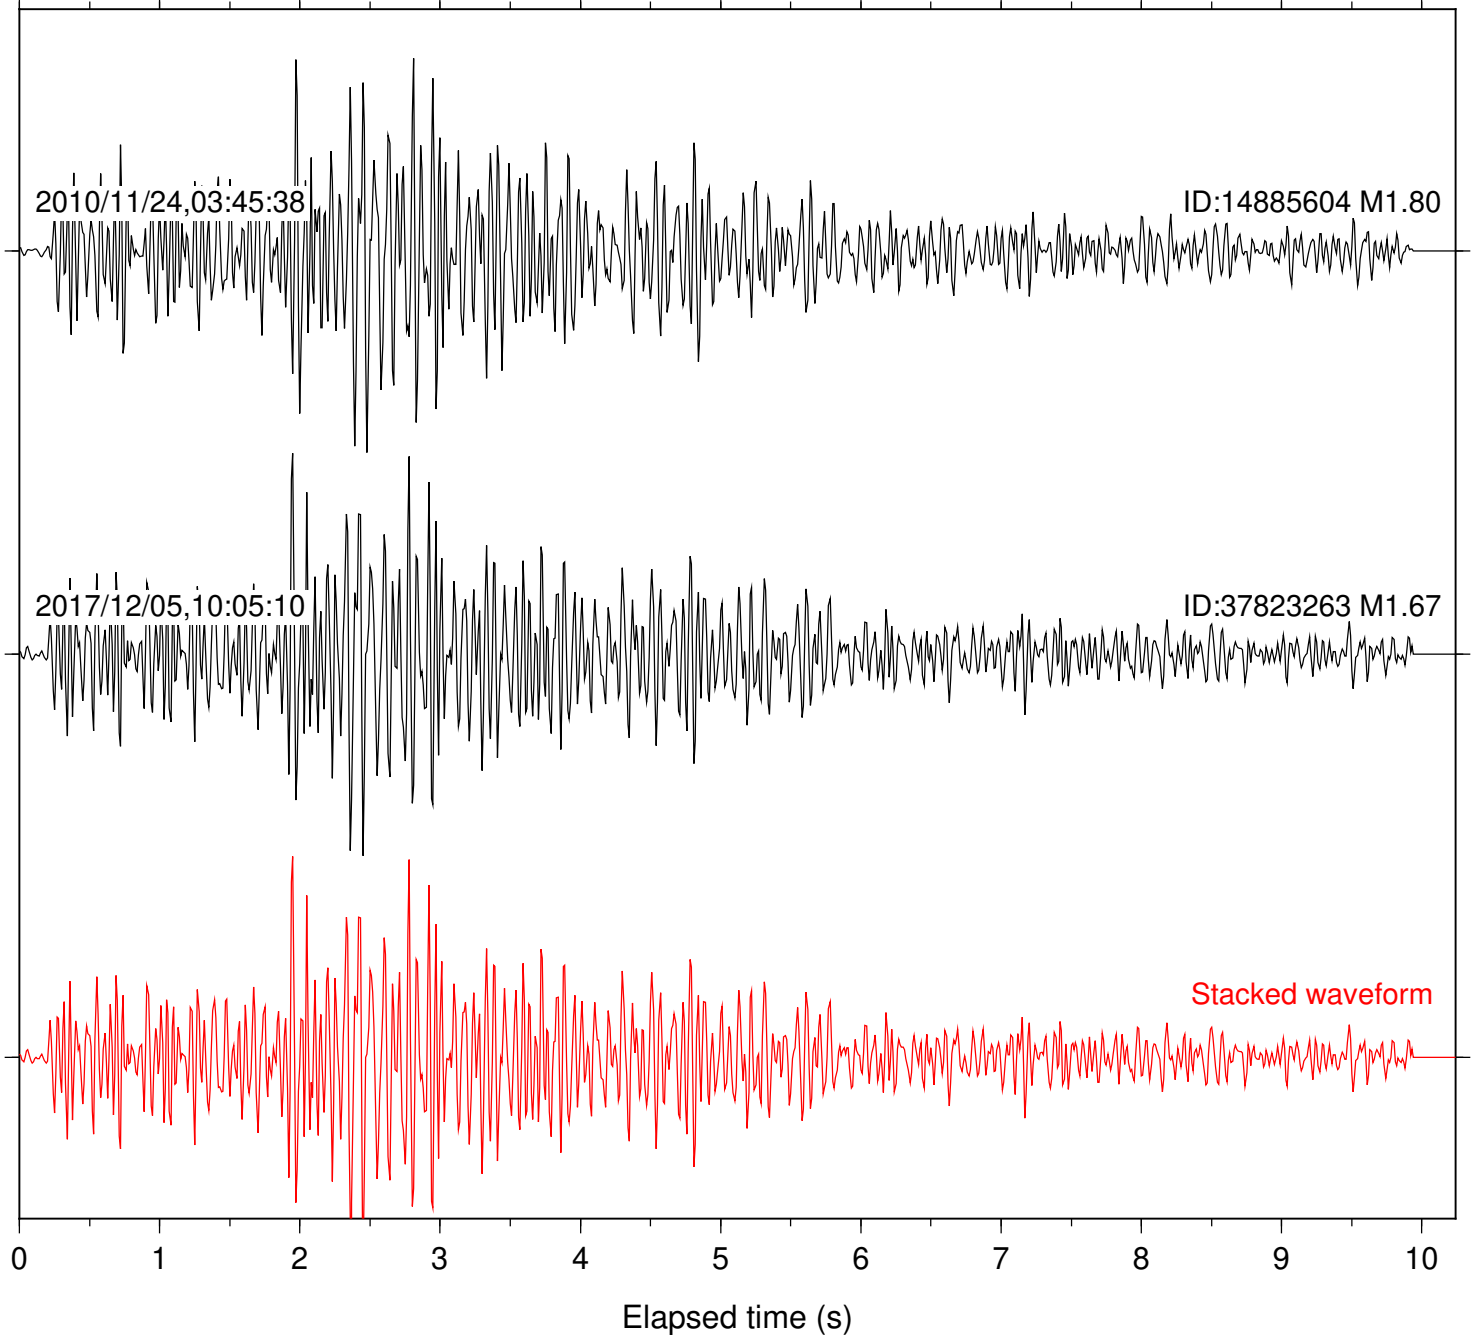

Station: B086 Com: EHZ

Focal depth: 7.06 km