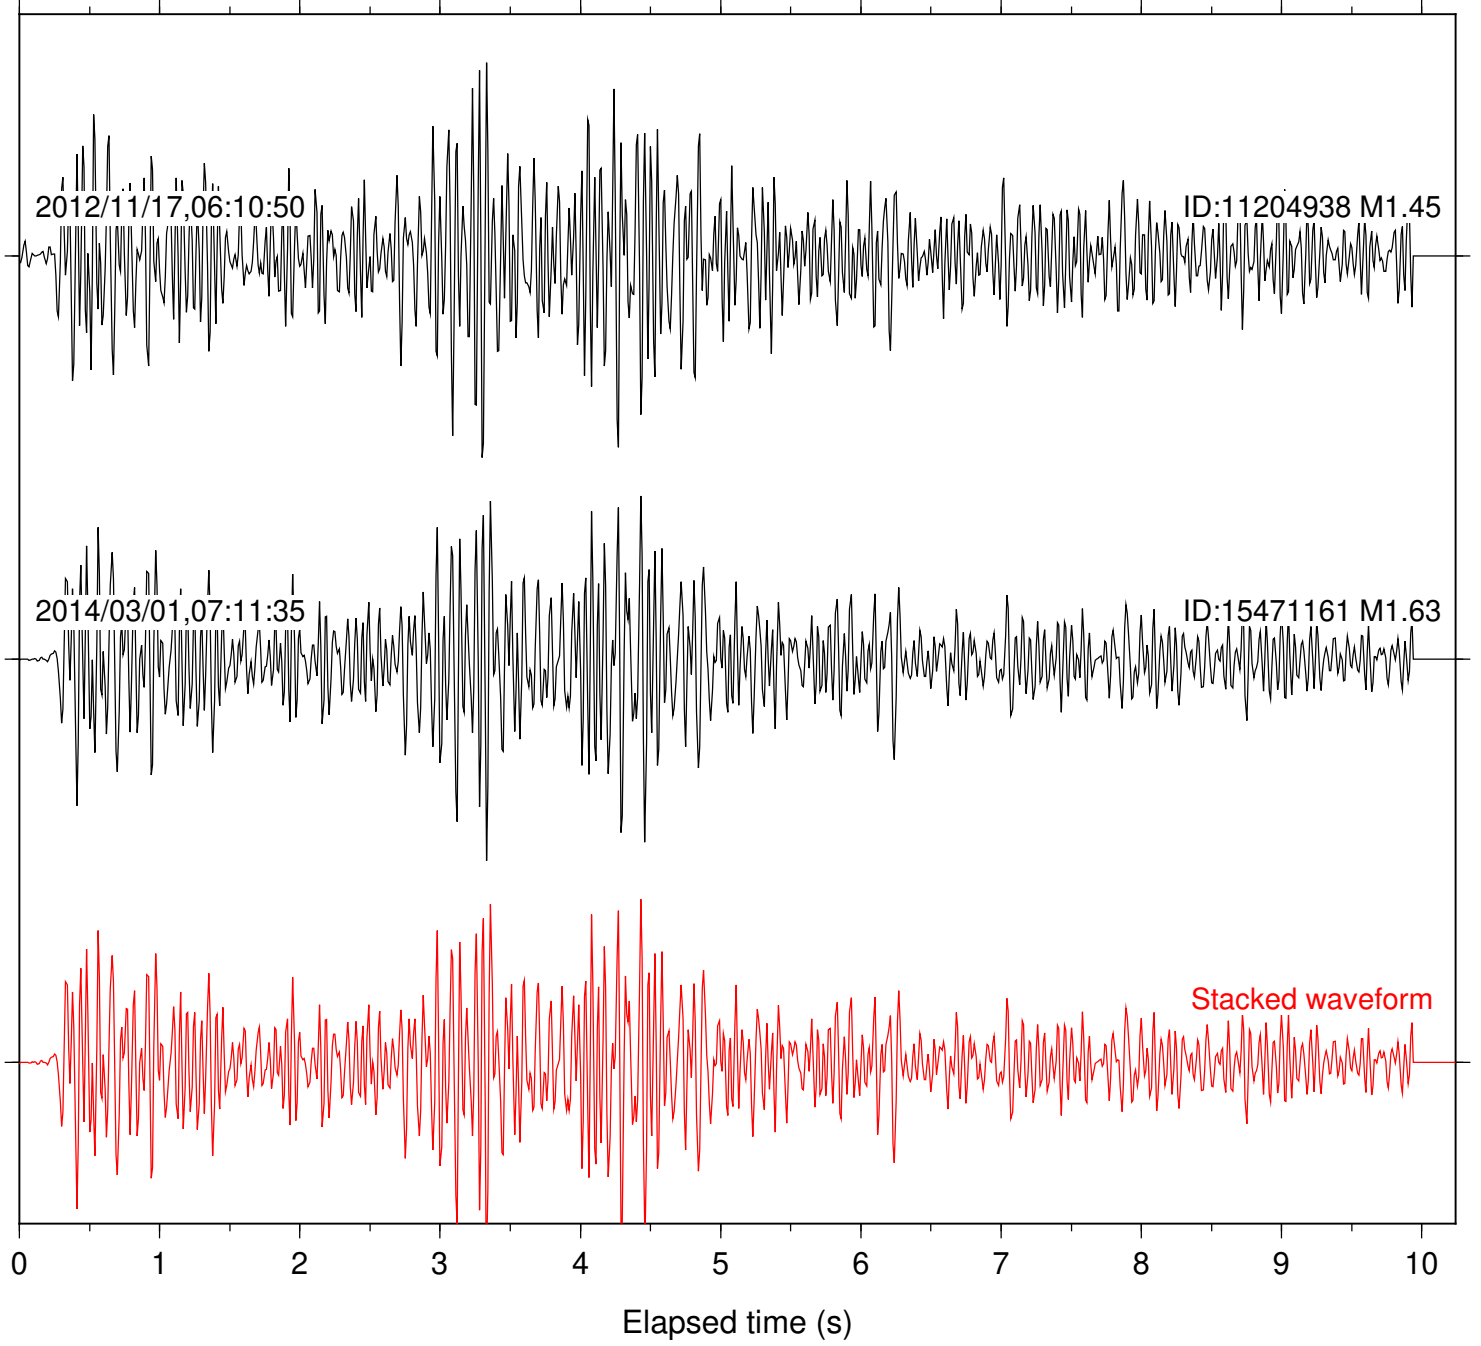

Station: LVA2 Com: HHZ

Focal depth: 7.67 km