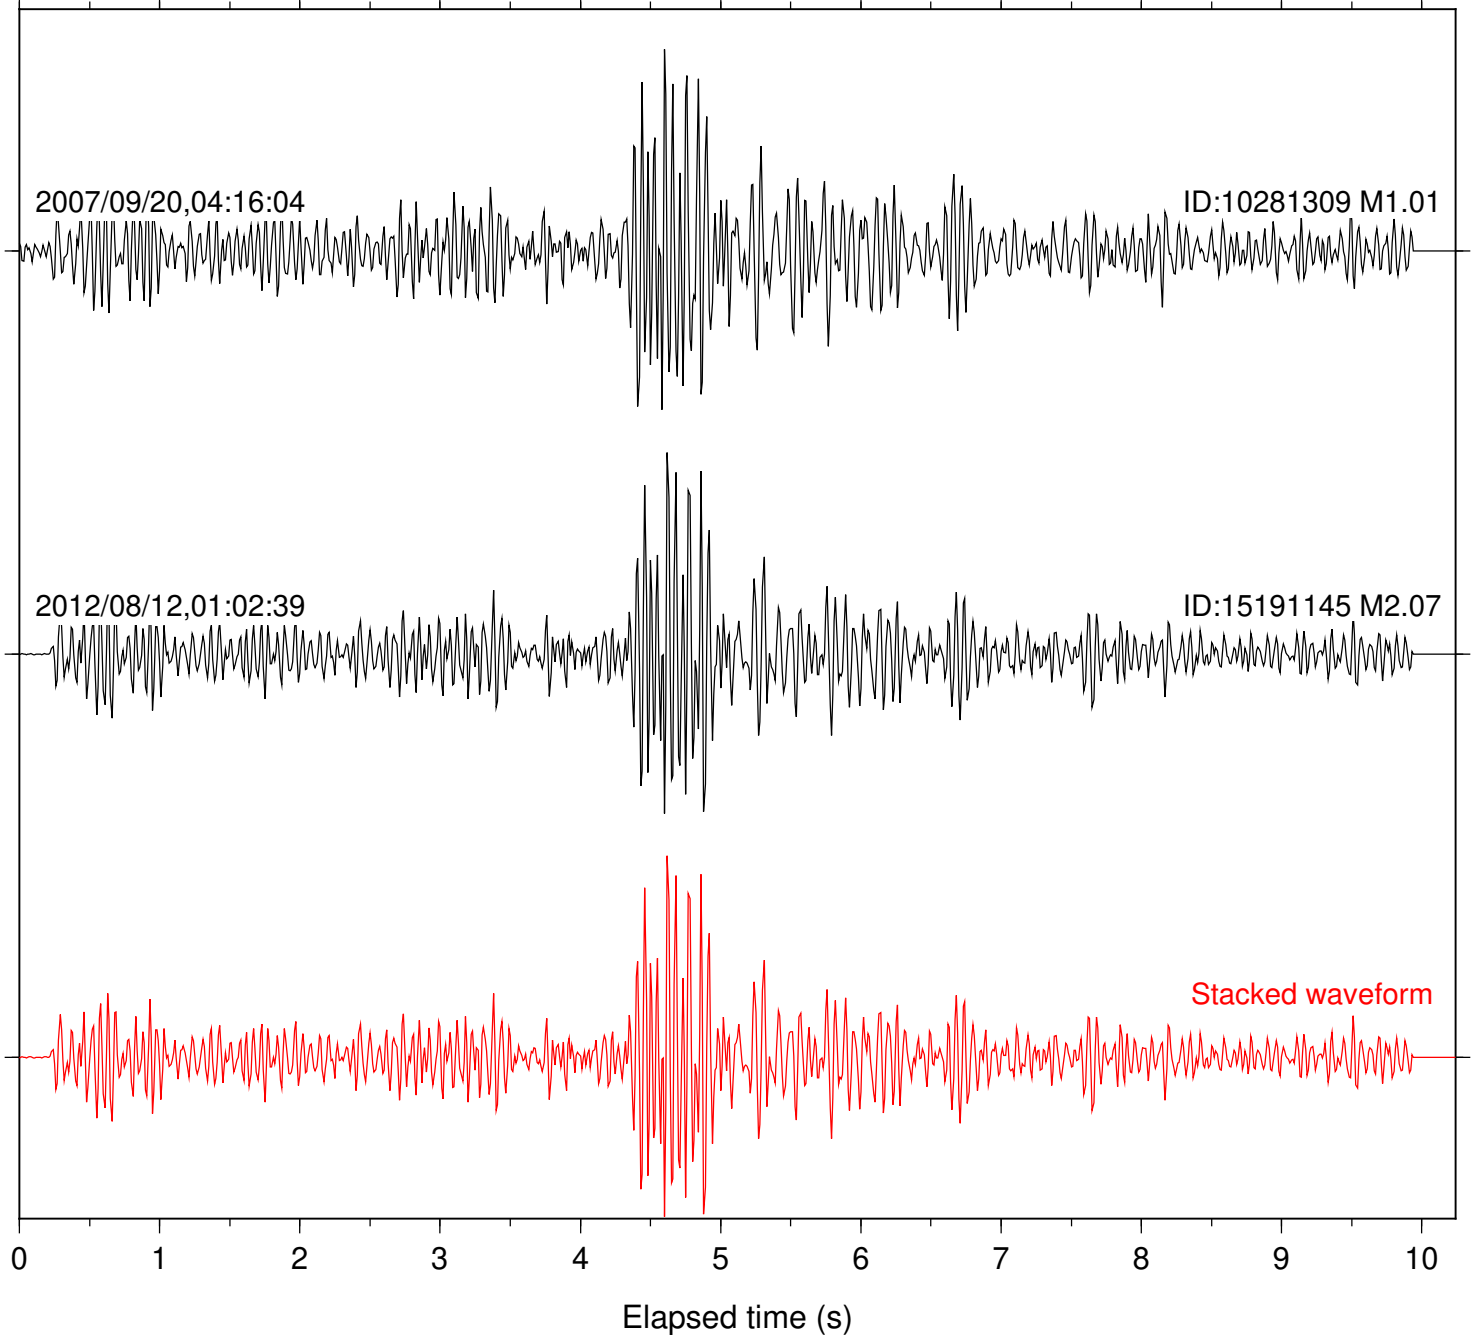

Station: PFO Com: HHZ

Focal depth: 16.51 km