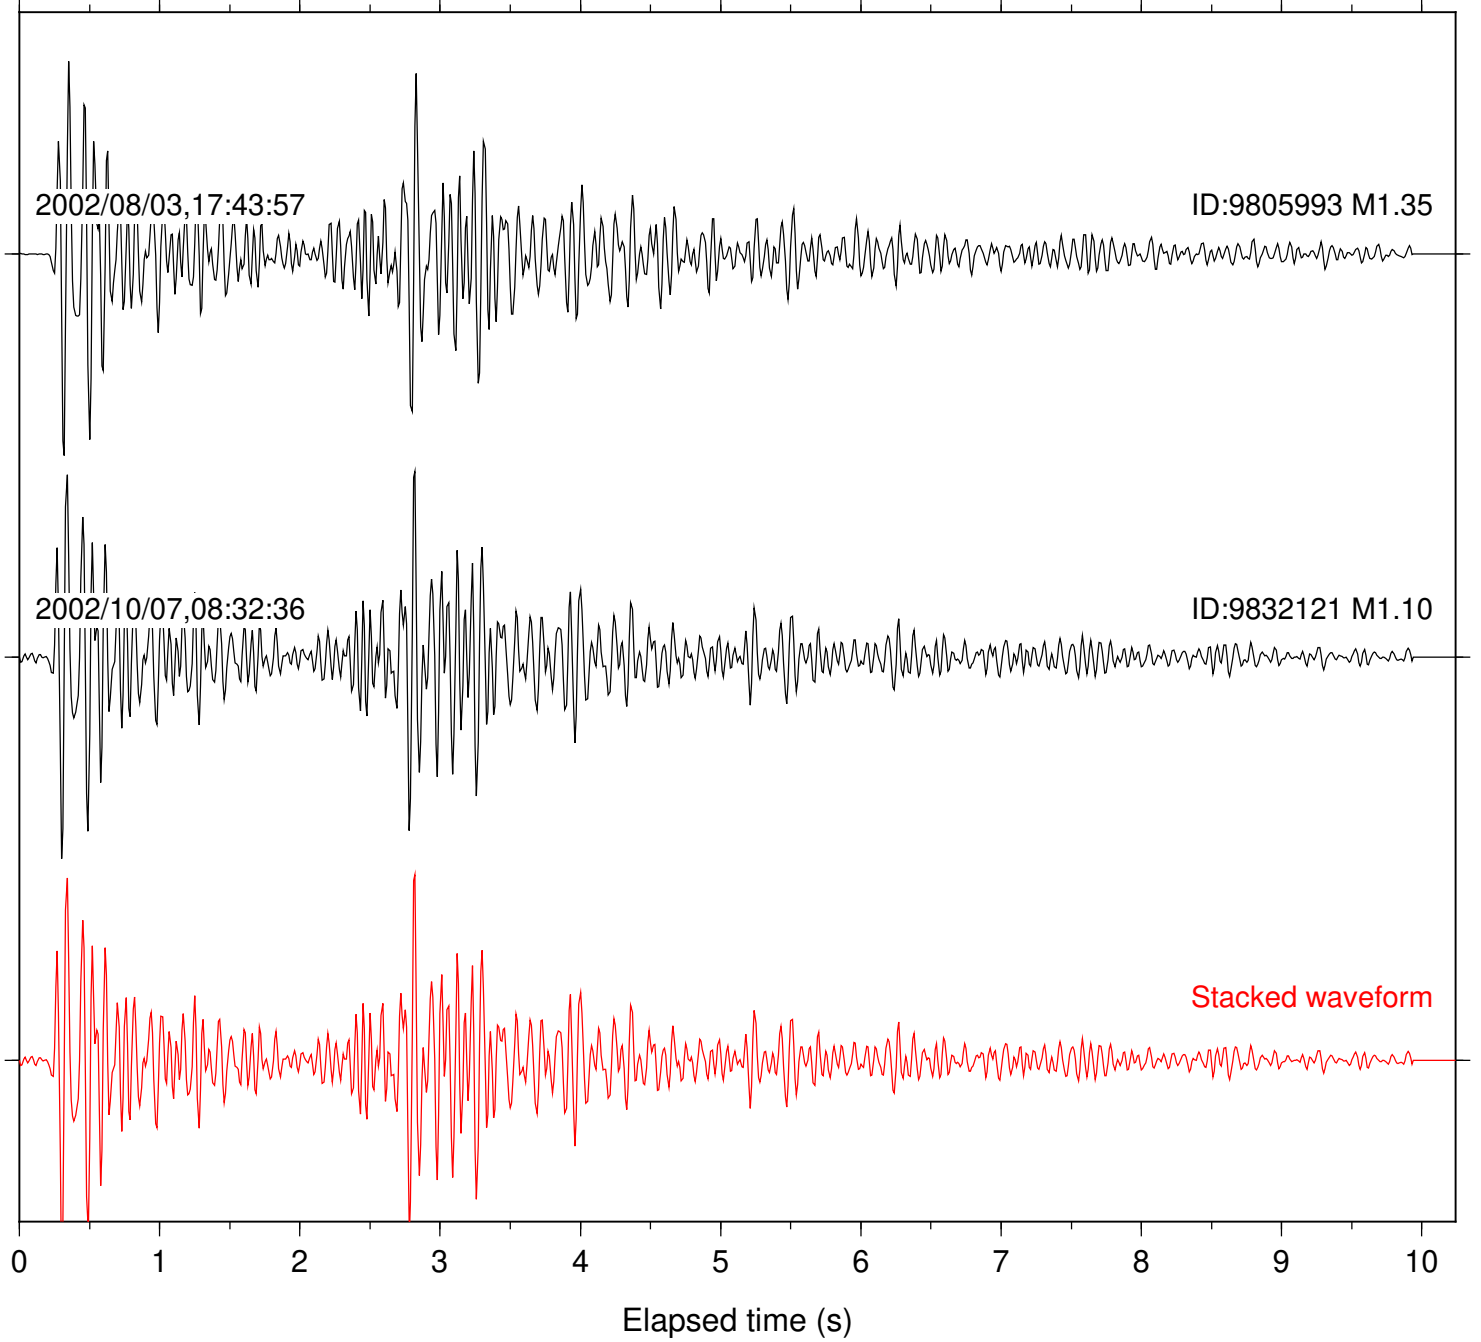

Station: POB2 Com: HHZ

Focal depth: 15.06 km