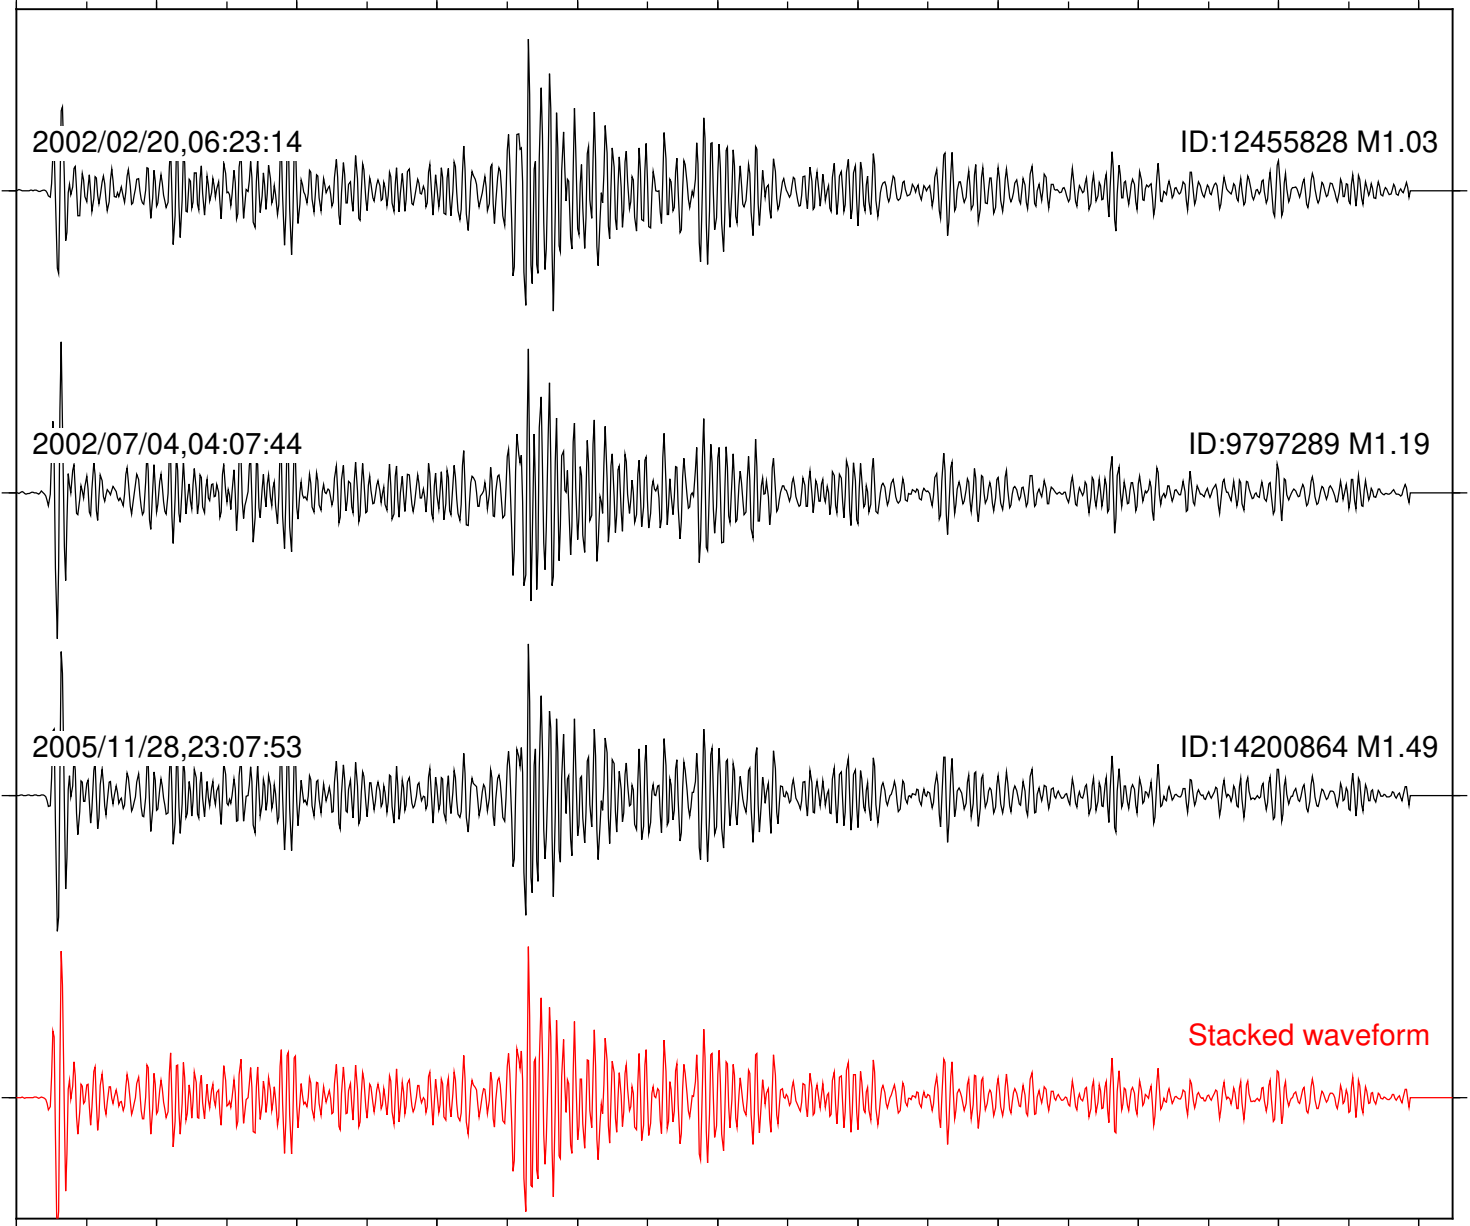

0 1 2 3 4 5 6 7 8 9 10  
Elapsed time (s)

Station: HMT2 Com: HHZ

Focal depth: 8.50 km

Station: KNW Com: HHZ

Focal depth: 8.54 km

Station: POB2 Com: HHZ

Focal depth: 8.54 km

Station: FRD Com: HHZ