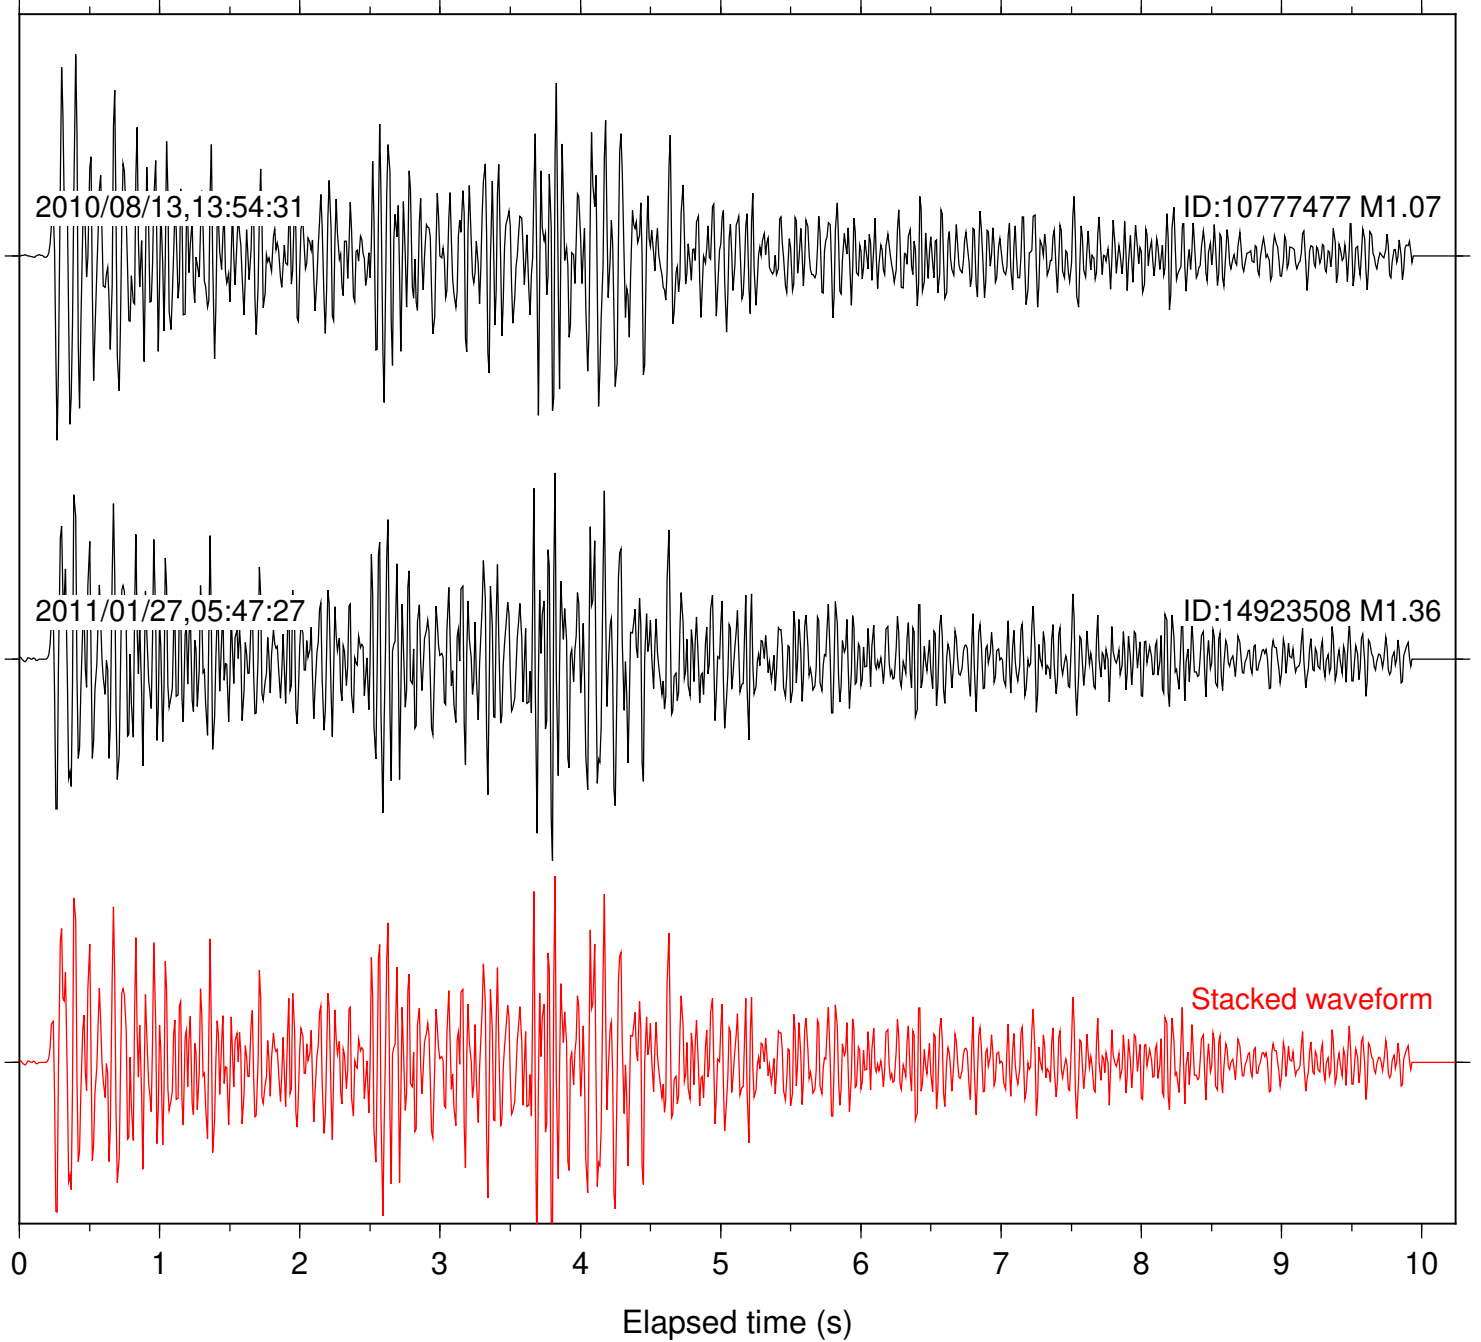

Station: FRD Com: HHZ

Focal depth: 7.72 km

Station: PFO Com: HHZ

Focal depth: 7.72 km

Station: TOR Com: HHZ

Focal depth: 7.72 km

Station: CBK Com: EHZ

Focal depth: 8.18 km