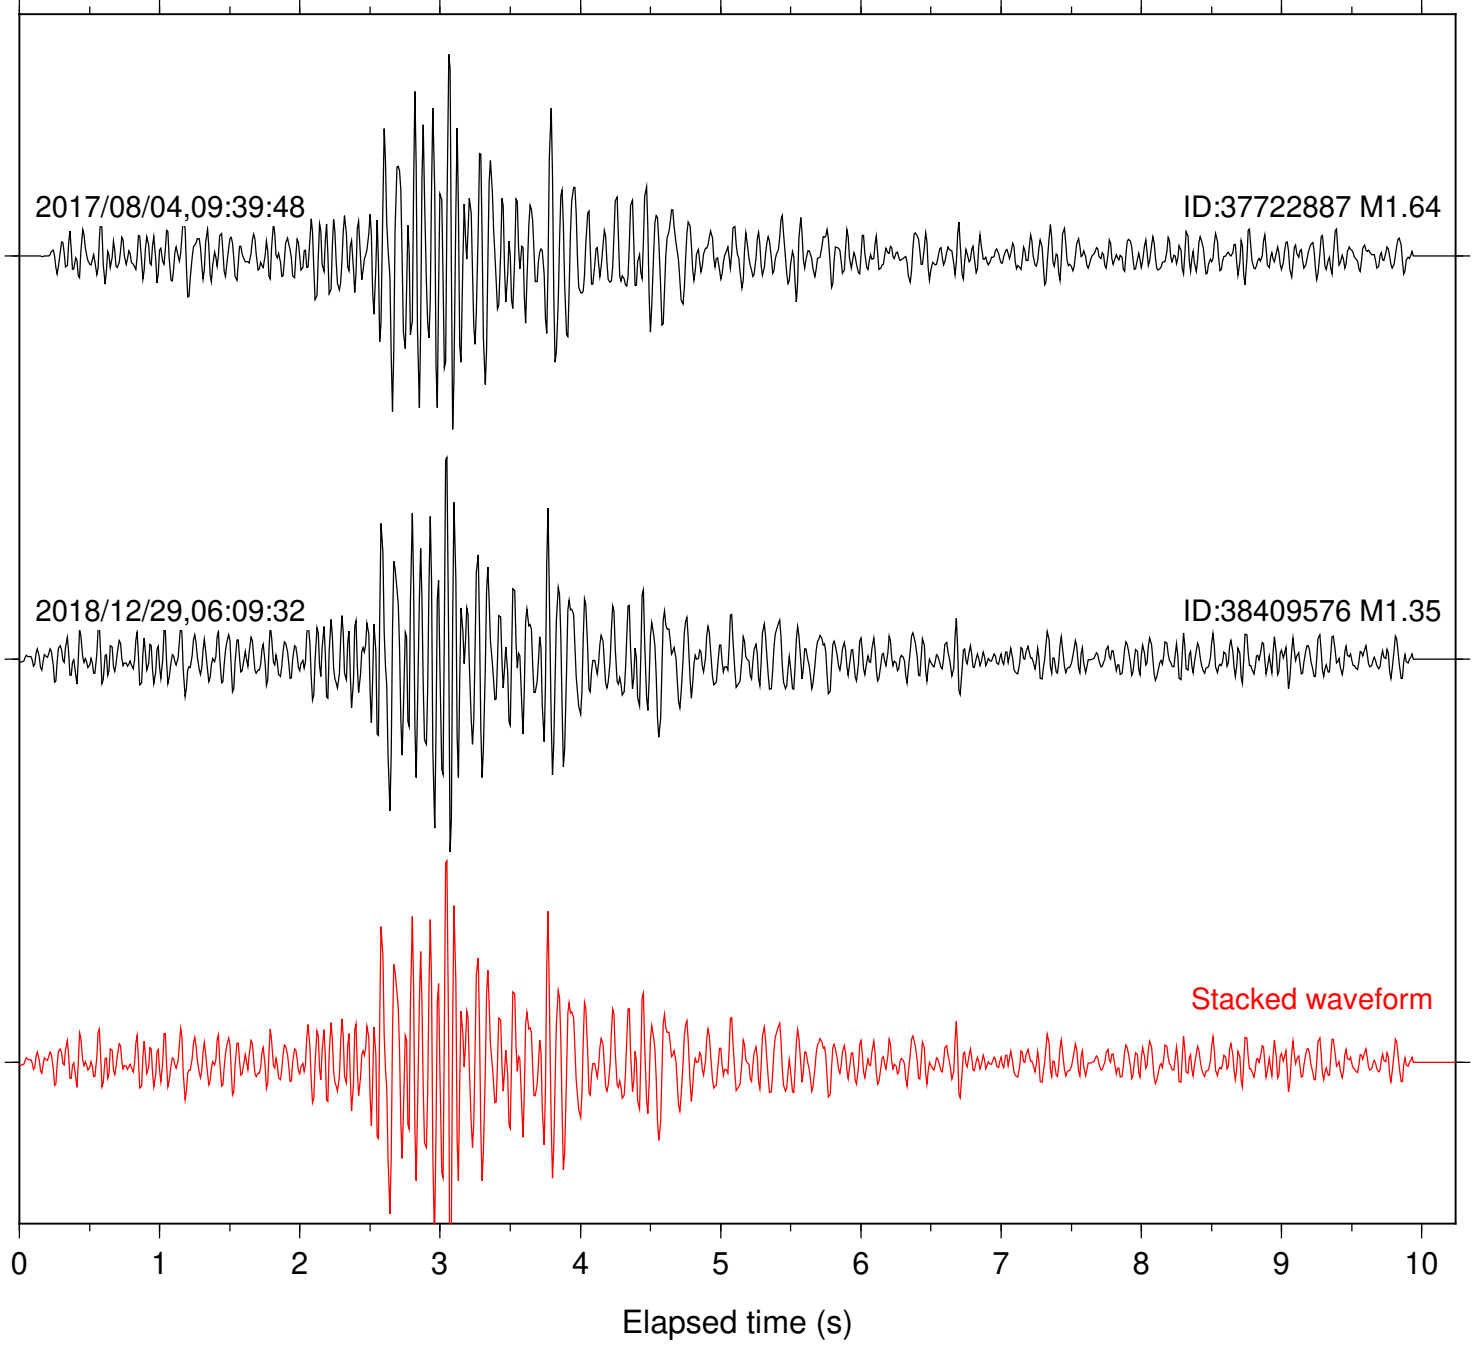

Station: KNW Com: HHZ

Focal depth: 5.44 km

Station: PFO Com: HHZ

Focal depth: 5.44 km

Station: SMER Com: HHZ

Focal depth: 5.44 km

Station: SND Com: HHZ

Focal depth: 5.44 km