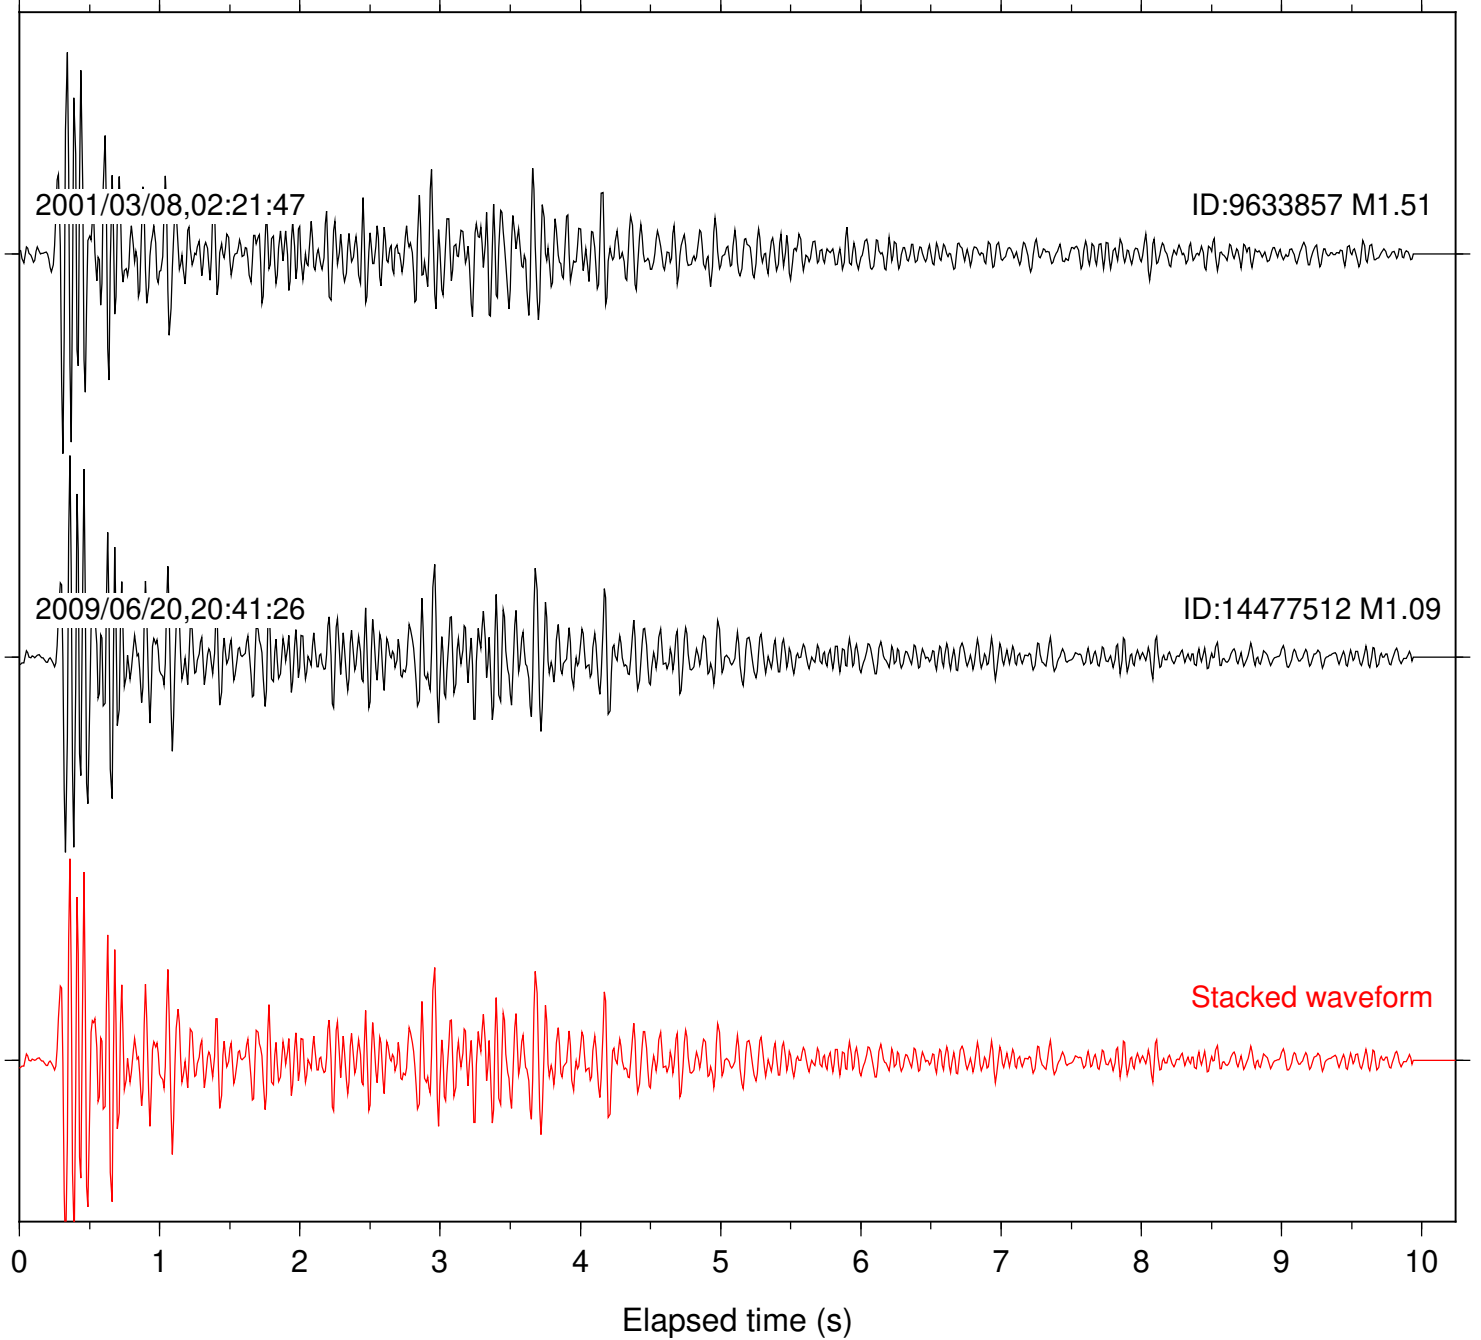

Station: SND Com: HHZ

Focal depth: 14.18 km