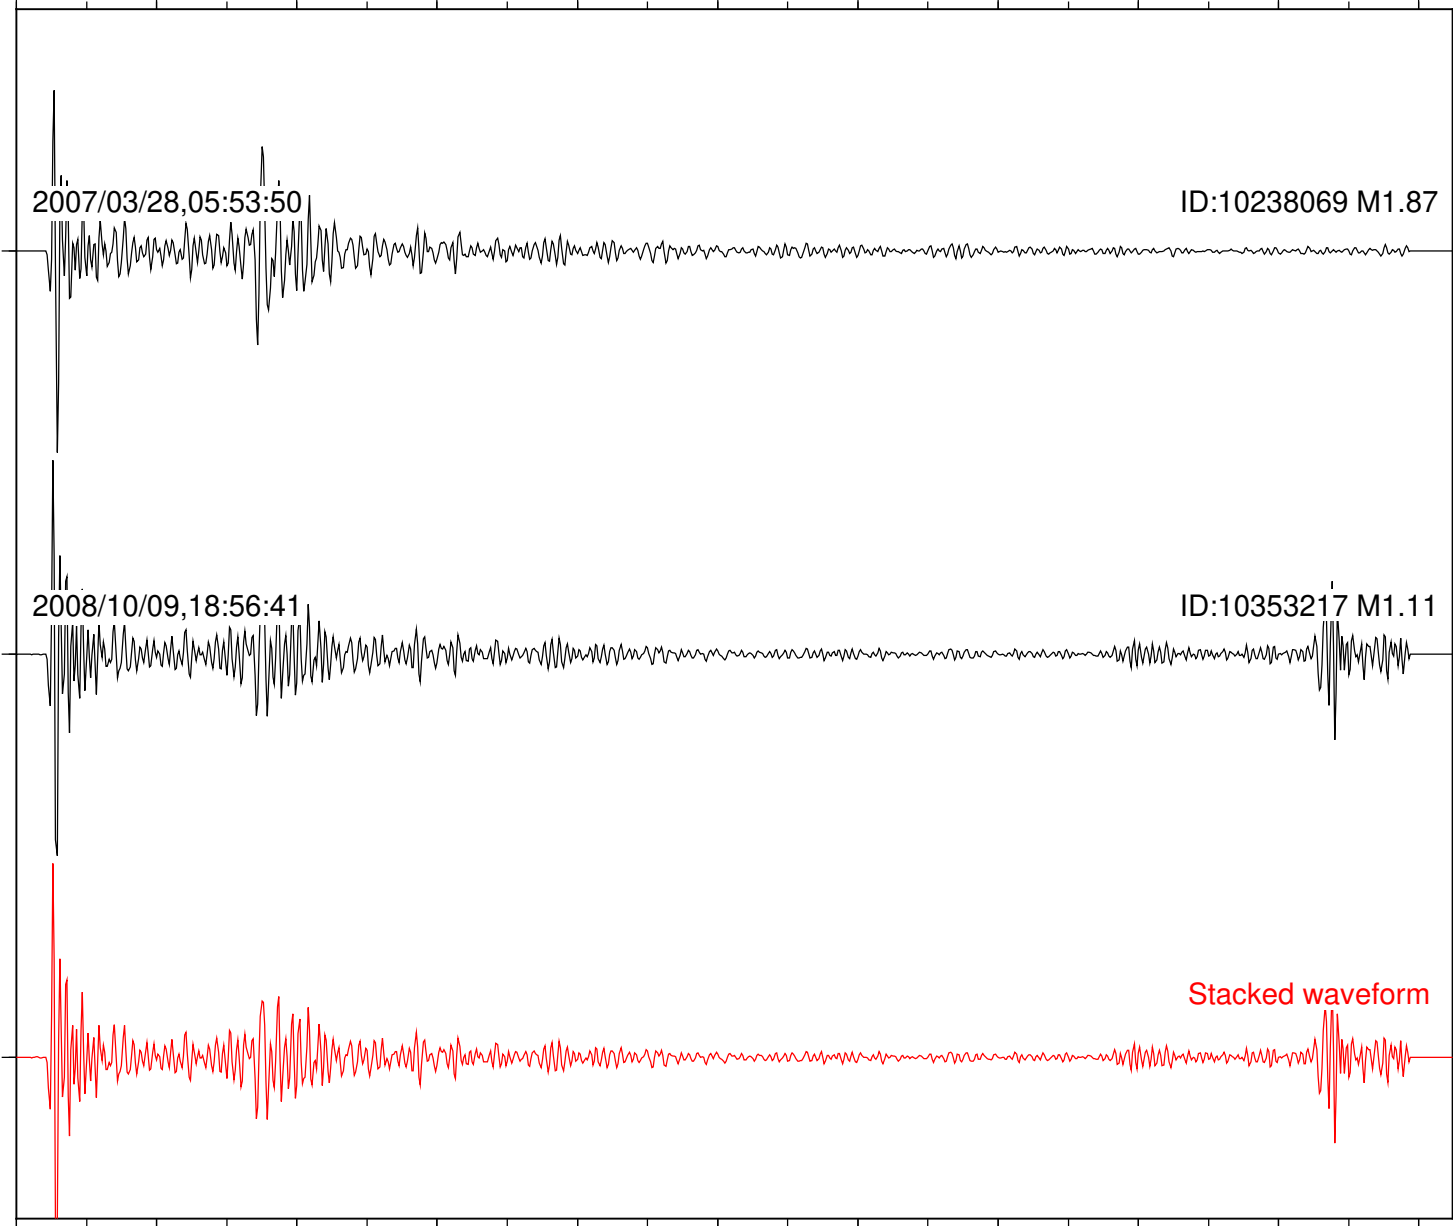

Station: B086 Com: EHZ

Focal depth: 8.12 km

2007/03/28,05:53:50

ID:10238069 M1.87

2008/10/09,18:56:41

ID:10353217 M1.11

Stacked waveform

0 1 2 3 4 5 6 7 8 9 10
Elapsed time (s)