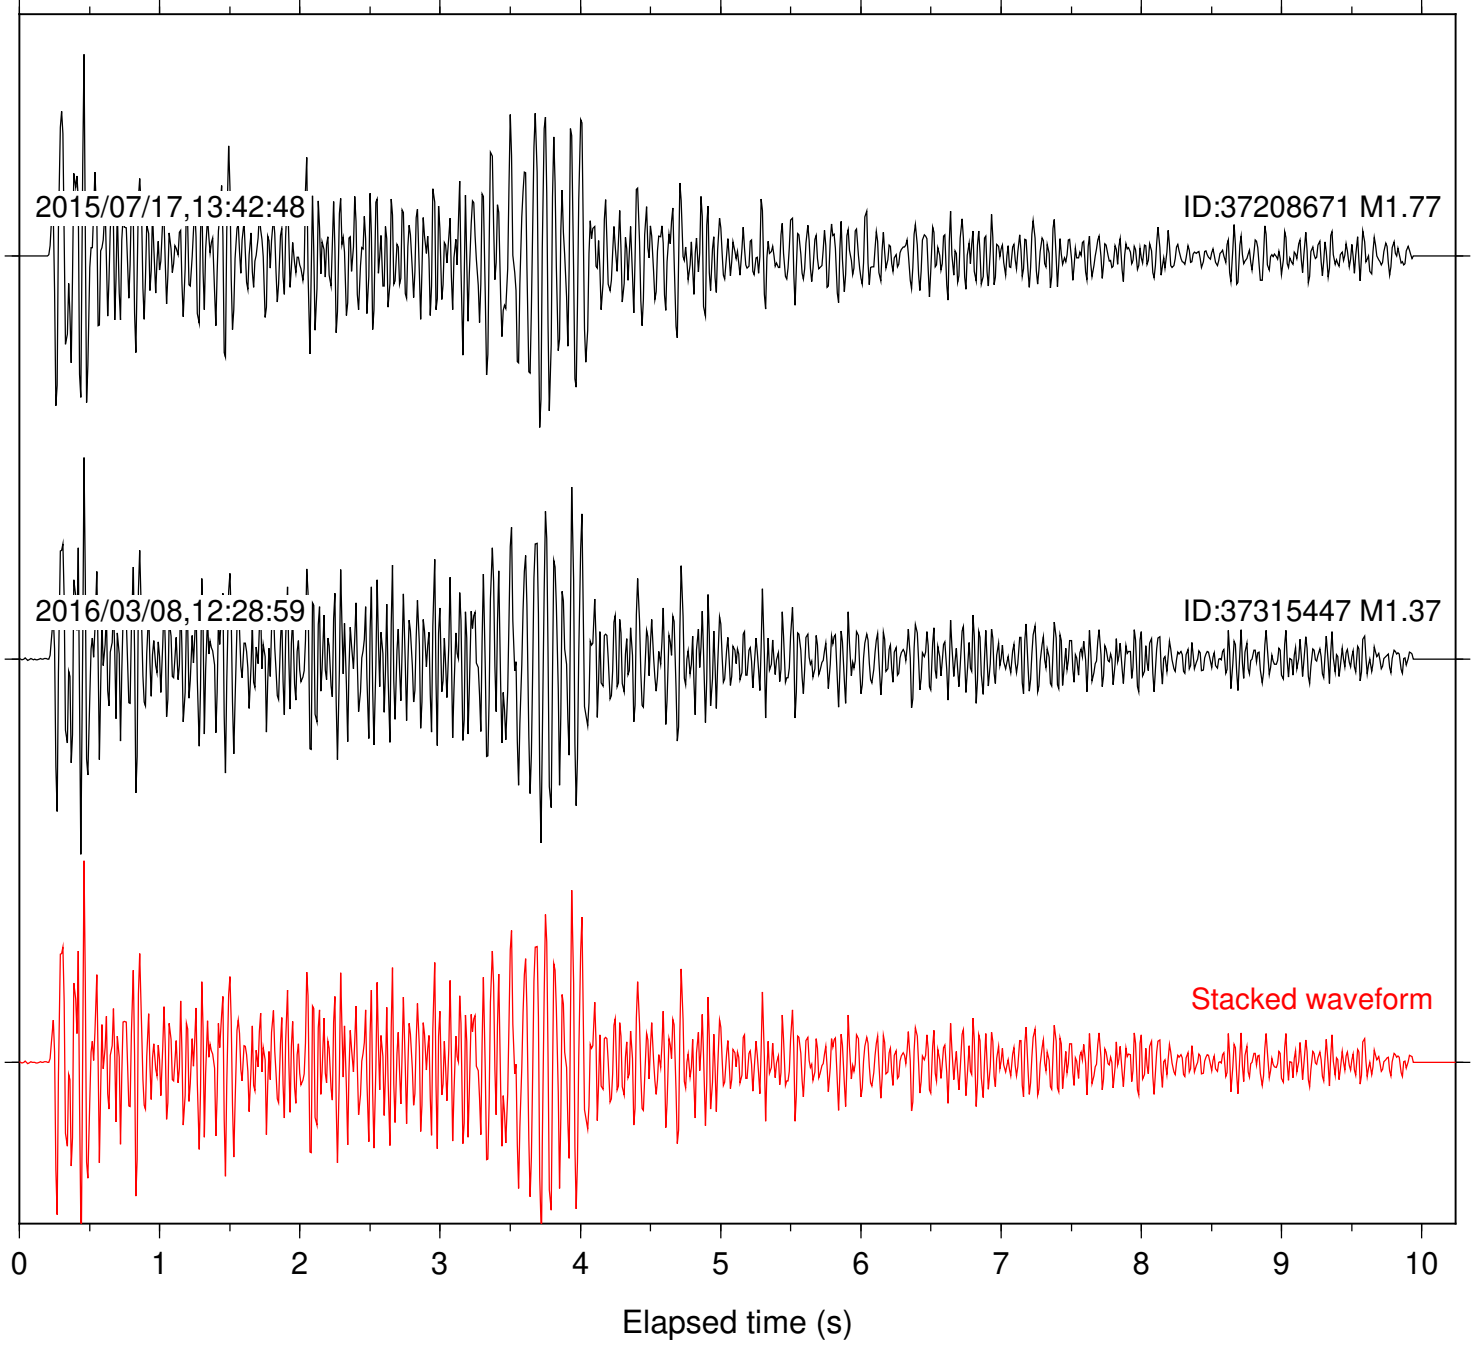

ID:37315447 M1.37

Stacked waveform

0 1 2 3 4 5 6 7 8 9 10  
Elapsed time (s)

Station: FRD Com: HHZ

Focal depth: 8.09 km

Station: HMT2 Com: HHZ

Focal depth: 8.09 km

2015/07/17,13:42:48