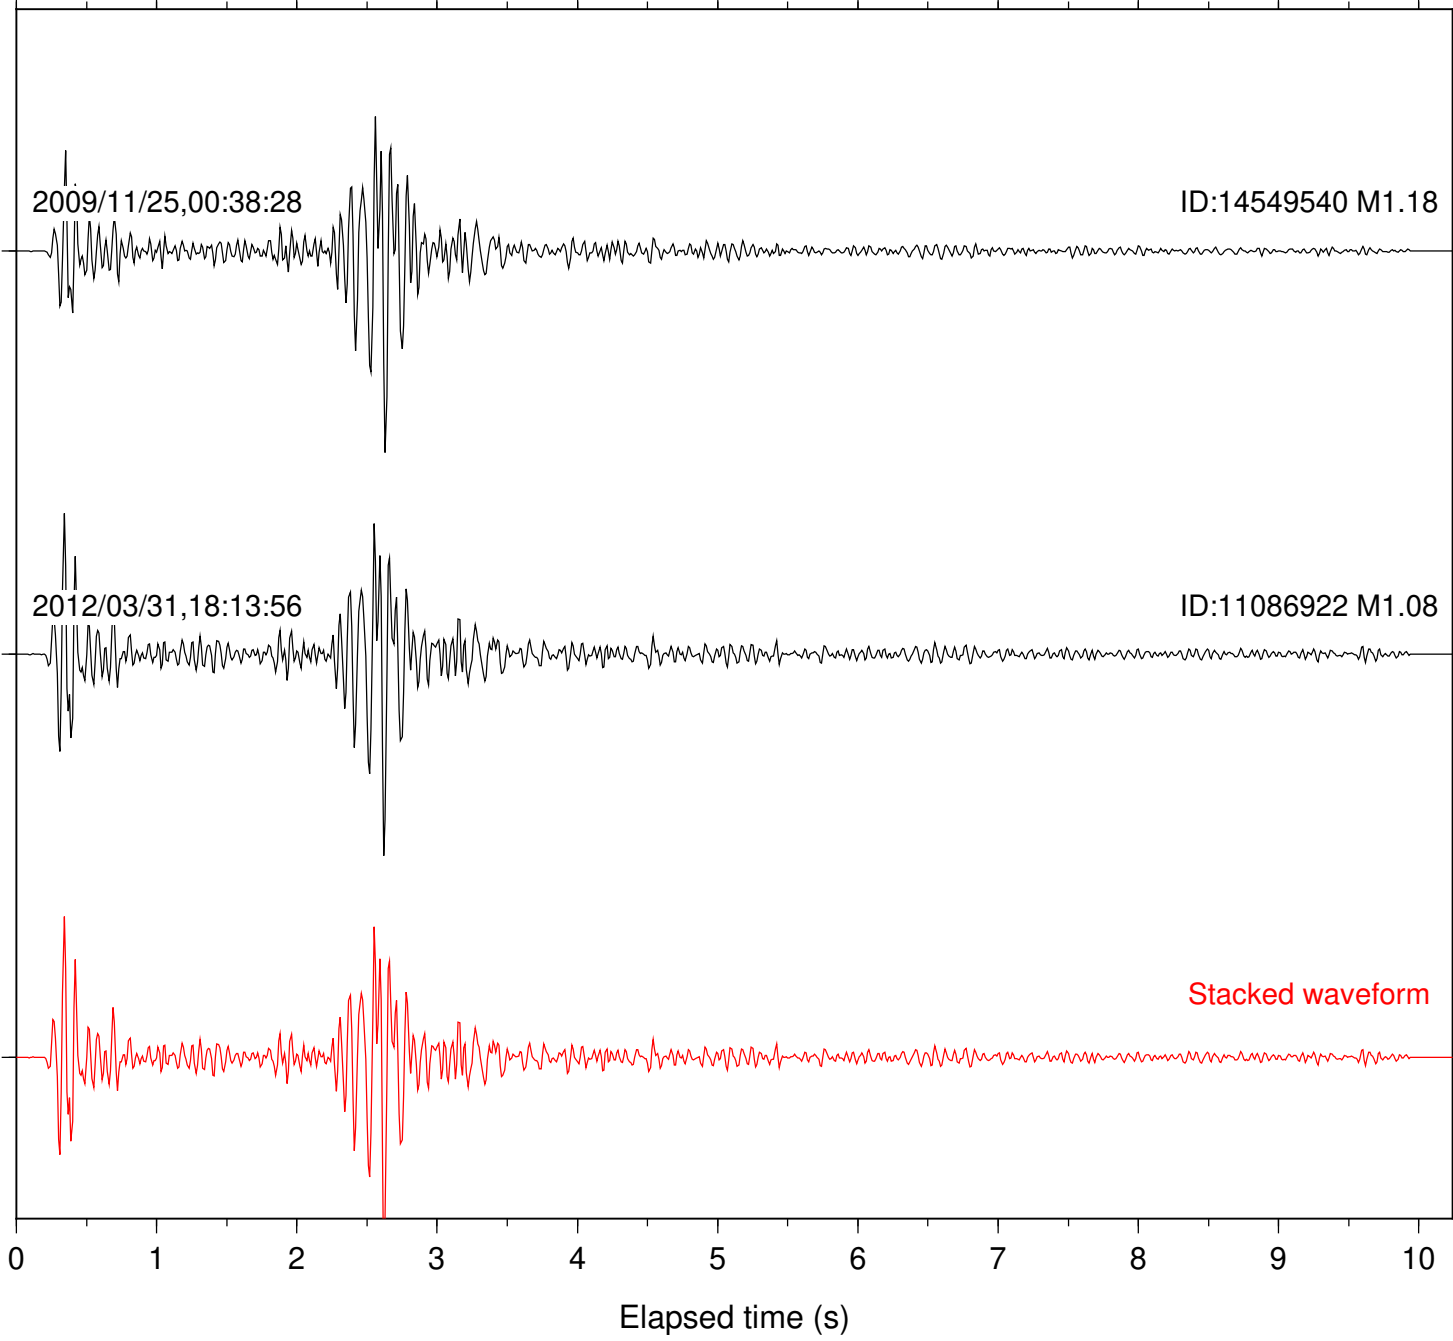

Stacked waveform

Station: FRD Com: HHZ

Focal depth: 14.44 km

Station: KNW Com: HHZ

Focal depth: 14.44 km

2009/11/25,00:38:28

ID:14549540 M1.18

2012/03/31,18:13:56