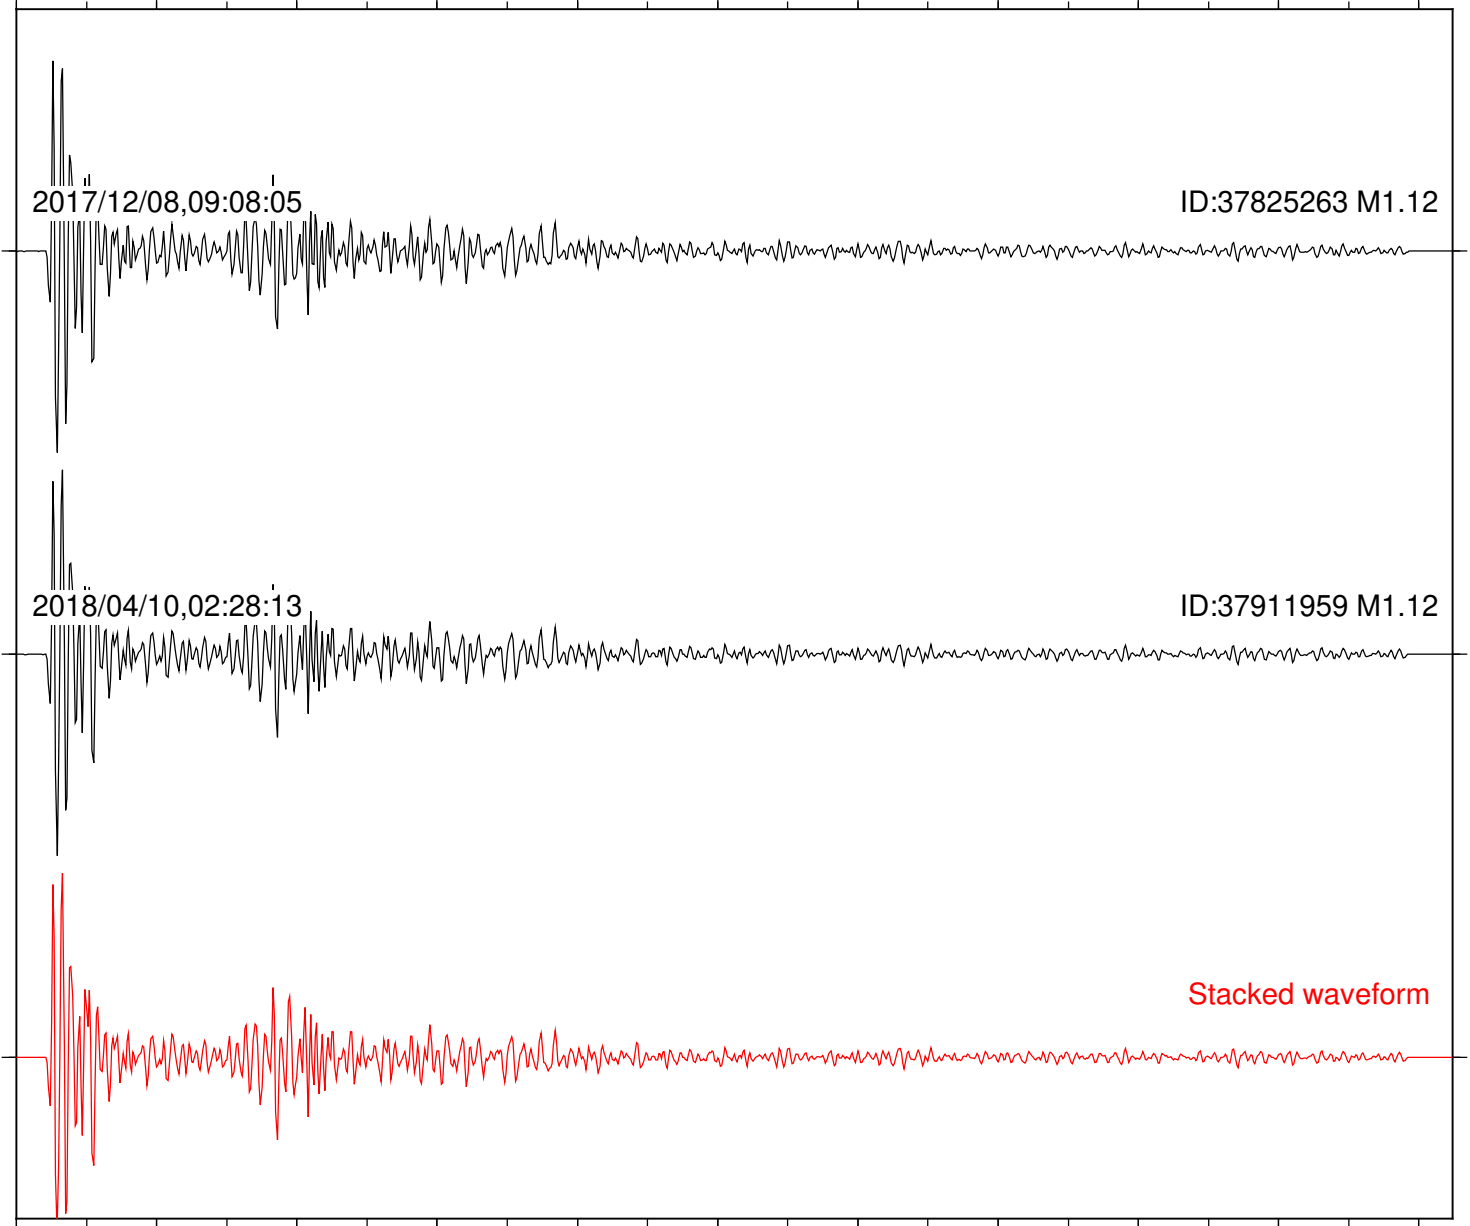

Station: B093 Com: EHZ

Focal depth: 6.24 km

2017/12/08,09:08:05

ID:37825263 M1.12

2018/04/10,02:28:13

ID:37911959 M1.12

Stacked waveform

0 1 2 3 4 5 6 7 8 9 10

Elapsed time (s)