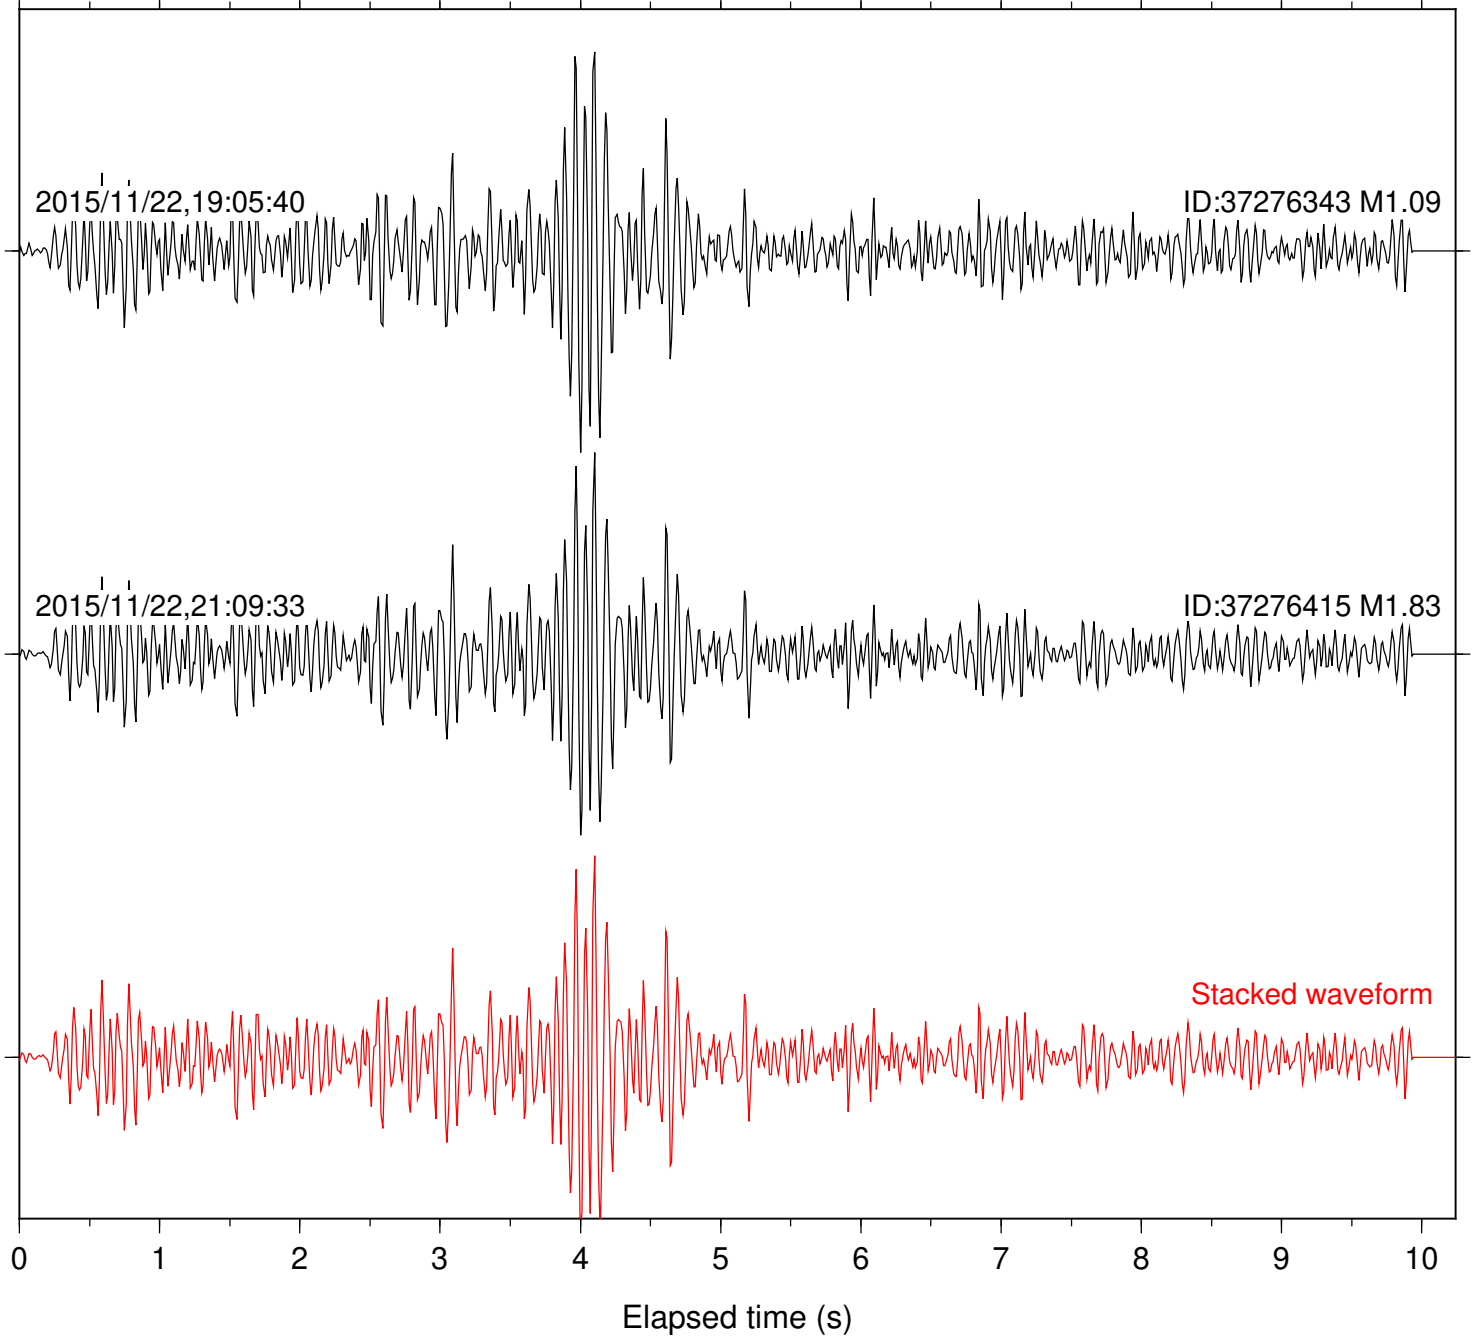

Station: CRY Com: HHZ

Focal depth: 5.17 km