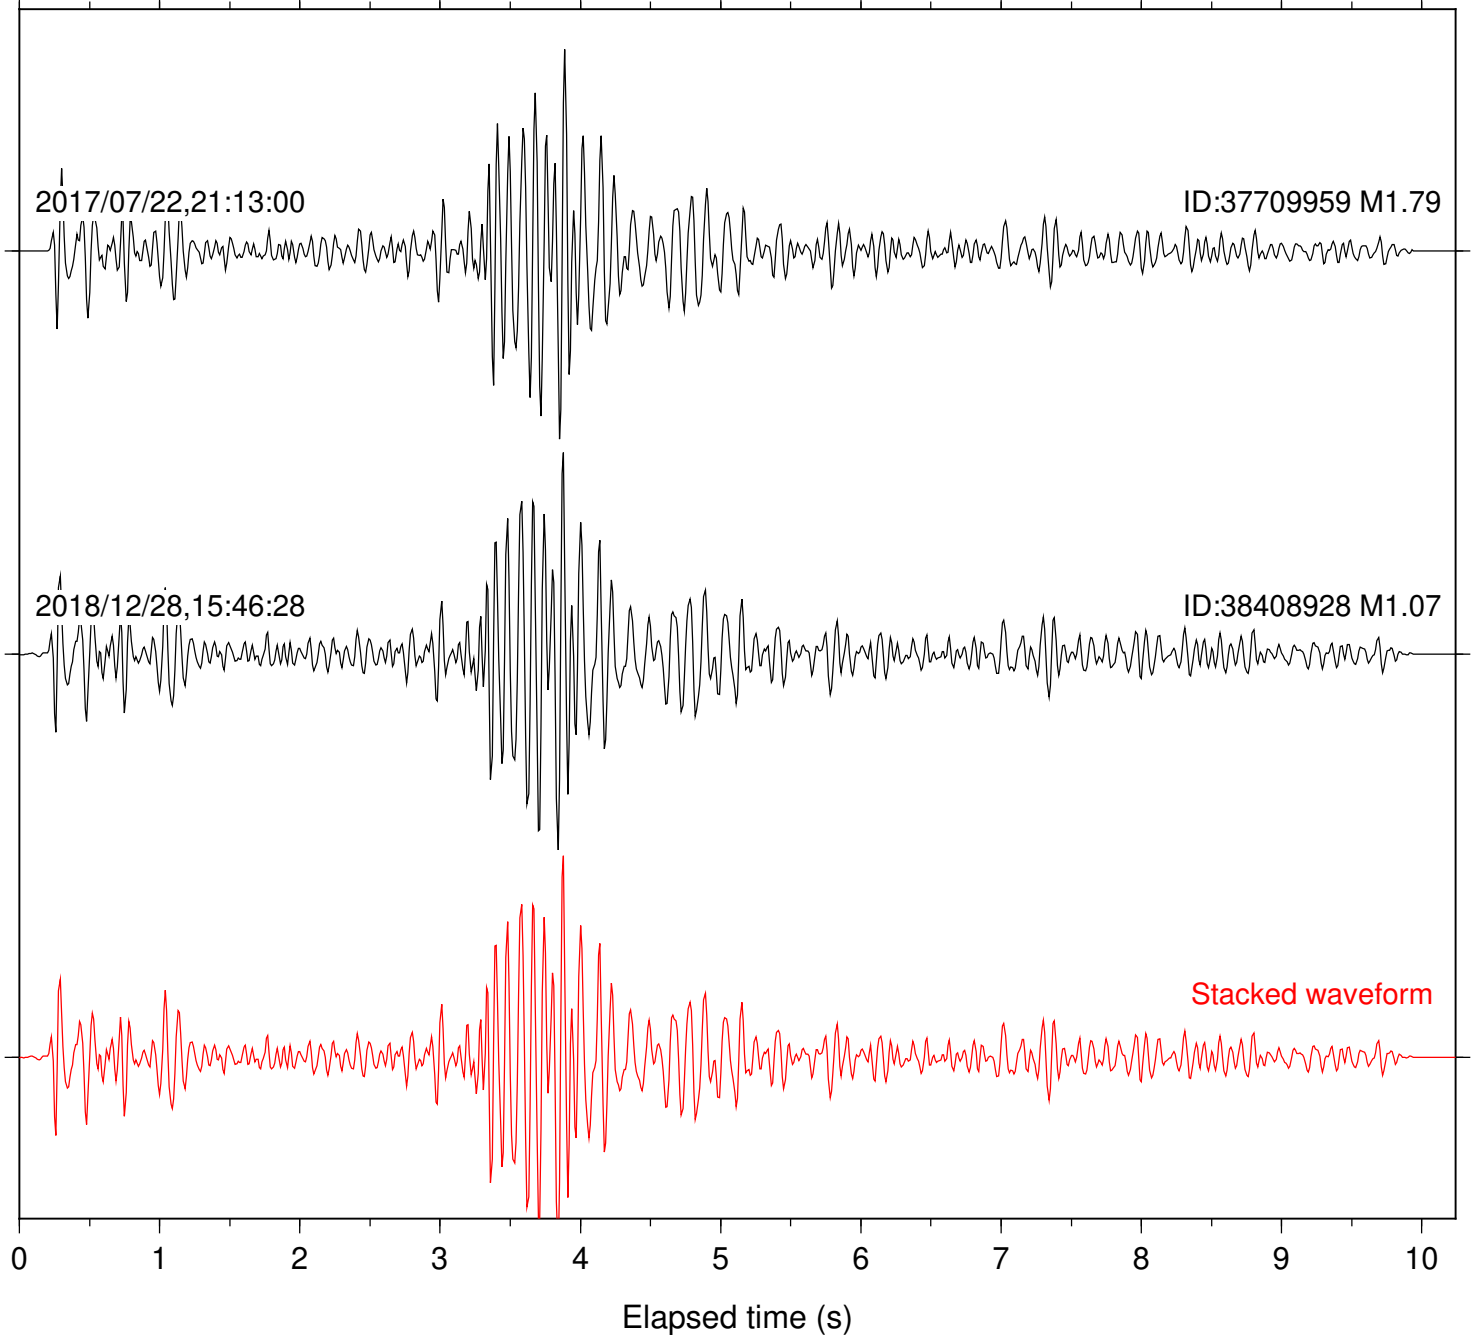

Station: POB2 Com: HHZ

Focal depth: 6.01 km