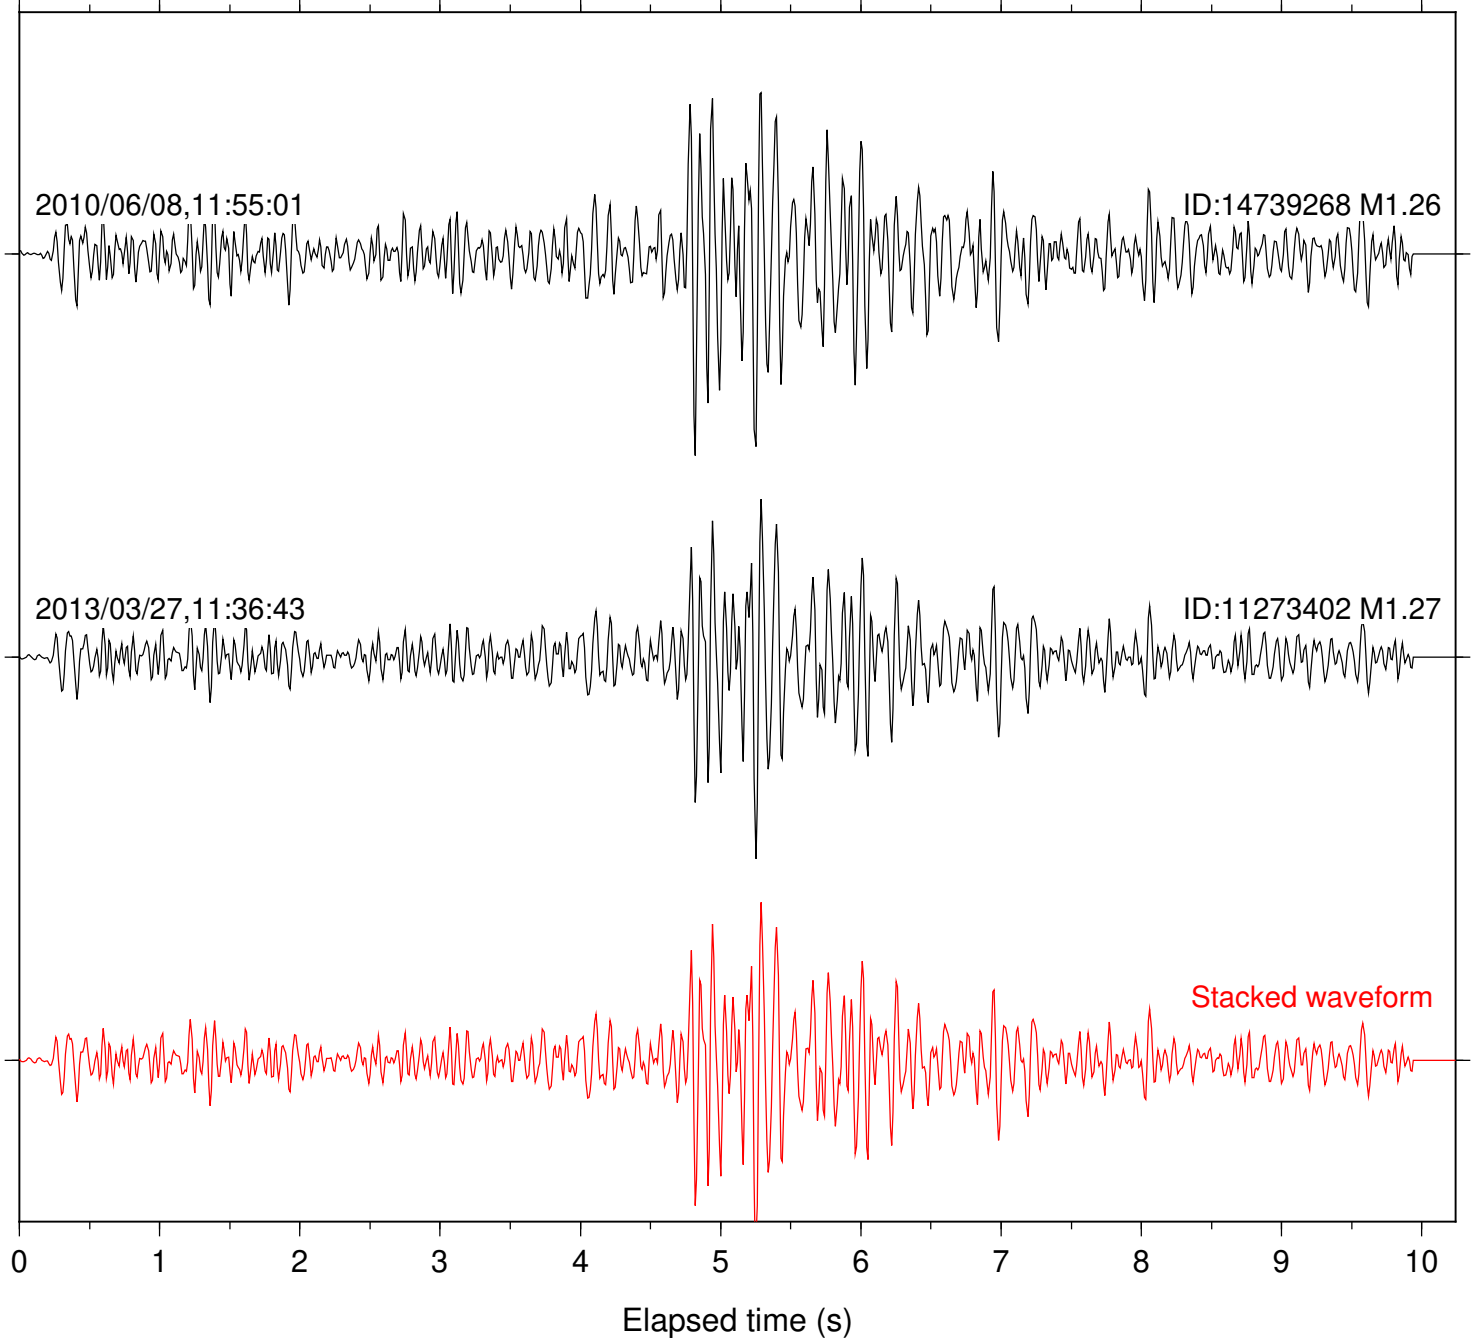

Station: SND Com: HHZ

Focal depth: 7.05 km

Station: TOR Com: HHZ

Focal depth: 7.05 km

Station: B088 Com: EHZ

Focal depth: 10.13 km

Station: SND Com: HHZ

Focal depth: 10.13 km