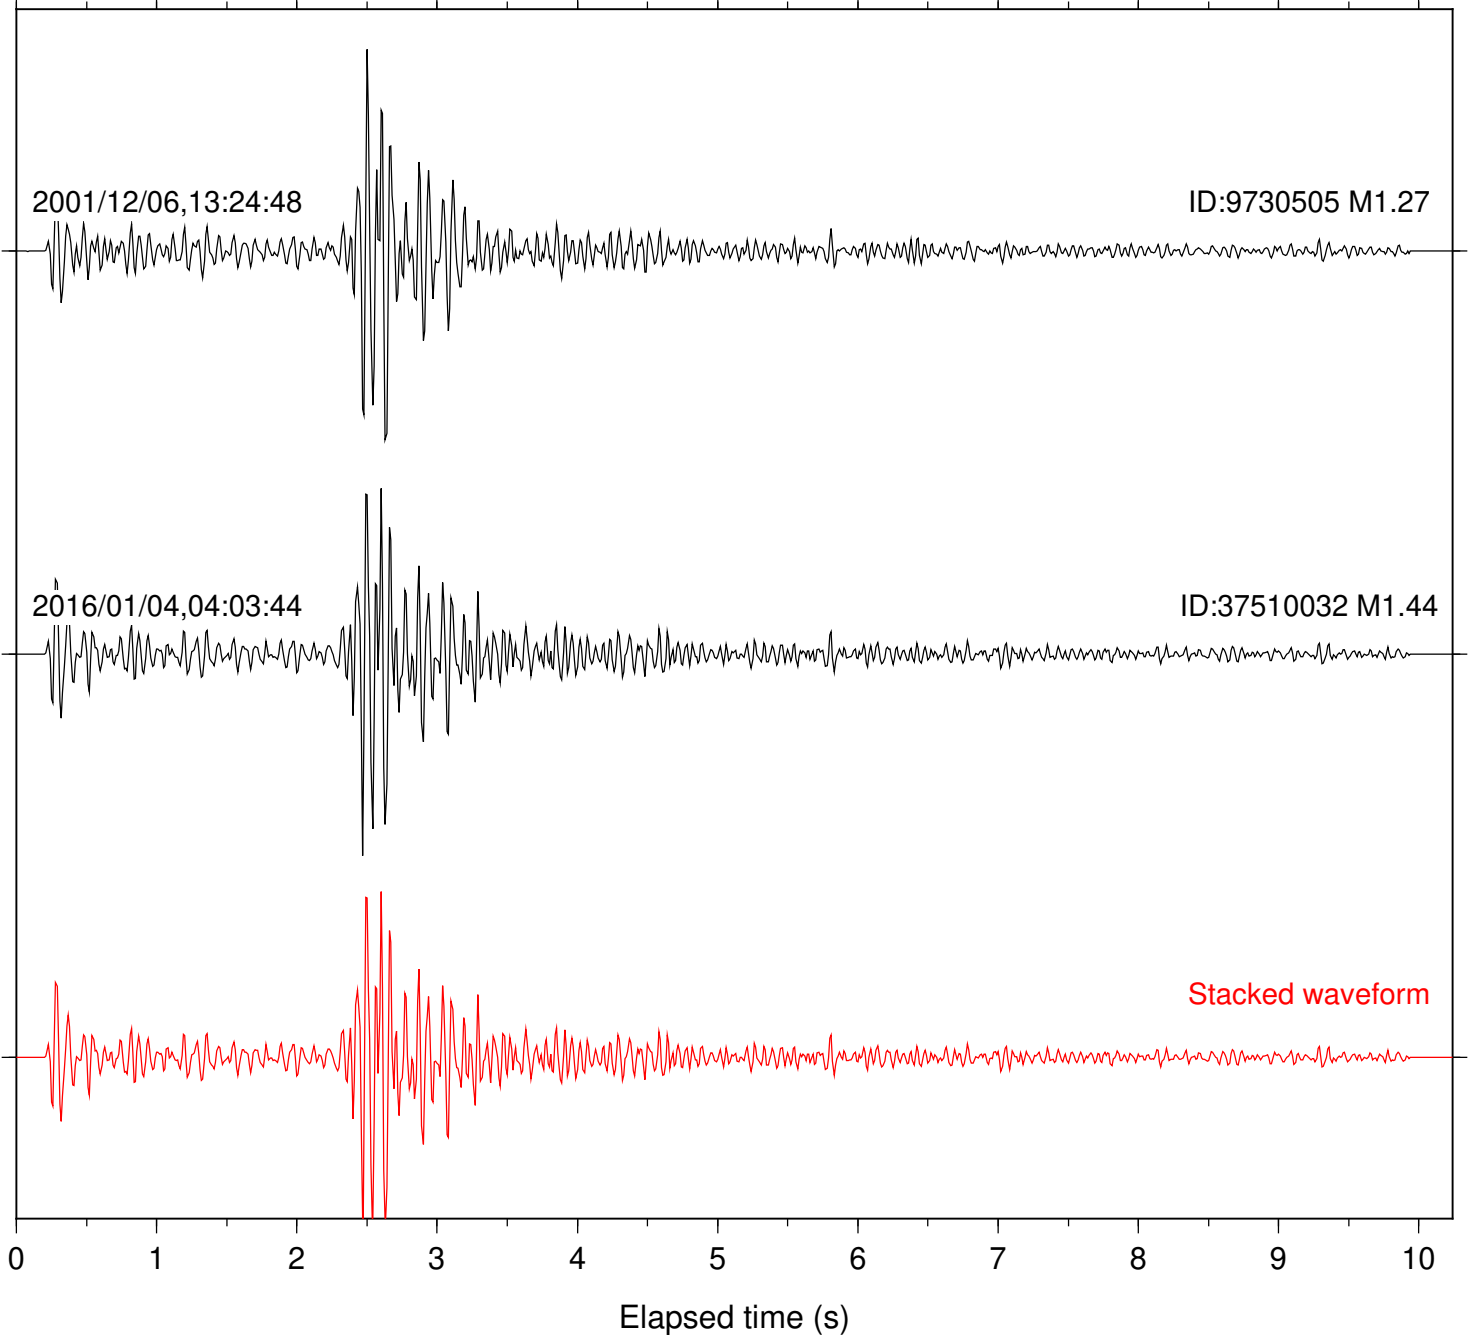

0 1 2 3 4 5 6 7 8 9 10  
Elapsed time (s)

Station: KNW Com: HHZ

Focal depth: 16.22 km

2001/12/06,13:24:48

ID:9730505 M1.27

2016/01/04,04:03:44

ID:37510032 M1.44

Stacked waveform