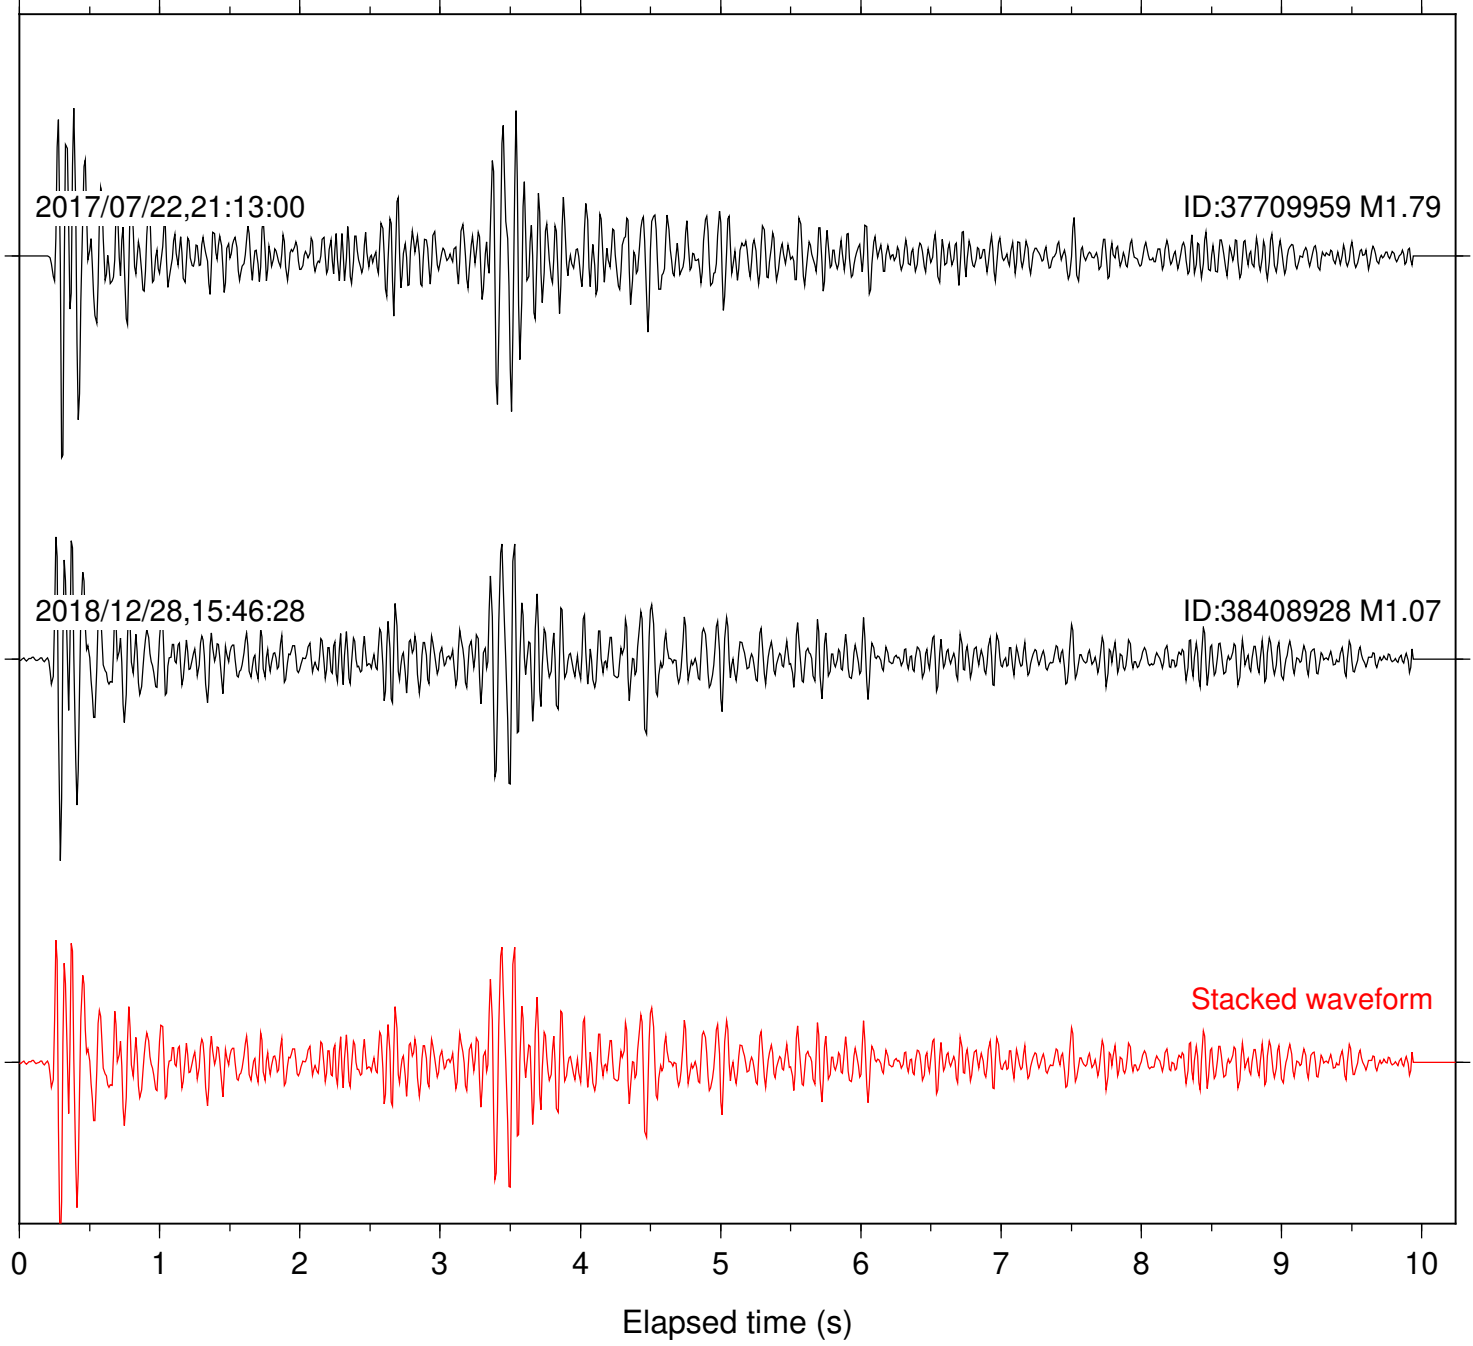

Focal depth: 6.01 km

Station: DGR Com: HHZ

Focal depth: 6.01 km

Station: FRD Com: HHZ

Focal depth: 6.01 km

Station: HMT2 Com: HHZ

Focal depth: 6.01 km

Station: PLM Com: HHZ