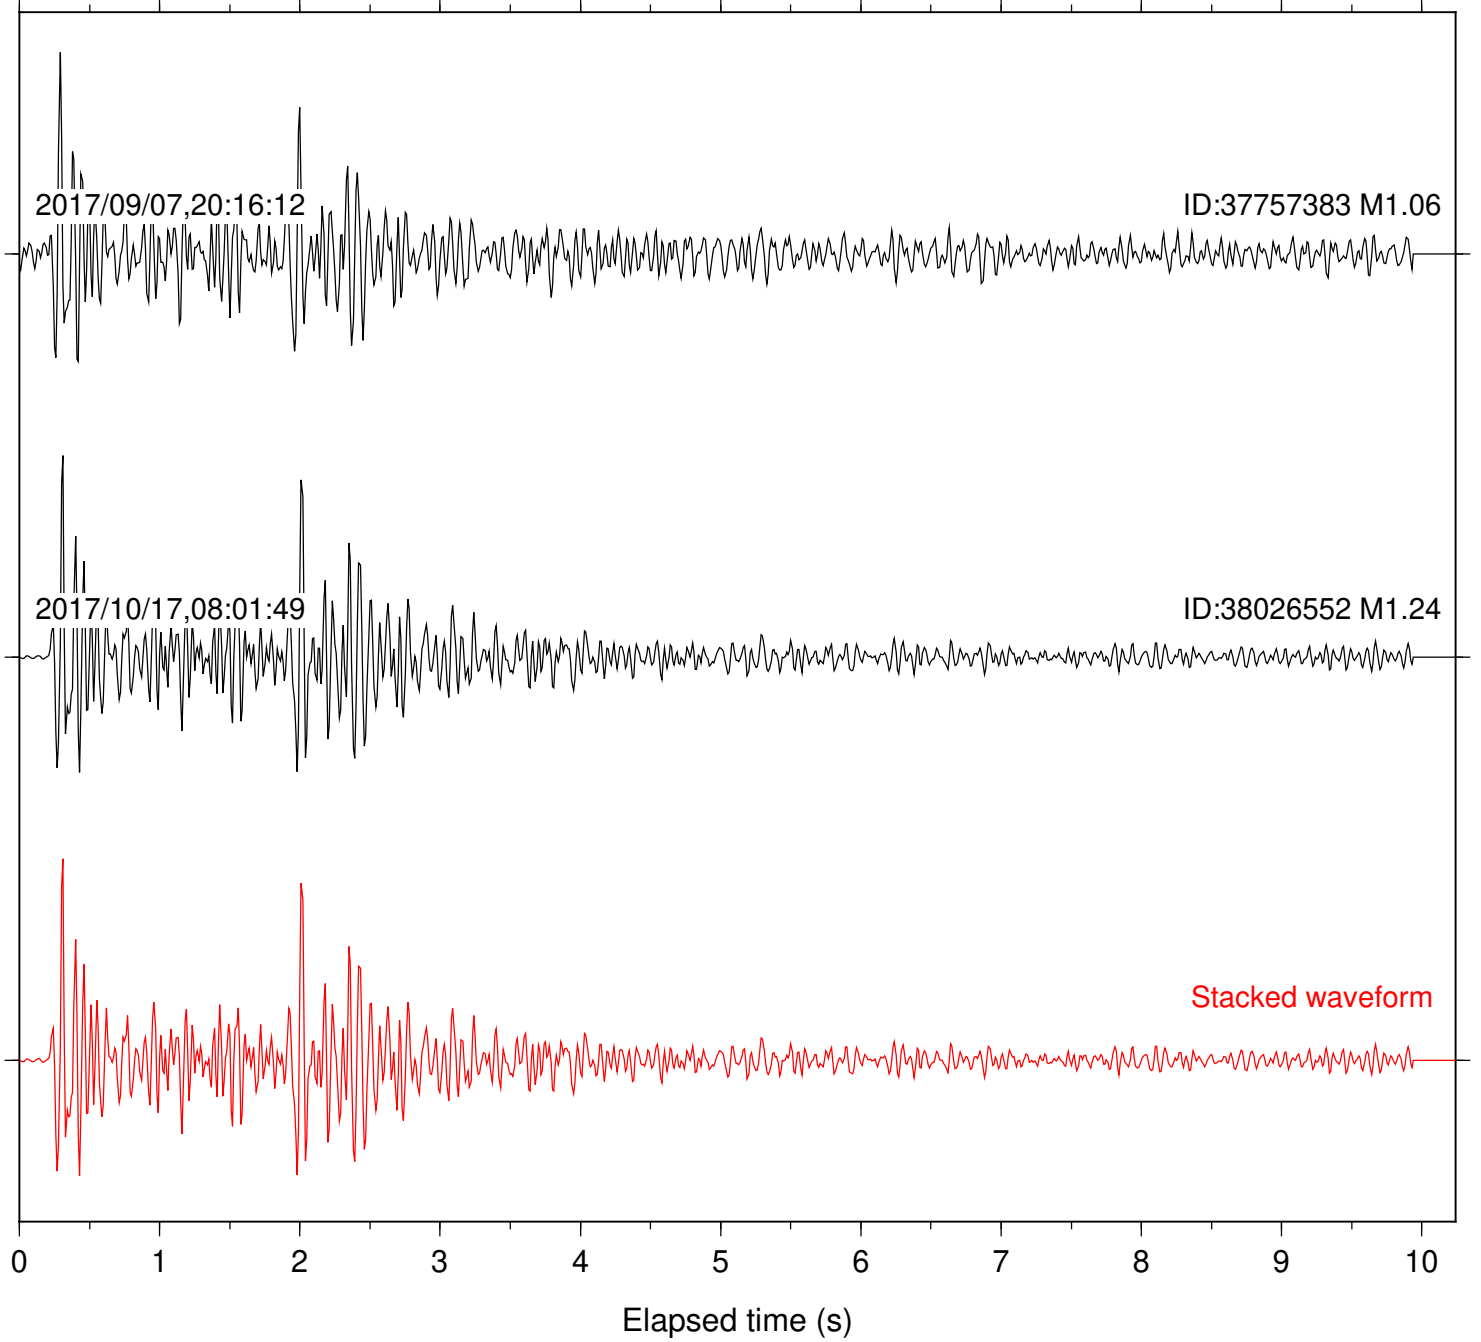

Station: BZN Com: HHZ

Focal depth: 5.07 km