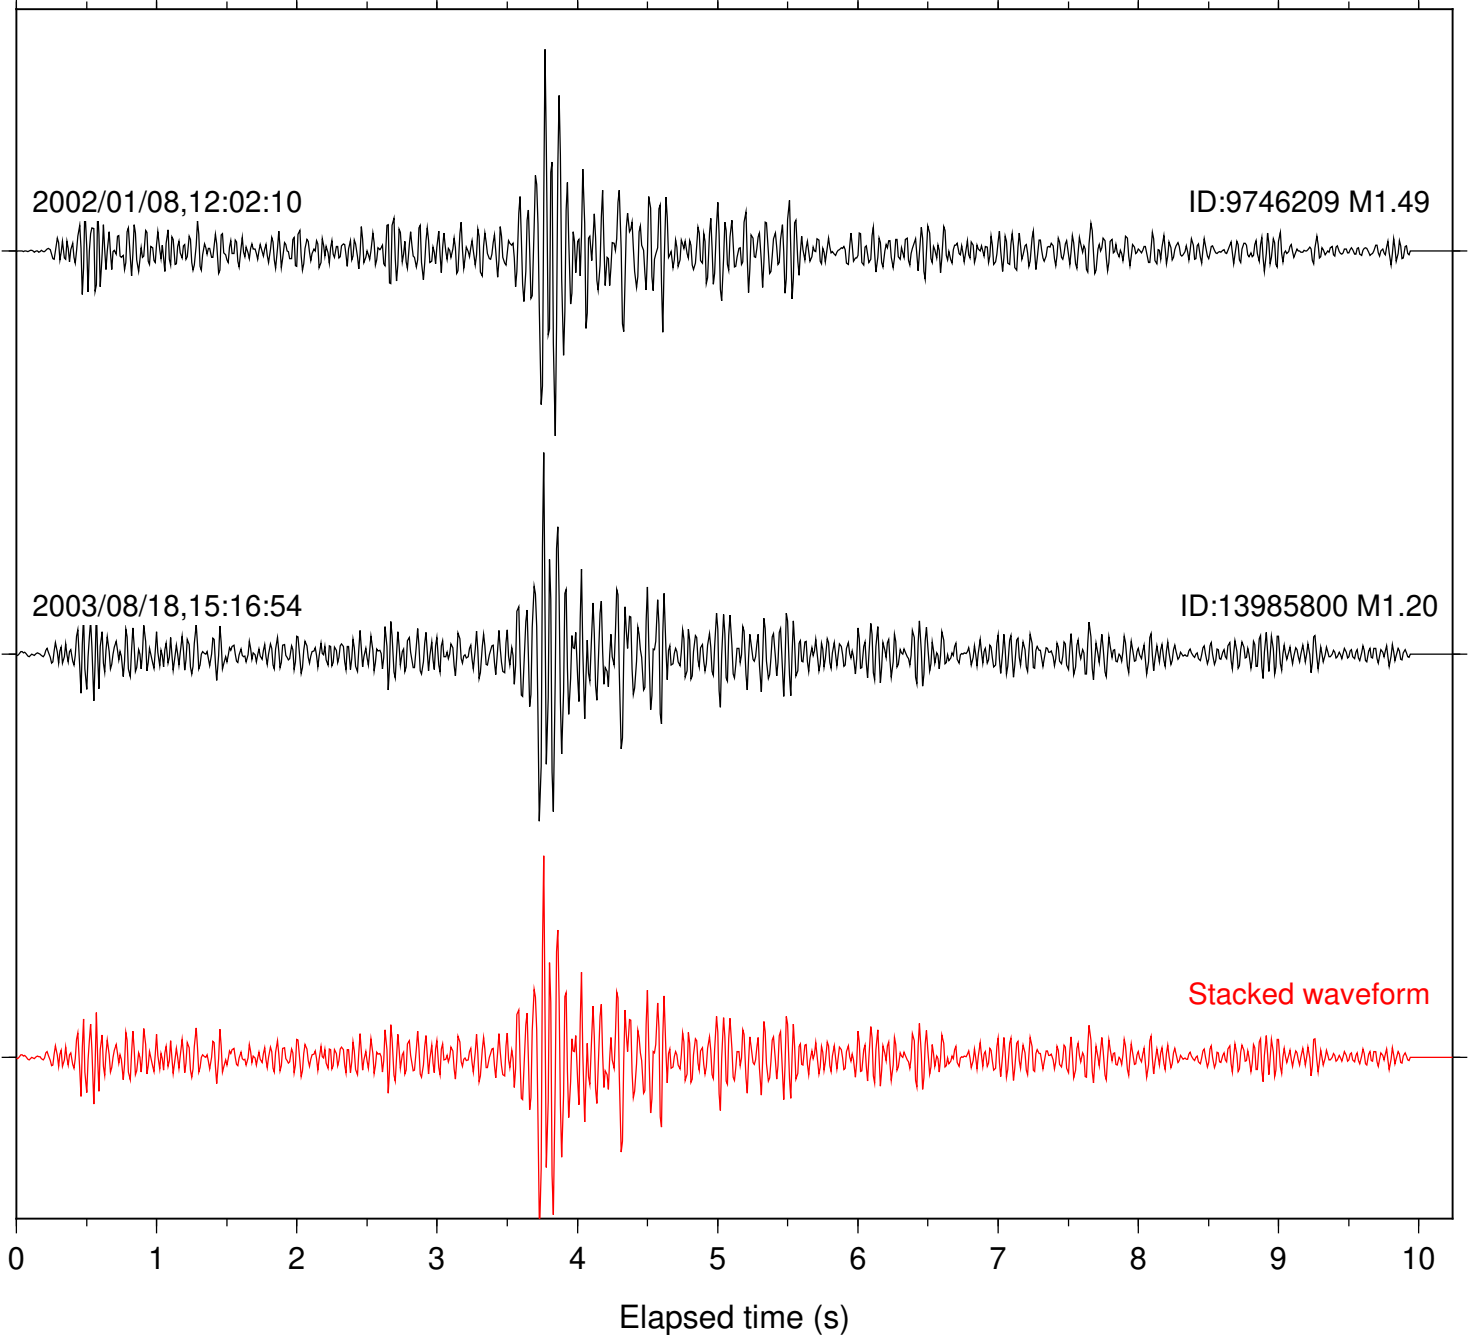

Stacked waveform

Station: KNW Com: HHZ

Focal depth: 16.55 km

Station: POB2 Com: HHZ

Focal depth: 16.52 km

Station: BAC Com: EHZ

Focal depth: 17.42 km

Station: FRD Com: HHZ