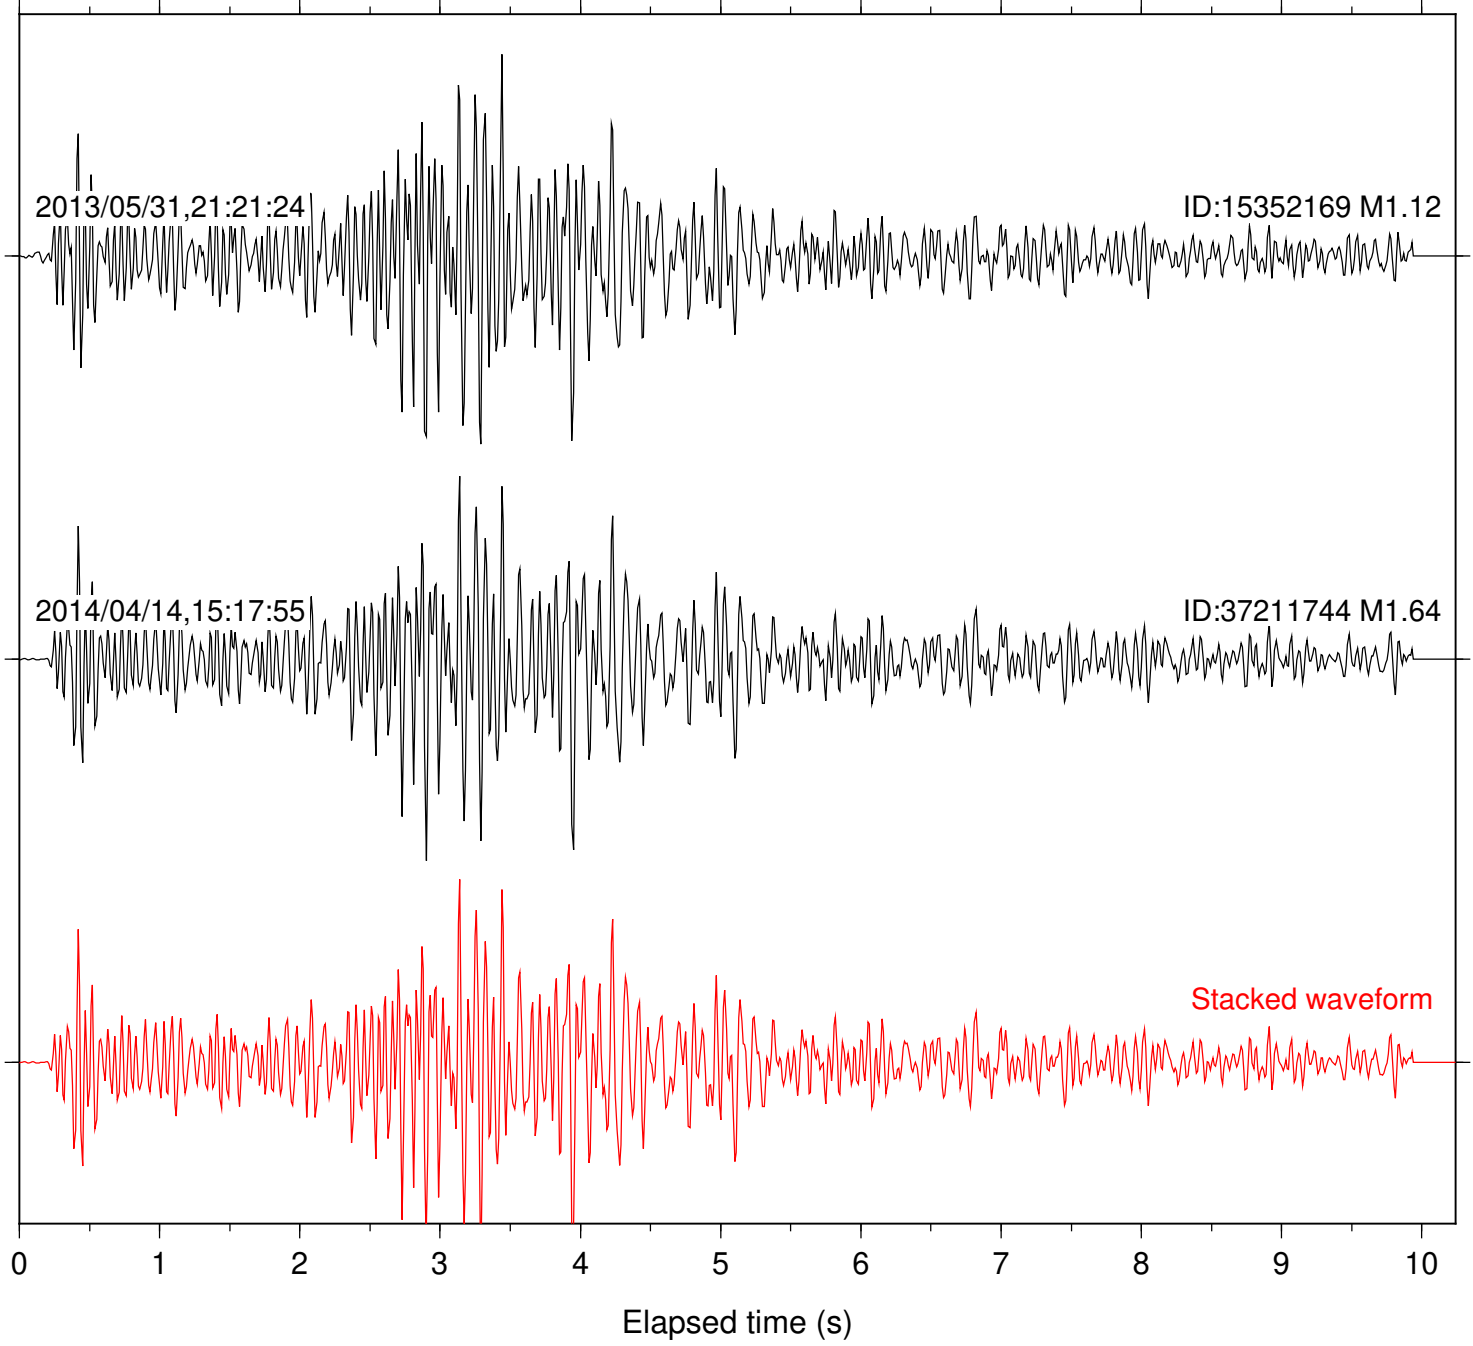

Station: B946 Com: EHZ

Focal depth: 11.49 km