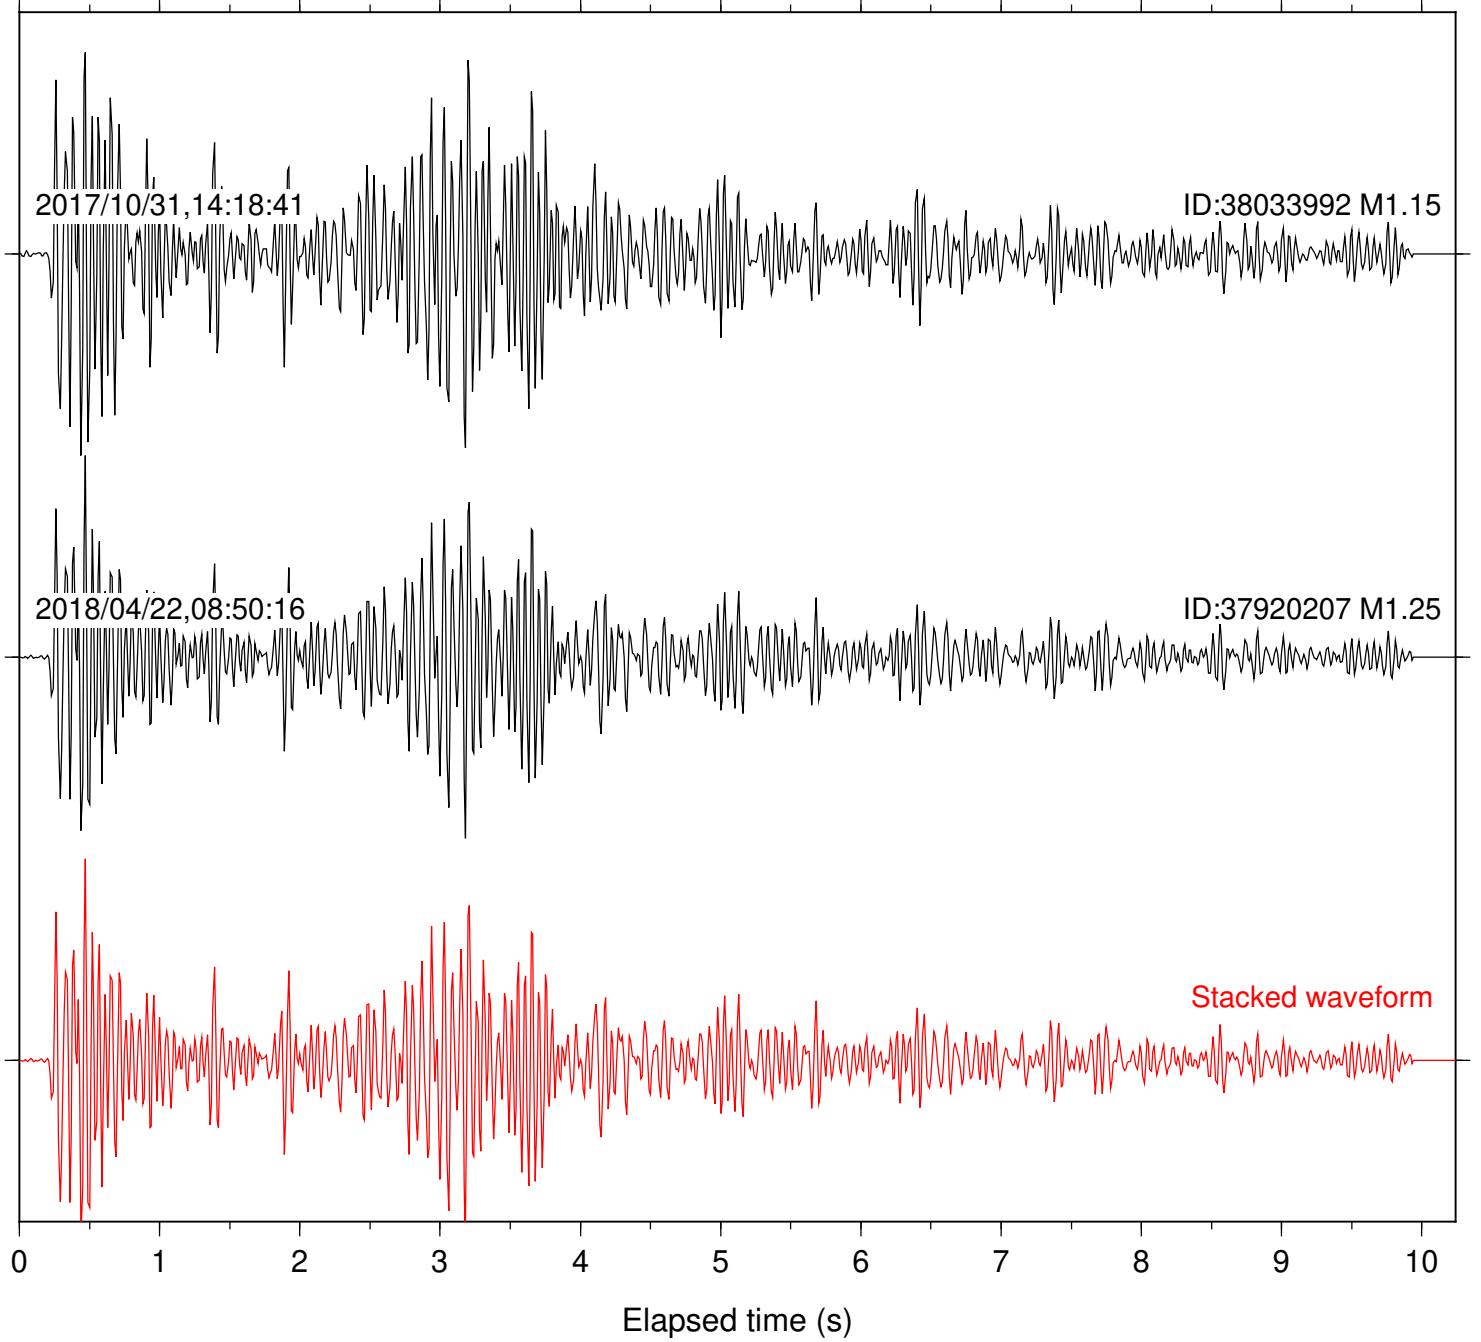

Station: PLM Com: HHZ

Focal depth: 5.79 km