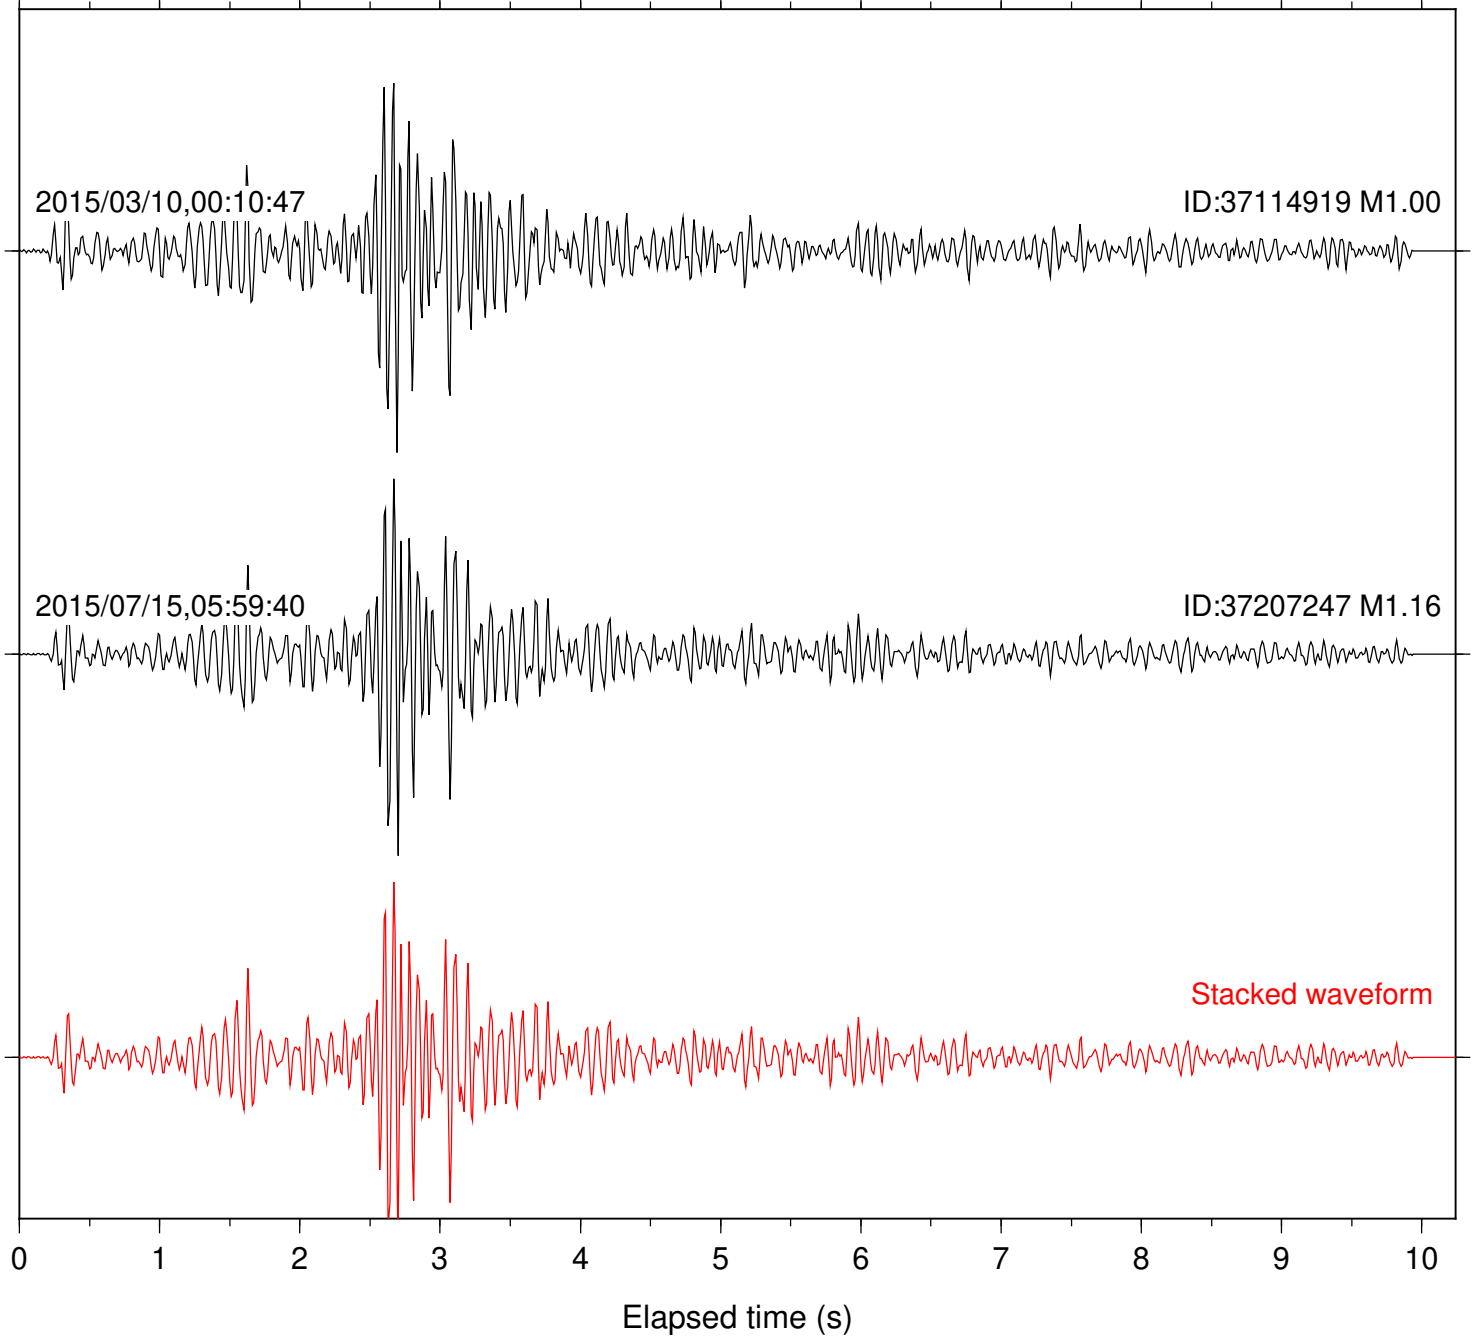

Station: DGR Com: HHZ

Focal depth: 8.29 km

Station: HMT2 Com: HHZ

Focal depth: 8.29 km

Station: KNW Com: HHZ

Focal depth: 8.29 km

Station: B081 Com: EHZ

Focal depth: 7.85 km