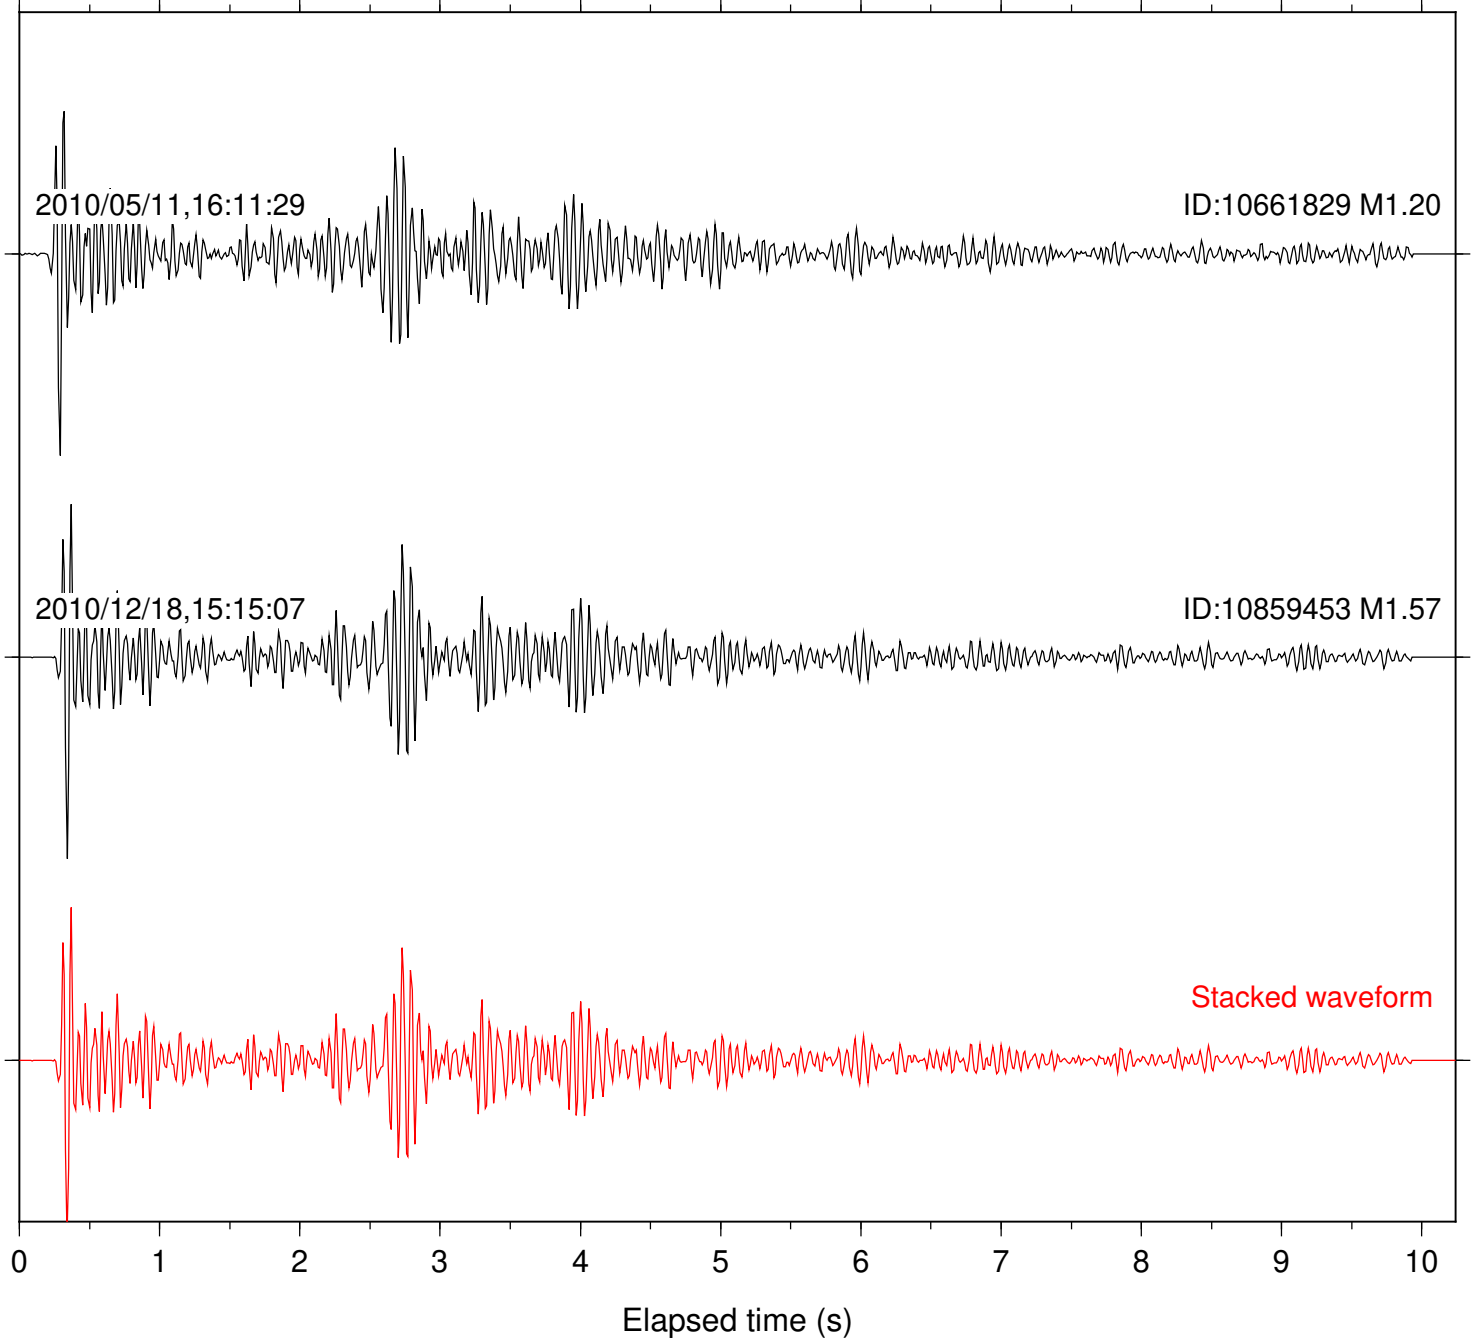

Station: PFO Com: HHZ

Focal depth: 7.85 km