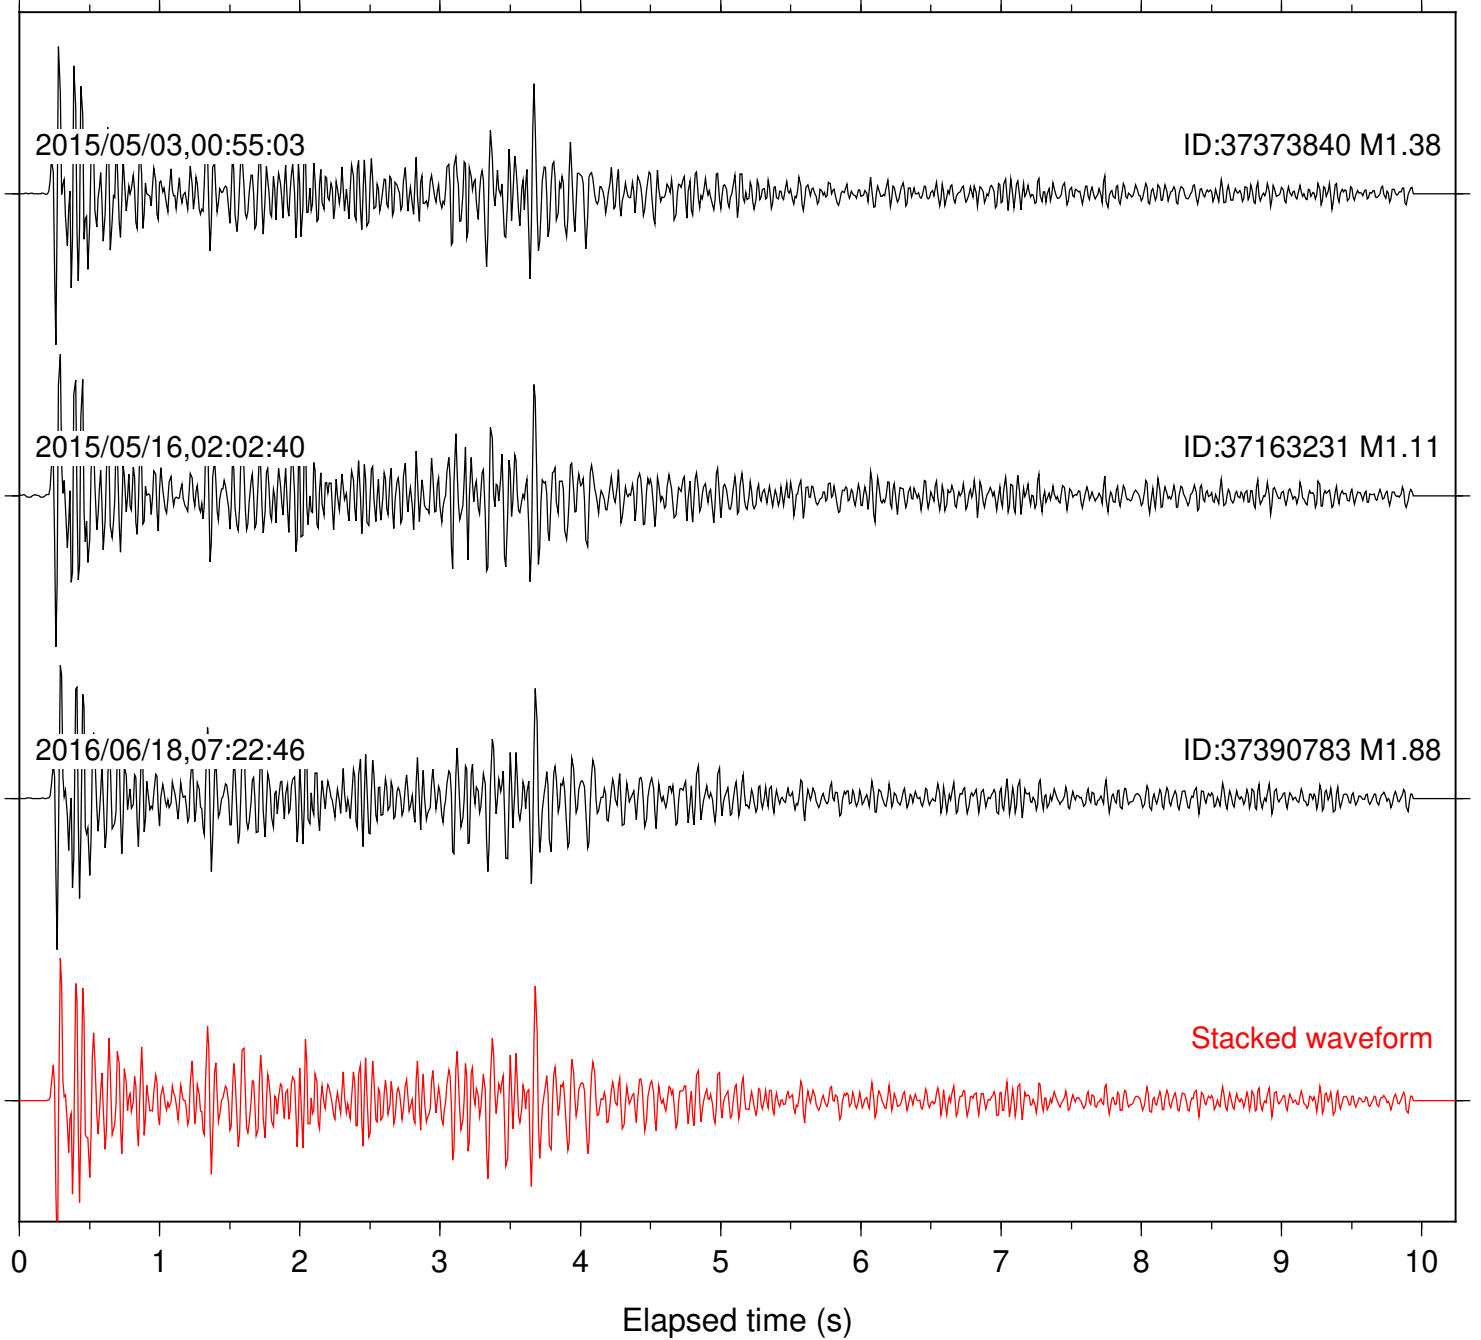

Station: DGR Com: HHZ

Focal depth: 8.46 km

Station: DNR Com: HHZ

Focal depth: 8.46 km

Station: FRD Com: HHZ

Focal depth: 8.46 km

Station: HMT2 Com: HHZ

Focal depth: 8.46 km