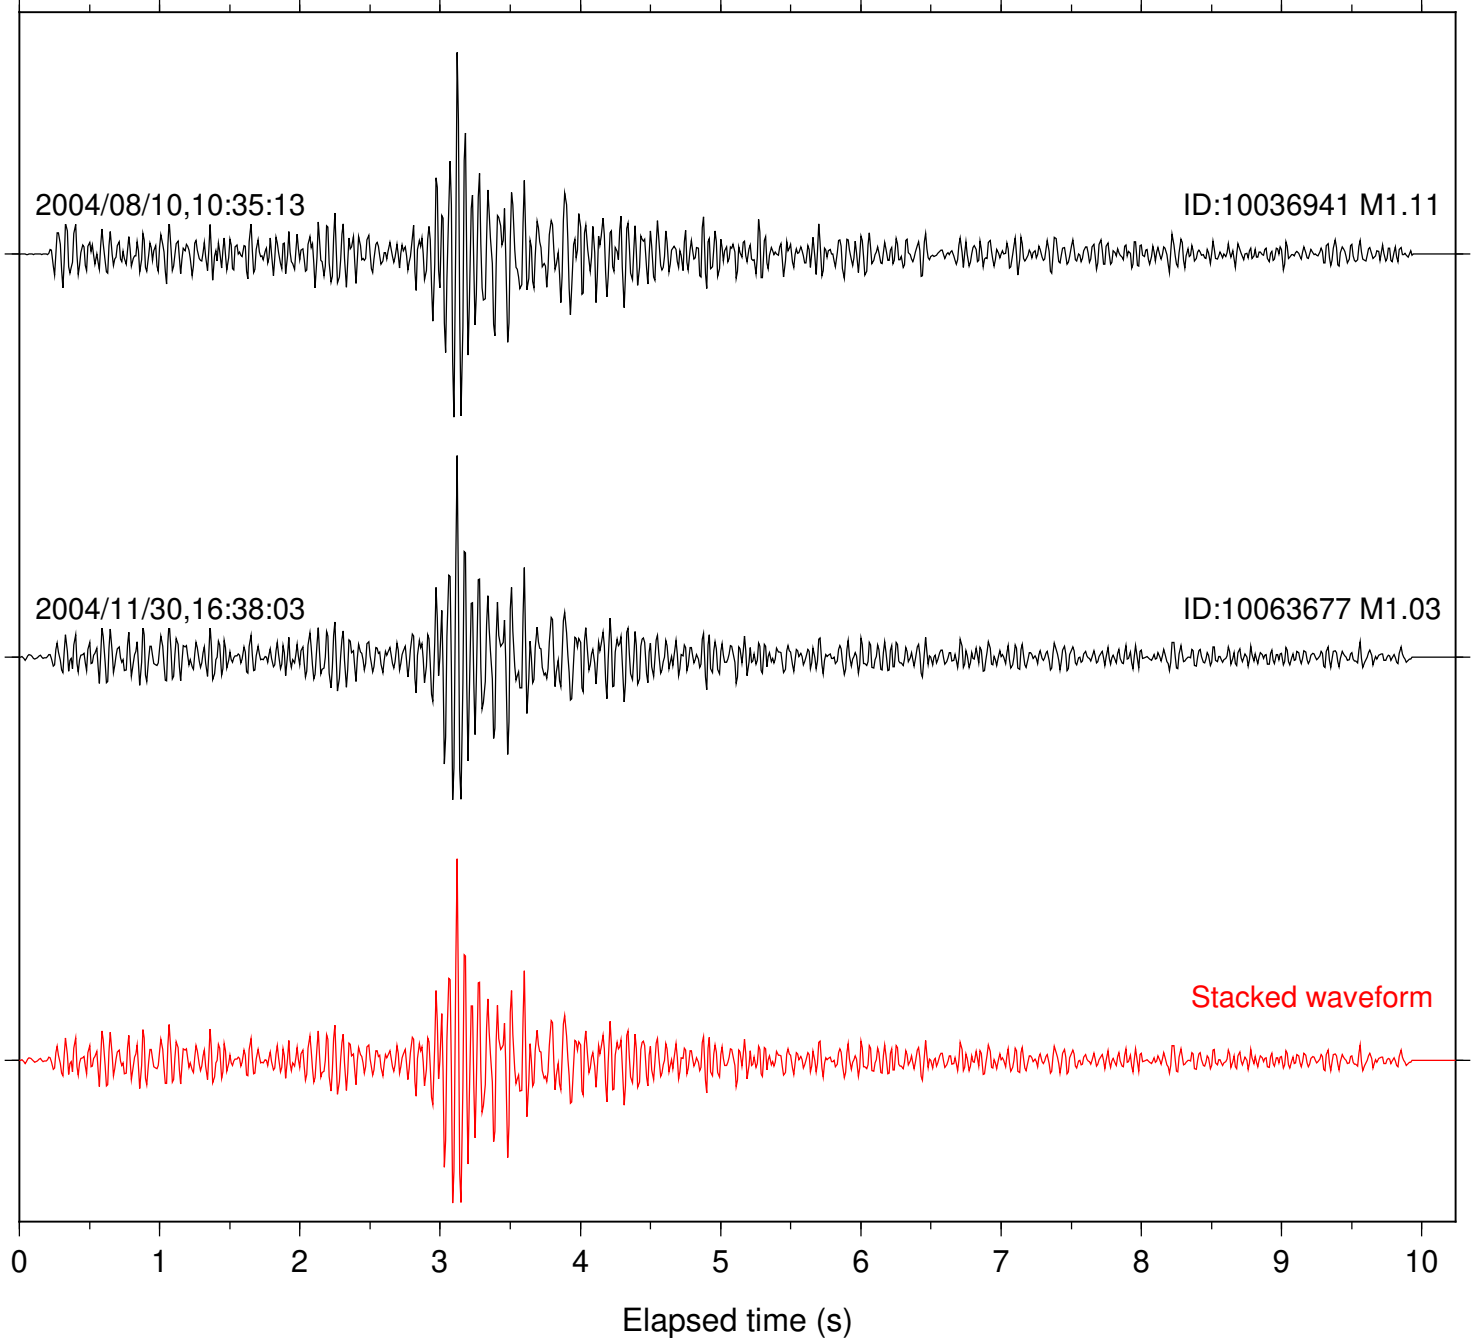

Station: AGA Com: HHZ

Focal depth: 8.85 km