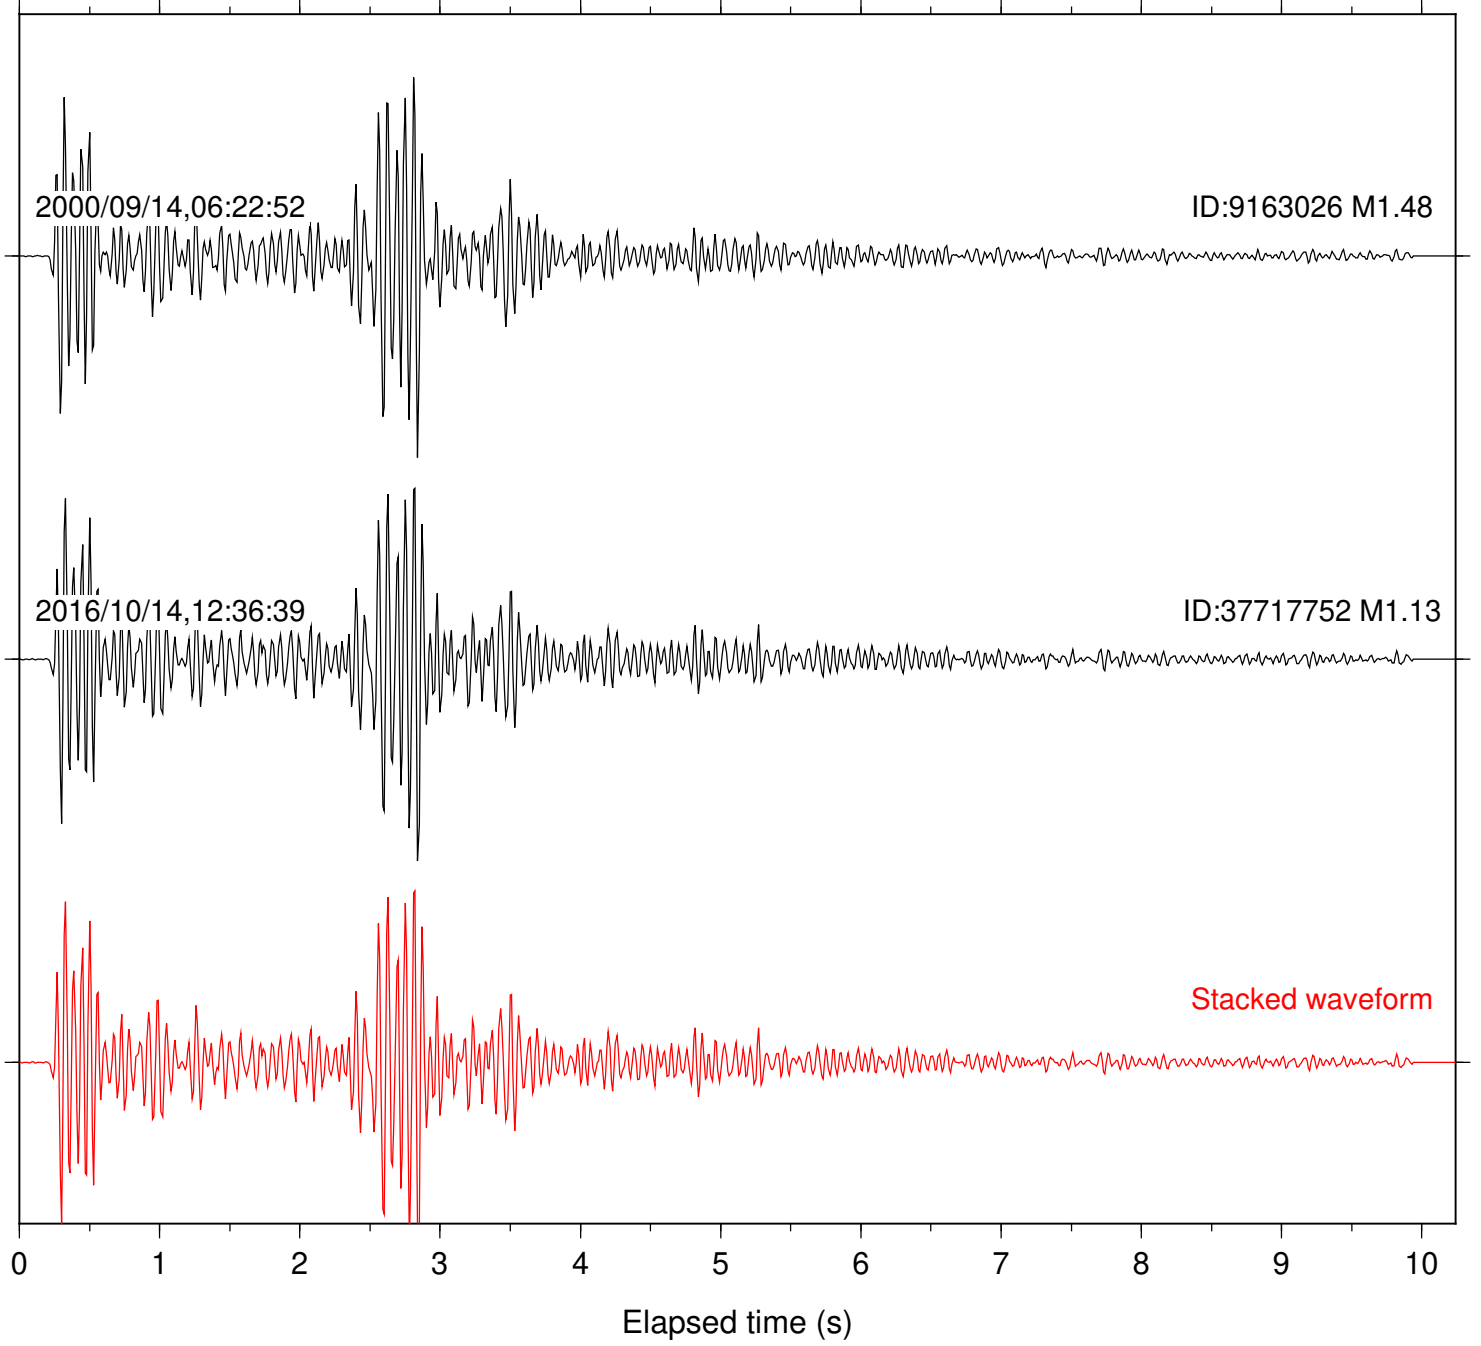

Station: KNW Com: HHZ

Focal depth: 14.05 km

Station: LVA2 Com: HHZ

Focal depth: 14.05 km

Station: PFO Com: HHZ

Focal depth: 14.05 km

Station: DGR Com: HHZ

Focal depth: 3.75 km