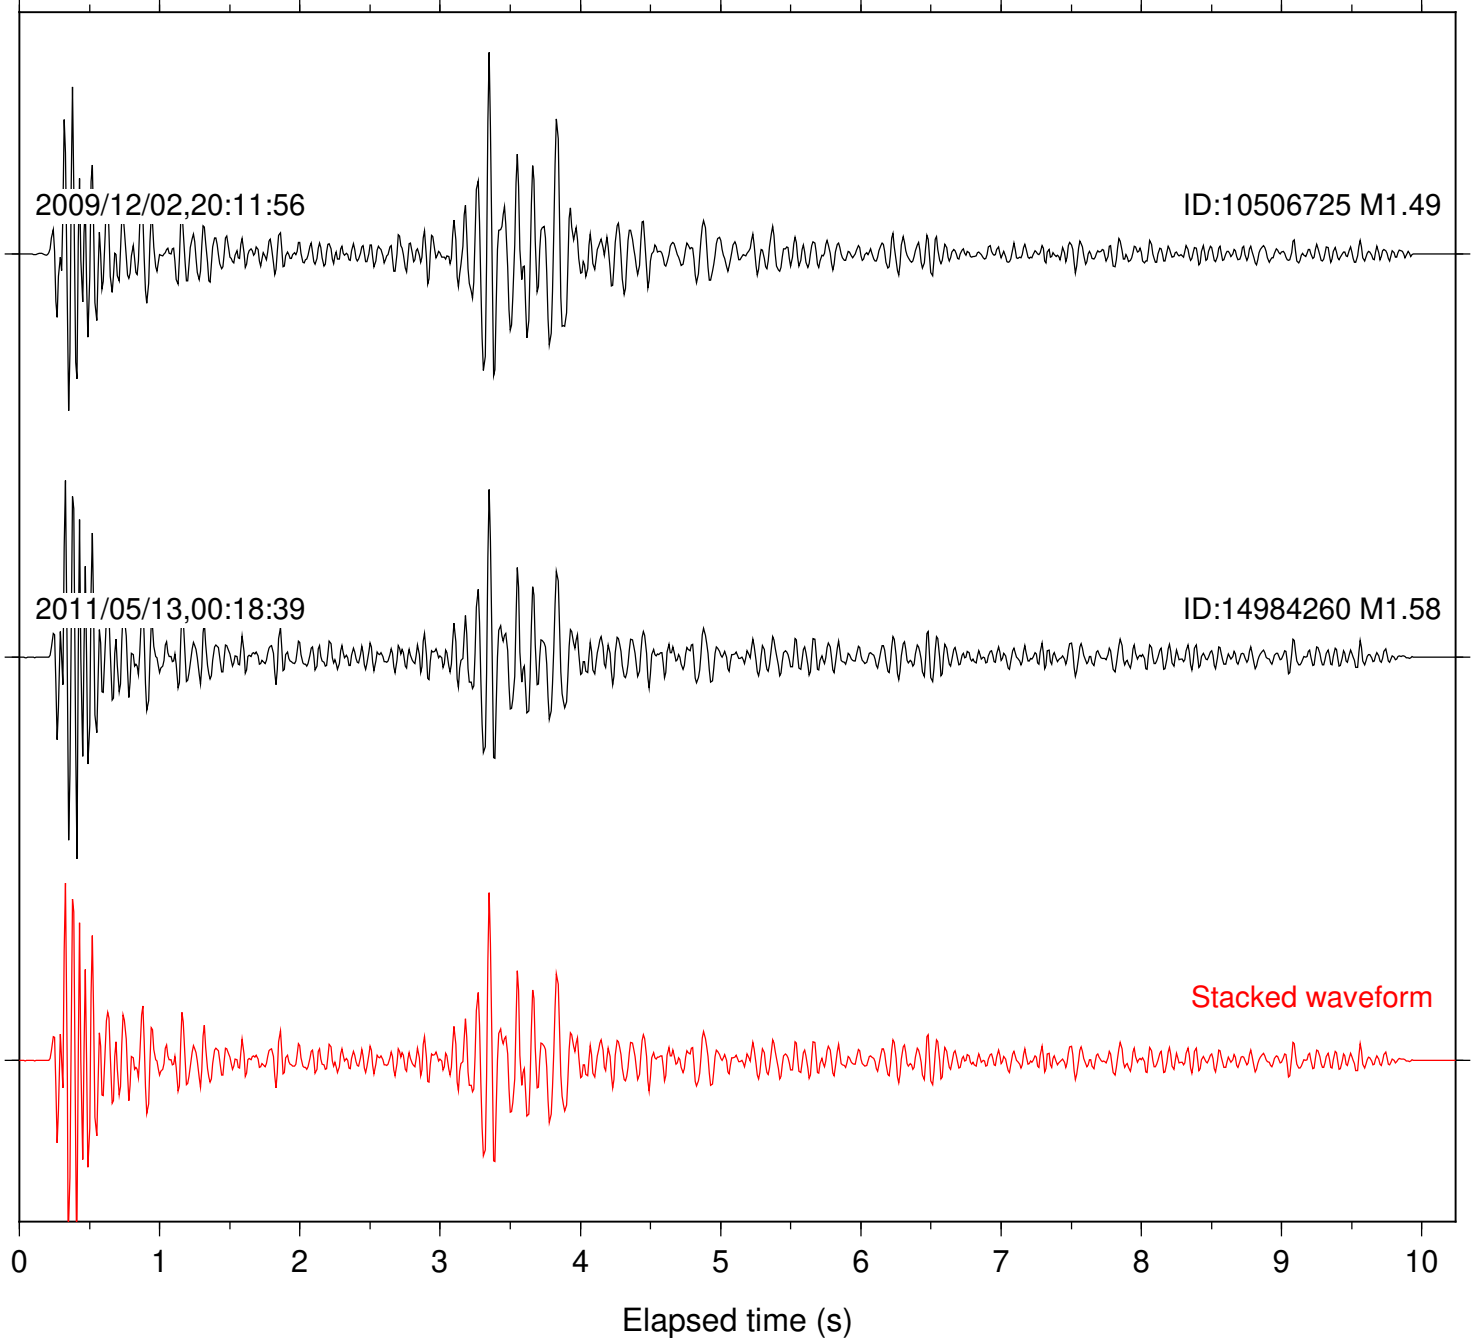

Station: B093 Com: EHZ

Focal depth: 8.65 km