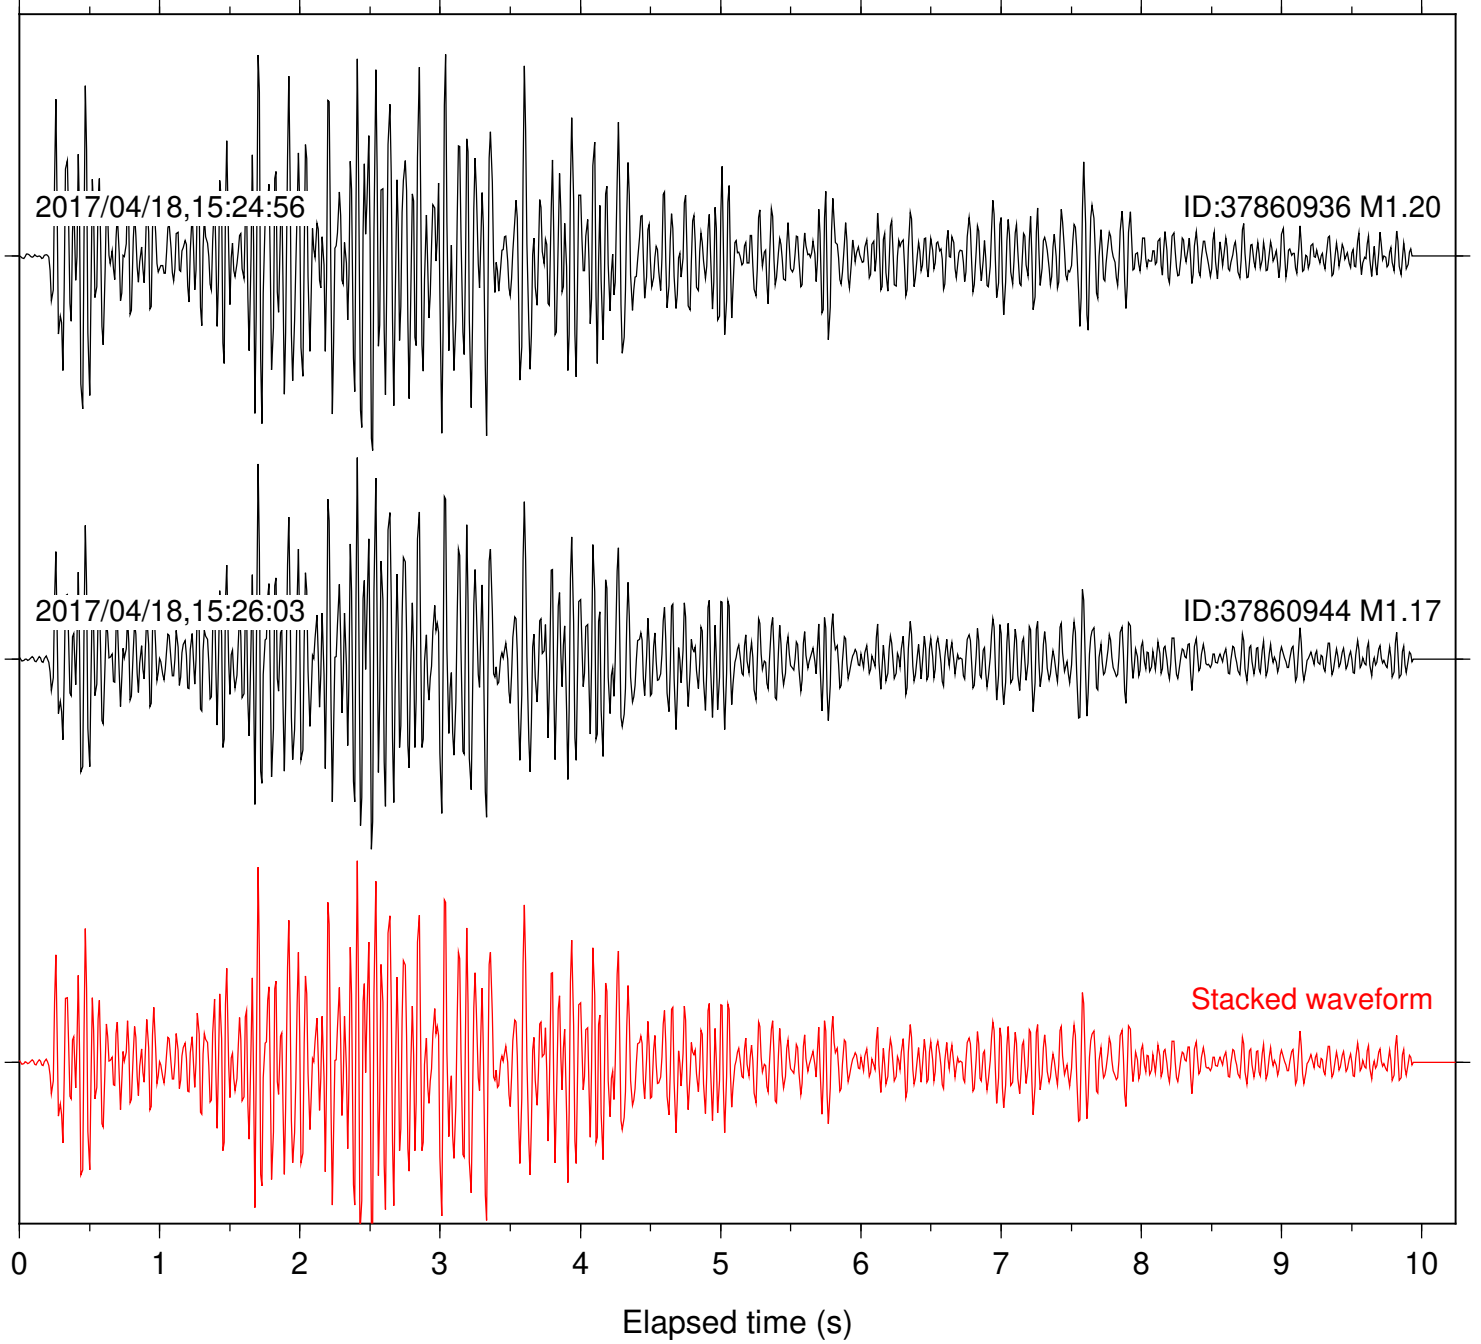

Station: MTG Com: HHZ

Focal depth: 5.77 km

Station: PFO Com: HHZ

Focal depth: 5.81 km

Station: PLM Com: HHZ

Focal depth: 5.70 km

Station: RDM Com: HHZ

Focal depth: 5.75 km