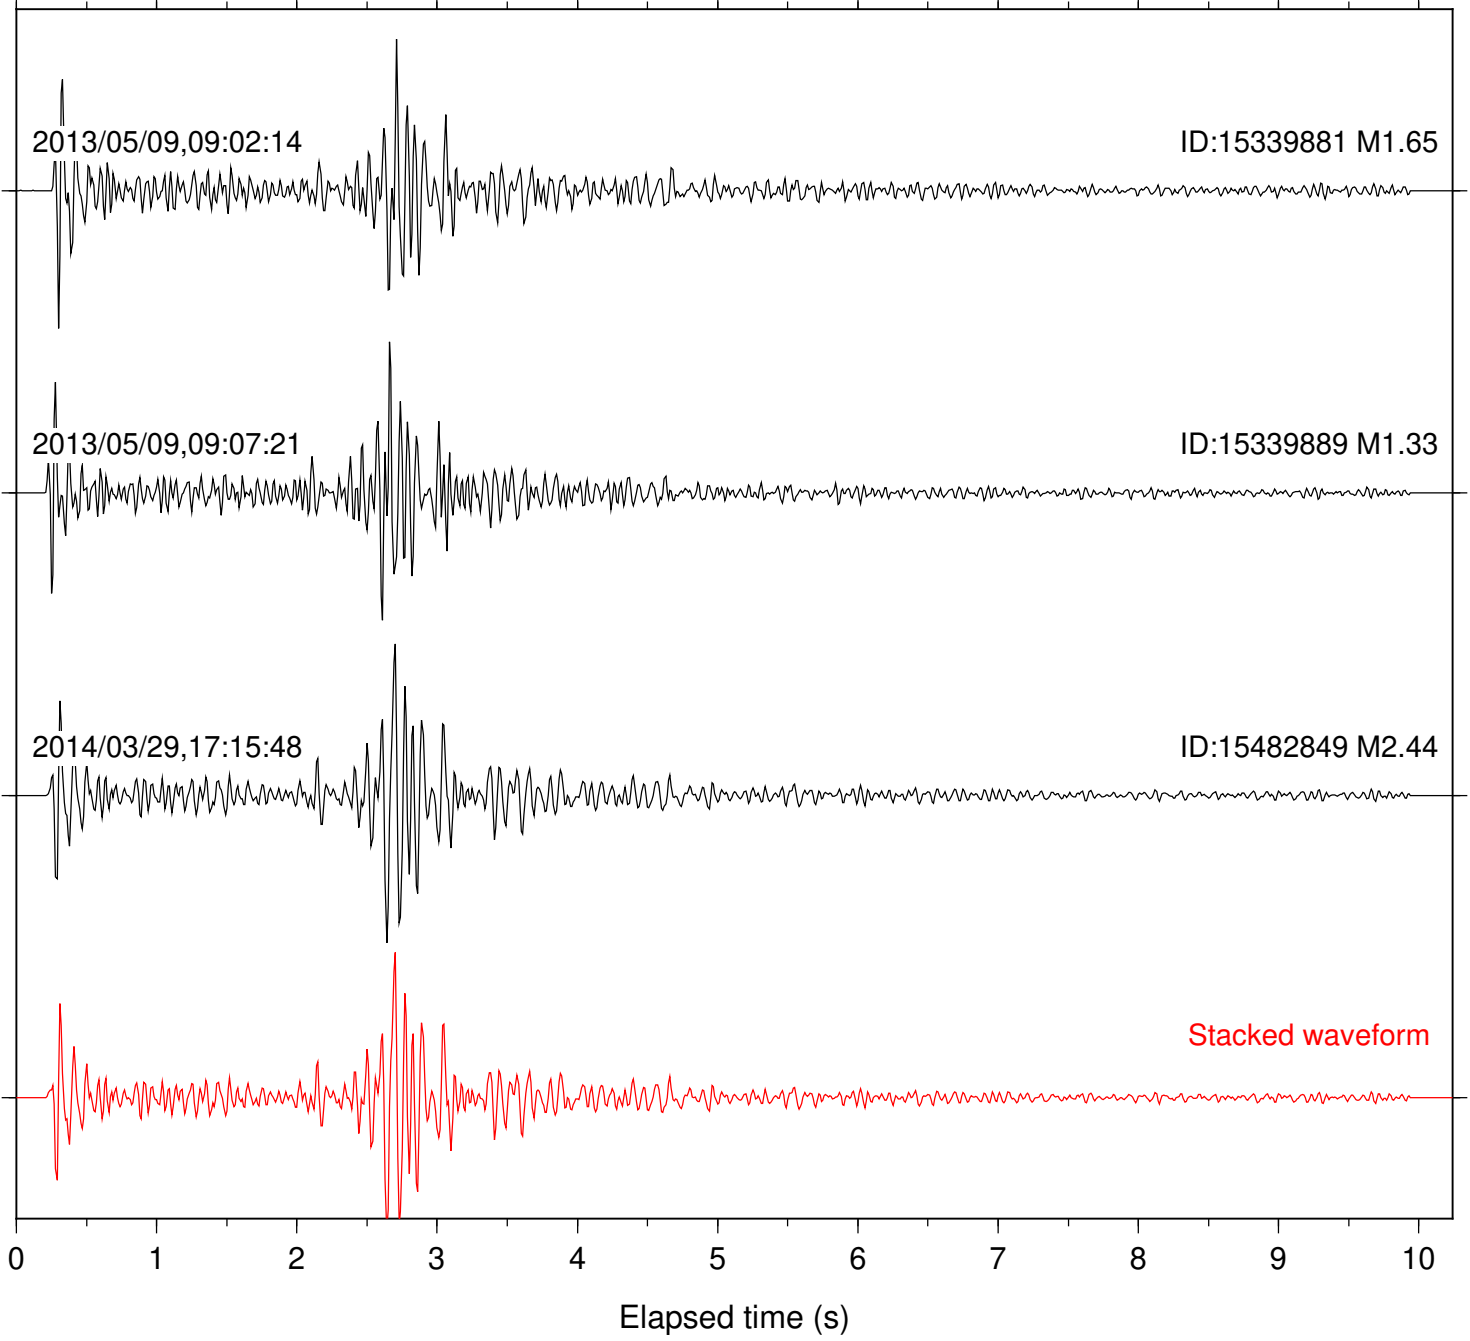

Station: B082 Com: EHZ

Focal depth: 11.67 km