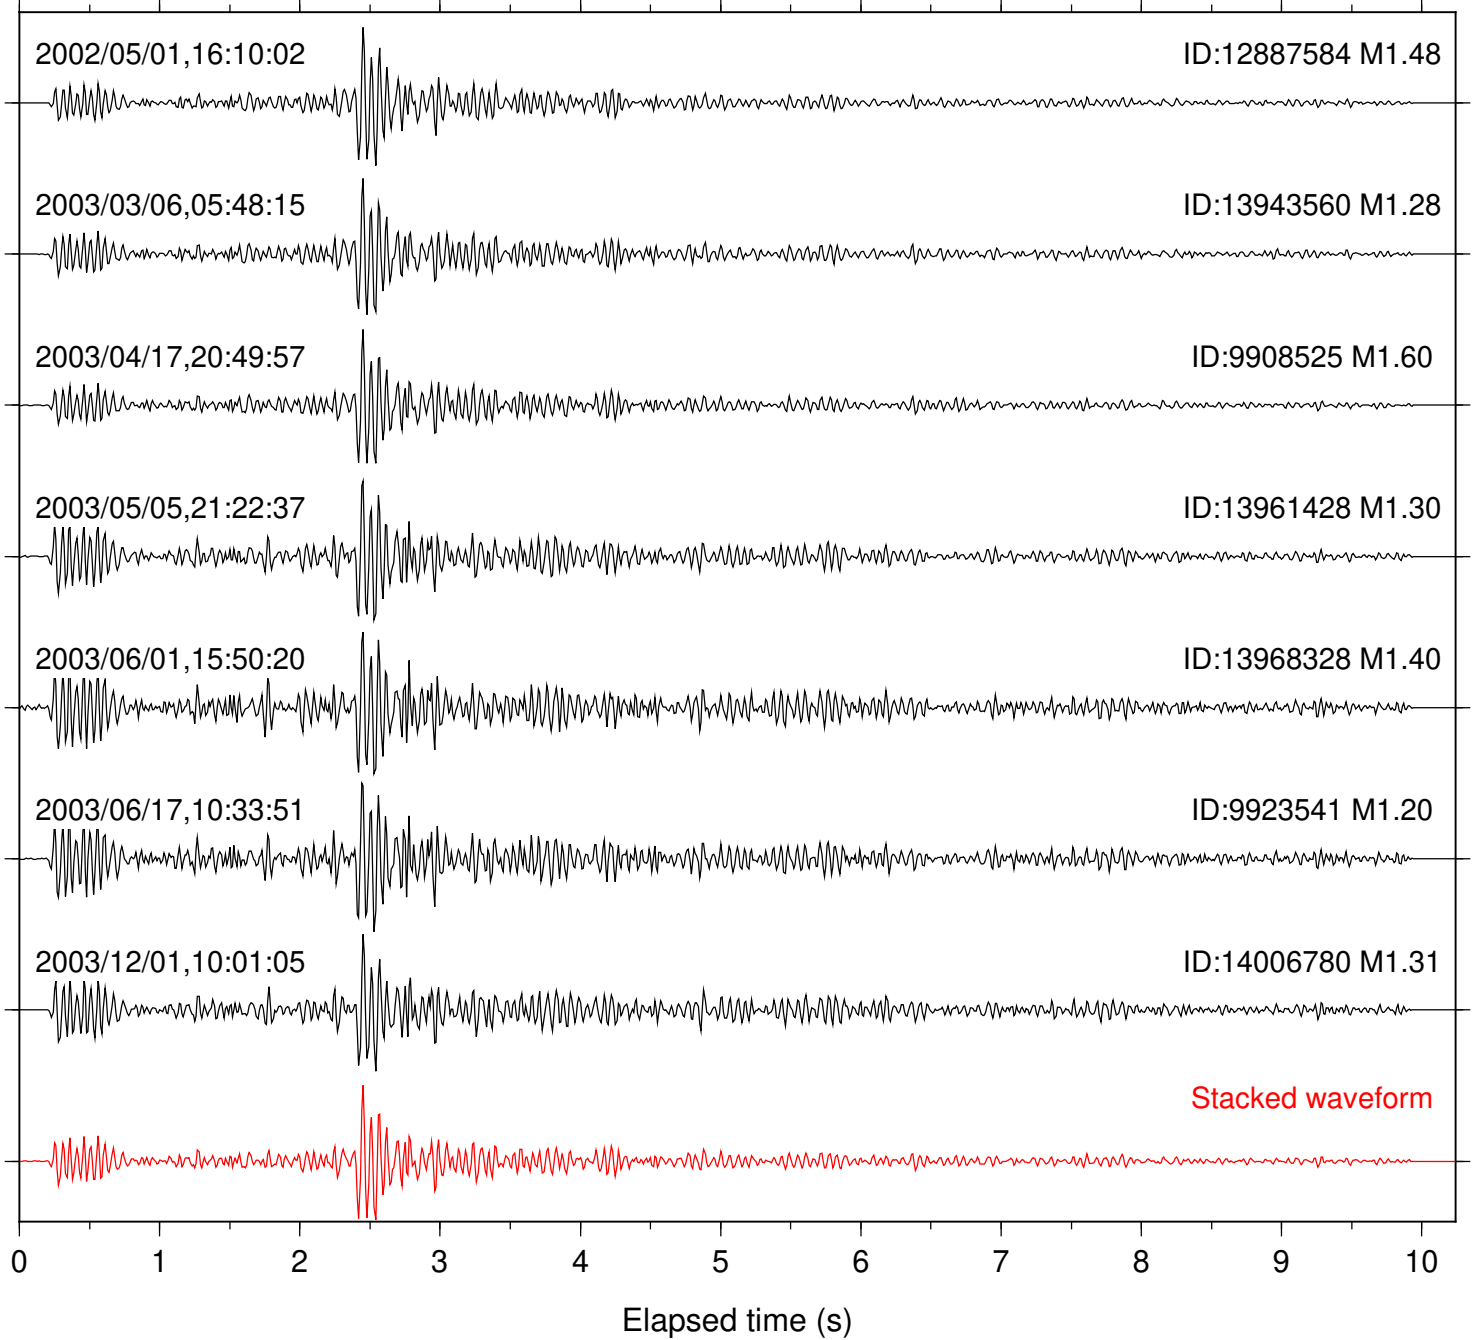

Station: AGA Com: HHZ

Focal depth: 7.51 km