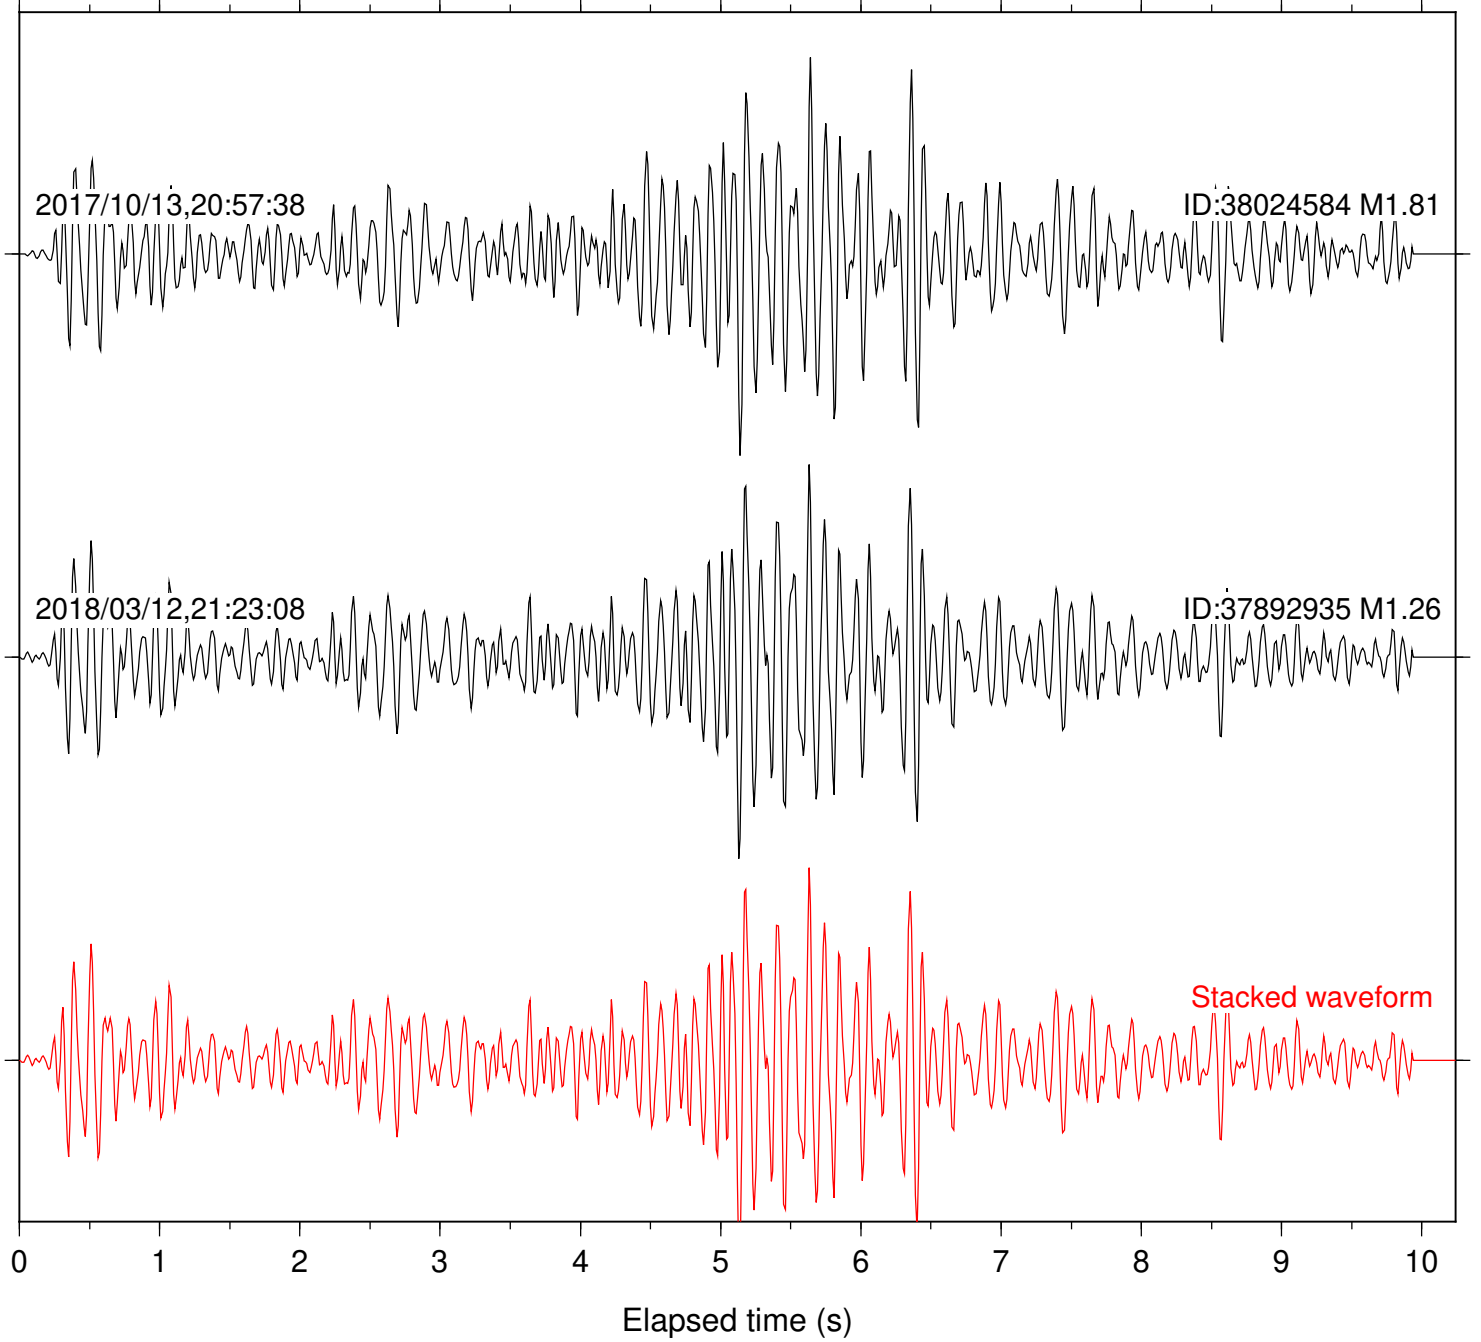

Station: MTG Com: HHZ

Focal depth: 6.61 km