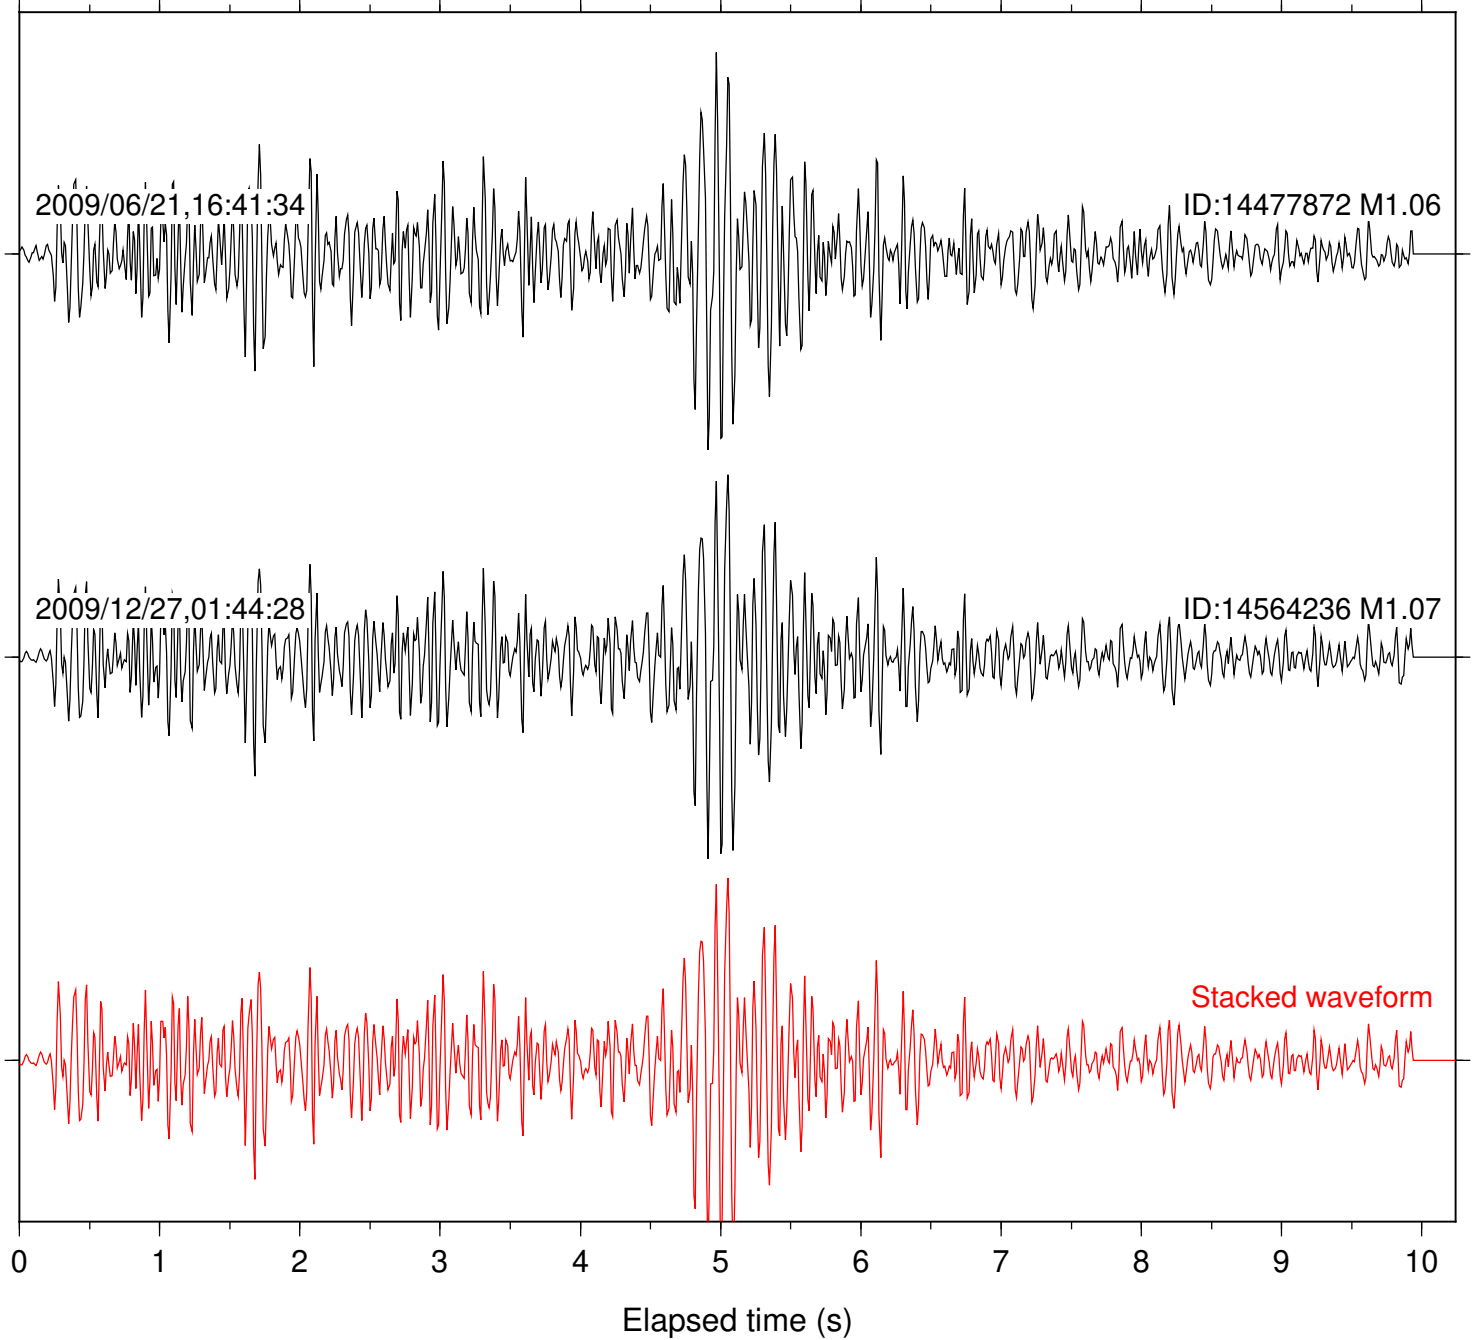

Station: TOR Com: HHZ

Focal depth: 9.52 km