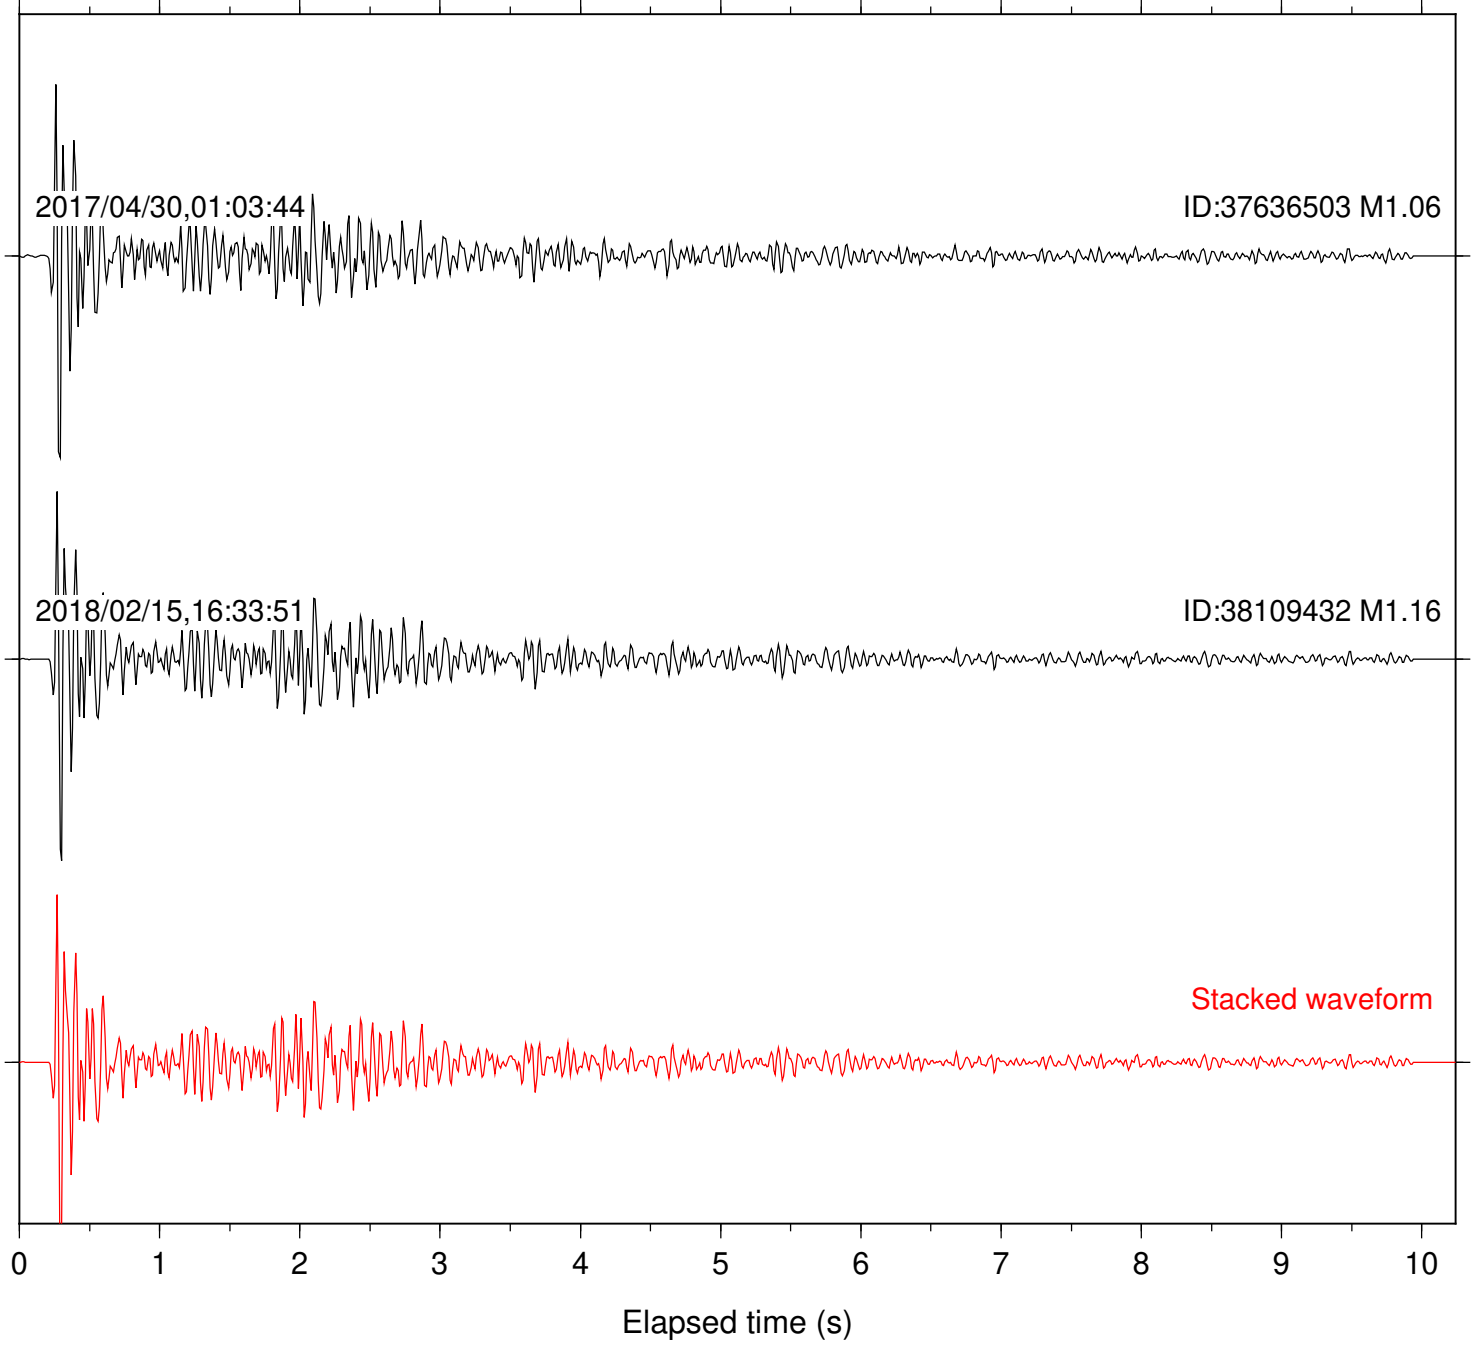

Station: B093 Com: EHZ

Focal depth: 5.40 km