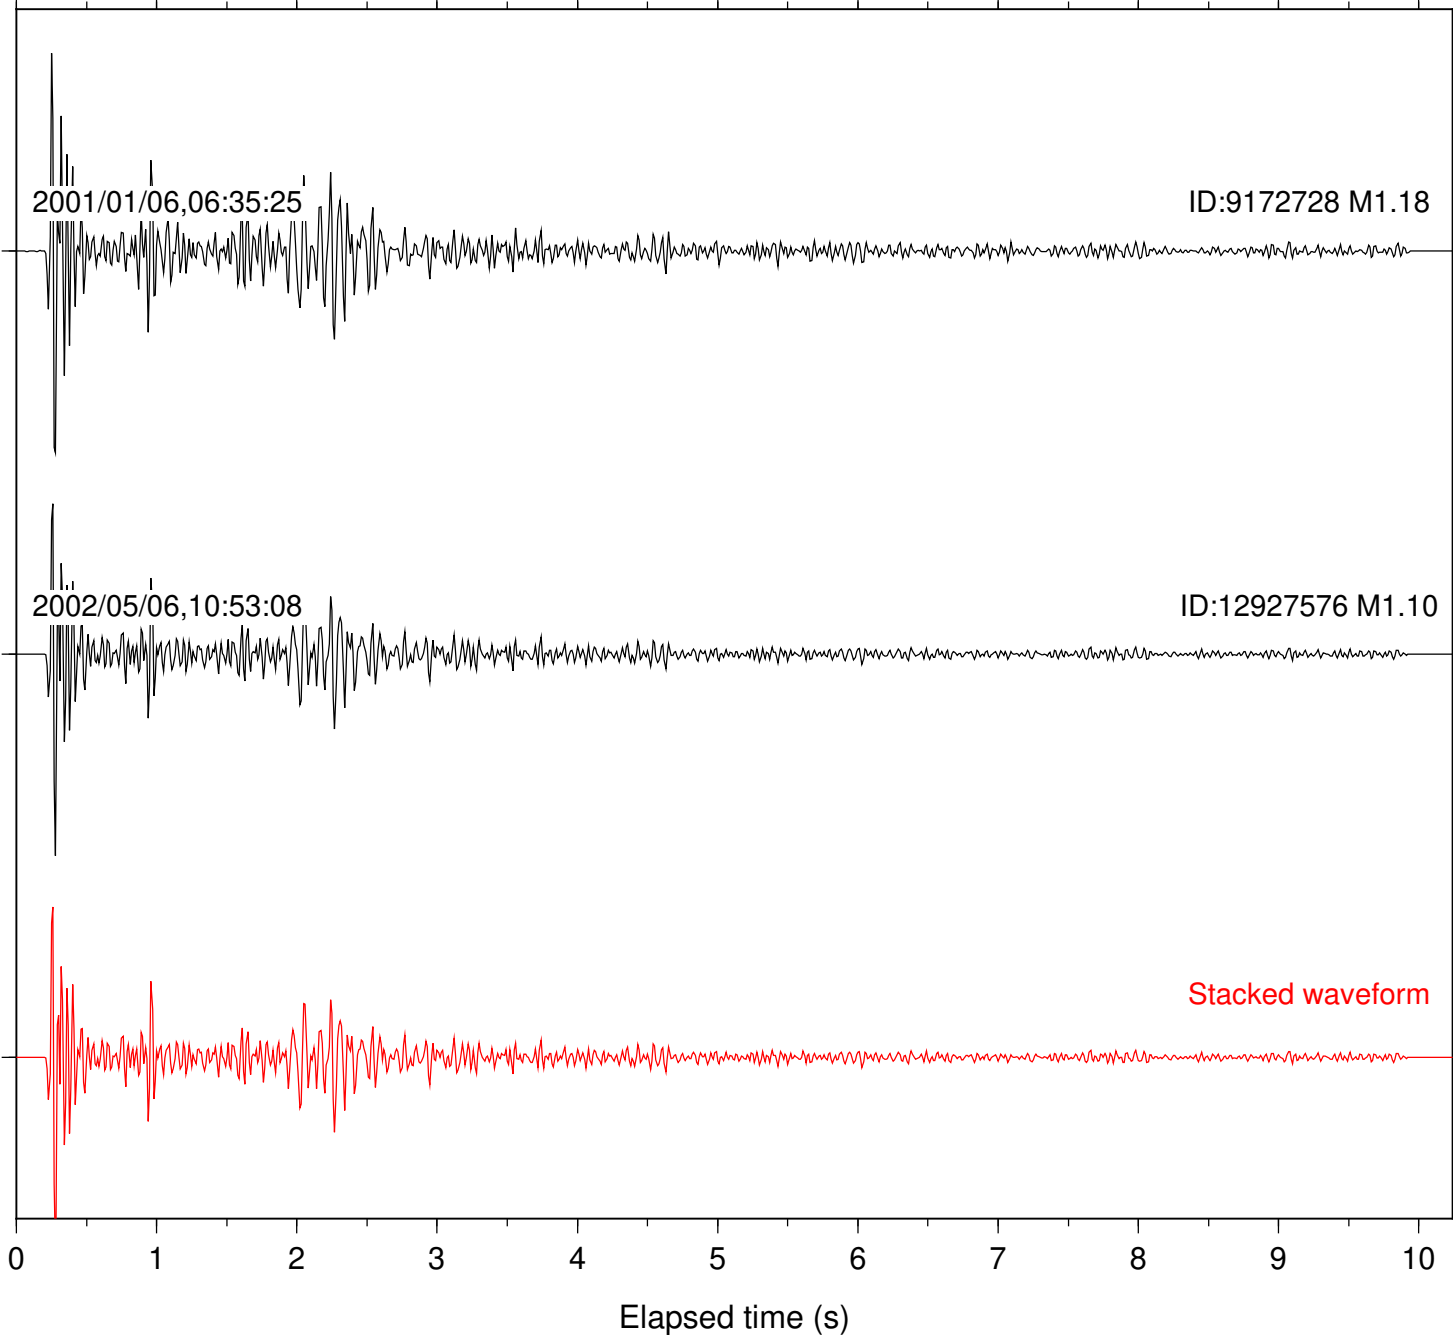

Station: FRD Com: HHZ

Focal depth: 10.86 km

2001/01/06,06:35:25

ID:9172728 M1.18

2002/05/06,10:53:08

ID:12927576 M1.10

Stacked waveform