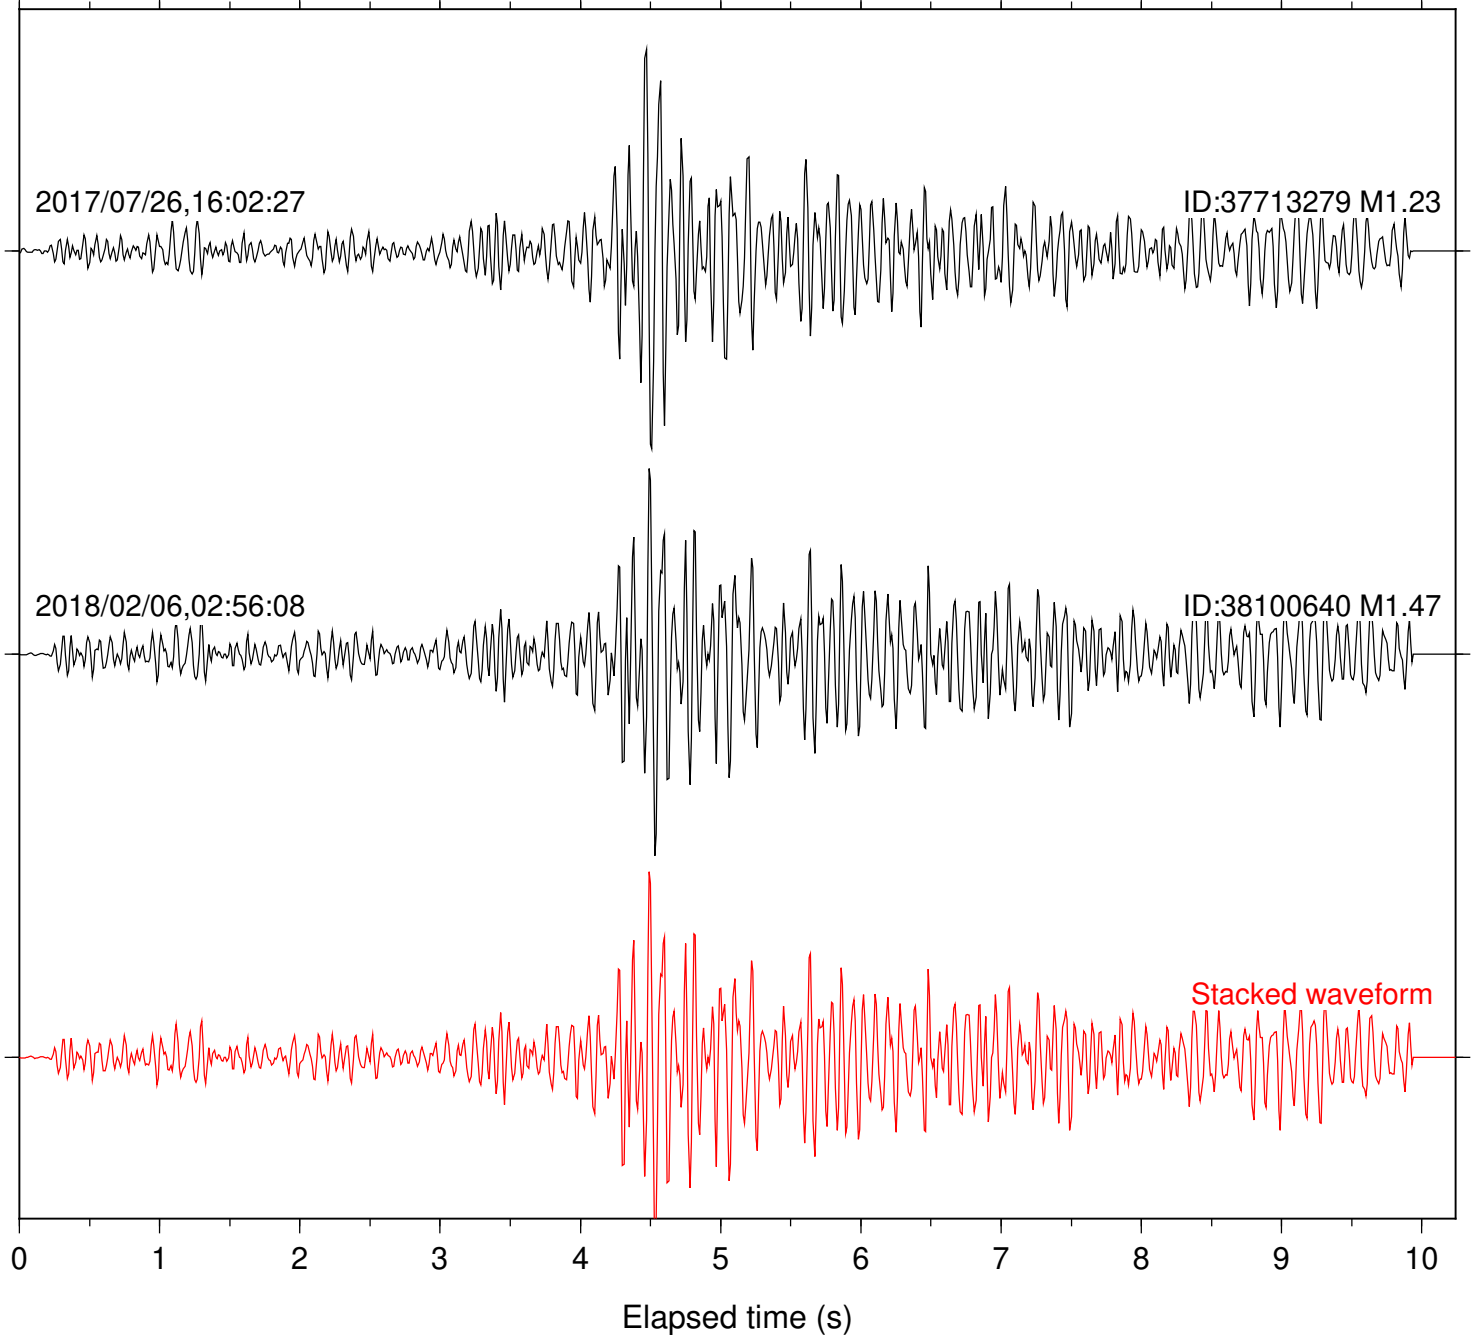

Station: B084 Com: EHZ

Focal depth: 5.28 km