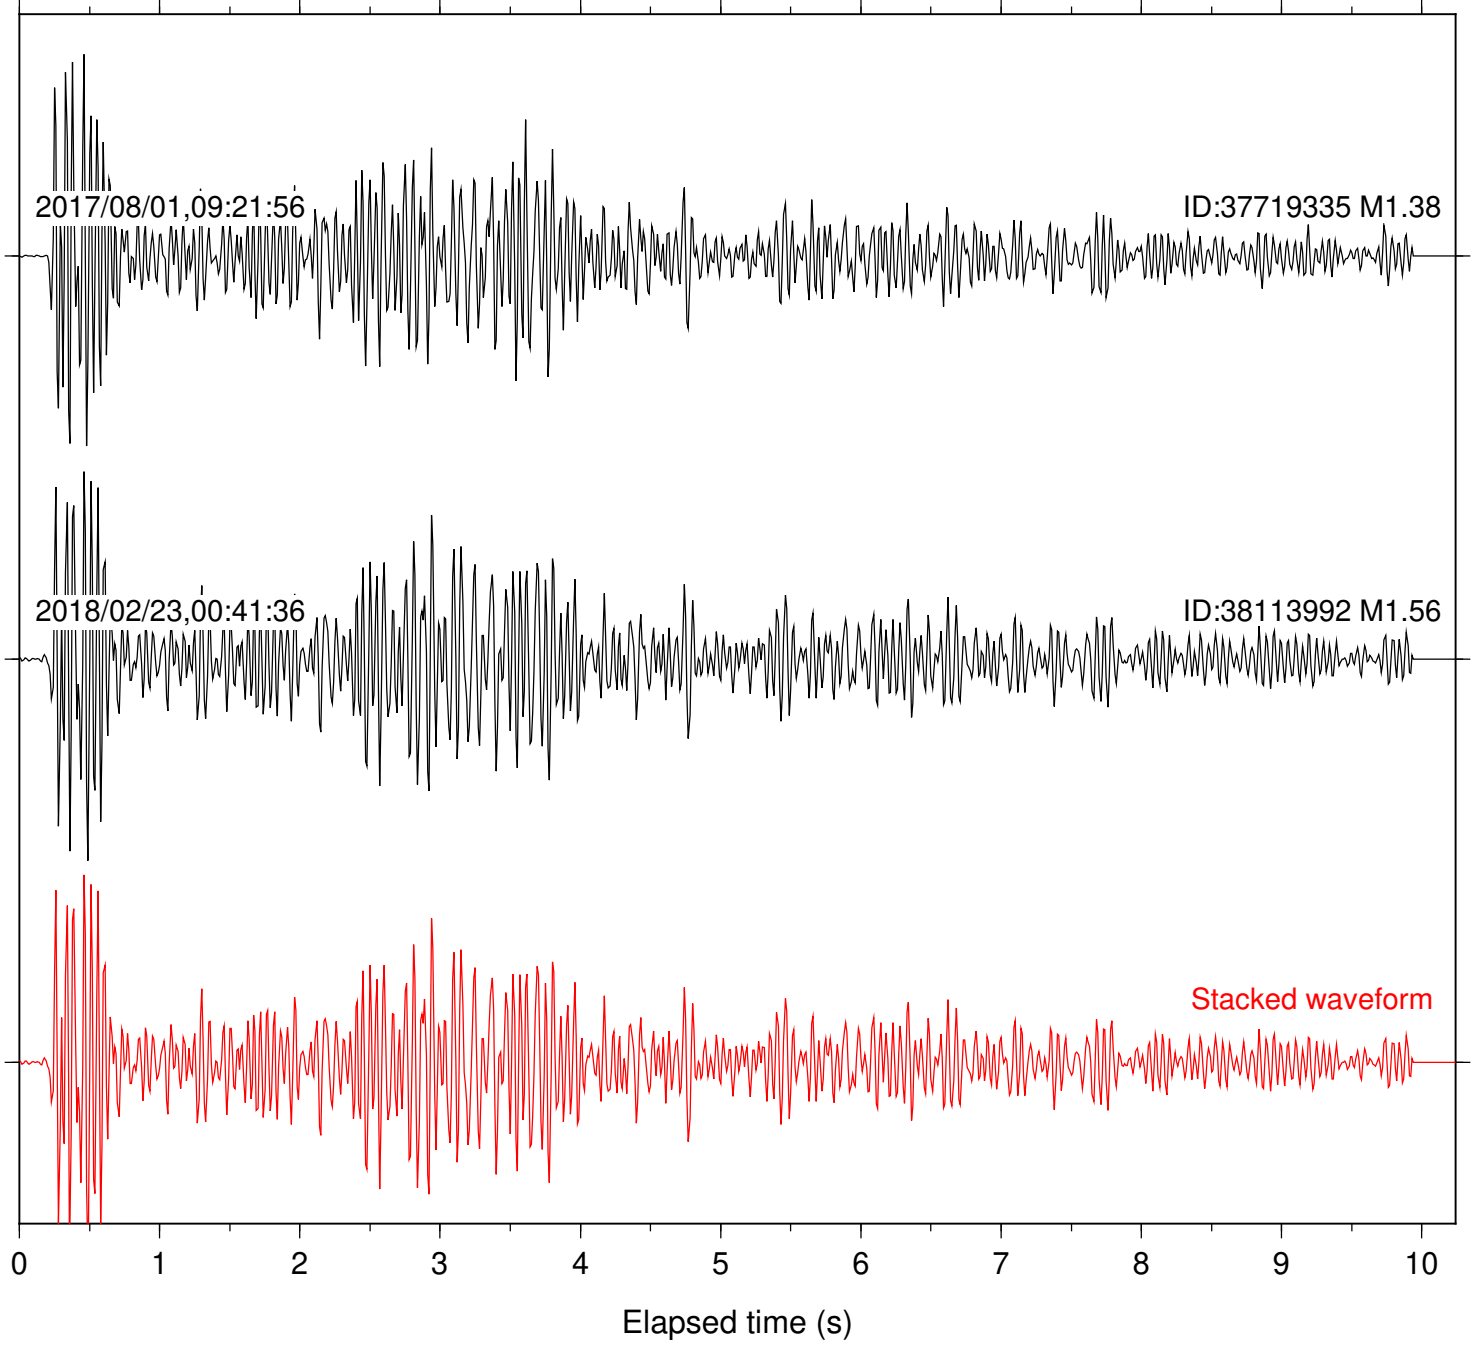

Station: KNW Com: HHZ

Focal depth: 7.89 km

Station: LKH Com: HHZ

Focal depth: 7.89 km

Station: PFO Com: HHZ

Focal depth: 7.89 km

Station: PLM Com: HHZ

Focal depth: 7.89 km