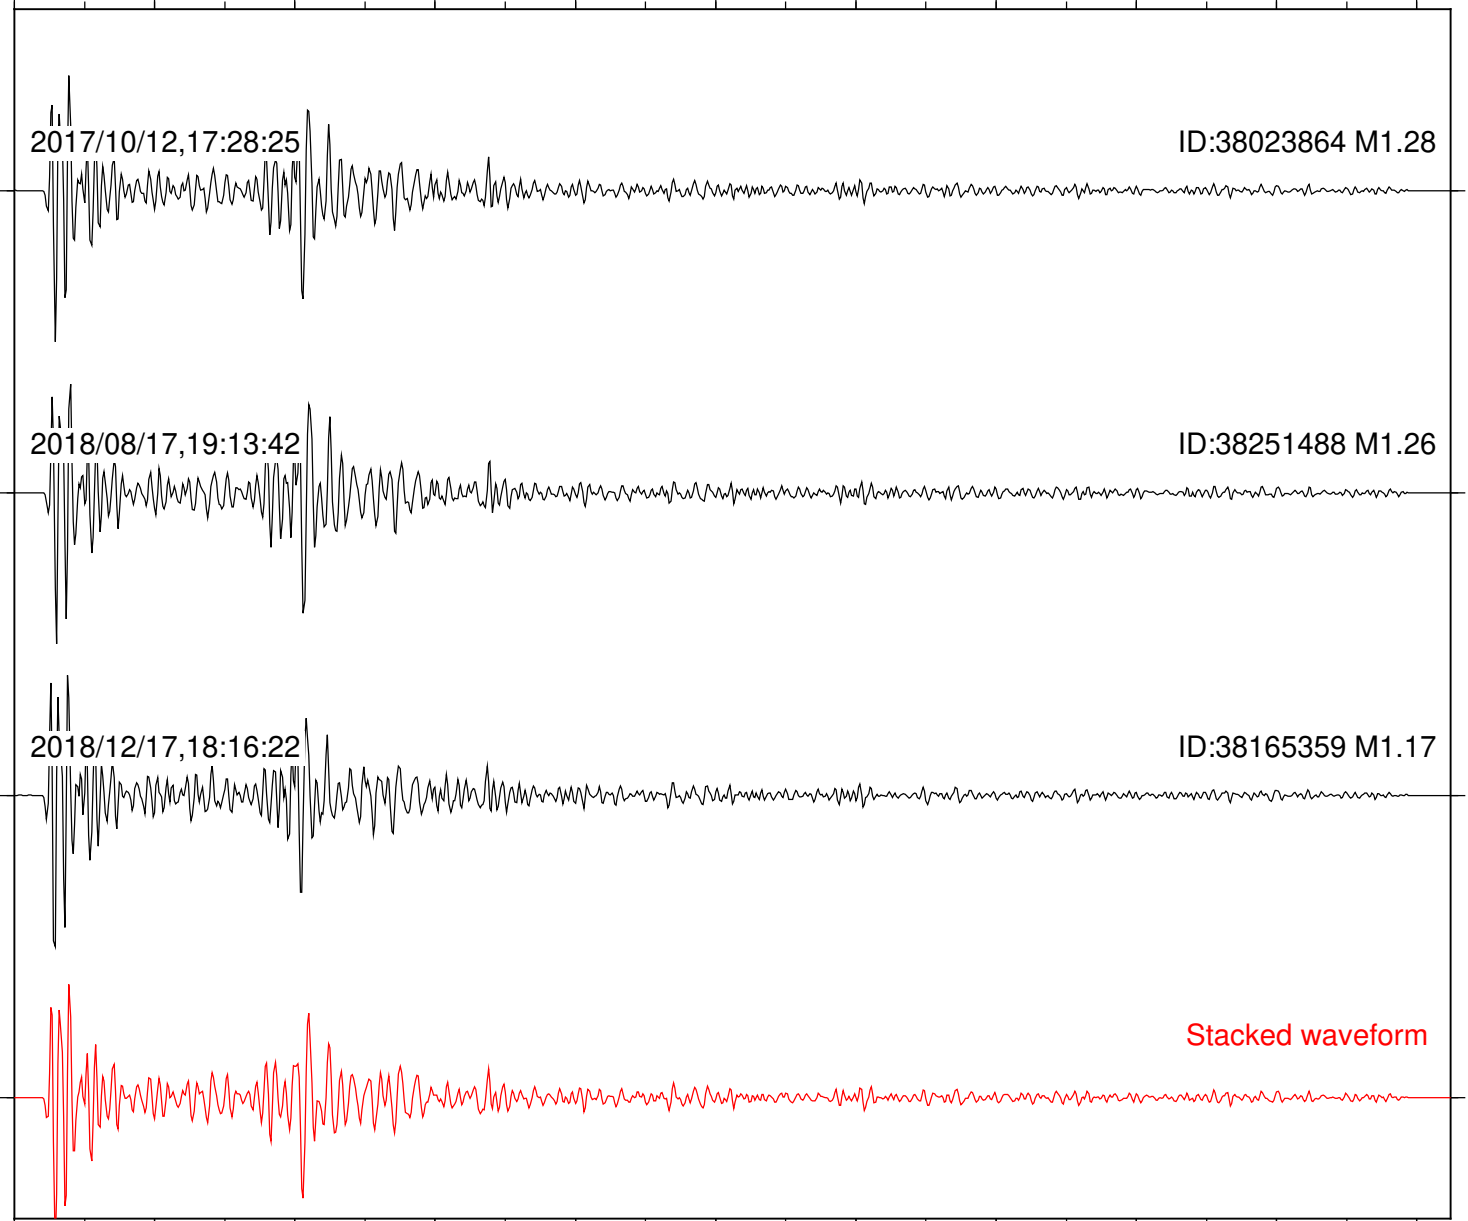

Stacked waveform

0 1 2 3 4 5 6 7 8 9 10

Elapsed time (s)

Station: B946 Com: EHZ

Focal depth: 4.99 km

Station: BAC Com: EHZ

Focal depth: 4.89 km

Station: BZN Com: HHZ