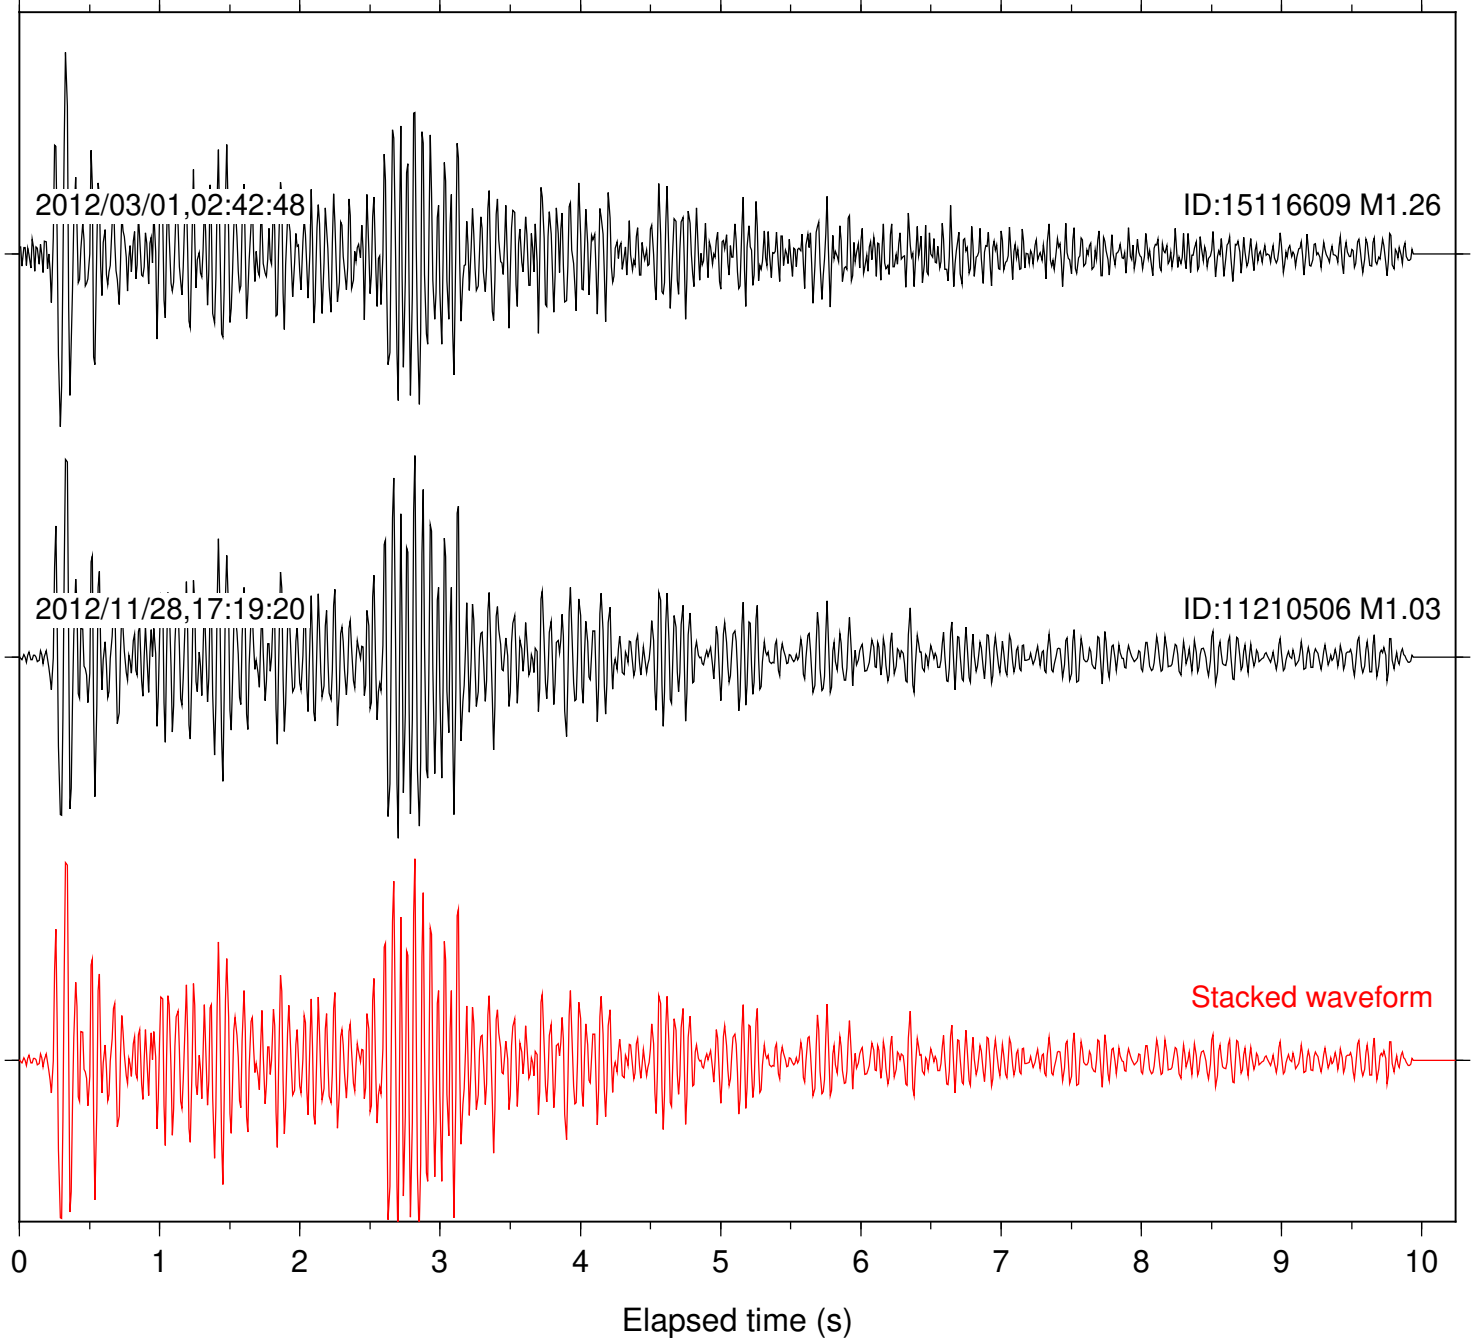

Station: PFO Com: HHZ

Focal depth: 10.33 km