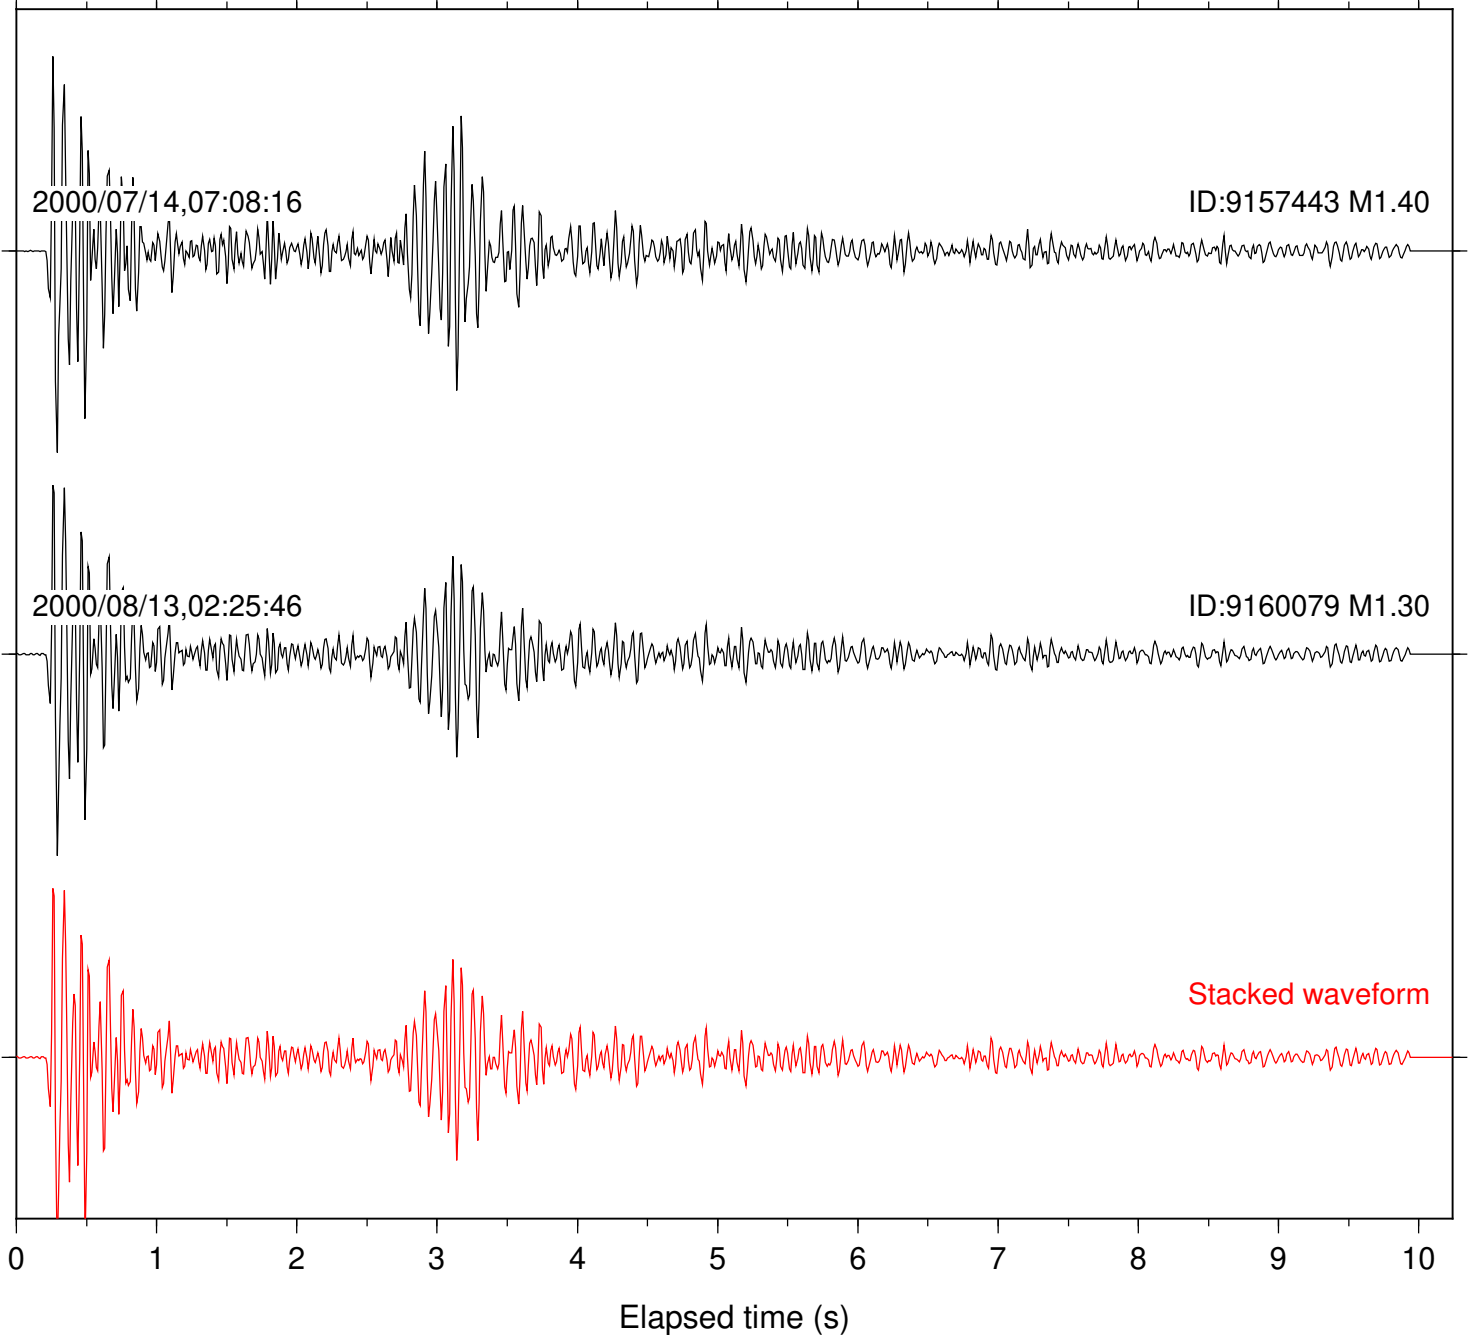

Station: CRY Com: HHZ

Focal depth: 12.88 km