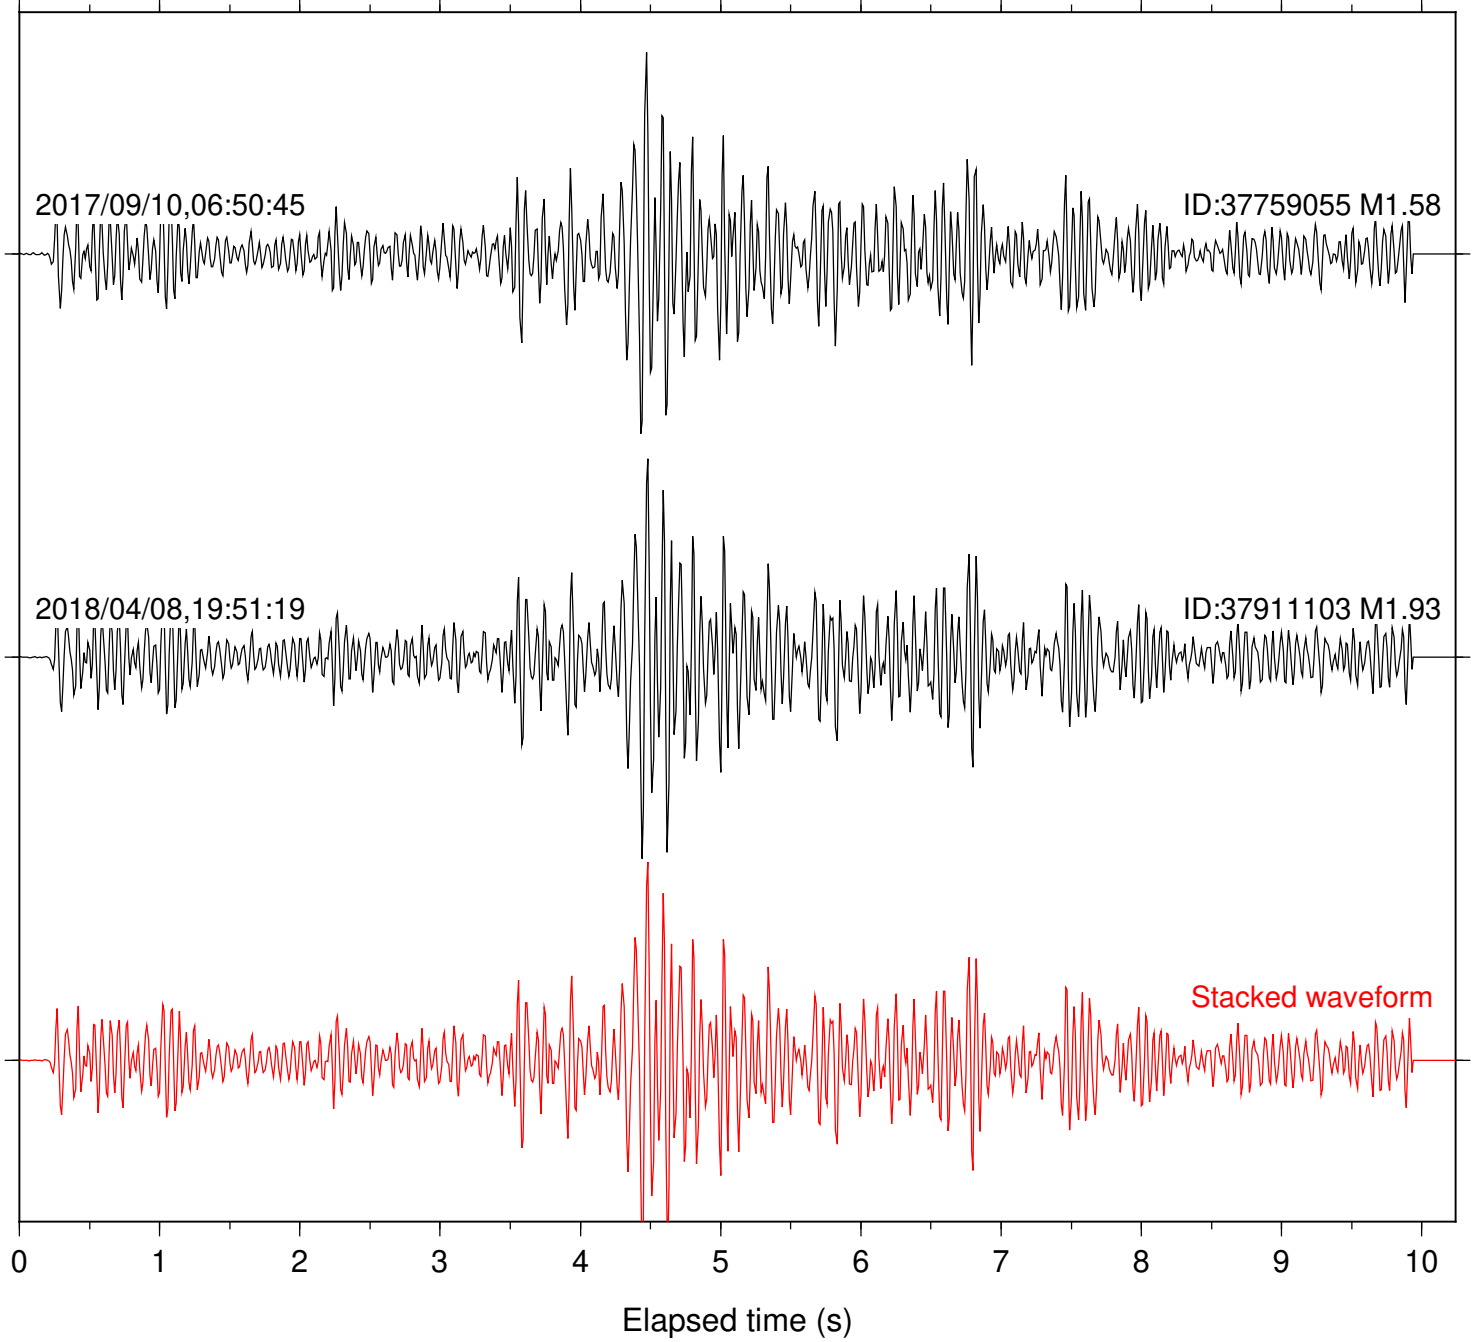

Station: PFO Com: HHZ

Focal depth: 6.28 km