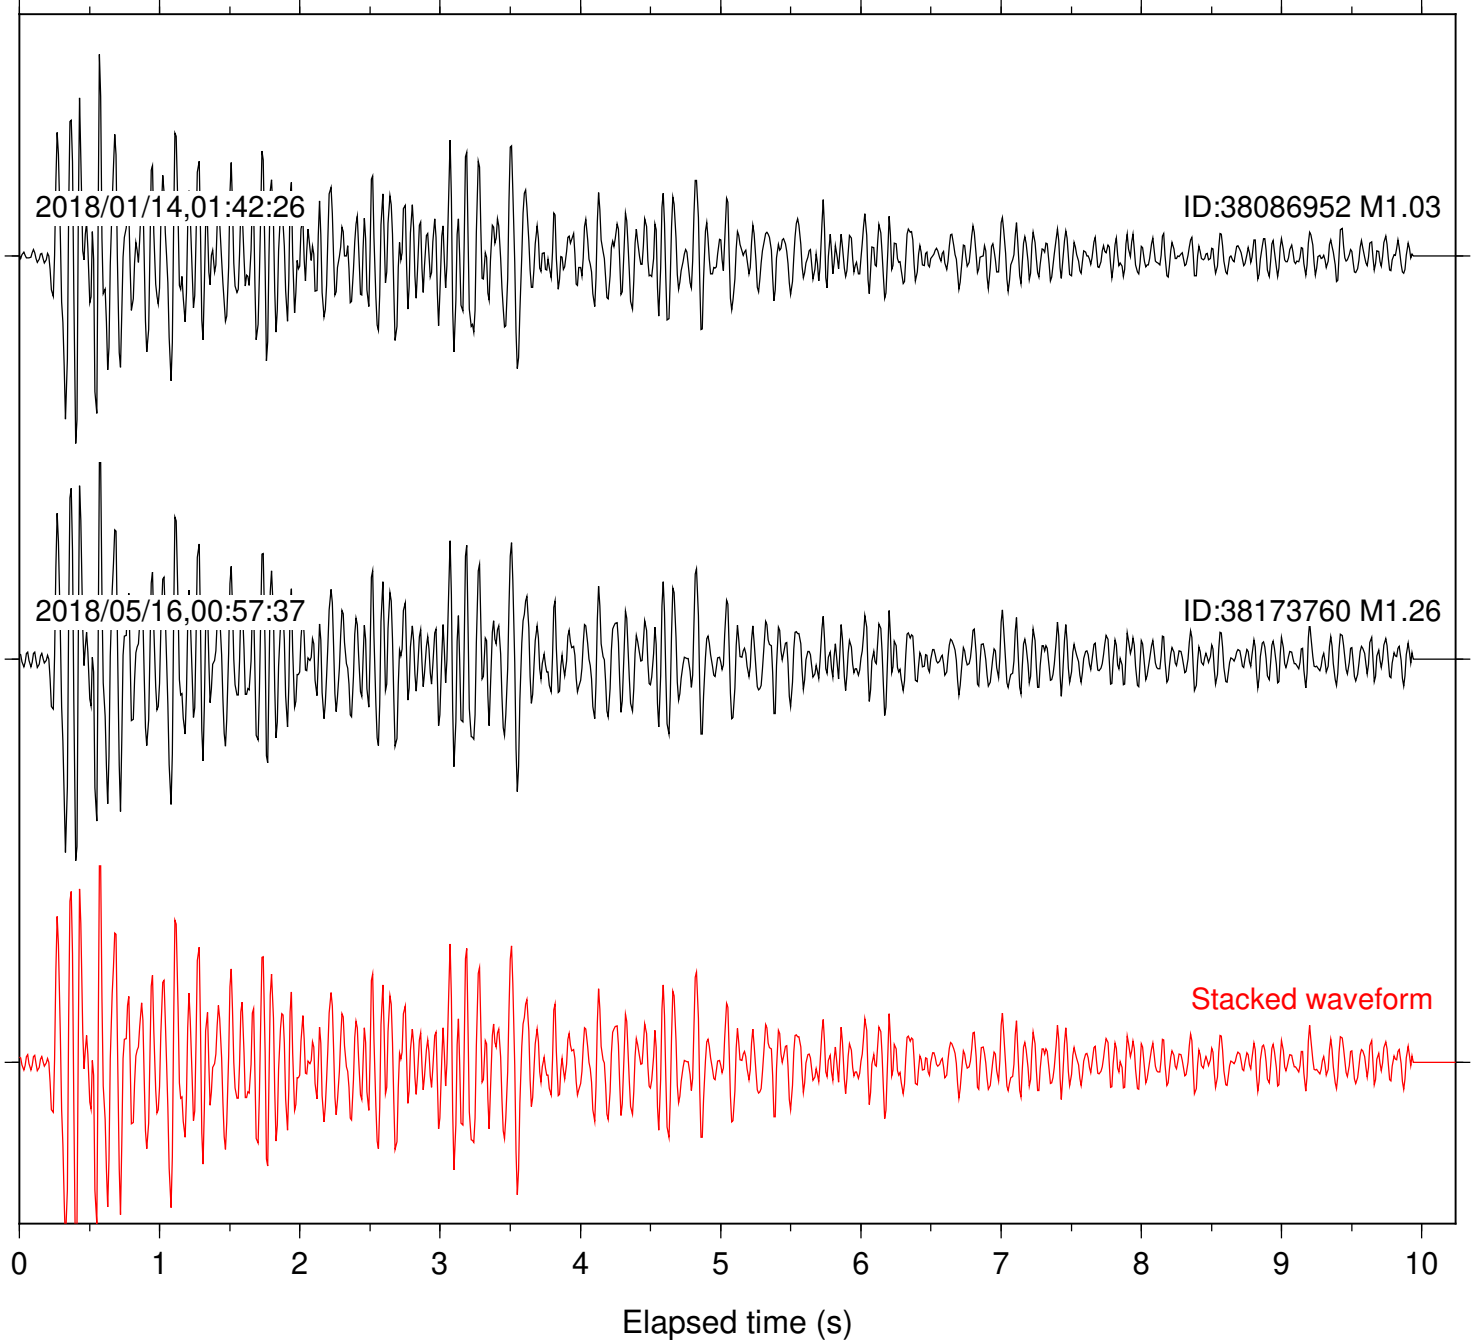

Station: POB2 Com: HHZ

Focal depth: 6.30 km

Station: RDM Com: HHZ

Focal depth: 6.30 km

Station: RRSP Com: HHZ

Focal depth: 6.30 km

Station: SND Com: HHZ

Focal depth: 6.30 km