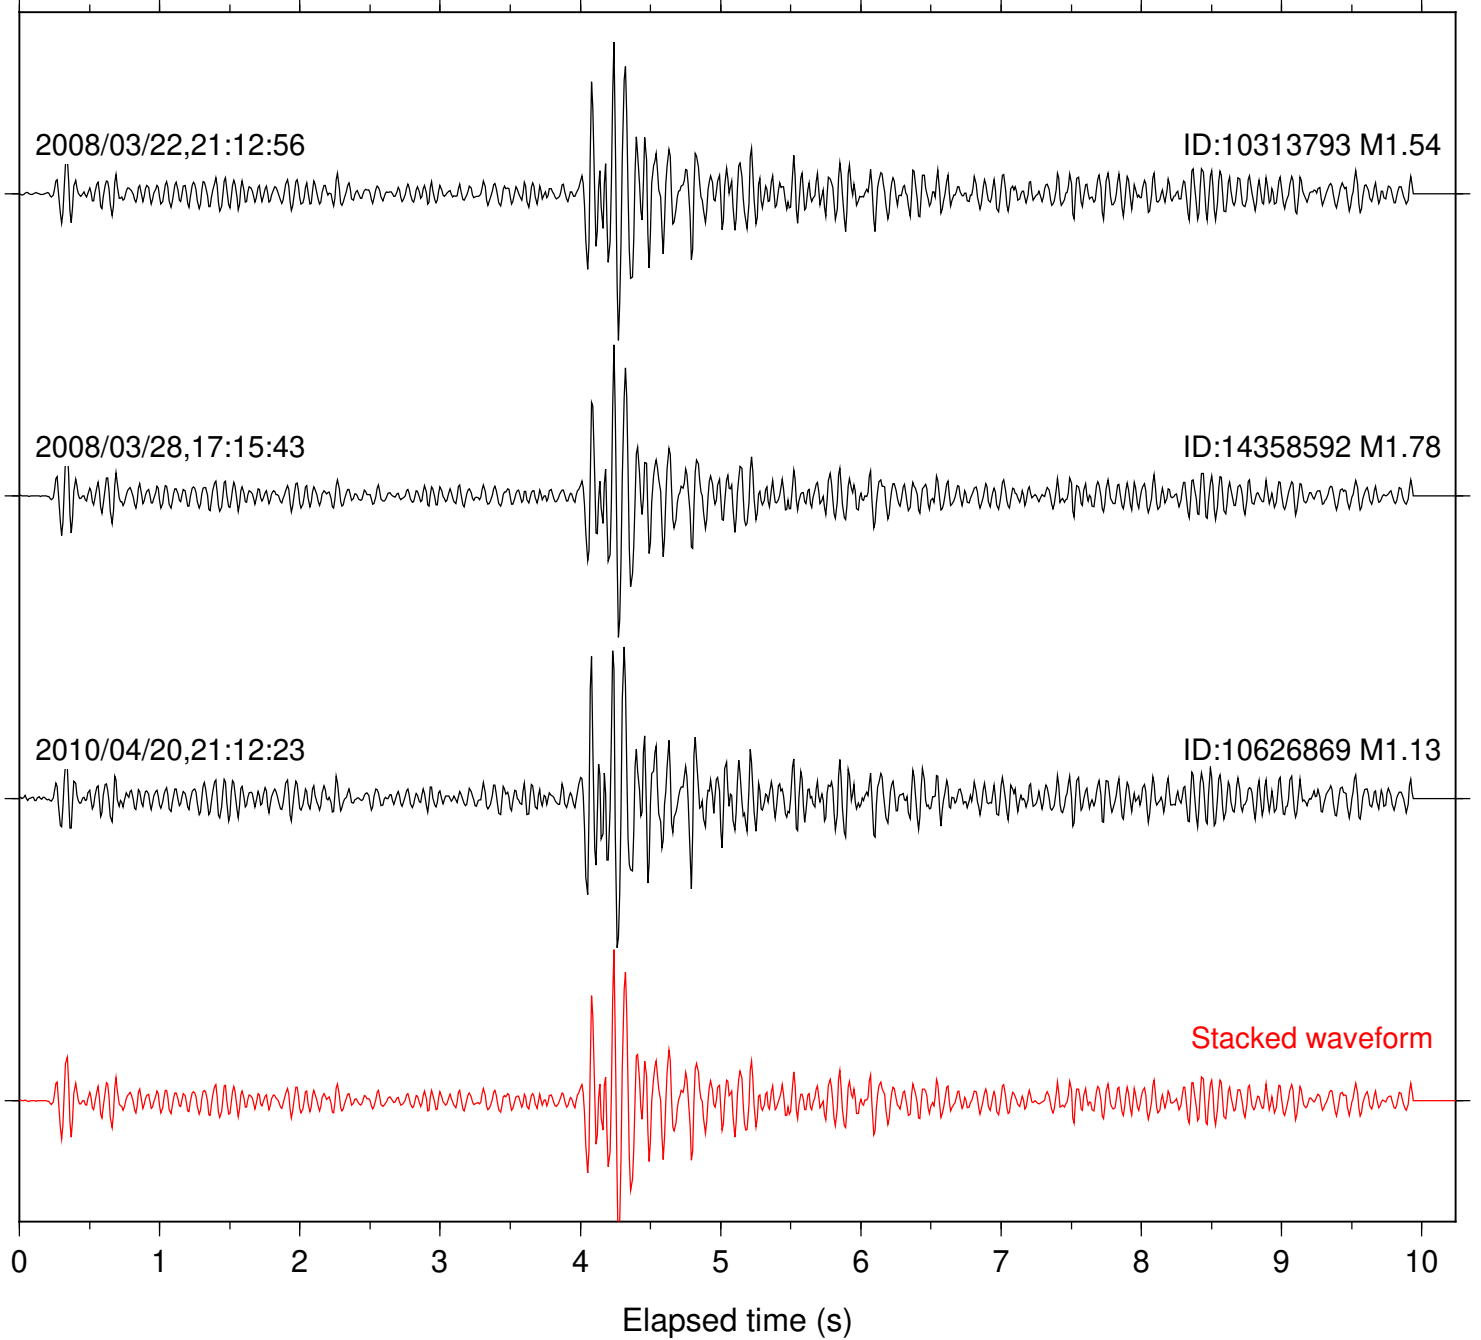

Focal depth: 10.10 km

Station: DNR Com: HHZ

Focal depth: 10.10 km

Station: FRD Com: HHZ

Focal depth: 10.10 km

Station: KNW Com: HHZ

Focal depth: 10.10 km

Station: LVA2 Com: HHZ