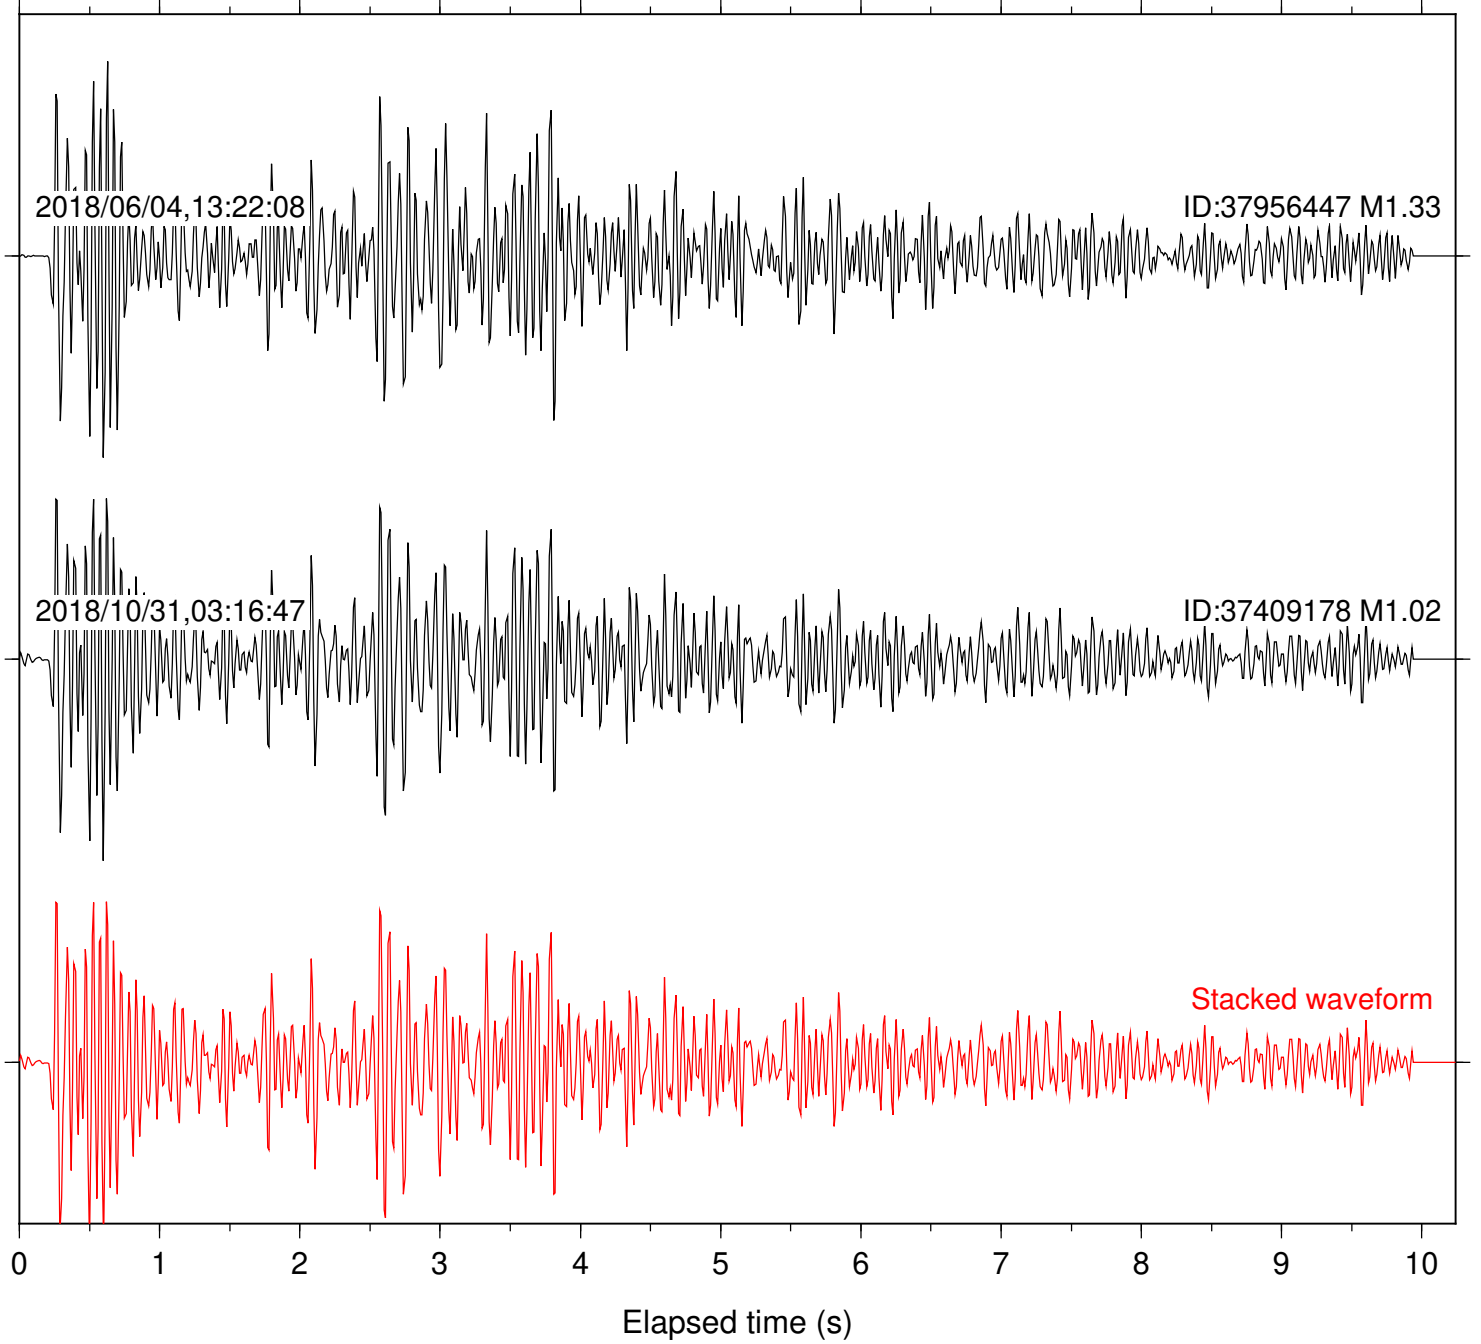

Station: PLM Com: HHZ

Focal depth: 4.77 km