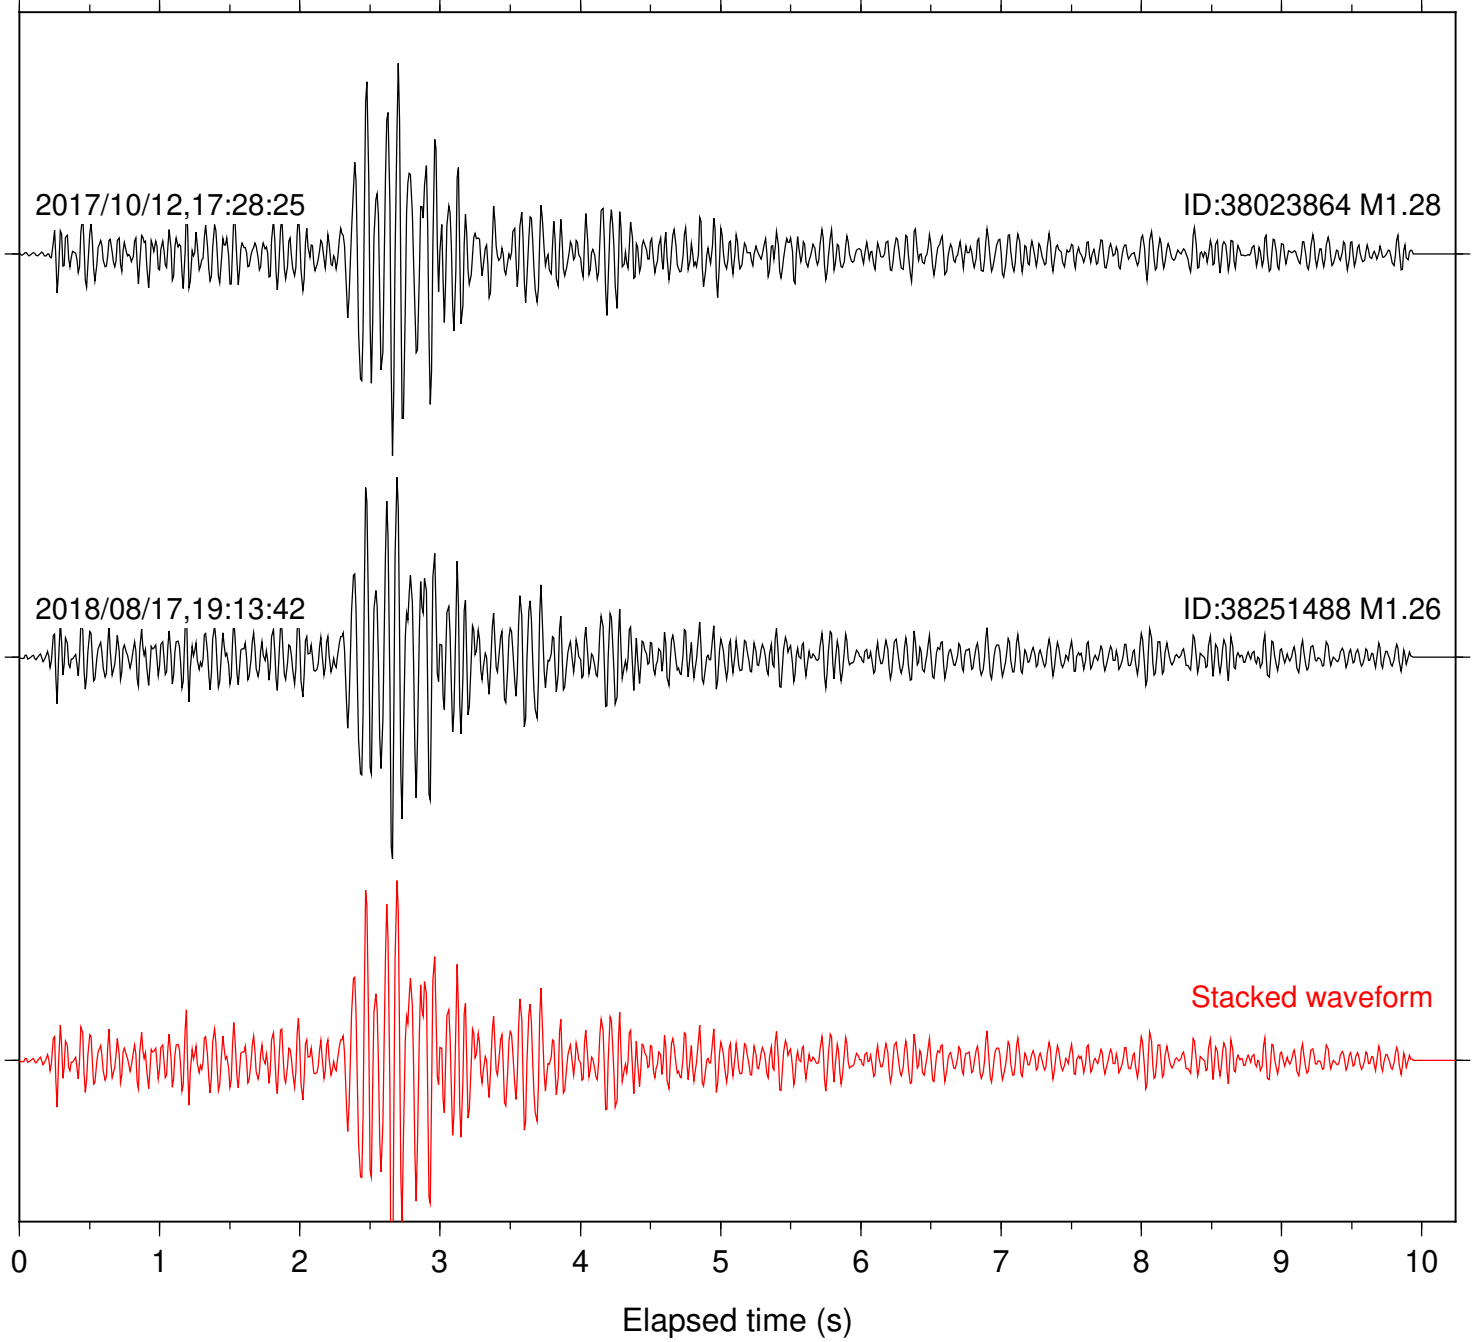

Station: RDM Com: HHZ

Focal depth: 4.89 km