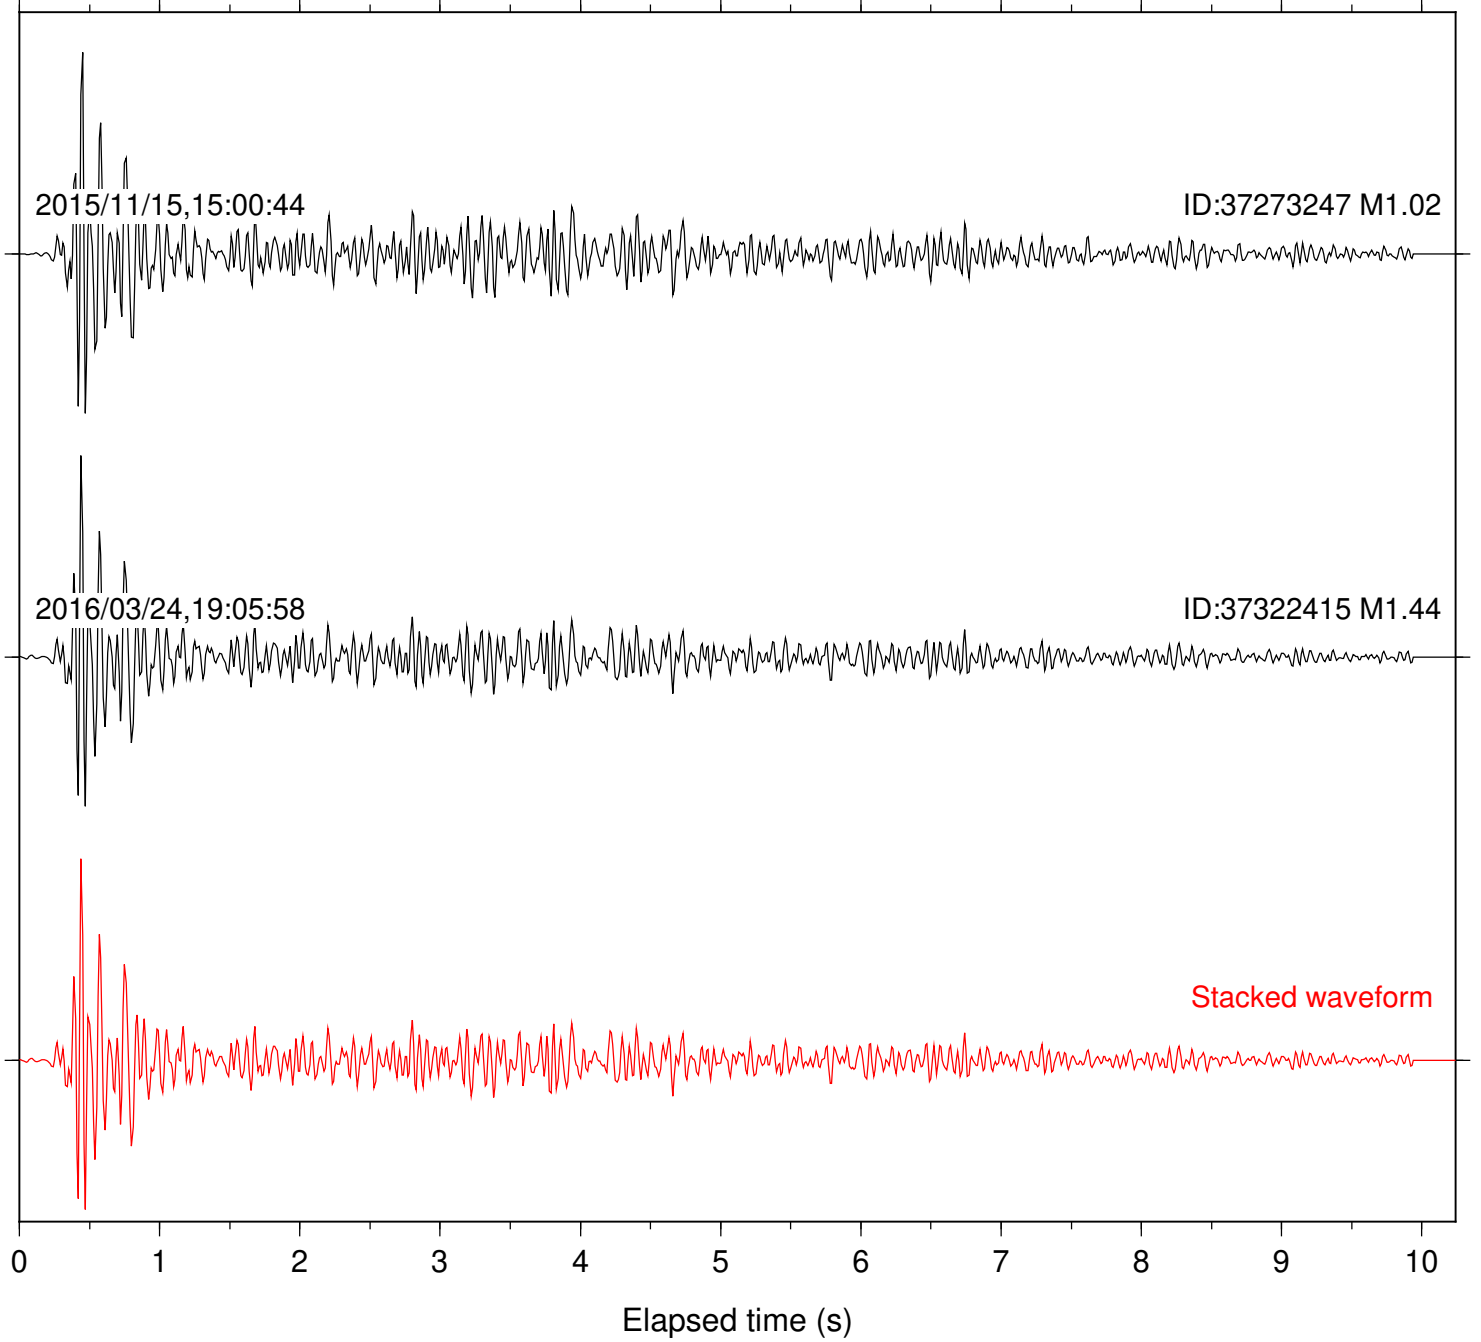

Station: DGR Com: HHZ

Focal depth: 8.14 km

Station: FRD Com: HHZ

Focal depth: 8.14 km

Station: HMT2 Com: HHZ

Focal depth: 8.14 km

Station: POB2 Com: HHZ

Focal depth: 8.14 km