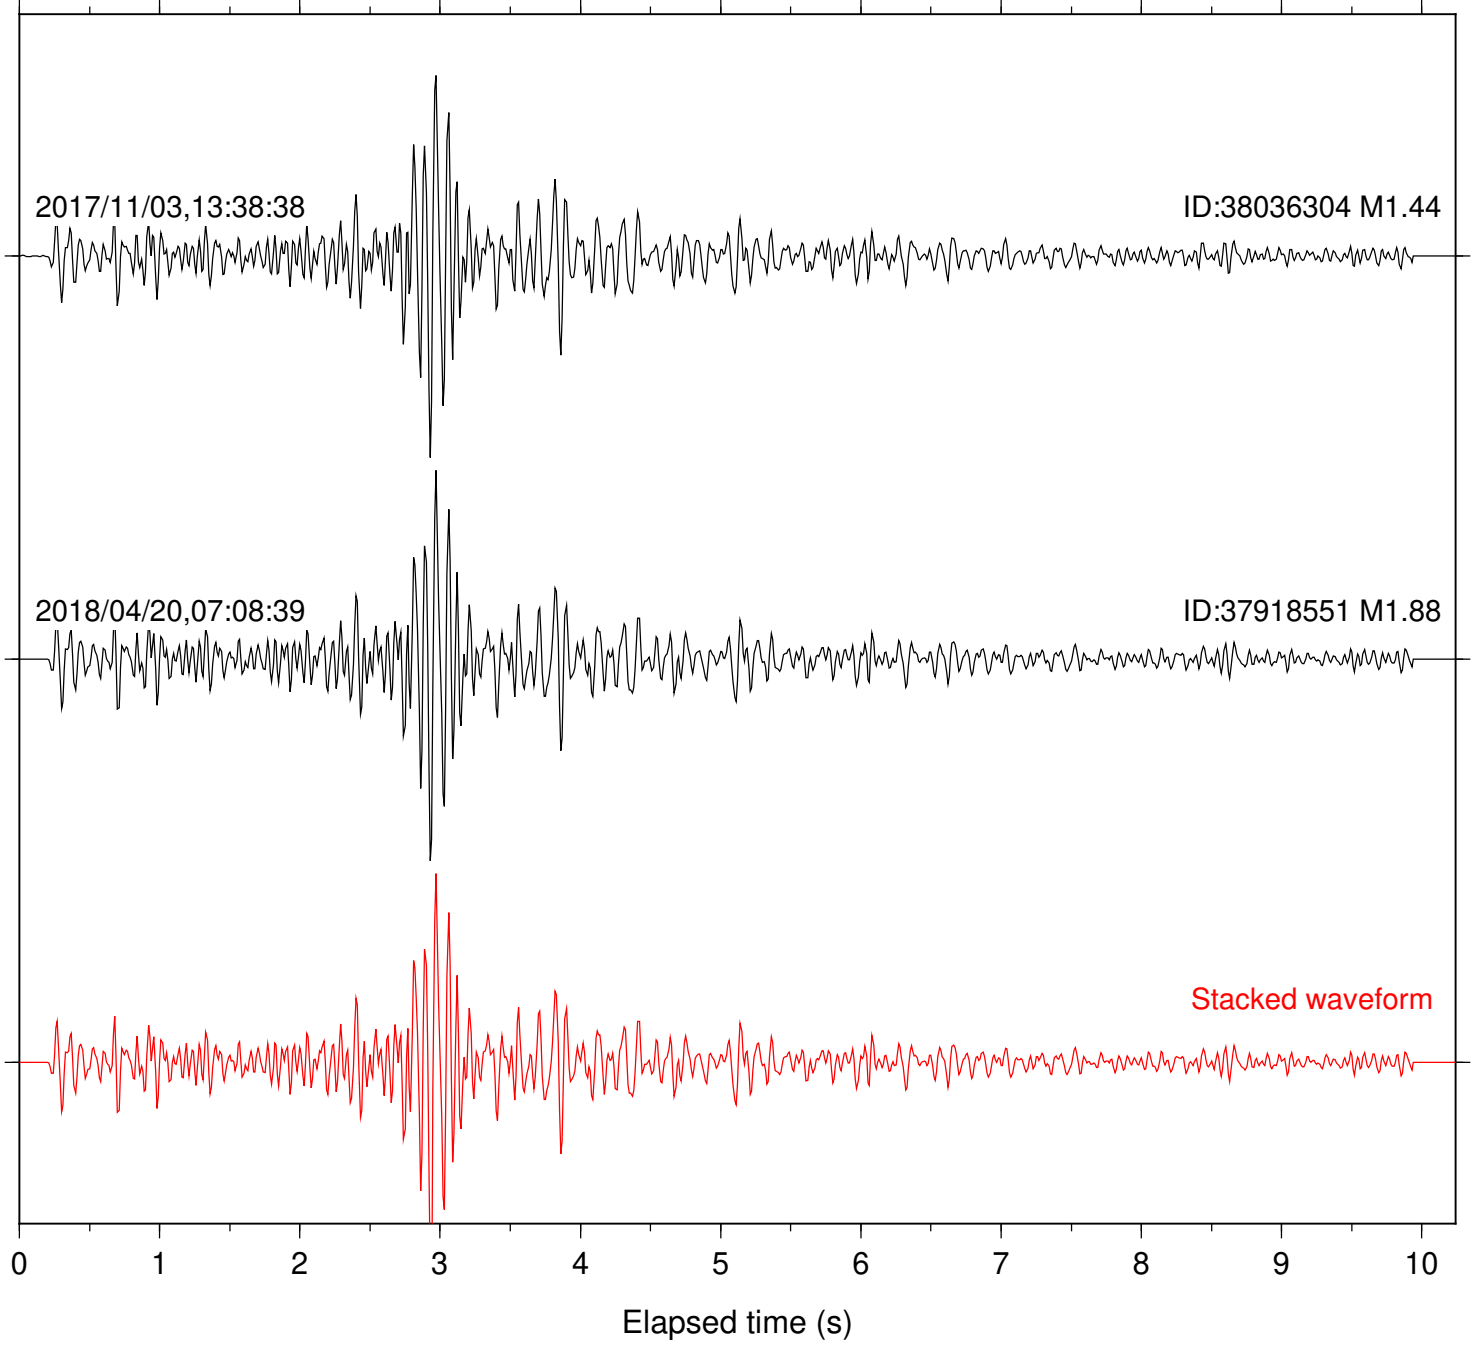

Station: SND Com: HHZ

Focal depth: 7.65 km