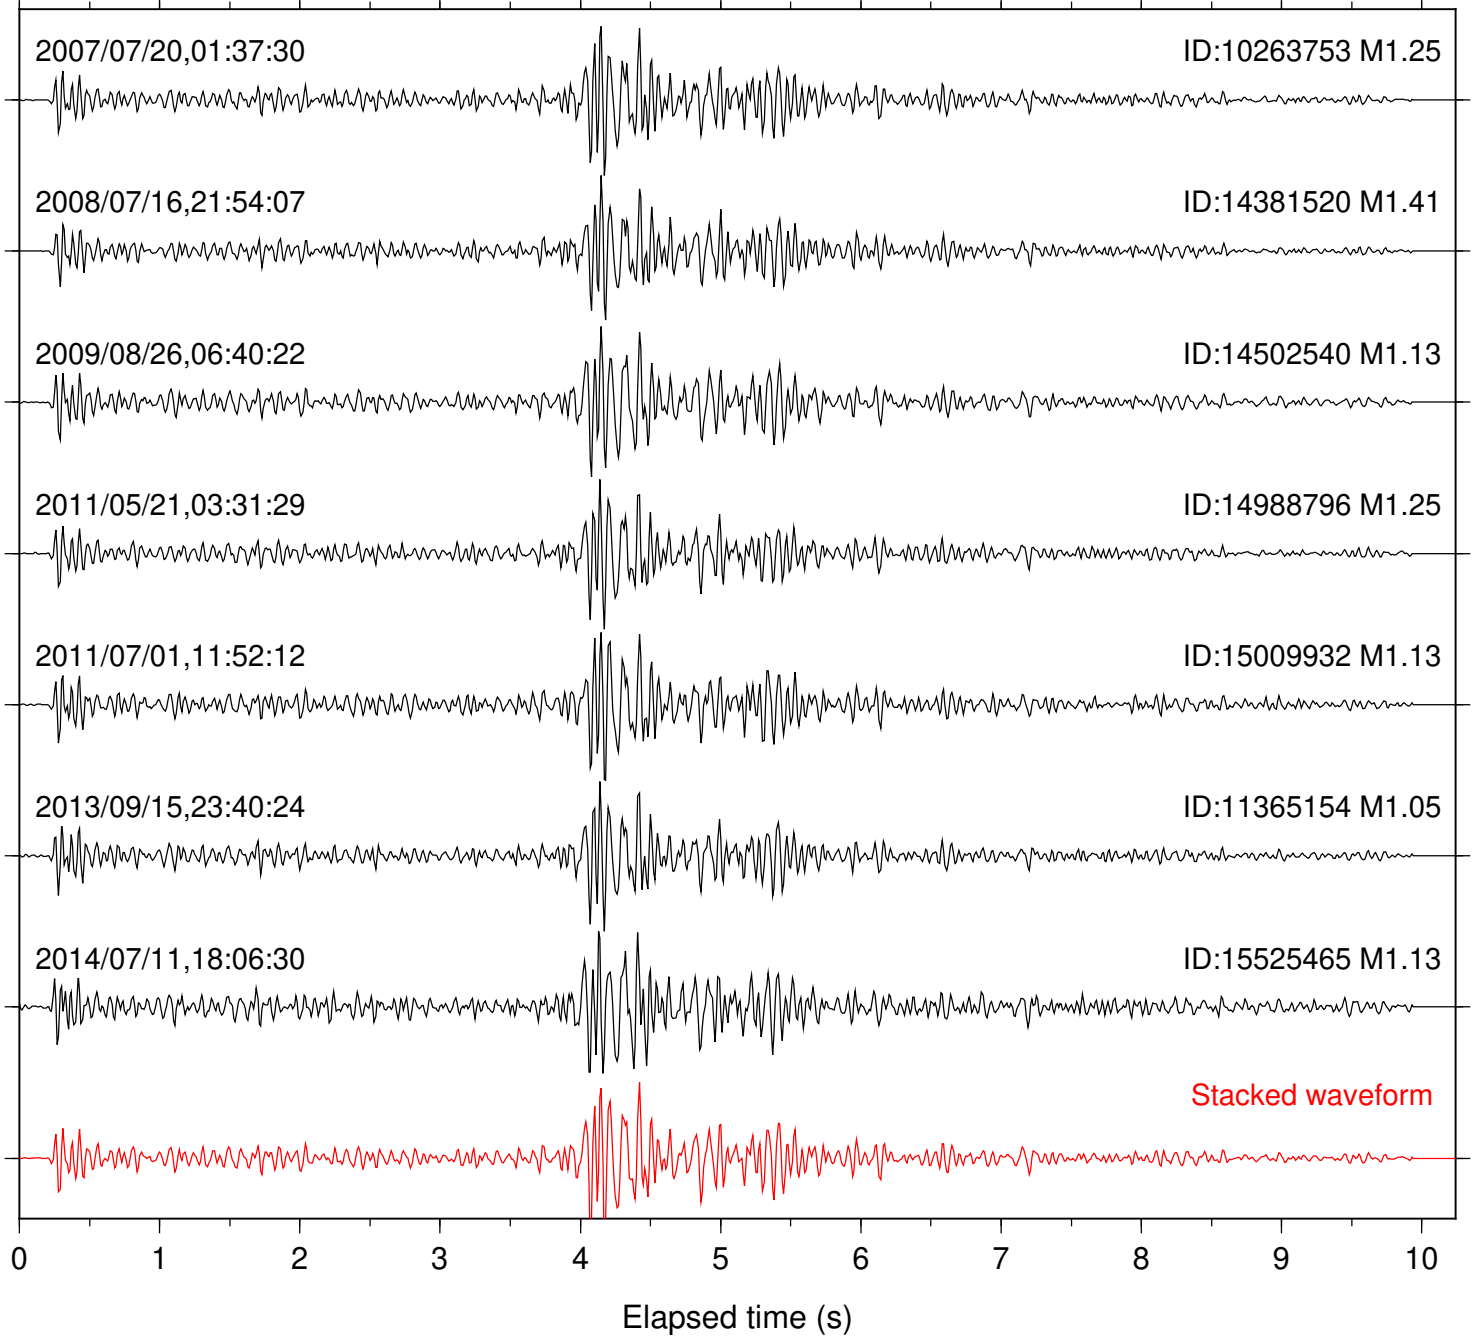

Station: B082 Com: EHZ

Focal depth: 10.81 km