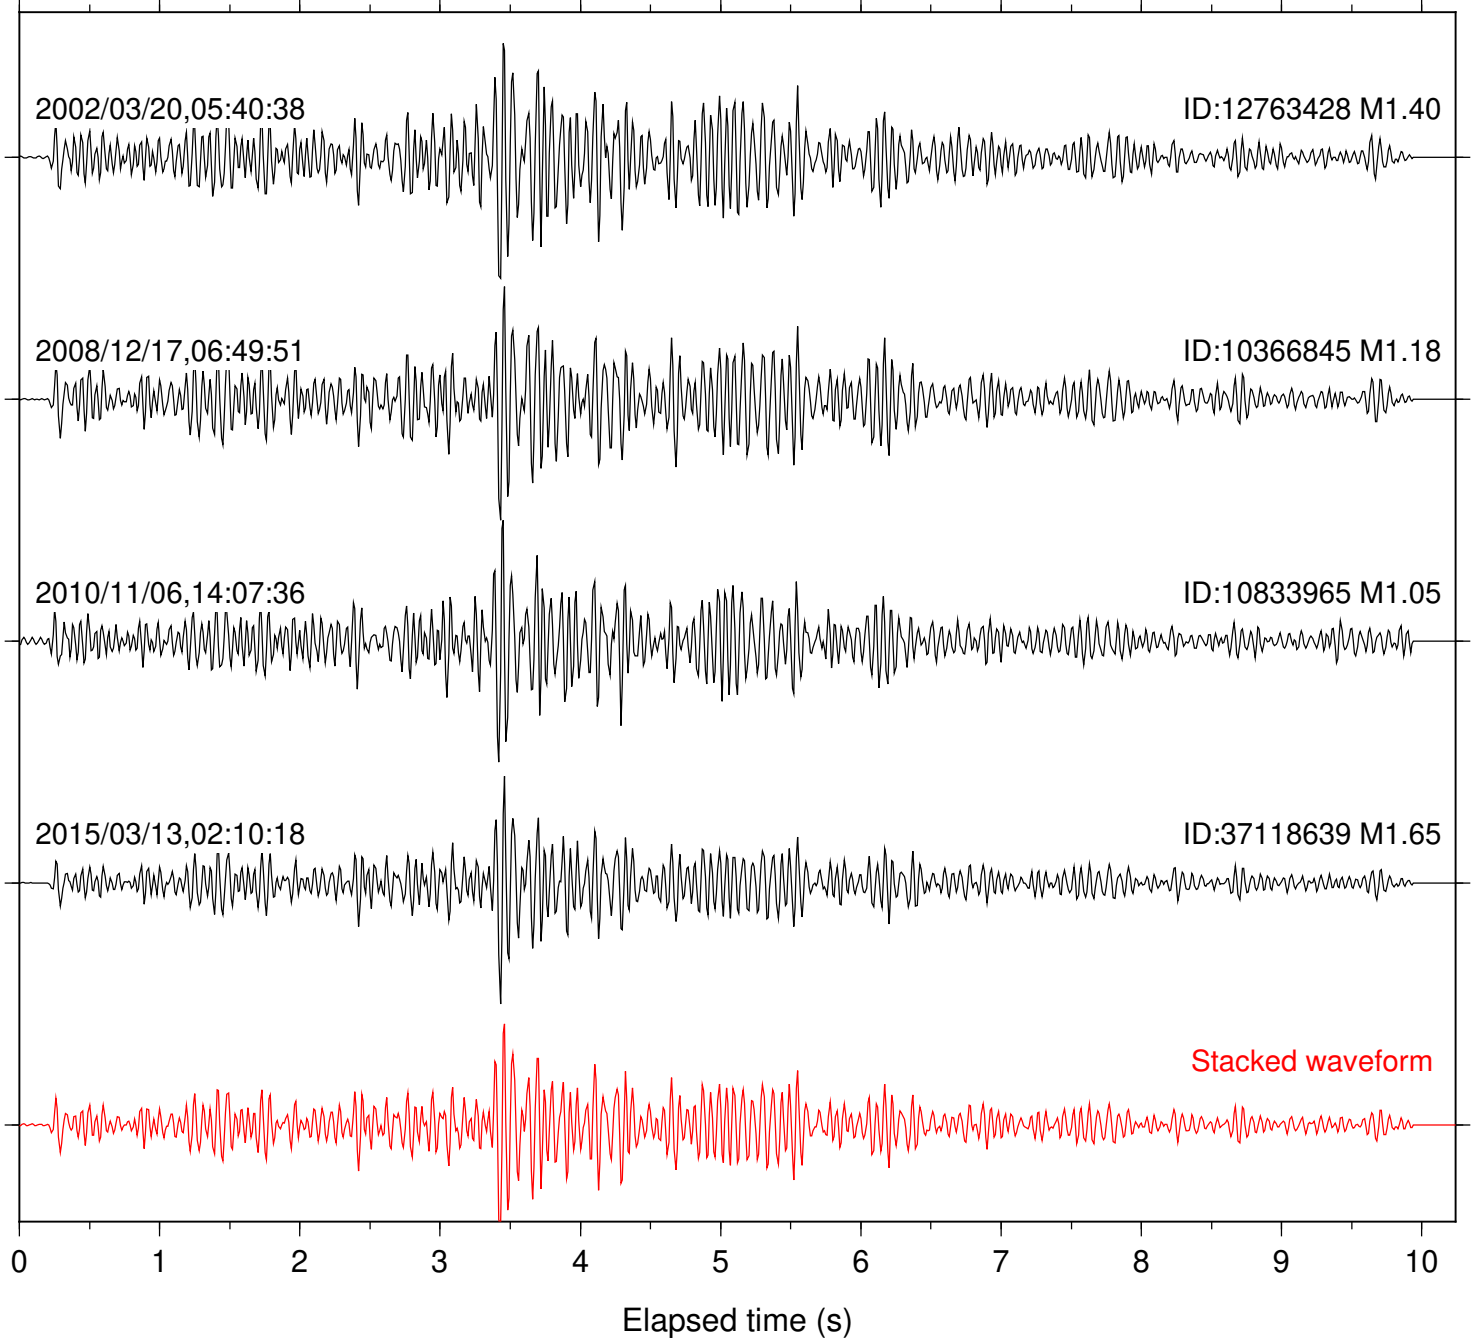

Station: PFO Com: HHZ

Focal depth: 10.23 km