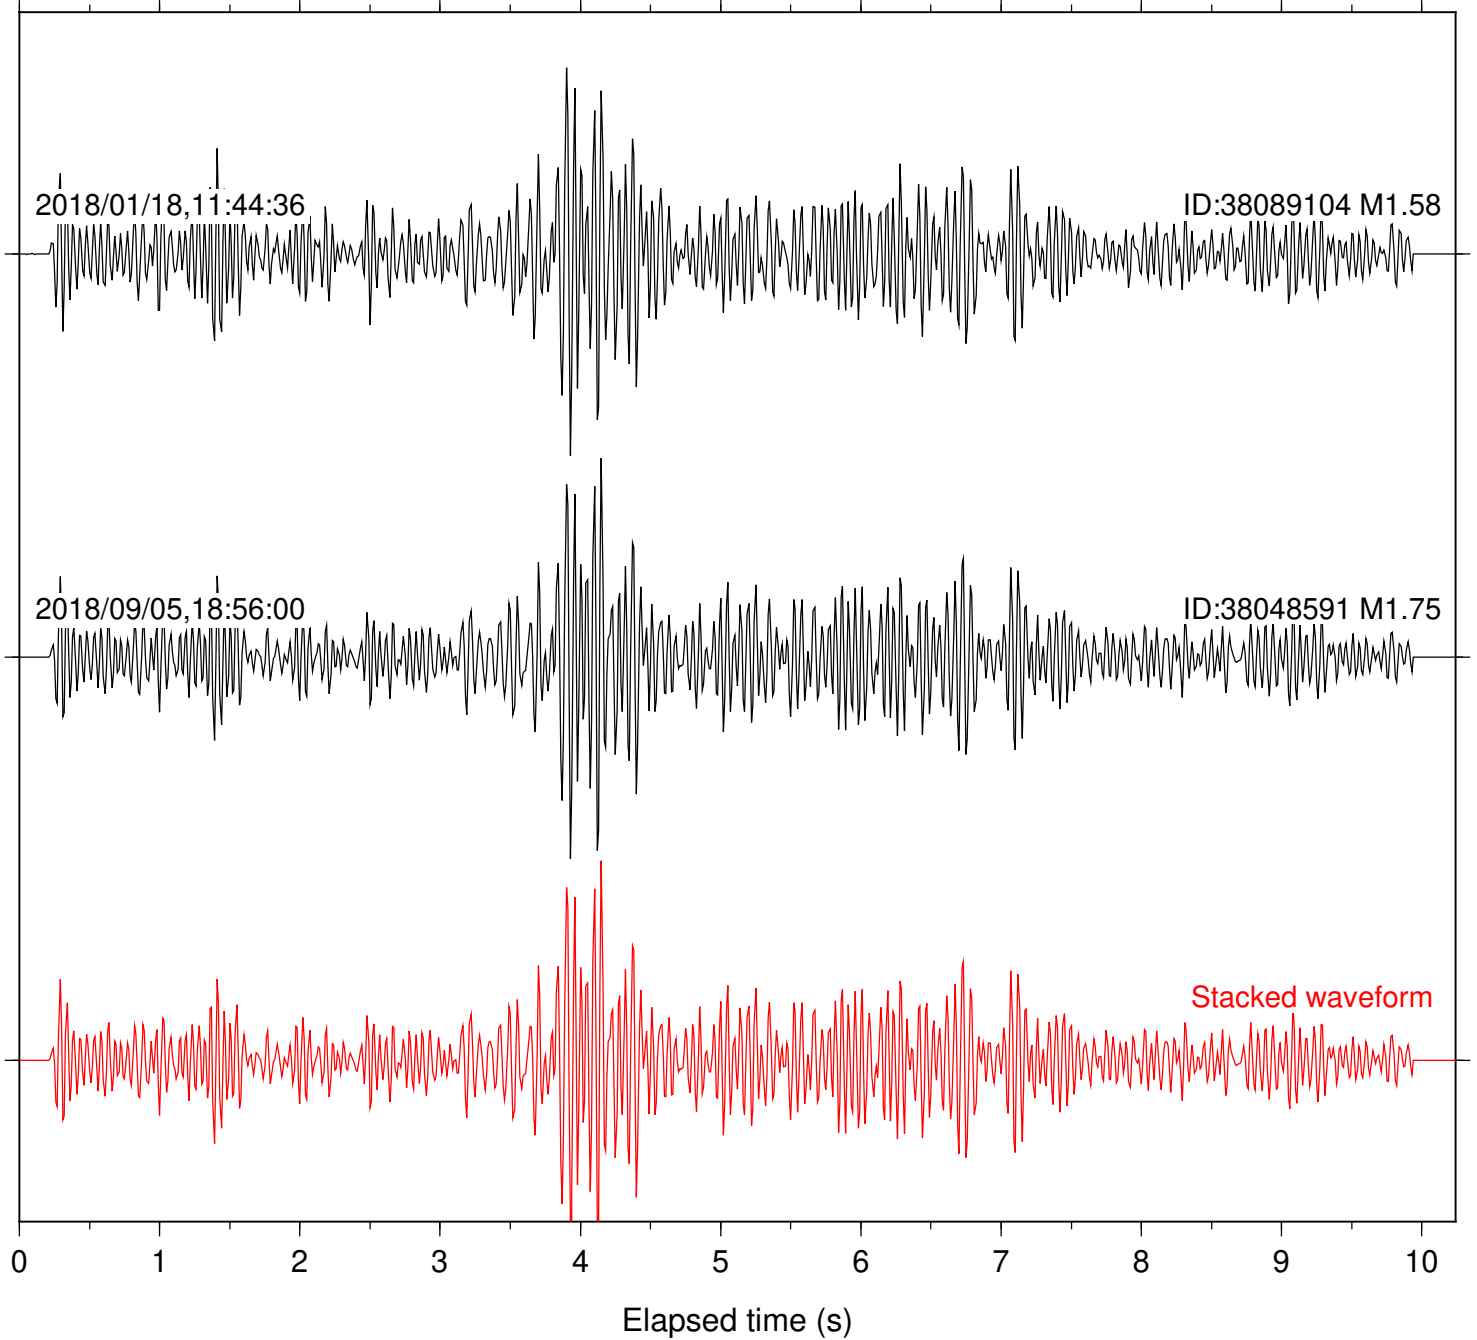

Focal depth: 4.98 km

Station: CSH Com: HHZ

Focal depth: 4.98 km

Station: DGR Com: HHZ

Focal depth: 4.98 km

Station: FRD Com: HHZ

Focal depth: 4.98 km

2018/01/18,11:44:36