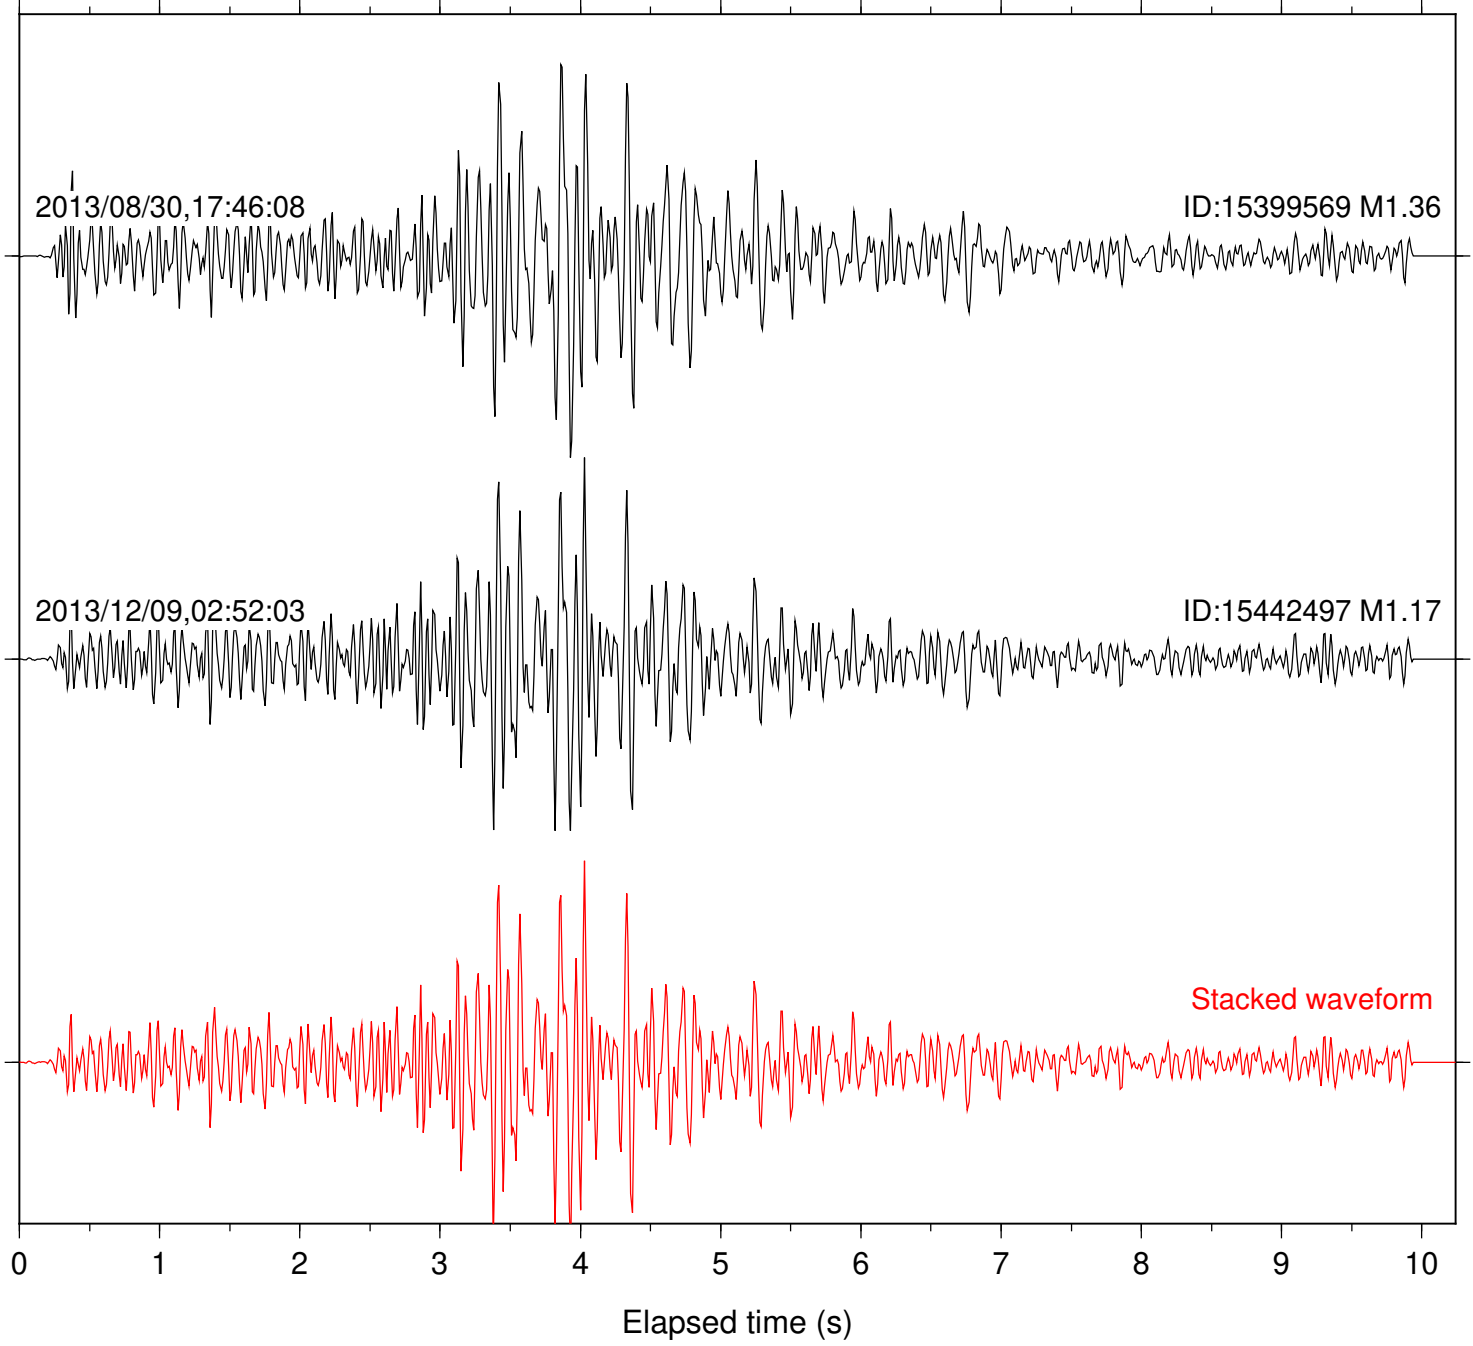

Station: BZN Com: HHZ

Focal depth: 13.15 km

Station: DGR Com: HHZ

Focal depth: 13.15 km

Station: DNR Com: HHZ

Focal depth: 13.15 km

Station: PFO Com: HHZ

Focal depth: 13.15 km