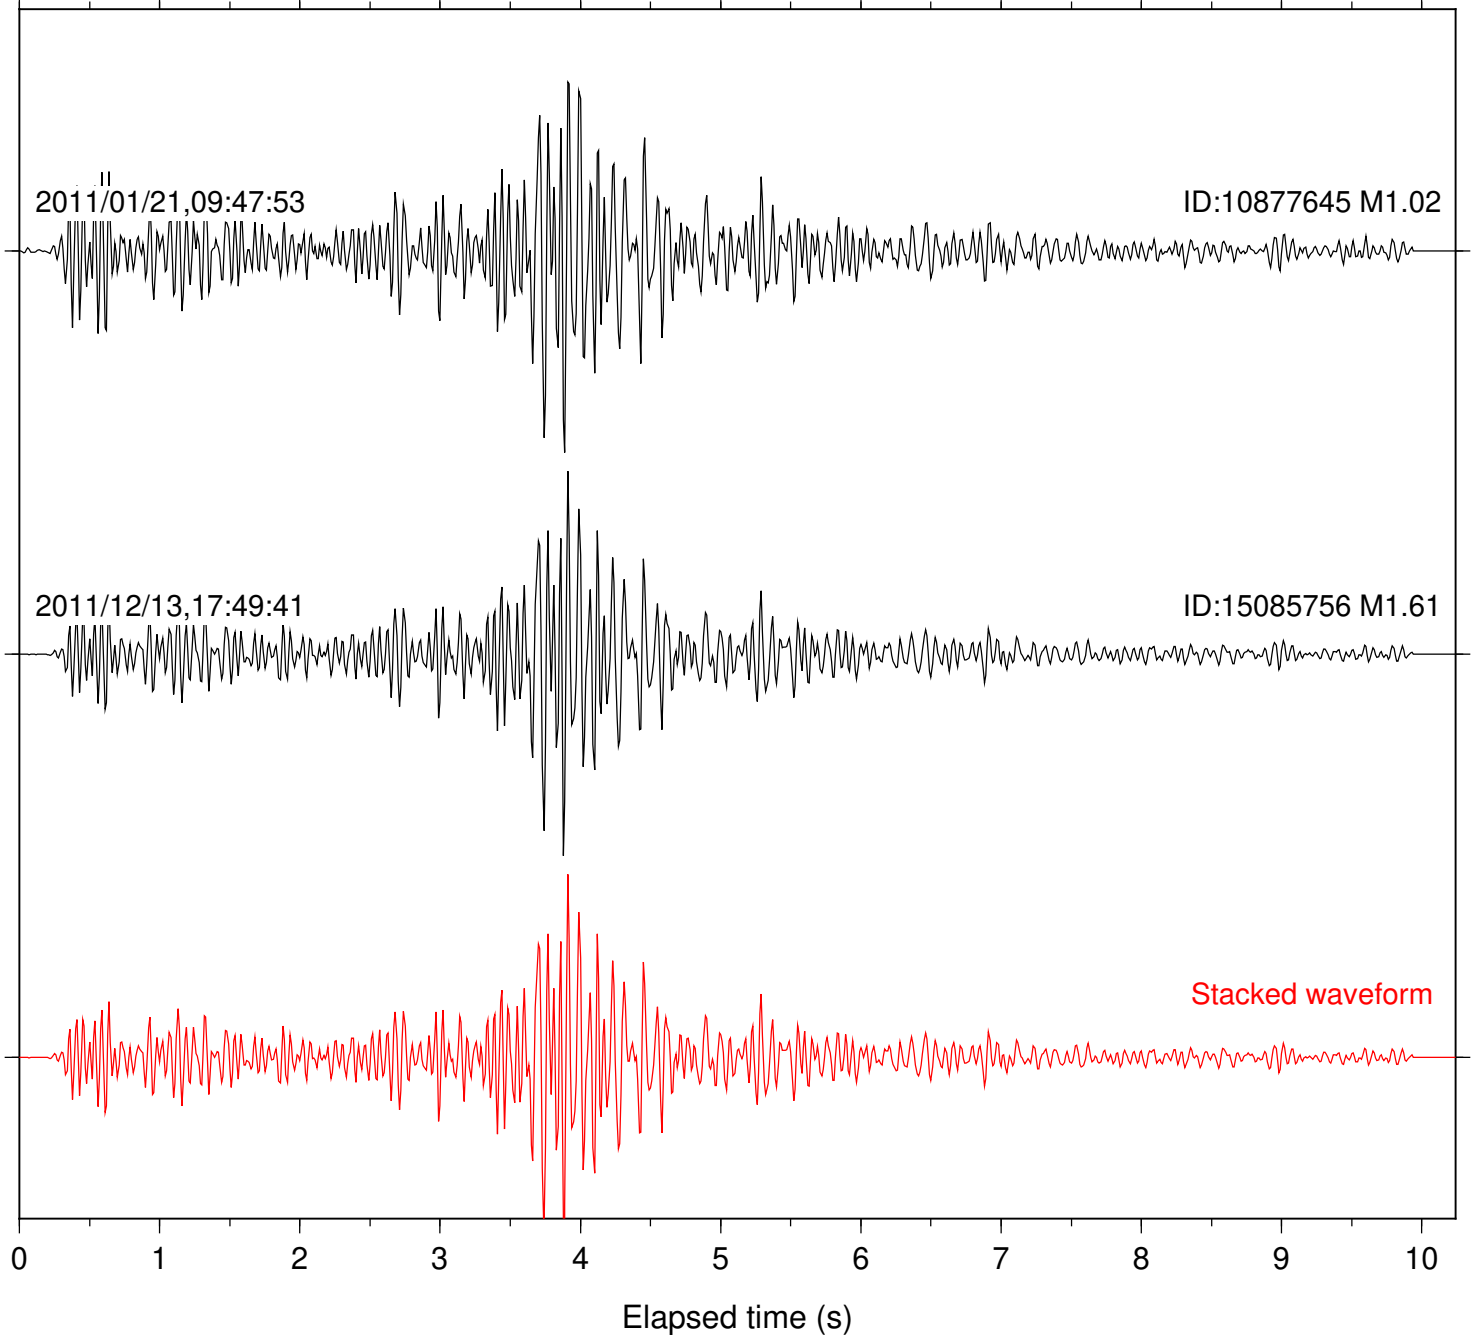

Station: B087 Com: EHZ

Focal depth: 10.95 km