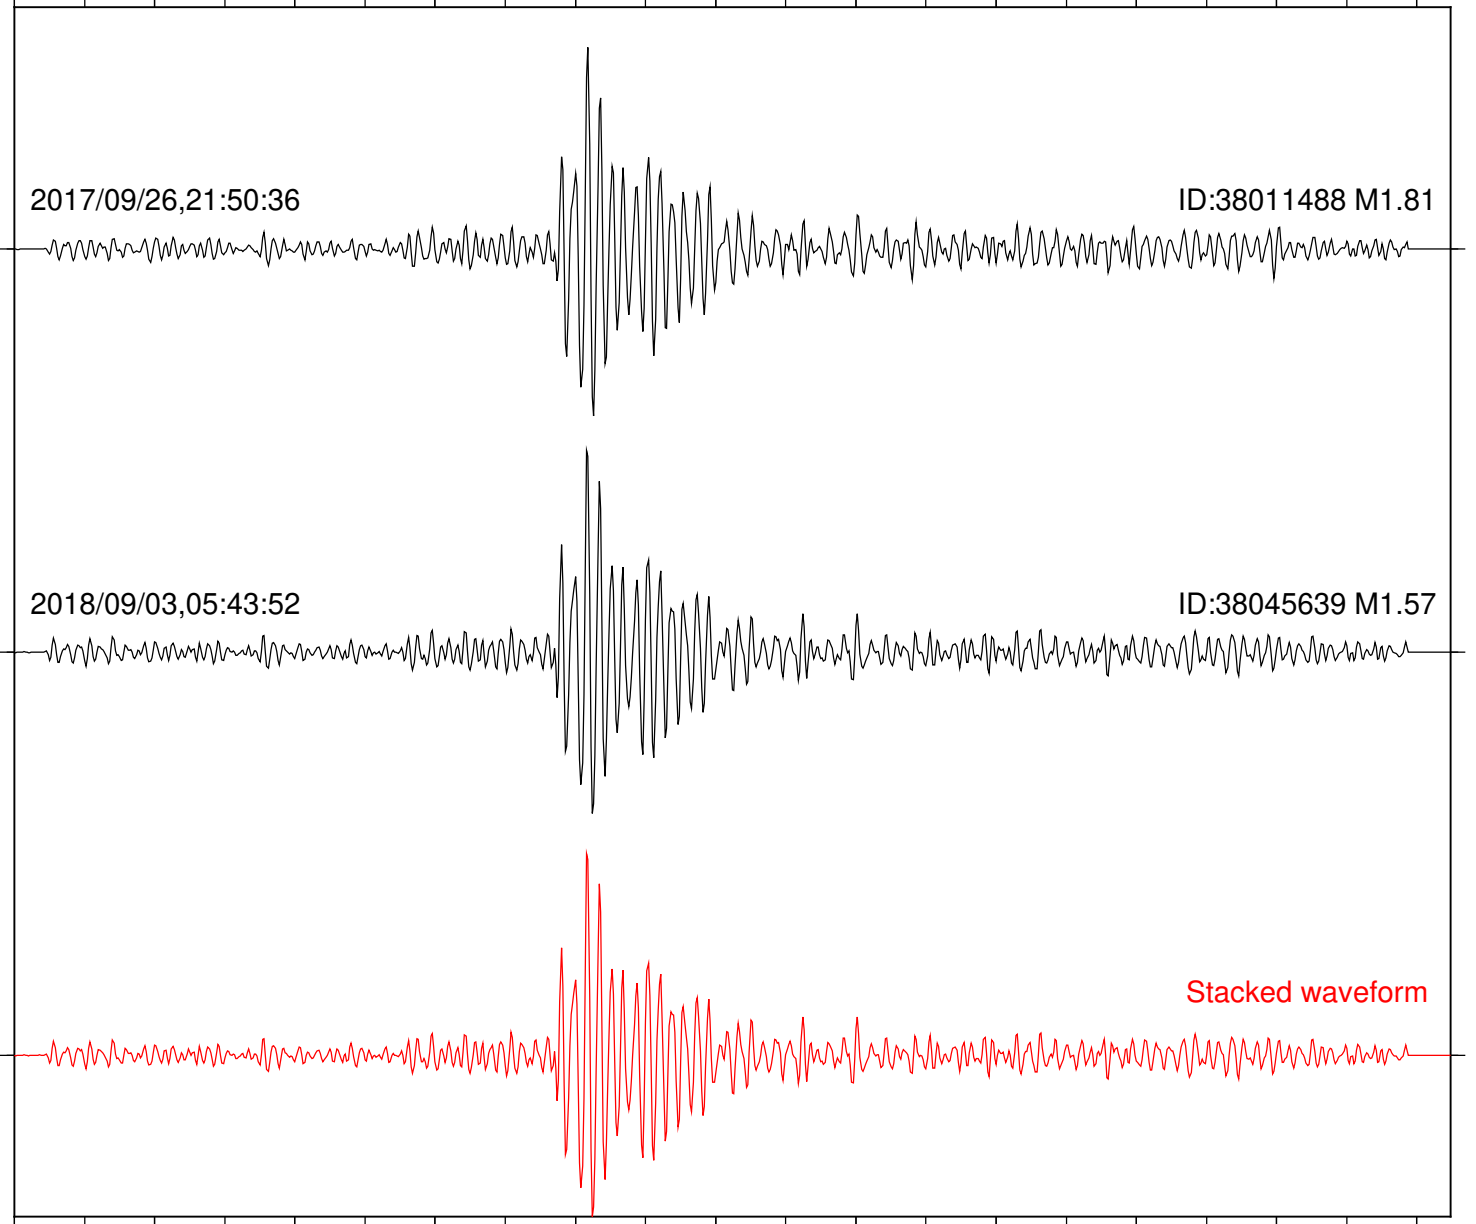

Station: B084 Com: EHZ

Focal depth: 4.51 km

2017/09/26,21:50:36

ID:38011488 M1.81

2018/09/03,05:43:52

ID:38045639 M1.57

Stacked waveform

0 1 2 3 4 5 6 7 8 9 10
Elapsed time (s)