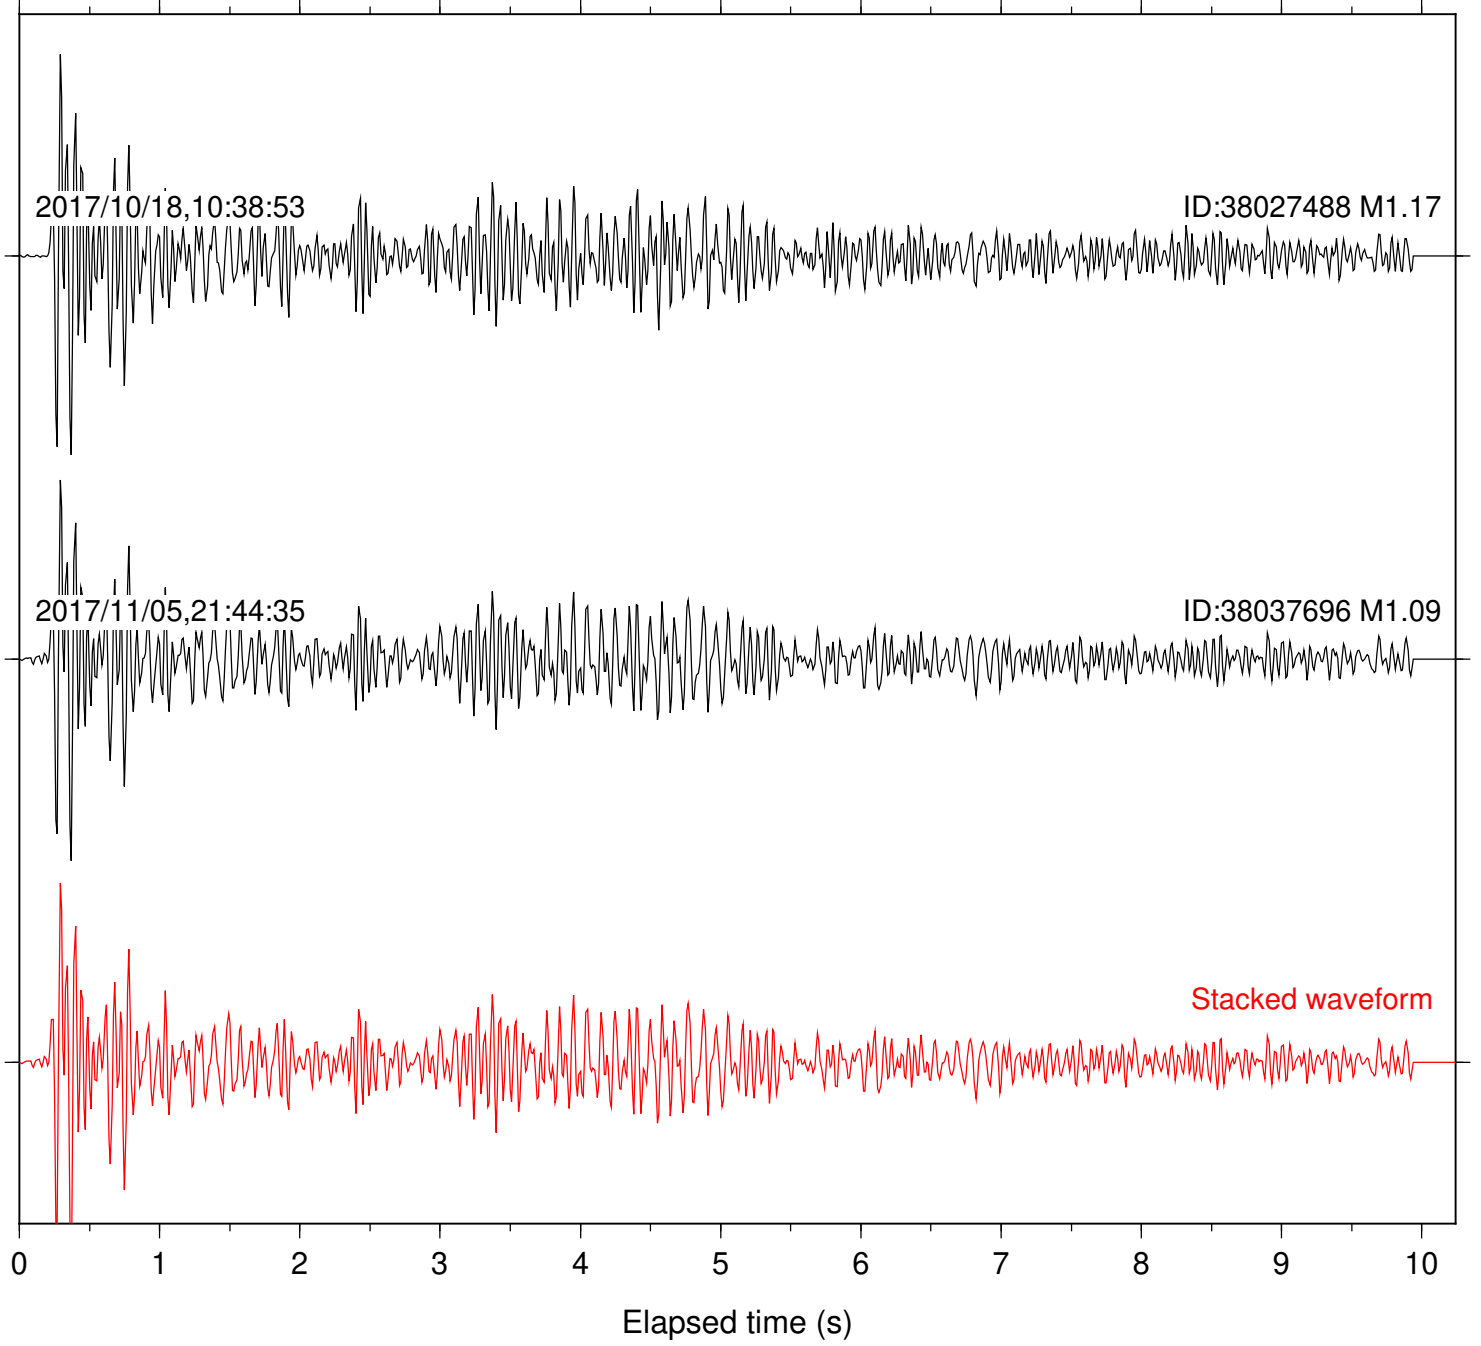

Station: FRD Com: HHZ

Focal depth: 5.43 km

Station: HMT2 Com: HHZ

Focal depth: 5.43 km

Station: LKH Com: HHZ

Focal depth: 5.43 km

Station: LVA2 Com: HHZ

Focal depth: 5.43 km