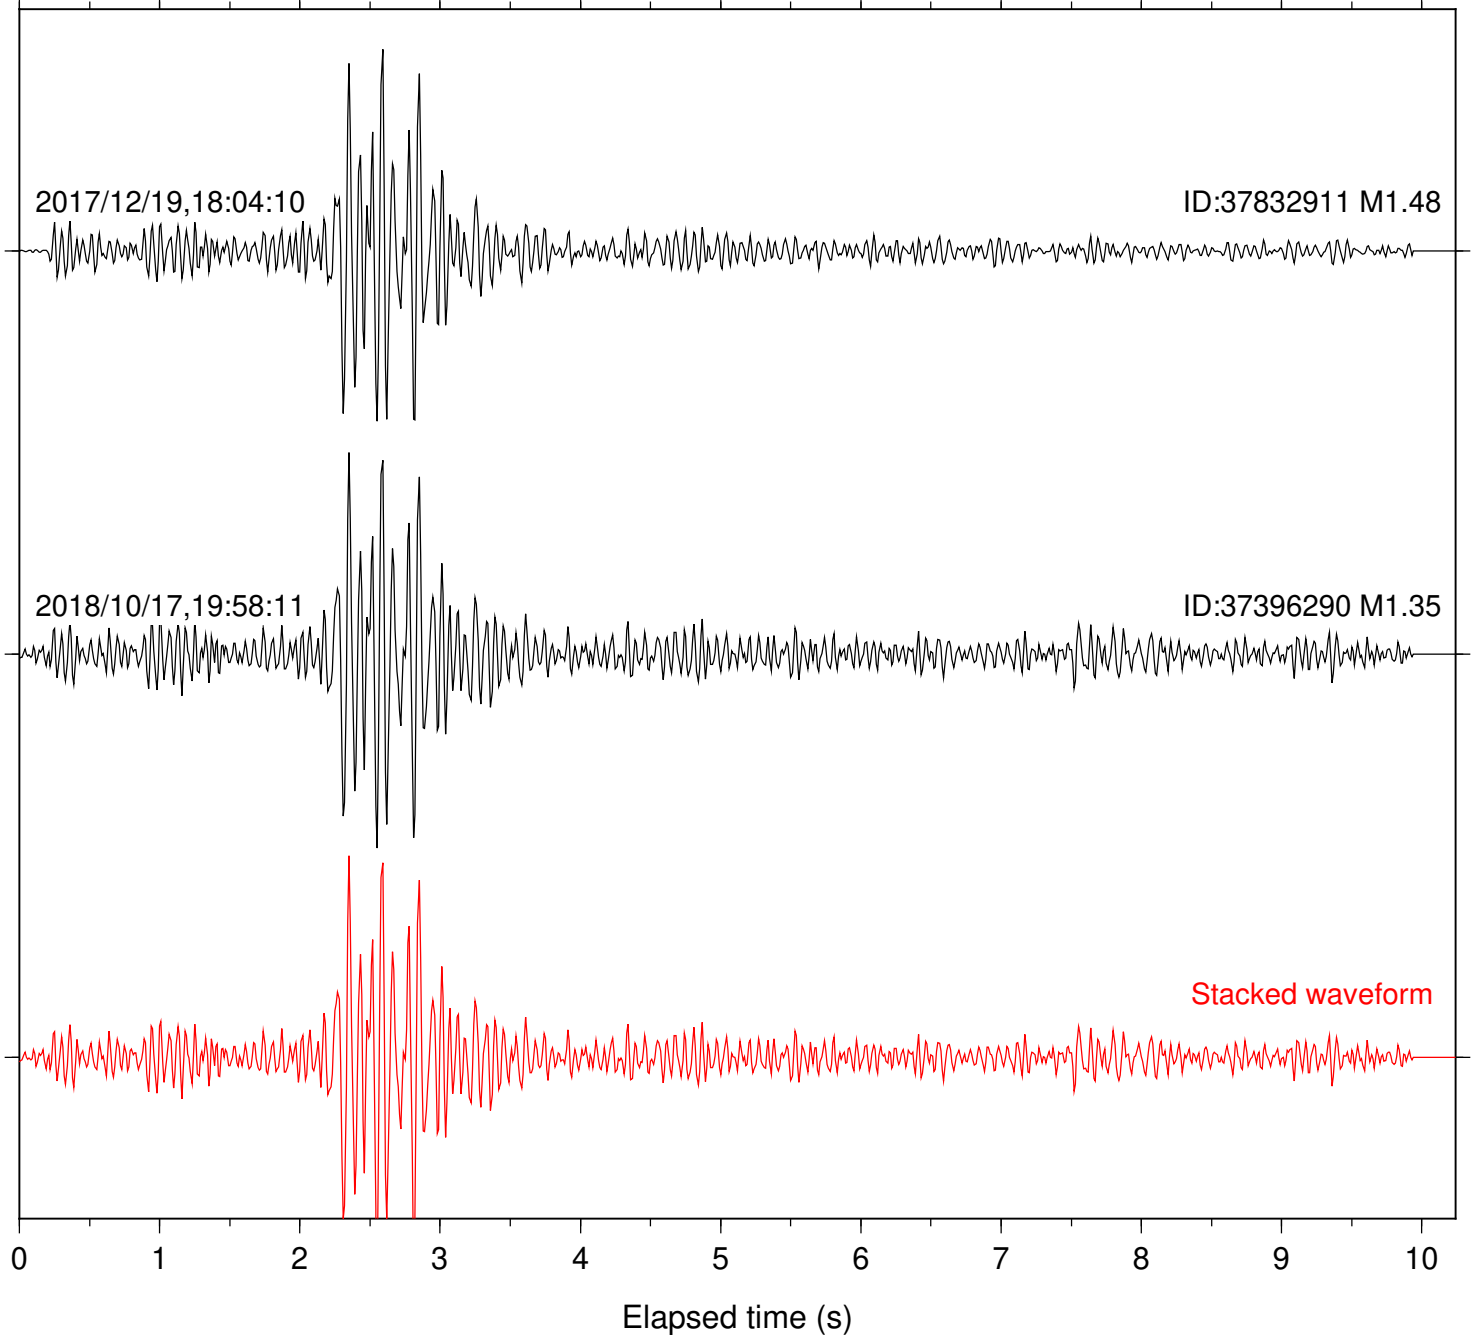

Station: RDM Com: HHZ

Focal depth: 5.04 km