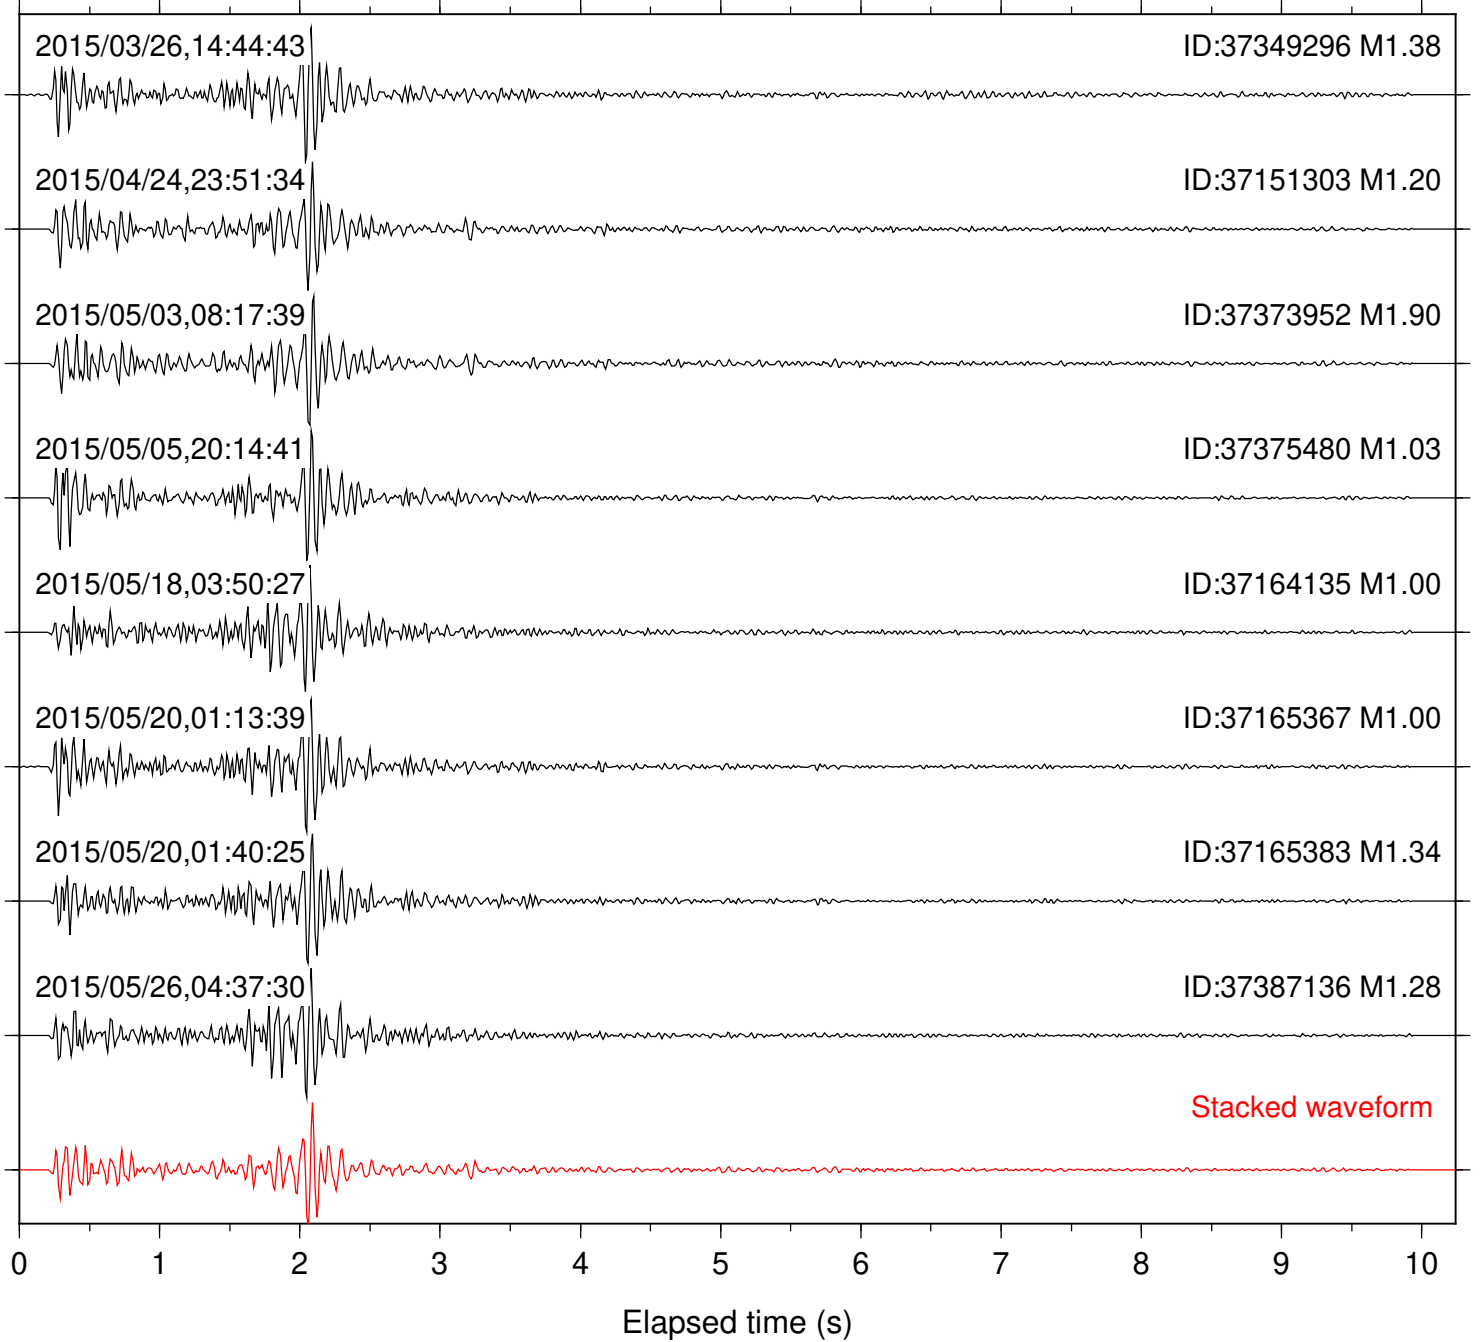

Station: DGR Com: HHZ

Focal depth: 8.34 km

Station: DNR Com: HHZ

Focal depth: 8.34 km

Station: FRD Com: HHZ

Focal depth: 8.34 km

Station: HMT2 Com: HHZ

Focal depth: 8.34 km