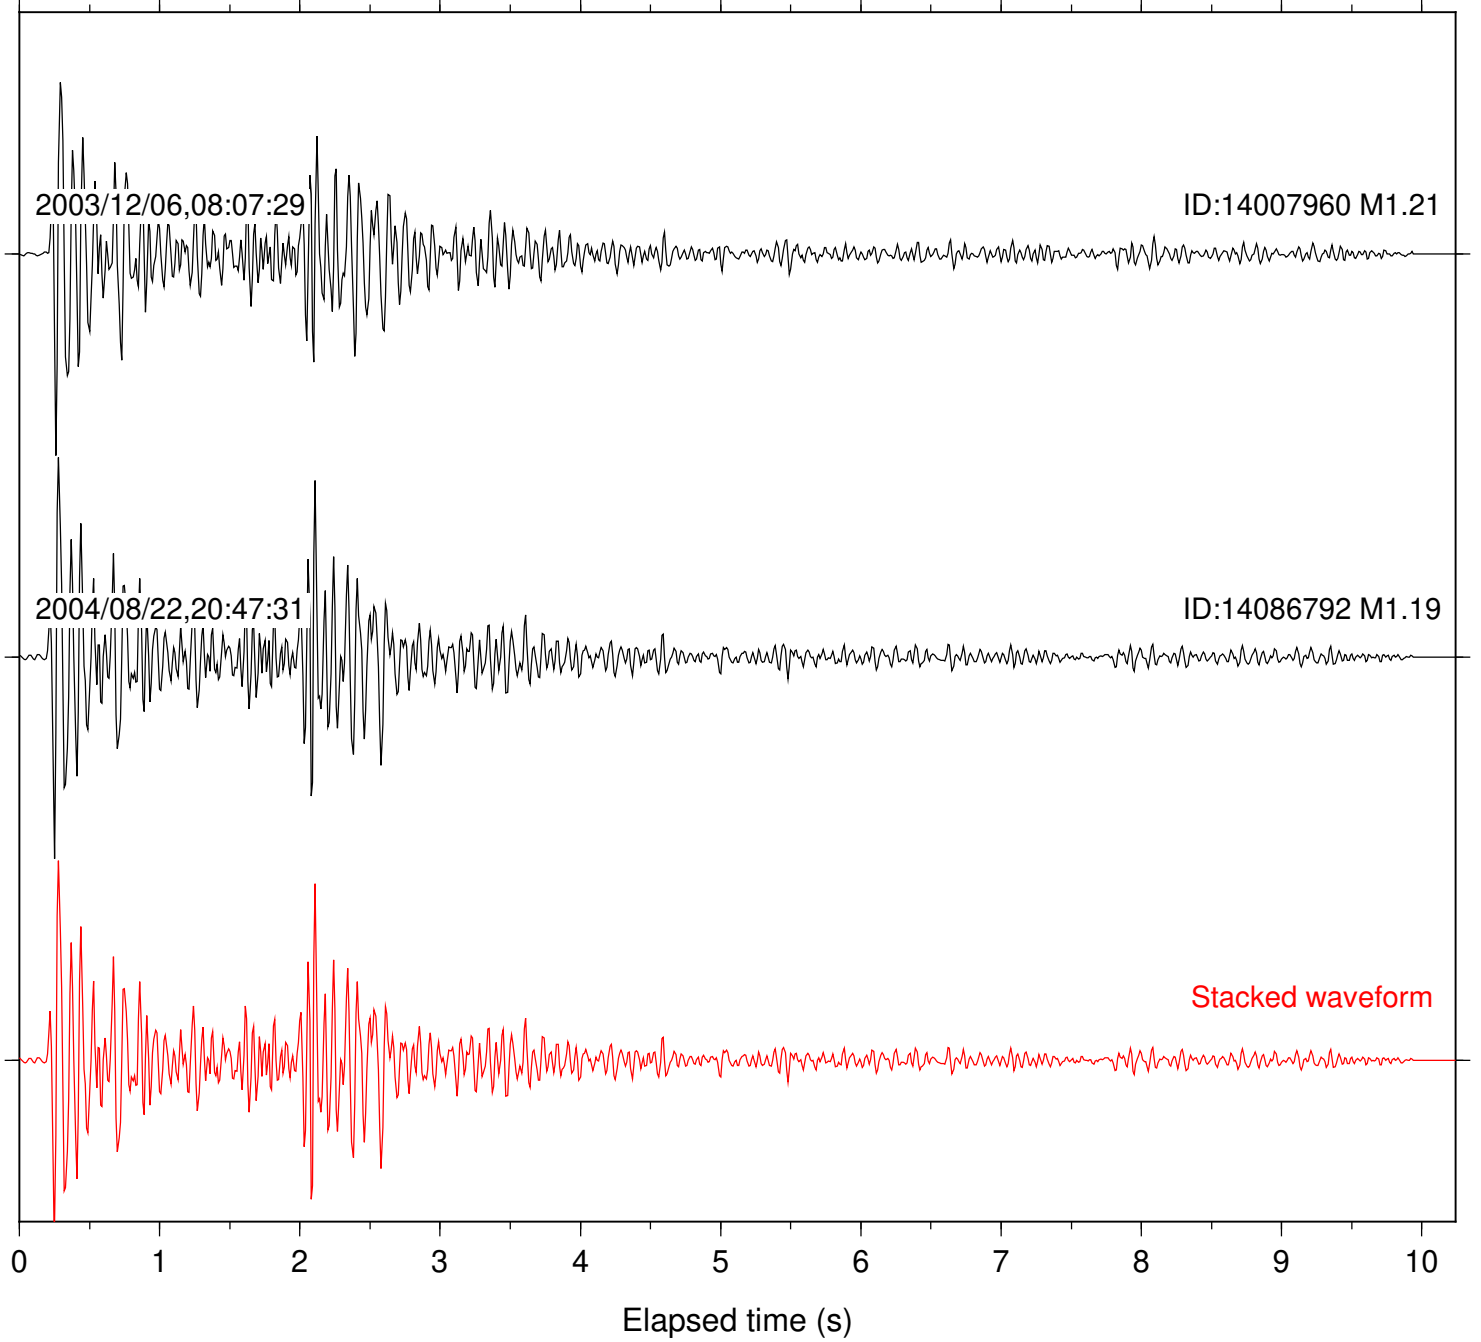

Station: BZN Com: HHZ

Focal depth: 8.85 km