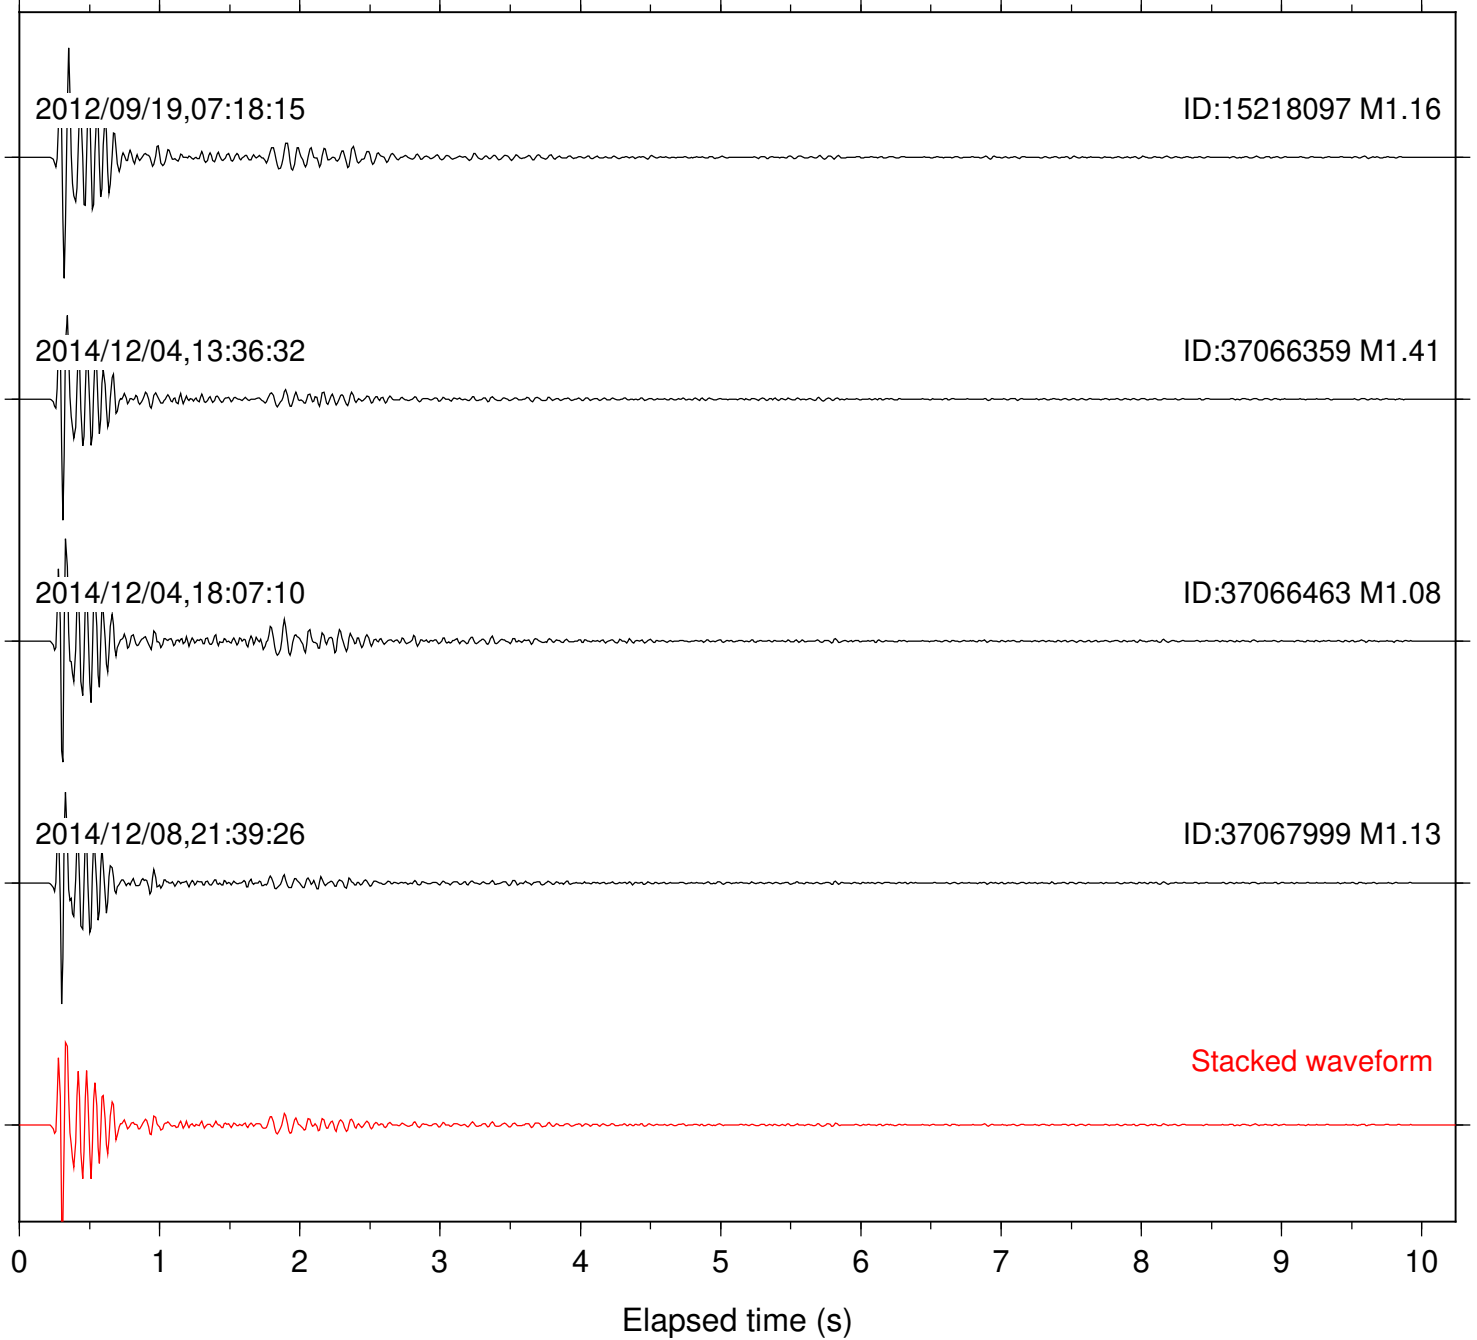

Station: CRY Com: HHZ

Focal depth: 4.83 km