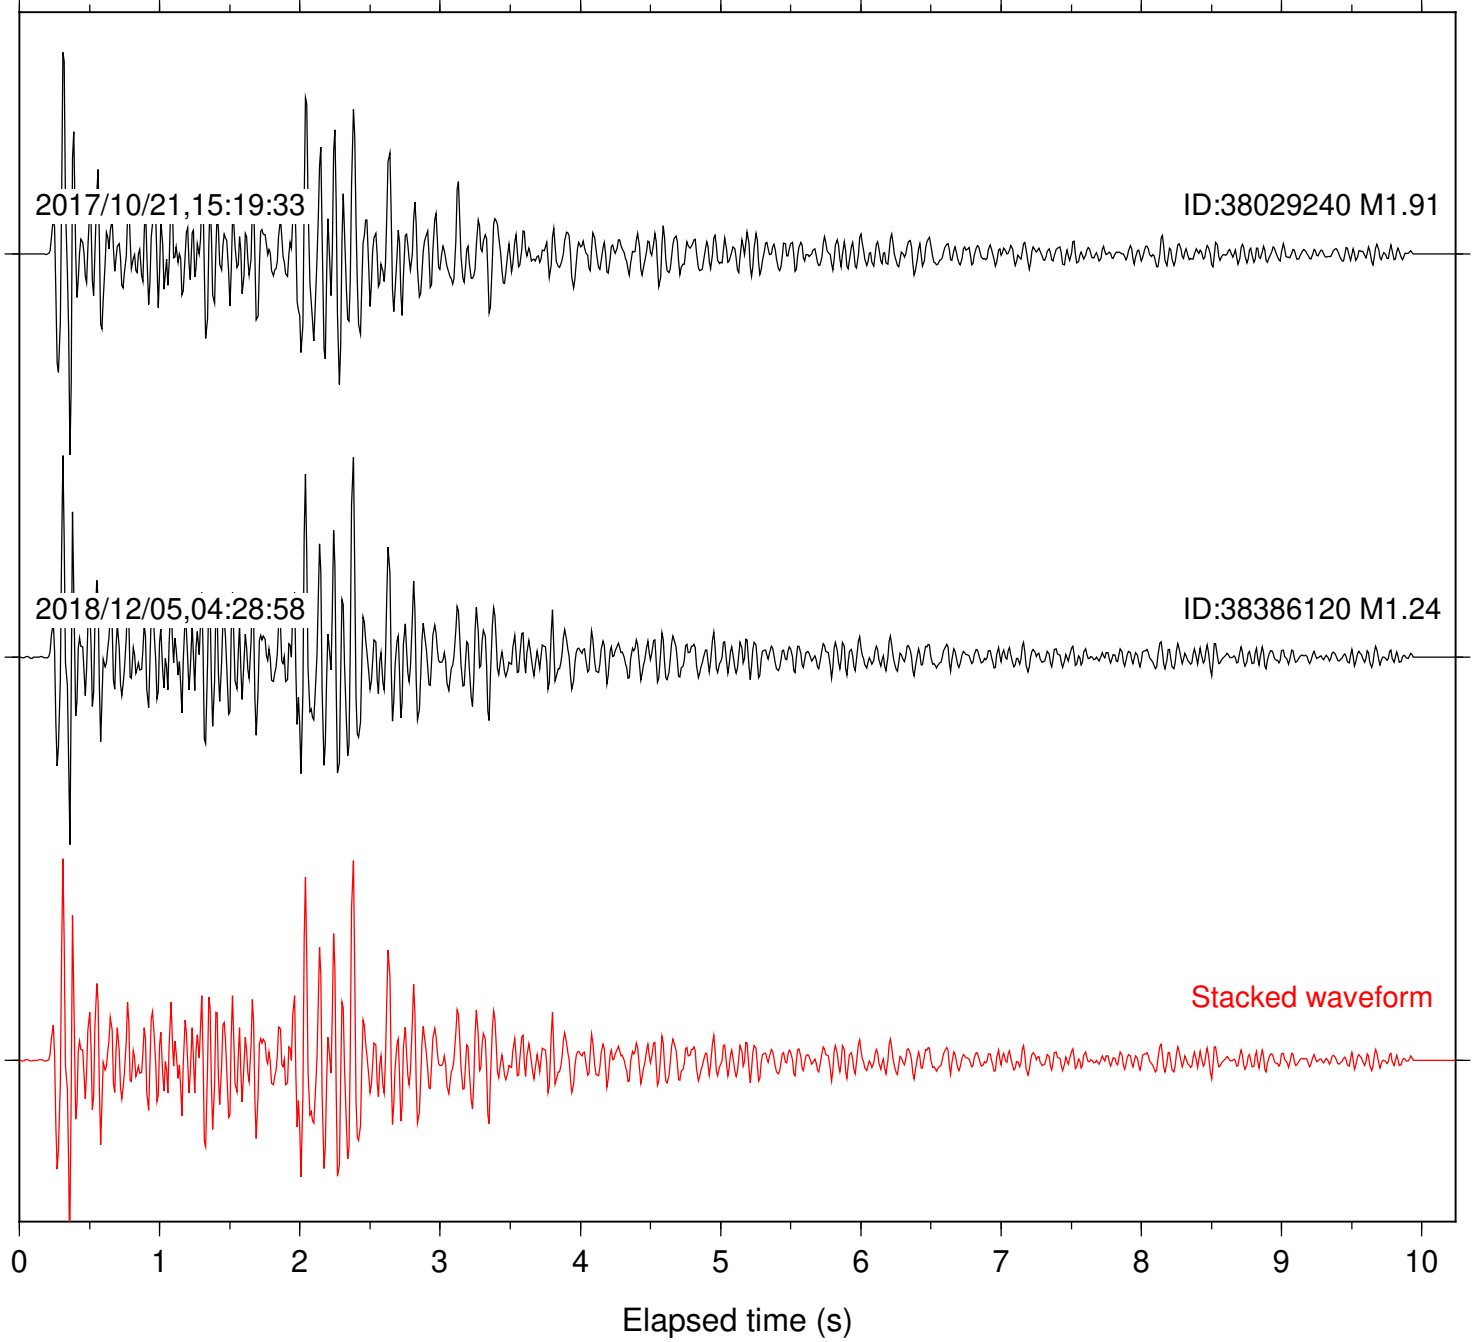

Station: BAC Com: EHZ

Focal depth: 5.14 km

Station: BZN Com: HHZ

Focal depth: 5.14 km

Station: CSH Com: HHZ

Focal depth: 5.14 km

Station: DGR Com: HHZ

Focal depth: 5.14 km