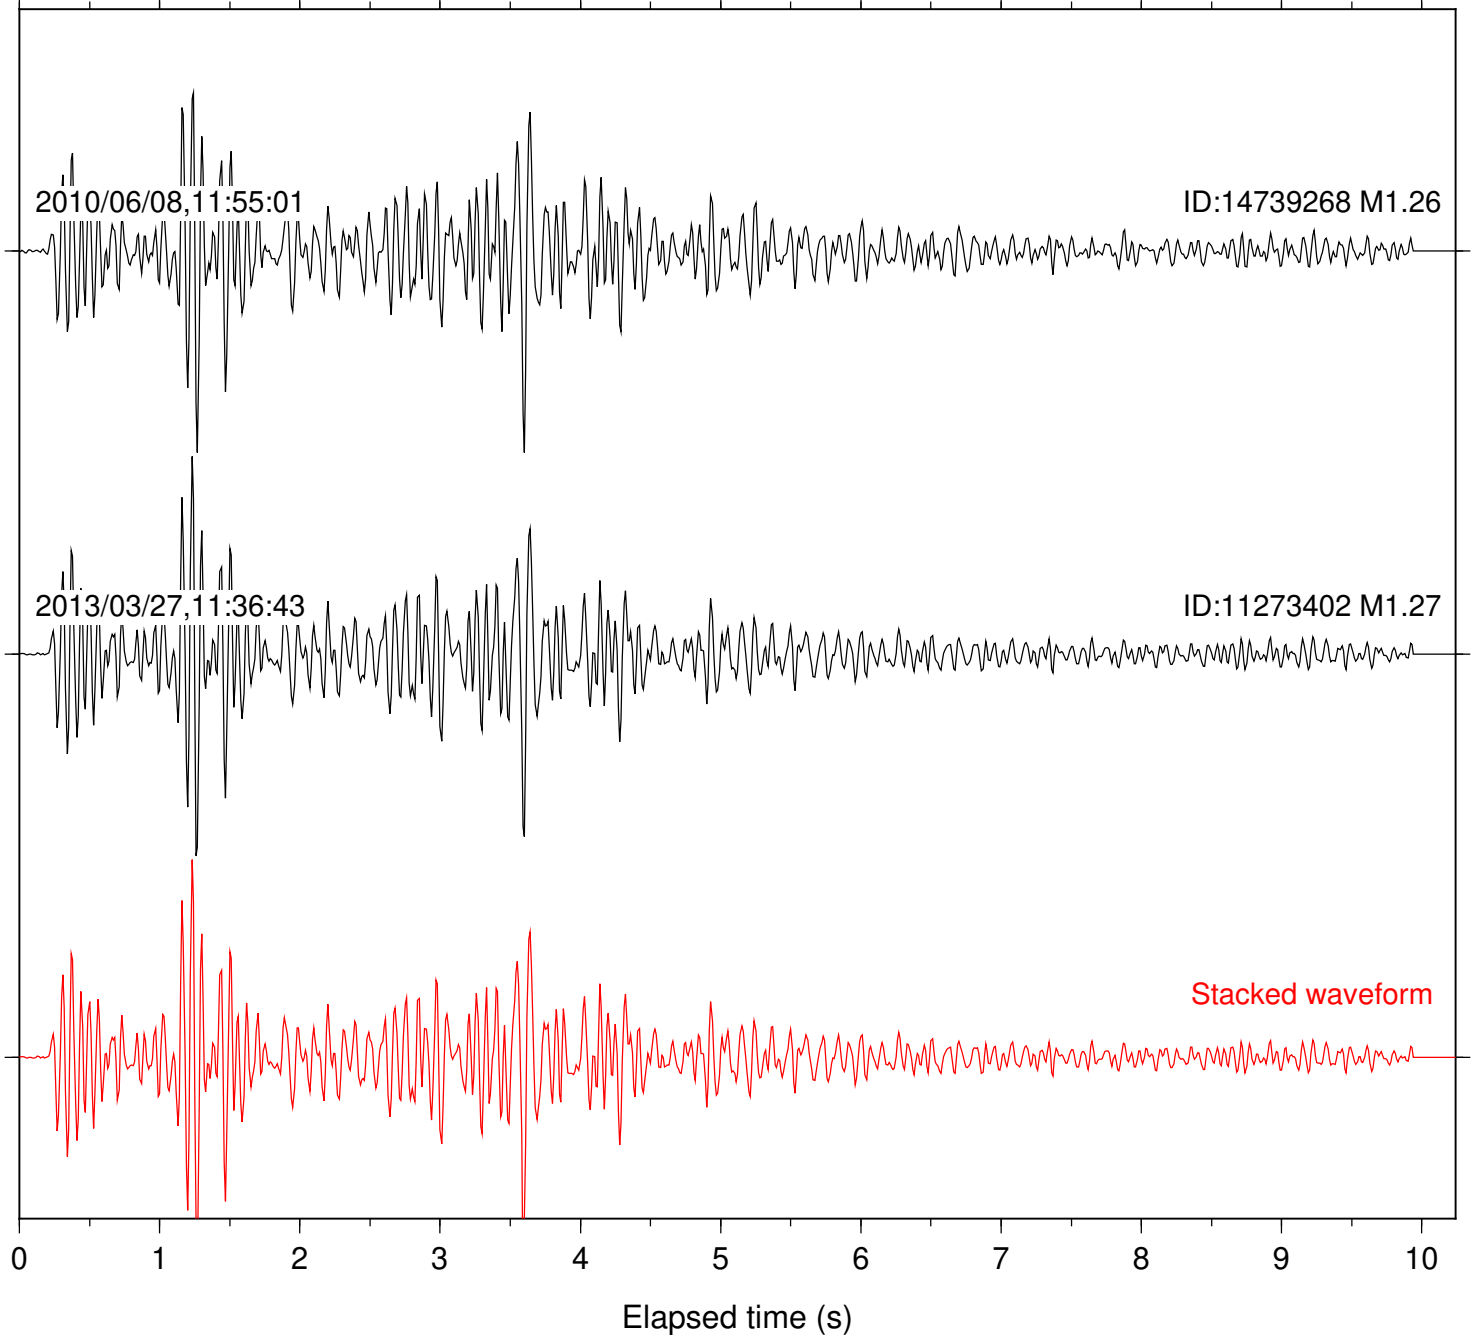

Station: SND Com: HHZ

Focal depth: 7.05 km

Station: TOR Com: HHZ

Focal depth: 7.05 km

Station: B088 Com: EHZ

Focal depth: 10.13 km

Station: SND Com: HHZ

Focal depth: 10.13 km