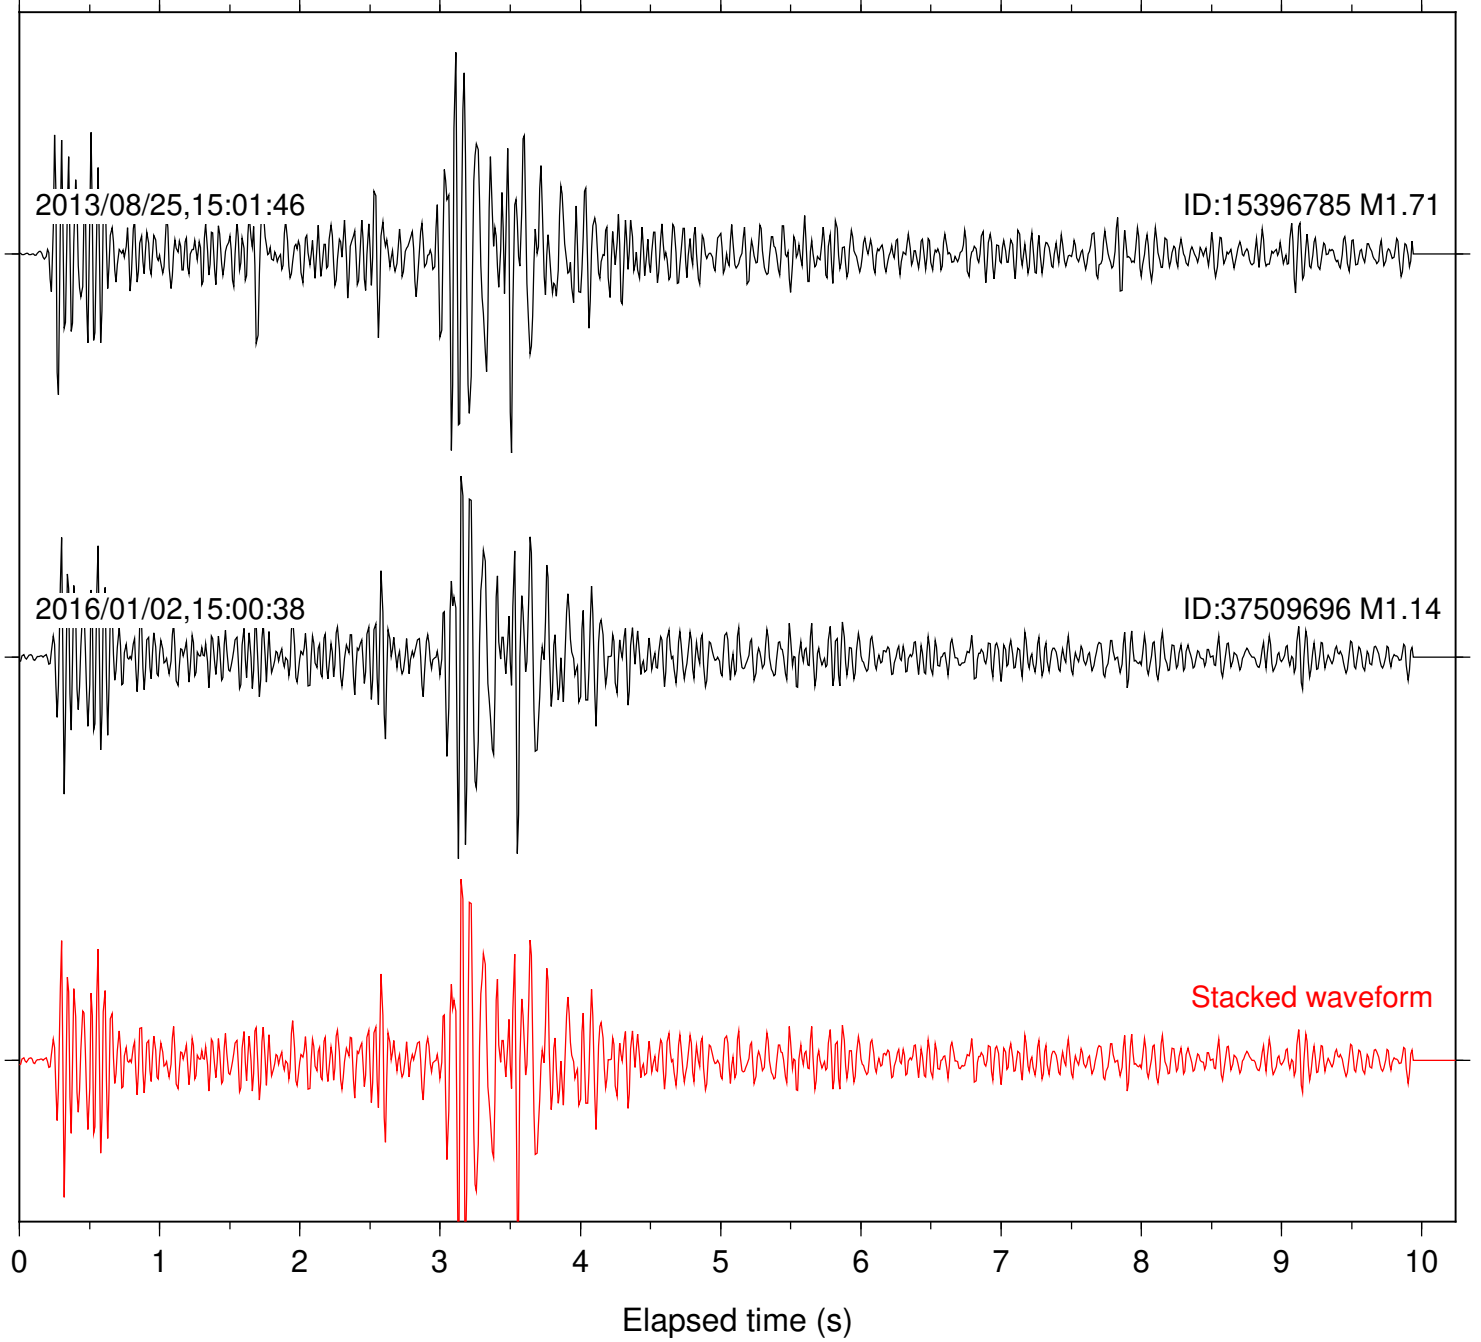

Station: B086 Com: EHZ

Focal depth: 12.09 km