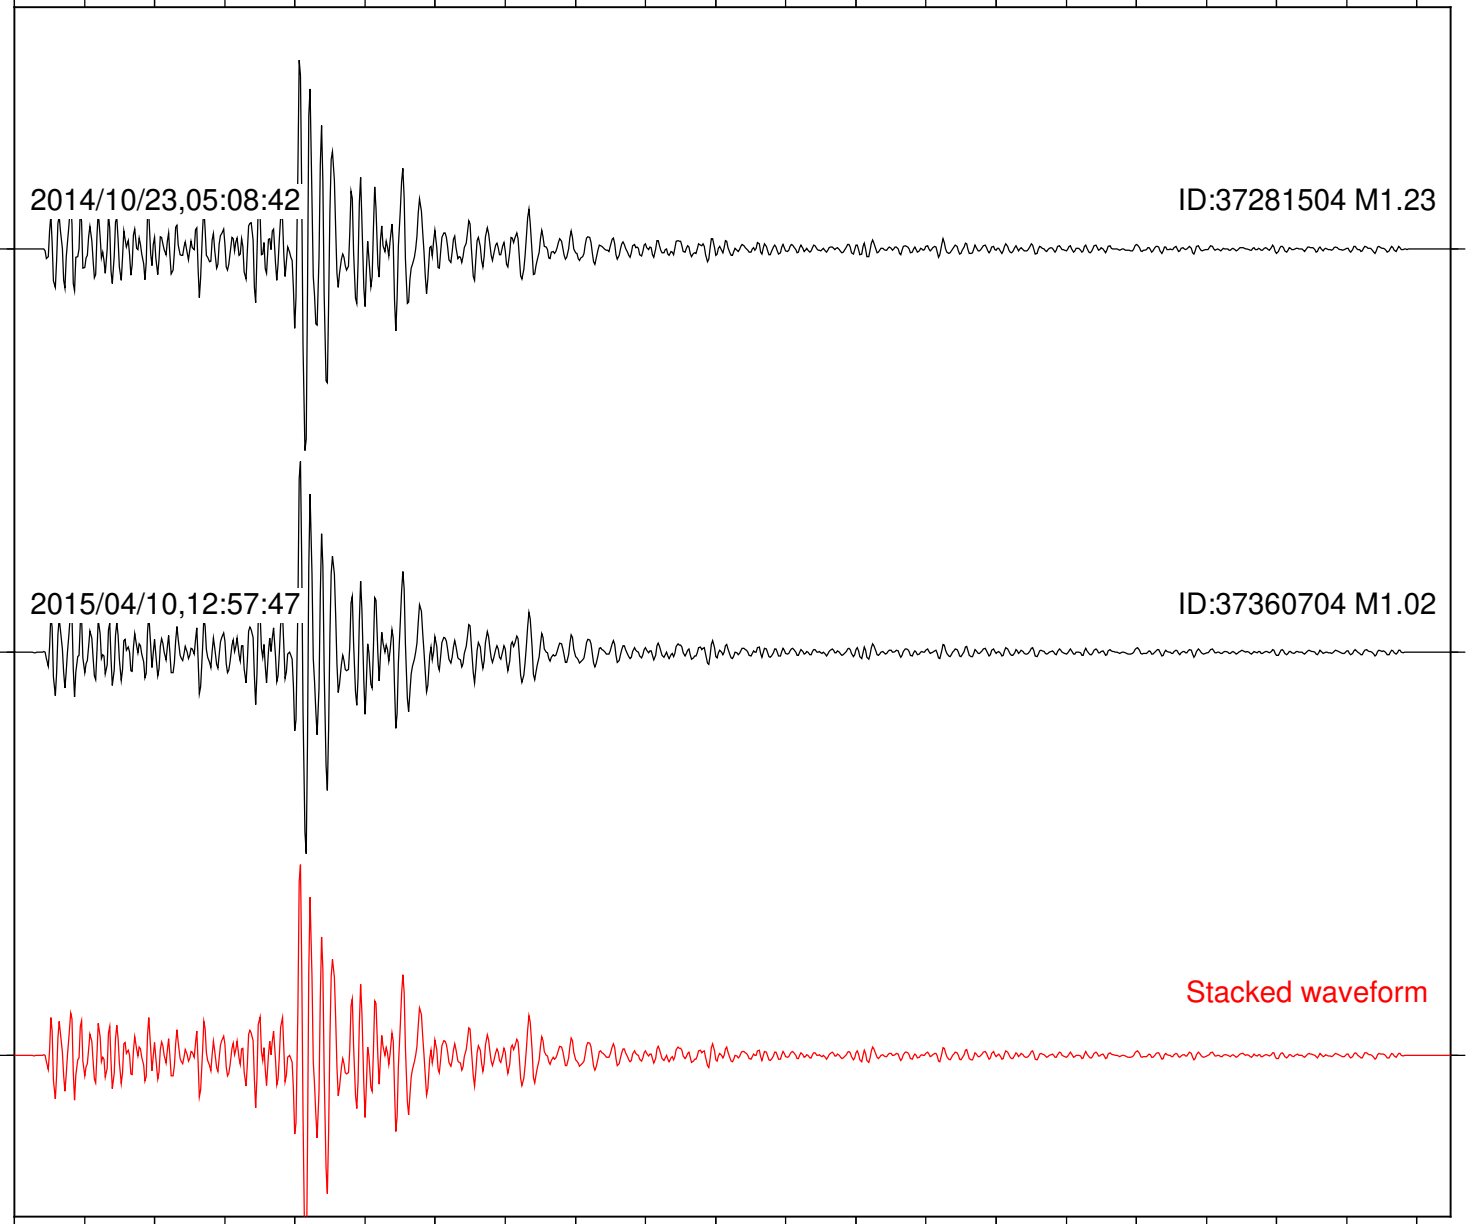

Station: B088 Com: EHZ

Focal depth: 9.54 km

2014/10/23,05:08:42

ID:37281504 M1.23

2015/04/10,12:57:47

ID:37360704 M1.02

Stacked waveform

0 1 2 3 4 5 6 7 8 9 10
Elapsed time (s)