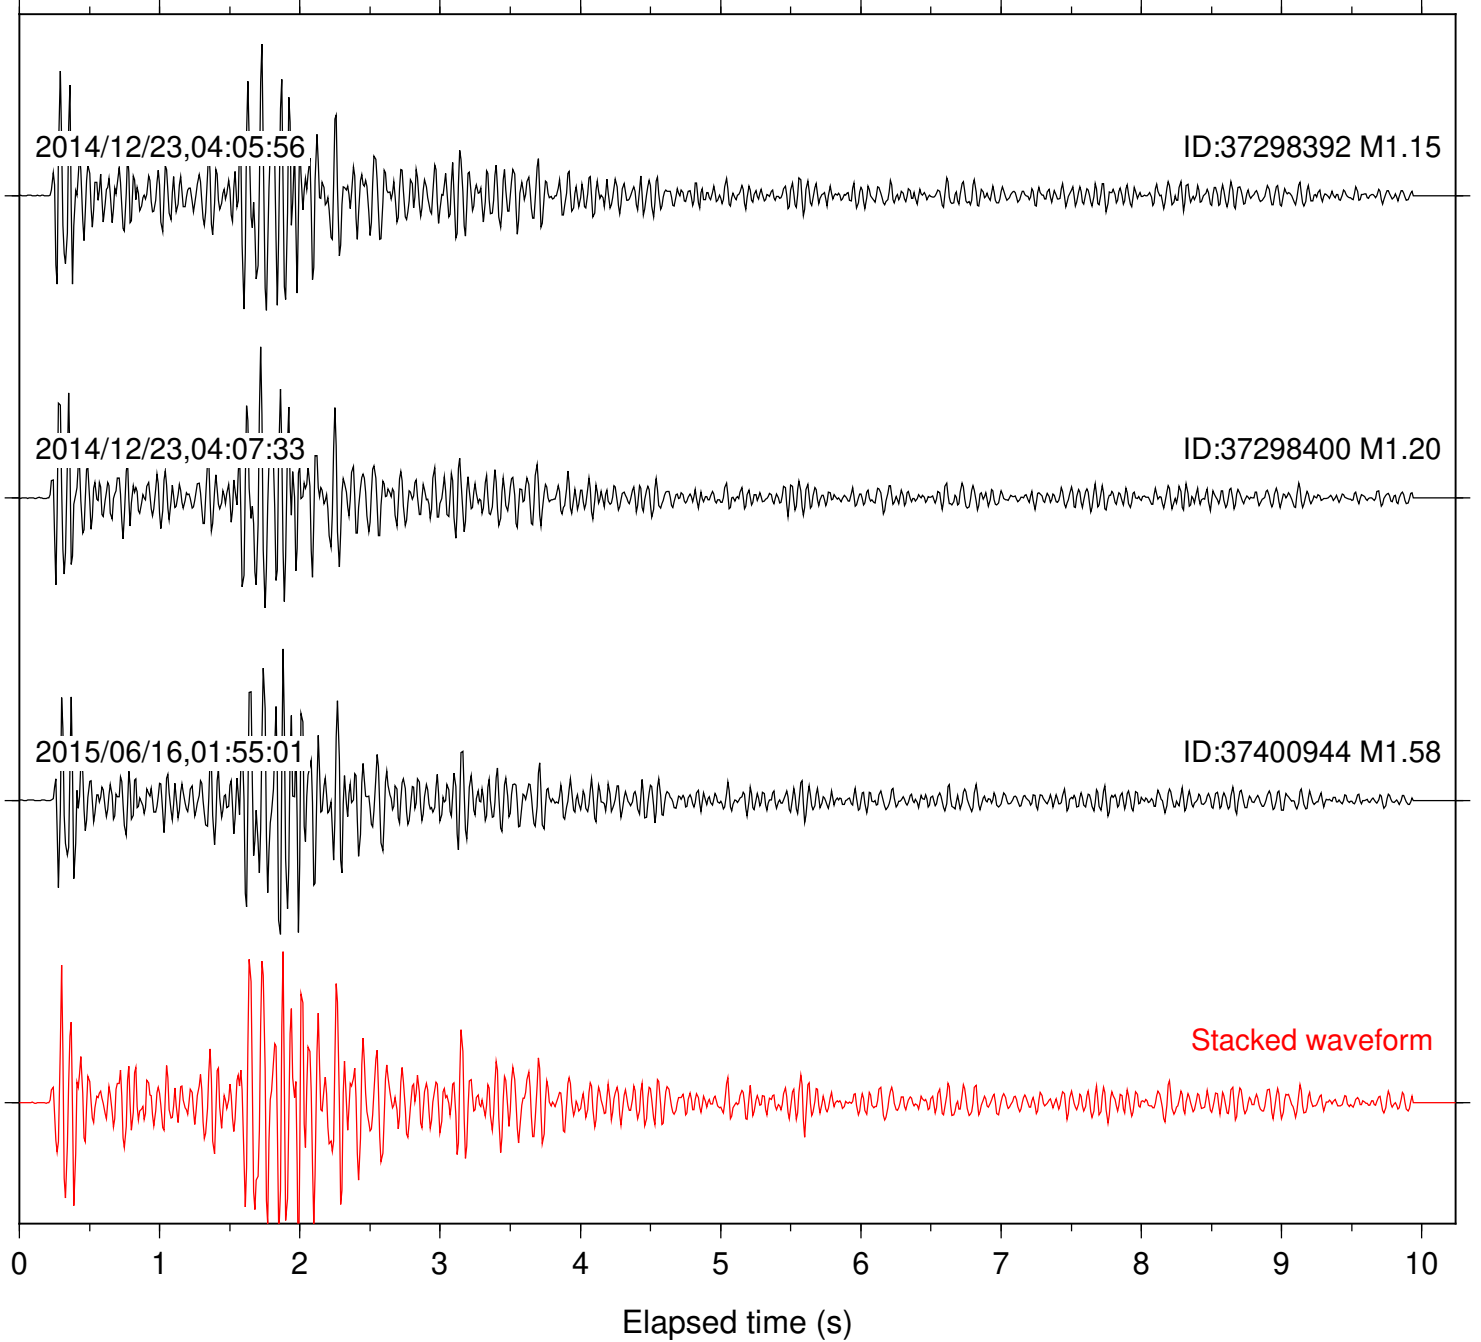

Station: RDM Com: HHZ

Focal depth: 8.50 km