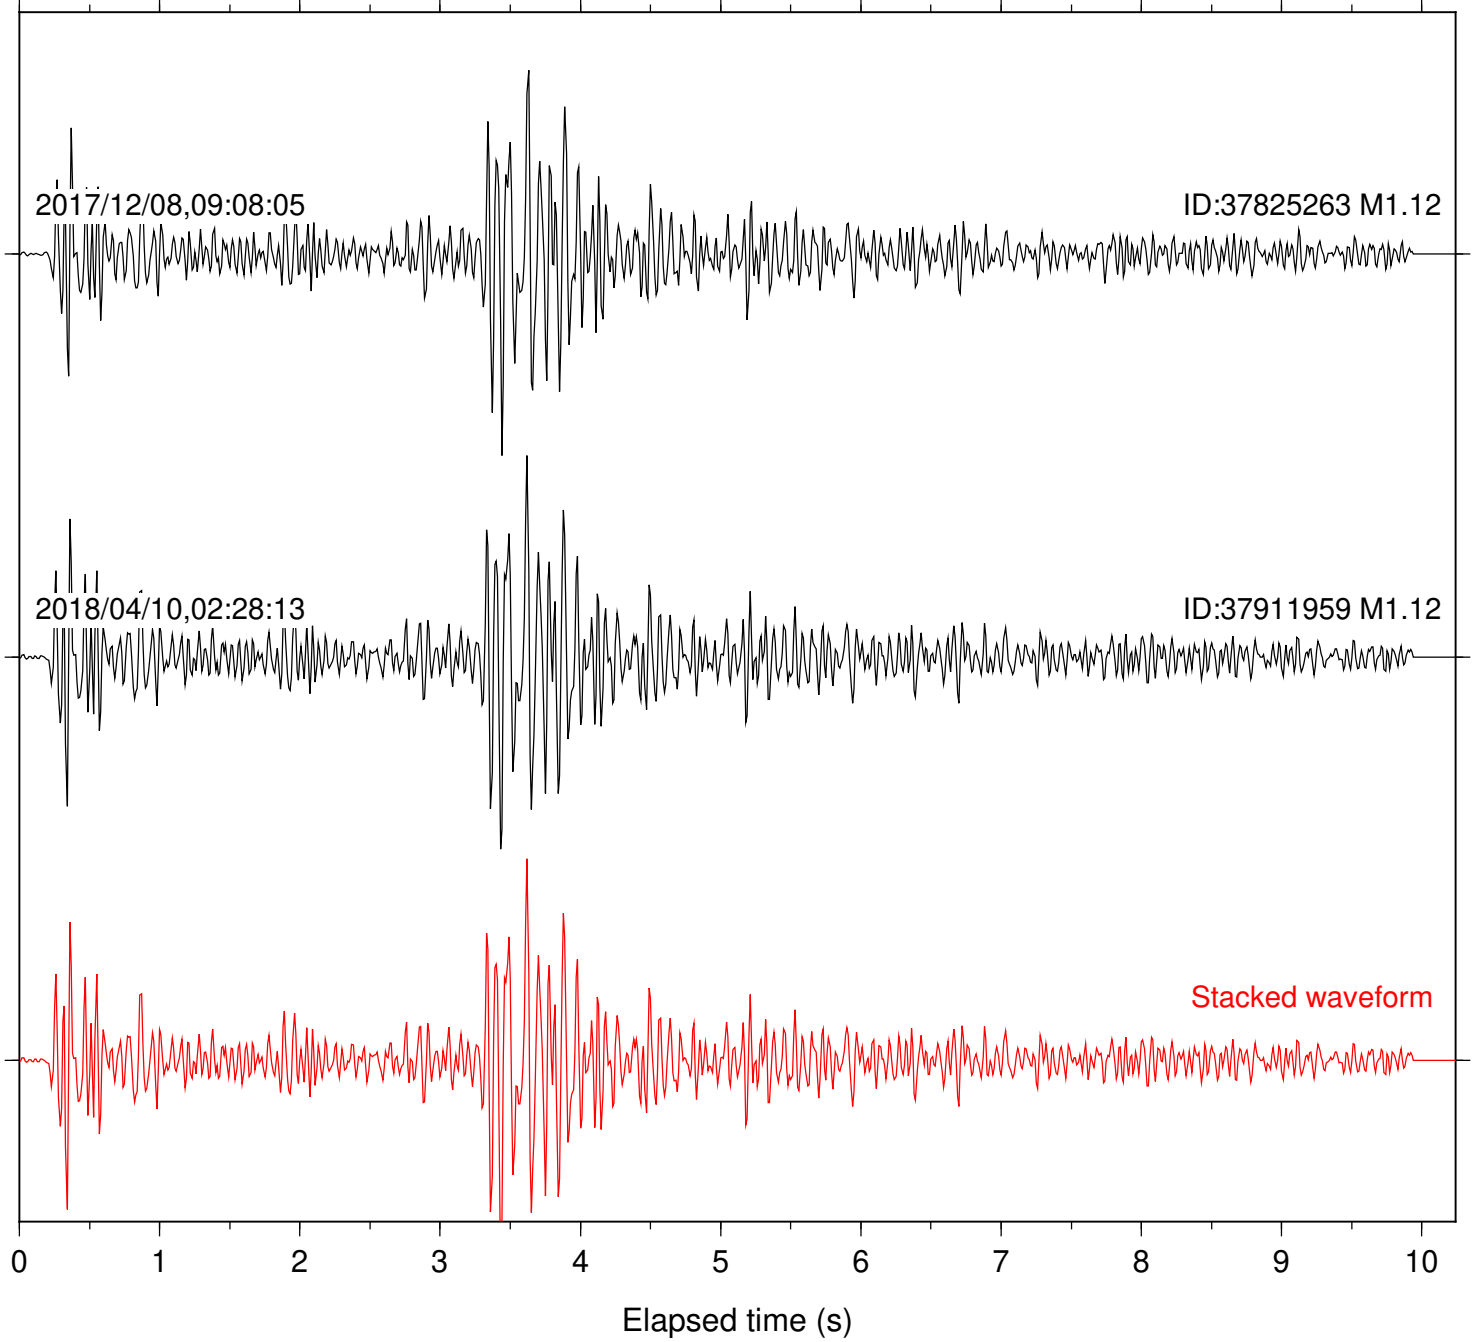

Station: B081 Com: EHZ

Focal depth: 6.24 km