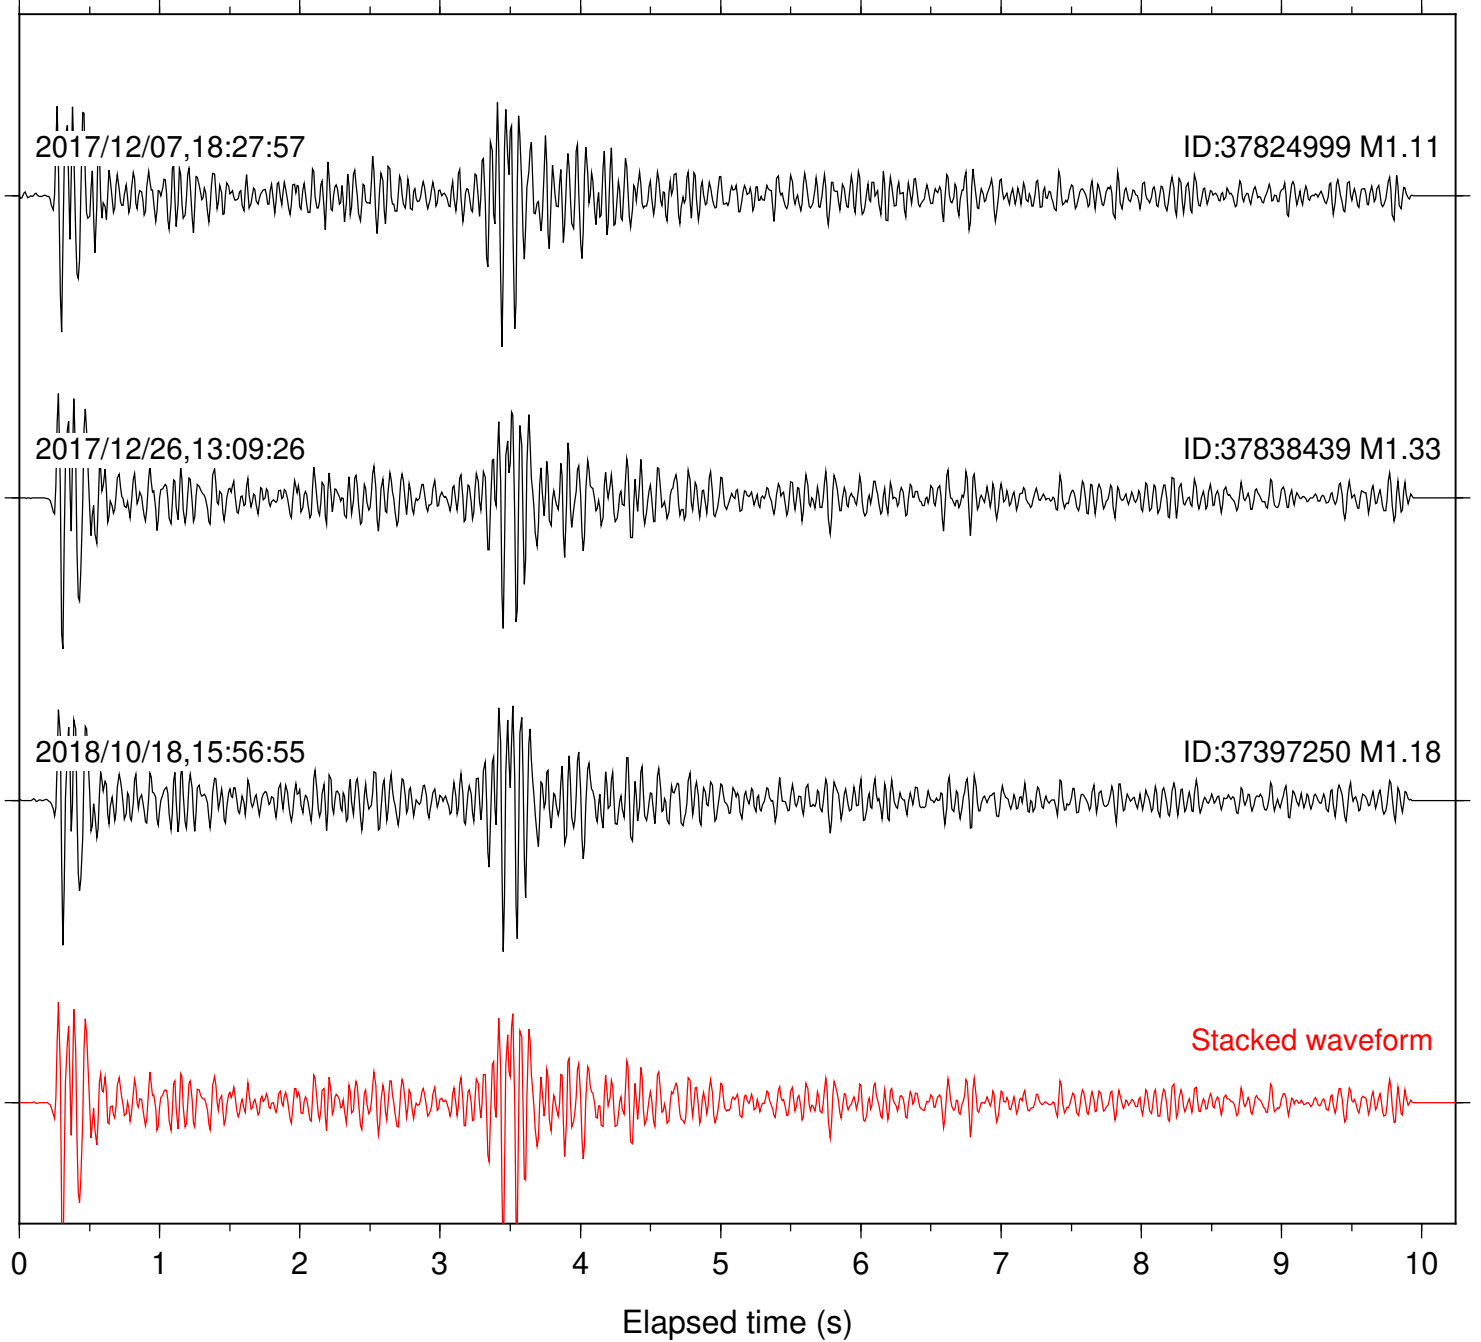

Station: CSH Com: HHZ

Focal depth: 6.96 km