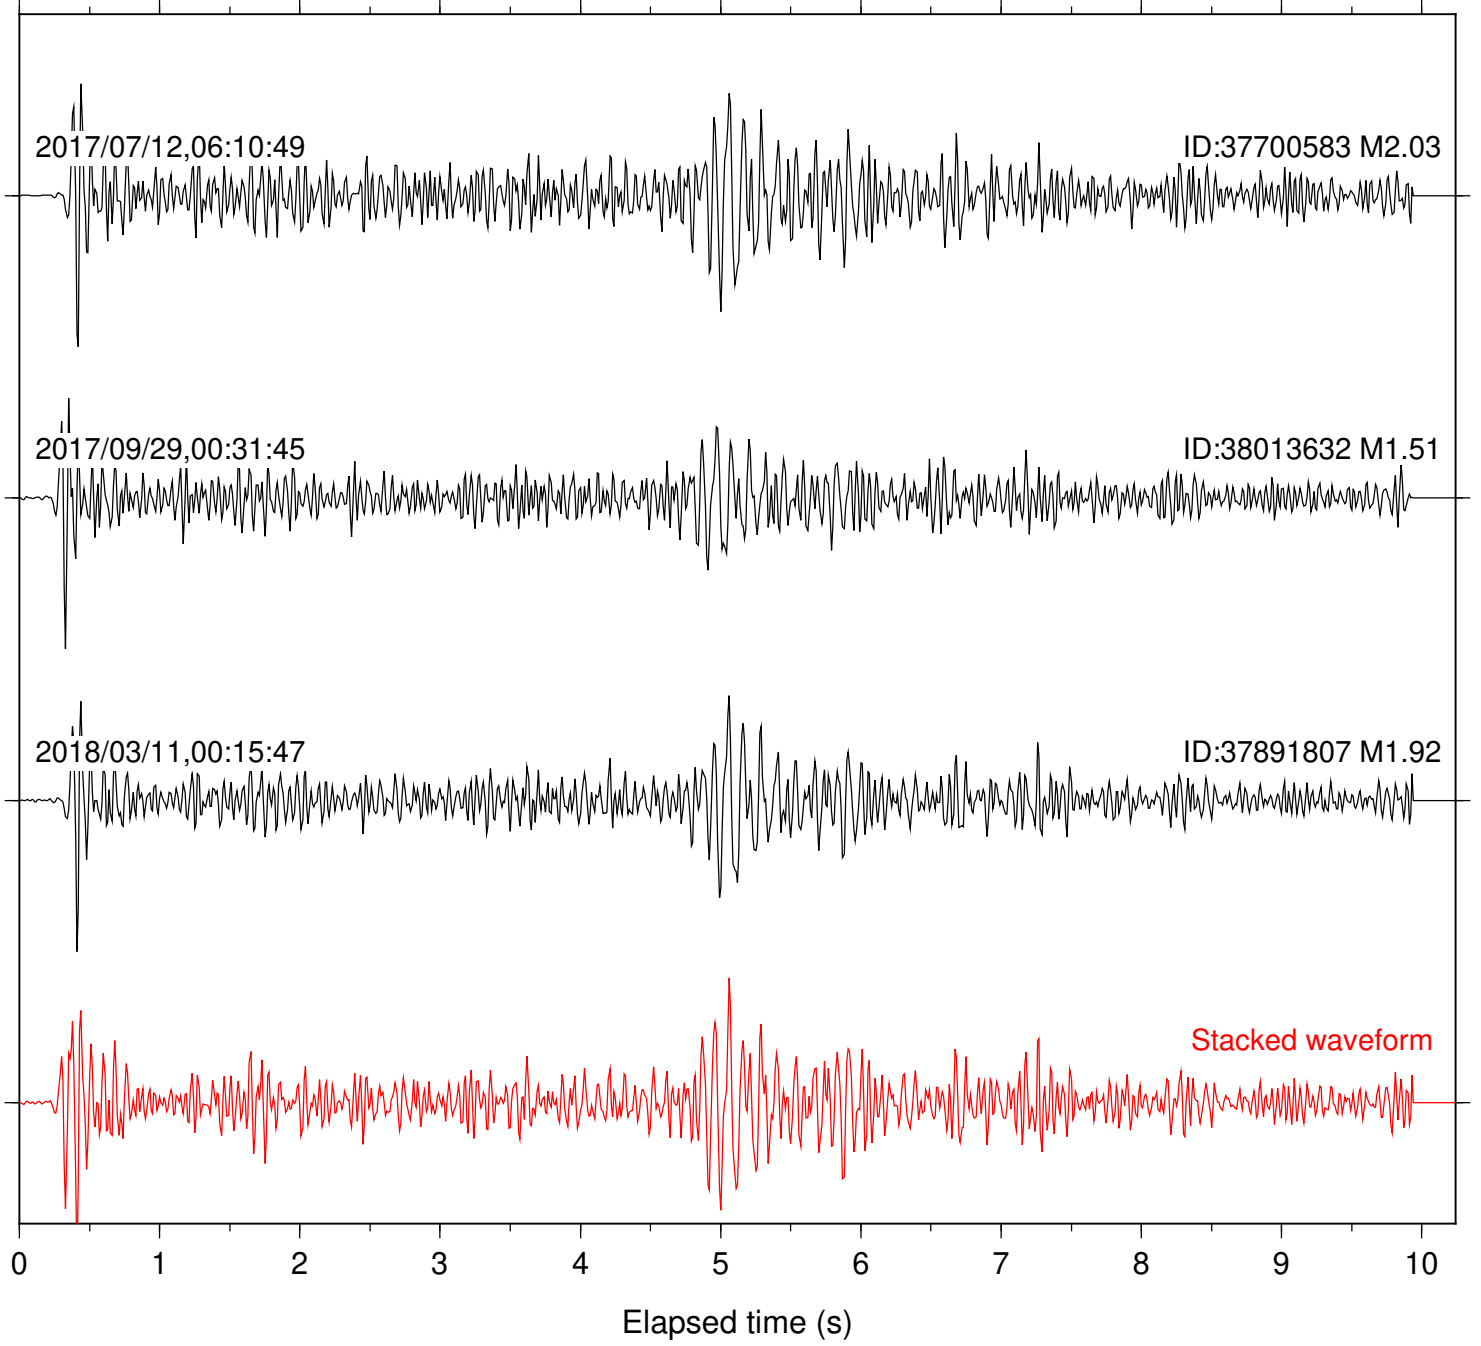

Station: POB2 Com: HHZ

Focal depth: 6.03 km

Station: RDM Com: HHZ

Focal depth: 6.03 km

Station: SMER Com: HHZ

Focal depth: 7.02 km

Station: SND Com: HHZ

Focal depth: 6.03 km