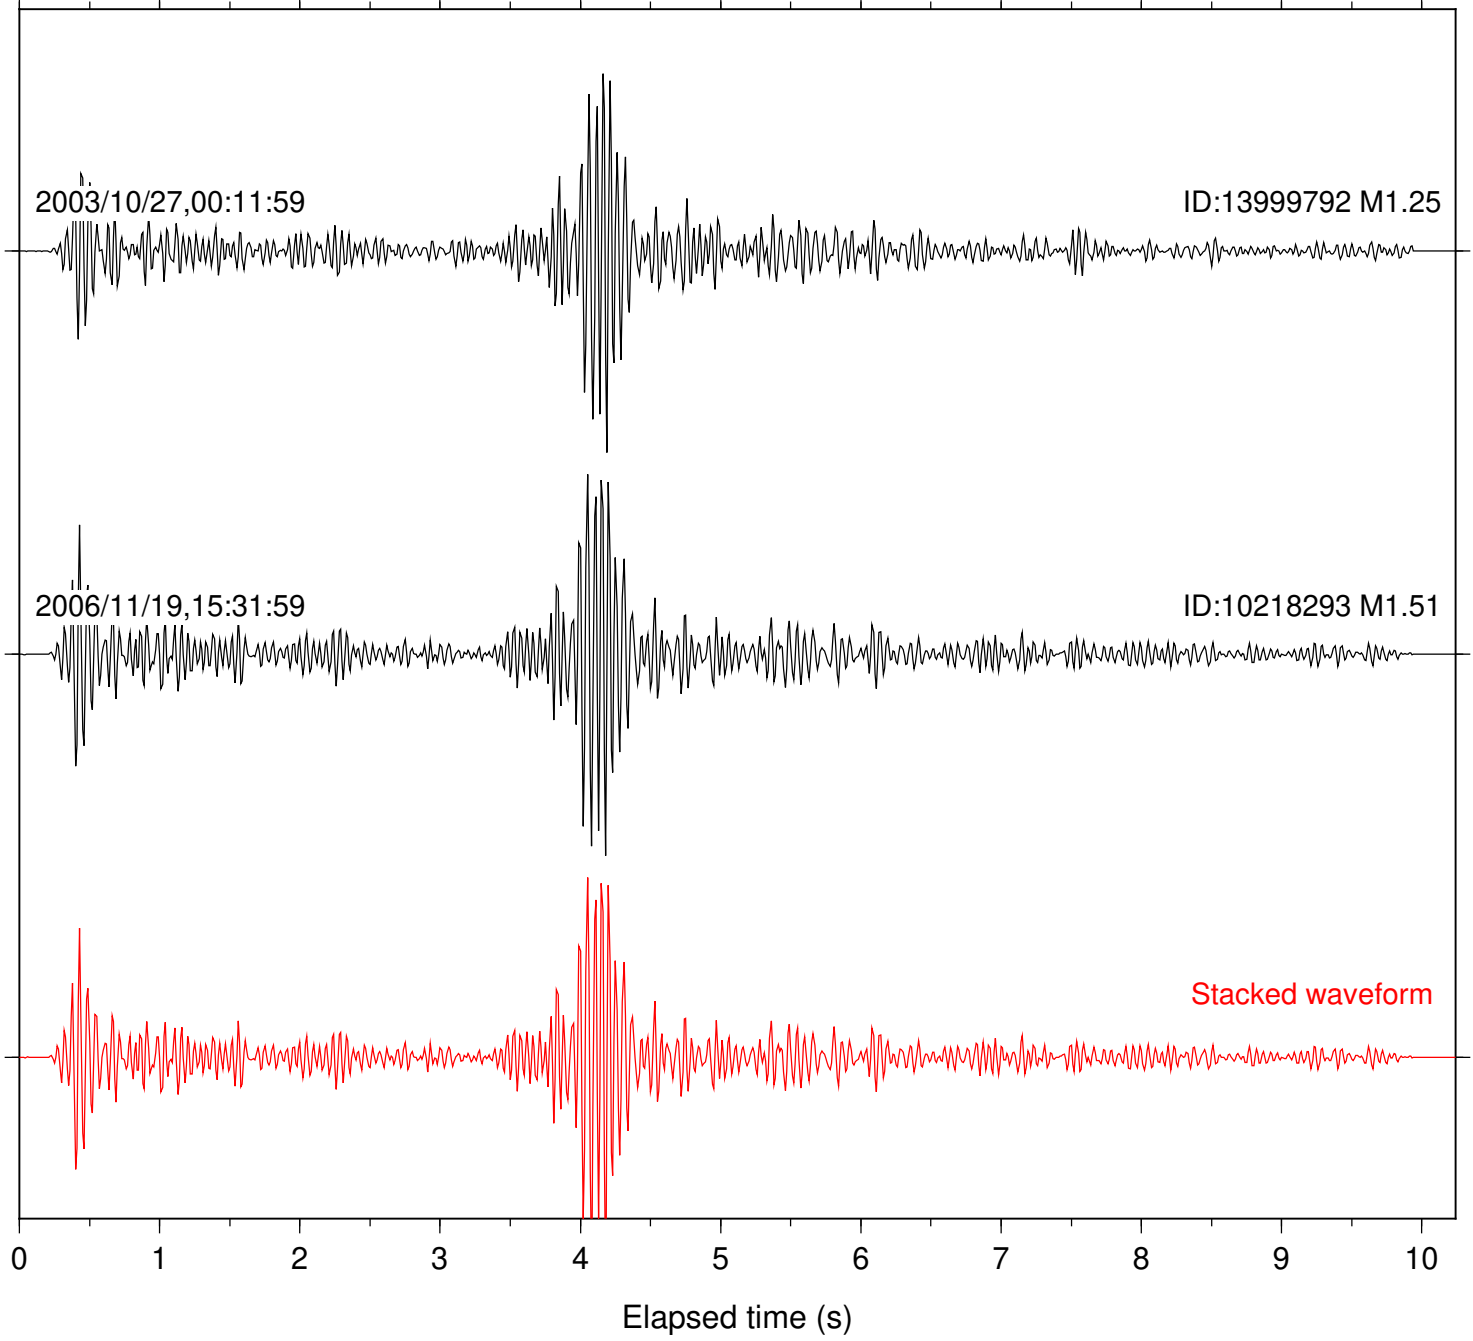

Focal depth: 16.87 km

Station: FRD Com: HHZ

Focal depth: 16.87 km

Station: KNW Com: HHZ

Focal depth: 16.87 km

Station: B081 Com: EHZ

Focal depth: 8.70 km

Station: B082 Com: EHZ