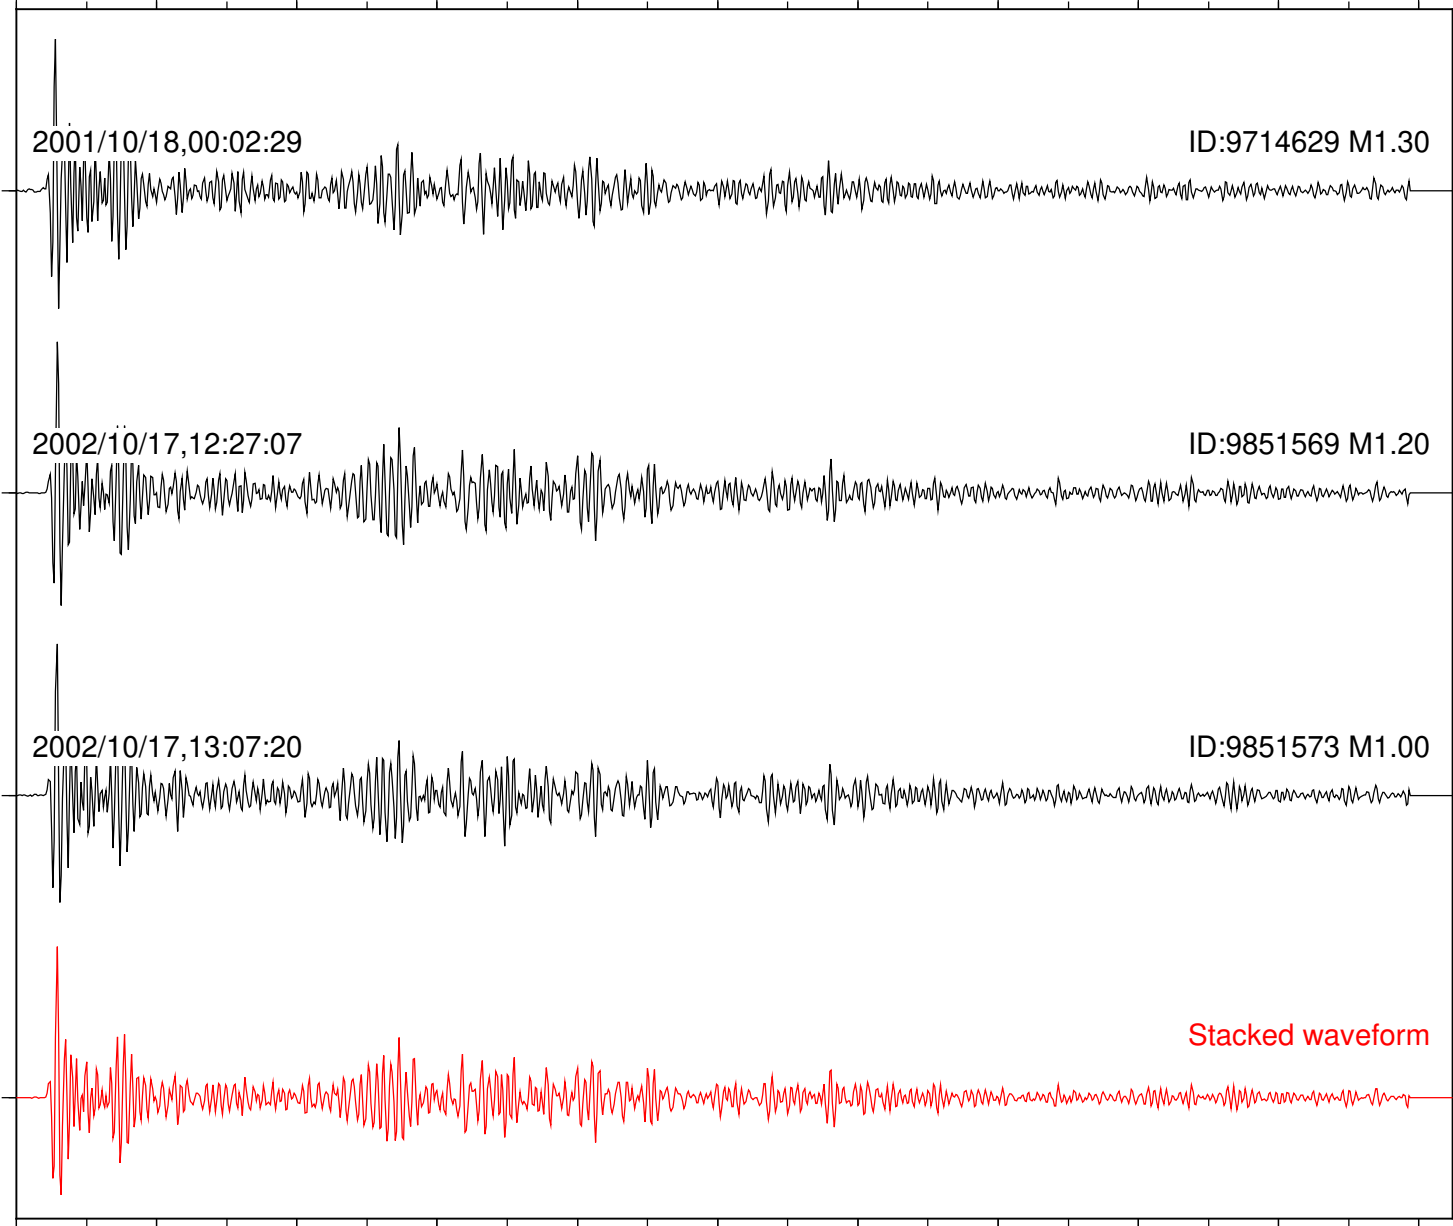

Station: HMT2 Com: HHZ

Focal depth: 14.61 km

2001/10/18,00:02:29

ID:9714629 M1.30

2002/10/17,12:27:07

ID:9851569 M1.20

2002/10/17,13:07:20

ID:9851573 M1.00

Stacked waveform

0 1 2 3 4 5 6 7 8 9 10
Elapsed time (s)