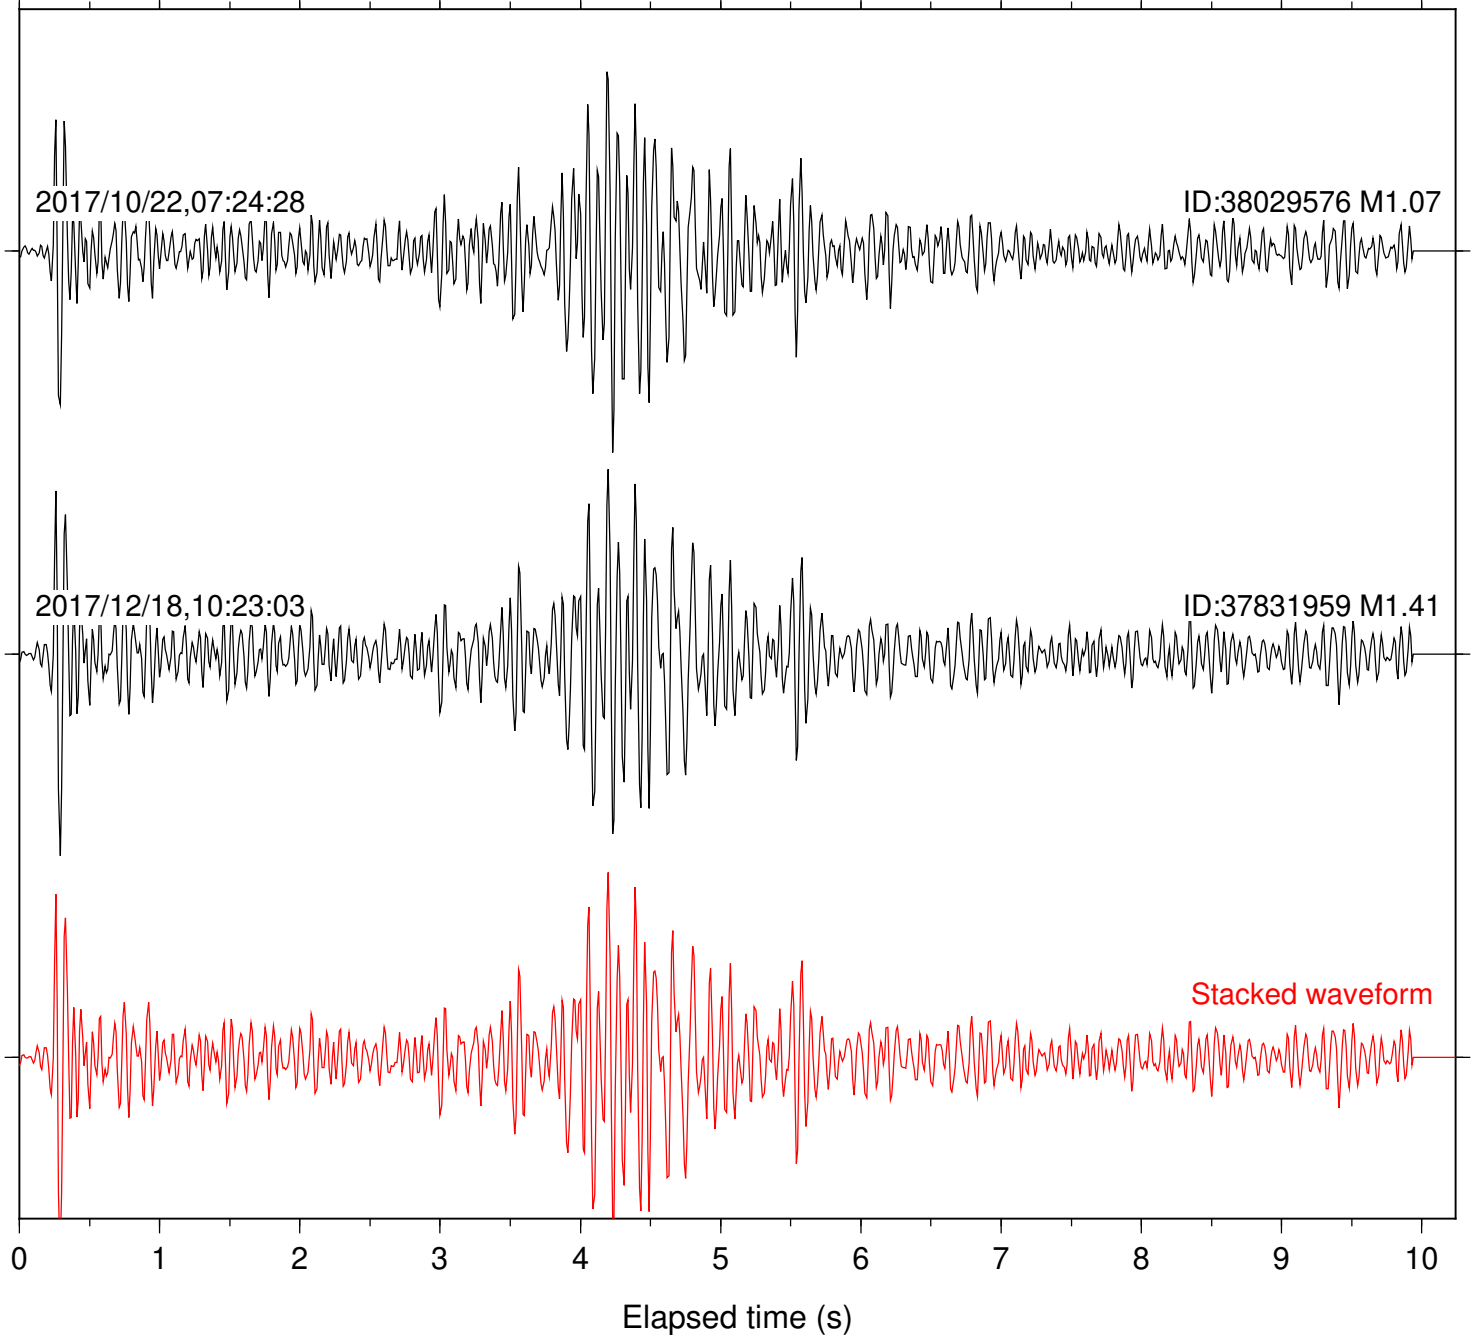

Station: IDY Com: EHZ

Focal depth: 6.38 km