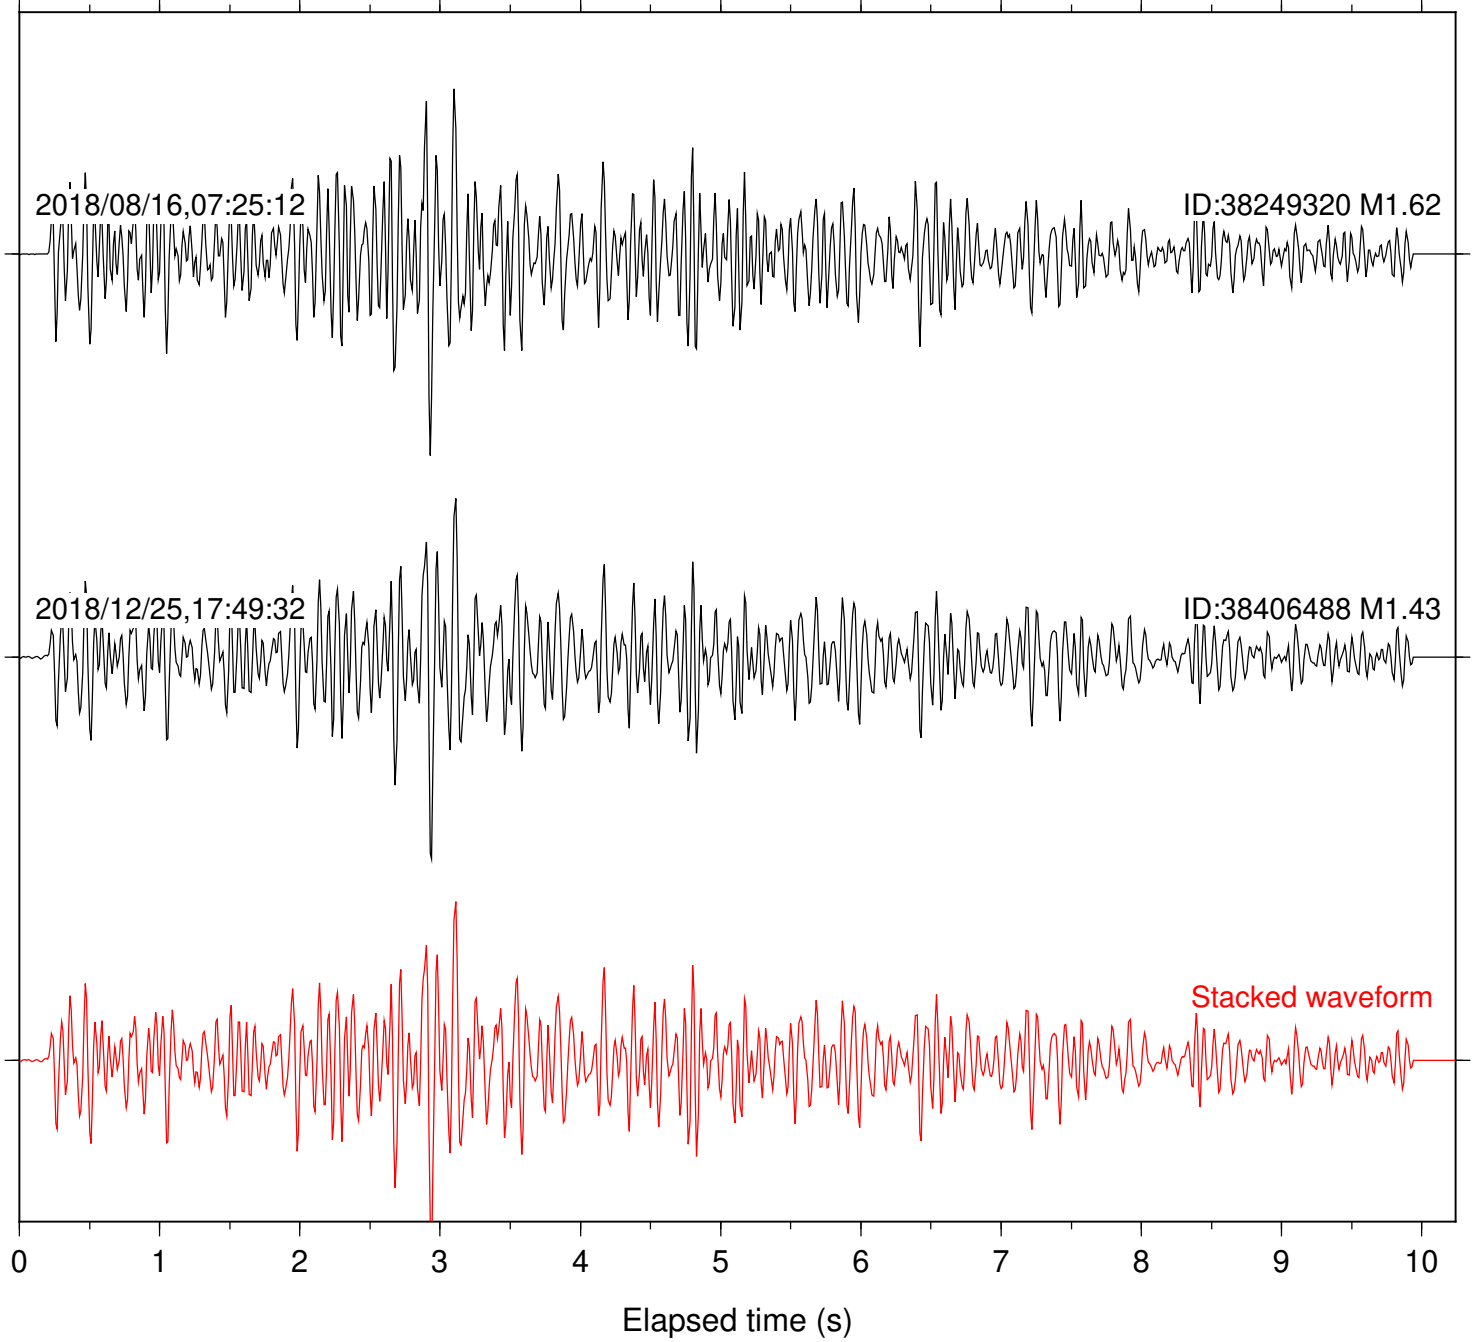

Station: B088 Com: EHZ

Focal depth: 4.76 km