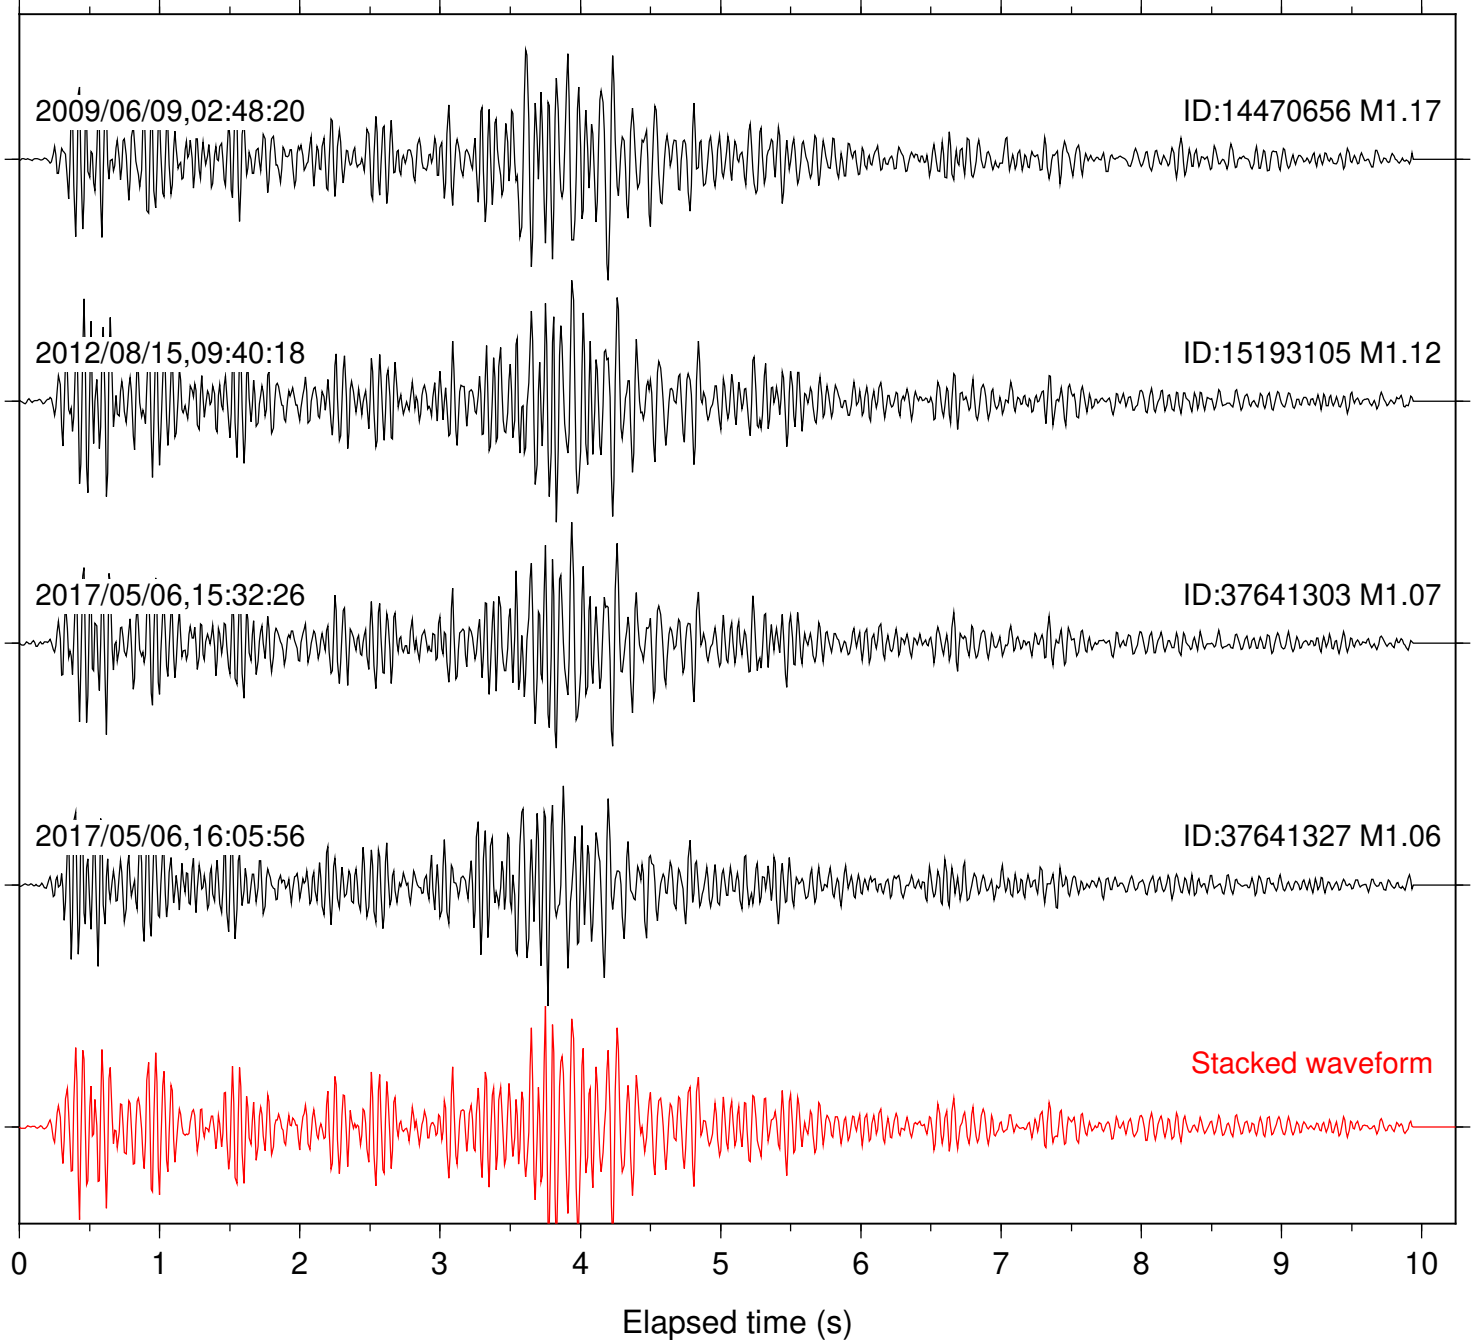

Station: B087 Com: EHZ

Focal depth: 10.68 km