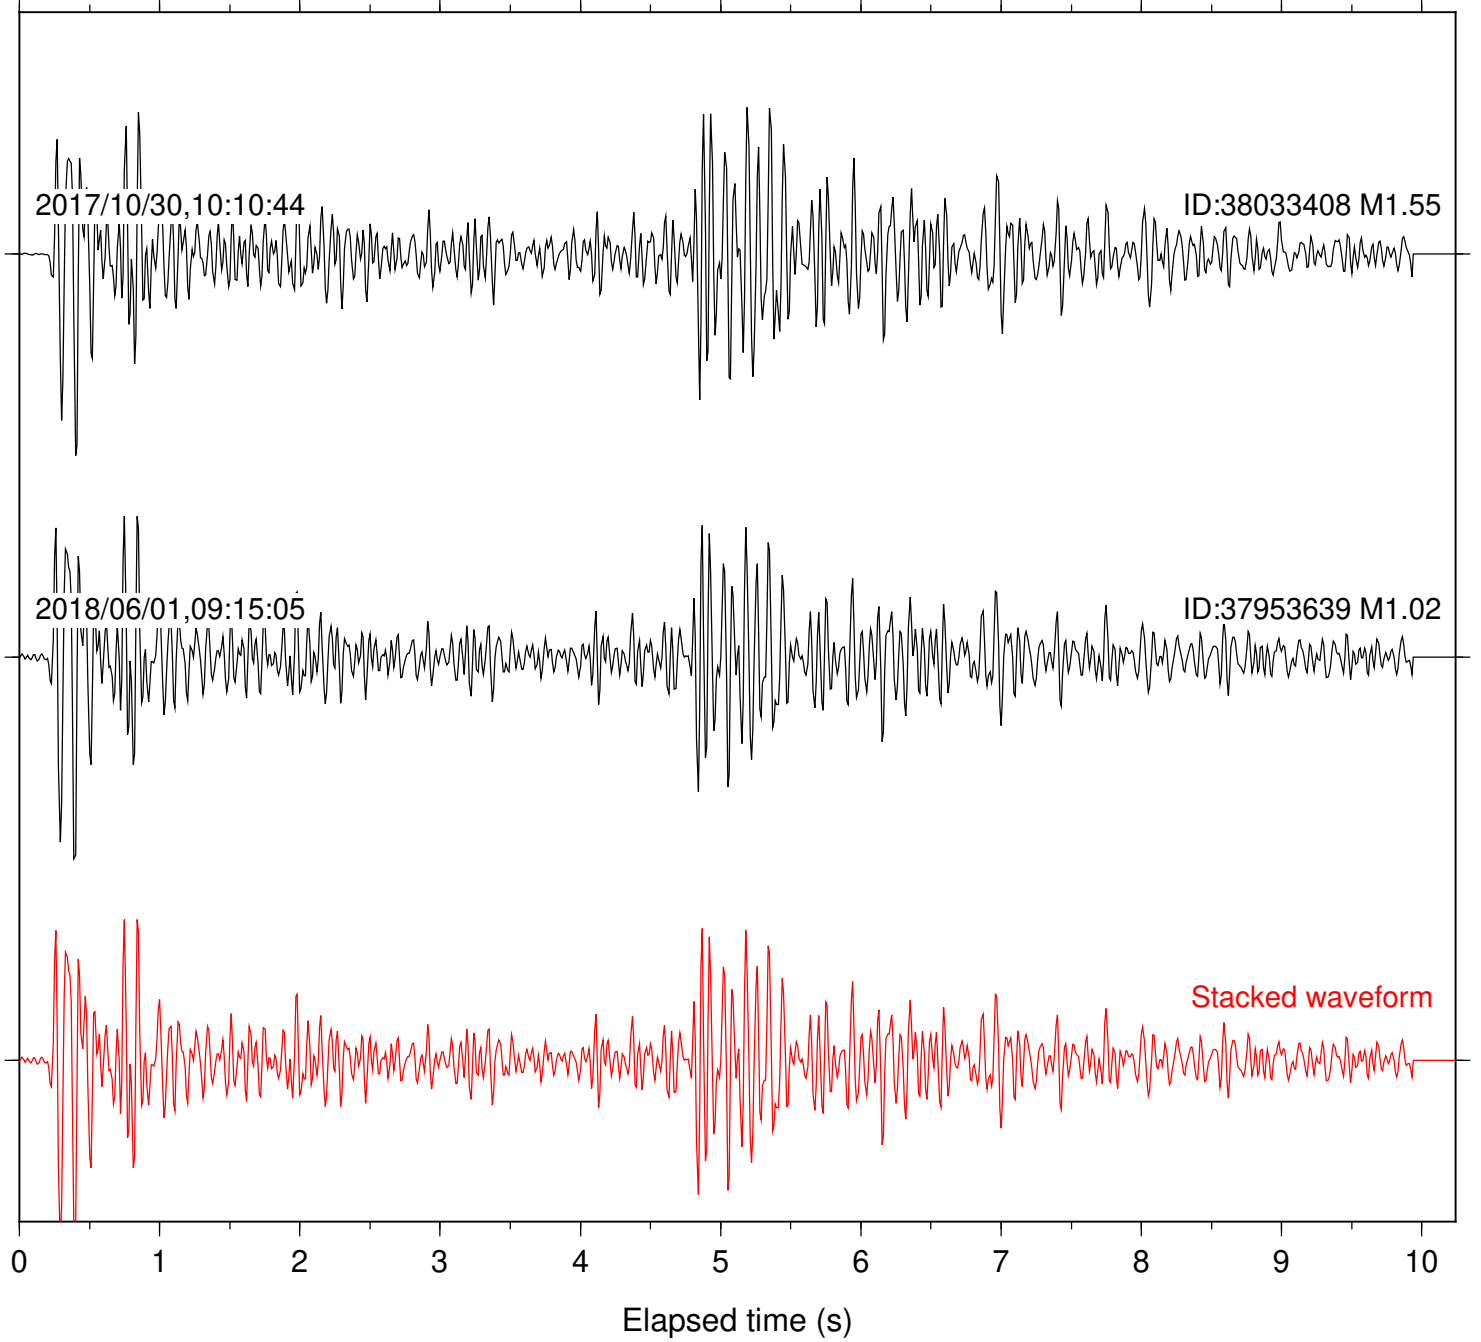

Station: SND Com: HHZ

Focal depth: 10.93 km