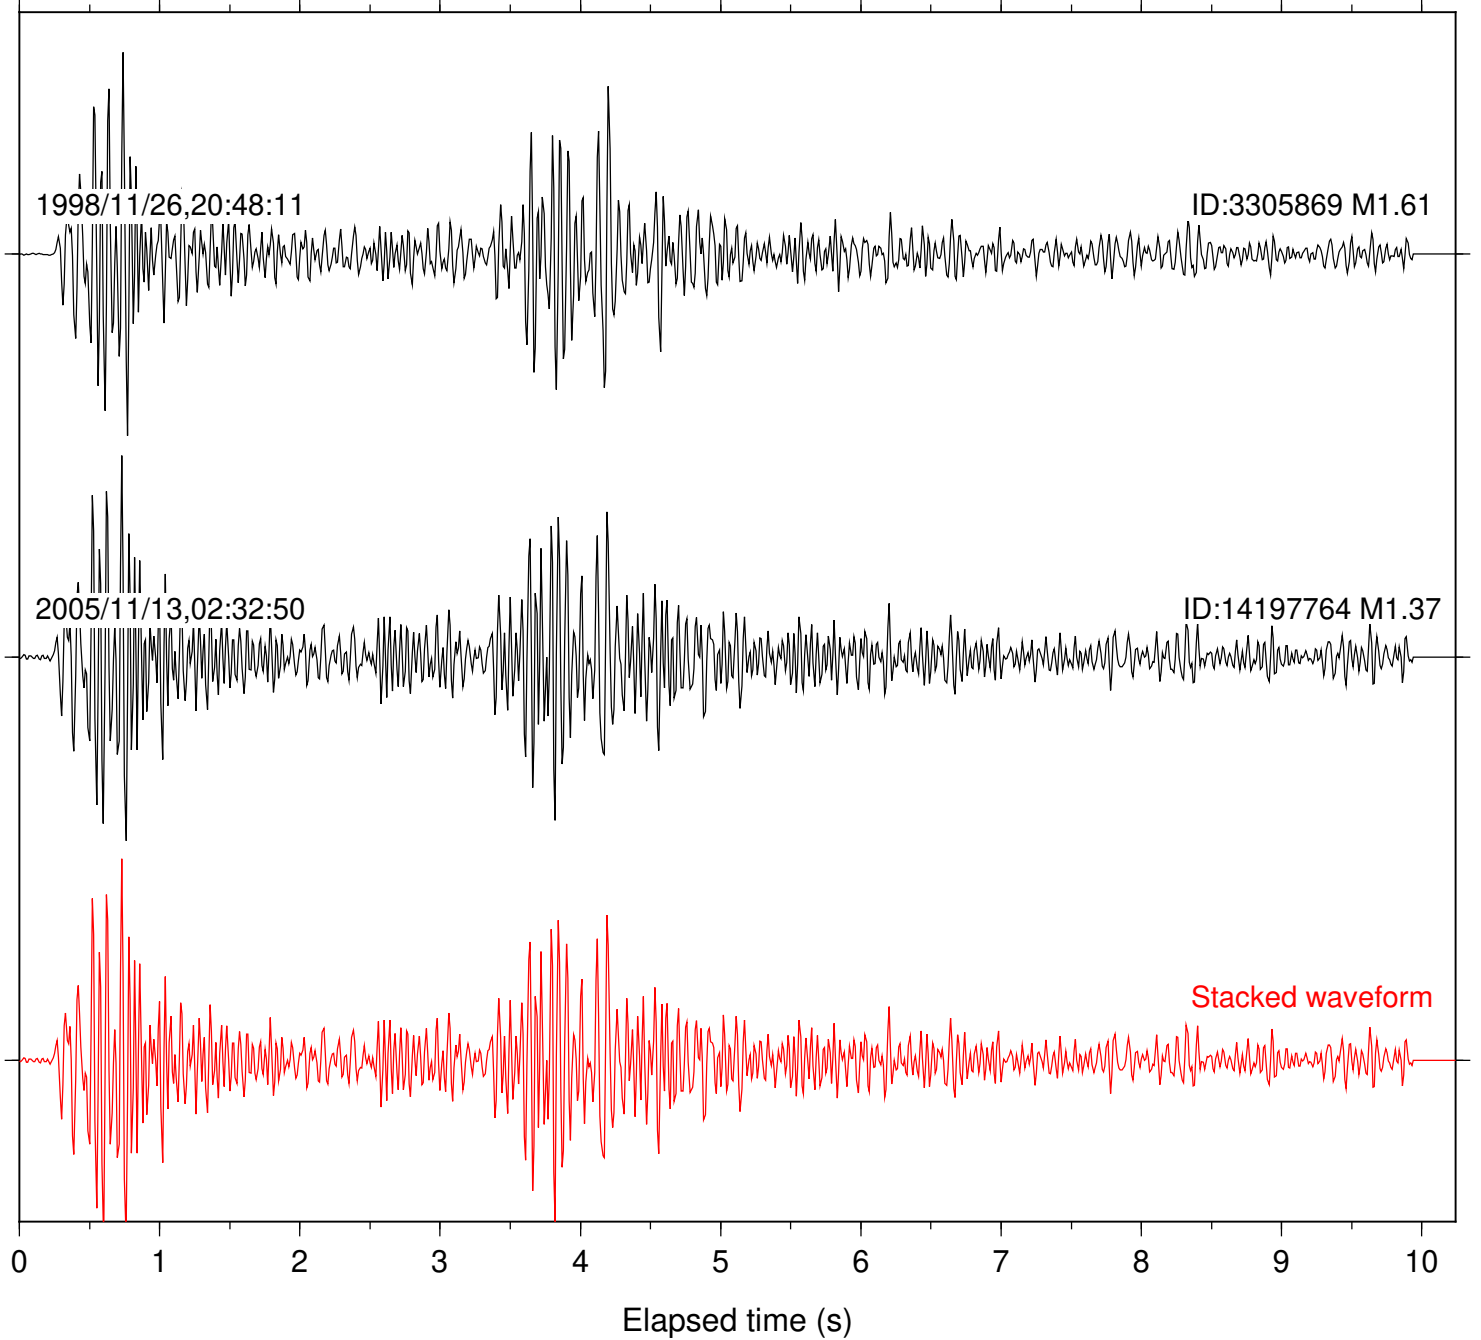

Station: CRY Com: HHZ

Focal depth: 13.68 km