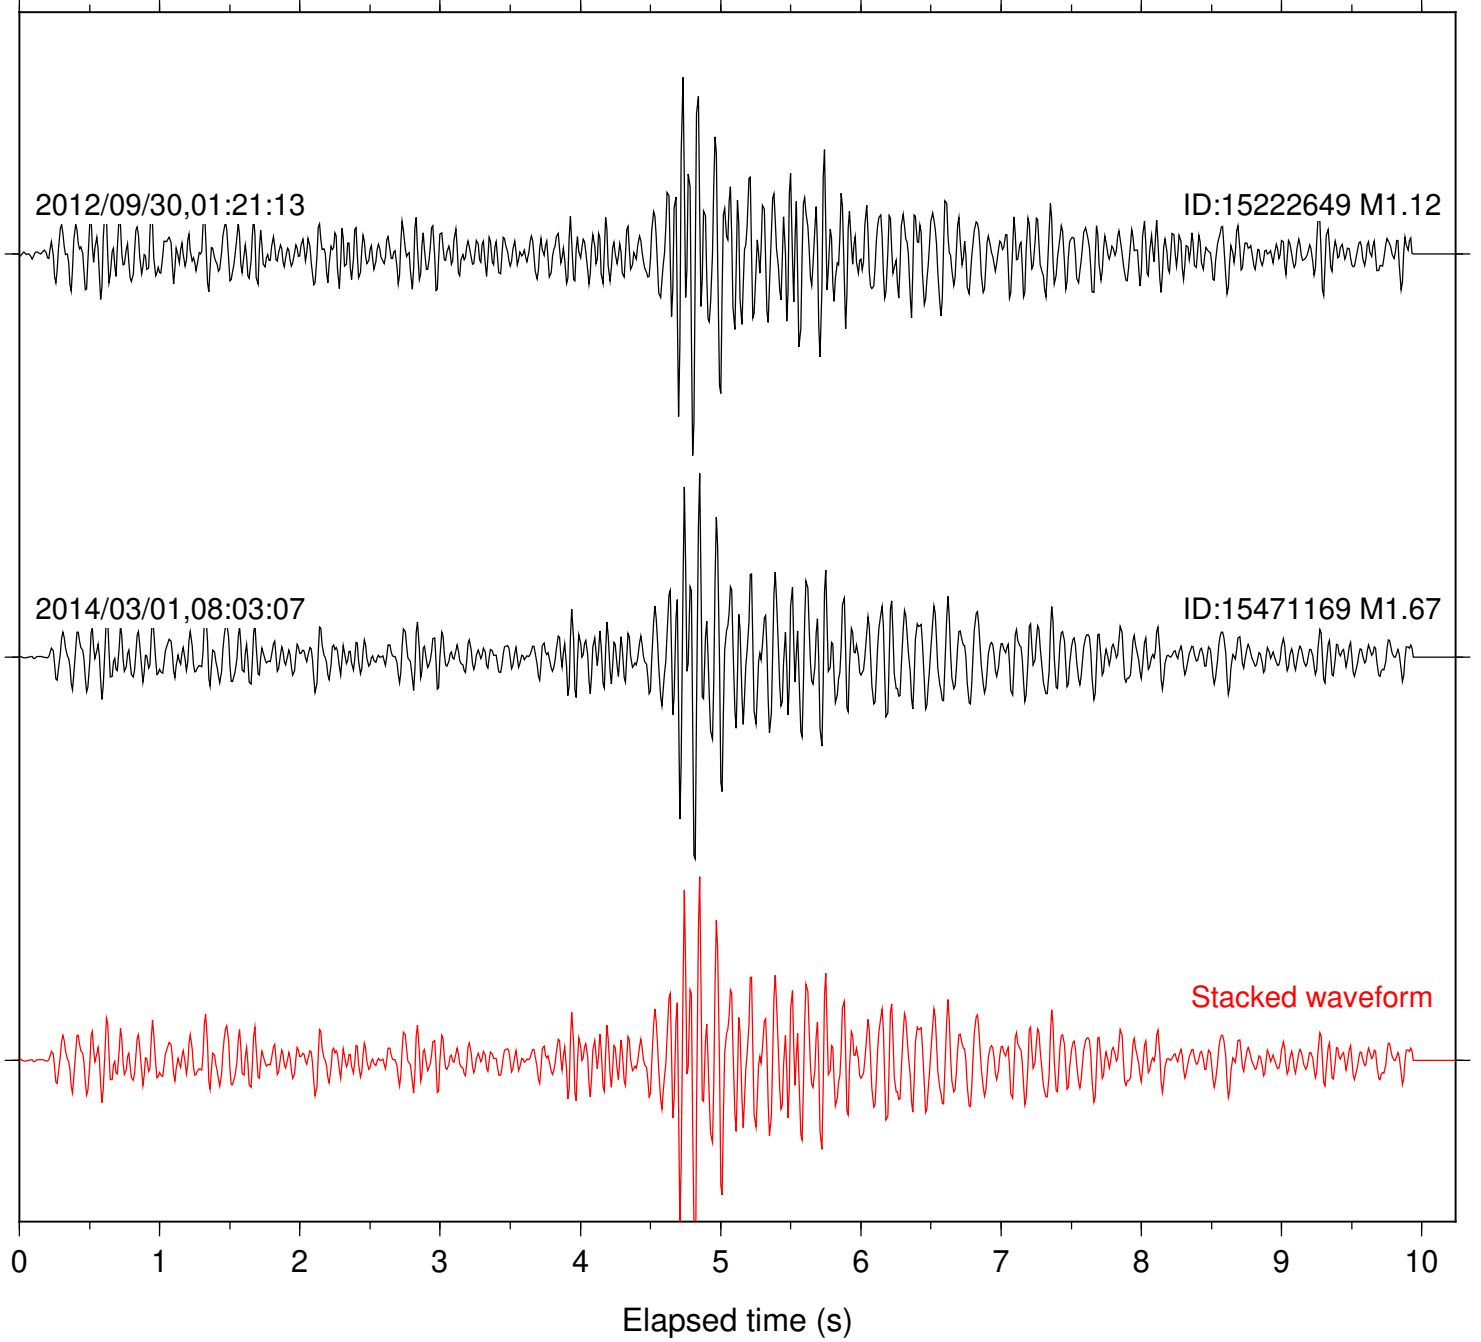

ID:15471169 M1.67

Stacked waveform

0 1 2 3 4 5 6 7 8 9 10  
Elapsed time (s)

Station: SND Com: HHZ

Focal depth: 7.64 km

Station: B082 Com: EHZ

Focal depth: 4.83 km

Station: B084 Com: EHZ