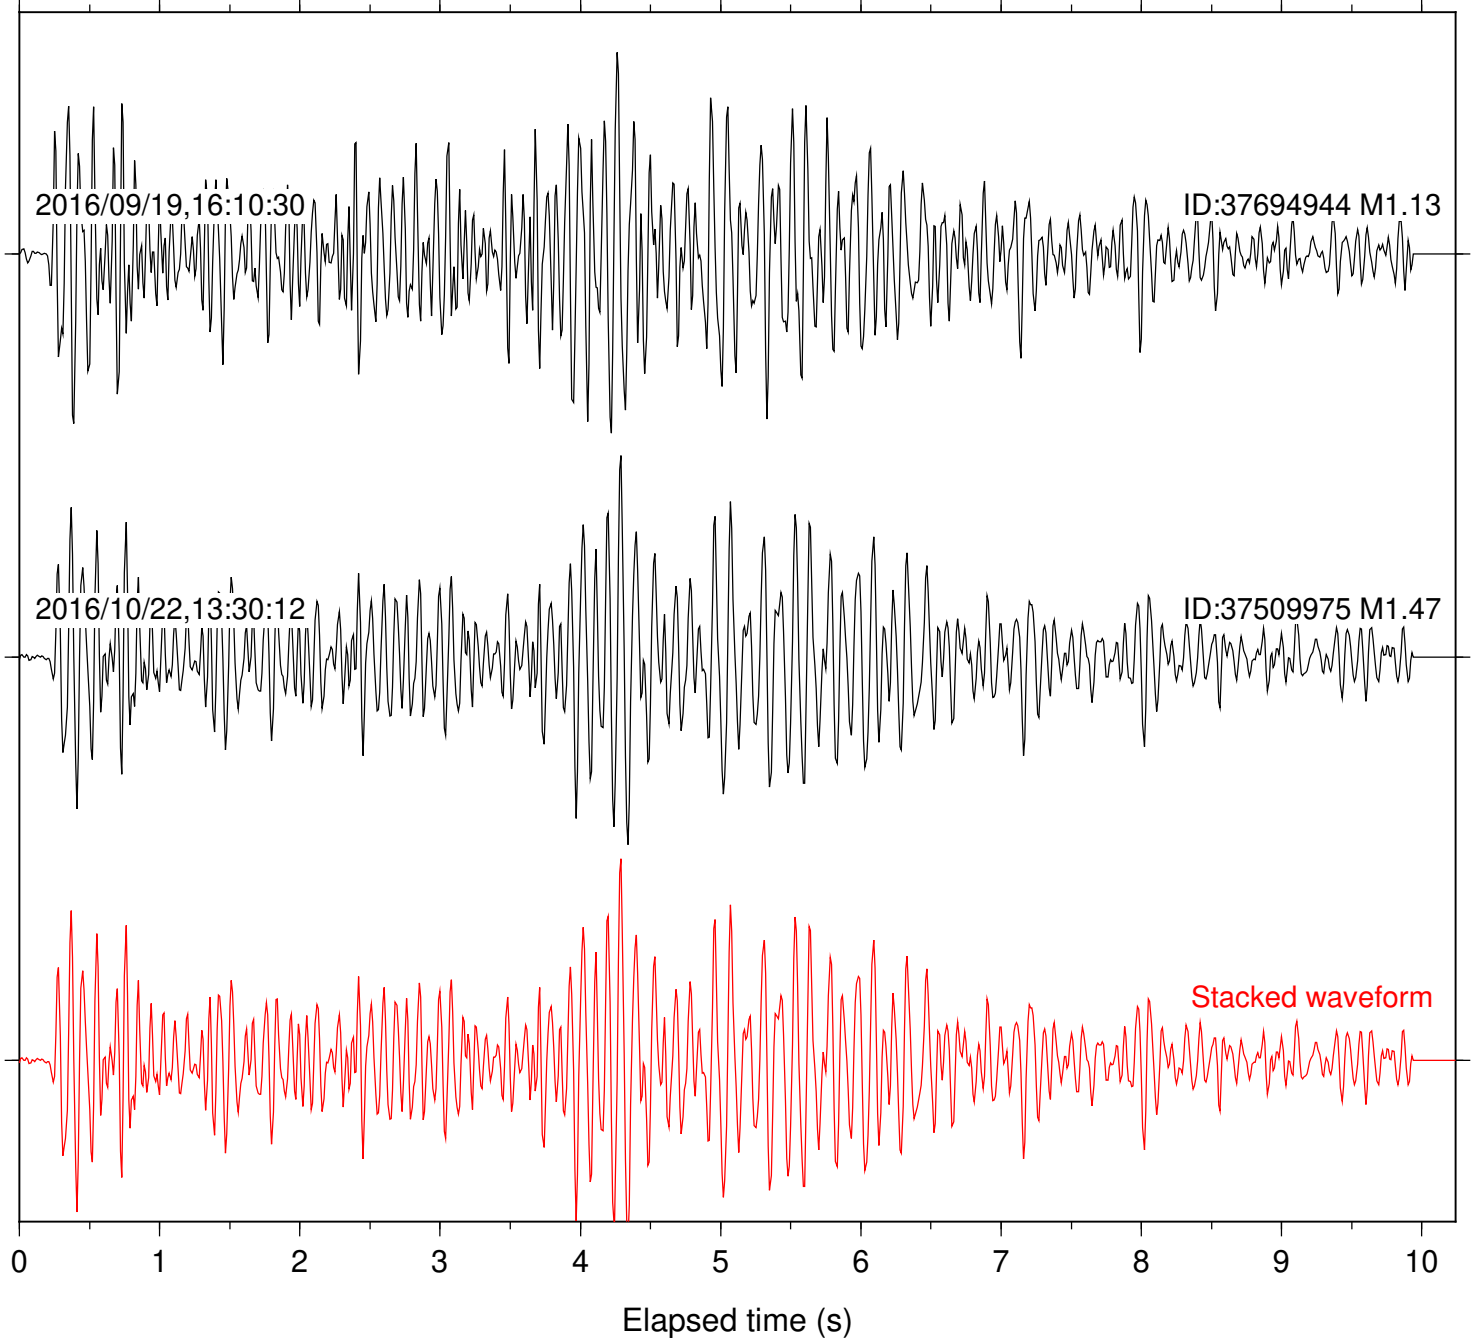

Station: LKH Com: HHZ

Focal depth: 6.53 km