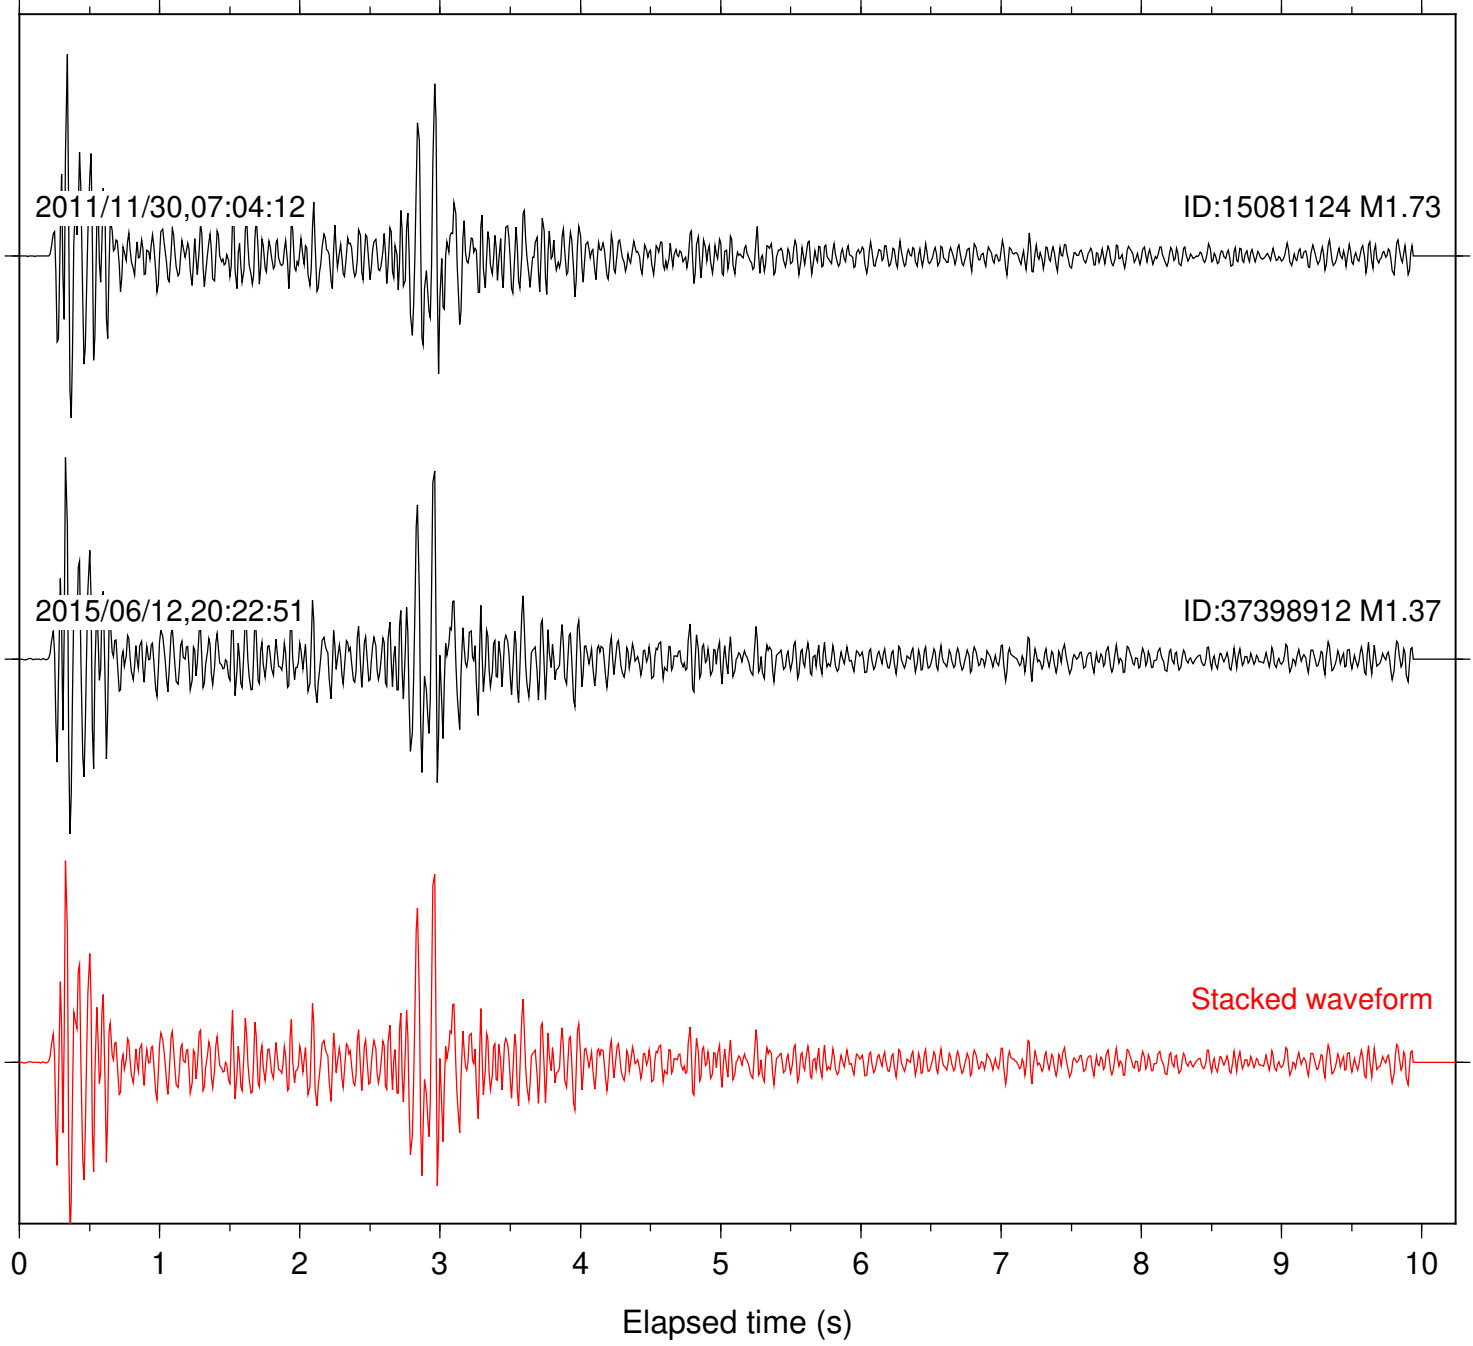

Stacked waveform

Station: DGR Com: HHZ

Focal depth: 14.48 km

Station: B081 Com: EHZ

Focal depth: 9.58 km

Station: B082 Com: EHZ

Focal depth: 9.58 km

Station: B084 Com: EHZ