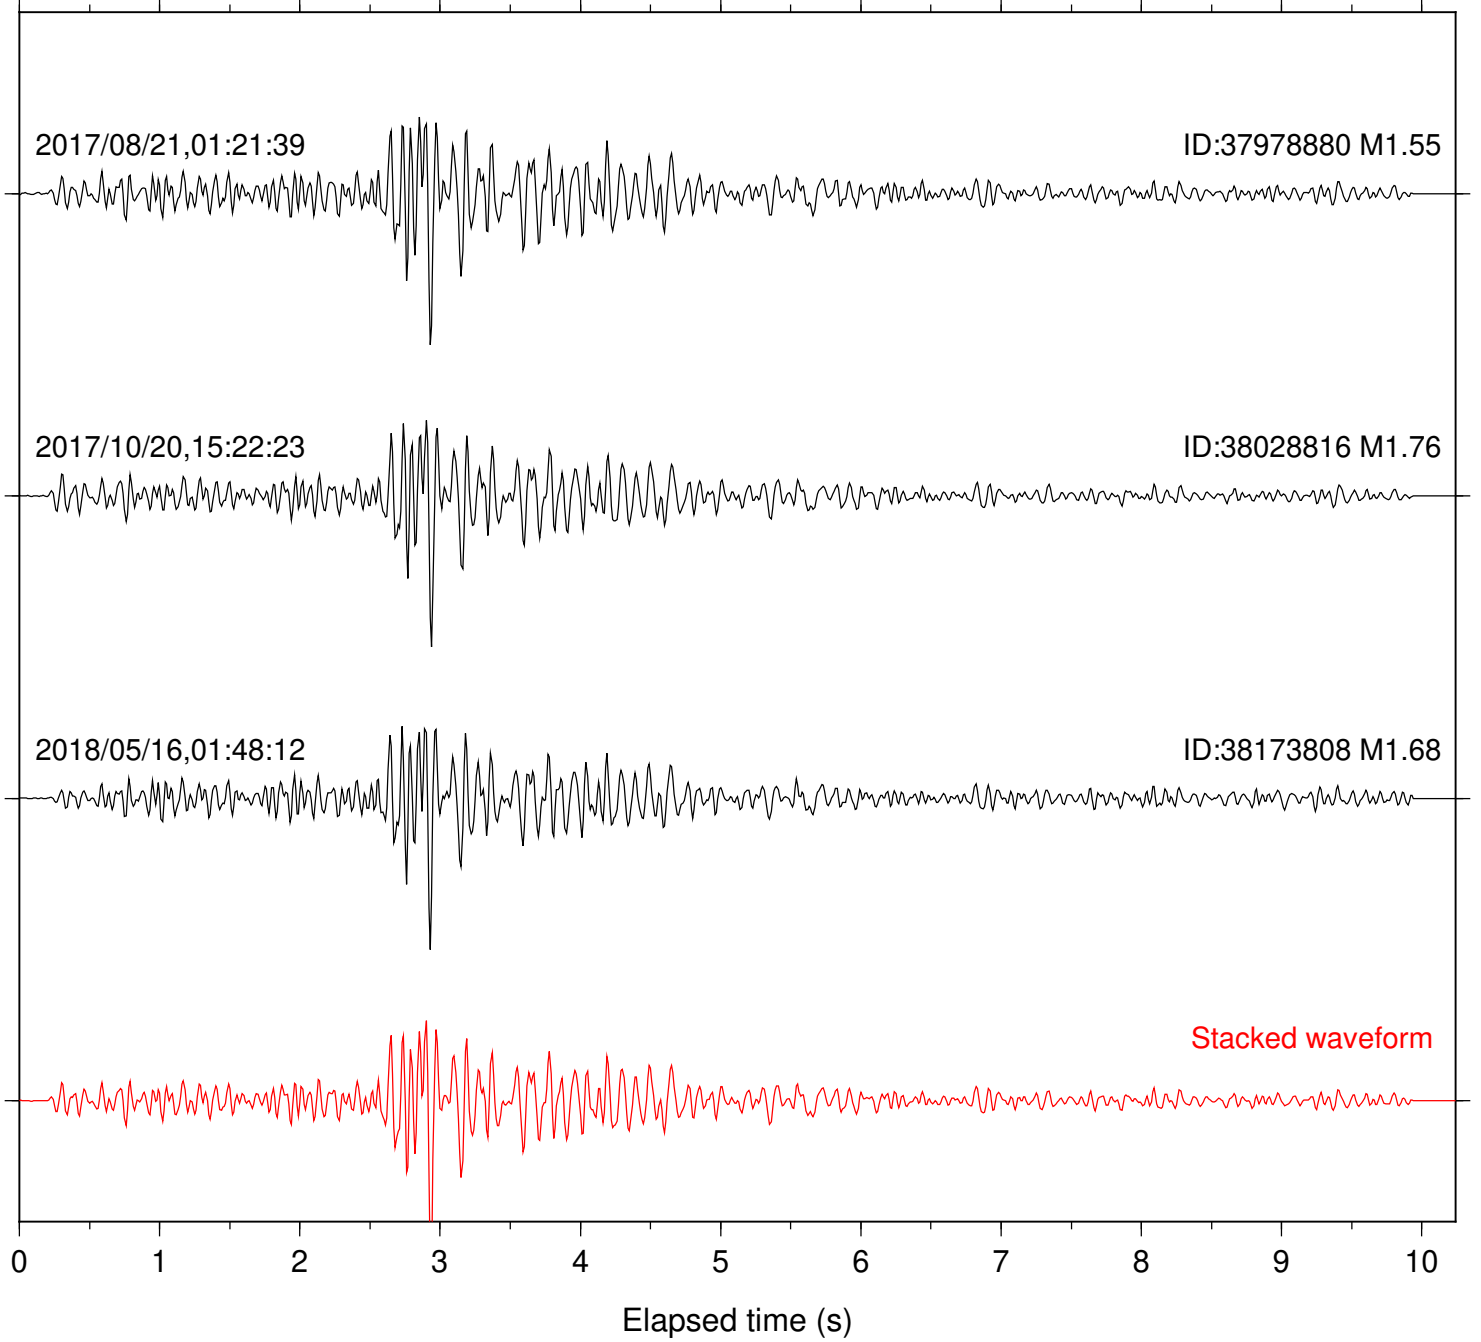

Focal depth: 6.61 km

Station: PLM Com: HHZ

Focal depth: 6.53 km

Station: RRSP Com: HHZ

Focal depth: 6.61 km

Station: SND Com: HHZ

Focal depth: 6.61 km

Station: WMC Com: HHZ