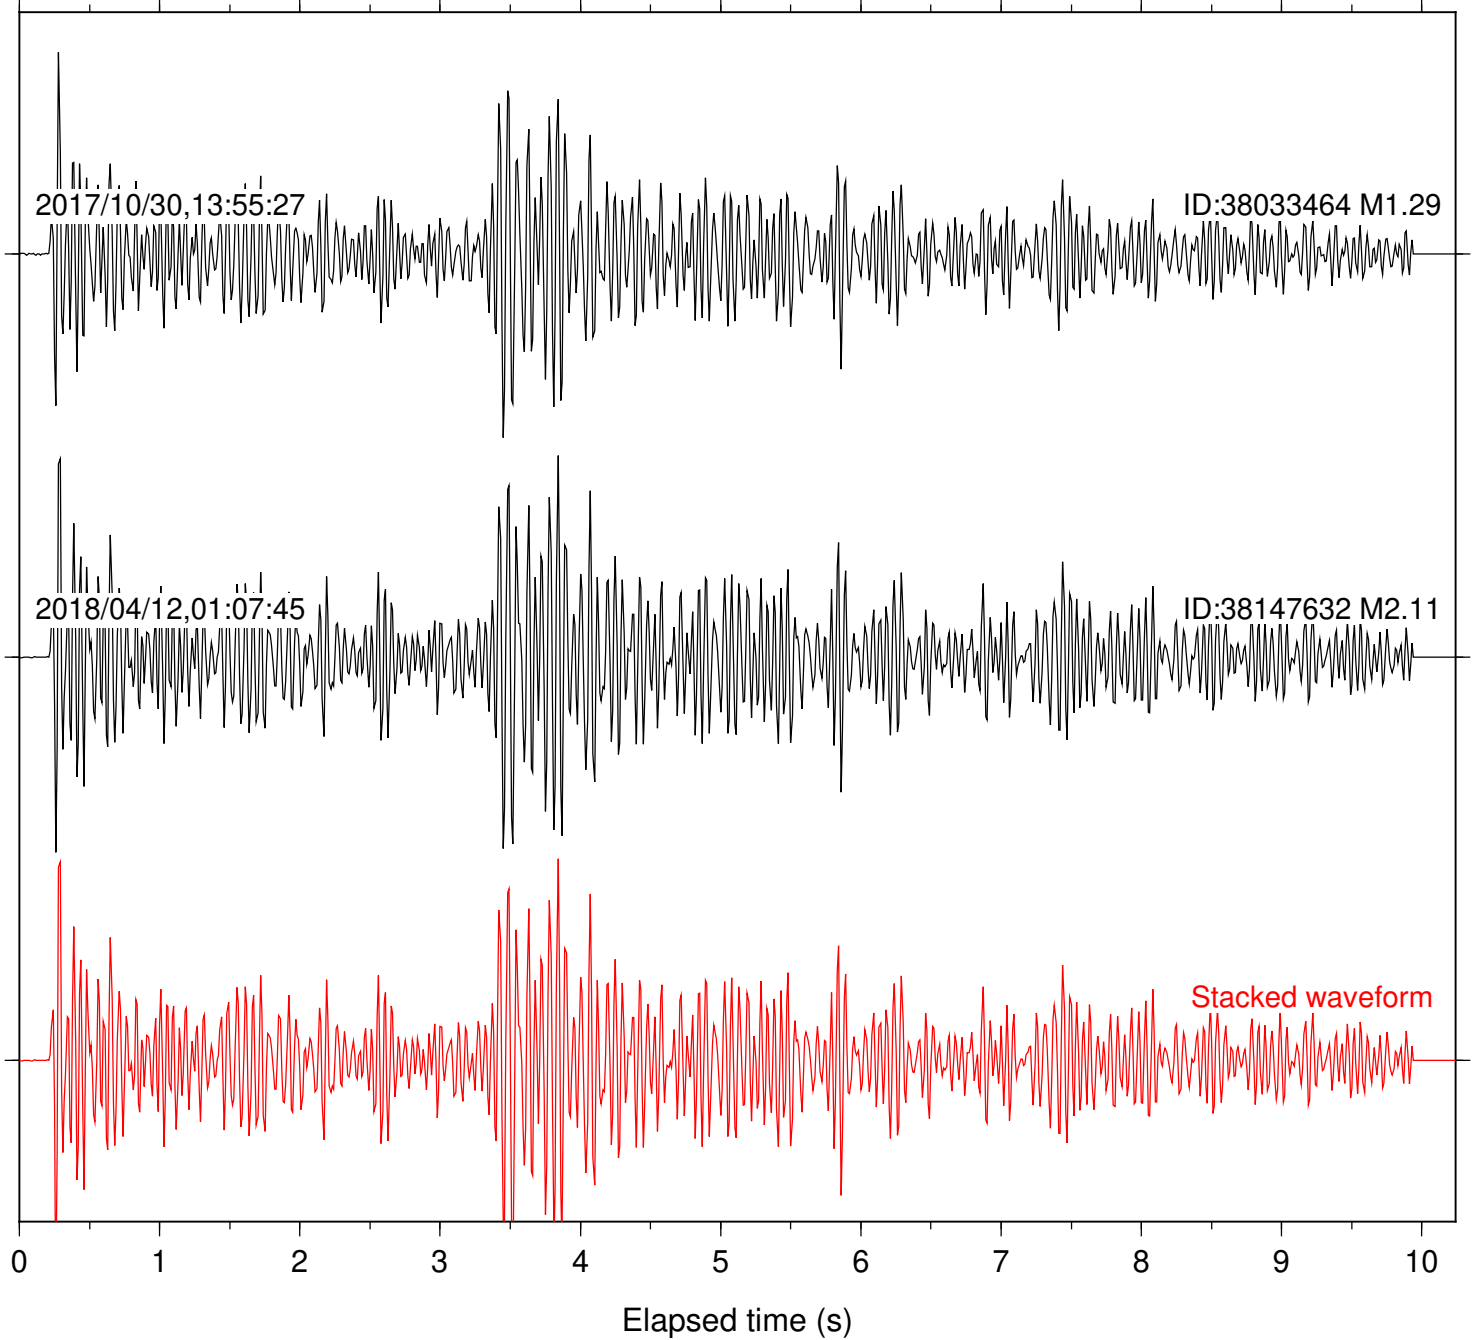

Station: DGR Com: HHZ

Focal depth: 6.26 km