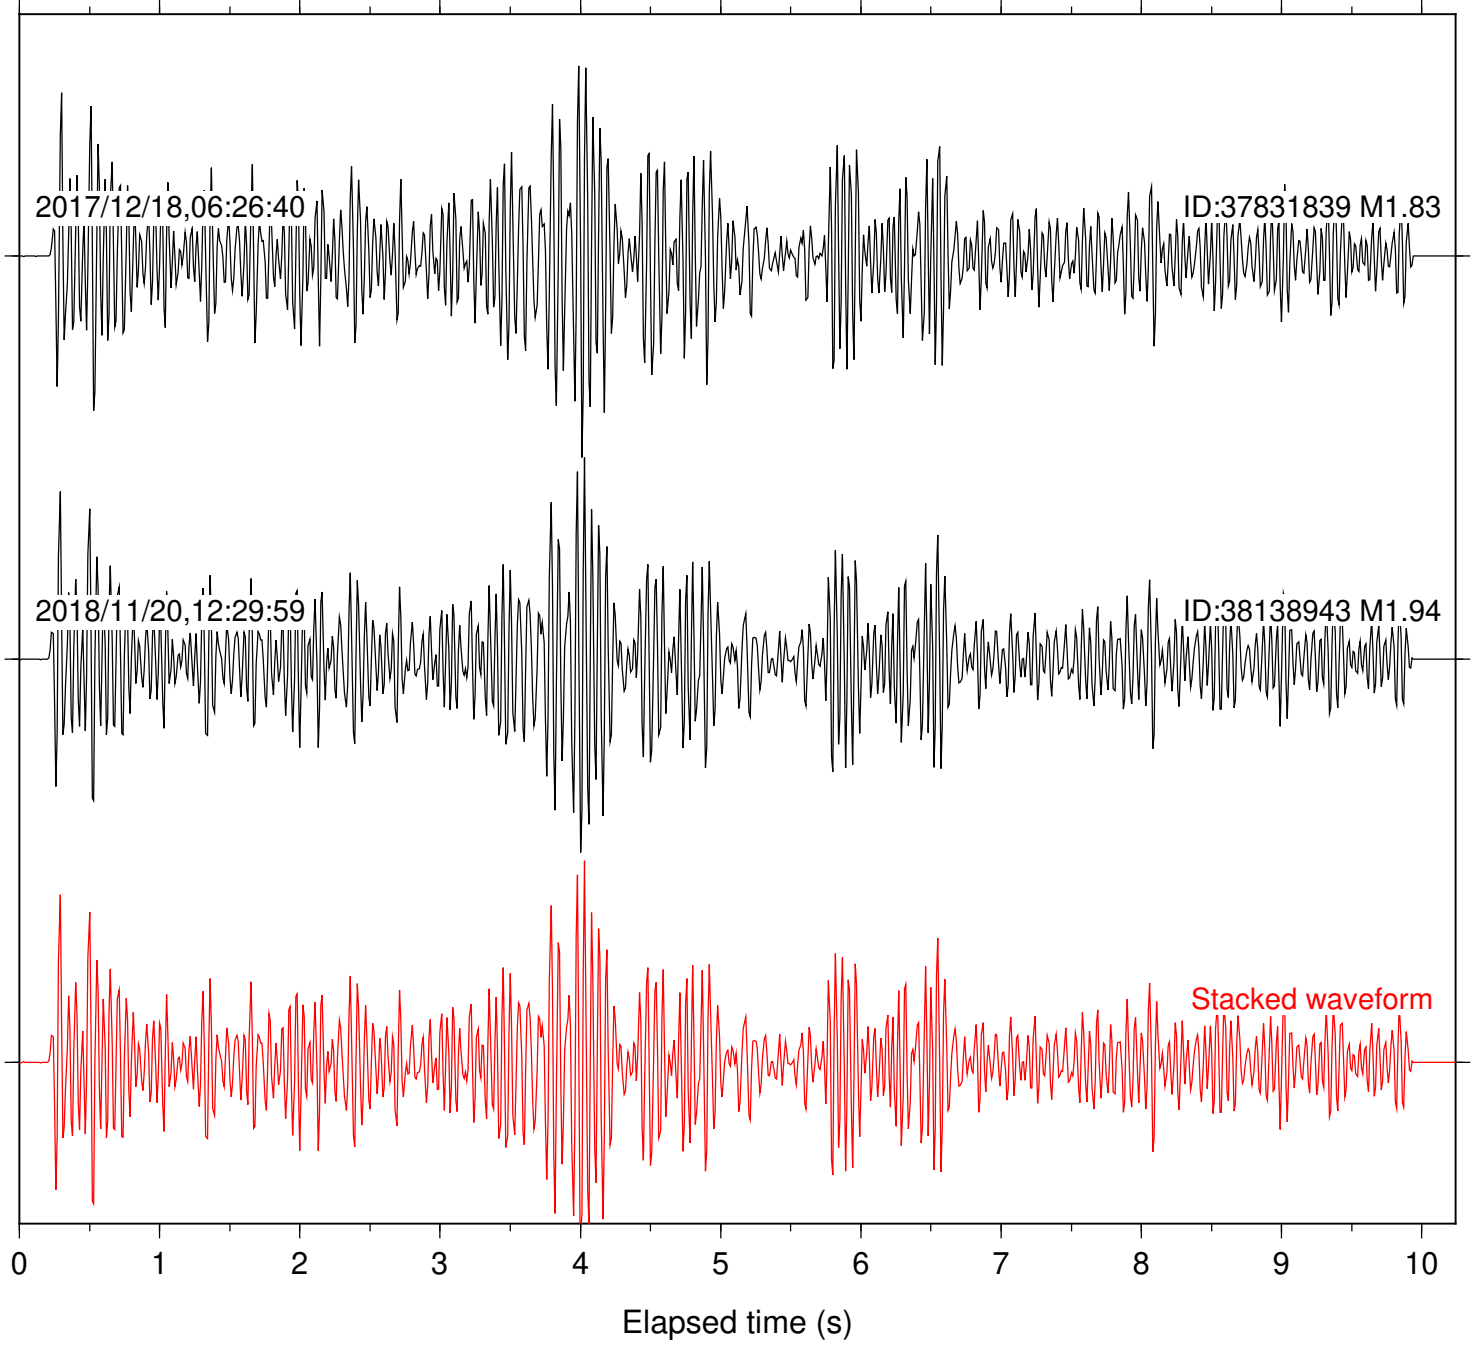

Station: CSH Com: HHZ

Focal depth: 3.00 km

Station: DGR Com: HHZ

Focal depth: 3.00 km

Station: FRD Com: HHZ

Focal depth: 3.00 km

Station: HMT2 Com: HHZ

Focal depth: 3.00 km