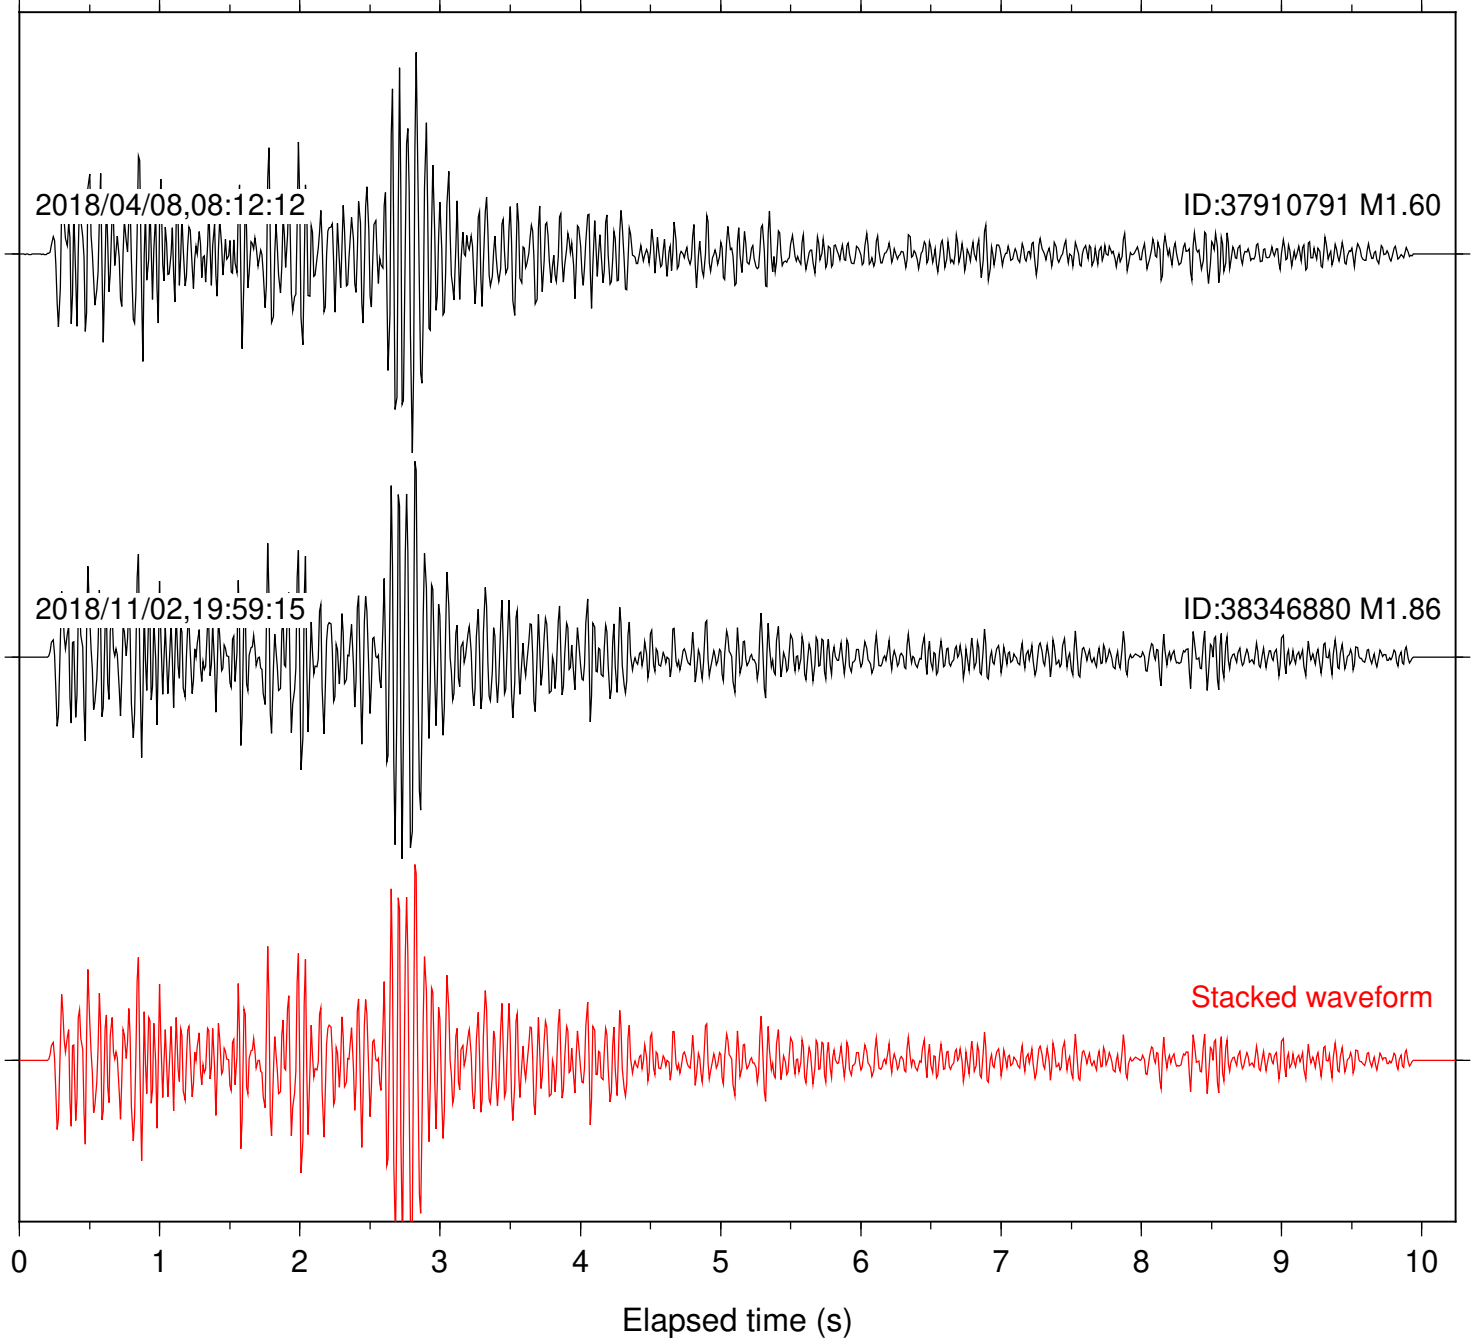

Focal depth: 5.23 km

Station: B946 Com: EHZ

Focal depth: 5.23 km

Station: CSH Com: HHZ

Focal depth: 5.23 km

Station: FRD Com: HHZ

Focal depth: 5.23 km

Station: LKH Com: HHZ