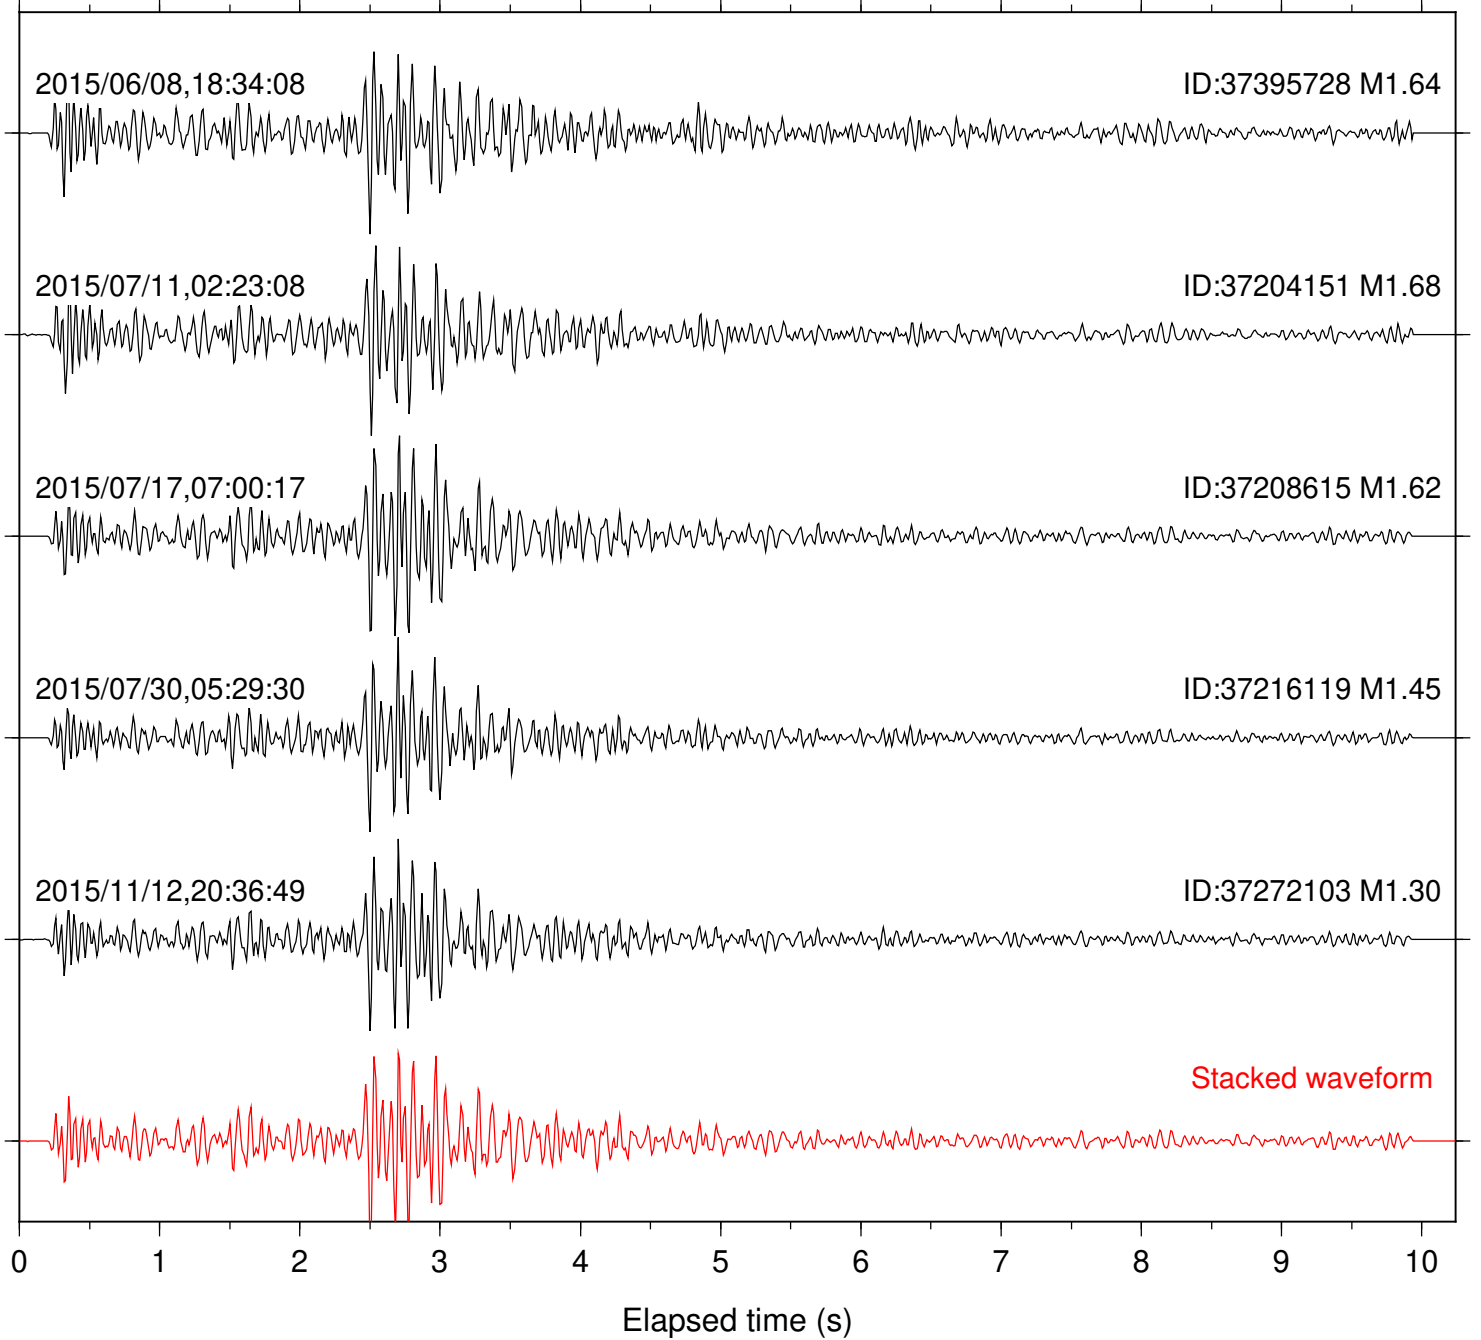

Station: SMER Com: HHZ

Focal depth: 8.09 km

Station: SND Com: HHZ

Focal depth: 8.09 km

Station: B081 Com: EHZ

Focal depth: 8.23 km

Station: B082 Com: EHZ

Focal depth: 8.23 km