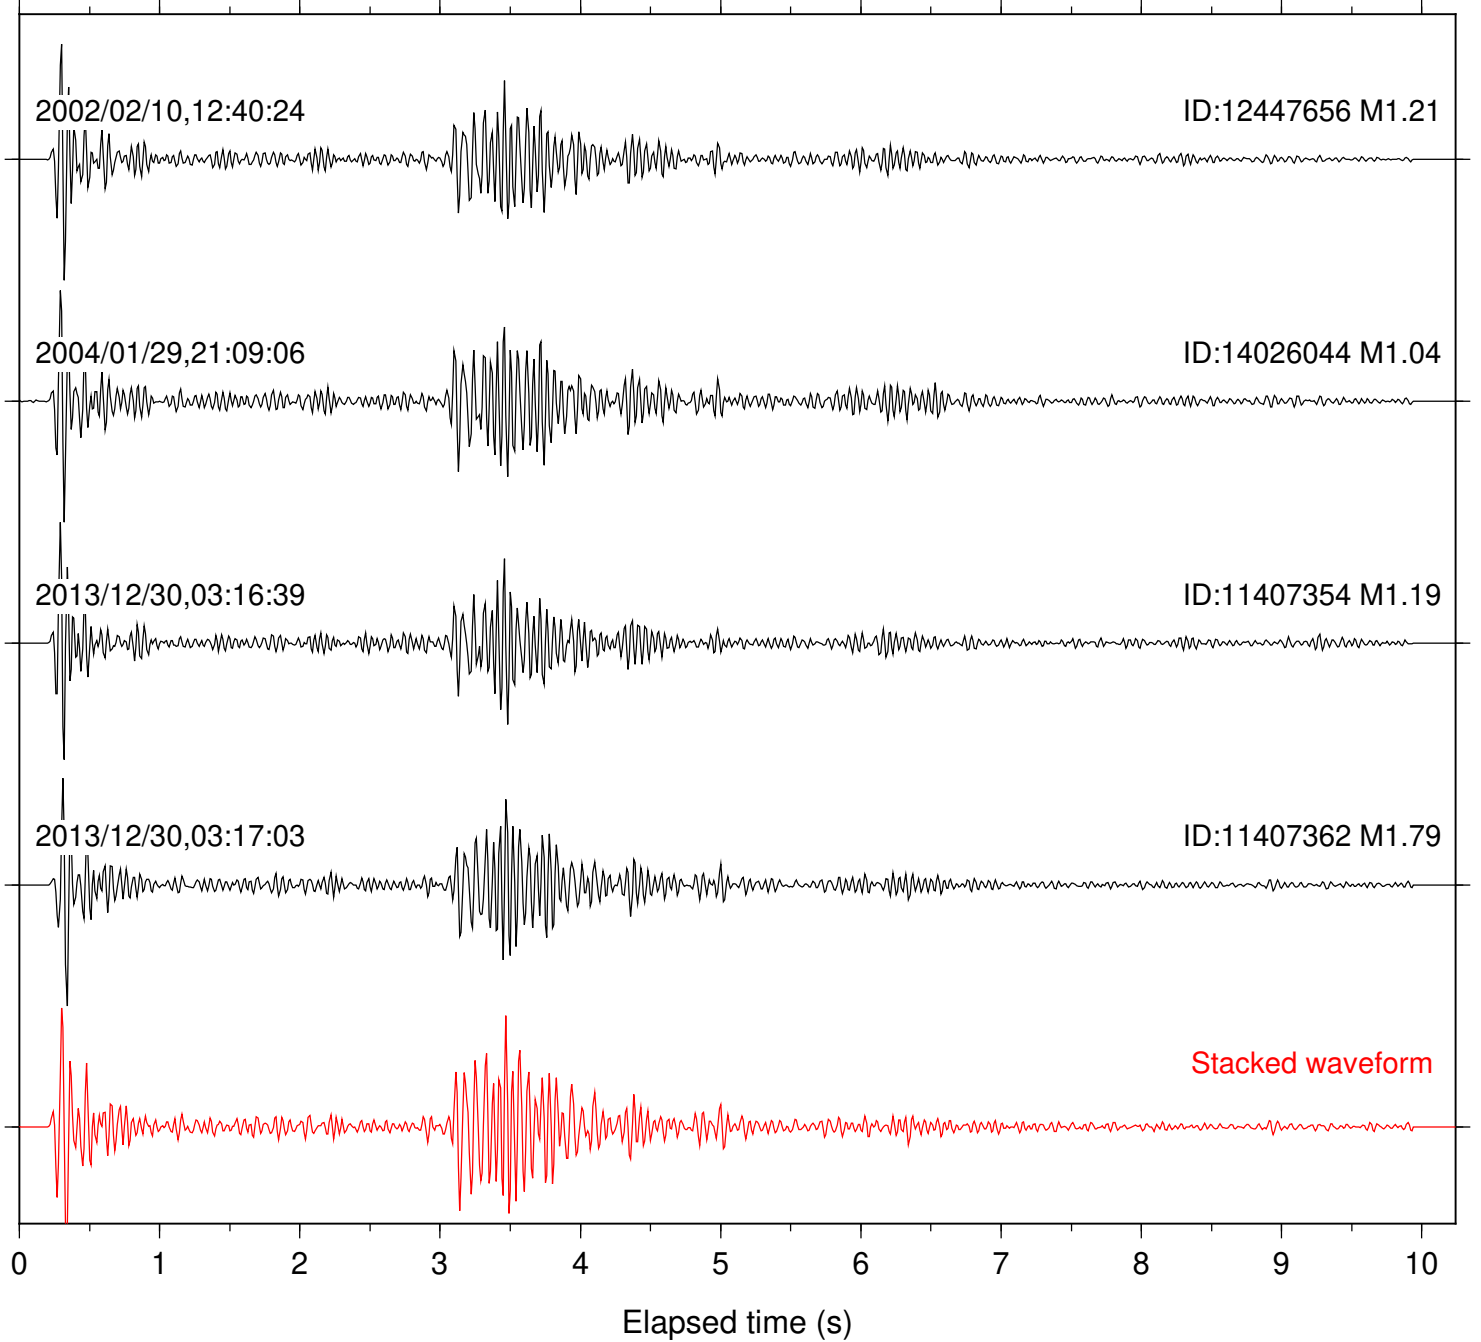

Station: DGR Com: HHZ

Focal depth: 15.47 km