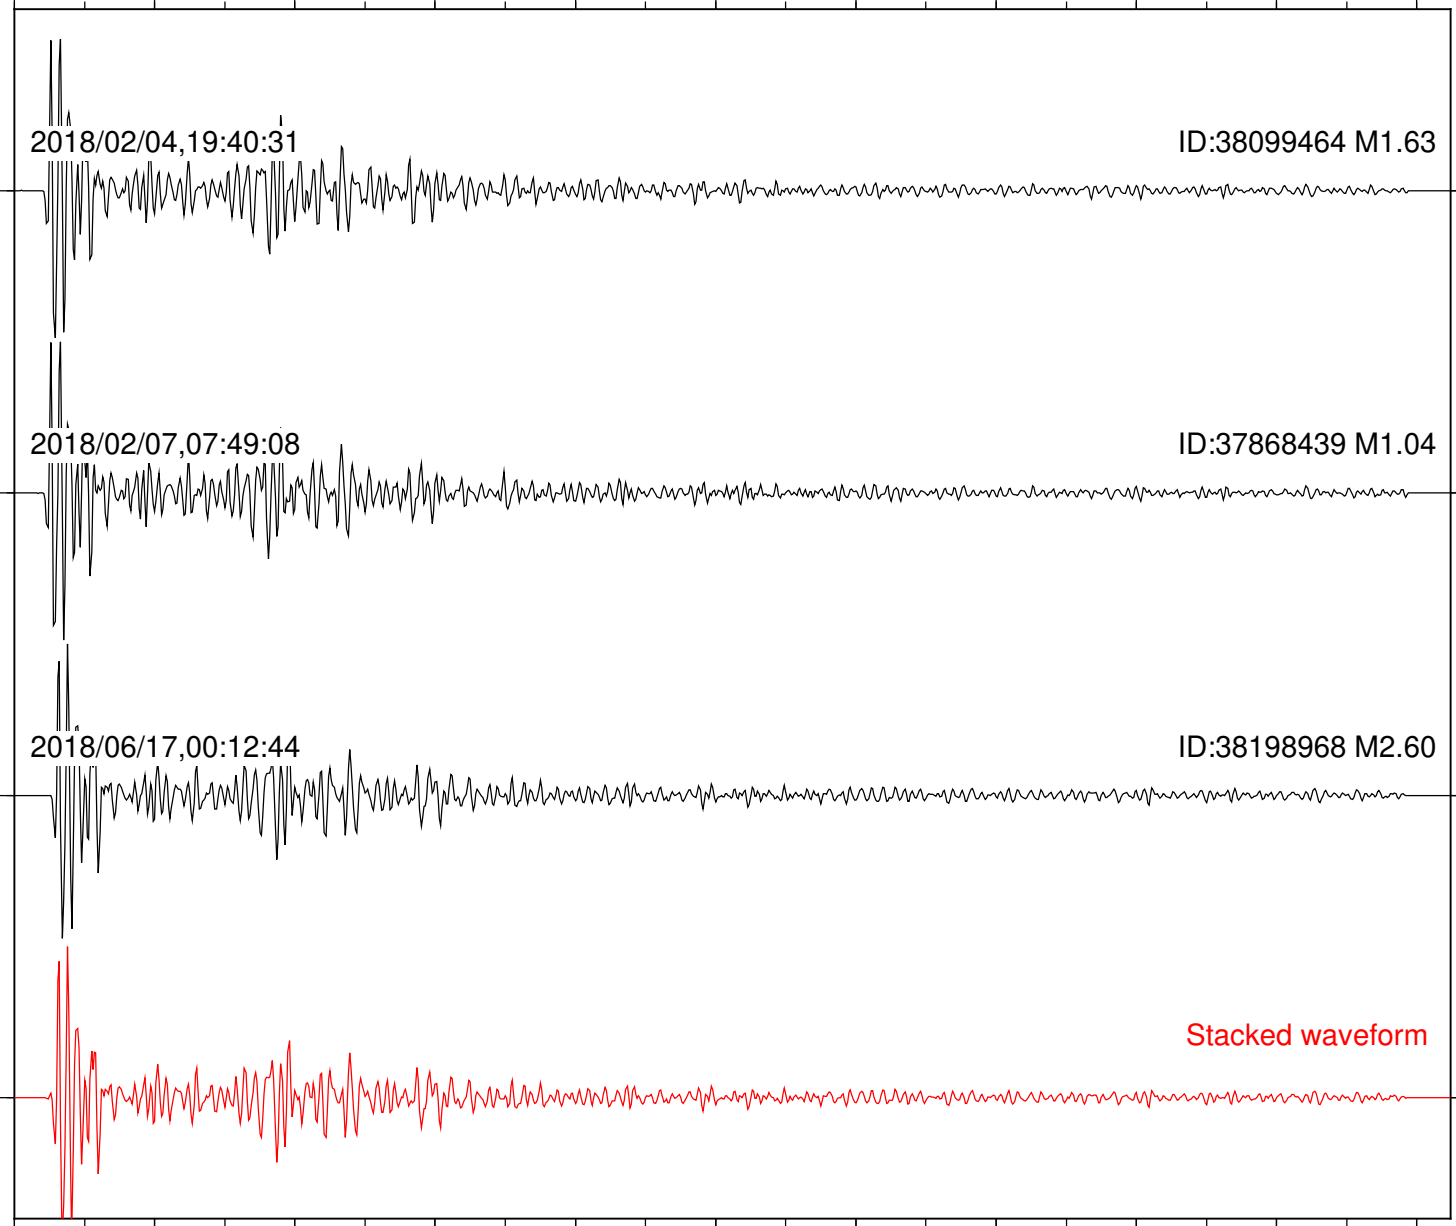

Station: B093 Com: EHZ

Focal depth: 6.93 km

2018/02/04,19:40:31

ID:38099464 M1.63

2018/02/07,07:49:08

ID:37868439 M1.04

2018/06/17,00:12:44

ID:38198968 M2.60

Stacked waveform

0 1 2 3 4 5 6 7 8 9 10
Elapsed time (s)