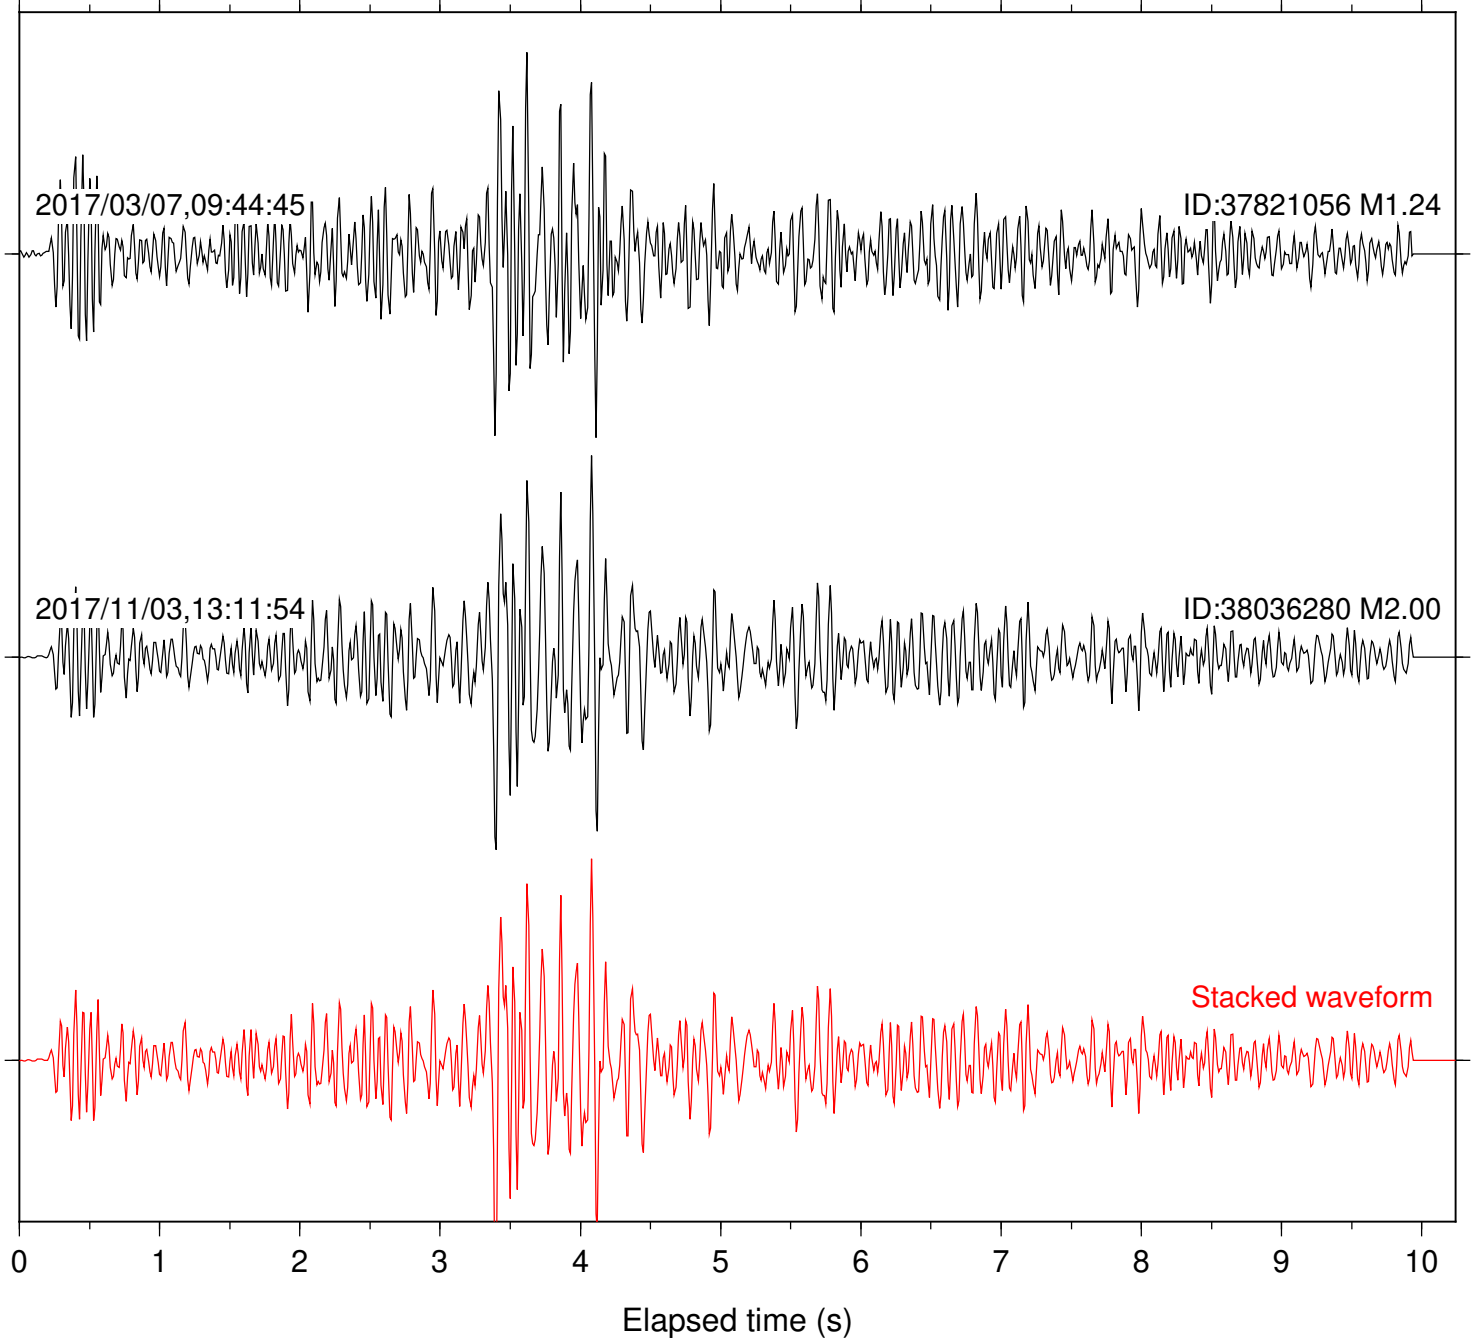

Station: B086 Com: EHZ

Focal depth: 5.80 km