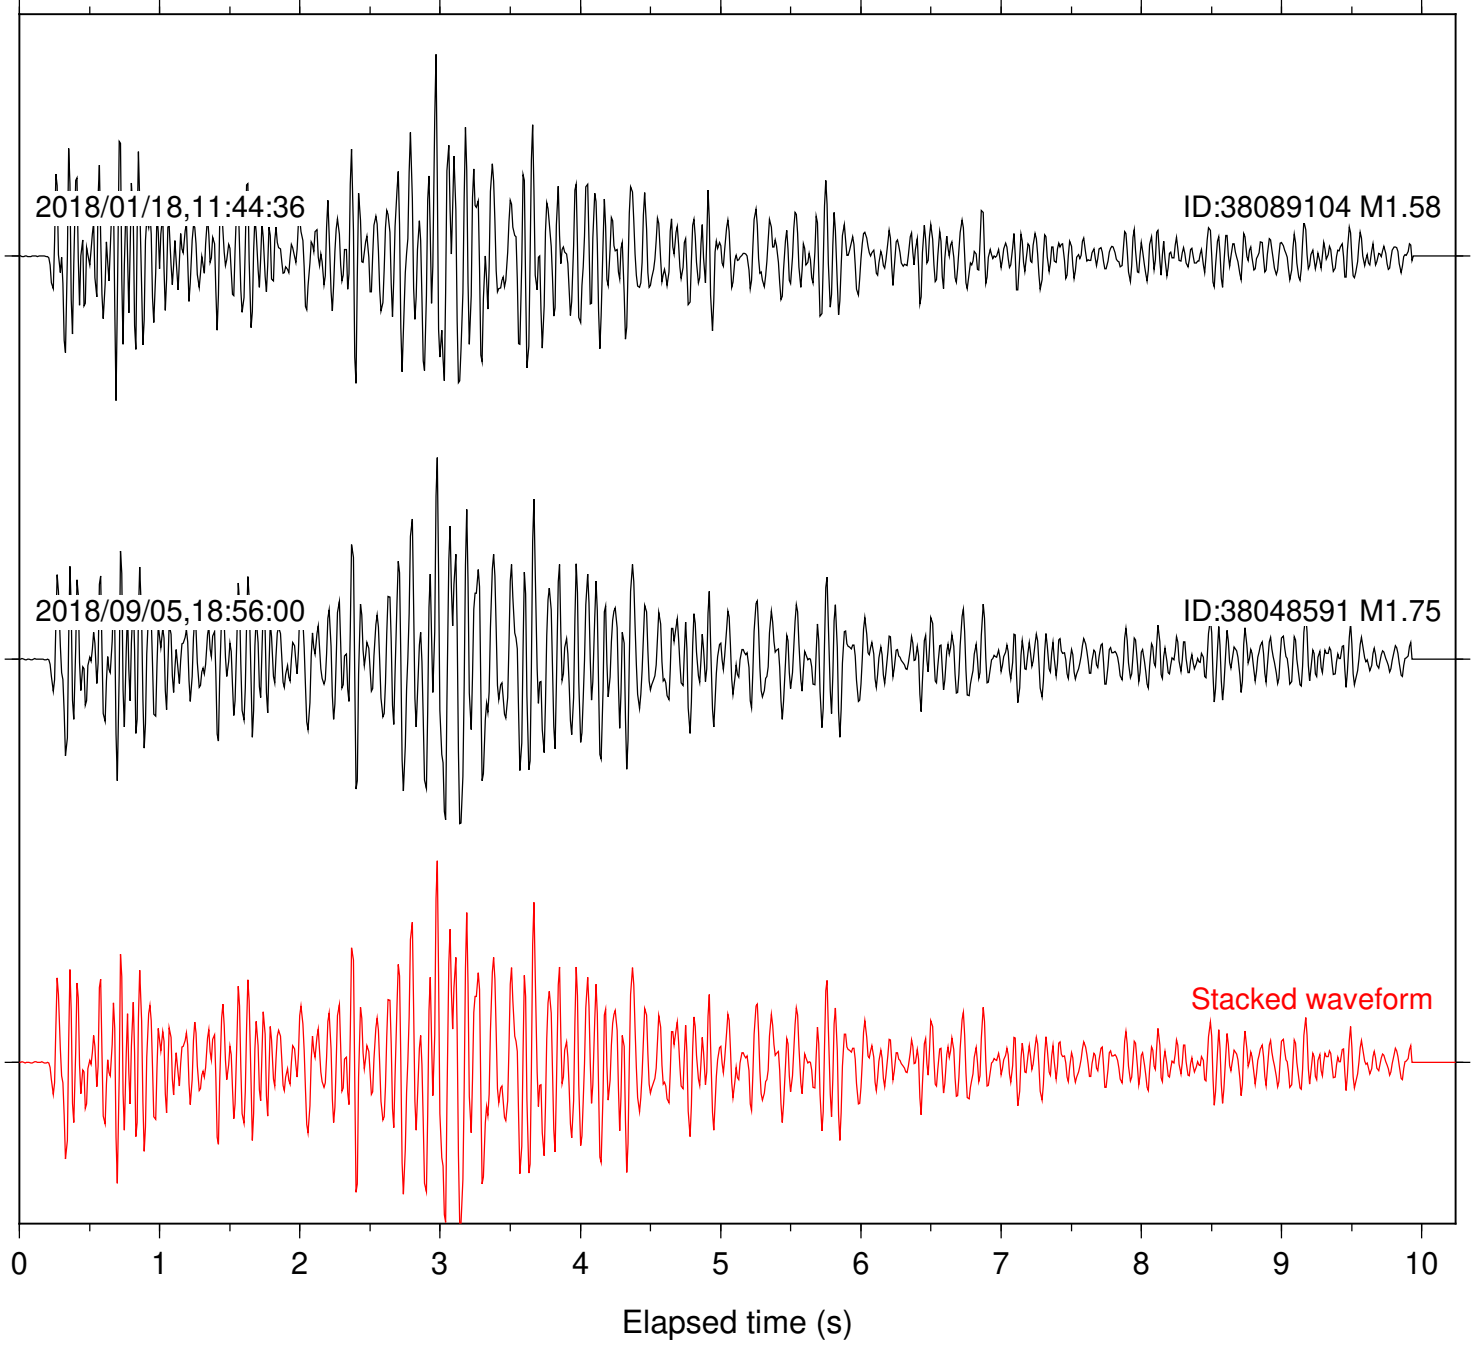

Station: B946 Com: EHZ

Focal depth: 4.98 km