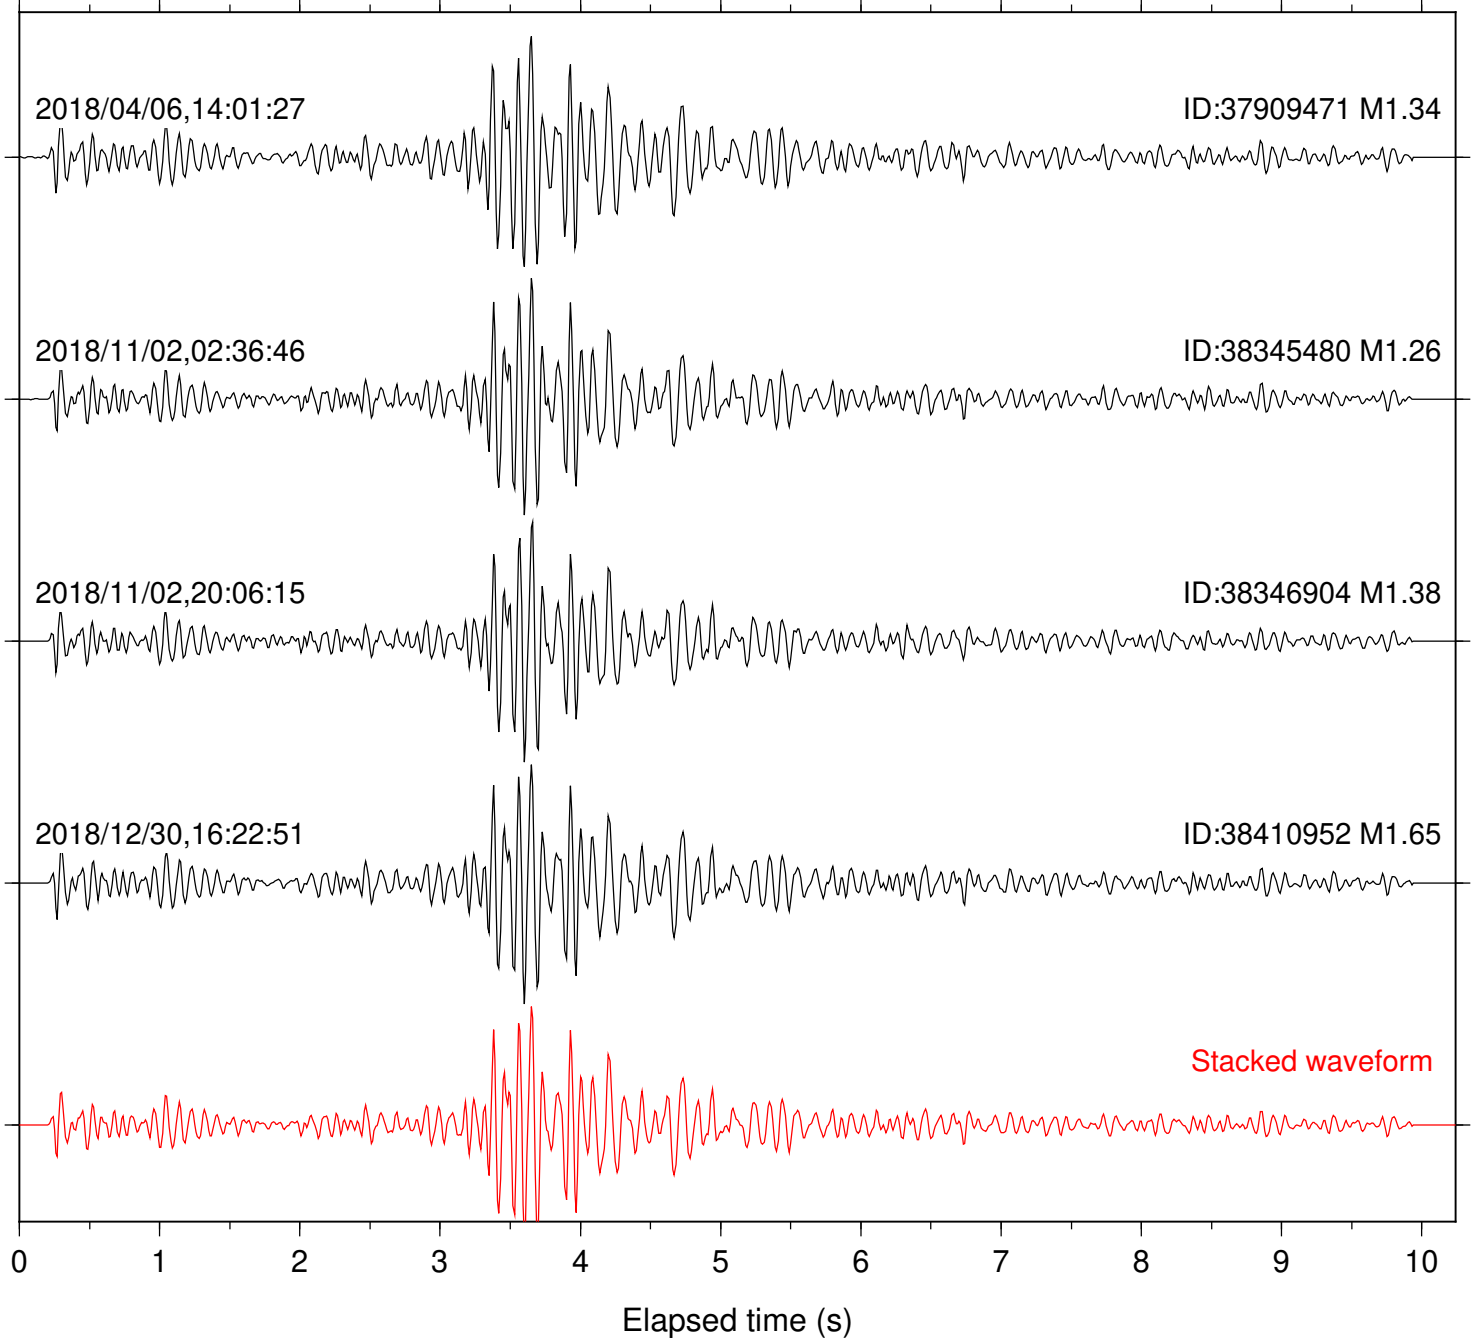

Station: POB2 Com: HHZ

Focal depth: 5.27 km