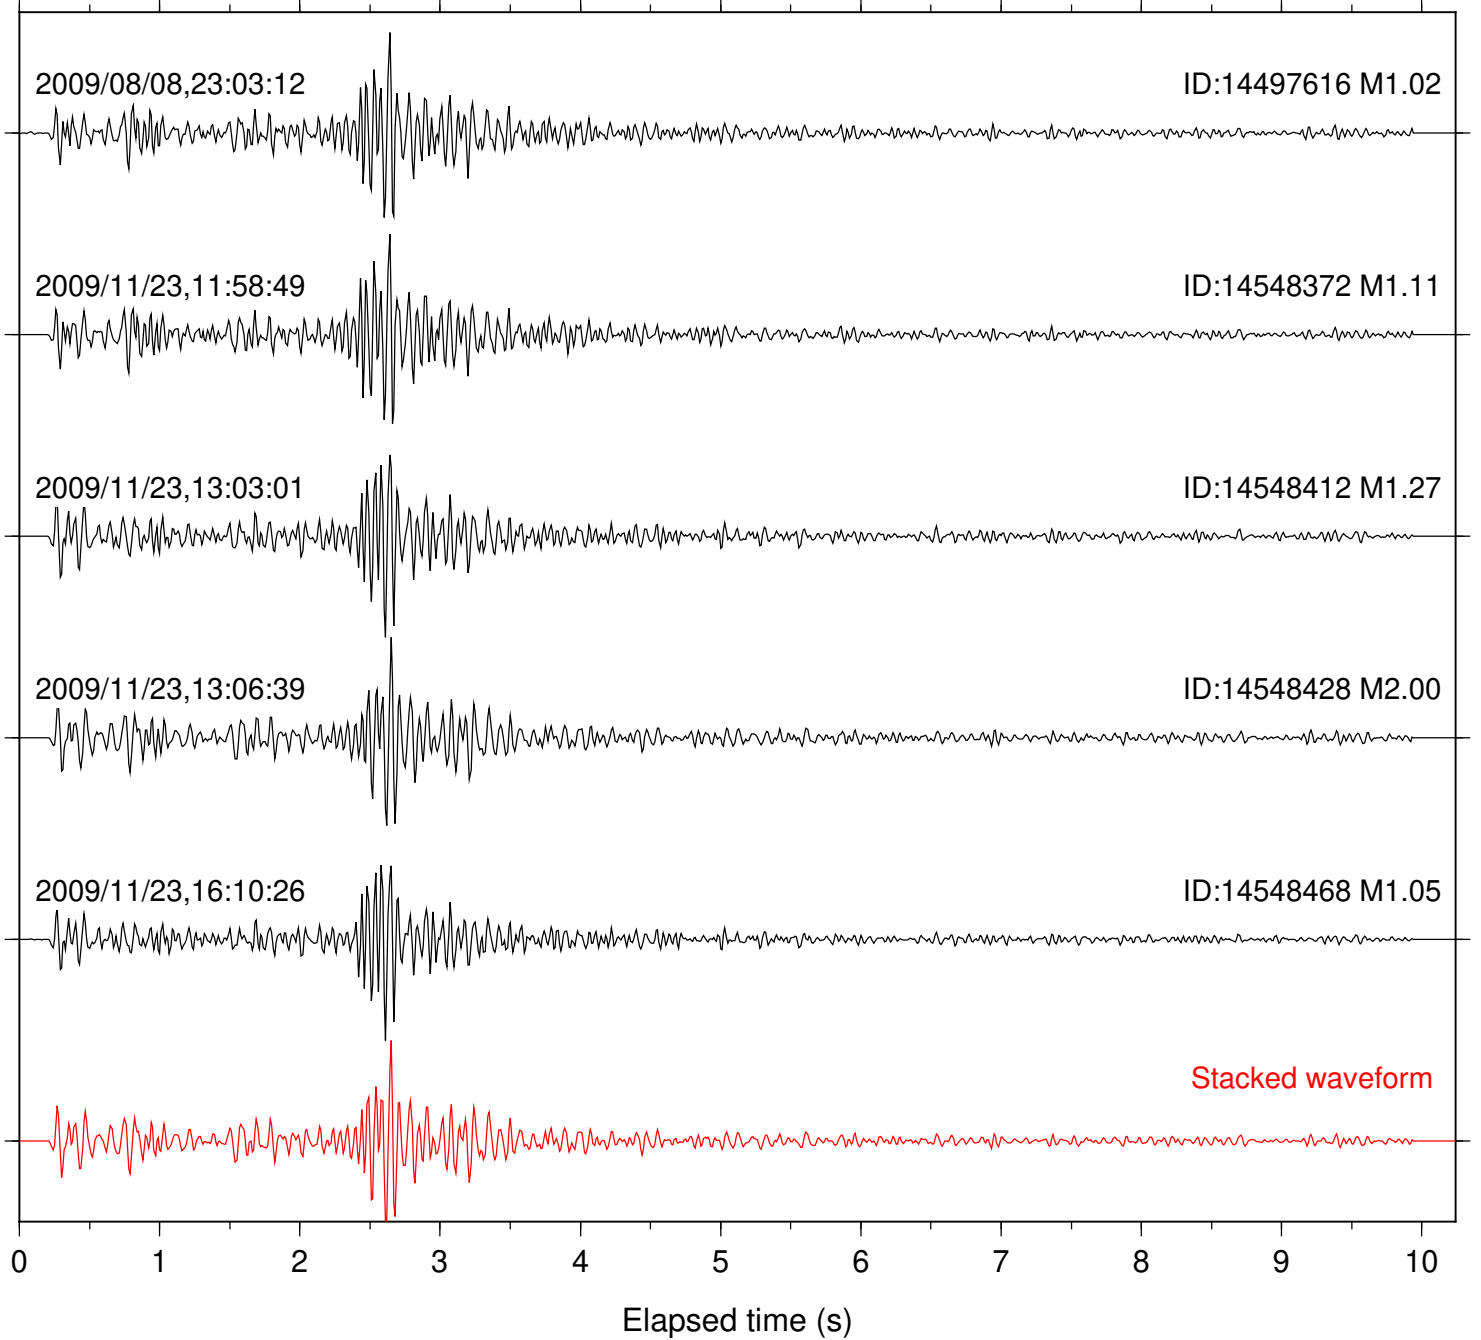

Station: B082 Com: EHZ

Focal depth: 9.33 km