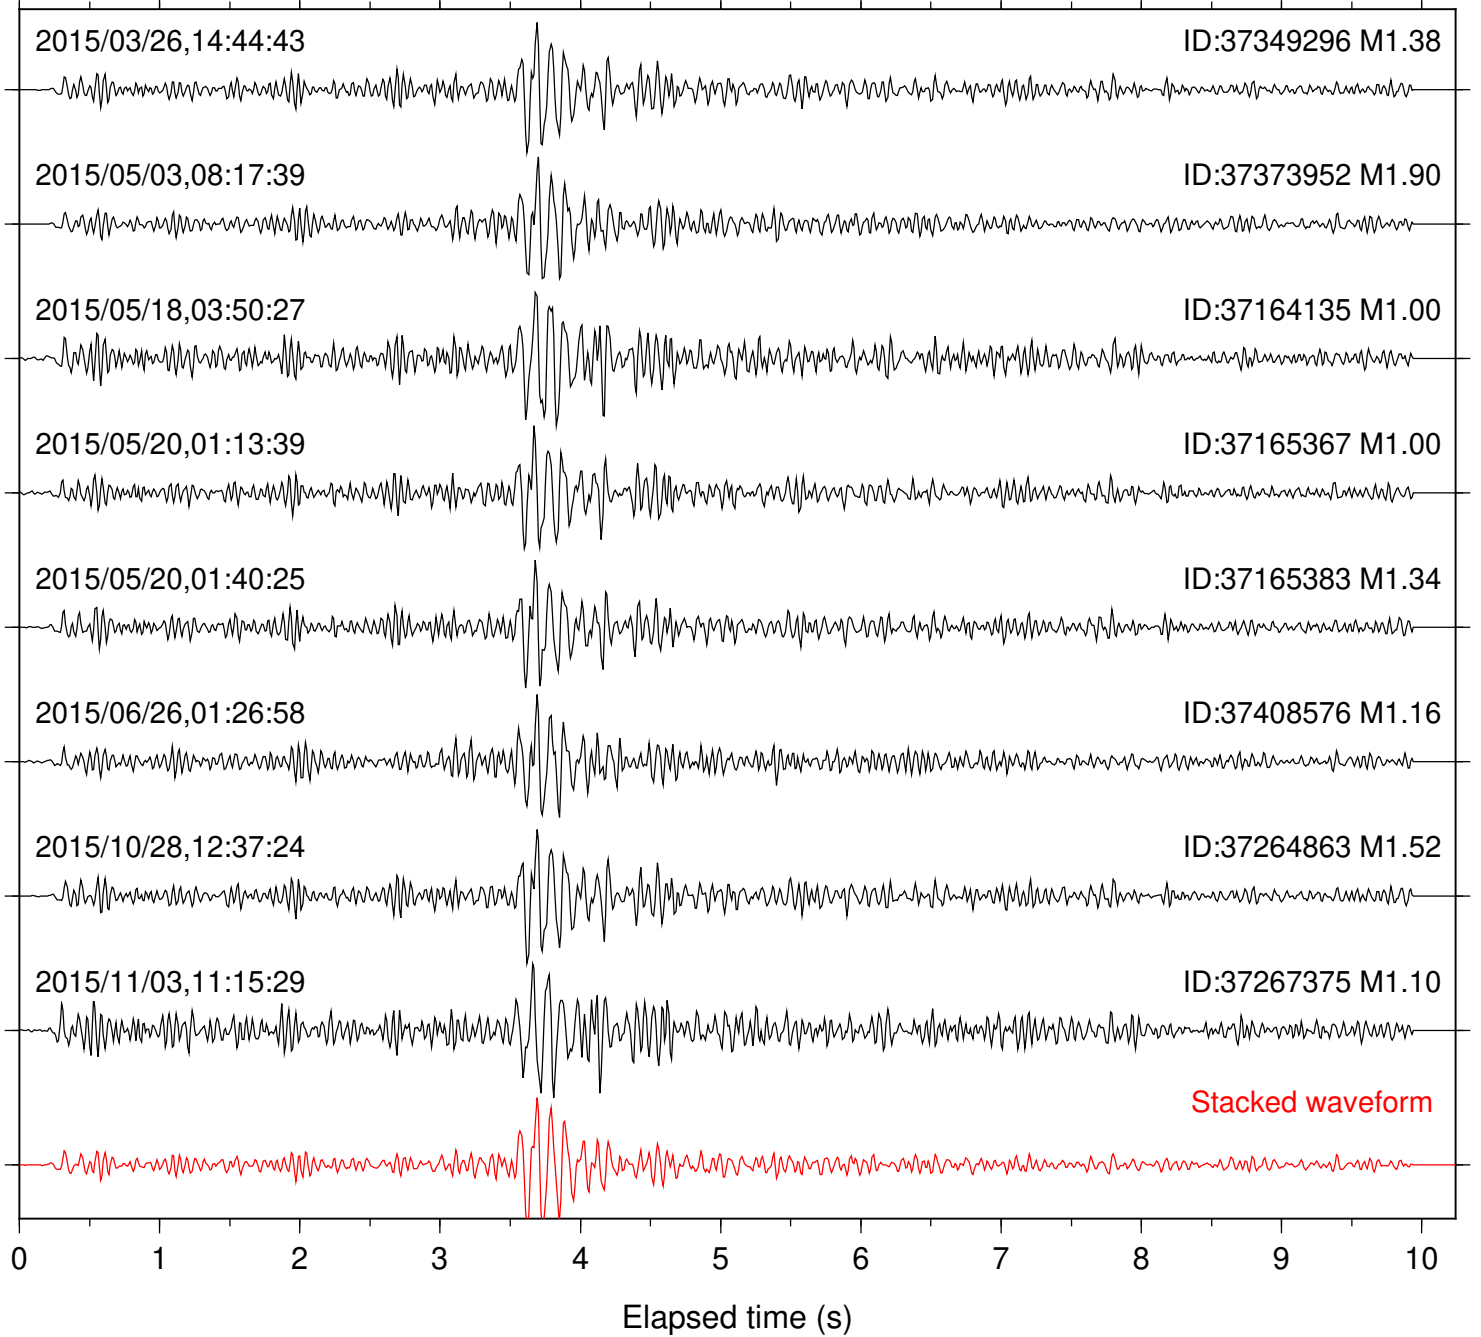

Station: B086 Com: EHZ

Focal depth: 8.37 km