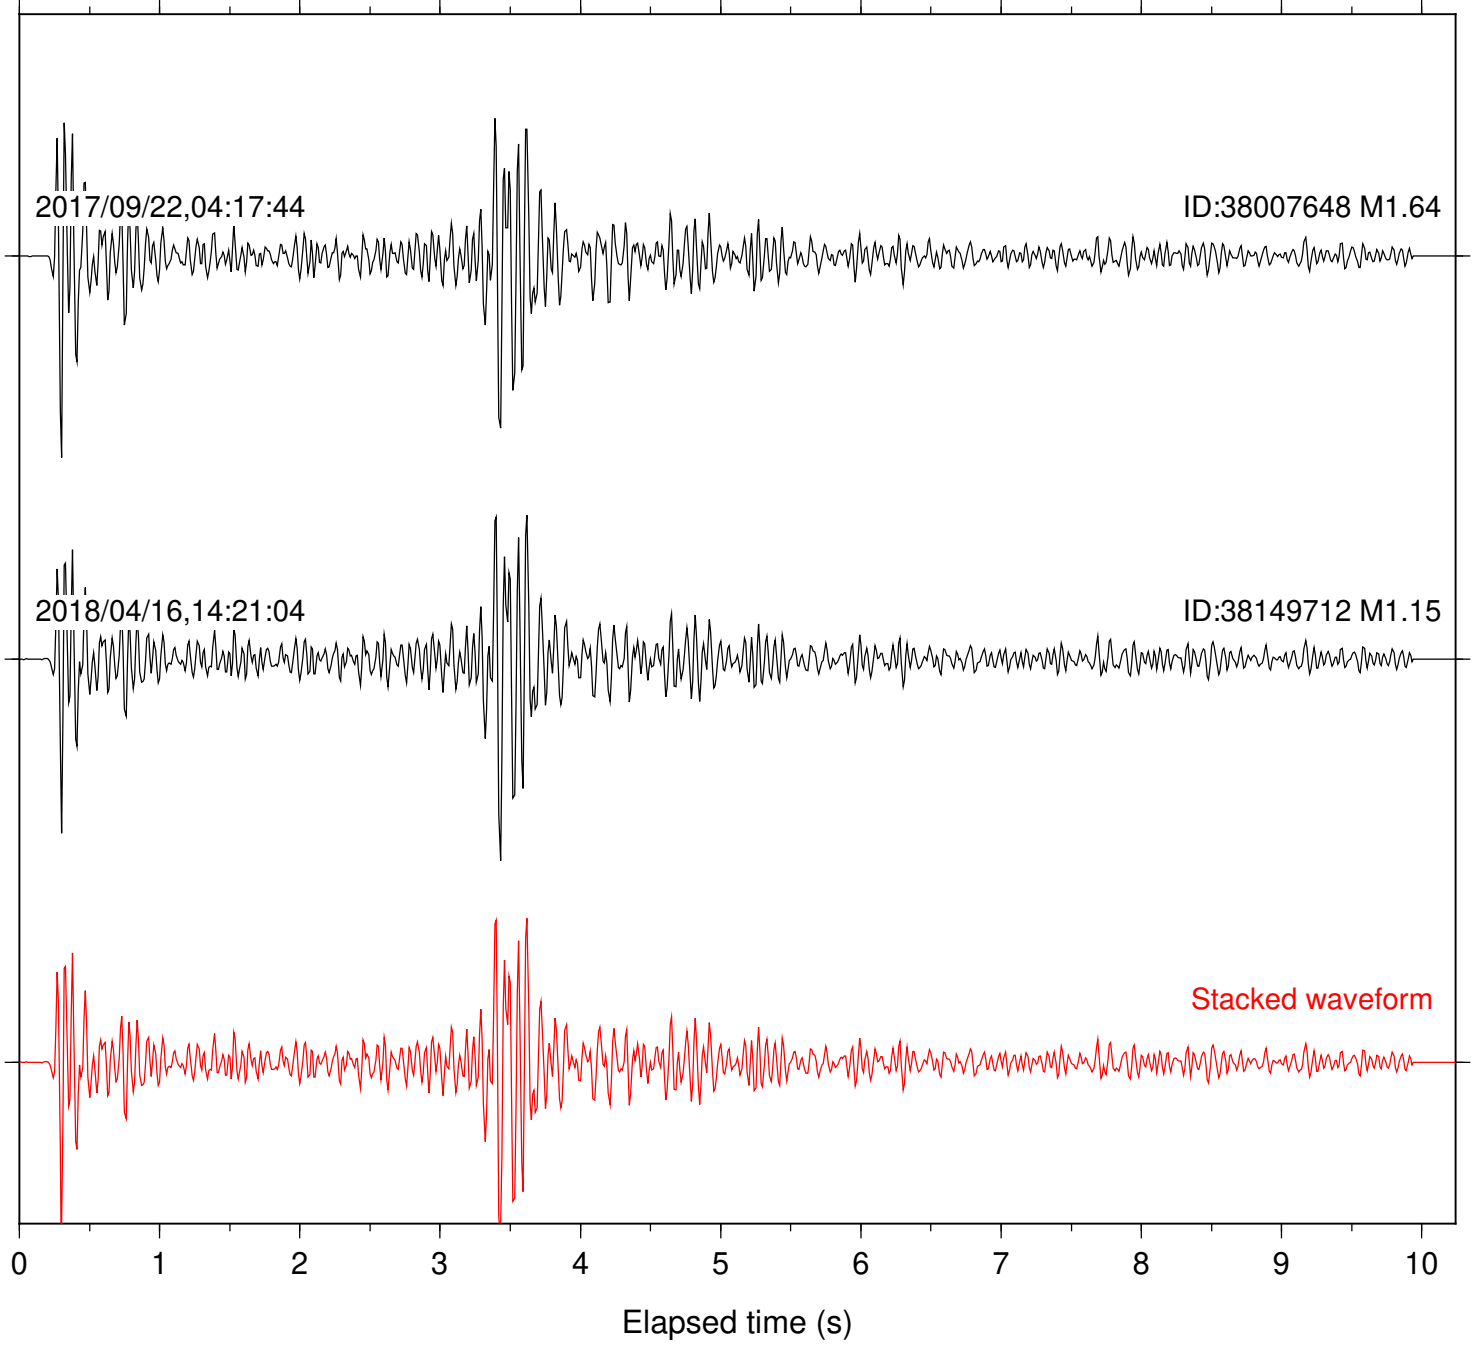

Station: CSH Com: HHZ

Focal depth: 5.63 km