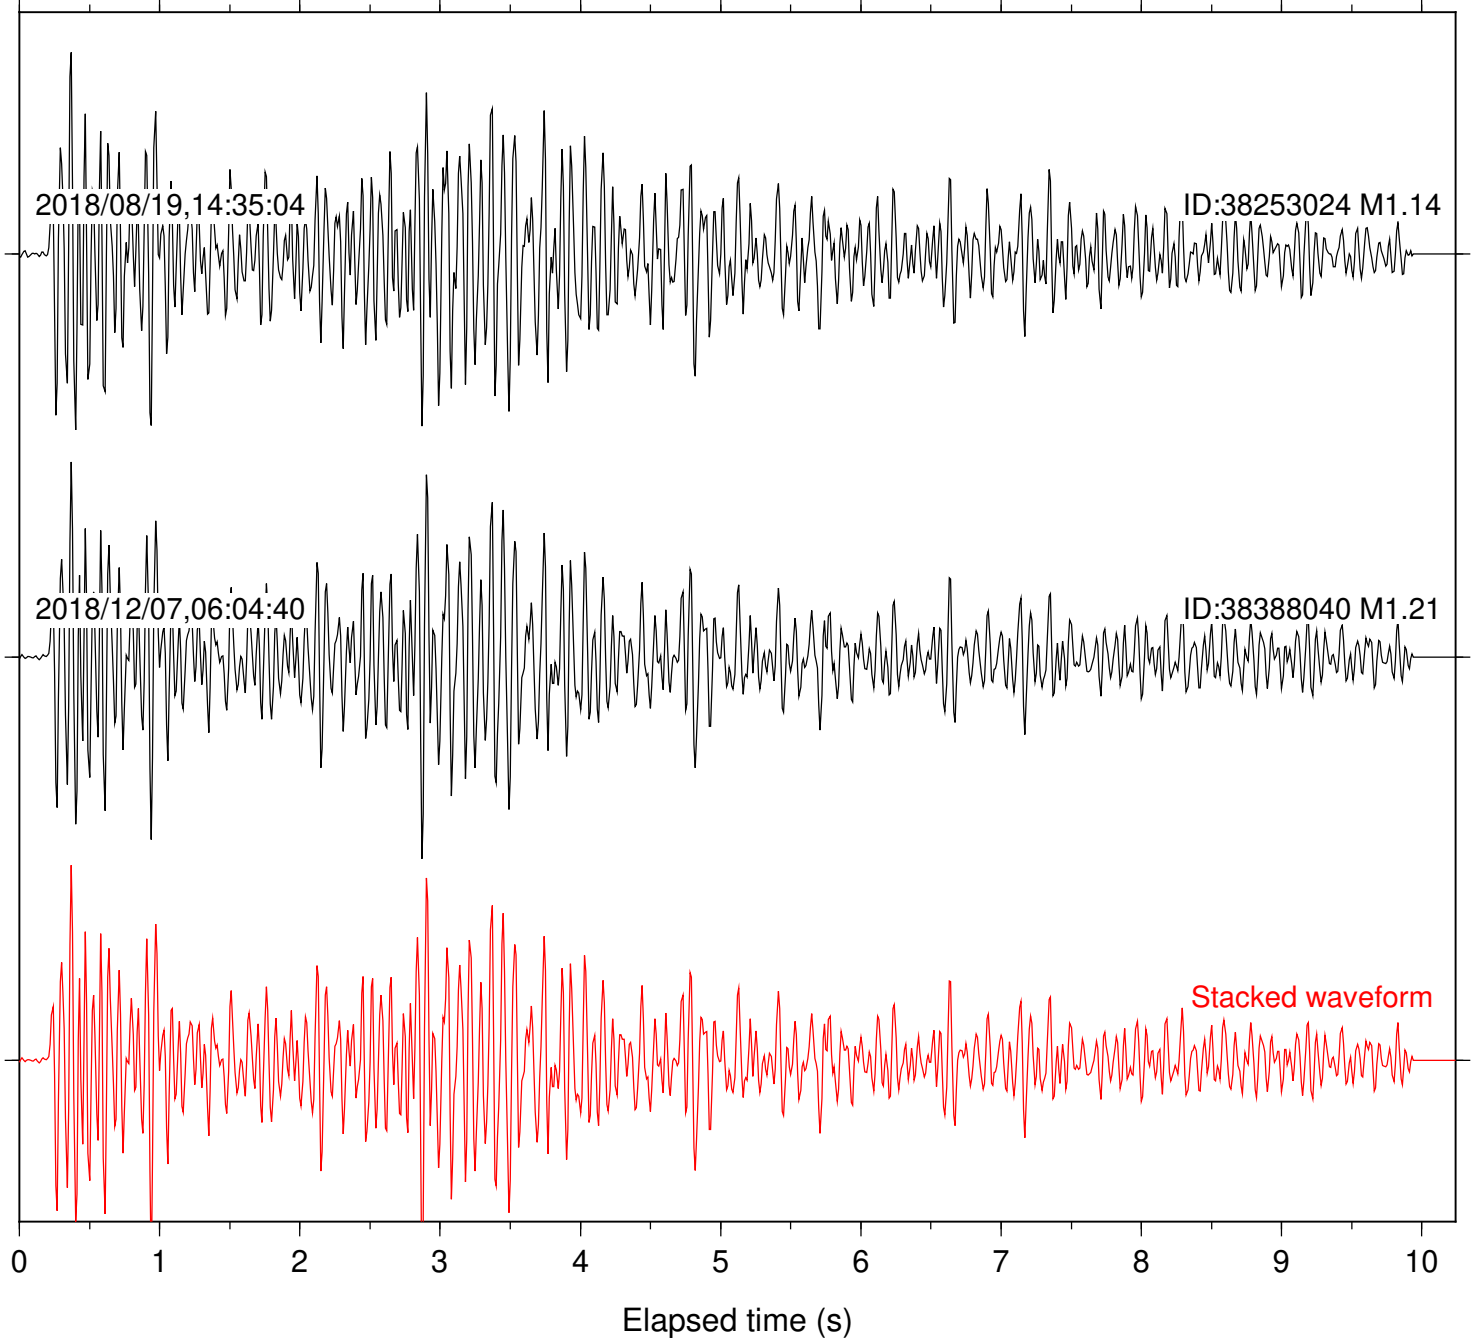

Station: SMER Com: HHZ

Focal depth: 5.43 km

Station: SND Com: HHZ

Focal depth: 5.43 km

Station: B087 Com: EHZ

Focal depth: 4.04 km

Station: B088 Com: EHZ

Focal depth: 4.04 km