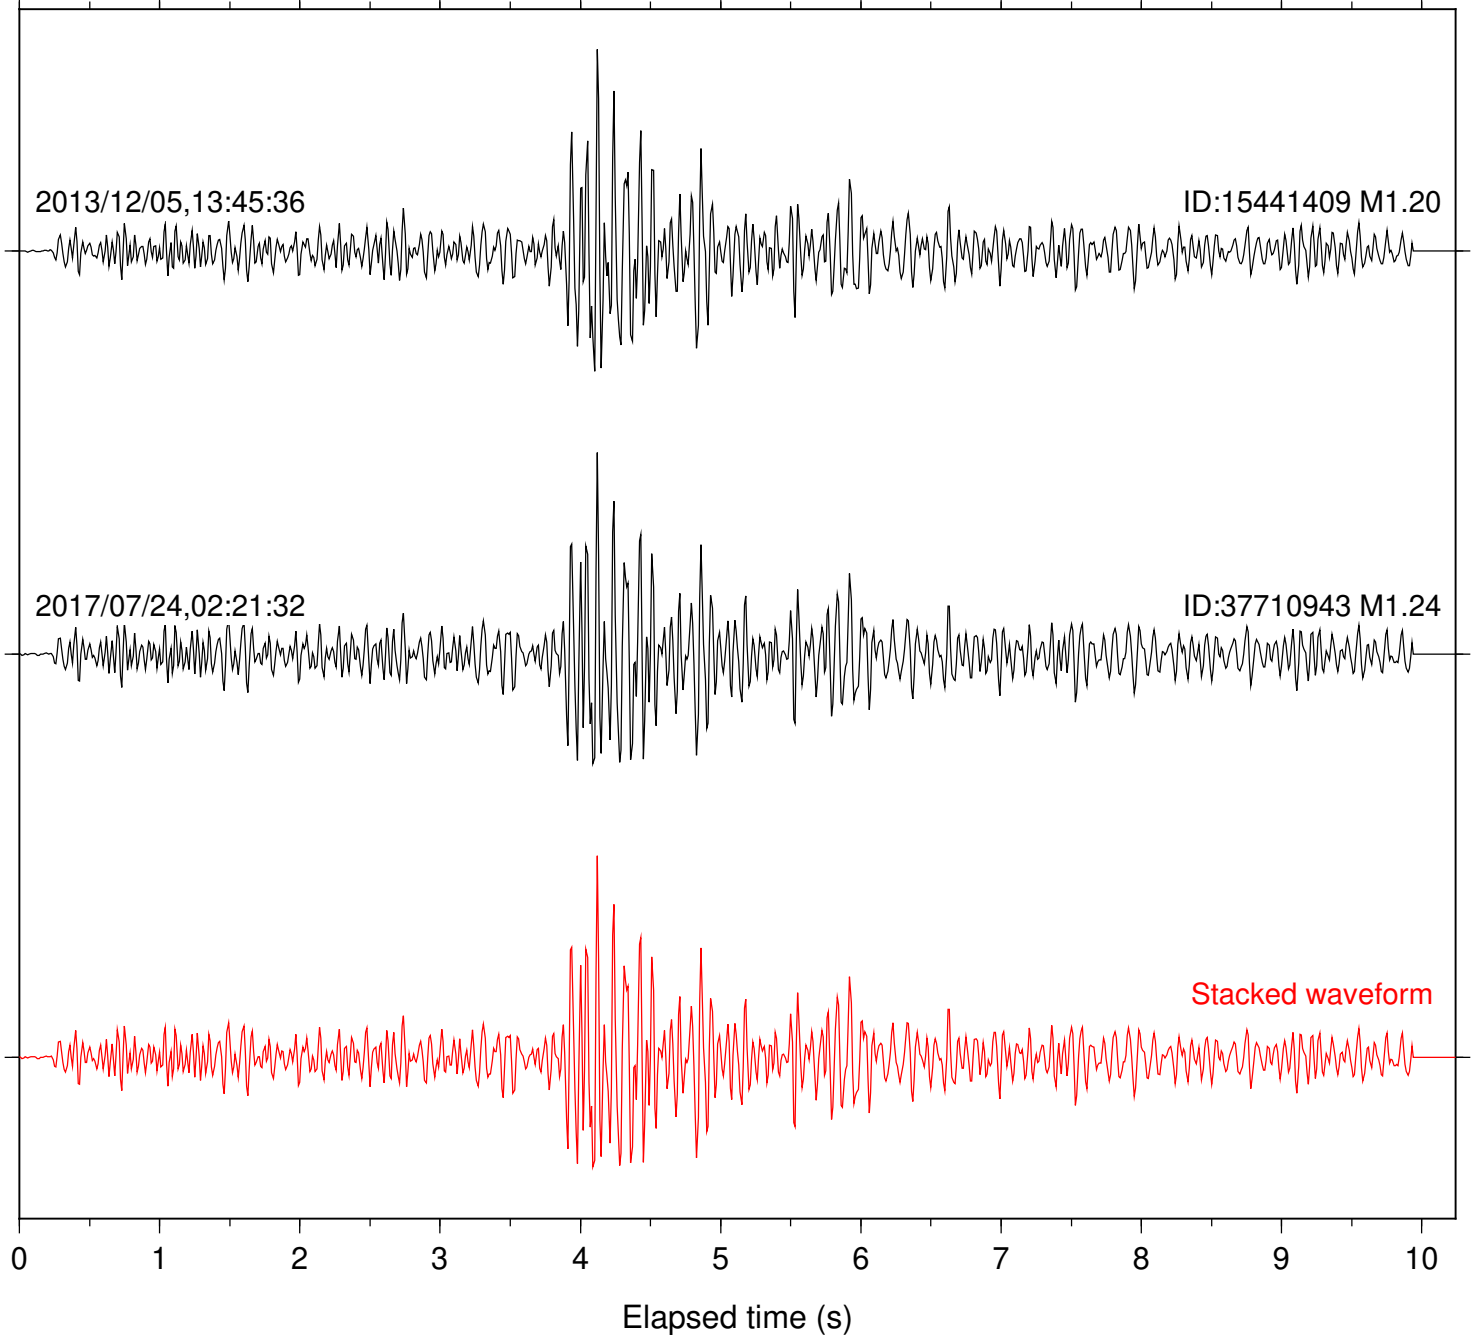

Station: B084 Com: EHZ

Focal depth: 17.84 km