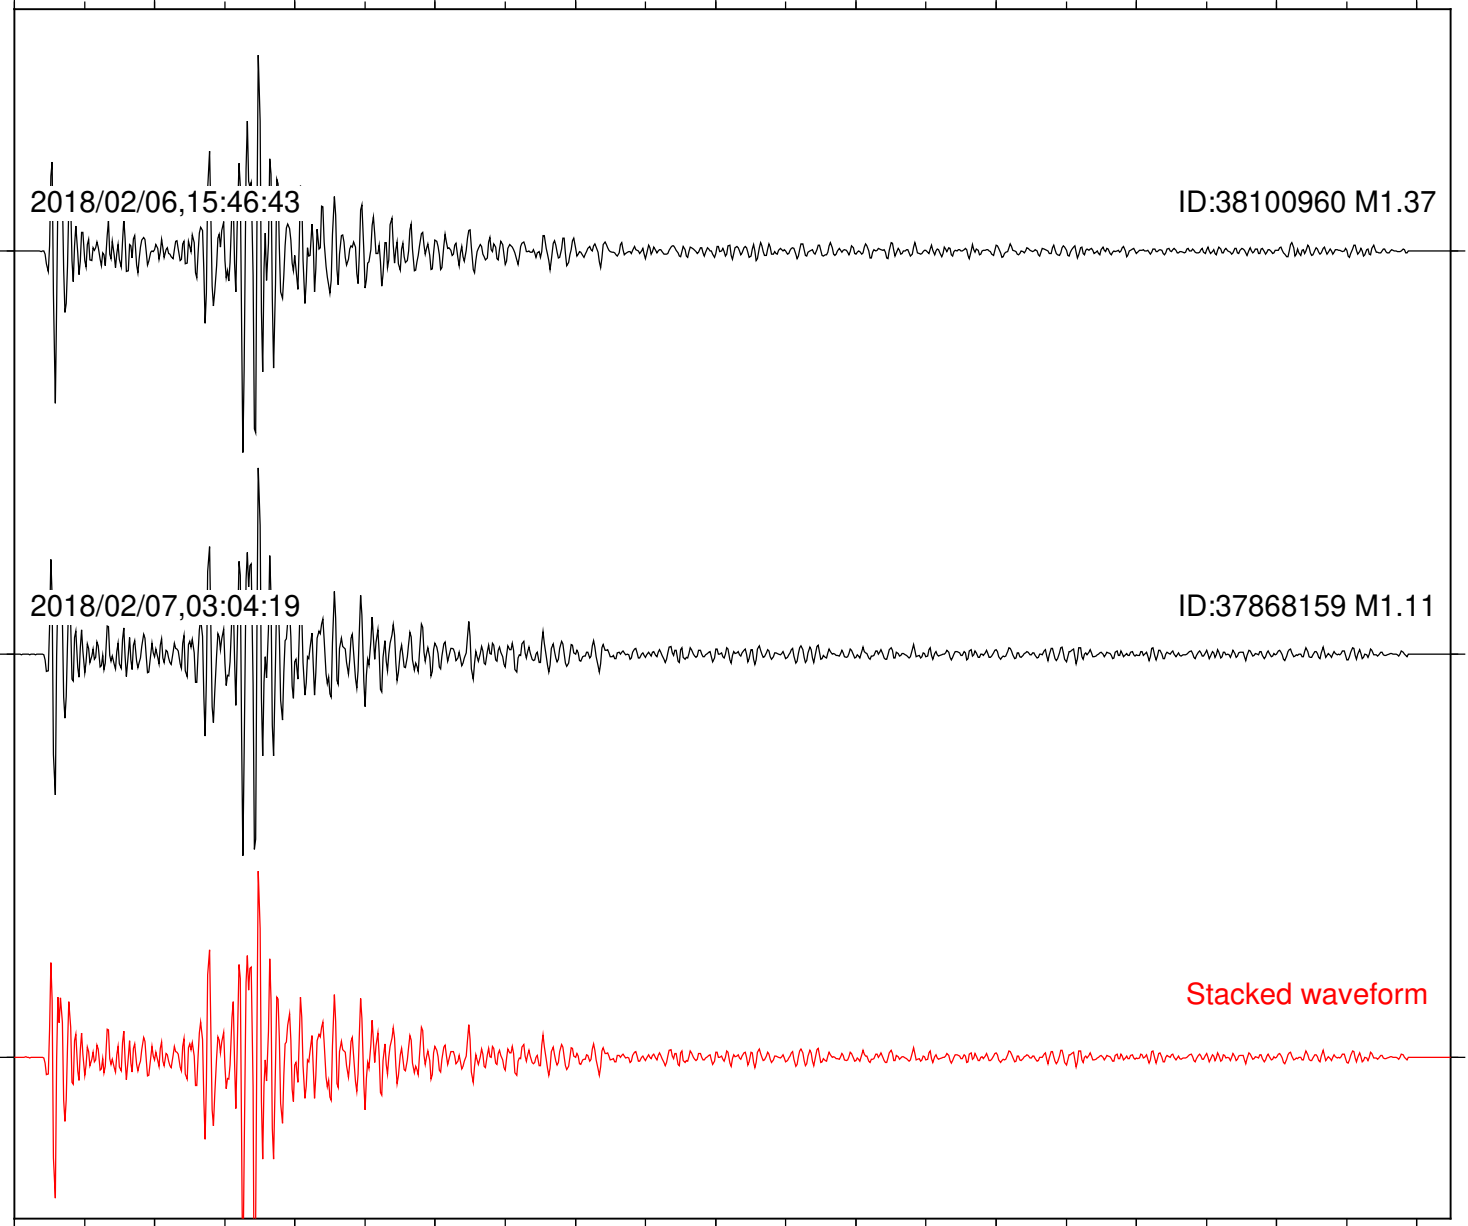

Station: B093 Com: EHZ

Focal depth: 8.67 km

2018/02/06,15:46:43

ID:38100960 M1.37

2018/02/07,03:04:19

ID:37868159 M1.11

Stacked waveform

0 1 2 3 4 5 6 7 8 9 10

Elapsed time (s)