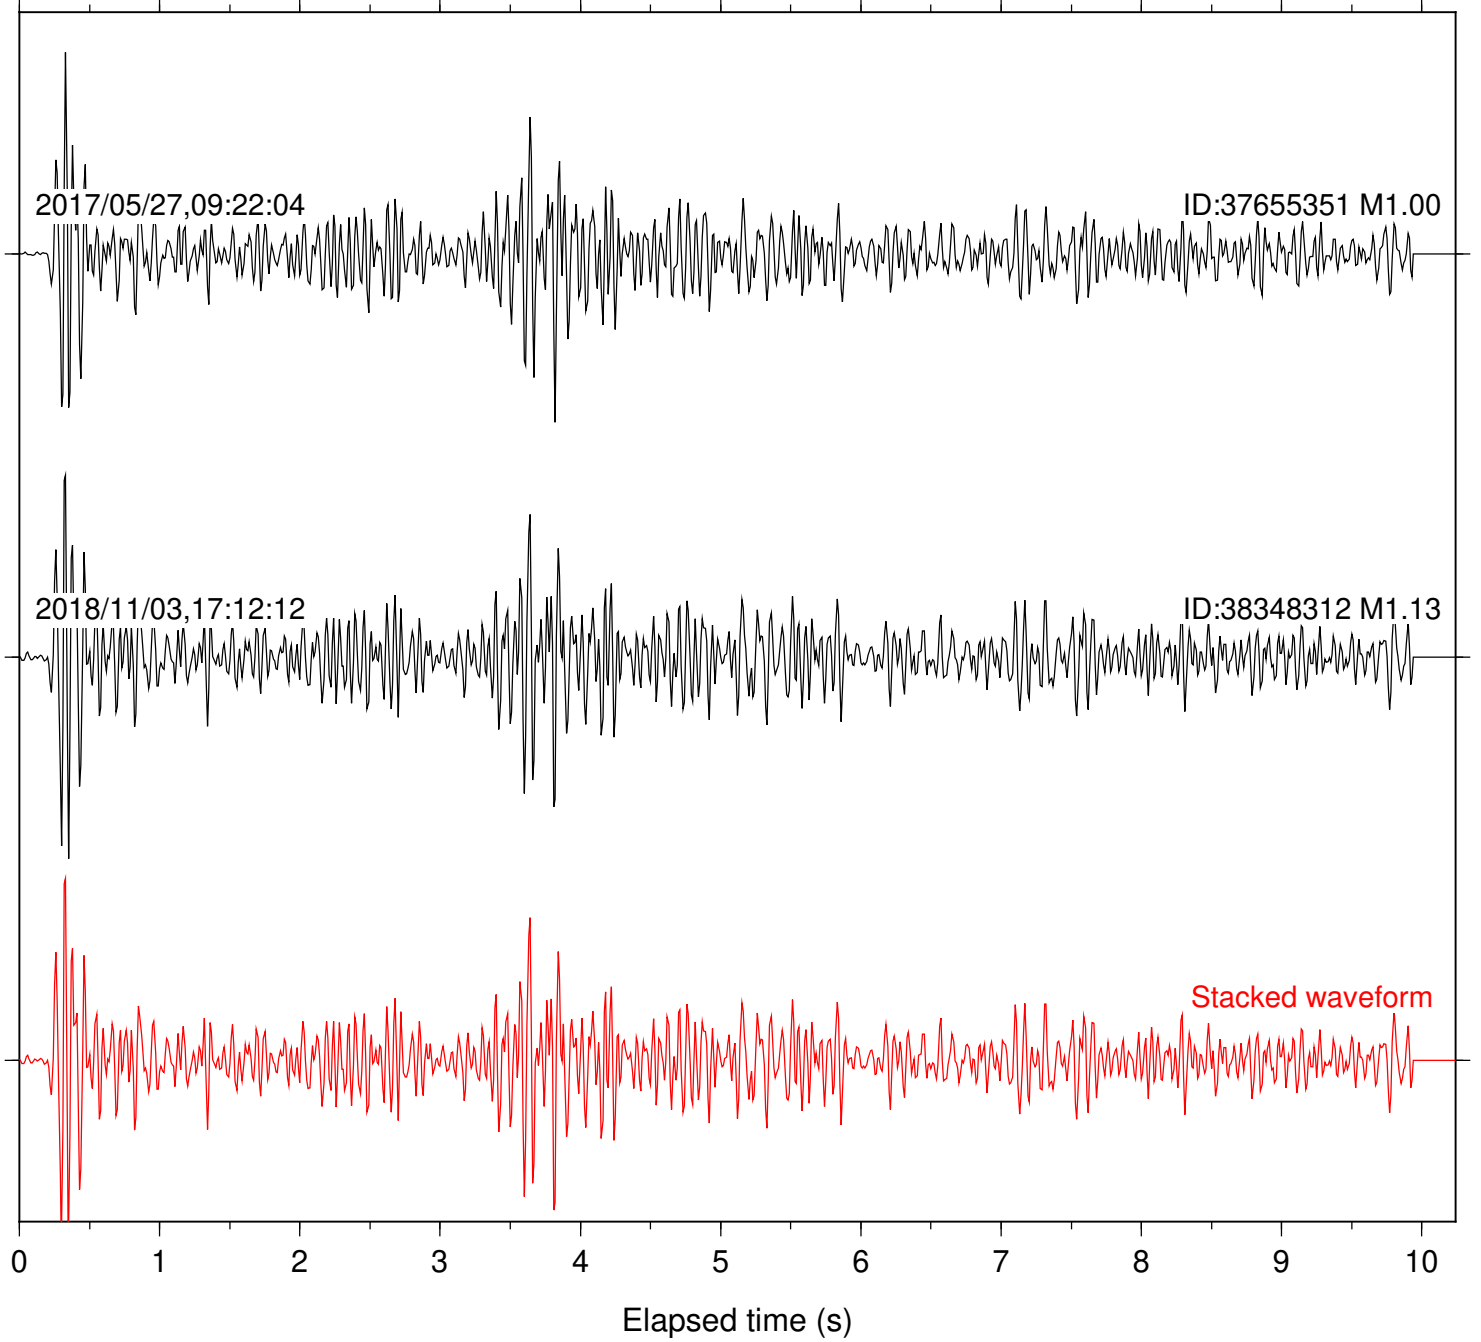

Station: B081 Com: EHZ

Focal depth: 5.53 km