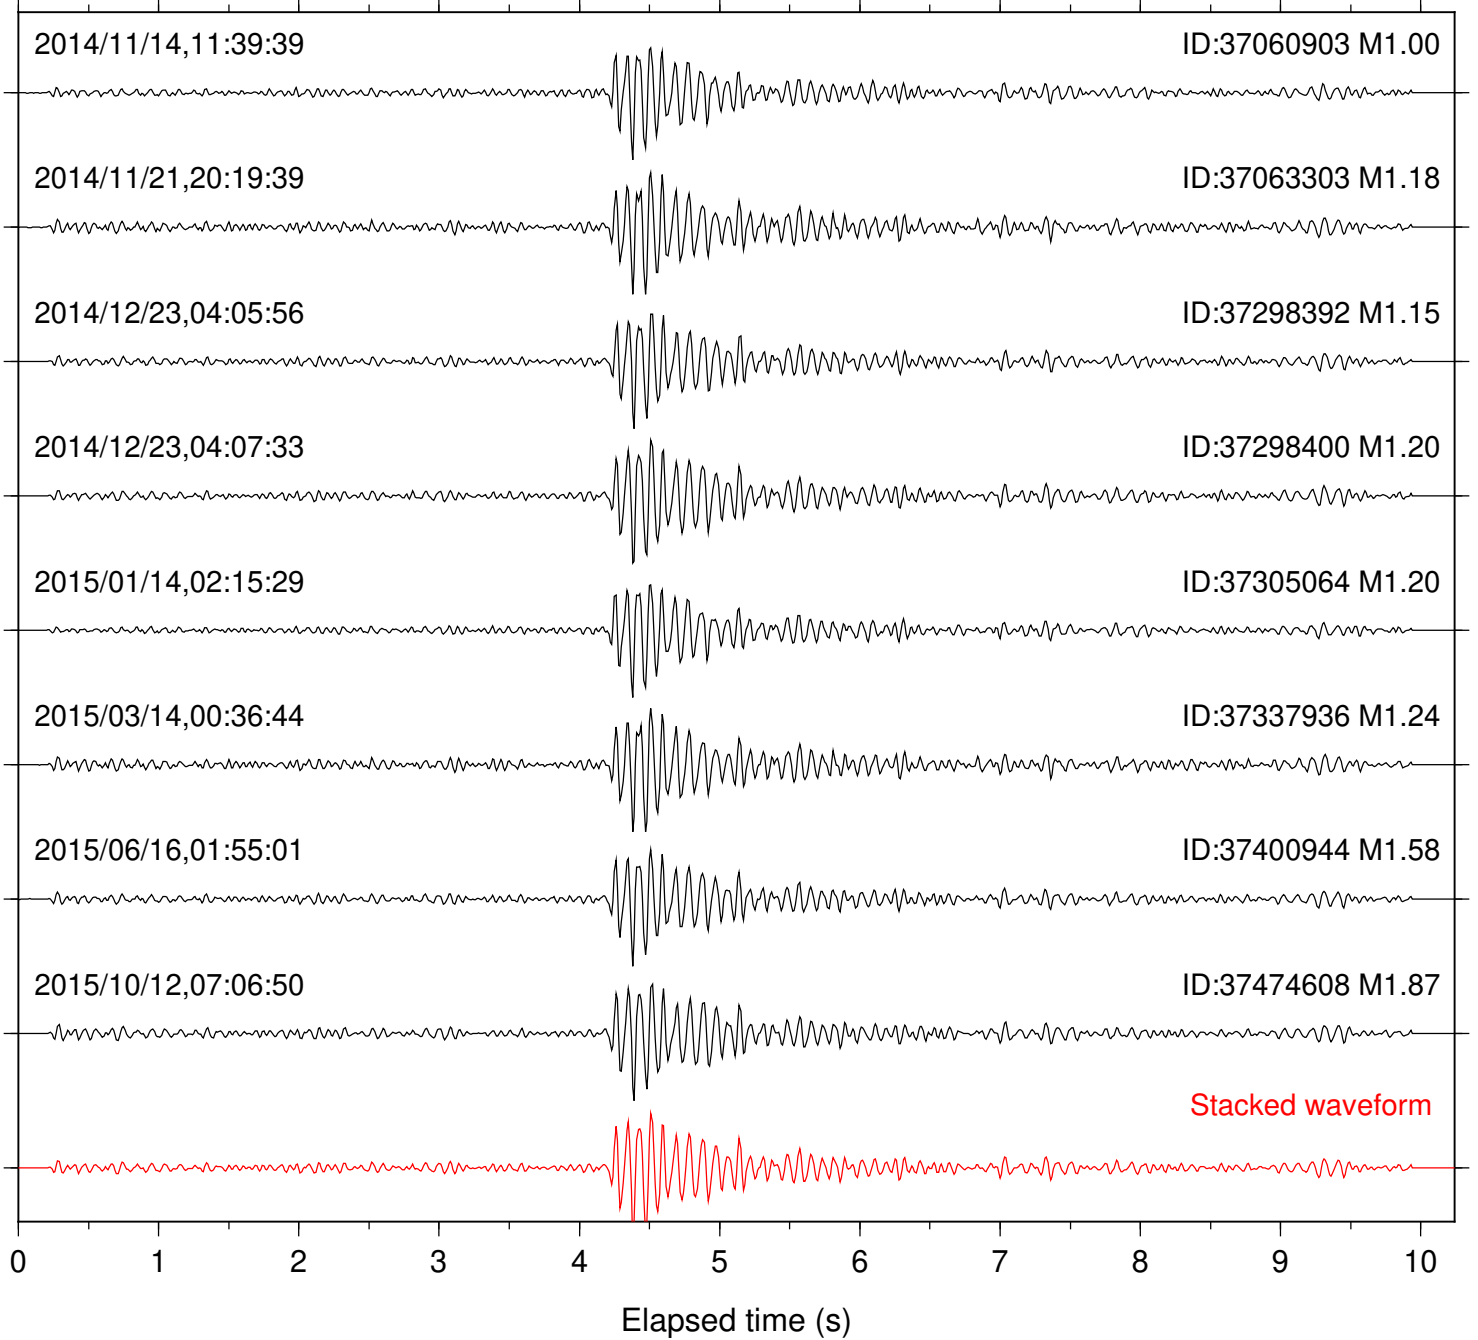

Station: B084 Com: EHZ

Focal depth: 8.51 km