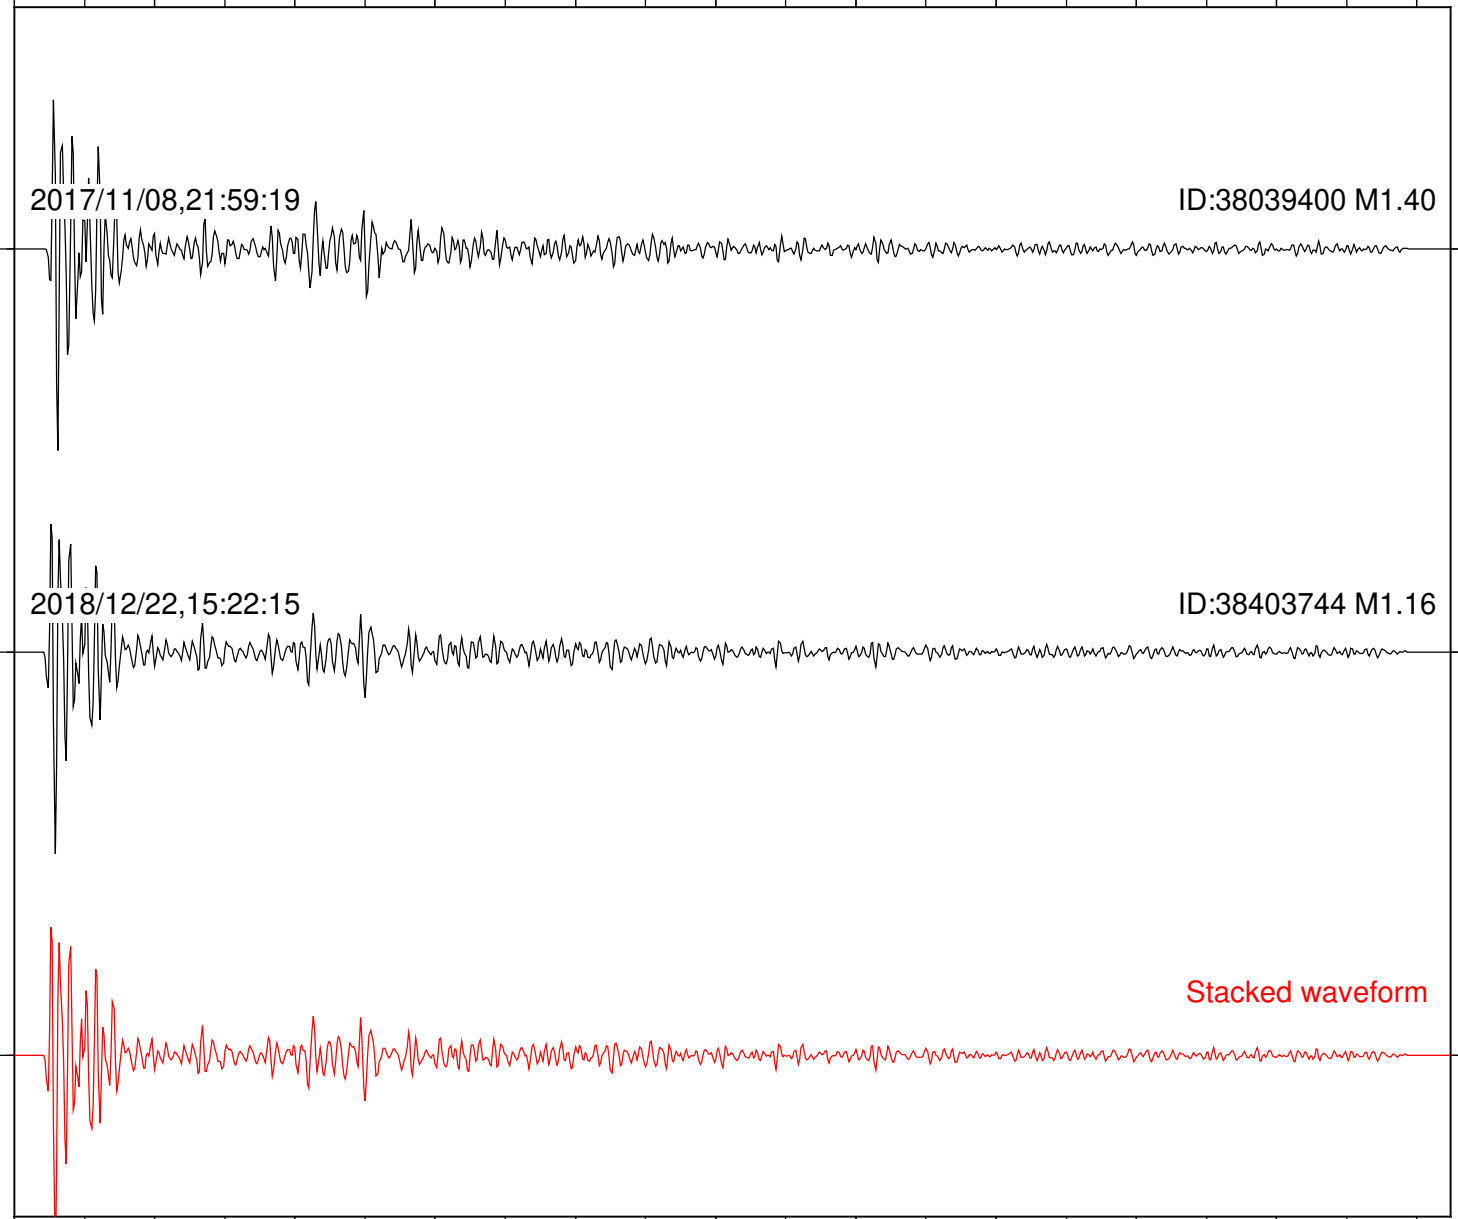

Station: B093 Com: EHZ

Focal depth: 5.79 km

2017/11/08,21:59:19

ID:38039400 M1.40

2018/12/22,15:22:15

ID:38403744 M1.16

Stacked waveform

0 1 2 3 4 5 6 7 8 9 10
Elapsed time (s)