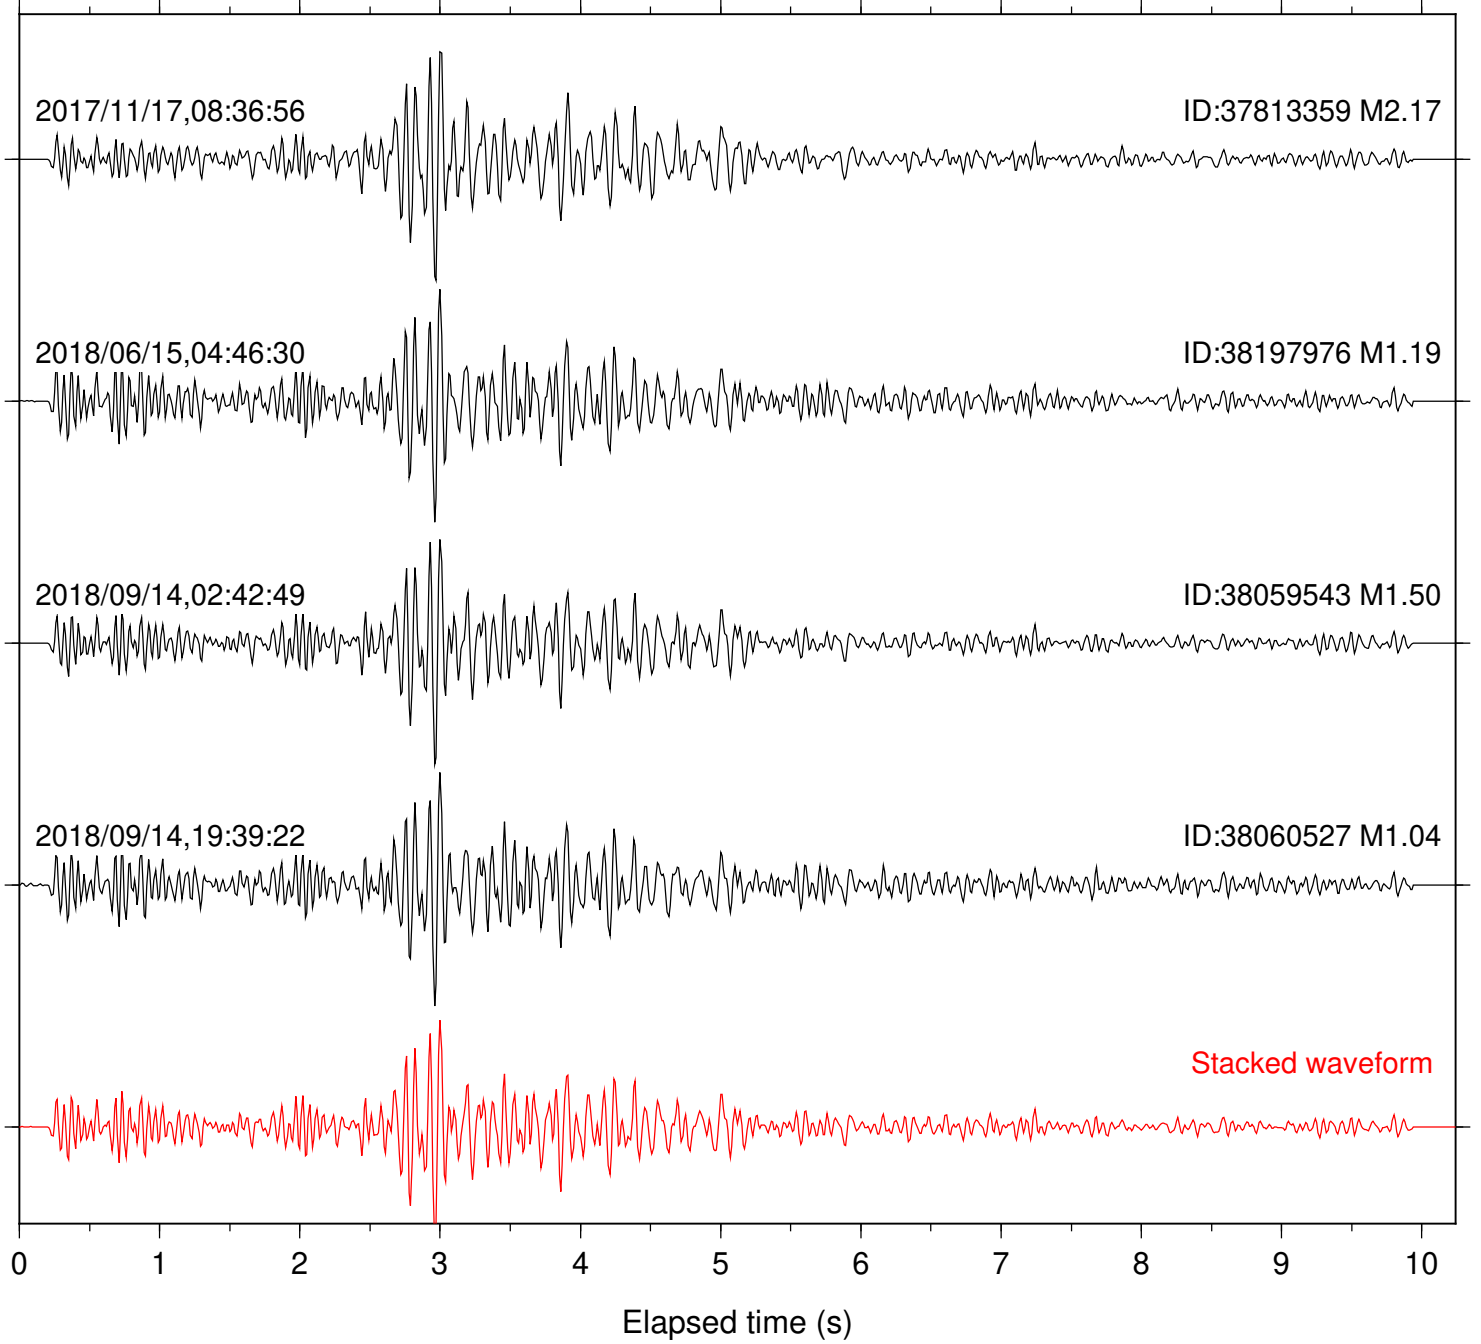

Station: B946 Com: EHZ

Focal depth: 4.76 km