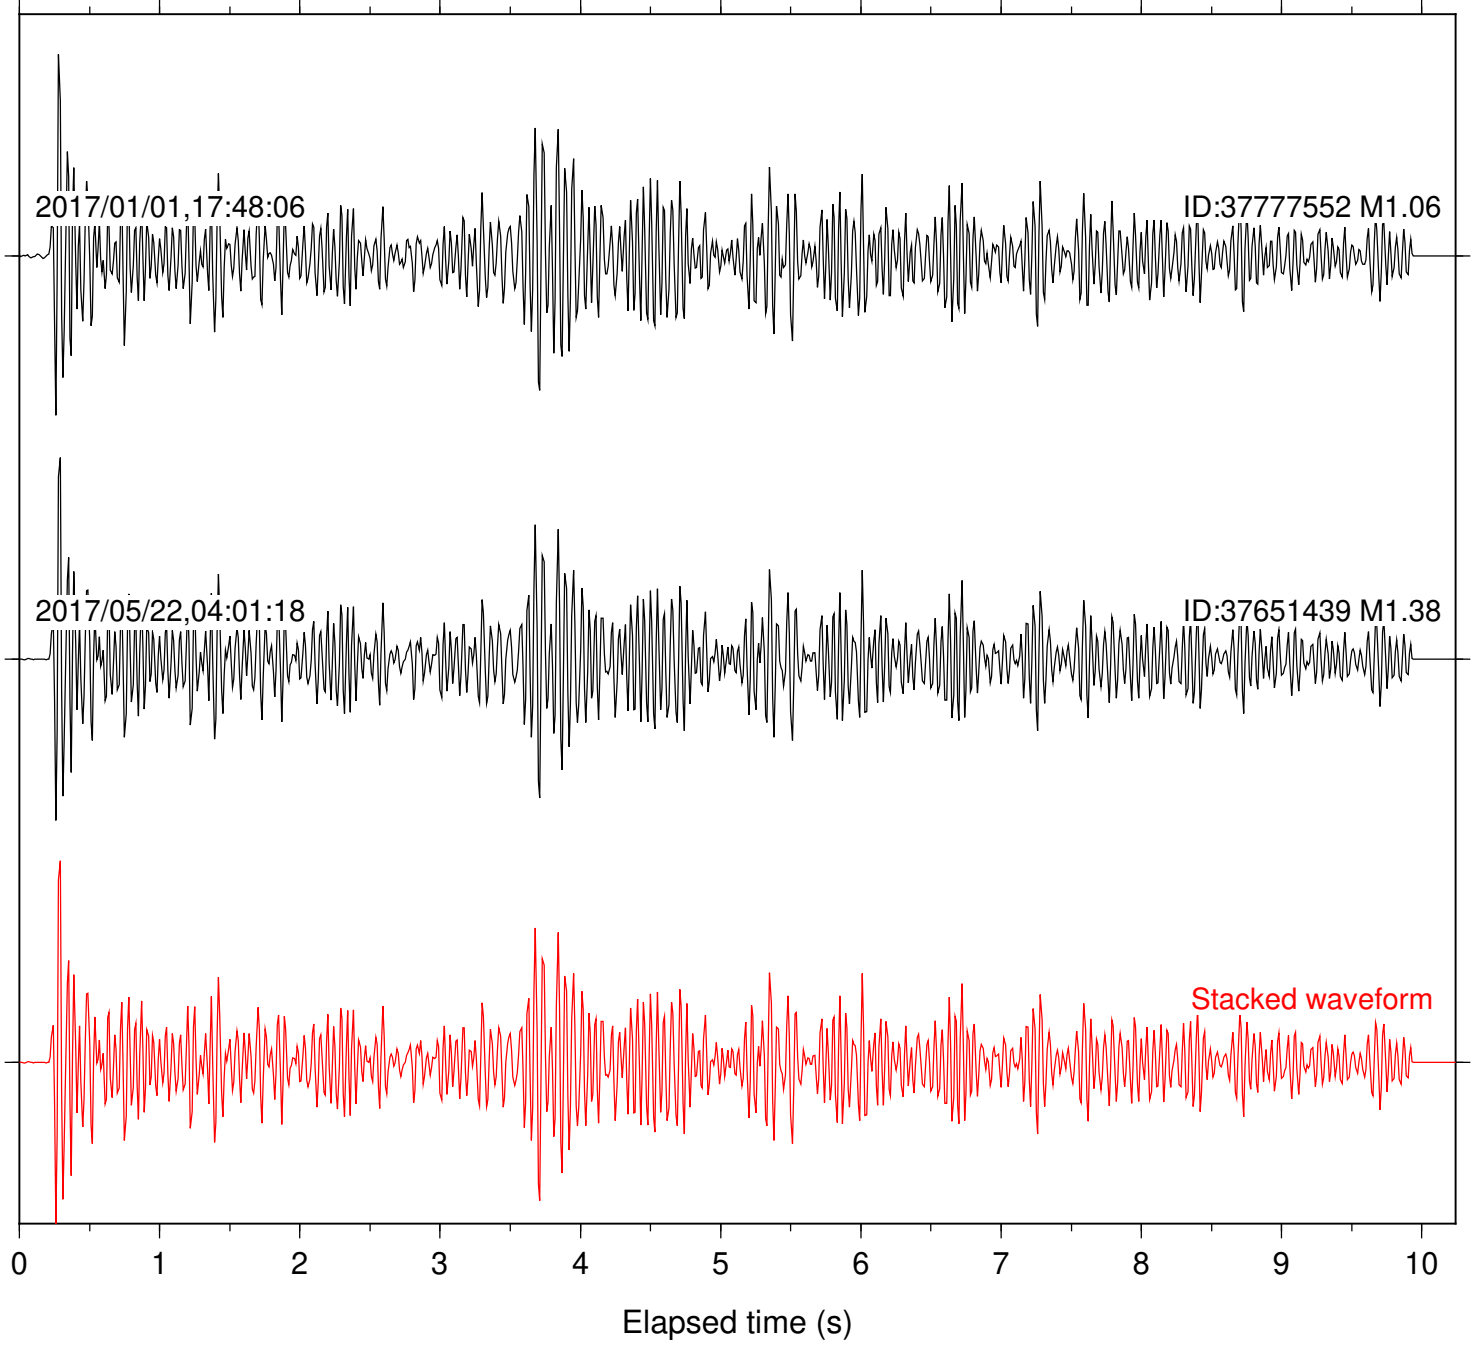

Station: FRD Com: HHZ

Focal depth: 6.75 km

Station: HMT2 Com: HHZ

Focal depth: 6.75 km

Station: SND Com: HHZ

Focal depth: 6.75 km

Station: B081 Com: EHZ

Focal depth: 7.48 km