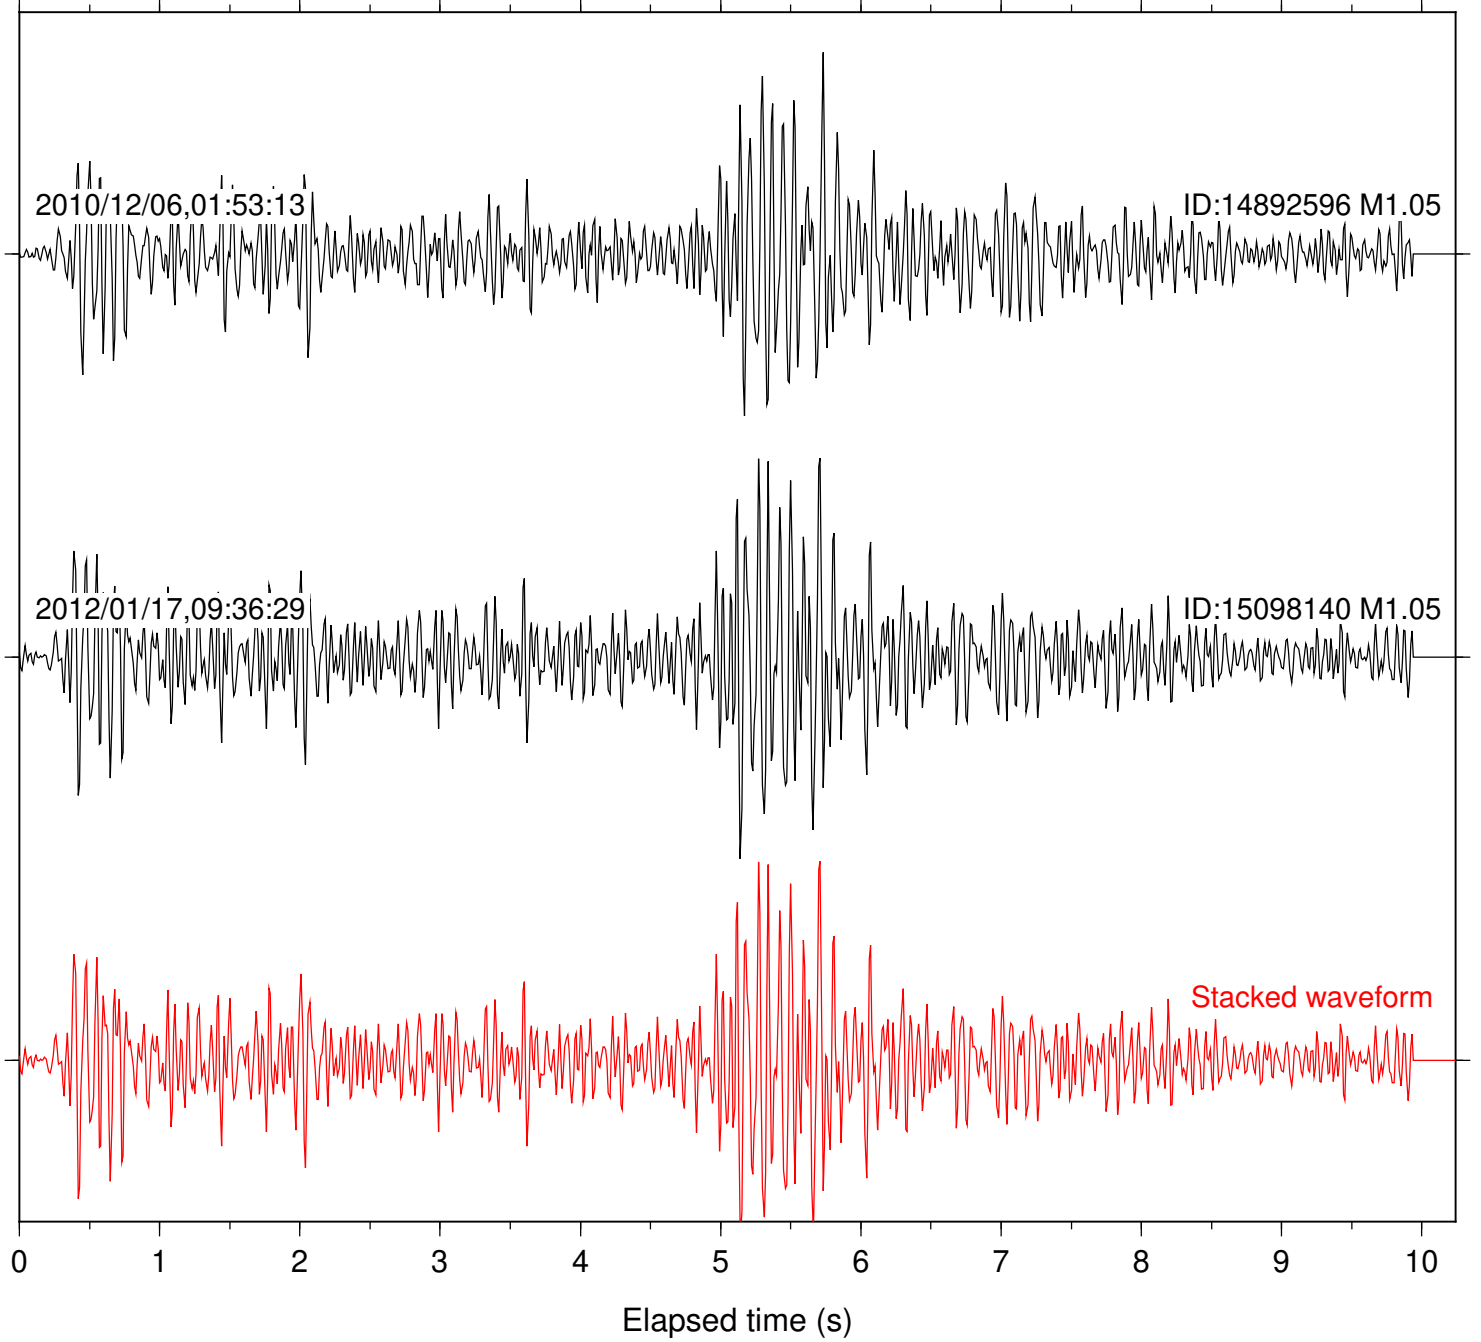

Station: CRY Com: HHZ

Focal depth: 11.71 km