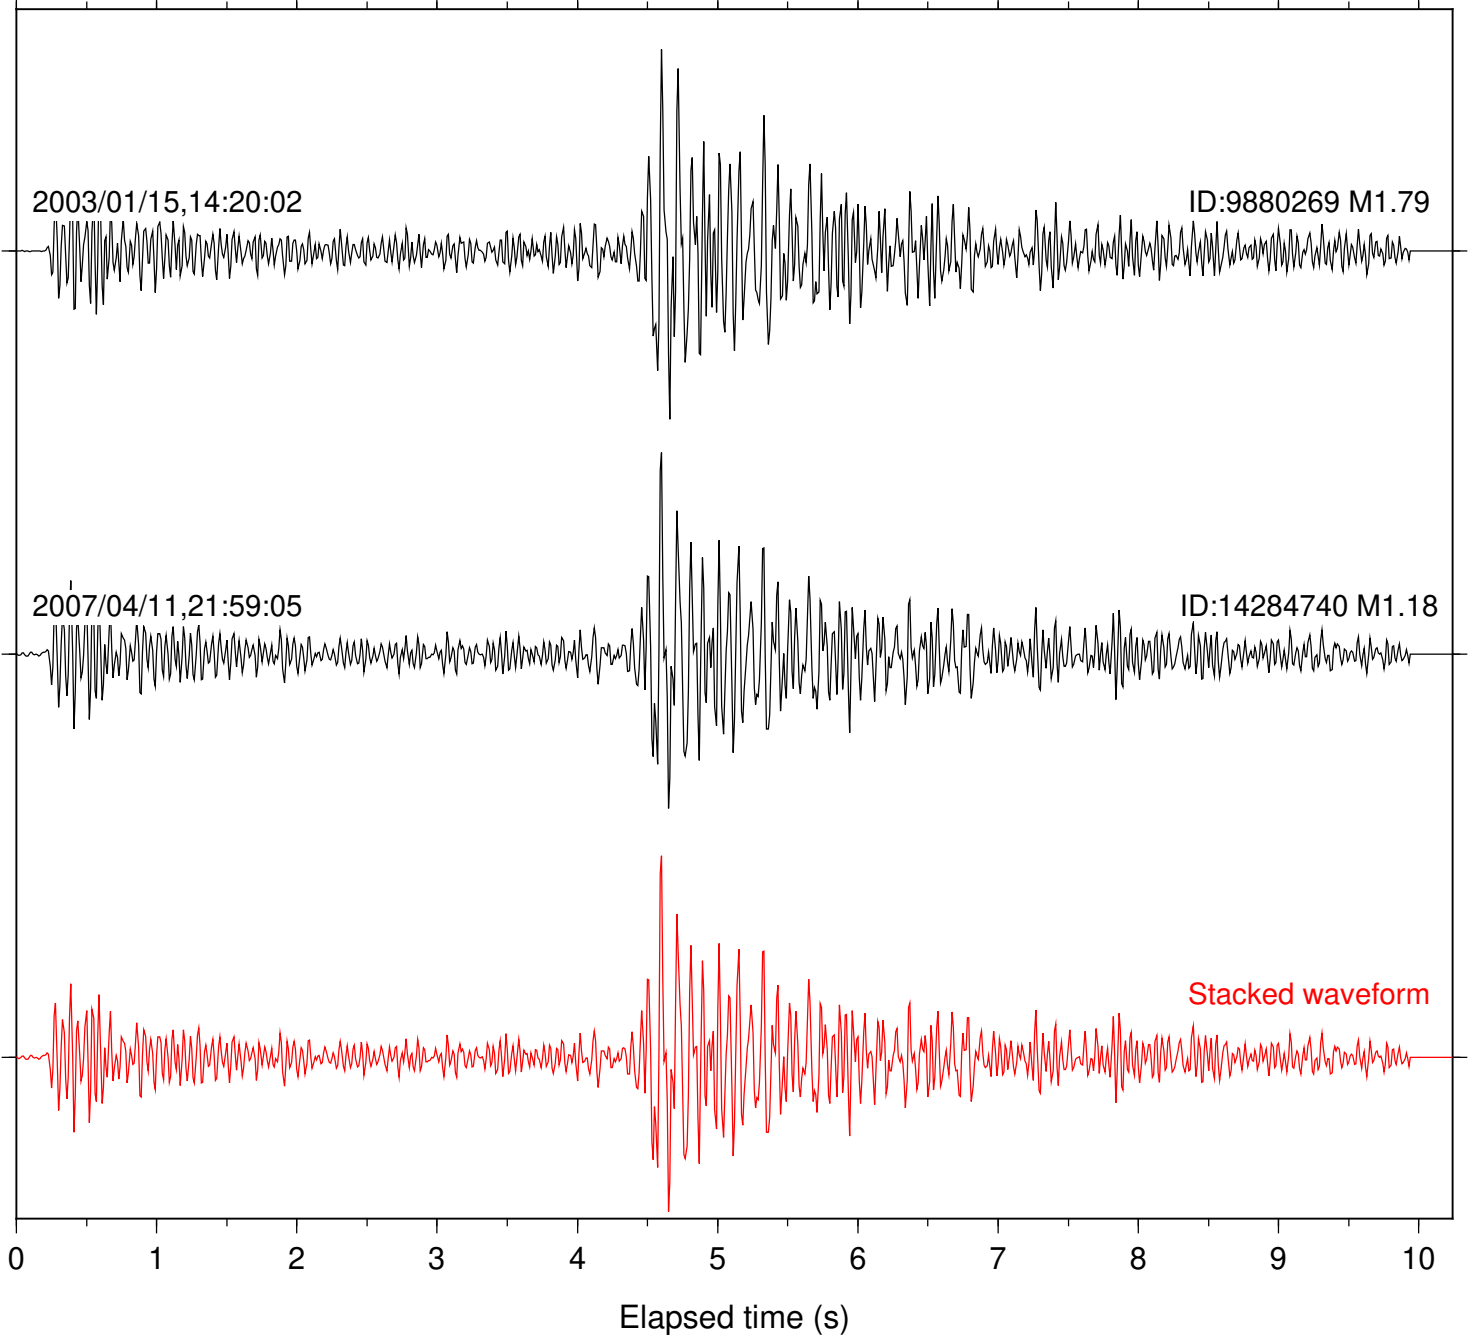

Station: BAC Com: EHZ

Focal depth: 16.92 km