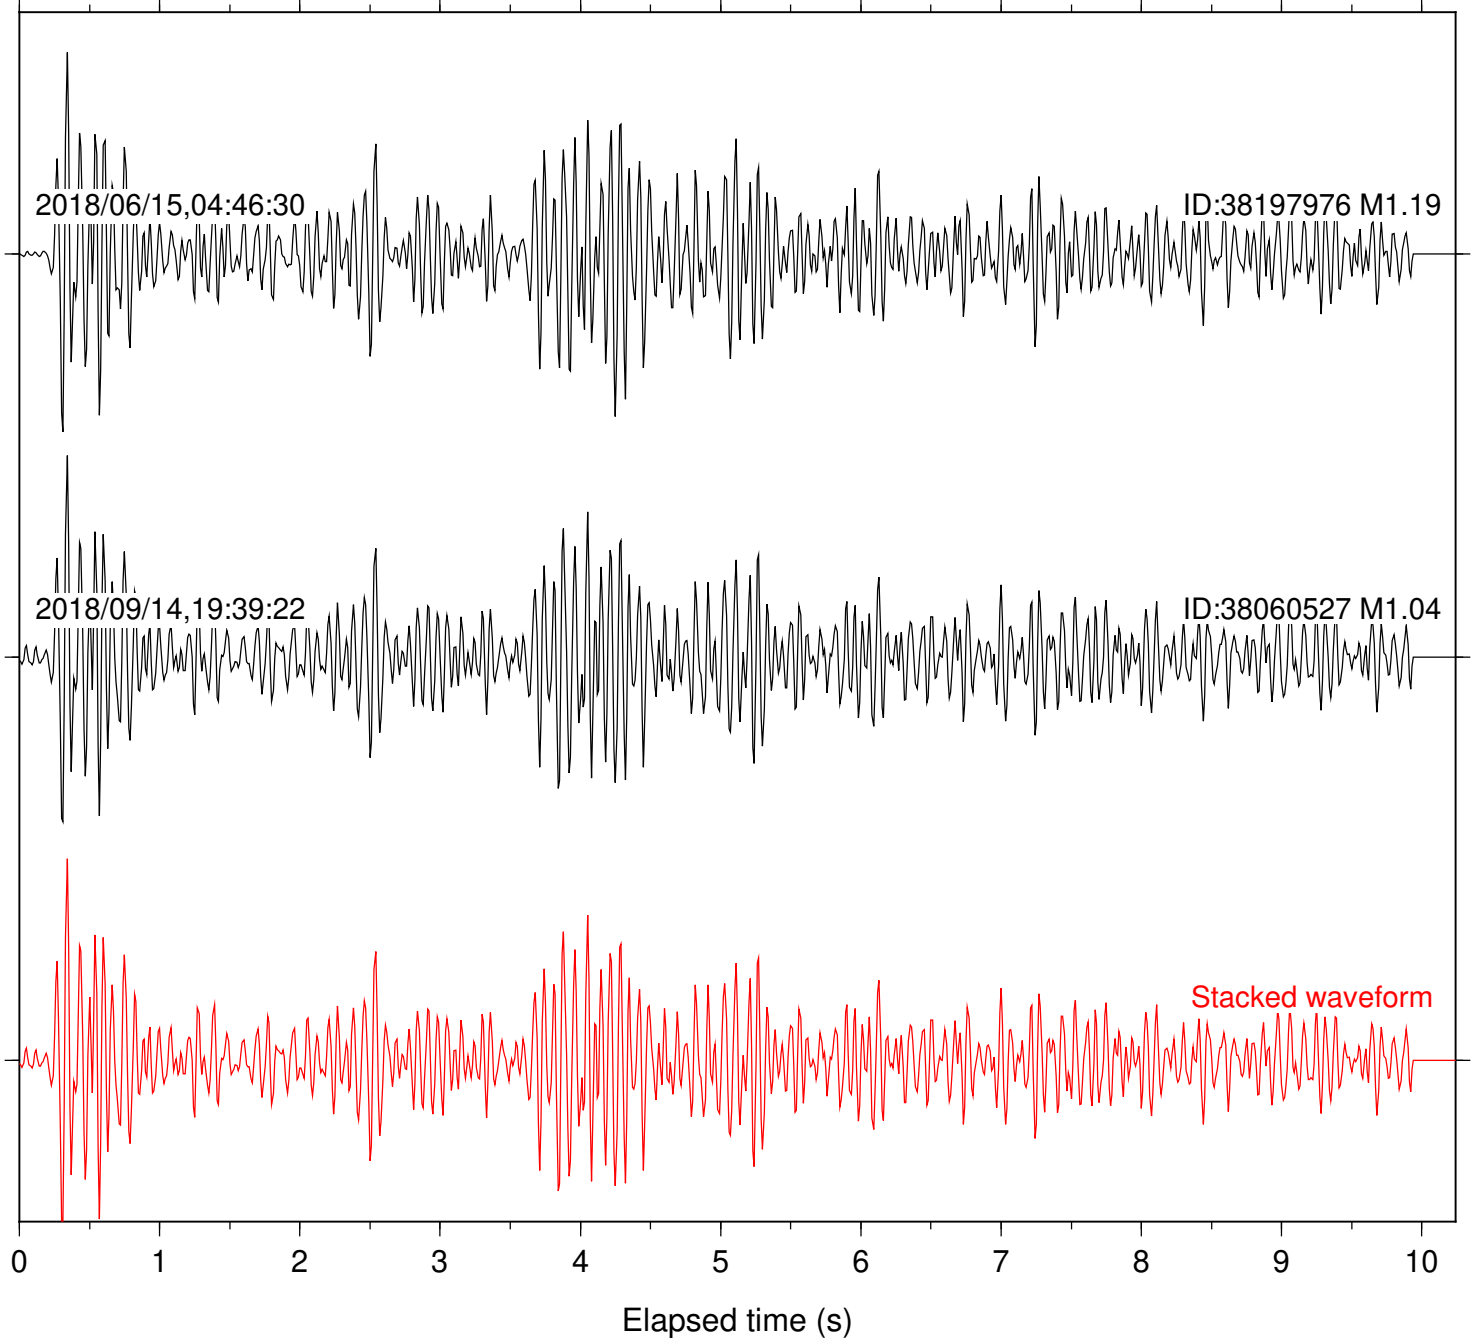

Station: KNW Com: HHZ

Focal depth: 4.76 km