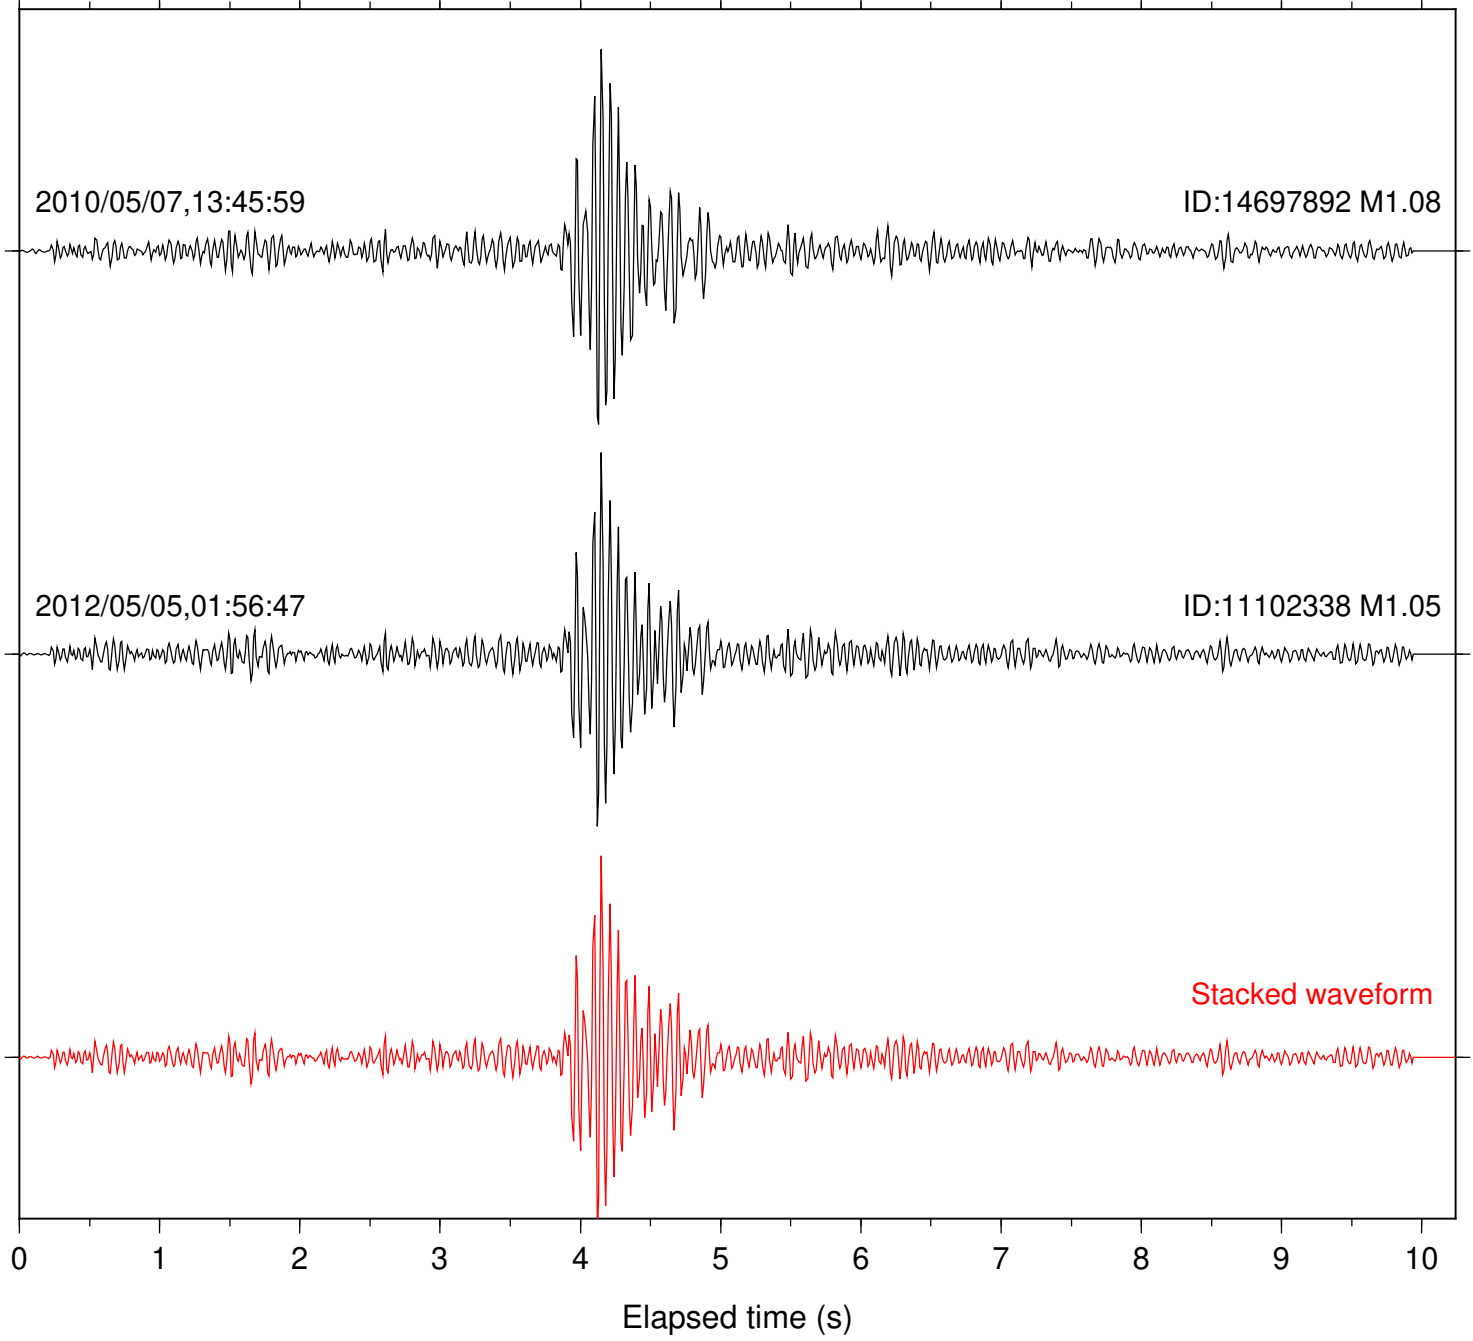

Station: HMT2 Com: HHZ

Focal depth: 17.85 km

Station: KNW Com: HHZ

Focal depth: 17.85 km

Station: PFO Com: HHZ

Focal depth: 17.85 km

Station: B081 Com: EHZ

Focal depth: 14.48 km