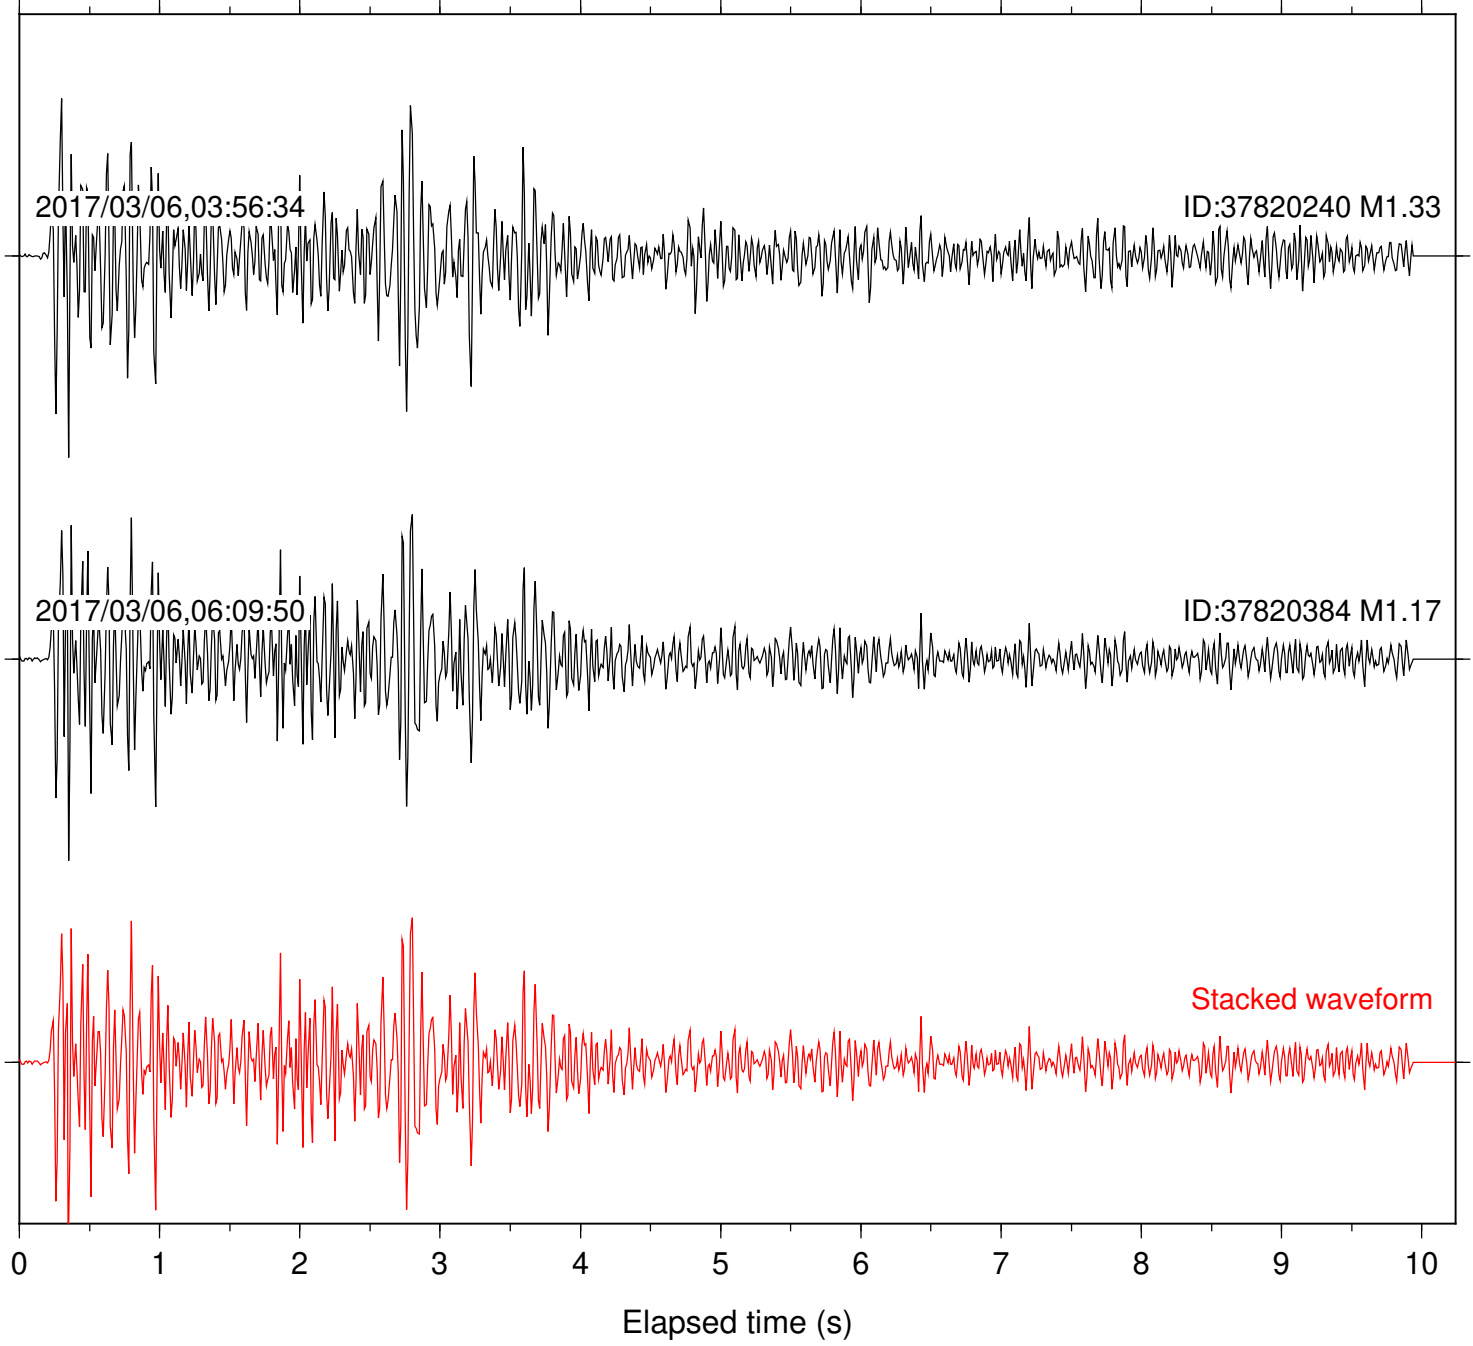

Station: DGR Com: HHZ

Focal depth: 7.15 km

Station: FRD Com: HHZ

Focal depth: 7.15 km

Station: HMT2 Com: HHZ

Focal depth: 7.15 km

Station: KNW Com: HHZ

Focal depth: 7.15 km