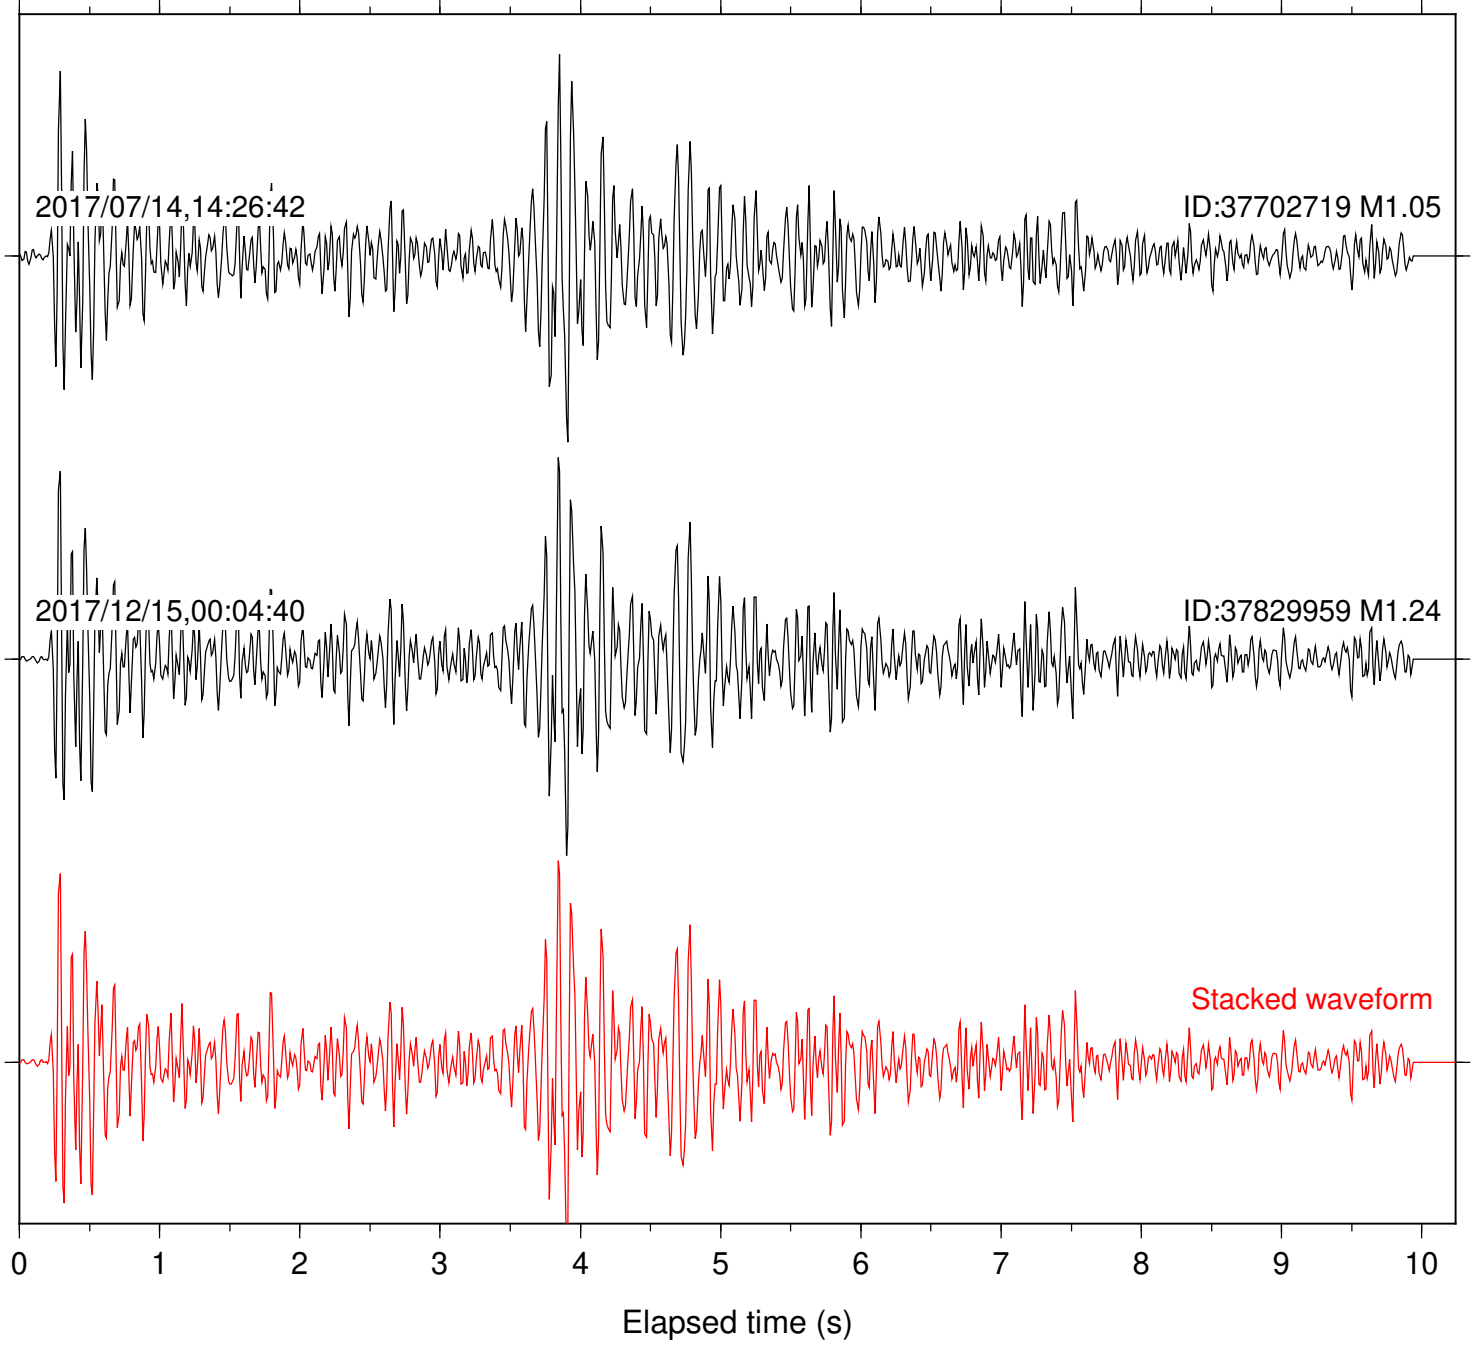

Station: BAC Com: EHZ

Focal depth: 6.76 km