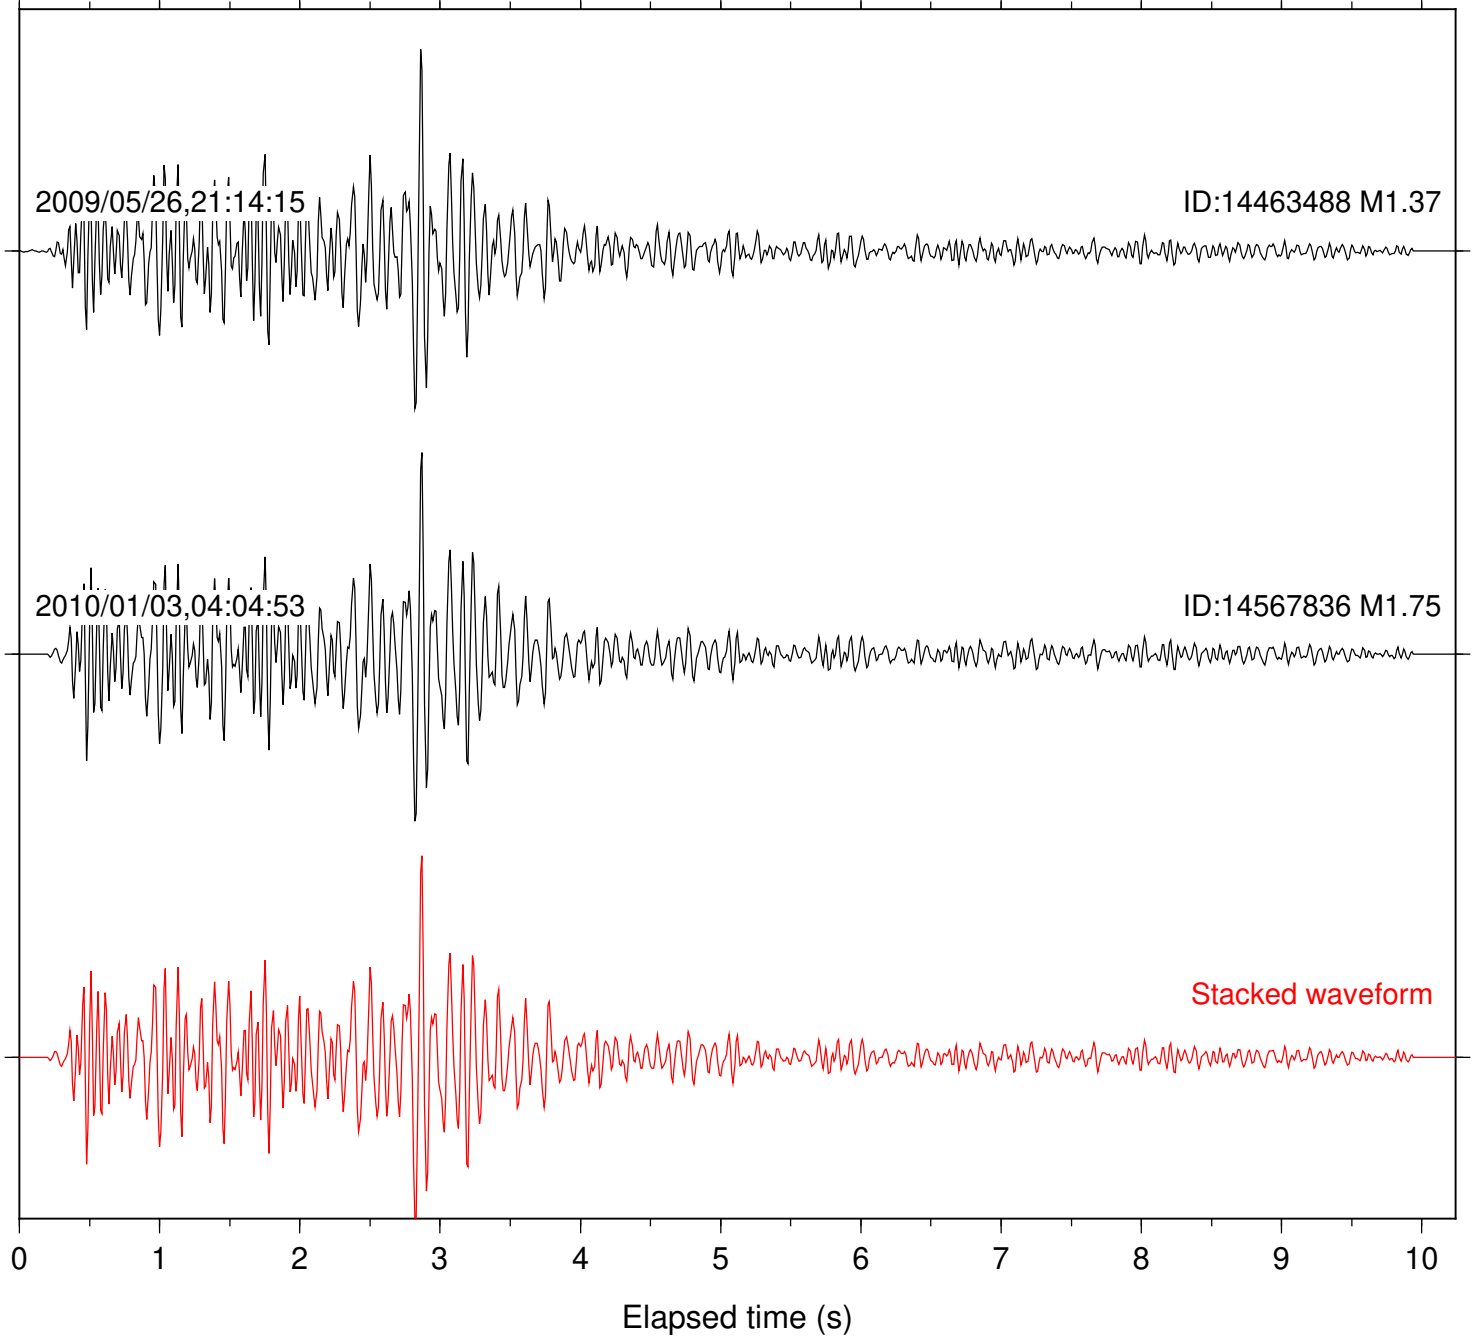

Station: SND Com: HHZ

Focal depth: 9.73 km