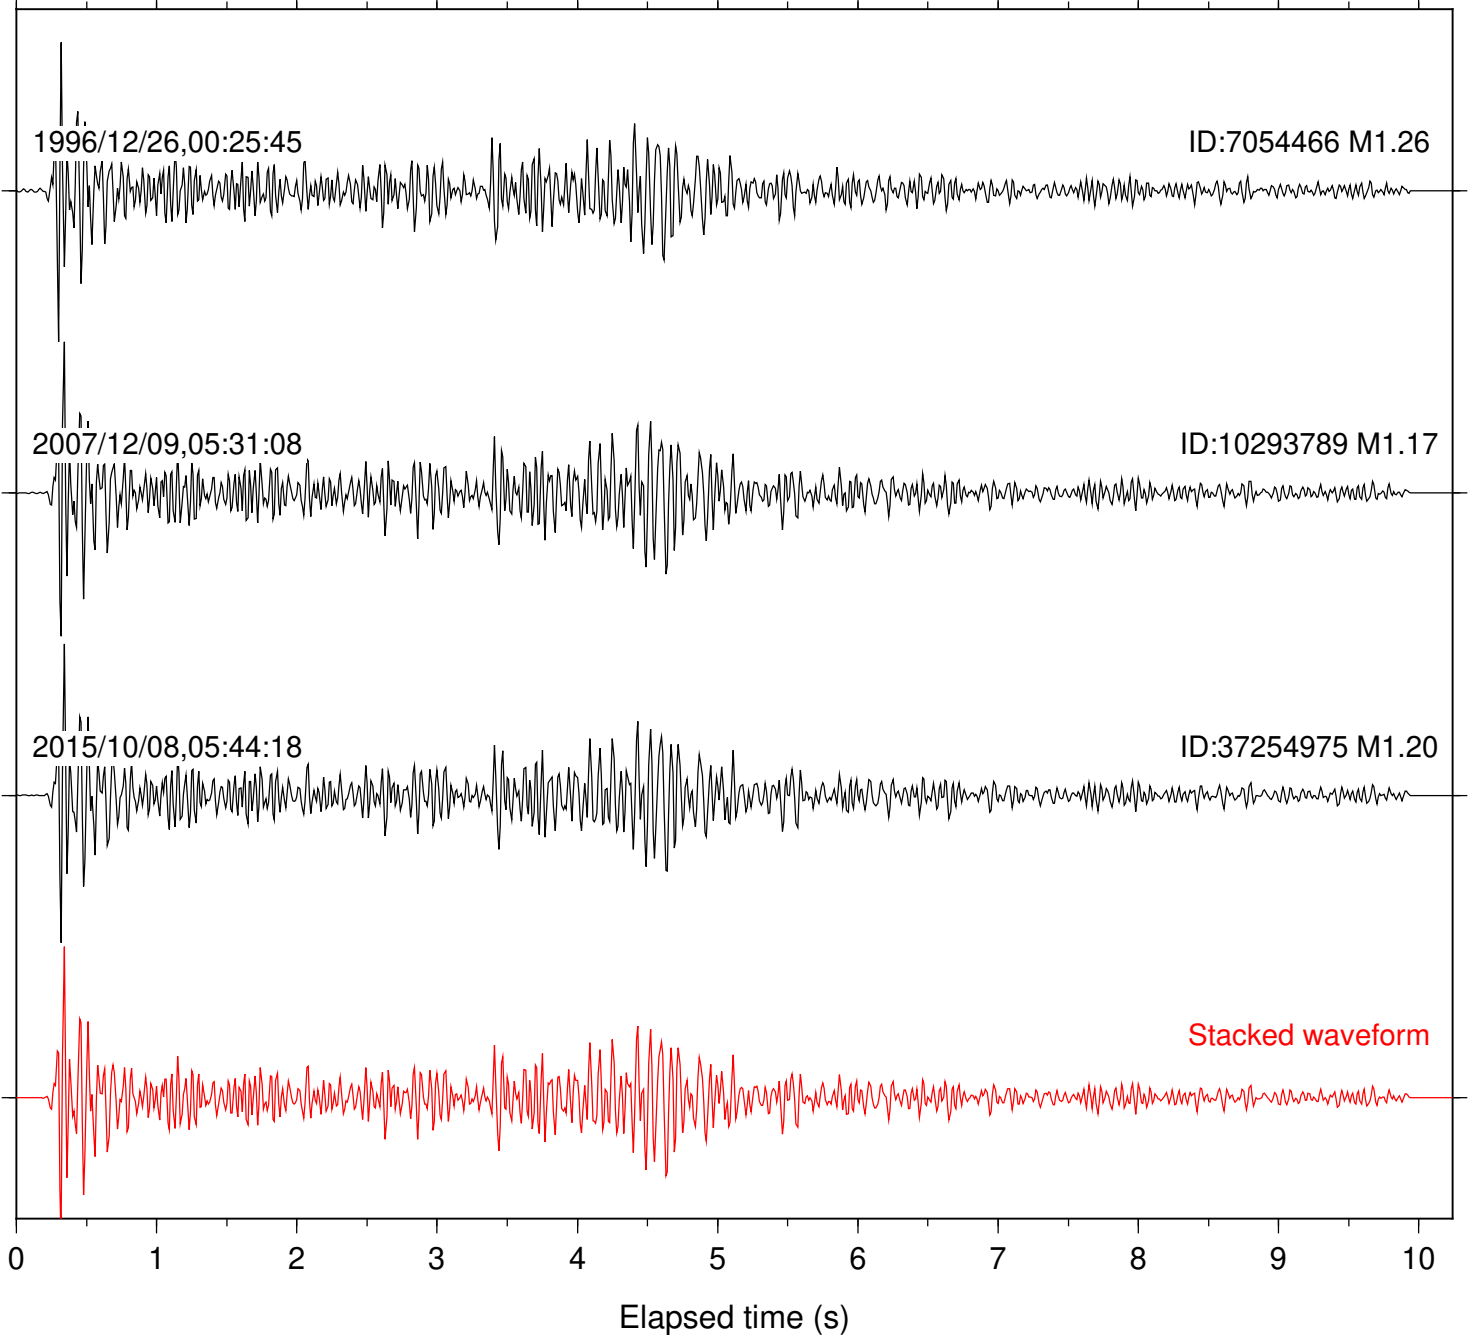

Station: FRD Com: HHZ

Focal depth: 17.57 km