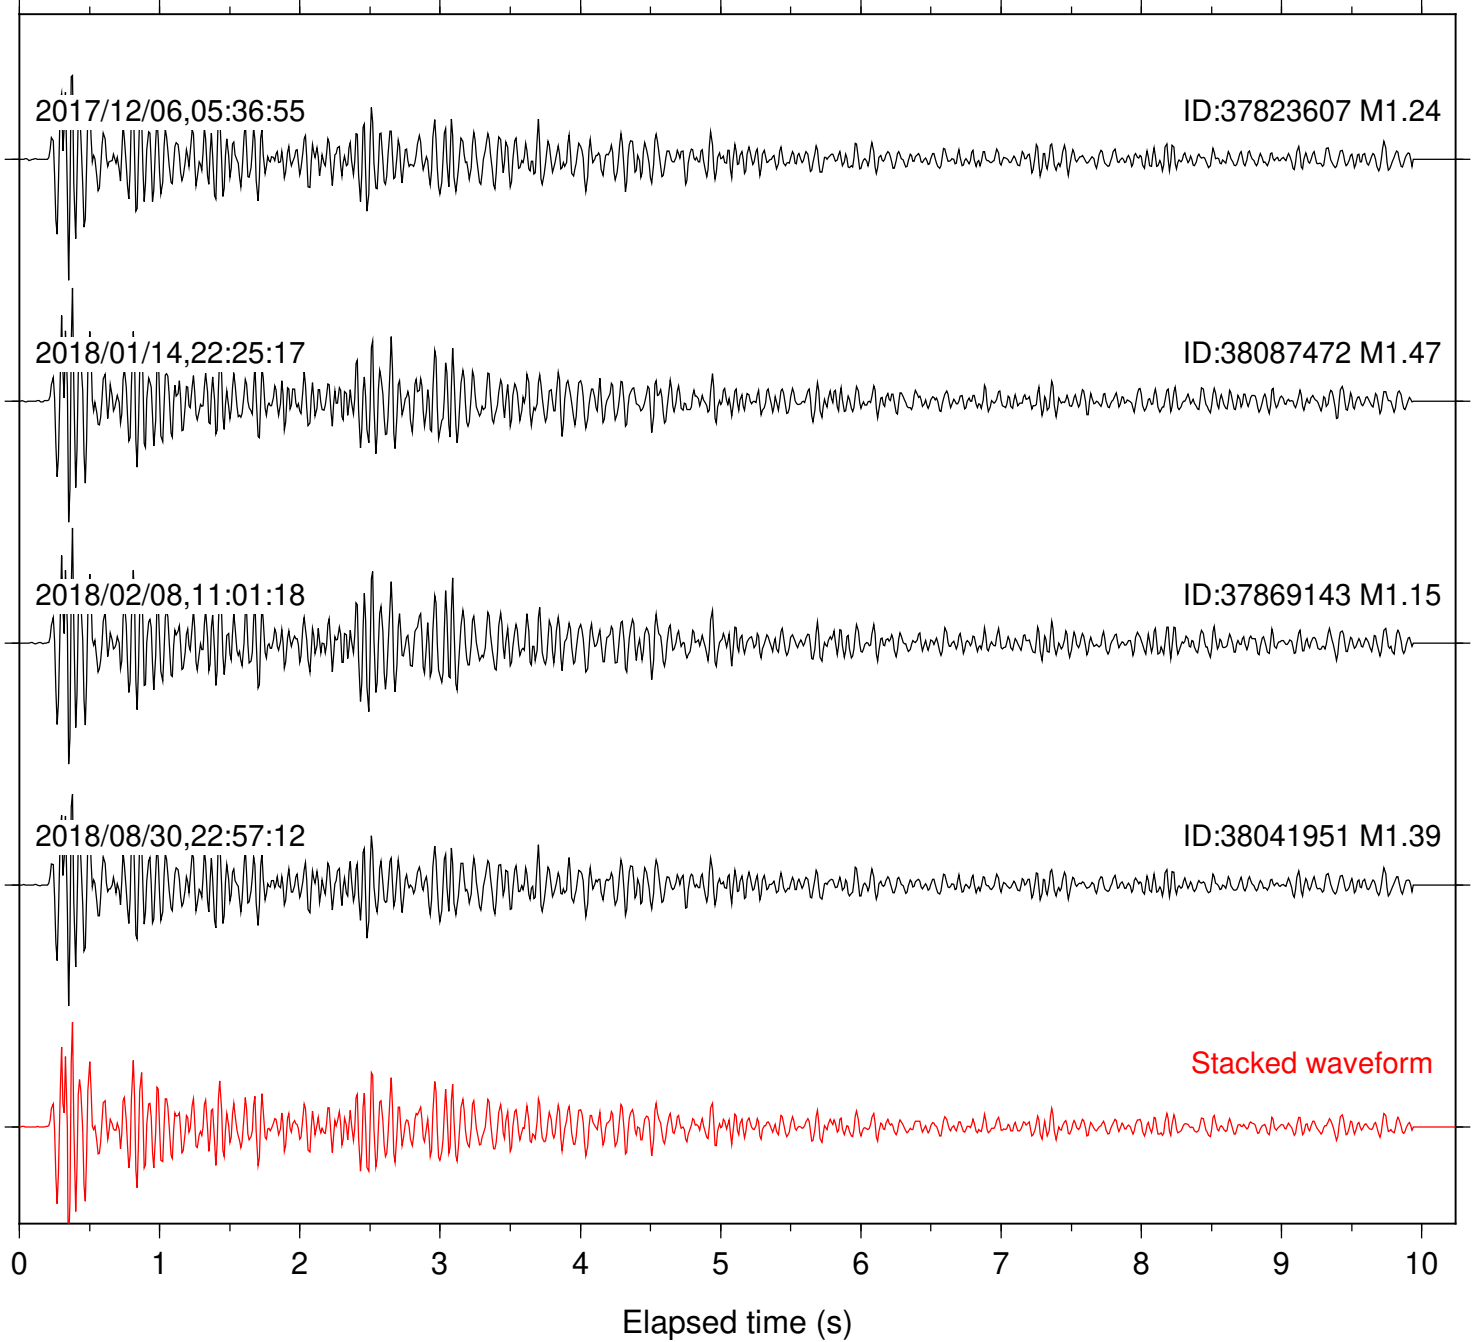

Station: B087 Com: EHZ

Focal depth: 5.17 km