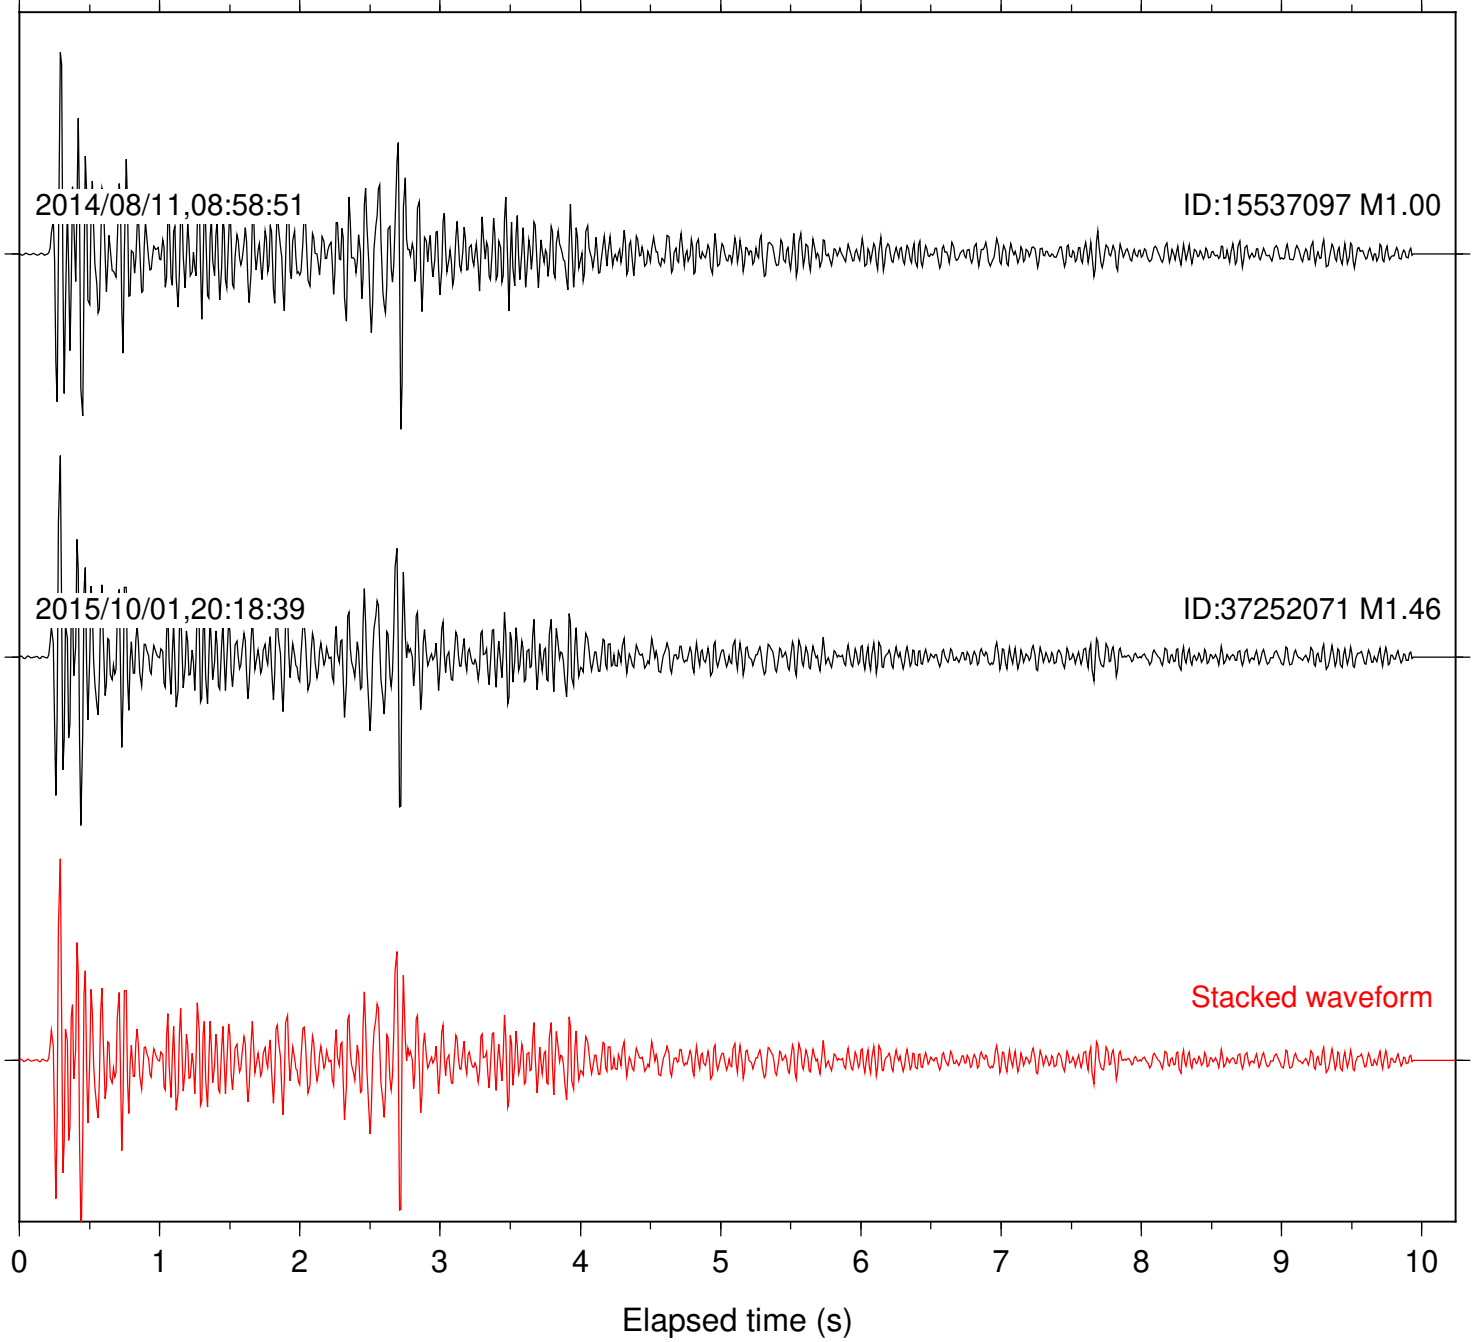

Station: RRSP Com: HHZ

Focal depth: 14.99 km

Station: CRR Com: HHZ

Focal depth: 8.11 km

Station: MONP2 Com: HHZ

Focal depth: 8.11 km

Station: SLH Com: HHZ

Focal depth: 8.11 km