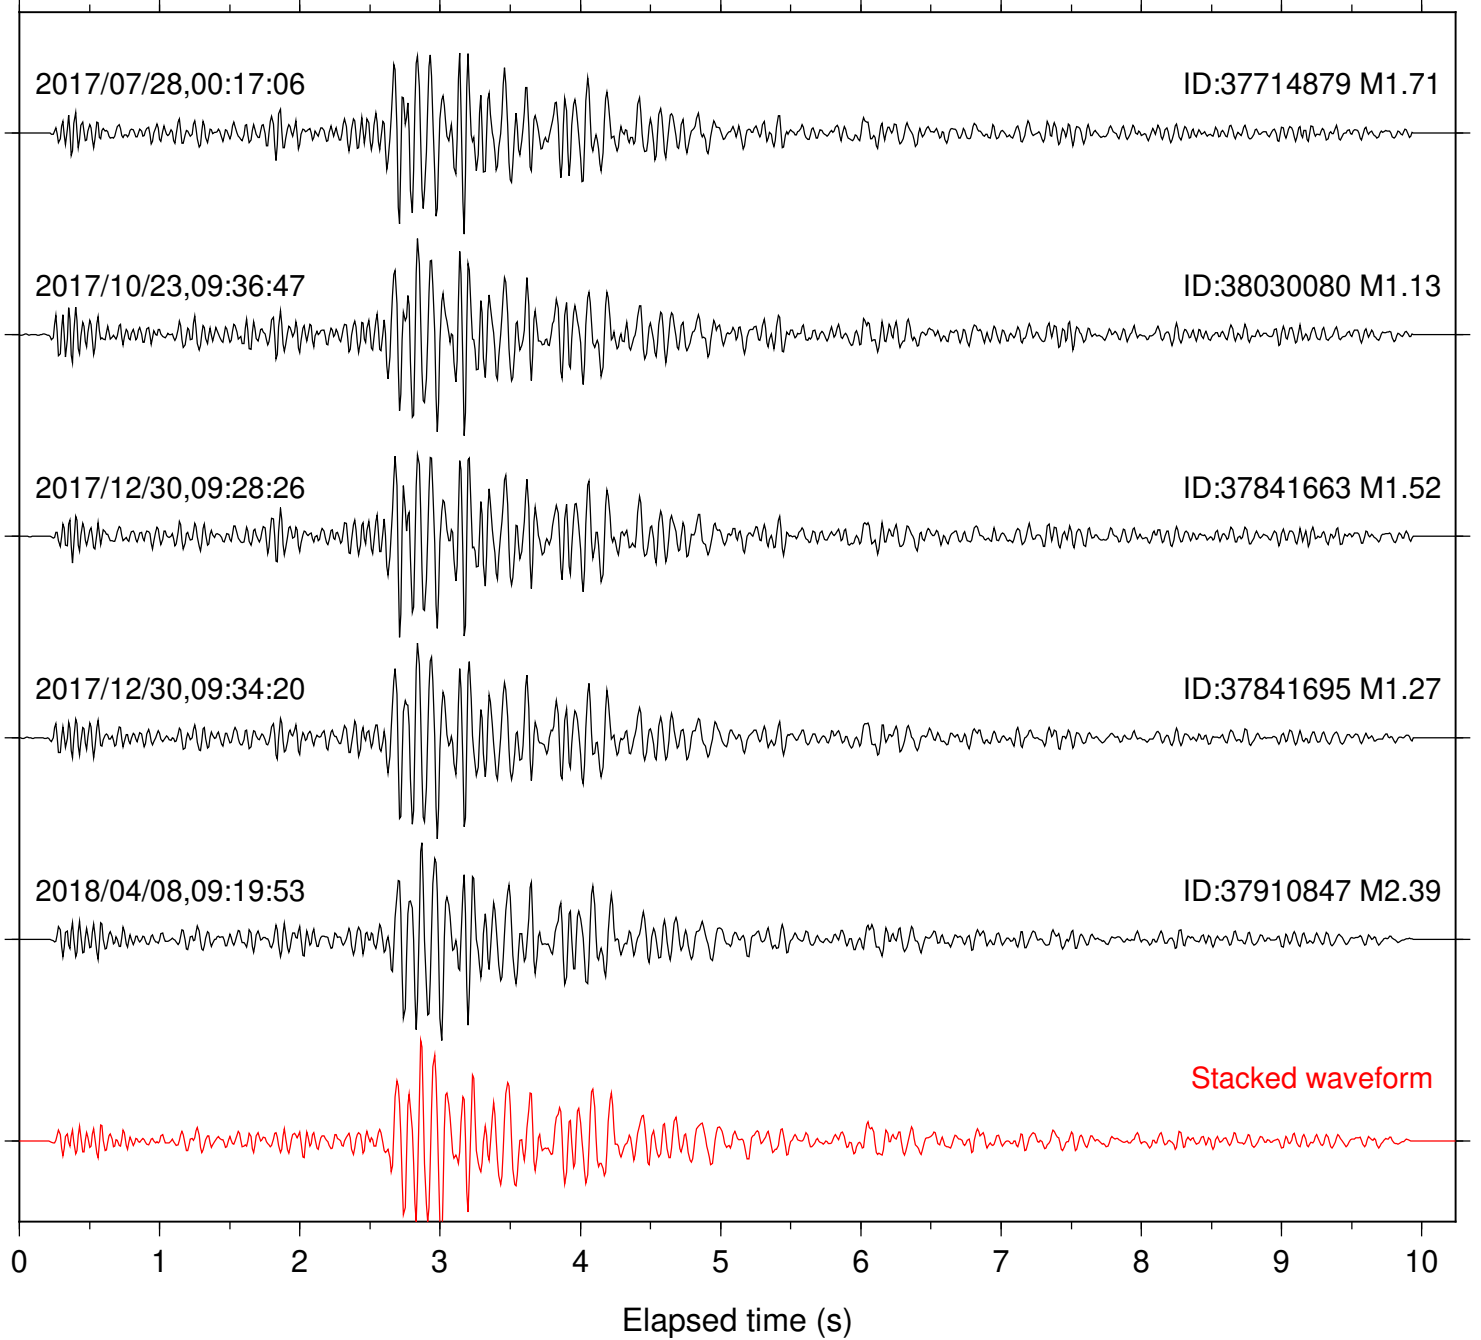

Station: B946 Com: EHZ

Focal depth: 7.38 km