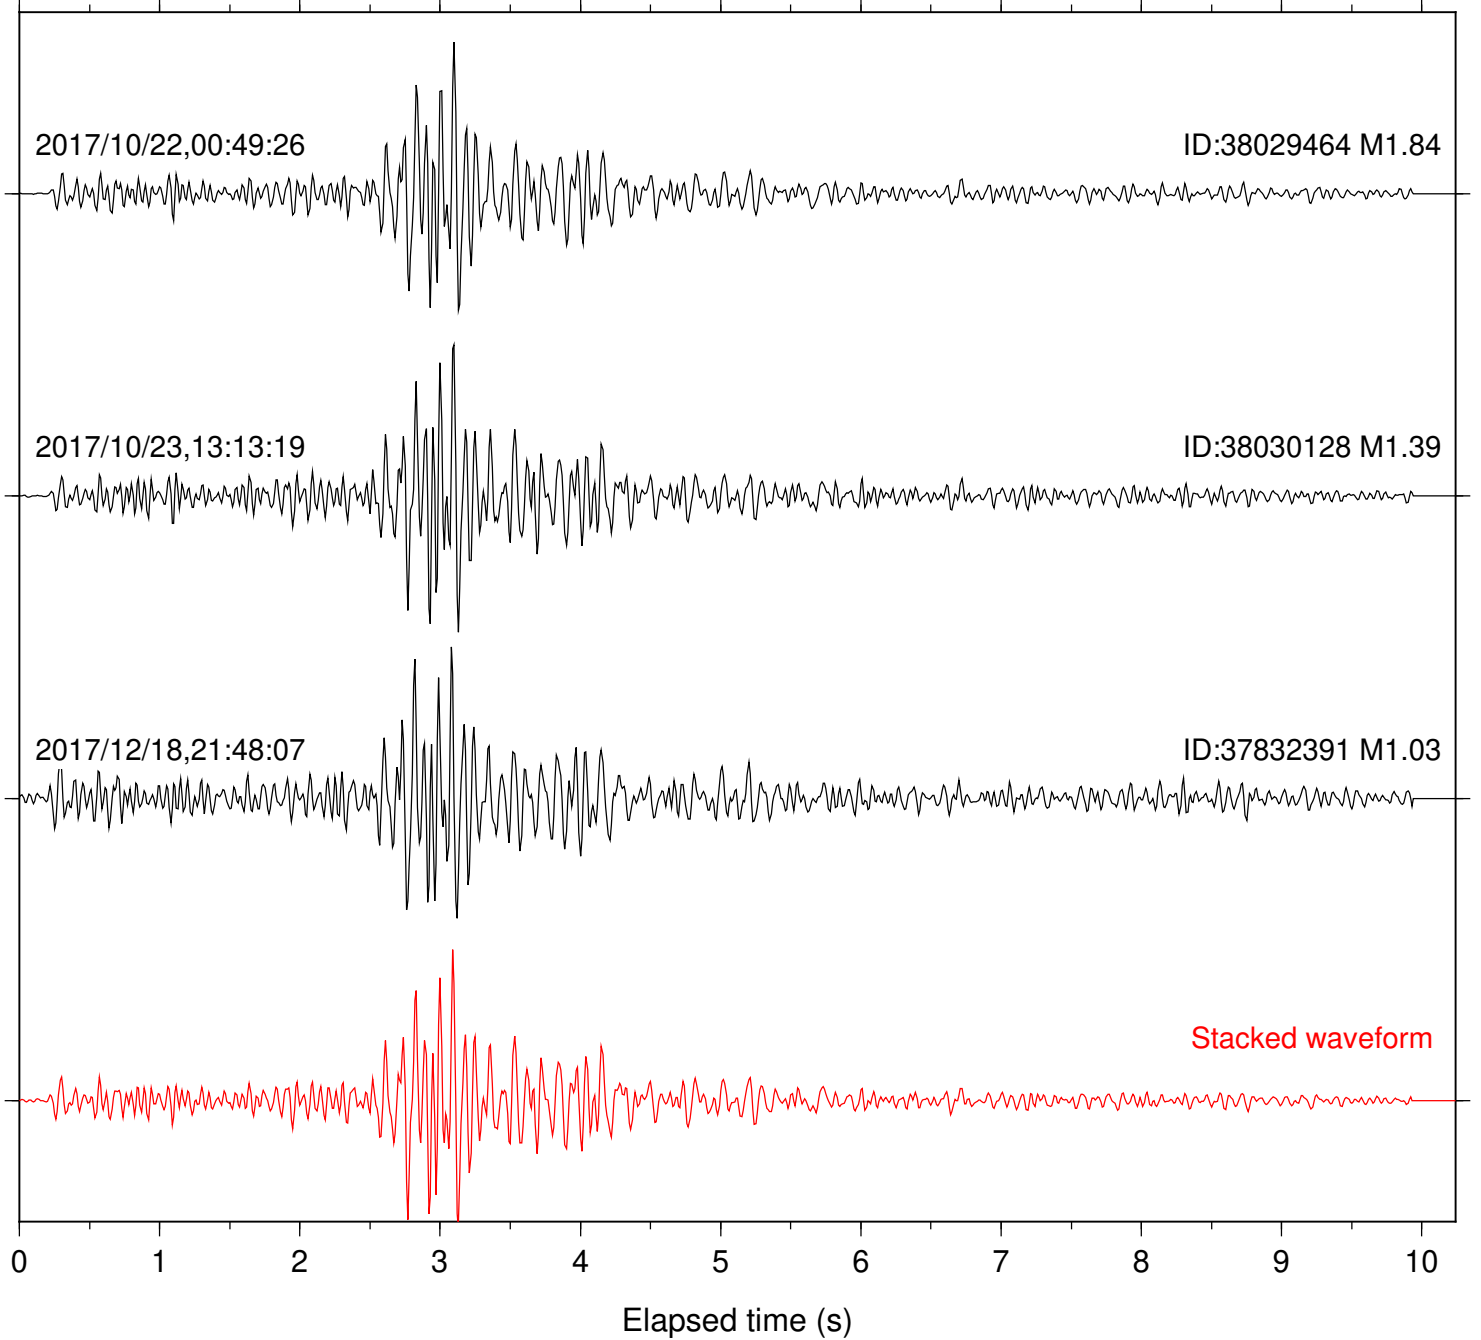

2017/12/18,21:48:07

ID:37832391 M1.03

Stacked waveform

0 1 2 3 4 5 6 7 8 9 10  
Elapsed time (s)

Station: HMT2 Com: HHZ

Focal depth: 6.43 km

Station: SND Com: HHZ

Focal depth: 5.56 km