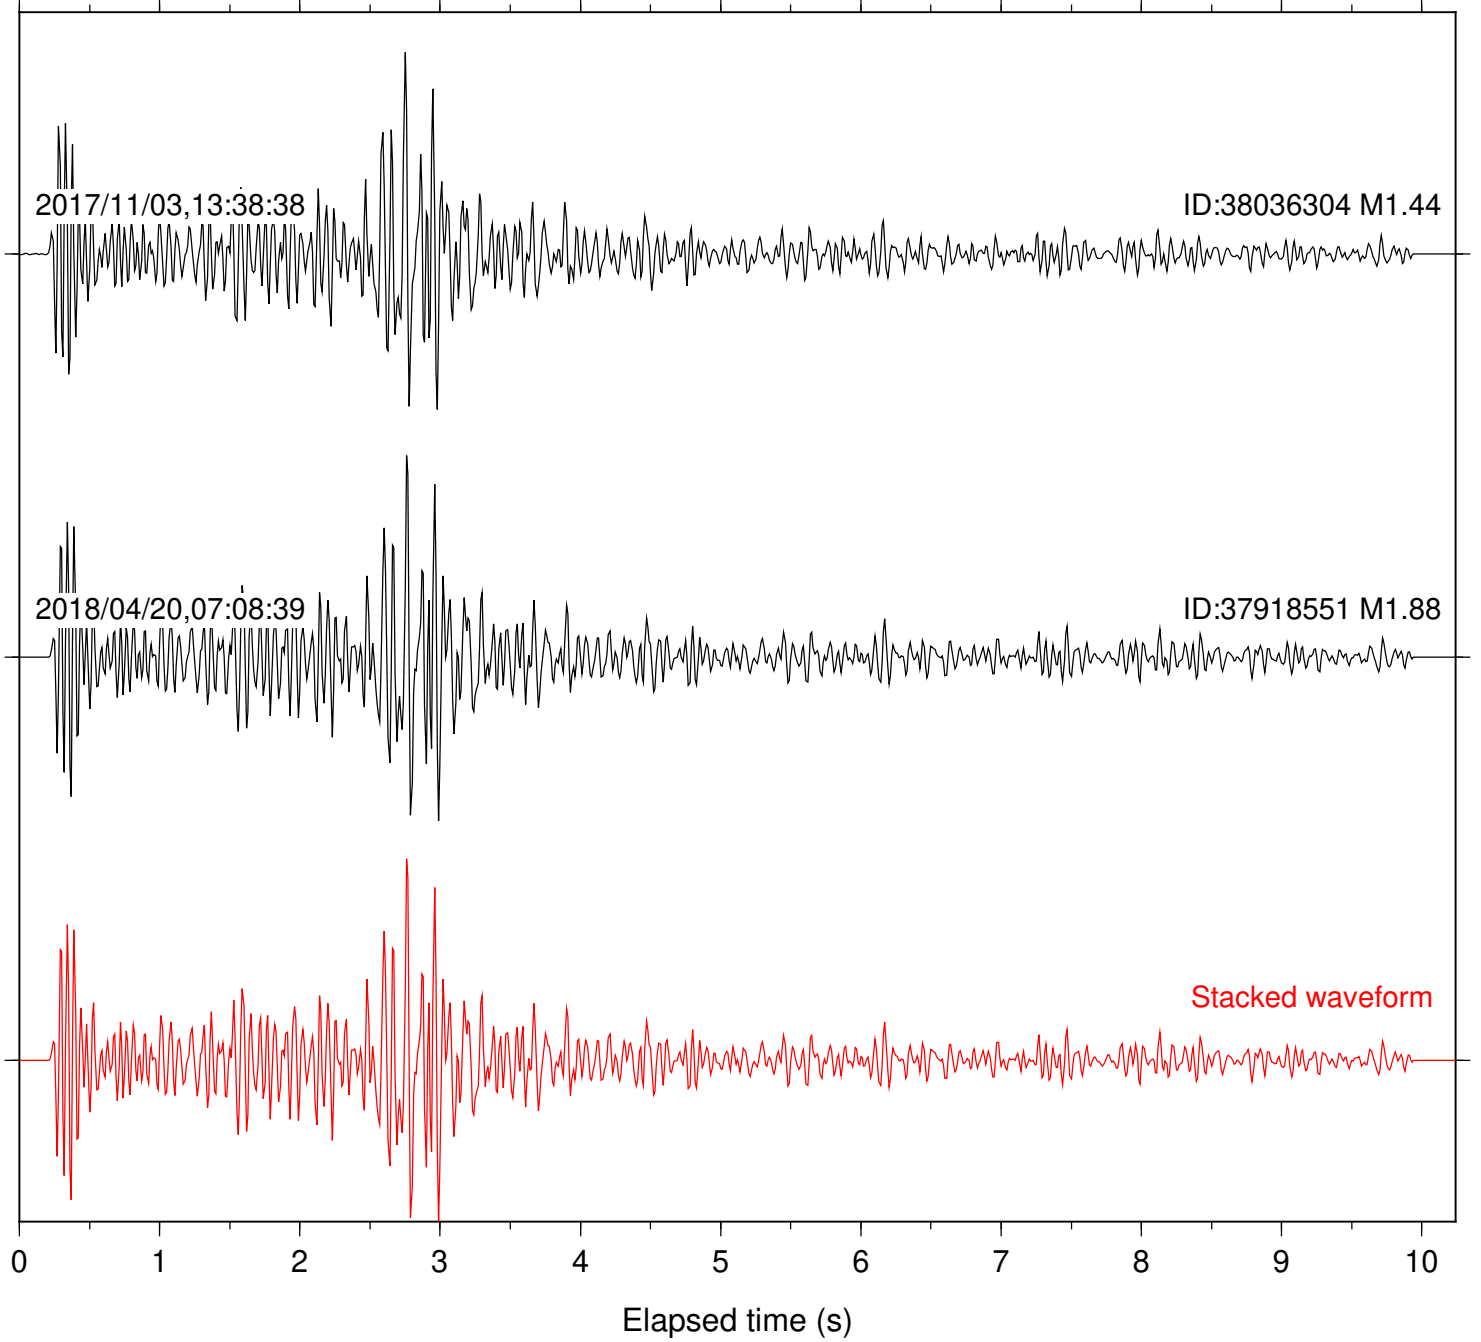

Focal depth: 7.65 km

Station: B086 Com: EHZ

Focal depth: 7.65 km

Station: B087 Com: EHZ

Focal depth: 7.65 km

Station: B088 Com: EHZ

Focal depth: 7.65 km

Station: B093 Com: EHZ