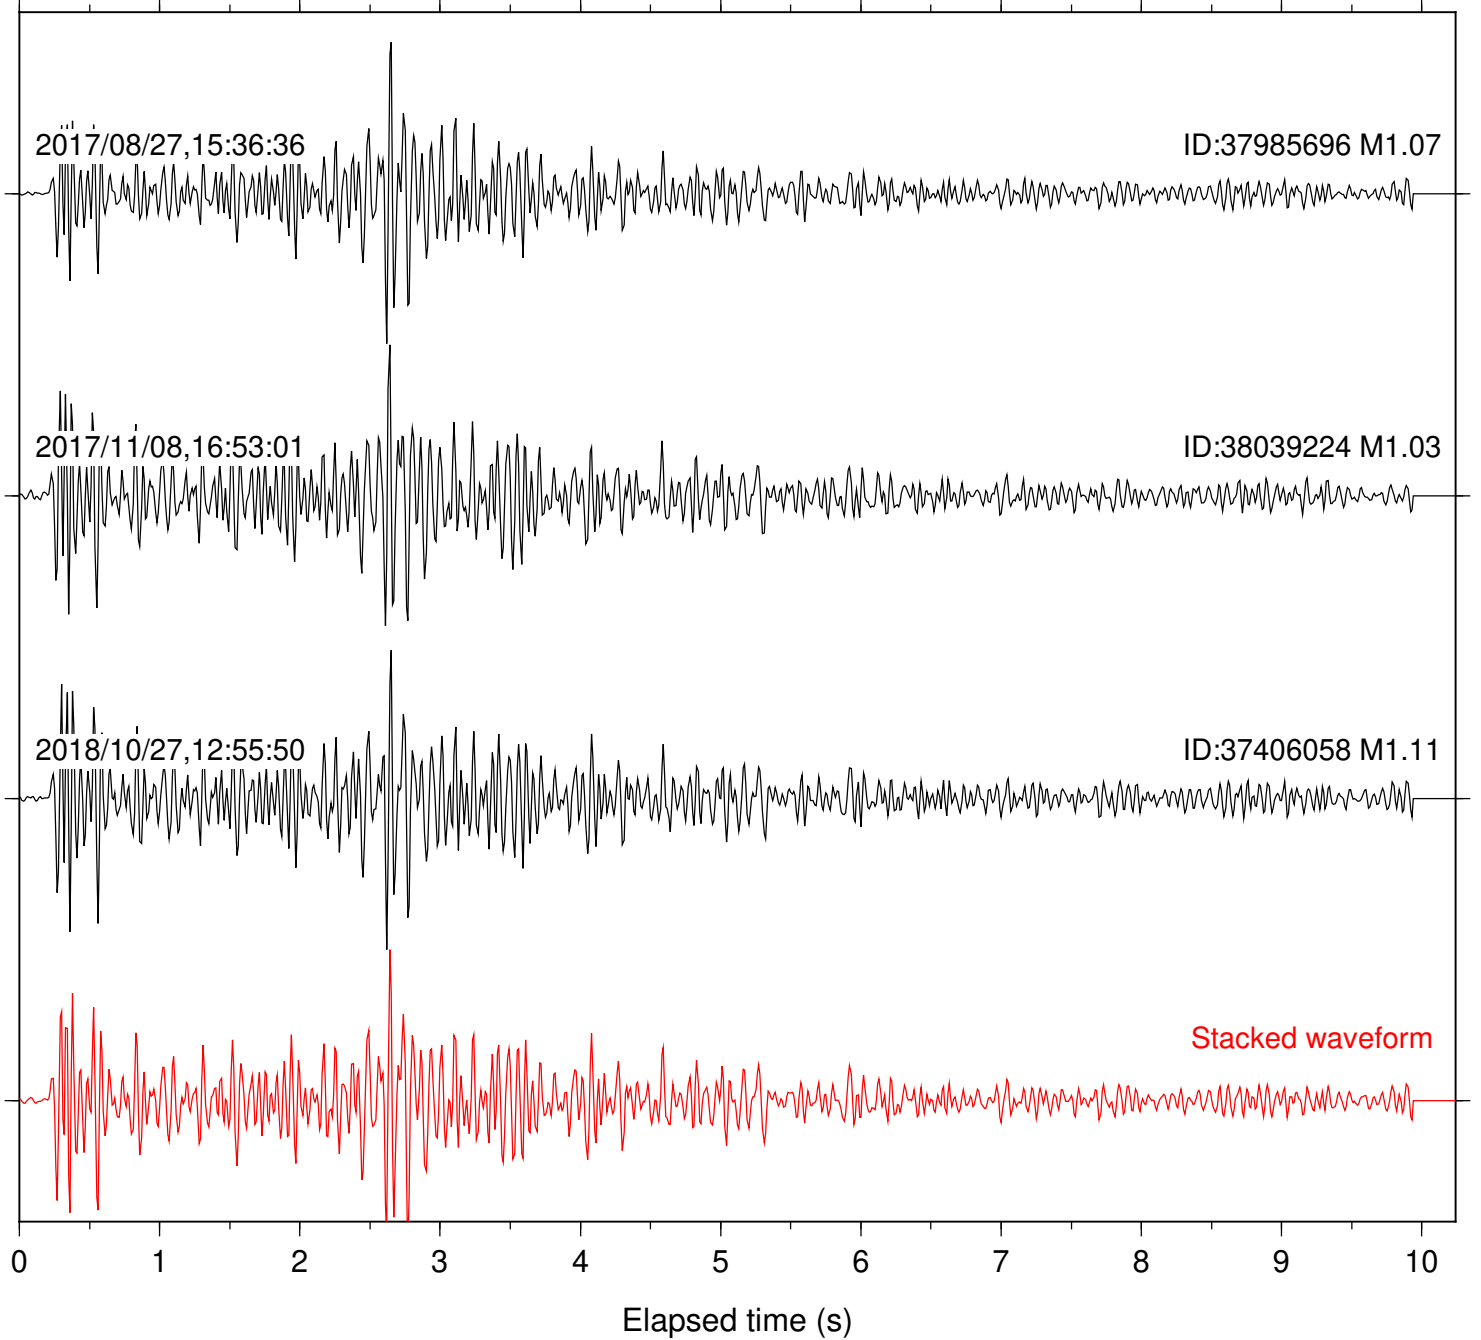

Station: SND Com: HHZ

Focal depth: 4.77 km

Station: B082 Com: EHZ

Focal depth: 4.99 km

Station: B084 Com: EHZ

Focal depth: 4.99 km

Station: B087 Com: EHZ

Focal depth: 4.99 km