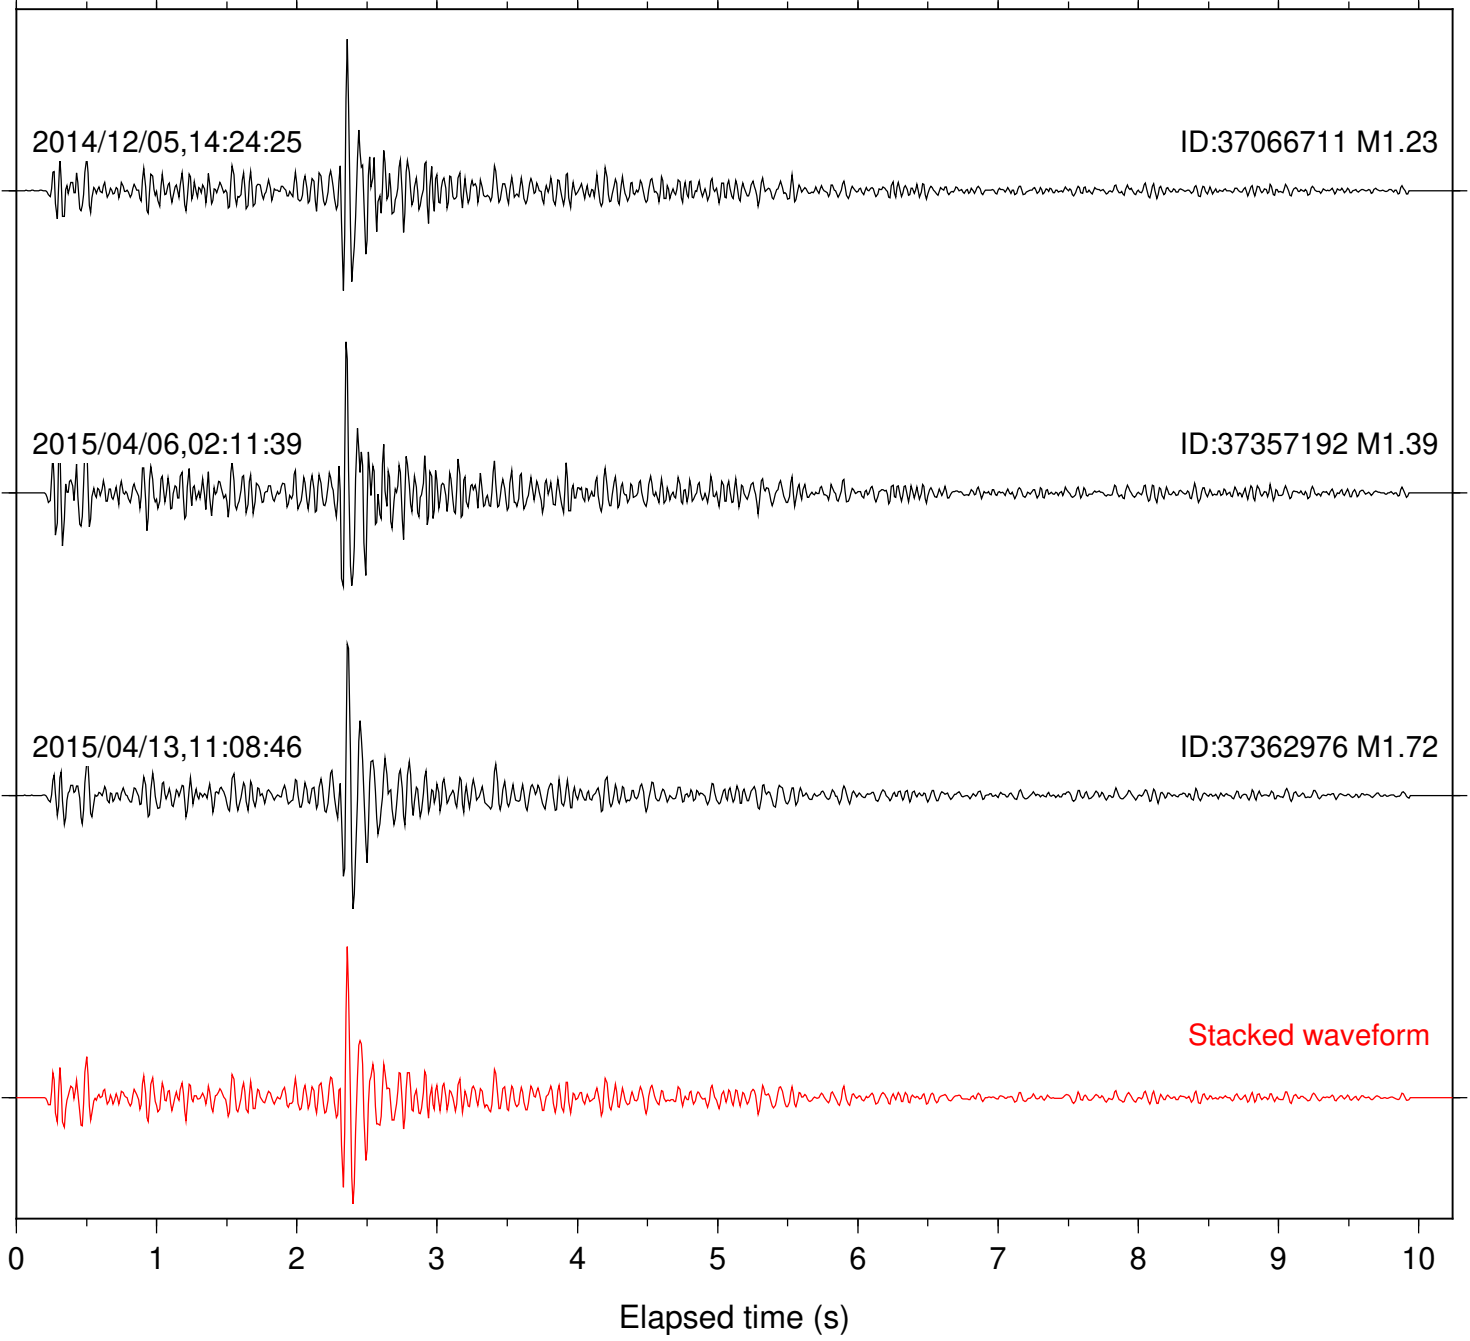

Station: POB2 Com: HHZ

Focal depth: 6.86 km

Station: B081 Com: EHZ

Focal depth: 8.44 km

Station: B082 Com: EHZ

Focal depth: 8.44 km

Station: B084 Com: EHZ

Focal depth: 8.41 km