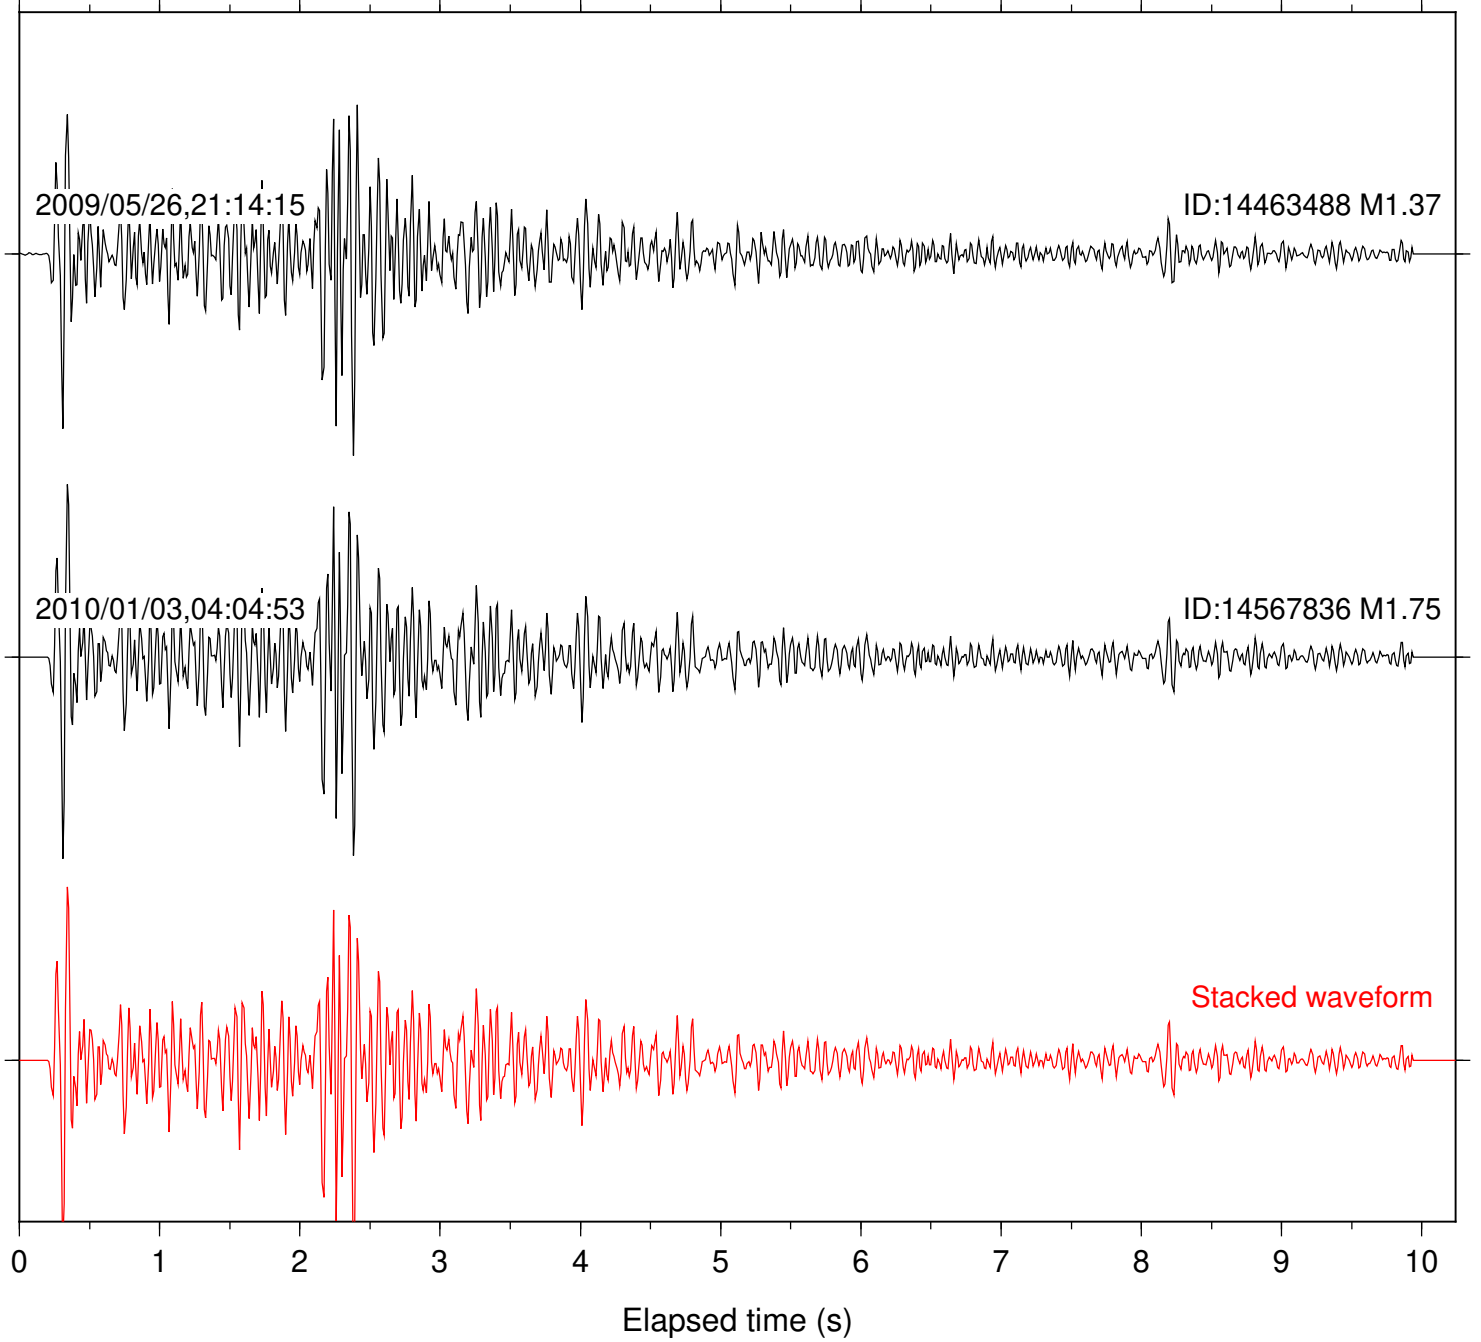

ID:14567836 M1.75

Stacked waveform

Station: B086 Com: EHZ

Focal depth: 9.73 km

Station: B087 Com: EHZ

Focal depth: 9.73 km

Station: B088 Com: EHZ

Focal depth: 9.73 km