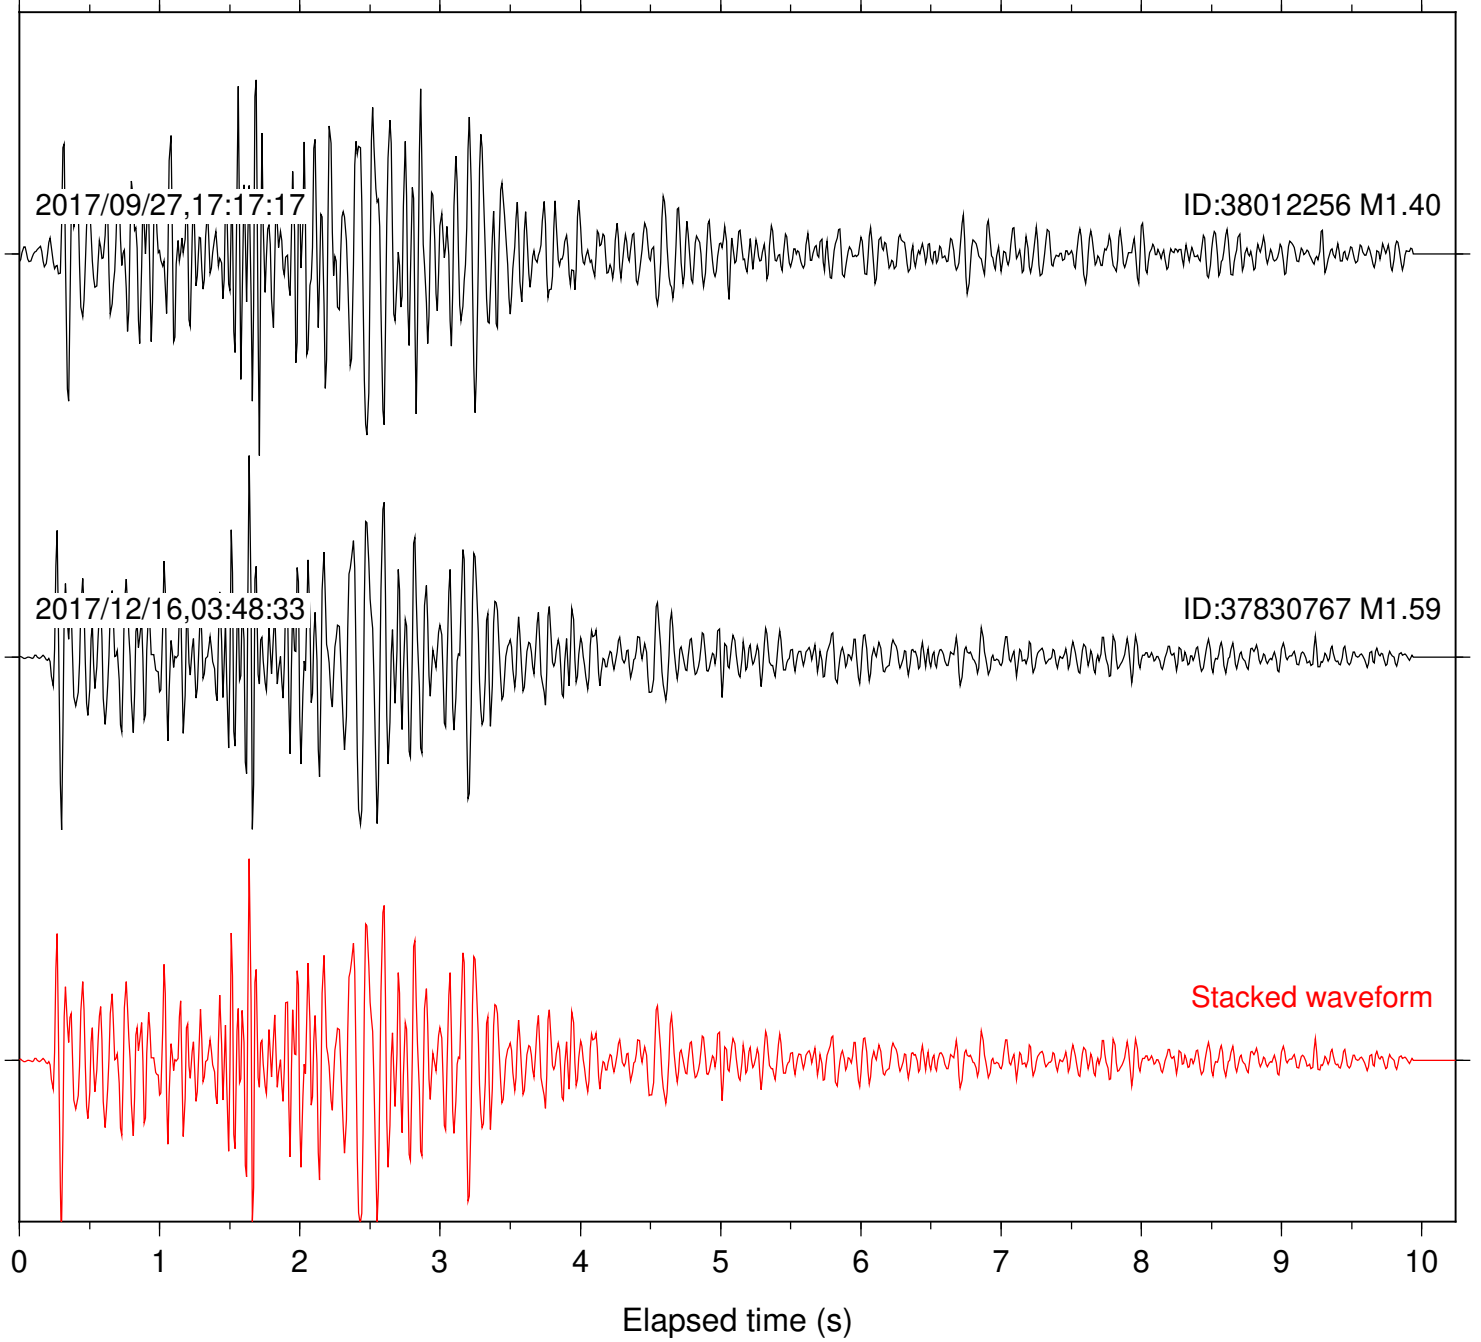

Station: WMC Com: HHZ

Focal depth: 6.65 km