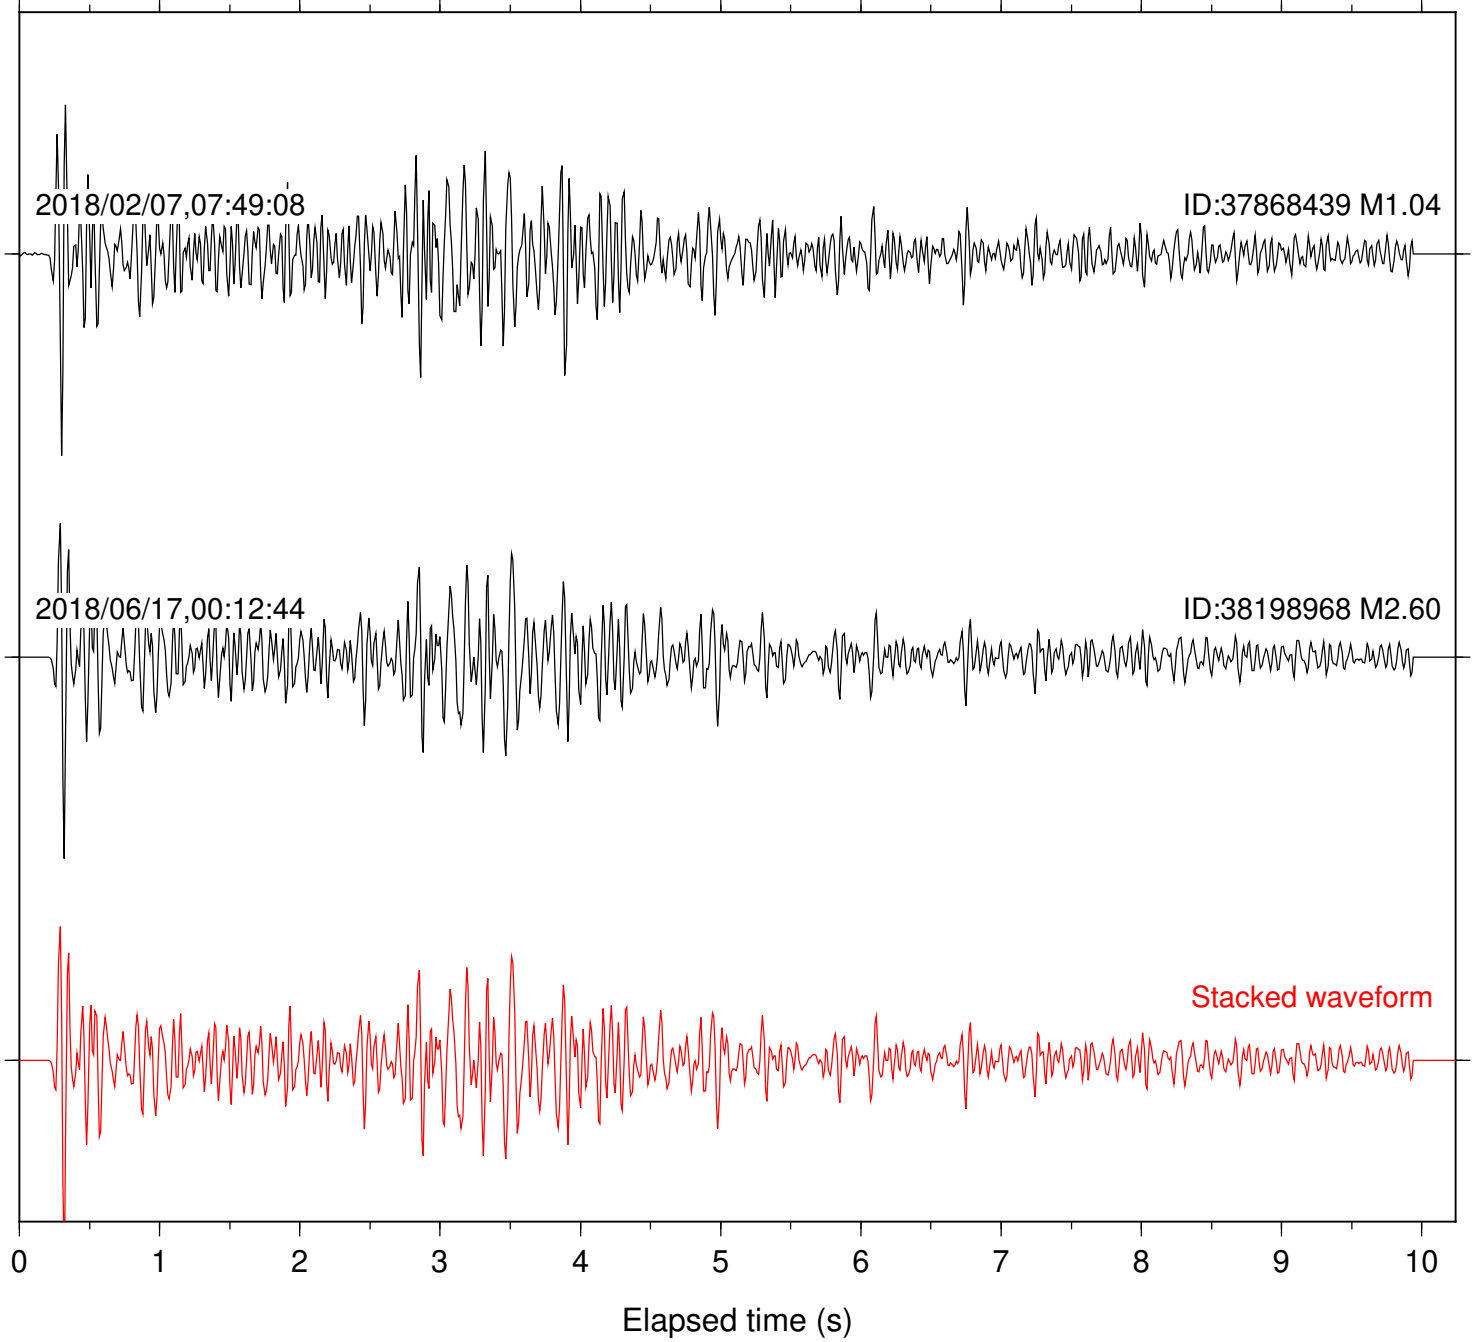

Station: B082 Com: EHZ

Focal depth: 6.93 km