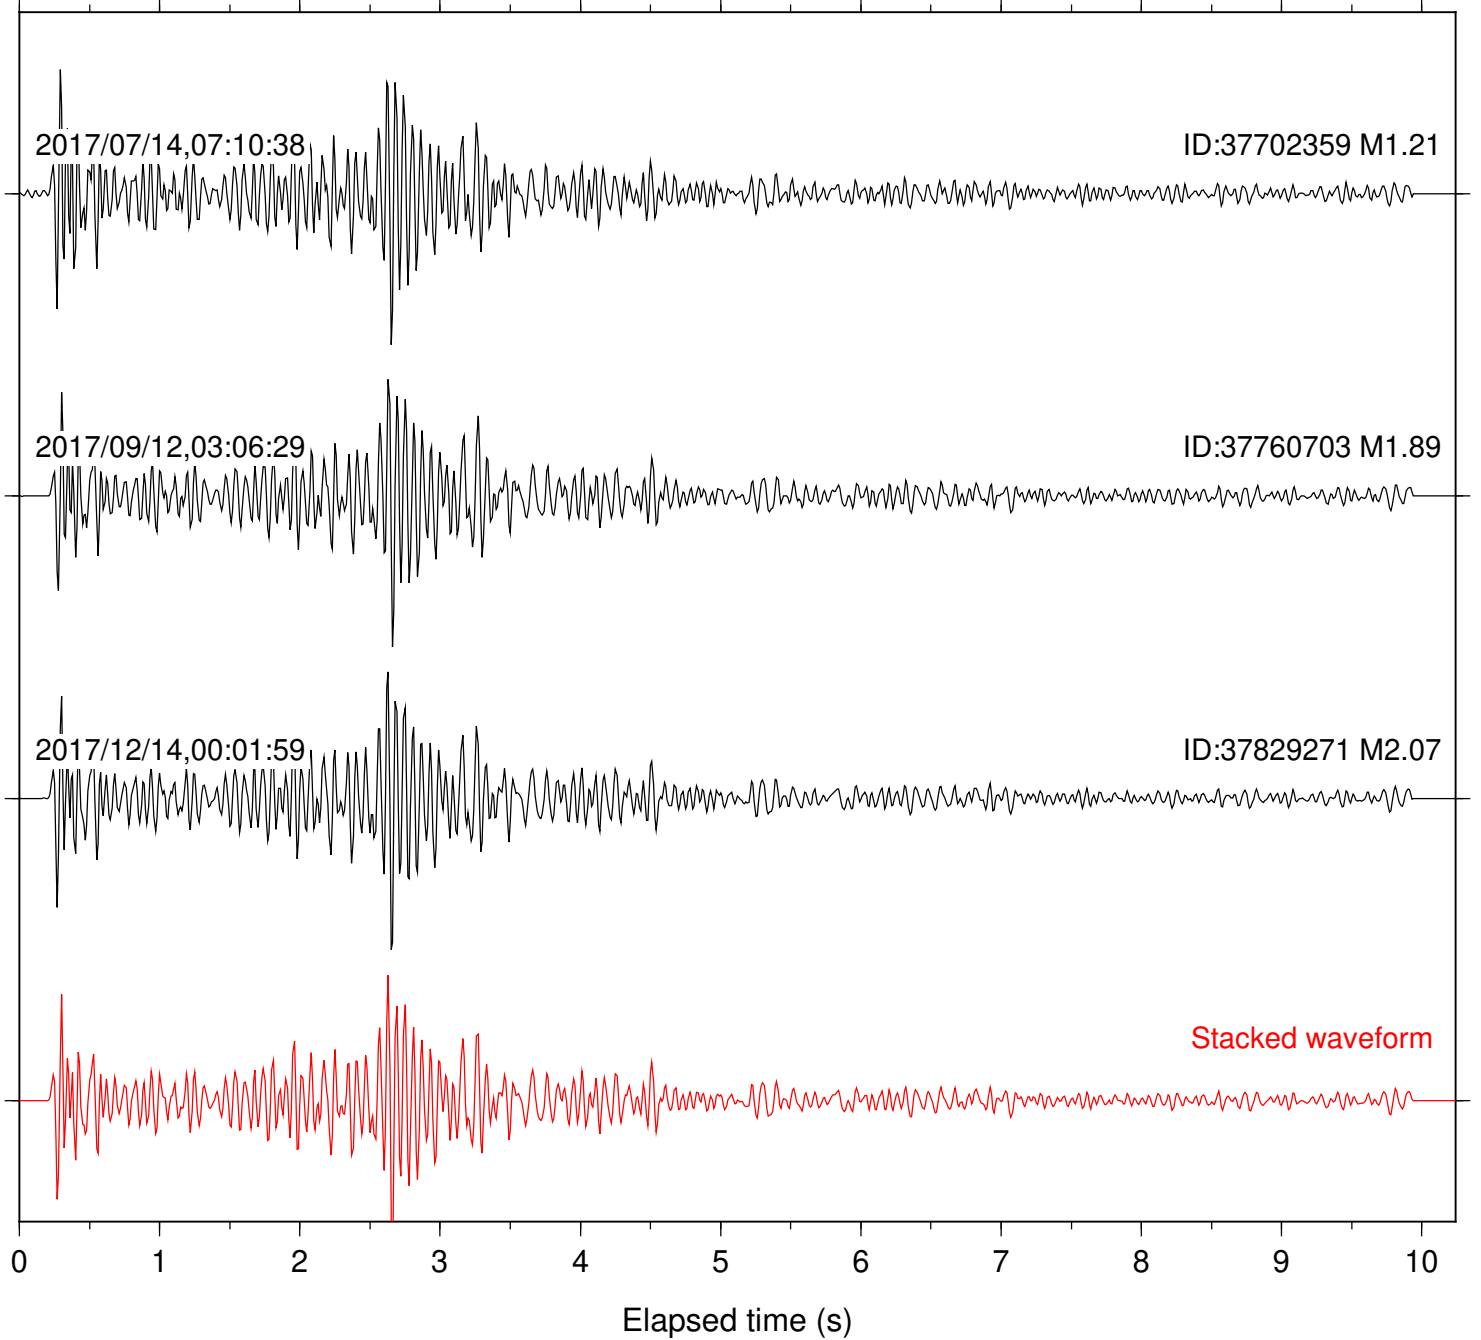

Station: B087 Com: EHZ

Focal depth: 5.87 km