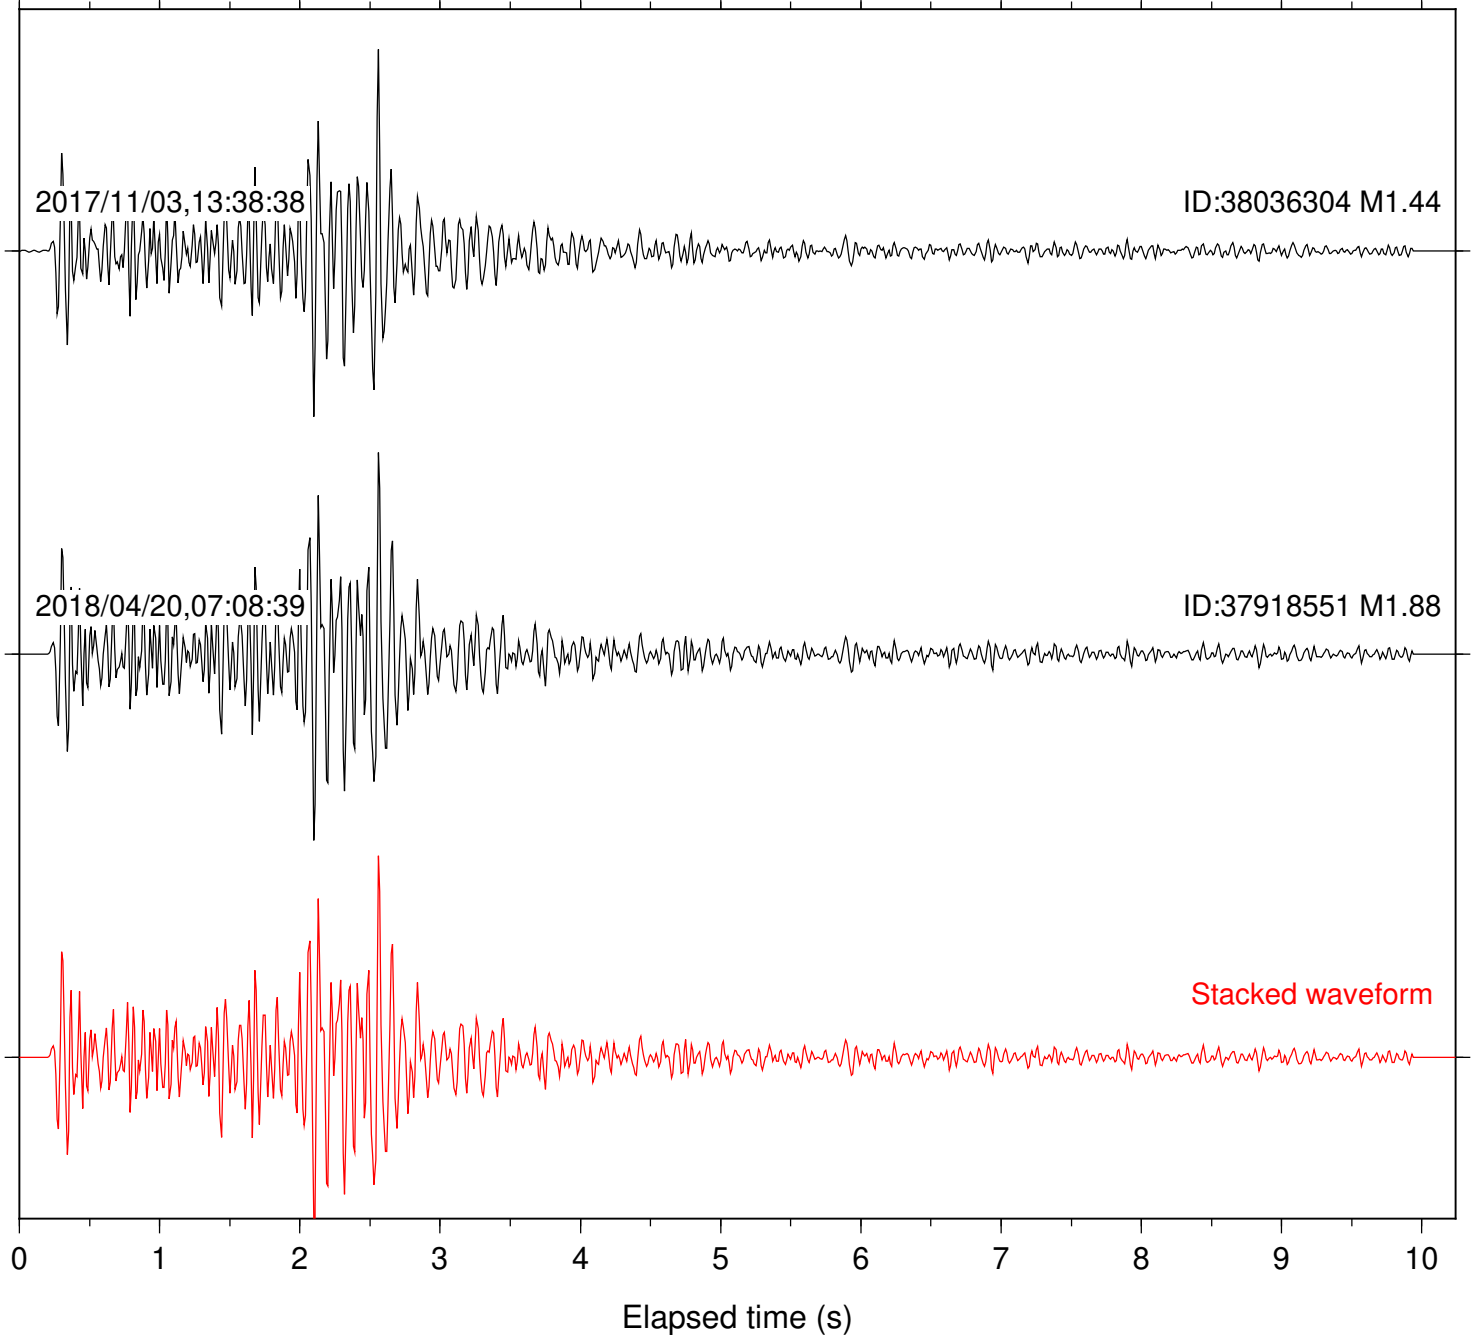

Station: BZN Com: HHZ

Focal depth: 7.65 km