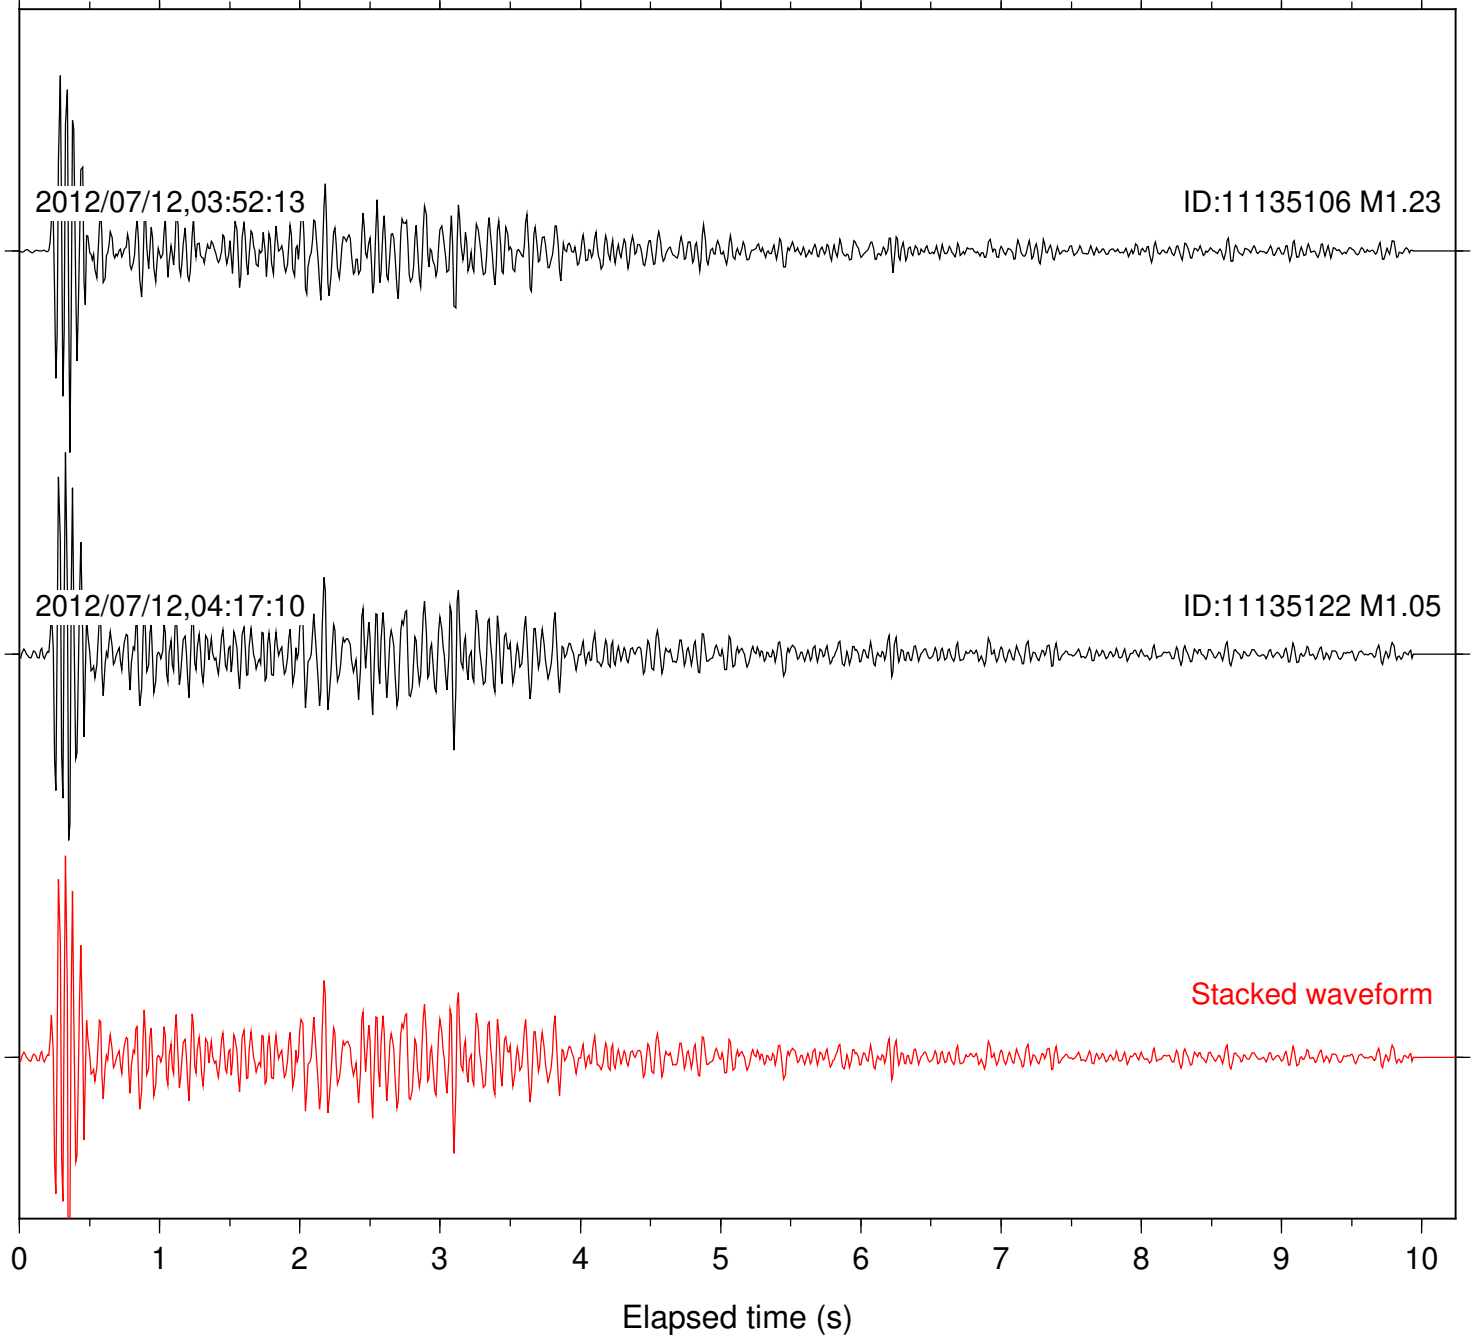

Station: B946 Com: EHZ

Focal depth: 8.61 km