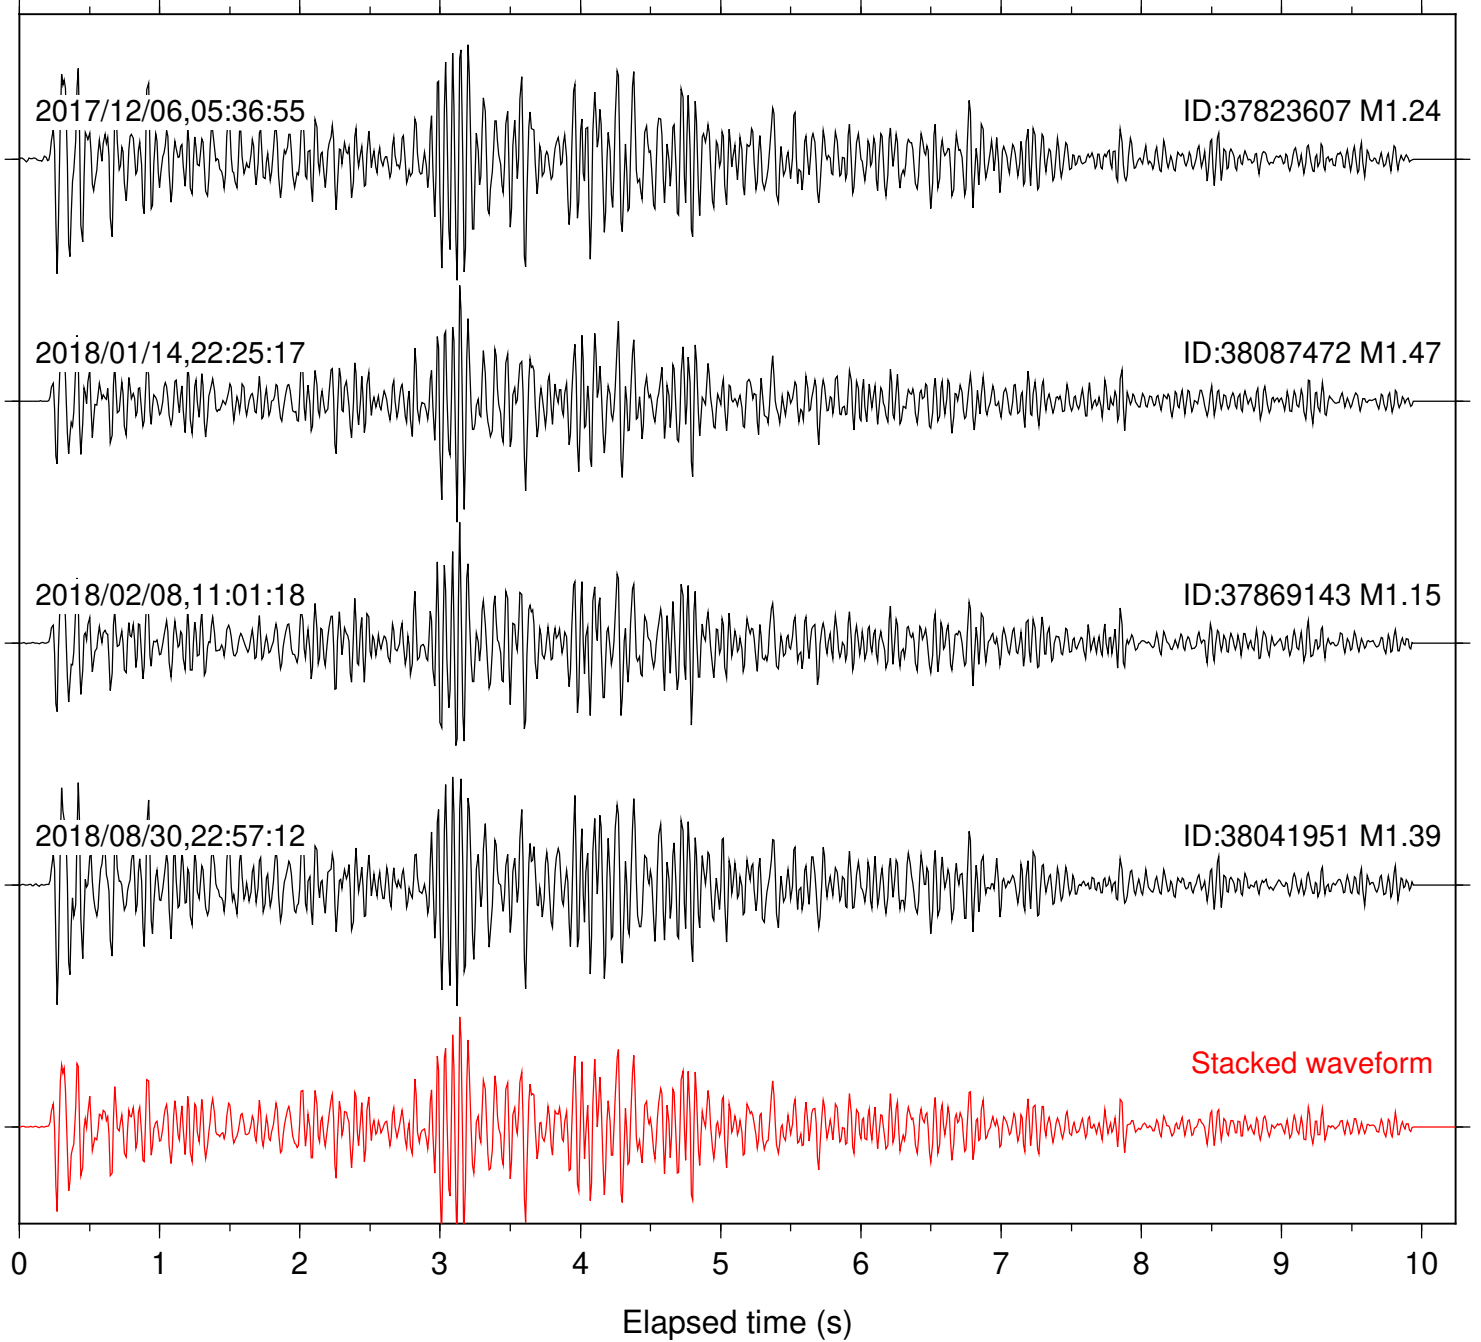

Station: KNW Com: HHZ

Focal depth: 5.17 km

Station: LKH Com: HHZ

Focal depth: 5.17 km

Station: LVA2 Com: HHZ

Focal depth: 5.17 km

Station: MTG Com: HHZ

Focal depth: 5.17 km