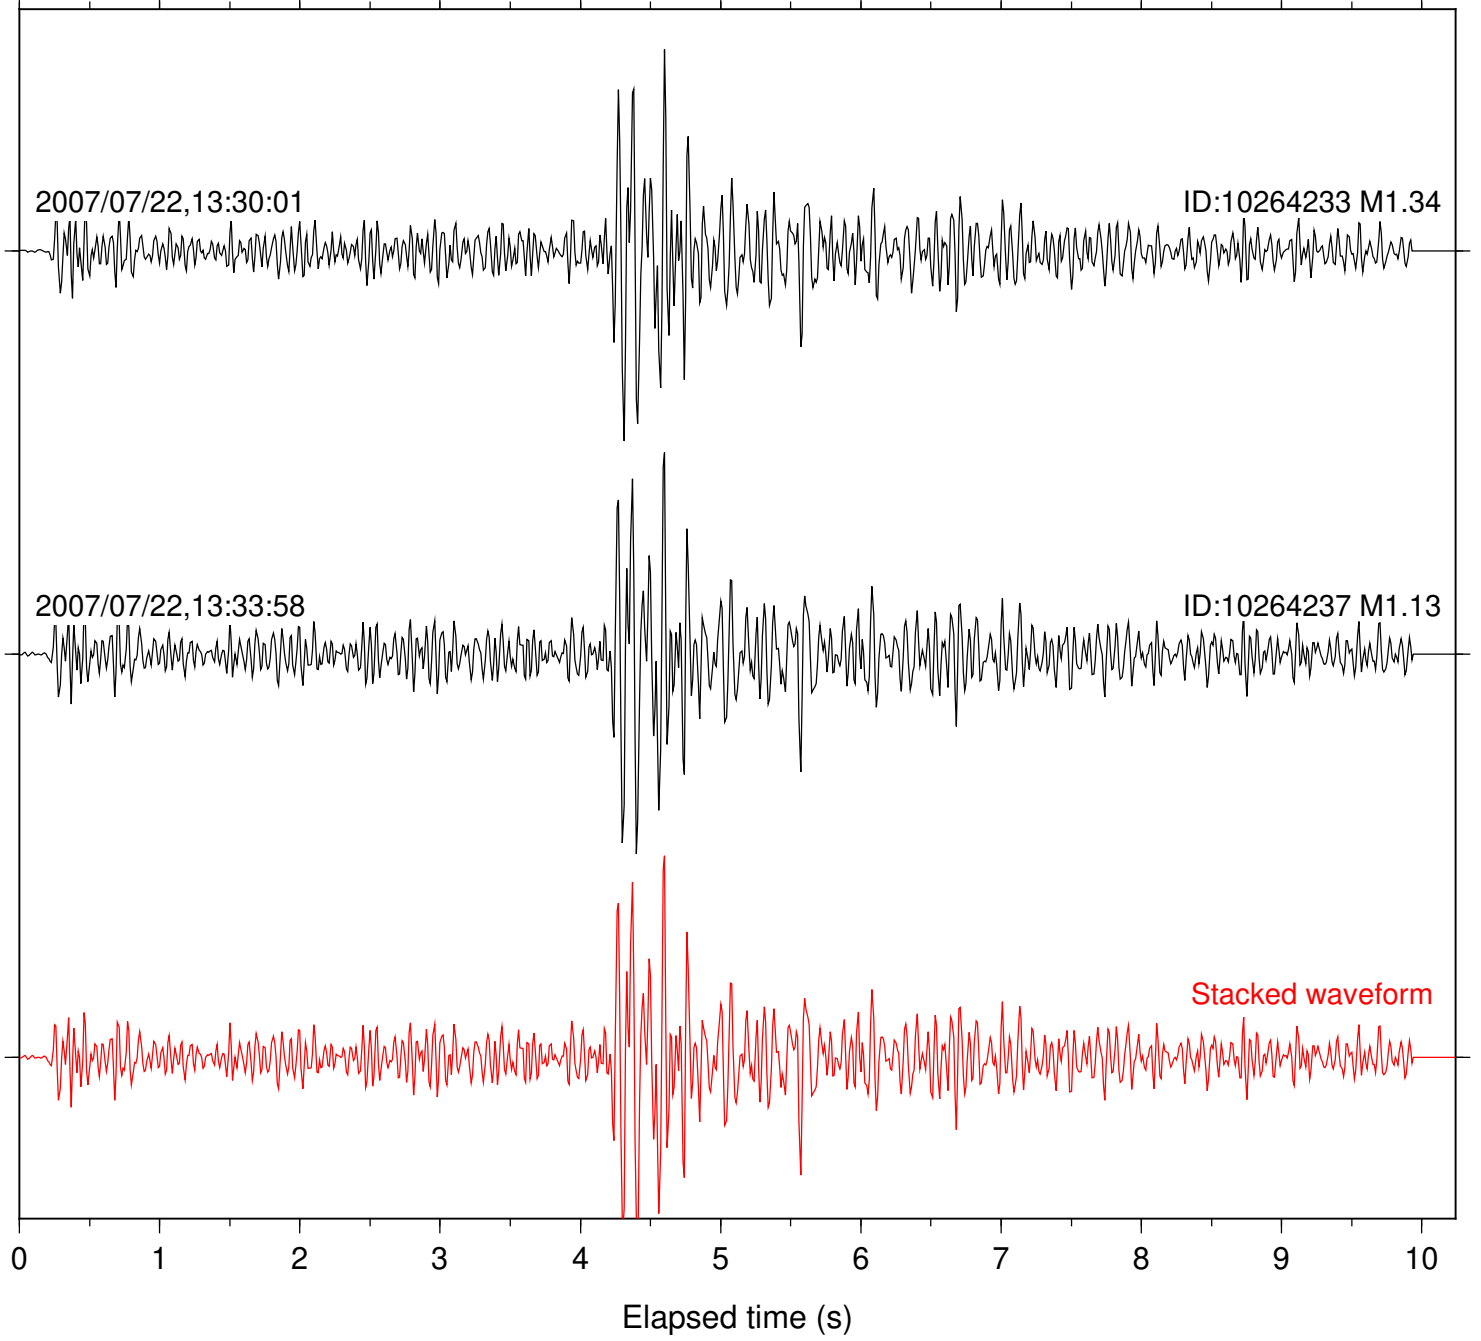

Focal depth: 7.83 km

Station: PFO Com: HHZ

Focal depth: 7.83 km

Station: SND Com: HHZ

Focal depth: 7.83 km

Station: B081 Com: EHZ

Focal depth: 5.55 km

Station: B086 Com: EHZ