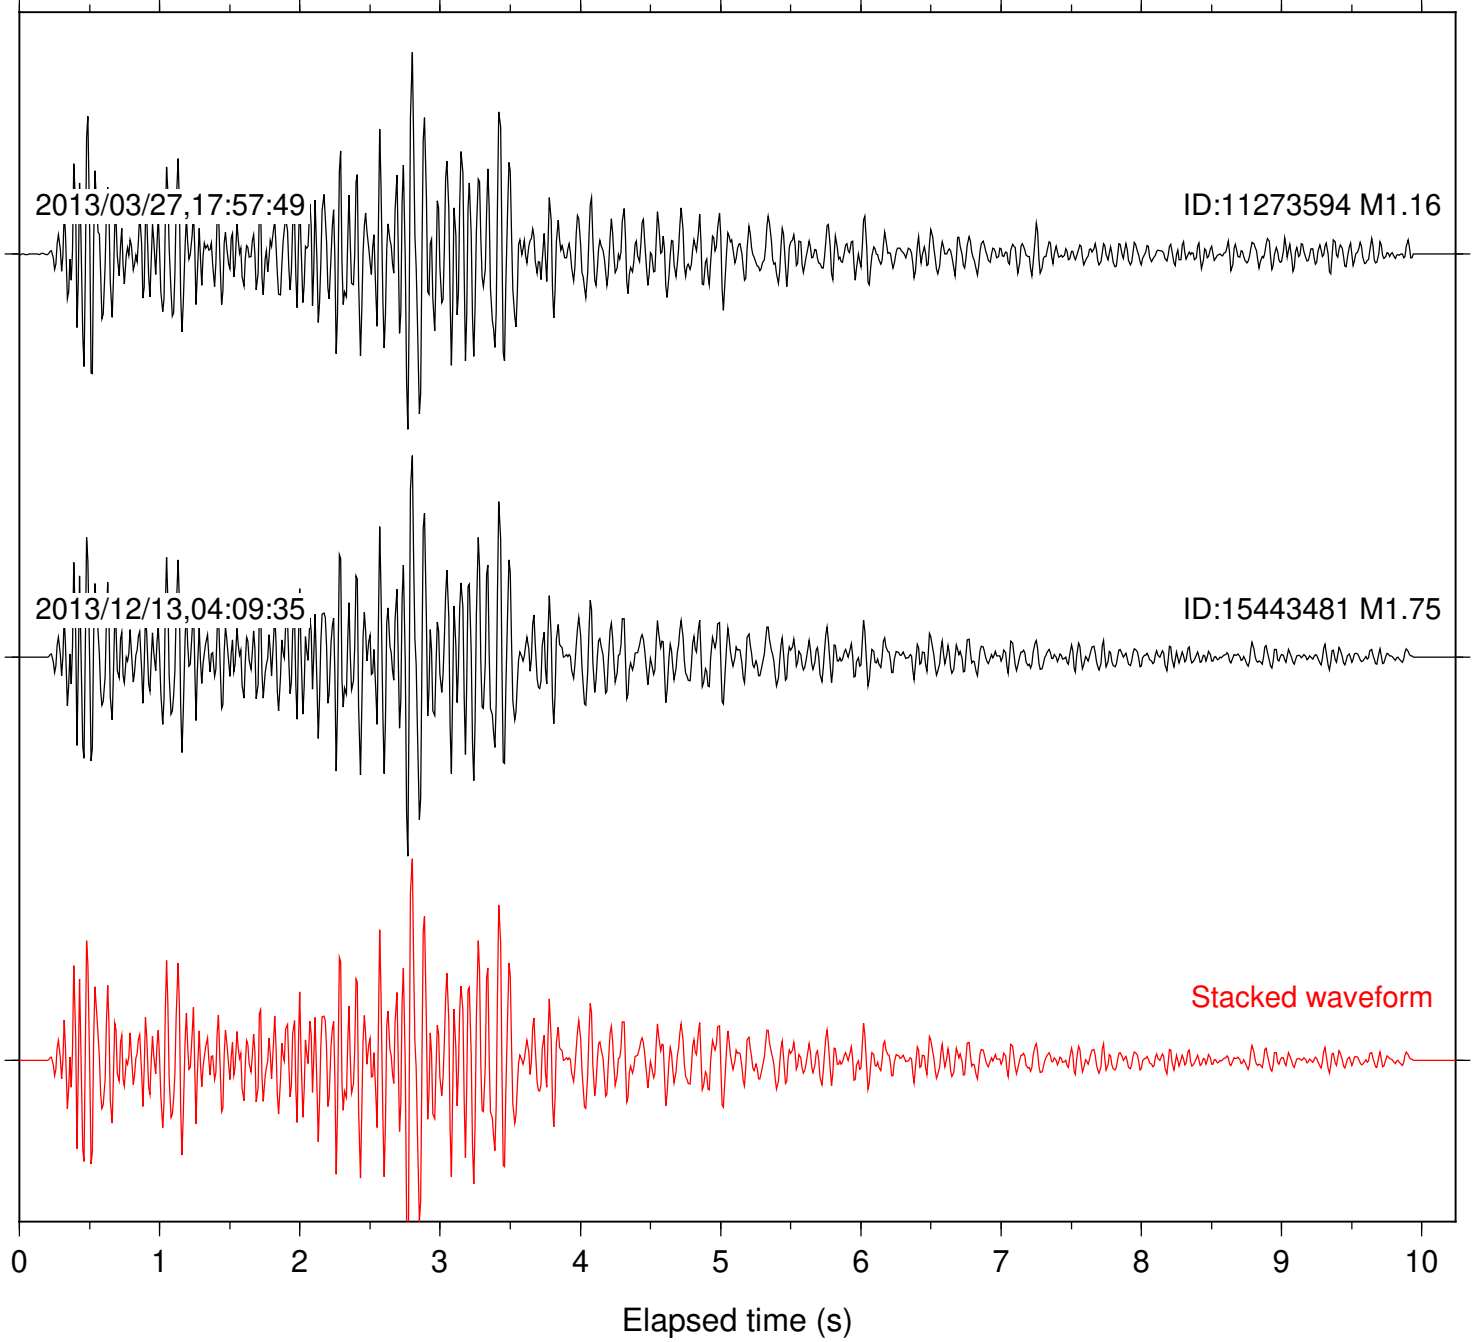

Station: B946 Com: EHZ

Focal depth: 7.05 km