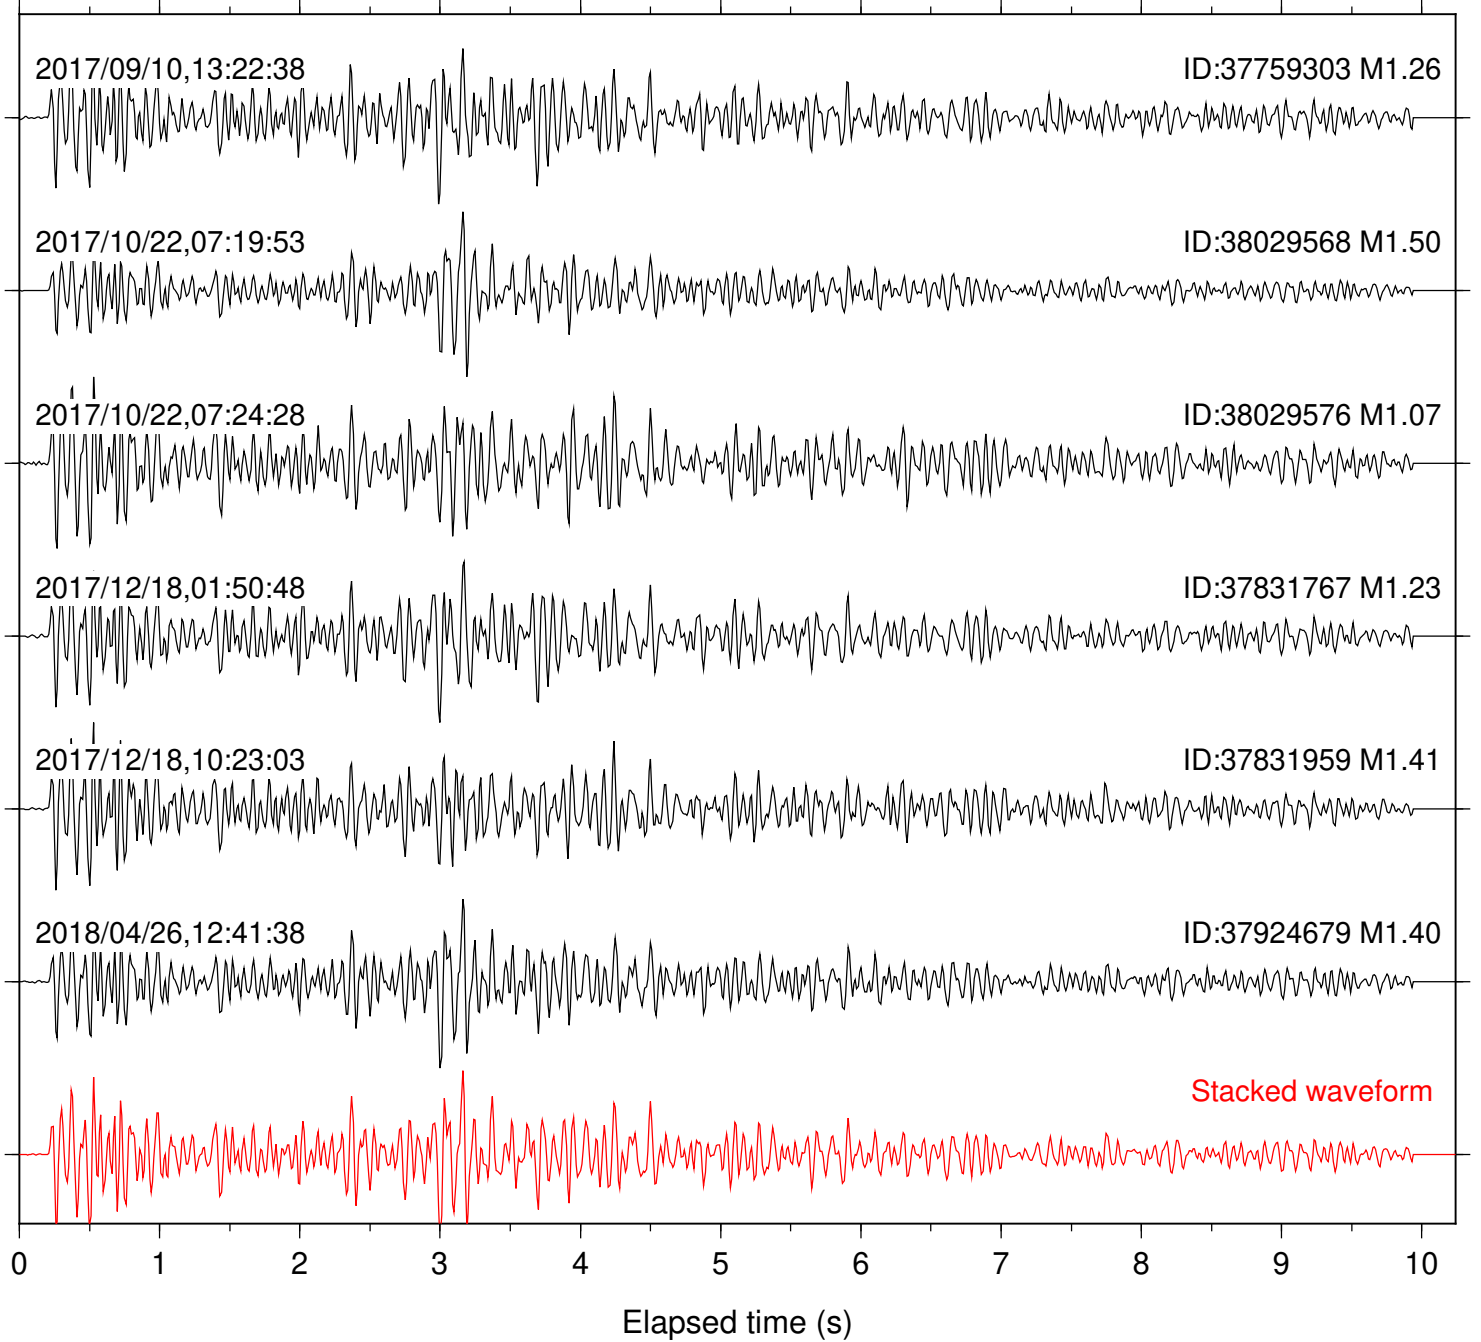

Station: B088 Com: EHZ

Focal depth: 6.30 km