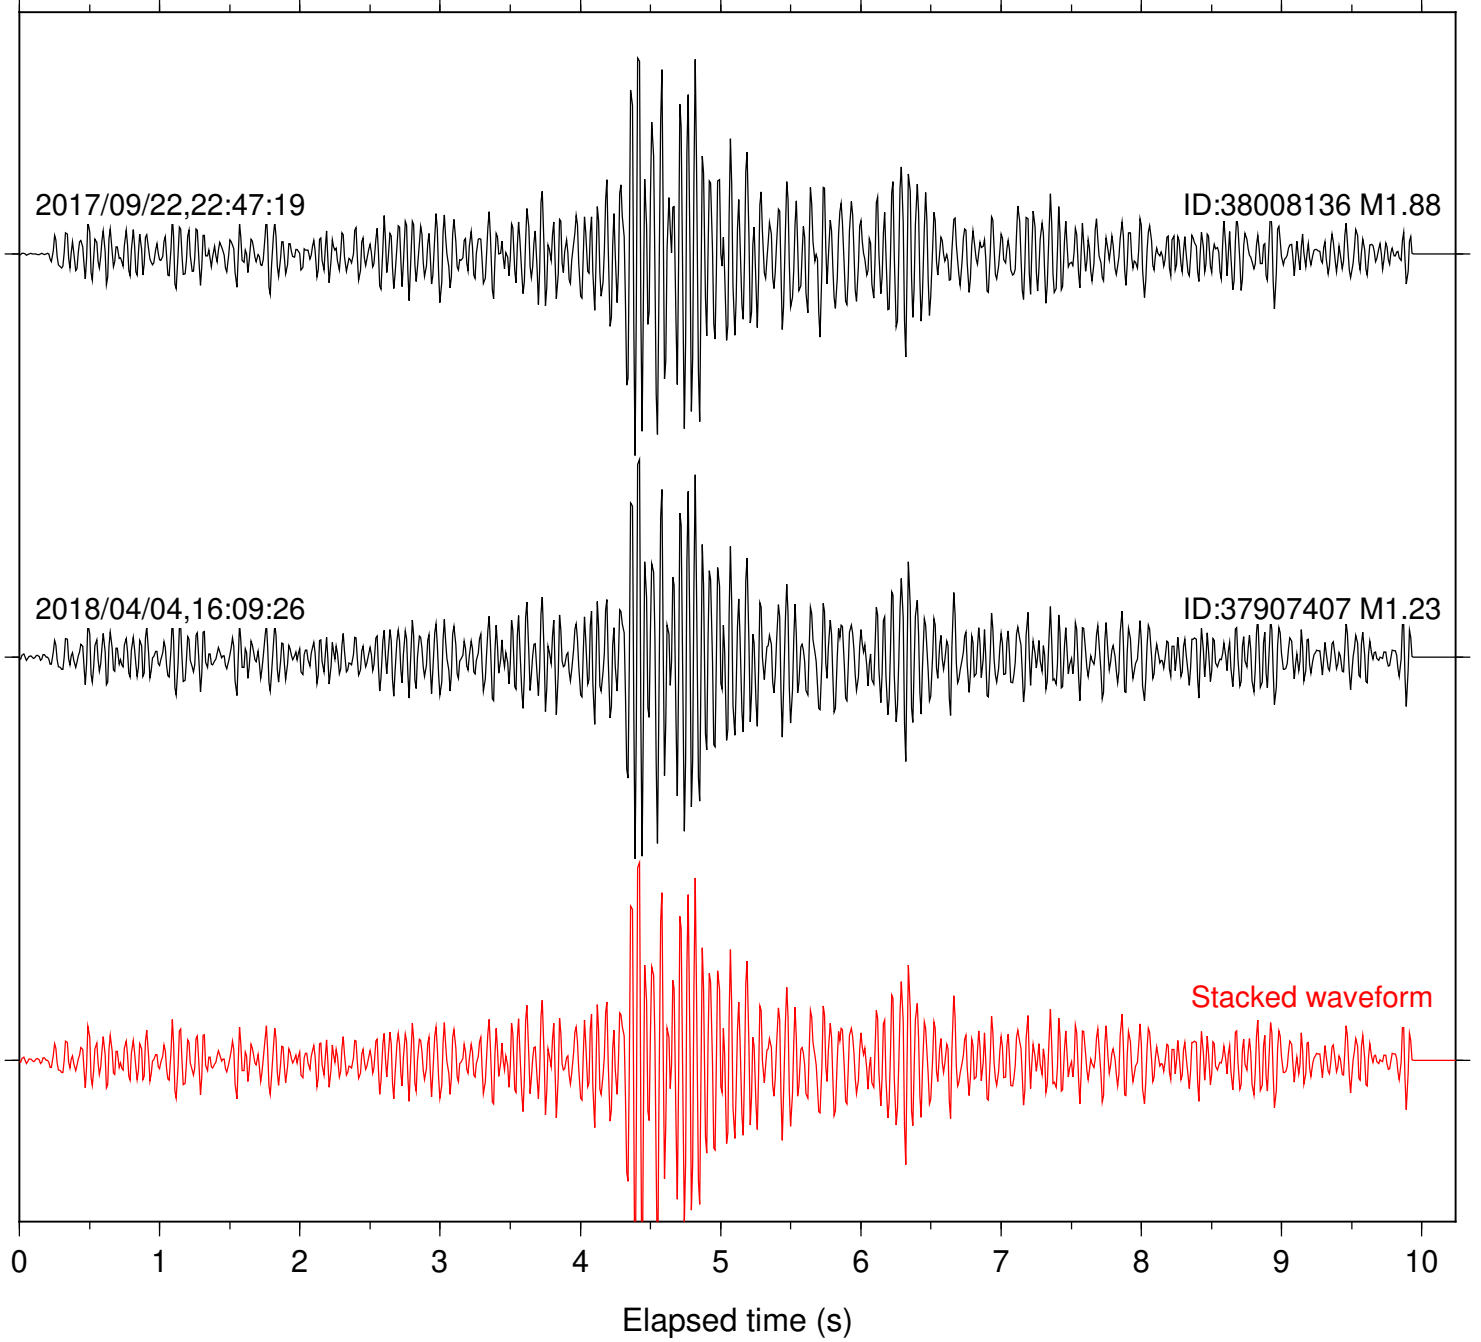

Station: PFO Com: HHZ

Focal depth: 5.96 km