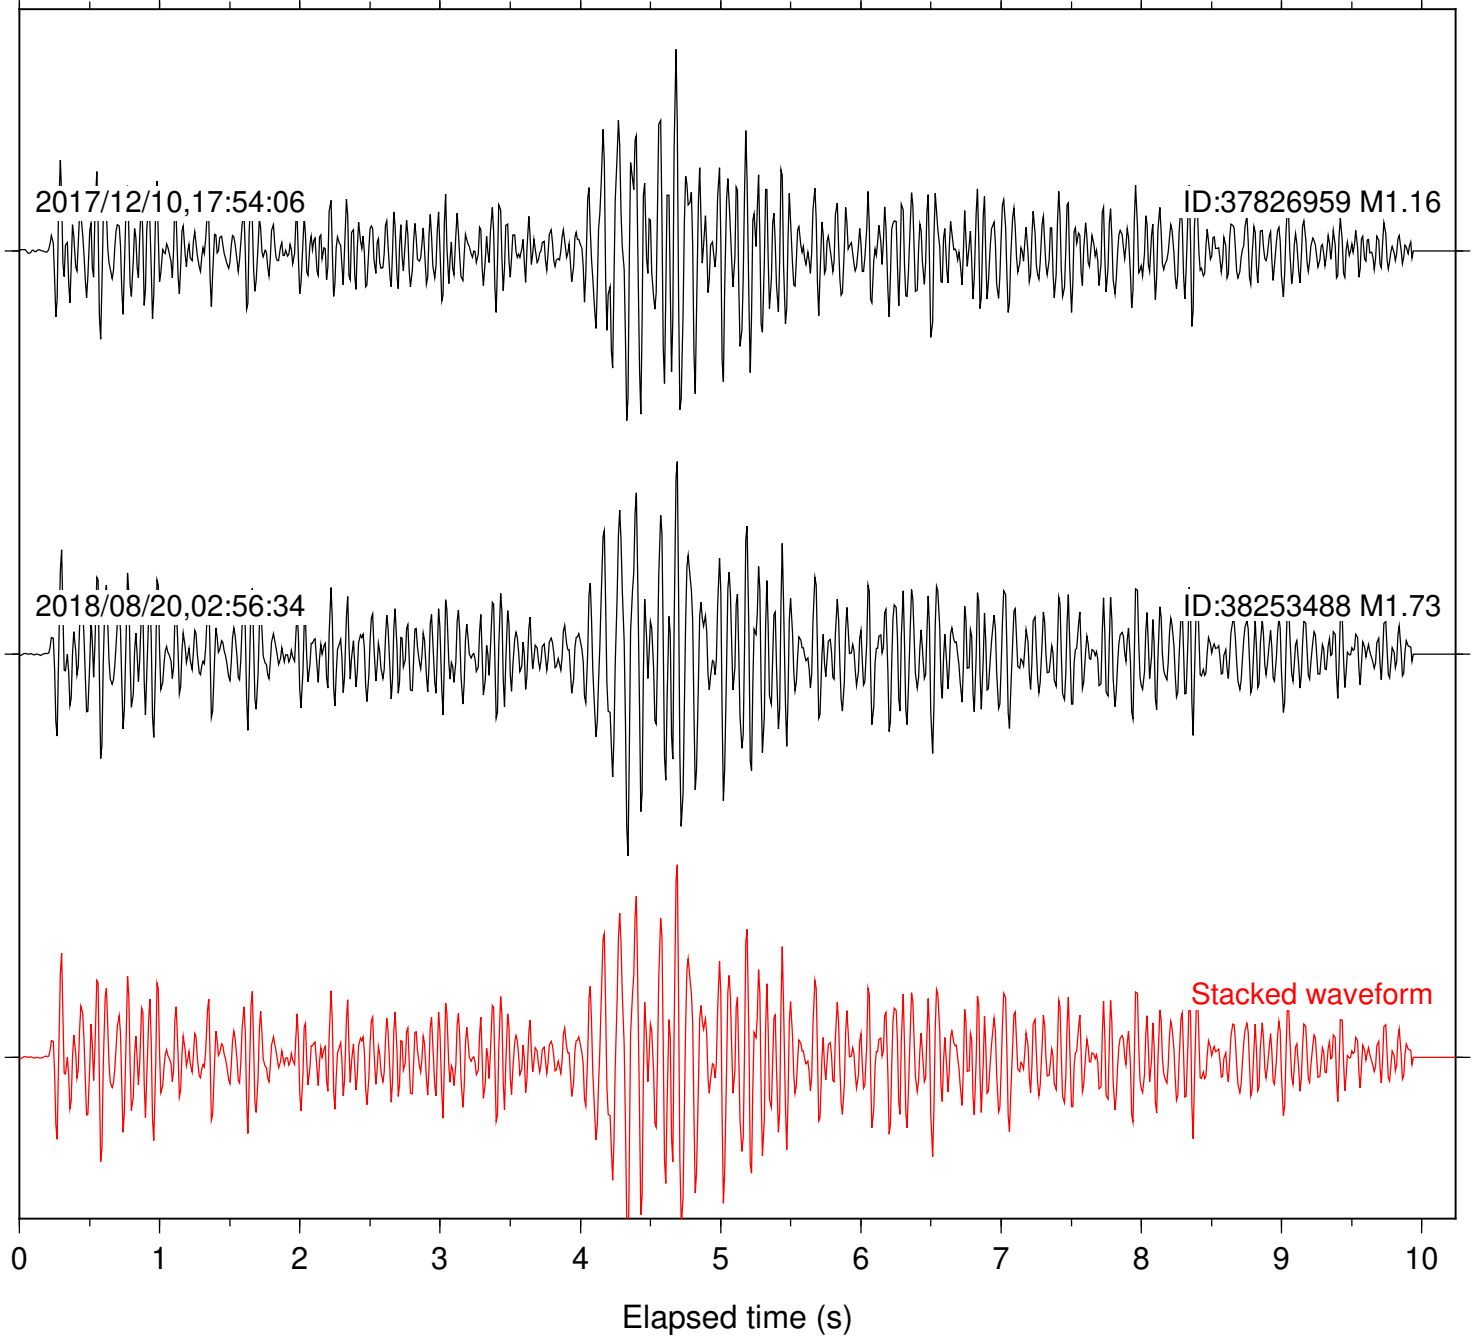

Station: HMT2 Com: HHZ

Focal depth: 4.98 km