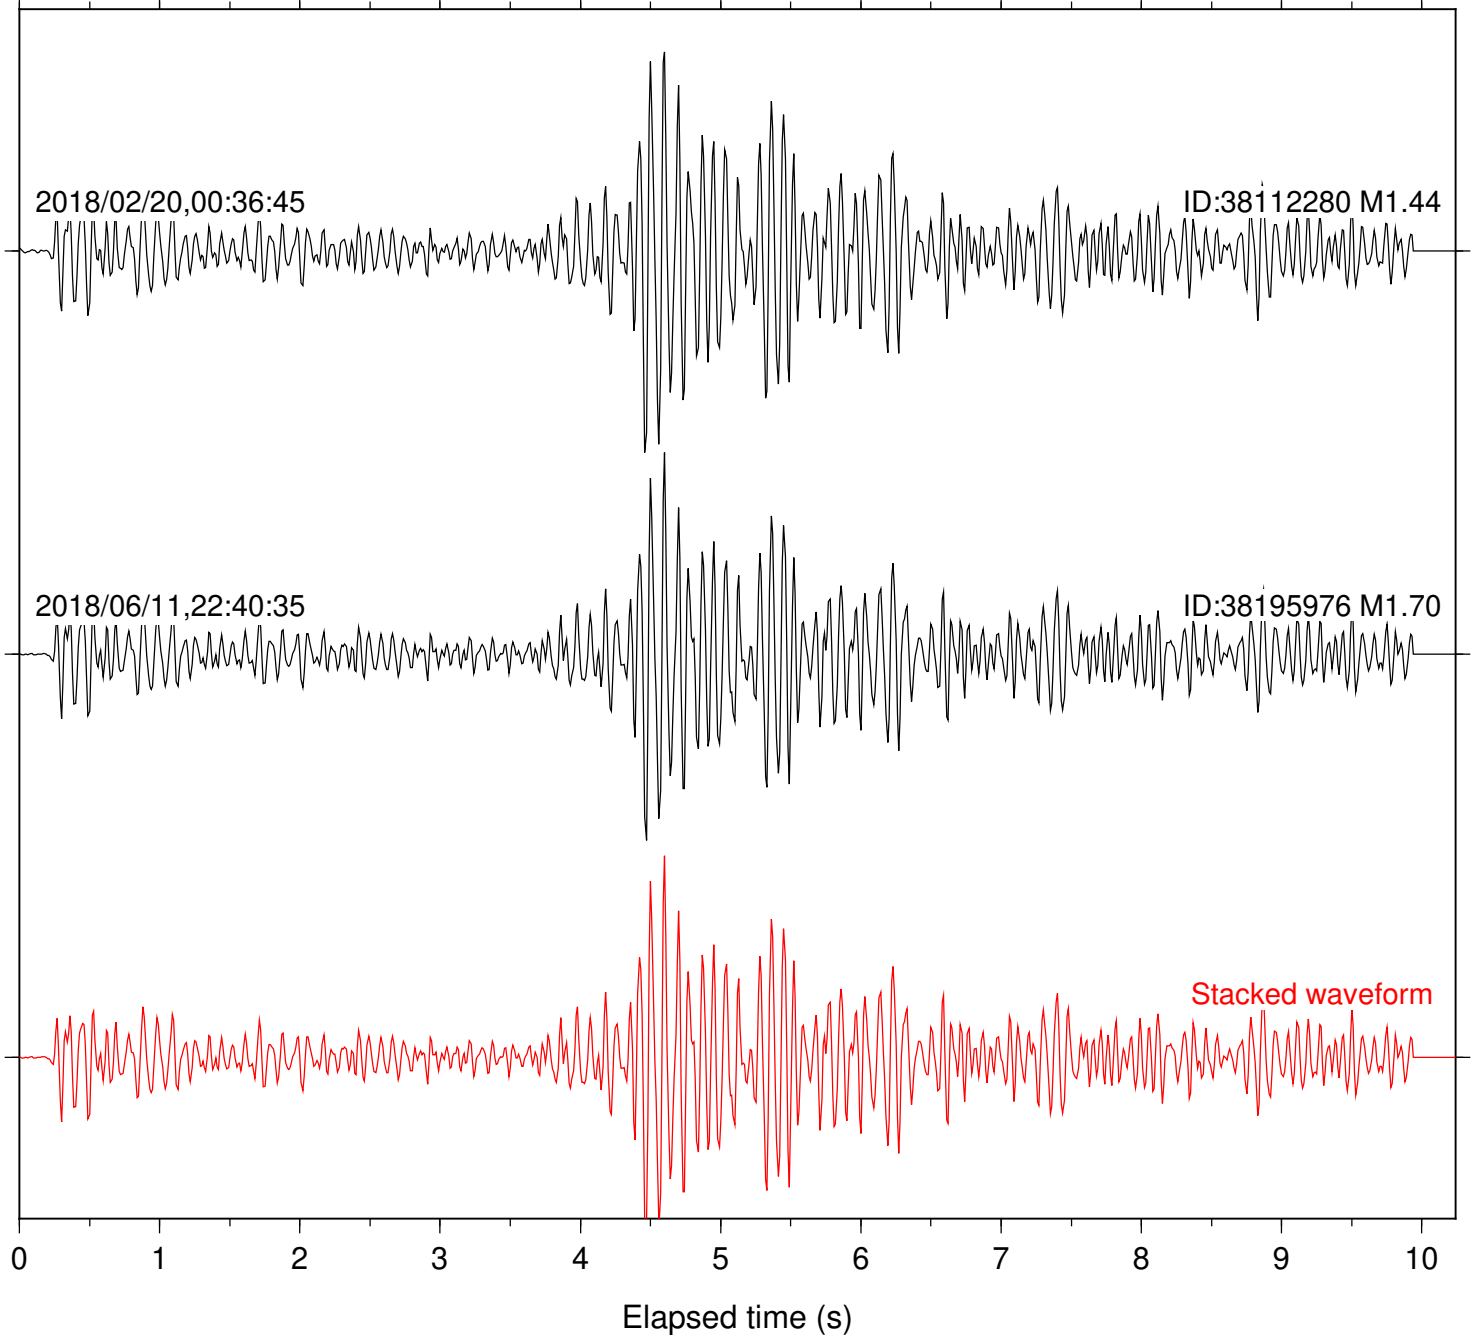

Station: B084 Com: EHZ

Focal depth: 5.77 km

0 1 2 3 4 5 6 7 8 9 10

Elapsed time (s)