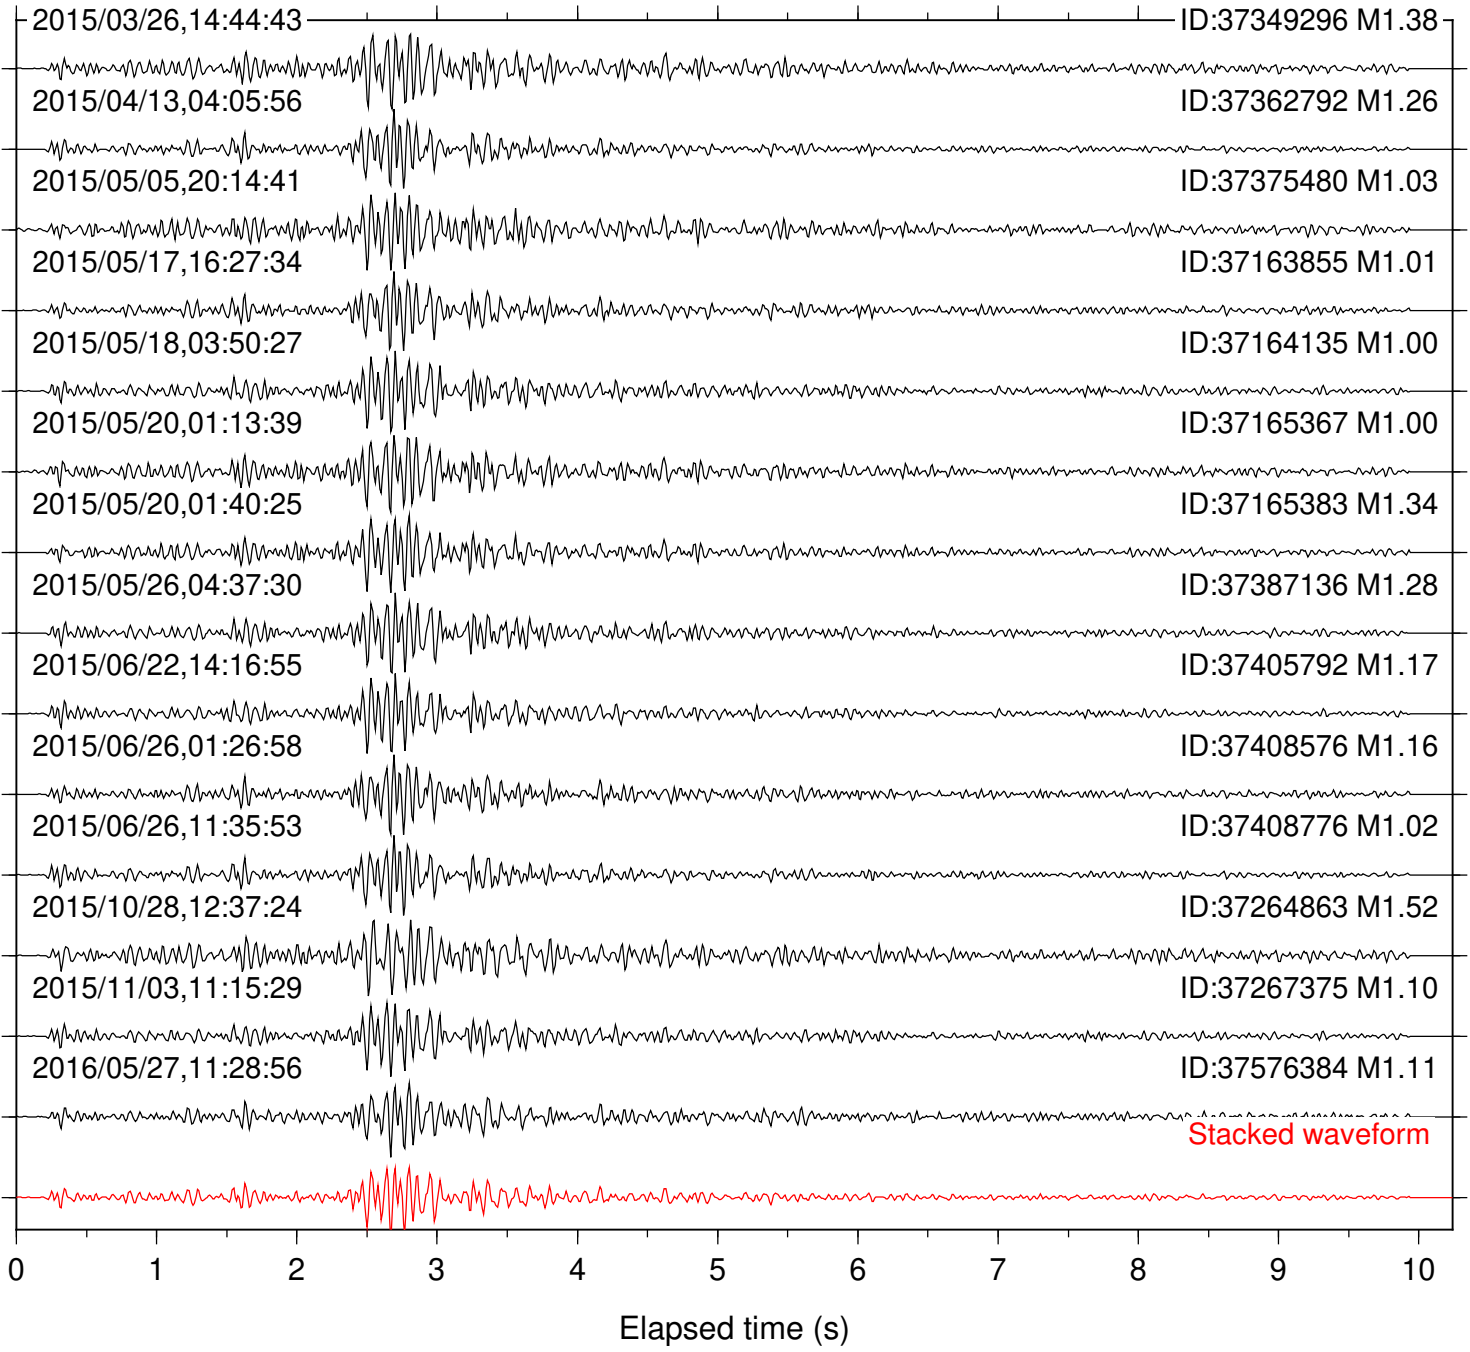

Station: B081 Com: EHZ

Focal depth: 8.34 km