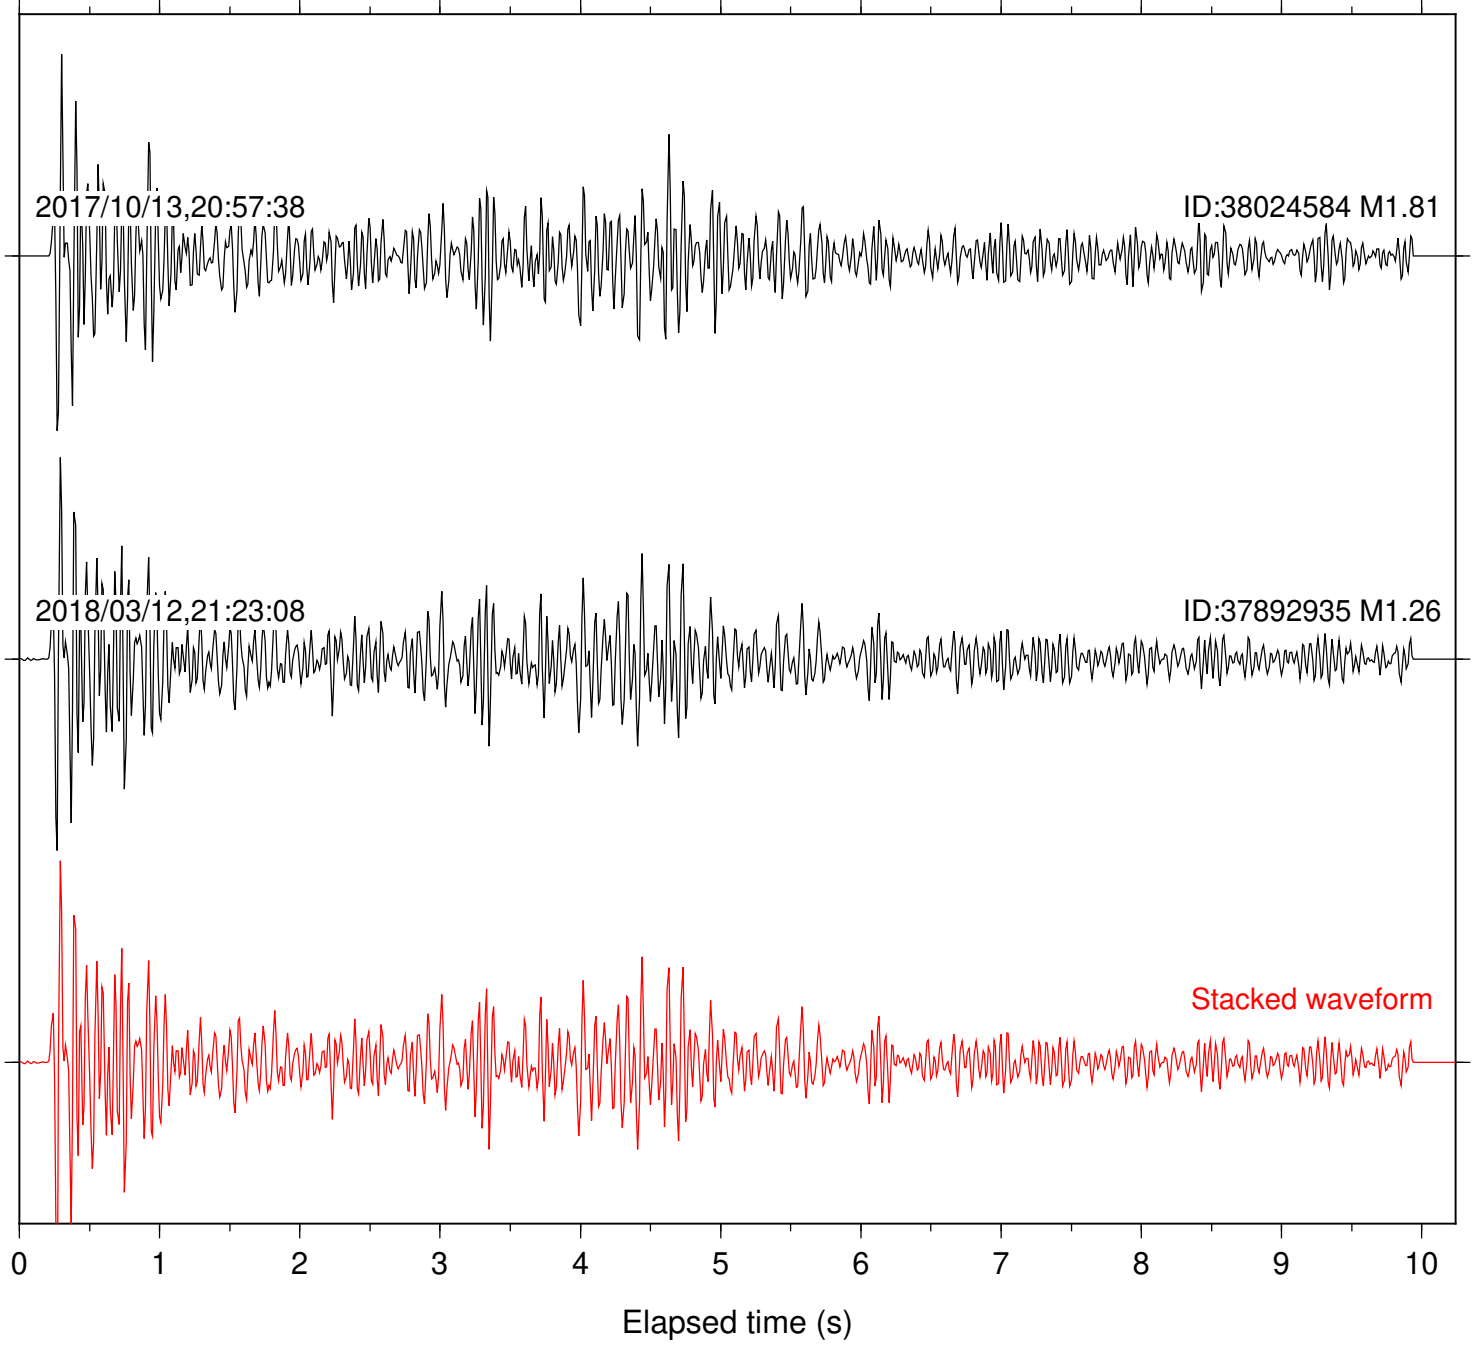

Station: CSH Com: HHZ

Focal depth: 6.61 km

Station: FRD Com: HHZ

Focal depth: 6.61 km

Station: LKH Com: HHZ

Focal depth: 6.61 km

Station: LVA2 Com: HHZ

Focal depth: 6.61 km