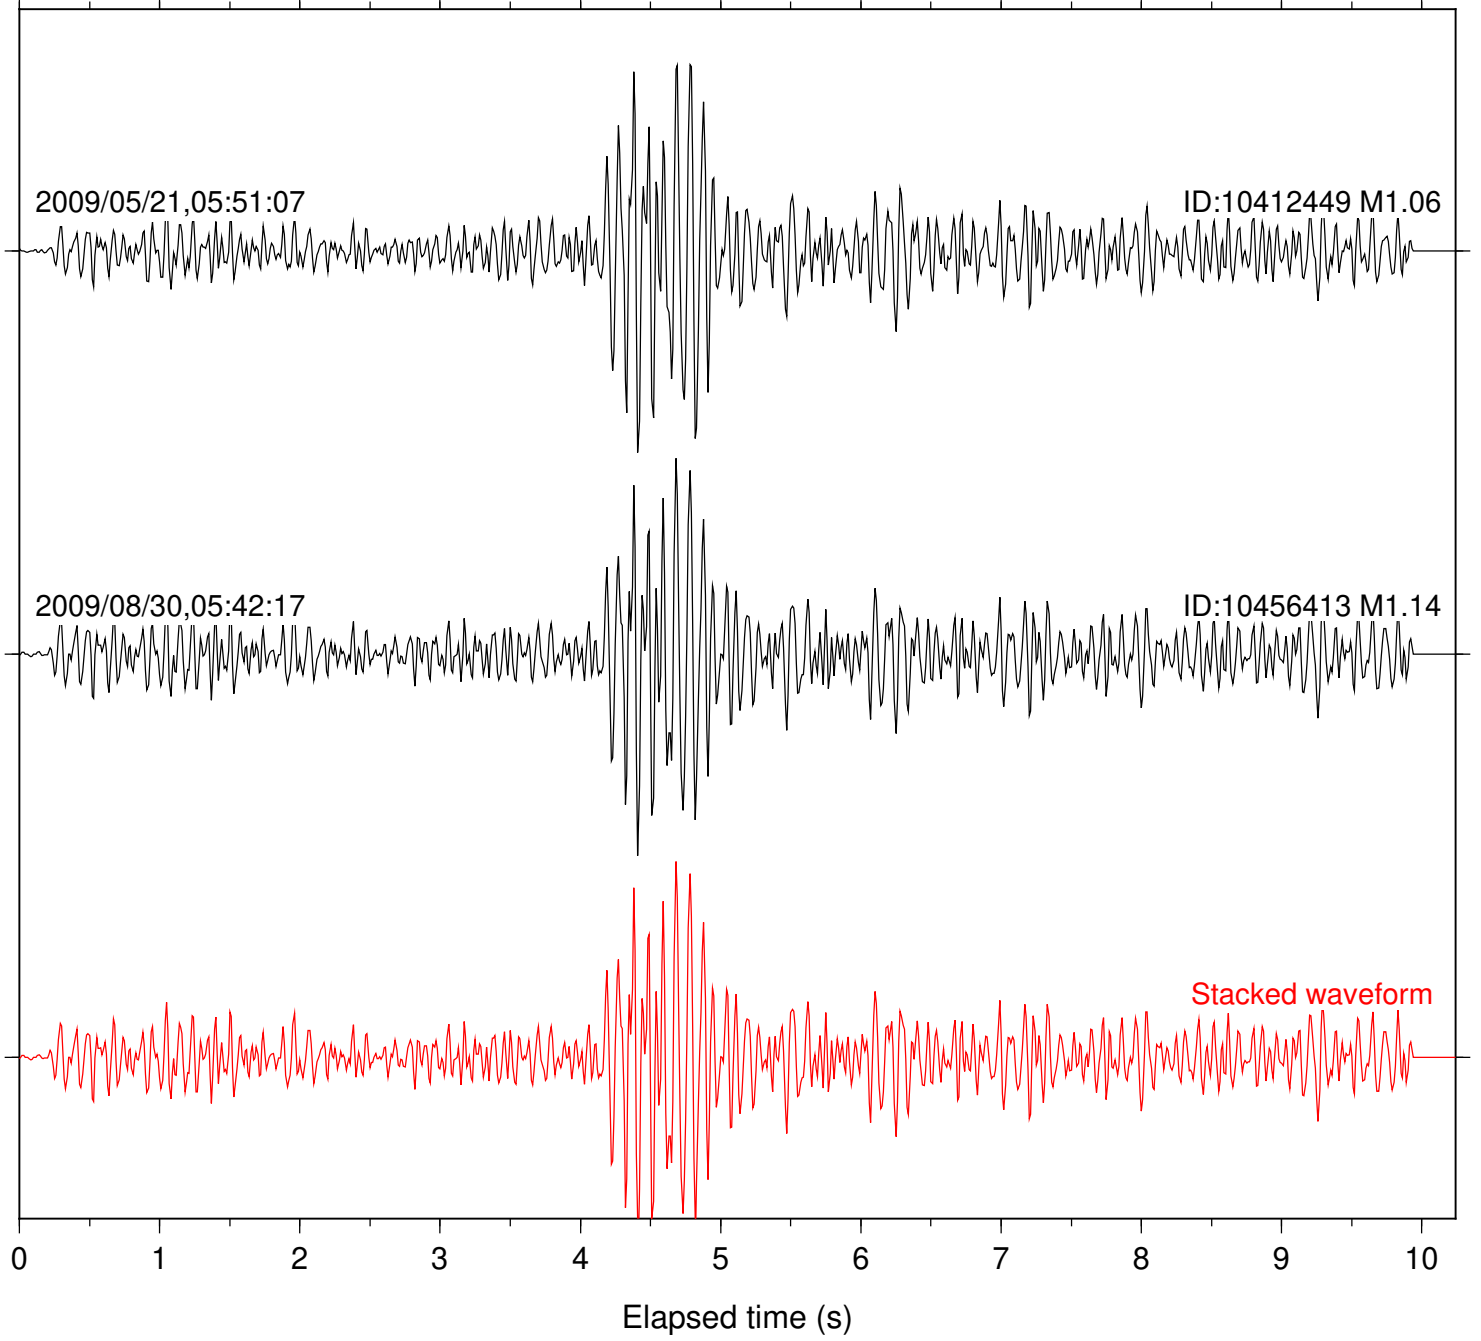

Station: TRO Com: HHZ

Focal depth: 8.50 km

Station: B081 Com: EHZ

Focal depth: 8.29 km

Station: B082 Com: EHZ

Focal depth: 8.29 km

Station: B084 Com: EHZ

Focal depth: 8.29 km