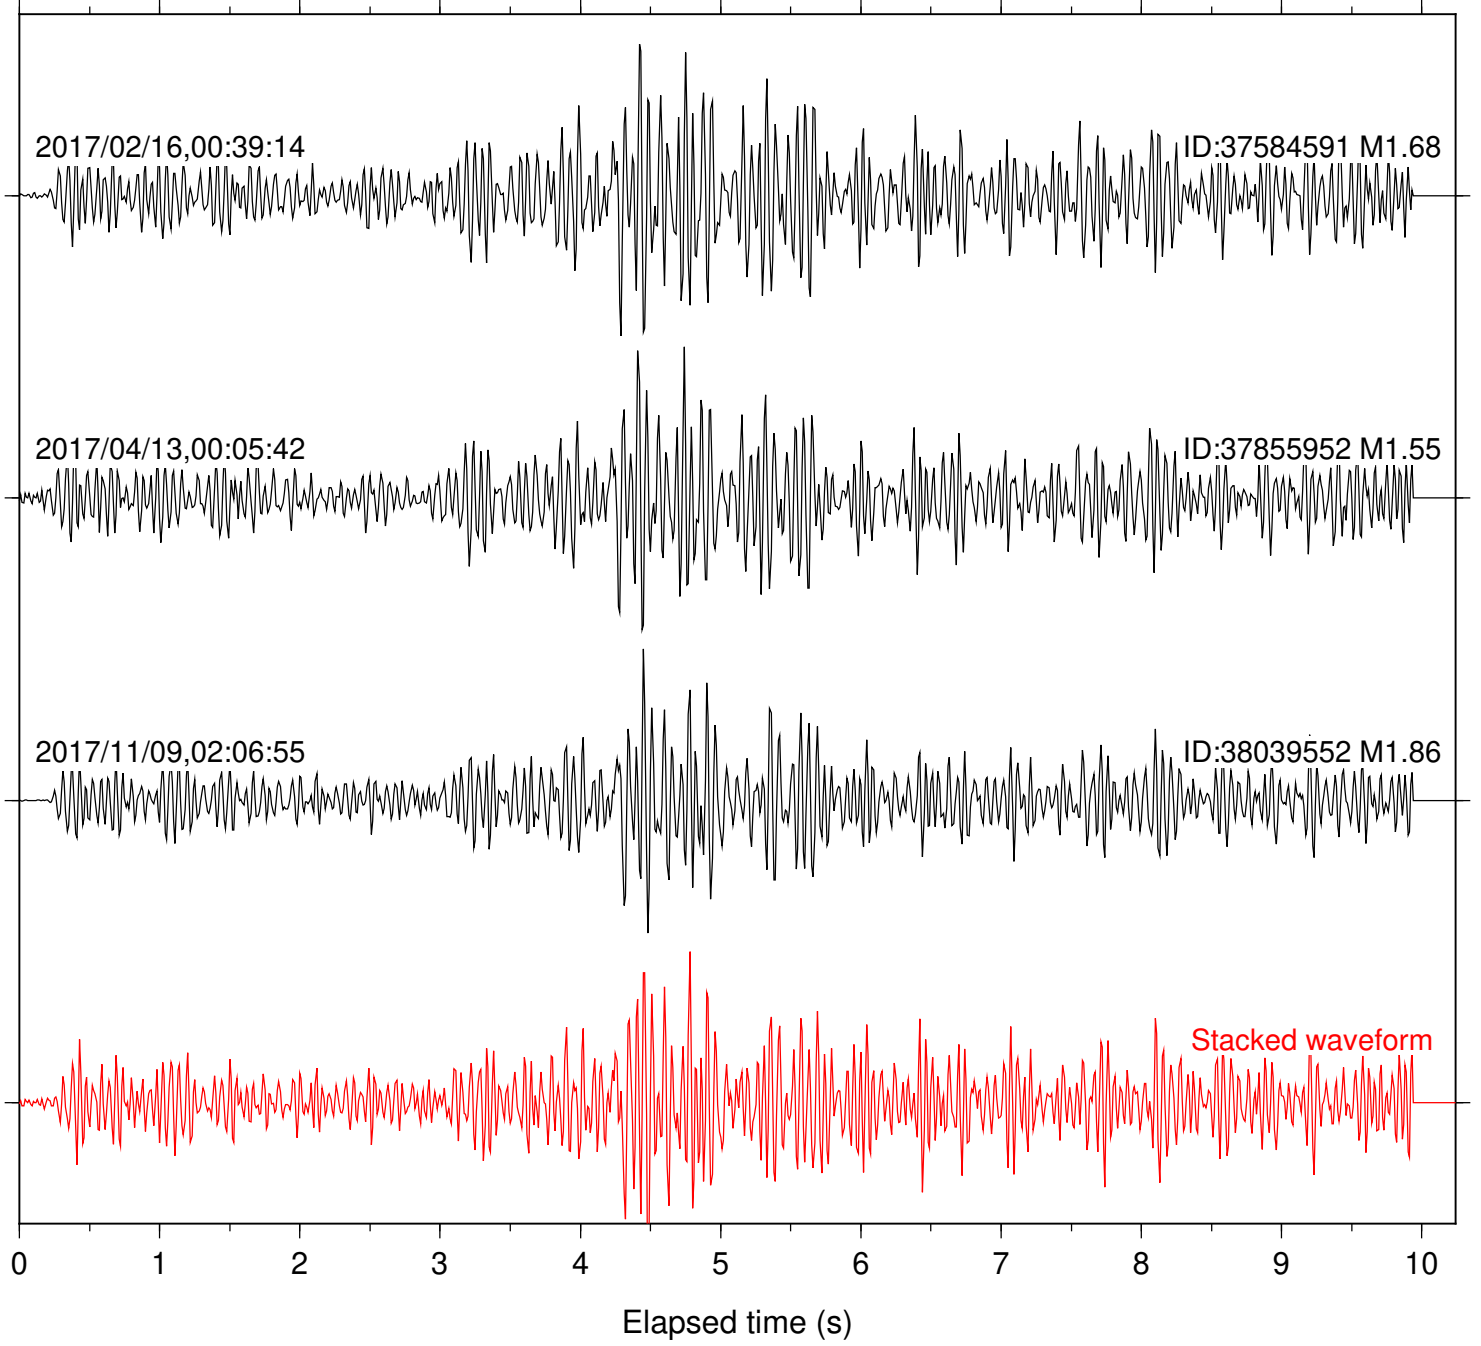

Focal depth: 6.49 km

Station: MTG Com: HHZ

Focal depth: 6.49 km

Station: PFO Com: HHZ

Focal depth: 6.48 km

Station: PLM Com: HHZ

Focal depth: 6.49 km

Station: POB2 Com: HHZ