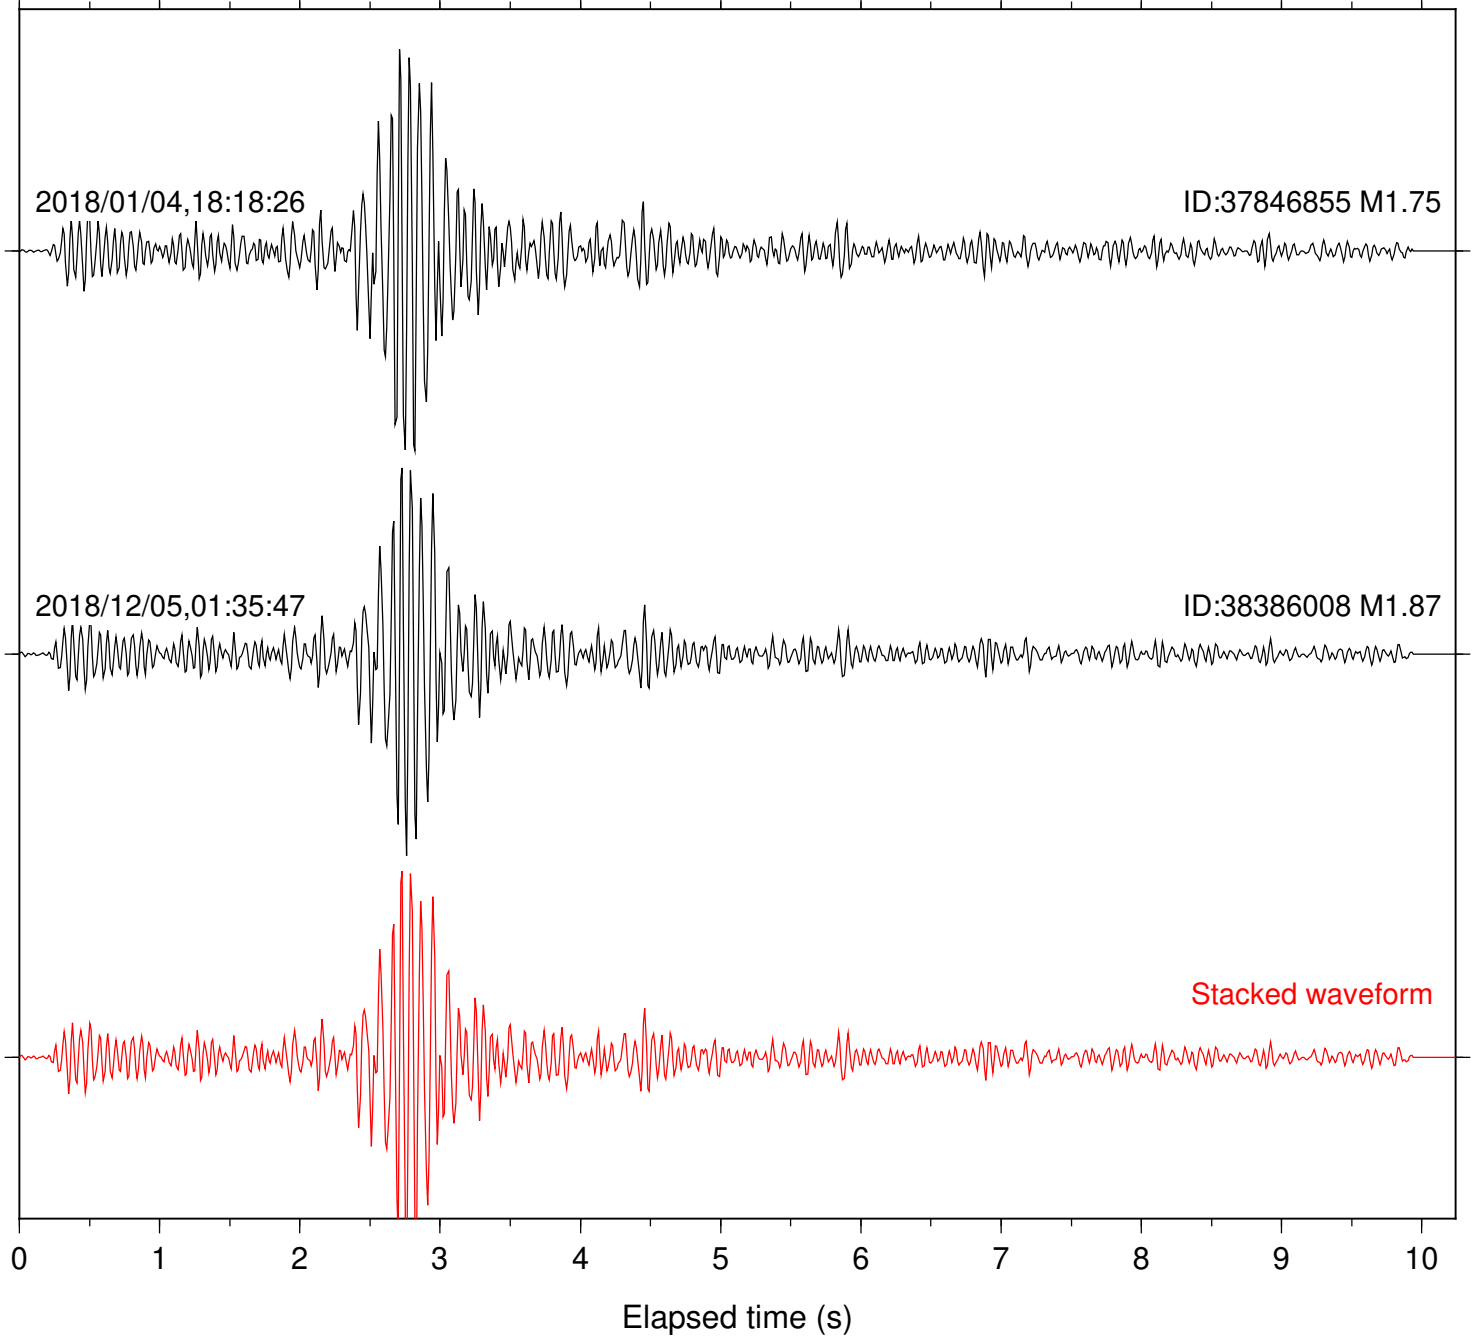

Station: RDM Com: HHZ

Focal depth: 6.31 km