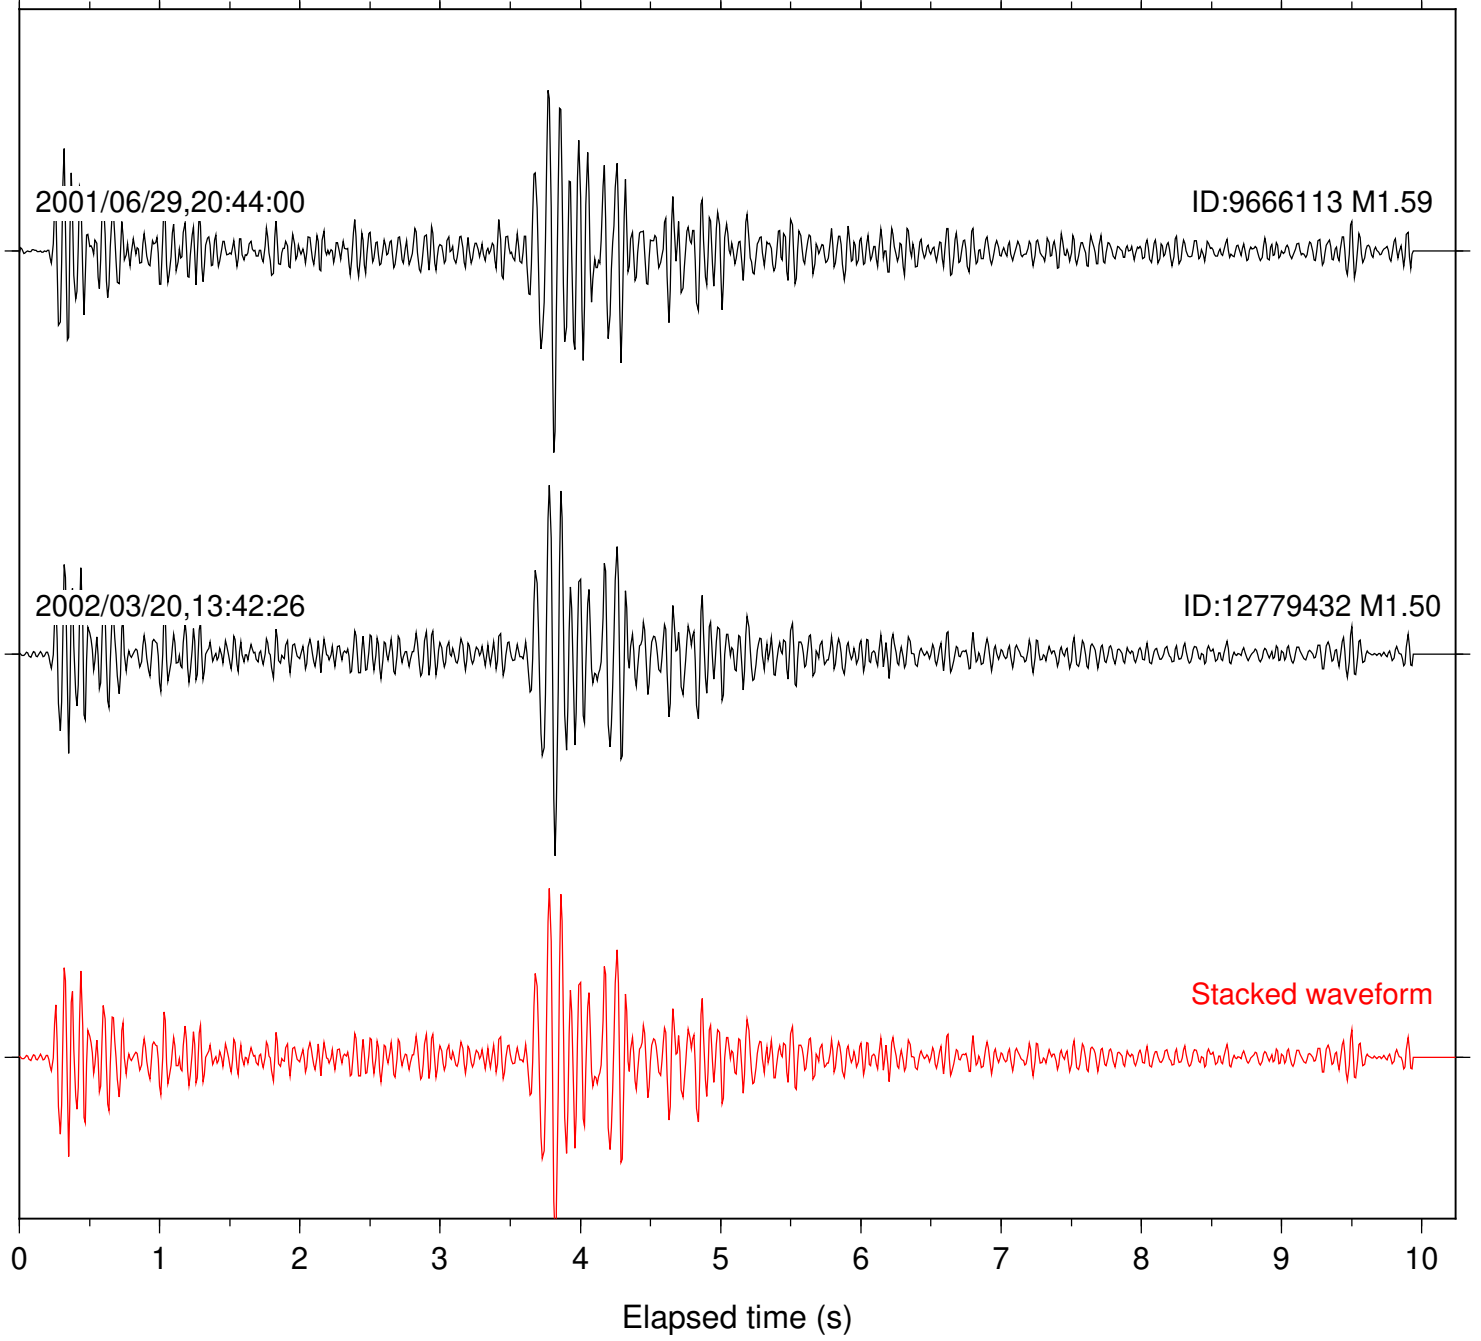

Focal depth: 7.46 km

Station: CRY Com: HHZ

Focal depth: 7.46 km

Station: FRD Com: HHZ

Focal depth: 7.46 km

Station: RDM Com: HHZ

Focal depth: 7.46 km

Station: AGA Com: HHZ