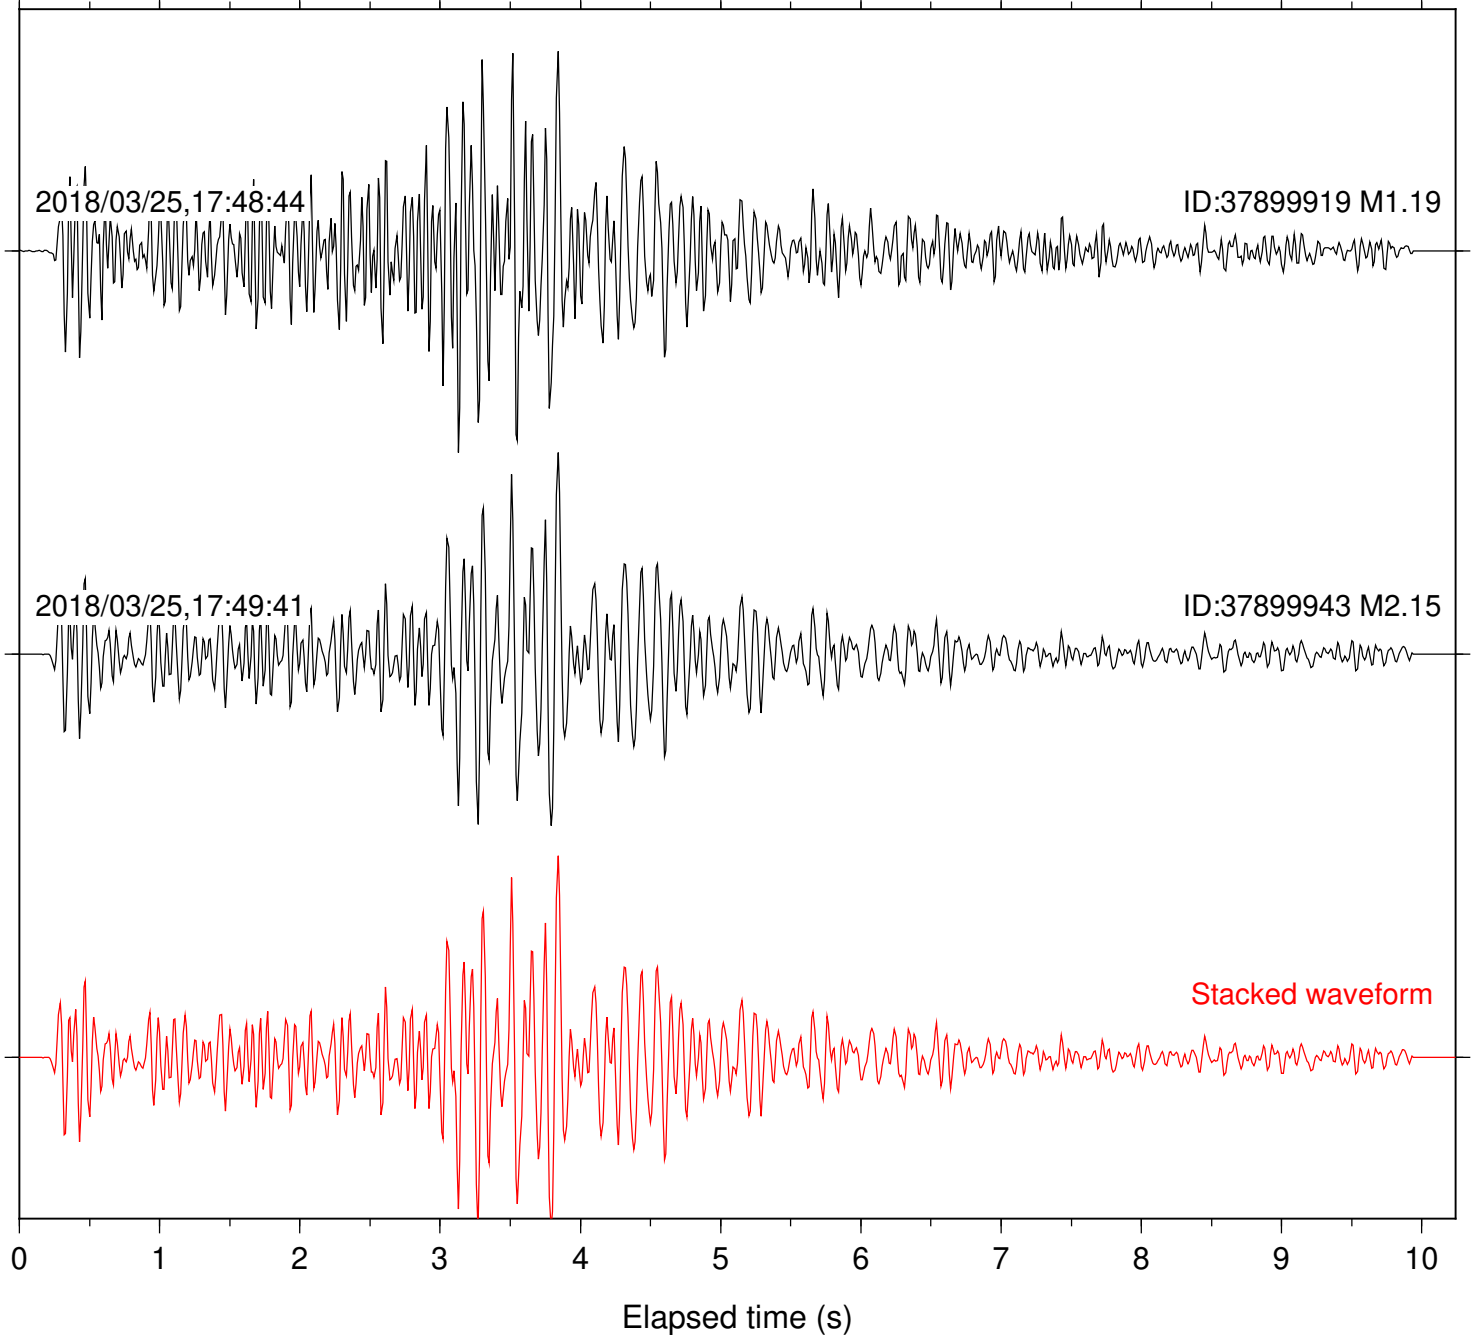

Station: B946 Com: EHZ

Focal depth: 14.04 km