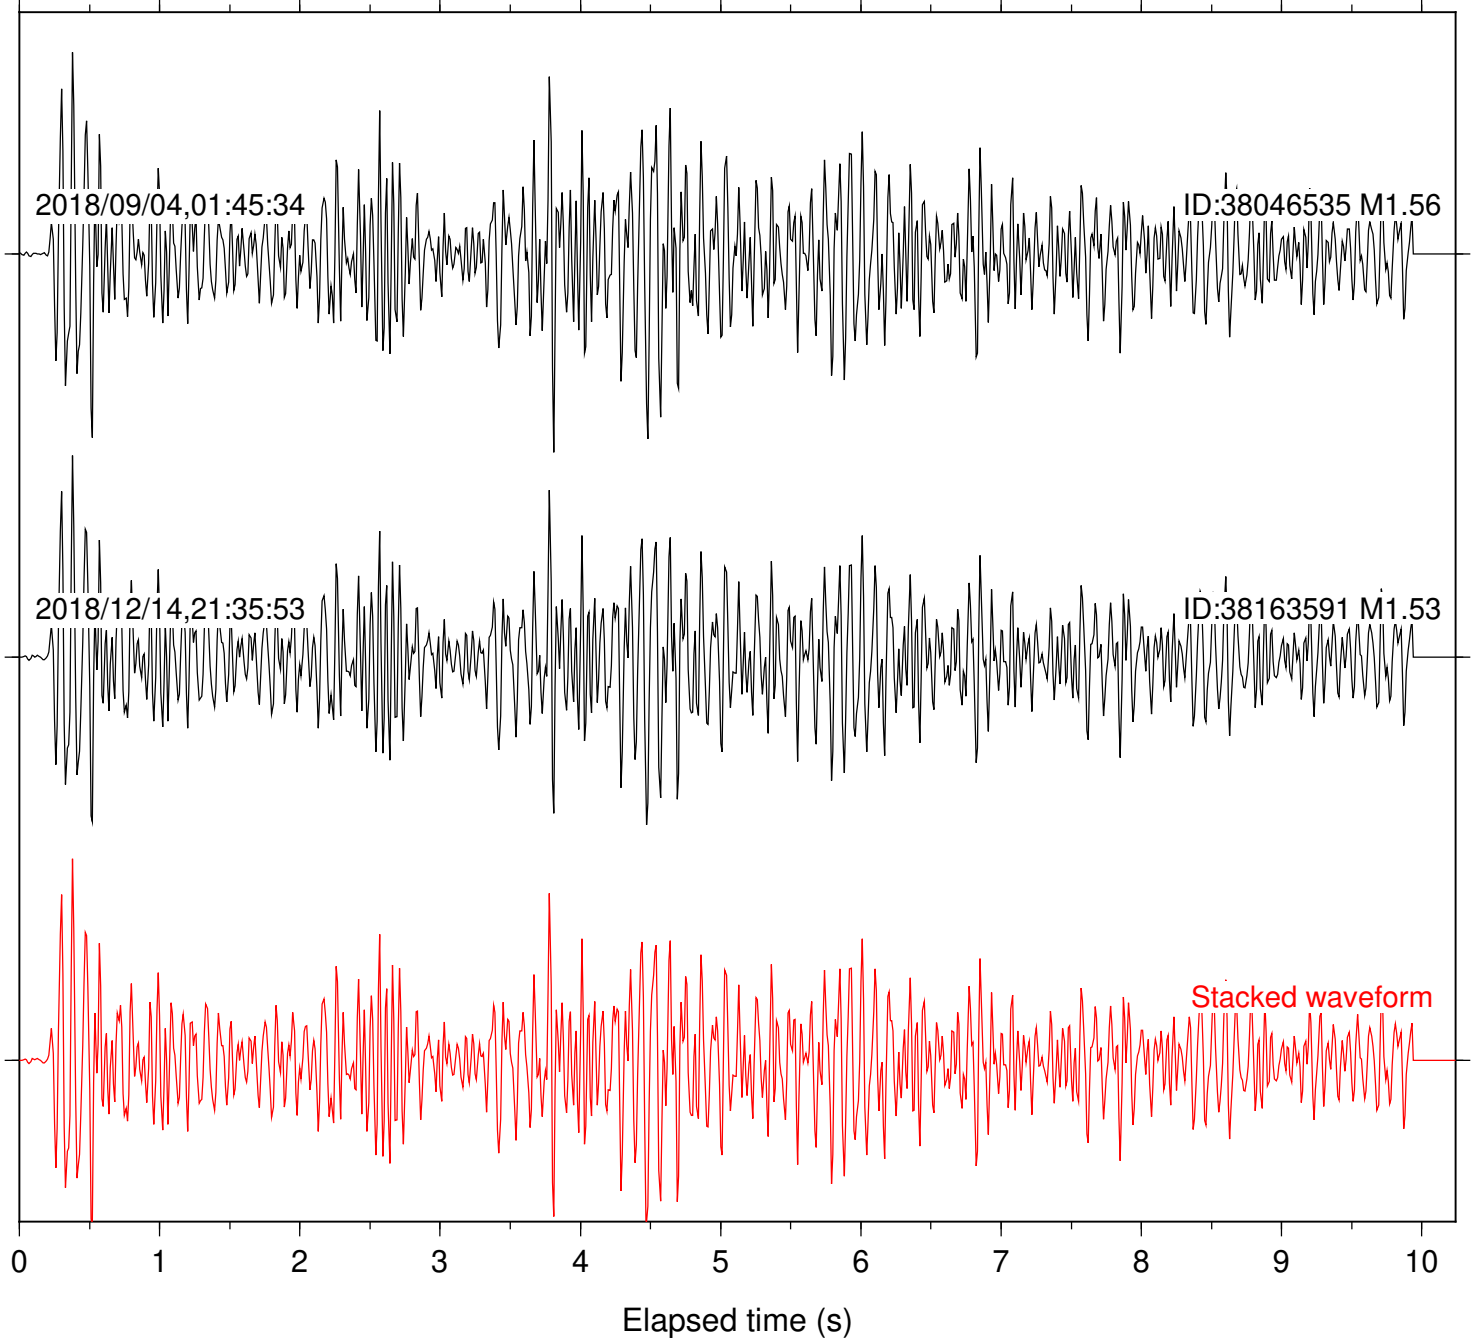

Focal depth: 4.27 km

Station: B946 Com: EHZ

Focal depth: 4.27 km

Station: BAC Com: EHZ

Focal depth: 4.27 km

Station: BZN Com: HHZ

Focal depth: 4.24 km

2018/09/04,01:45:34