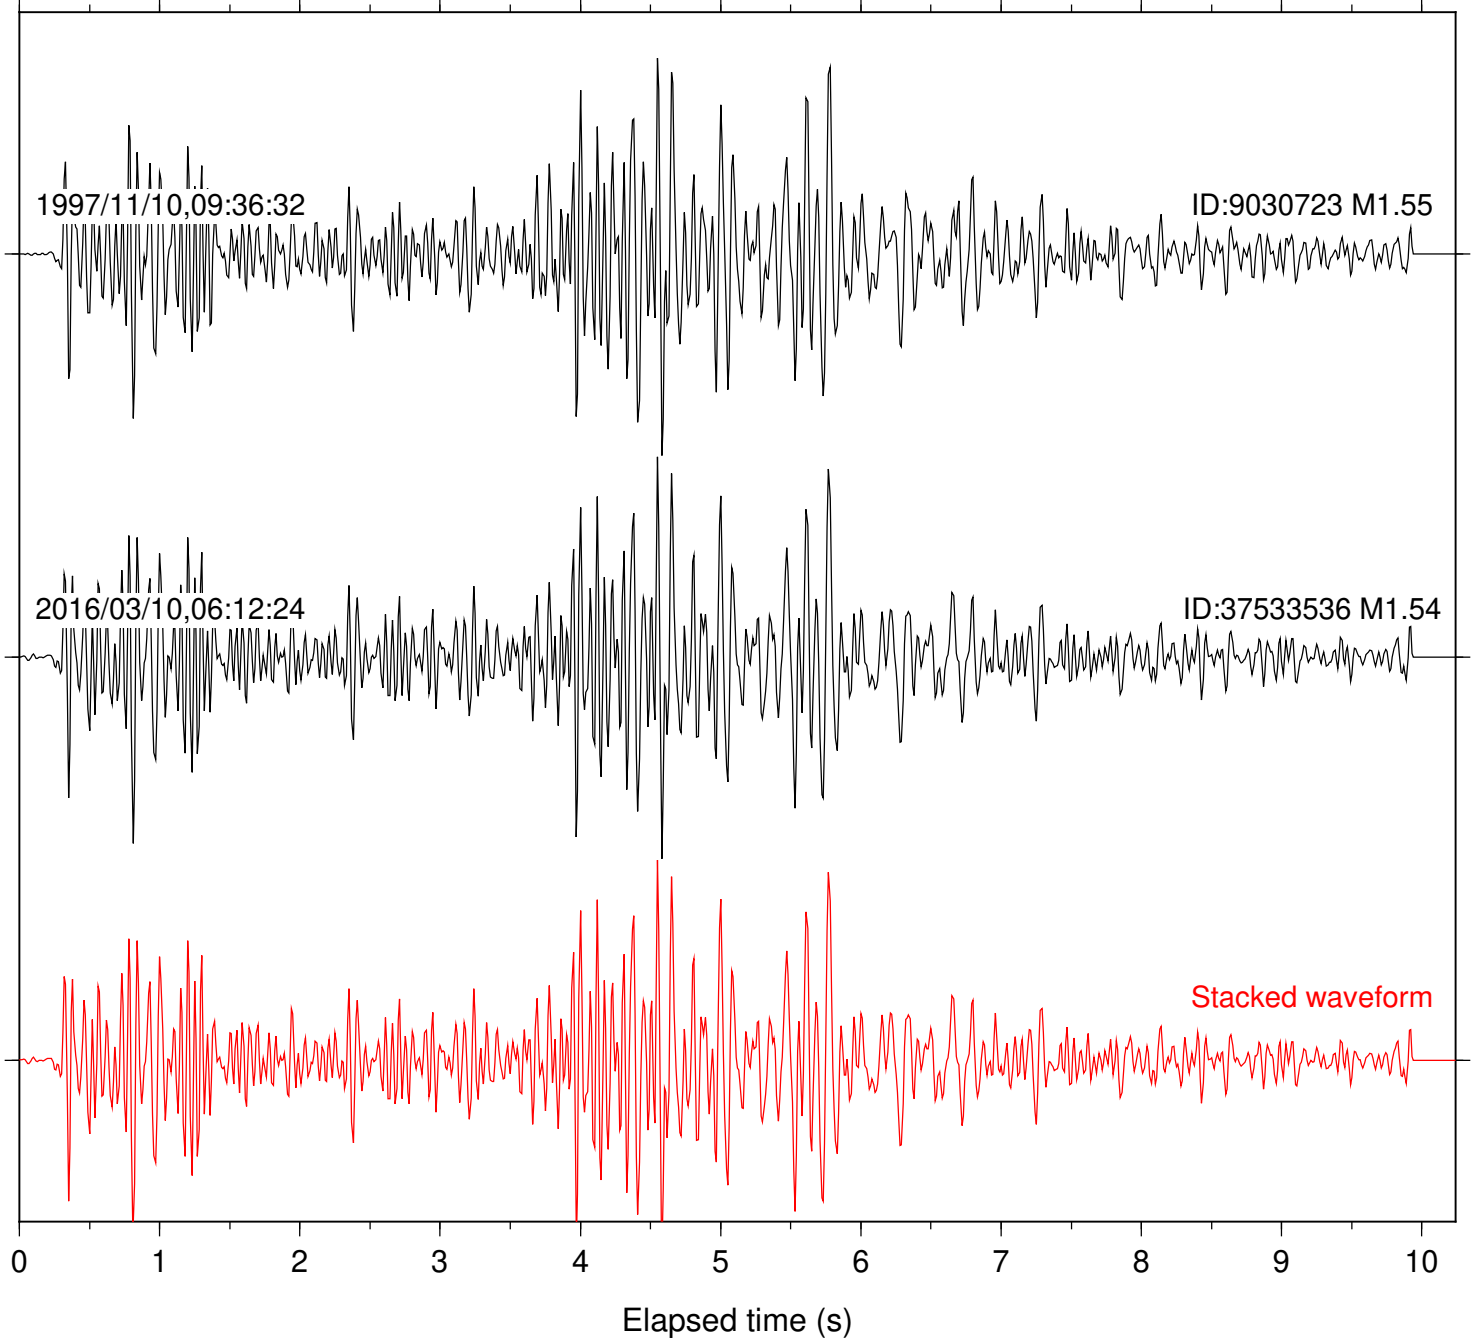

Station: SND Com: HHZ

Focal depth: 15.61 km