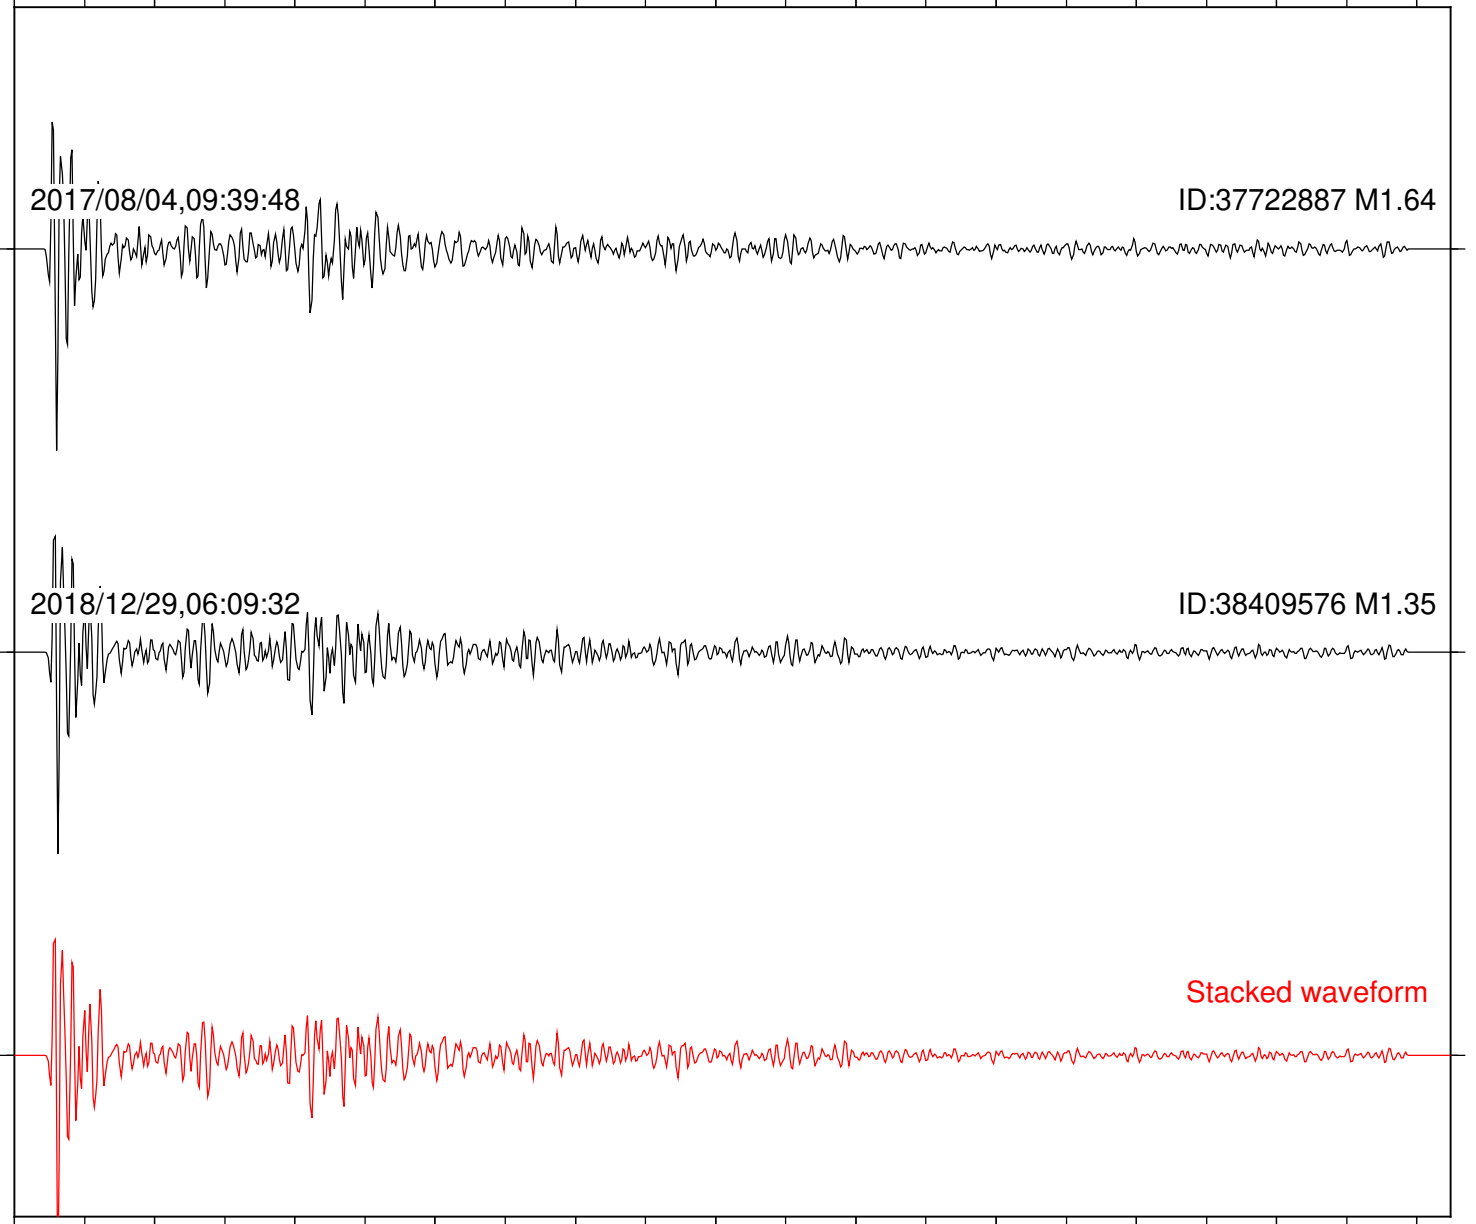

Station: B093 Com: EHZ

Focal depth: 5.44 km

2017/08/04,09:39:48

ID:37722887 M1.64

2018/12/29,06:09:32

ID:38409576 M1.35

Stacked waveform

0 1 2 3 4 5 6 7 8 9 10
Elapsed time (s)