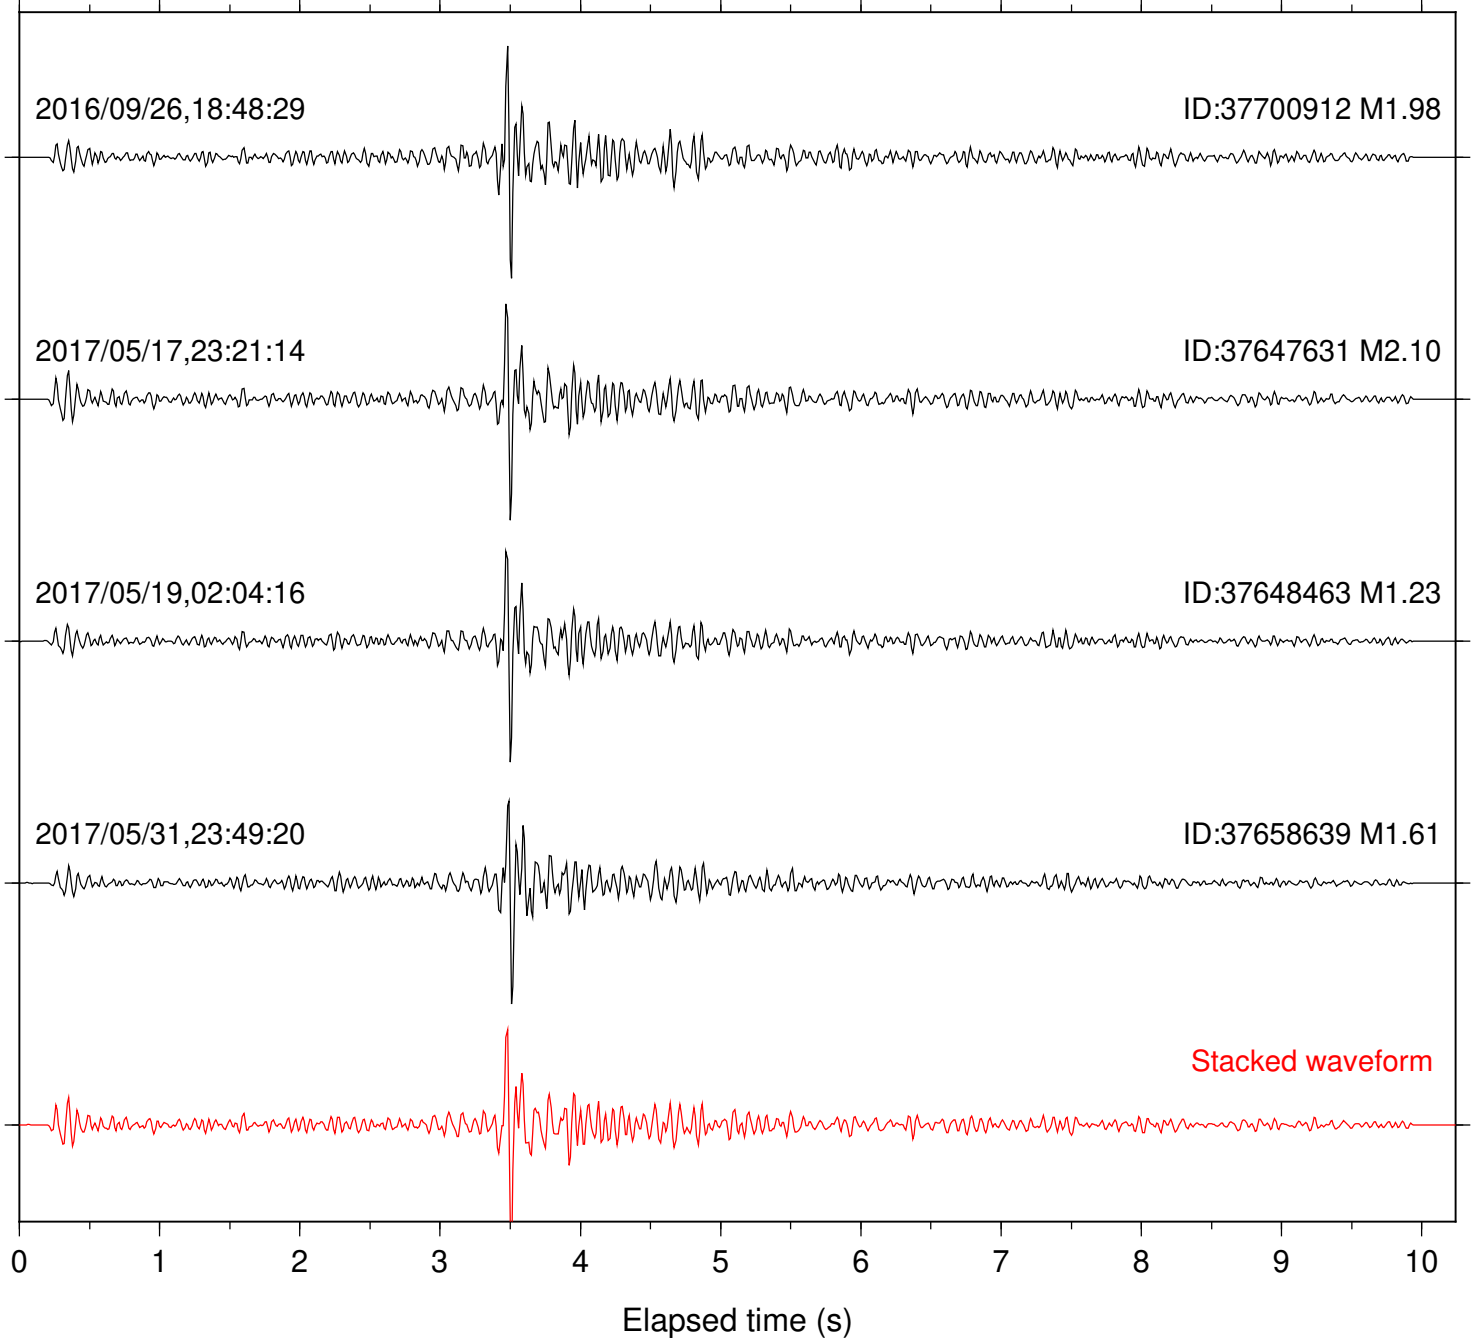

Station: POB2 Com: HHZ

Focal depth: 7.48 km

Station: SND Com: HHZ

Focal depth: 7.48 km

Station: B081 Com: EHZ

Focal depth: 9.88 km

Station: B082 Com: EHZ

Focal depth: 9.88 km