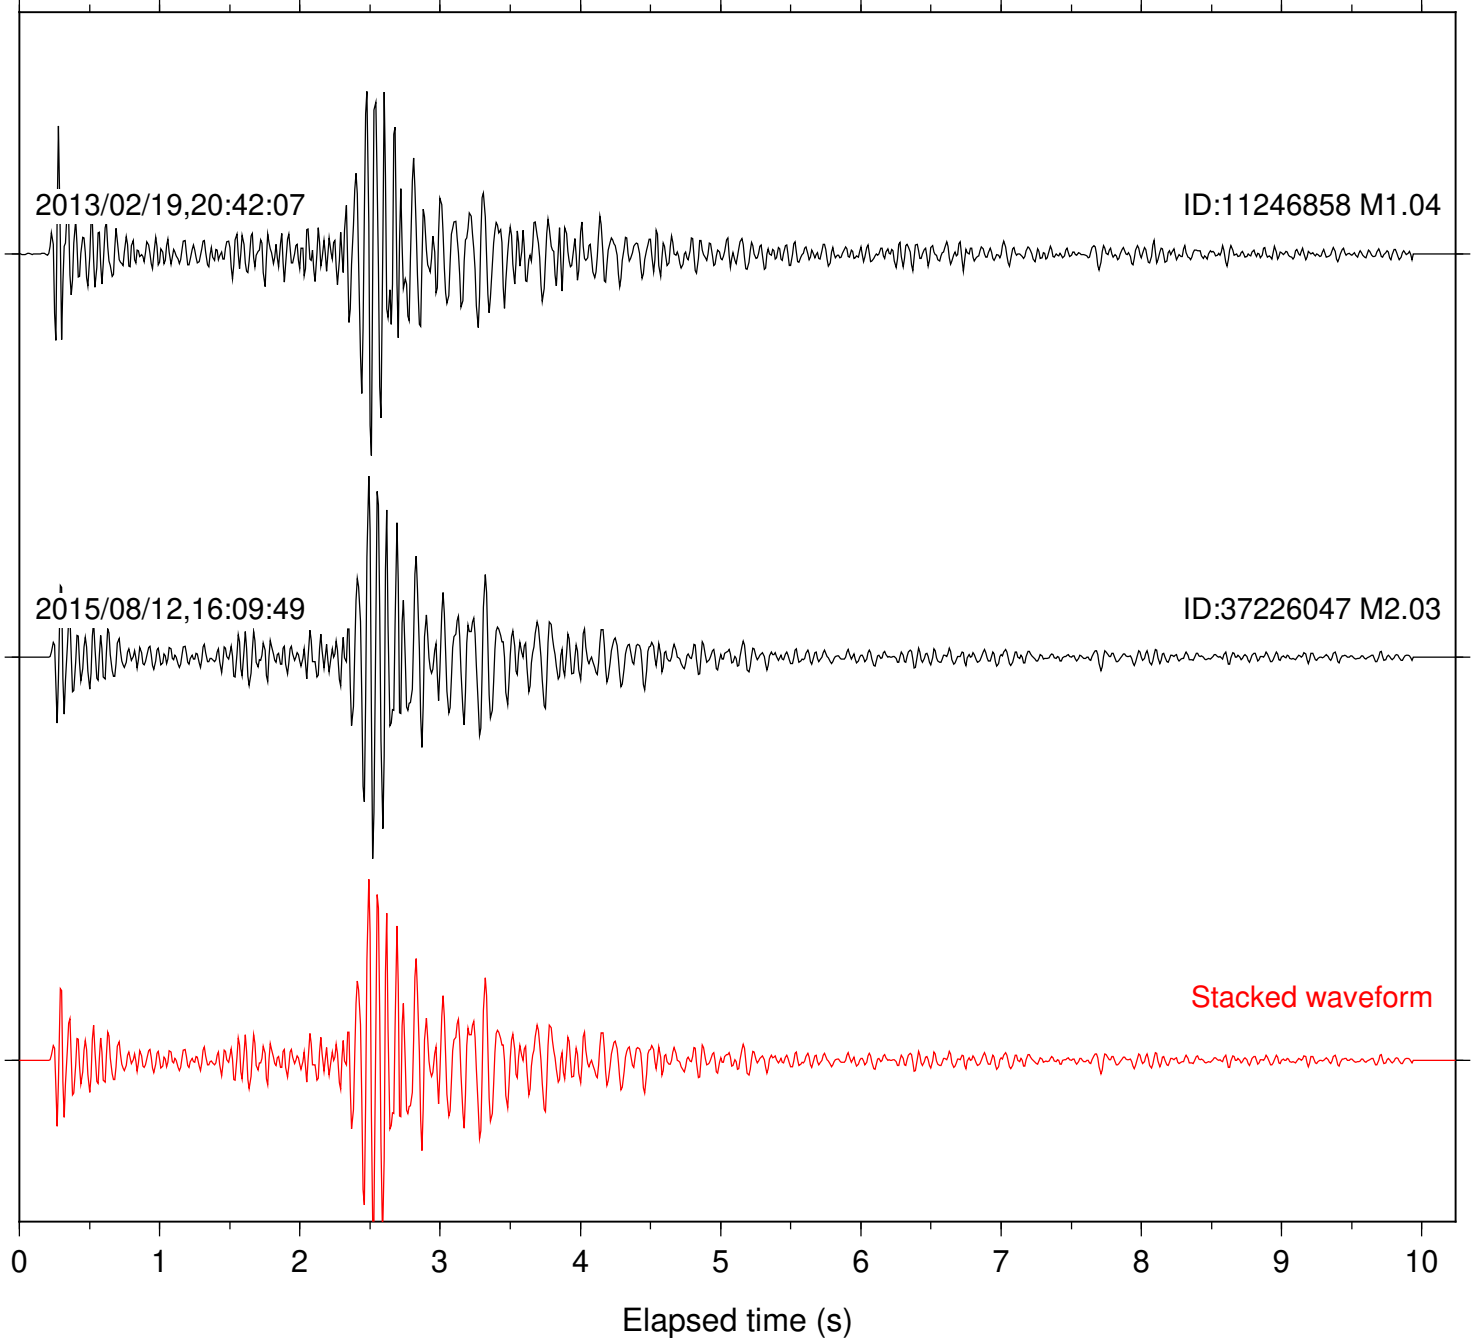

Station: B093 Com: EHZ

Focal depth: 7.66 km