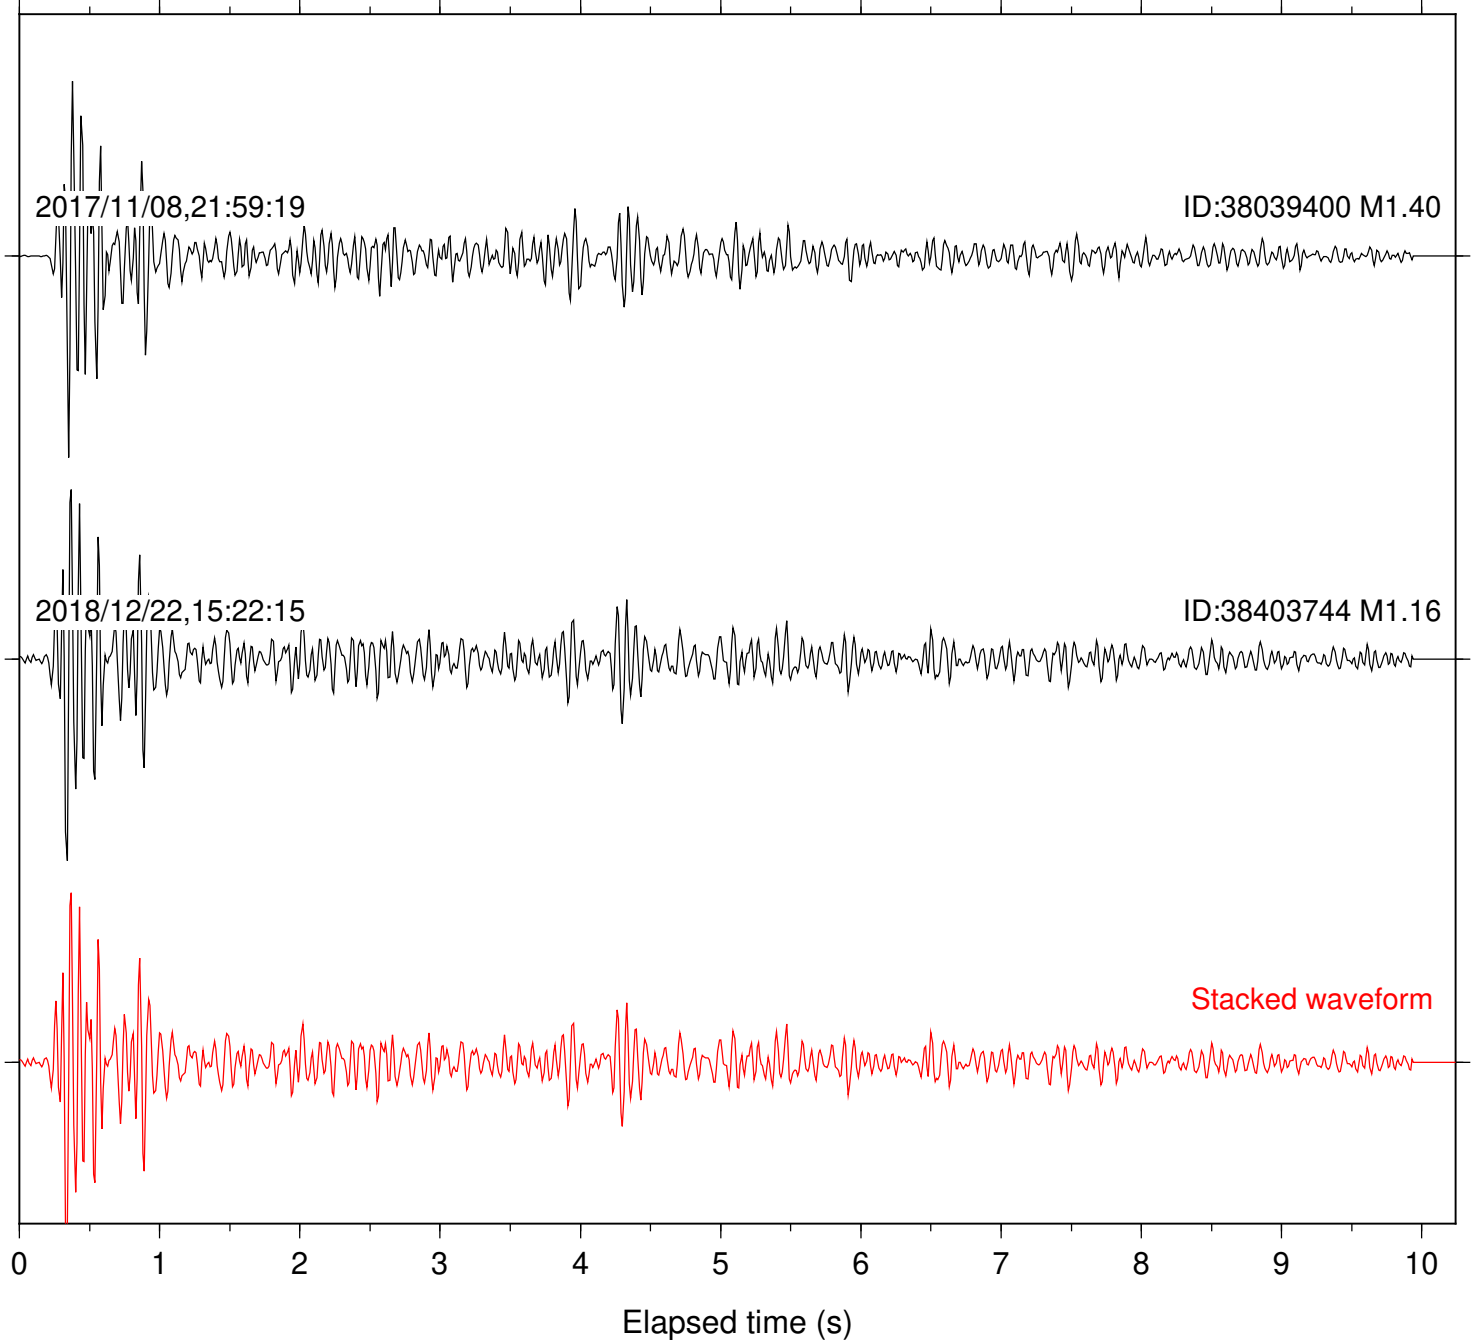

Focal depth: 5.79 km

Station: PLM Com: HHZ

Focal depth: 5.79 km

Station: RDM Com: HHZ

Focal depth: 5.79 km

Station: RRSP Com: HHZ

Focal depth: 5.79 km

Station: SND Com: HHZ