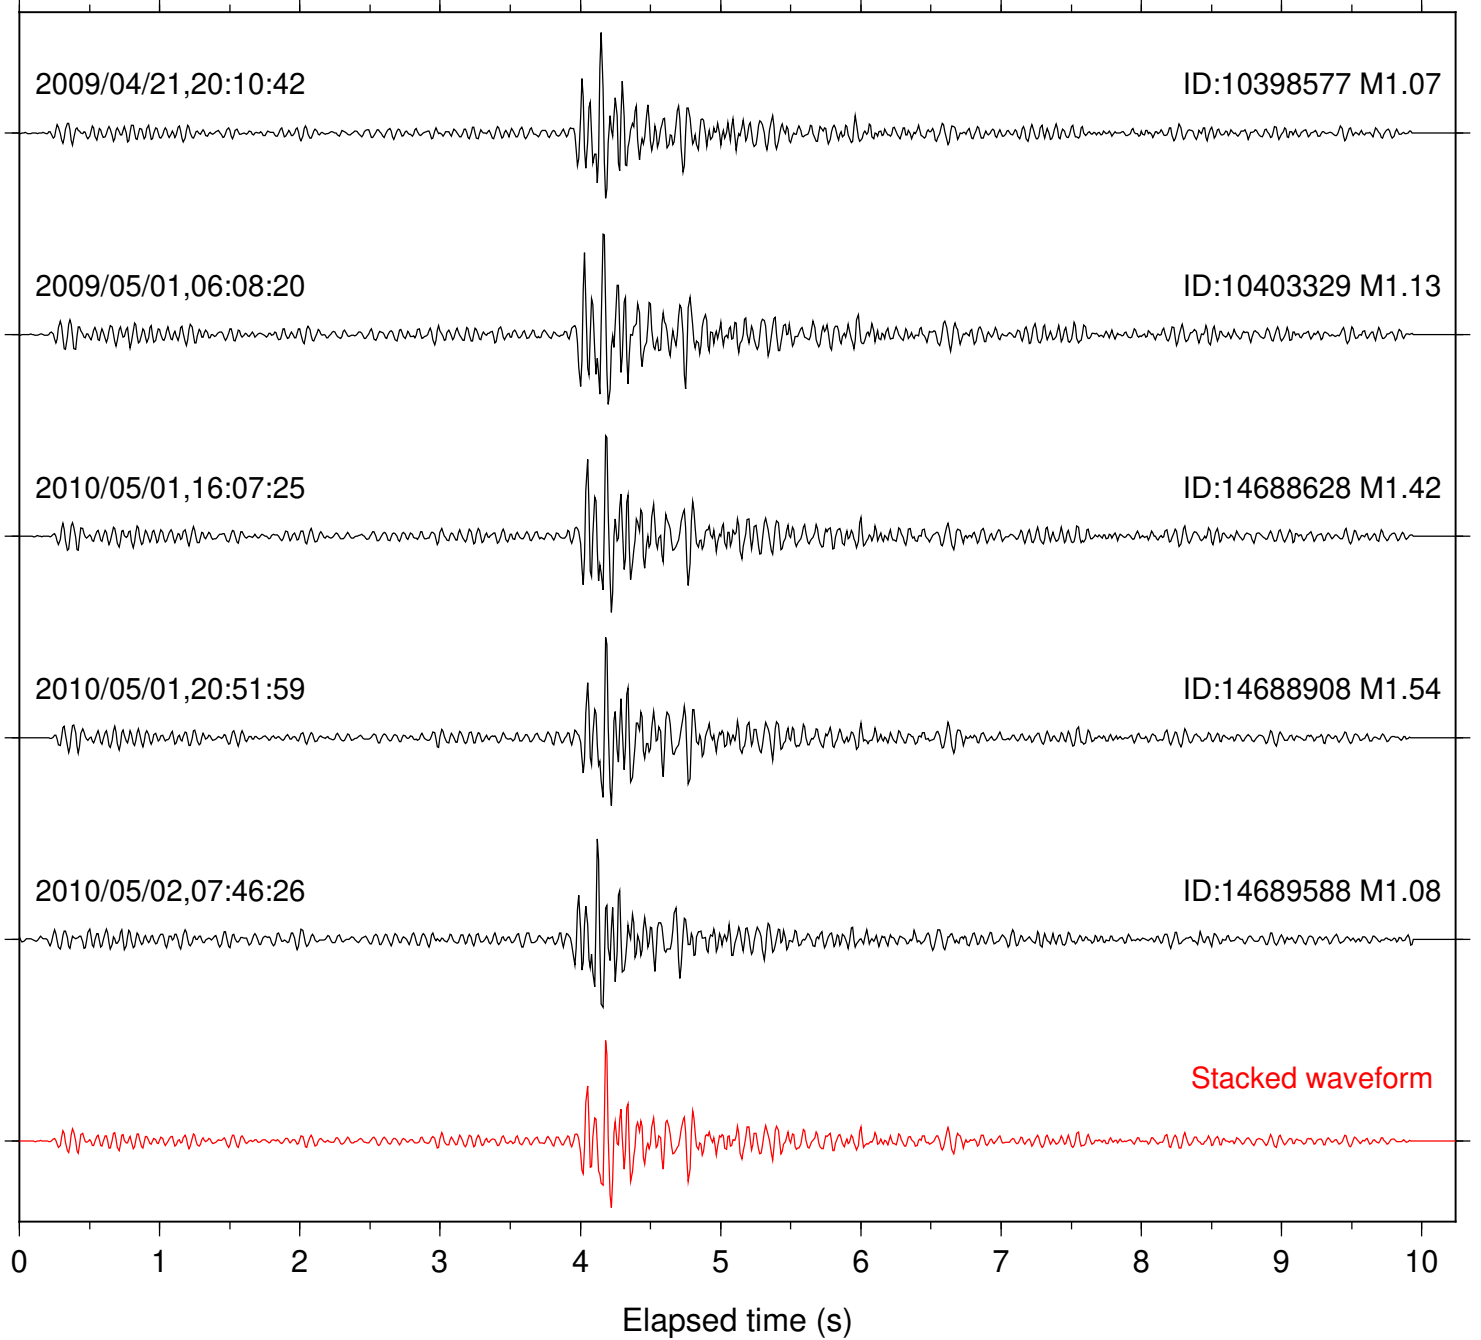

Station: KNW Com: HHZ

Focal depth: 10.04 km