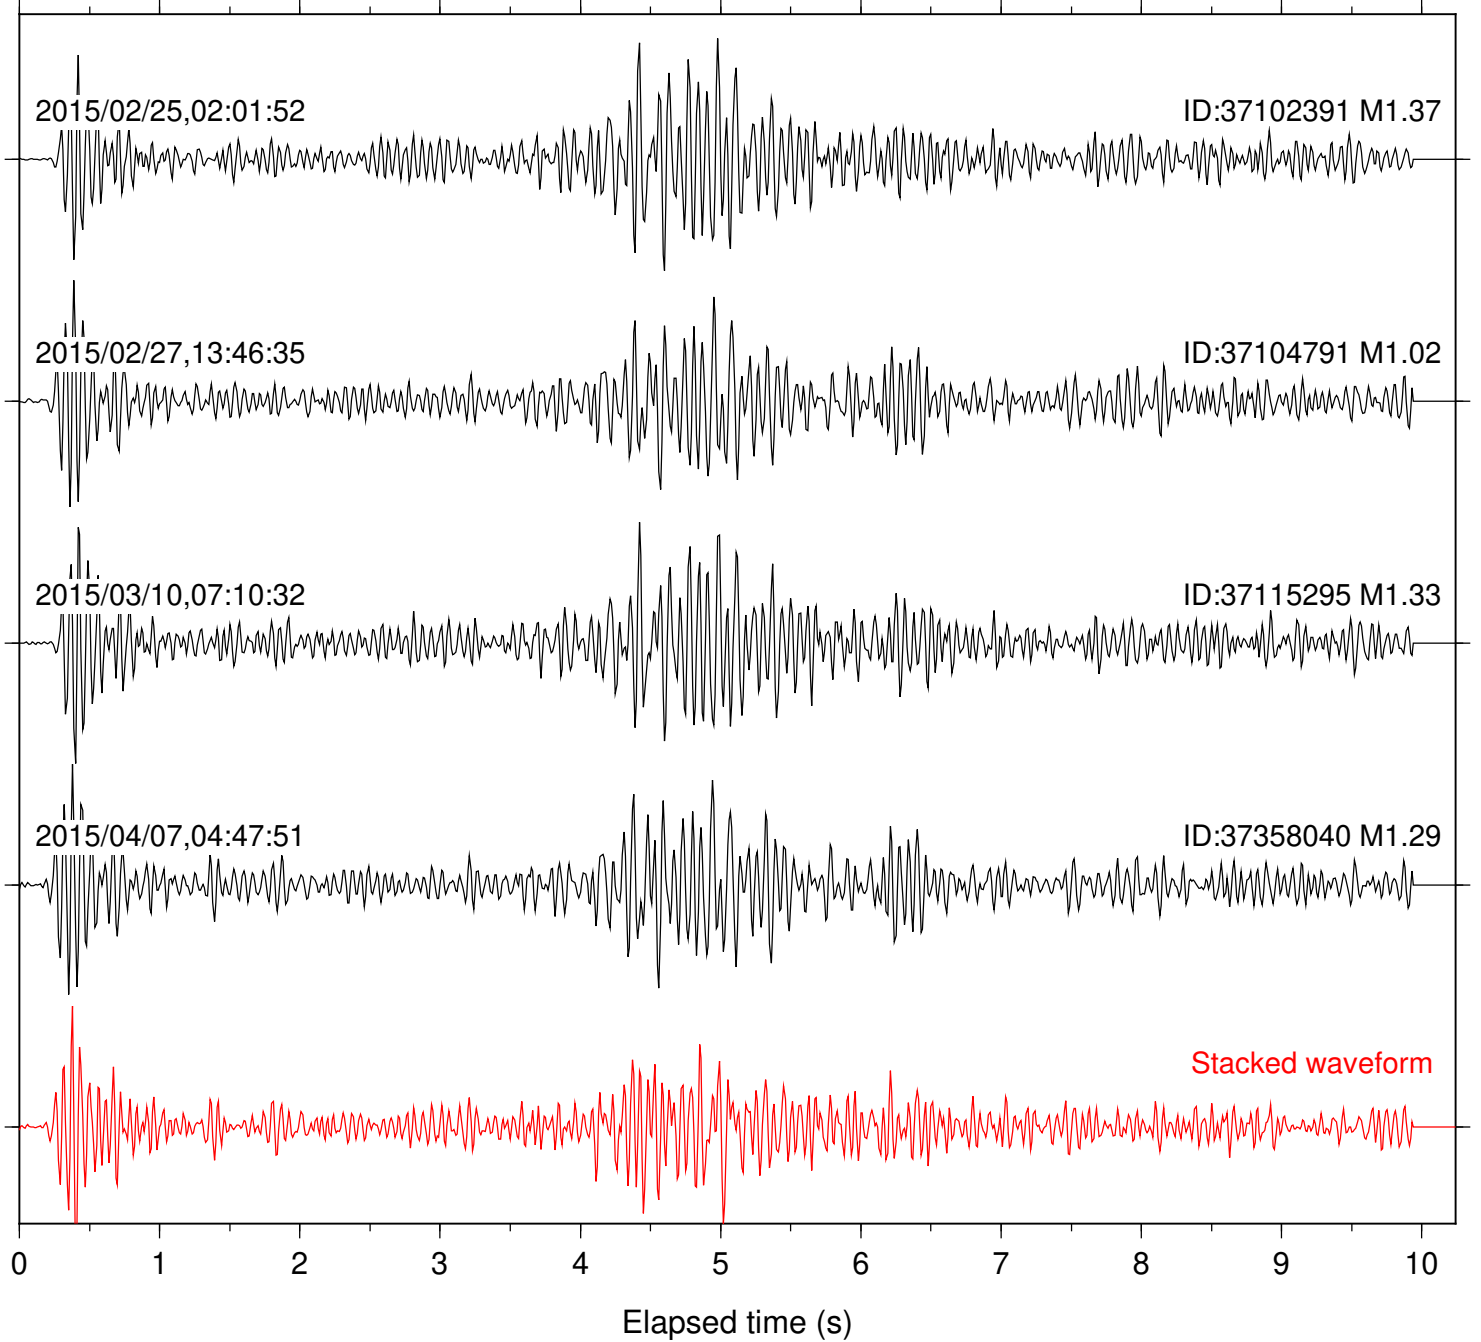

Station: PLM Com: HHZ

Focal depth: 7.89 km

Station: RDM Com: HHZ

Focal depth: 7.89 km

Station: SND Com: HHZ

Focal depth: 8.02 km

Station: TOR Com: HHZ

Focal depth: 7.85 km