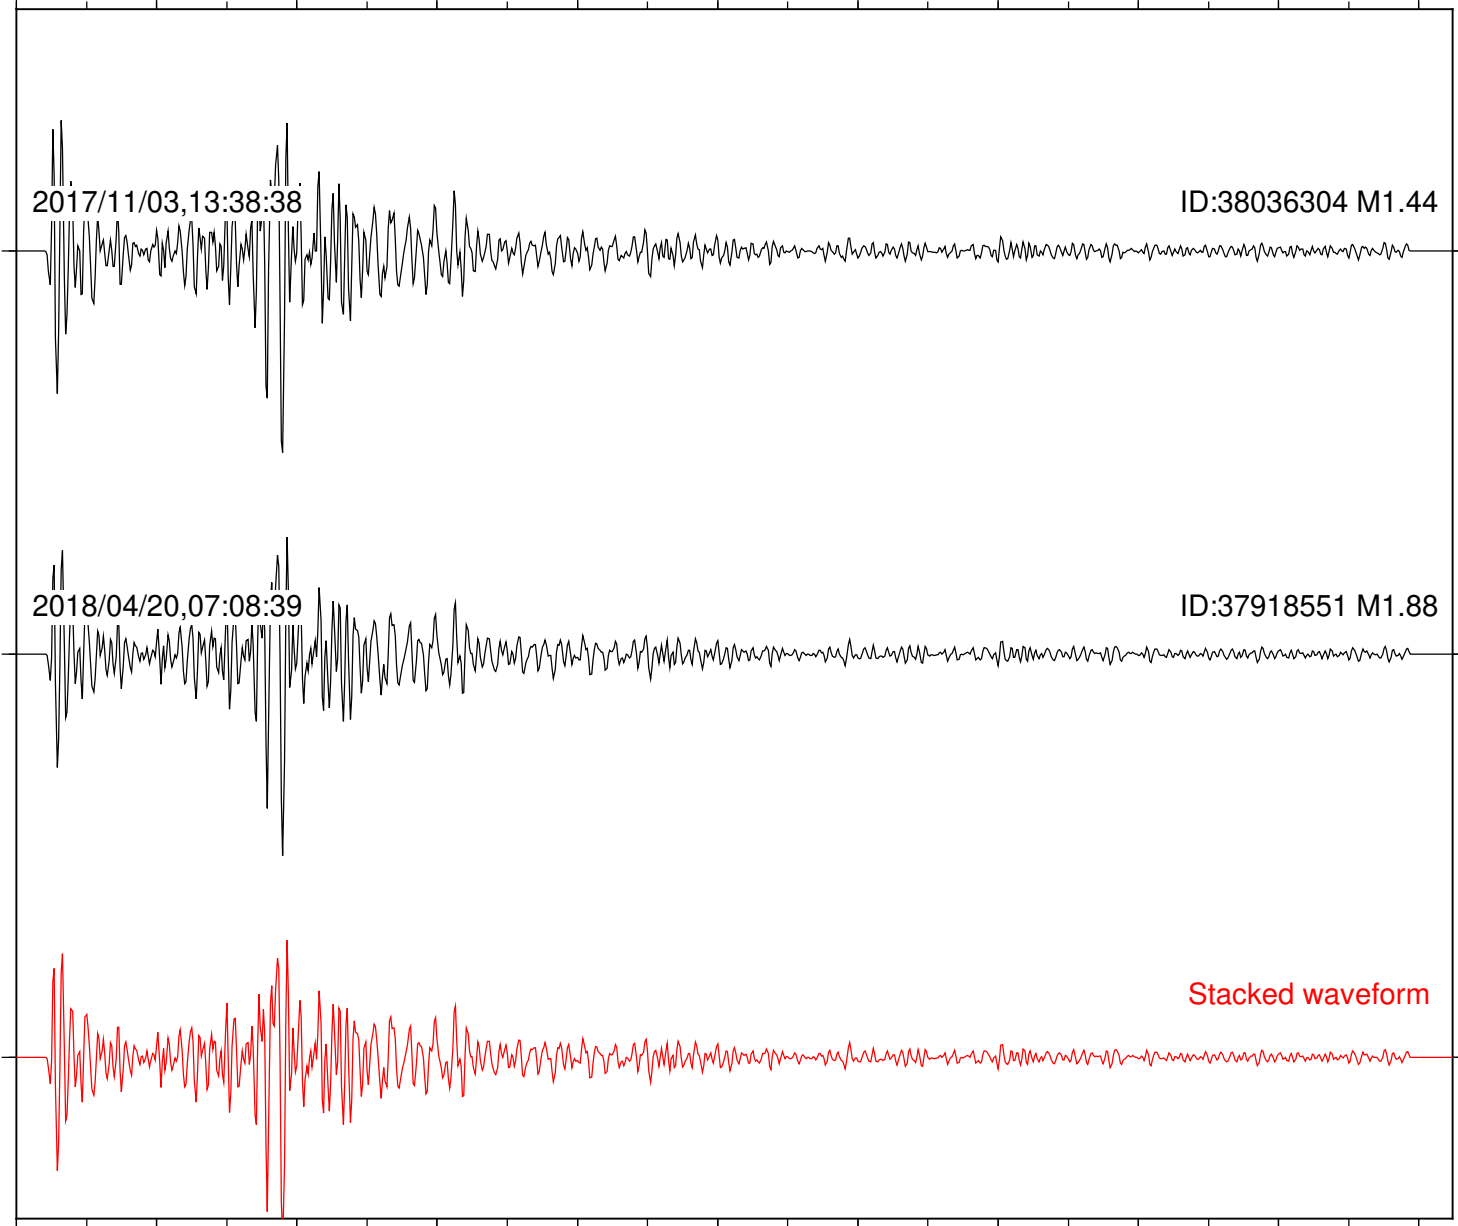

Station: B093 Com: EHZ

Focal depth: 7.65 km

2017/11/03,13:38:38

ID:38036304 M1.44

2018/04/20,07:08:39

ID:37918551 M1.88

Stacked waveform

0 1 2 3 4 5 6 7 8 9 10
Elapsed time (s)