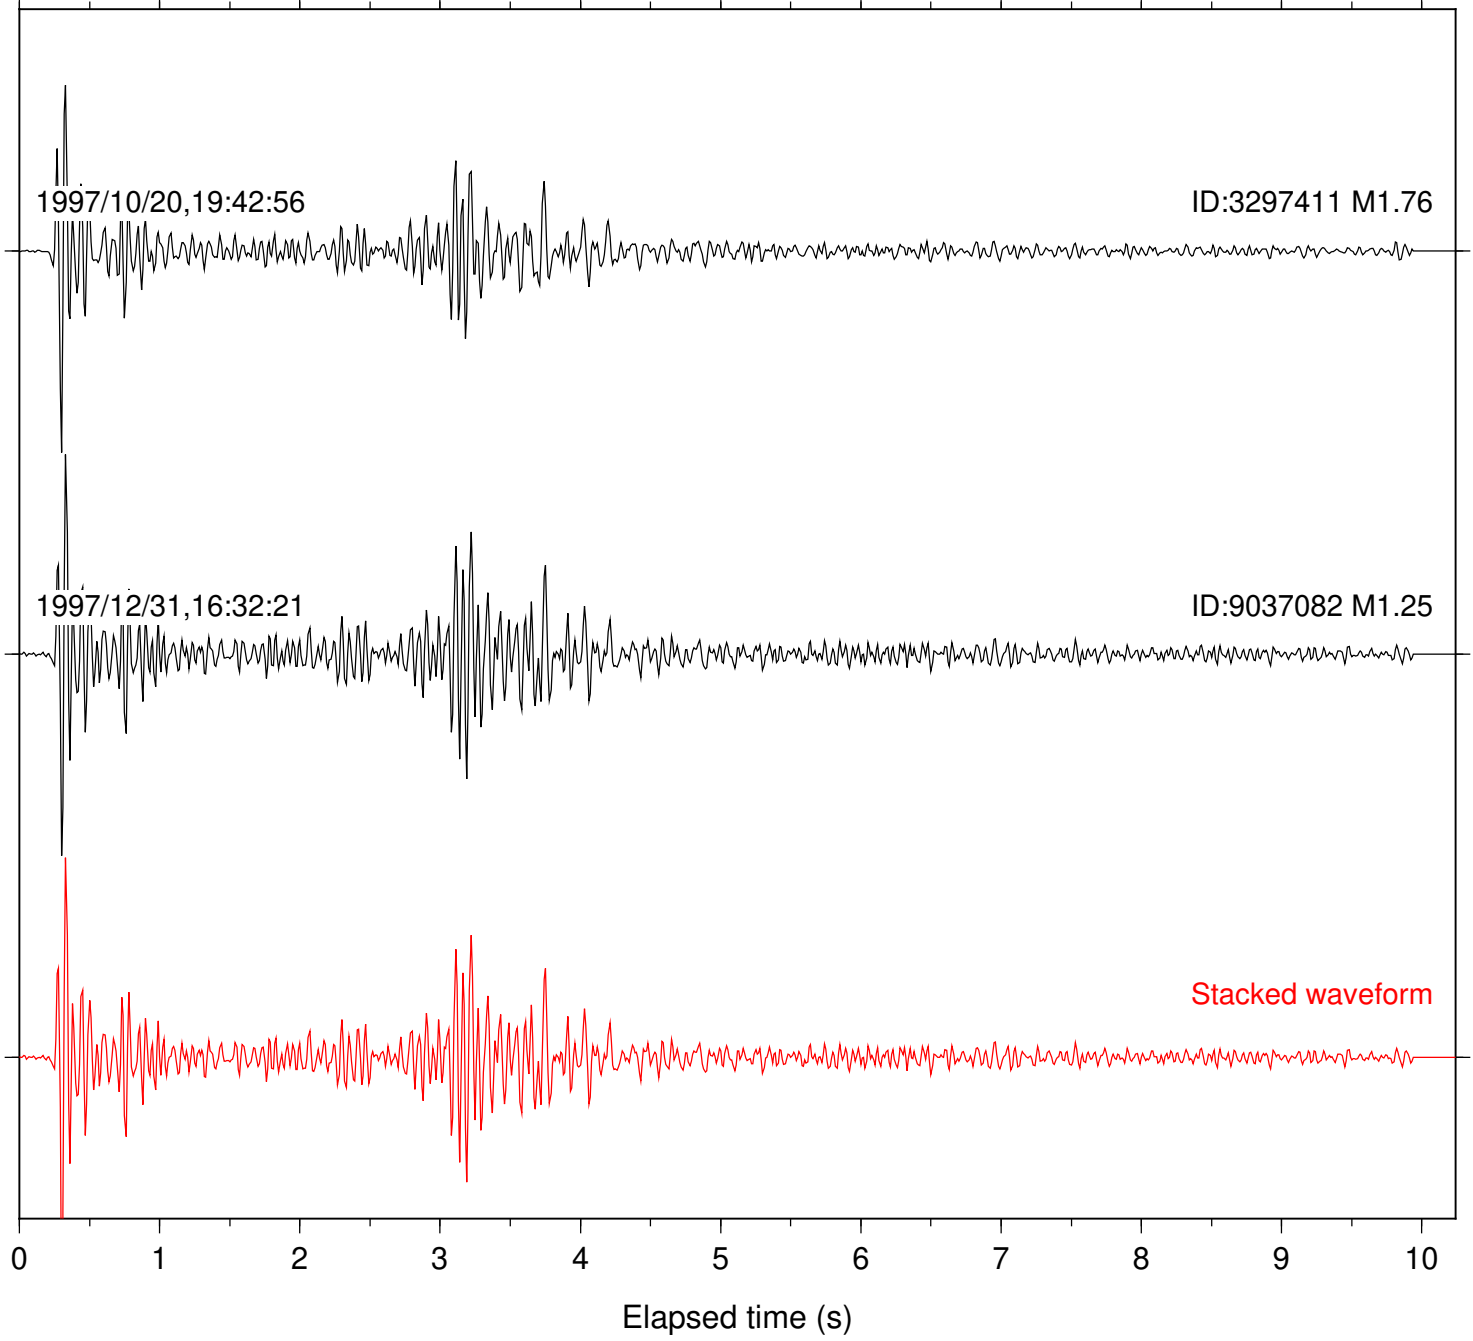

Station: BZN Com: HHZ

Focal depth: 14.05 km