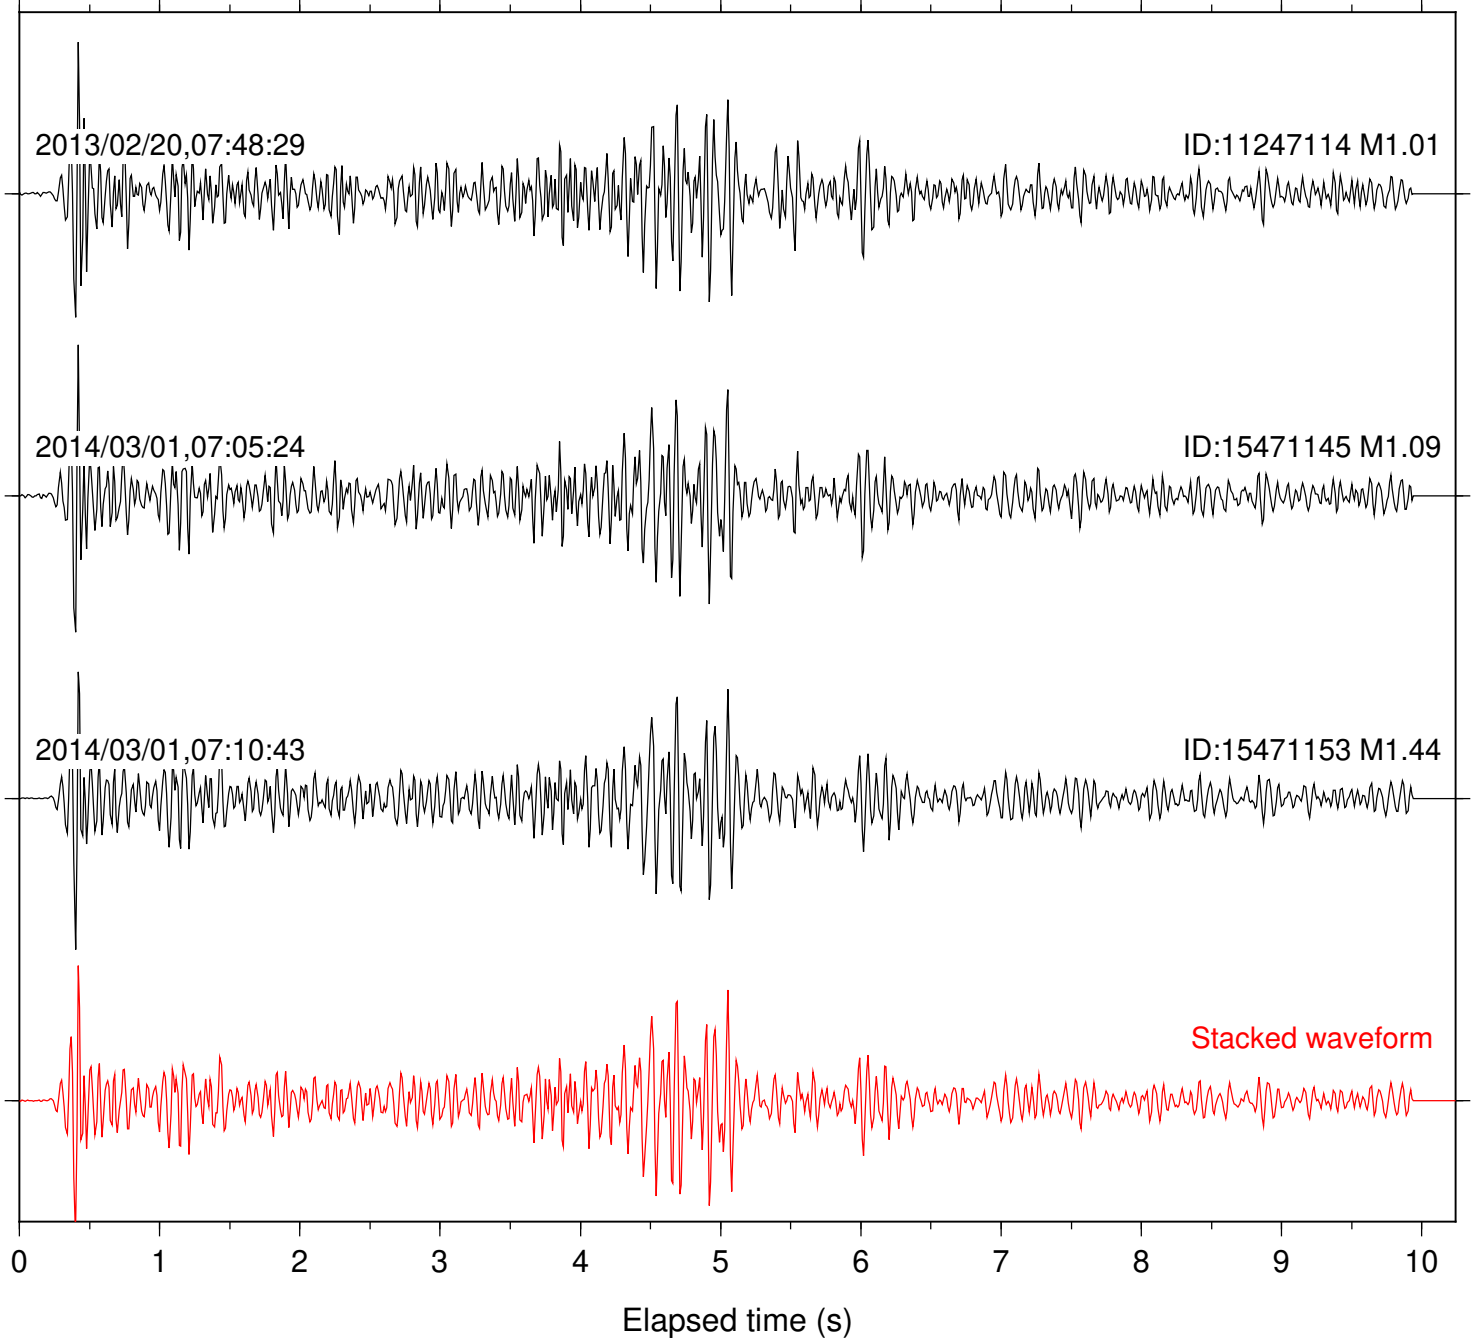

Station: CRY Com: HHZ

Focal depth: 7.62 km