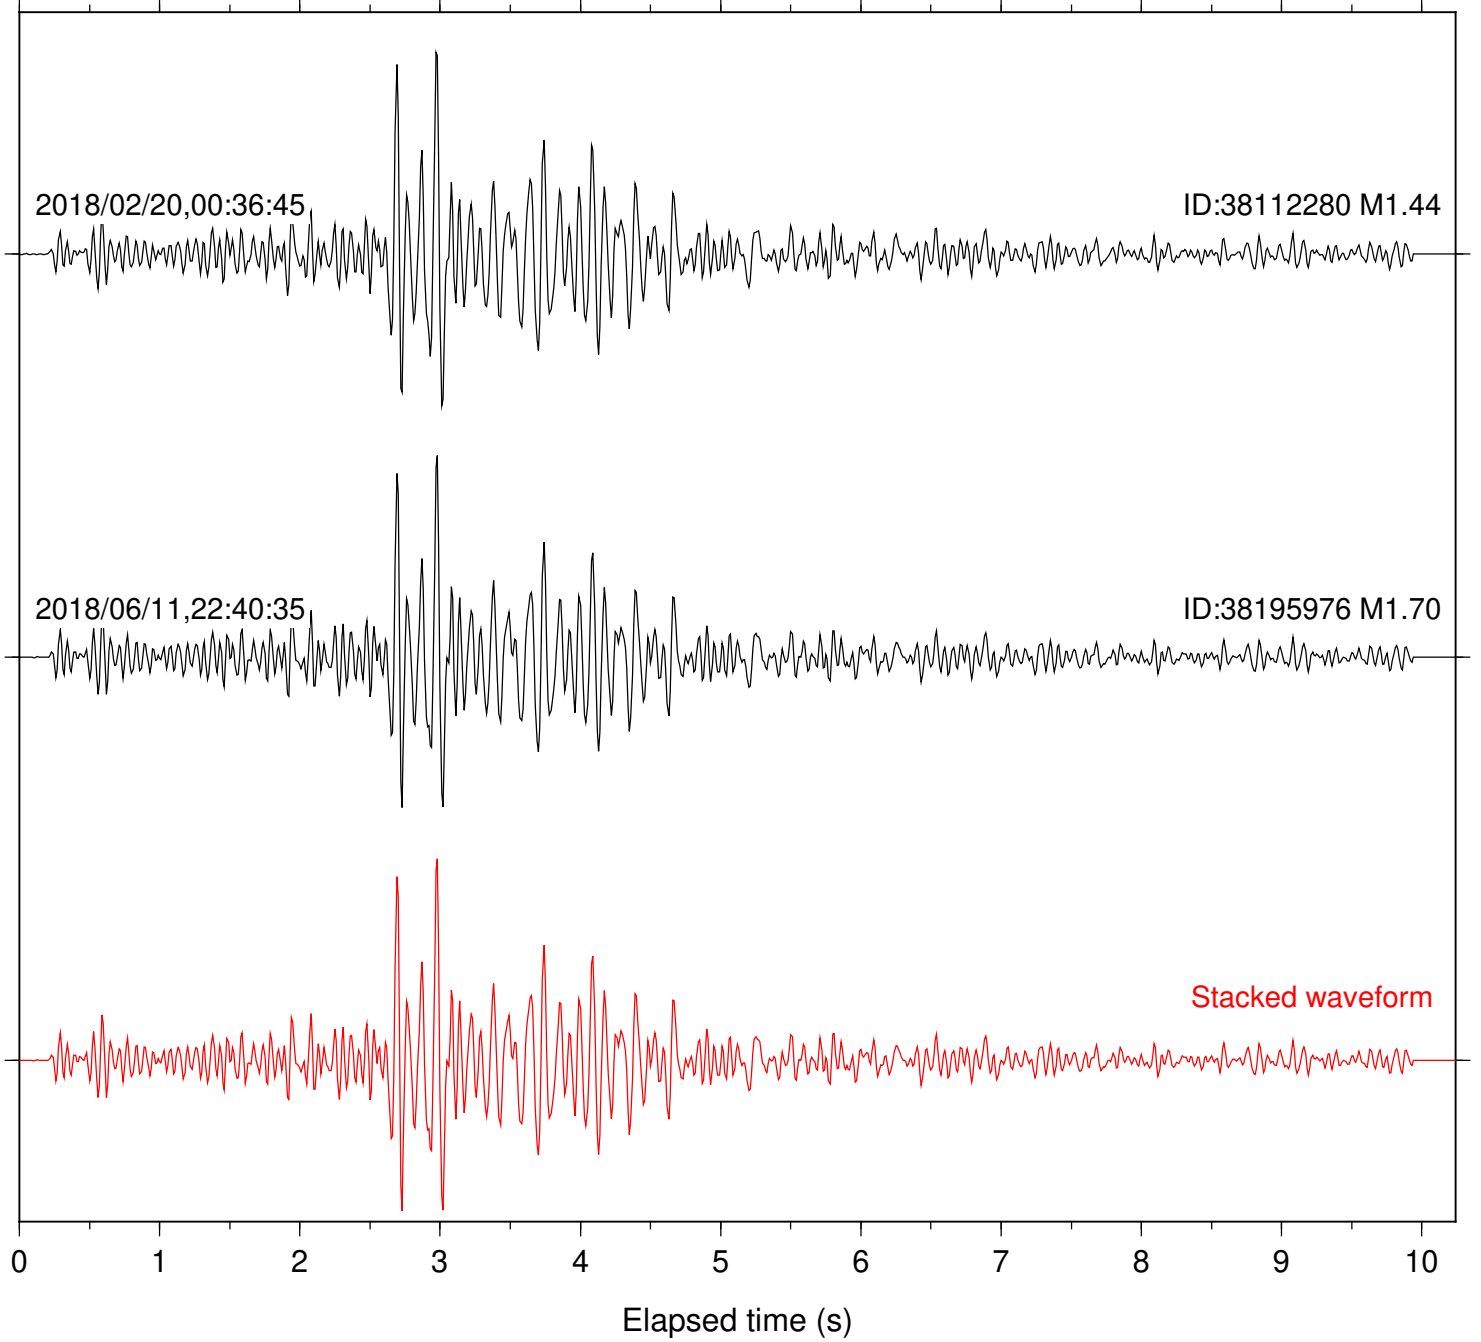

Station: B946 Com: EHZ

Focal depth: 5.77 km