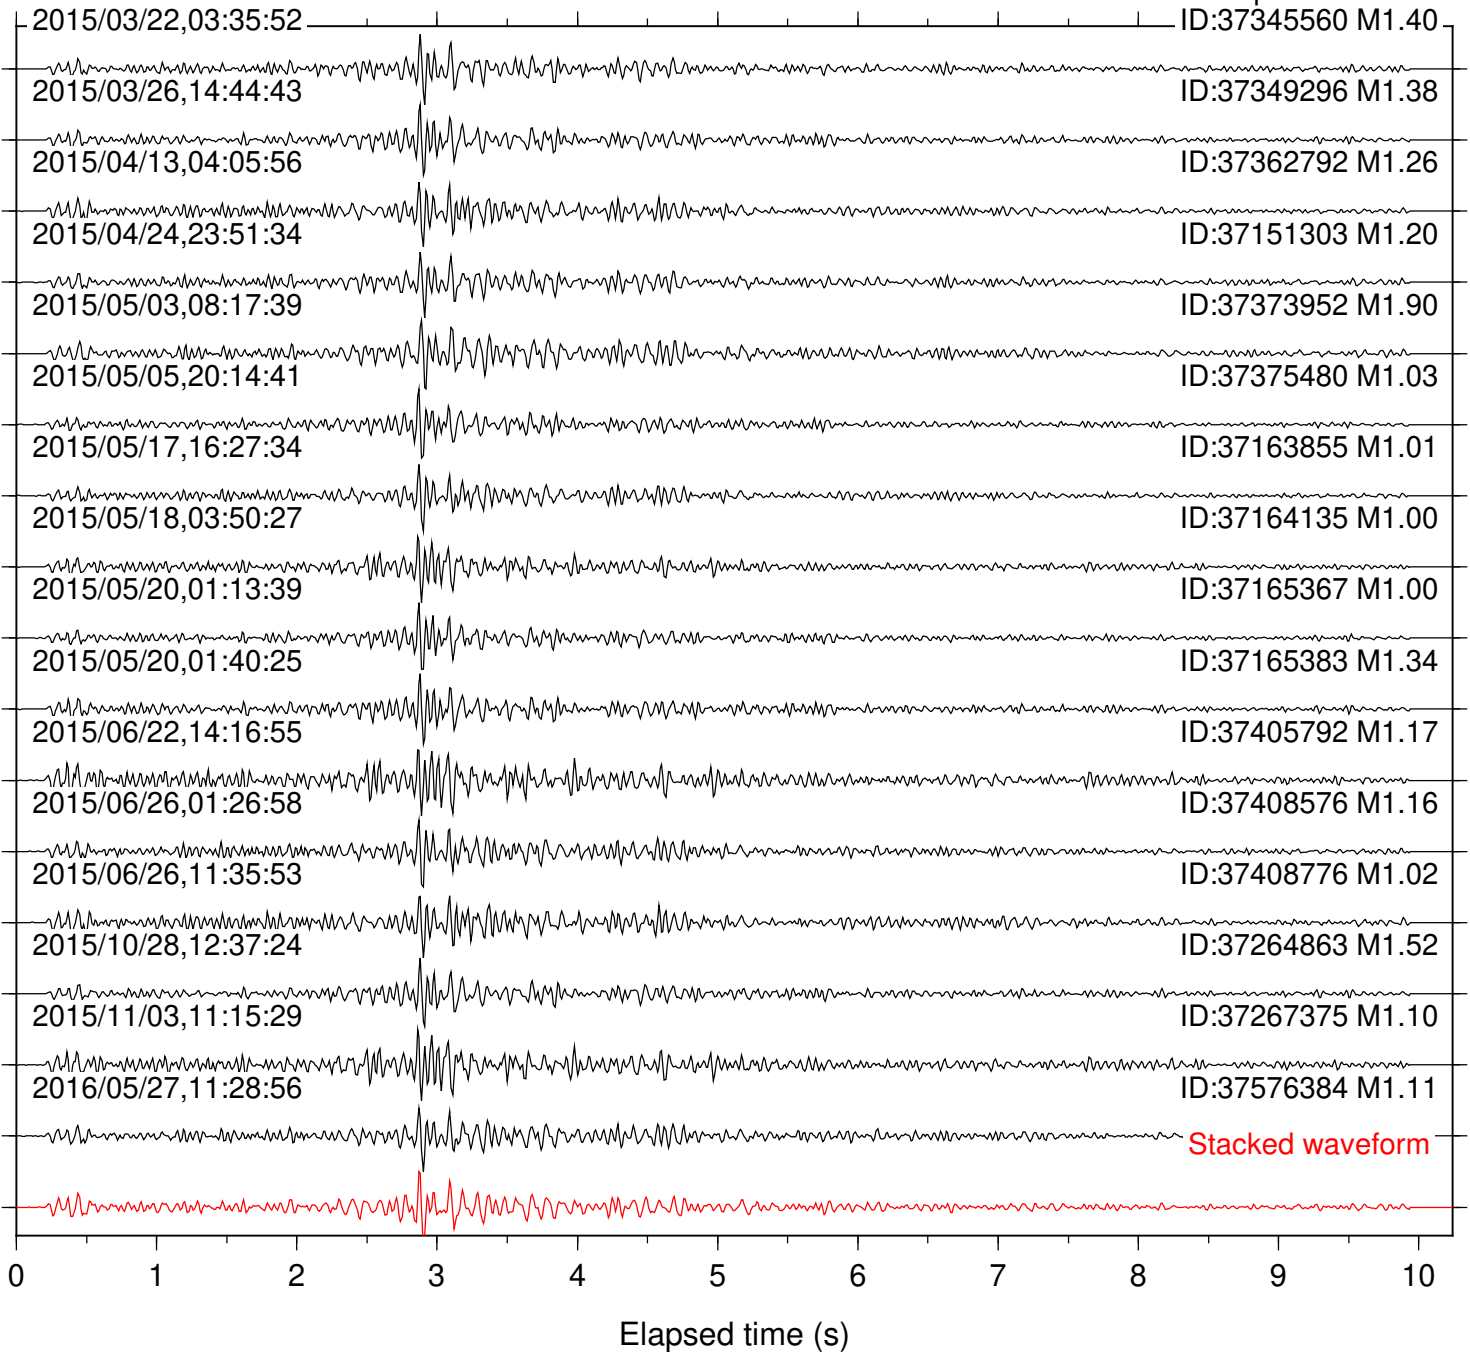

Station: B082 Com: EHZ

Focal depth: 8.34 km