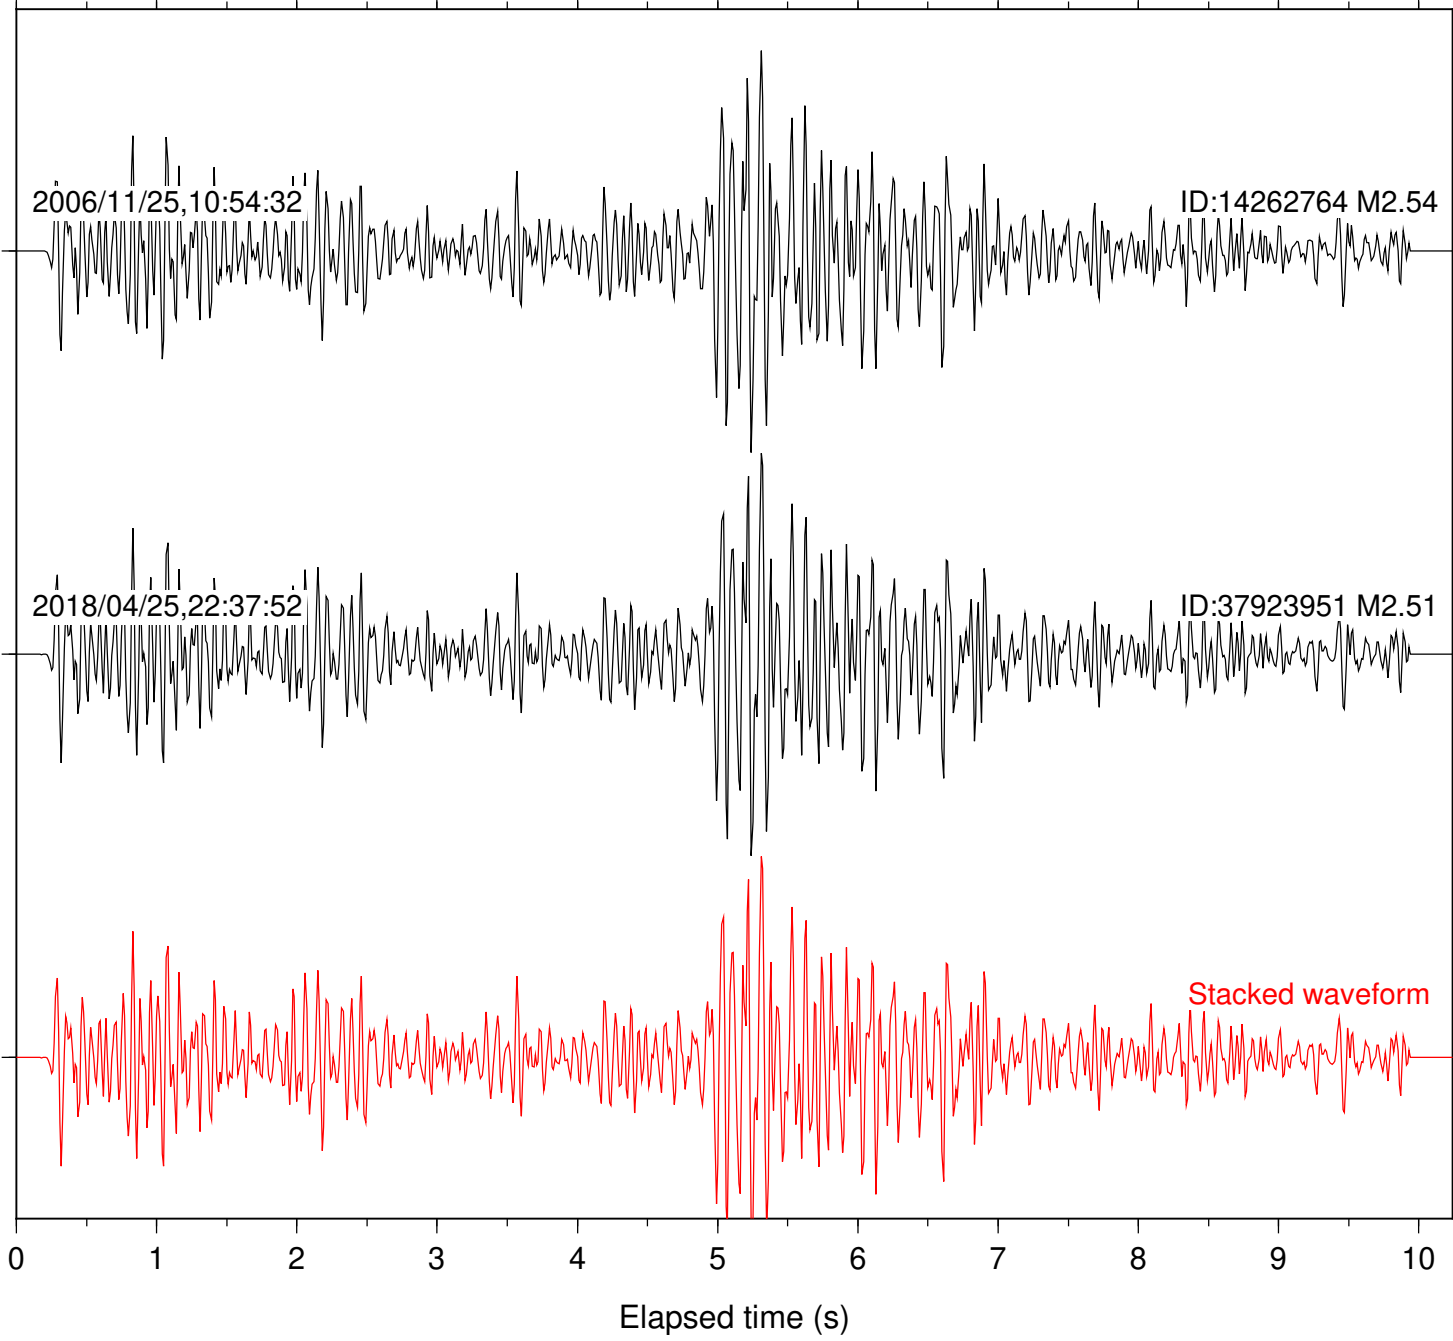

Station: B082 Com: EHZ

Focal depth: 11.36 km

2006/11/25,10:54:32

ID:14262764 M2.54

2018/04/25,22:37:52

ID:37923951 M2.51

Stacked waveform