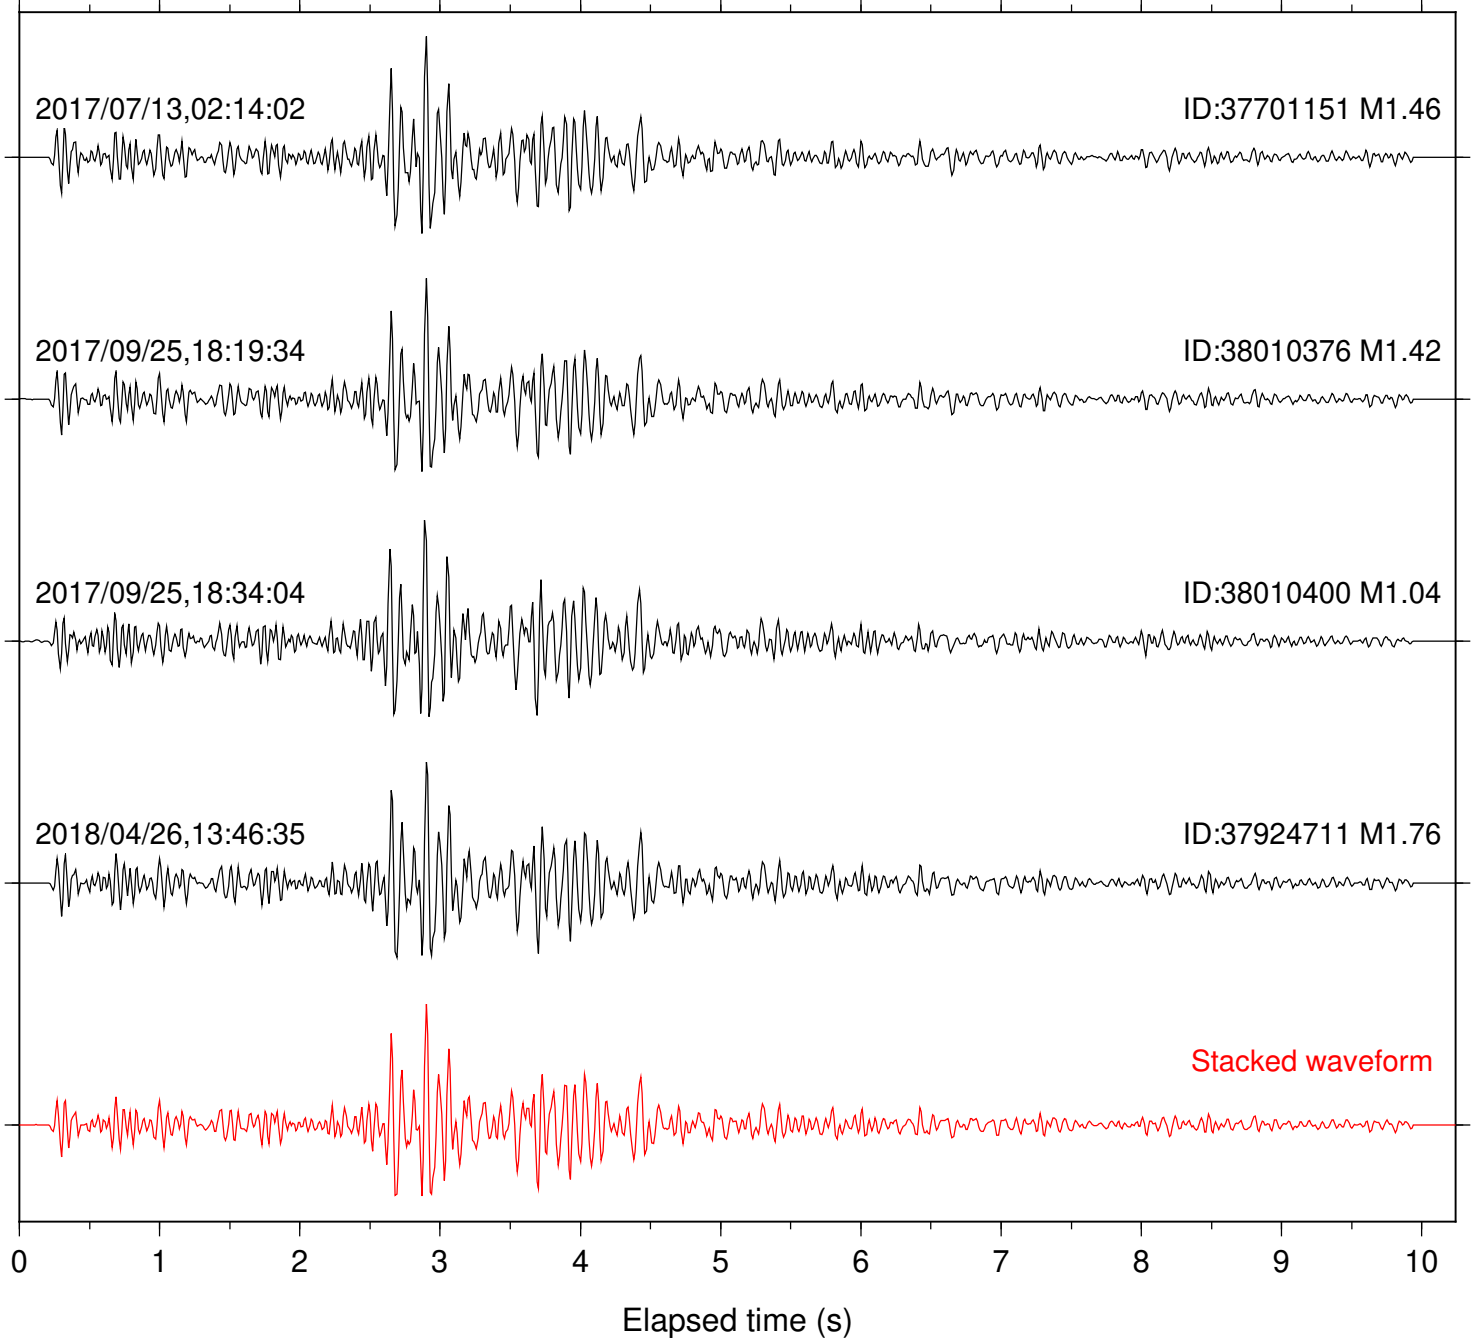

Station: B946 Com: EHZ

Focal depth: 5.55 km