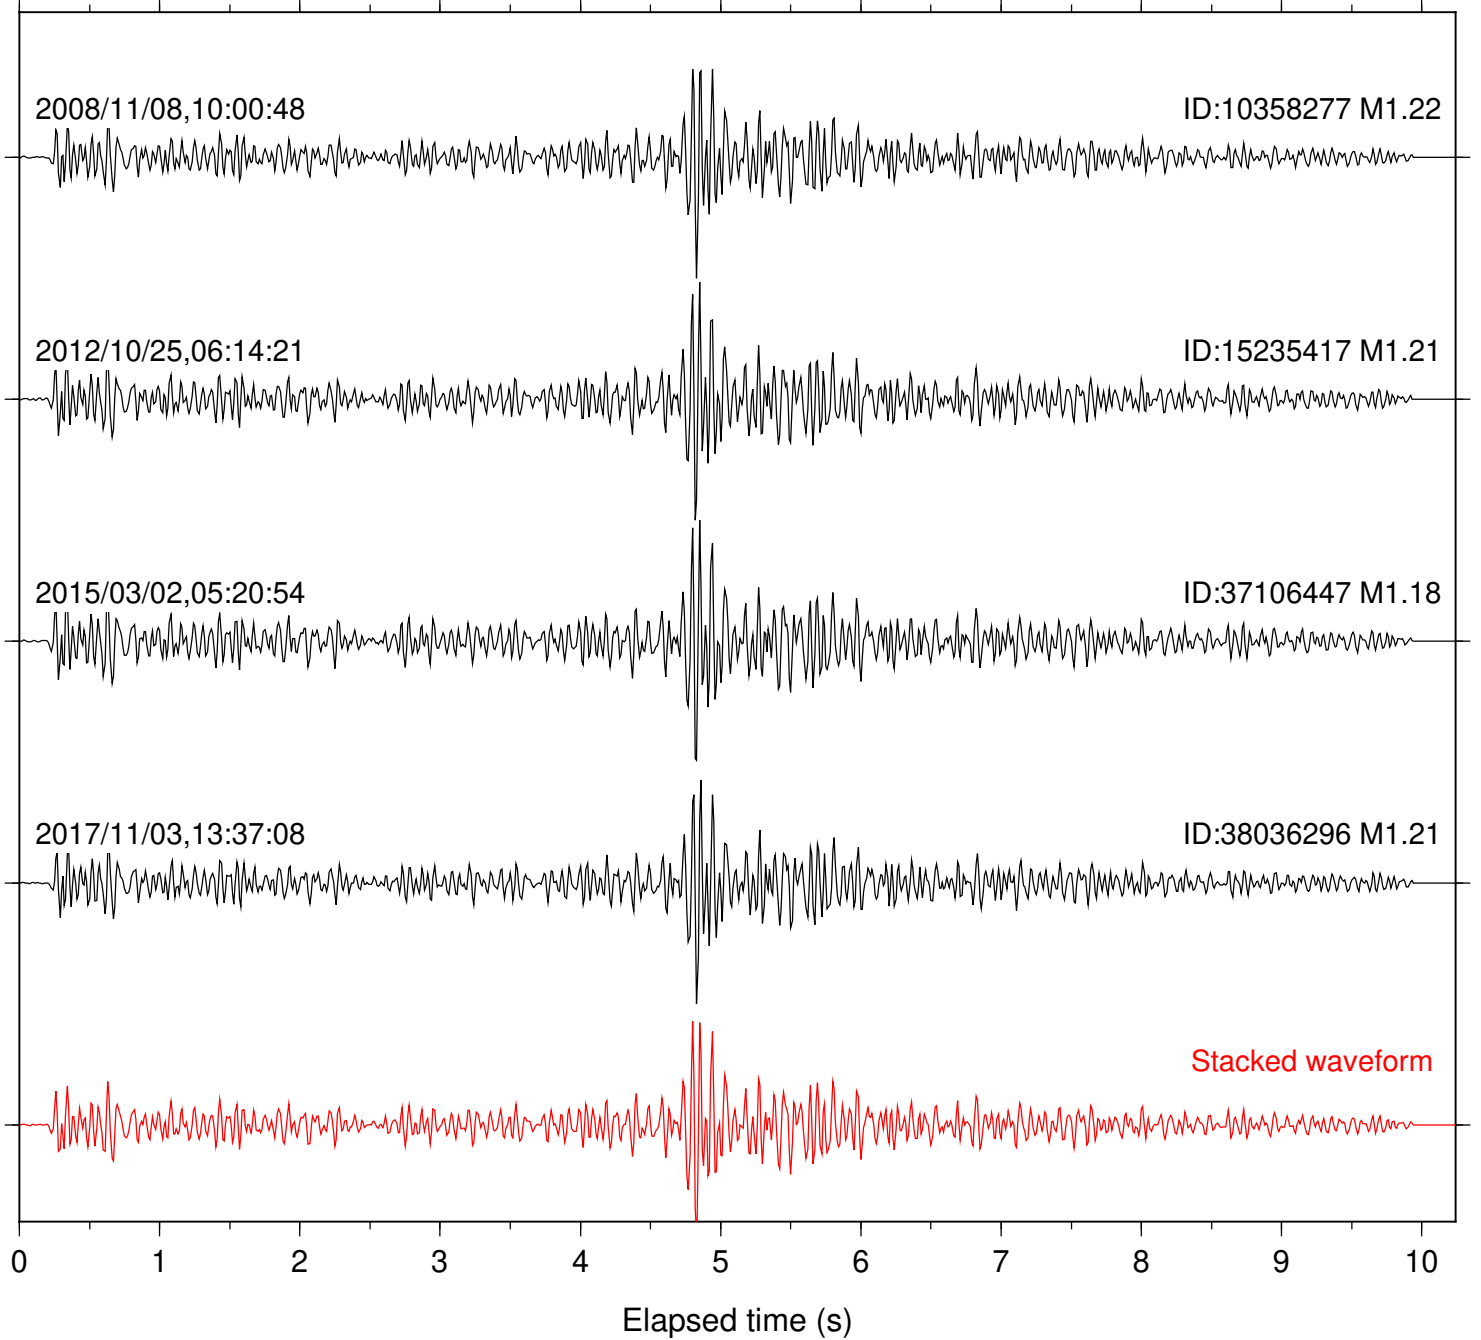

Station: B082 Com: EHZ

Focal depth: 11.29 km