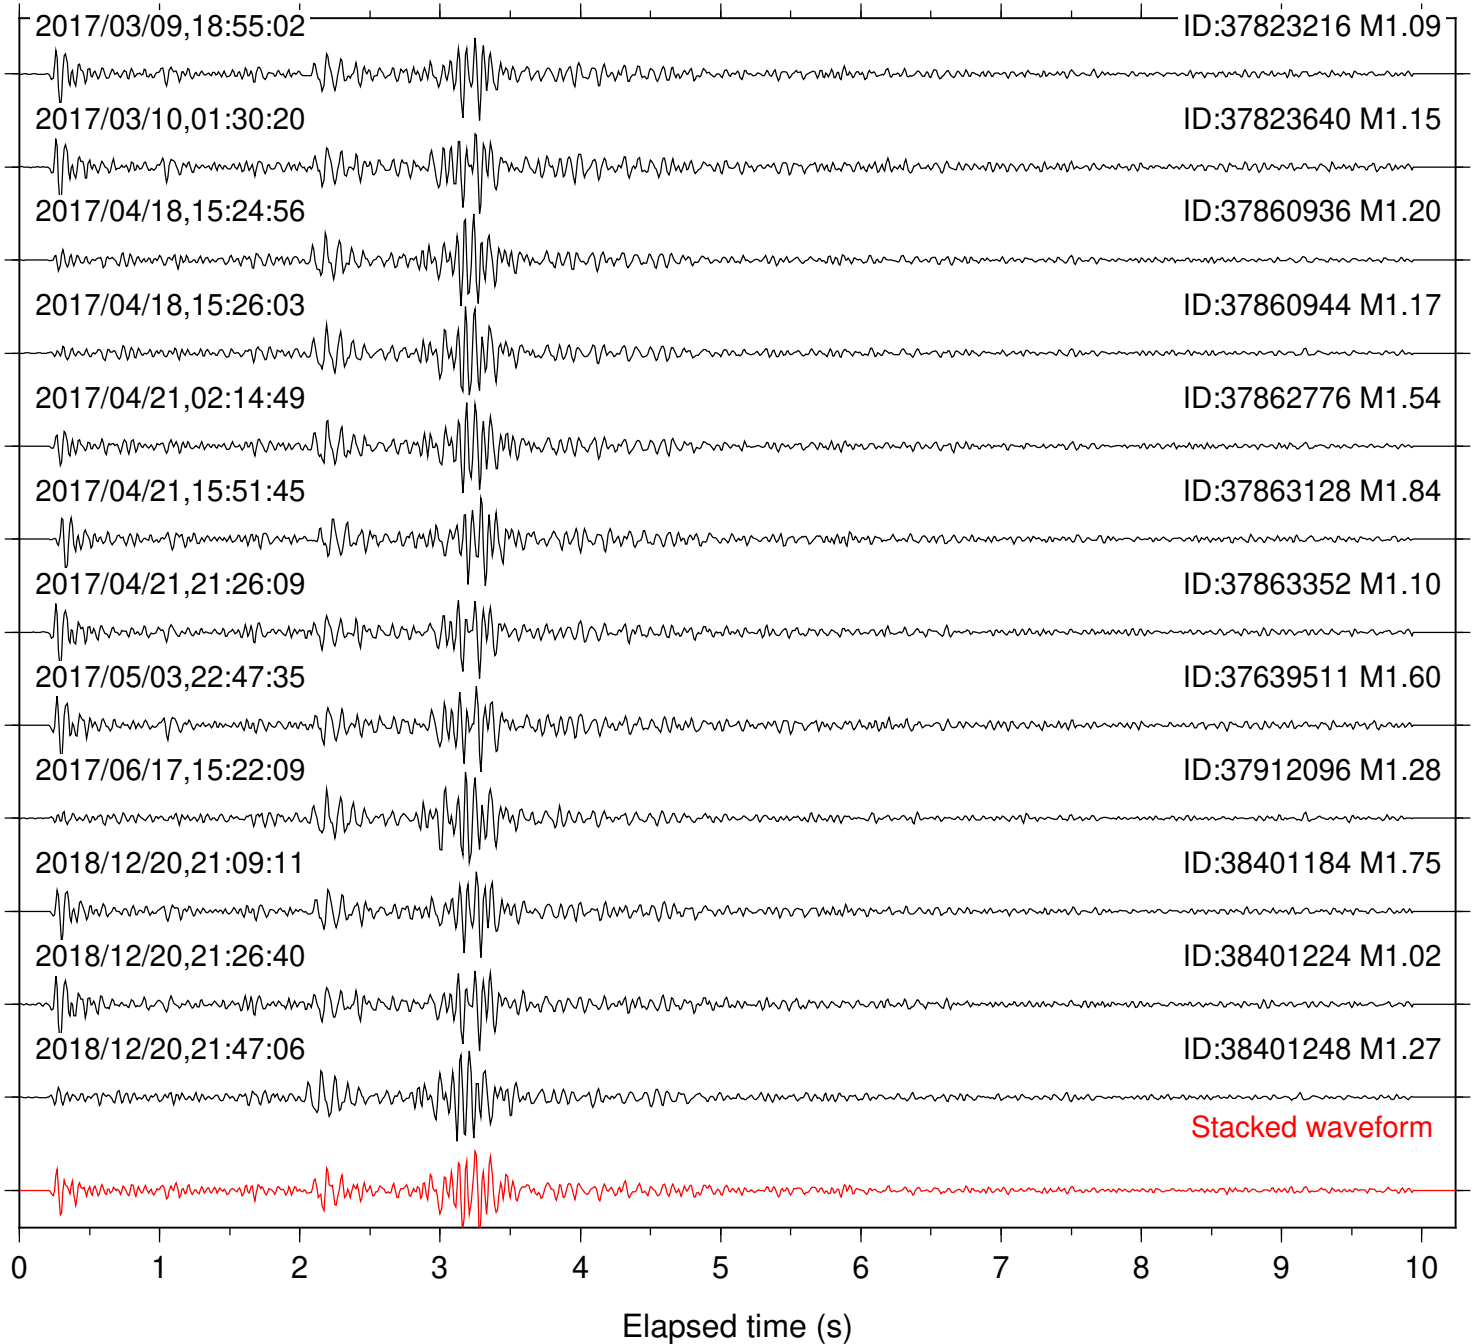

Focal depth: 6.32 km

Station: SND Com: HHZ

Focal depth: 6.98 km

Station: B081 Com: EHZ

Focal depth: 5.81 km

Station: B082 Com: EHZ

Focal depth: 5.81 km

Station: B084 Com: EHZ