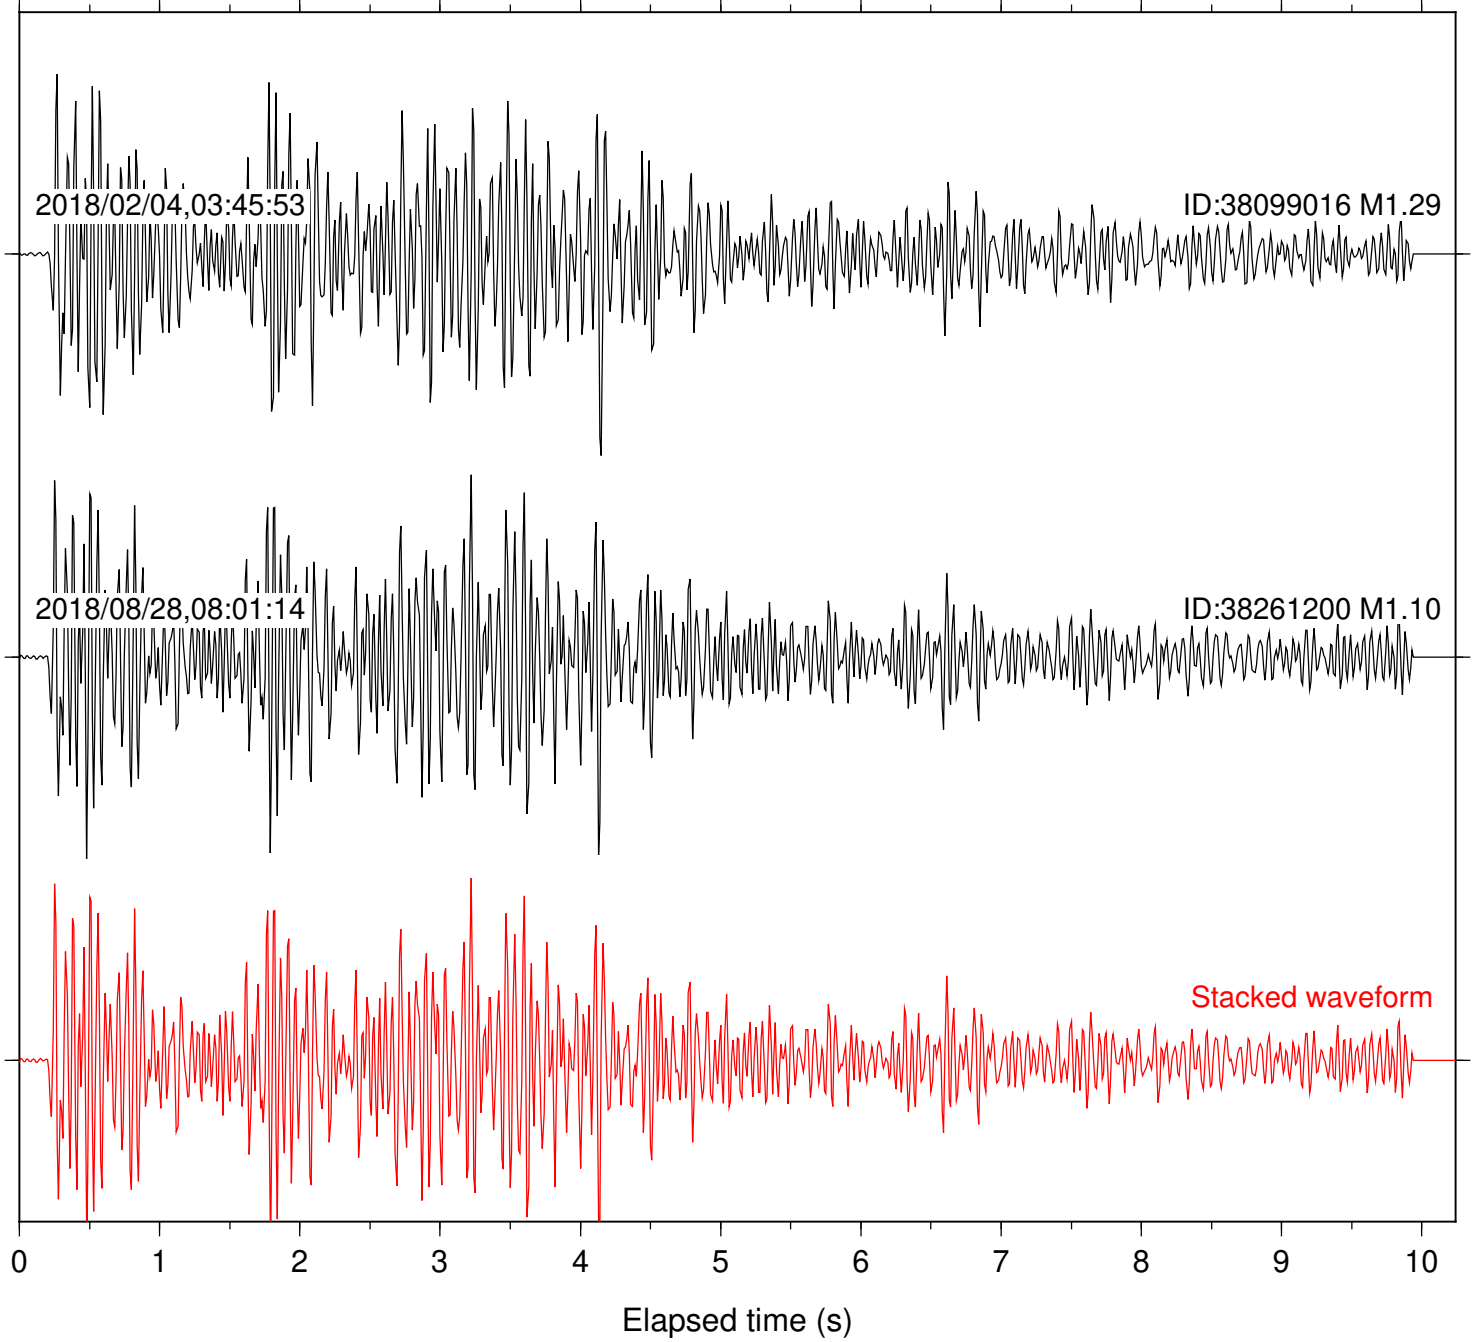

Station: PLM Com: HHZ

Focal depth: 5.24 km