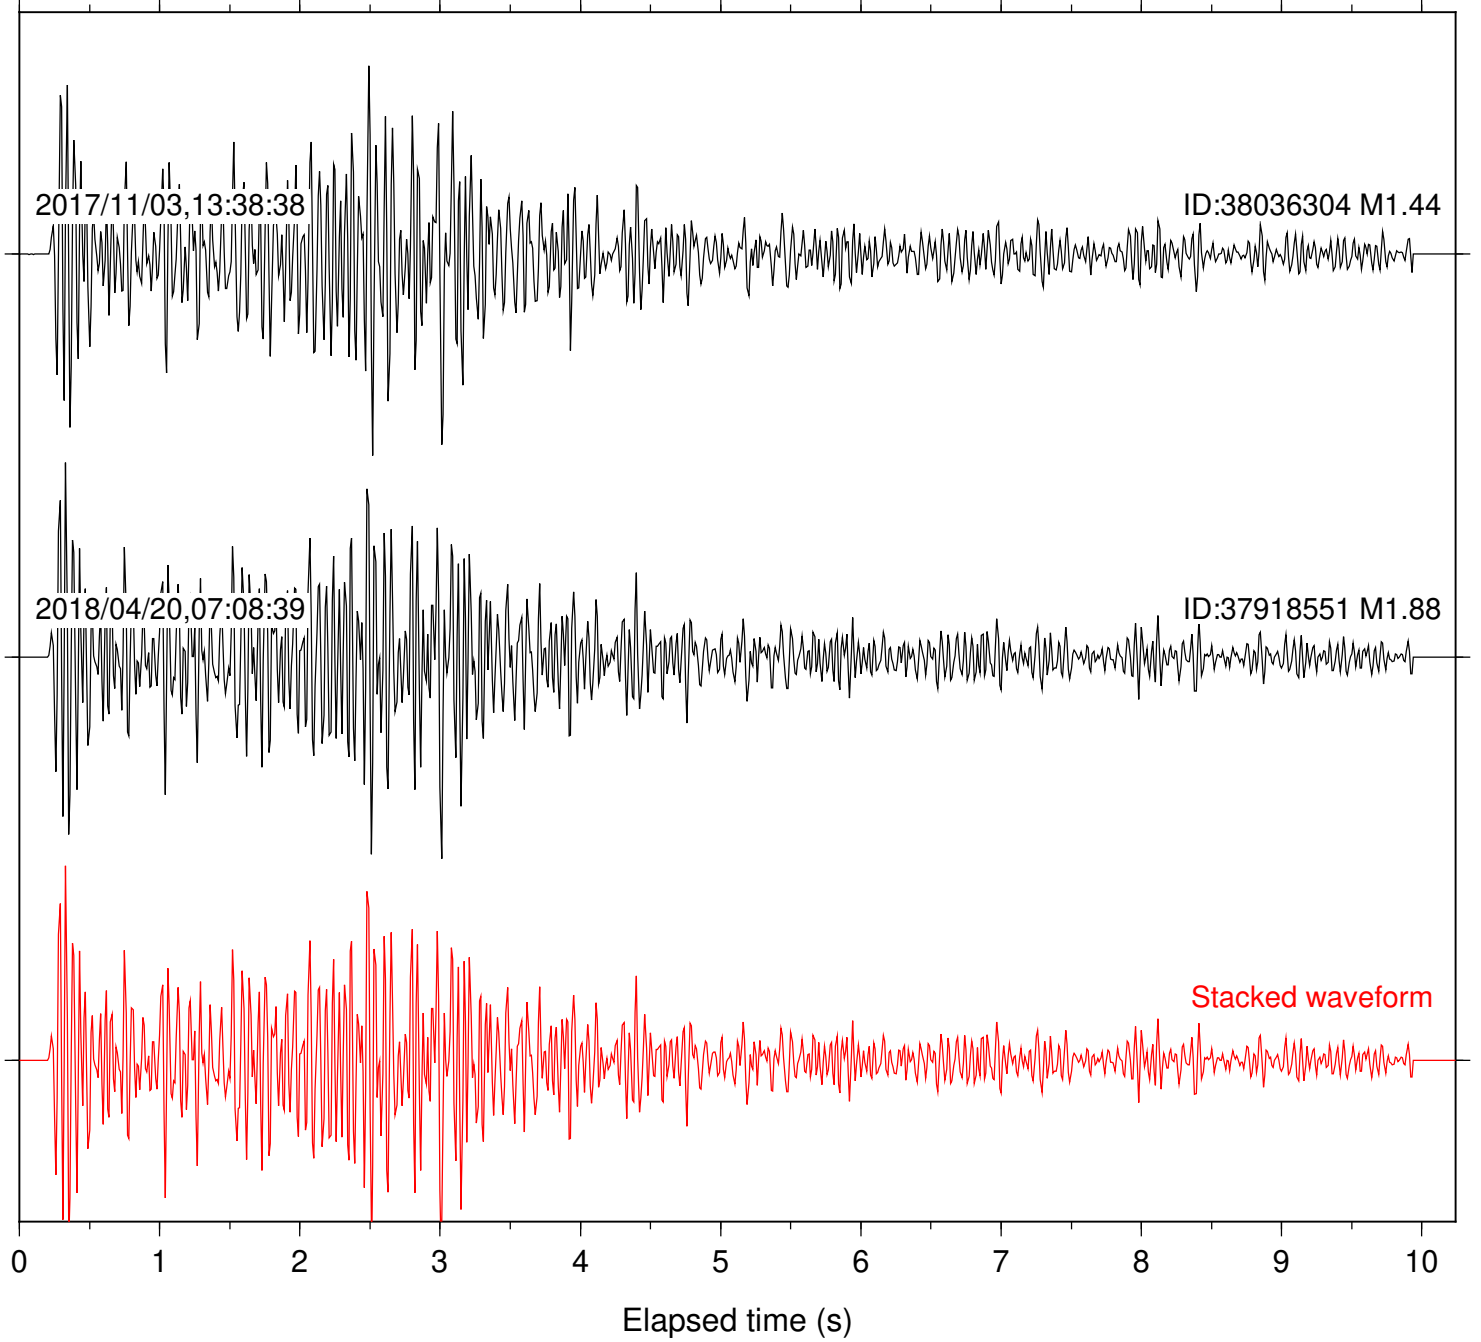

Focal depth: 7.65 km

Station: FRD Com: HHZ

Focal depth: 7.65 km

Station: HMT2 Com: HHZ

Focal depth: 7.65 km

Station: KNW Com: HHZ

Focal depth: 7.65 km

Station: LKH Com: HHZ