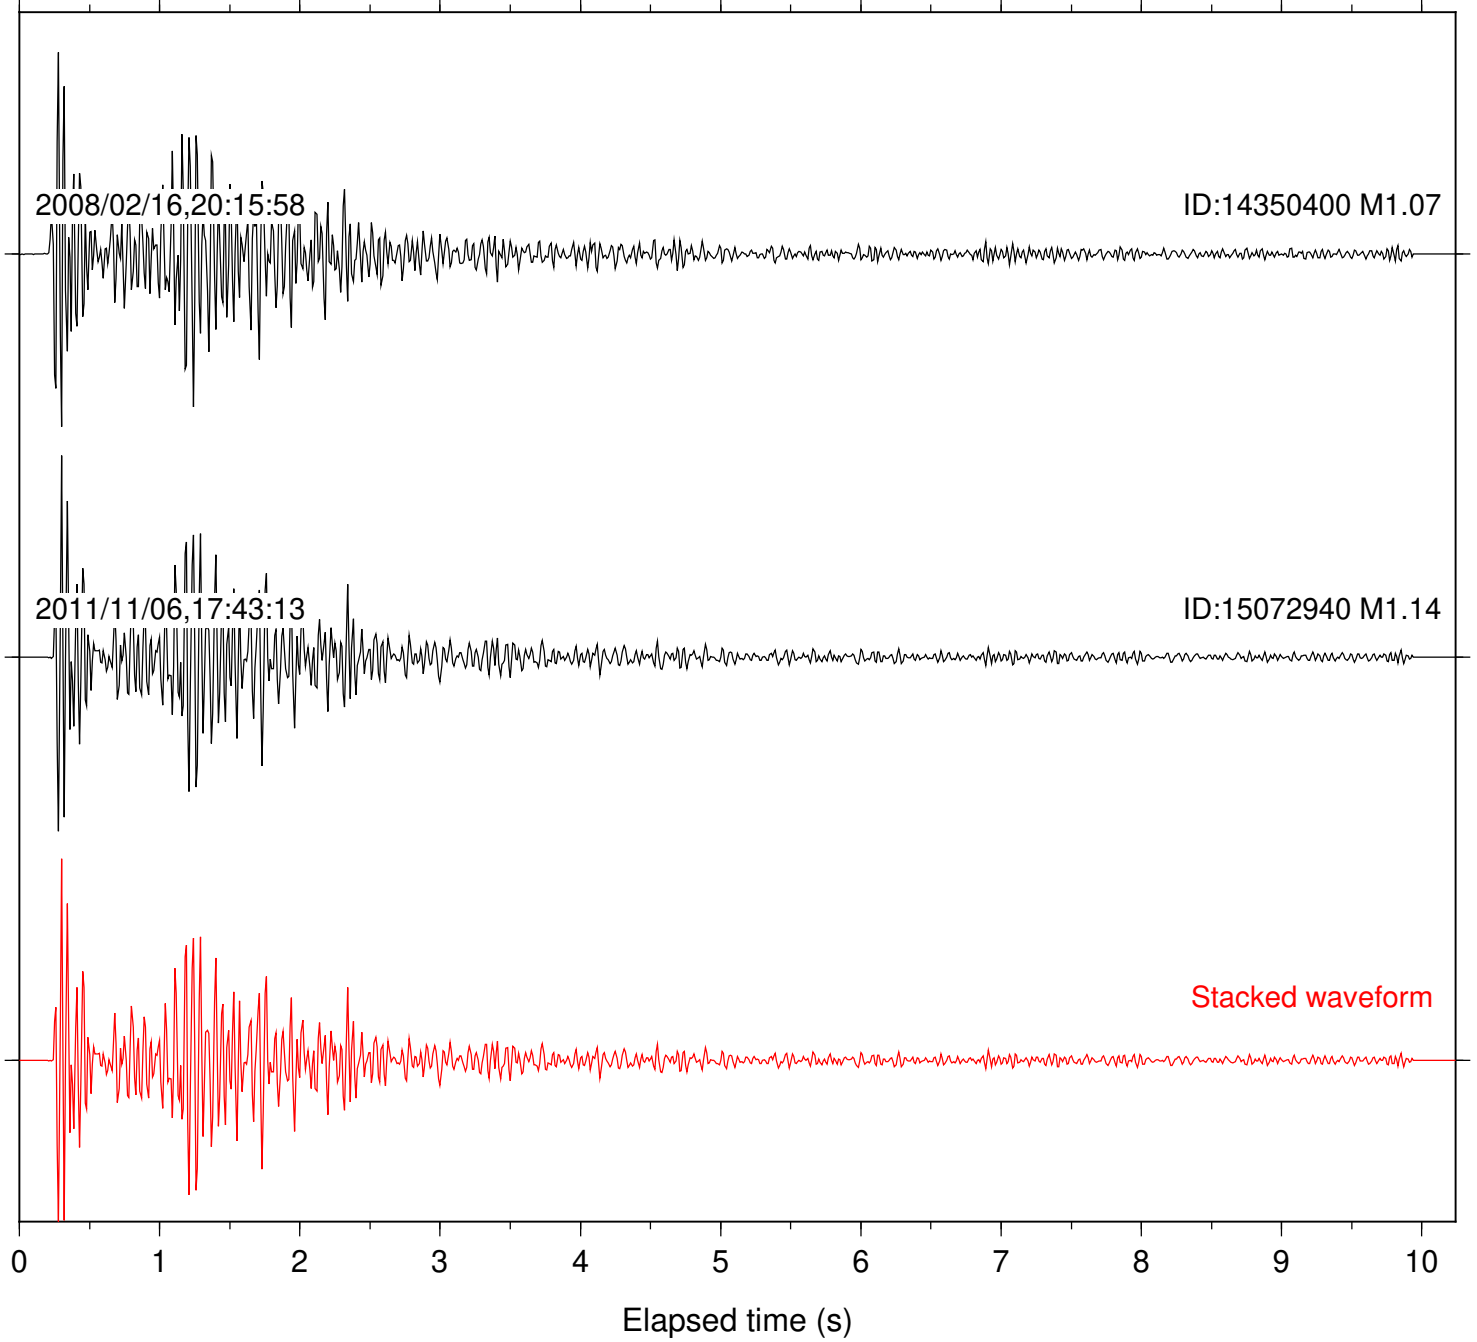

0 1 2 3 4 5 6 7 8 9 10  
Elapsed time (s)

Station: FRD Com: HHZ

Focal depth: 8.01 km

Station: PFO Com: HHZ

Focal depth: 8.01 km

Station: SND Com: HHZ

Focal depth: 8.01 km

Station: TOR Com: HHZ