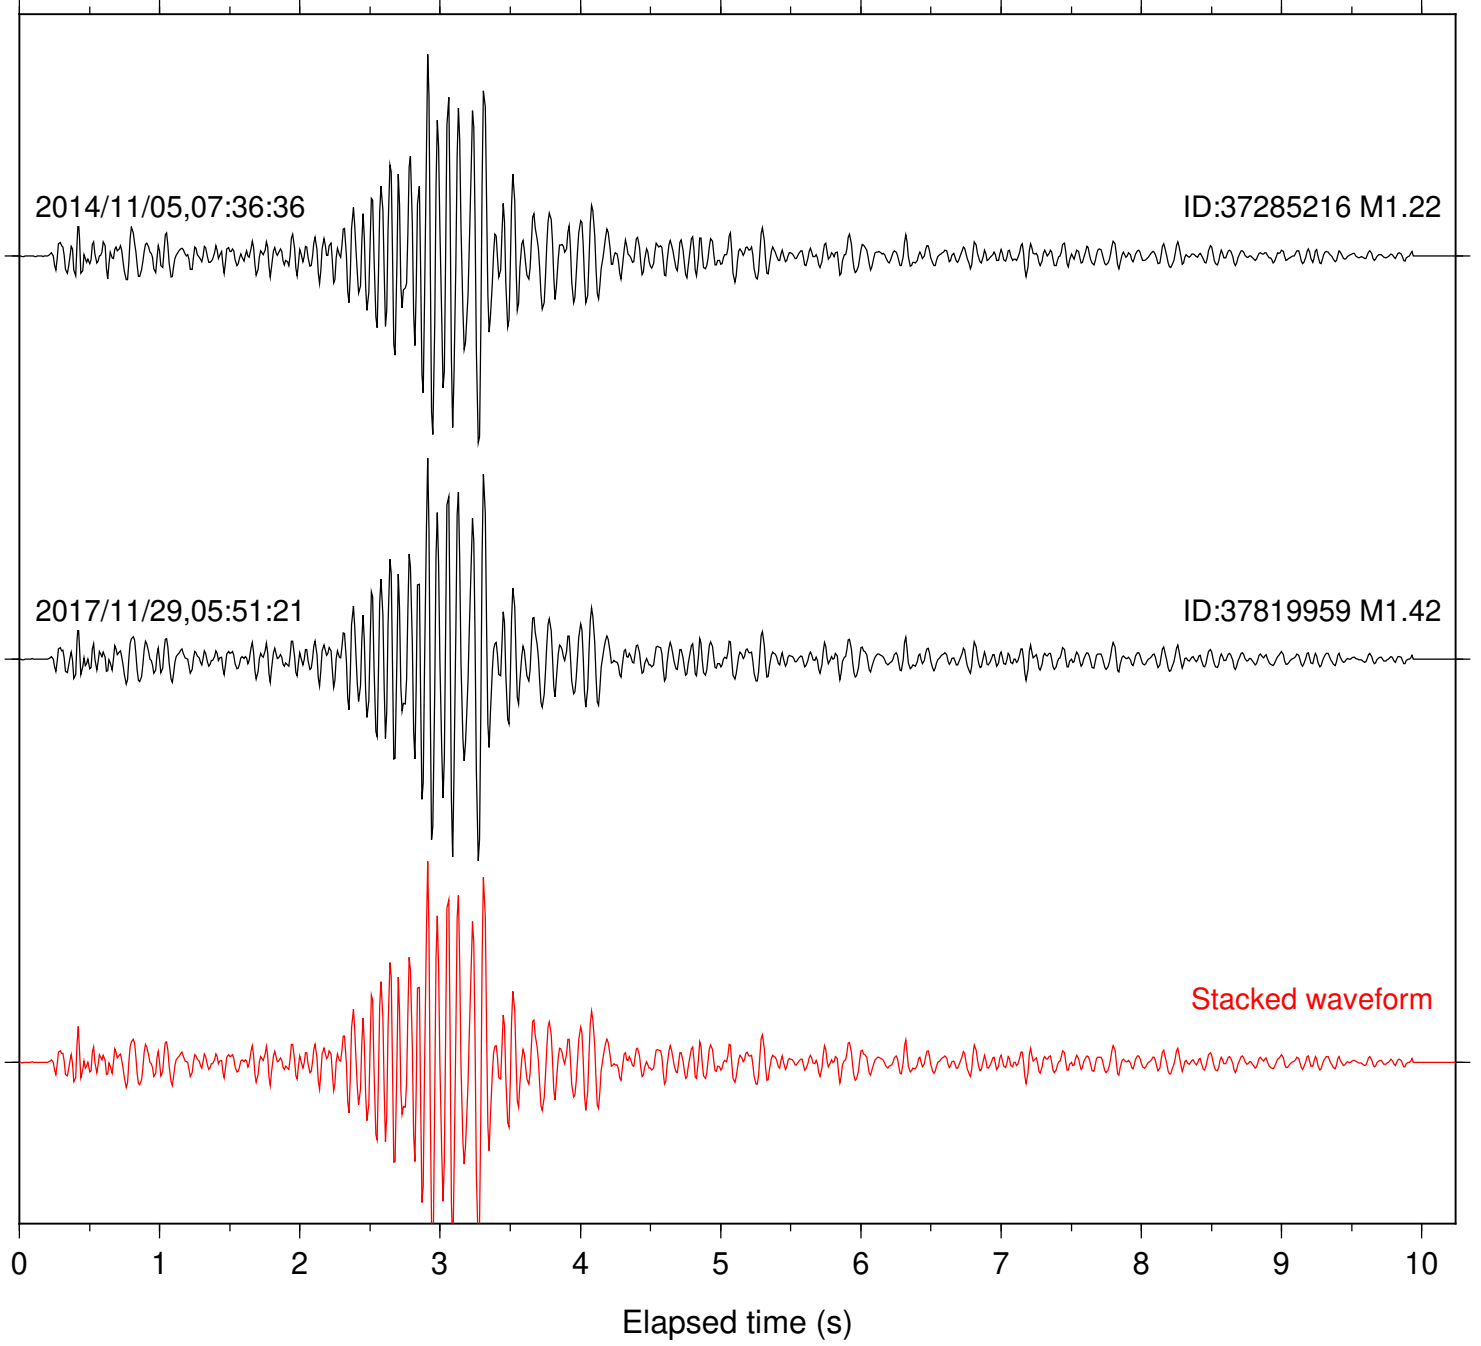

Focal depth: 8.88 km

Station: PFO Com: HHZ

Focal depth: 8.88 km

Station: POB2 Com: HHZ

Focal depth: 8.88 km

Station: SND Com: HHZ

Focal depth: 8.88 km

Station: B081 Com: EHZ