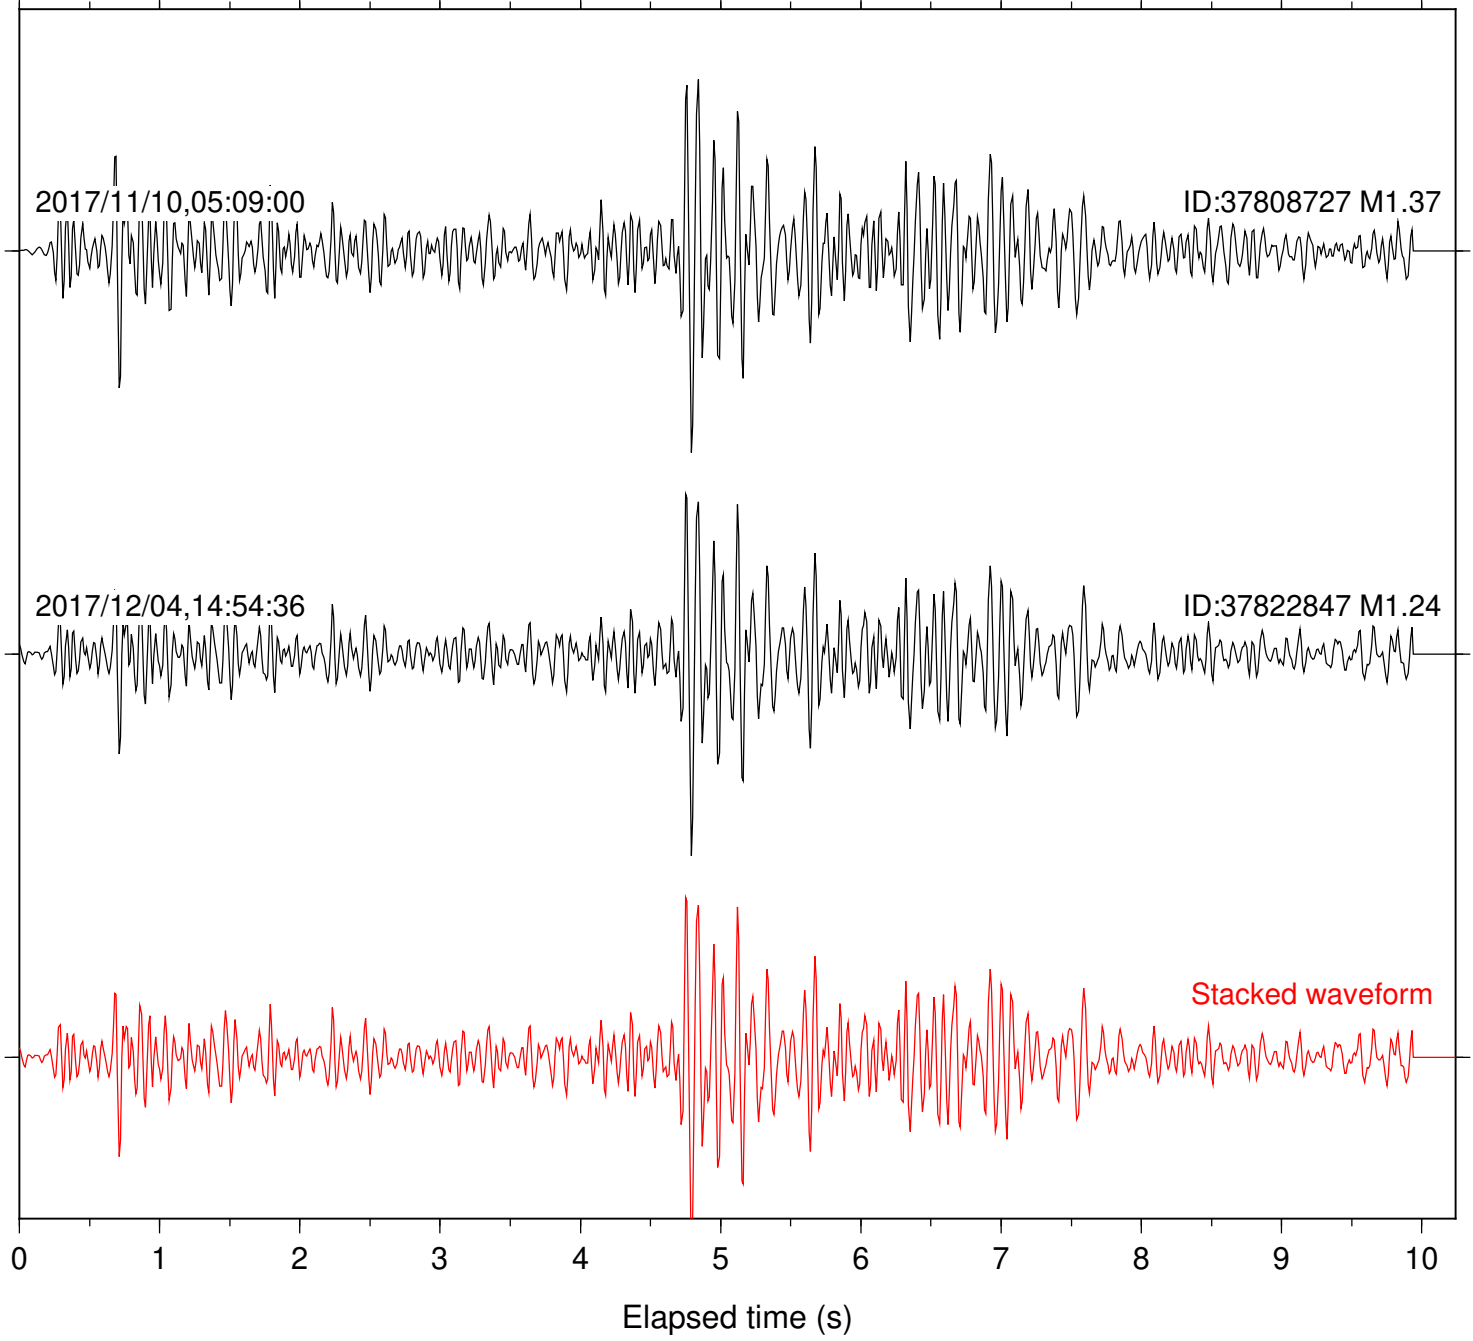

Focal depth: 12.26 km

Station: FRD Com: HHZ

Focal depth: 12.26 km

Station: HMT2 Com: HHZ

Focal depth: 12.24 km

Station: LKH Com: HHZ

Focal depth: 12.24 km

Station: LVA2 Com: HHZ