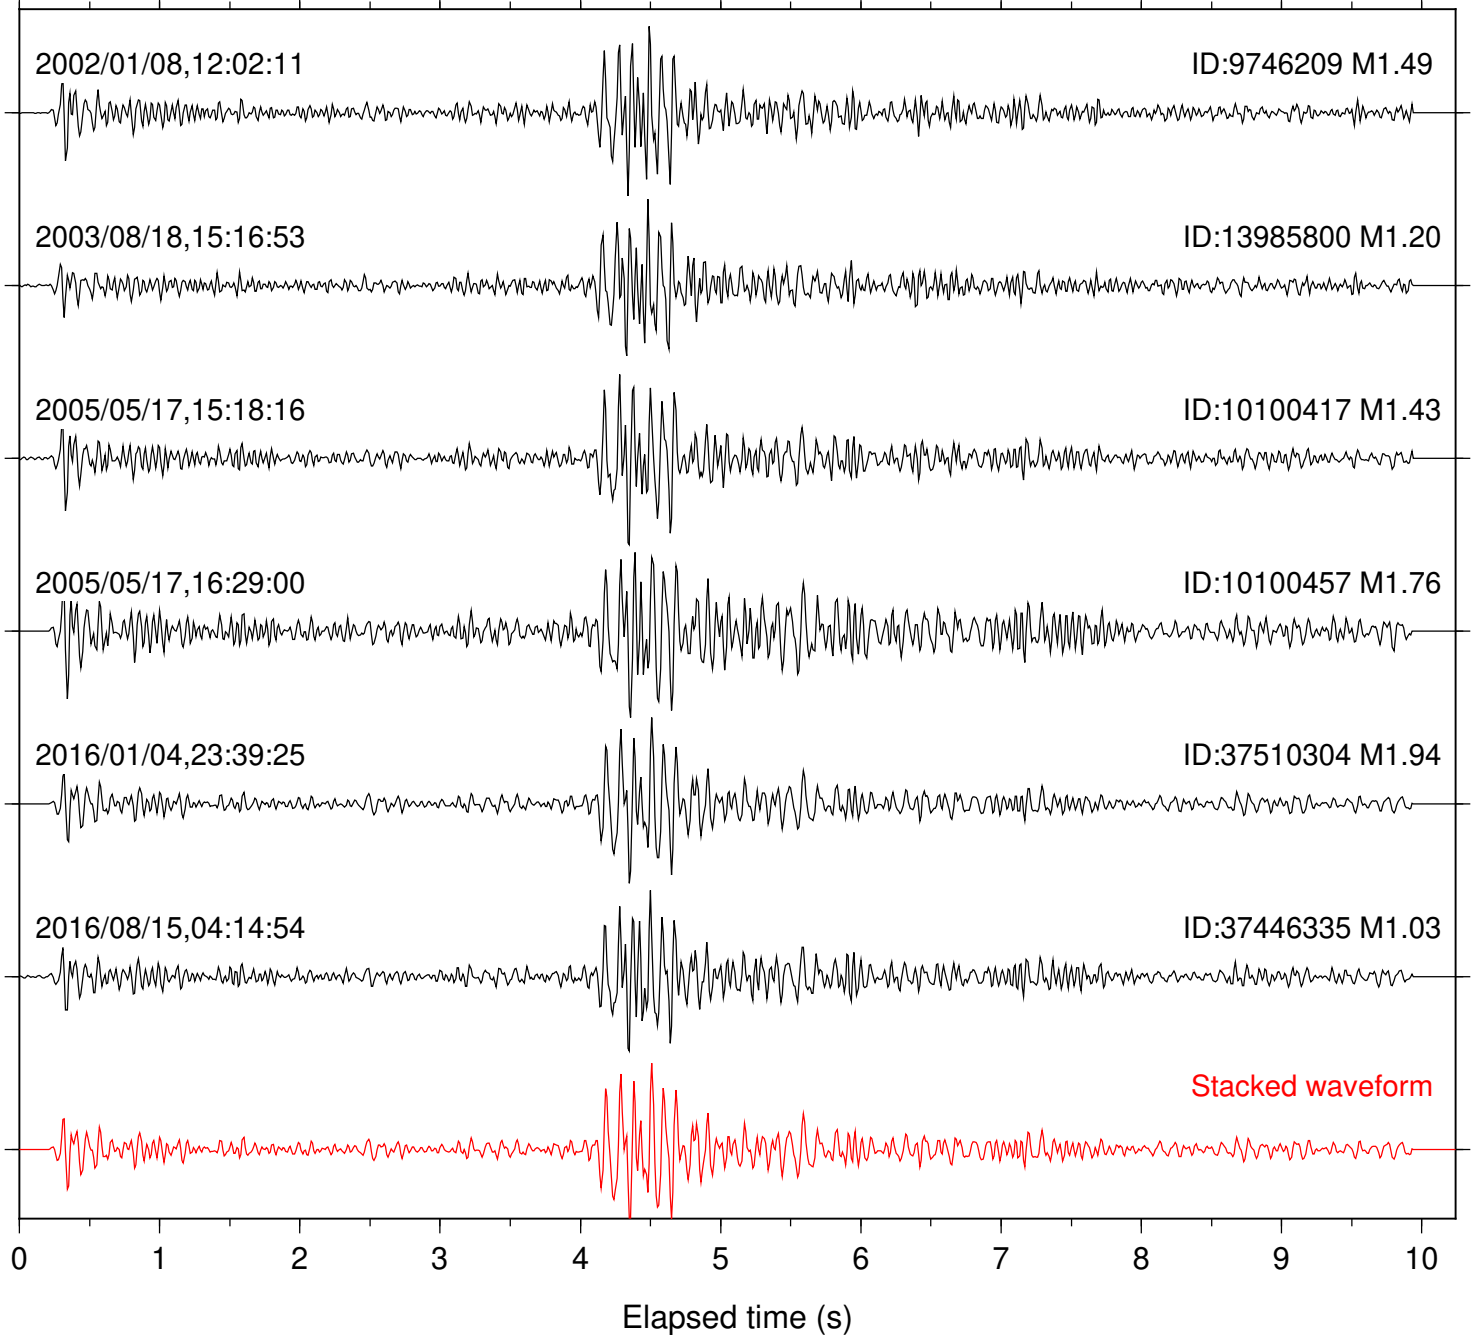

Station: BAC Com: EHZ

Focal depth: 16.55 km