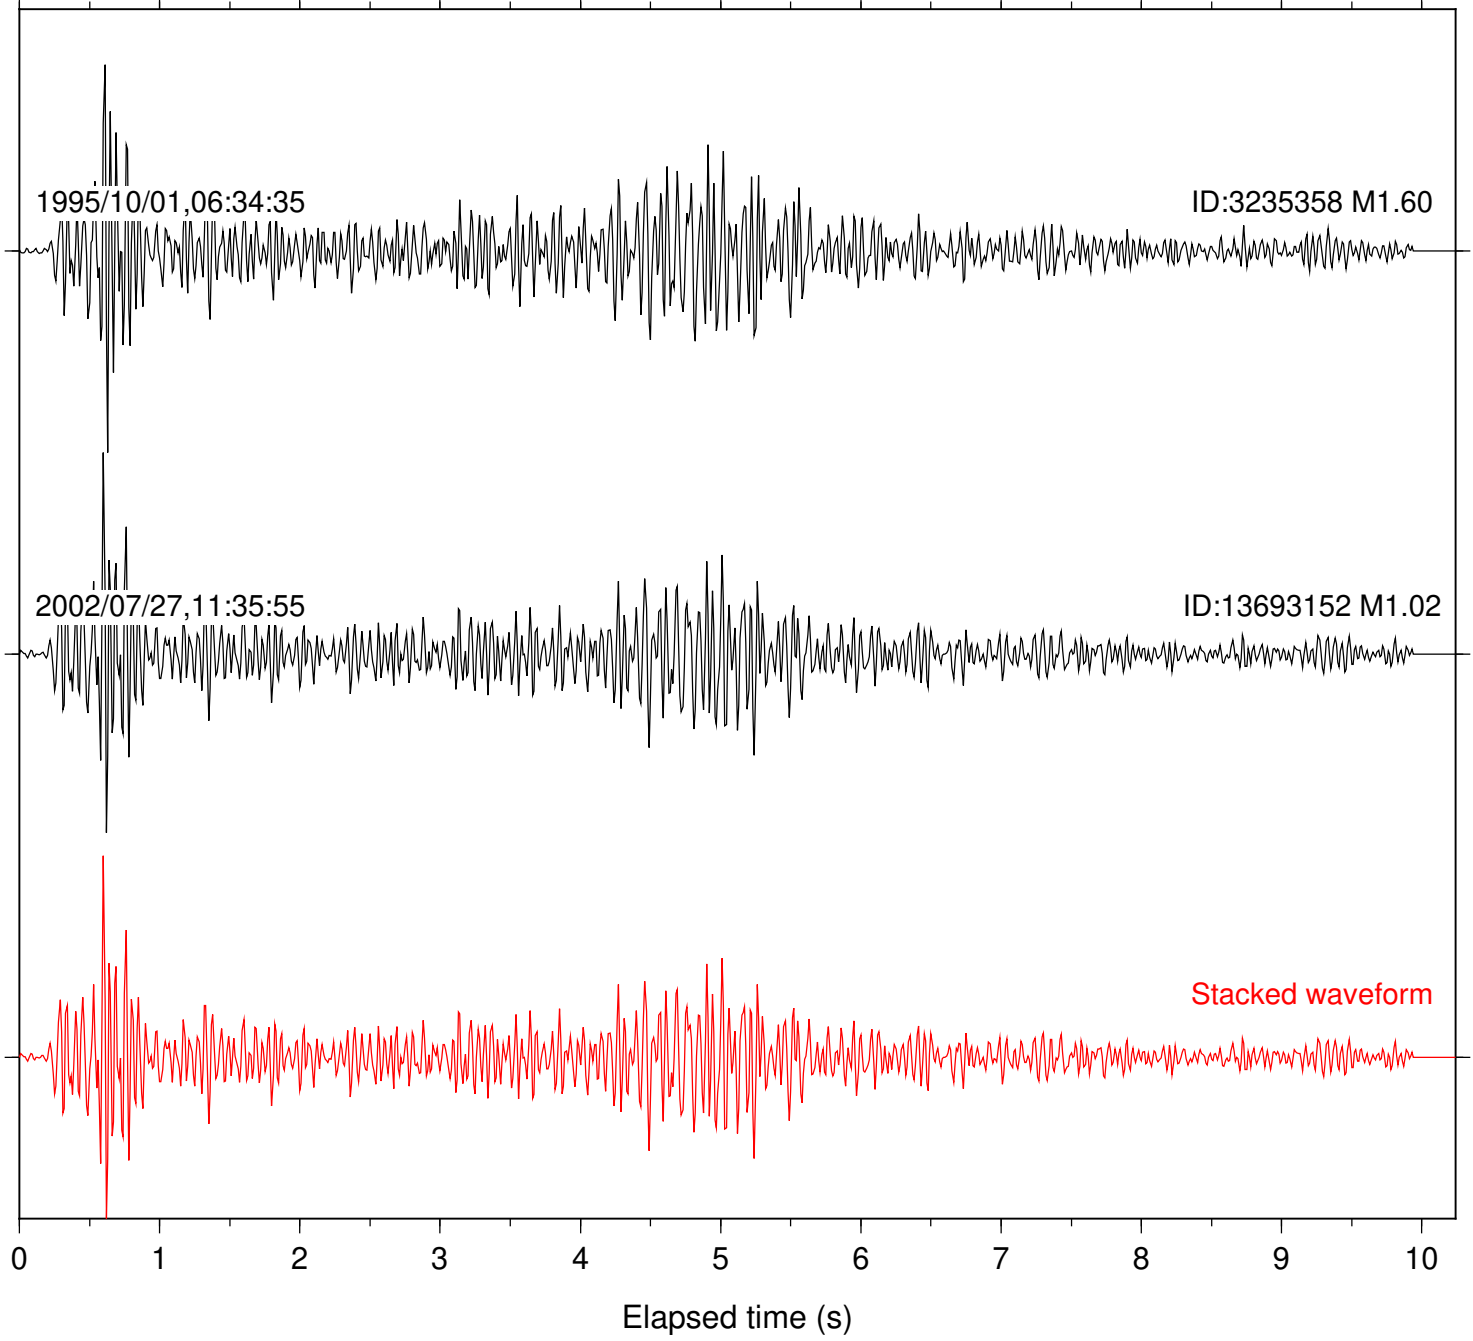

Station: FRD Com: HHZ

Focal depth: 15.48 km