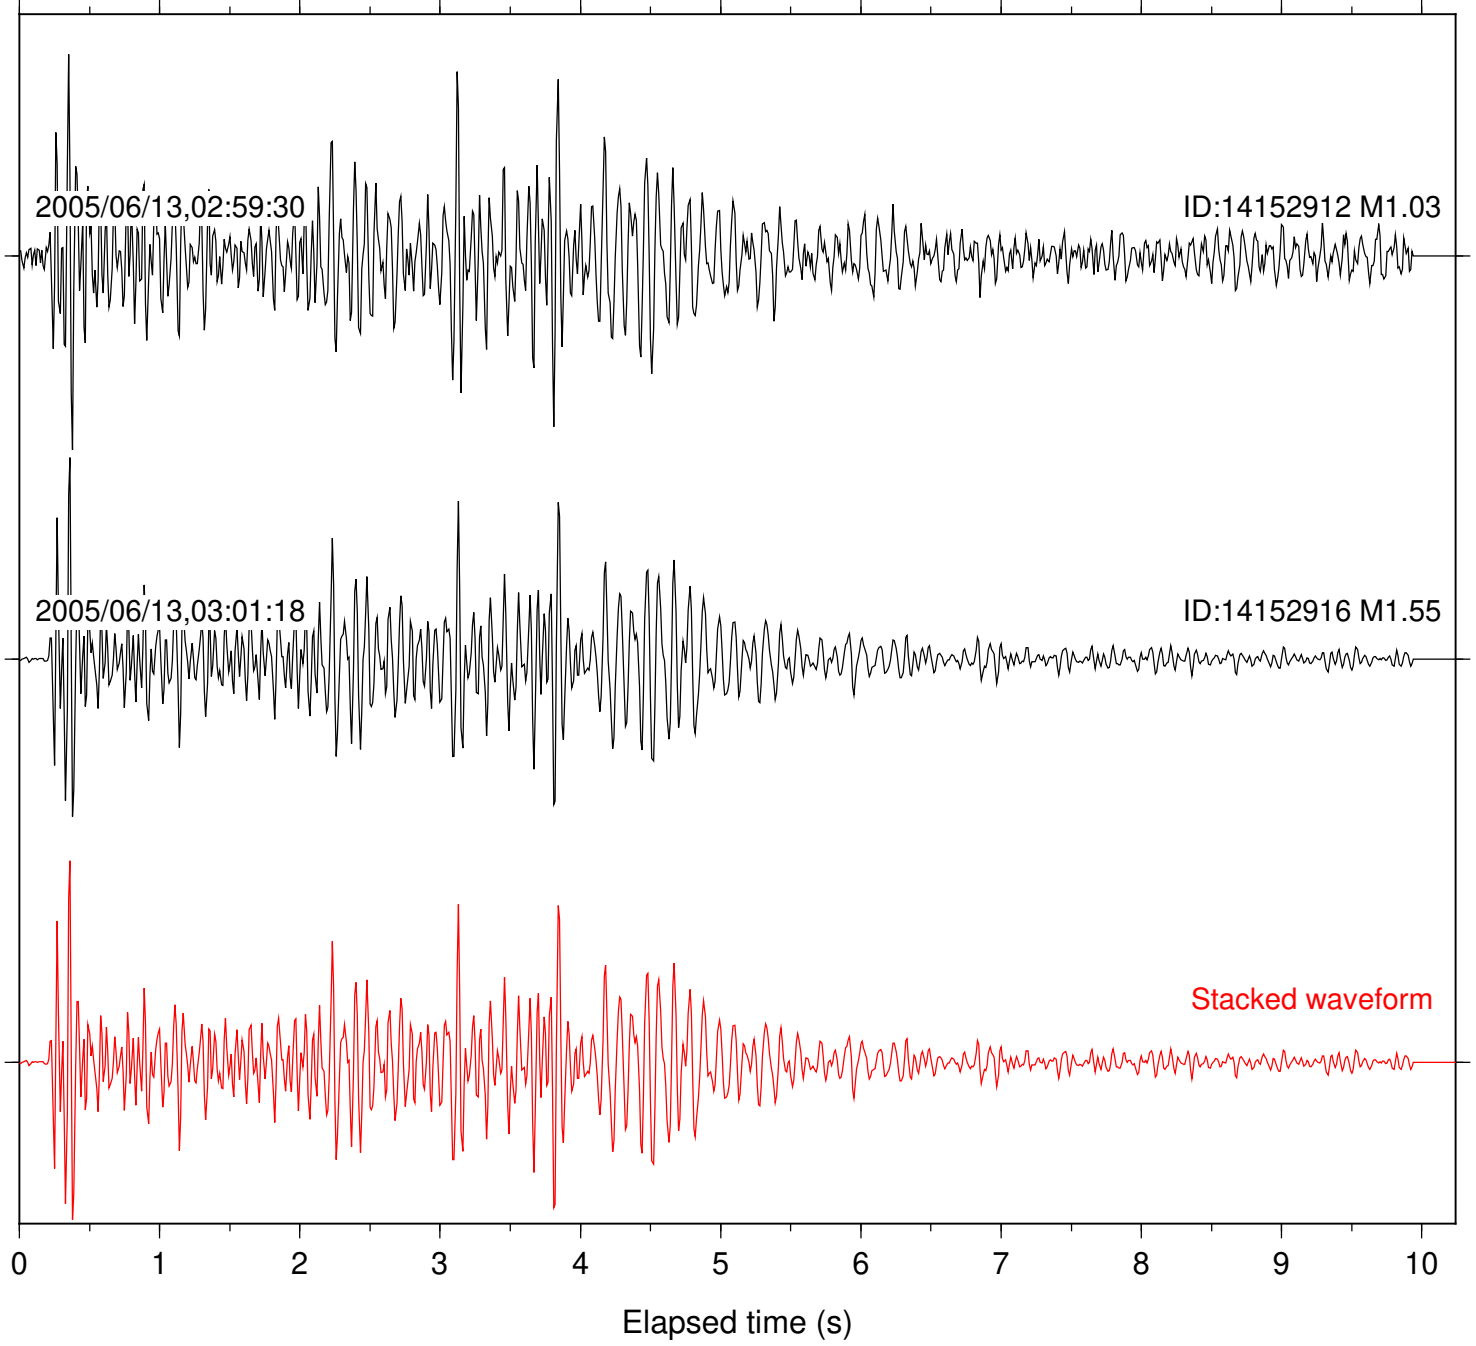

Station: DNR Com: HHZ

Focal depth: 13.62 km