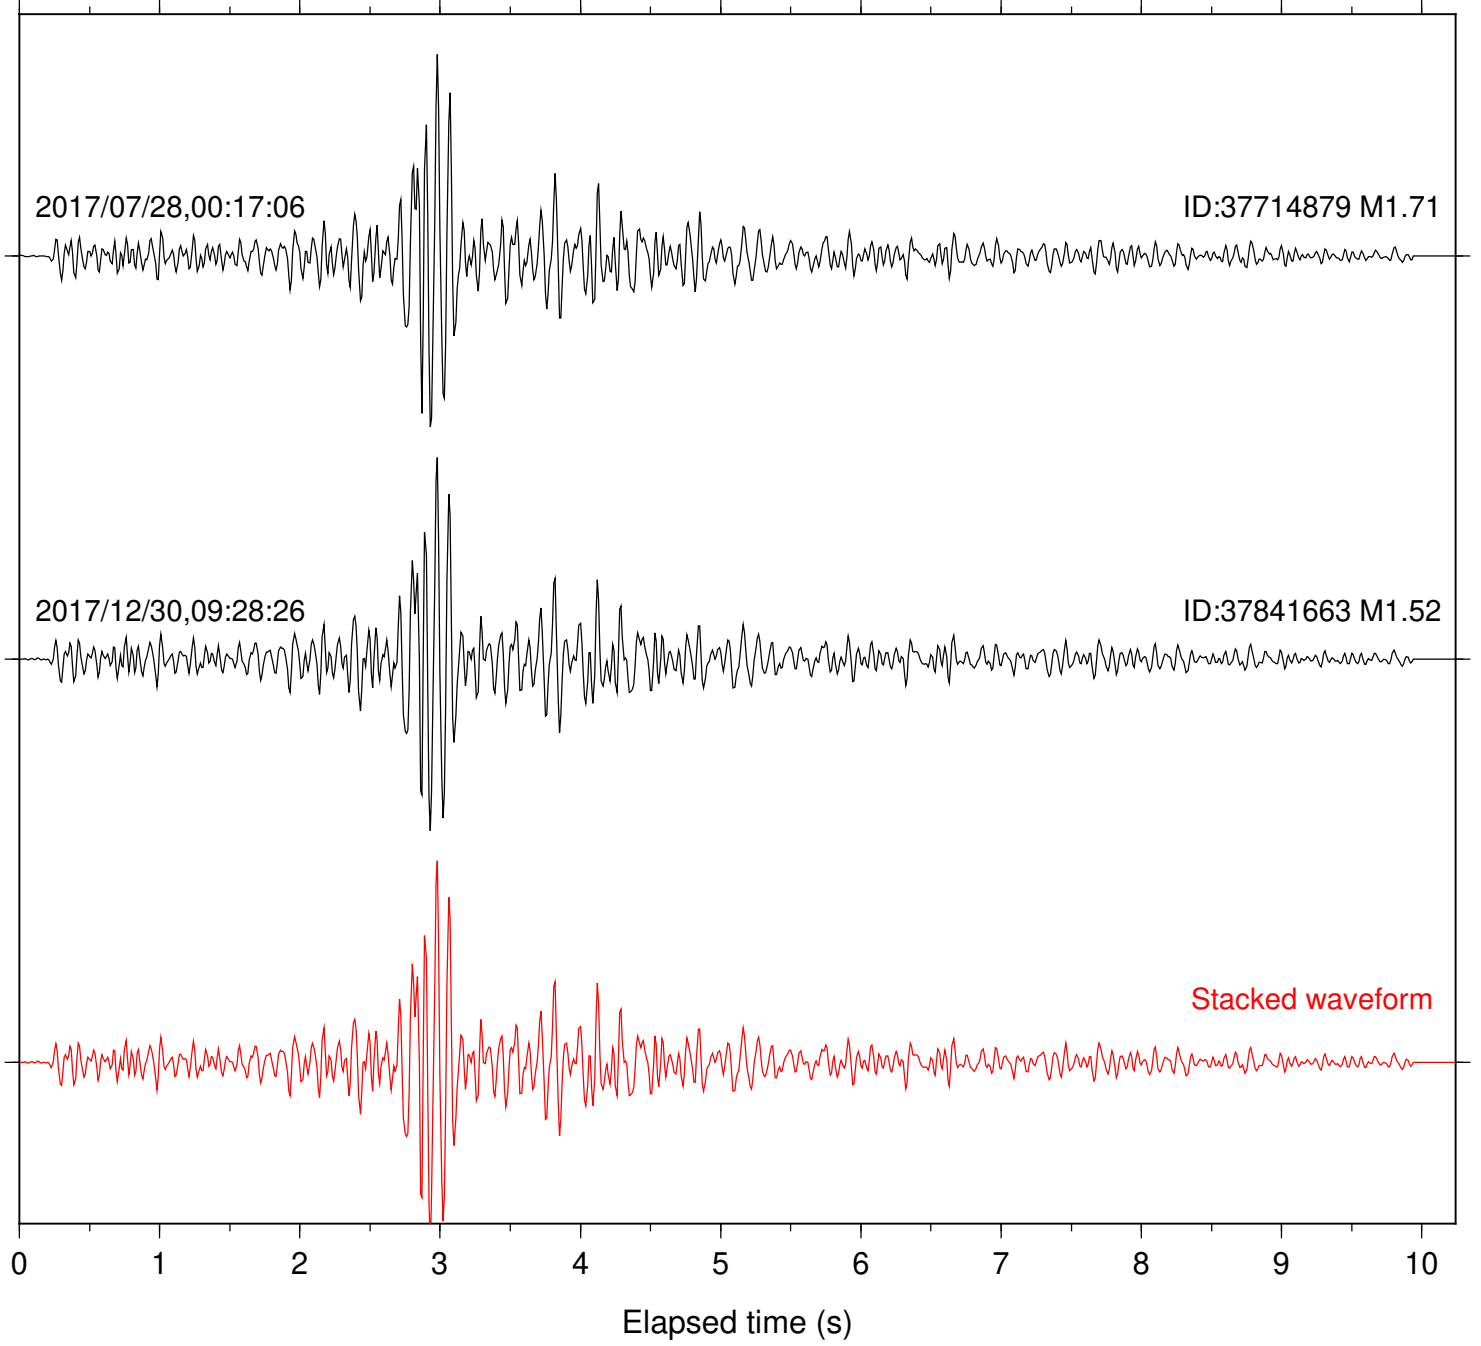

Station: SND Com: HHZ

Focal depth: 6.41 km