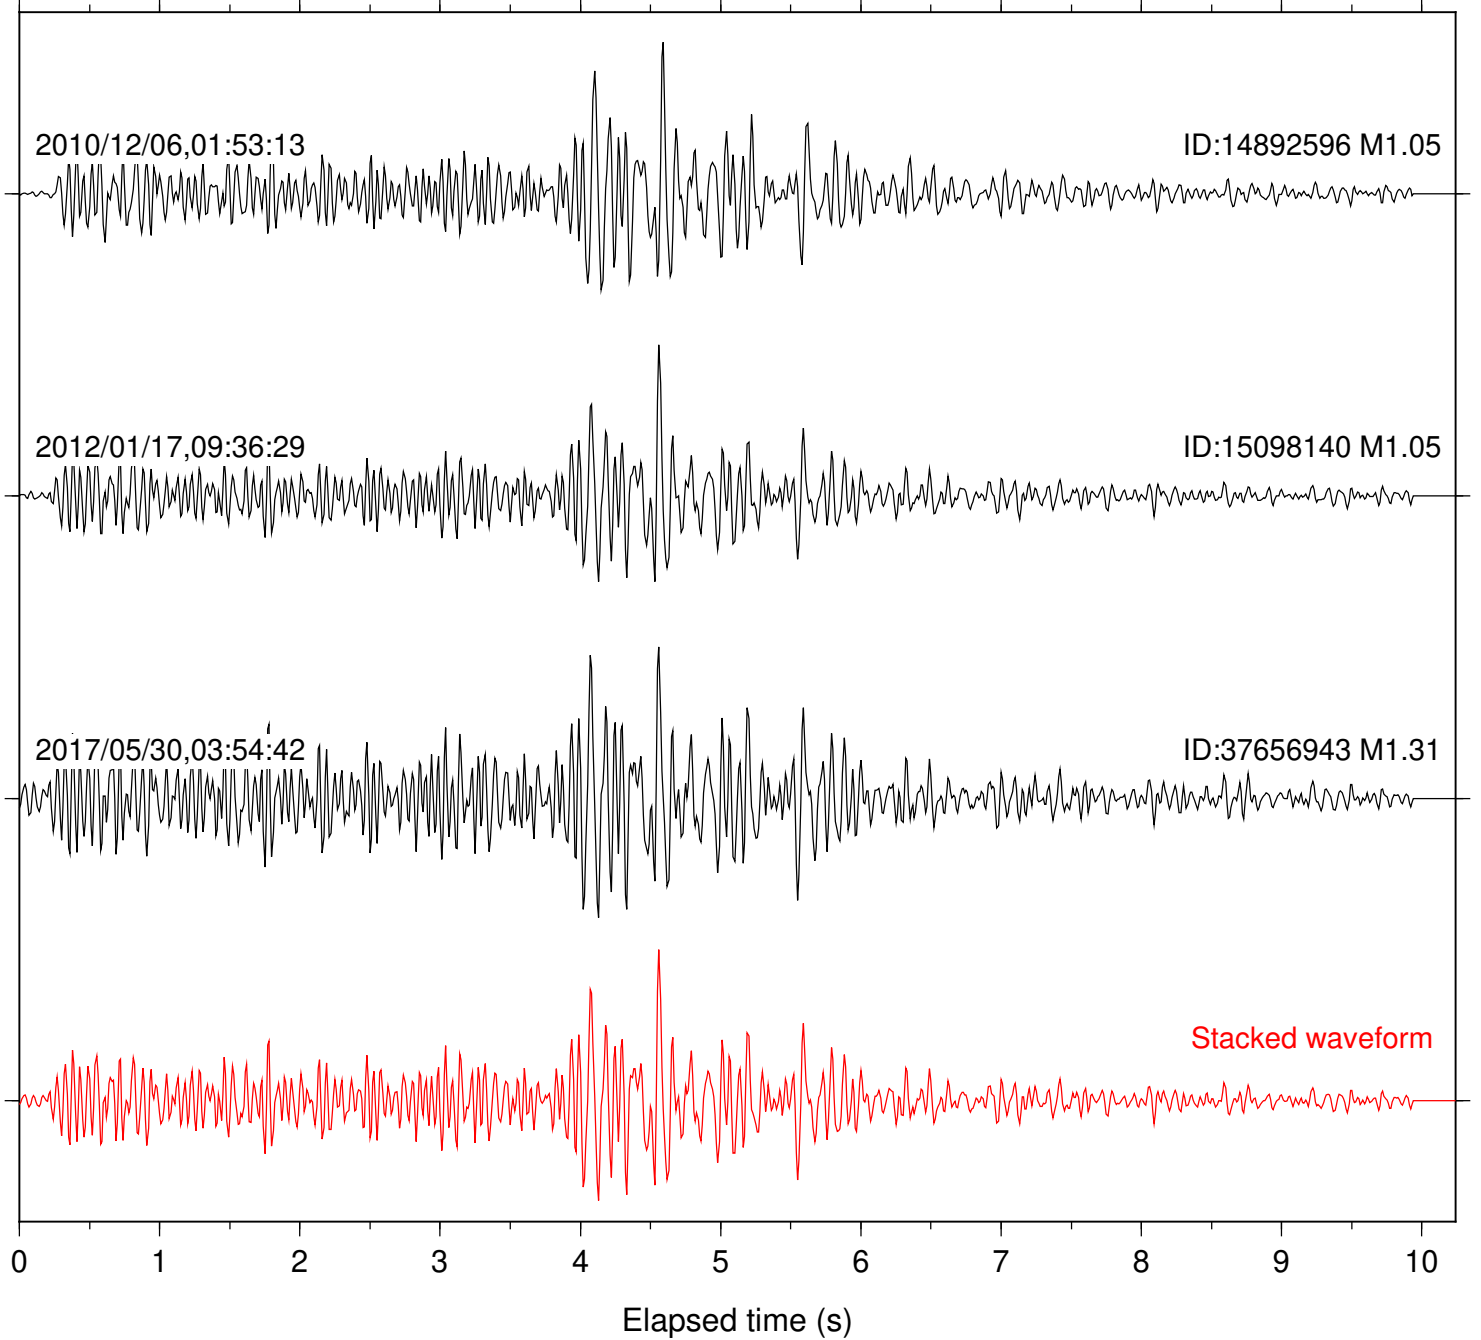

Focal depth: 11.71 km

Station: B087 Com: EHZ

Focal depth: 11.62 km

Station: B088 Com: EHZ

Focal depth: 11.62 km

Station: B946 Com: EHZ

Focal depth: 11.62 km

Station: BZN Com: HHZ