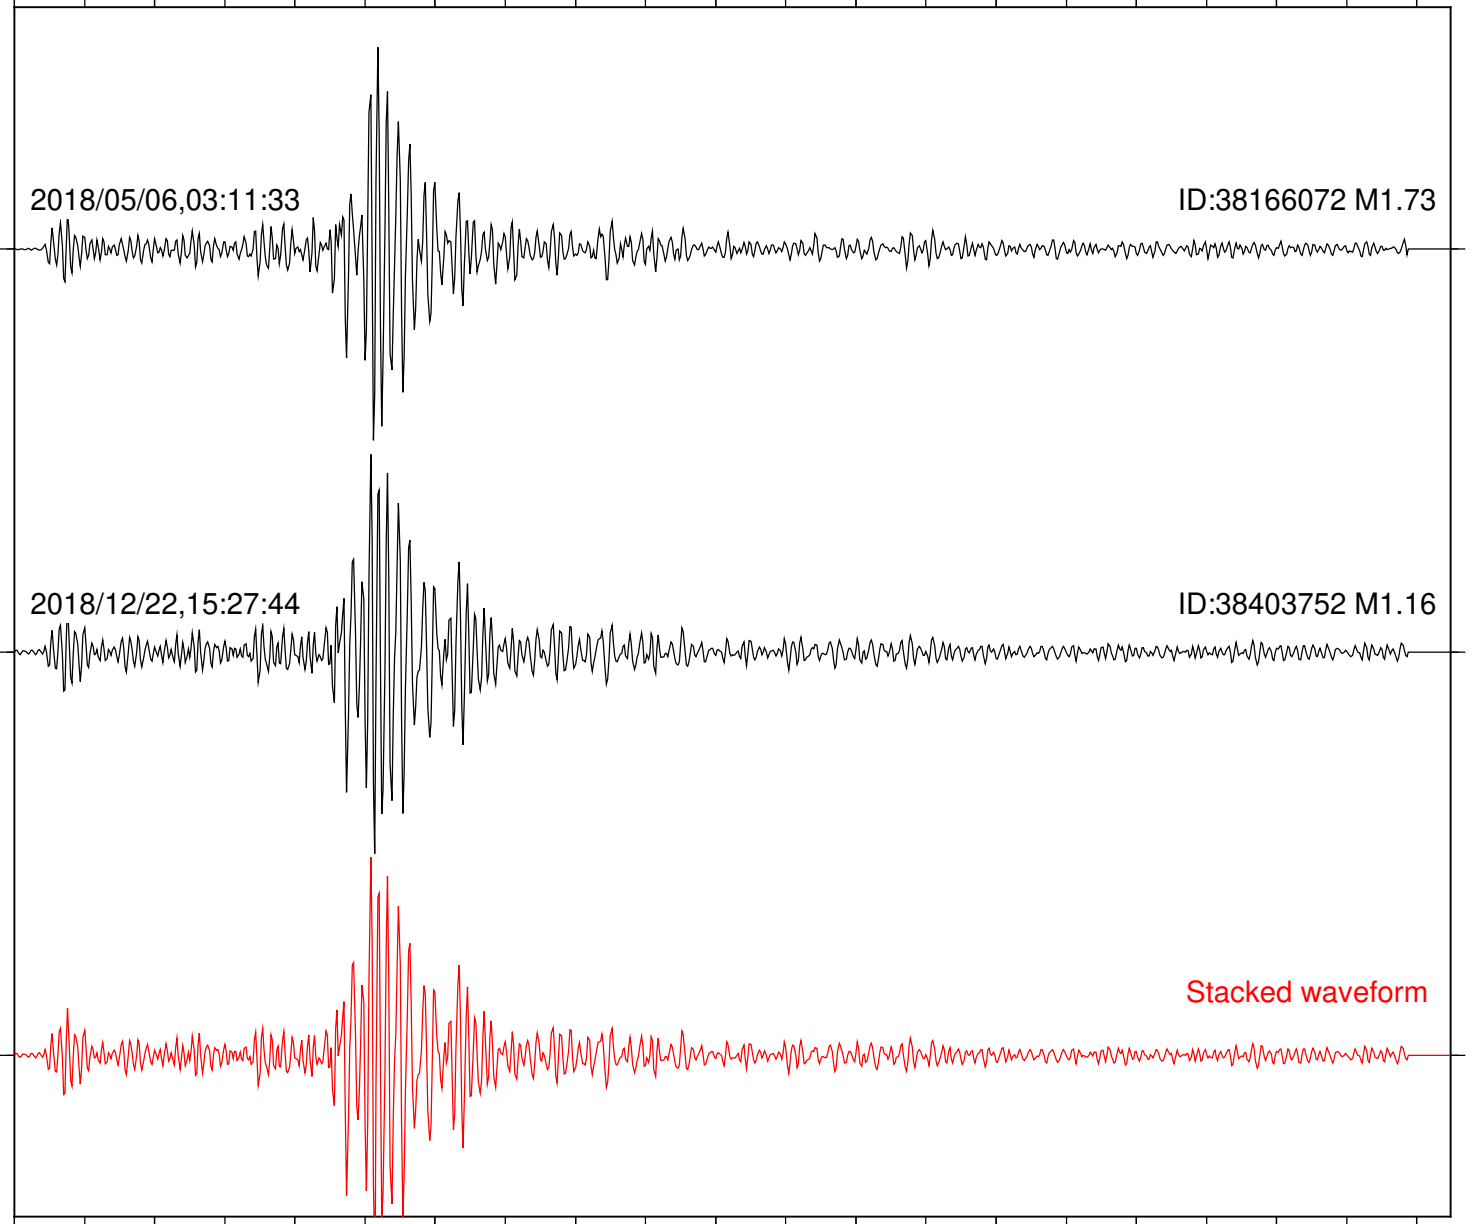

Station: RDM Com: HHZ

Focal depth: 6.40 km

2018/05/06,03:11:33

ID:38166072 M1.73

2018/12/22,15:27:44

ID:38403752 M1.16

Stacked waveform

0 1 2 3 4 5 6 7 8 9 10  
Elapsed time (s)