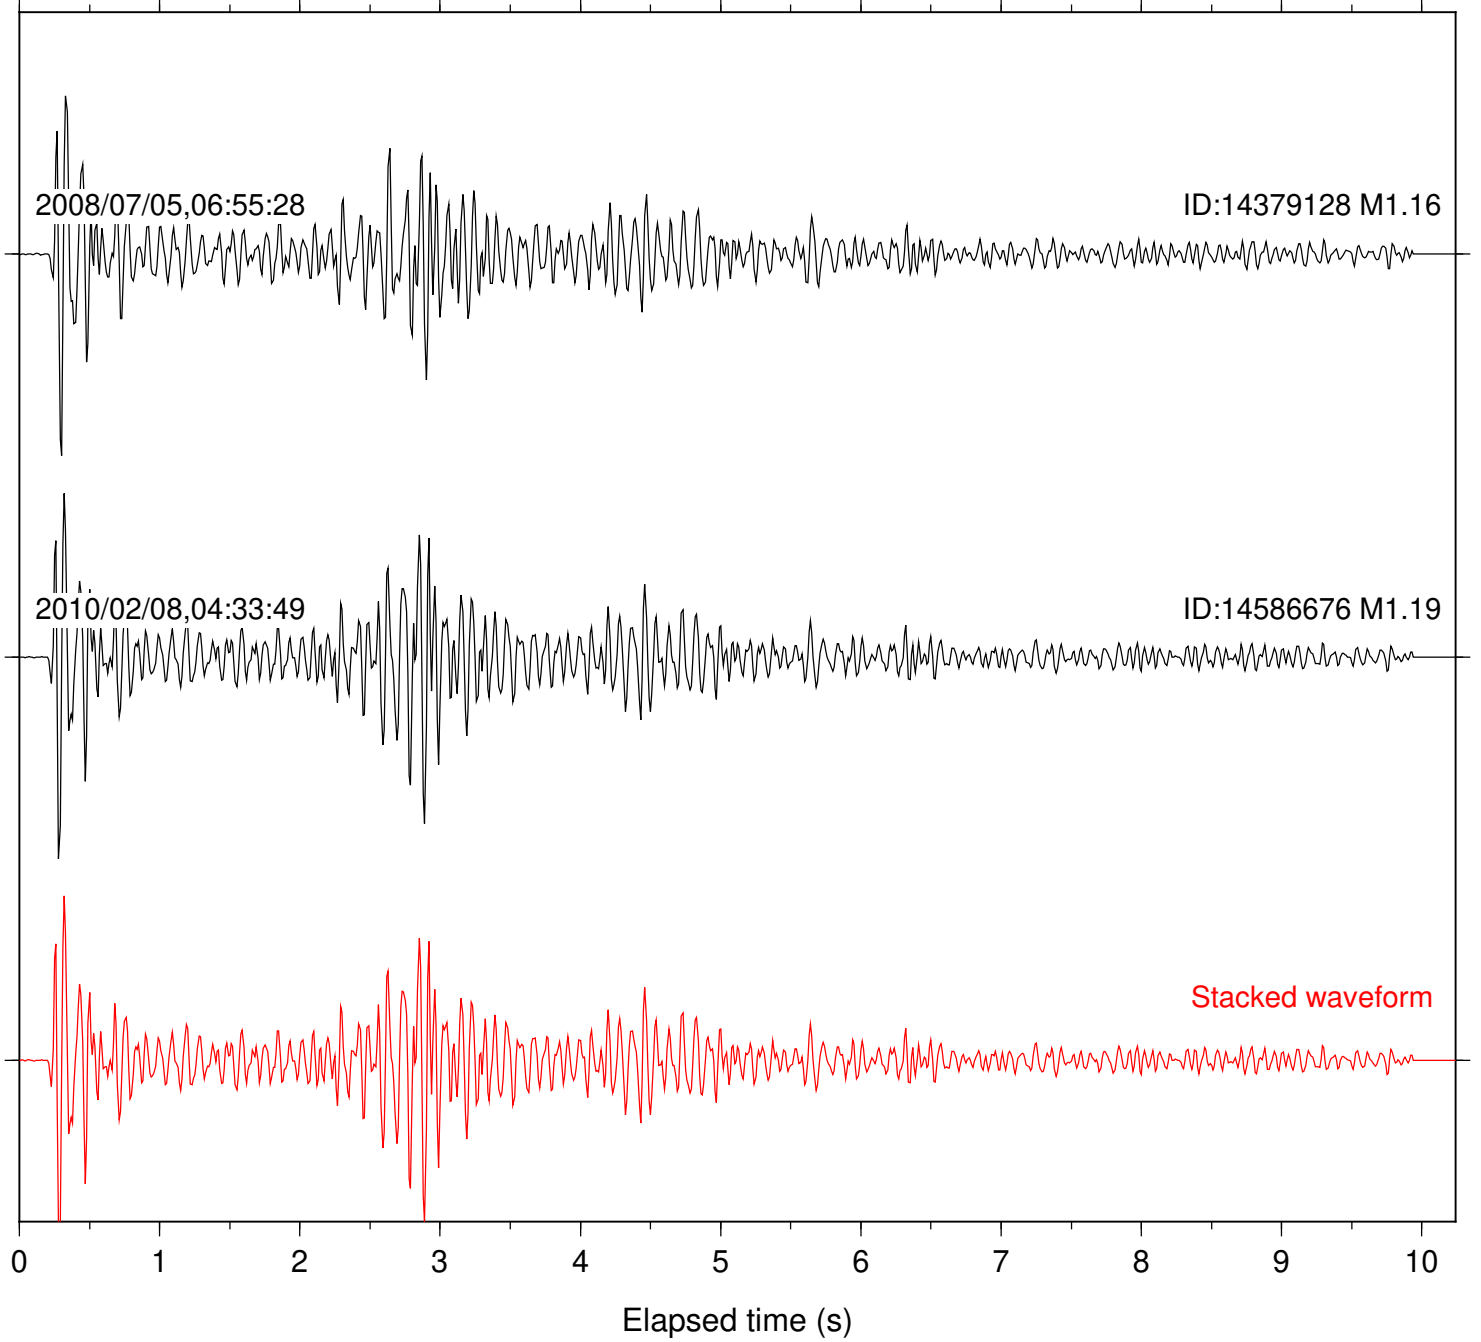

Station: B084 Com: EHZ

Focal depth: 8.53 km