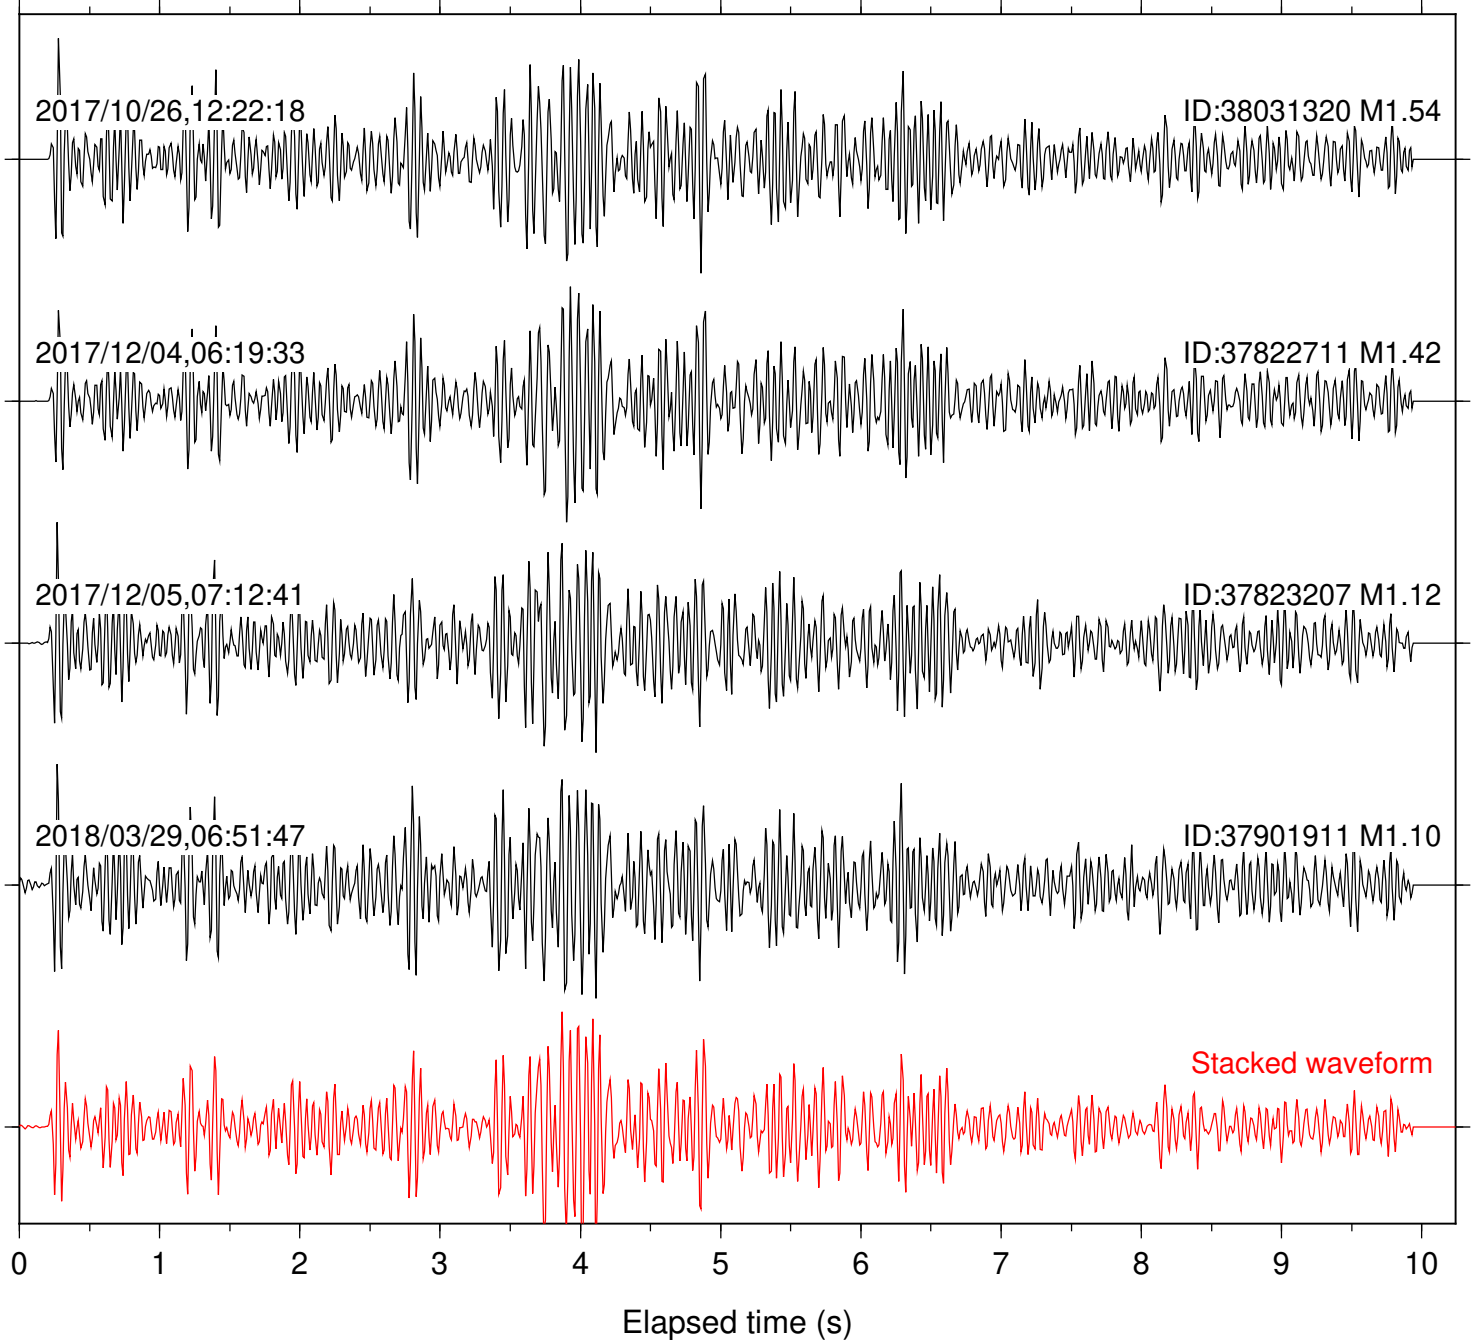

Station: DGR Com: HHZ

Focal depth: 7.23 km