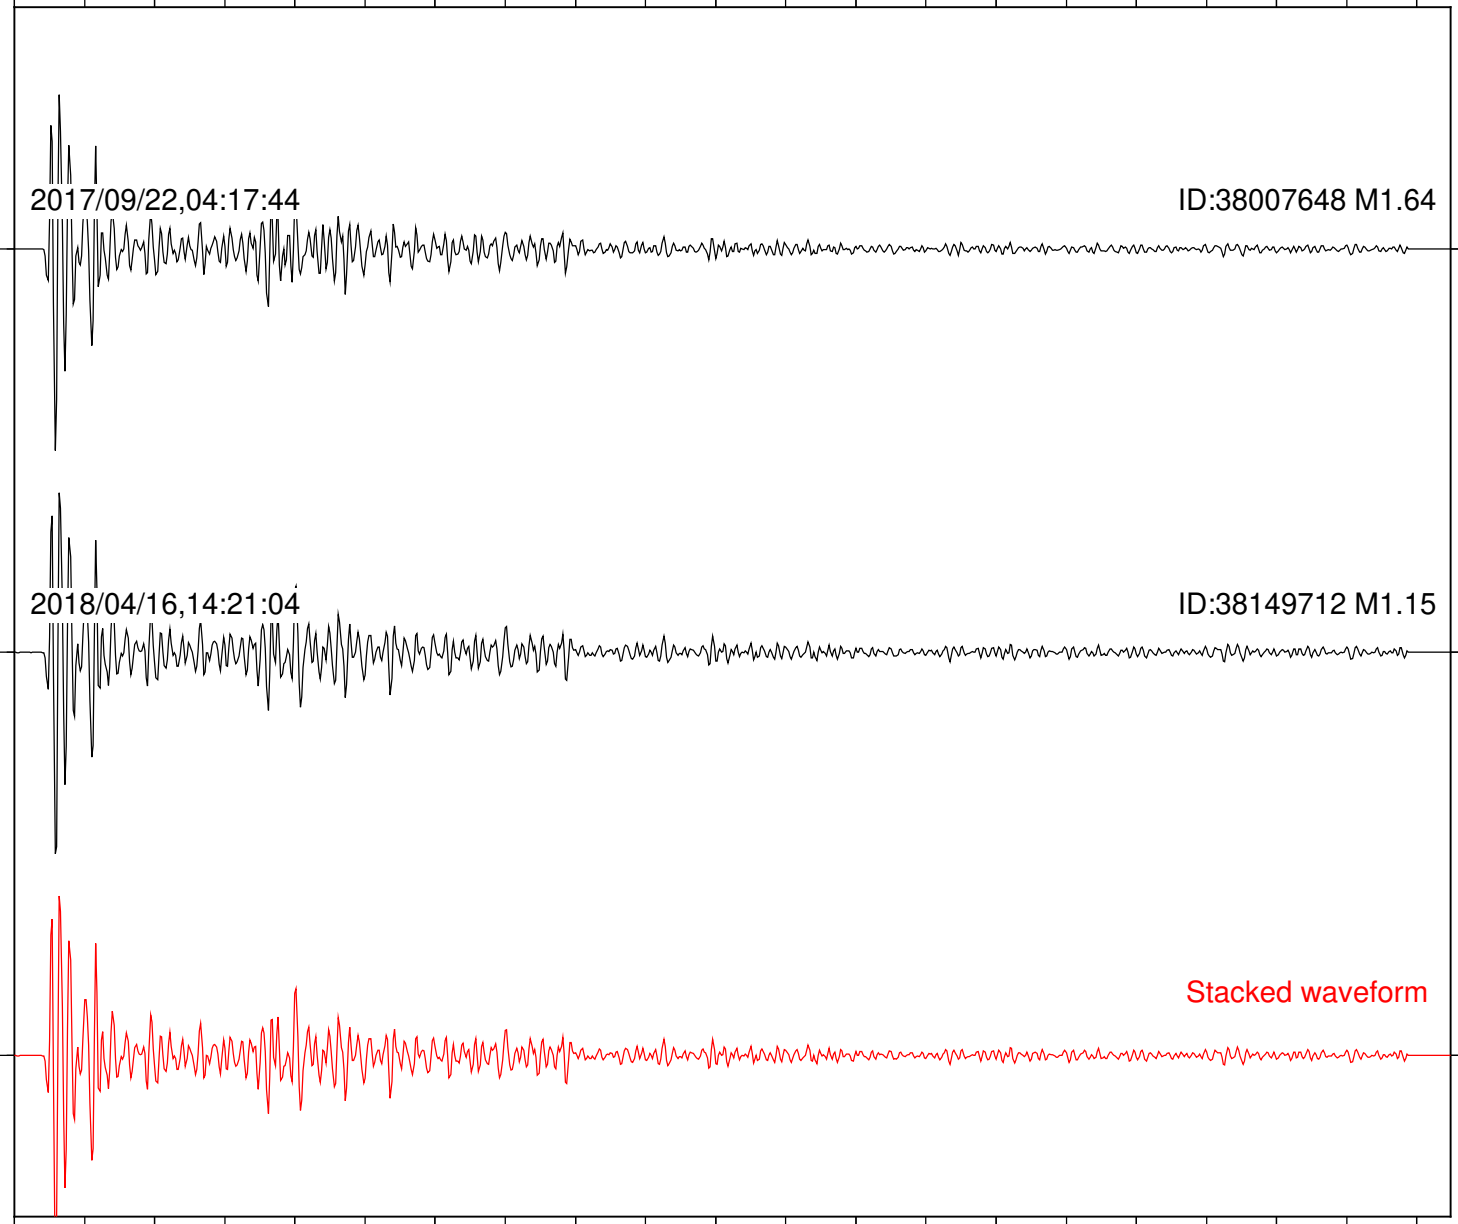

Station: B093 Com: EHZ

Focal depth: 5.63 km

2017/09/22,04:17:44

ID:38007648 M1.64

2018/04/16,14:21:04

ID:38149712 M1.15

Stacked waveform

0 1 2 3 4 5 6 7 8 9 10
Elapsed time (s)