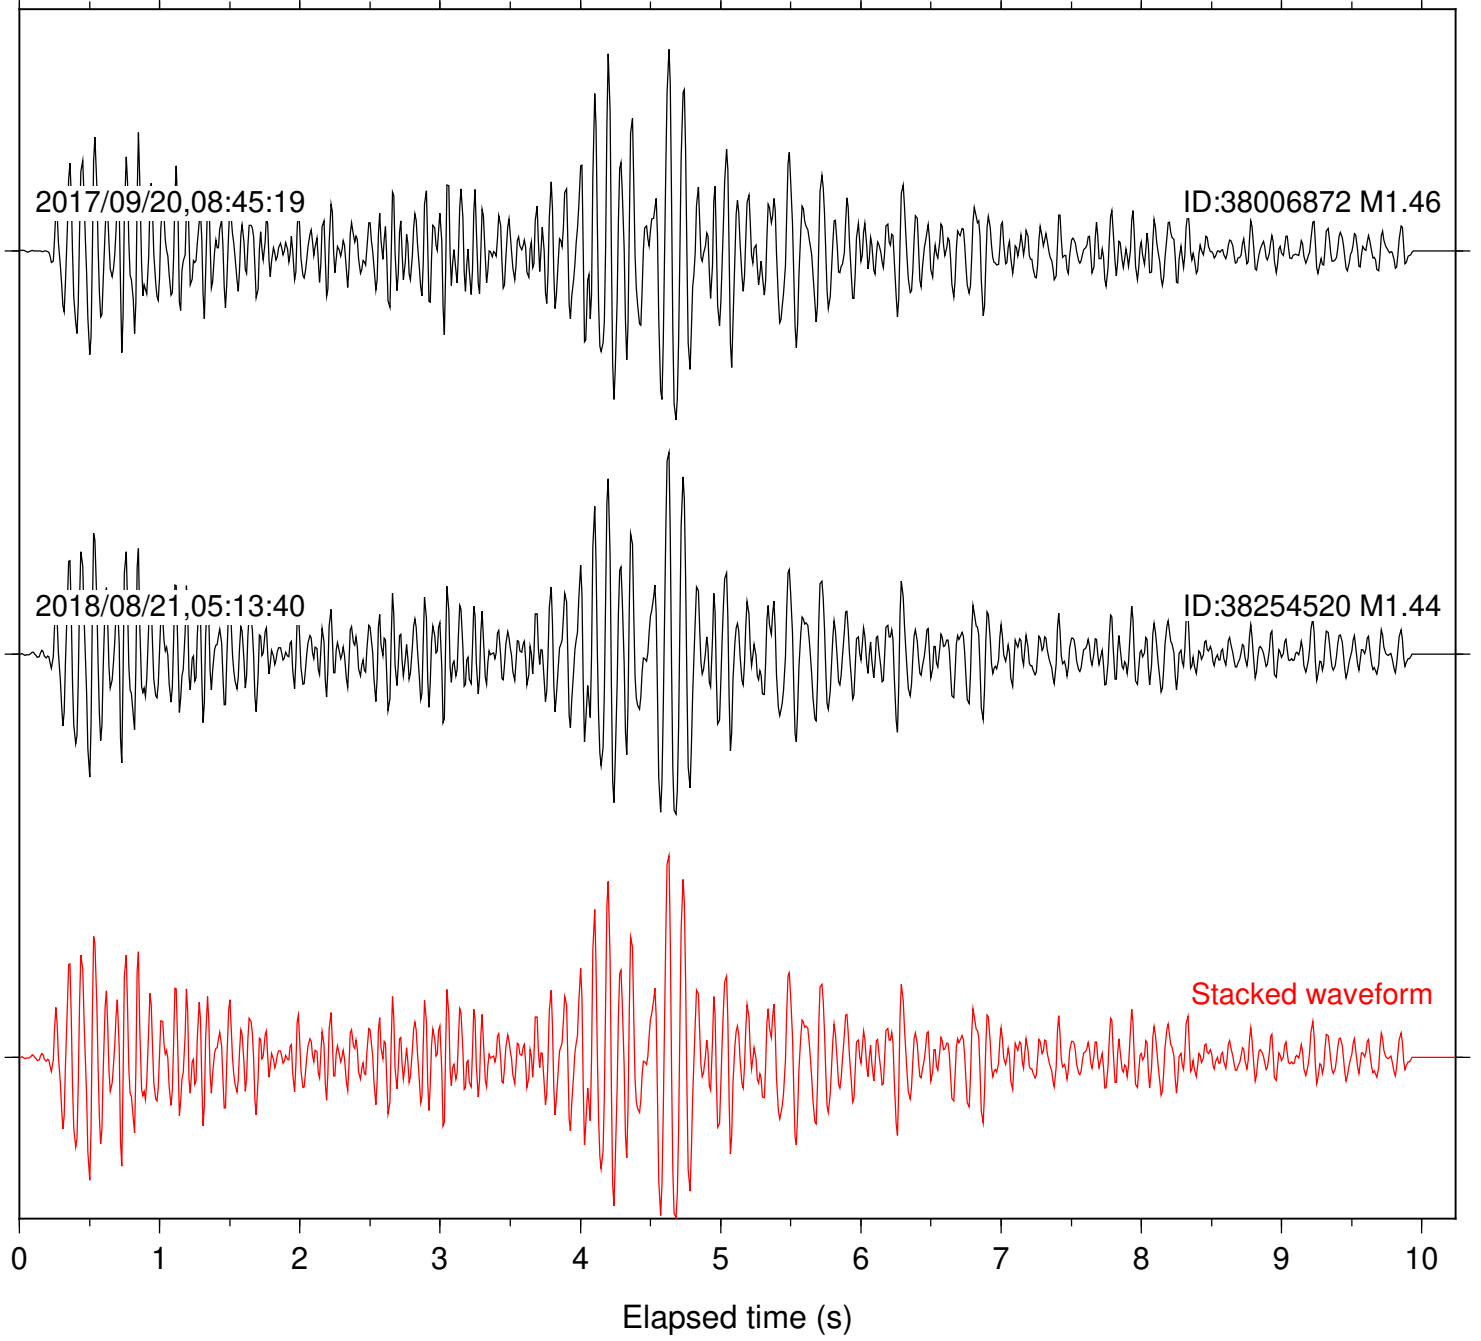

Station: FRD Com: HHZ

Focal depth: 4.50 km

Station: HMT2 Com: HHZ

Focal depth: 4.50 km

Station: KNW Com: HHZ

Focal depth: 5.27 km

Station: LKH Com: HHZ

Focal depth: 5.27 km