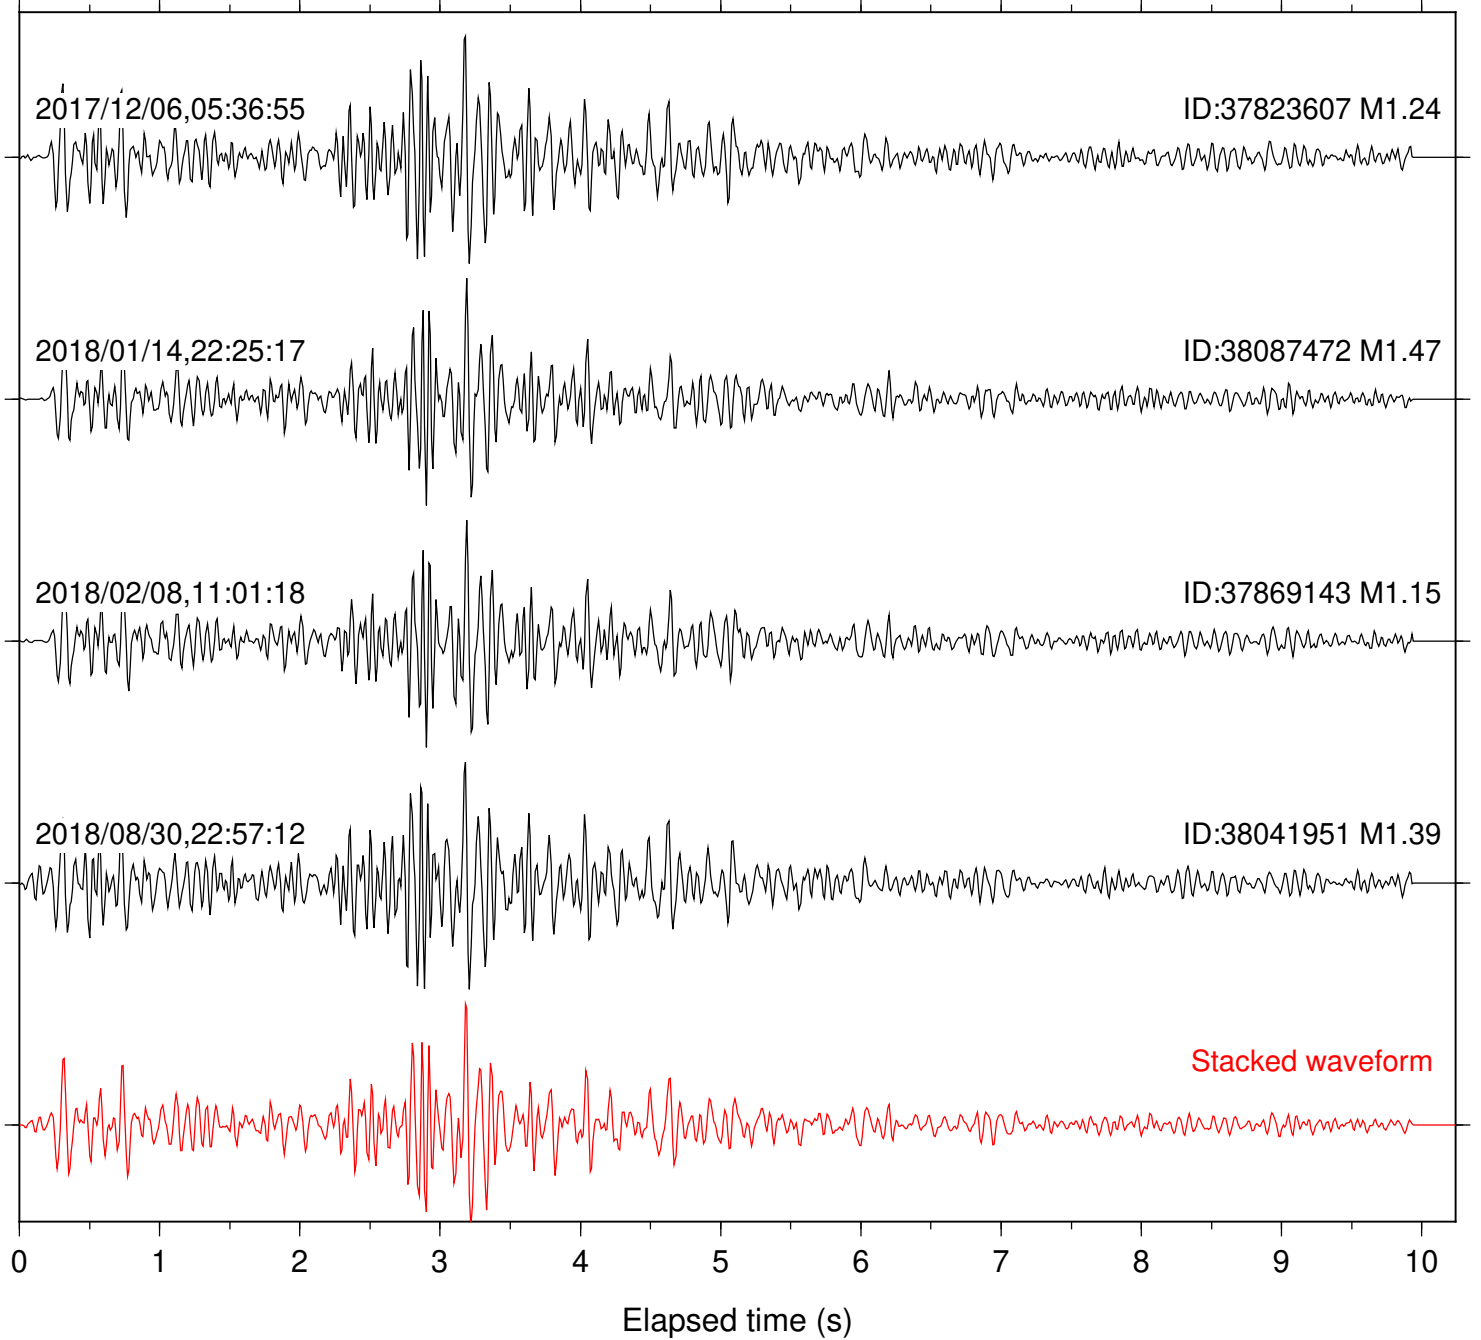

Station: SND Com: HHZ

Focal depth: 5.17 km