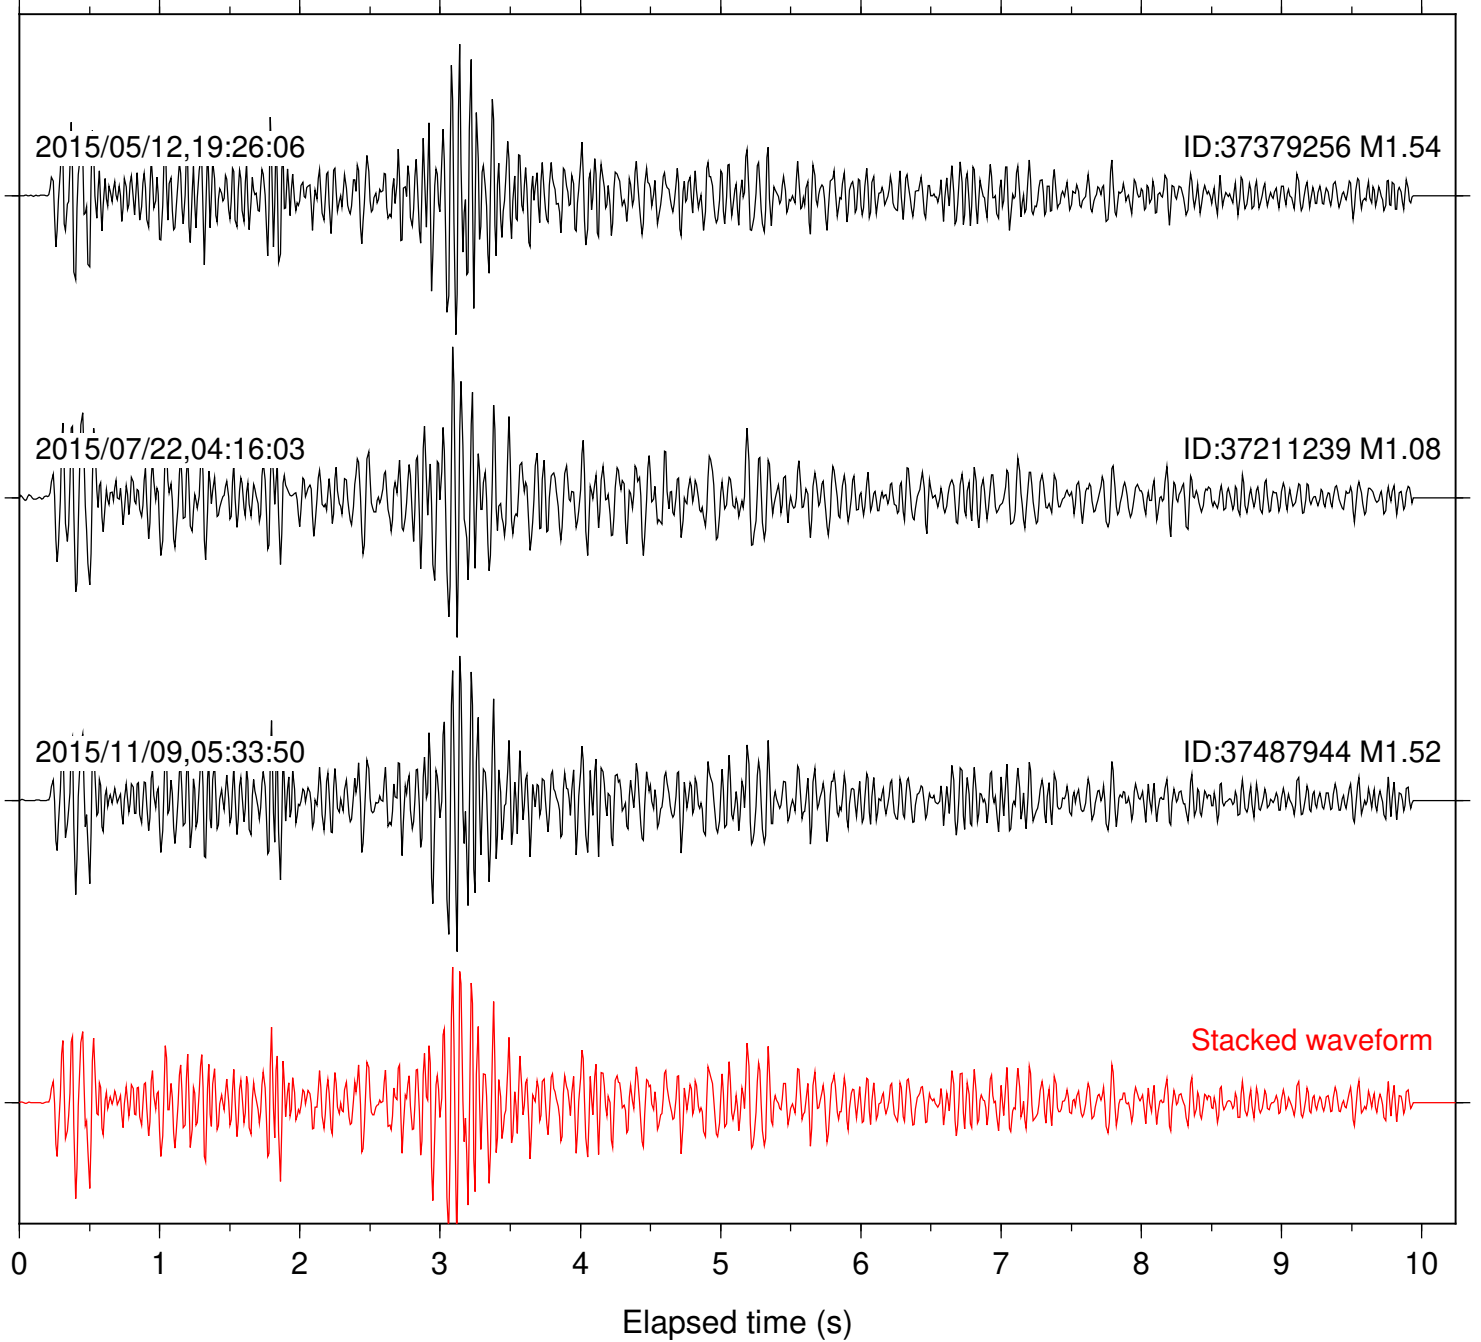

Station: B082 Com: EHZ

Focal depth: 8.33 km