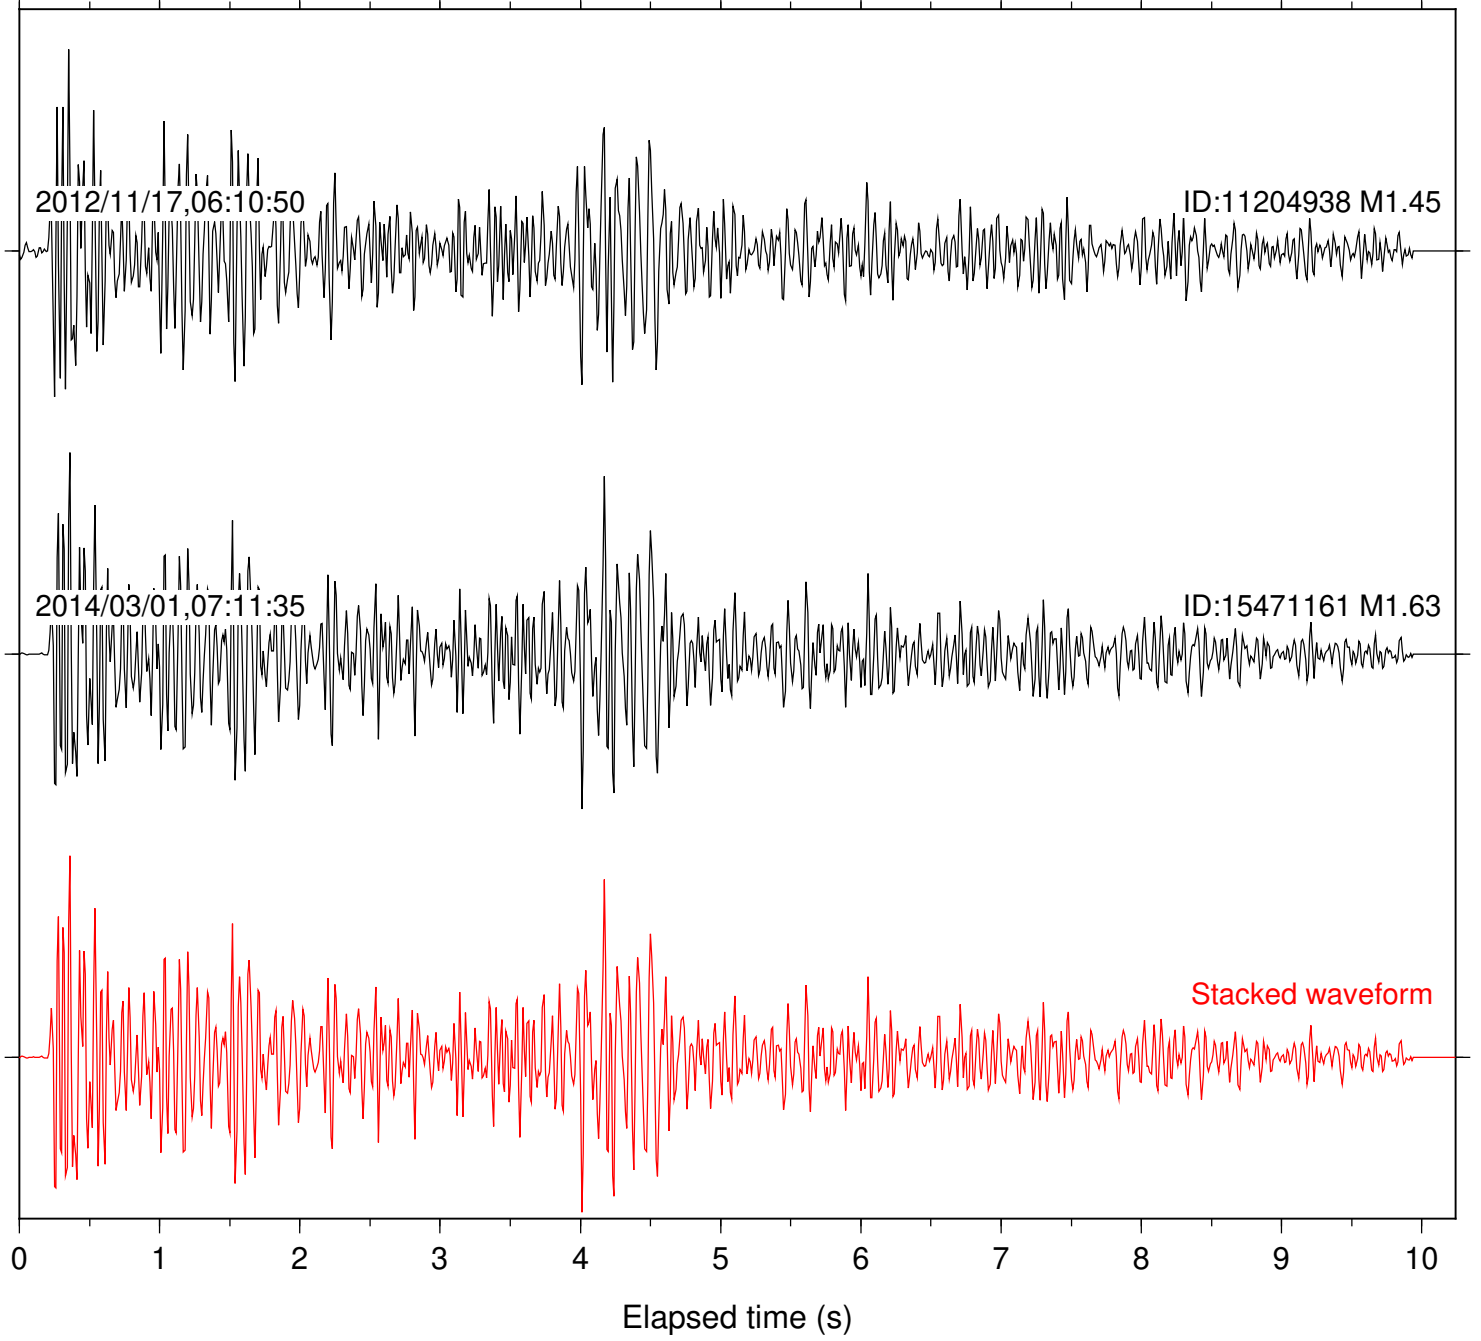

Station: FRD Com: HHZ

Focal depth: 7.67 km