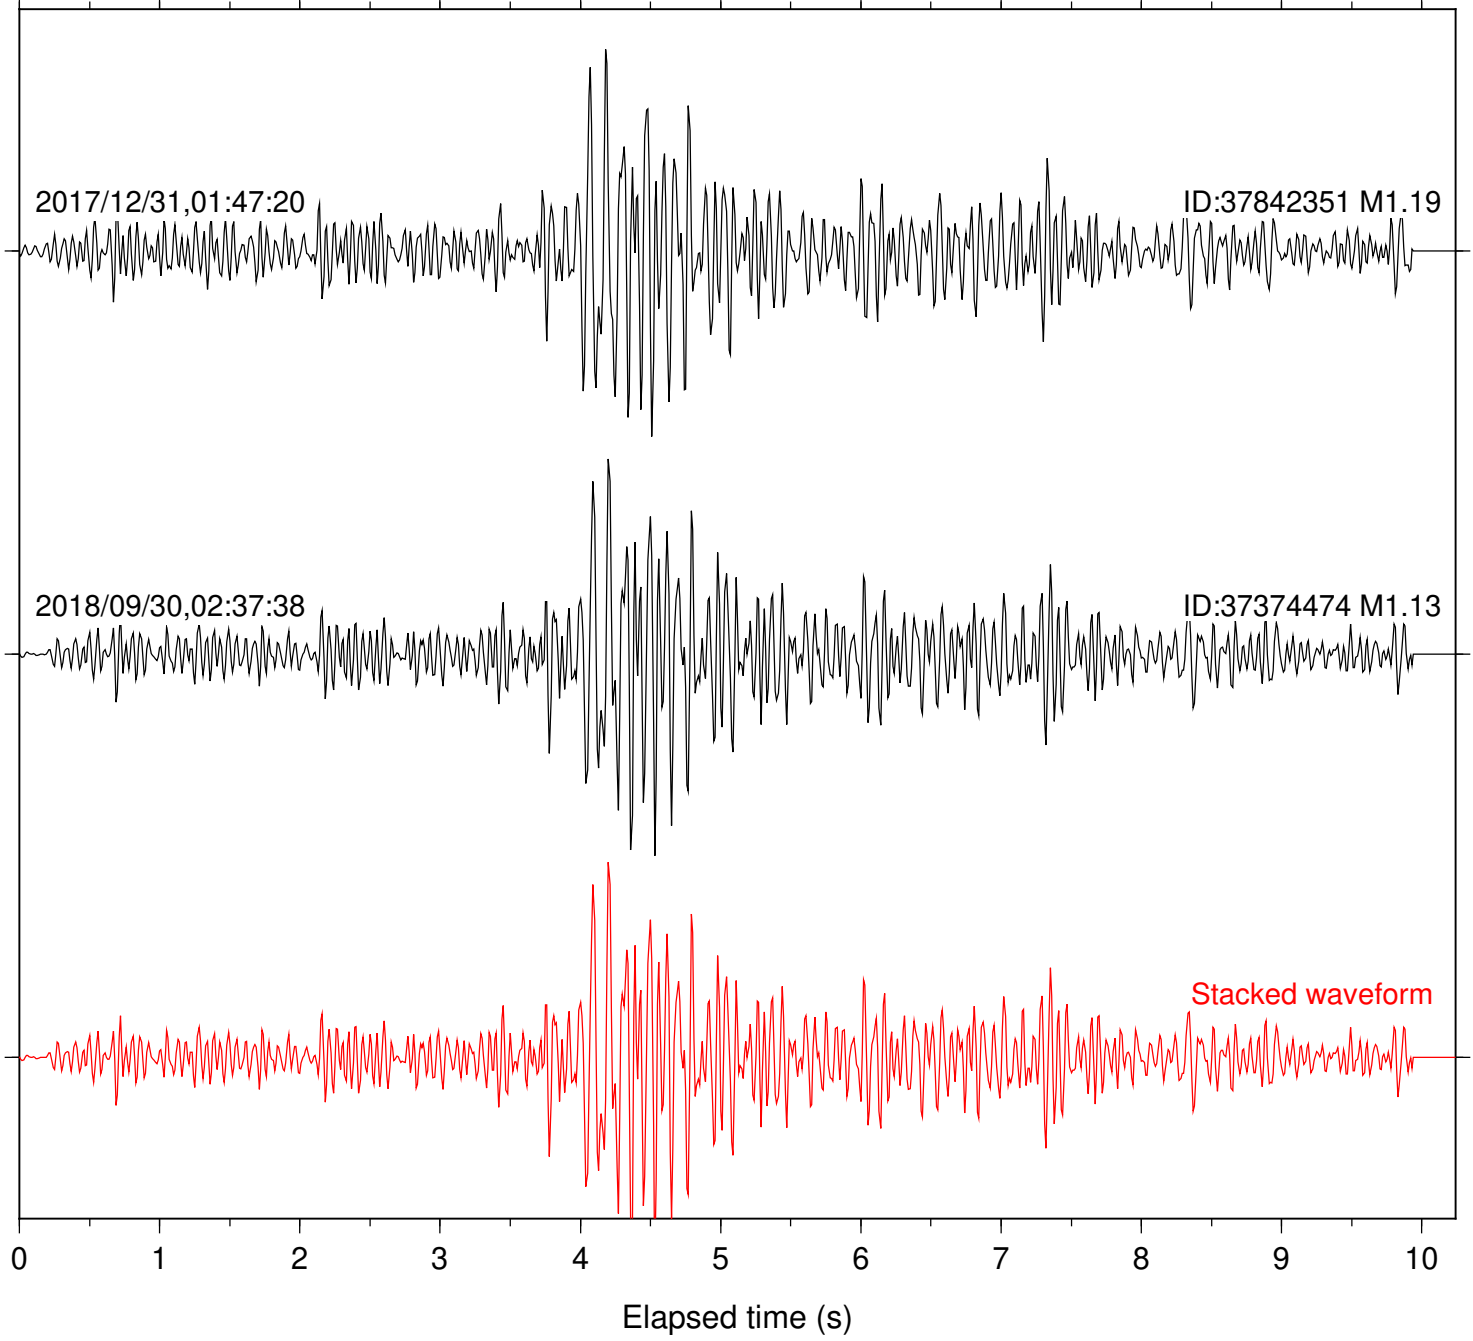

Station: CSH Com: HHZ

Focal depth: 5.10 km

Station: DGR Com: HHZ

Focal depth: 5.10 km

Station: HMT2 Com: HHZ

Focal depth: 5.10 km

Station: PFO Com: HHZ

Focal depth: 5.10 km