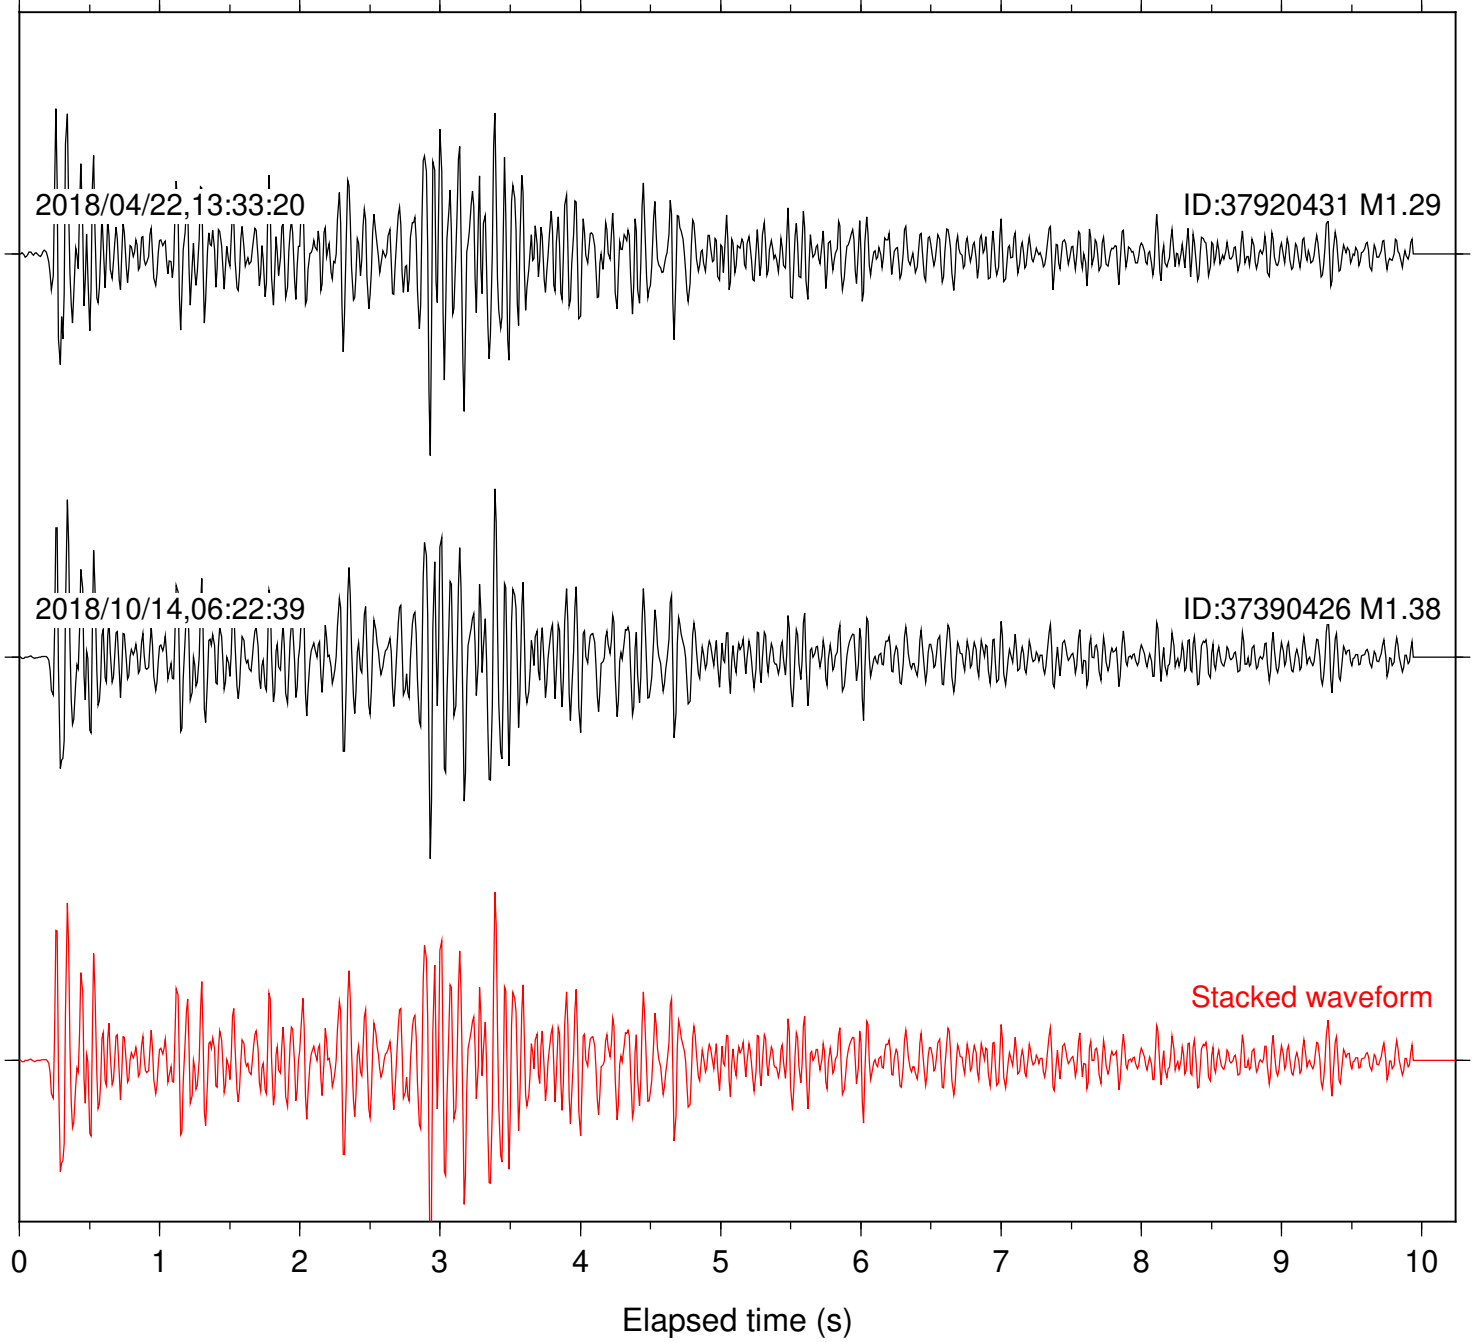

Station: FRD Com: HHZ

Focal depth: 14.30 km

Station: KNW Com: HHZ

Focal depth: 14.30 km

Station: B082 Com: EHZ

Focal depth: 5.11 km

Station: B084 Com: EHZ

Focal depth: 5.11 km