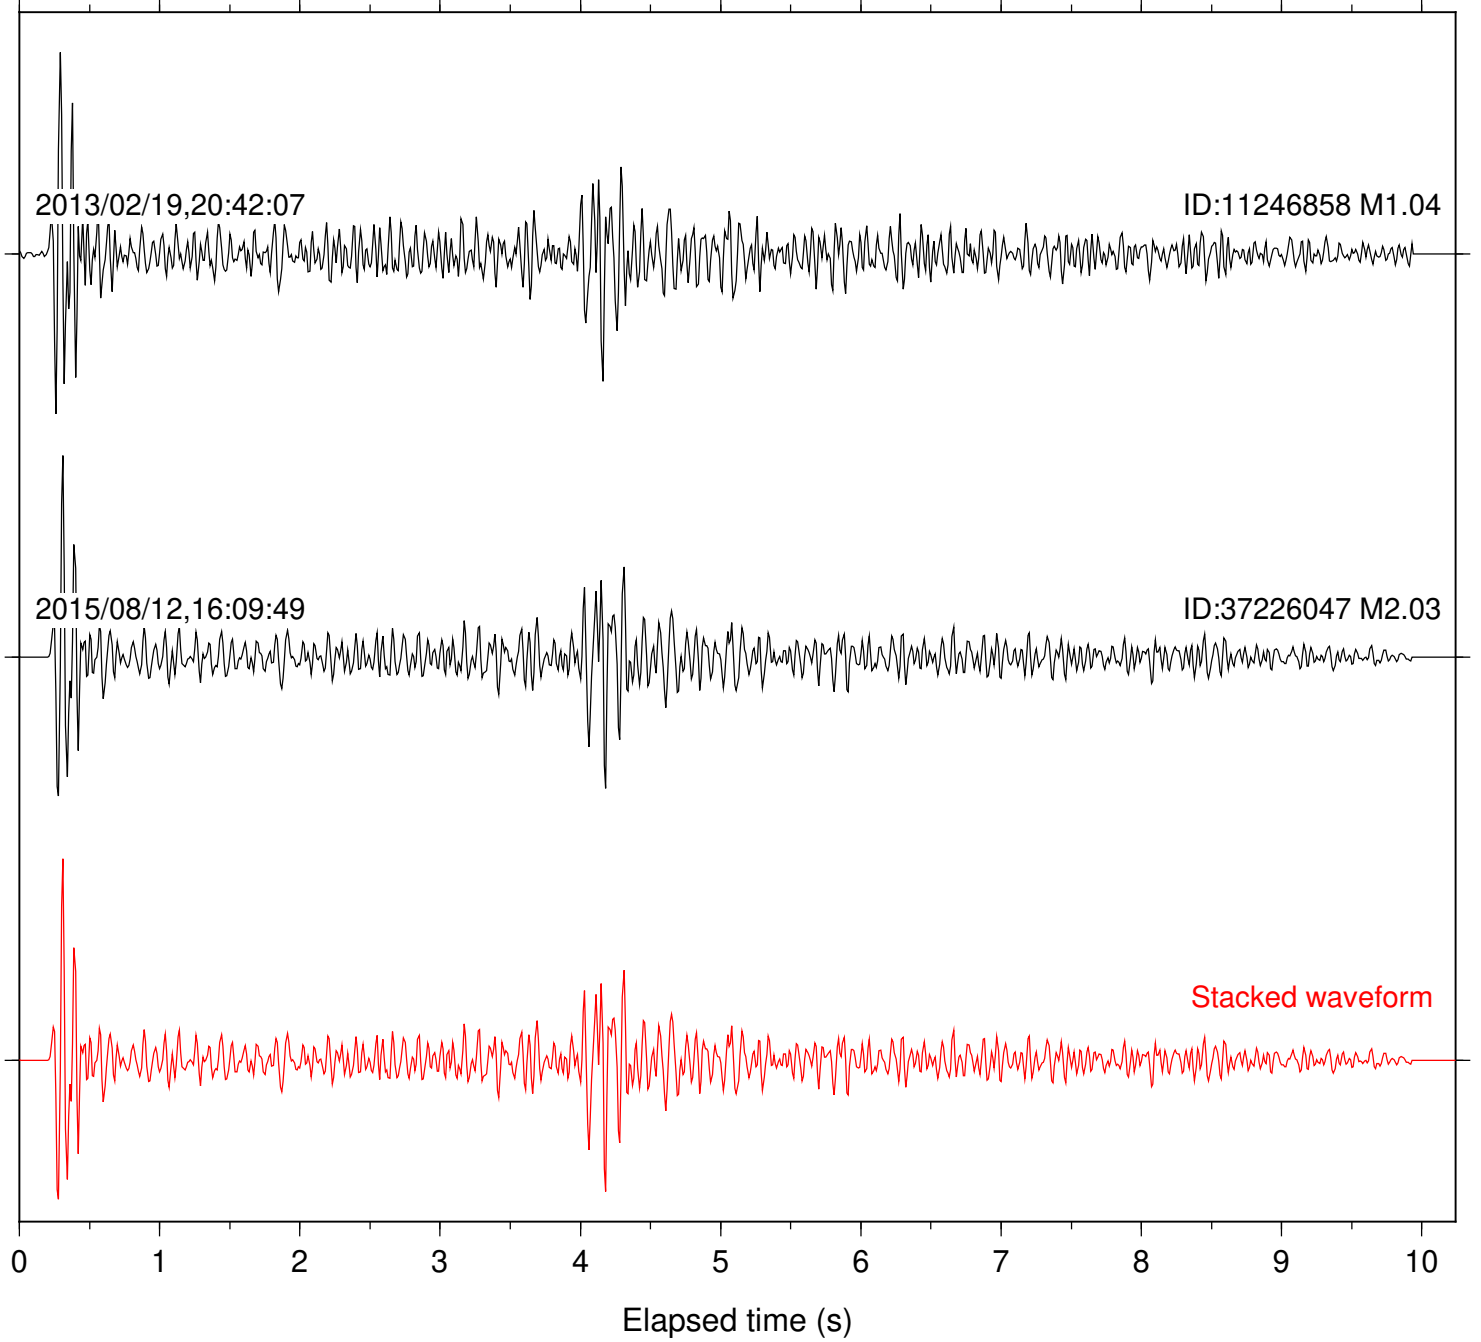

Station: B082 Com: EHZ

Focal depth: 7.66 km