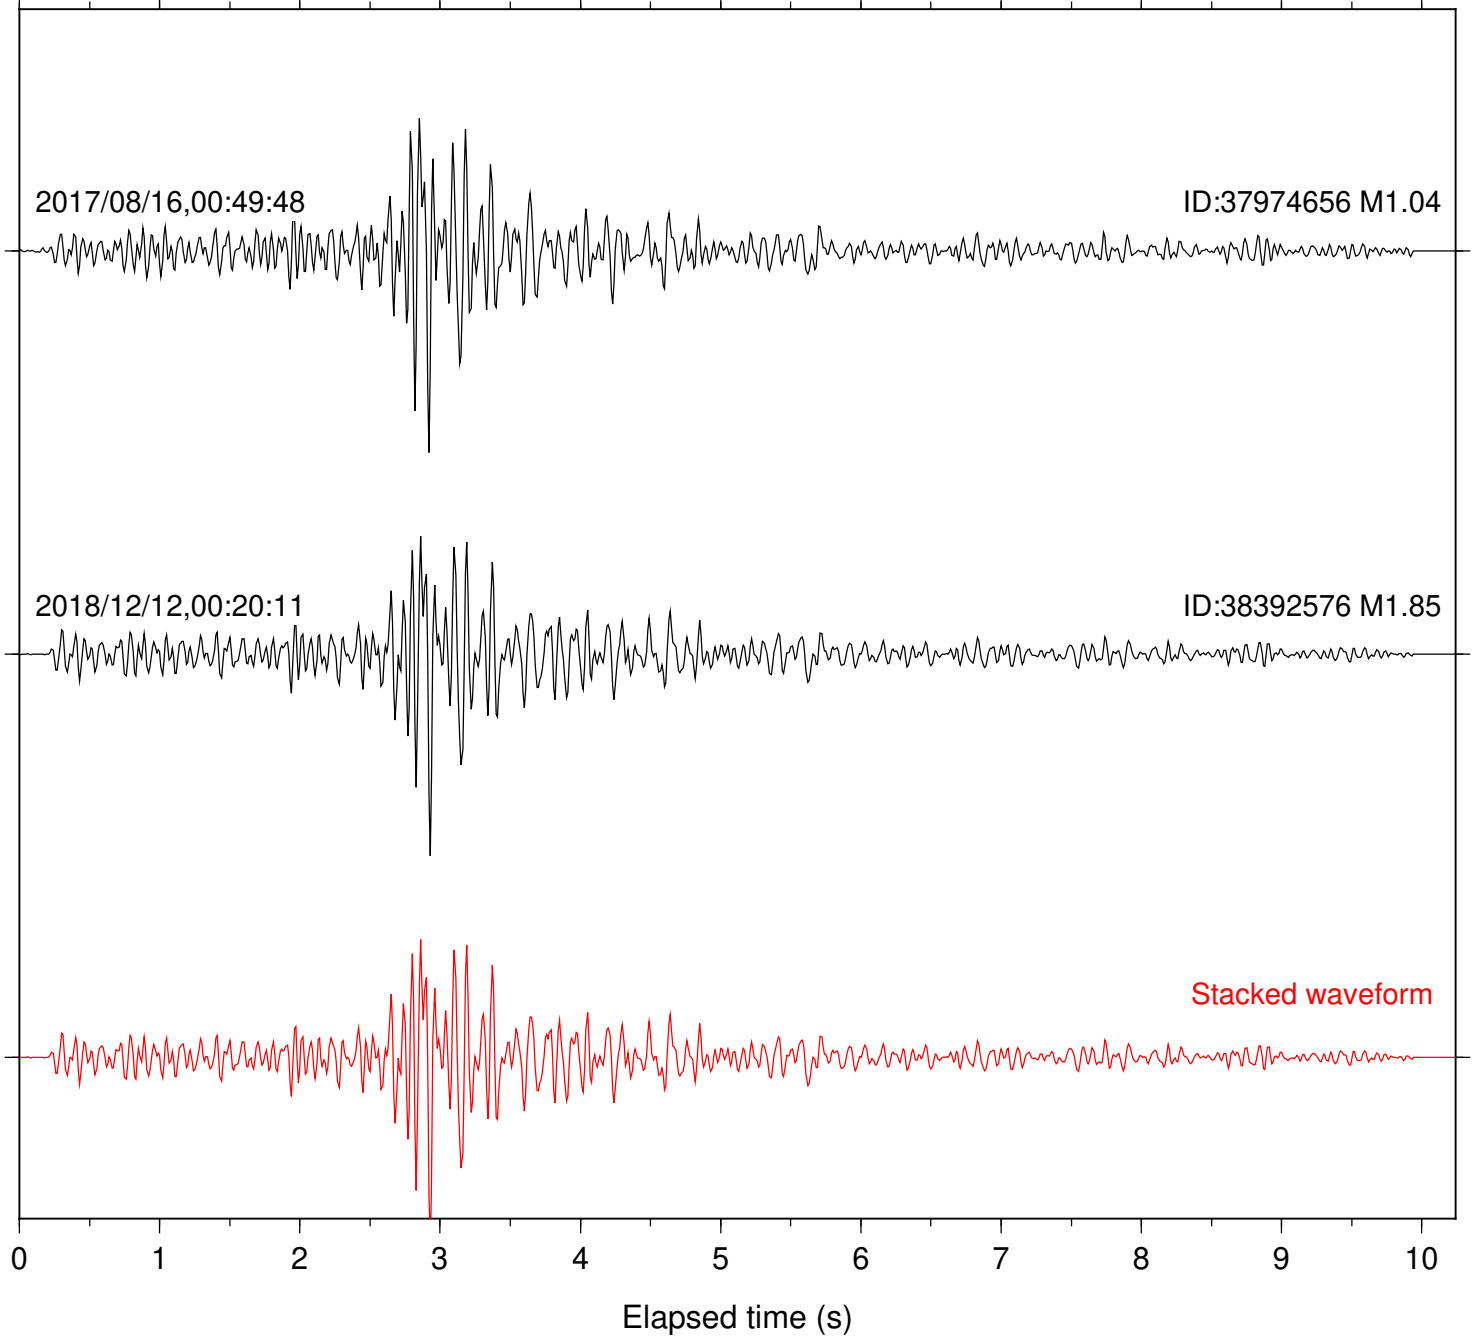

Station: SND Com: HHZ

Focal depth: 6.49 km

Station: FRD Com: HHZ

Focal depth: 5.43 km

Station: PFO Com: HHZ

Focal depth: 5.43 km

Station: B086 Com: EHZ

Focal depth: 4.02 km