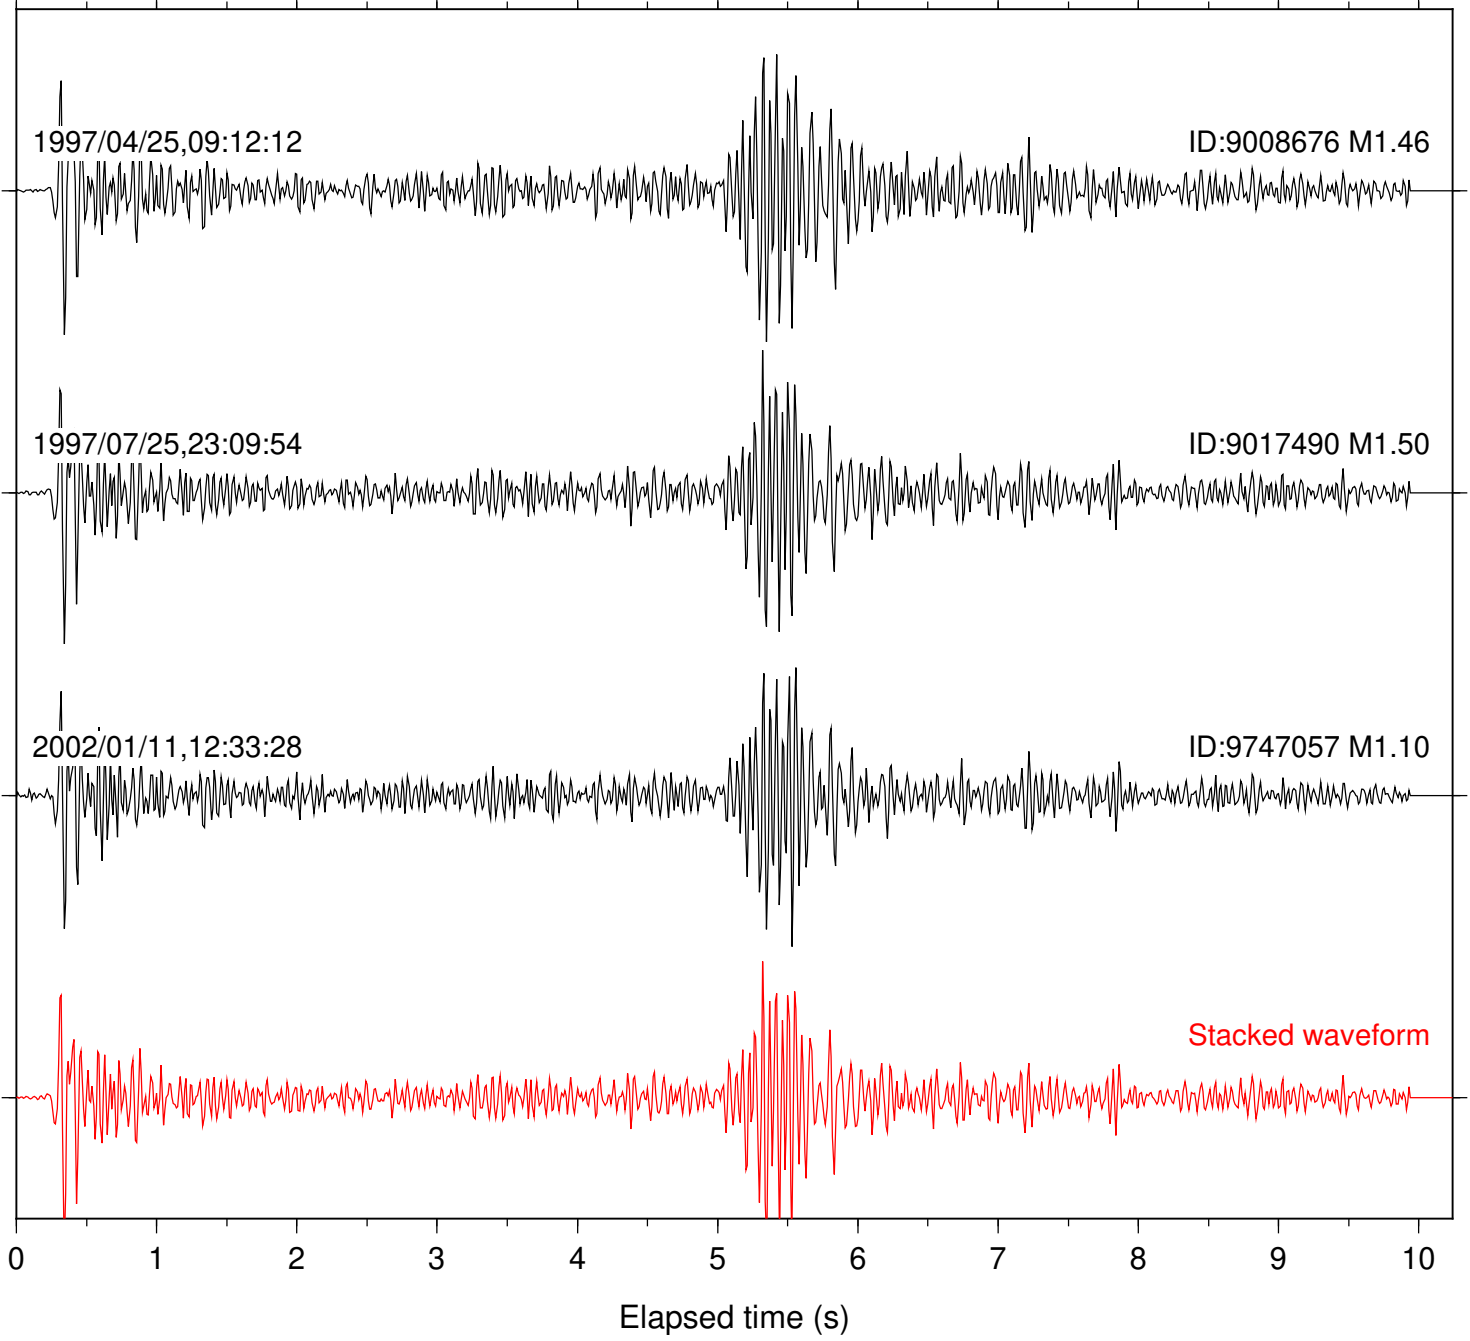

Station: WIN Com: EHZ

Focal depth: 17.96 km