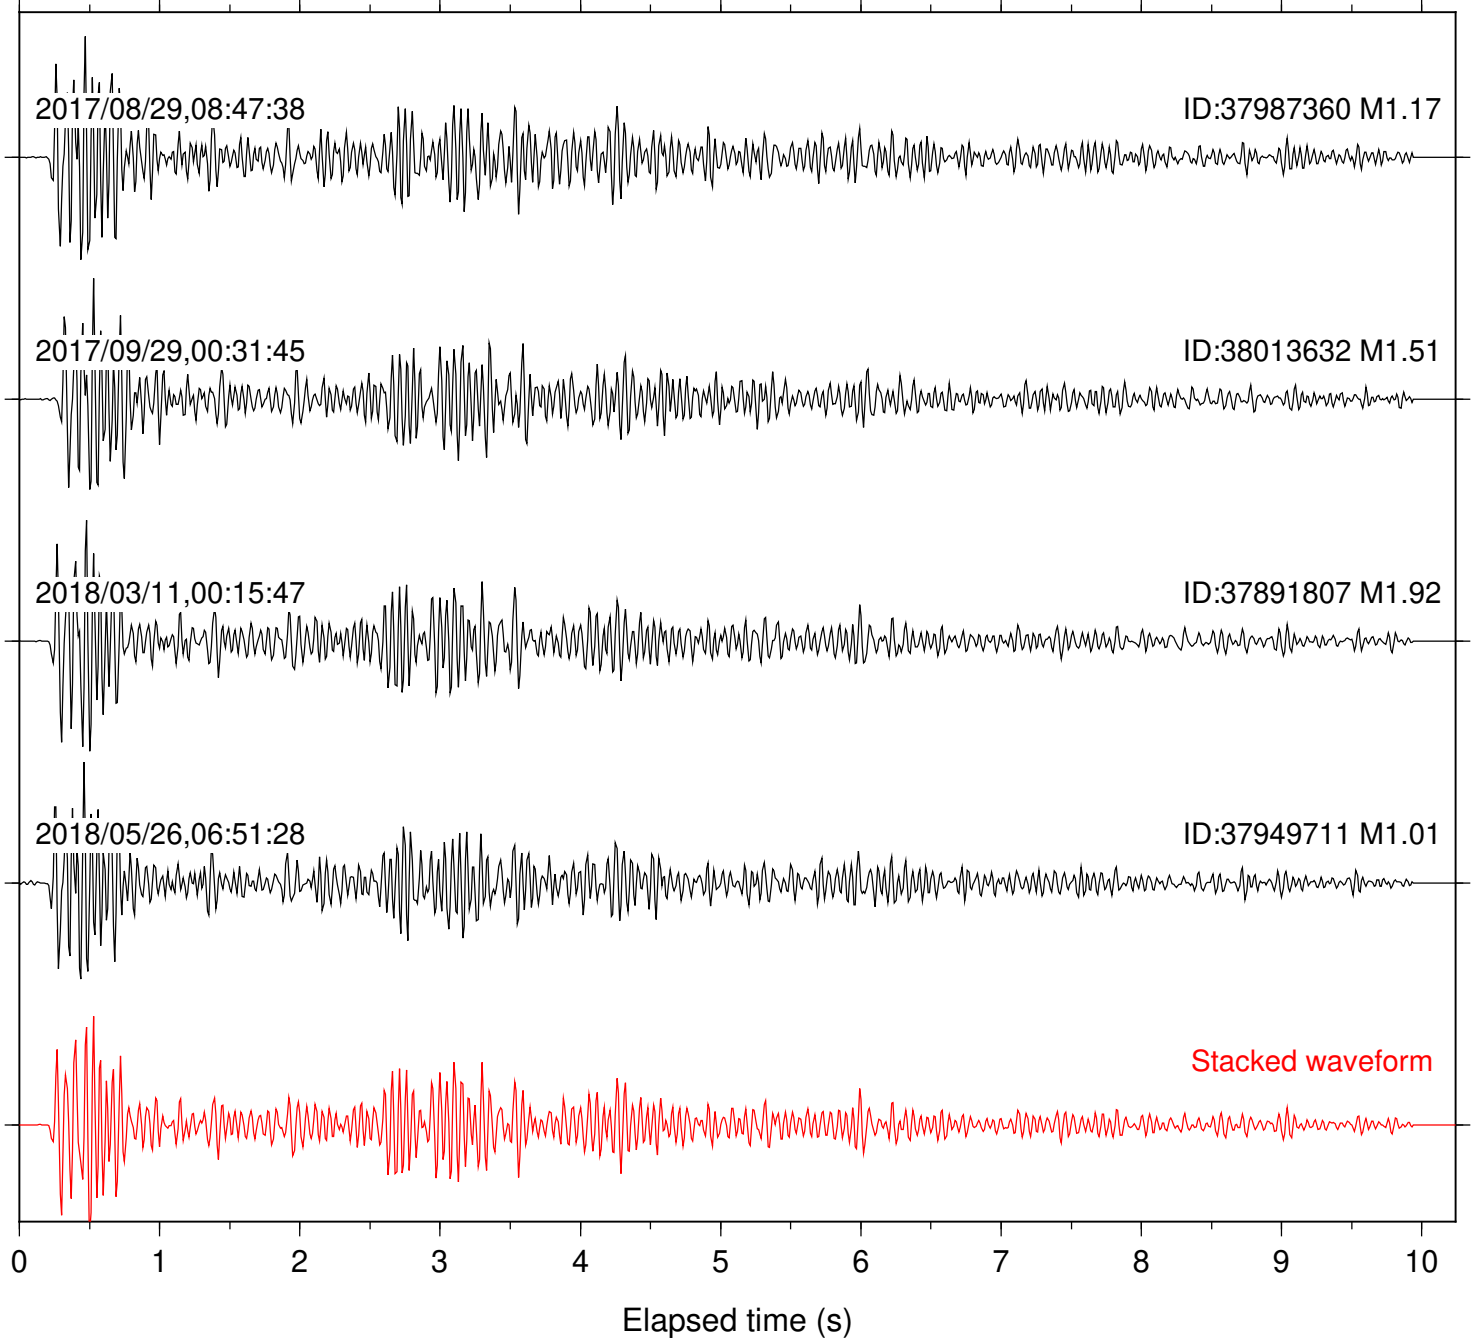

Station: LKH Com: HHZ

Focal depth: 6.03 km

Station: LVA2 Com: HHZ

Focal depth: 6.03 km

Station: PFO Com: HHZ

Focal depth: 7.02 km

Station: PLM Com: HHZ

Focal depth: 6.03 km