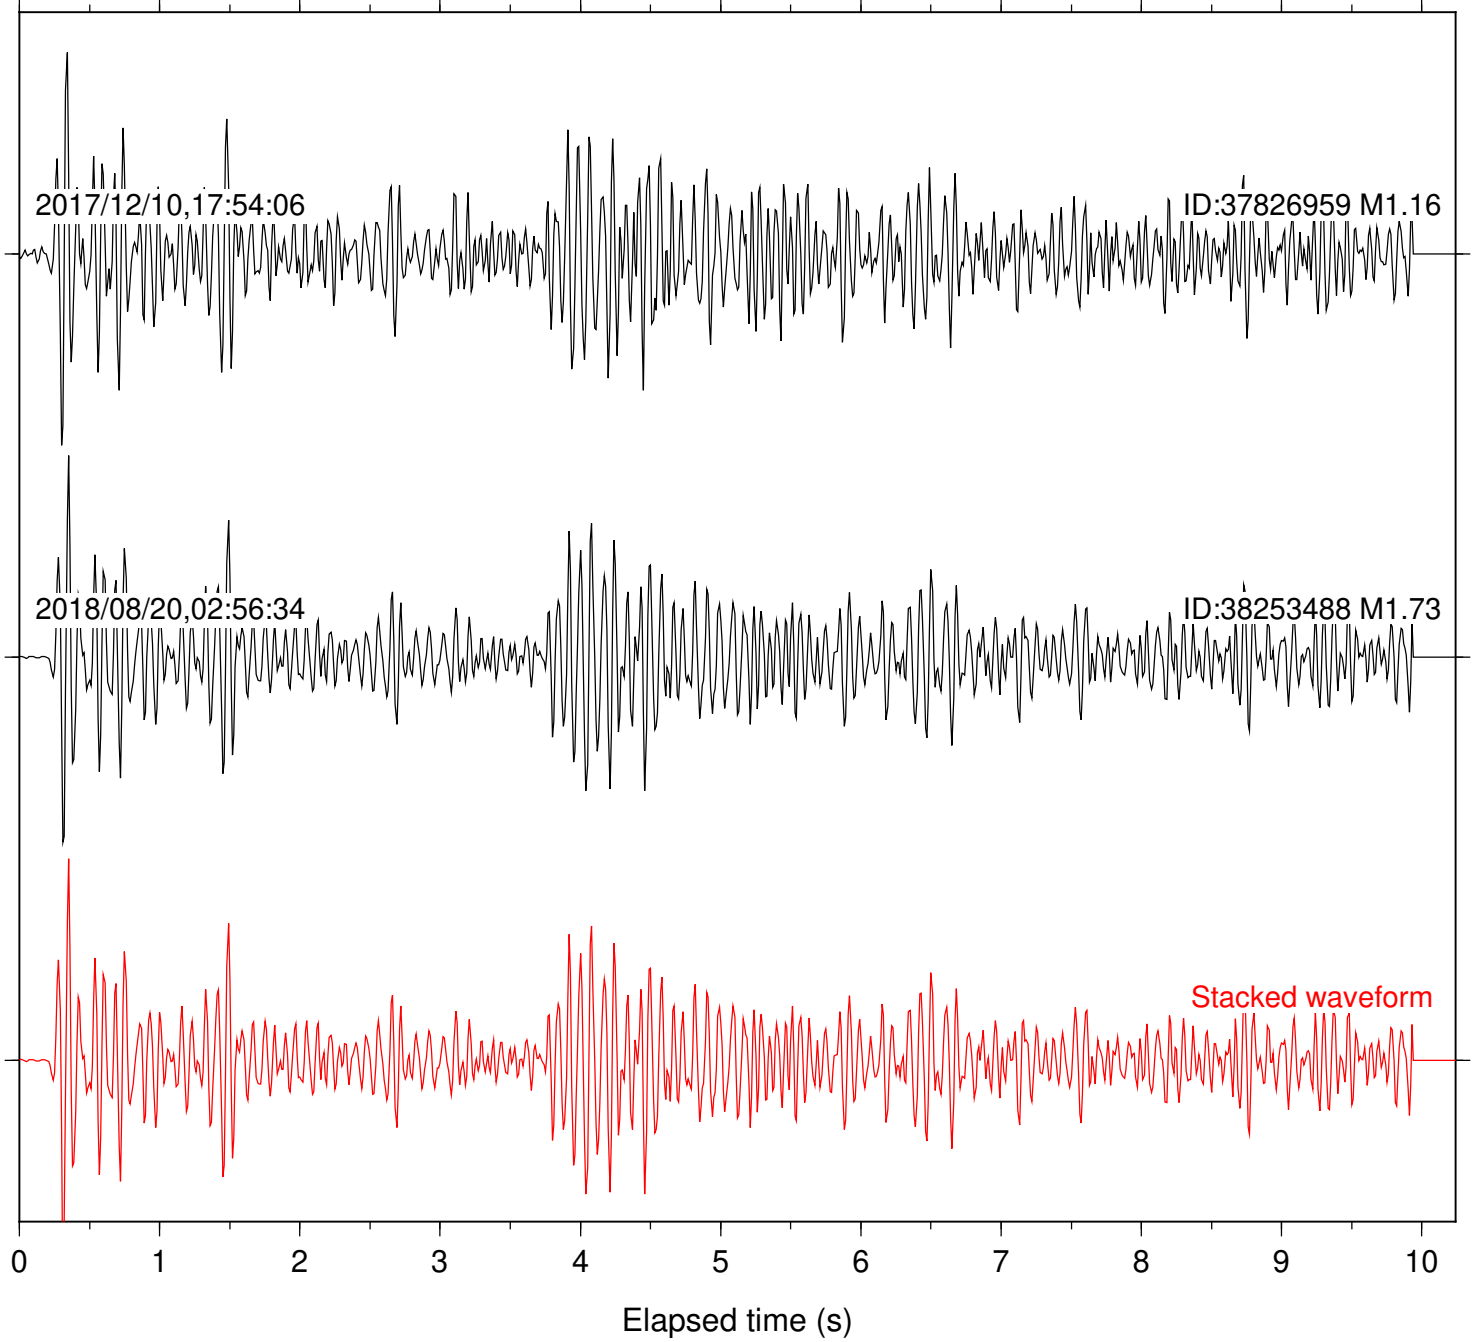

Focal depth: 4.98 km

Station: HMT2 Com: HHZ

Focal depth: 4.98 km

Station: KNW Com: HHZ

Focal depth: 4.98 km

Station: PFO Com: HHZ

Focal depth: 4.98 km

Station: PLM Com: HHZ