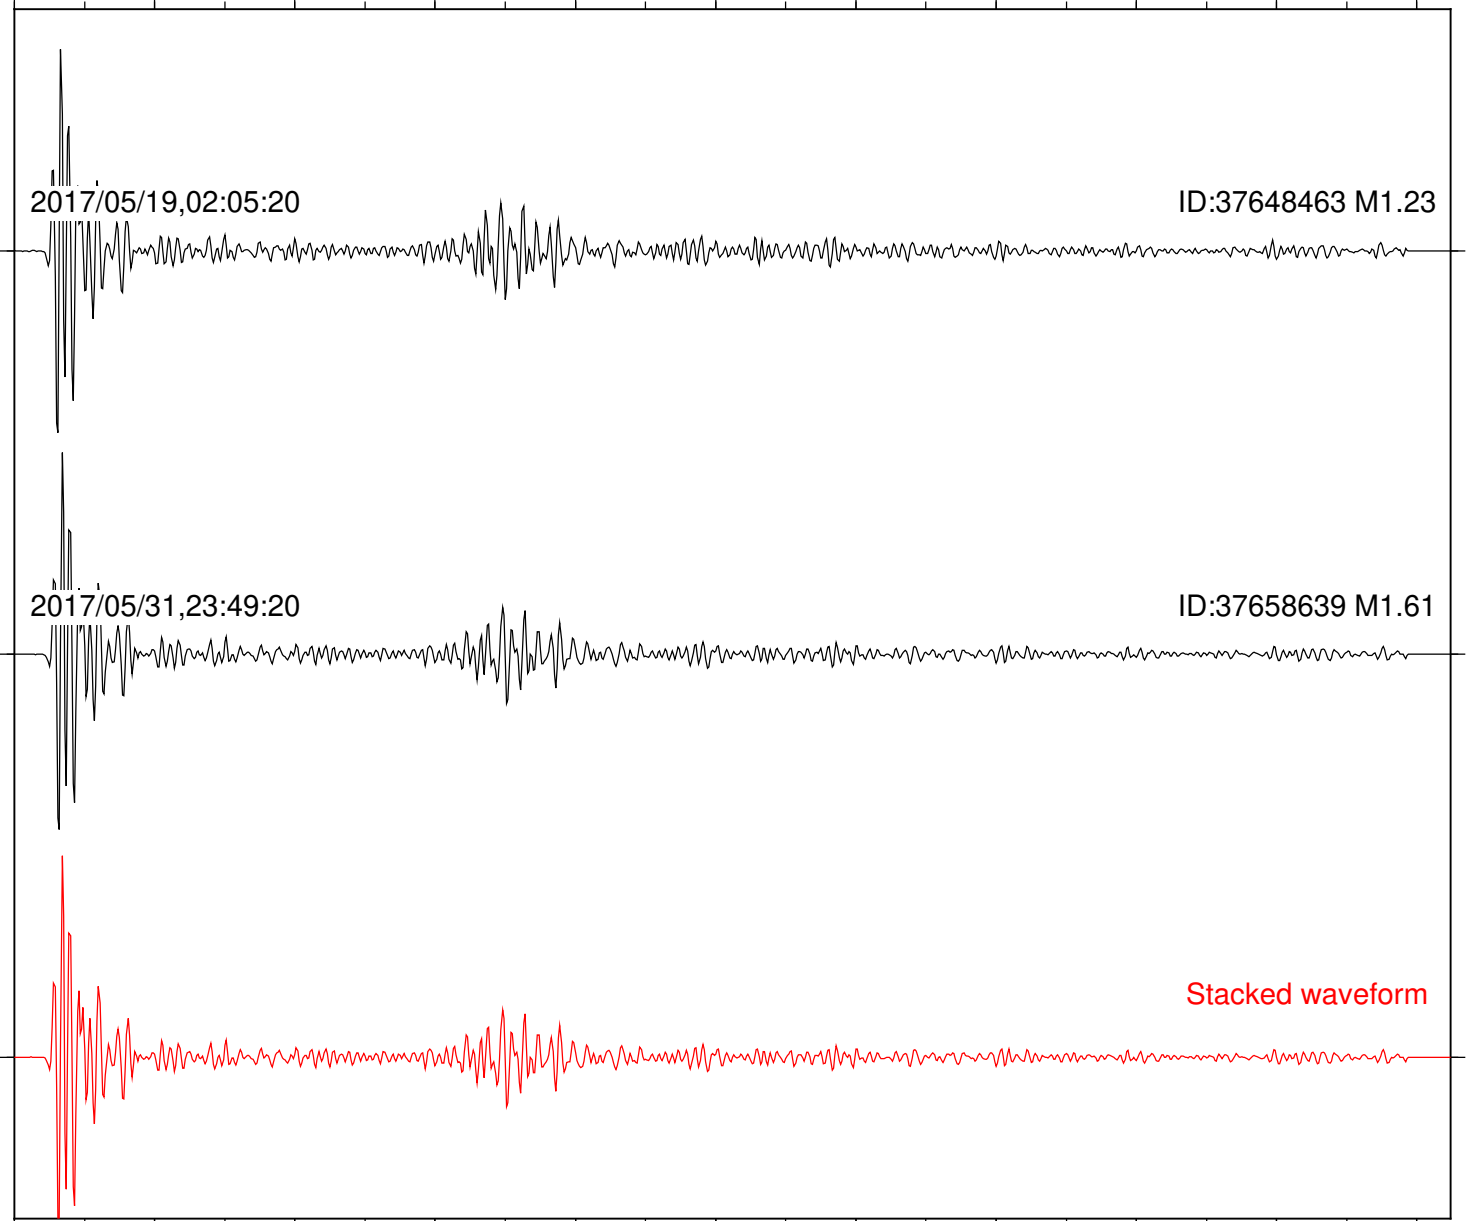

Elapsed time (s)

Station: DGR Com: HHZ

Focal depth: 9.88 km

Station: FRD Com: HHZ

Focal depth: 9.88 km

Station: HMT2 Com: HHZ

Focal depth: 9.88 km

Station: KNW Com: HHZ