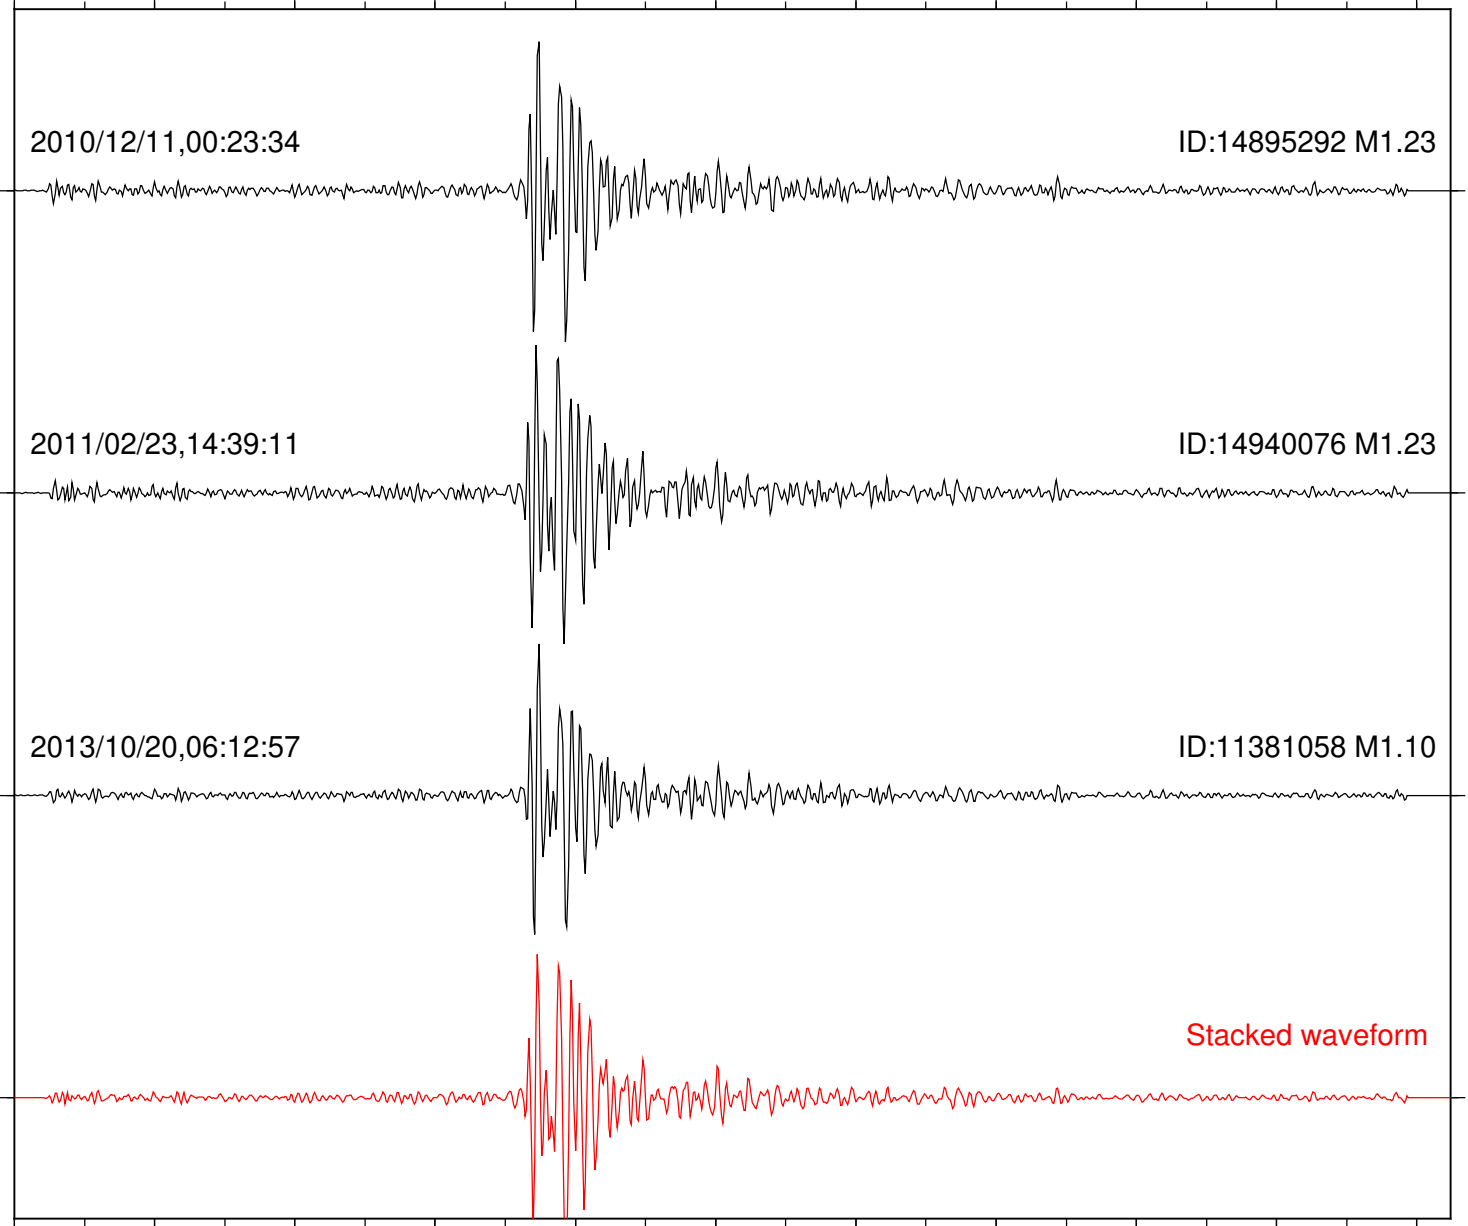

Station: B081 Com: EHZ

Focal depth: 7.60 km

2010/12/11,00:23:34

ID:14895292 M1.23

2011/02/23,14:39:11

ID:14940076 M1.23

2013/10/20,06:12:57

ID:11381058 M1.10

Stacked waveform

0 1 2 3 4 5 6 7 8 9 10
Elapsed time (s)