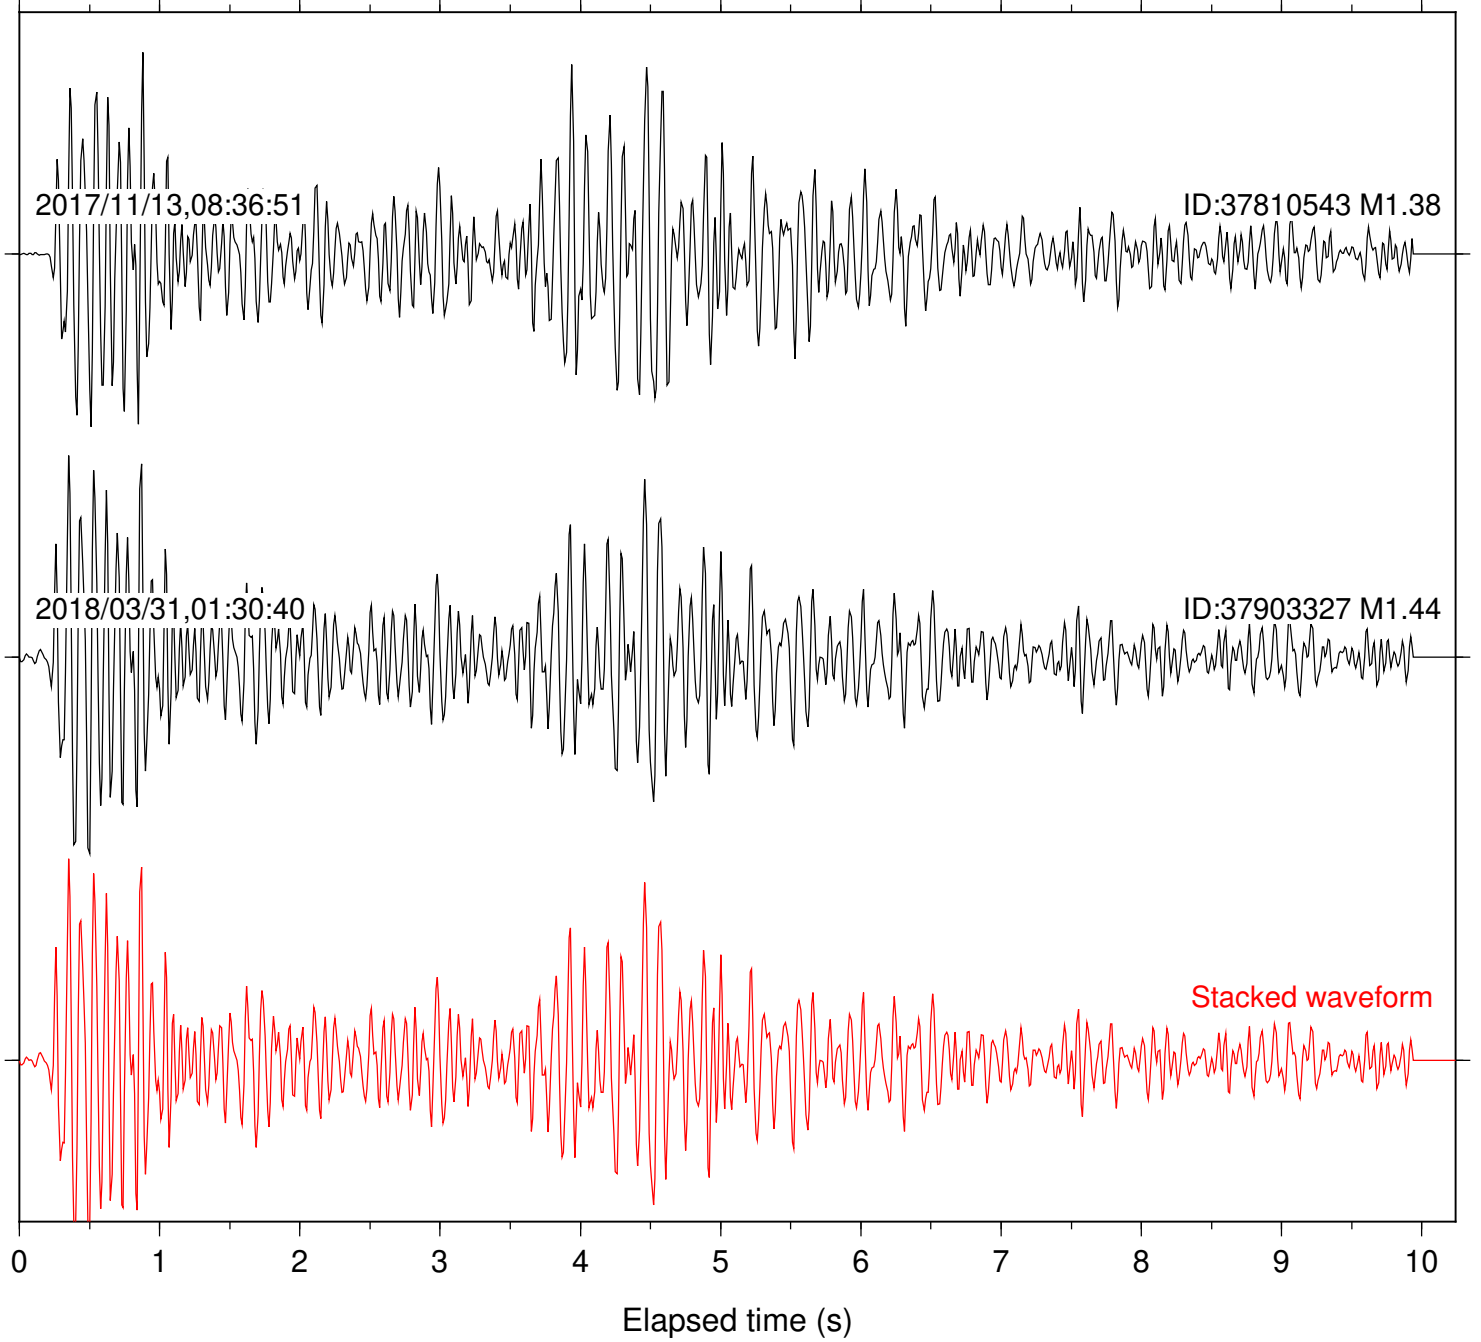

Focal depth: 4.88 km

Station: HMT2 Com: HHZ

Focal depth: 4.88 km

Station: KNW Com: HHZ

Focal depth: 4.88 km

Station: LKH Com: HHZ

Focal depth: 4.88 km

Station: PFO Com: HHZ