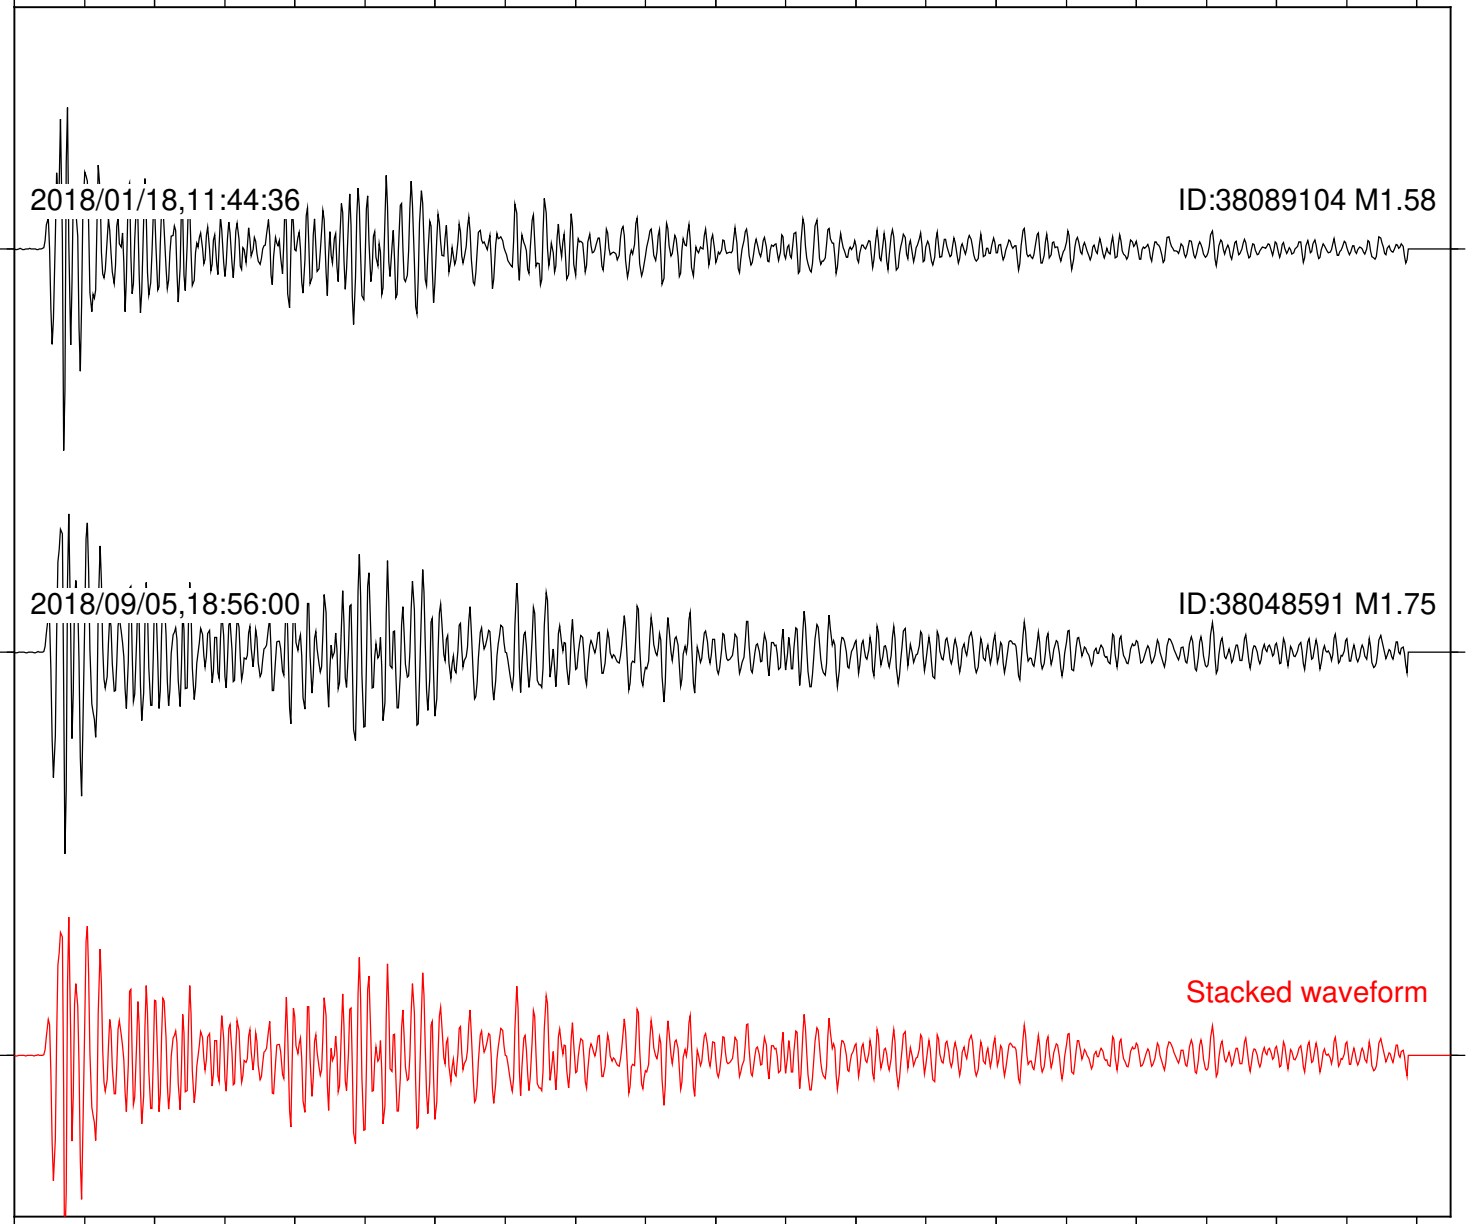

Station: B087 Com: EHZ

Focal depth: 4.98 km

2018/01/18,11:44:36

ID:38089104 M1.58

2018/09/05,18:56:00

ID:38048591 M1.75

Stacked waveform

0 1 2 3 4 5 6 7 8 9 10
Elapsed time (s)