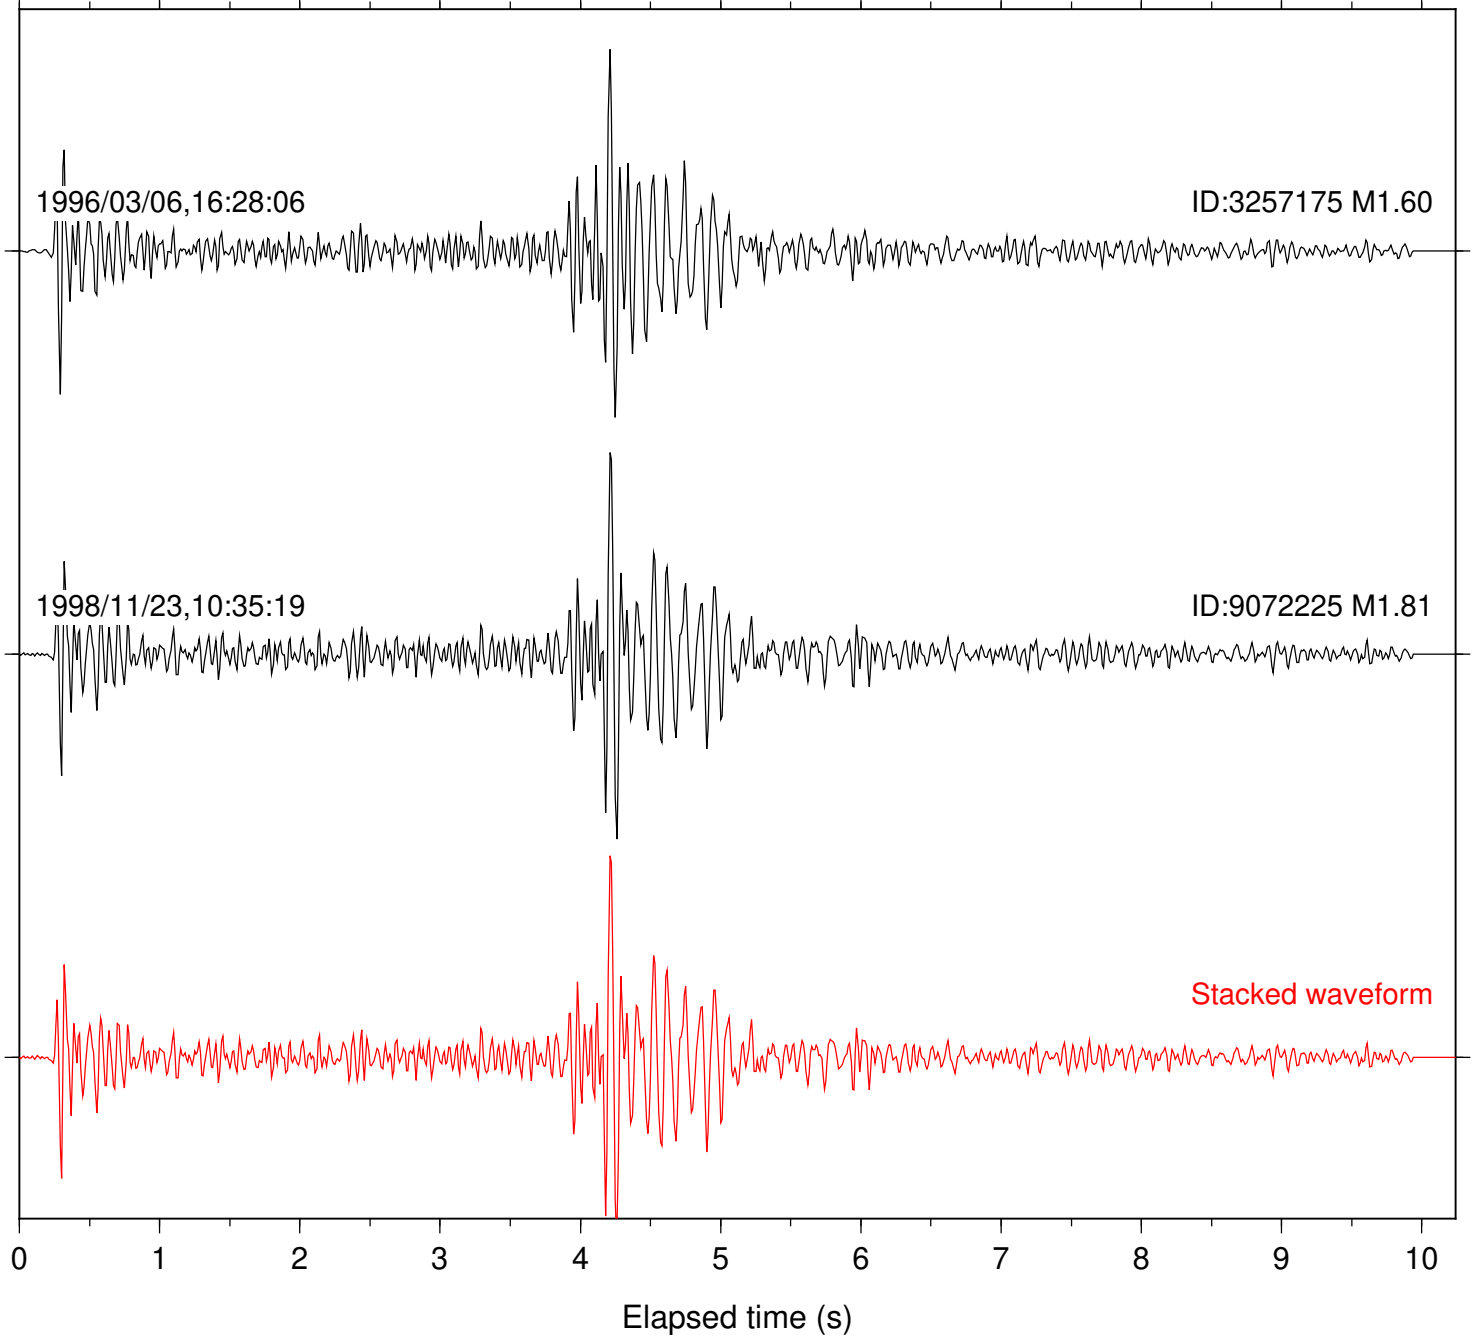

Station: BZN Com: HHZ

Focal depth: 17.54 km