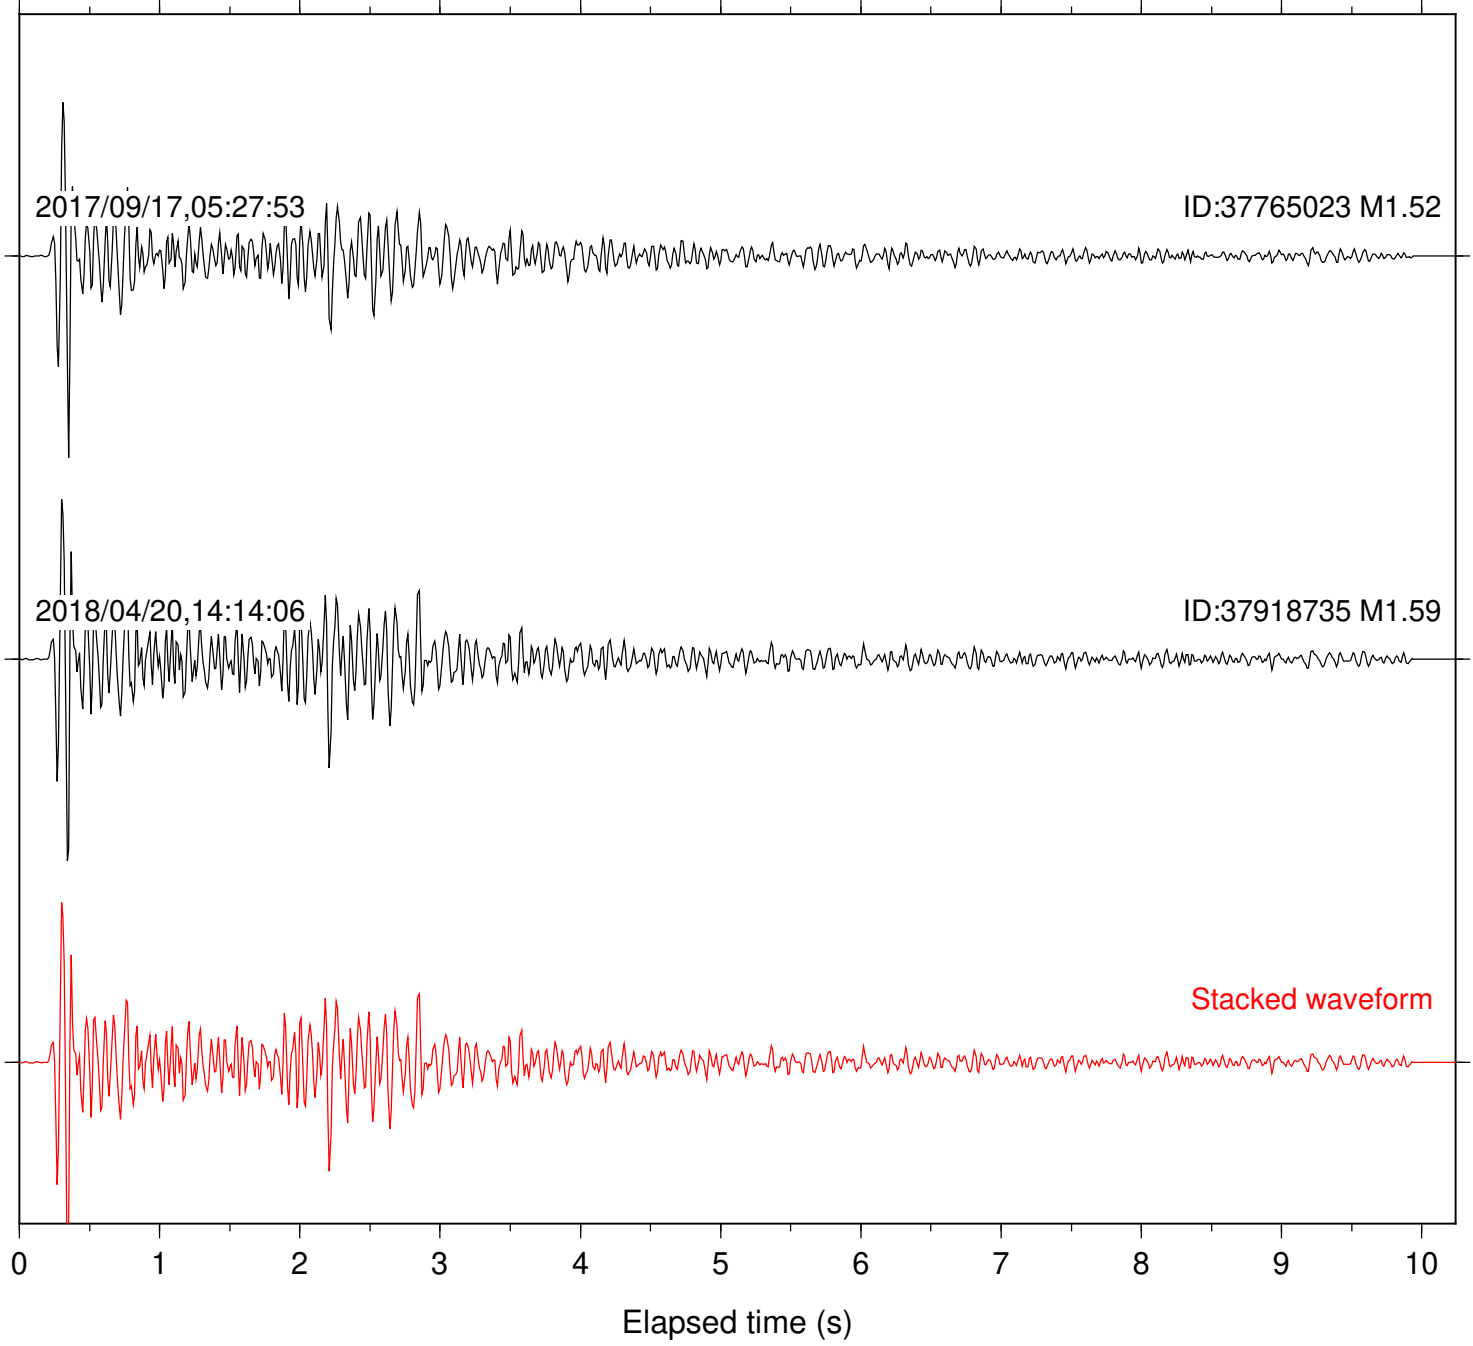

Focal depth: 6.09 km

Station: CSH Com: HHZ

Focal depth: 6.09 km

Station: DGR Com: HHZ

Focal depth: 6.09 km

Station: FRD Com: HHZ

Focal depth: 6.09 km

2017/09/17,05:27:53