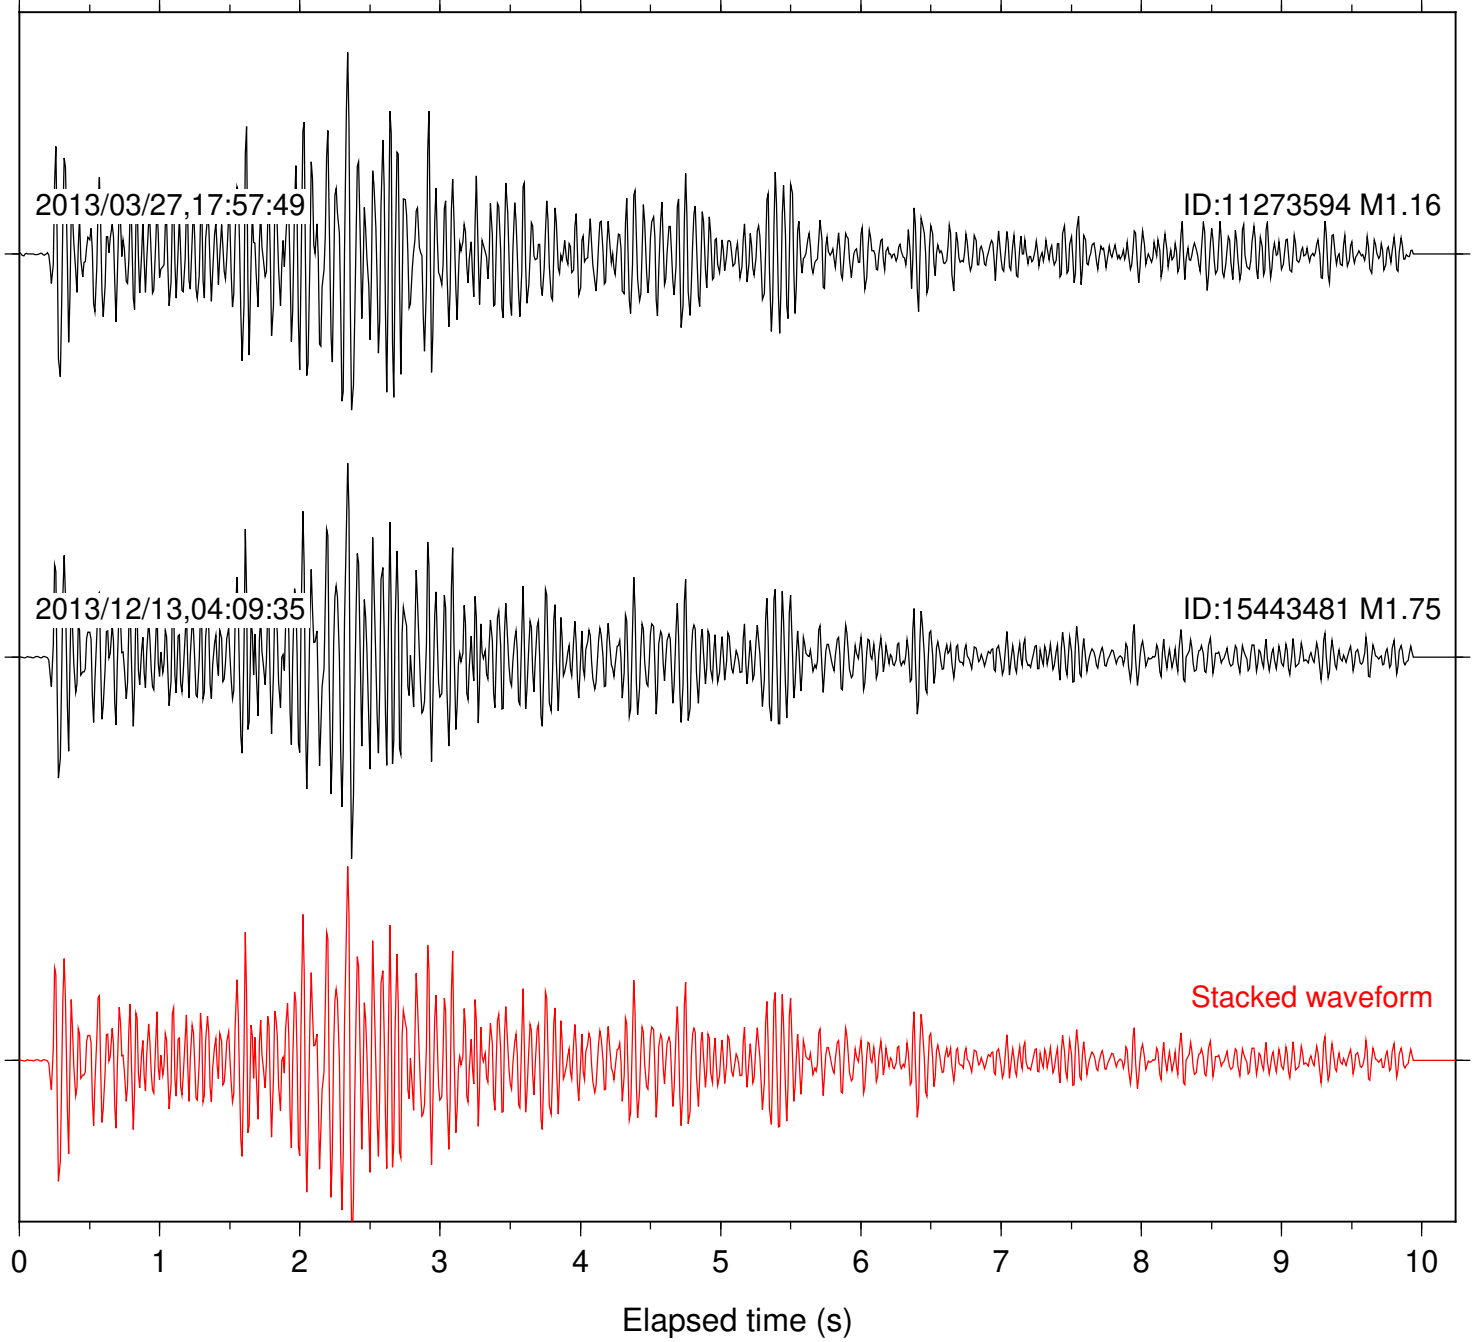

Station: PFO Com: HHZ

Focal depth: 7.05 km