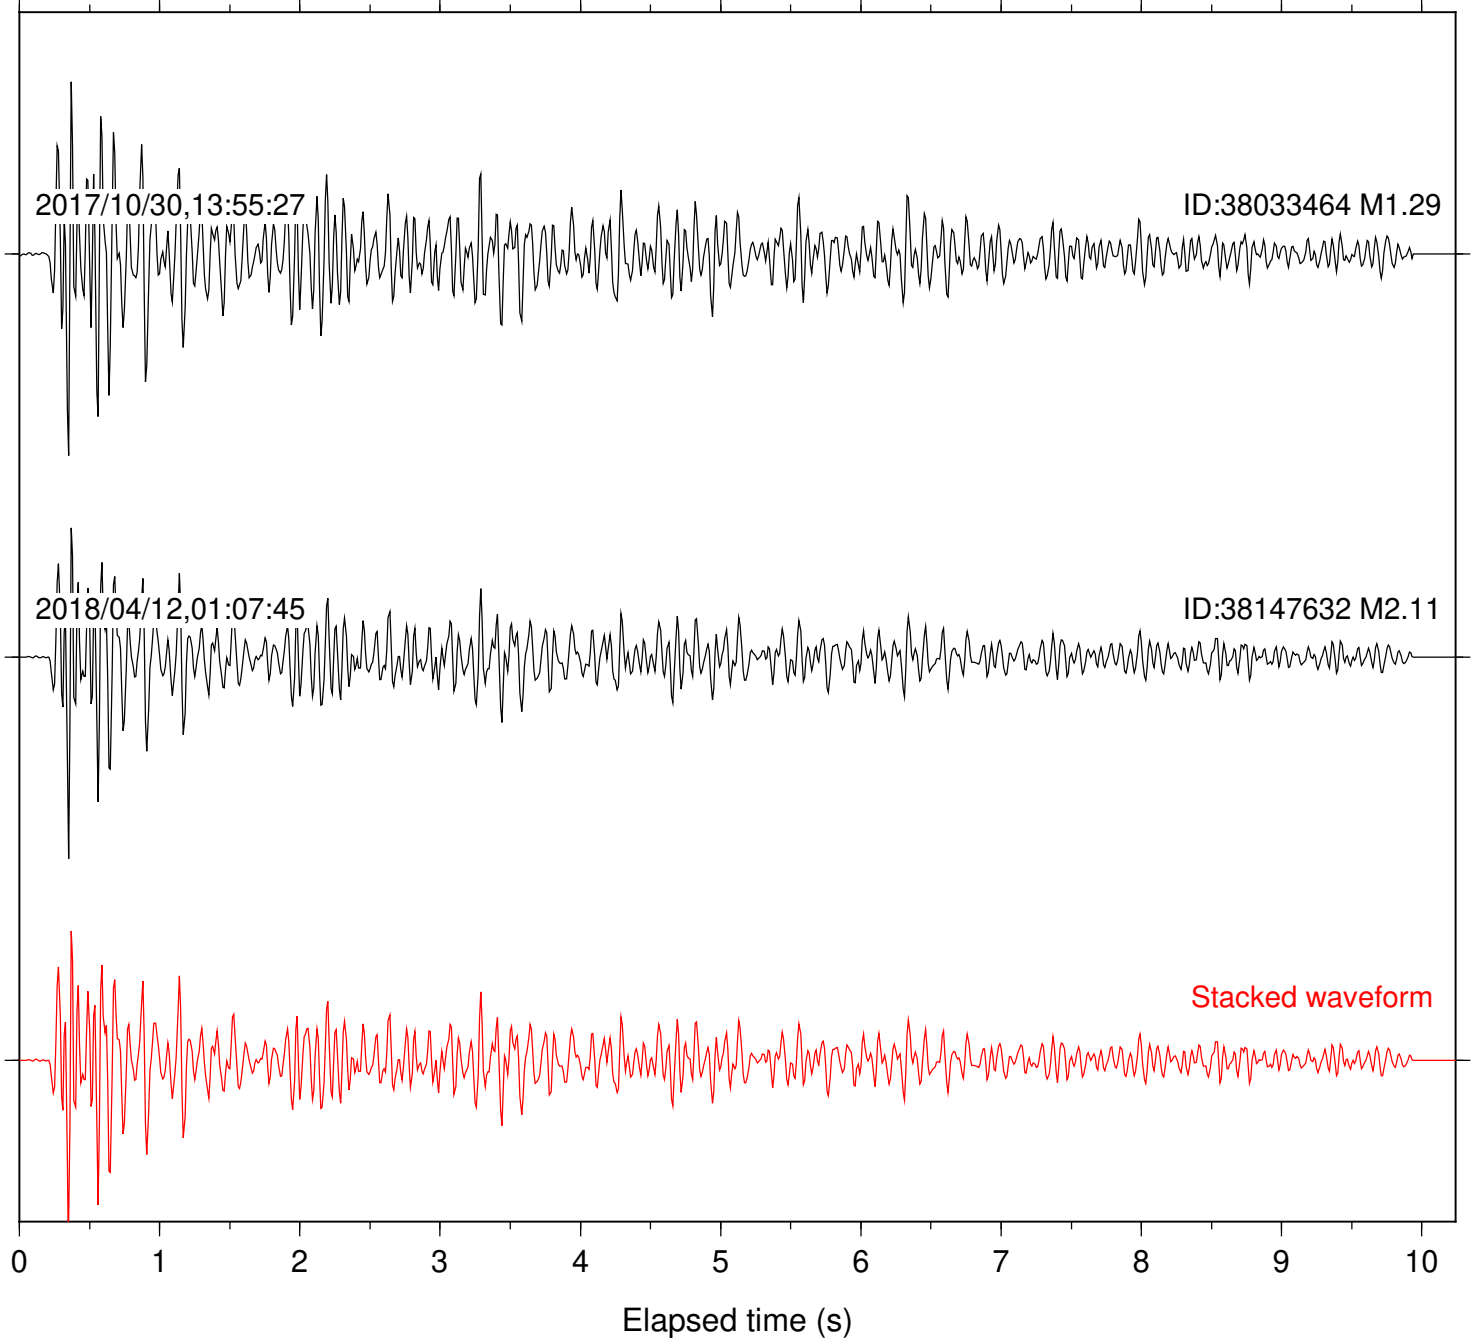

Station: RRSP Com: HHZ

Focal depth: 6.26 km