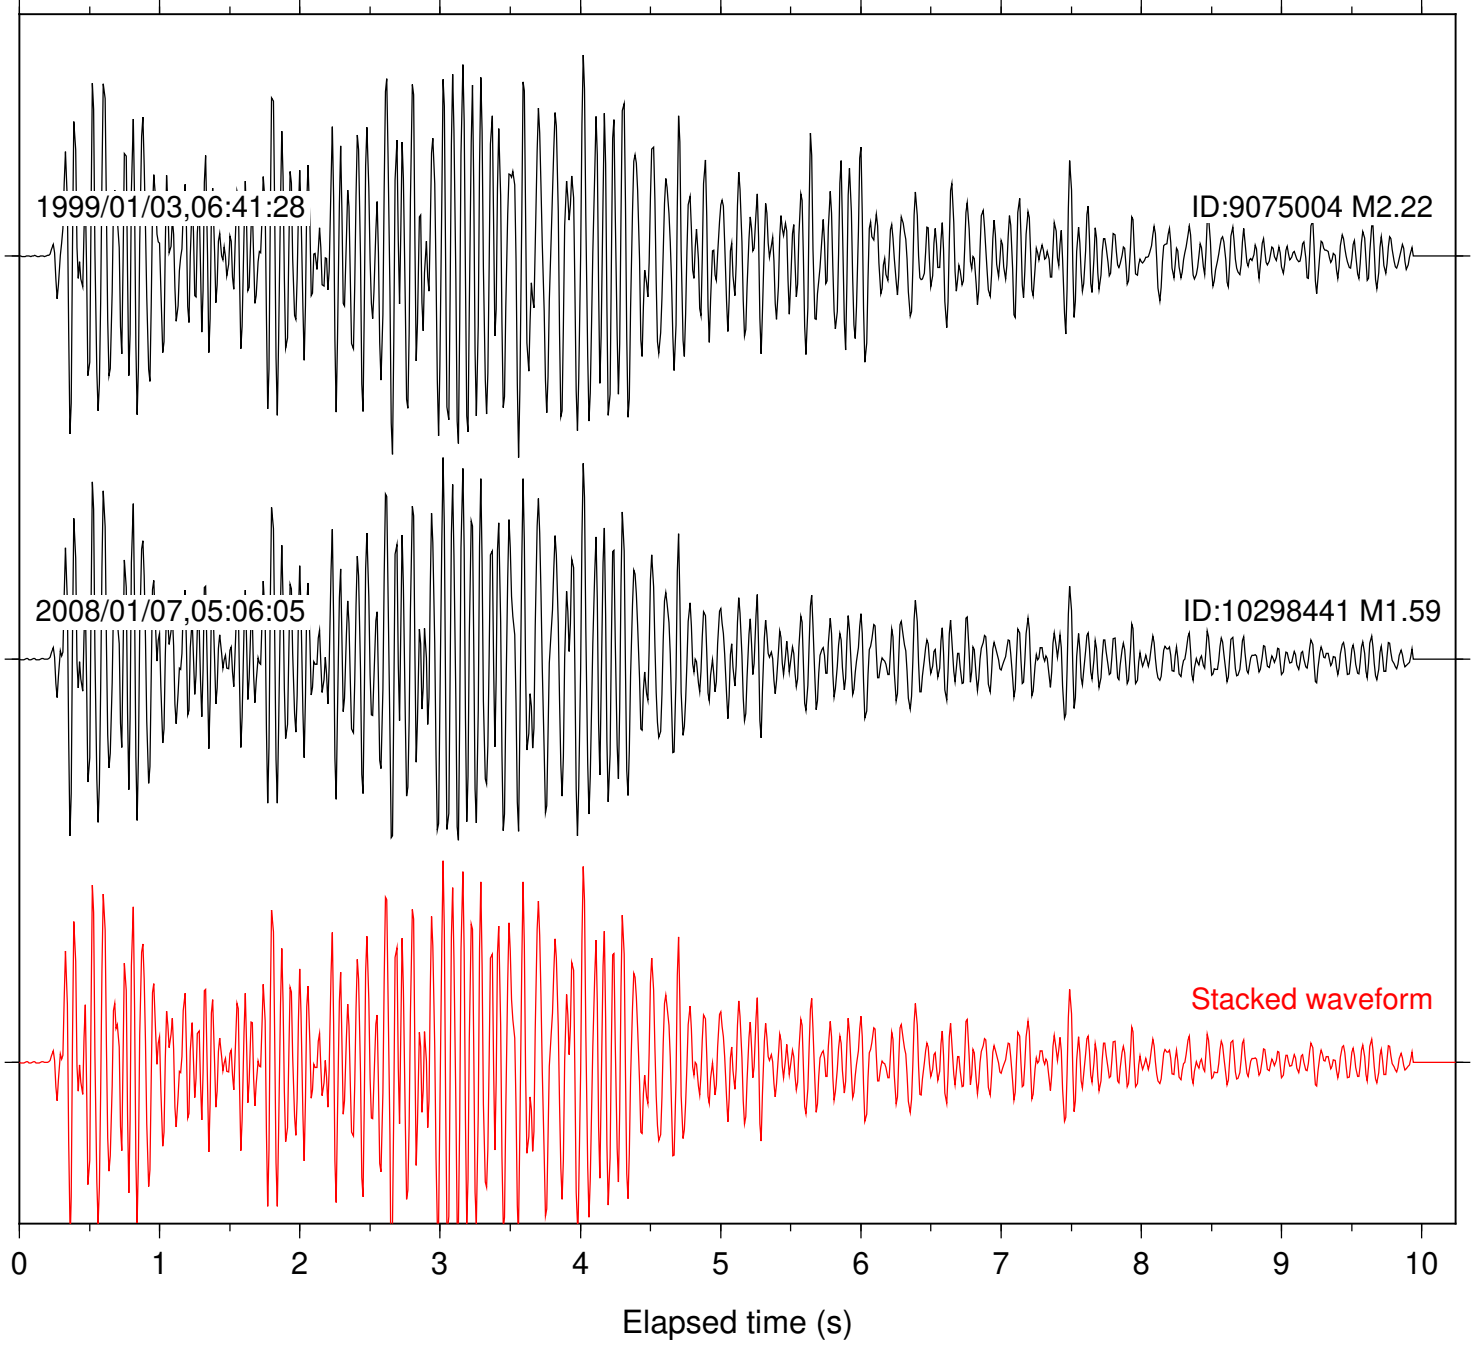

Station: POB2 Com: HHZ

Focal depth: 15.35 km