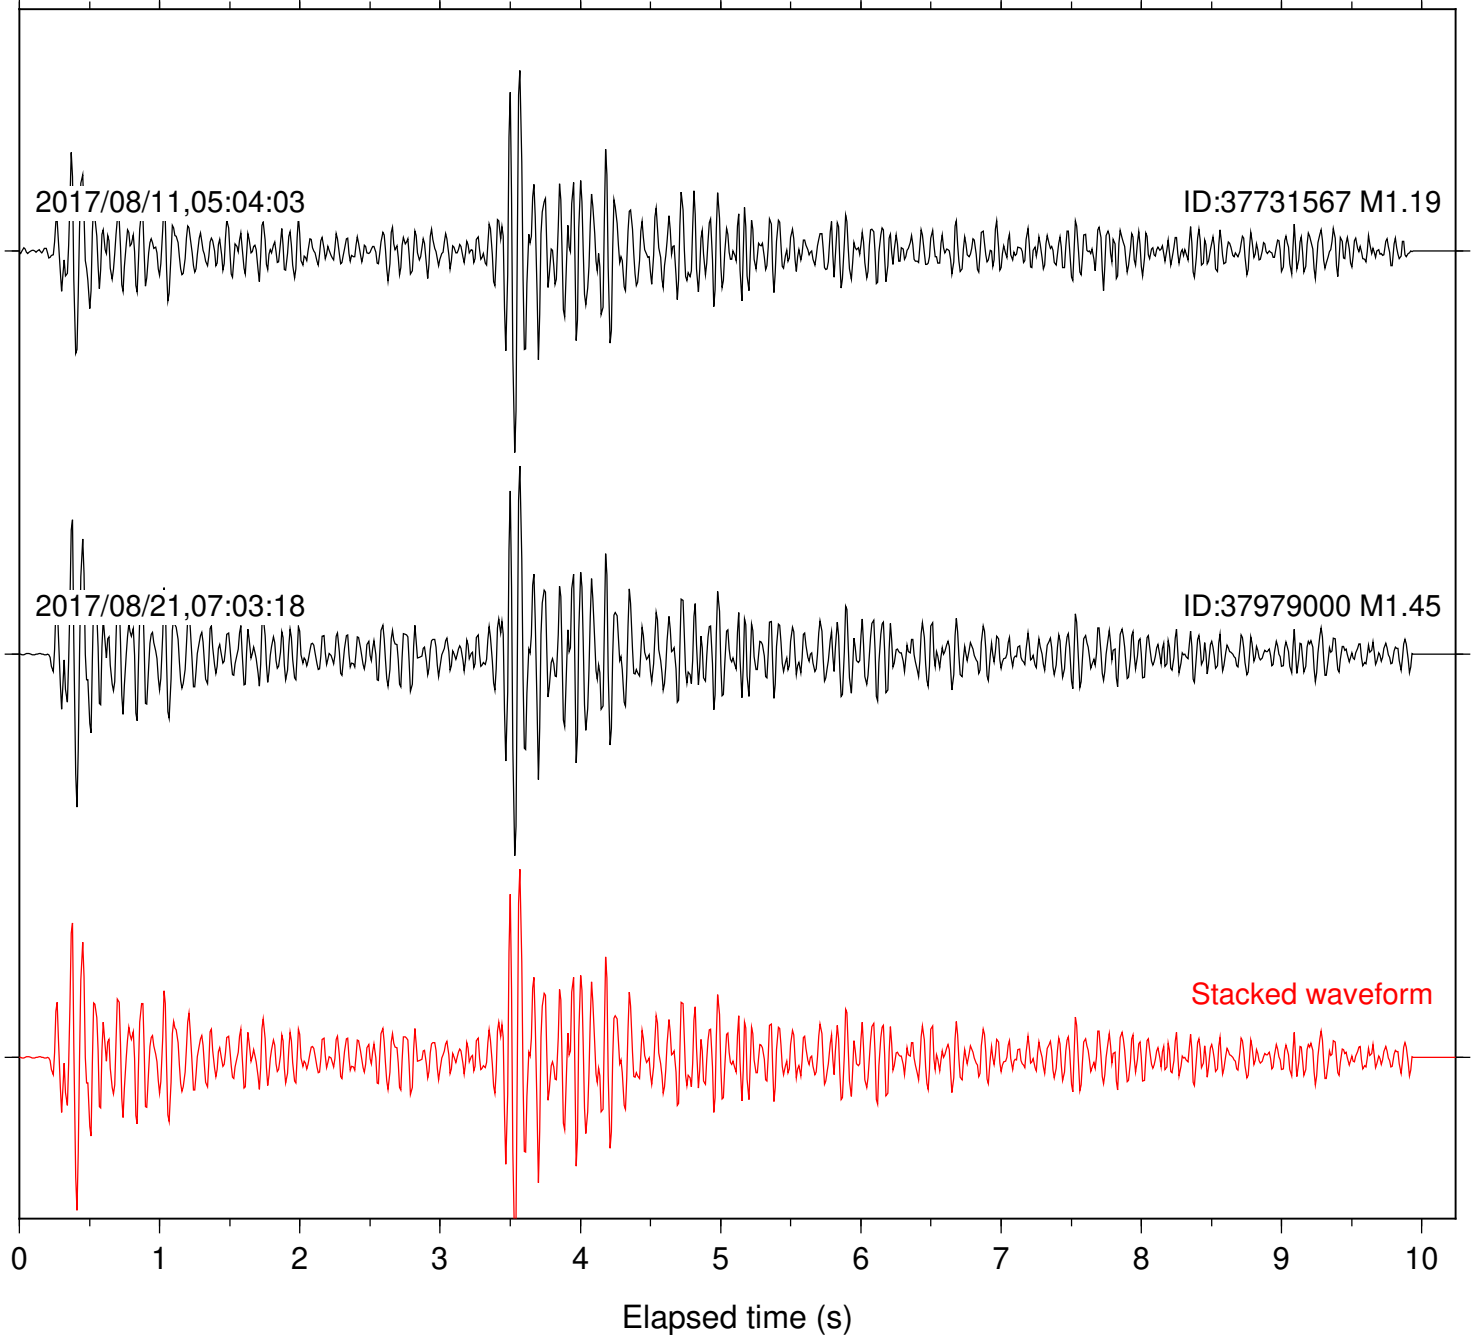

Station: KNW Com: HHZ

Focal depth: 6.58 km