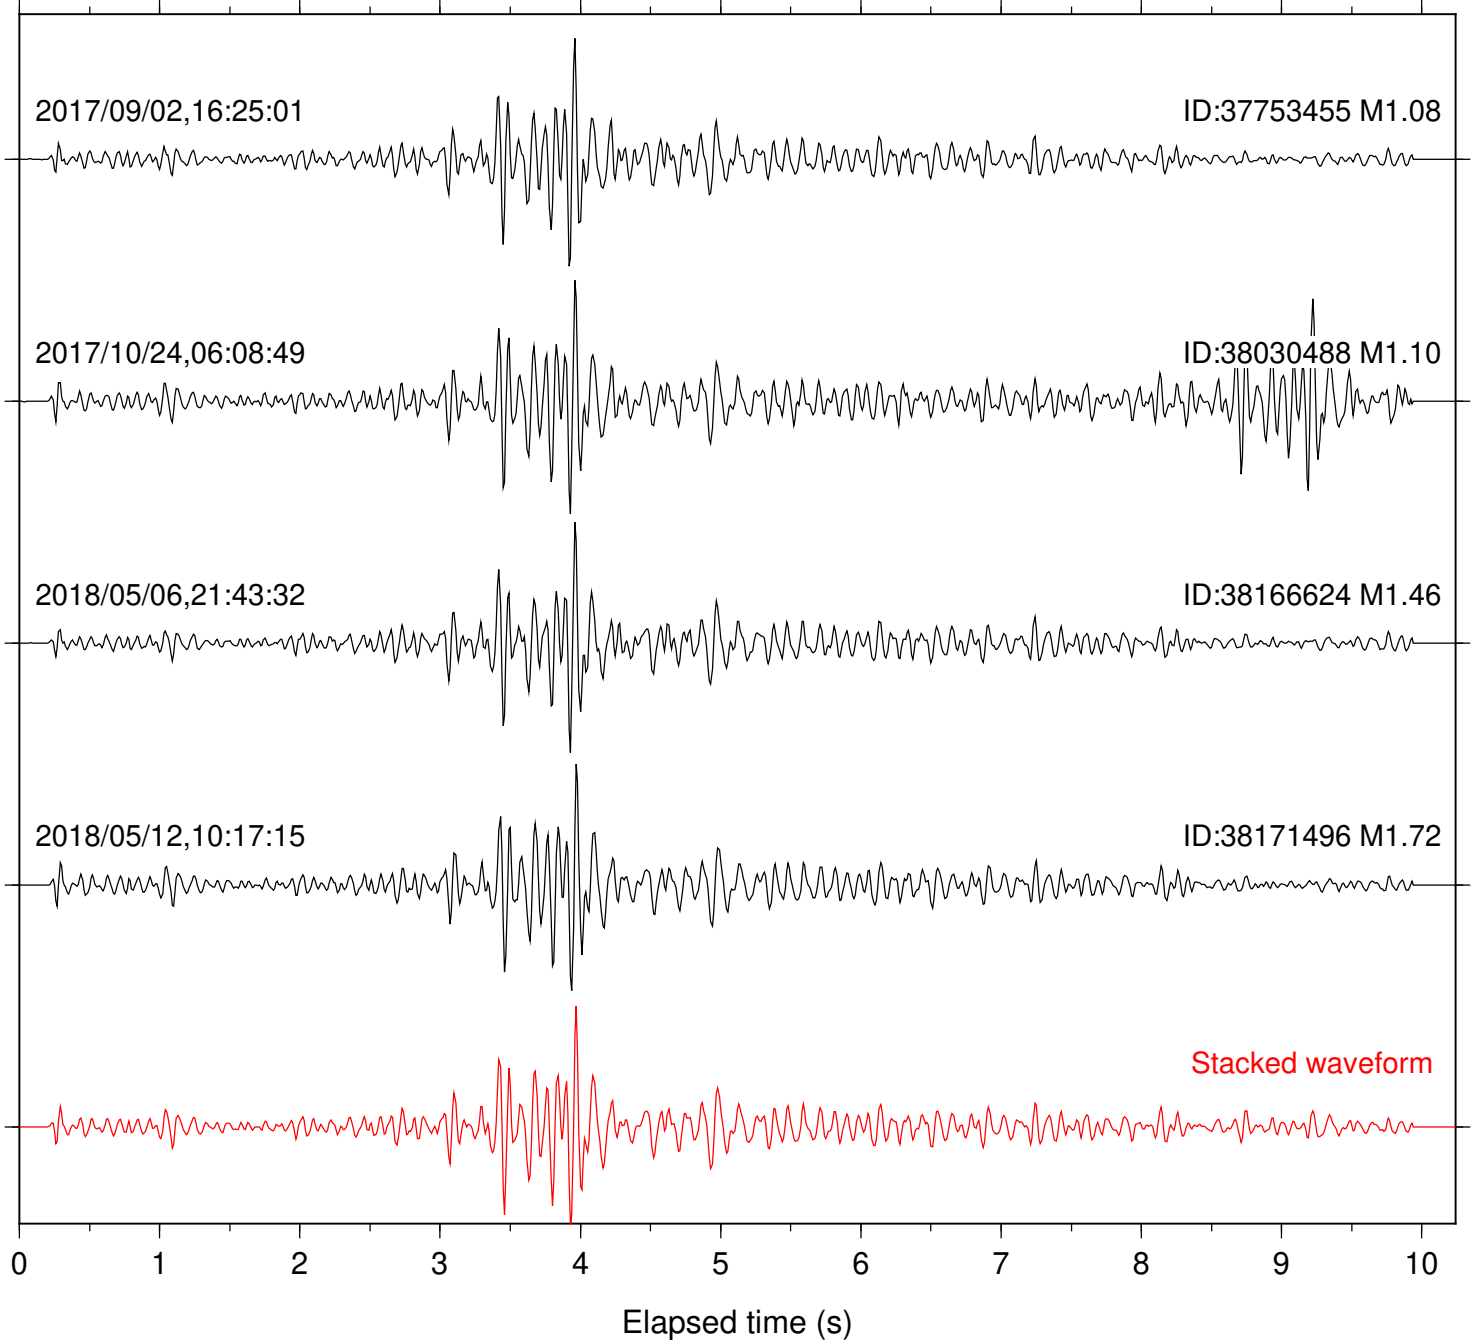

Station: POB2 Com: HHZ

Focal depth: 6.70 km