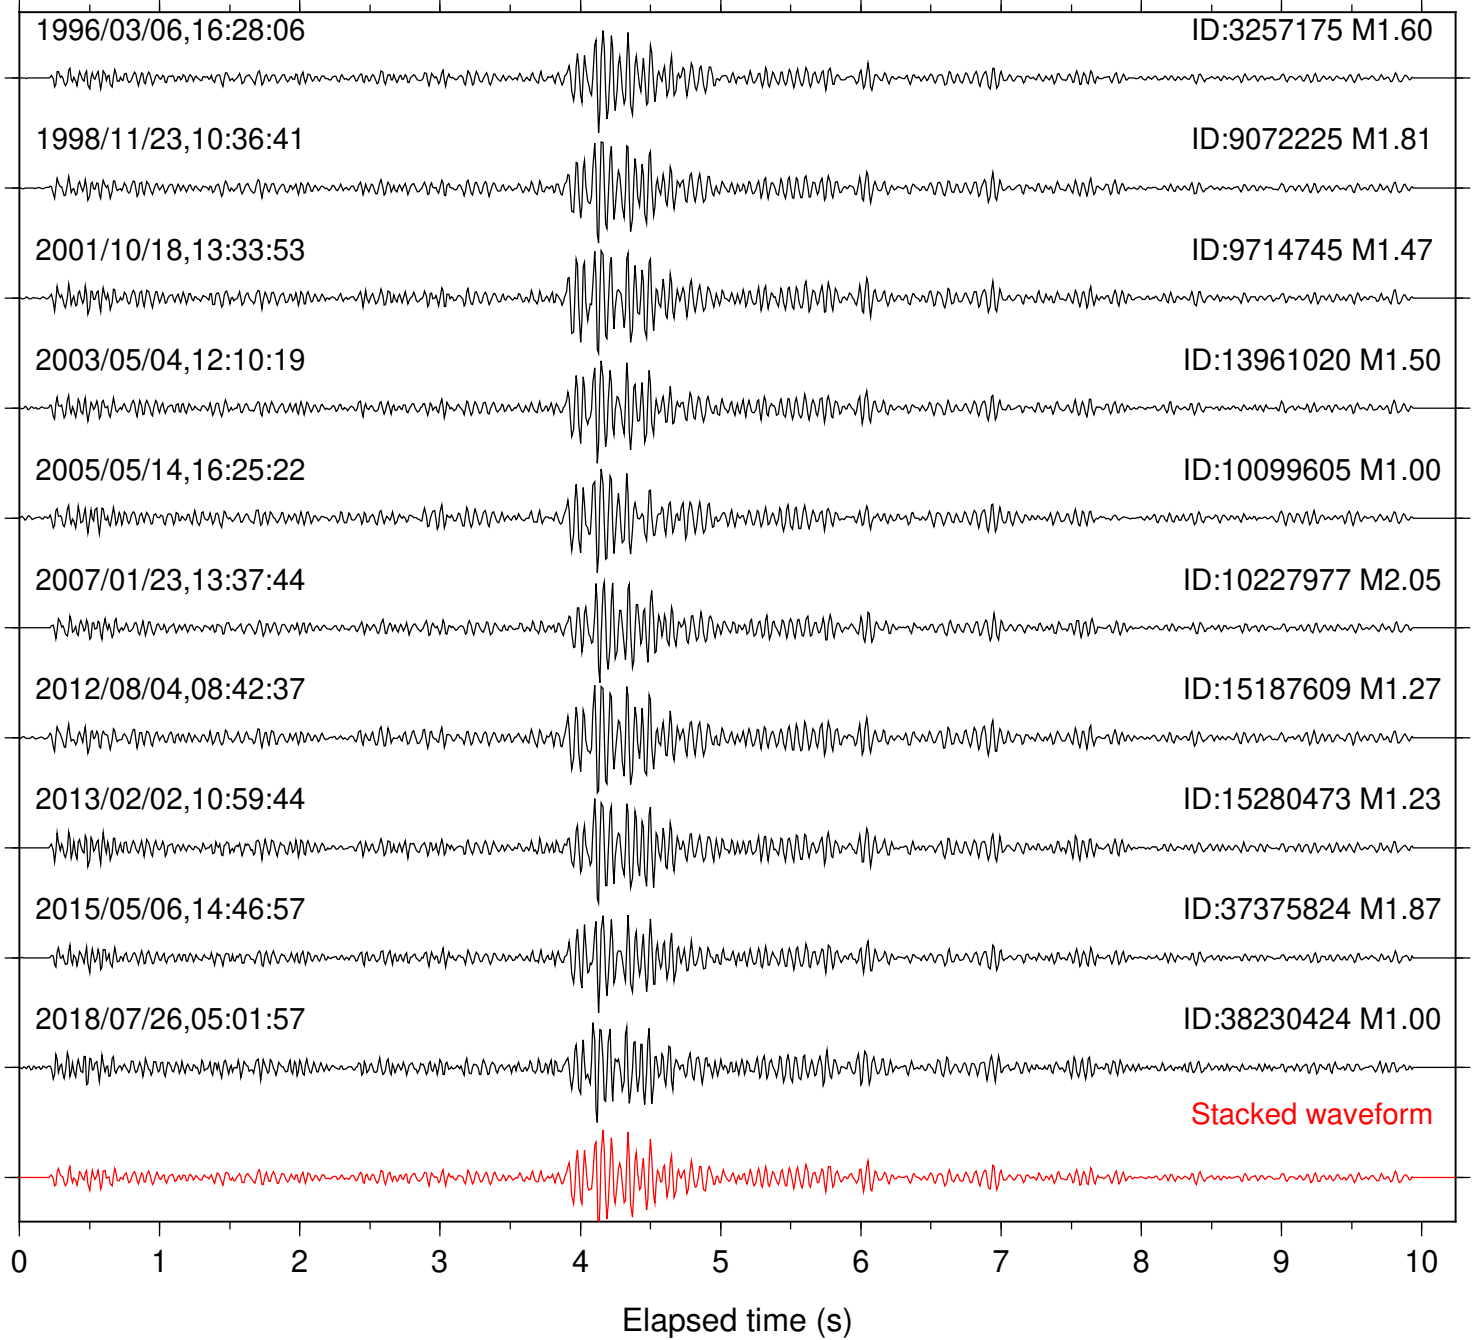

Station: PFO Com: HHZ

Focal depth: 17.56 km