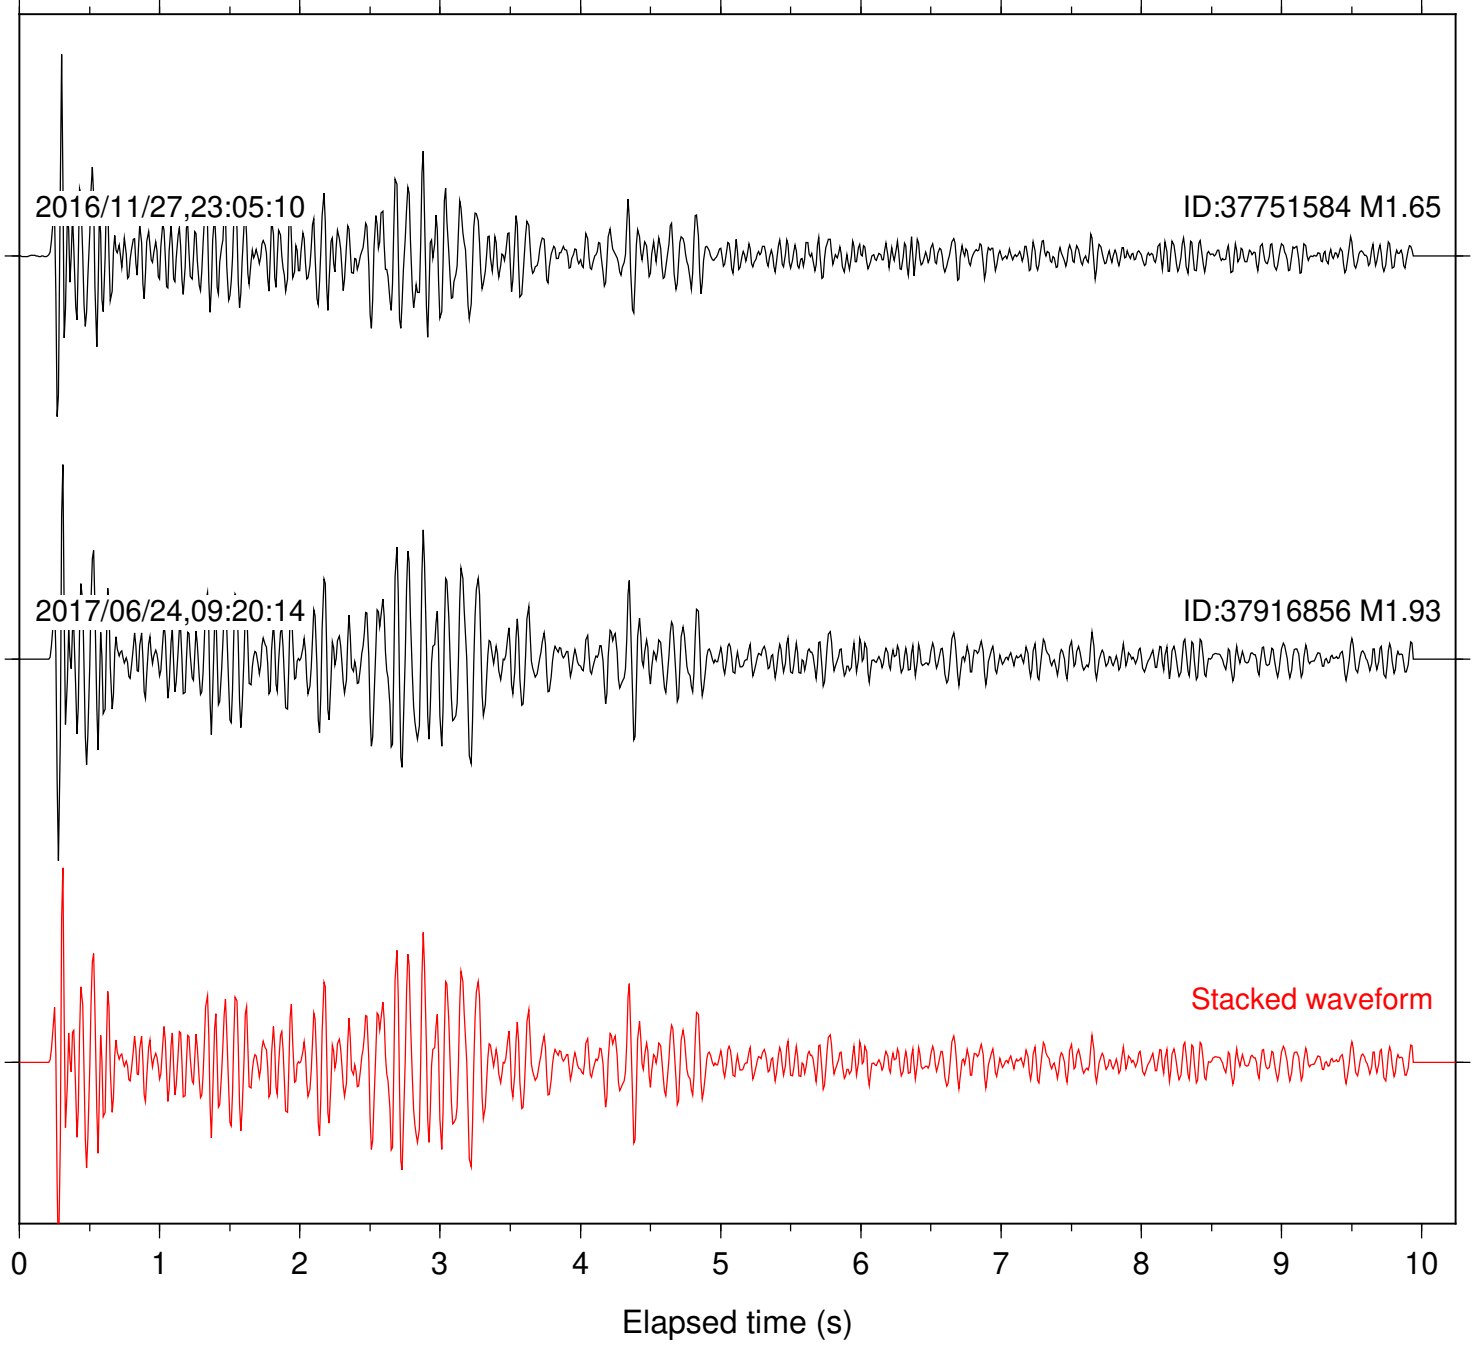

Station: B087 Com: EHZ

Focal depth: 7.67 km