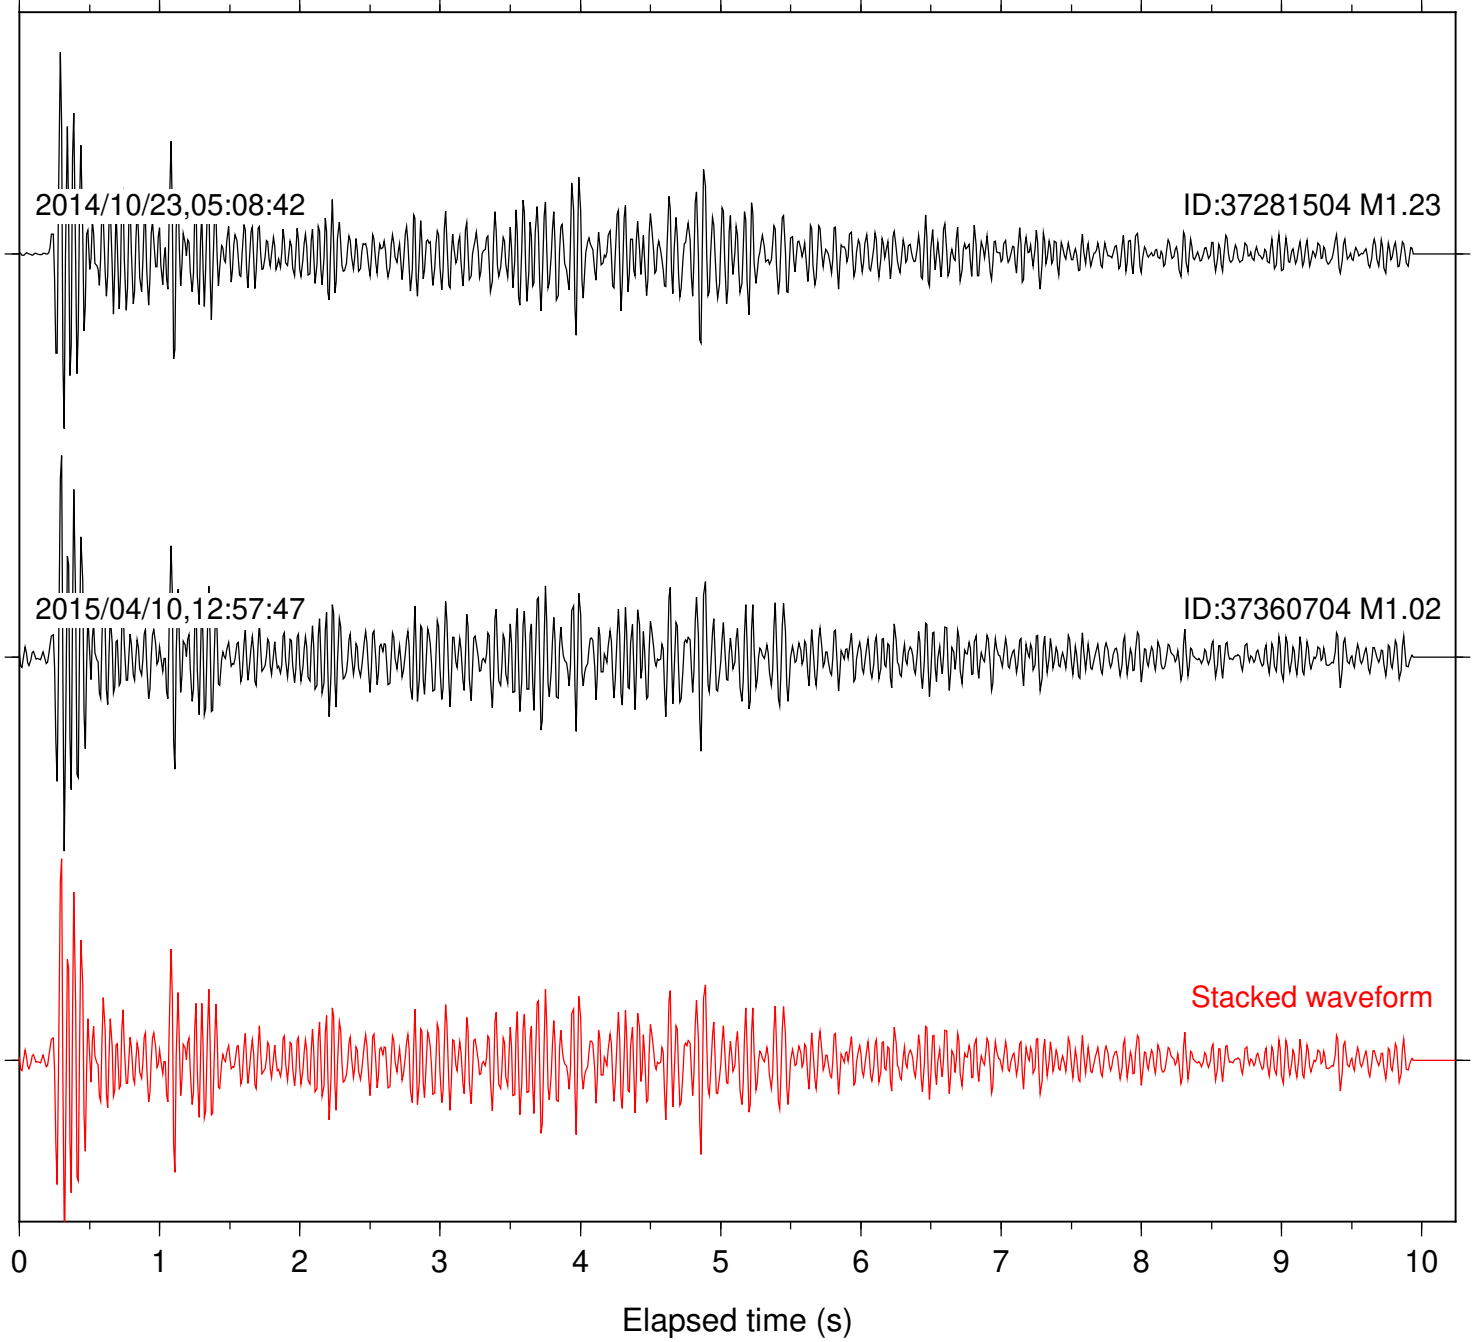

Station: PLM Com: HHZ

Focal depth: 9.54 km

Station: RDM Com: HHZ

Focal depth: 9.55 km

Station: RRSP Com: HHZ

Focal depth: 9.54 km

Station: SND Com: HHZ

Focal depth: 9.54 km