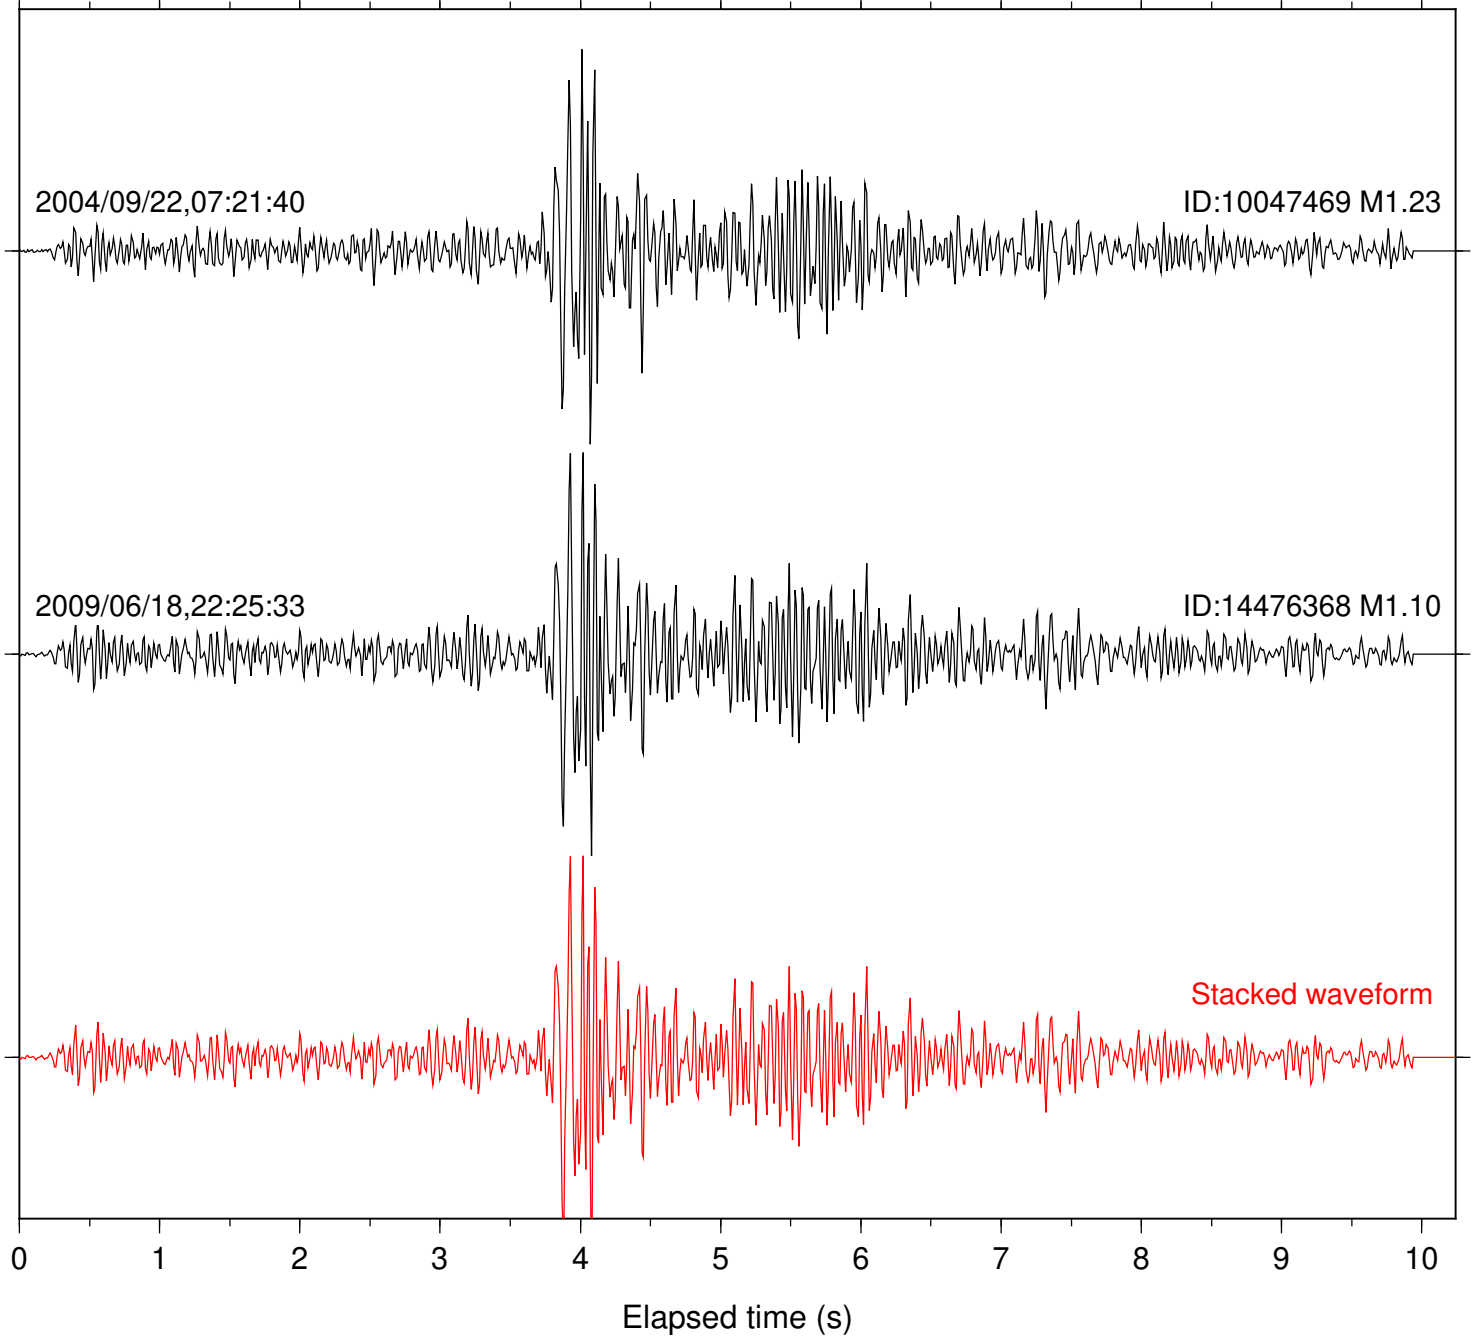

Station: BAC Com: EHZ

Focal depth: 17.22 km