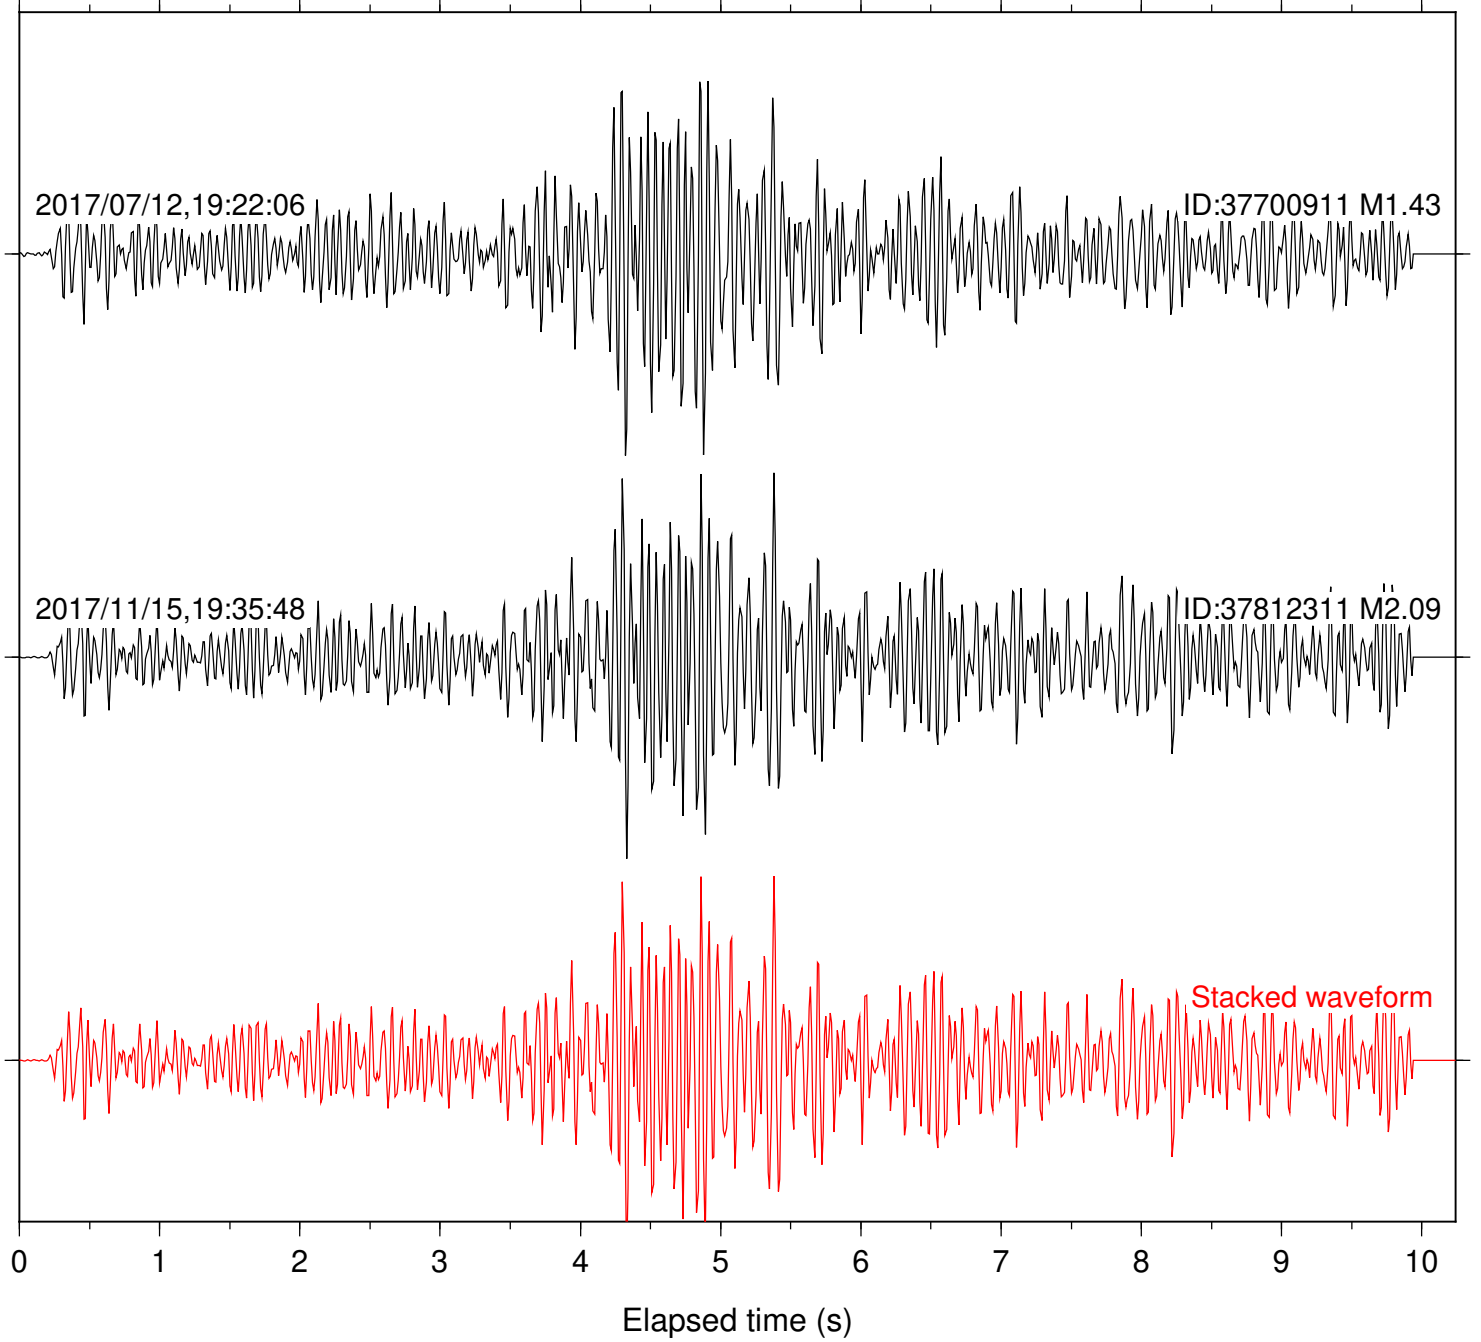

Stacked waveform

0 1 2 3 4 5 6 7 8 9 10  
Elapsed time (s)

Station: PFO Com: HHZ

Focal depth: 5.71 km

Station: SND Com: HHZ

Focal depth: 5.71 km

Station: B081 Com: EHZ

Focal depth: 6.03 km