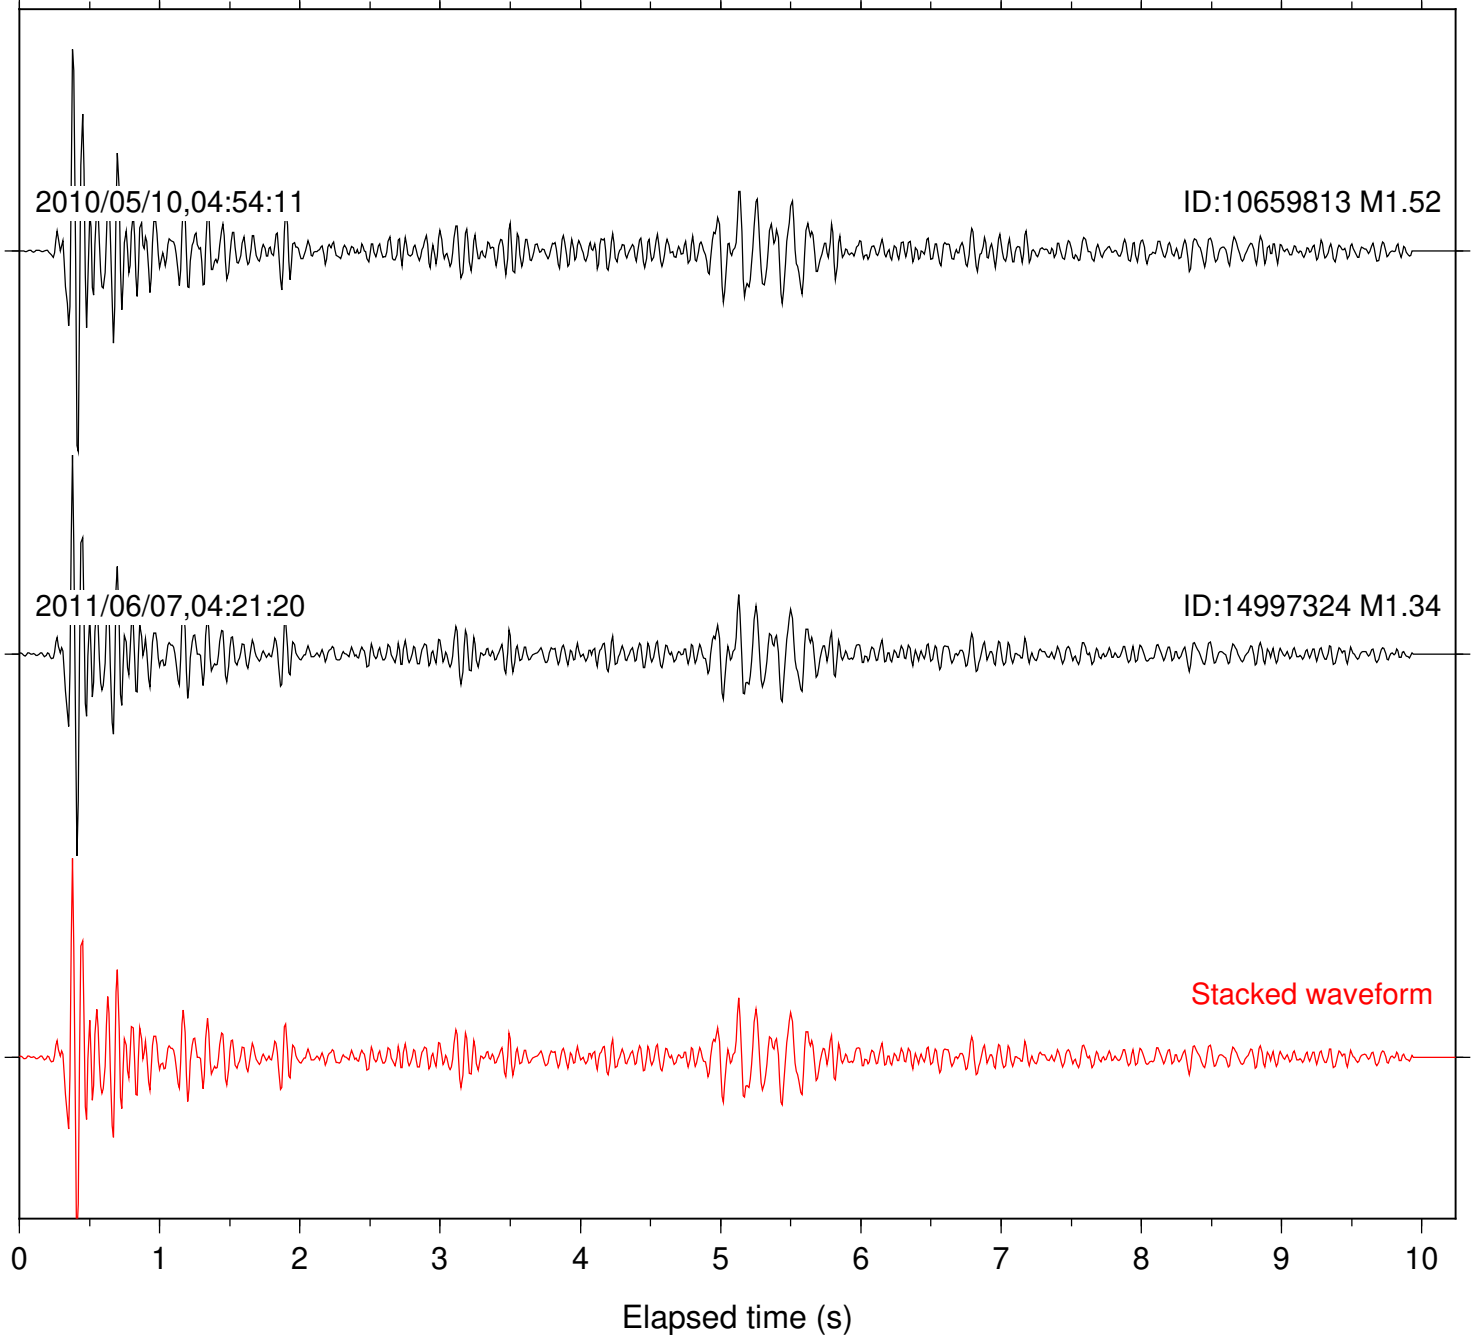

Focal depth: 2.20 km

Station: FRD Com: HHZ

Focal depth: 2.20 km

Station: LVA2 Com: HHZ

Focal depth: 2.20 km

Station: TOR Com: HHZ

Focal depth: 2.20 km

Station: B087 Com: EHZ