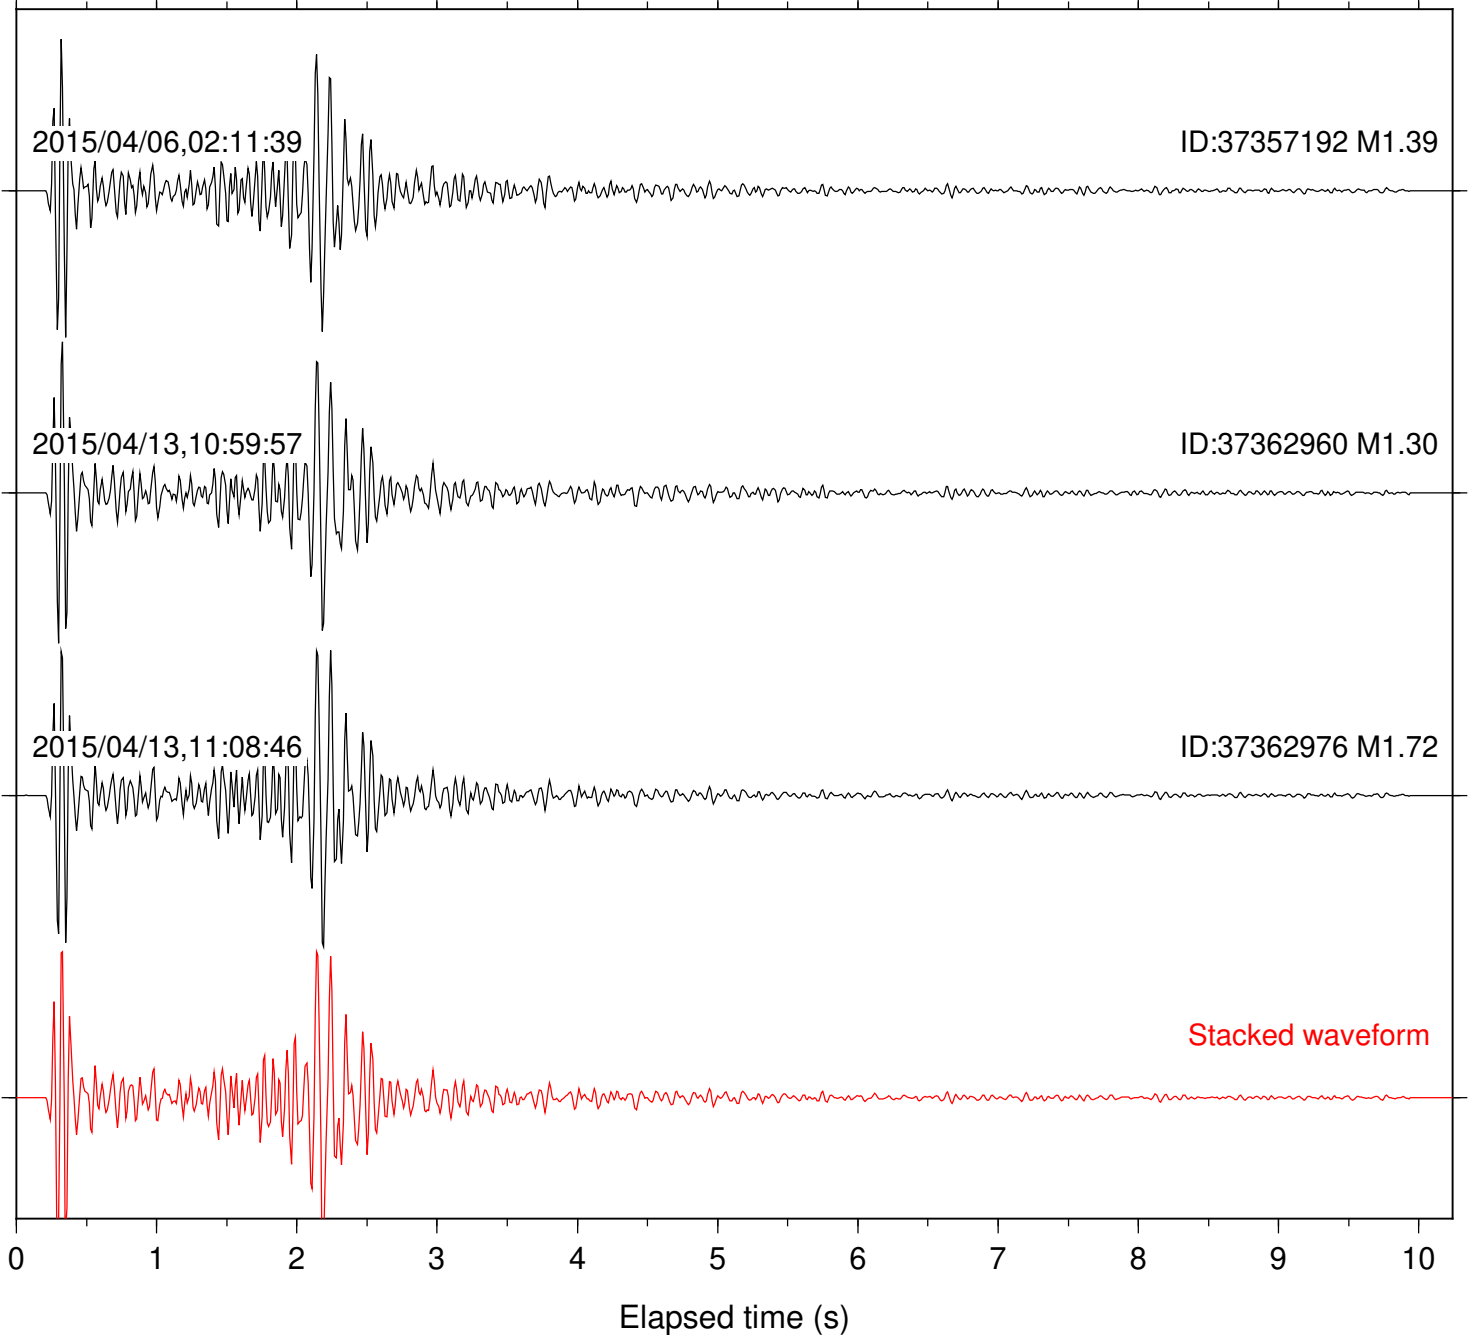

Station: B088 Com: EHZ

Focal depth: 8.44 km