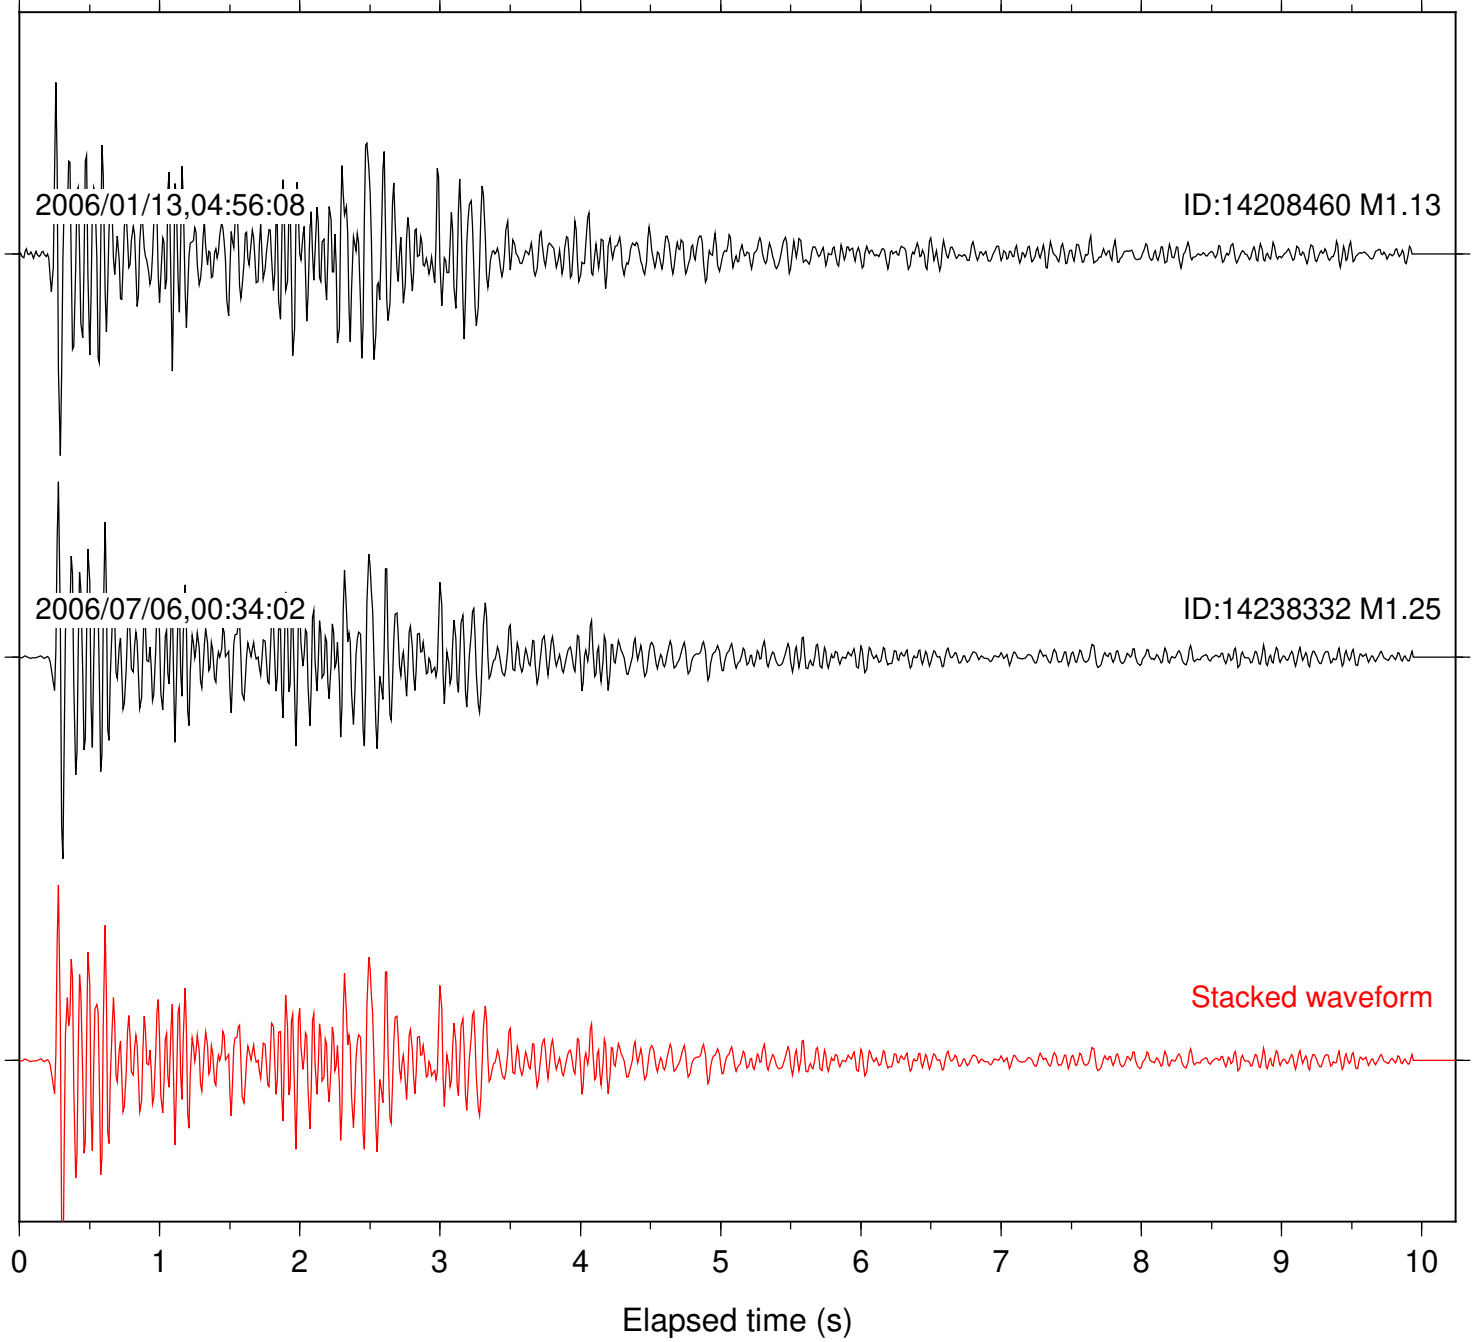

Station: BZN Com: HHZ

Focal depth: 8.20 km

Station: PFO Com: HHZ

Focal depth: 8.20 km

Station: SND Com: HHZ

Focal depth: 8.20 km

Station: FRD Com: HHZ

Focal depth: 15.50 km