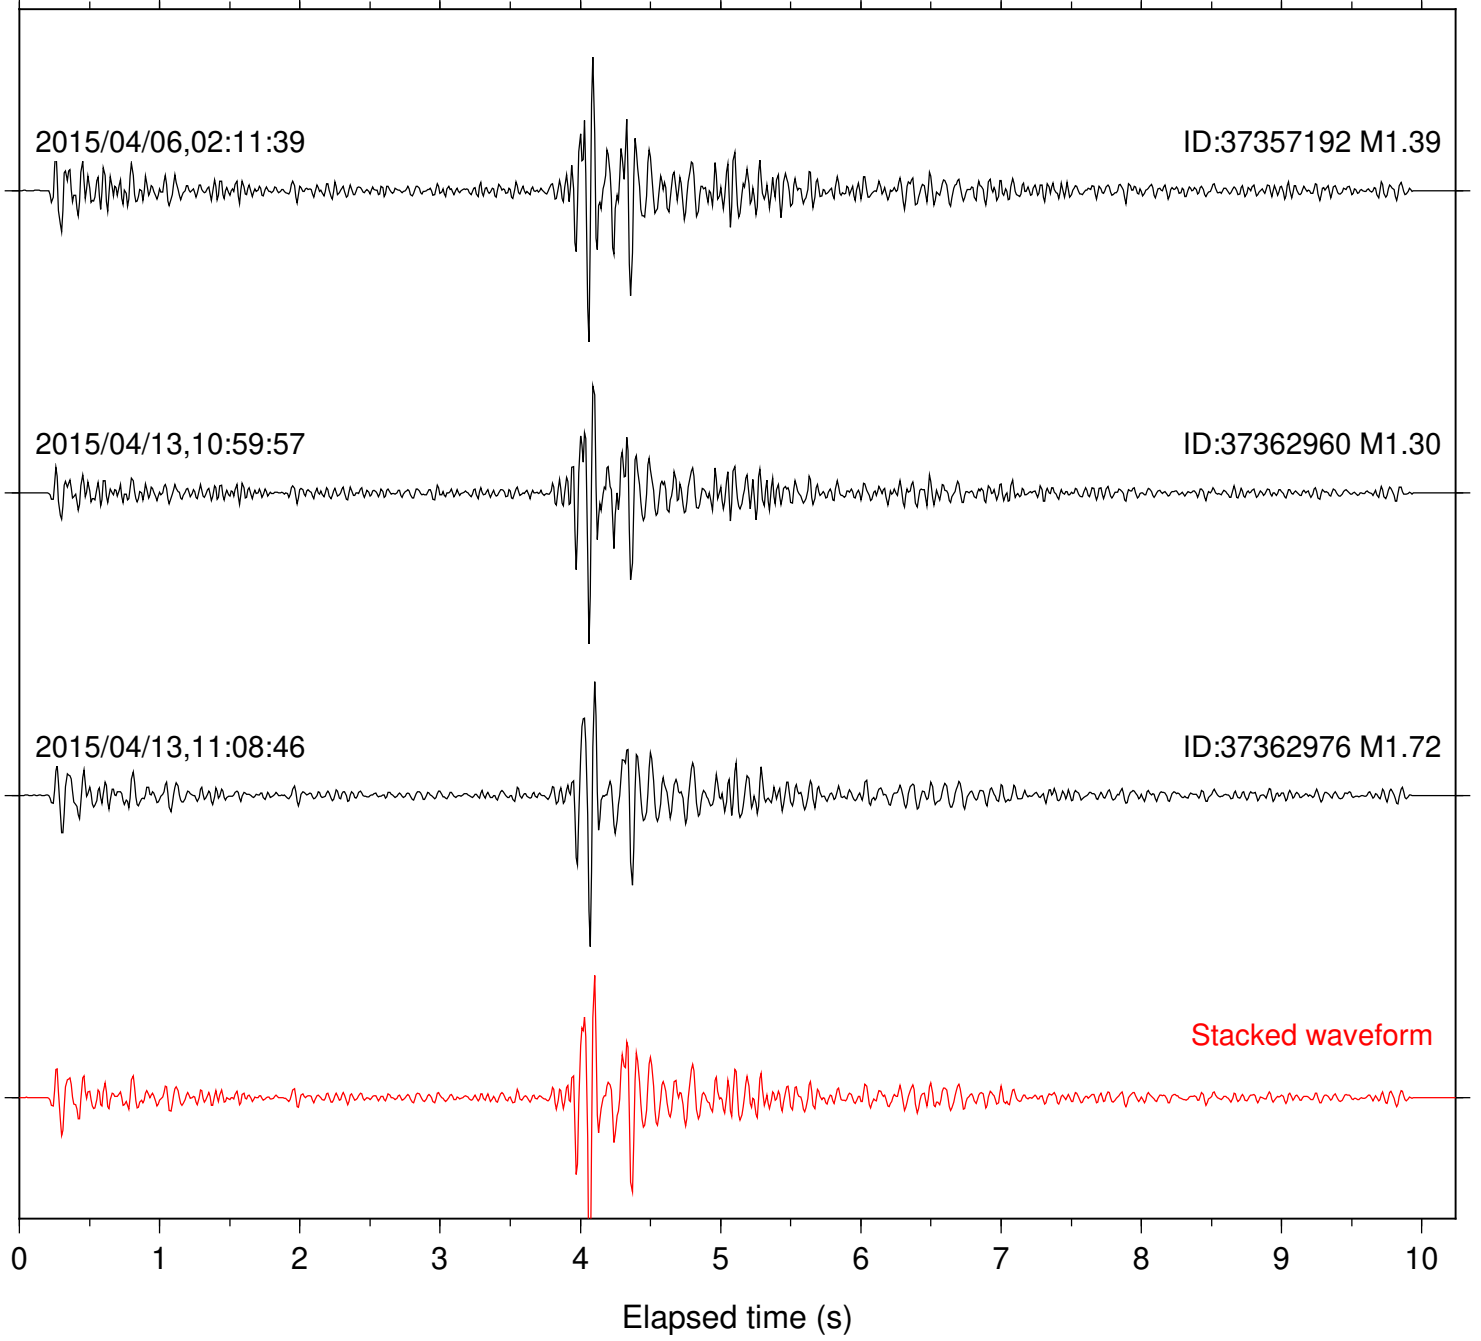

Station: B081 Com: EHZ

Focal depth: 8.44 km