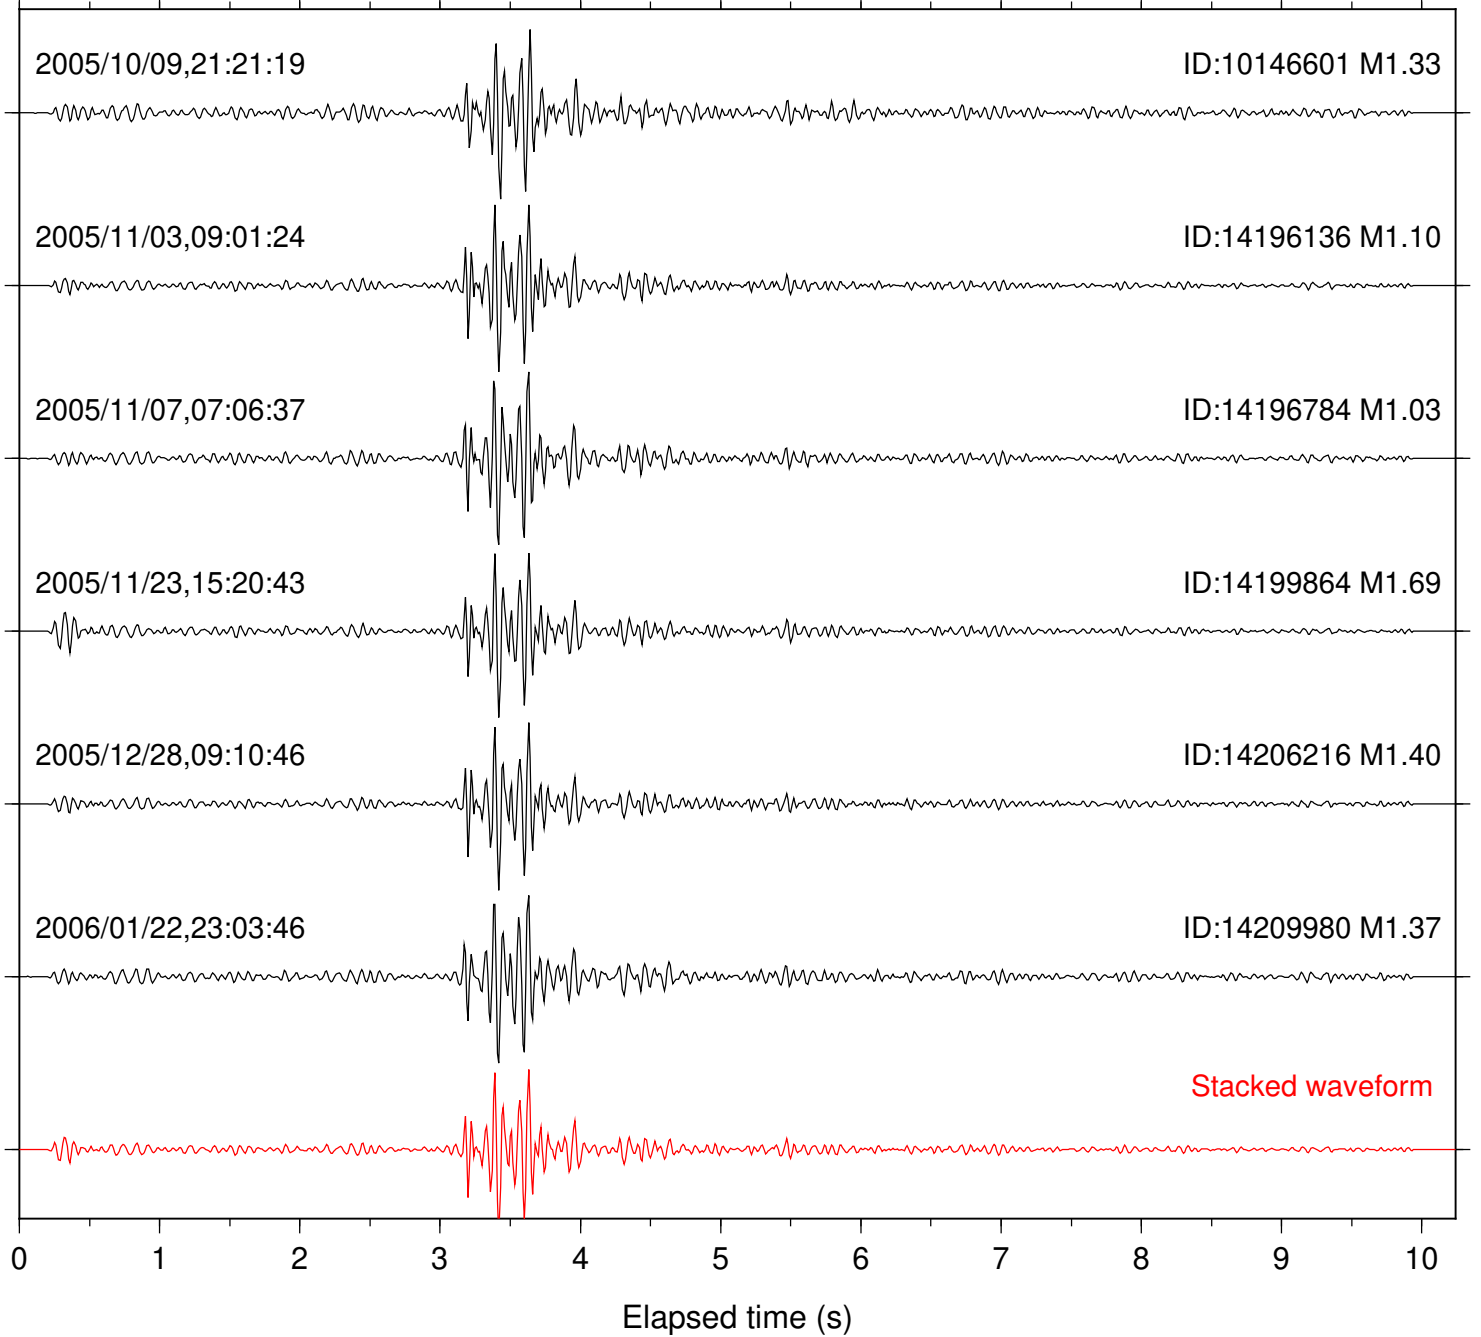

Station: HMT2 Com: HHZ

Focal depth: 13.27 km

Station: KNW Com: HHZ

Focal depth: 13.27 km

Station: POB2 Com: HHZ

Focal depth: 13.27 km

Station: RDM Com: HHZ

Focal depth: 13.25 km