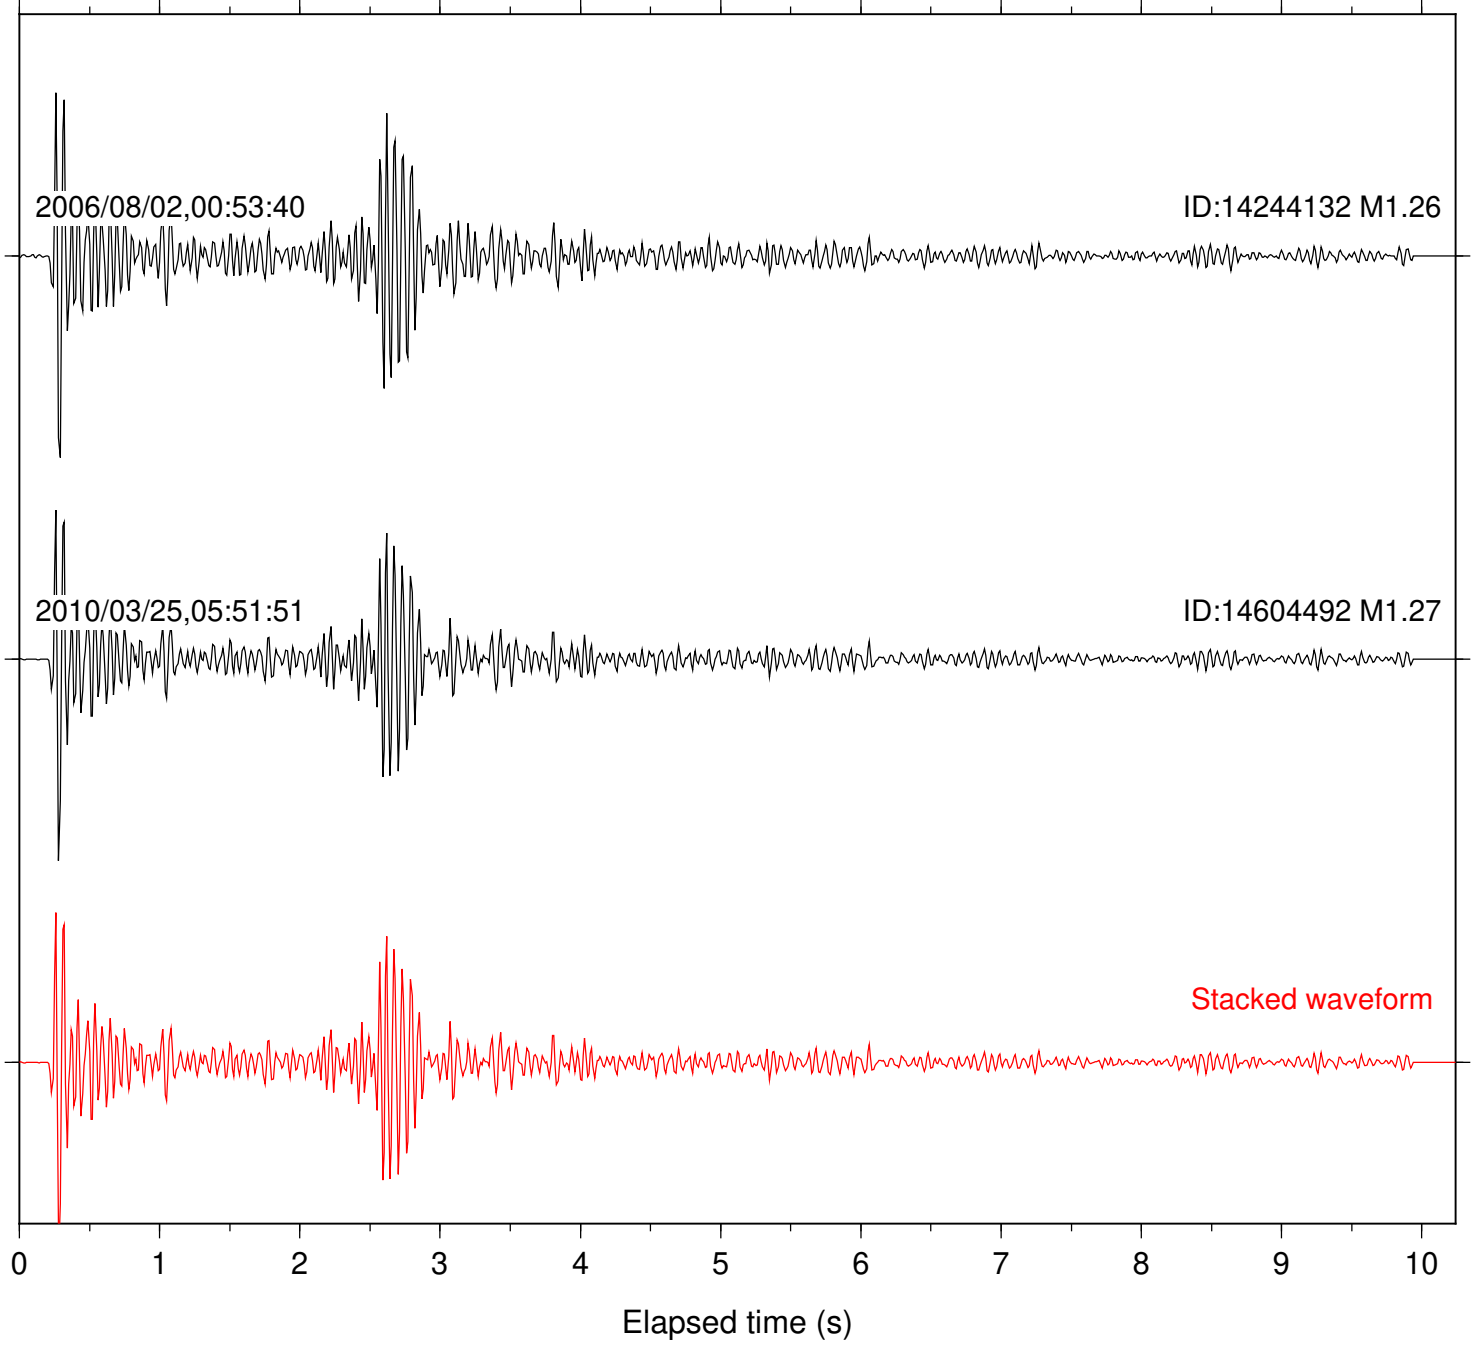

Station: PFO Com: HHZ

Focal depth: 8.29 km