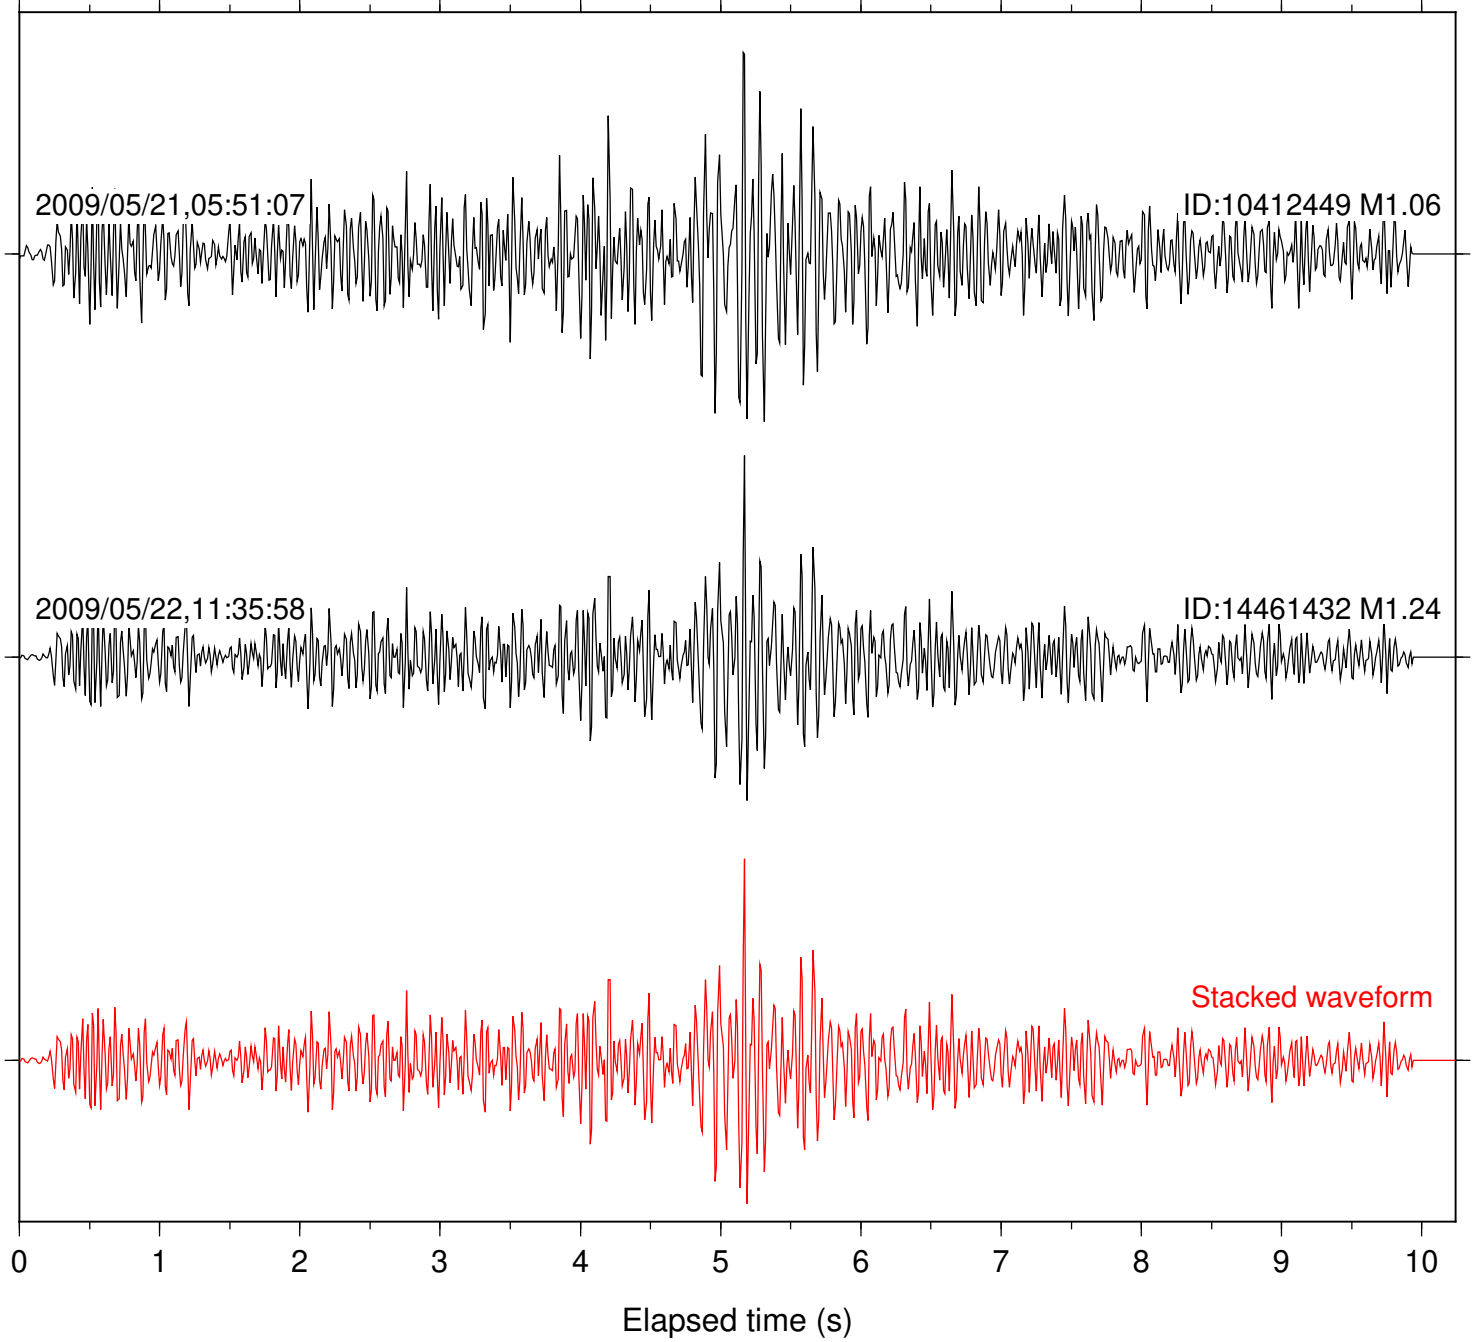

Station: SMER Com: HHZ

Focal depth: 8.29 km