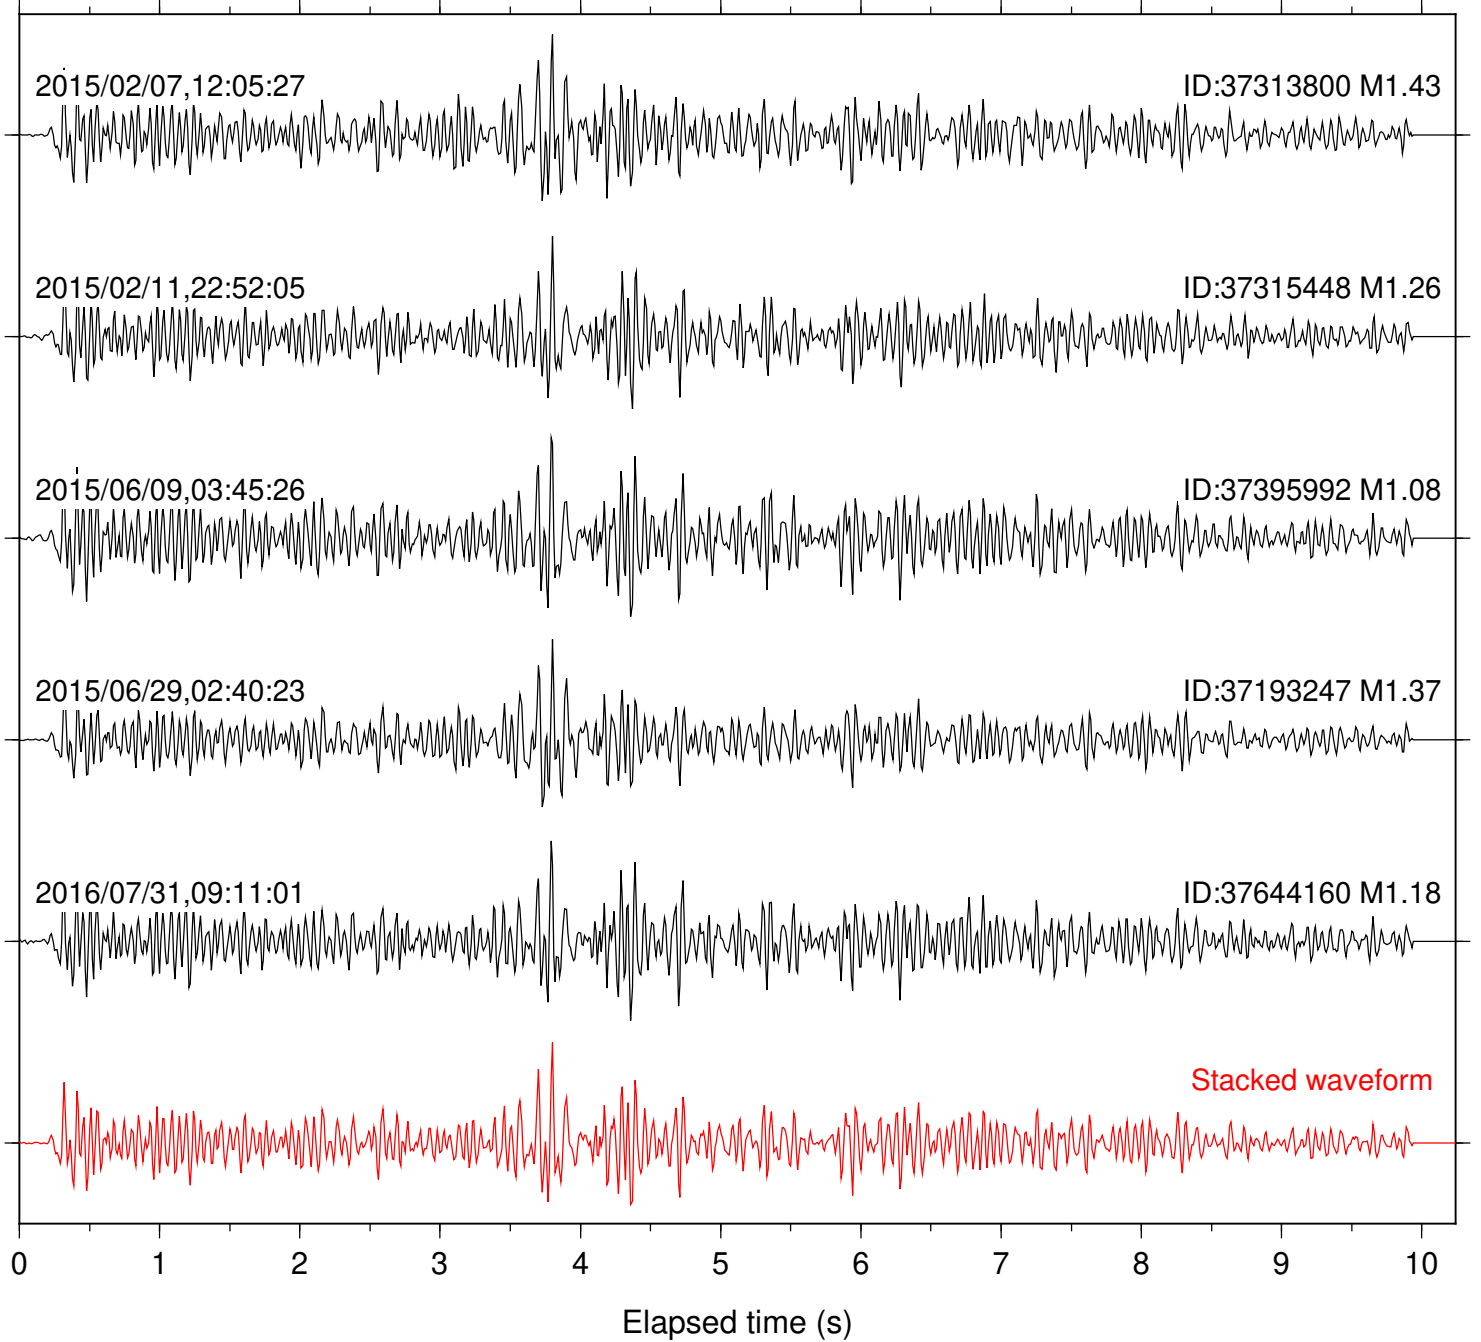

Station: B084 Com: EHZ

Focal depth: 8.24 km

Station: B086 Com: EHZ

Focal depth: 8.24 km

Station: B087 Com: EHZ

Focal depth: 8.24 km

Station: B088 Com: EHZ

Focal depth: 8.24 km