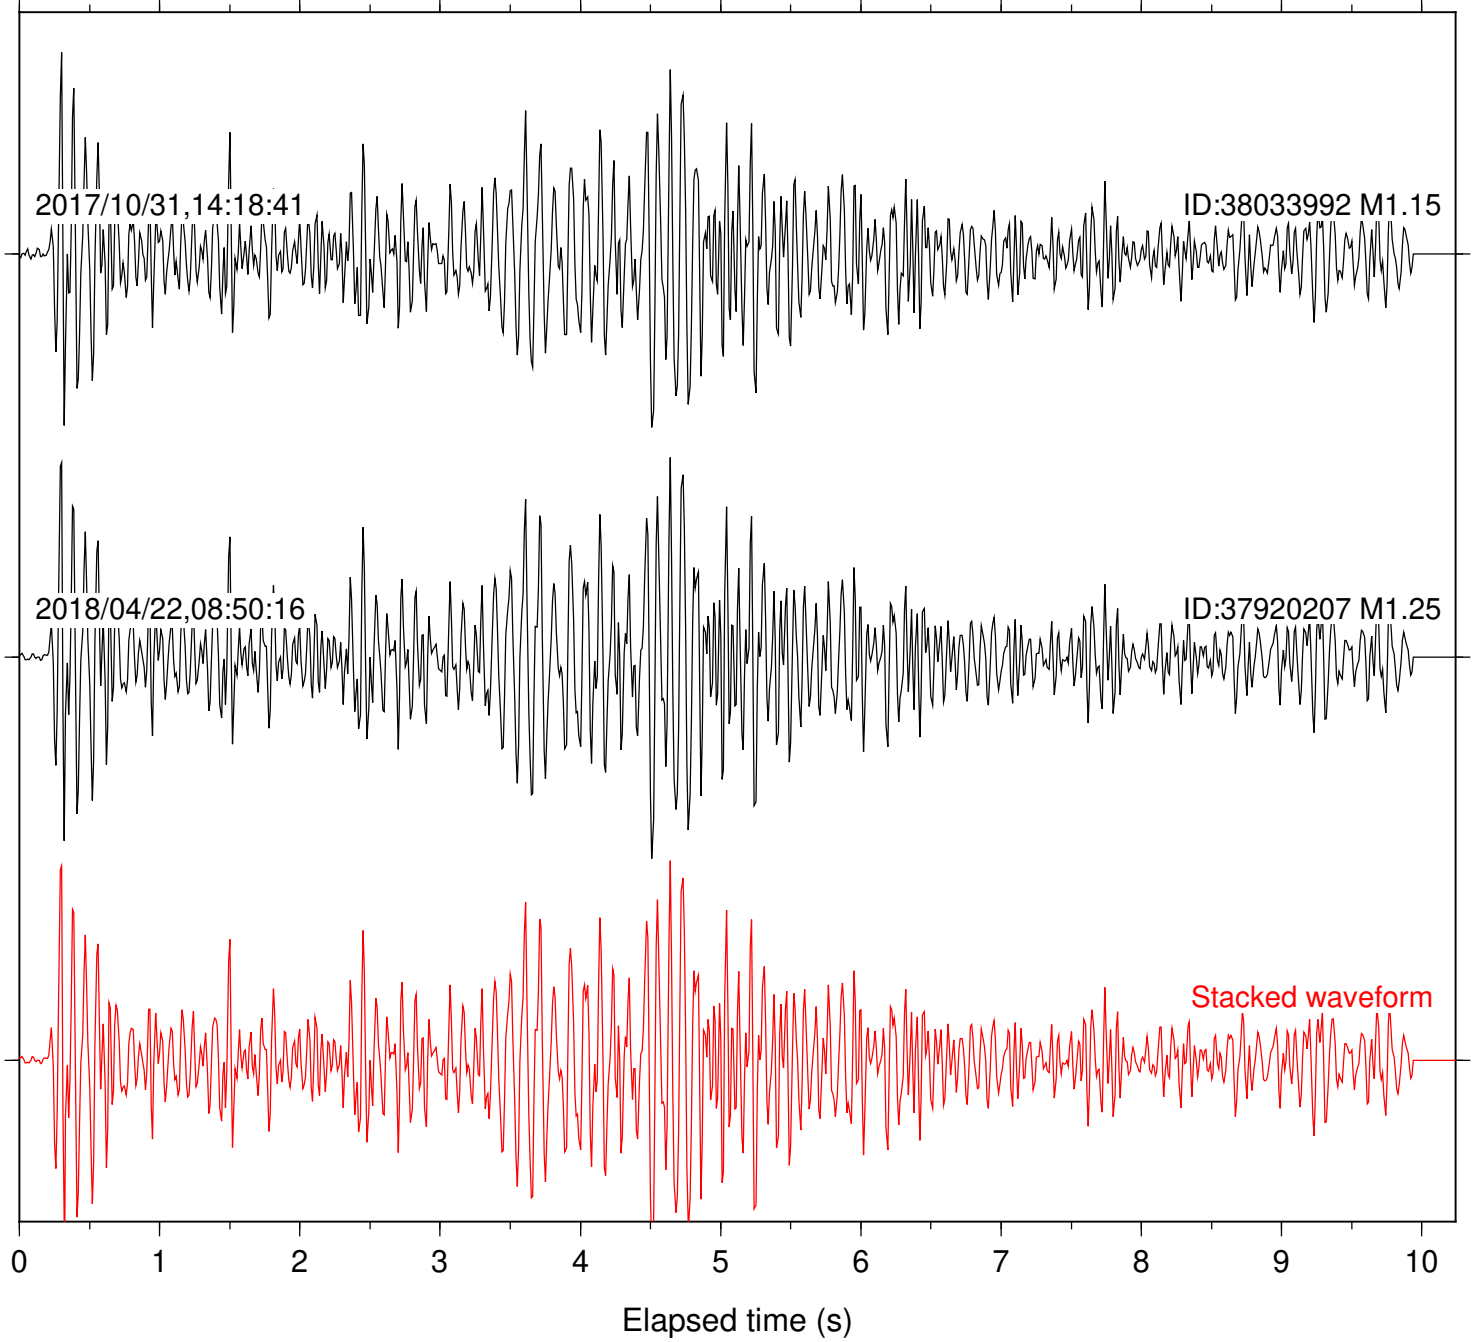

Focal depth: 5.79 km

Station: BAC Com: EHZ

Focal depth: 5.79 km

Station: CSH Com: HHZ

Focal depth: 5.79 km

Station: DGR Com: HHZ

Focal depth: 5.79 km

Station: FRD Com: HHZ