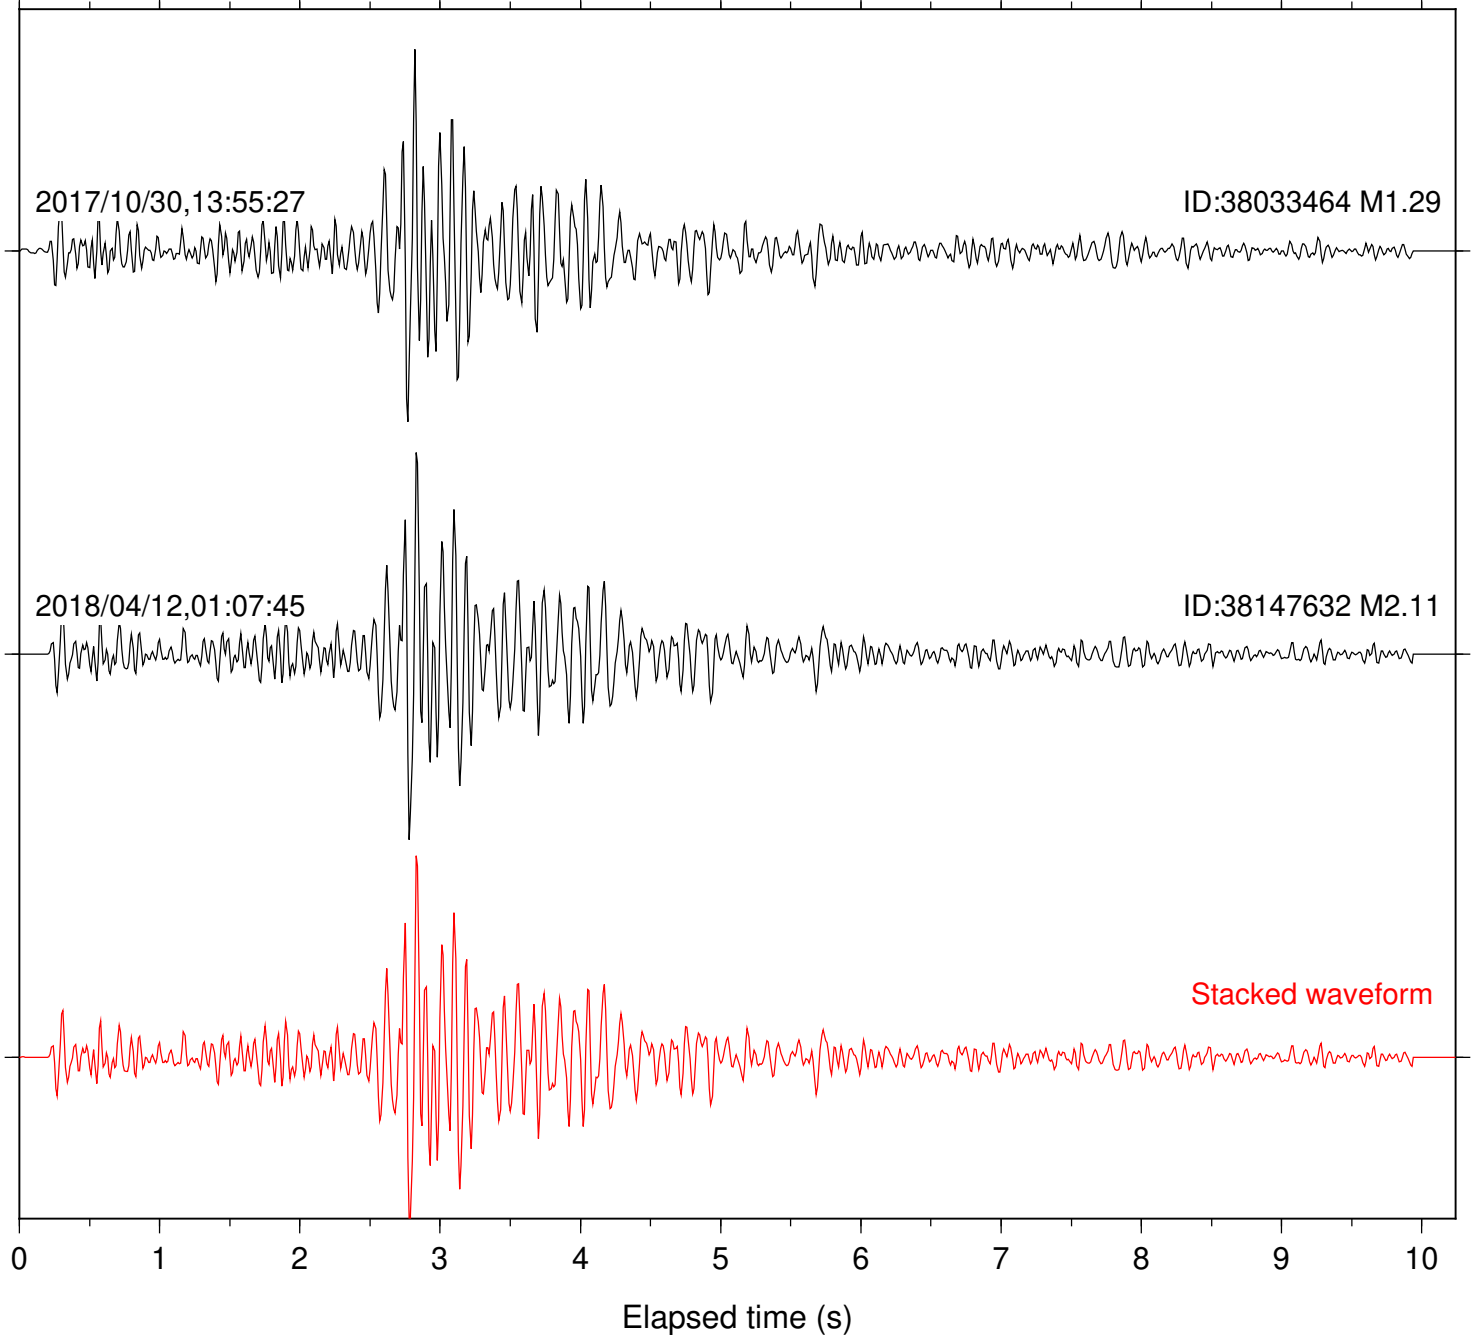

Station: SND Com: HHZ

Focal depth: 6.26 km