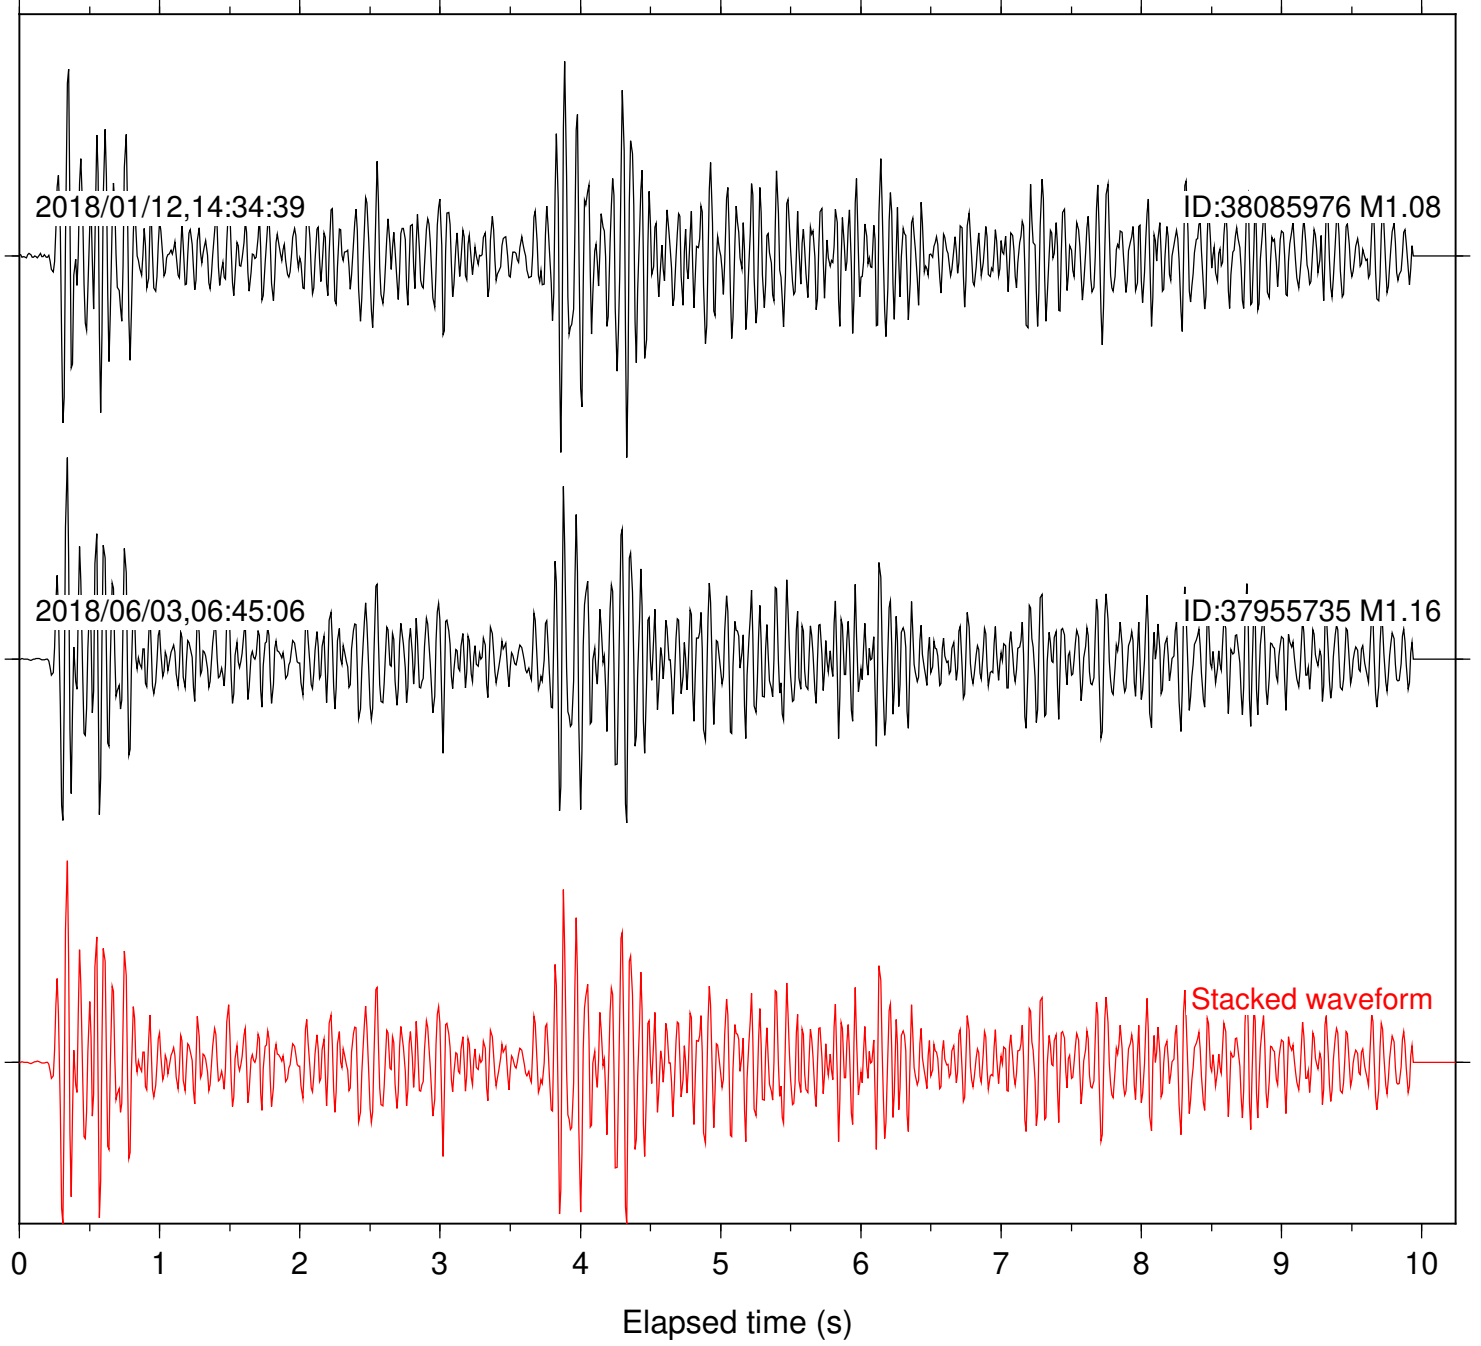

Station: KNW Com: HHZ

Focal depth: 4.72 km