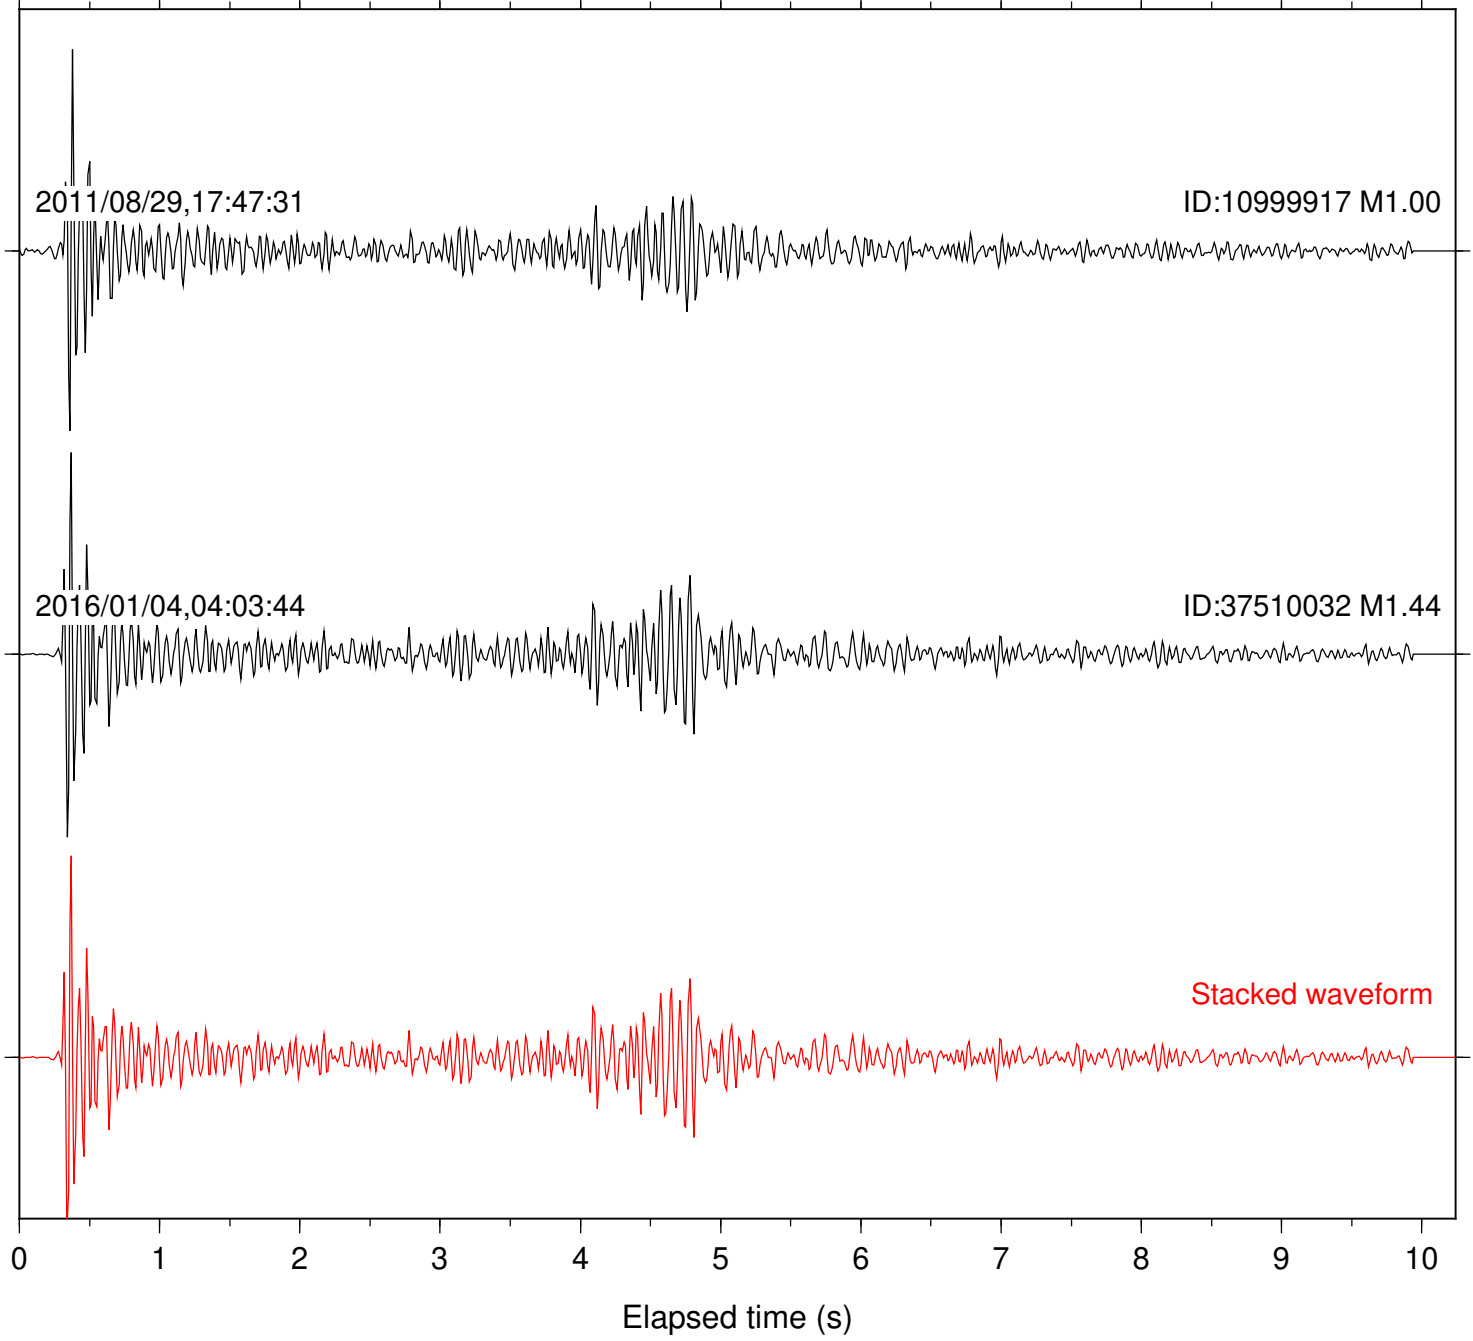

Station: B087 Com: EHZ

Focal depth: 16.22 km