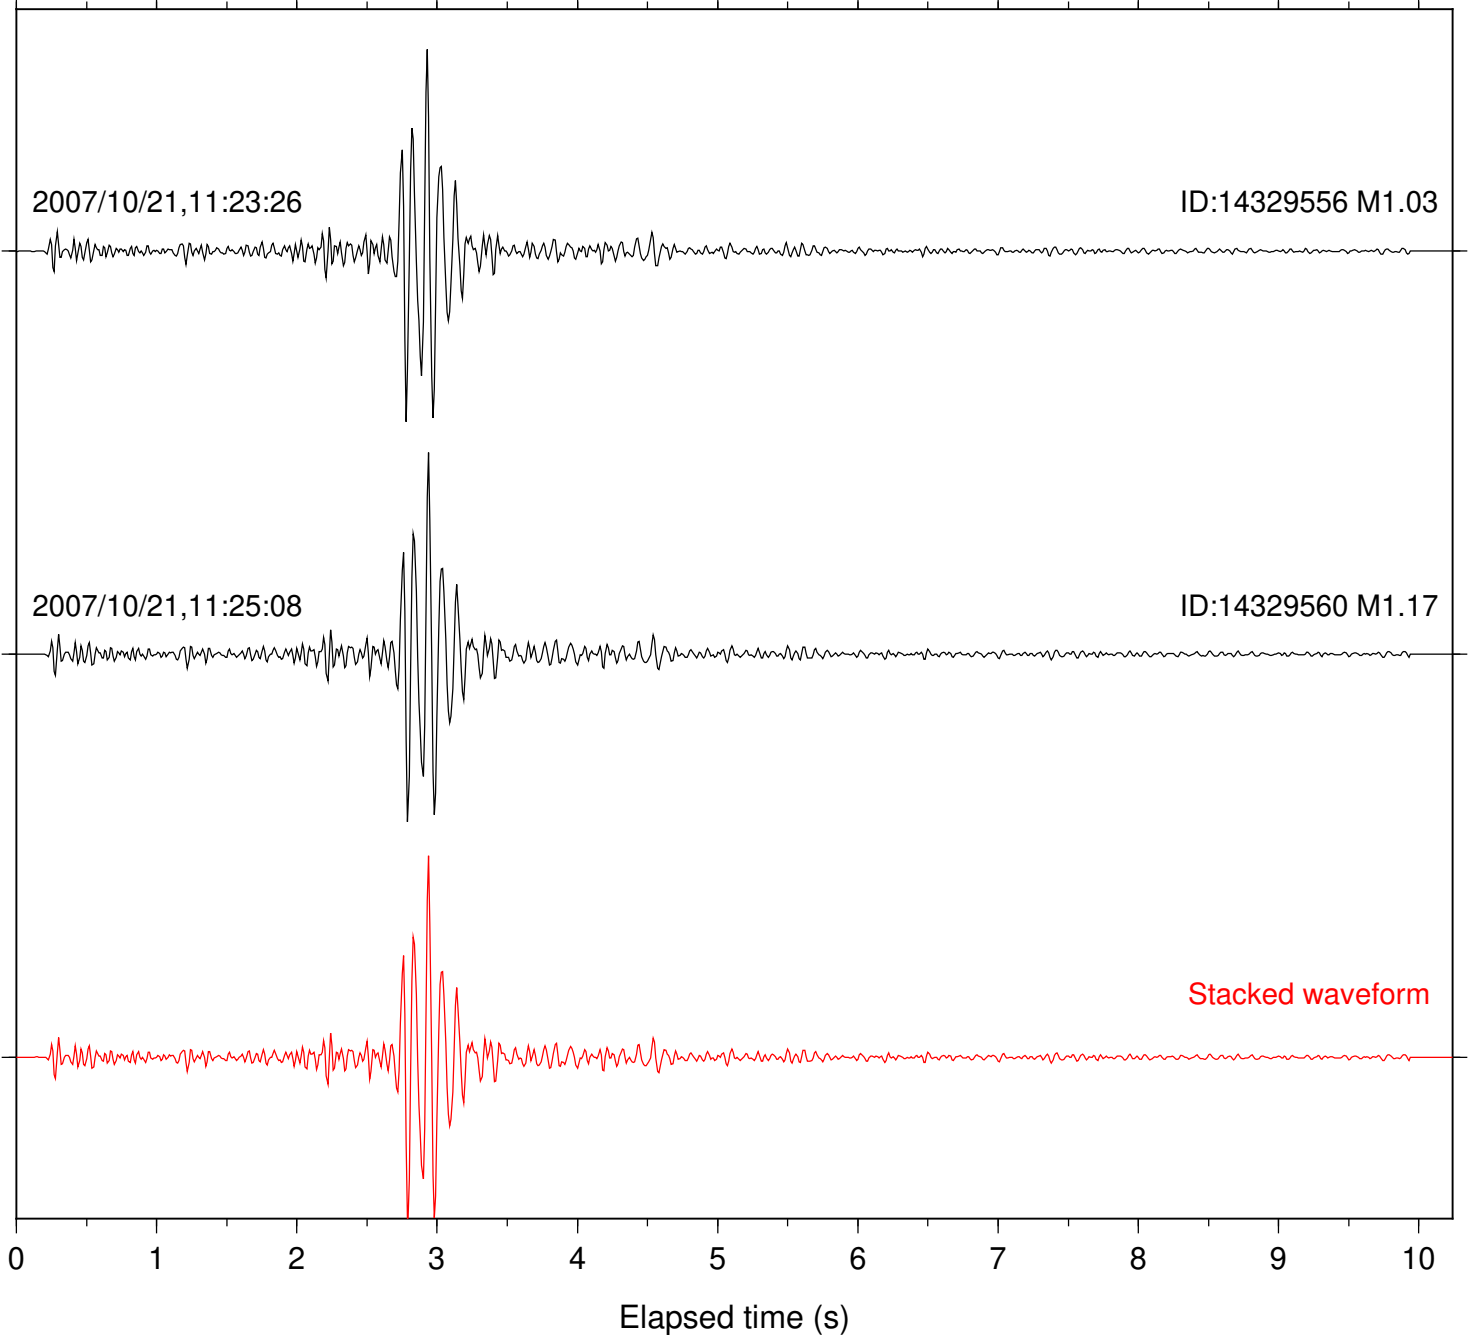

Station: B084 Com: EHZ

Focal depth: 12.93 km

2007/10/21,11:23:26

ID:14329556 M1.03

2007/10/21,11:25:08

ID:14329560 M1.17

Stacked waveform