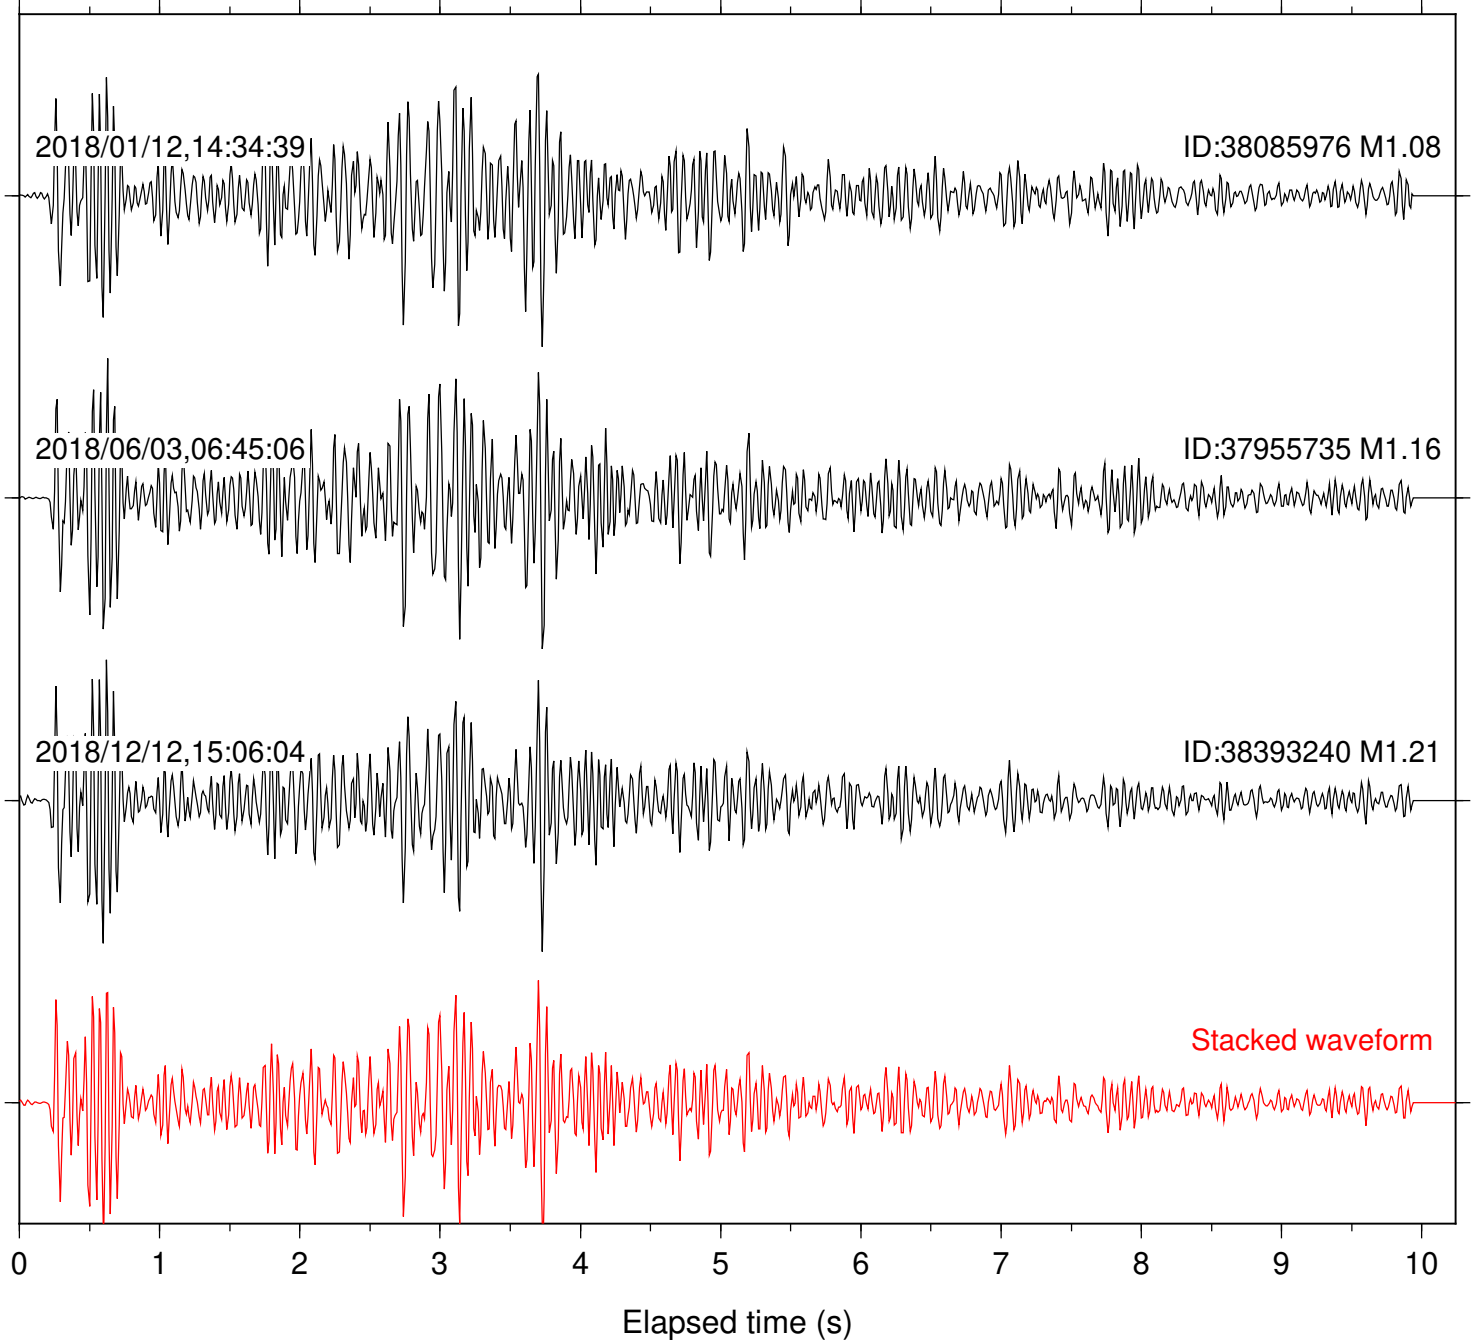

Station: HMT2 Com: HHZ

Focal depth: 4.78 km

Station: KNW Com: HHZ

Focal depth: 4.72 km

Station: PFO Com: HHZ

Focal depth: 4.78 km

Station: PLM Com: HHZ

Focal depth: 4.78 km