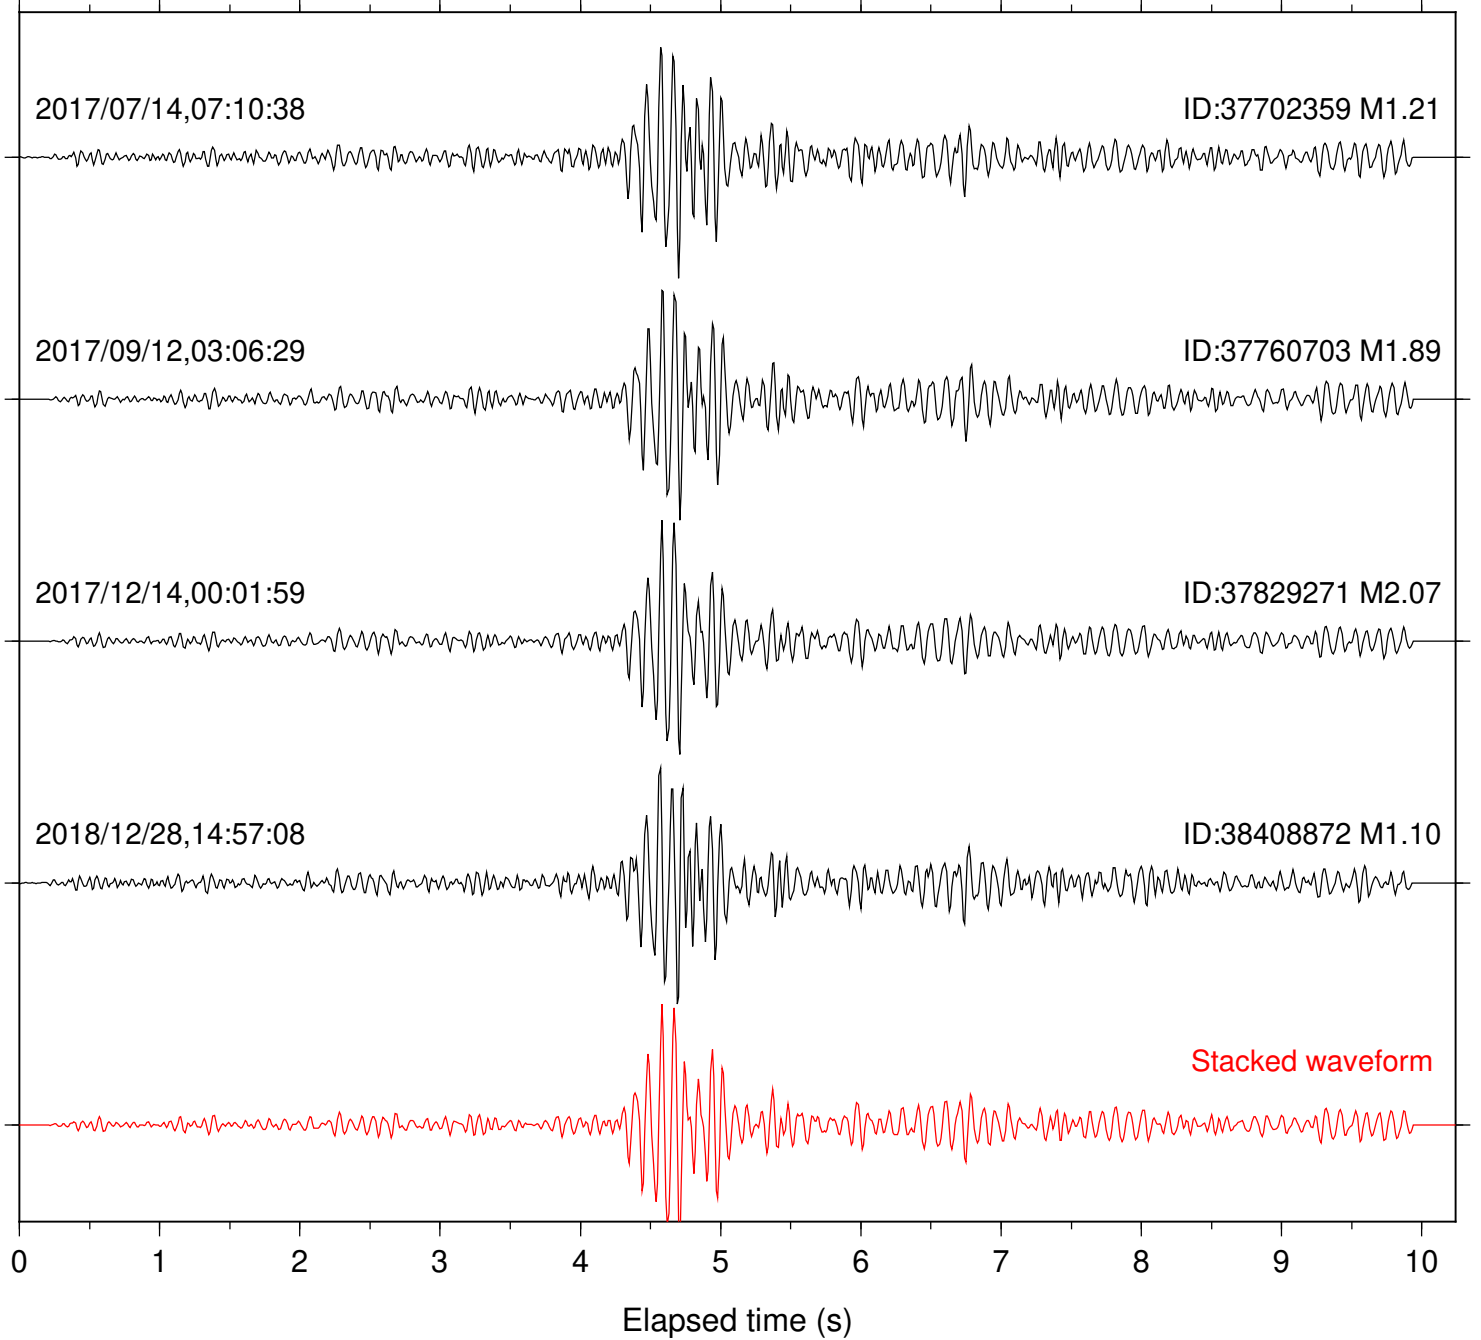

Station: B084 Com: EHZ

Focal depth: 6.19 km