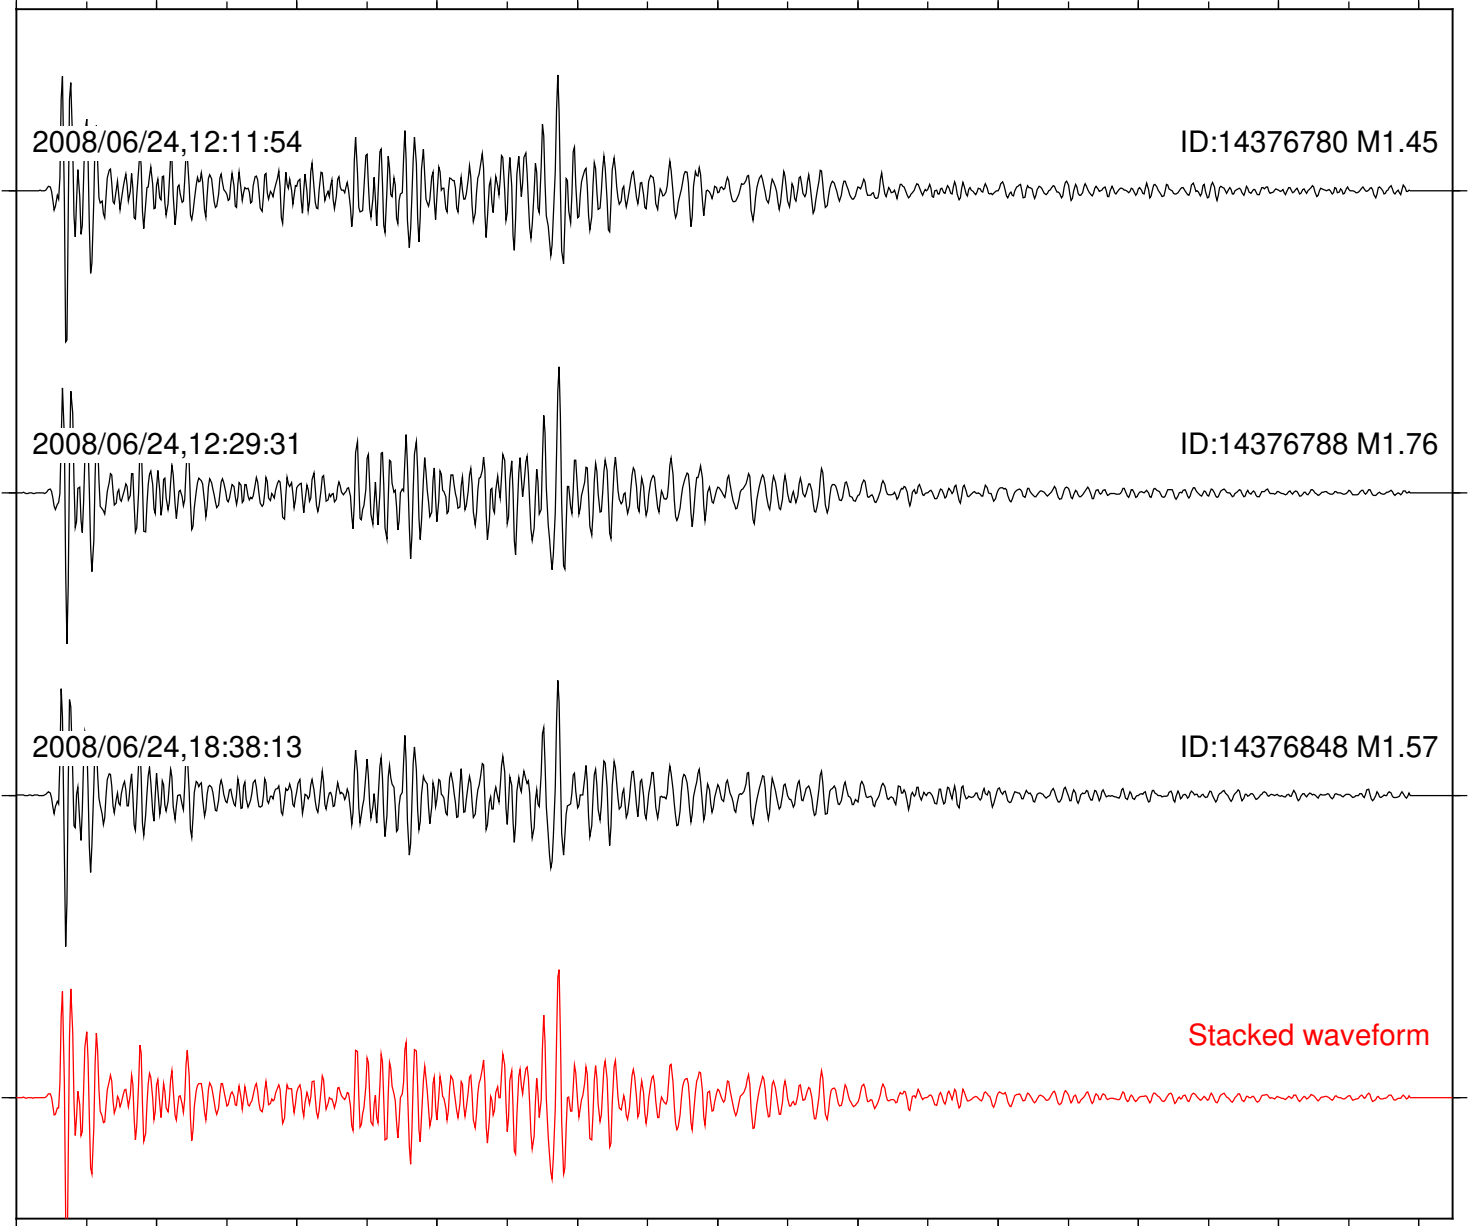

2008/06/24,18:38:13

ID:14376848 M1.57

Stacked waveform

0 1 2 3 4 5 6 7 8 9 10  
Elapsed time (s)

Station: FRD Com: HHZ

Focal depth: 6.64 km

Station: KNW Com: HHZ

Focal depth: 6.54 km