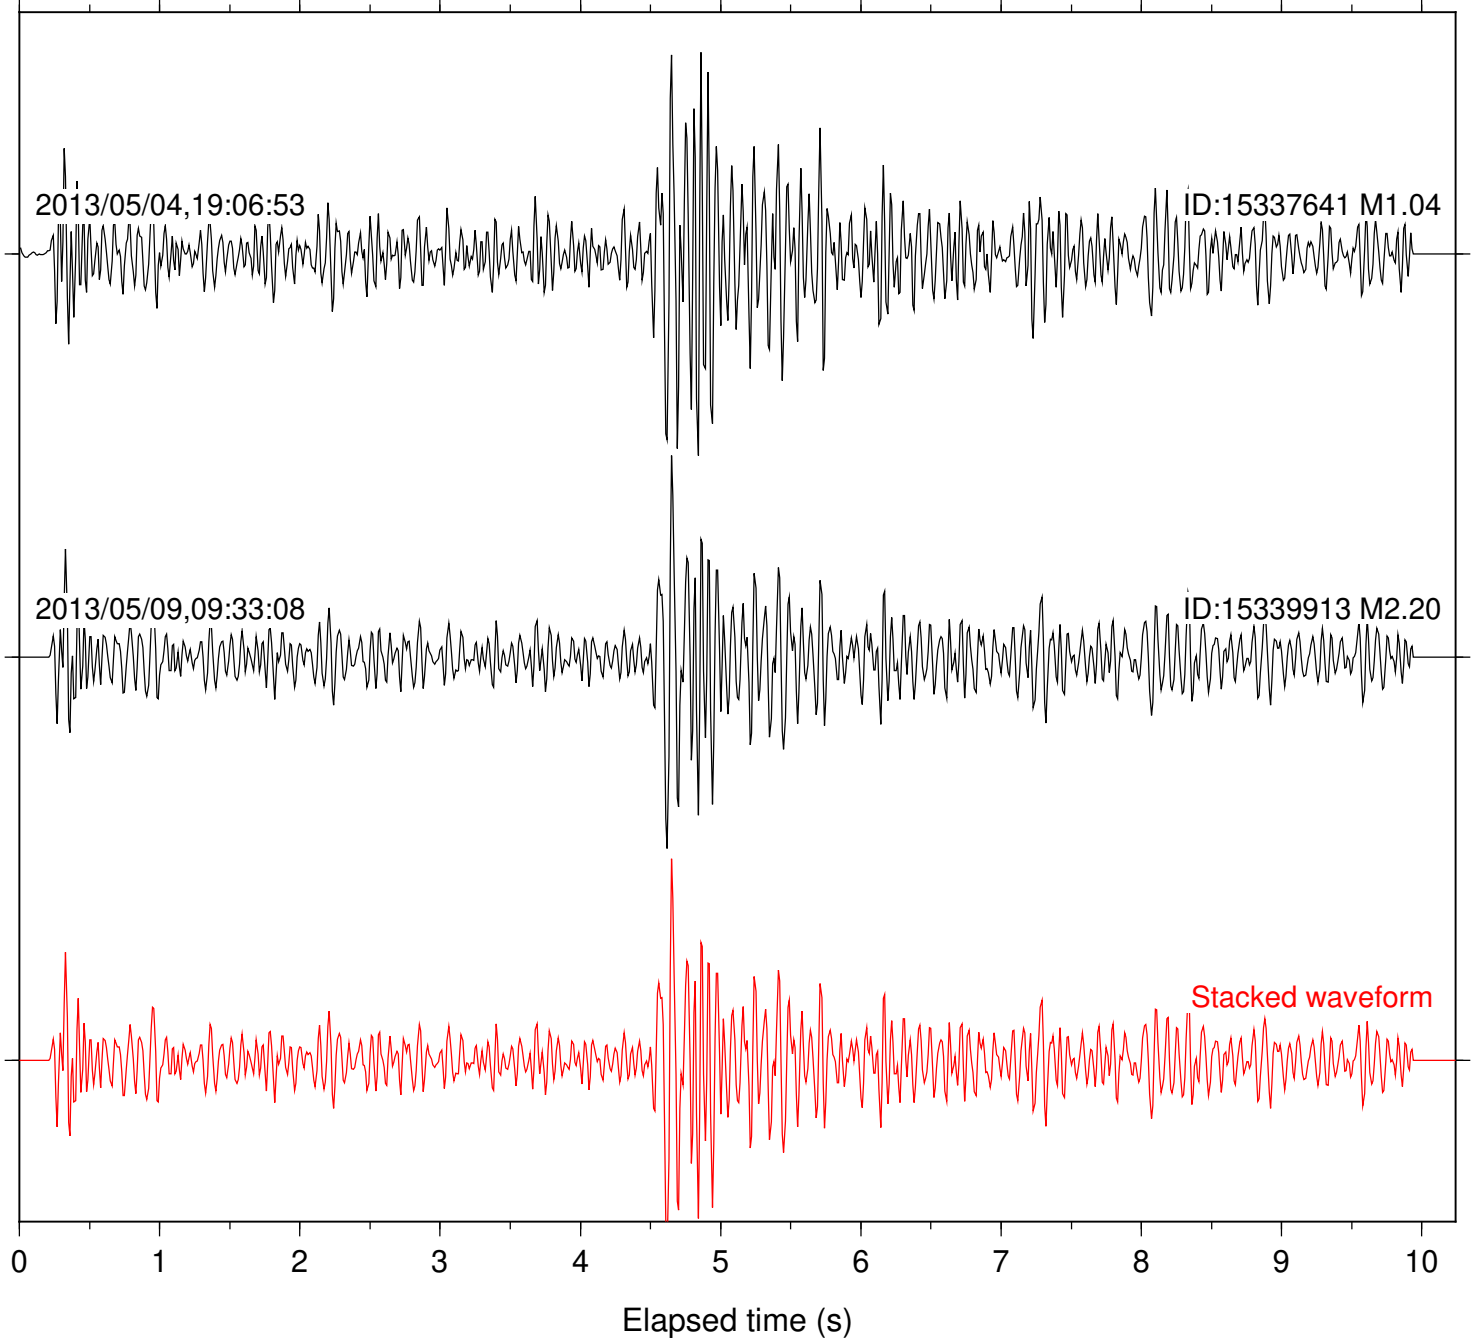

Station: PMD Com: HHZ

Focal depth: 11.71 km