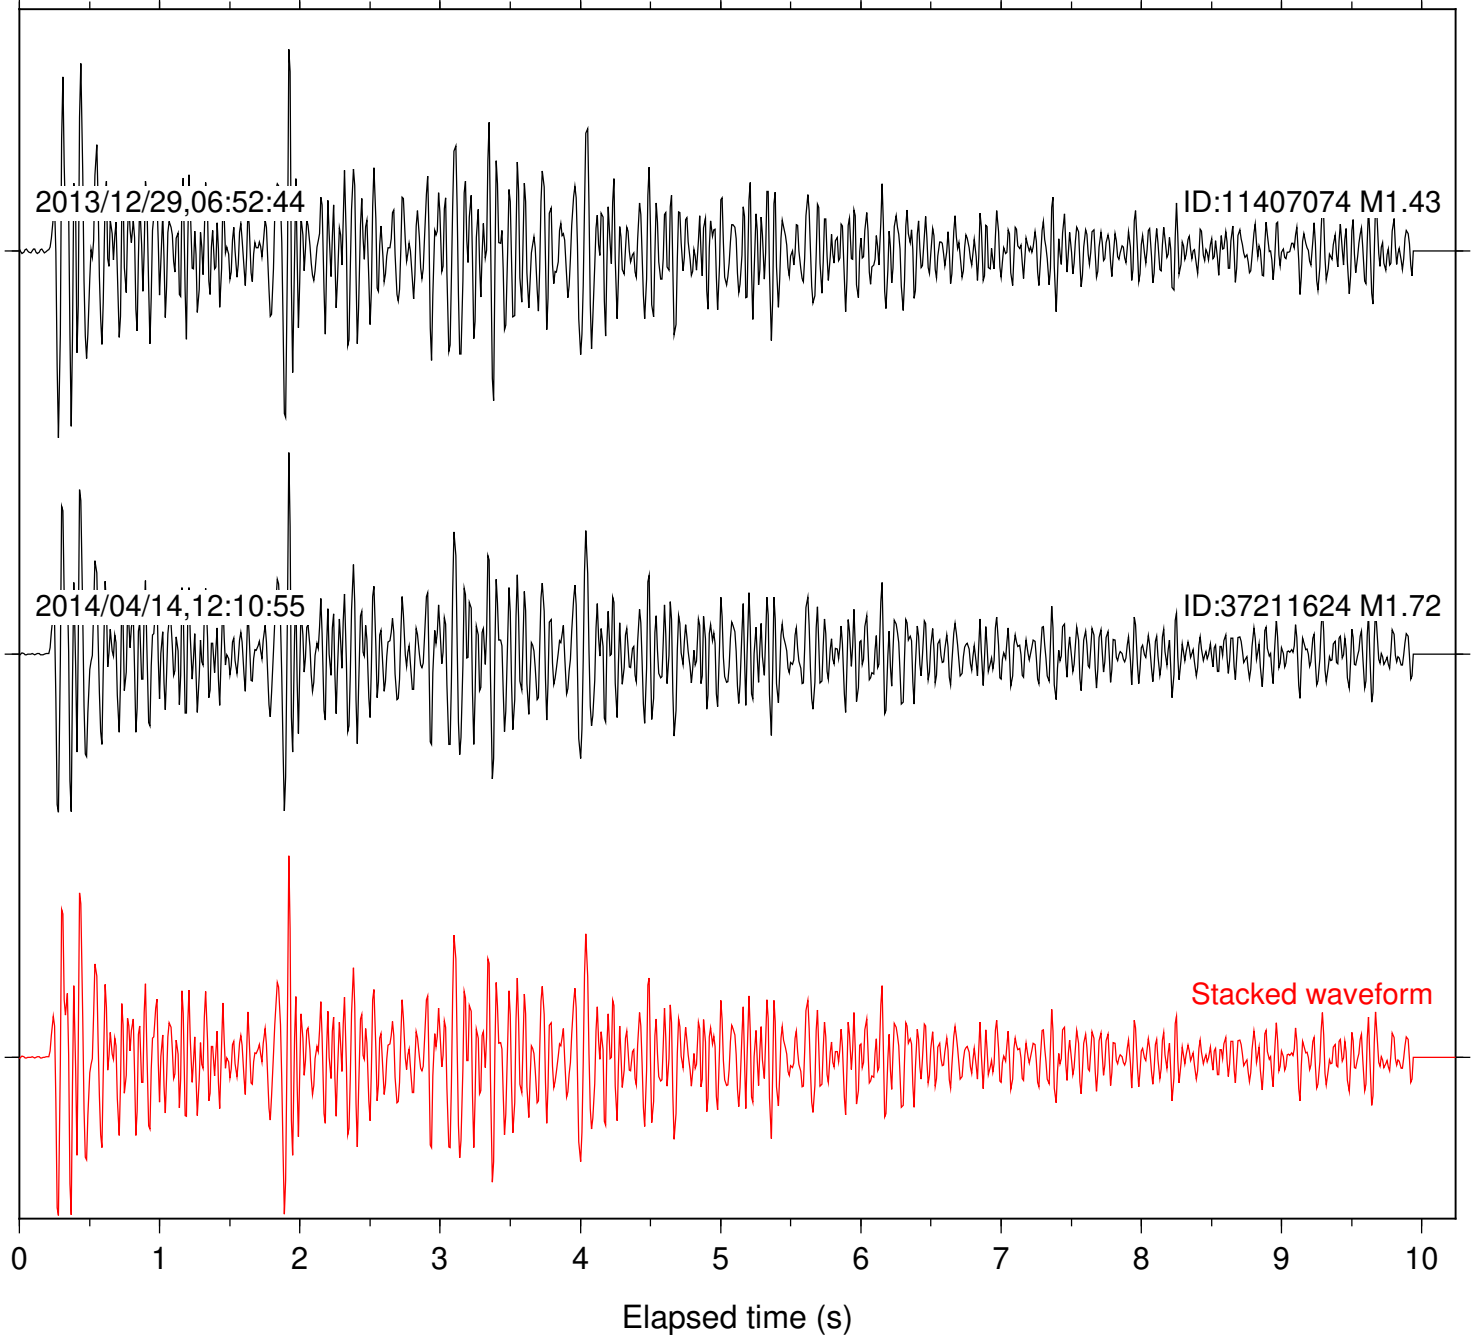

Station: MONP2 Com: HHZ

Focal depth: 4.27 km