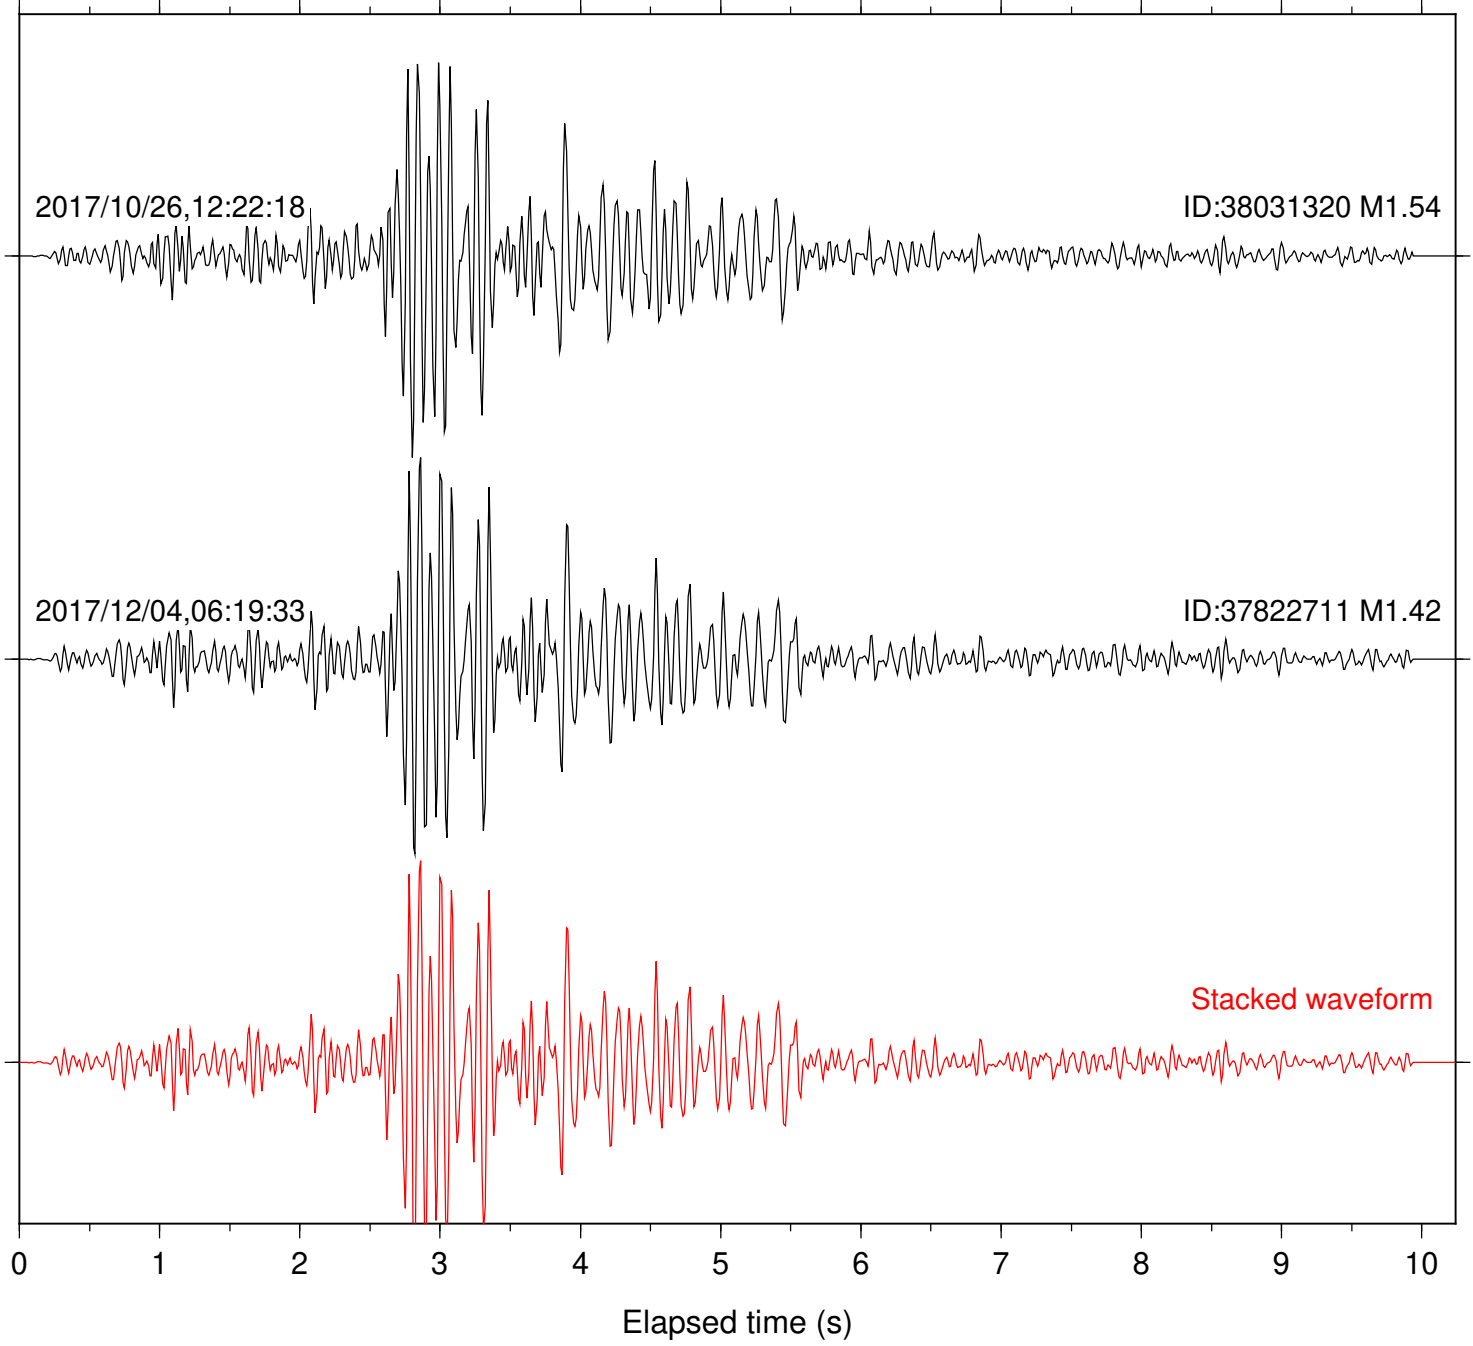

Focal depth: 7.16 km

Station: FRD Com: HHZ

Focal depth: 7.23 km

Station: HMT2 Com: HHZ

Focal depth: 7.23 km

Station: LKH Com: HHZ

Focal depth: 7.16 km

Station: LVA2 Com: HHZ