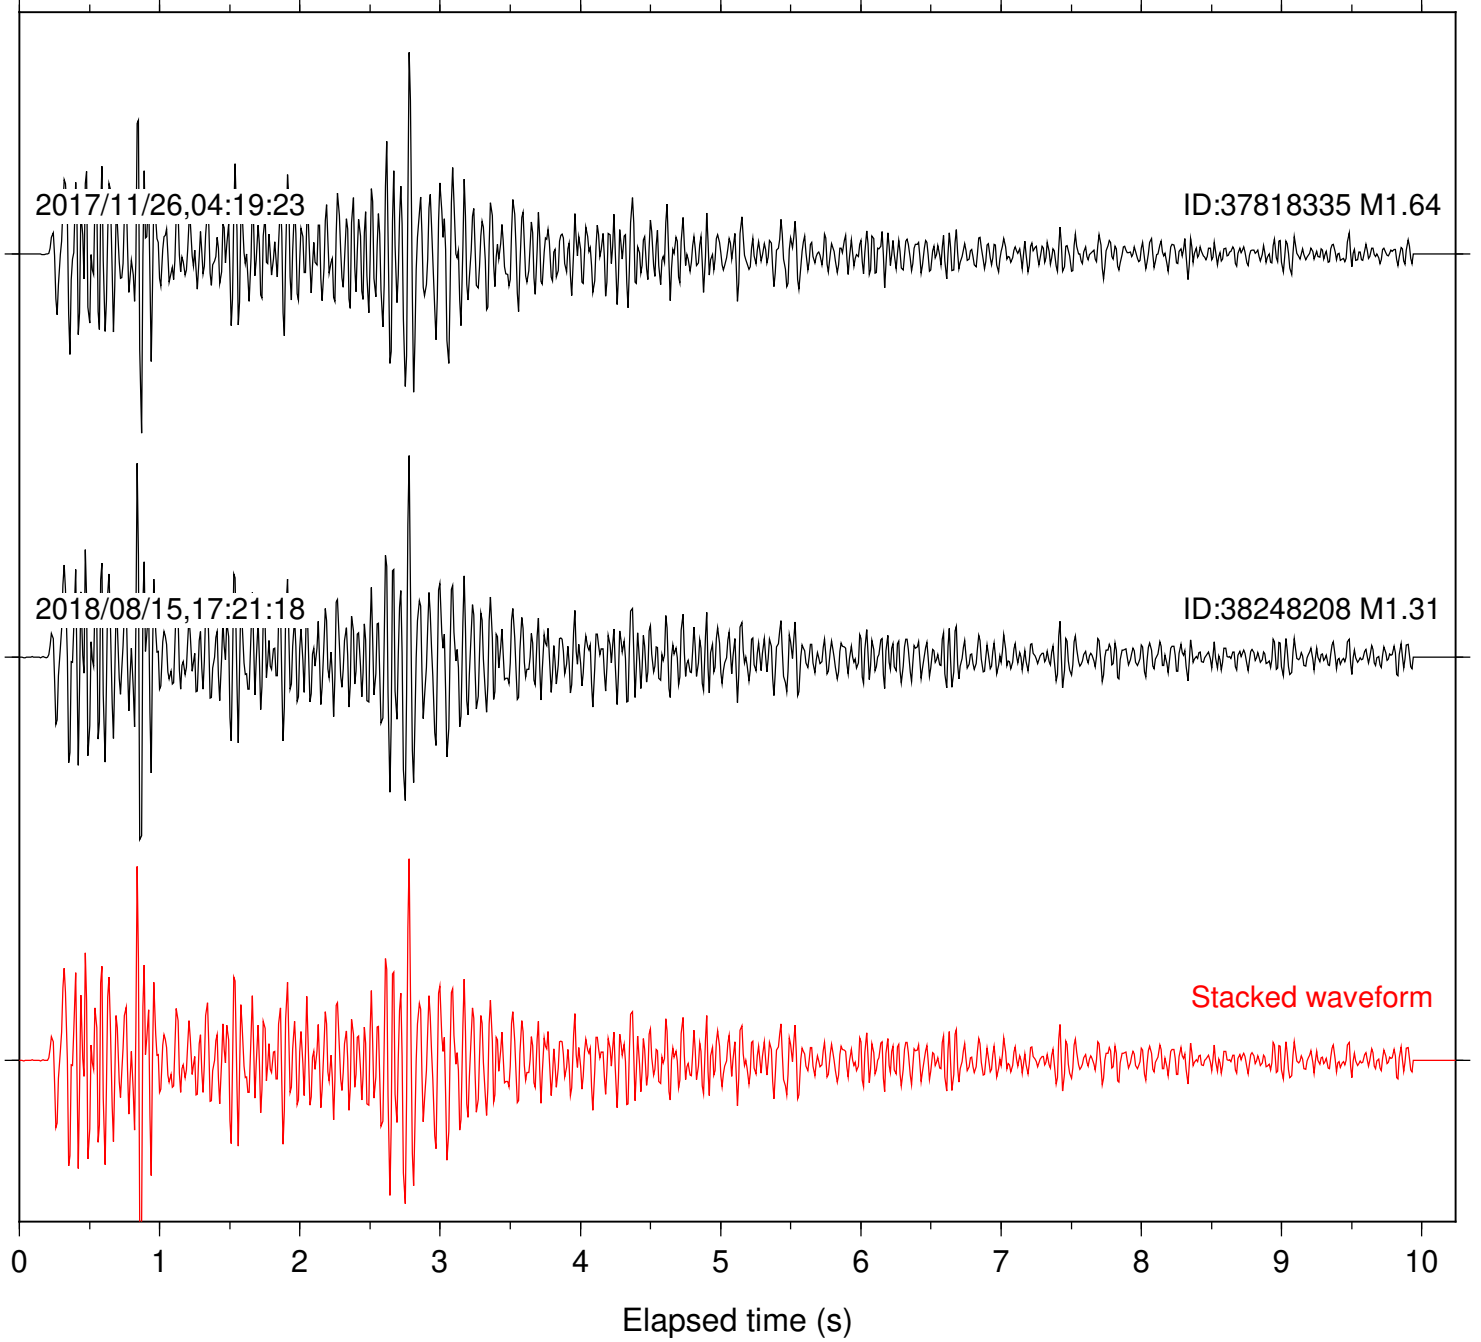

Station: DGR Com: HHZ

Focal depth: 4.87 km

Station: FRD Com: HHZ

Focal depth: 4.87 km

Station: HMT2 Com: HHZ

Focal depth: 4.87 km

Station: PFO Com: HHZ

Focal depth: 4.87 km