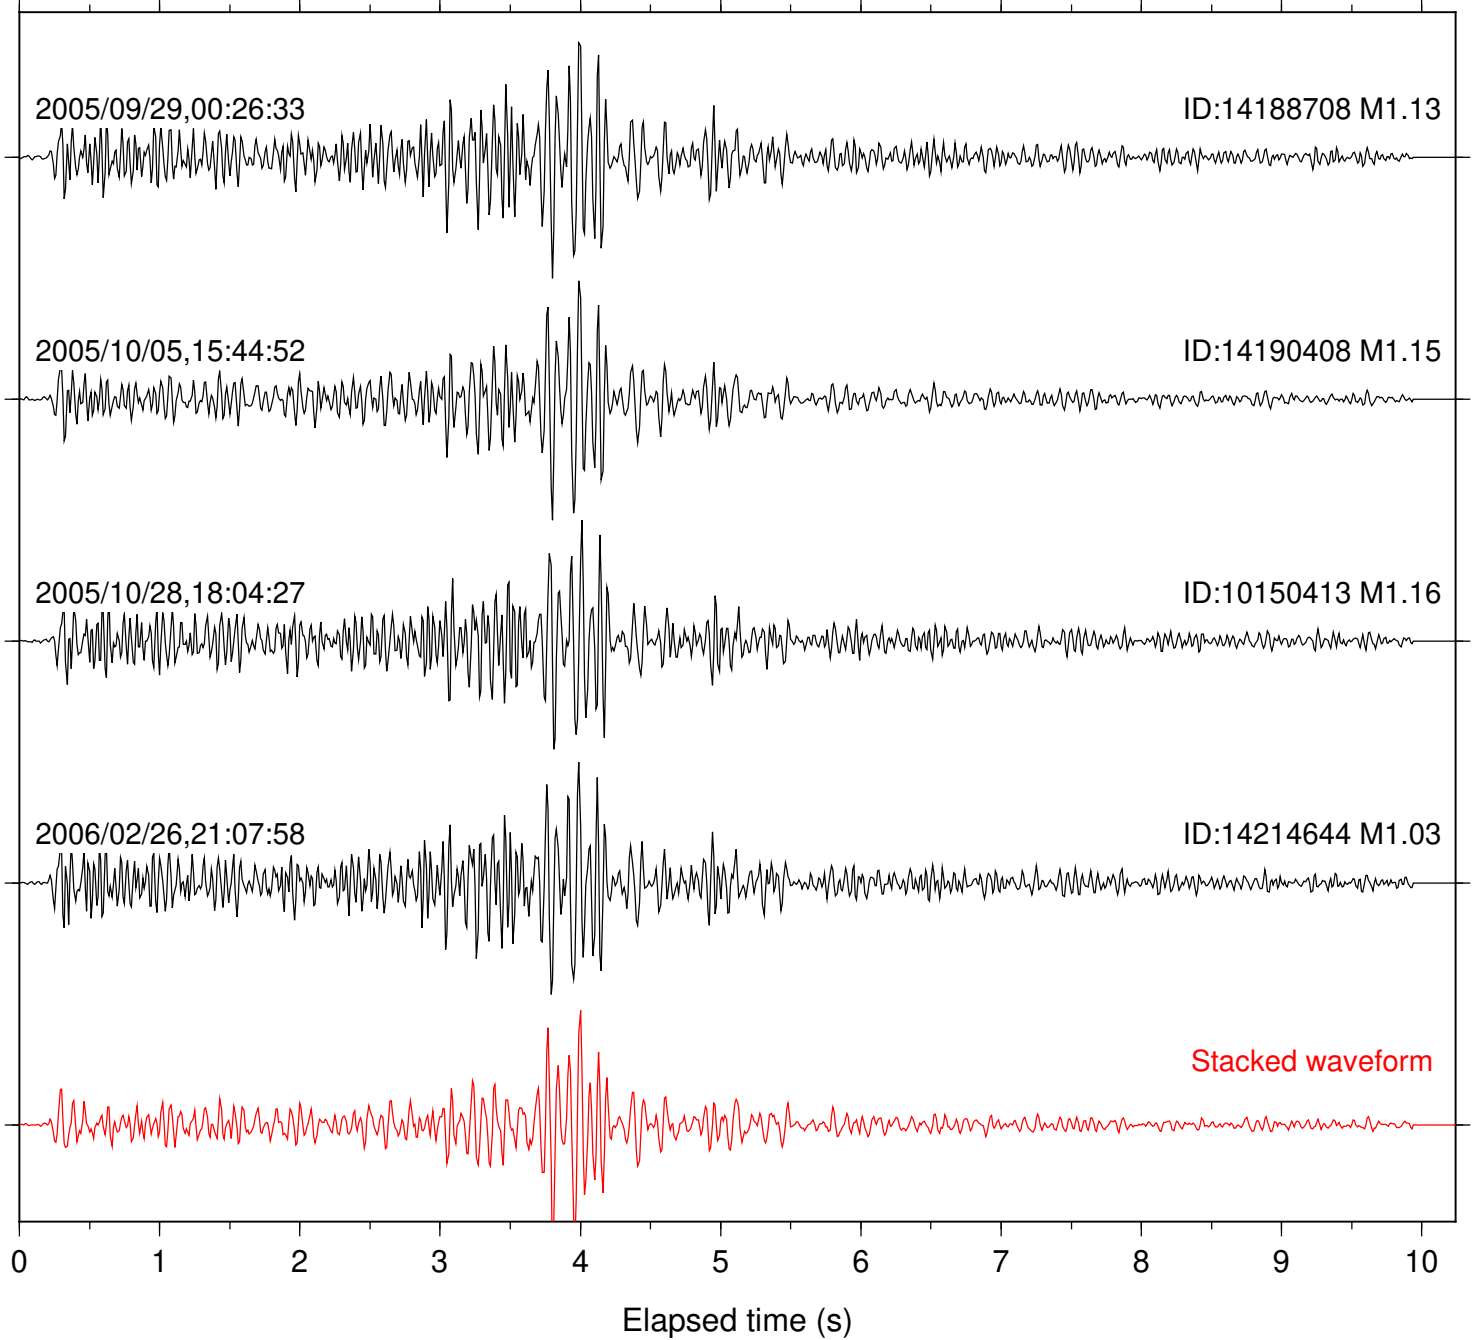

Station: FRD Com: HHZ

Focal depth: 11.09 km