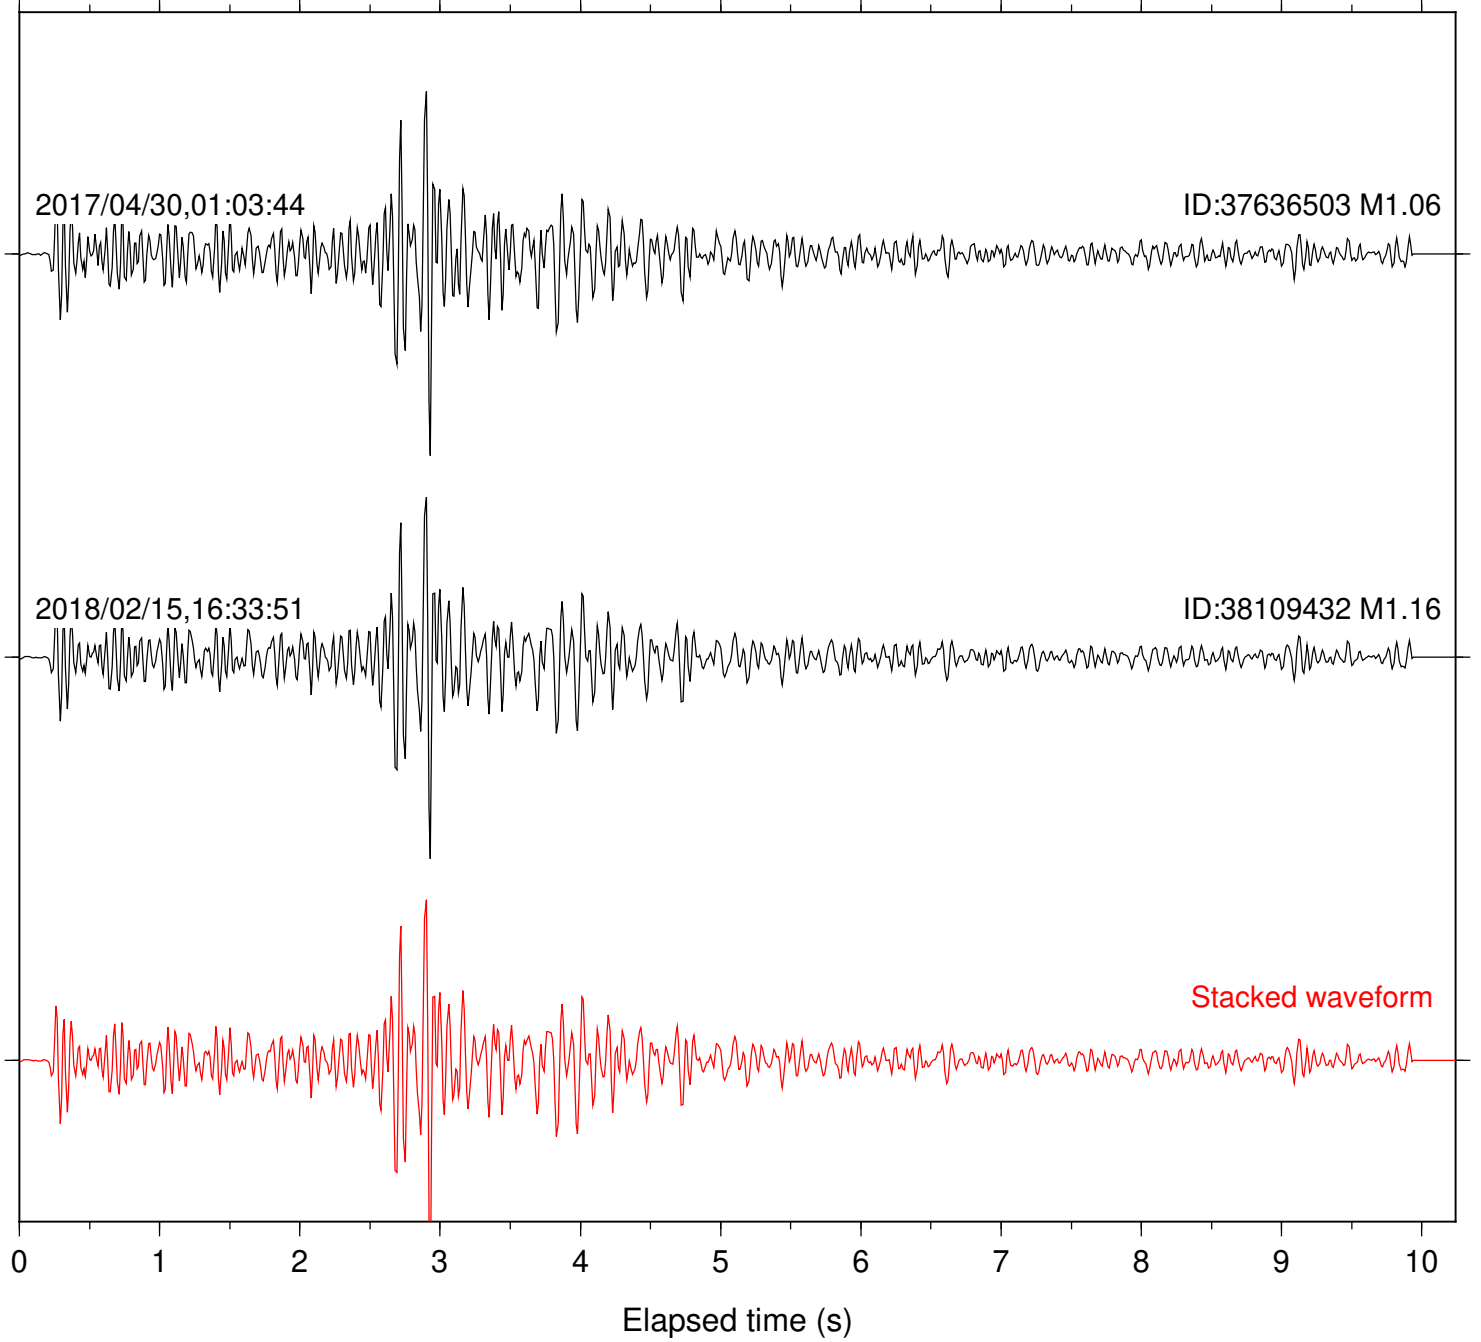

Station: BAC Com: EHZ

Focal depth: 5.40 km

Station: FRD Com: HHZ

Focal depth: 5.40 km

Station: HMT2 Com: HHZ

Focal depth: 5.40 km

Station: SND Com: HHZ

Focal depth: 5.40 km