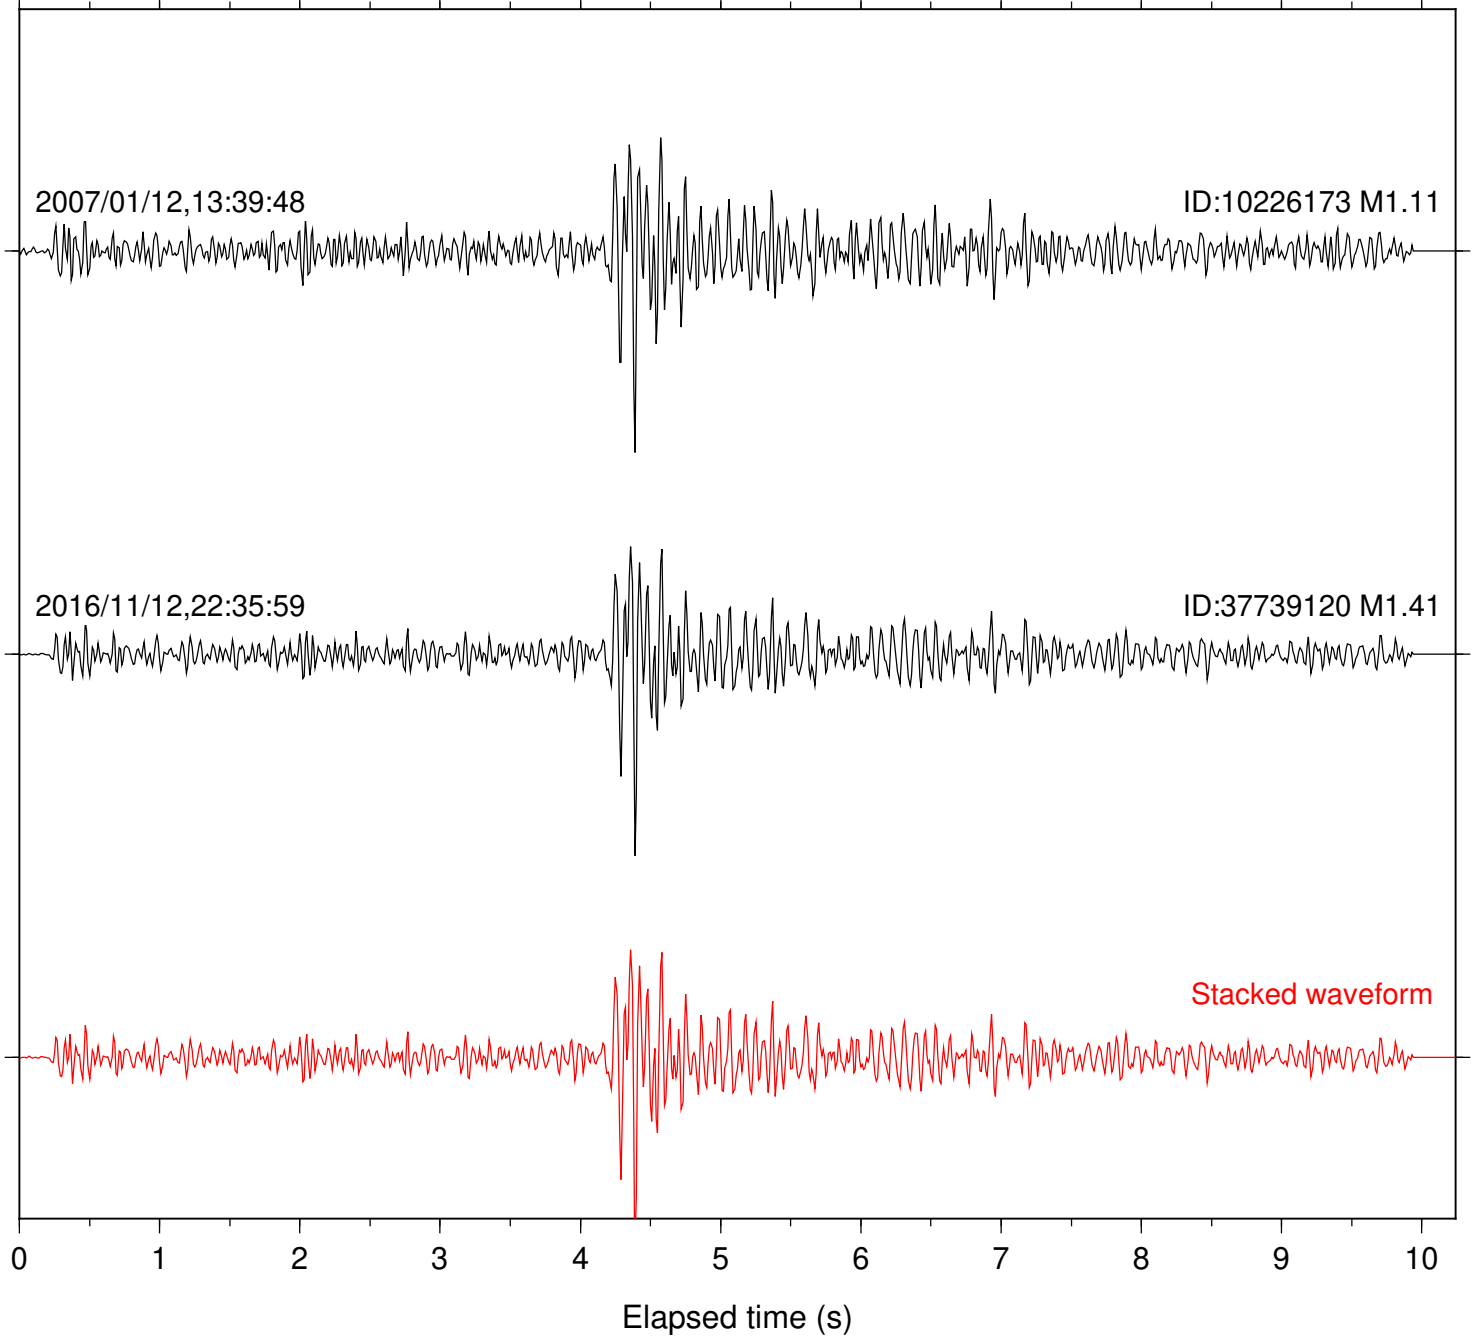

Station: B081 Com: EHZ

Focal depth: 5.46 km