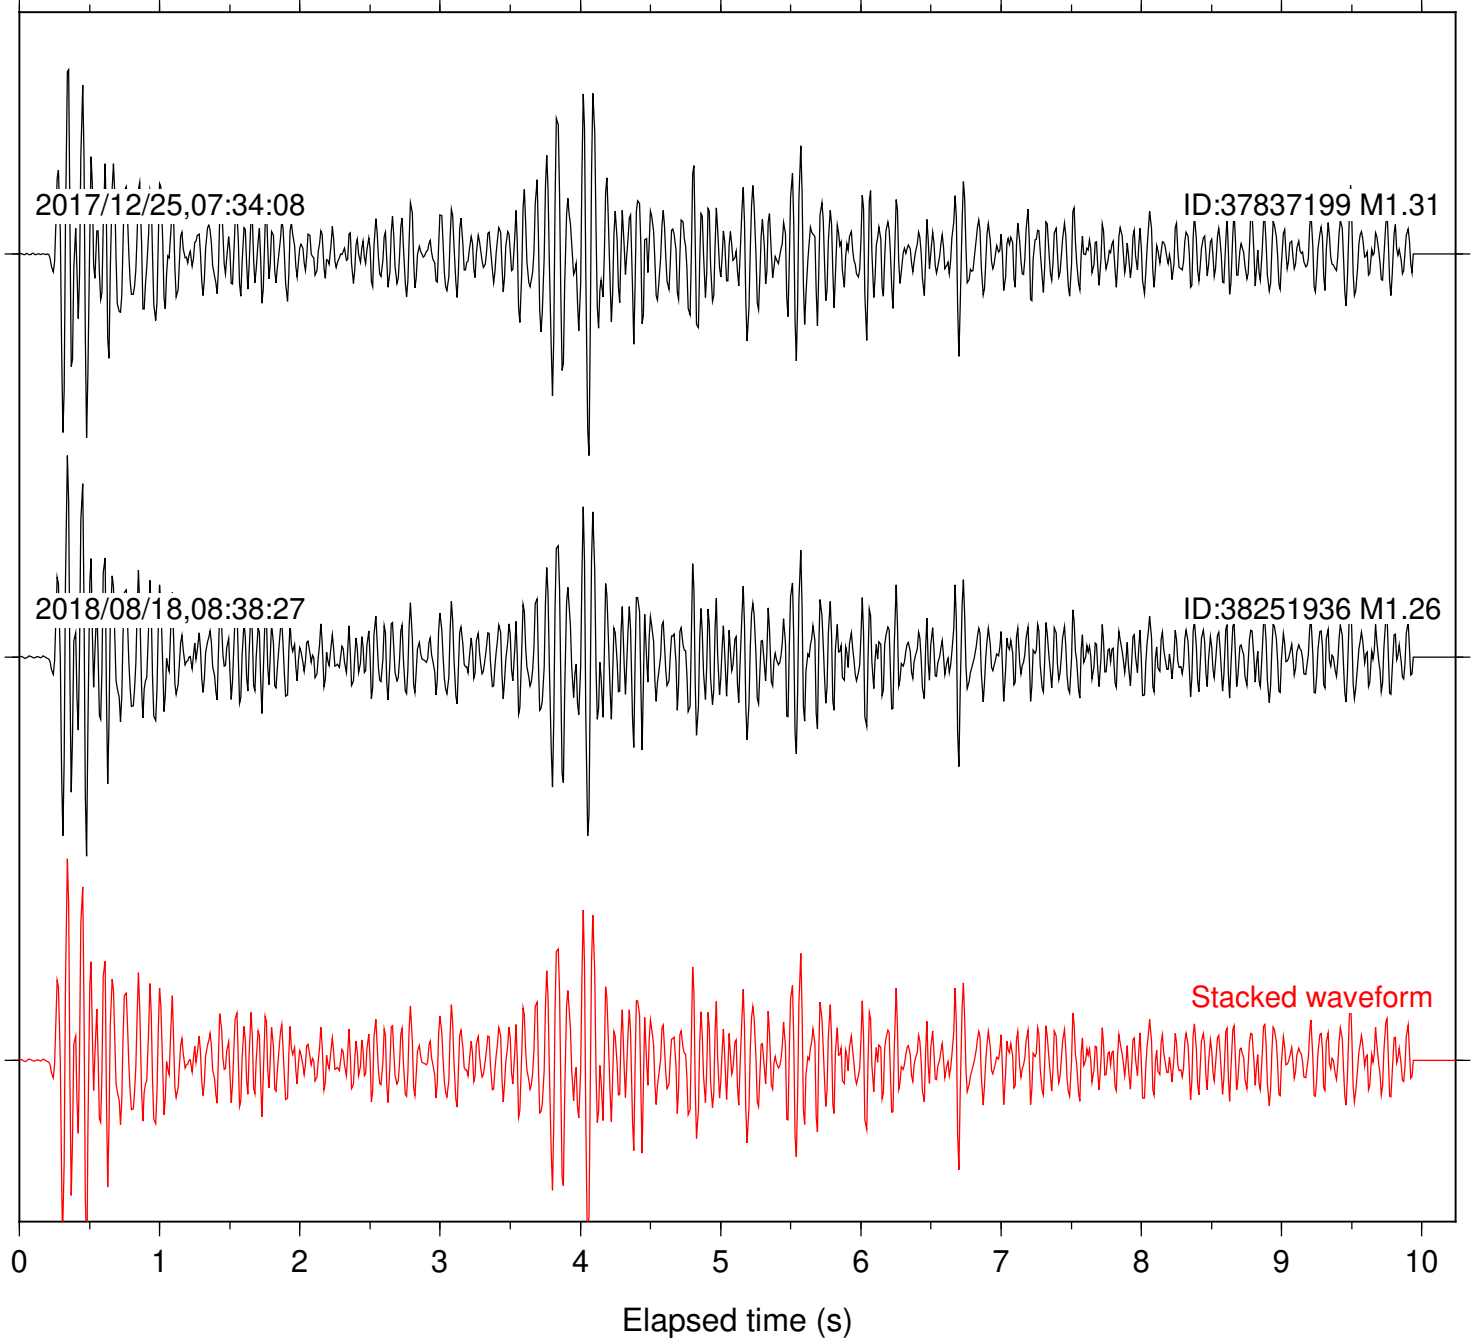

Station: KNW Com: HHZ

Focal depth: 4.67 km