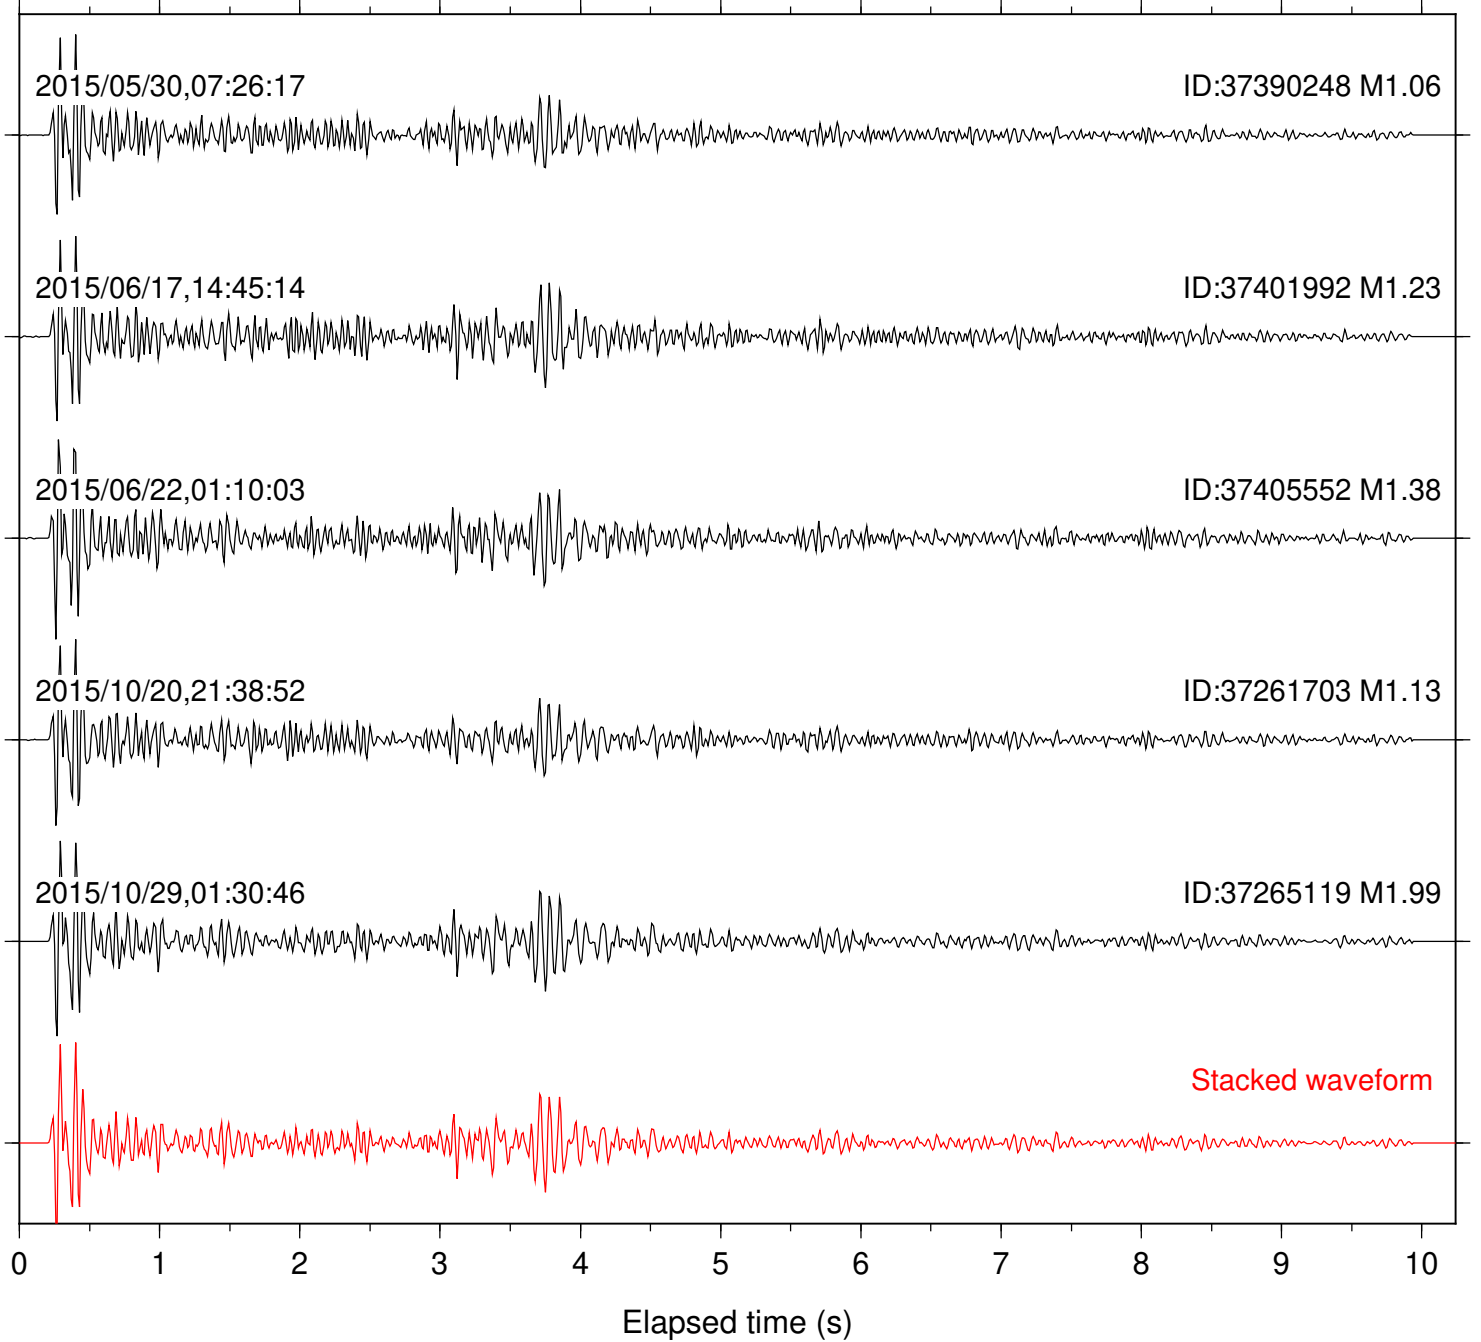

Focal depth: 8.61 km

Station: DNR Com: HHZ

Focal depth: 8.61 km

Station: FRD Com: HHZ

Focal depth: 8.61 km

Station: HMT2 Com: HHZ

Focal depth: 8.61 km

Station: KNW Com: HHZ