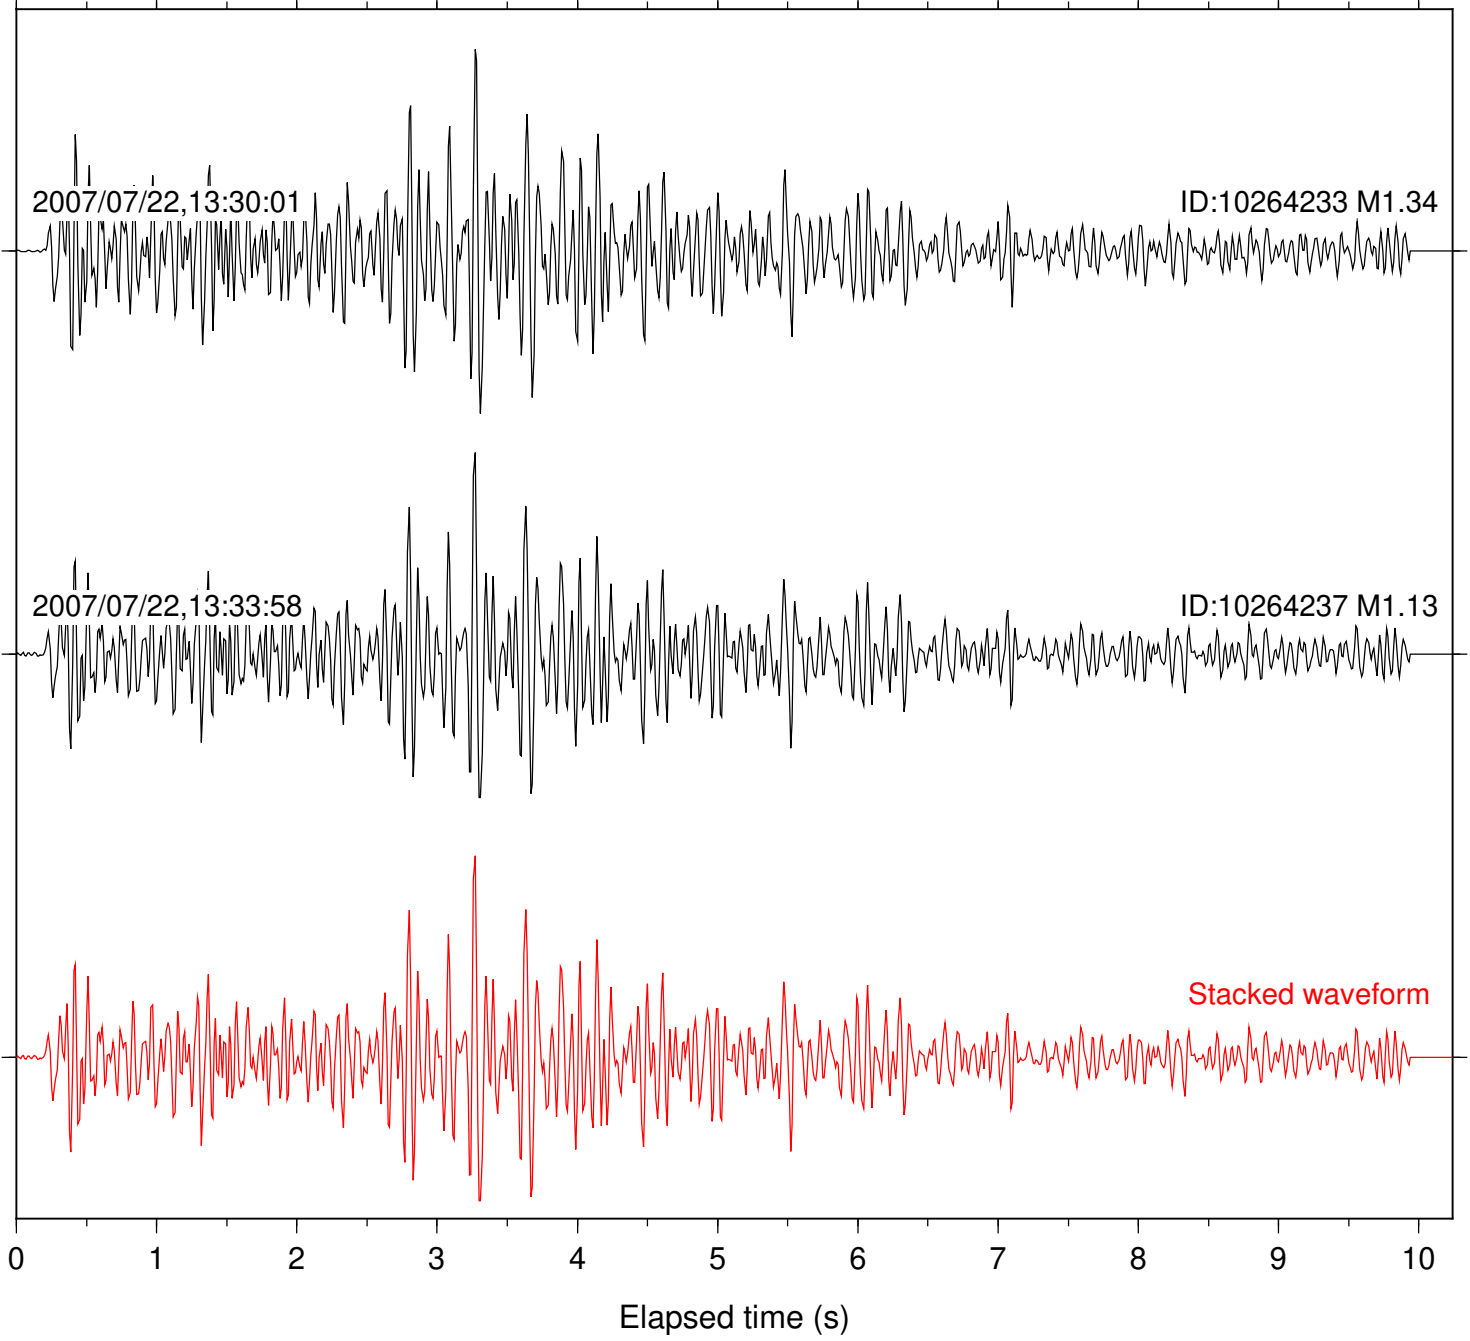

Station: B088 Com: EHZ

Focal depth: 5.55 km