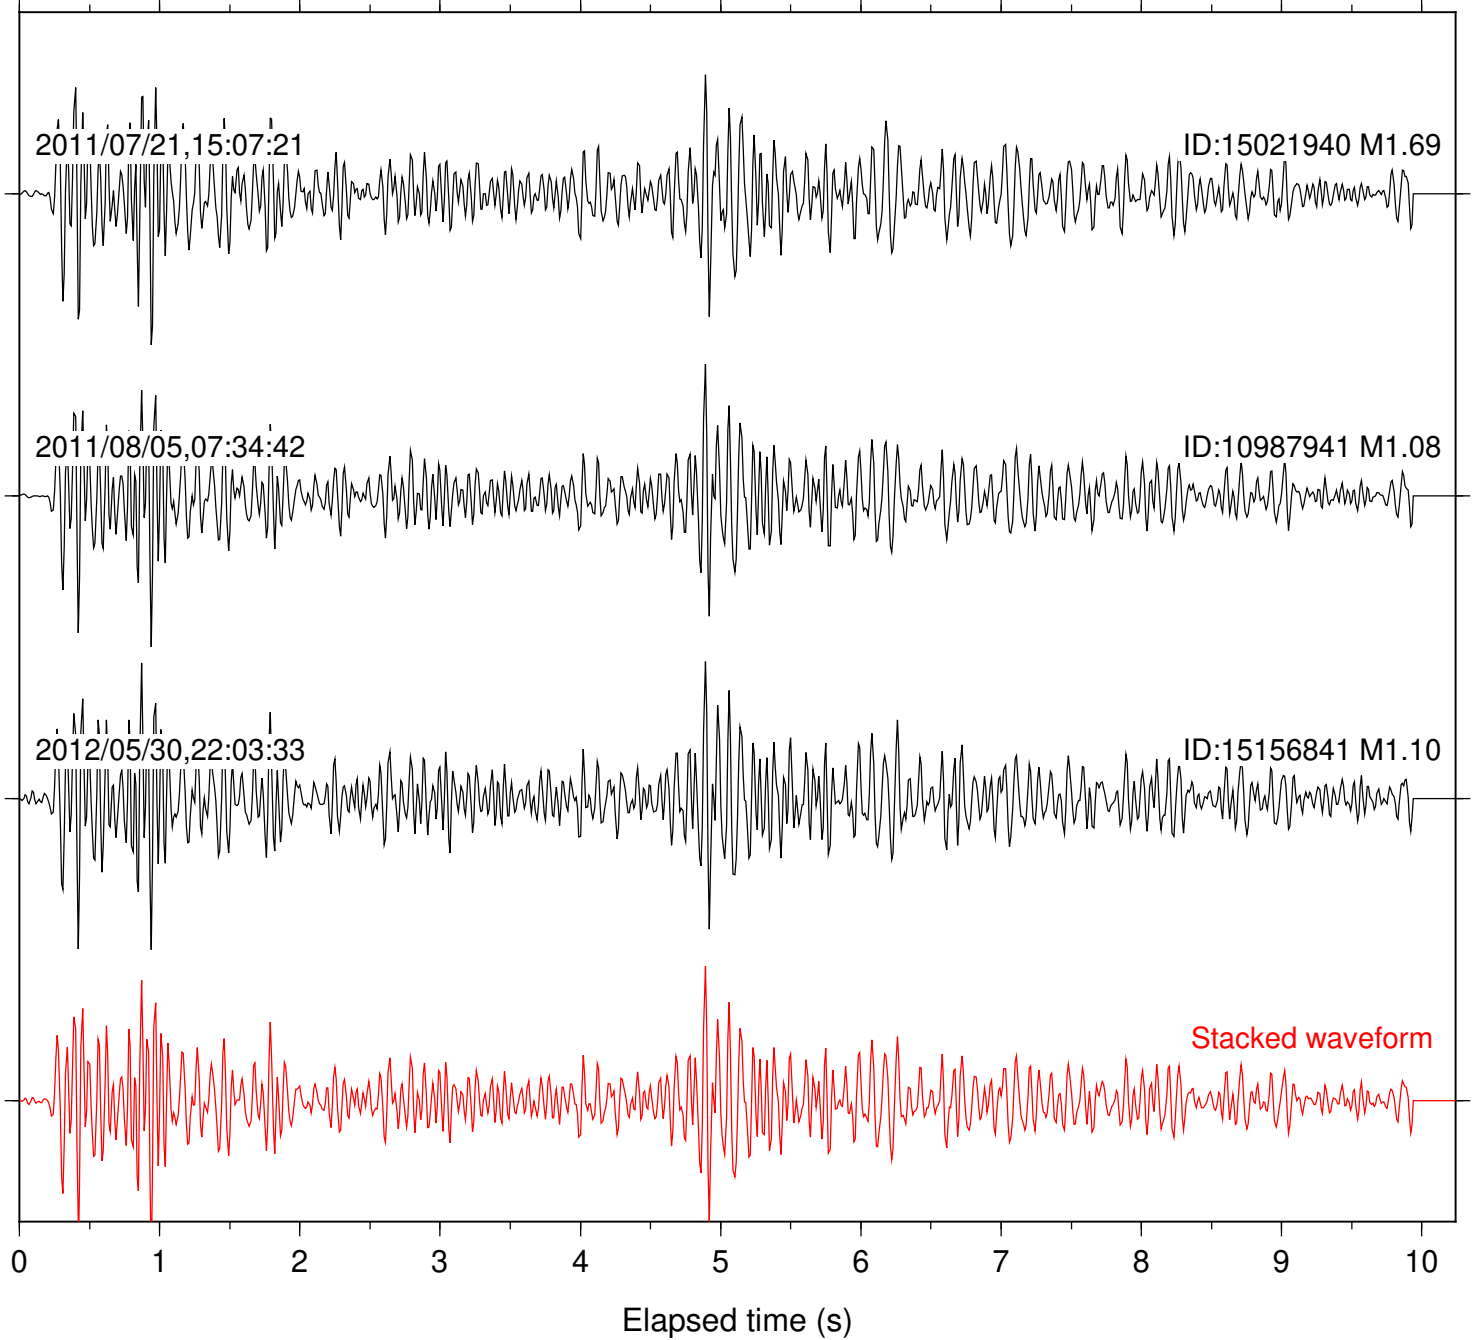

Elapsed time (s)

Station: LVA2 Com: HHZ

Focal depth: 10.59 km

Station: PLM Com: HHZ

Focal depth: 10.59 km

Station: SND Com: HHZ

Focal depth: 10.59 km

Station: B088 Com: EHZ