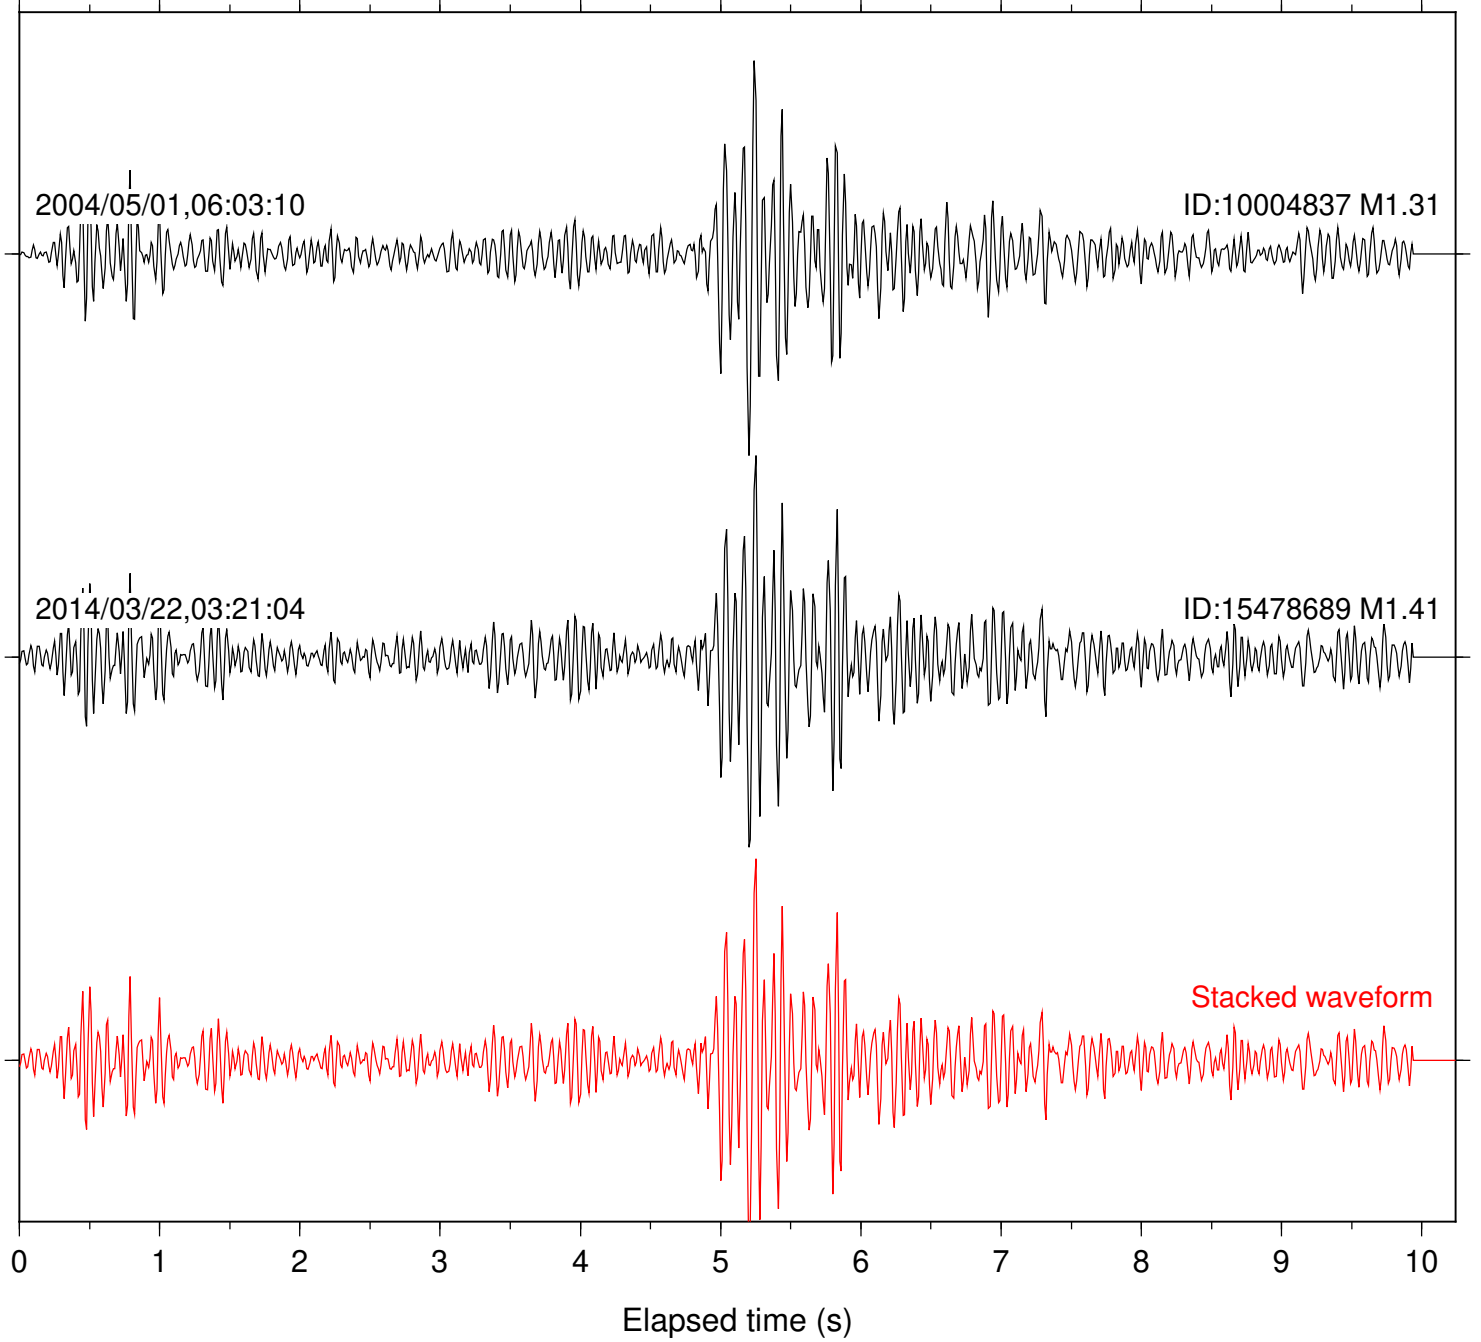

Station: RDM Com: HHZ

Focal depth: 13.34 km