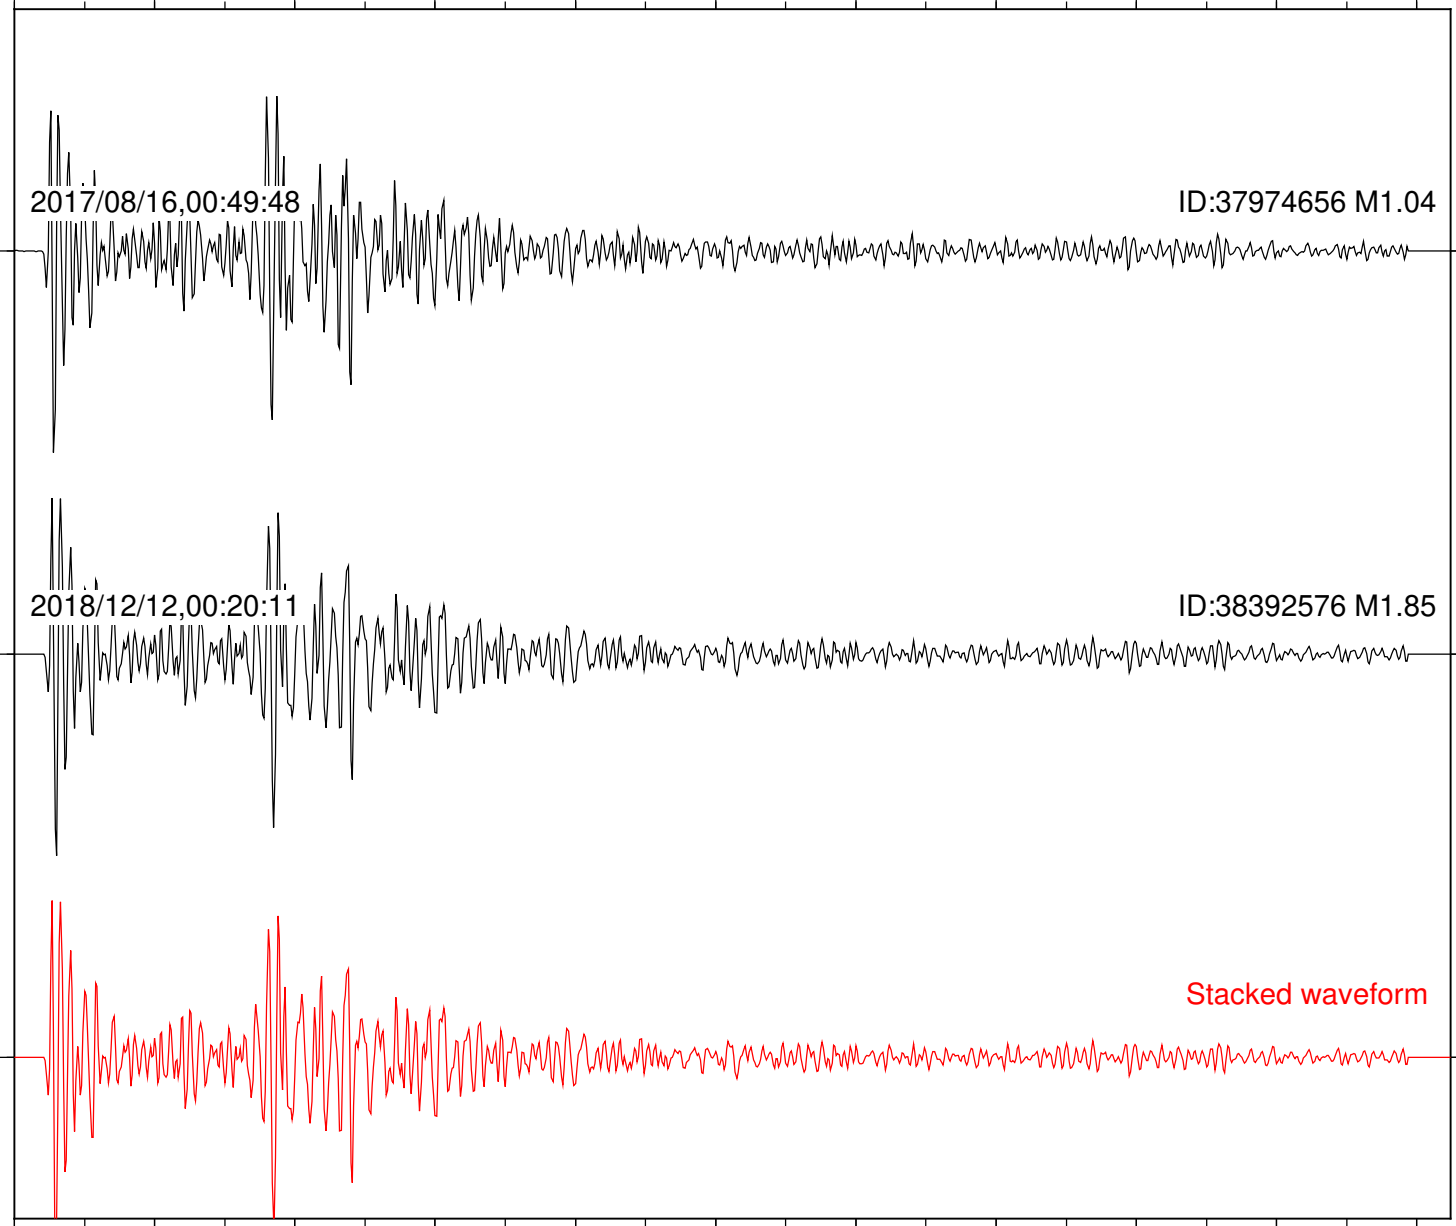

Station: B093 Com: EHZ

Focal depth: 6.49 km

2017/08/16,00:49:48

ID:37974656 M1.04

2018/12/12,00:20:11

ID:38392576 M1.85

Stacked waveform

0 1 2 3 4 5 6 7 8 9 10
Elapsed time (s)