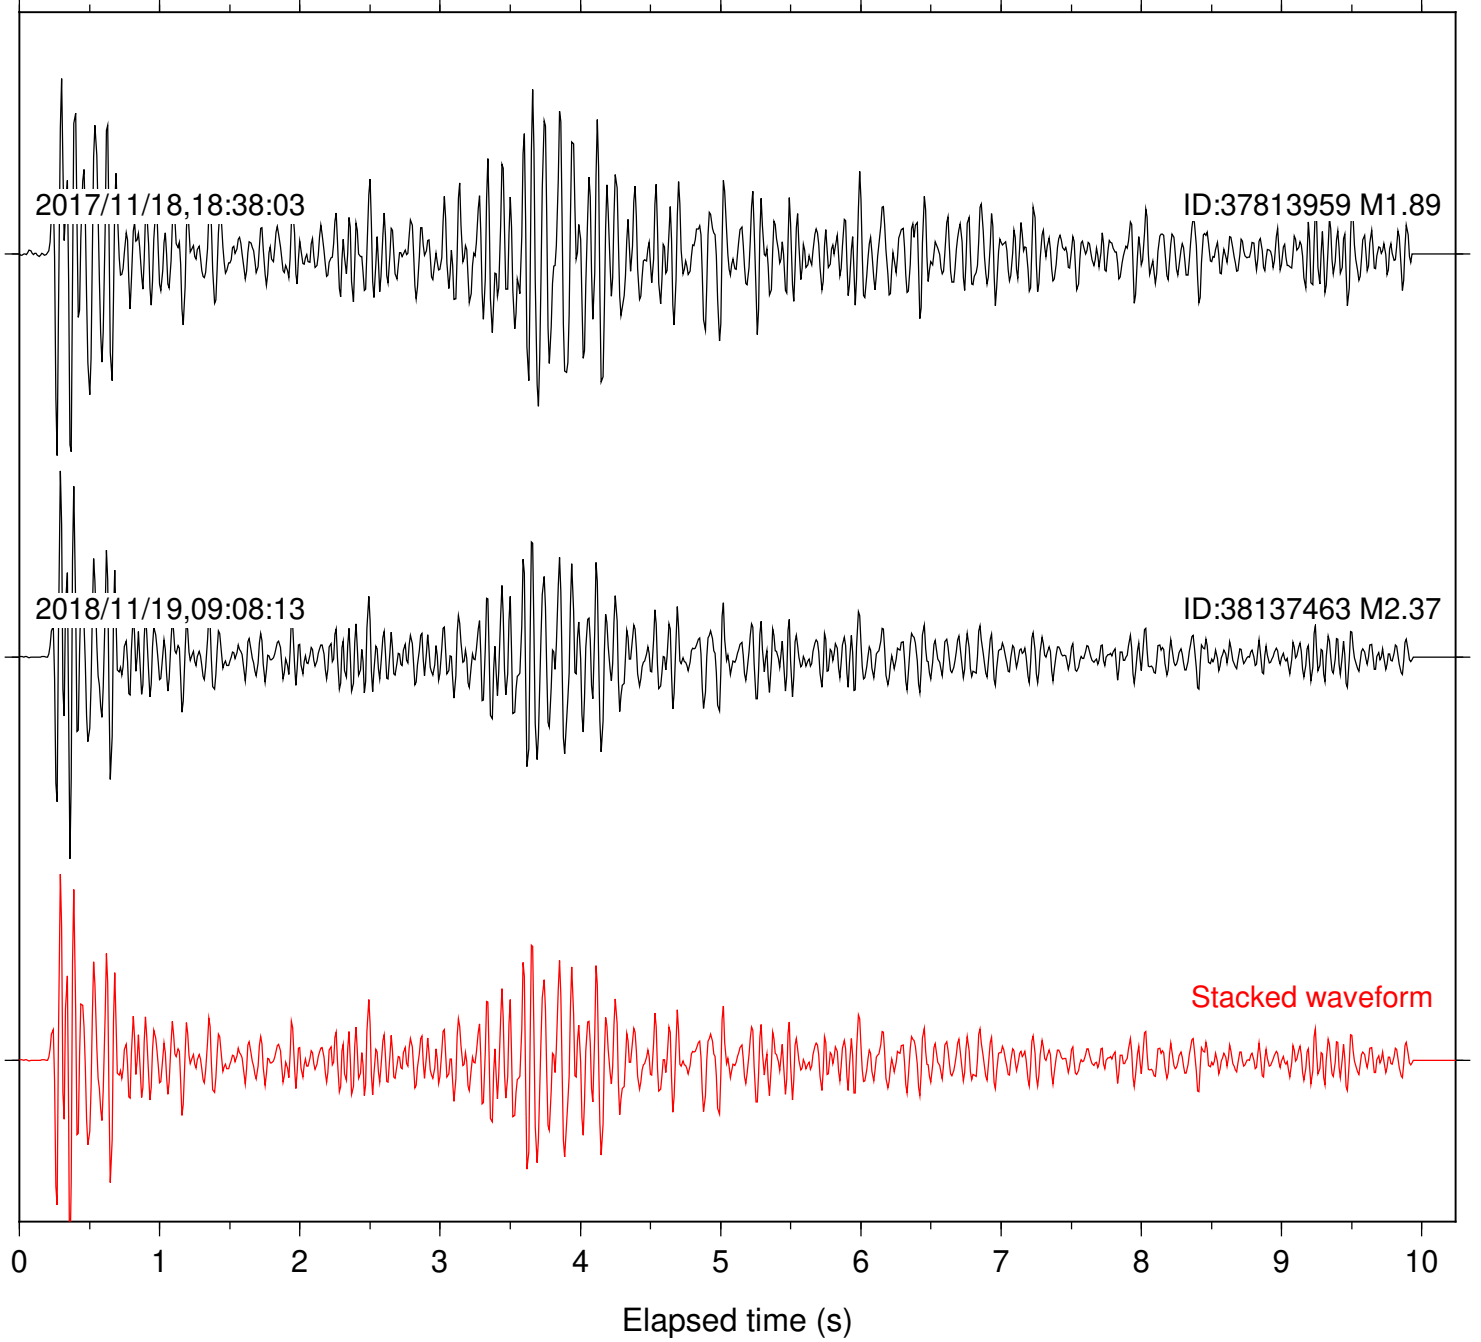

Station: B086 Com: EHZ

Focal depth: 4.30 km