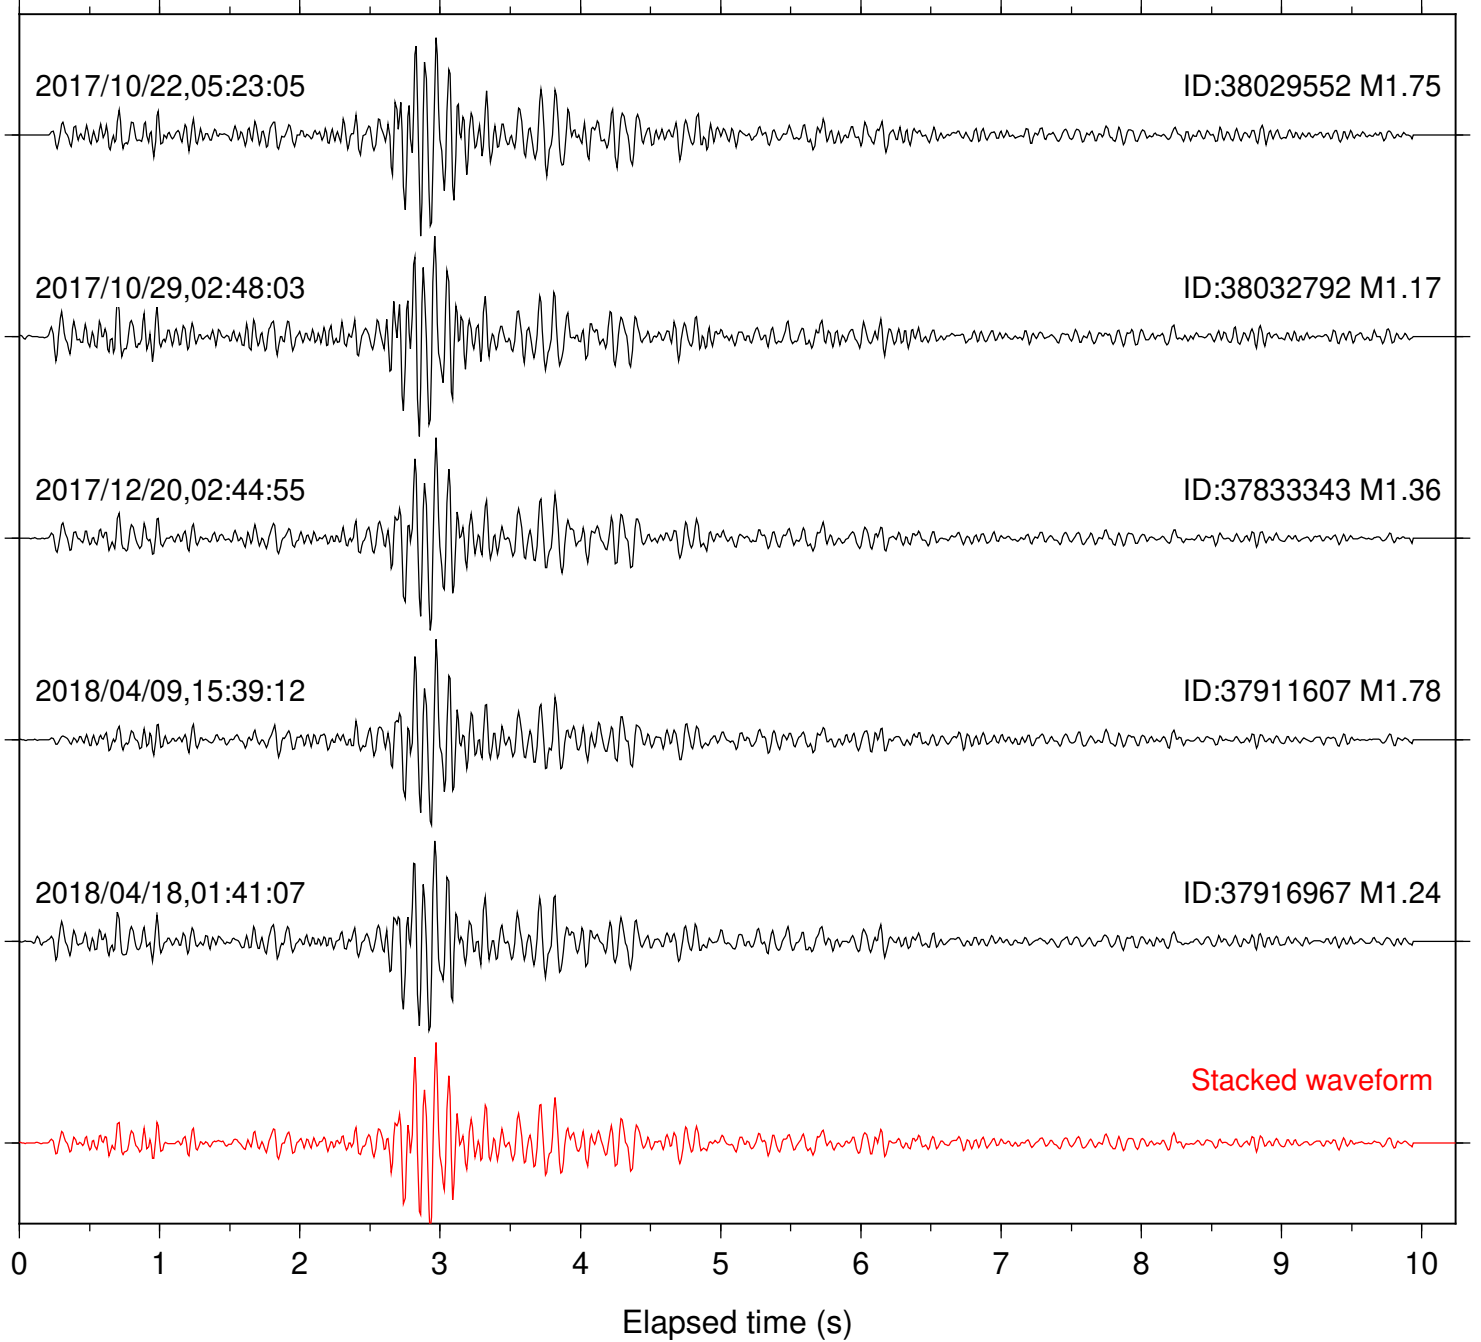

Station: POB2 Com: HHZ

Focal depth: 6.81 km

Station: RRSP Com: HHZ

Focal depth: 6.51 km

Station: SND Com: HHZ

Focal depth: 6.51 km

Station: WMC Com: HHZ

Focal depth: 6.51 km