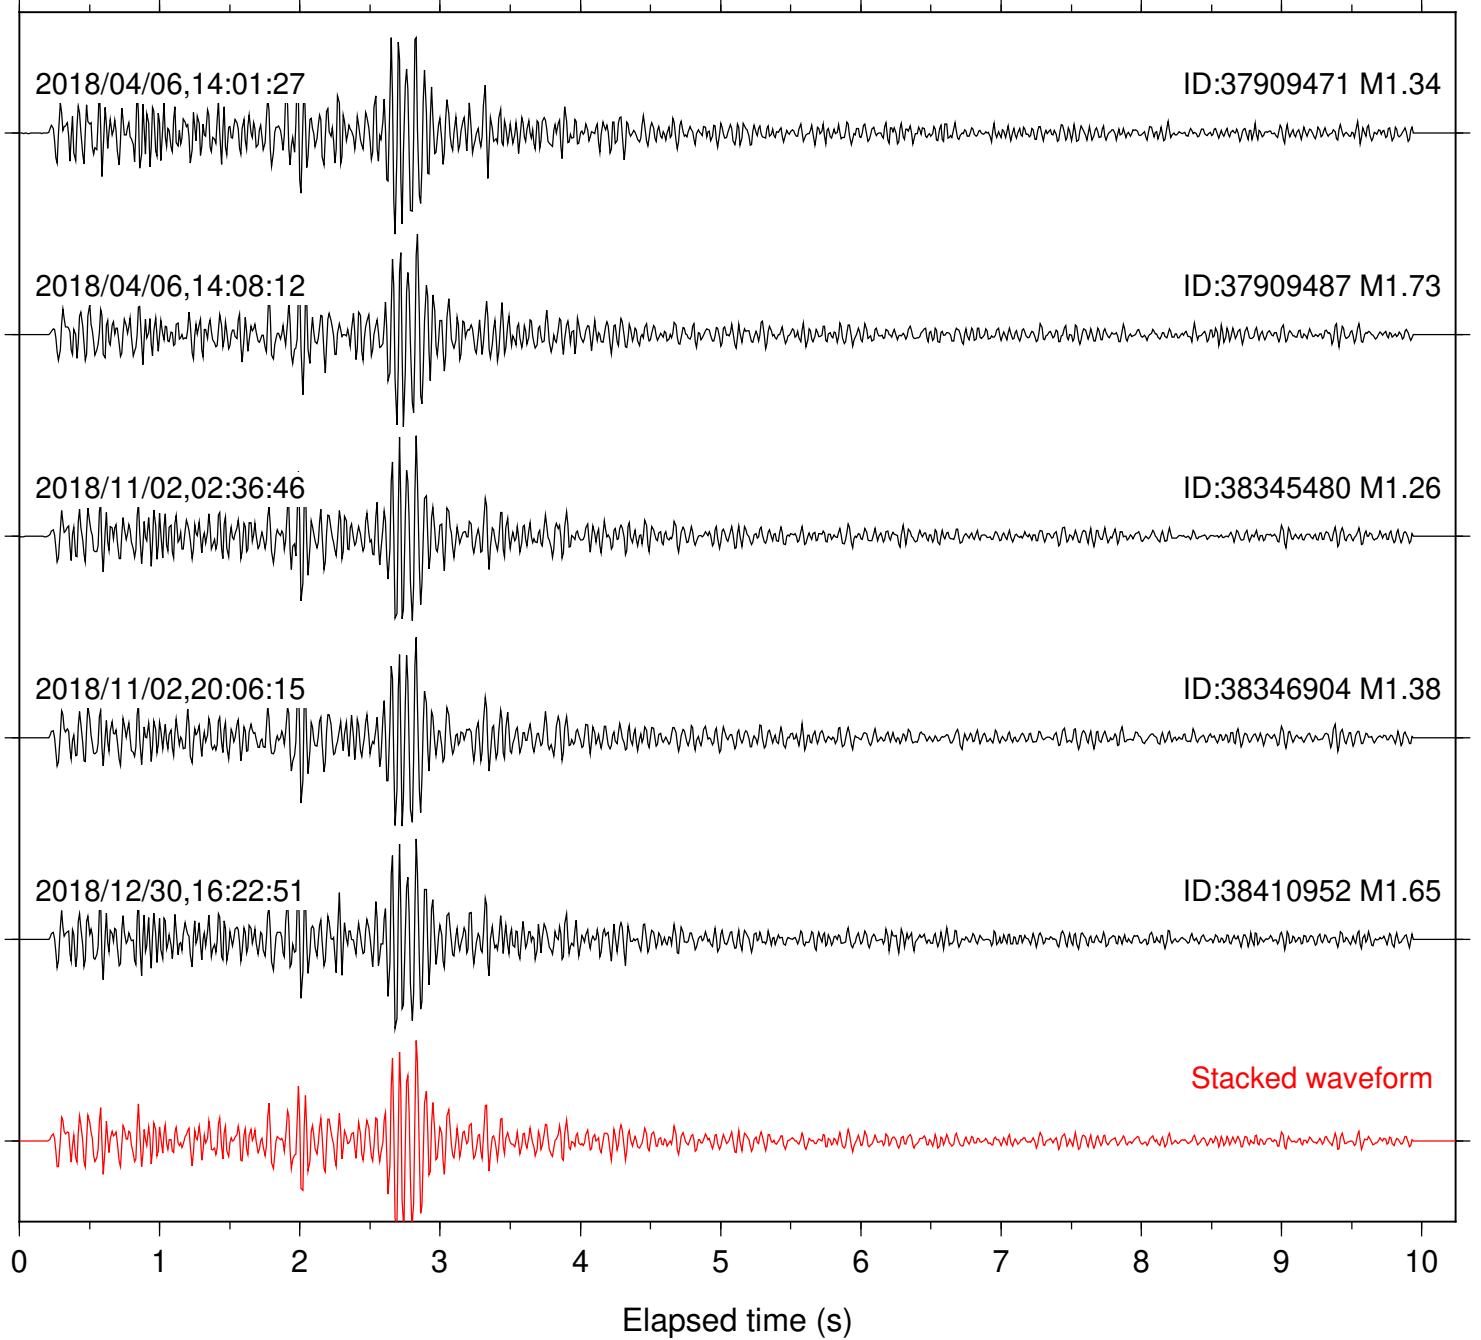

Focal depth: 5.31 km

Station: FRD Com: HHZ

Focal depth: 5.27 km

Station: HMT2 Com: HHZ

Focal depth: 5.27 km

Station: KNW Com: HHZ

Focal depth: 5.27 km

Station: LKH Com: HHZ