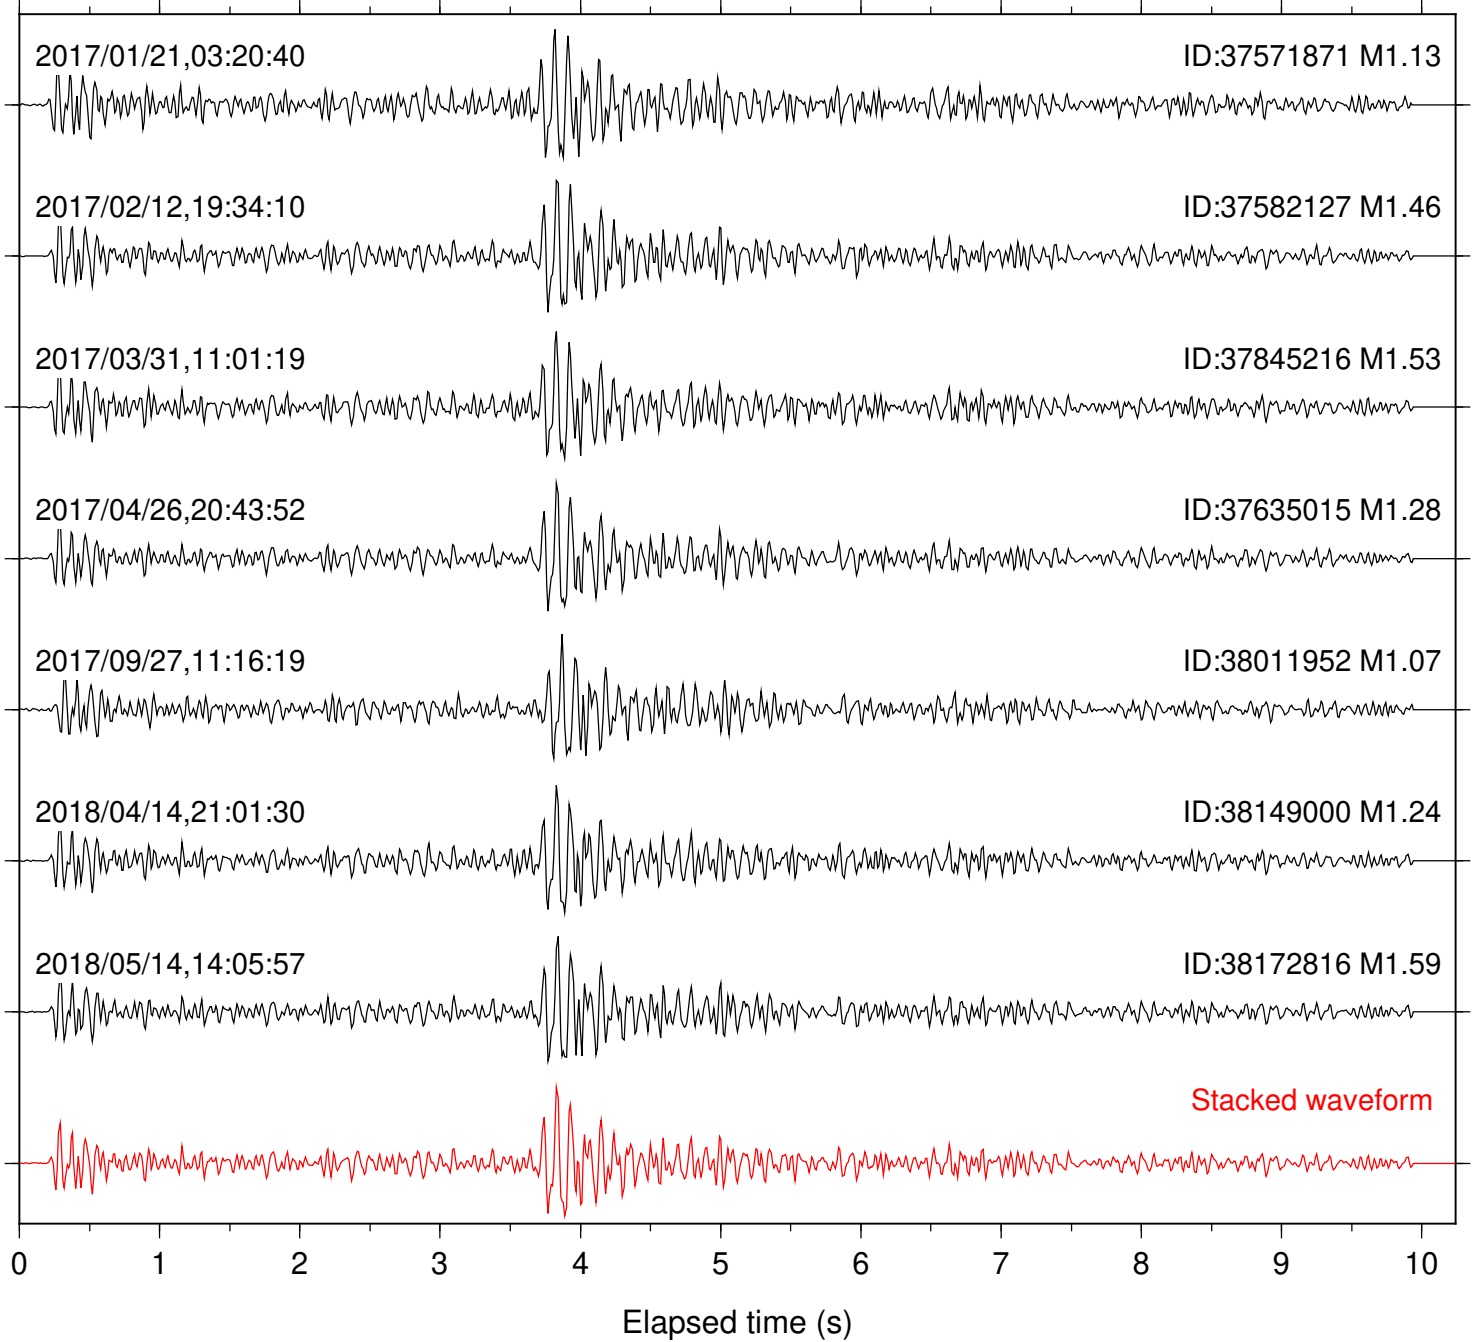

Station: BAC Com: EHZ

Focal depth: 6.38 km