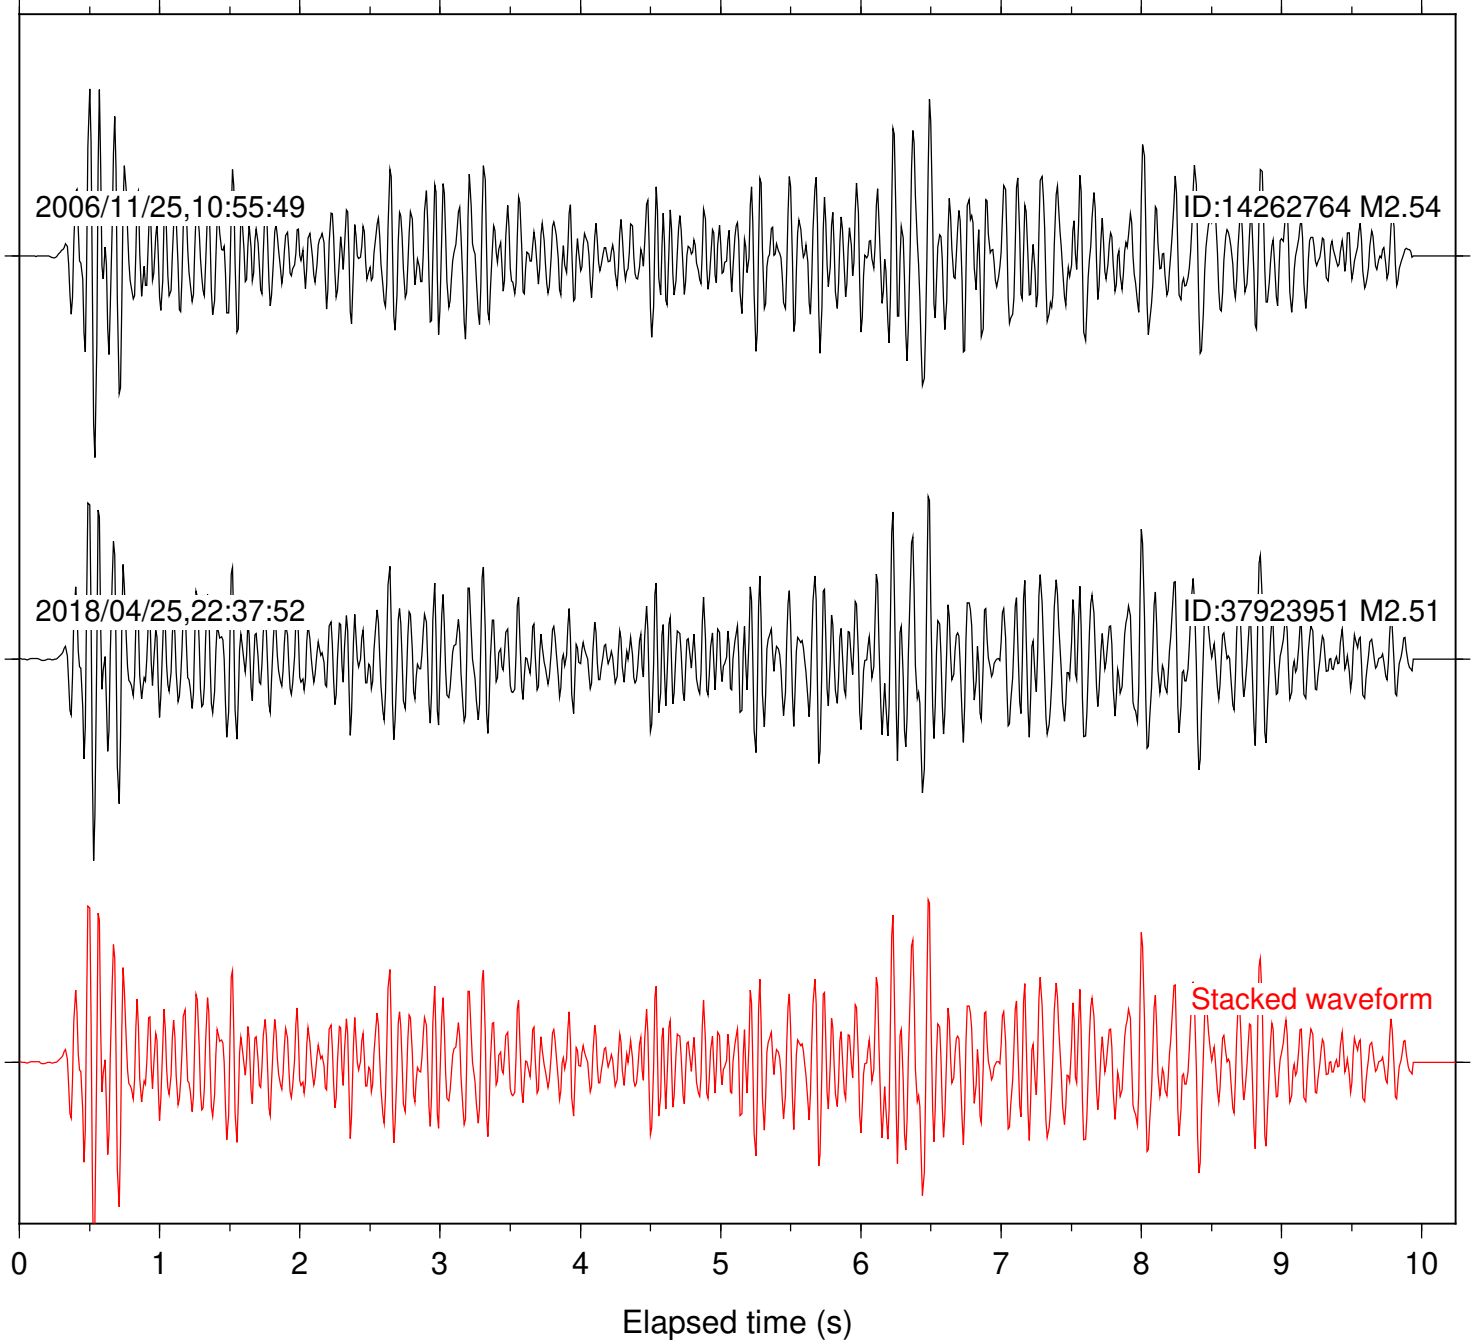

Focal depth: 11.36 km

Station: FRD Com: HHZ

Focal depth: 11.36 km

Station: LVA2 Com: HHZ

Focal depth: 11.36 km

Station: PFO Com: HHZ

Focal depth: 11.36 km

Station: SND Com: HHZ