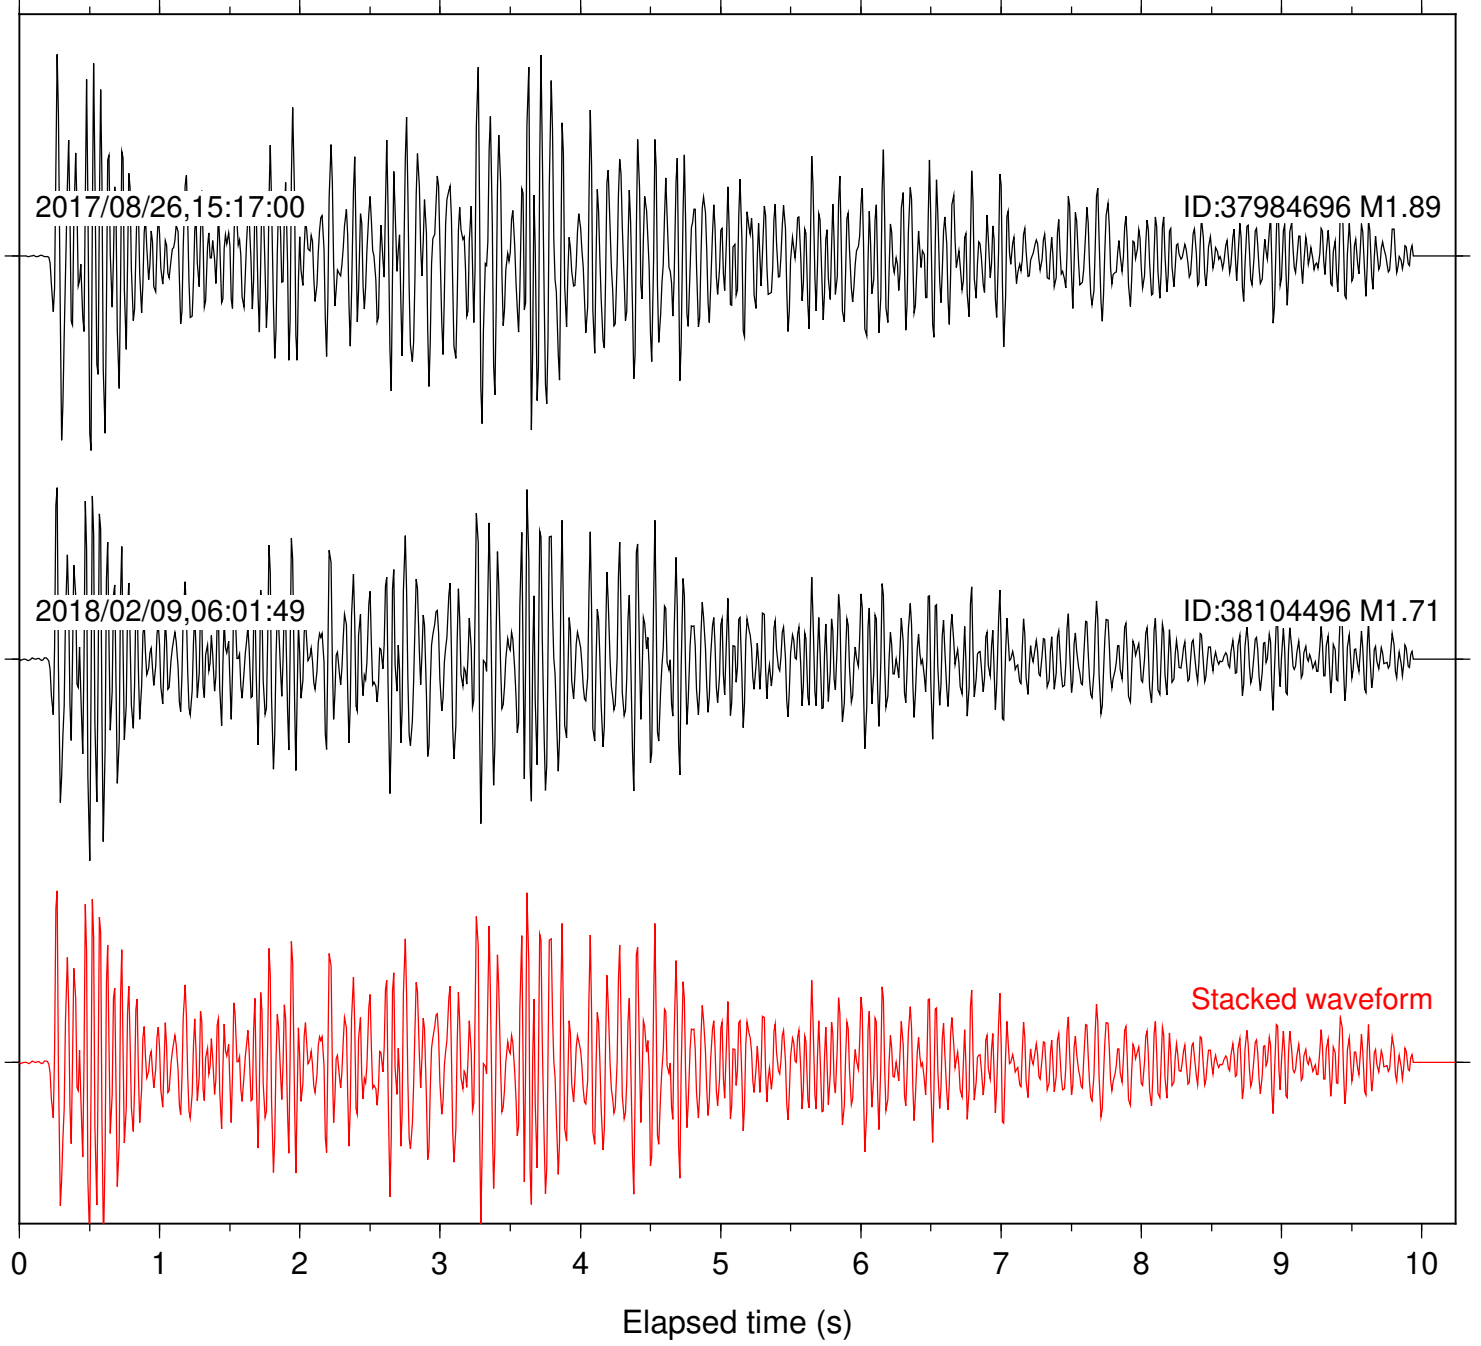

Station: PLM Com: HHZ

Focal depth: 5.11 km