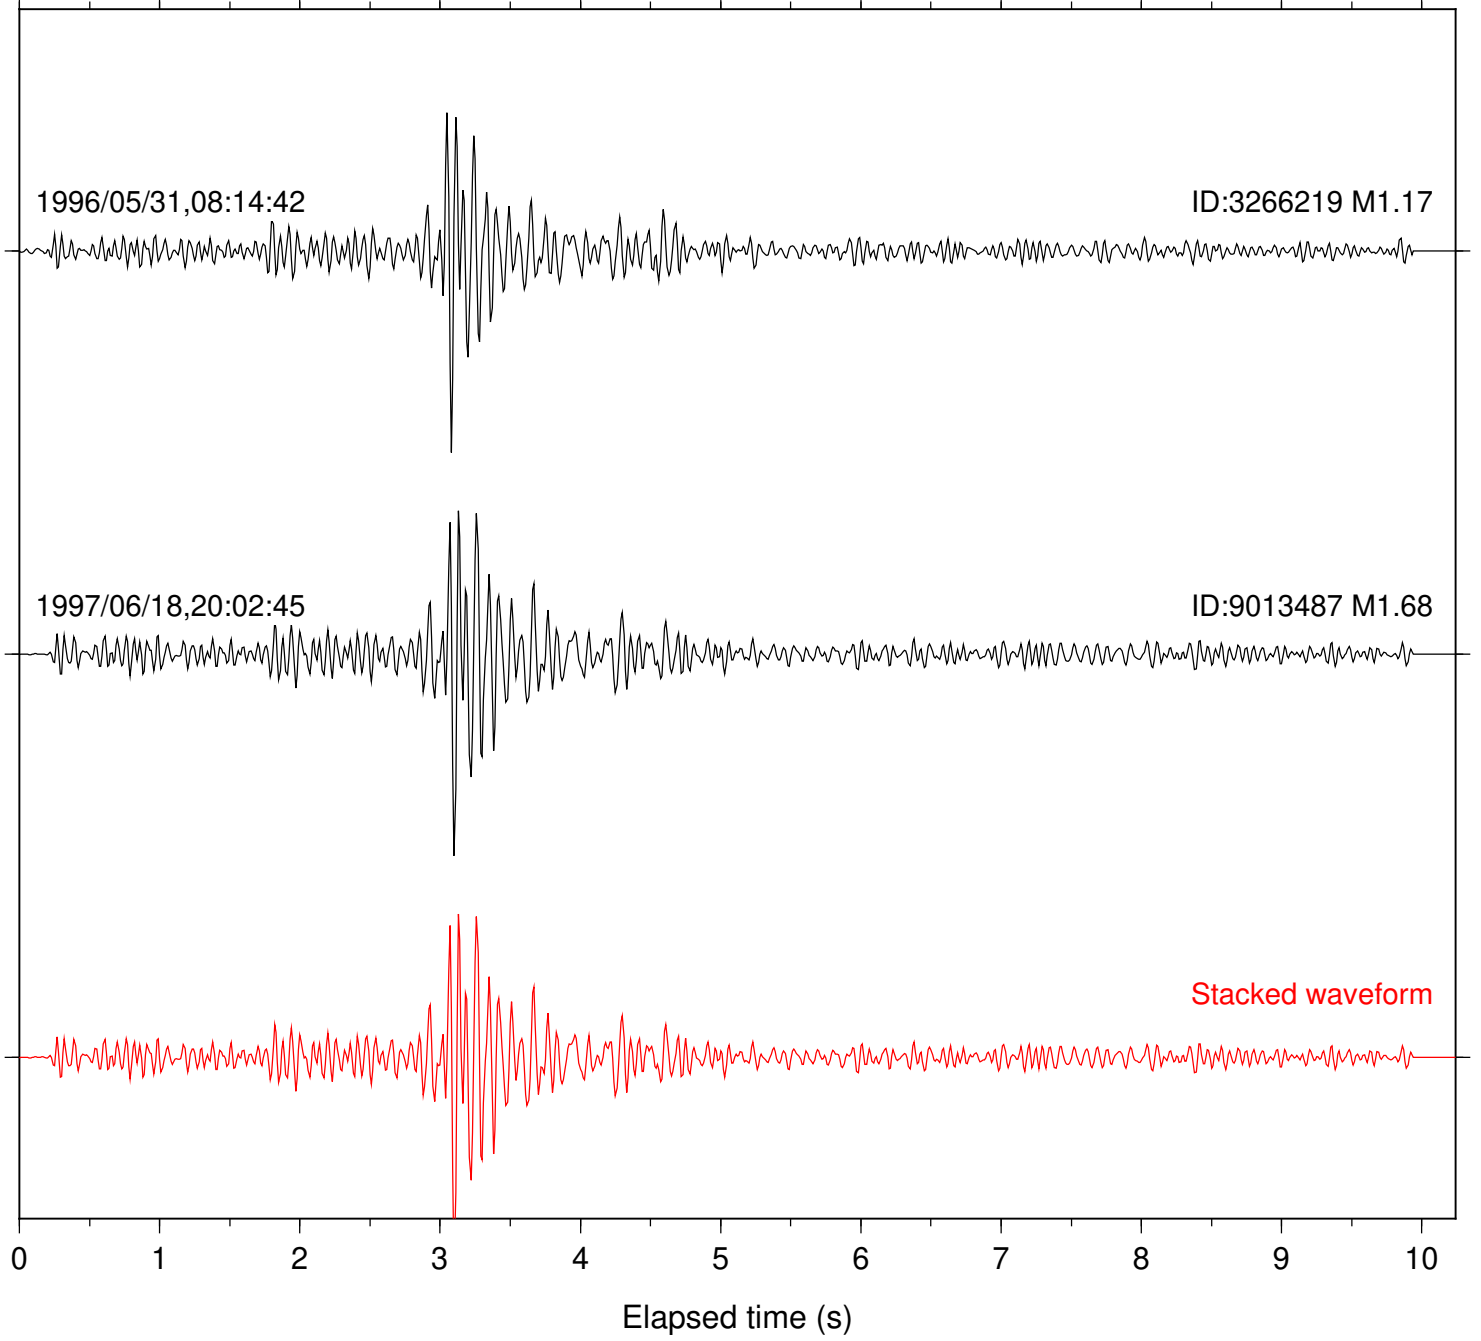

Station: MIR Com: EHZ

Focal depth: 4.74 km