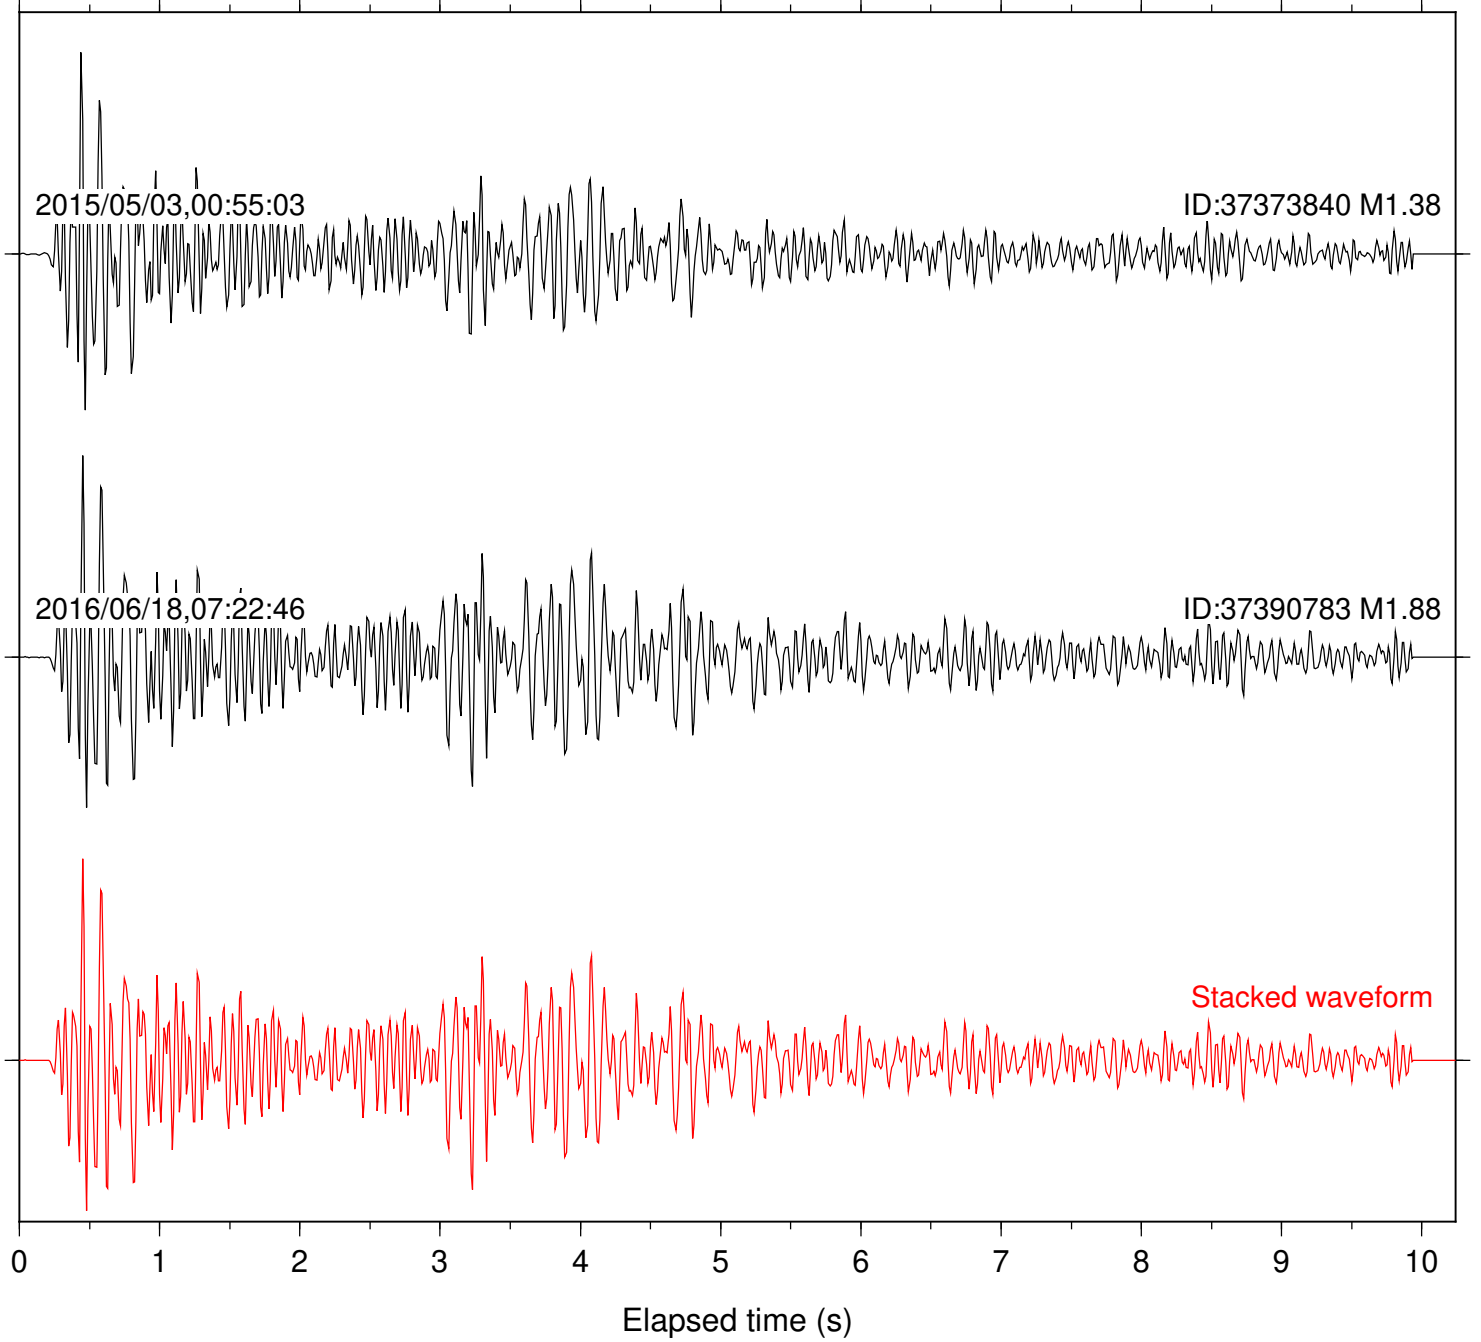

Station: B946 Com: EHZ

Focal depth: 8.46 km