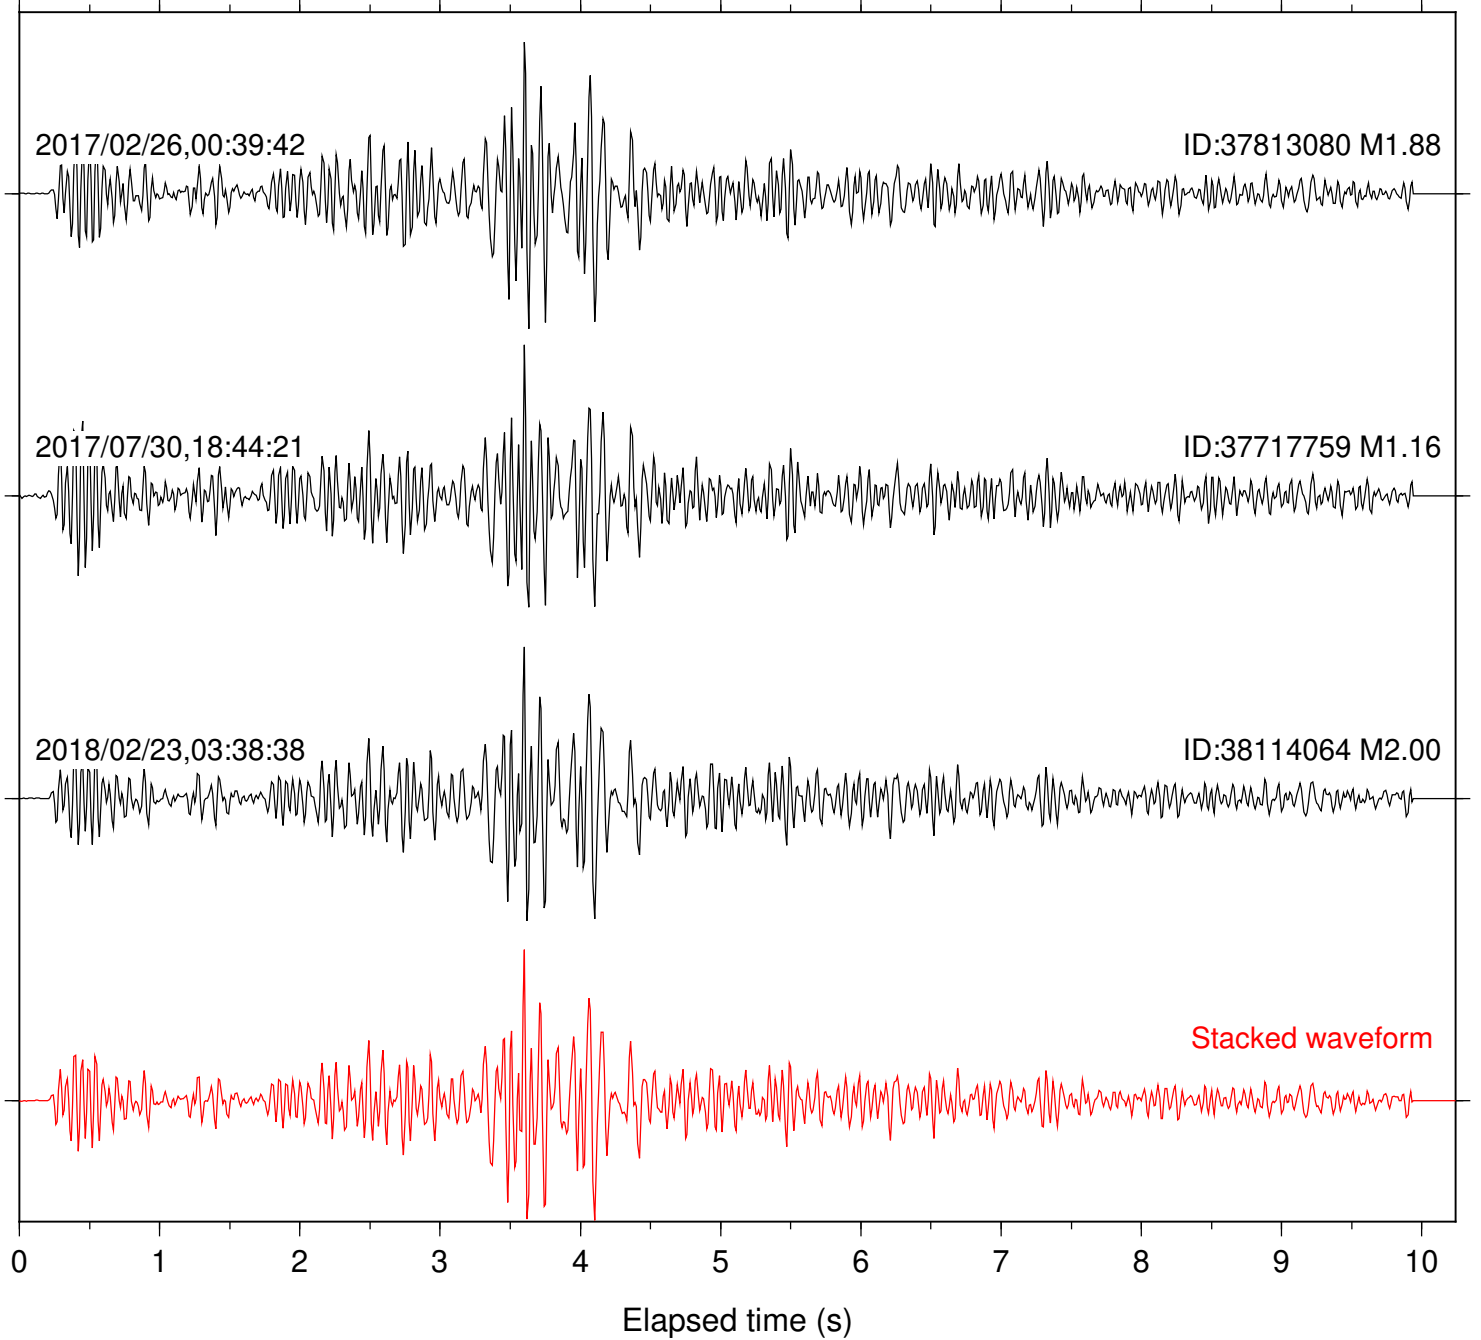

Station: B086 Com: EHZ

Focal depth: 6.31 km