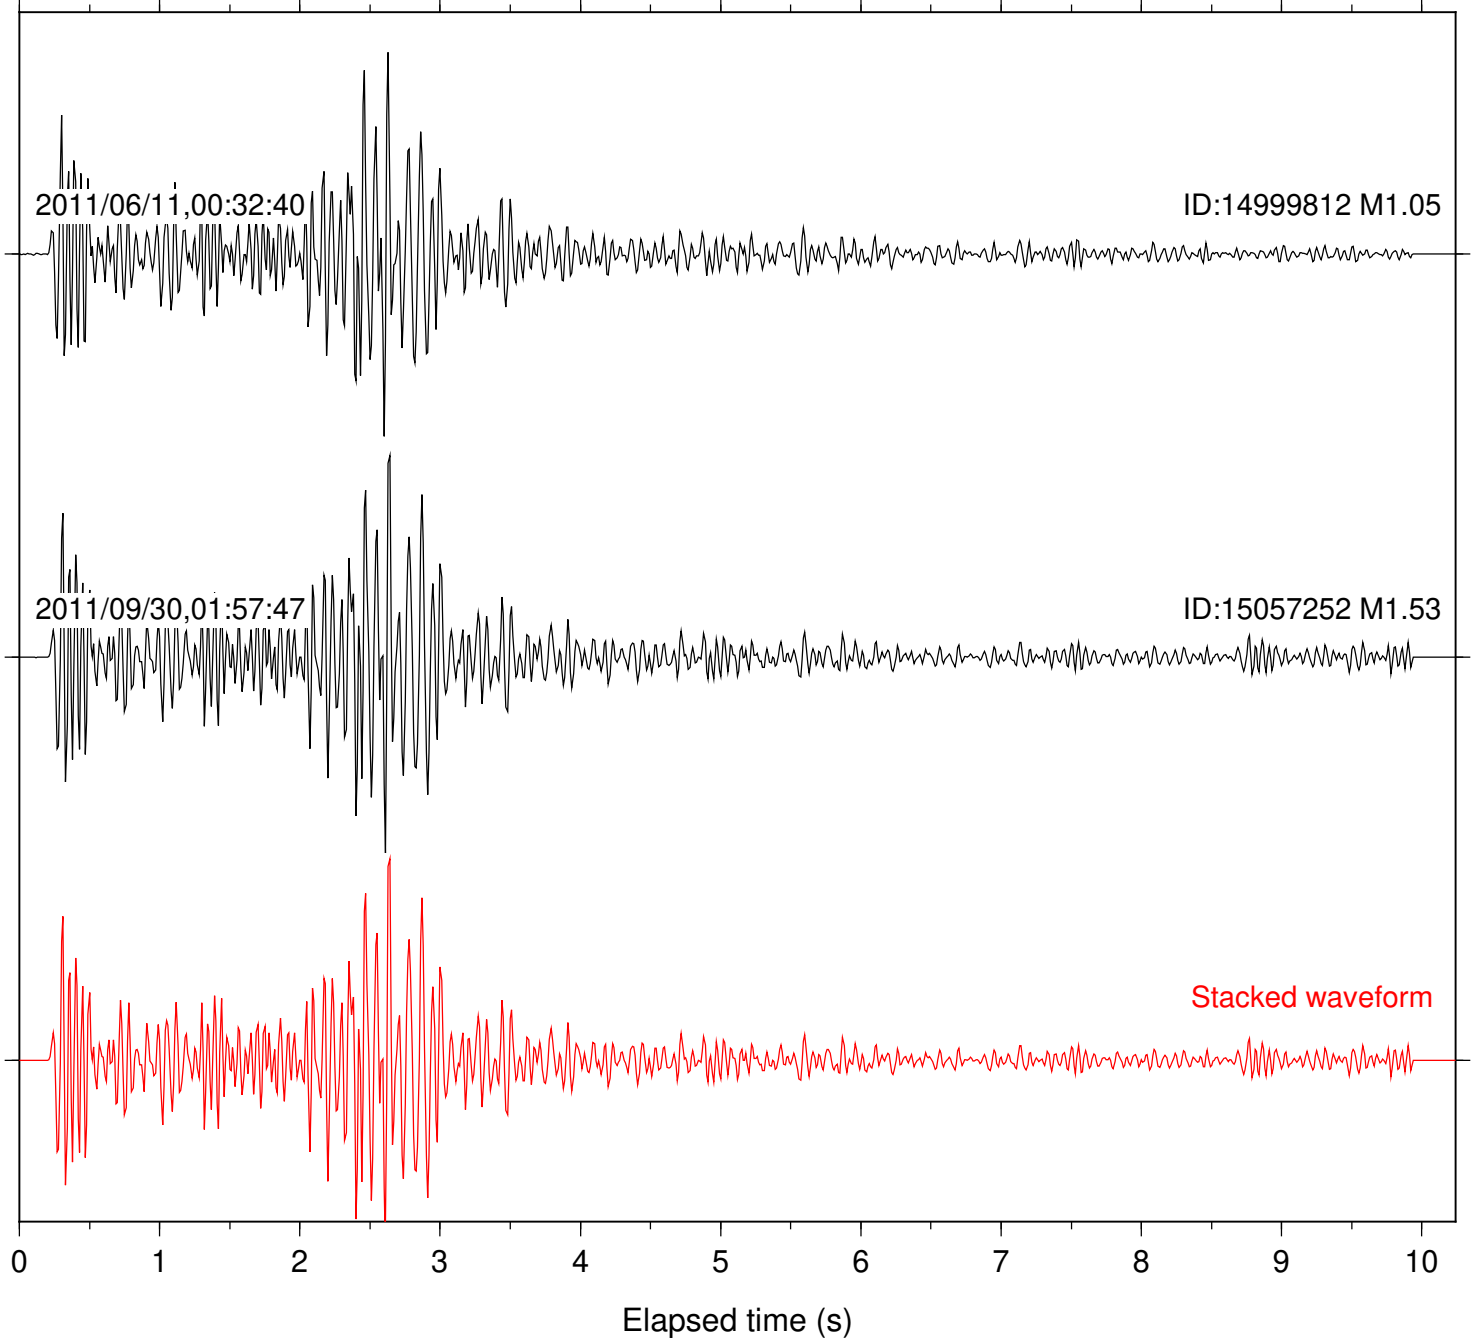

Station: B087 Com: EHZ

Focal depth: 5.64 km