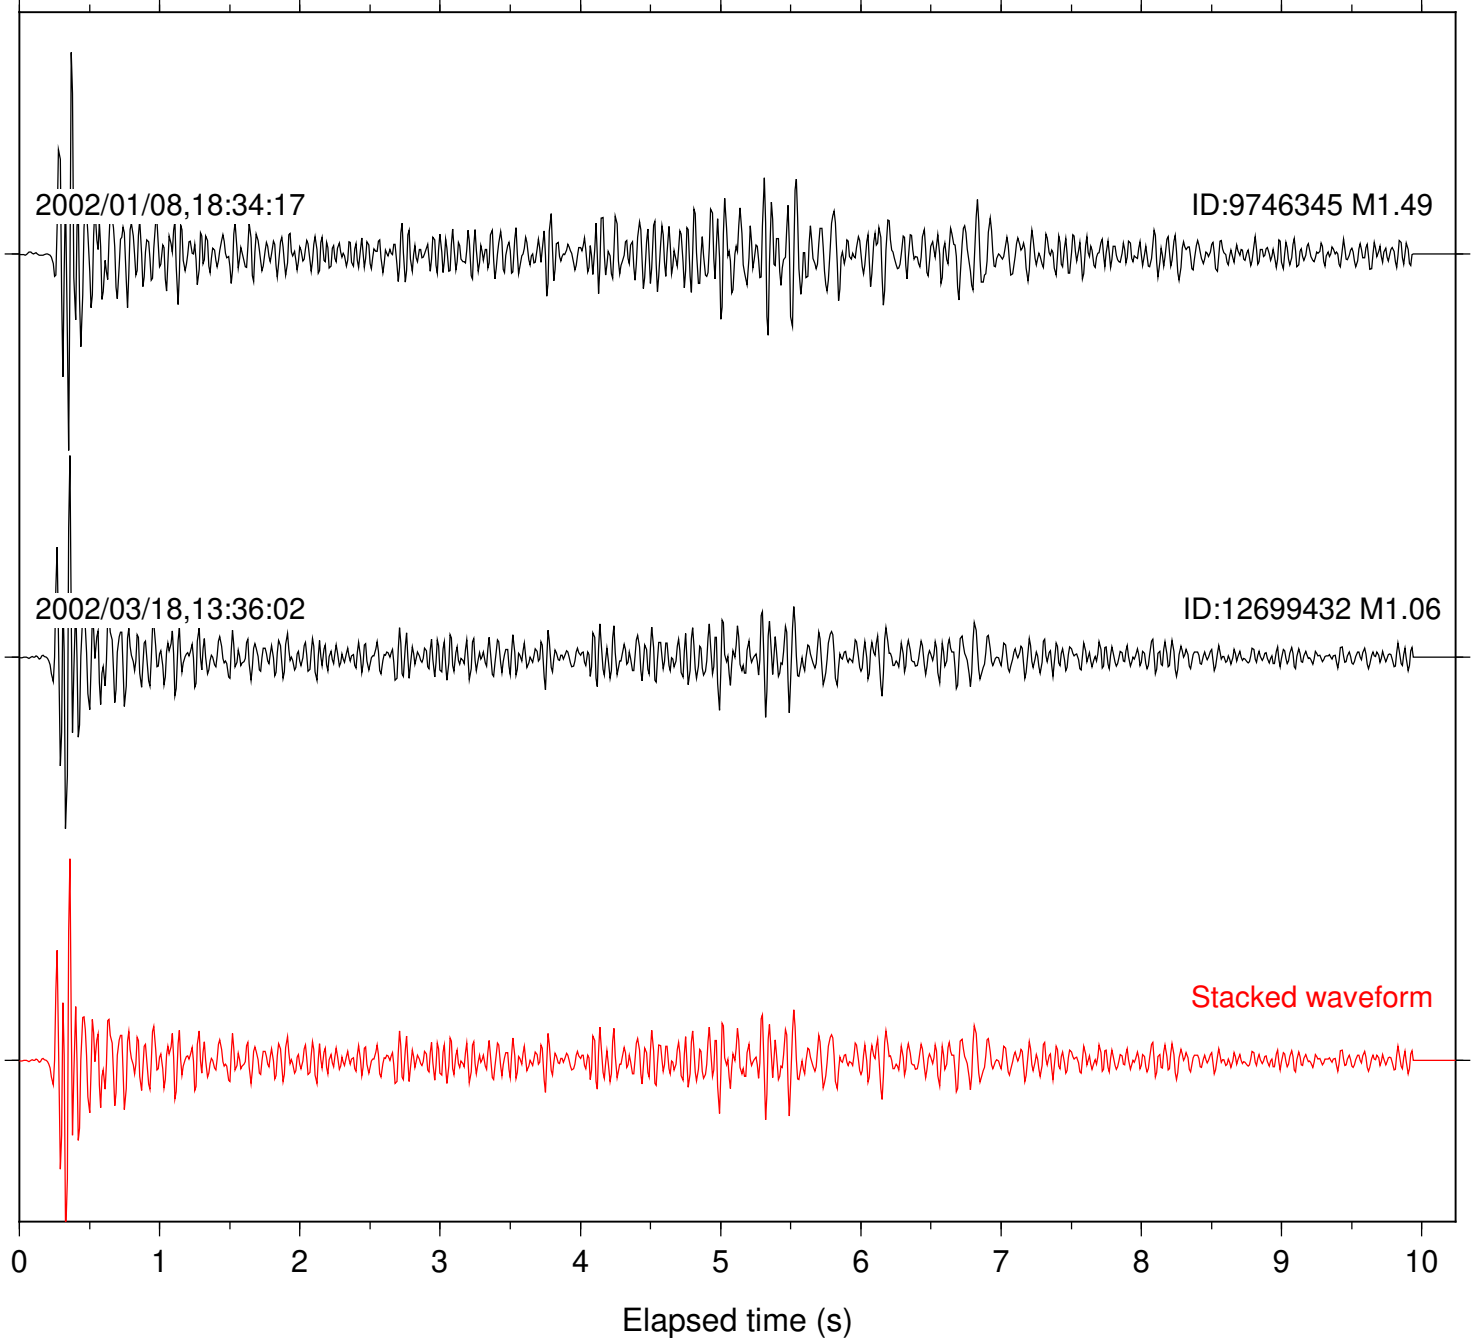

Station: LVA2 Com: HHZ

Focal depth: 13.65 km