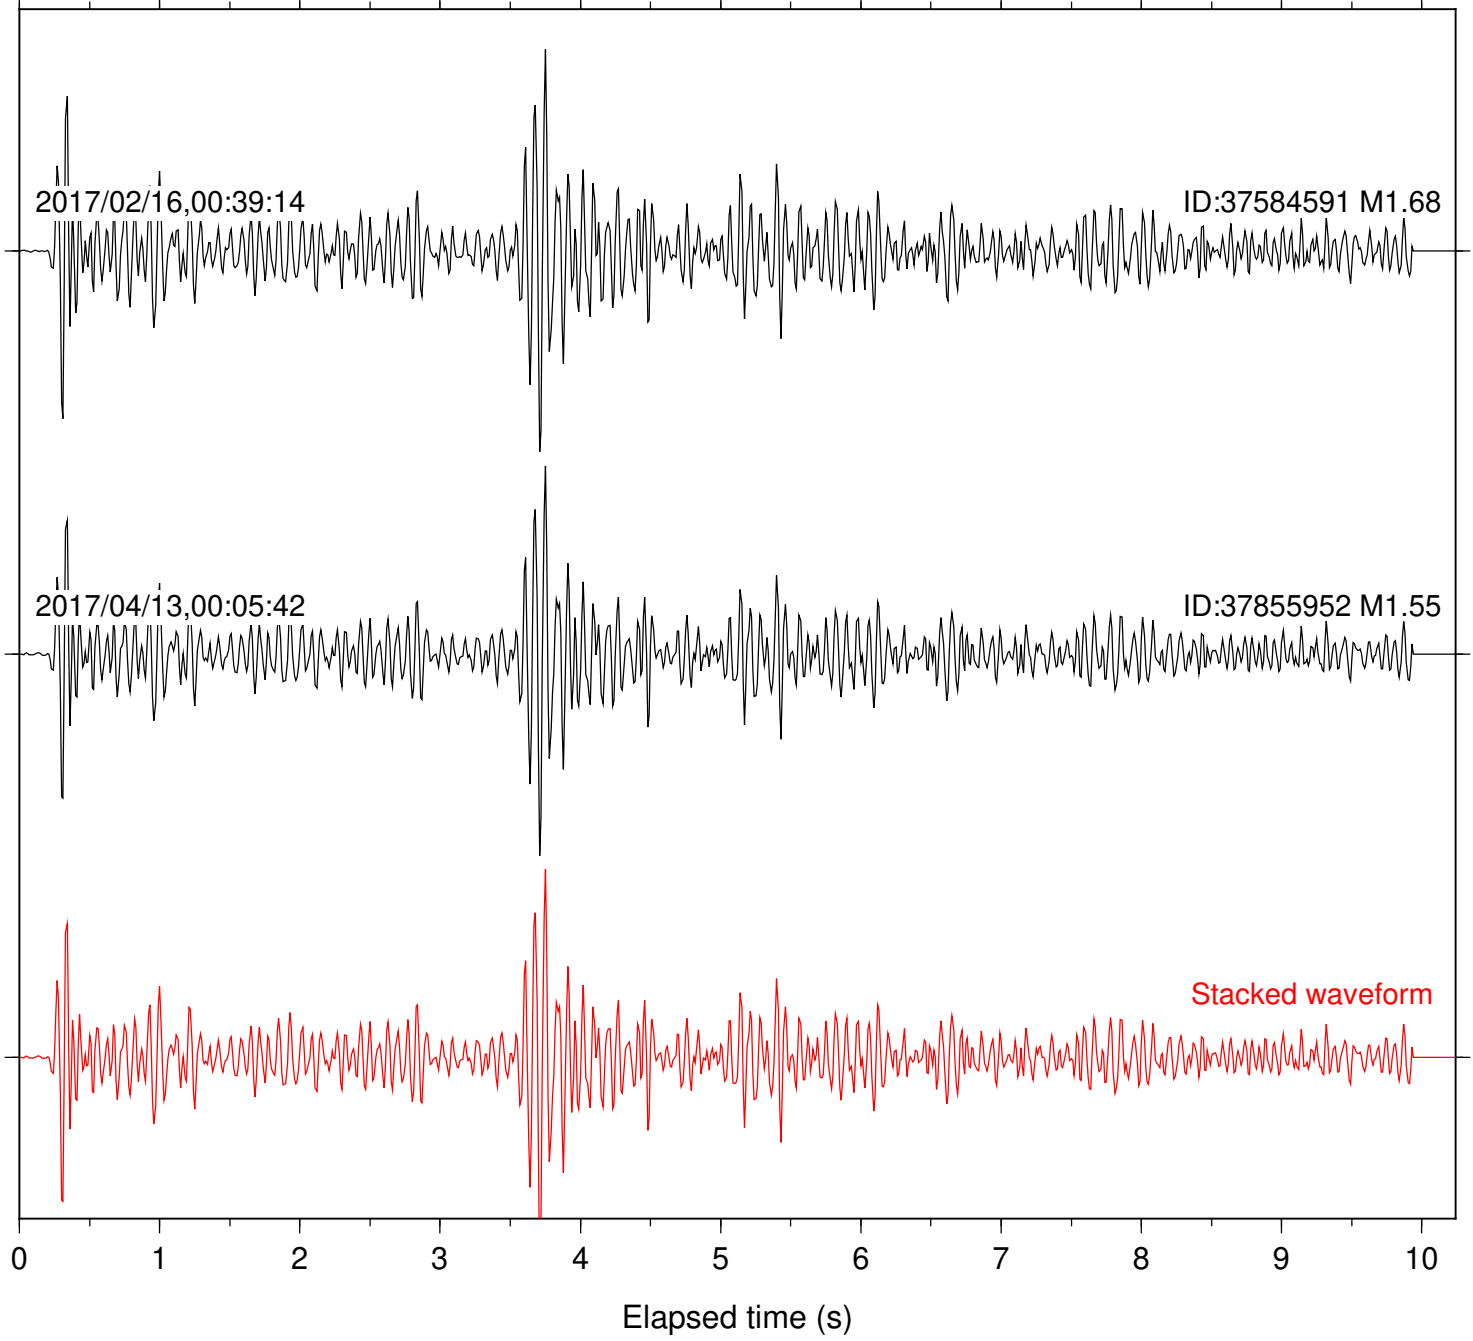

Focal depth: 6.49 km

Station: HMT2 Com: HHZ

Focal depth: 6.48 km

Station: KNW Com: HHZ

Focal depth: 6.49 km

Station: LKH Com: HHZ

Focal depth: 6.49 km

Station: LVA2 Com: HHZ