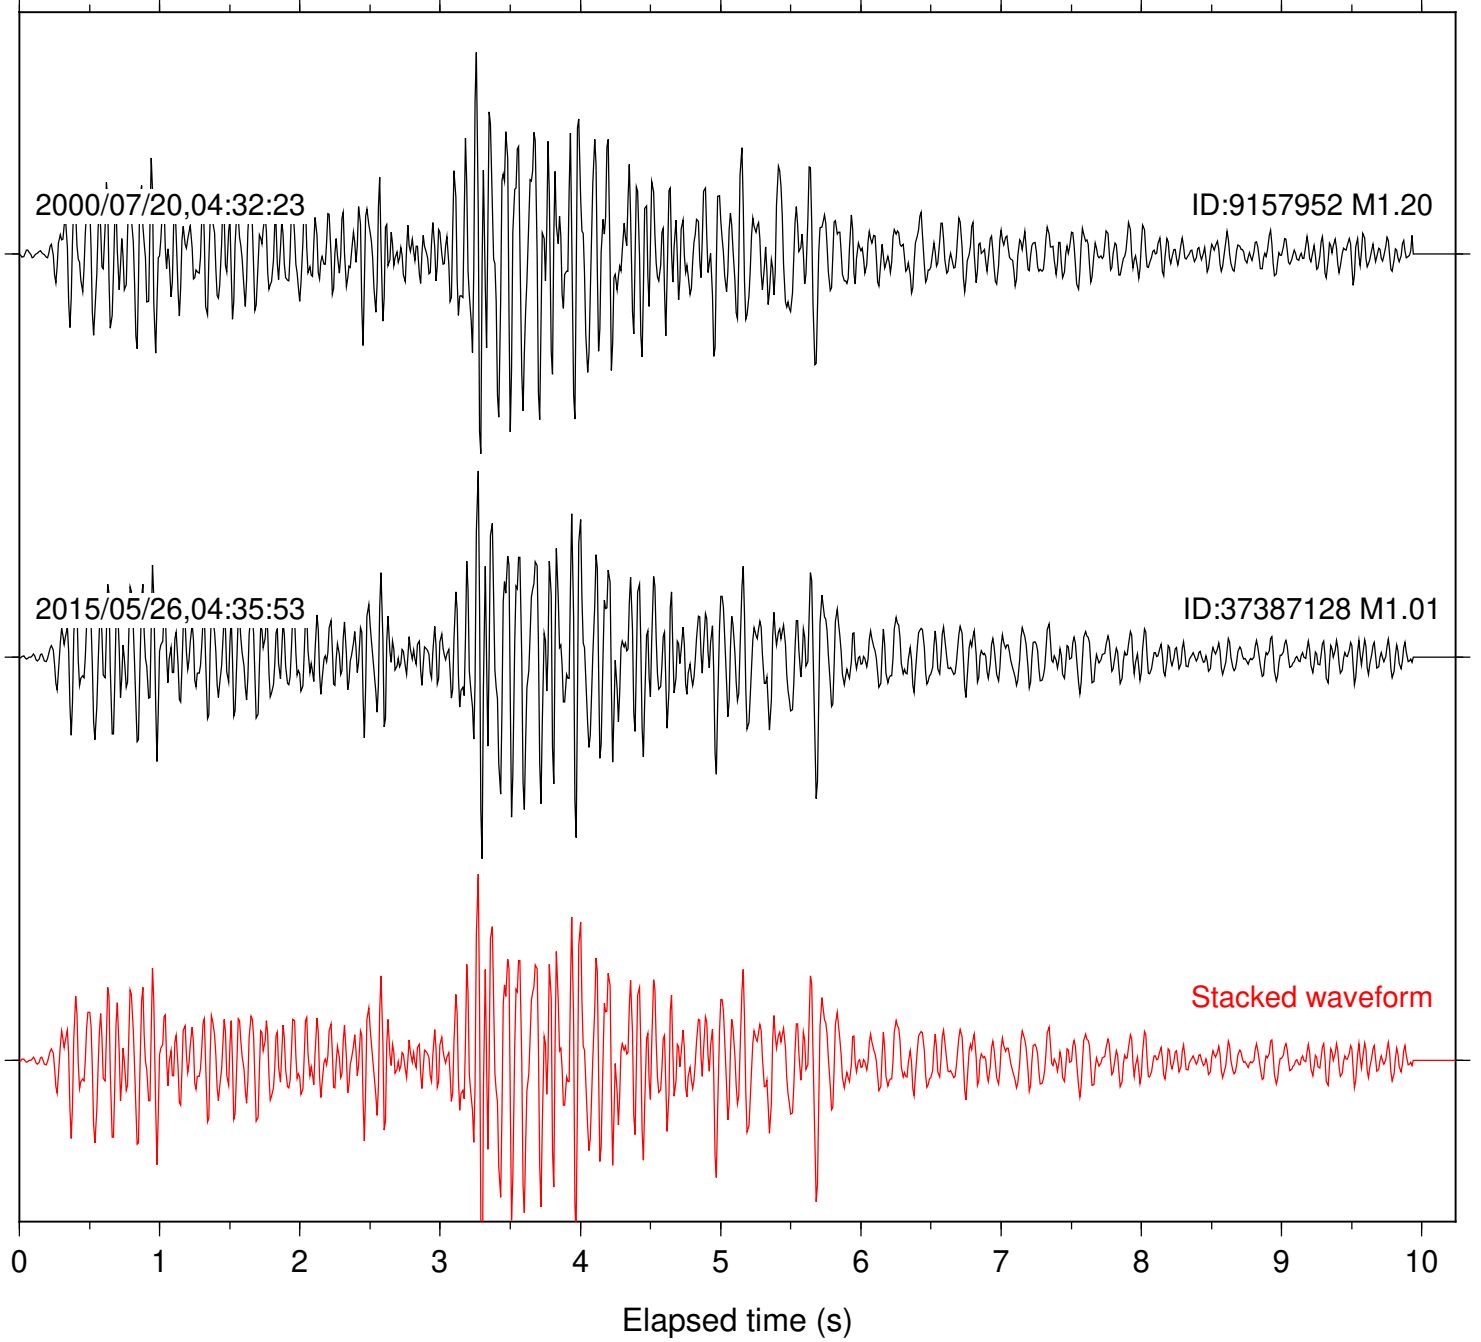

Station: SND Com: HHZ

Focal depth: 17.62 km

Station: BAC Com: EHZ

Focal depth: 16.77 km

Station: DGR Com: HHZ

Focal depth: 16.77 km

Station: FRD Com: HHZ

Focal depth: 16.77 km