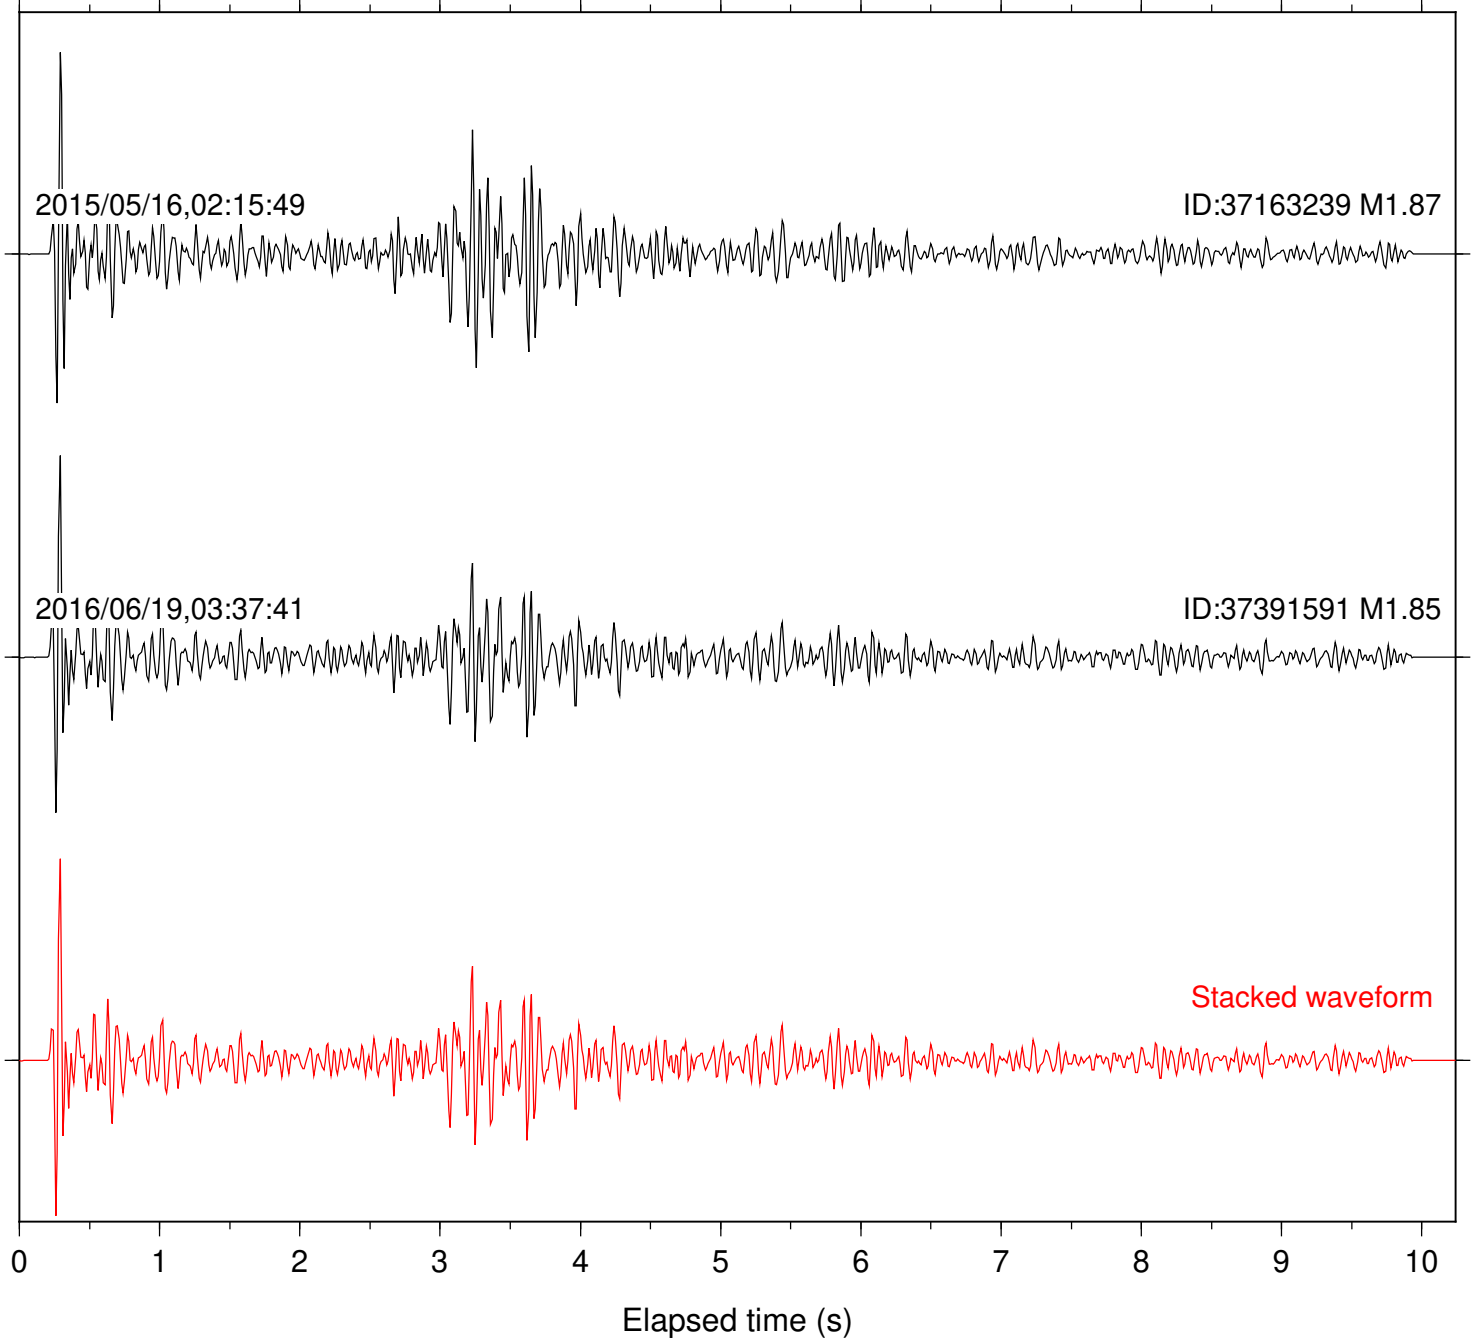

Station: DNR Com: HHZ

Focal depth: 8.43 km

Station: FRD Com: HHZ

Focal depth: 8.43 km

Station: HMT2 Com: HHZ

Focal depth: 8.43 km

Station: LVA2 Com: HHZ

Focal depth: 8.43 km