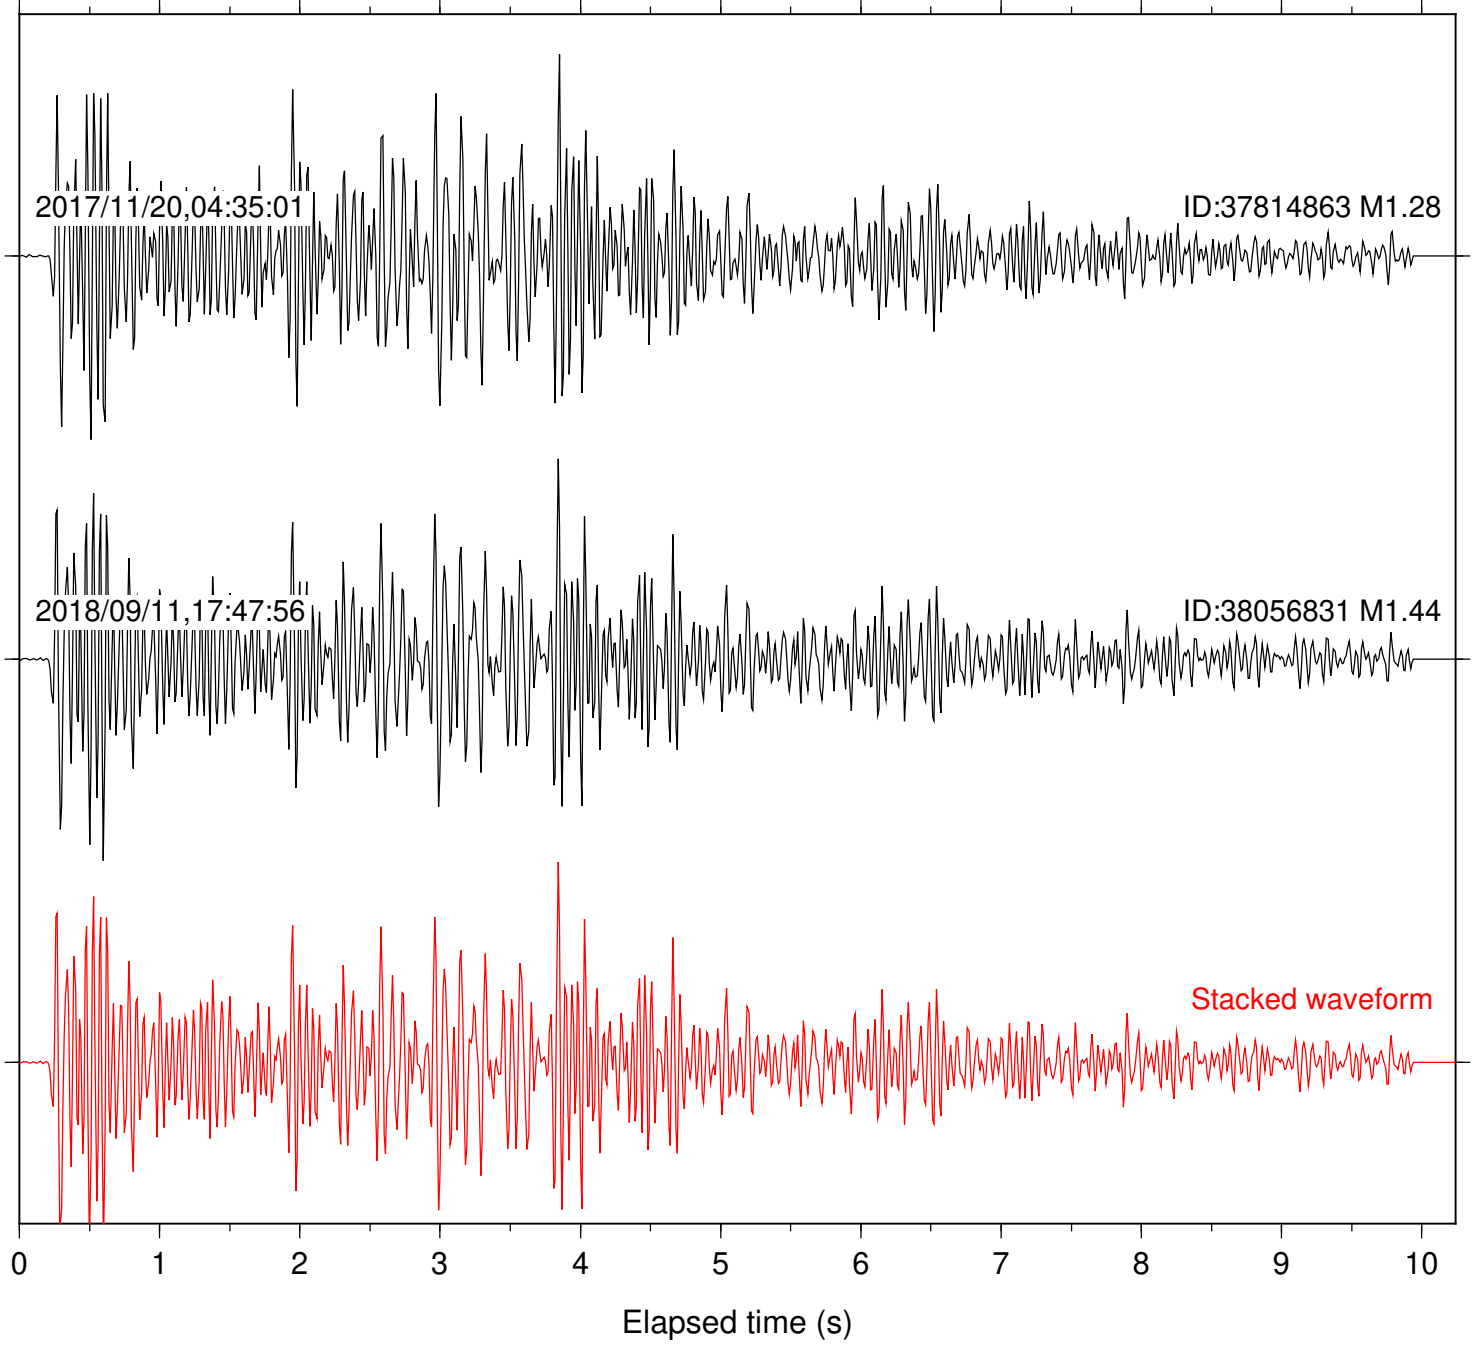

Station: PLM Com: HHZ

Focal depth: 4.83 km