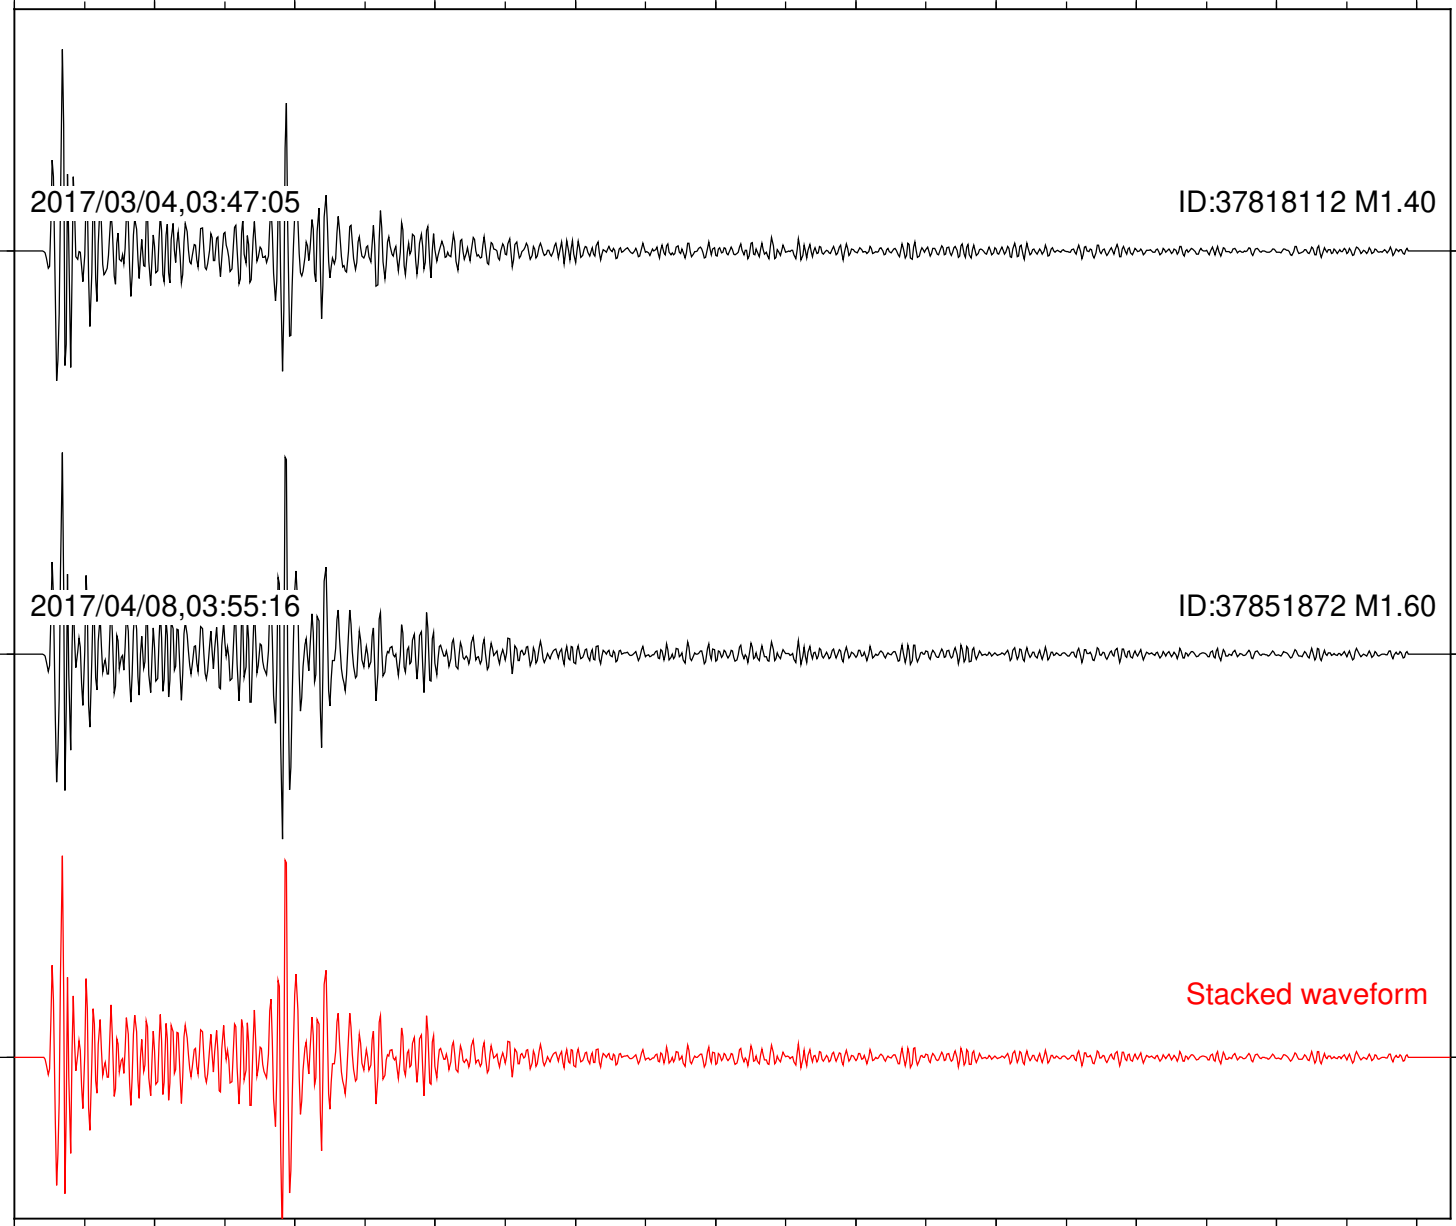

2017/04/08,03:55:16

ID:37851872 M1.60

Stacked waveform

0 1 2 3 4 5 6 7 8 9 10  
Elapsed time (s)

Station: CSH Com: HHZ

Focal depth: 6.08 km

Station: DGR Com: HHZ

Focal depth: 5.78 km