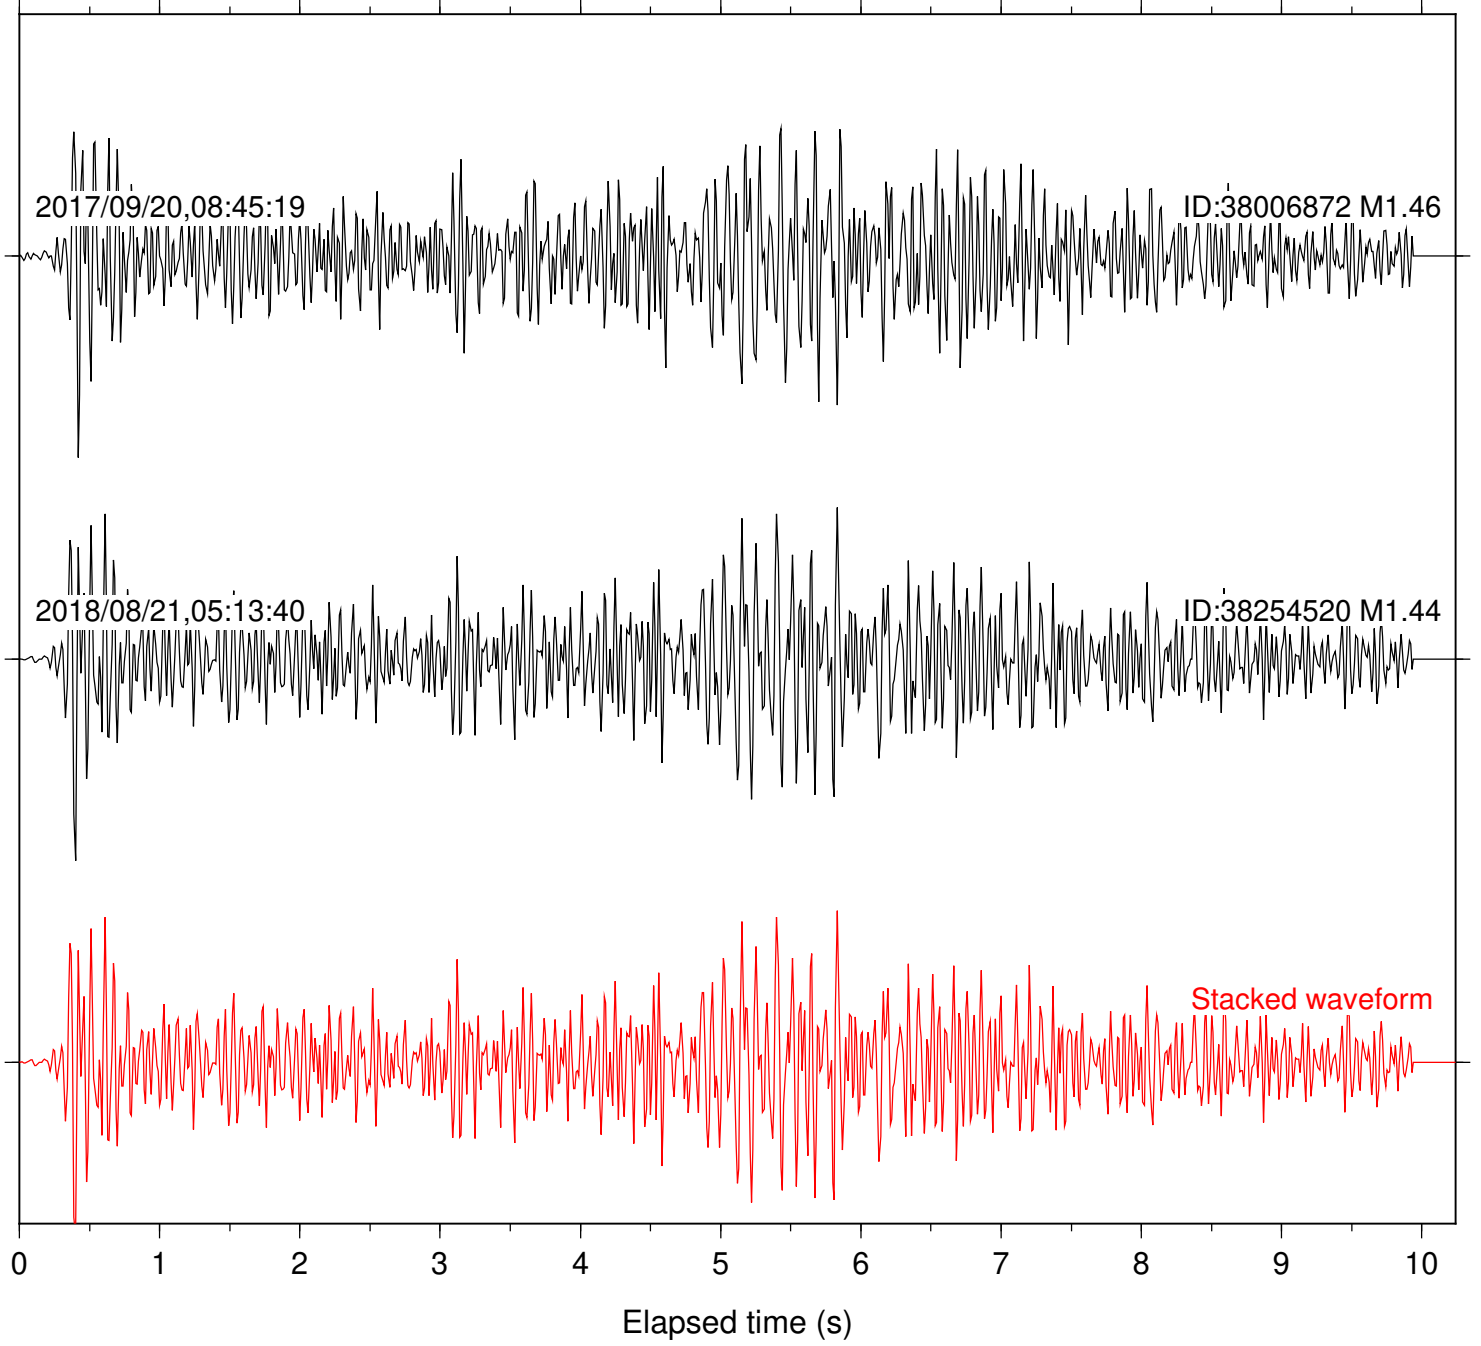

Station: POB2 Com: HHZ

Focal depth: 4.50 km

Station: RDM Com: HHZ

Focal depth: 5.27 km

Station: SMER Com: HHZ

Focal depth: 5.27 km

Station: SND Com: HHZ

Focal depth: 4.50 km