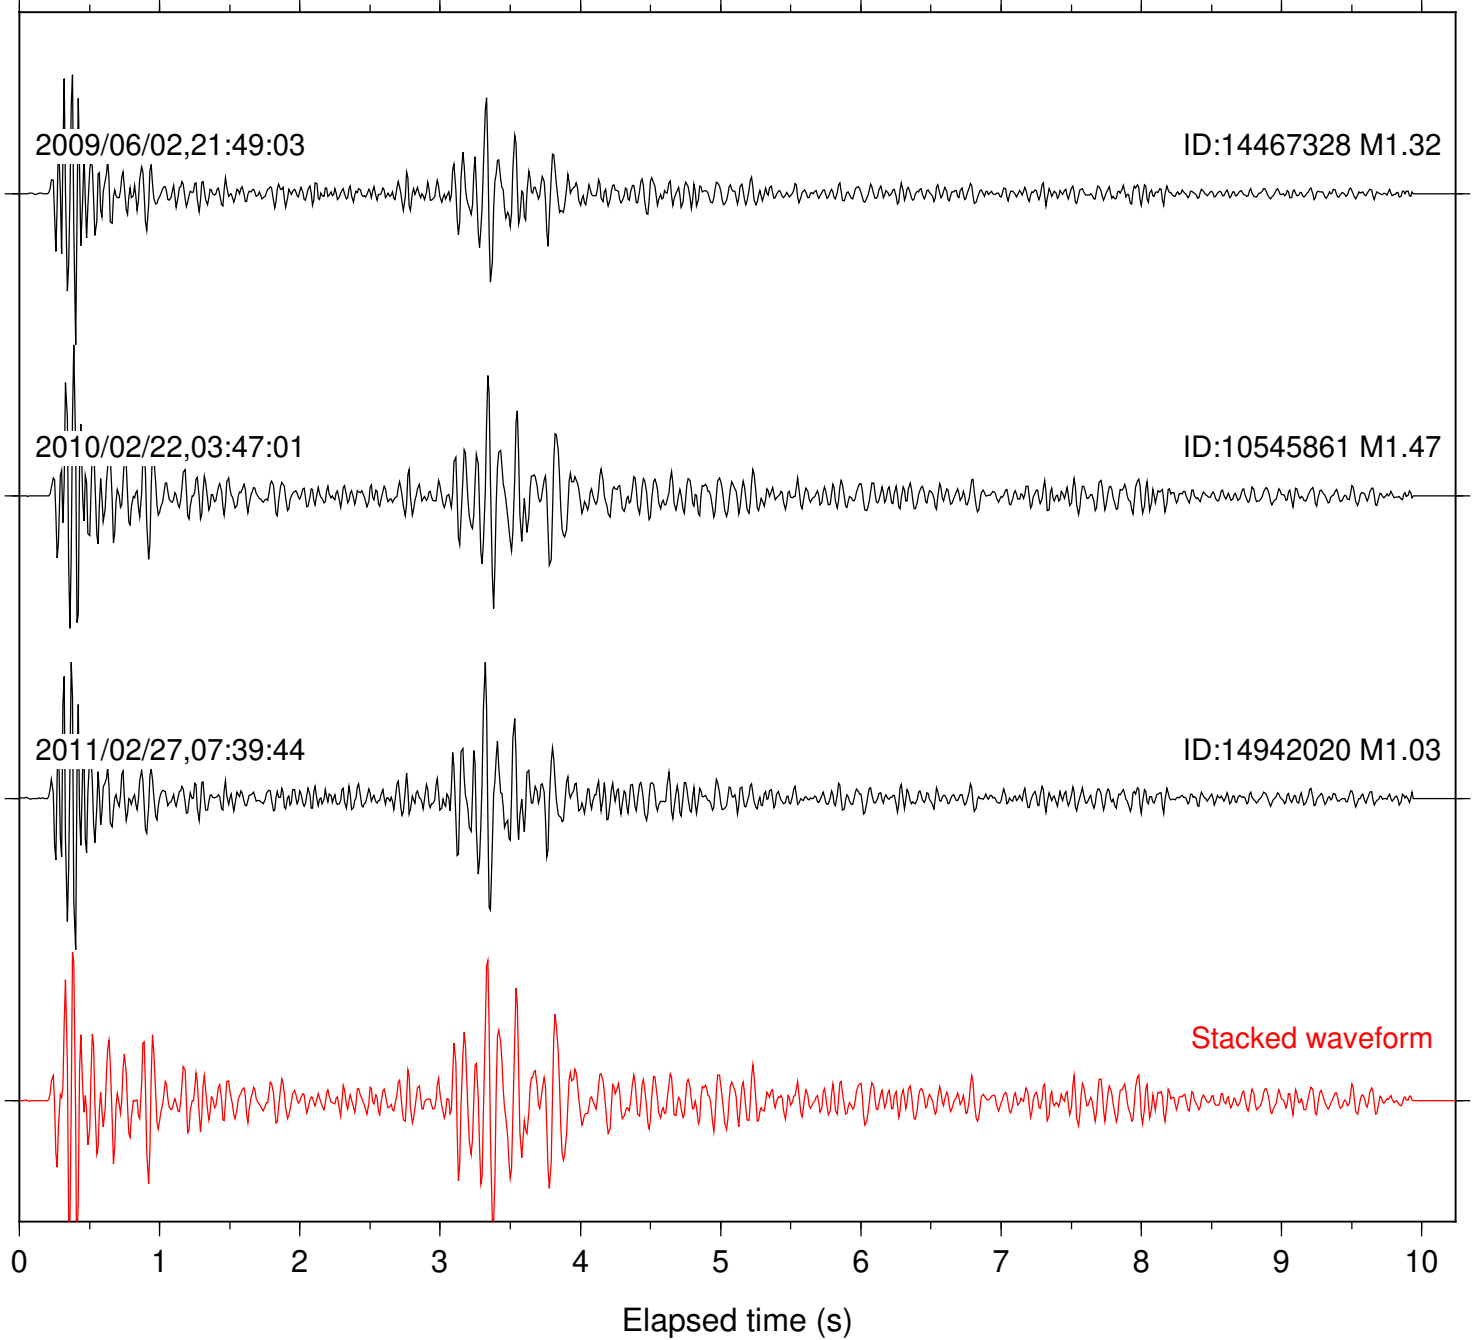

Station: B093 Com: EHZ

Focal depth: 8.47 km