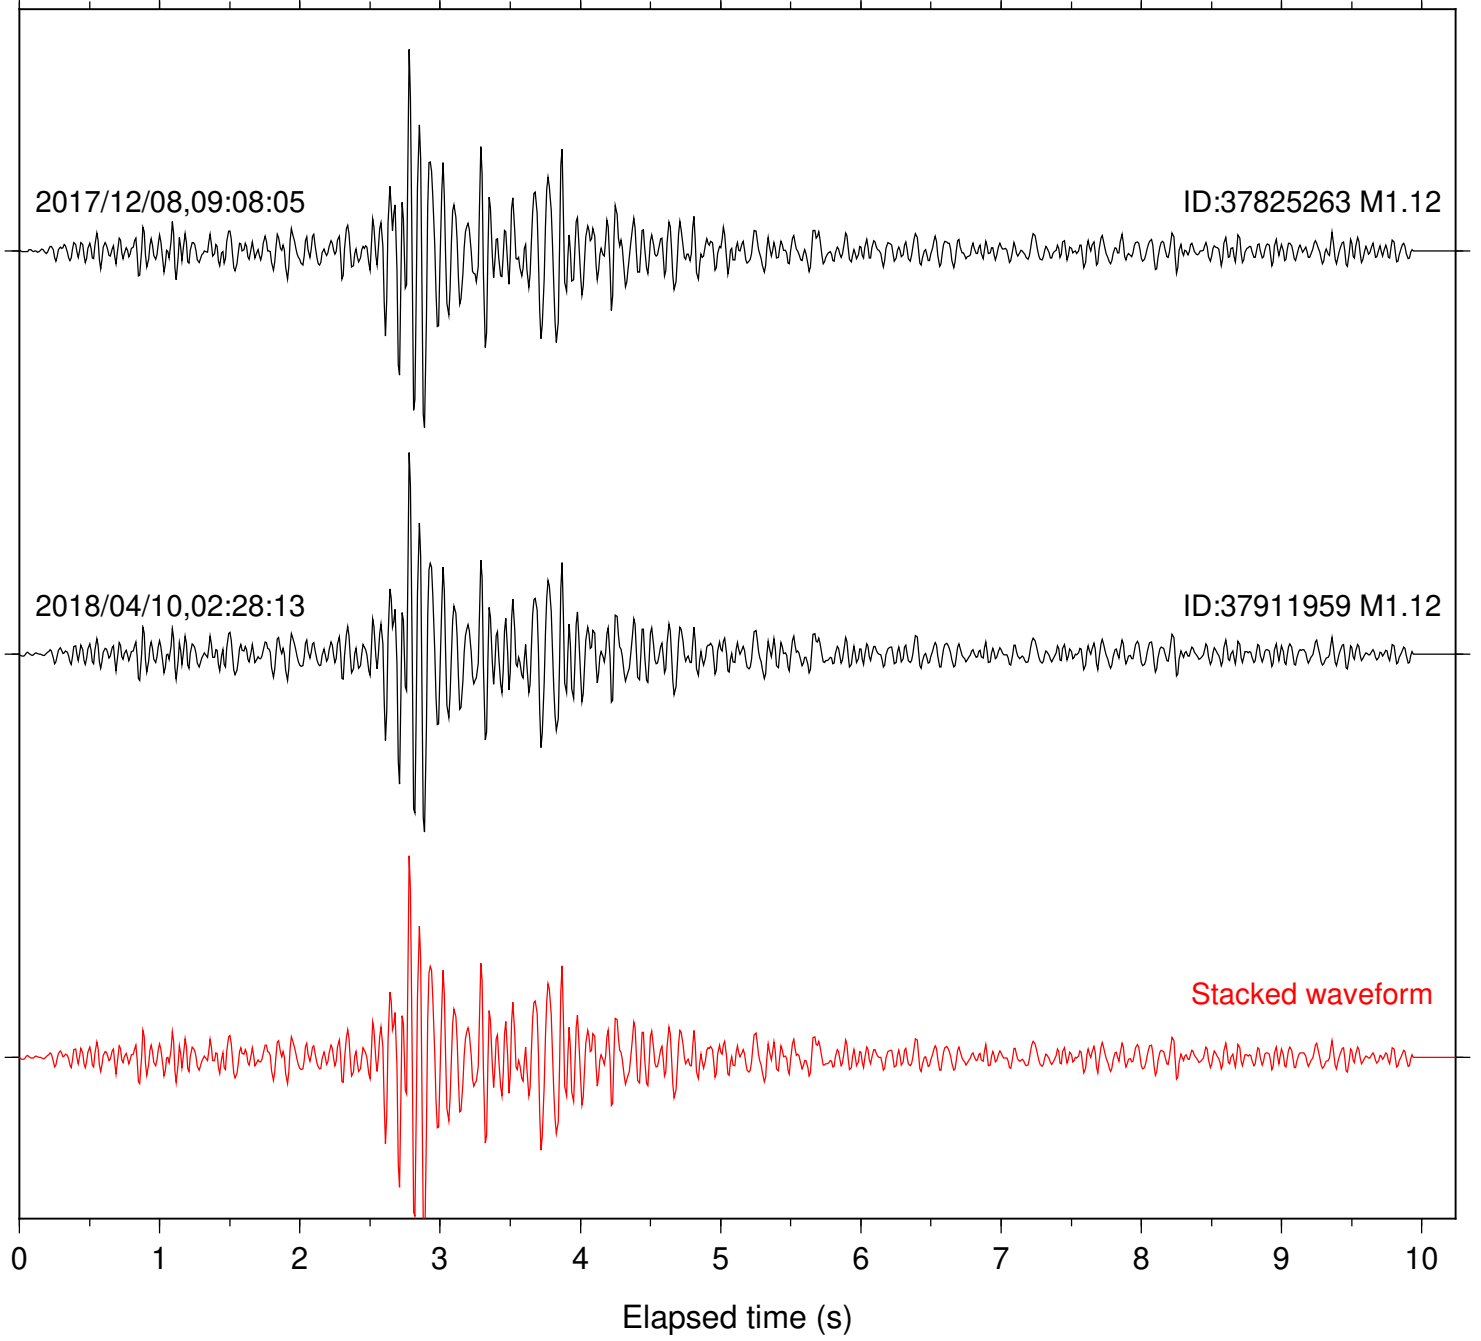

Station: SND Com: HHZ

Focal depth: 6.24 km