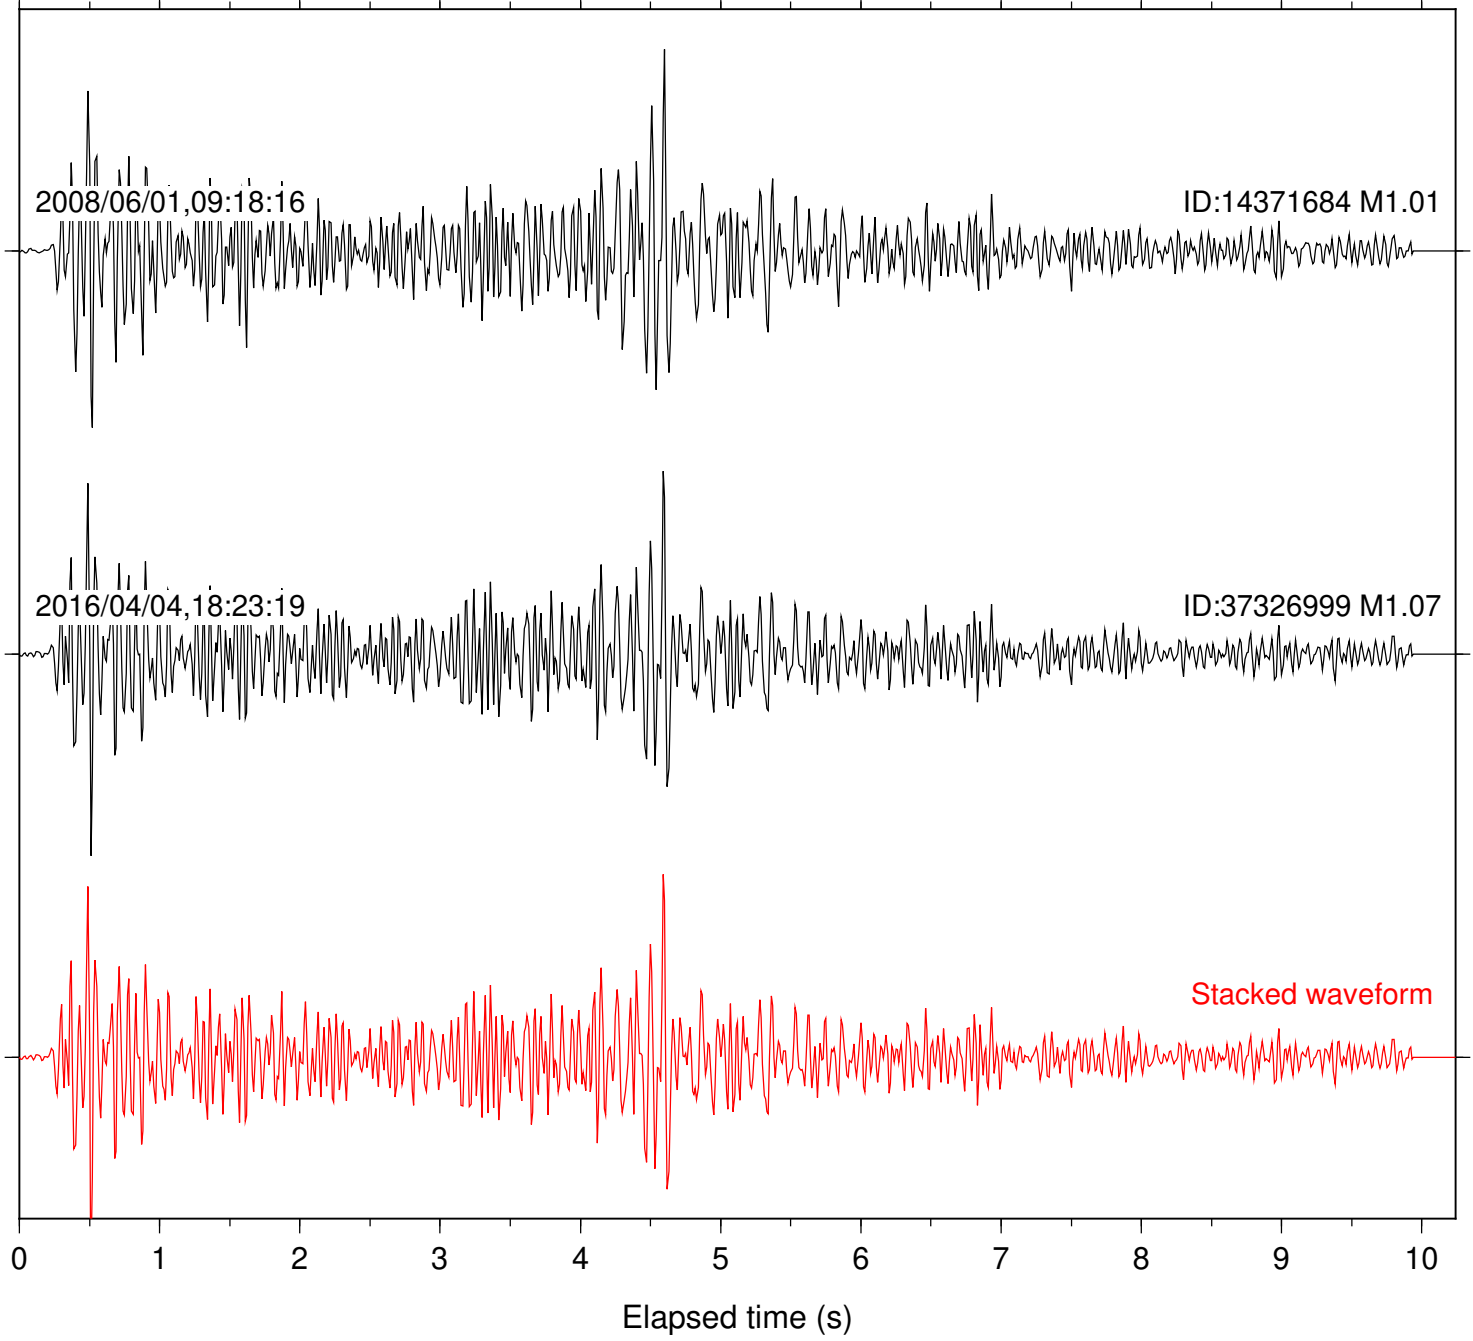

Focal depth: 17.80 km

Station: DGR Com: HHZ

Focal depth: 17.78 km

Station: FRD Com: HHZ

Focal depth: 17.78 km

Station: HMT2 Com: HHZ

Focal depth: 17.80 km

Station: PFO Com: HHZ