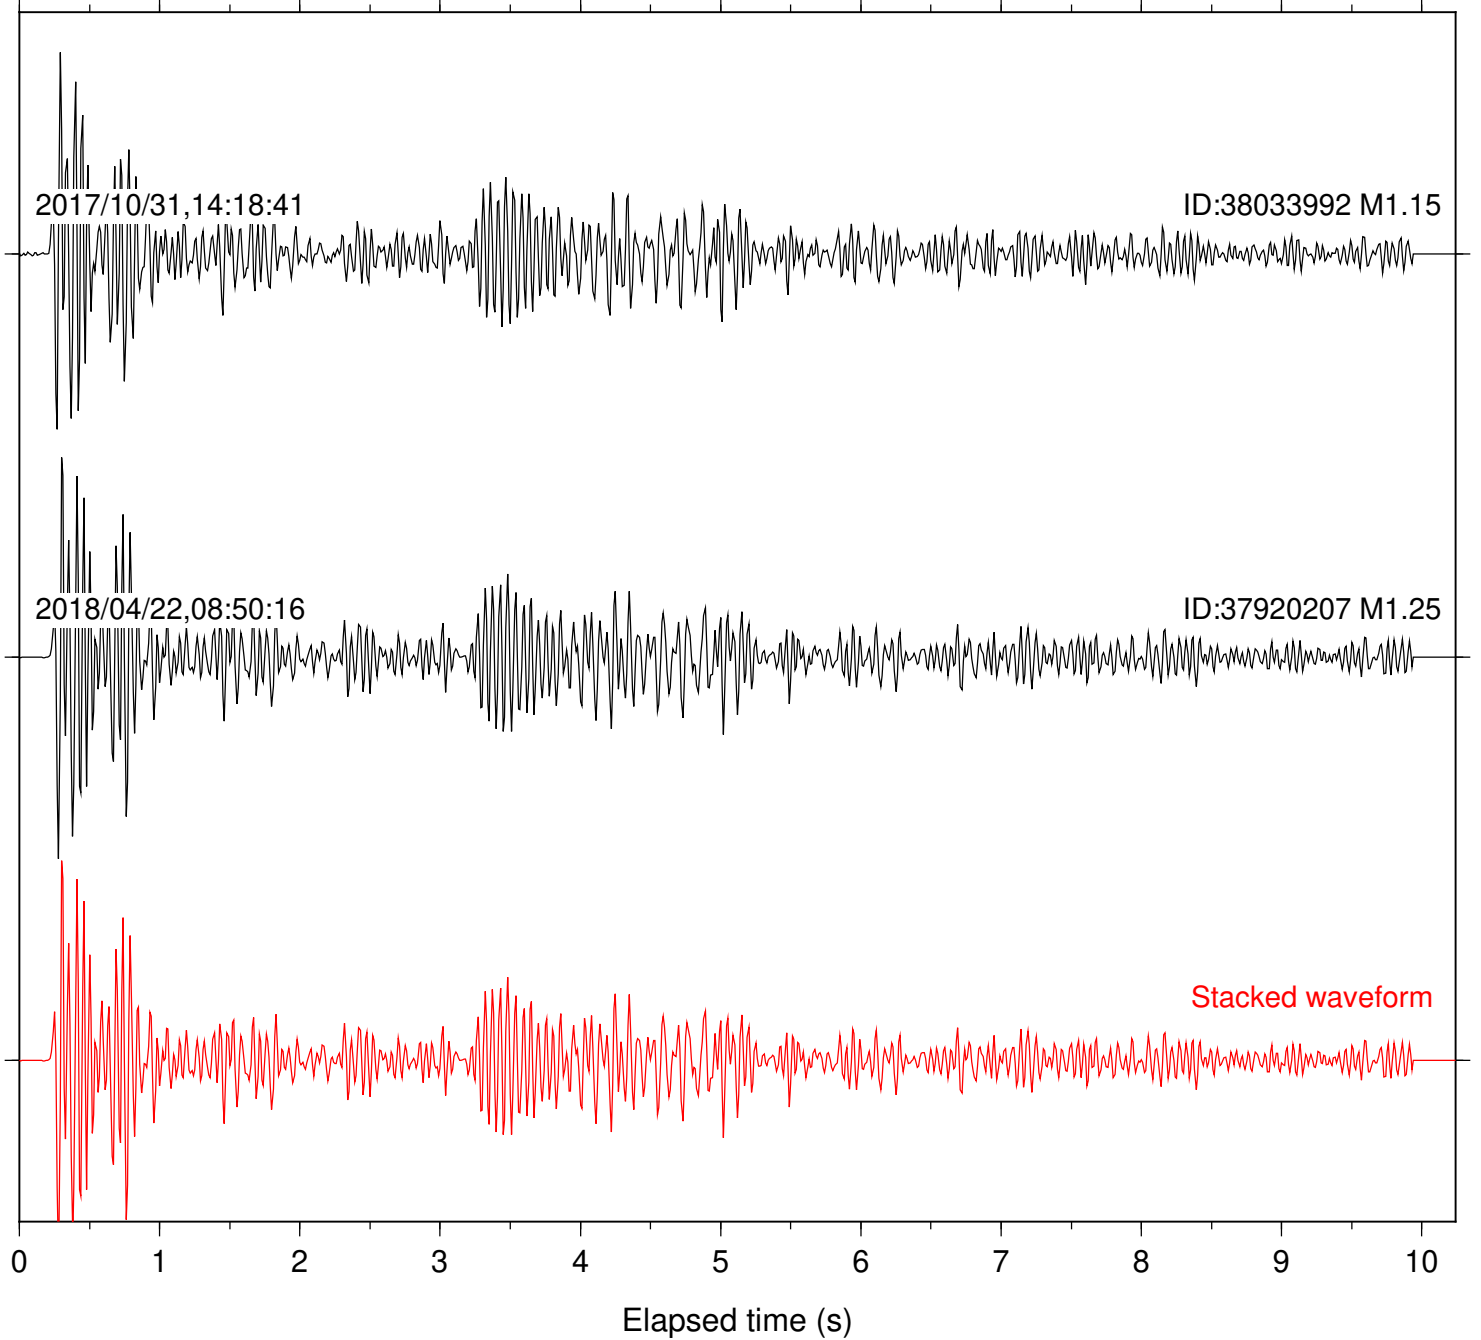

Focal depth: 5.79 km

Station: HMT2 Com: HHZ

Focal depth: 5.79 km

Station: LVA2 Com: HHZ

Focal depth: 5.79 km

Station: PFO Com: HHZ

Focal depth: 5.79 km

Station: PLM Com: HHZ