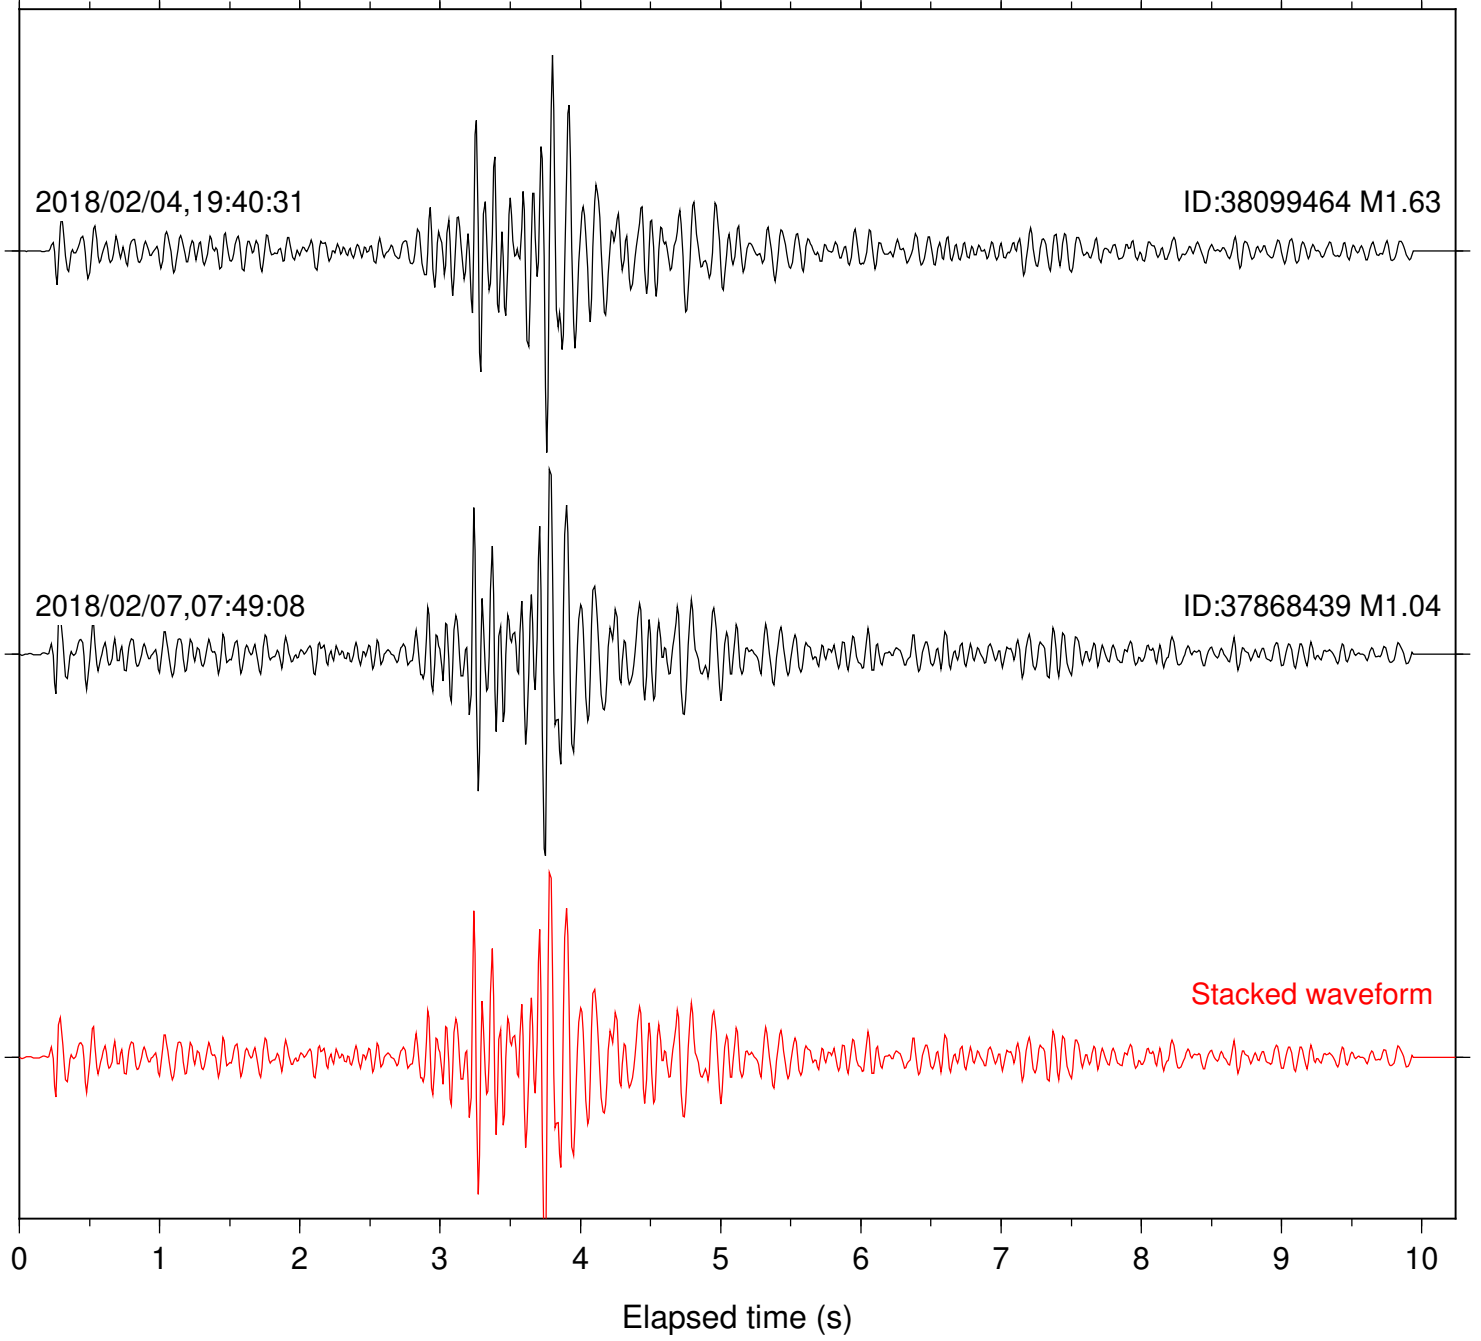

Focal depth: 5.89 km

Station: HMT2 Com: HHZ

Focal depth: 6.93 km

Station: PFO Com: HHZ

Focal depth: 6.93 km

Station: POB2 Com: HHZ

Focal depth: 5.89 km

Station: RDM Com: HHZ