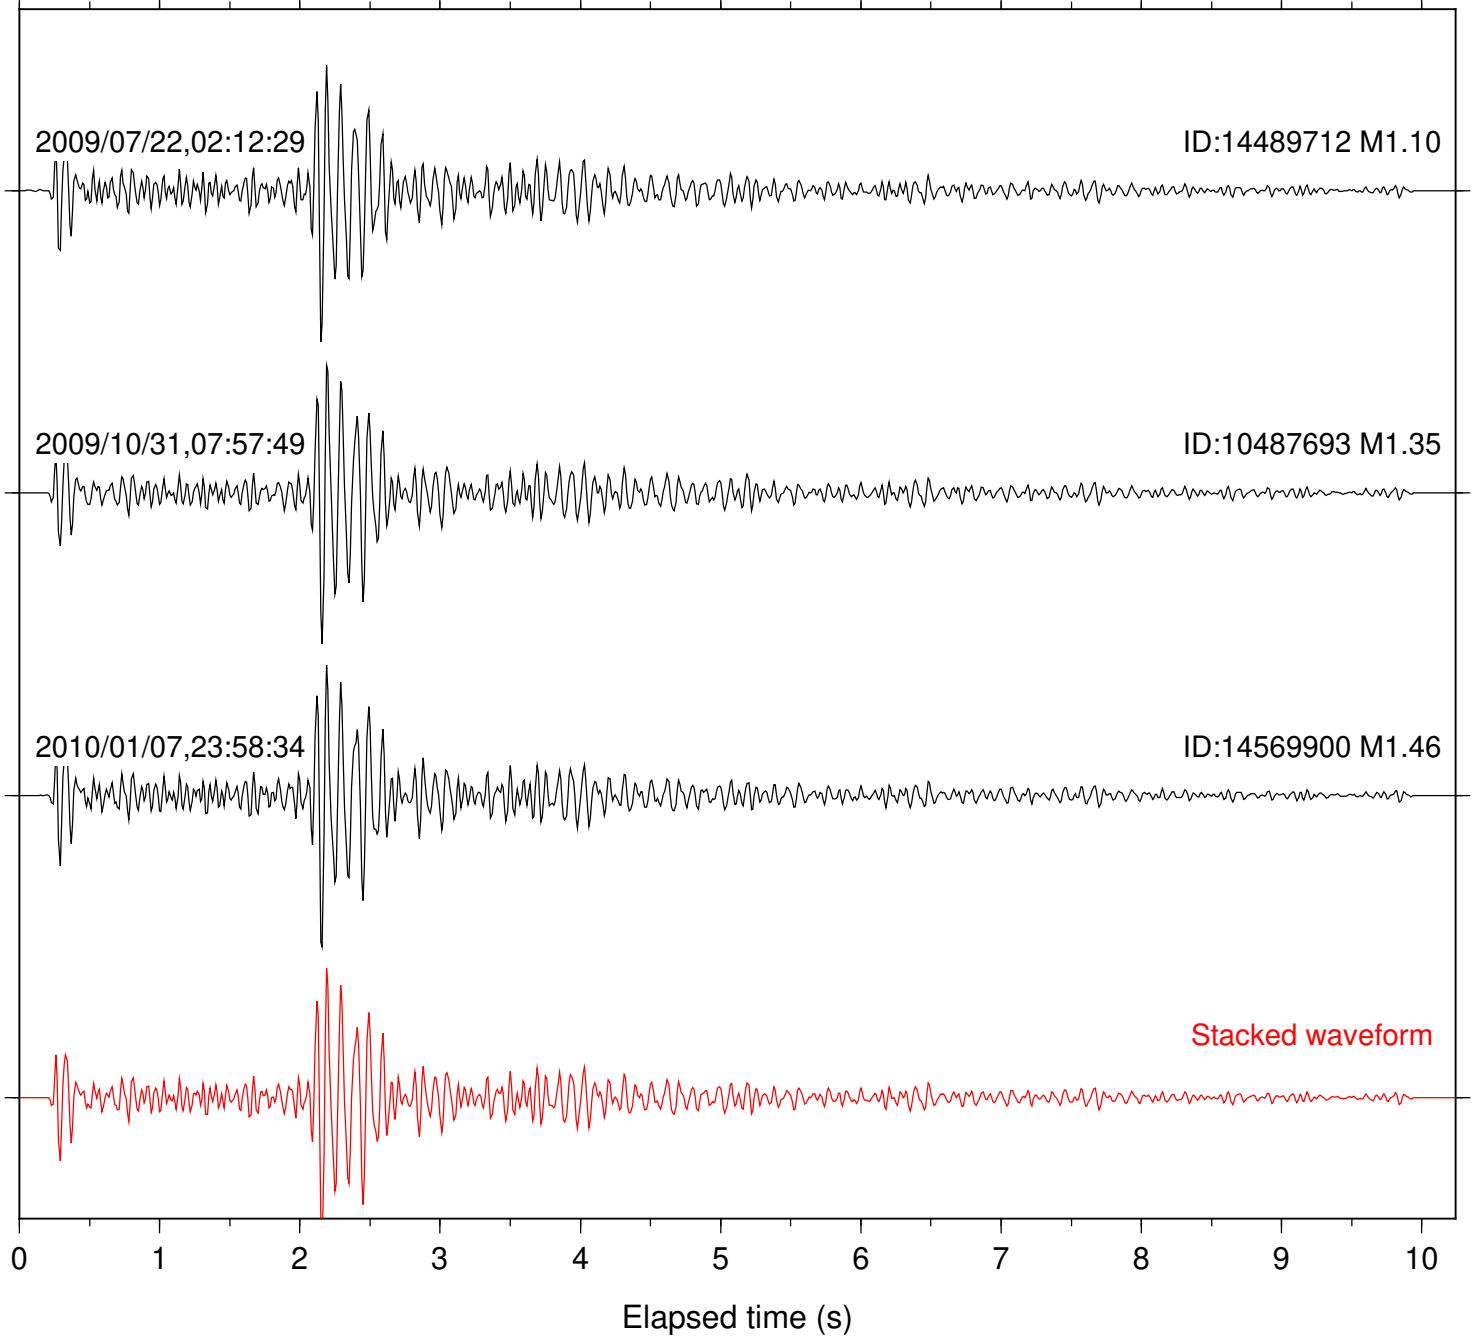

Station: B084 Com: EHZ

Focal depth: 9.14 km