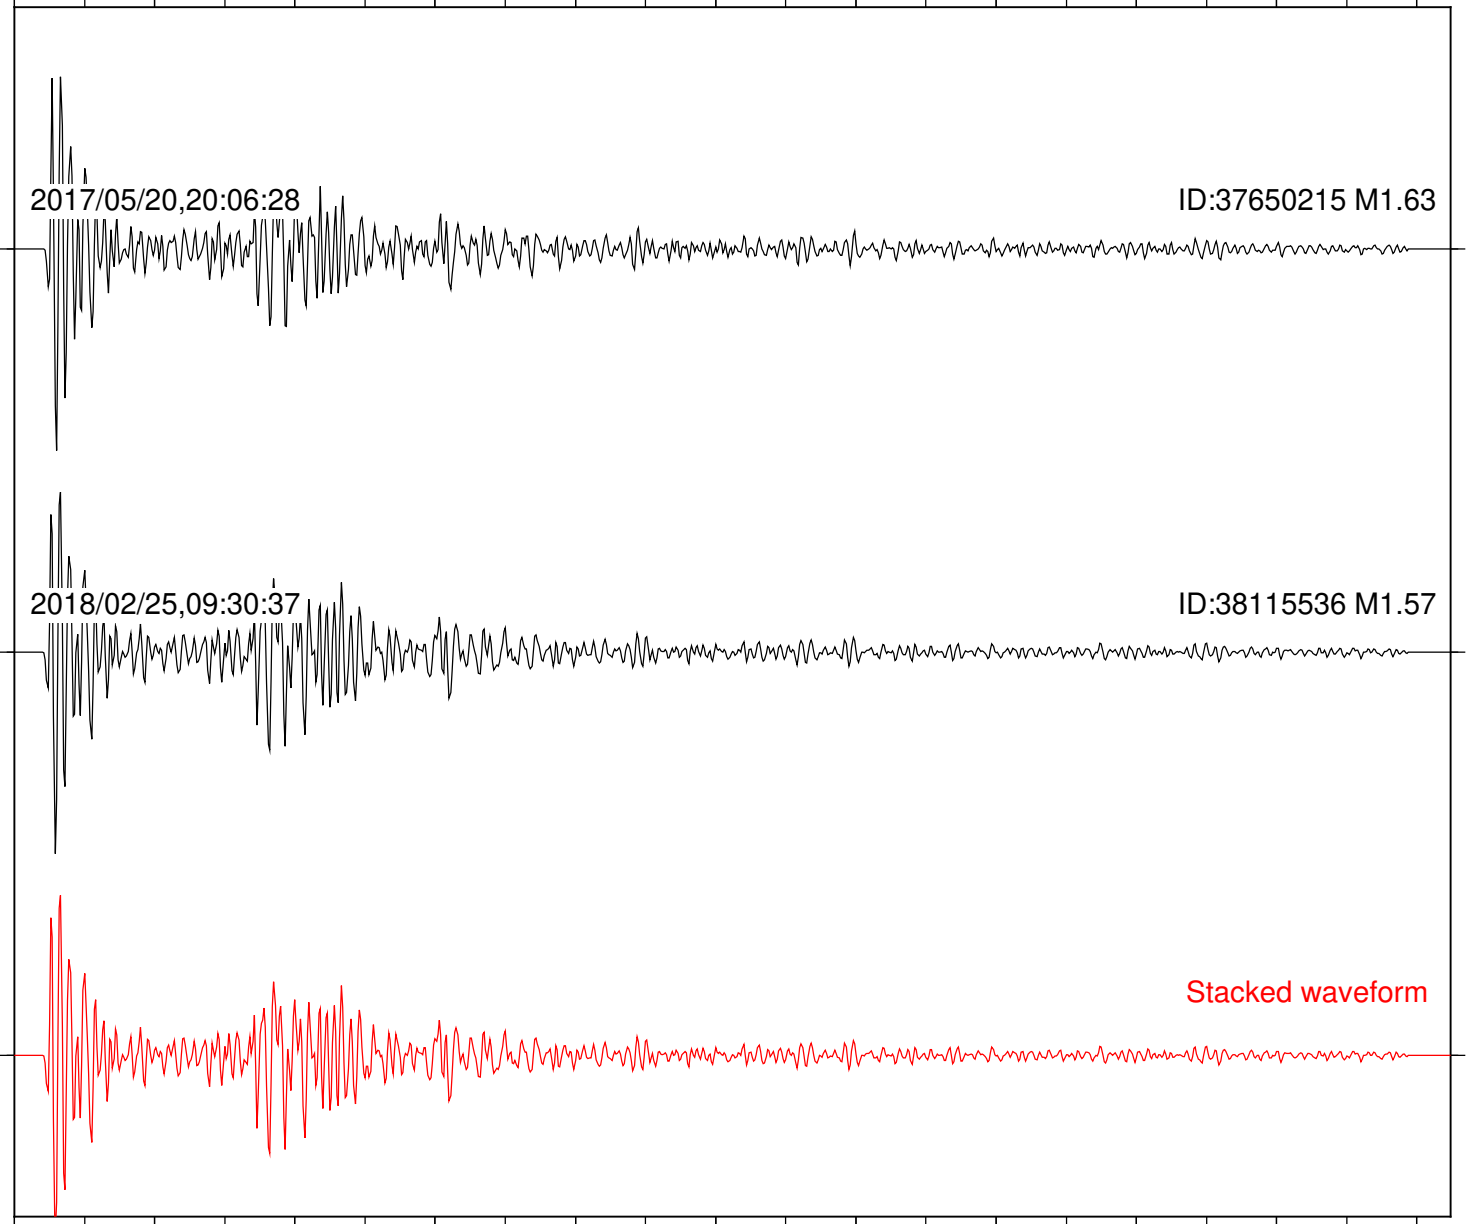

Station: B093 Com: EHZ

Focal depth: 7.48 km

2017/05/20,20:06:28

ID:37650215 M1.63

2018/02/25,09:30:37

ID:38115536 M1.57

Stacked waveform

0 1 2 3 4 5 6 7 8 9 10
Elapsed time (s)