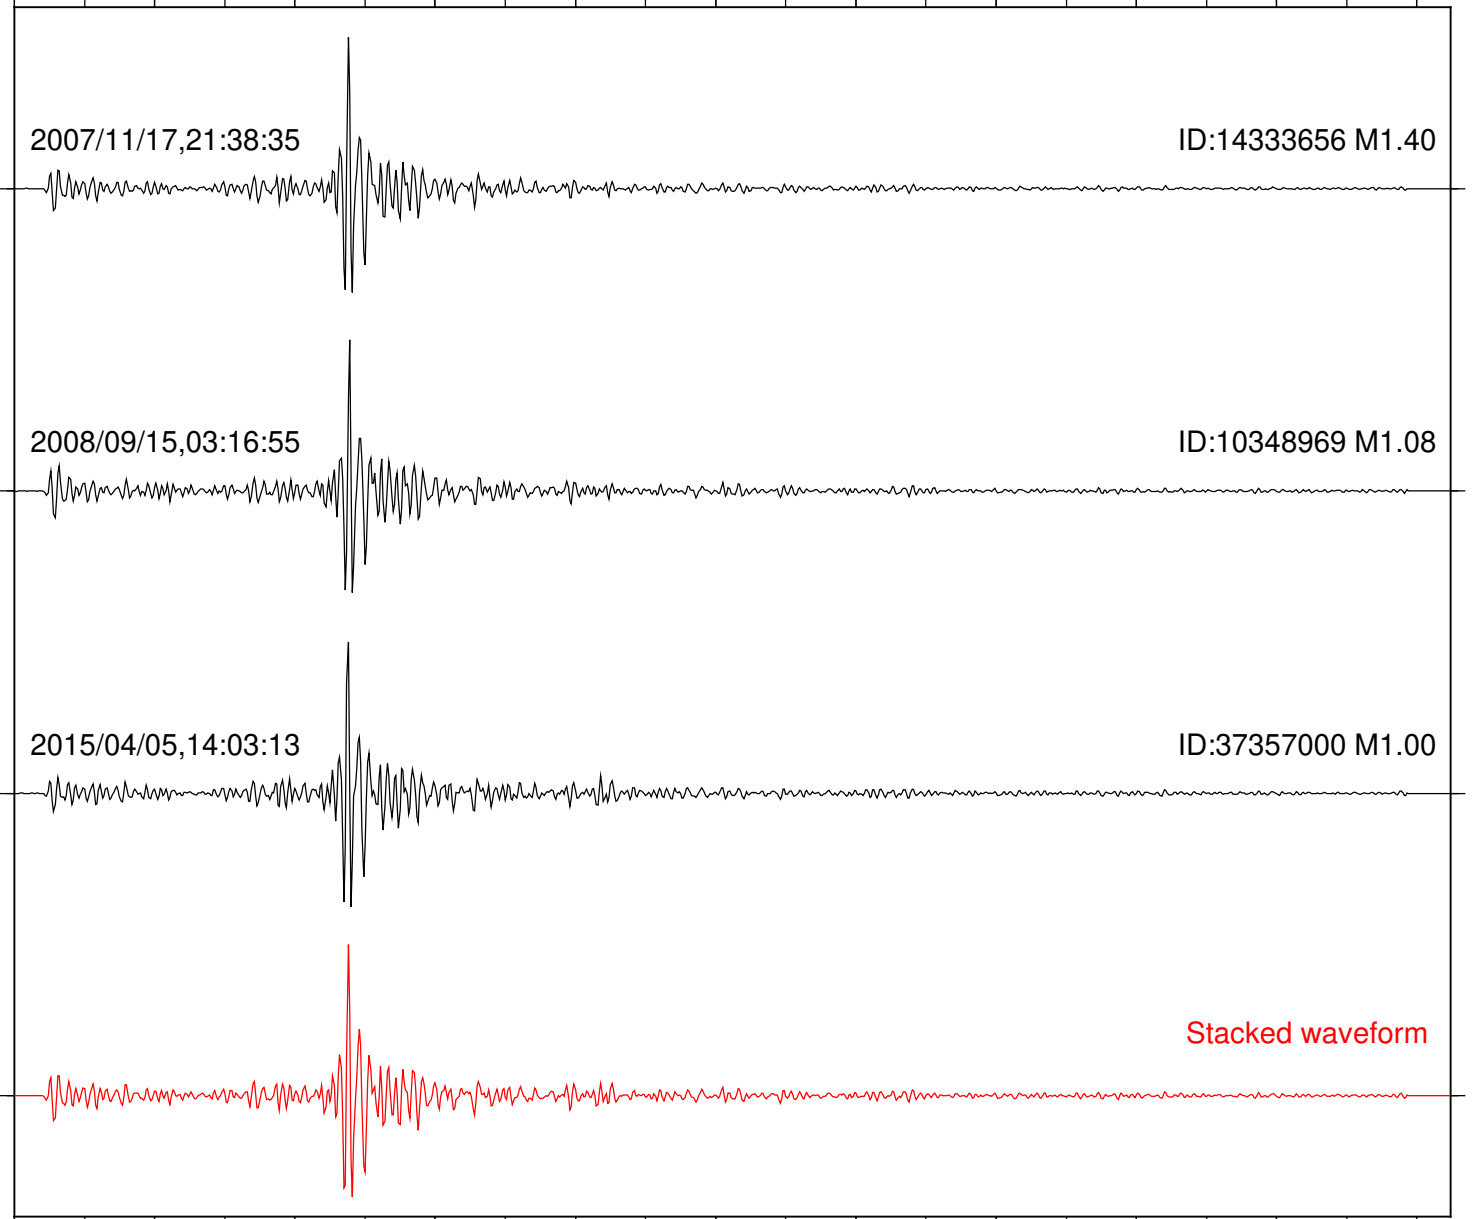

Station: B082 Com: EHZ

Focal depth: 6.23 km

2007/11/17,21:38:35

ID:14333656 M1.40

2008/09/15,03:16:55

ID:10348969 M1.08

2015/04/05,14:03:13

ID:37357000 M1.00

Stacked waveform

0 1 2 3 4 5 6 7 8 9 10

Elapsed time (s)