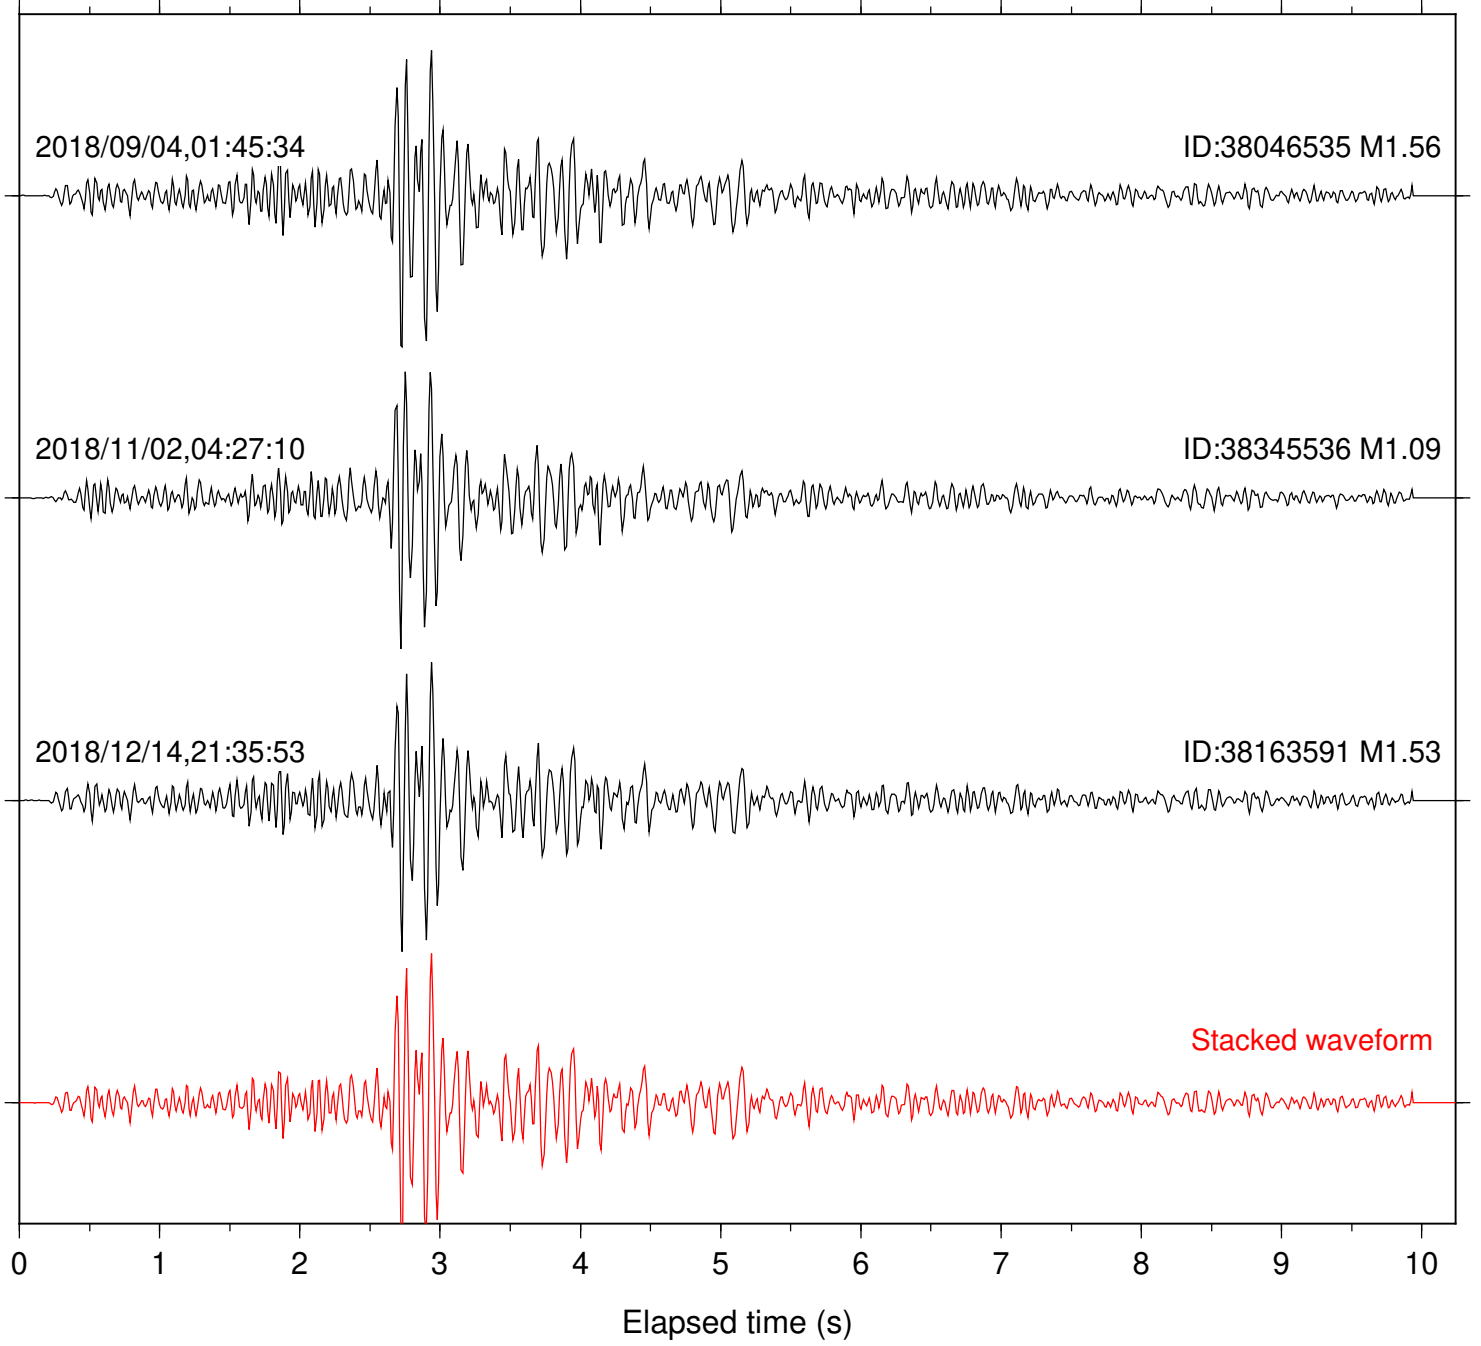

Station: B946 Com: EHZ

Focal depth: 4.27 km