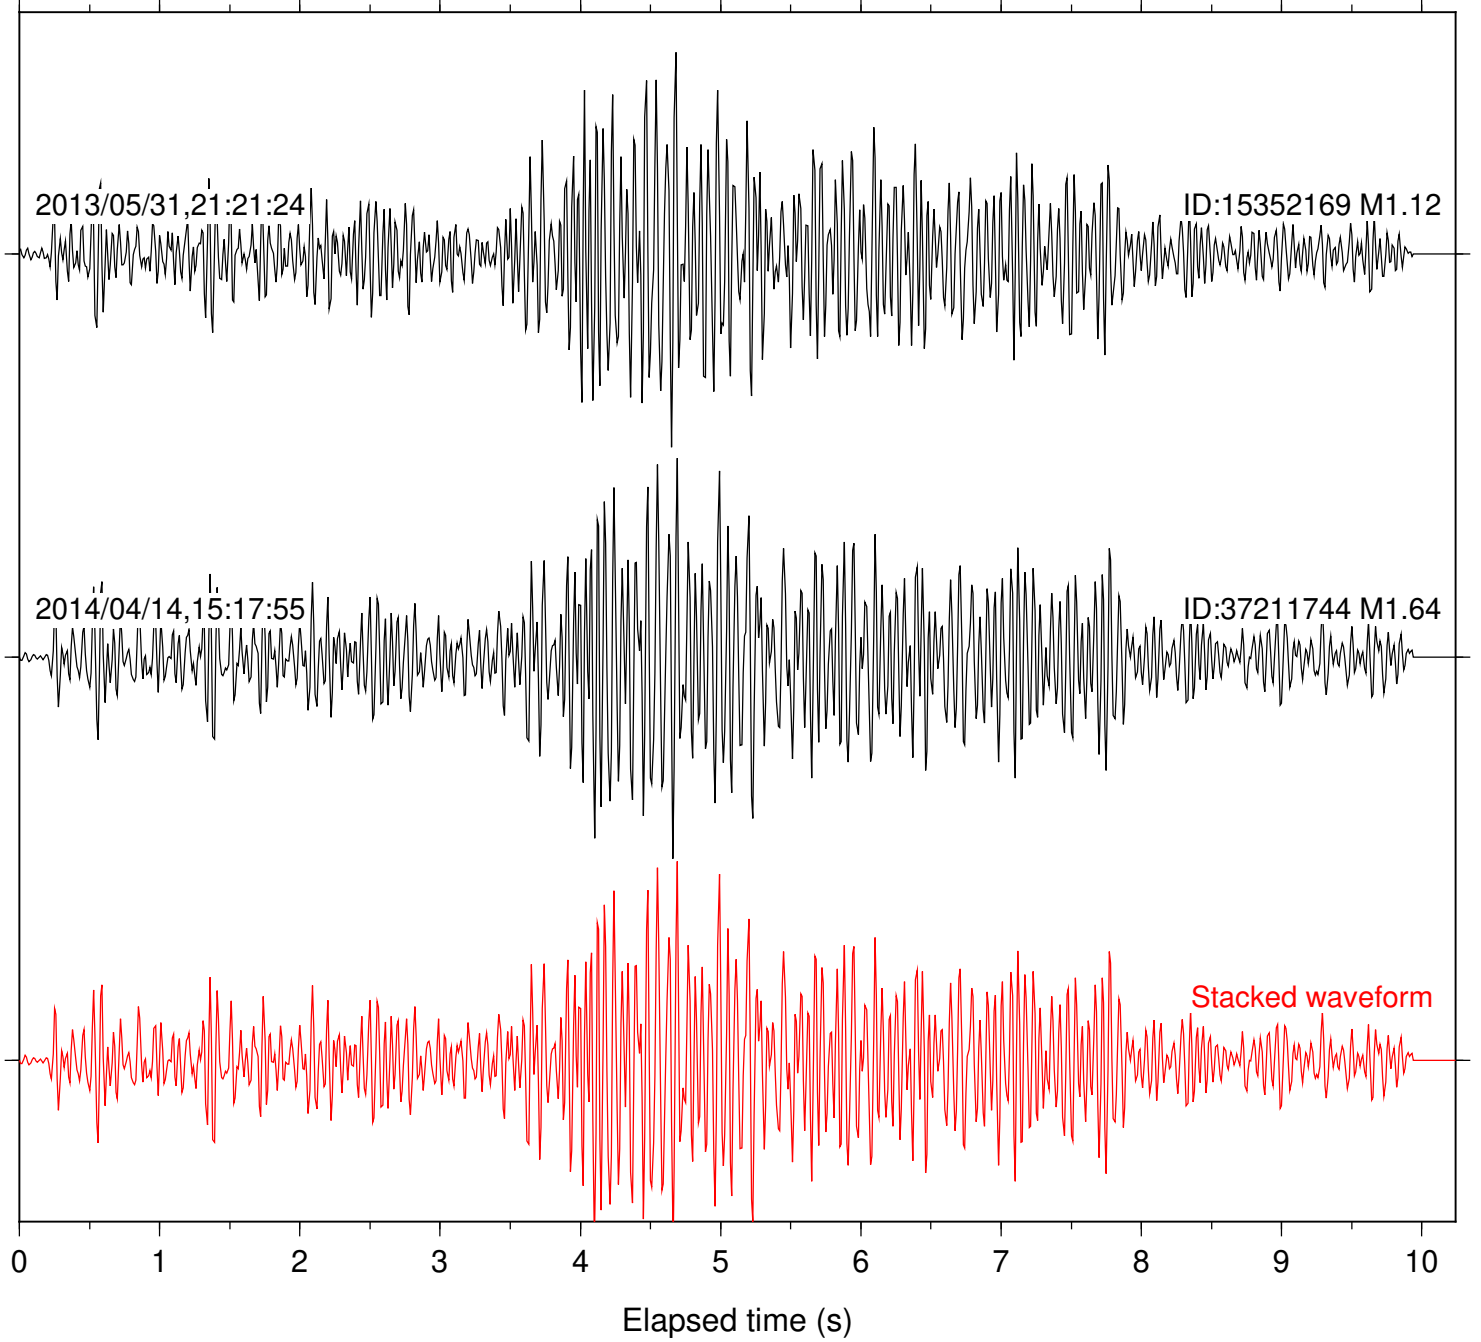

Focal depth: 11.49 km

Station: HMT2 Com: HHZ

Focal depth: 11.49 km

Station: PFO Com: HHZ

Focal depth: 11.49 km

Station: PLM Com: HHZ

Focal depth: 11.49 km

Station: RDM Com: HHZ