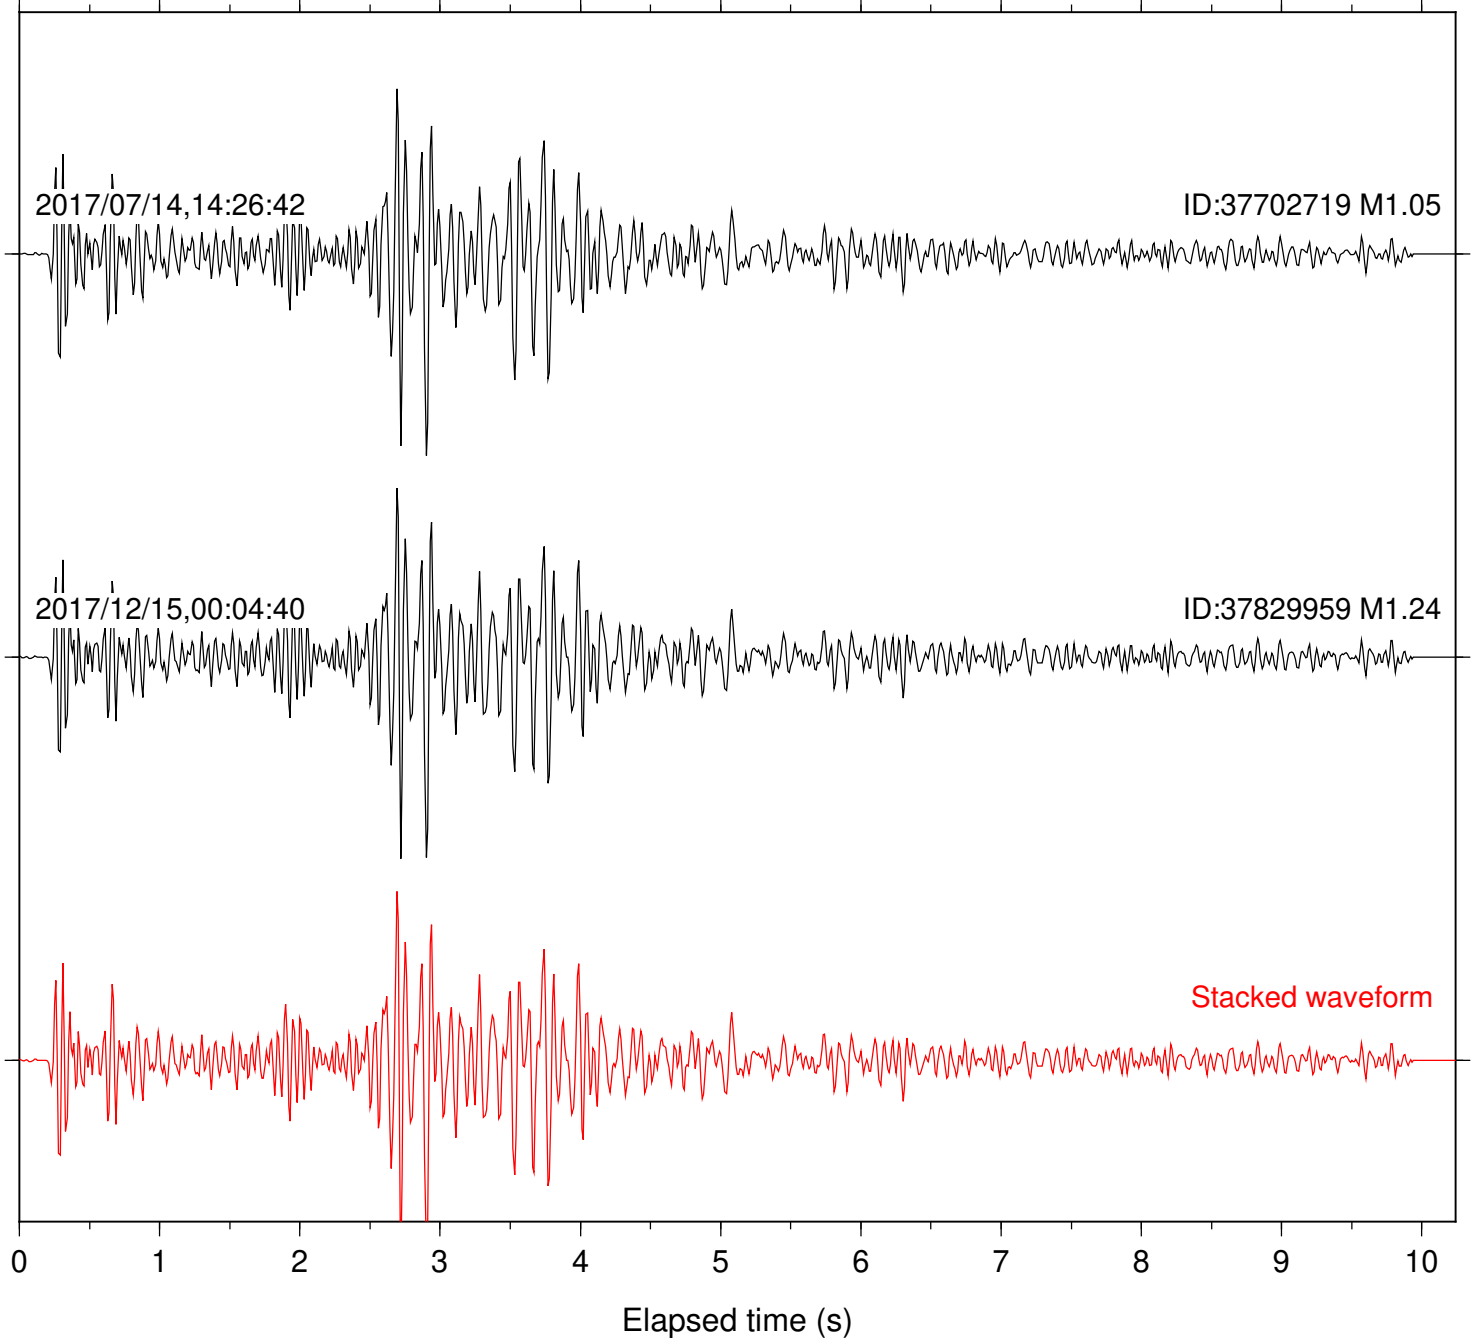

Station: B946 Com: EHZ

Focal depth: 6.76 km