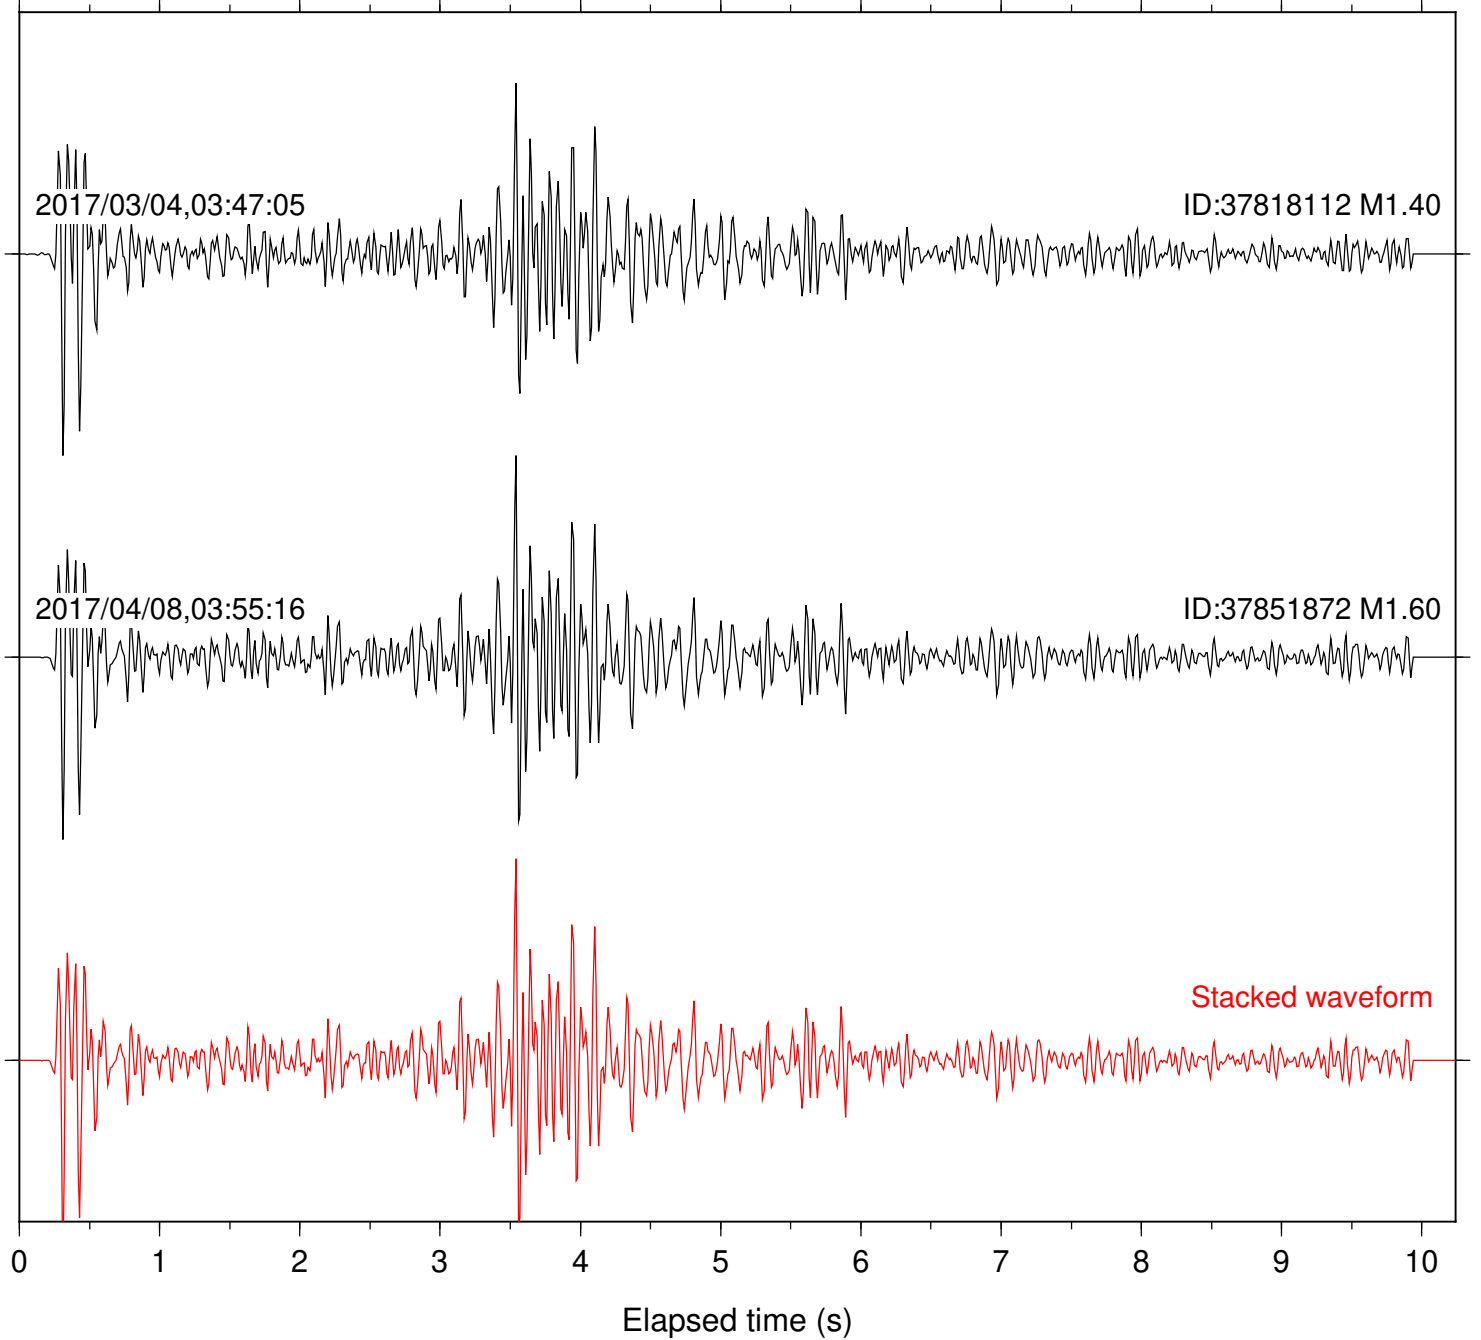

2017/04/08,03:55:16

ID:37851872 M1.60

Stacked waveform

0 1 2 3 4 5 6 7 8 9 10  
Elapsed time (s)

Station: CSH Com: HHZ

Focal depth: 6.08 km

Station: DGR Com: HHZ

Focal depth: 5.78 km