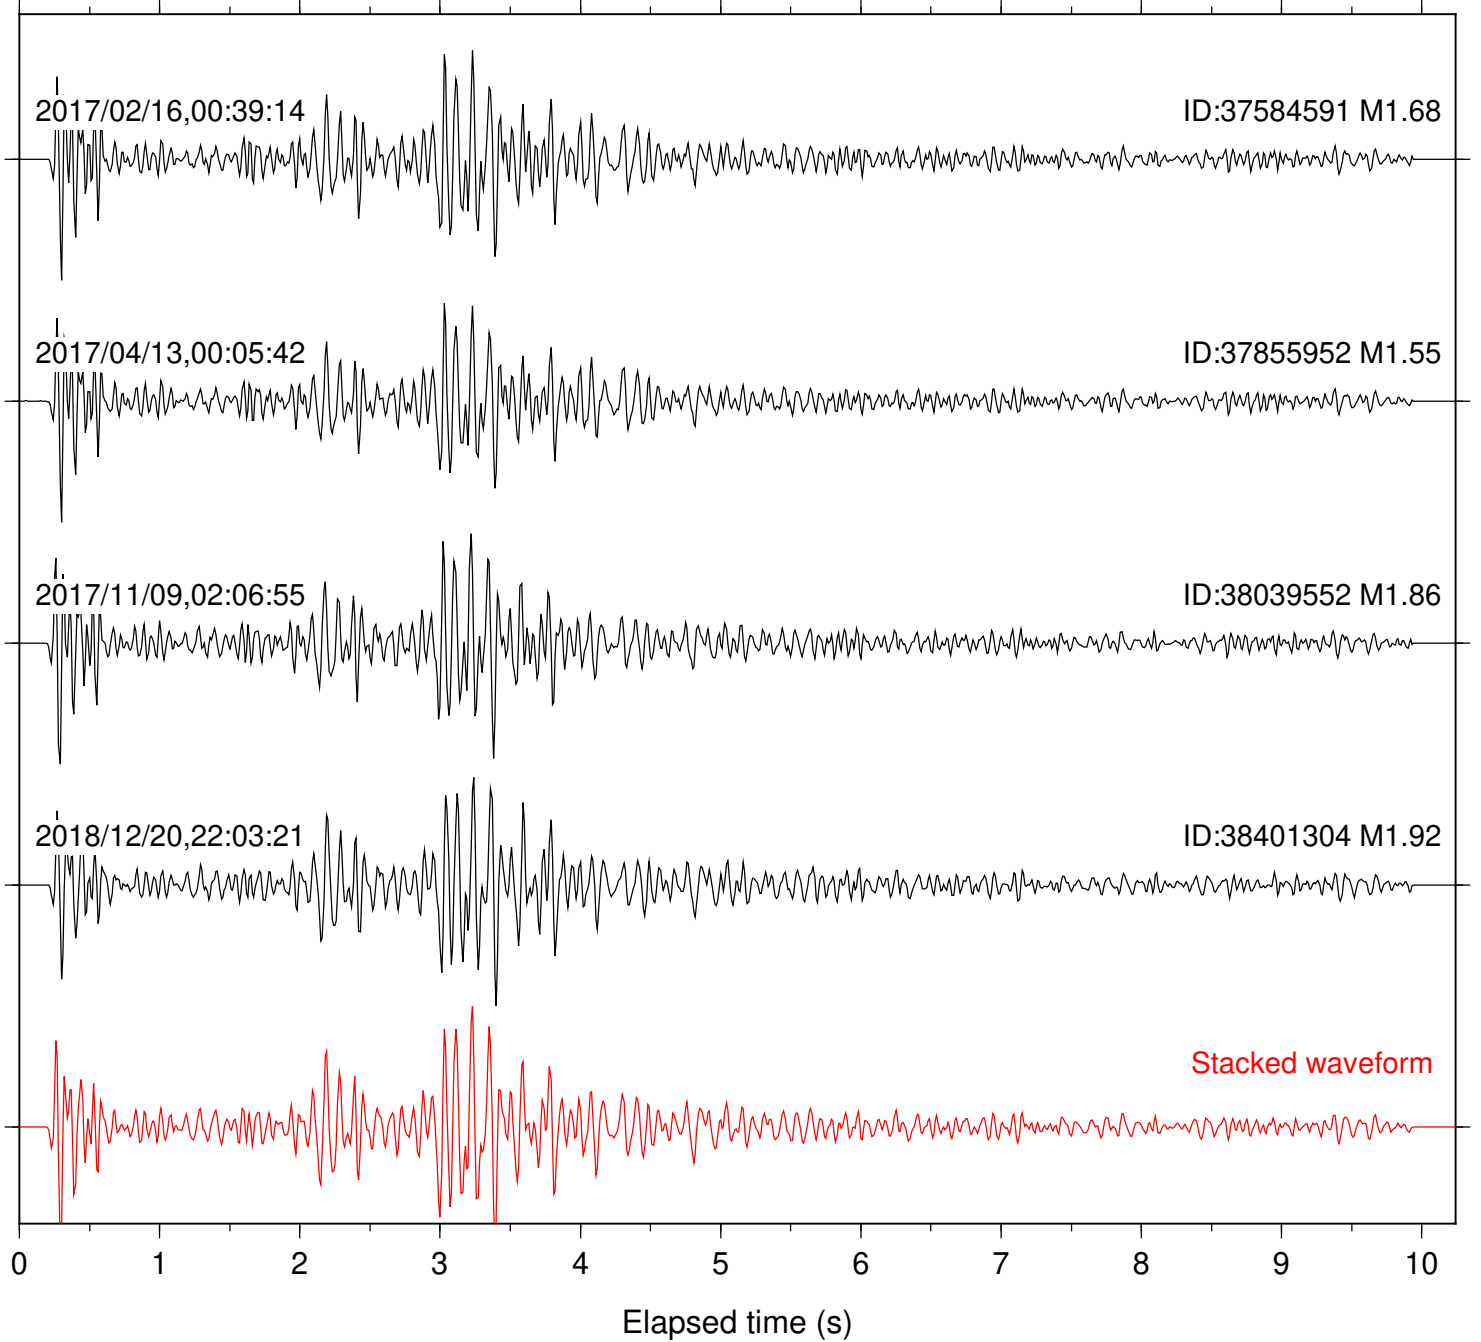

Station: B082 Com: EHZ

Focal depth: 6.49 km