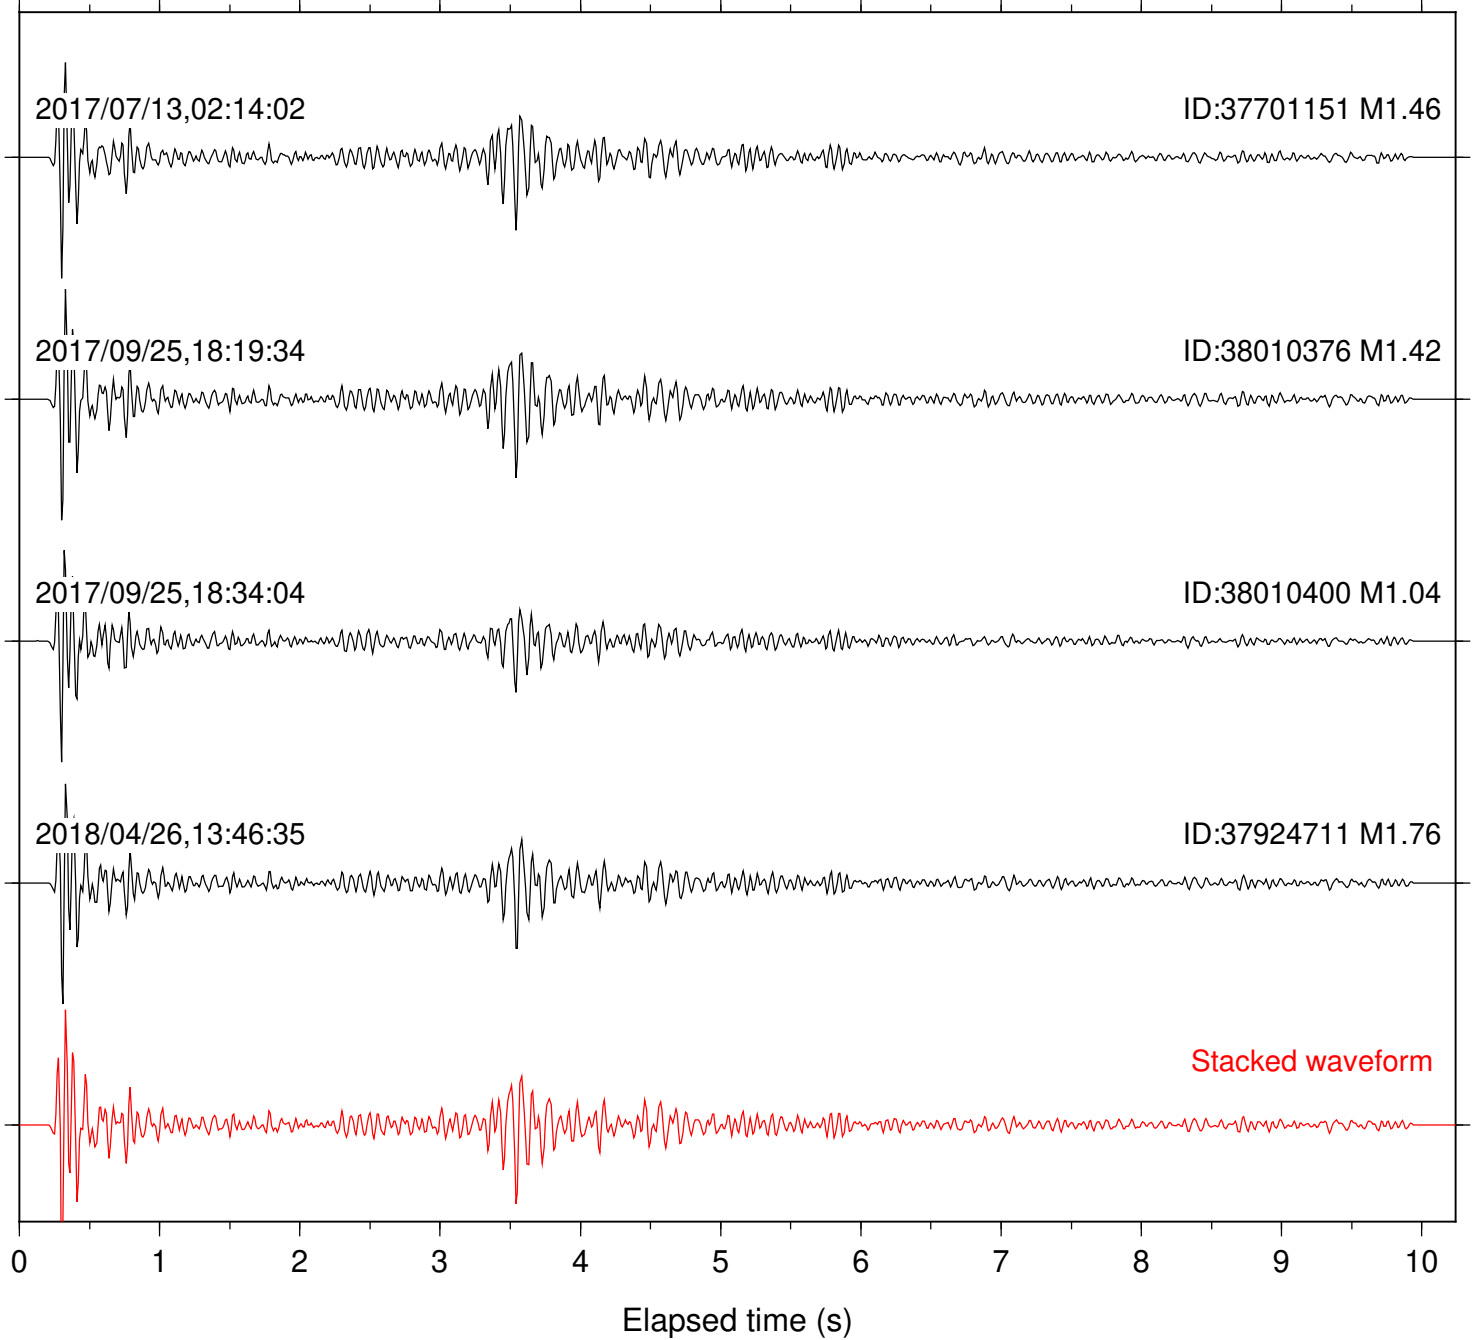

Station: DGR Com: HHZ

Focal depth: 5.55 km

Station: FRD Com: HHZ

Focal depth: 5.55 km

Station: HMT2 Com: HHZ

Focal depth: 5.55 km

Station: KNW Com: HHZ

Focal depth: 5.55 km