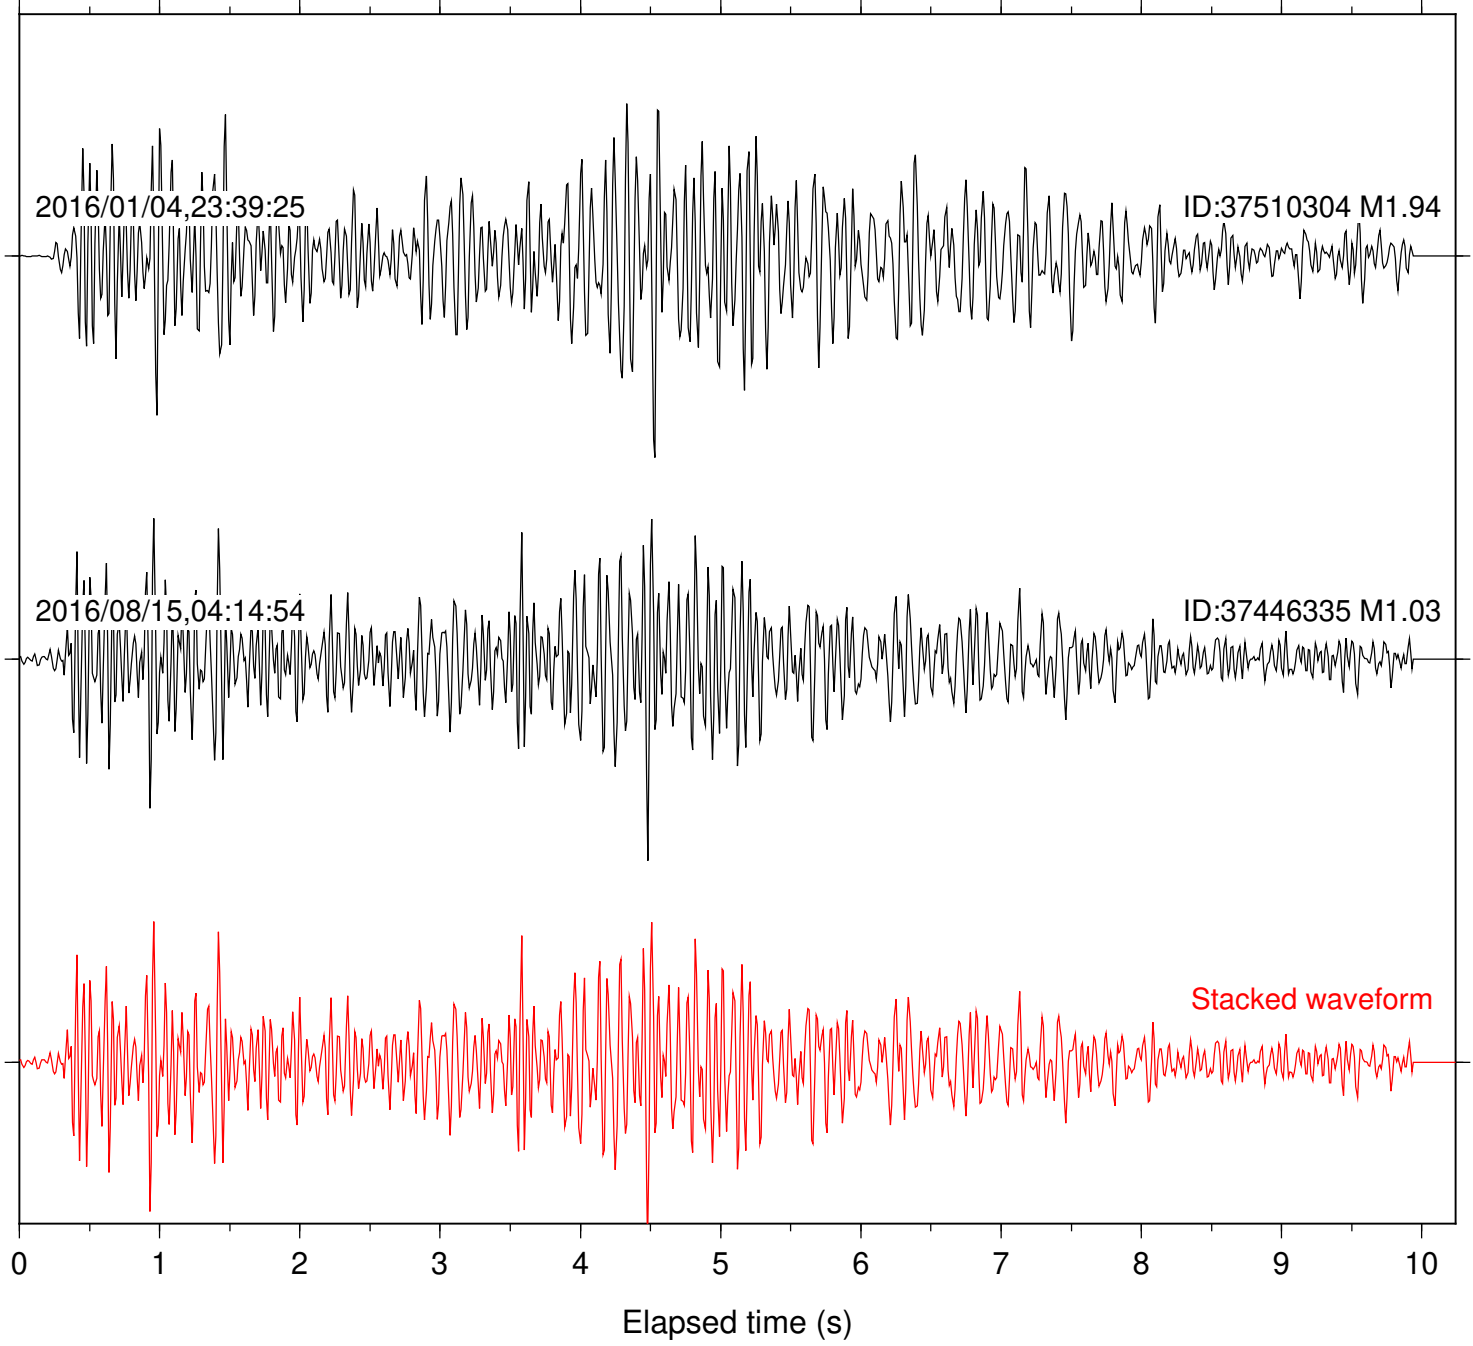

Station: B946 Com: EHZ

Focal depth: 16.55 km