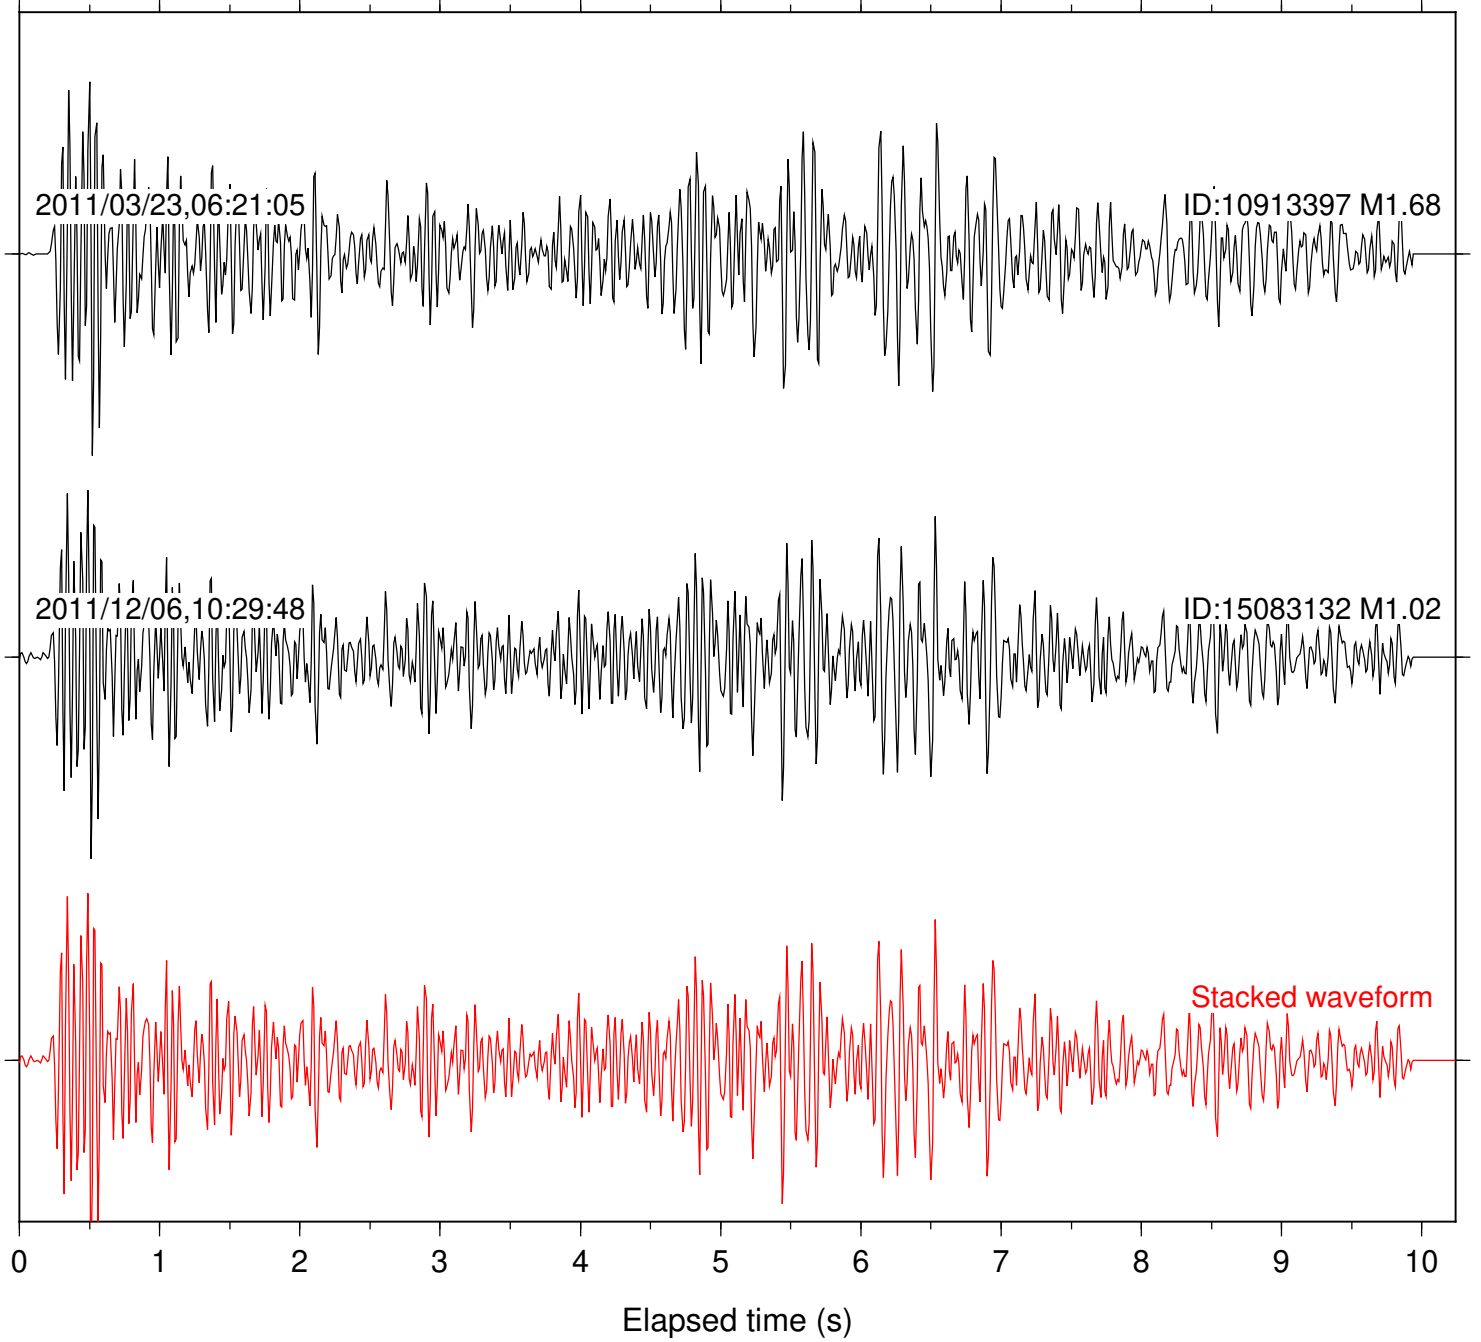

ID:15083132 M1.02

Stacked waveform

0 1 2 3 4 5 6 7 8 9 10  
Elapsed time (s)

Station: B088 Com: EHZ

Focal depth: 10.93 km

Station: B946 Com: EHZ

Focal depth: 10.93 km

Station: FRD Com: HHZ