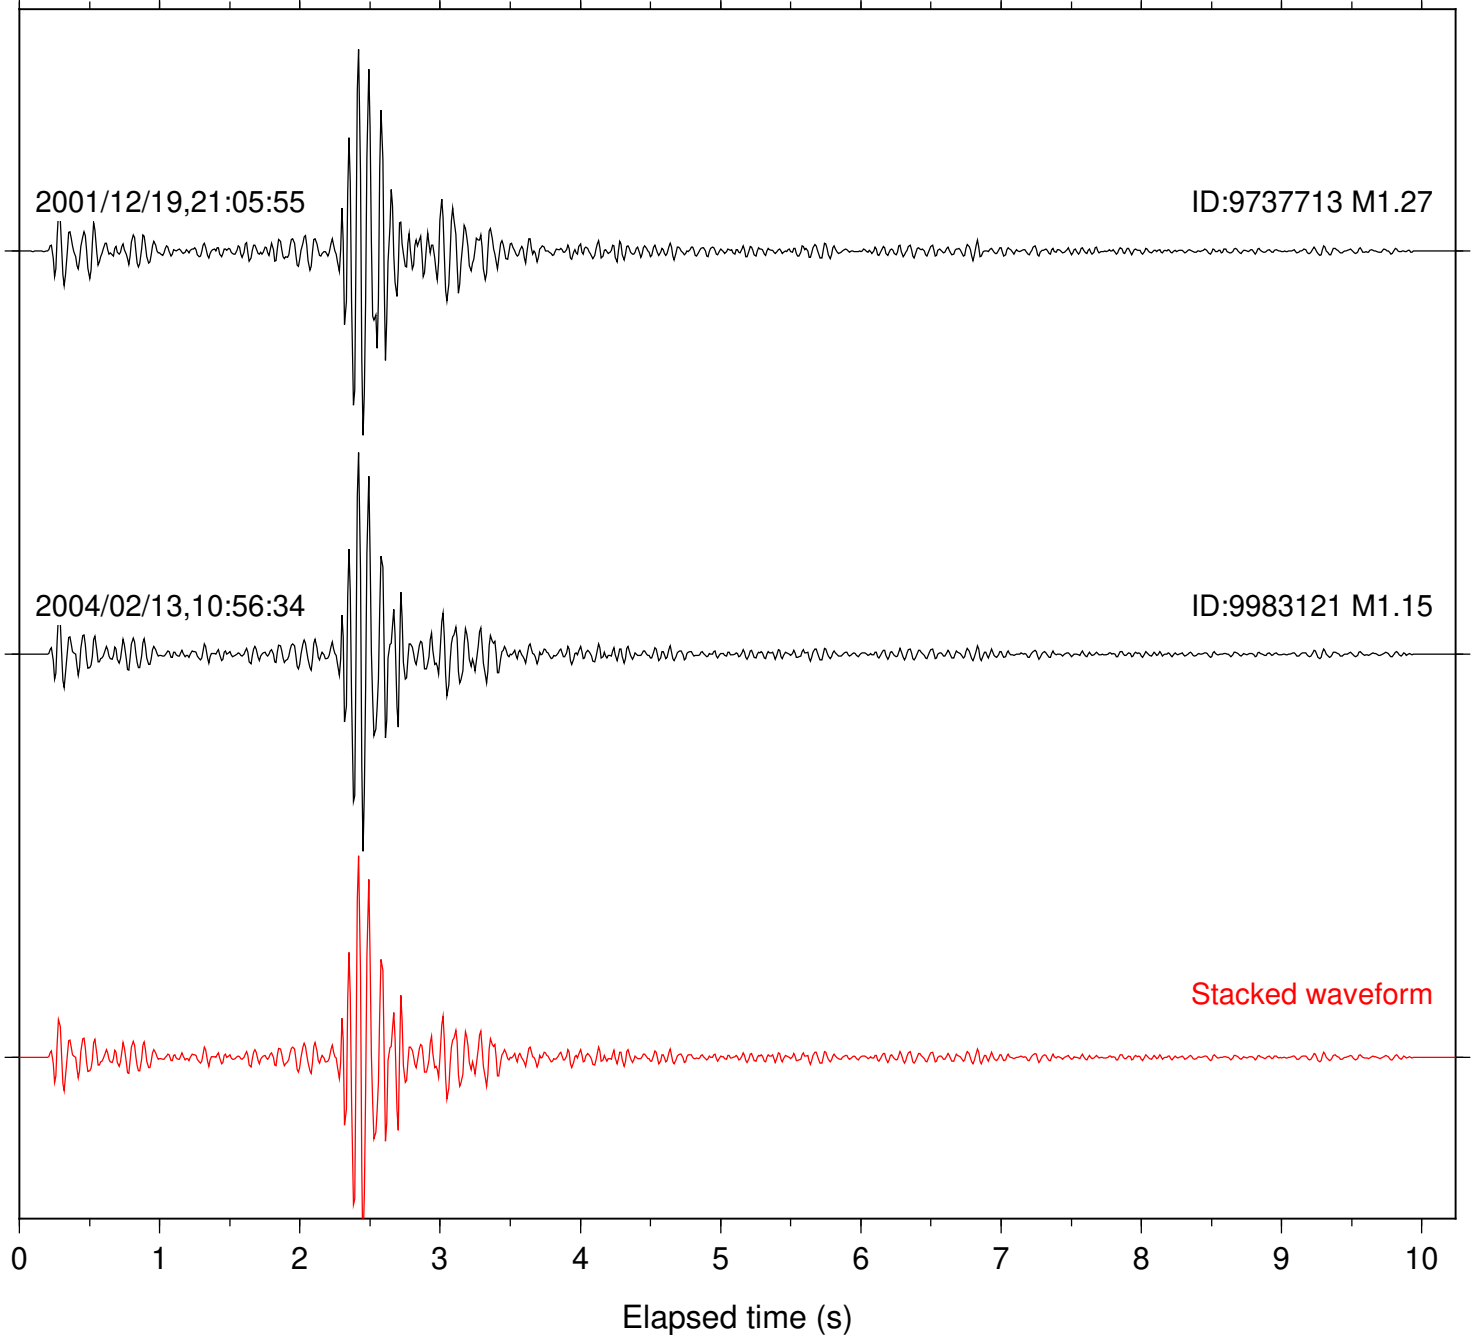

Focal depth: 15.74 km

Station: HMT2 Com: HHZ

Focal depth: 15.74 km

Station: KNW Com: HHZ

Focal depth: 15.74 km

Station: PFO Com: HHZ

Focal depth: 15.74 km

Station: BAC Com: EHZ