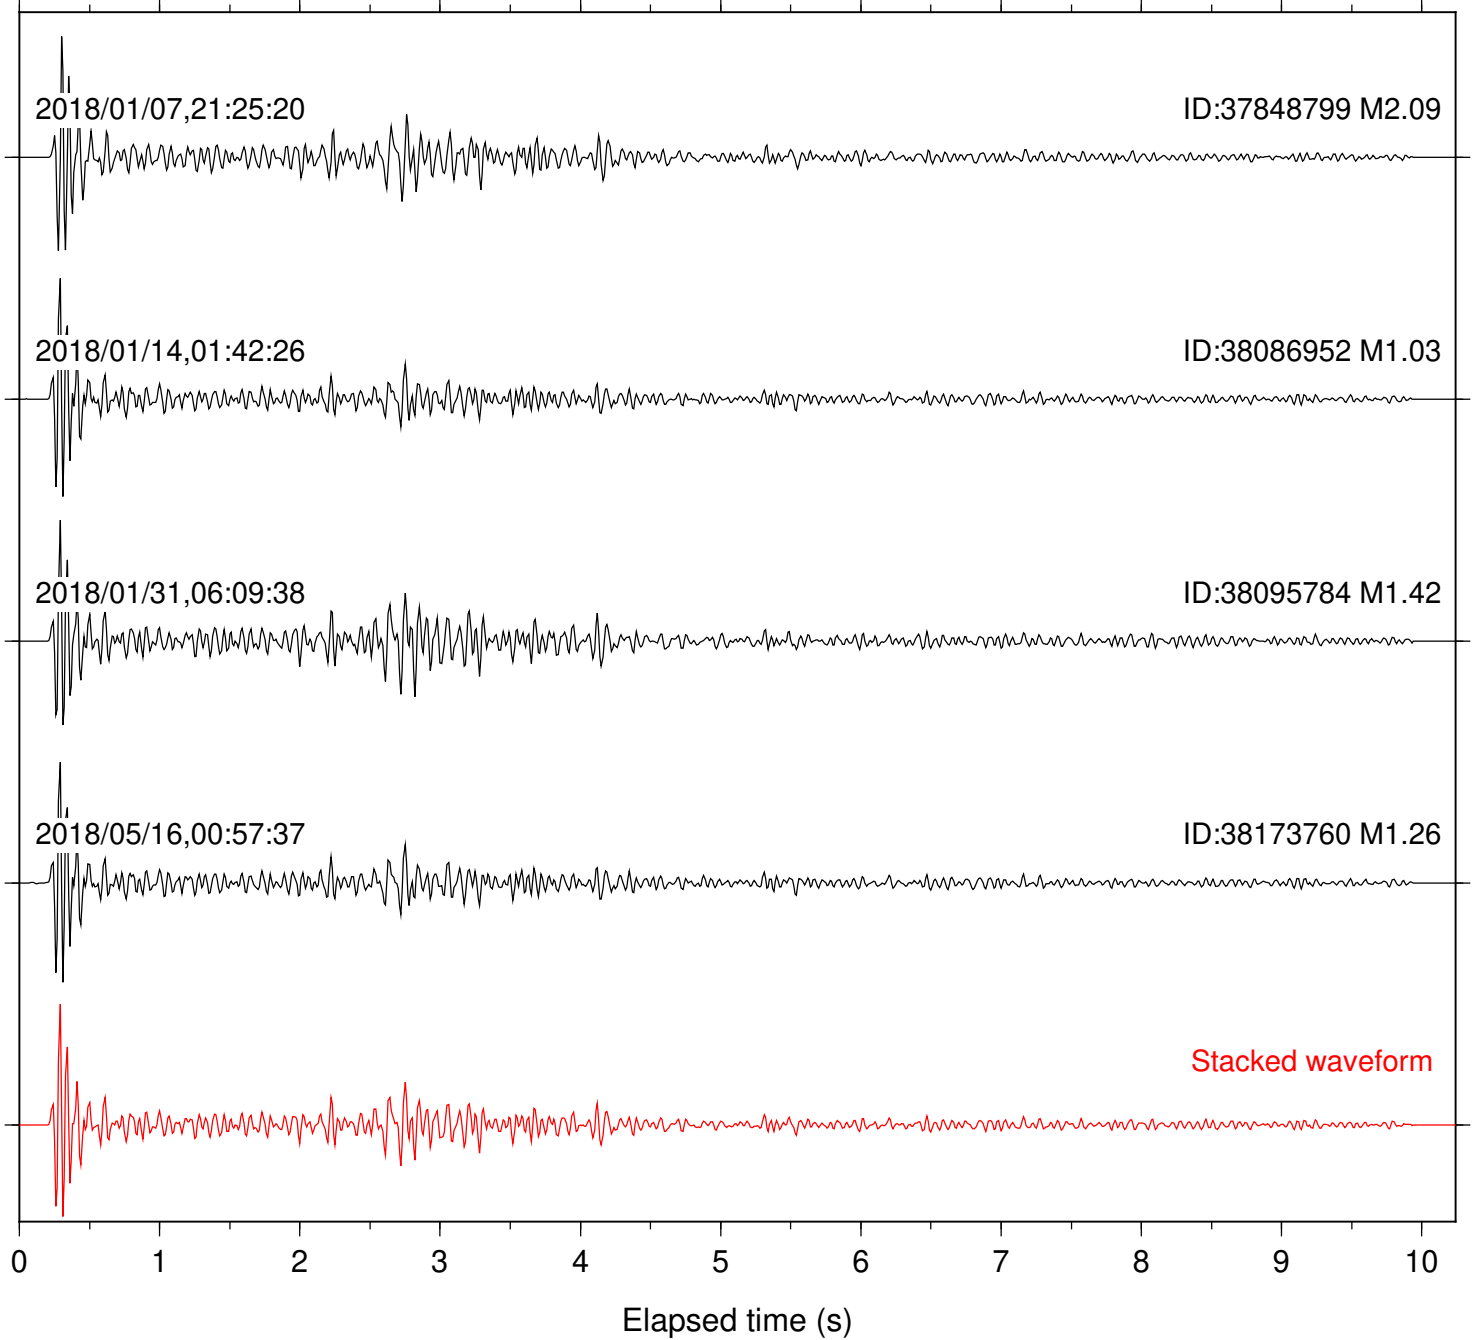

Station: B087 Com: EHZ

Focal depth: 6.30 km