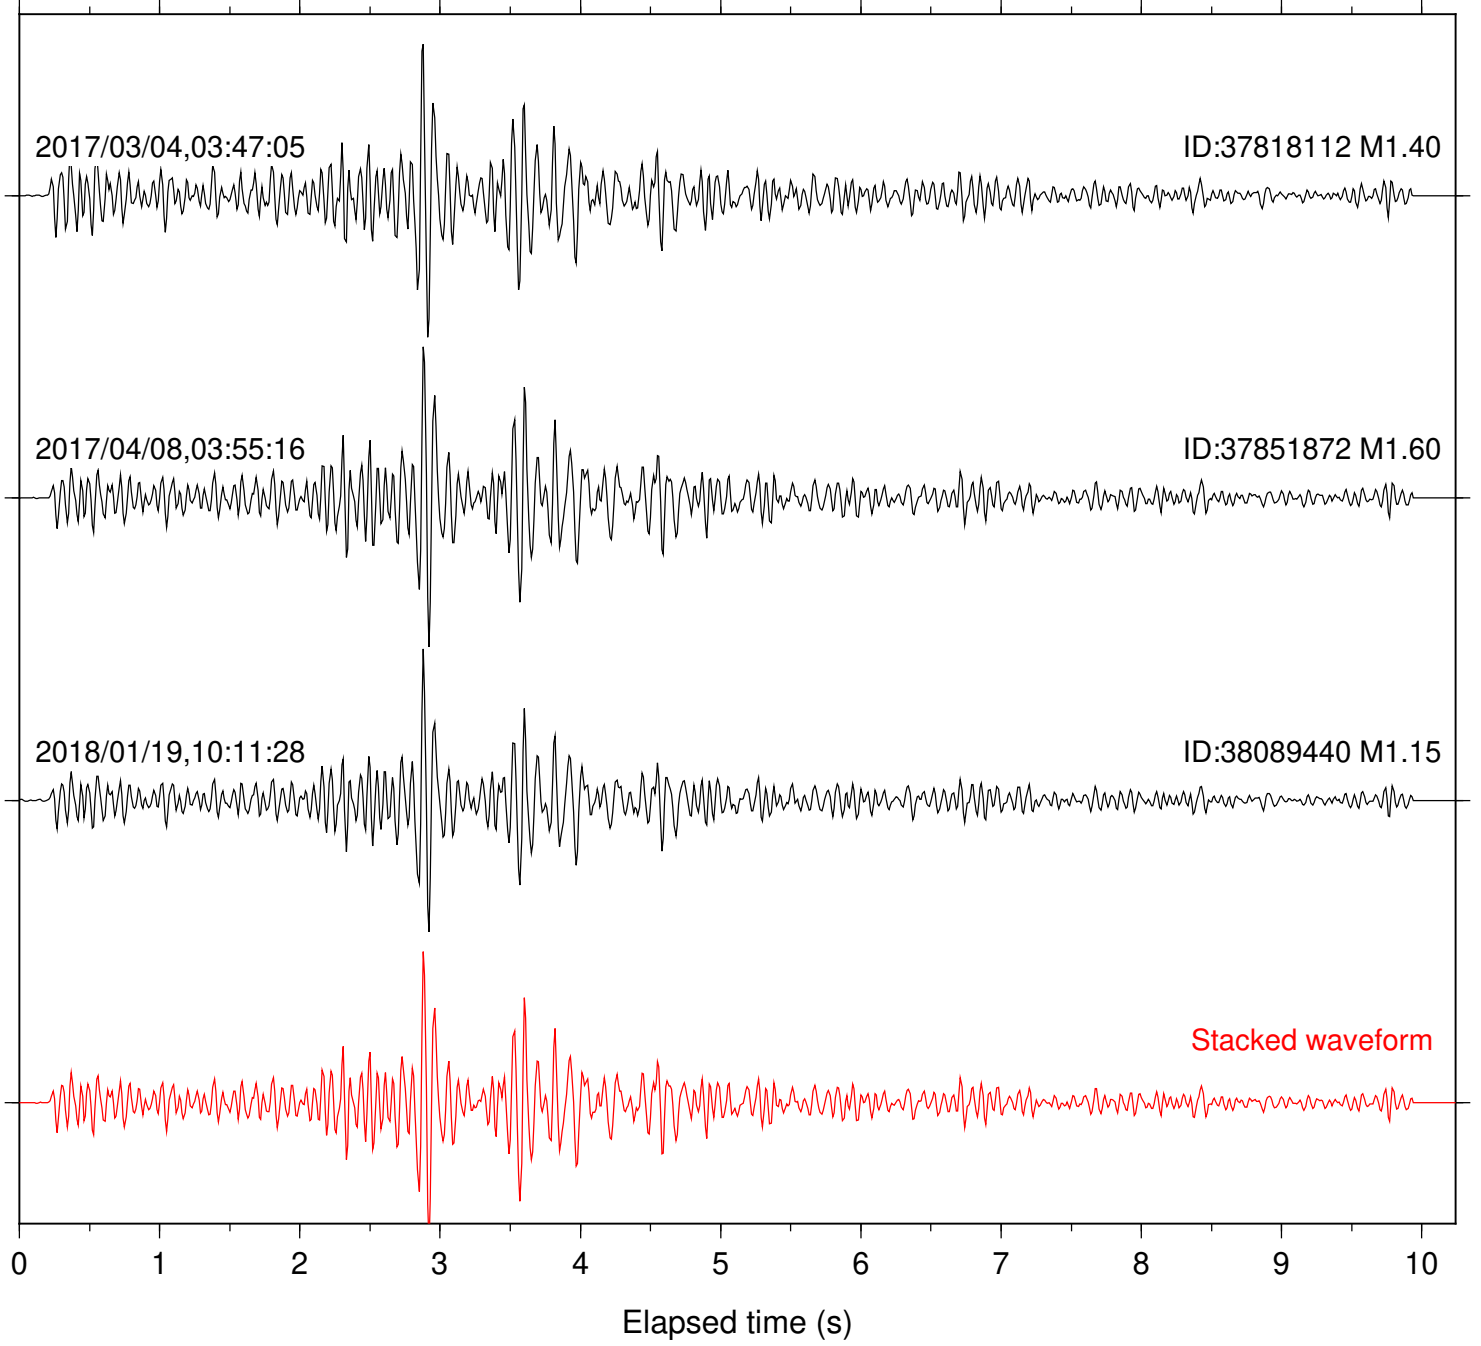

Station: B084 Com: EHZ

Focal depth: 5.78 km

Station: B087 Com: EHZ

Focal depth: 5.78 km

Station: B088 Com: EHZ

Focal depth: 5.78 km

Station: B093 Com: EHZ

Focal depth: 5.78 km