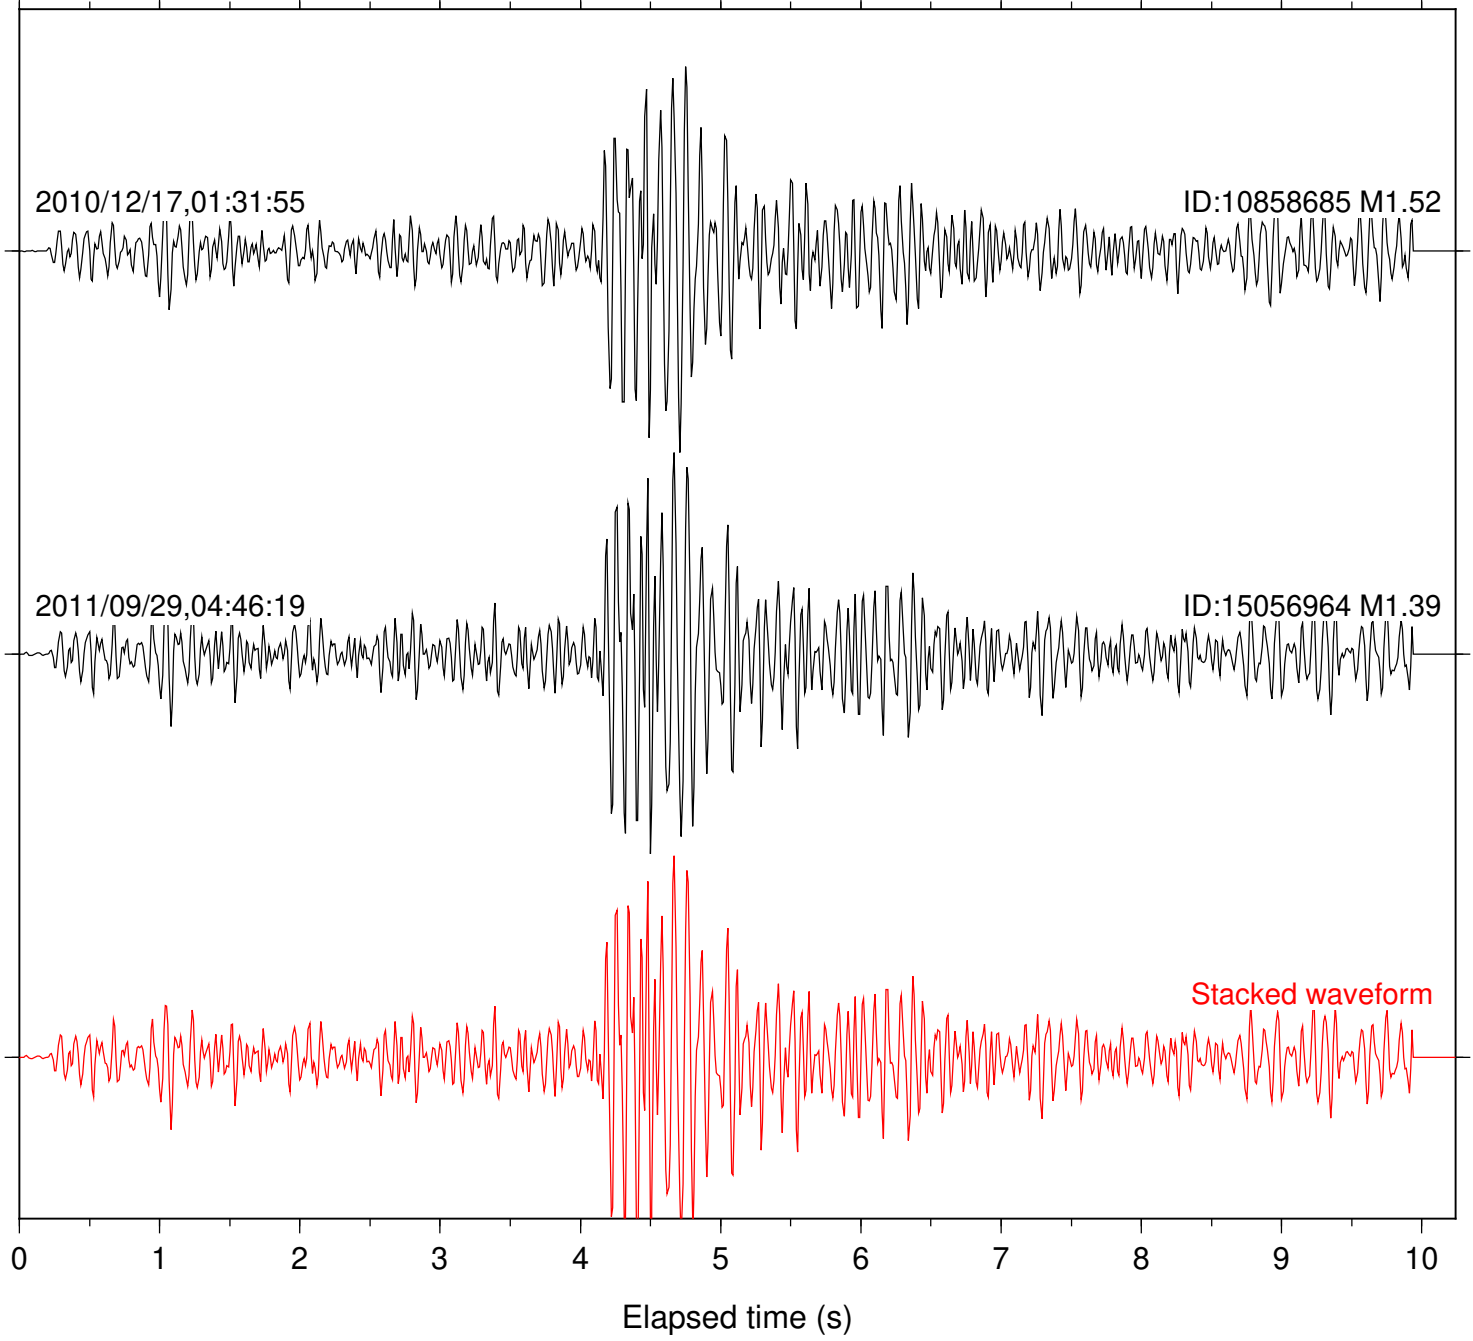

Station: B084 Com: EHZ

Focal depth: 8.32 km