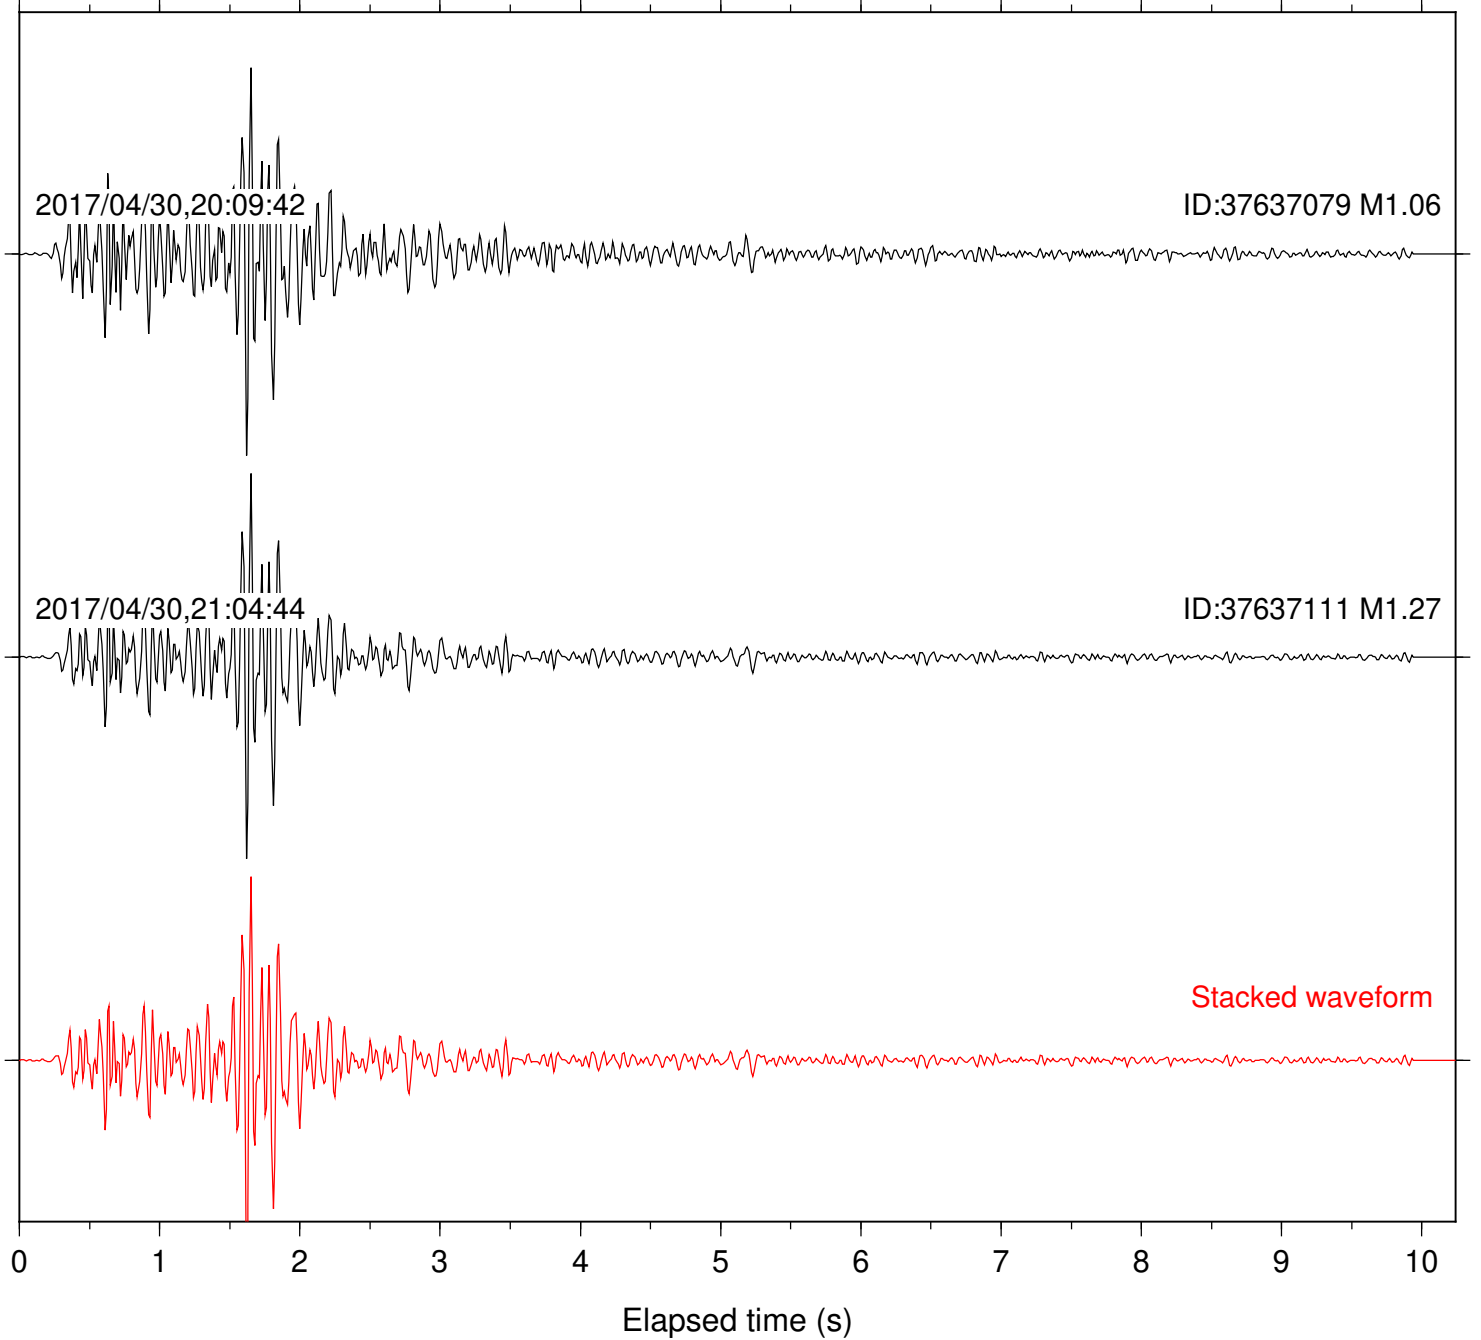

Station: TOR Com: HHZ

Focal depth: 6.06 km

Station: TRO Com: HHZ

Focal depth: 6.08 km

Station: DGR Com: HHZ

Focal depth: 1.66 km

Station: HMT2 Com: HHZ

Focal depth: 1.66 km