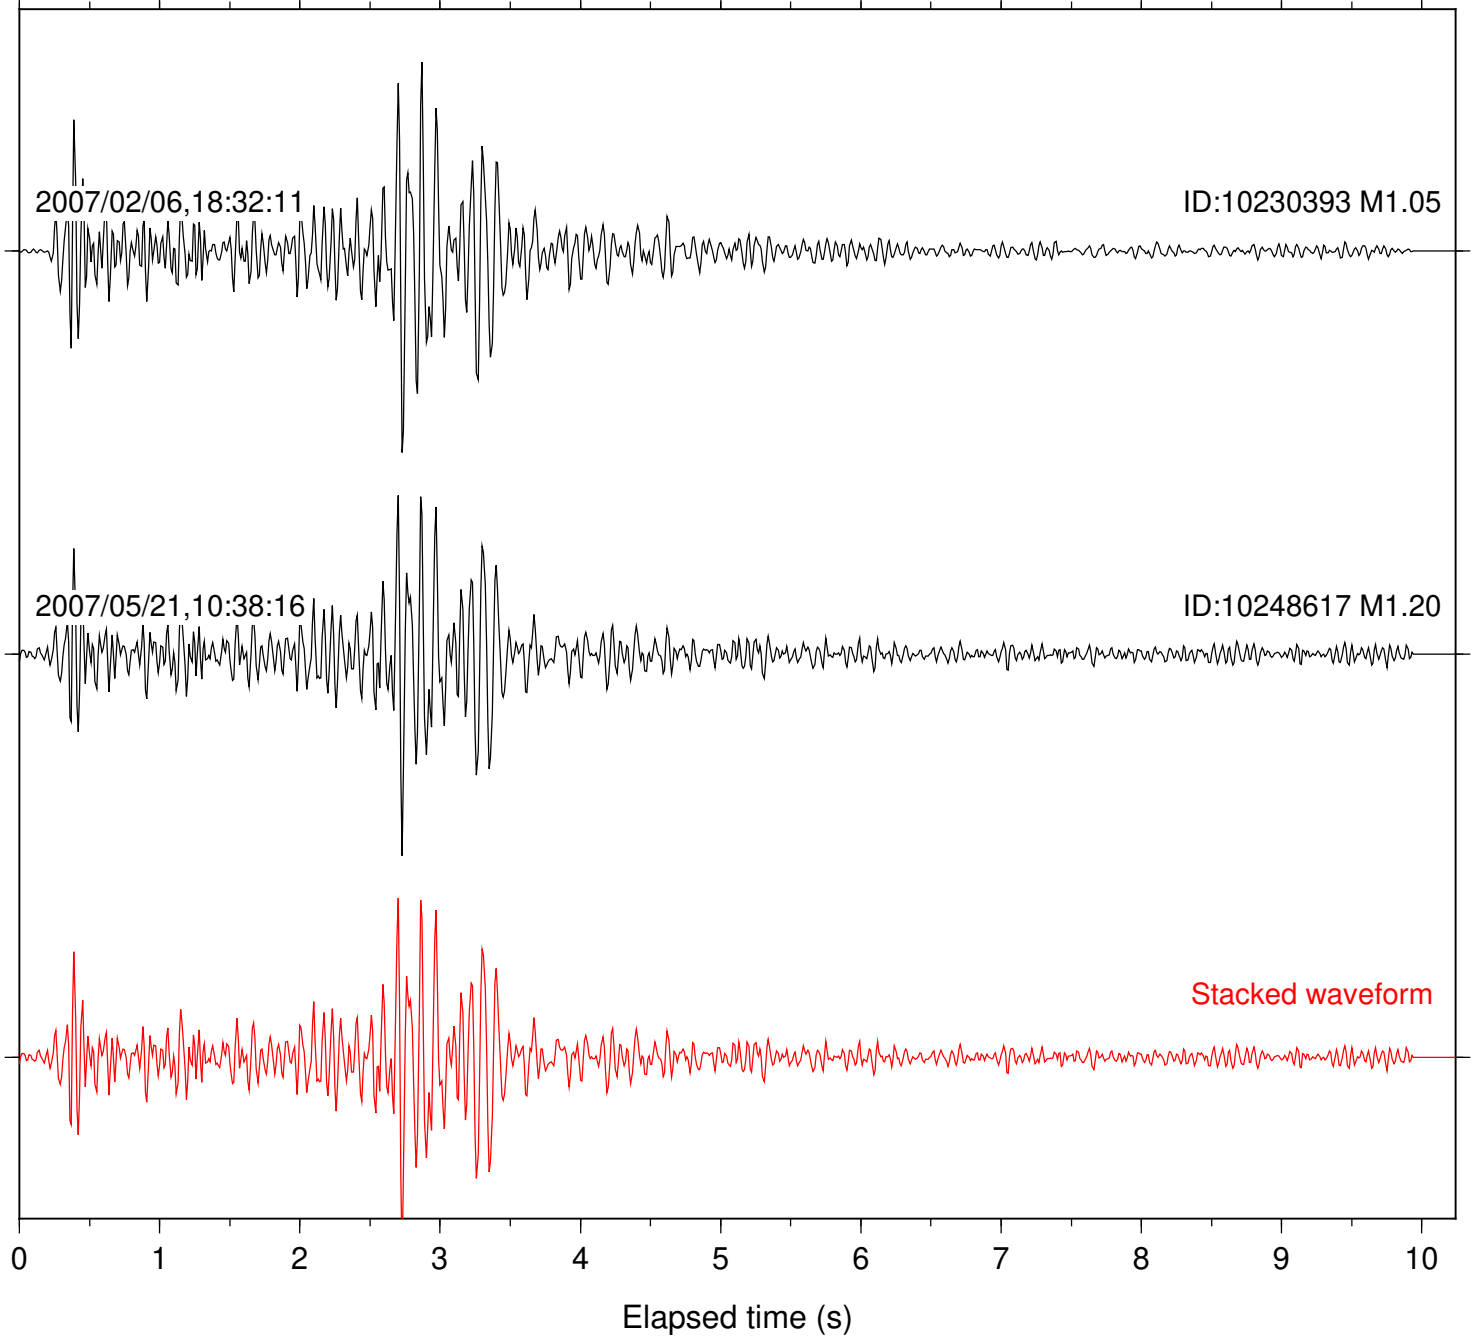

Station: TRO Com: HHZ

Focal depth: 8.42 km