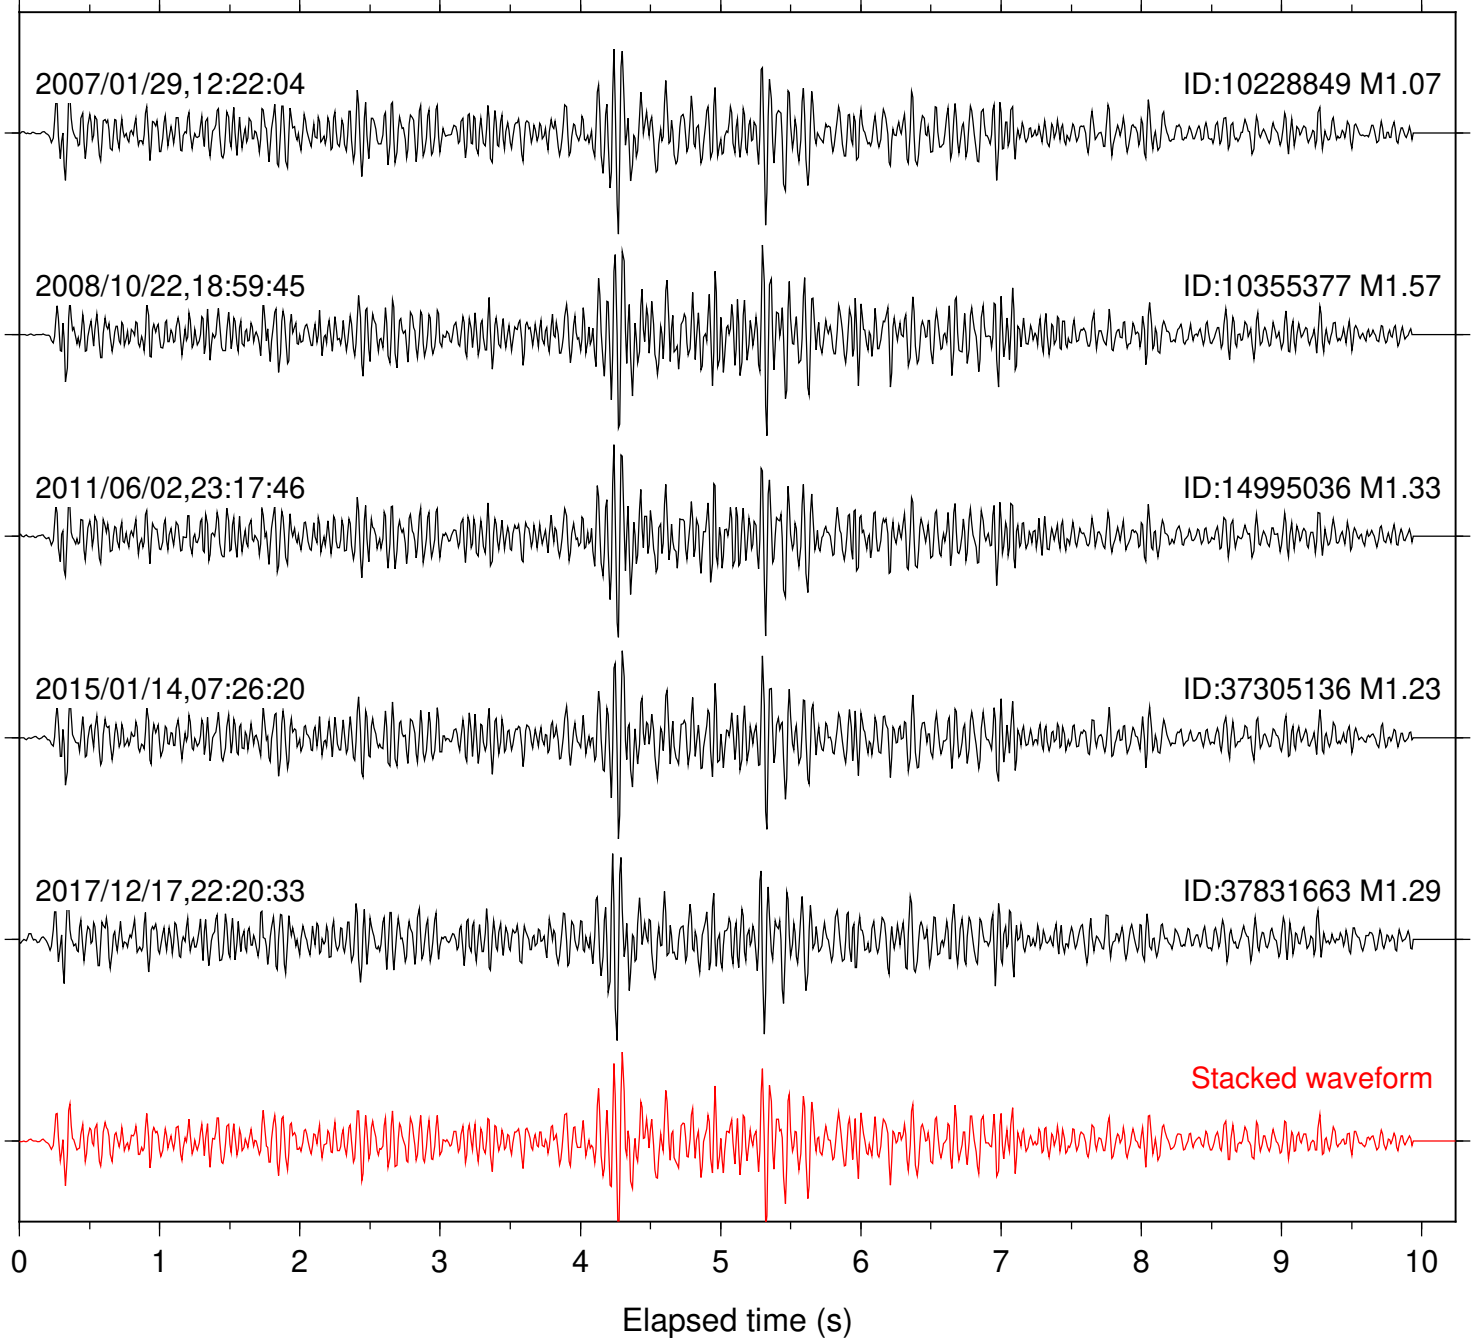

Station: B086 Com: EHZ

Focal depth: 11.61 km