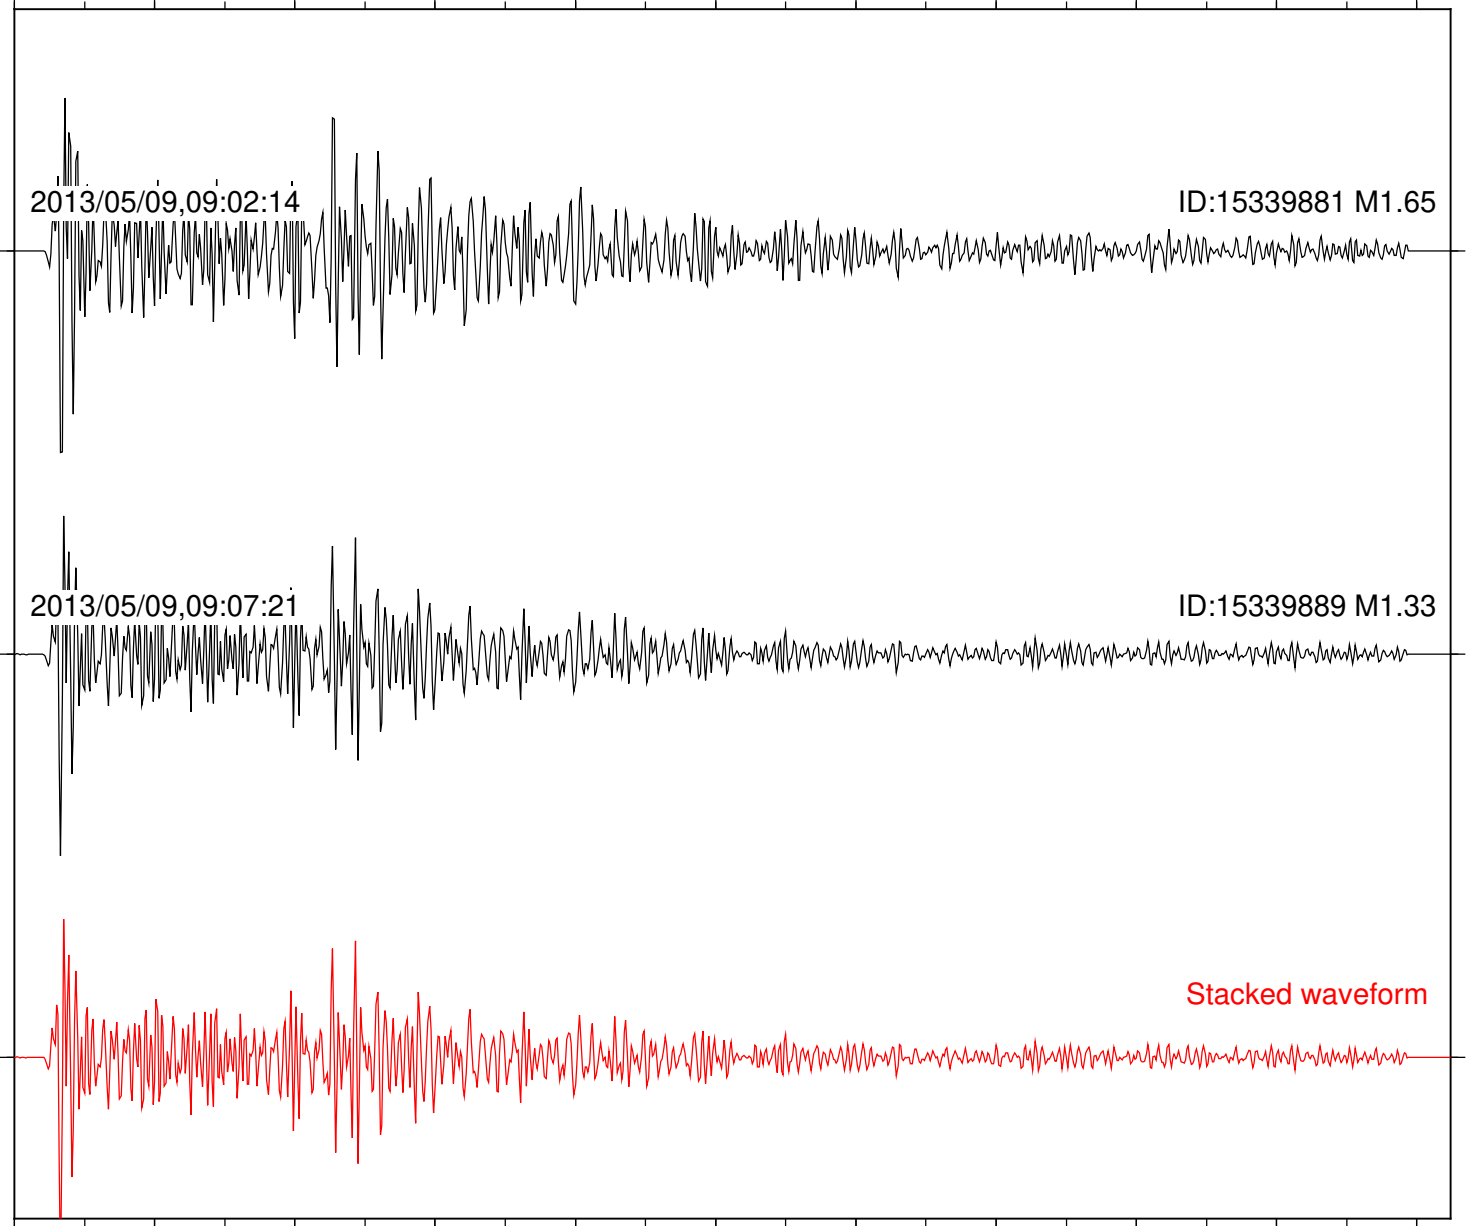

Station: CRY Com: HHZ

Focal depth: 11.69 km

2013/05/09,09:02:14

ID:15339881 M1.65

2013/05/09,09:07:21

ID:15339889 M1.33

Stacked waveform

0 1 2 3 4 5 6 7 8 9 10
Elapsed time (s)