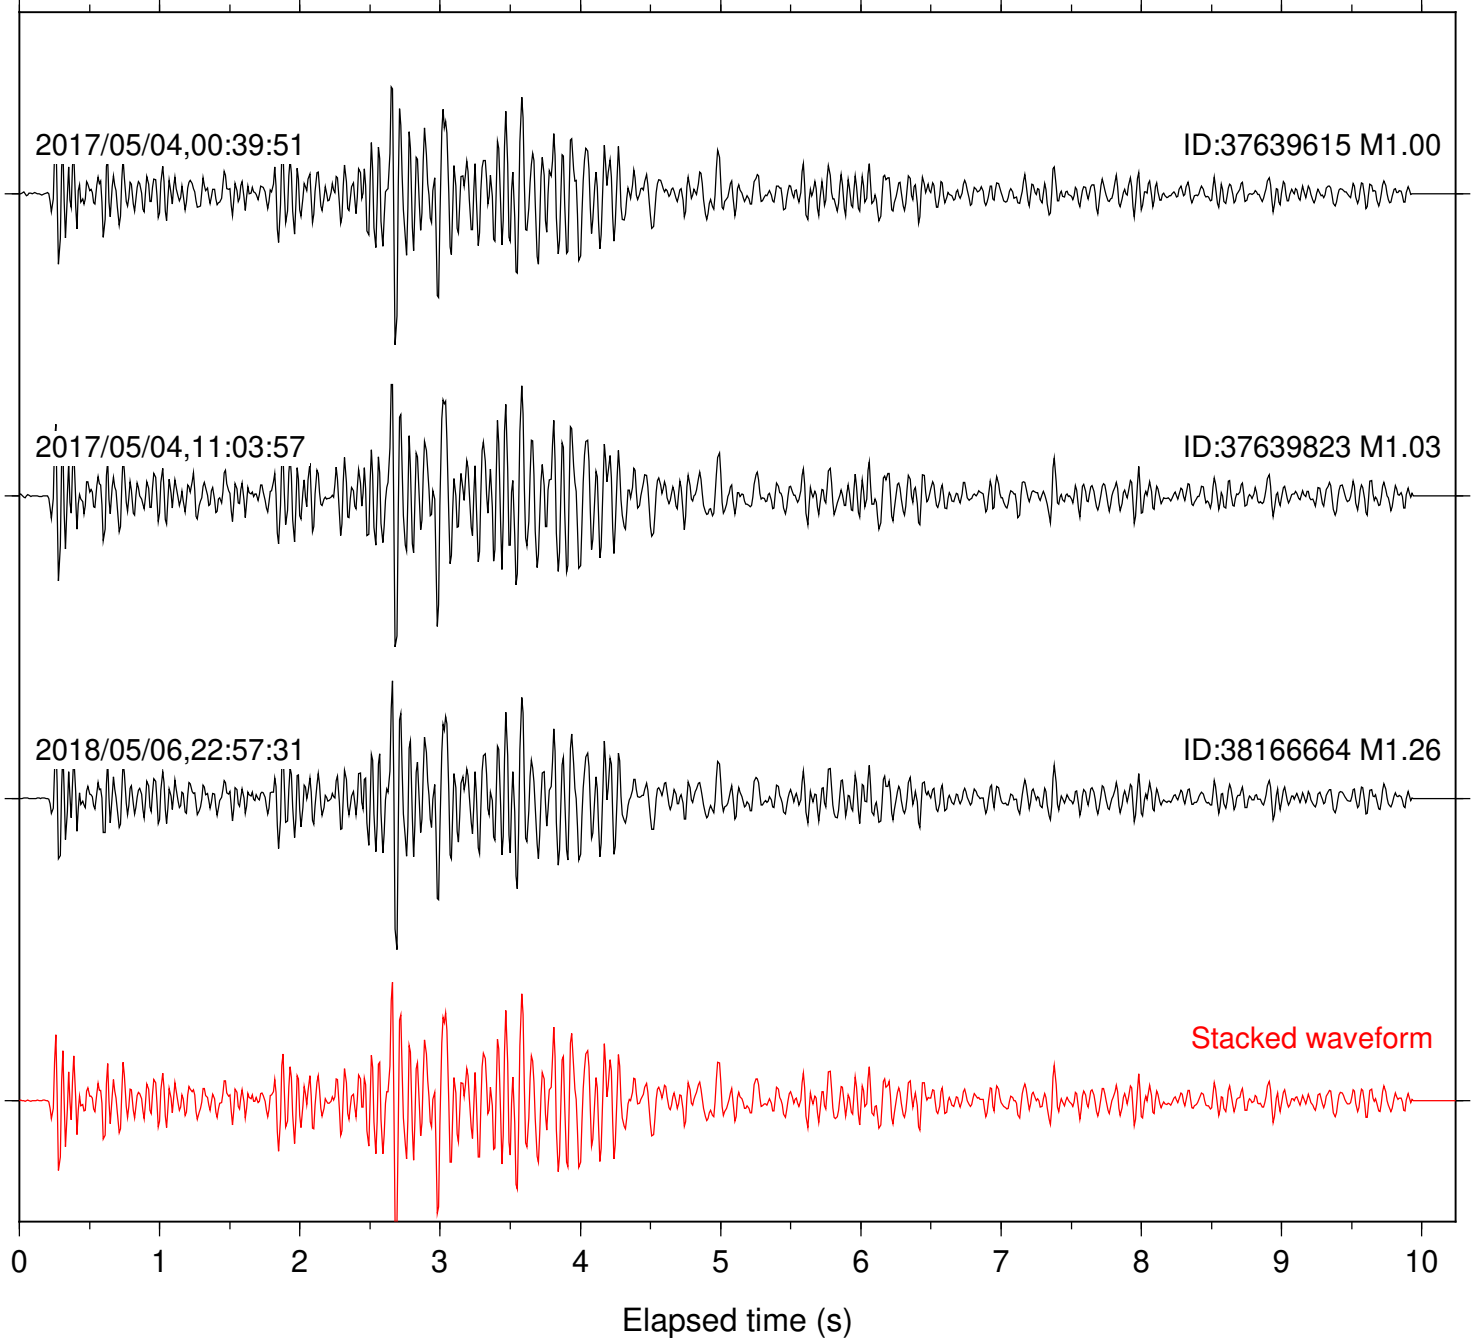

Station: B946 Com: EHZ

Focal depth: 6.98 km