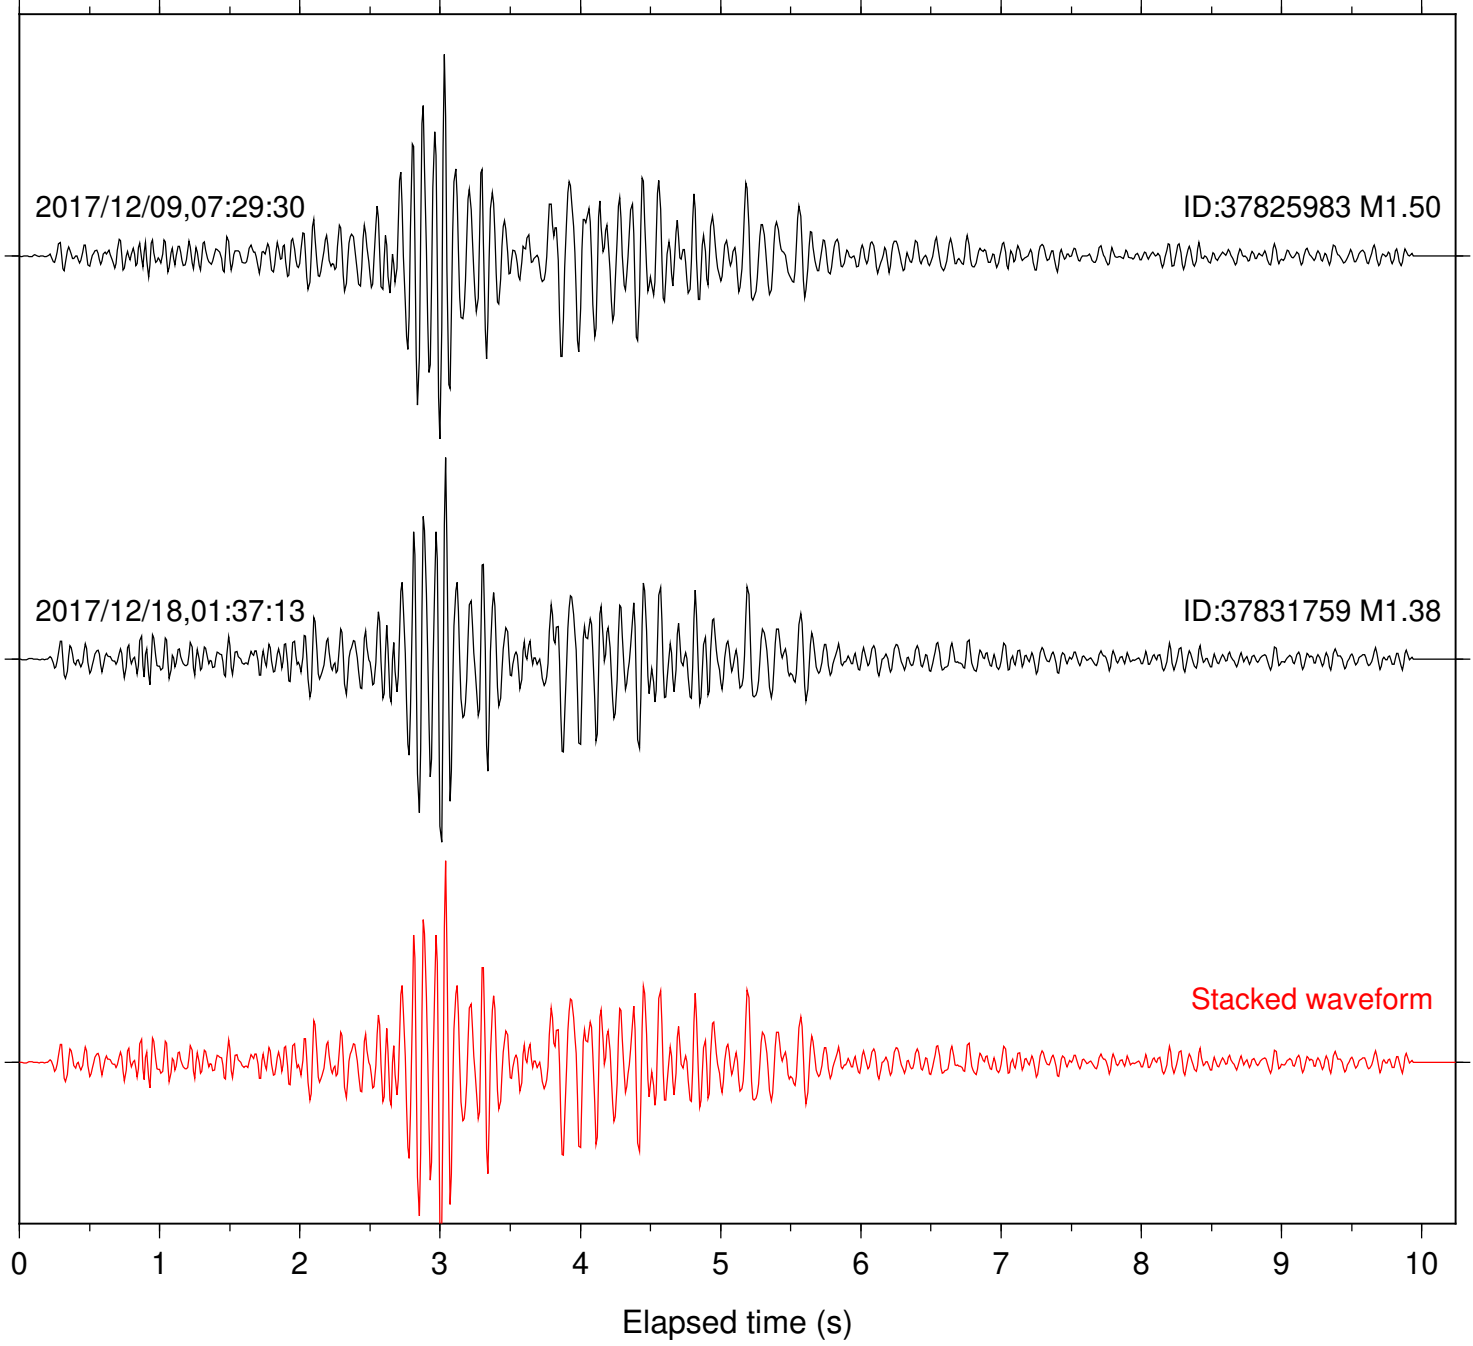

Station: FRD Com: HHZ

Focal depth: 6.83 km

Station: HMT2 Com: HHZ

Focal depth: 6.83 km

Station: LVA2 Com: HHZ

Focal depth: 6.83 km

Station: PFO Com: HHZ

Focal depth: 6.83 km