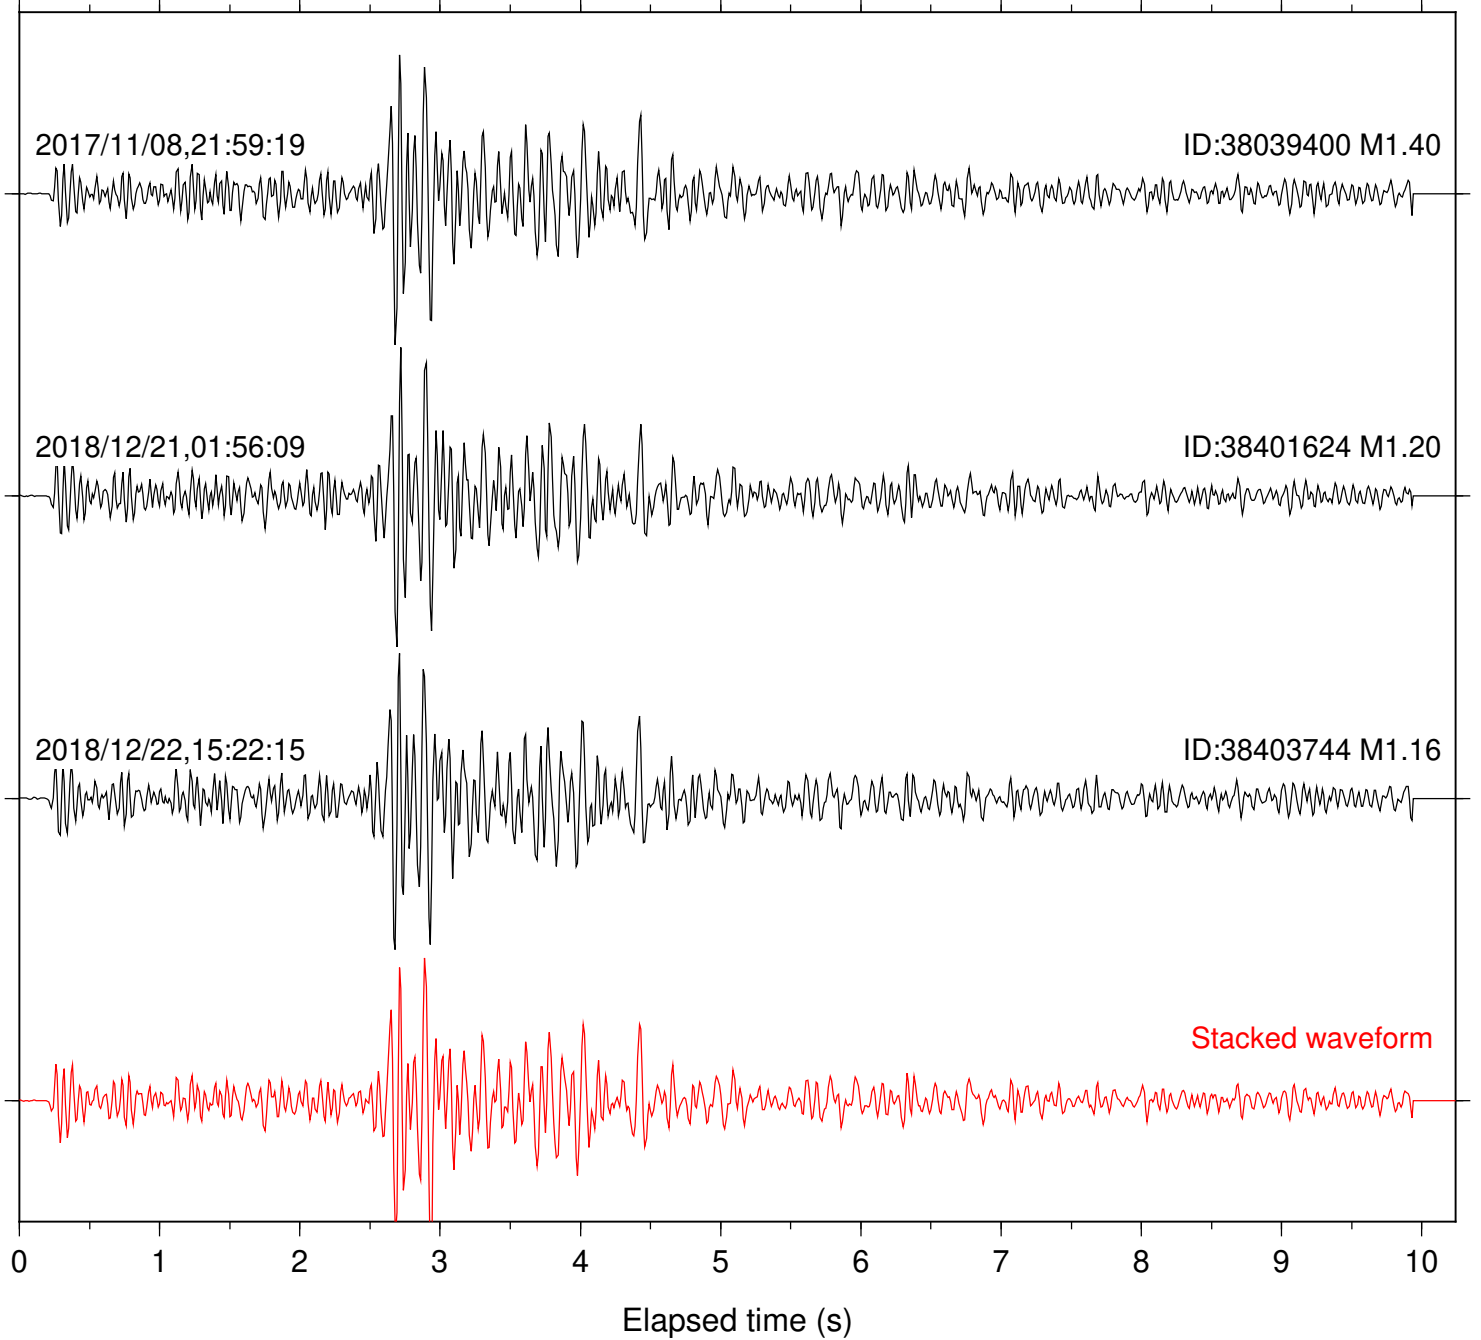

Station: B946 Com: EHZ

Focal depth: 5.79 km