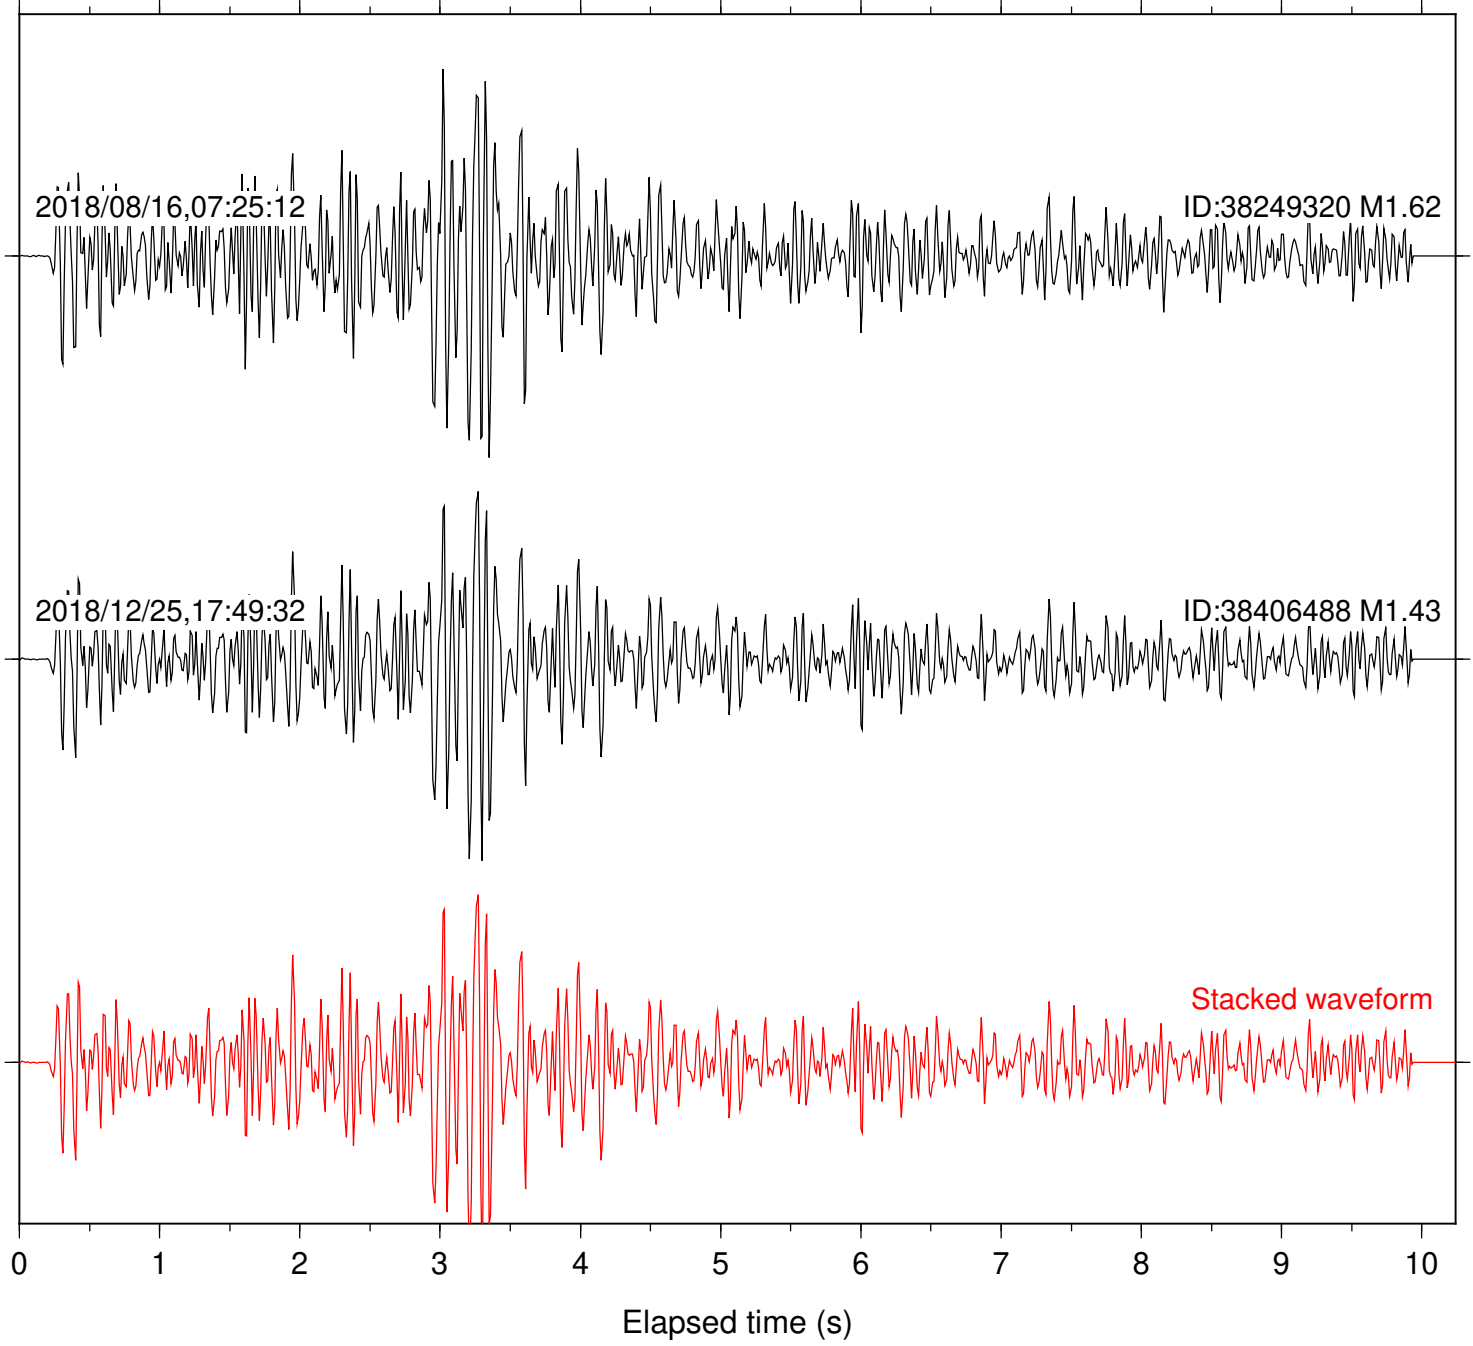

Station: B082 Com: EHZ

Focal depth: 4.76 km