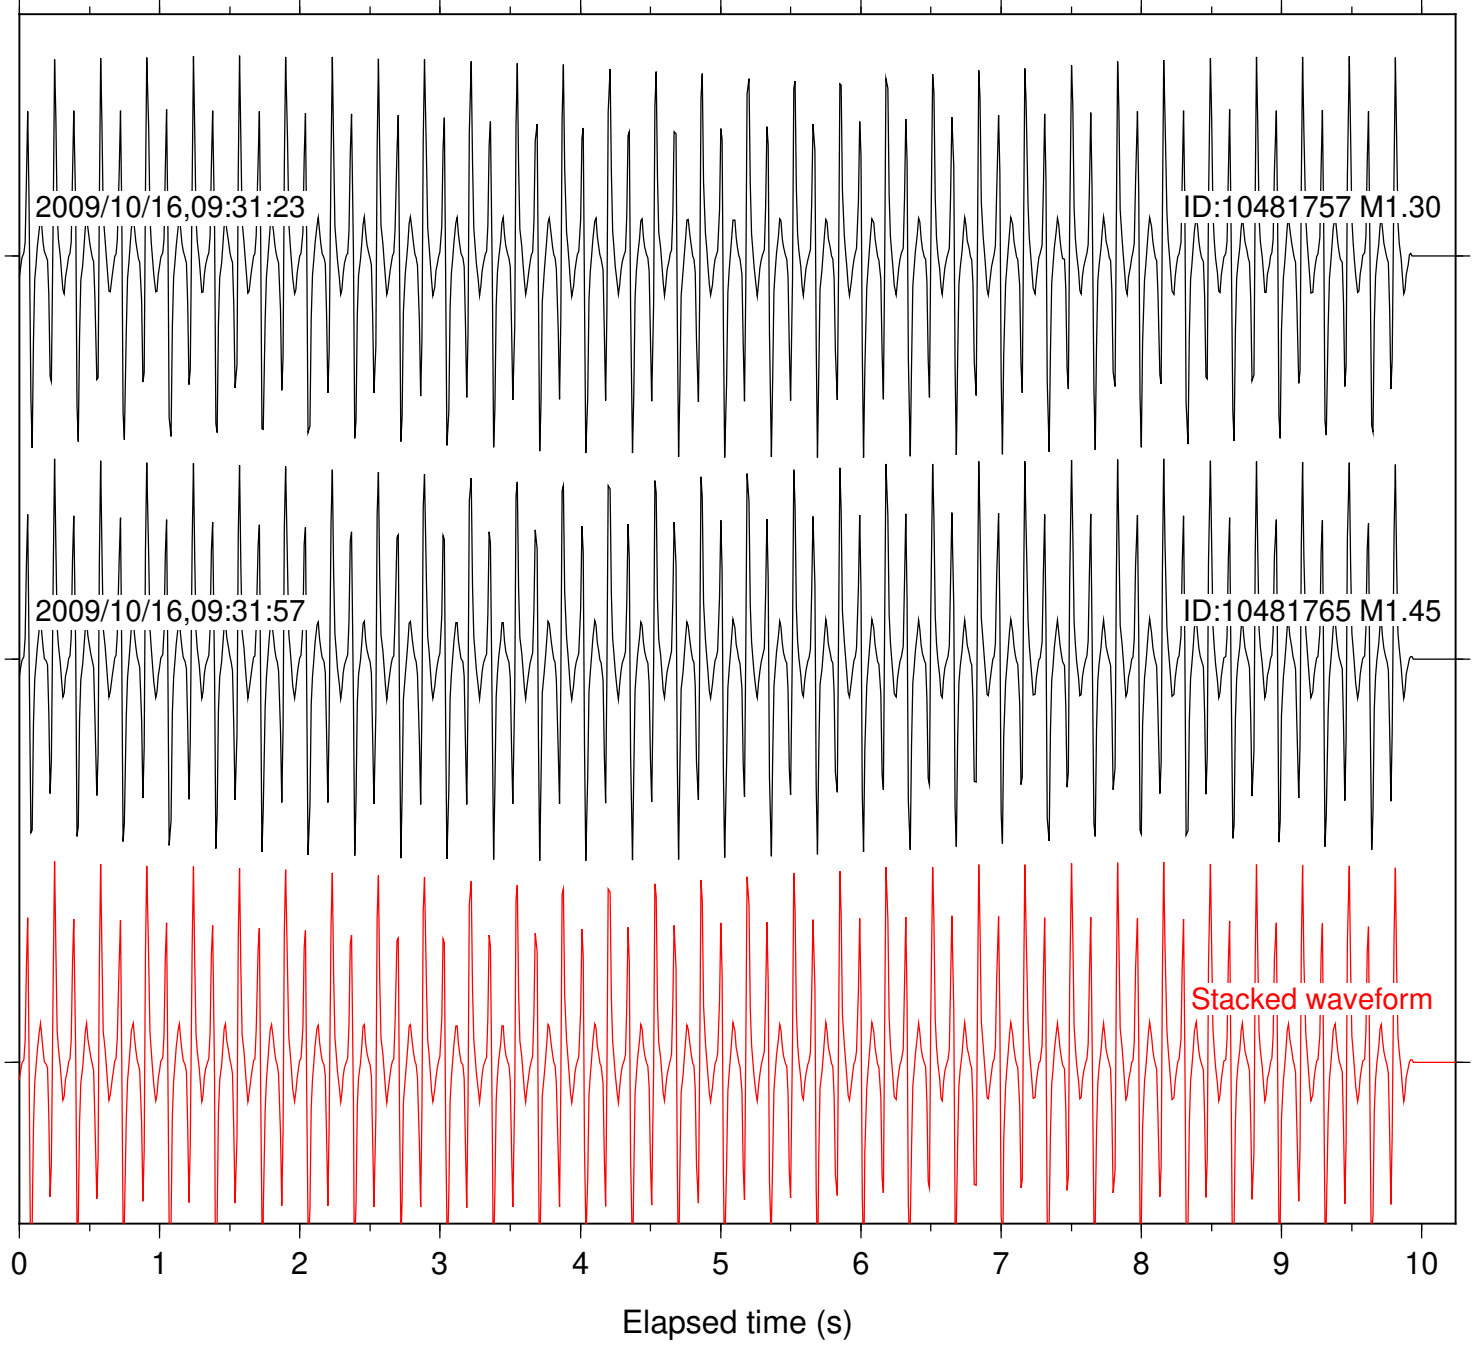

Station: CFT Com: EHZ

Focal depth: 8.54 km