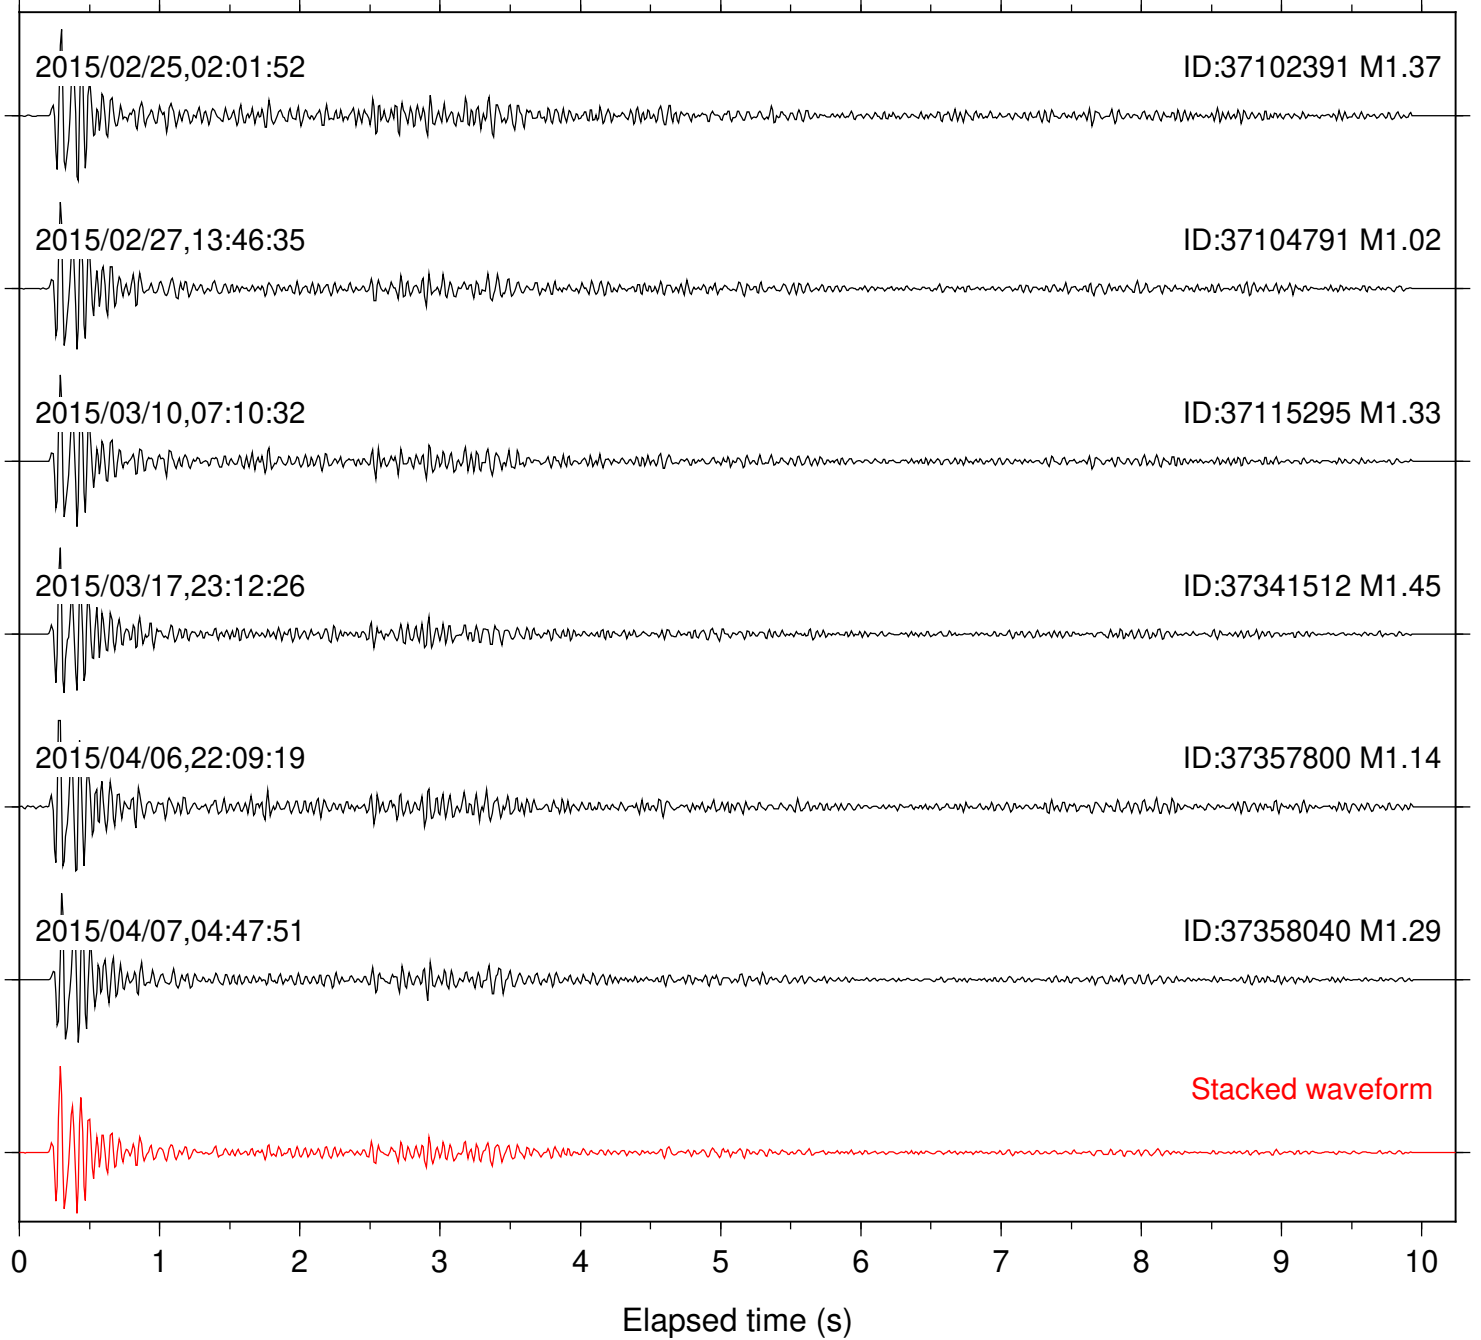

Station: CRY Com: HHZ

Focal depth: 7.89 km