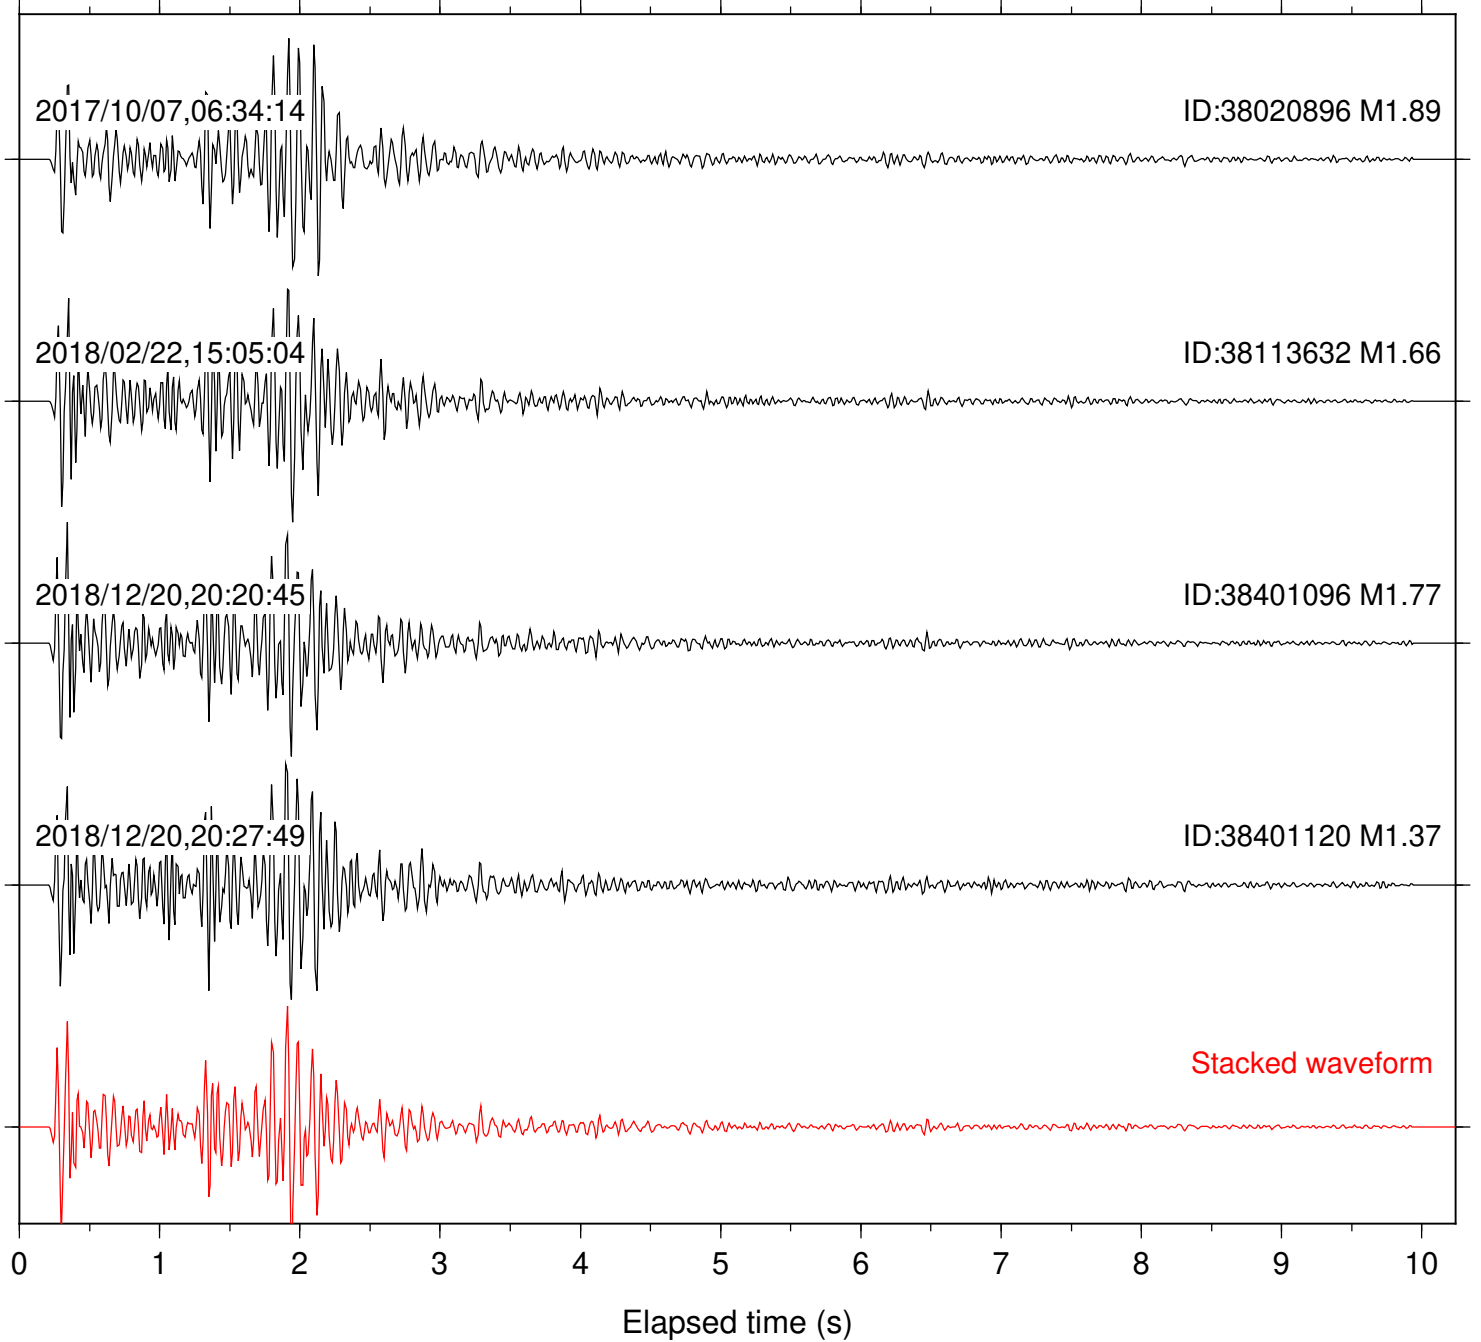

Stacked waveform

0 1 2 3 4 5 6 7 8 9 10  
Elapsed time (s)

Station: BAC Com: EHZ

Focal depth: 6.71 km

Station: CRY Com: HHZ

Focal depth: 6.65 km

Station: CSH Com: HHZ

Focal depth: 6.71 km