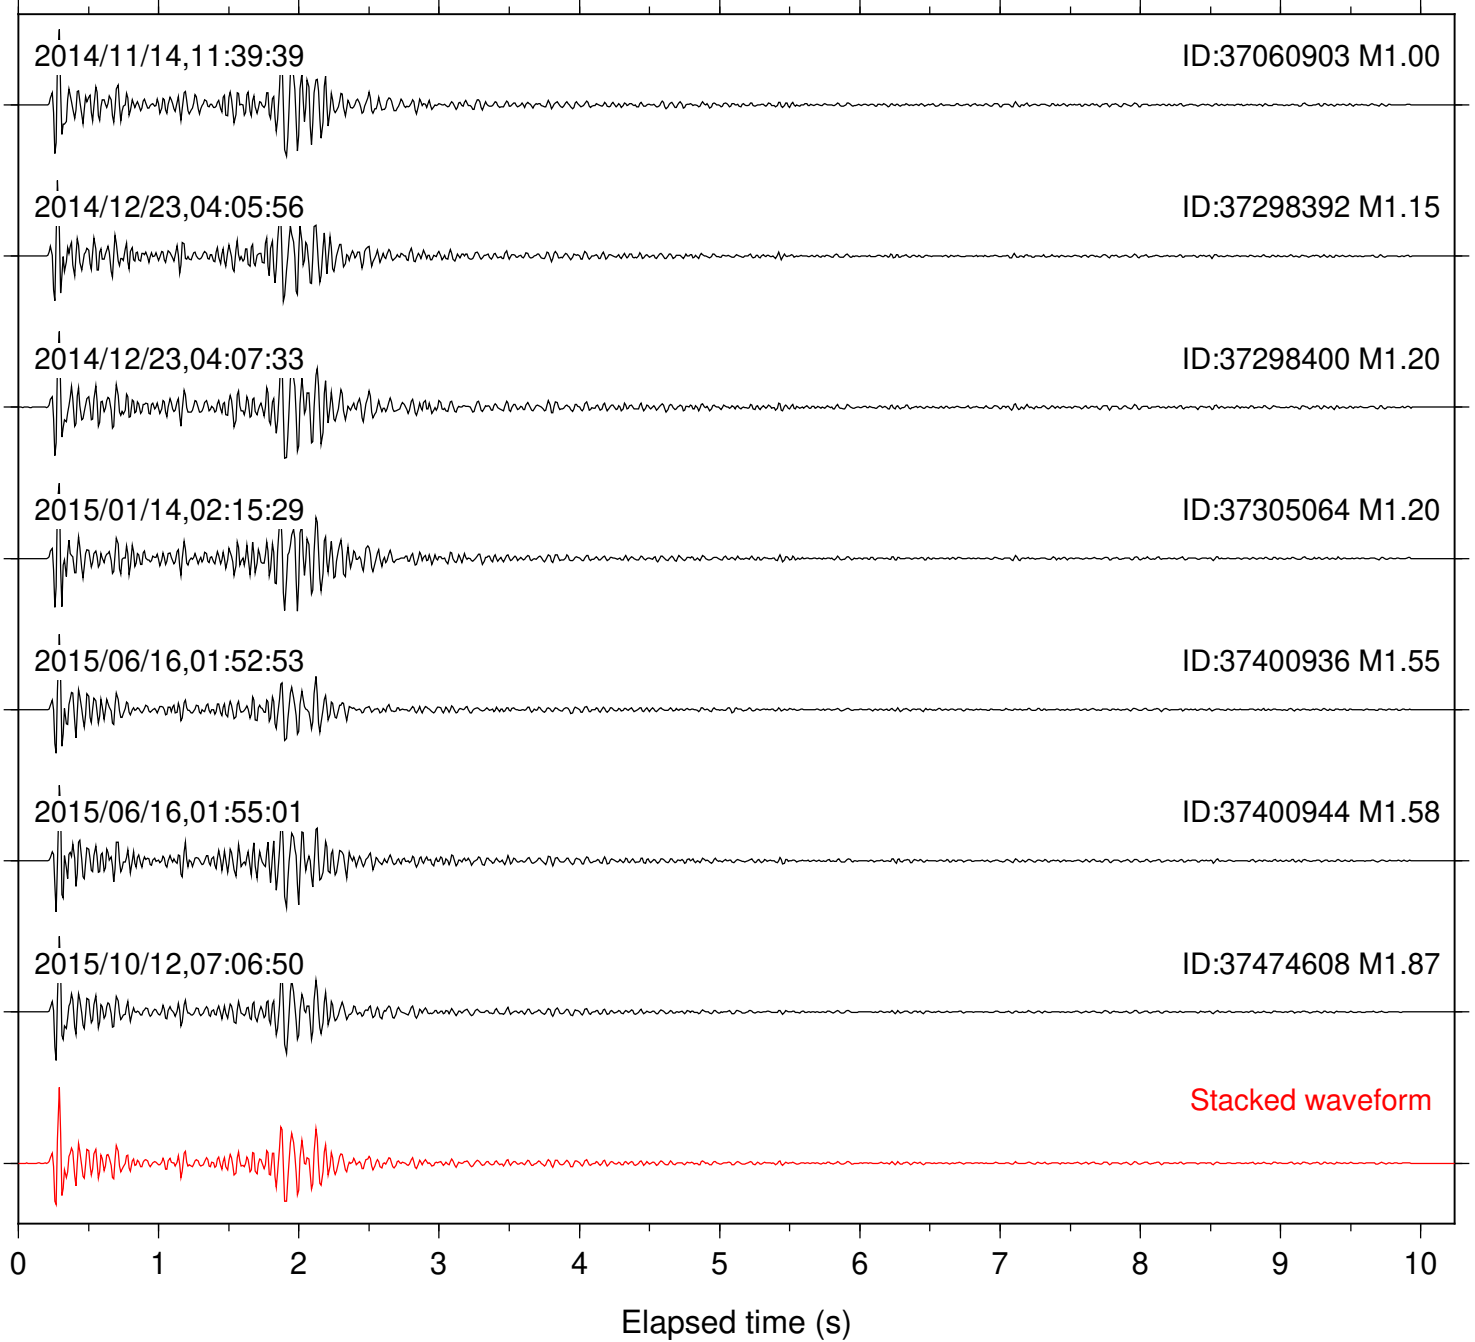

Station: CRY Com: HHZ

Focal depth: 8.51 km