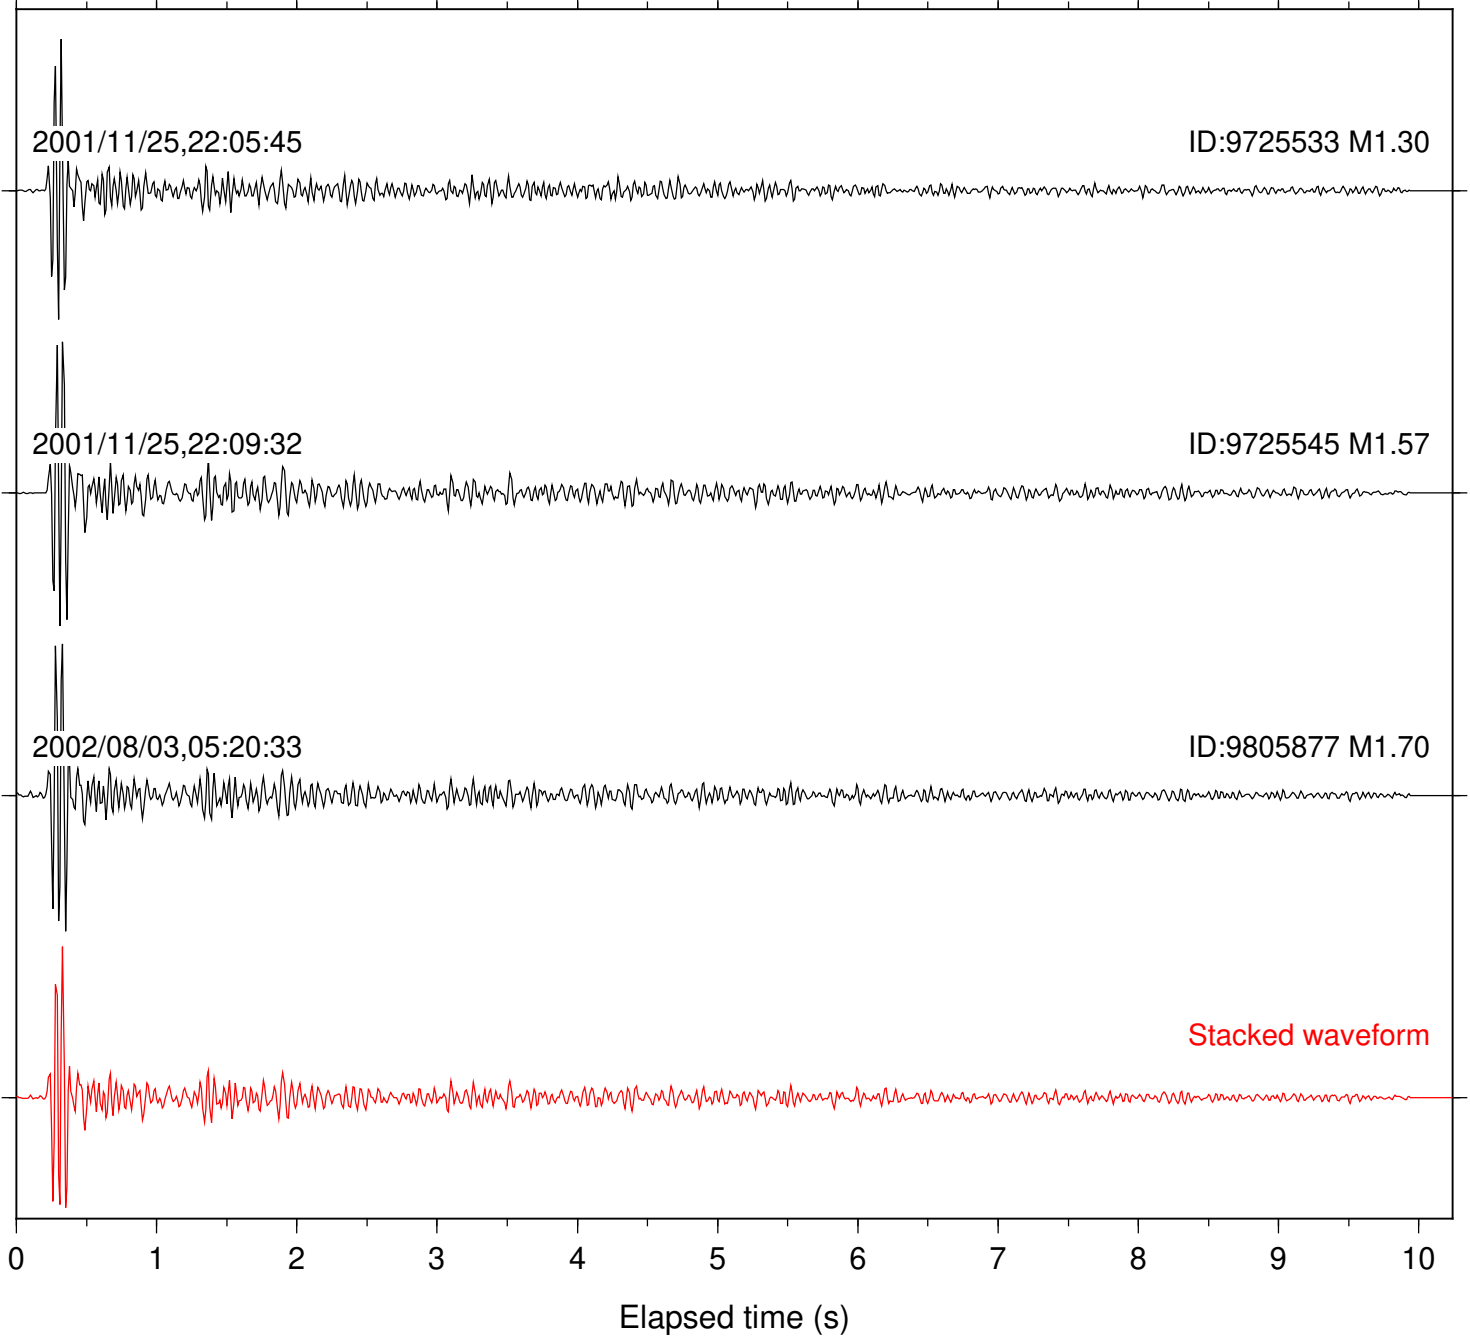

Station: FRD Com: HHZ

Focal depth: 15.24 km

Station: KNW Com: HHZ

Focal depth: 15.18 km

Station: PFO Com: HHZ

Focal depth: 15.24 km

Station: SND Com: HHZ

Focal depth: 15.24 km