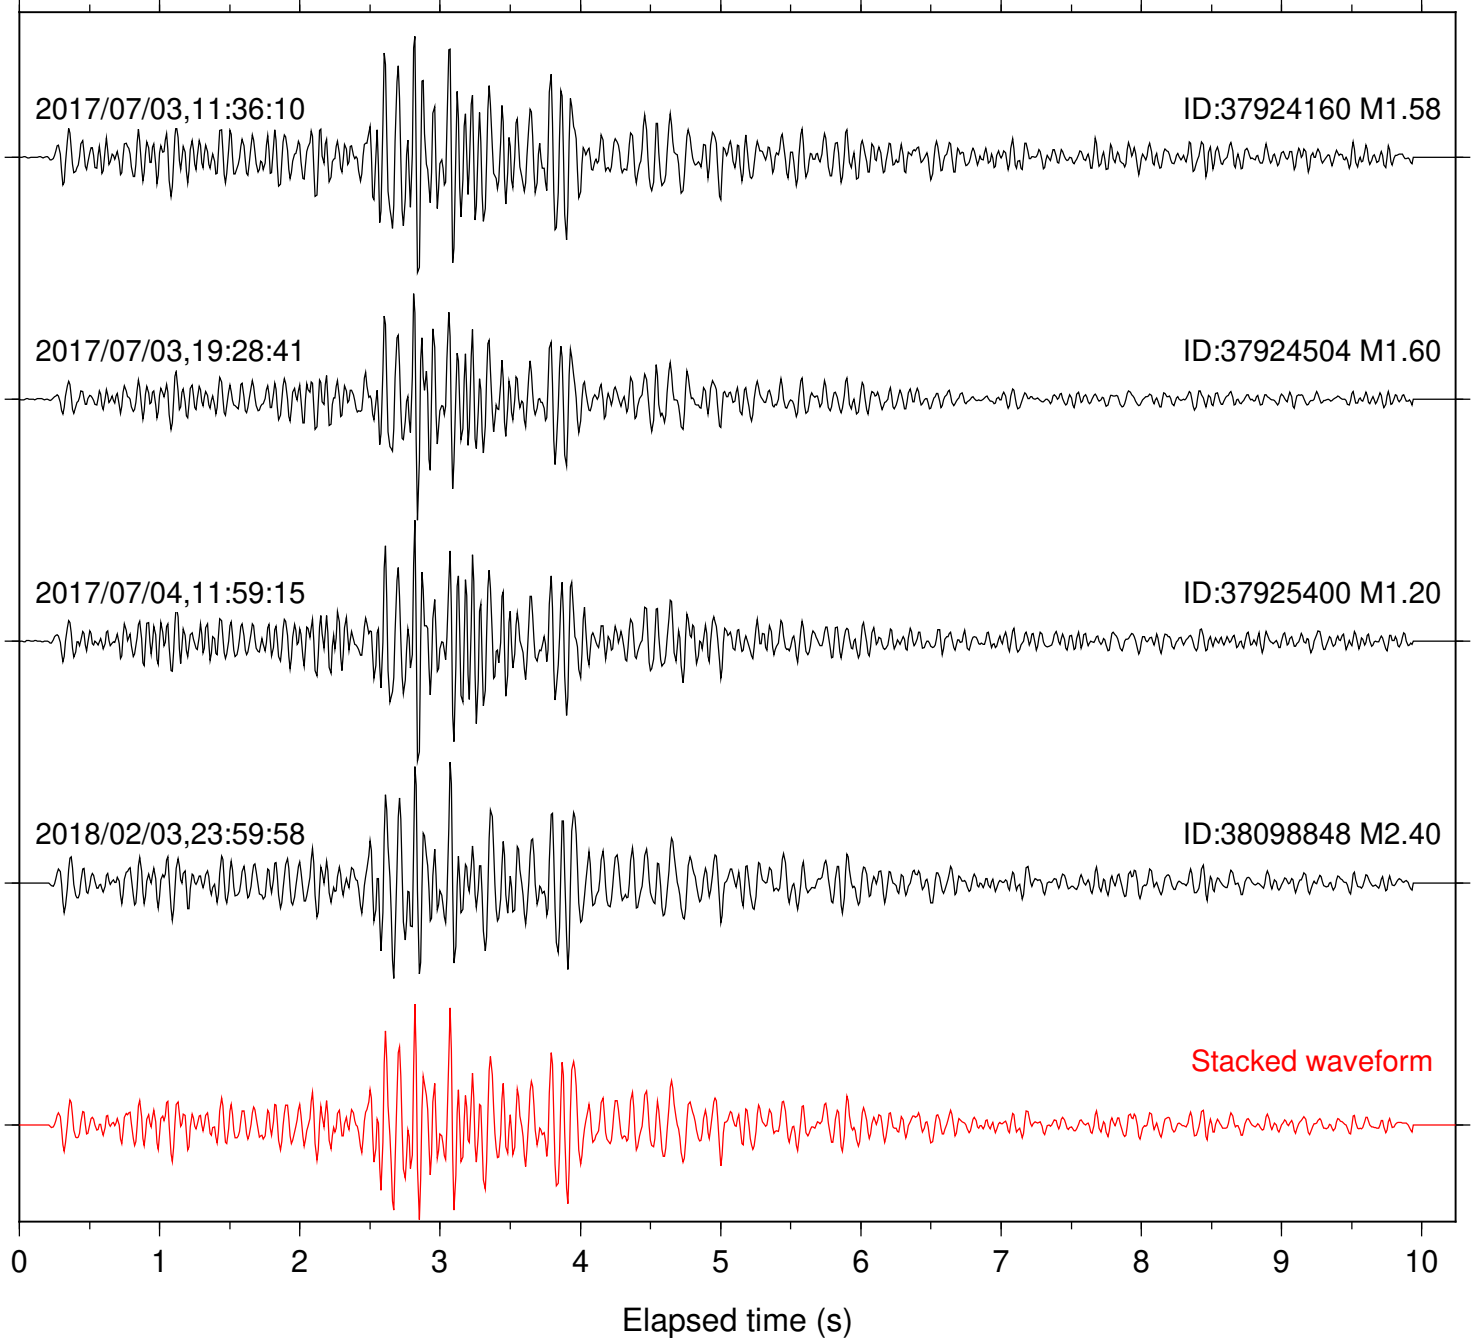

Station: SND Com: HHZ

Focal depth: 5.21 km