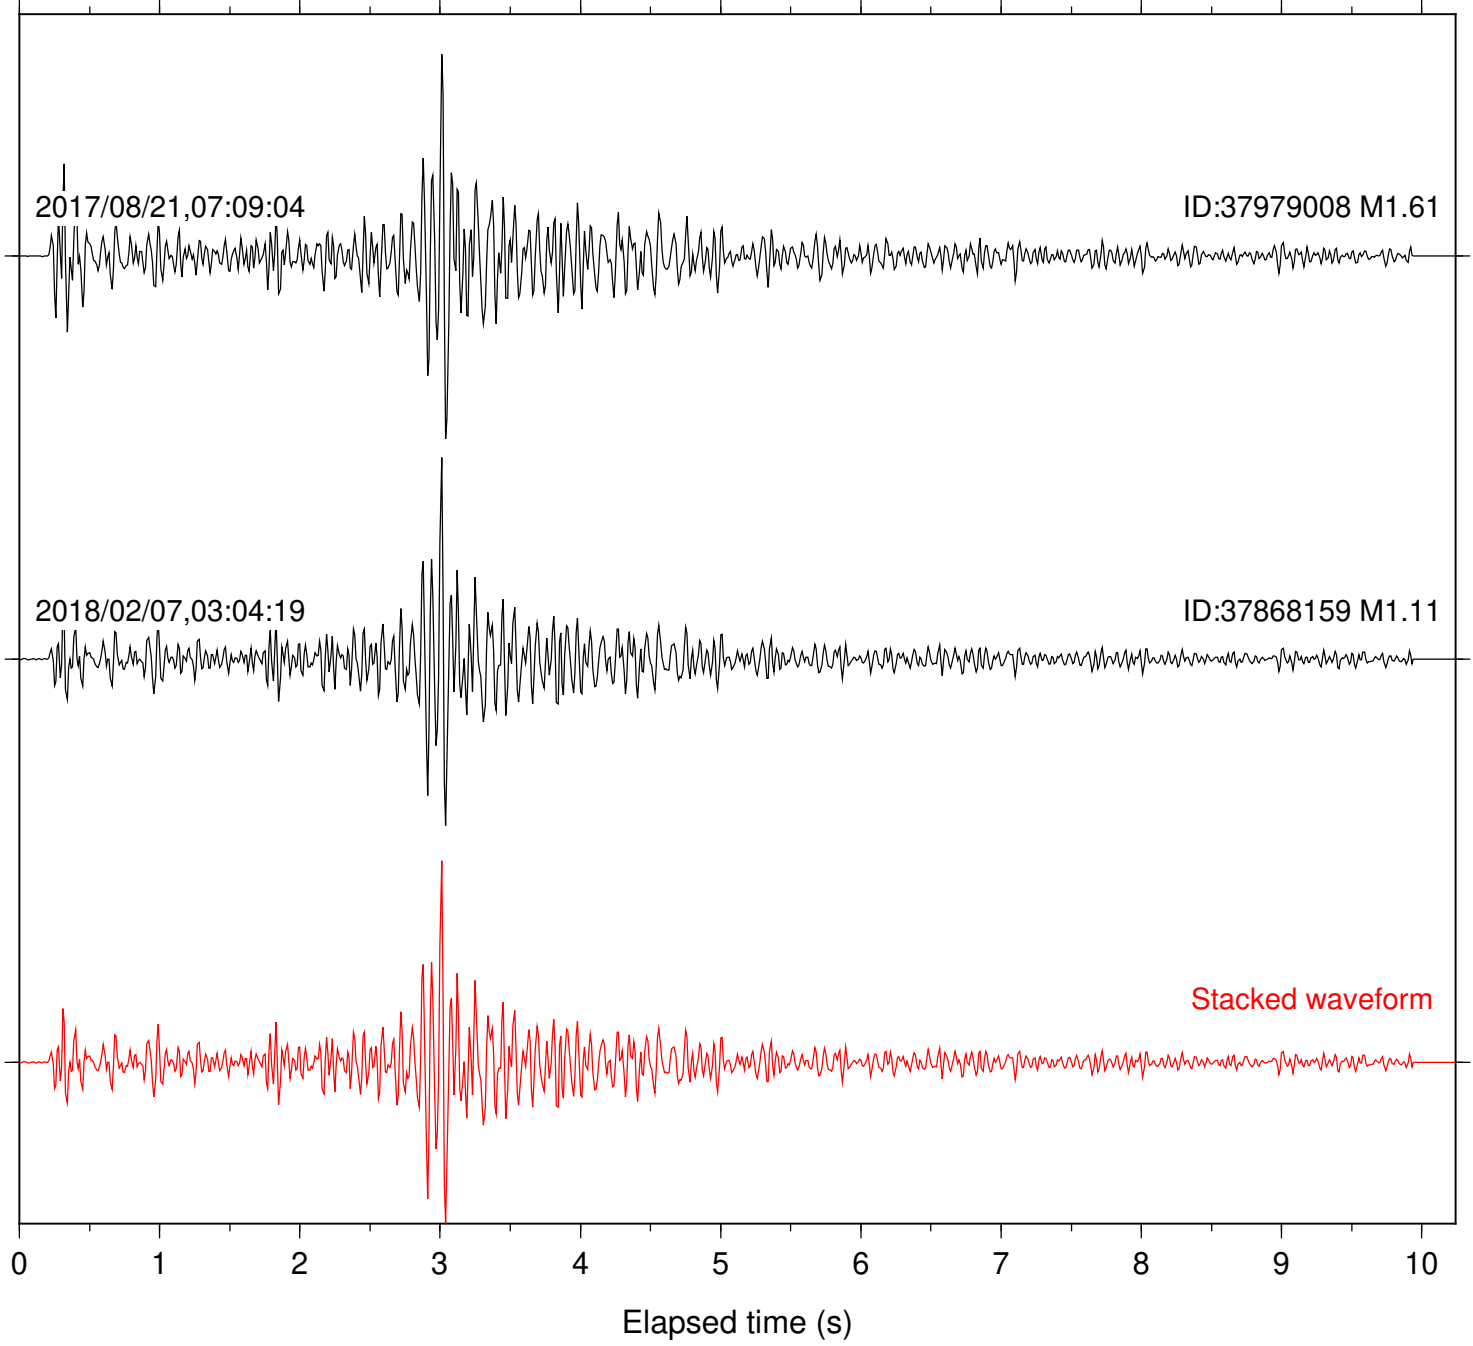

Station: B082 Com: EHZ

Focal depth: 8.67 km