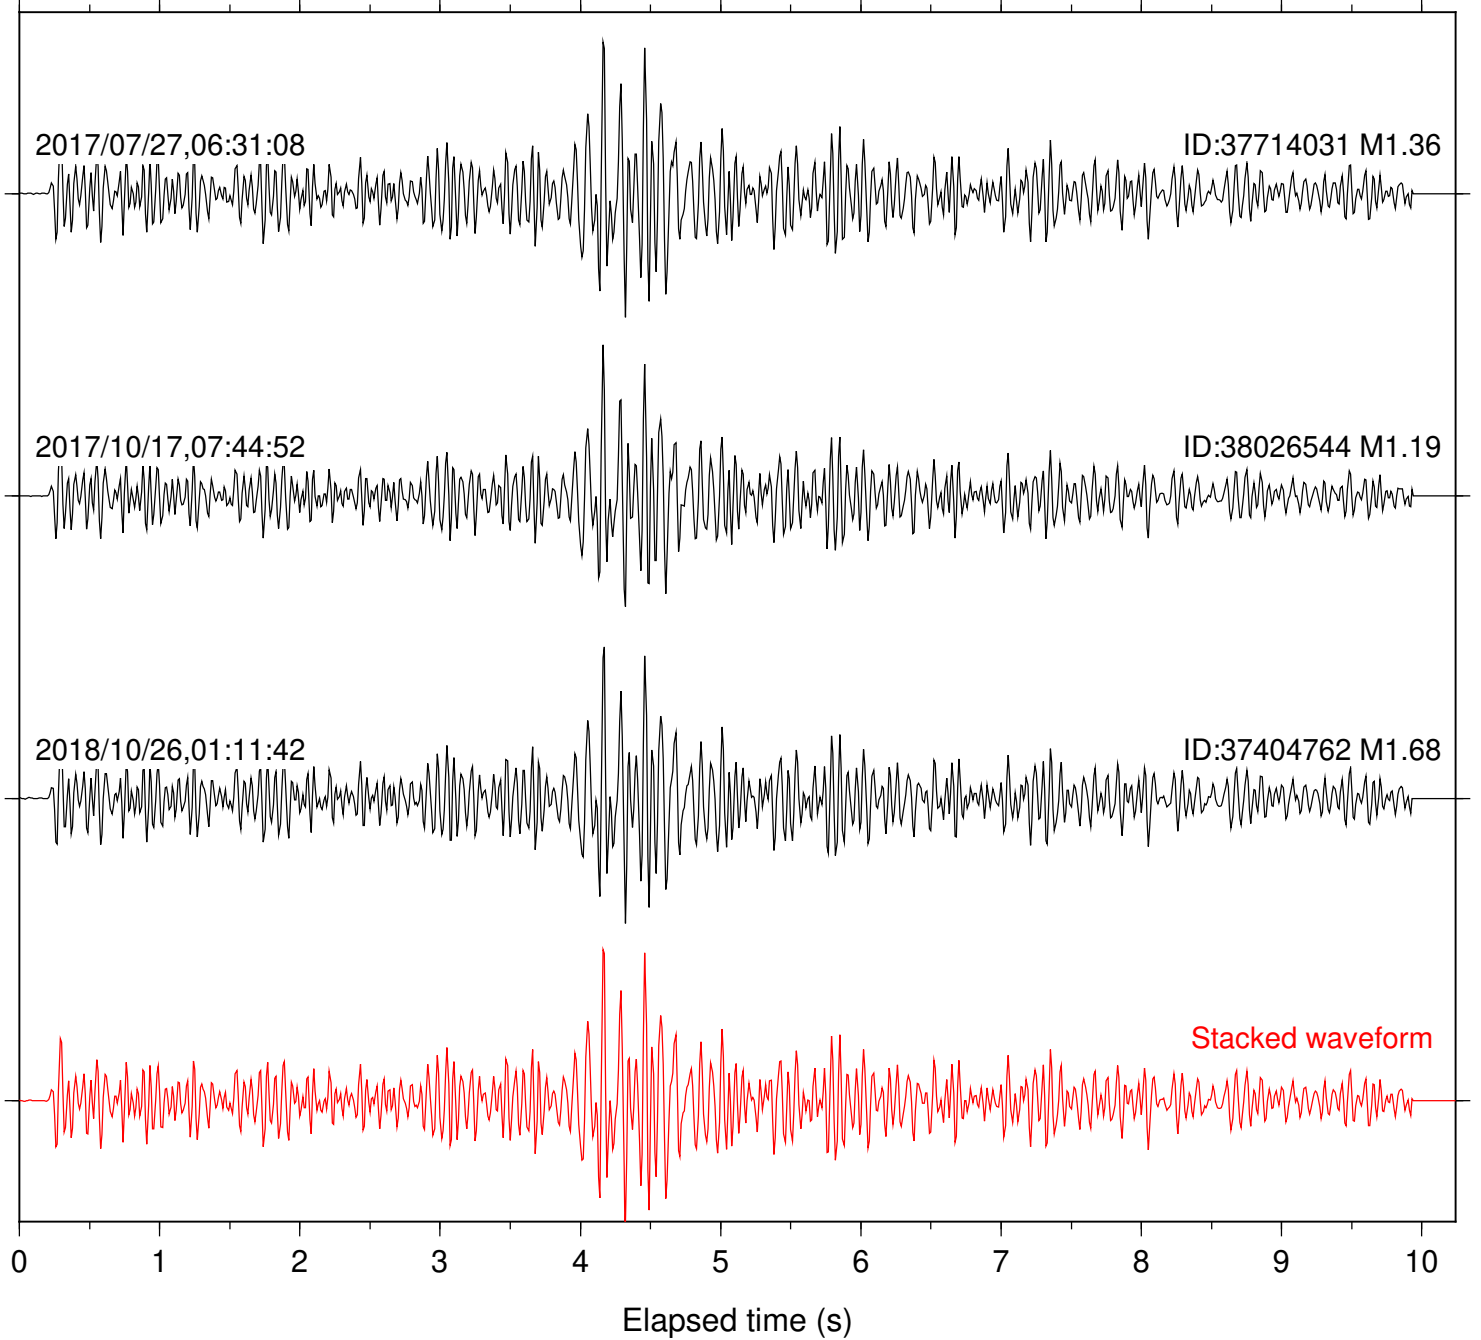

Station: HMT2 Com: HHZ

Focal depth: 5.12 km