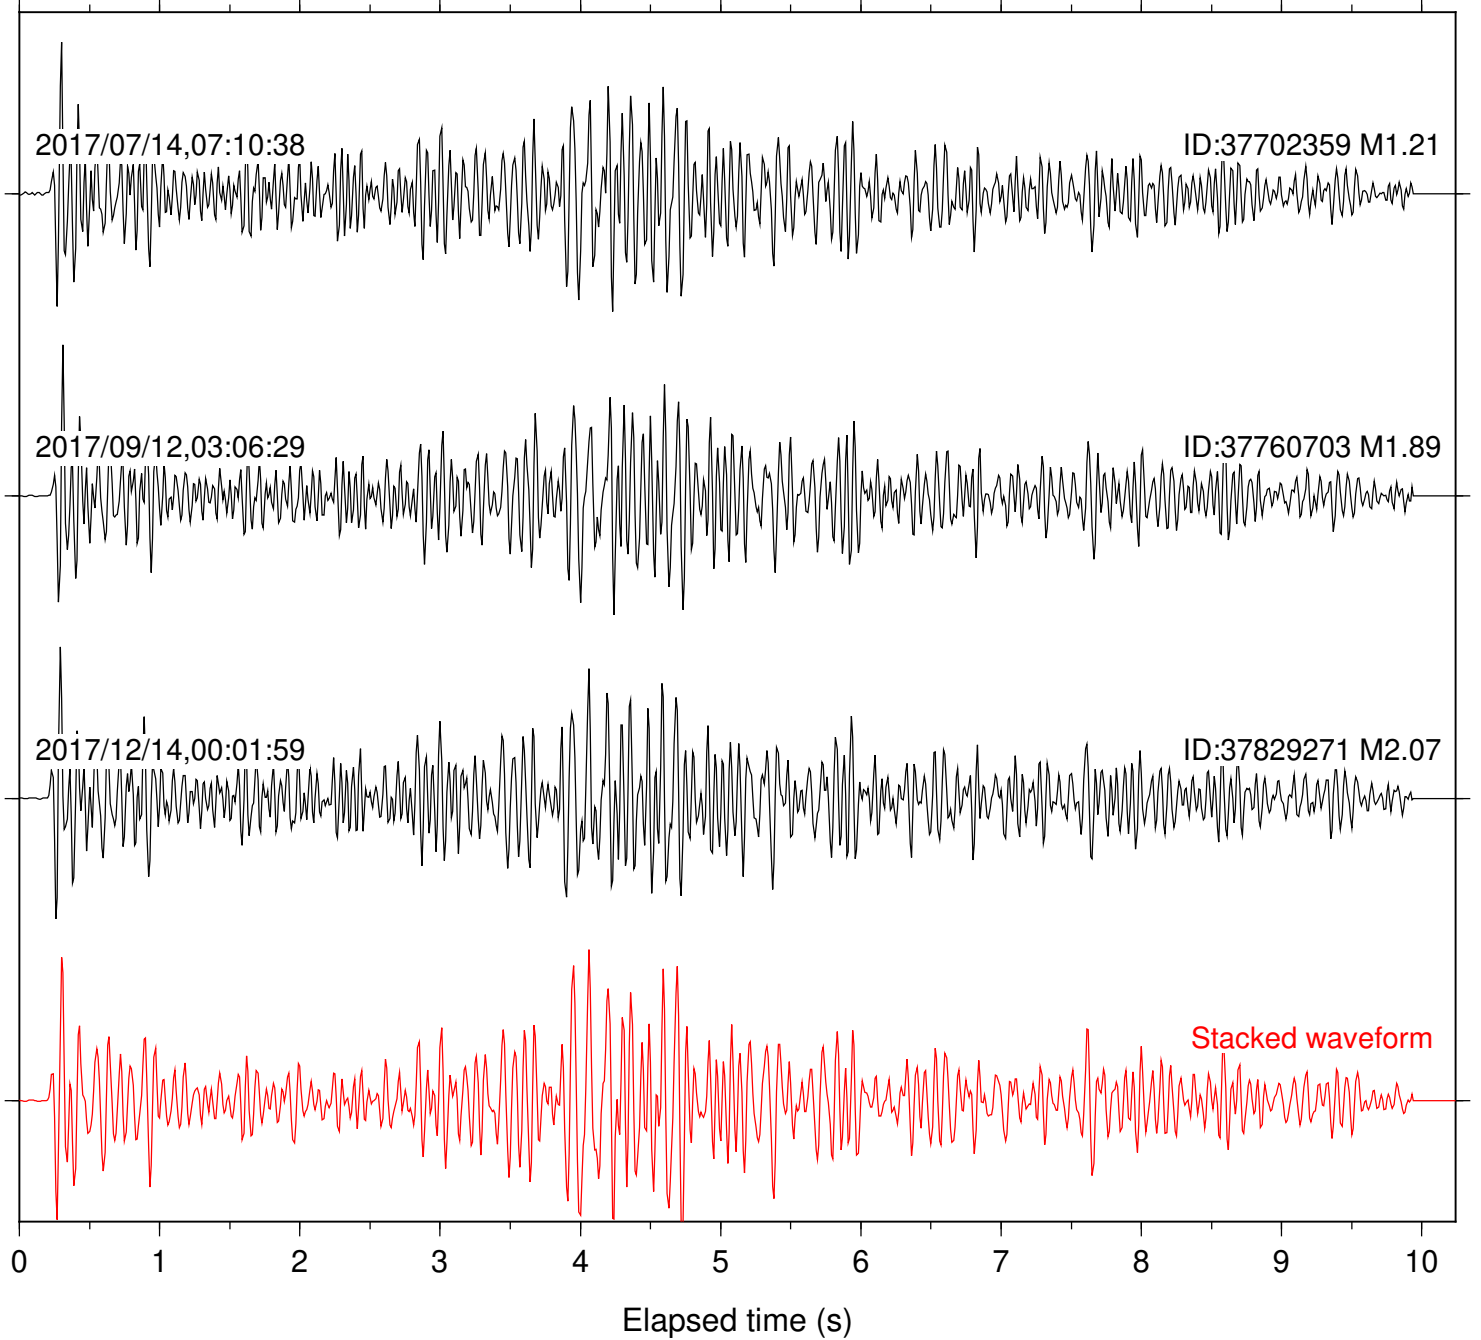

Station: HMT2 Com: HHZ

Focal depth: 5.87 km

Station: KNW Com: HHZ

Focal depth: 5.87 km

Station: LKH Com: HHZ

Focal depth: 5.87 km

Station: LVA2 Com: HHZ

Focal depth: 6.62 km