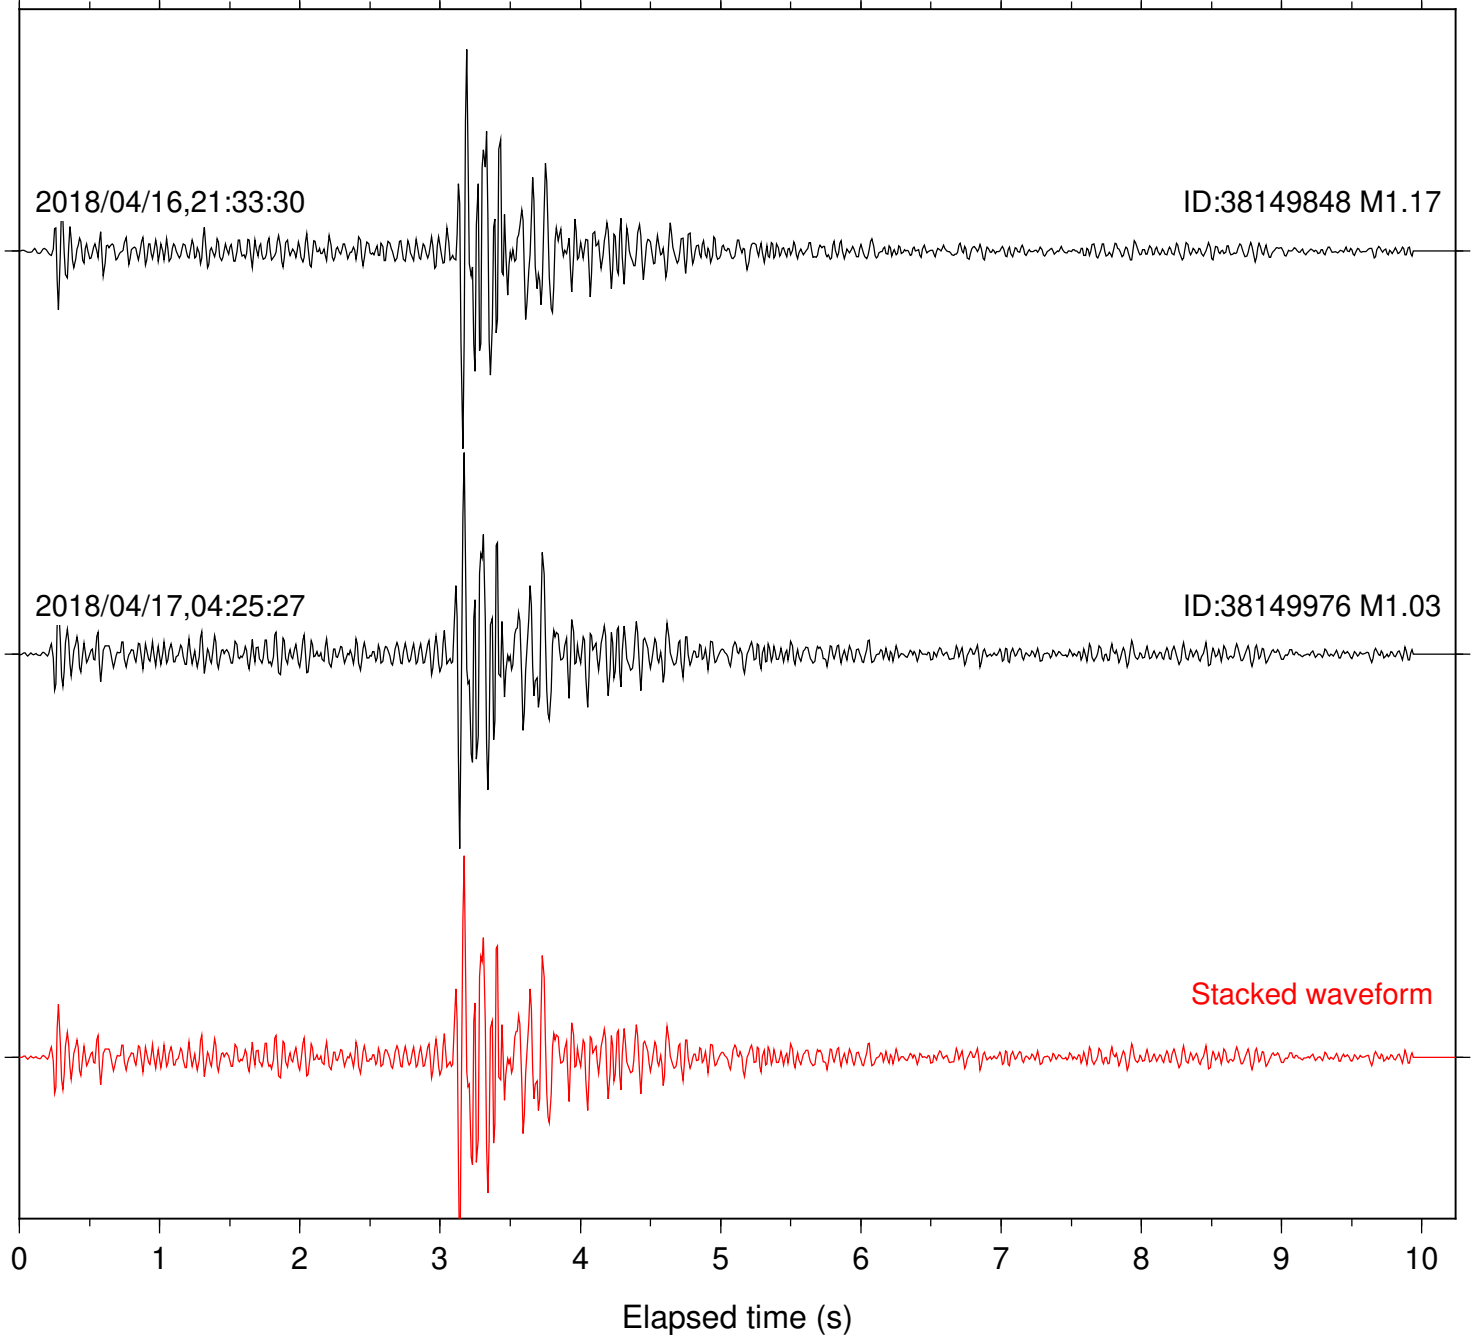

Station: SND Com: HHZ

Focal depth: 4.81 km

Station: DGR Com: HHZ

Focal depth: 16.21 km

Station: FRD Com: HHZ

Focal depth: 16.21 km

Station: B081 Com: EHZ

Focal depth: 13.35 km