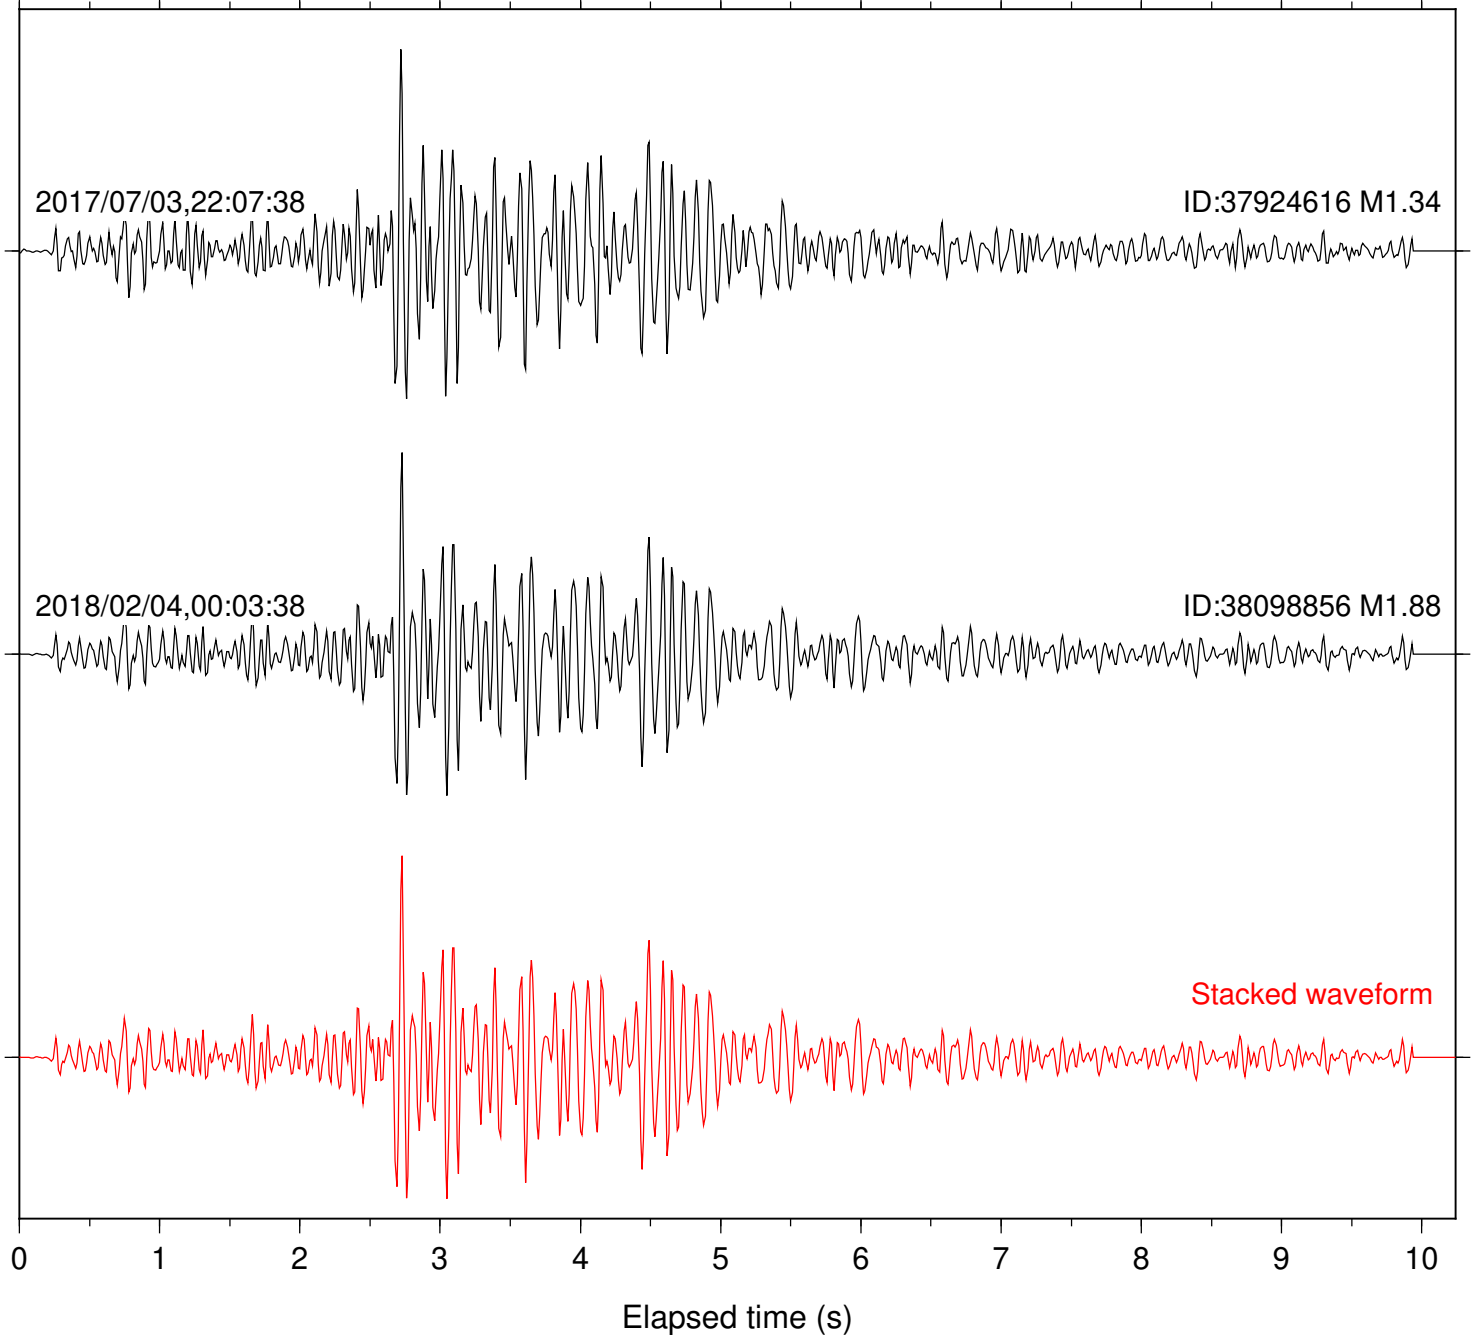

Station: CSH Com: HHZ

Focal depth: 5.27 km

Station: DNR Com: HHZ

Focal depth: 5.27 km

Station: FRD Com: HHZ

Focal depth: 5.27 km

Station: HMT2 Com: HHZ

Focal depth: 5.27 km