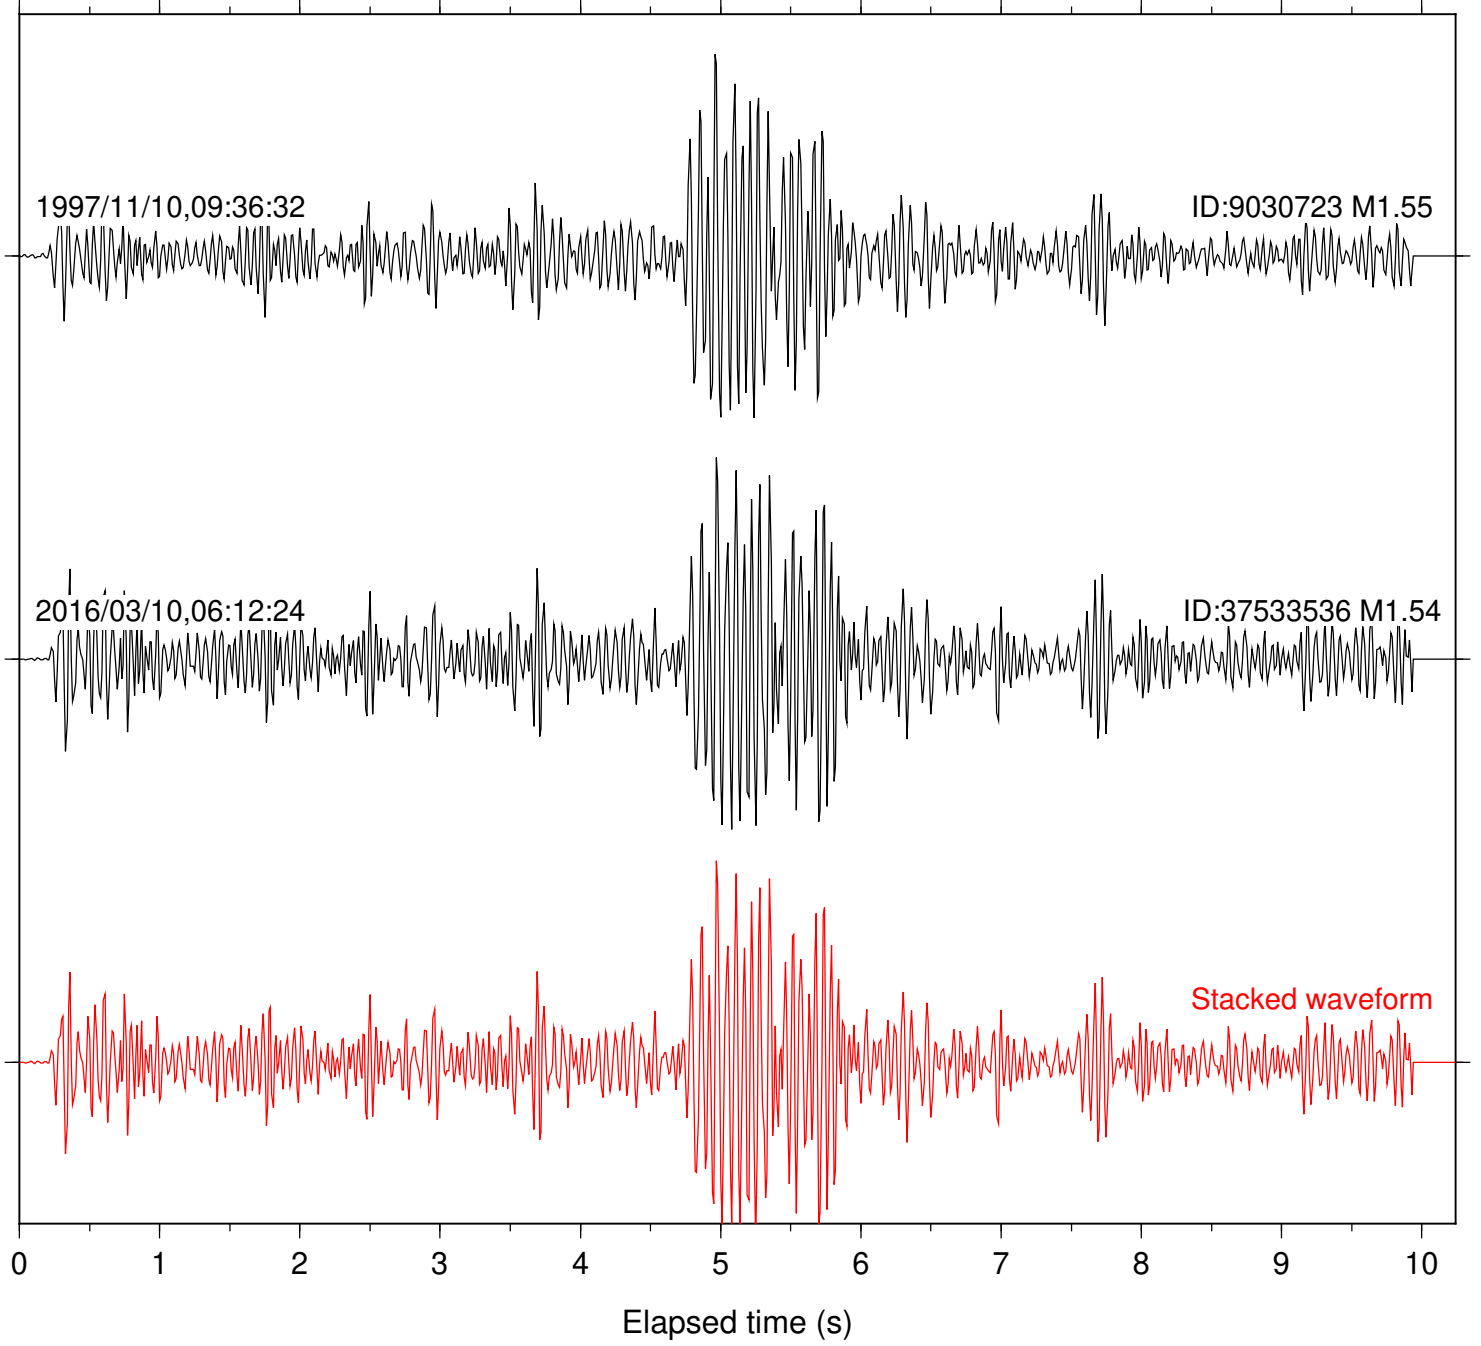

Station: SND Com: HHZ

Focal depth: 16.57 km

Station: BAC Com: EHZ

Focal depth: 15.61 km

Station: FRD Com: HHZ

Focal depth: 15.61 km

Station: PFO Com: HHZ

Focal depth: 15.61 km