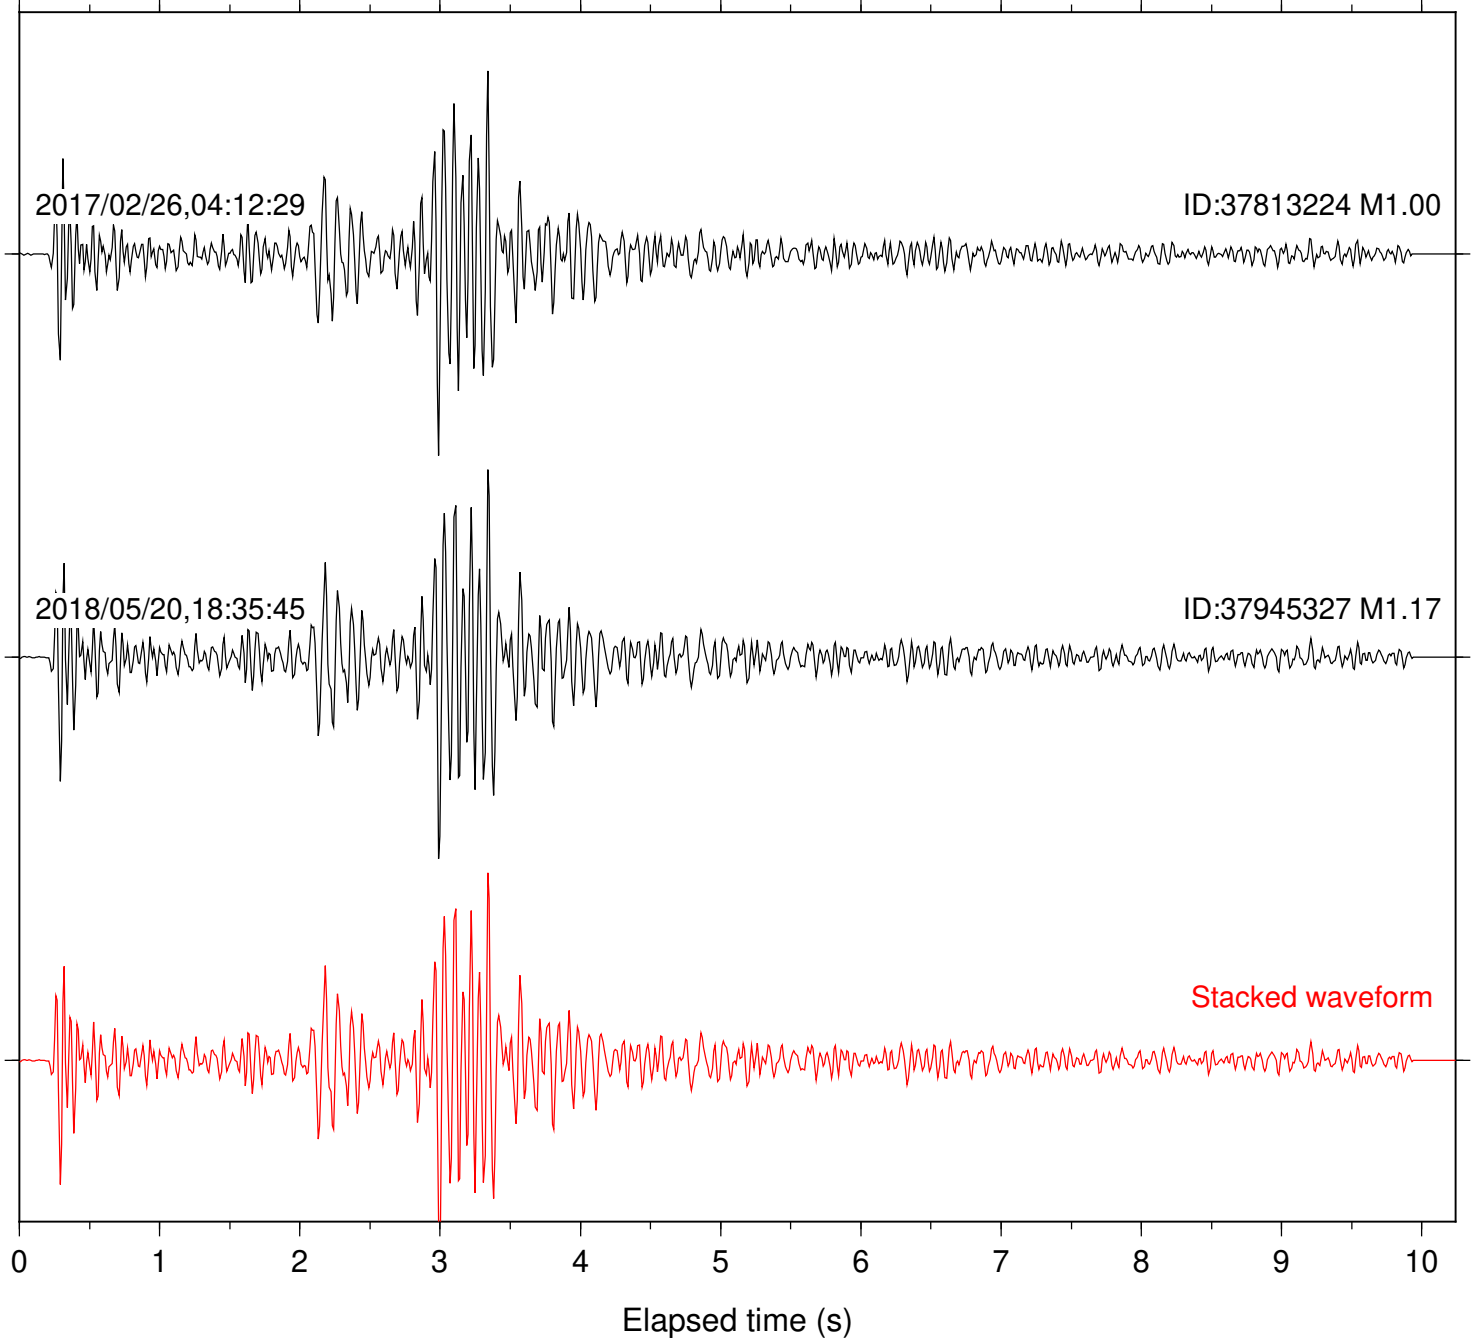

Station: B082 Com: EHZ

Focal depth: 6.45 km