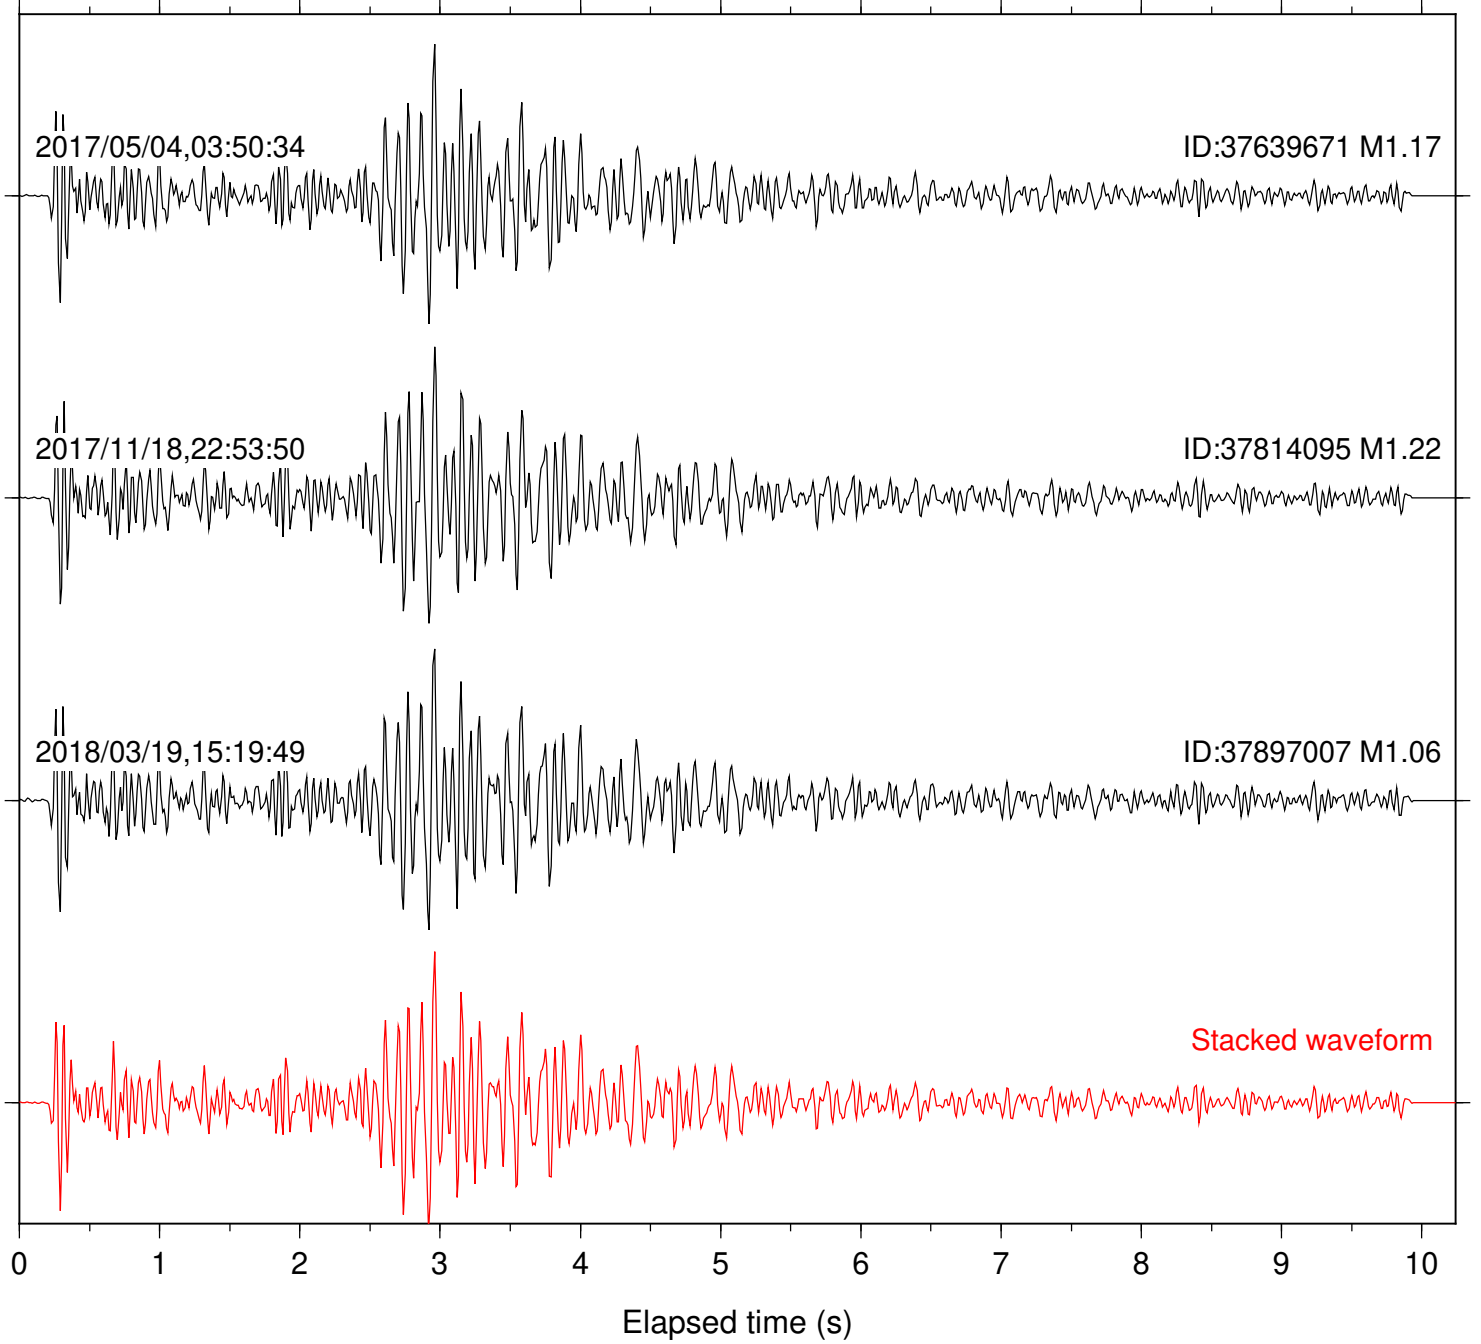

Station: B946 Com: EHZ

Focal depth: 6.67 km