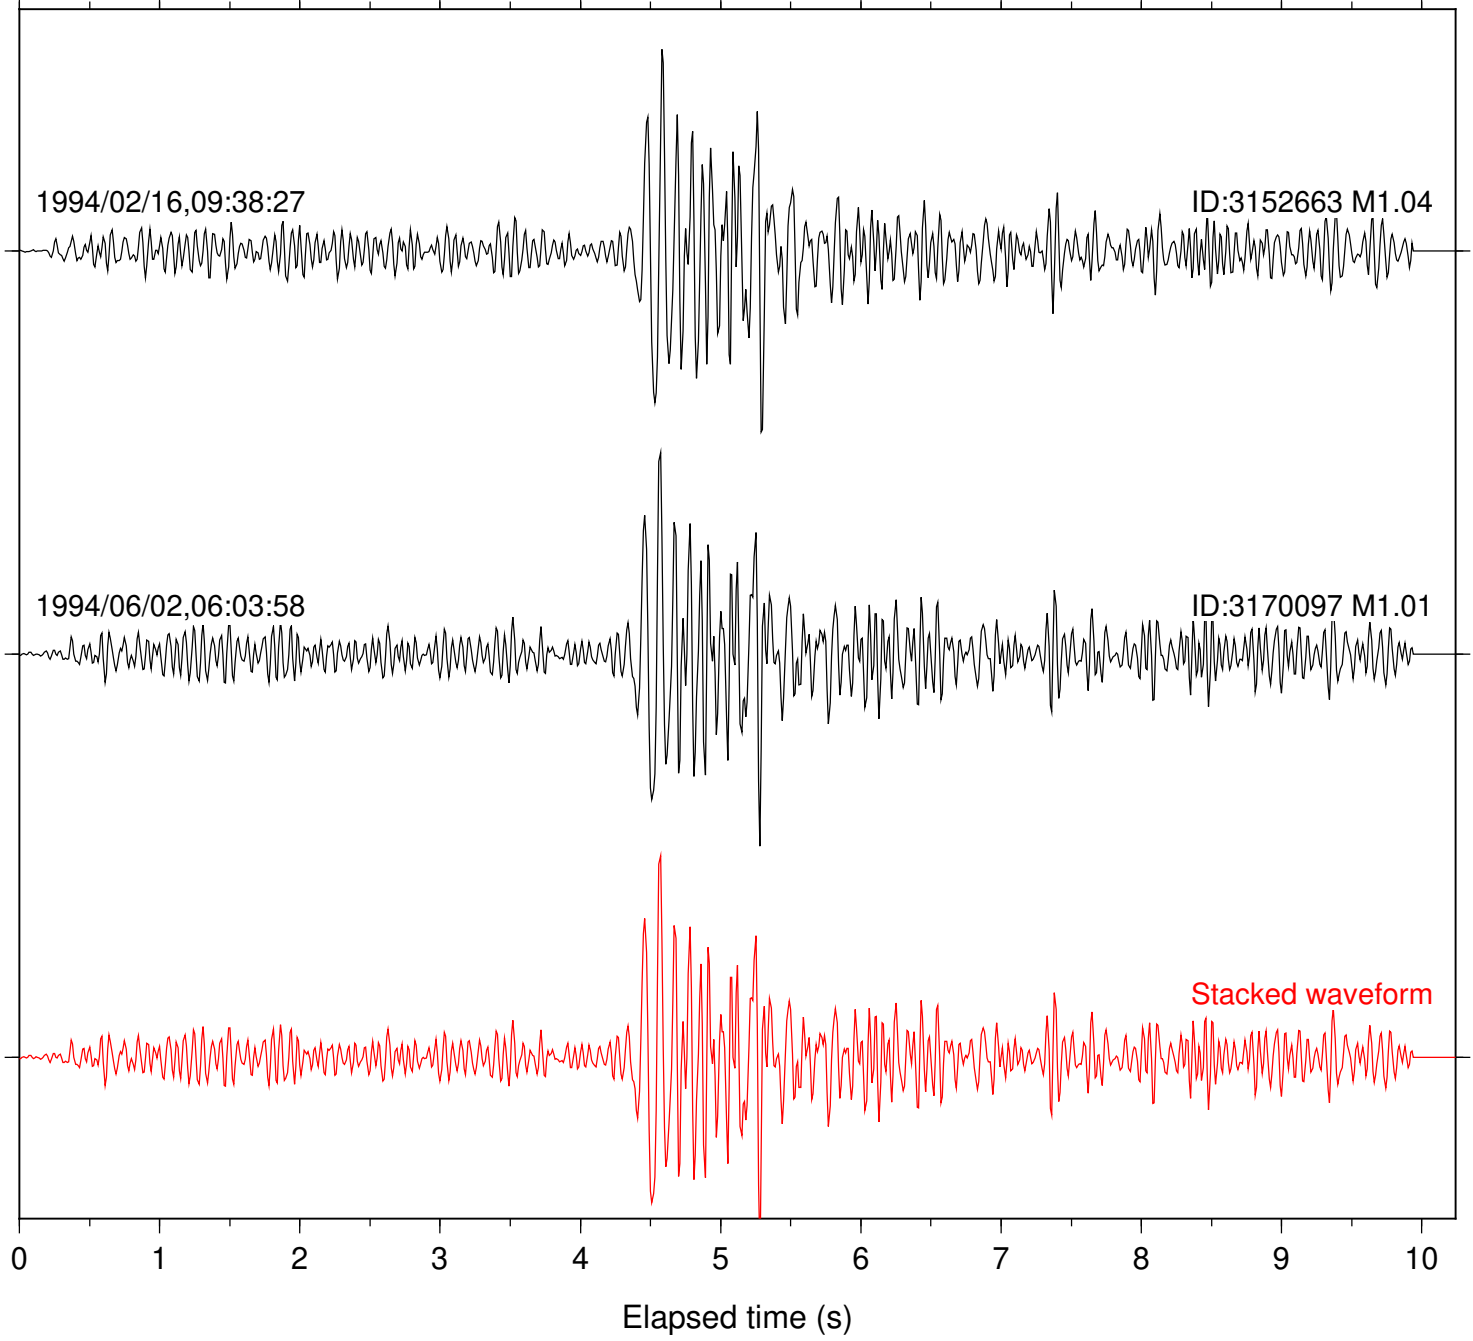

Station: HMT2 Com: HHZ

Focal depth: 4.17 km