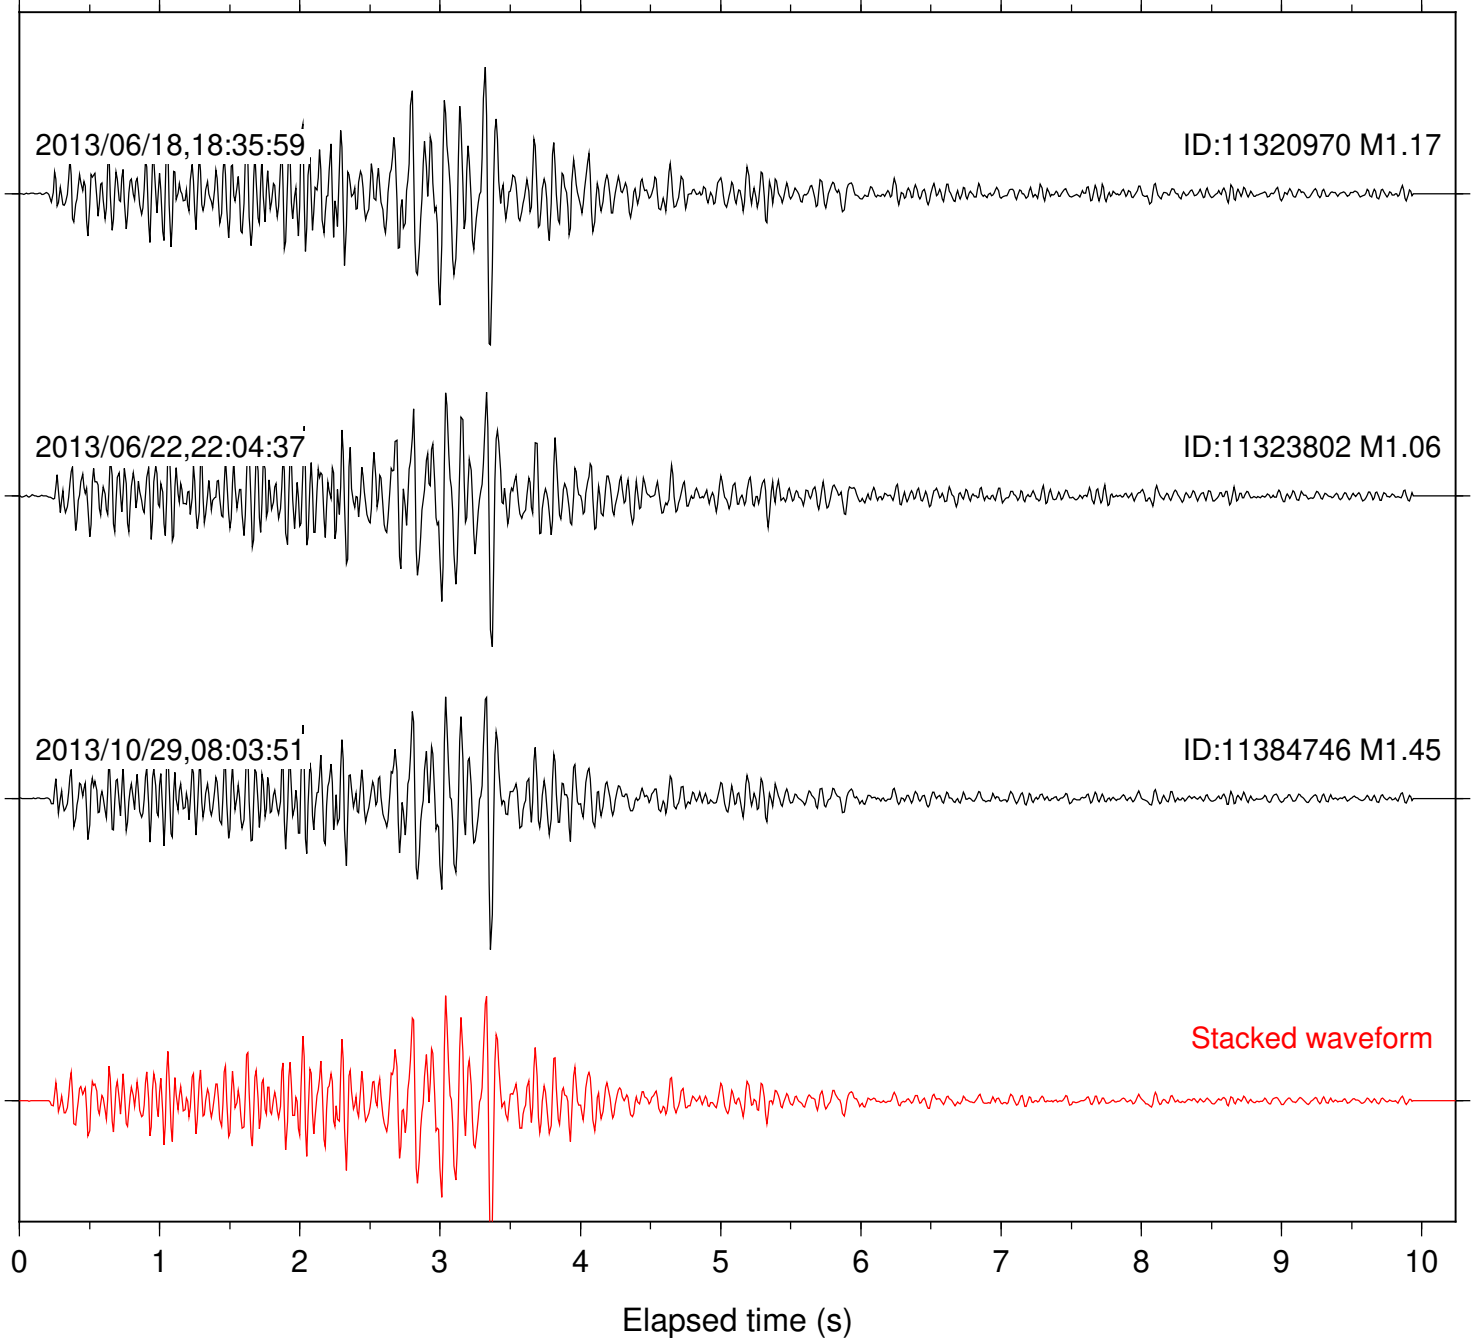

Station: B946 Com: EHZ

Focal depth: 9.77 km