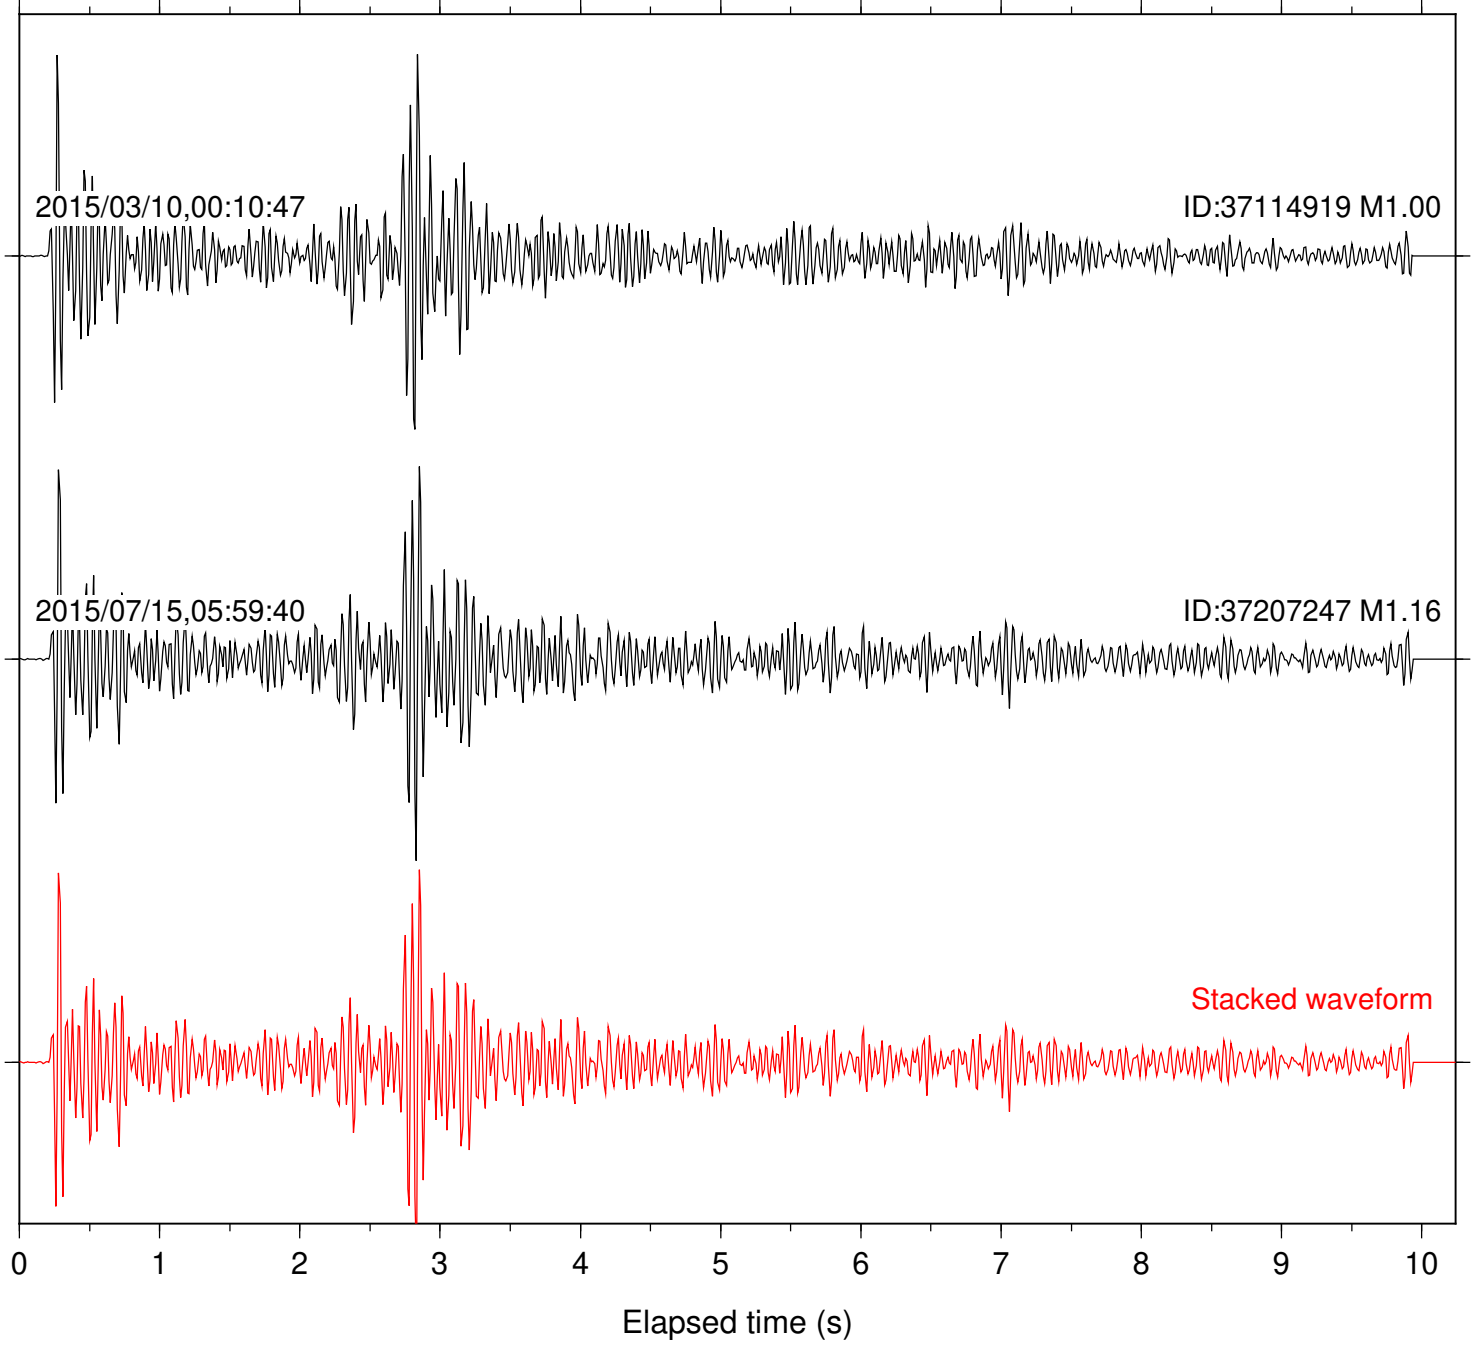

Station: DGR Com: HHZ

Focal depth: 8.29 km

Station: HMT2 Com: HHZ

Focal depth: 8.29 km

Station: KNW Com: HHZ

Focal depth: 8.29 km

Station: B081 Com: EHZ

Focal depth: 7.85 km