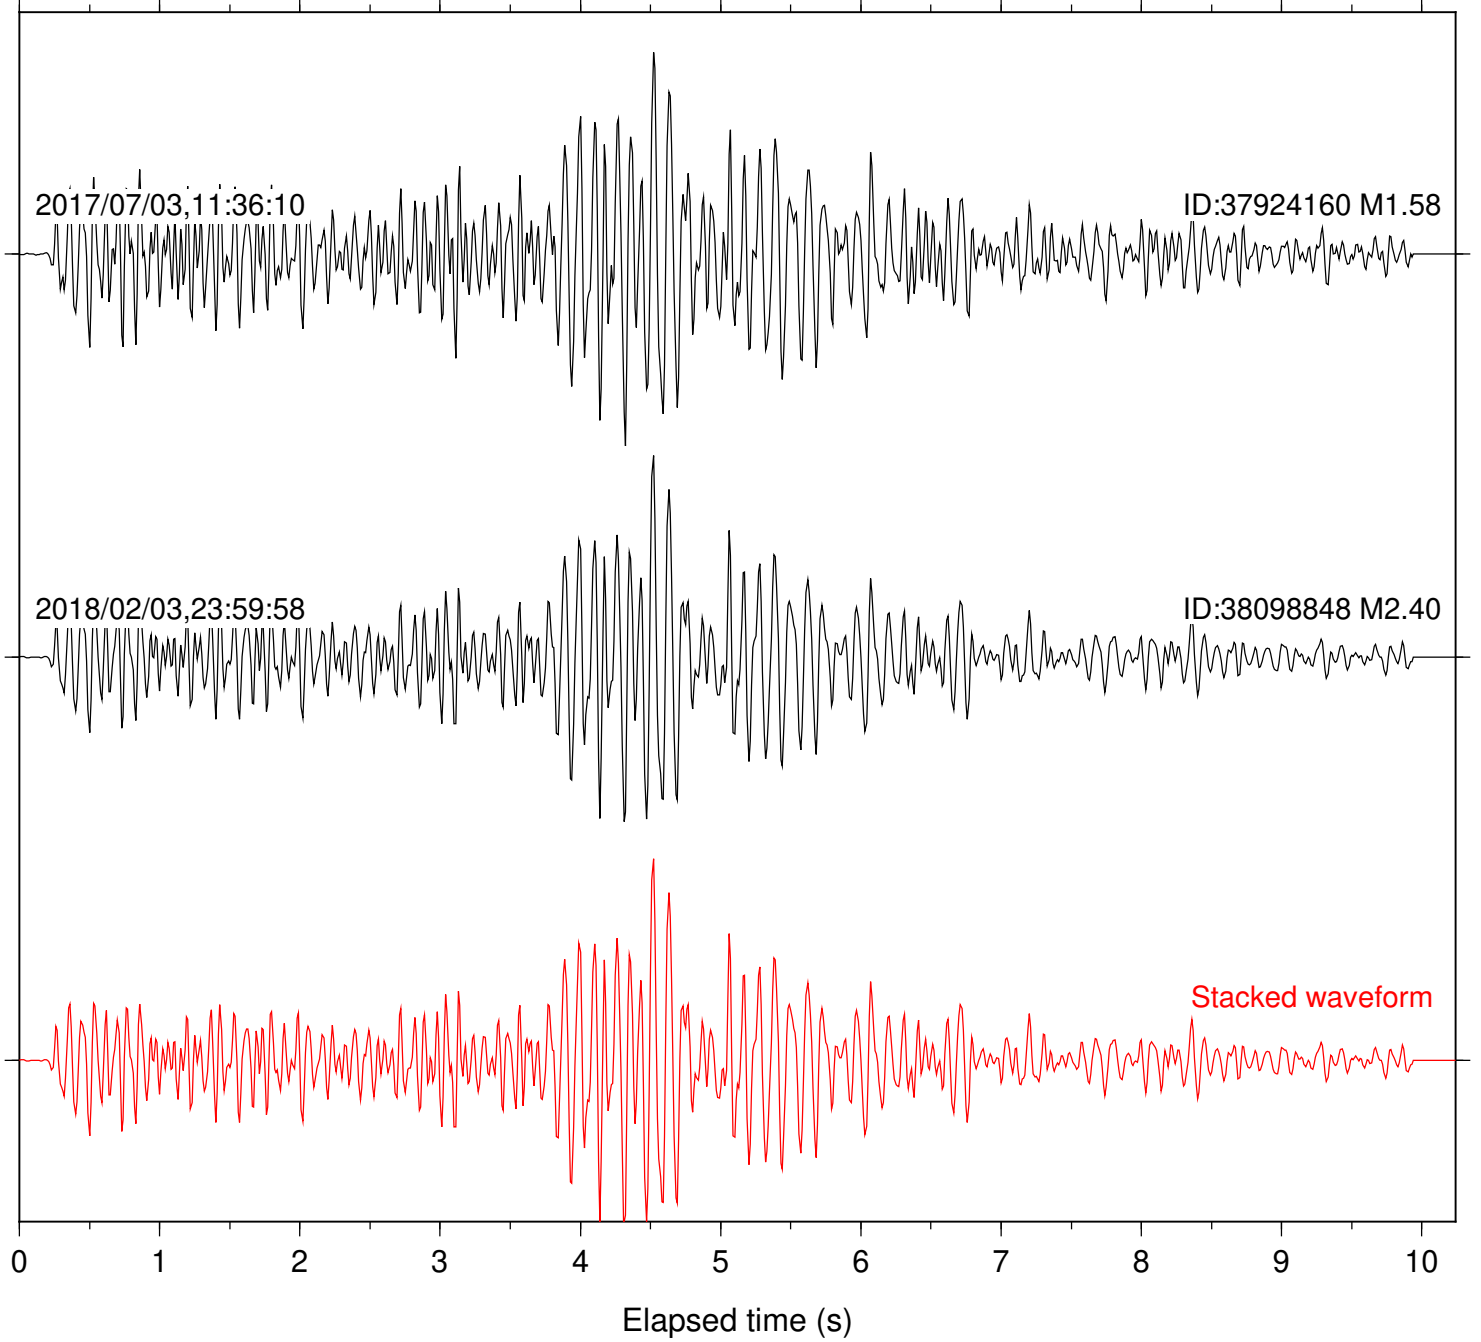

0 1 2 3 4 5 6 7 8 9 10  
Elapsed time (s)

Station: HMT2 Com: HHZ

Focal depth: 5.21 km

Station: LKH Com: HHZ

Focal depth: 5.21 km

Station: LVA2 Com: HHZ

Focal depth: 5.17 km

Station: PFO Com: HHZ