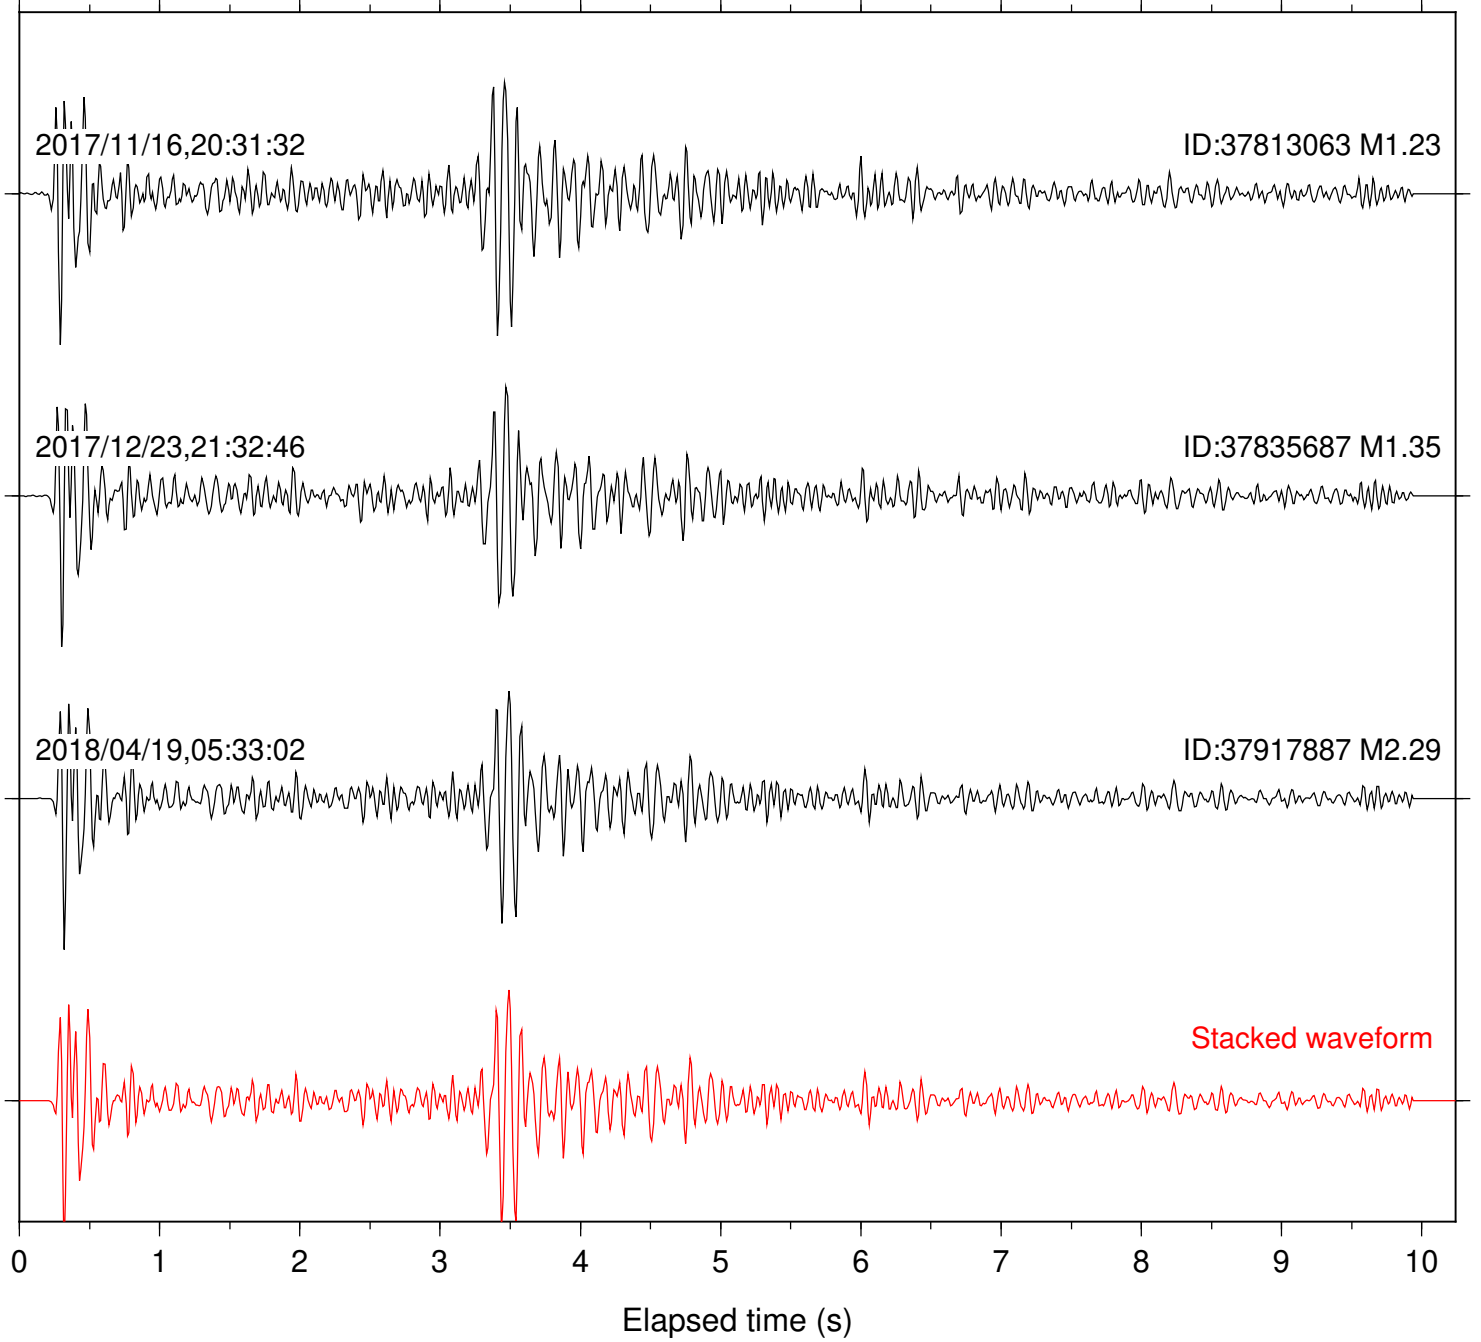

Station: CSH Com: HHZ

Focal depth: 6.10 km