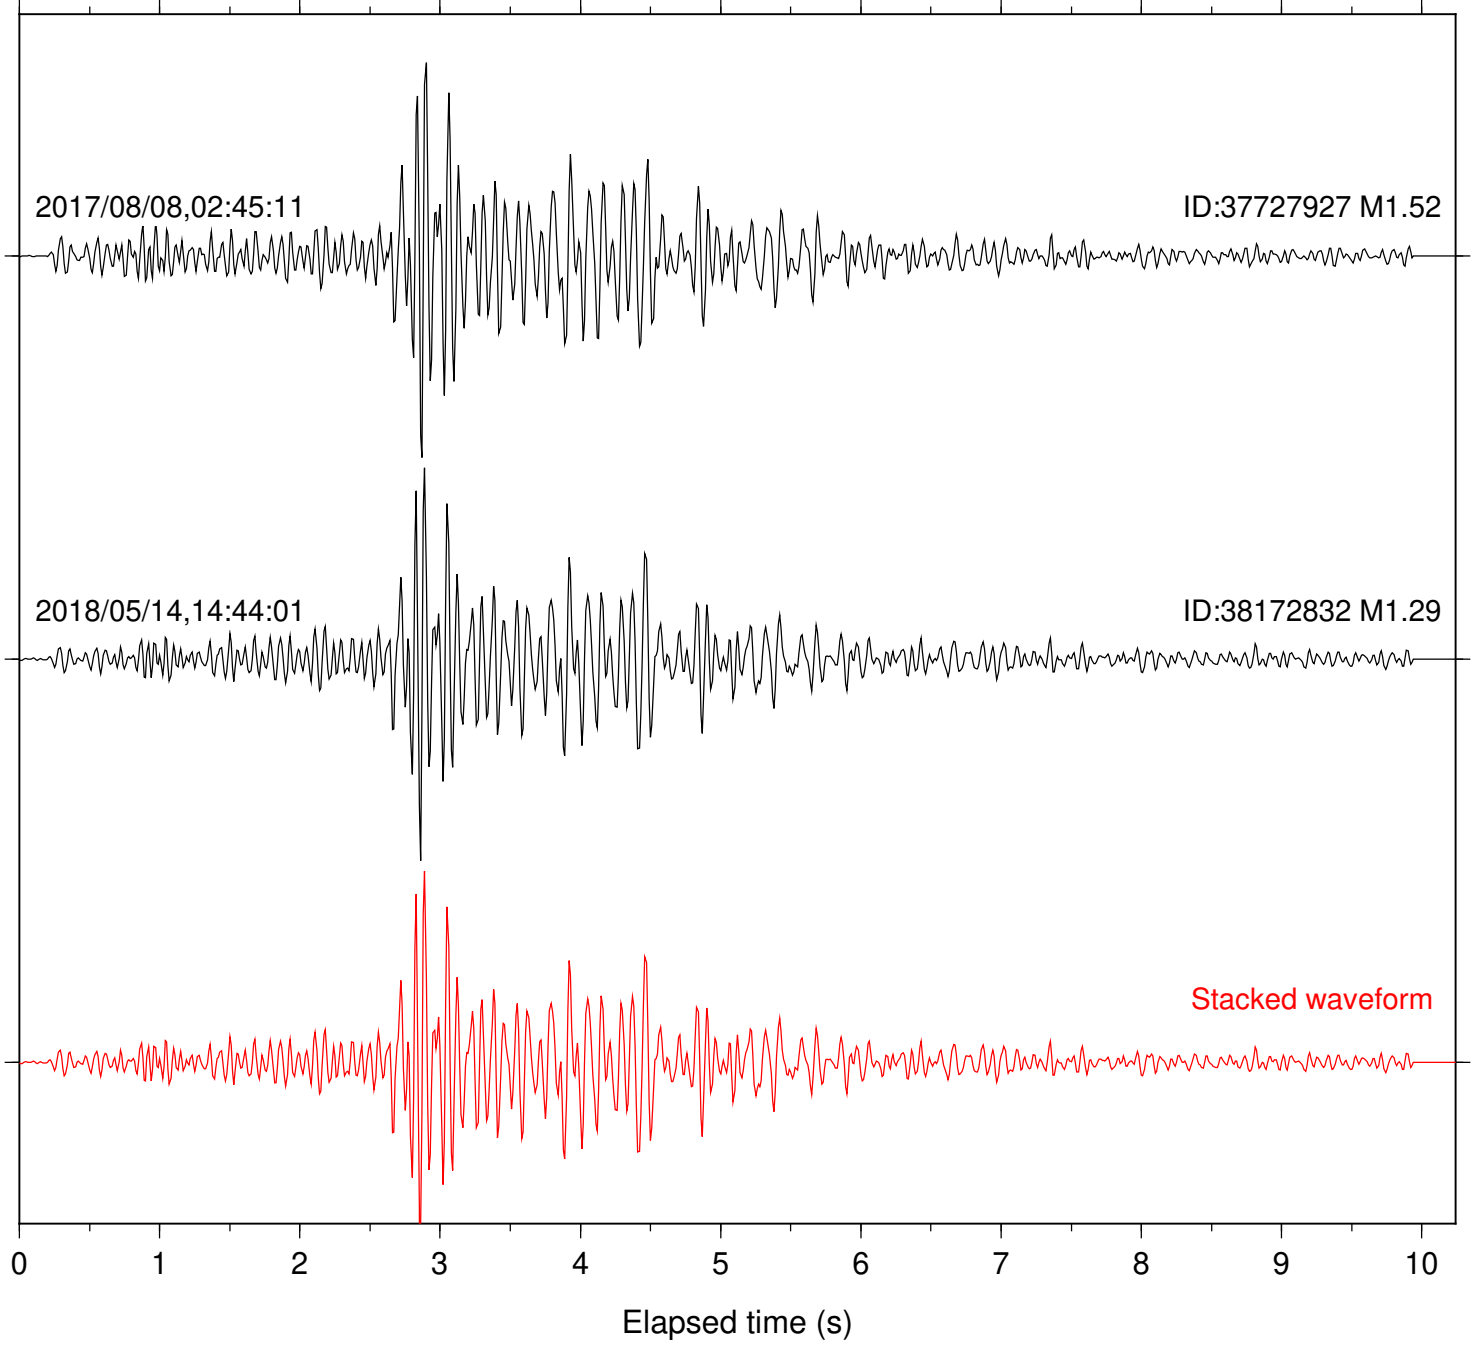

2018/05/14,14:44:01

ID:38172832 M1.29

Stacked waveform

0 1 2 3 4 5 6 7 8 9 10  
Elapsed time (s)

Station: CSH Com: HHZ

Focal depth: 6.12 km

Station: DNR Com: HHZ

Focal depth: 6.12 km