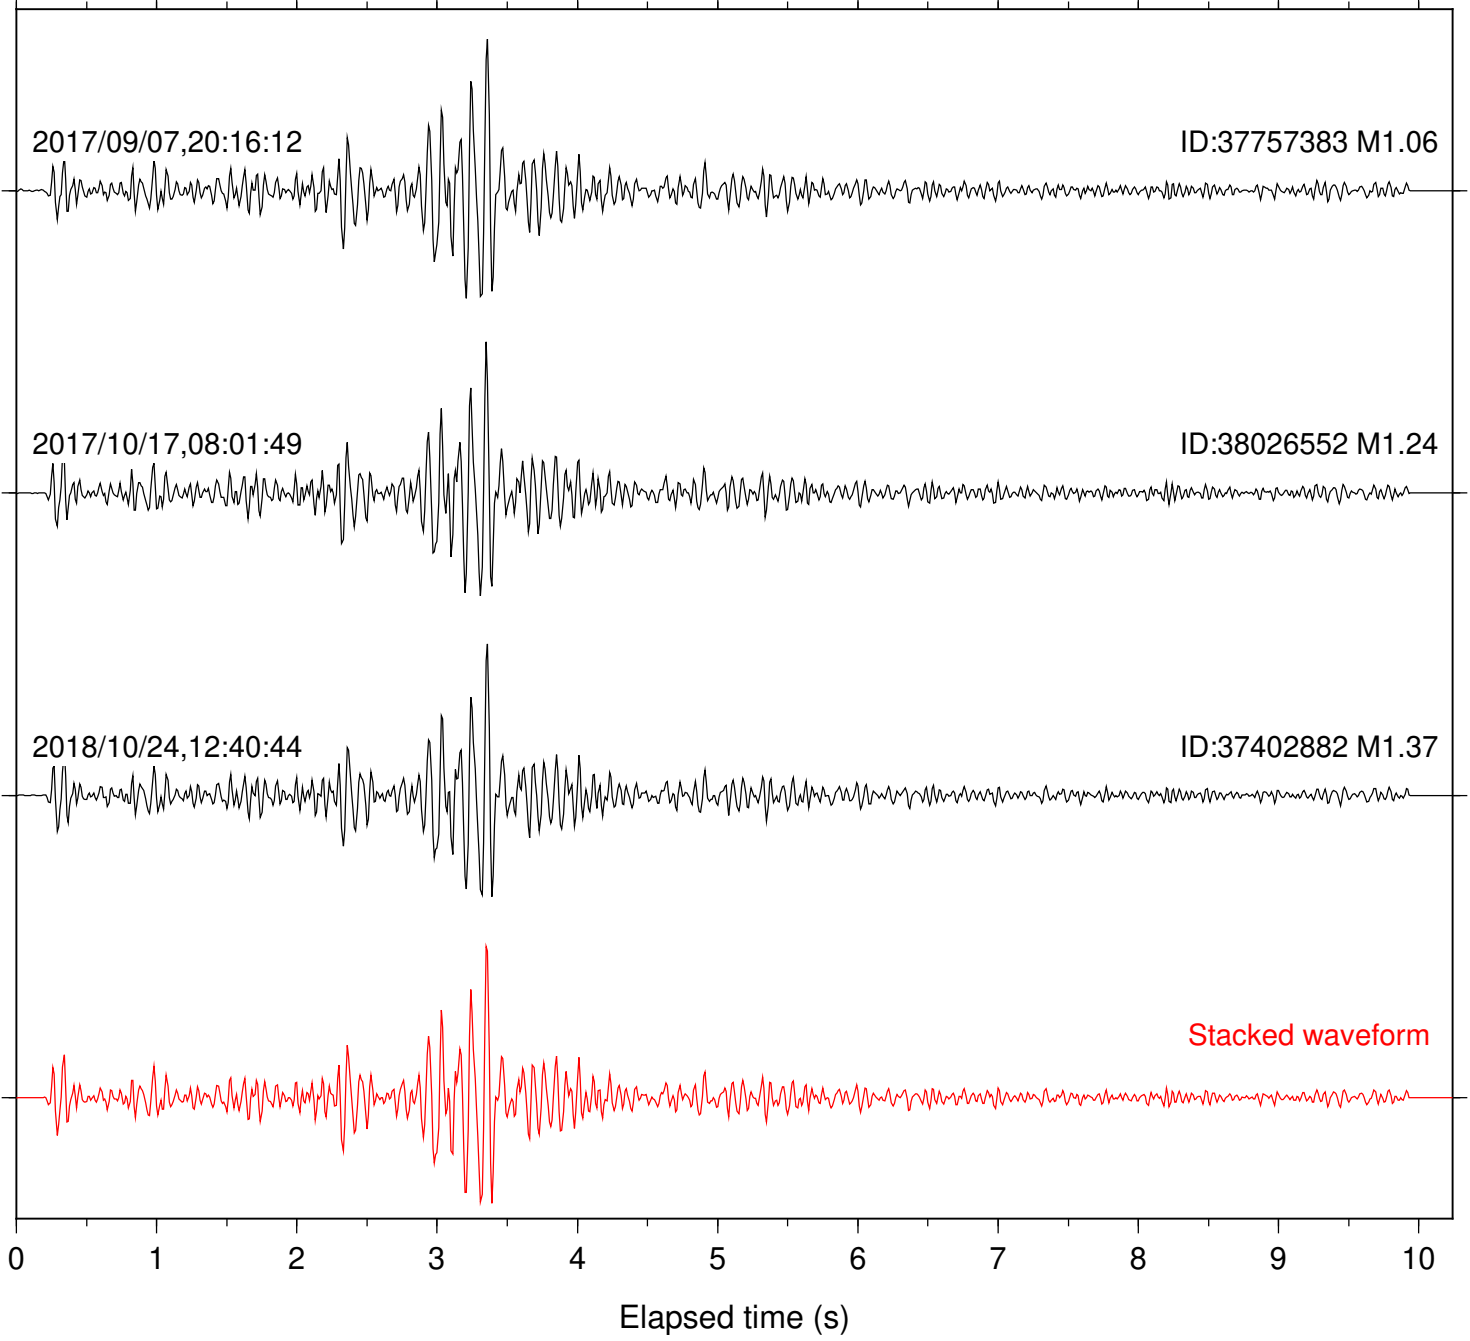

Station: B082 Com: EHZ

Focal depth: 5.09 km