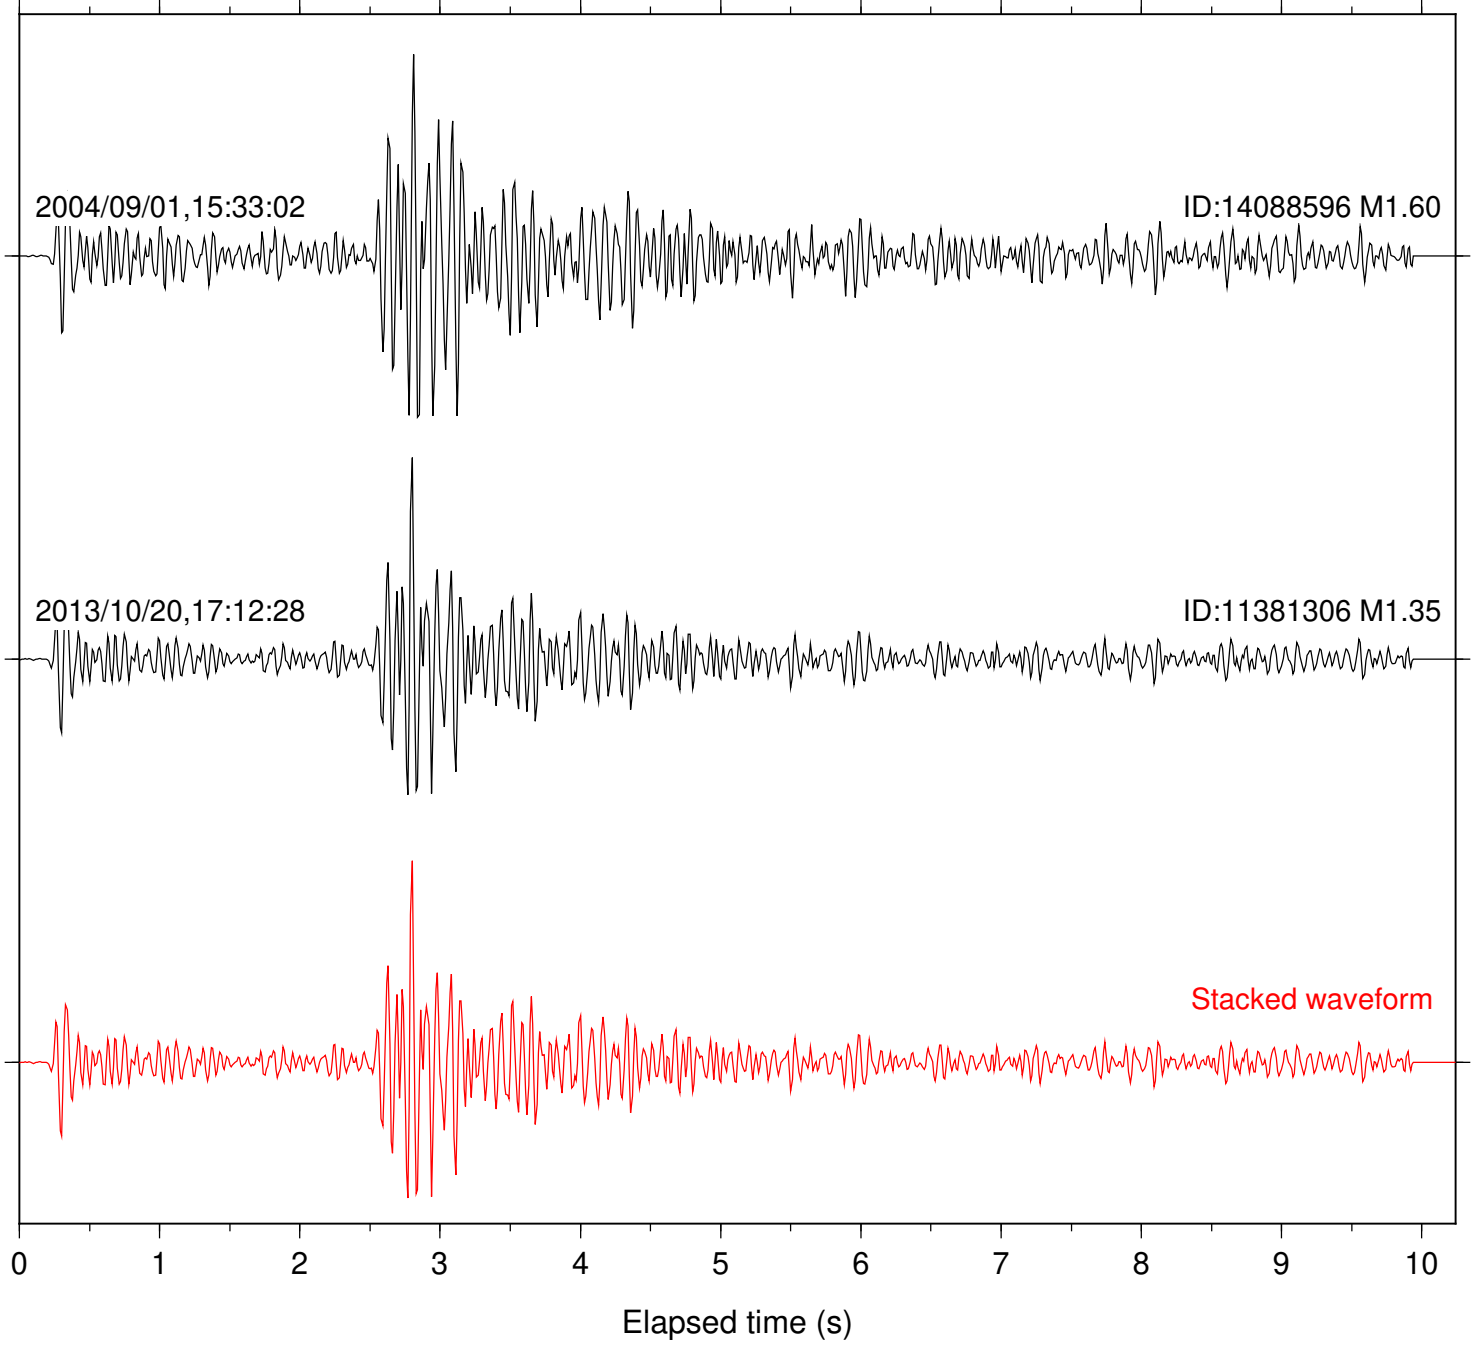

Stacked waveform

0 1 2 3 4 5 6 7 8 9 10  
Elapsed time (s)

Station: FRD Com: HHZ

Focal depth: 16.68 km

Station: HMT2 Com: HHZ

Focal depth: 16.68 km

Station: KNW Com: HHZ

Focal depth: 16.68 km