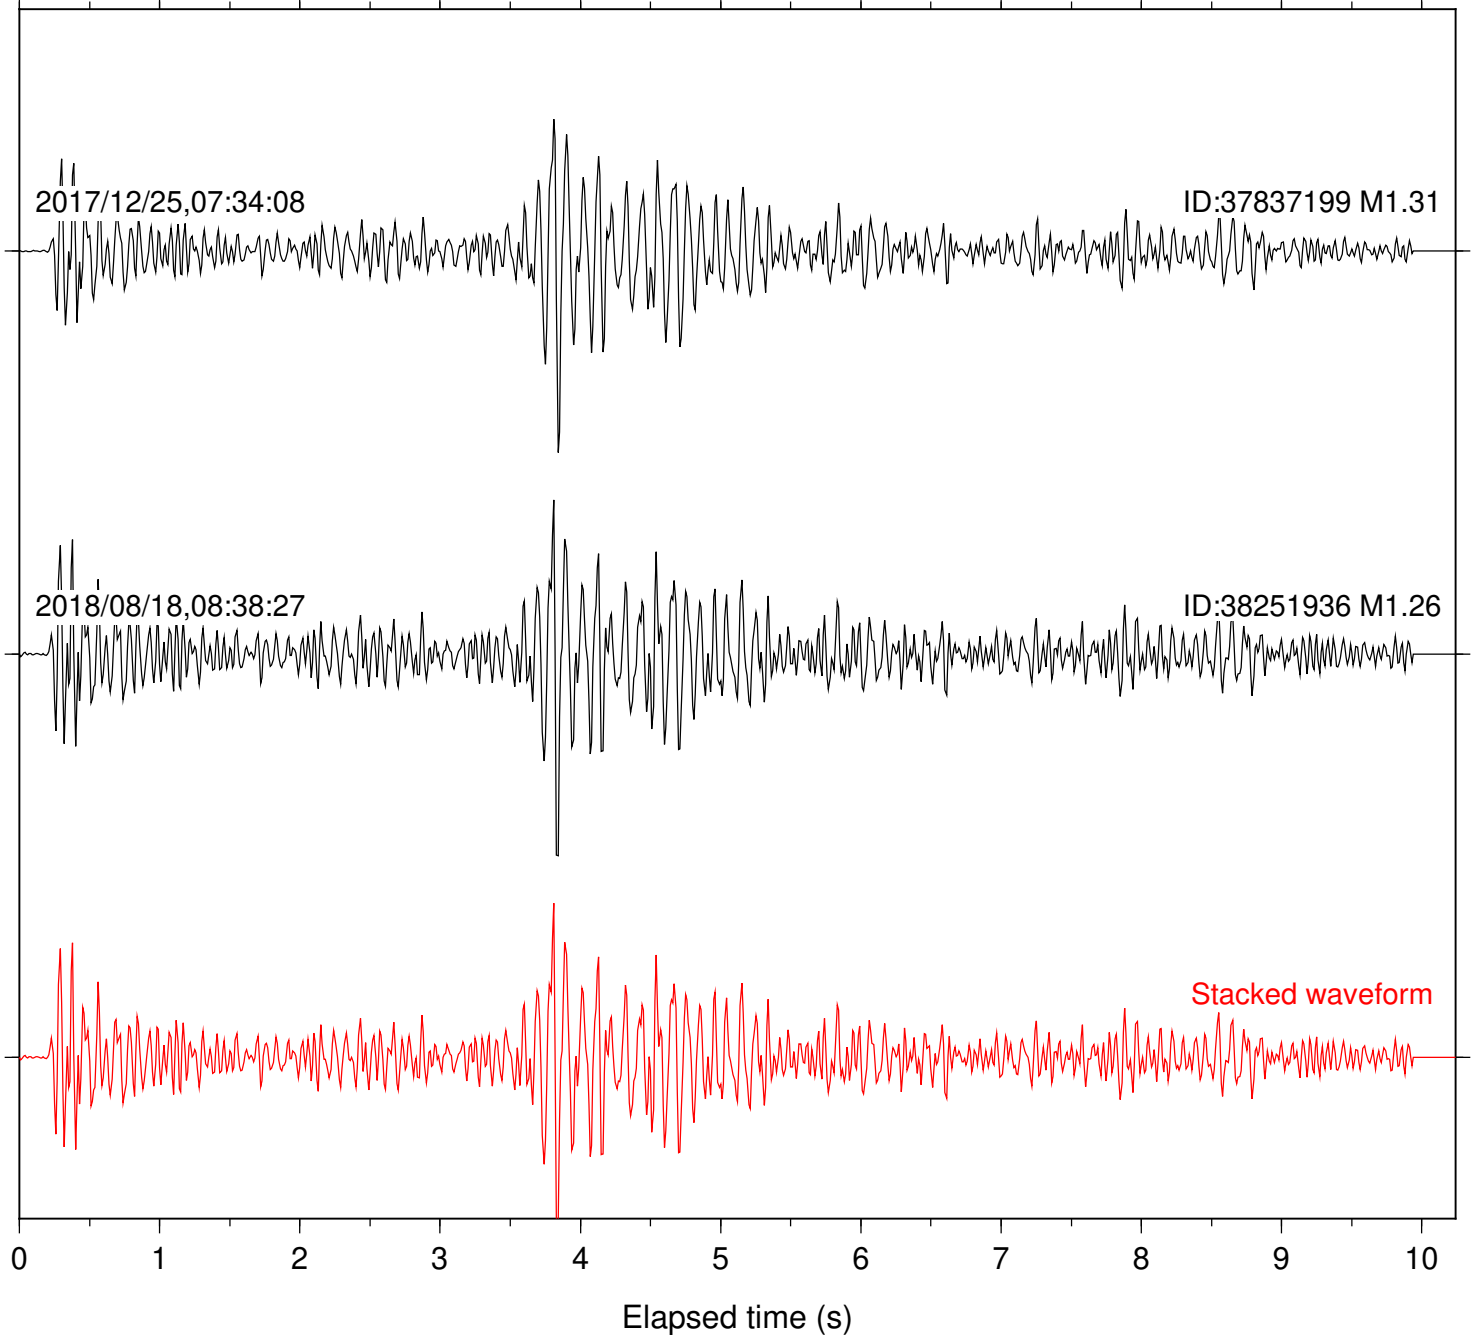

Station: BAC Com: EHZ

Focal depth: 4.67 km