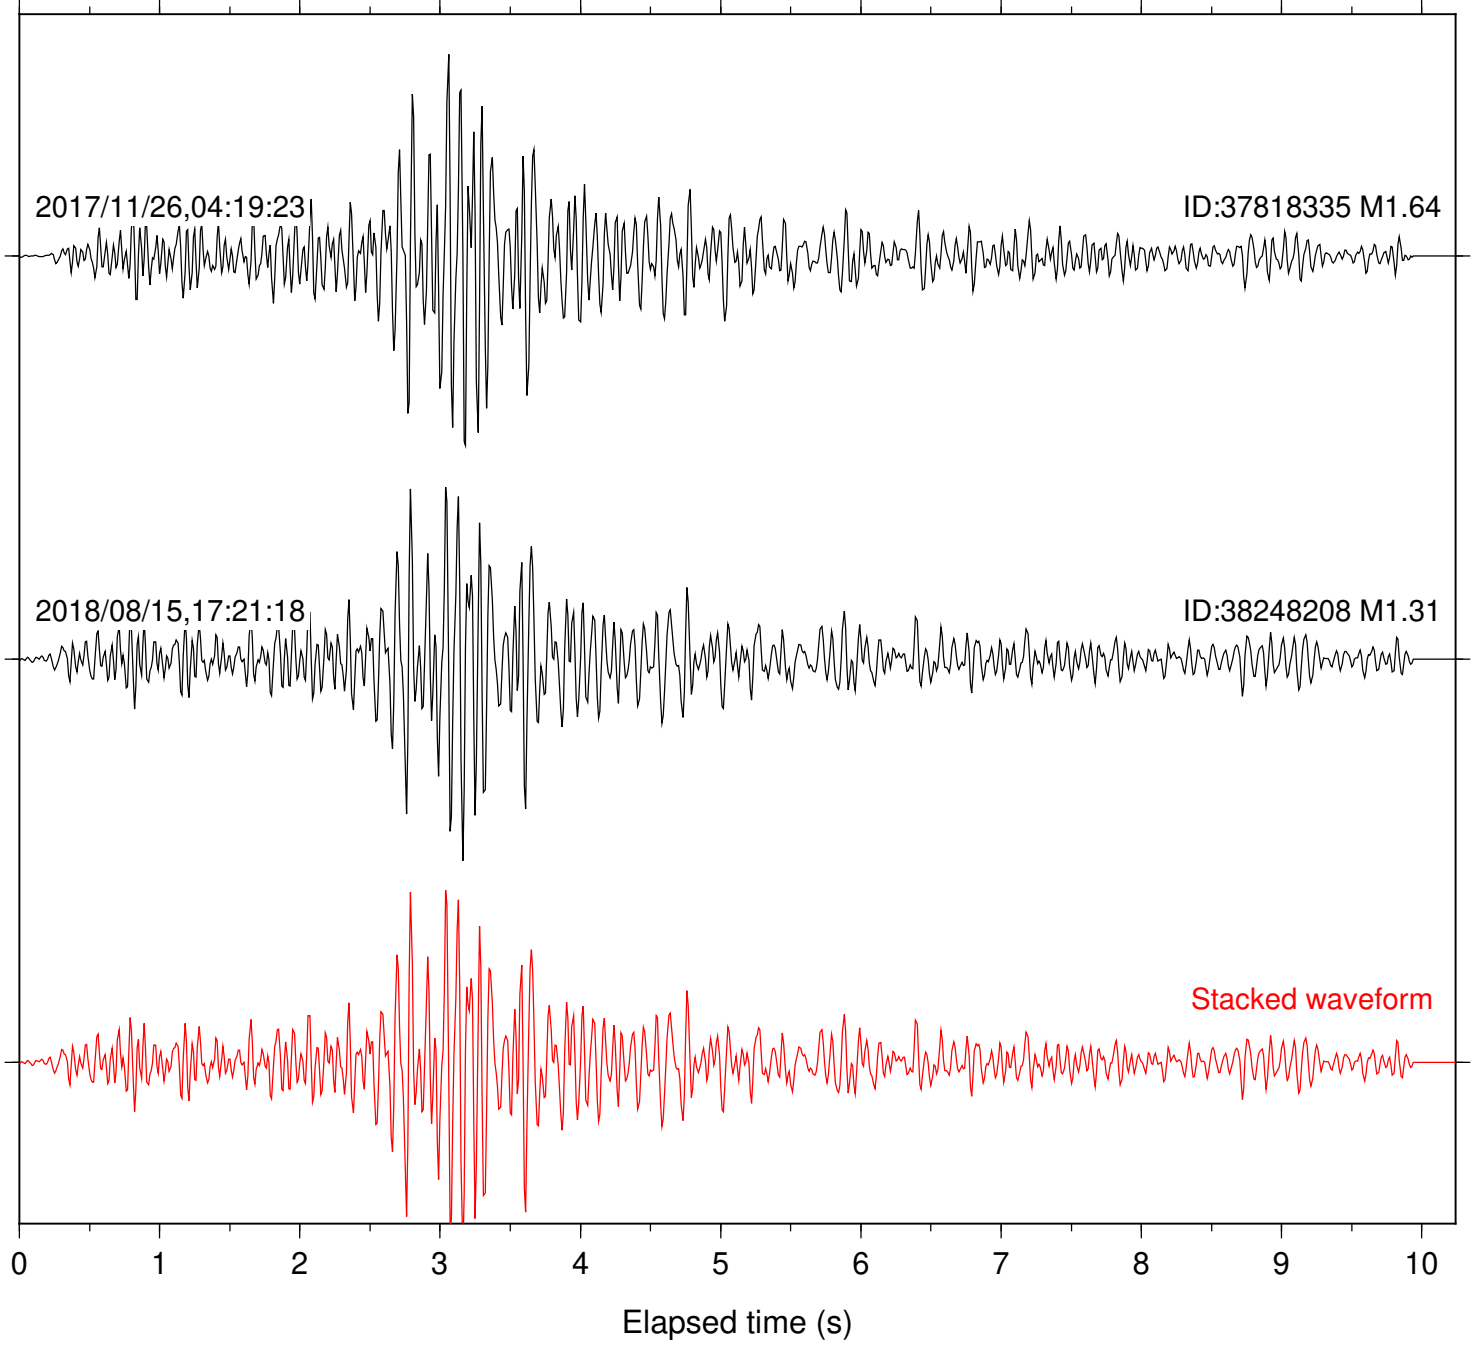

Station: SND Com: HHZ

Focal depth: 4.87 km