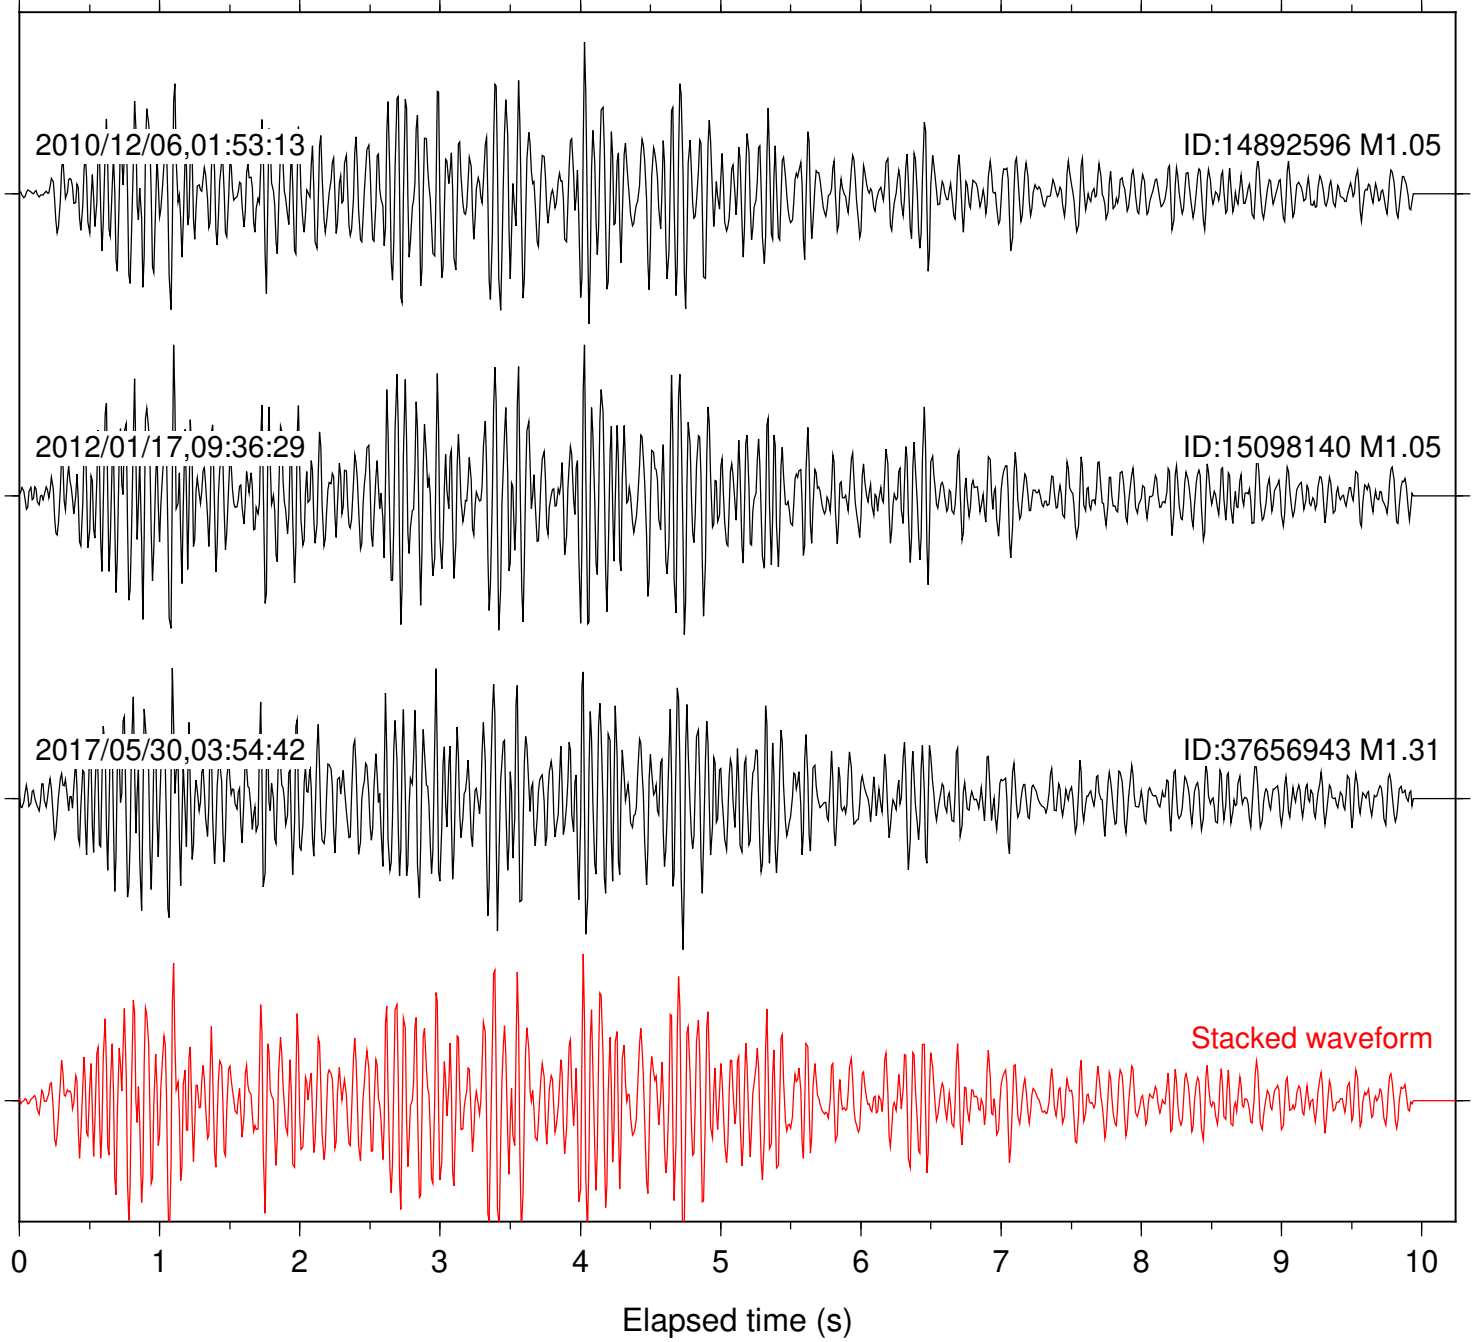

Focal depth: 11.71 km

Station: B087 Com: EHZ

Focal depth: 11.62 km

Station: B088 Com: EHZ

Focal depth: 11.62 km

Station: B946 Com: EHZ

Focal depth: 11.62 km

Station: BZN Com: HHZ