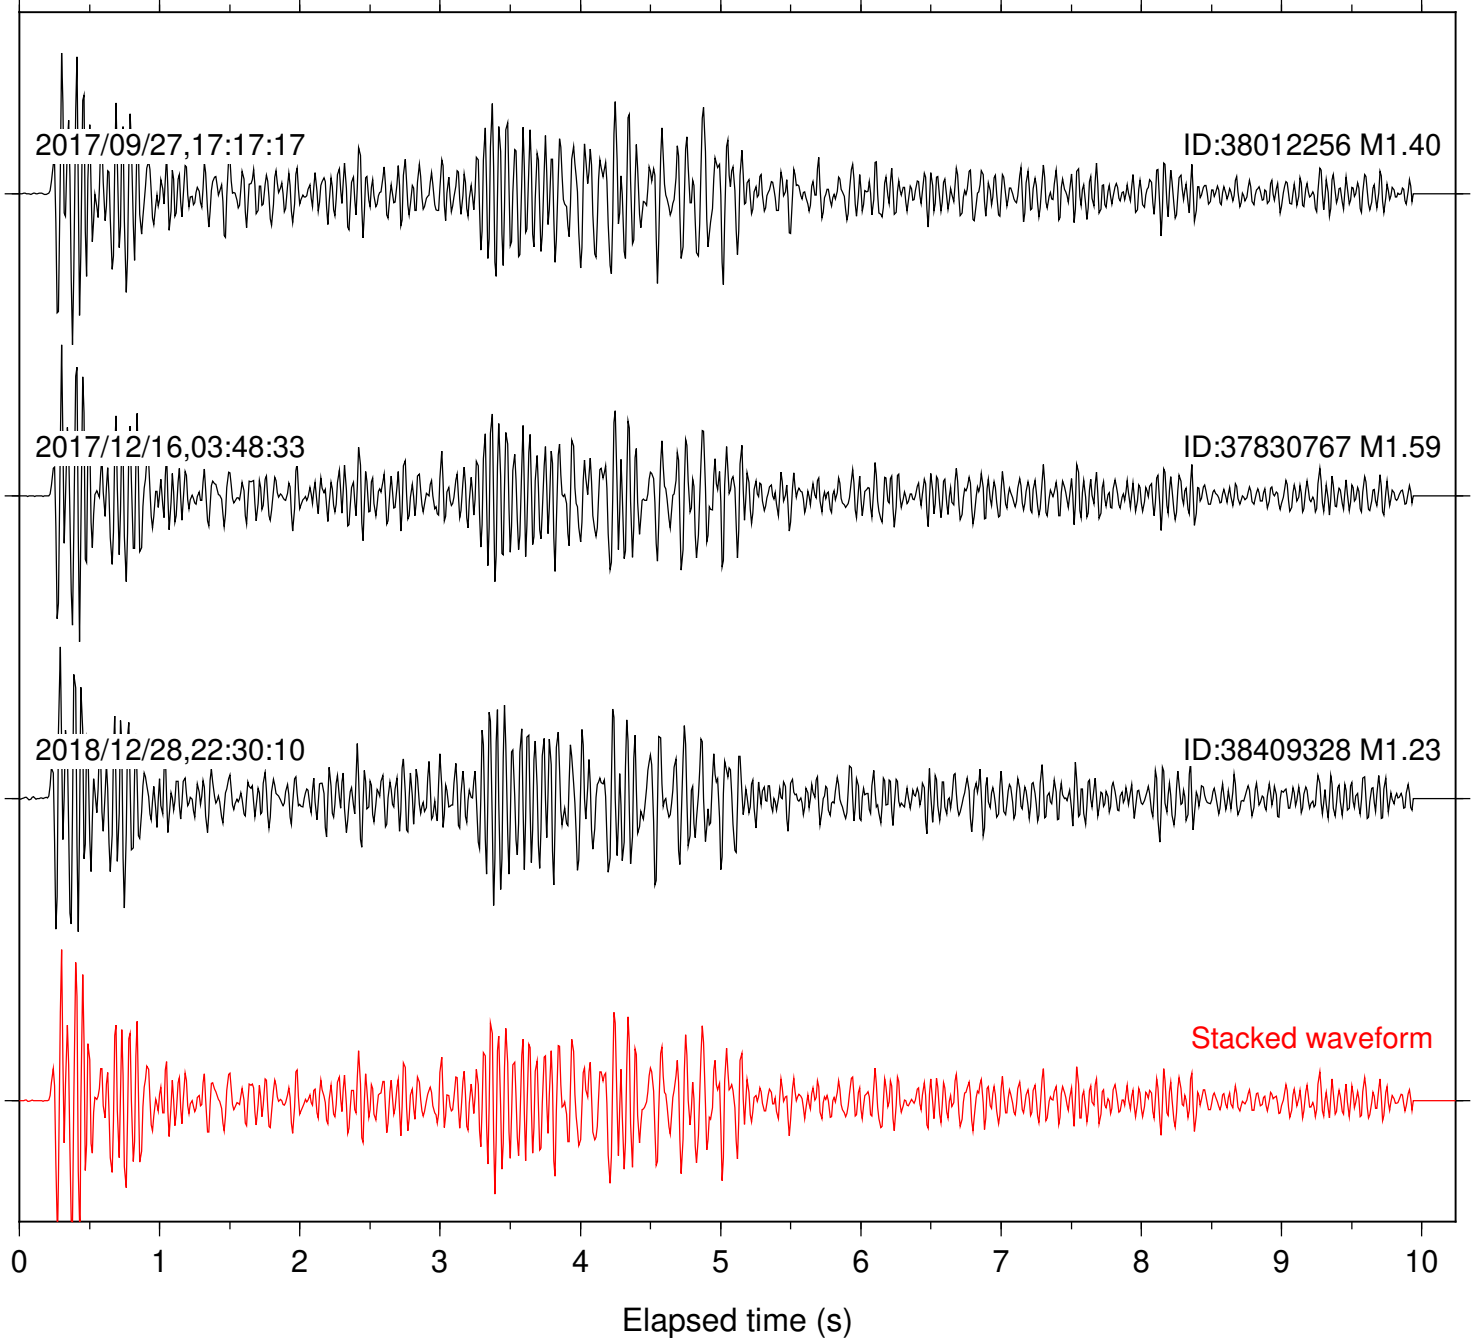

Station: LVA2 Com: HHZ

Focal depth: 5.72 km