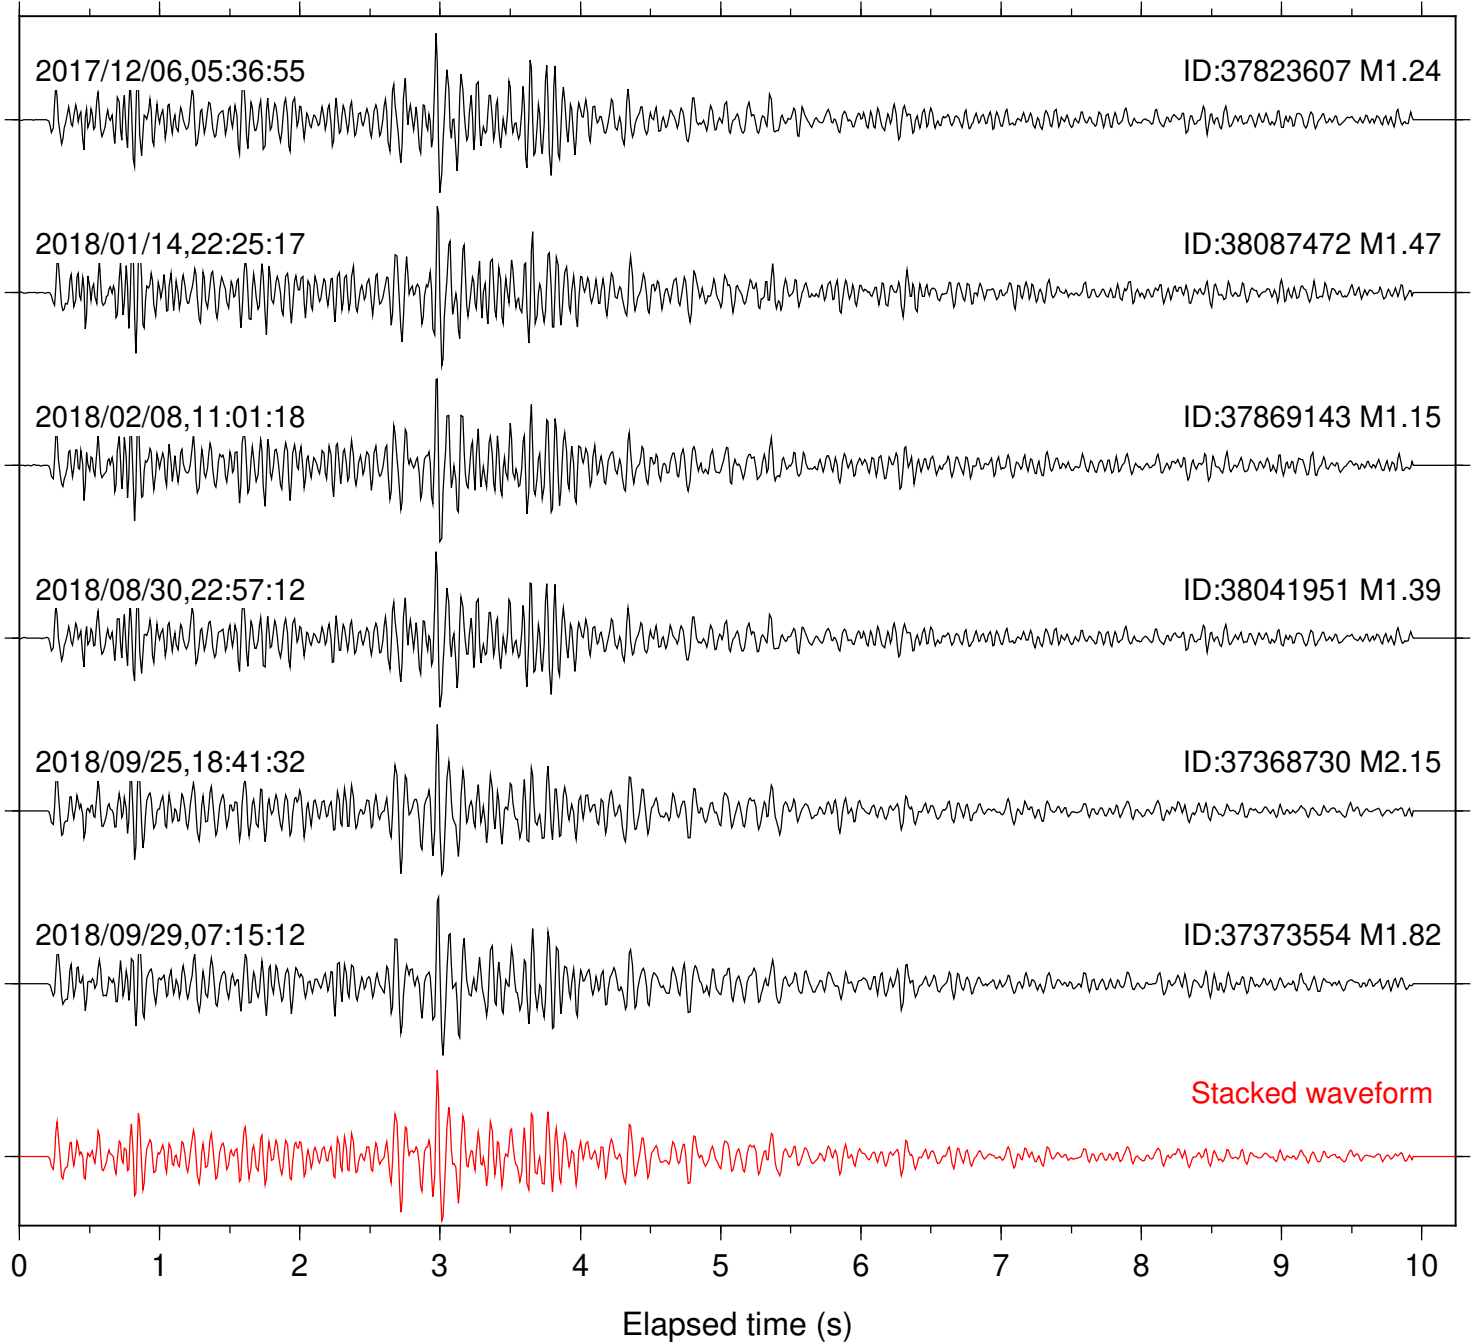

Station: B946 Com: EHZ

Focal depth: 5.13 km