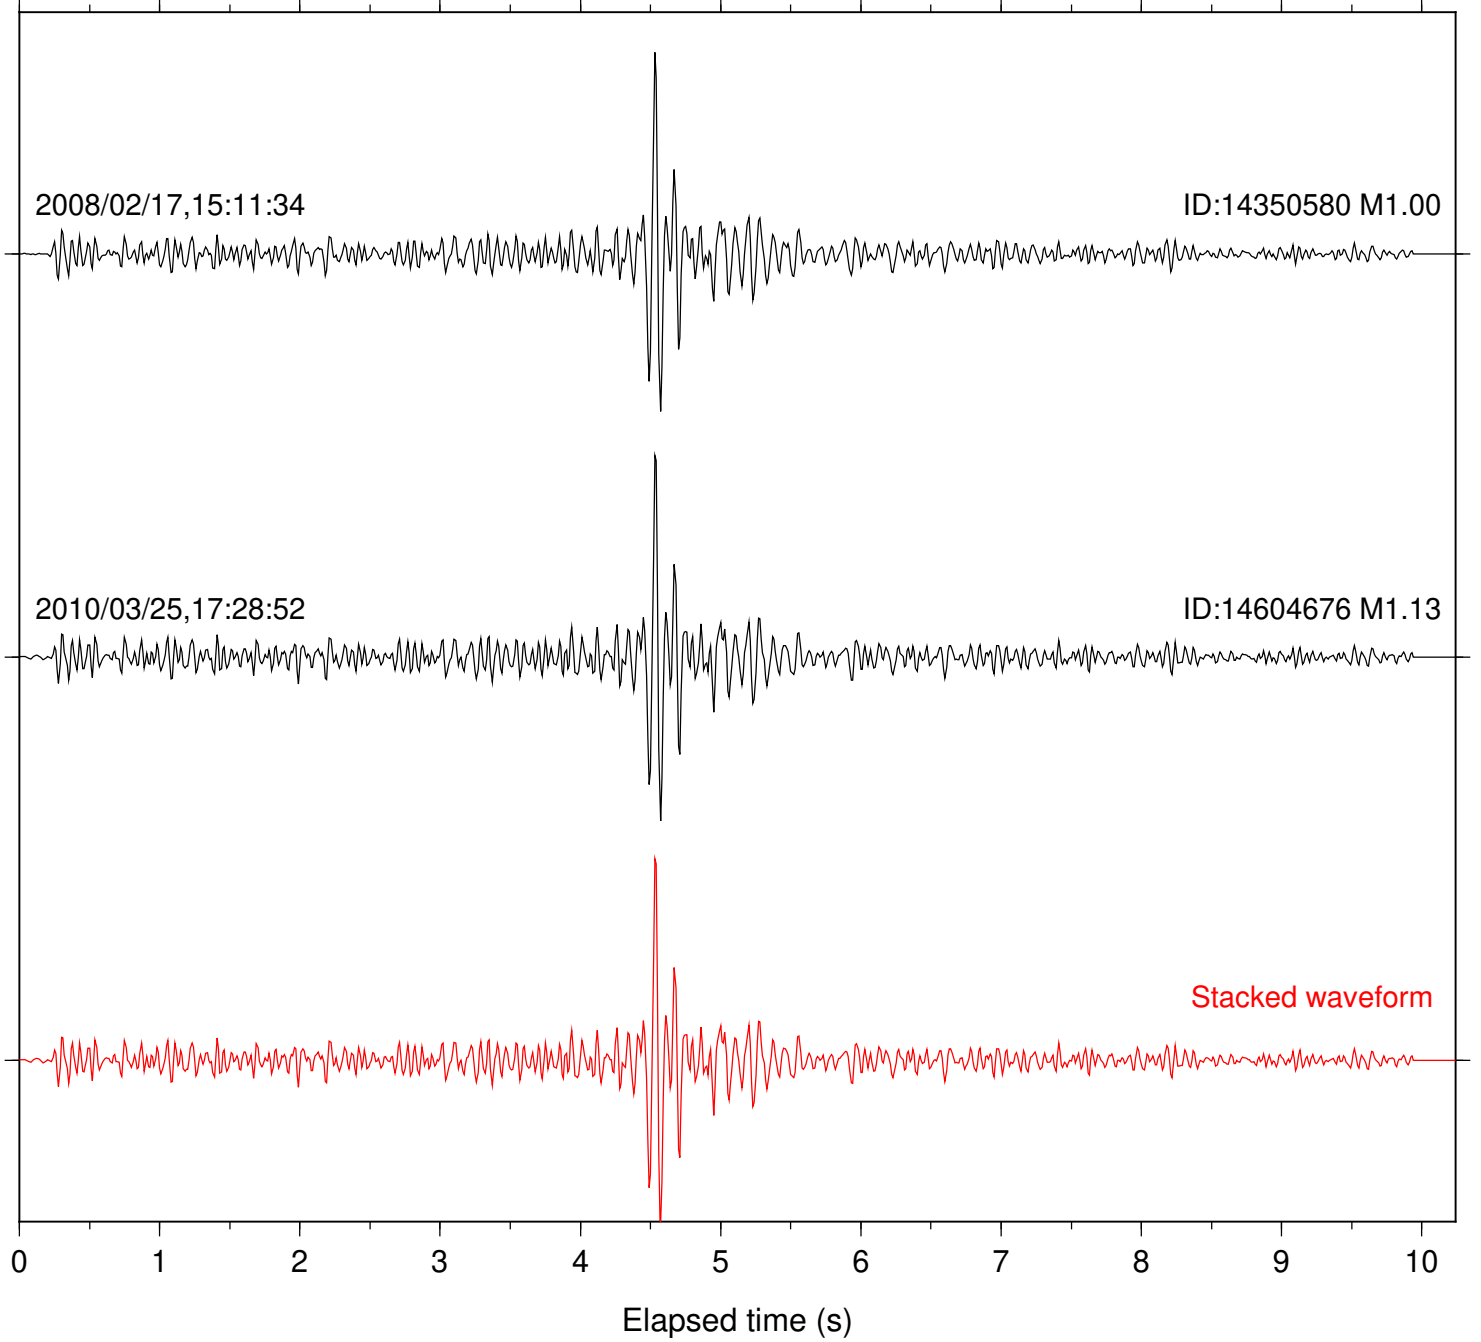

Station: TOR Com: HHZ

Focal depth: 8.00 km

Station: TRO Com: HHZ

Focal depth: 7.92 km

Station: WMC Com: HHZ

Focal depth: 7.92 km

Station: FRD Com: HHZ

Focal depth: 13.76 km