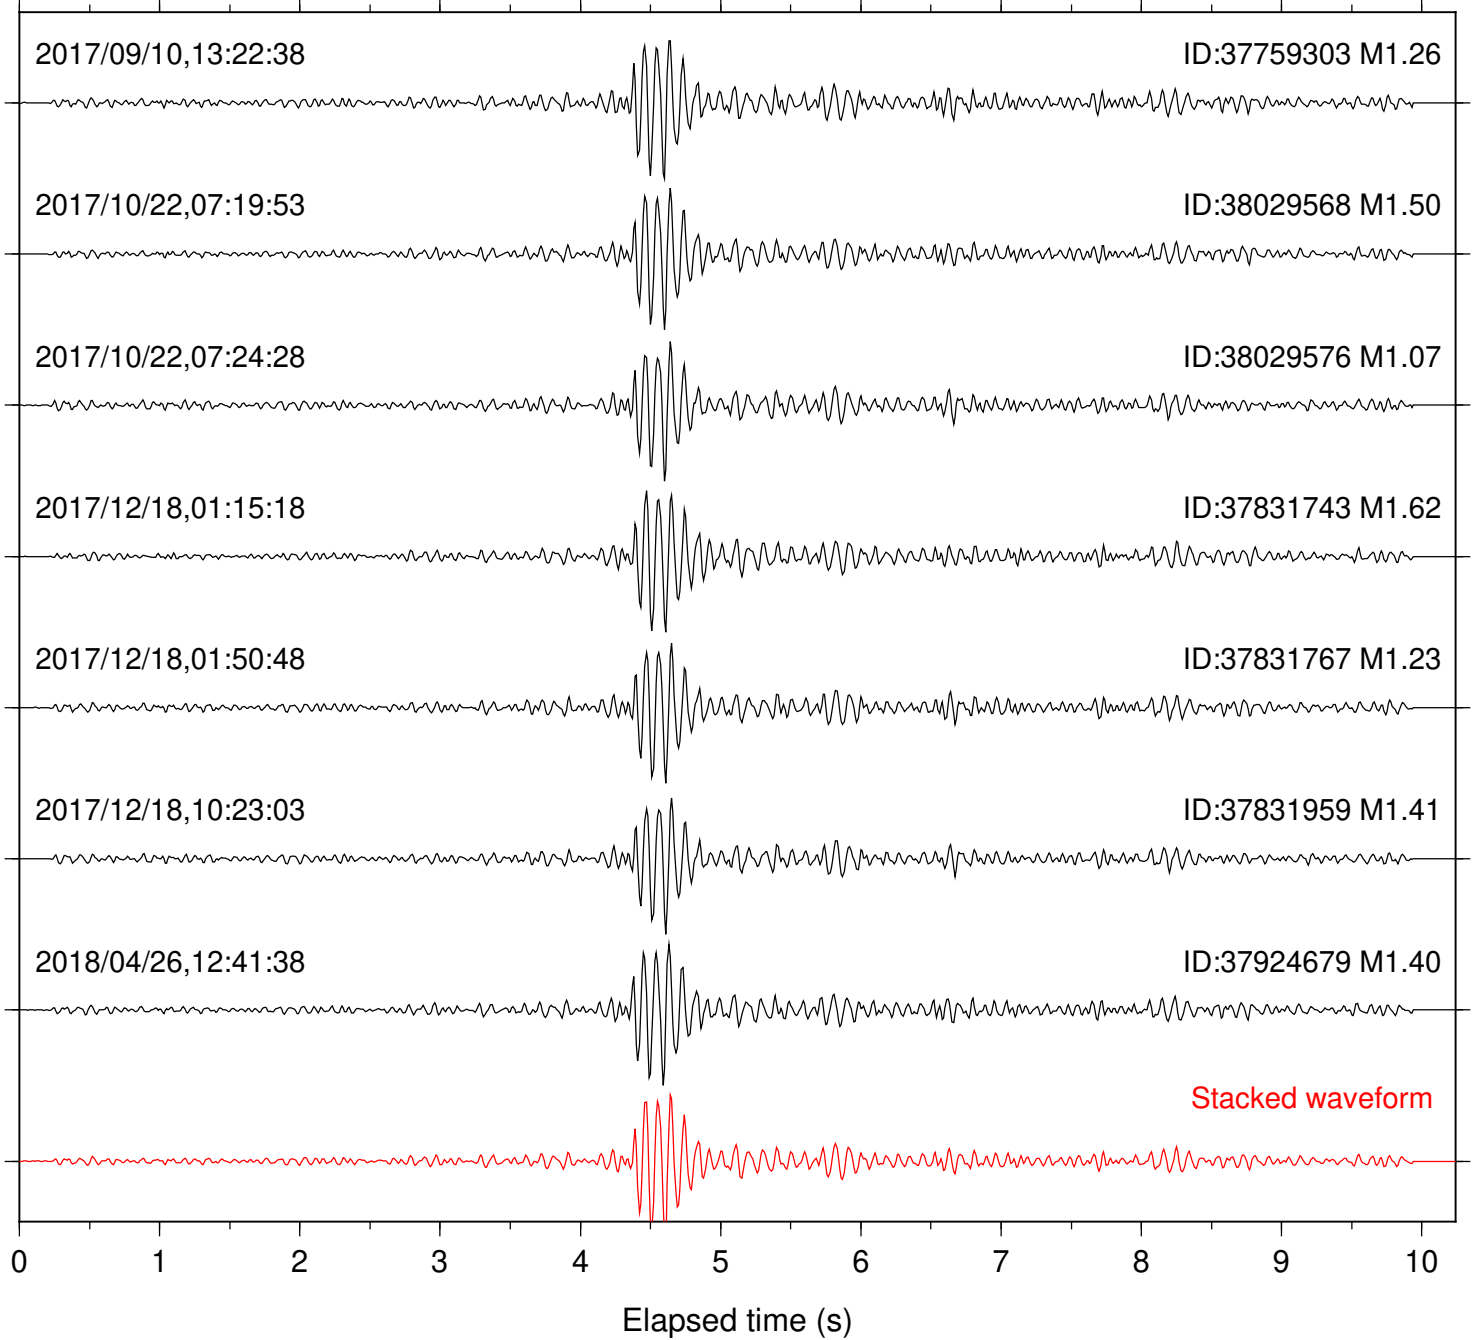

Station: SND Com: HHZ

Focal depth: 6.52 km

Station: B081 Com: EHZ

Focal depth: 6.30 km

Station: B082 Com: EHZ

Focal depth: 6.30 km

Station: B084 Com: EHZ

Focal depth: 6.30 km