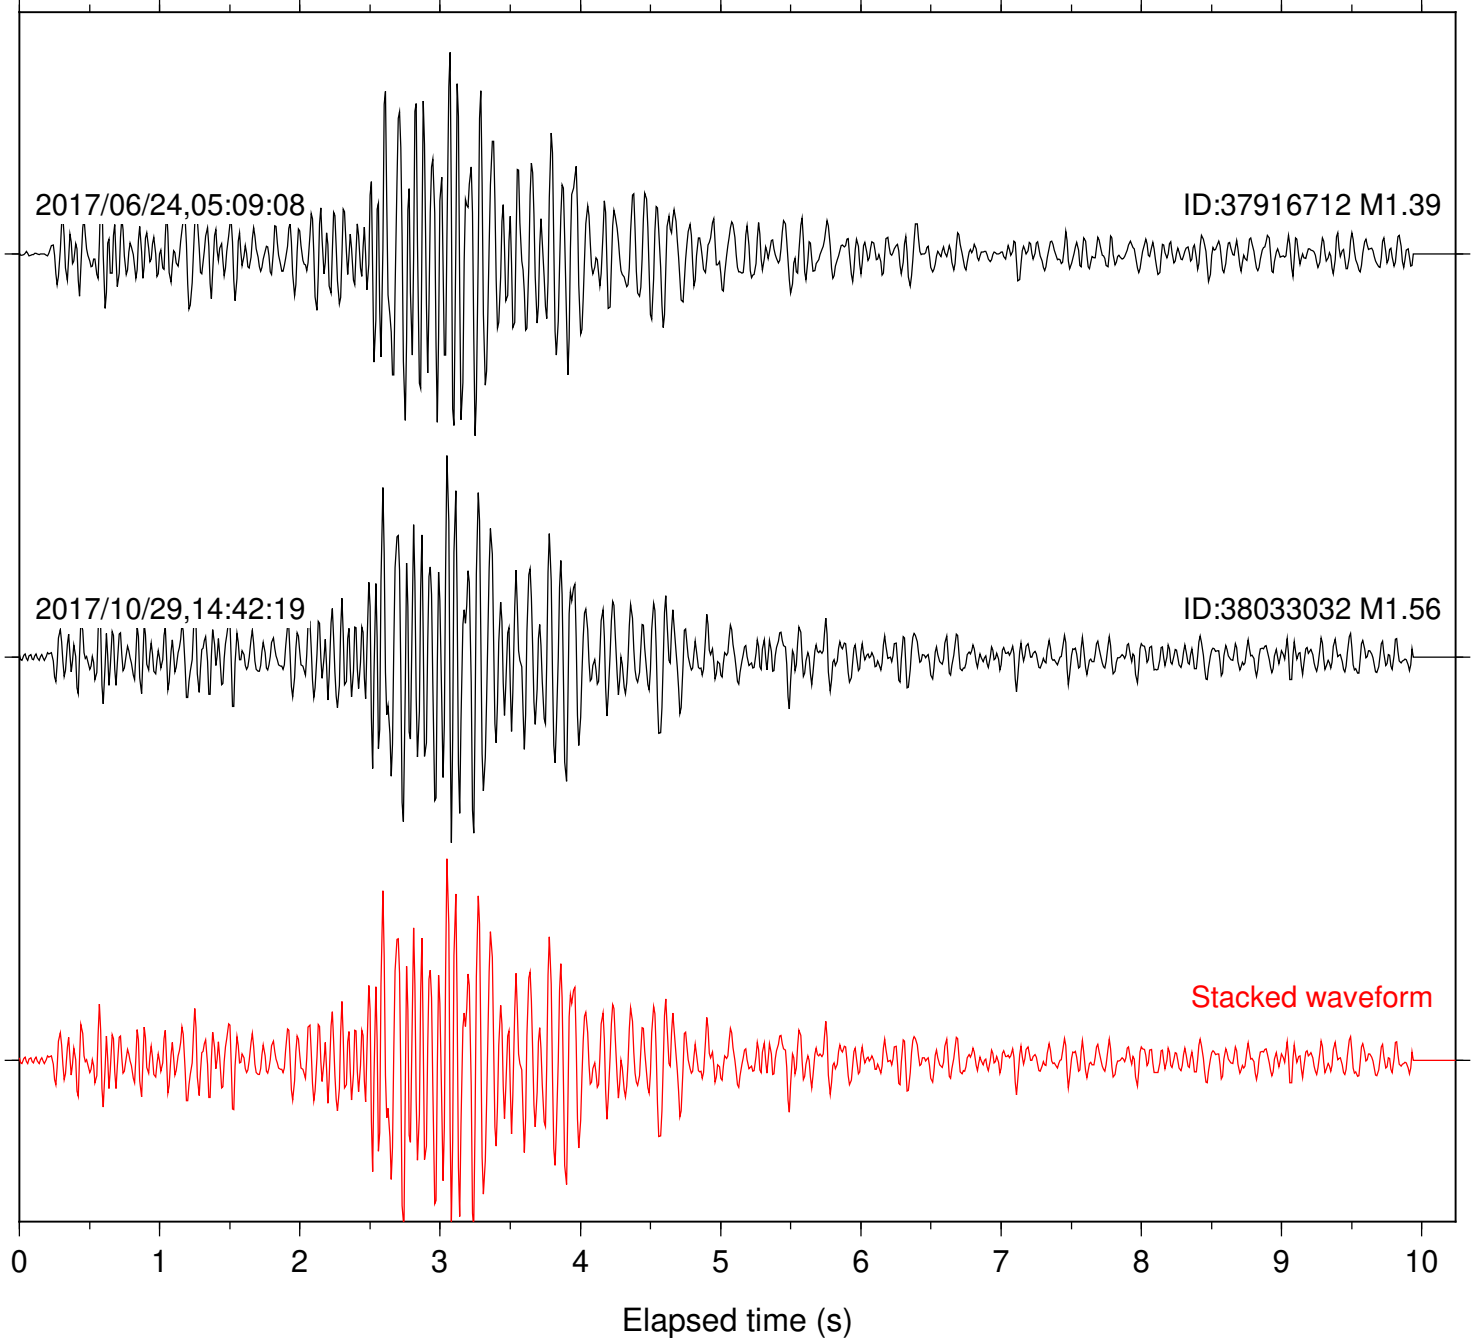

Station: PLM Com: HHZ

Focal depth: 5.28 km

Station: POB2 Com: HHZ

Focal depth: 5.28 km

Station: RDM Com: HHZ

Focal depth: 5.28 km

Station: SND Com: HHZ

Focal depth: 5.38 km