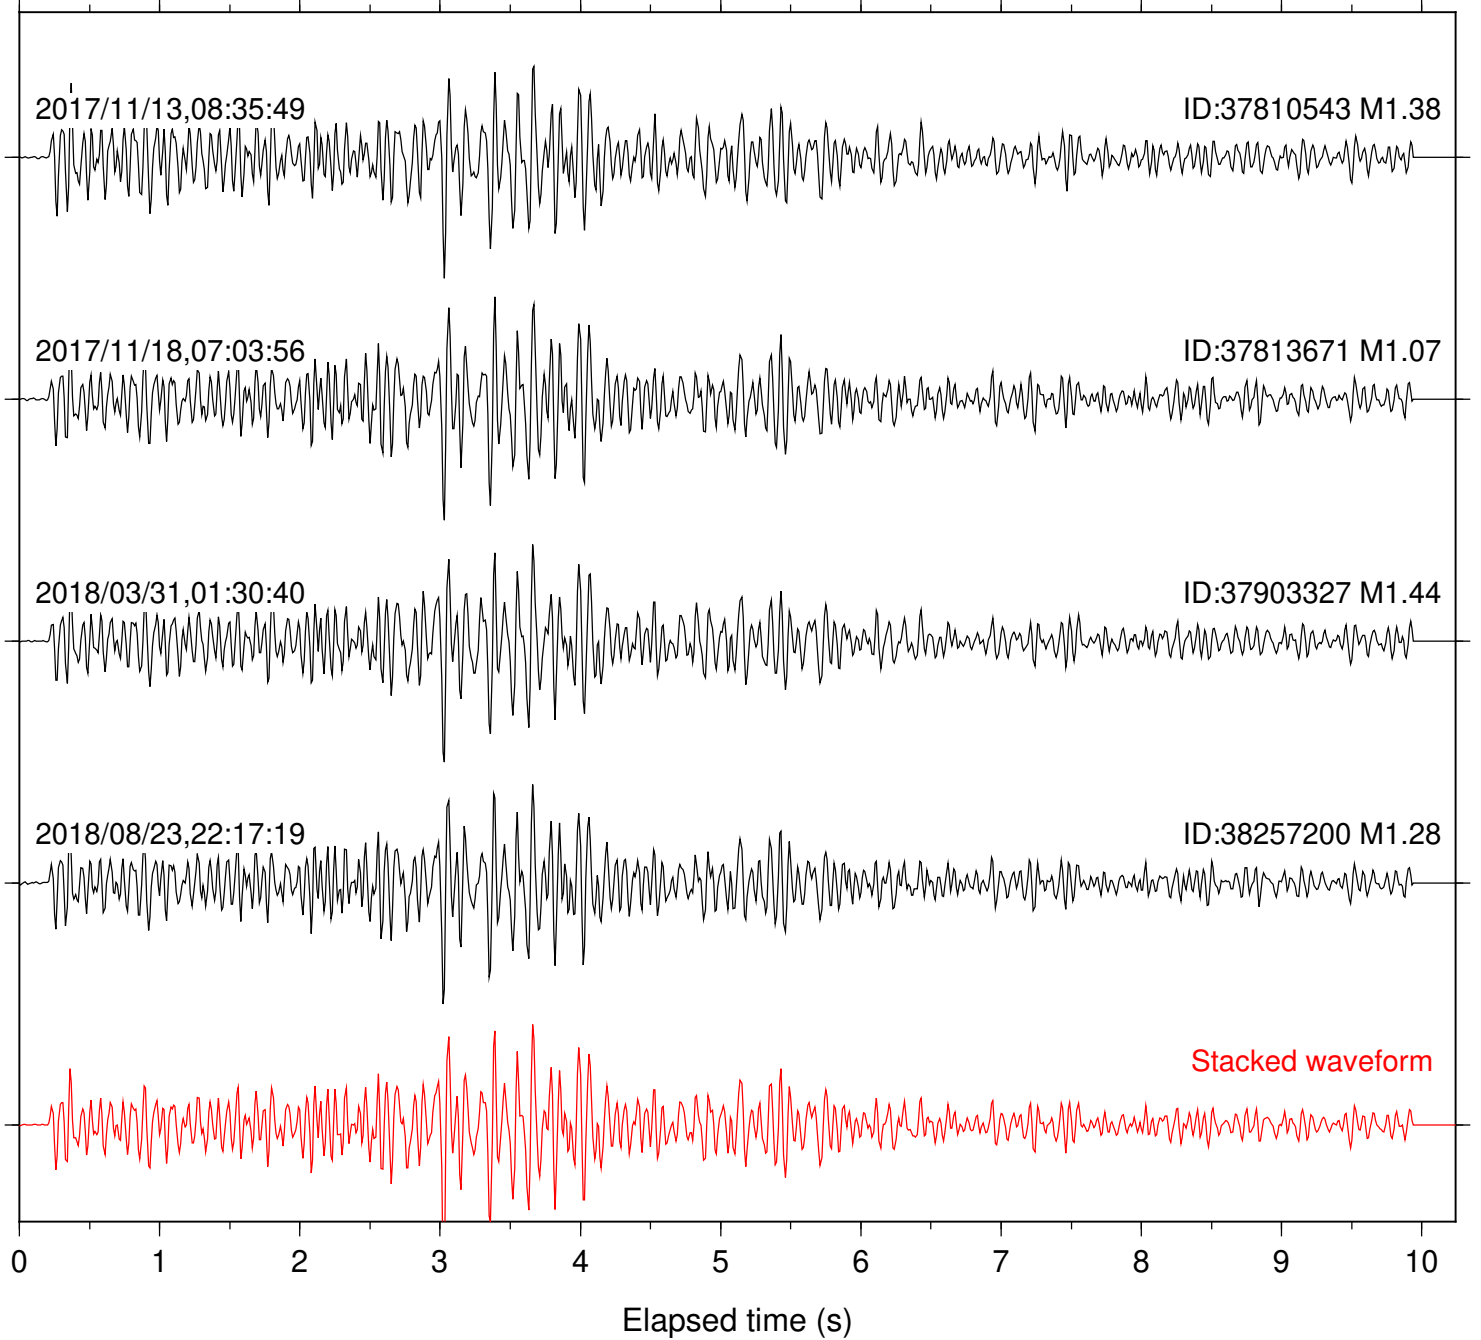

Focal depth: 4.88 km

Station: B087 Com: EHZ

Focal depth: 4.88 km

Station: B088 Com: EHZ

Focal depth: 4.88 km

Station: B093 Com: EHZ

Focal depth: 4.88 km

Station: B946 Com: EHZ