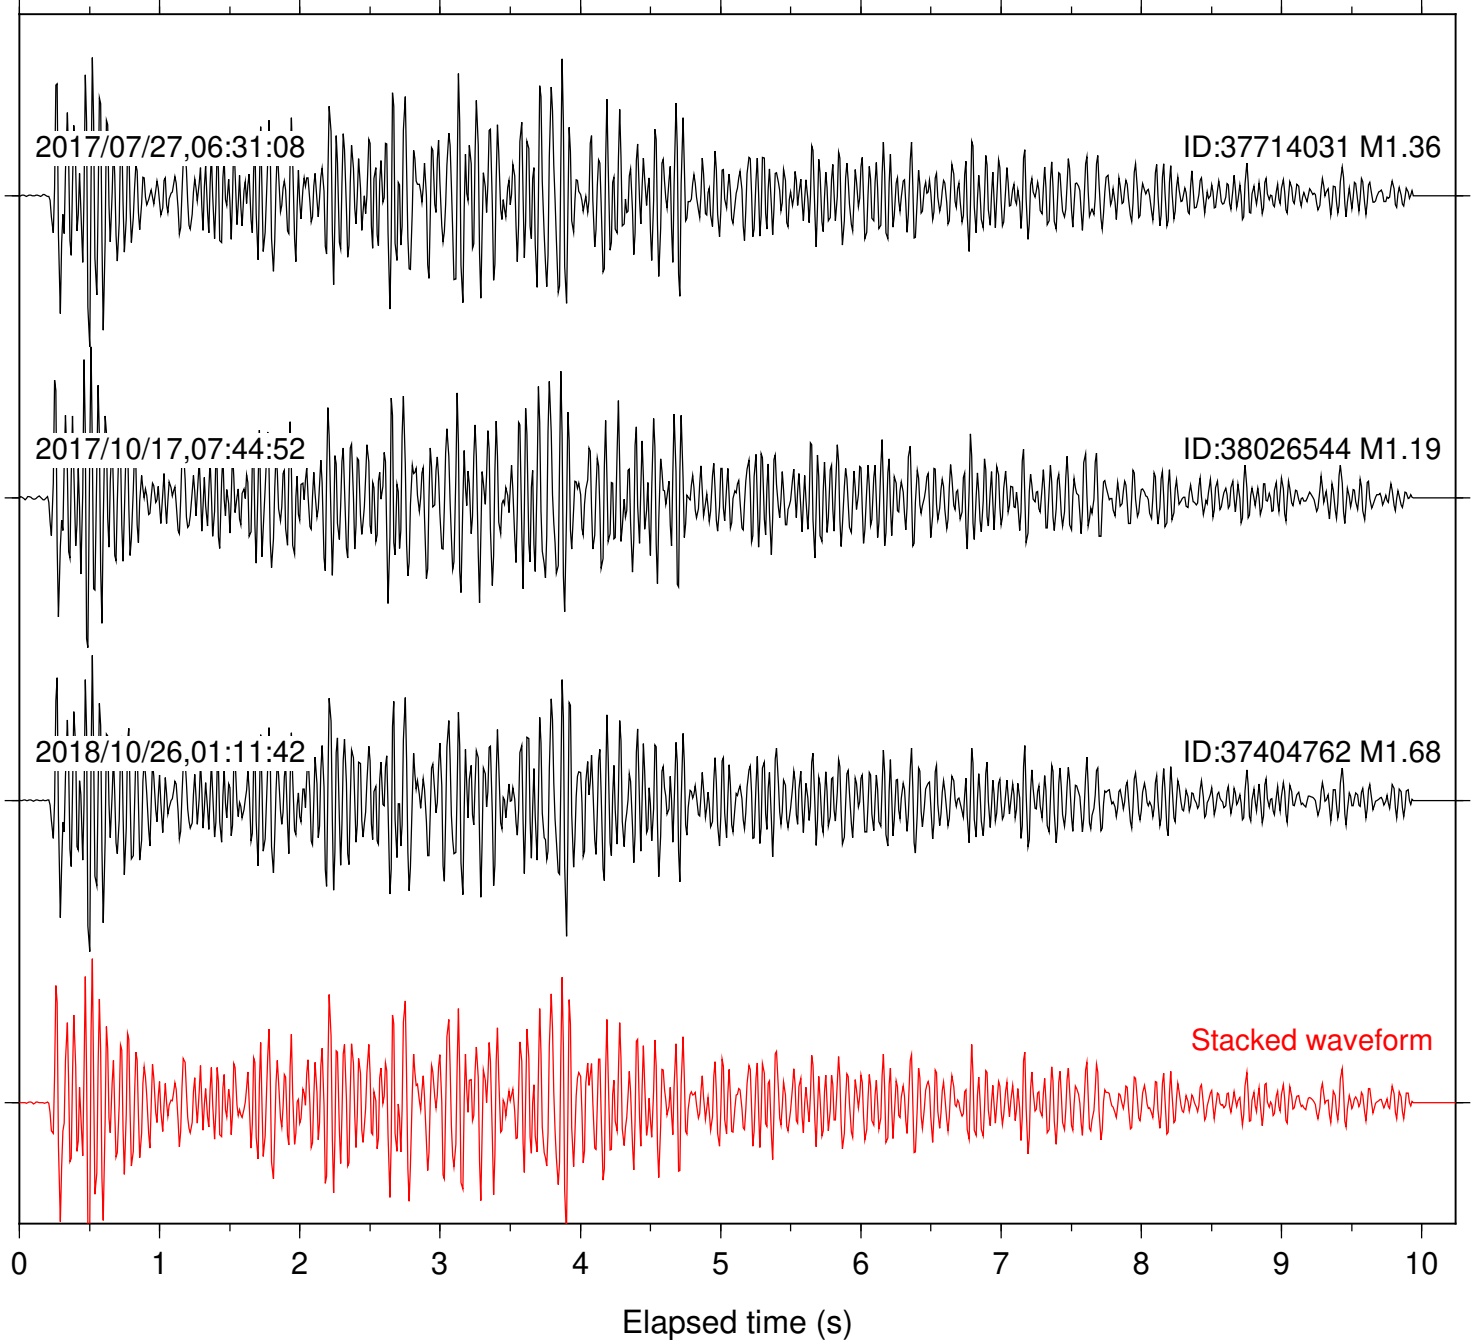

Focal depth: 5.12 km

Station: MTG Com: HHZ

Focal depth: 5.11 km

Station: PFO Com: HHZ

Focal depth: 5.12 km

Station: PLM Com: HHZ

Focal depth: 5.12 km

Station: POB2 Com: HHZ