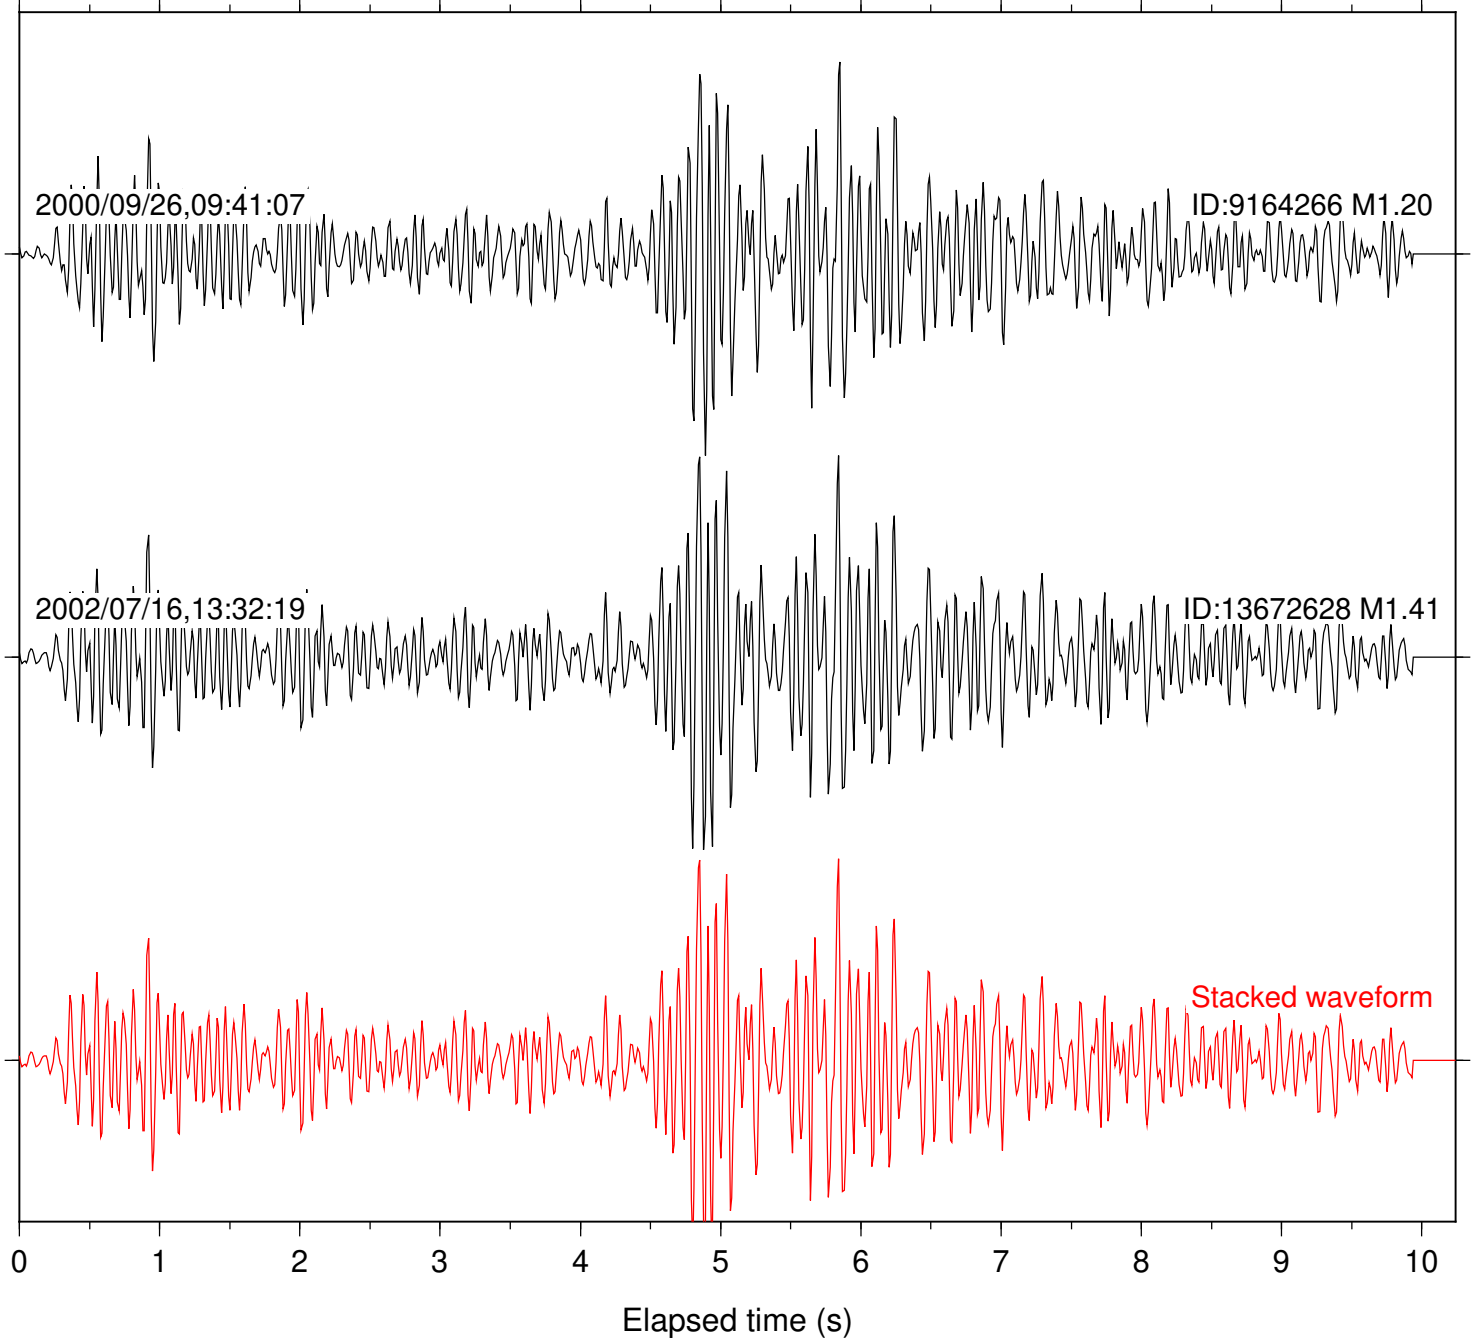

Station: POB2 Com: HHZ

Focal depth: 14.39 km