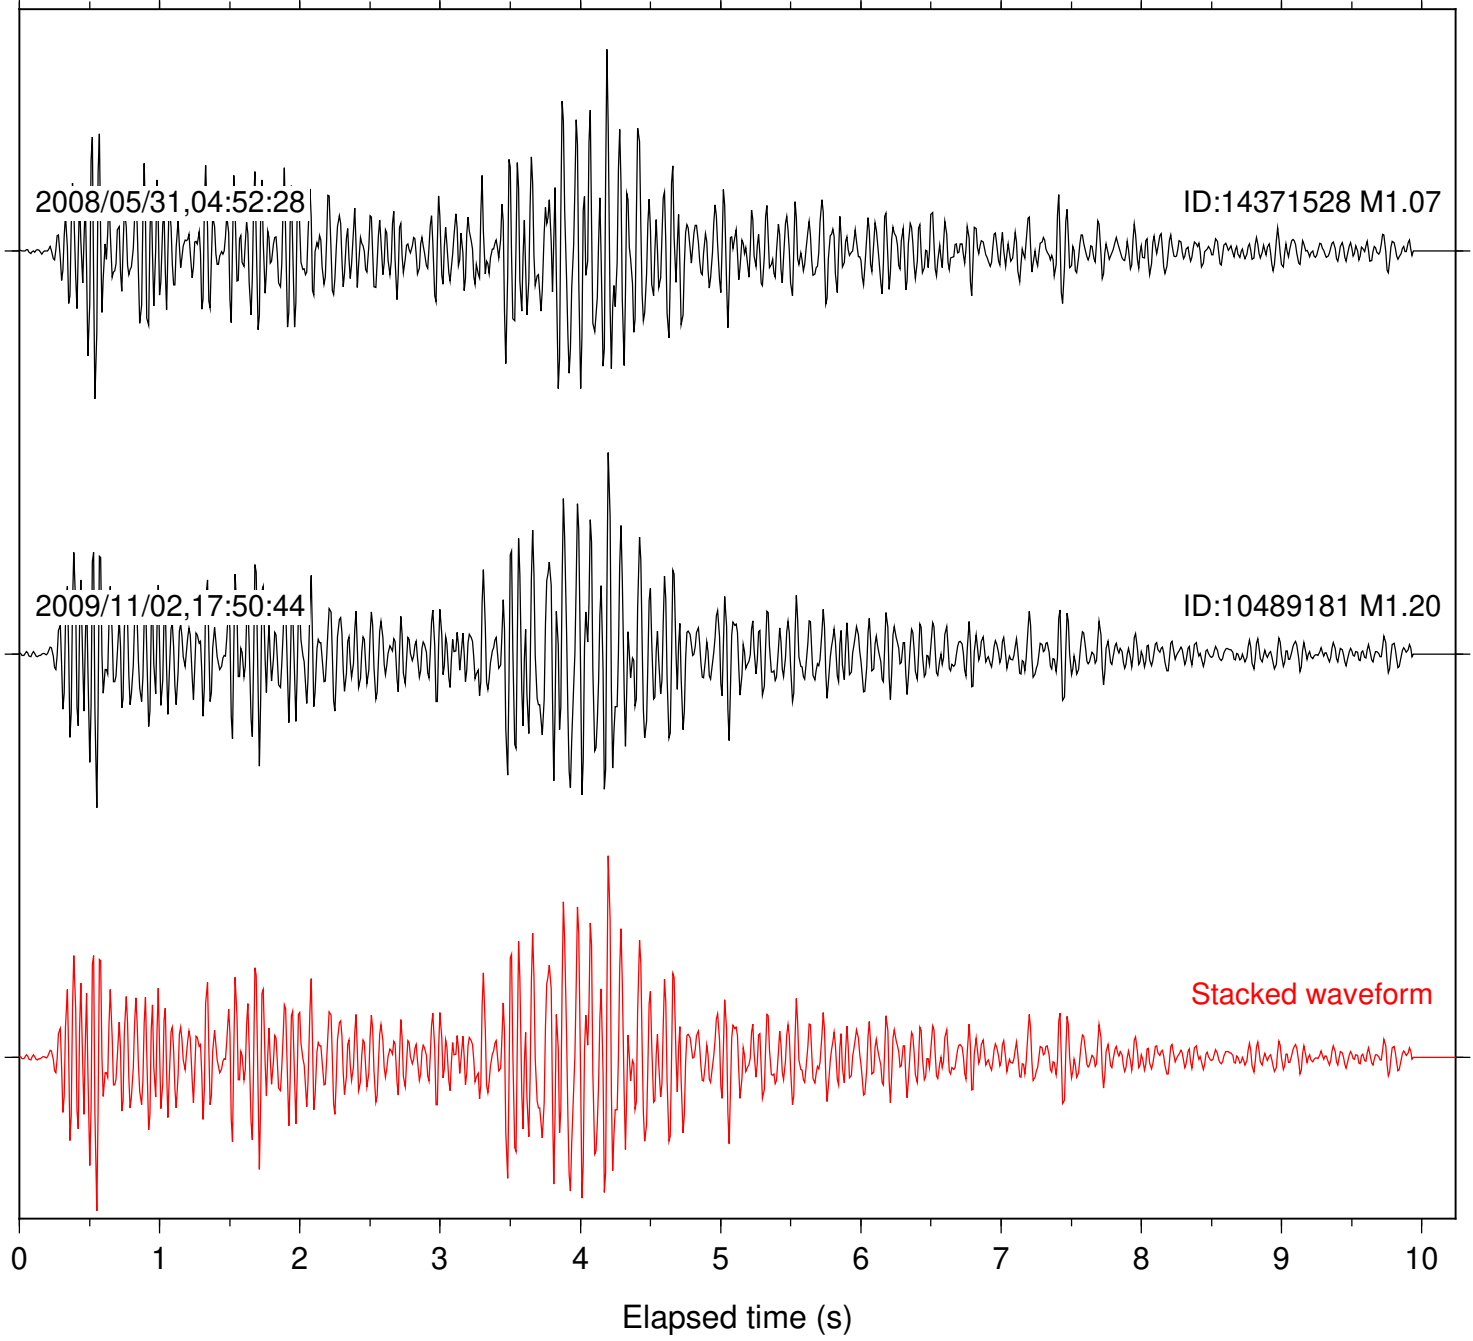

Station: B087 Com: EHZ

Focal depth: 11.77 km