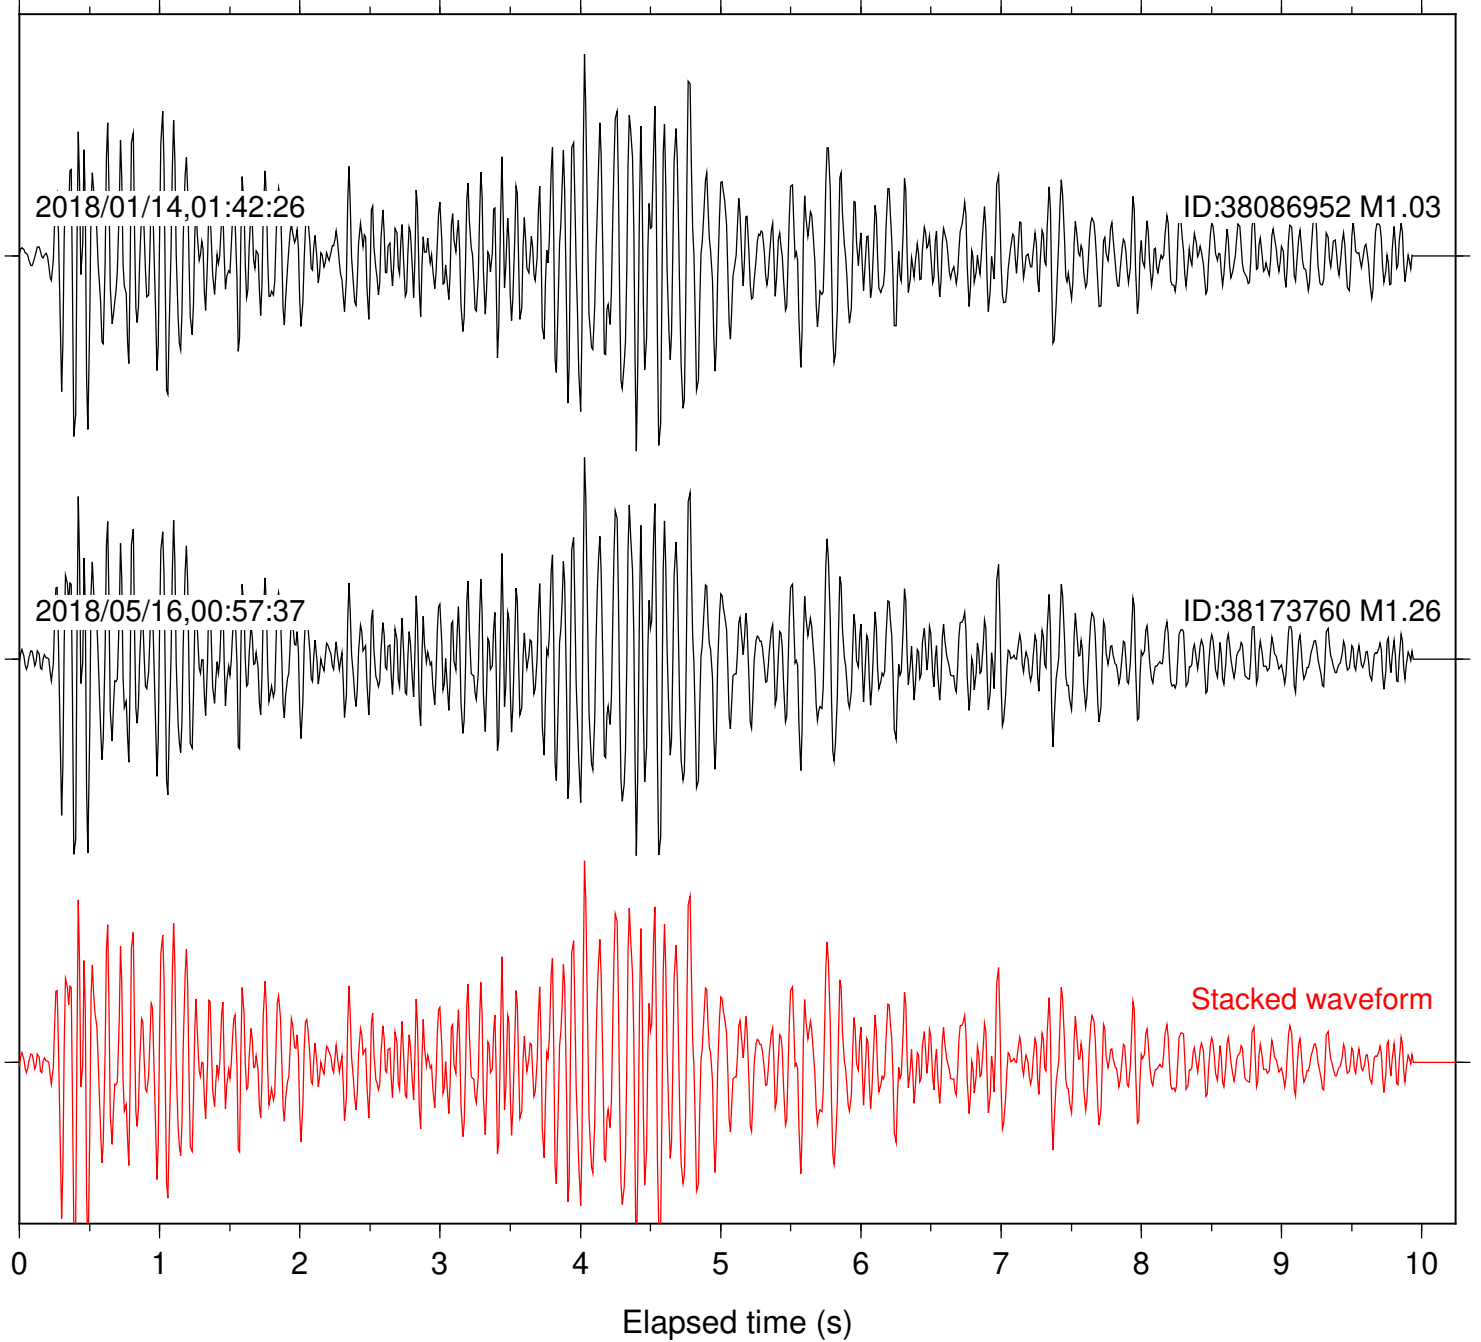

Station: LKH Com: HHZ

Focal depth: 6.30 km