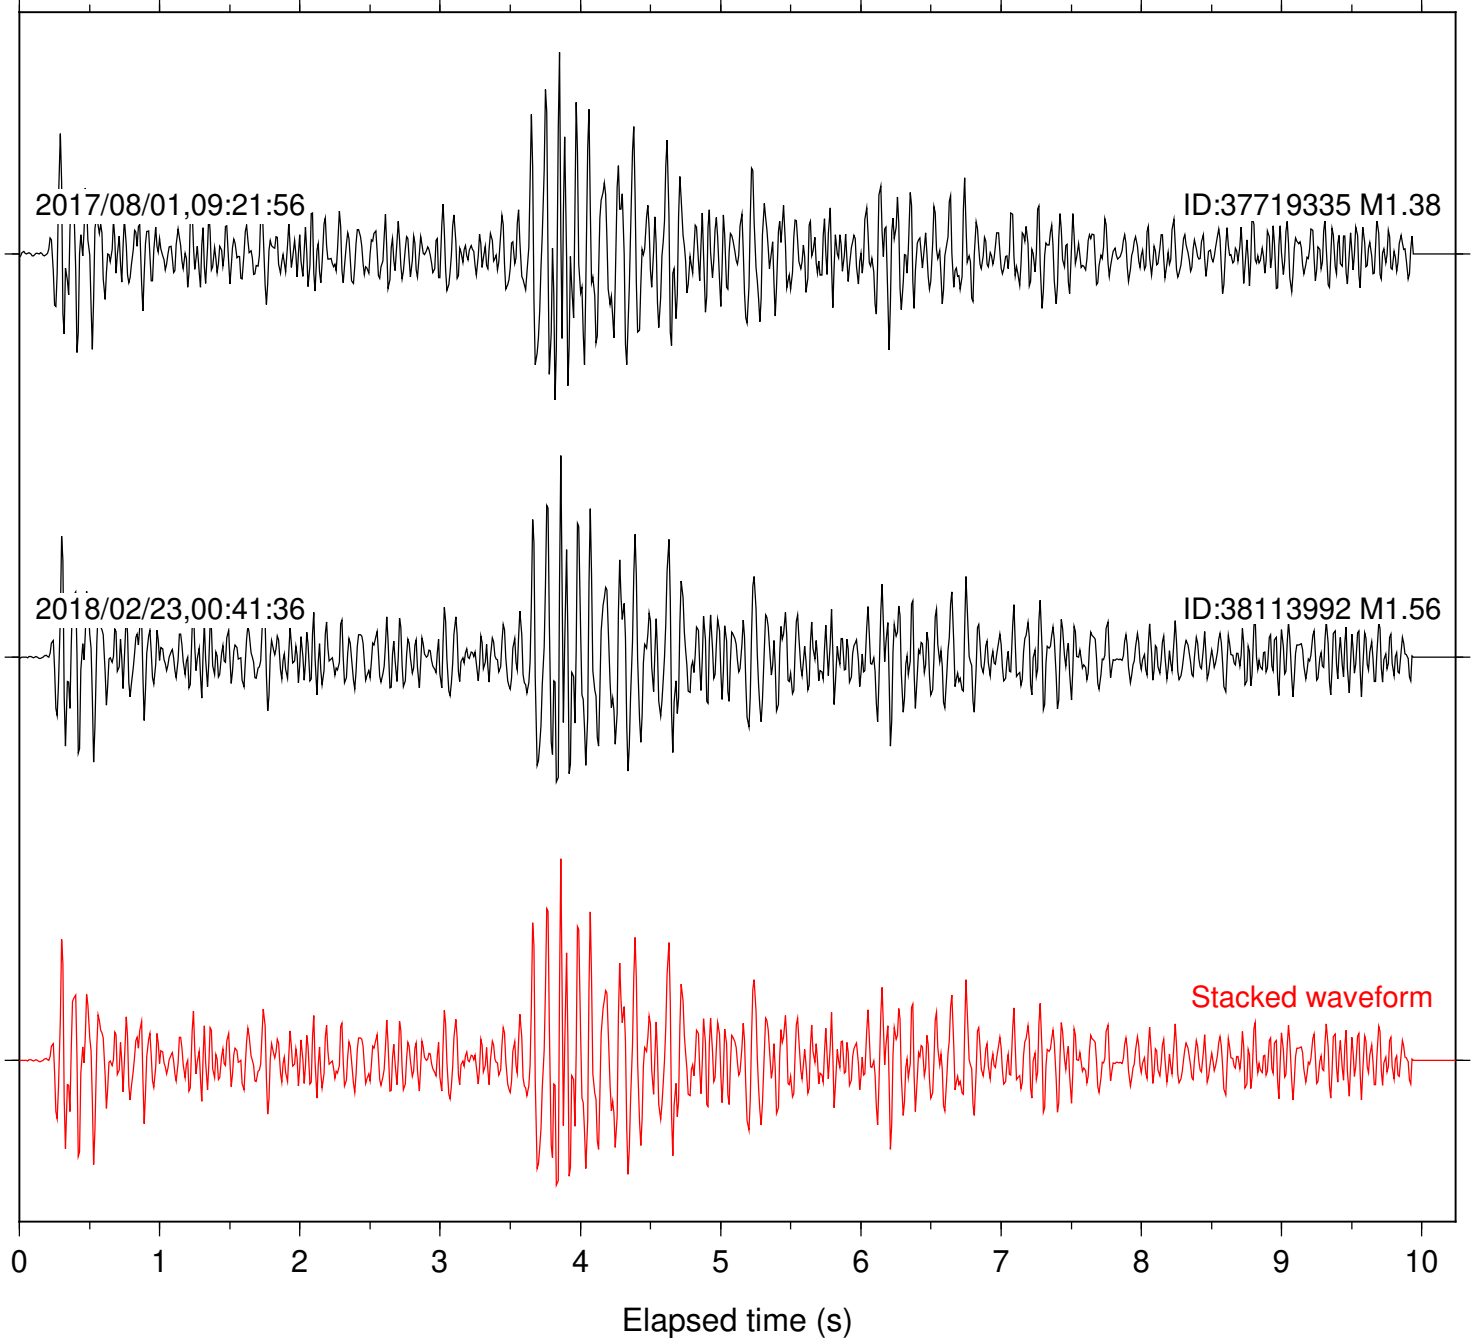

Station: BAC Com: EHZ

Focal depth: 7.89 km