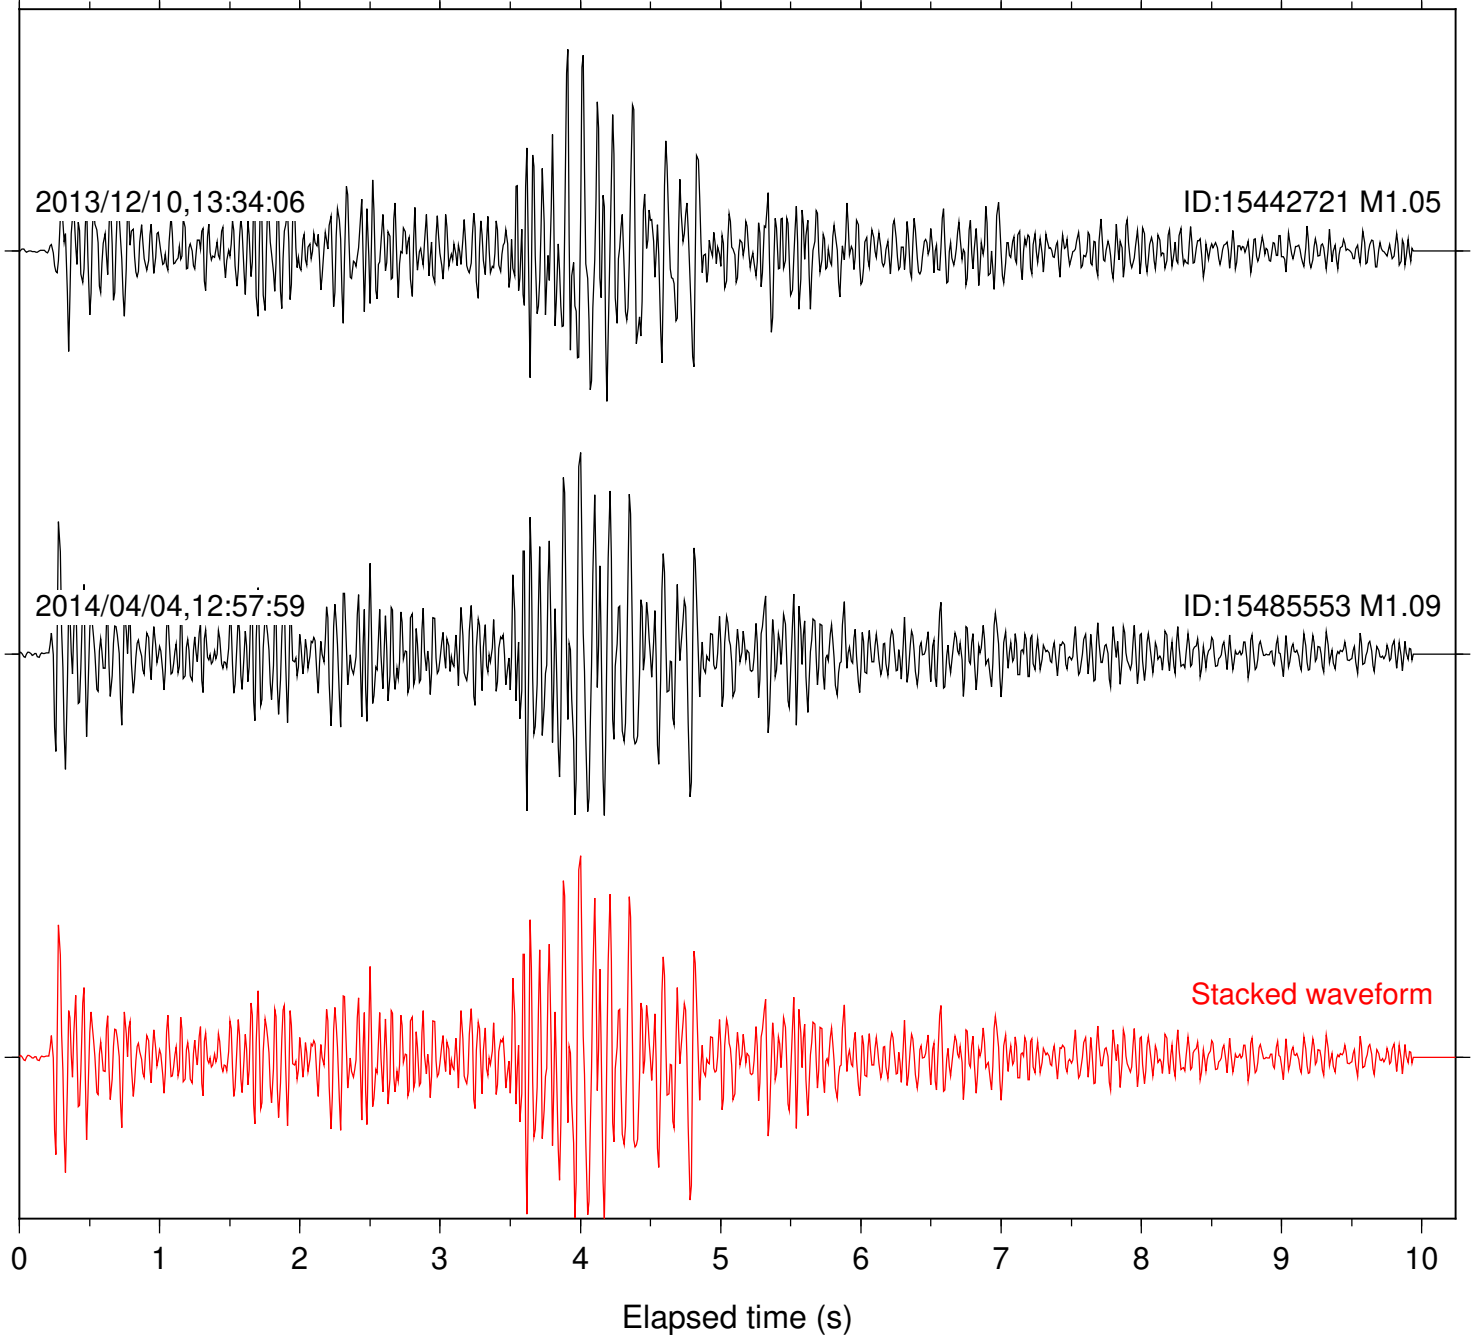

Focal depth: 11.75 km

Station: B946 Com: EHZ

Focal depth: 11.75 km

Station: FRD Com: HHZ

Focal depth: 11.75 km

Station: B081 Com: EHZ

Focal depth: 17.84 km

Station: B082 Com: EHZ