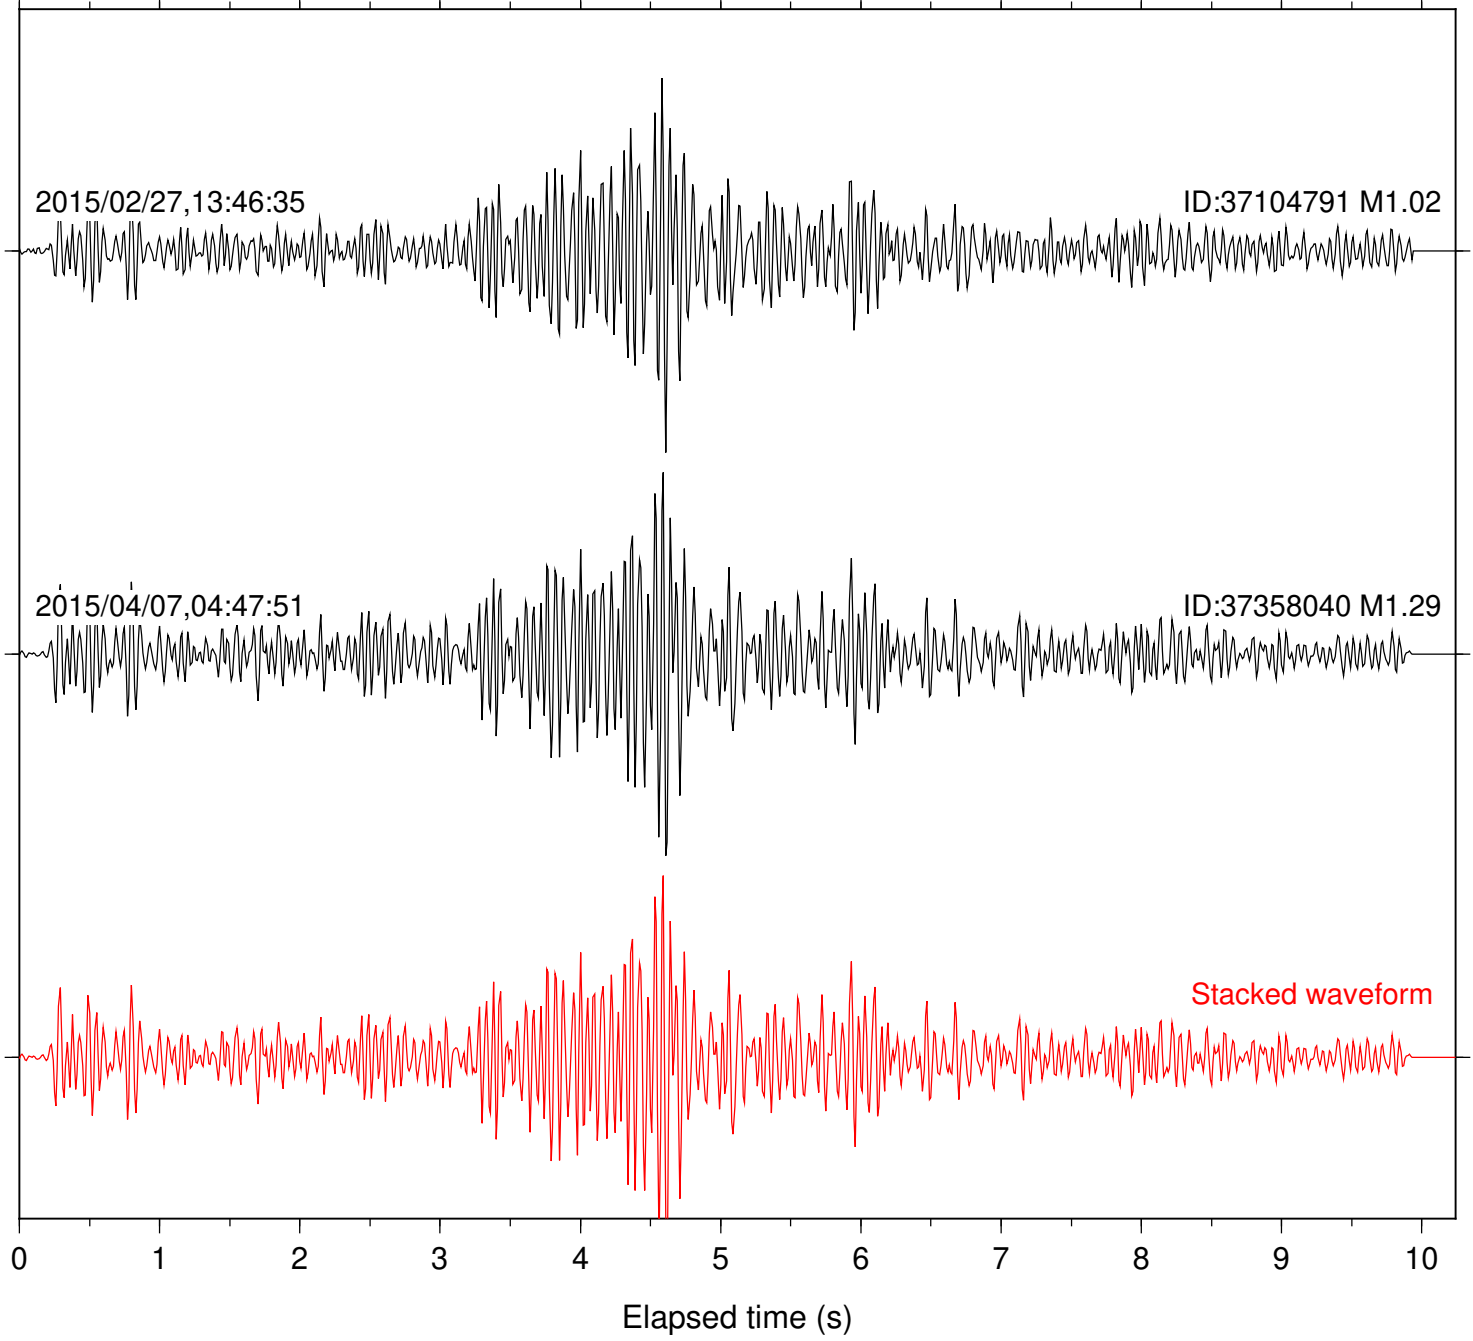

Station: PLM Com: HHZ

Focal depth: 7.89 km

Station: RDM Com: HHZ

Focal depth: 7.89 km

Station: SND Com: HHZ

Focal depth: 8.02 km

Station: TOR Com: HHZ

Focal depth: 7.85 km