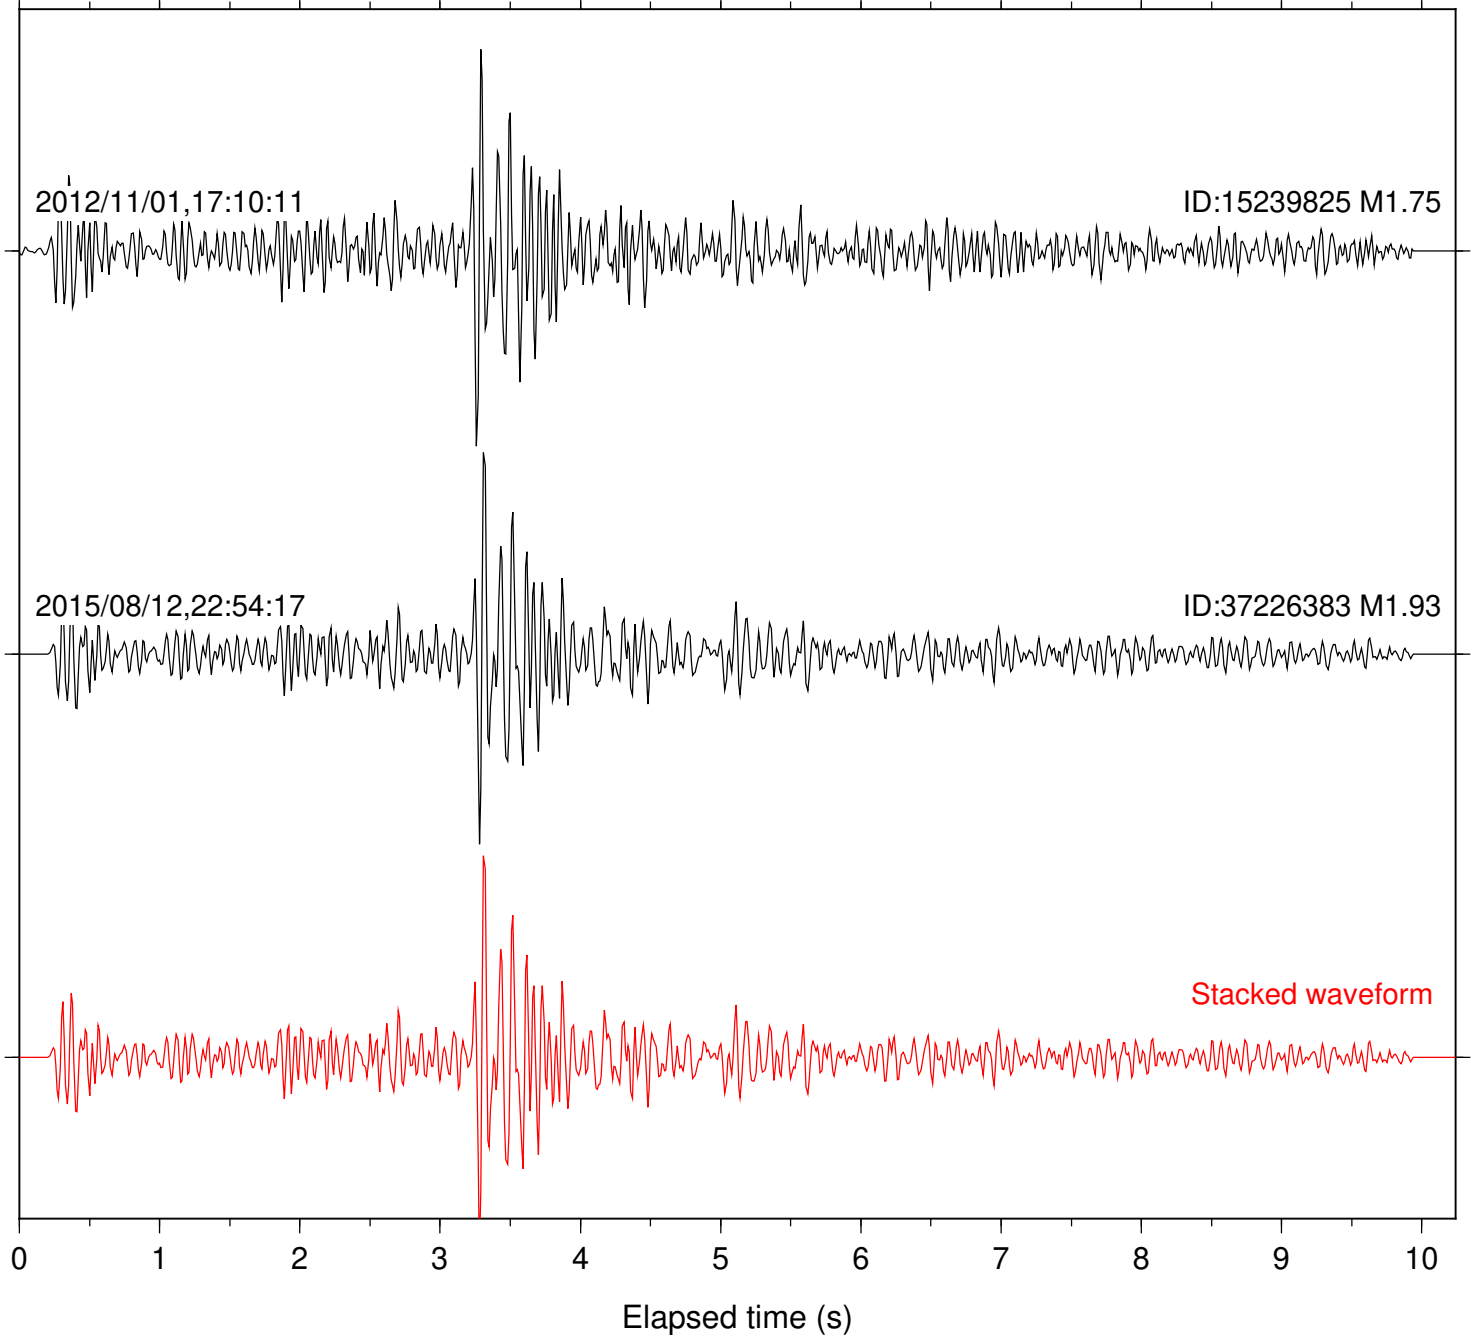

Station: B081 Com: EHZ

Focal depth: 7.71 km