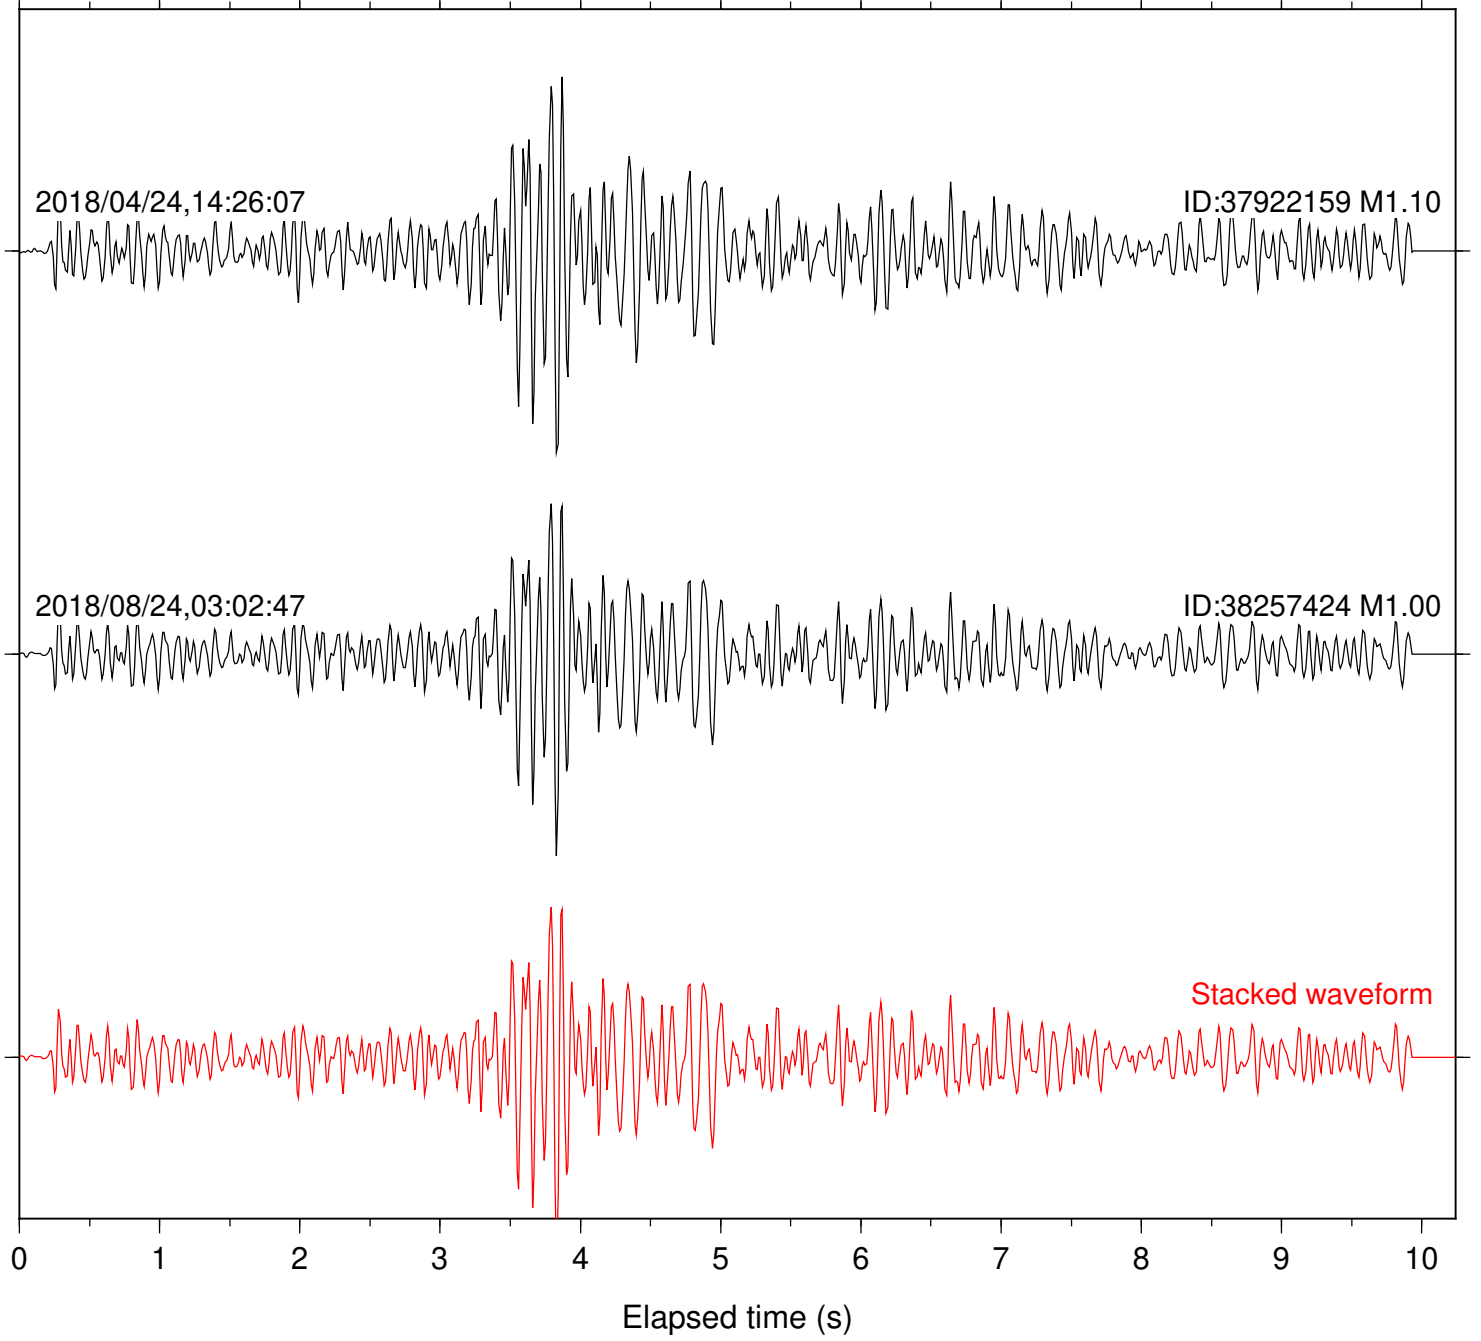

Station: POB2 Com: HHZ

Focal depth: 4.50 km