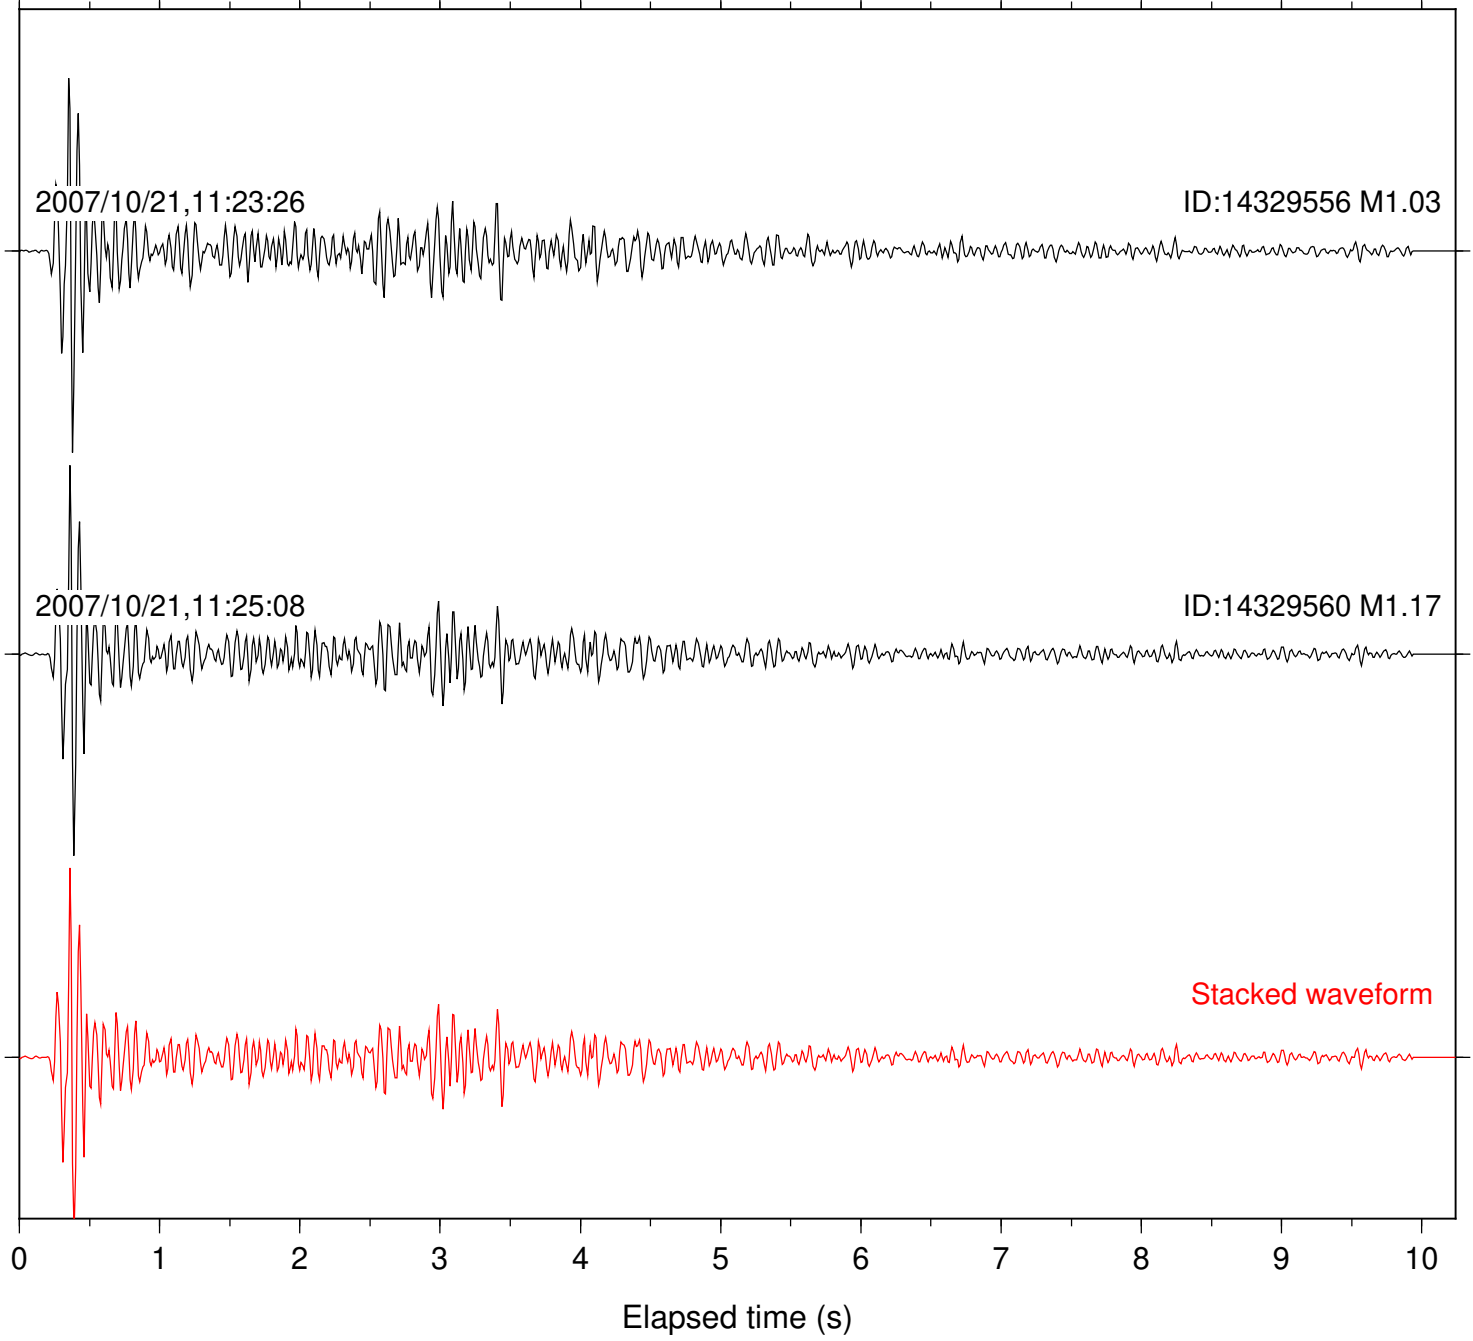

Station: B088 Com: EHZ

Focal depth: 12.93 km