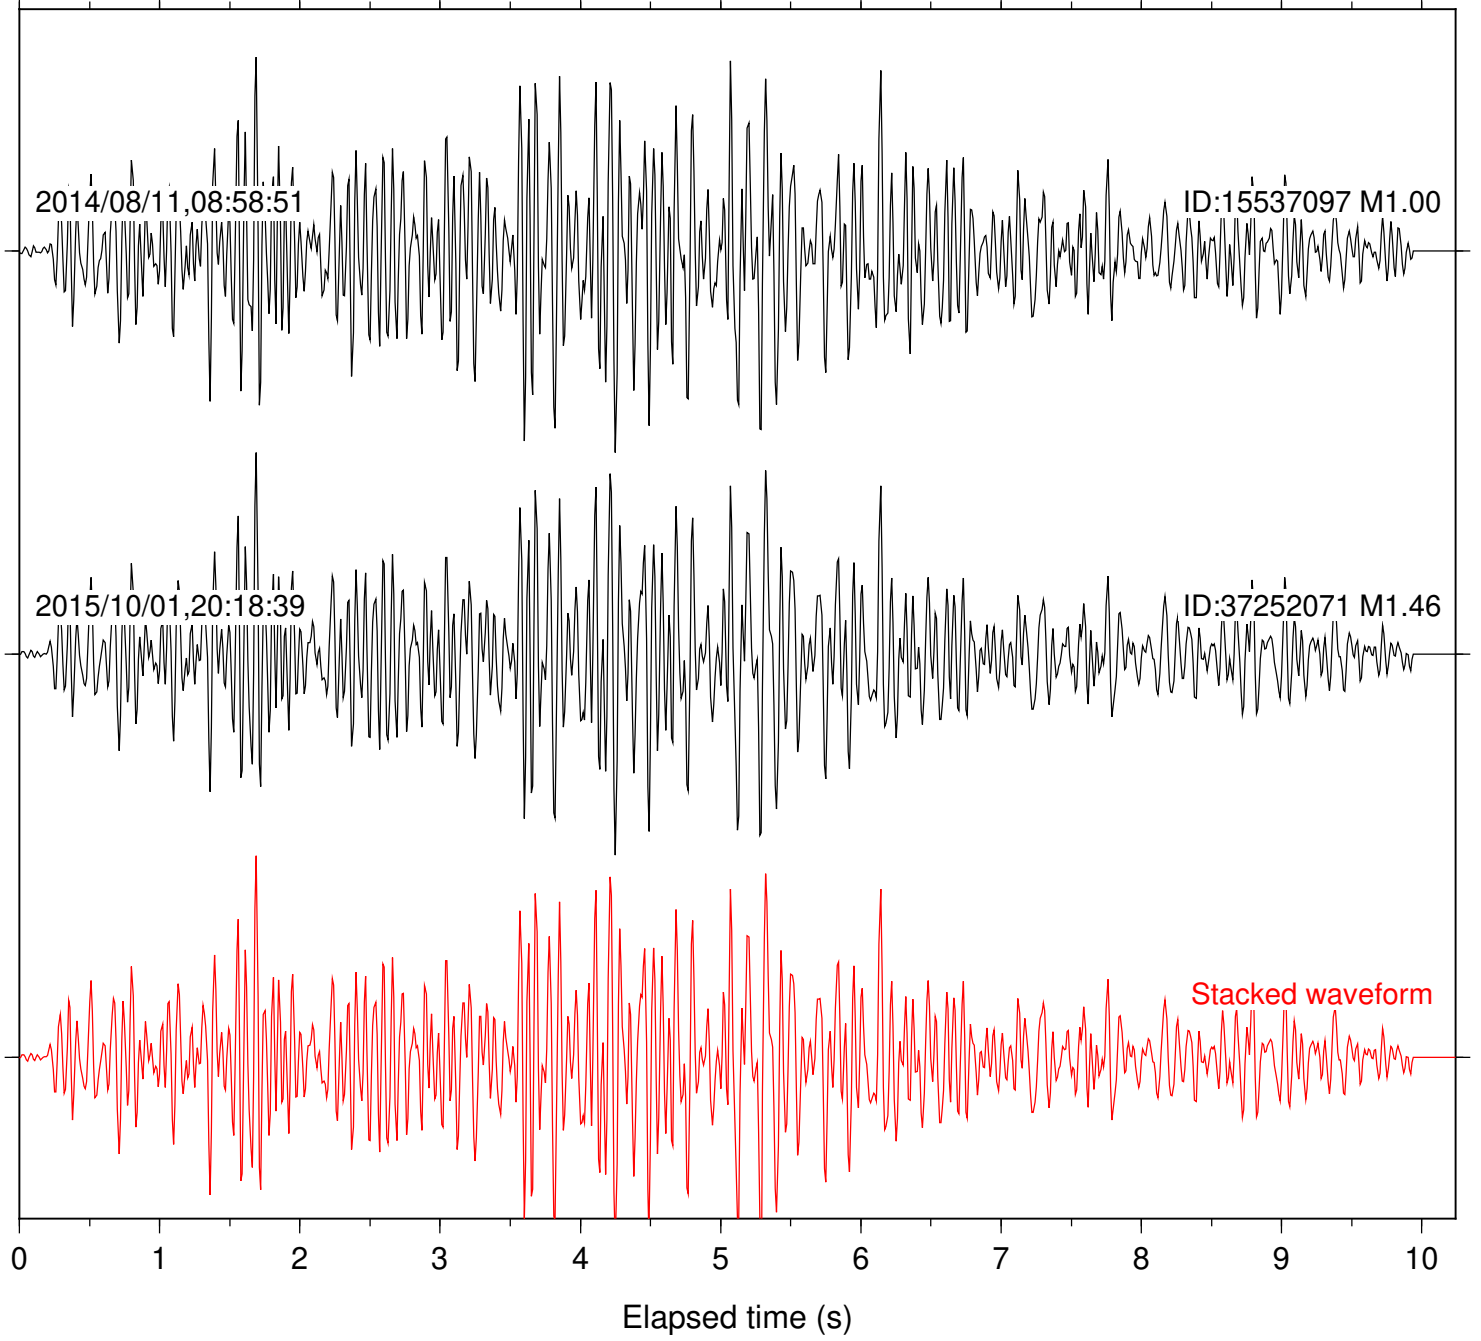

Station: CRR Com: HHZ

Focal depth: 8.11 km