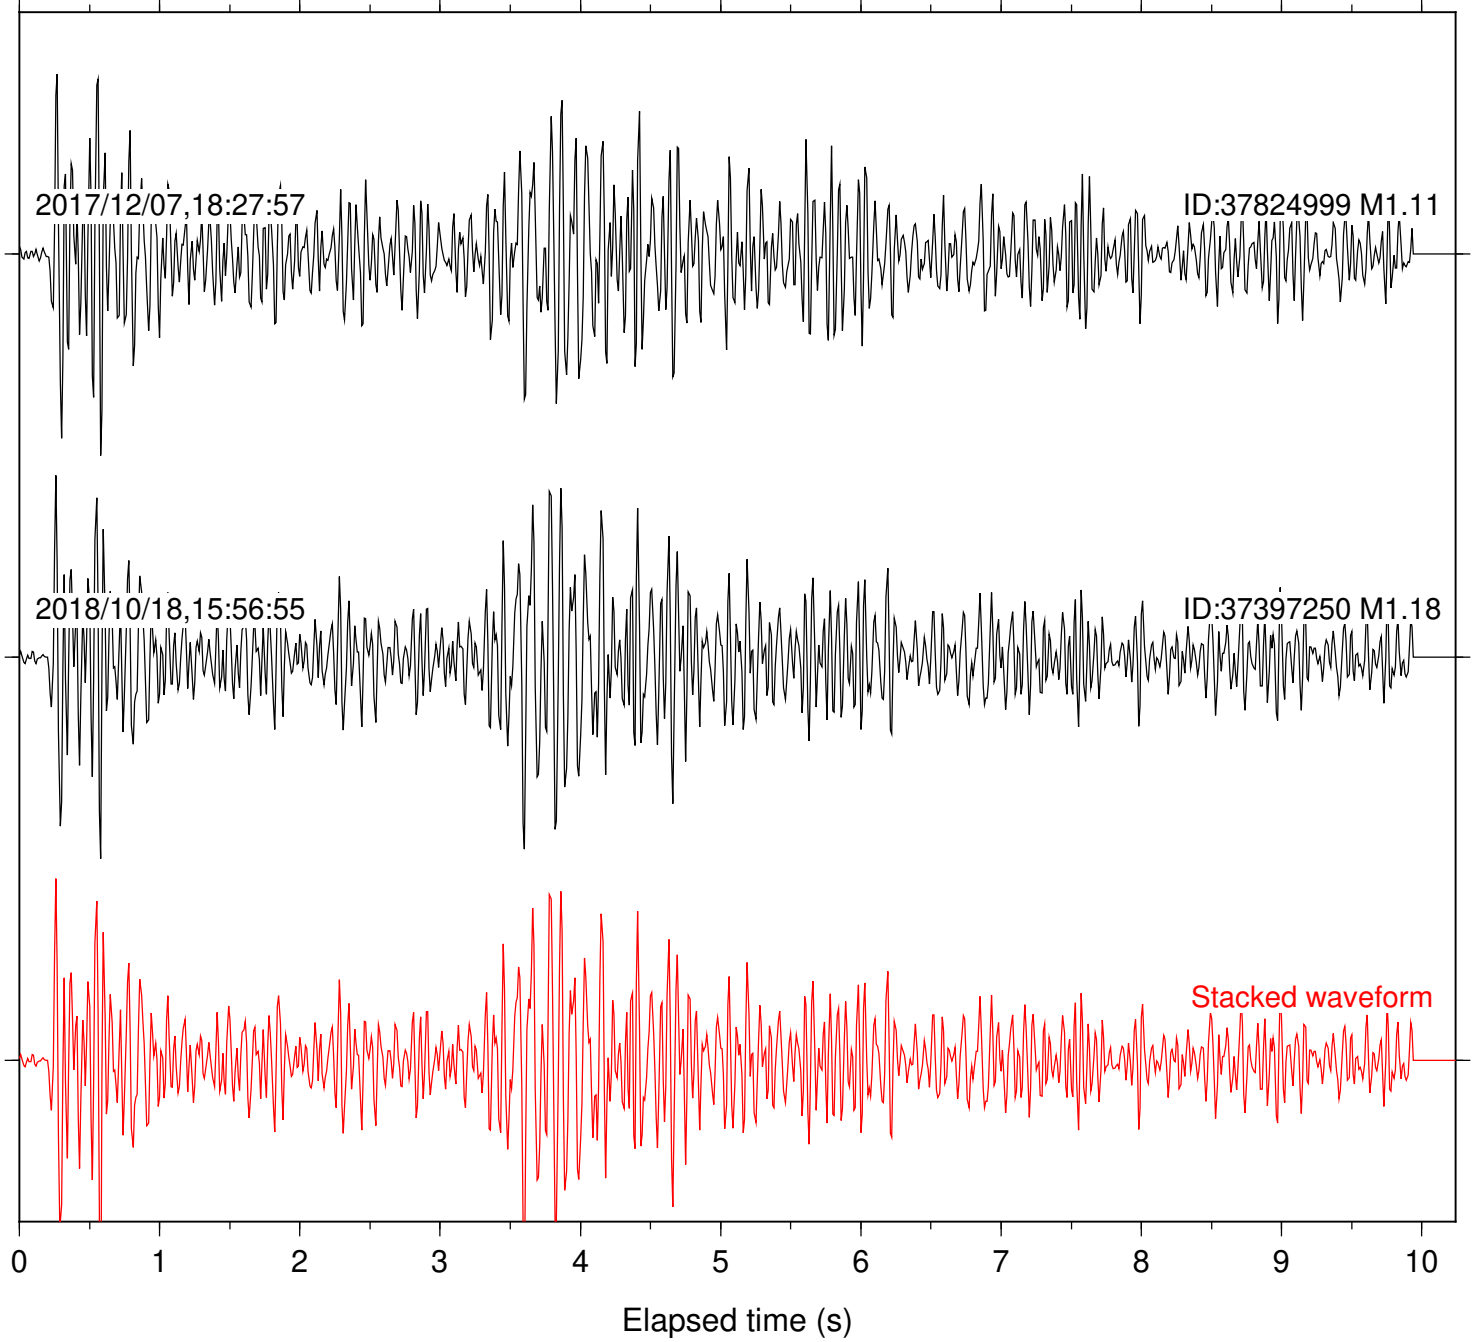

Station: CSH Com: HHZ

Focal depth: 6.15 km

Station: DGR Com: HHZ

Focal depth: 6.15 km

Station: FRD Com: HHZ

Focal depth: 6.15 km

Station: B081 Com: EHZ

Focal depth: 6.96 km