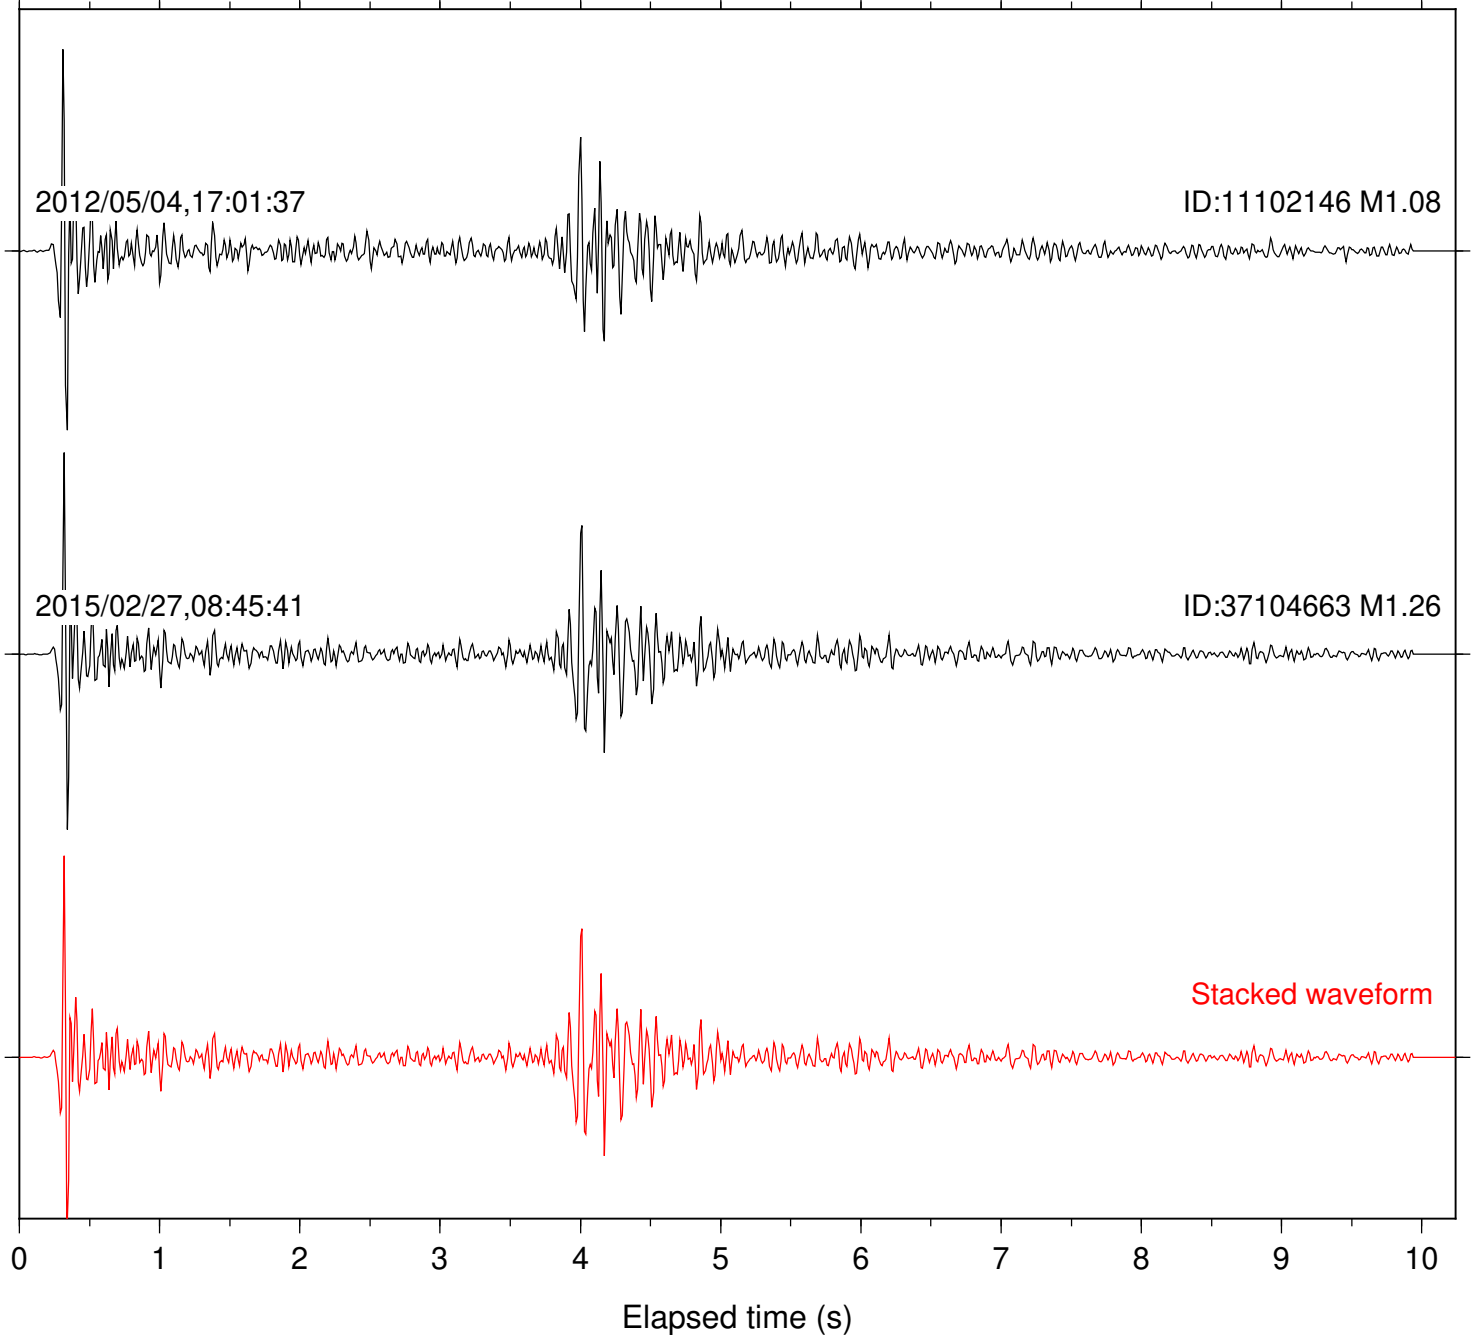

Station: B082 Com: EHZ

Focal depth: 14.48 km