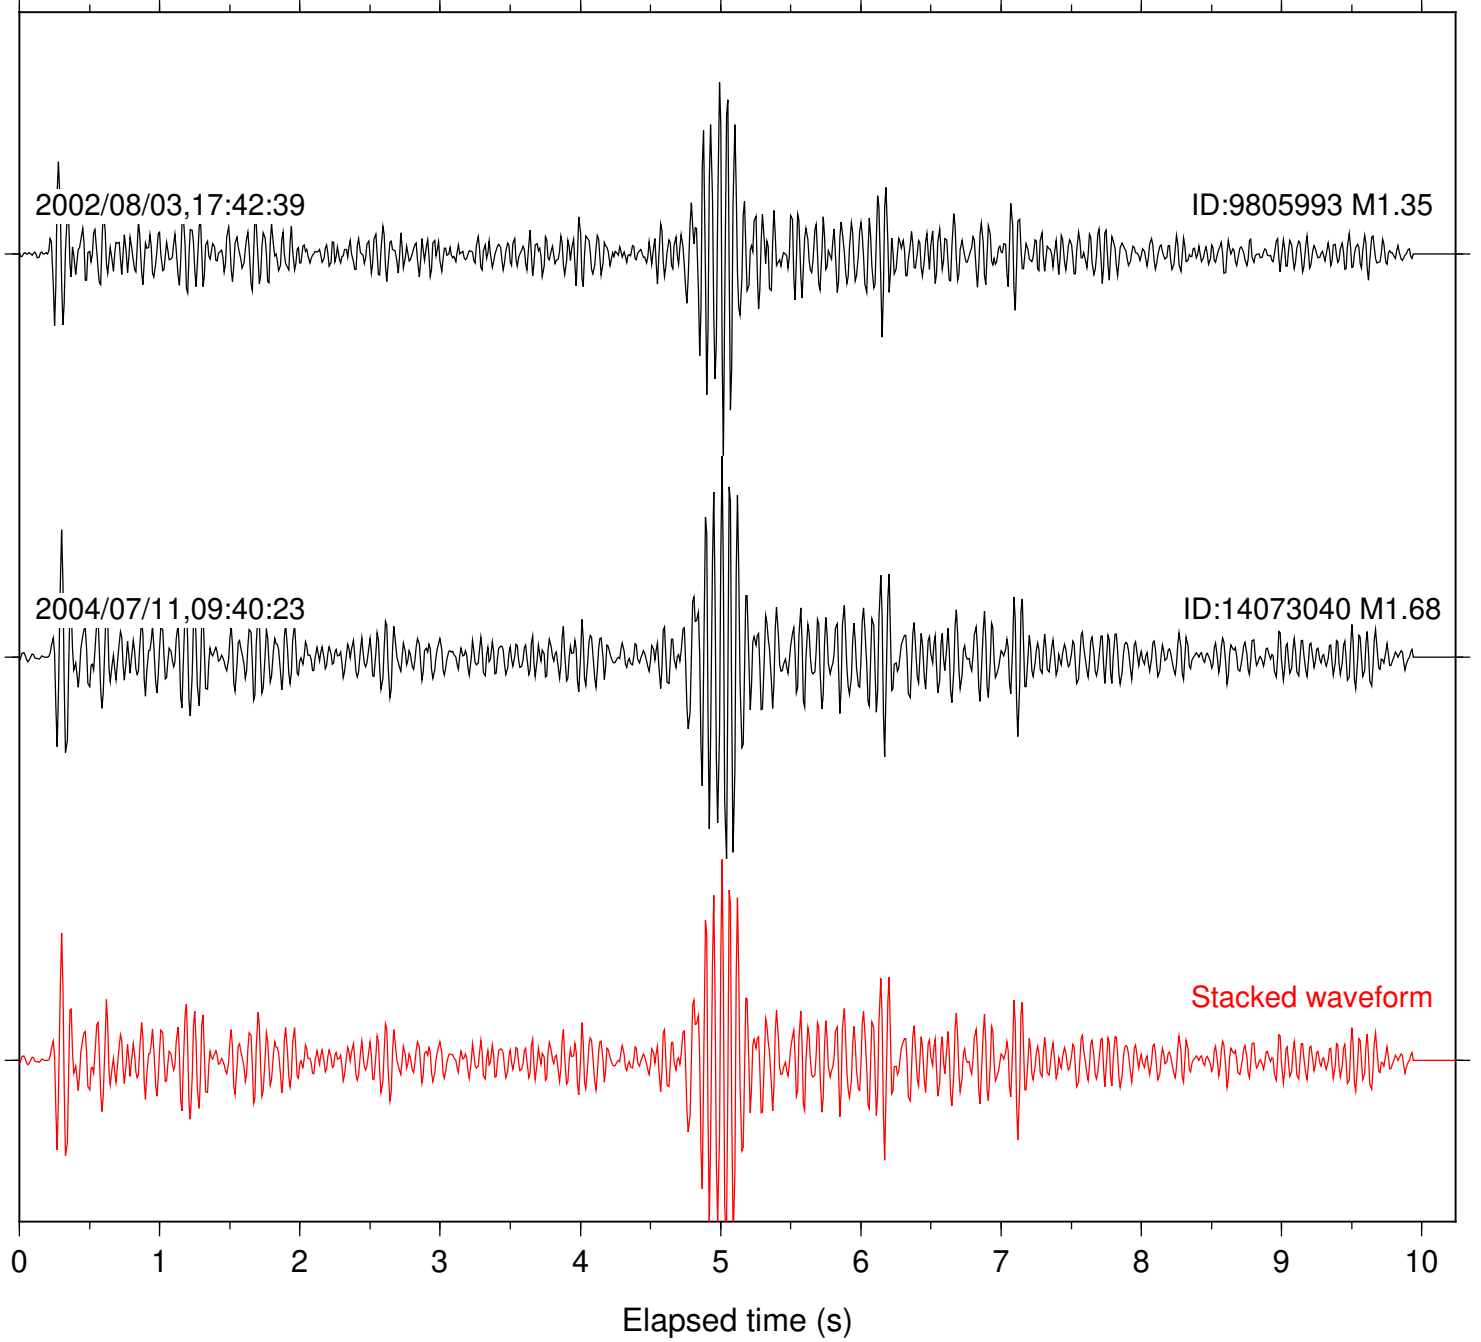

Station: PFO Com: HHZ

Focal depth: 15.13 km