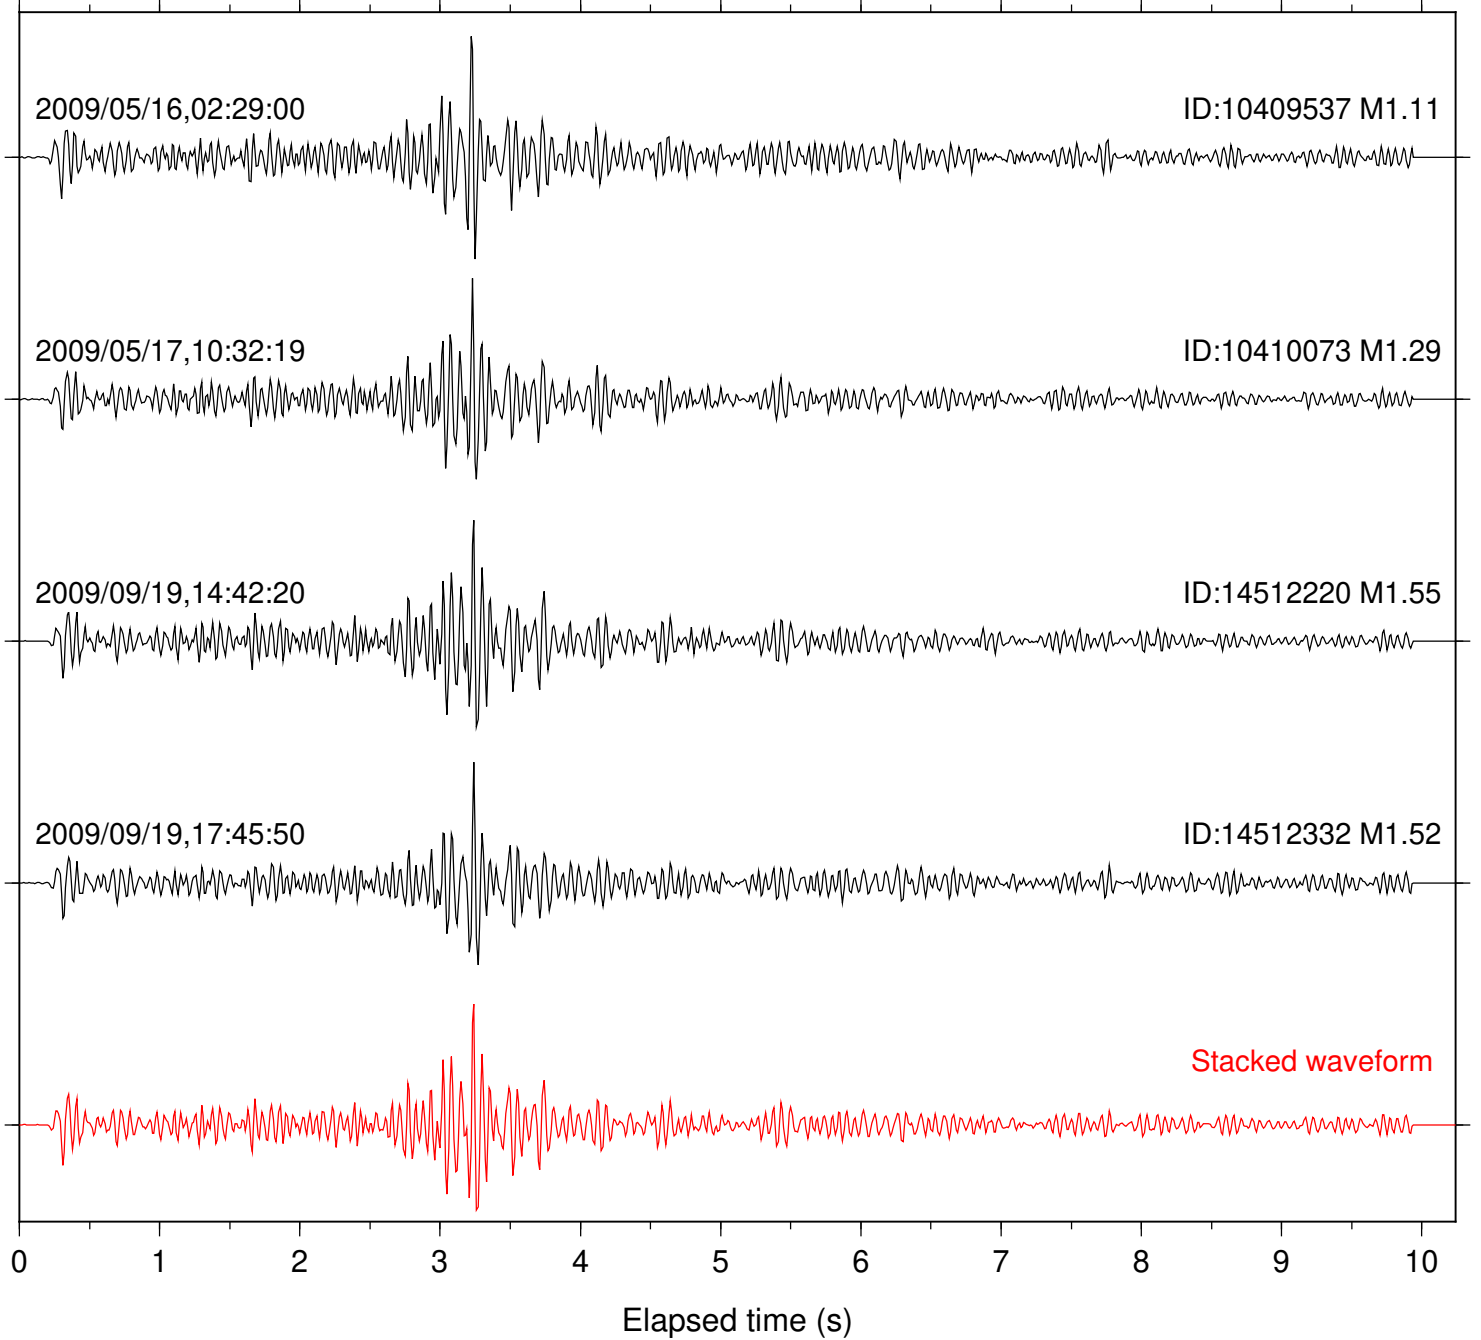

Focal depth: 9.65 km

Station: KNW Com: HHZ

Focal depth: 9.59 km

Station: PFO Com: HHZ

Focal depth: 9.65 km

Station: PLM Com: HHZ

Focal depth: 9.62 km

Station: TOR Com: HHZ