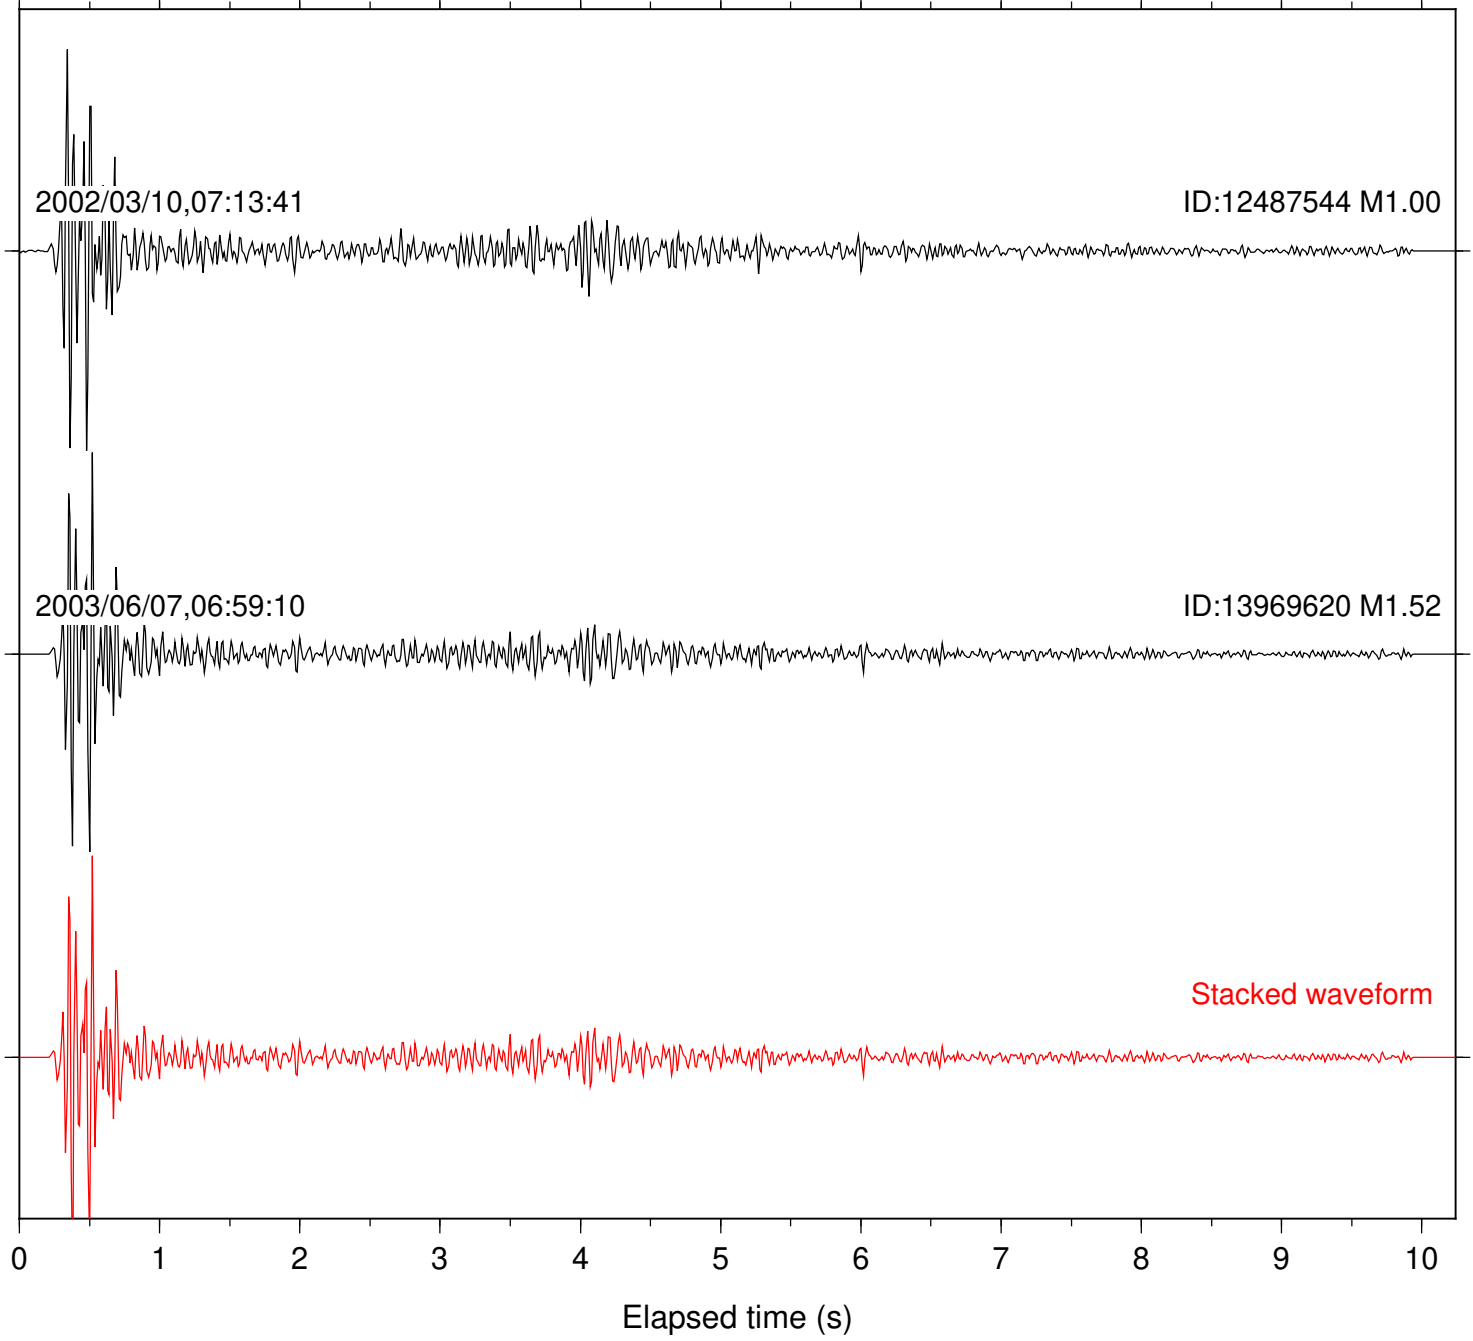

Station: PFO Com: HHZ

Focal depth: 16.58 km

Station: AGA Com: HHZ

Focal depth: 16.54 km

Station: FRD Com: HHZ

Focal depth: 16.54 km

Station: B084 Com: EHZ

Focal depth: 16.65 km