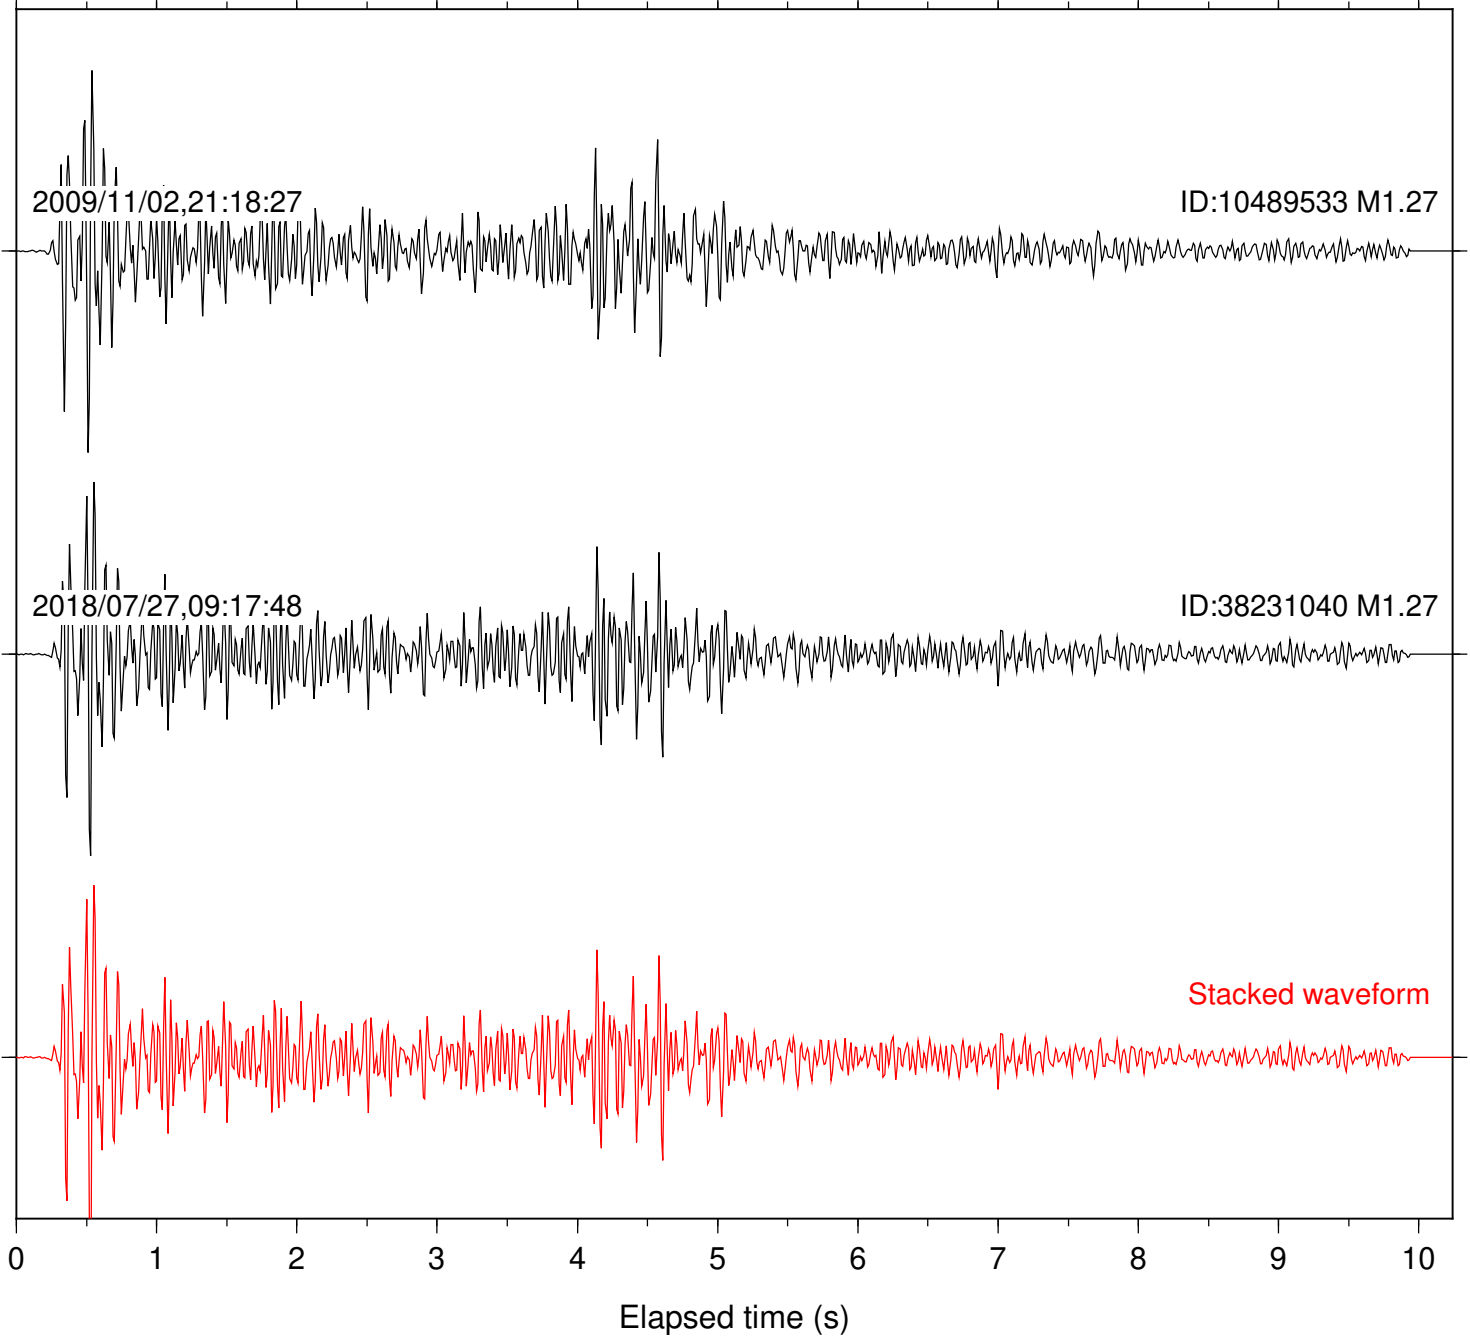

Station: FRD Com: HHZ

Focal depth: 17.77 km