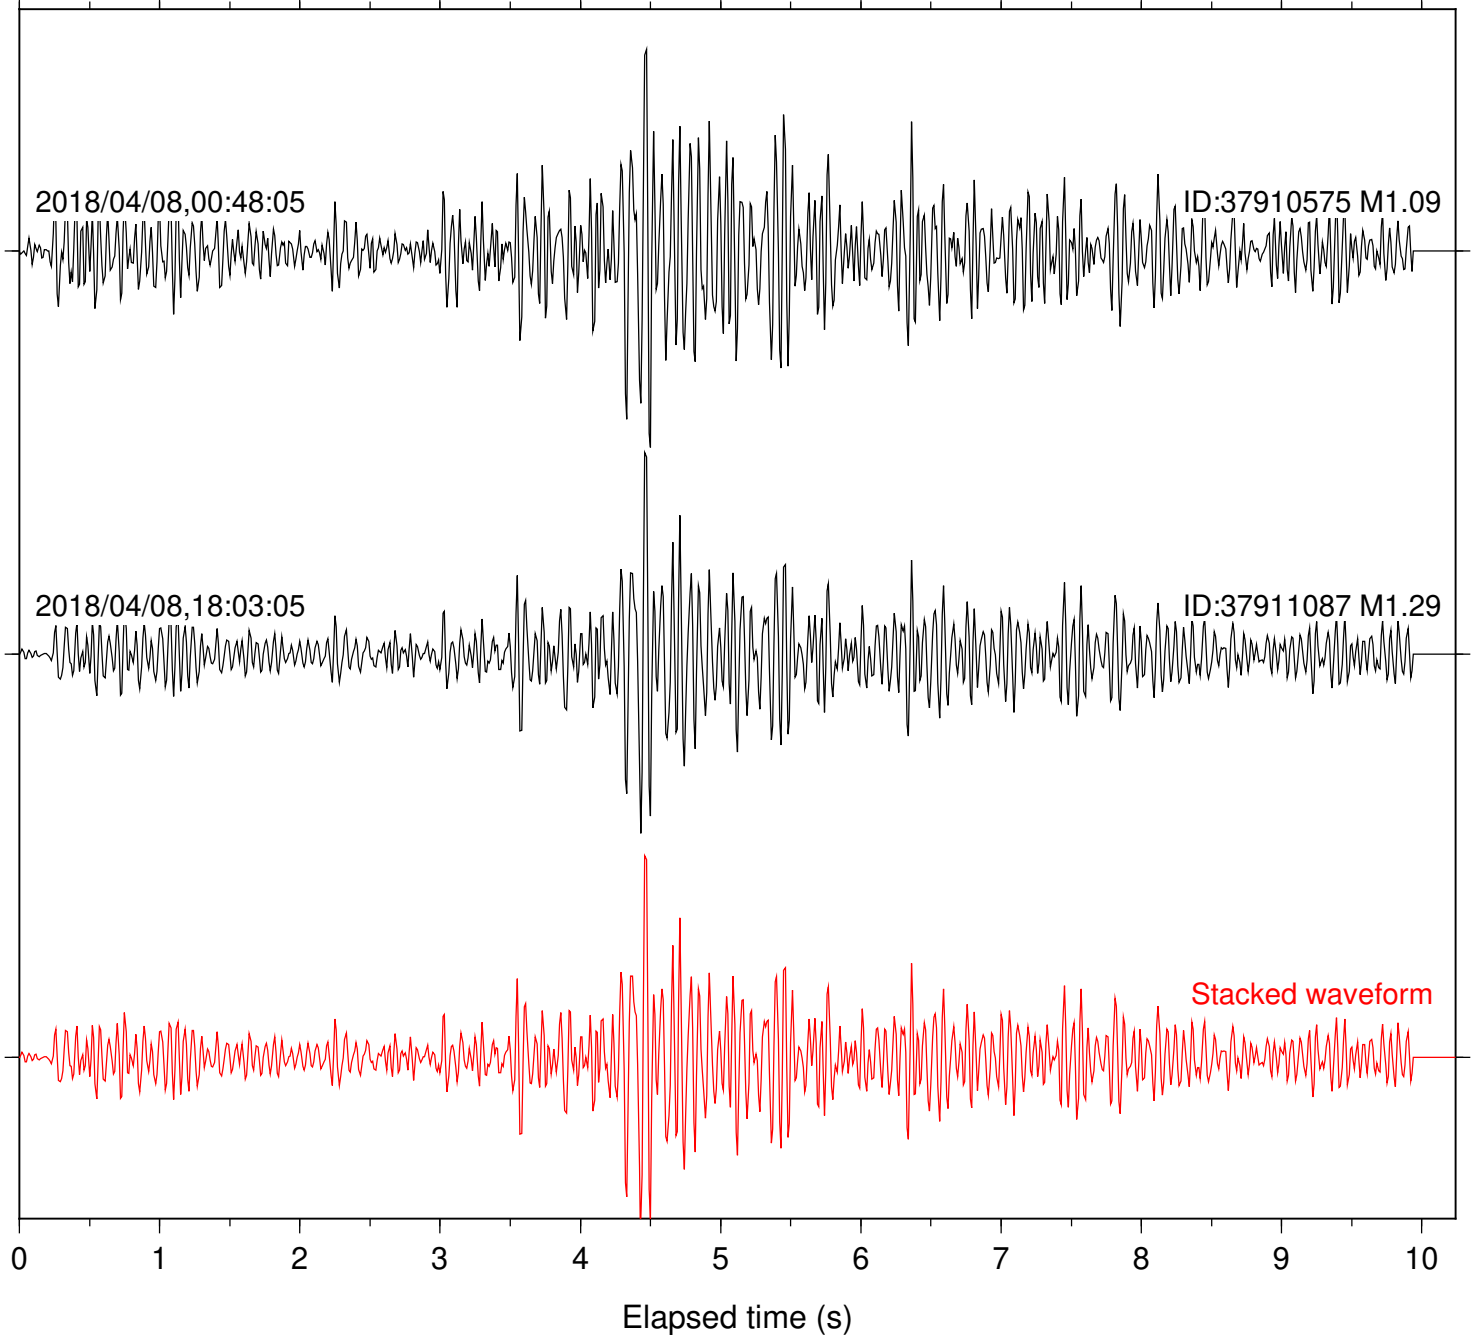

Station: PFO Com: HHZ

Focal depth: 6.37 km