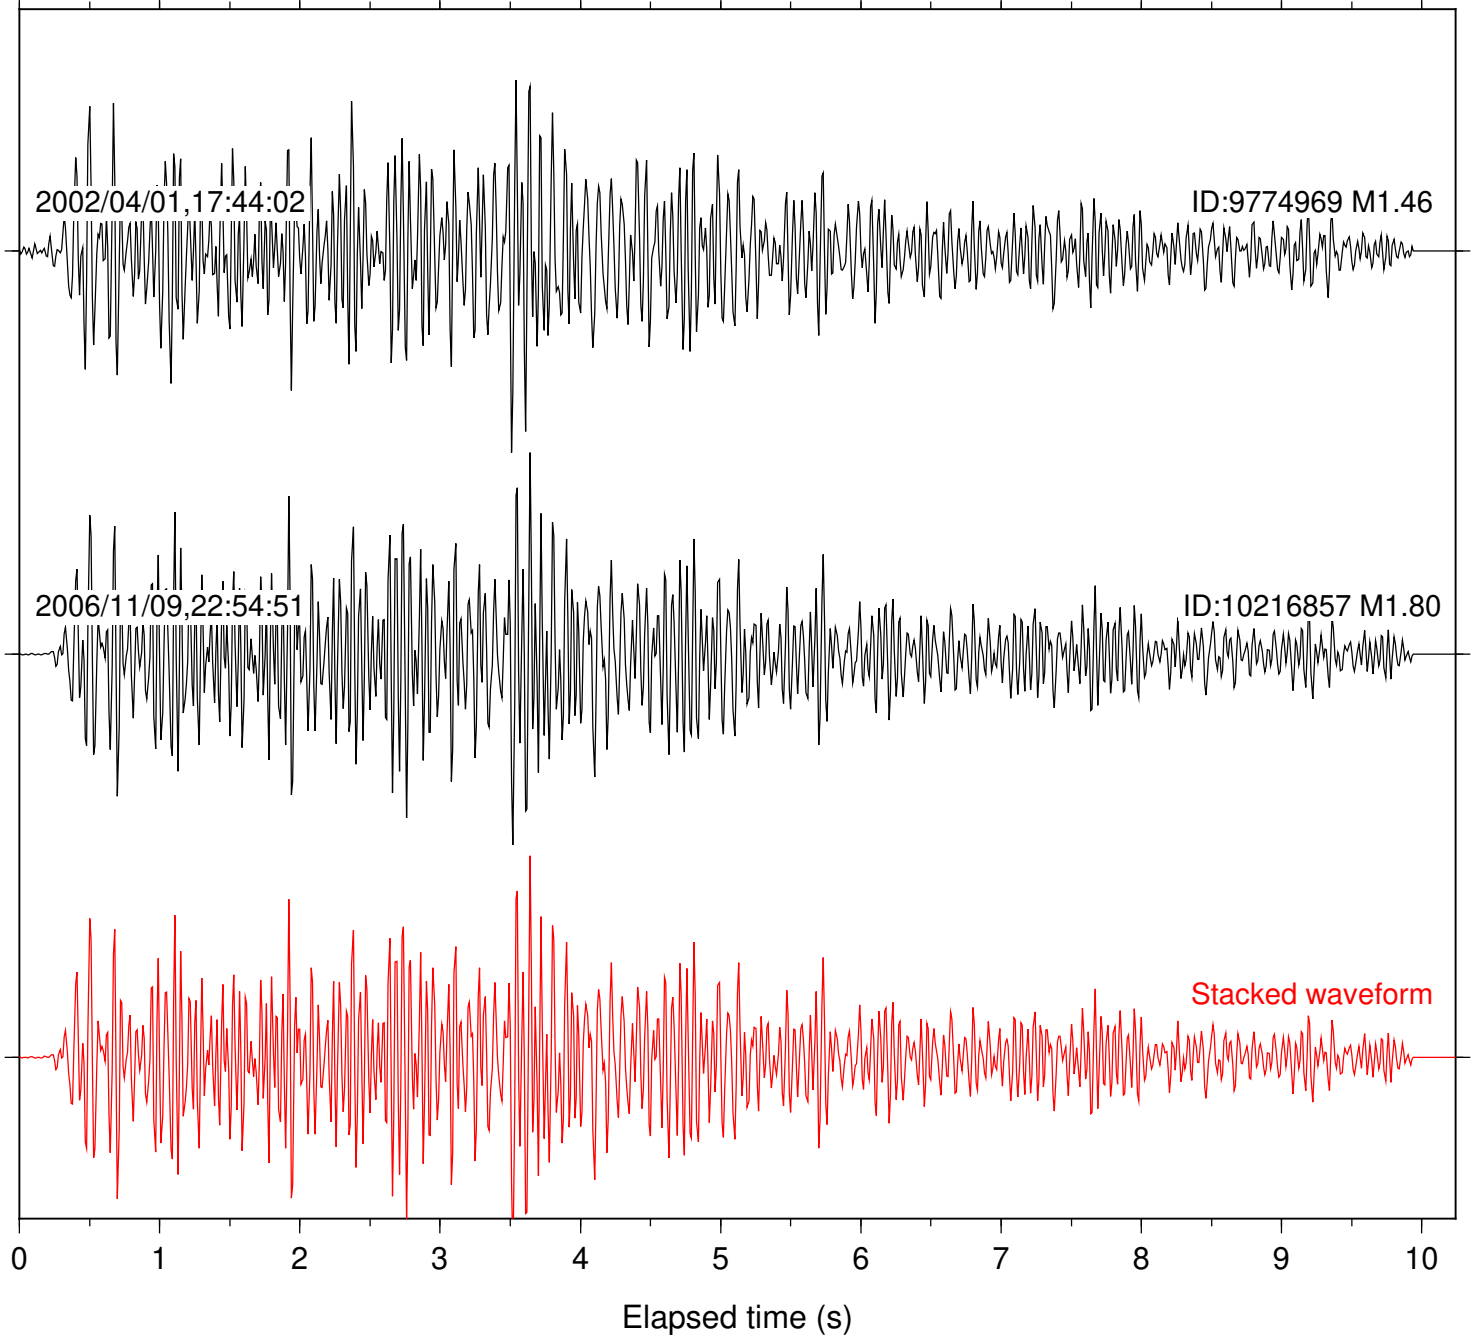

Stacked waveform

0 1 2 3 4 5 6 7 8 9 10

Elapsed time (s)

Station: KNW Com: HHZ

Focal depth: 14.55 km

Station: LVA2 Com: HHZ

Focal depth: 14.55 km

Station: PFO Com: HHZ