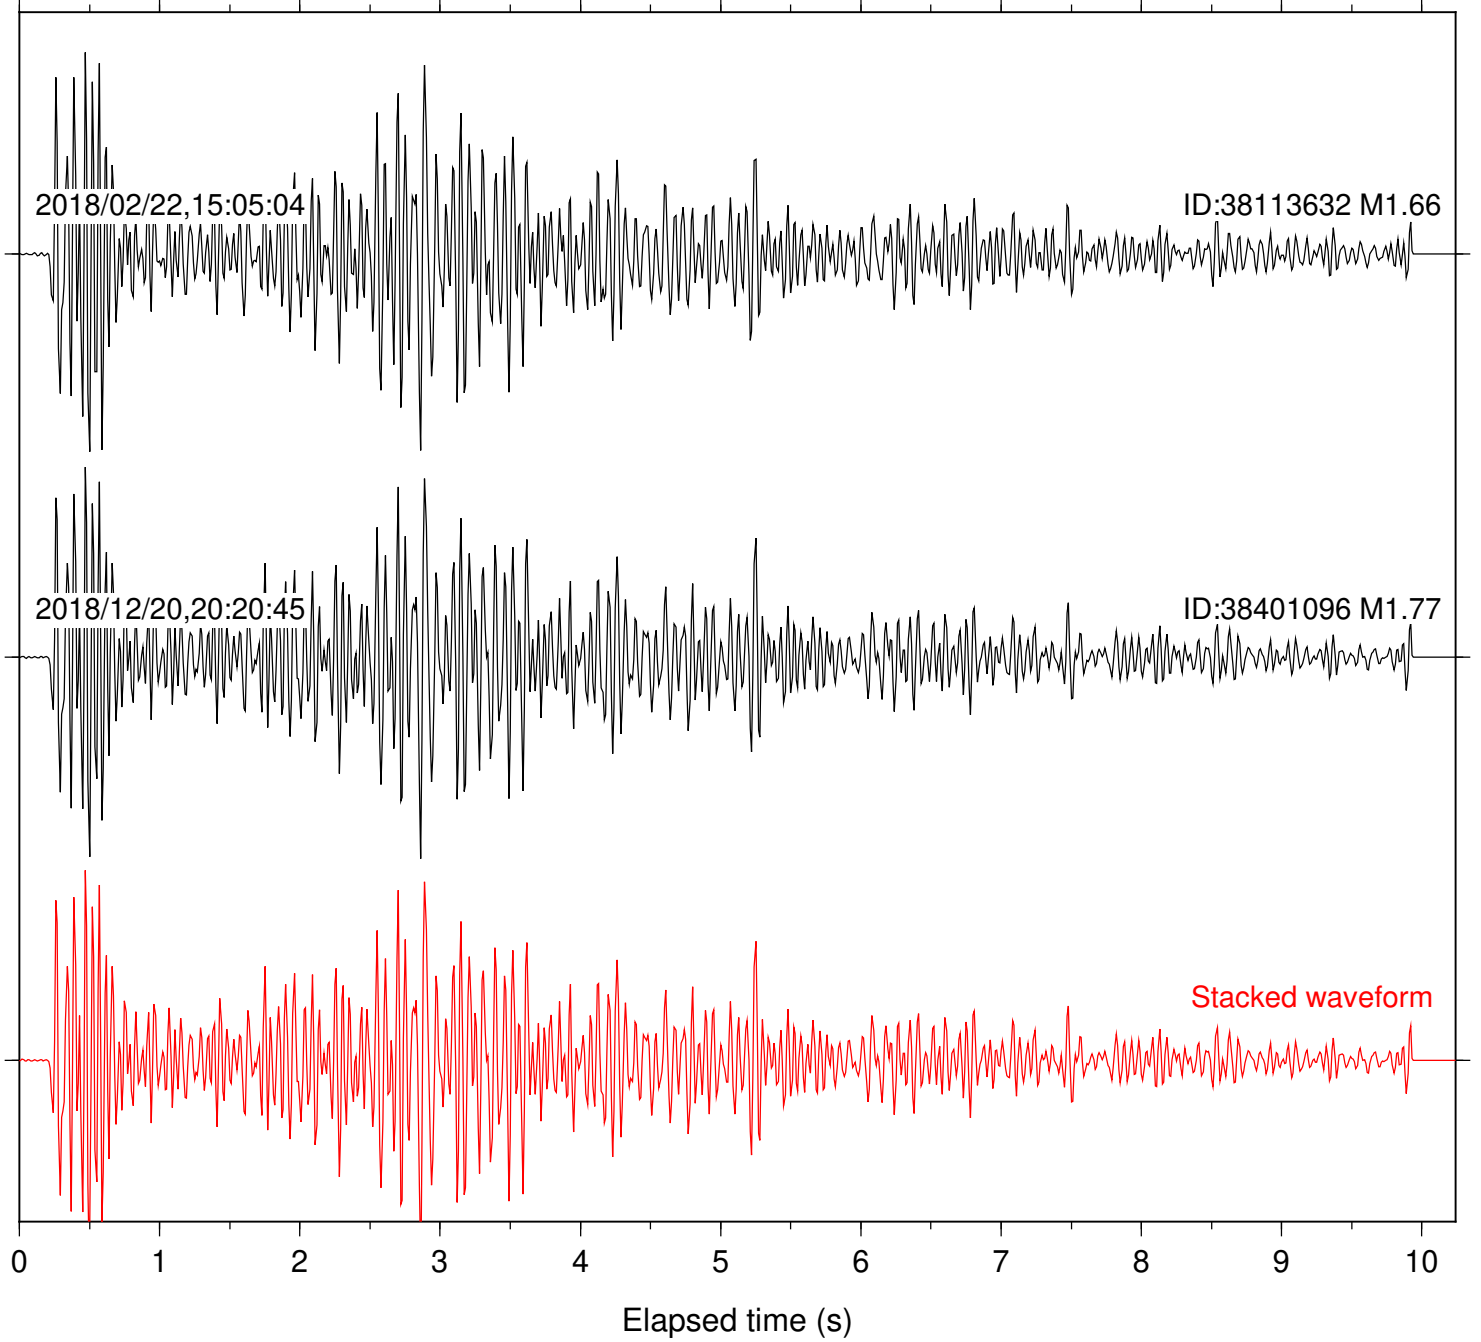

Station: PLM Com: HHZ

Focal depth: 6.71 km