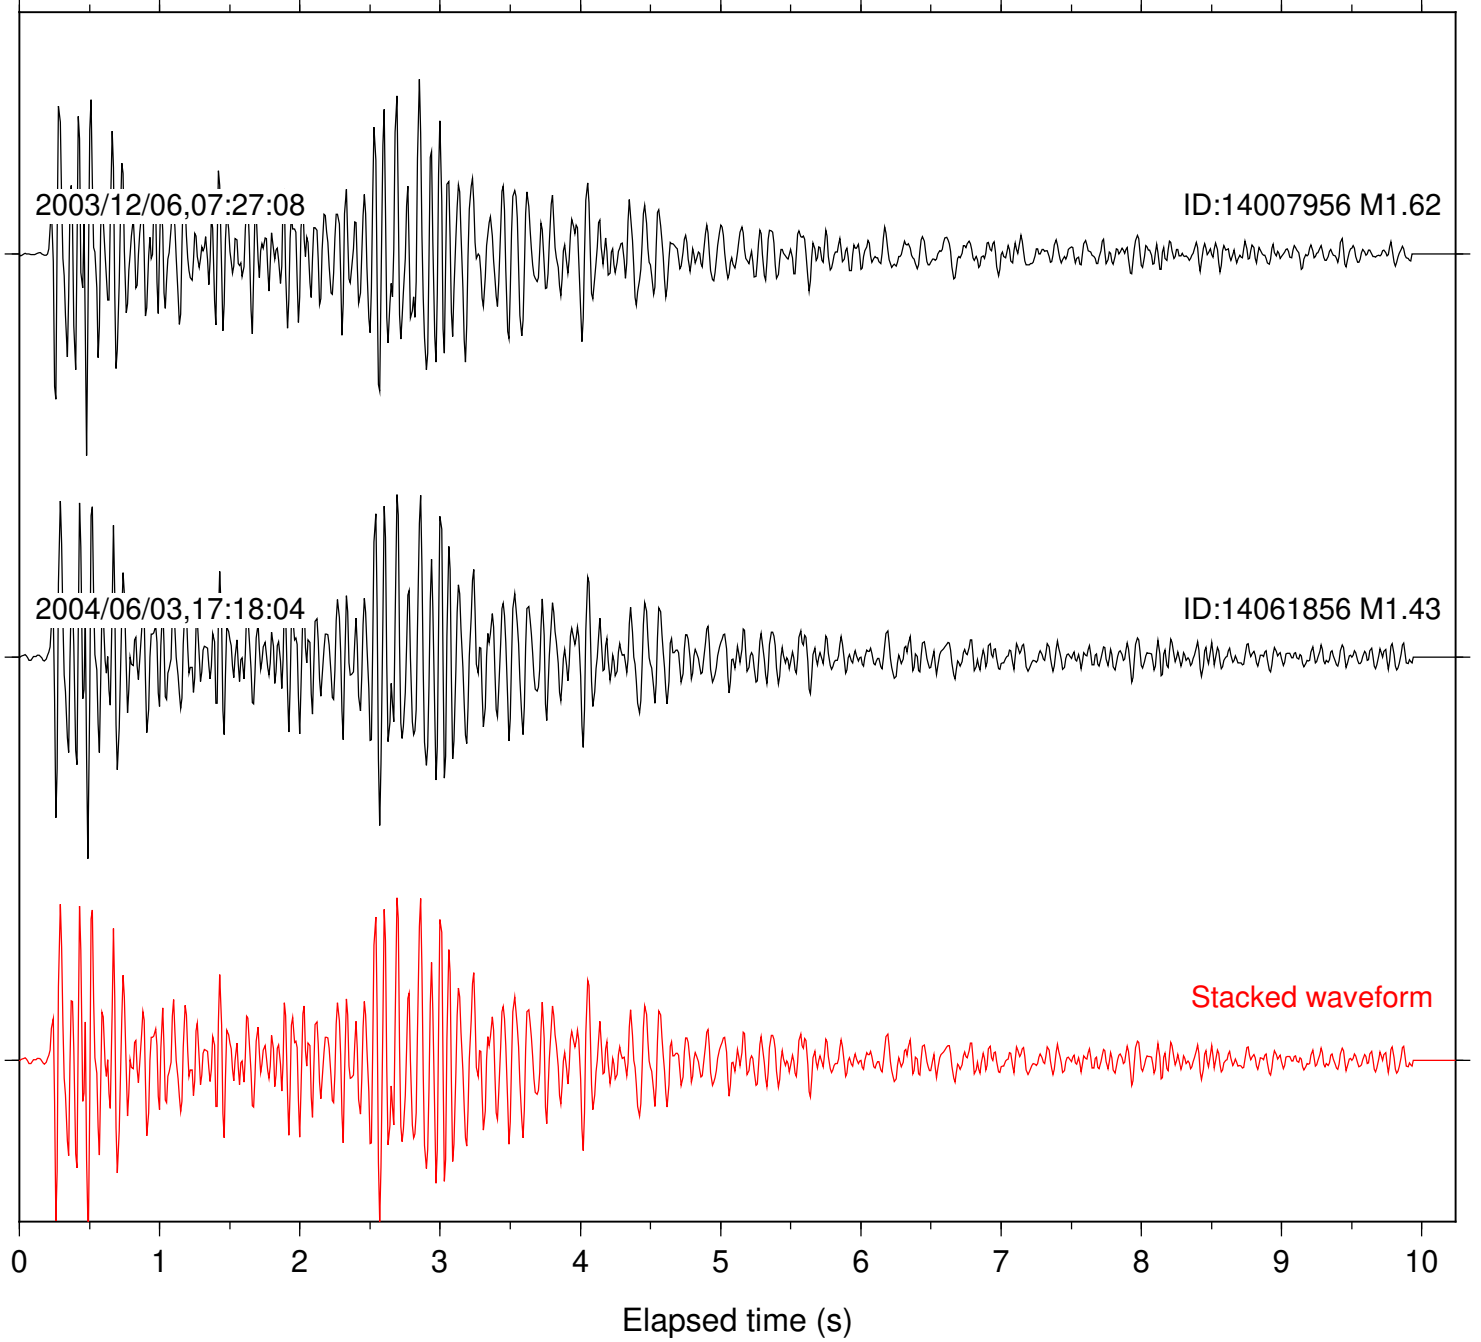

Focal depth: 9.17 km

Station: SND Com: HHZ

Focal depth: 8.92 km

Station: WMC Com: HHZ

Focal depth: 8.94 km

Station: CRY Com: HHZ

Focal depth: 8.25 km

Station: FRD Com: HHZ