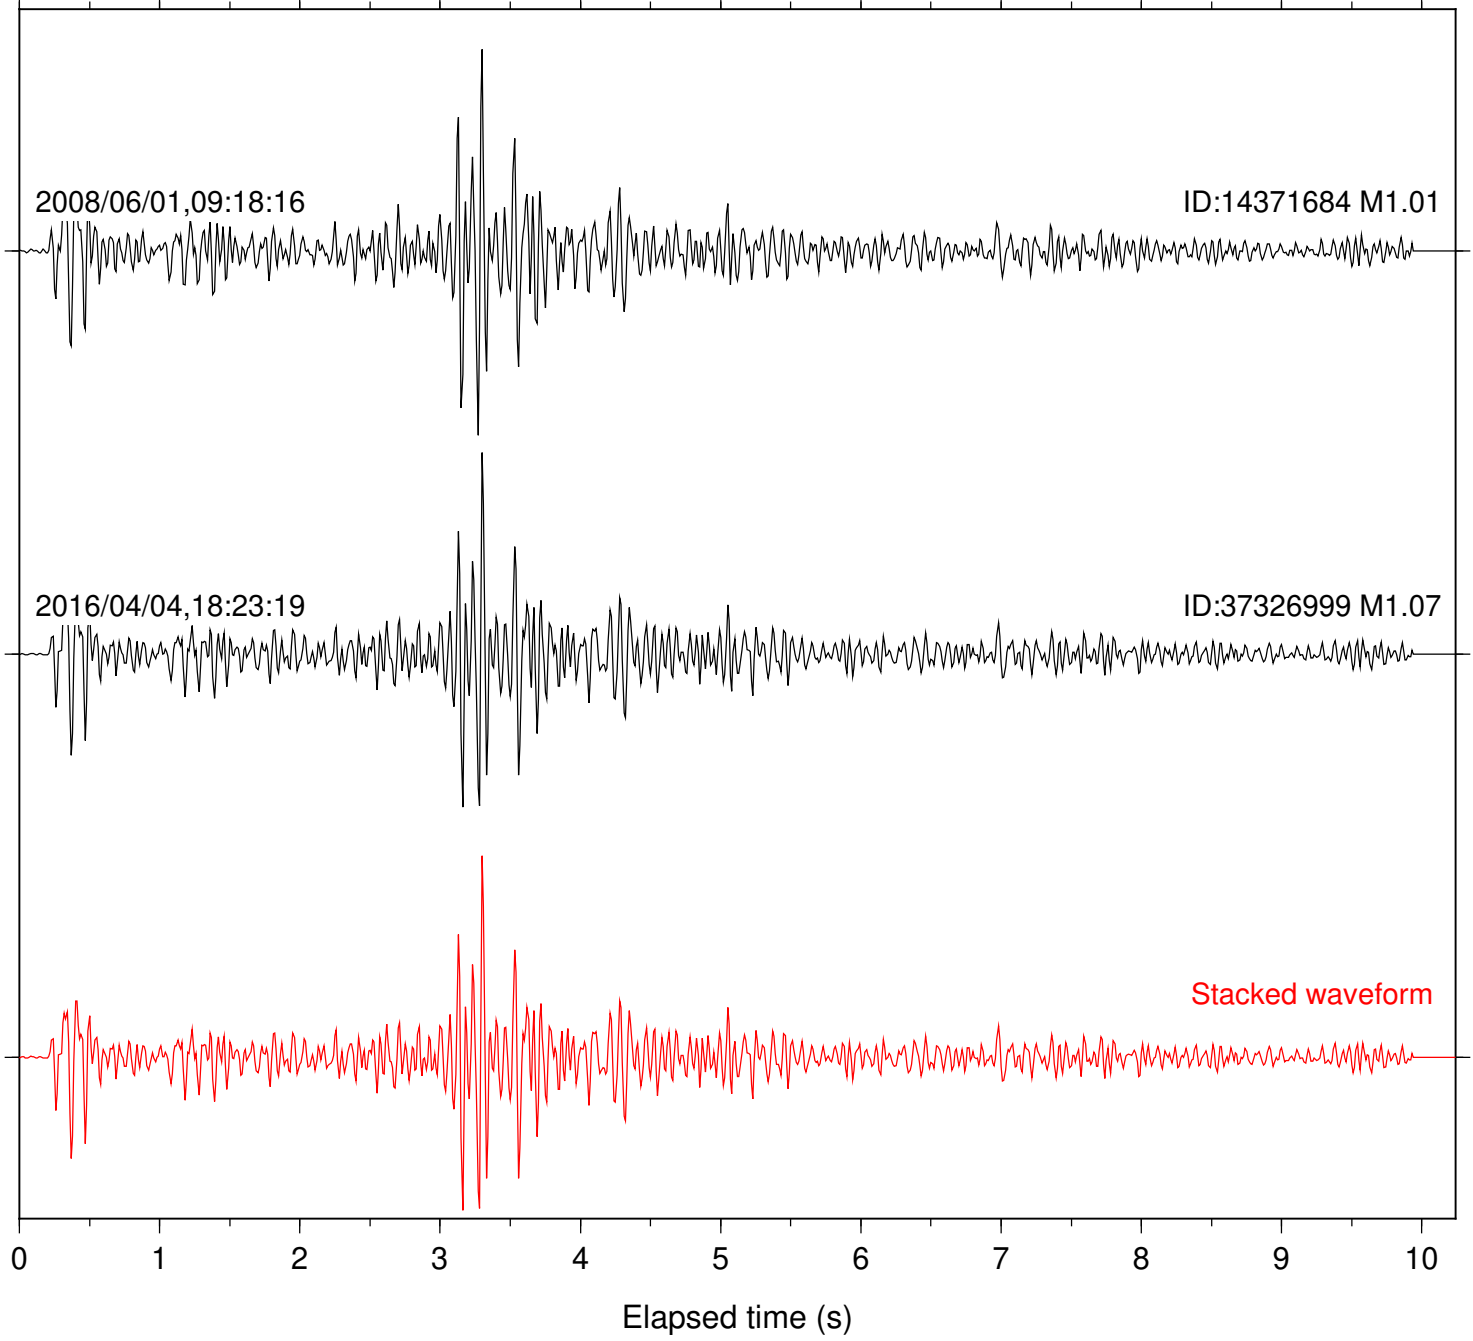

Station: B082 Com: EHZ

Focal depth: 17.78 km