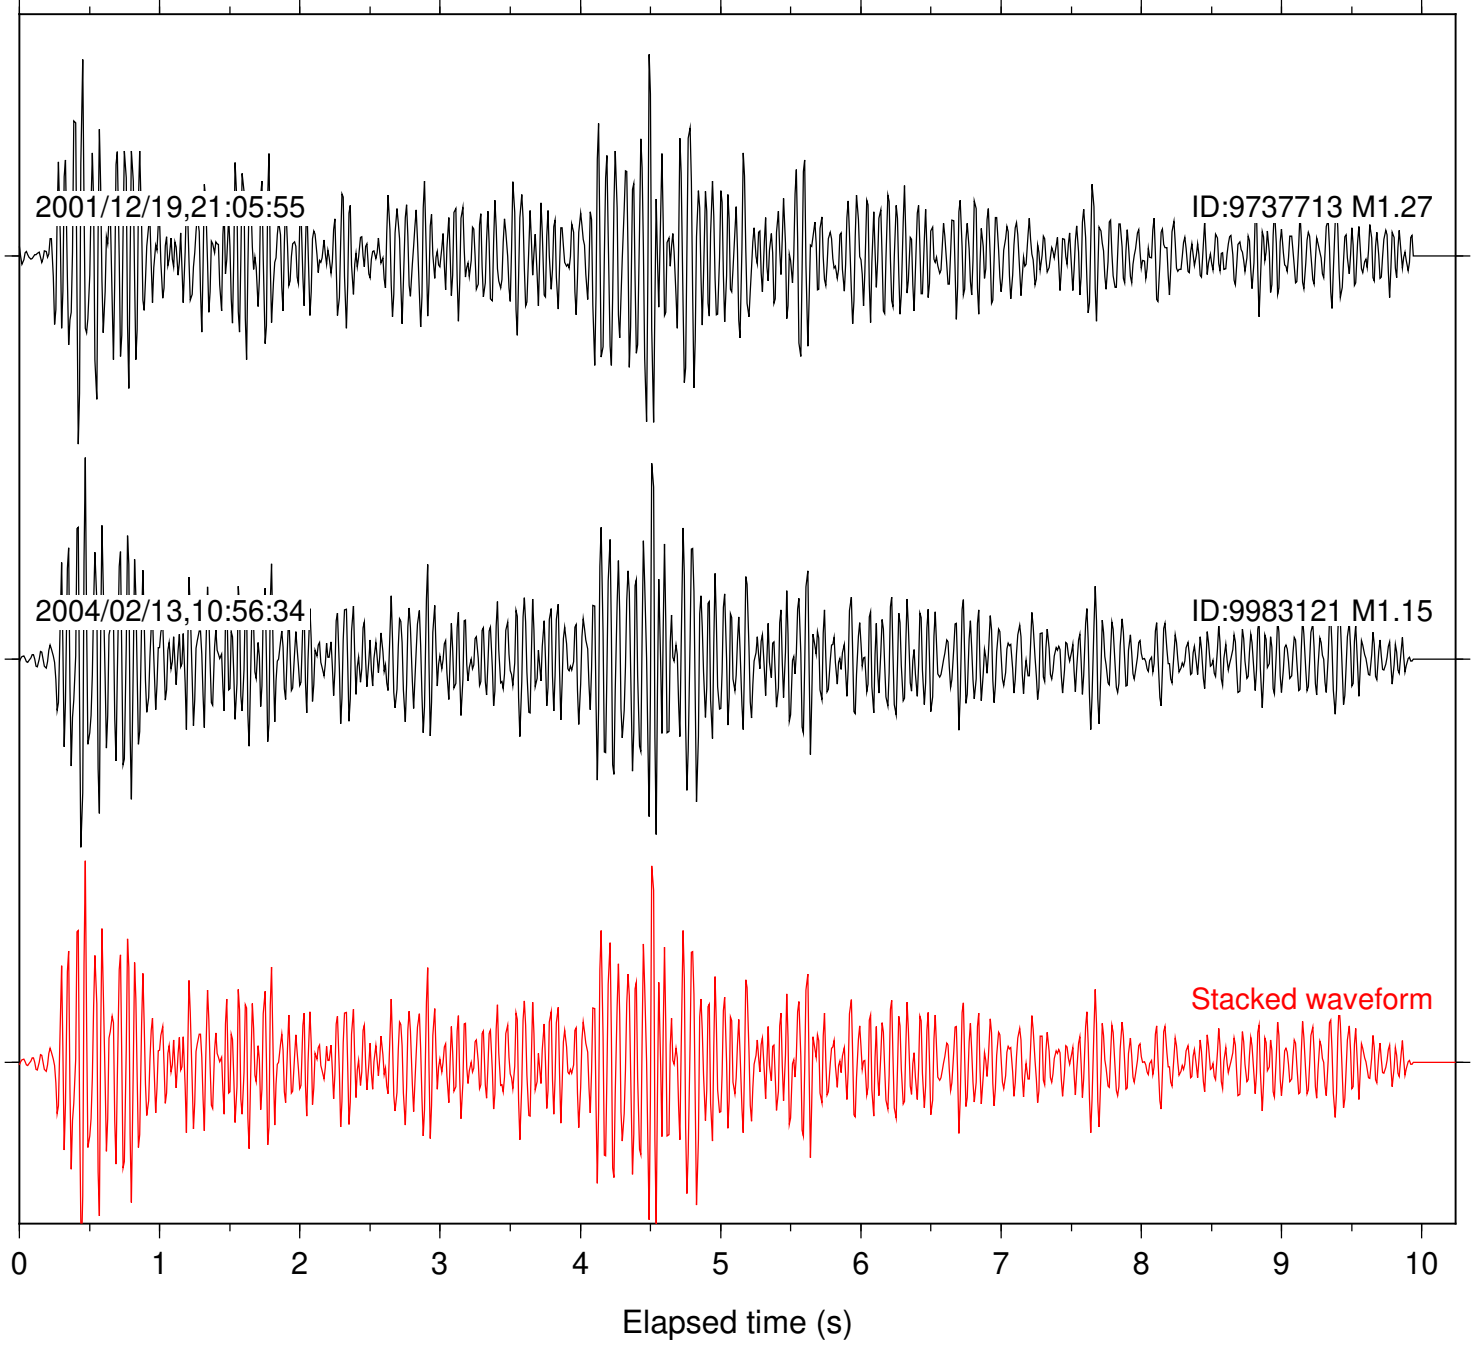

Focal depth: 15.74 km

Station: HMT2 Com: HHZ

Focal depth: 15.74 km

Station: KNW Com: HHZ

Focal depth: 15.74 km

Station: PFO Com: HHZ

Focal depth: 15.74 km

Station: BAC Com: EHZ