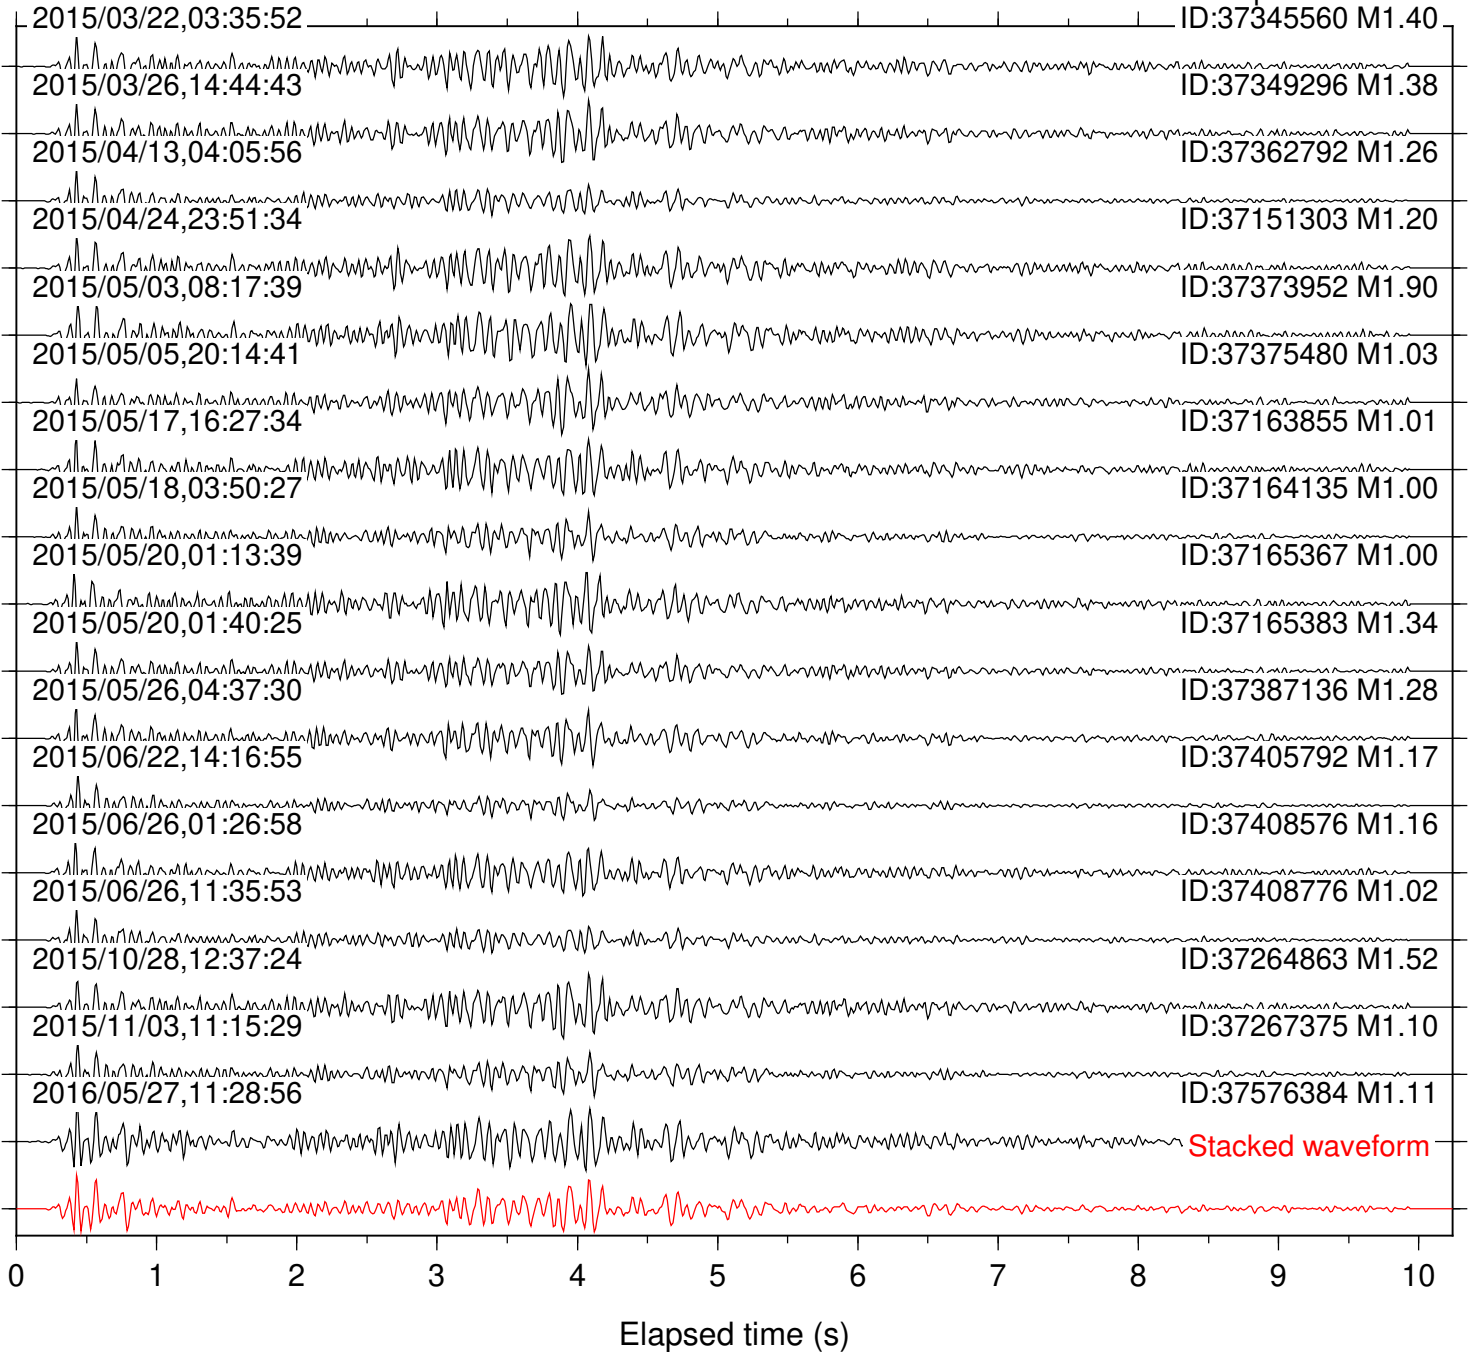

Station: B946 Com: EHZ

Focal depth: 8.34 km