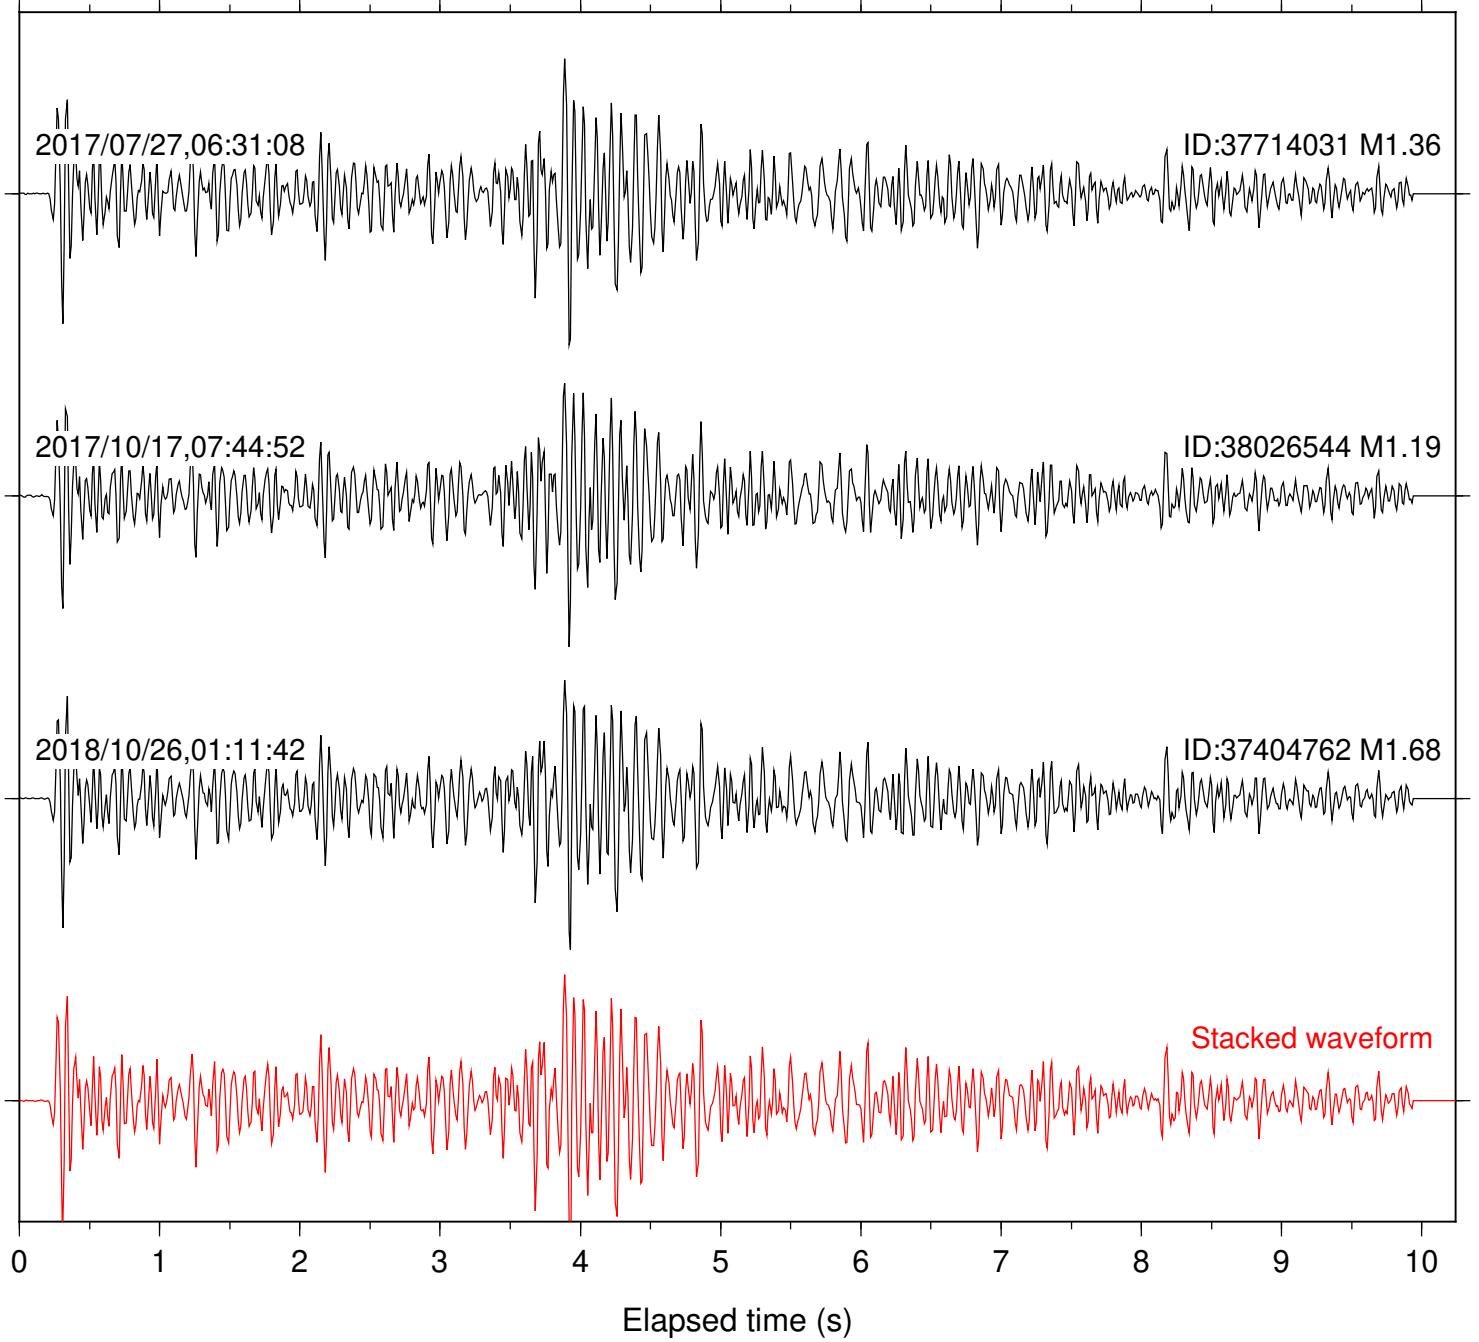

Station: B081 Com: EHZ

Focal depth: 5.12 km