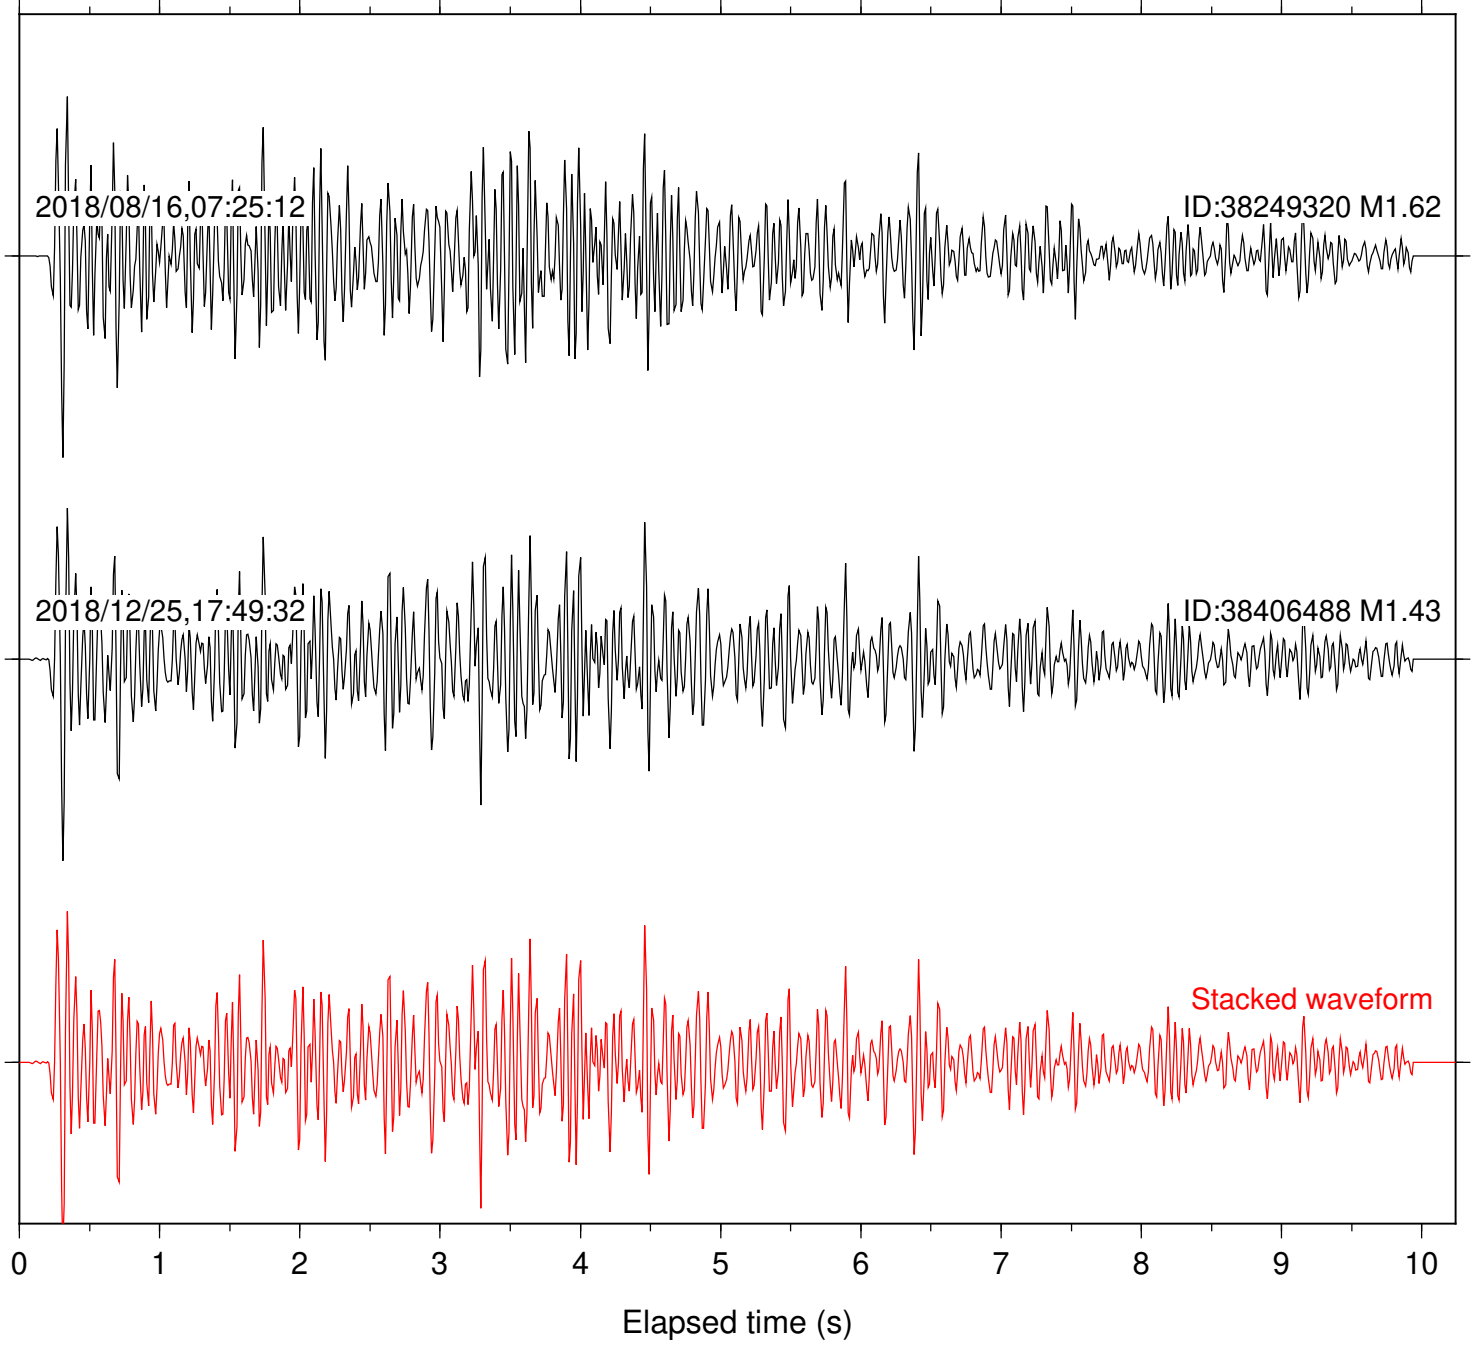

Station: PLM Com: HHZ

Focal depth: 4.76 km