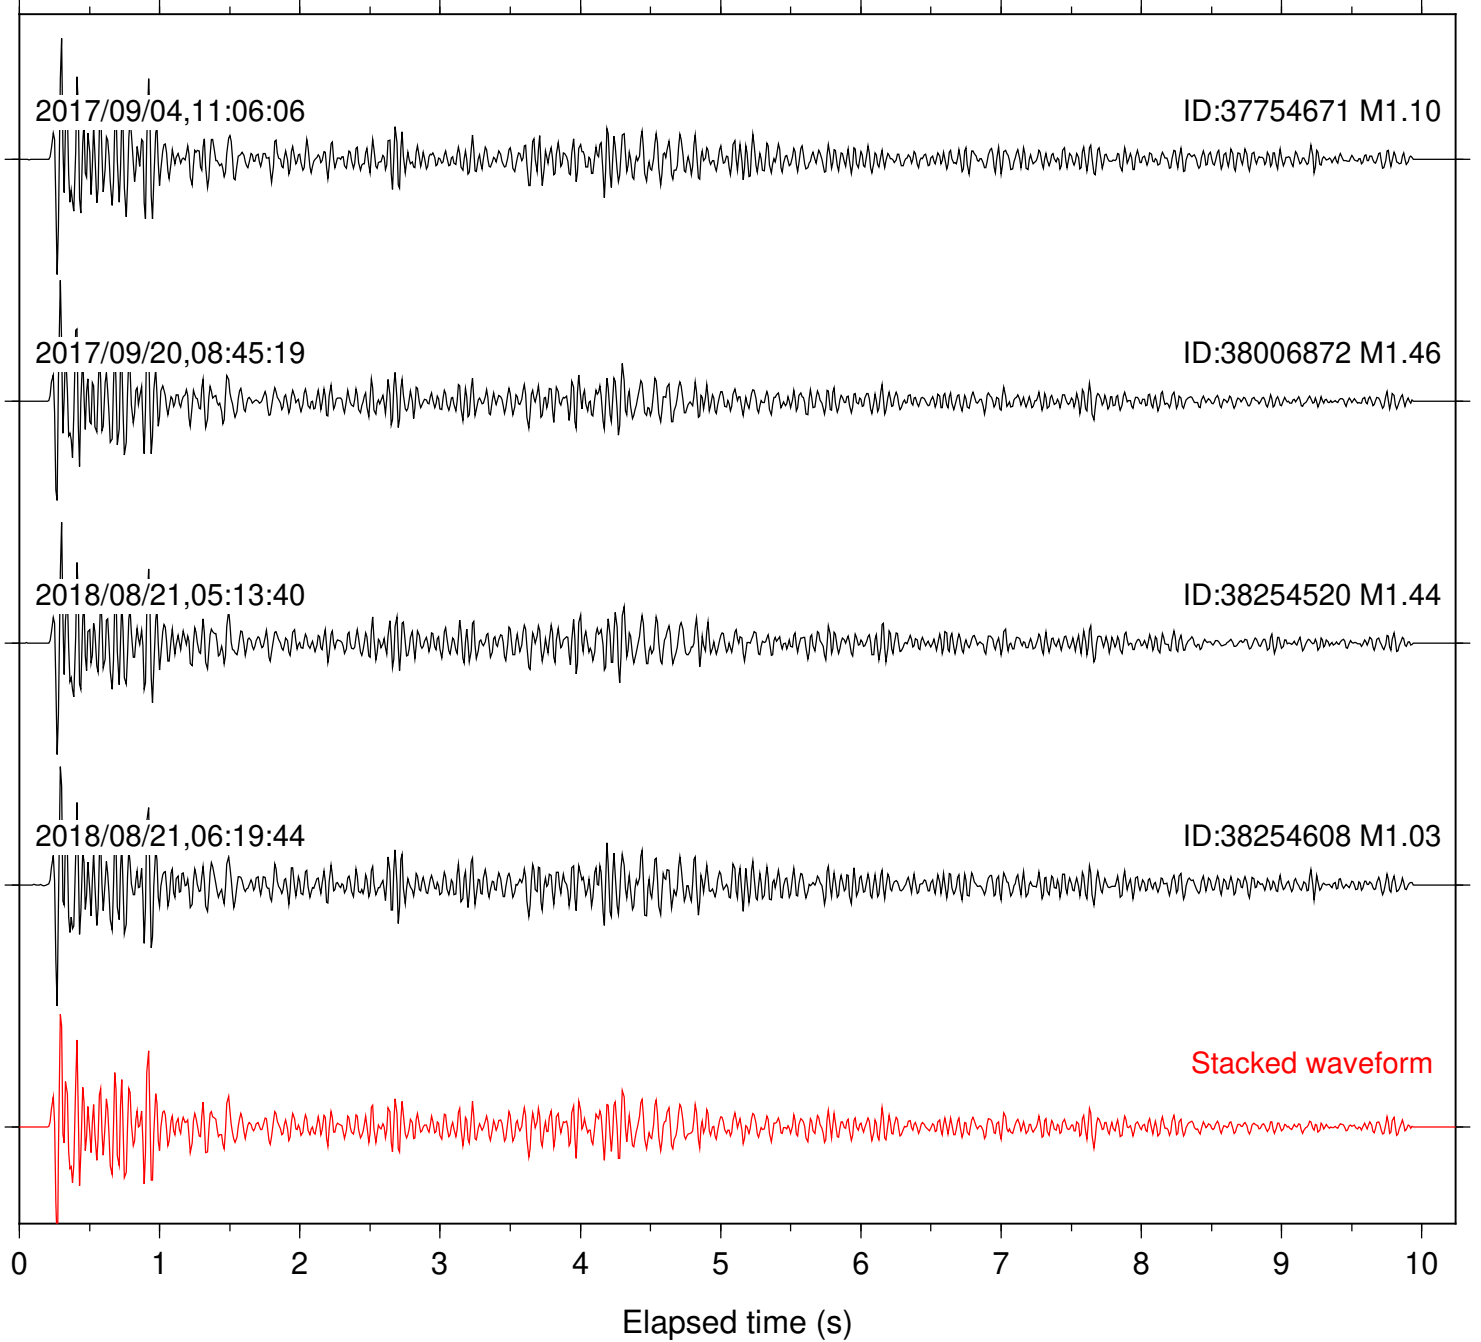

Station: LVA2 Com: HHZ

Focal depth: 5.23 km