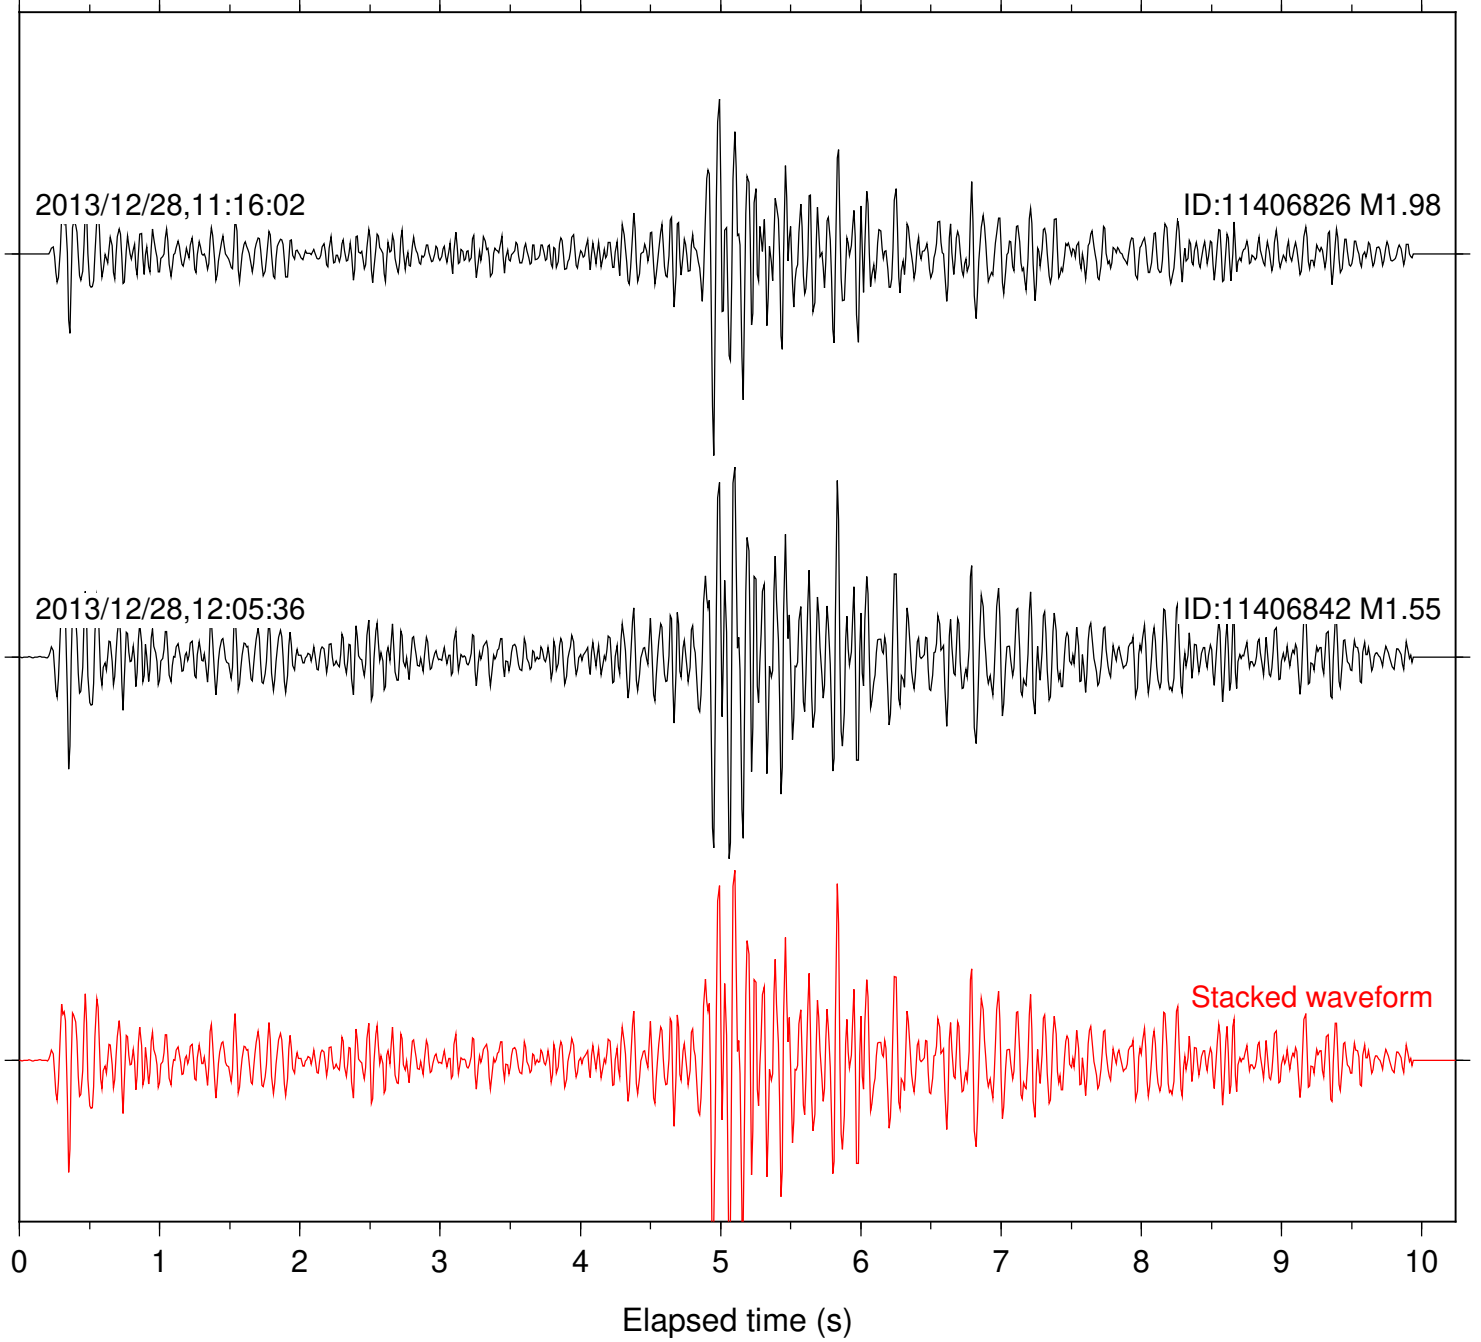

0 1 2 3 4 5 6 7 8 9 10

Elapsed time (s)

Station: MSC Com: HHZ

Focal depth: 16.63 km

Station: PFO Com: HHZ

Focal depth: 16.63 km

Station: PMD Com: HHZ

Focal depth: 16.63 km