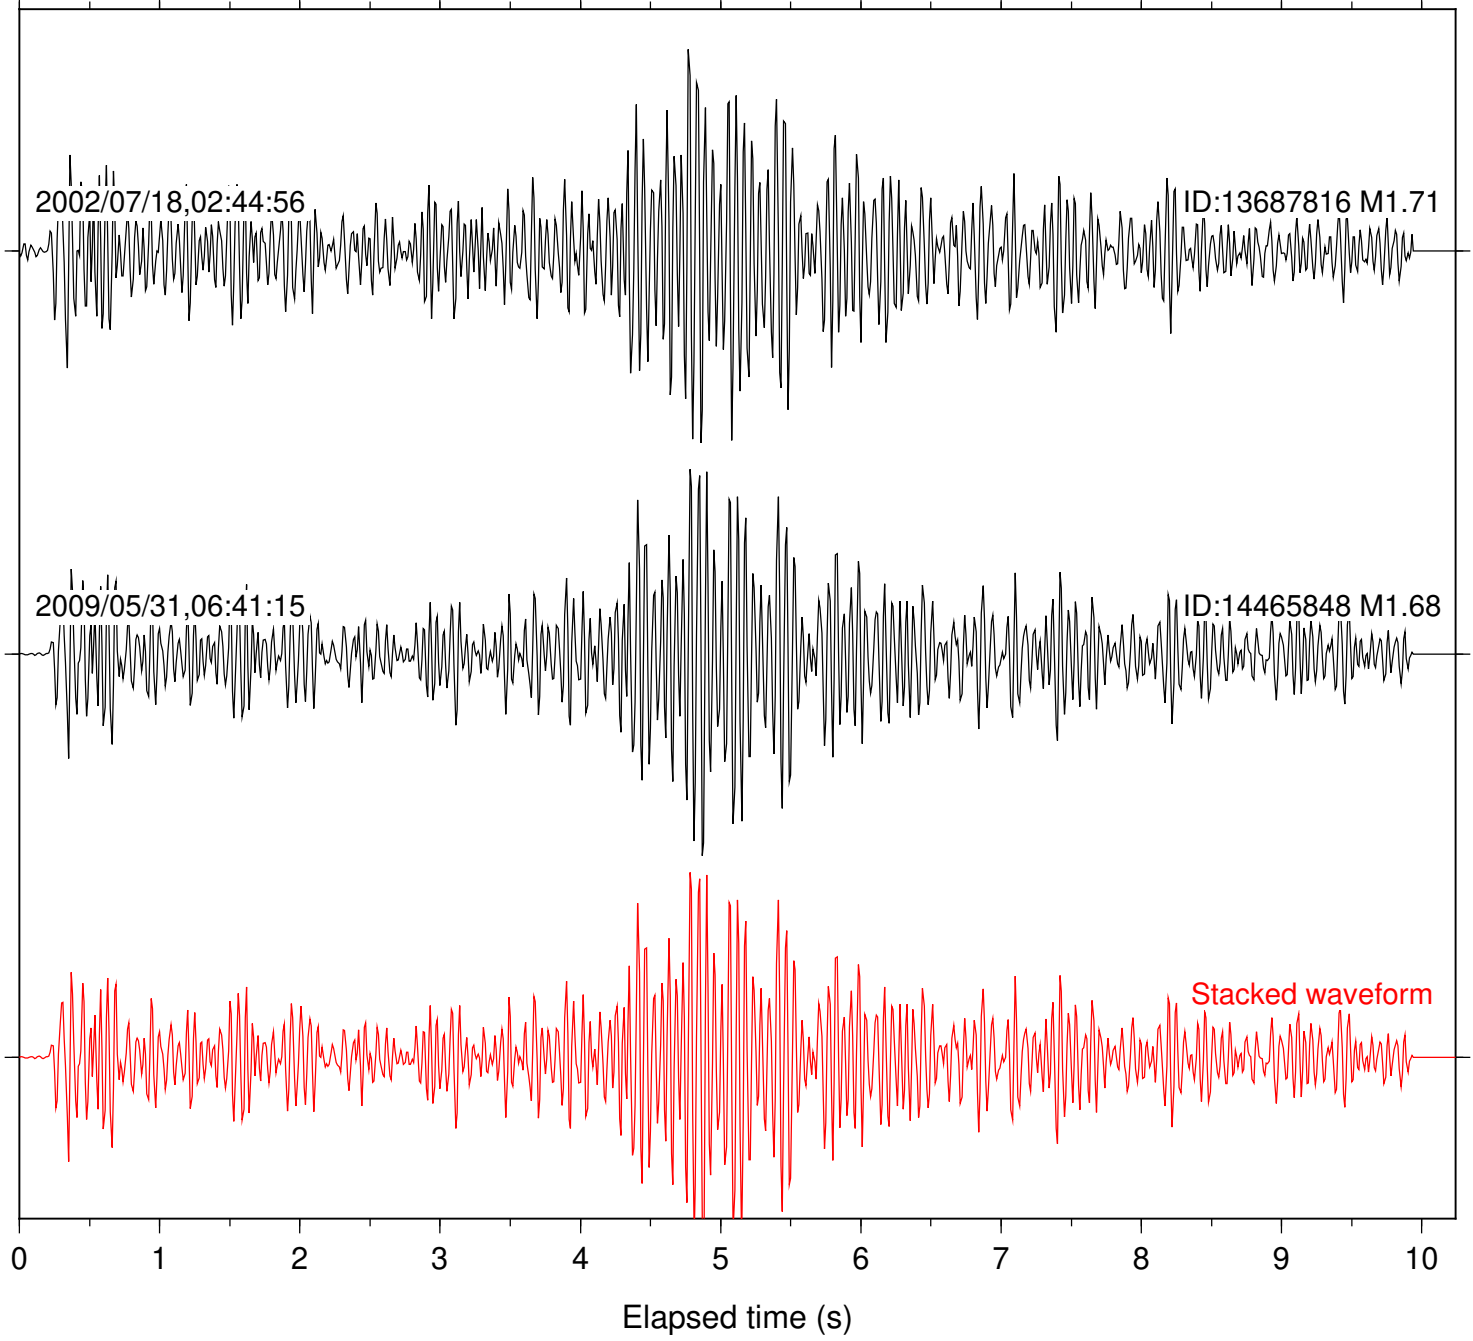

Station: PFO Com: HHZ

Focal depth: 16.69 km