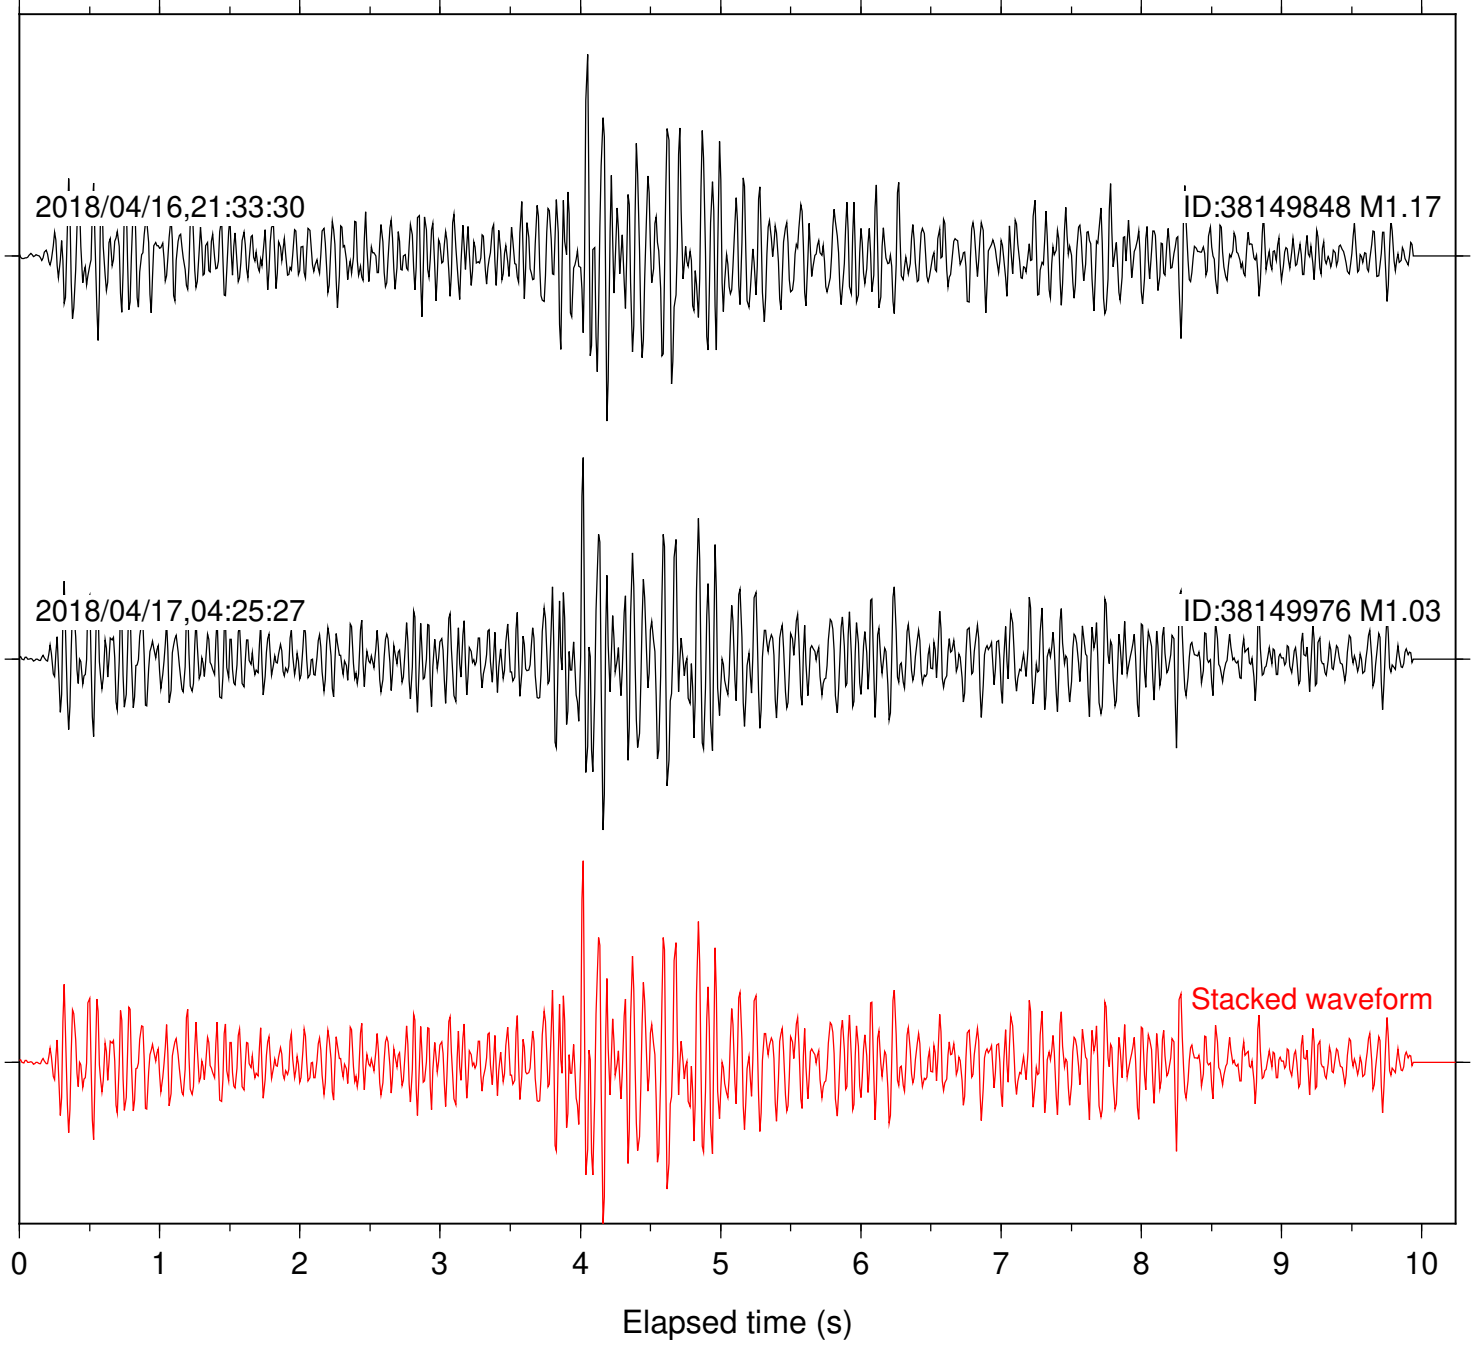

Station: B093 Com: EHZ

Focal depth: 13.35 km