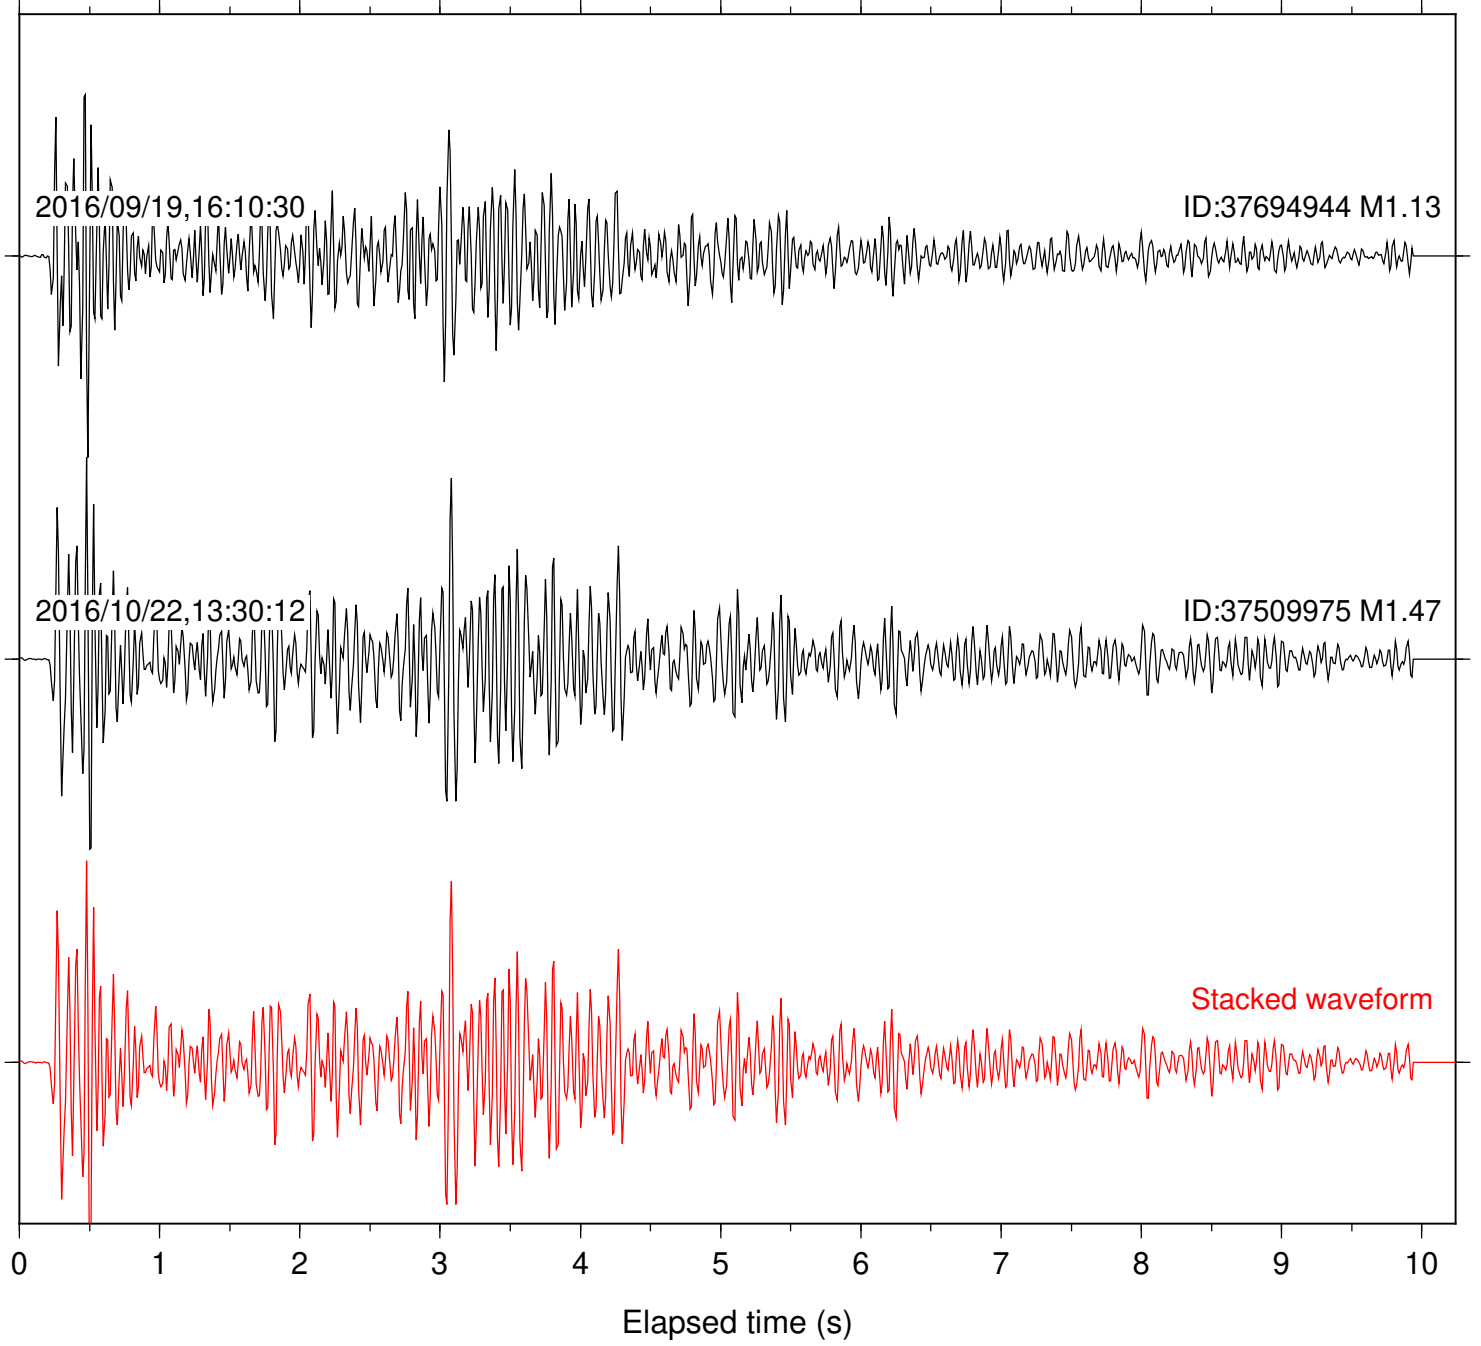

Station: PLM Com: HHZ

Focal depth: 6.53 km