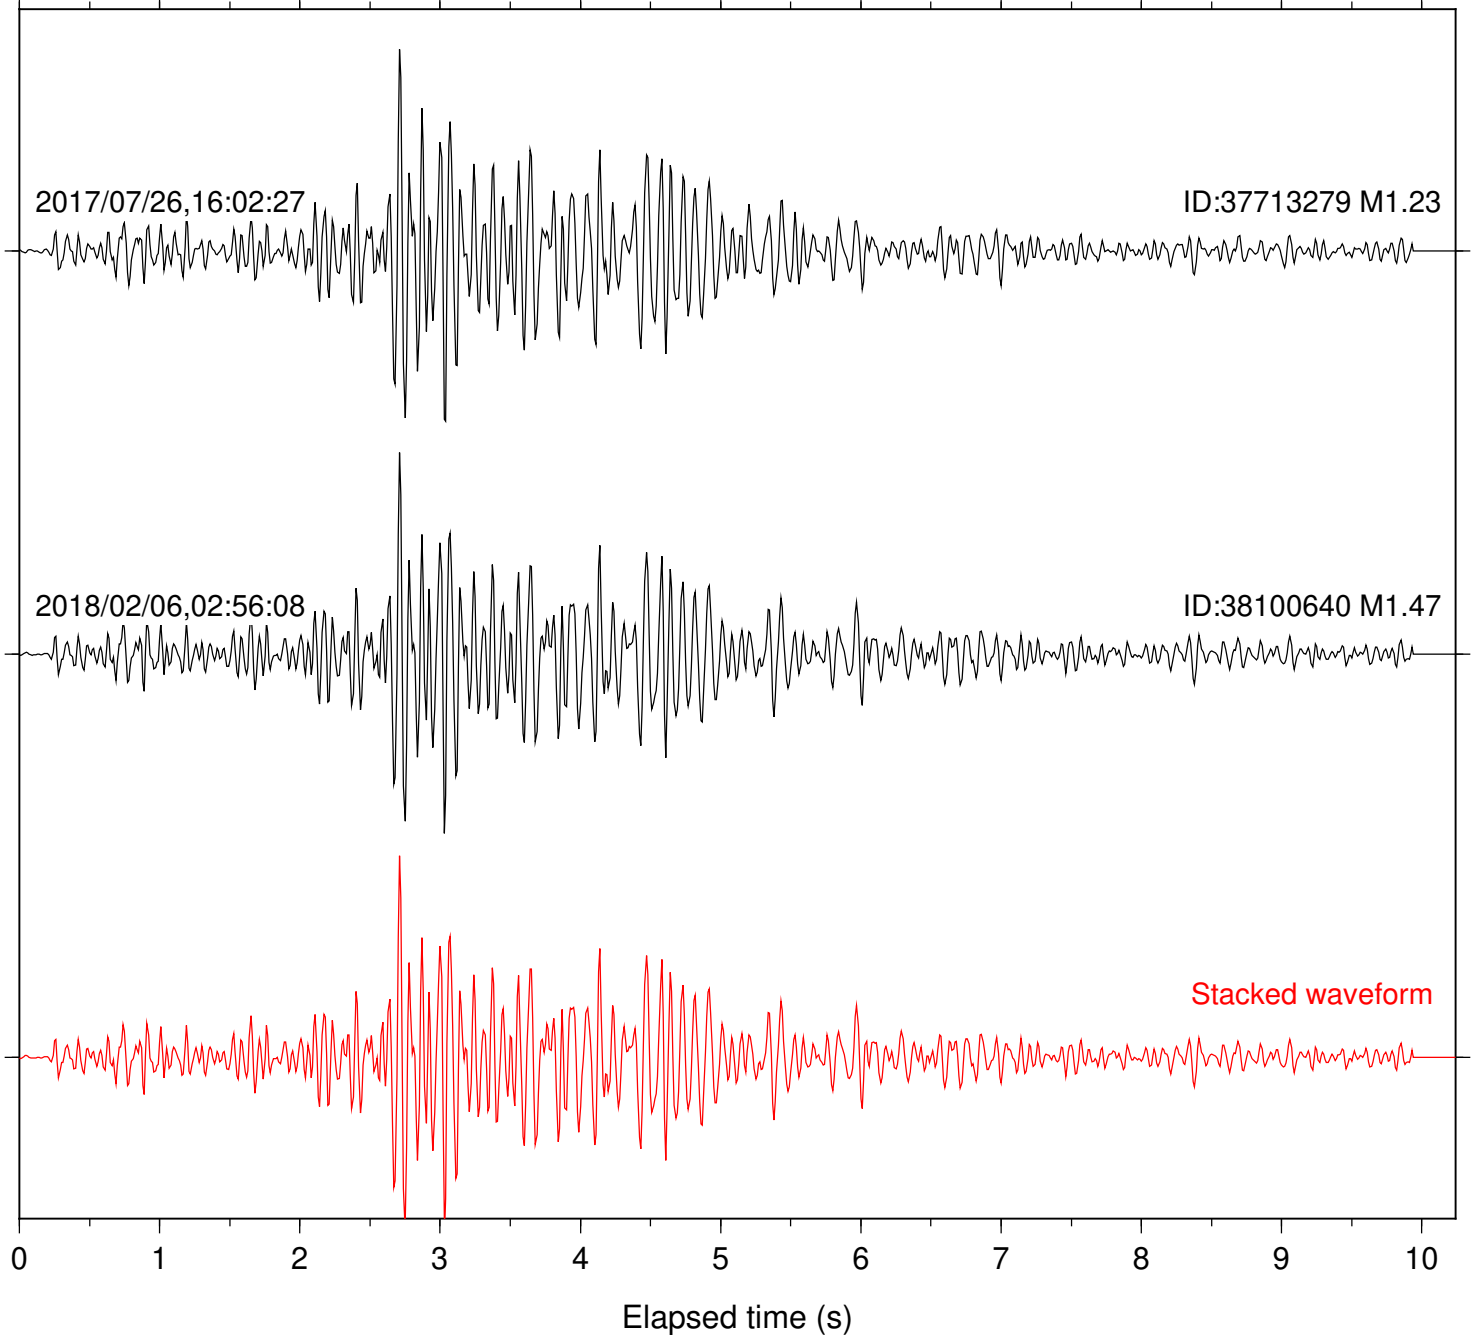

Station: CSH Com: HHZ

Focal depth: 5.28 km

Station: DNR Com: HHZ

Focal depth: 5.28 km

Station: FRD Com: HHZ

Focal depth: 5.28 km

Station: HMT2 Com: HHZ

Focal depth: 5.28 km