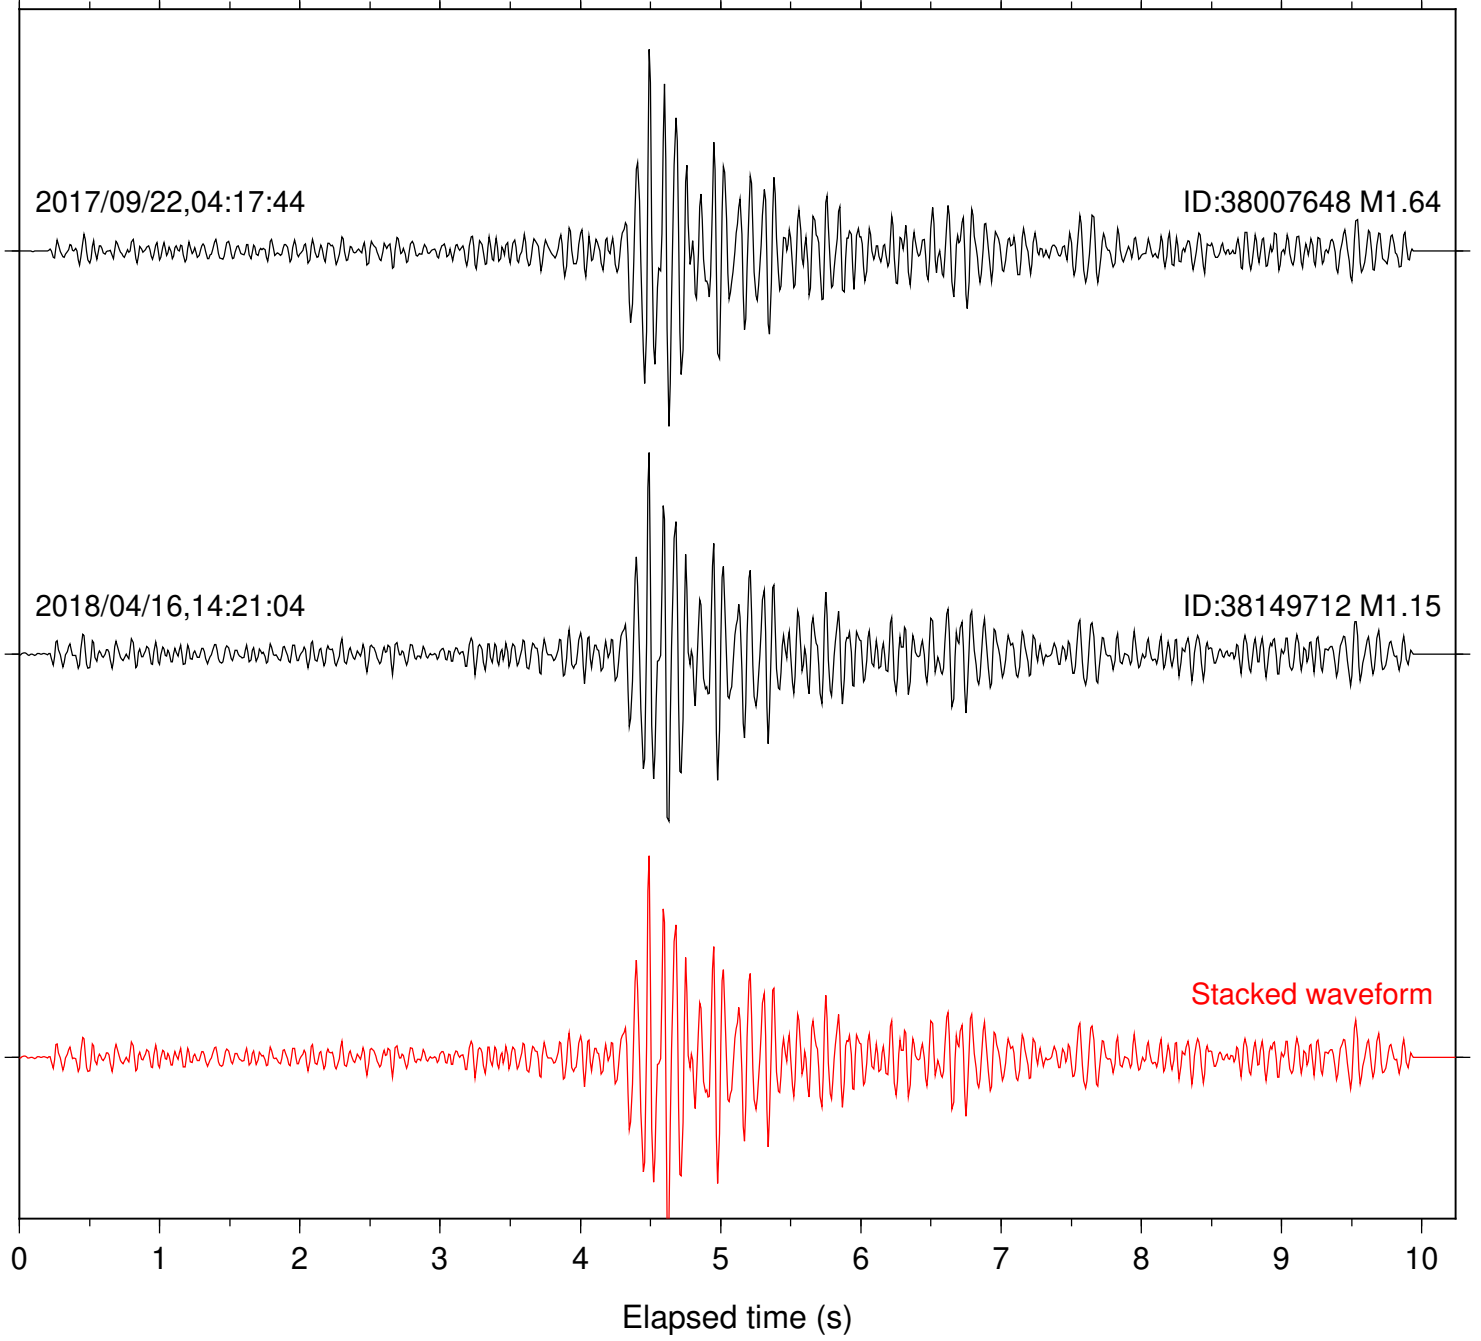

Station: B084 Com: EHZ

Focal depth: 5.63 km