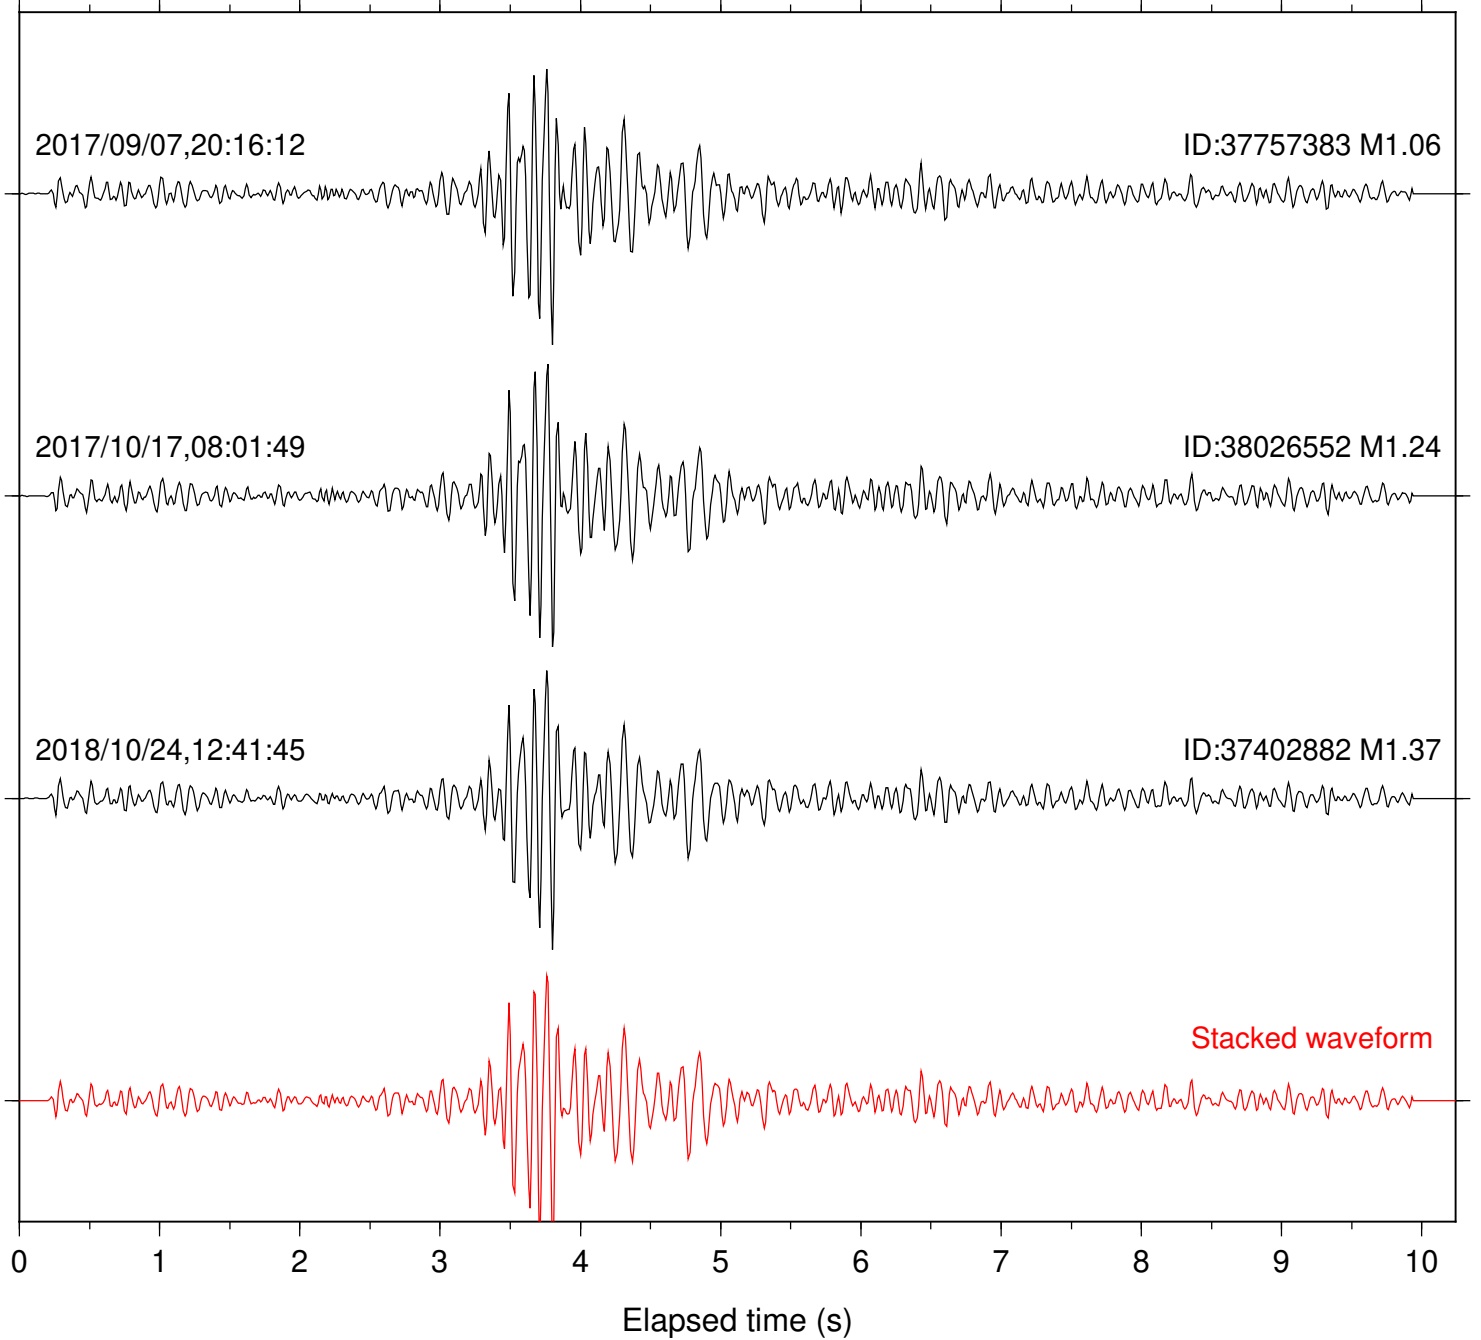

Station: POB2 Com: HHZ

Focal depth: 5.09 km