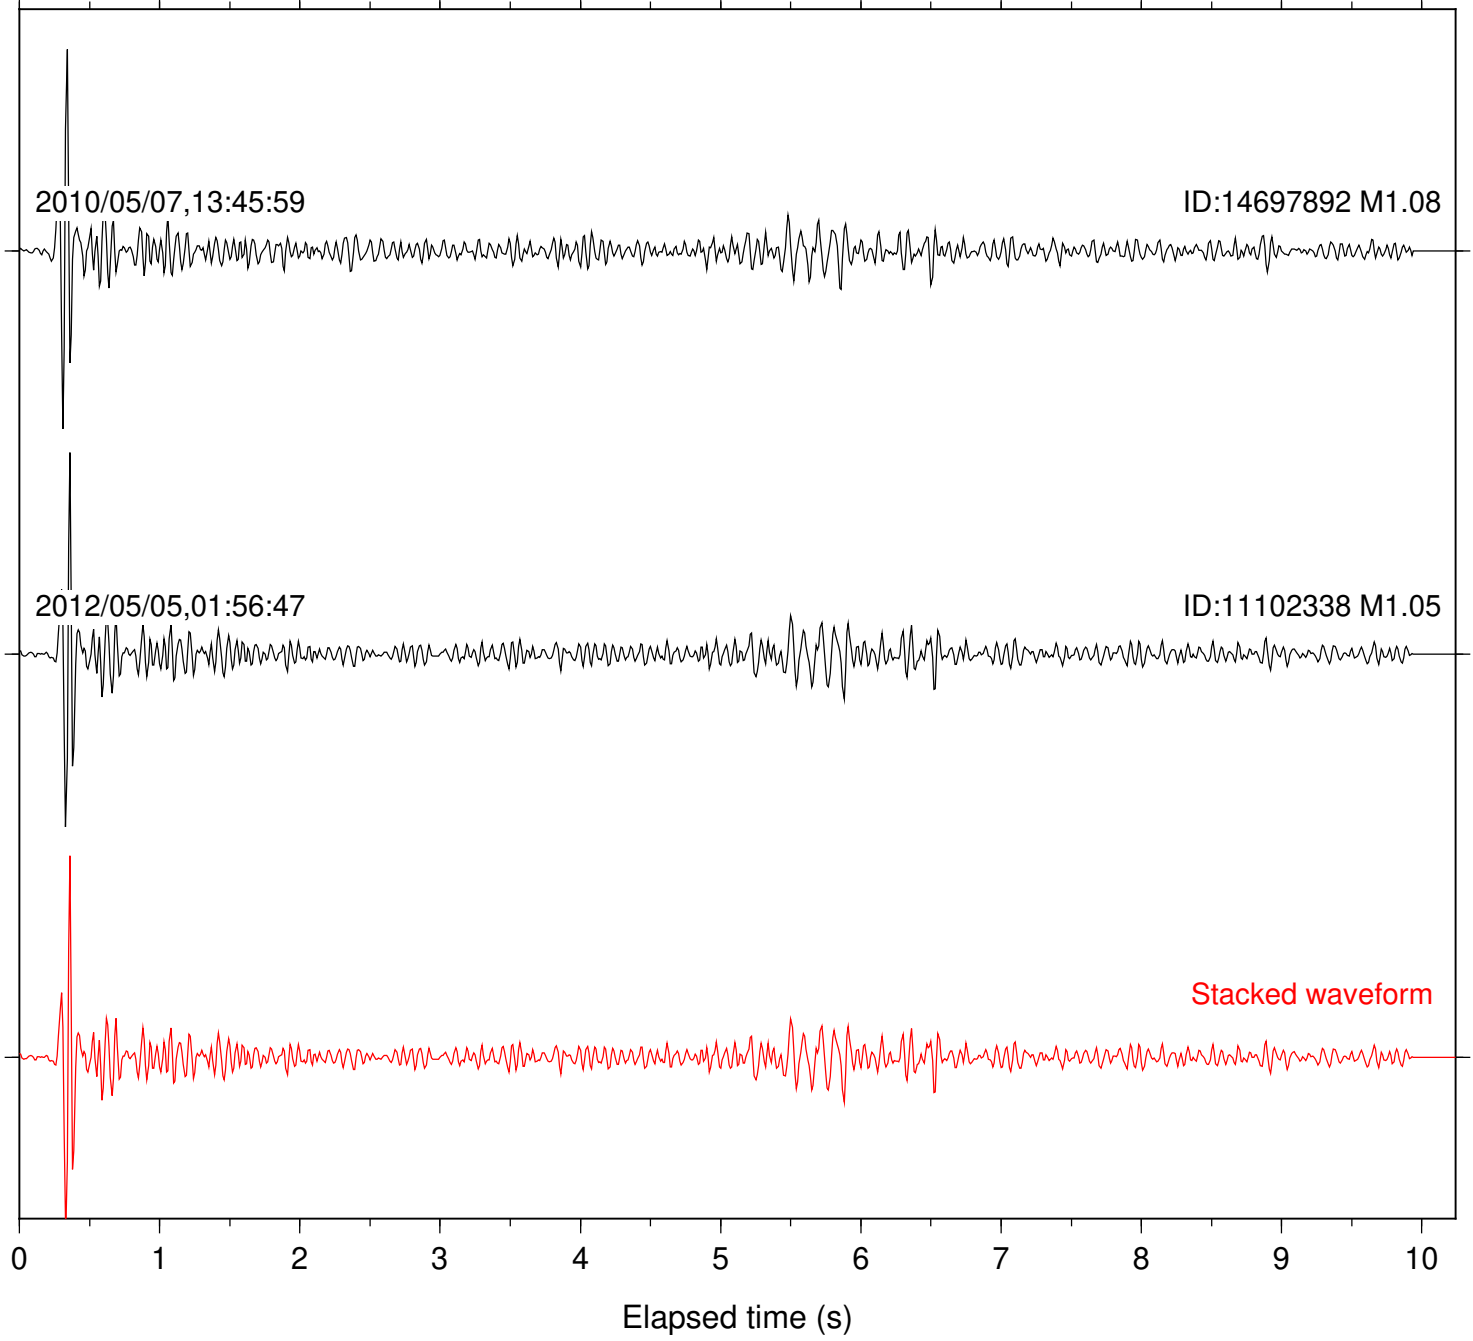

Station: B084 Com: EHZ

Focal depth: 17.85 km

Station: B087 Com: EHZ

Focal depth: 17.85 km

Station: B088 Com: EHZ

Focal depth: 17.85 km

Station: DGR Com: HHZ

Focal depth: 17.85 km