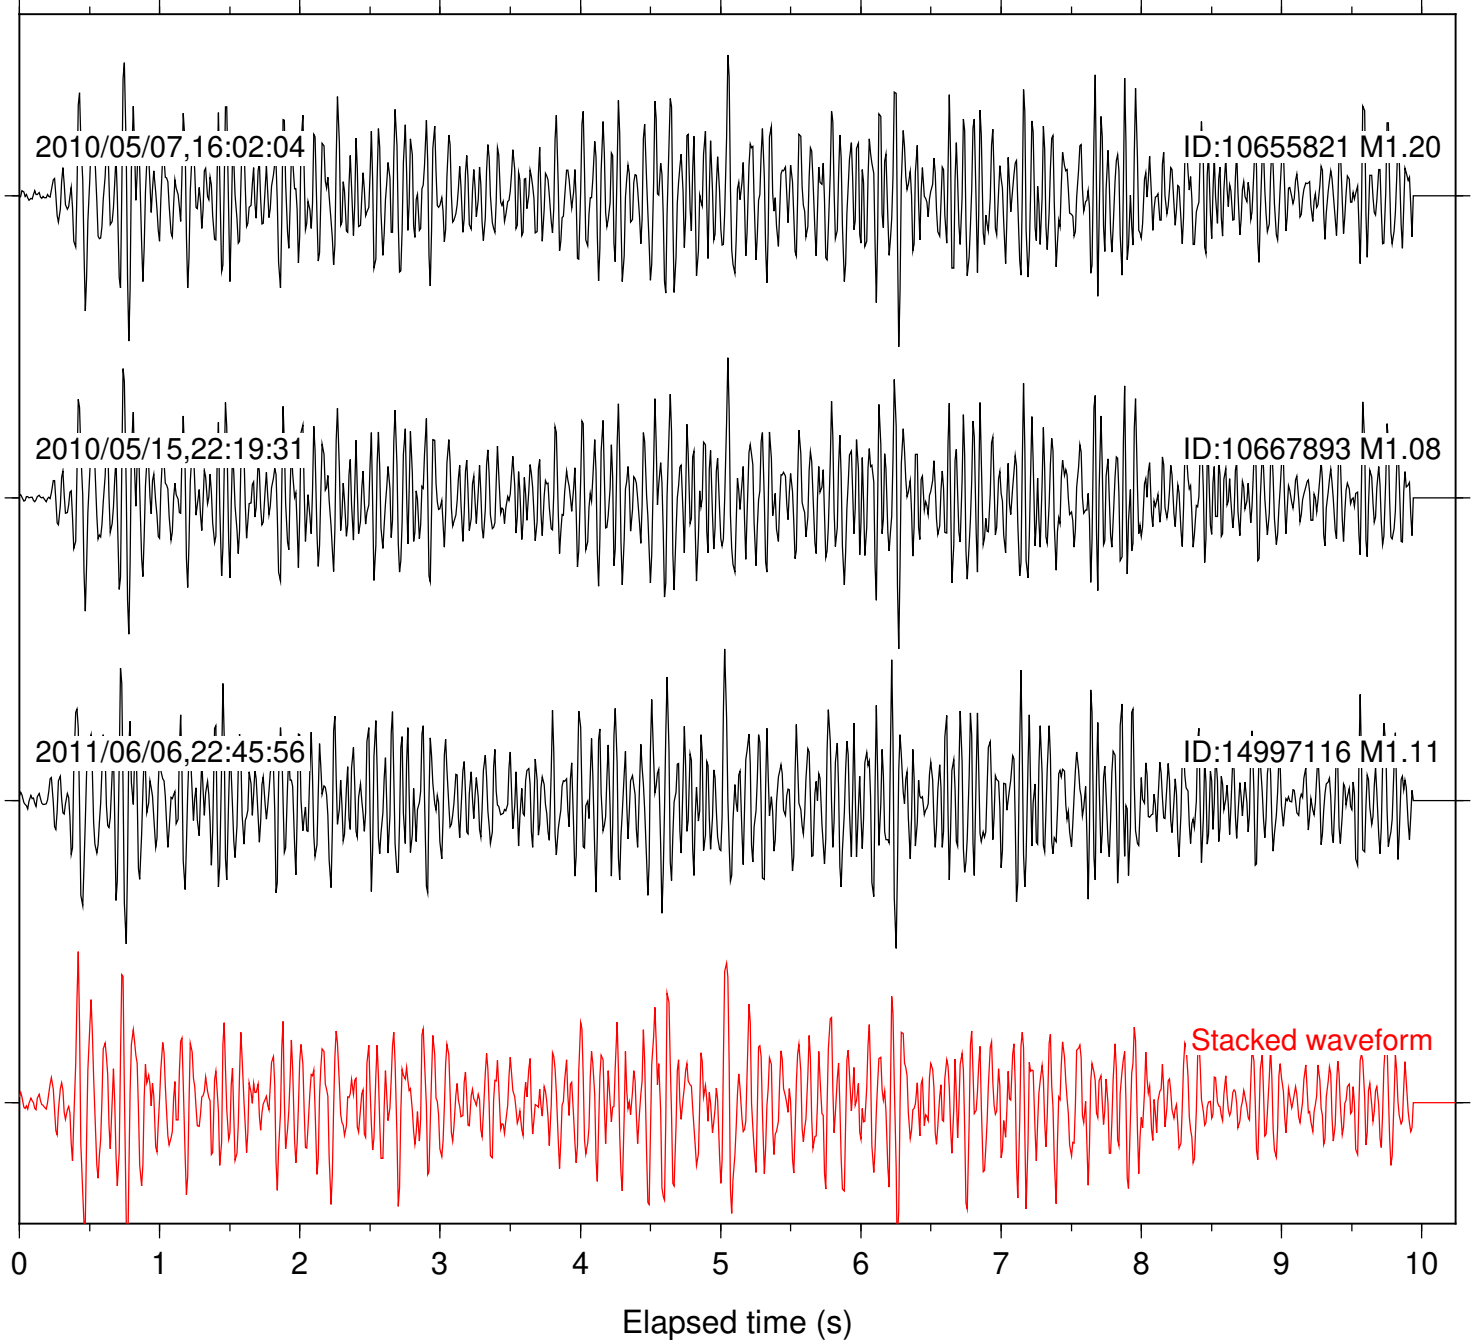

Station: FRD Com: HHZ

Focal depth: 2.44 km