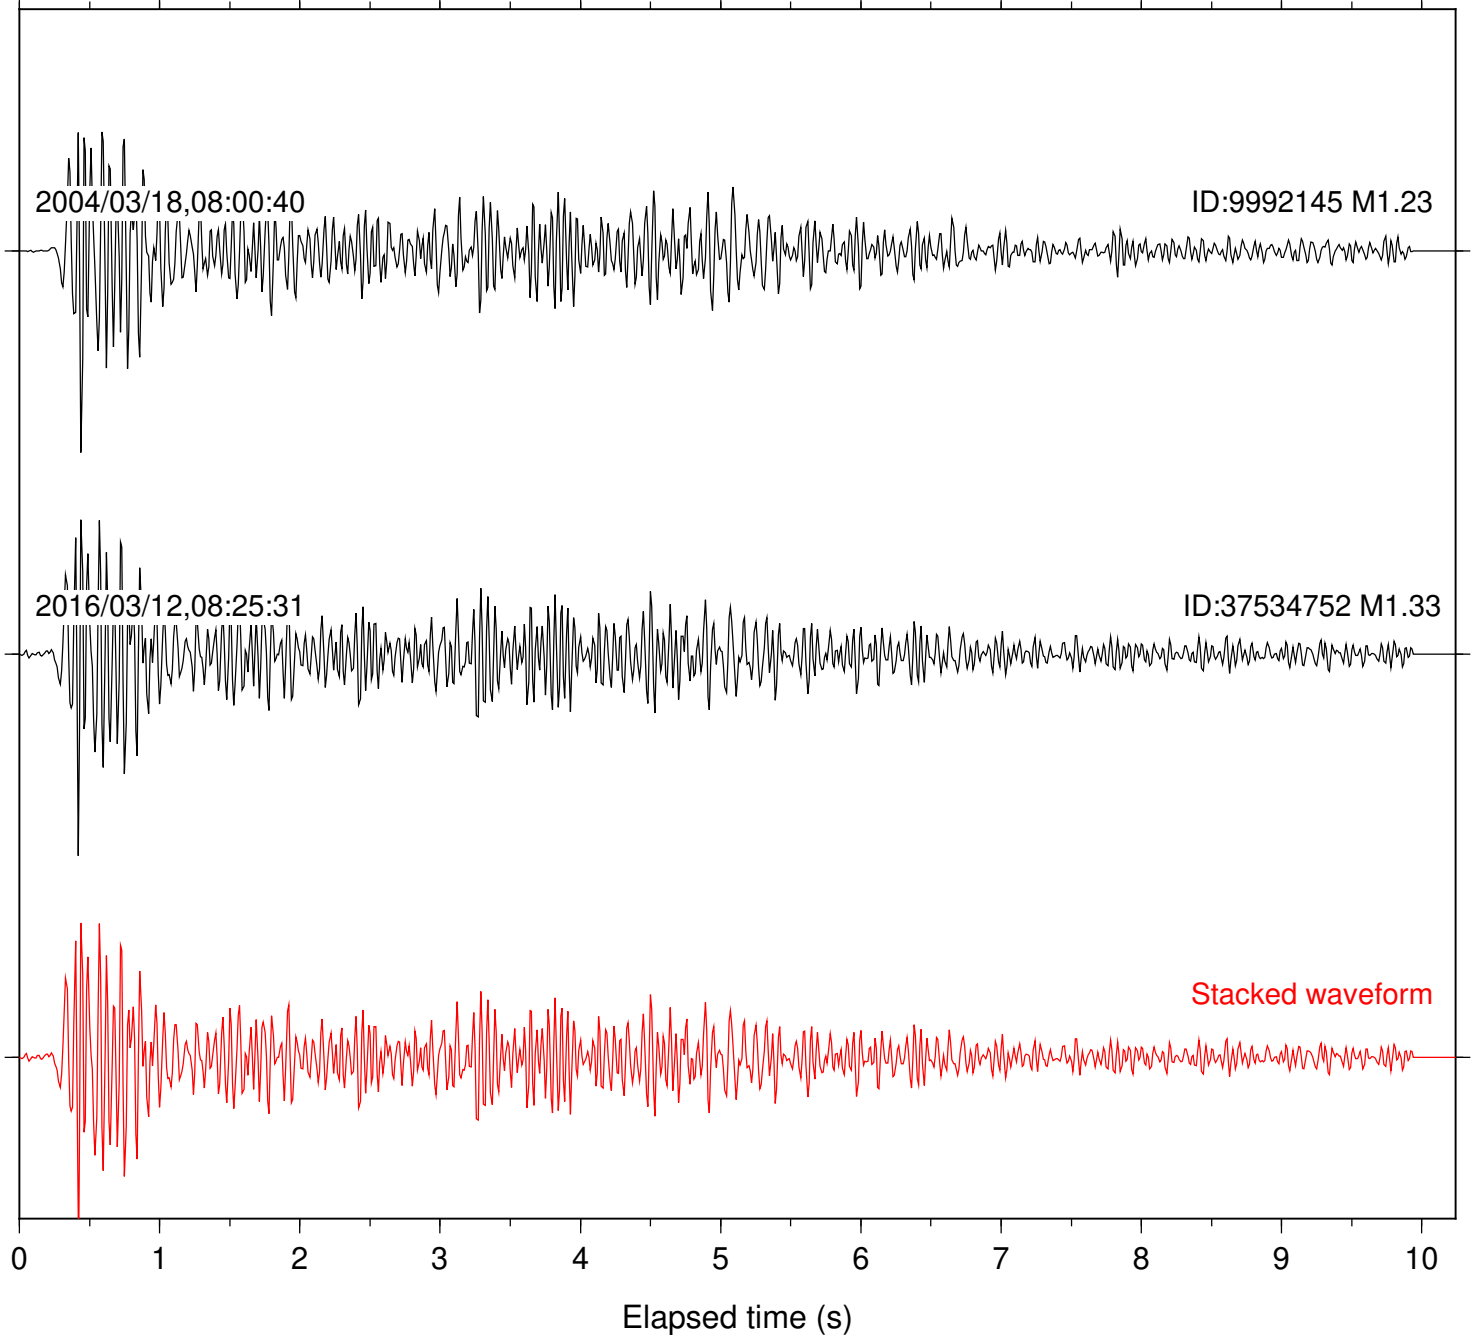

Station: LVA2 Com: HHZ

Focal depth: 12.21 km