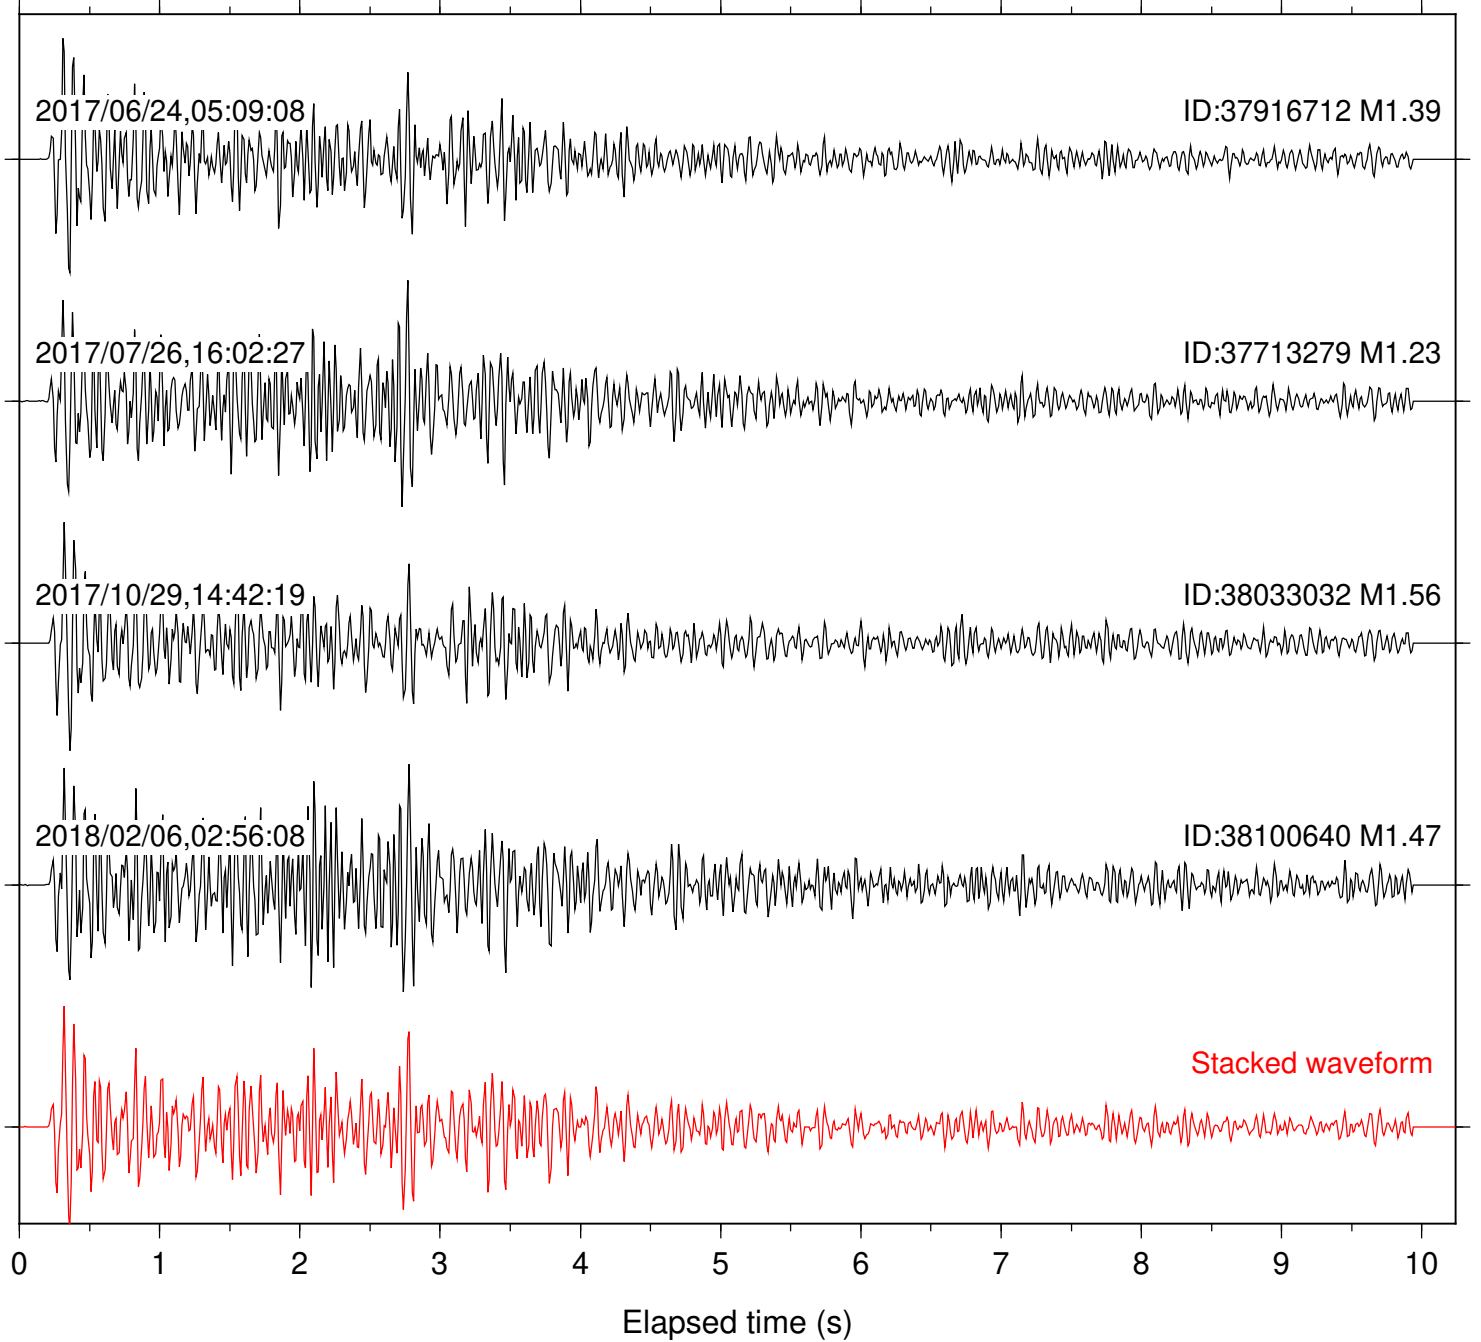

Station: CSH Com: HHZ

Focal depth: 5.28 km

Station: DNR Com: HHZ

Focal depth: 5.28 km

Station: FRD Com: HHZ

Focal depth: 5.28 km

Station: HMT2 Com: HHZ

Focal depth: 5.28 km