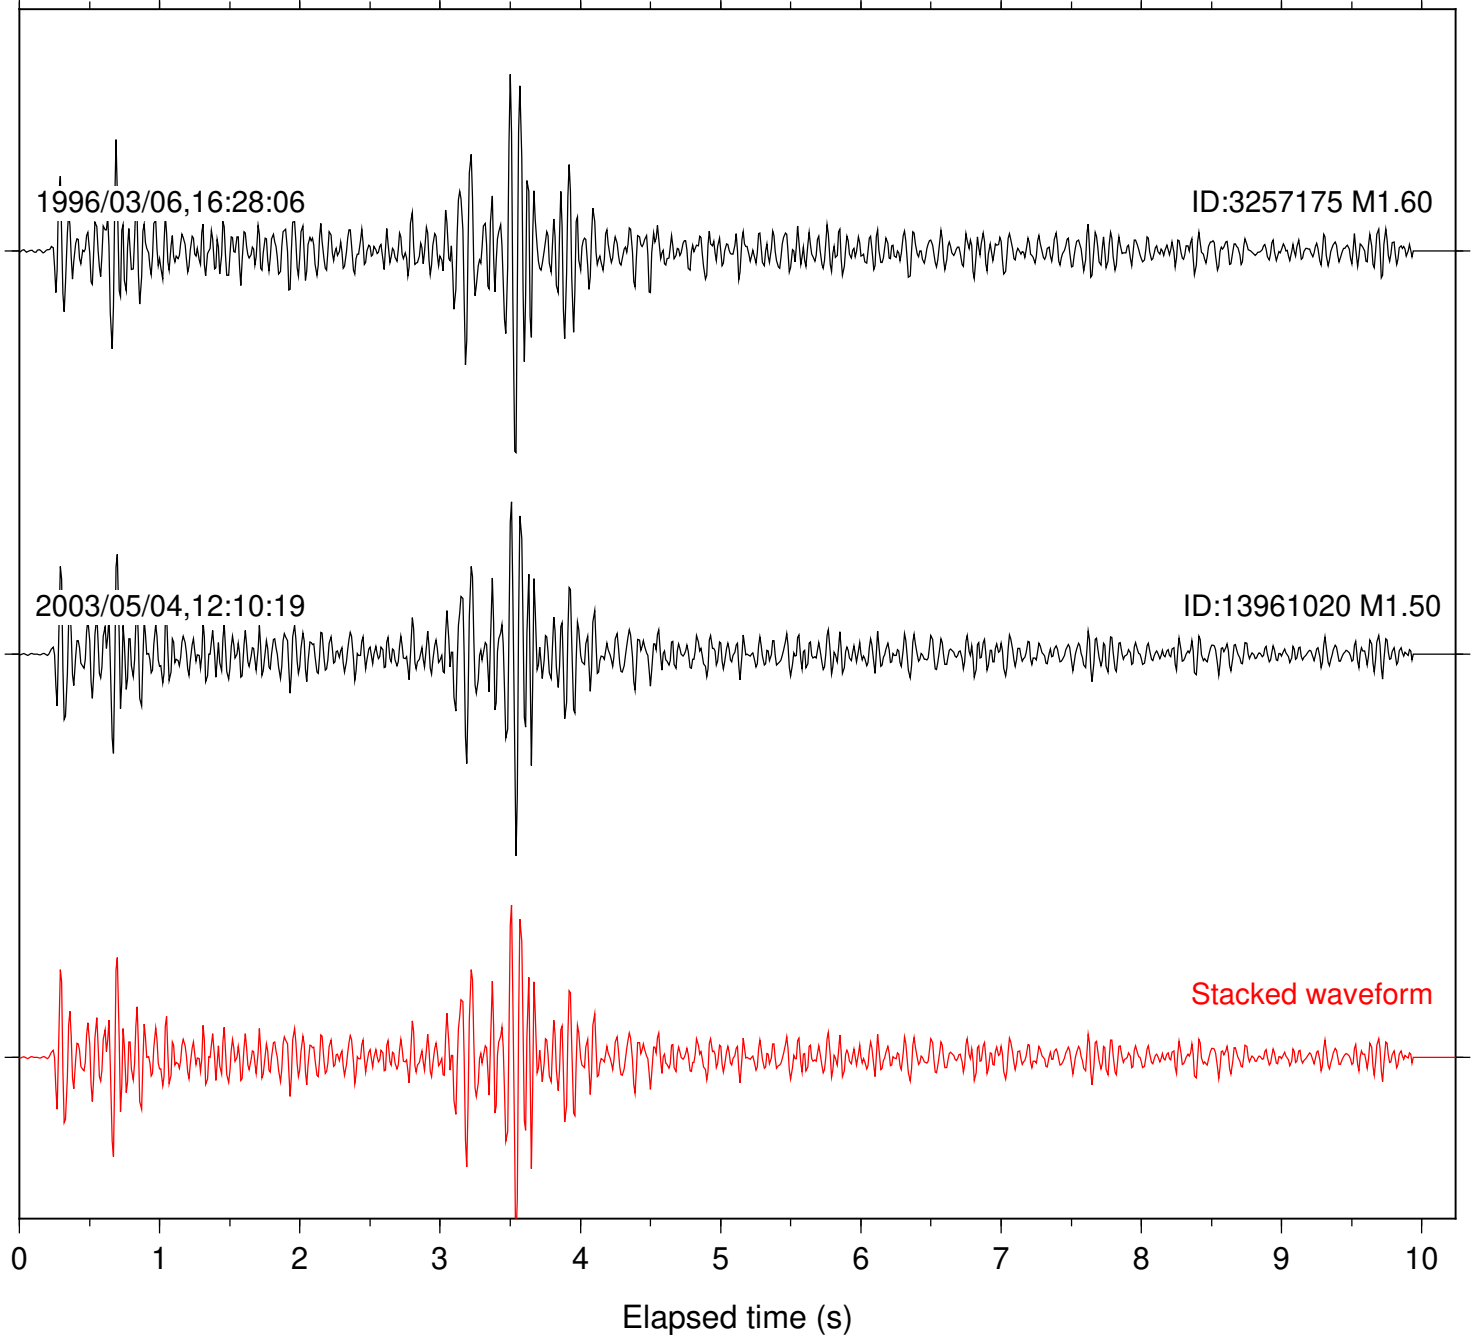

Station: RDM Com: HHZ

Focal depth: 17.51 km