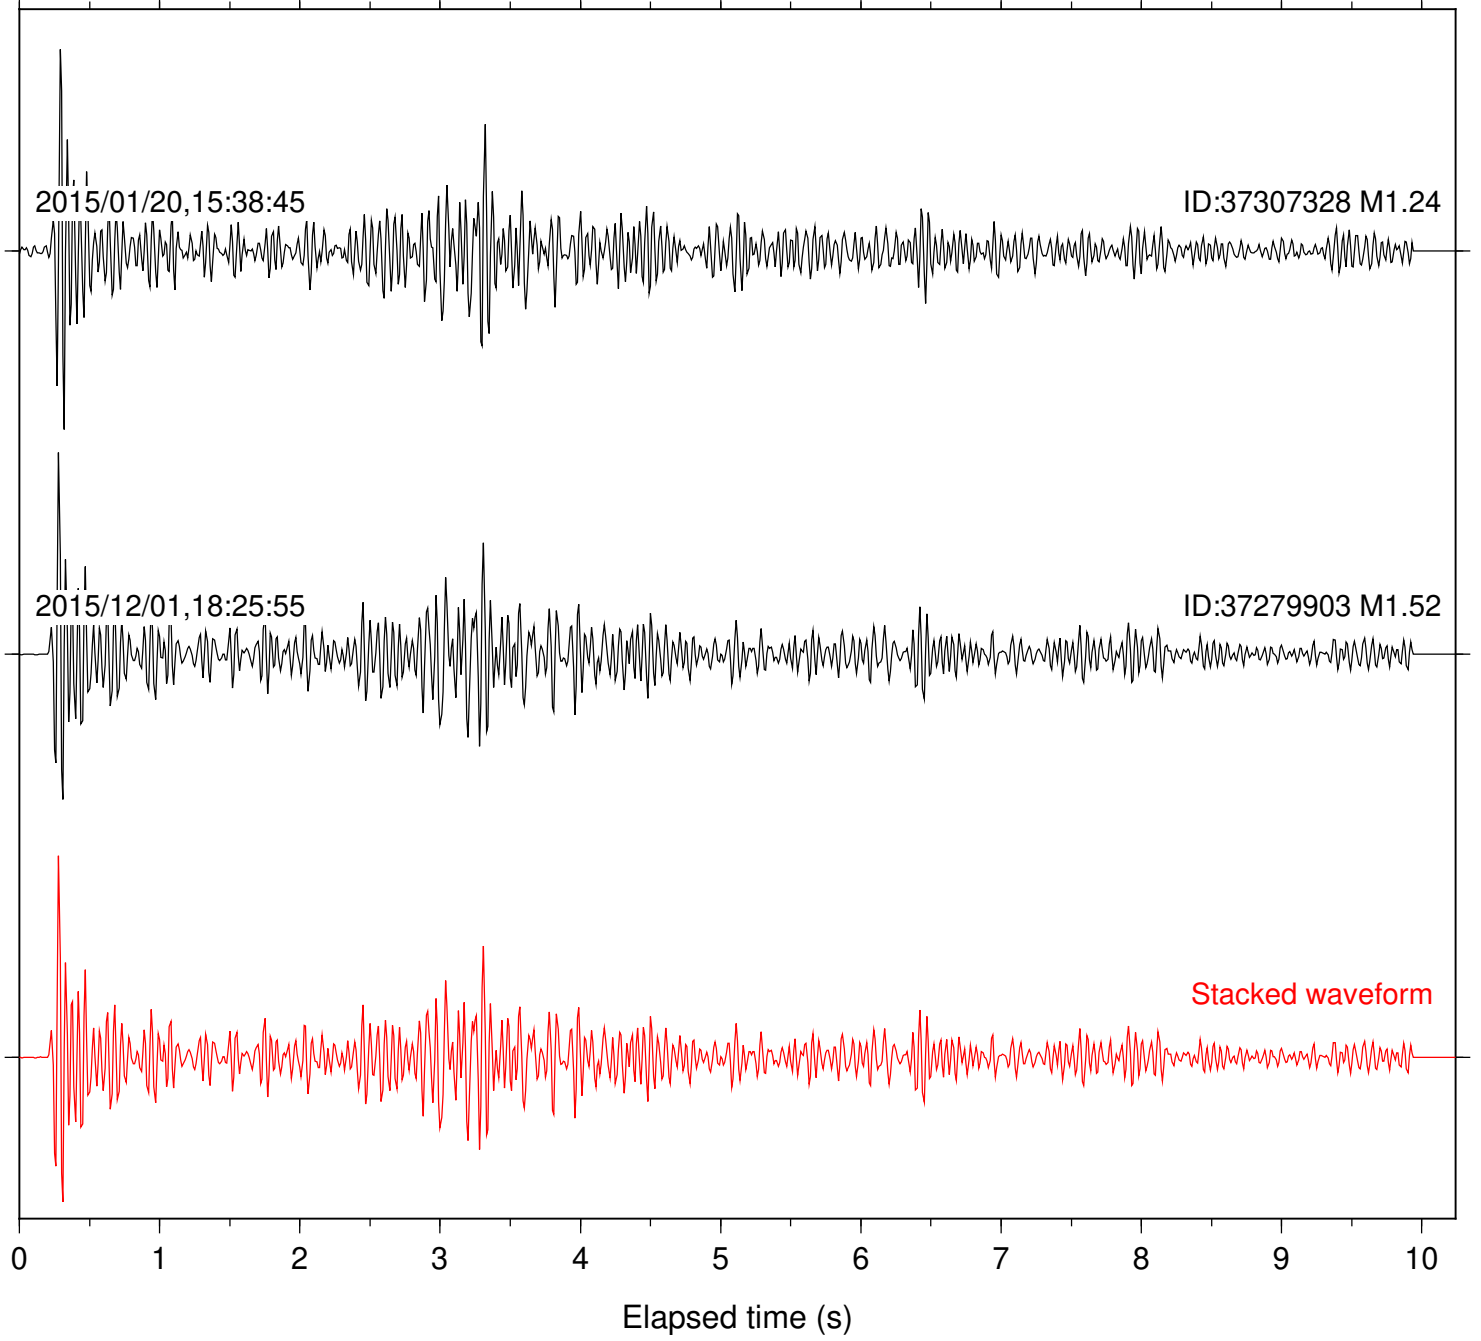

Stacked waveform

0 1 2 3 4 5 6 7 8 9 10  
Elapsed time (s)

Station: B093 Com: EHZ

Focal depth: 9.36 km

Station: DGR Com: HHZ

Focal depth: 9.36 km

Station: FRD Com: HHZ

Focal depth: 9.36 km