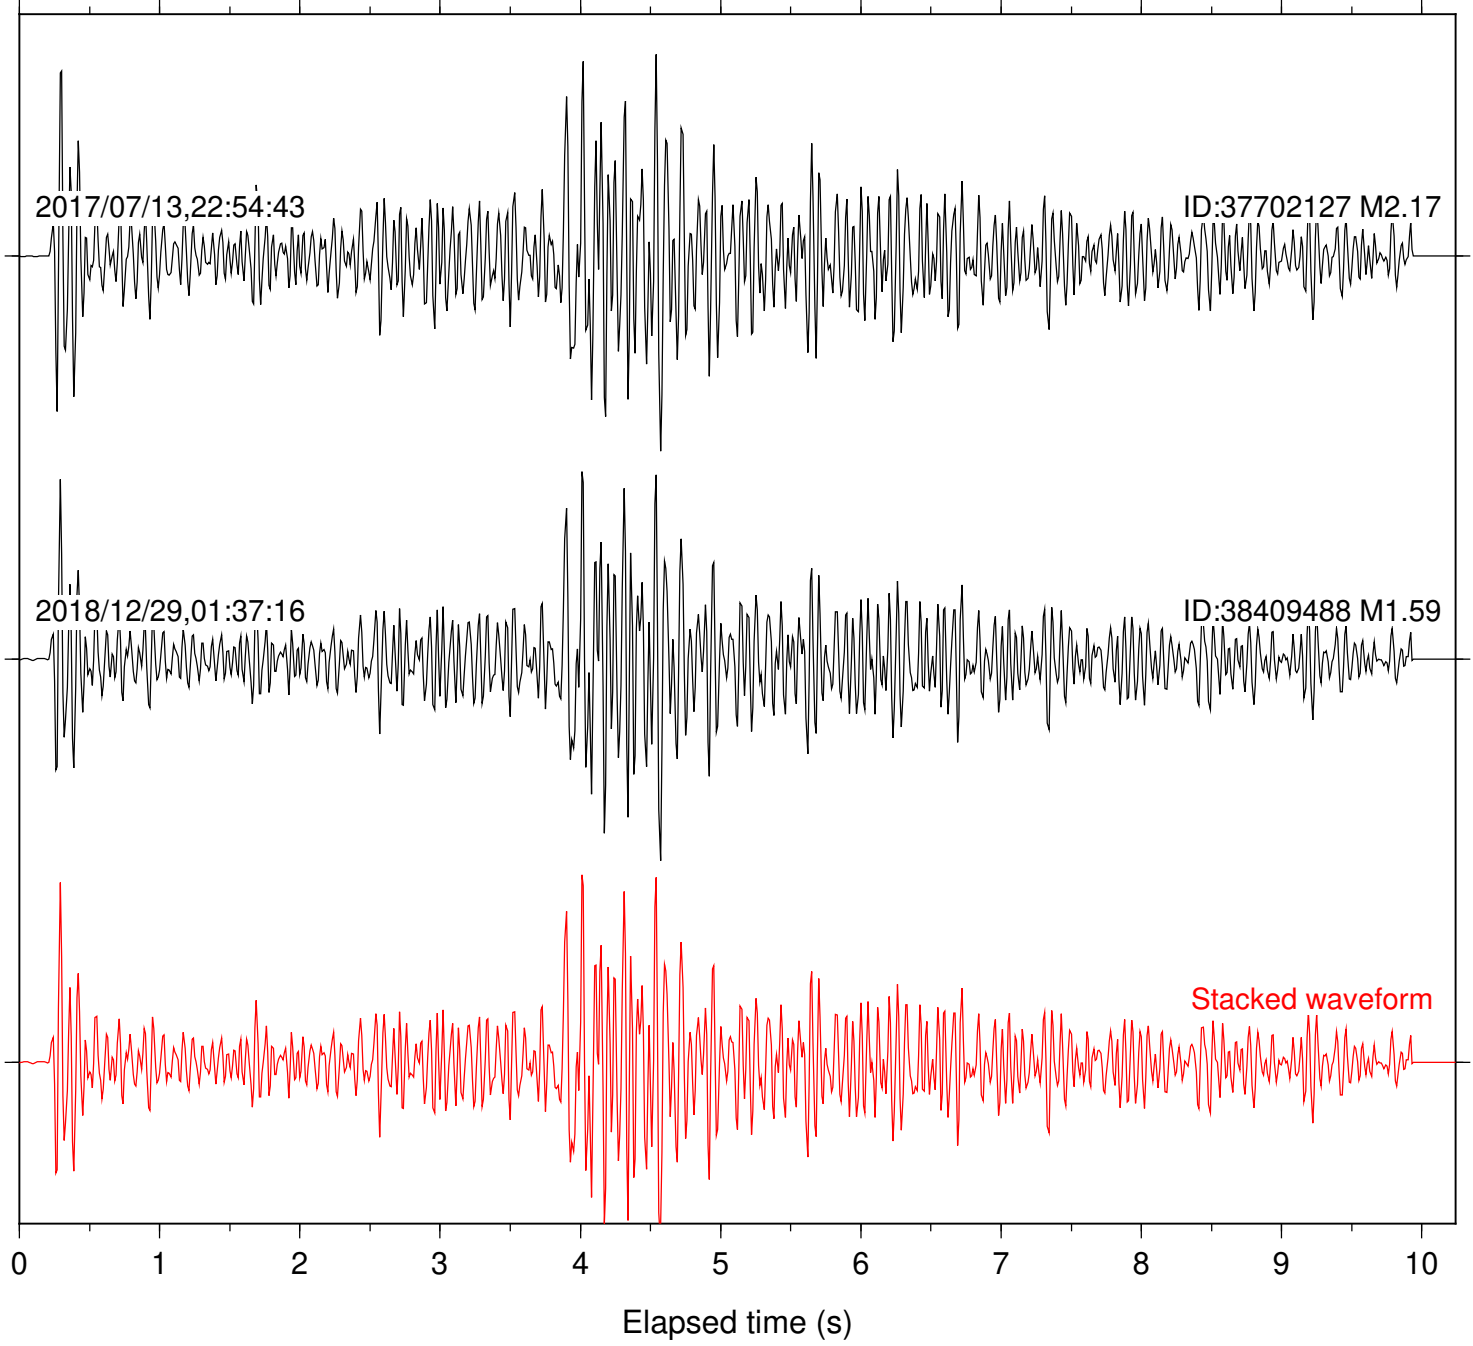

Station: CSH Com: HHZ

Focal depth: 6.18 km

Station: DGR Com: HHZ

Focal depth: 6.18 km

Station: FRD Com: HHZ

Focal depth: 6.18 km

Station: HMT2 Com: HHZ

Focal depth: 6.18 km