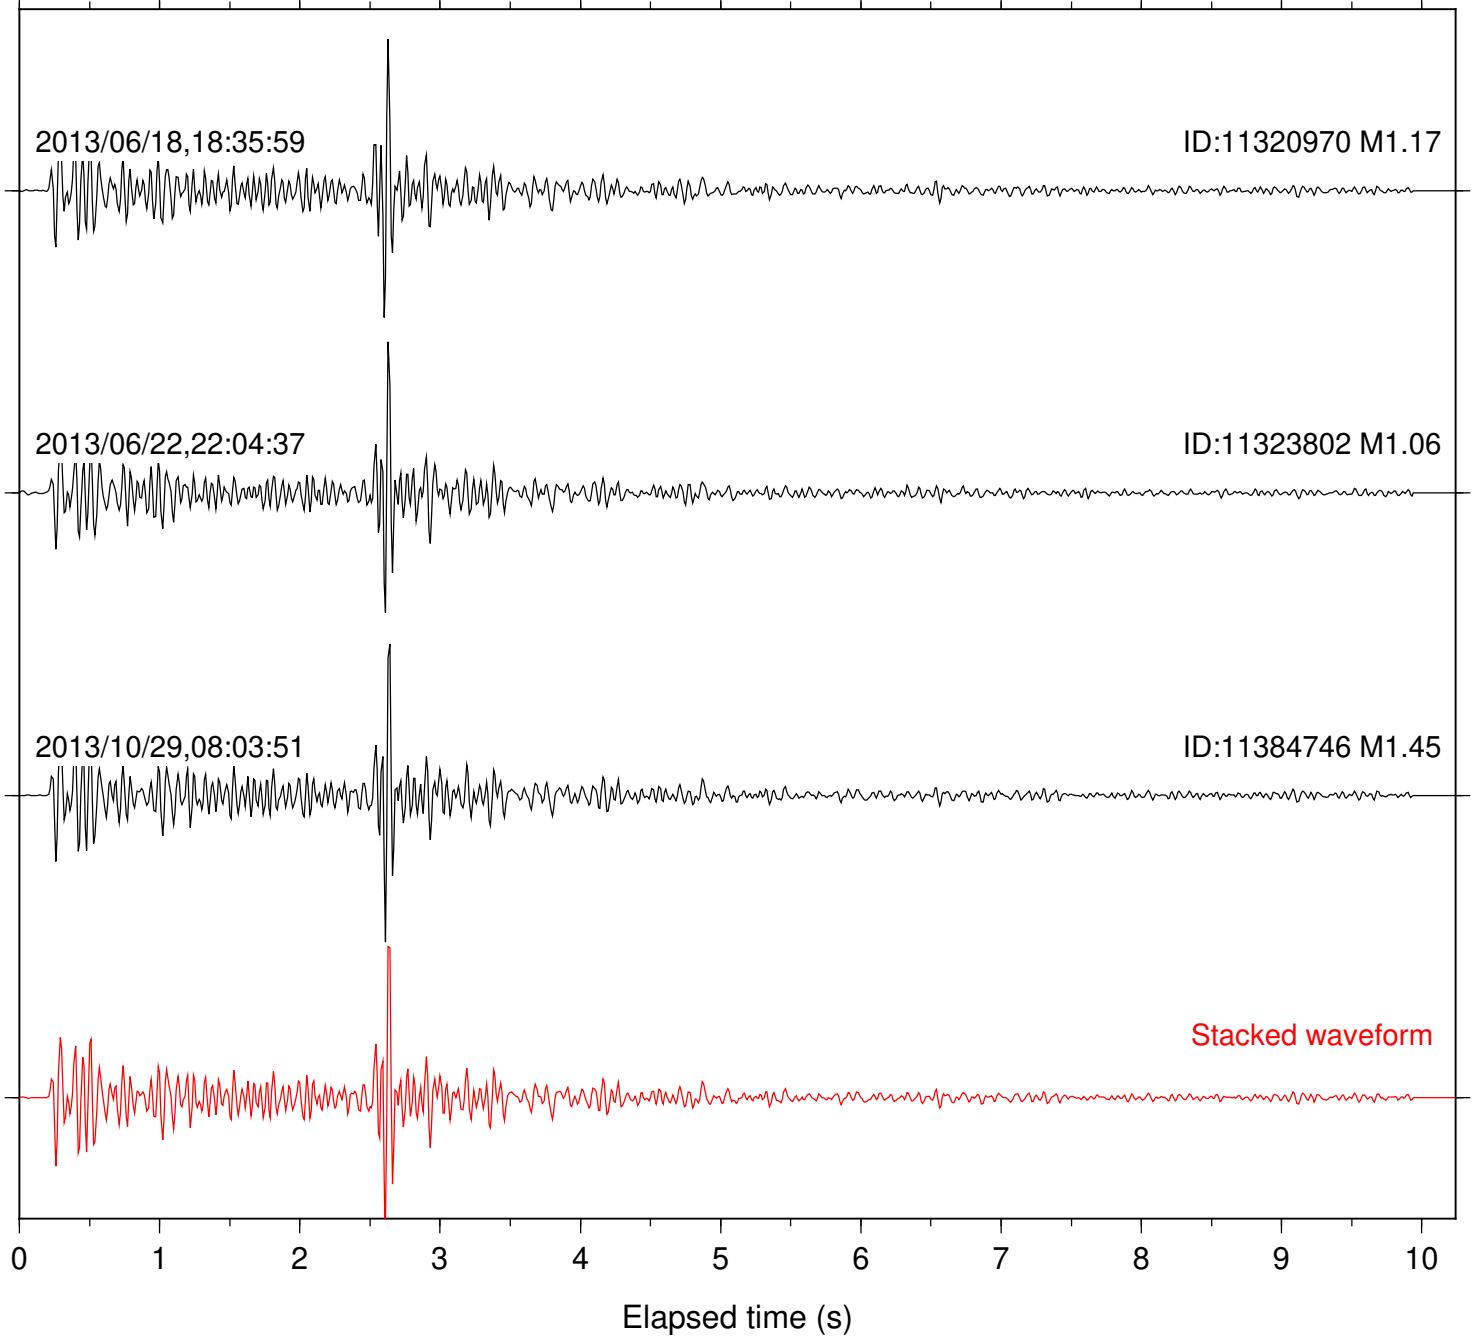

Station: B087 Com: EHZ

Focal depth: 9.77 km