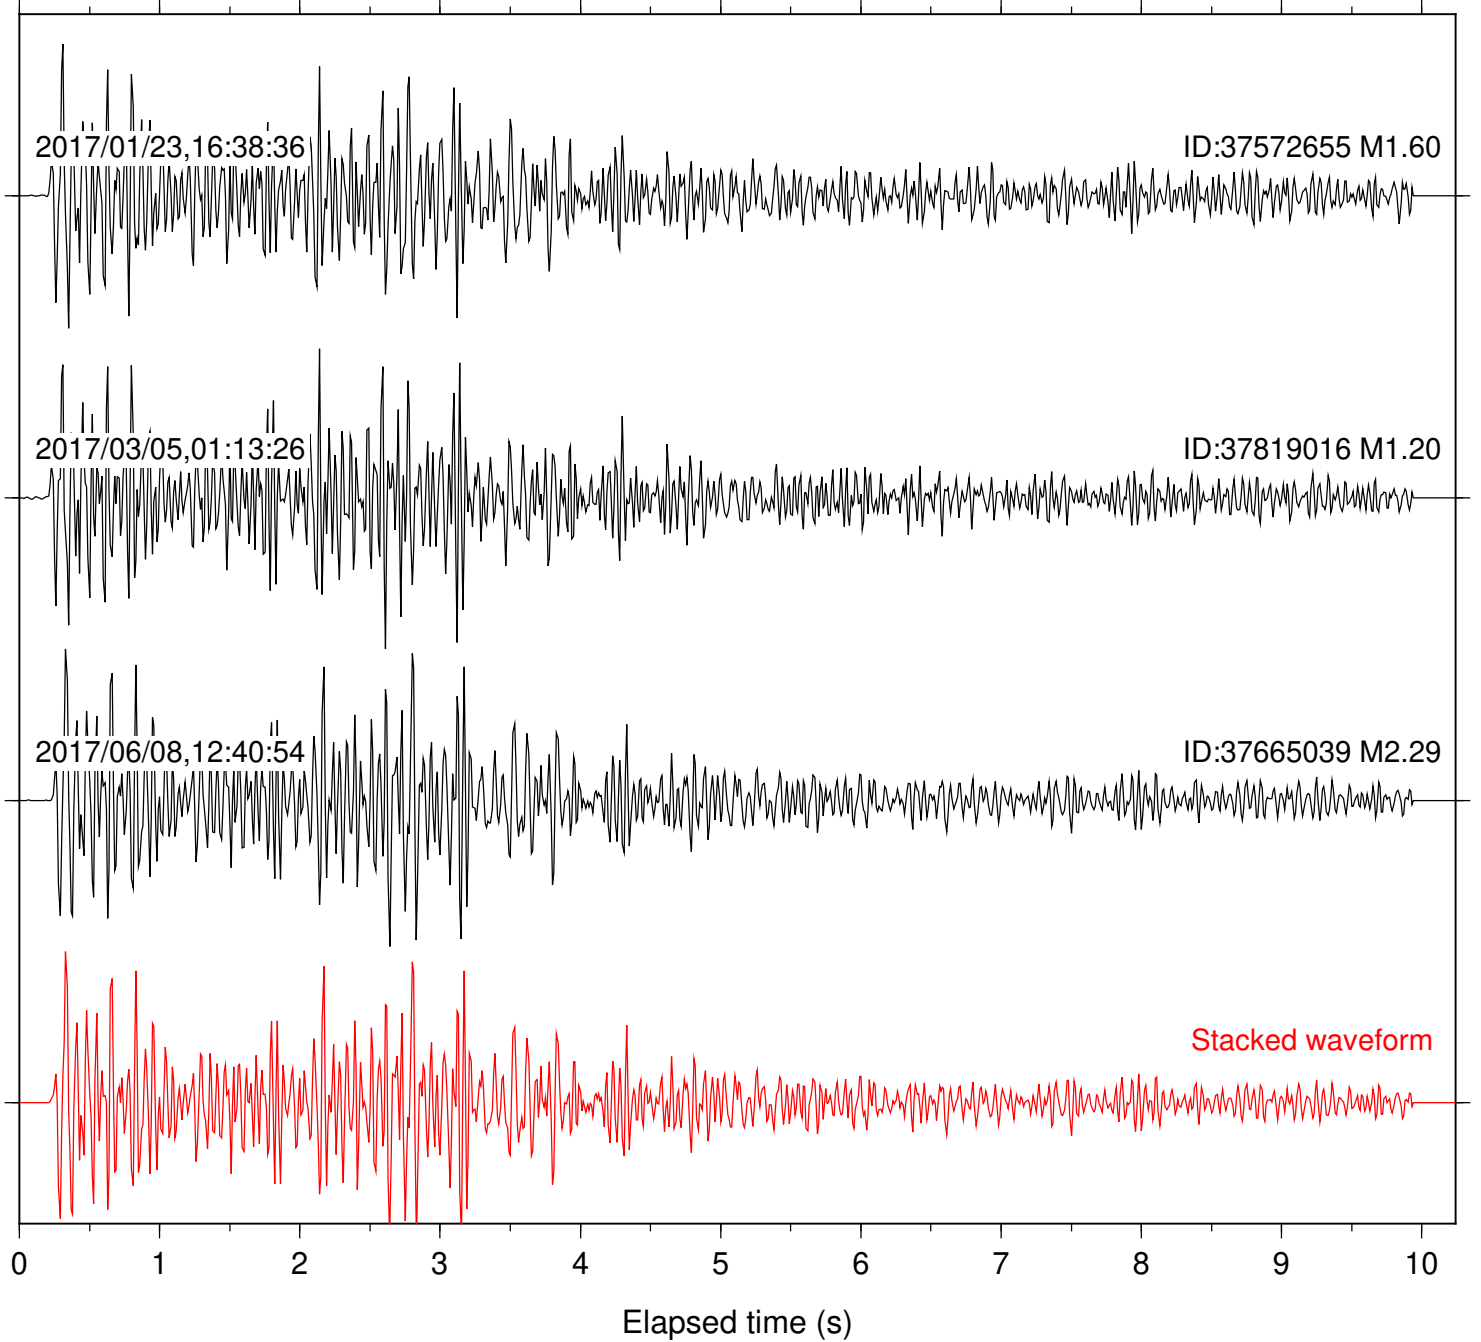

ID:37665039 M2.29

Stacked waveform

0 1 2 3 4 5 6 7 8 9 10  
Elapsed time (s)

Station: CSH Com: HHZ

Focal depth: 6.06 km

Station: FRD Com: HHZ

Focal depth: 6.06 km

Station: HMT2 Com: HHZ