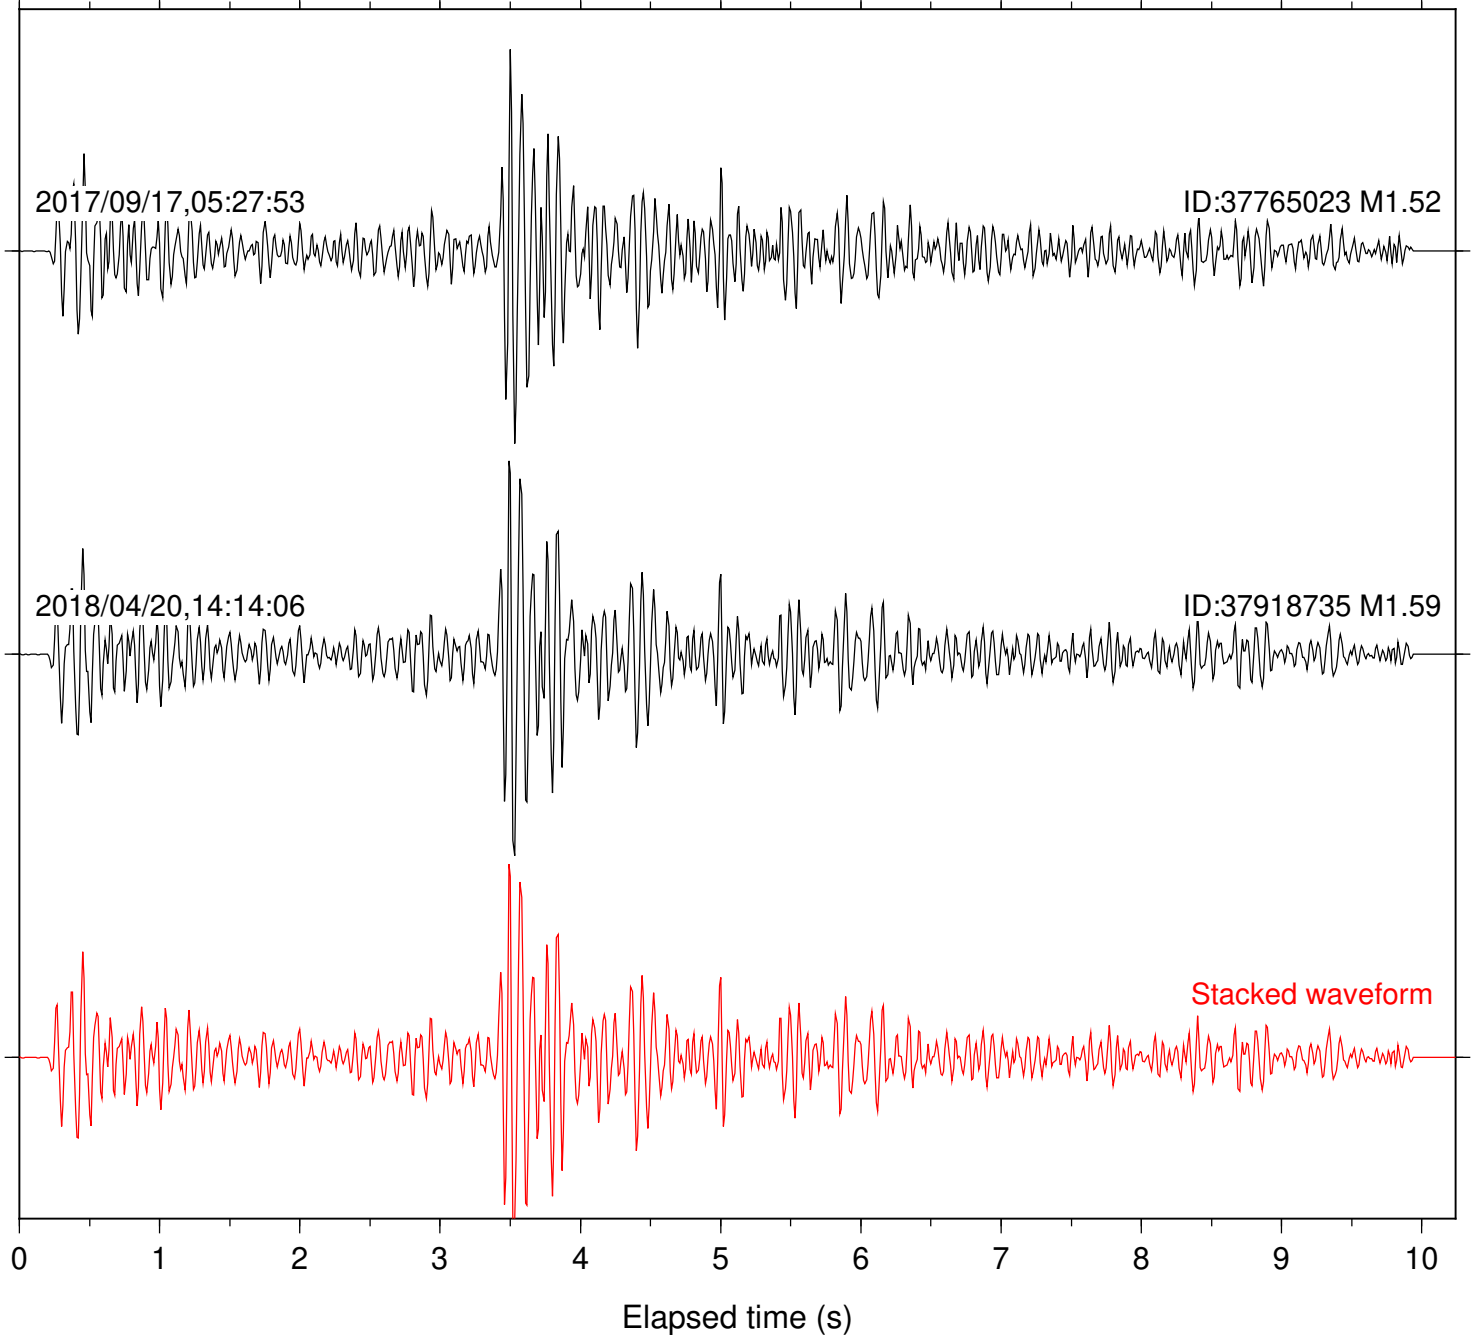

Station: KNW Com: HHZ

Focal depth: 6.09 km