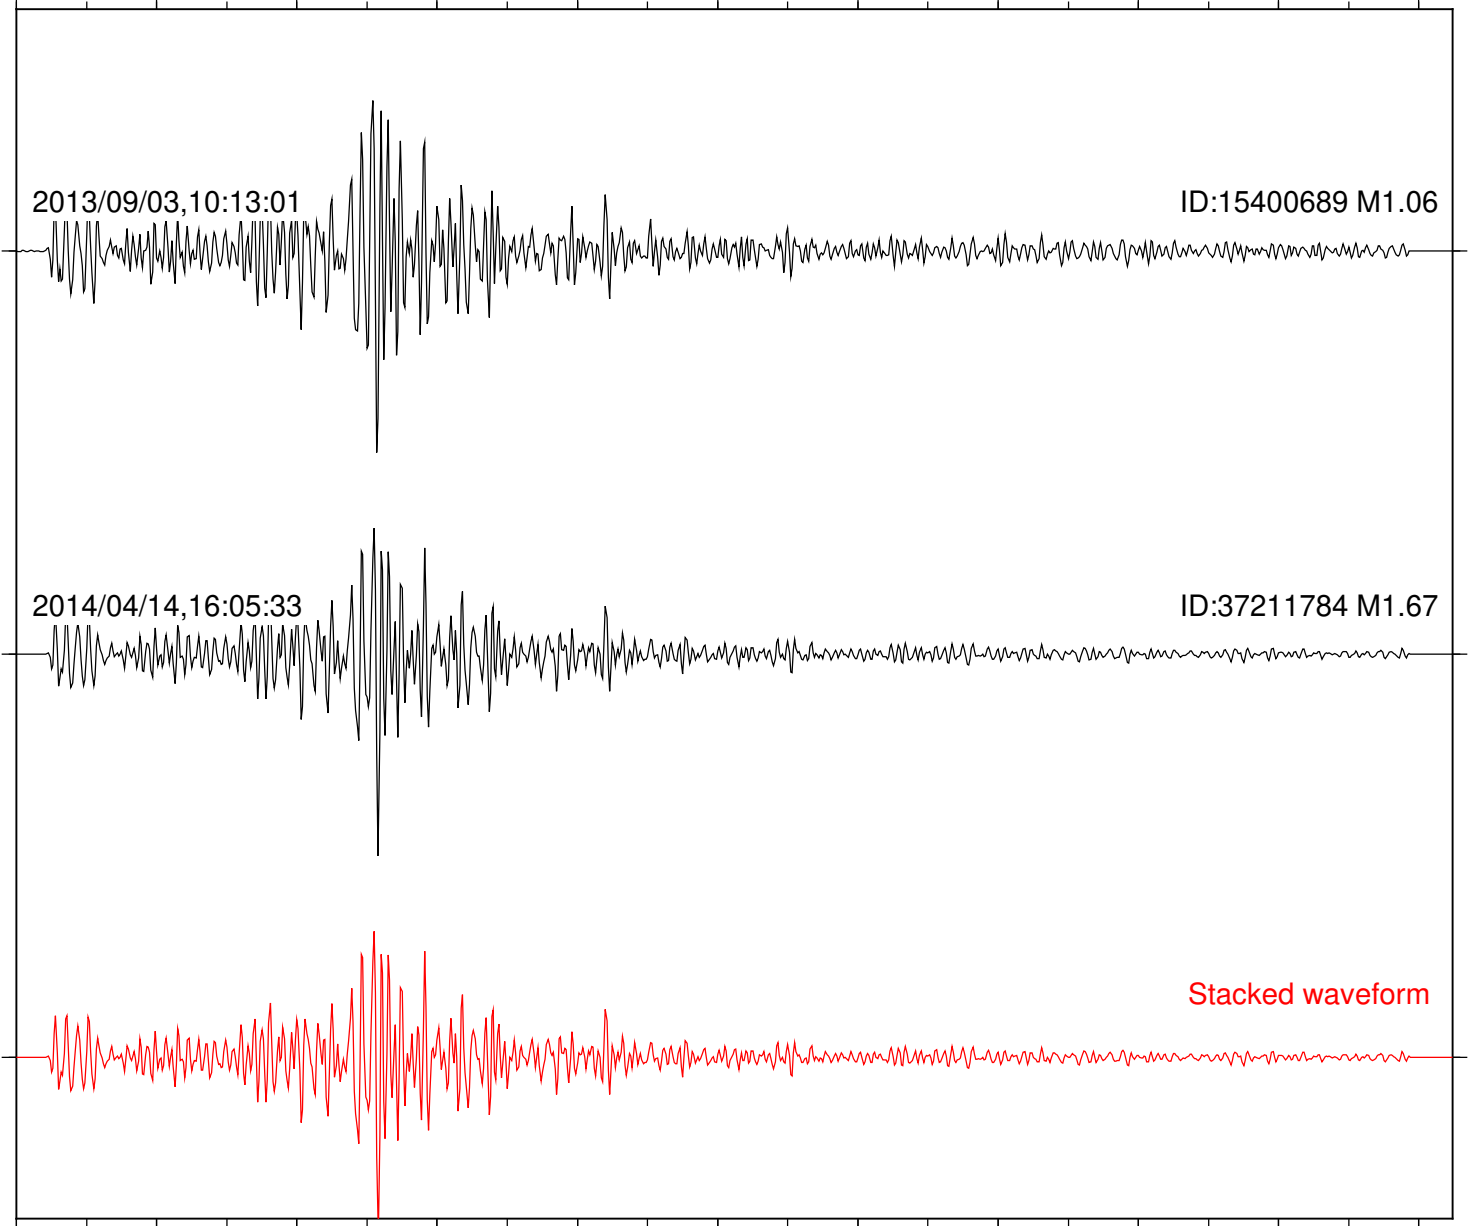

Station: B082 Com: EHZ

Focal depth: 5.81 km

2013/09/03,10:13:01

ID:15400689 M1.06

2014/04/14,16:05:33

ID:37211784 M1.67

Stacked waveform

0 1 2 3 4 5 6 7 8 9 10
Elapsed time (s)