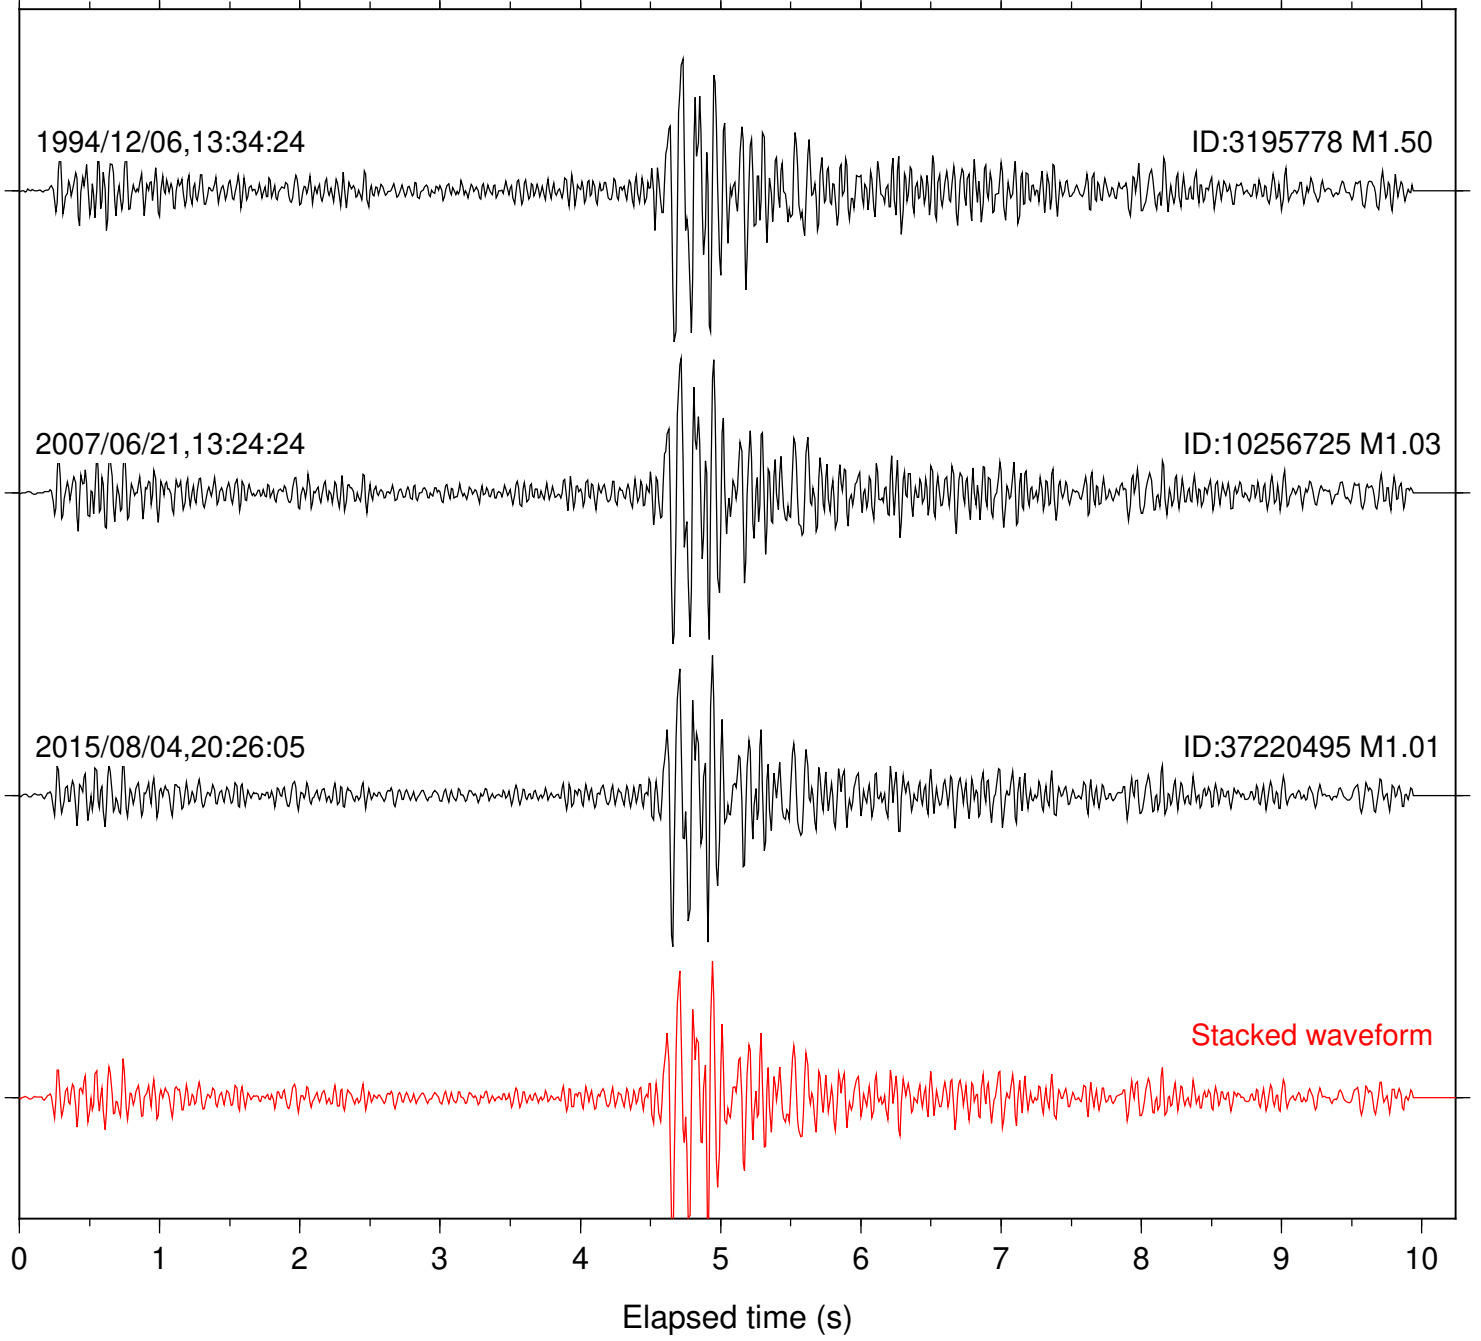

Station: BAC Com: EHZ

Focal depth: 17.54 km