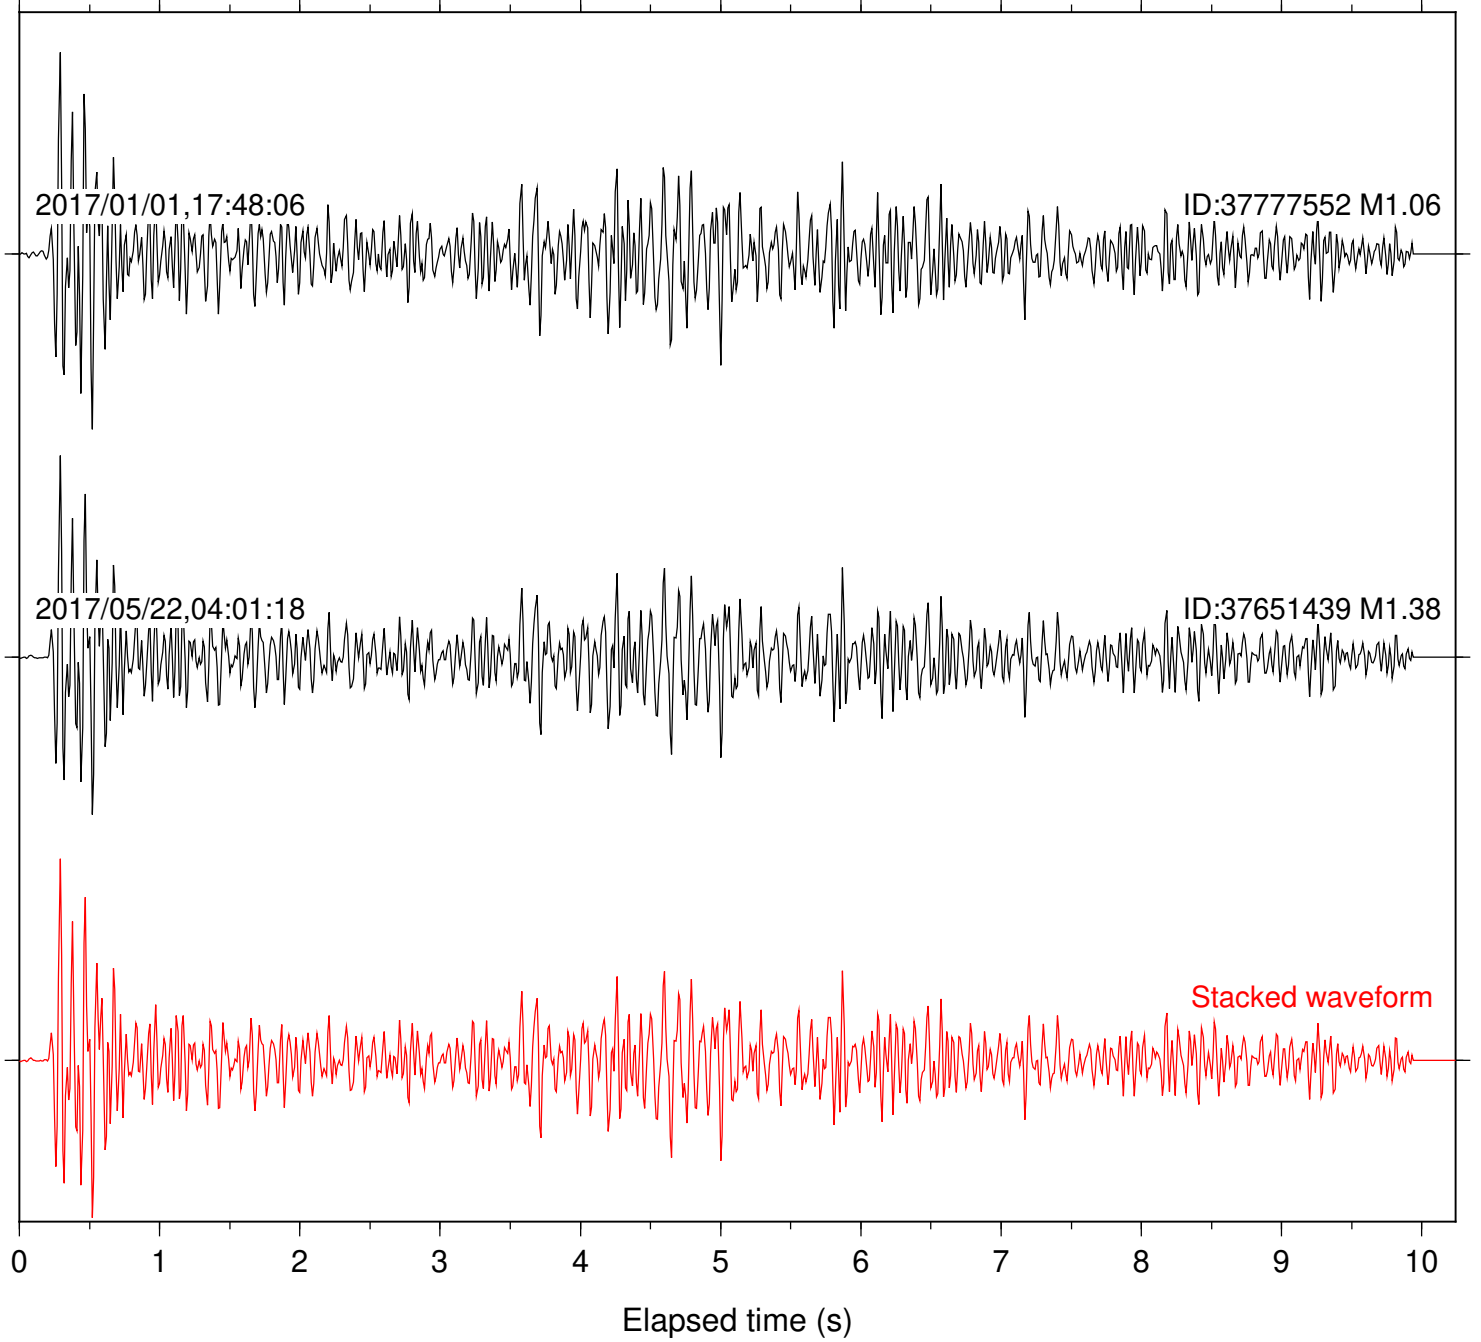

Station: BAC Com: EHZ

Focal depth: 6.75 km