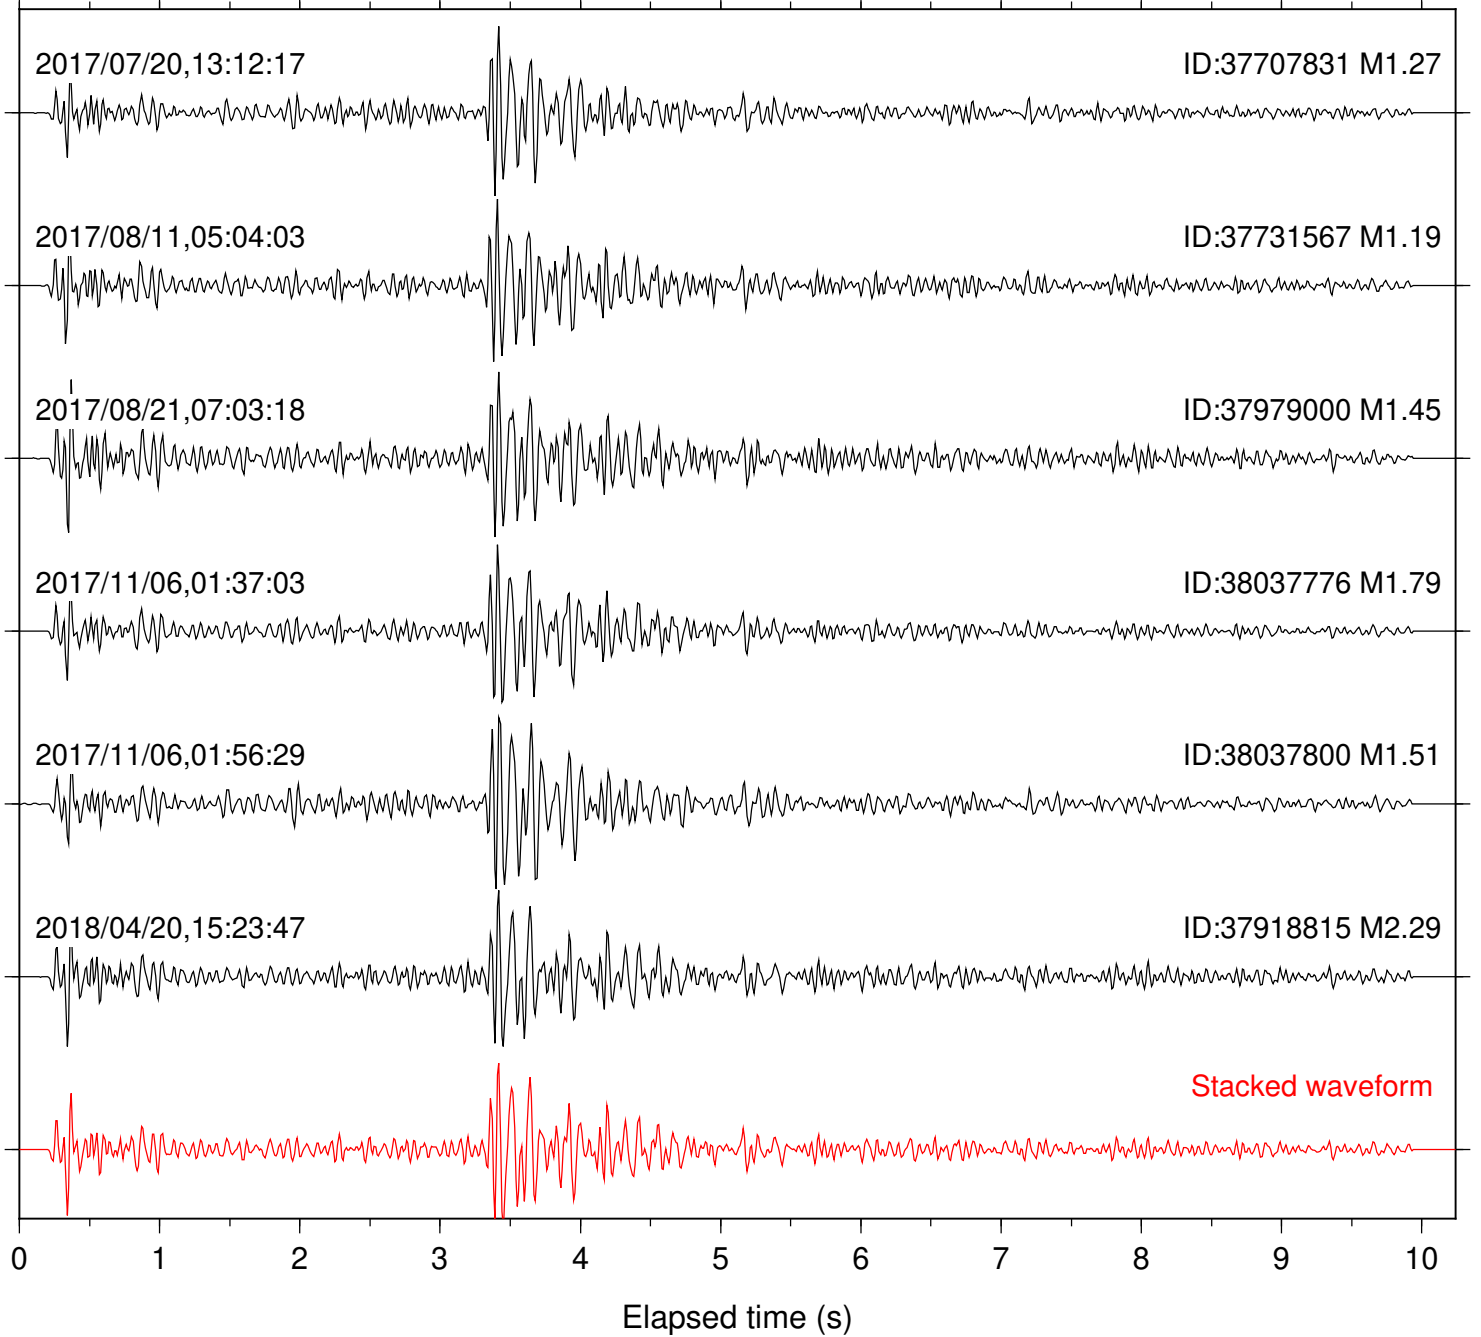

Station: B081 Com: EHZ

Focal depth: 7.57 km