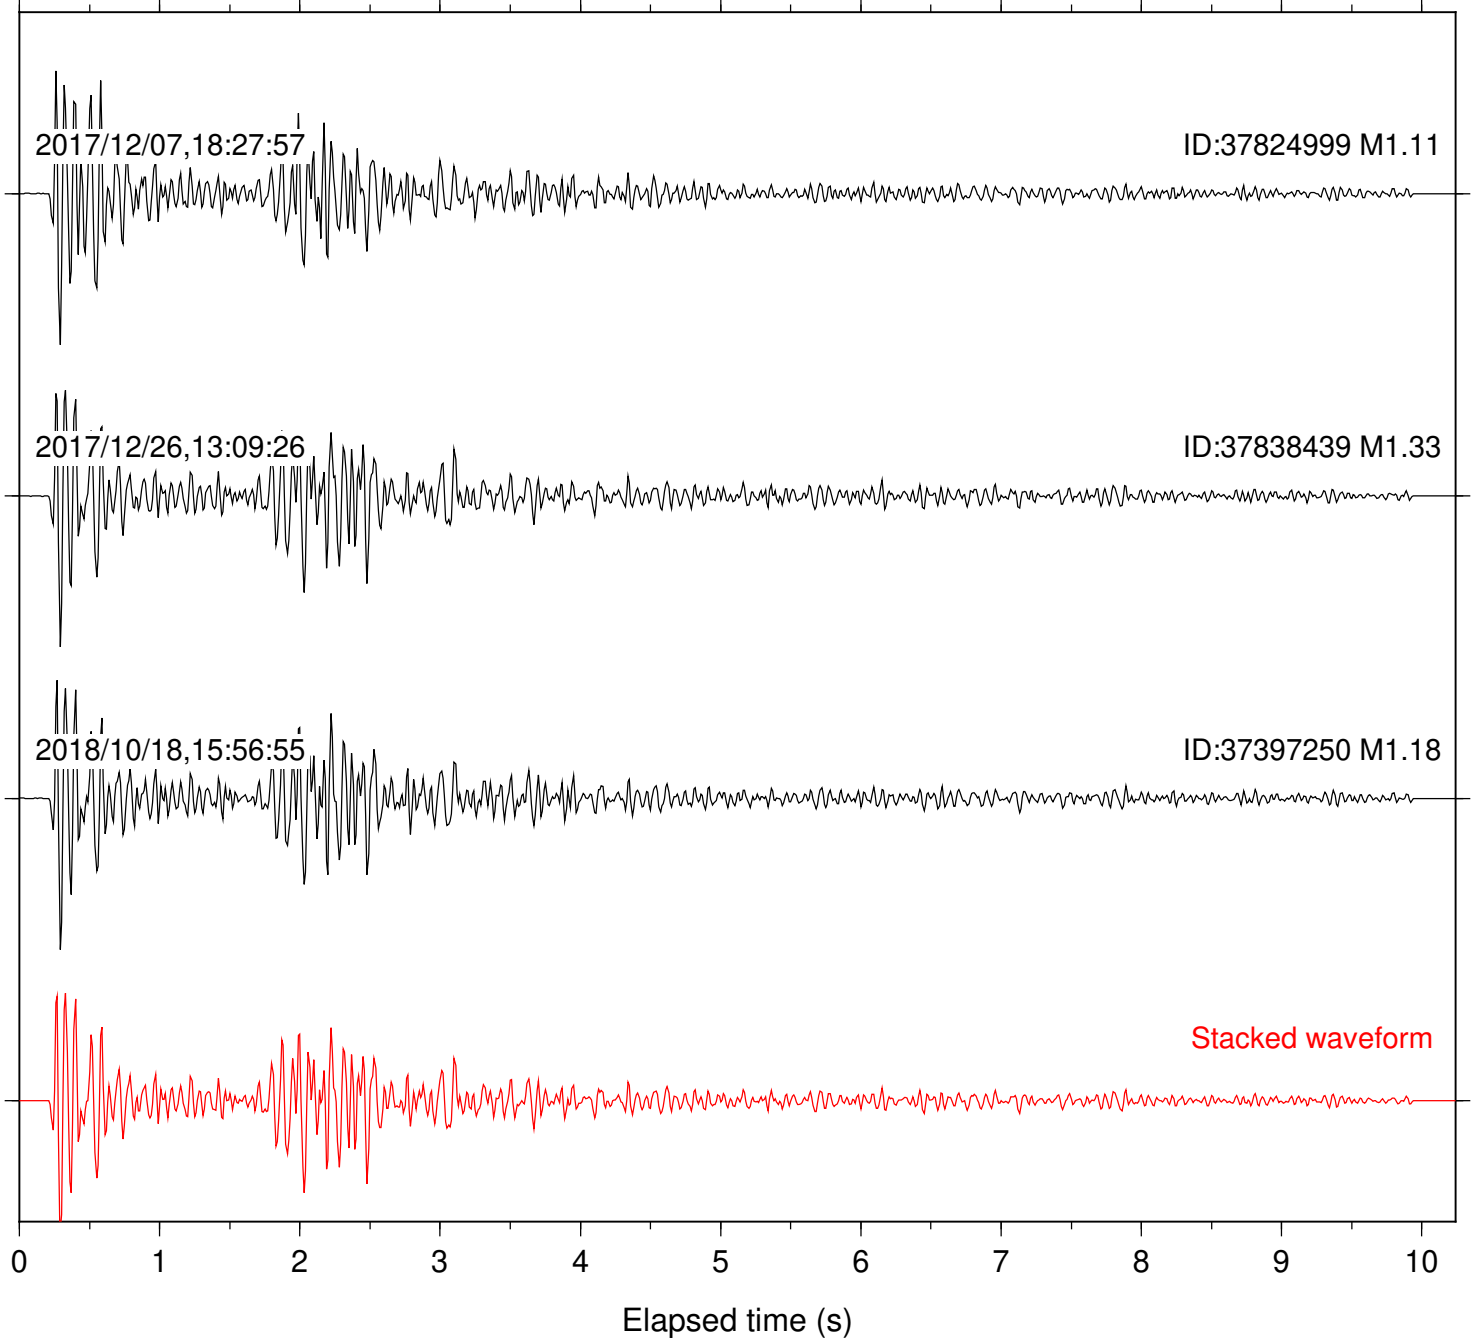

Station: B093 Com: EHZ

Focal depth: 6.96 km