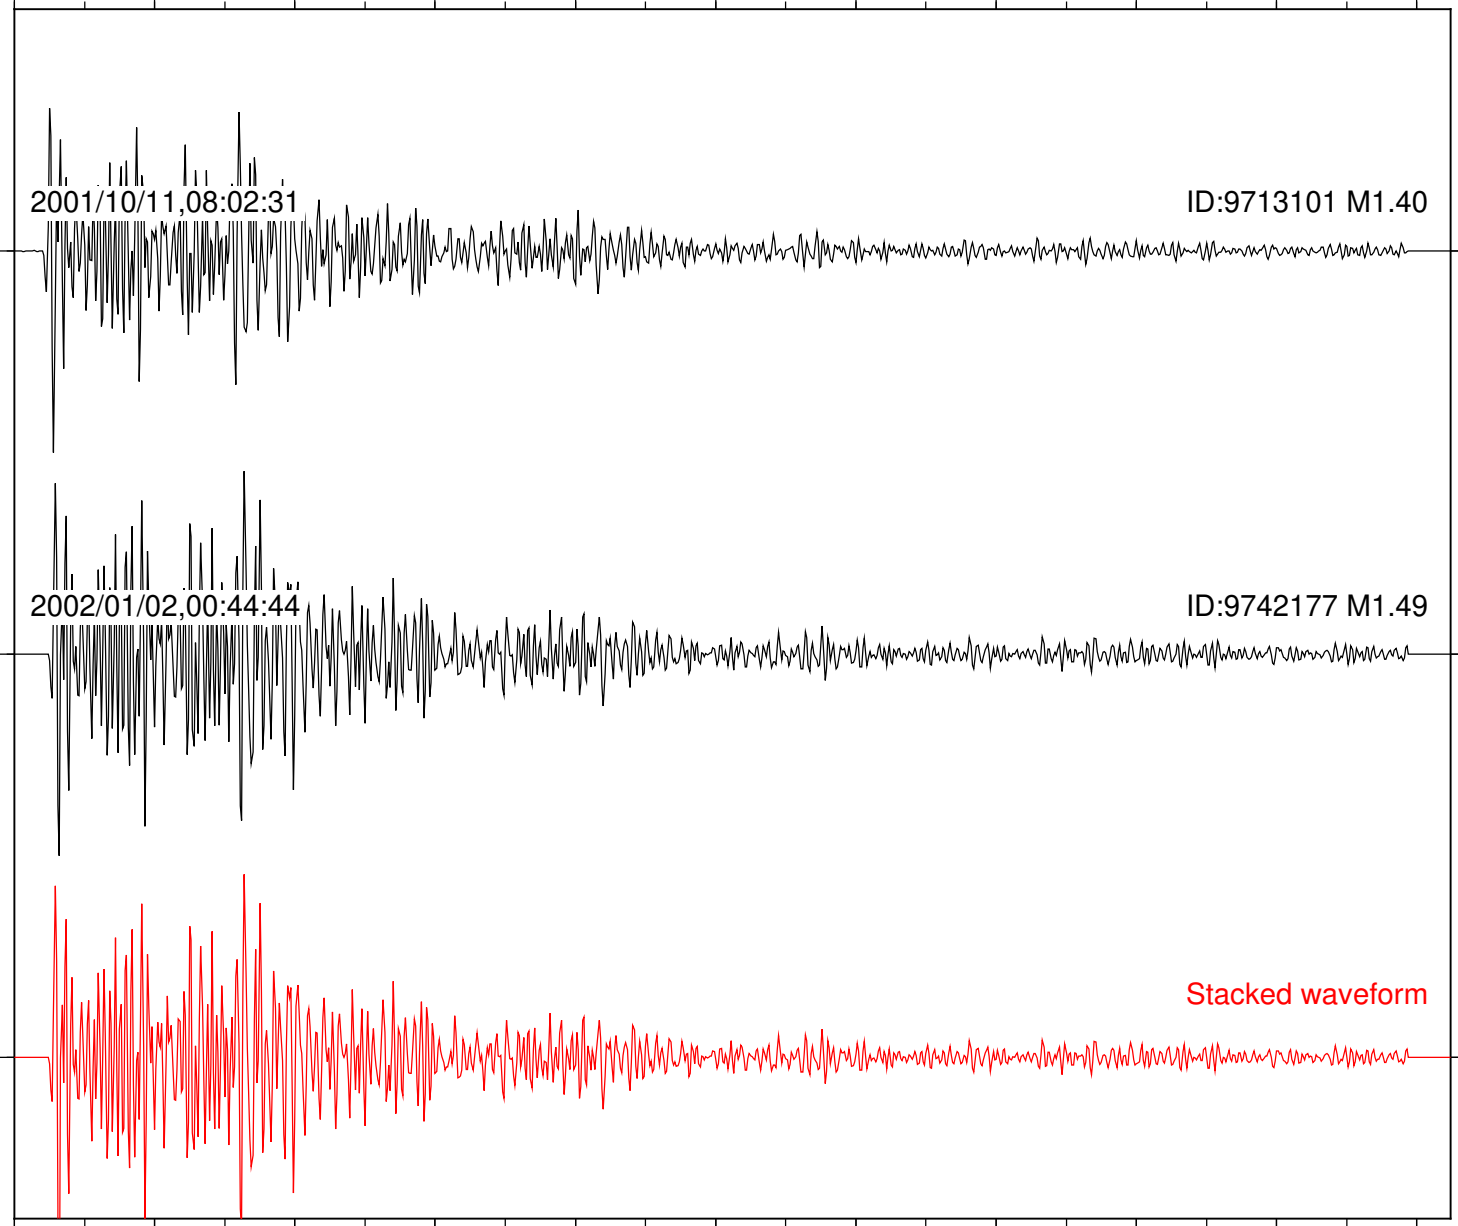

Station: FRD Com: HHZ

Focal depth: 8.57 km

2001/10/11,08:02:31

ID:9713101 M1.40

2002/01/02,00:44:44

ID:9742177 M1.49

Stacked waveform

0 1 2 3 4 5 6 7 8 9 10
Elapsed time (s)