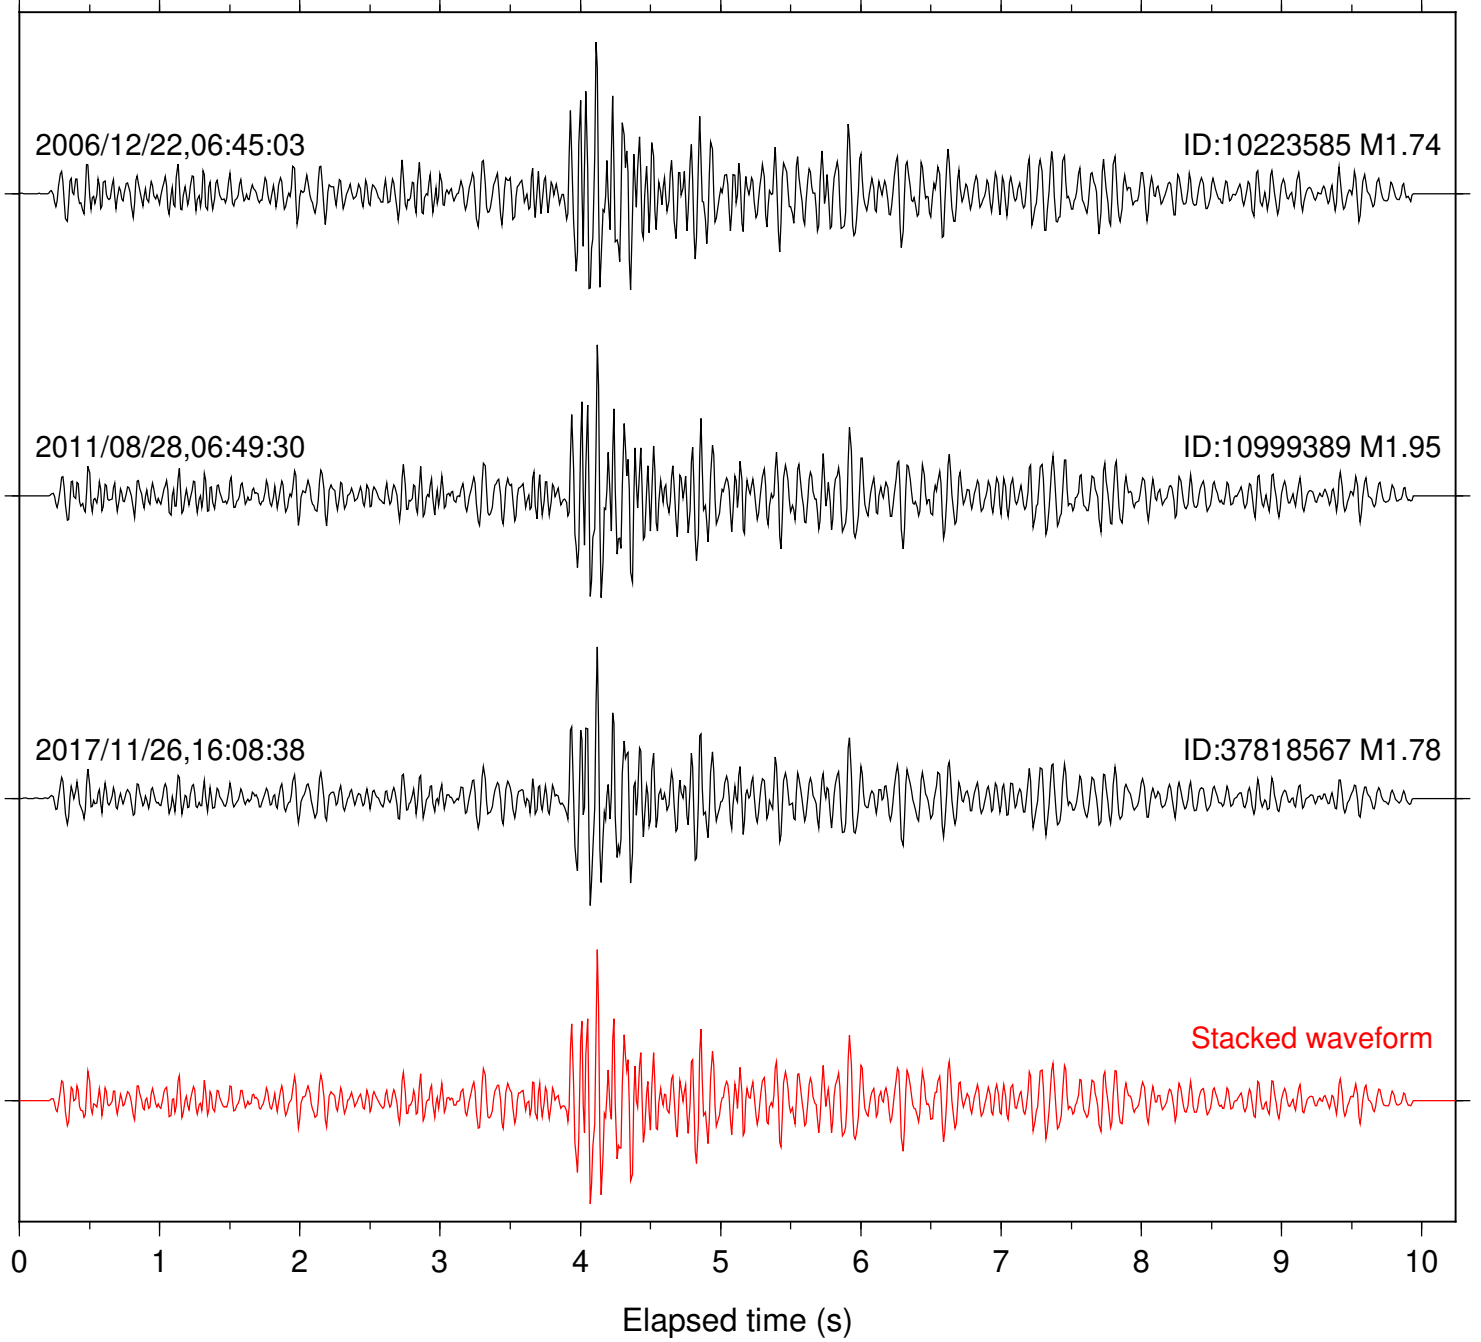

Station: B084 Com: EHZ

Focal depth: 17.80 km