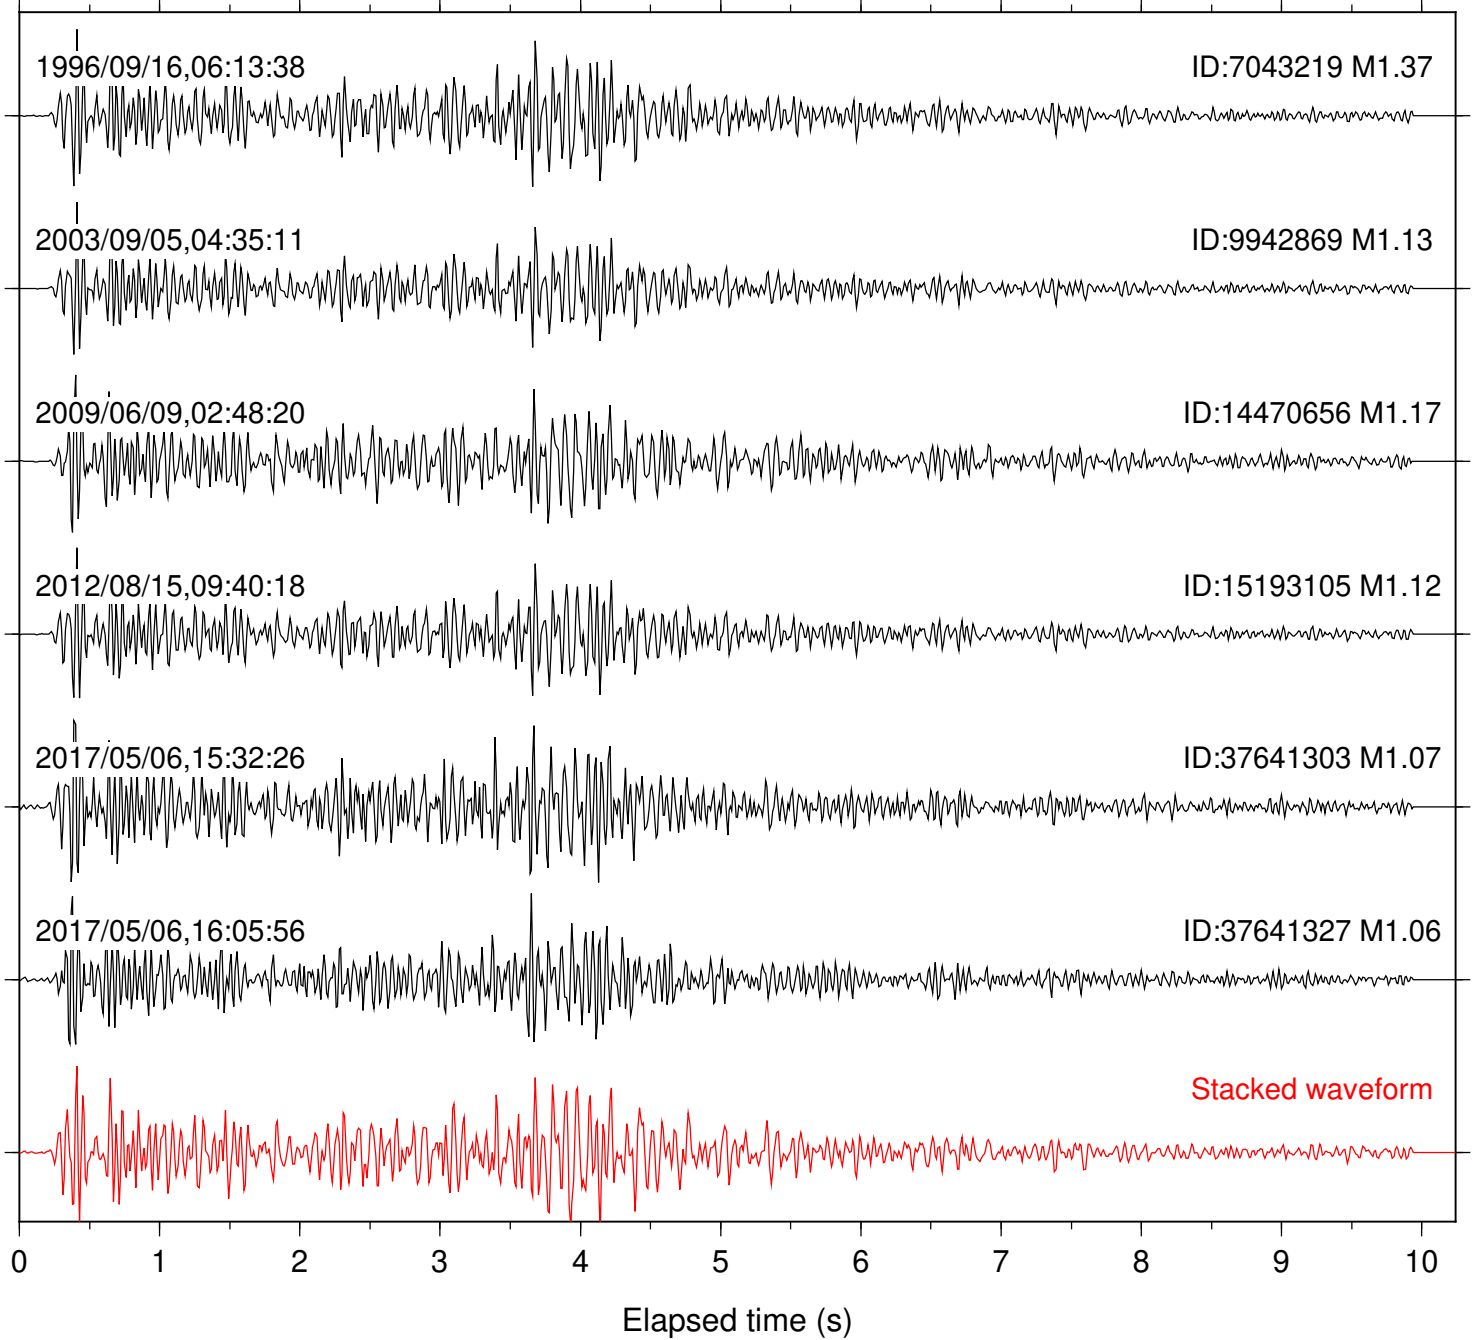

Station: FRD Com: HHZ

Focal depth: 10.68 km