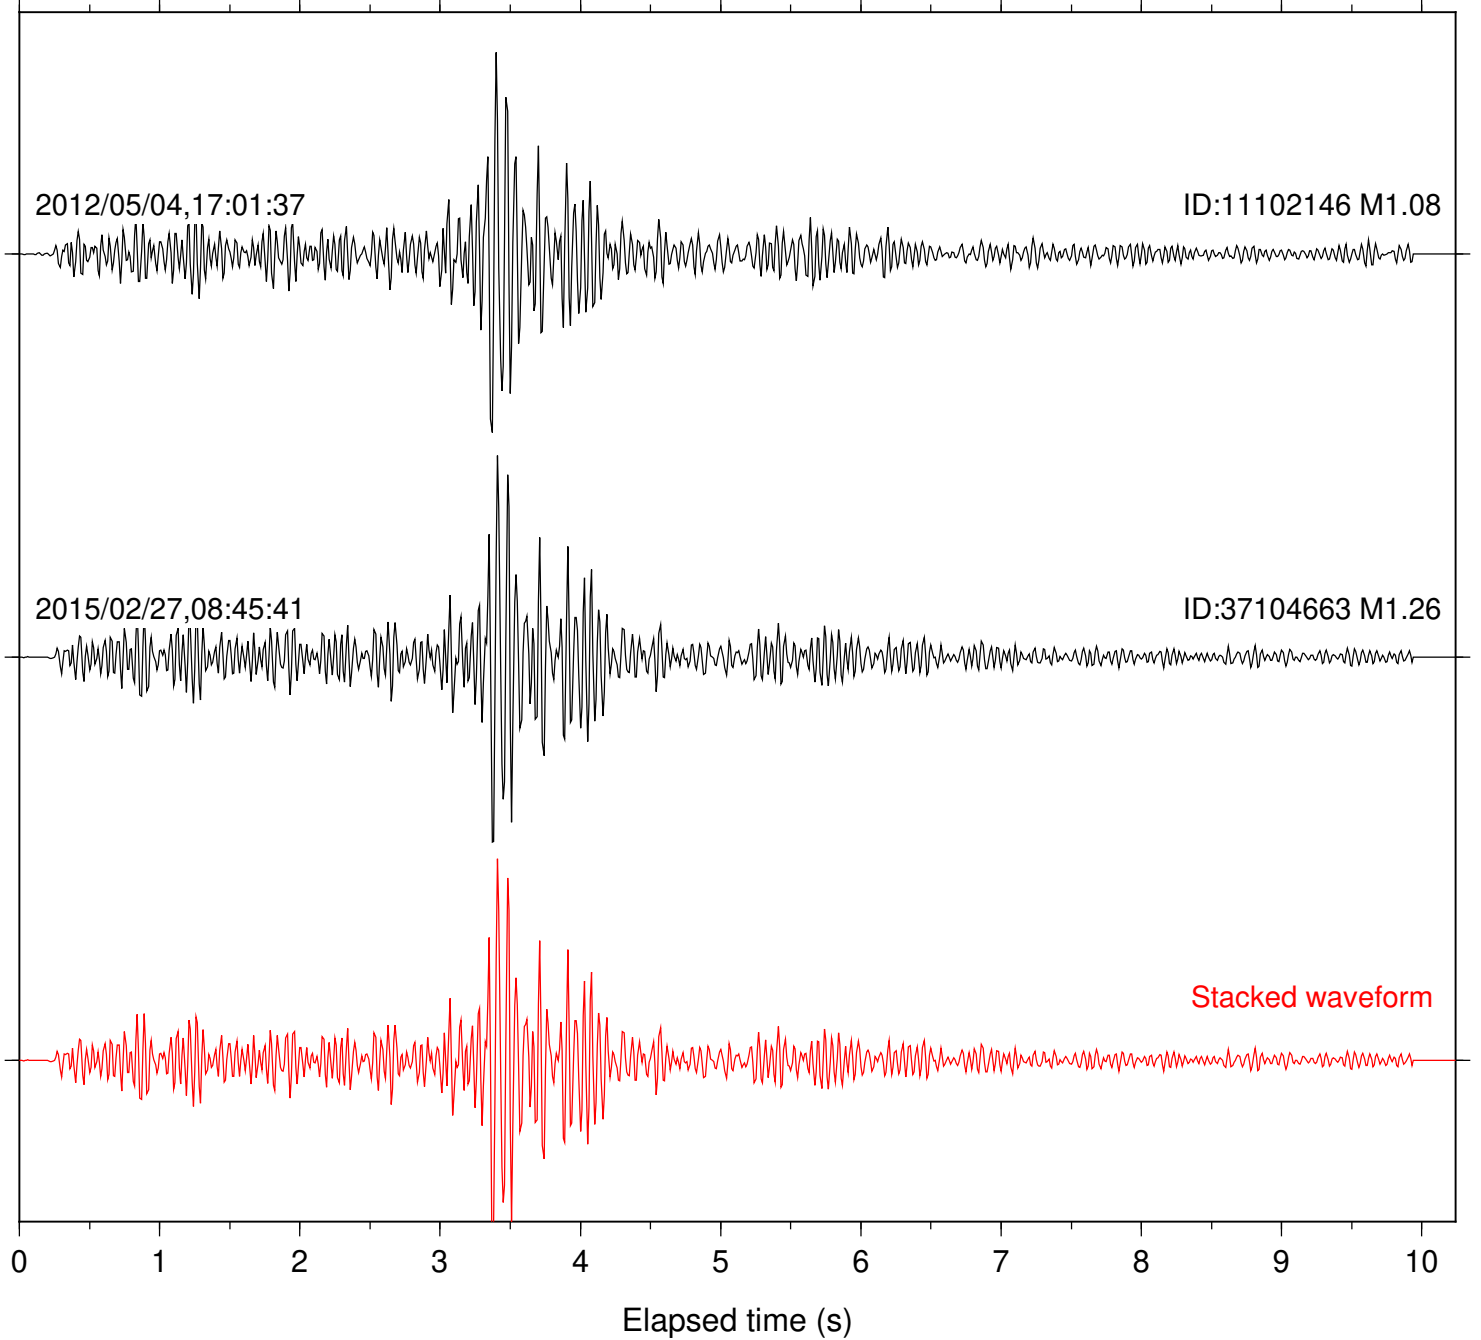

Station: DGR Com: HHZ

Focal depth: 14.48 km