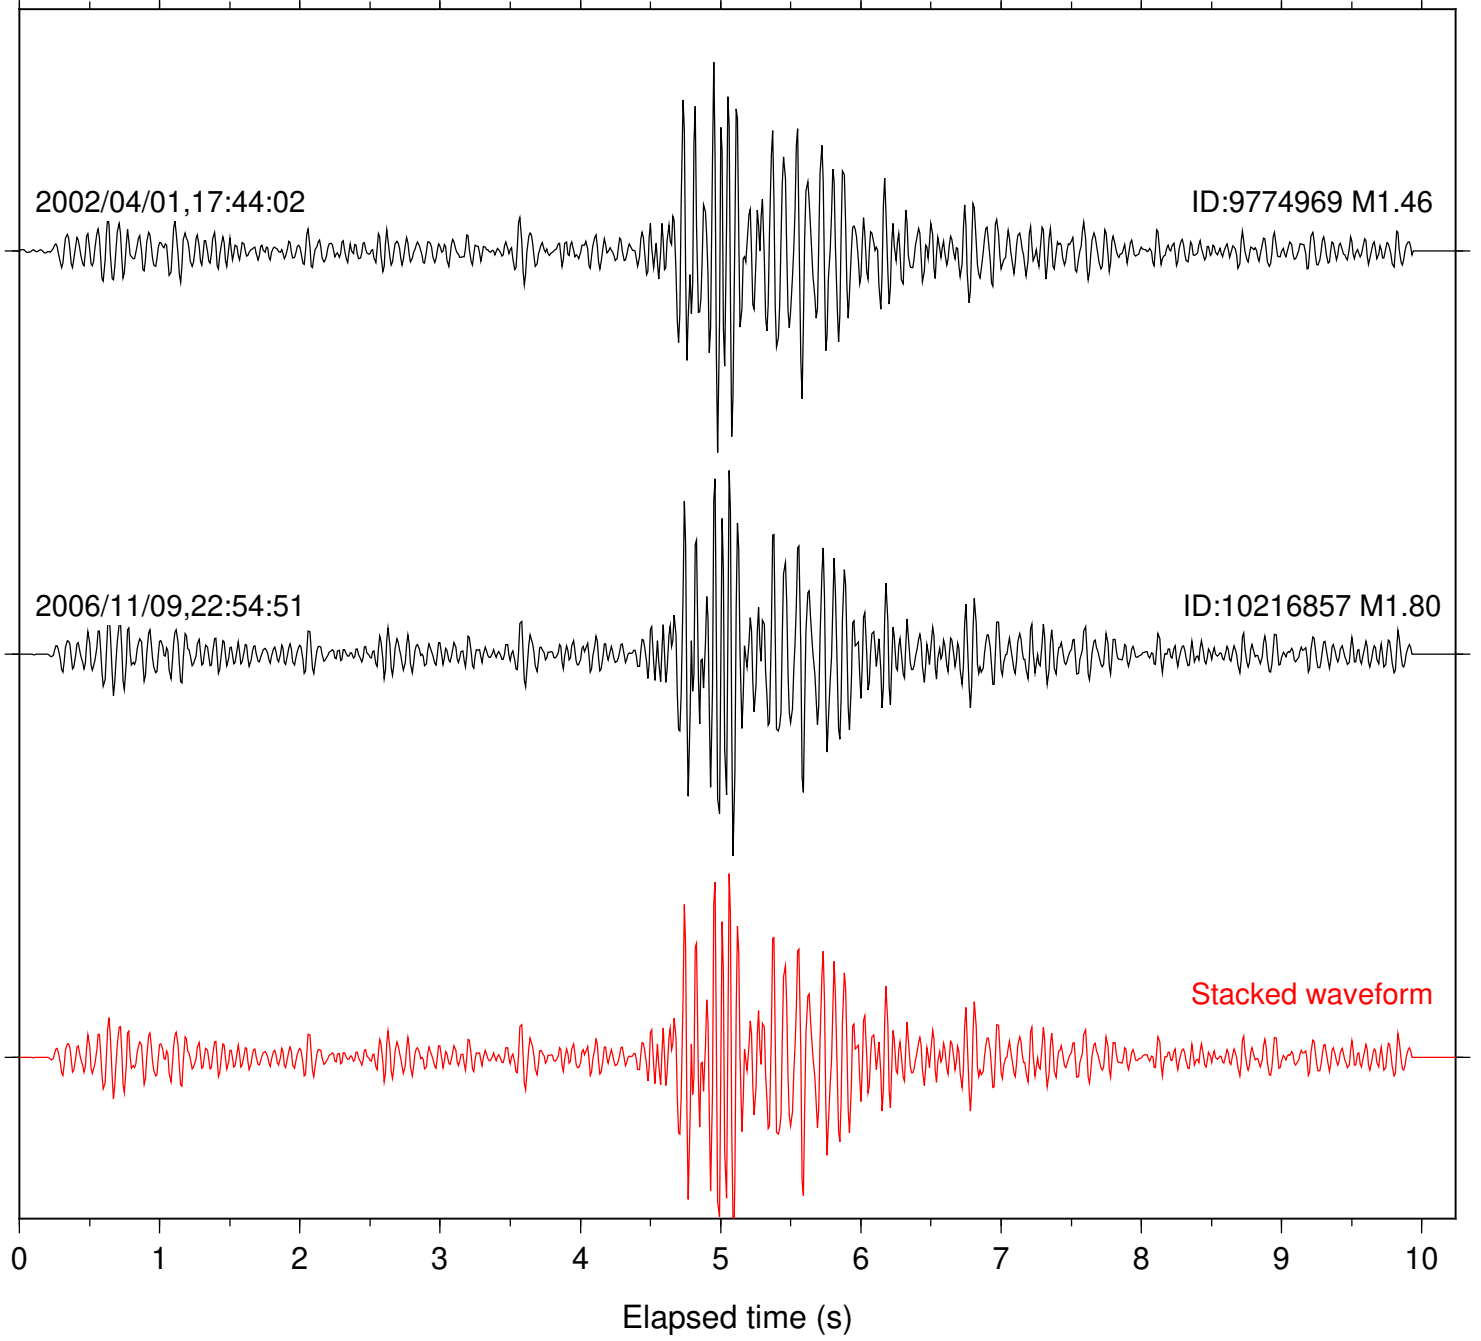

Stacked waveform

0 1 2 3 4 5 6 7 8 9 10

Elapsed time (s)

Station: KNW Com: HHZ

Focal depth: 14.55 km

Station: LVA2 Com: HHZ

Focal depth: 14.55 km

Station: PFO Com: HHZ