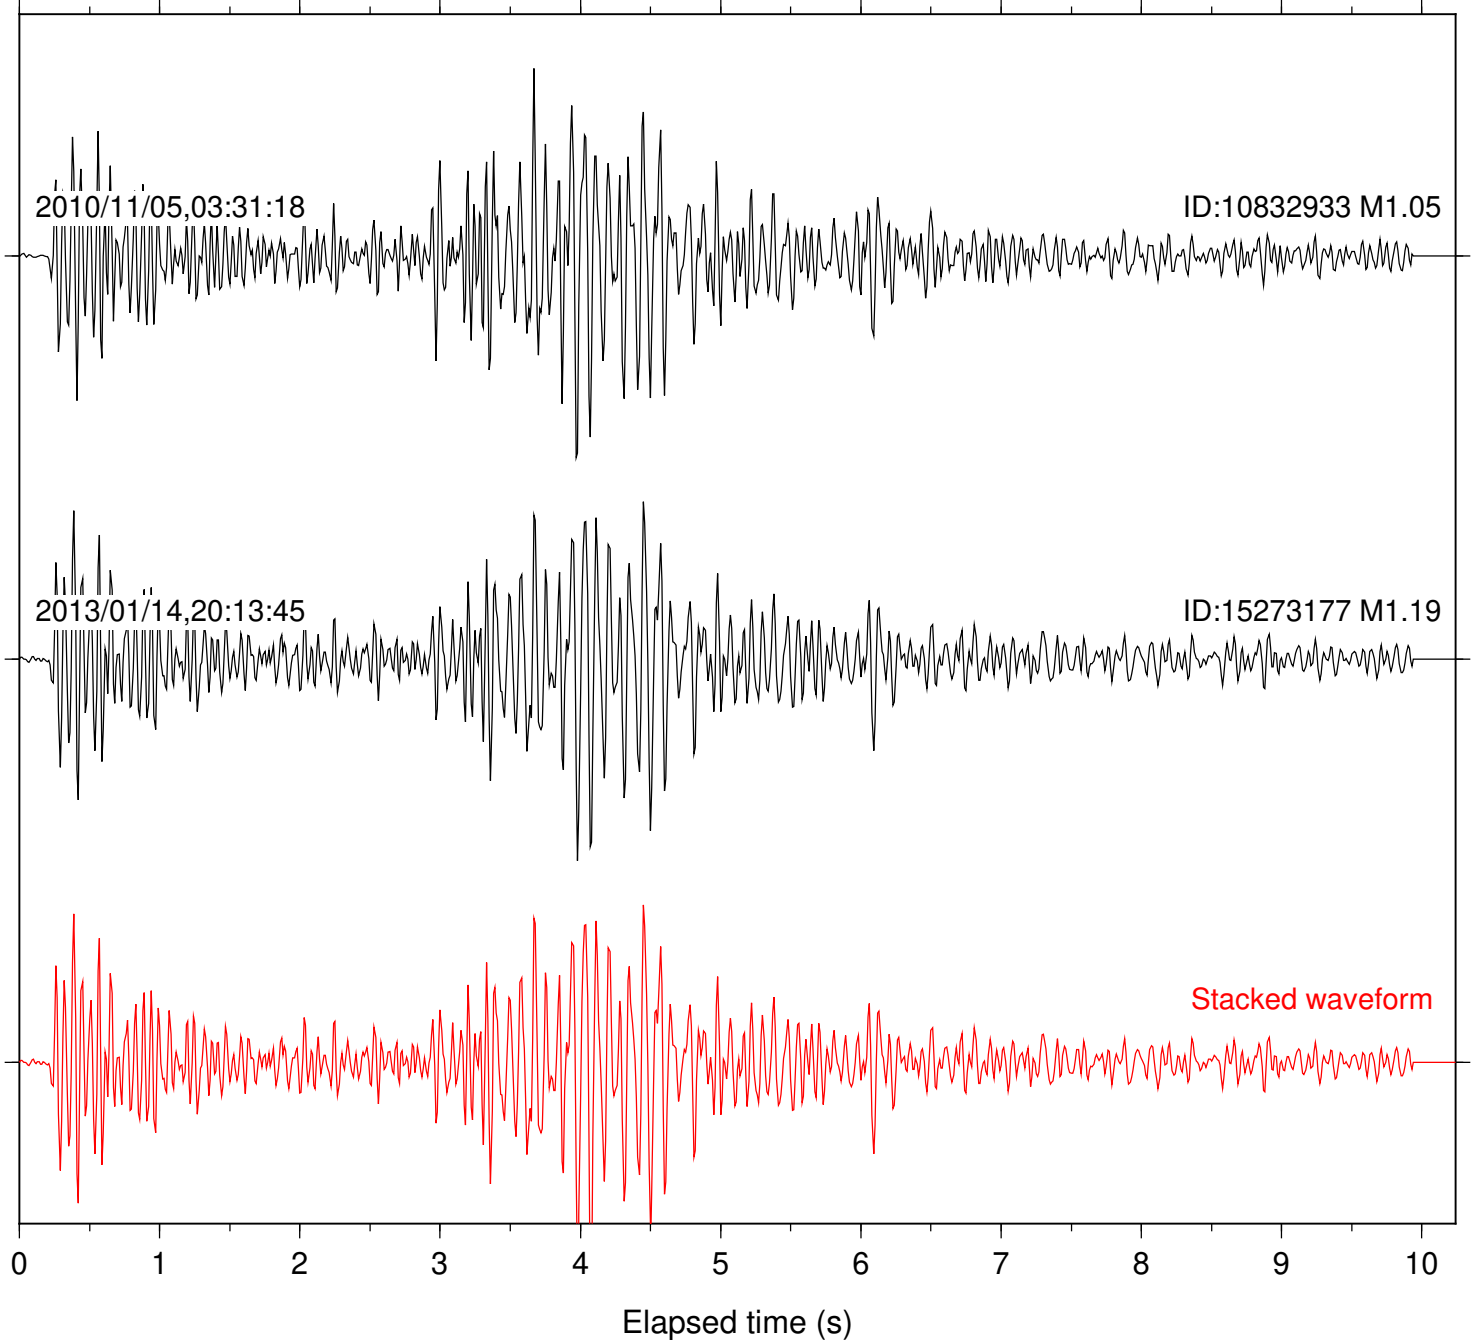

Station: B946 Com: EHZ

Focal depth: 17.67 km