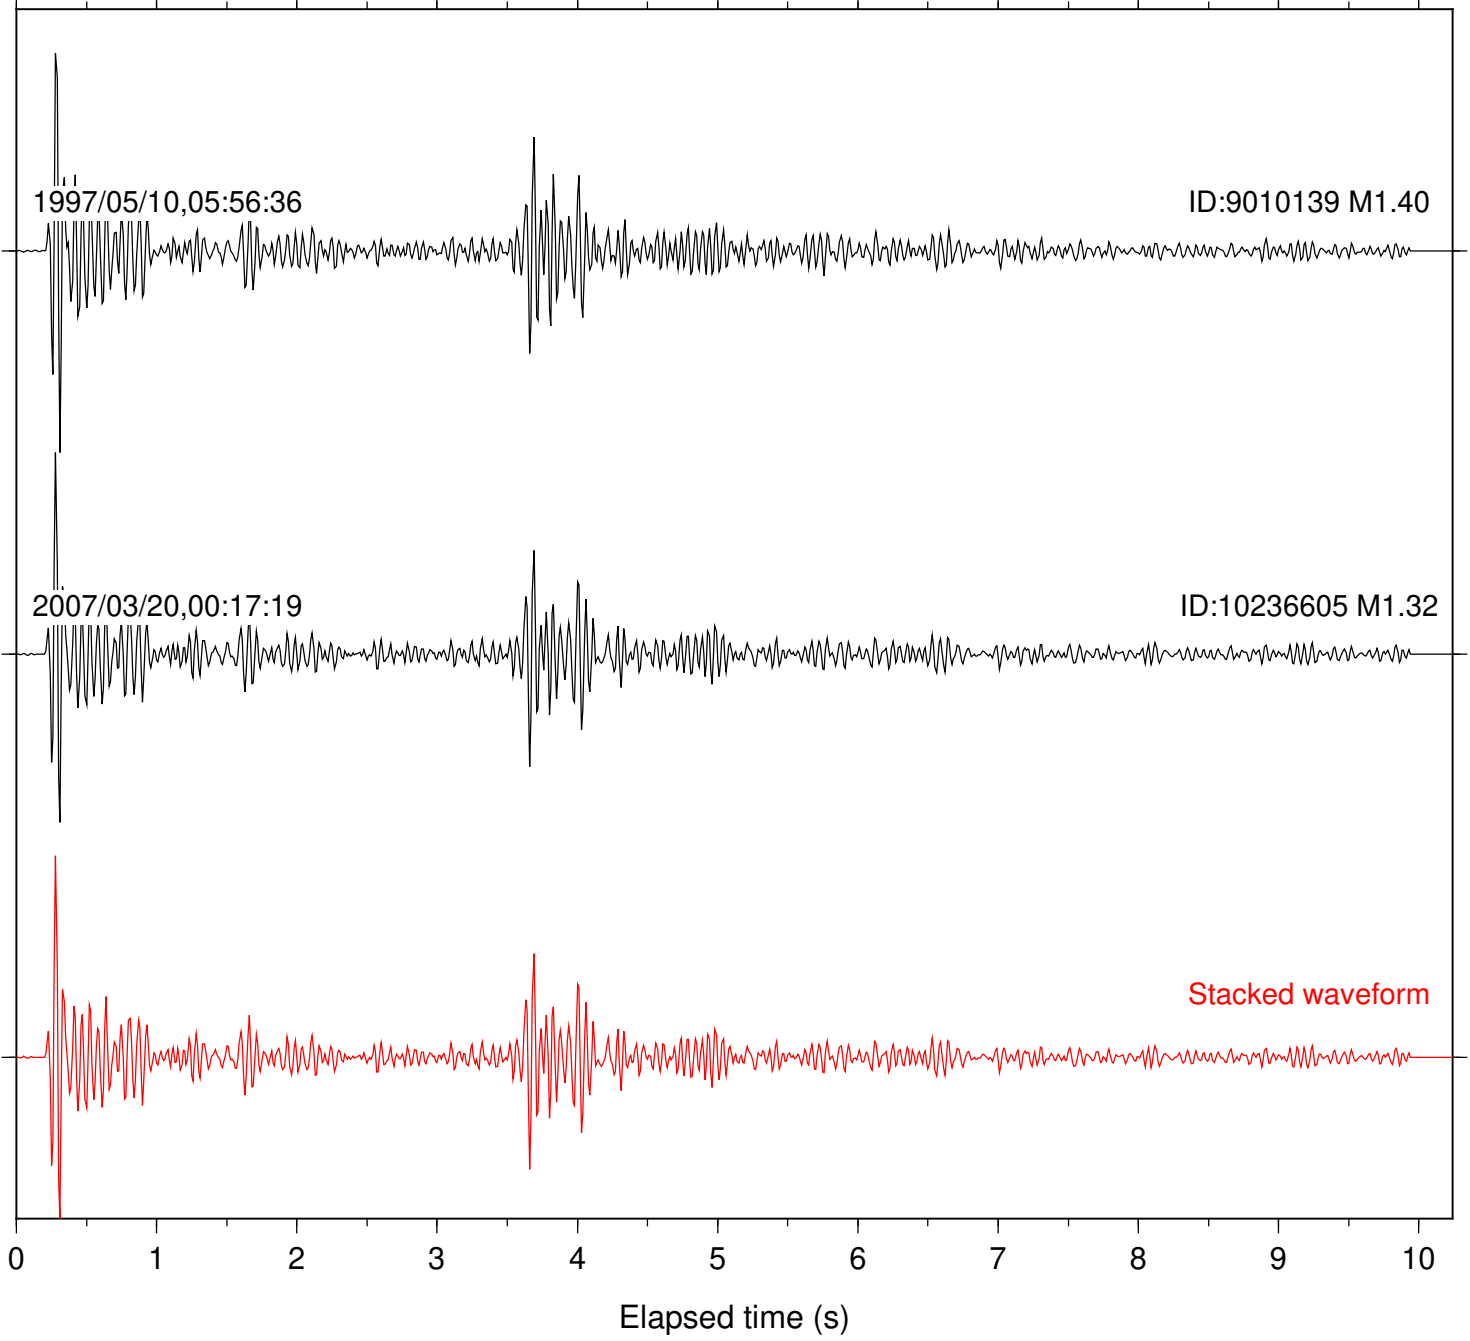

Station: PFO Com: HHZ

Focal depth: 15.37 km