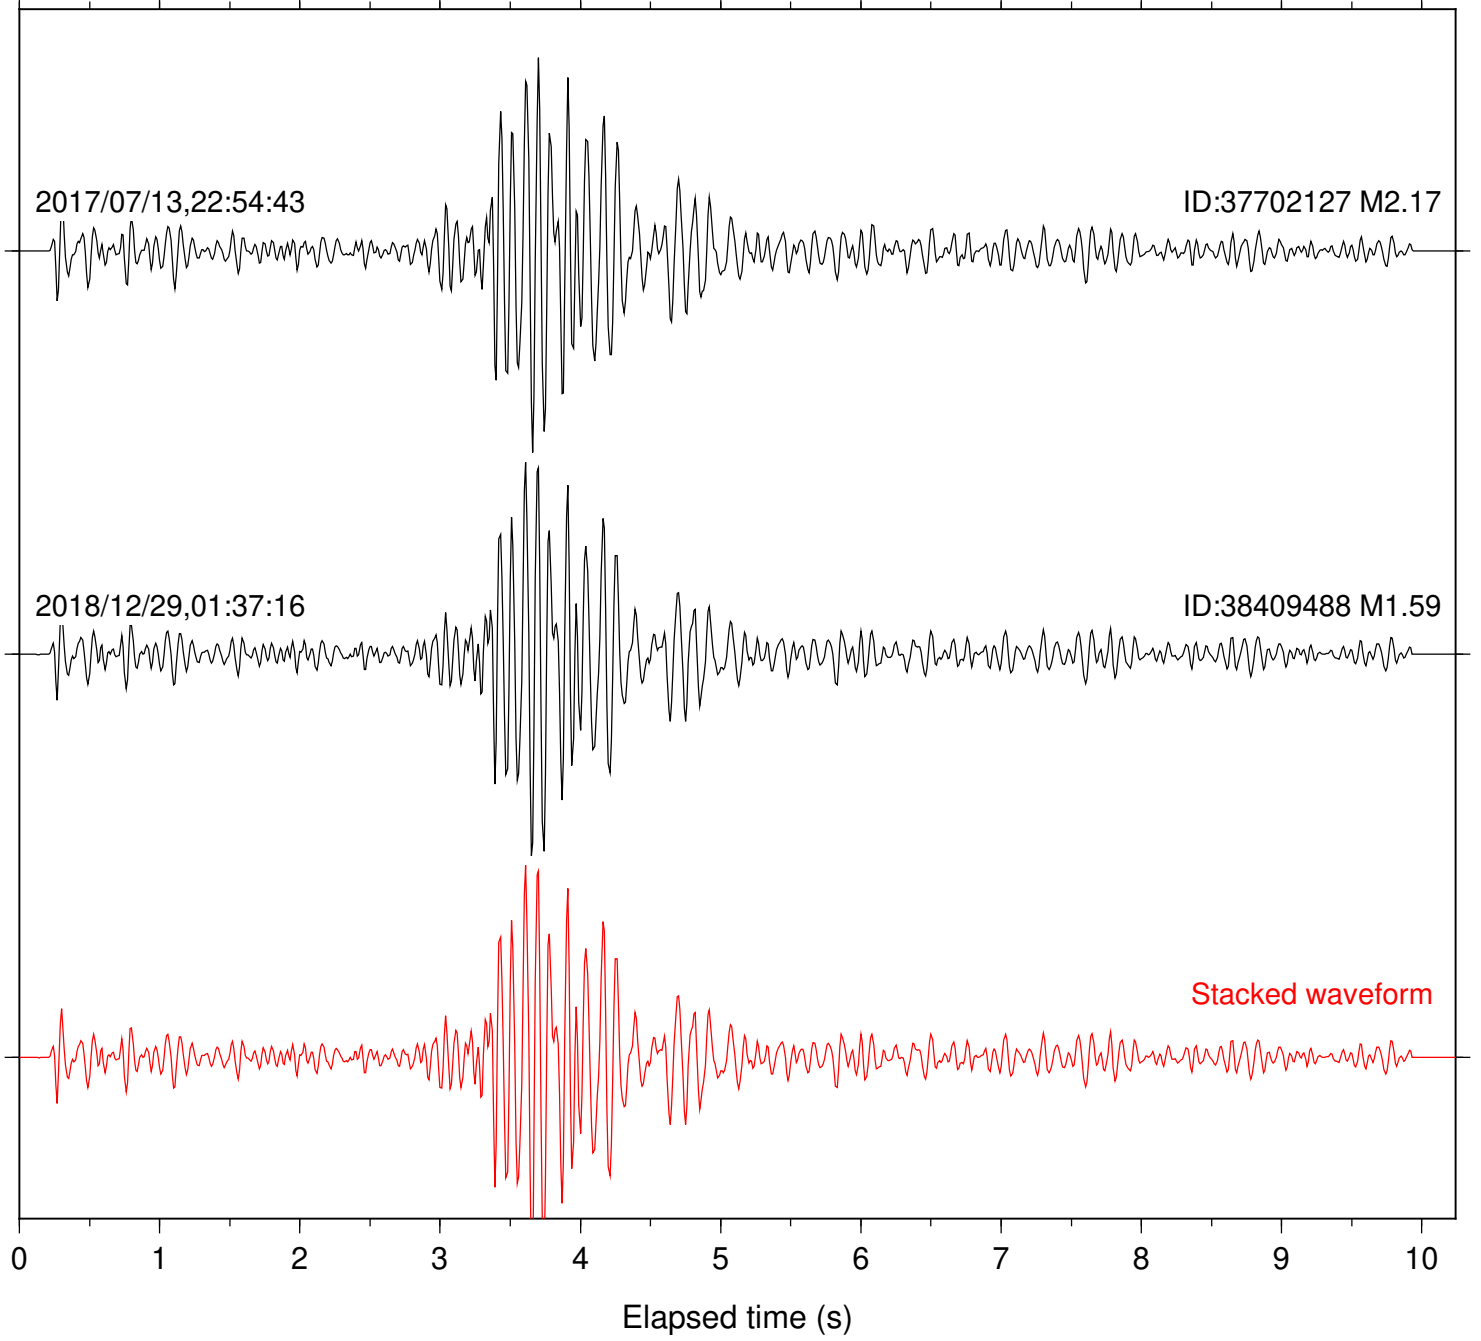

Station: POB2 Com: HHZ

Focal depth: 6.18 km