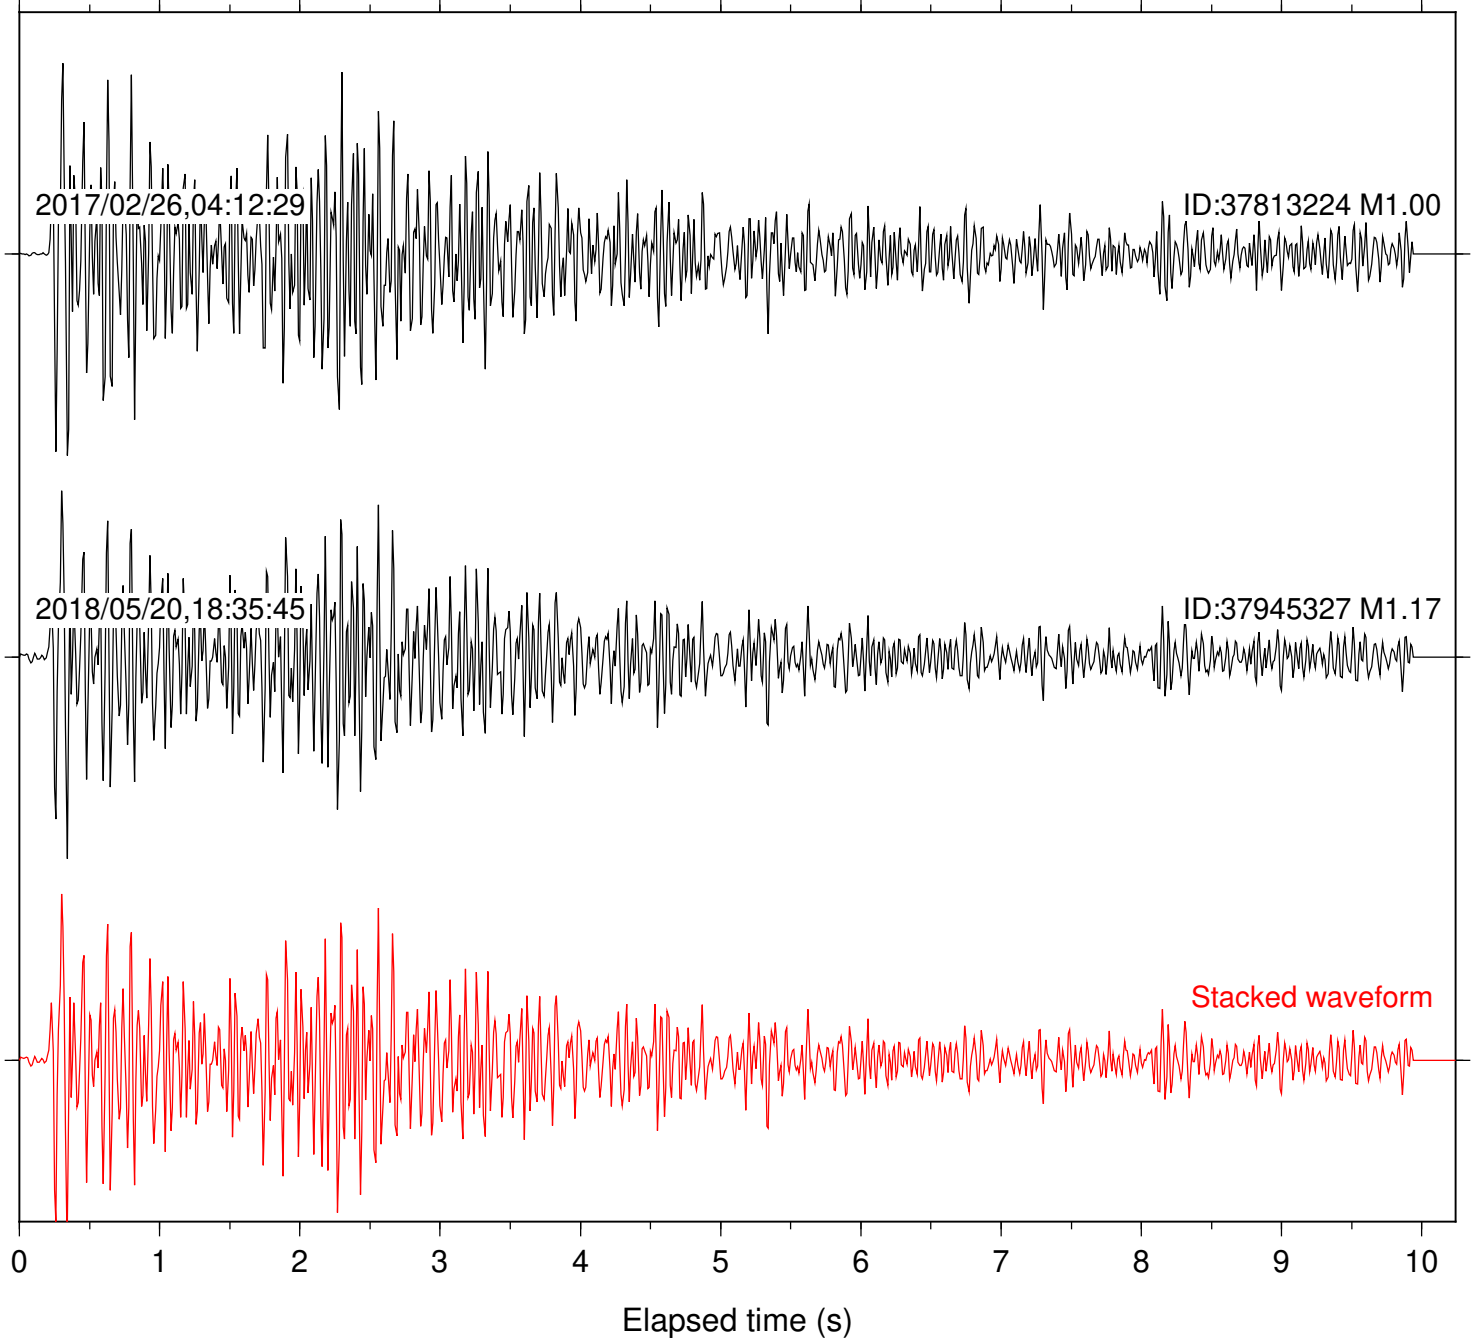

Station: BAC Com: EHZ

Focal depth: 6.45 km

Station: DGR Com: HHZ

Focal depth: 6.45 km

Station: FRD Com: HHZ

Focal depth: 6.45 km

Station: HMT2 Com: HHZ

Focal depth: 6.45 km