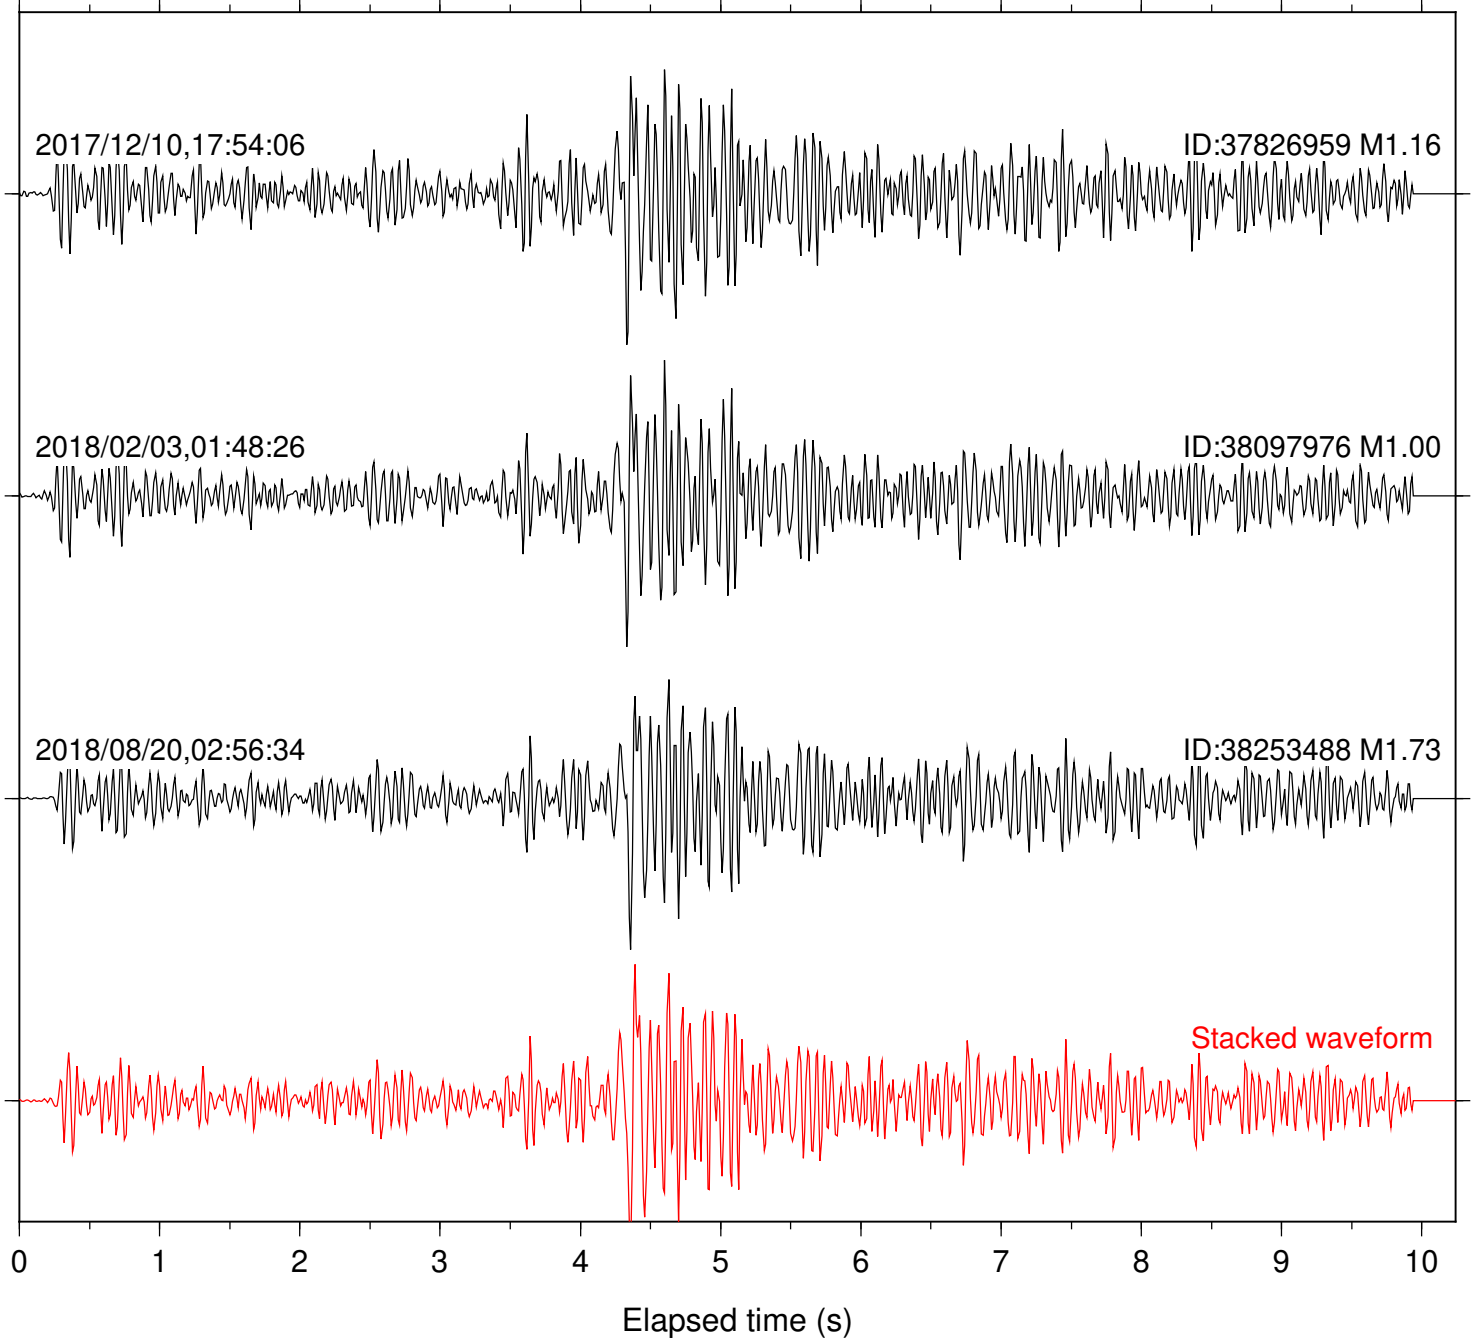

Focal depth: 4.98 km

Station: HMT2 Com: HHZ

Focal depth: 4.98 km

Station: KNW Com: HHZ

Focal depth: 4.98 km

Station: PFO Com: HHZ

Focal depth: 4.98 km

Station: PLM Com: HHZ