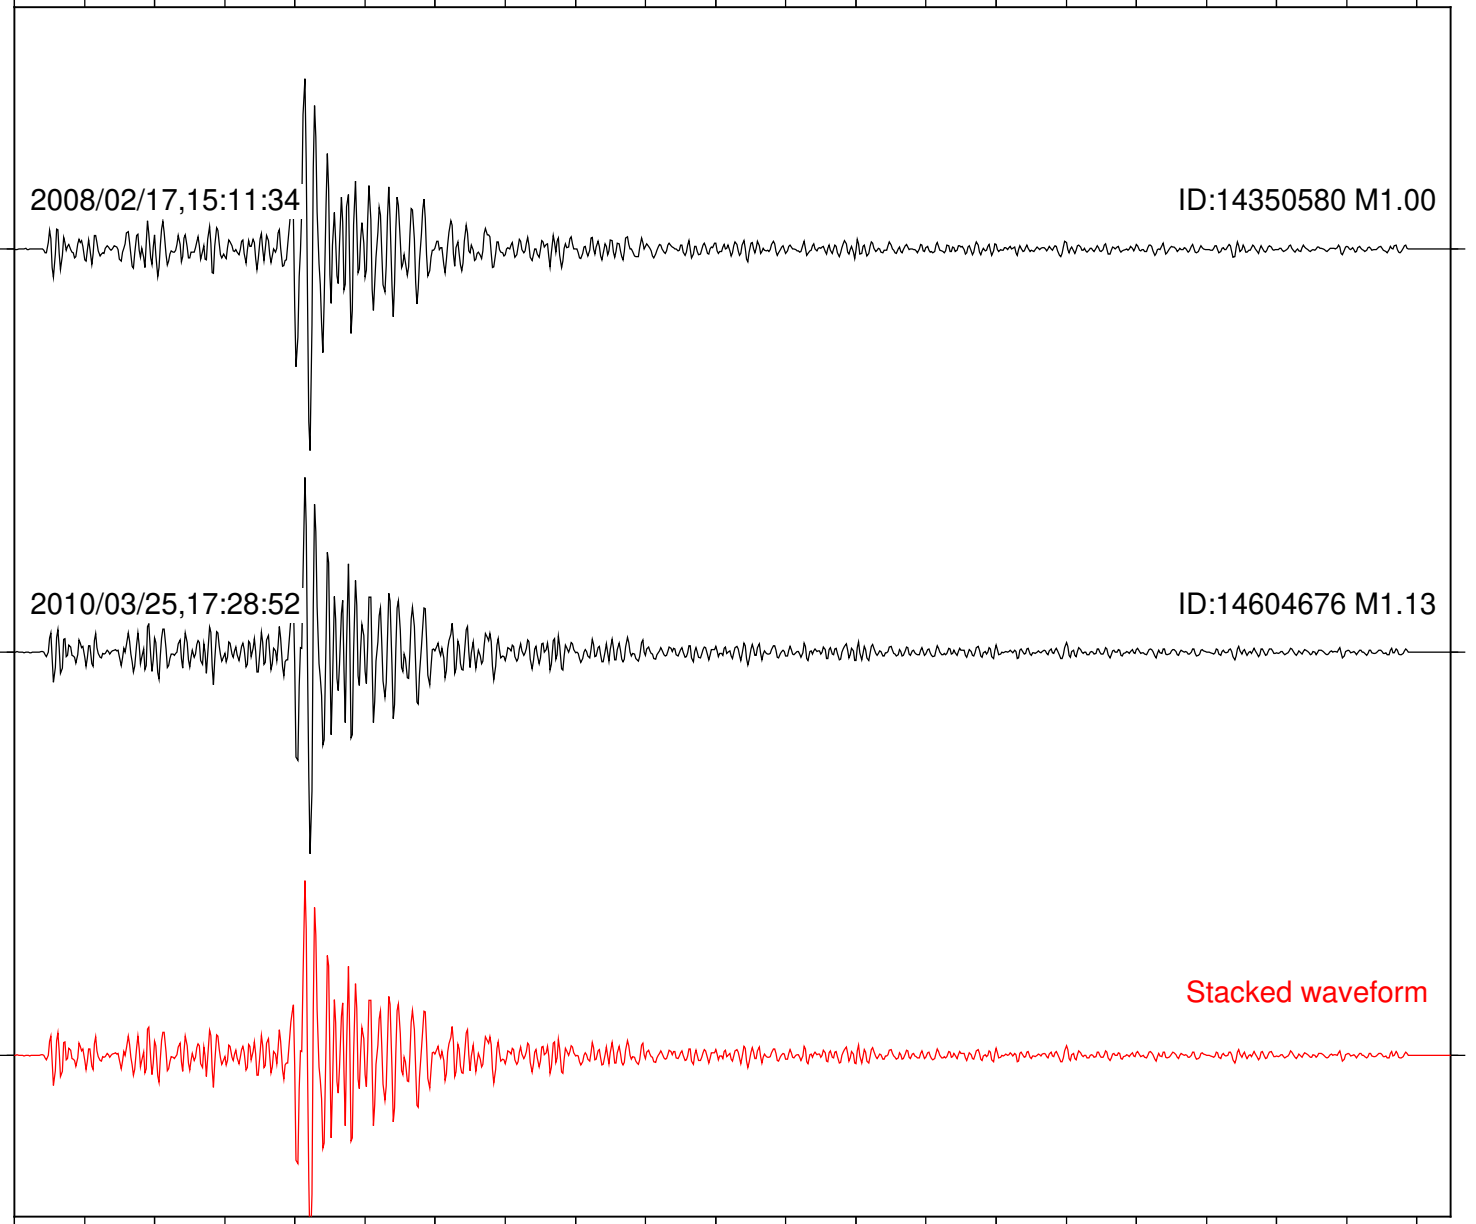

Station: B082 Com: EHZ

Focal depth: 8.00 km

2008/02/17,15:11:34

ID:14350580 M1.00

2010/03/25,17:28:52

ID:14604676 M1.13

Stacked waveform

0 1 2 3 4 5 6 7 8 9 10
Elapsed time (s)