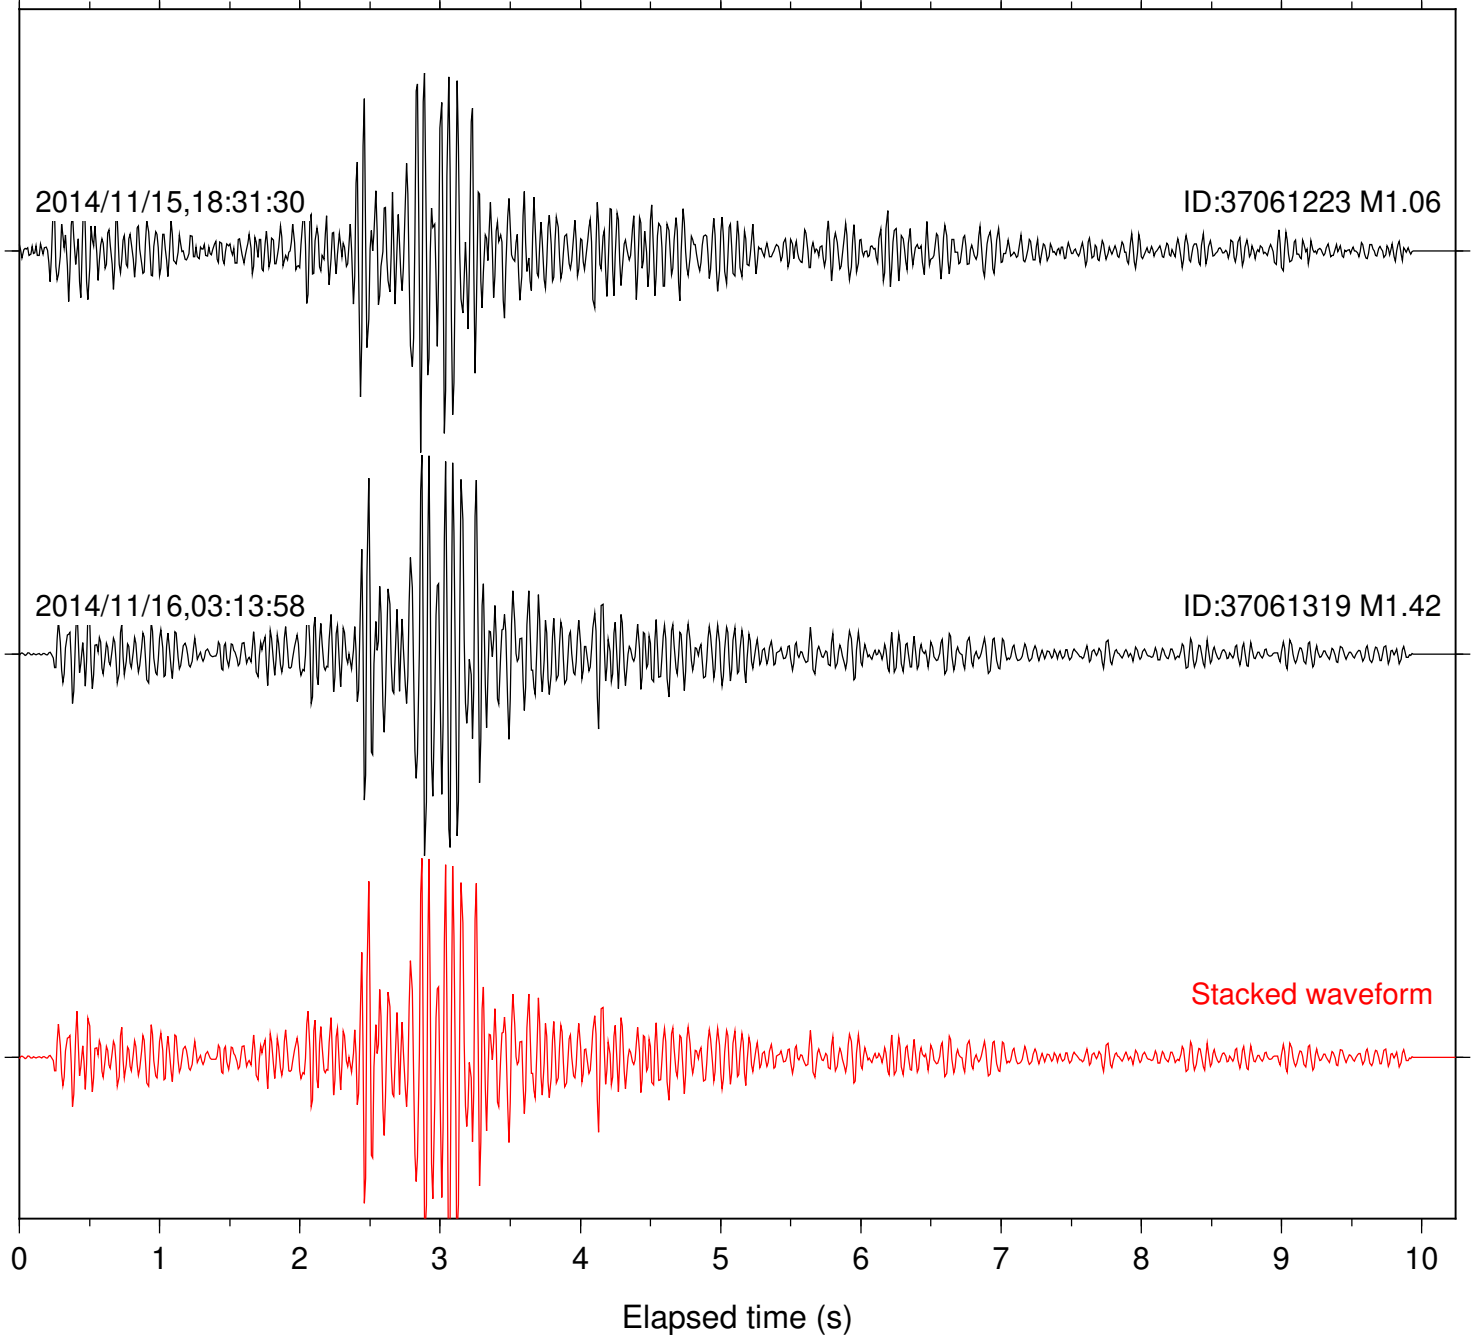

Station: PFO Com: HHZ

Focal depth: 8.06 km

Station: PMD Com: HHZ

Focal depth: 8.06 km

Station: RDM Com: HHZ

Focal depth: 8.06 km

Station: TOR Com: HHZ

Focal depth: 8.06 km