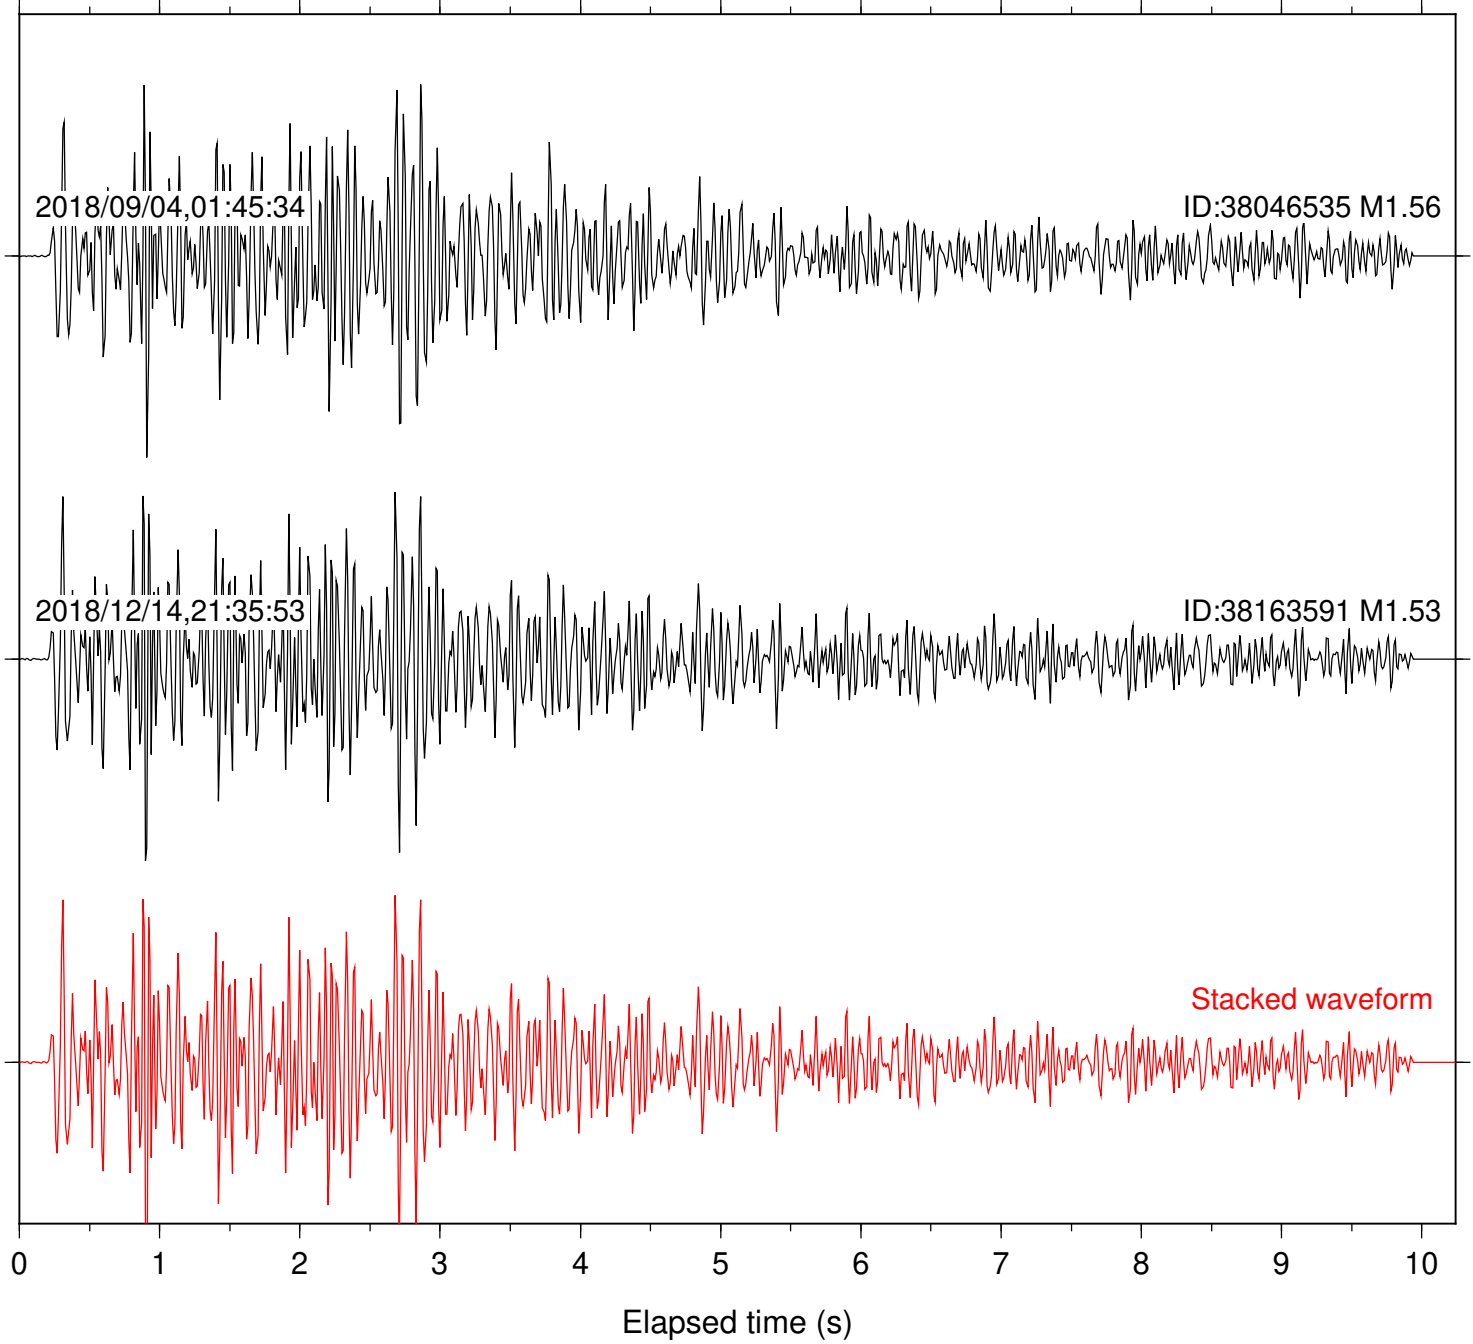

Station: CSH Com: HHZ

Focal depth: 4.27 km

Station: DGR Com: HHZ

Focal depth: 4.27 km

Station: FRD Com: HHZ

Focal depth: 4.27 km

Station: HMT2 Com: HHZ

Focal depth: 4.27 km