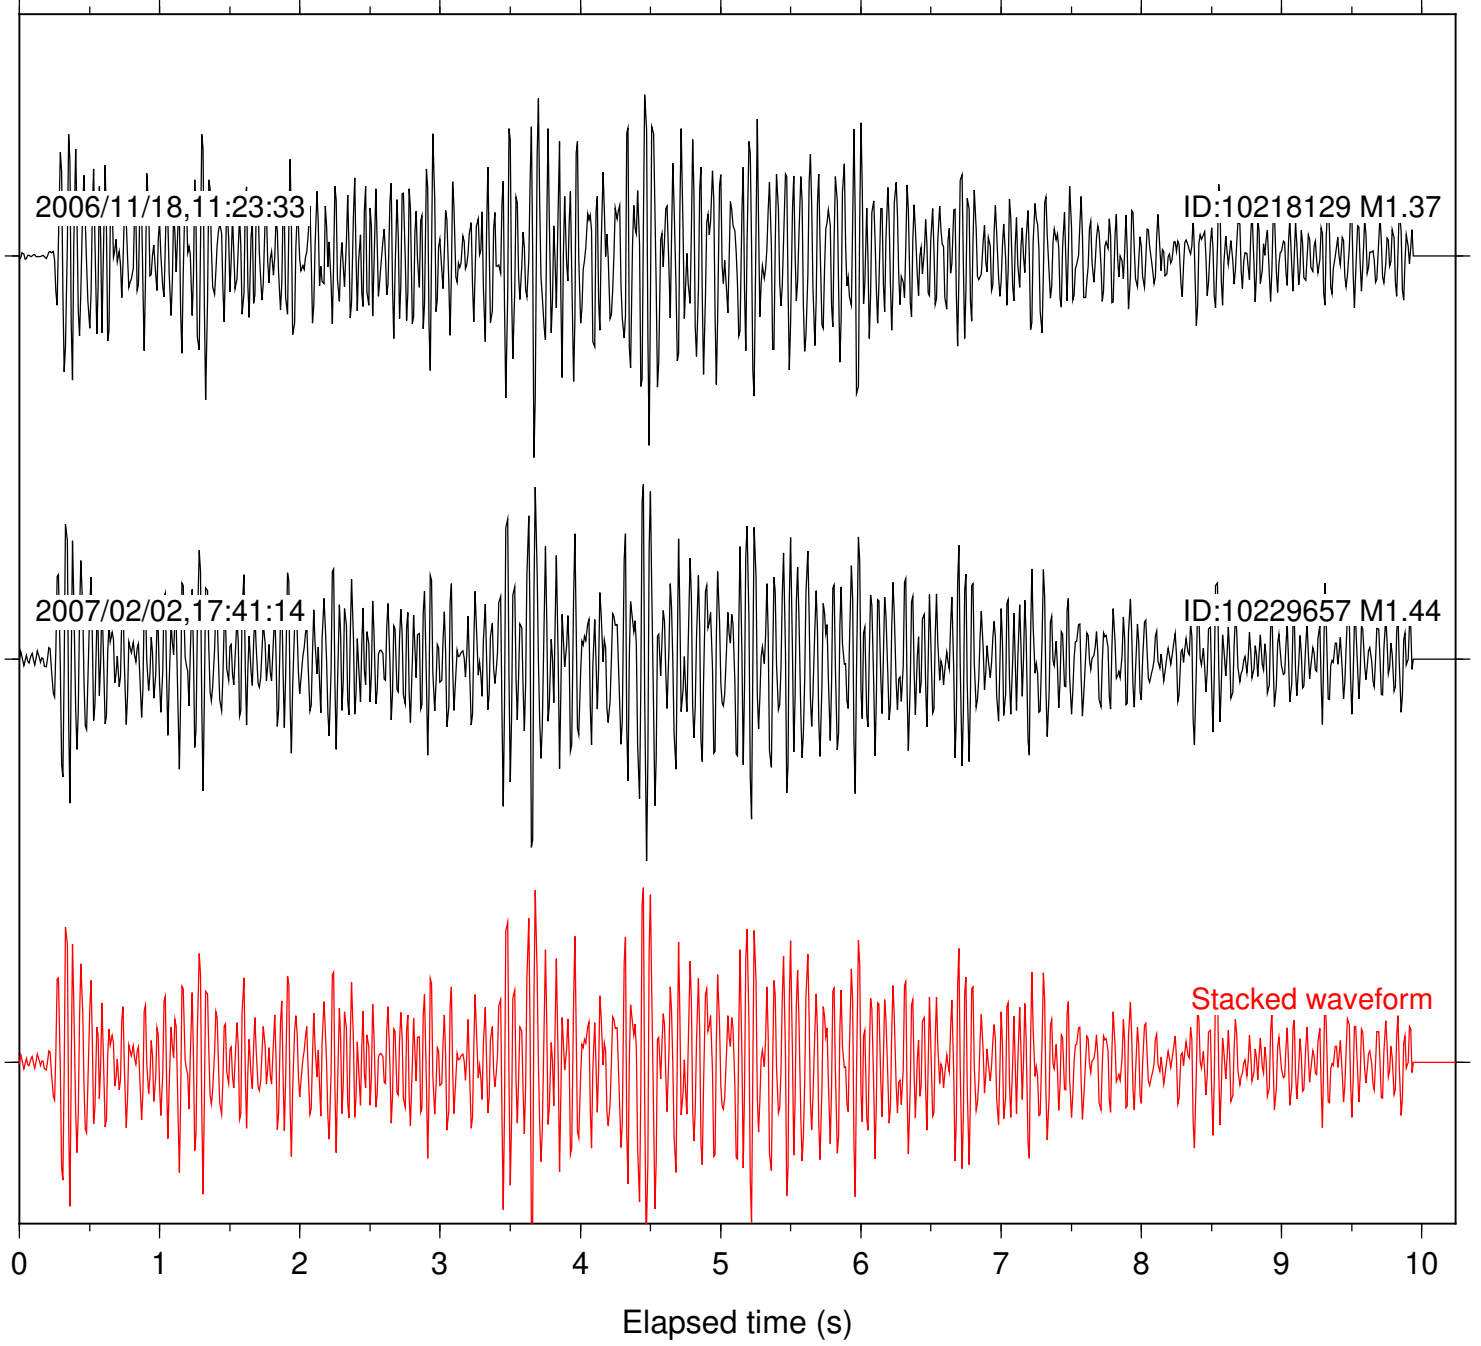

Focal depth: 8.73 km

Station: KNW Com: HHZ

Focal depth: 8.73 km

Station: PFO Com: HHZ

Focal depth: 8.73 km

Station: PLM Com: HHZ

Focal depth: 8.72 km

Station: POB2 Com: HHZ