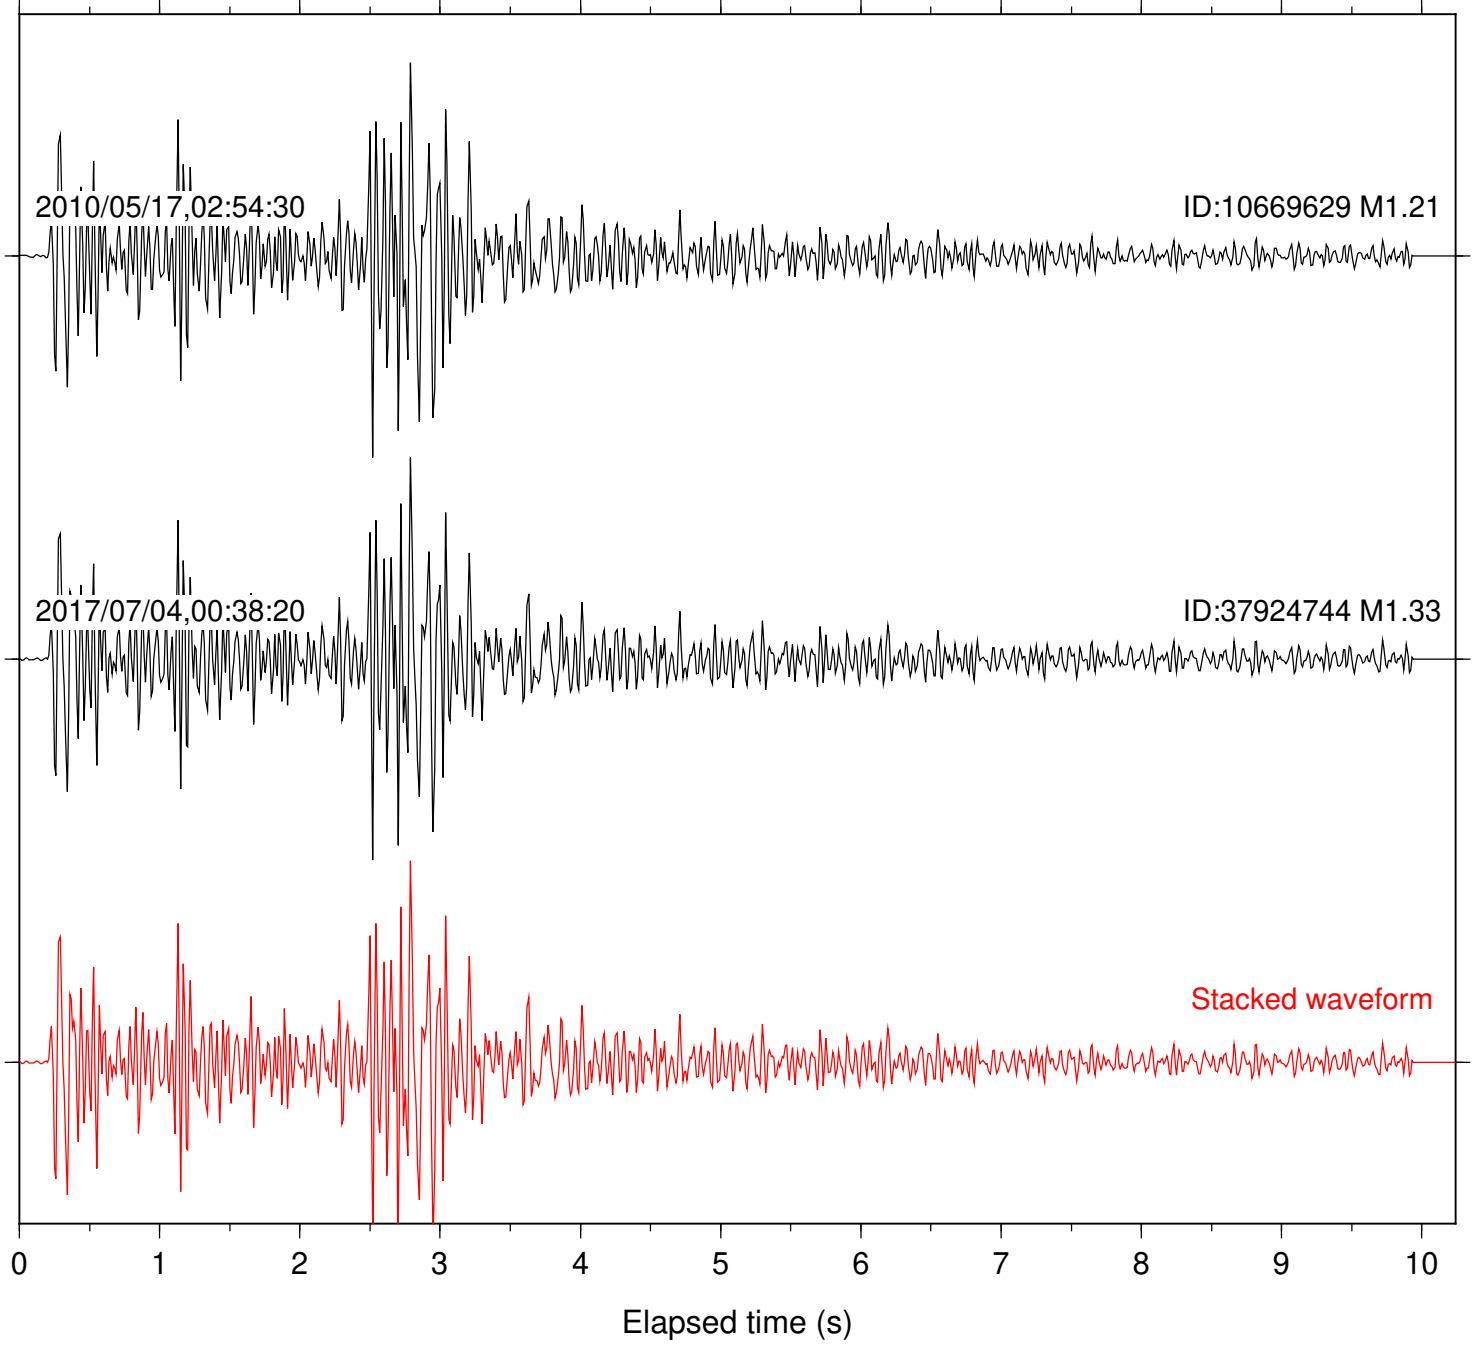

Station: B081 Com: EHZ

Focal depth: 17.70 km