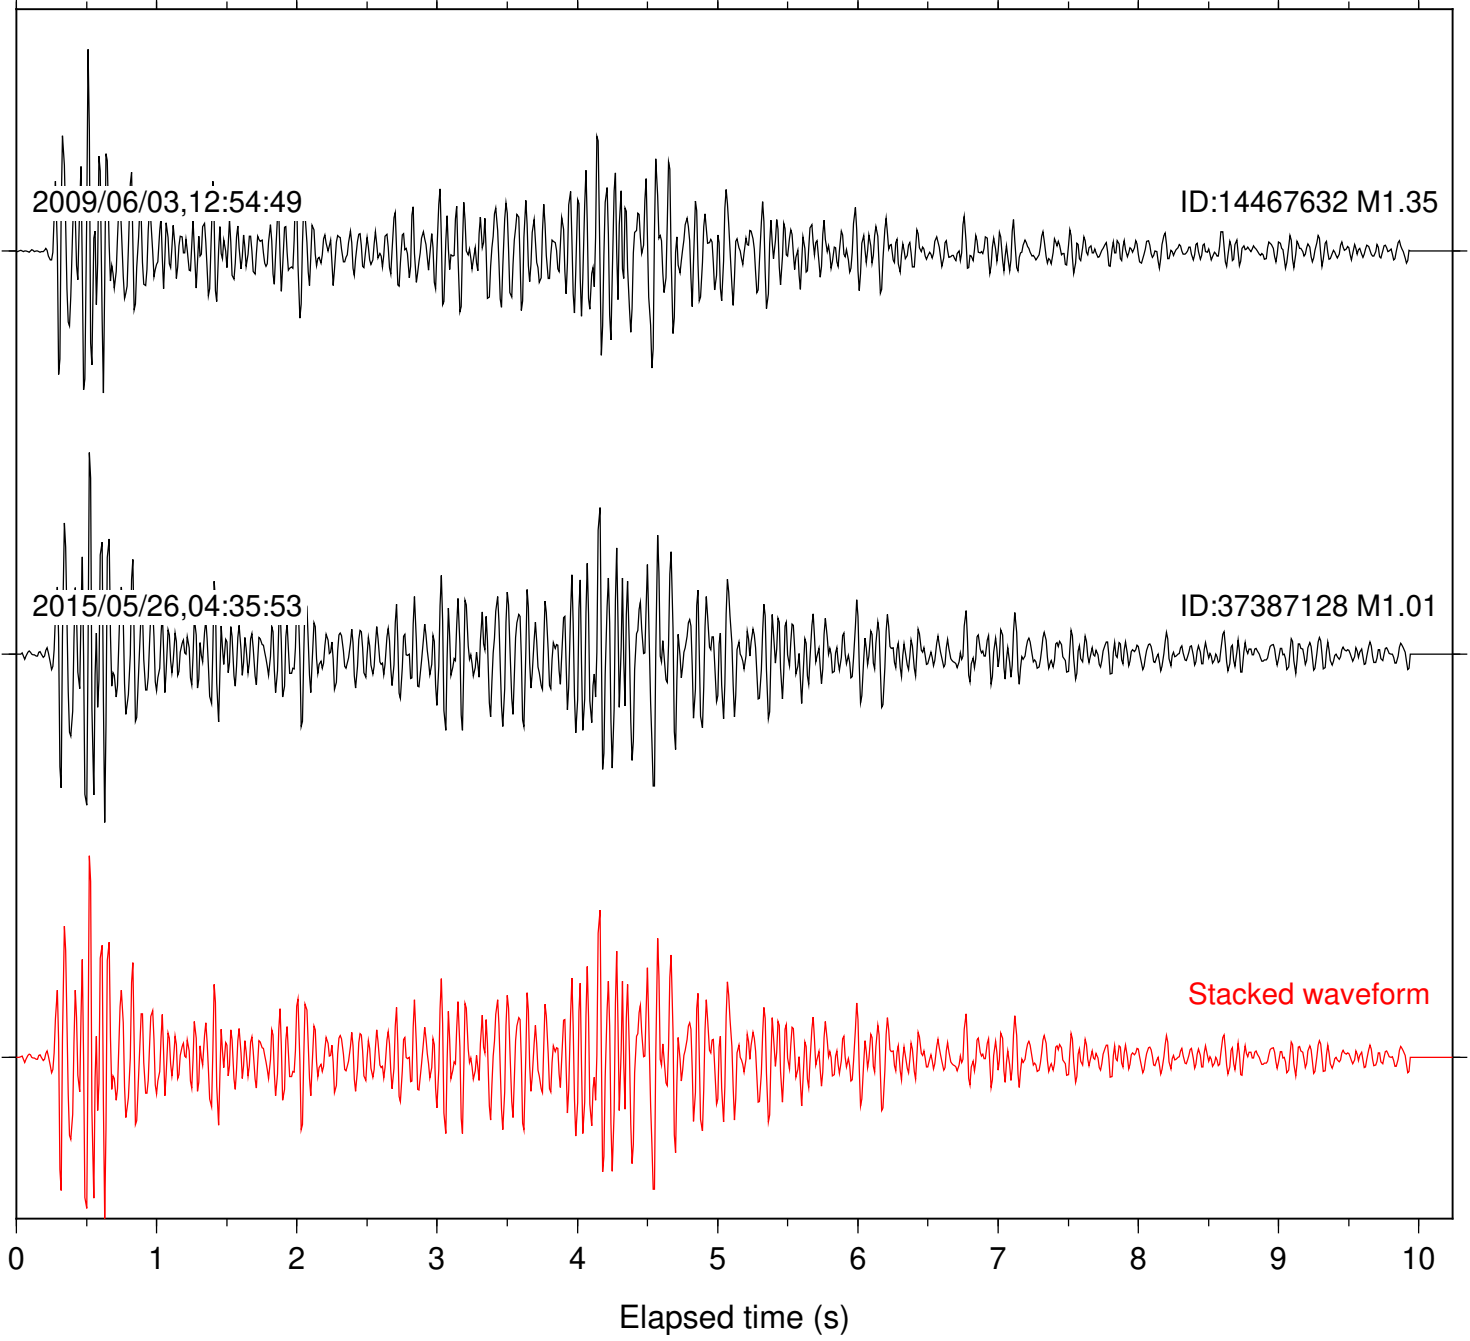

Station: B087 Com: EHZ

Focal depth: 17.62 km