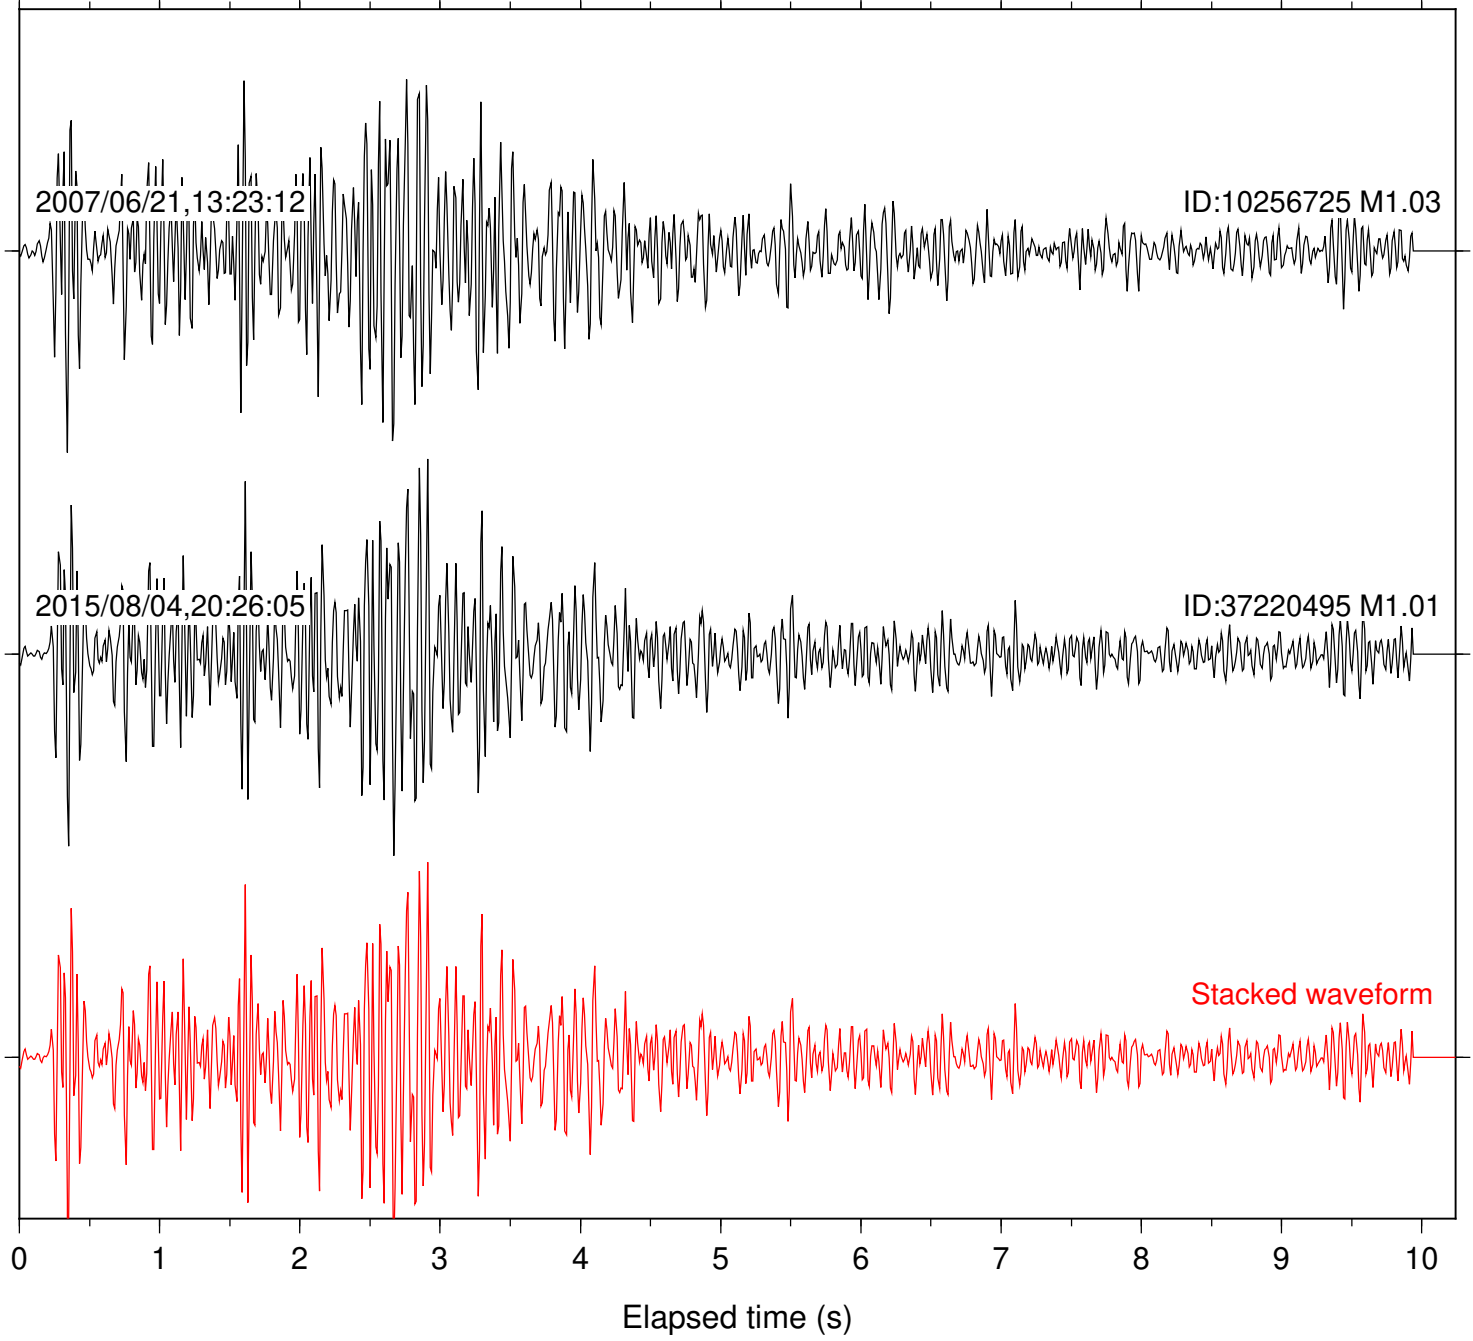

Station: B081 Com: EHZ

Focal depth: 17.54 km