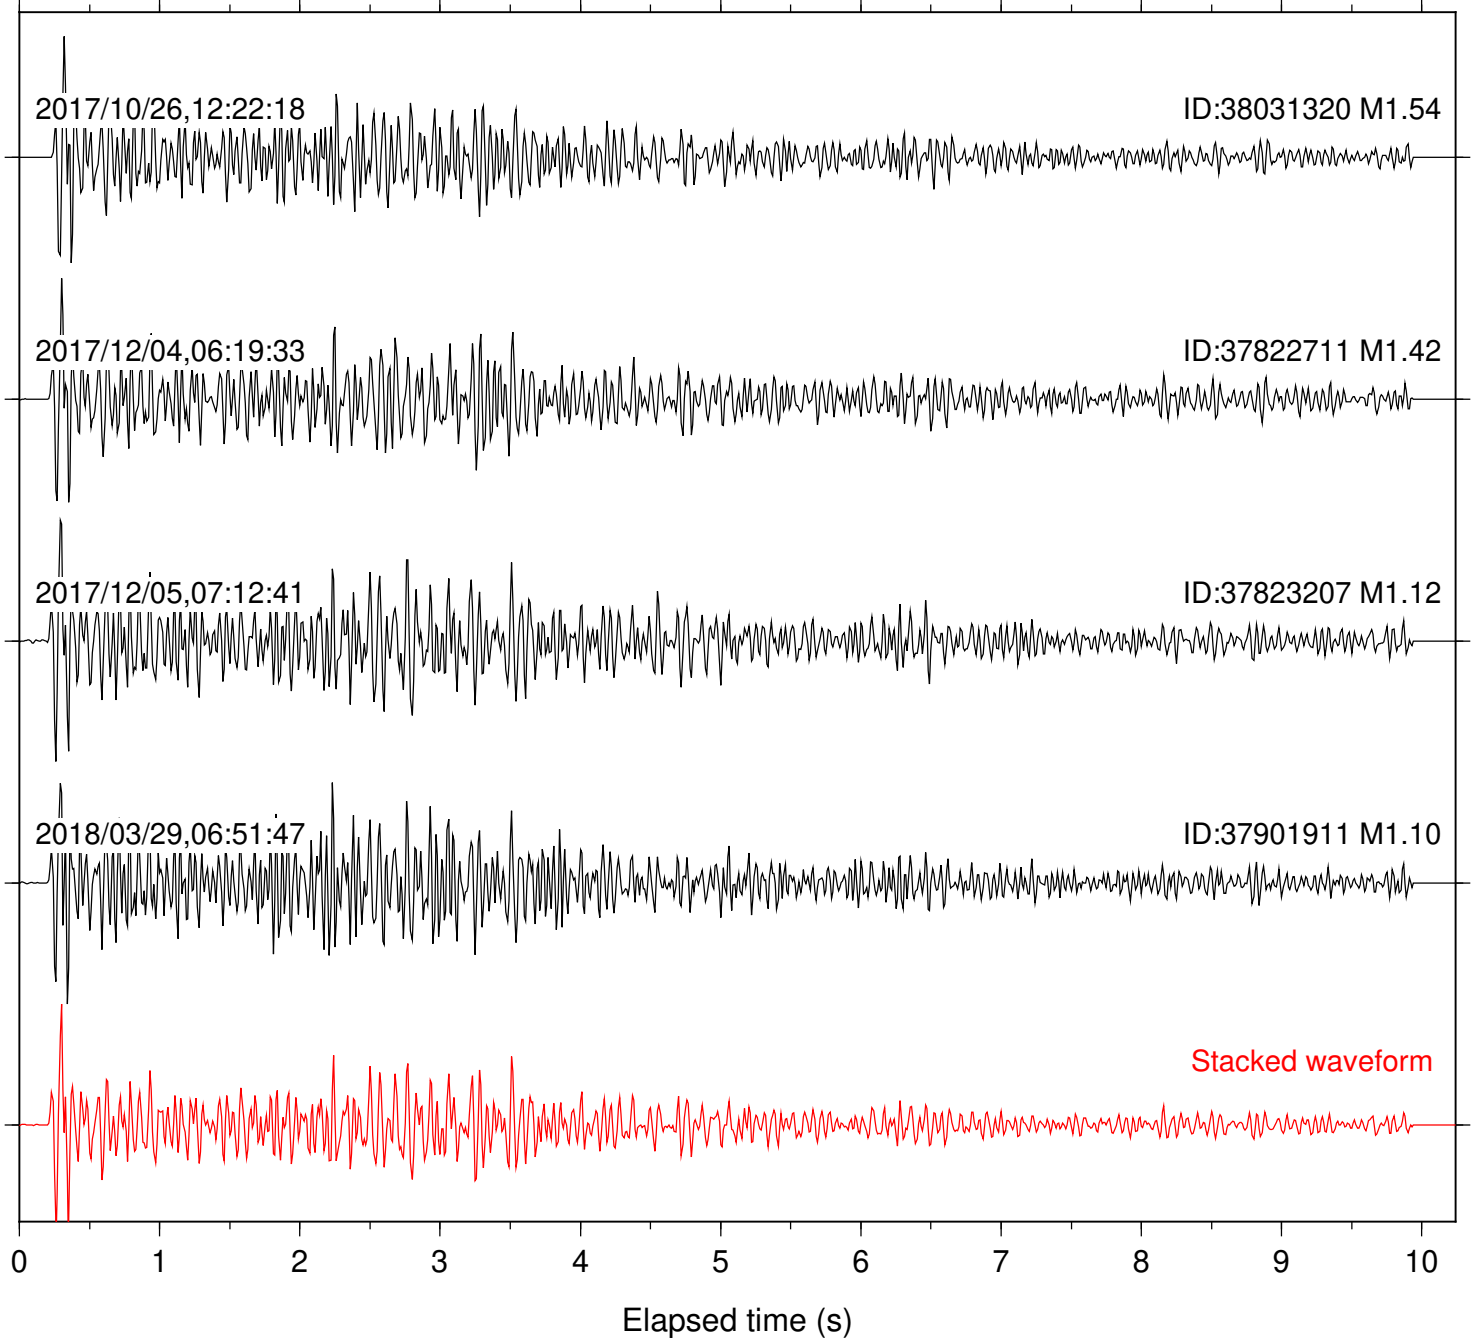

Focal depth: 7.16 km

Station: FRD Com: HHZ

Focal depth: 7.23 km

Station: HMT2 Com: HHZ

Focal depth: 7.23 km

Station: LKH Com: HHZ

Focal depth: 7.16 km

Station: LVA2 Com: HHZ