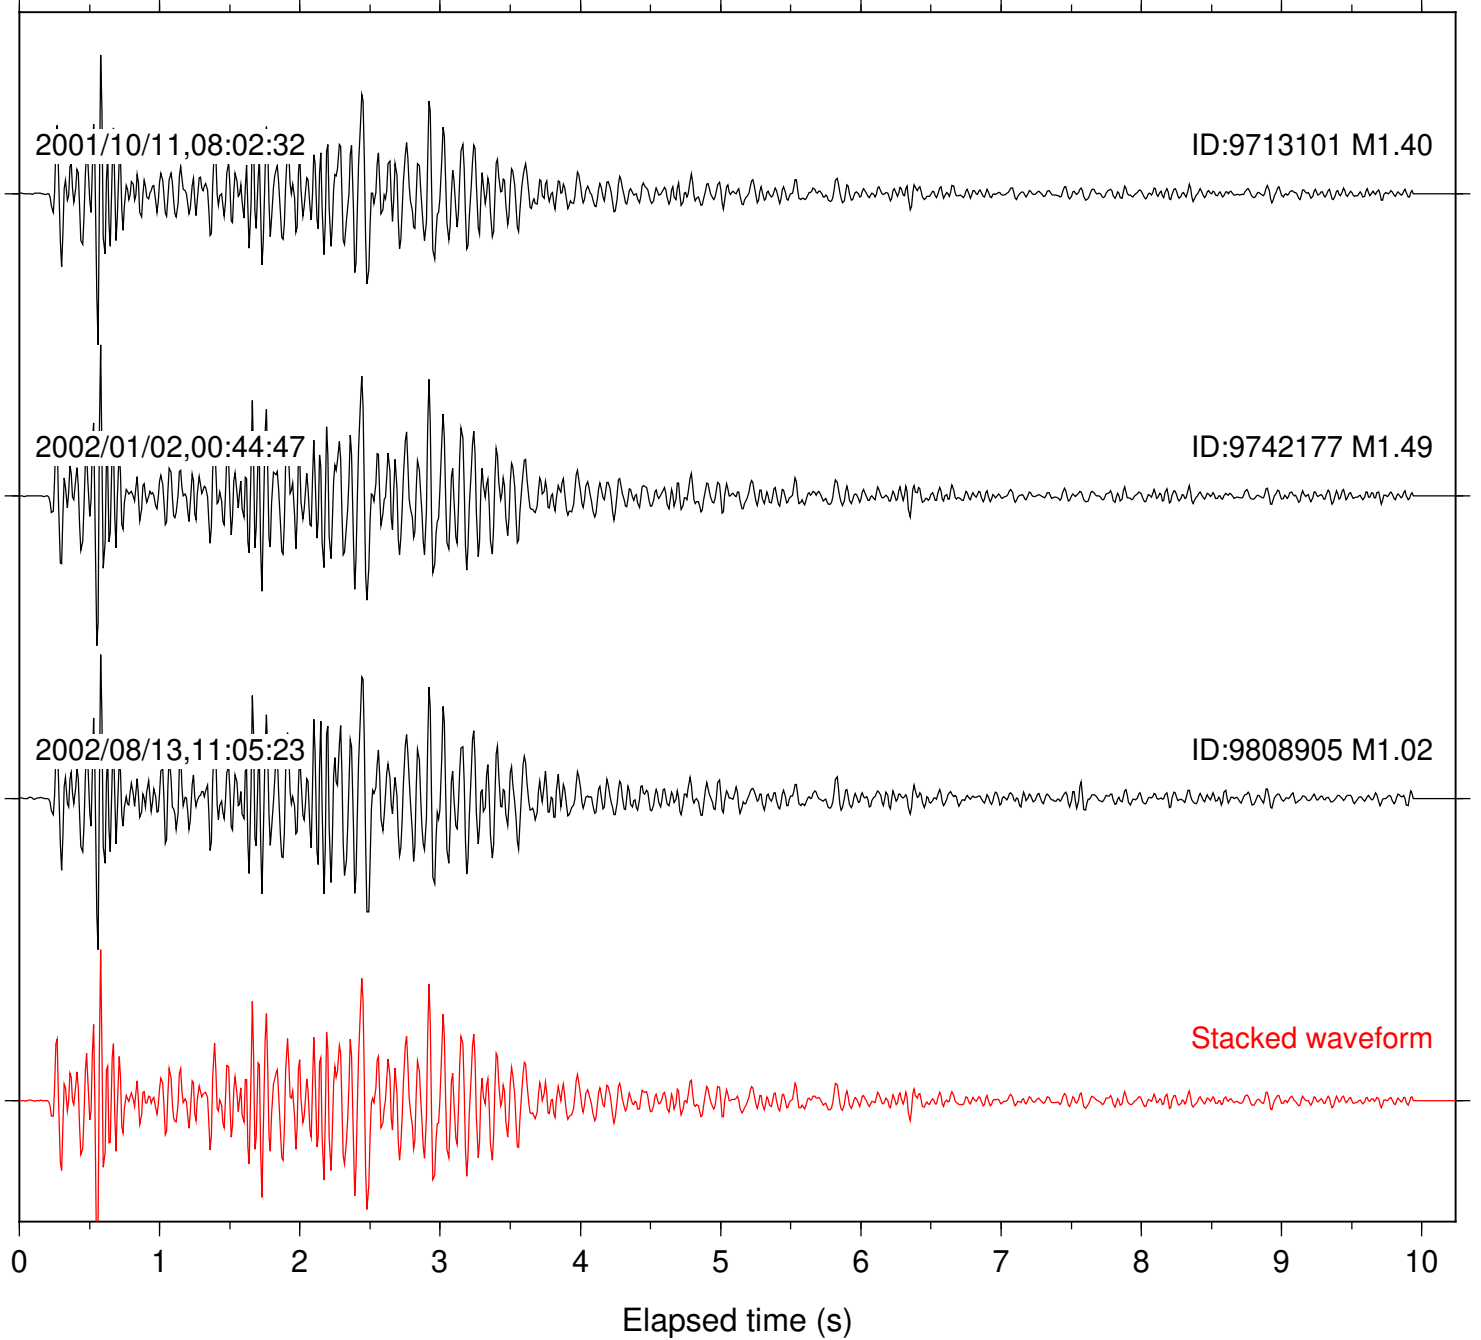

Station: SND Com: HHZ

Focal depth: 8.63 km

Station: WMC Com: HHZ

Focal depth: 8.57 km

Station: B081 Com: EHZ

Focal depth: 6.08 km

Station: B082 Com: EHZ

Focal depth: 6.08 km