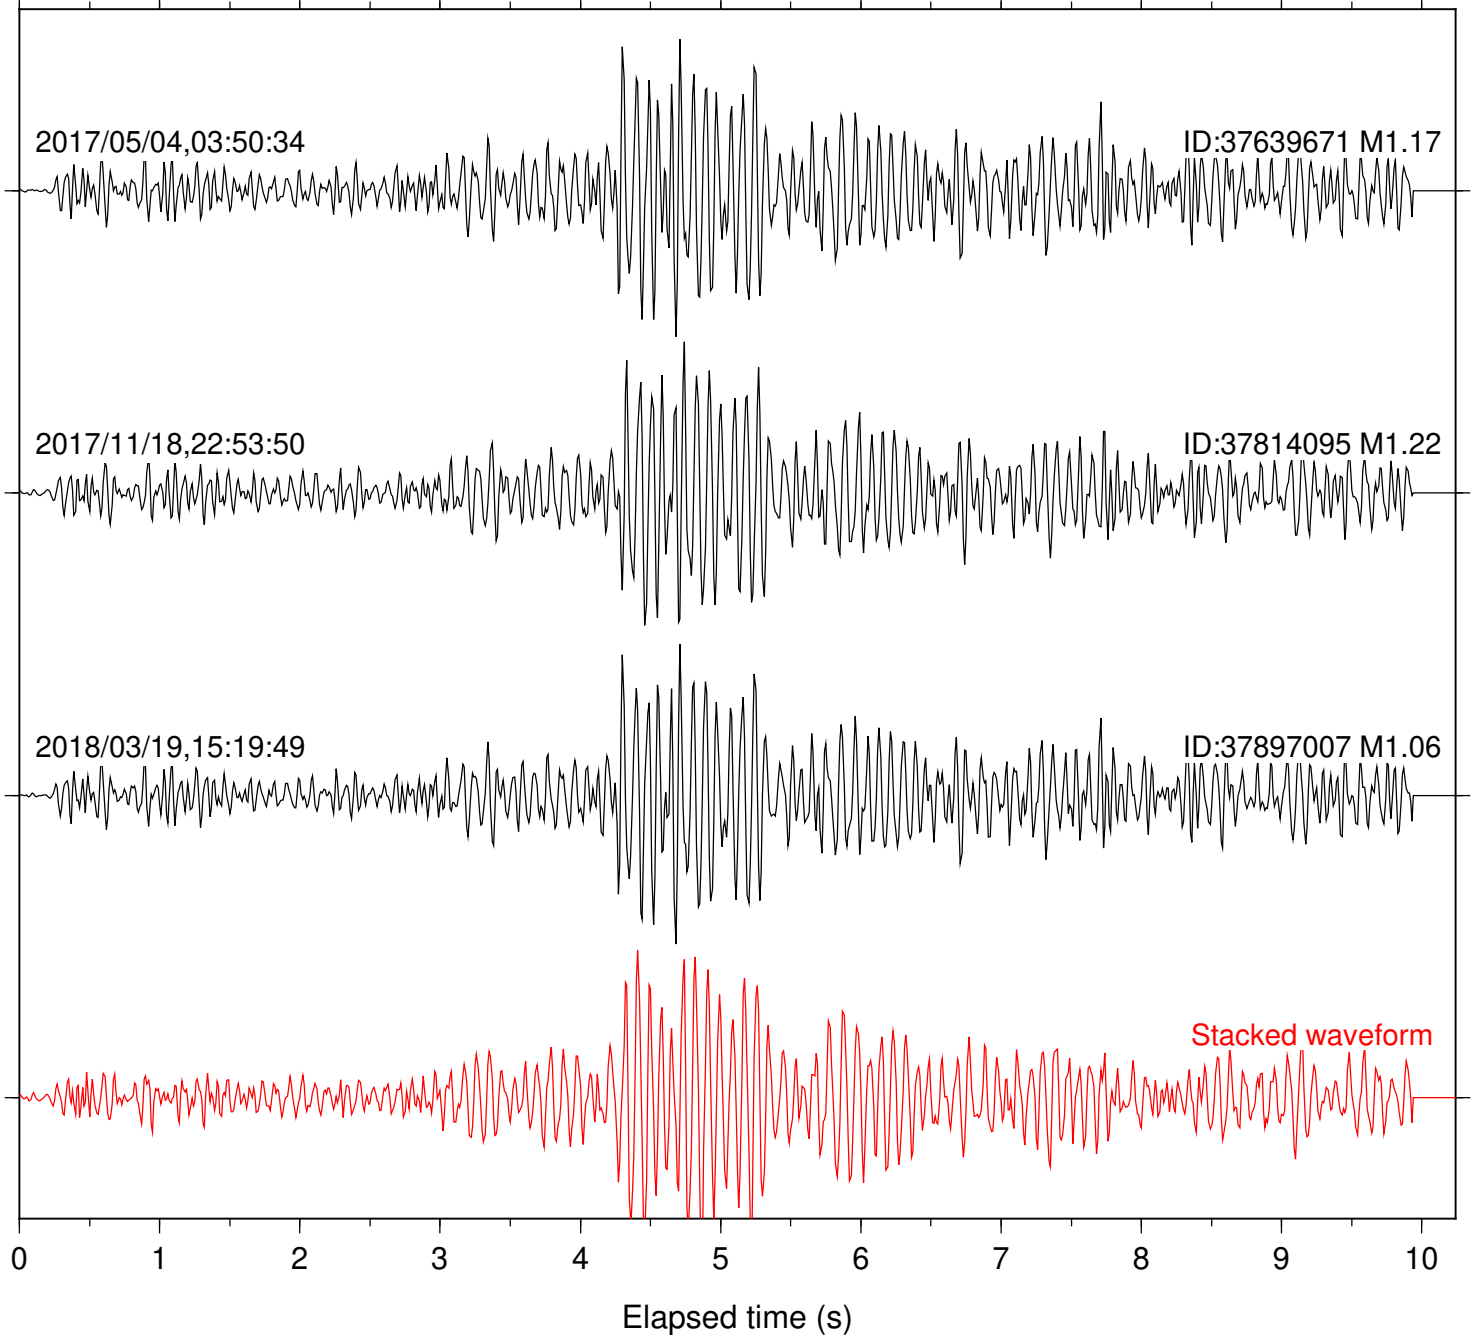

Station: B084 Com: EHZ

Focal depth: 6.67 km