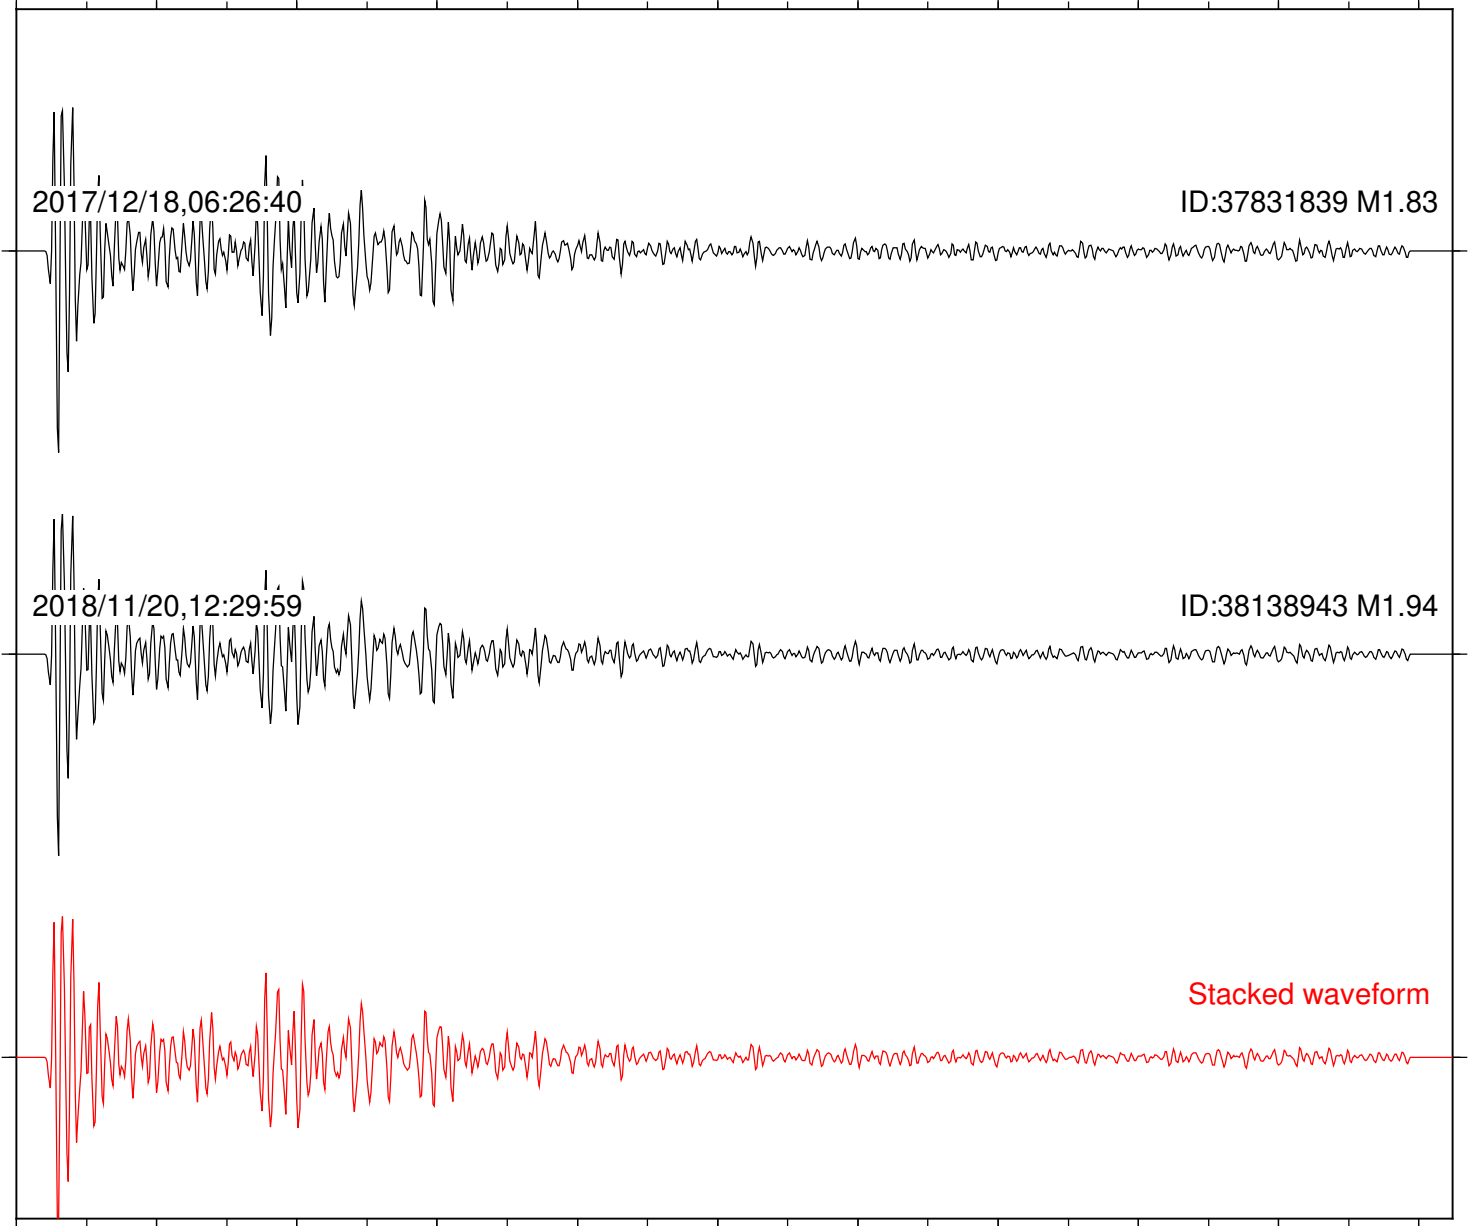

2017/12/18,06:26:40

ID:37831839 M1.83

2018/11/20,12:29:59

ID:38138943 M1.94

Stacked waveform

0 1 2 3 4 5 6 7 8 9 10  
Elapsed time (s)

Station: B946 Com: EHZ

Focal depth: 3.00 km