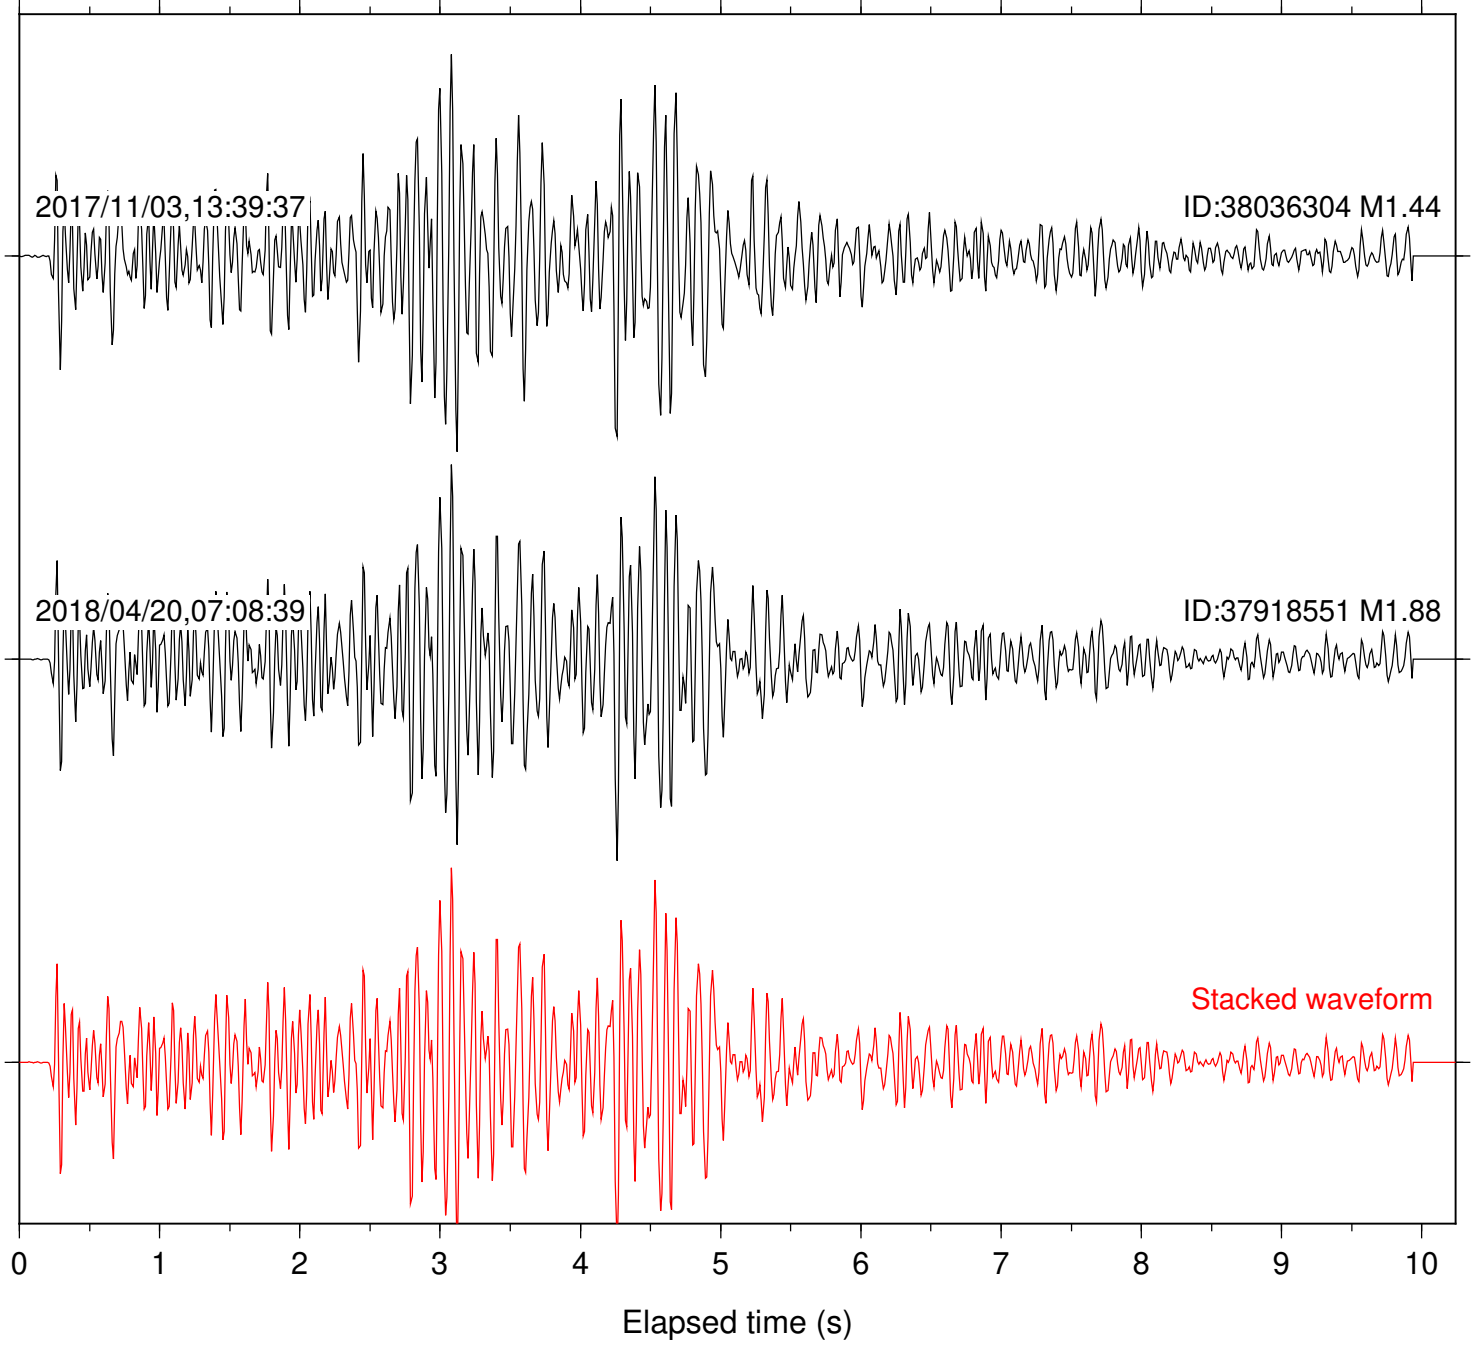

Focal depth: 7.65 km

Station: FRD Com: HHZ

Focal depth: 7.65 km

Station: HMT2 Com: HHZ

Focal depth: 7.65 km

Station: KNW Com: HHZ

Focal depth: 7.65 km

Station: LKH Com: HHZ