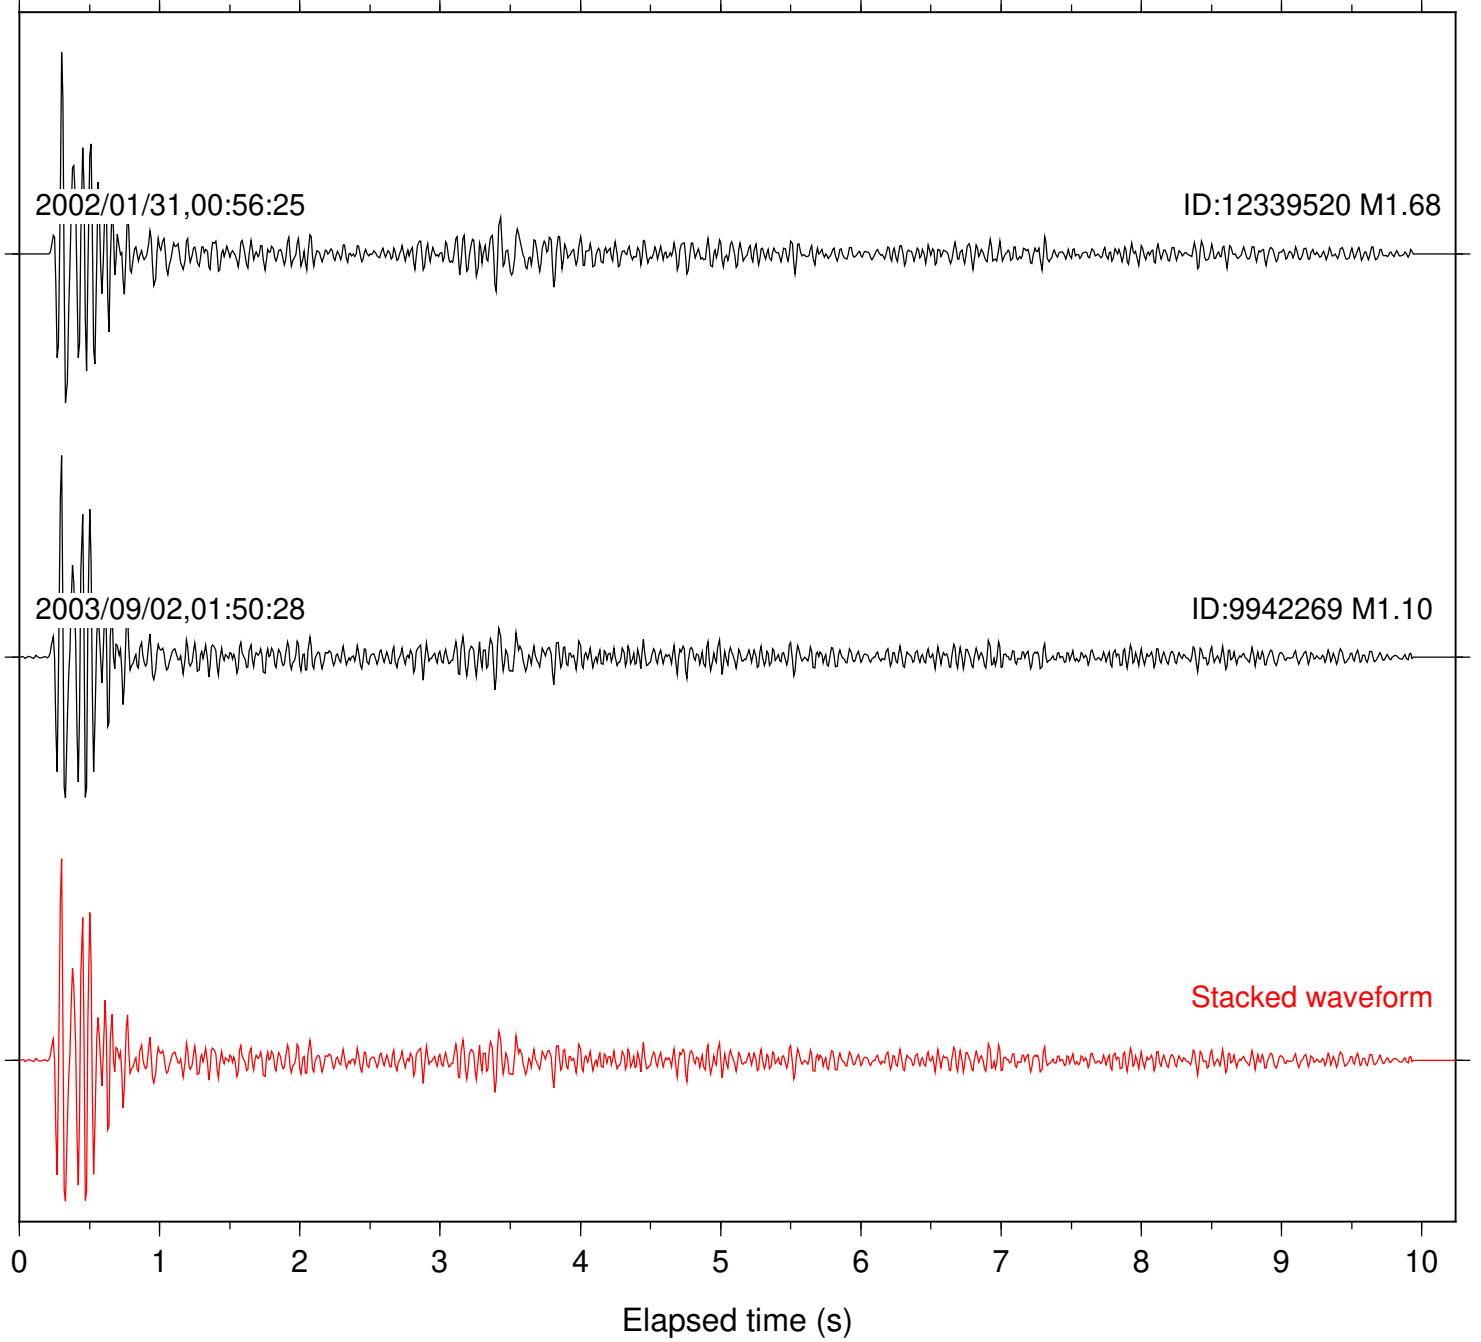

Focal depth: 9.17 km

Station: SND Com: HHZ

Focal depth: 8.92 km

Station: WMC Com: HHZ

Focal depth: 8.94 km

Station: CRY Com: HHZ

Focal depth: 8.25 km

Station: FRD Com: HHZ