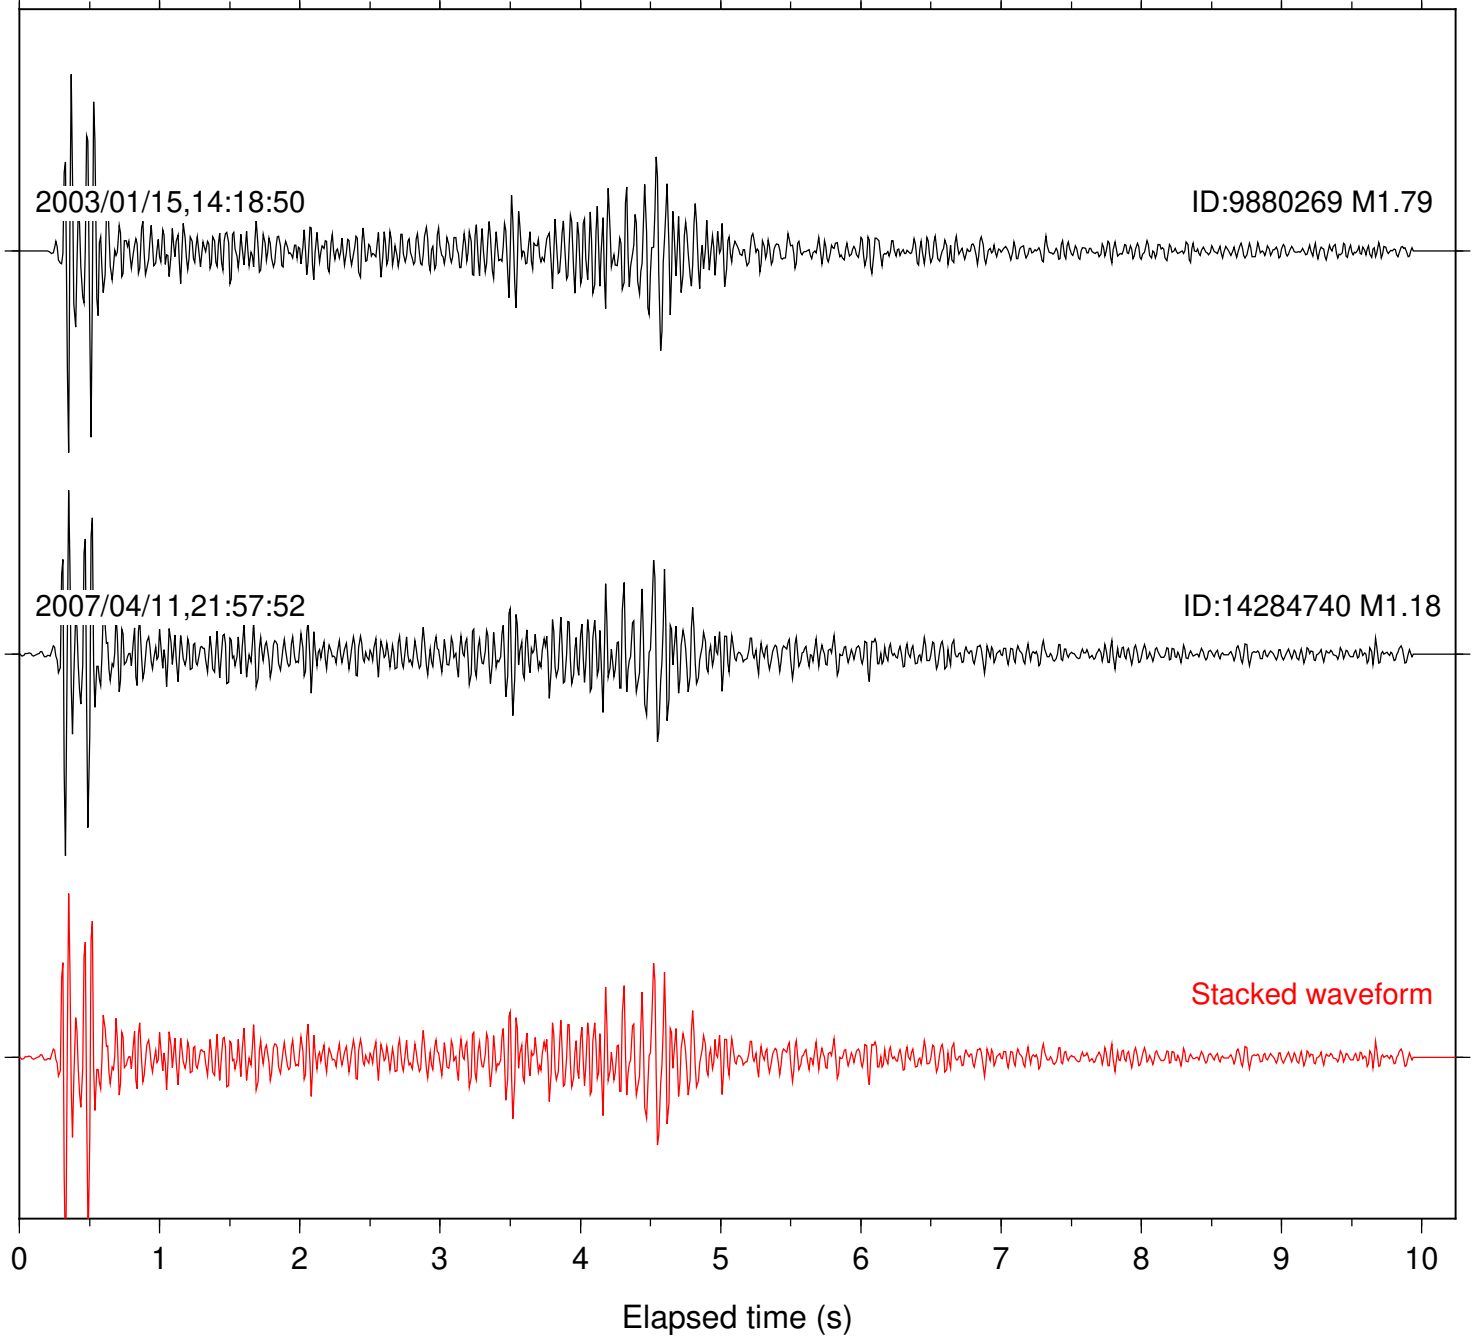

Station: FRD Com: HHZ

Focal depth: 16.92 km