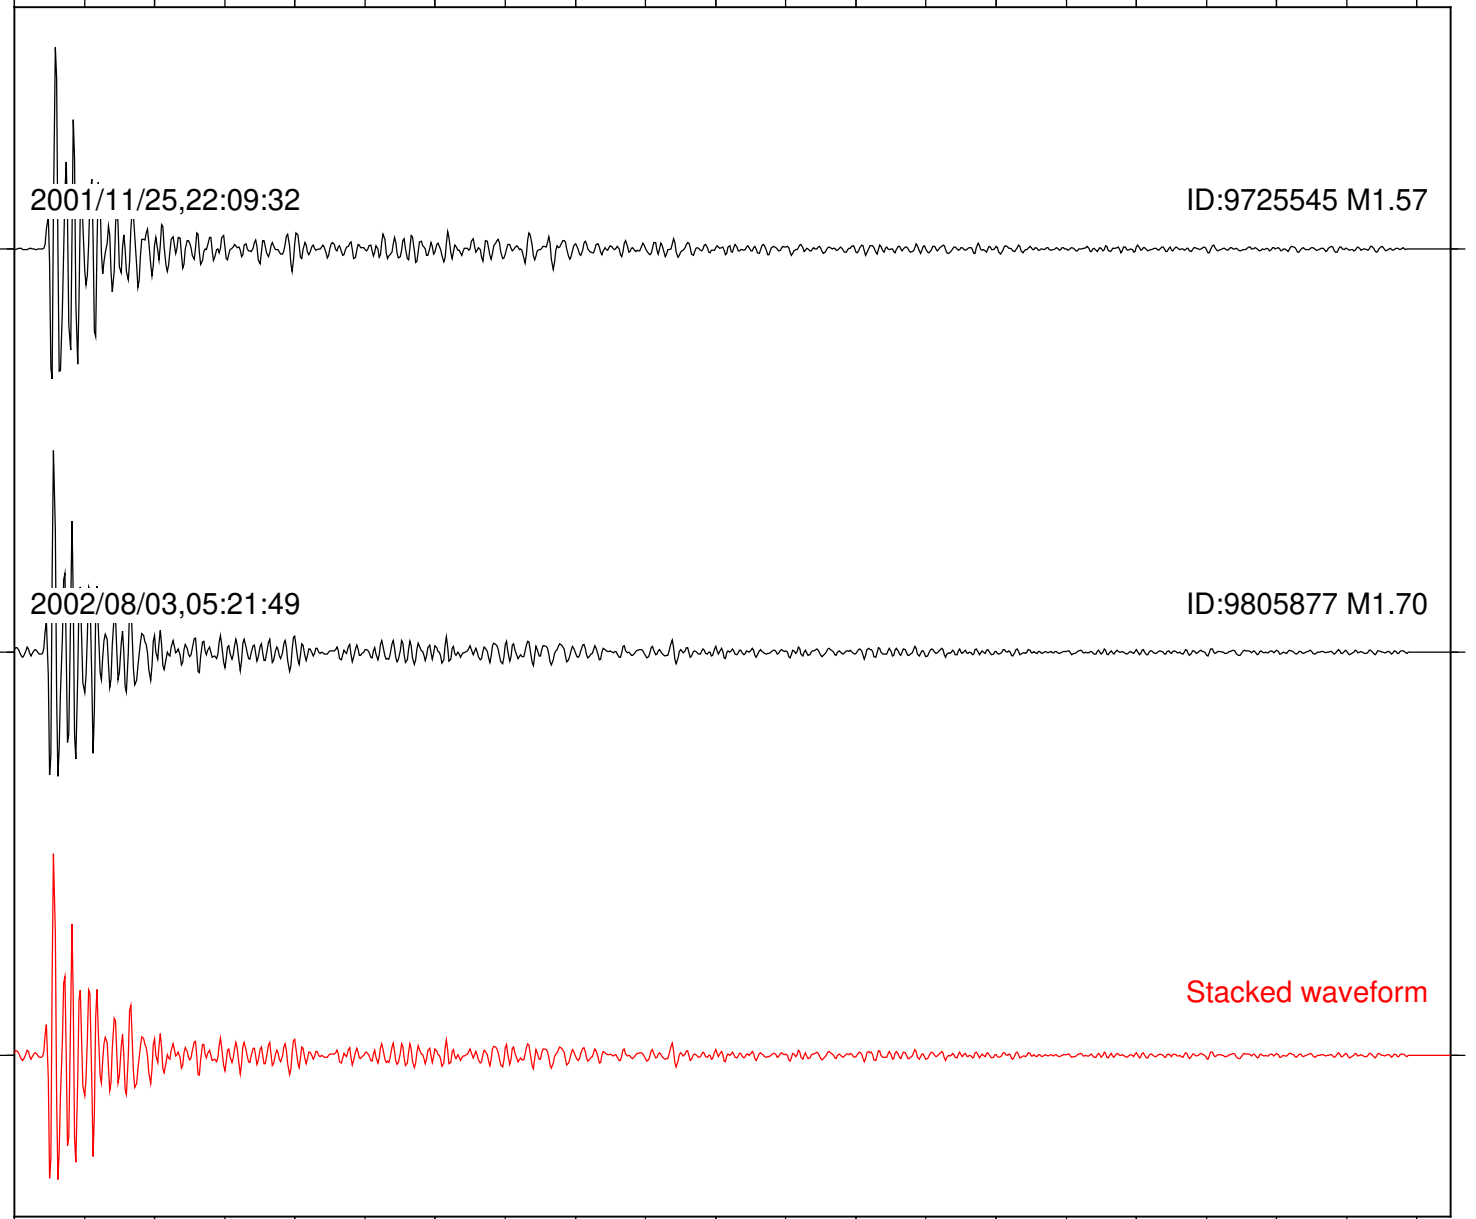

Station: WMC Com: HHZ

Focal depth: 15.24 km

2001/11/25,22:09:32

ID:9725545 M1.57

2002/08/03,05:21:49

ID:9805877 M1.70

Stacked waveform

0 1 2 3 4 5 6 7 8 9 10

Elapsed time (s)