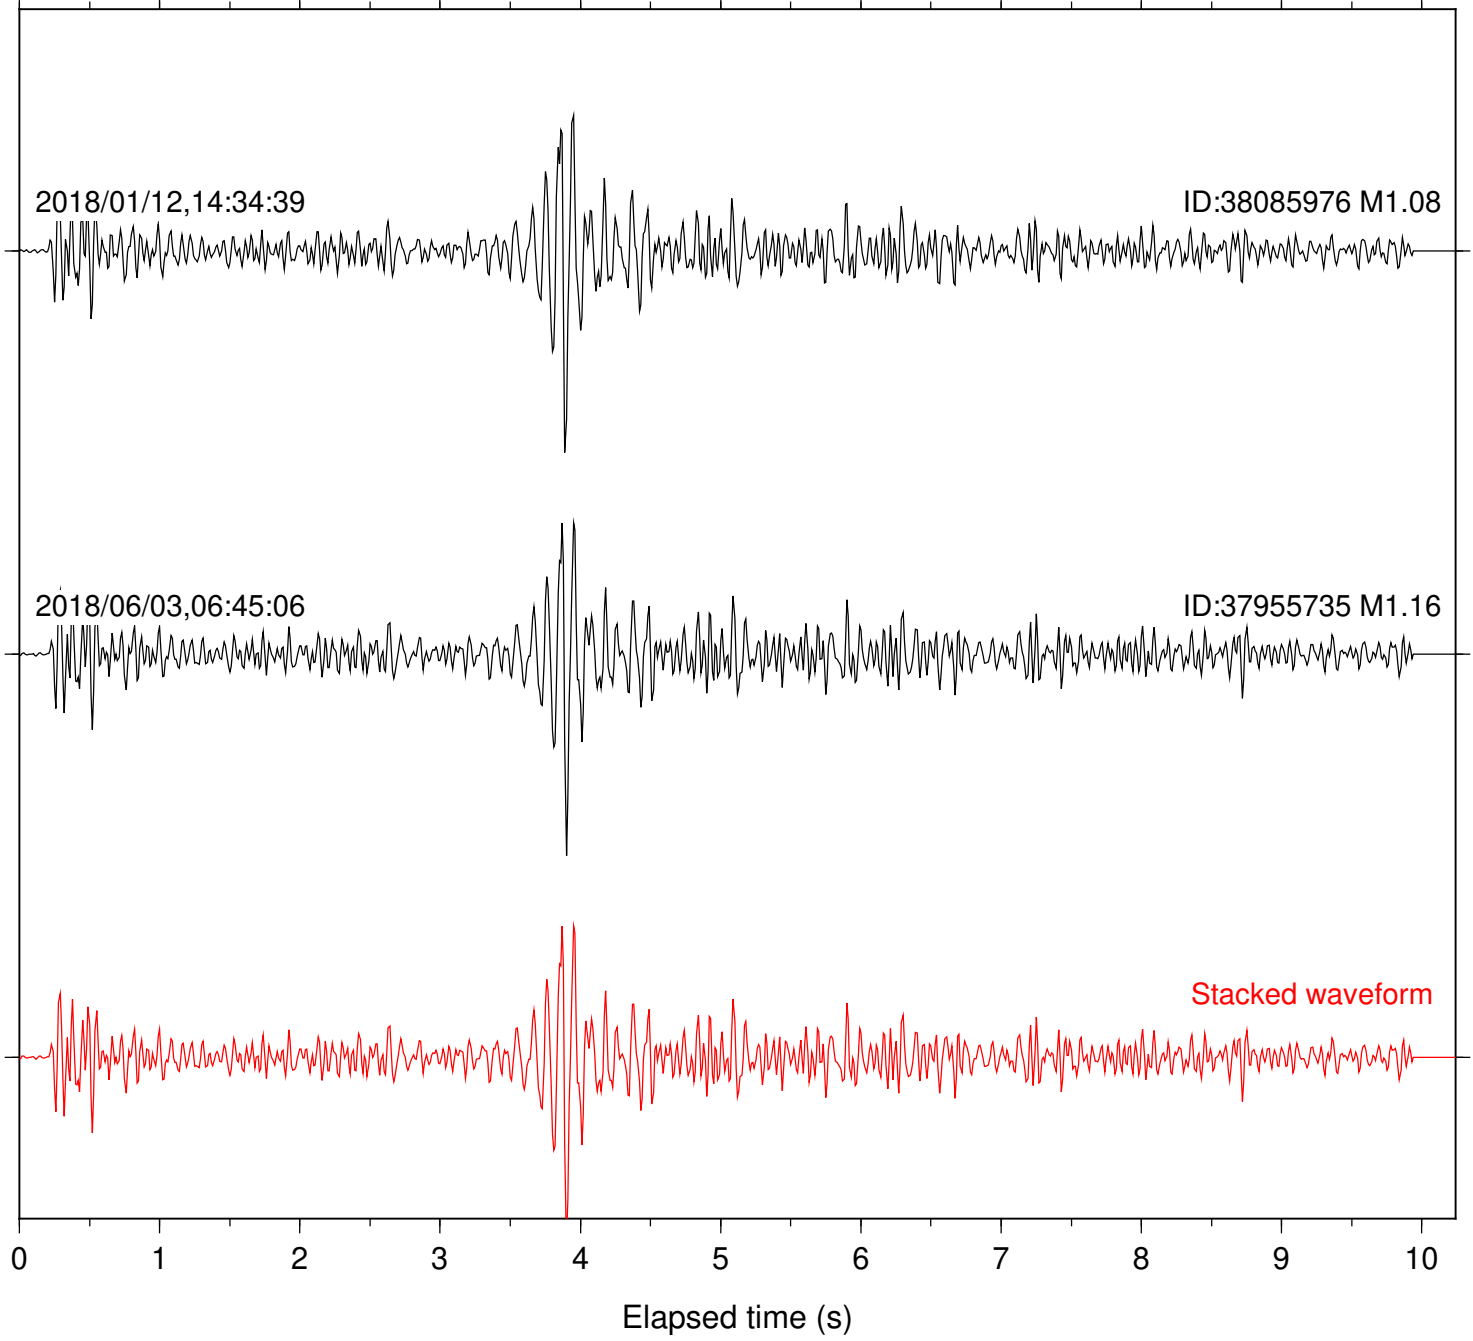

Station: BAC Com: EHZ

Focal depth: 4.72 km