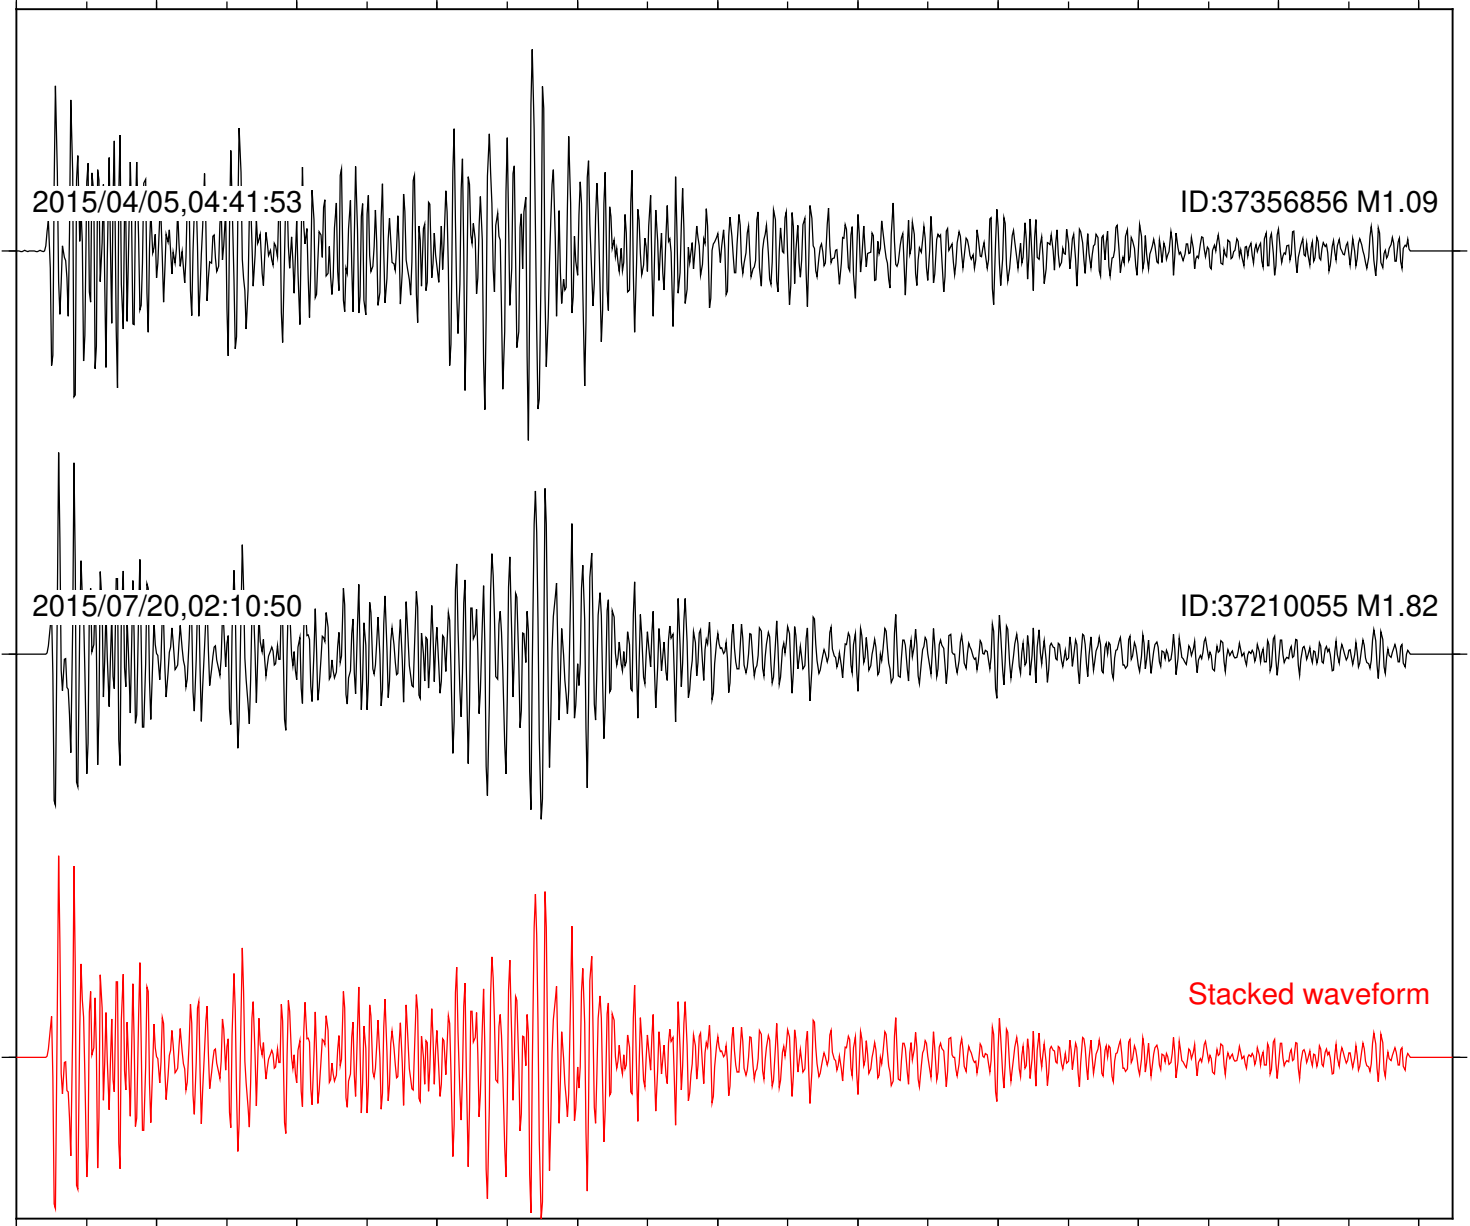

Station: FRD Com: HHZ

Focal depth: 8.43 km

2015/04/05,04:41:53

ID:37356856 M1.09

2015/07/20,02:10:50

ID:37210055 M1.82

Stacked waveform

0 1 2 3 4 5 6 7 8 9 10
Elapsed time (s)