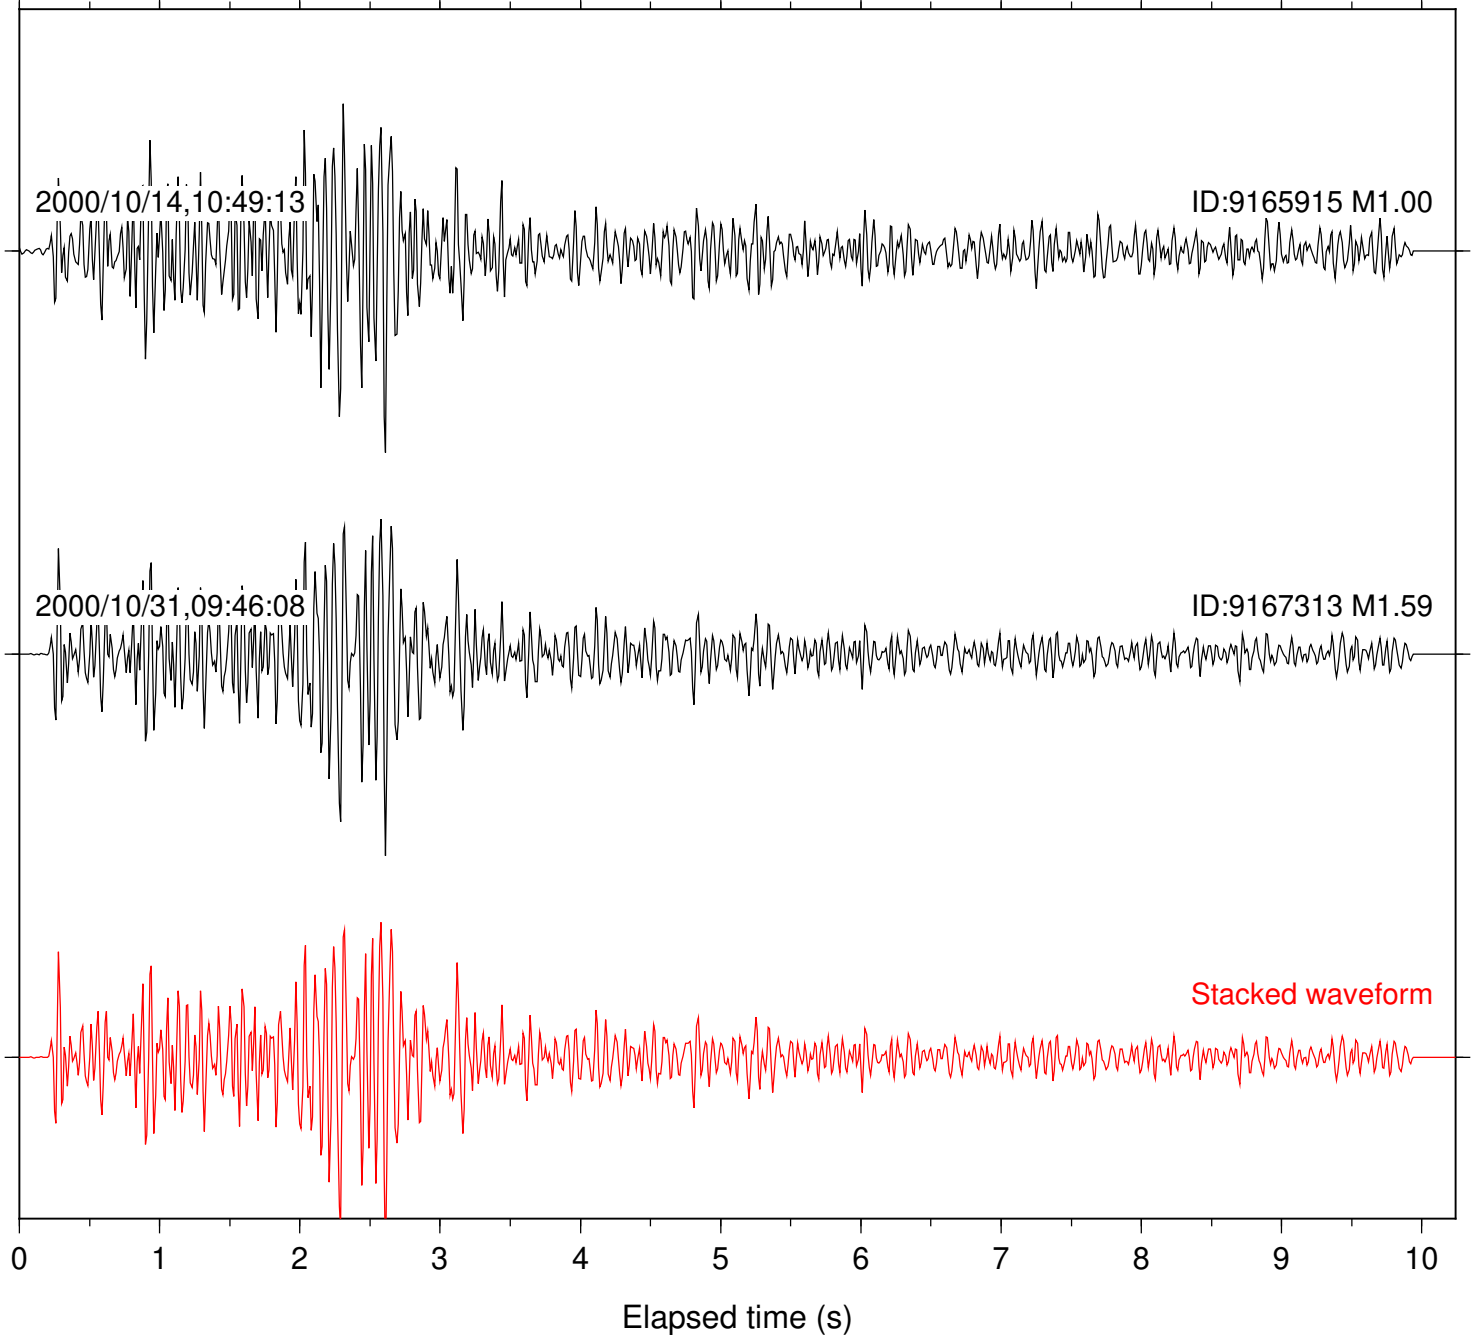

Station: CRY Com: HHZ

Focal depth: 13.29 km