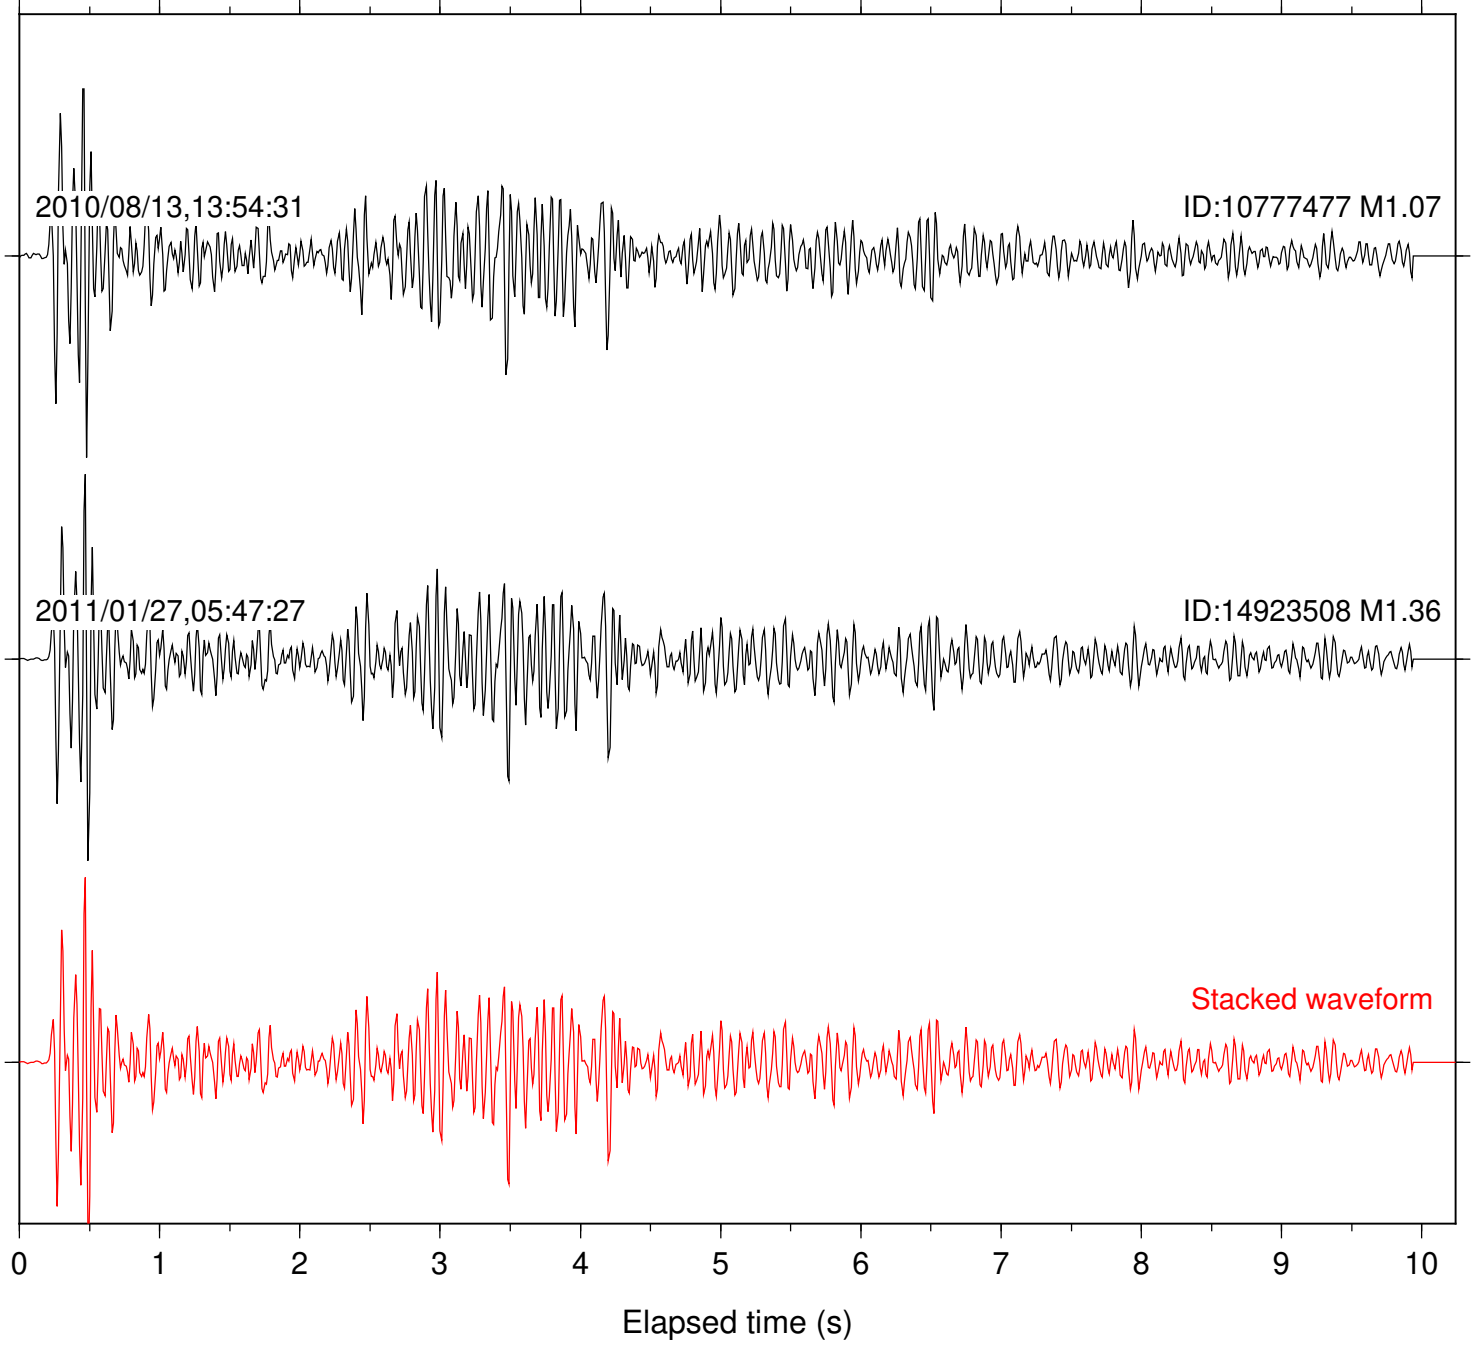

Station: B088 Com: EHZ

Focal depth: 7.72 km