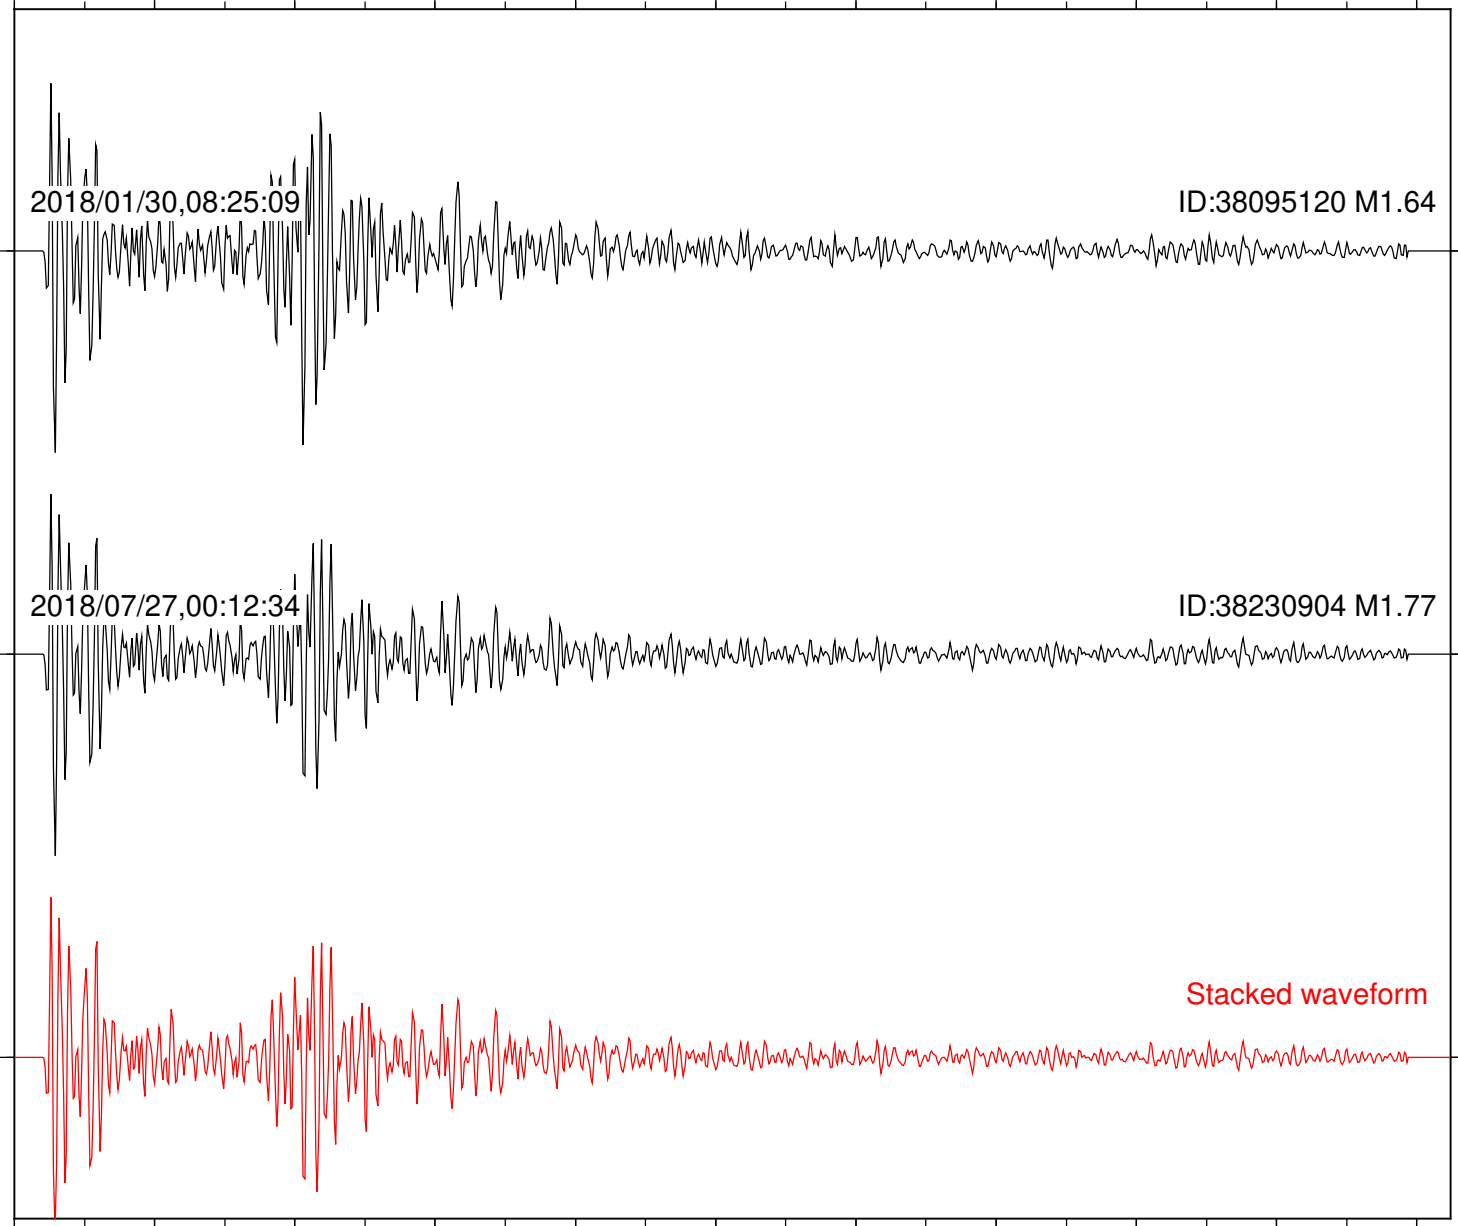

Station: B093 Com: EHZ

Focal depth: 6.49 km

2018/01/30,08:25:09

ID:38095120 M1.64

2018/07/27,00:12:34

ID:38230904 M1.77

Stacked waveform

0 1 2 3 4 5 6 7 8 9 10
Elapsed time (s)