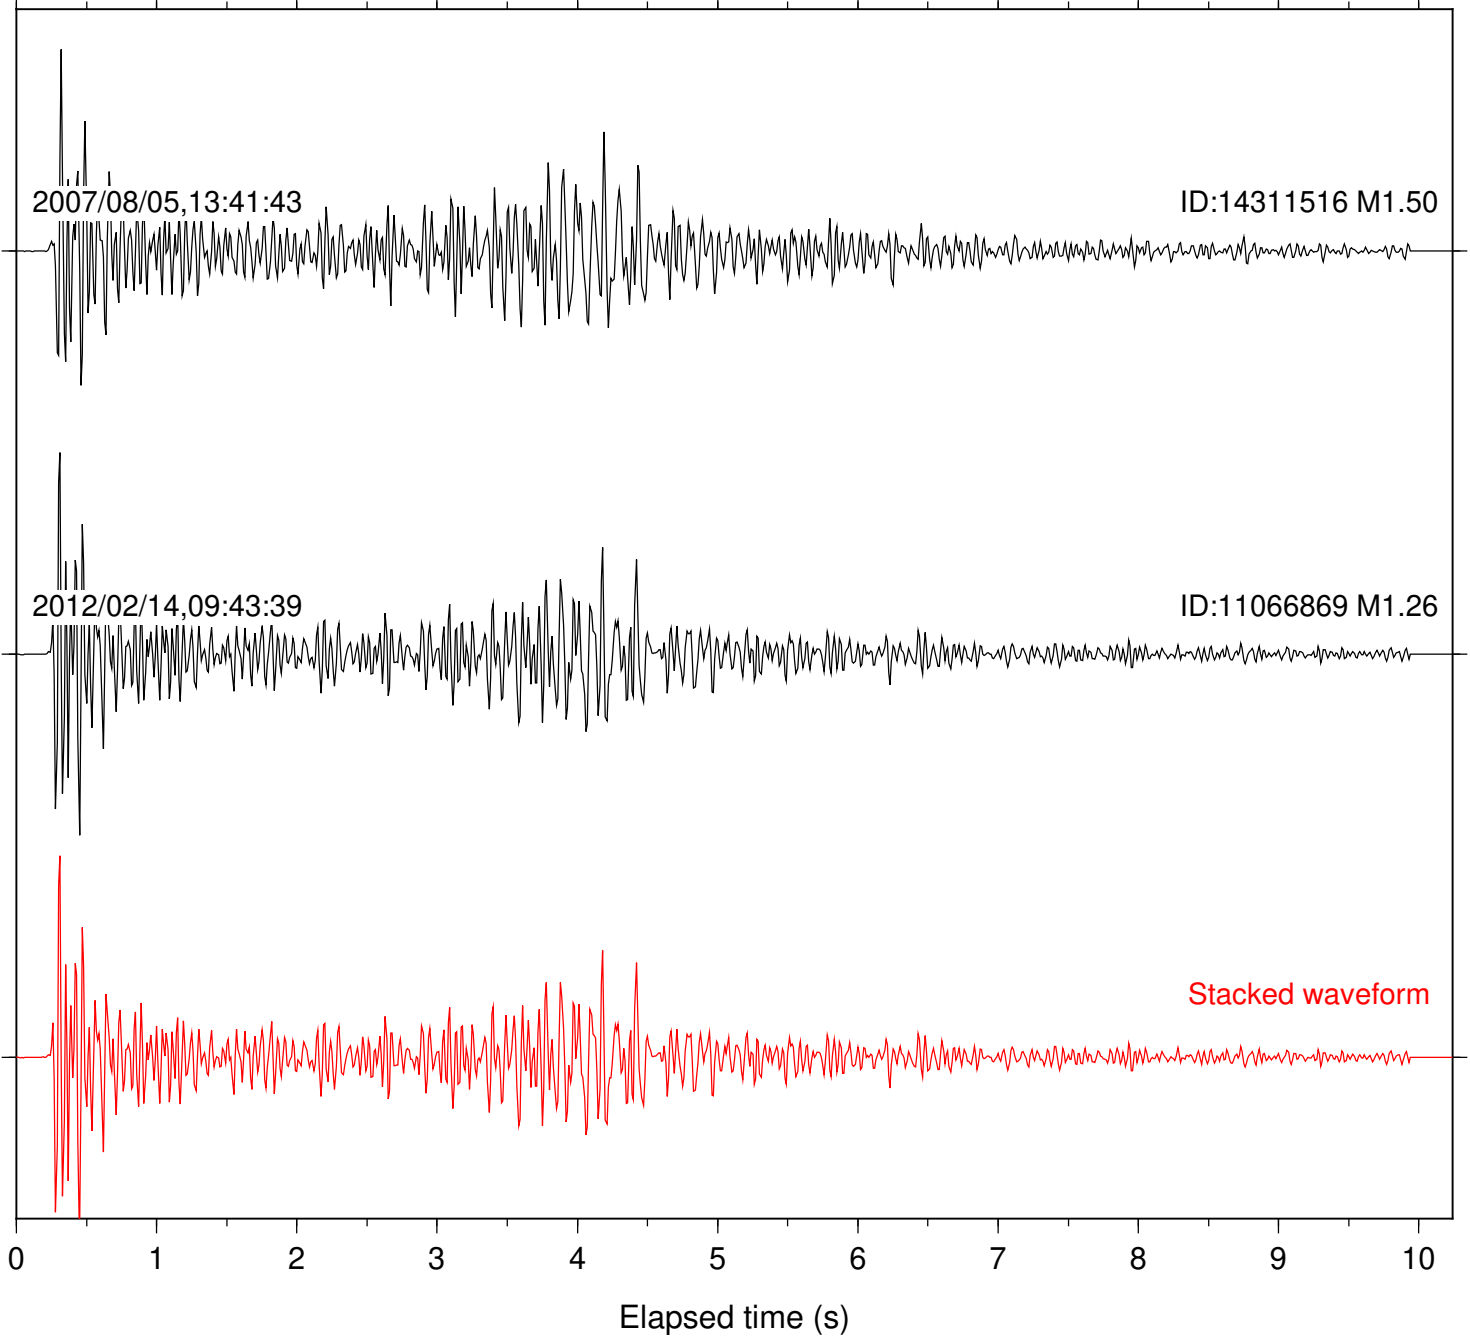

Focal depth: 16.32 km

Station: KNW Com: HHZ

Focal depth: 16.32 km

2007/08/05,13:41:43

ID:14311516 M1.50

2012/02/14,09:43:39

ID:11066869 M1.26

Stacked waveform