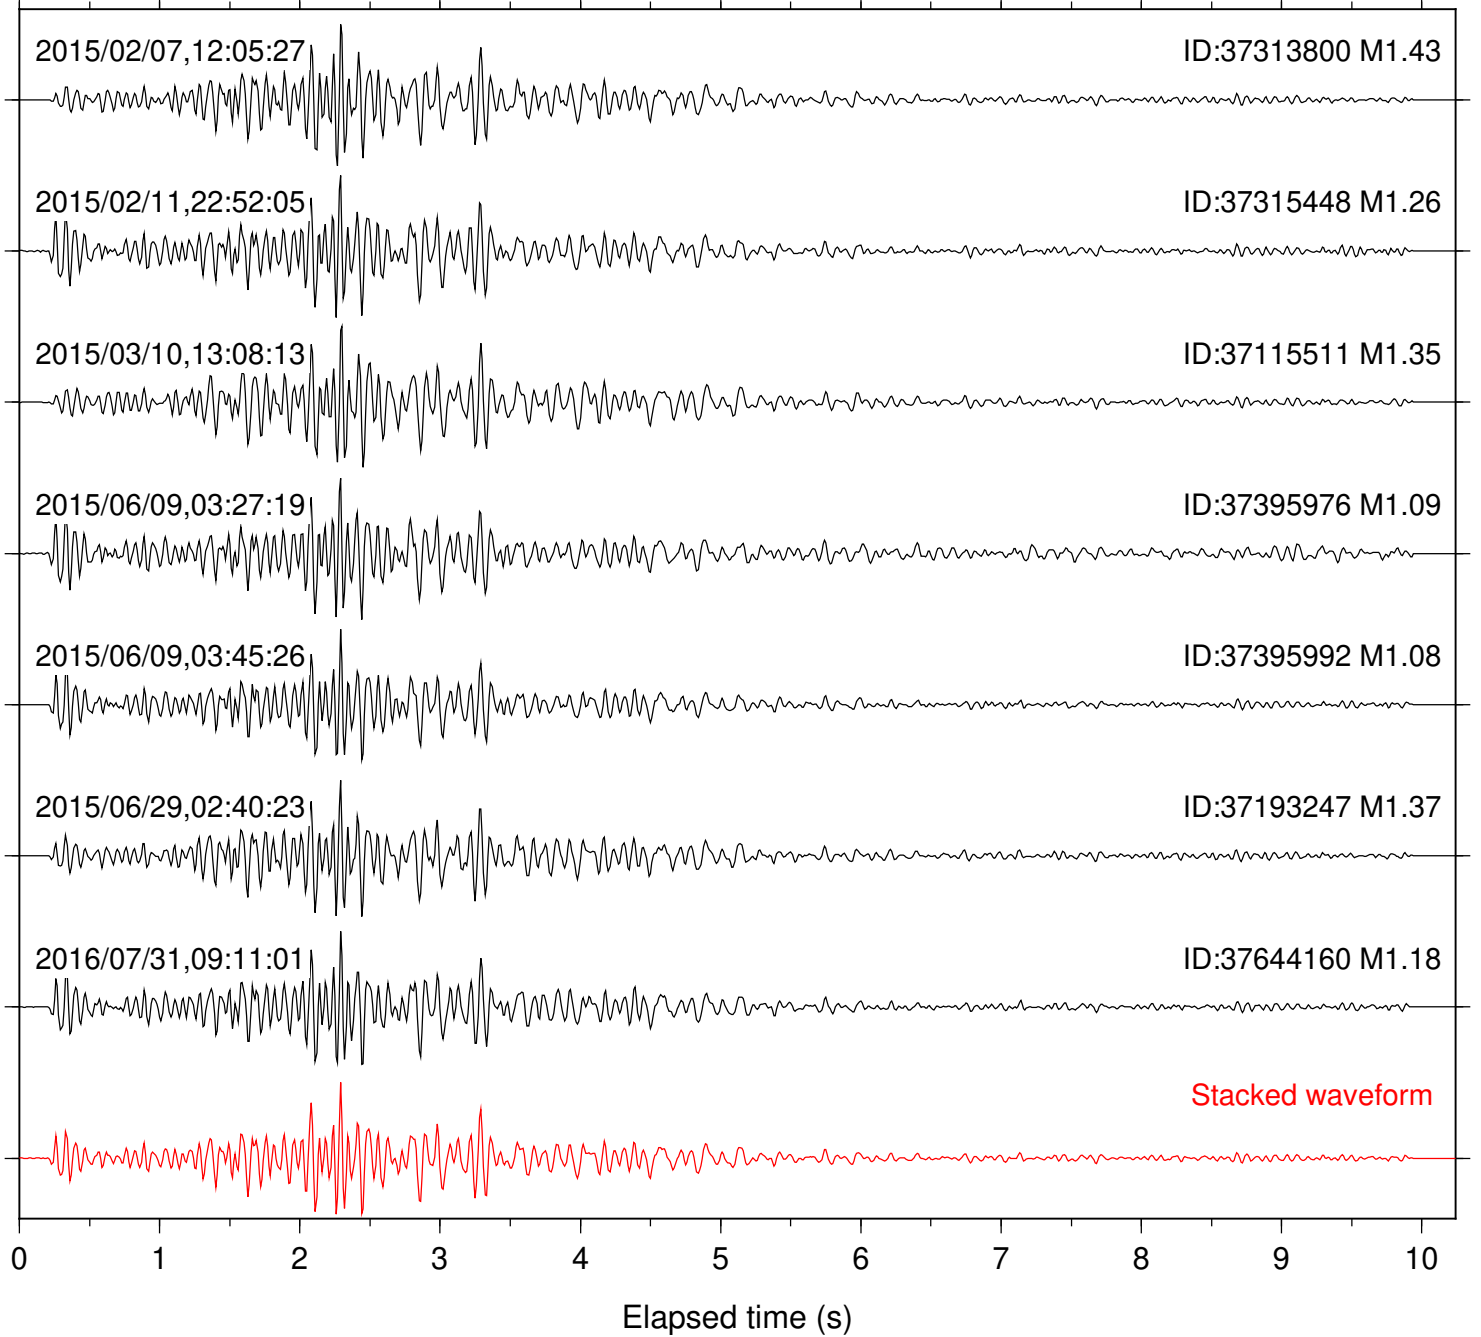

Station: PLM Com: HHZ

Focal depth: 8.24 km

Station: POB2 Com: HHZ

Focal depth: 8.24 km

Station: RDM Com: HHZ

Focal depth: 8.24 km

Station: RRSP Com: HHZ

Focal depth: 8.24 km