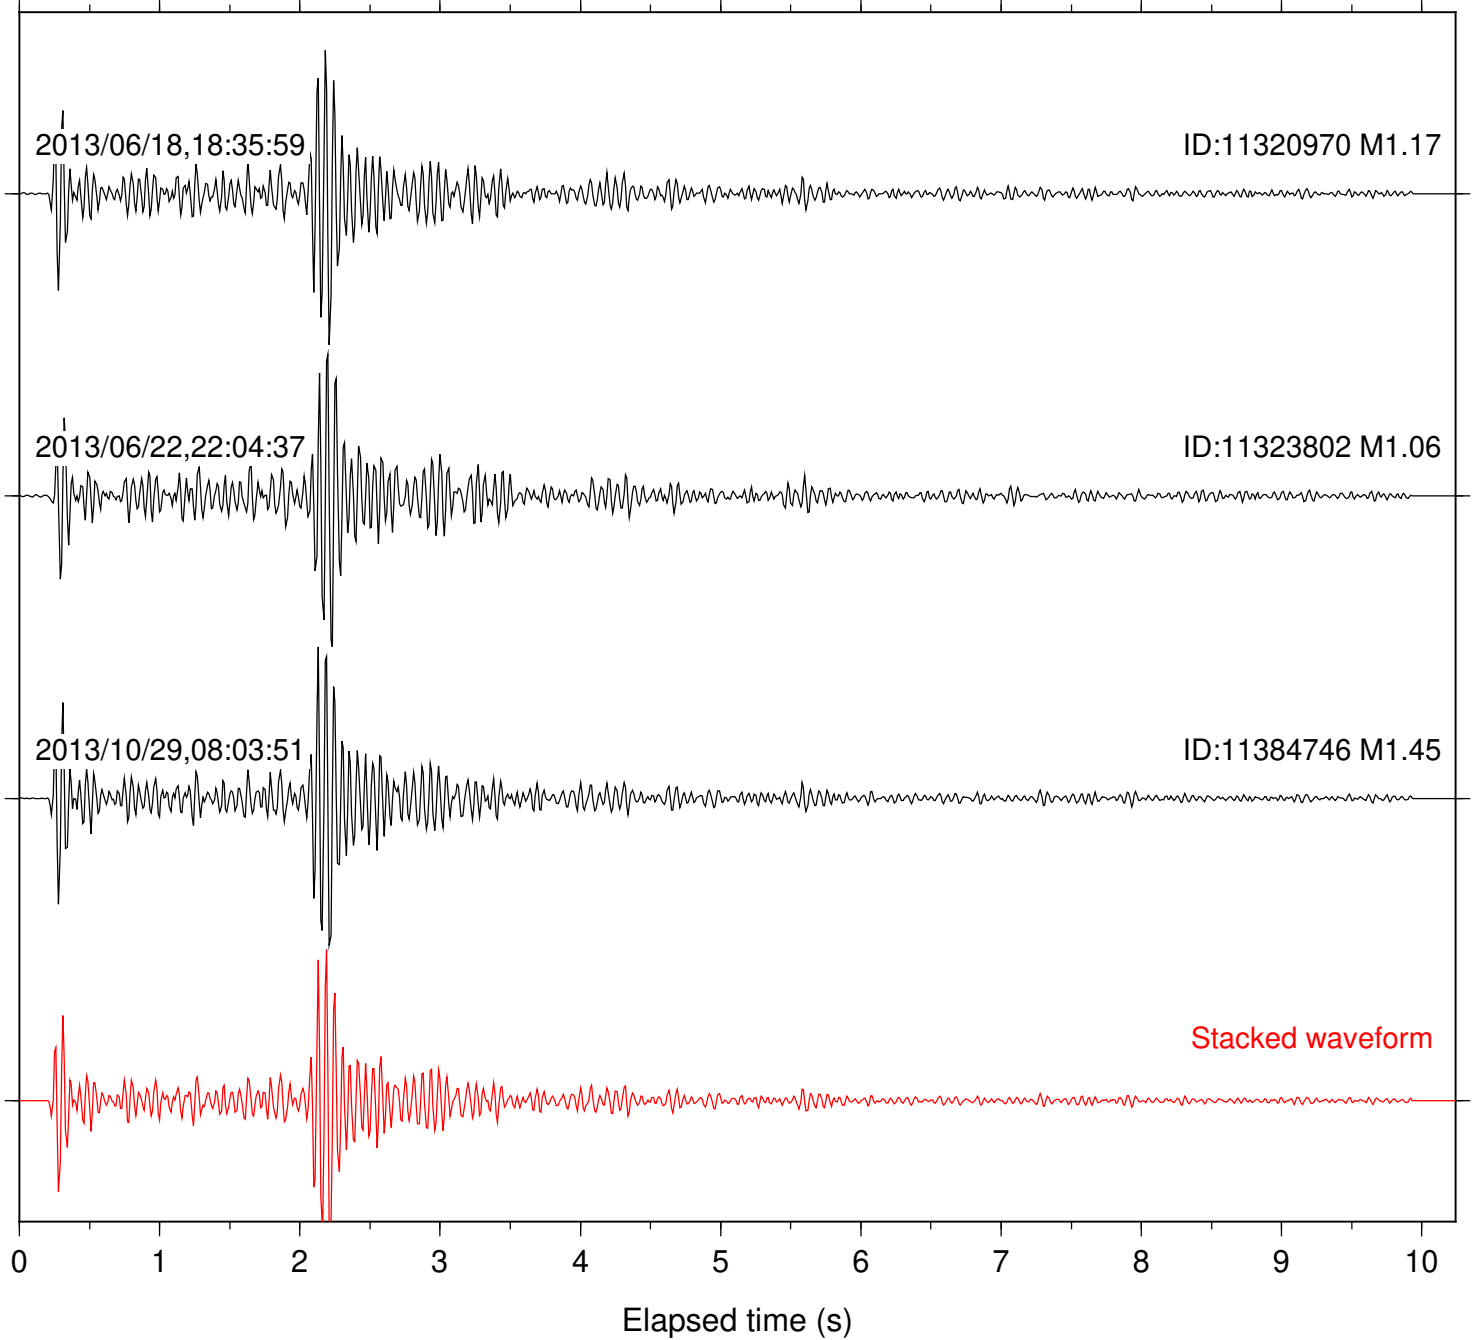

Station: FRD Com: HHZ

Focal depth: 9.77 km

Station: KNW Com: HHZ

Focal depth: 9.77 km

Station: LVA2 Com: HHZ

Focal depth: 9.76 km

Station: PFO Com: HHZ

Focal depth: 9.77 km