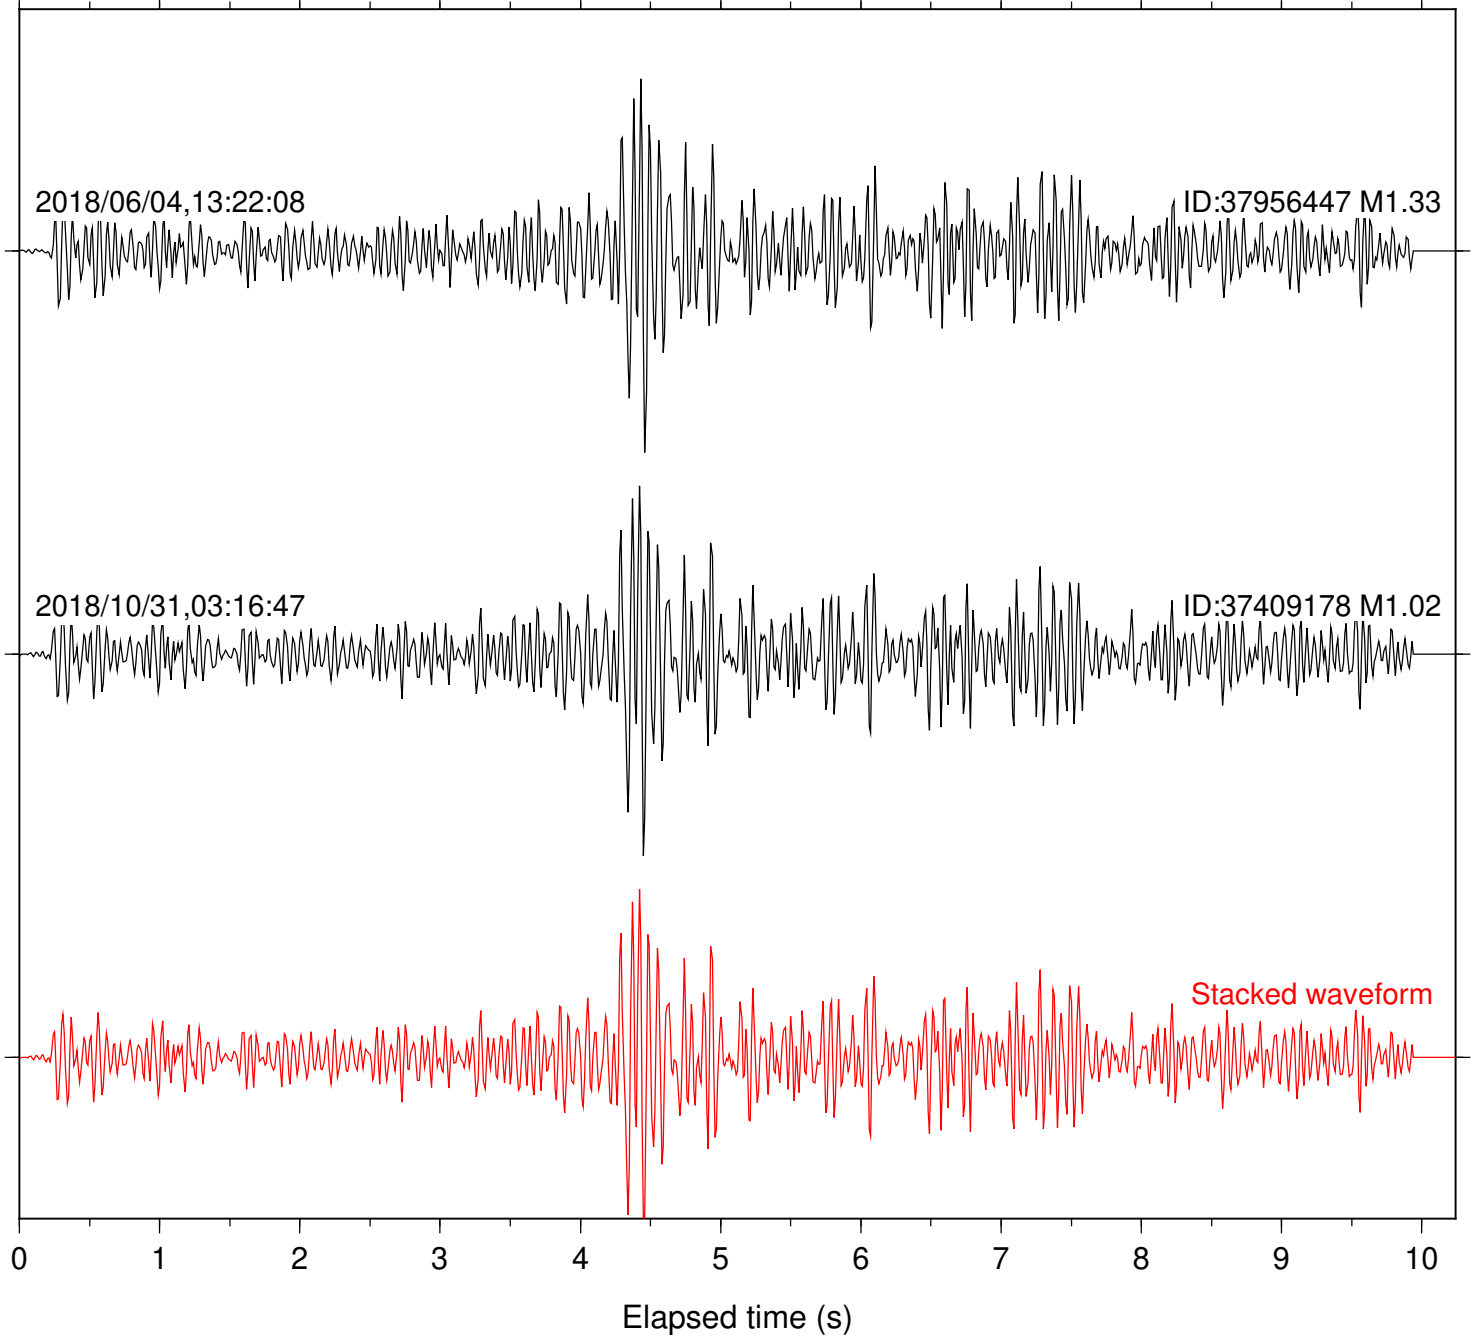

Station: PFO Com: HHZ

Focal depth: 4.77 km