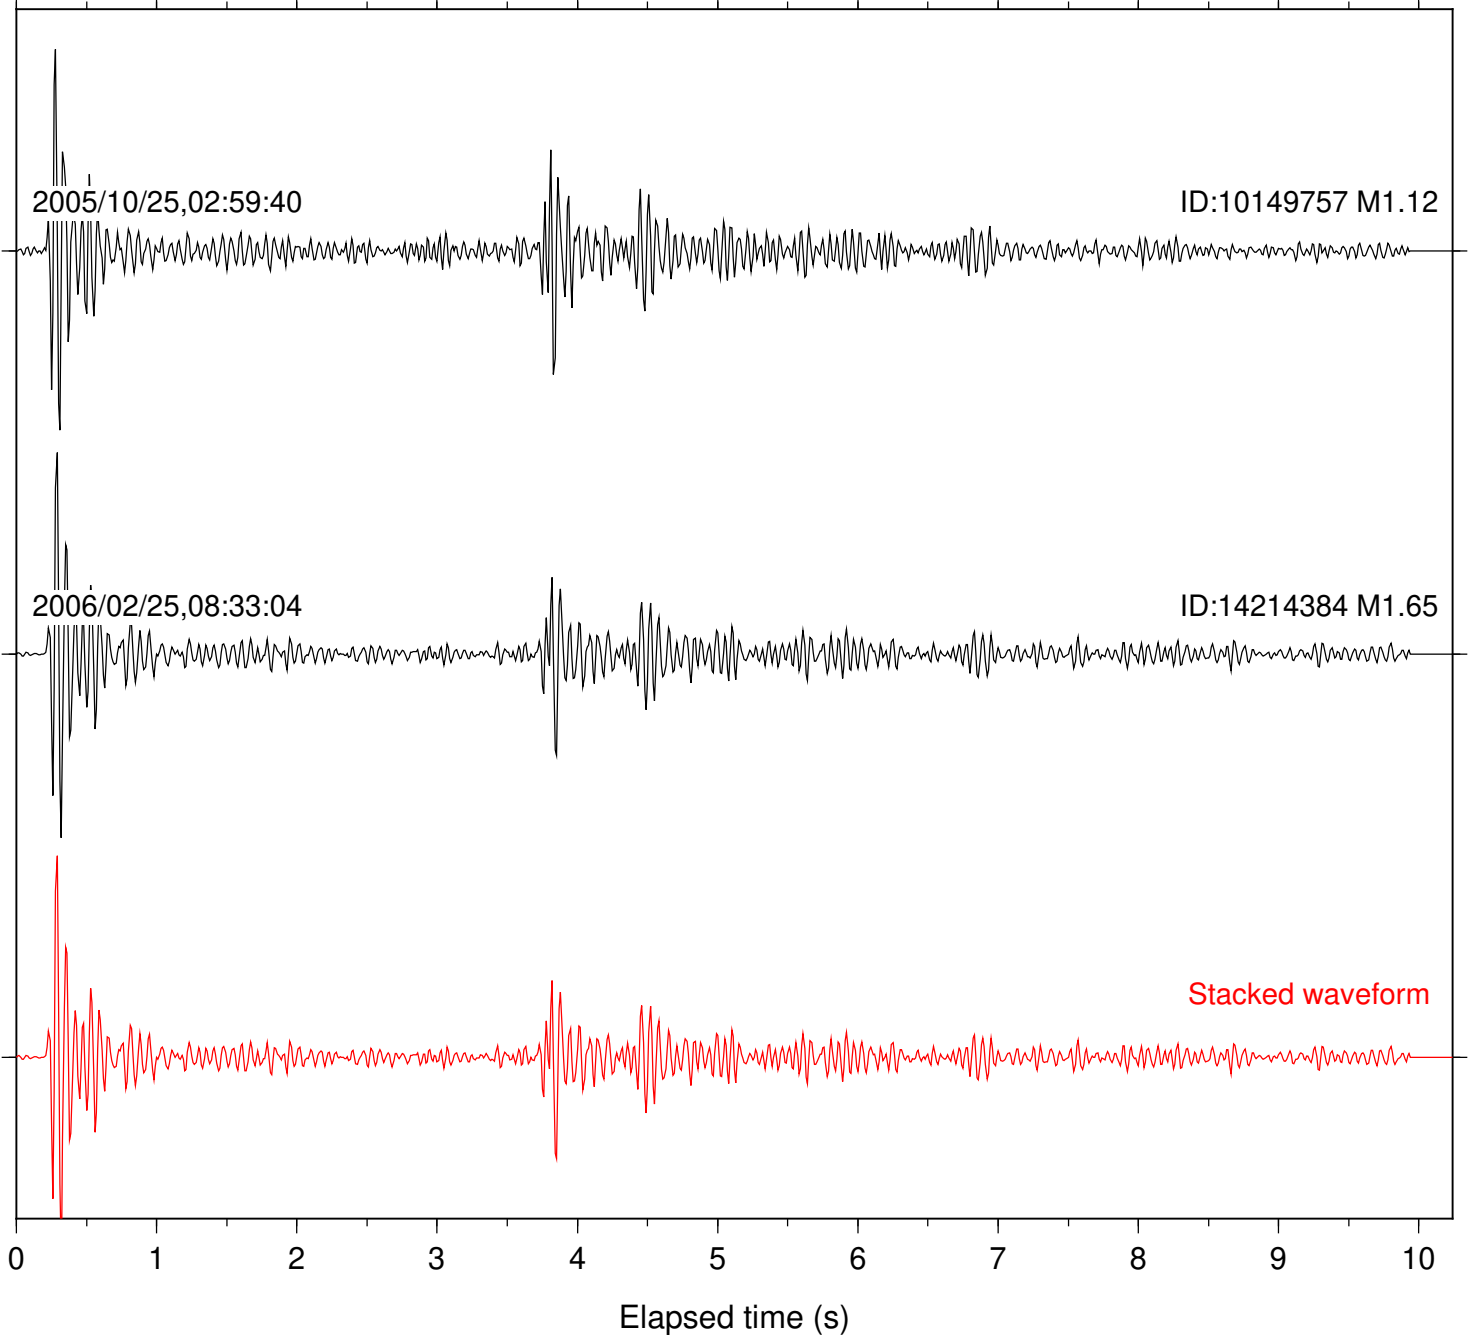

Station: PFO Com: HHZ

Focal depth: 11.16 km