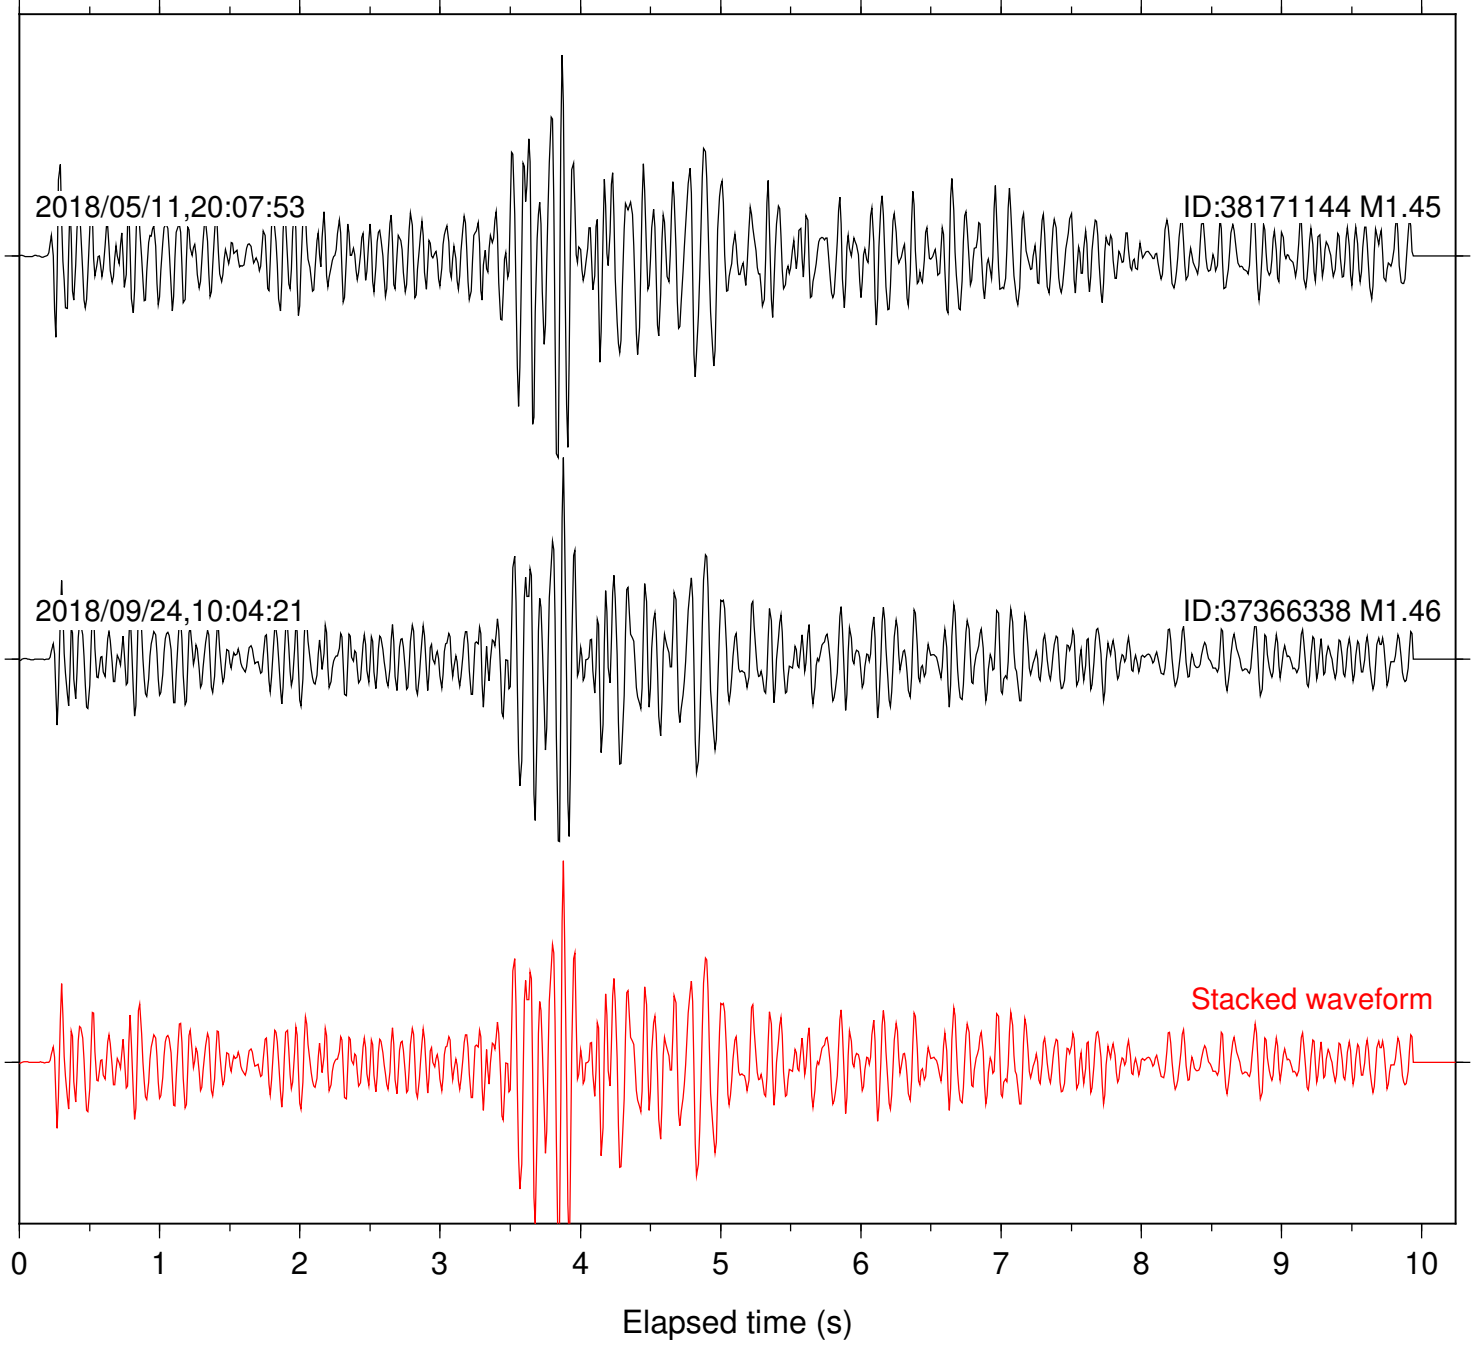

Station: CSH Com: HHZ

Focal depth: 4.46 km

Station: DGR Com: HHZ

Focal depth: 4.46 km

Station: HMT2 Com: HHZ

Focal depth: 4.46 km

Station: POB2 Com: HHZ

Focal depth: 4.46 km