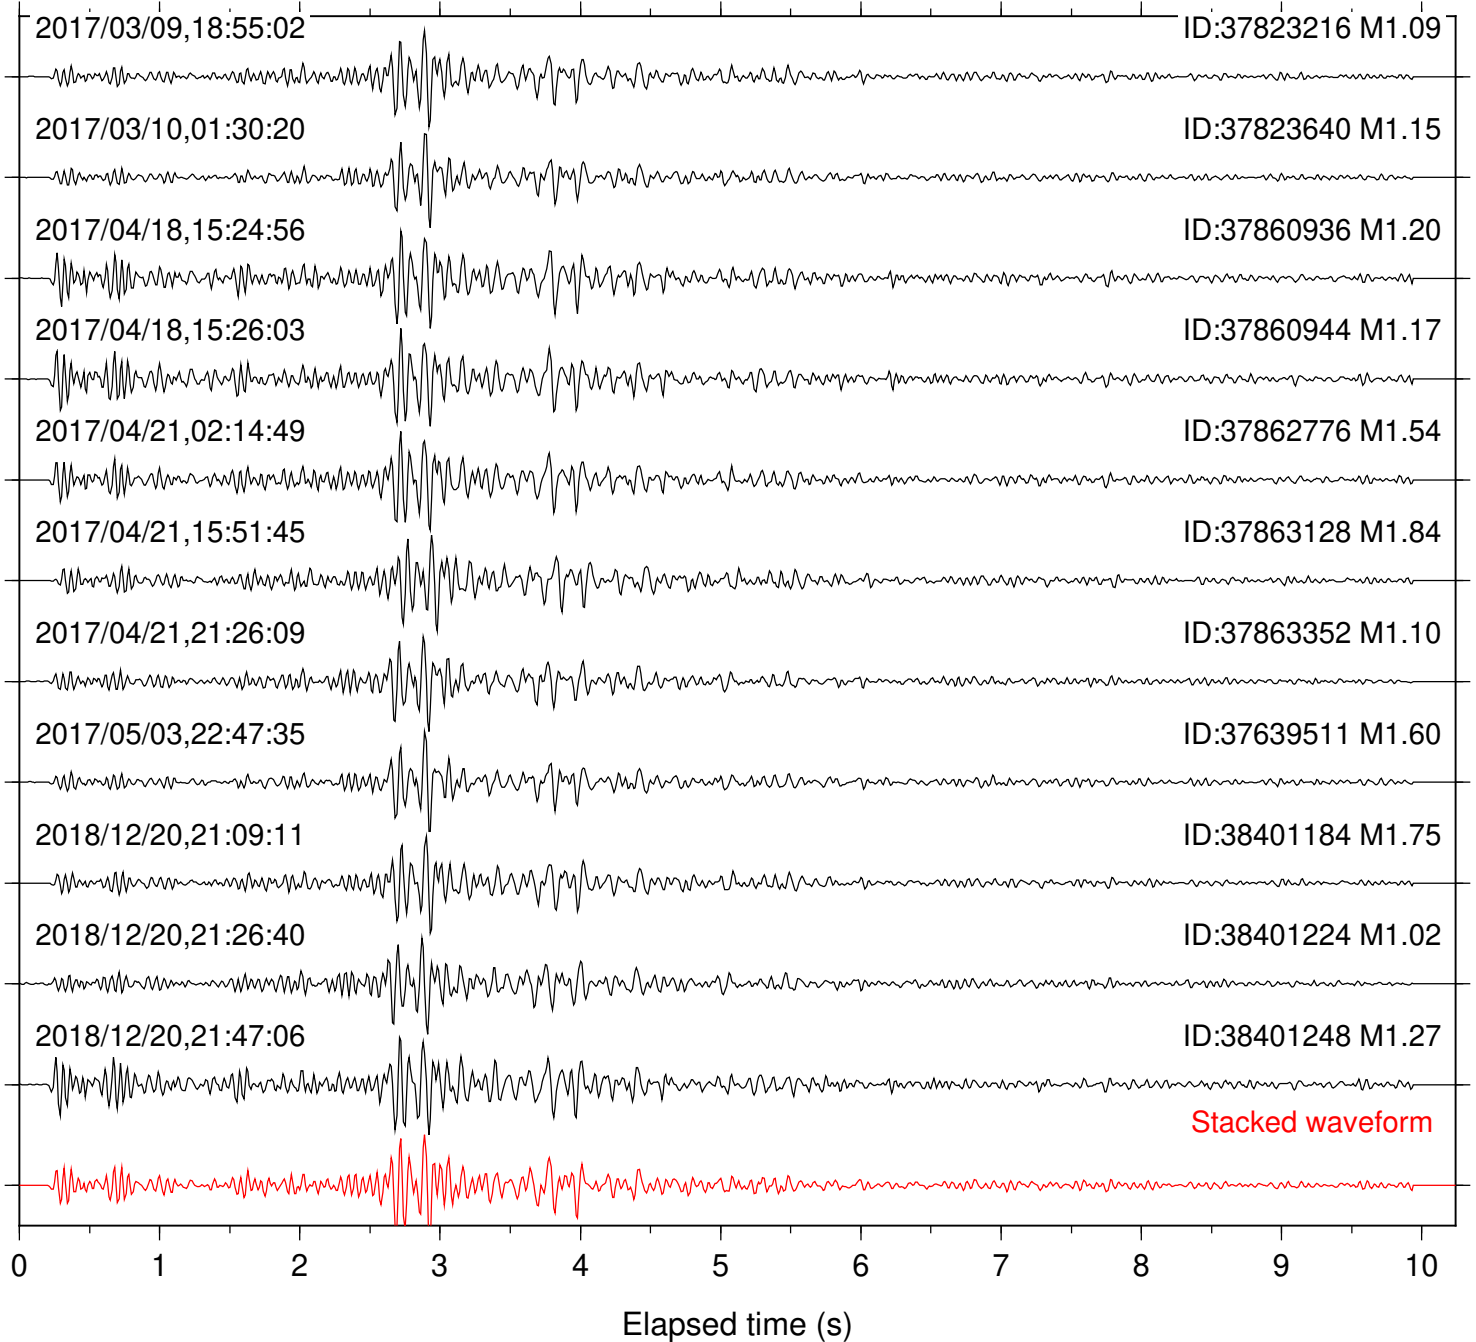

Station: B946 Com: EHZ

Focal depth: 5.81 km