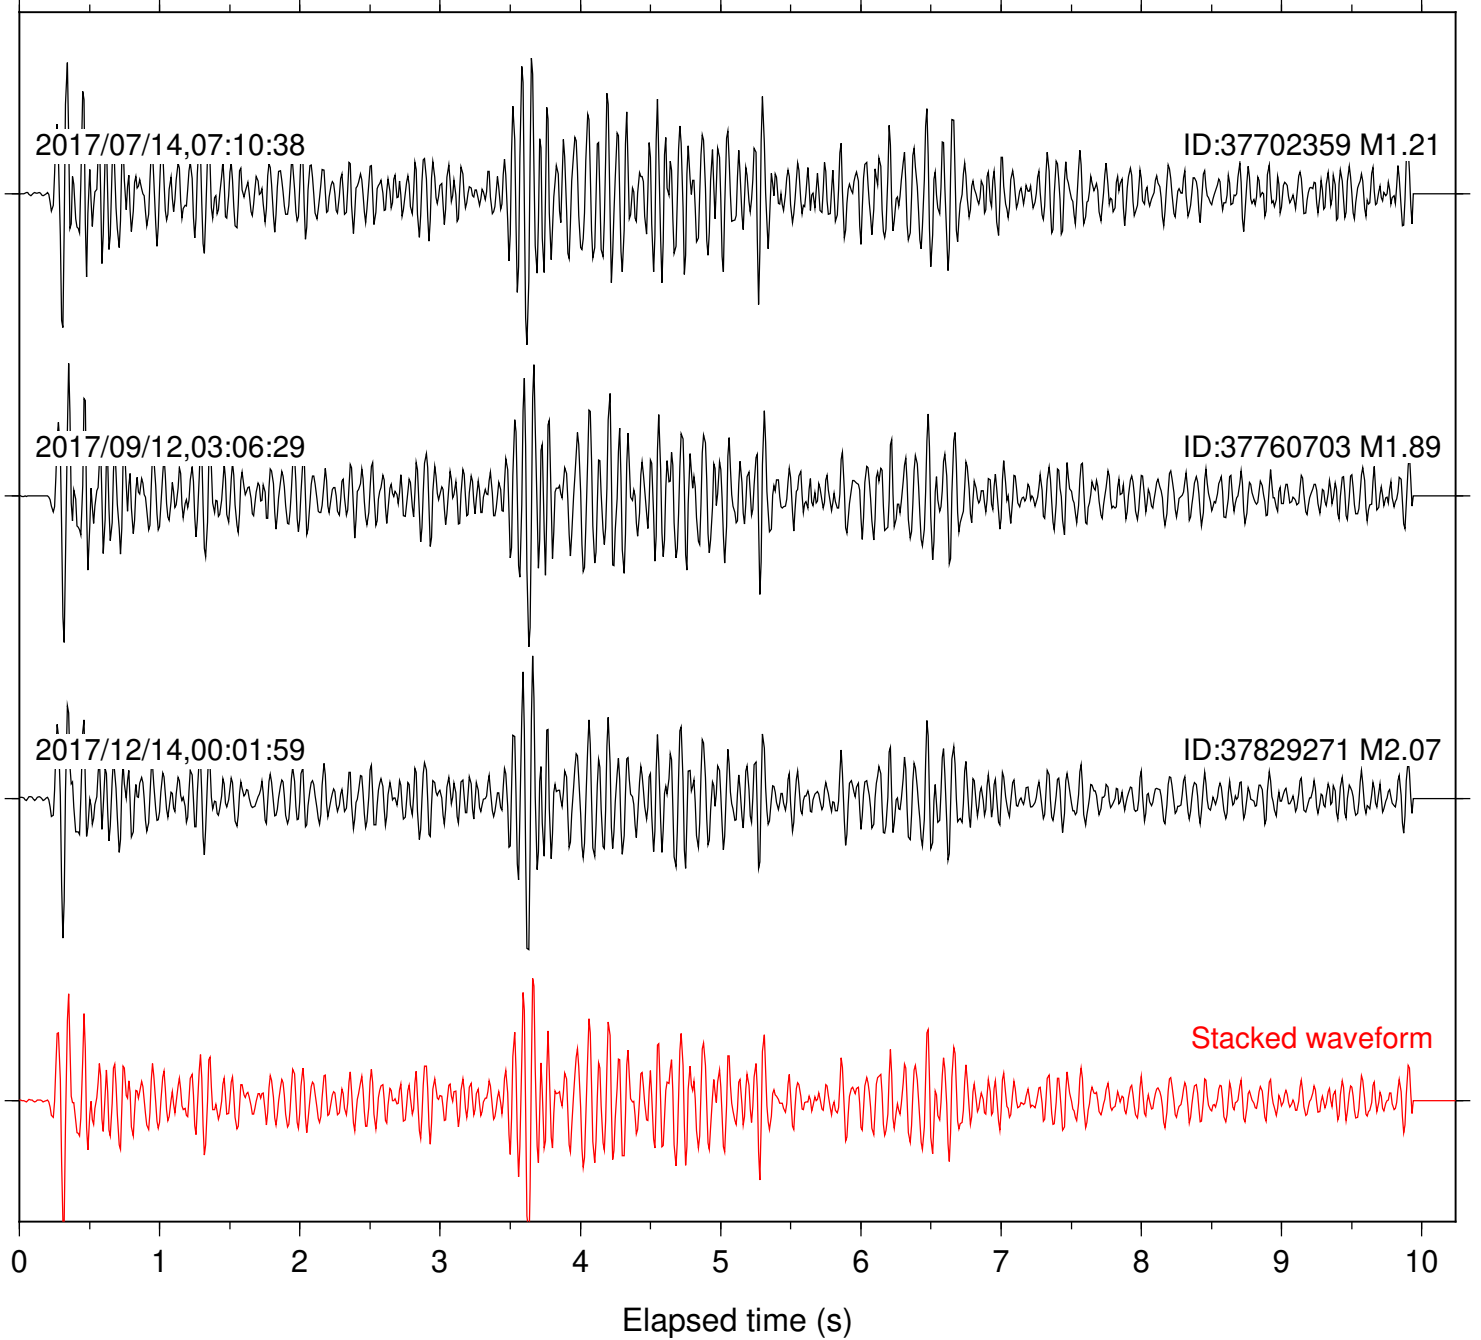

Station: HMT2 Com: HHZ

Focal depth: 5.87 km

Station: KNW Com: HHZ

Focal depth: 5.87 km

Station: LKH Com: HHZ

Focal depth: 5.87 km

Station: LVA2 Com: HHZ

Focal depth: 6.62 km