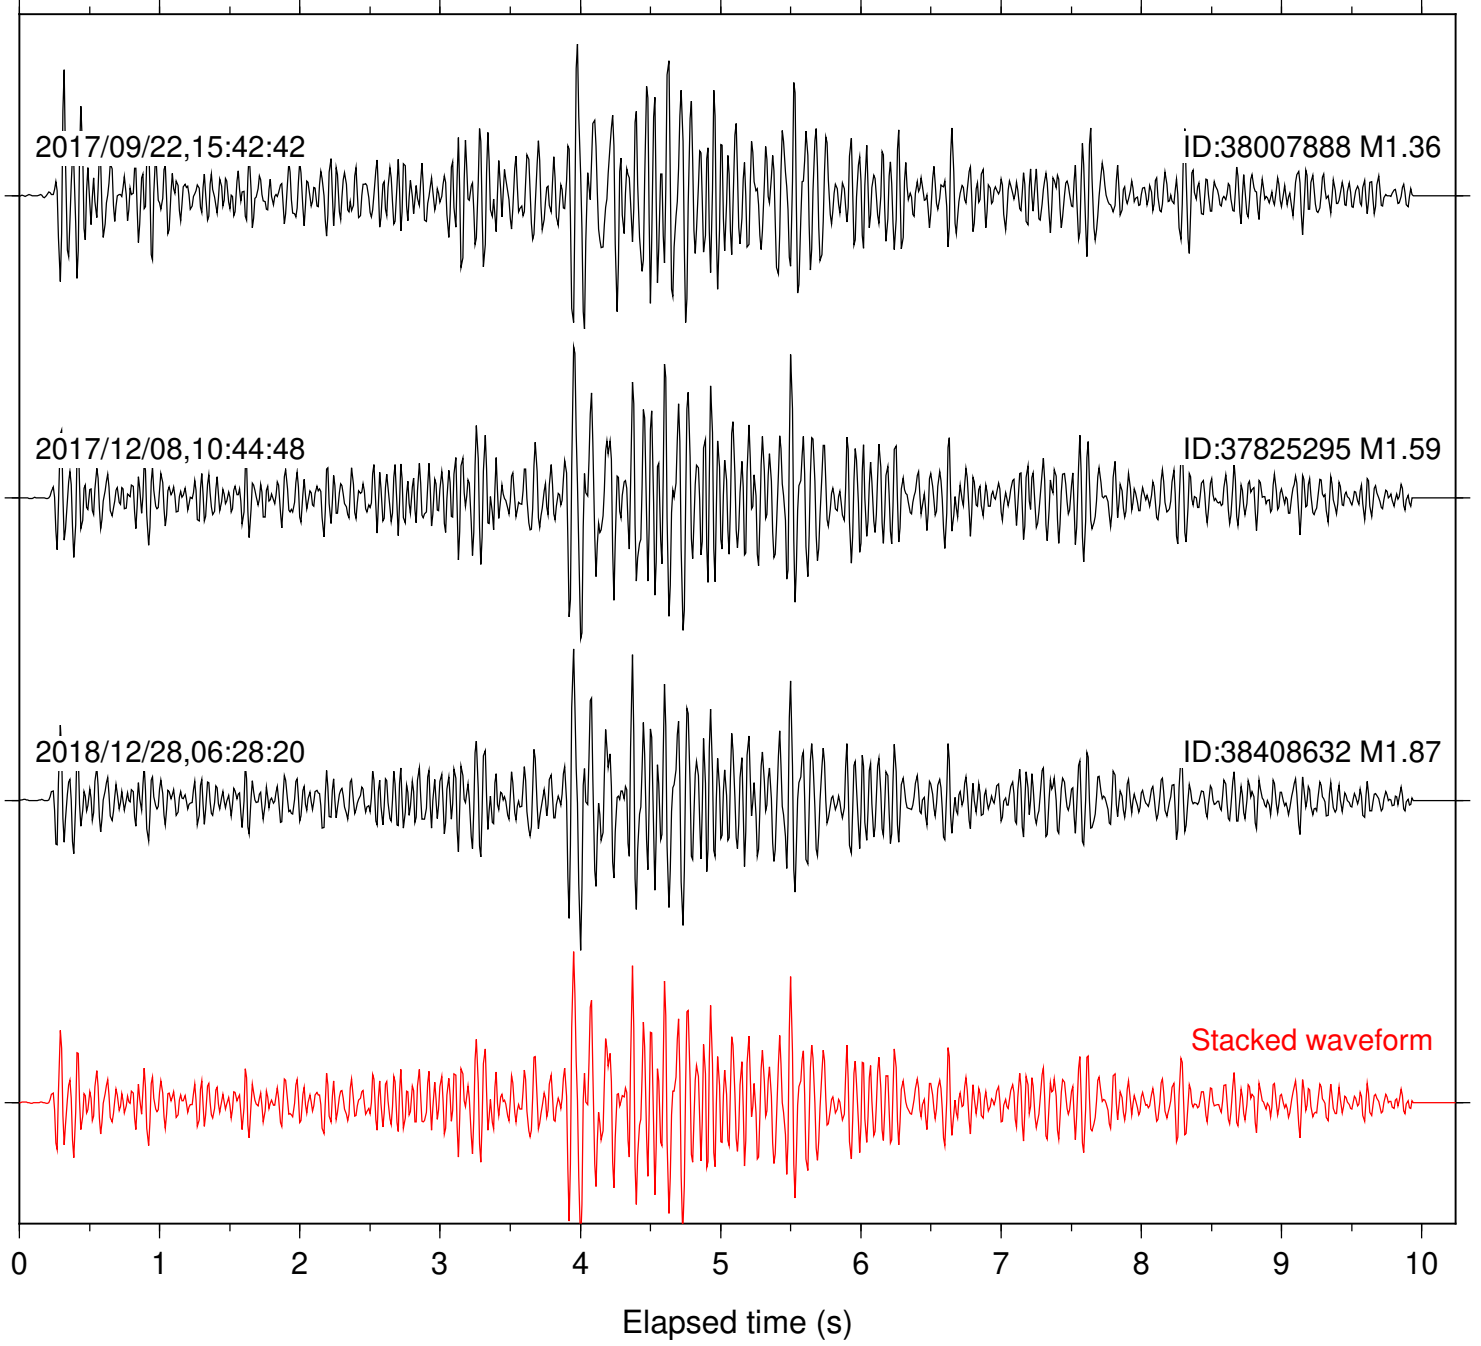

Station: HMT2 Com: HHZ

Focal depth: 6.18 km