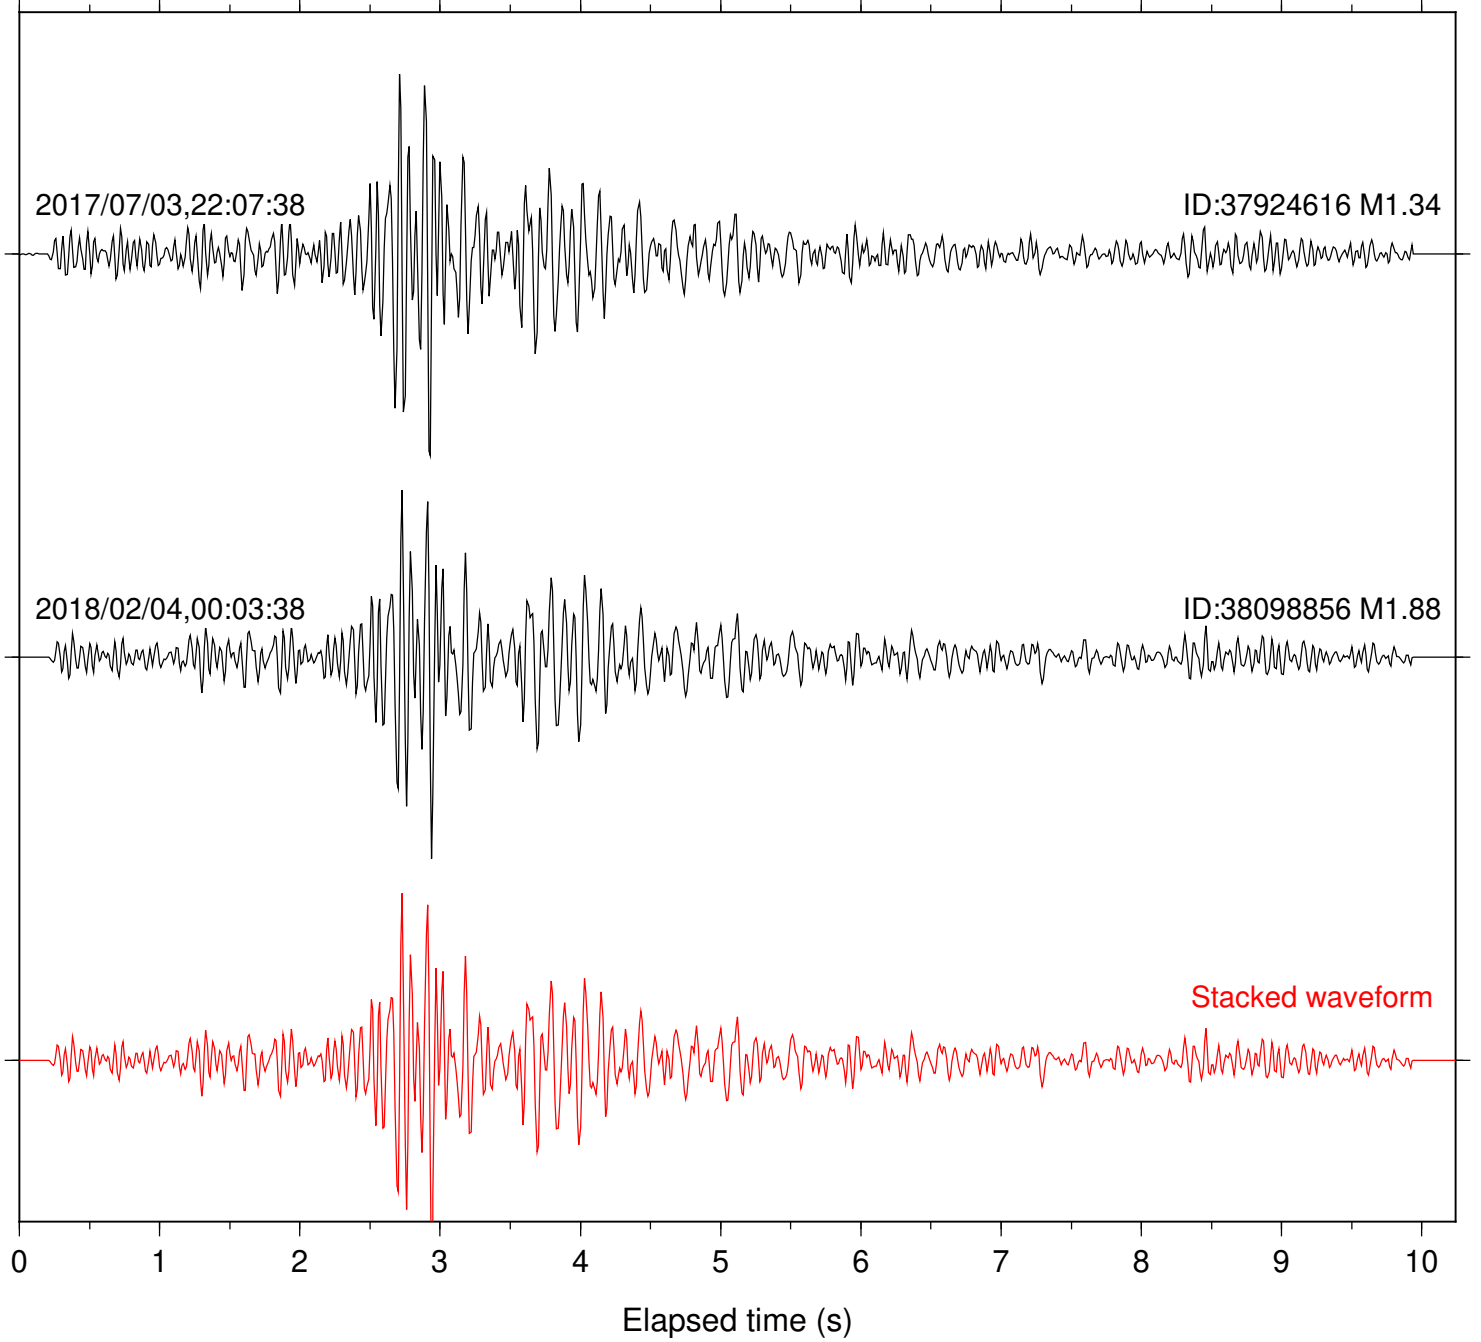

2017/07/03,22:07:38

ID:37924616 M1.34

2018/02/04,00:03:38

ID:38098856 M1.88

Stacked waveform

0 1 2 3 4 5 6 7 8 9 10  
Elapsed time (s)

Station: B946 Com: EHZ

Focal depth: 5.27 km