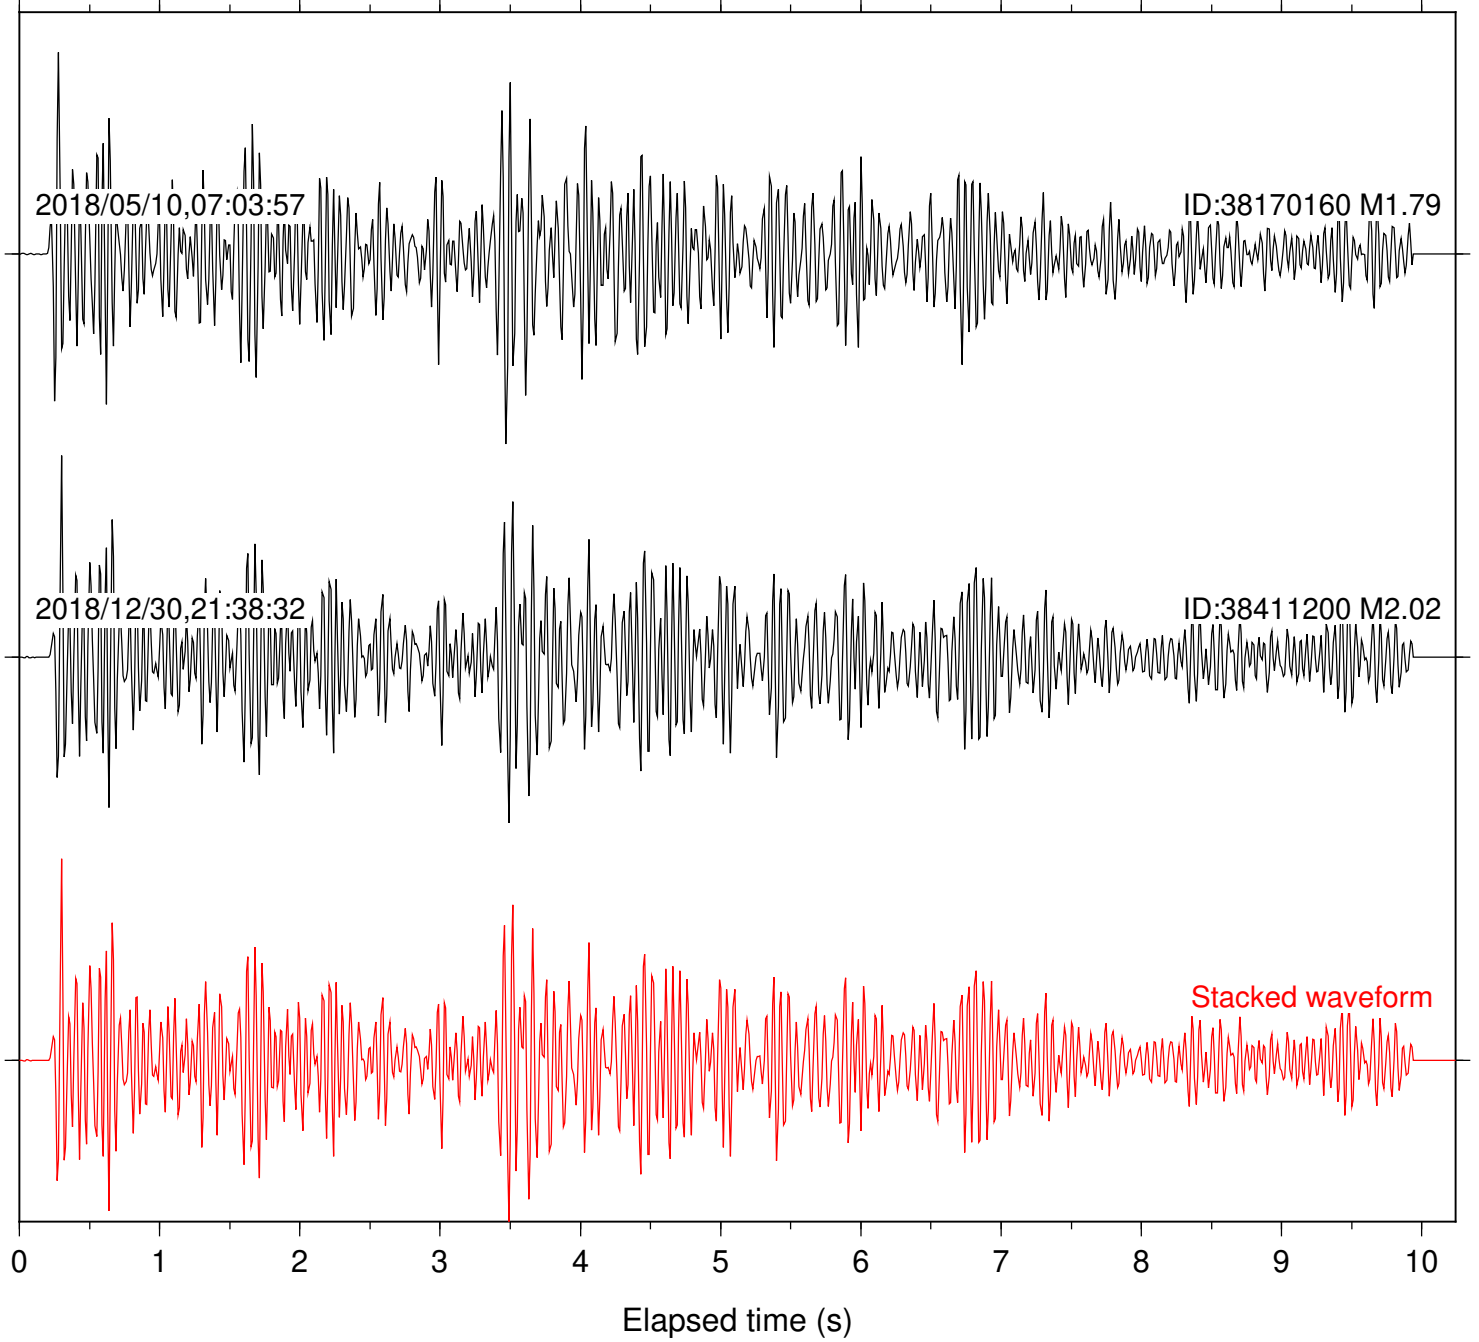

Station: DGR Com: HHZ

Focal depth: 5.61 km

Station: FRD Com: HHZ

Focal depth: 5.61 km

Station: HMT2 Com: HHZ

Focal depth: 5.61 km

Station: LKH Com: HHZ

Focal depth: 5.61 km