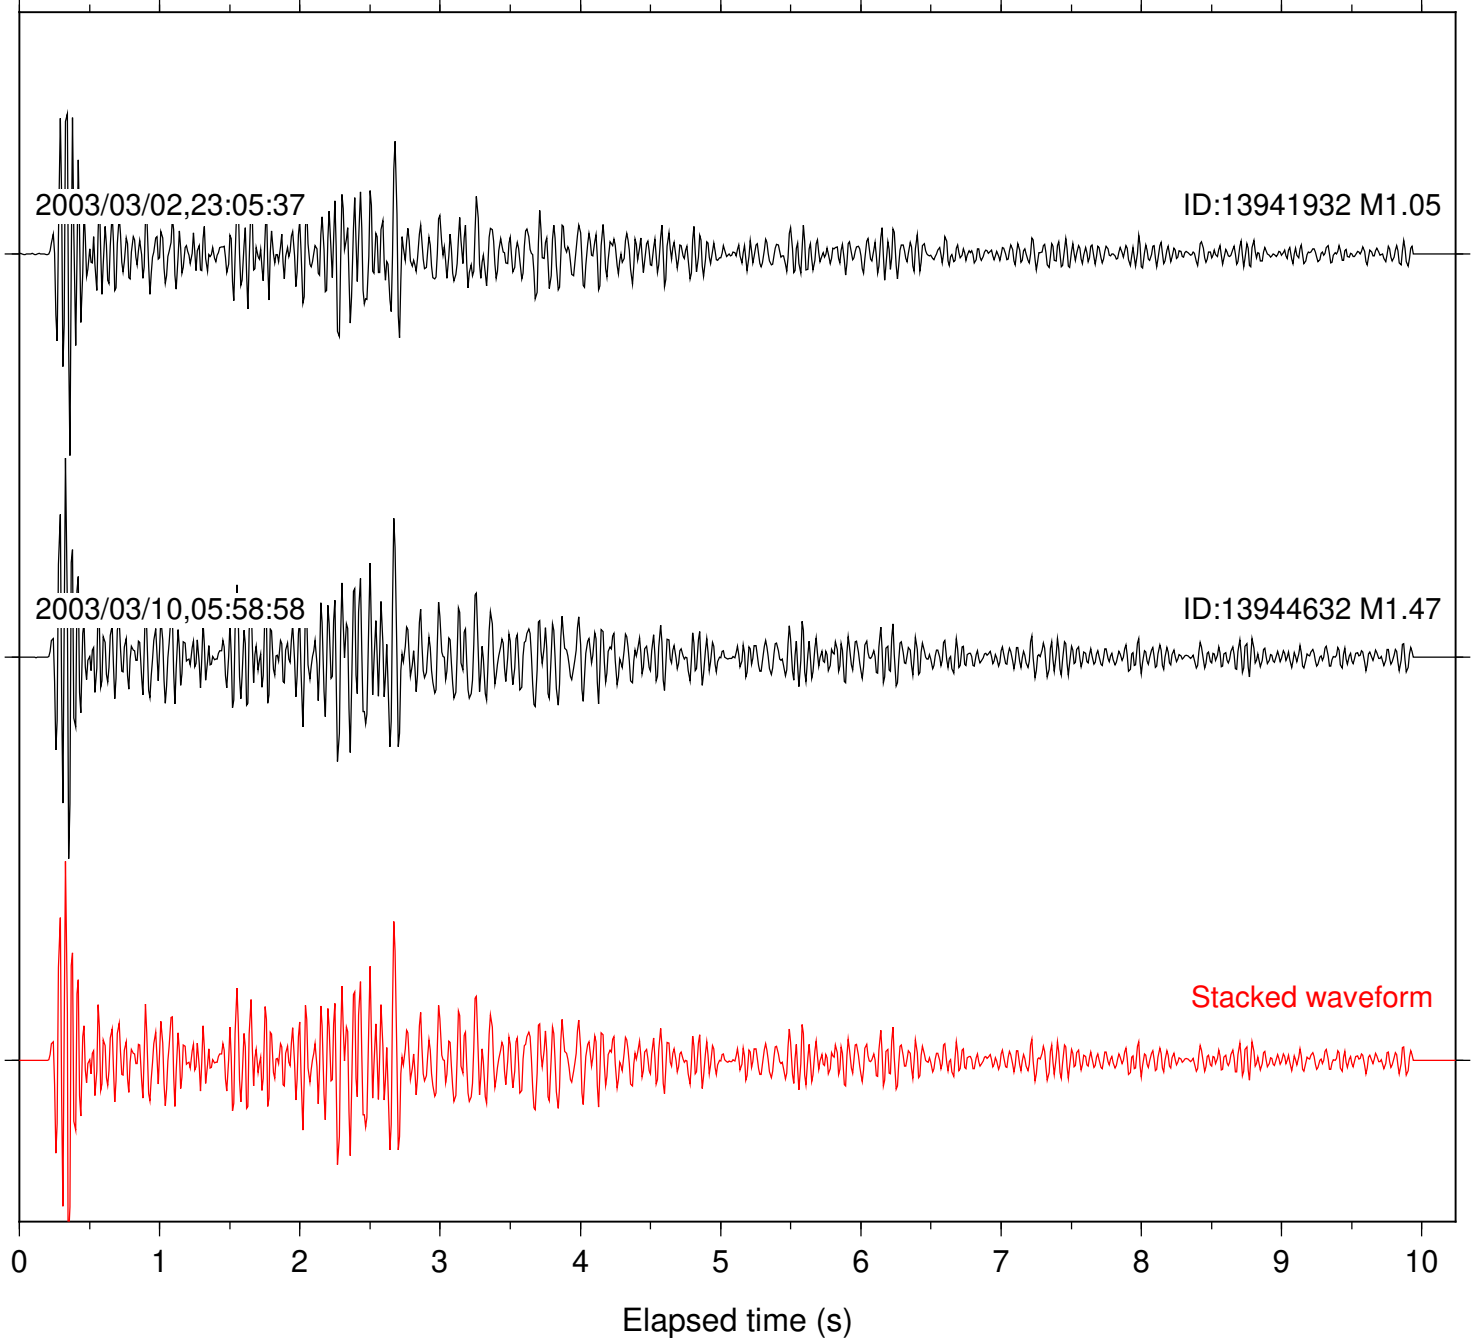

Station: LVA2 Com: HHZ

Focal depth: 10.29 km