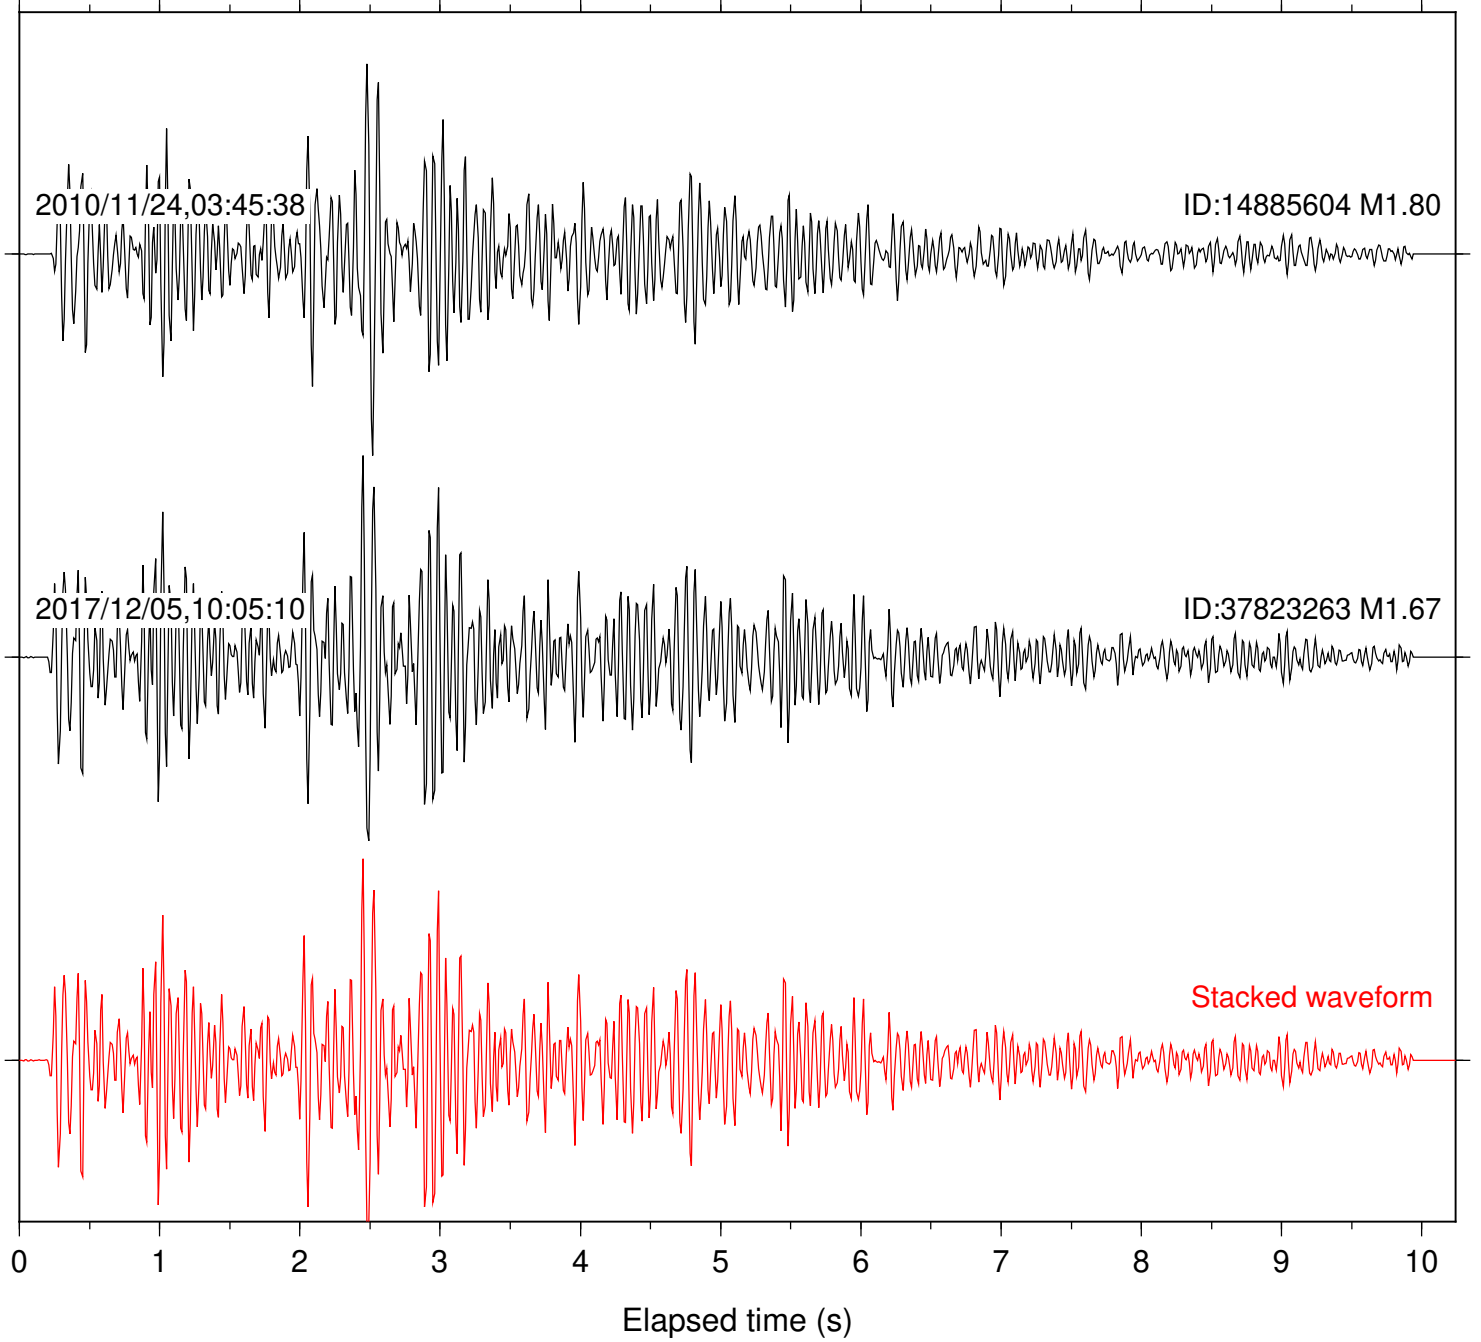

Focal depth: 7.06 km

Station: LVA2 Com: HHZ

Focal depth: 7.06 km

Station: PFO Com: HHZ

Focal depth: 7.06 km

Station: SND Com: HHZ

Focal depth: 7.06 km

Station: TOR Com: HHZ