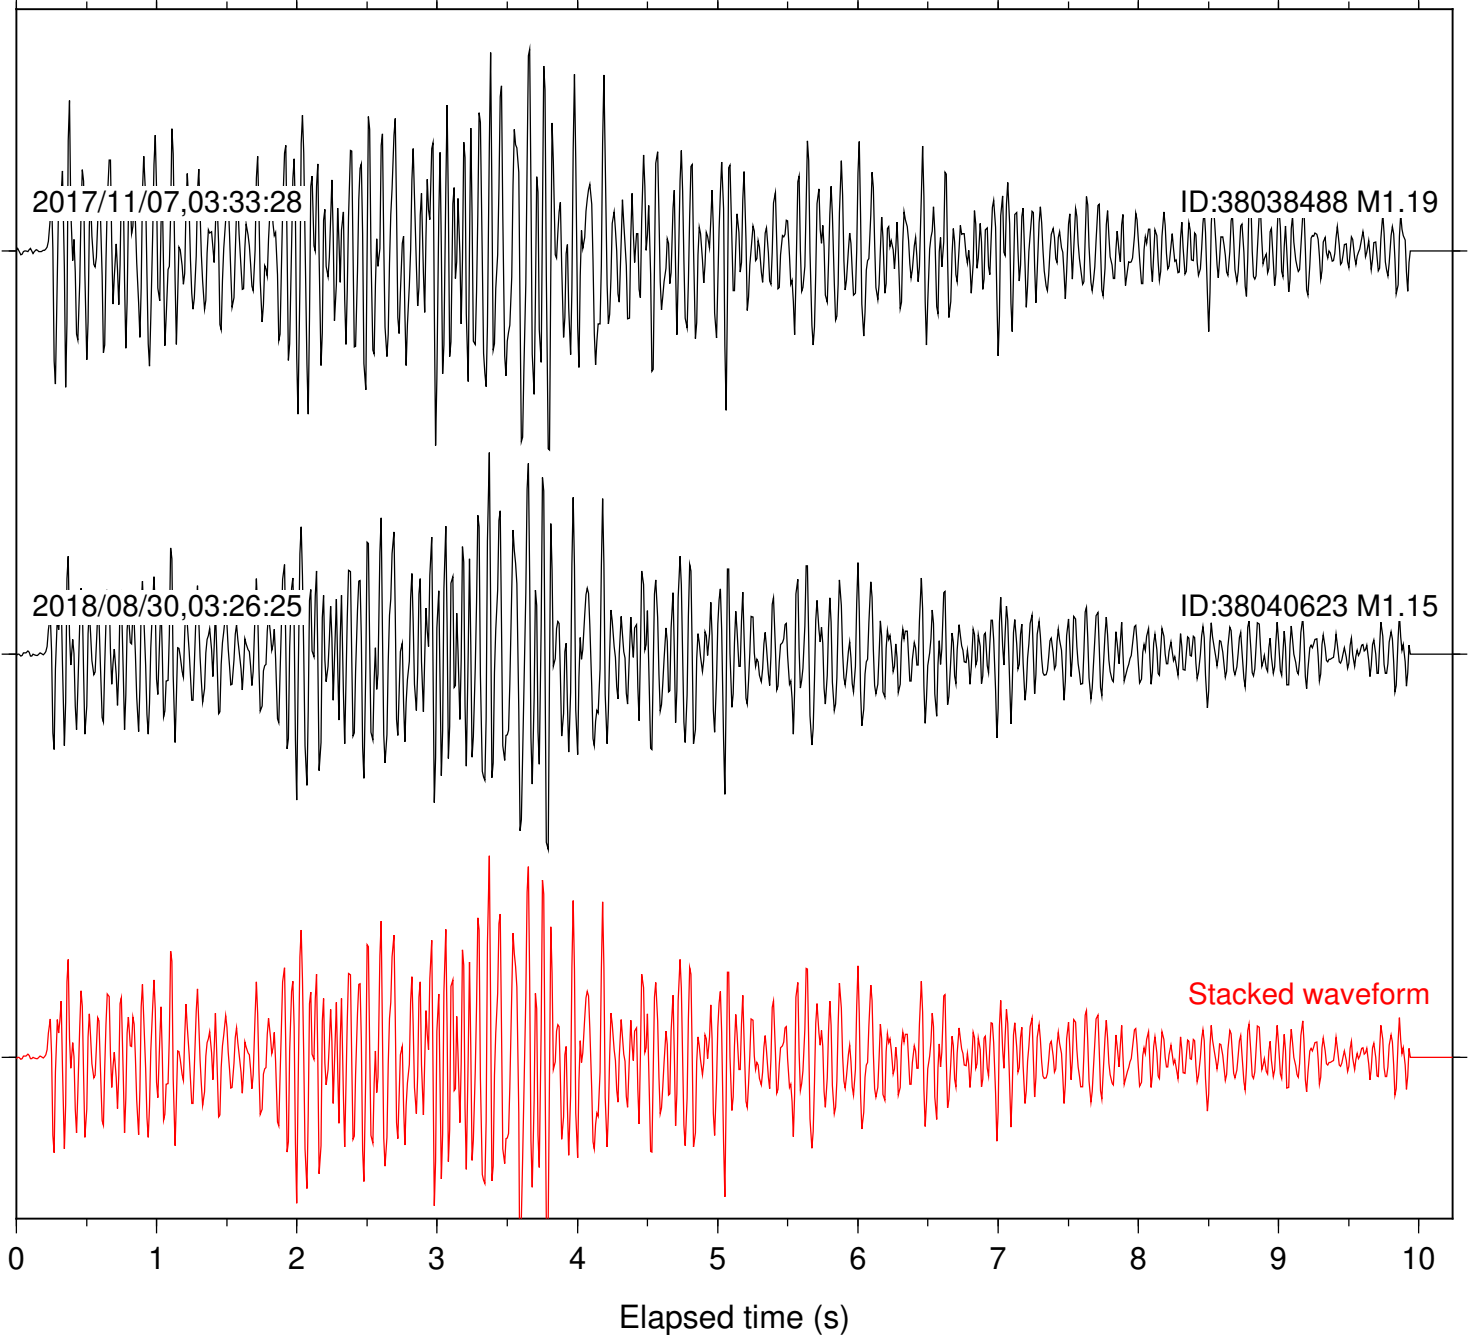

Focal depth: 5.16 km

Station: B946 Com: EHZ

Focal depth: 5.16 km

Station: CSH Com: HHZ

Focal depth: 5.16 km

Station: DGR Com: HHZ

Focal depth: 5.16 km

Station: FRD Com: HHZ