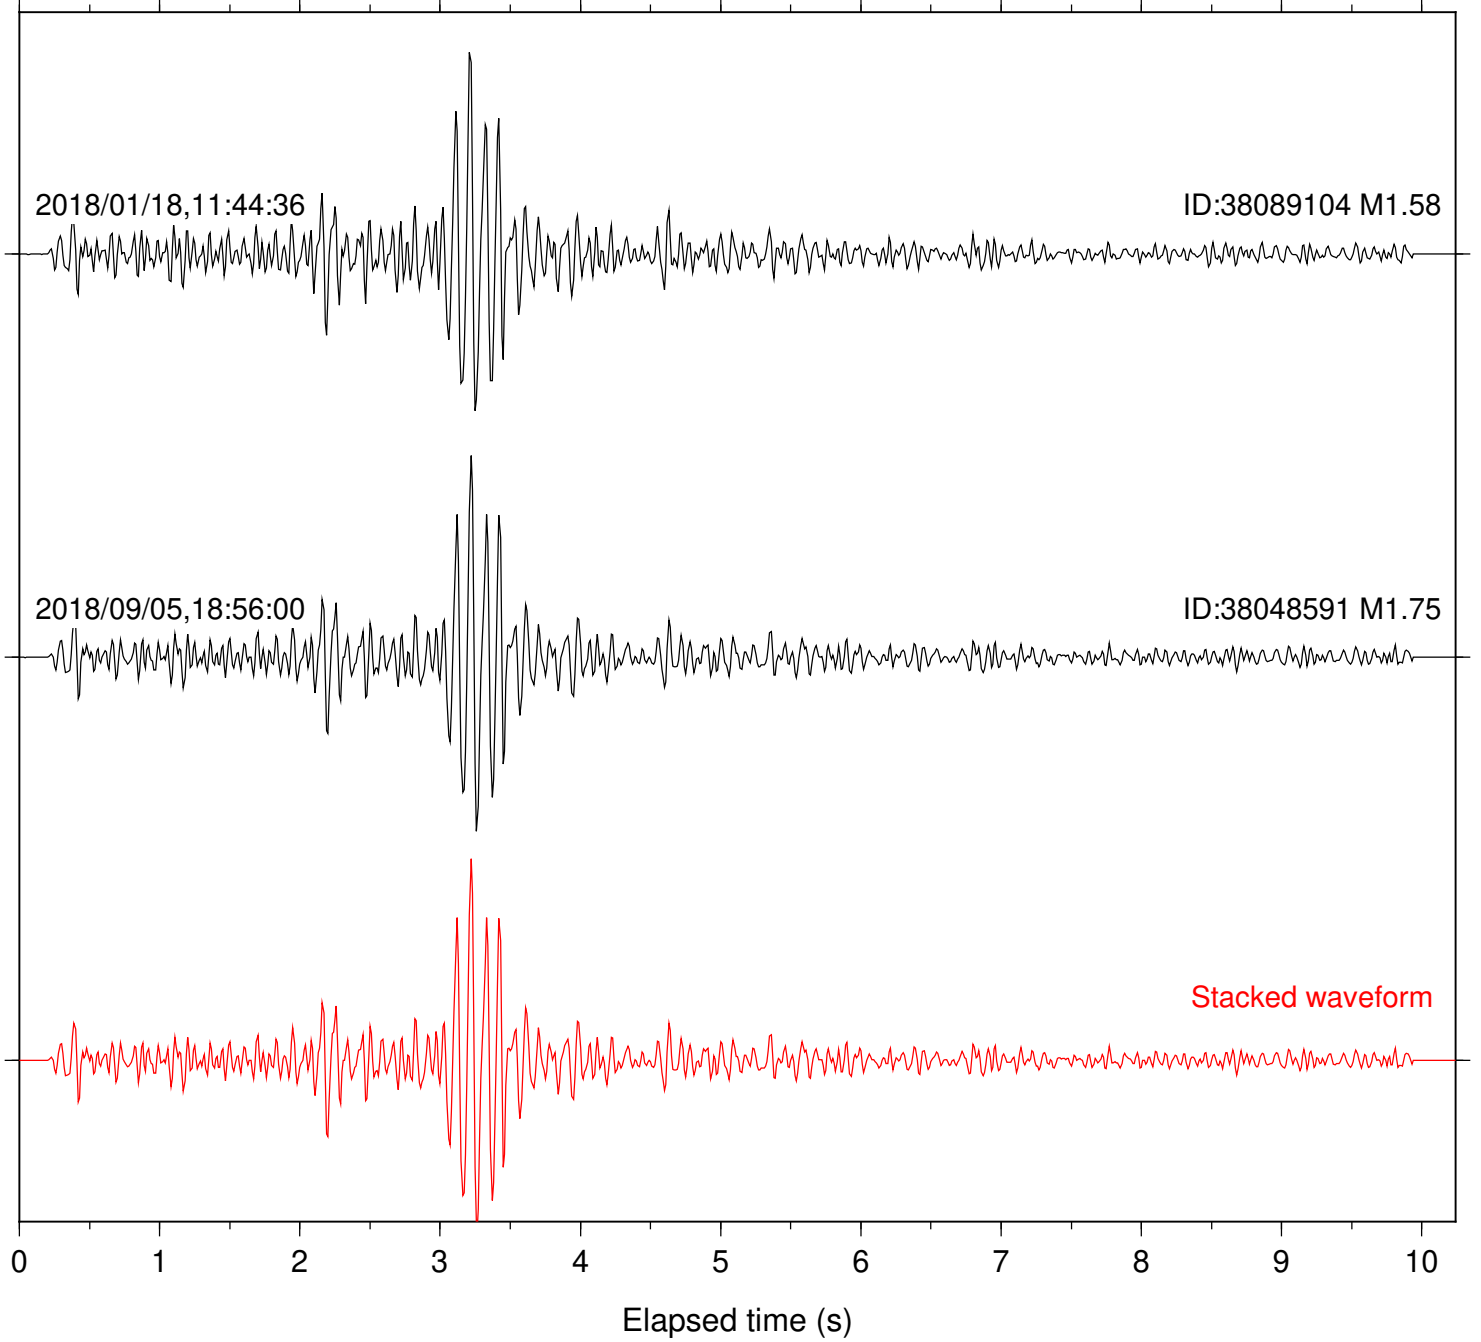

Focal depth: 7.08 km

Station: TOR Com: HHZ

Focal depth: 7.08 km

Station: B081 Com: EHZ

Focal depth: 4.98 km

Station: B082 Com: EHZ

Focal depth: 4.98 km

Station: B084 Com: EHZ