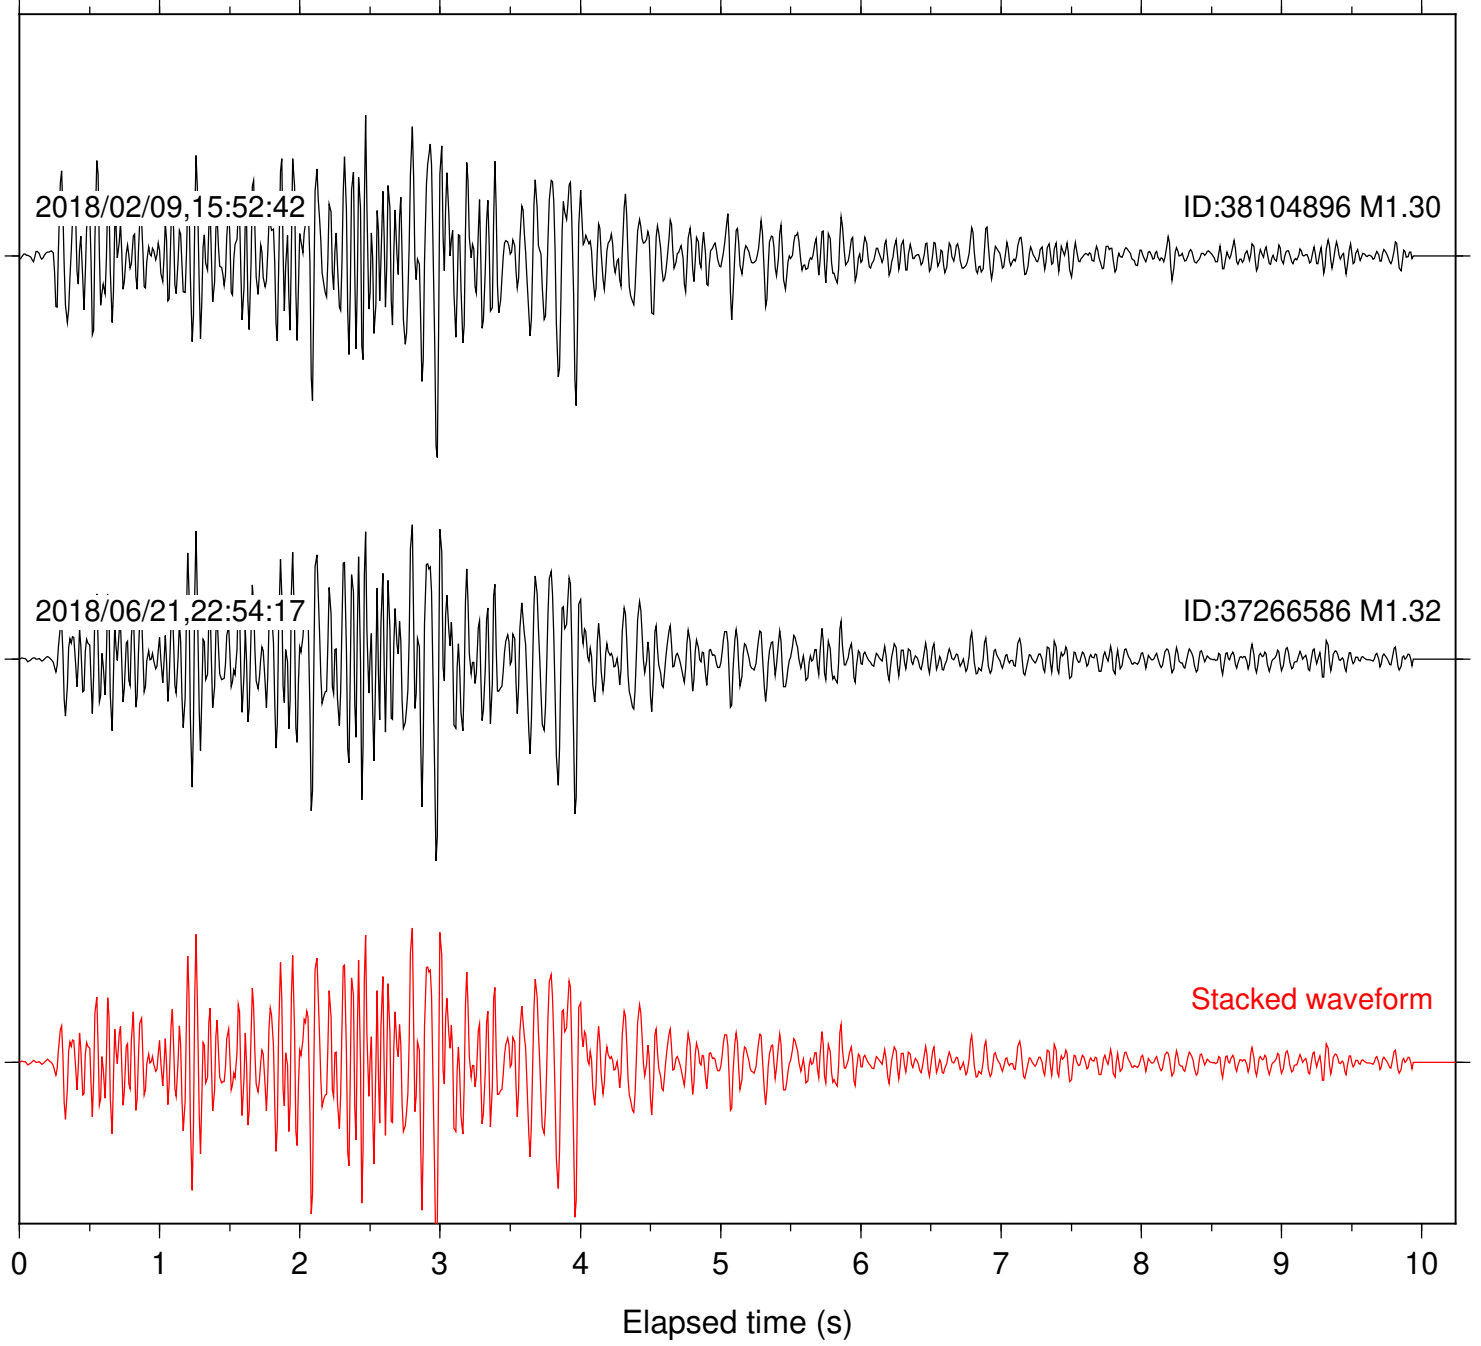

Station: SND Com: HHZ

Focal depth: 5.90 km