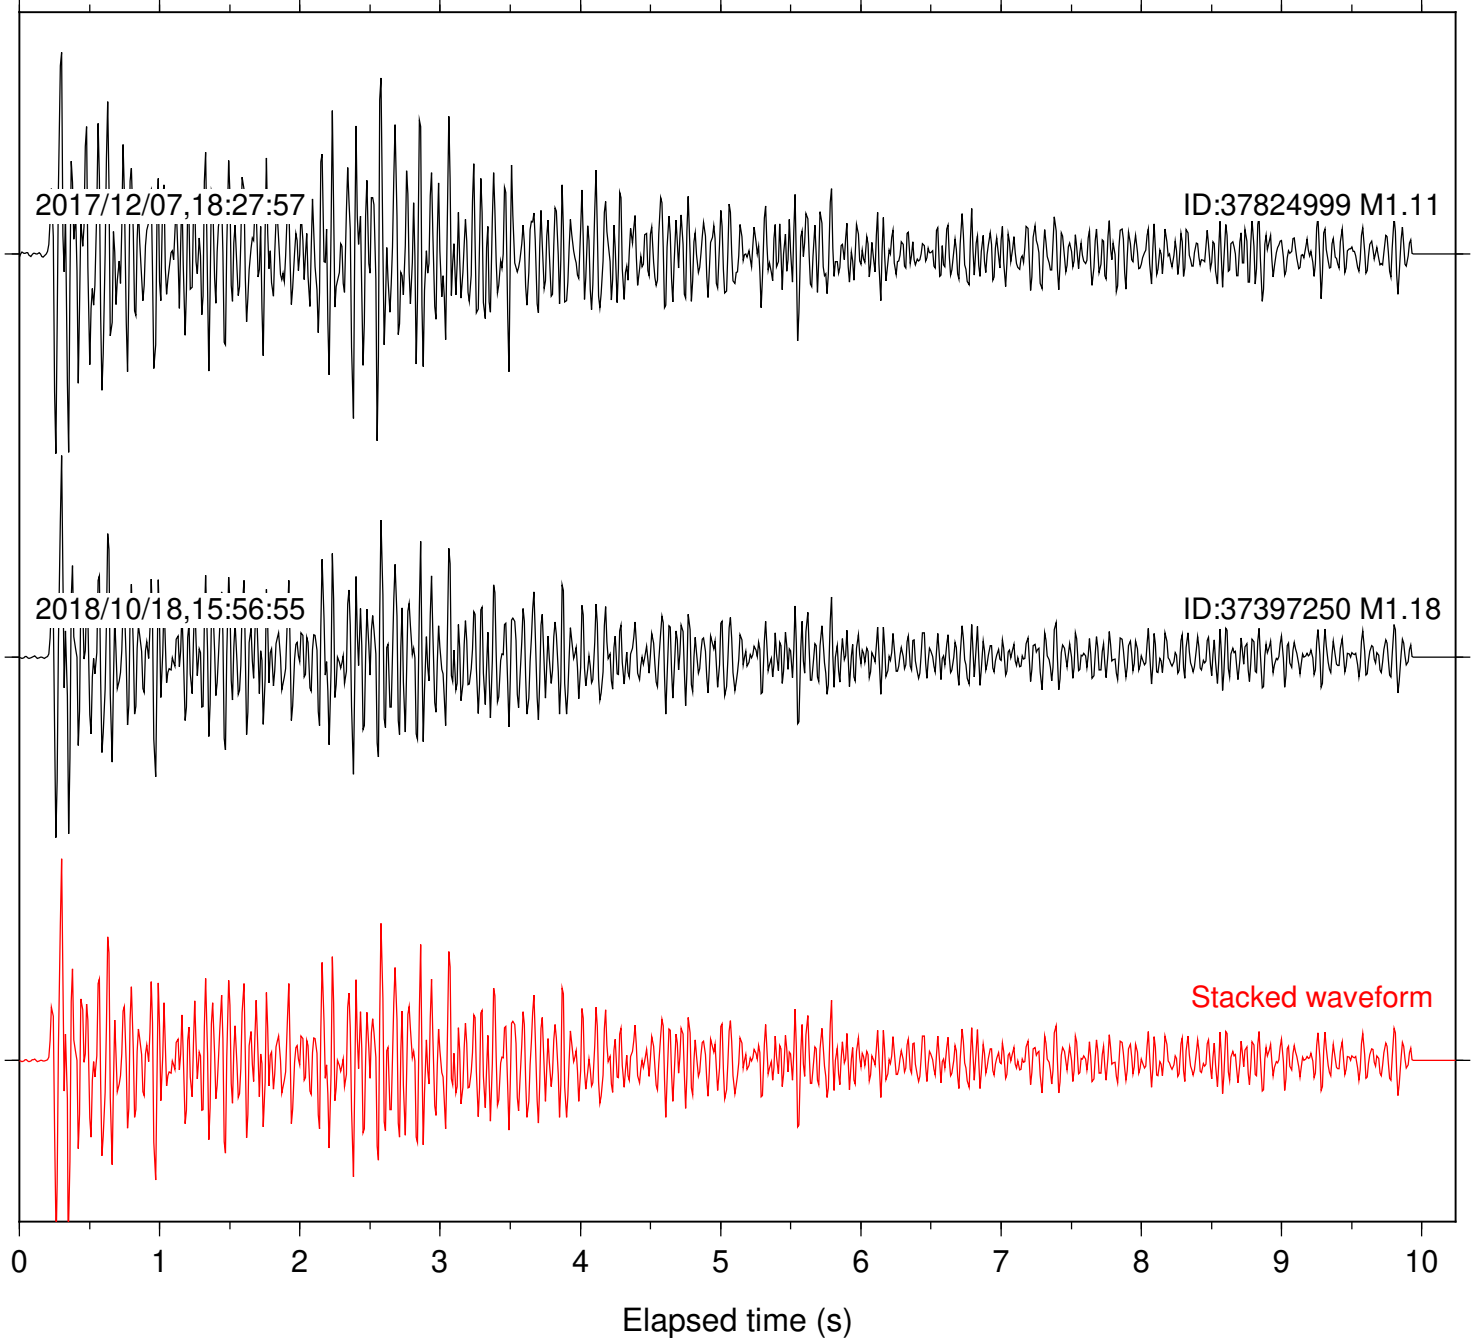

Station: FRD Com: HHZ

Focal depth: 6.96 km

Station: LVA2 Com: HHZ

Focal depth: 6.96 km

Station: POB2 Com: HHZ

Focal depth: 6.96 km

Station: B081 Com: EHZ

Focal depth: 5.04 km