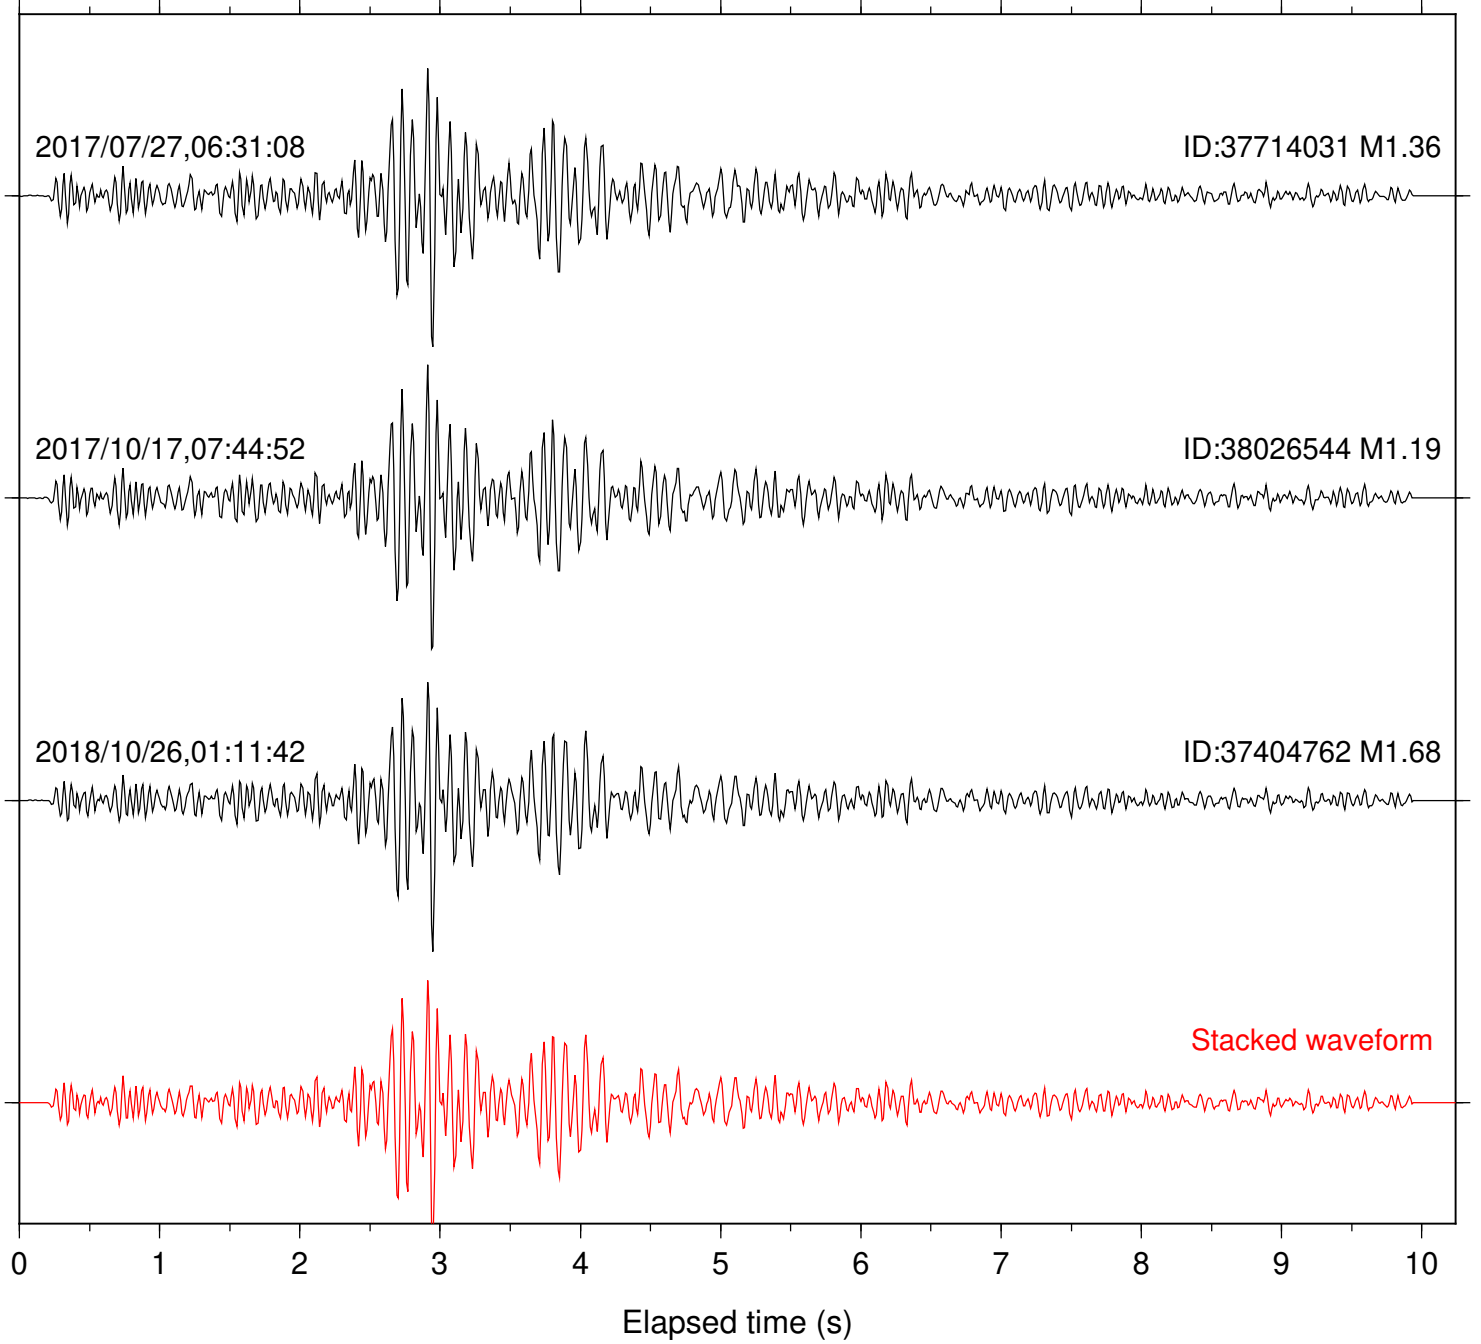

Station: B946 Com: EHZ

Focal depth: 5.12 km