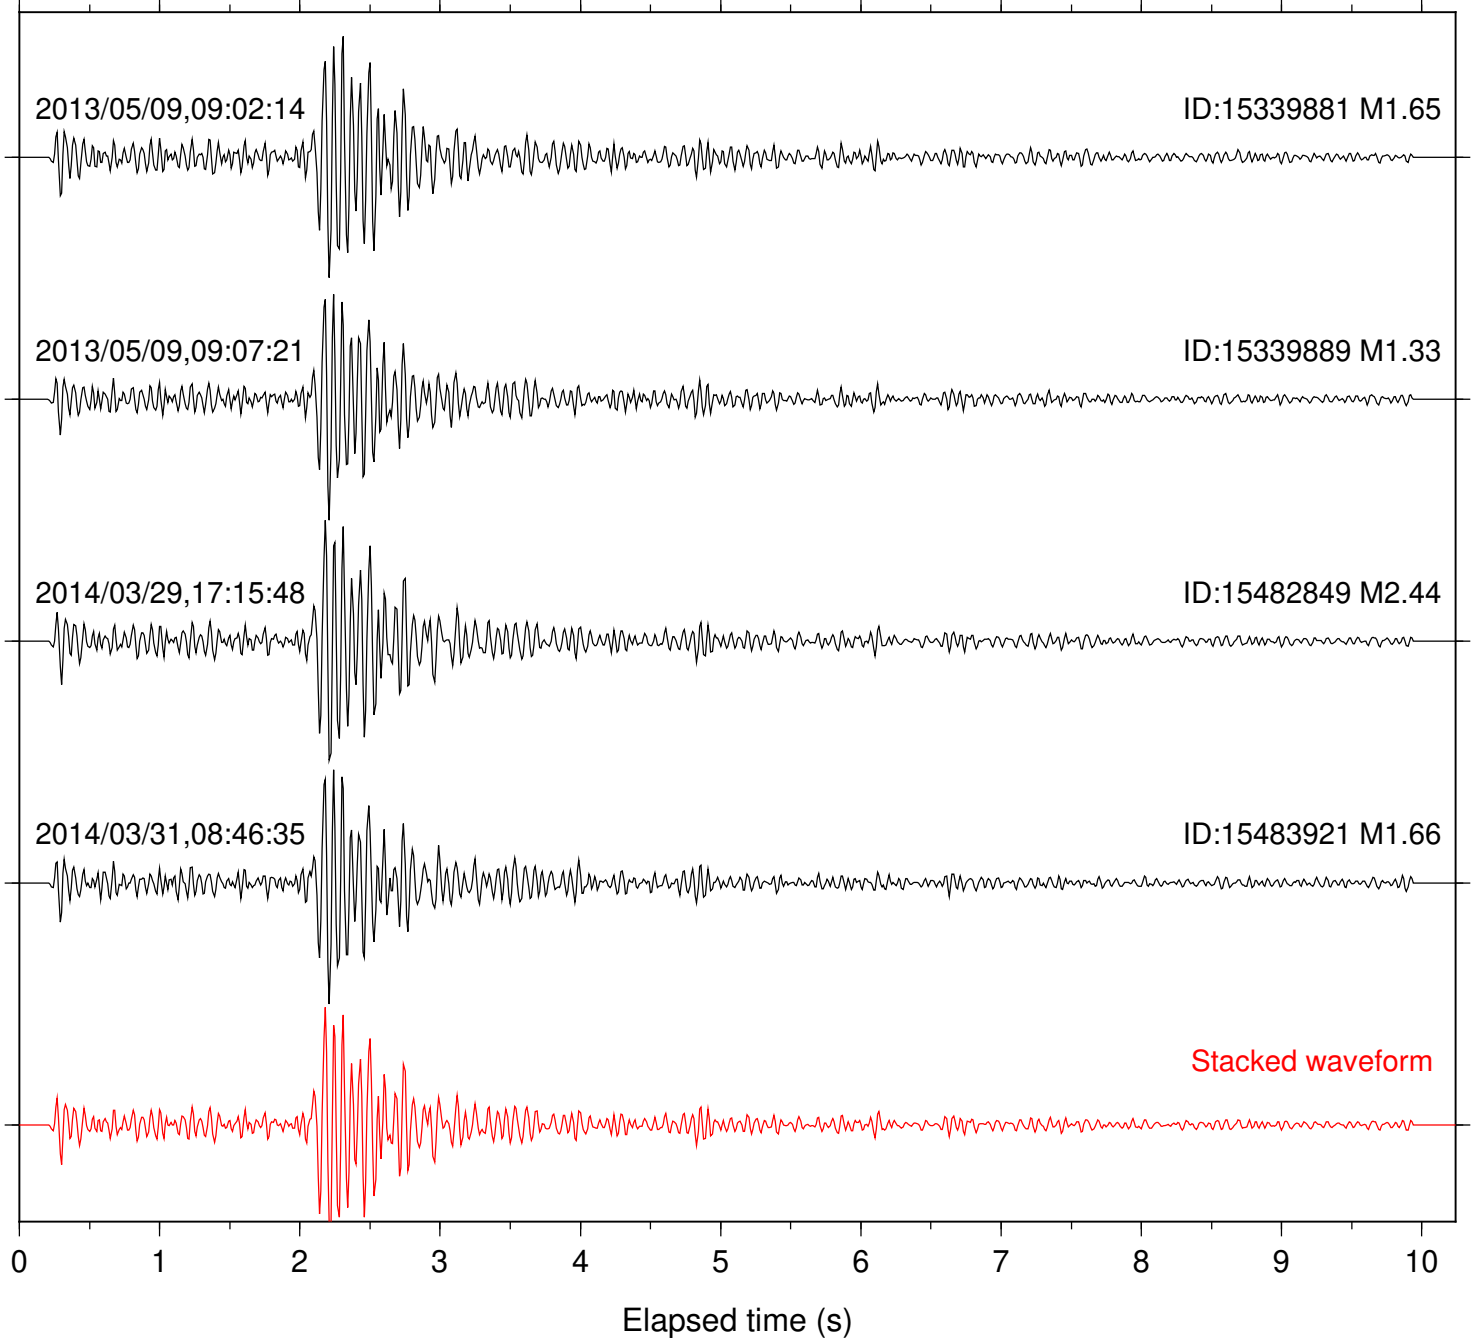

Focal depth: 11.67 km

Station: PLM Com: HHZ

Focal depth: 11.67 km

Station: PMD Com: HHZ

Focal depth: 11.67 km

Station: RDM Com: HHZ

Focal depth: 11.66 km

Station: SKY Com: EHZ