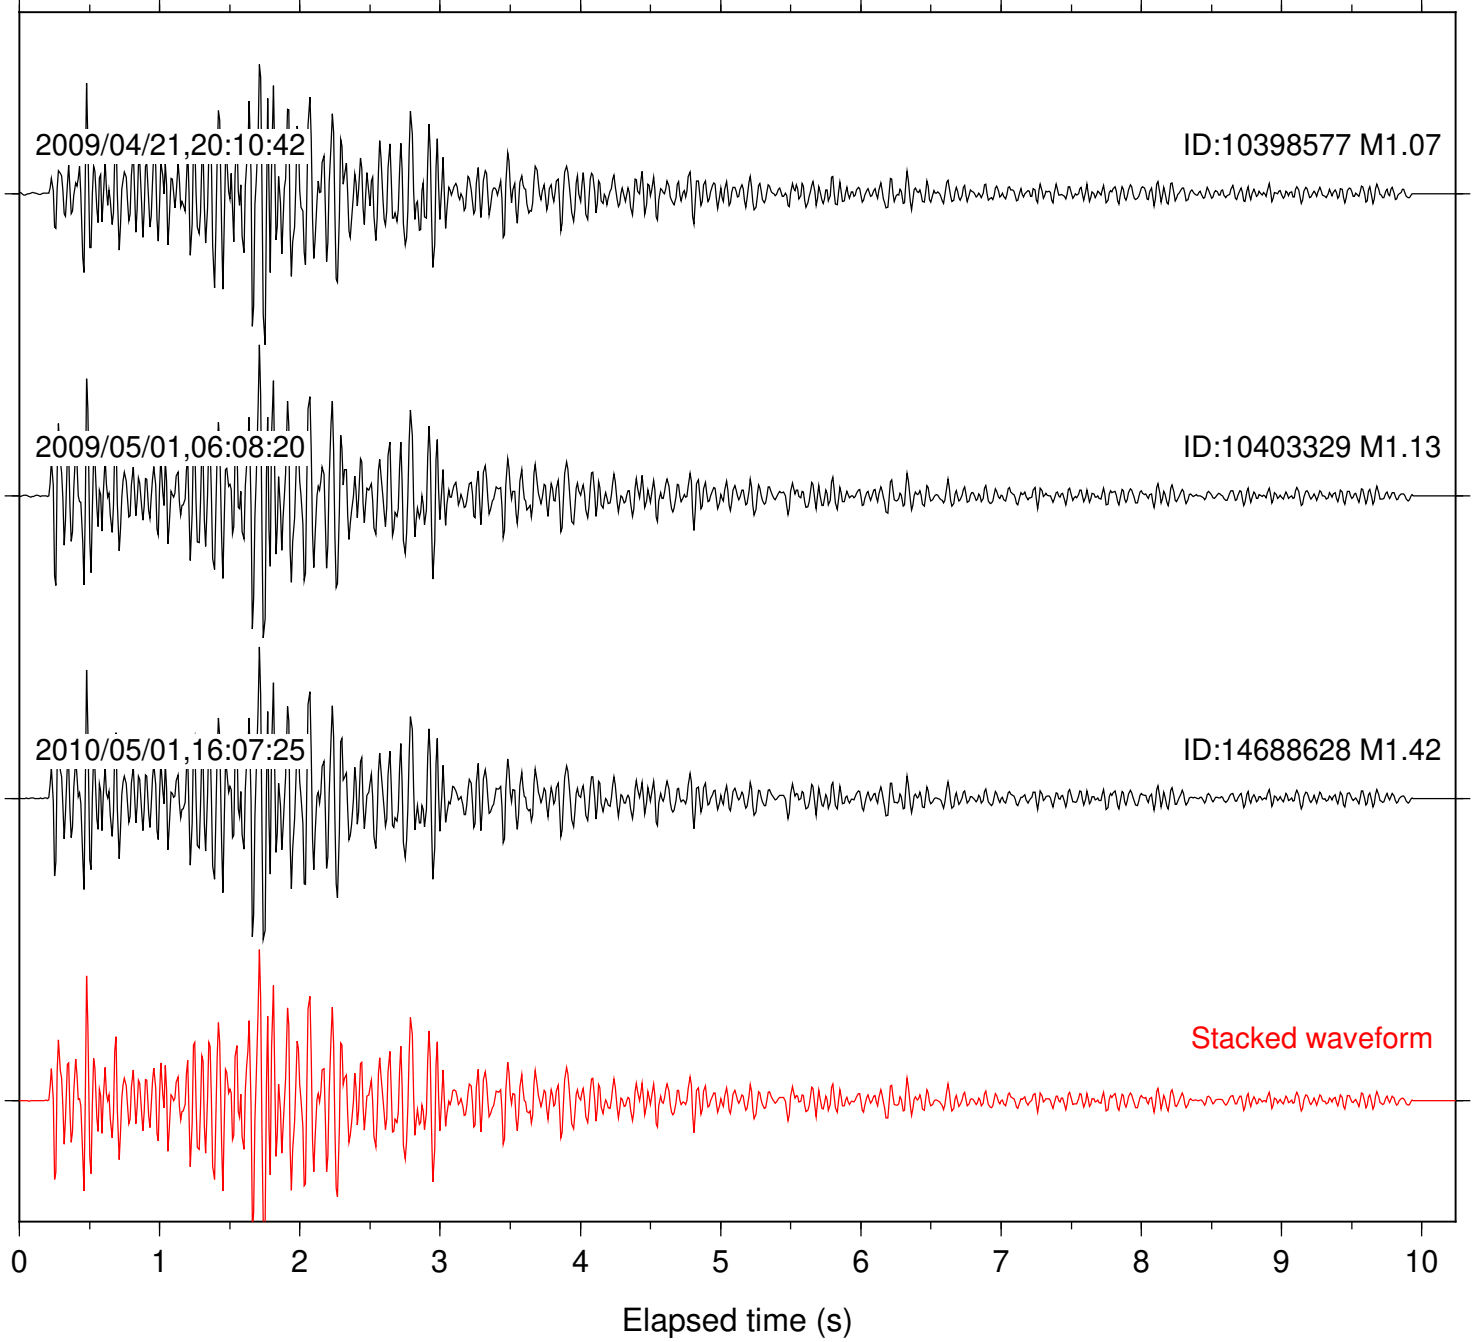

Station: B087 Com: EHZ

Focal depth: 9.99 km