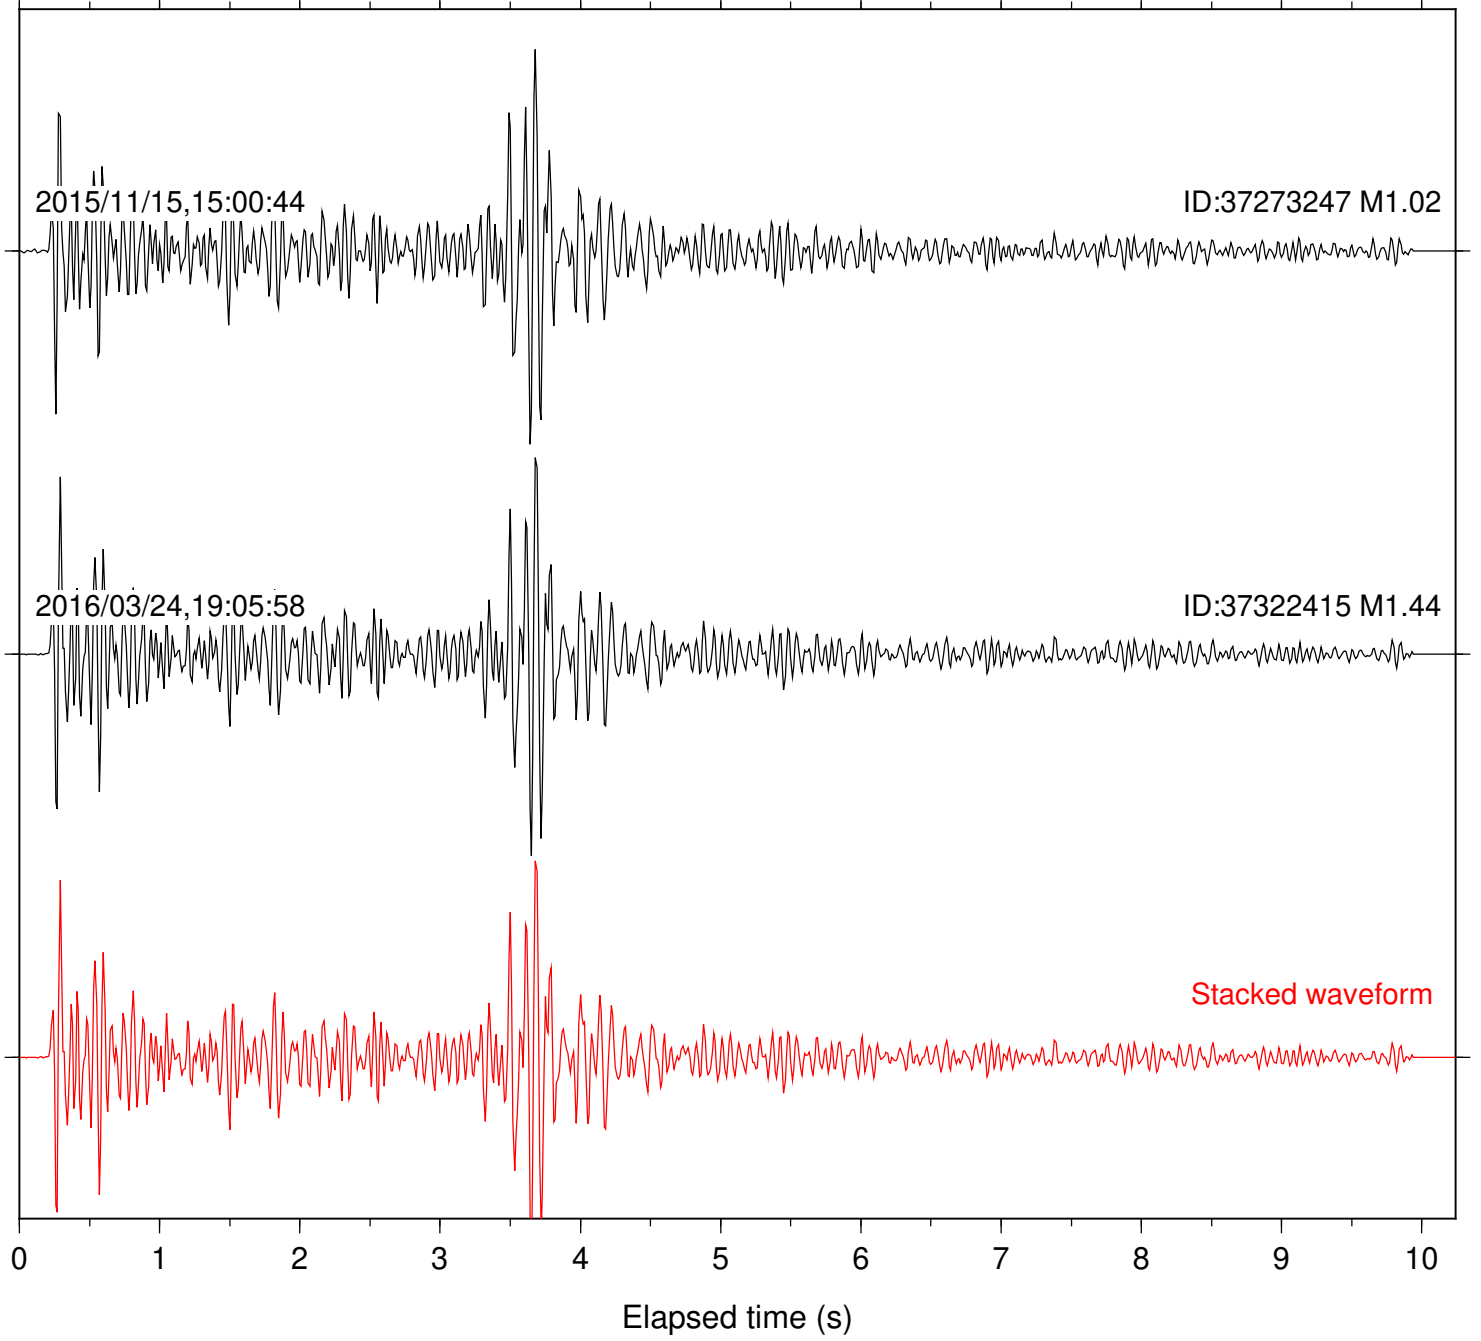

Station: B087 Com: EHZ

Focal depth: 8.14 km