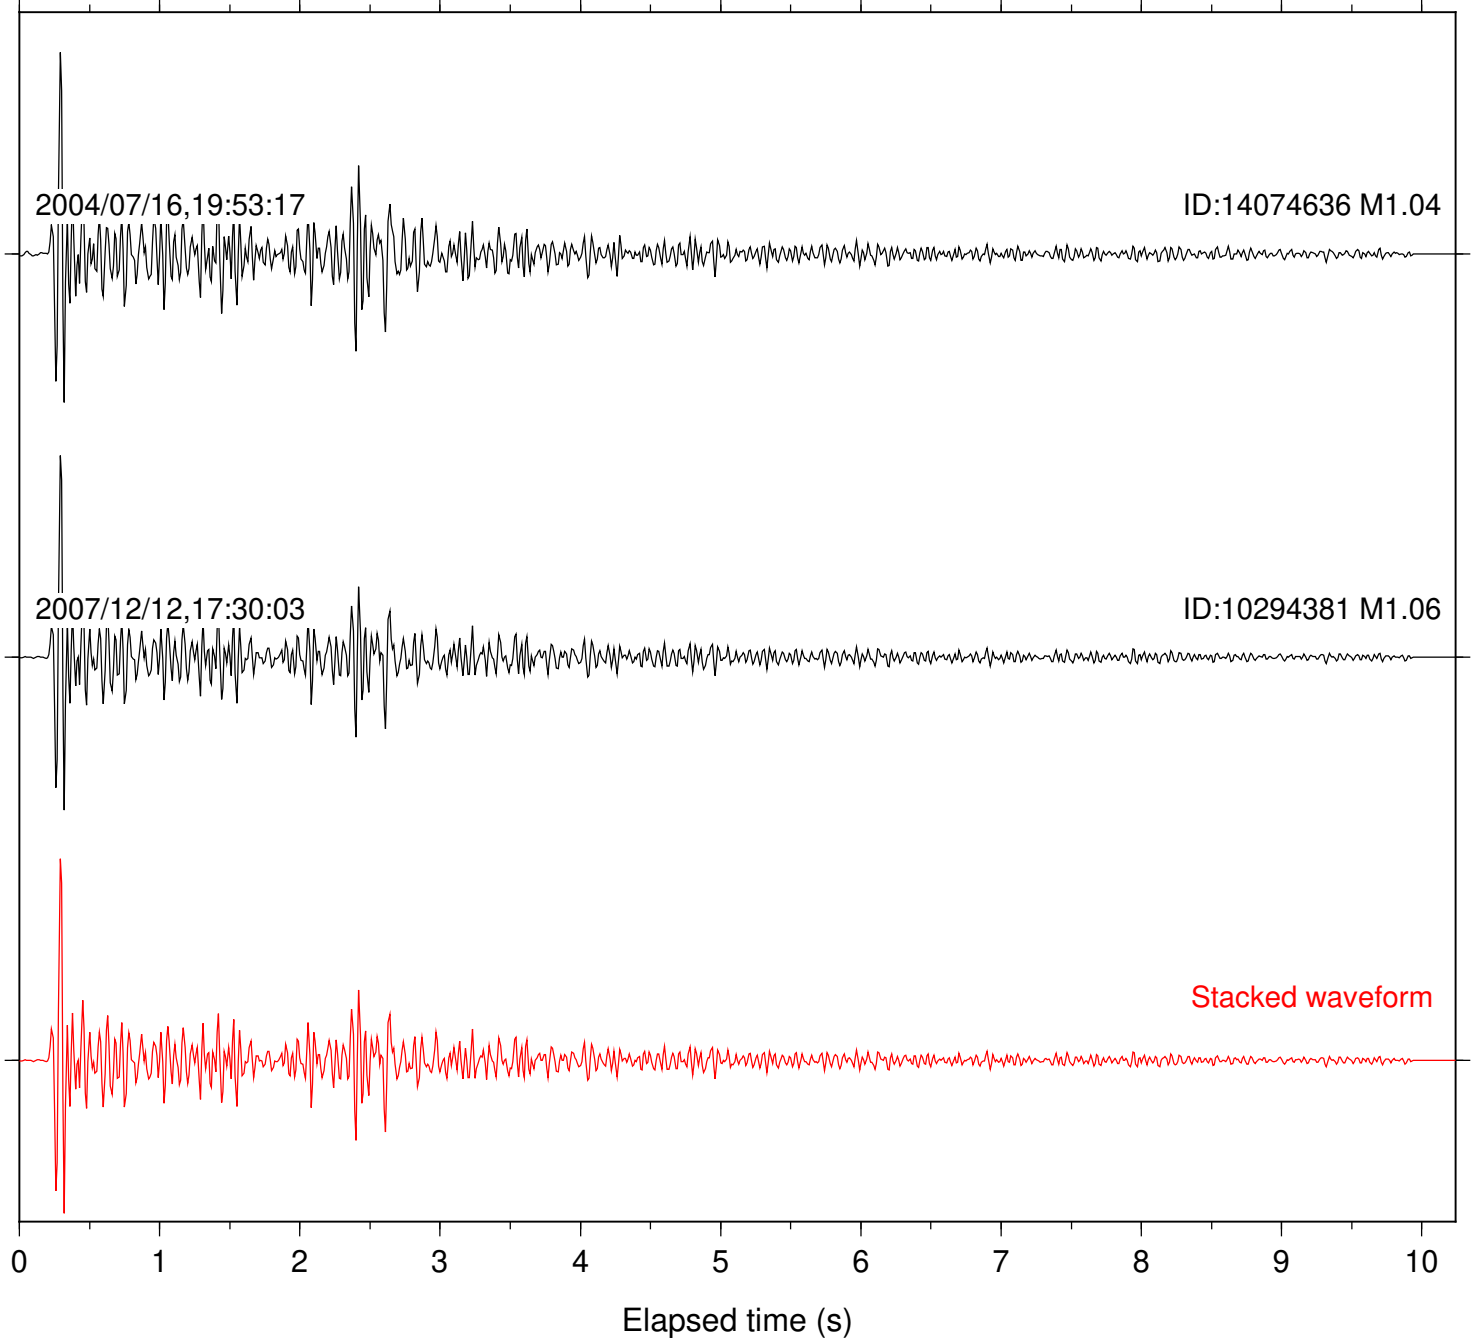

Stacked waveform

0 1 2 3 4 5 6 7 8 9 10

Elapsed time (s)

Station: TOR Com: HHZ

Focal depth: 8.49 km

Station: FRD Com: HHZ

Focal depth: 6.05 km

Station: KNW Com: HHZ