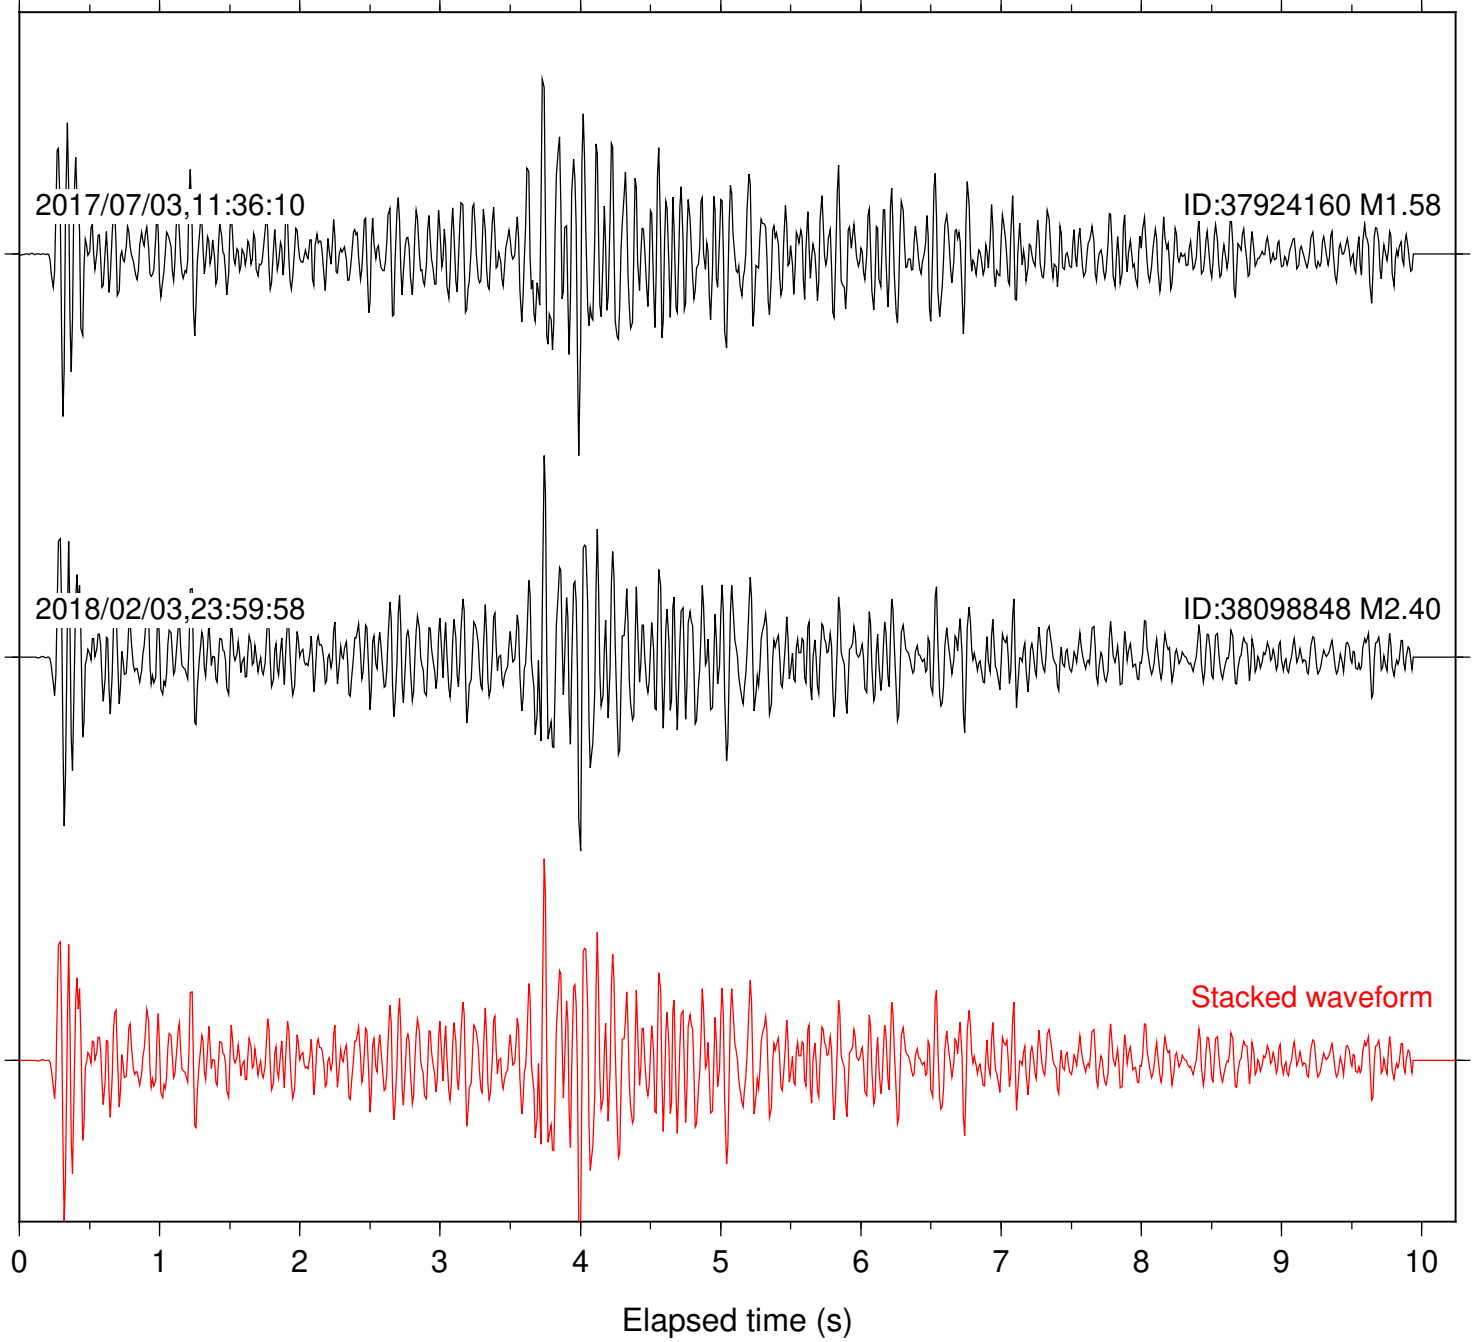

Focal depth: 2.44 km

Station: LVA2 Com: HHZ

Focal depth: 2.44 km

Station: TOR Com: HHZ

Focal depth: 2.43 km

Station: B081 Com: EHZ

Focal depth: 5.21 km

Station: B082 Com: EHZ