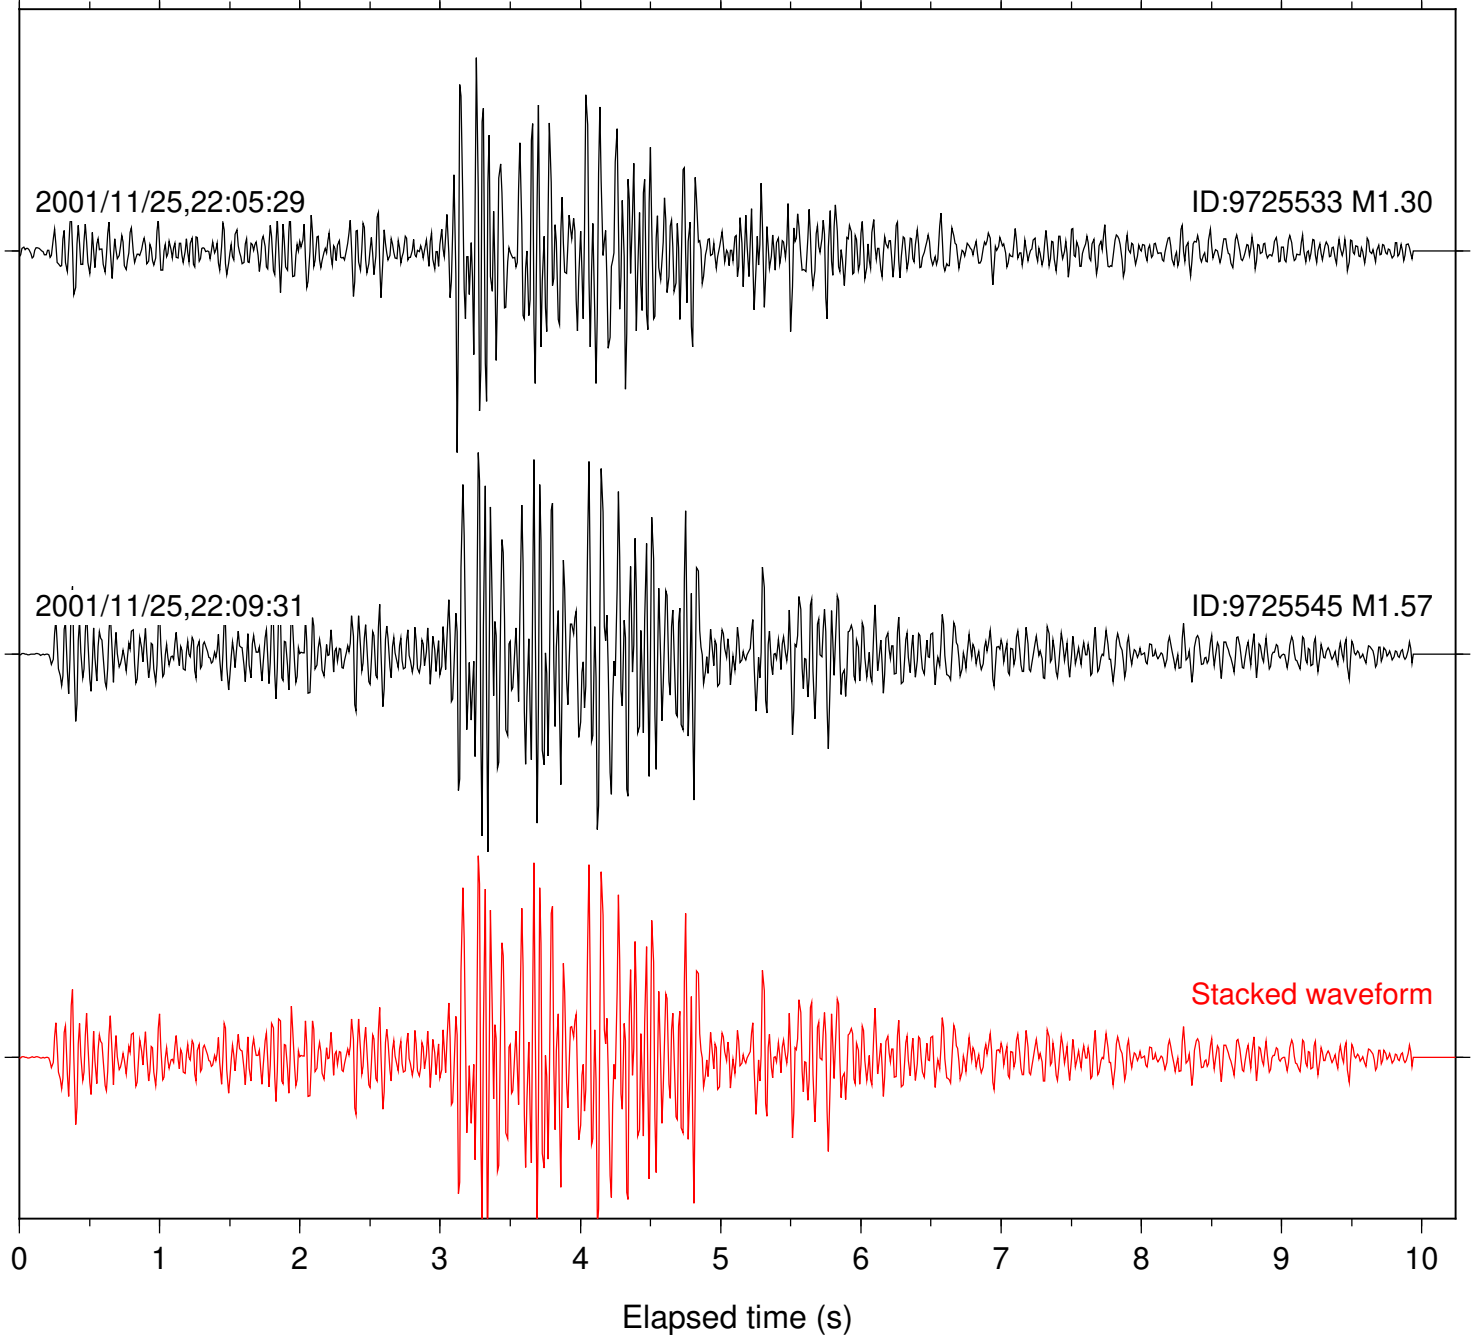

Station: BAC Com: EHZ

Focal depth: 15.18 km