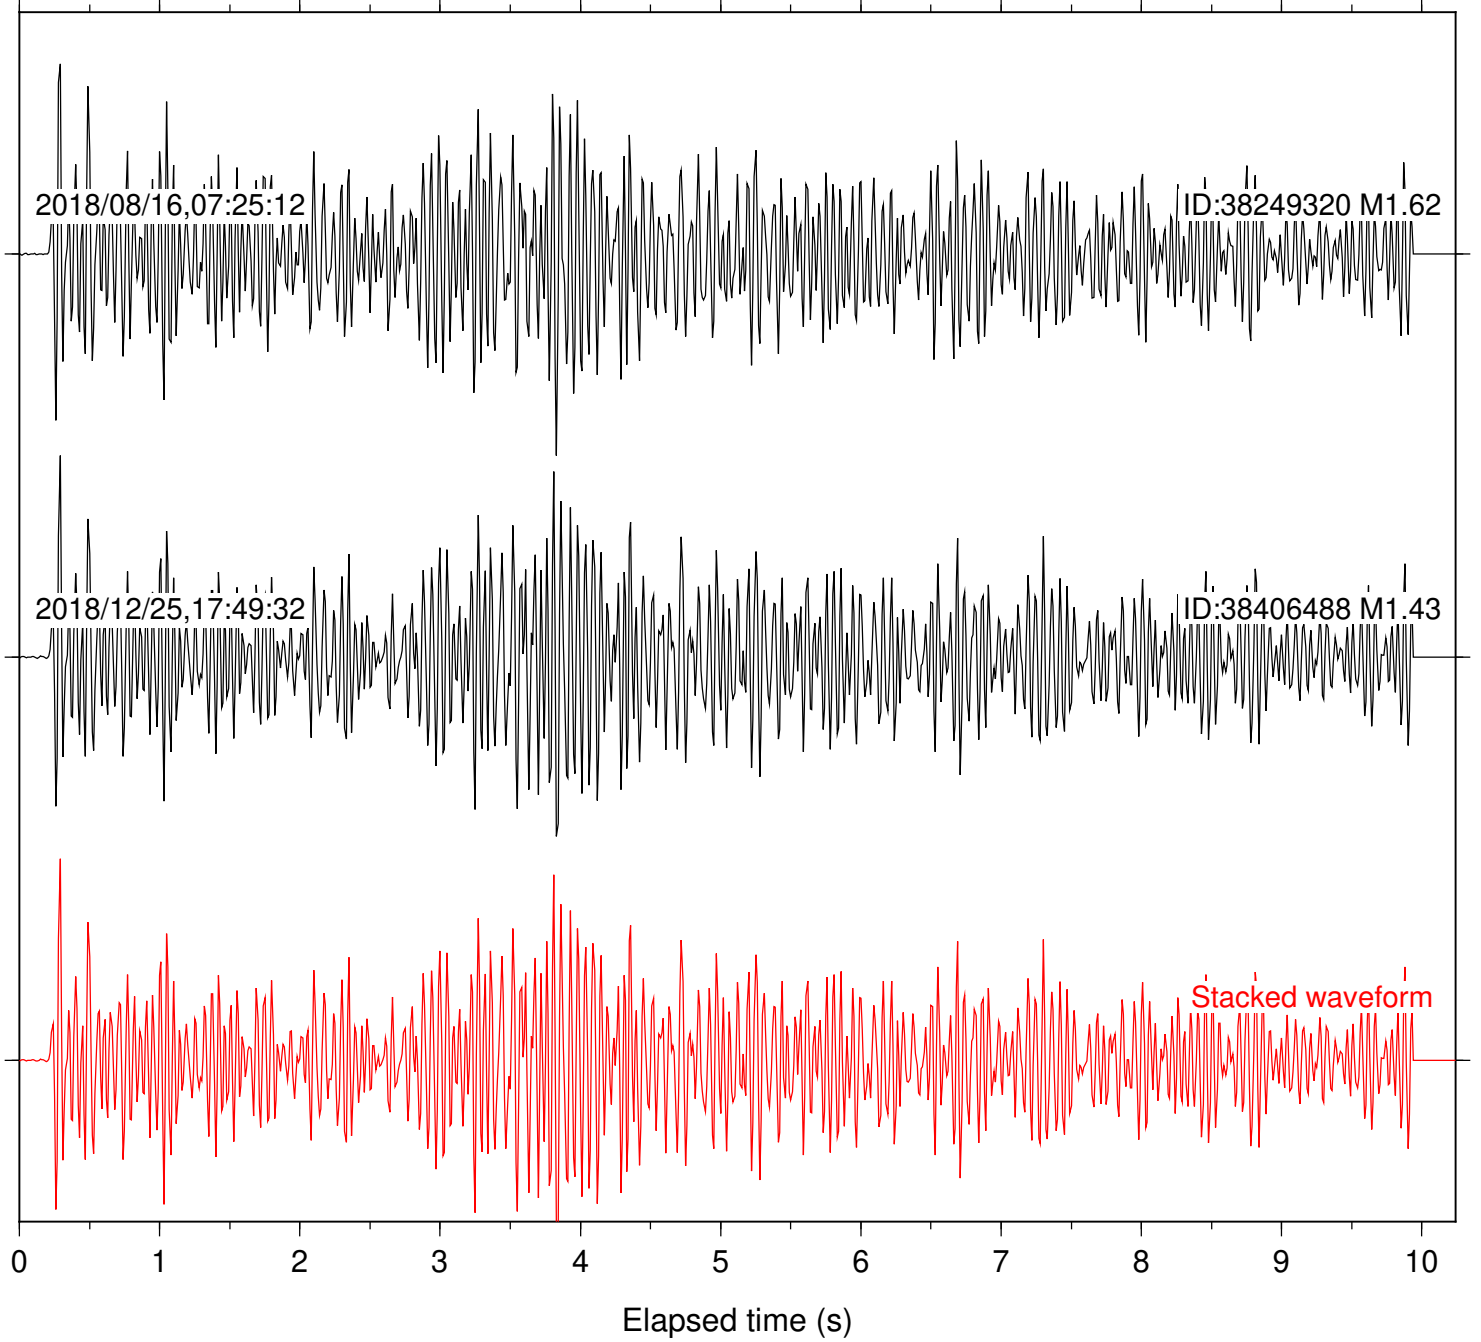

Focal depth: 4.76 km

Station: BAC Com: EHZ

Focal depth: 4.76 km

Station: CSH Com: HHZ

Focal depth: 4.76 km

Station: DGR Com: HHZ

Focal depth: 4.76 km

Station: FRD Com: HHZ