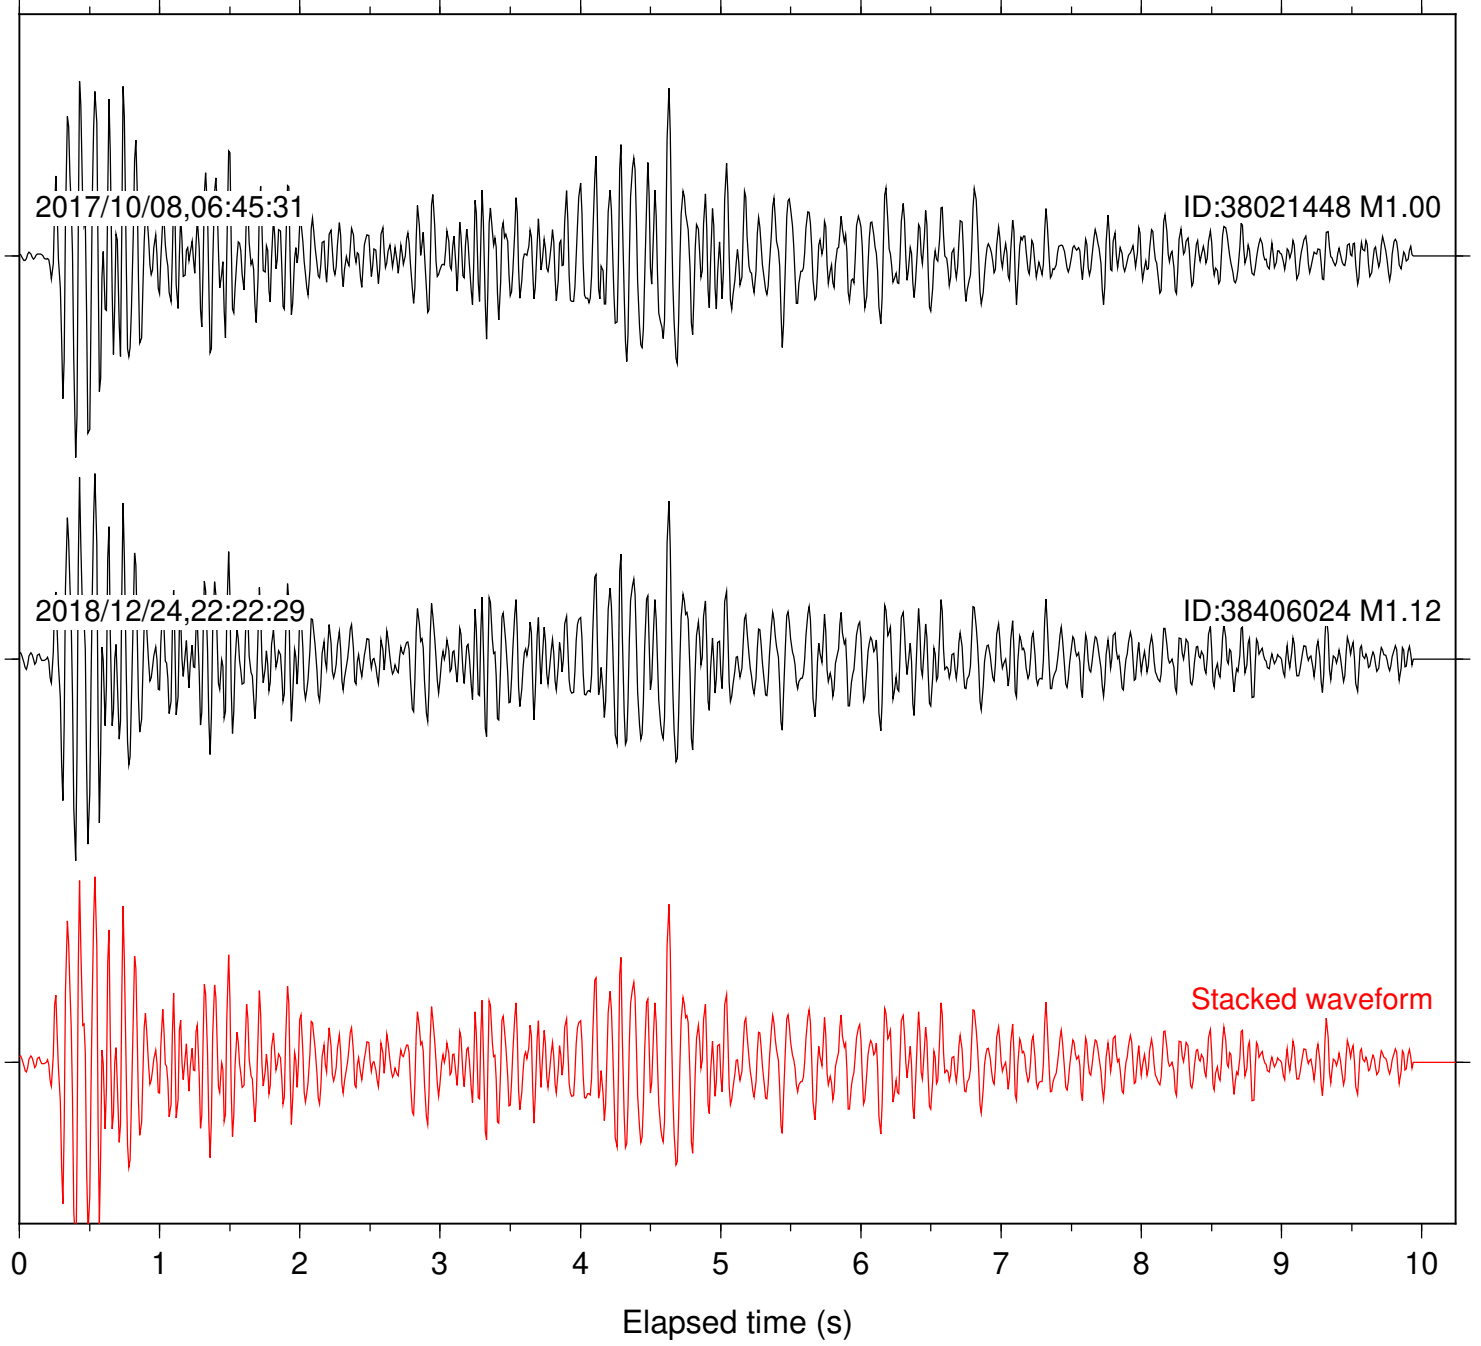

Station: LKH Com: HHZ

Focal depth: 6.52 km

Station: PFO Com: HHZ

Focal depth: 6.52 km

Station: PLM Com: HHZ

Focal depth: 6.52 km

Station: POB2 Com: HHZ

Focal depth: 6.52 km