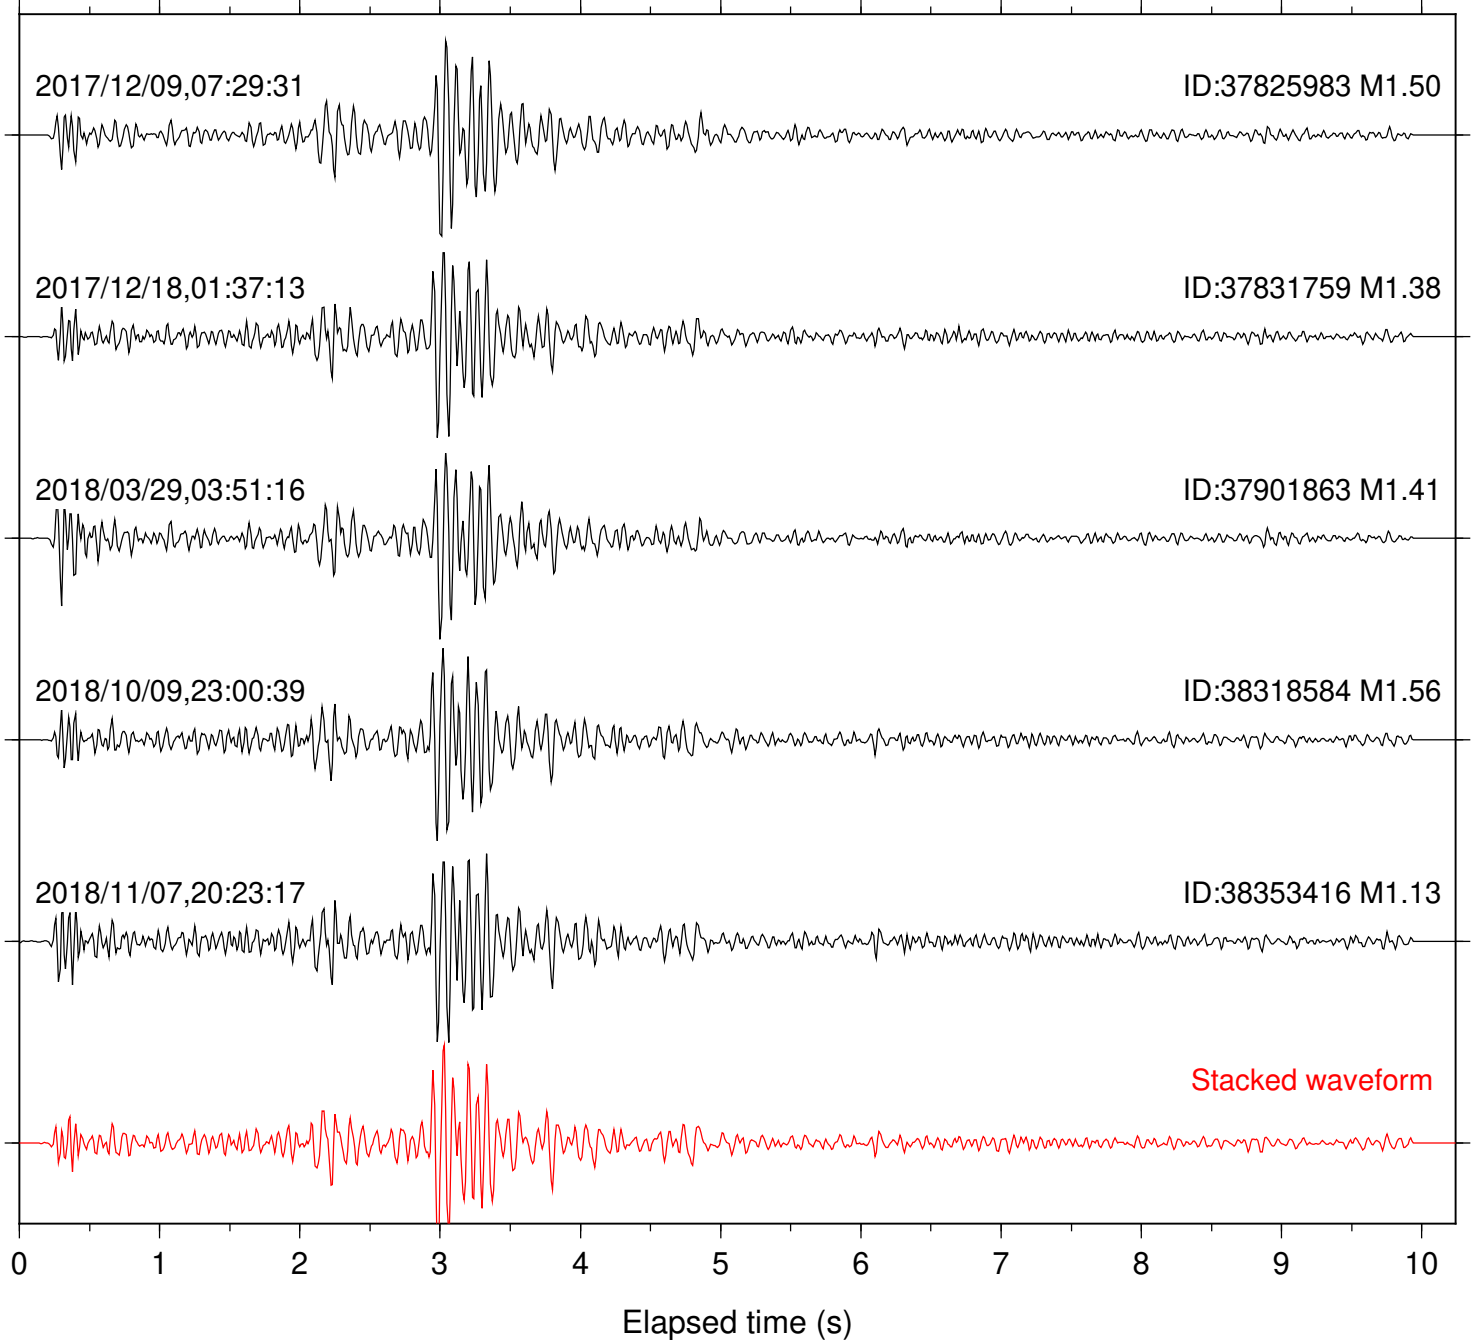

Station: B082 Com: EHZ

Focal depth: 6.83 km