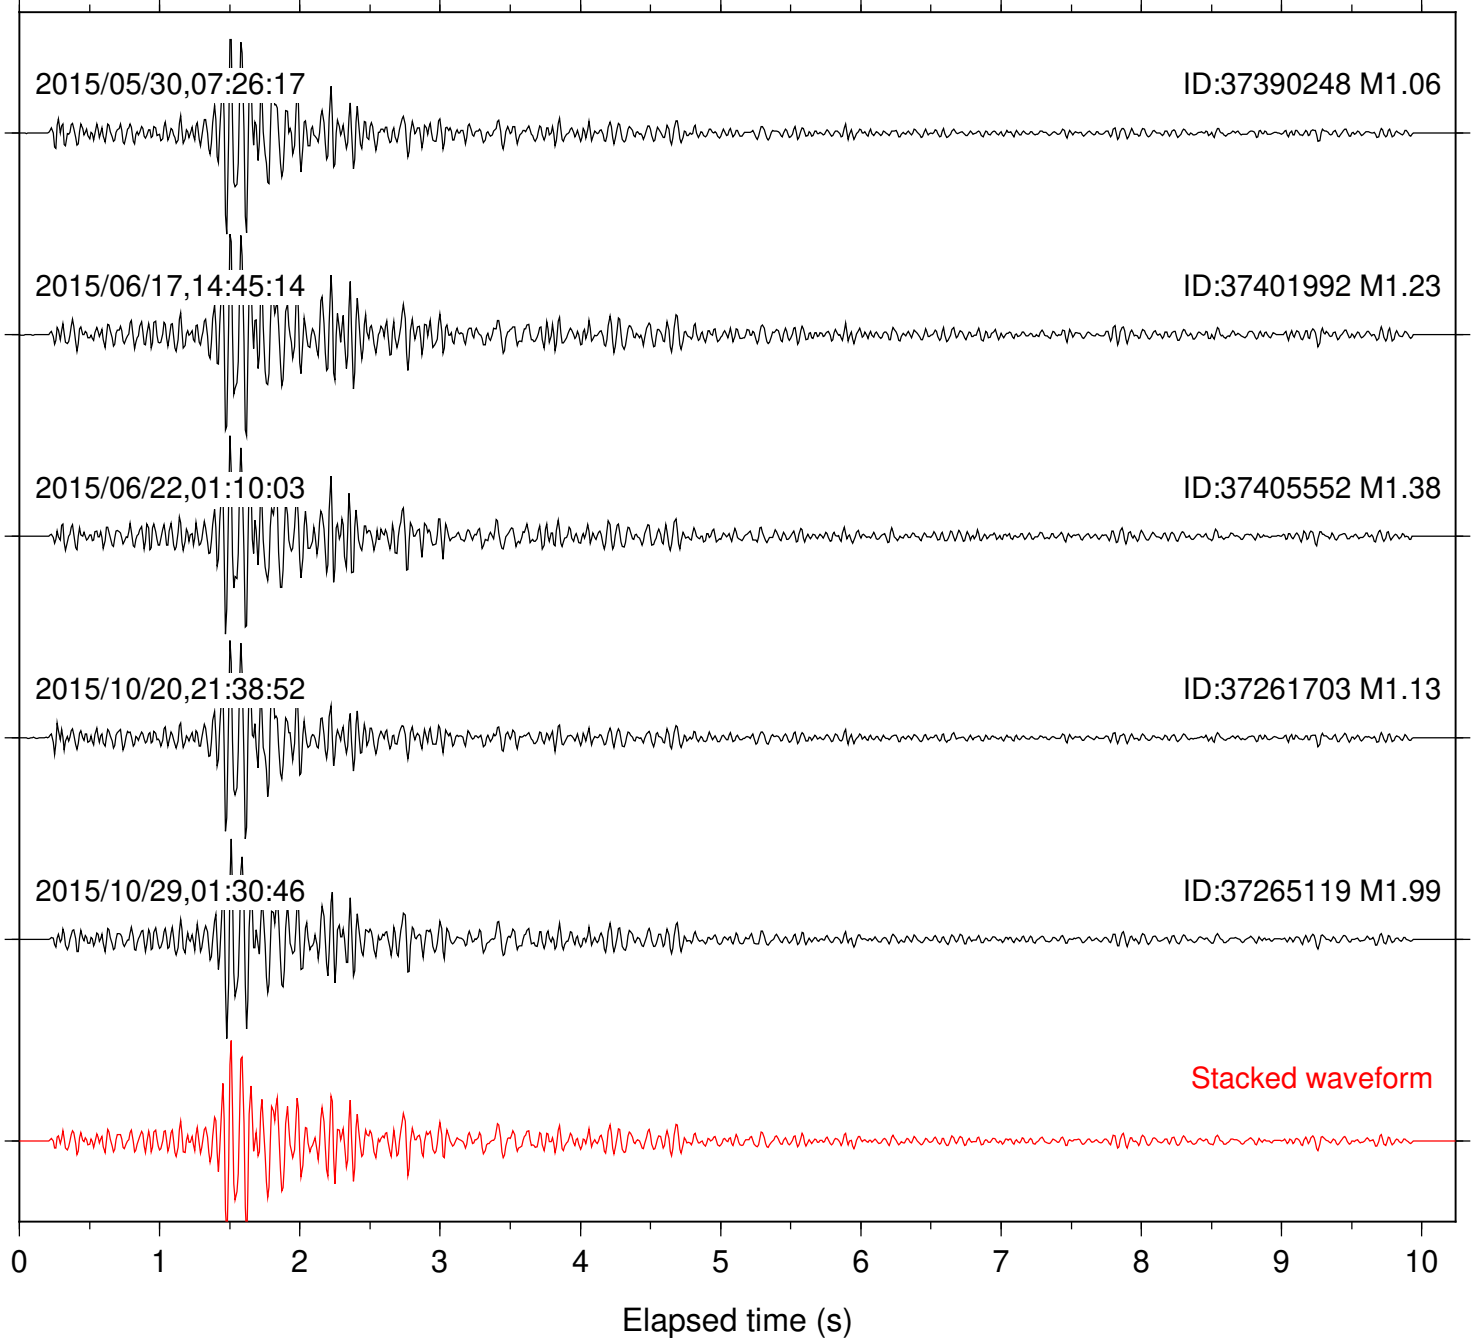

Station: B093 Com: EHZ

Focal depth: 8.61 km