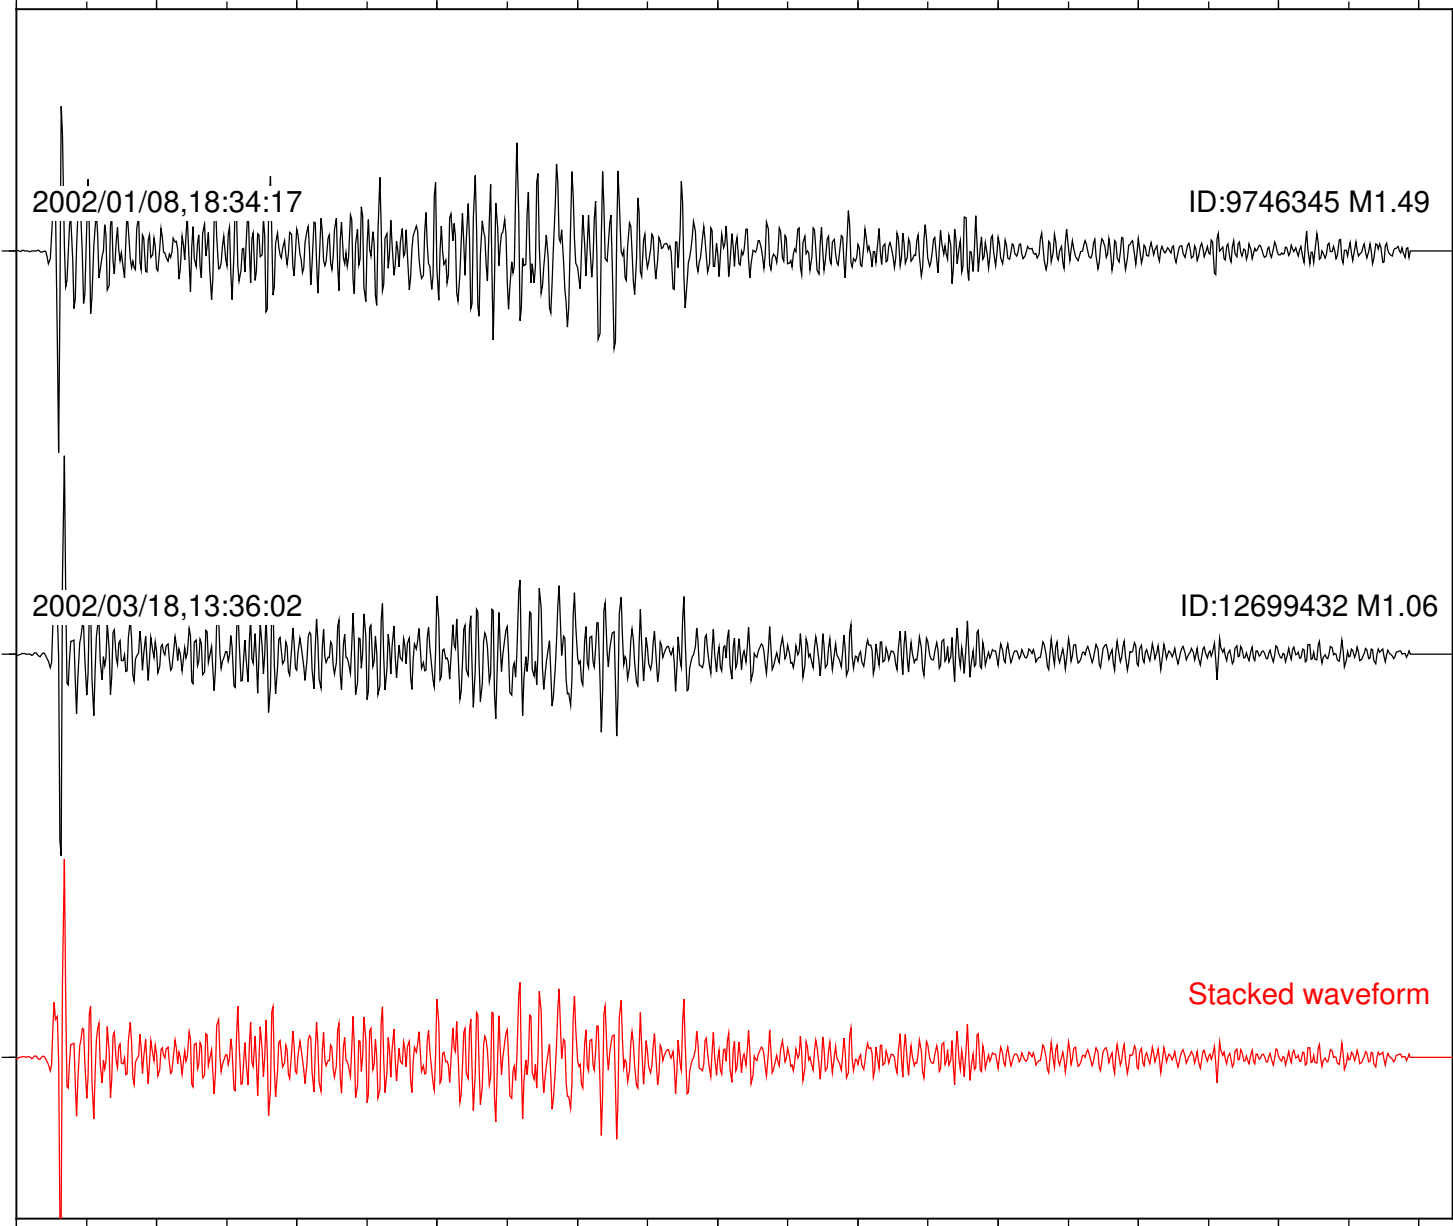

Station: FRD Com: HHZ

Focal depth: 13.65 km

2002/01/08,18:34:17

ID:9746345 M1.49

2002/03/18,13:36:02

ID:12699432 M1.06

Stacked waveform

0 1 2 3 4 5 6 7 8 9 10
Elapsed time (s)