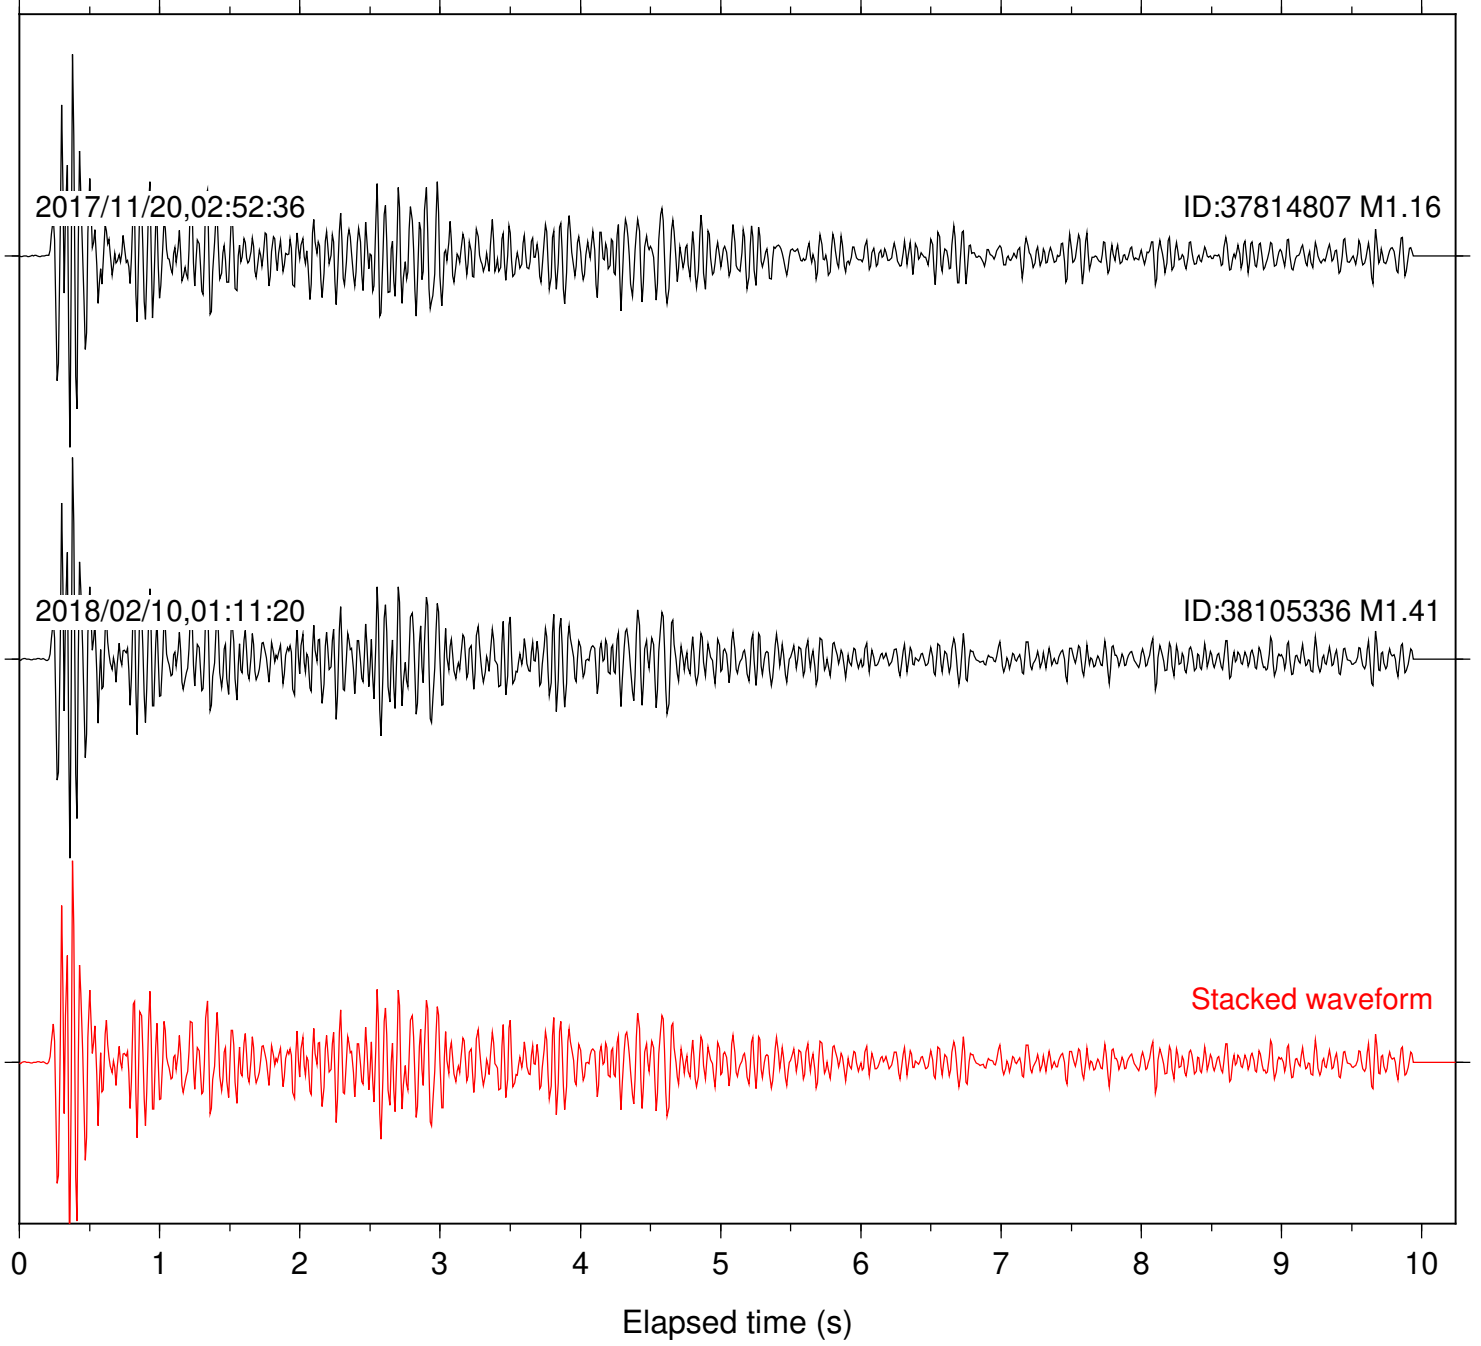

Station: B087 Com: EHZ

Focal depth: 5.24 km