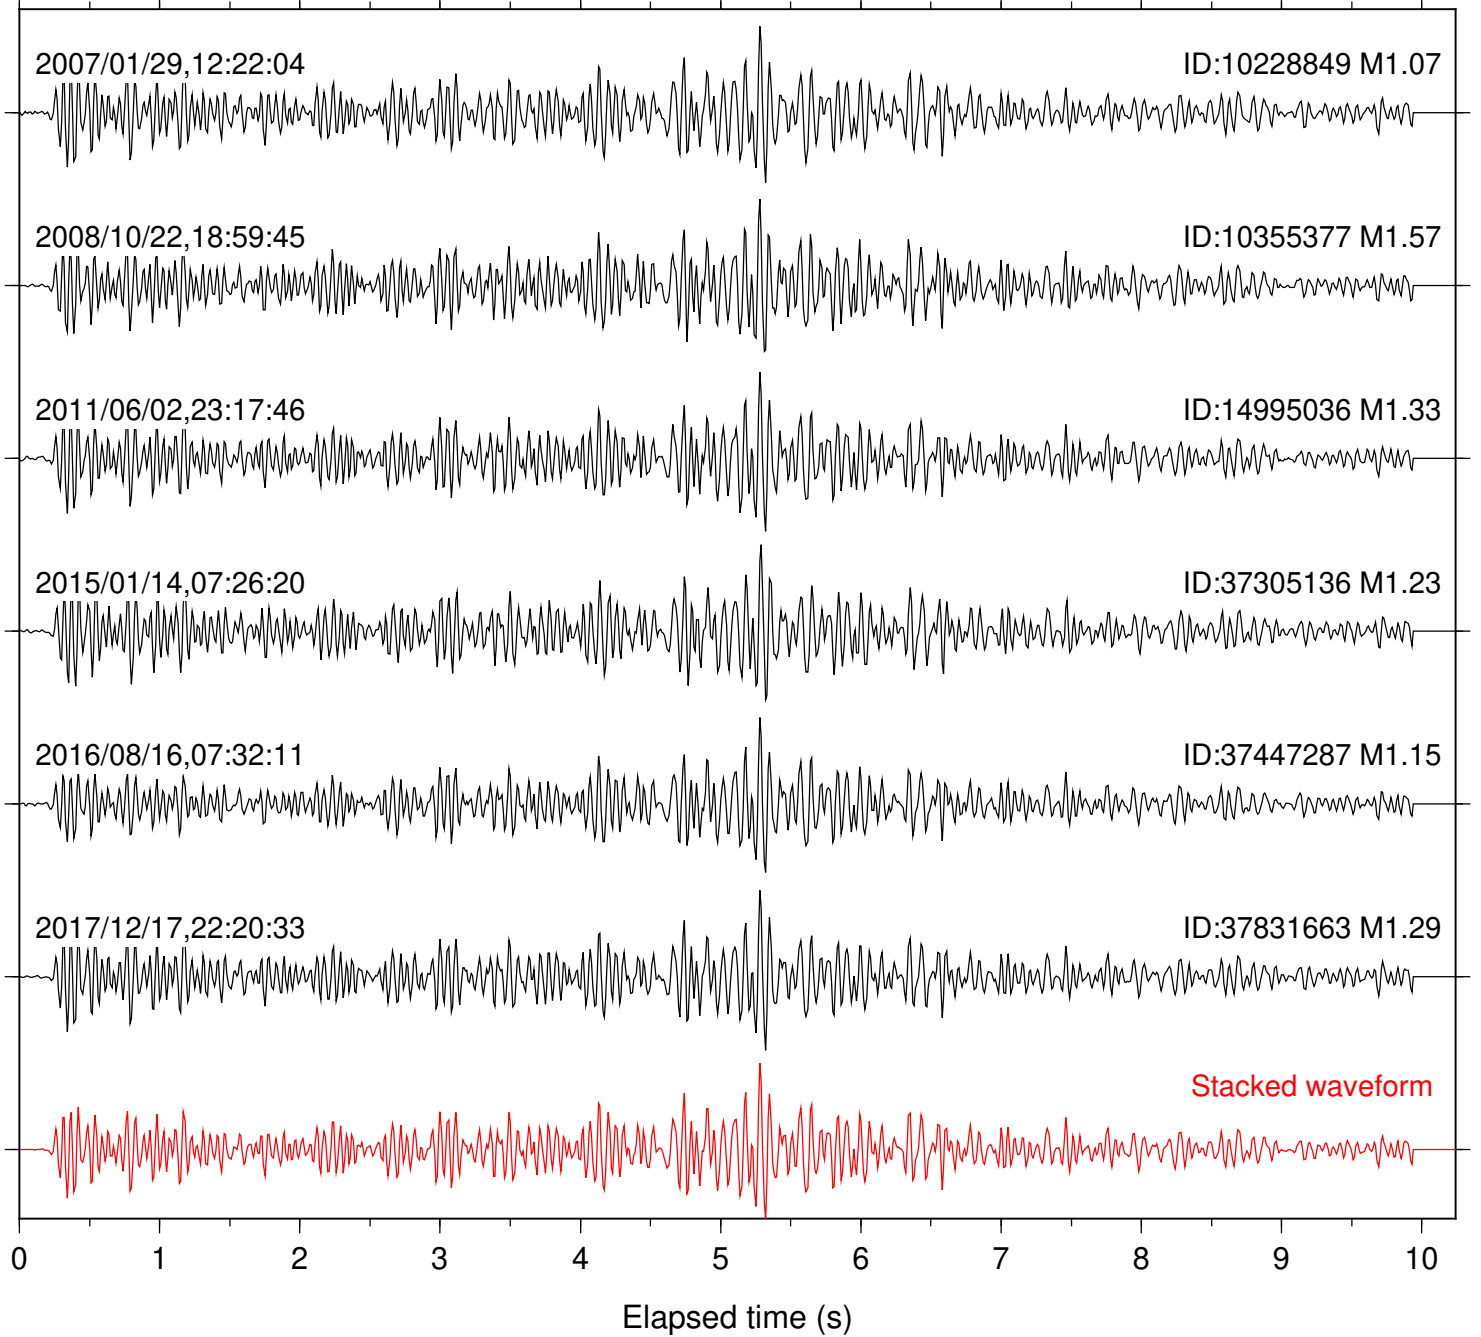

Station: B087 Com: EHZ

Focal depth: 11.61 km