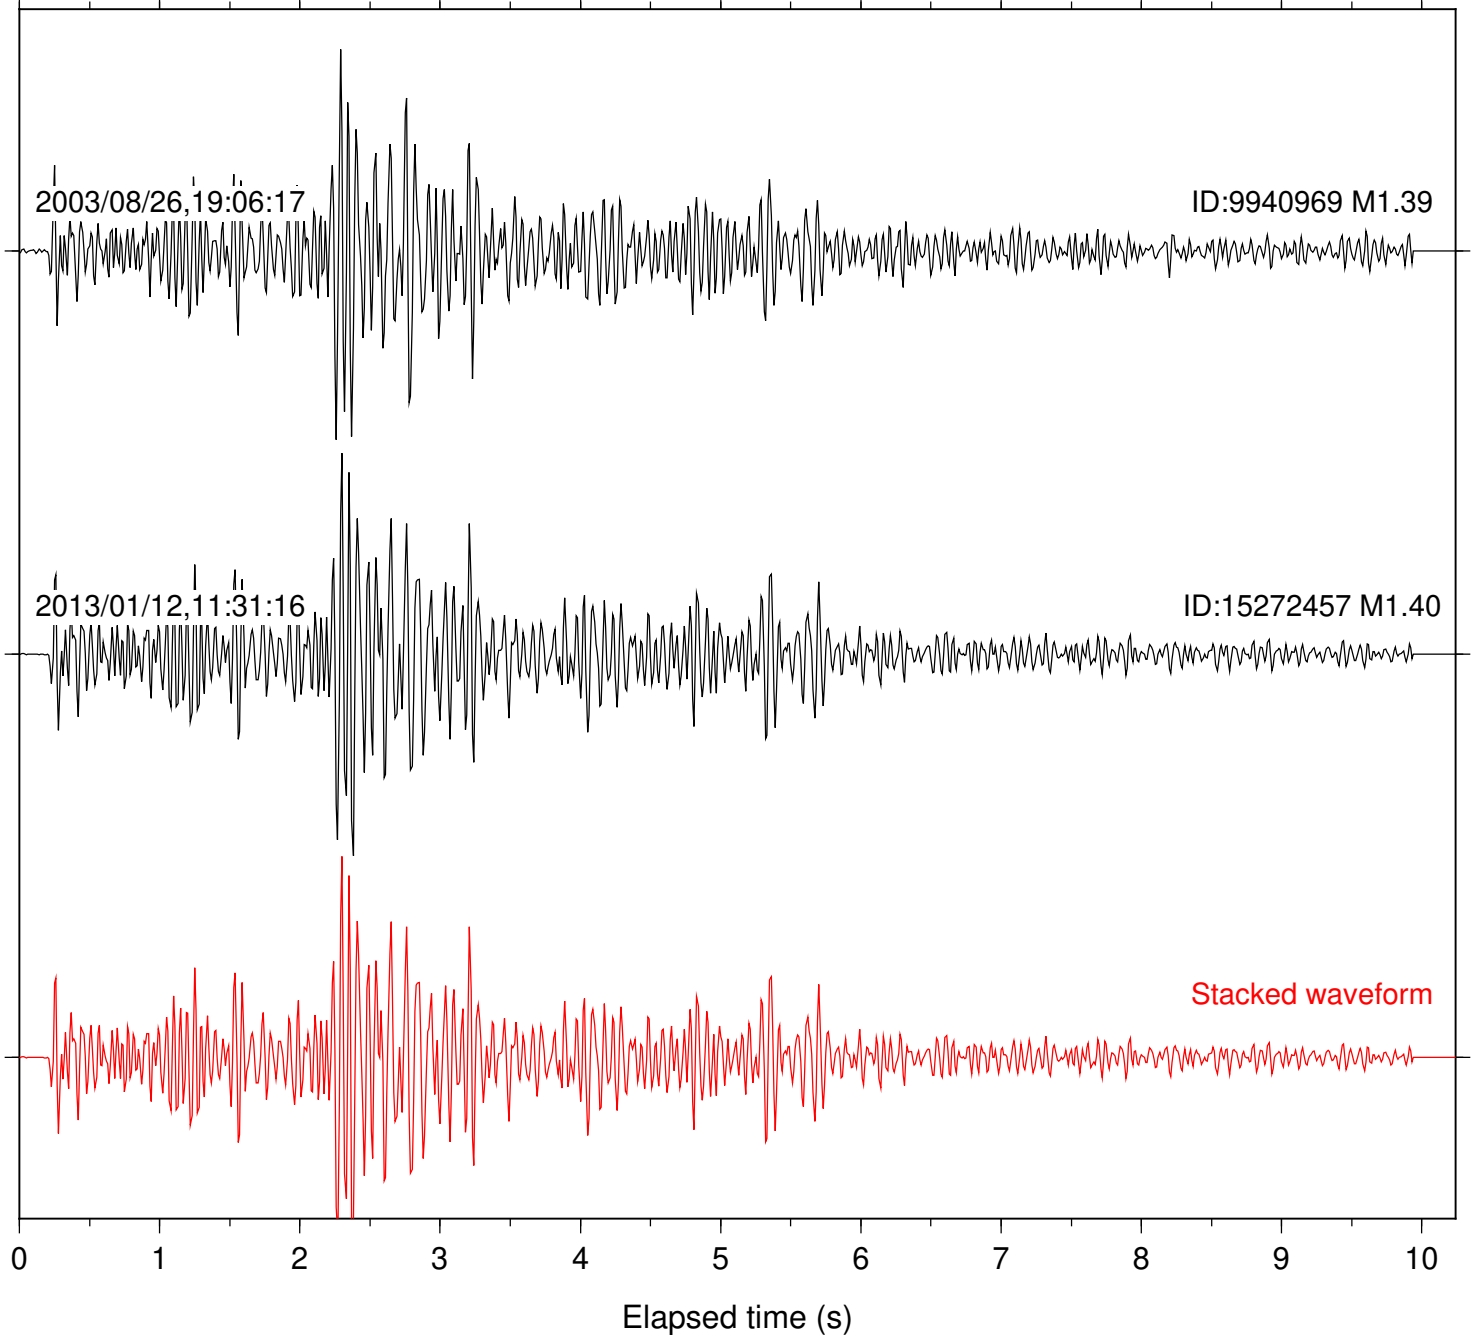

Station: KNW Com: HHZ

Focal depth: 15.60 km

Station: PFO Com: HHZ

Focal depth: 15.60 km

Station: RDM Com: HHZ

Focal depth: 15.60 km

Station: DGR Com: HHZ

Focal depth: 15.12 km