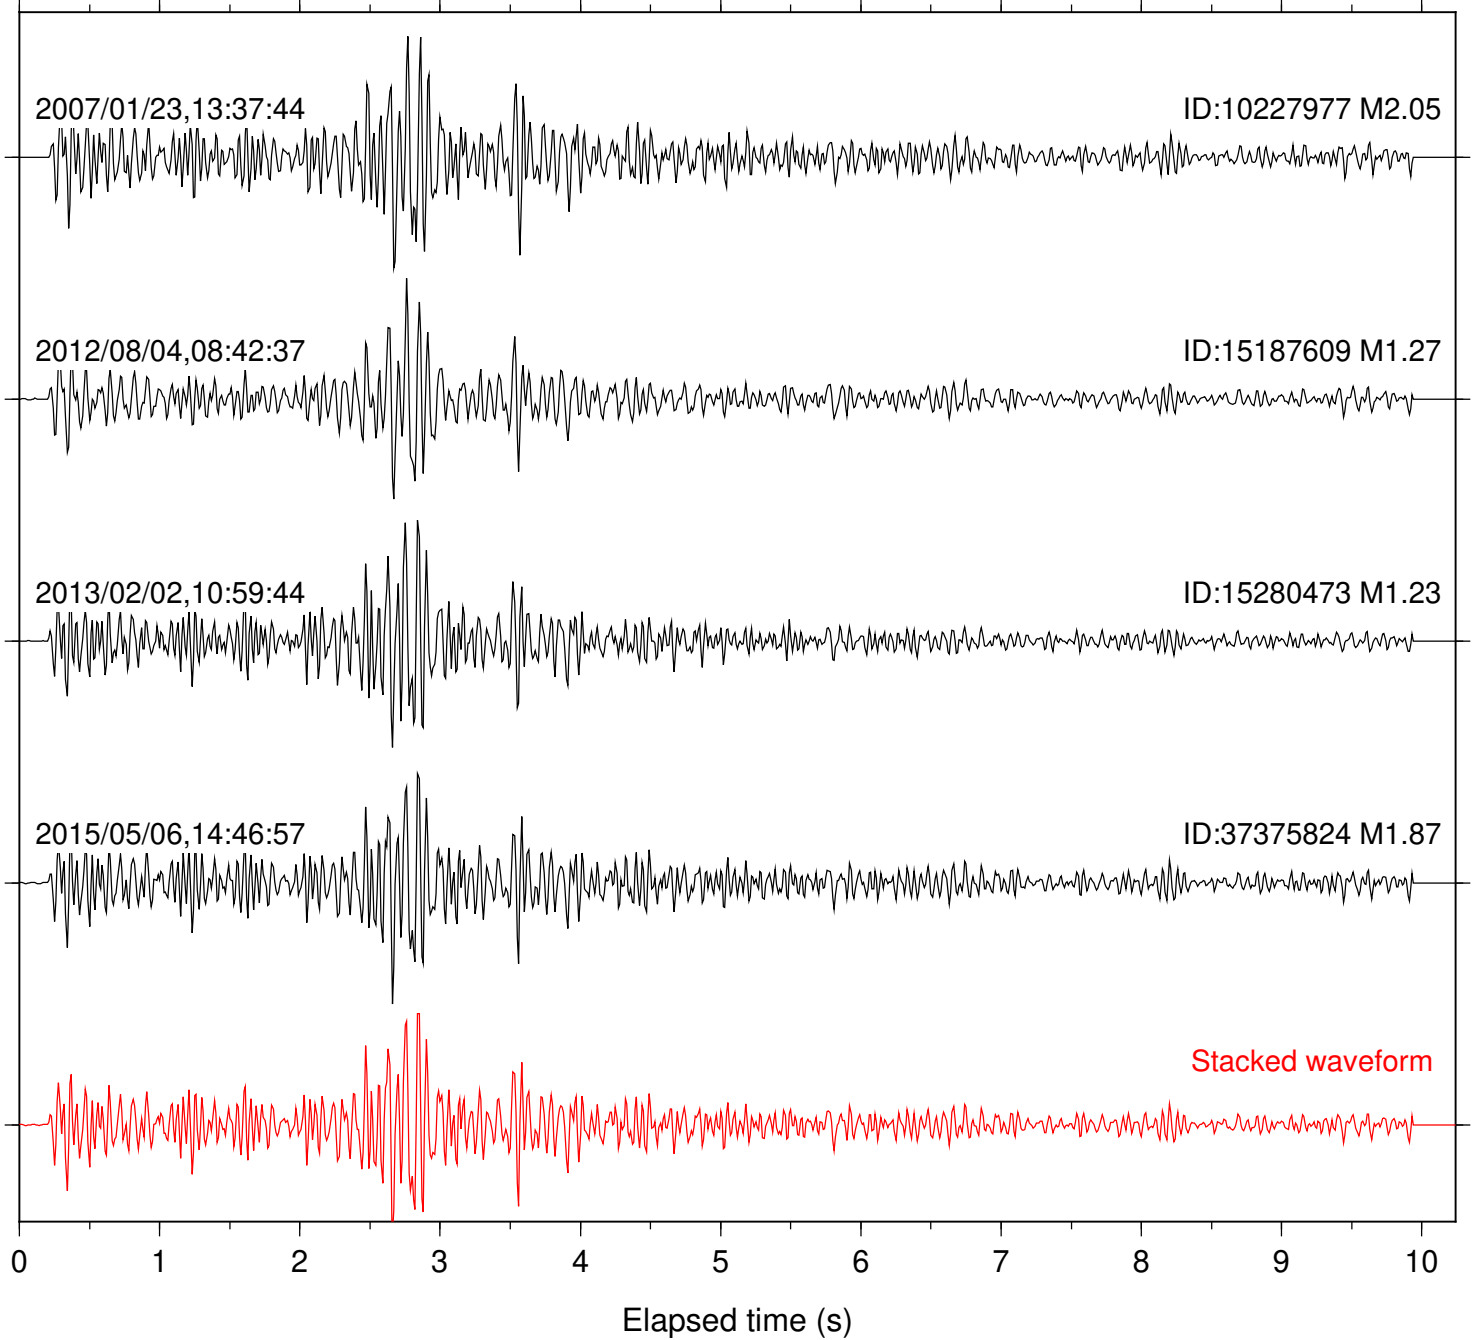

Station: B081 Com: EHZ

Focal depth: 17.55 km