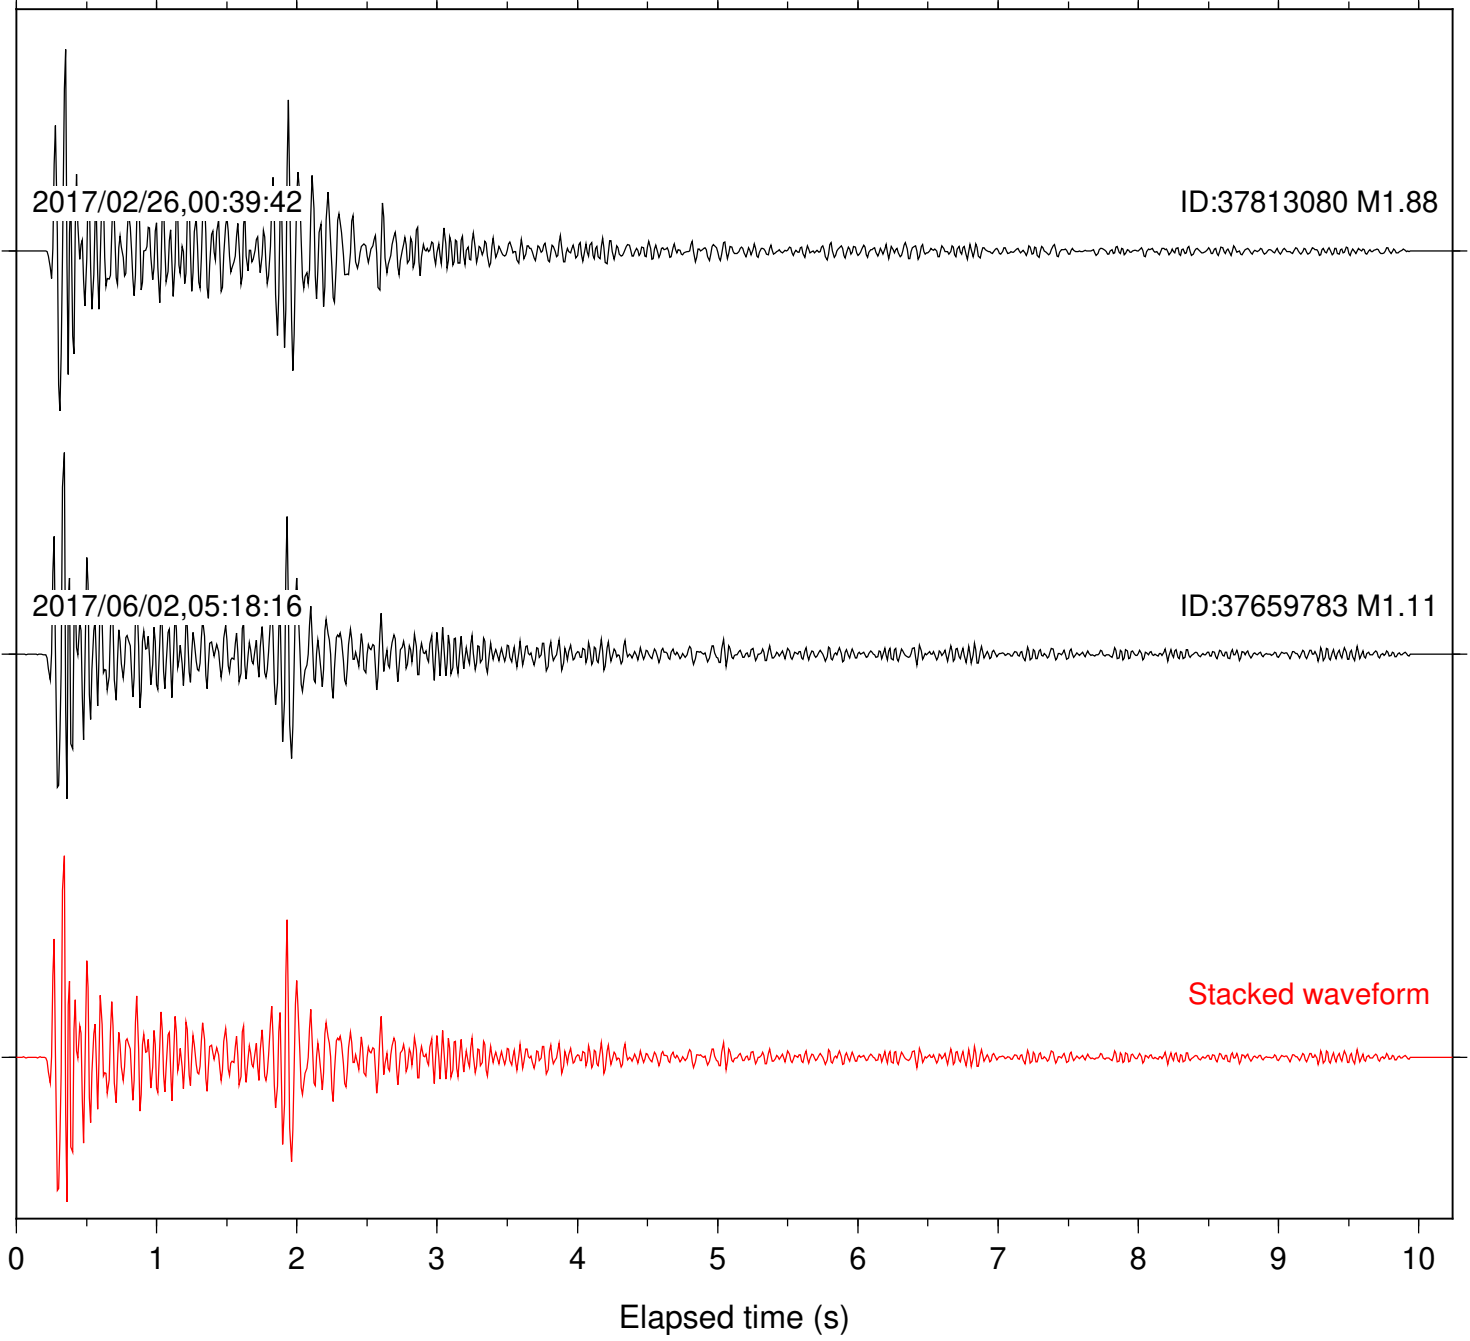

Station: CRY Com: HHZ

Focal depth: 6.33 km