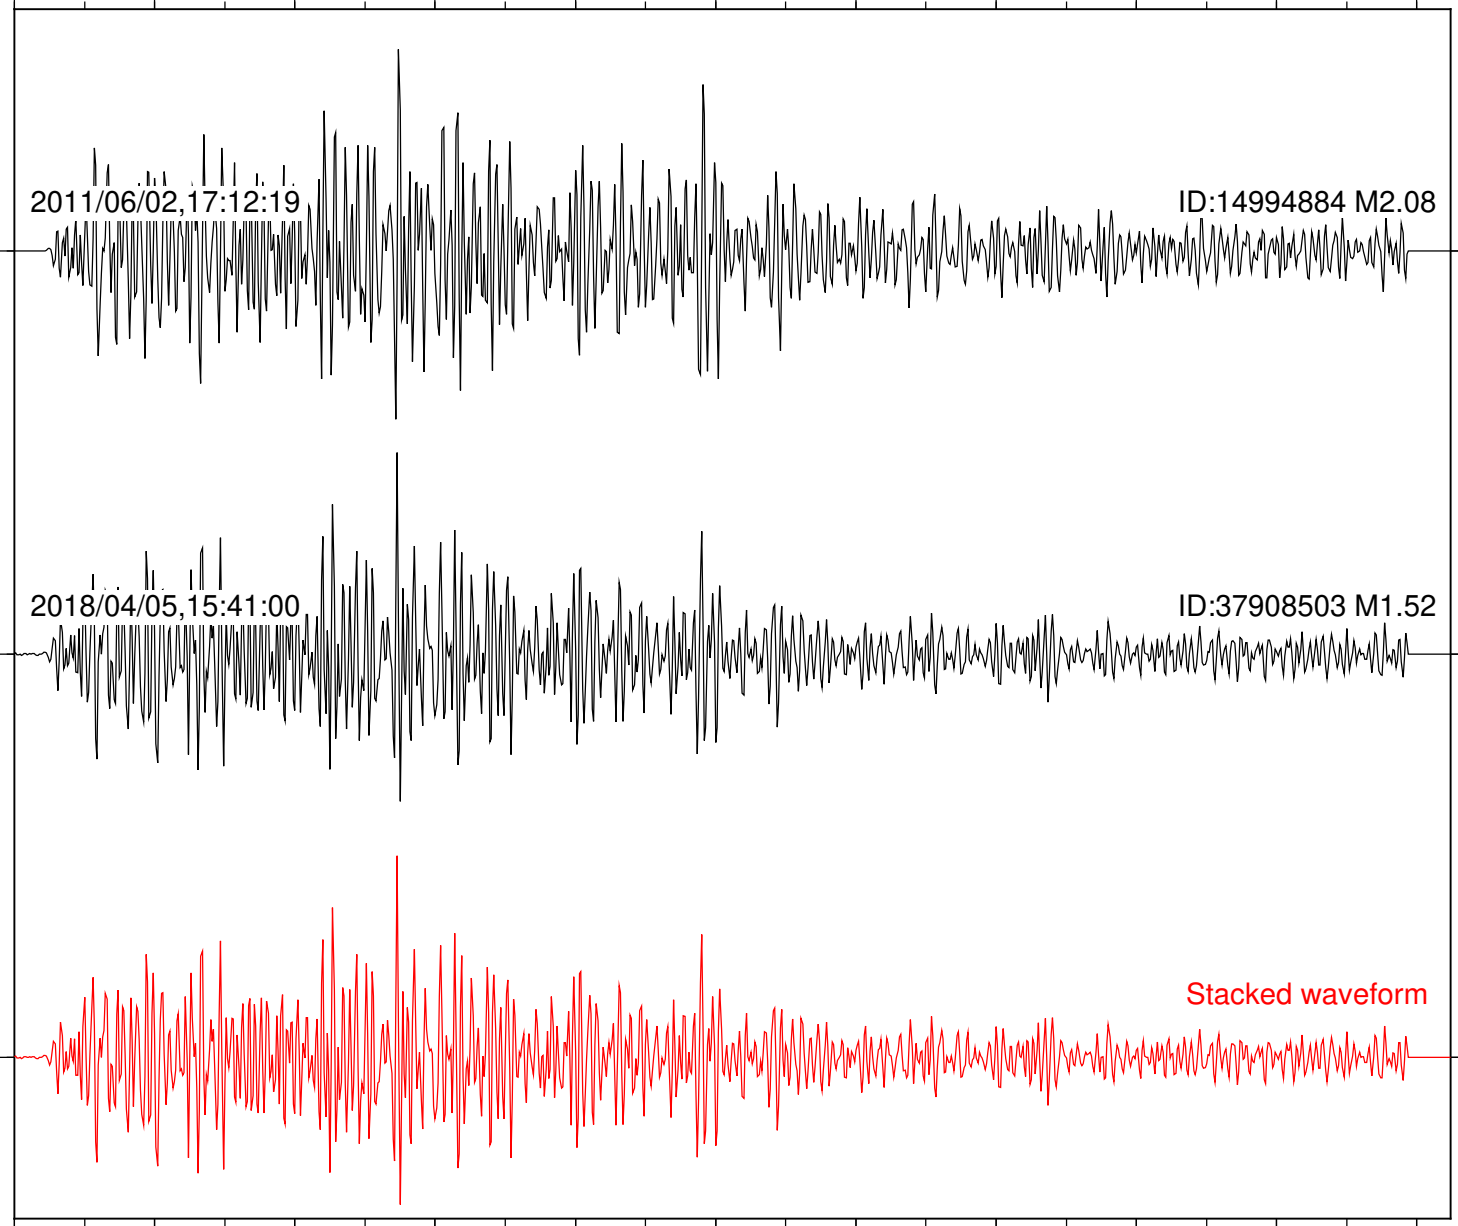

Station: FRD Com: HHZ

Focal depth: 6.97 km

2011/06/02,17:12:19

ID:14994884 M2.08

2018/04/05,15:41:00

ID:37908503 M1.52

Stacked waveform

0 1 2 3 4 5 6 7 8 9 10
Elapsed time (s)