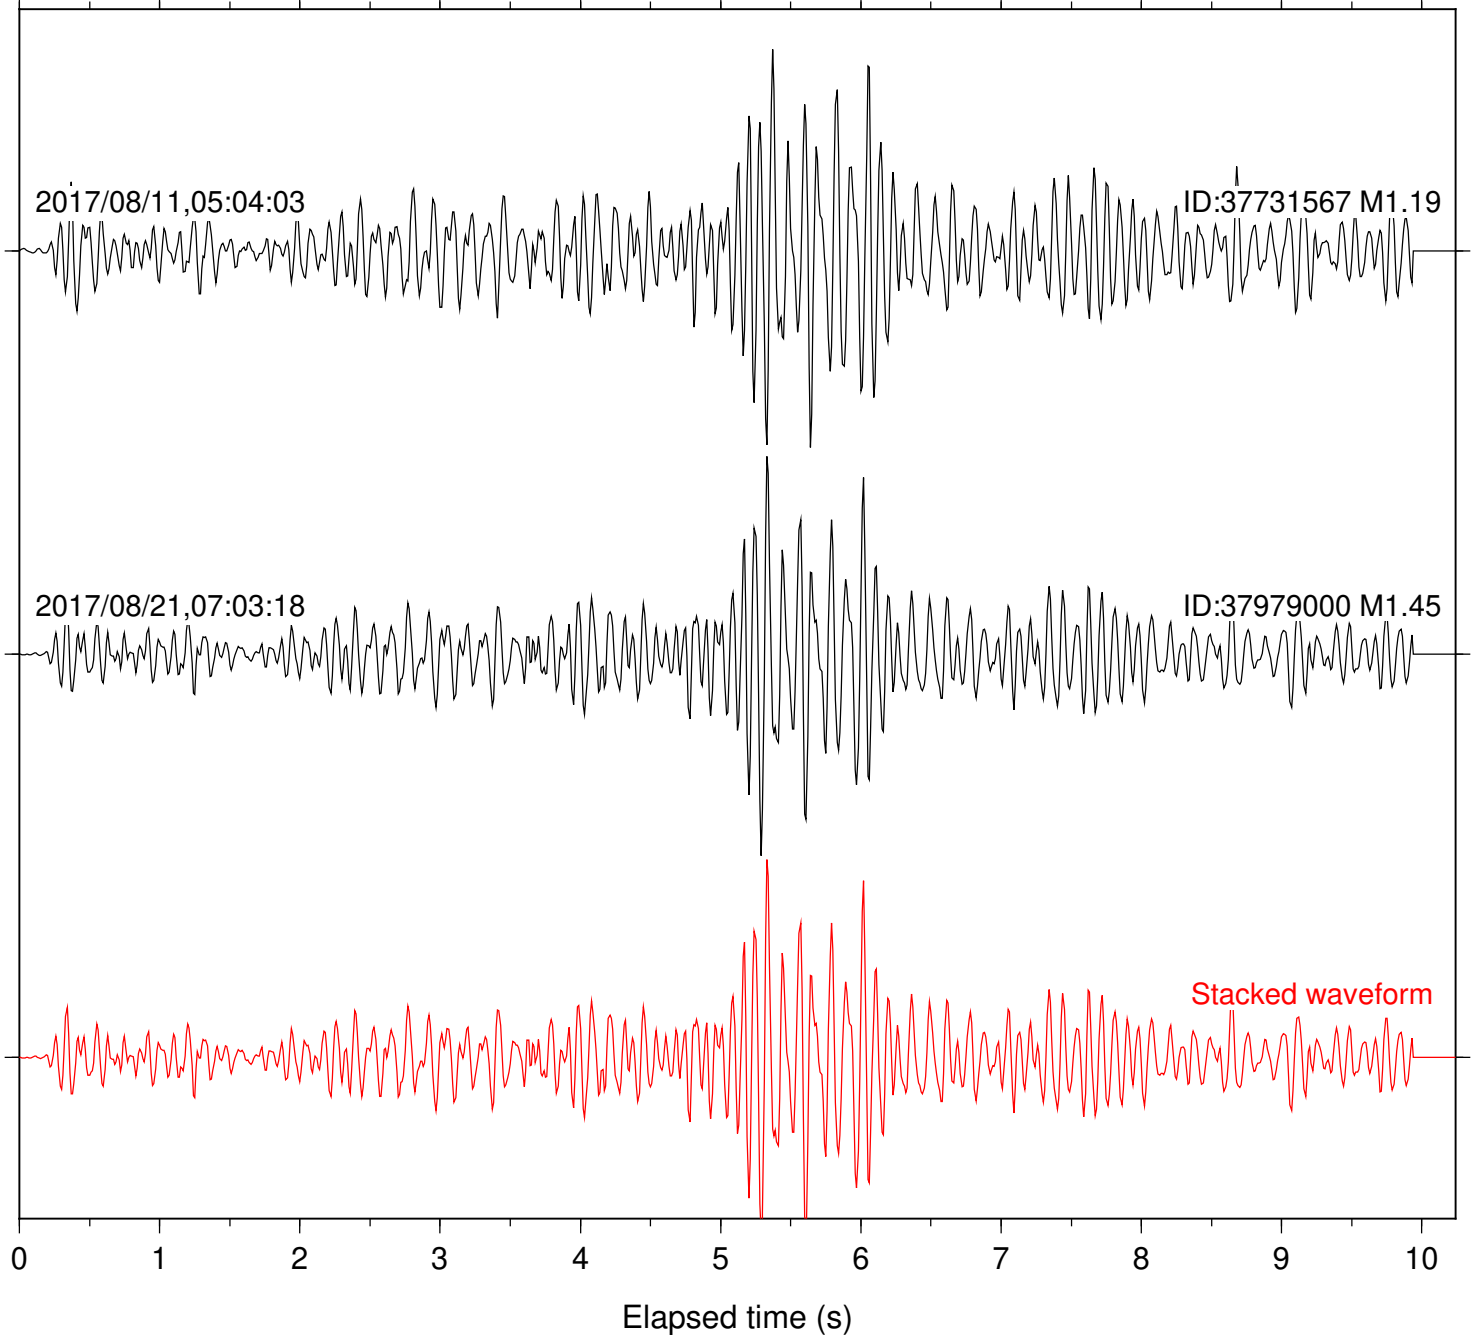

Station: MTG Com: HHZ

Focal depth: 6.58 km