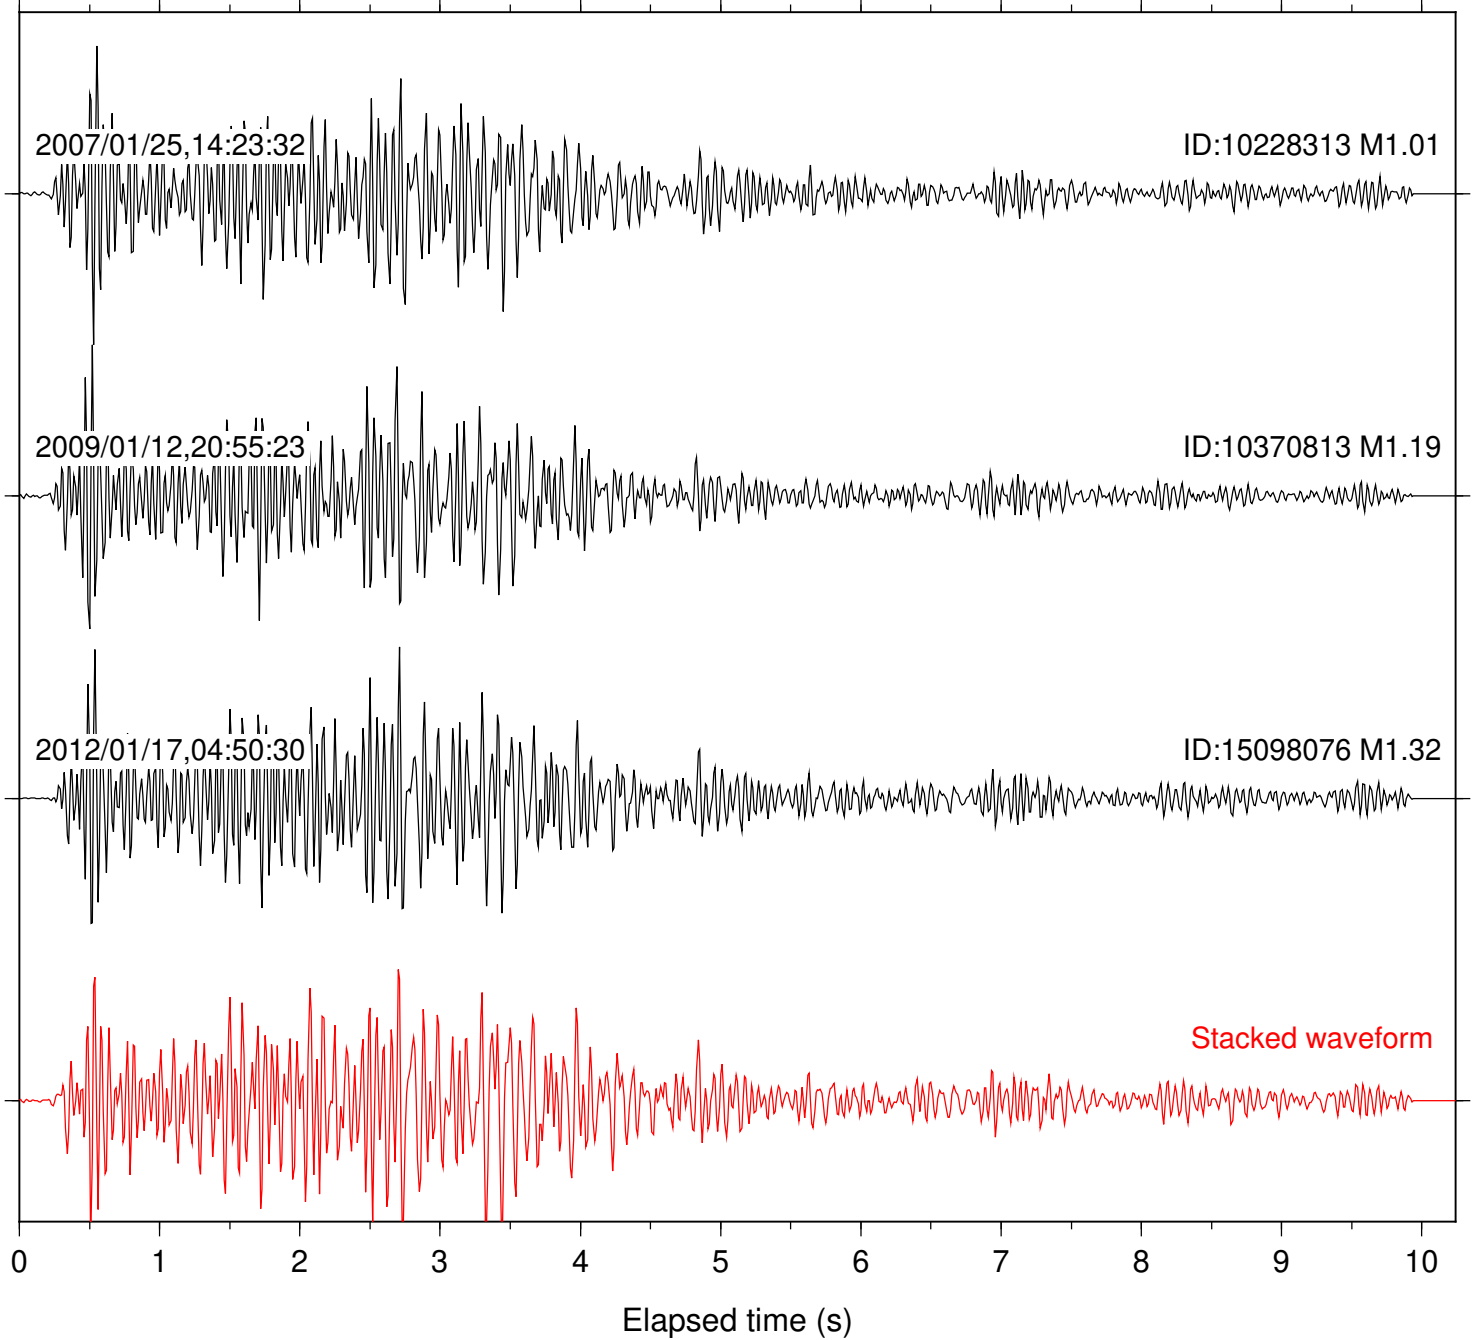

Station: LVA2 Com: HHZ

Focal depth: 8.32 km