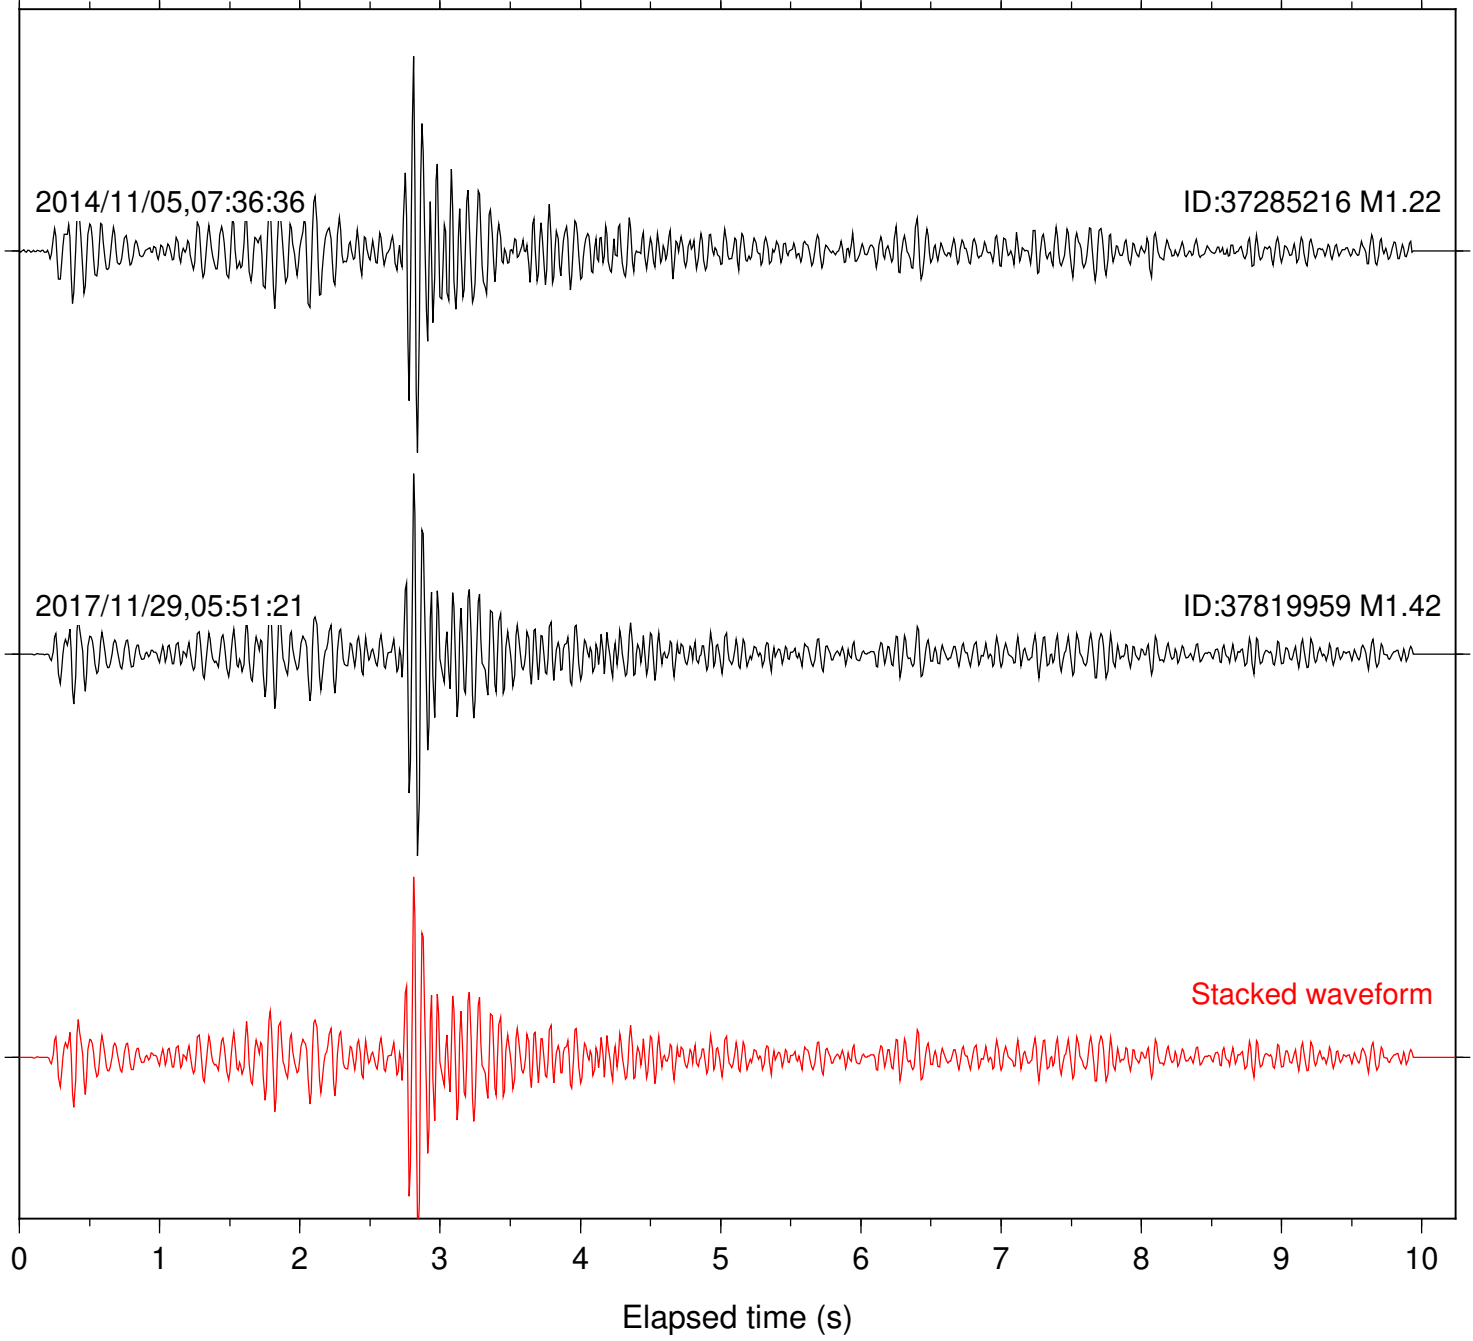

Stacked waveform

0 1 2 3 4 5 6 7 8 9 10

Elapsed time (s)

Station: HMT2 Com: HHZ

Focal depth: 8.88 km

Station: KNW Com: HHZ

Focal depth: 8.88 km

Station: LVA2 Com: HHZ