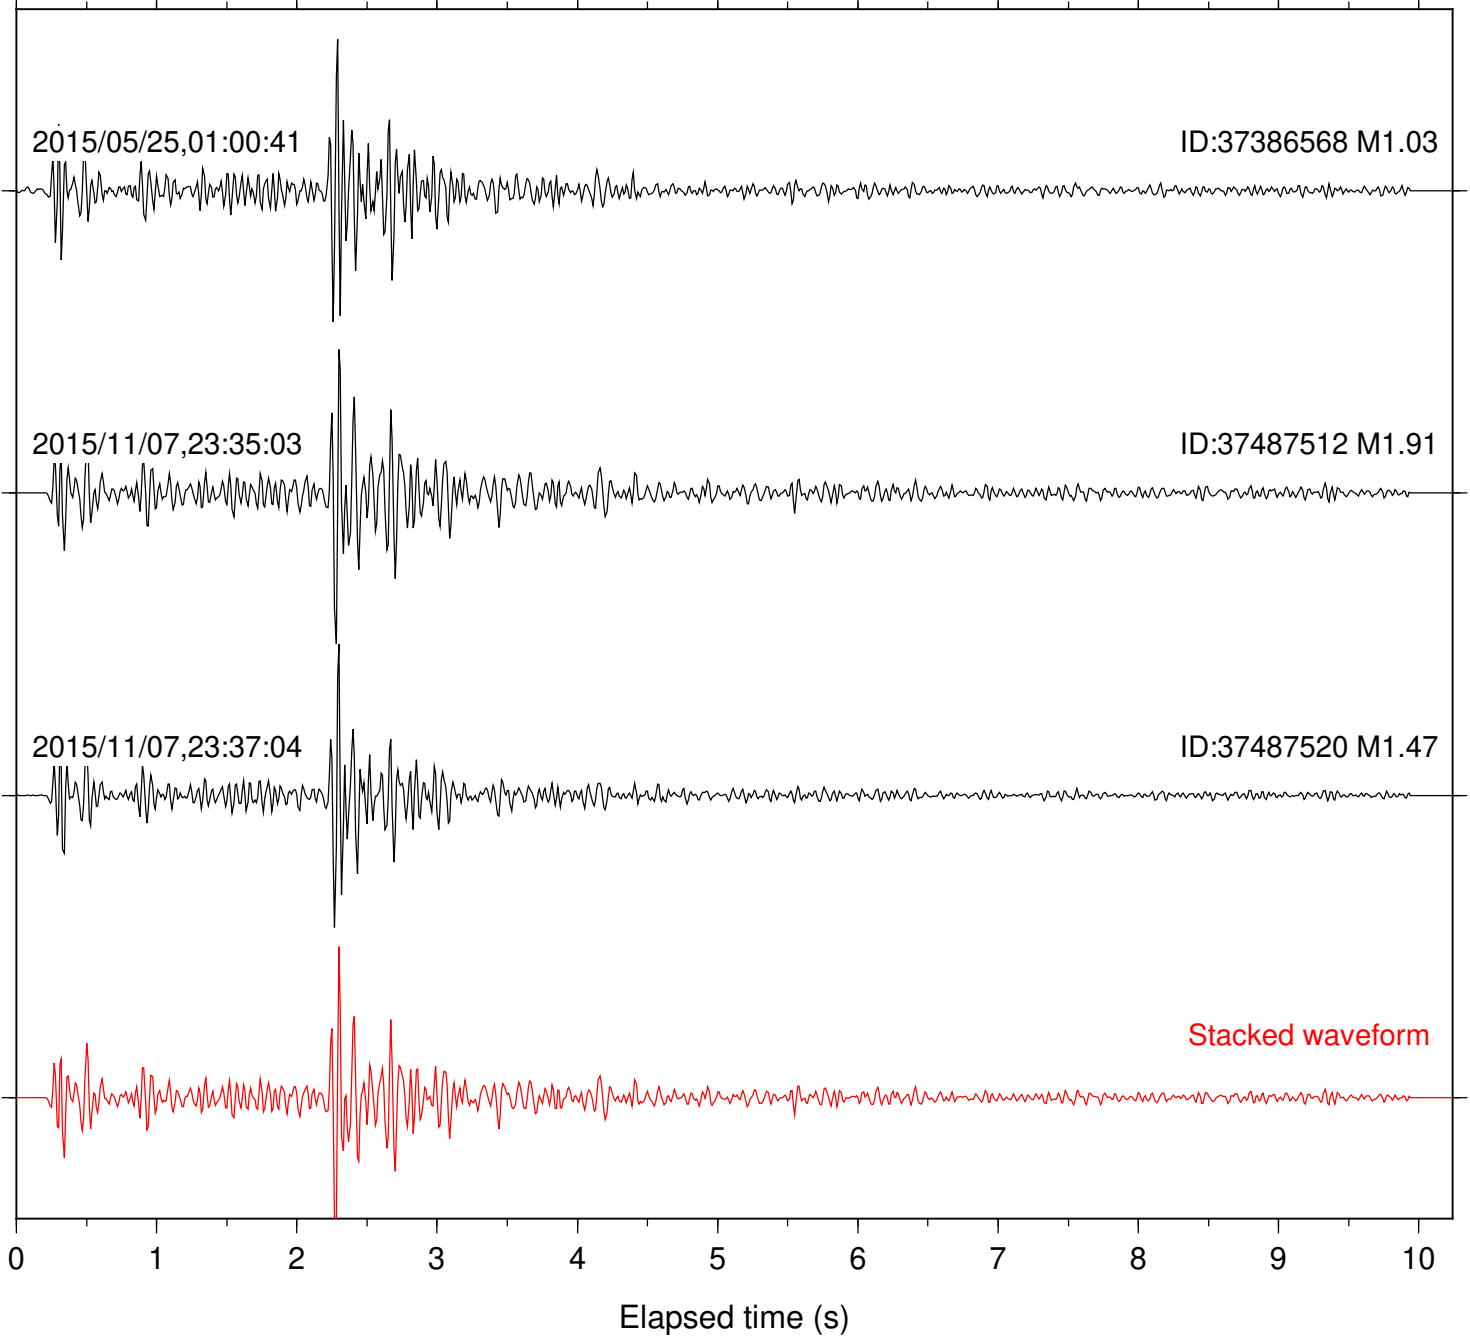

Station: B082 Com: EHZ

Focal depth: 8.19 km