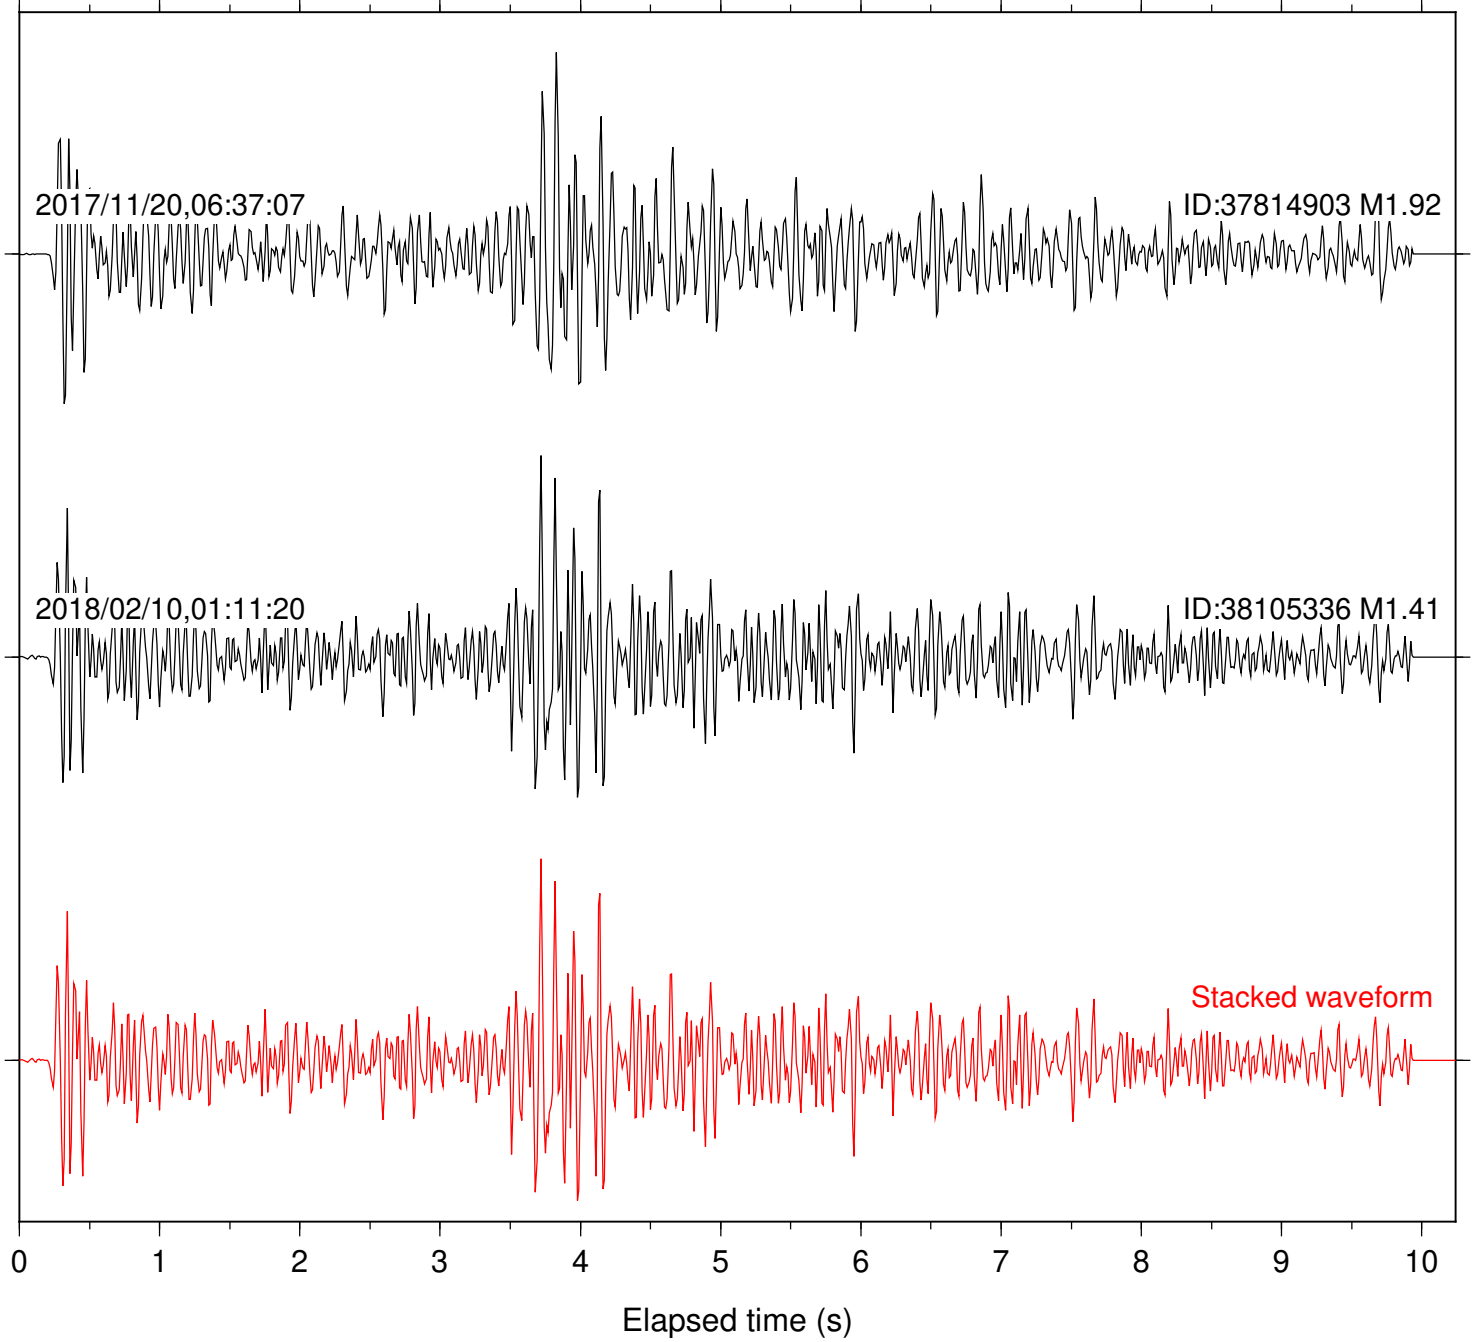

Station: B081 Com: EHZ

Focal depth: 5.24 km