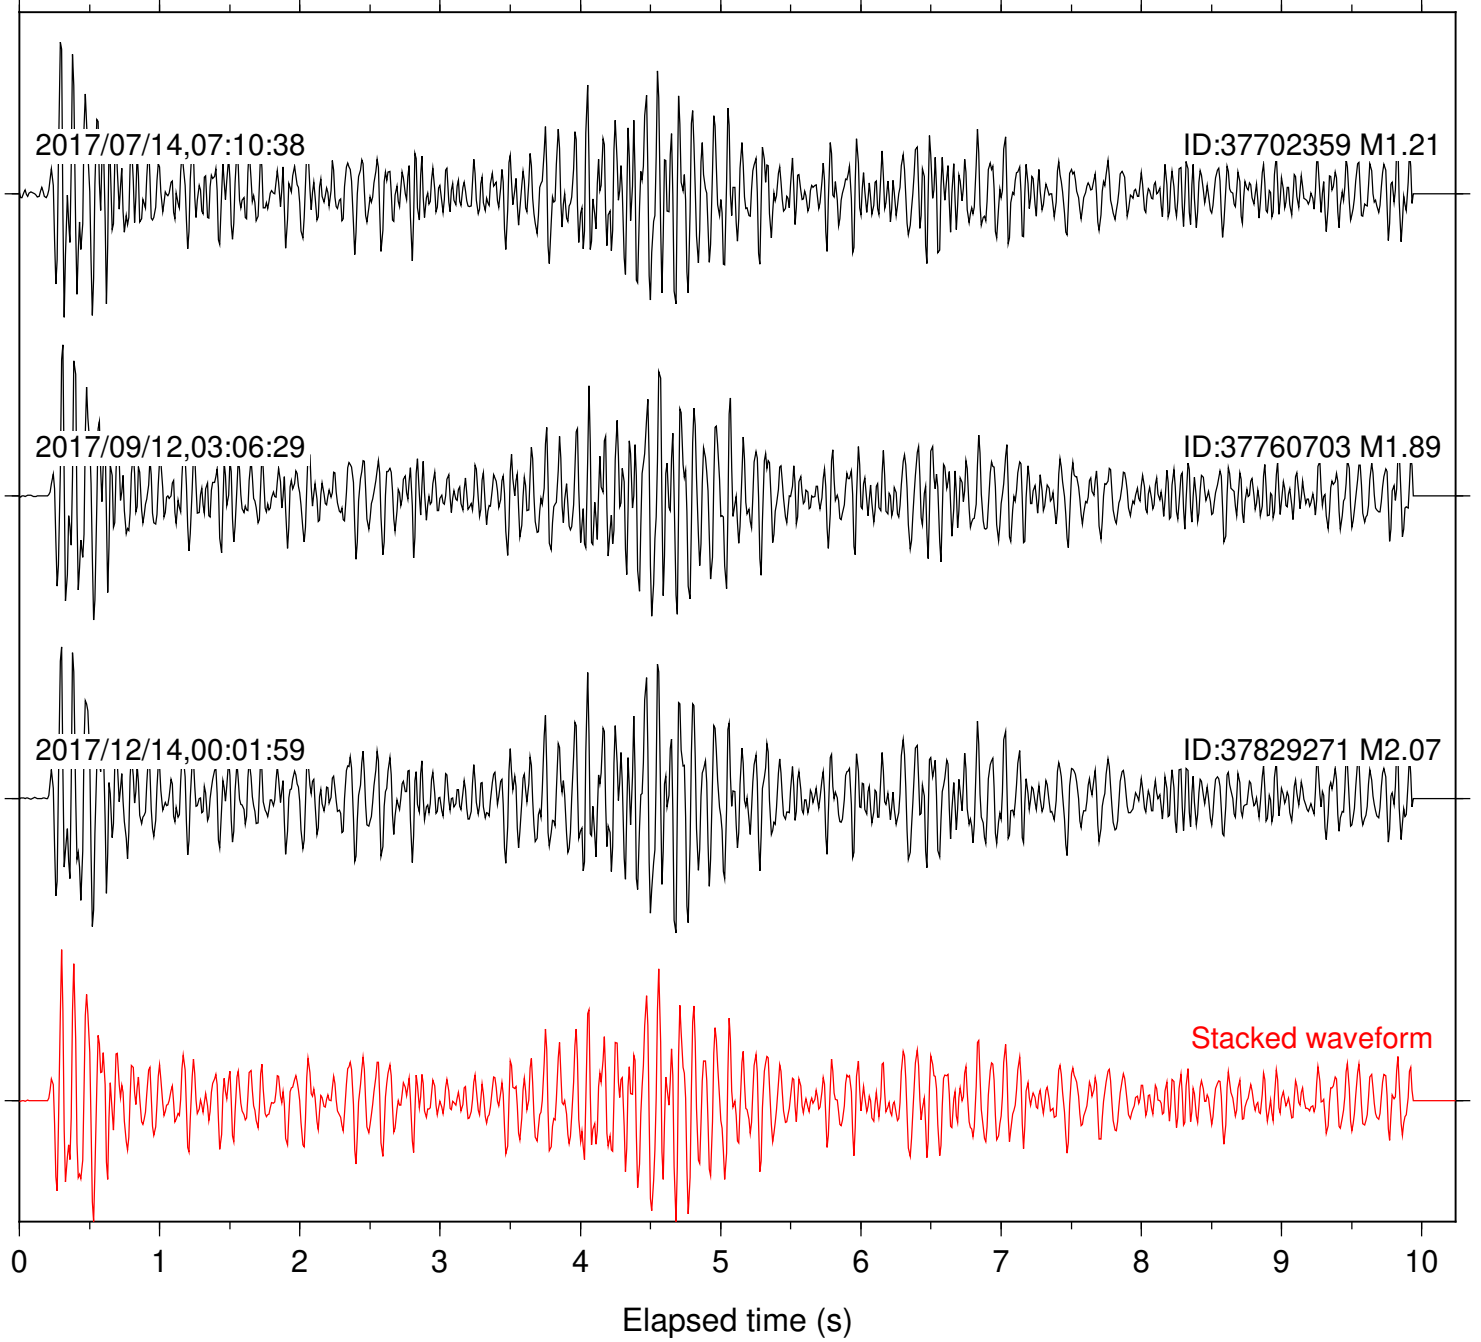

Station: CRY Com: HHZ

Focal depth: 5.87 km

Station: CSH Com: HHZ

Focal depth: 5.87 km

Station: DGR Com: HHZ

Focal depth: 5.87 km

Station: DNR Com: HHZ

Focal depth: 5.87 km