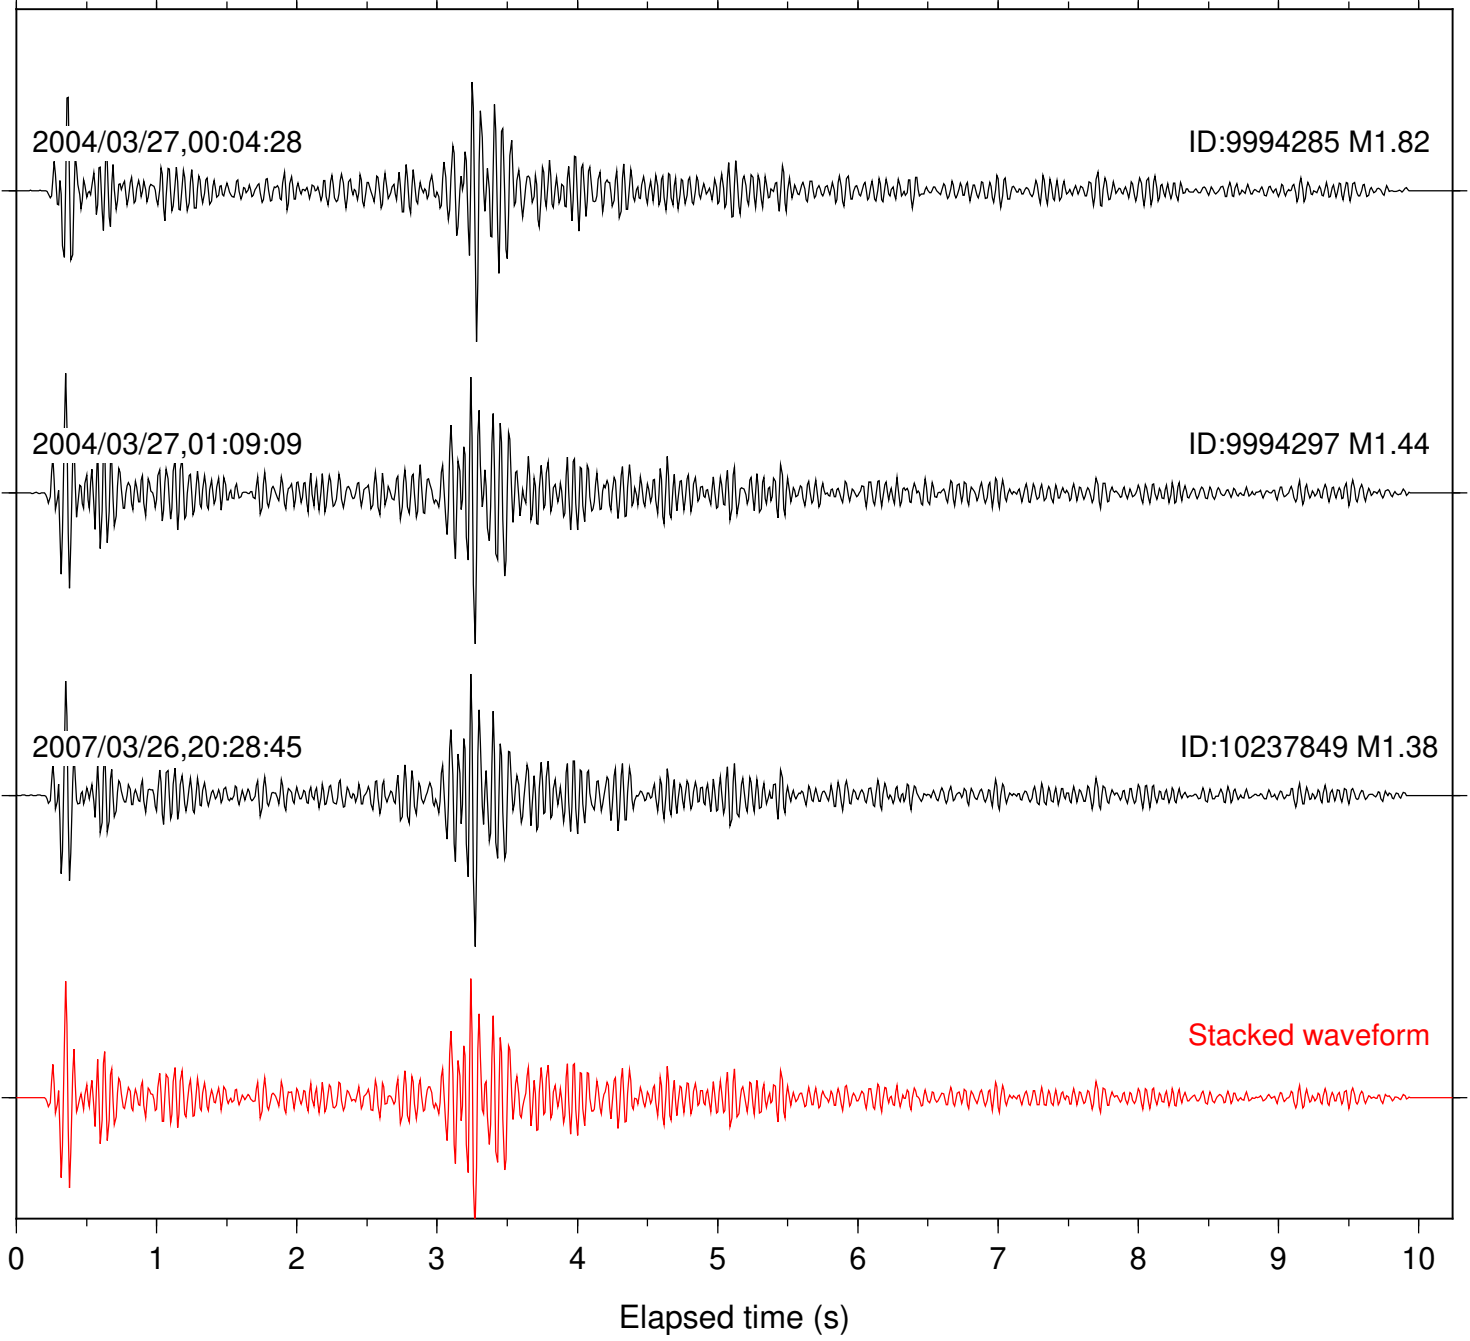

Station: MTG Com: HHZ

Focal depth: 6.61 km

Station: SND Com: HHZ

Focal depth: 6.61 km

Station: BAC Com: EHZ

Focal depth: 13.04 km

Station: DGR Com: HHZ

Focal depth: 13.04 km