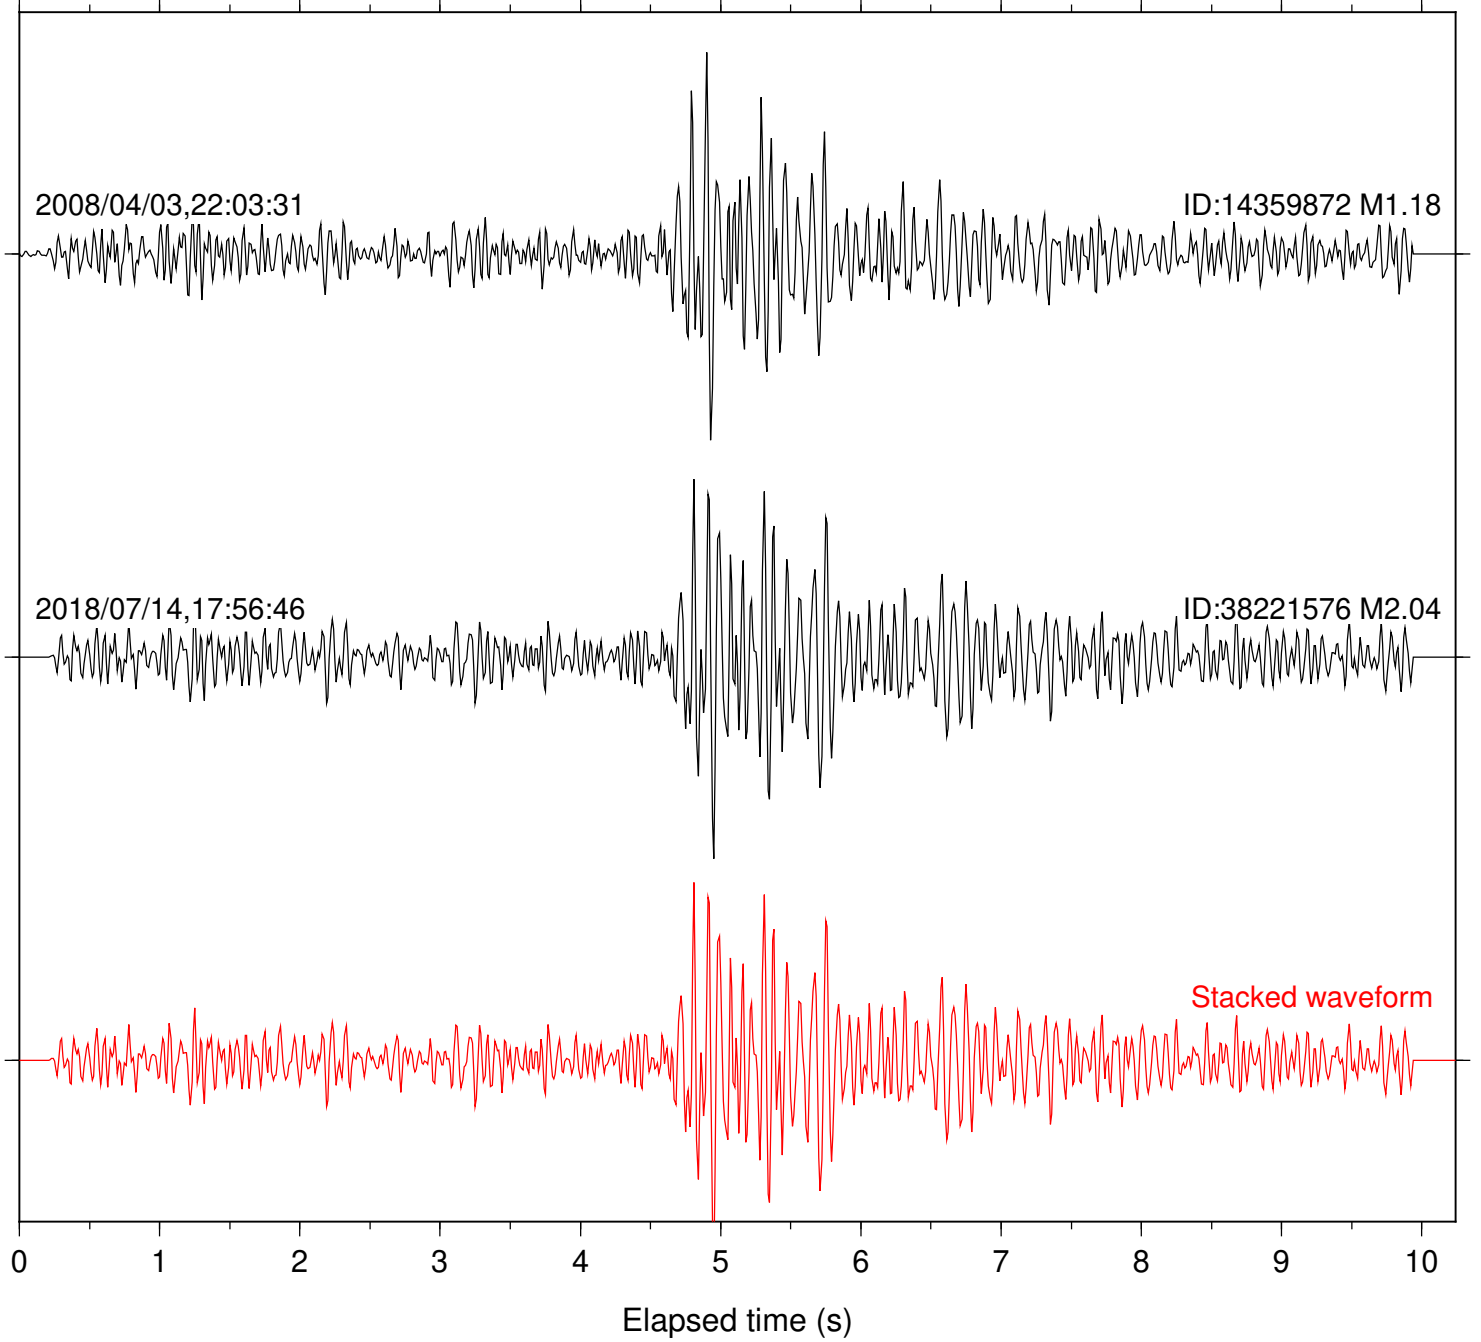

Focal depth: 9.65 km

Station: B093 Com: EHZ

Focal depth: 17.32 km

Station: DGR Com: HHZ

Focal depth: 17.32 km

Station: B084 Com: EHZ

Focal depth: 15.31 km

Station: B086 Com: EHZ