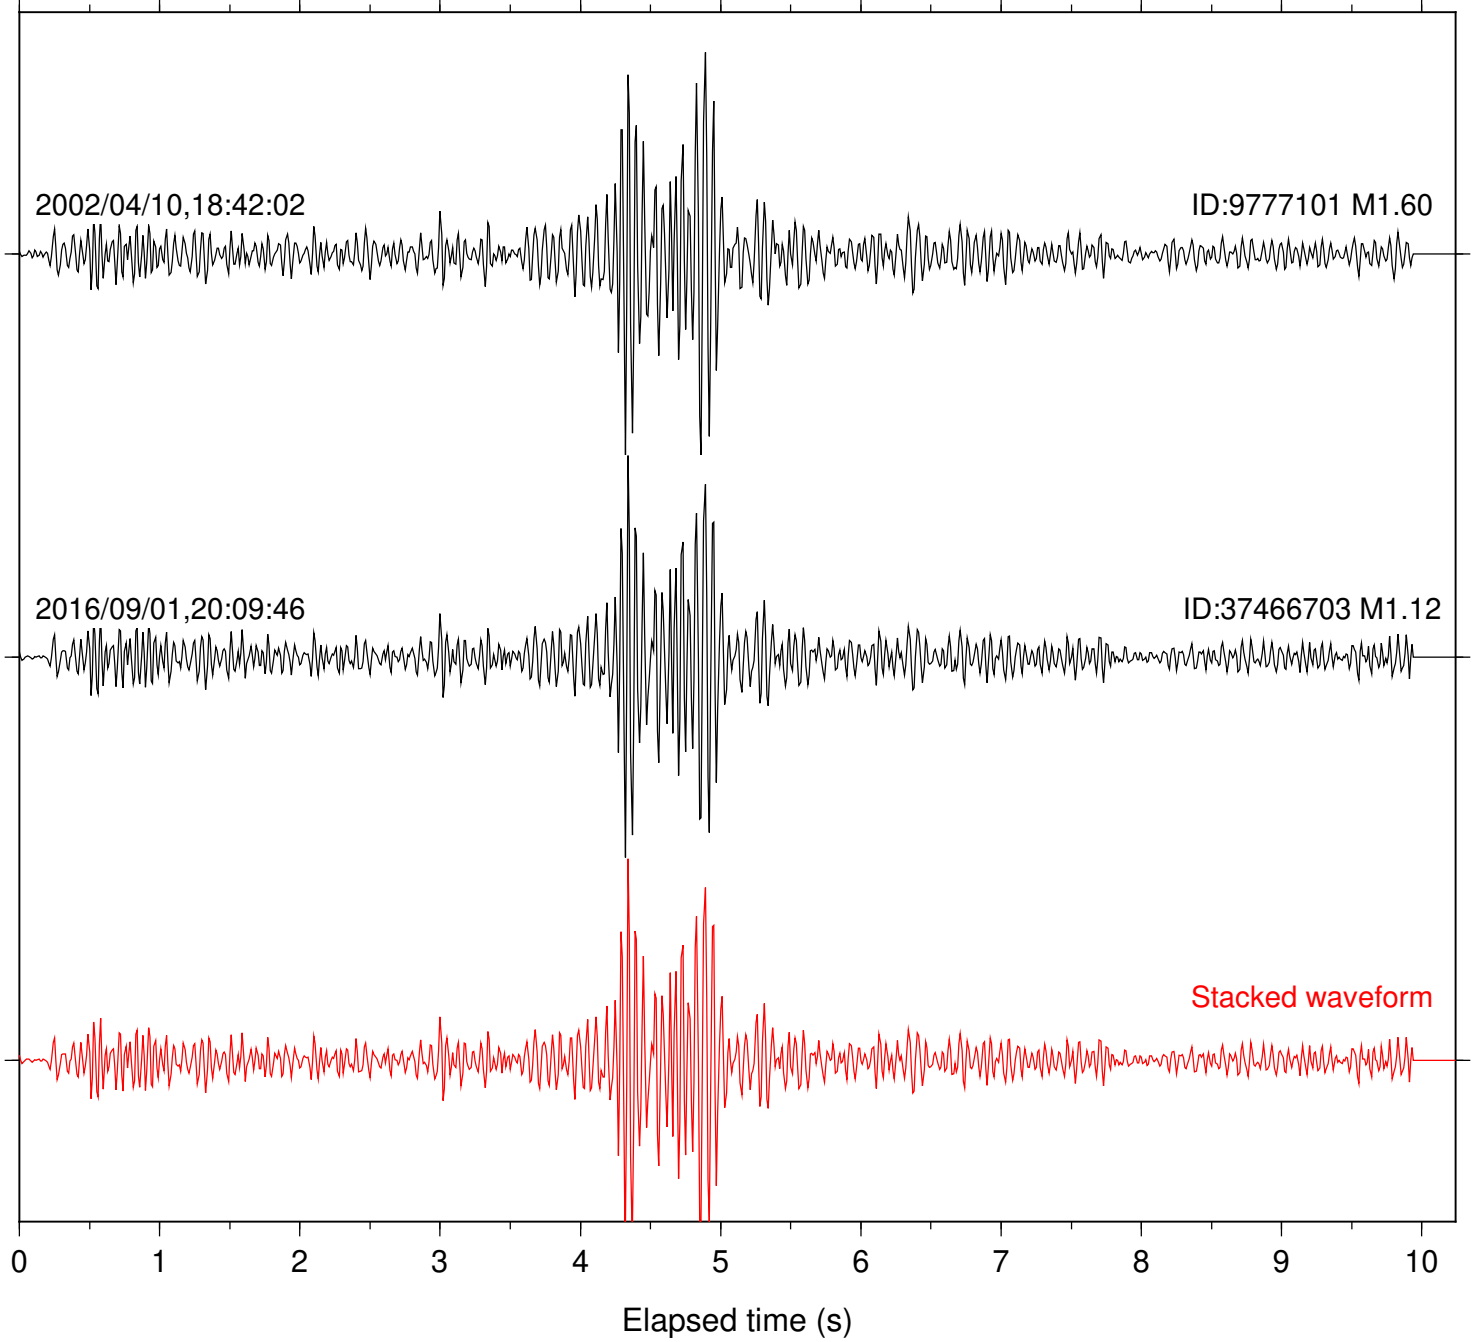

Station: PFO Com: HHZ

Focal depth: 16.88 km