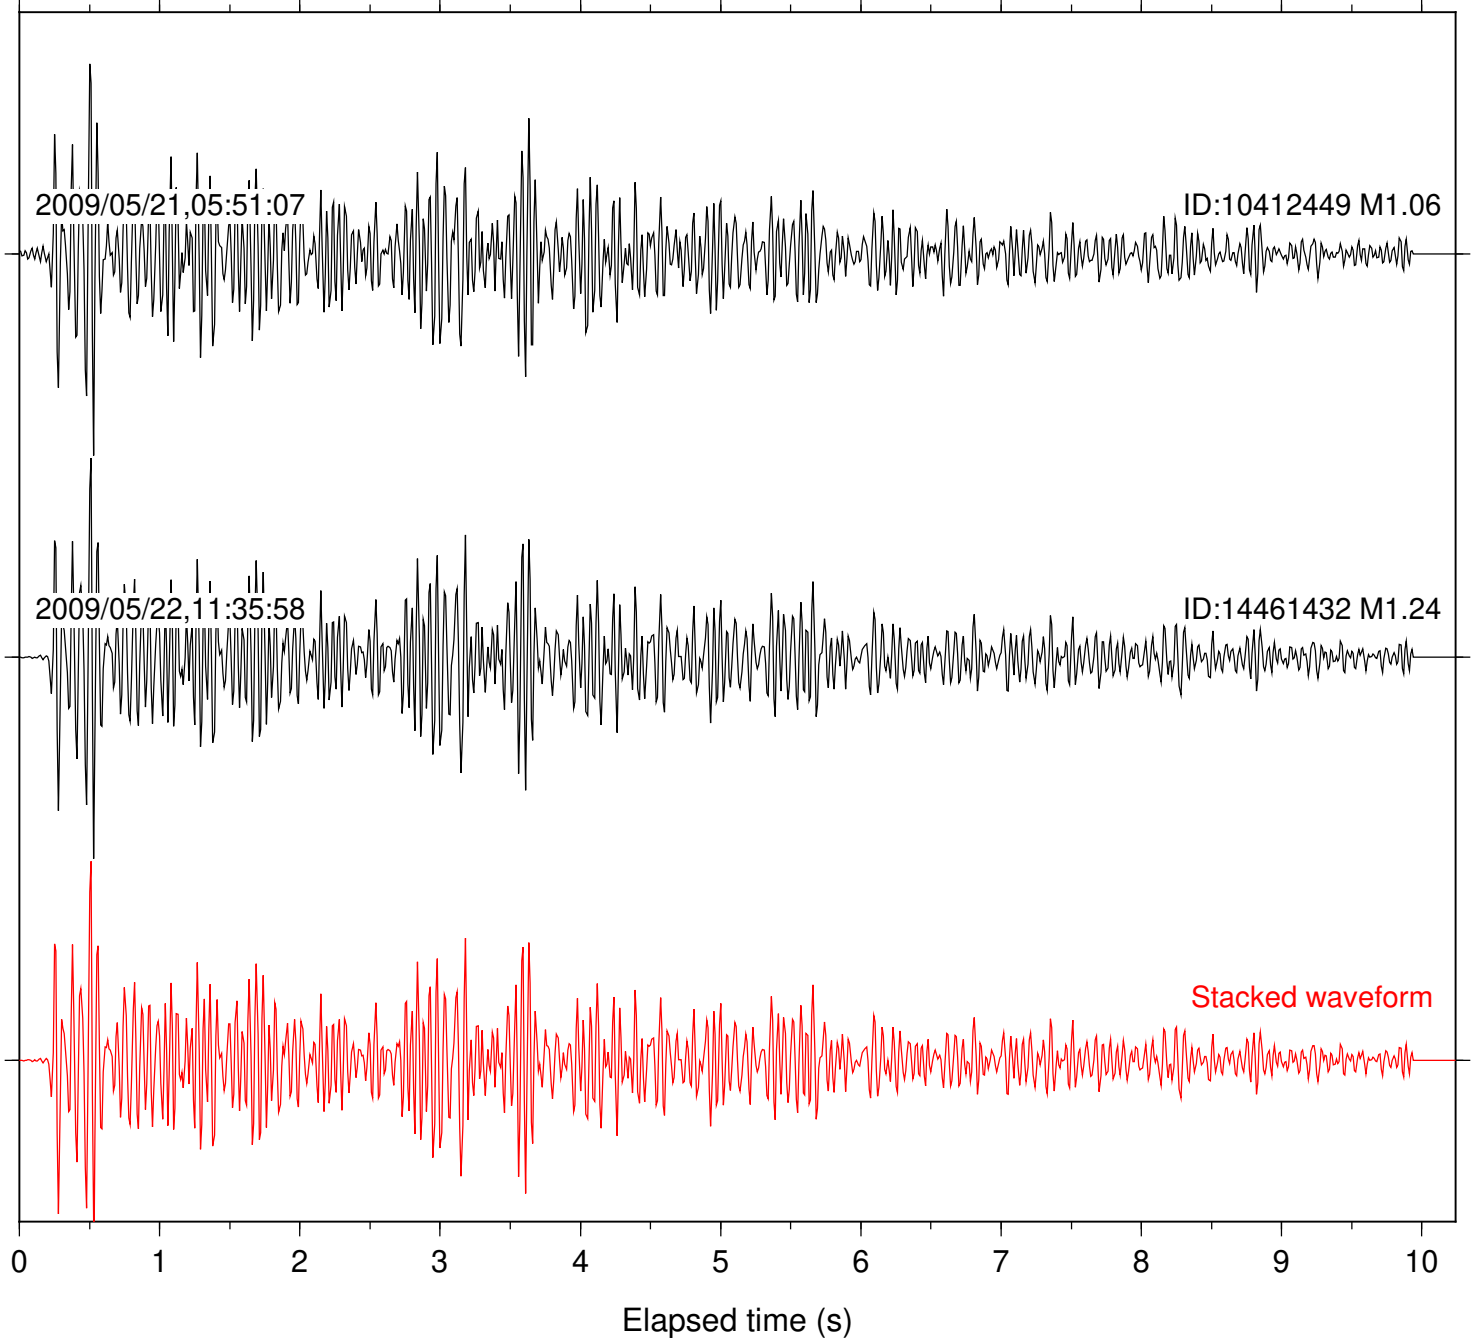

Station: PLM Com: HHZ

Focal depth: 8.29 km