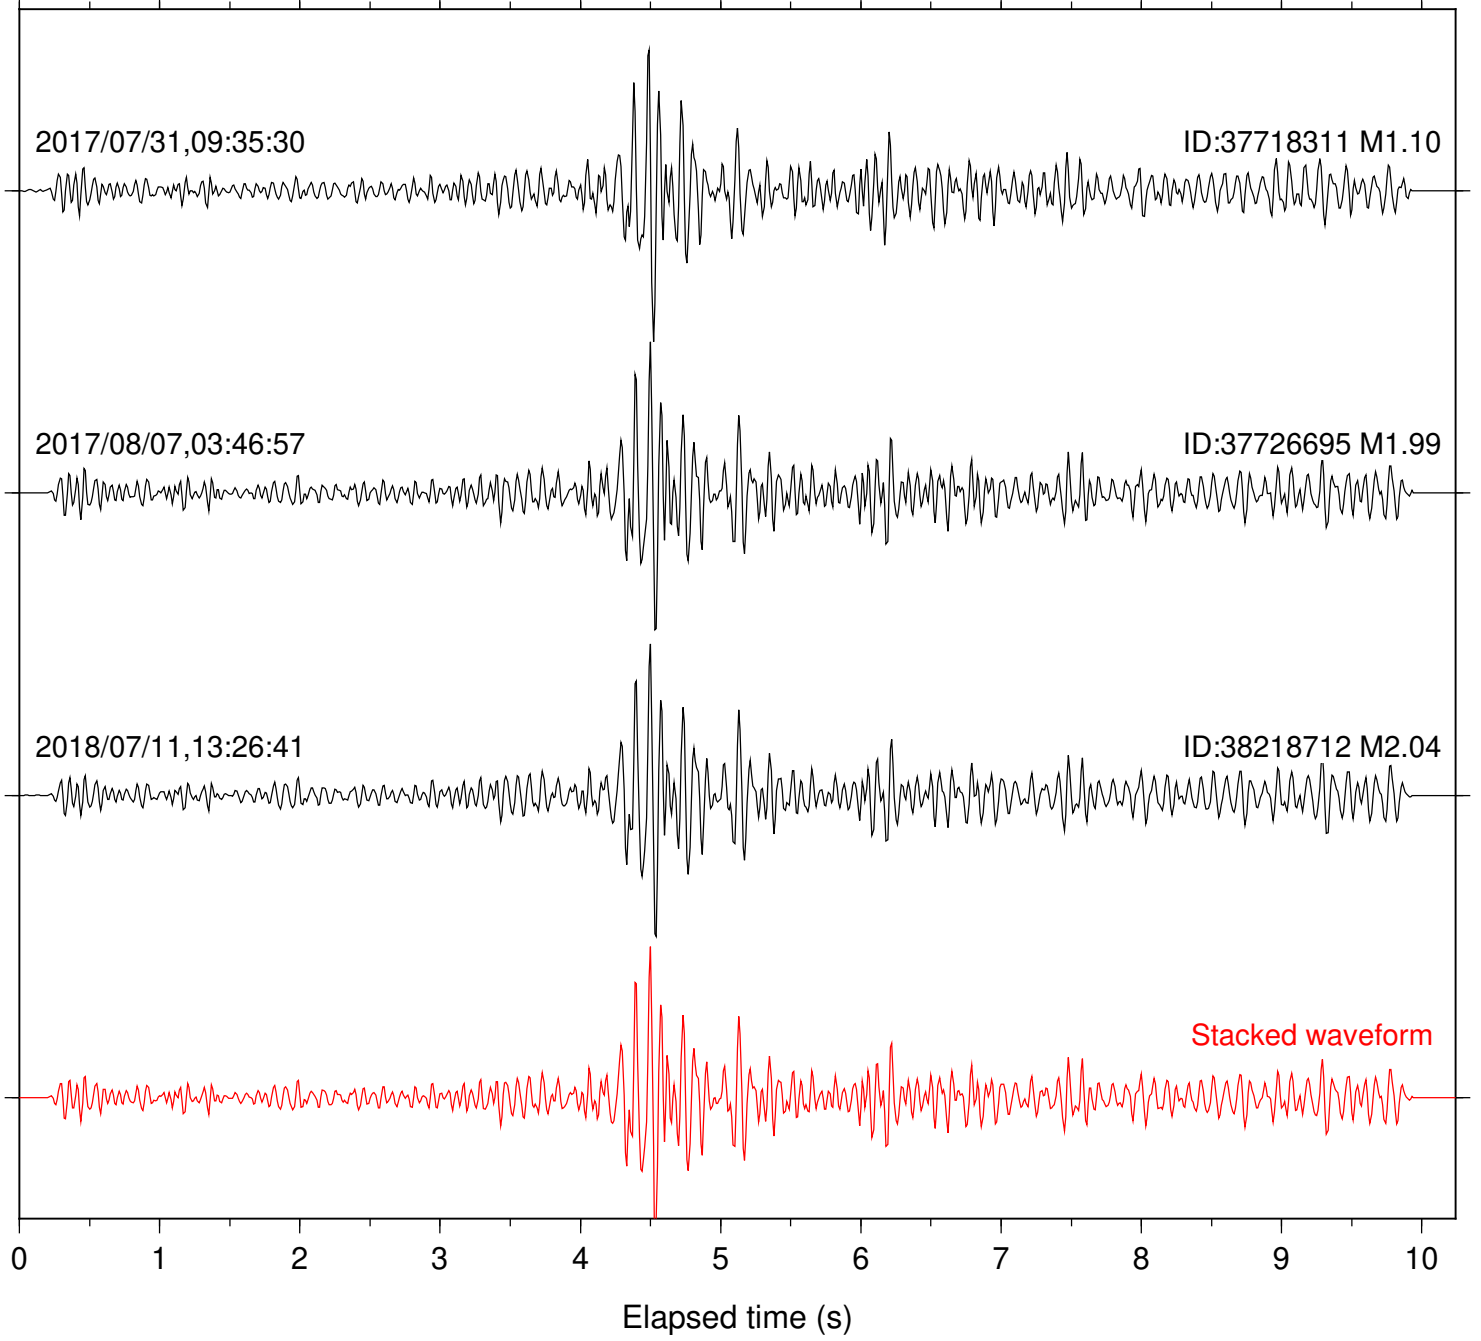

Station: B084 Com: EHZ

Focal depth: 5.13 km