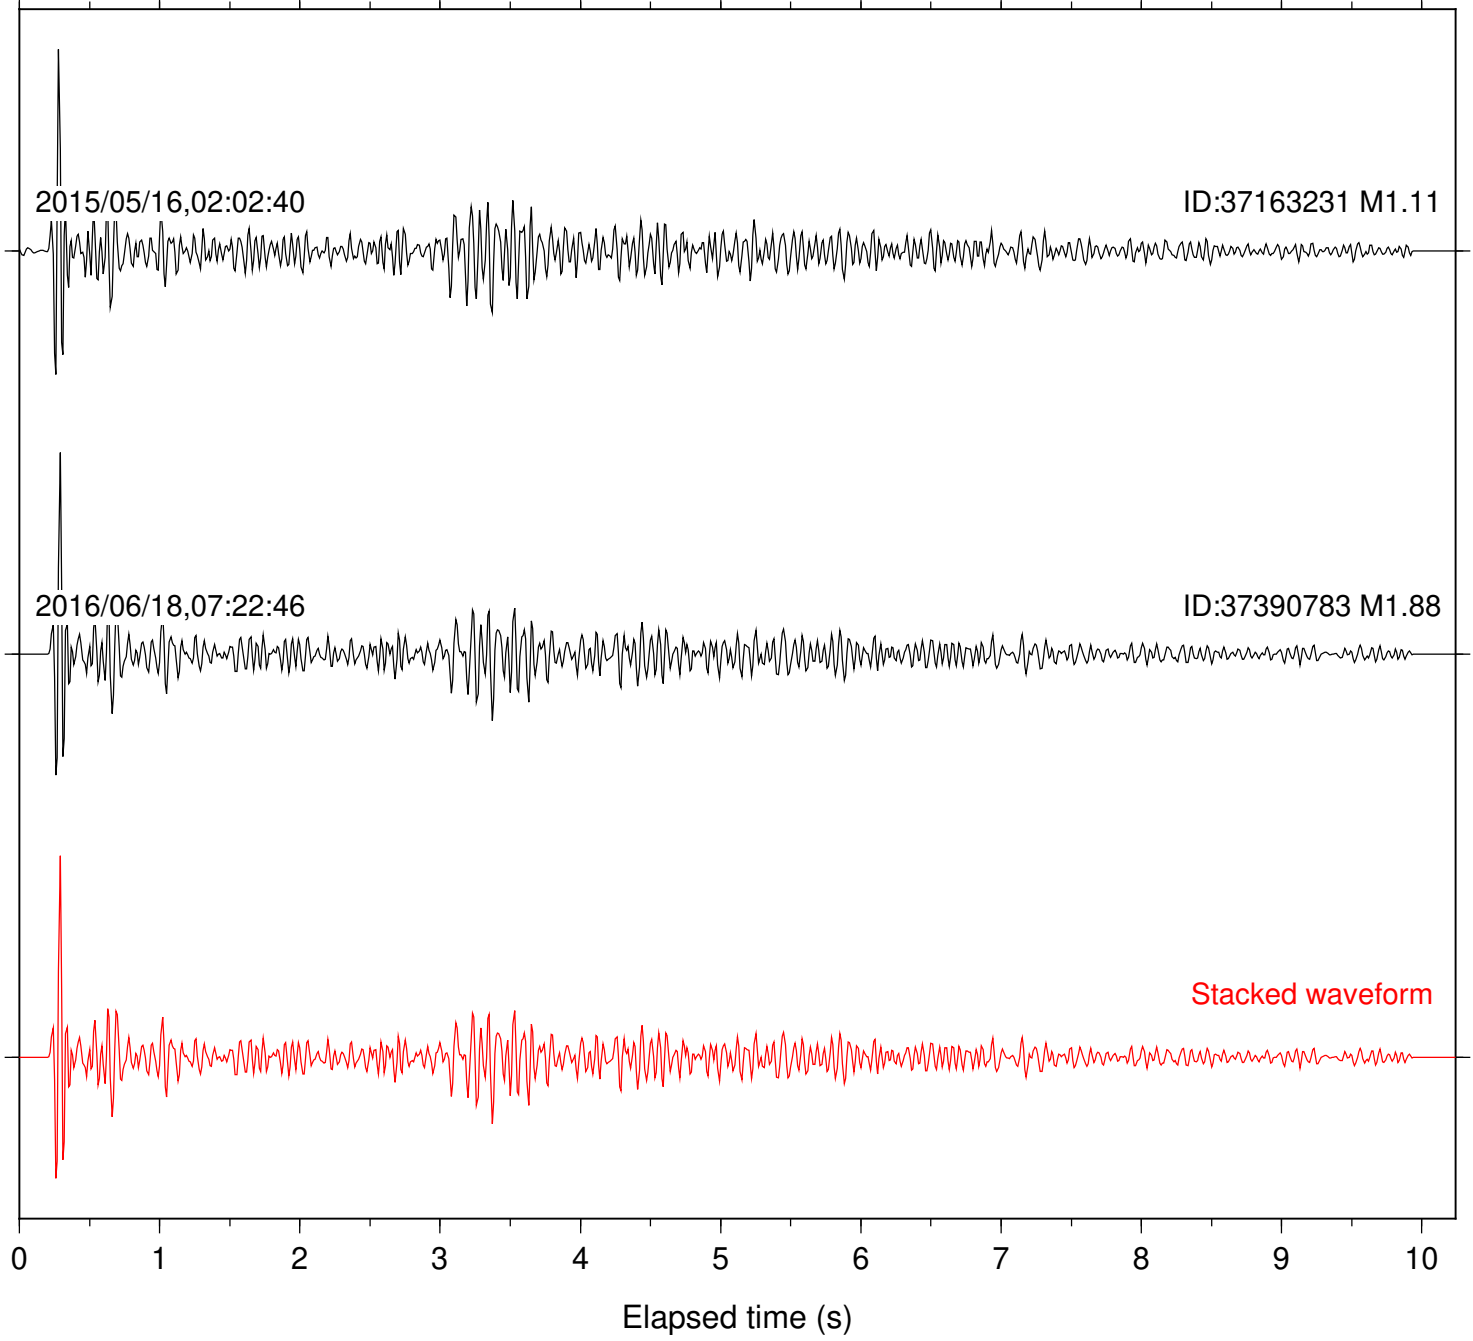

Station: DGR Com: HHZ

Focal depth: 8.46 km

Station: DNR Com: HHZ

Focal depth: 8.46 km

Station: FRD Com: HHZ

Focal depth: 8.46 km

Station: HMT2 Com: HHZ

Focal depth: 8.46 km