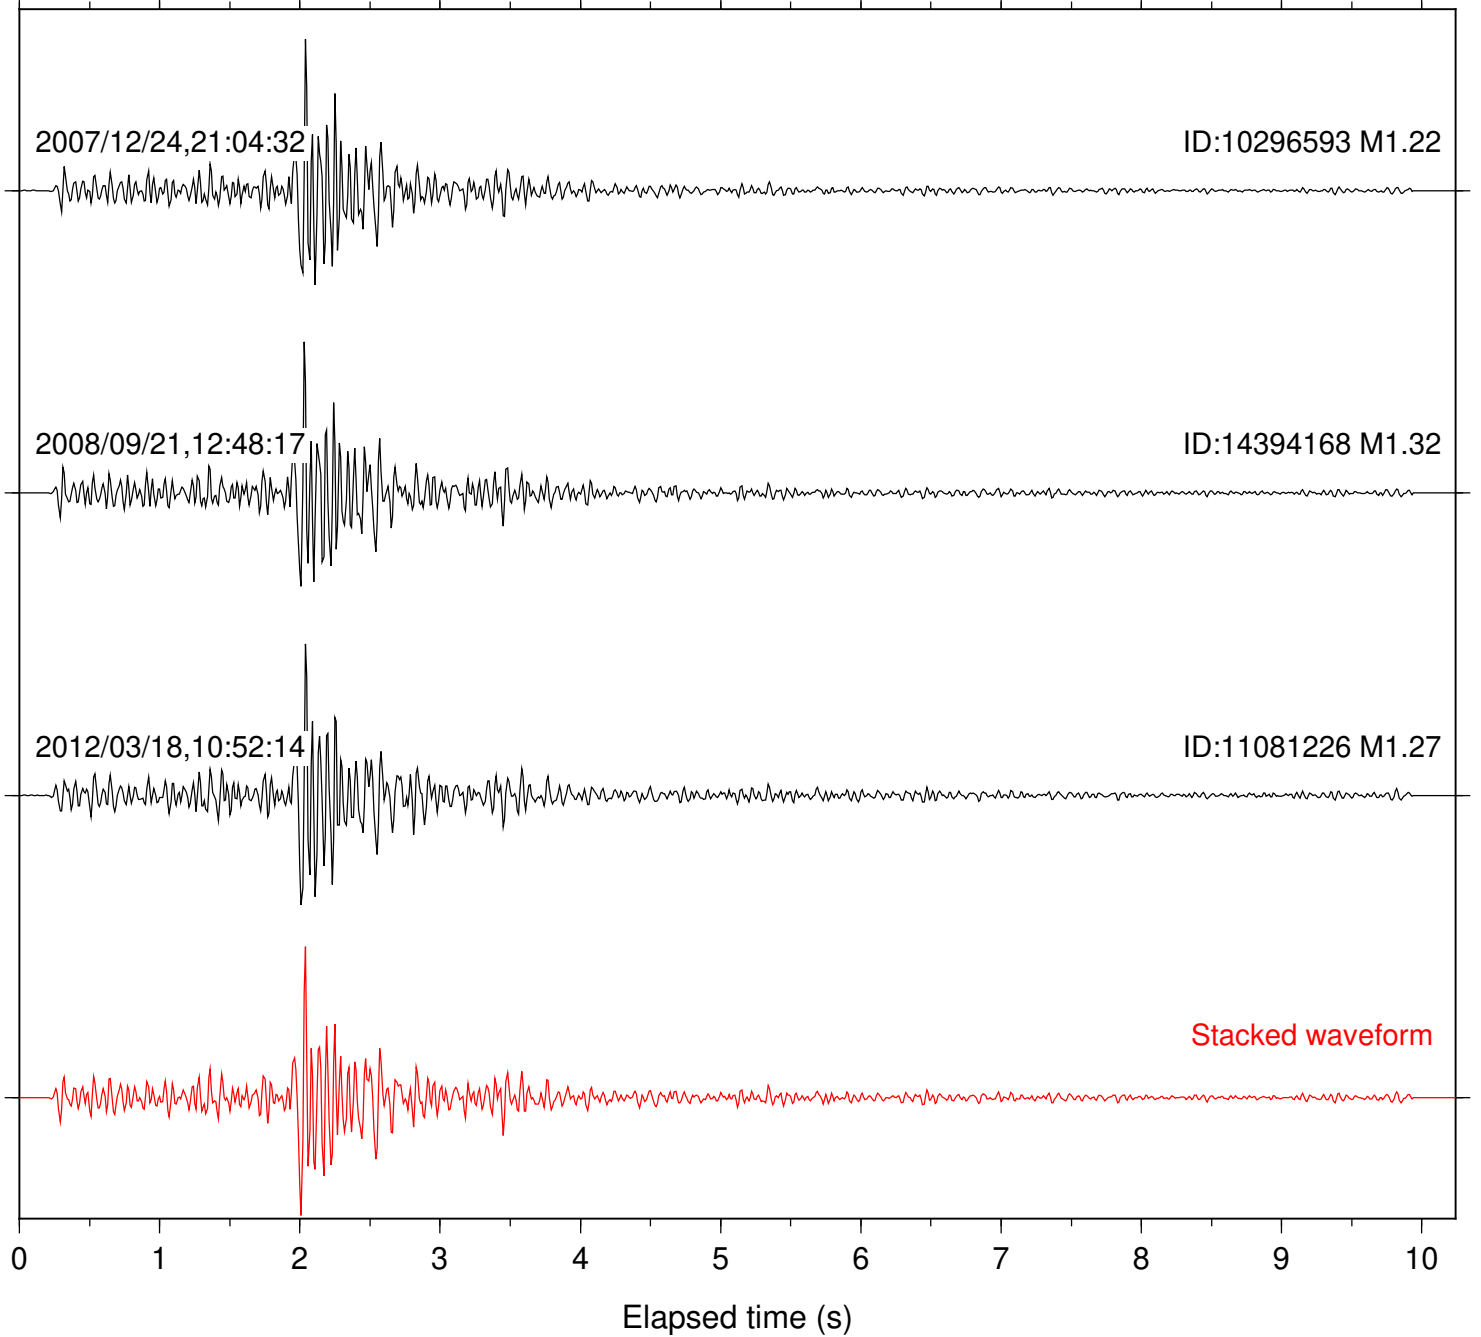

Station: B082 Com: EHZ

Focal depth: 8.49 km