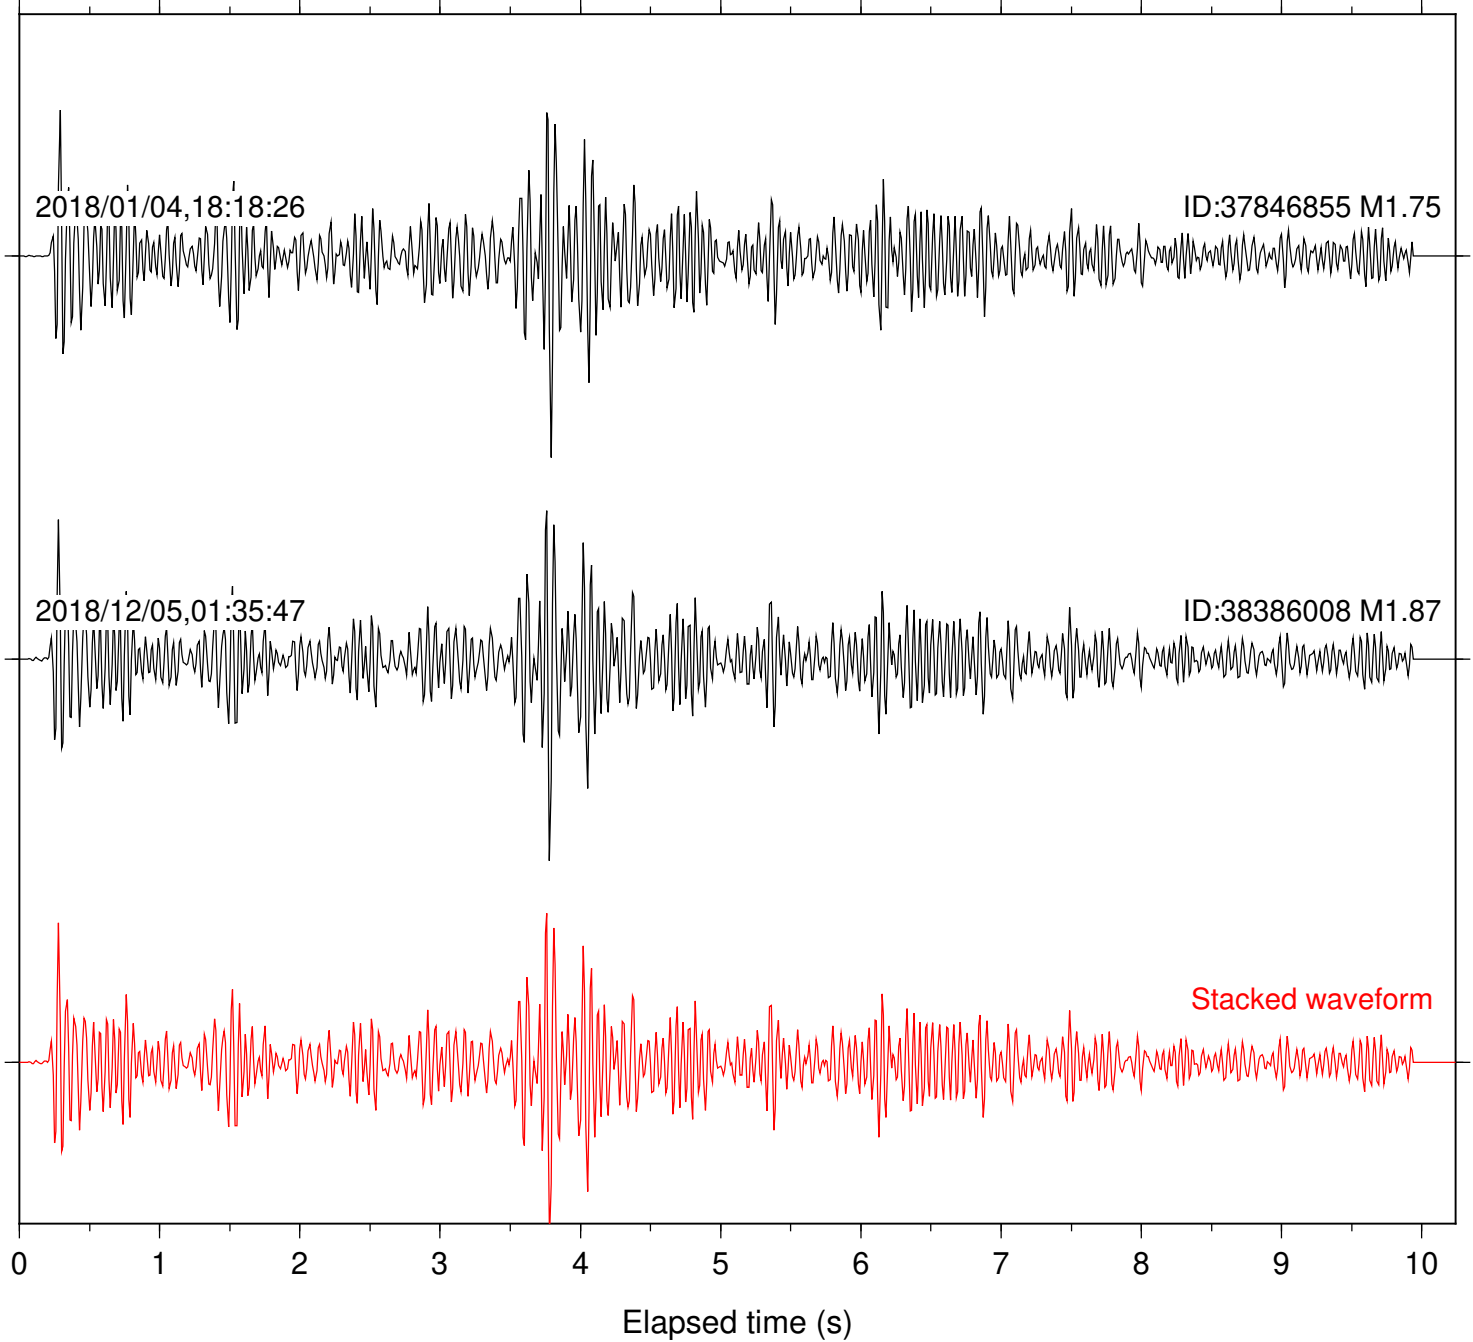

Focal depth: 6.31 km

Station: DGR Com: HHZ

Focal depth: 6.31 km

Station: FRD Com: HHZ

Focal depth: 6.31 km

Station: HMT2 Com: HHZ

Focal depth: 6.31 km

Station: KNW Com: HHZ