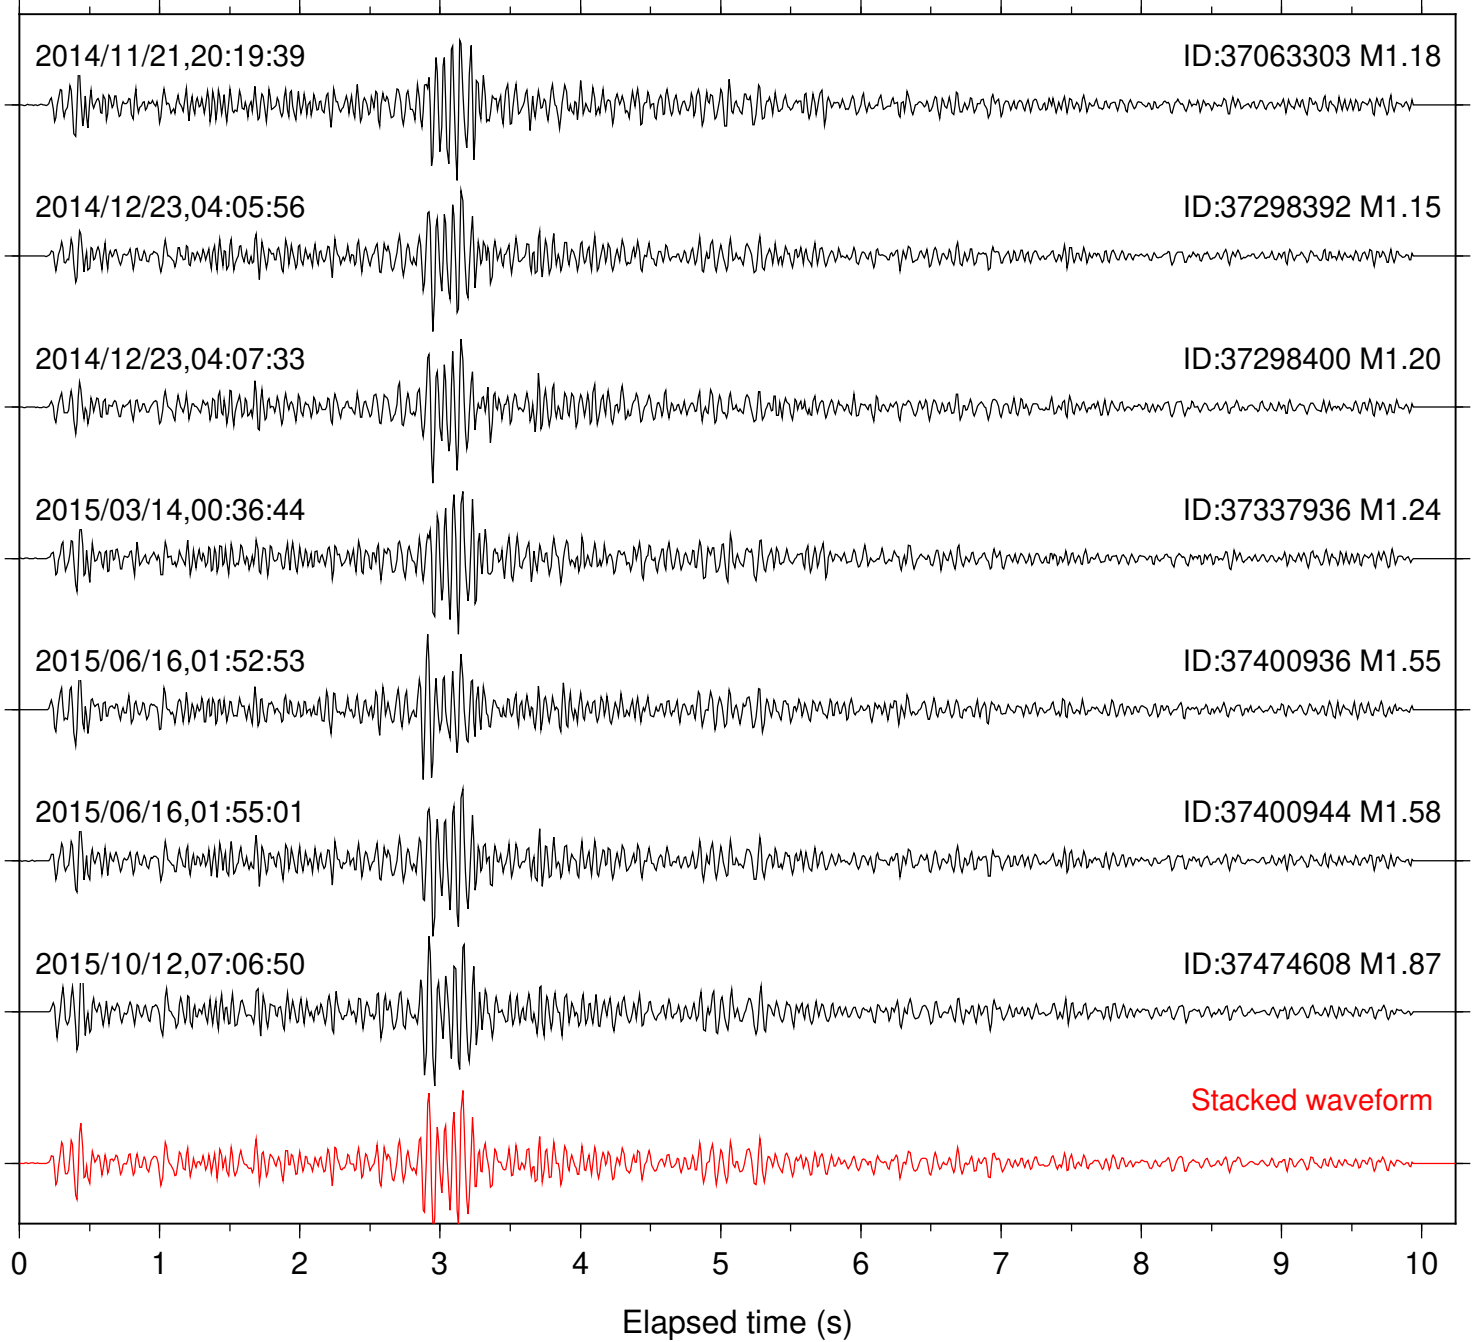

Station: B082 Com: EHZ

Focal depth: 8.51 km