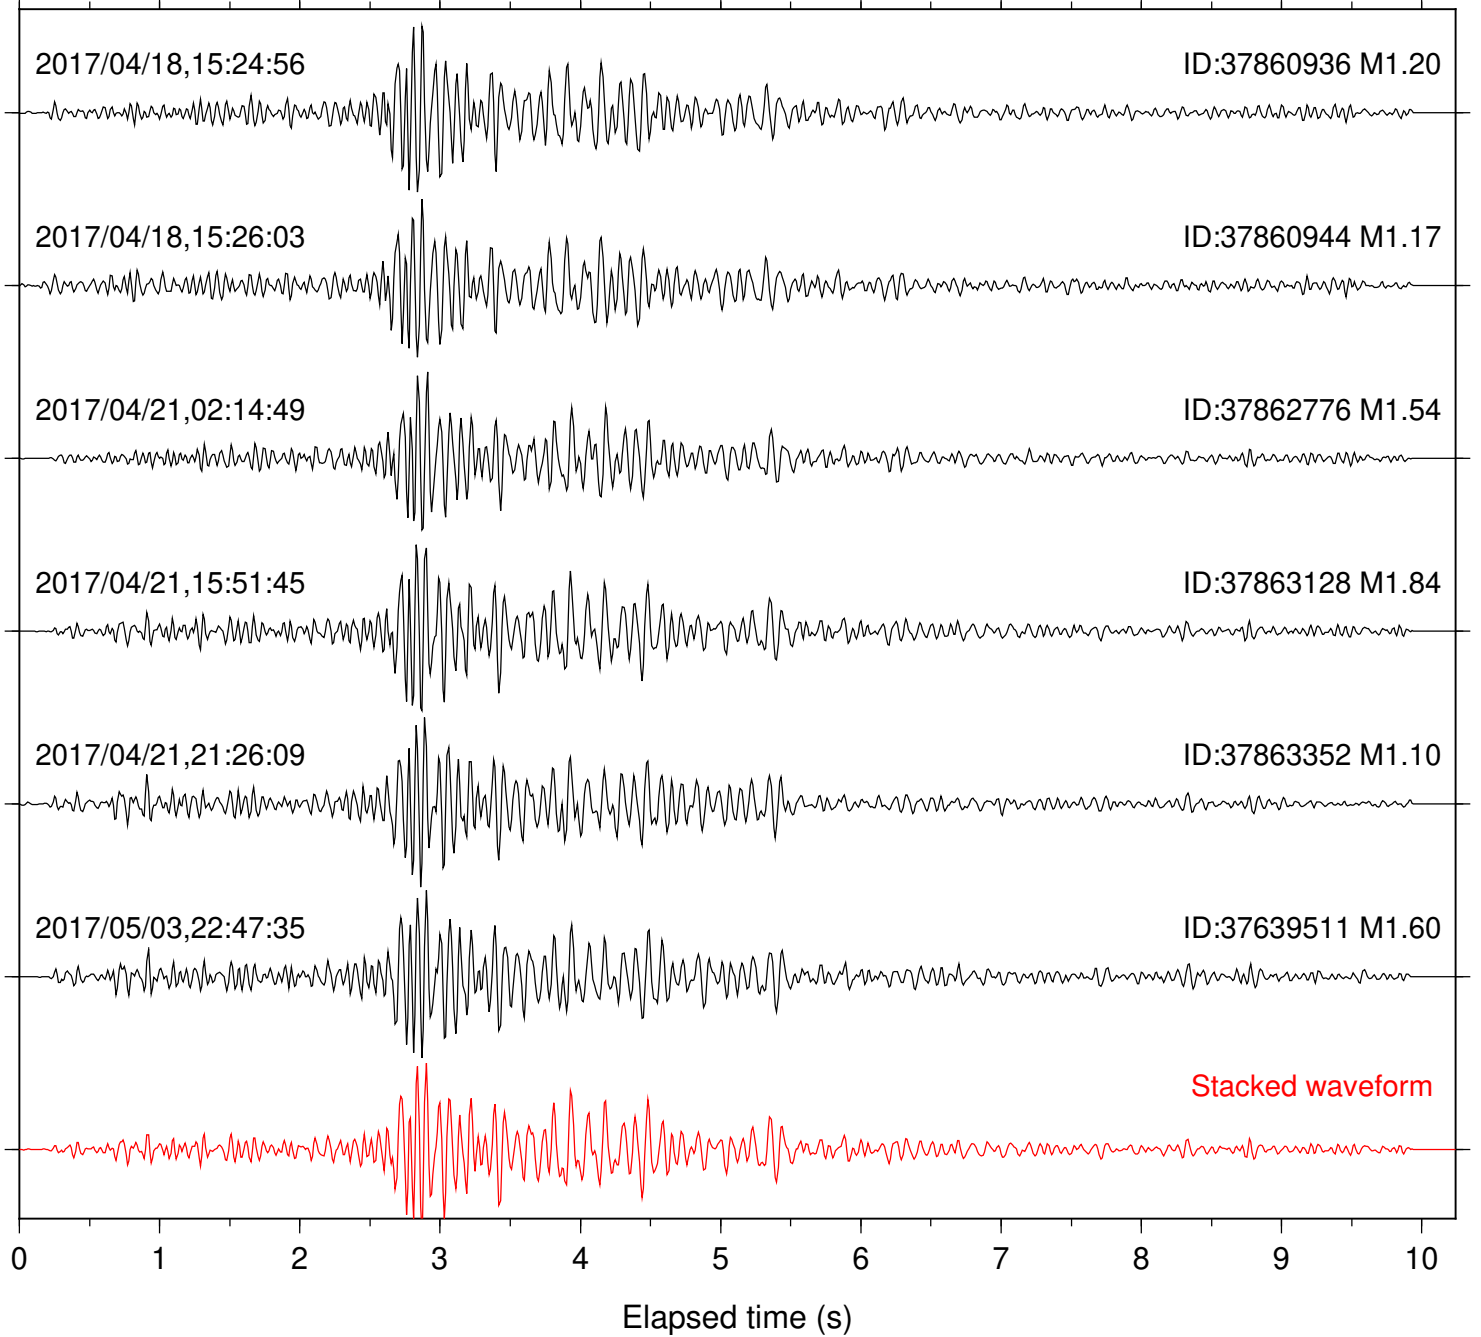

Station: CSH Com: HHZ

Focal depth: 5.70 km

Station: DGR Com: HHZ

Focal depth: 5.81 km

Station: DNR Com: HHZ

Focal depth: 5.73 km

Station: FRD Com: HHZ

Focal depth: 5.81 km