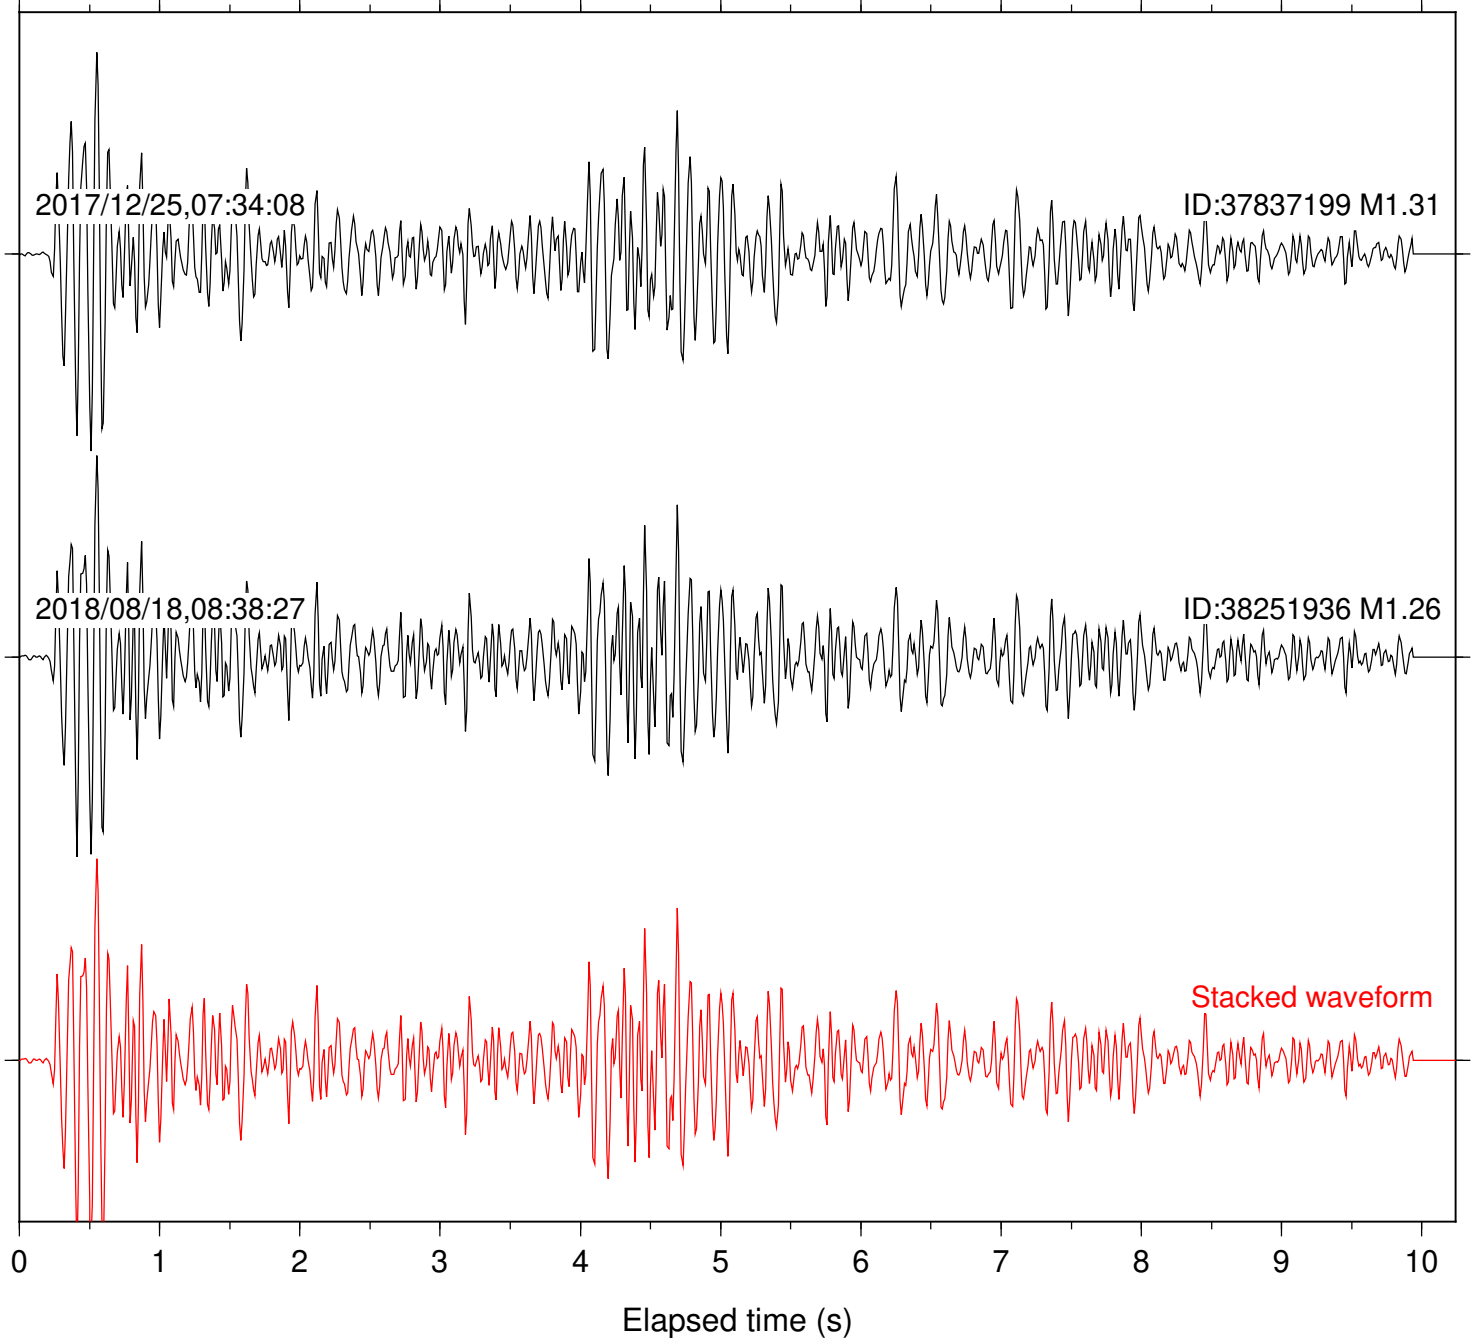

Focal depth: 4.67 km

Station: KNW Com: HHZ

Focal depth: 4.67 km

Station: LKH Com: HHZ

Focal depth: 4.67 km

Station: PFO Com: HHZ

Focal depth: 4.67 km

Station: PLM Com: HHZ