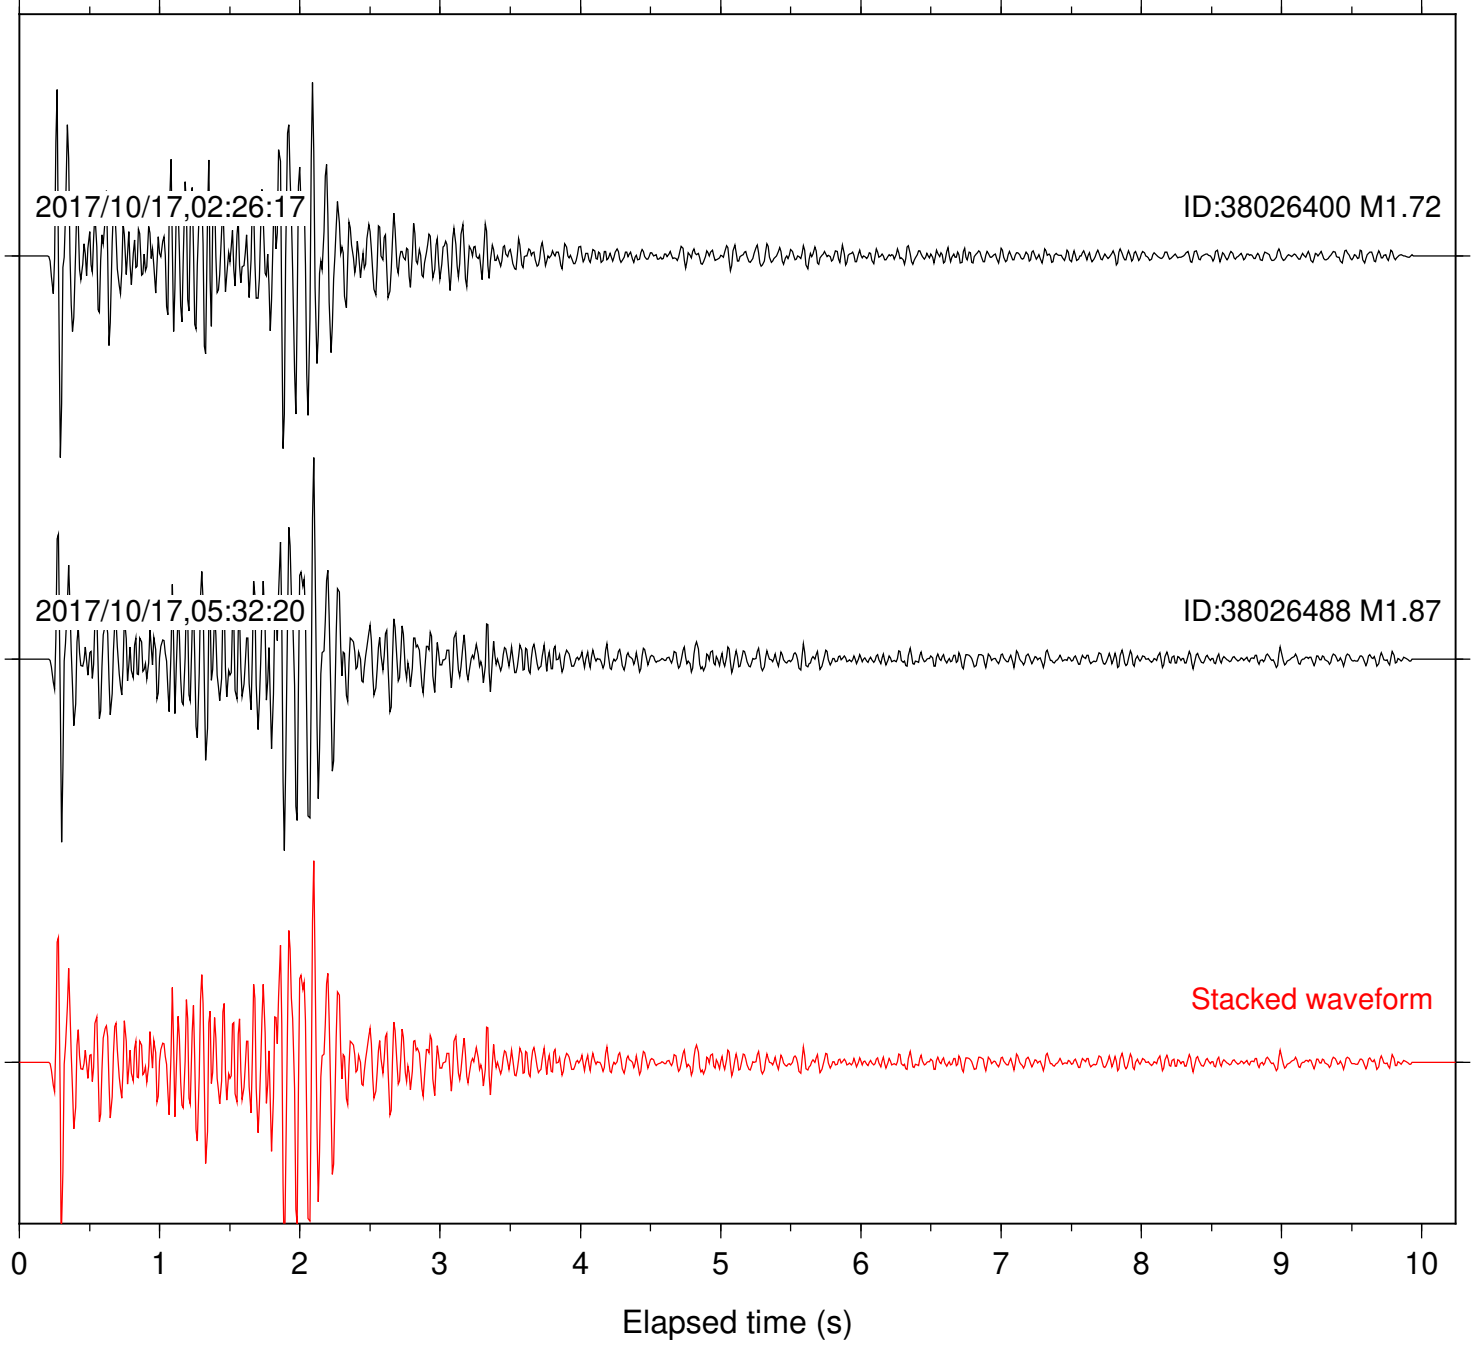

Focal depth: 5.70 km

Station: CRY Com: HHZ

Focal depth: 5.81 km

Station: CSH Com: HHZ

Focal depth: 5.70 km

Station: DGR Com: HHZ

Focal depth: 5.70 km

Station: HMT2 Com: HHZ