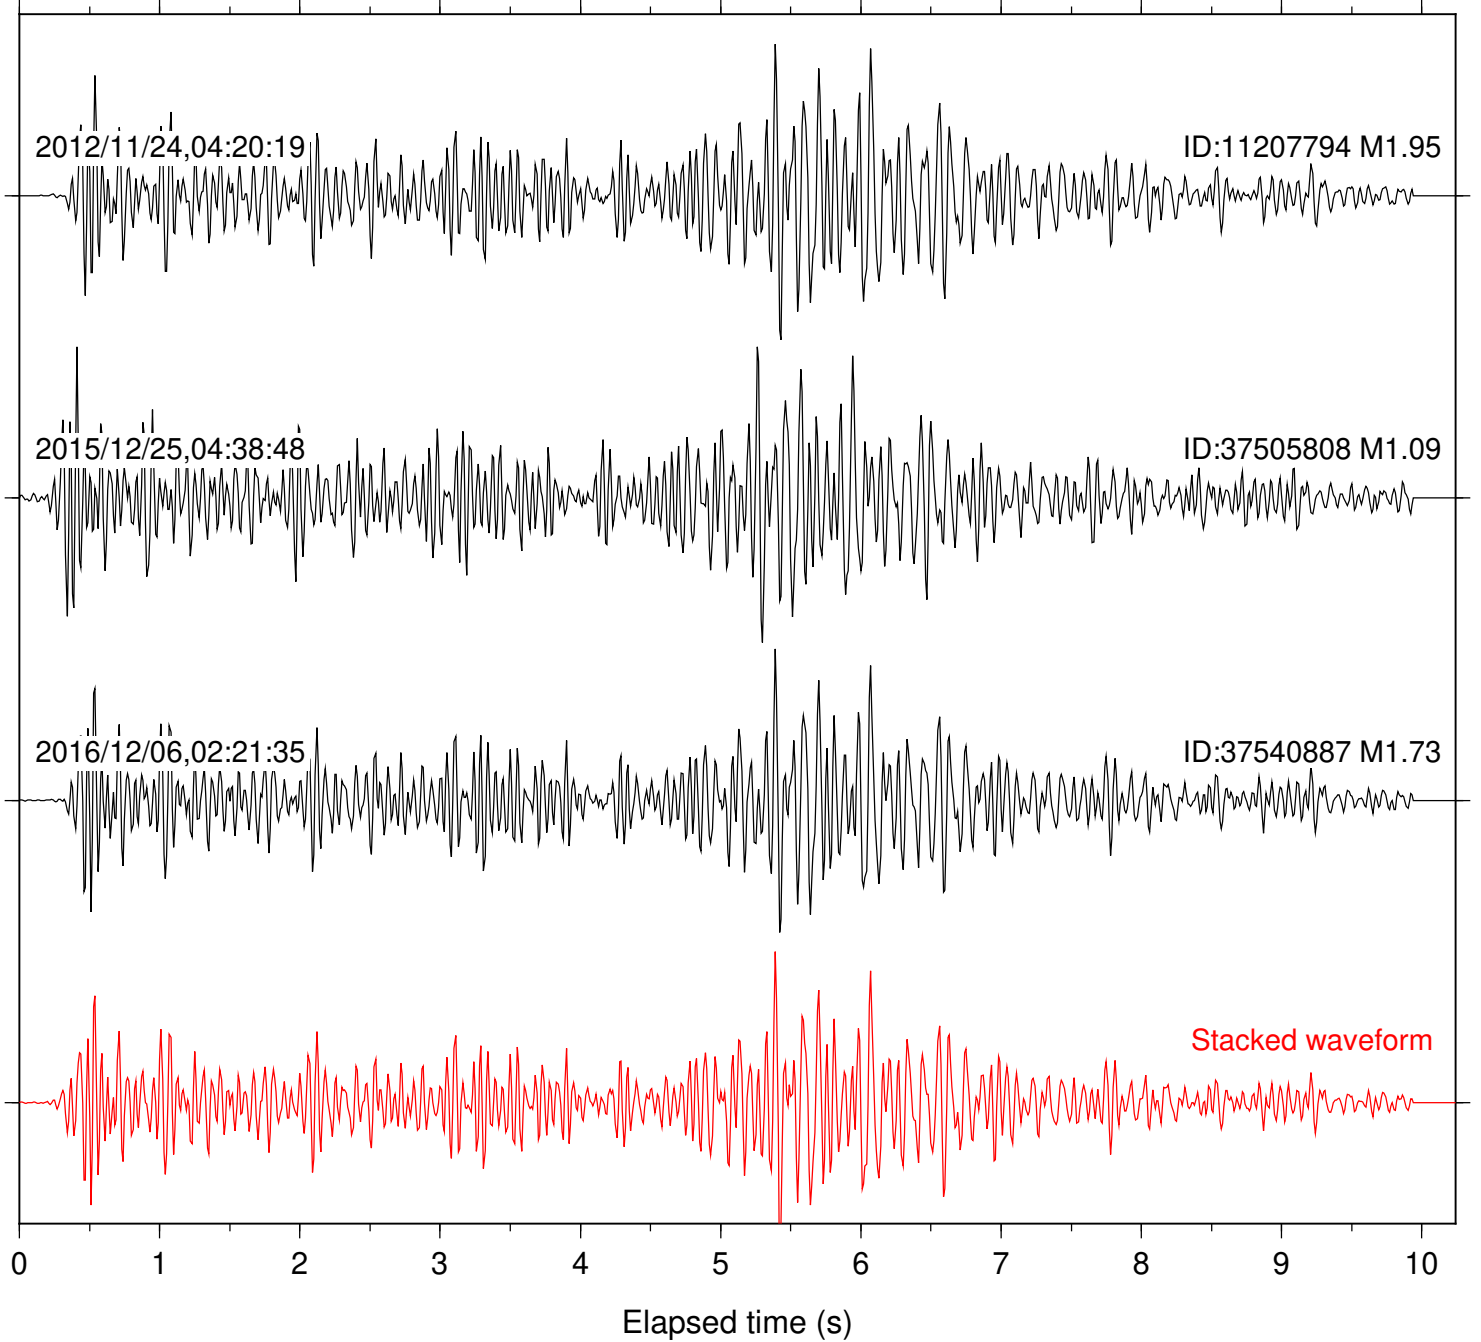

Station: B946 Com: EHZ

Focal depth: 11.62 km