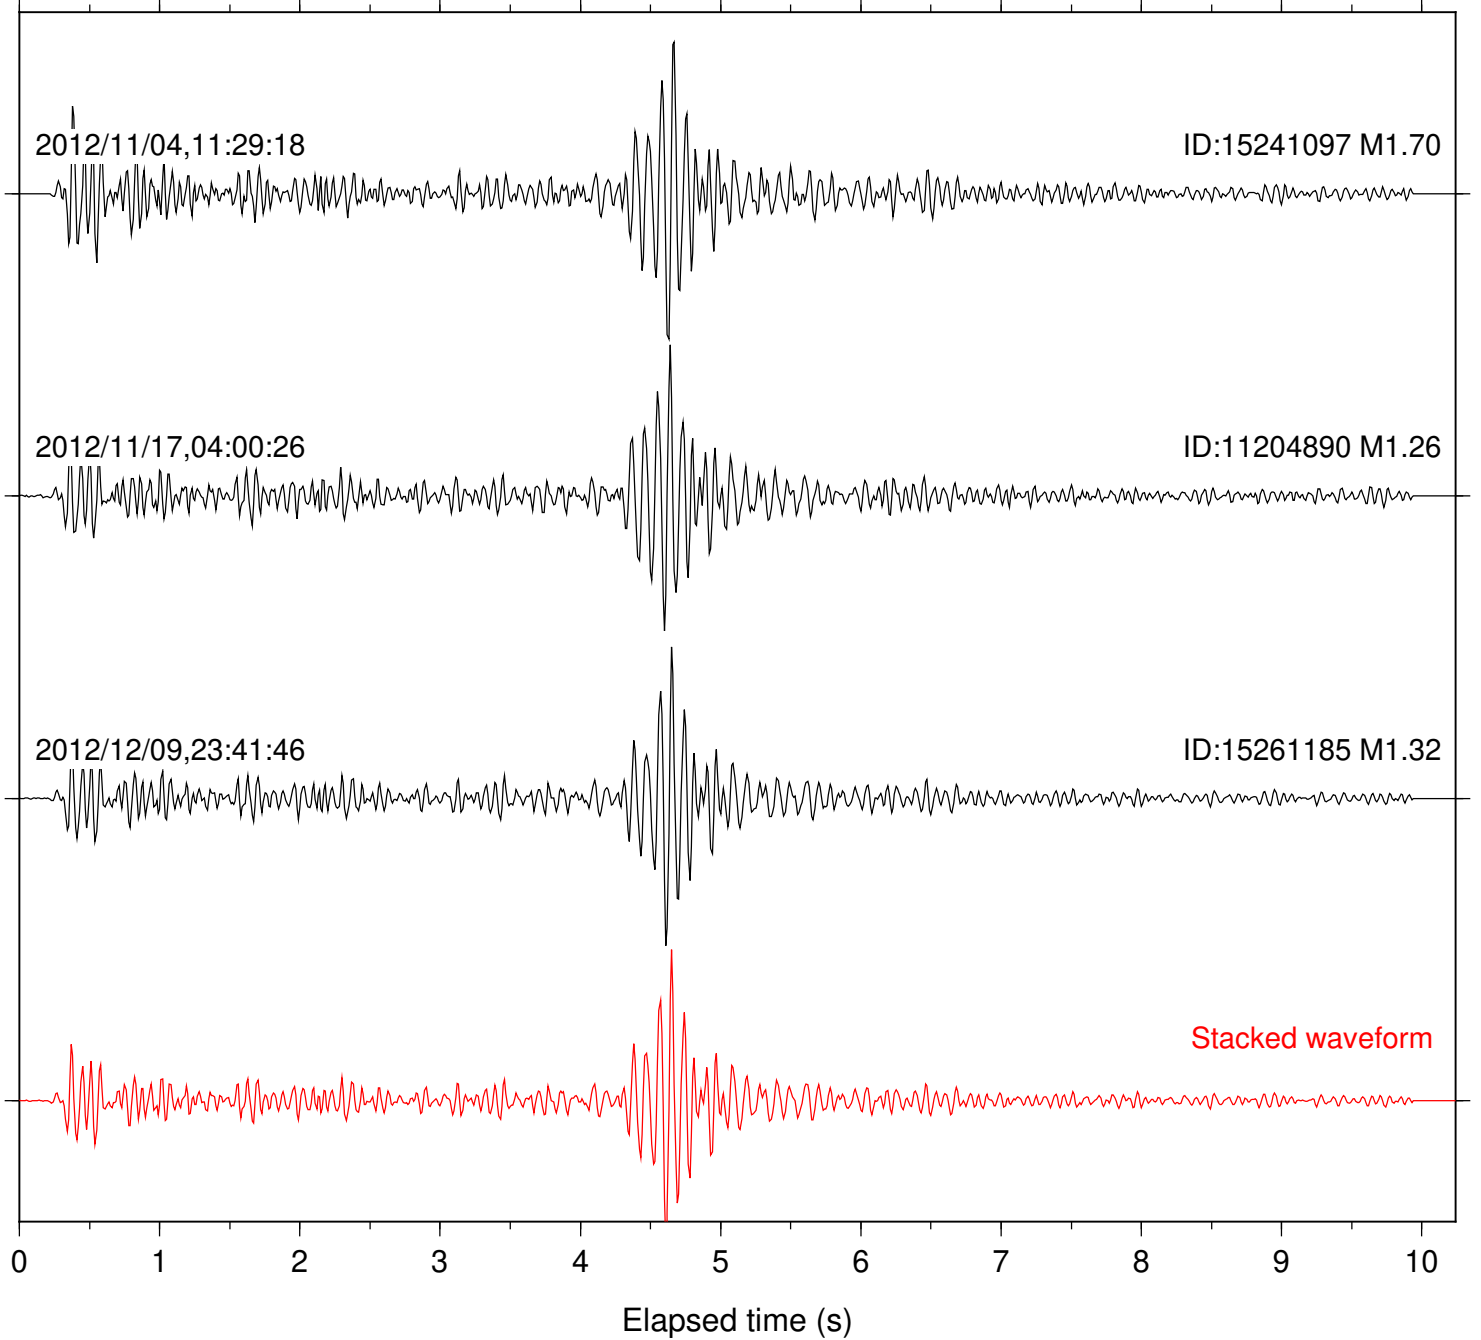

Station: CRY Com: HHZ

Focal depth: 10.98 km