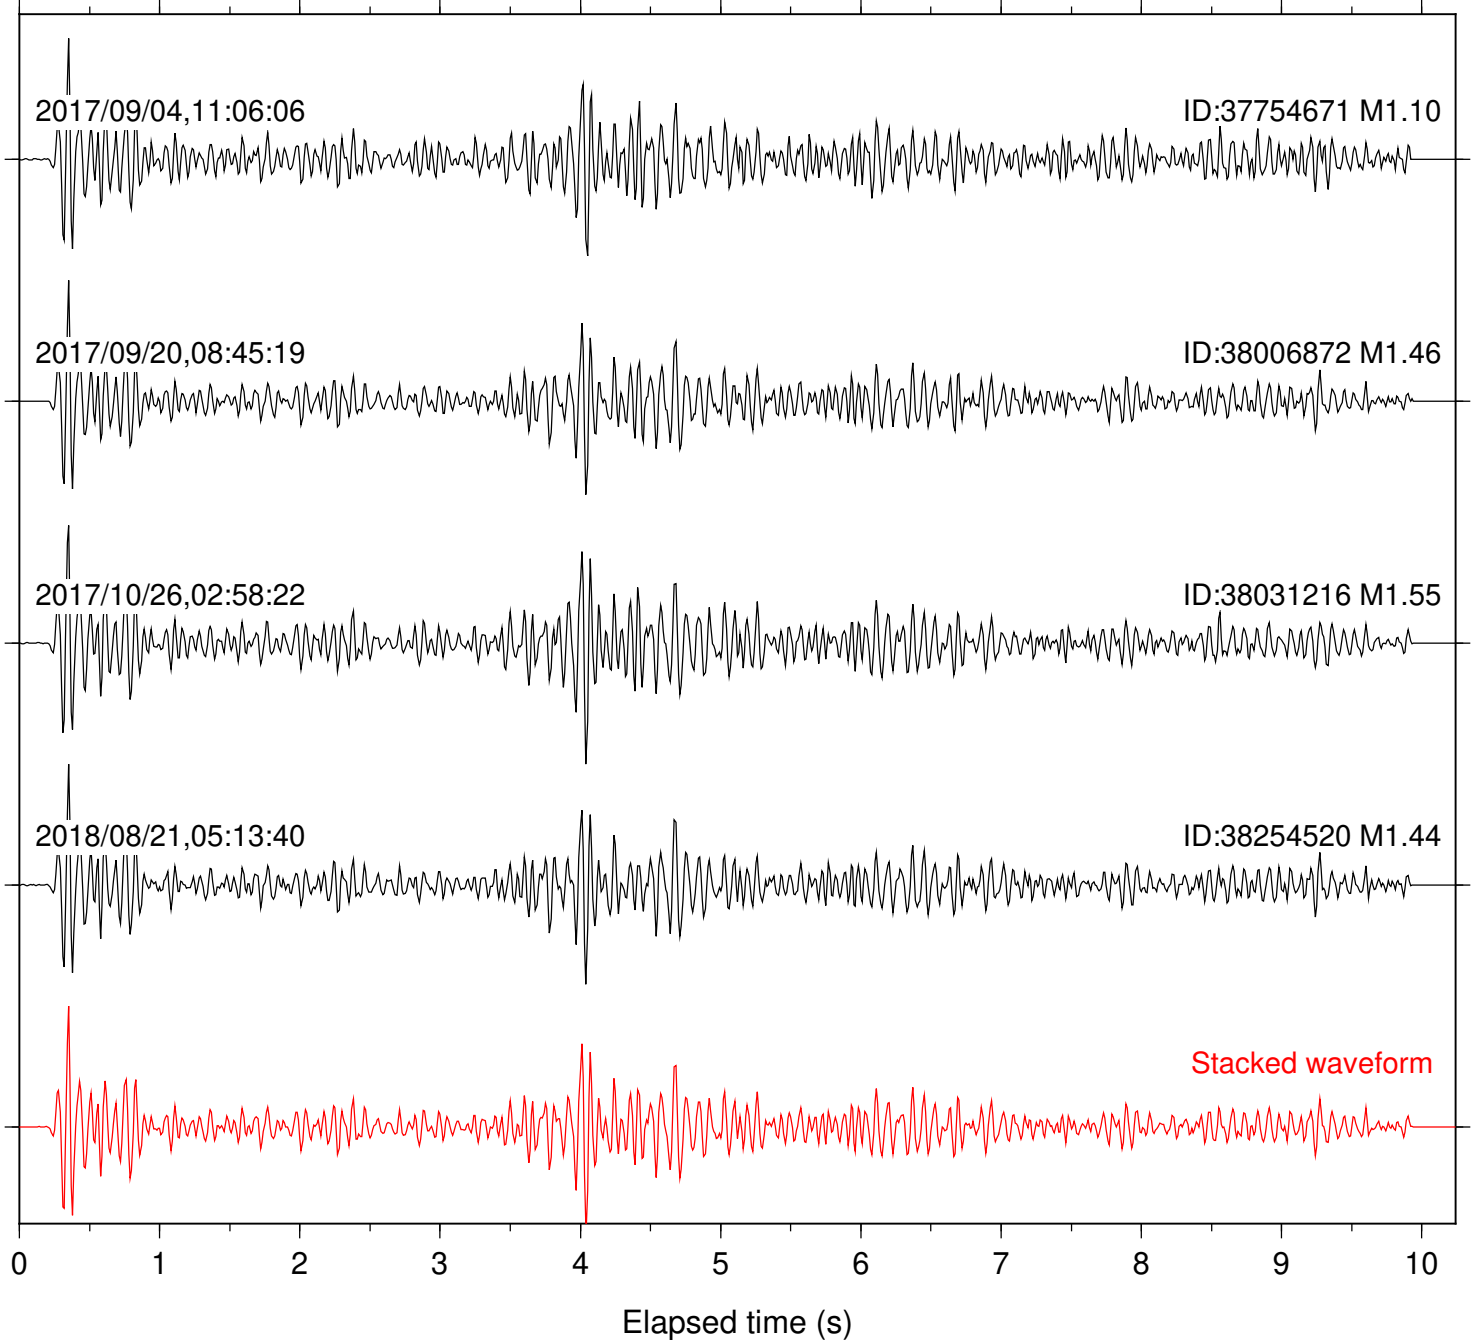

Station: FRD Com: HHZ

Focal depth: 4.50 km

Station: HMT2 Com: HHZ

Focal depth: 4.50 km

Station: KNW Com: HHZ

Focal depth: 5.27 km

Station: LKH Com: HHZ

Focal depth: 5.27 km