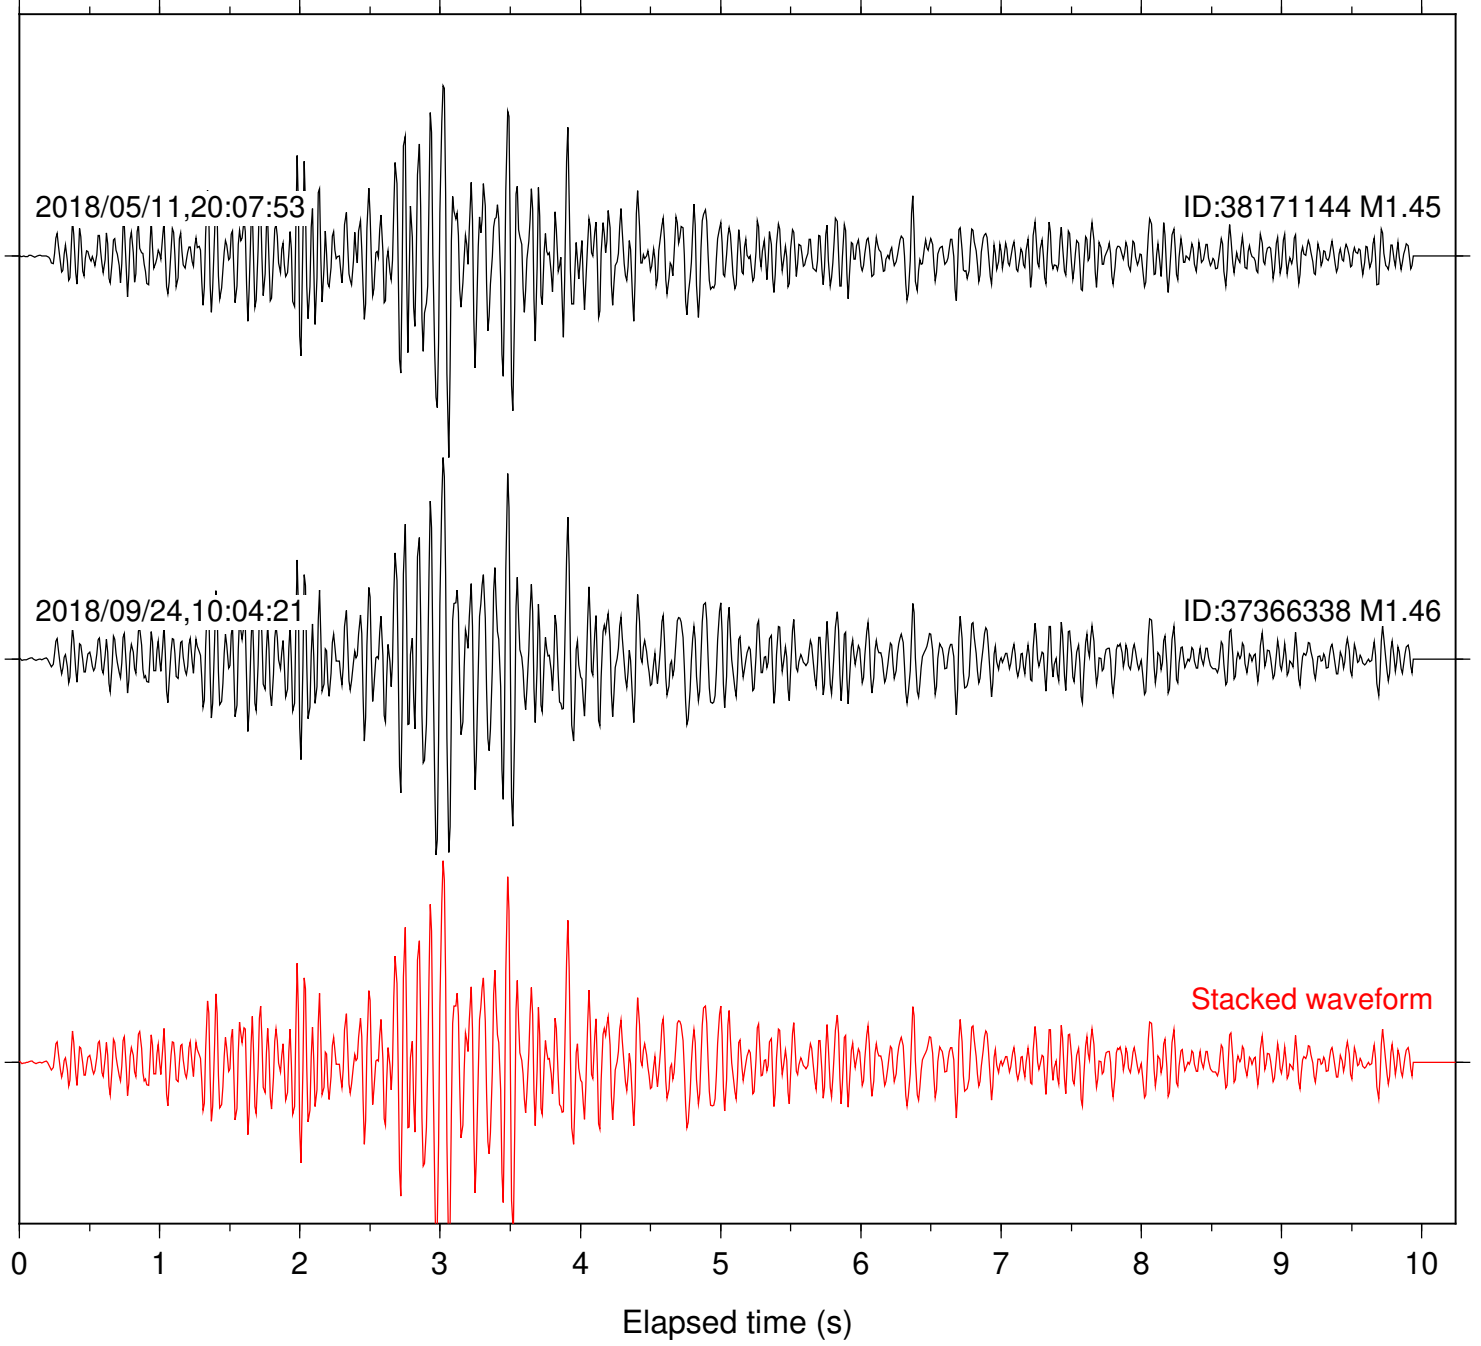

Station: B946 Com: EHZ

Focal depth: 4.46 km