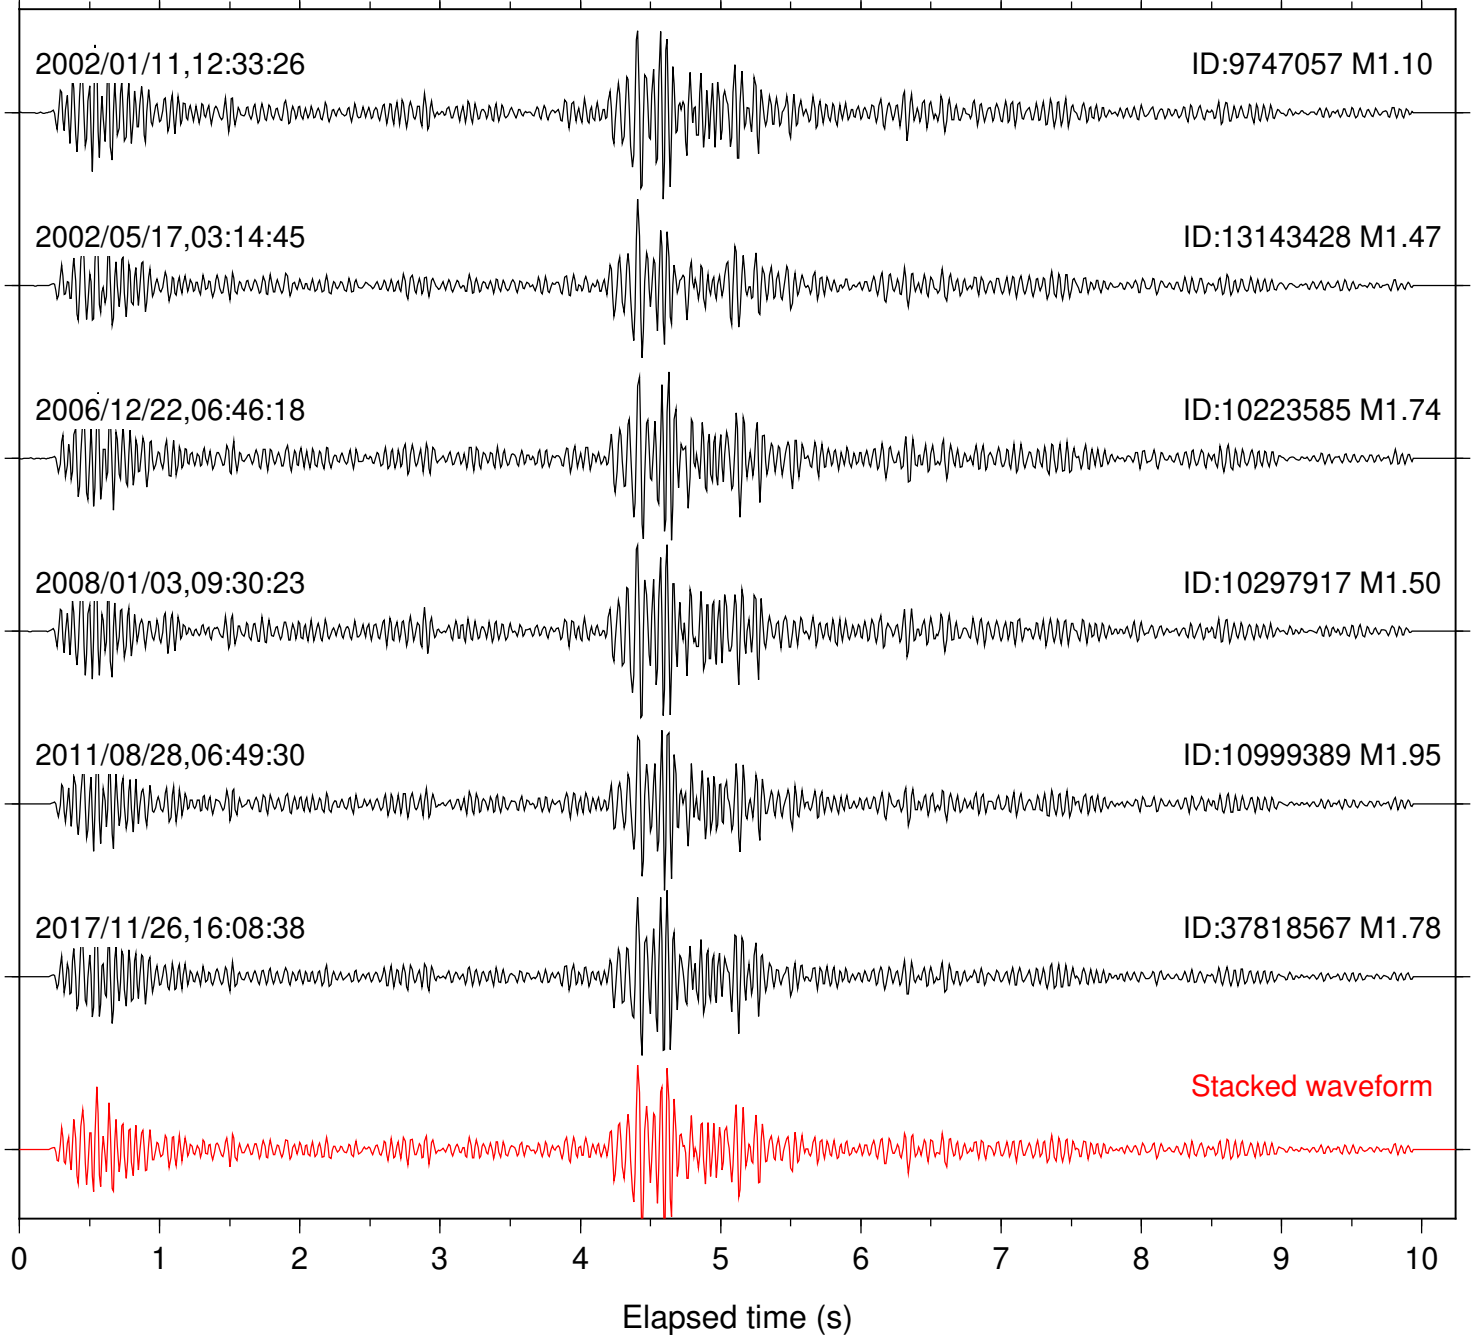

Station: DGR Com: HHZ

Focal depth: 17.80 km