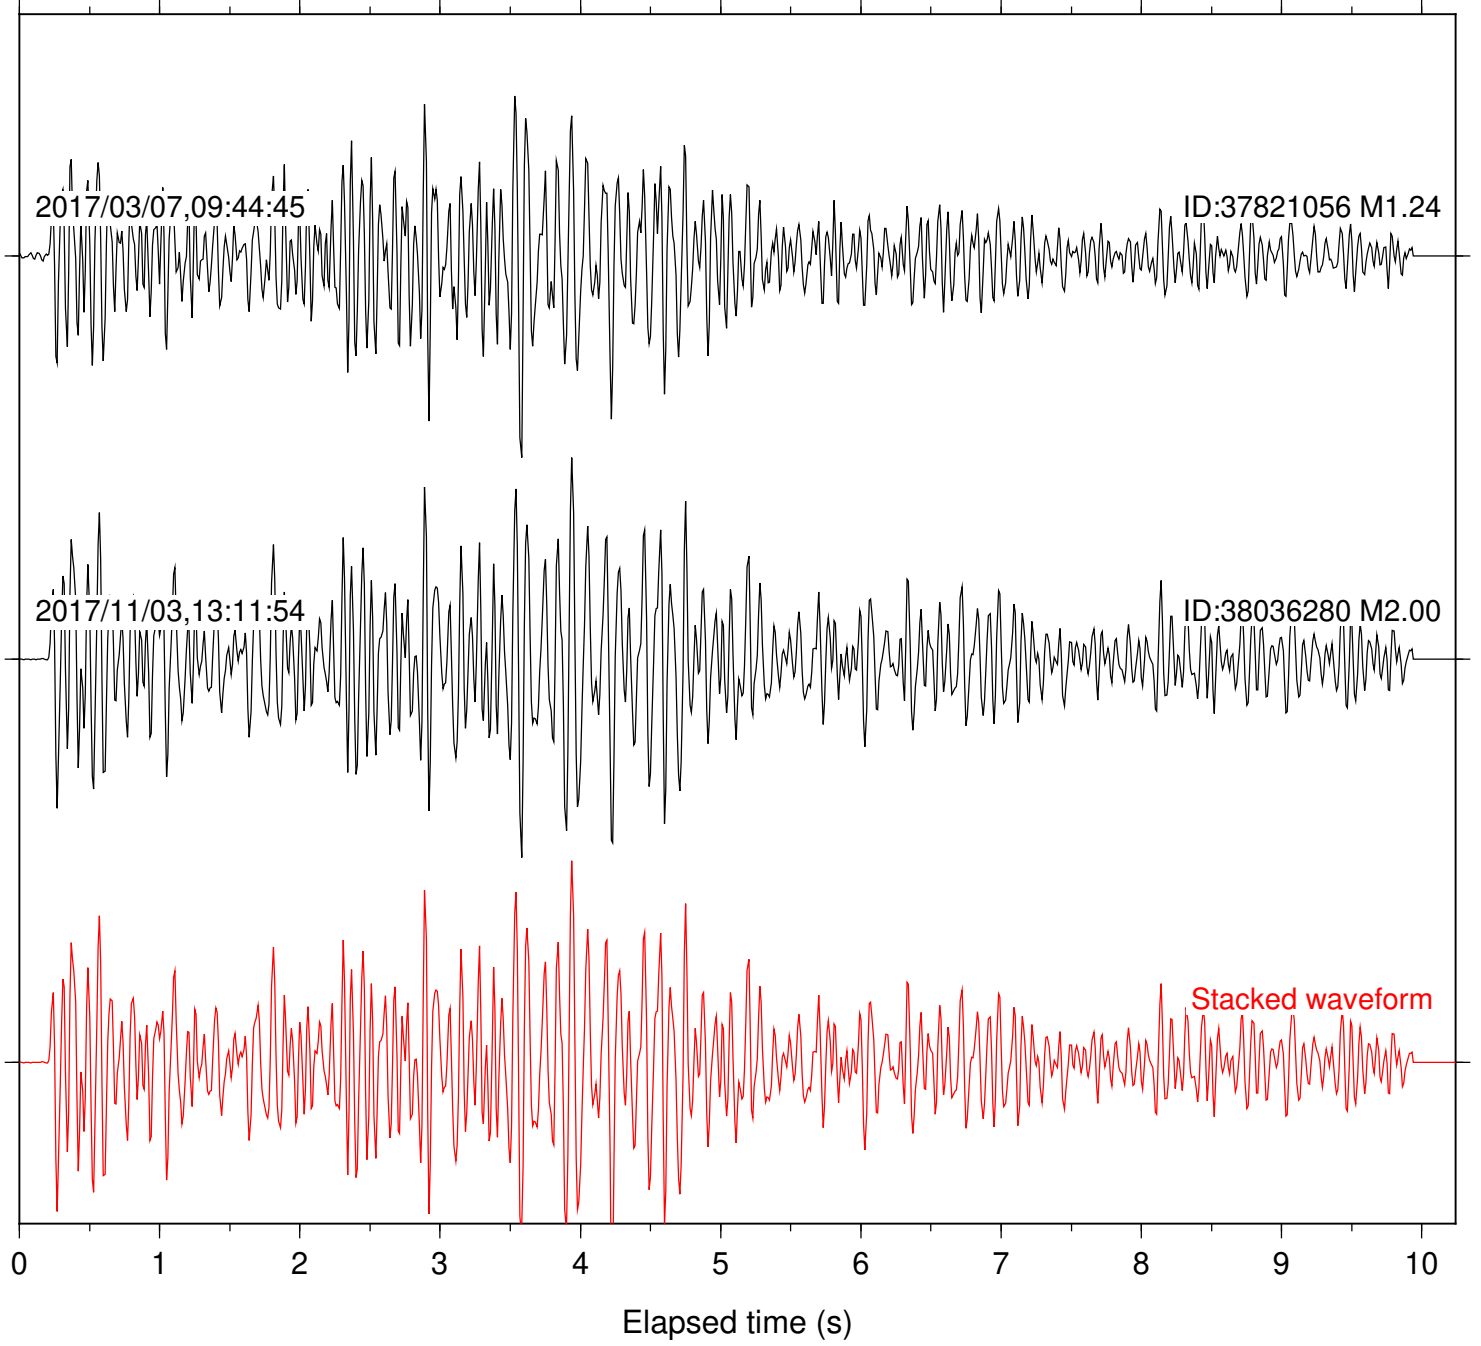

Station: B088 Com: EHZ

Focal depth: 5.80 km