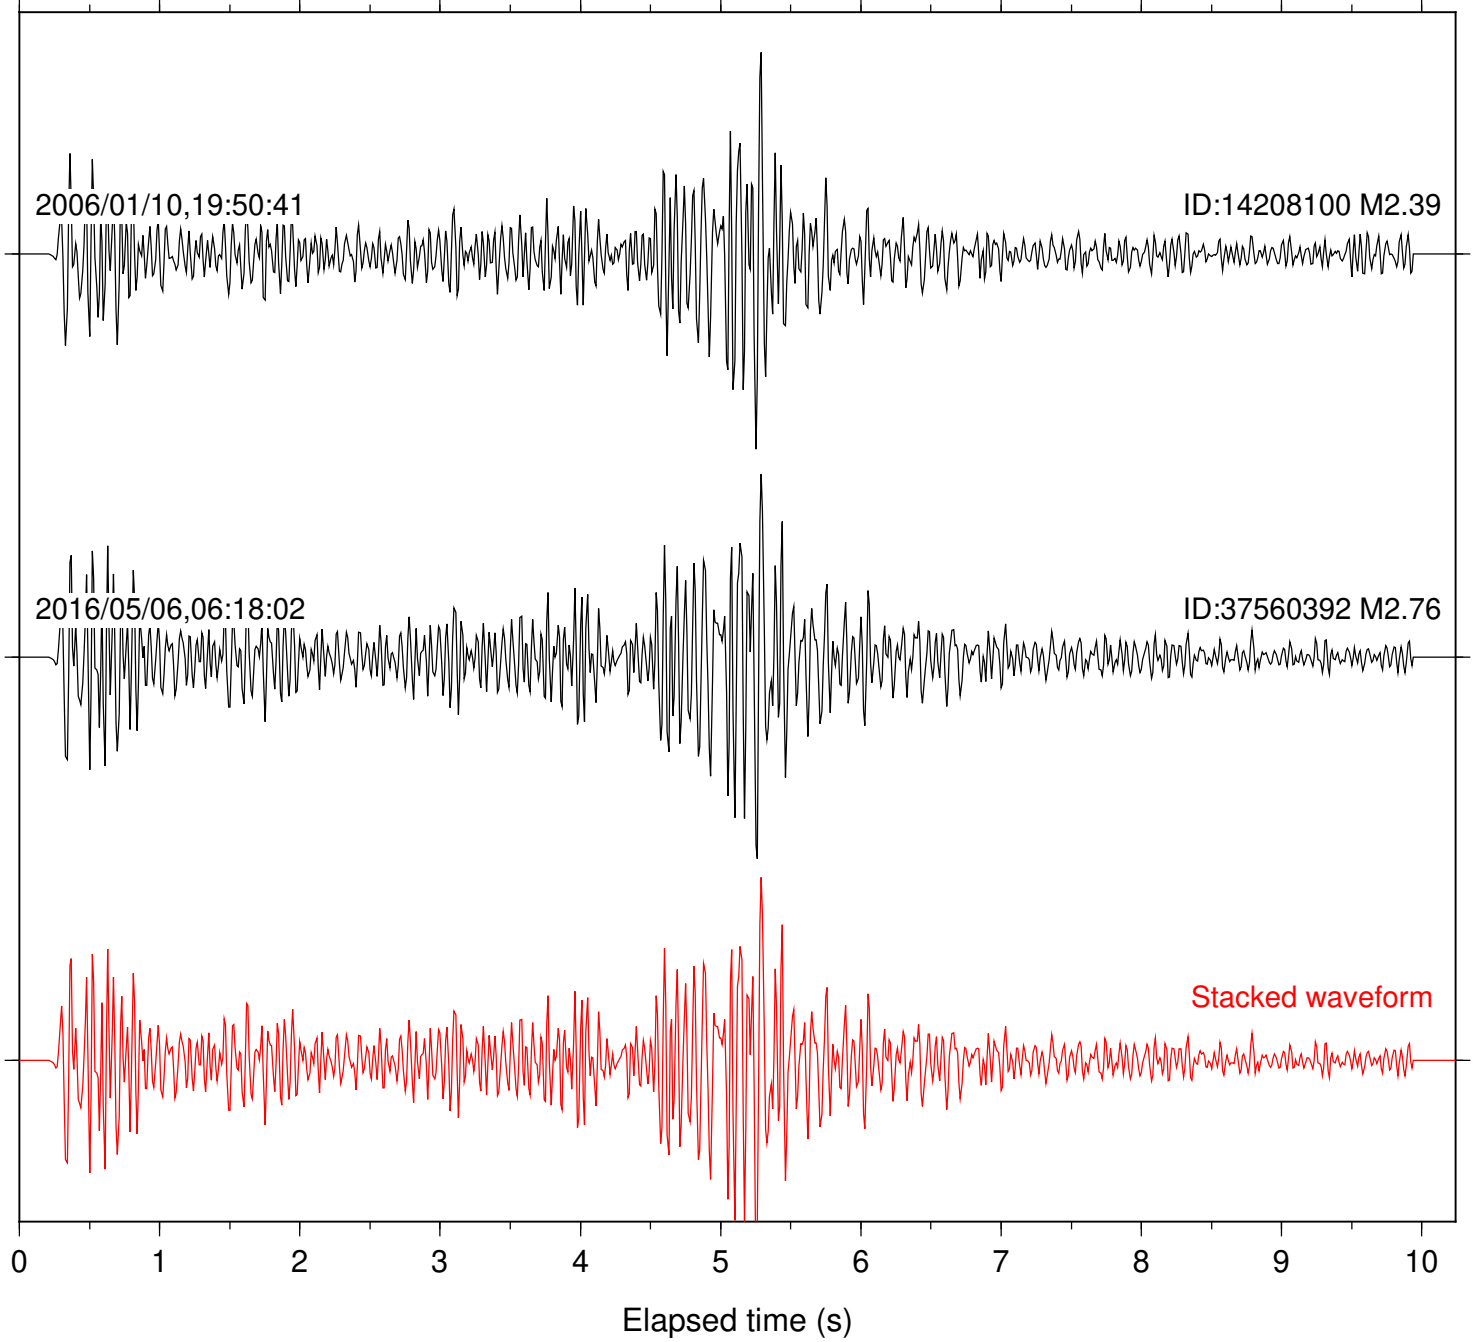

Station: BZN Com: HHZ

Focal depth: 8.20 km

Station: PFO Com: HHZ

Focal depth: 8.20 km

Station: SND Com: HHZ

Focal depth: 8.20 km

Station: FRD Com: HHZ

Focal depth: 15.50 km