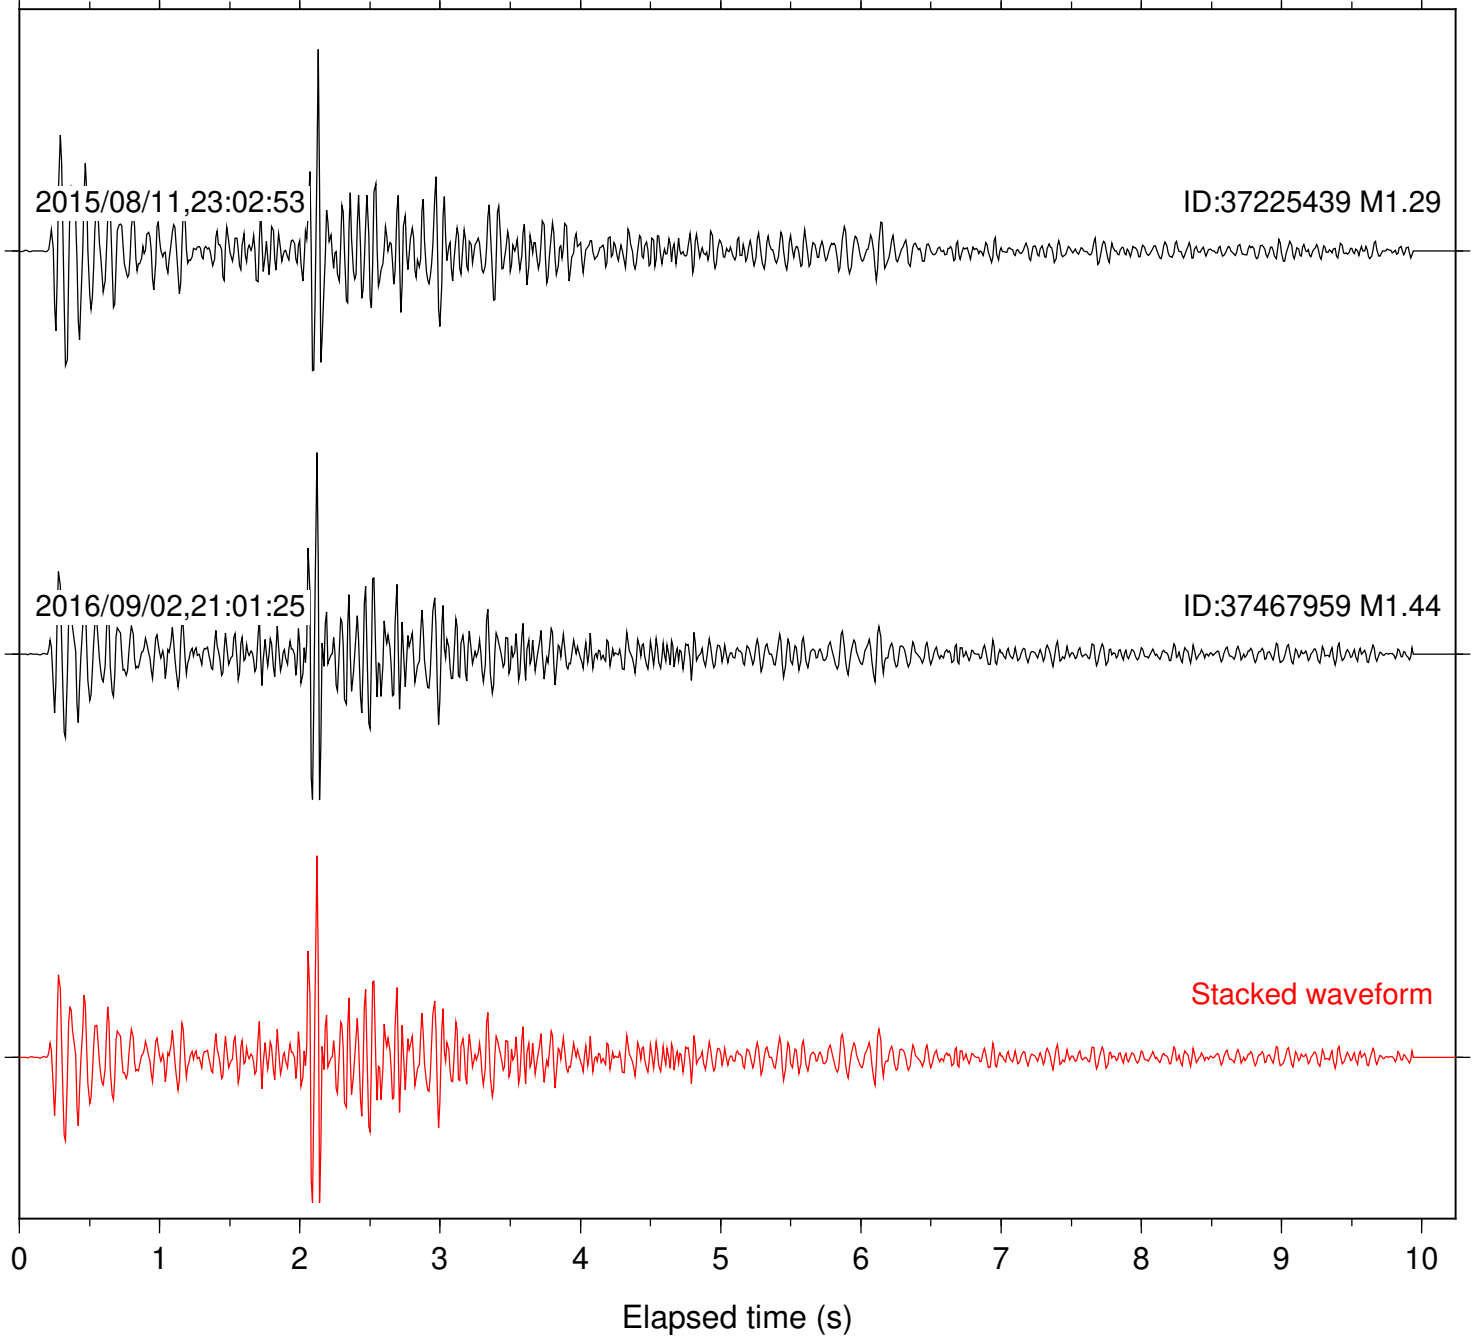

Focal depth: 11.76 km

Station: KNW Com: HHZ

Focal depth: 11.76 km

Station: PMD Com: HHZ

Focal depth: 11.76 km

Station: POB2 Com: HHZ

Focal depth: 11.76 km

Station: RDM Com: HHZ