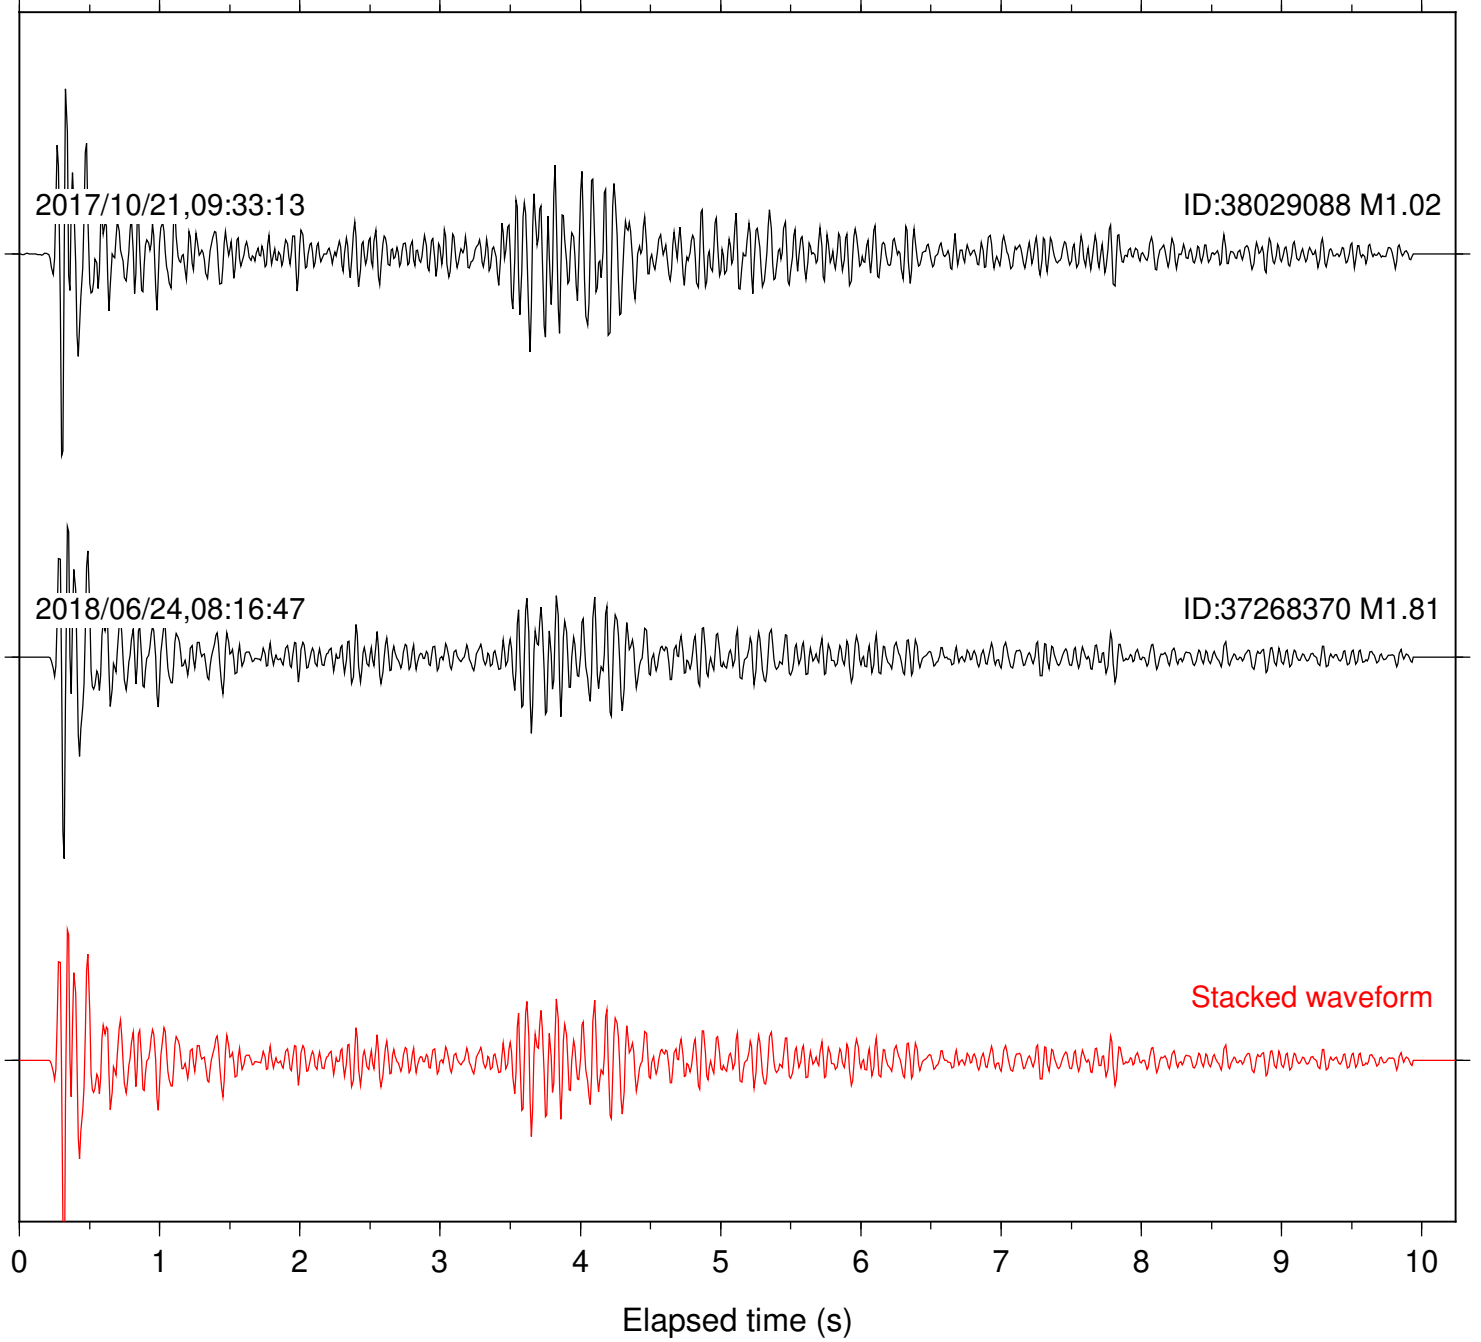

Focal depth: 5.02 km

Station: CSH Com: HHZ

Focal depth: 5.02 km

Station: HMT2 Com: HHZ

Focal depth: 5.02 km

Station: POB2 Com: HHZ

Focal depth: 5.02 km

Station: SND Com: HHZ