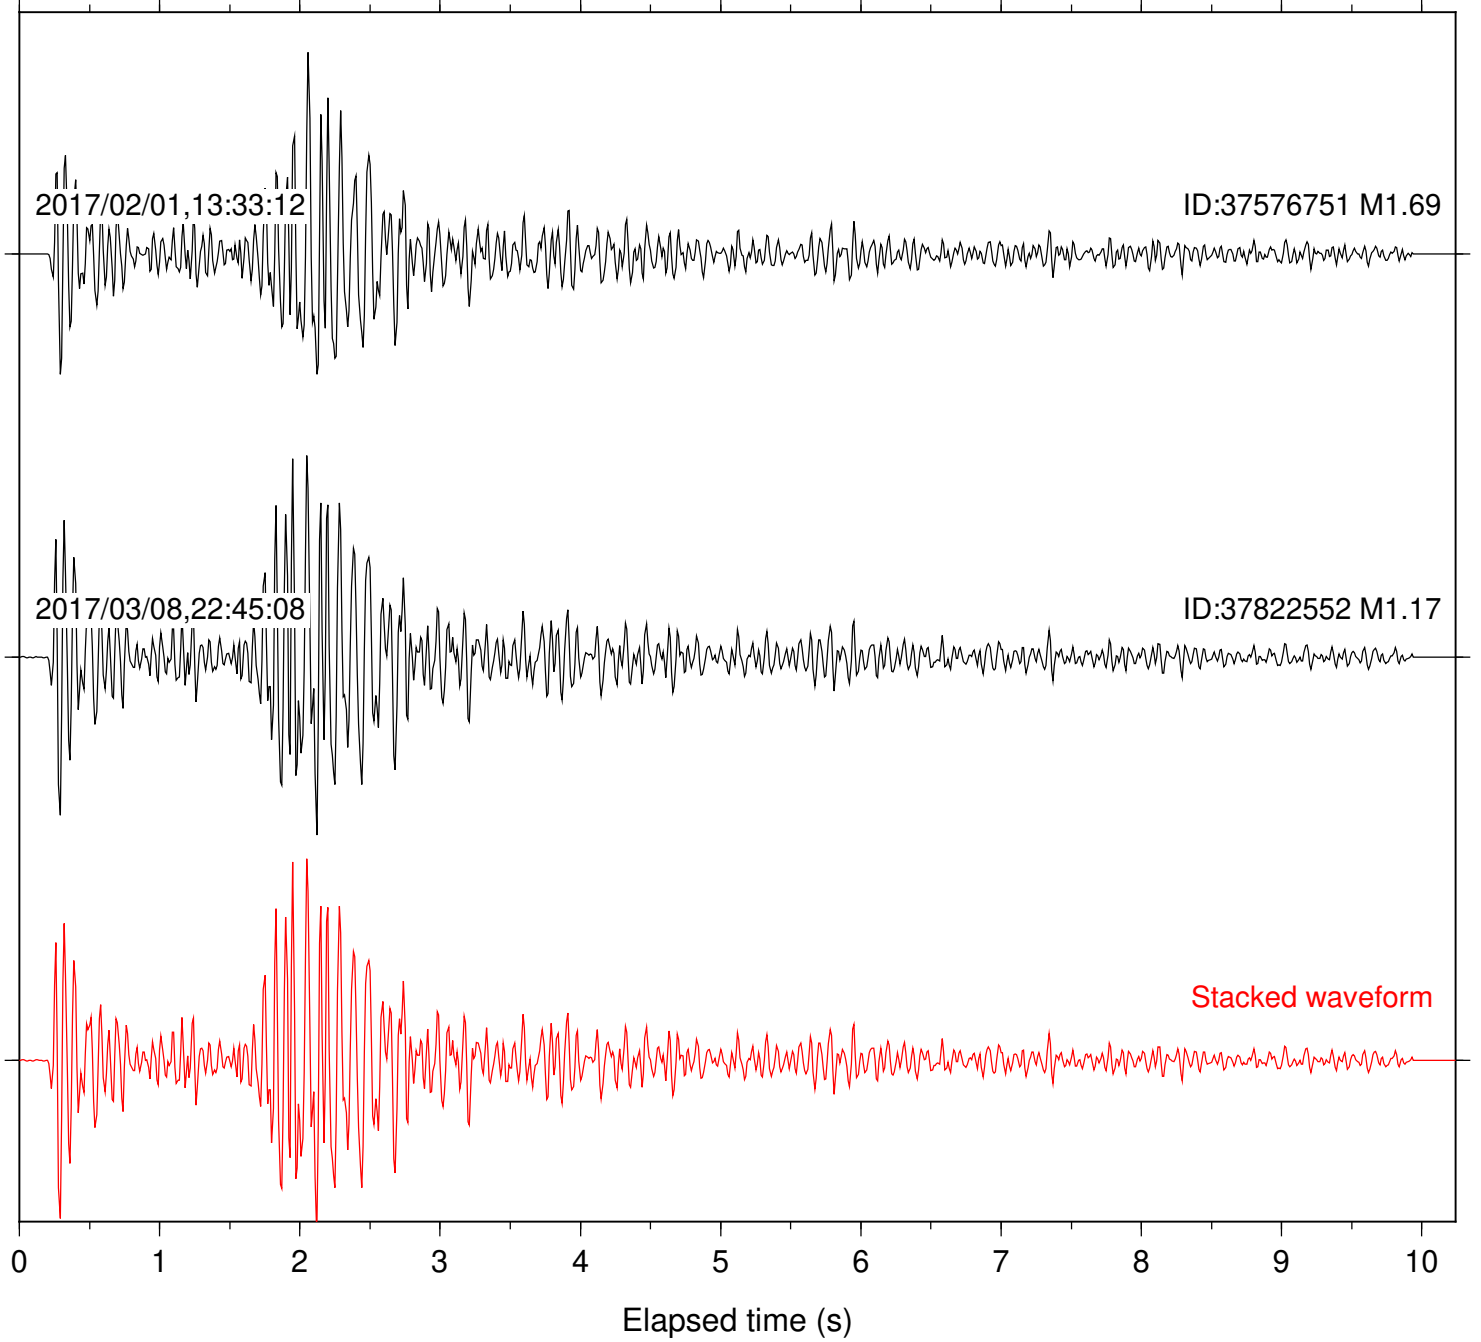

Station: B093 Com: EHZ

Focal depth: 6.30 km