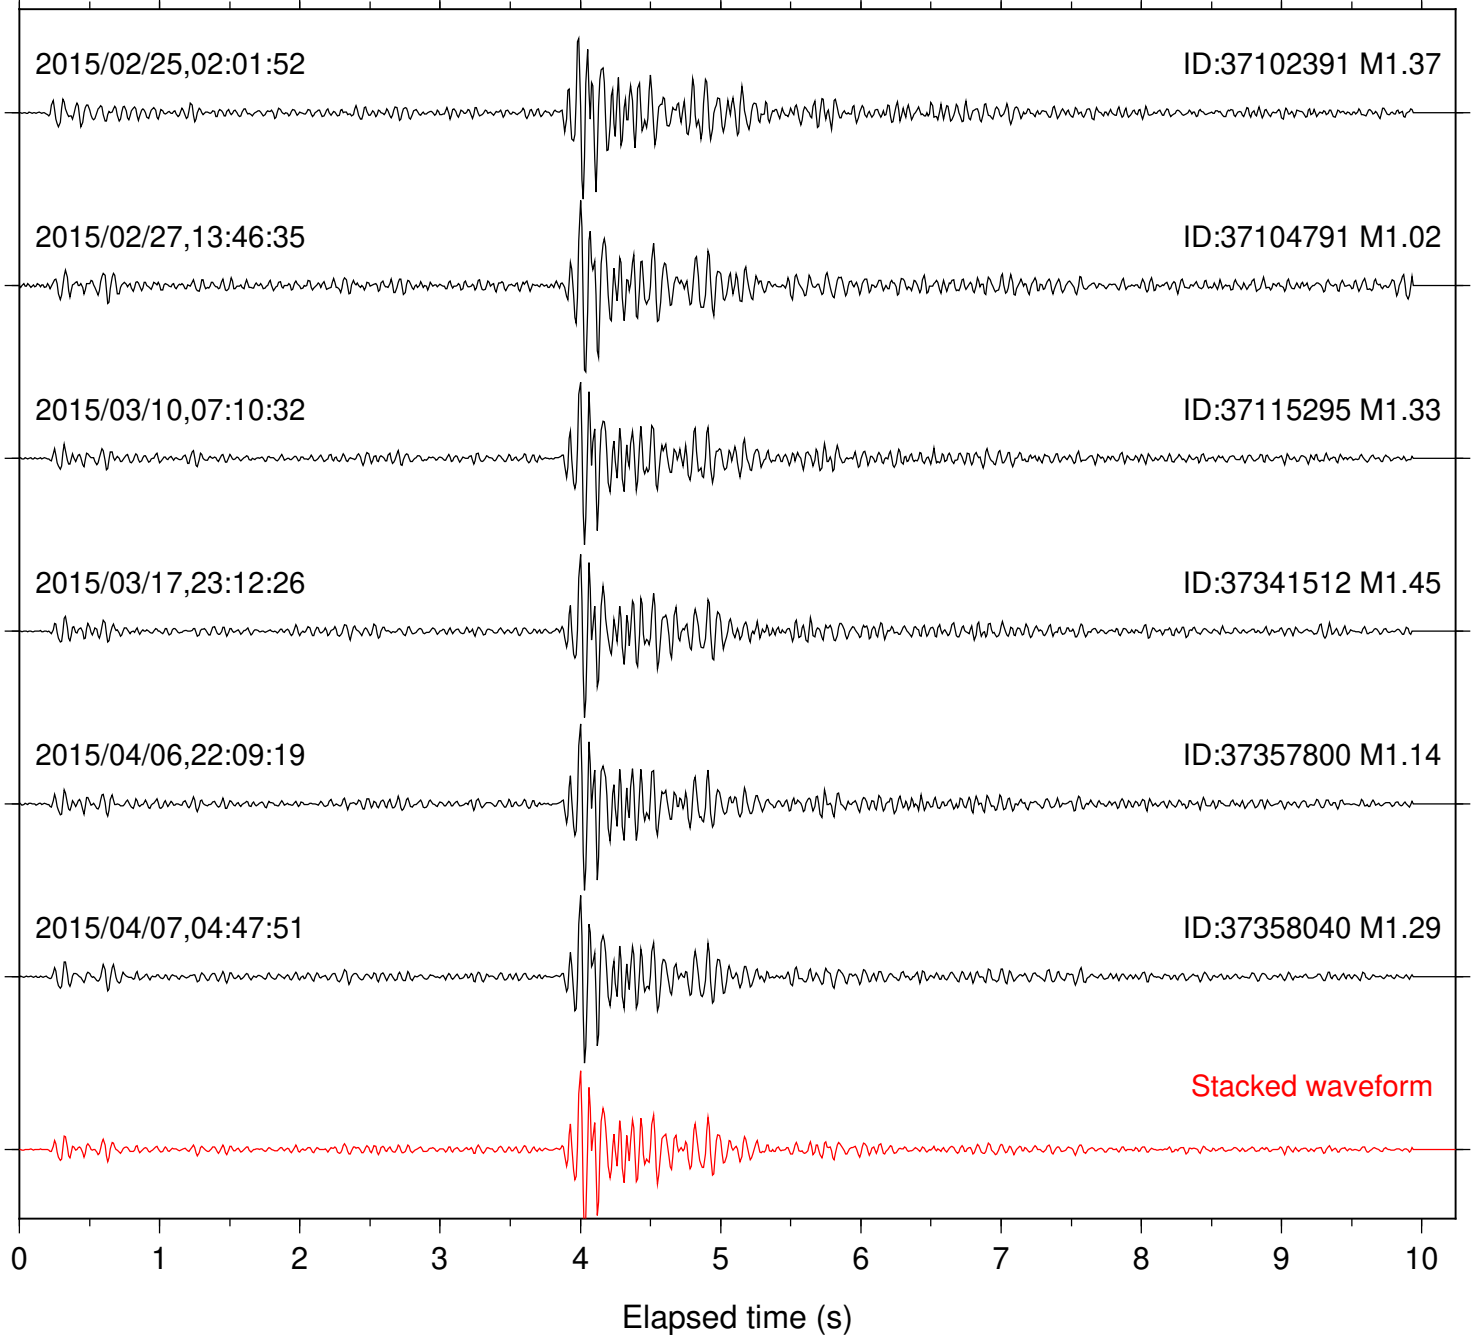

Station: PLM Com: HHZ

Focal depth: 7.89 km

Station: RDM Com: HHZ

Focal depth: 7.89 km

Station: SND Com: HHZ

Focal depth: 8.02 km

Station: TOR Com: HHZ

Focal depth: 7.85 km