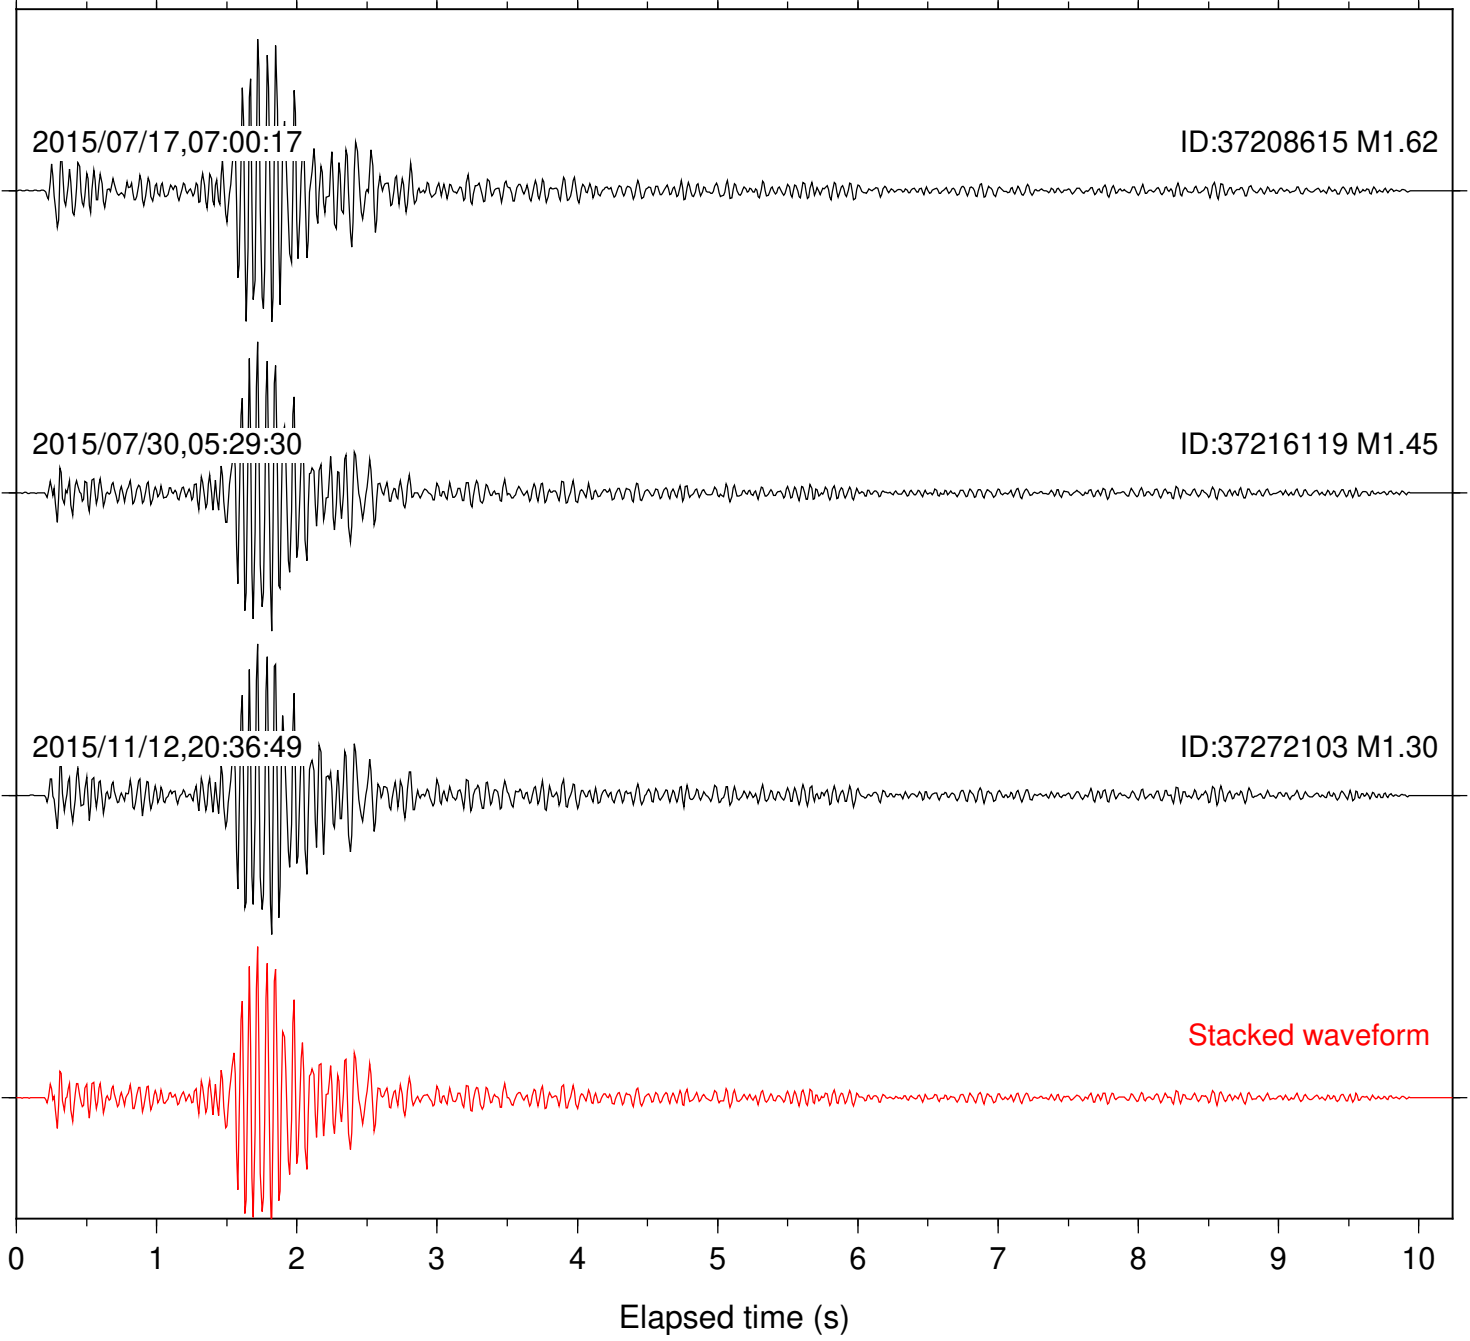

Station: POB2 Com: HHZ

Focal depth: 8.23 km

Station: RDM Com: HHZ

Focal depth: 8.23 km

Station: RRSP Com: HHZ

Focal depth: 8.23 km

Station: SND Com: HHZ

Focal depth: 8.23 km