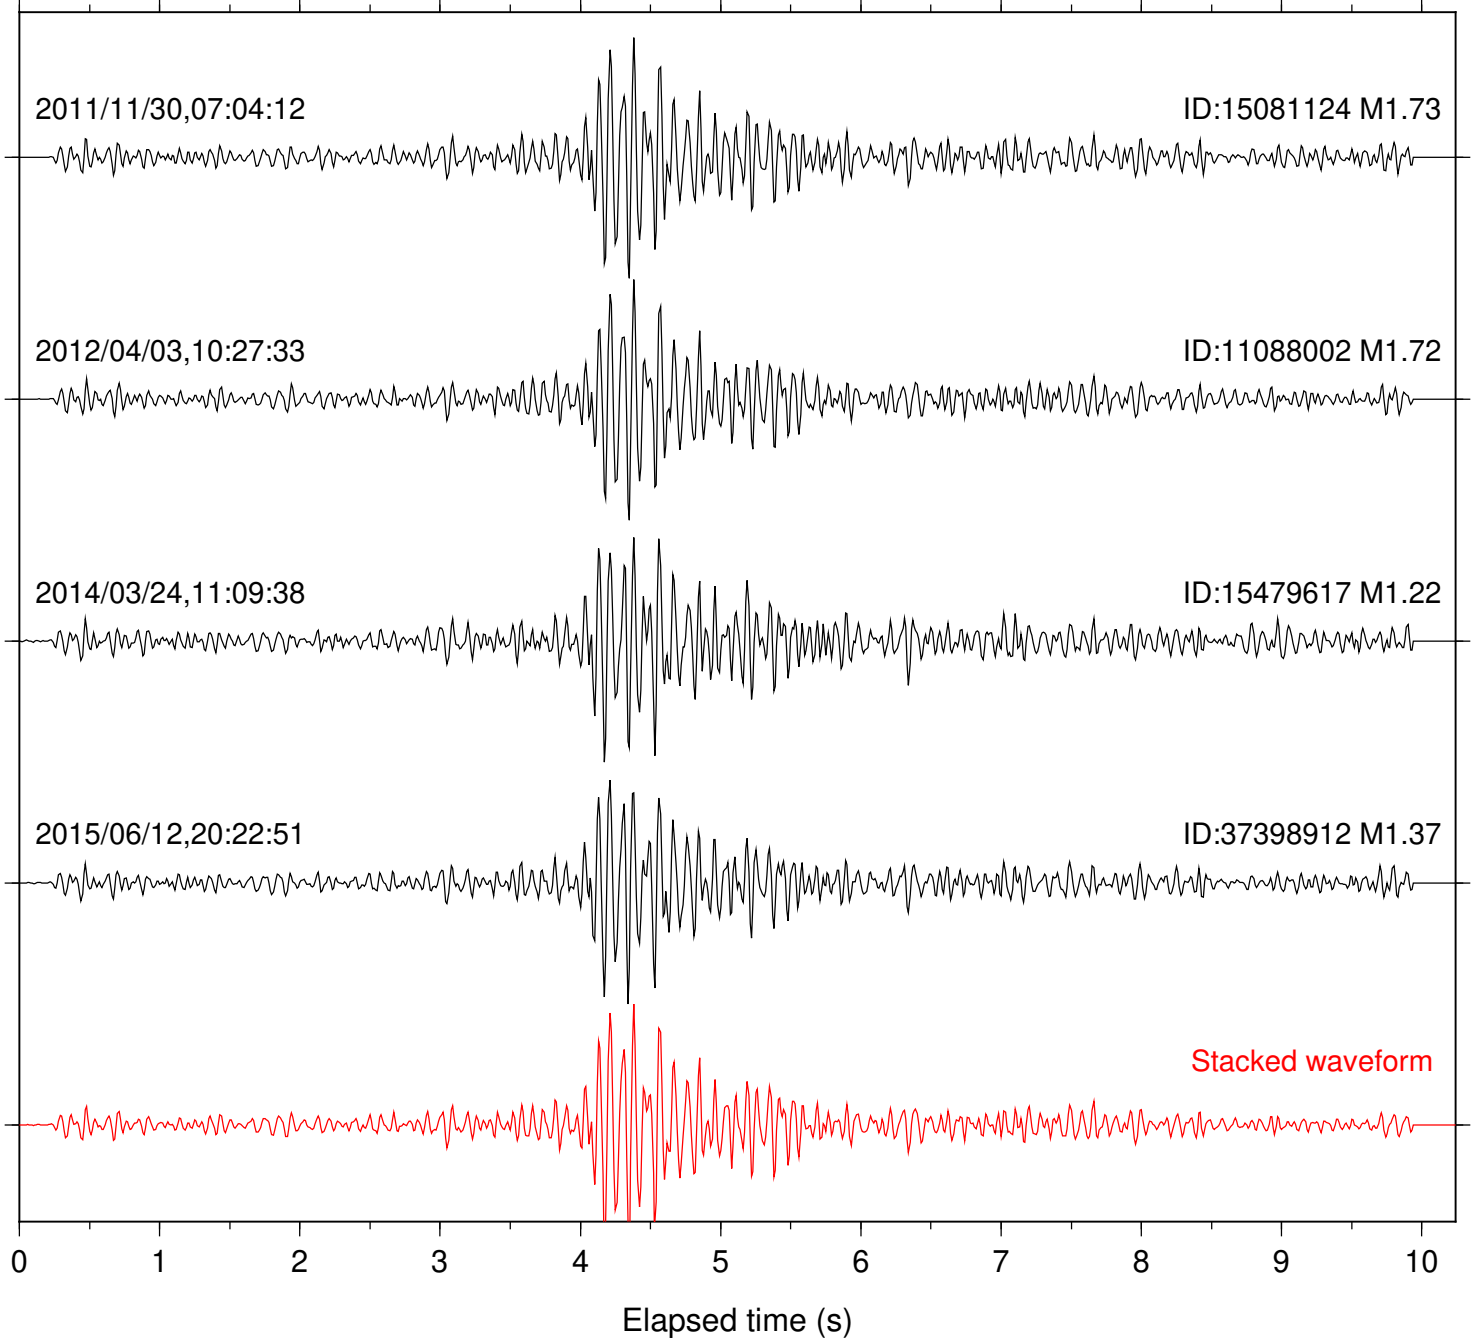

Station: B084 Com: EHZ

Focal depth: 9.58 km