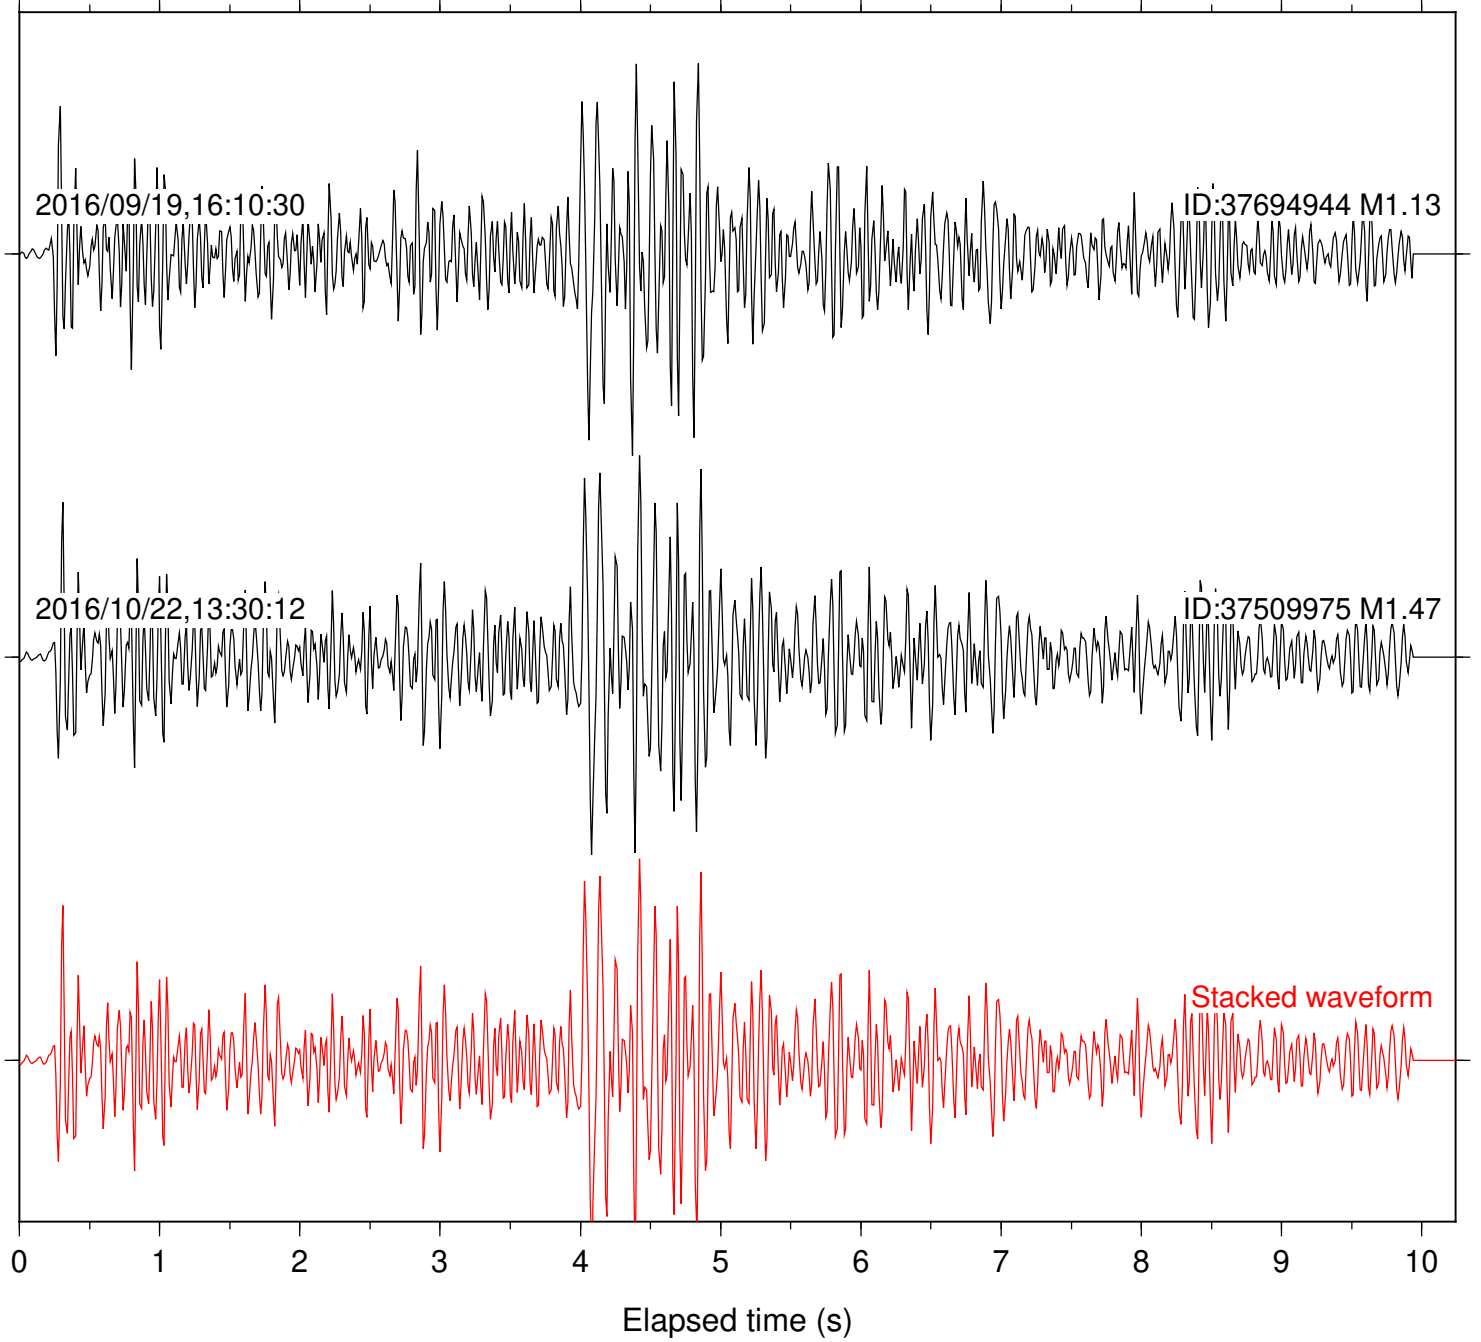

Station: HMT2 Com: HHZ

Focal depth: 6.53 km