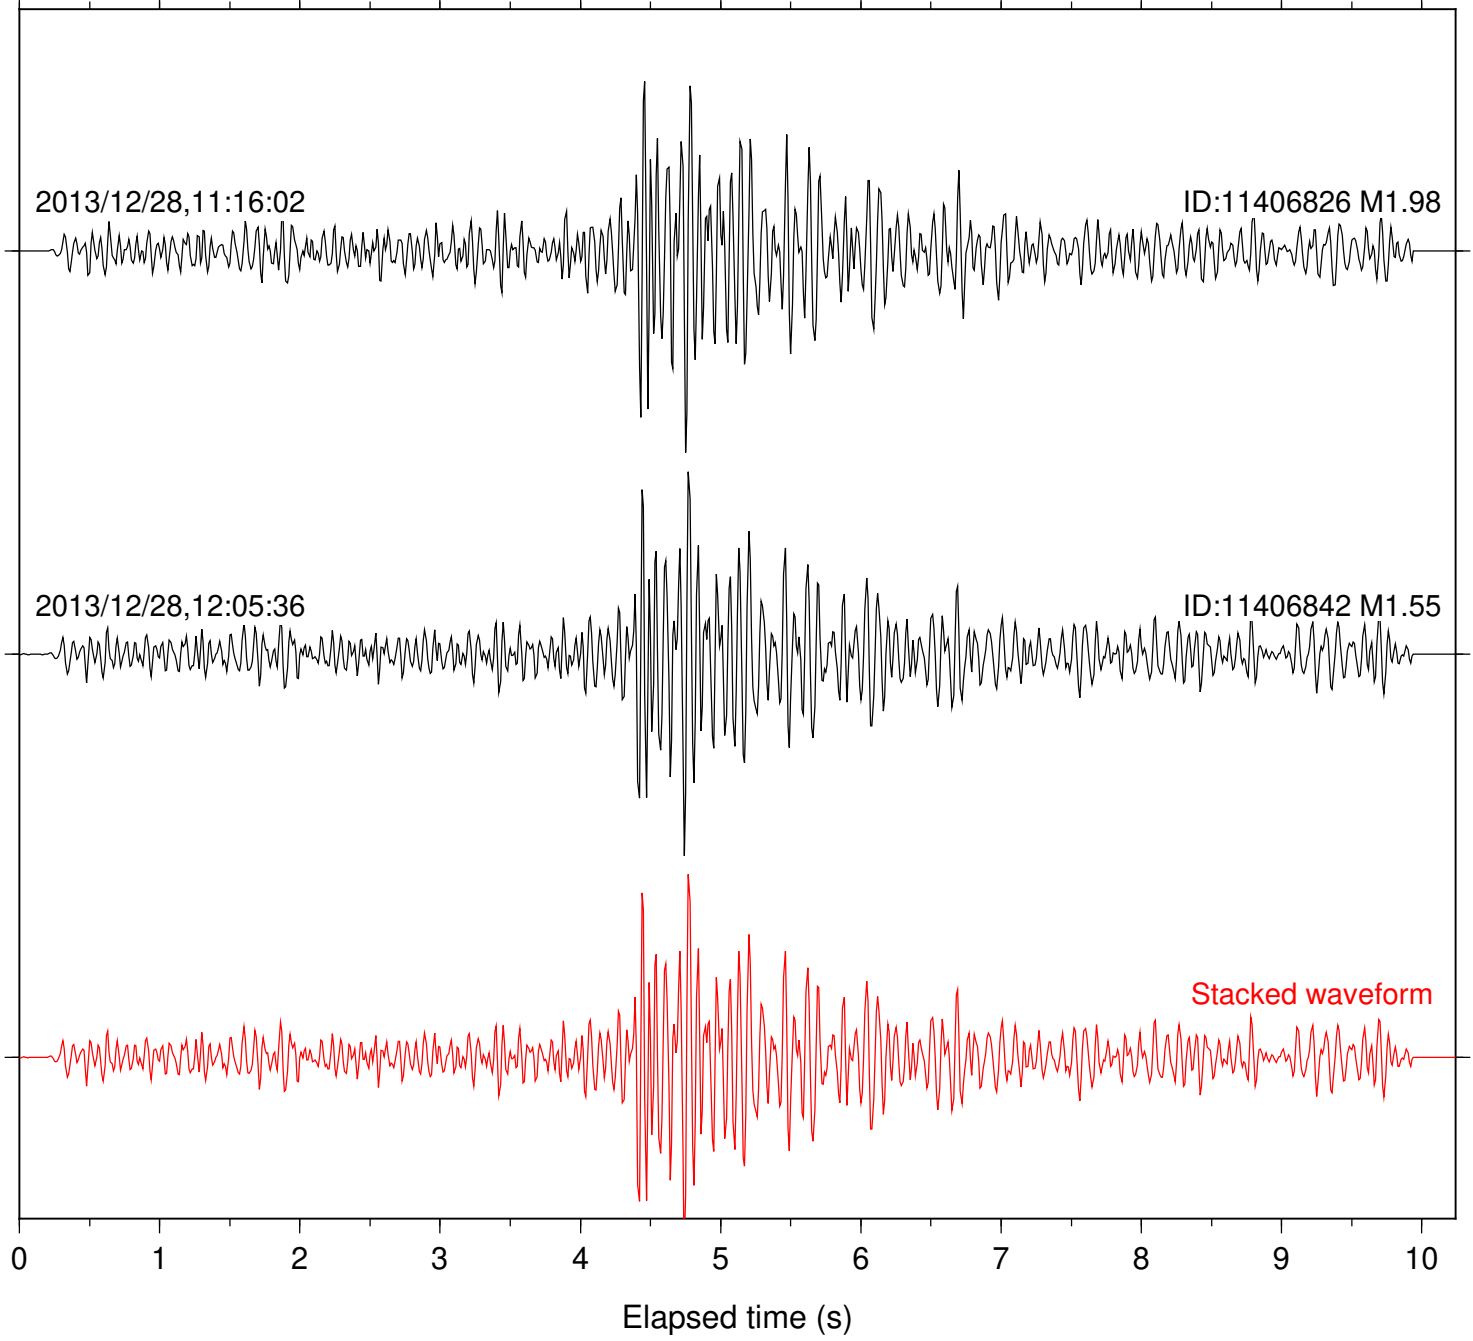

Station: B084 Com: EHZ

Focal depth: 16.63 km