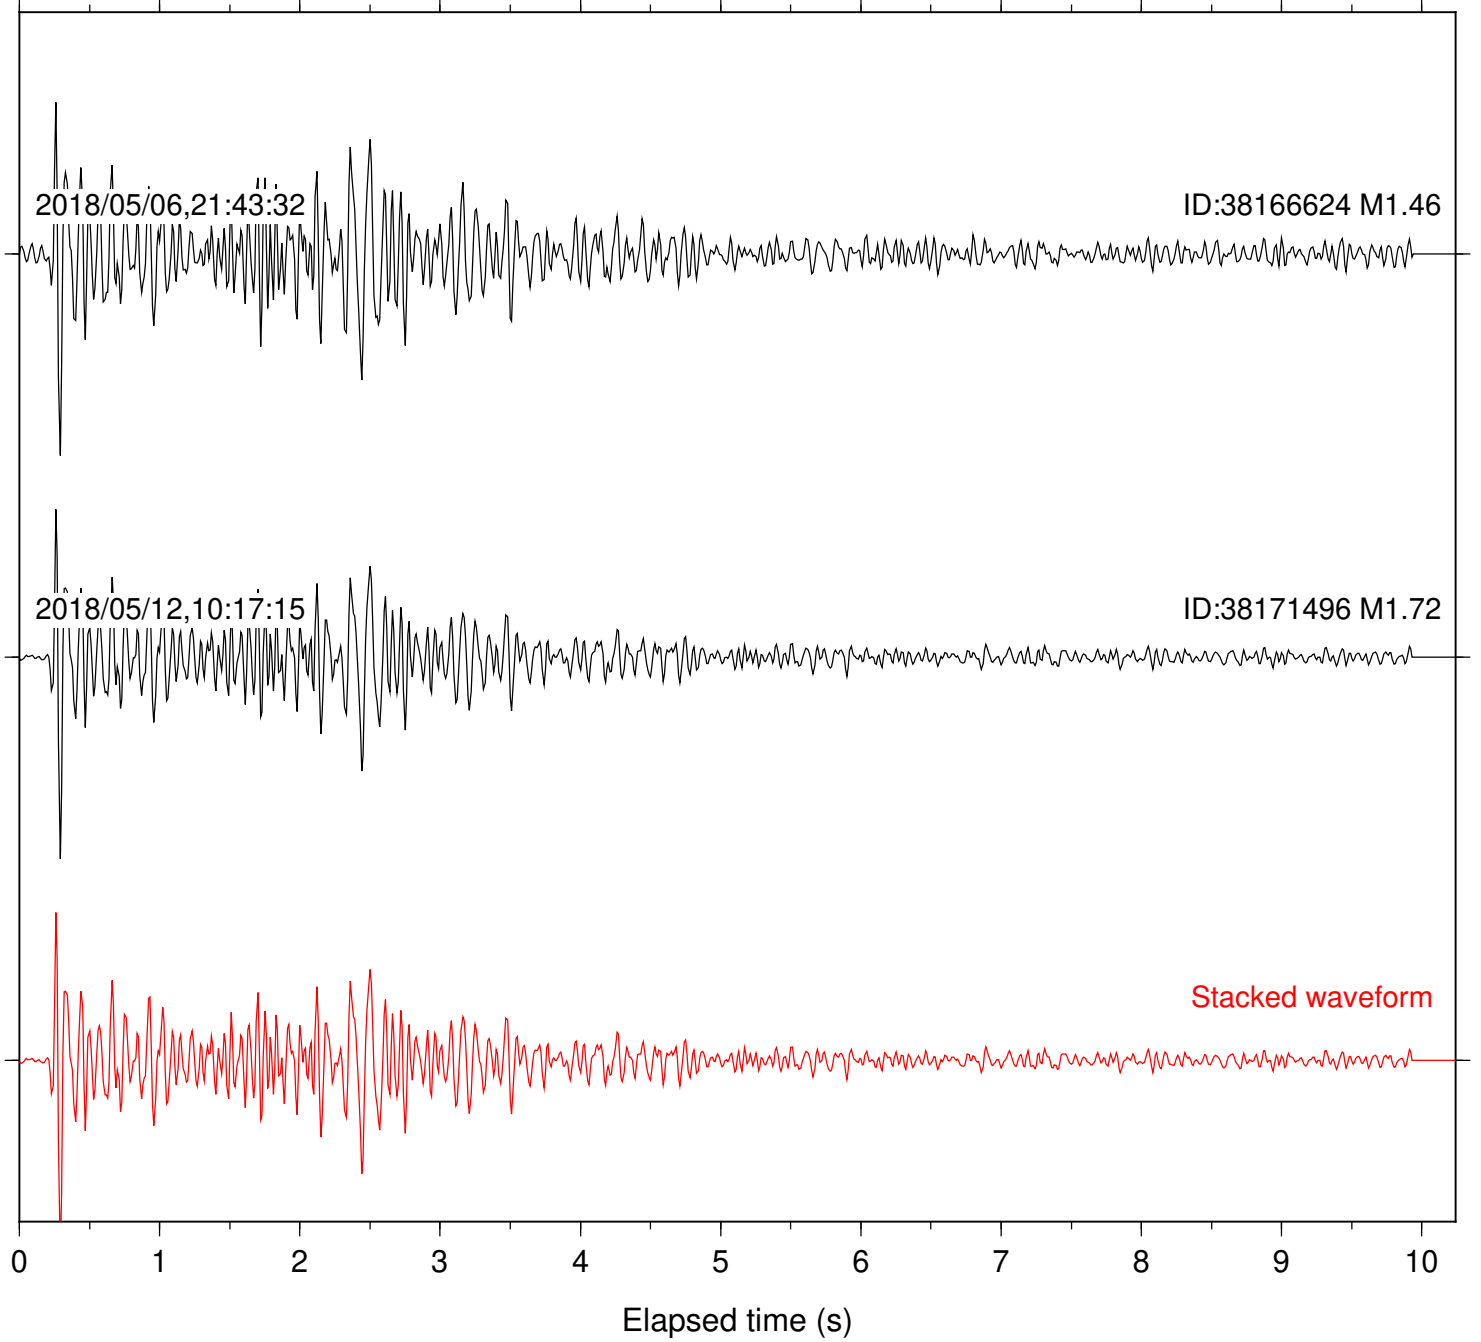

Station: WMC Com: HHZ

Focal depth: 6.70 km