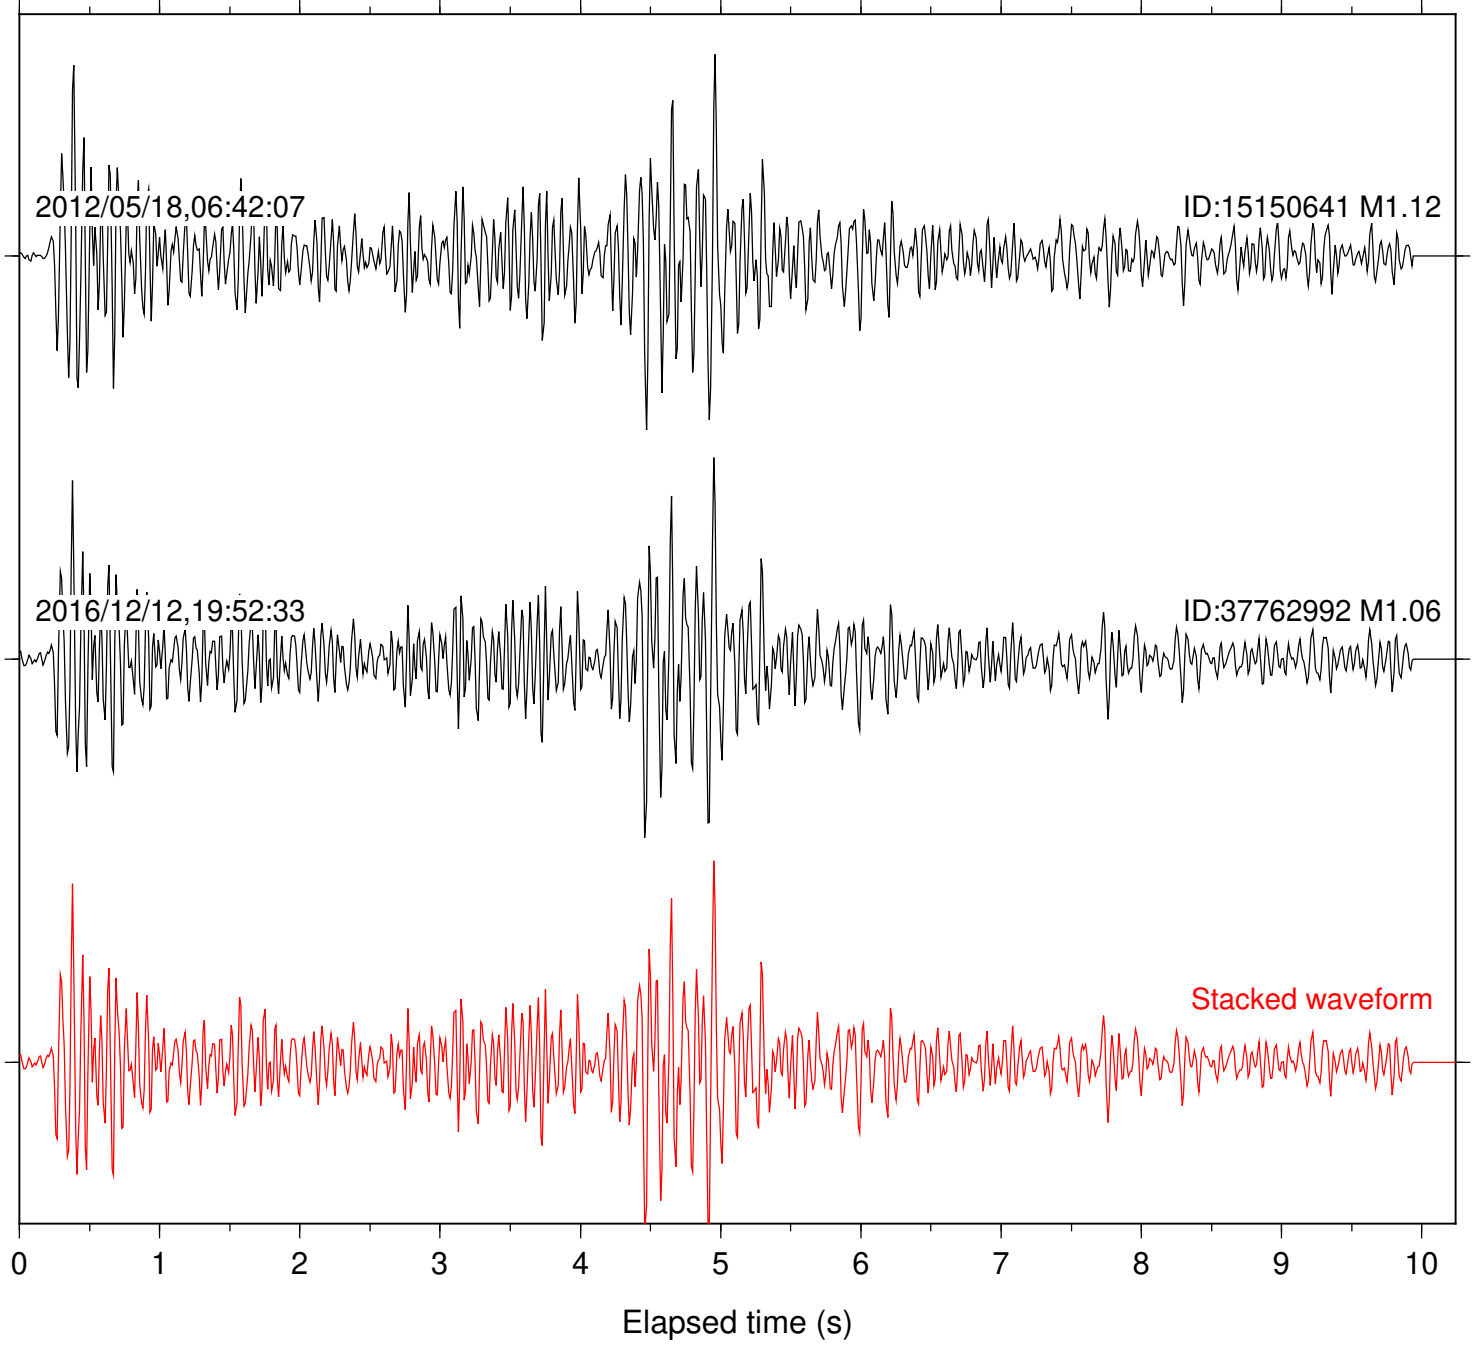

Station: B087 Com: EHZ

Focal depth: 7.78 km