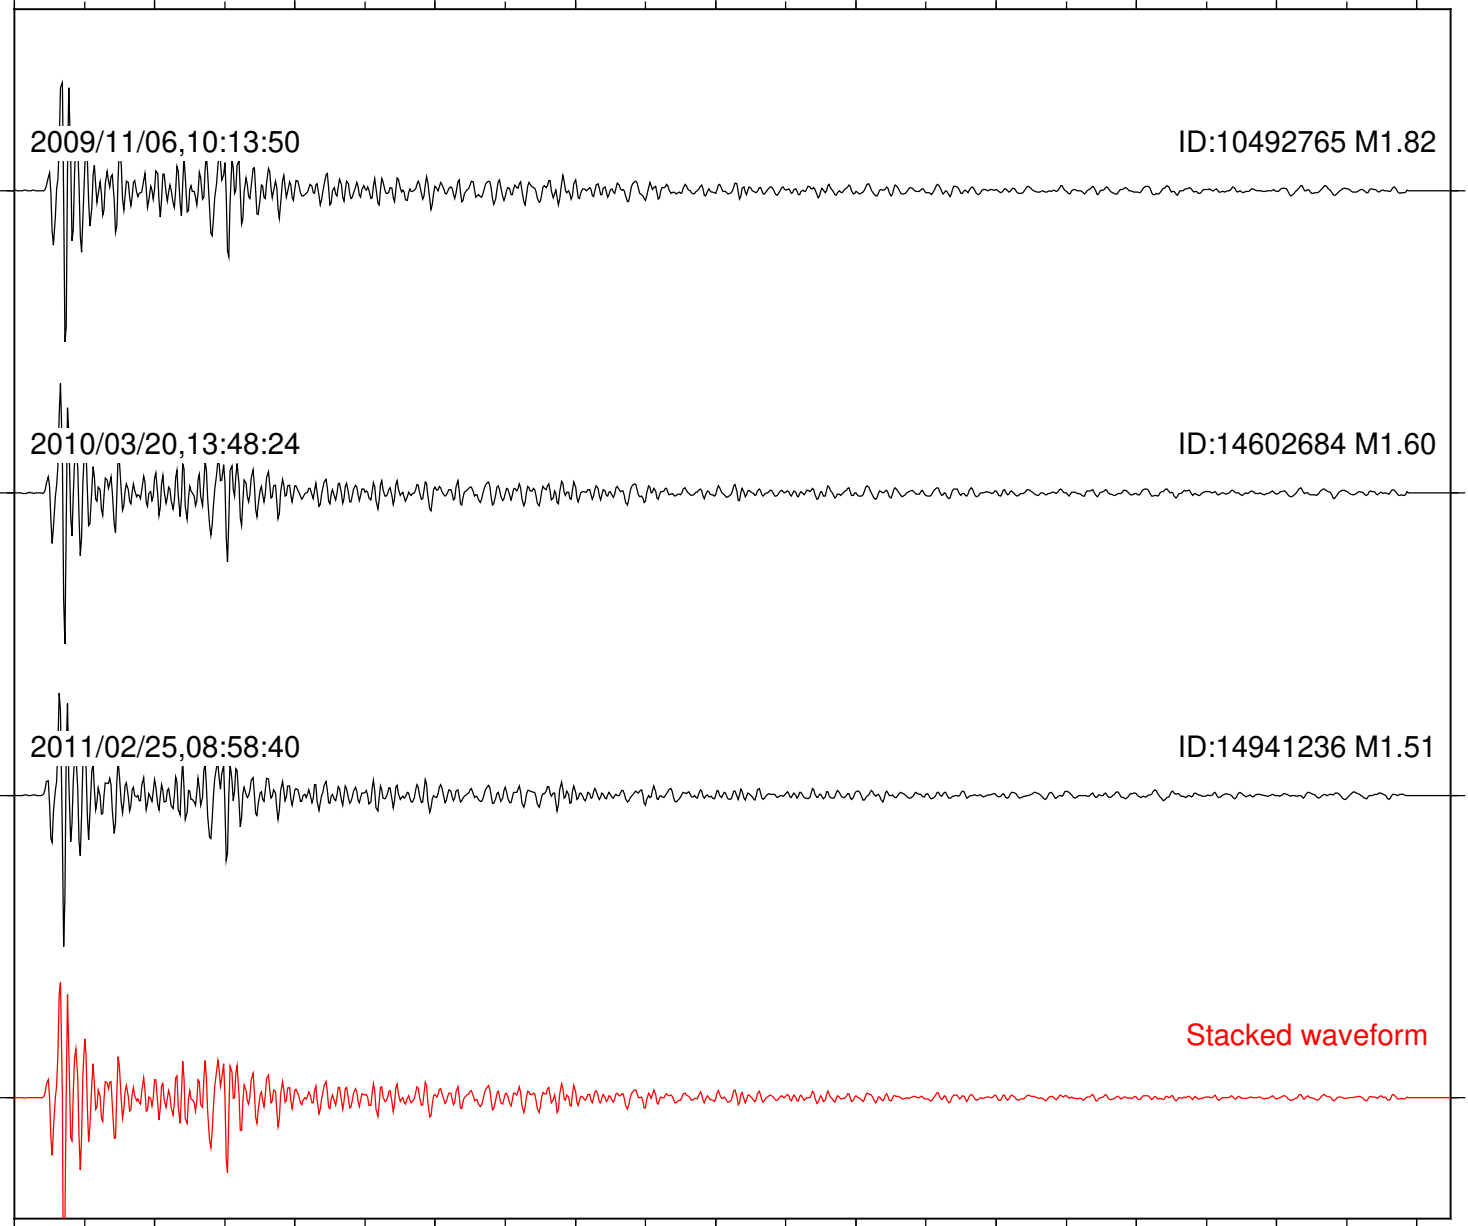

Station: WES Com: HHZ

Focal depth: 3.23 km

2009/11/06,10:13:50

ID:10492765 M1.82

2010/03/20,13:48:24

ID:14602684 M1.60

2011/02/25,08:58:40

ID:14941236 M1.51

Stacked waveform

0 1 2 3 4 5 6 7 8 9 10

Elapsed time (s)