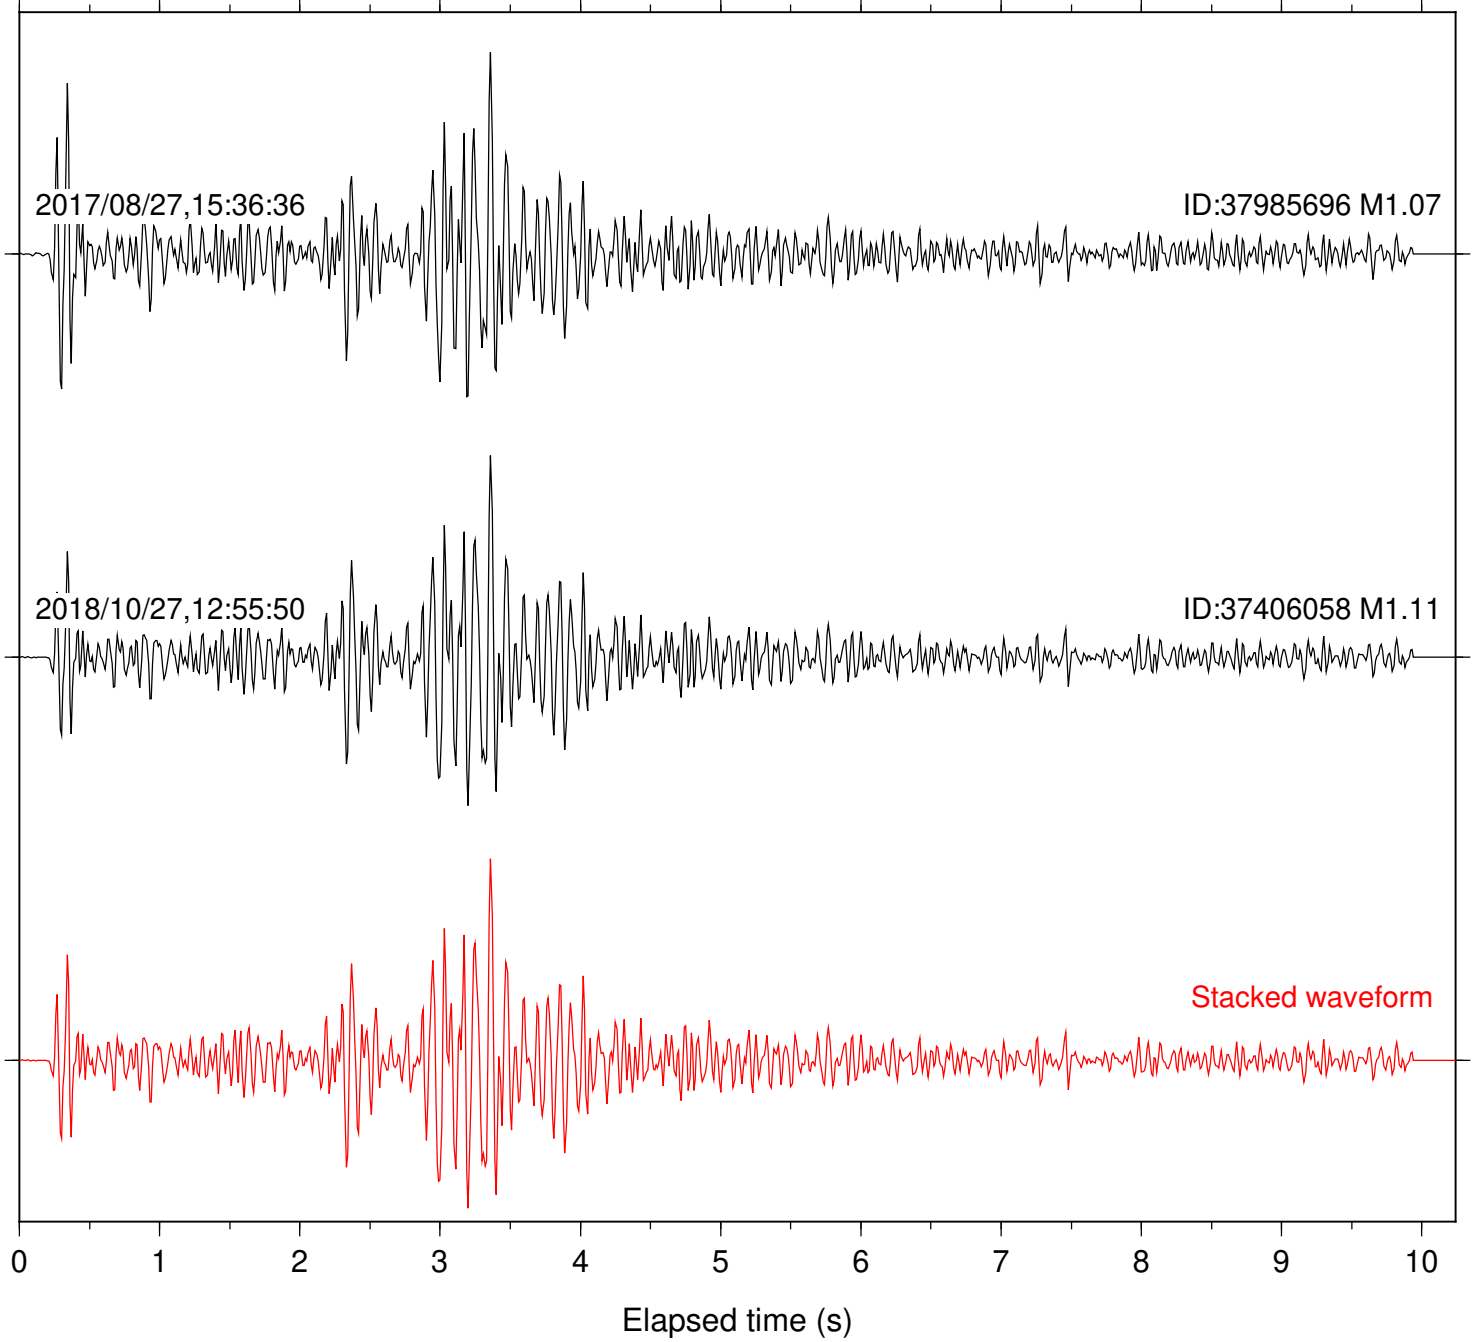

Station: B082 Com: EHZ

Focal depth: 4.99 km