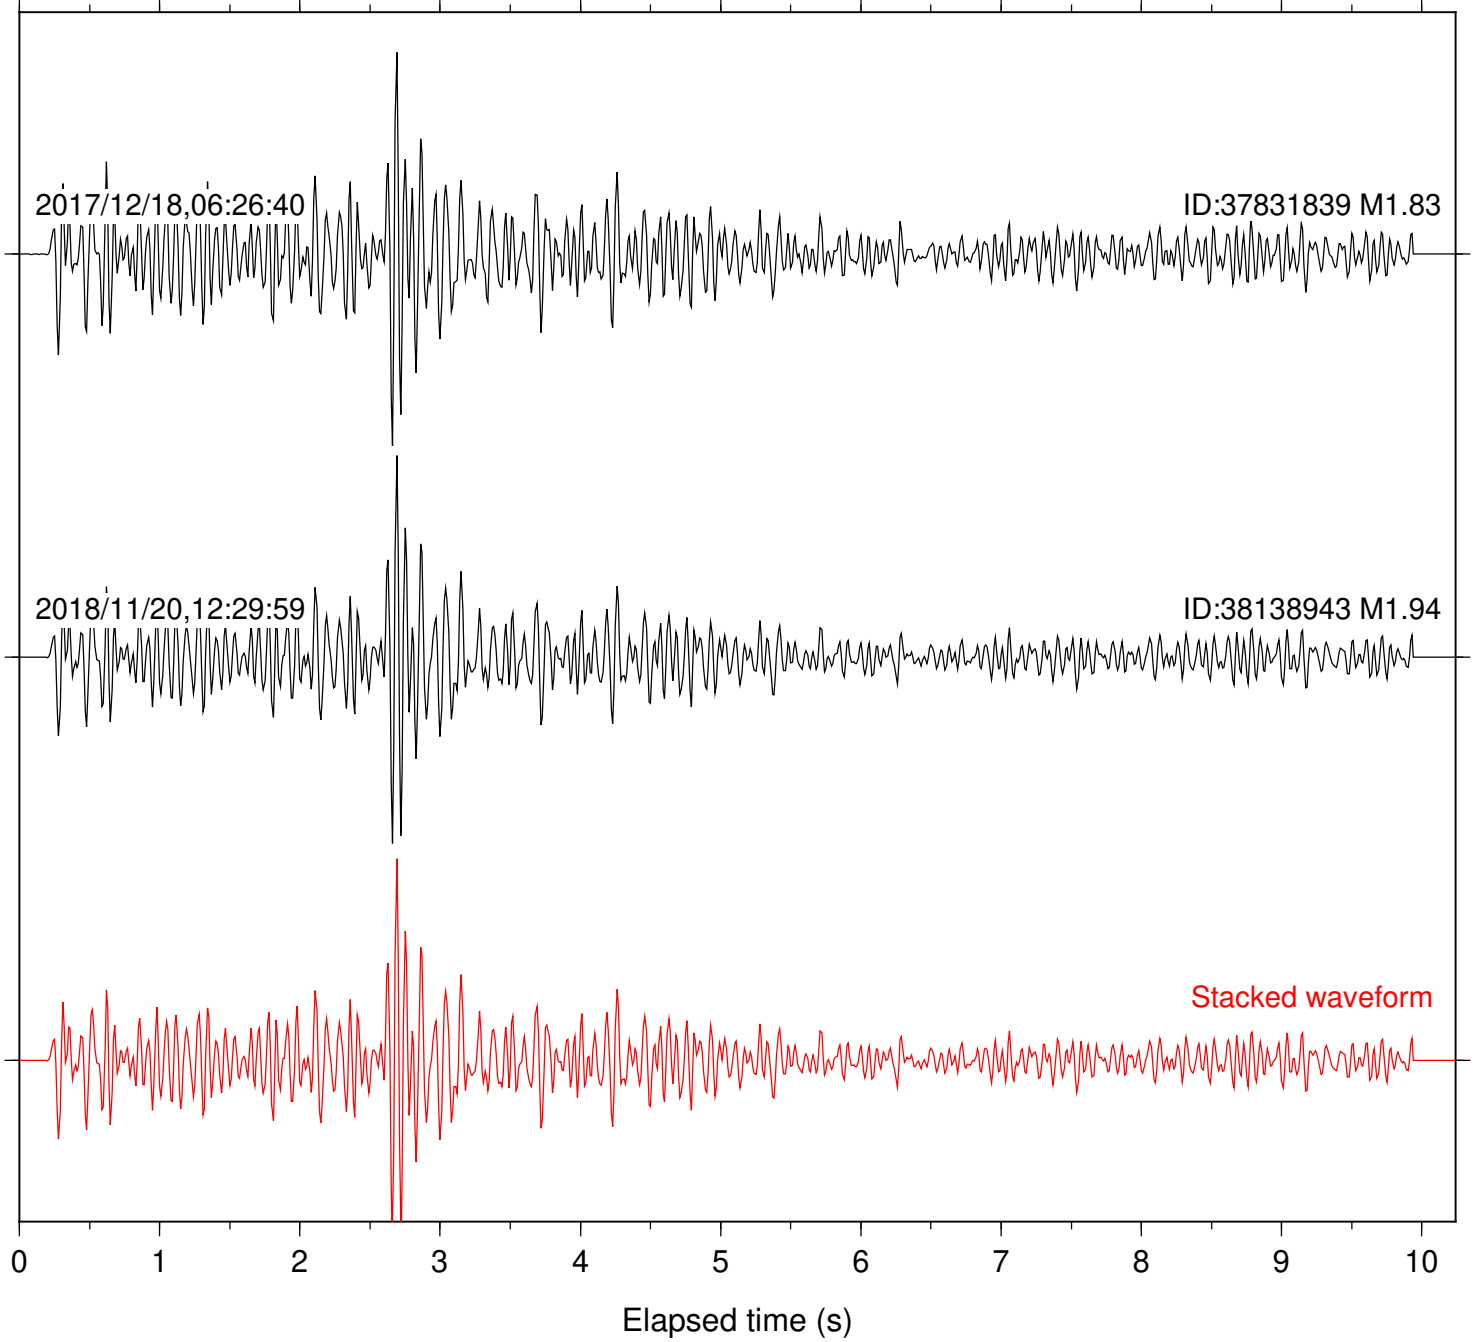

Station: B086 Com: EHZ

Focal depth: 3.00 km

Station: B087 Com: EHZ

Focal depth: 3.00 km

Station: B088 Com: EHZ

Focal depth: 3.00 km

Station: B093 Com: EHZ

Focal depth: 3.00 km