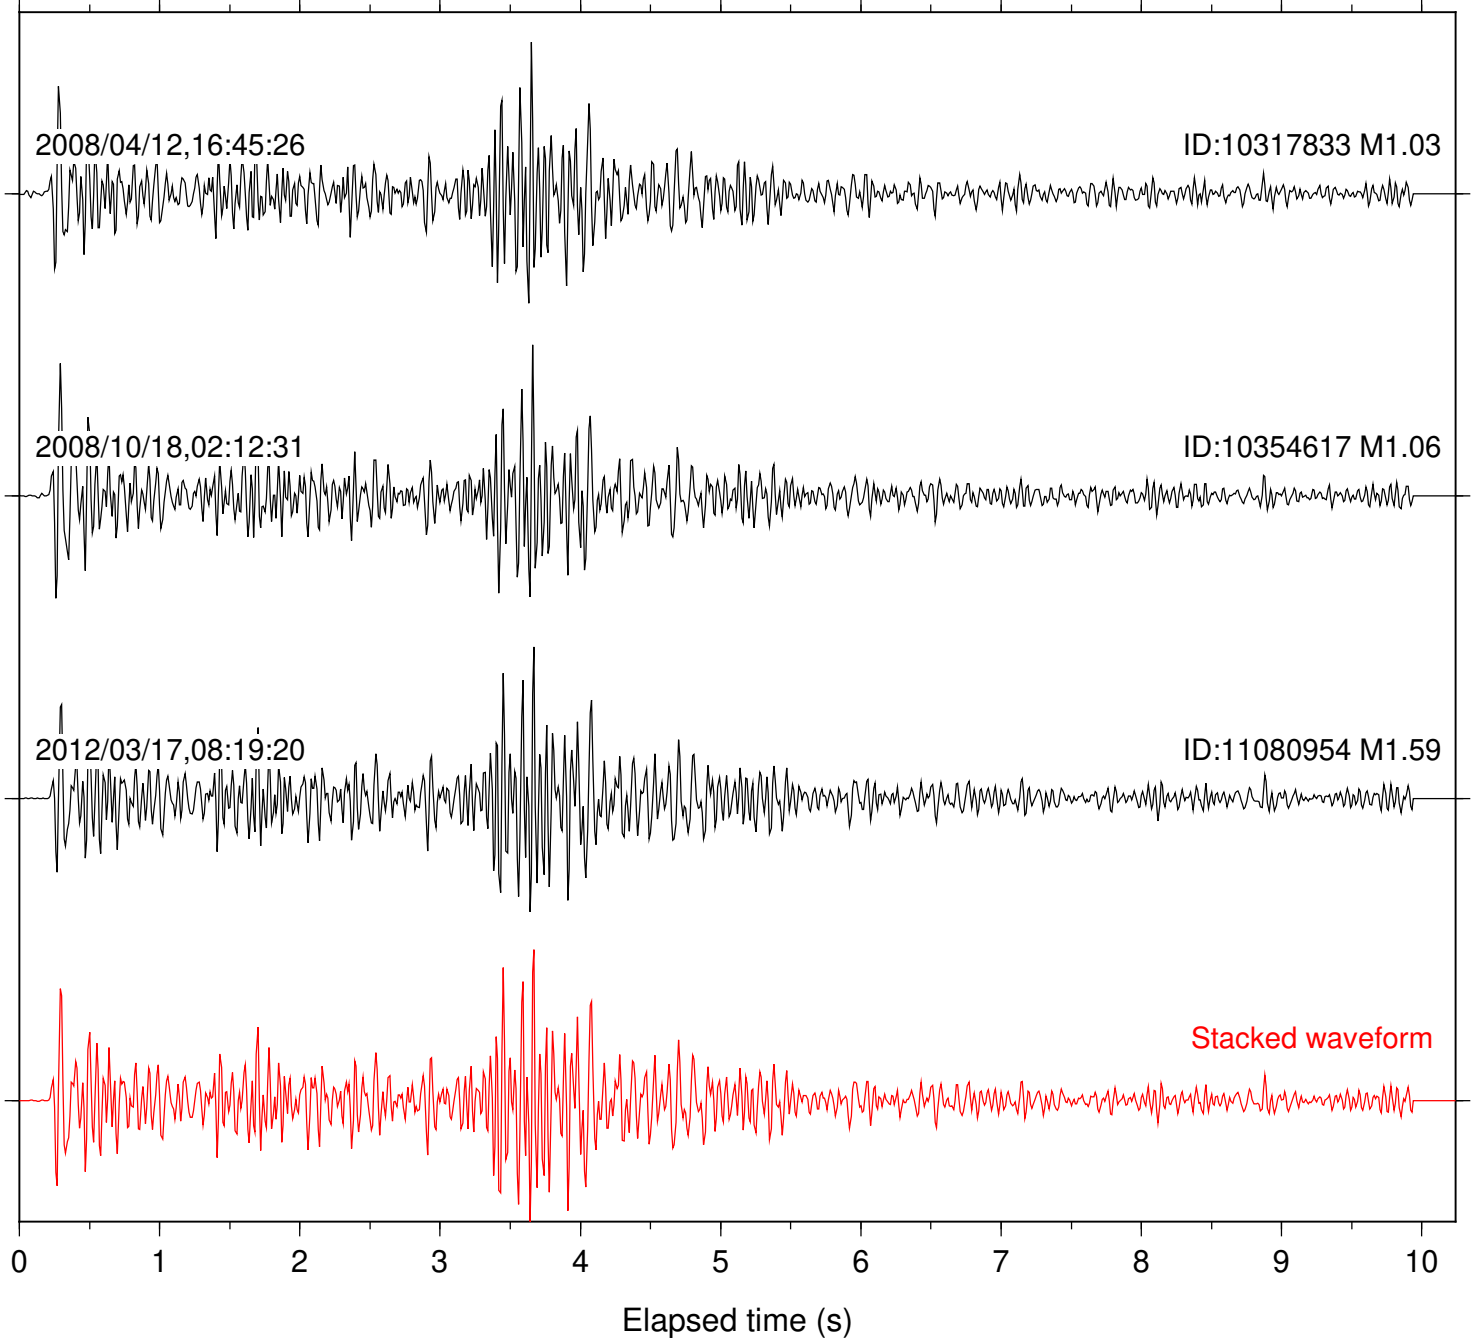

Station: B082 Com: EHZ

Focal depth: 16.48 km