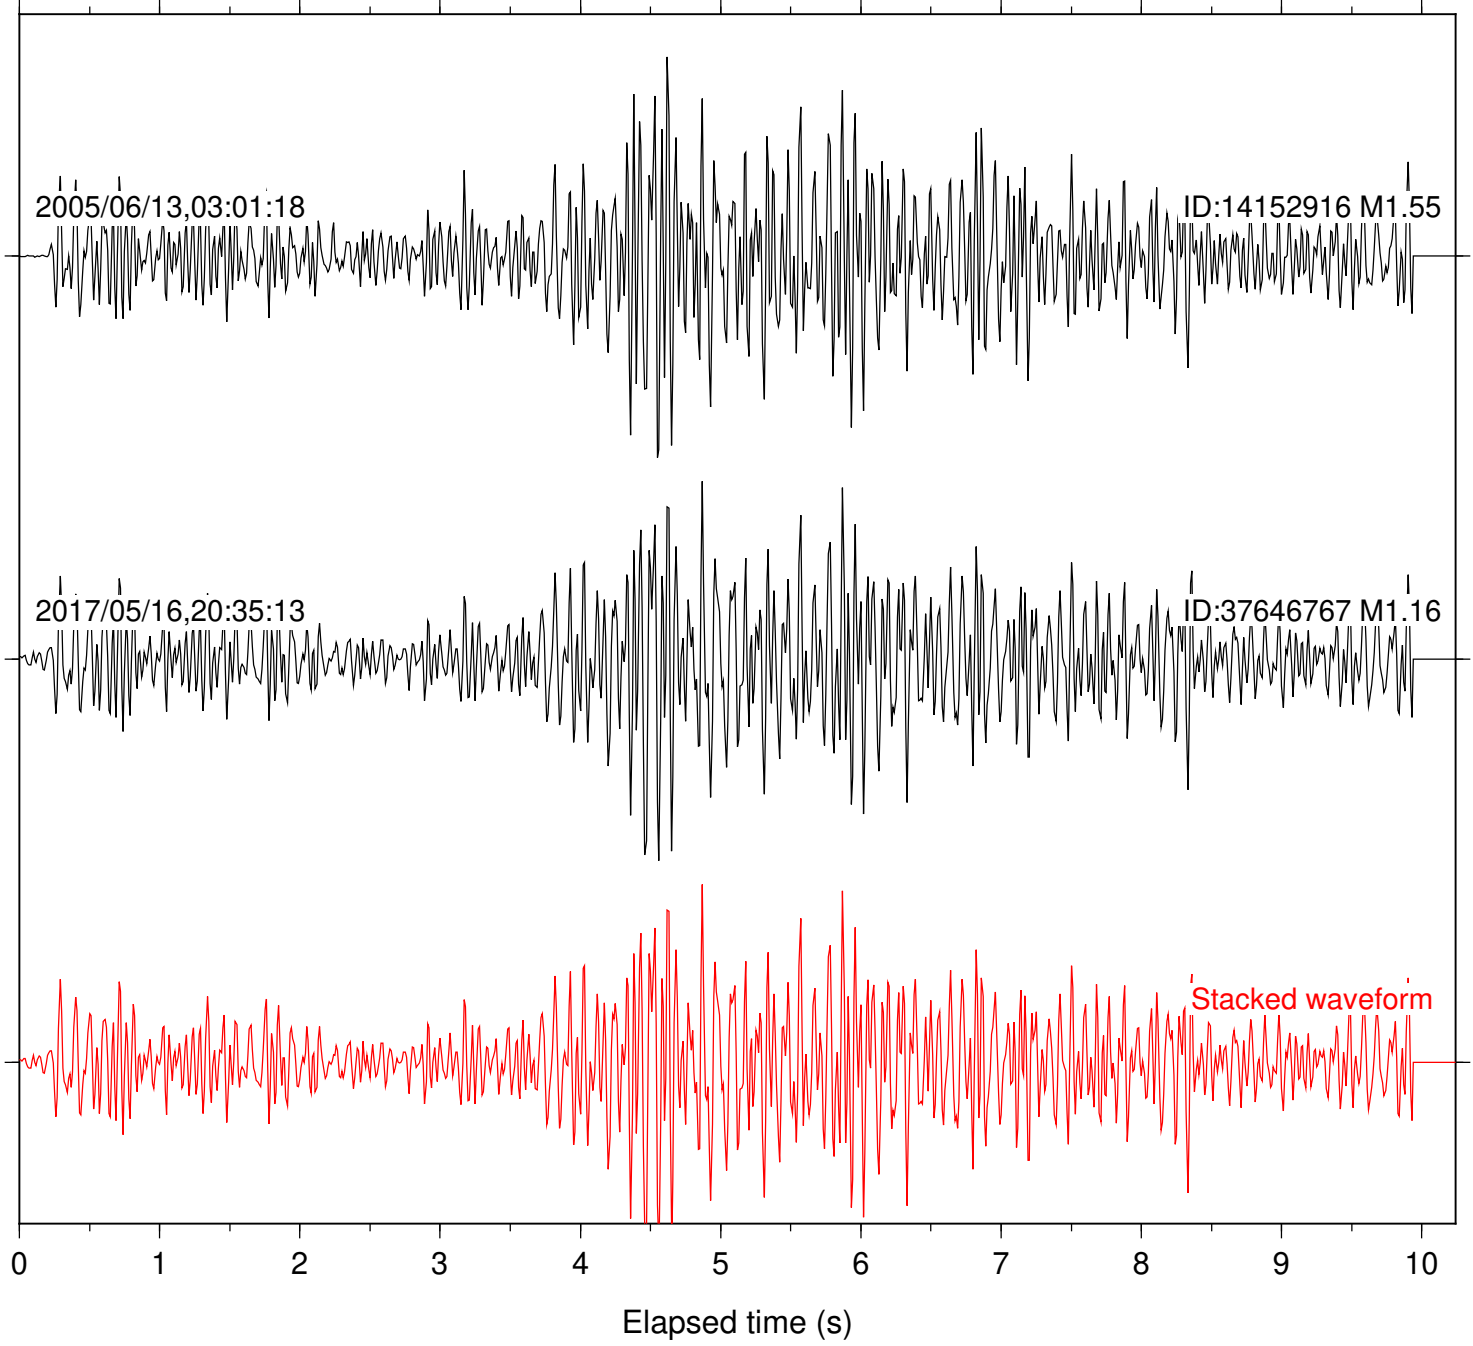

Station: BAC Com: EHZ

Focal depth: 13.62 km