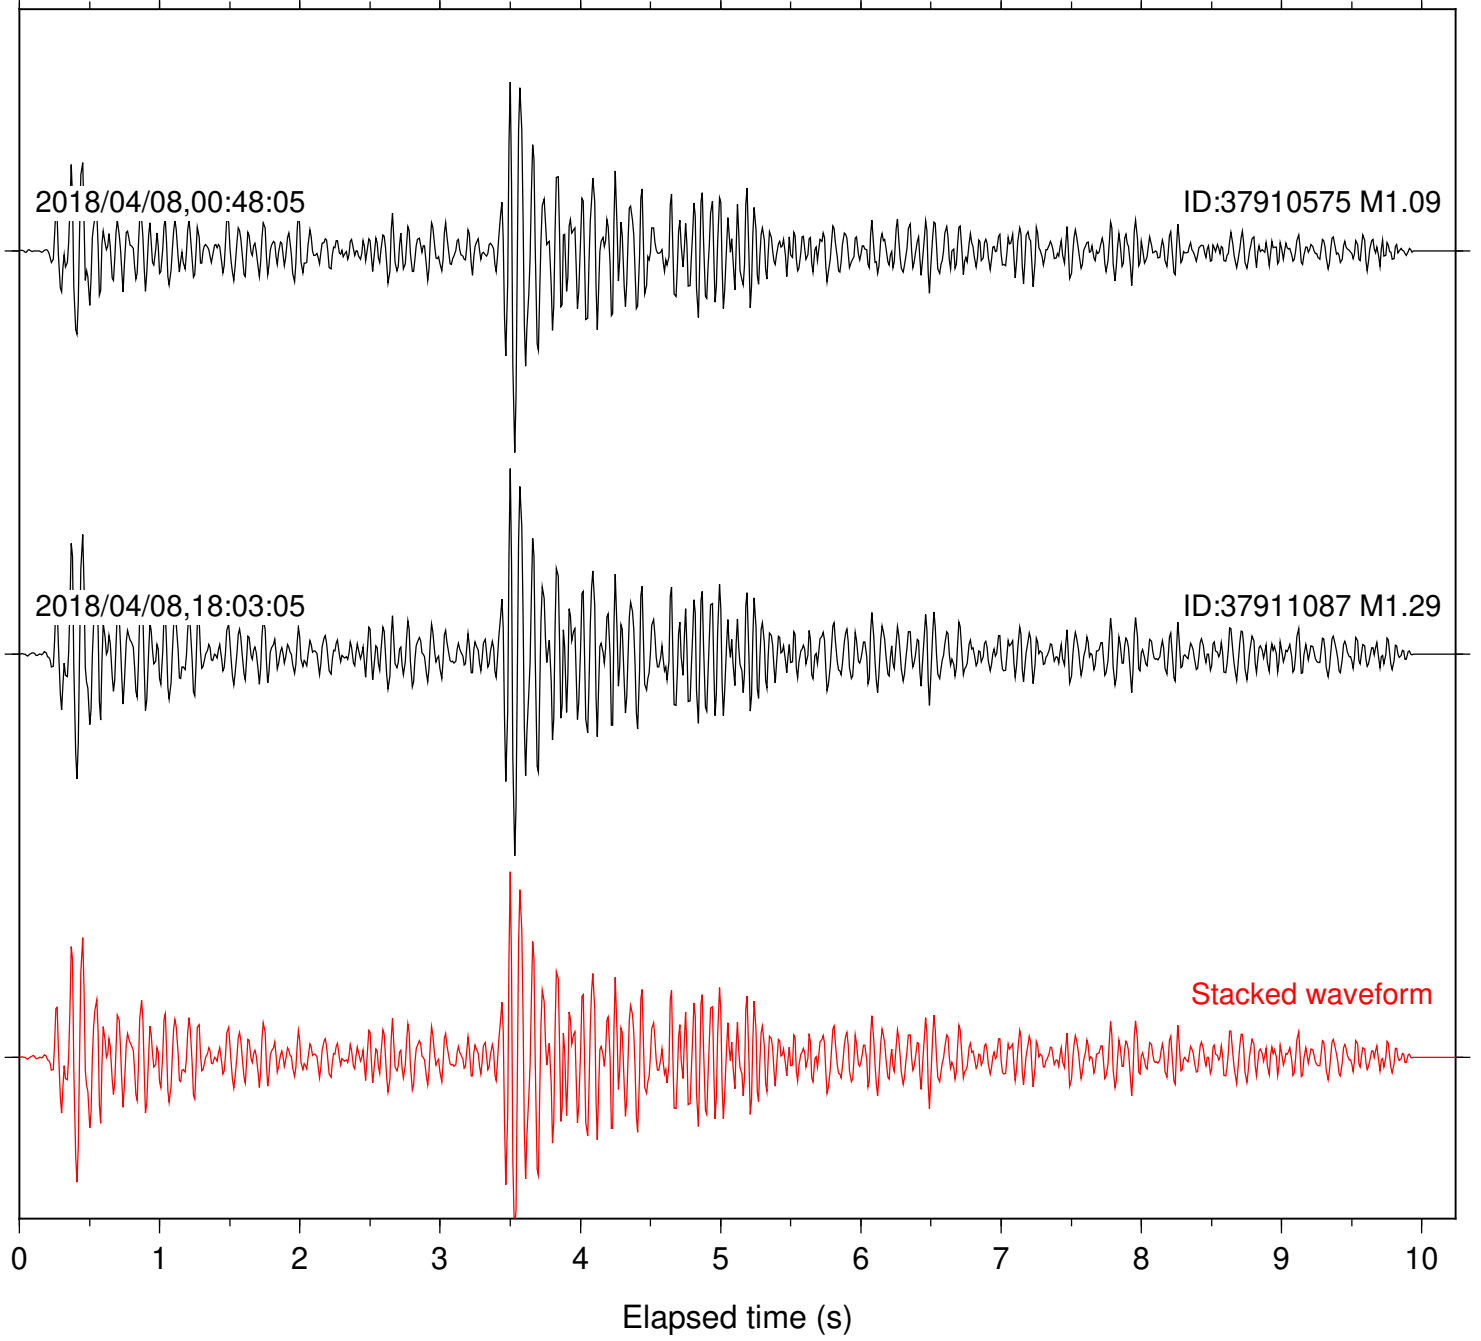

Station: KNW Com: HHZ

Focal depth: 6.37 km