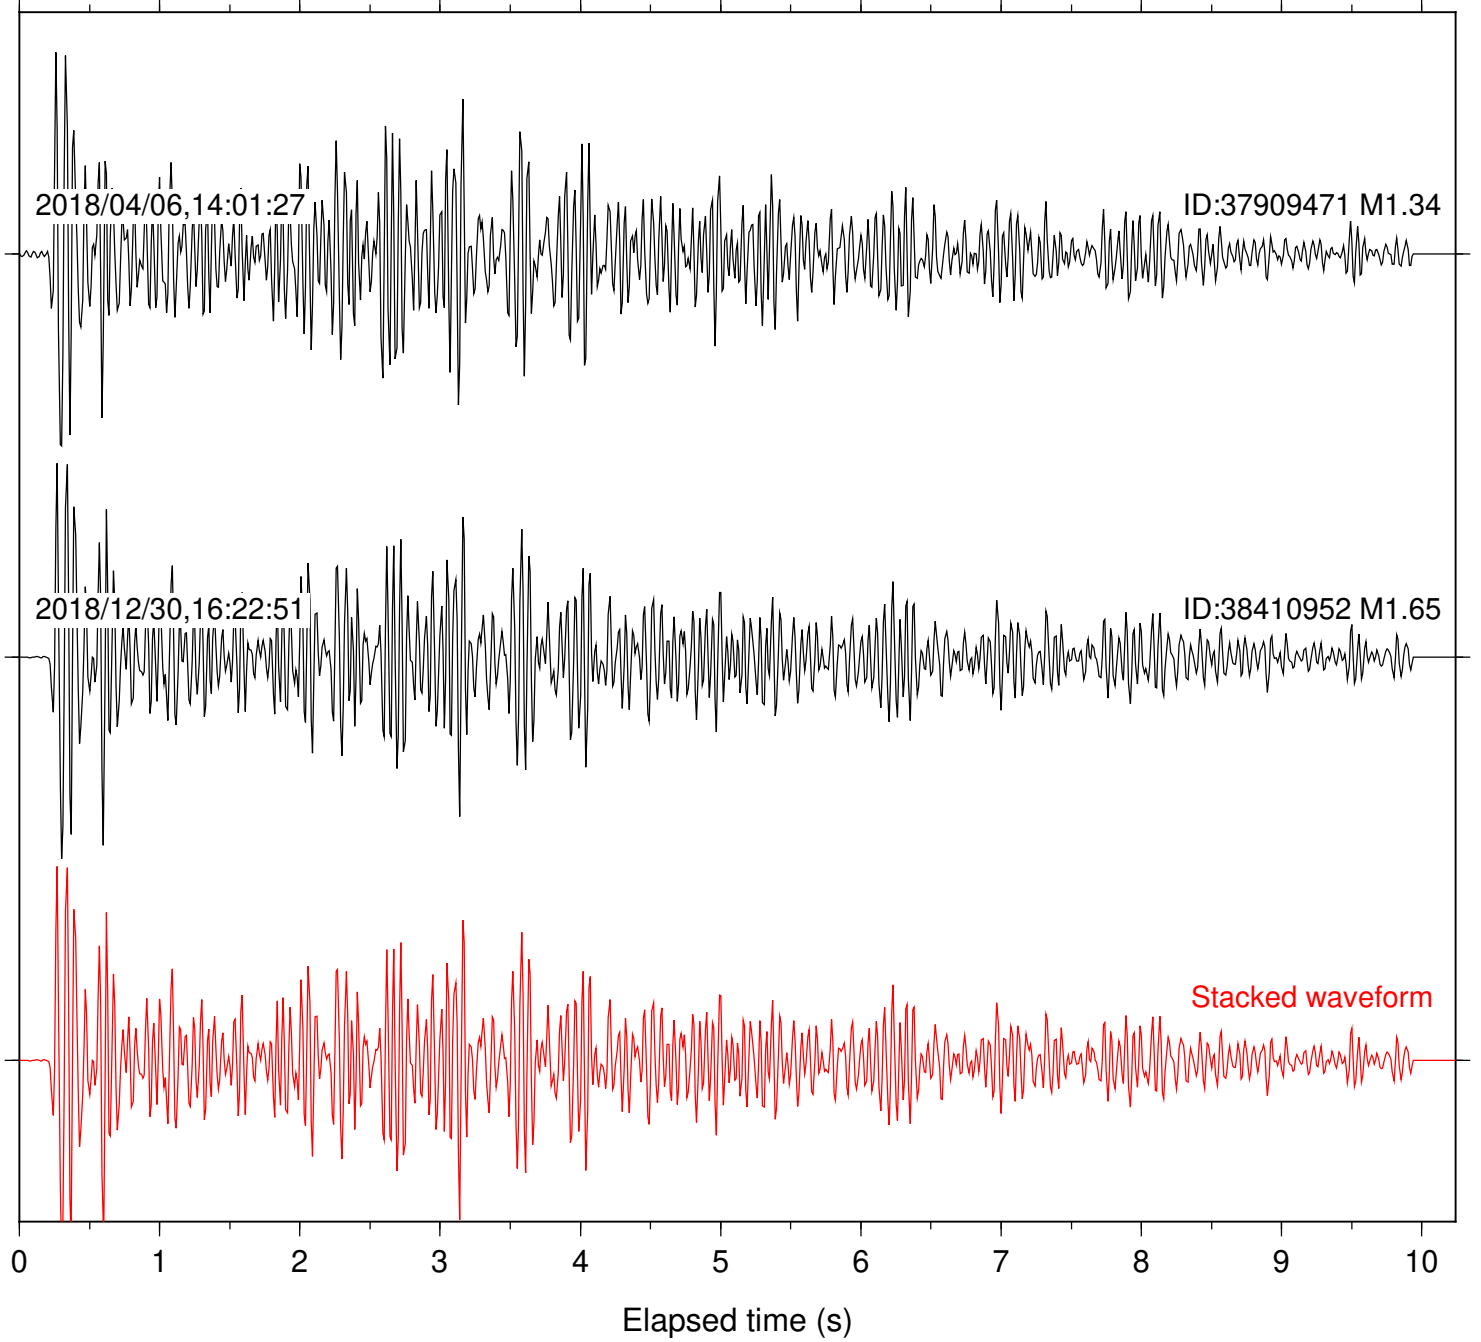

Station: PLM Com: HHZ

Focal depth: 5.27 km