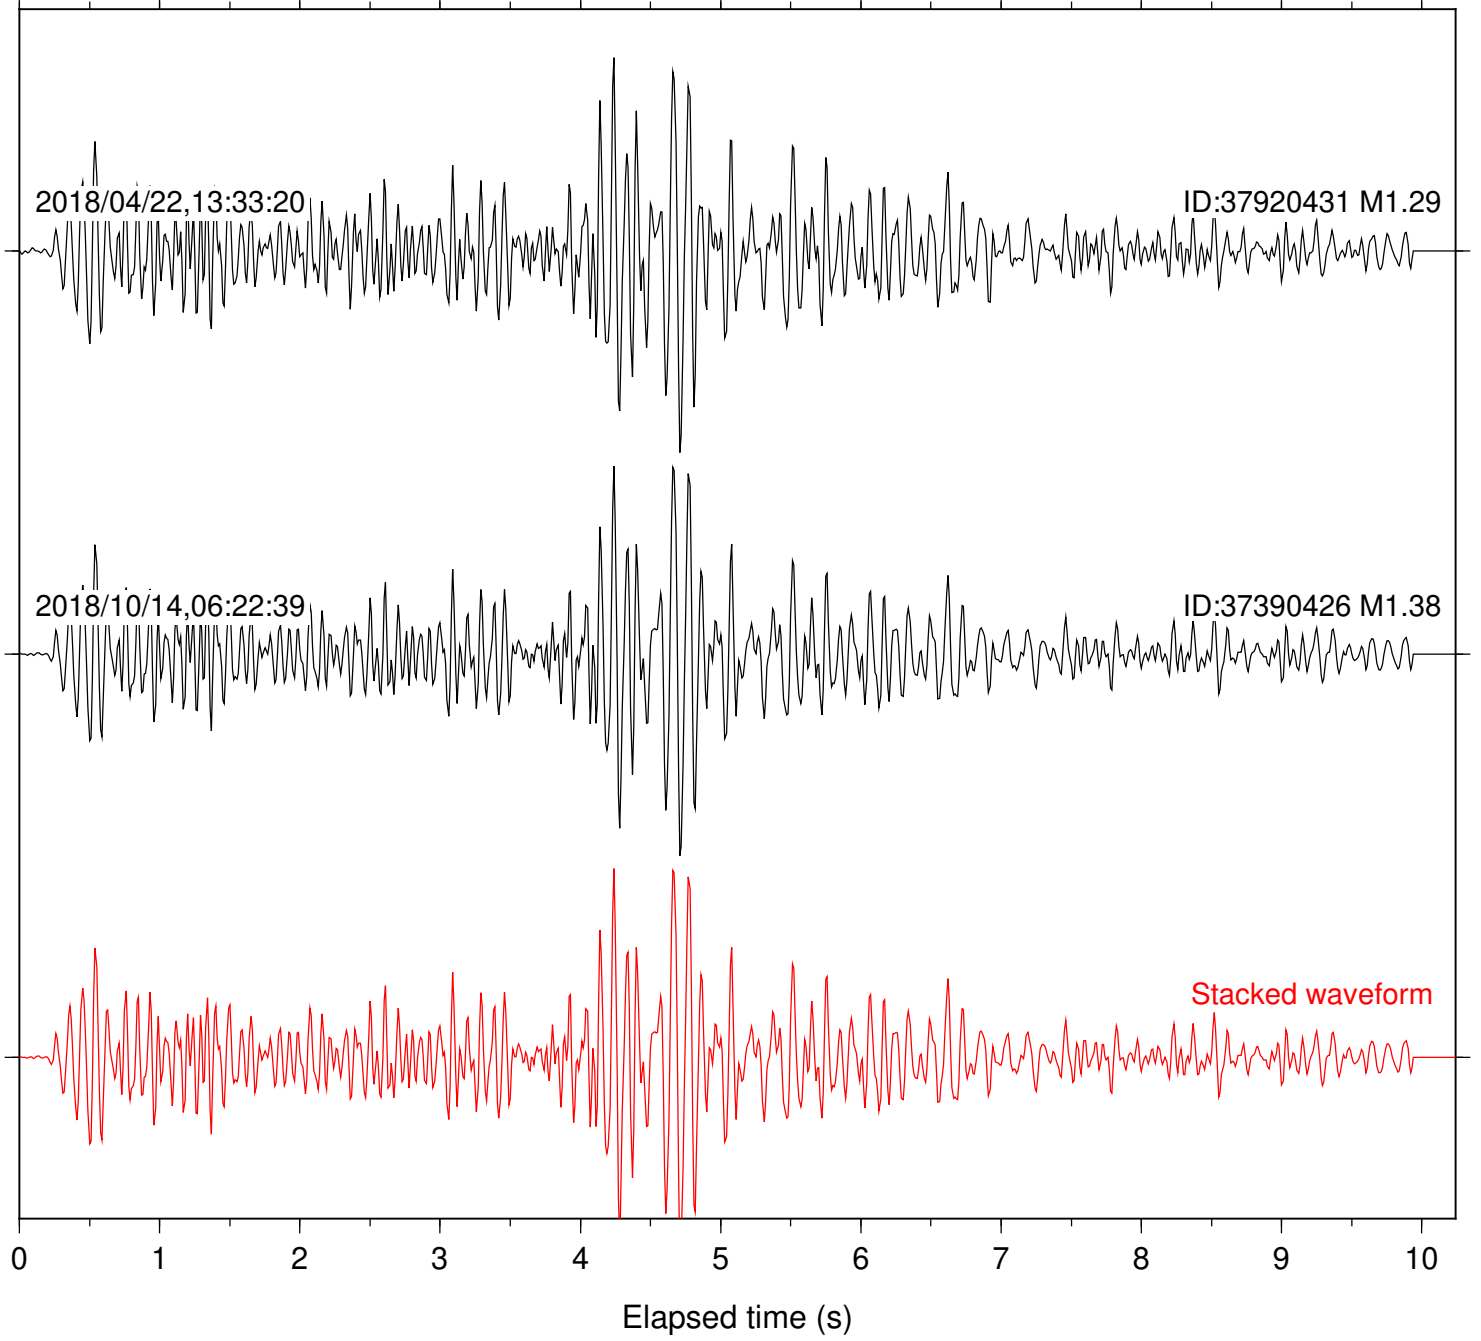

Station: LKH Com: HHZ

Focal depth: 5.11 km