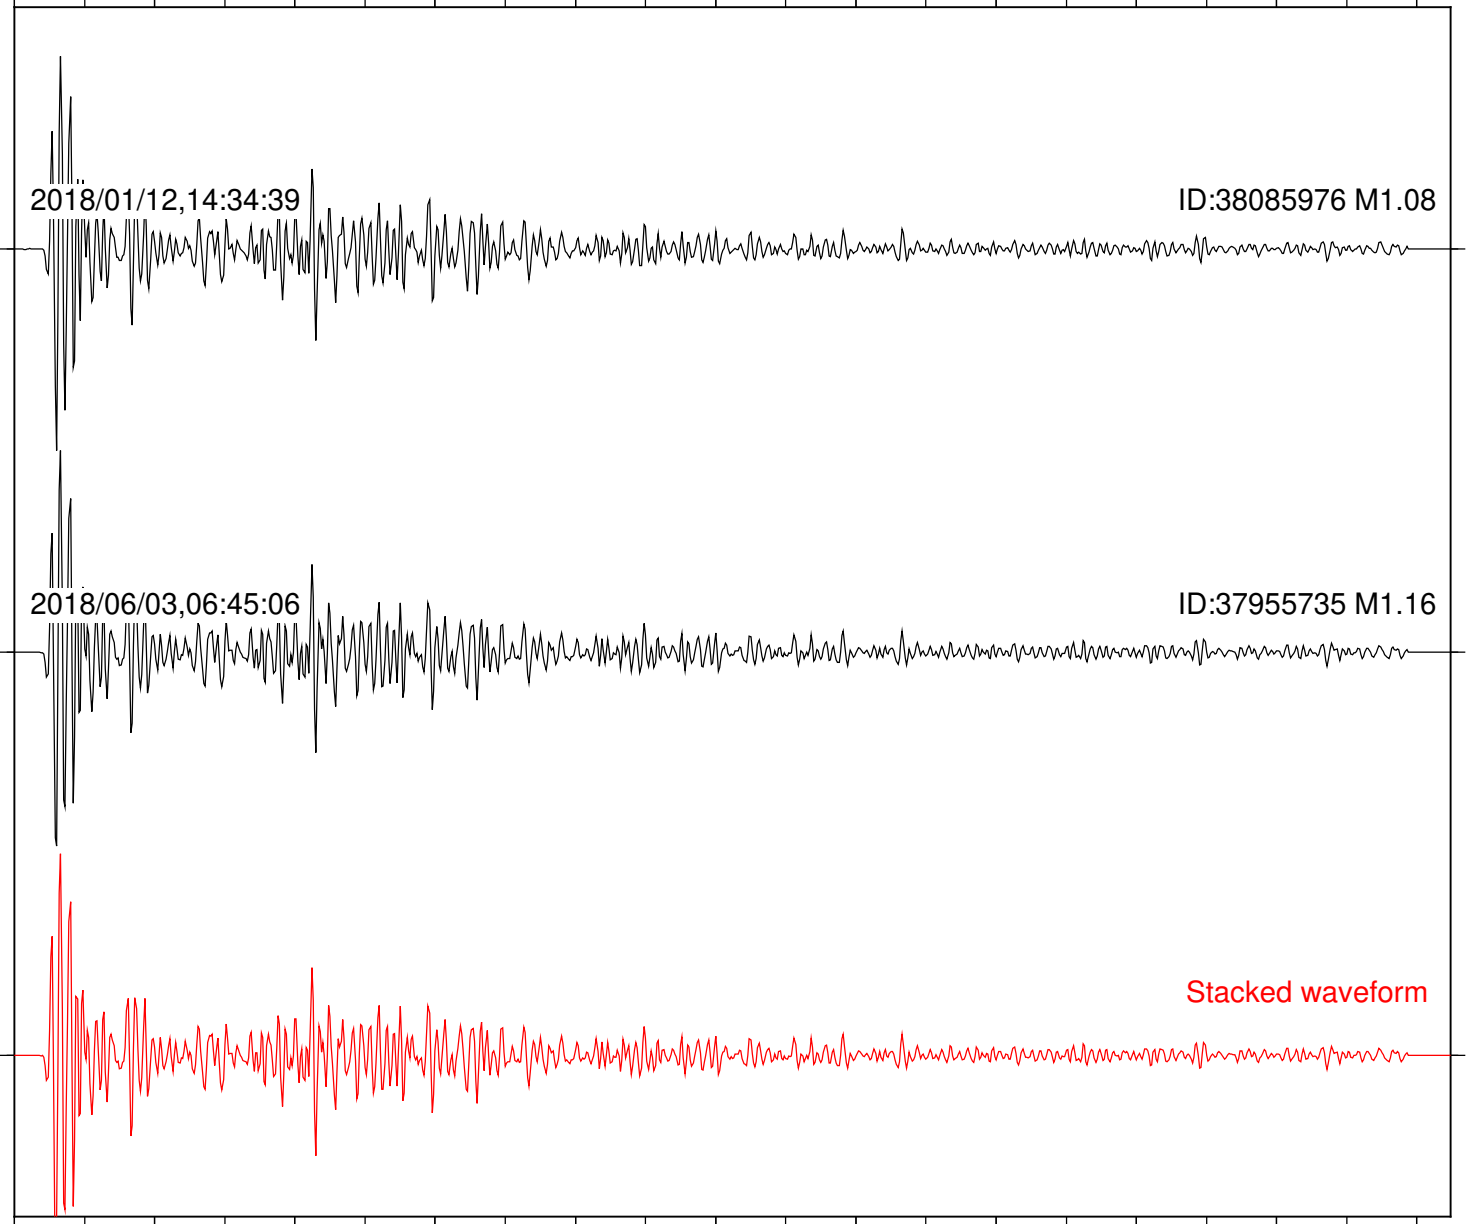

Station: B093 Com: EHZ

Focal depth: 4.72 km

2018/01/12,14:34:39

ID:38085976 M1.08

2018/06/03,06:45:06

ID:37955735 M1.16

Stacked waveform

0 1 2 3 4 5 6 7 8 9 10
Elapsed time (s)