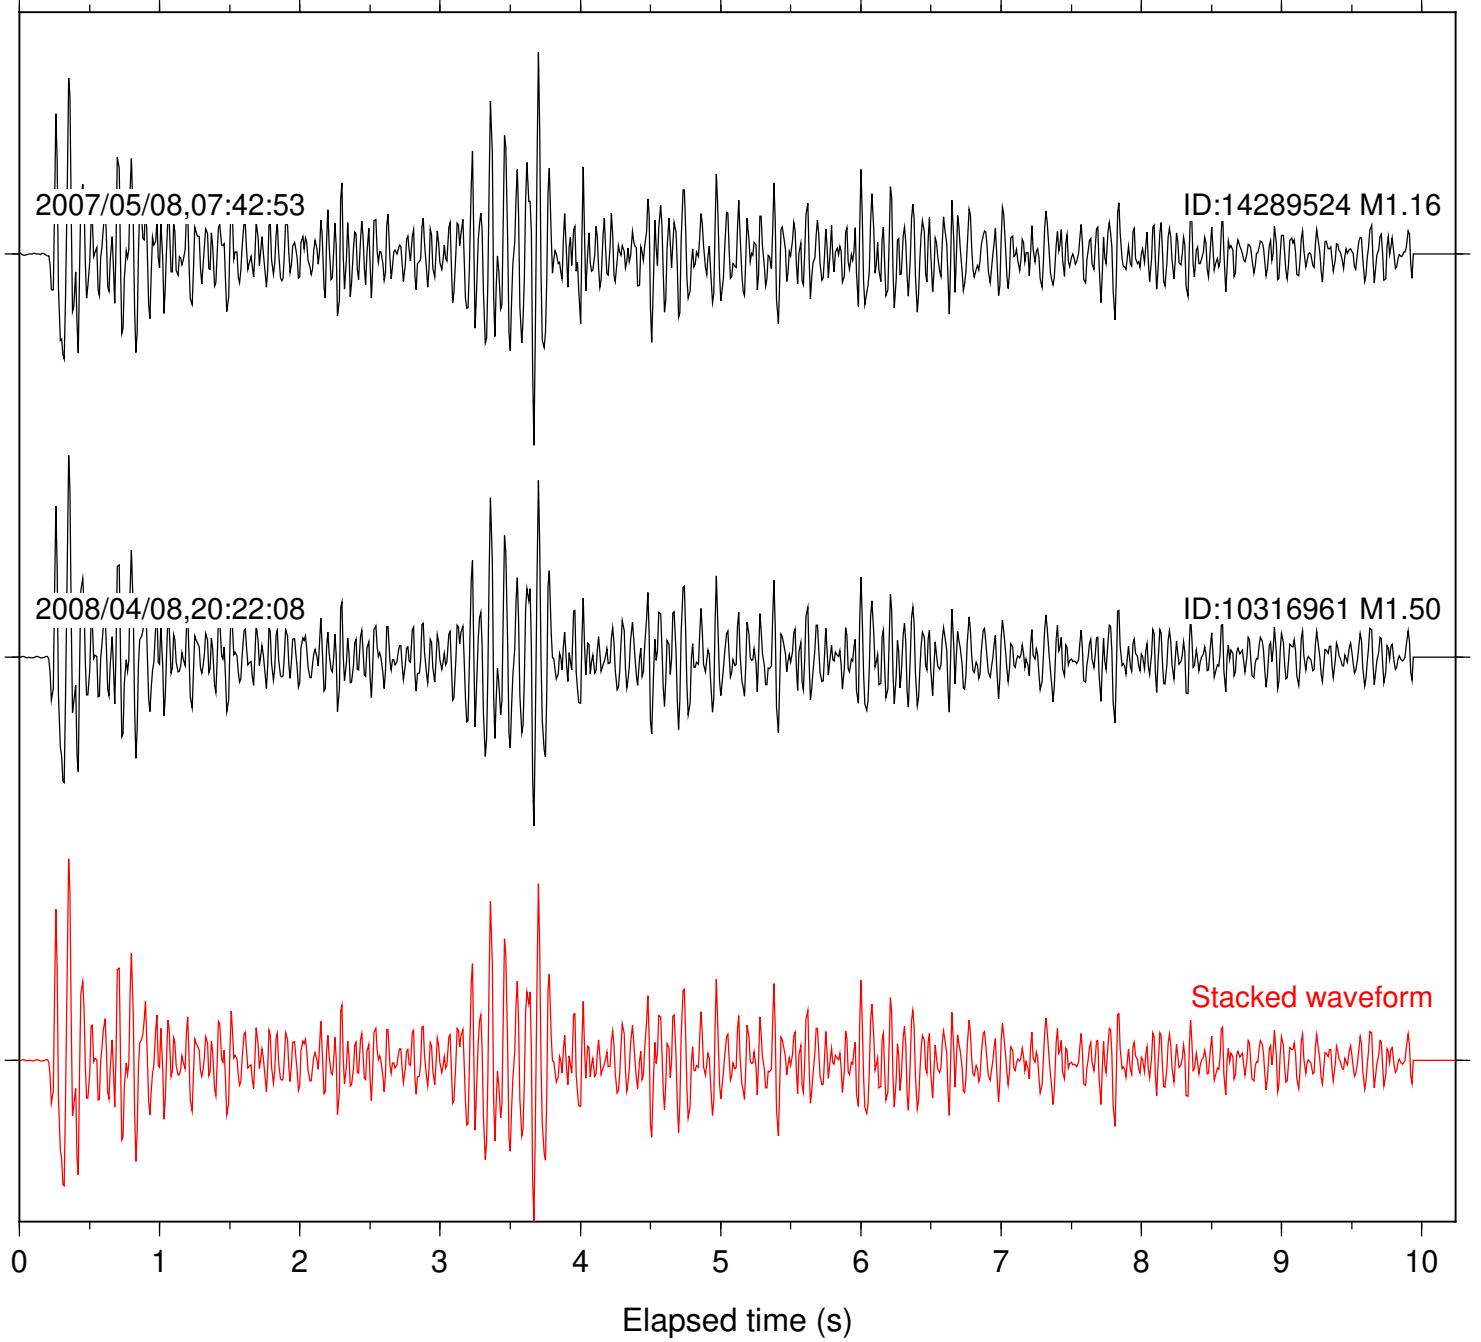

Focal depth: 8.29 km

Station: TOR Com: HHZ

Focal depth: 8.43 km

Station: FRD Com: HHZ

Focal depth: 14.12 km

Station: PFO Com: HHZ

Focal depth: 14.12 km

Station: SND Com: HHZ