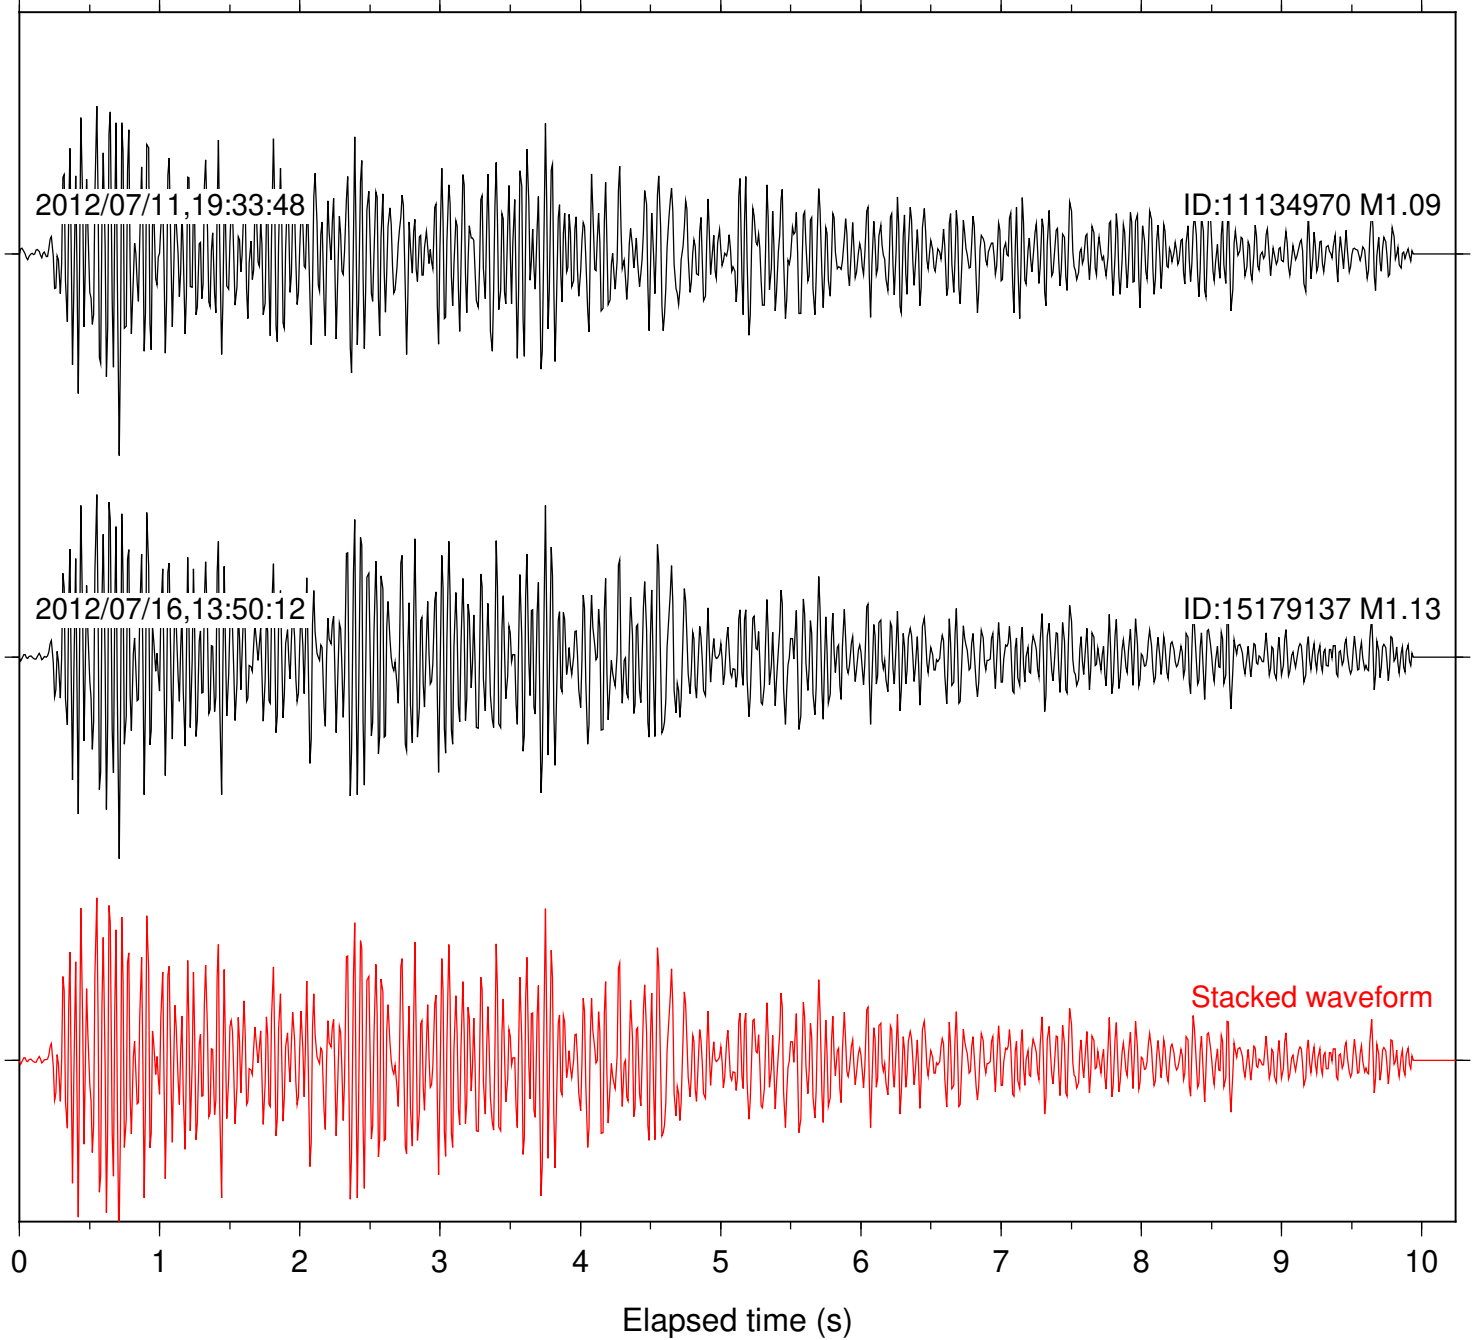

Station: LVA2 Com: HHZ

Focal depth: 10.35 km