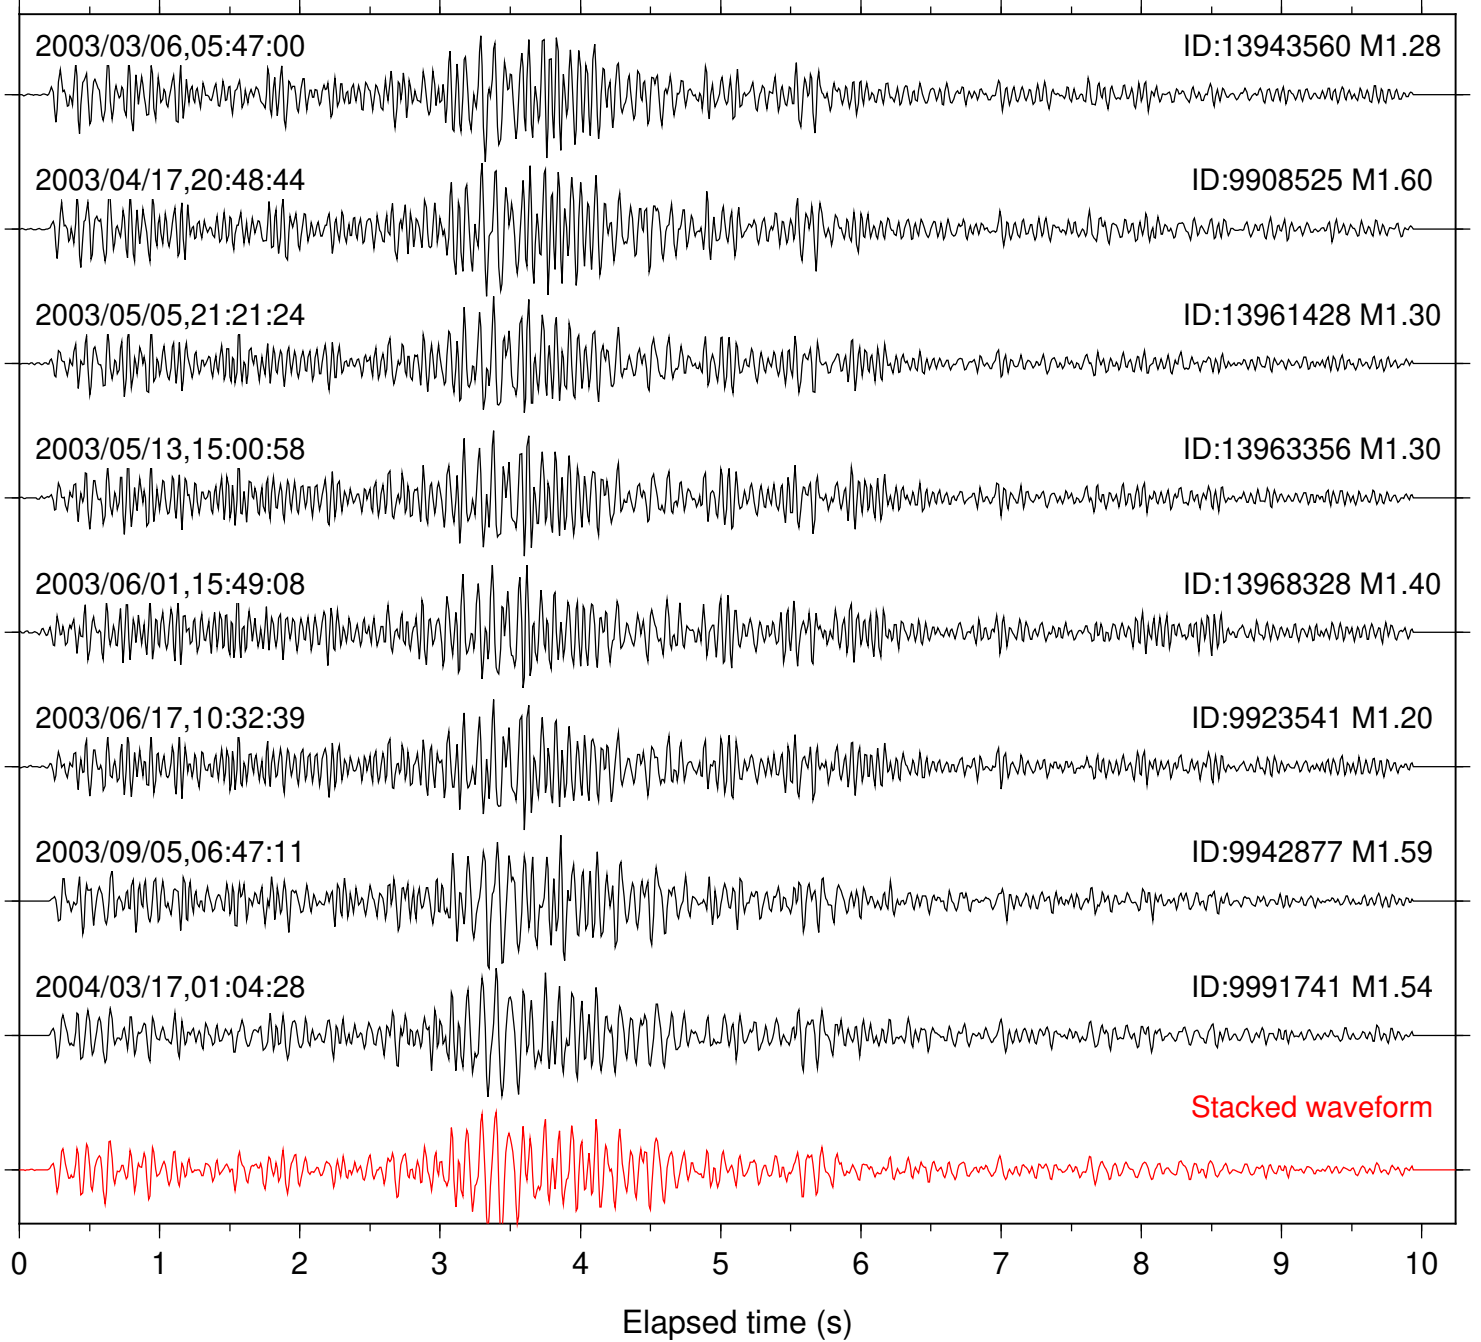

Focal depth: 7.58 km

Station: FRD Com: HHZ

Focal depth: 7.49 km

Station: KNW Com: HHZ

Focal depth: 7.49 km

Station: LVA2 Com: HHZ

Focal depth: 7.47 km

Station: MIR Com: EHZ