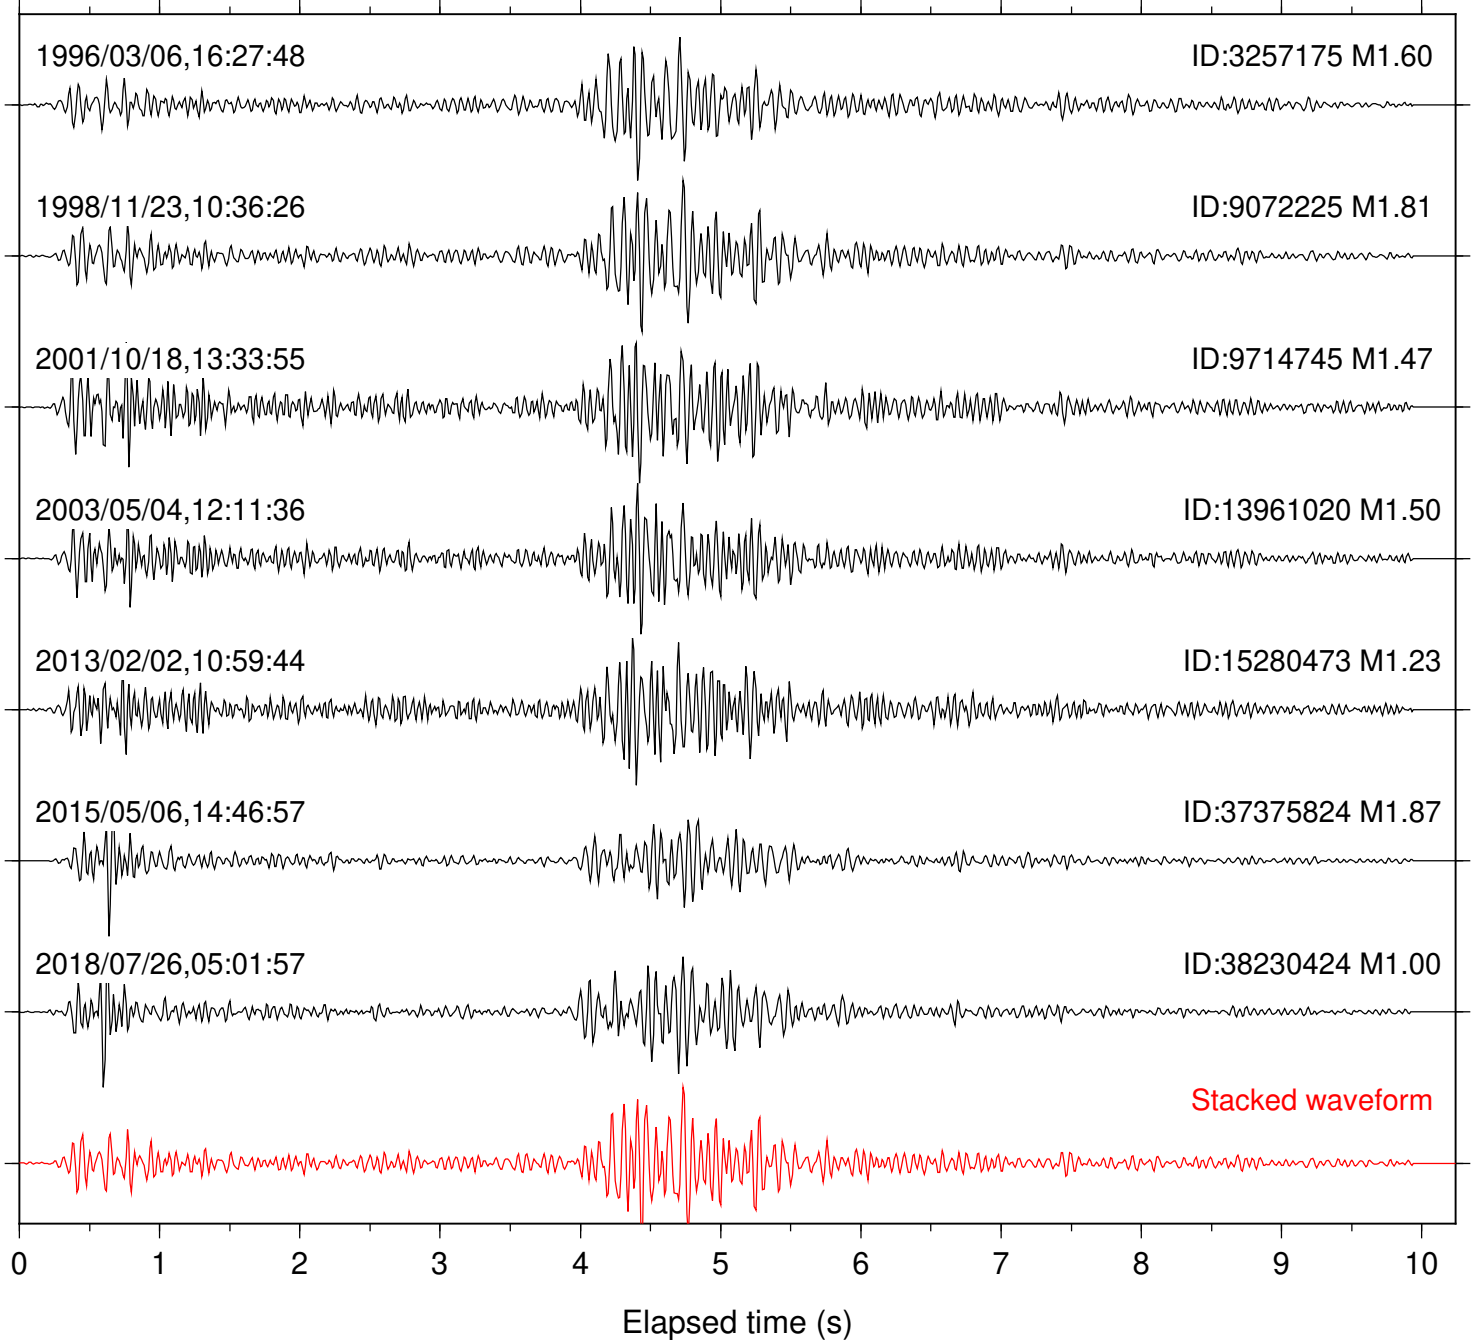

Focal depth: 17.56 km

Station: DNR Com: HHZ

Focal depth: 17.55 km

Station: FRD Com: HHZ

Focal depth: 17.56 km

Station: HMT2 Com: HHZ

Focal depth: 17.56 km

Station: KNW Com: HHZ