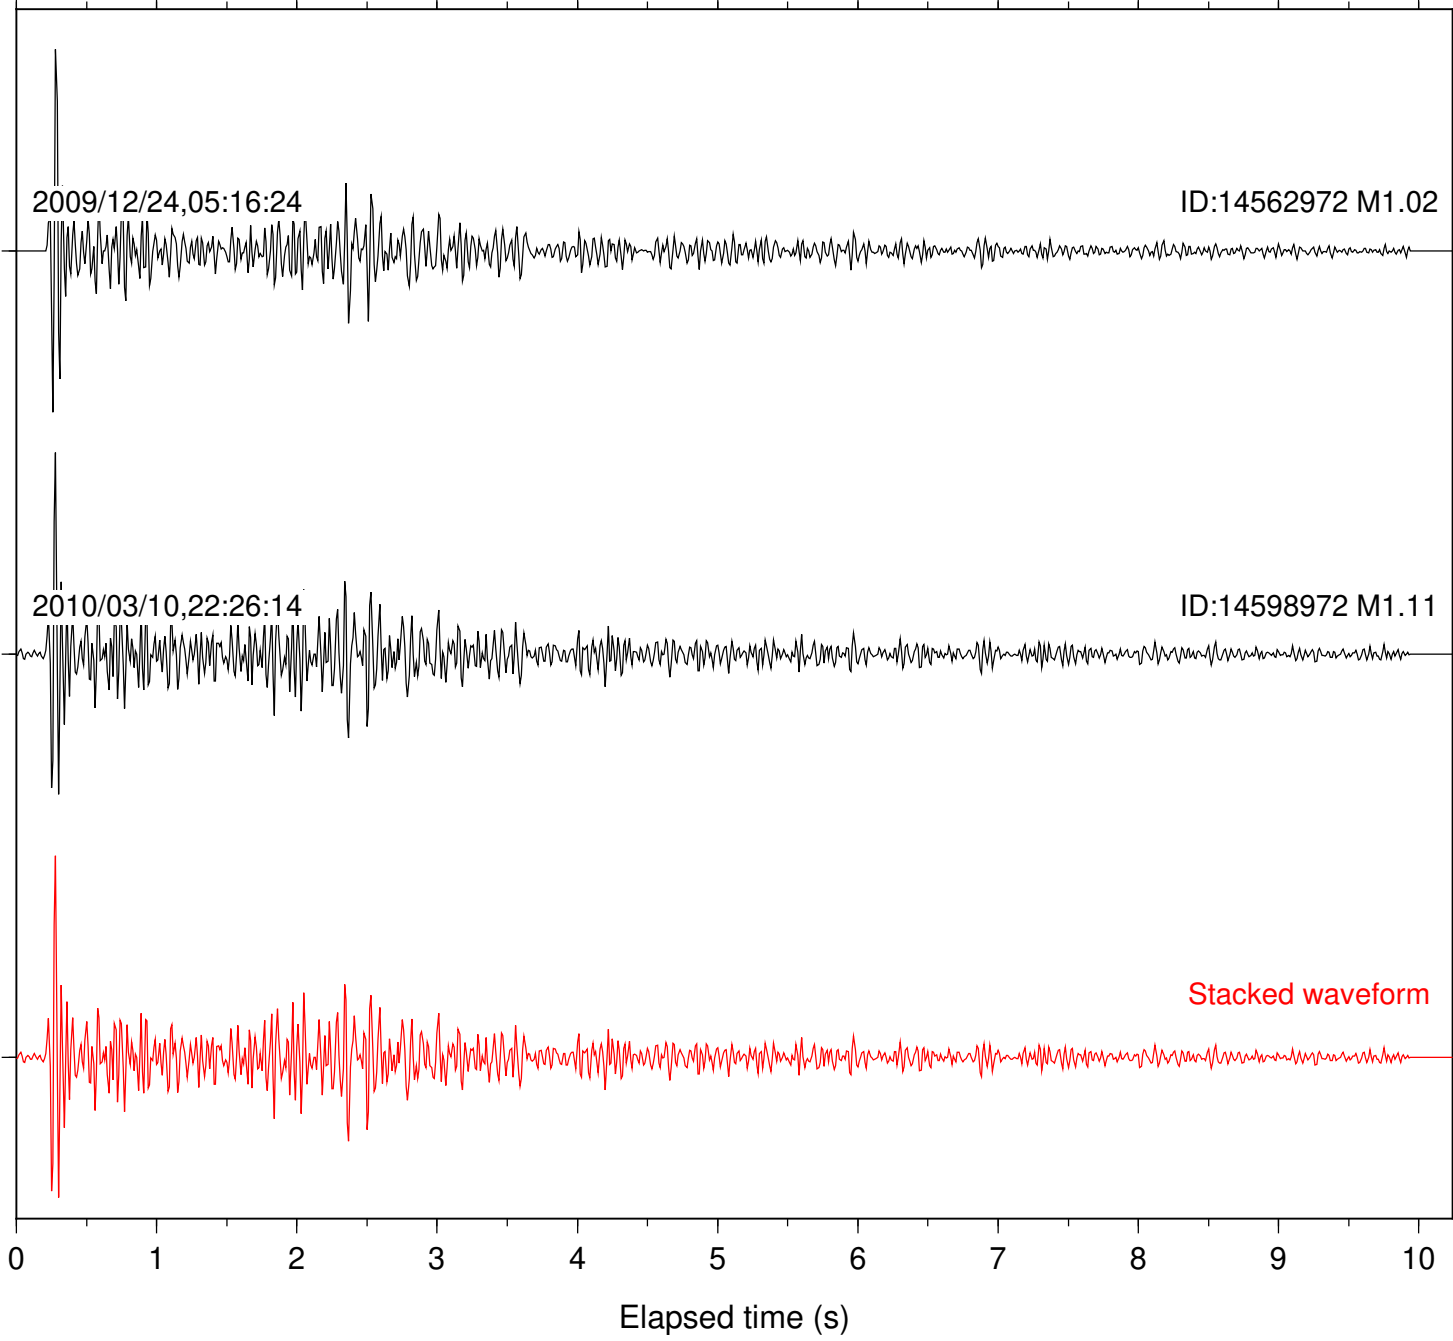

Station: FRD Com: HHZ

Focal depth: 10.06 km

2009/12/24,05:16:24

ID:14562972 M1.02

2010/03/10,22:26:14

ID:14598972 M1.11

Stacked waveform