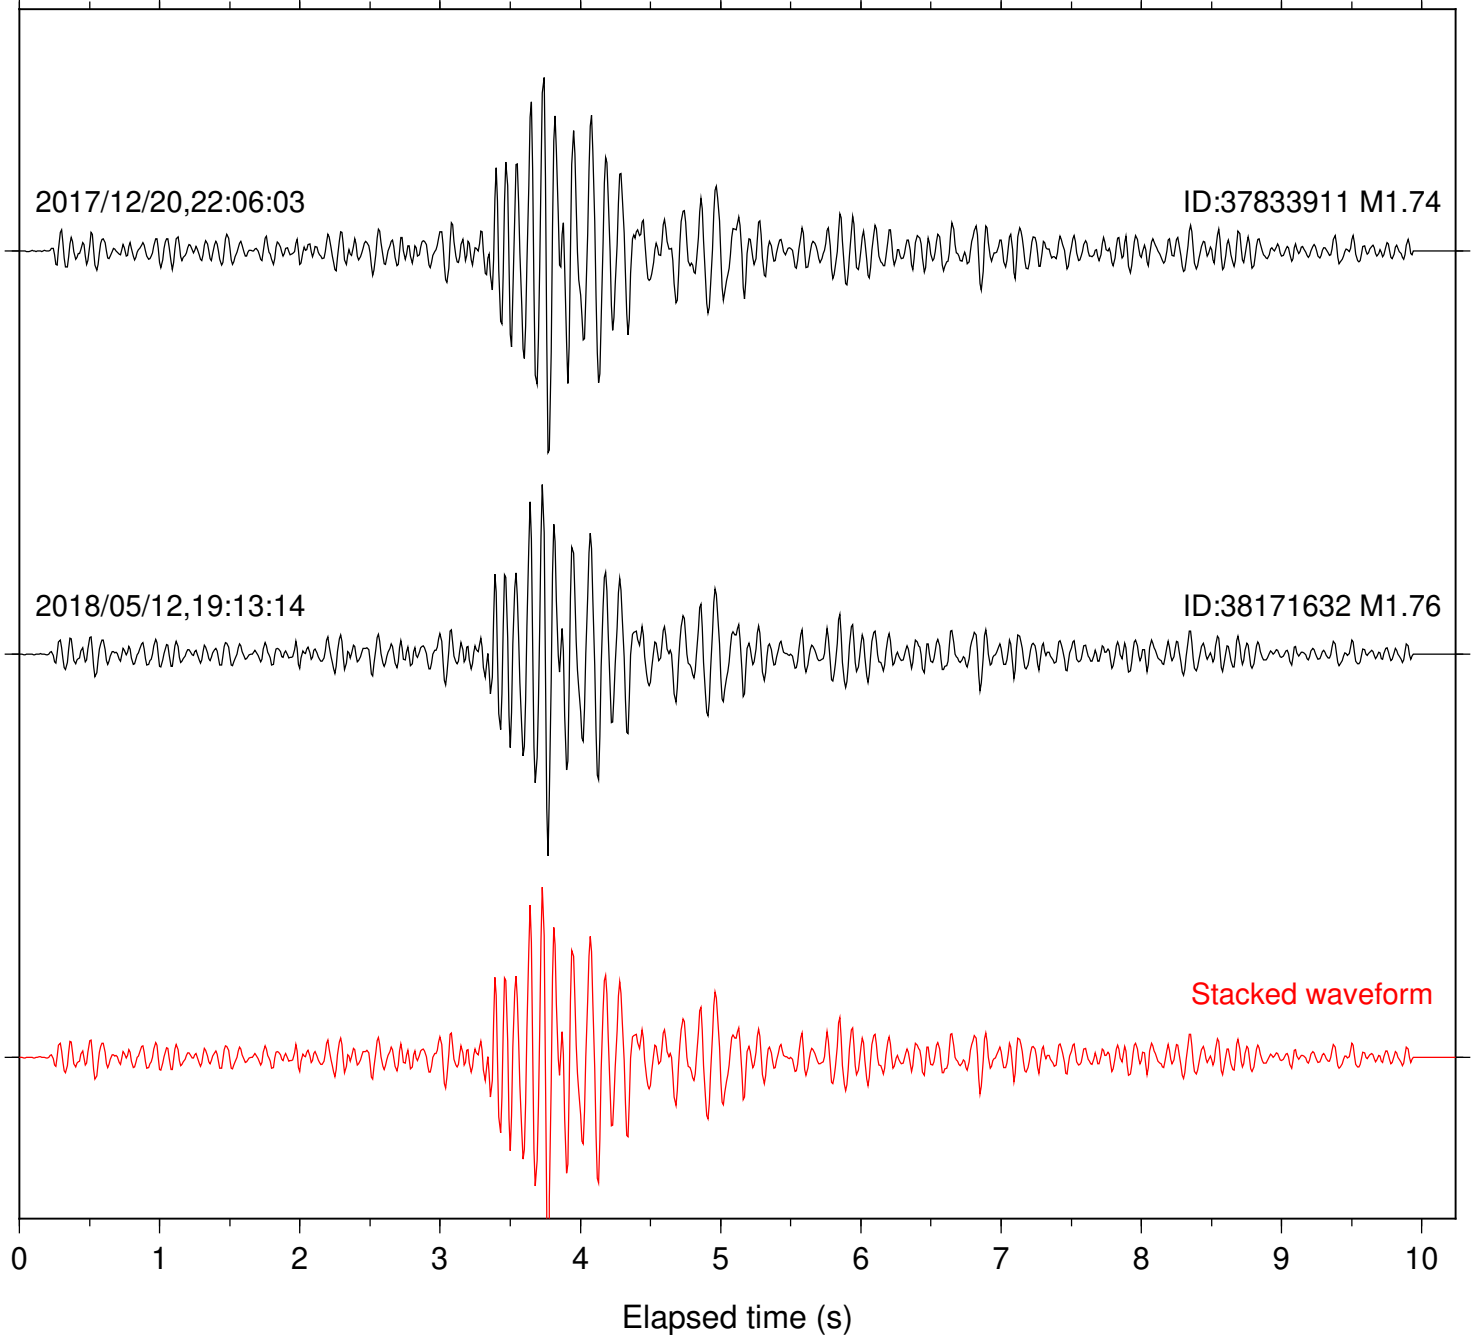

Station: POB2 Com: HHZ

Focal depth: 7.36 km