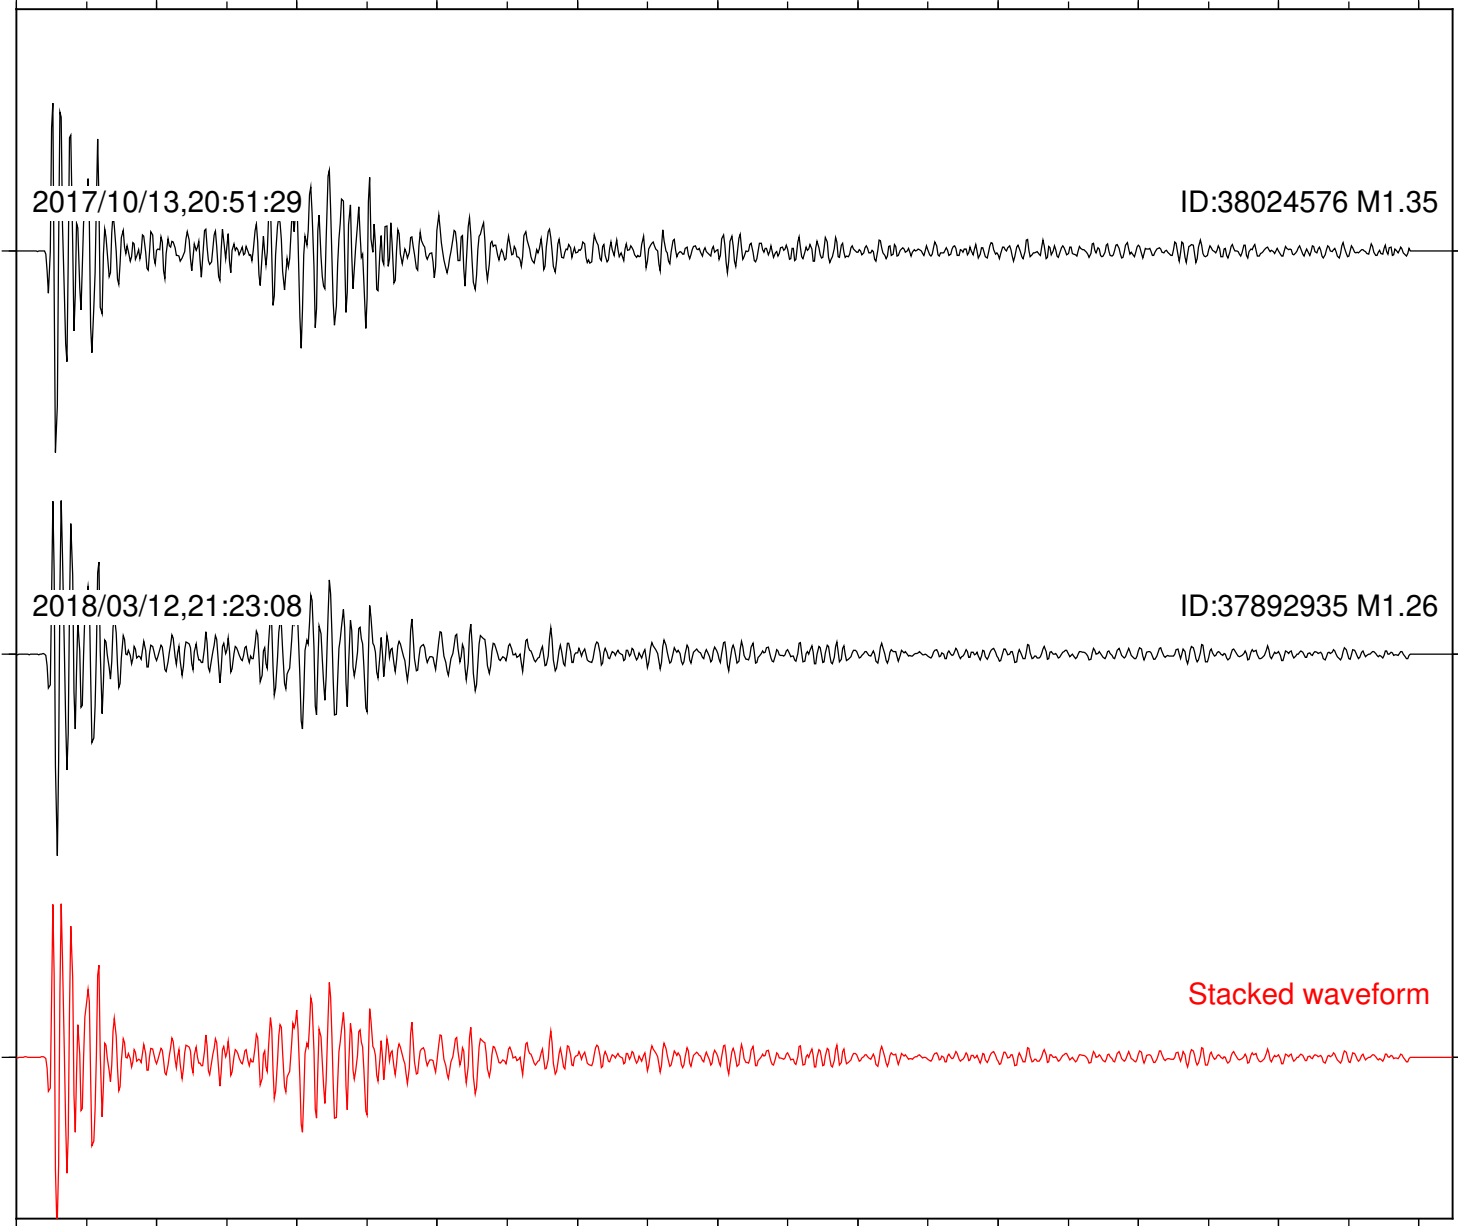

Station: B093 Com: EHZ

Focal depth: 6.61 km

2017/10/13,20:51:29

ID:38024576 M1.35

2018/03/12,21:23:08

ID:37892935 M1.26

Stacked waveform

0 1 2 3 4 5 6 7 8 9 10
Elapsed time (s)