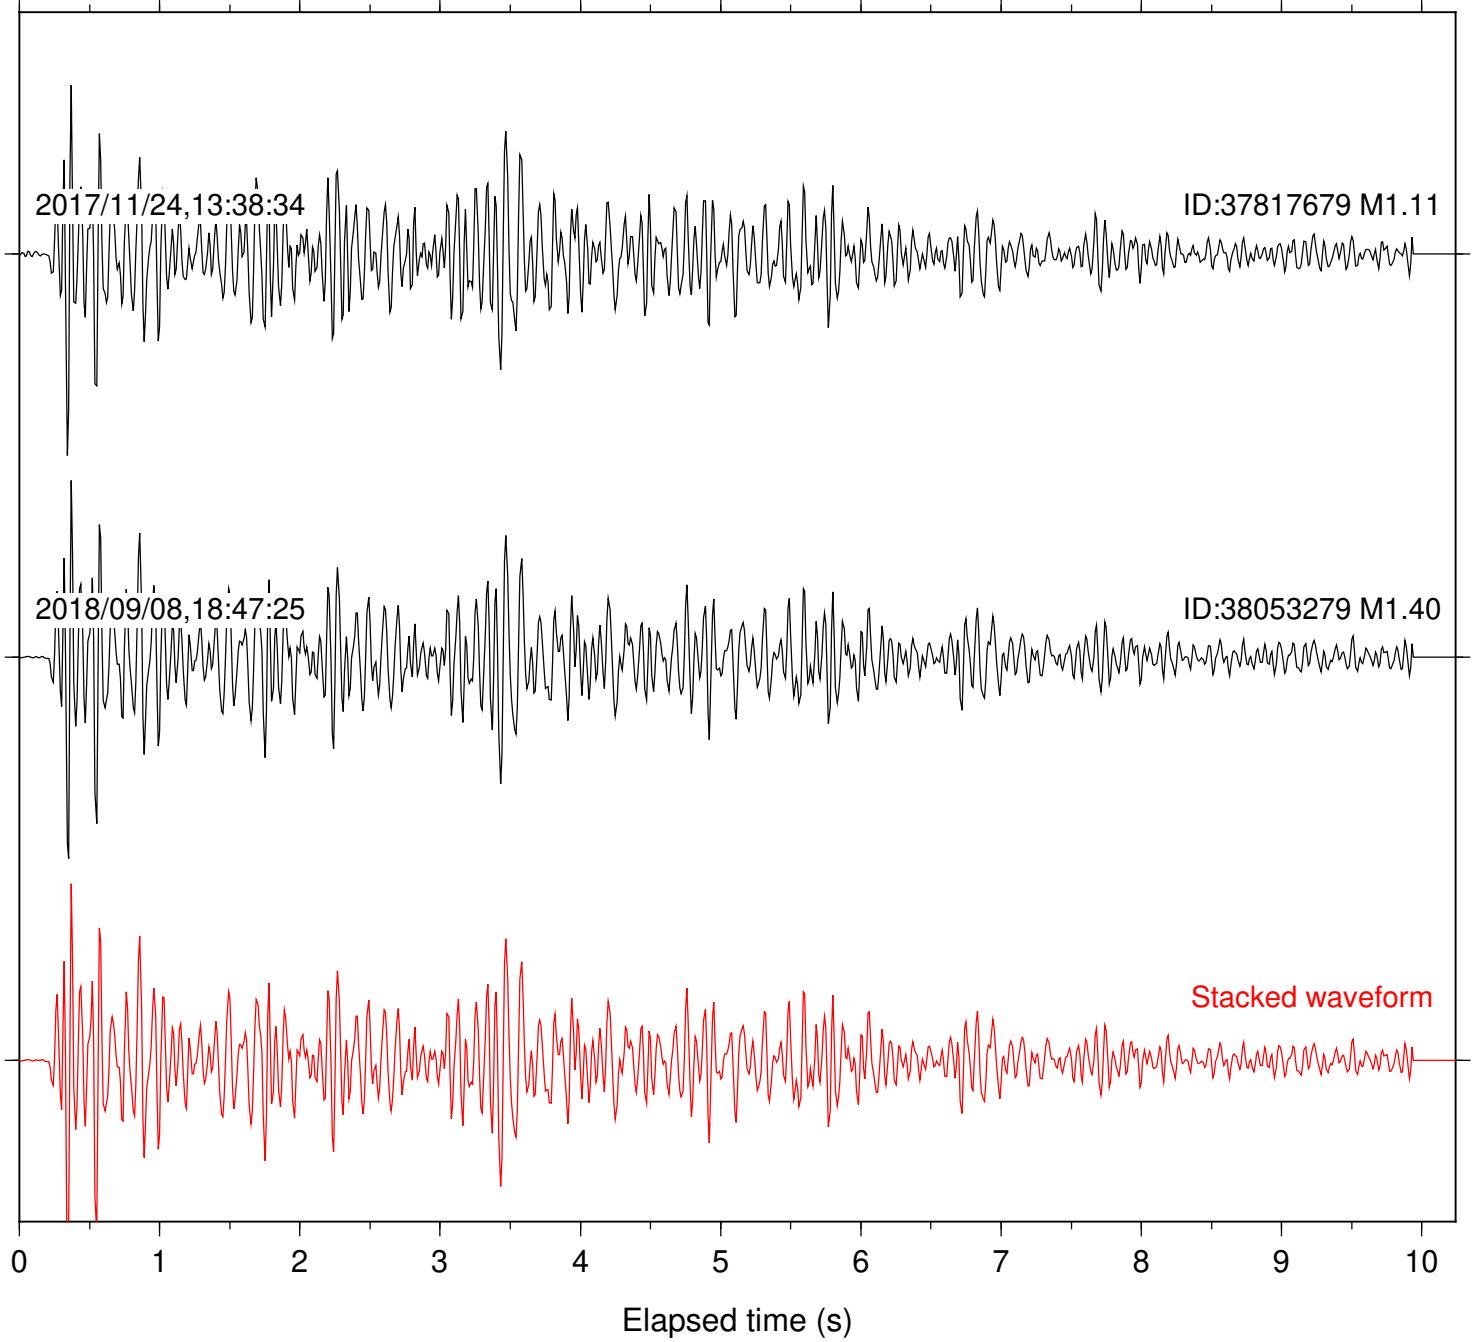

Focal depth: 4.89 km

Station: SND Com: HHZ

Focal depth: 4.89 km

Station: HOT Com: EHZ

Focal depth: 15.44 km

Station: LAQ Com: EHZ

Focal depth: 15.46 km

Station: SMO Com: EHZ