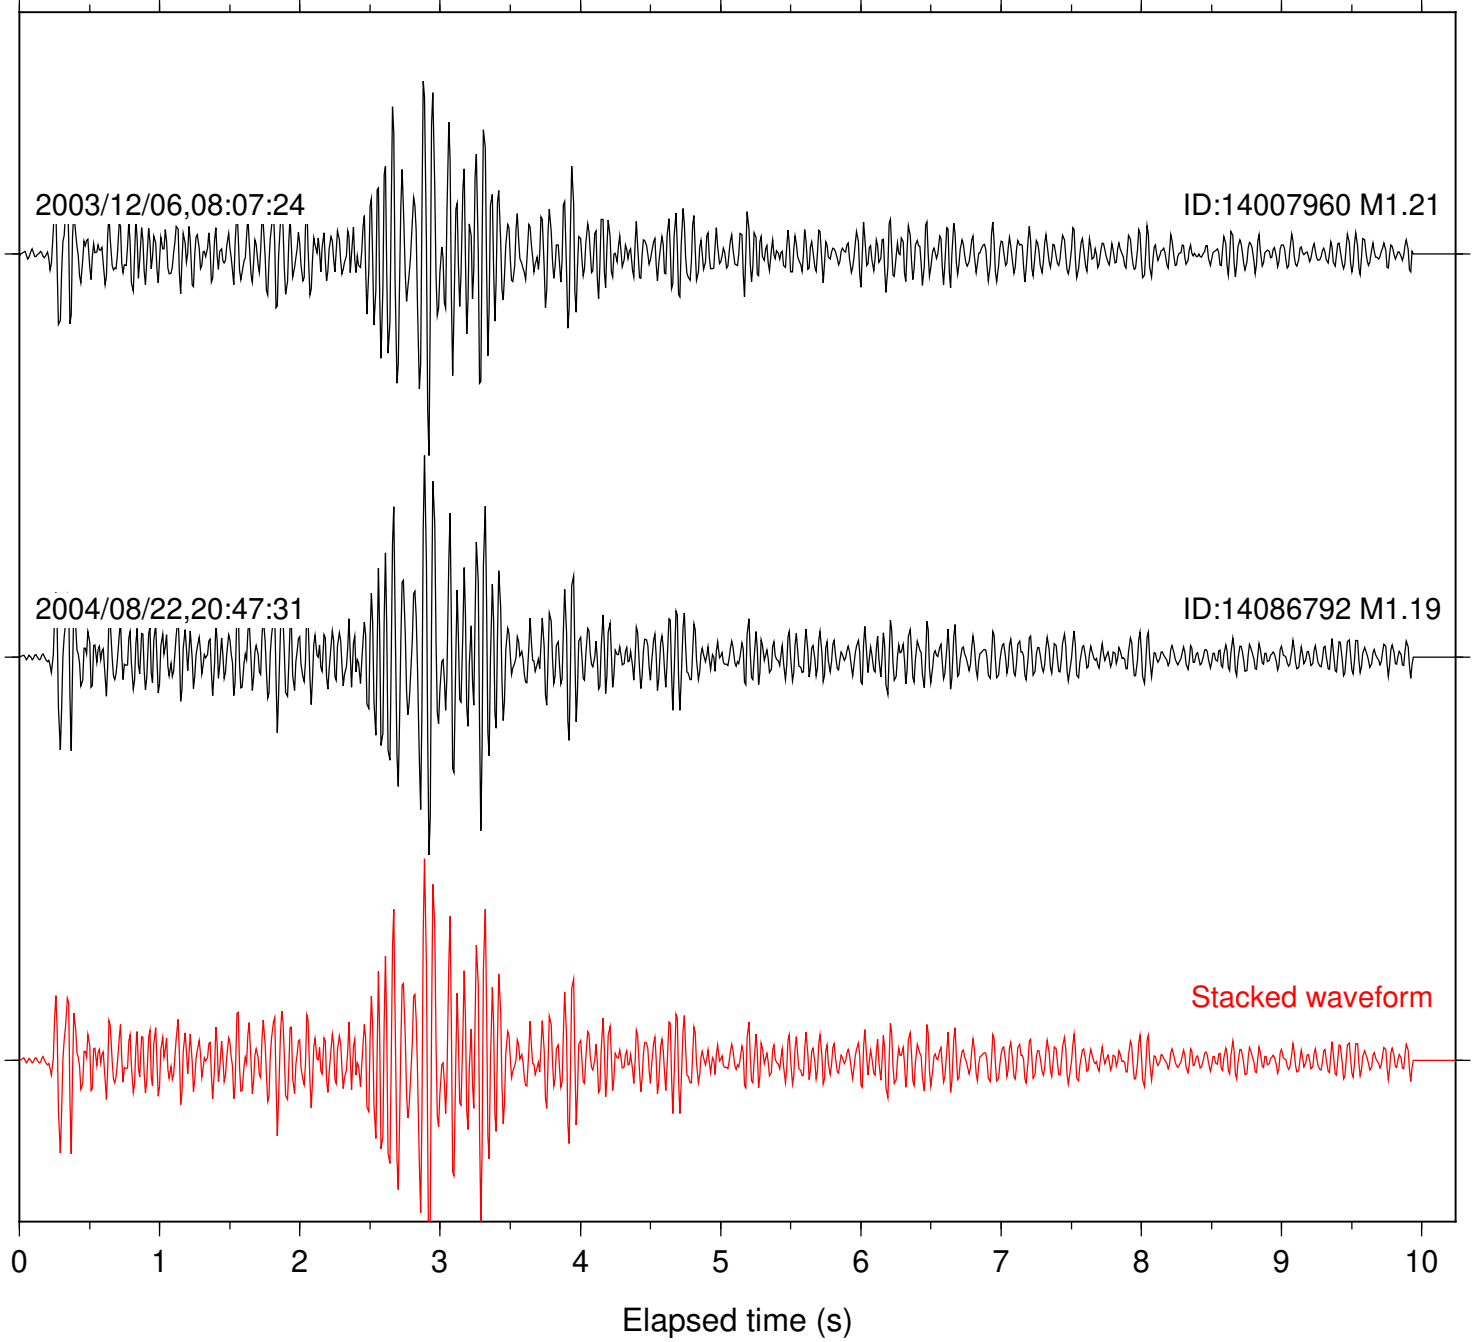

Stacked waveform

0 1 2 3 4 5 6 7 8 9 10  
Elapsed time (s)

Station: KNW Com: HHZ

Focal depth: 8.85 km

Station: LVA2 Com: HHZ

Focal depth: 8.85 km

Station: PFO Com: HHZ

Focal depth: 8.85 km