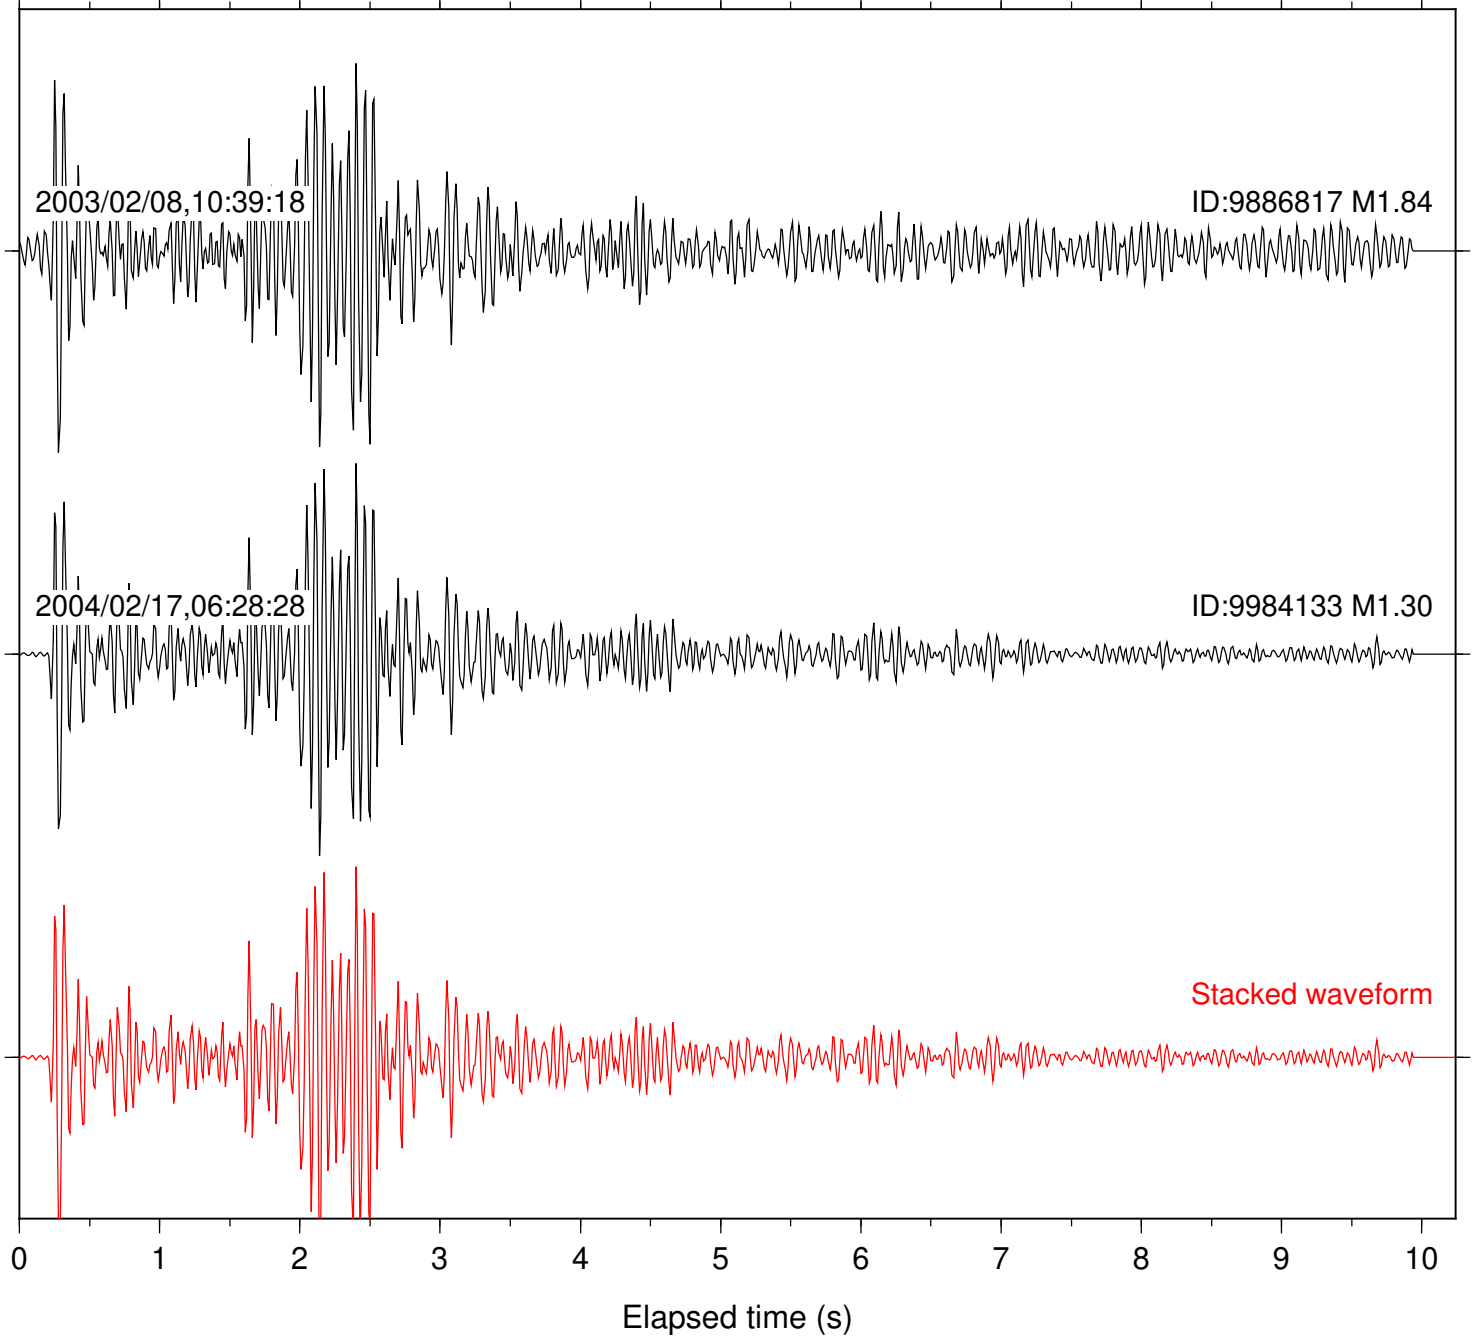

Station: PFO Com: HHZ

Focal depth: 5.61 km