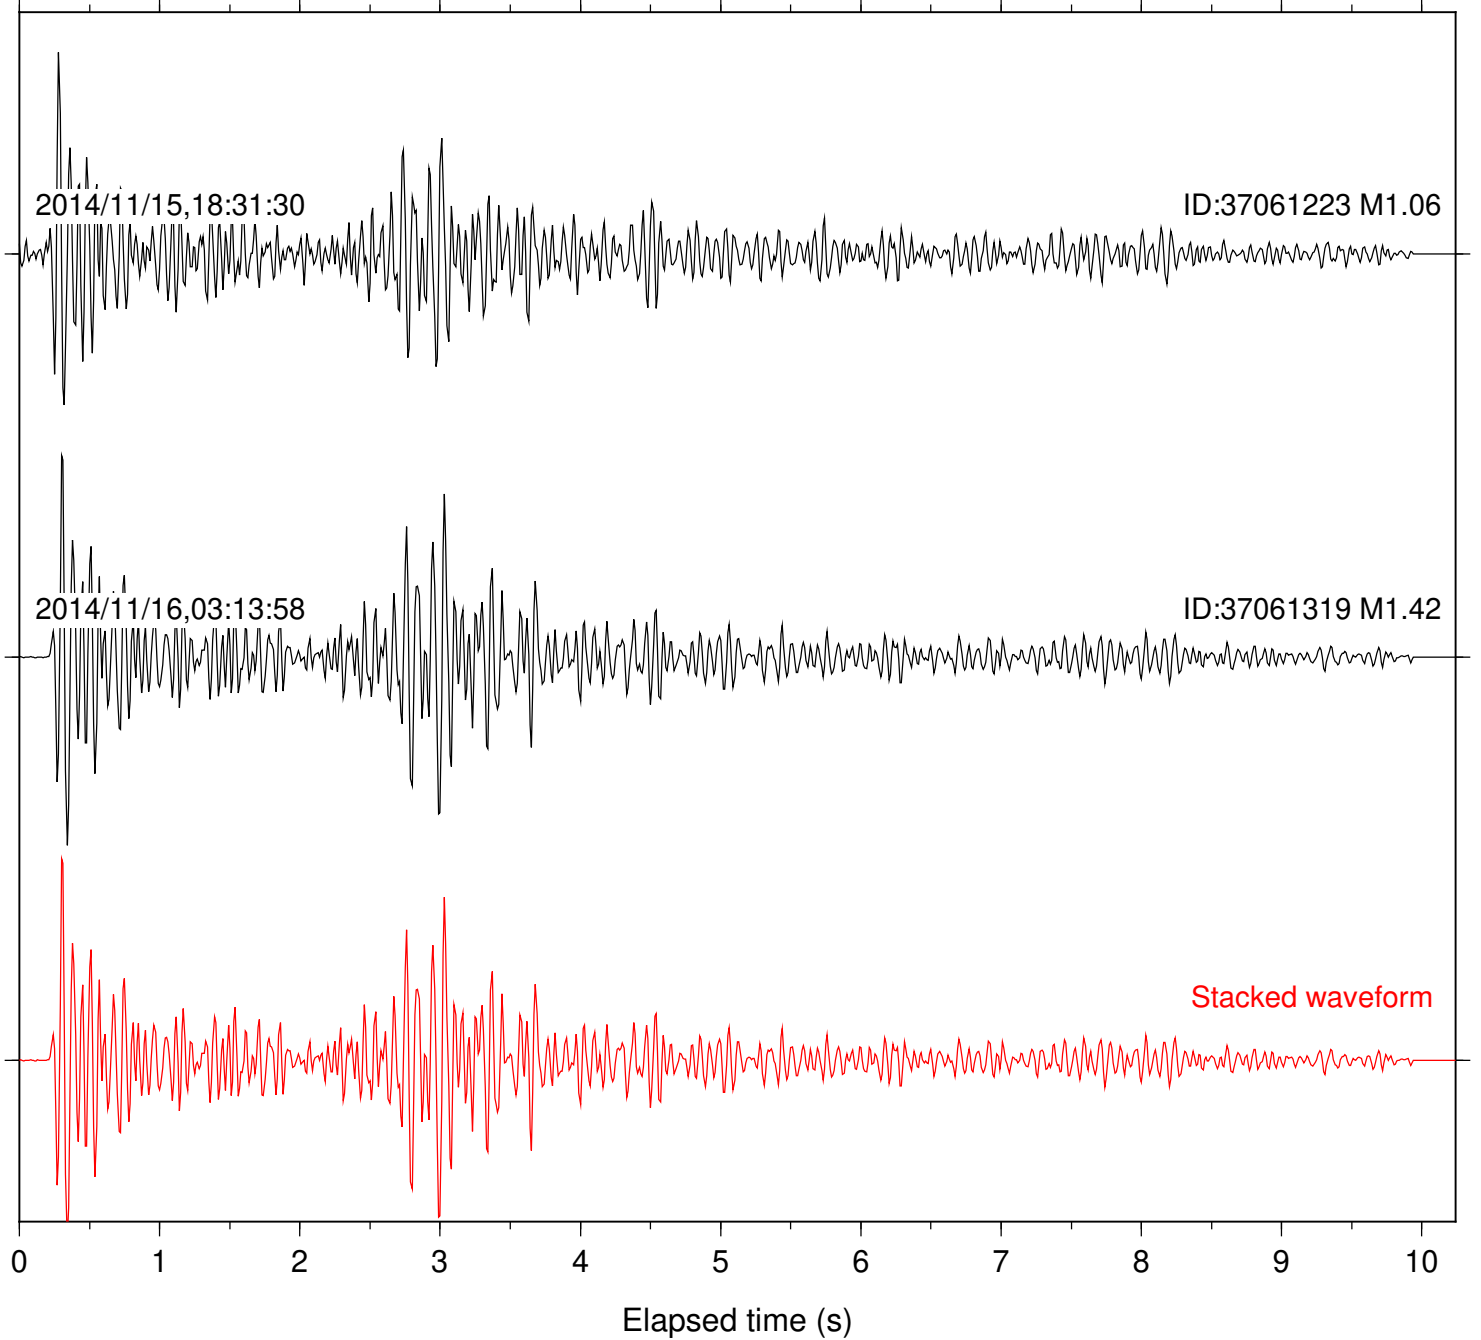

Station: CRY Com: HHZ

Focal depth: 8.06 km