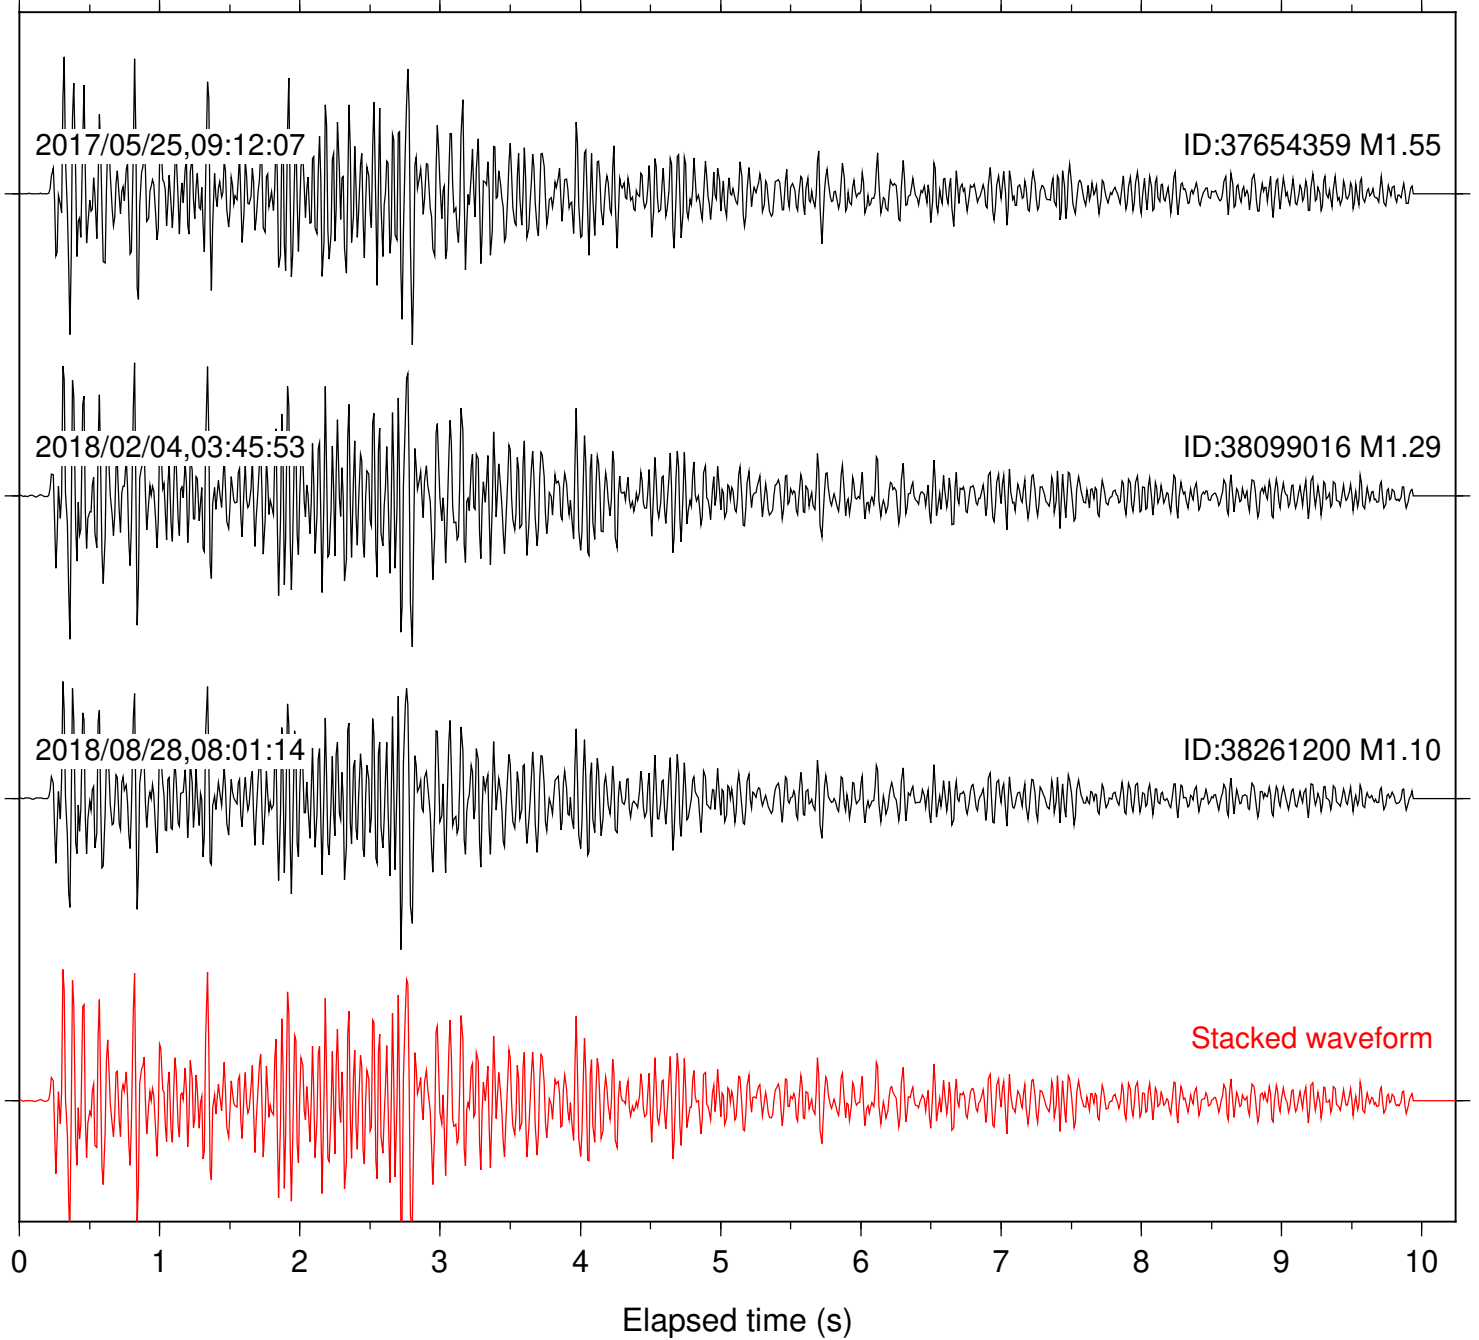

Station: HMT2 Com: HHZ

Focal depth: 5.24 km

Station: KNW Com: HHZ

Focal depth: 5.24 km

Station: LKH Com: HHZ

Focal depth: 5.24 km

Station: PFO Com: HHZ

Focal depth: 5.24 km