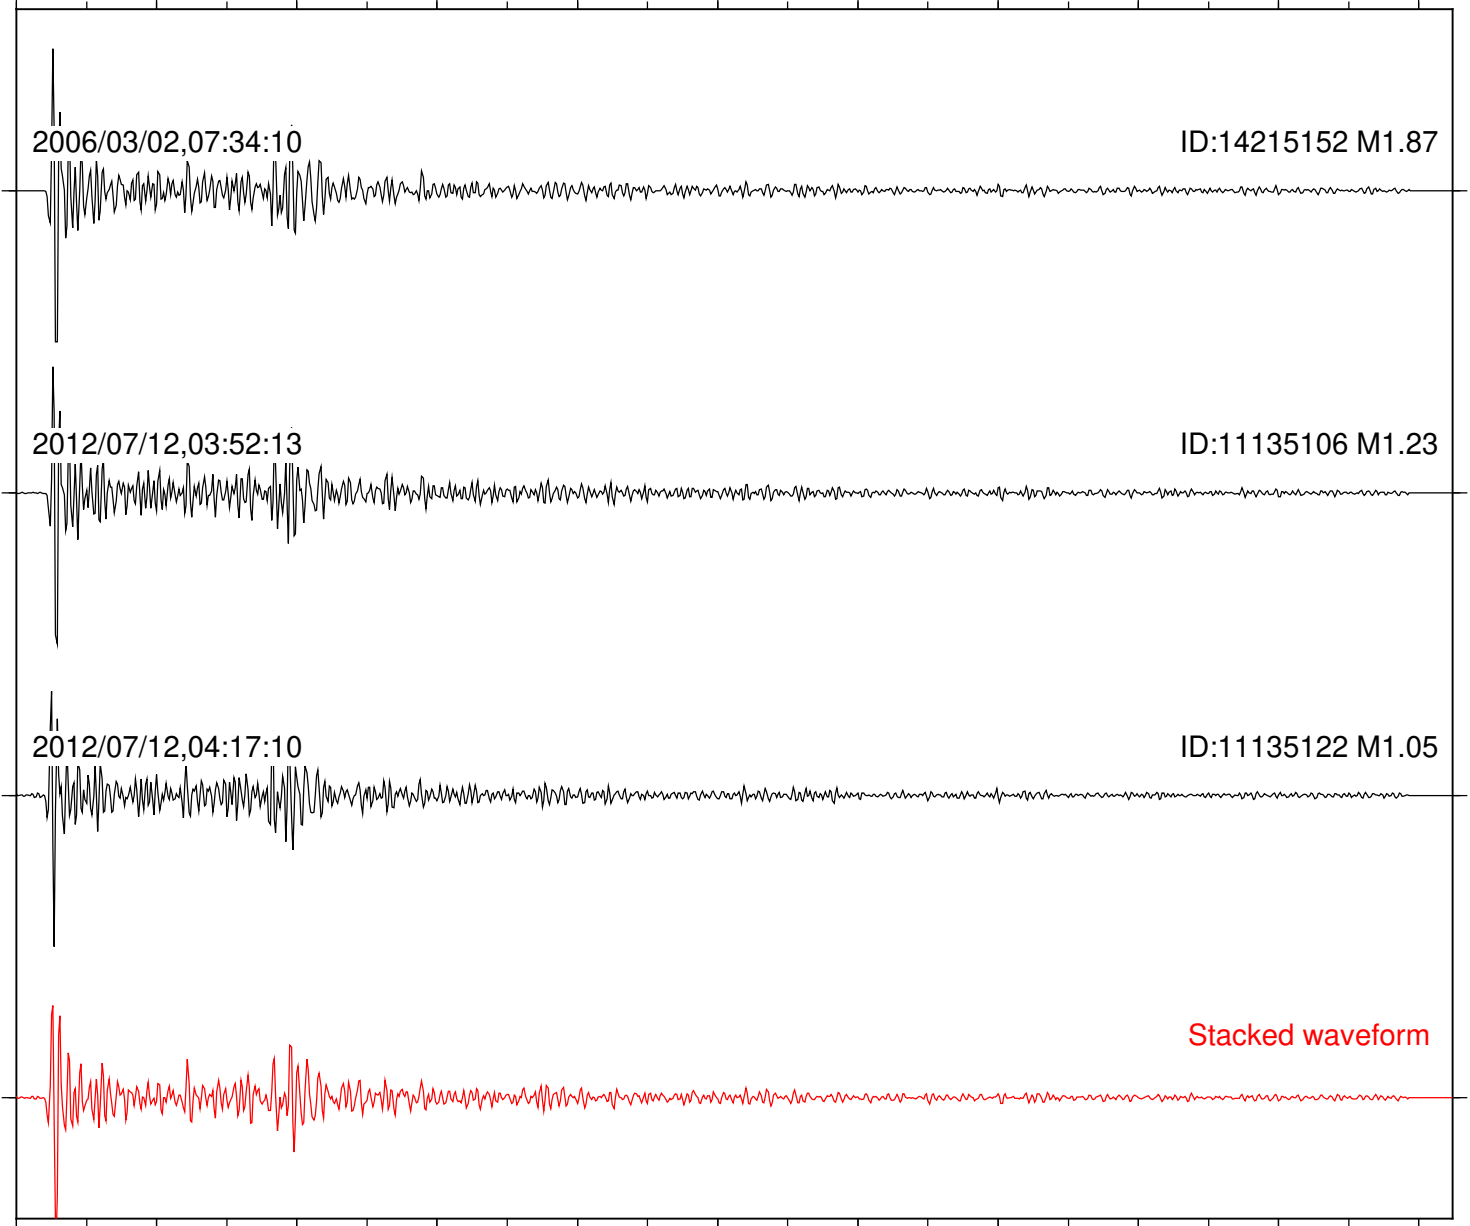

Station: FRD Com: HHZ

Focal depth: 8.61 km

2006/03/02,07:34:10

ID:14215152 M1.87

2012/07/12,03:52:13

ID:11135106 M1.23

2012/07/12,04:17:10

ID:11135122 M1.05

Stacked waveform

0 1 2 3 4 5 6 7 8 9 10

Elapsed time (s)