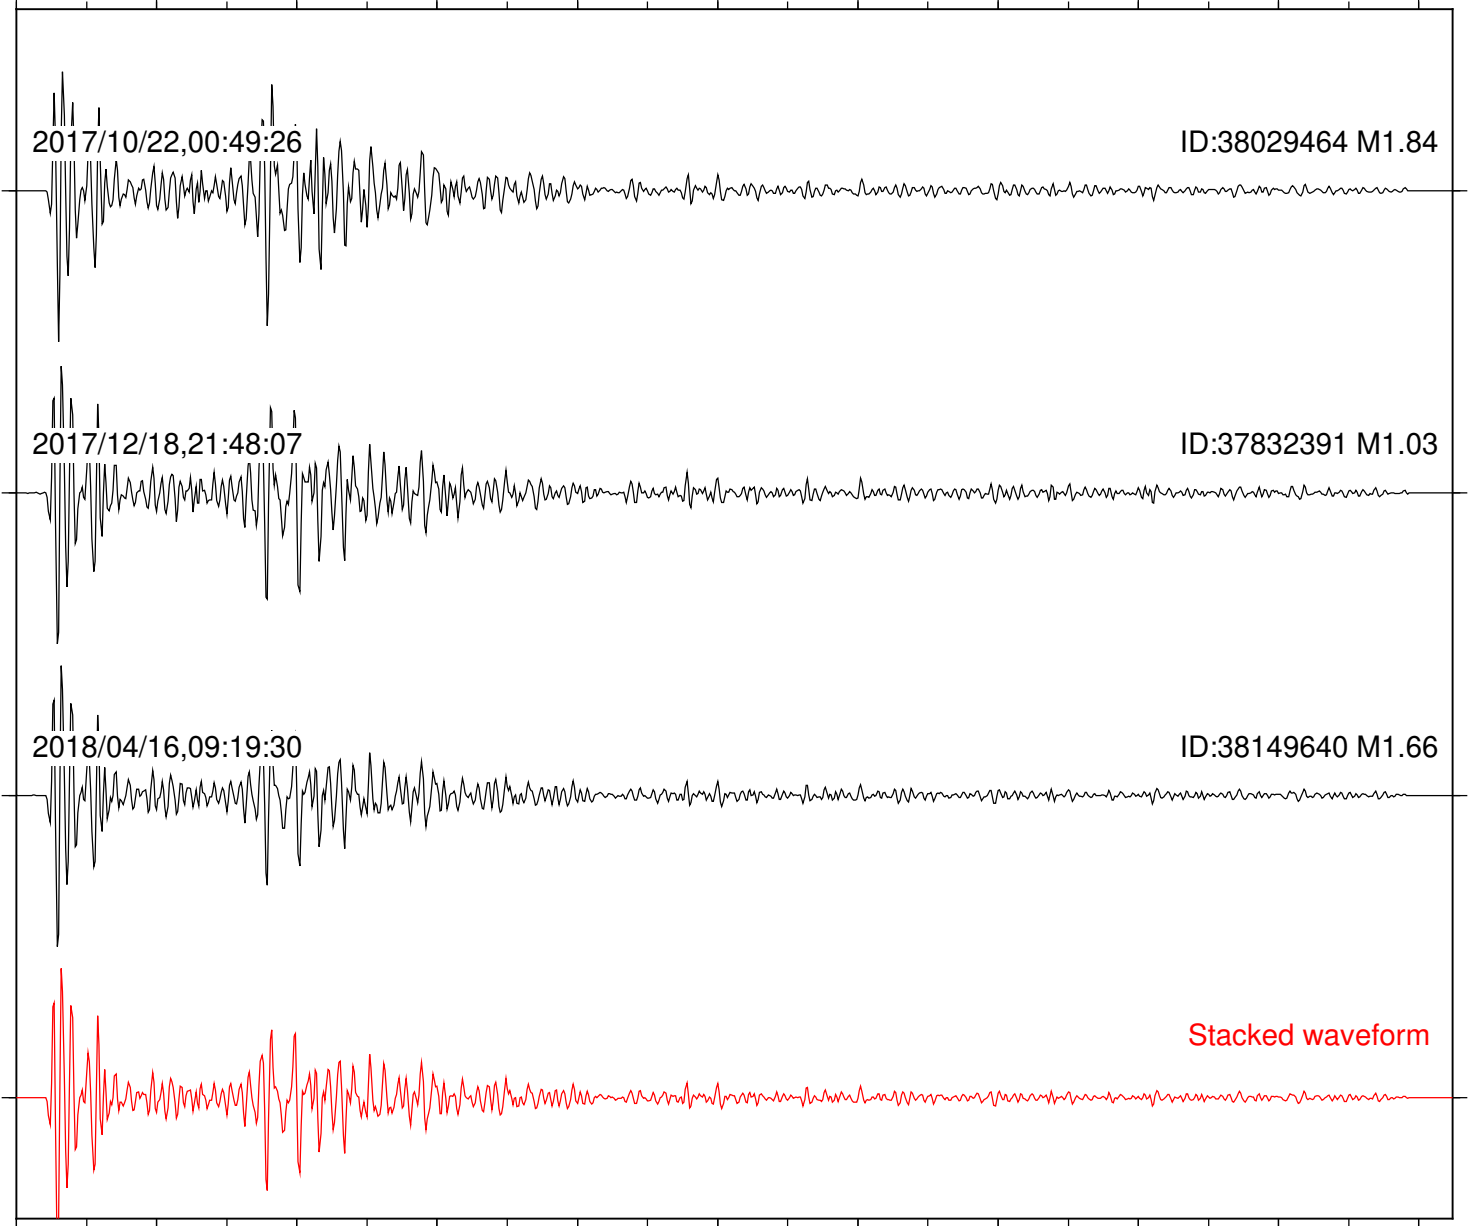

Station: B093 Com: EHZ

Focal depth: 6.43 km

2017/10/22,00:49:26

ID:38029464 M1.84

2017/12/18,21:48:07

ID:37832391 M1.03

2018/04/16,09:19:30

ID:38149640 M1.66

Stacked waveform

0 1 2 3 4 5 6 7 8 9 10
Elapsed time (s)