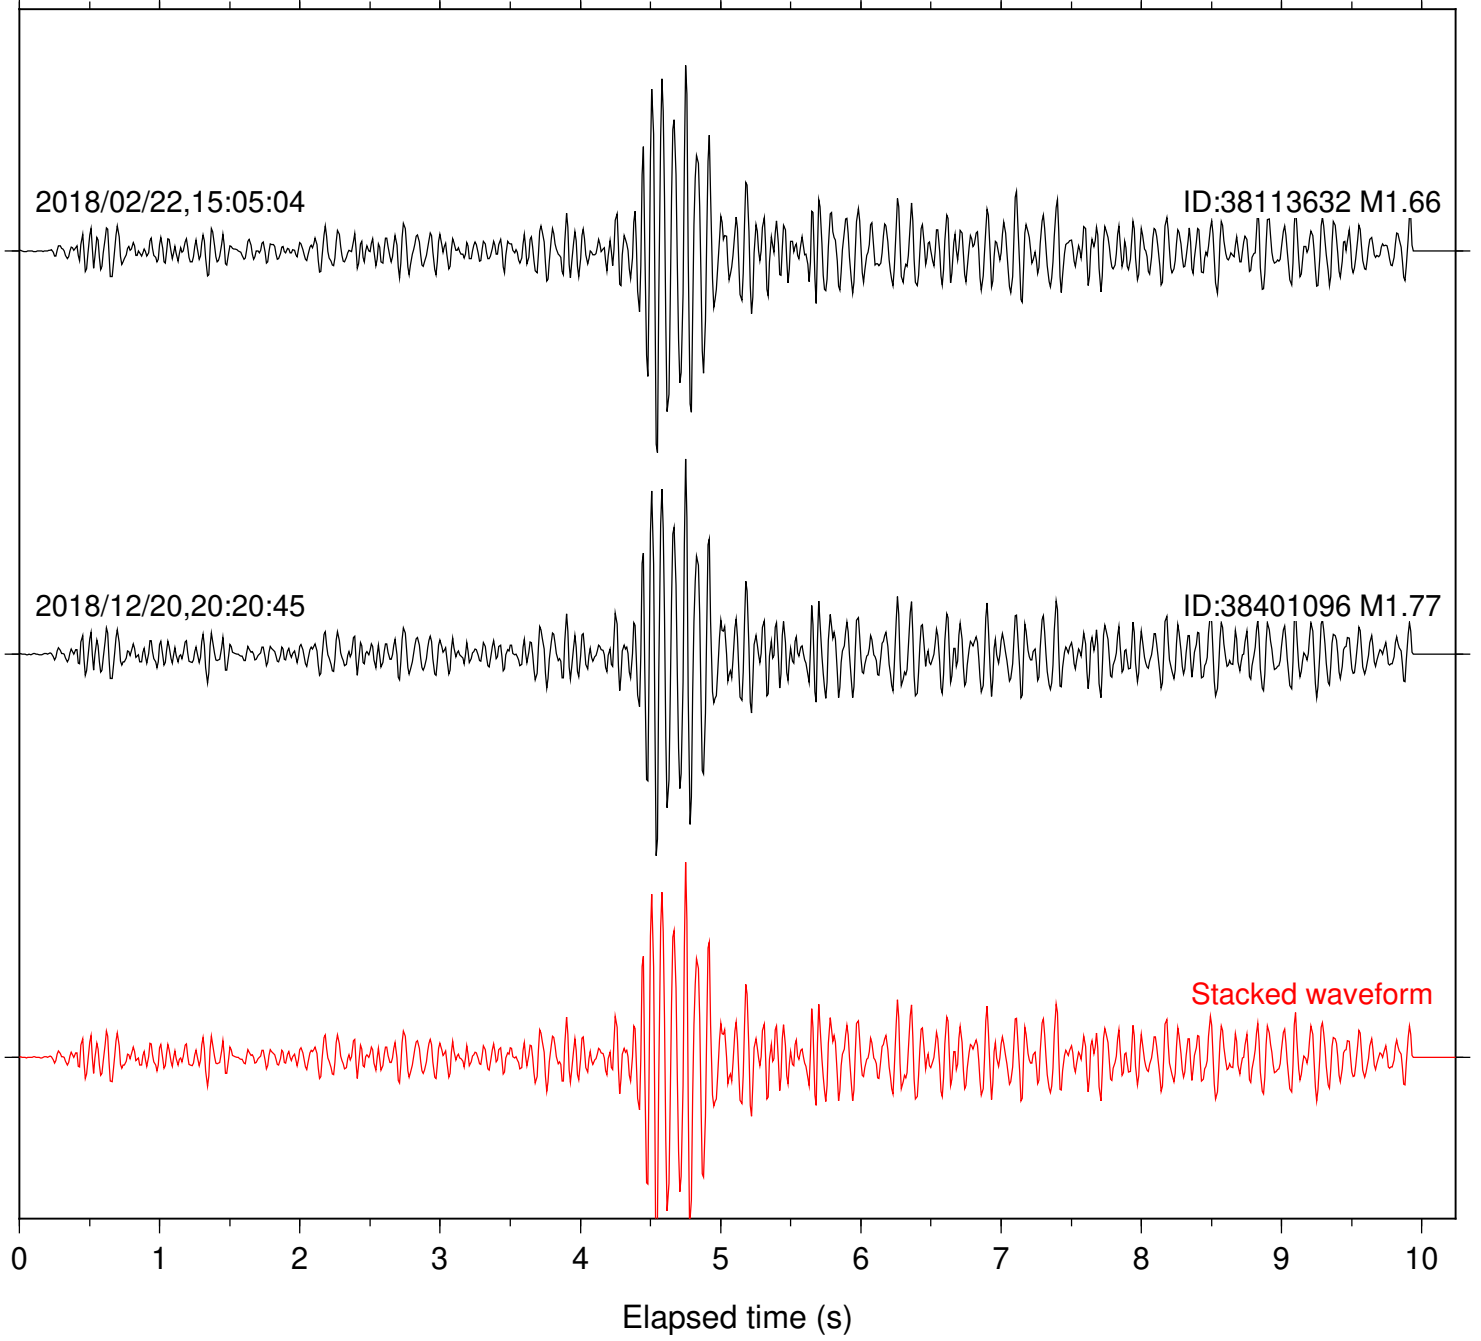

2018/02/22,15:05:04

ID:38113632 M1.66

2018/12/20,20:20:45

ID:38401096 M1.77

Stacked waveform

0 1 2 3 4 5 6 7 8 9 10  
Elapsed time (s)

Station: B084 Com: EHZ

Focal depth: 6.71 km