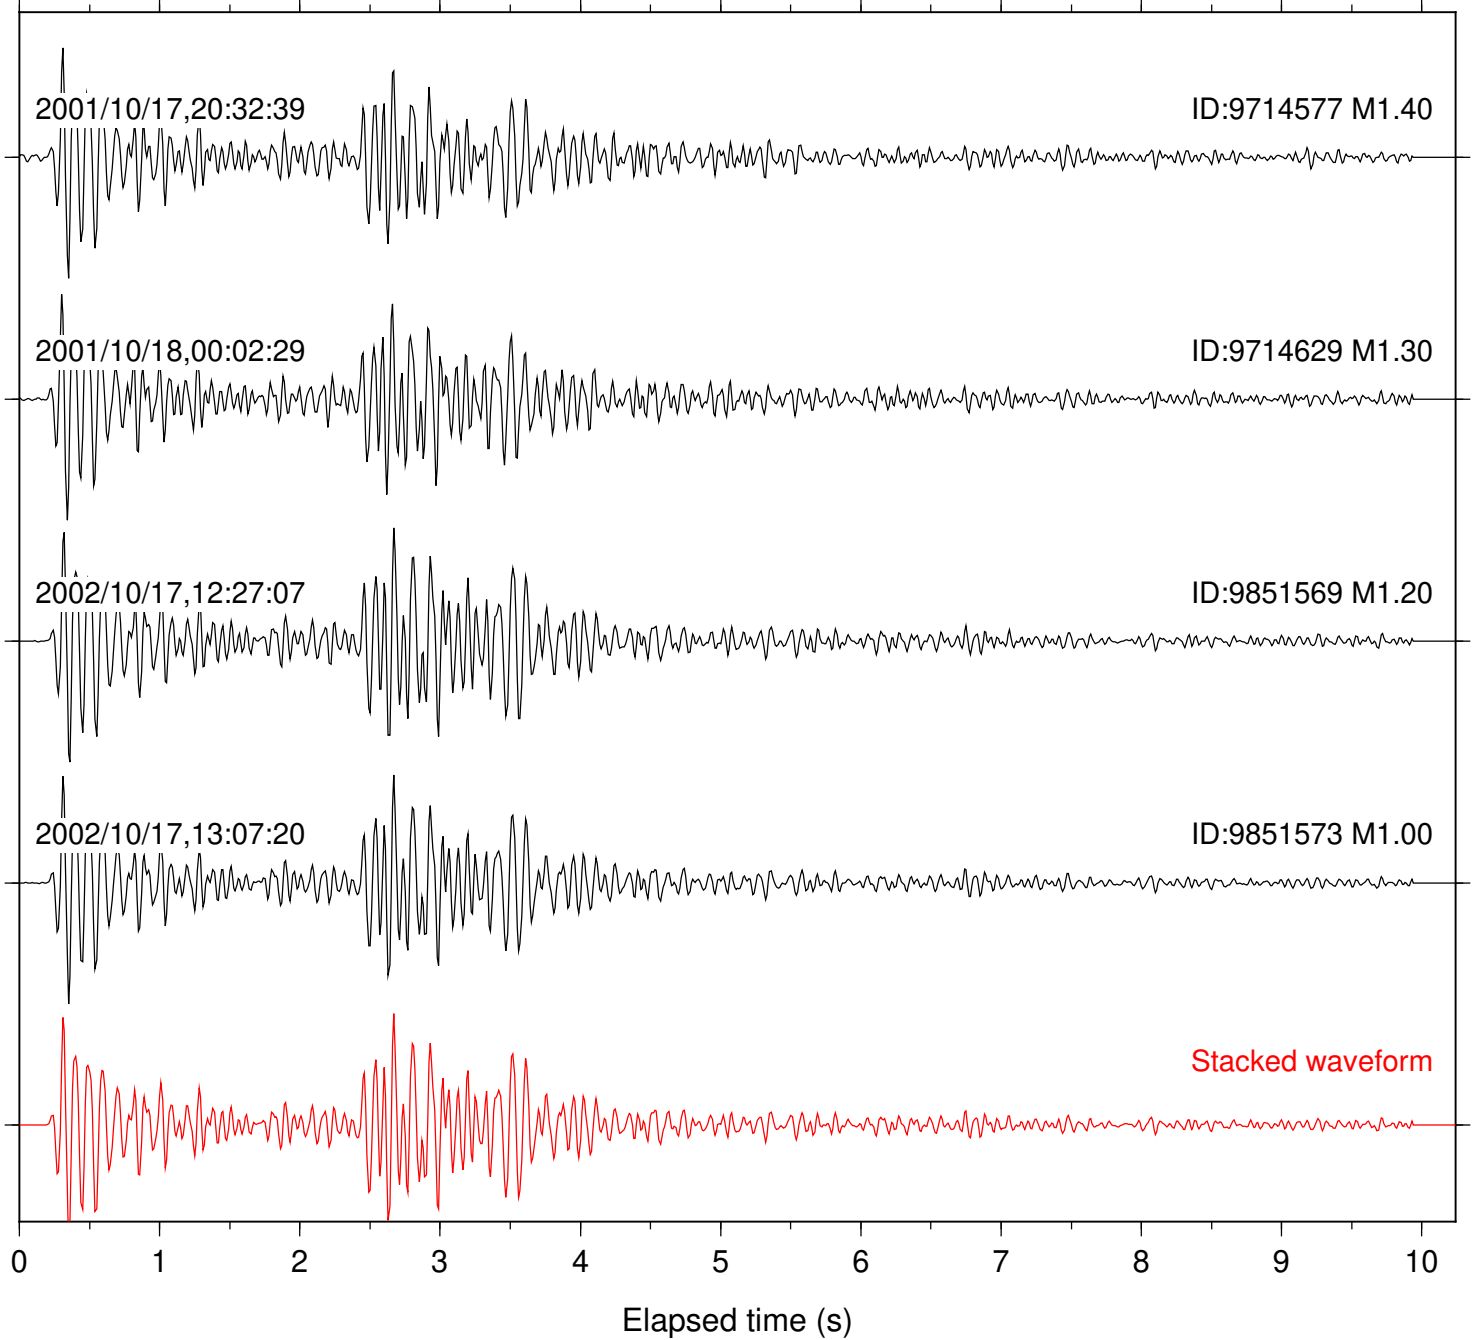

Focal depth: 14.61 km

Station: RDM Com: HHZ

Focal depth: 14.61 km

Station: SKY Com: EHZ

Focal depth: 14.30 km

Station: WIN Com: EHZ

Focal depth: 14.30 km

Station: CRY Com: HHZ