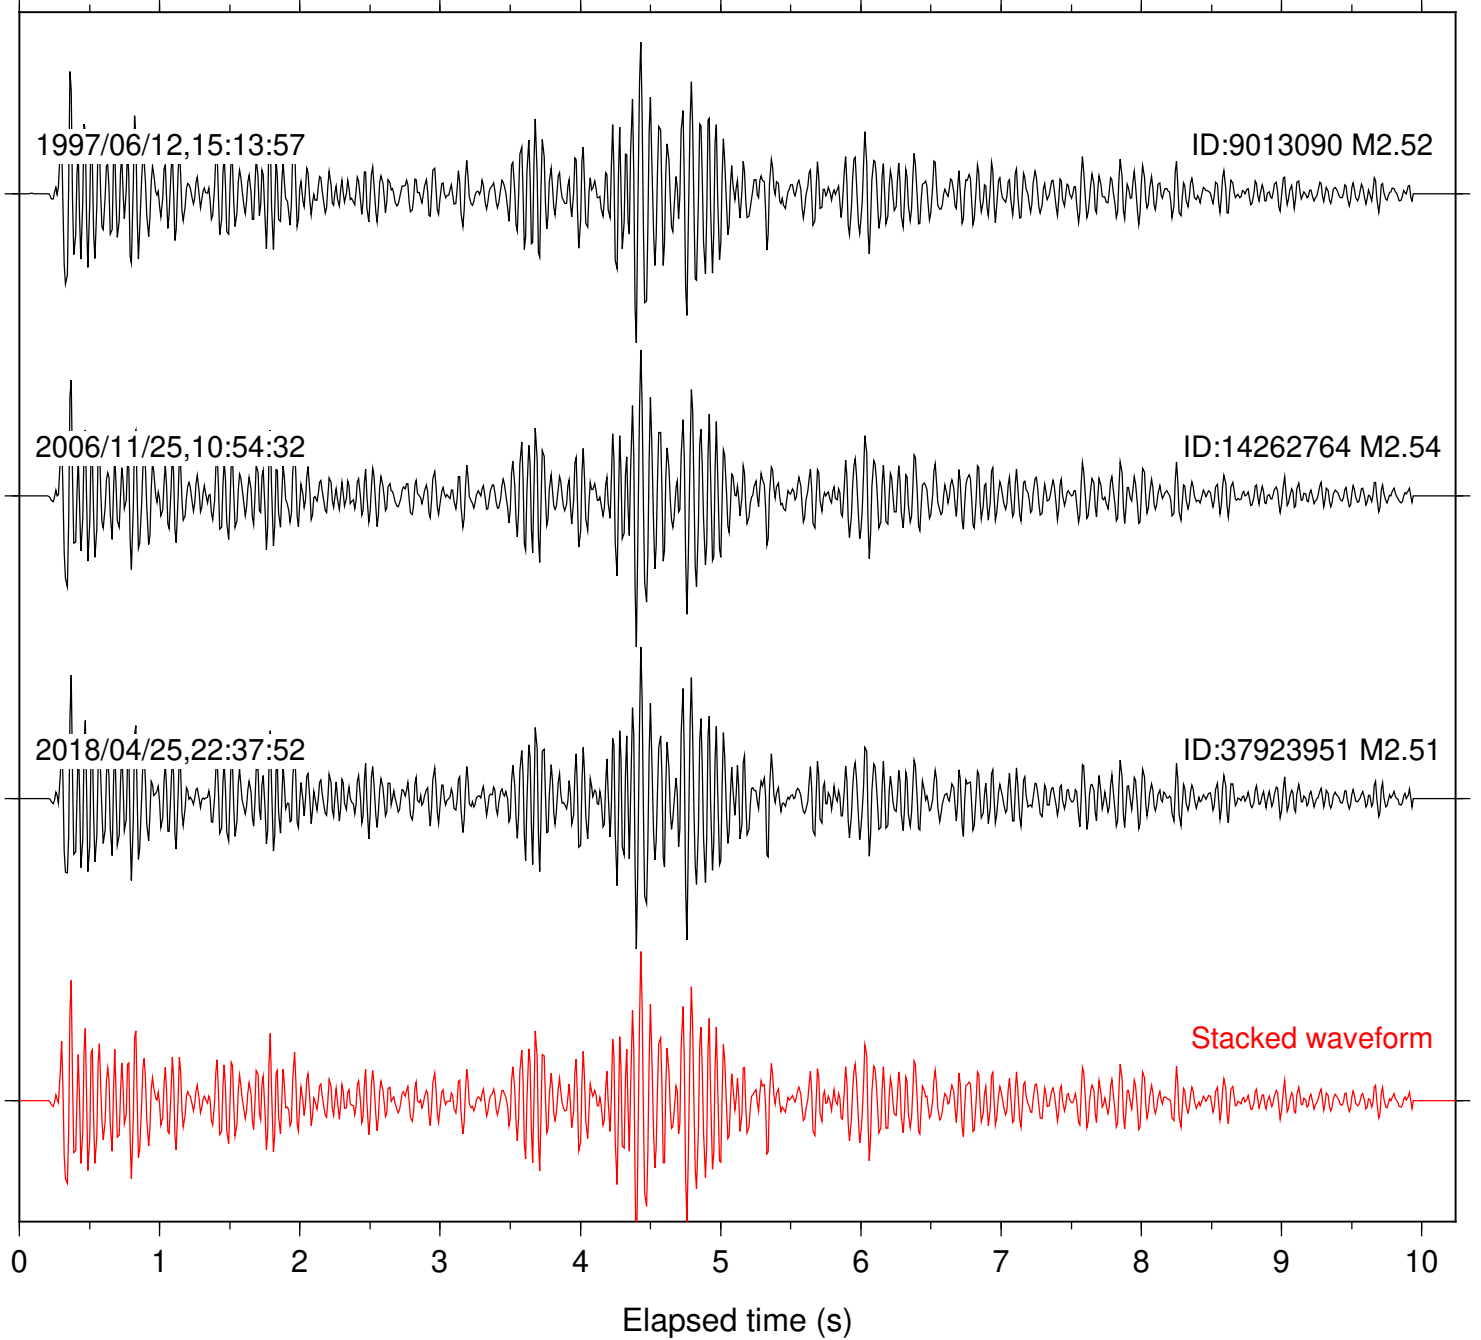

Focal depth: 11.36 km

Station: FRD Com: HHZ

Focal depth: 11.36 km

Station: LVA2 Com: HHZ

Focal depth: 11.36 km

Station: PFO Com: HHZ

Focal depth: 11.36 km

Station: SND Com: HHZ