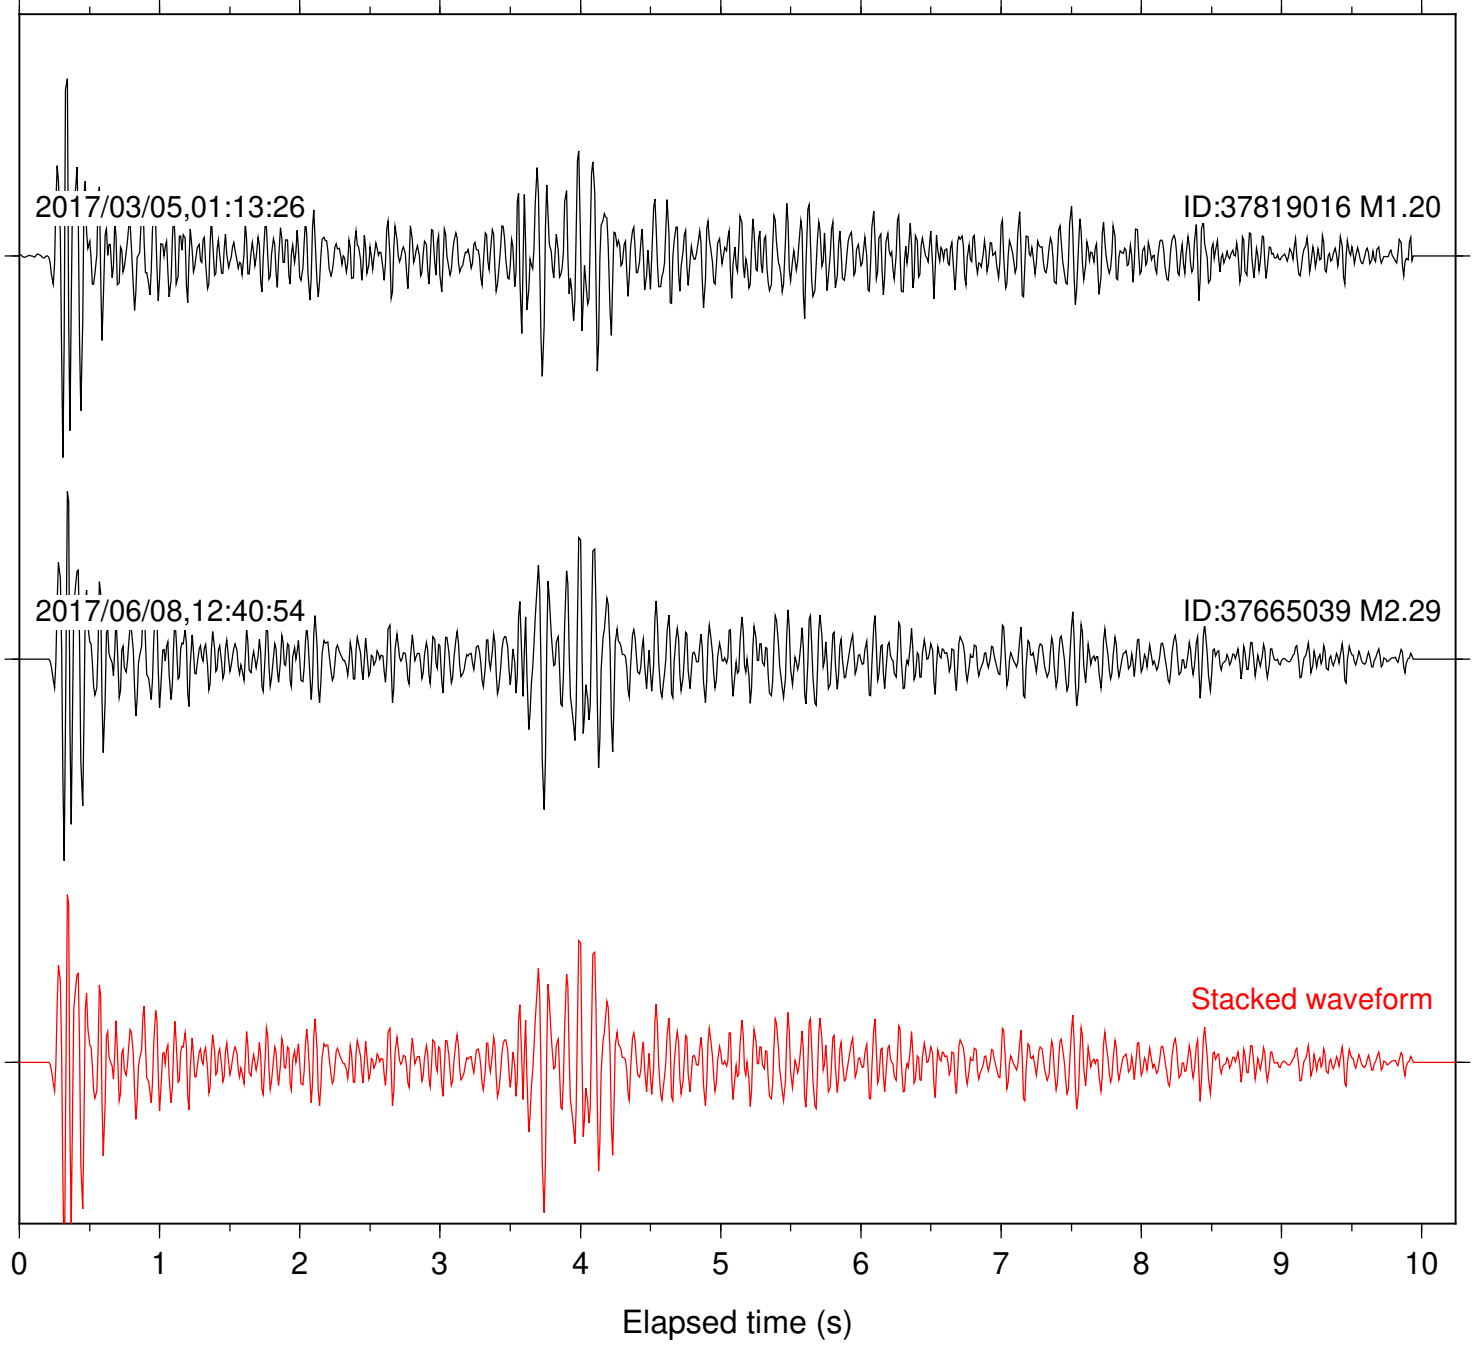

Station: B081 Com: EHZ

Focal depth: 6.06 km