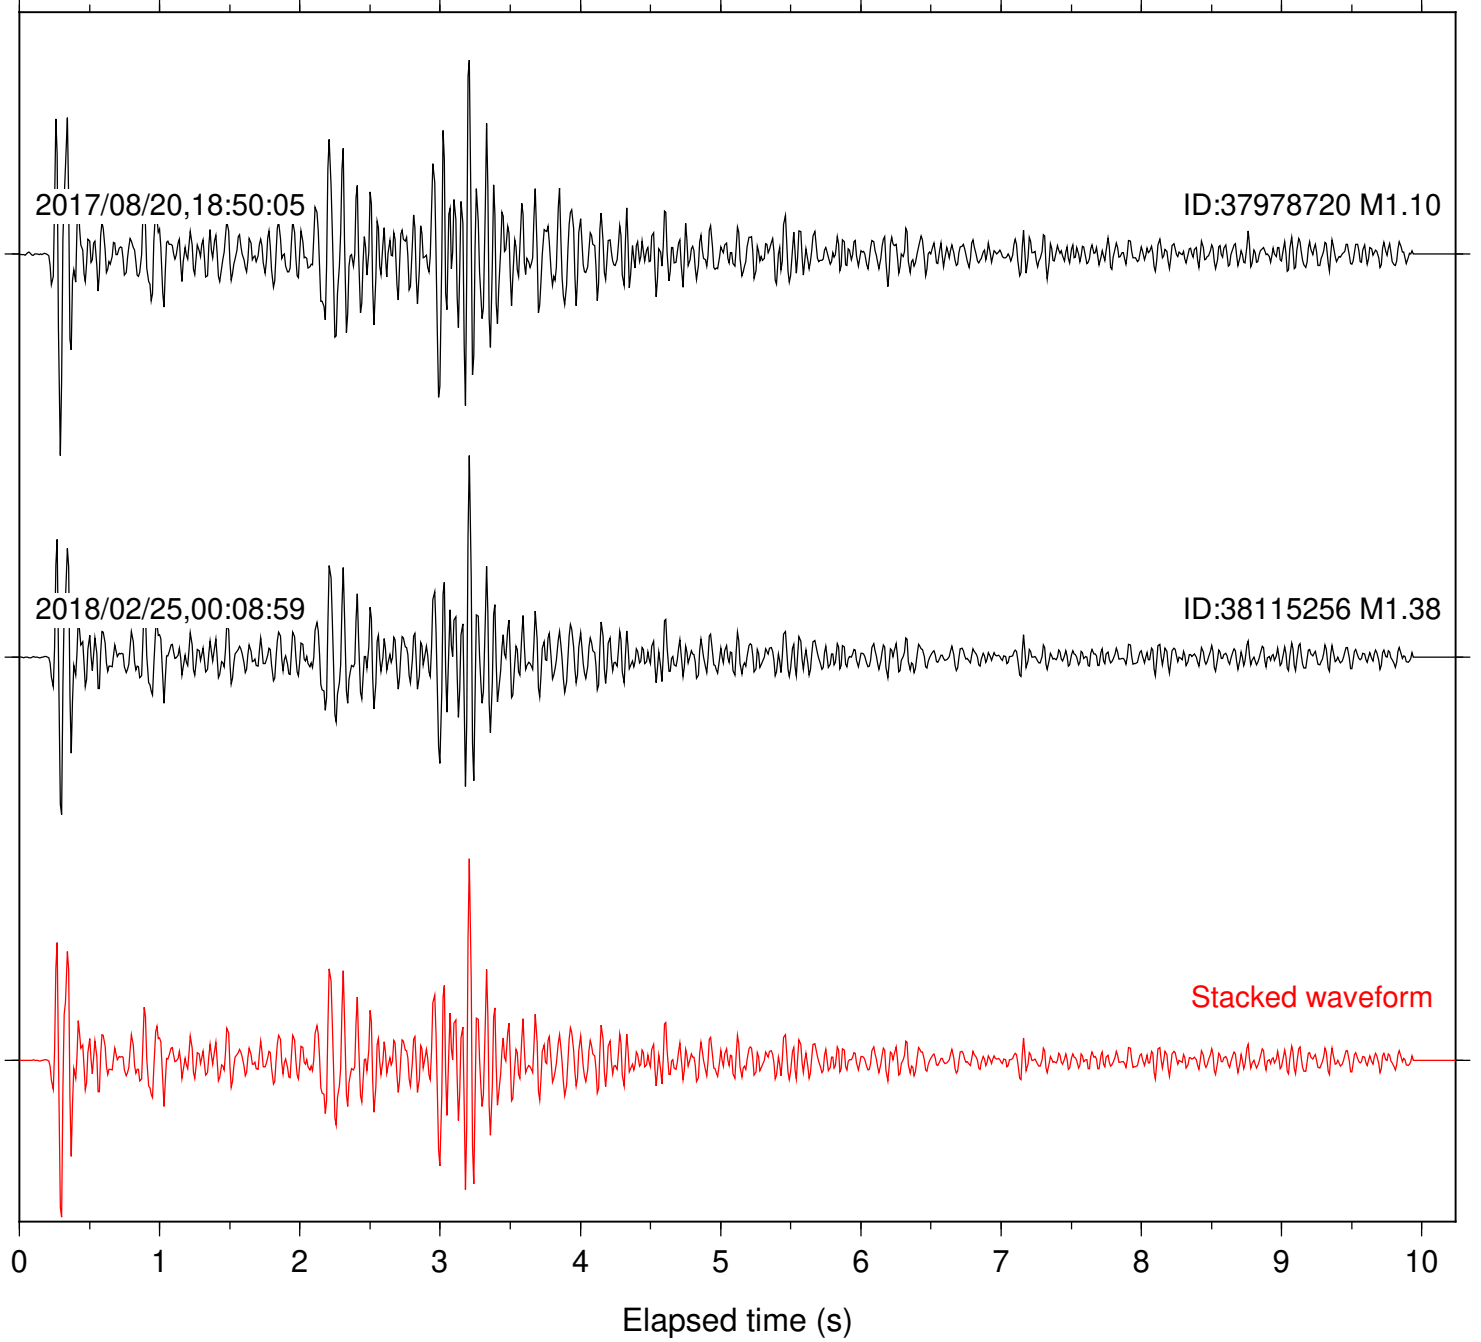

Station: B082 Com: EHZ

Focal depth: 5.23 km