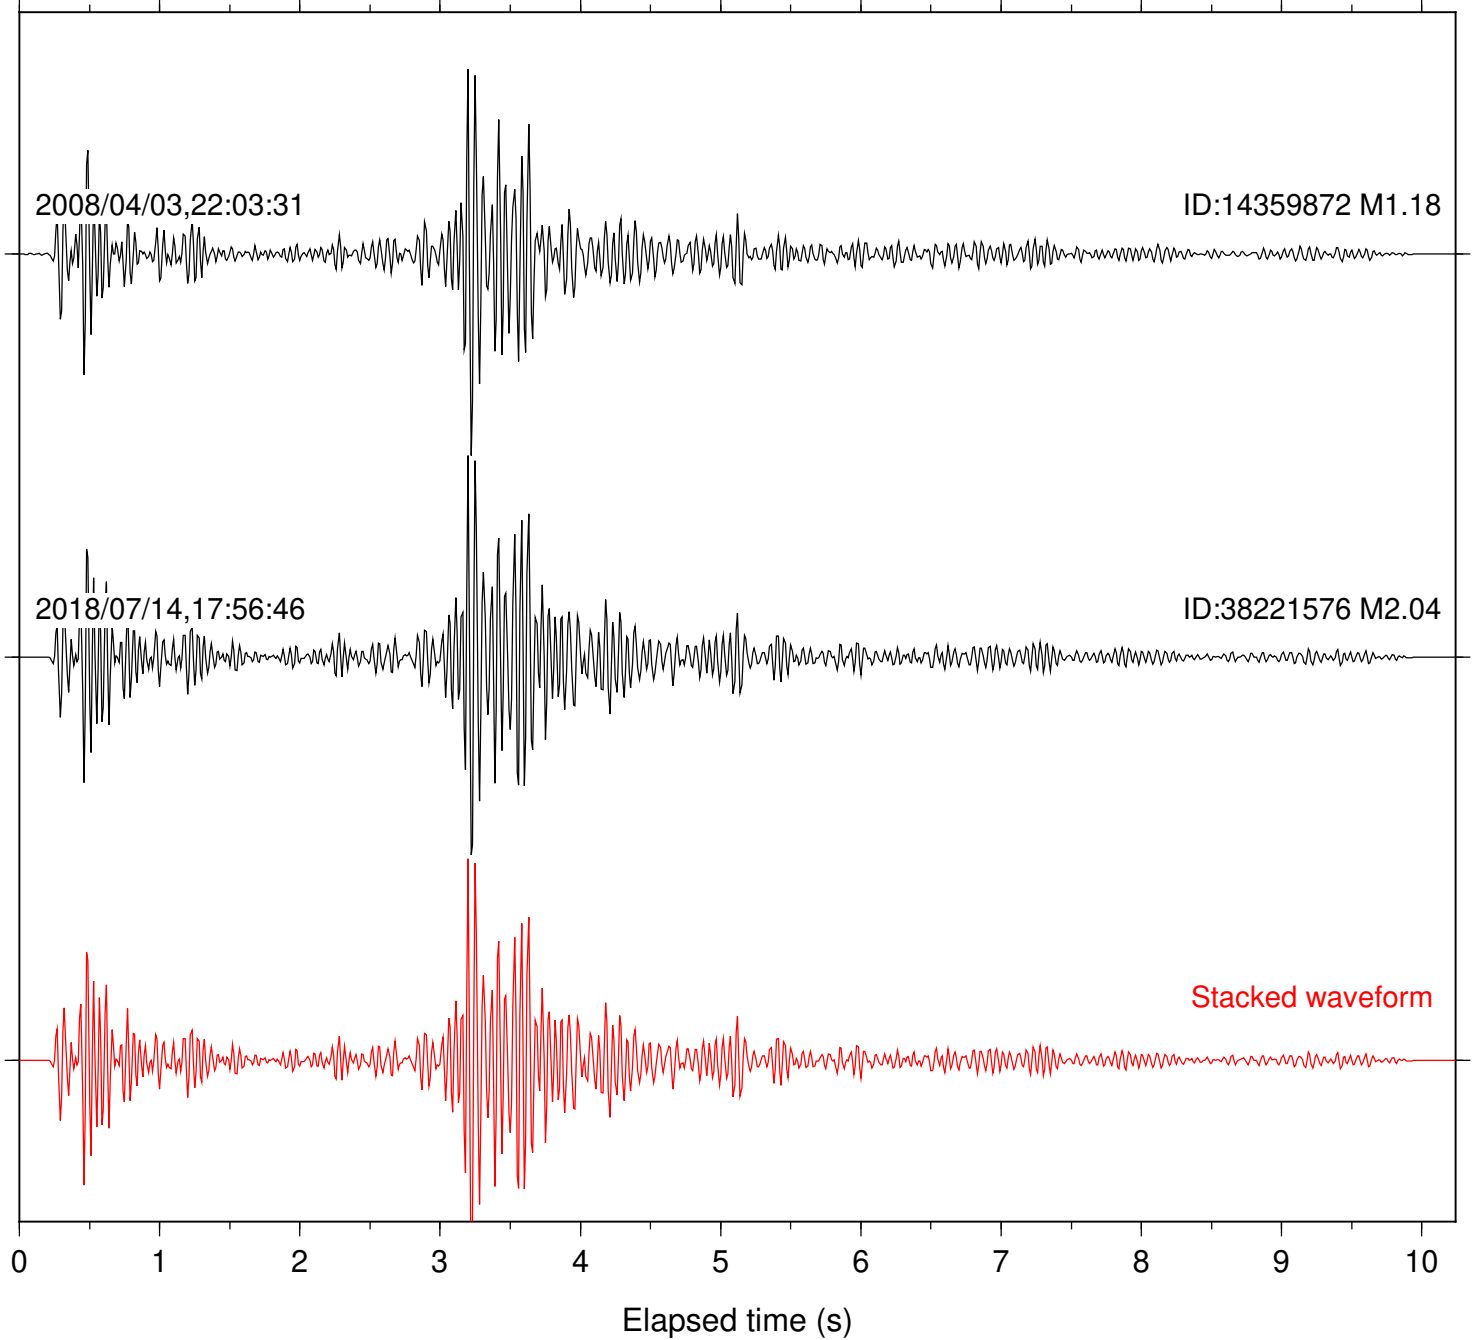

Station: DGR Com: HHZ

Focal depth: 15.31 km