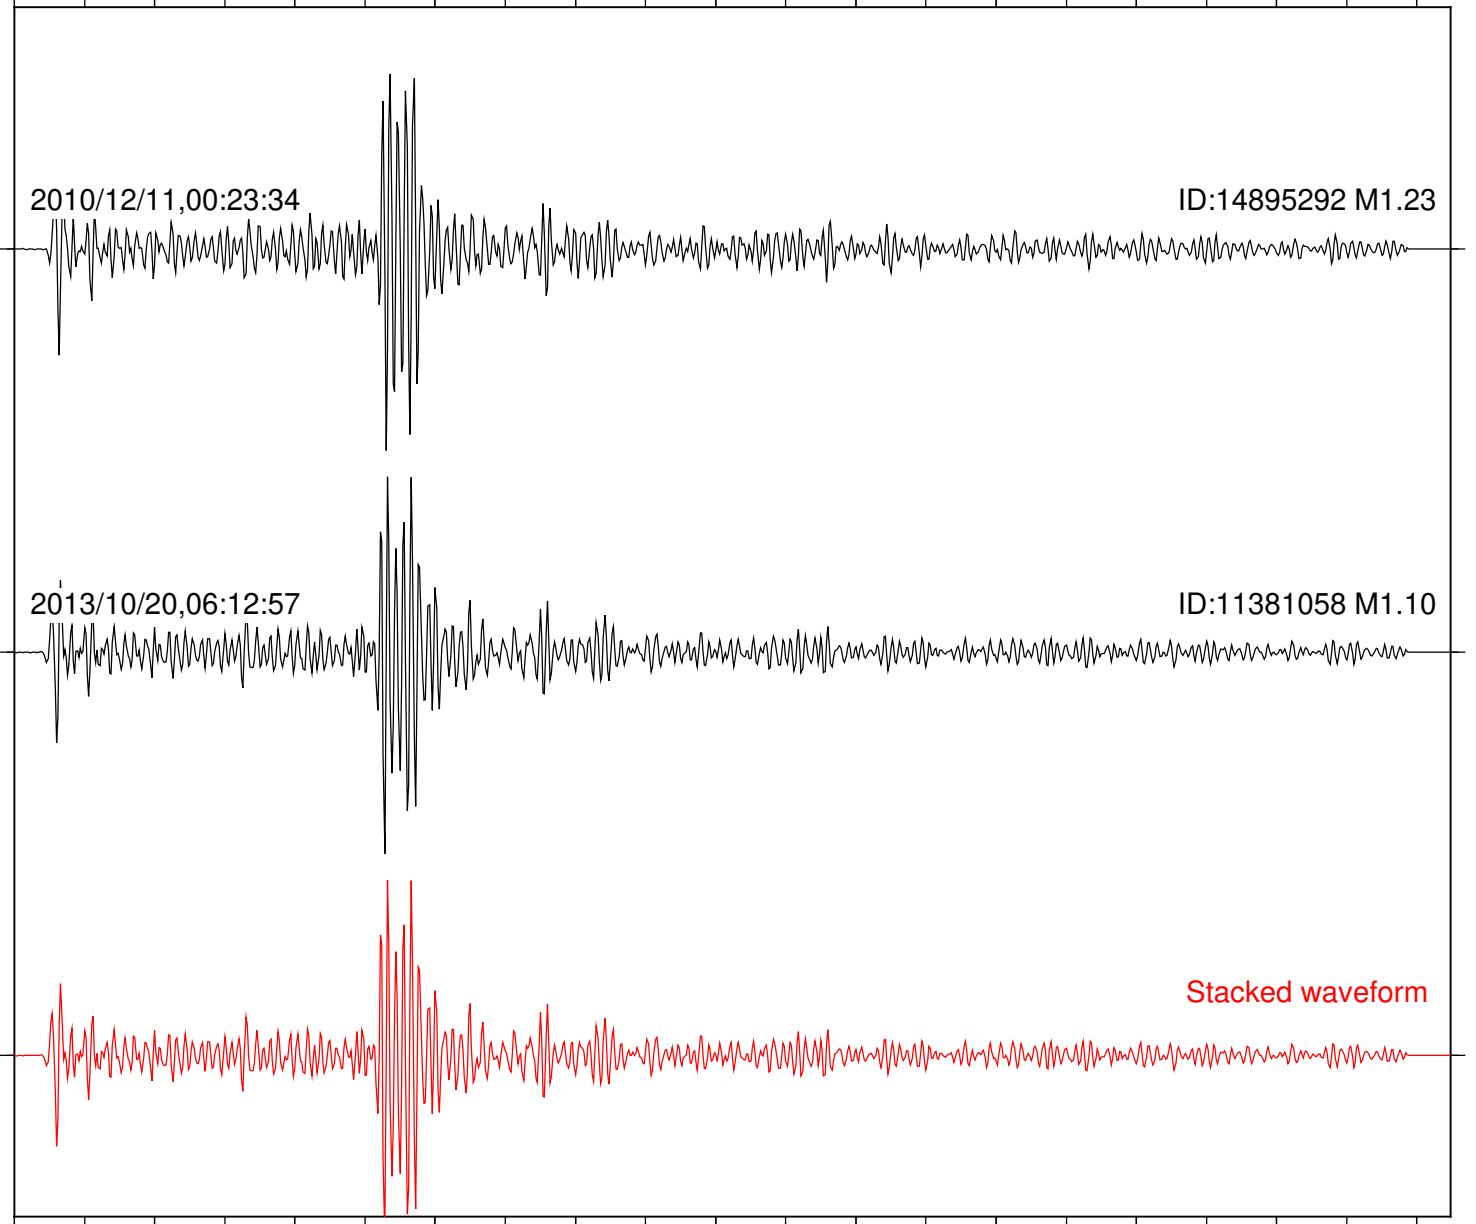

Station: PFO Com: HHZ

Focal depth: 7.60 km

2010/12/11,00:23:34

ID:14895292 M1.23

2013/10/20,06:12:57

ID:11381058 M1.10

Stacked waveform

0 1 2 3 4 5 6 7 8 9 10
Elapsed time (s)