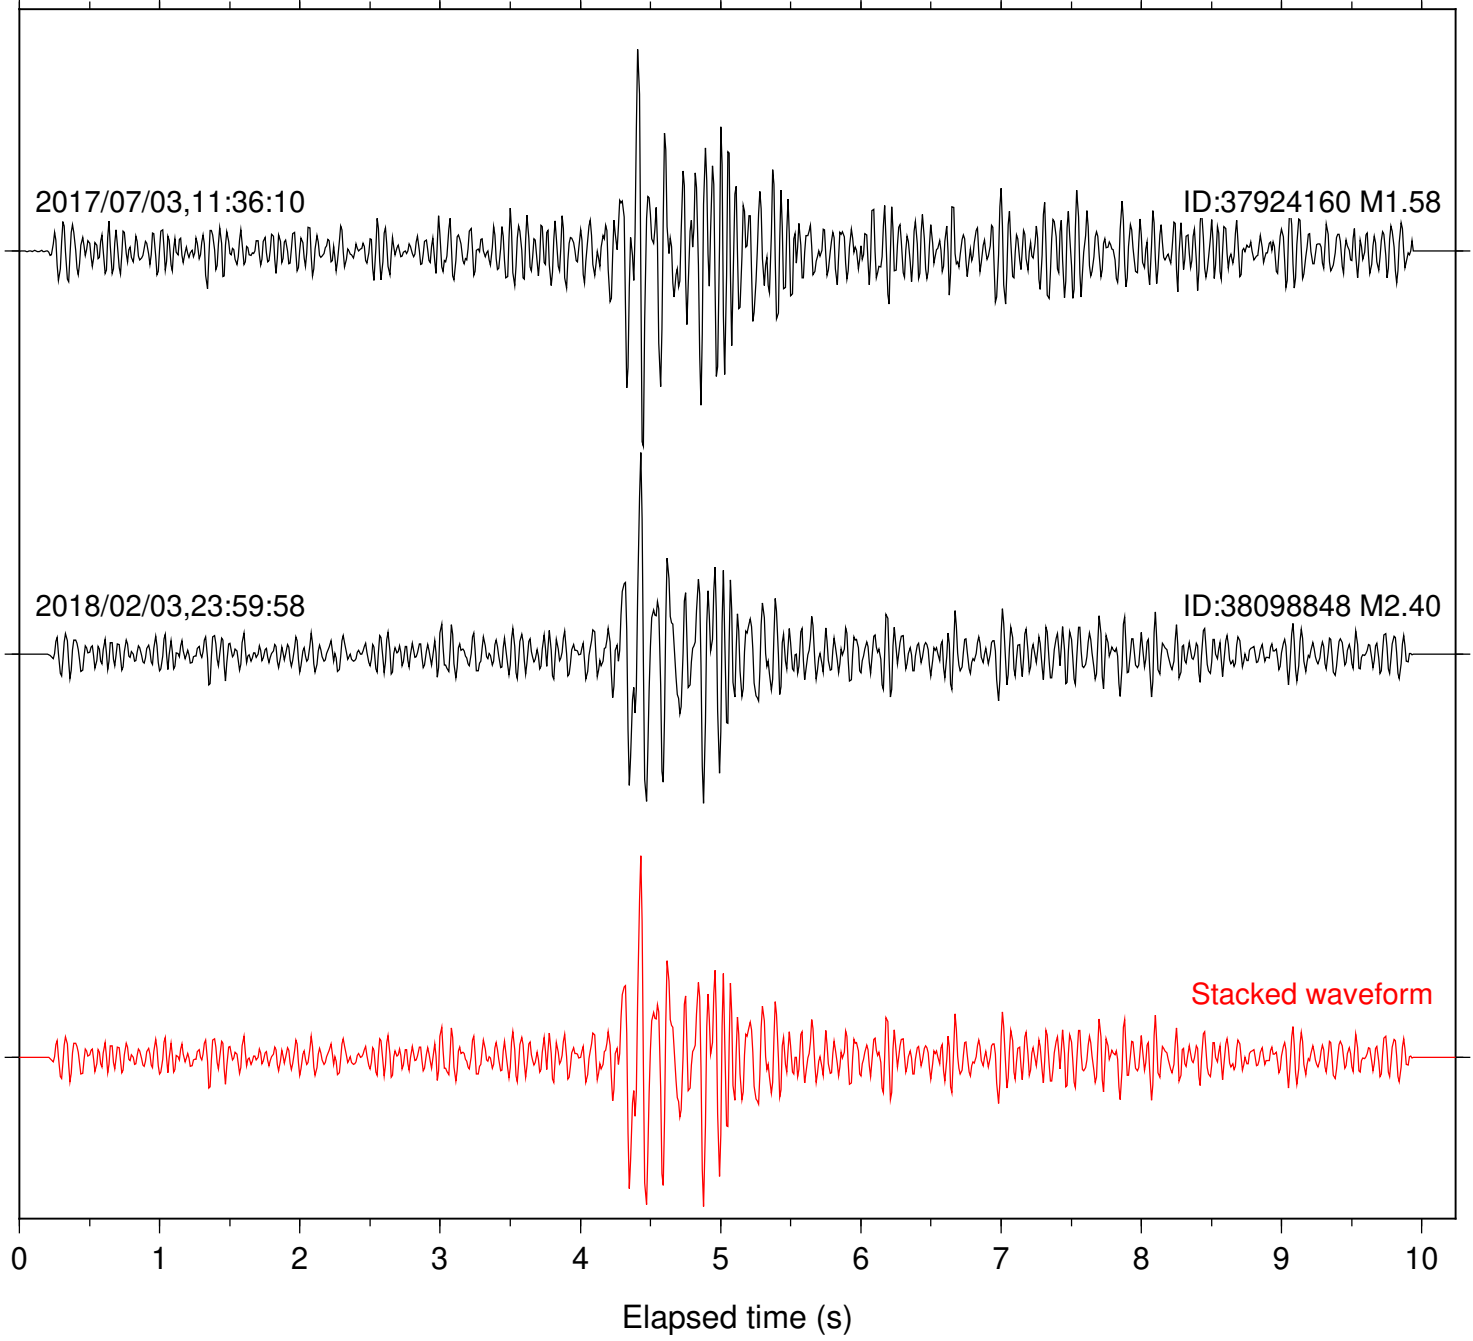

Station: PFO Com: HHZ

Focal depth: 5.21 km