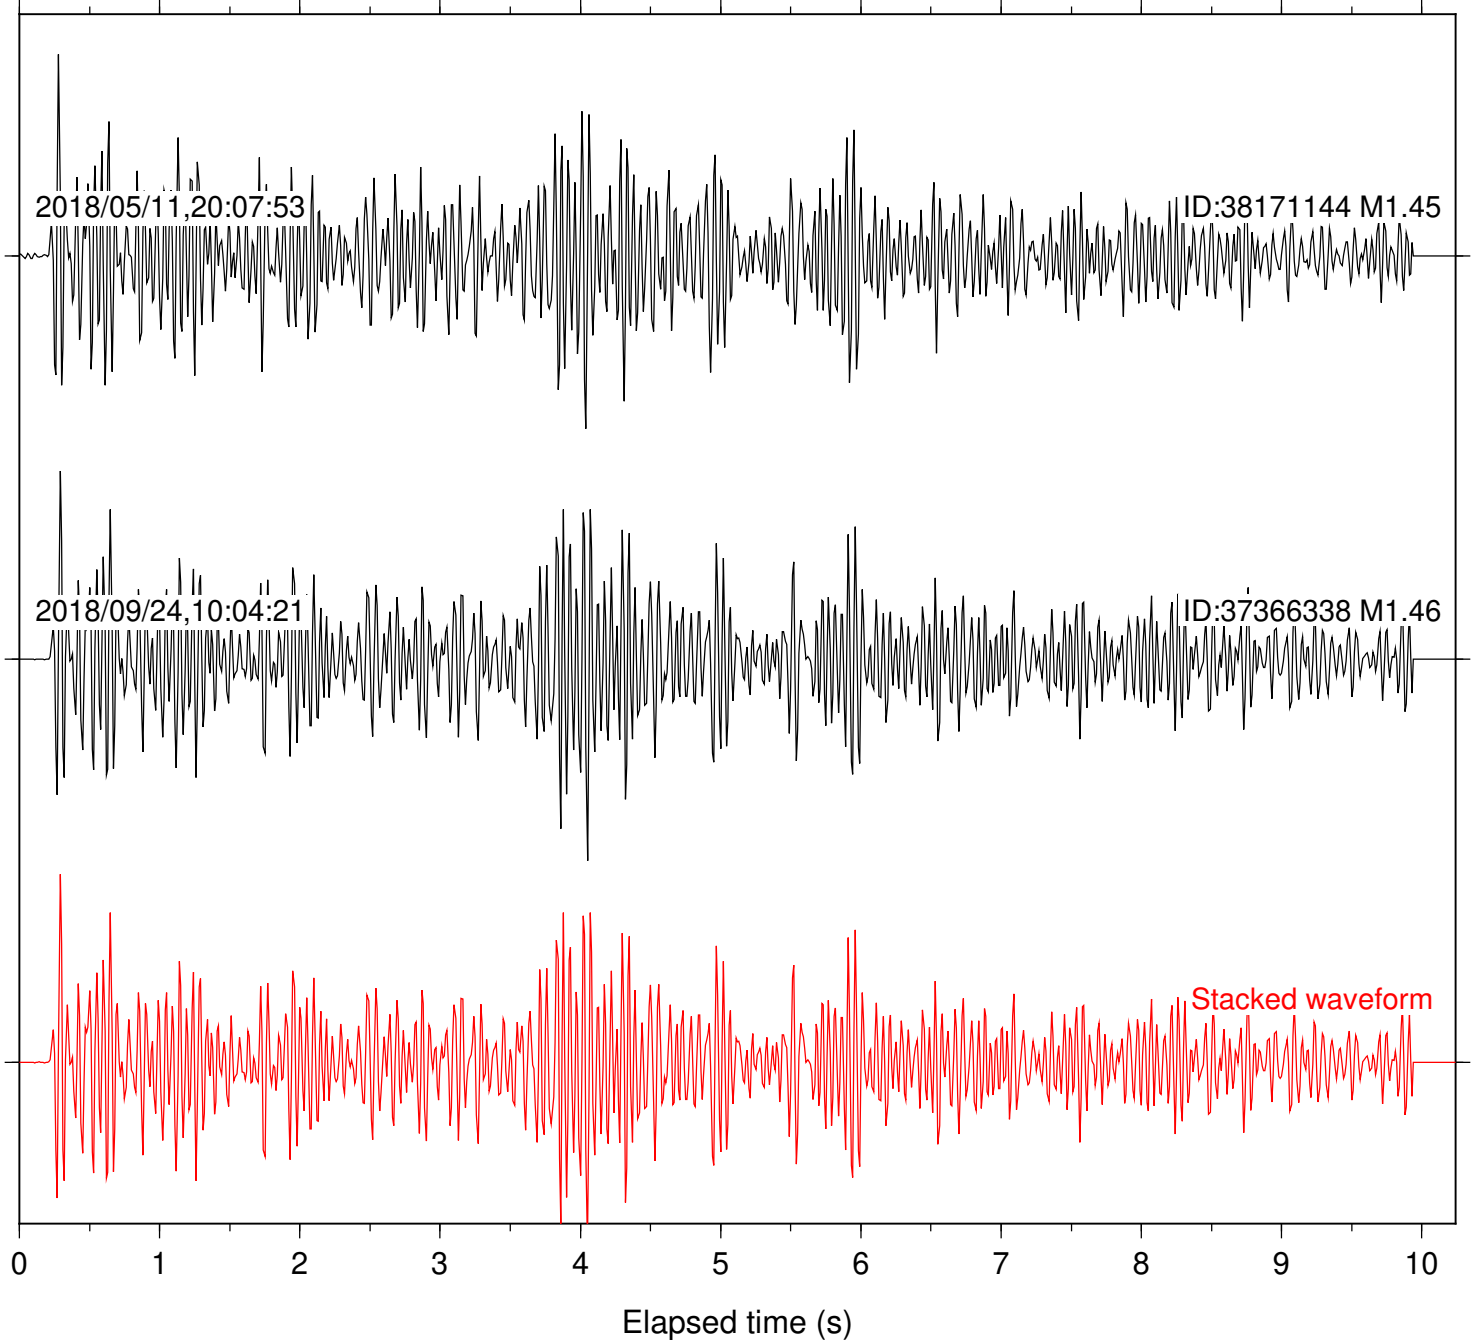

Station: CSH Com: HHZ

Focal depth: 4.46 km

Station: DGR Com: HHZ

Focal depth: 4.46 km

Station: HMT2 Com: HHZ

Focal depth: 4.46 km

Station: POB2 Com: HHZ

Focal depth: 4.46 km