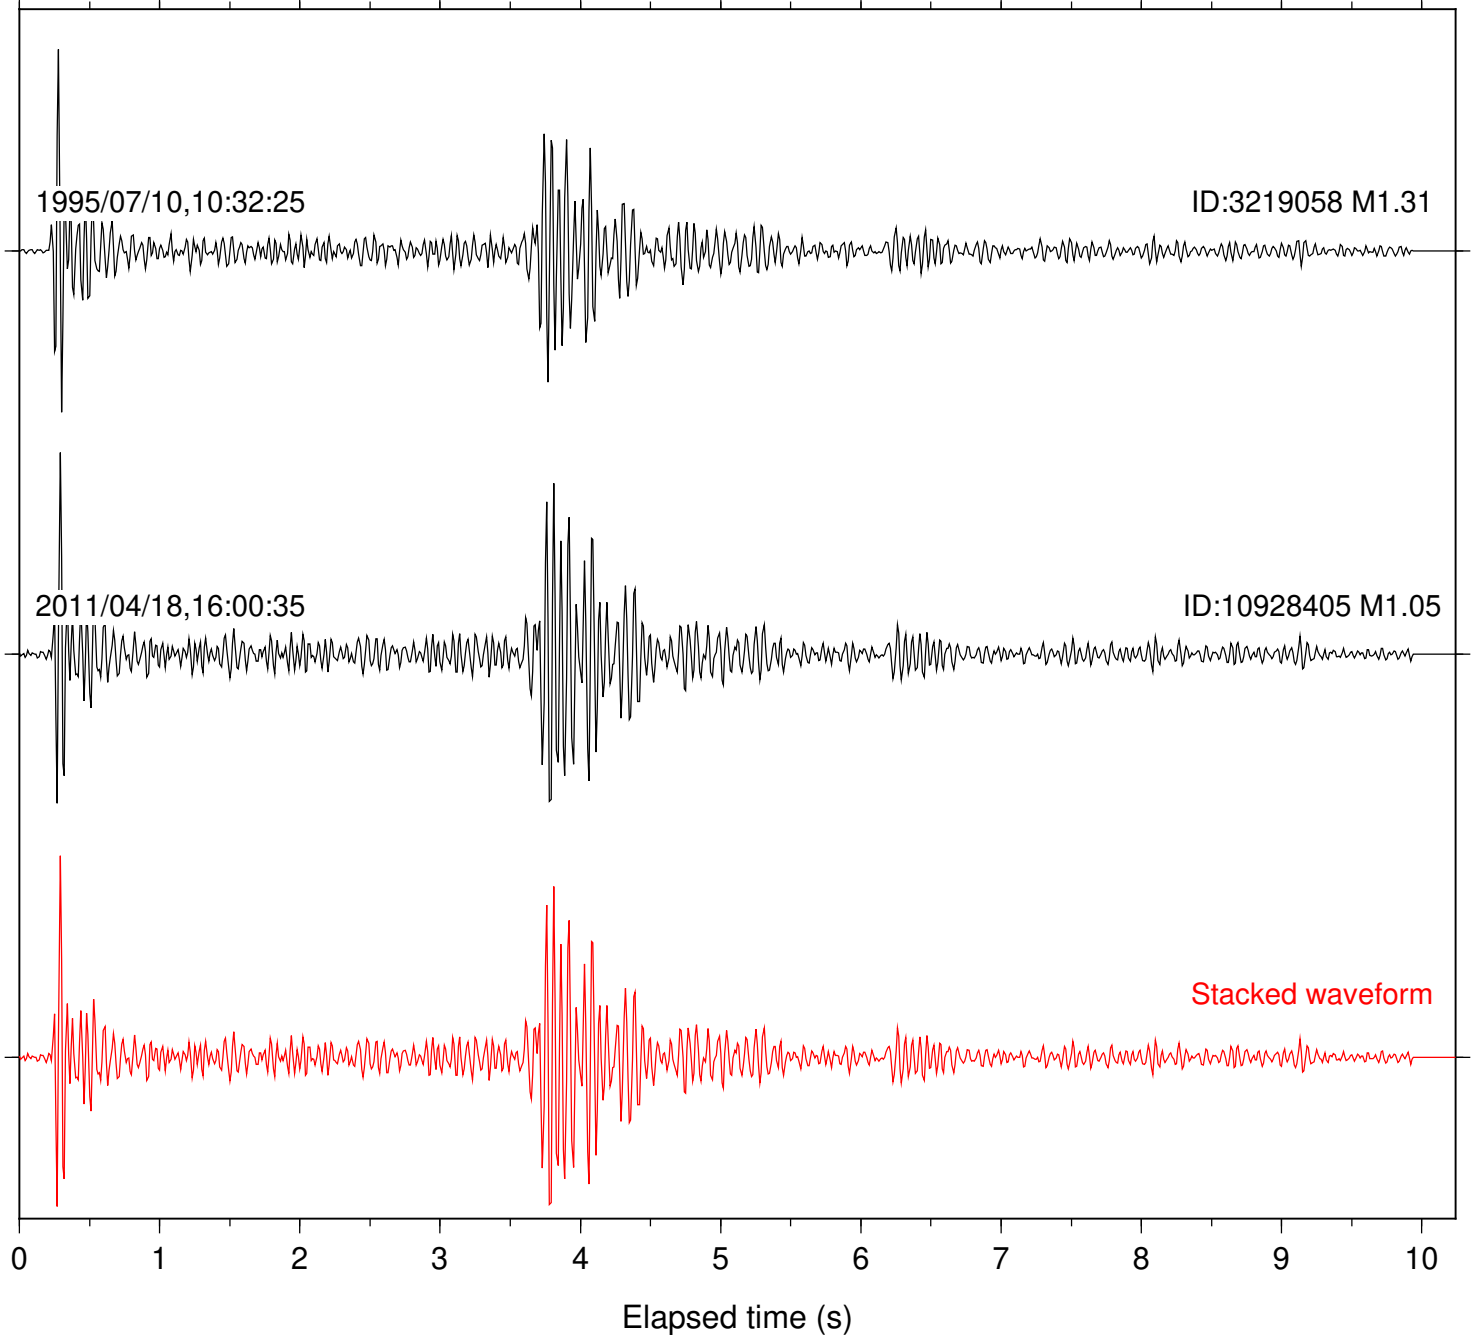

Station: PFO Com: HHZ

Focal depth: 16.61 km