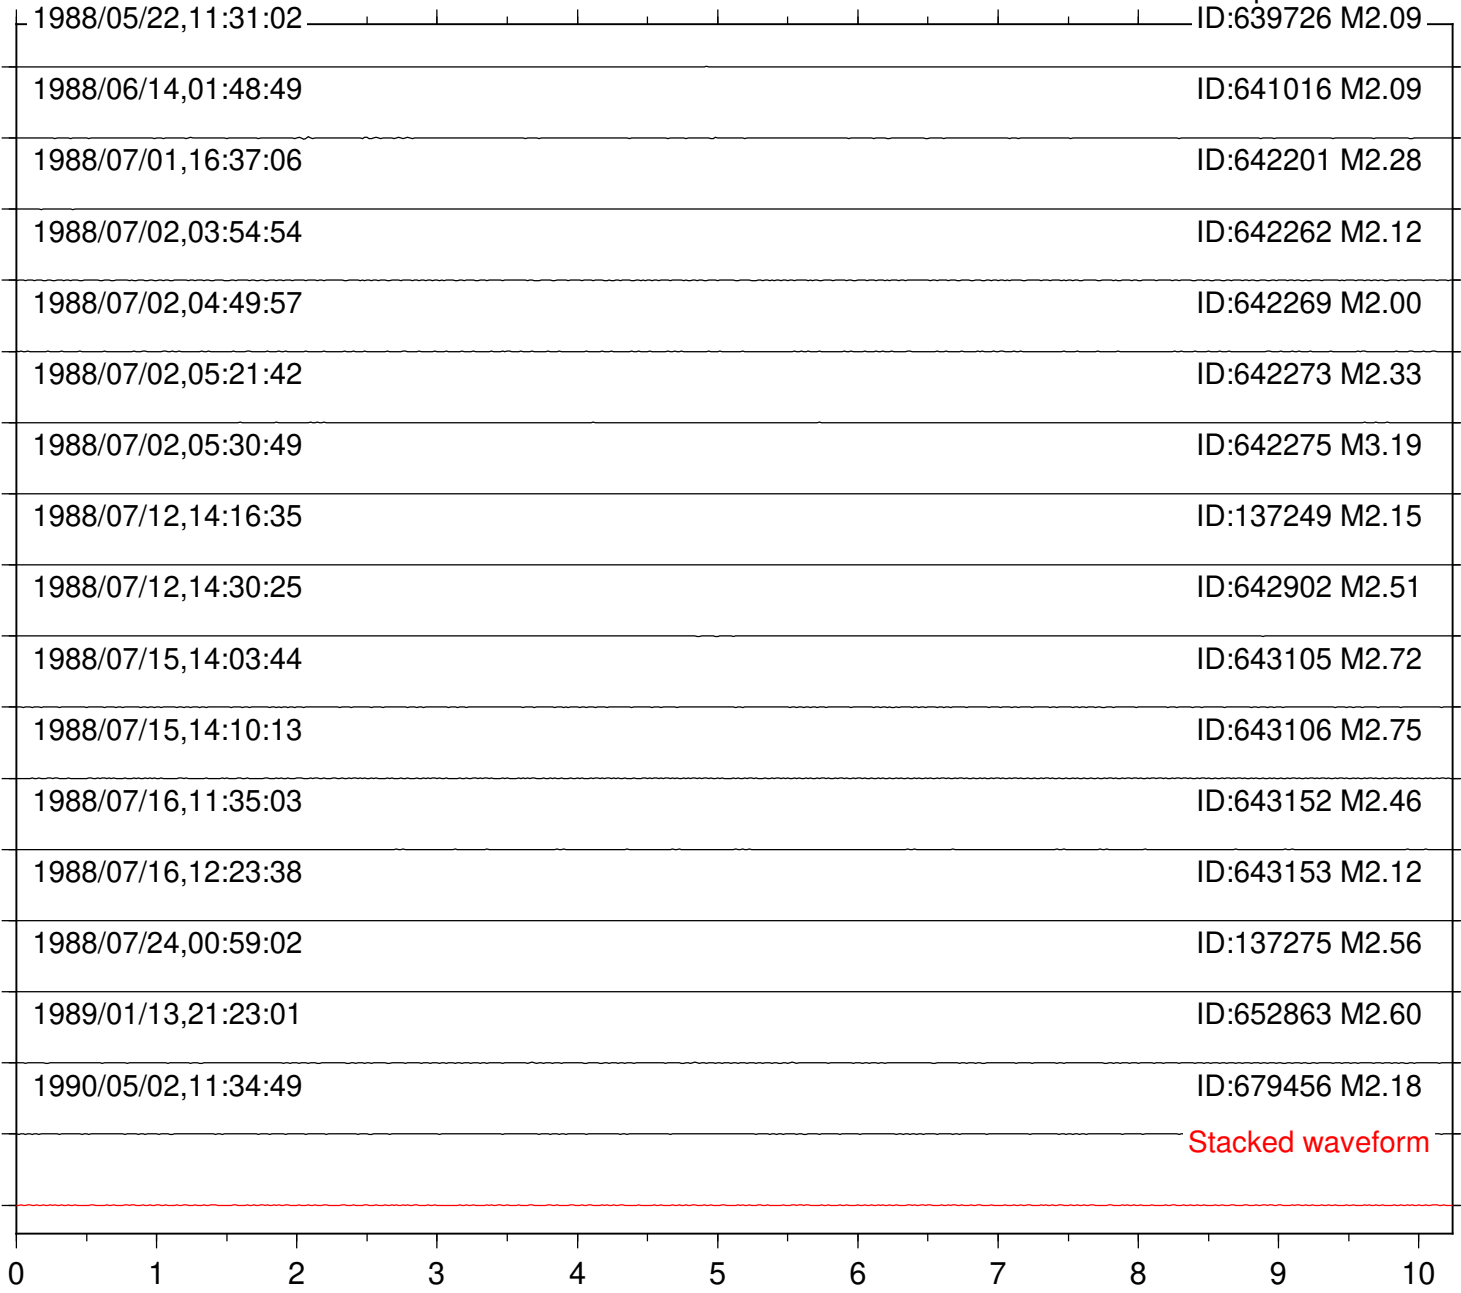

Station: LAQ Com: EHZ

Focal depth: 8.66 km

Elapsed time (s)