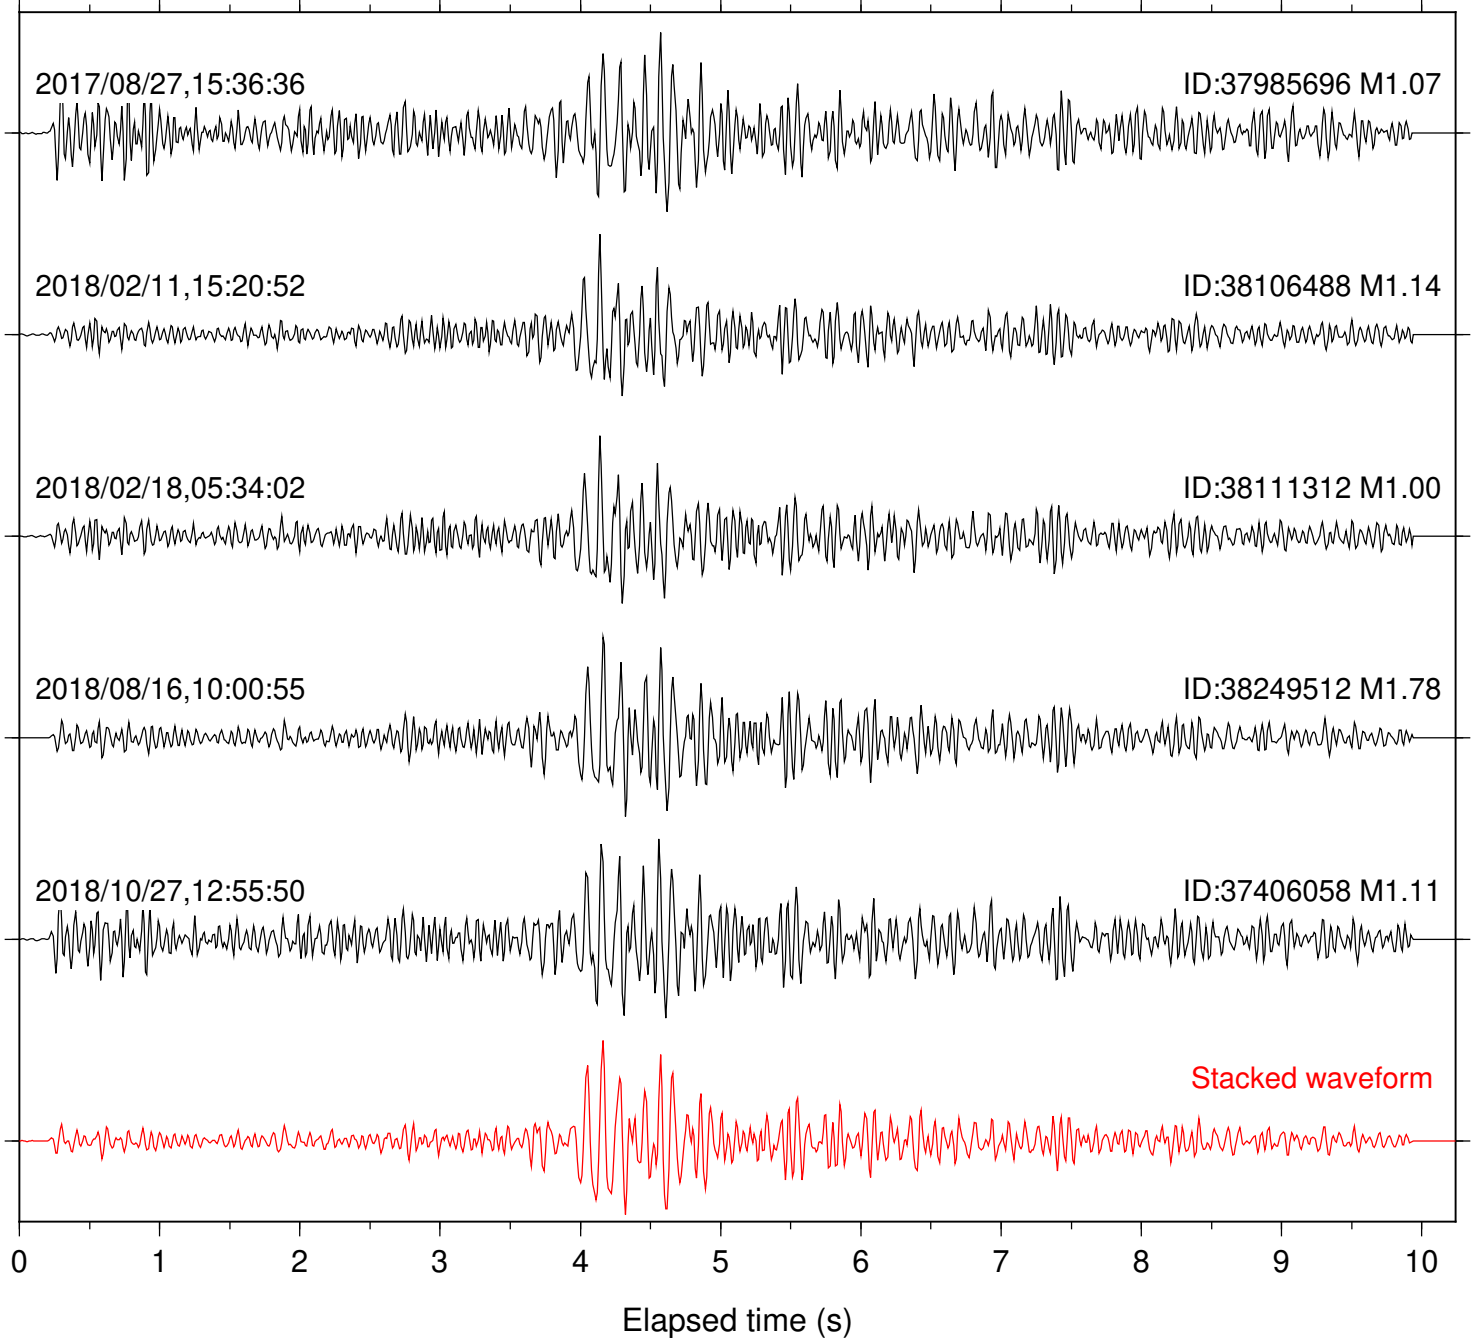

Station: DGR Com: HHZ

Focal depth: 4.99 km

Station: DNR Com: HHZ

Focal depth: 4.96 km

Station: FRD Com: HHZ

Focal depth: 4.99 km

Station: HMT2 Com: HHZ

Focal depth: 4.99 km