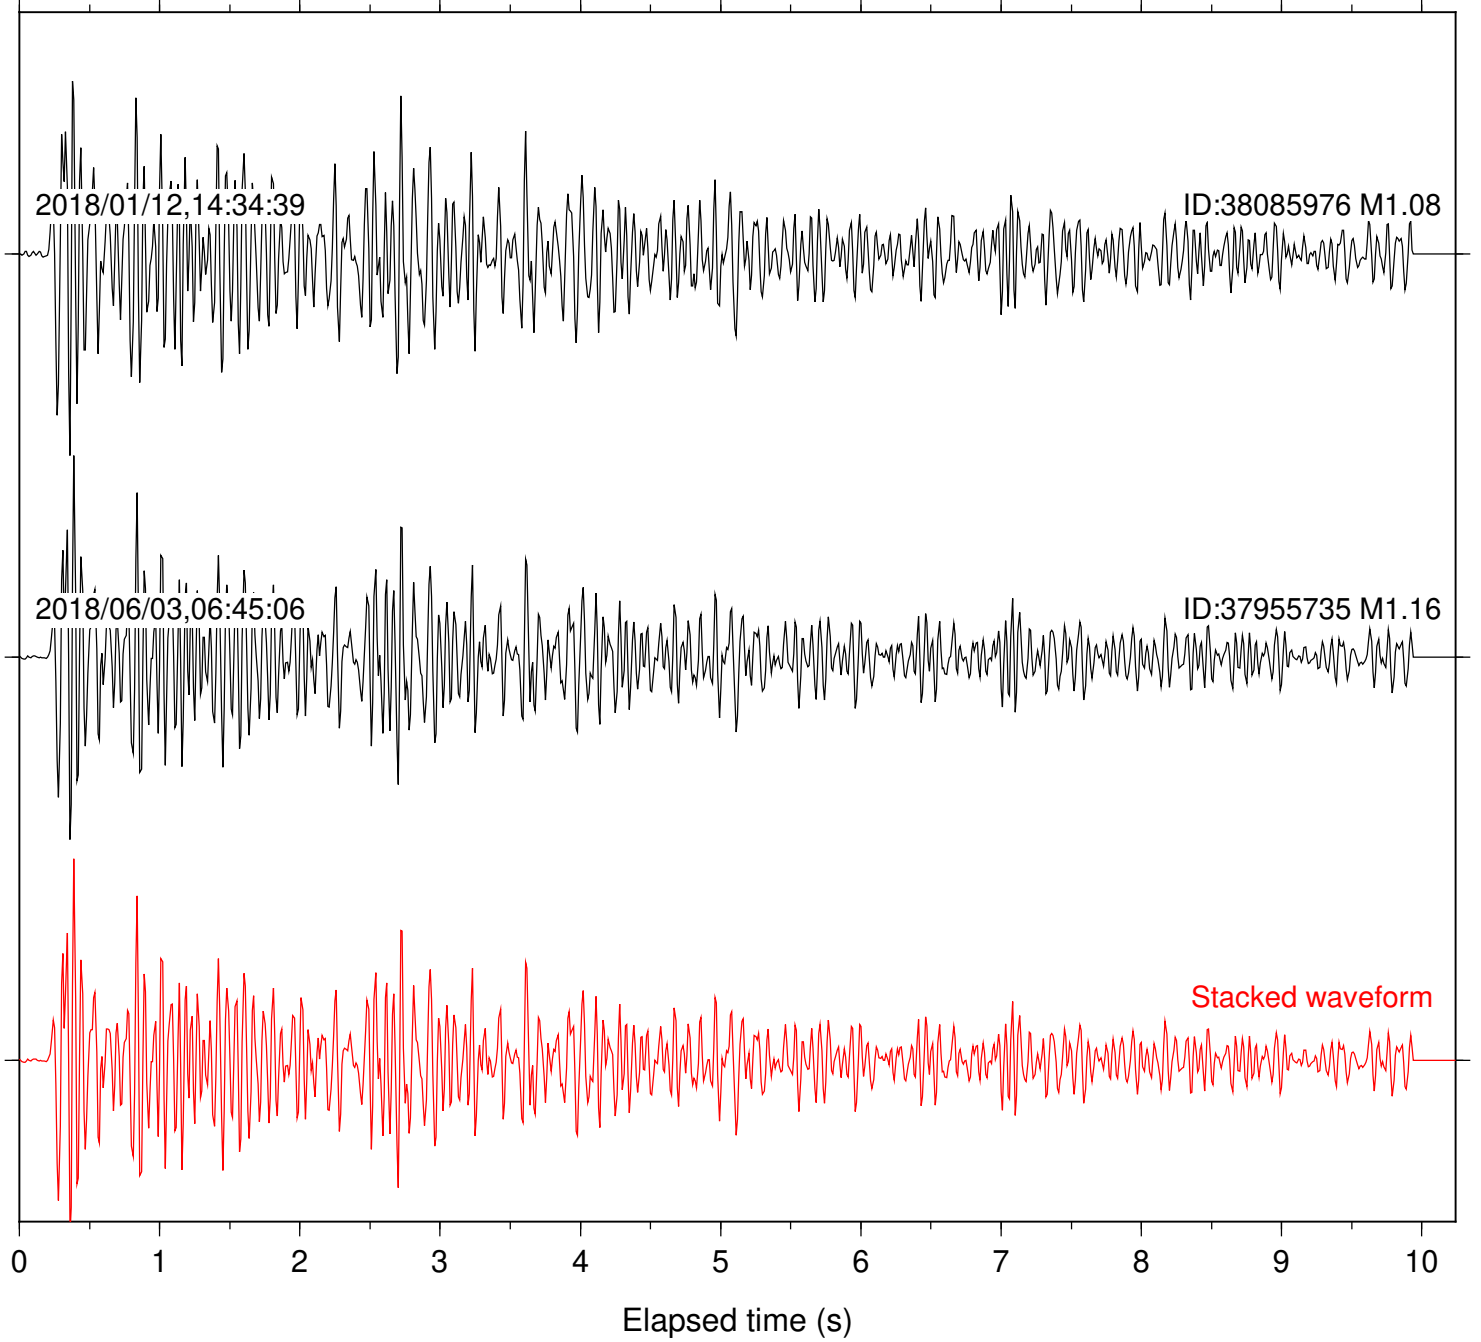

Elapsed time (s)

Station: B082 Com: EHZ

Focal depth: 4.78 km

Station: B084 Com: EHZ

Focal depth: 4.78 km

Station: B087 Com: EHZ

Focal depth: 4.72 km

Station: B088 Com: EHZ