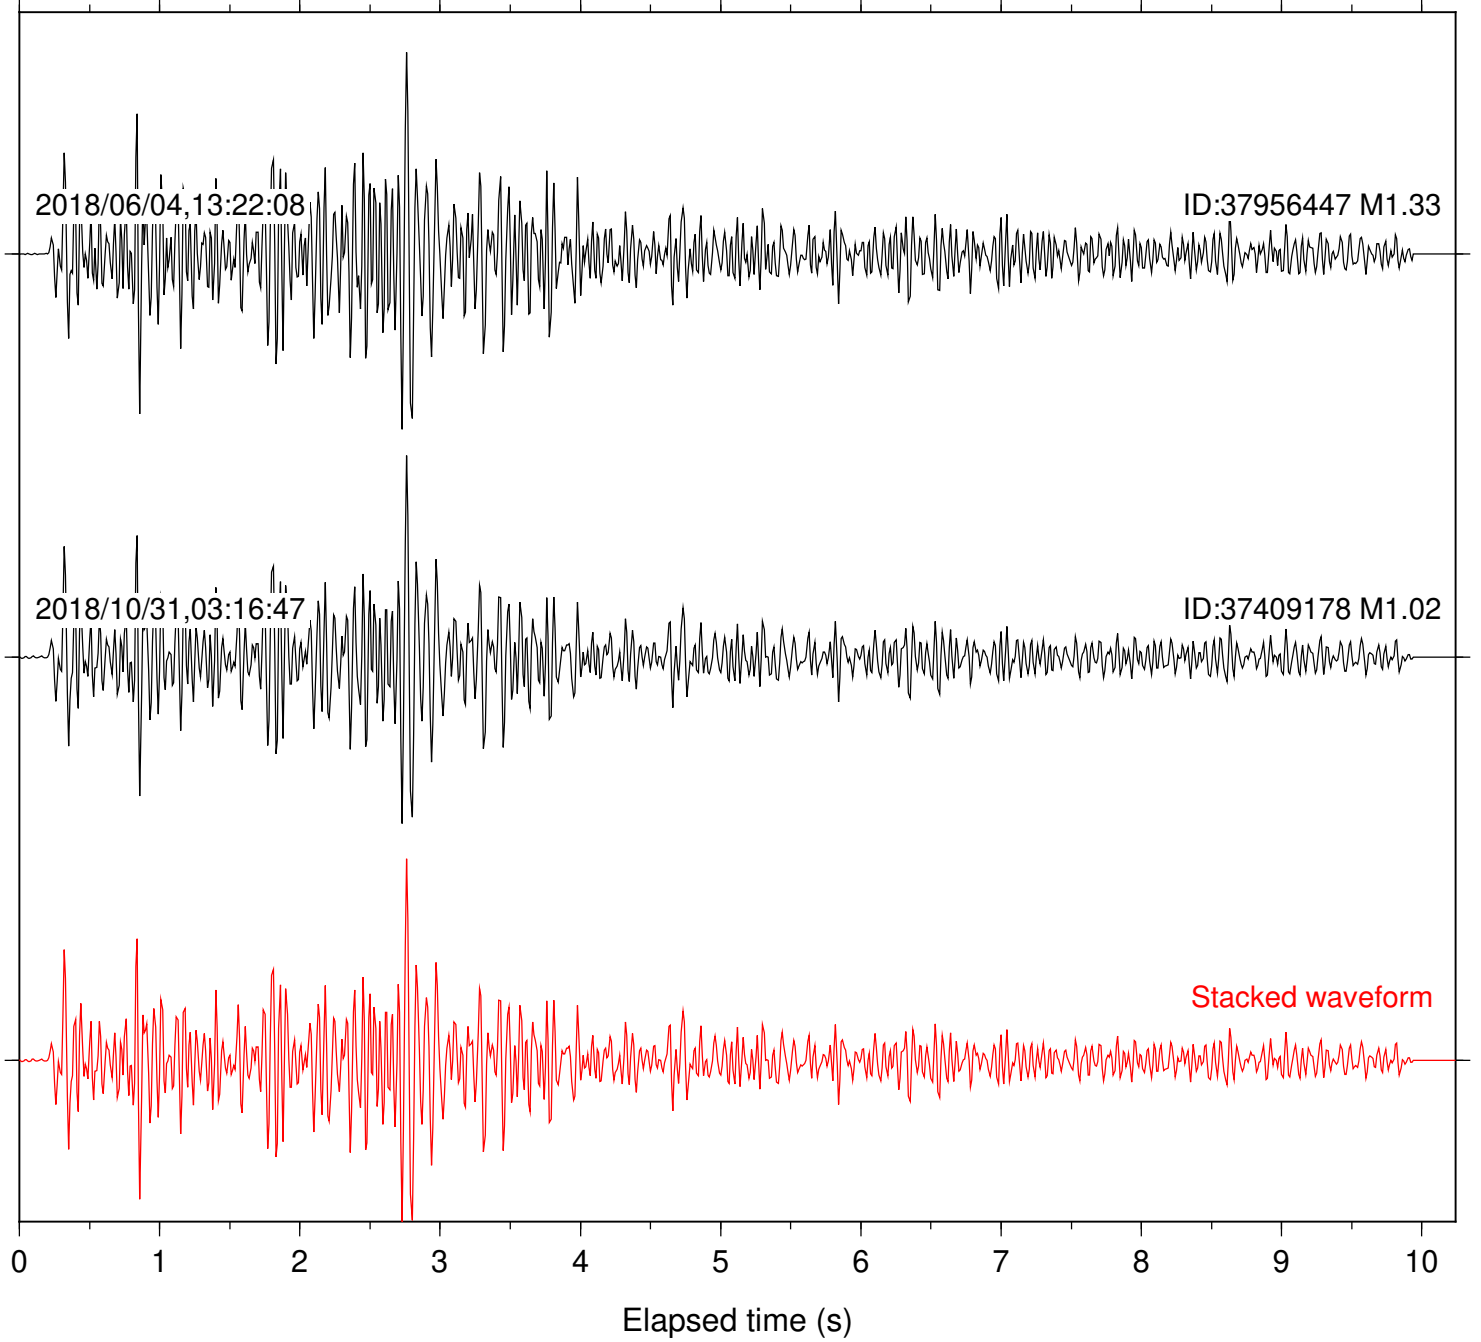

Station: FRD Com: HHZ

Focal depth: 4.77 km

Station: HMT2 Com: HHZ

Focal depth: 4.77 km

Station: KNW Com: HHZ

Focal depth: 4.77 km

Station: LKH Com: HHZ

Focal depth: 4.77 km