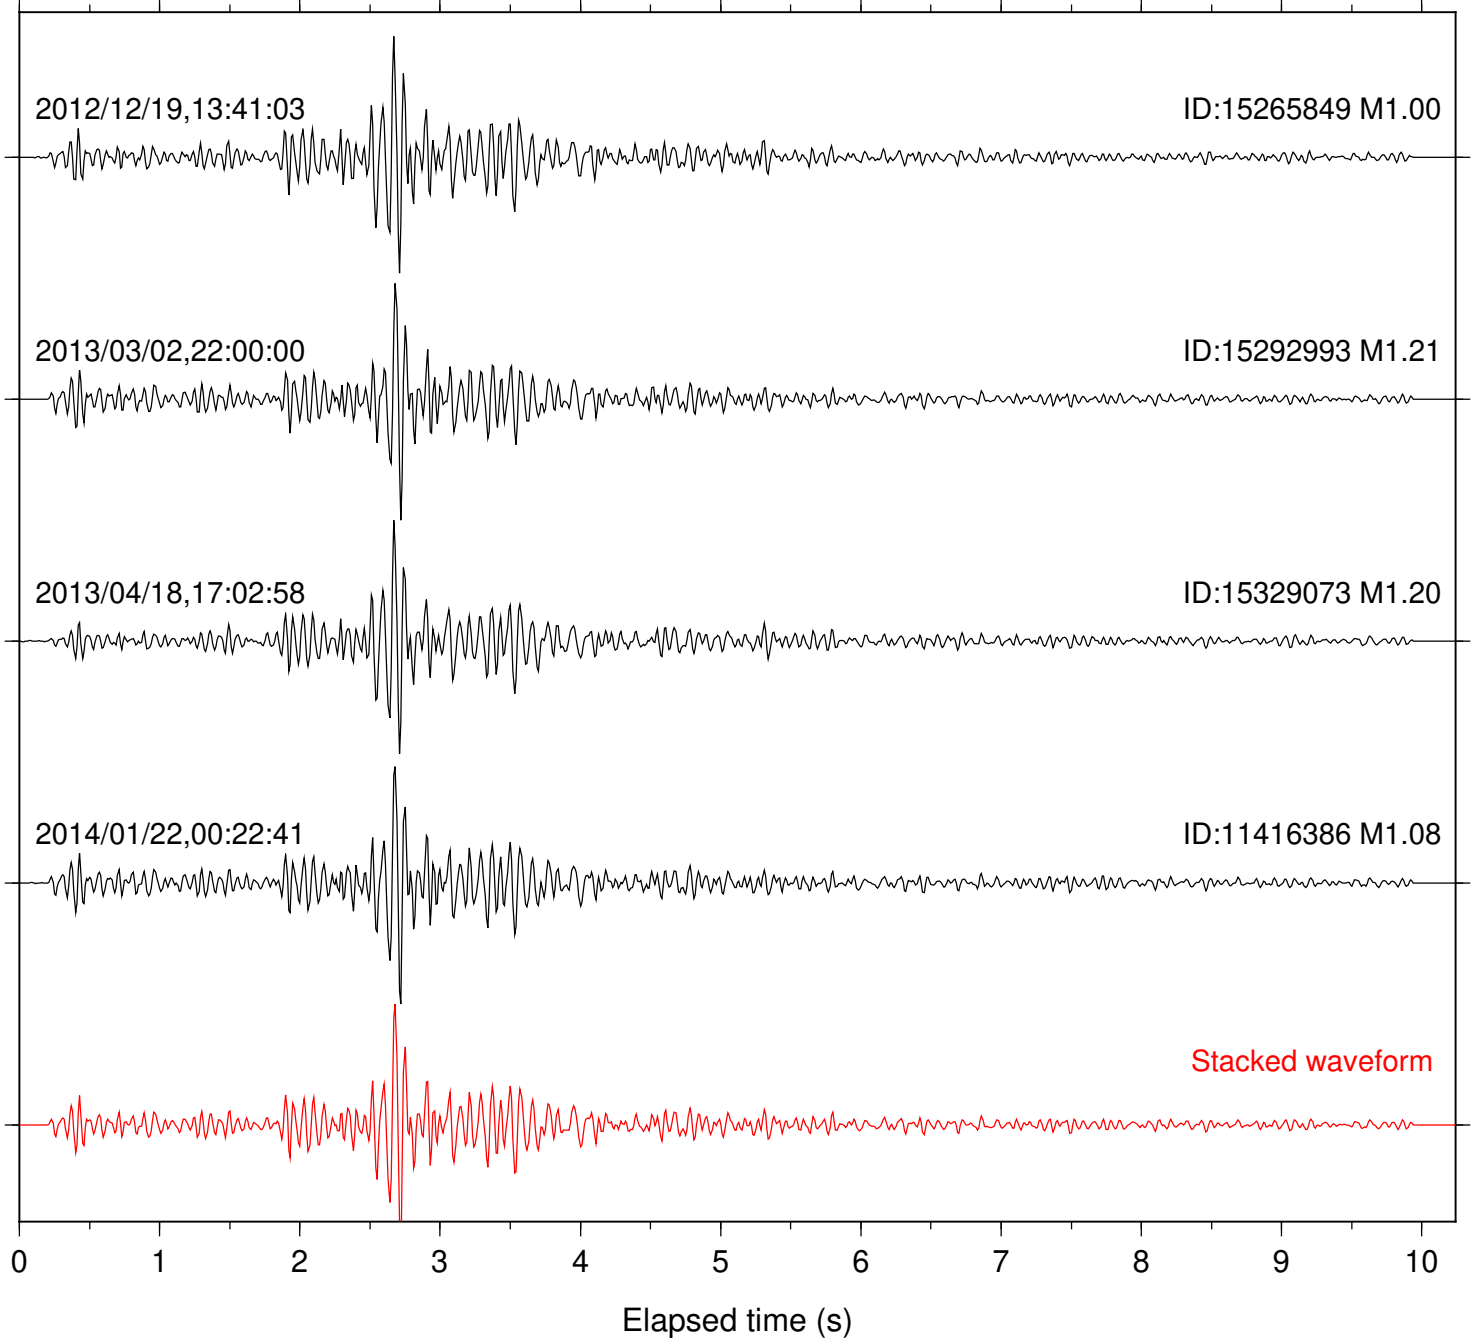

Station: B088 Com: EHZ

Focal depth: 4.95 km