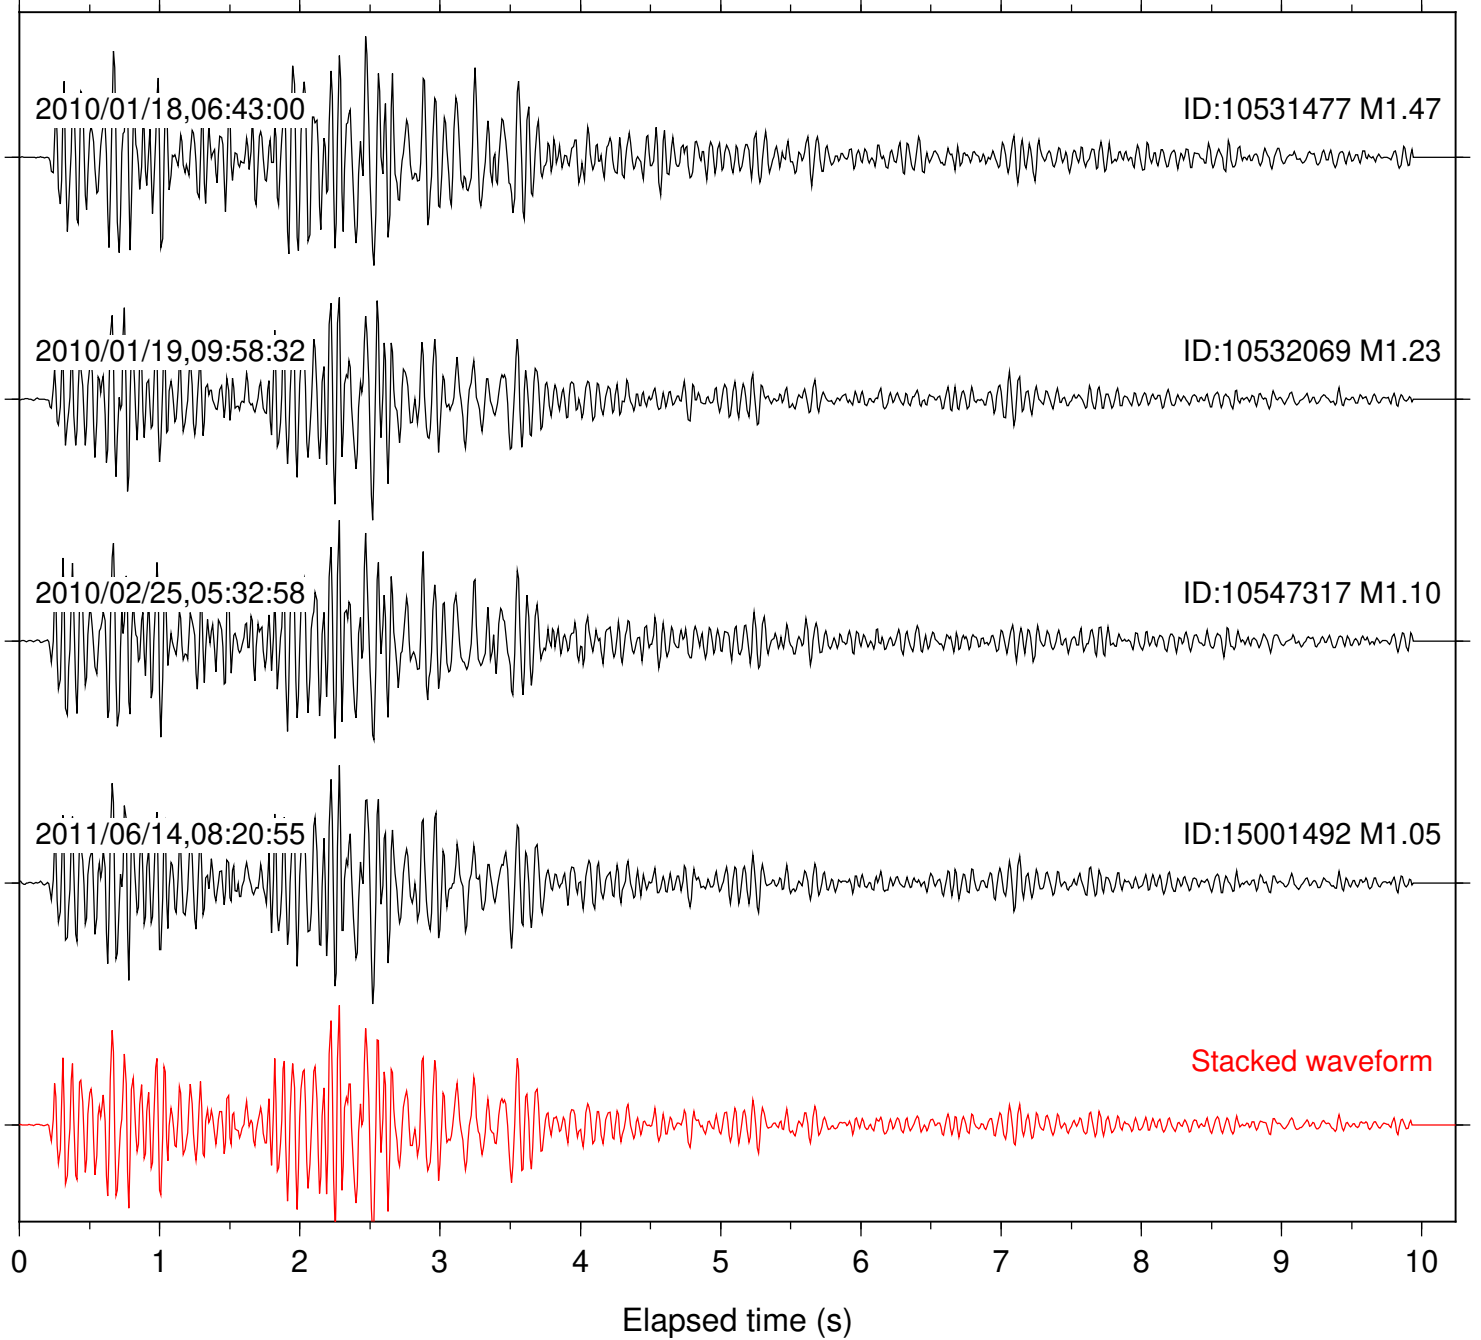

Station: B088 Com: EHZ

Focal depth: 8.98 km