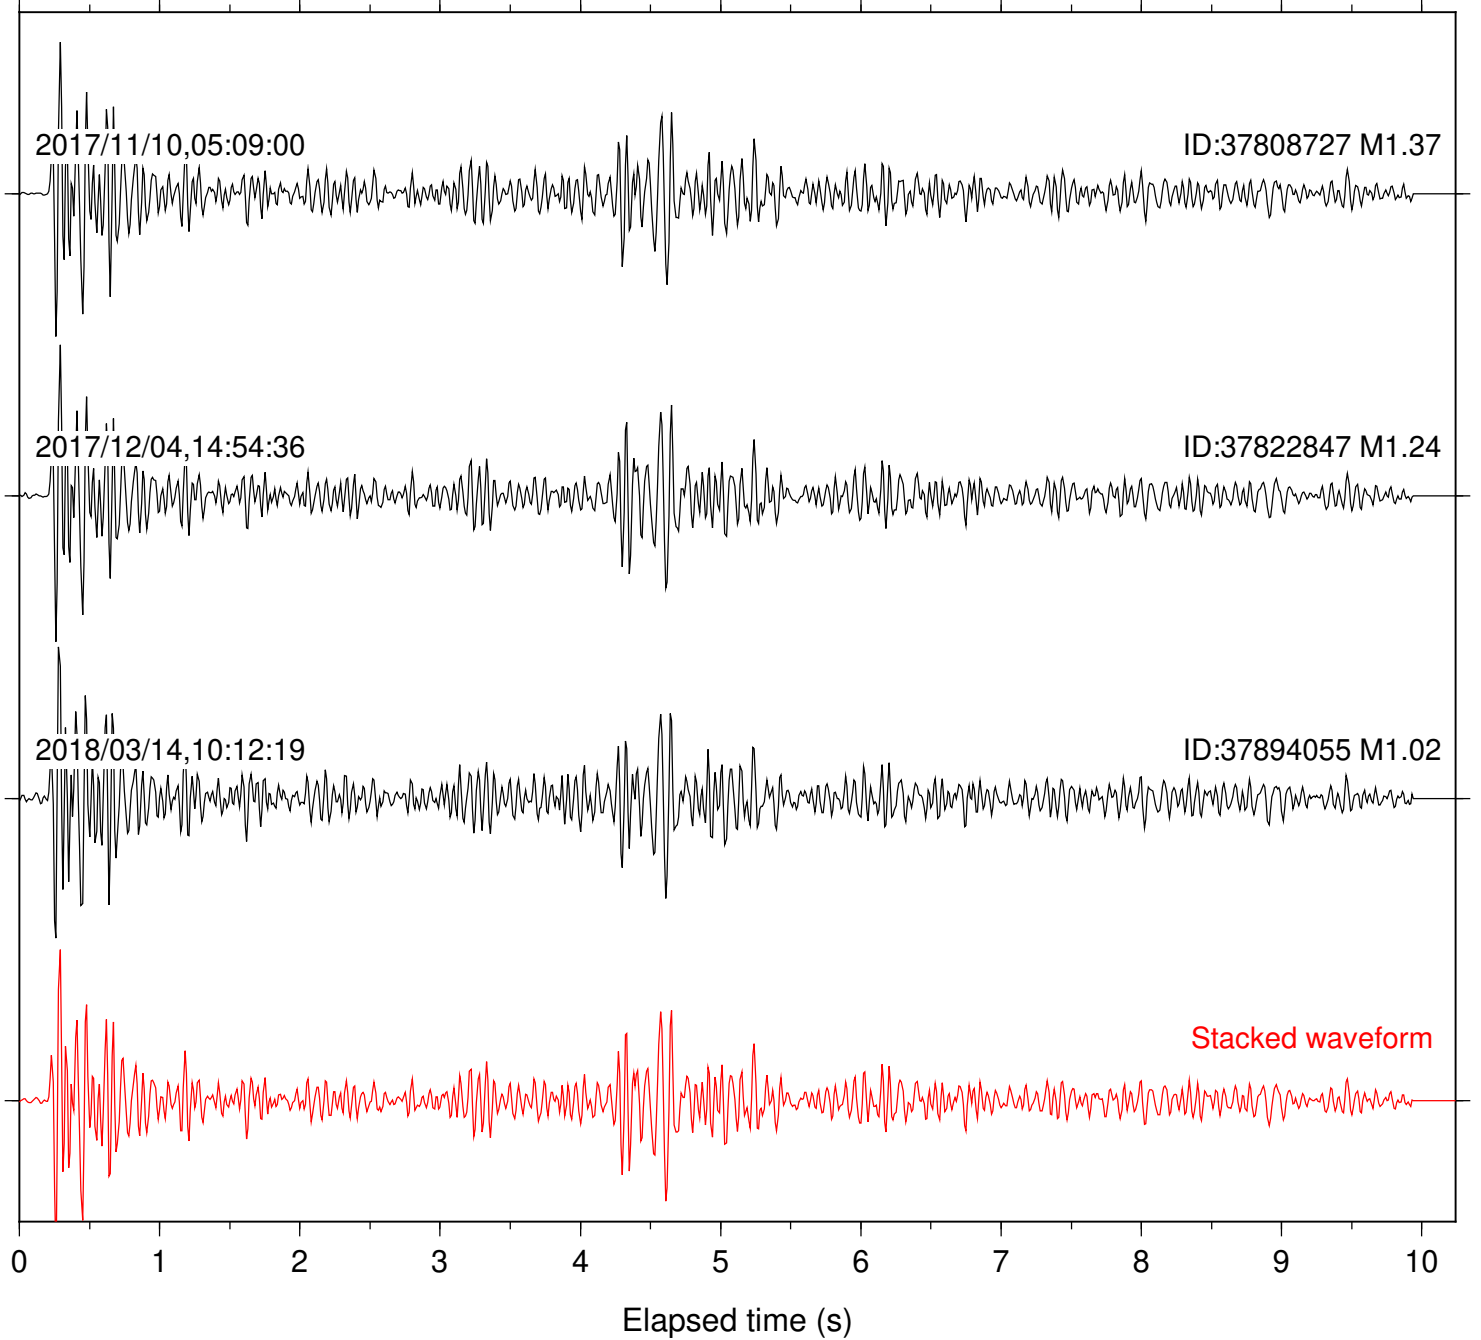

Station: B087 Com: EHZ

Focal depth: 12.24 km