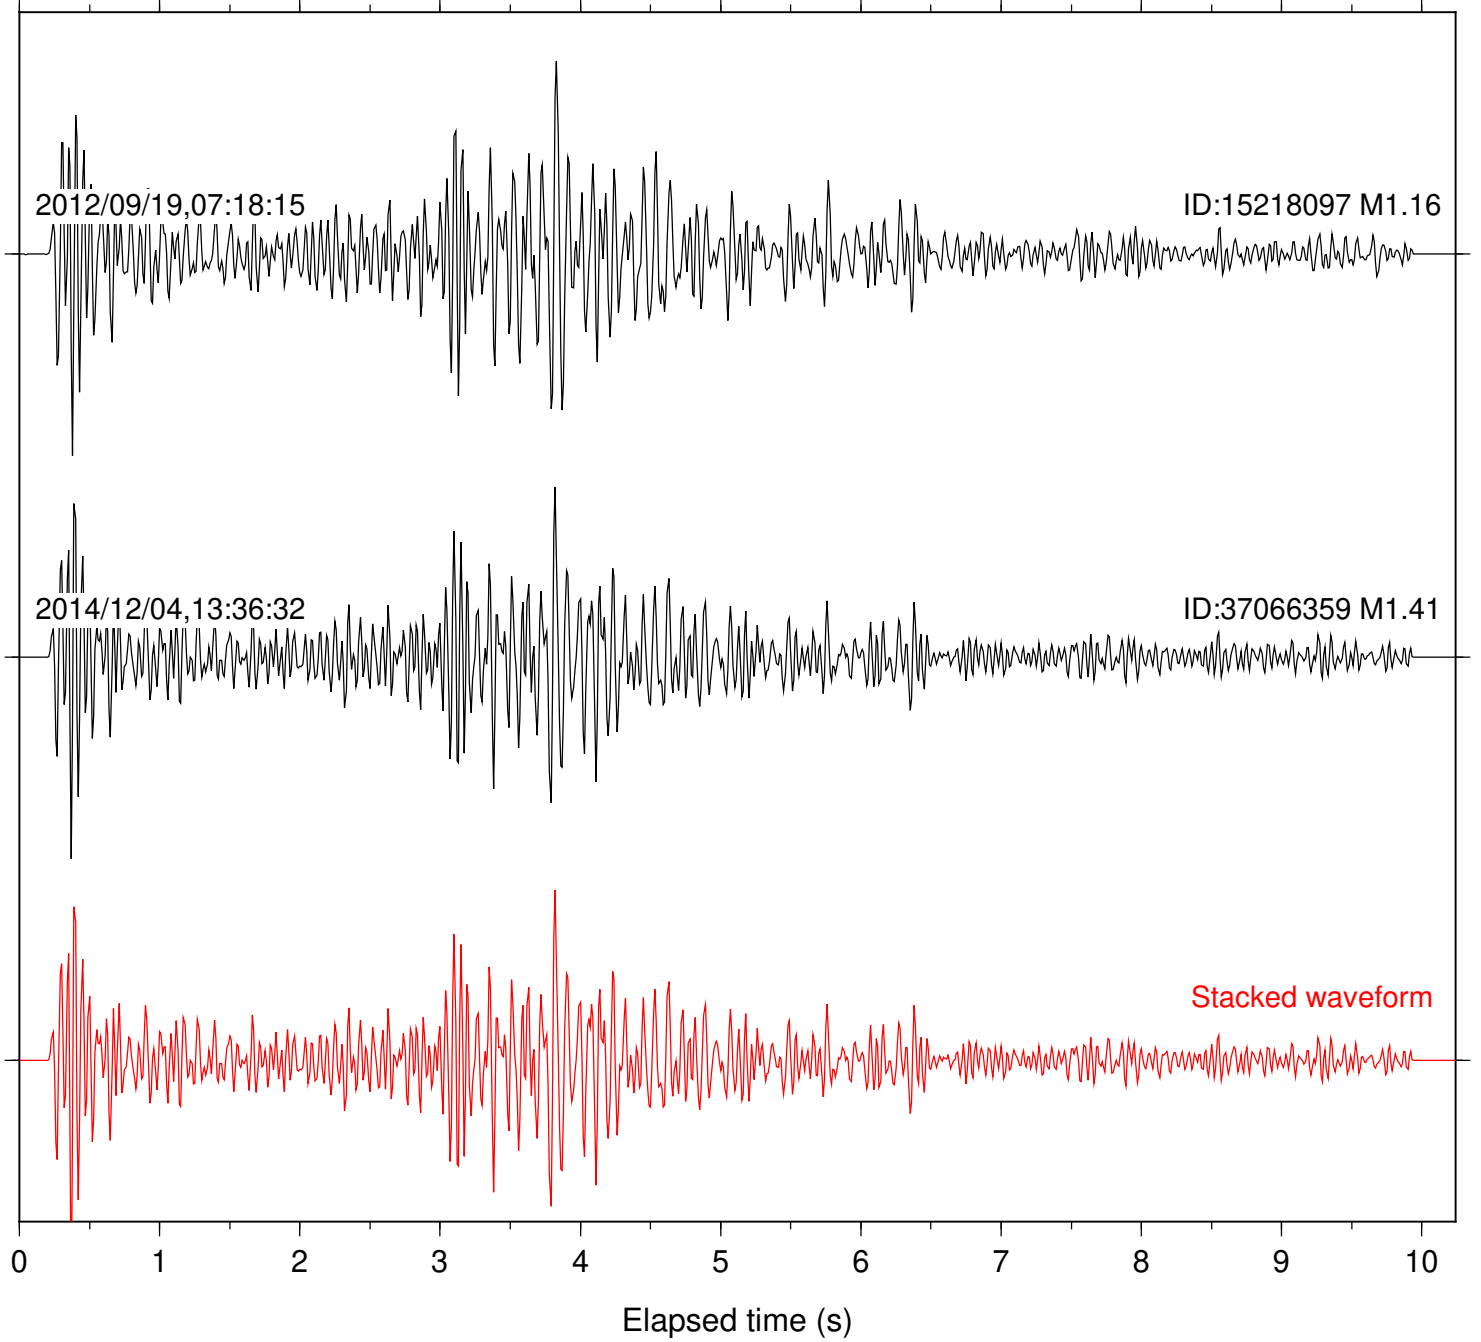

Station: SND Com: HHZ

Focal depth: 4.86 km

2012/09/19,07:18:15

ID:15218097 M1.16

2014/12/04,13:36:32

ID:37066359 M1.41

Stacked waveform

0 1 2 3 4 5 6 7 8 9 10  
Elapsed time (s)