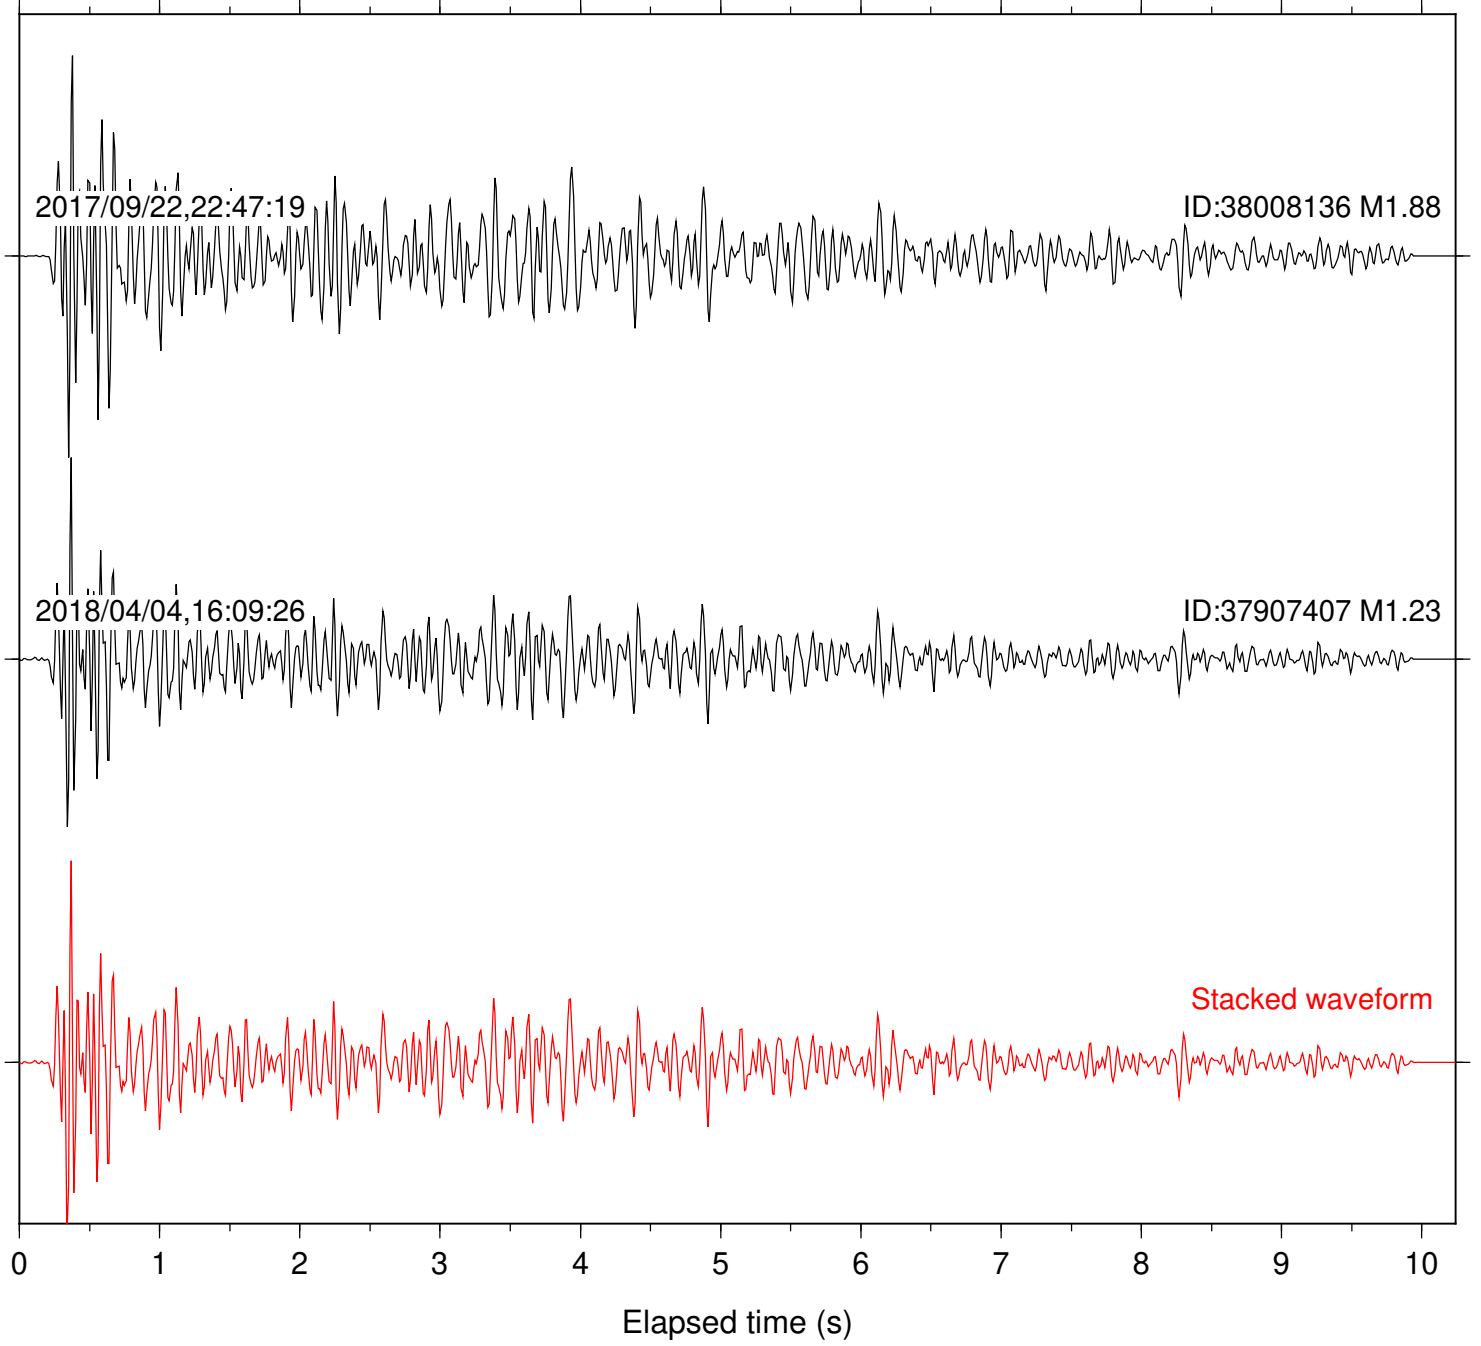

Station: RRSP Com: HHZ

Focal depth: 5.96 km