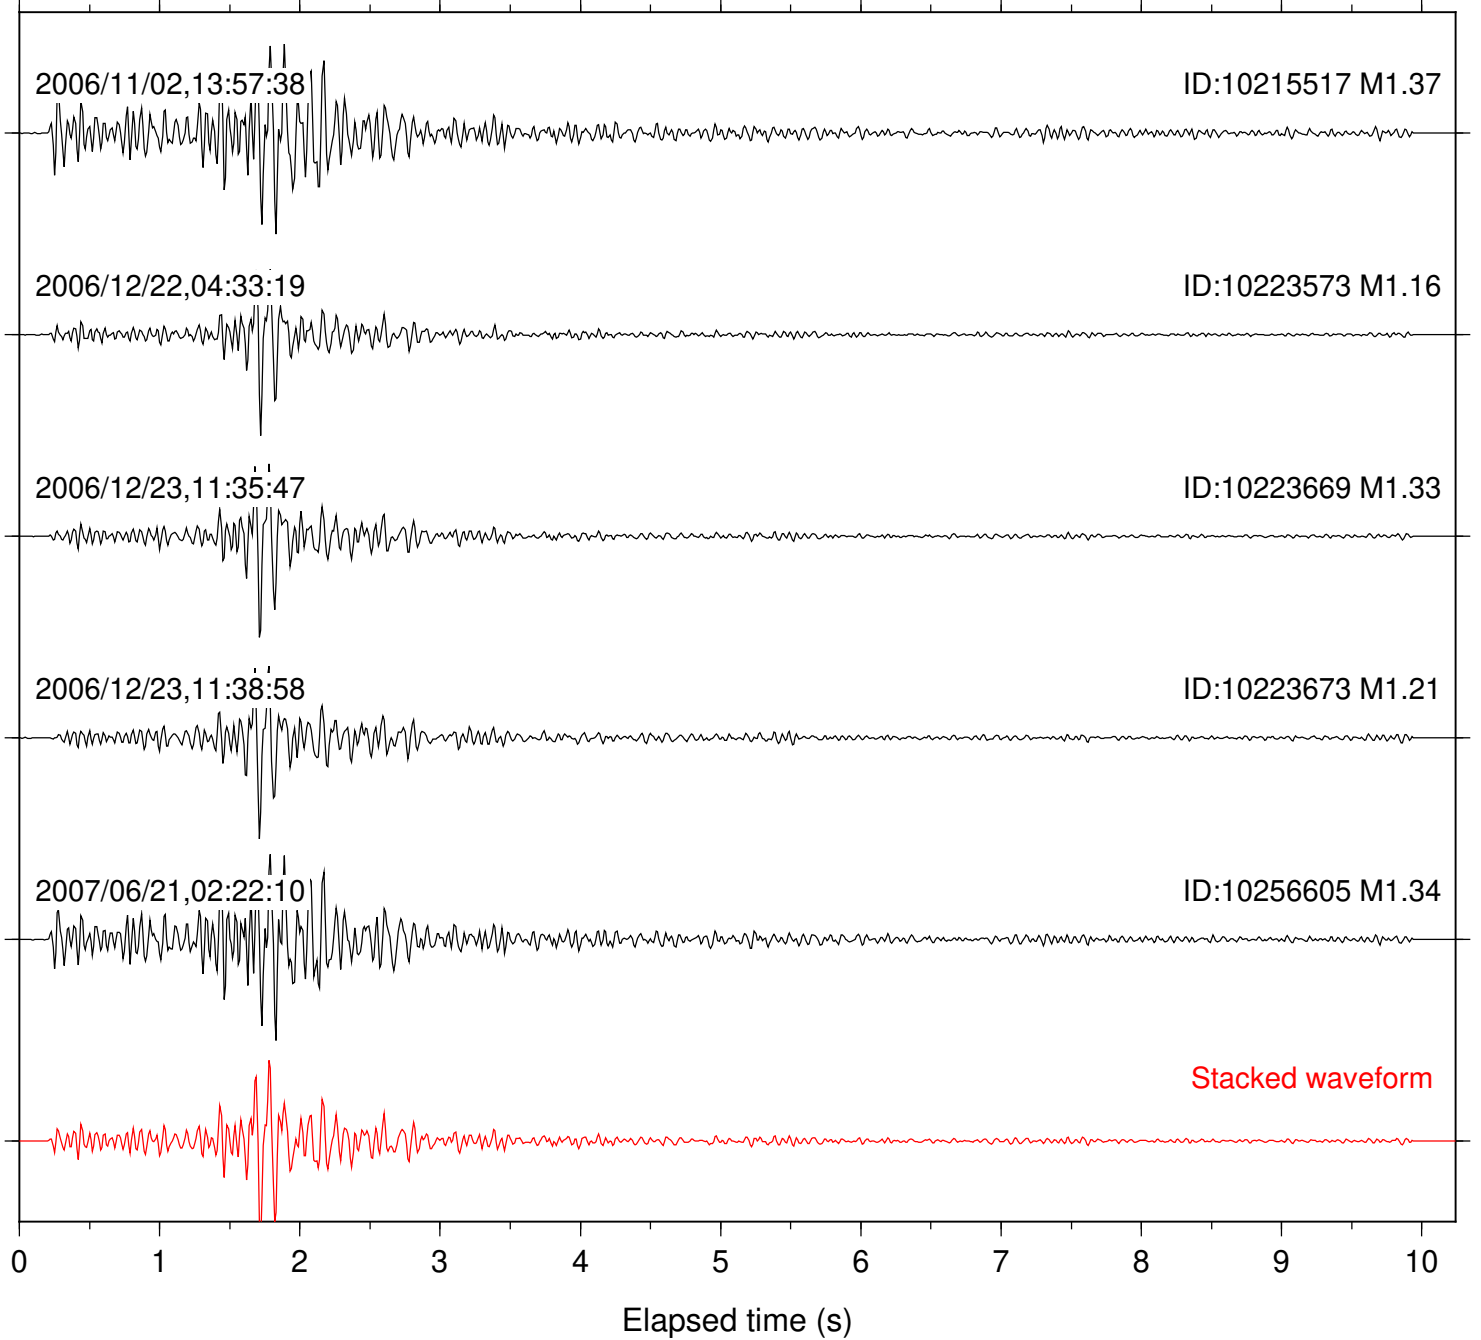

Station: BOR Com: HHZ

Focal depth: 7.69 km

Station: BZN Com: HHZ

Focal depth: 7.76 km

Station: DNR Com: HHZ

Focal depth: 7.76 km

Station: FRD Com: HHZ

Focal depth: 7.76 km