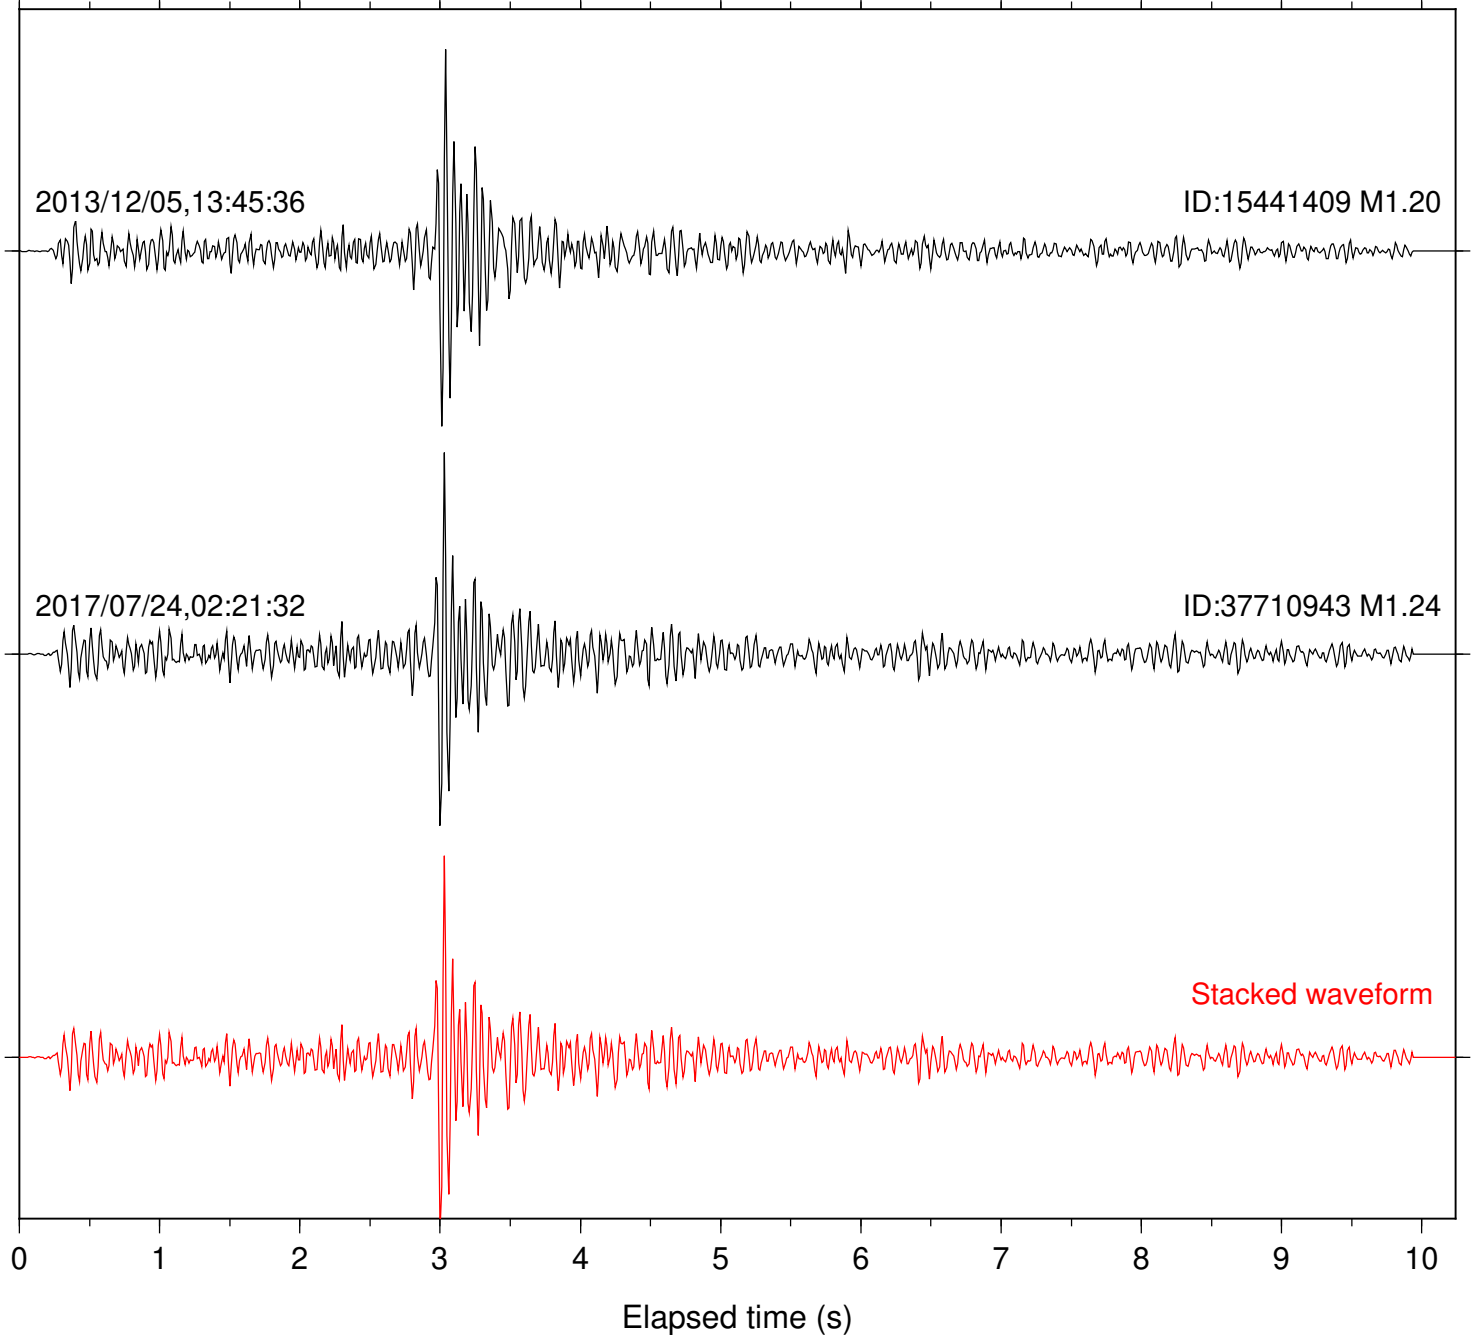

Station: B093 Com: EHZ

Focal depth: 17.84 km