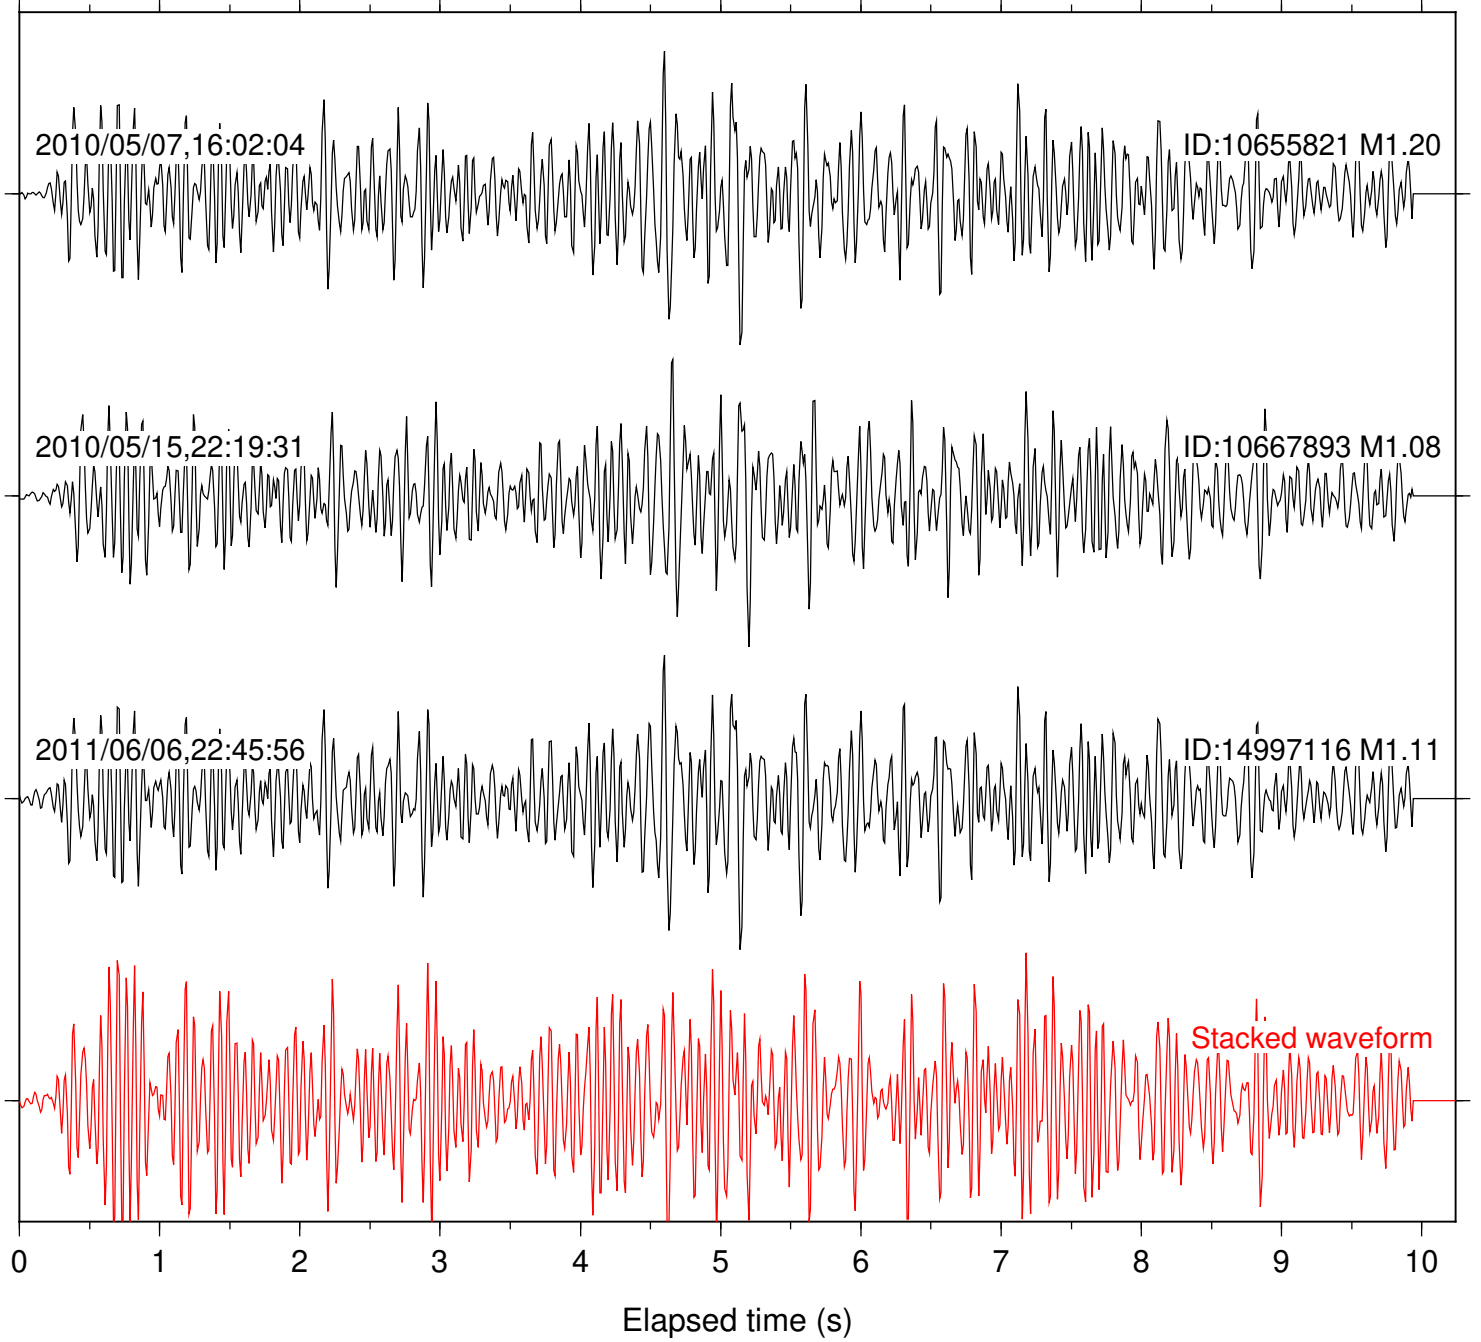

Focal depth: 2.25 km

Station: TOR Com: HHZ

Focal depth: 2.25 km

Station: B087 Com: EHZ

Focal depth: 2.44 km

Station: B088 Com: EHZ

Focal depth: 2.44 km

Station: FRD Com: HHZ