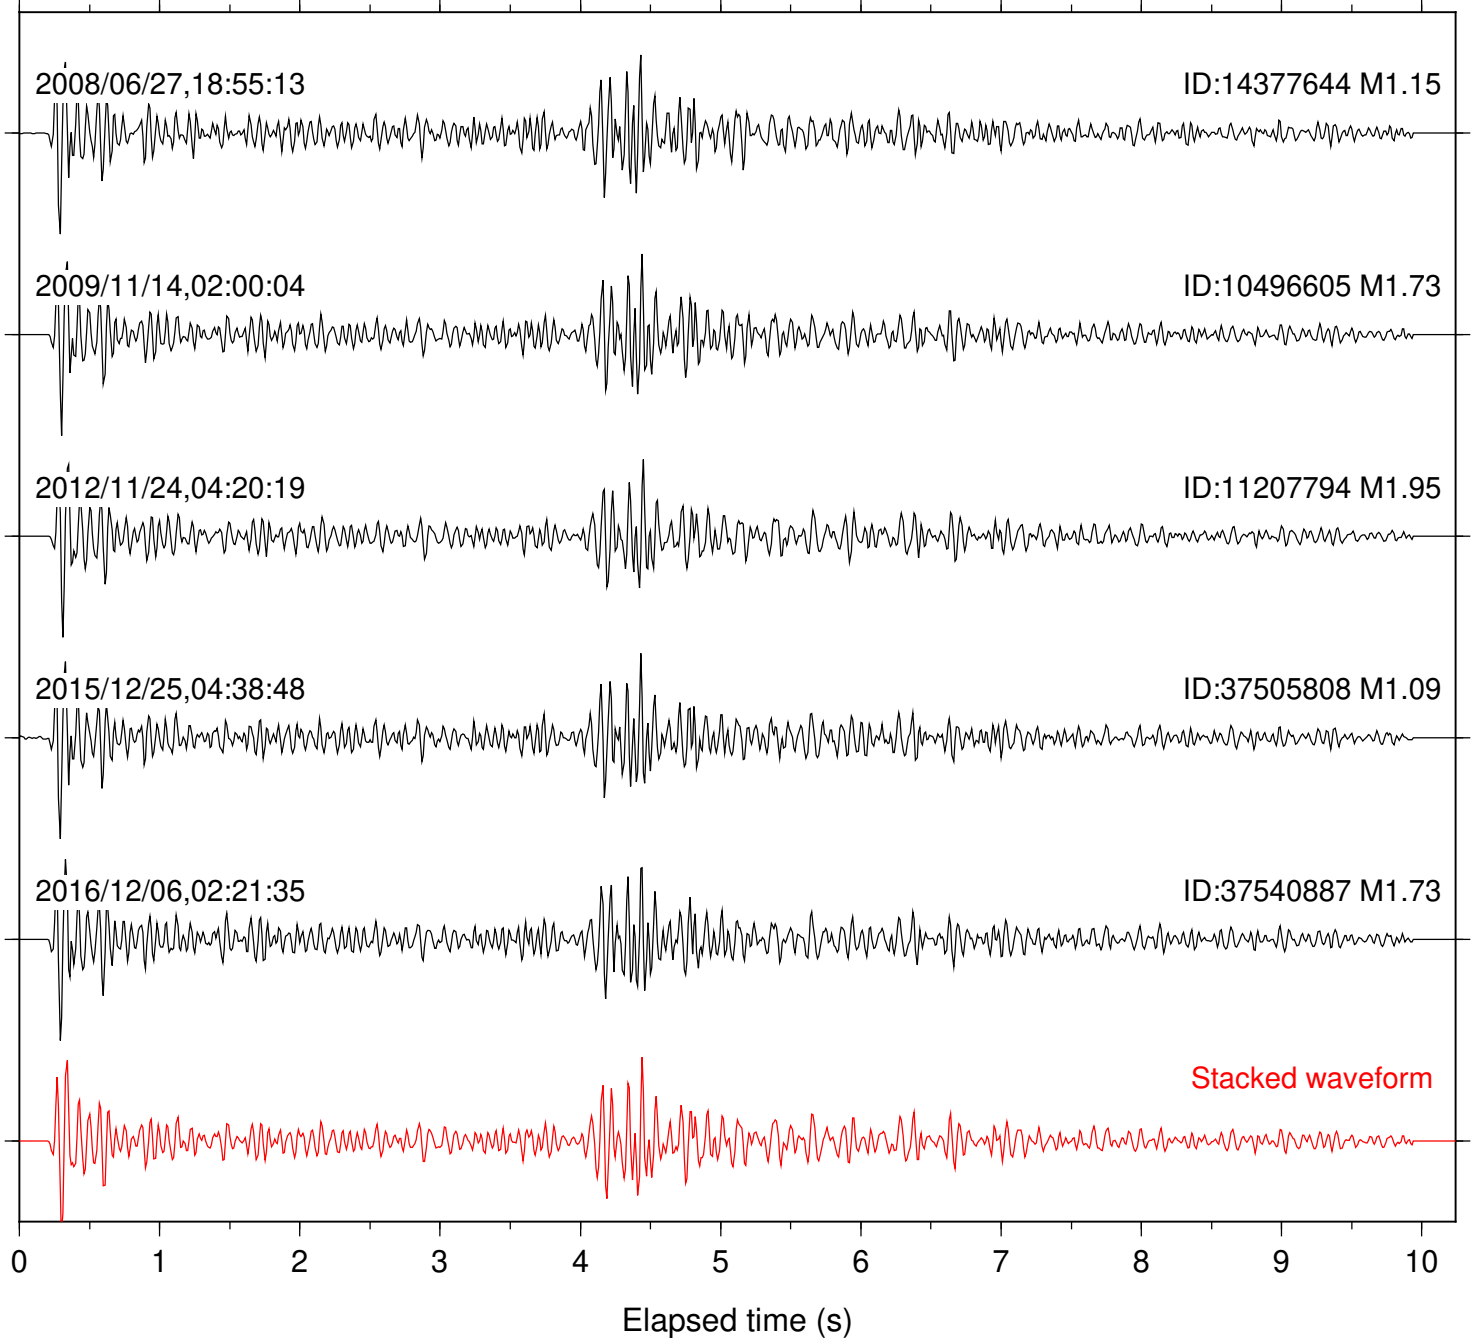

Focal depth: 11.62 km

Station: PMD Com: HHZ

Focal depth: 11.62 km

Station: SND Com: HHZ

Focal depth: 11.62 km

Station: TOR Com: HHZ

Focal depth: 11.62 km

Station: TRO Com: HHZ