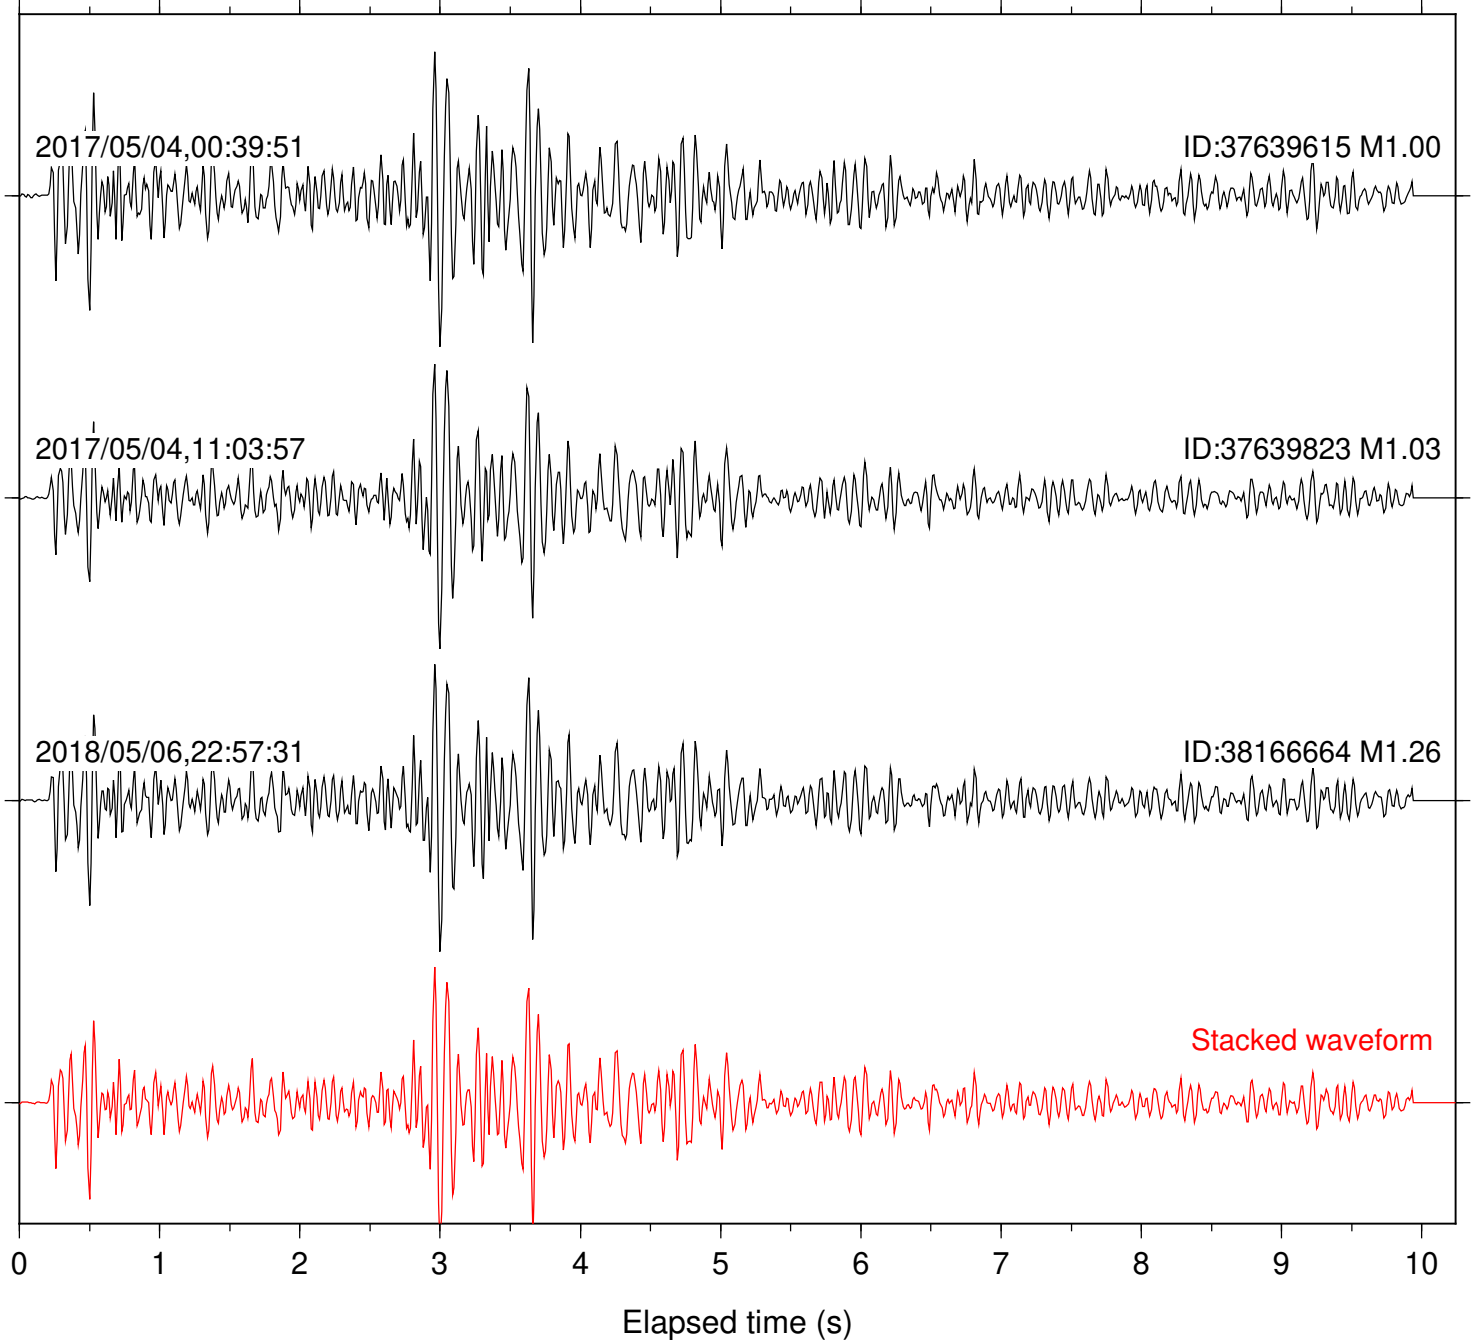

Station: B088 Com: EHZ

Focal depth: 6.98 km