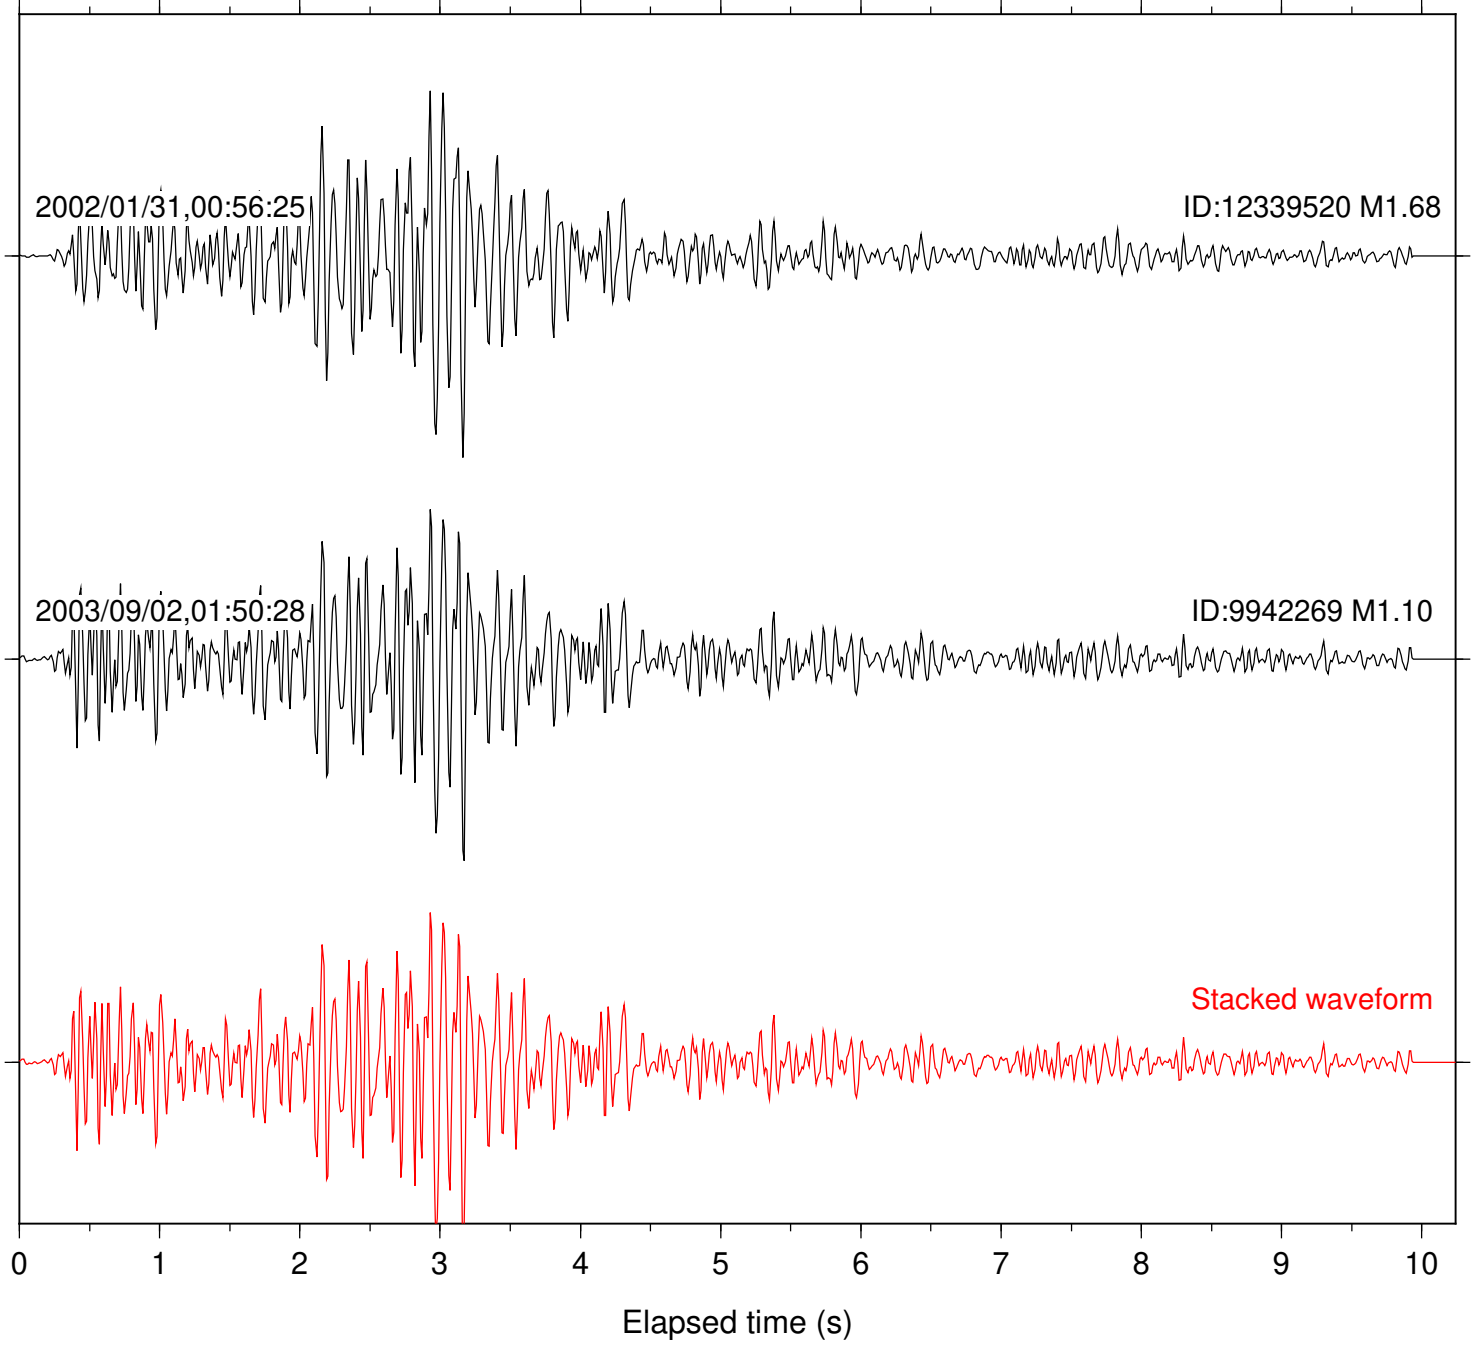

Station: SND Com: HHZ

Focal depth: 8.25 km