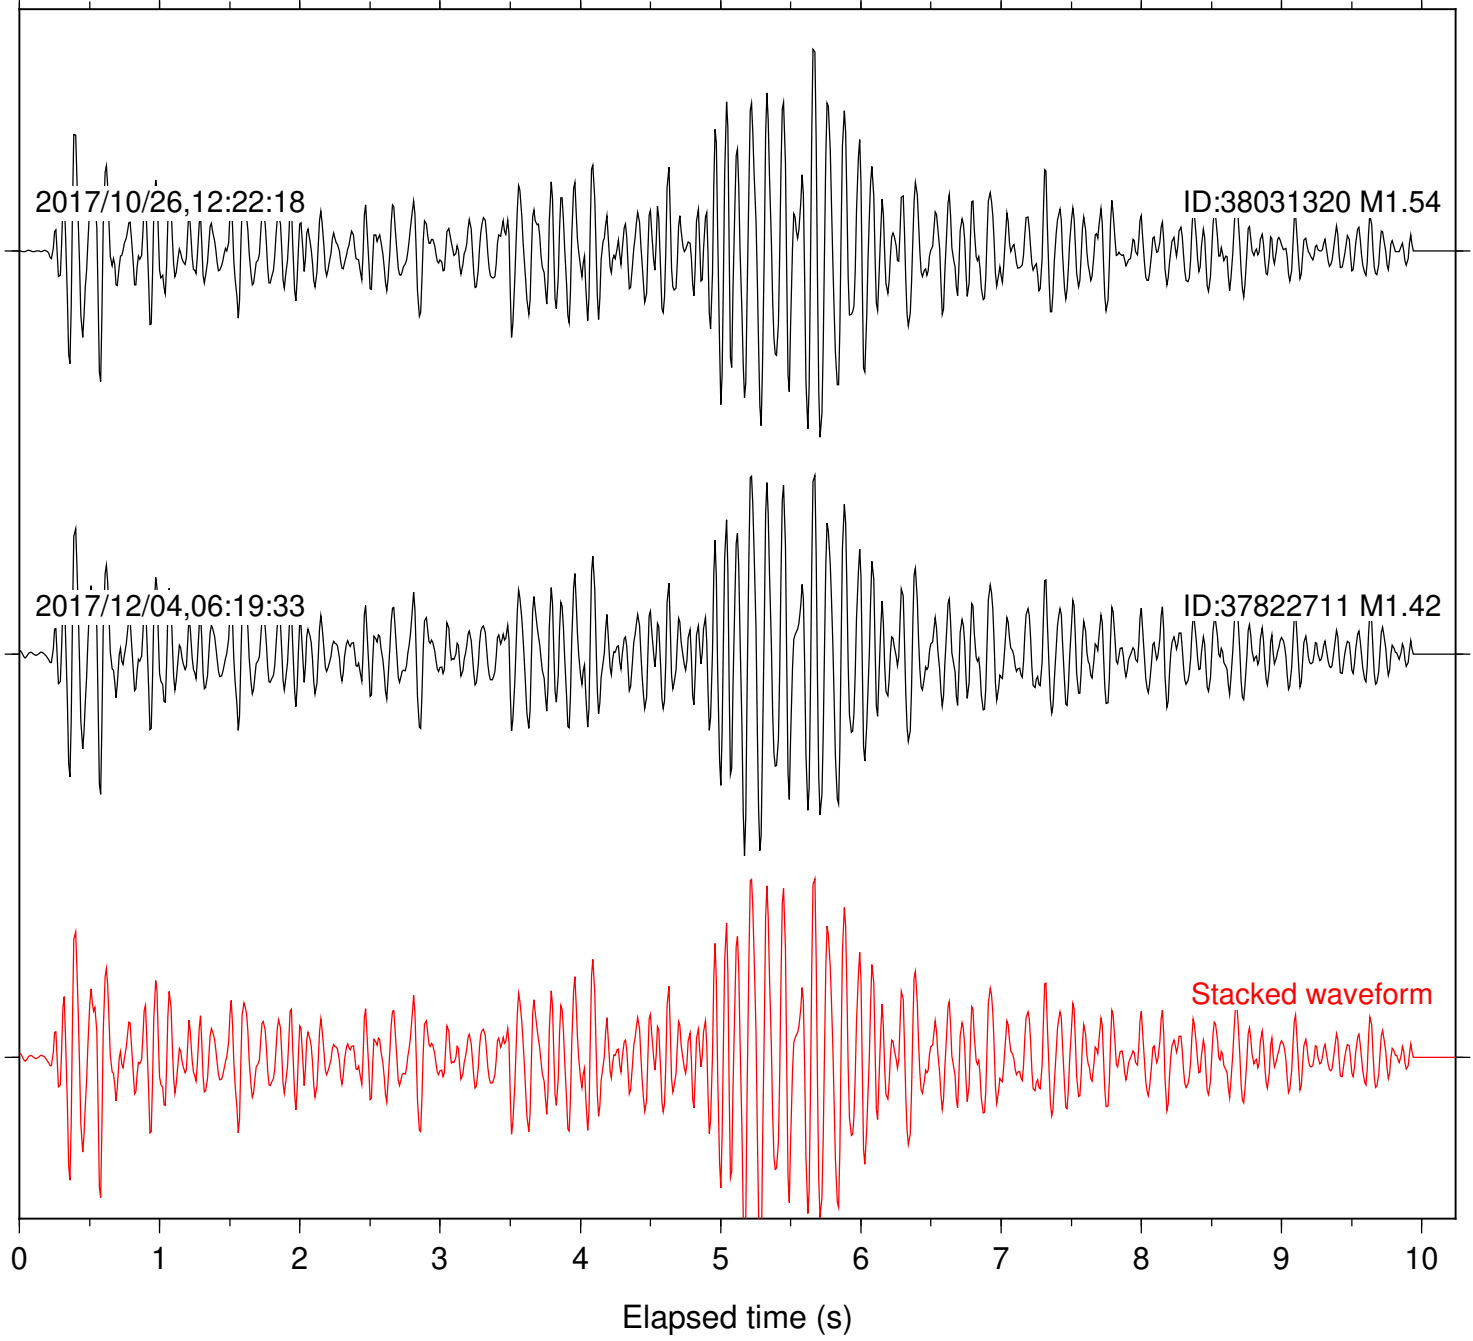

Station: MTG Com: HHZ

Focal depth: 7.16 km