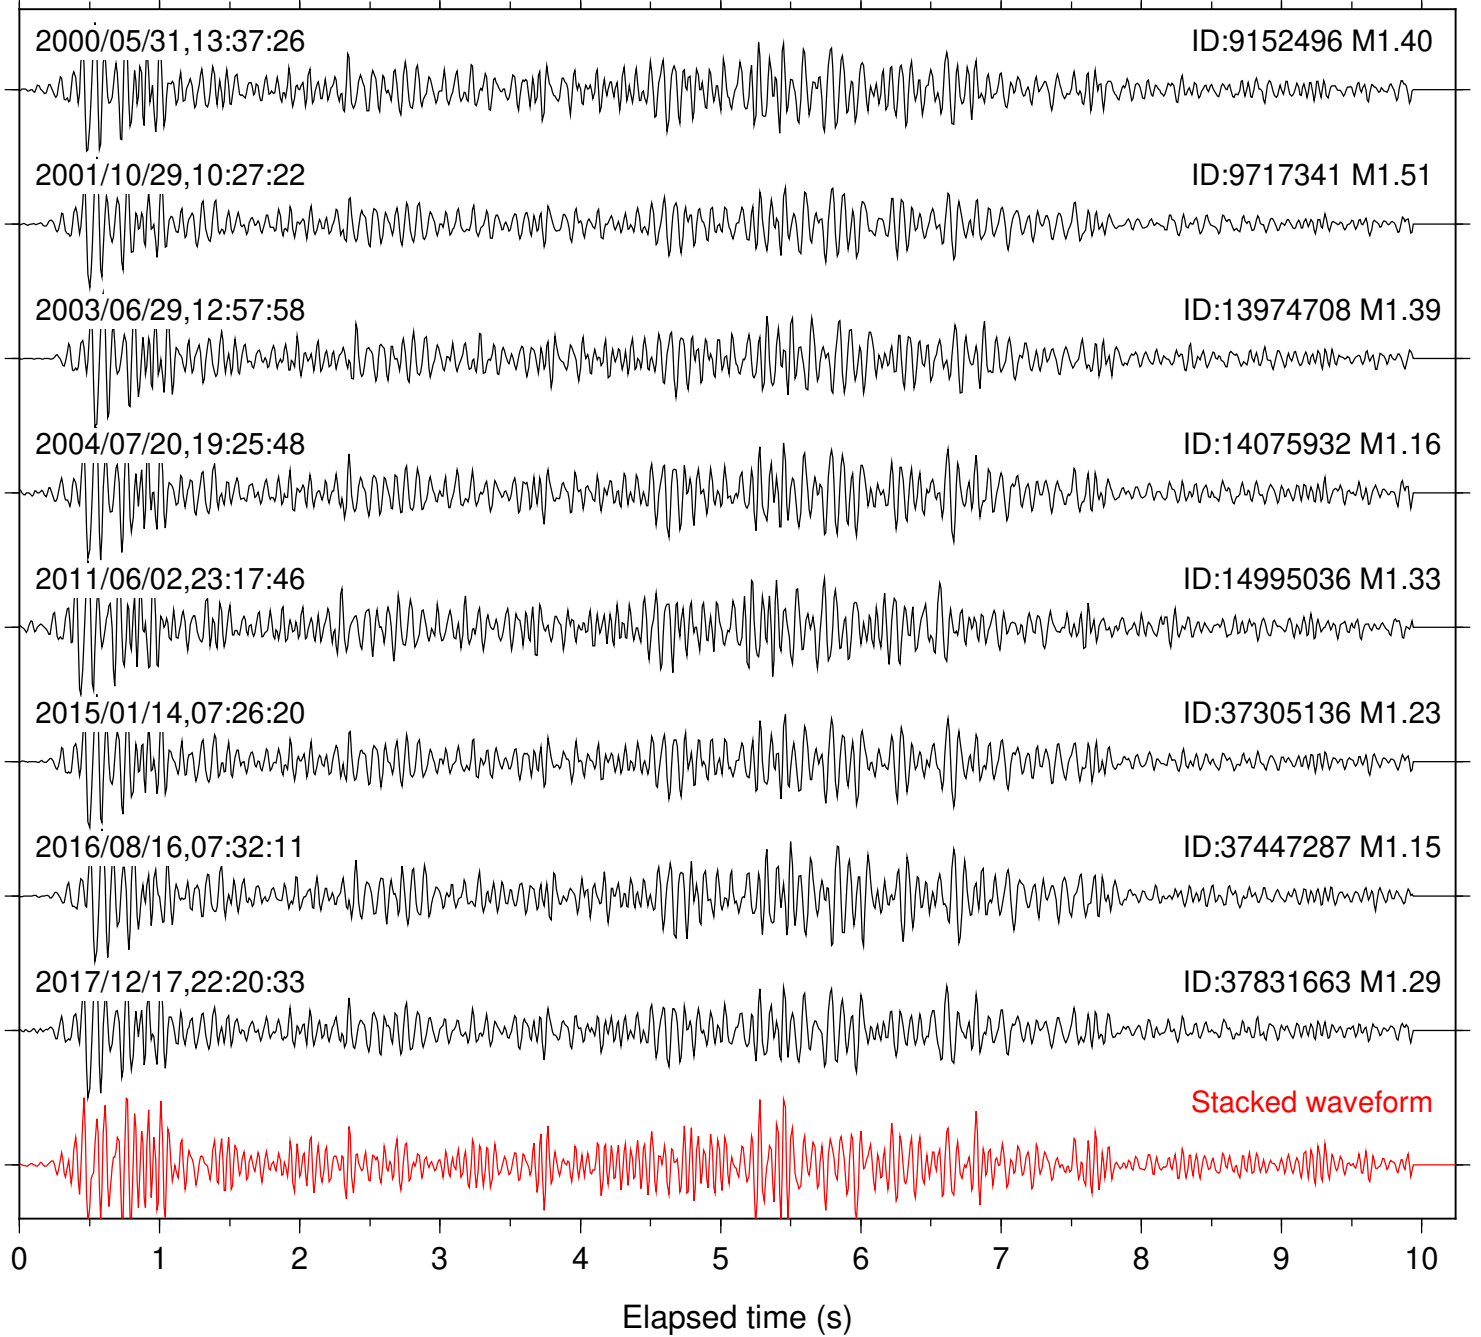

Station: PFO Com: HHZ

Focal depth: 11.61 km

Station: PMD Com: HHZ

Focal depth: 11.61 km

Station: SND Com: HHZ

Focal depth: 11.61 km

Station: TOR Com: HHZ

Focal depth: 11.61 km