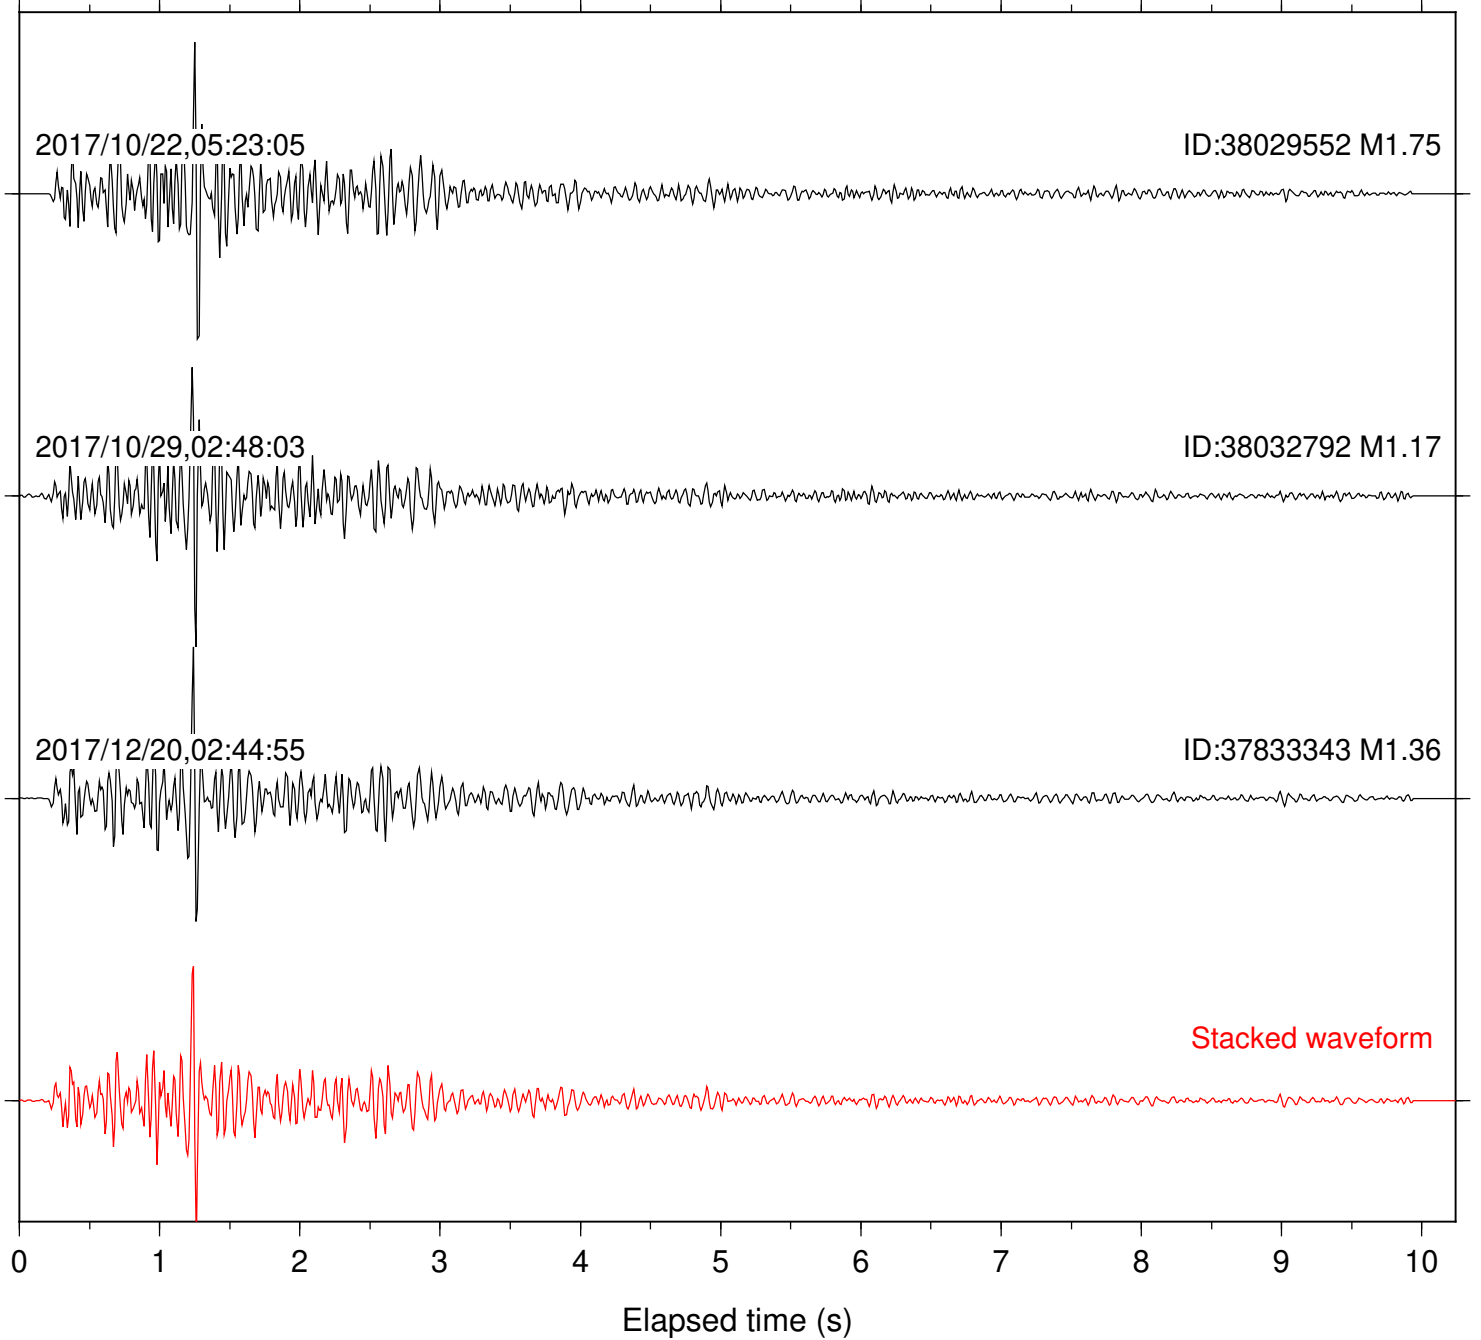

Station: CRY Com: HHZ

Focal depth: 6.81 km