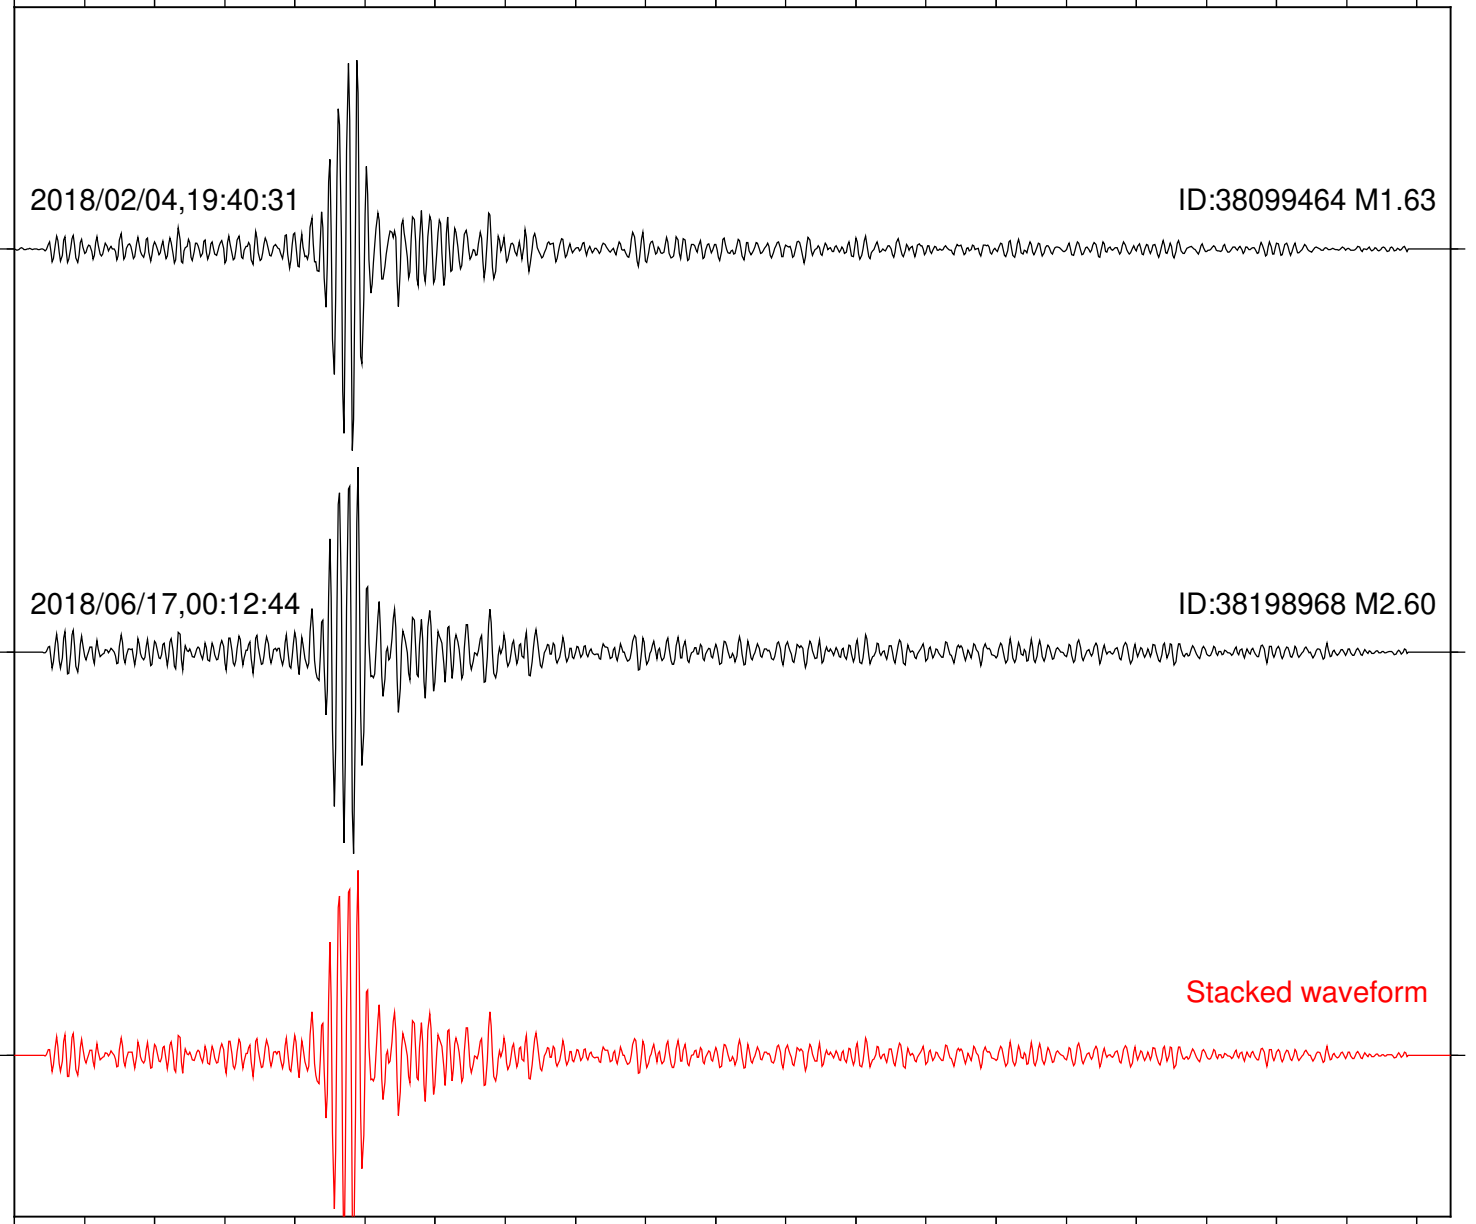

Station: RDM Com: HHZ

Focal depth: 6.93 km

2018/02/04,19:40:31

ID:38099464 M1.63

2018/06/17,00:12:44

ID:38198968 M2.60

Stacked waveform

0 1 2 3 4 5 6 7 8 9 10
Elapsed time (s)