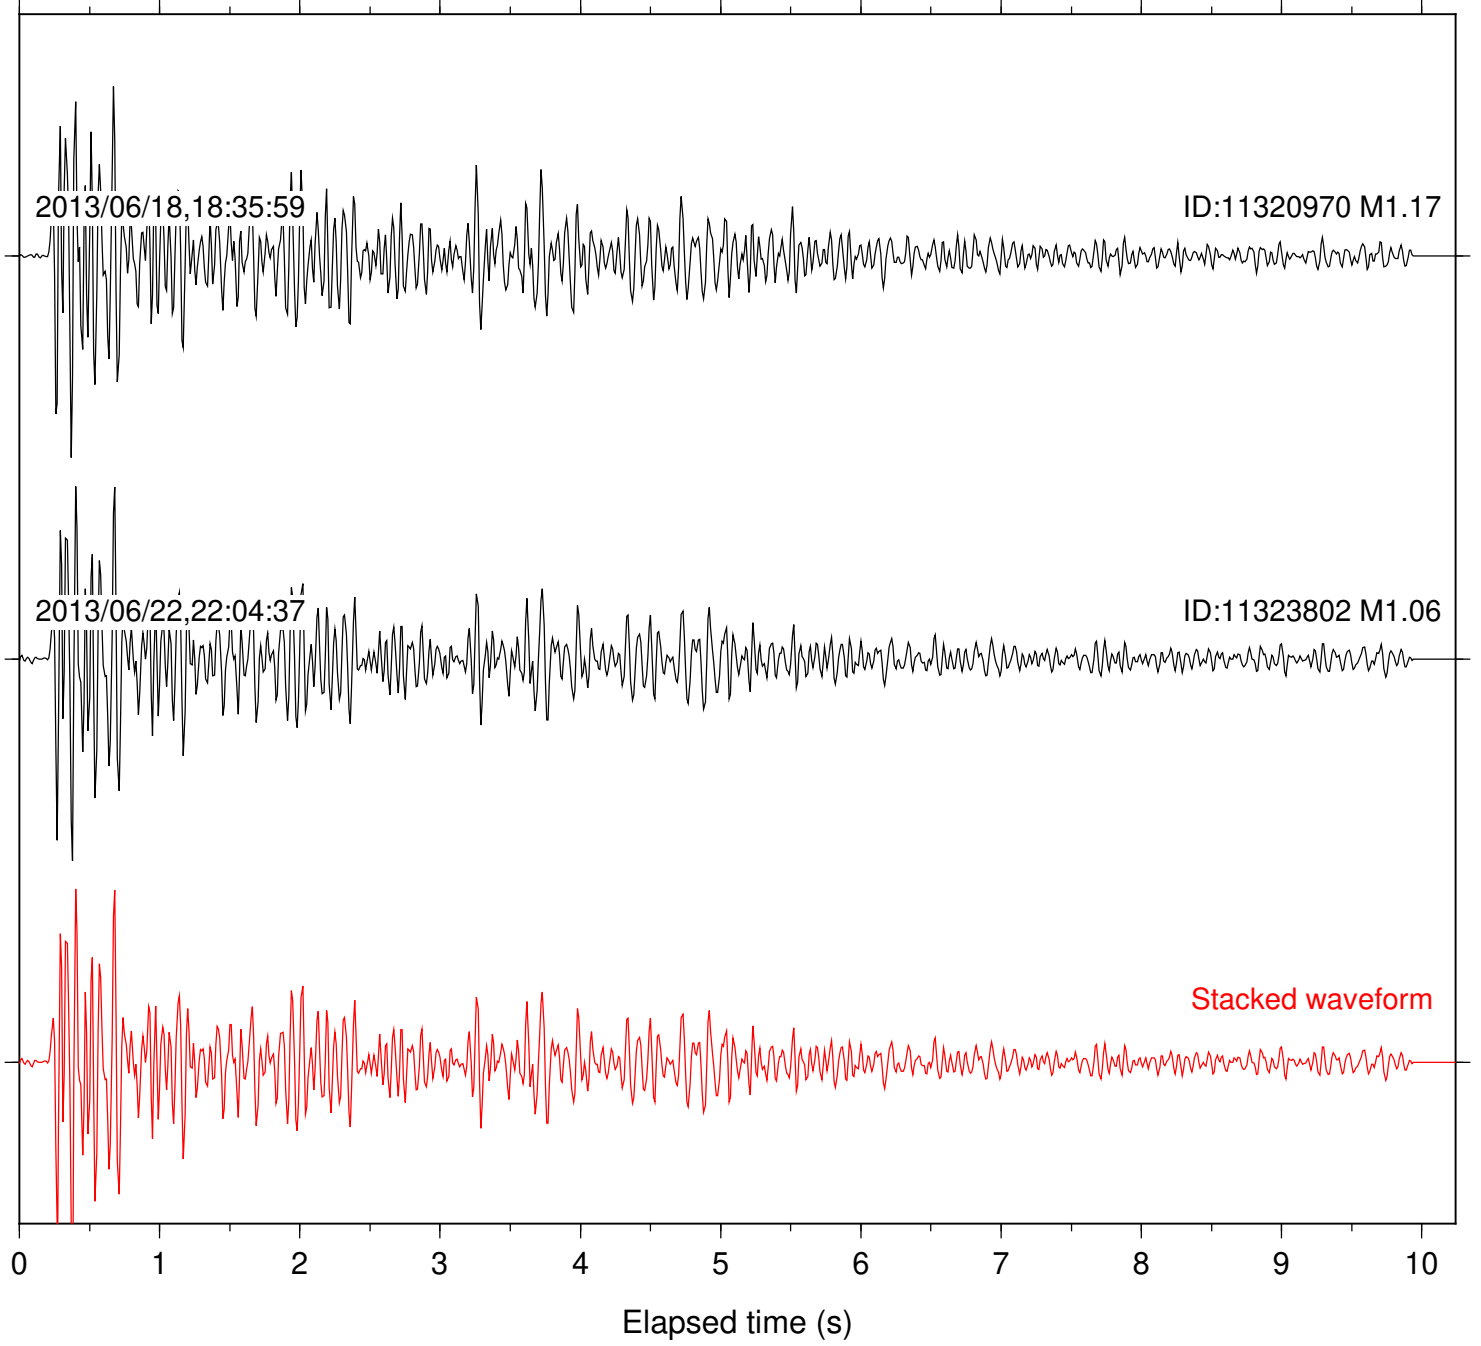

Station: B088 Com: EHZ

Focal depth: 9.76 km