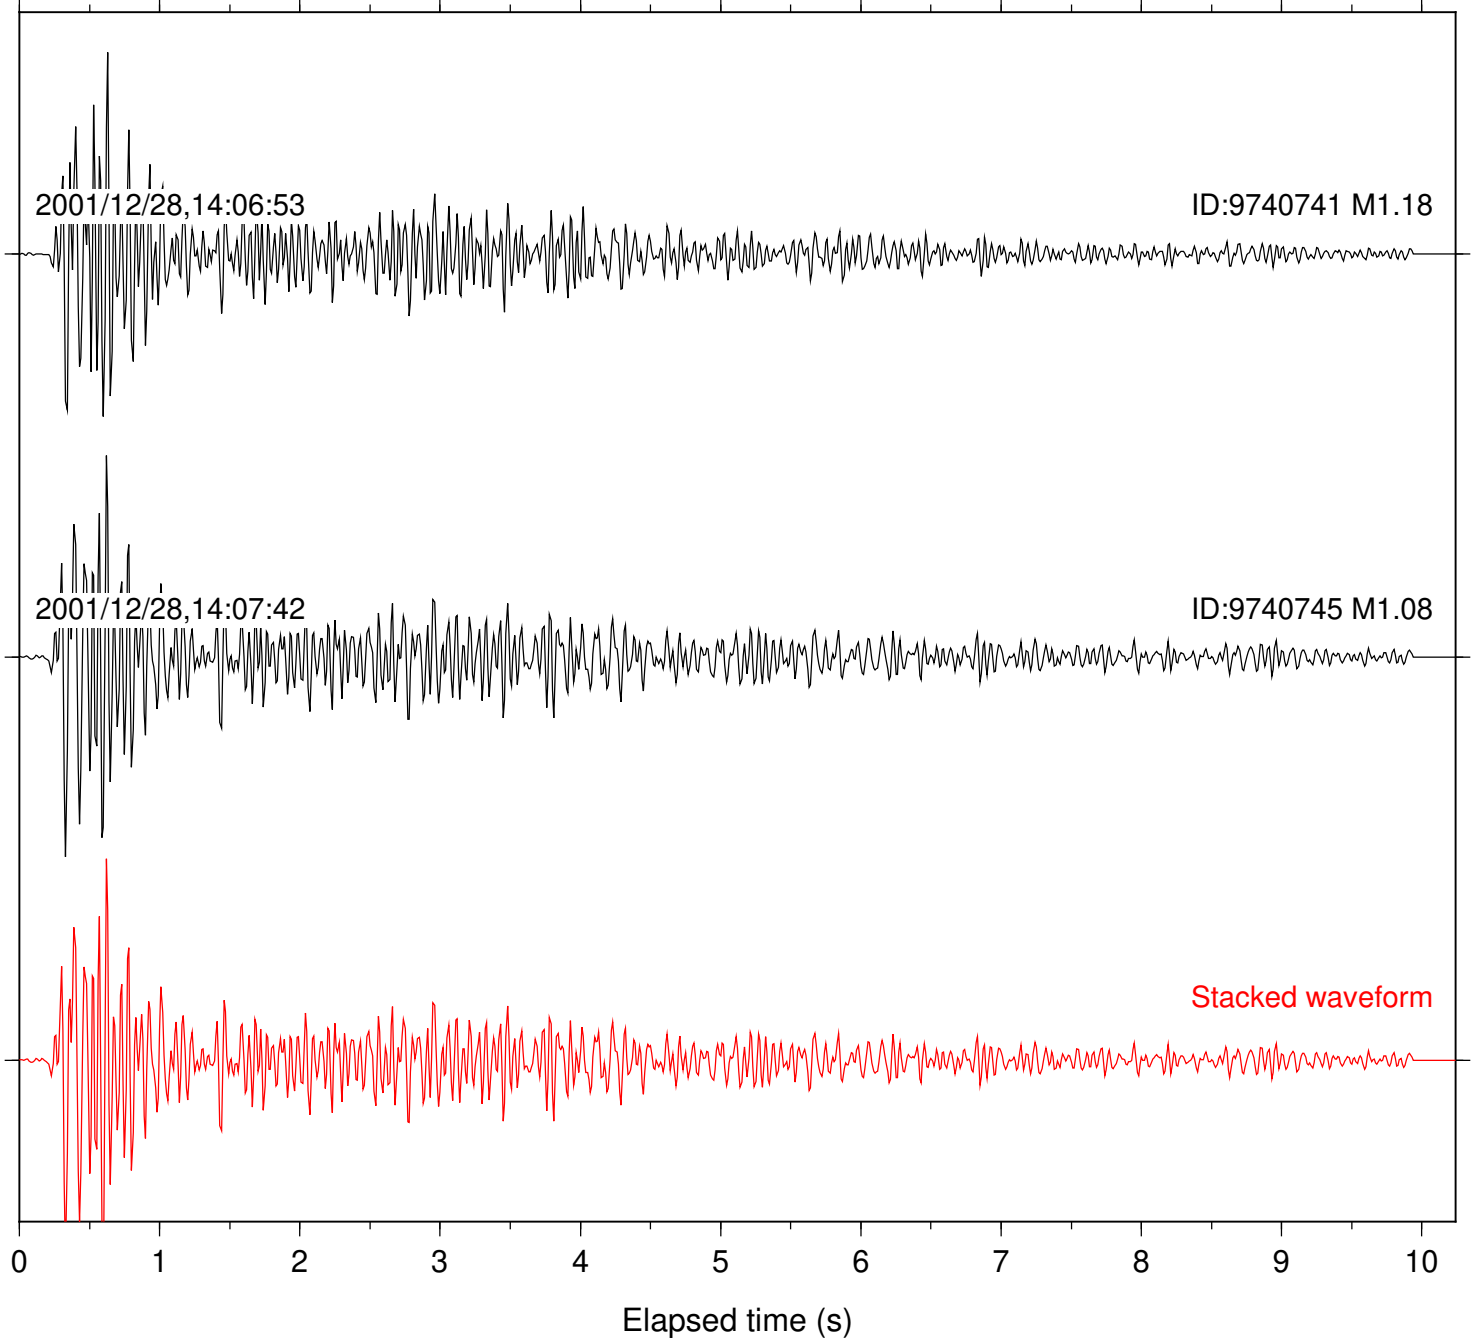

Focal depth: 11.48 km

Station: FRD Com: HHZ

Focal depth: 11.45 km

Station: KNW Com: HHZ

Focal depth: 11.48 km

Station: LVA2 Com: HHZ

Focal depth: 11.48 km

Station: PFO Com: HHZ