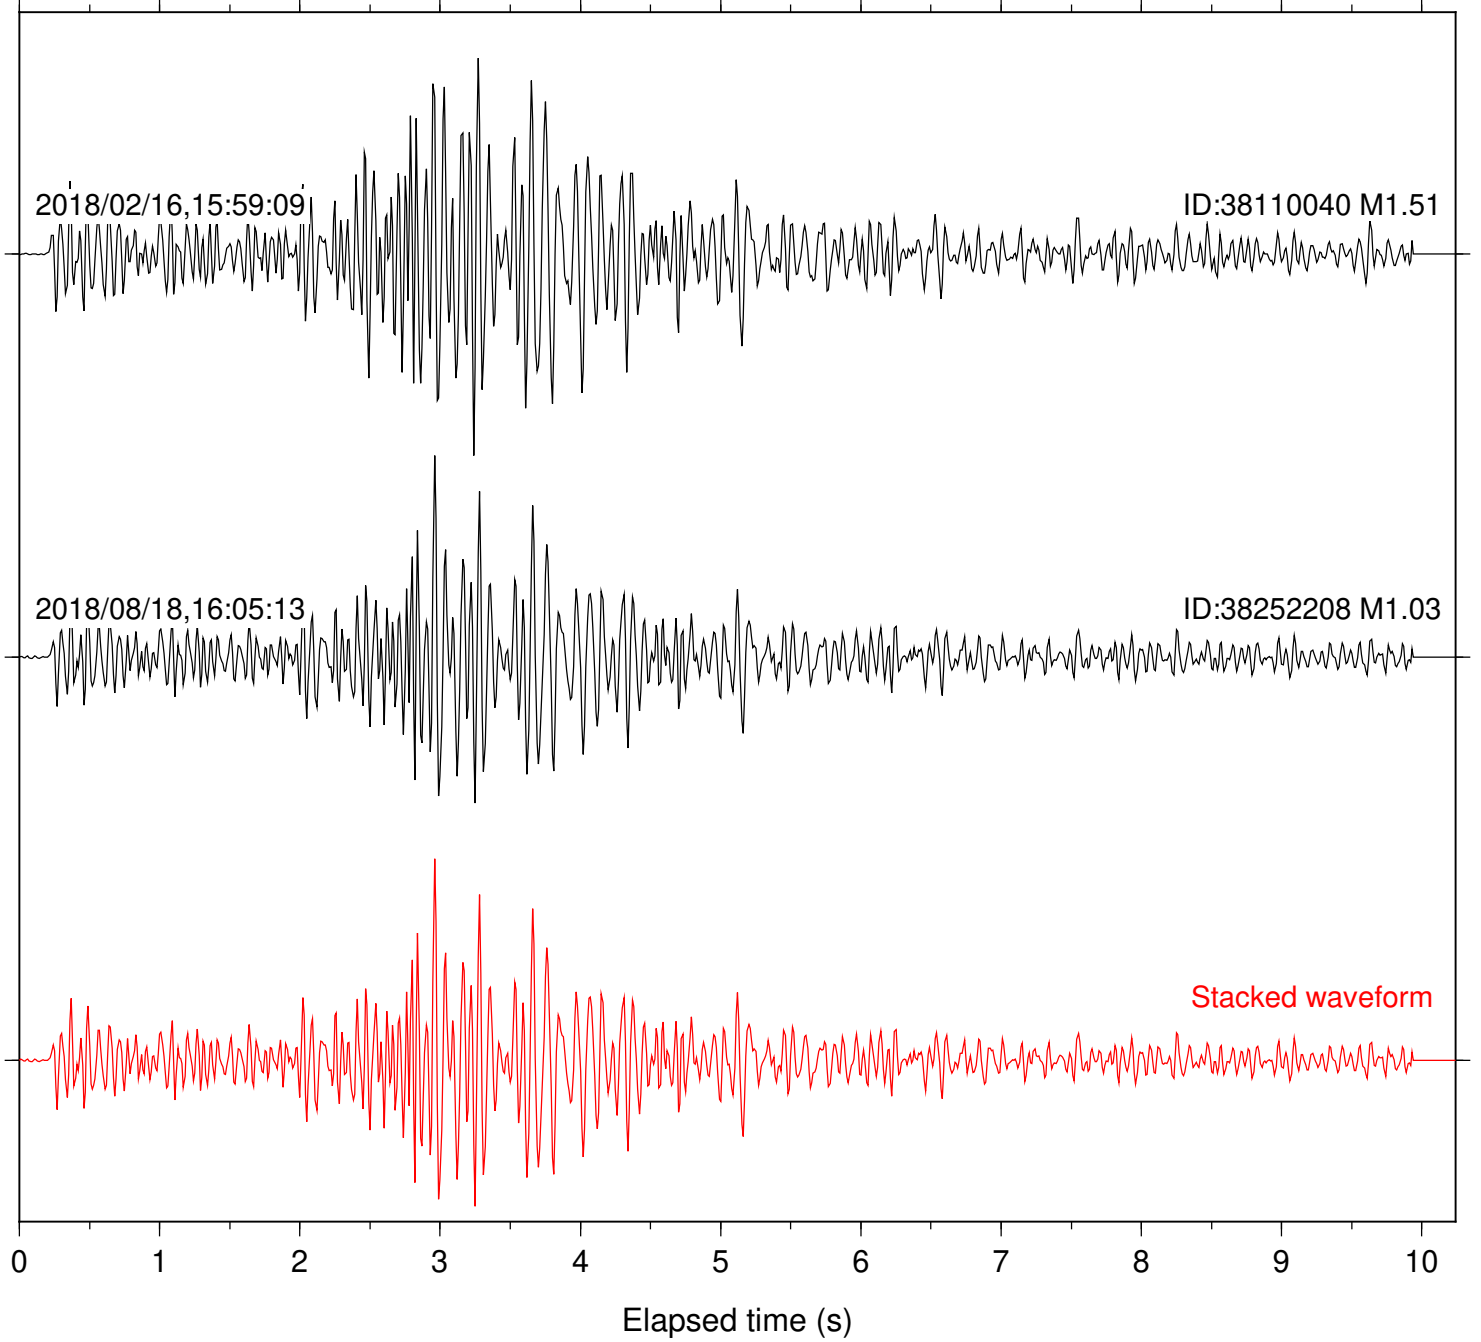

Station: B087 Com: EHZ

Focal depth: 4.95 km

Station: B088 Com: EHZ

Focal depth: 4.95 km

Station: B093 Com: EHZ

Focal depth: 4.95 km

2018/02/16,15:59:09

ID:38110040 M1.51