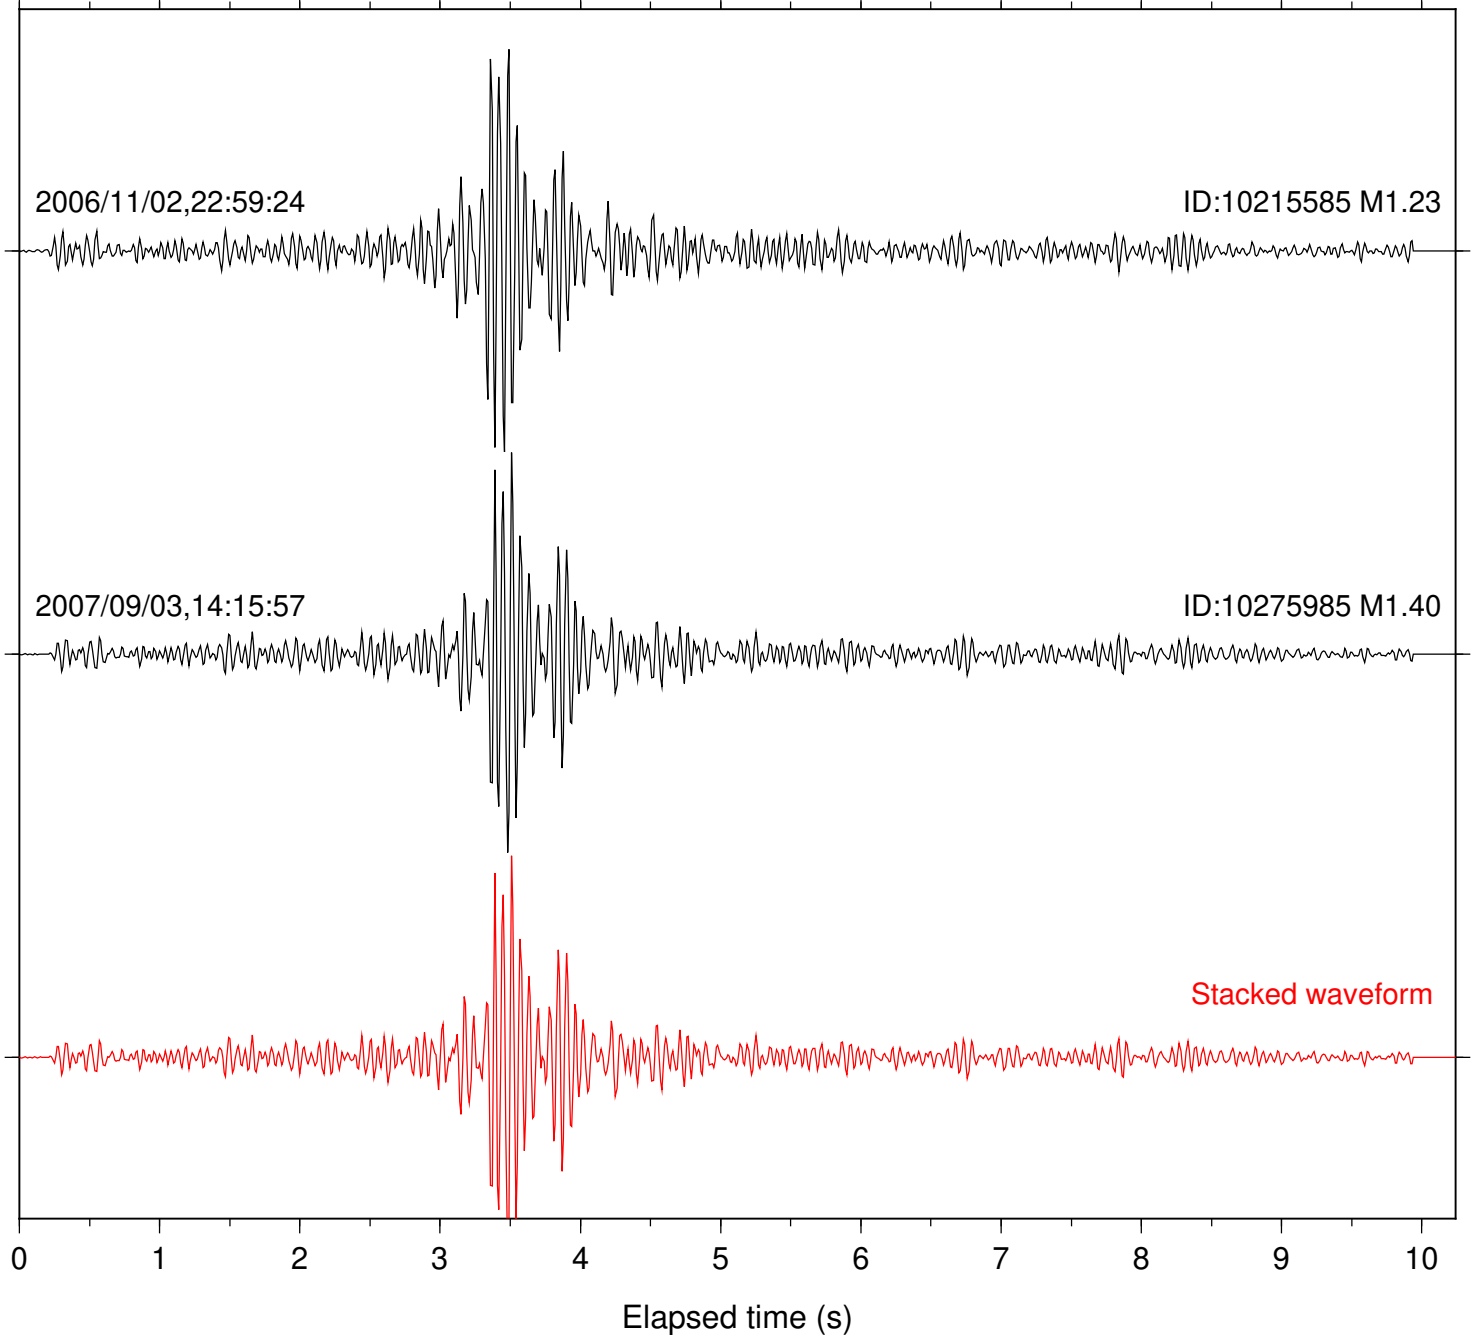

Station: PFO Com: HHZ

Focal depth: 7.92 km