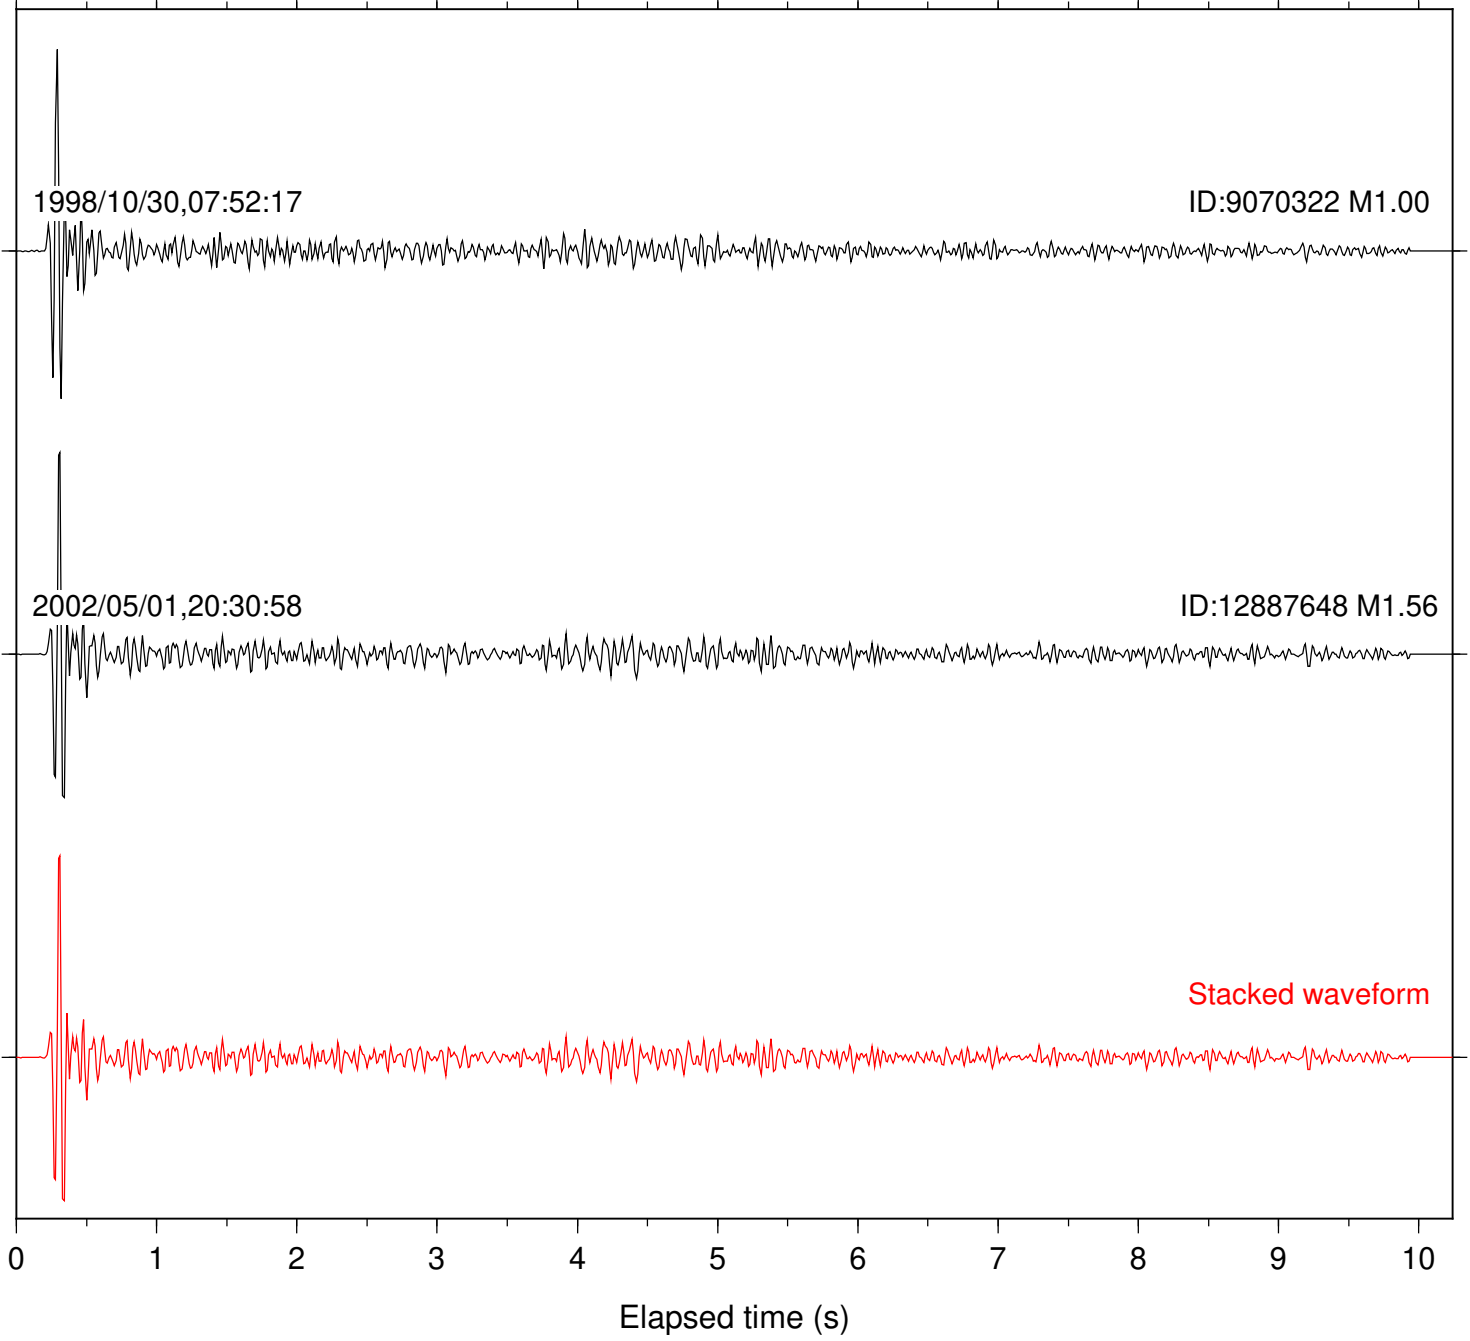

Station: FRD Com: HHZ

Focal depth: 6.99 km

1998/10/30,07:52:17

ID:9070322 M1.00

2002/05/01,20:30:58

ID:12887648 M1.56

Stacked waveform

Station: DGR Com: HHZ