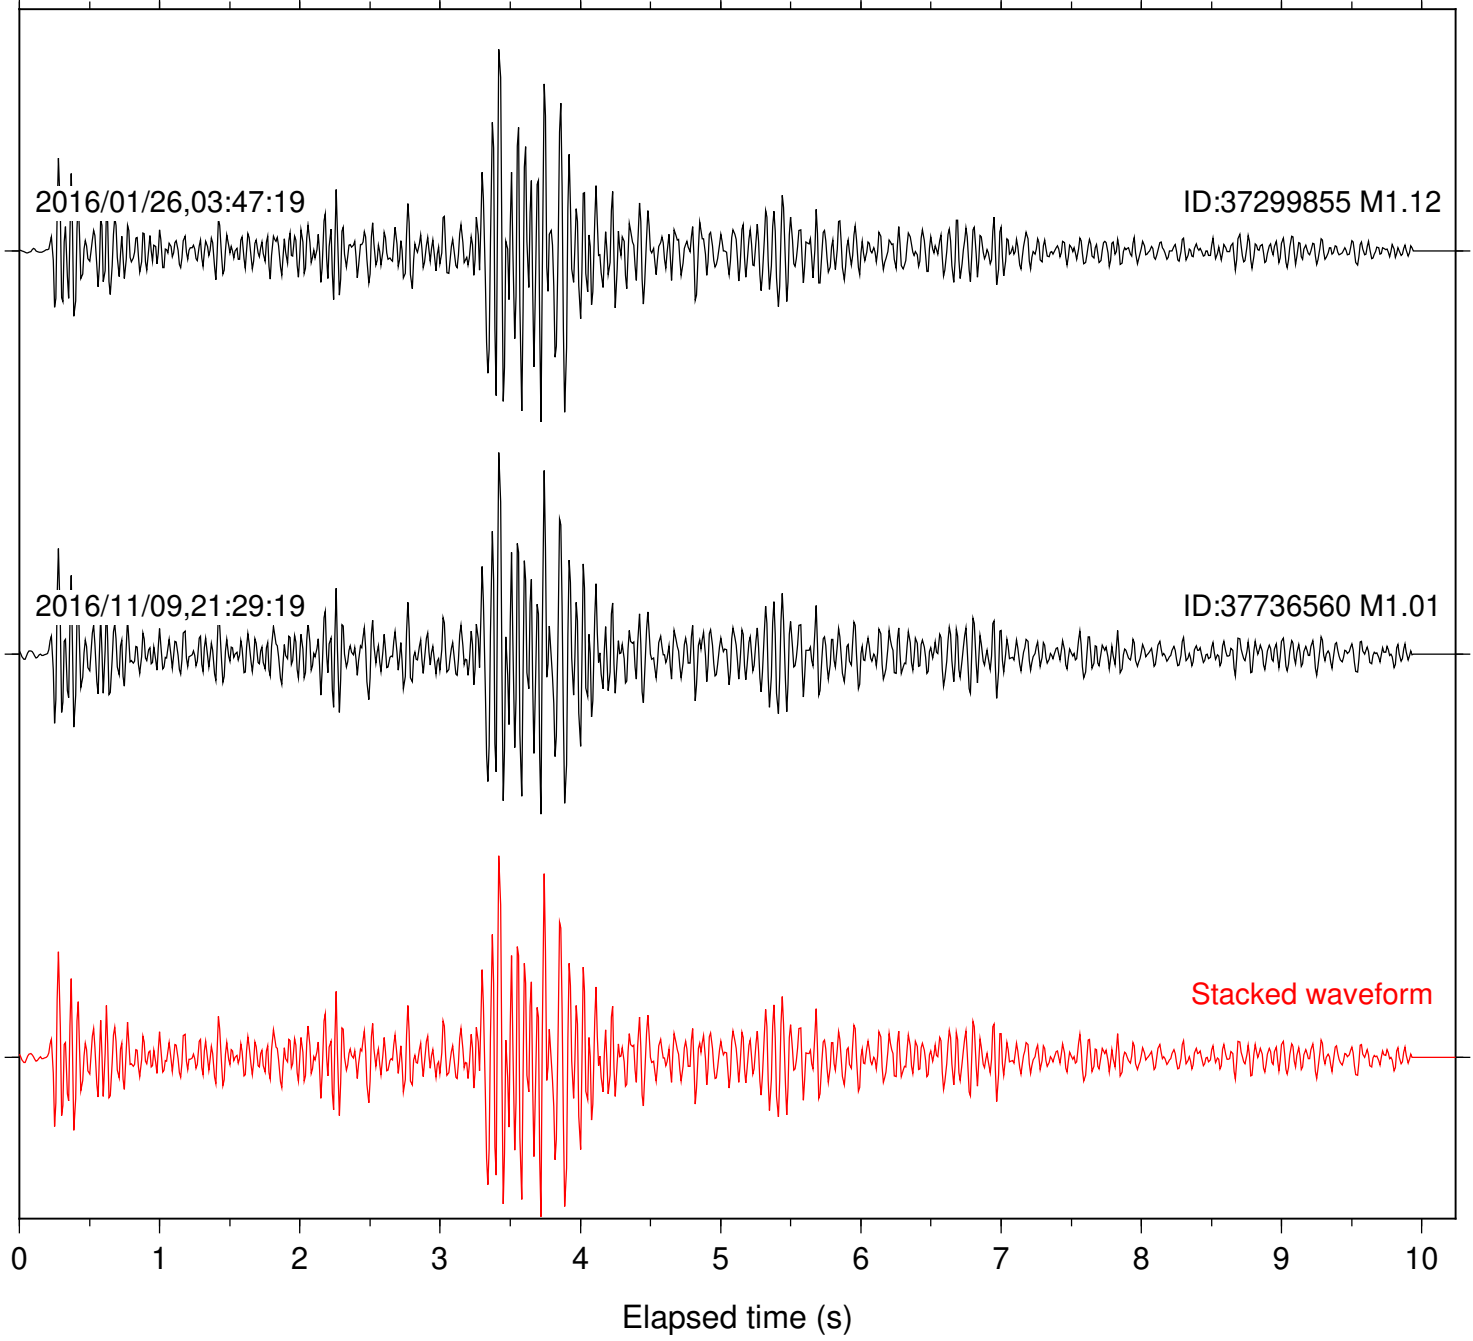

2016/11/09,21:29:19

ID:37736560 M1.01

Stacked waveform

0 1 2 3 4 5 6 7 8 9 10  
Elapsed time (s)

Station: HMT2 Com: HHZ

Focal depth: 13.09 km

Station: PFO Com: HHZ

Focal depth: 13.09 km