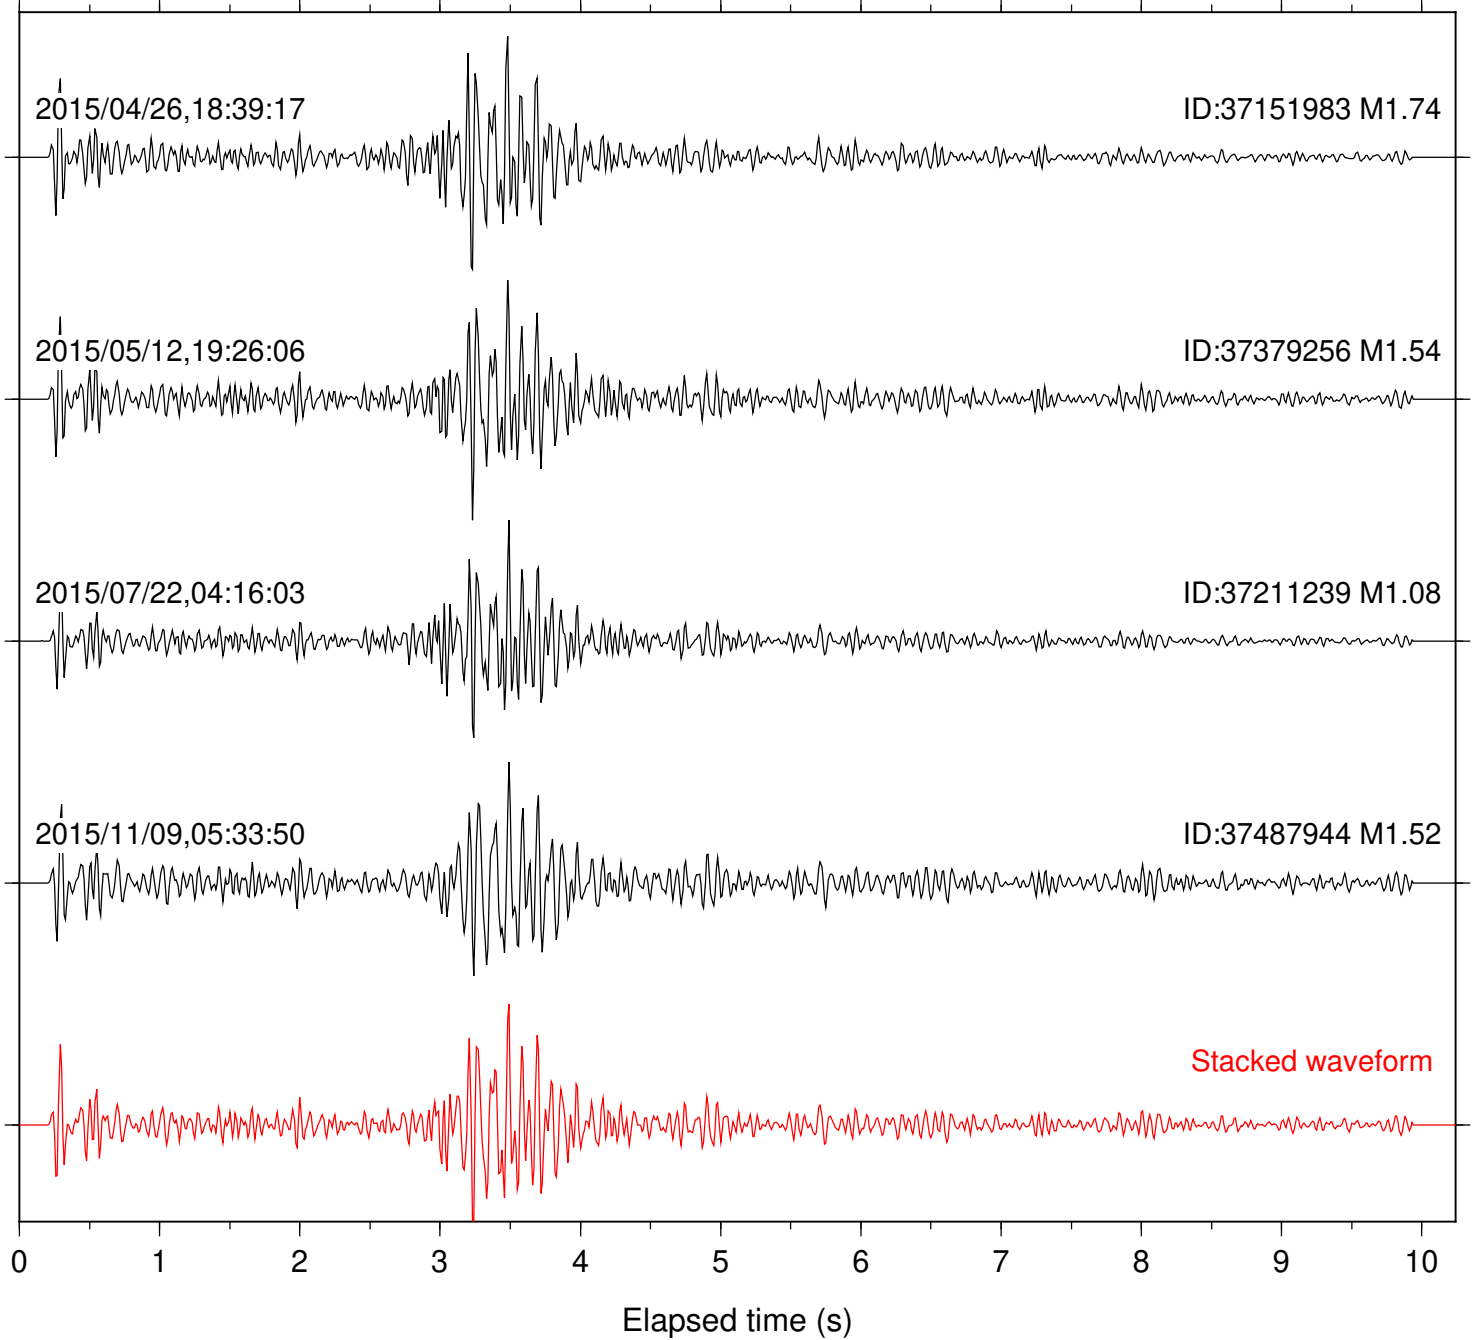

Station: DGR Com: HHZ

Focal depth: 8.33 km

Station: DNR Com: HHZ

Focal depth: 8.33 km

Station: FRD Com: HHZ

Focal depth: 8.33 km

Station: HMT2 Com: HHZ

Focal depth: 8.33 km