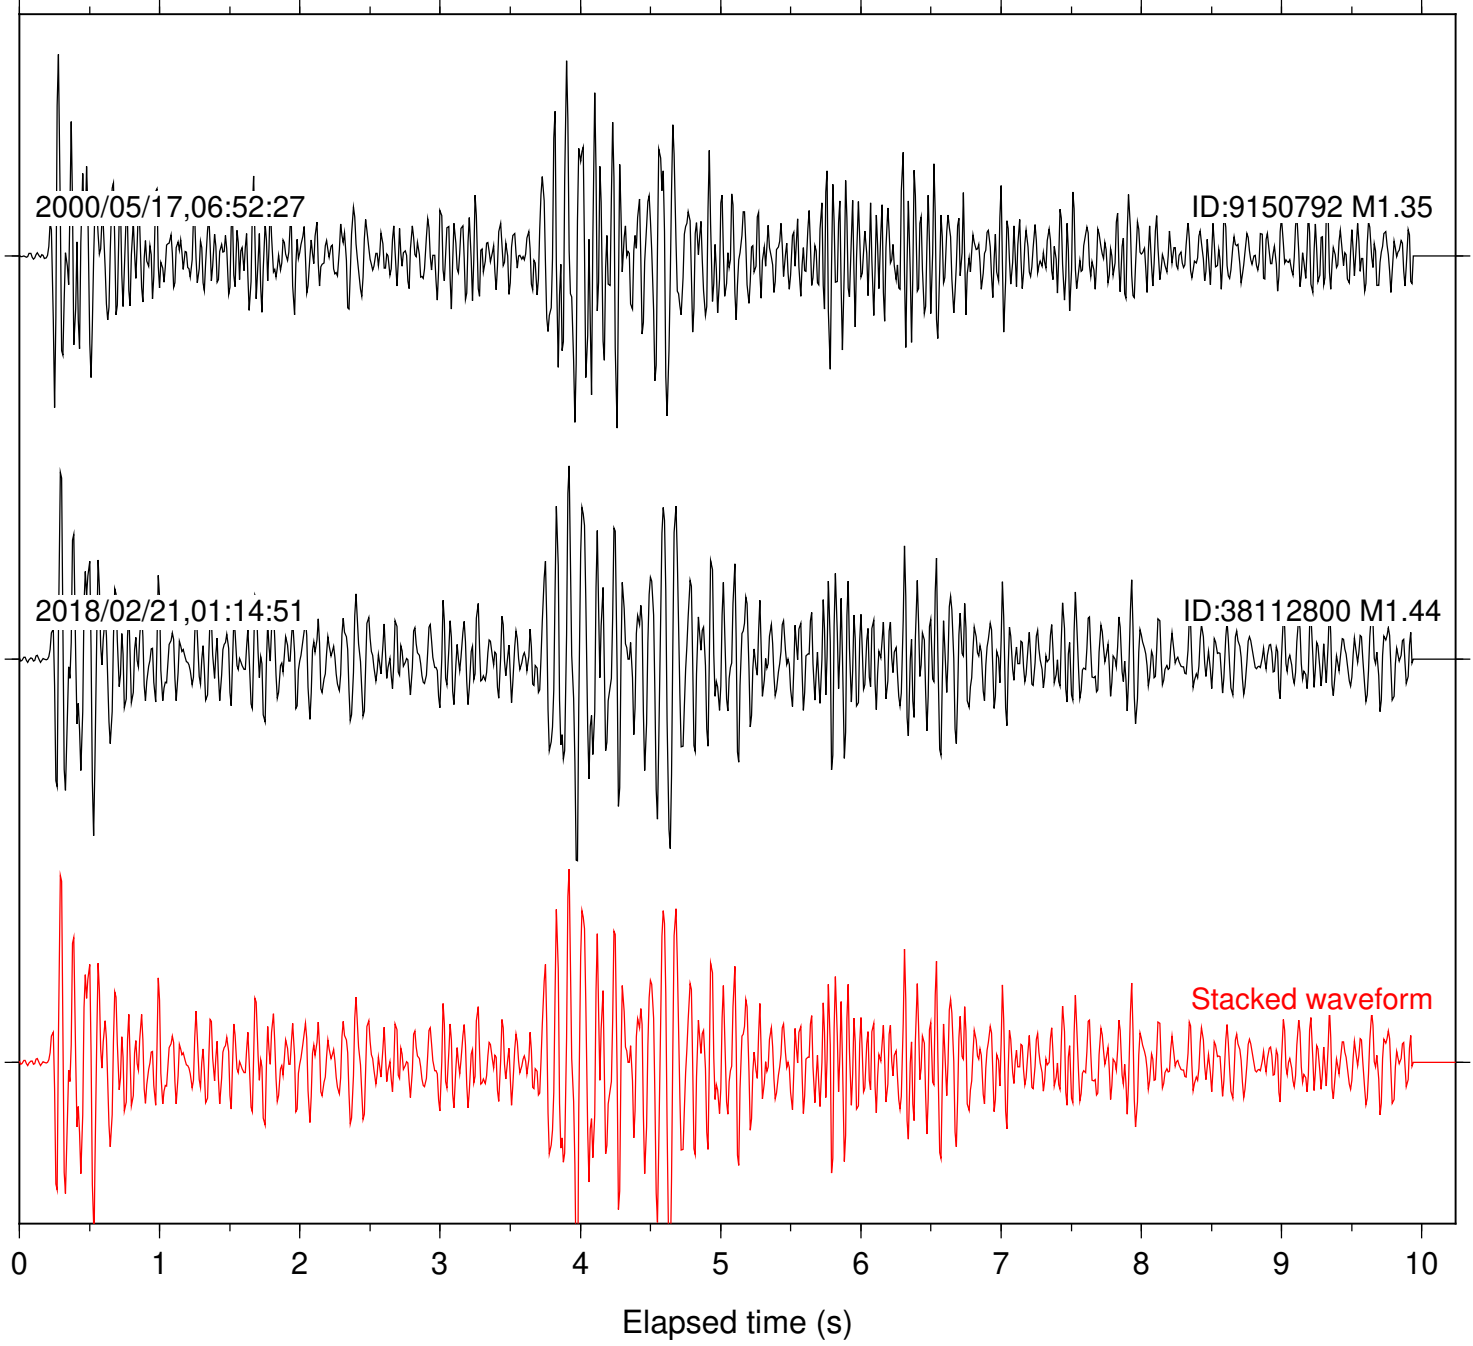

Station: BAC Com: EHZ

Focal depth: 6.10 km