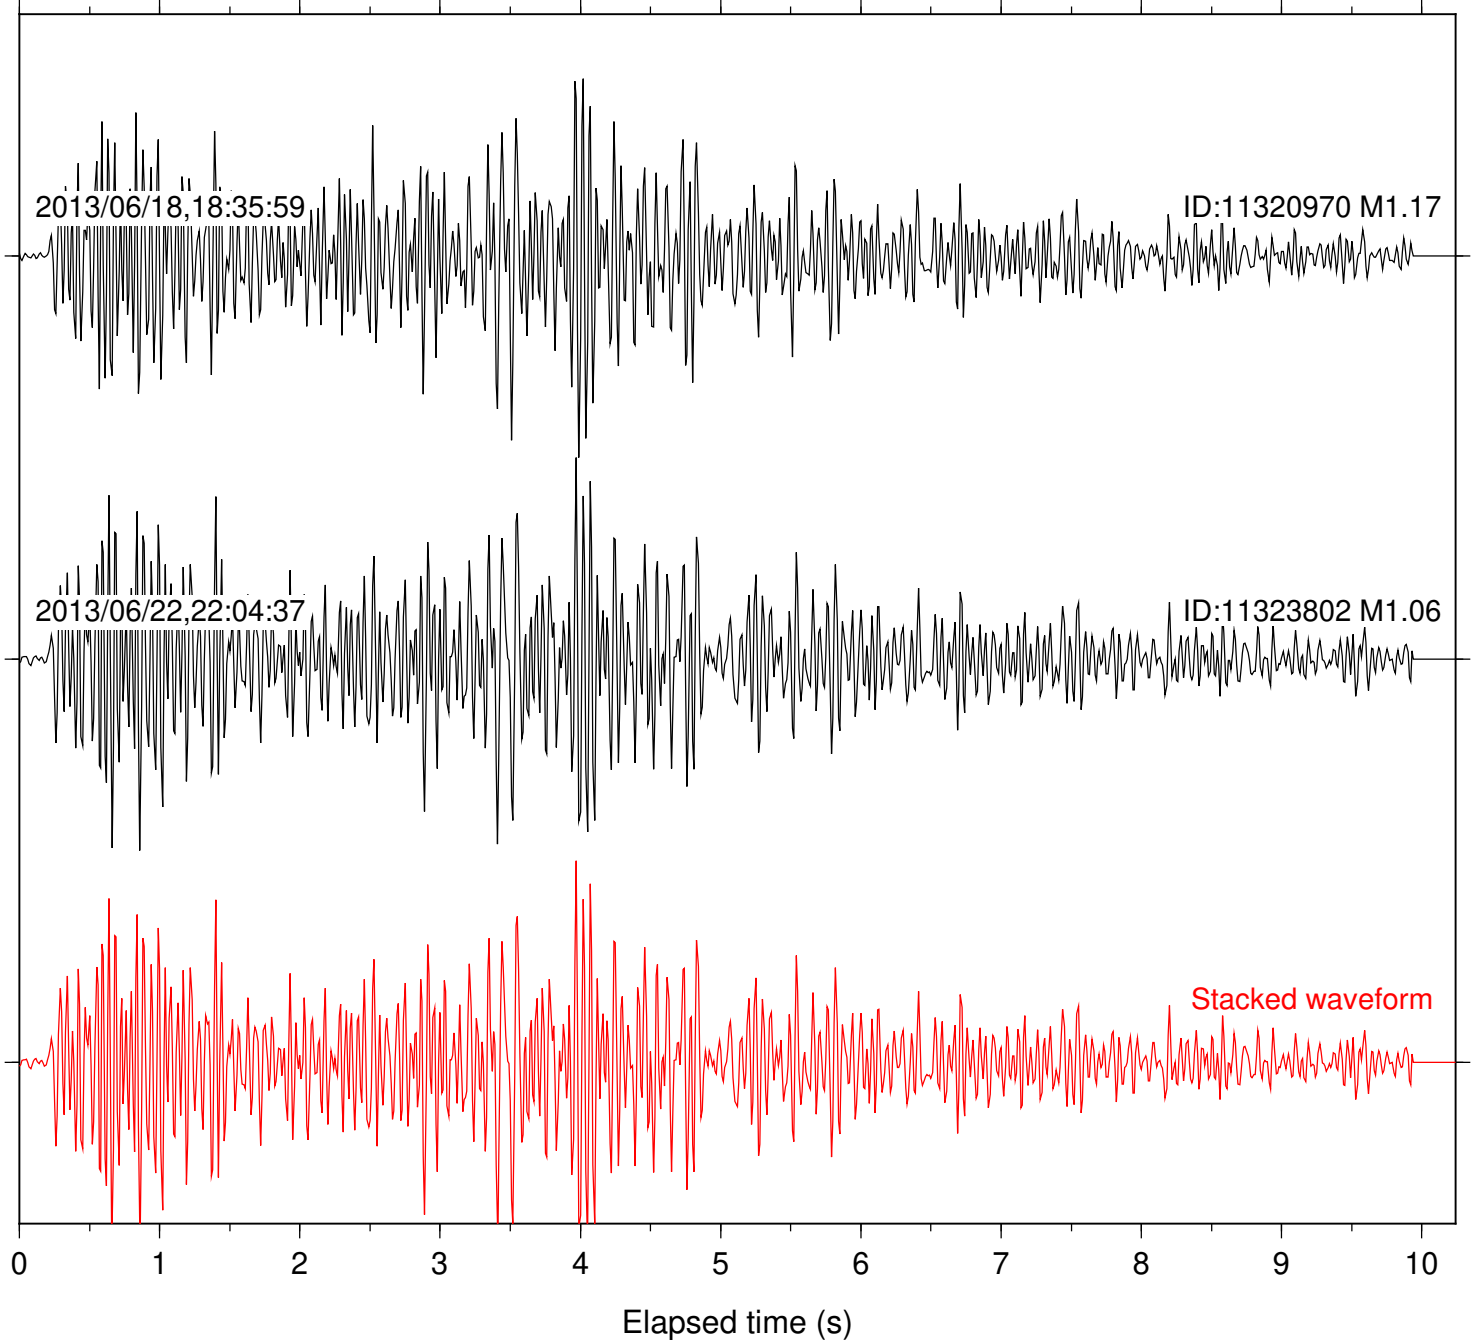

Station: LVA2 Com: HHZ

Focal depth: 9.76 km