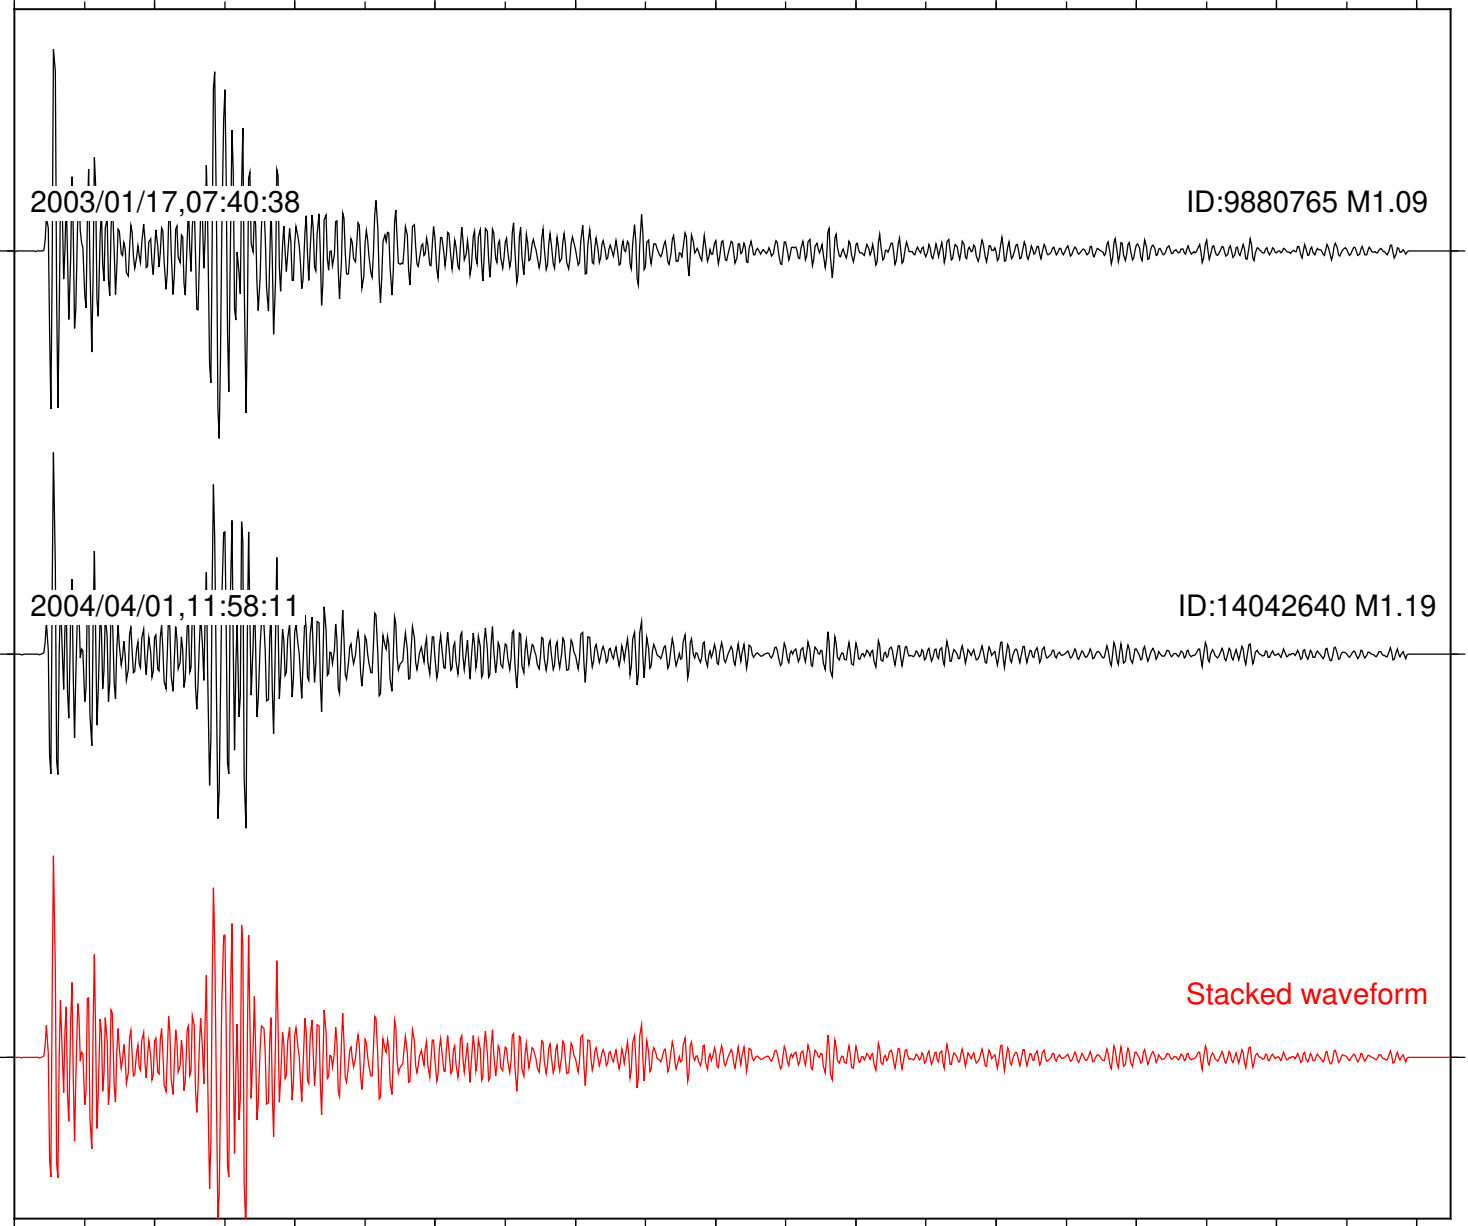

Station: DGR Com: HHZ

Focal depth: 3.81 km

2003/01/17,07:40:38

ID:9880765 M1.09

2004/04/01,11:58:11

ID:14042640 M1.19

Stacked waveform

0 1 2 3 4 5 6 7 8 9 10

Elapsed time (s)