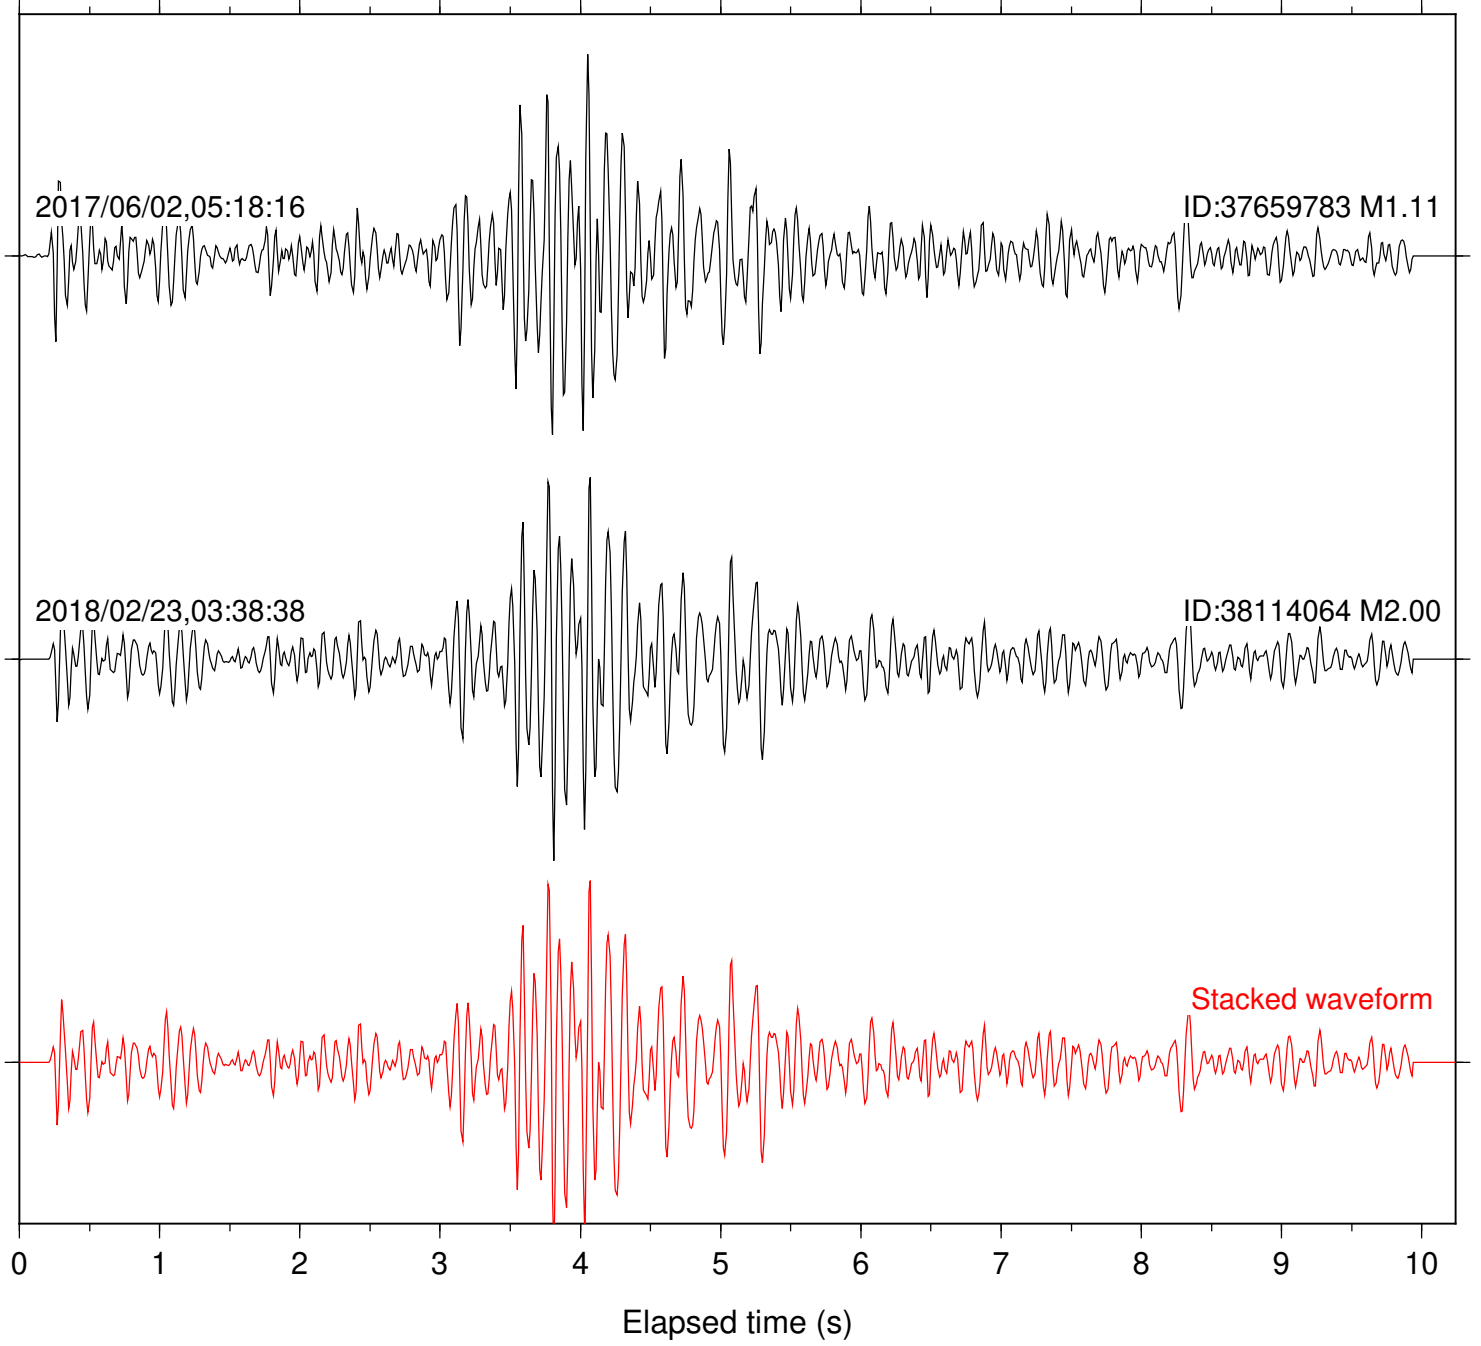

Station: POB2 Com: HHZ

Focal depth: 6.31 km