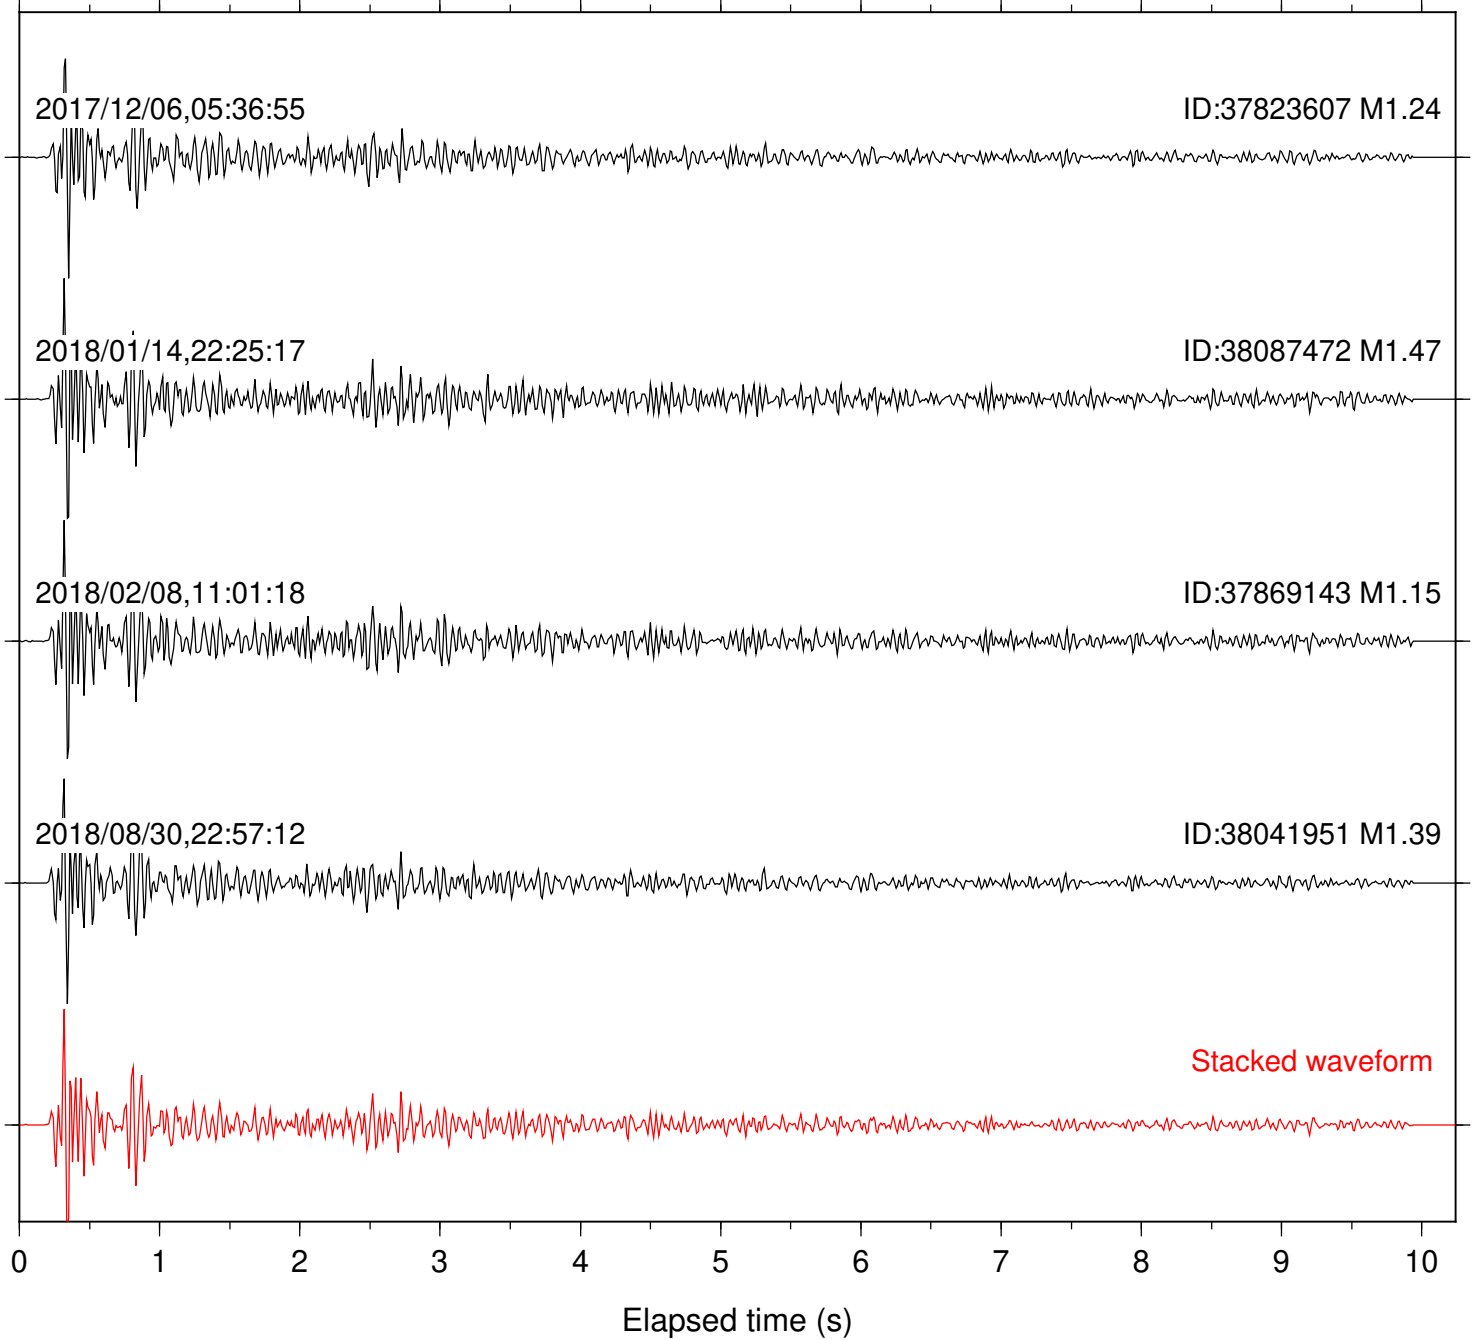

Station: FRD Com: HHZ

Focal depth: 5.17 km