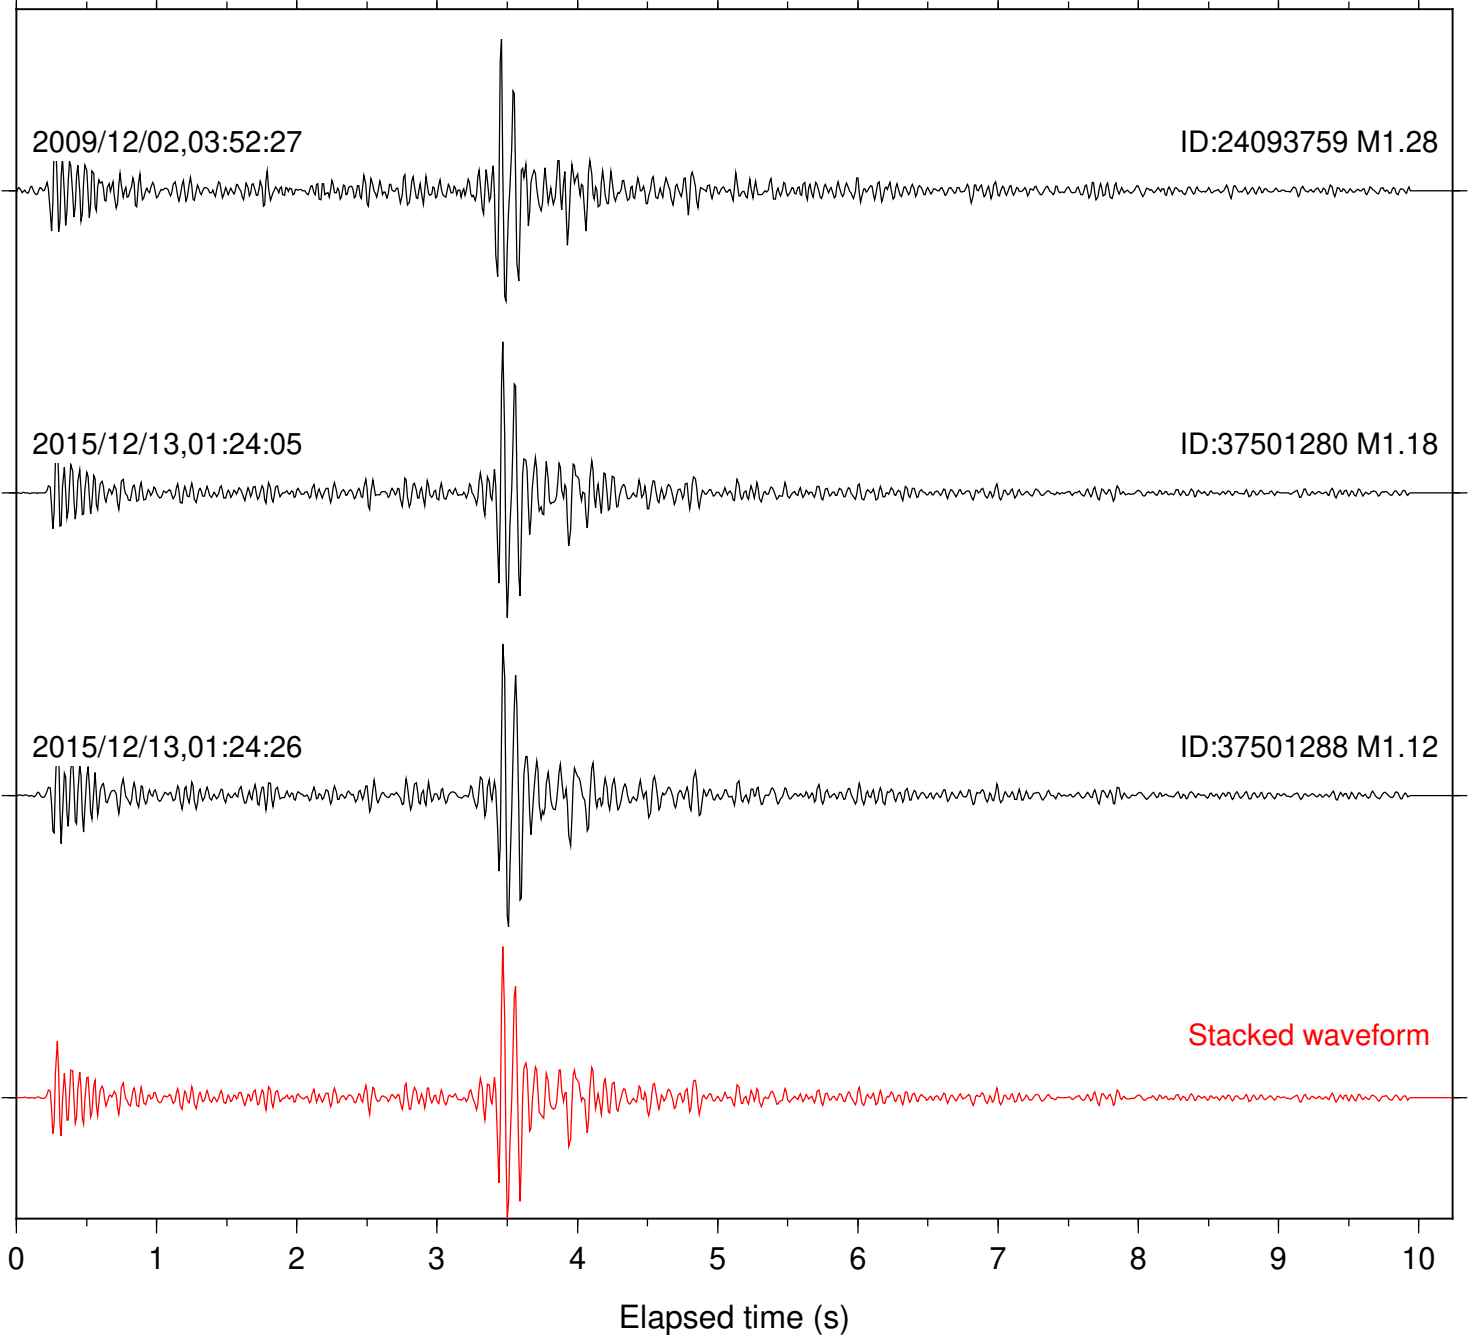

Station: B086 Com: EHZ

Focal depth: 14.99 km