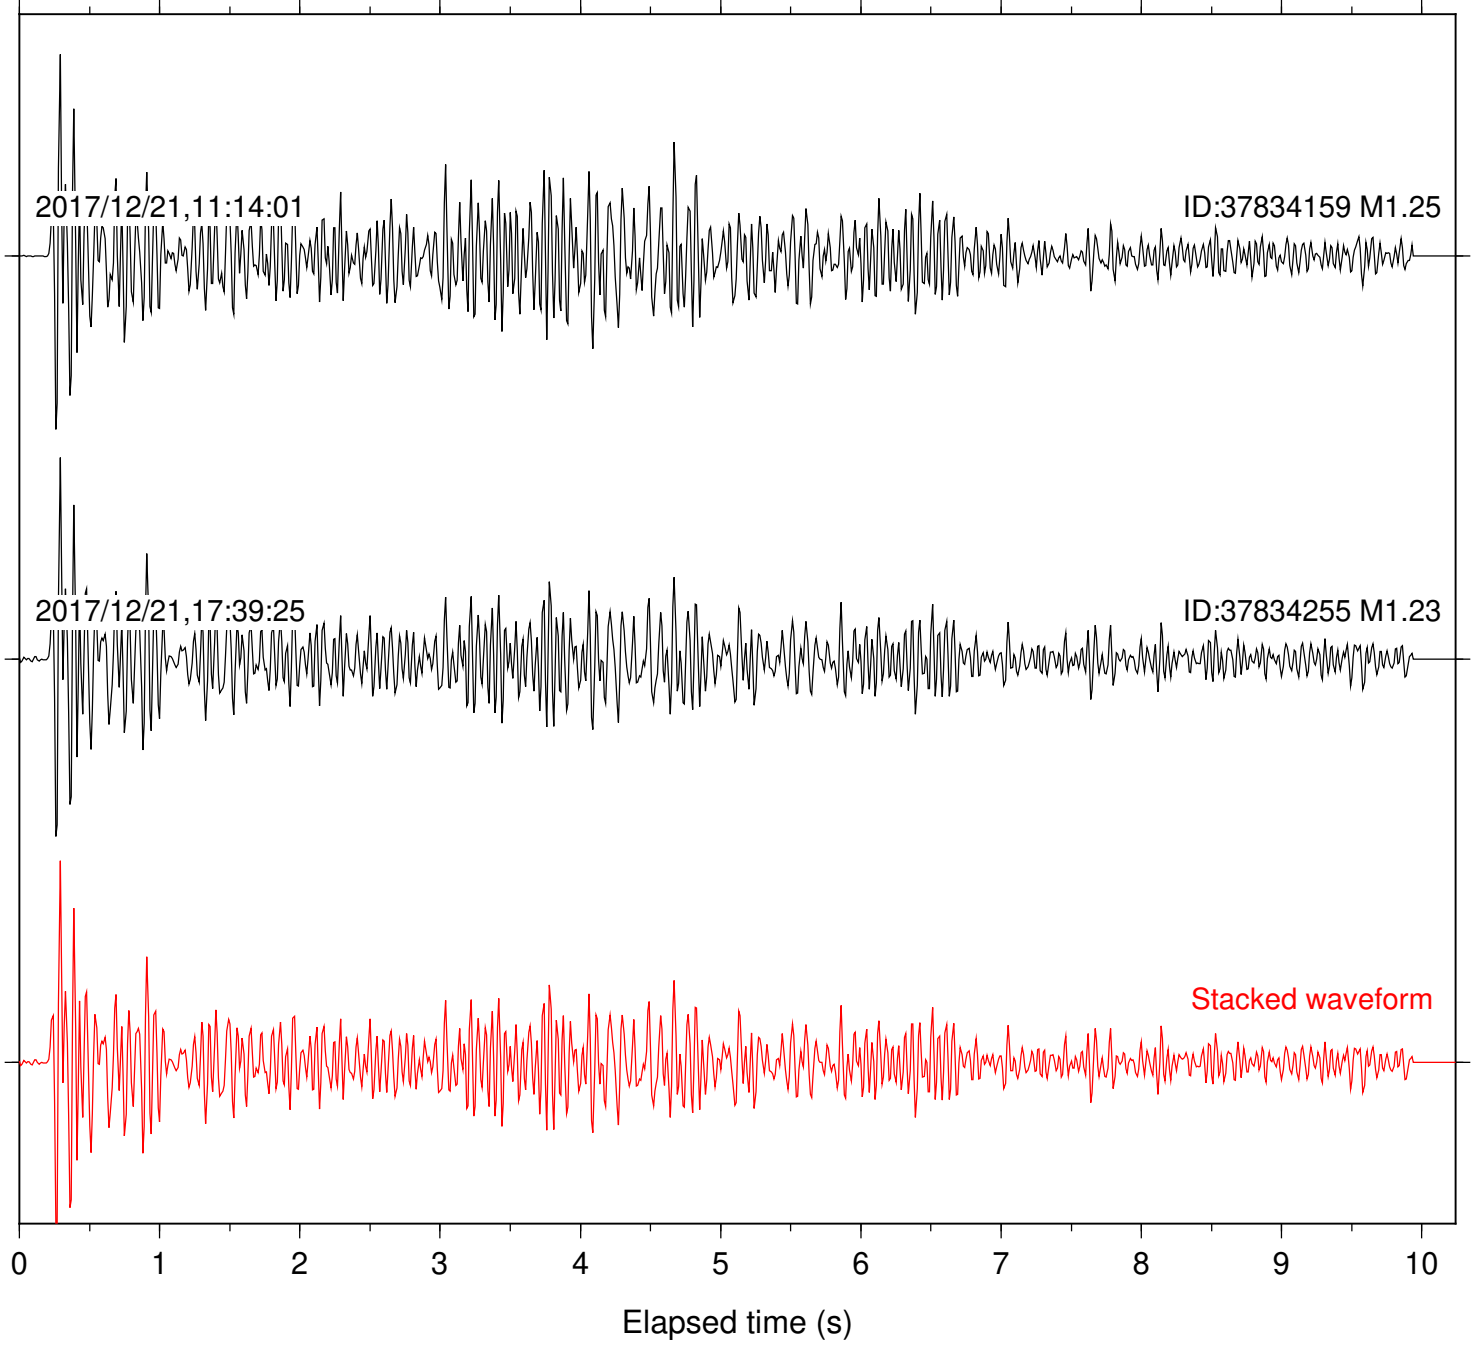

Station: FRD Com: HHZ

Focal depth: 6.96 km

Station: HMT2 Com: HHZ

Focal depth: 6.35 km

Station: KNW Com: HHZ

Focal depth: 6.86 km

Station: LVA2 Com: HHZ

Focal depth: 6.41 km