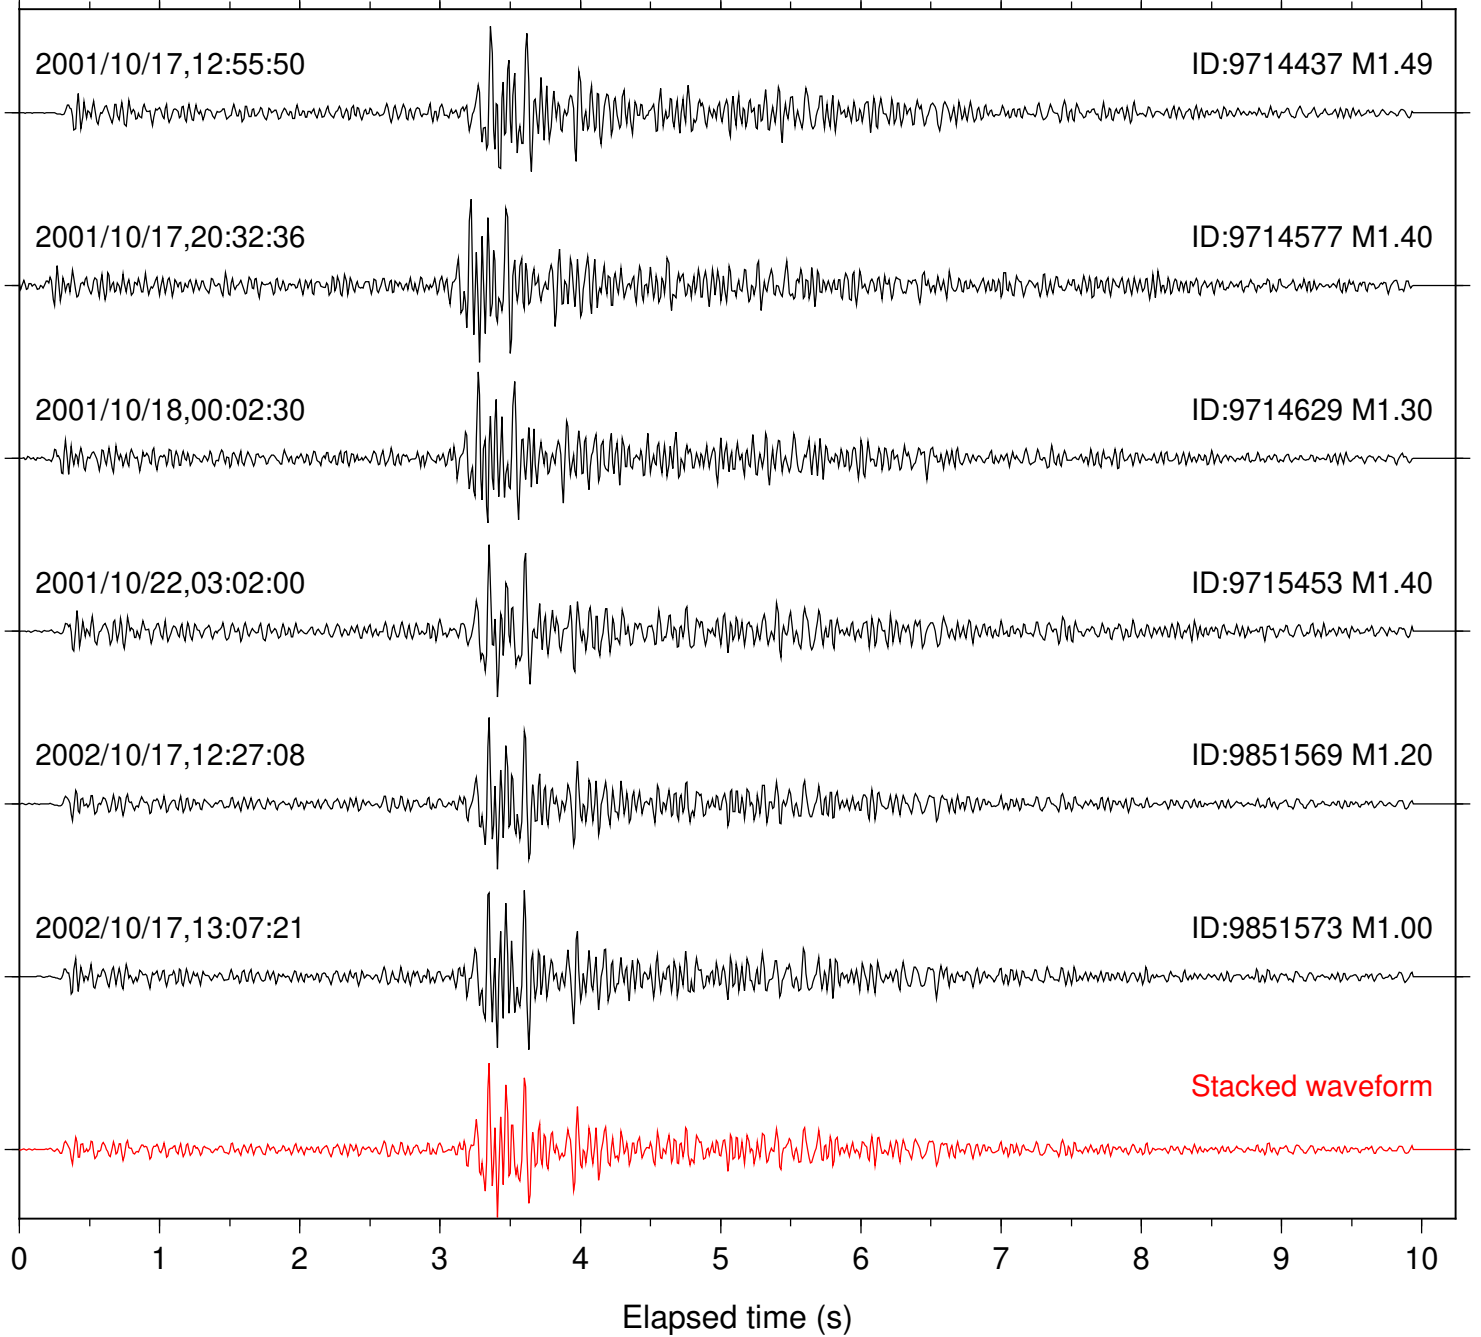

Station: BAC Com: EHZ

Focal depth: 14.61 km