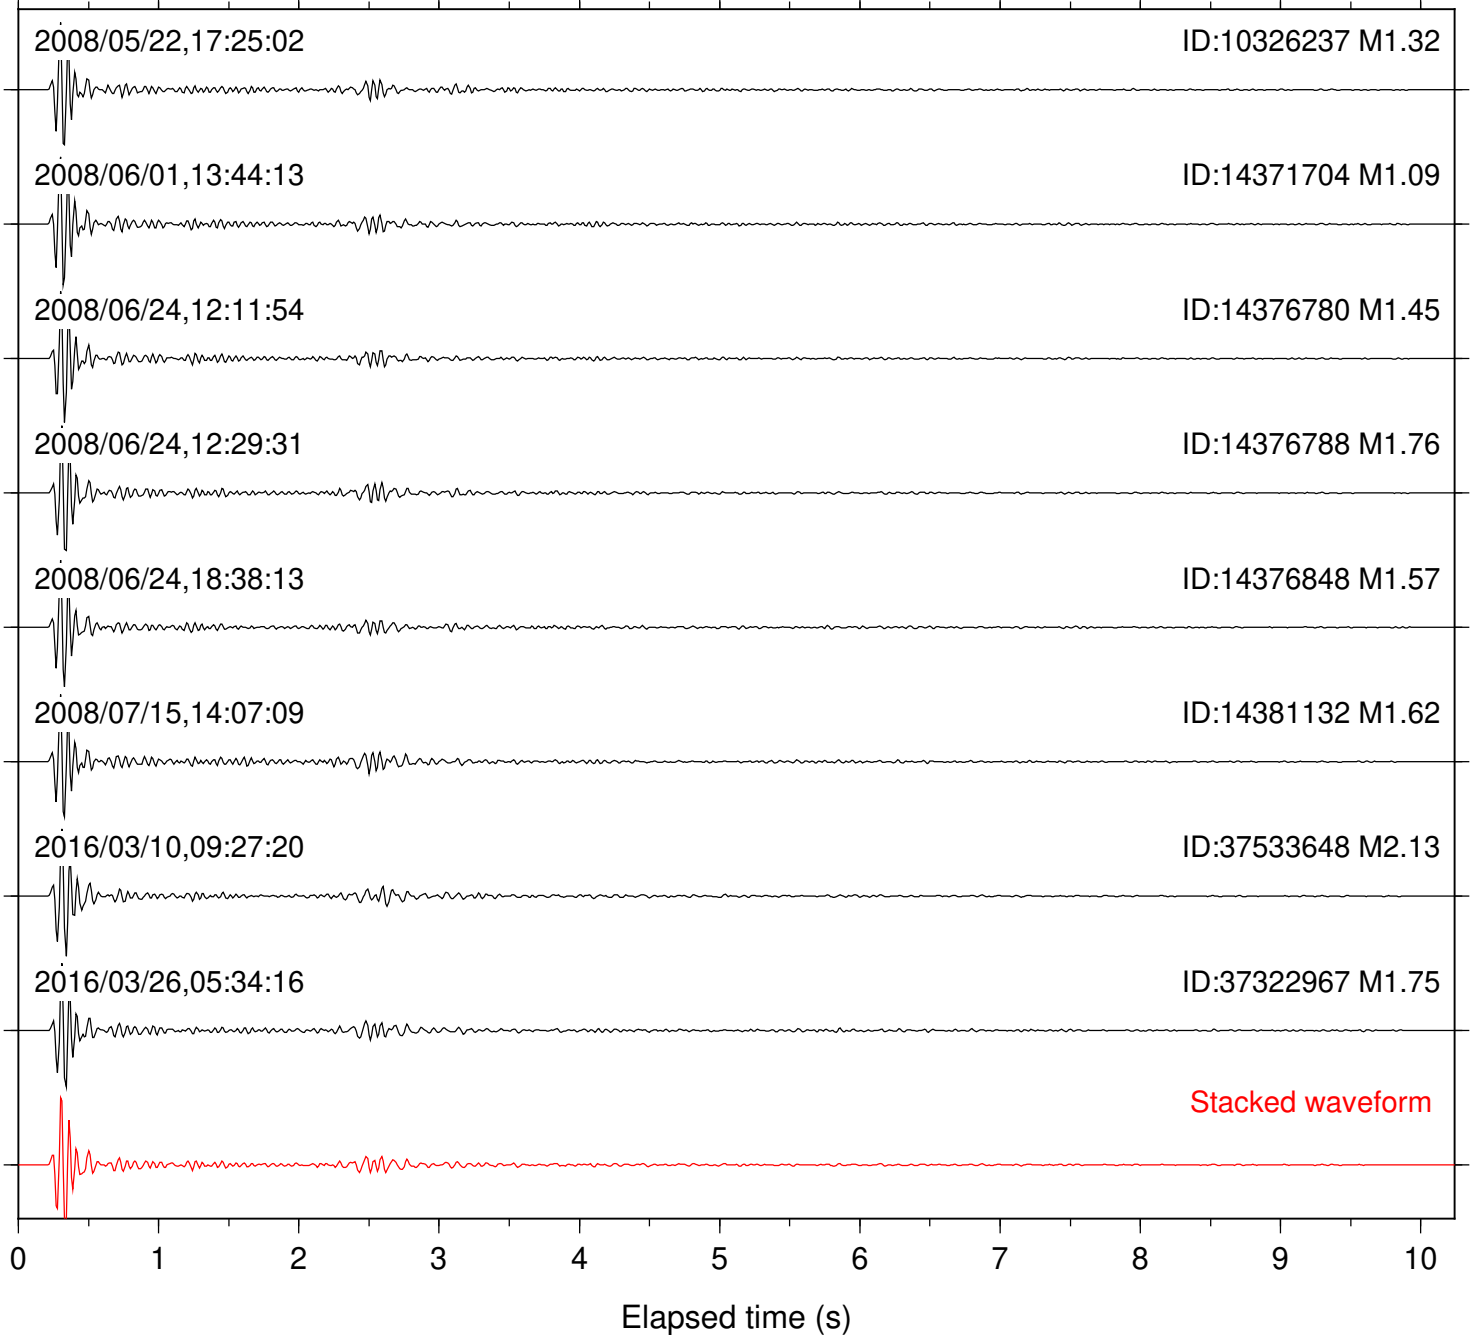

Station: B087 Com: EHZ

Focal depth: 6.64 km