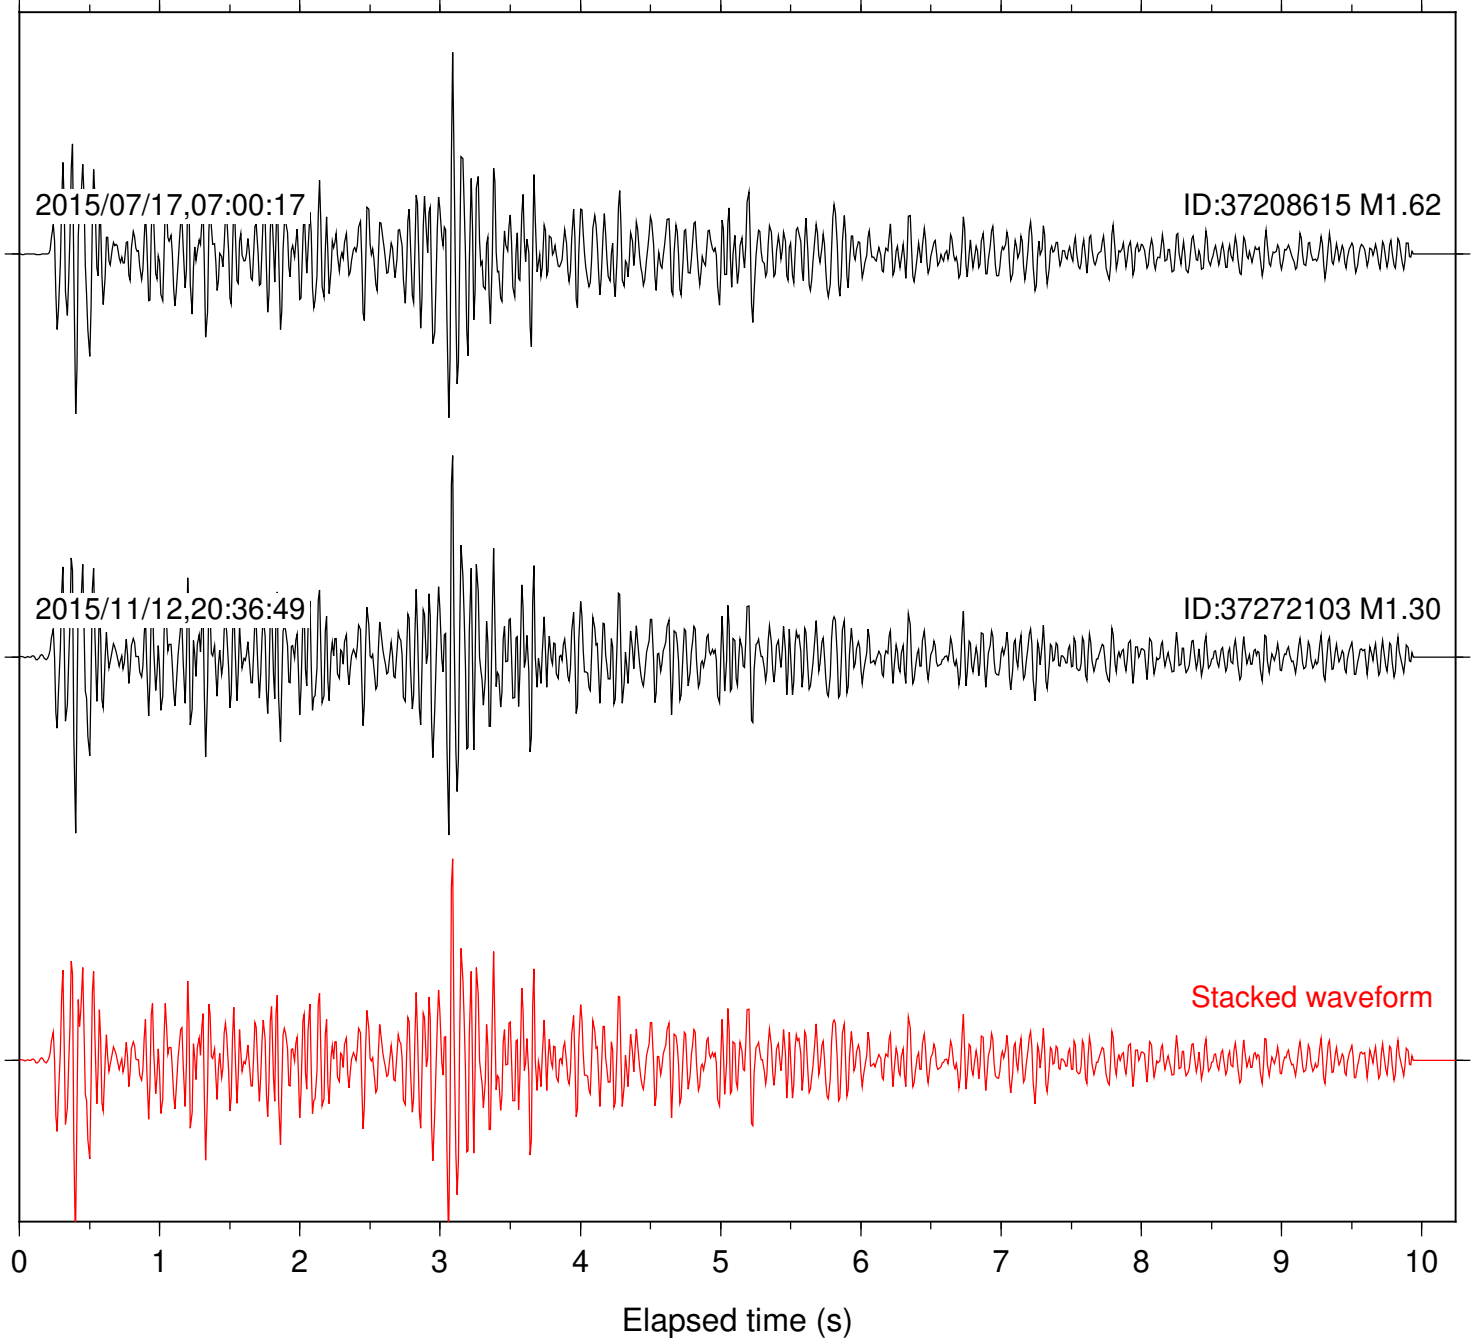

Station: SMER Com: HHZ

Focal depth: 8.09 km

Station: SND Com: HHZ

Focal depth: 8.09 km

Station: B081 Com: EHZ

Focal depth: 8.23 km

Station: B082 Com: EHZ

Focal depth: 8.23 km