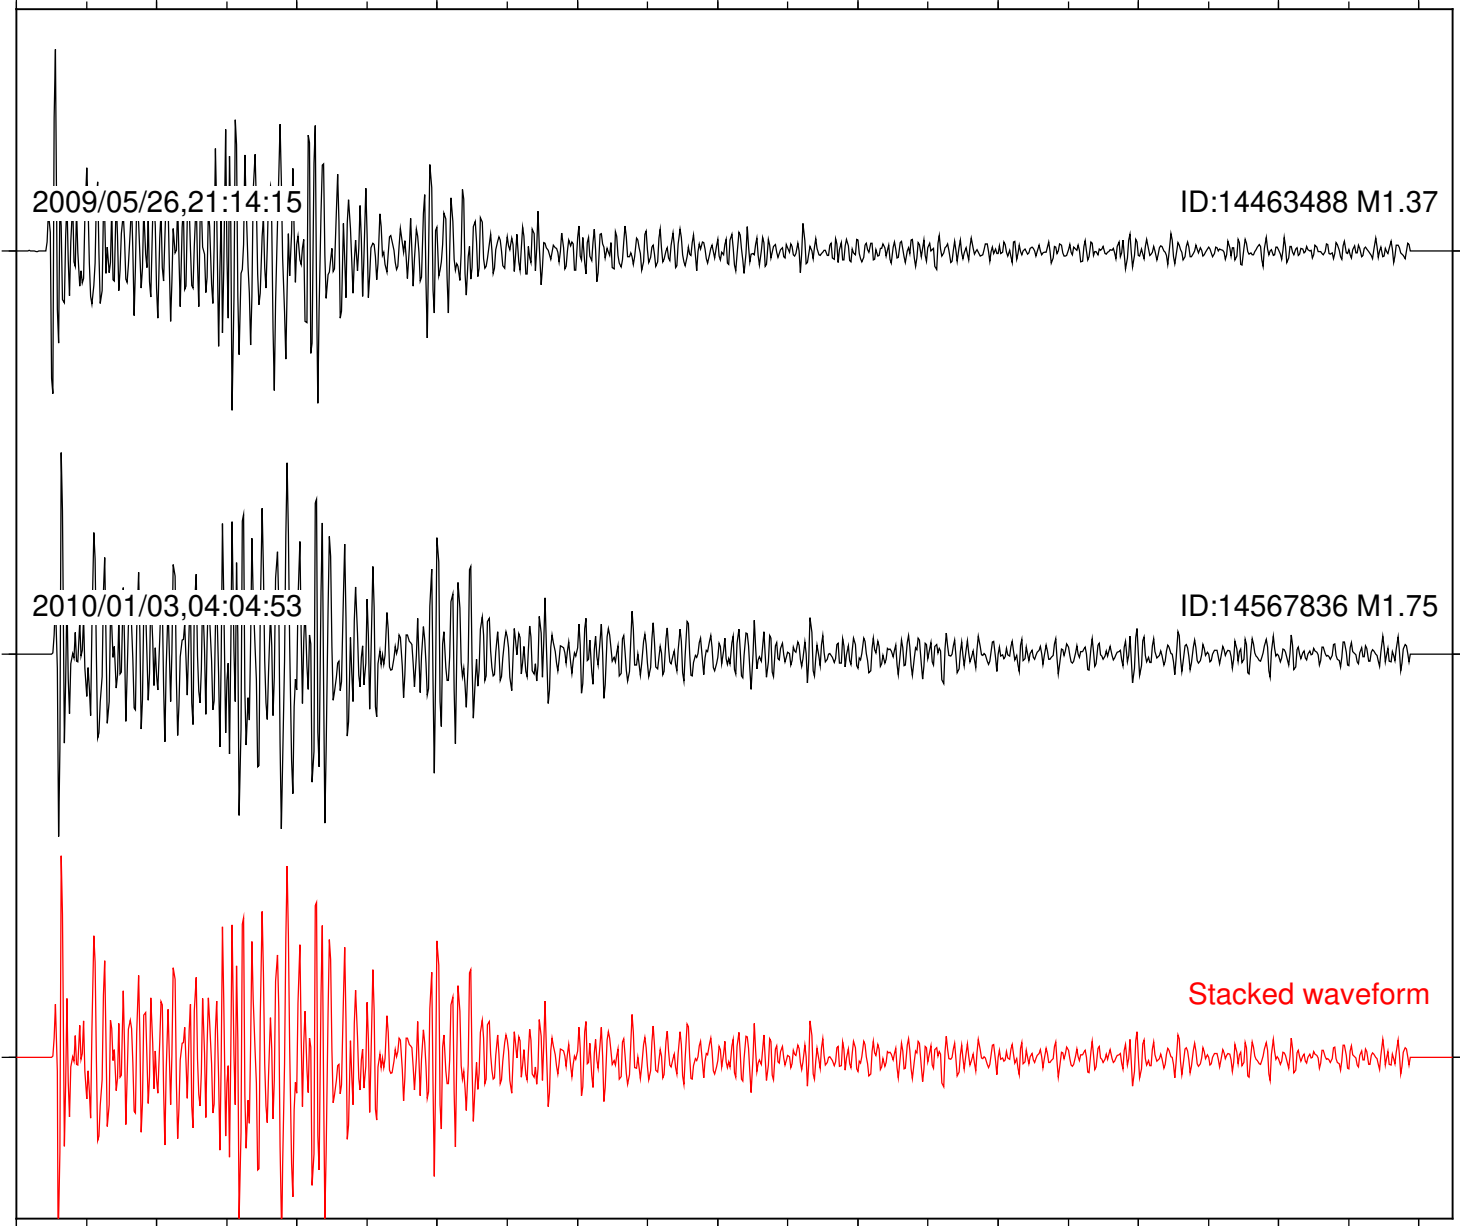

Station: KNW Com: HHZ

Focal depth: 9.73 km

Station: PFO Com: HHZ

Focal depth: 9.73 km

Station: PLM Com: HHZ

Focal depth: 9.73 km

Station: PMD Com: HHZ

Focal depth: 9.73 km