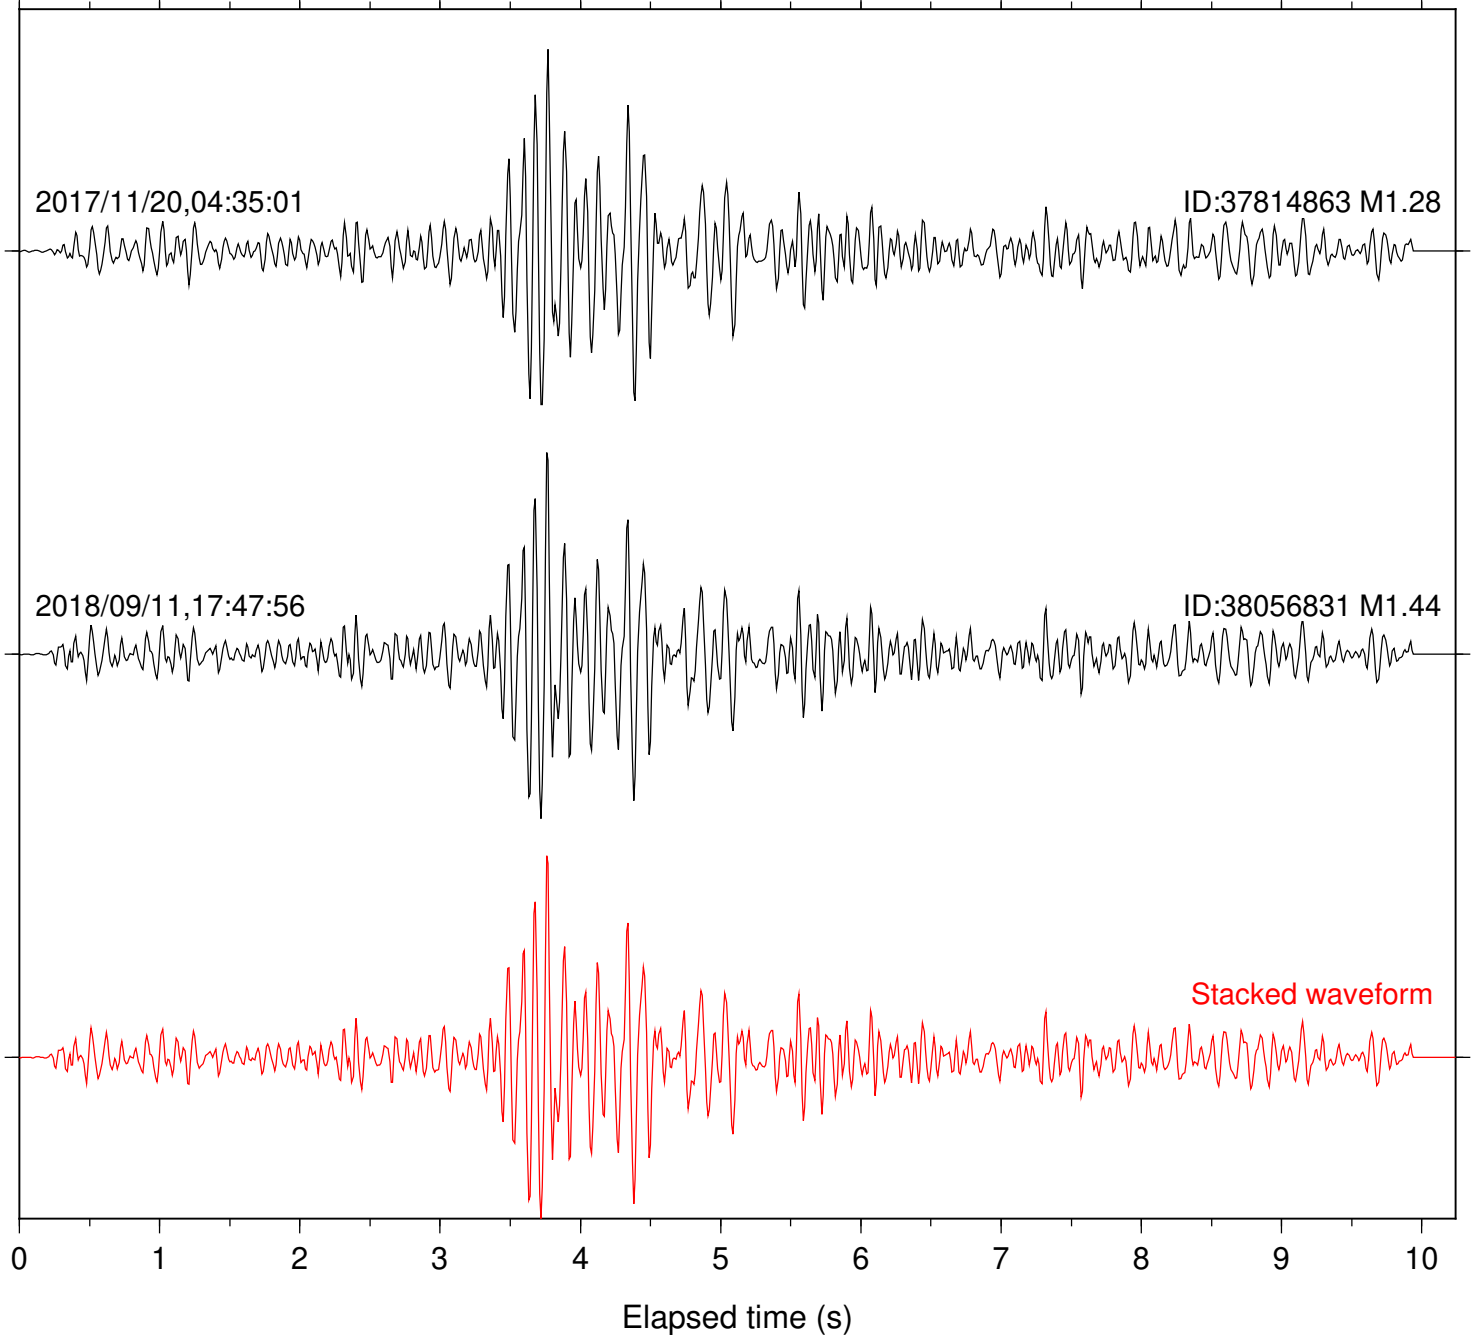

Station: POB2 Com: HHZ

Focal depth: 4.83 km