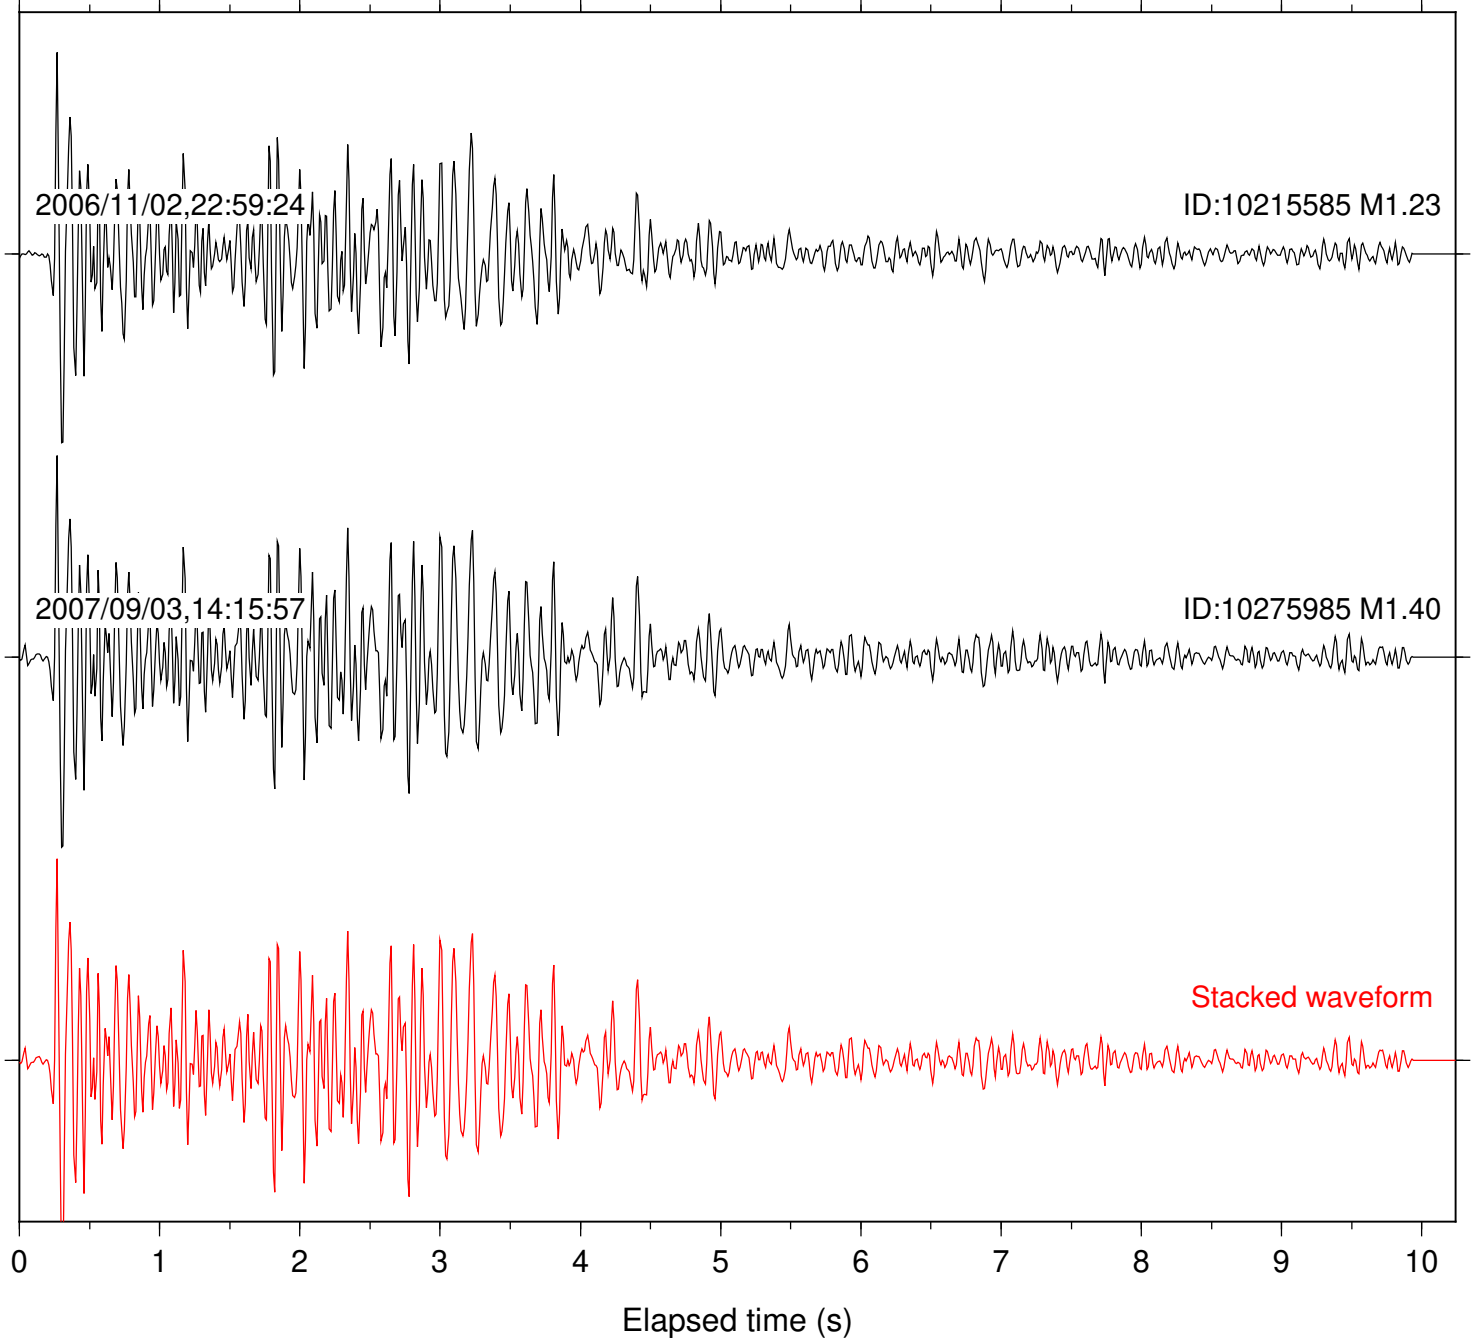

Station: SND Com: HHZ

Focal depth: 7.92 km