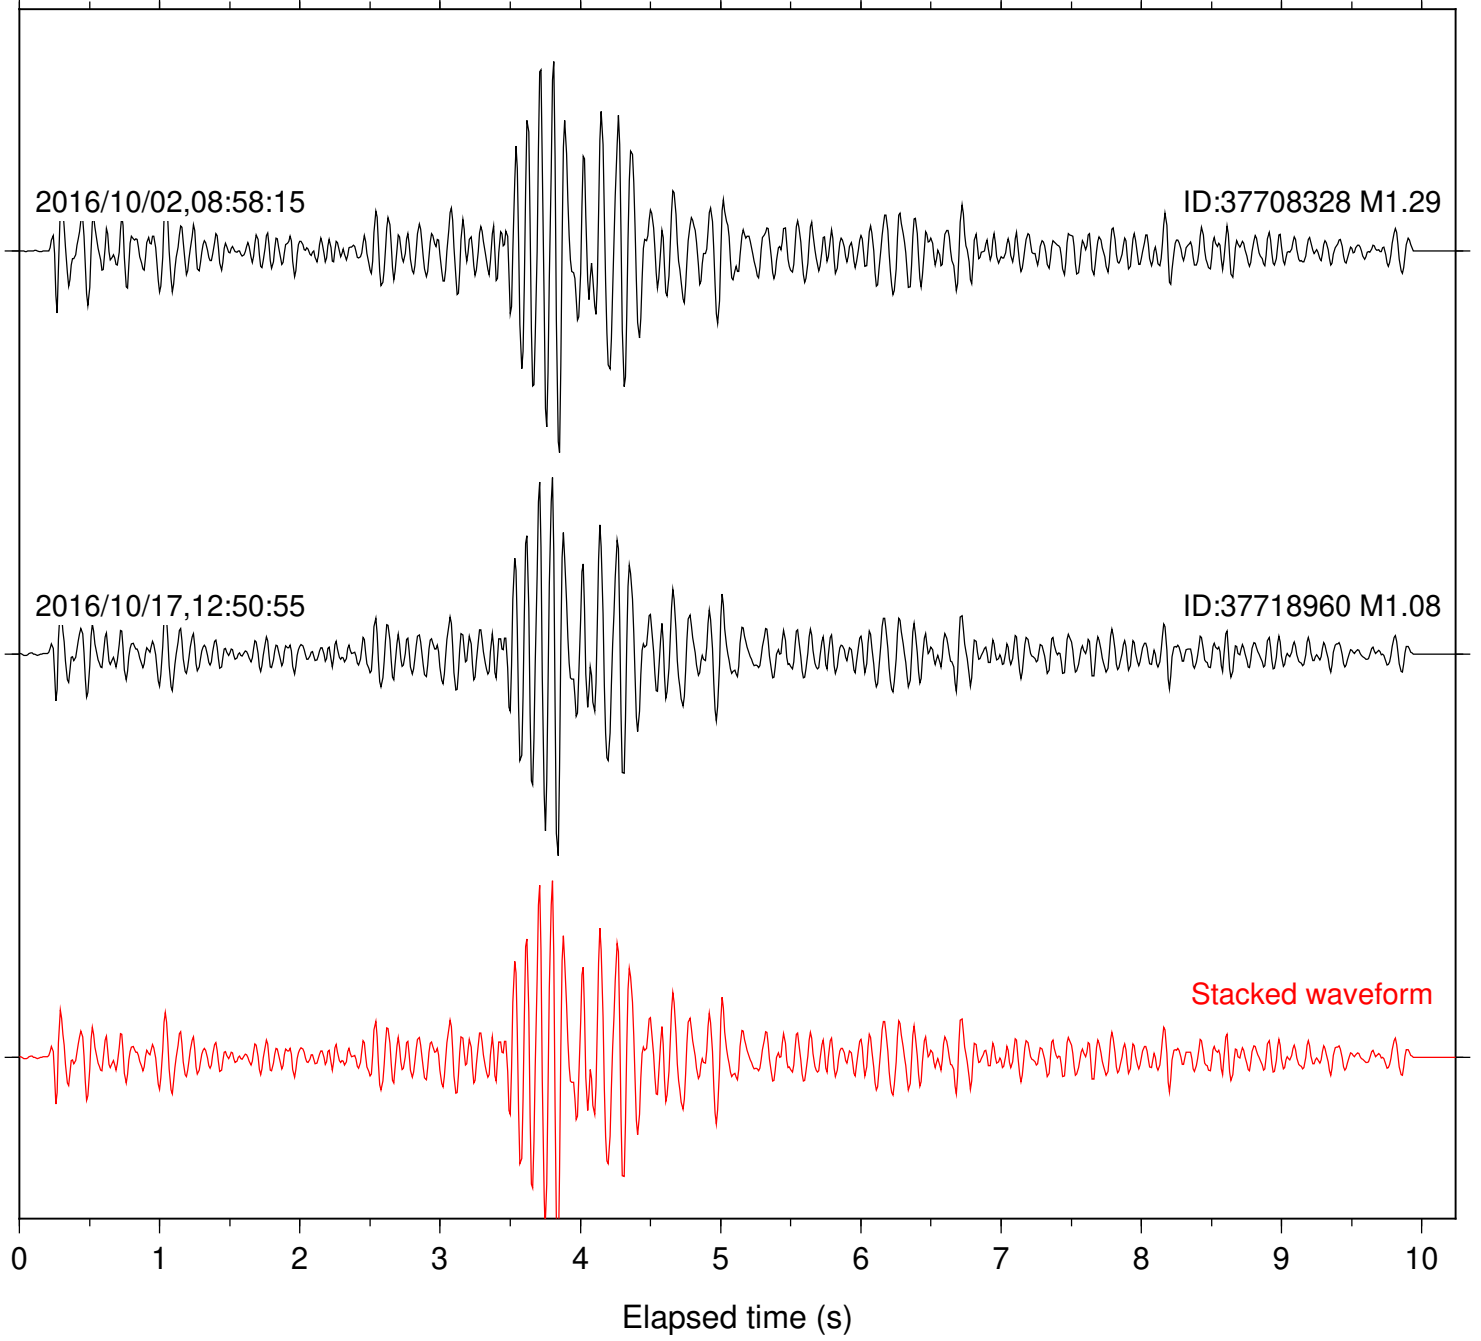

Station: POB2 Com: HHZ

Focal depth: 6.41 km