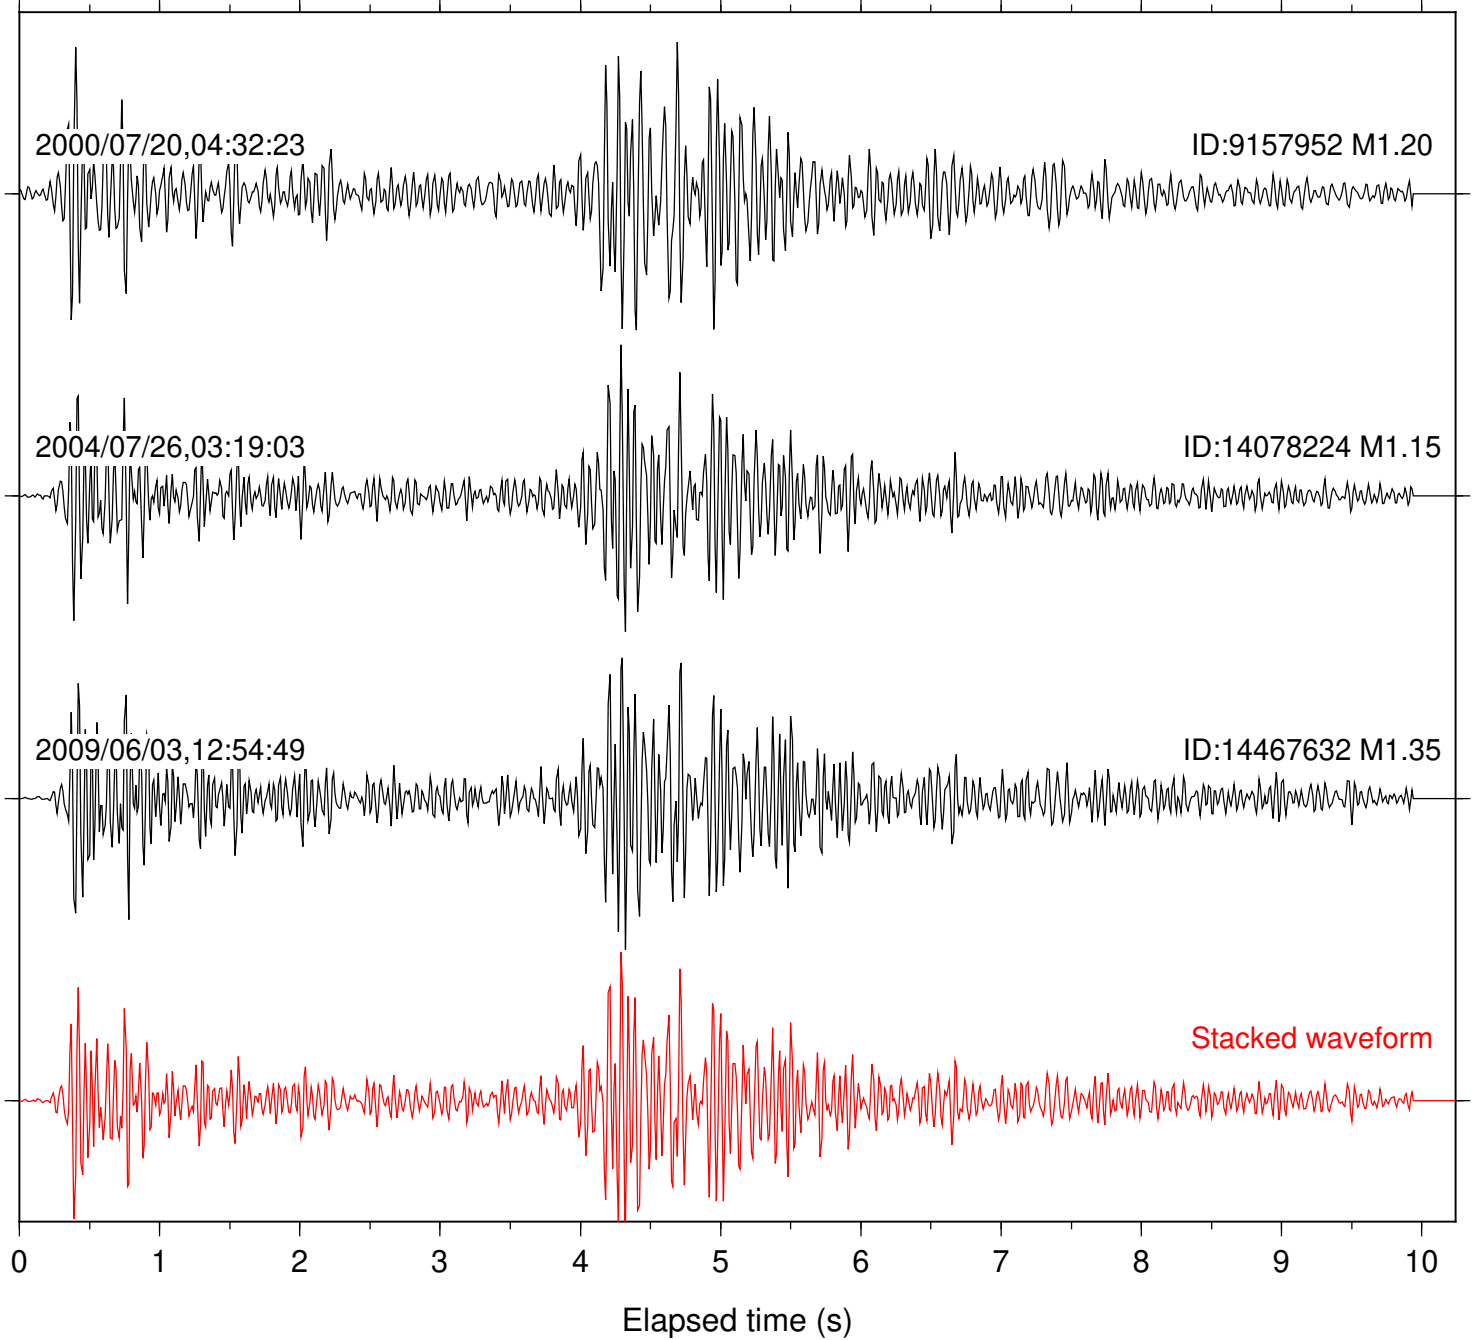

Focal depth: 17.62 km

Station: HMT2 Com: HHZ

Focal depth: 17.63 km

Station: KNW Com: HHZ

Focal depth: 17.62 km

2004/07/26,03:17:49

ID:14078224 M1.15

2015/05/26,04:35:53