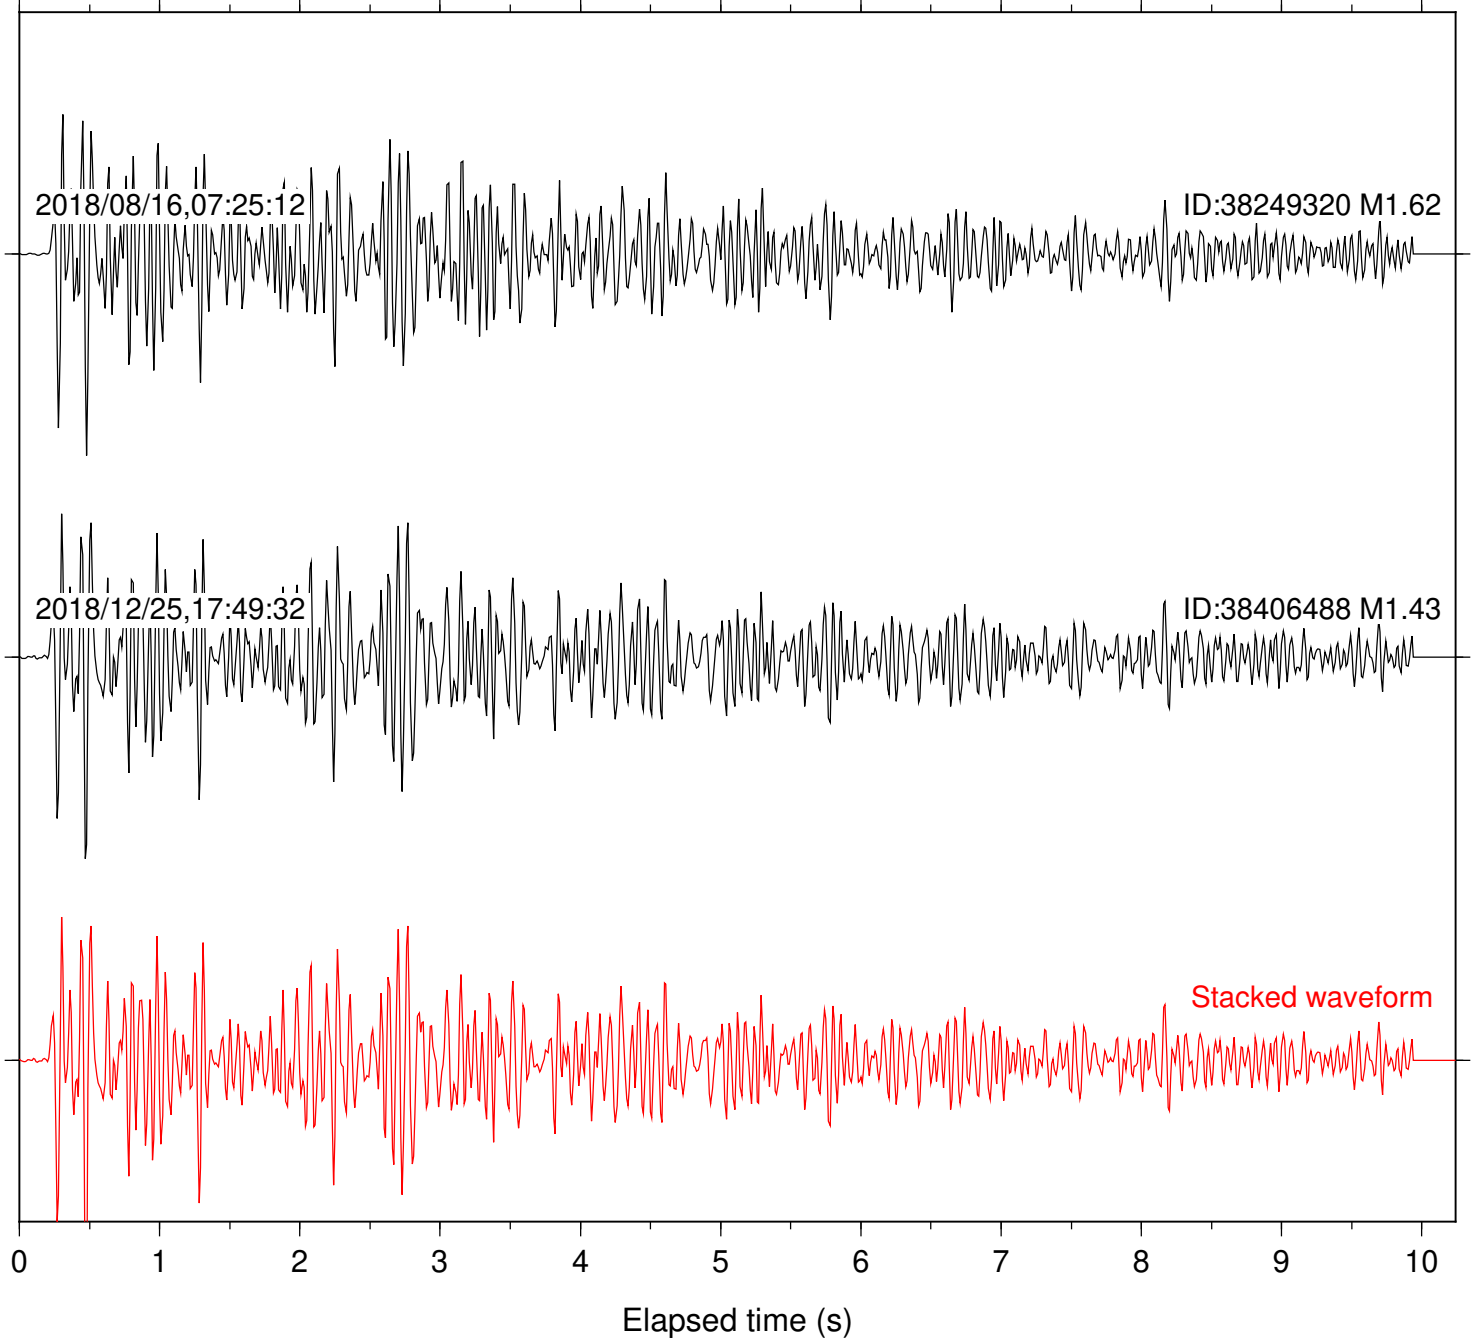

Station: B087 Com: EHZ

Focal depth: 4.76 km