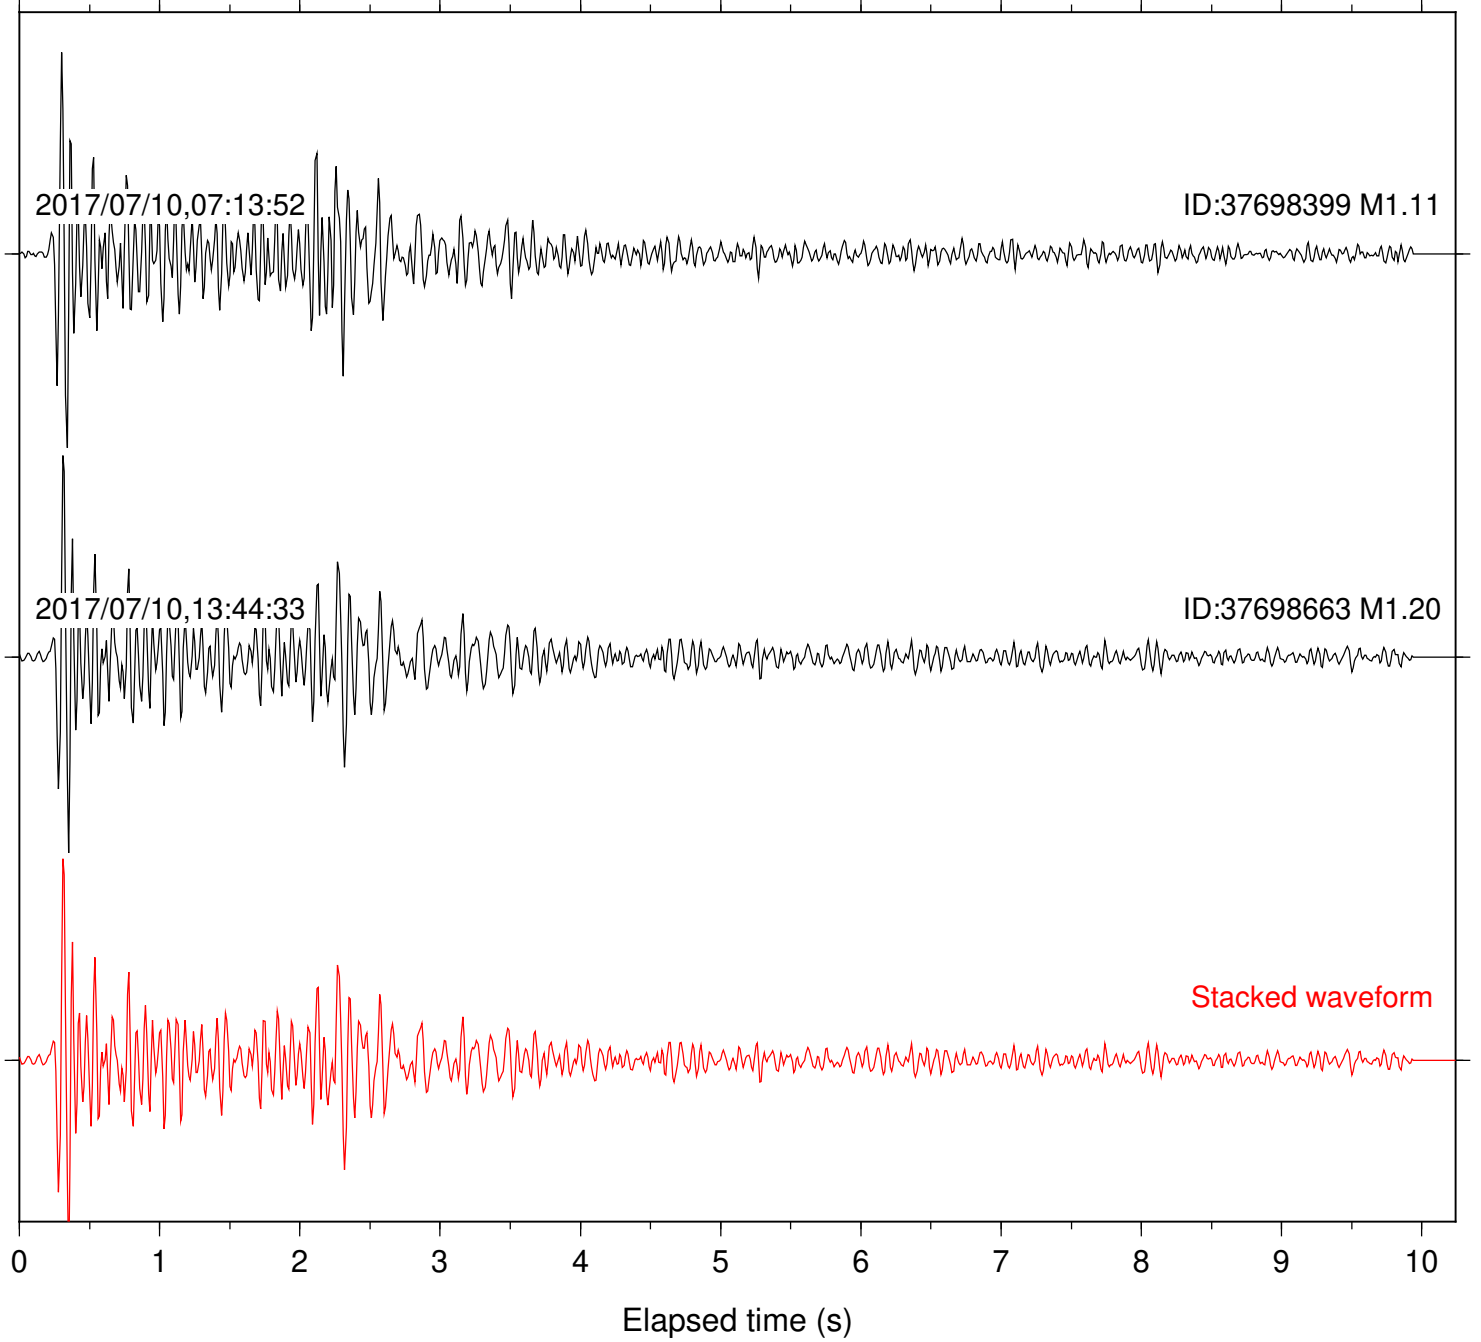

Station: BZN Com: HHZ

Focal depth: 6.53 km