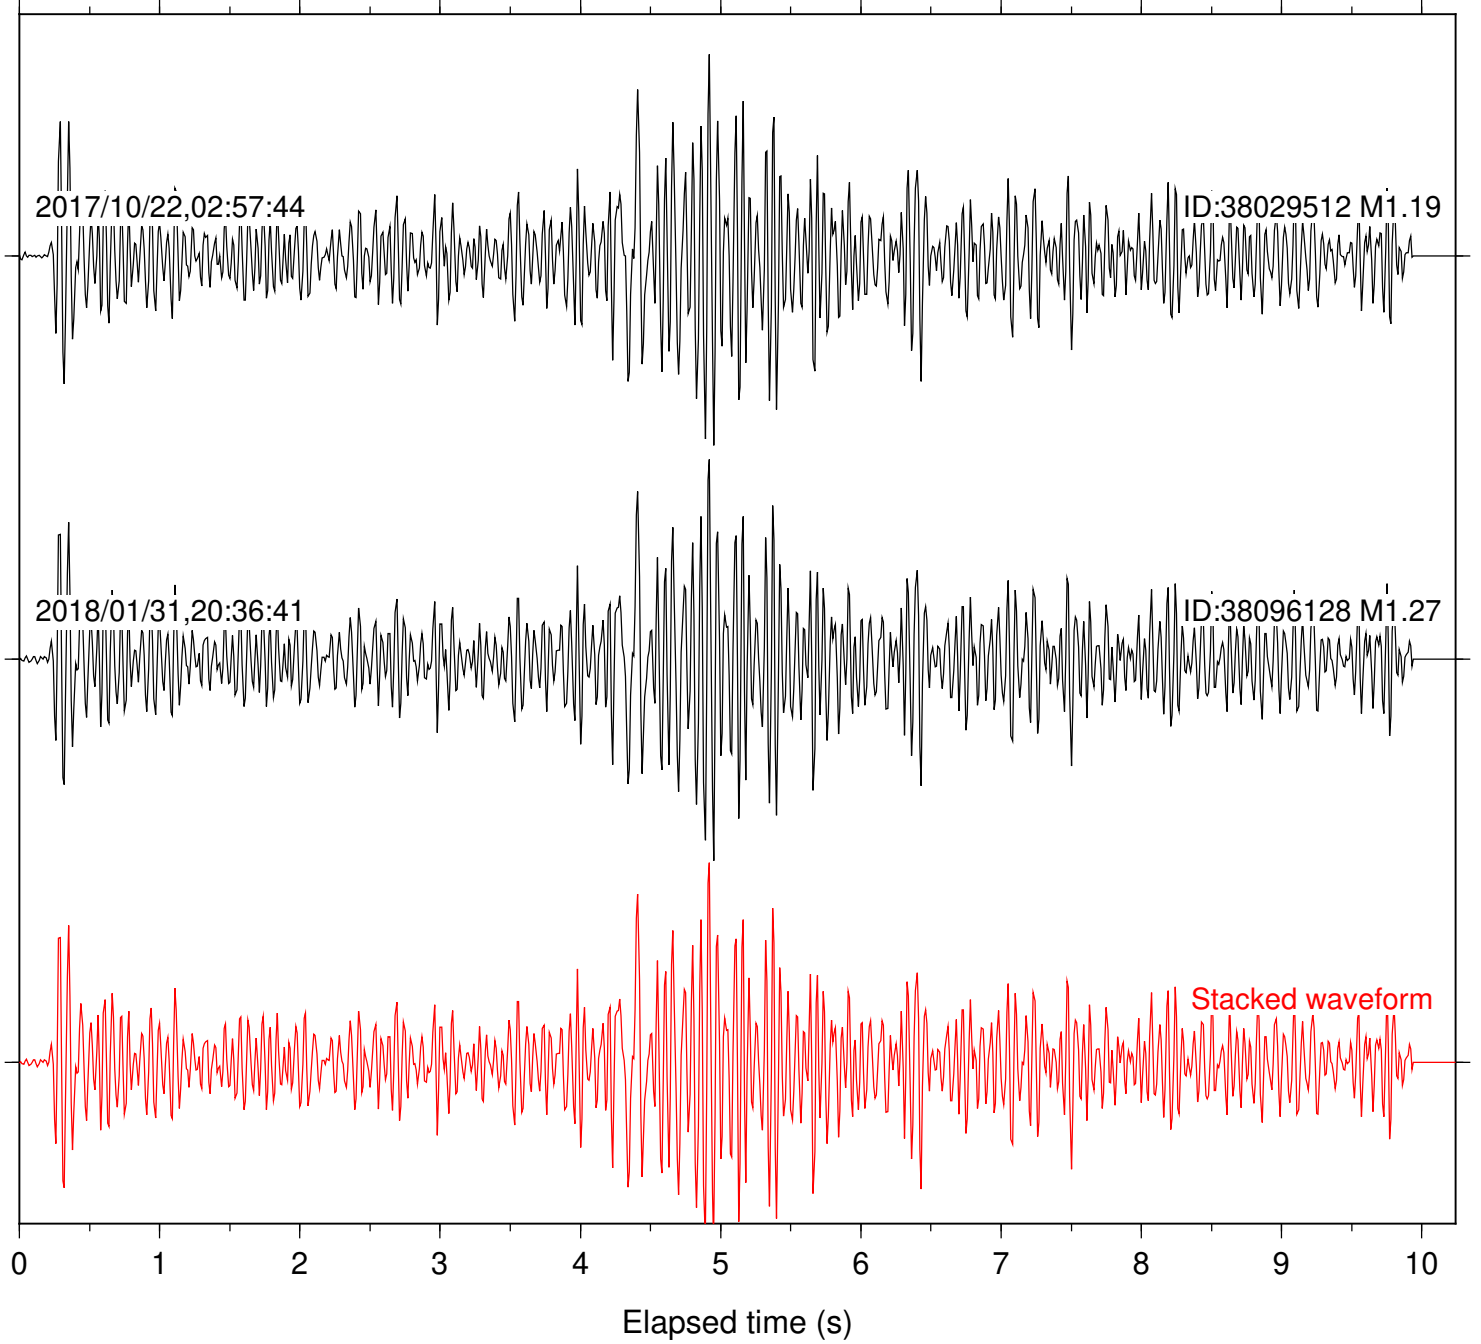

Station: PFO Com: HHZ

Focal depth: 5.13 km