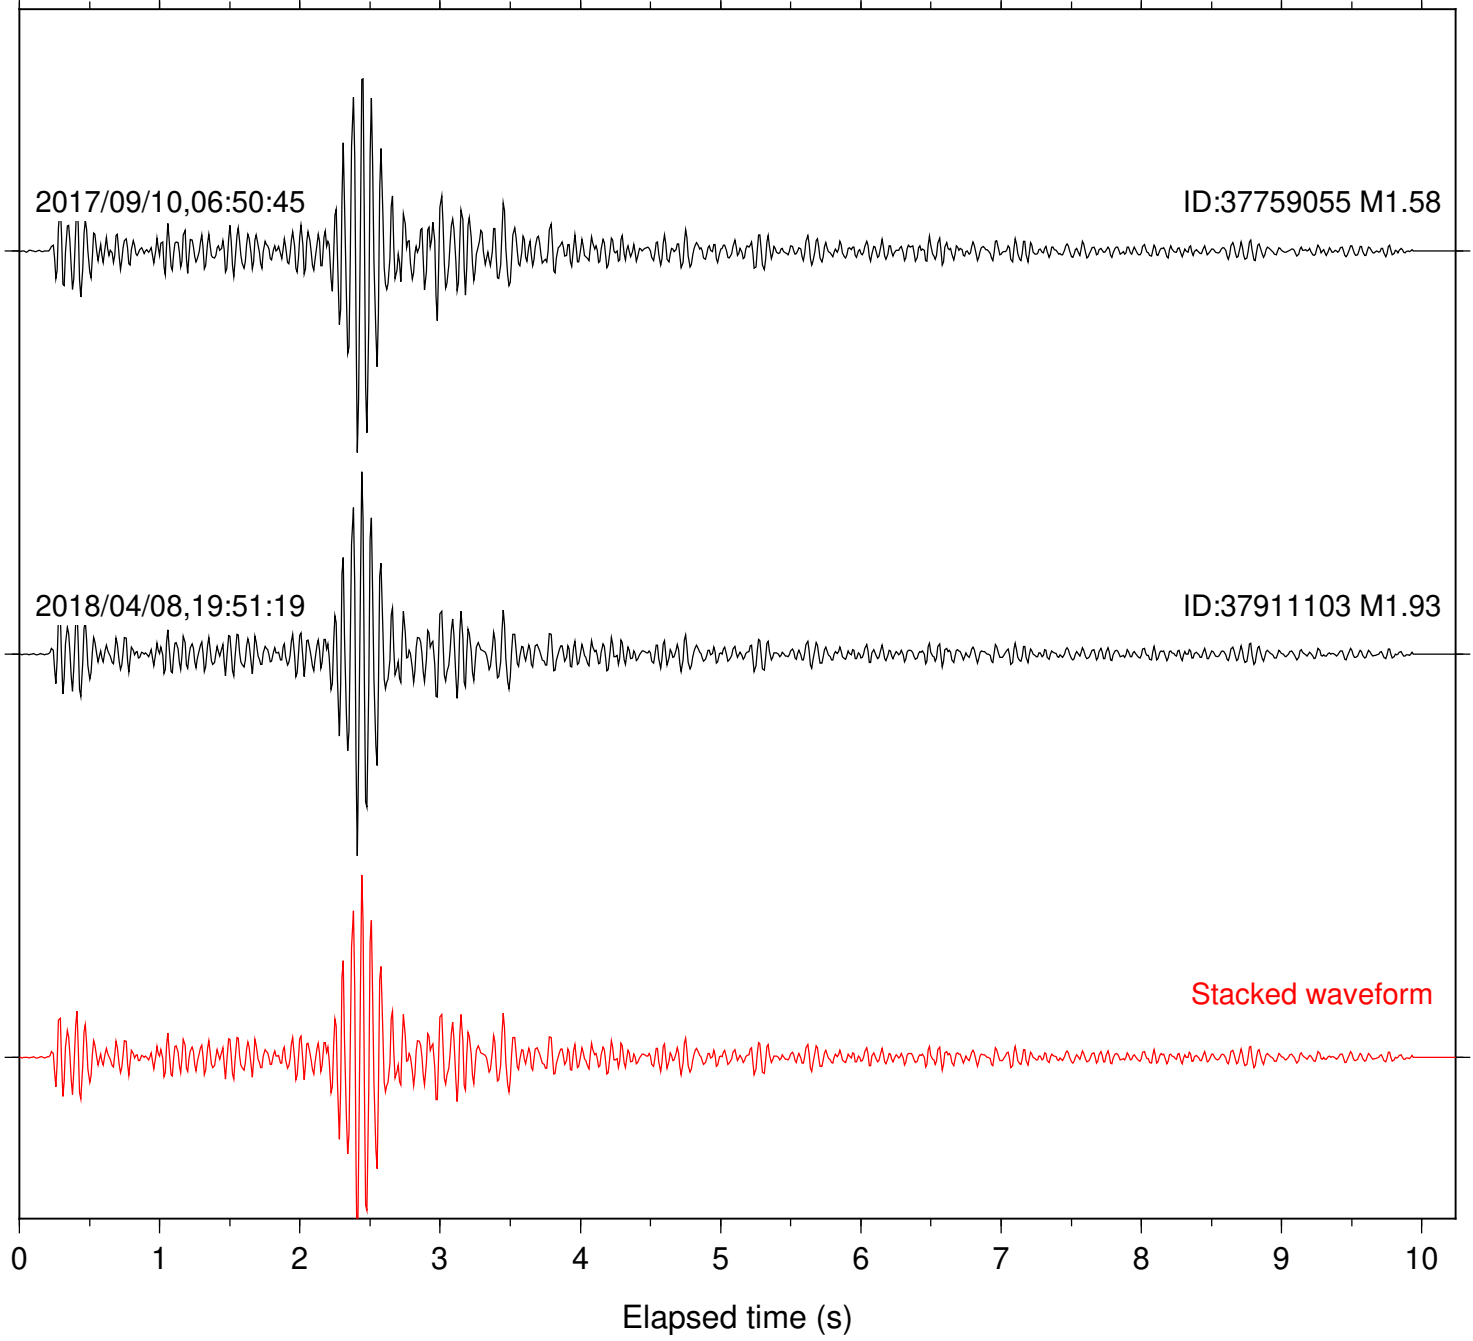

Focal depth: 6.28 km

Station: POB2 Com: HHZ

Focal depth: 6.28 km

Station: RDM Com: HHZ

Focal depth: 6.28 km

Station: SMER Com: HHZ

Focal depth: 6.28 km

Station: SND Com: HHZ