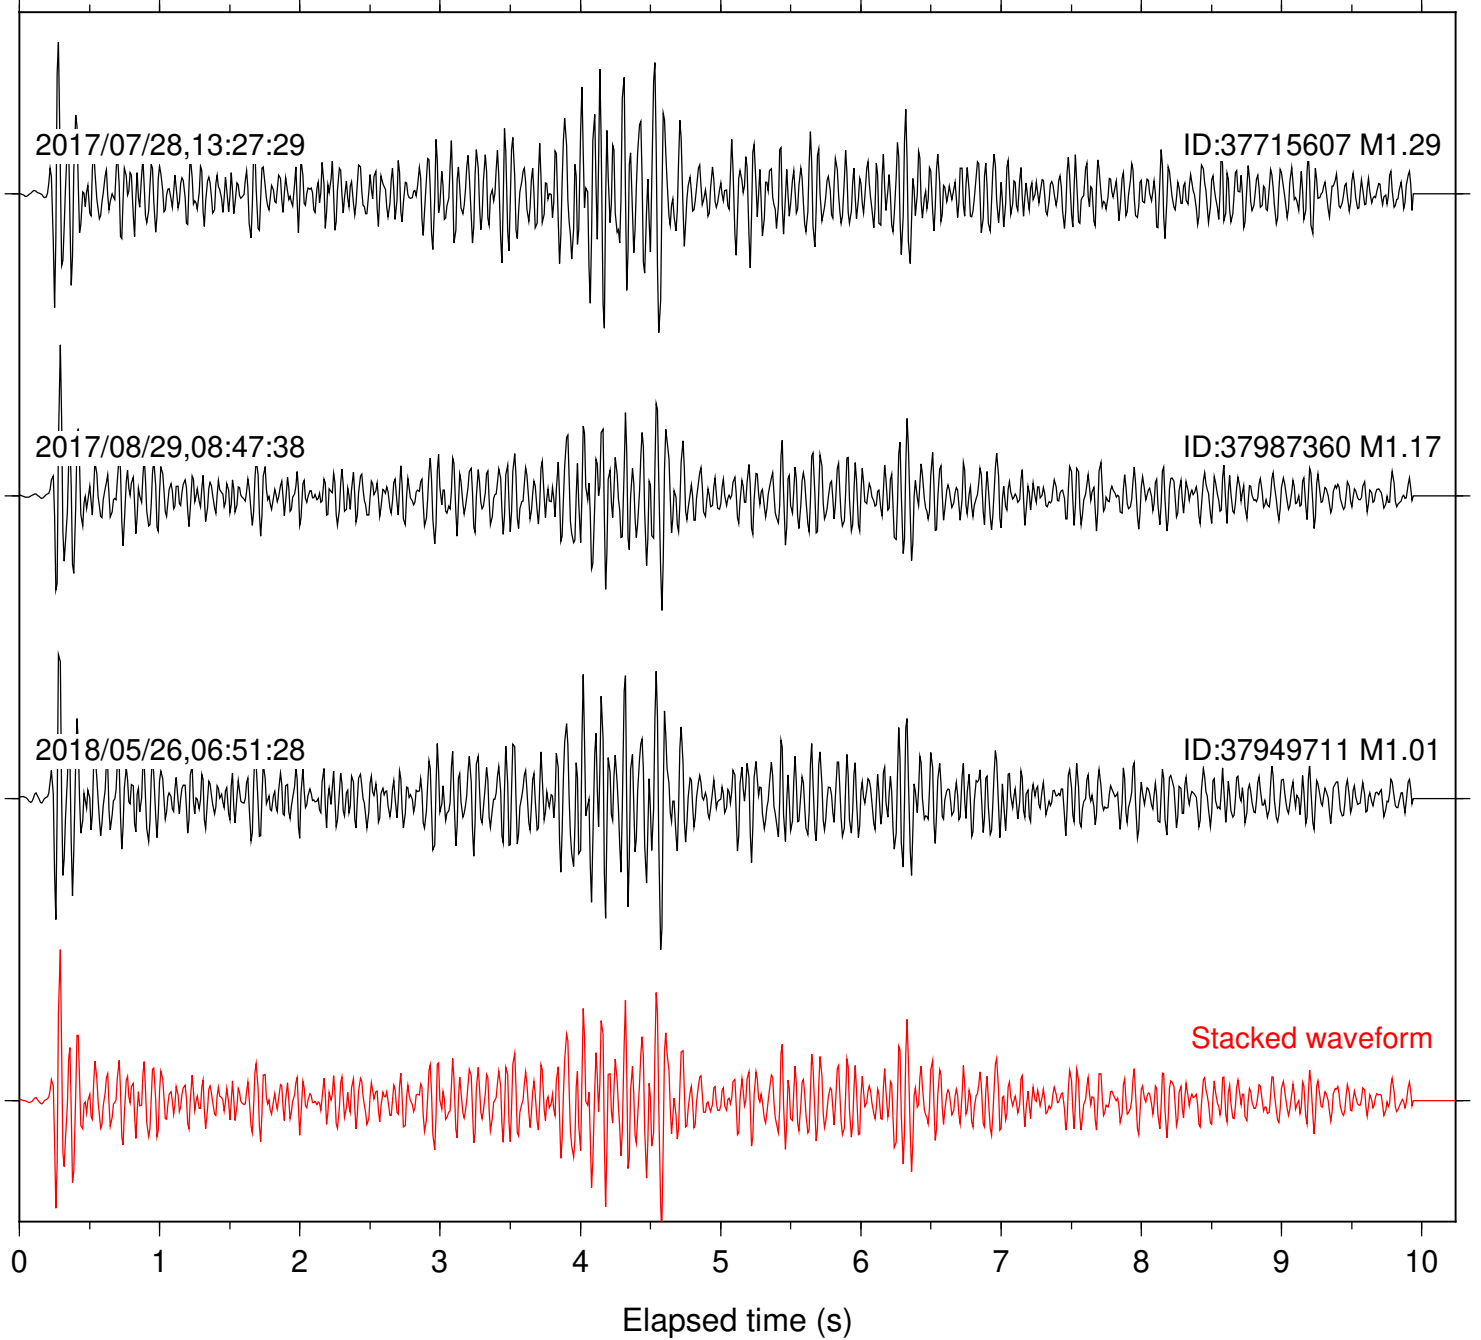

Station: HMT2 Com: HHZ

Focal depth: 6.03 km