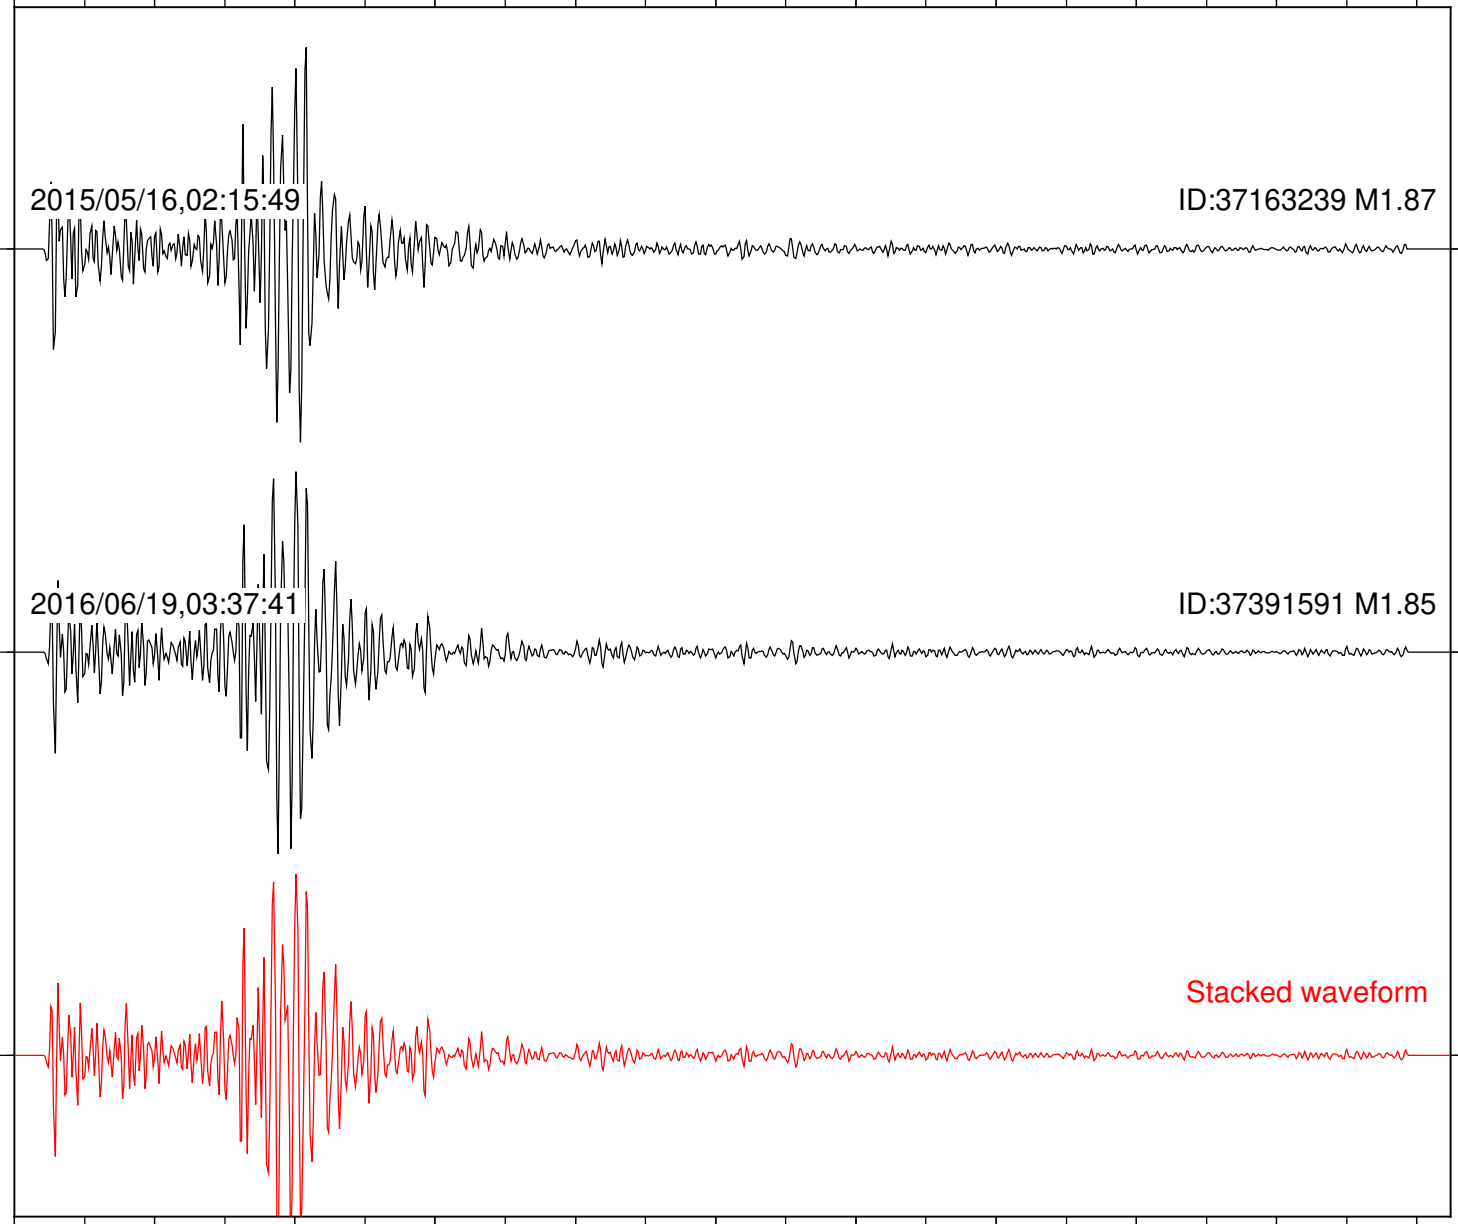

Station: DGR Com: HHZ

Focal depth: 8.43 km

2015/05/16,02:15:49

ID:37163239 M1.87

2016/06/19,03:37:41

ID:37391591 M1.85

Stacked waveform

0 1 2 3 4 5 6 7 8 9 10  
Elapsed time (s)