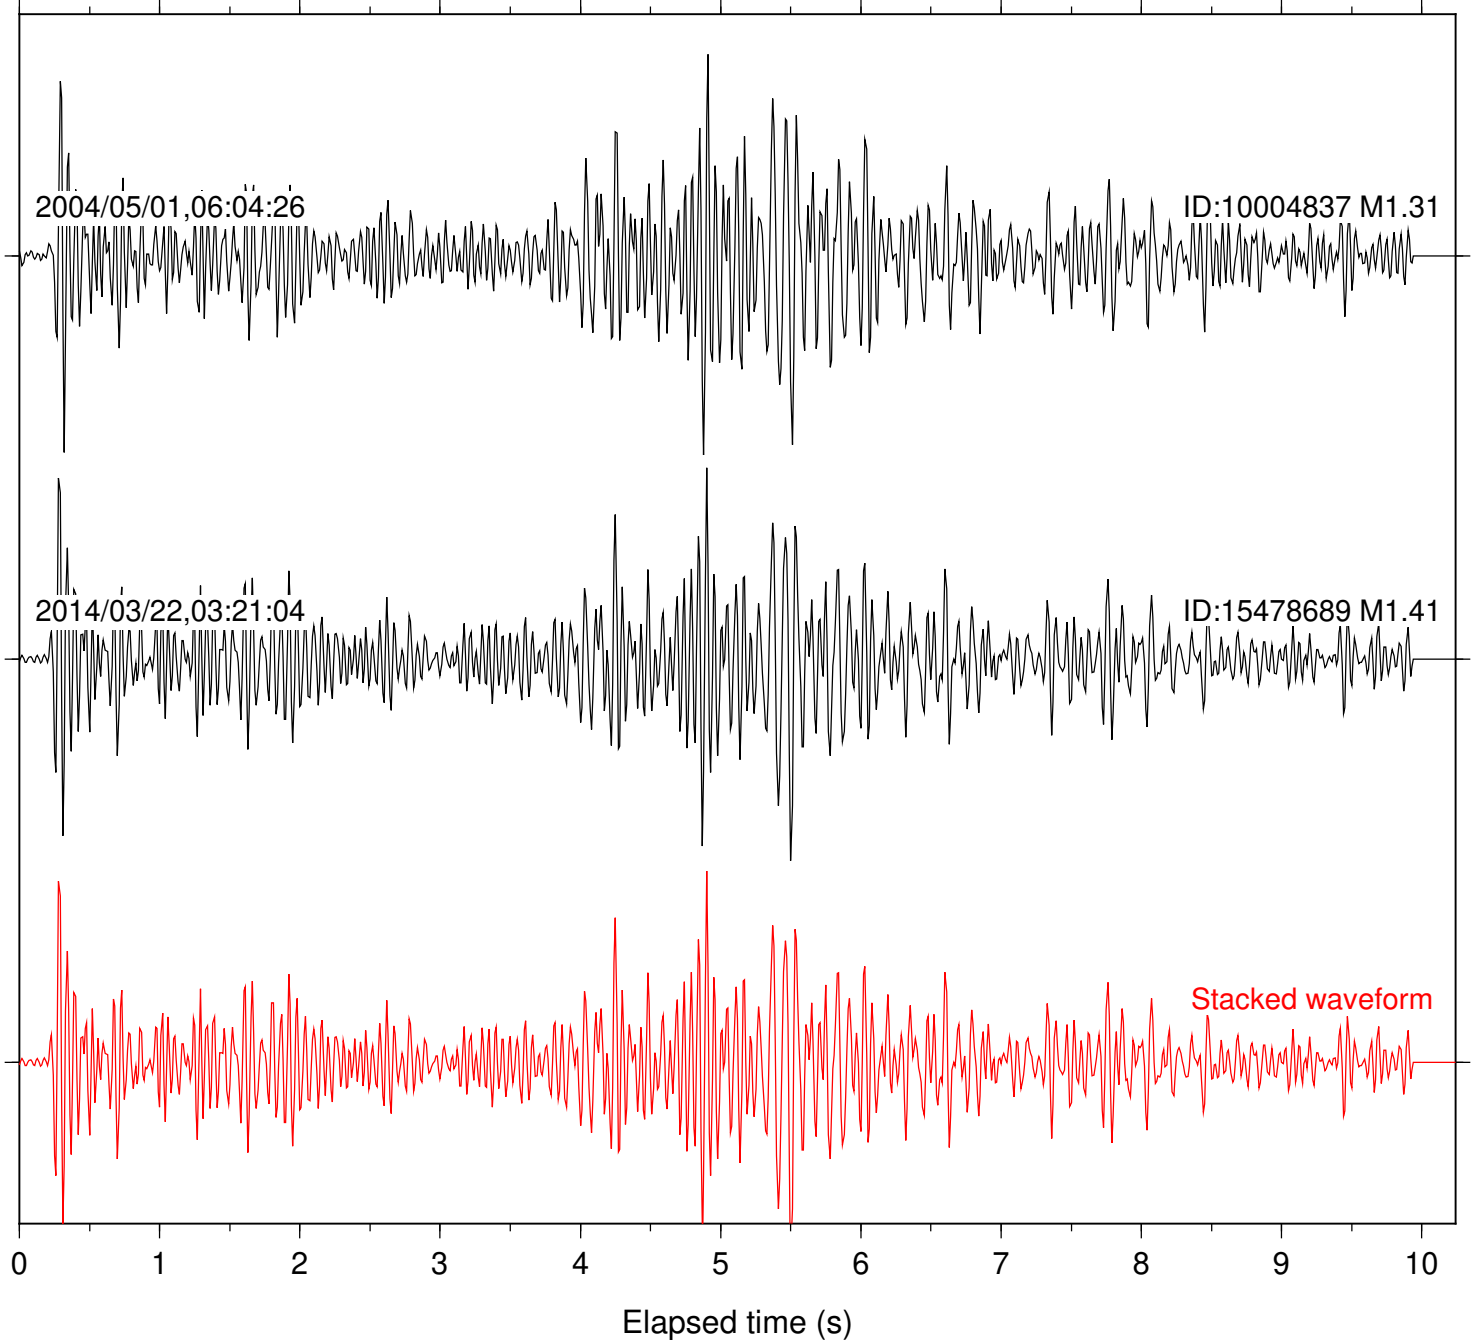

Station: PLM Com: HHZ

Focal depth: 13.34 km