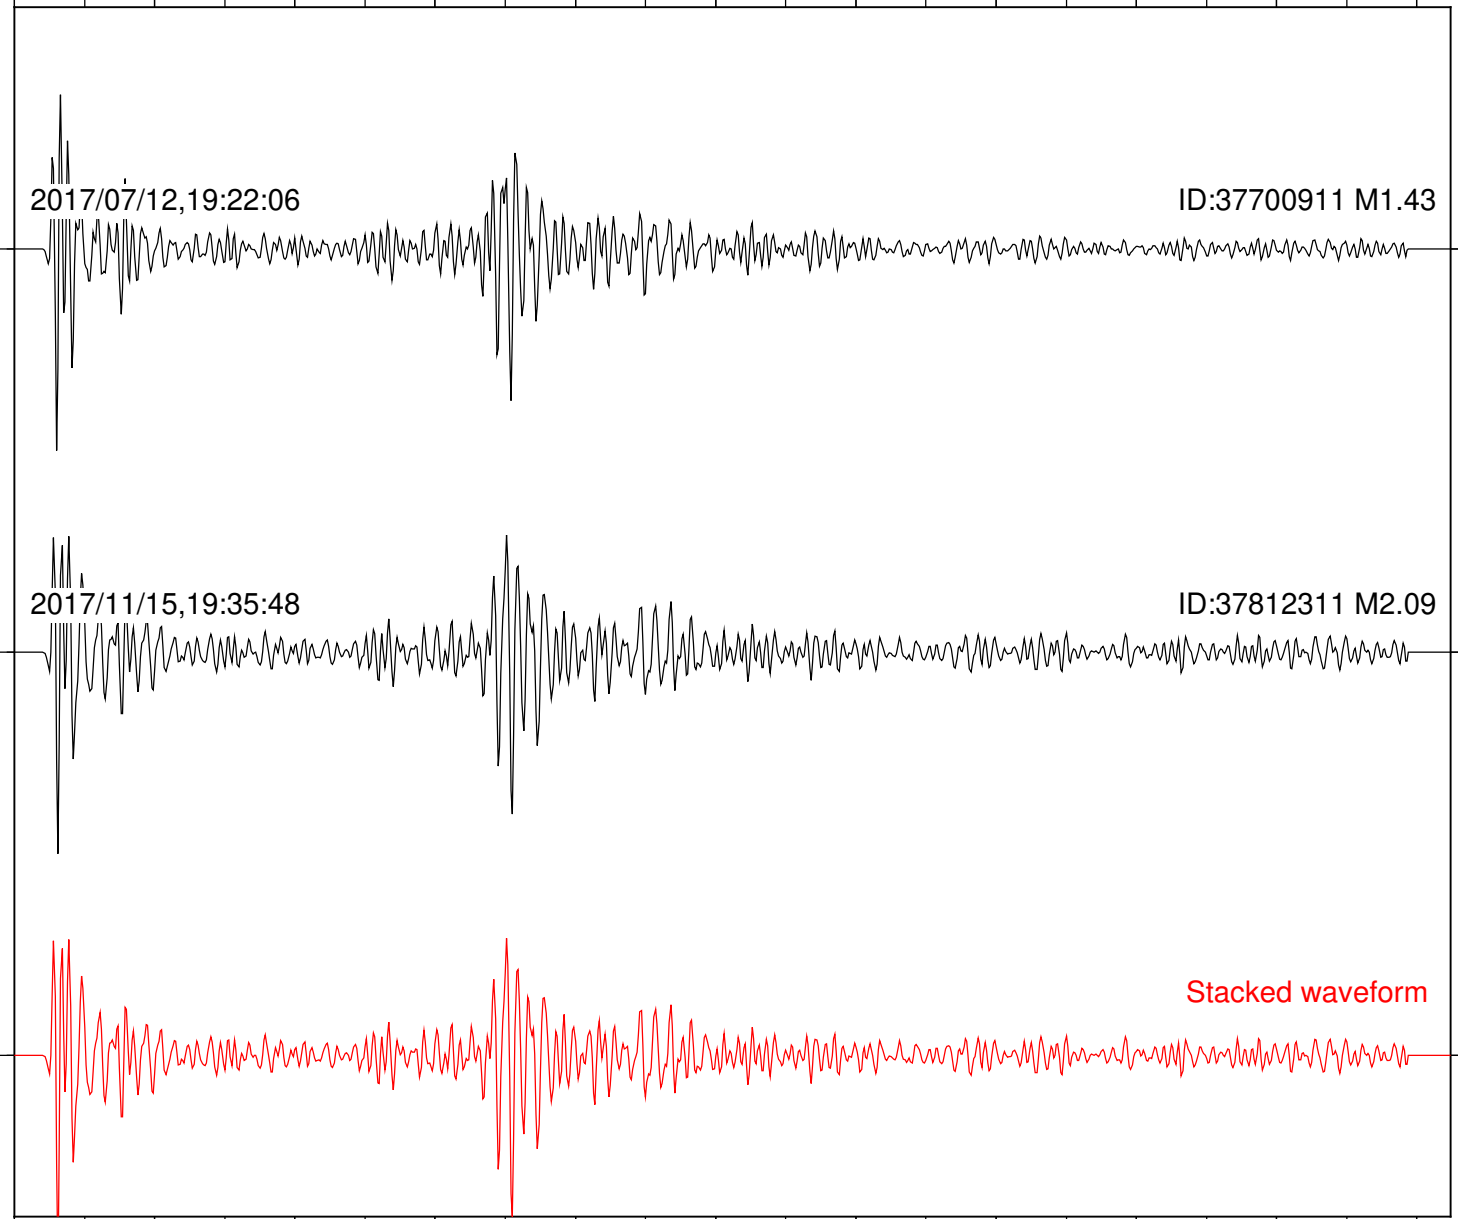

Station: CSH Com: HHZ

Focal depth: 5.71 km

2017/07/12,19:22:06

ID:37700911 M1.43

2017/11/15,19:35:48

ID:37812311 M2.09

Stacked waveform

0 1 2 3 4 5 6 7 8 9 10
Elapsed time (s)