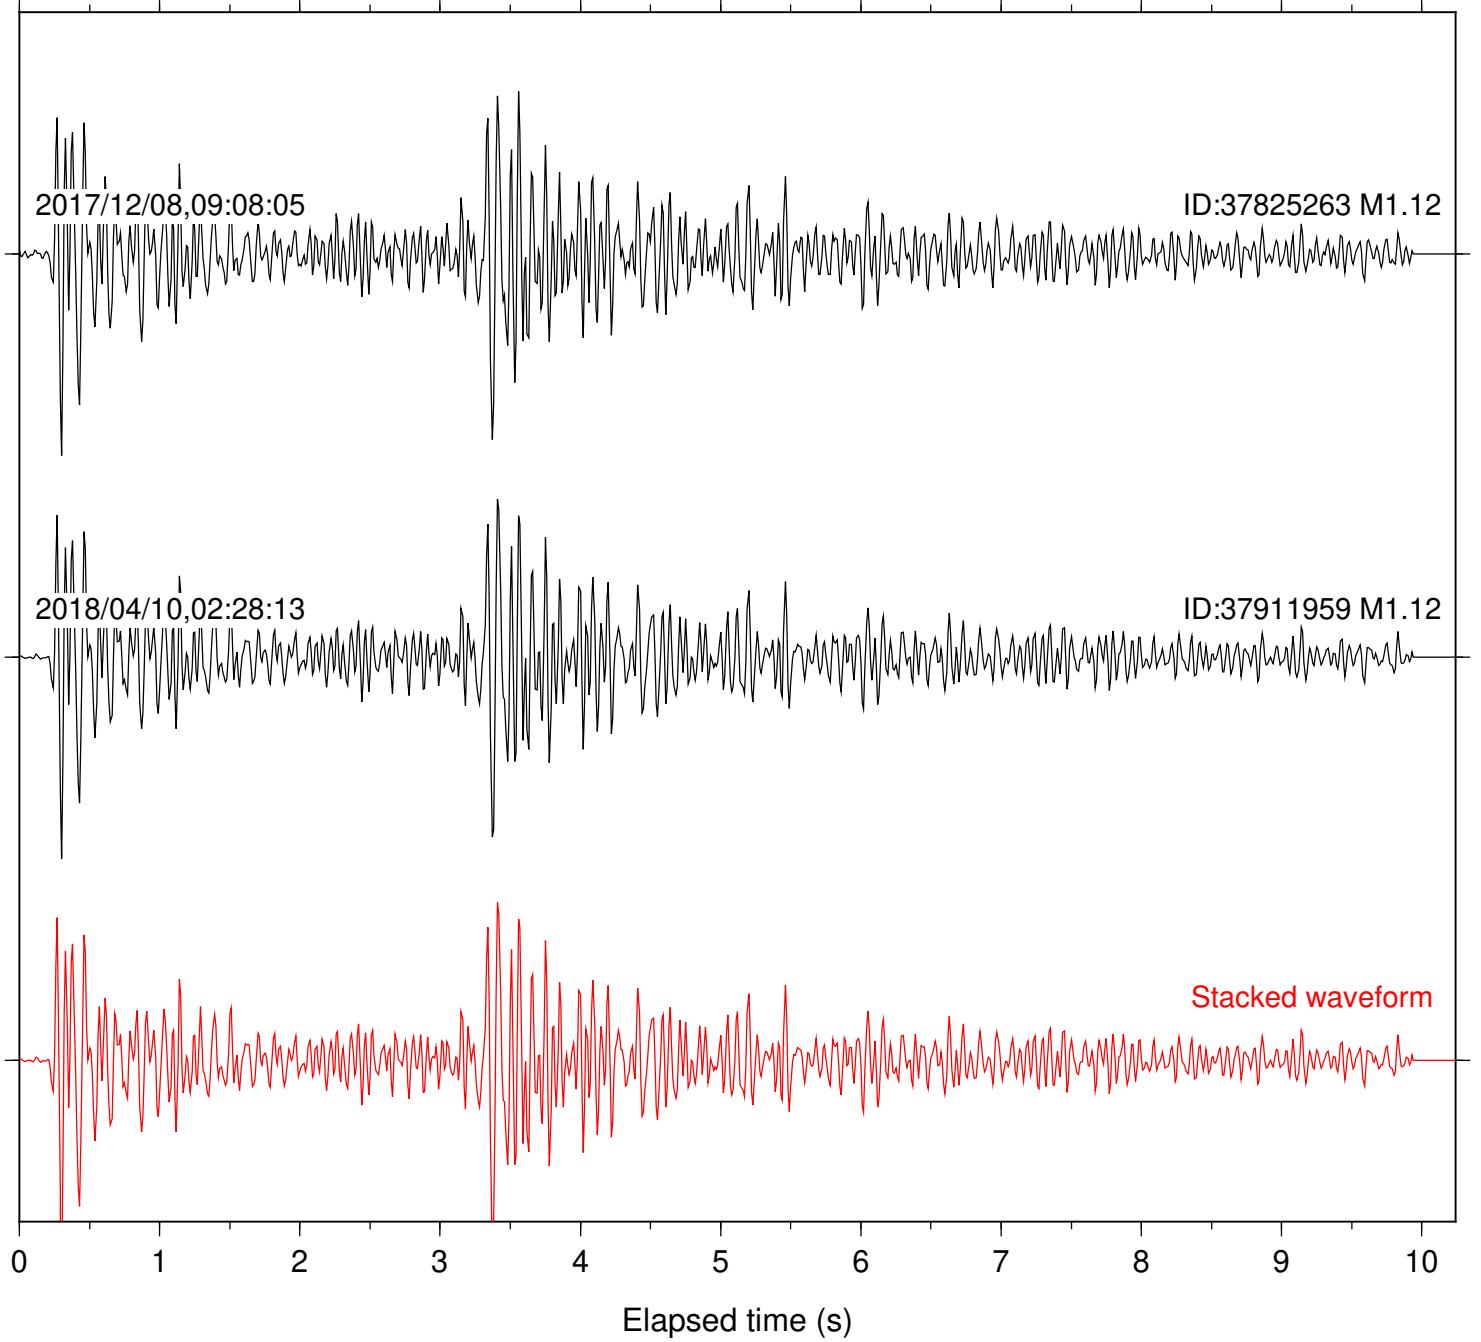

Focal depth: 6.24 km

Station: DGR Com: HHZ

Focal depth: 6.24 km

Station: DNR Com: HHZ

Focal depth: 6.24 km

Station: FRD Com: HHZ

Focal depth: 6.24 km

2017/12/08,09:08:05