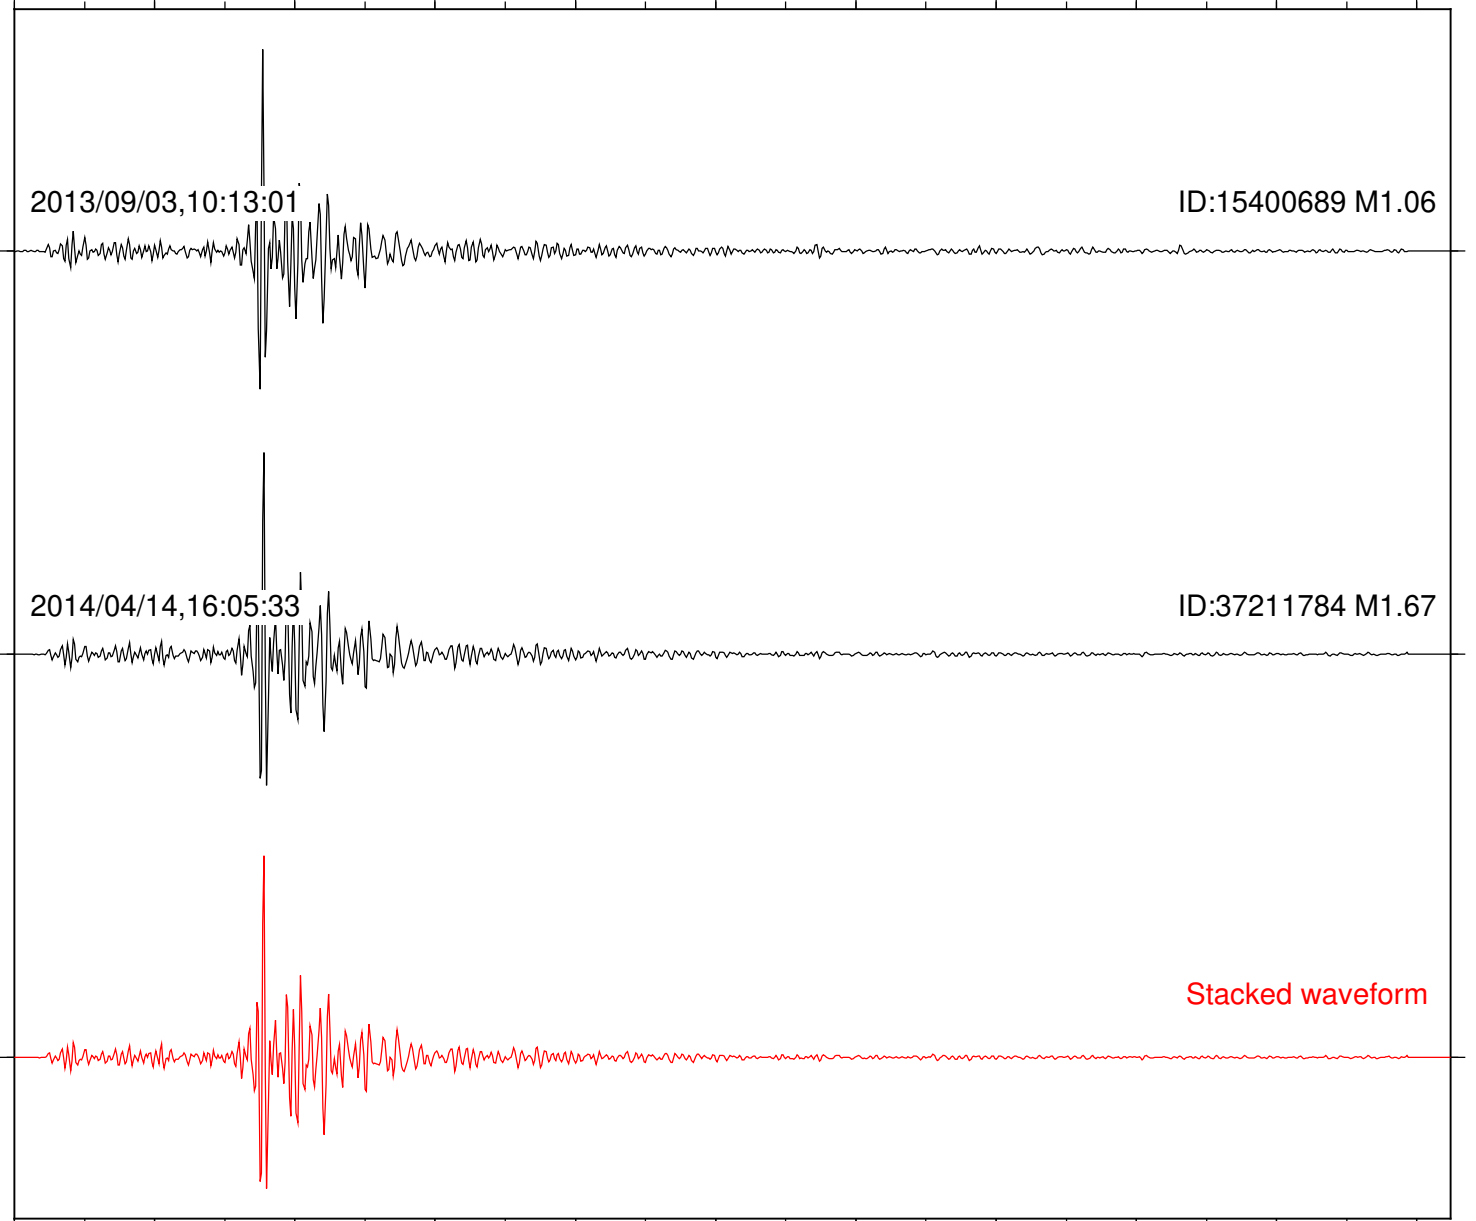

ID:37211784 M1.67

Stacked waveform

0 1 2 3 4 5 6 7 8 9 10

Elapsed time (s)

Station: FRD Com: HHZ

Focal depth: 5.81 km

Station: SND Com: HHZ

Focal depth: 5.81 km