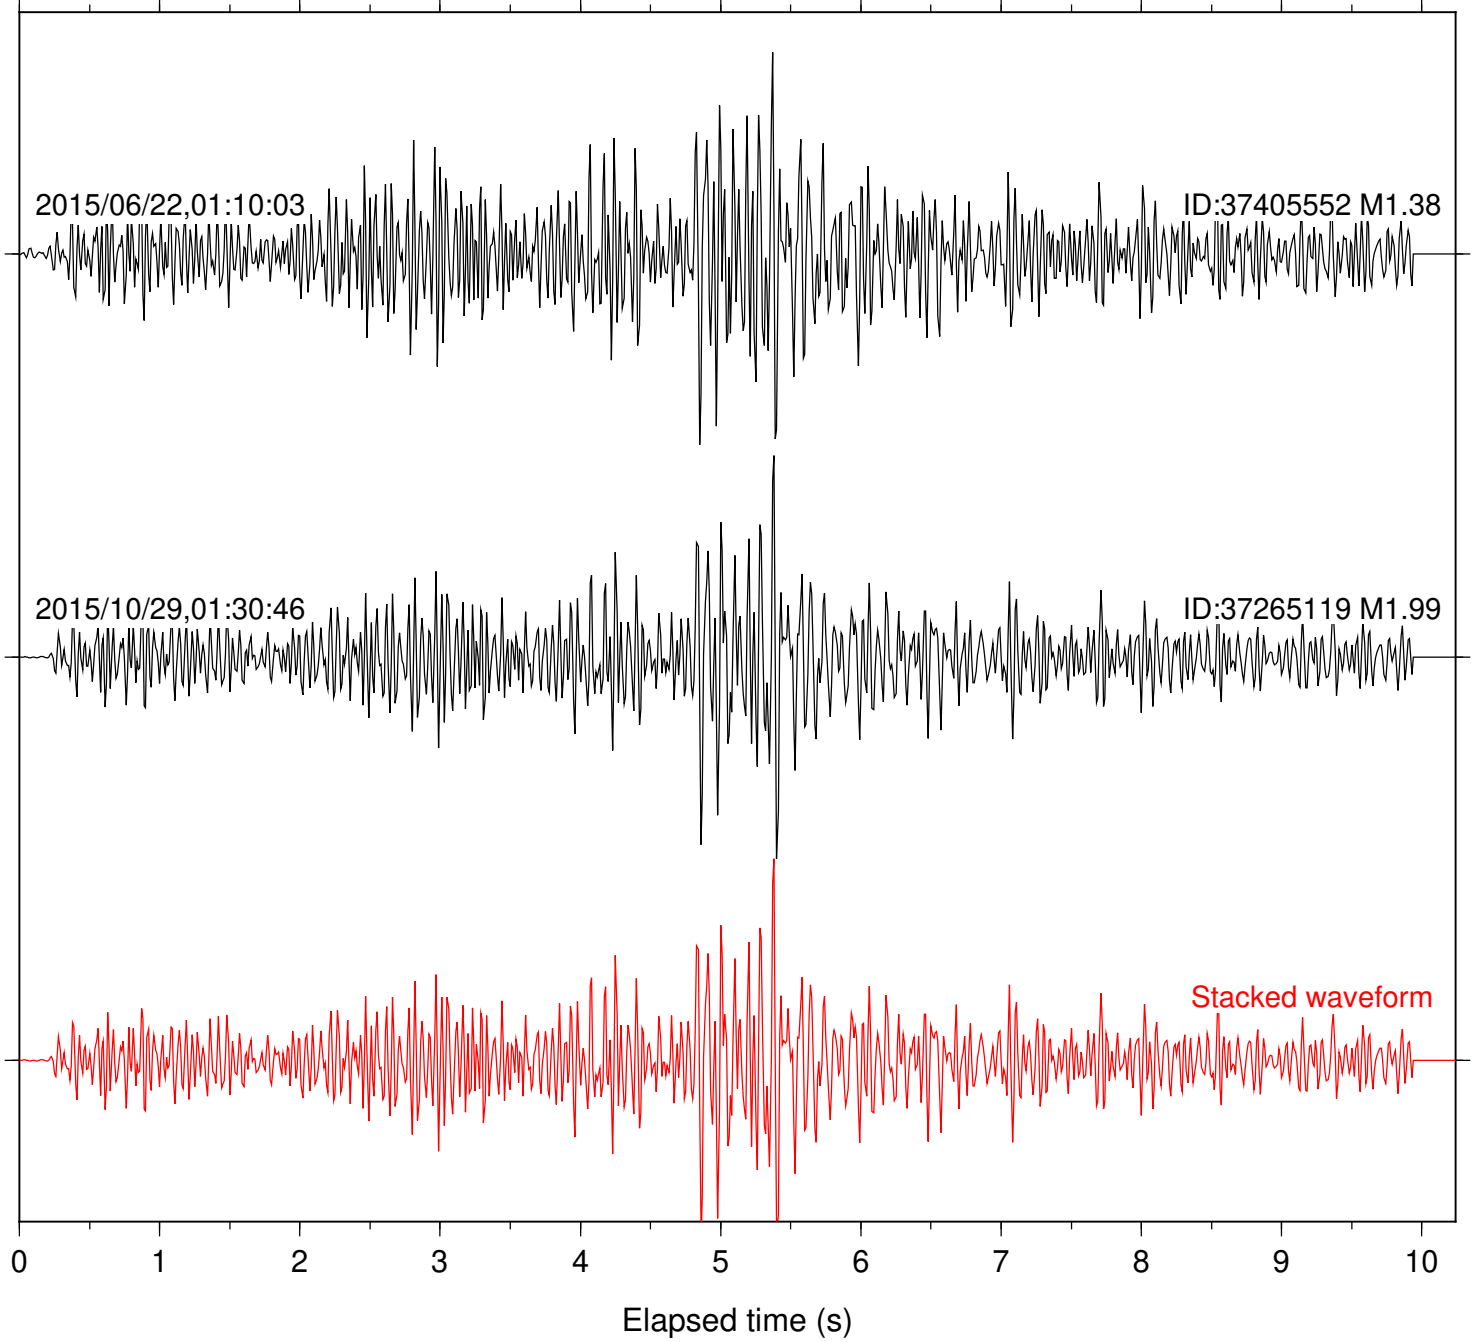

Focal depth: 8.61 km

Station: RDM Com: HHZ

Focal depth: 8.61 km

Station: RRSP Com: HHZ

Focal depth: 8.61 km

Station: SMER Com: HHZ

Focal depth: 8.61 km

Station: SND Com: HHZ