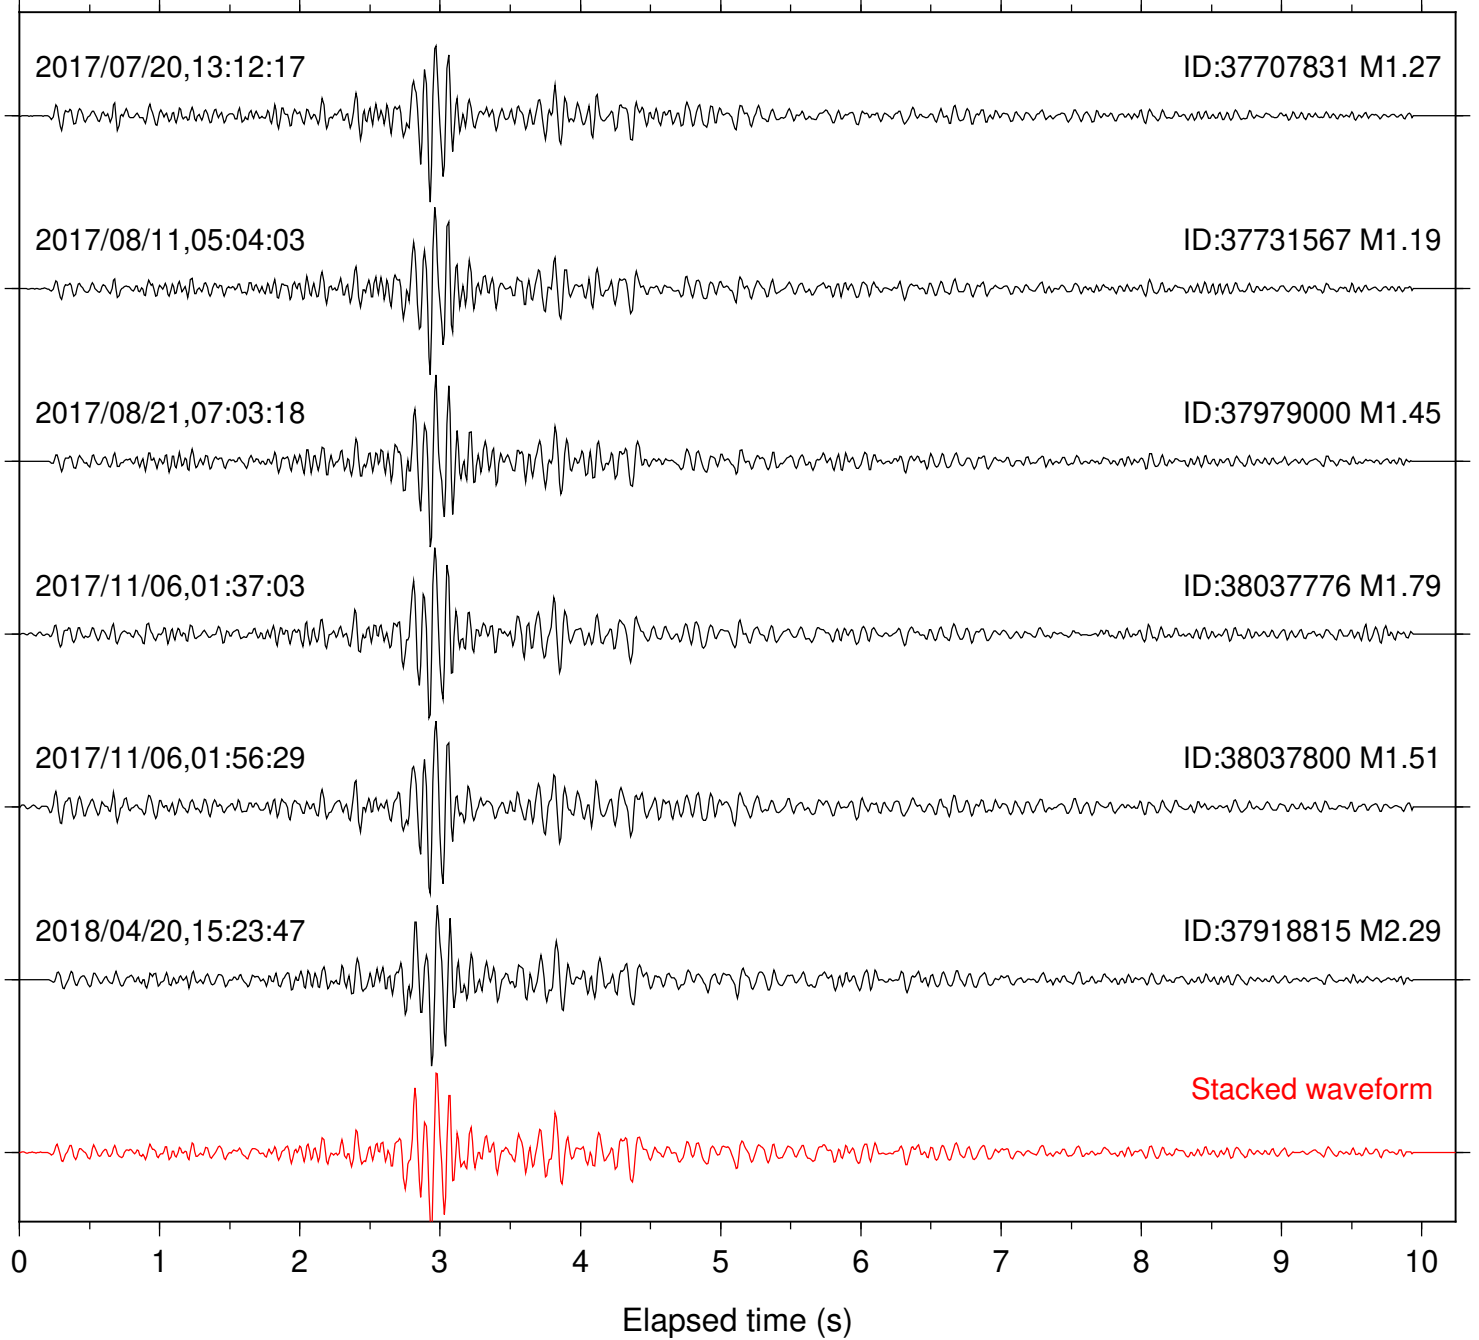

Station: POB2 Com: HHZ

Focal depth: 6.59 km

Station: RRSP Com: HHZ

Focal depth: 6.58 km

Station: SMER Com: HHZ

Focal depth: 7.57 km

Station: SND Com: HHZ

Focal depth: 7.57 km