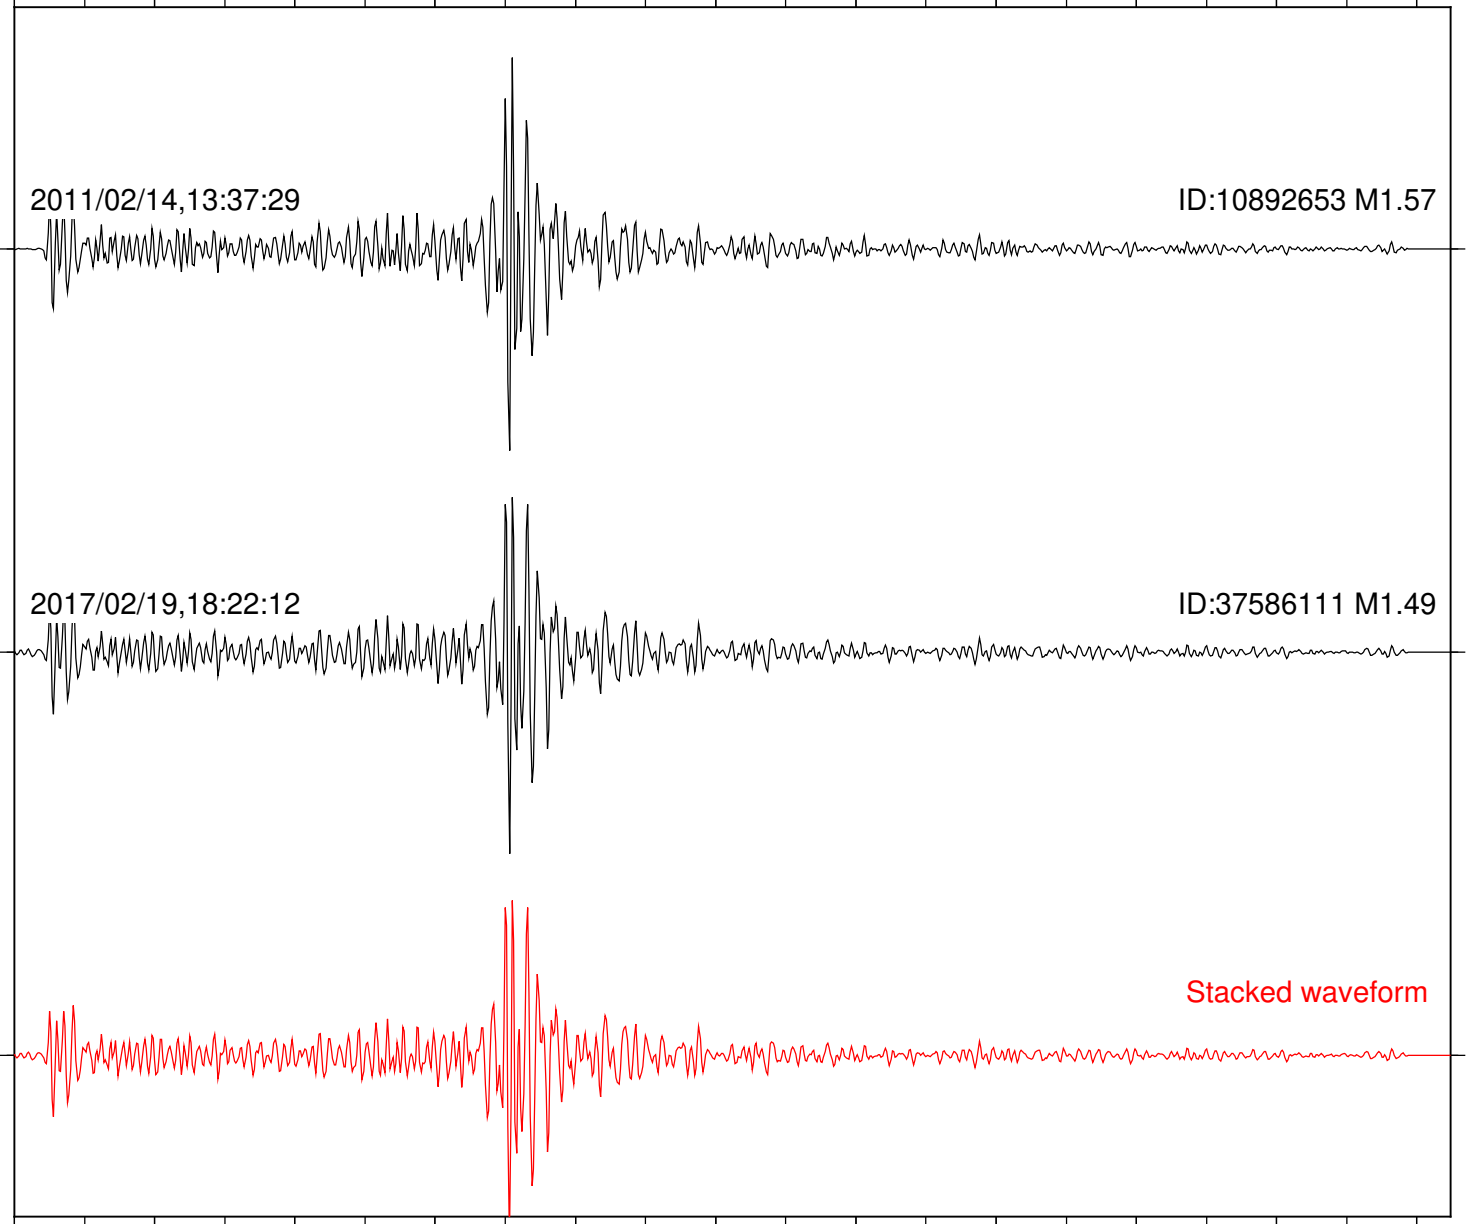

Station: TOR Com: HHZ

Focal depth: 11.26 km

2011/02/14,13:37:29

ID:10892653 M1.57

2017/02/19,18:22:12

ID:37586111 M1.49

Stacked waveform

0 1 2 3 4 5 6 7 8 9 10
Elapsed time (s)