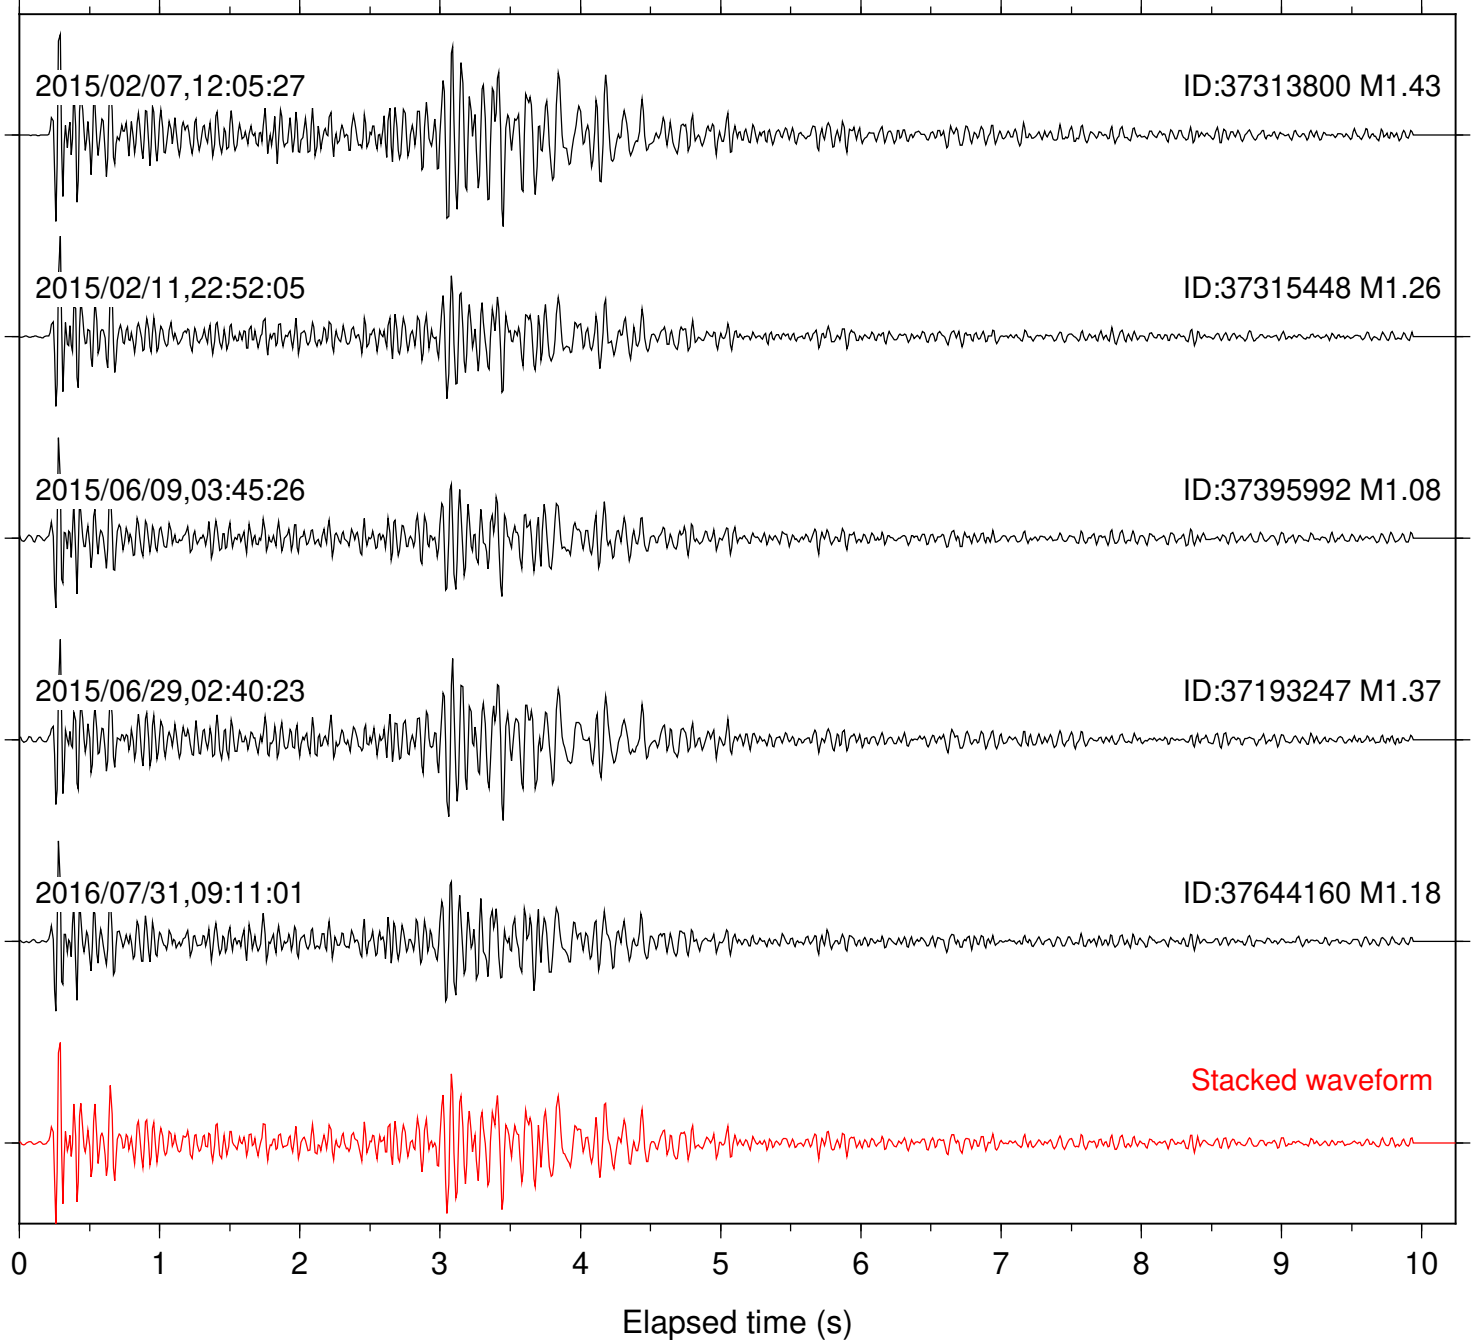

Station: B093 Com: EHZ

Focal depth: 8.24 km

Station: B946 Com: EHZ

Focal depth: 8.24 km

Station: BAC Com: EHZ

Focal depth: 8.24 km

Station: BZN Com: HHZ

Focal depth: 8.24 km