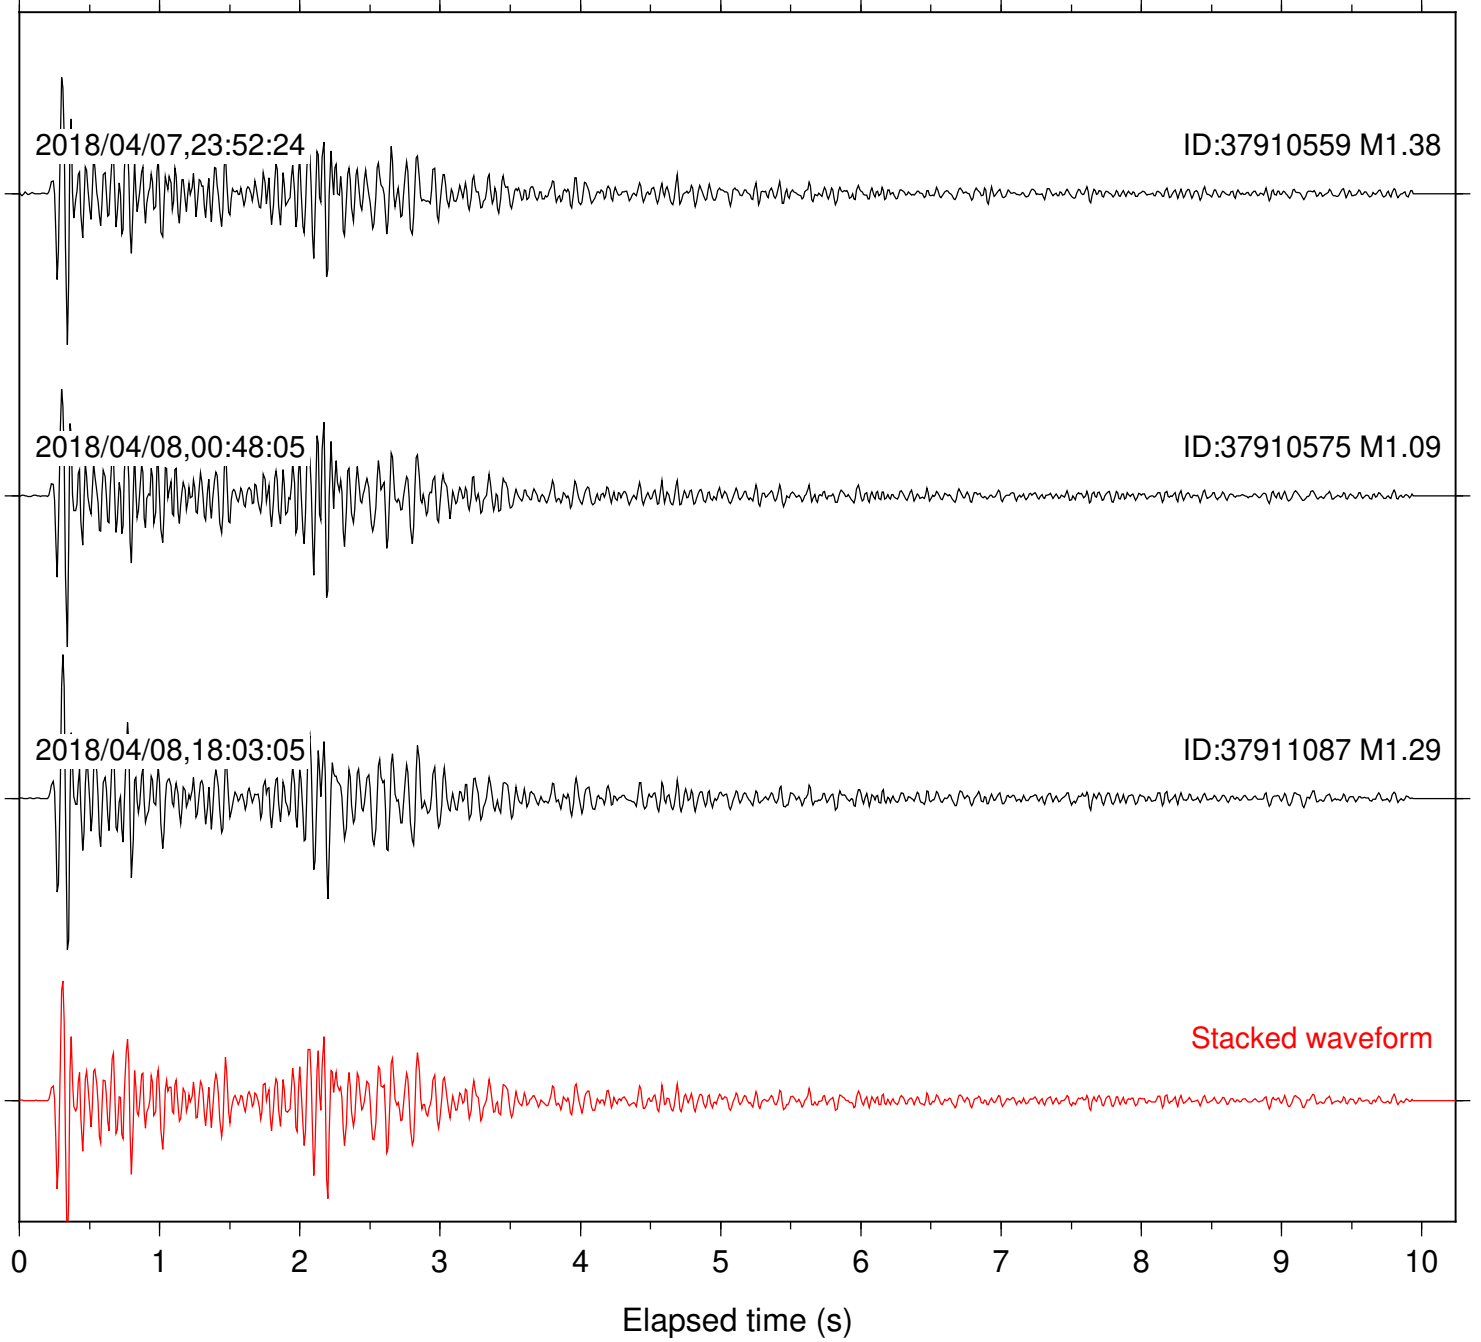

Station: BZN Com: HHZ

Focal depth: 6.37 km