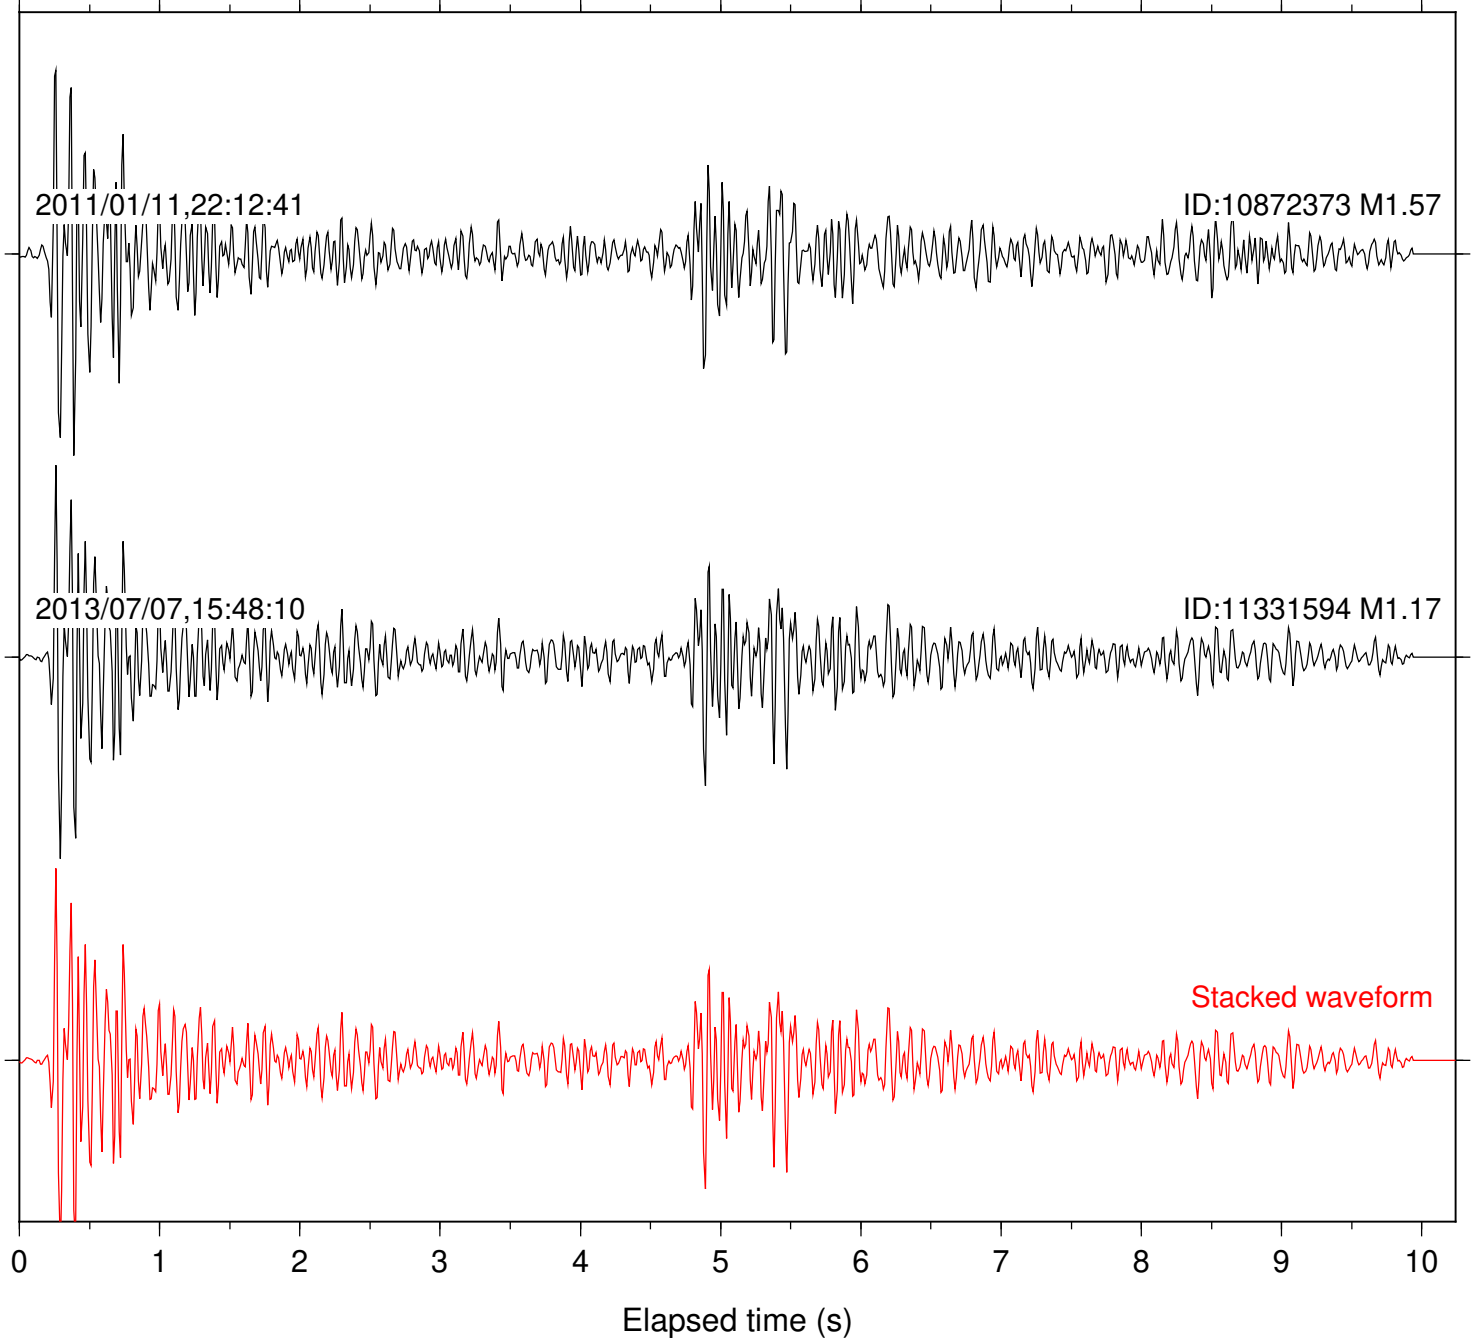

ID:10872373 M1.57

2013/07/07,15:48:10

ID:11331594 M1.17

Stacked waveform

Station: SND Com: HHZ

Focal depth: 10.99 km

Station: BOR Com: HHZ

Focal depth: 7.90 km