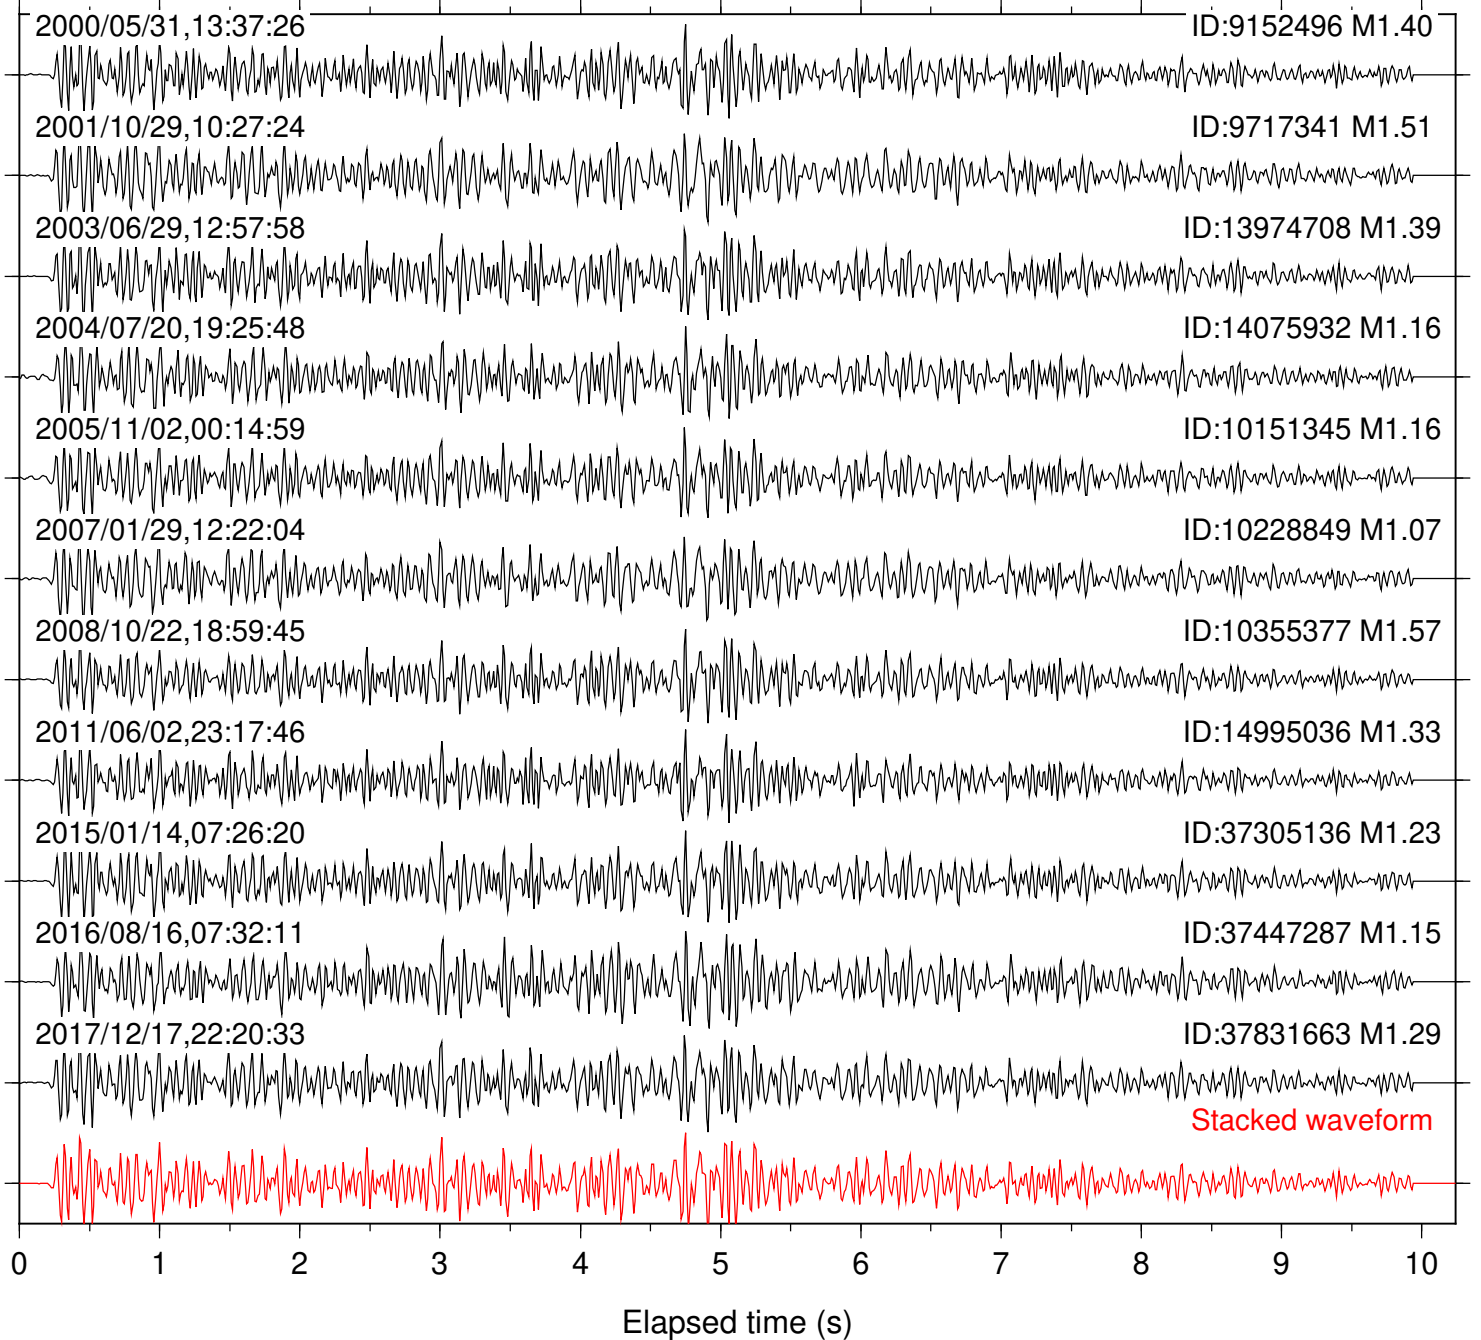

Station: FRD Com: HHZ

Focal depth: 11.61 km