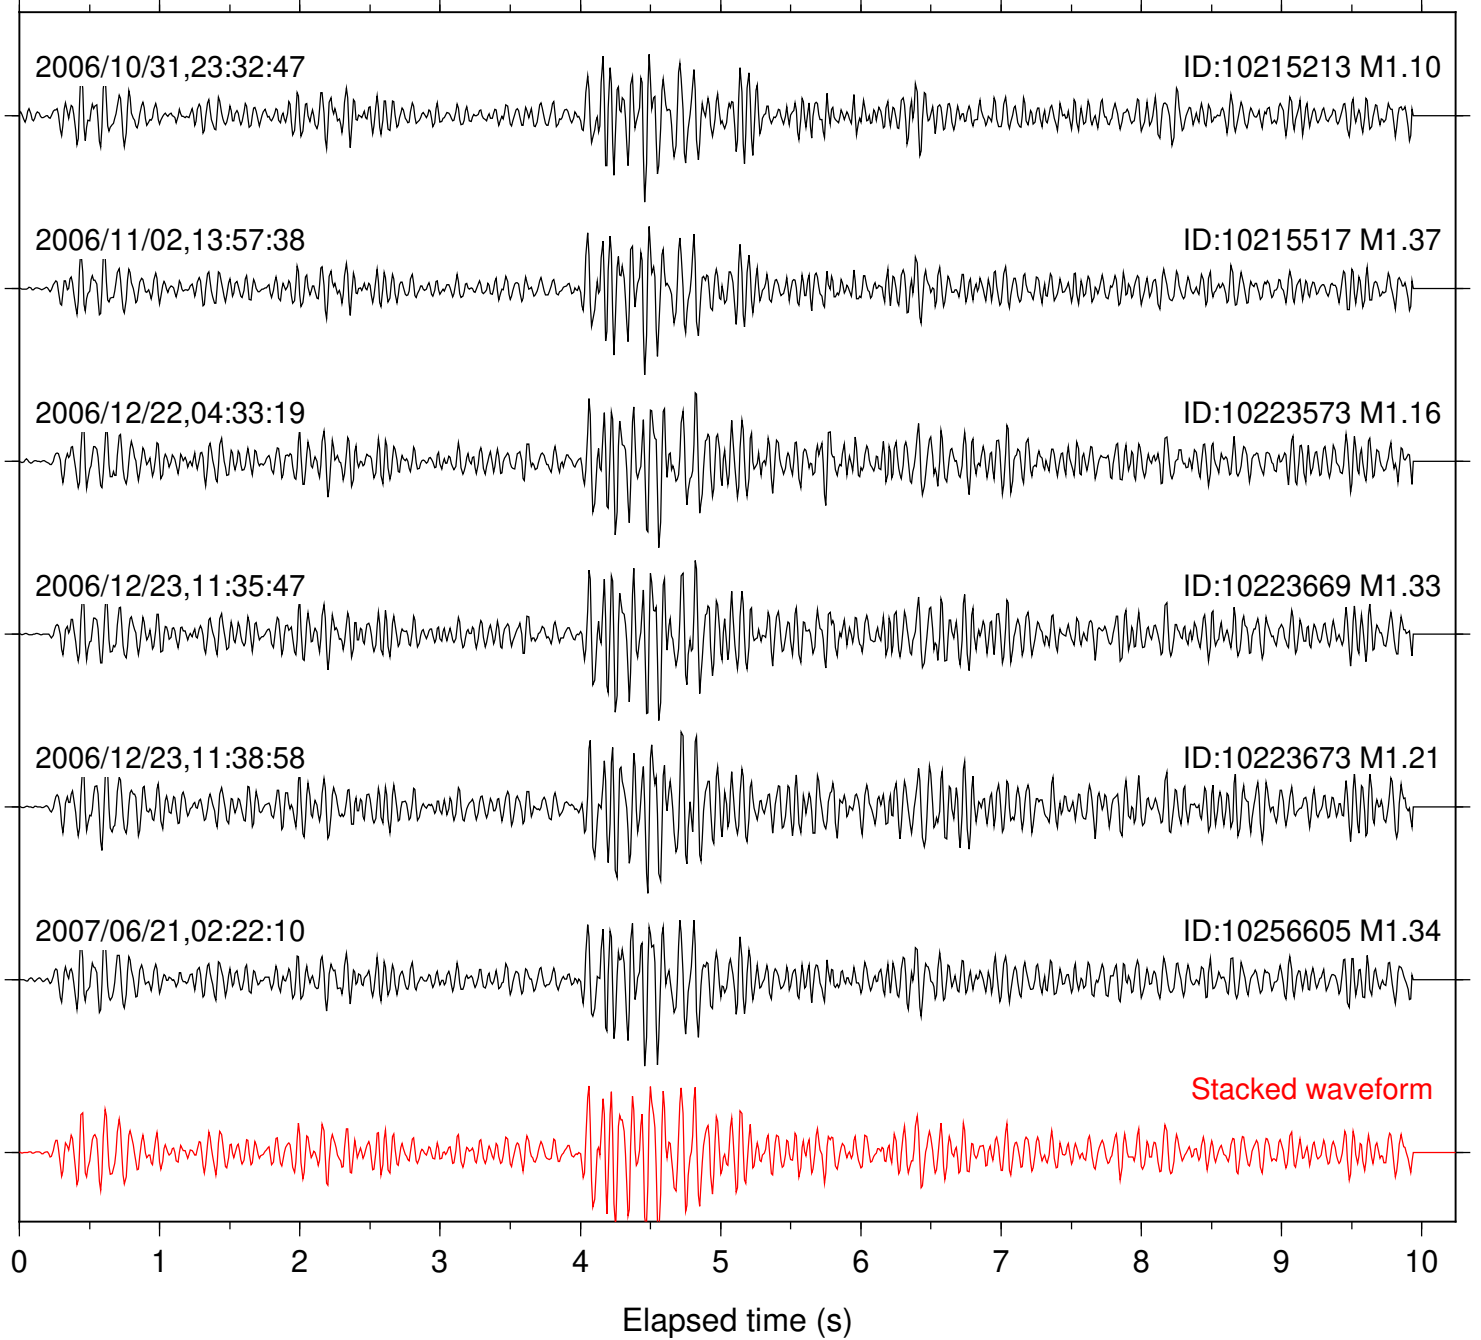

Station: KNW Com: HHZ

Focal depth: 7.76 km