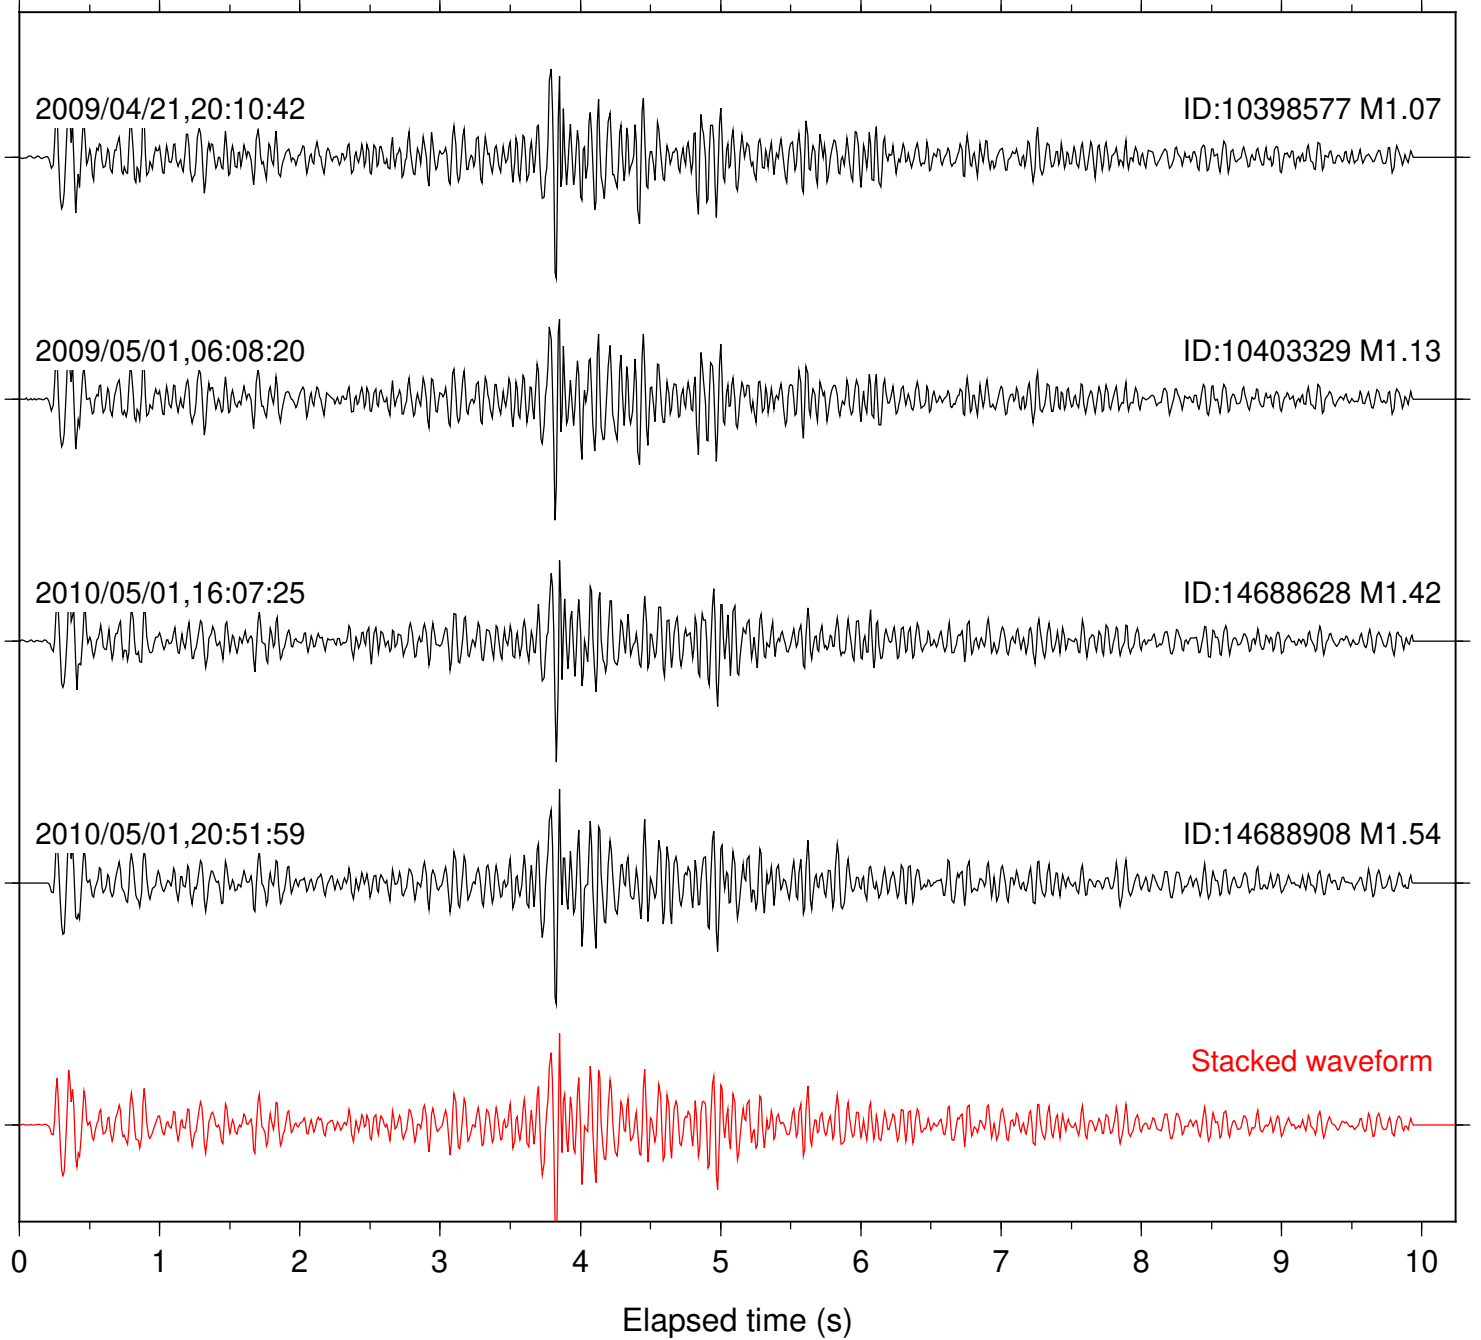

Station: PMD Com: HHZ

Focal depth: 10.04 km

Station: SND Com: HHZ

Focal depth: 9.99 km

Station: TOR Com: HHZ

Focal depth: 9.99 km

Station: WMC Com: HHZ

Focal depth: 10.04 km