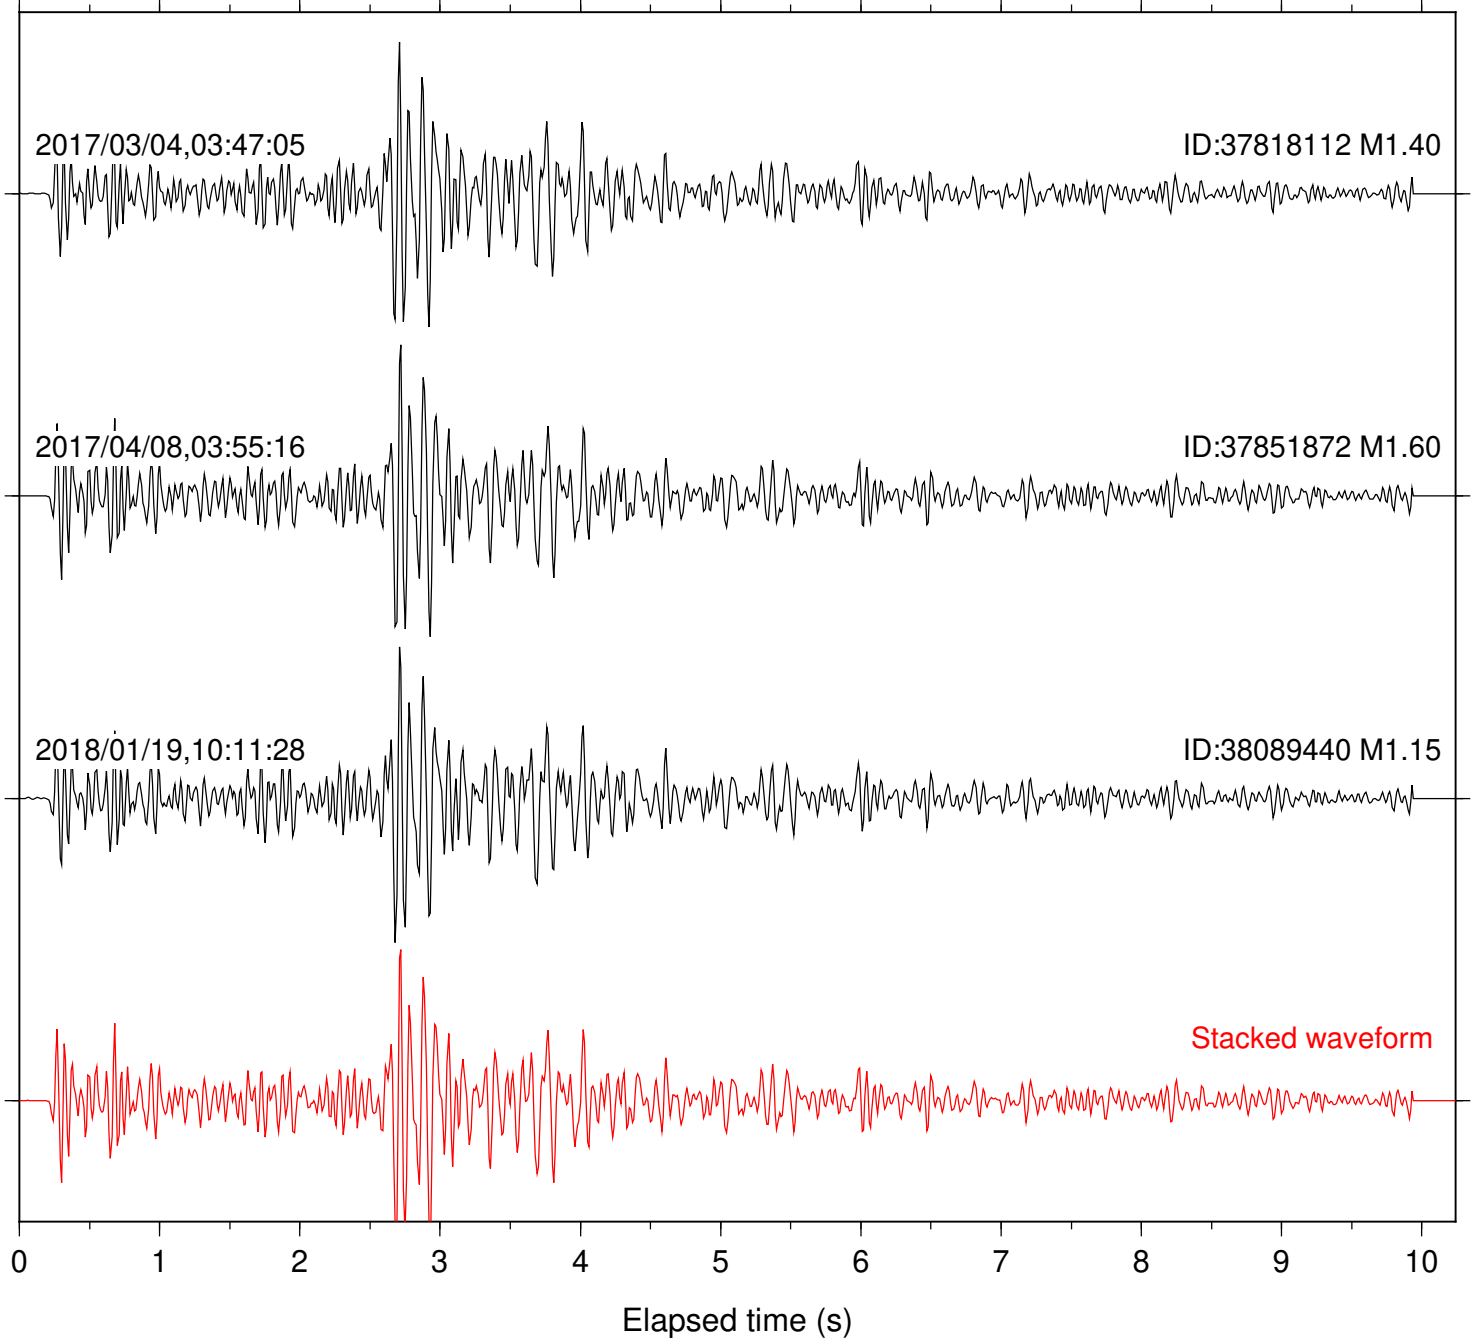

Station: B946 Com: EHZ

Focal depth: 5.78 km