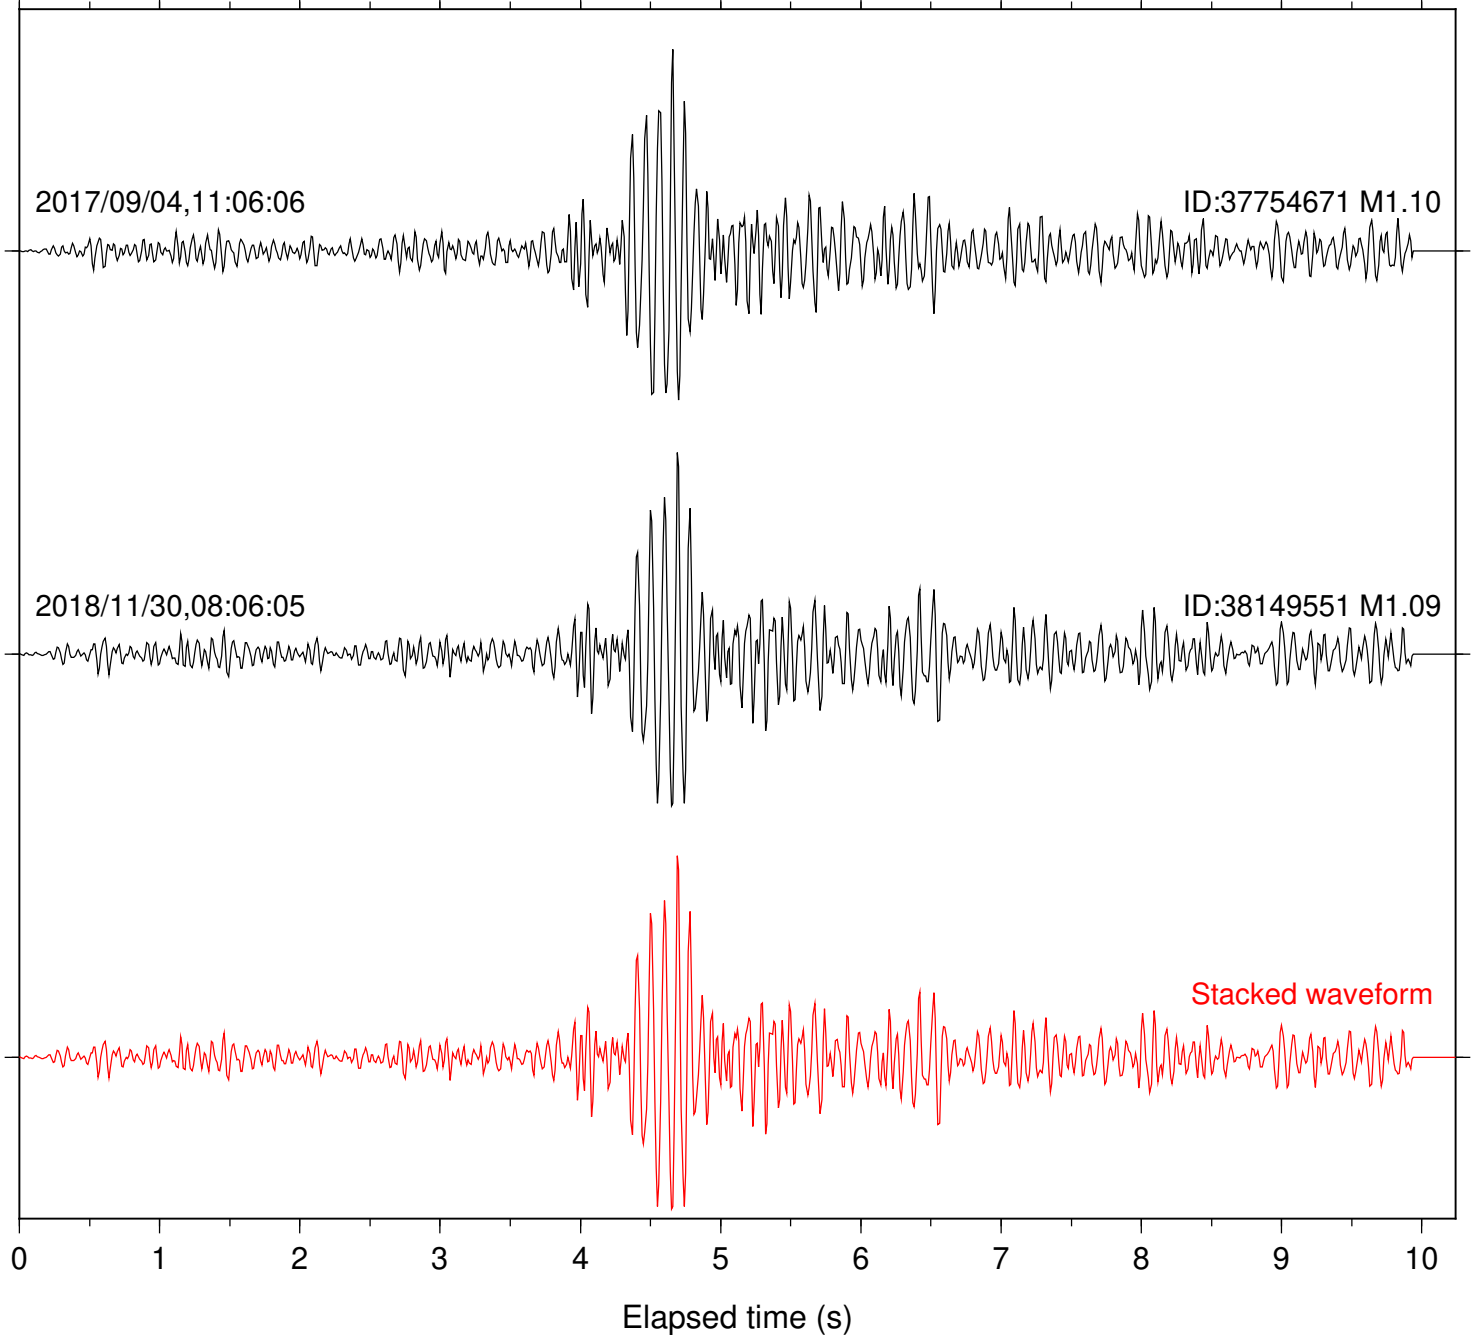

Station: B084 Com: EHZ

Focal depth: 4.50 km