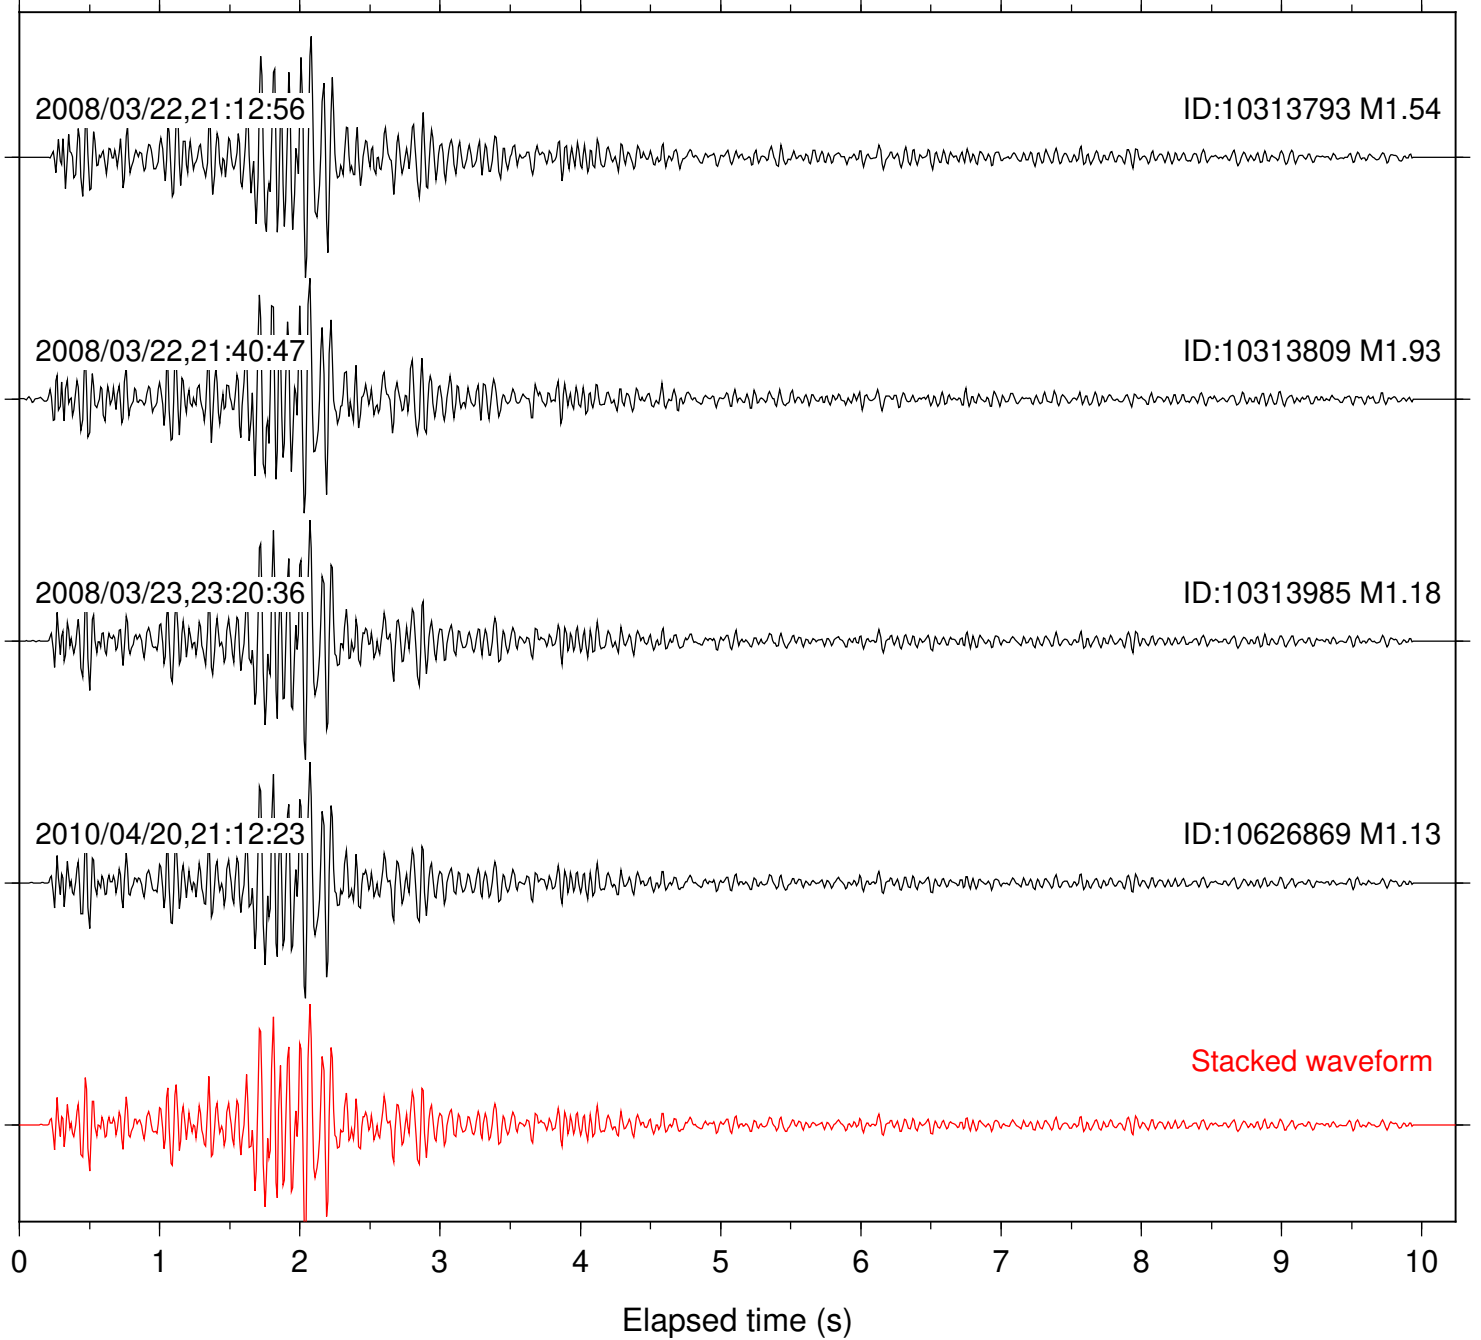

Station: B087 Com: EHZ

Focal depth: 10.10 km