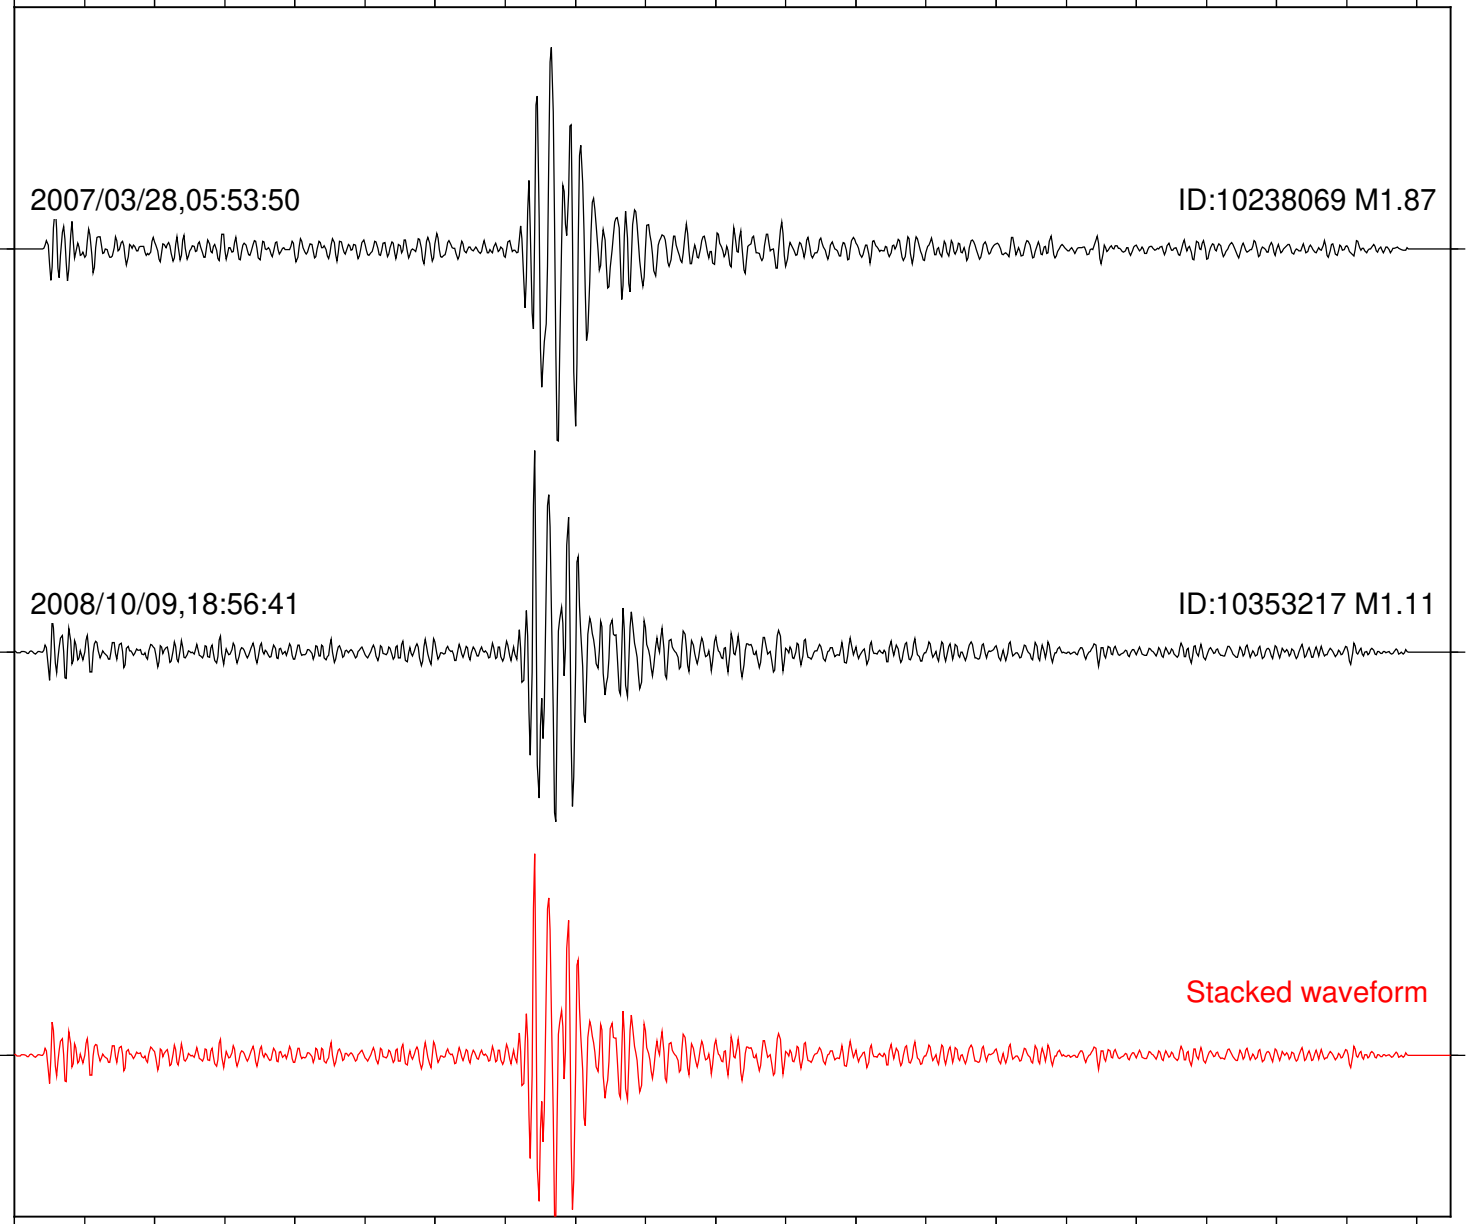

Station: B081 Com: EHZ

Focal depth: 8.12 km

2007/03/28,05:53:50

ID:10238069 M1.87

2008/10/09,18:56:41

ID:10353217 M1.11

Stacked waveform

0 1 2 3 4 5 6 7 8 9 10
Elapsed time (s)