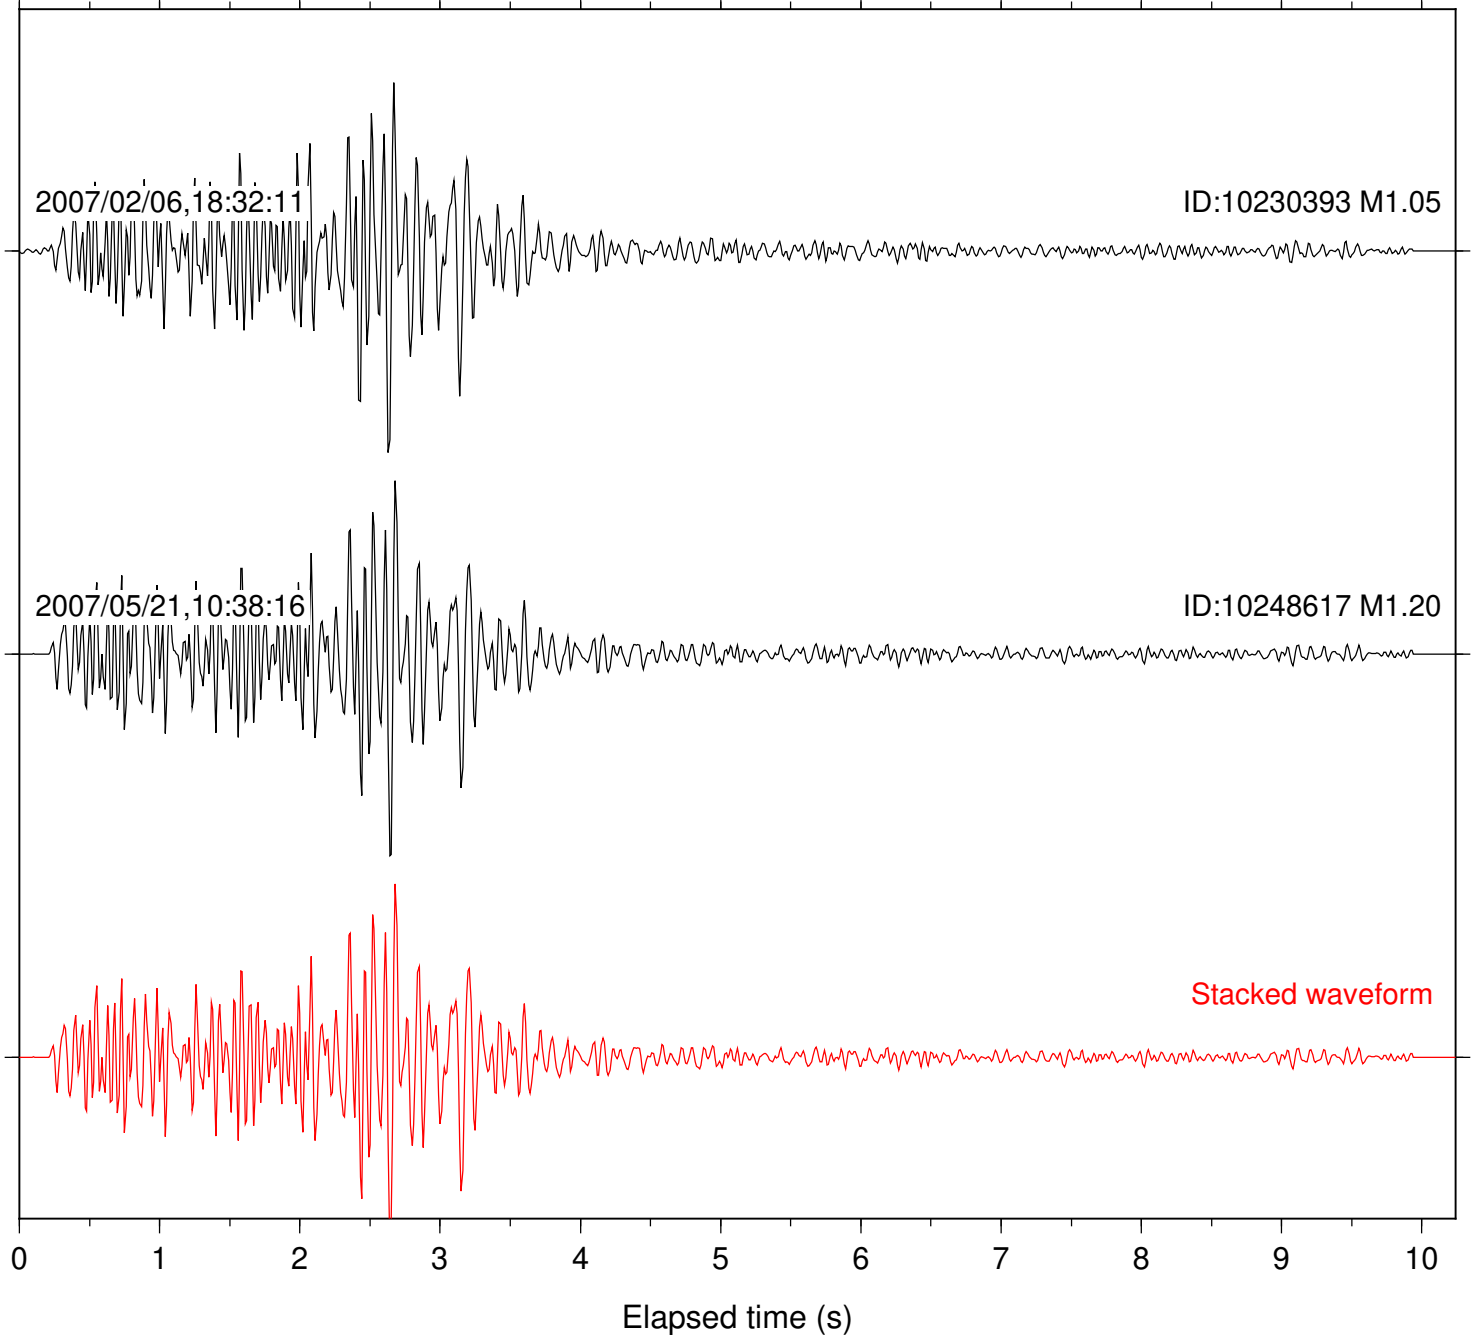

ID:10313041 M1.66

Stacked waveform

0 1 2 3 4 5 6 7 8 9 10  
Elapsed time (s)

Station: PLM Com: HHZ

Focal depth: 8.42 km

Station: SND Com: HHZ

Focal depth: 8.42 km

Station: TRO Com: HHZ