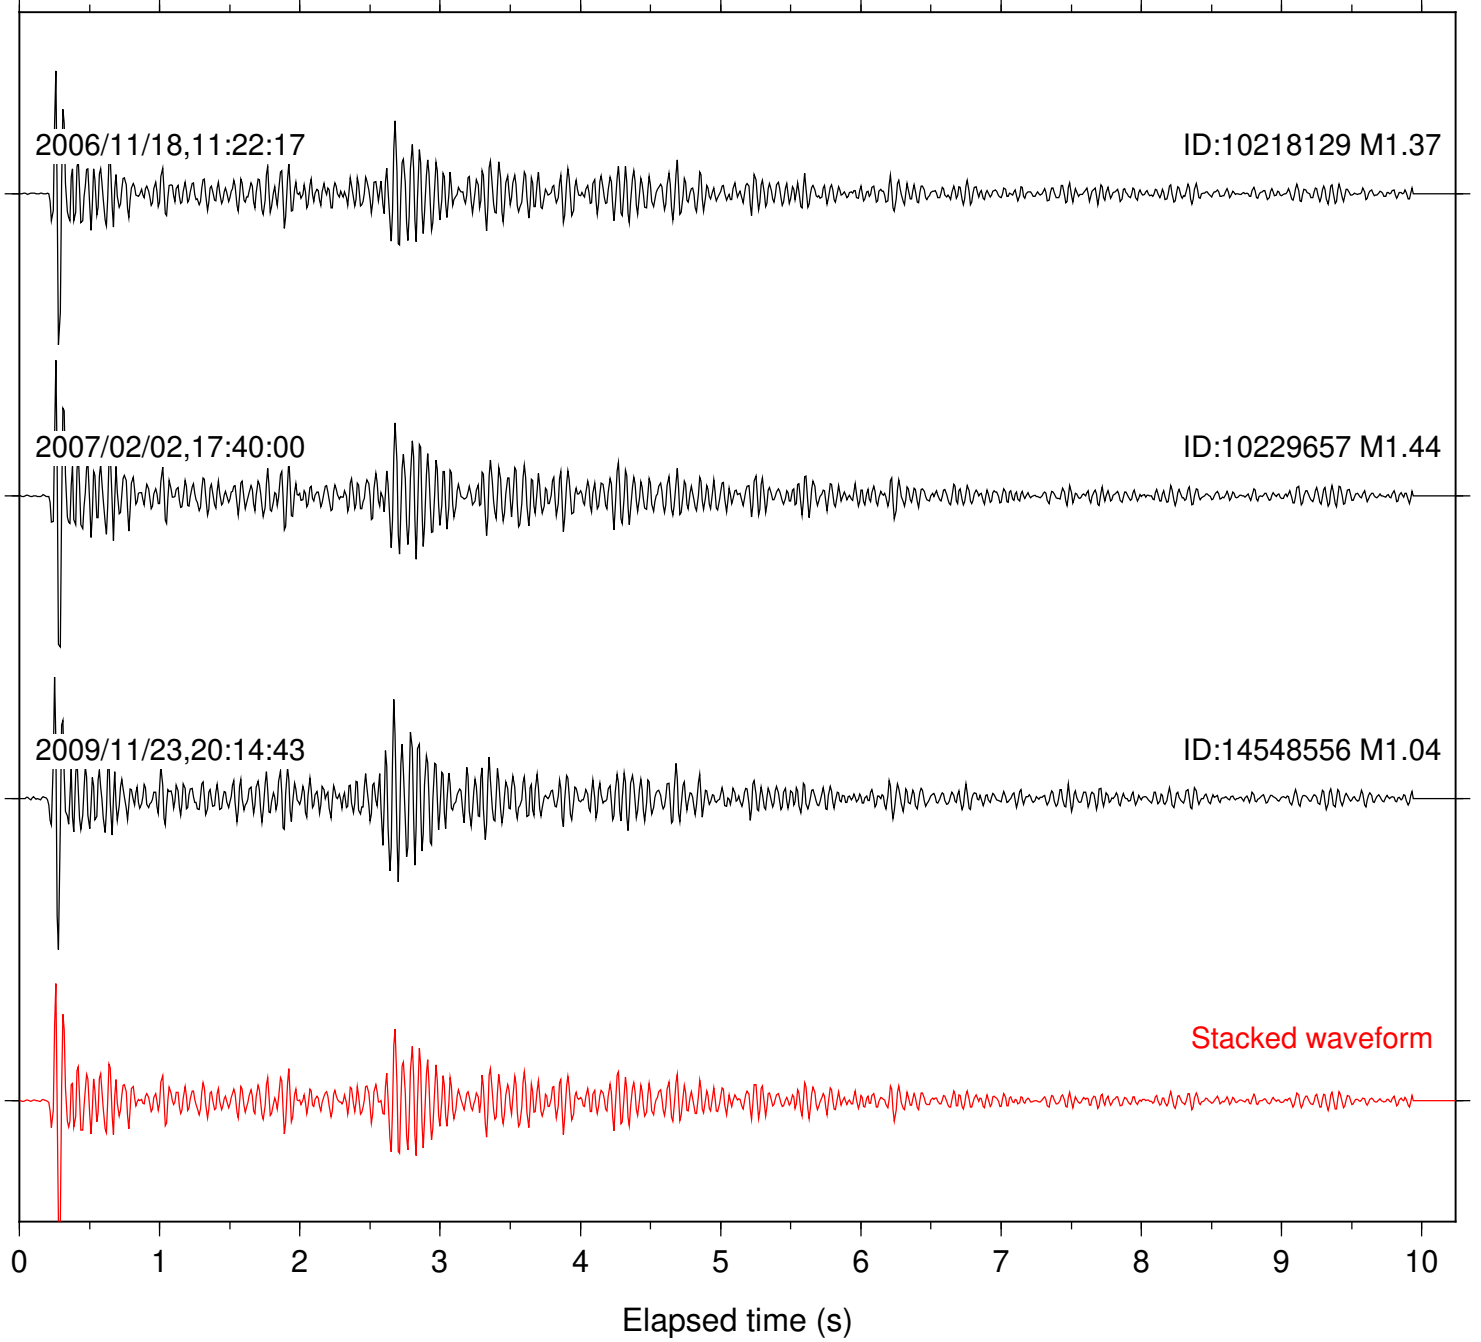

Focal depth: 8.73 km

Station: KNW Com: HHZ

Focal depth: 8.73 km

Station: PFO Com: HHZ

Focal depth: 8.73 km

Station: PLM Com: HHZ

Focal depth: 8.72 km

Station: POB2 Com: HHZ