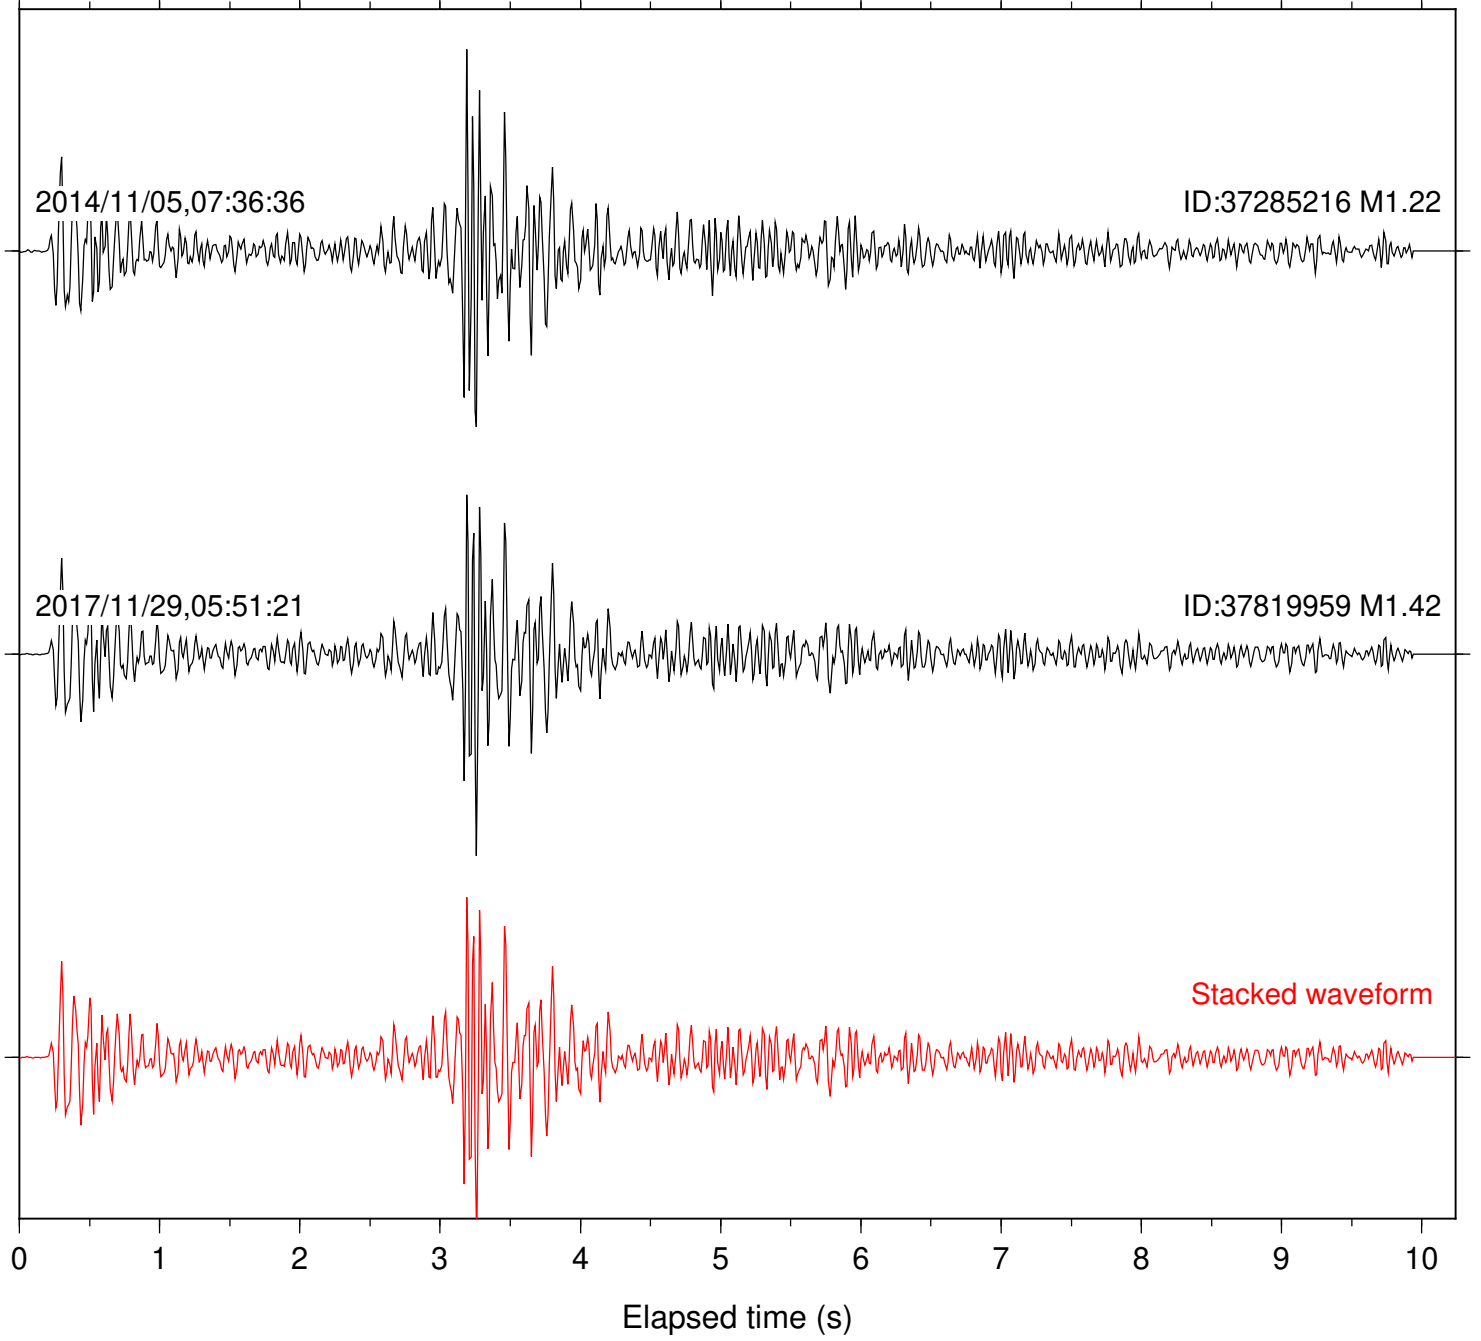

Station: DGR Com: HHZ

Focal depth: 8.88 km

Station: FRD Com: HHZ

Focal depth: 8.88 km

2014/11/05,07:36:36

ID:37285216 M1.22

2017/11/29,05:51:21

ID:37819959 M1.42