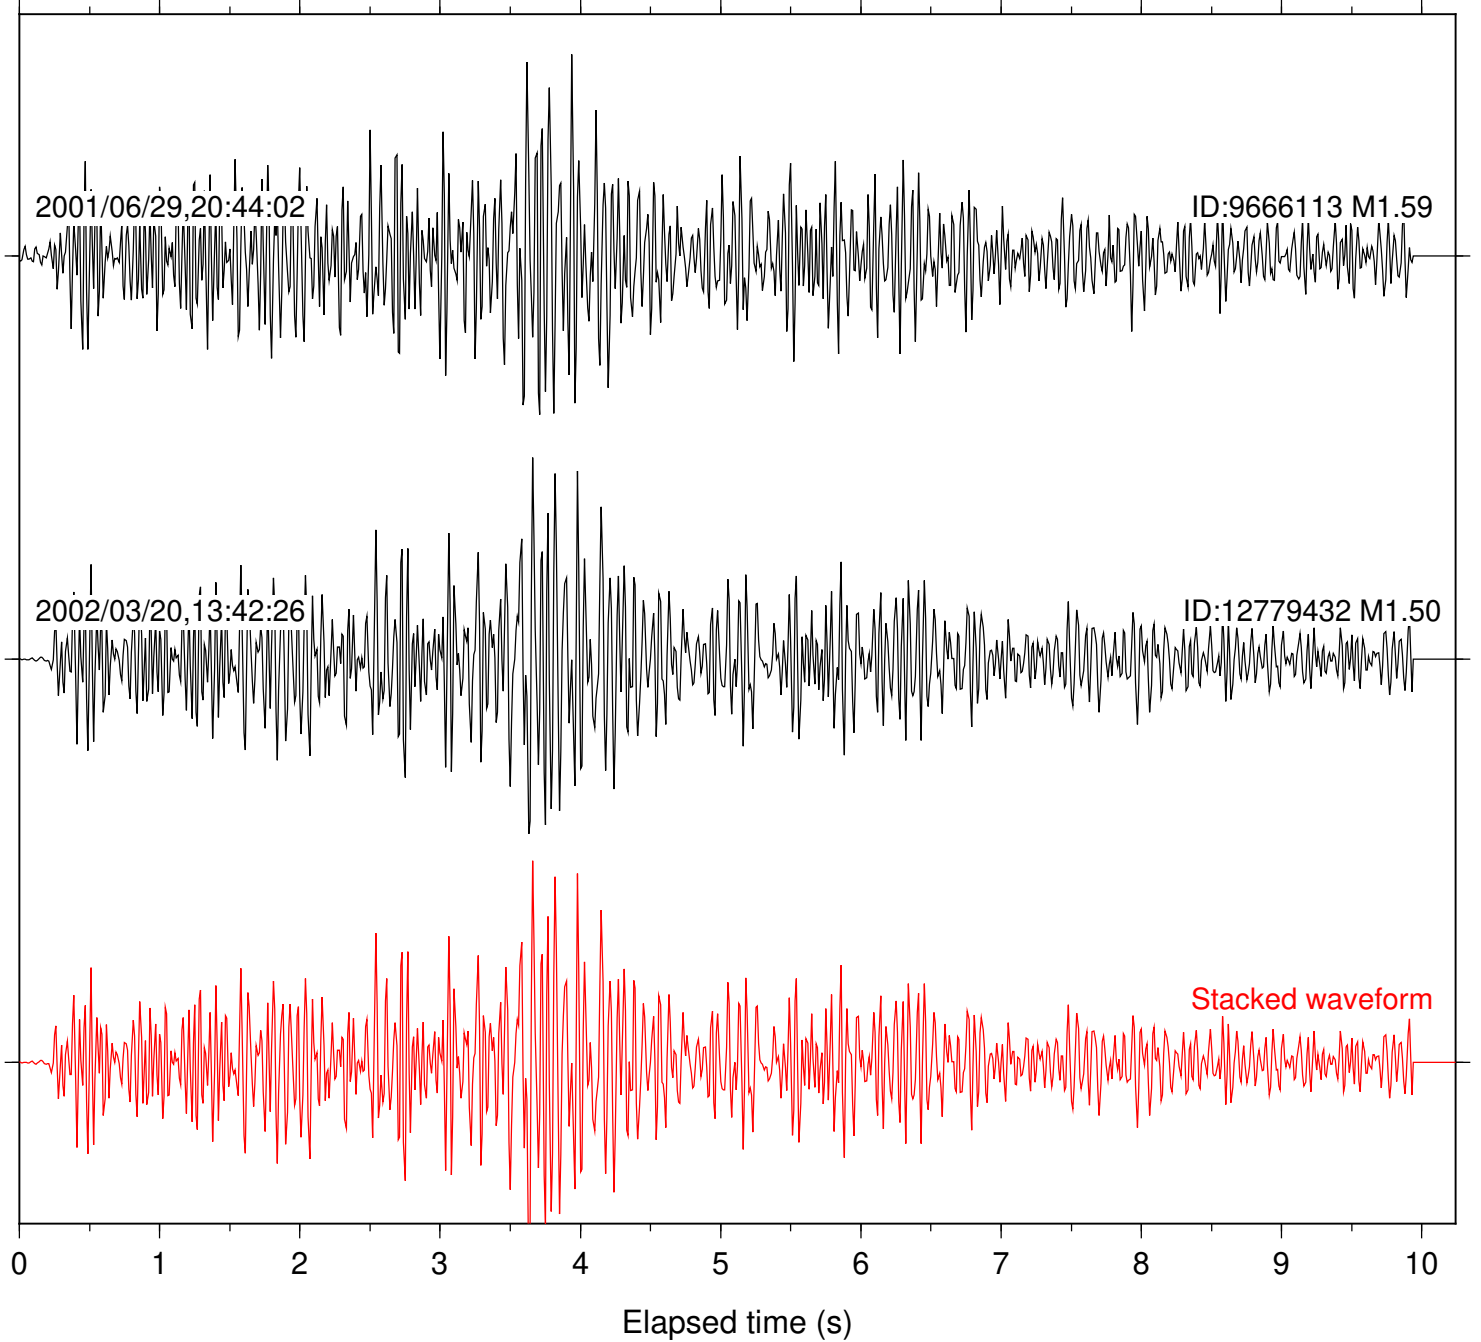

Focal depth: 7.46 km

Station: CRY Com: HHZ

Focal depth: 7.46 km

Station: FRD Com: HHZ

Focal depth: 7.46 km

Station: RDM Com: HHZ

Focal depth: 7.46 km

Station: AGA Com: HHZ