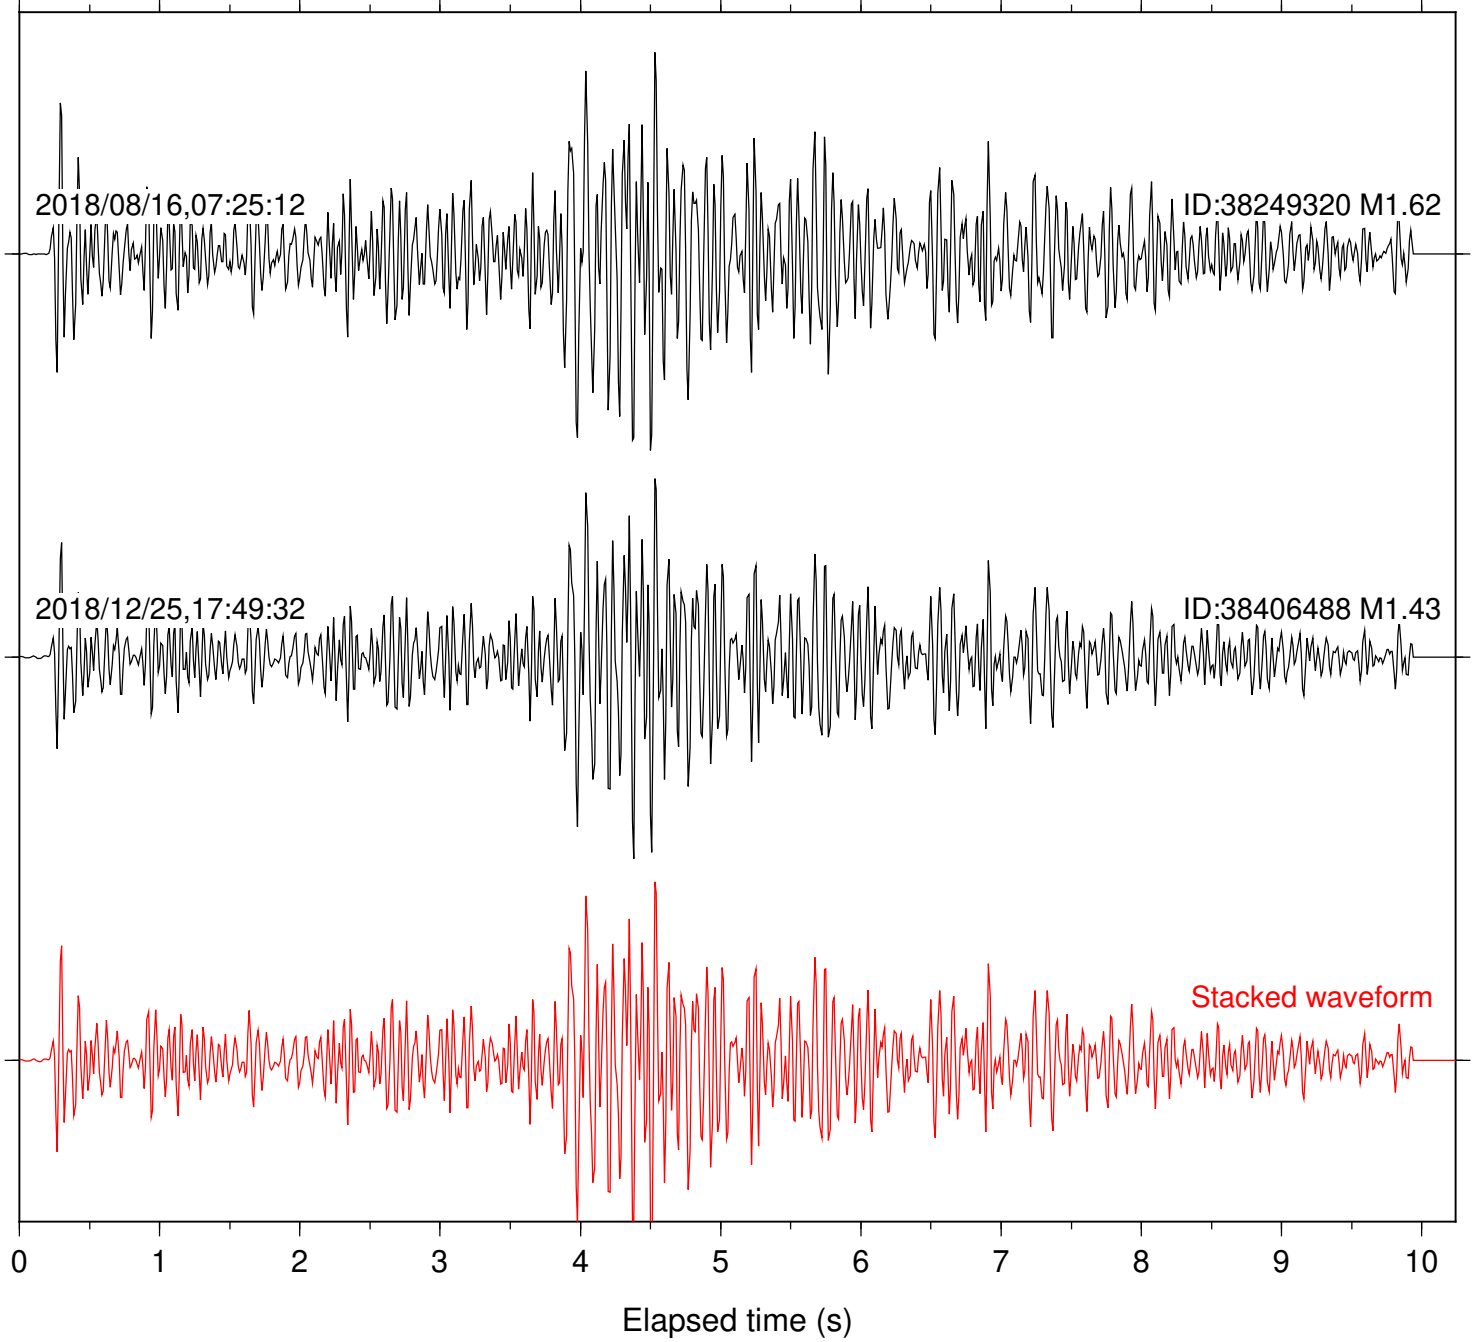

Station: HMT2 Com: HHZ

Focal depth: 4.76 km