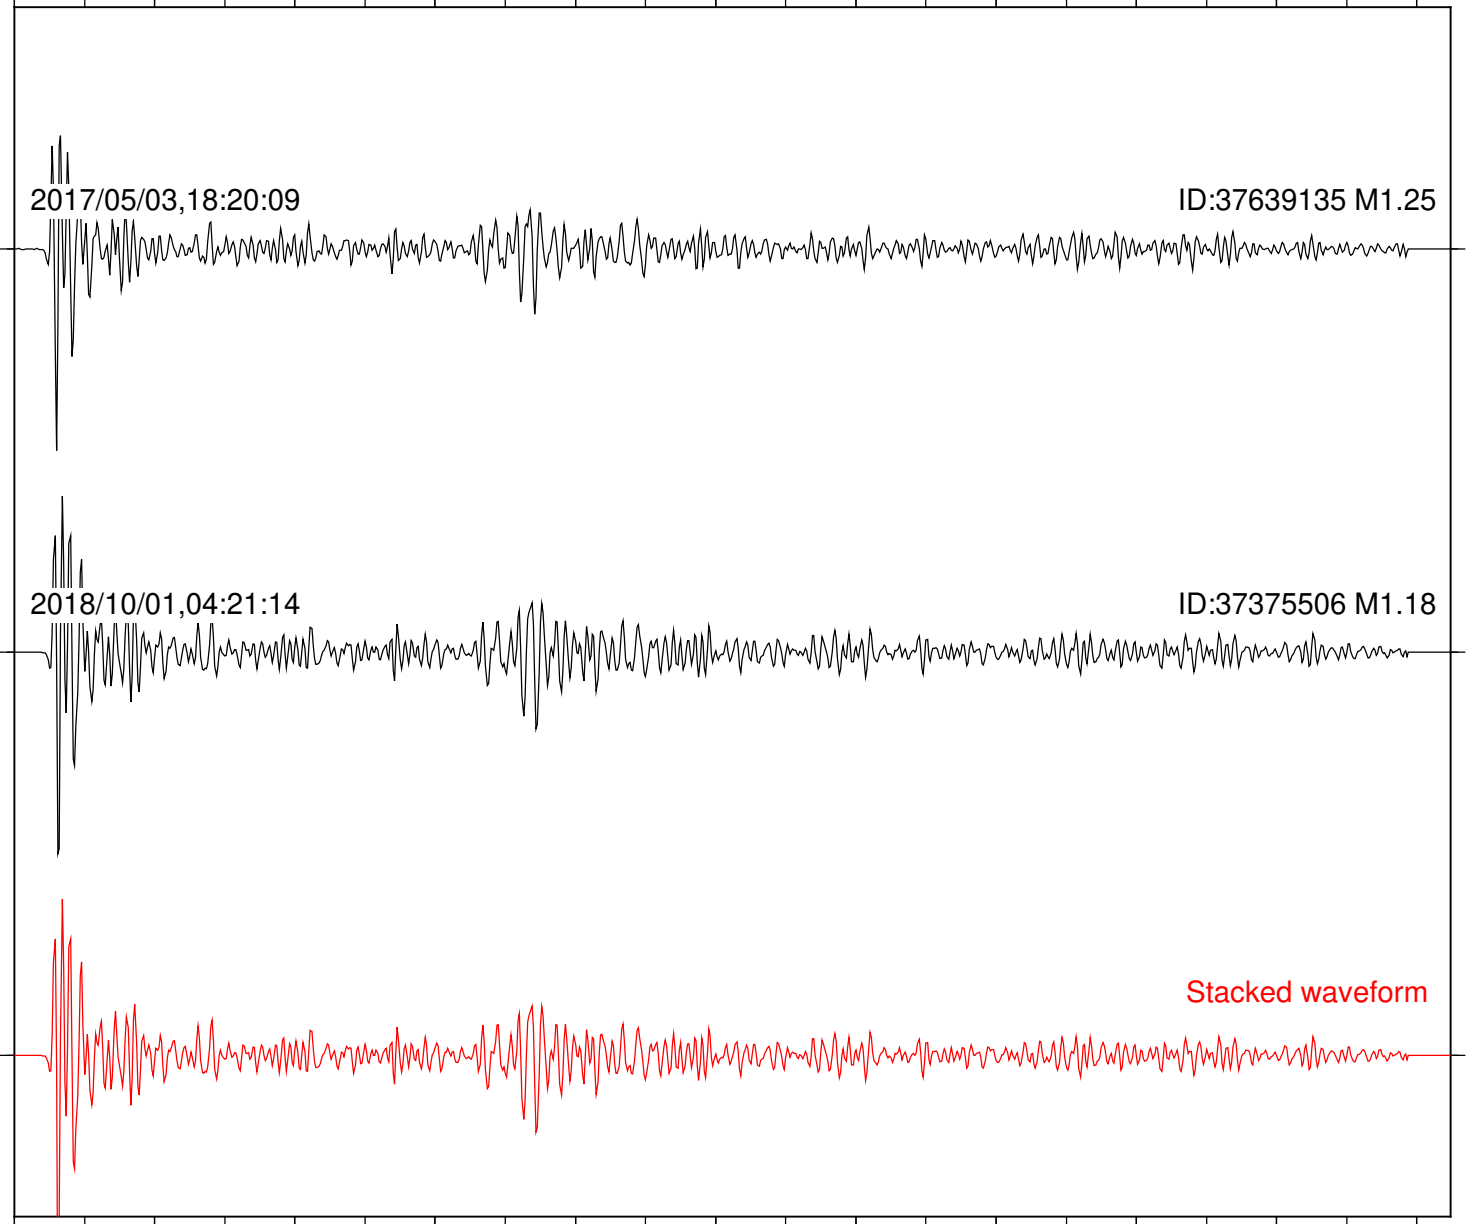

Station: CSH Com: HHZ

Focal depth: 5.83 km

2017/05/03,18:20:09

ID:37639135 M1.25

2018/10/01,04:21:14

ID:37375506 M1.18

Stacked waveform

0 1 2 3 4 5 6 7 8 9 10  
Elapsed time (s)