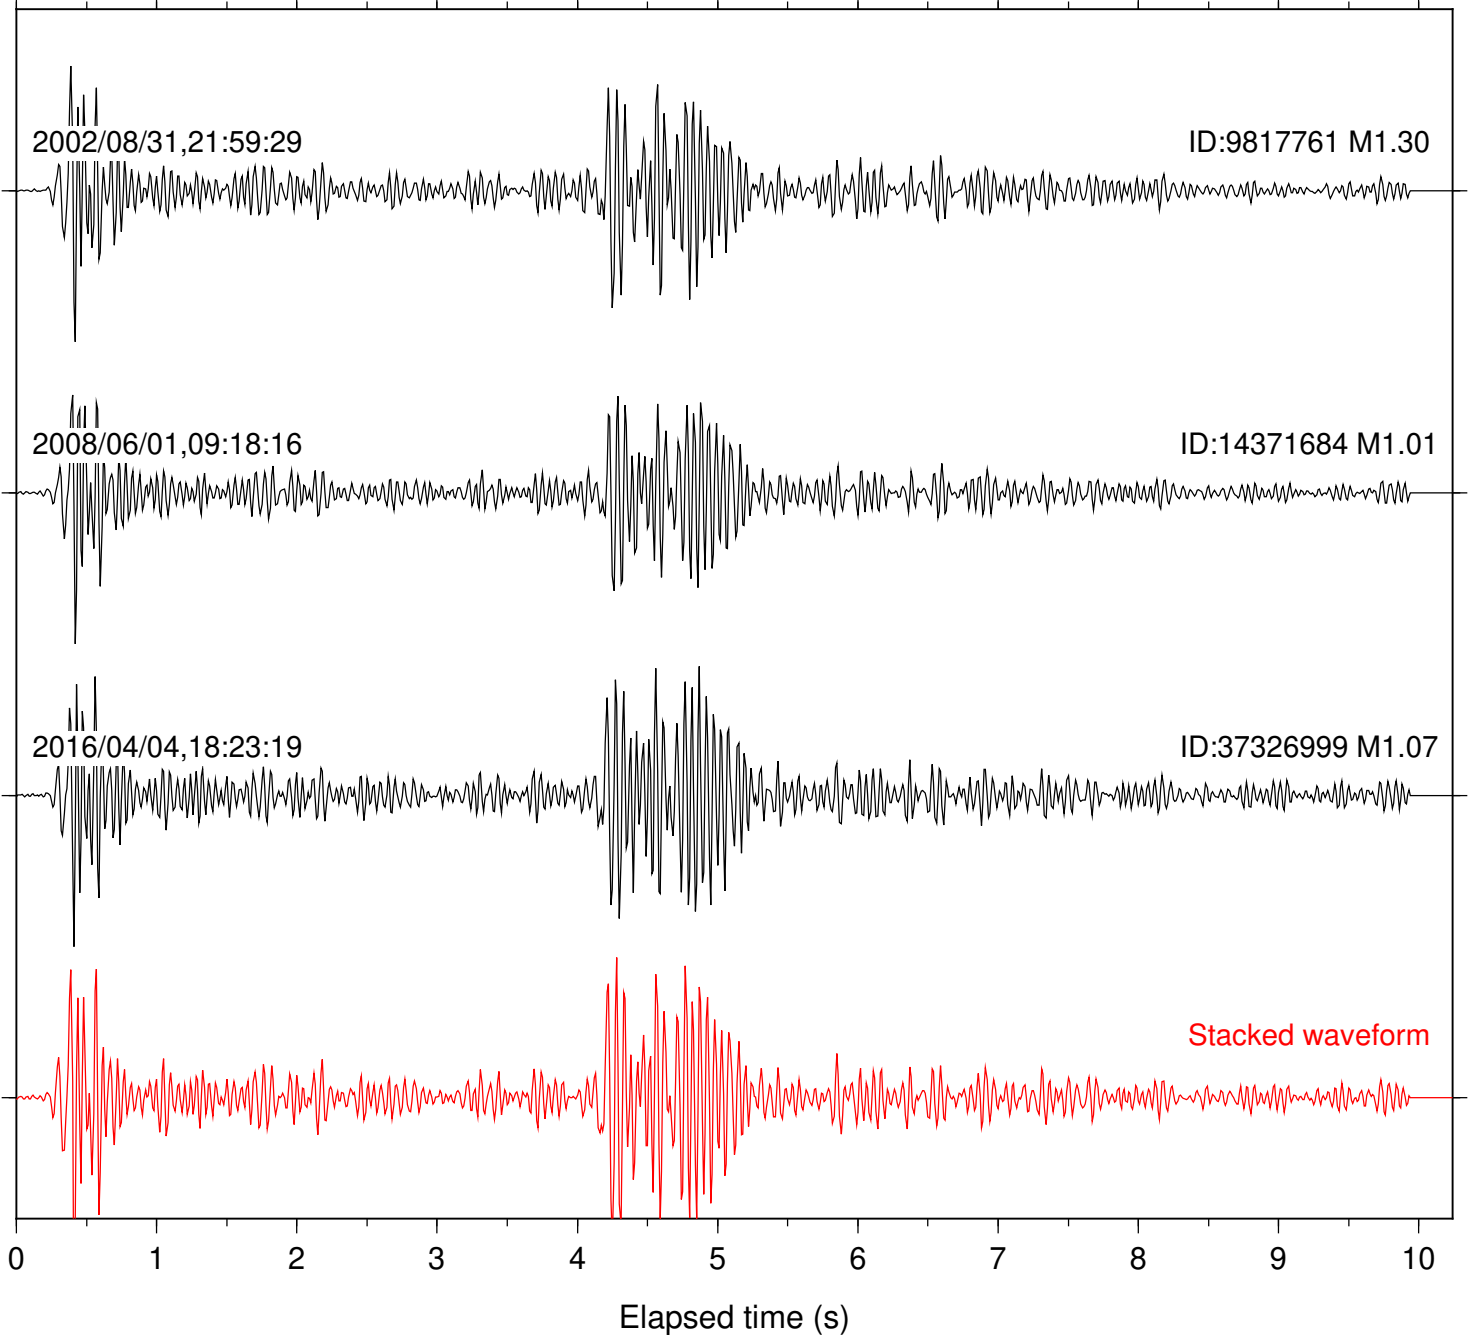

Focal depth: 17.80 km

Station: DGR Com: HHZ

Focal depth: 17.78 km

Station: FRD Com: HHZ

Focal depth: 17.78 km

Station: HMT2 Com: HHZ

Focal depth: 17.80 km

Station: PFO Com: HHZ