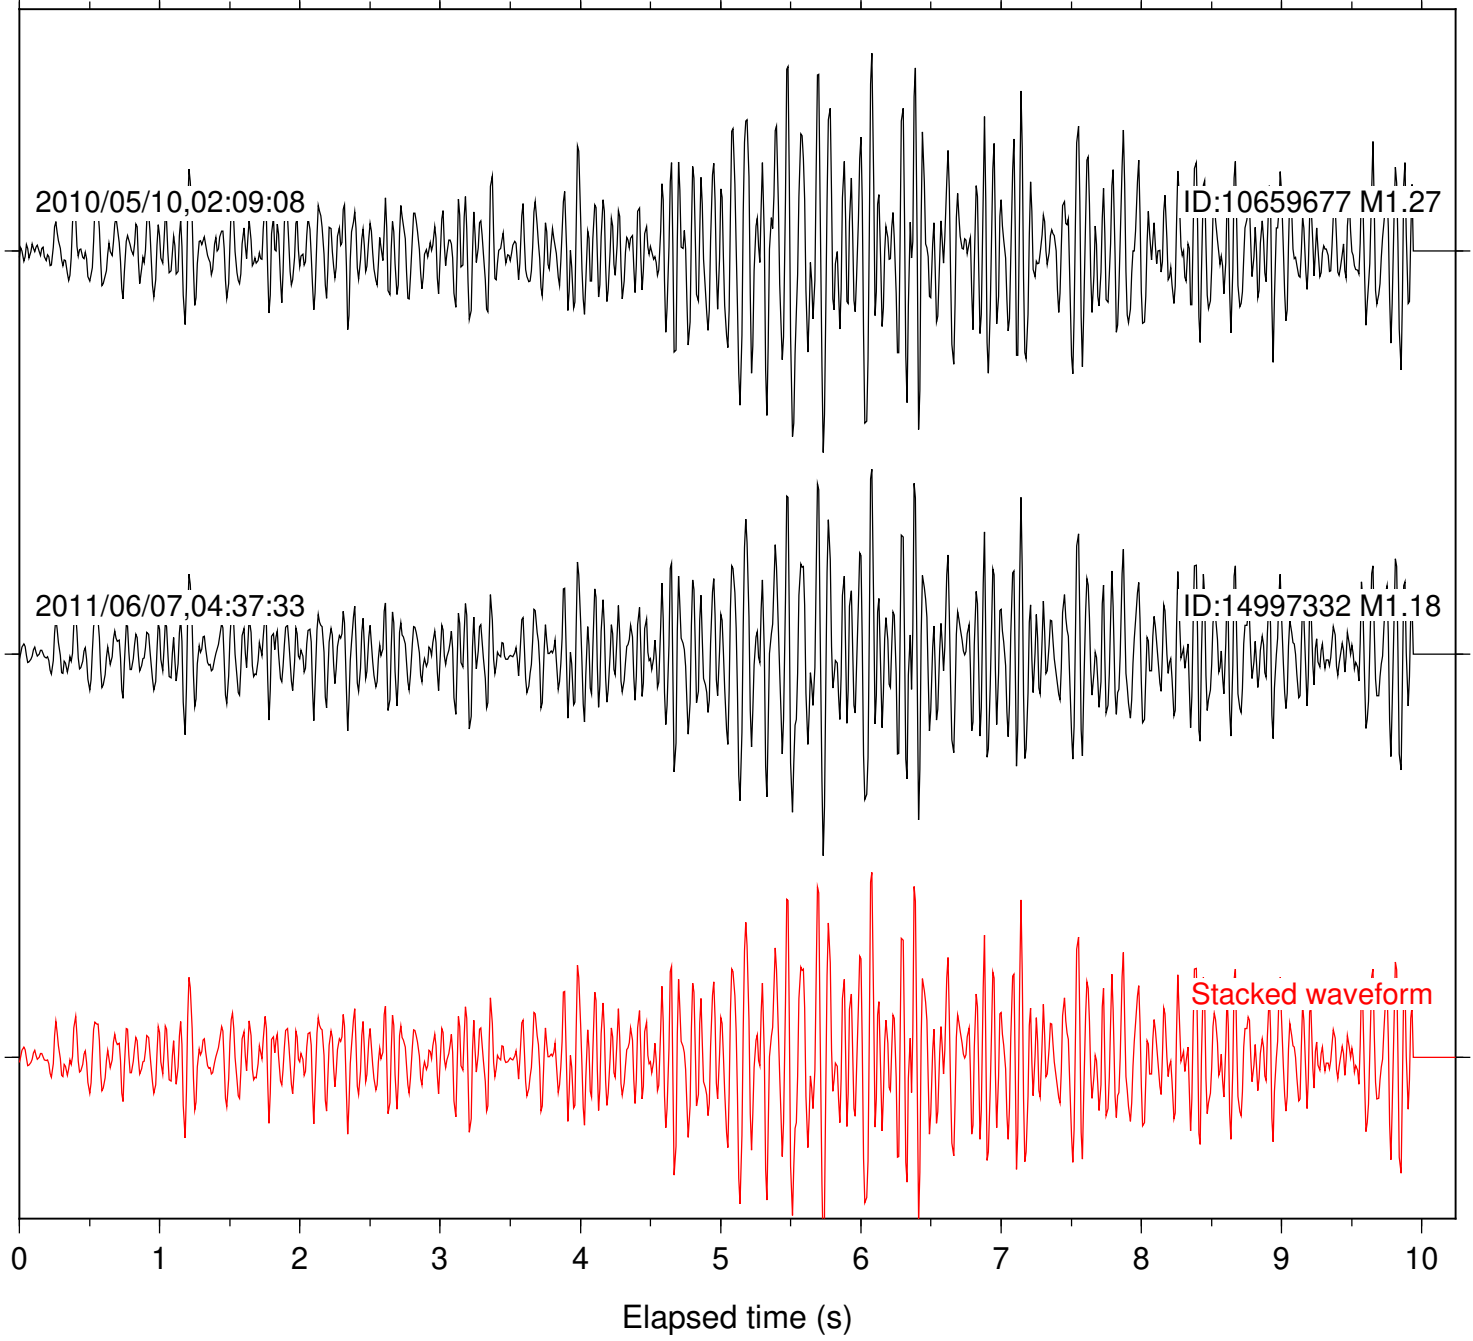

Focal depth: 2.25 km

Station: B088 Com: EHZ

Focal depth: 2.25 km

Station: BZN Com: HHZ

Focal depth: 2.25 km

Station: FRD Com: HHZ

Focal depth: 2.25 km

Station: LVA2 Com: HHZ