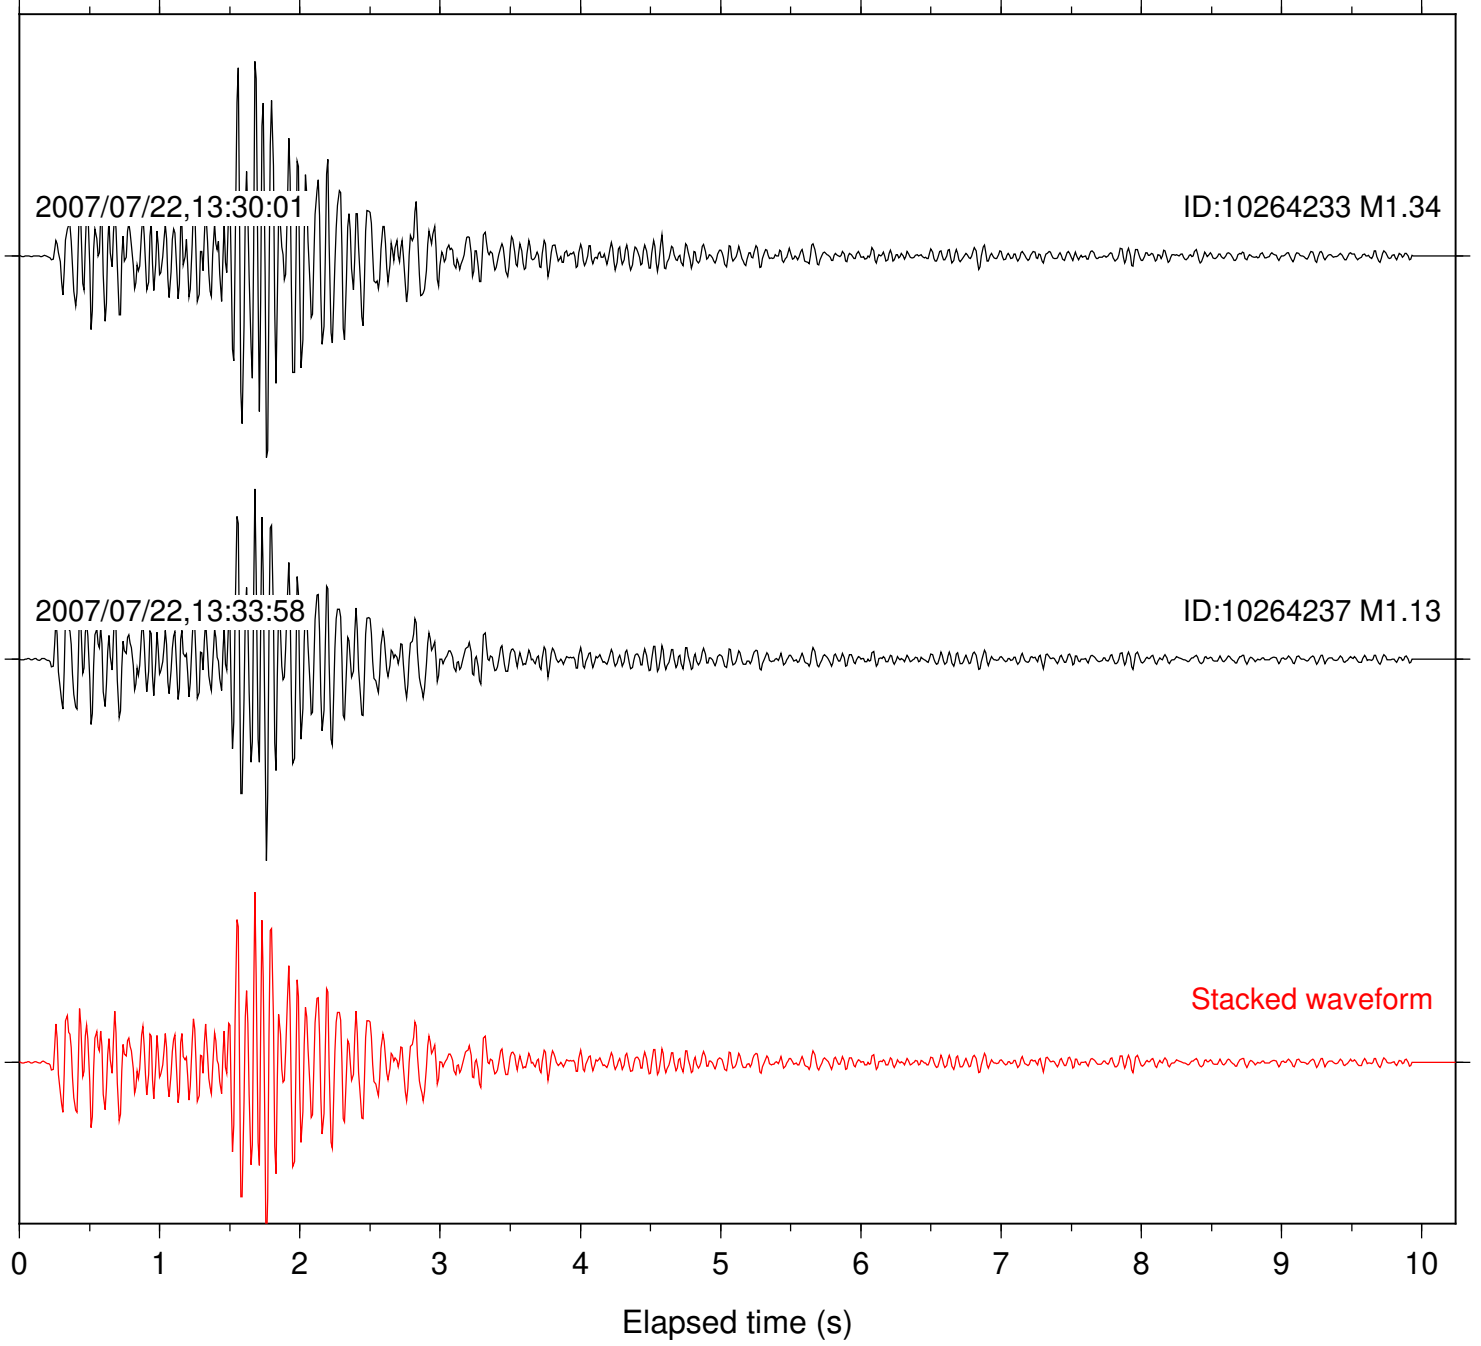

Station: TRO Com: HHZ

Focal depth: 5.55 km