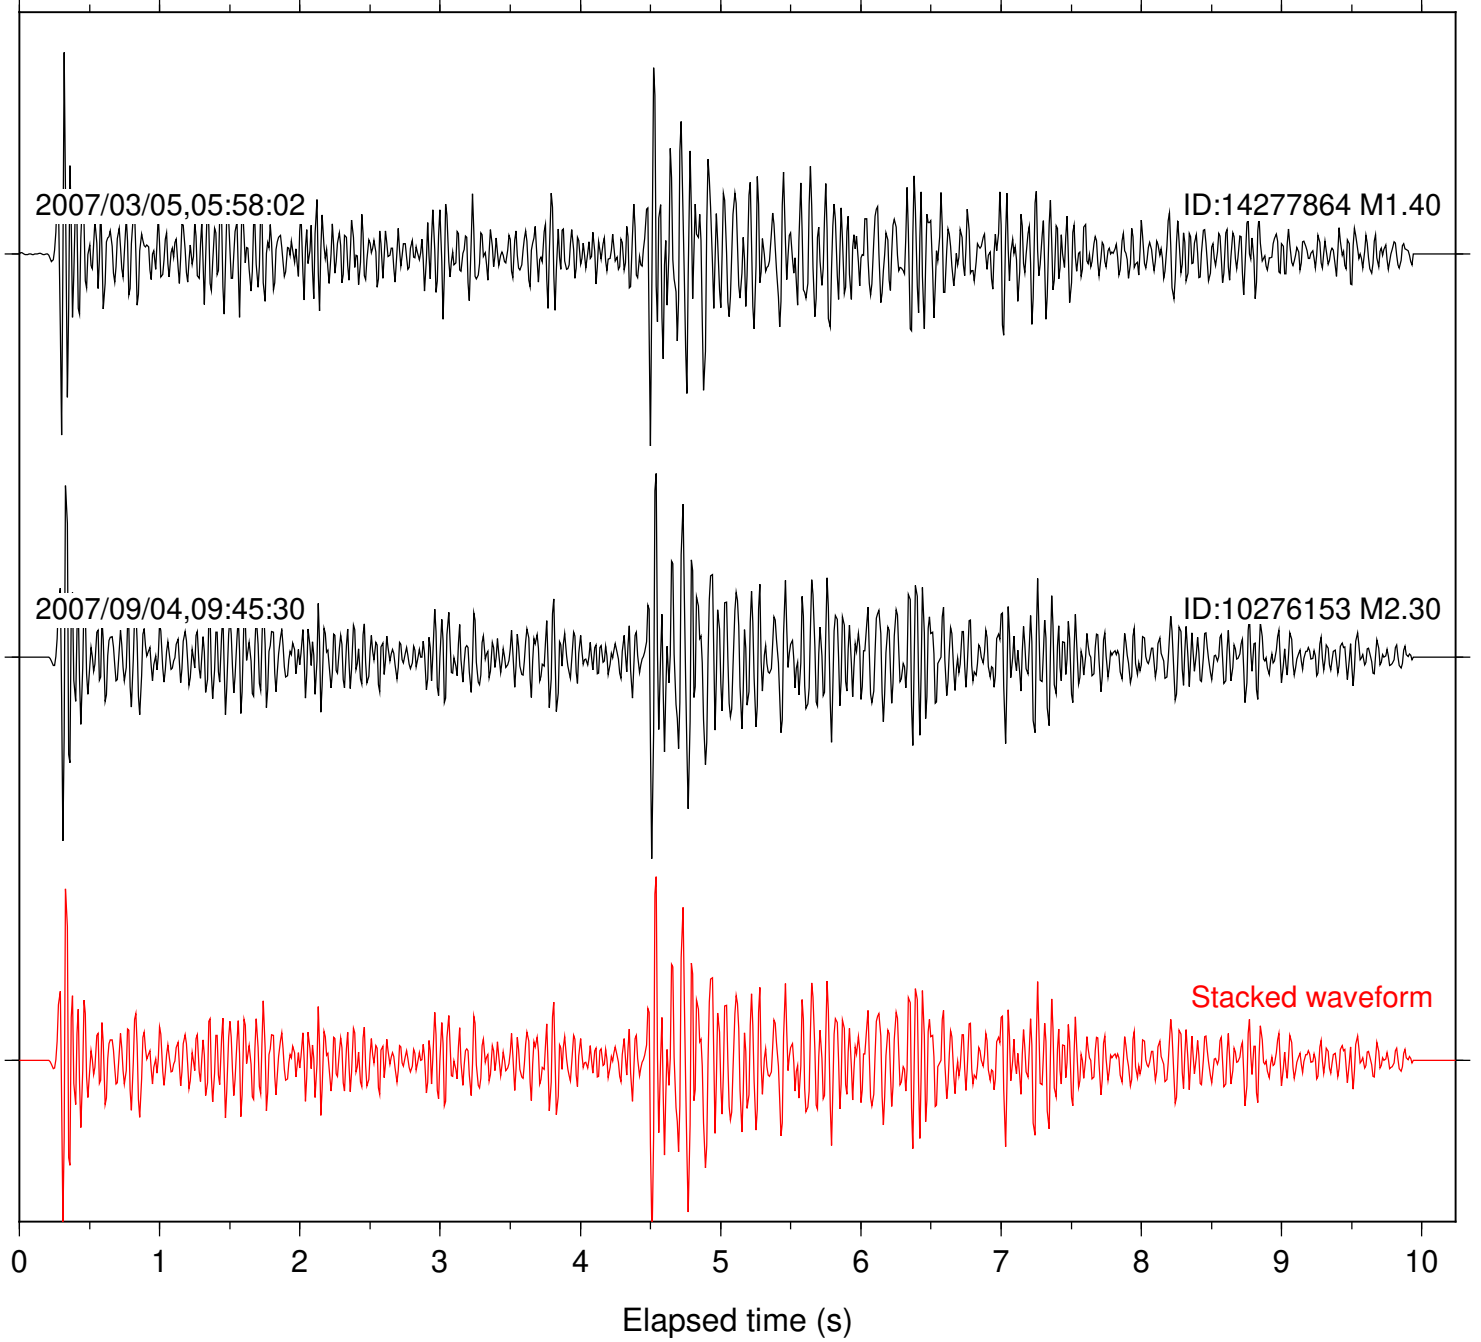

Station: B086 Com: EHZ

Focal depth: 9.52 km