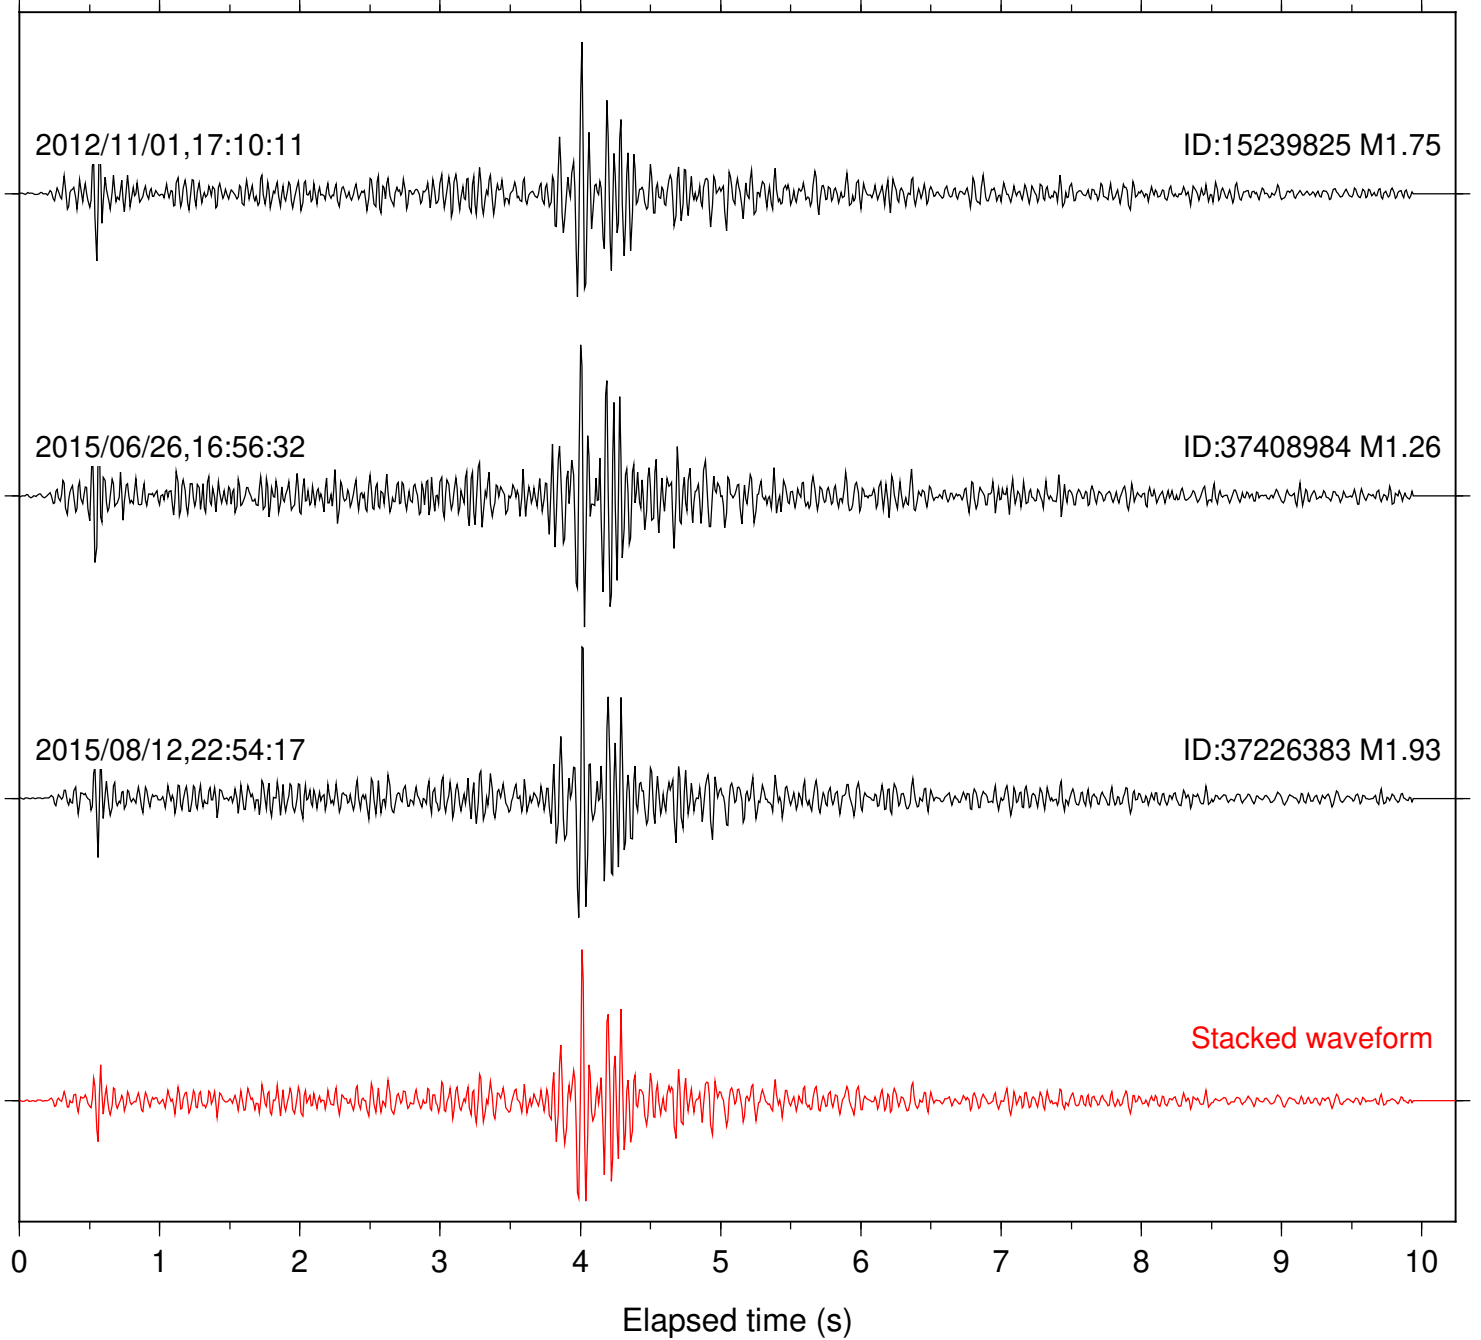

Station: SMER Com: HHZ

Focal depth: 7.71 km