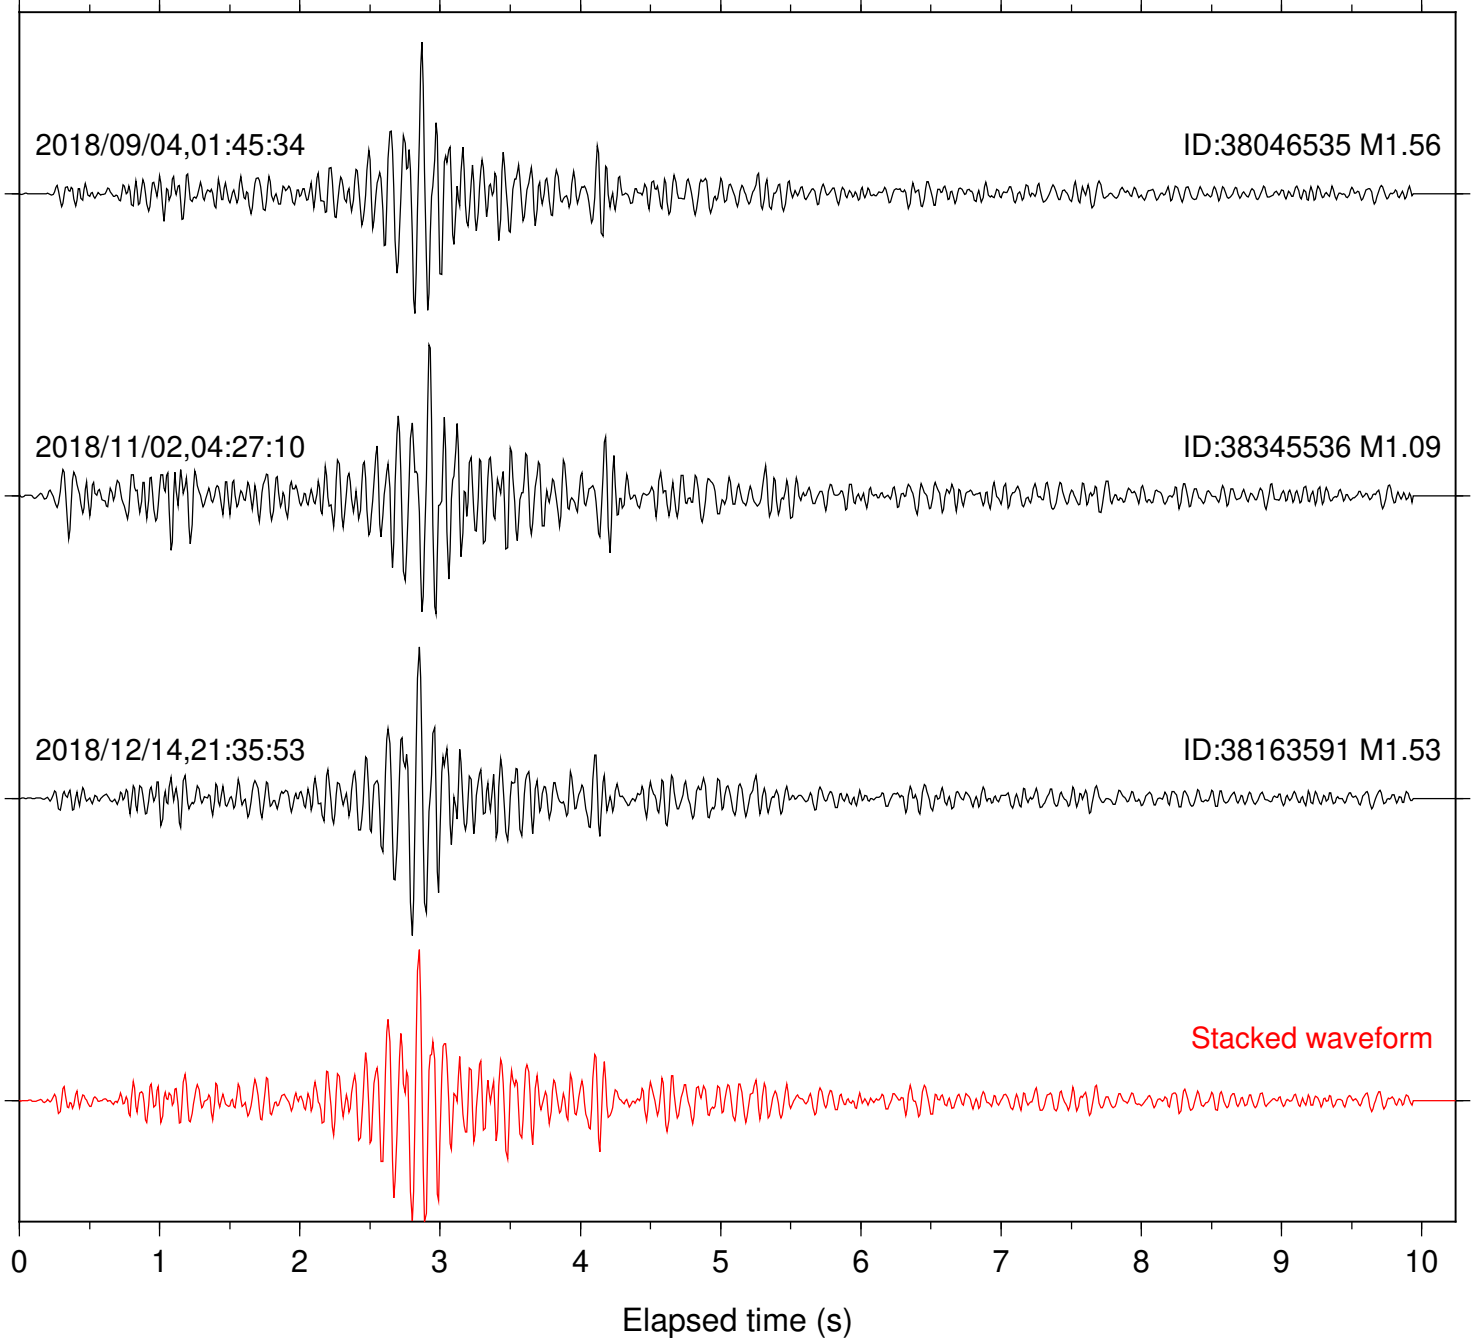

Station: POB2 Com: HHZ

Focal depth: 4.27 km

Station: RRSP Com: HHZ

Focal depth: 4.27 km

Station: SND Com: HHZ

Focal depth: 4.27 km

Station: B081 Com: EHZ

Focal depth: 8.19 km