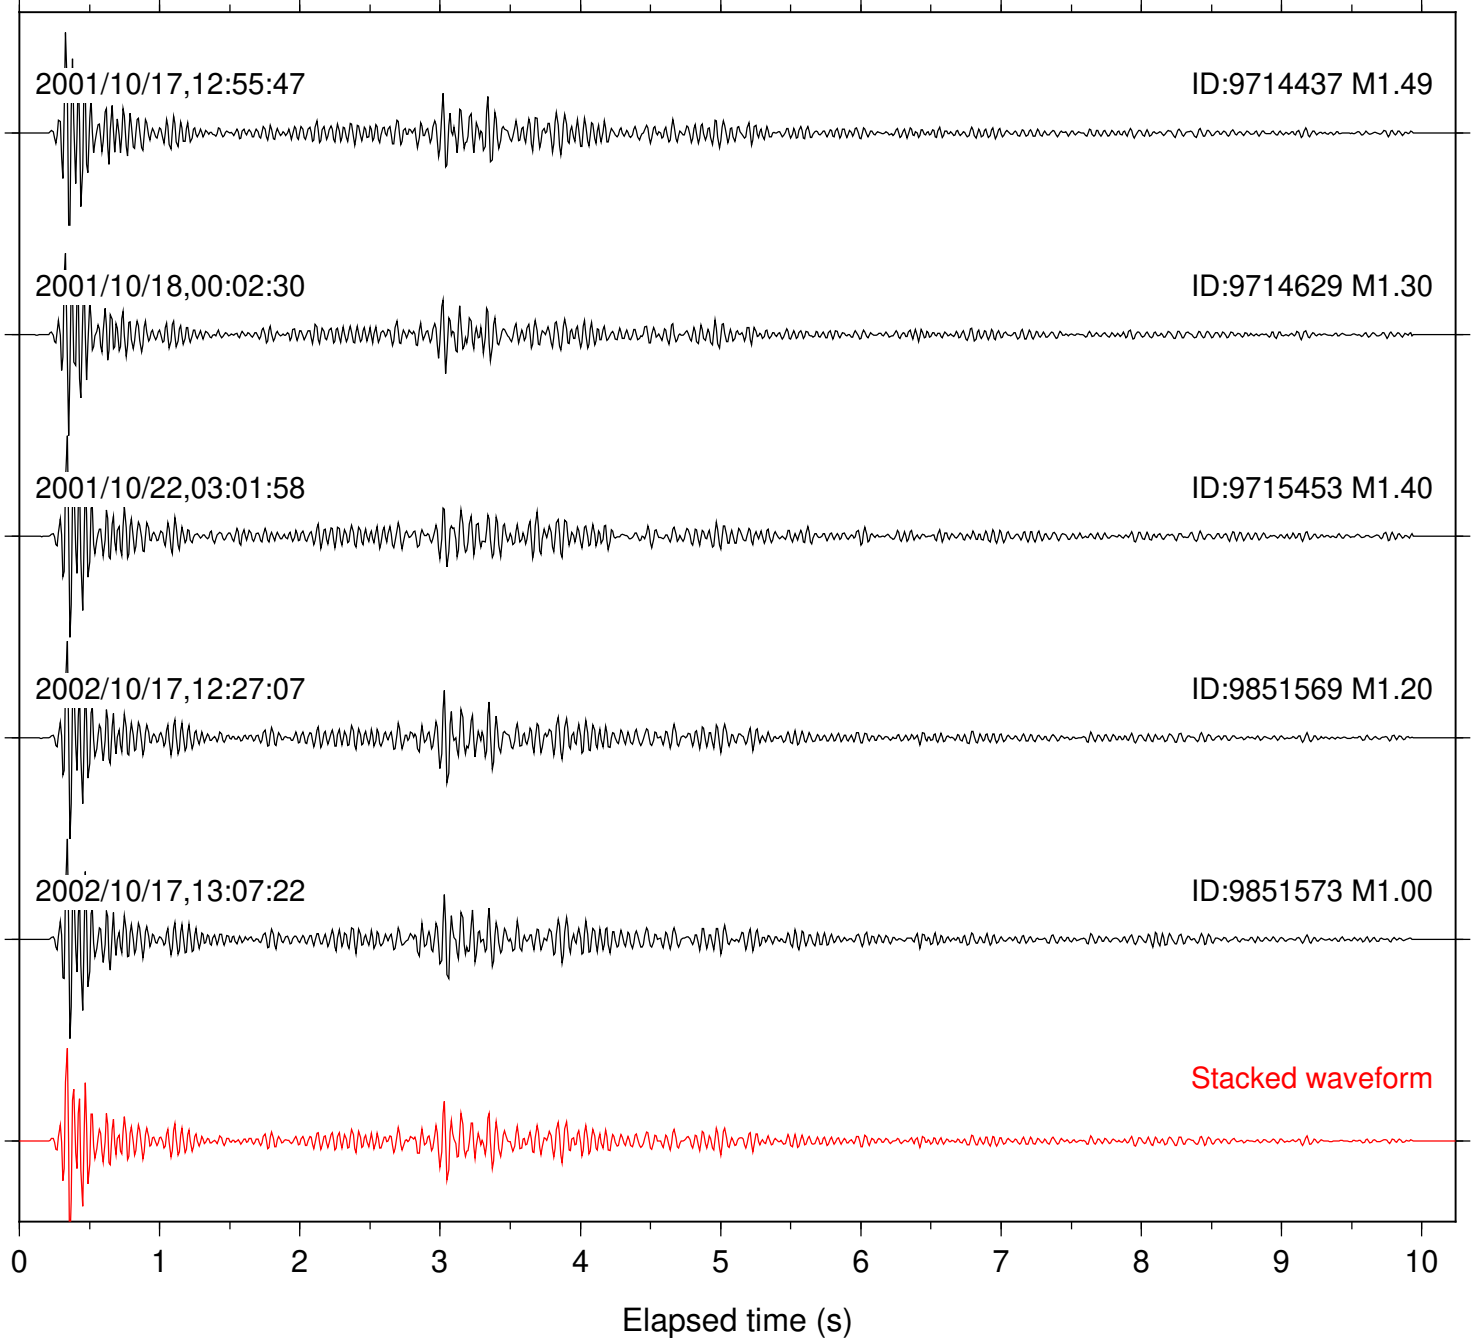

Station: DGR Com: HHZ

Focal depth: 14.61 km