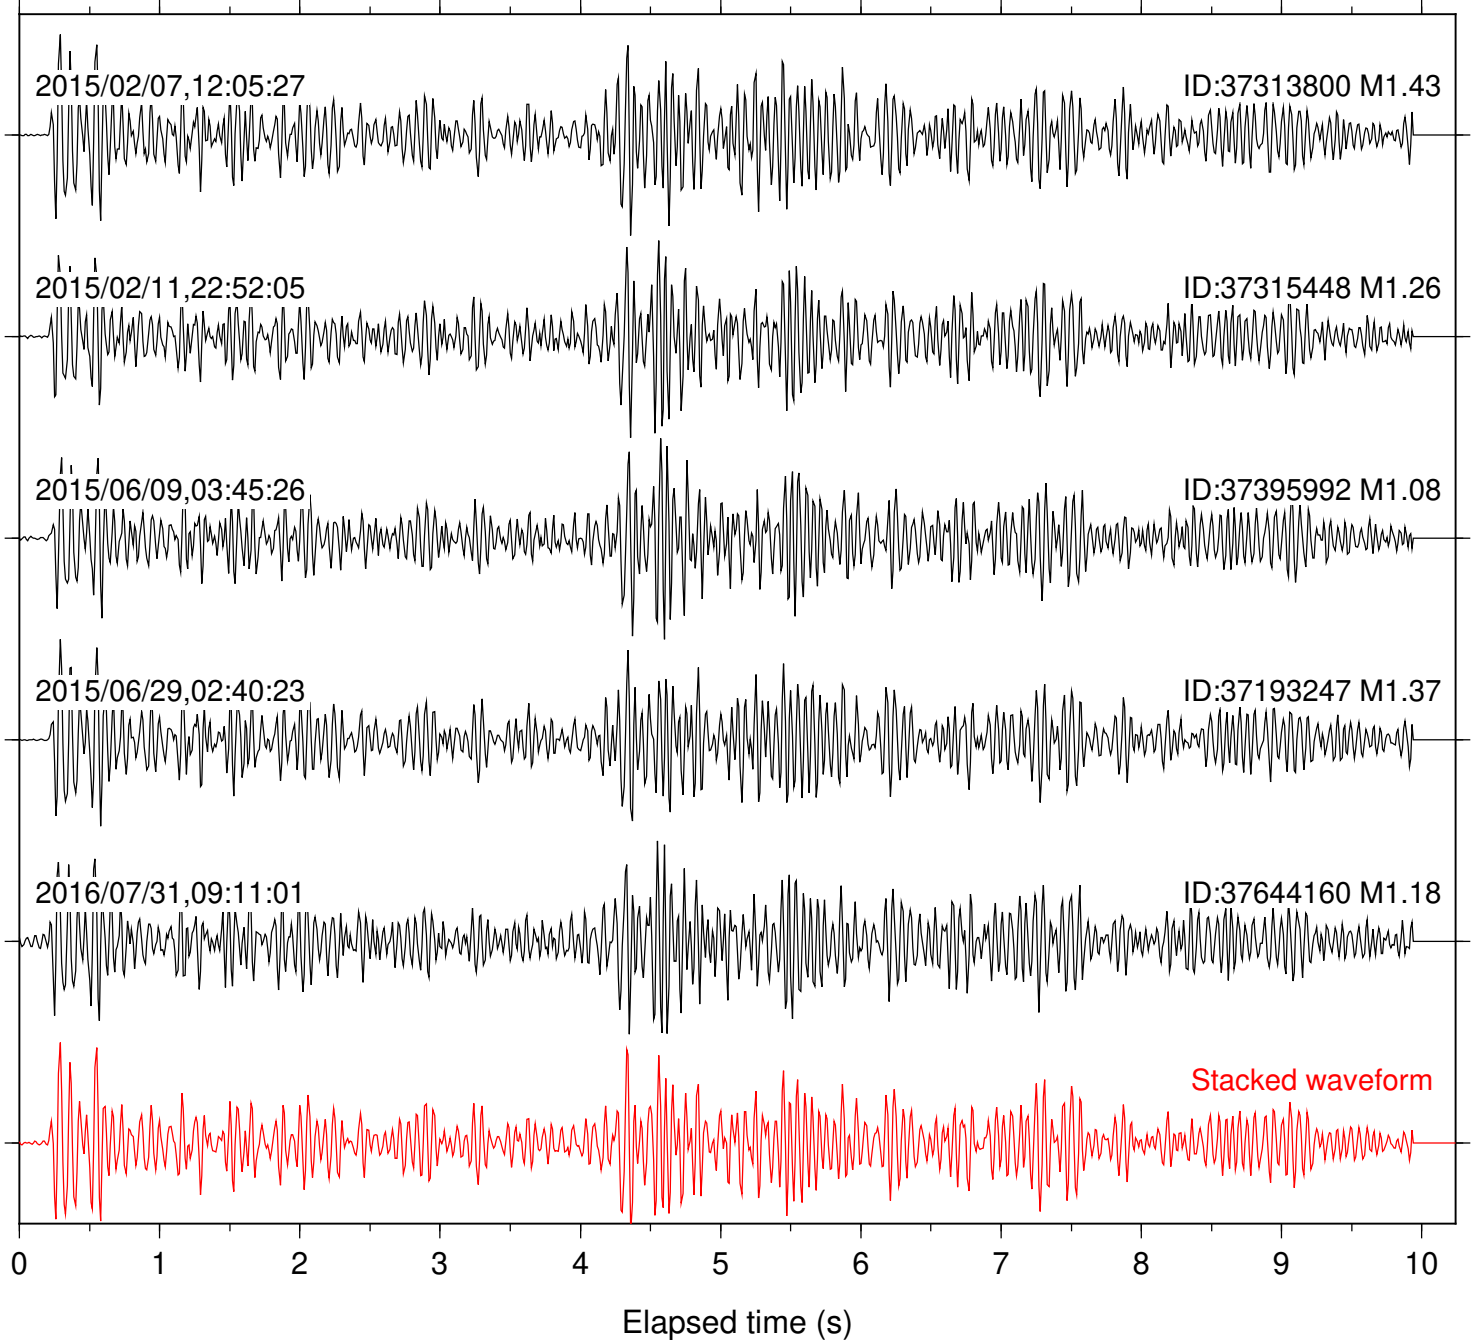

Station: HMT2 Com: HHZ

Focal depth: 8.24 km

Station: KNW Com: HHZ

Focal depth: 8.24 km

Station: LVA2 Com: HHZ

Focal depth: 8.24 km

Station: PFO Com: HHZ

Focal depth: 8.24 km