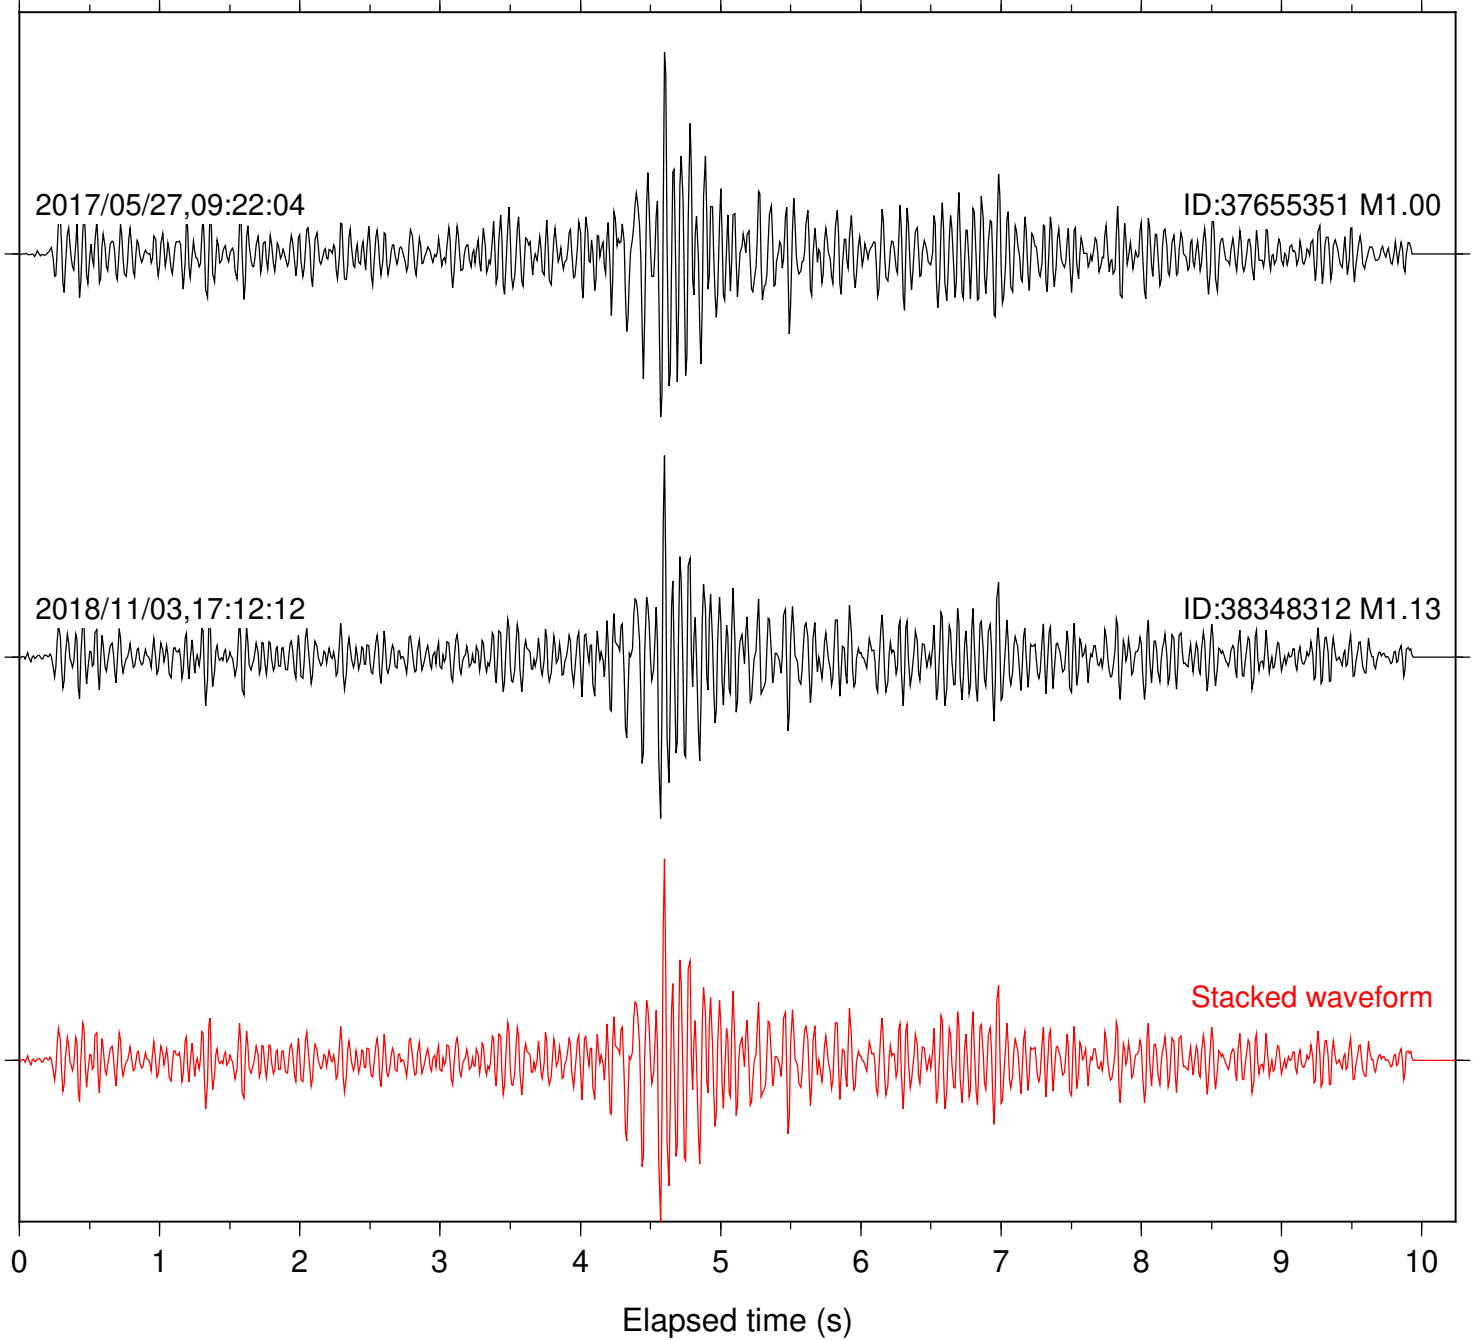

Focal depth: 5.53 km

Station: HMT2 Com: HHZ

Focal depth: 5.53 km

Station: PFO Com: HHZ

Focal depth: 5.53 km

Station: POB2 Com: HHZ

Focal depth: 5.53 km

Station: SND Com: HHZ