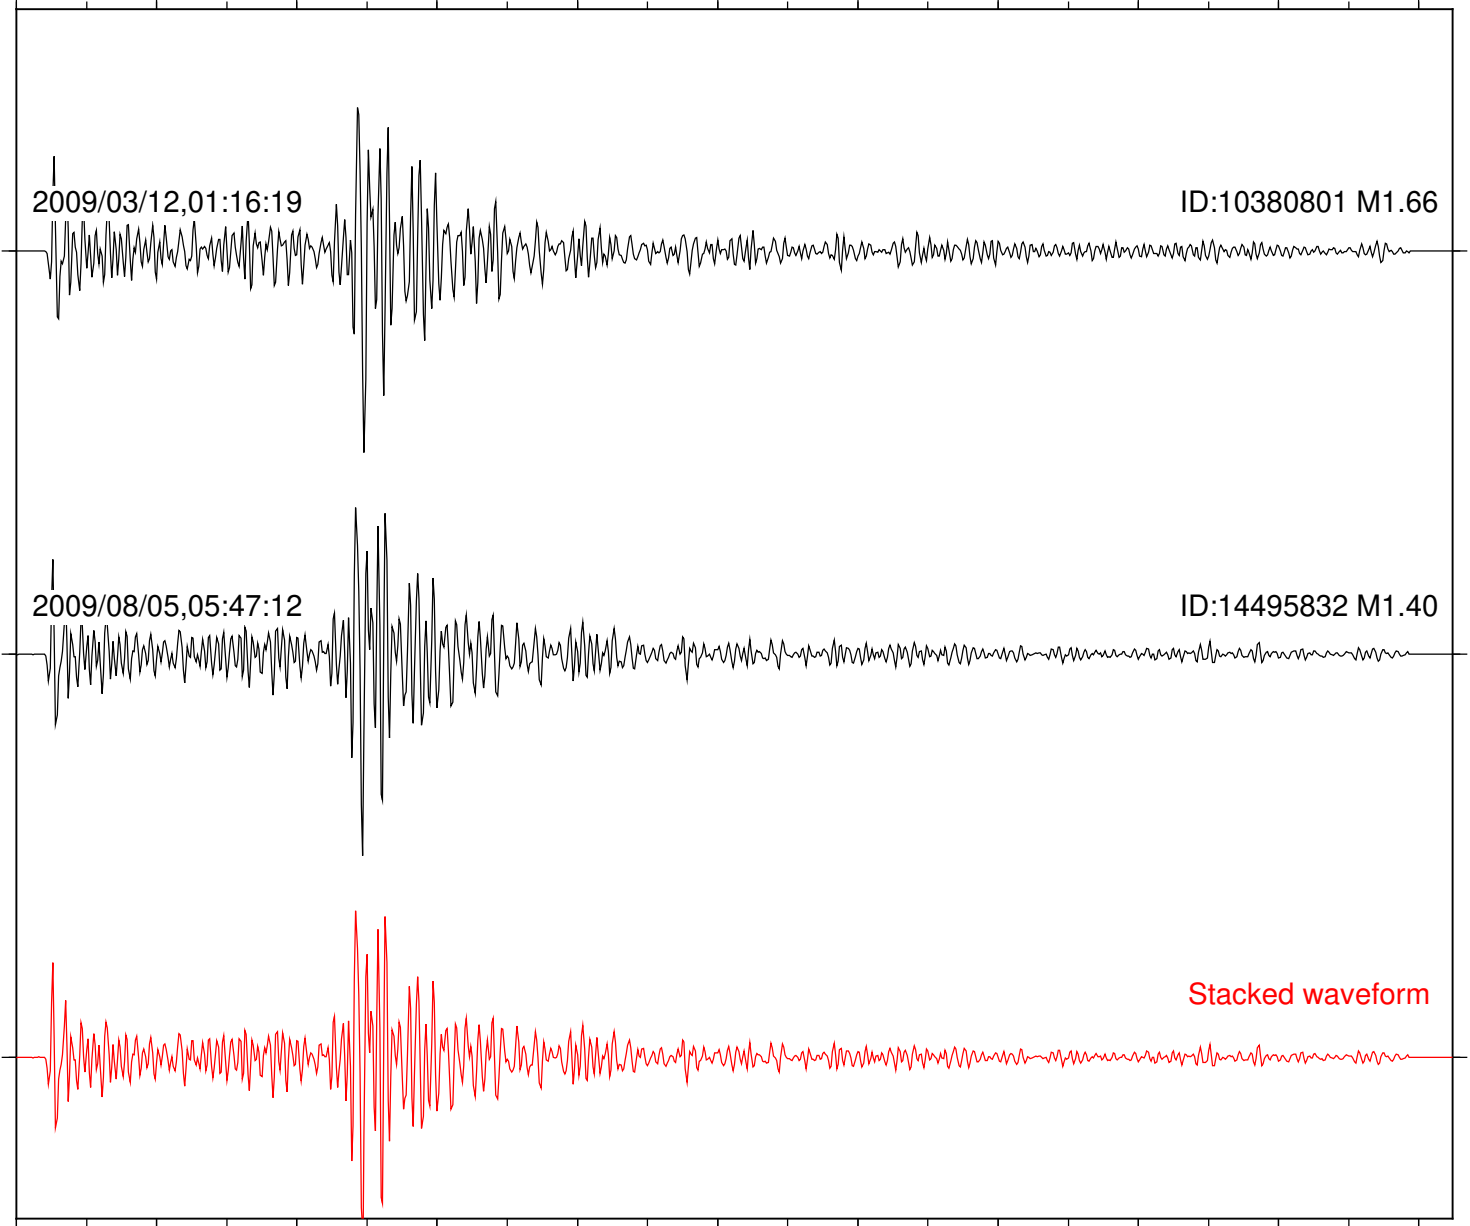

Station: B086 Com: EHZ

Focal depth: 4.61 km

2009/03/12,01:16:19

ID:10380801 M1.66

2009/08/05,05:47:12

ID:14495832 M1.40

Stacked waveform

0 1 2 3 4 5 6 7 8 9 10
Elapsed time (s)