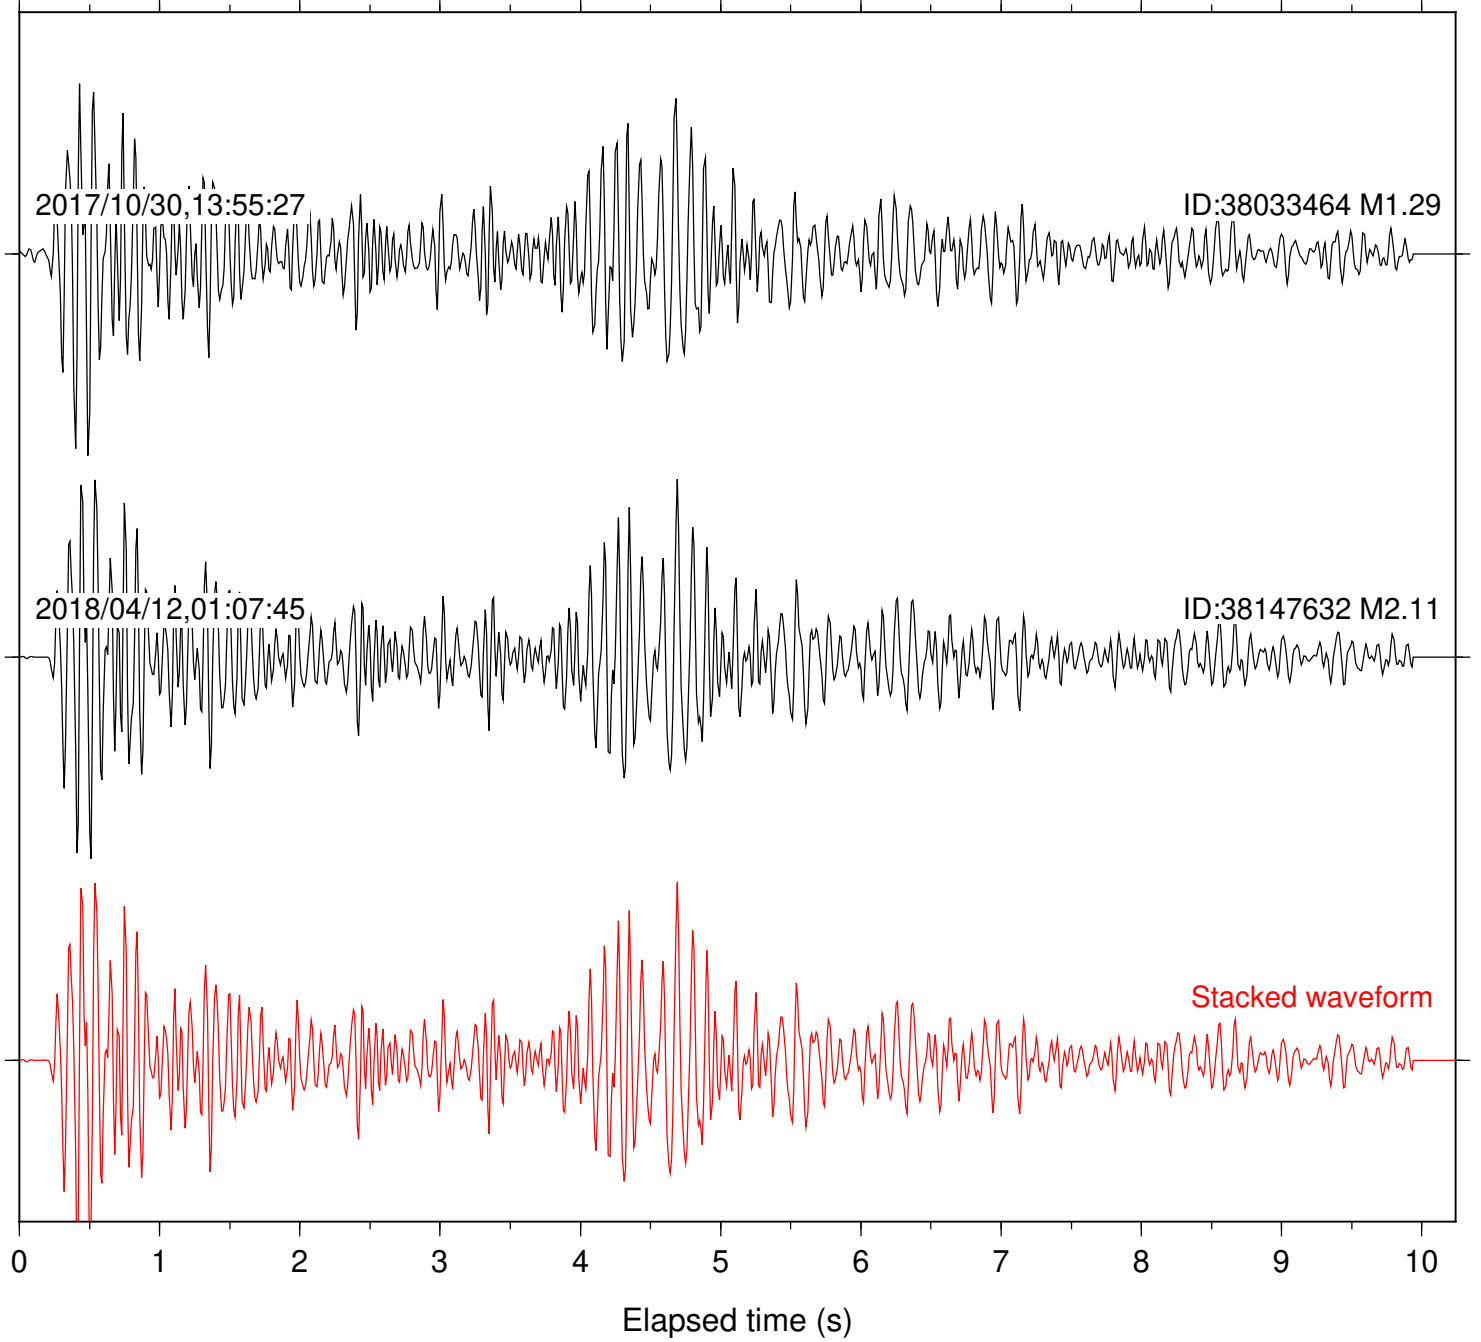

Station: LKH Com: HHZ

Focal depth: 6.26 km