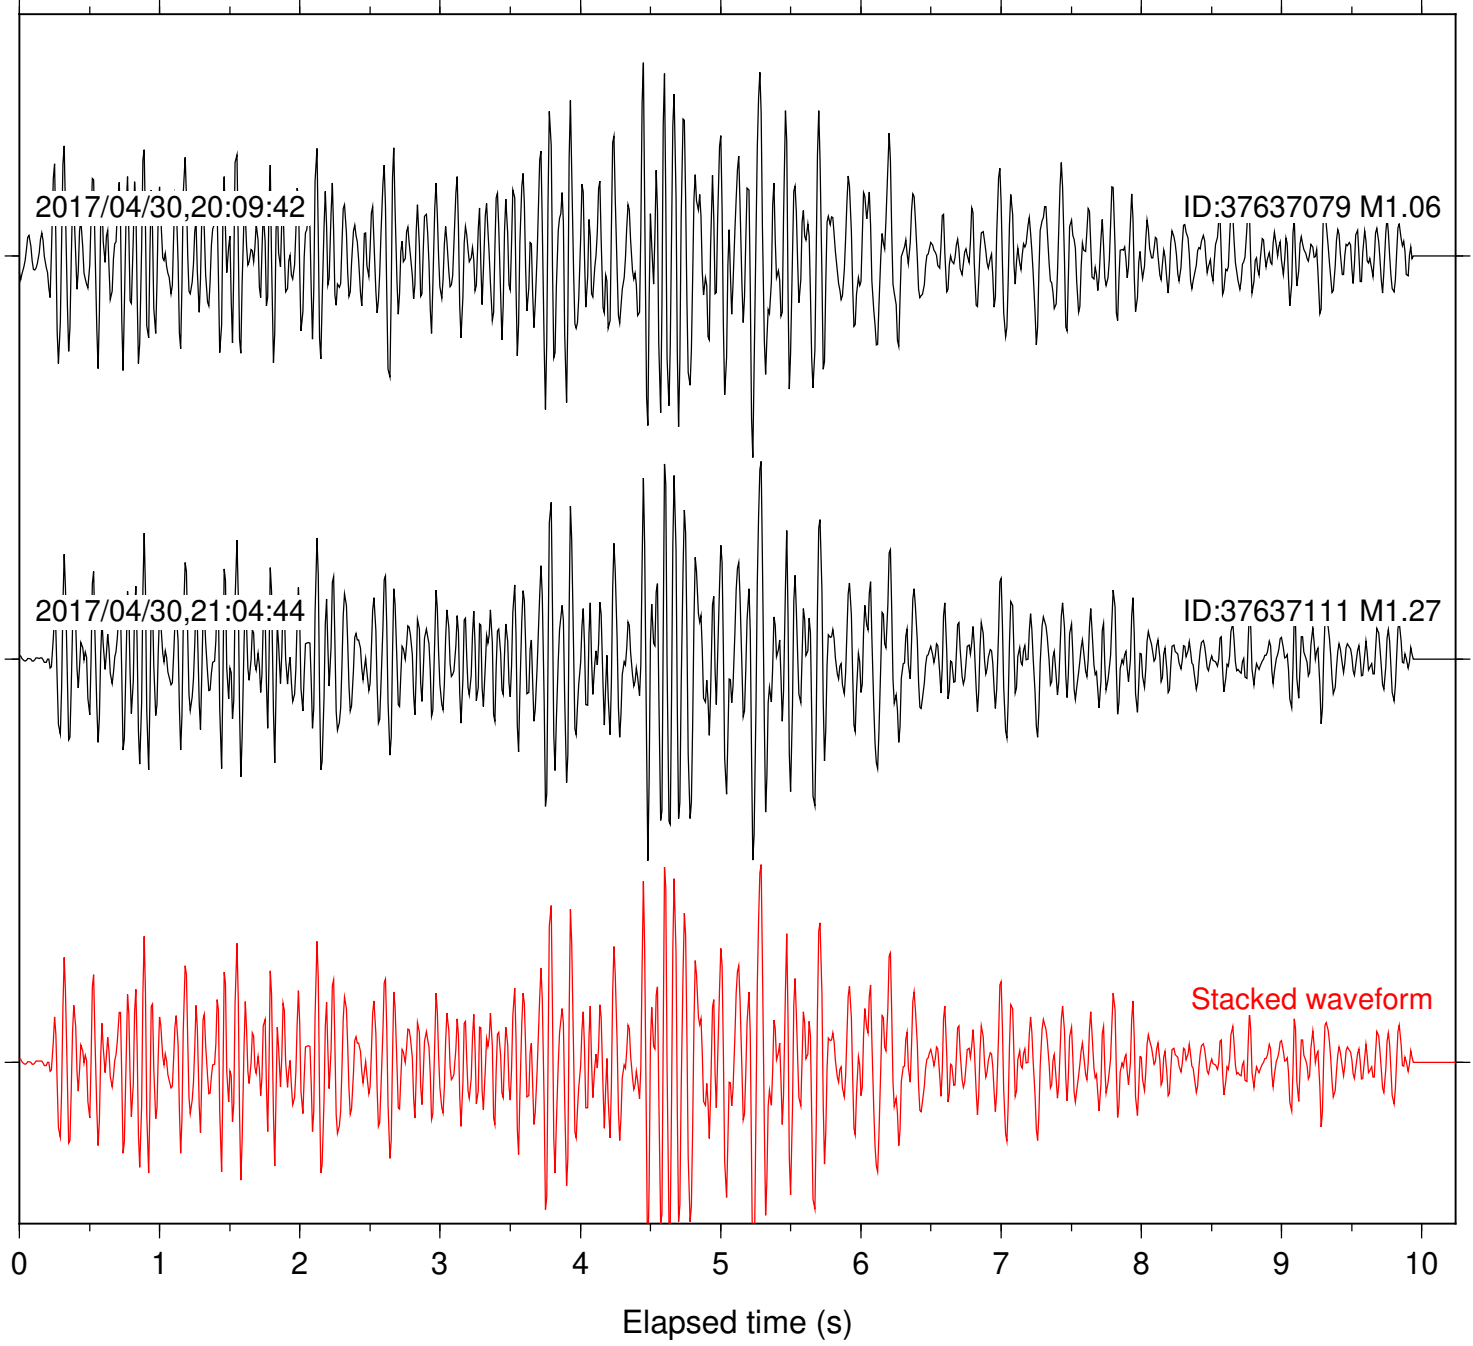

Station: RRSP Com: HHZ

Focal depth: 6.08 km