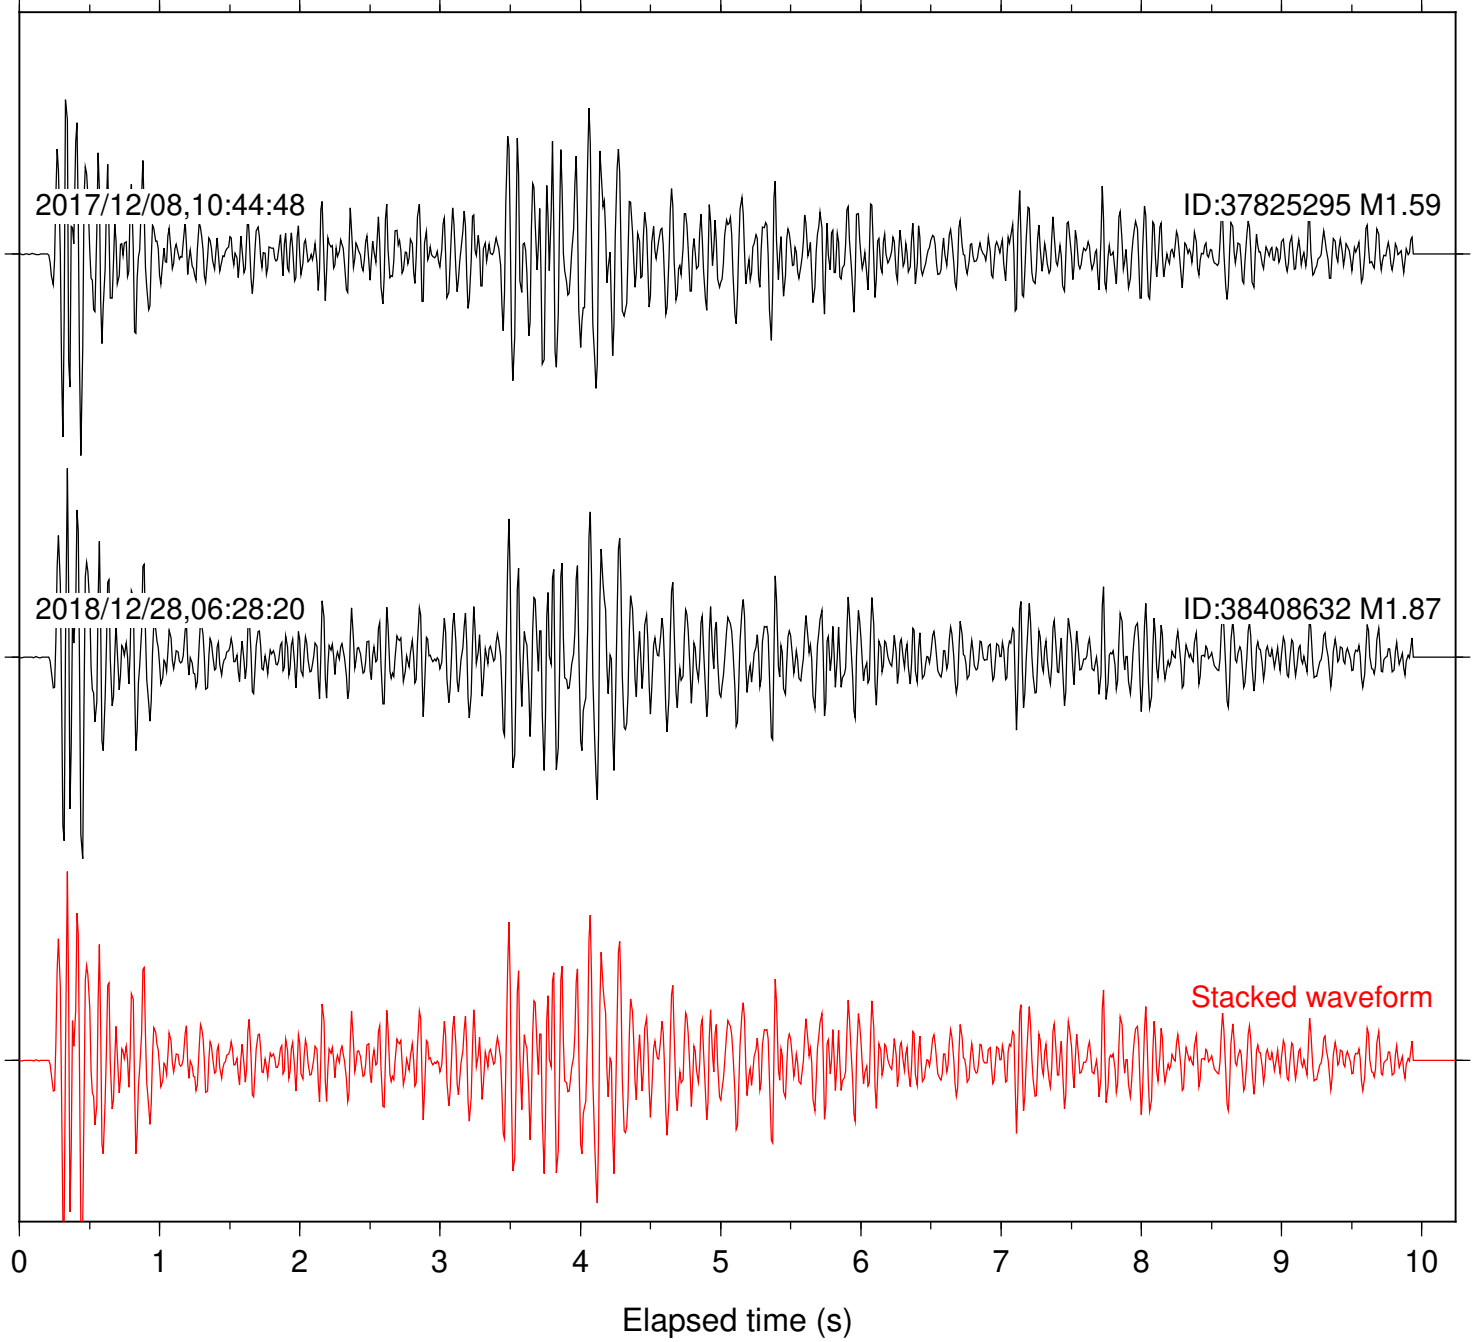

Station: B081 Com: EHZ

Focal depth: 6.18 km