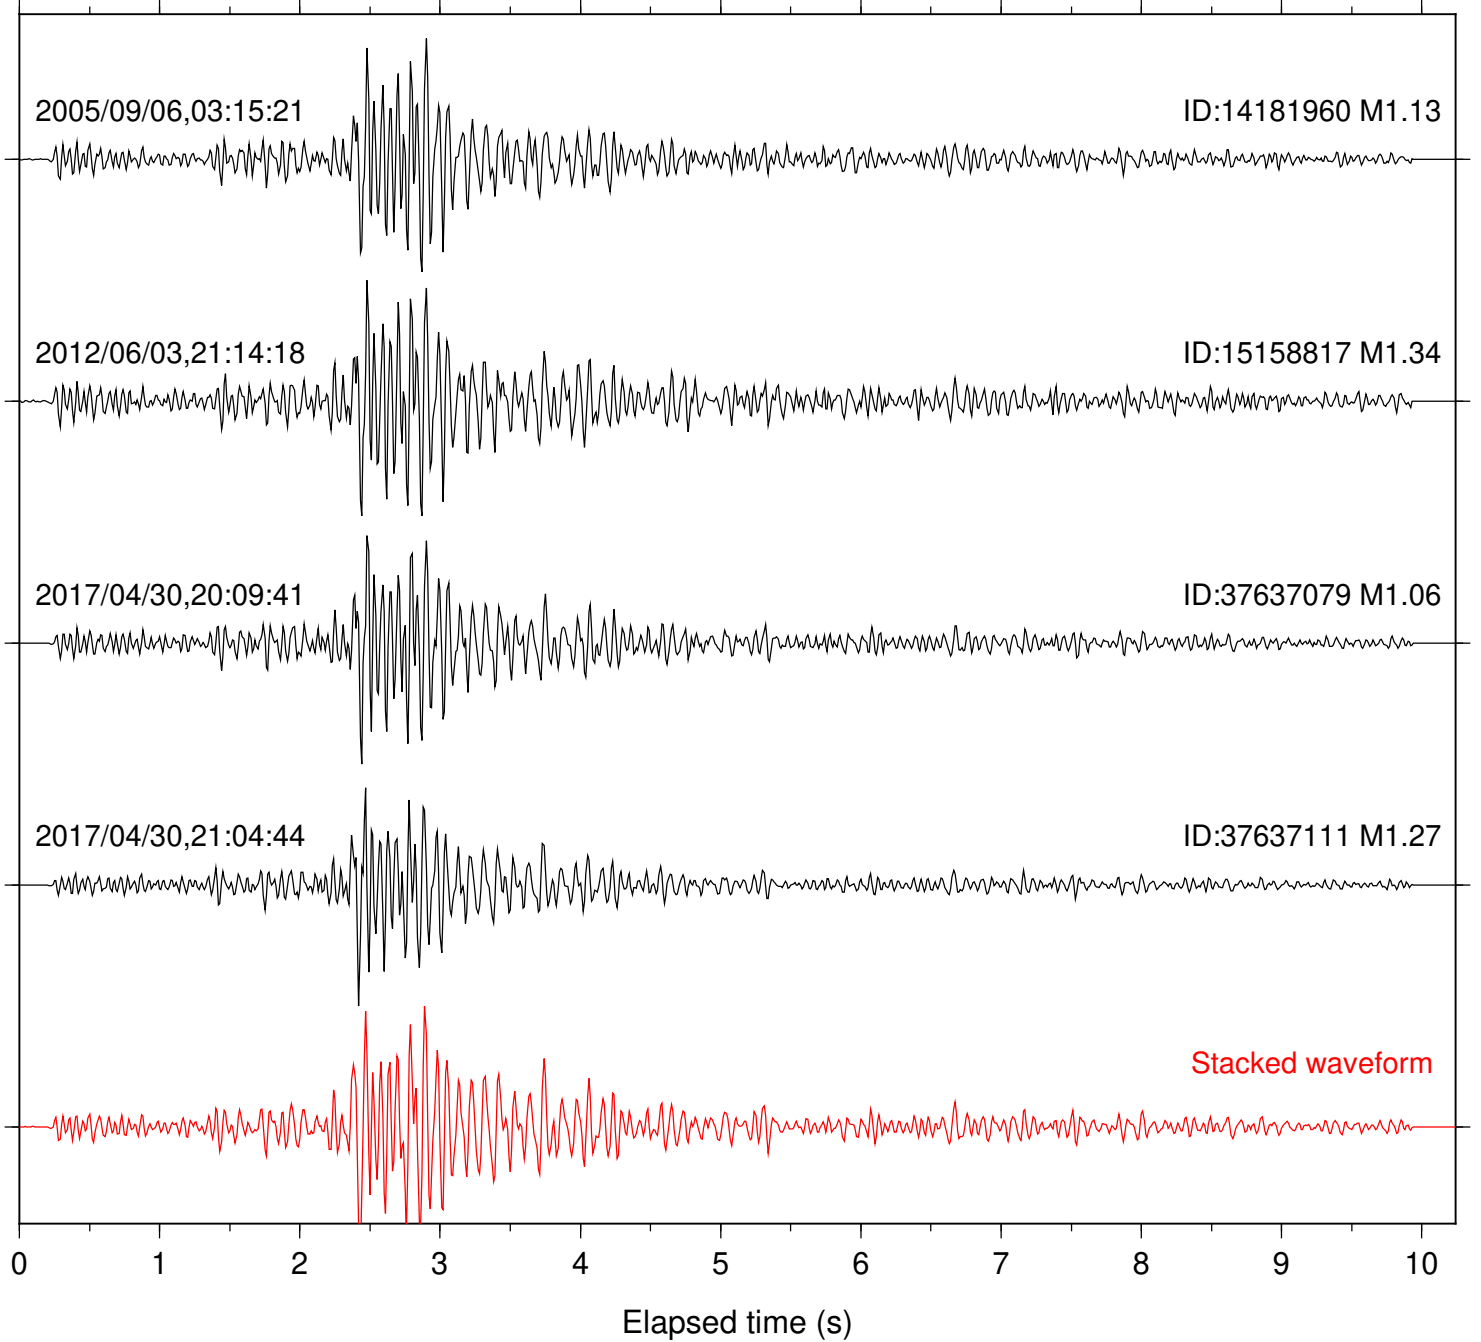

Station: PMD Com: HHZ

Focal depth: 6.08 km