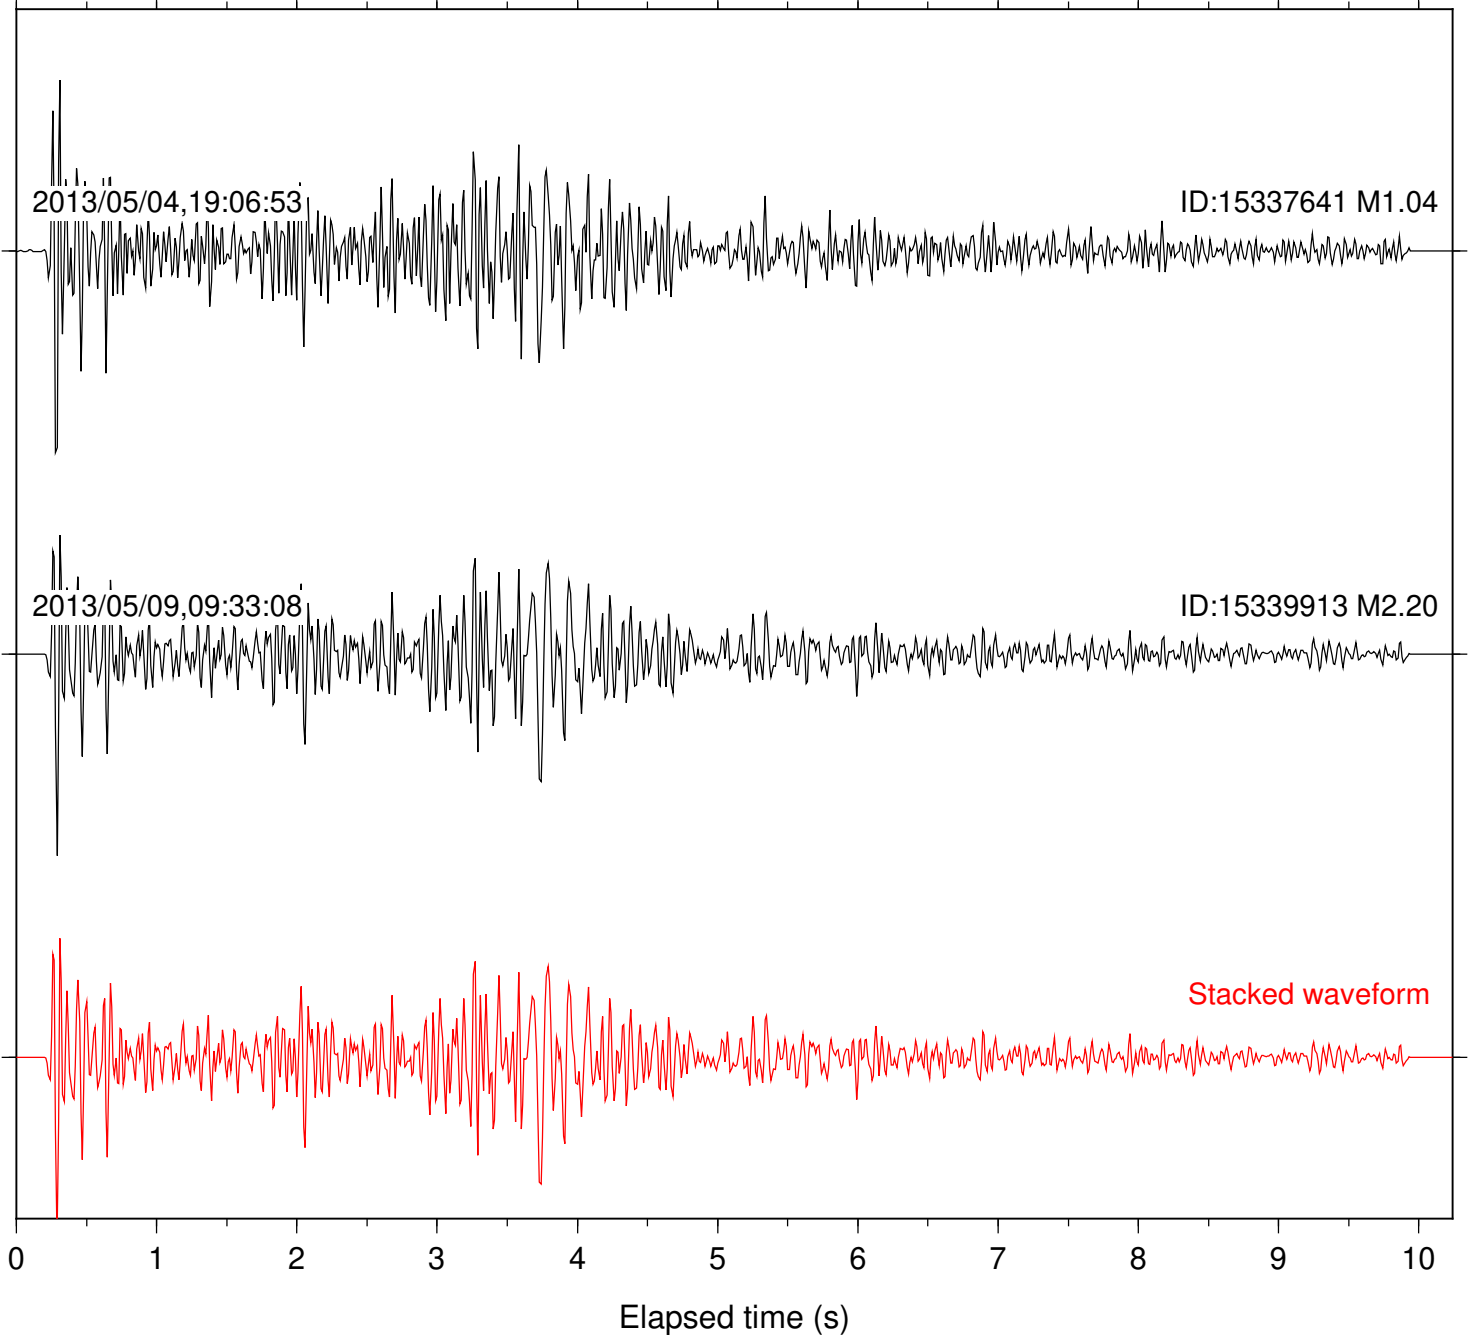

Station: B946 Com: EHZ

Focal depth: 11.65 km

Station: DGR Com: HHZ

Focal depth: 11.71 km

Station: FRD Com: HHZ

Focal depth: 11.71 km

Station: KNW Com: HHZ

Focal depth: 11.71 km