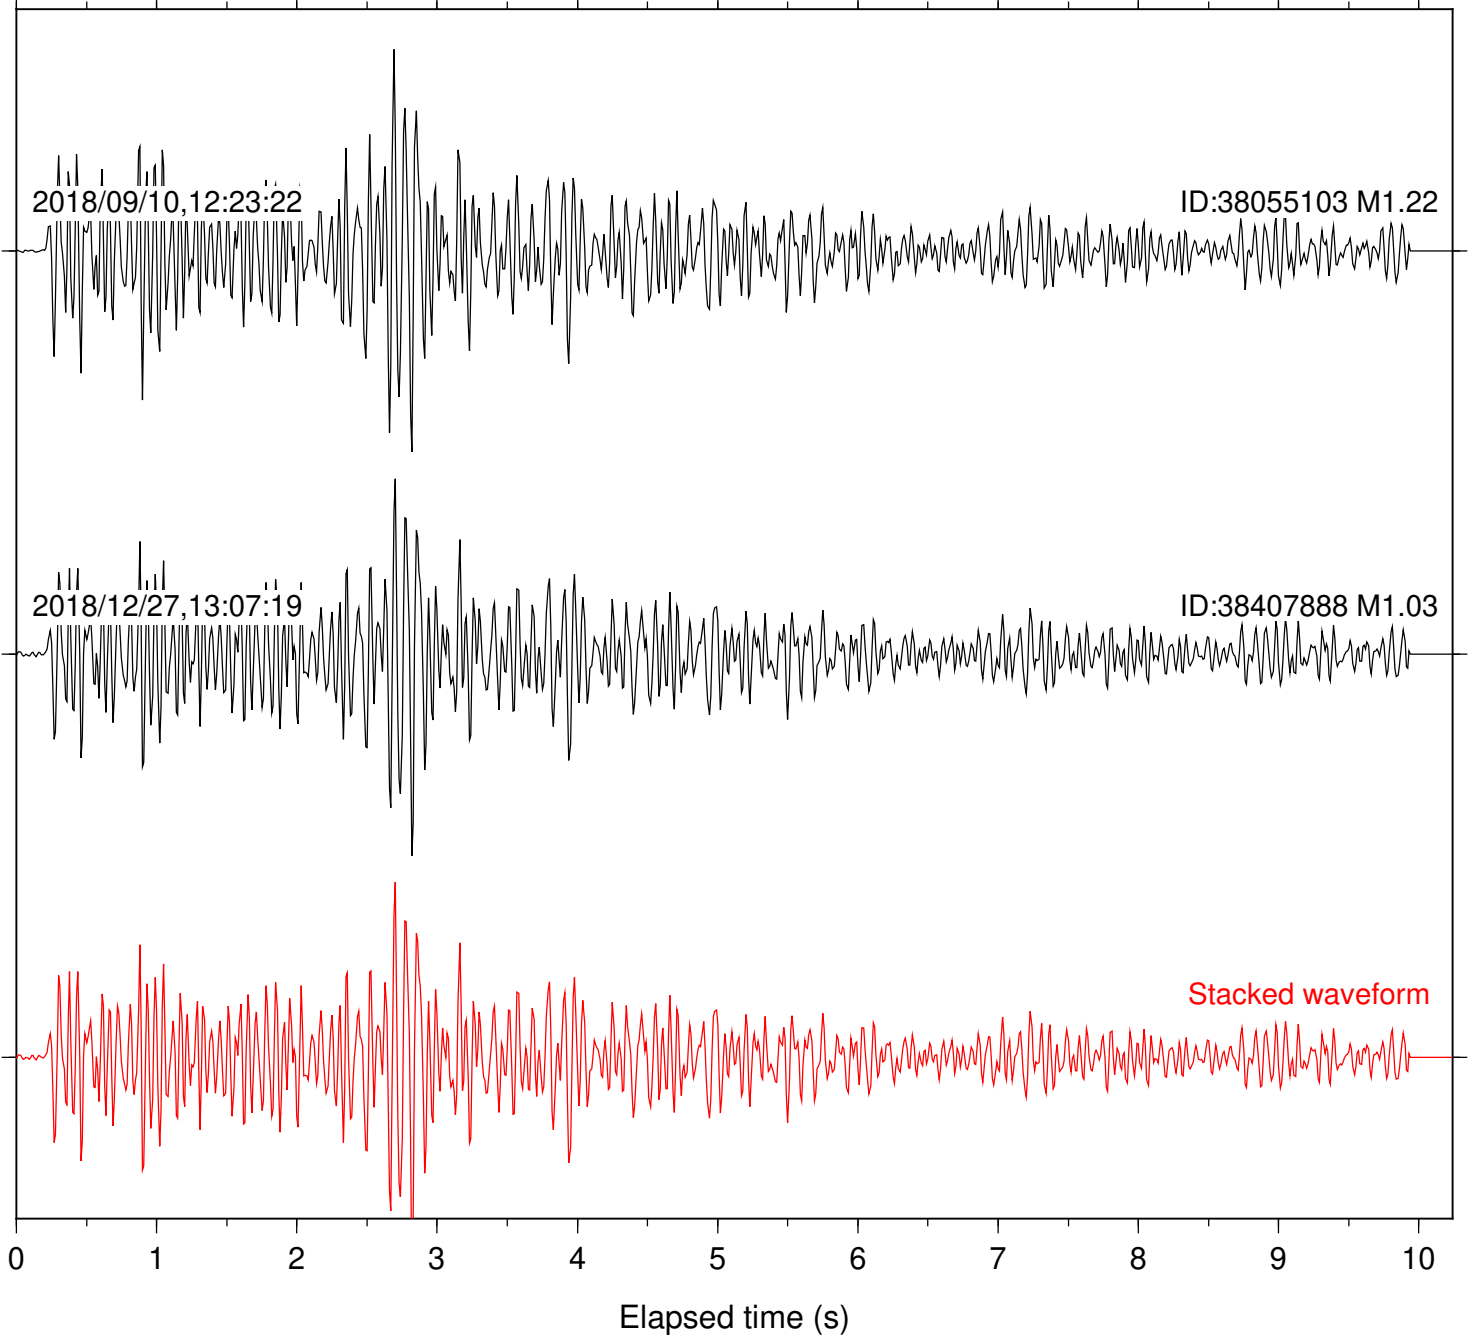

Station: B087 Com: EHZ

Focal depth: 4.29 km