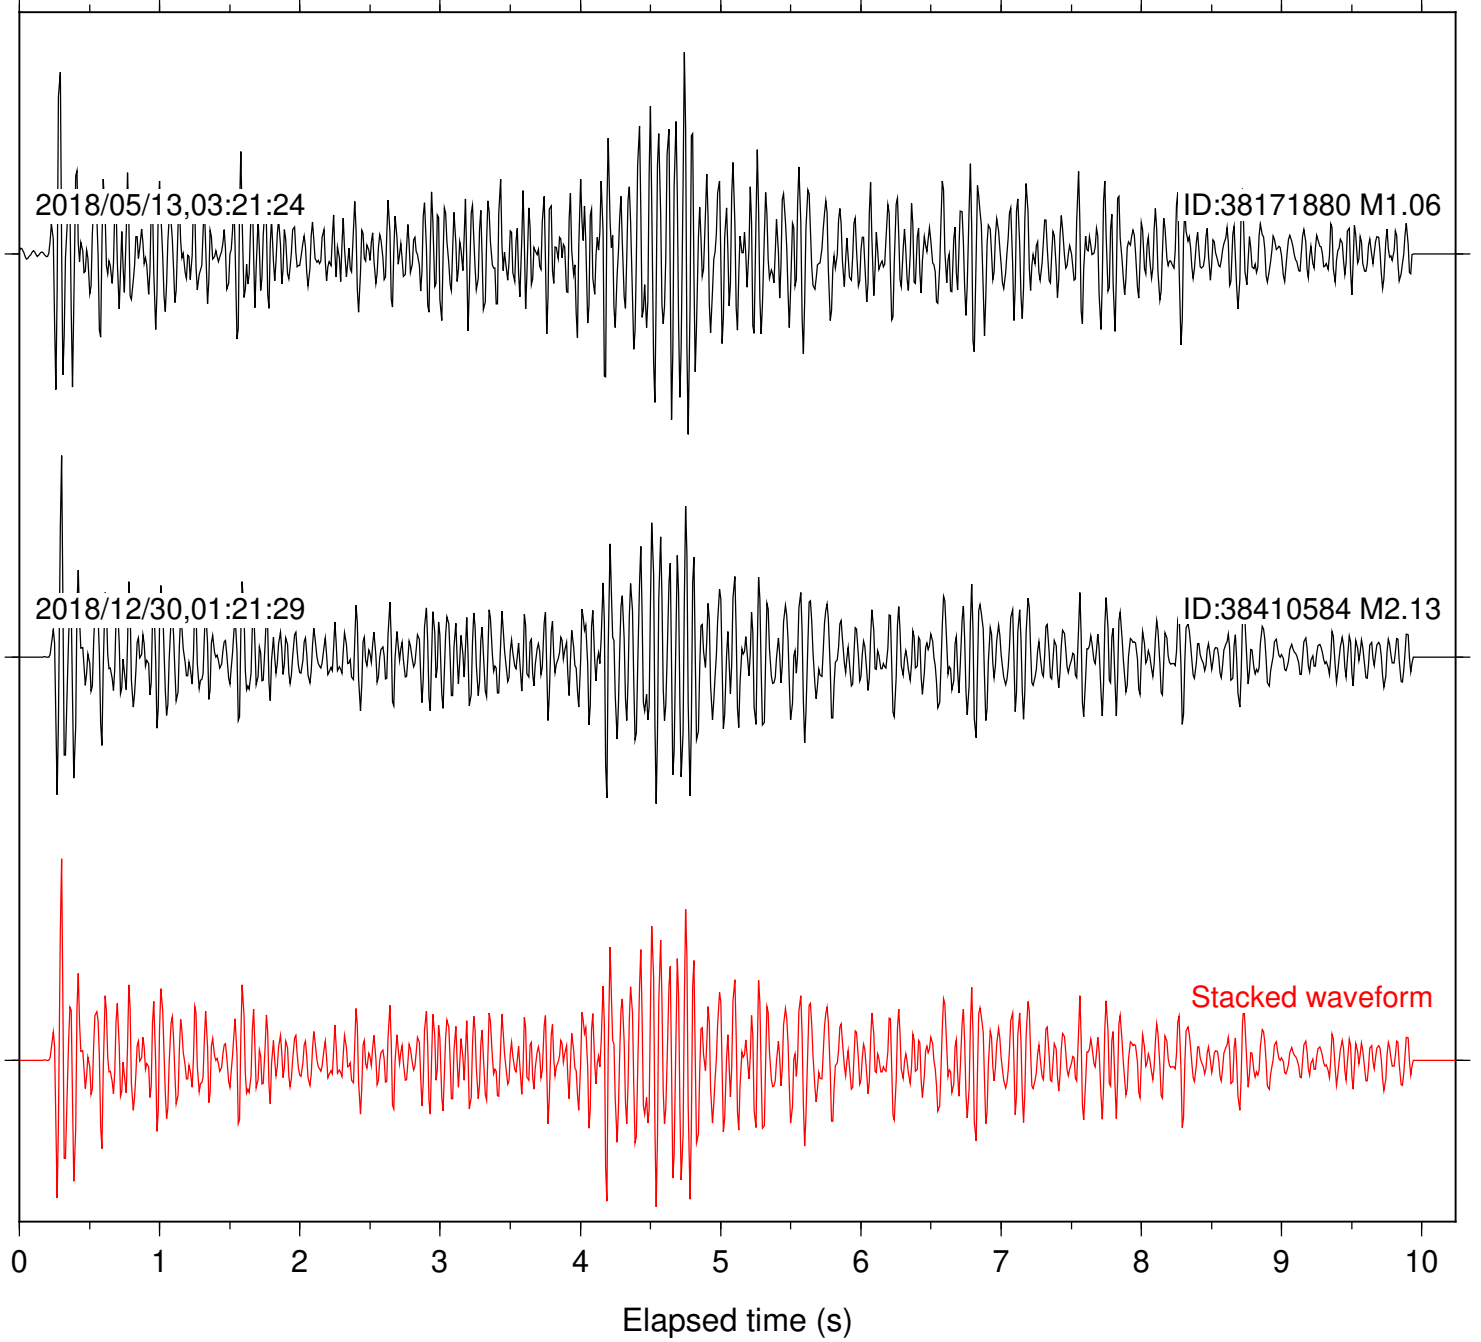

Focal depth: 7.21 km

Station: HMT2 Com: HHZ

Focal depth: 7.21 km

Station: KNW Com: HHZ

Focal depth: 7.21 km

Station: POB2 Com: HHZ

Focal depth: 7.21 km

Station: RRSP Com: HHZ