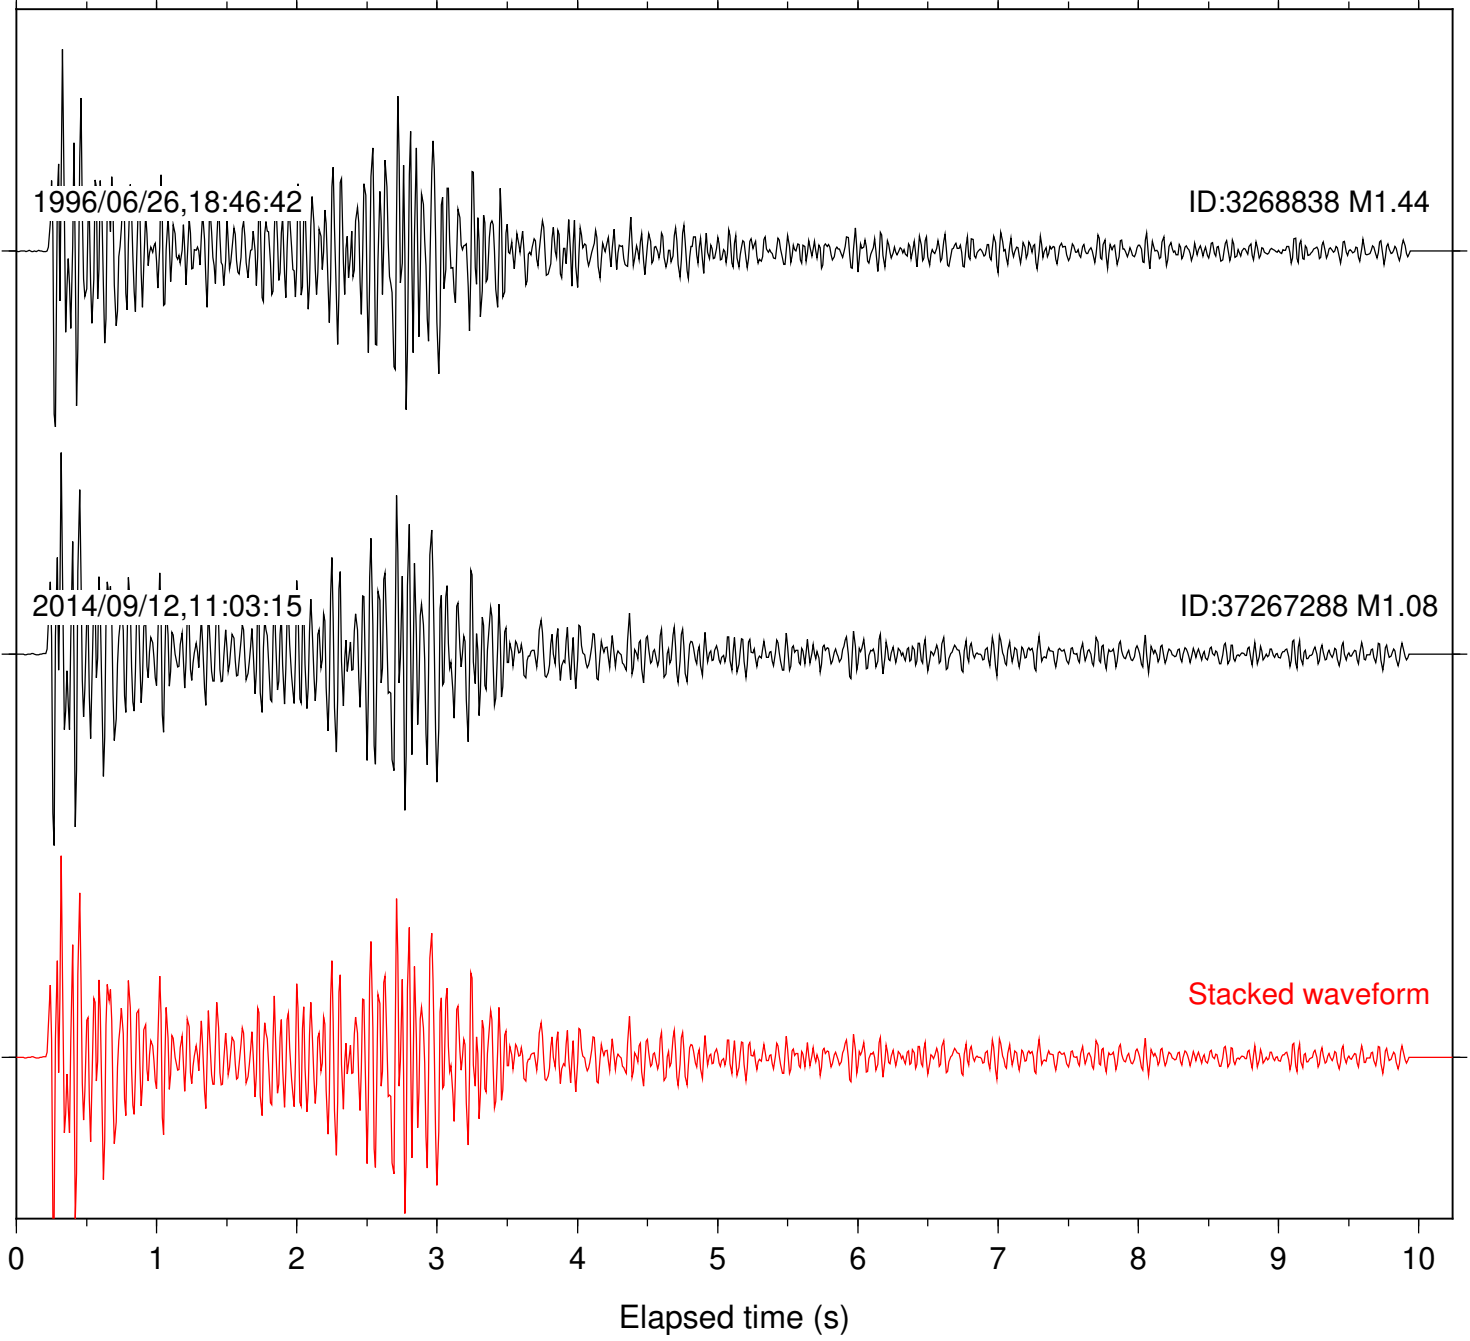

Station: FRD Com: HHZ

Focal depth: 14.12 km