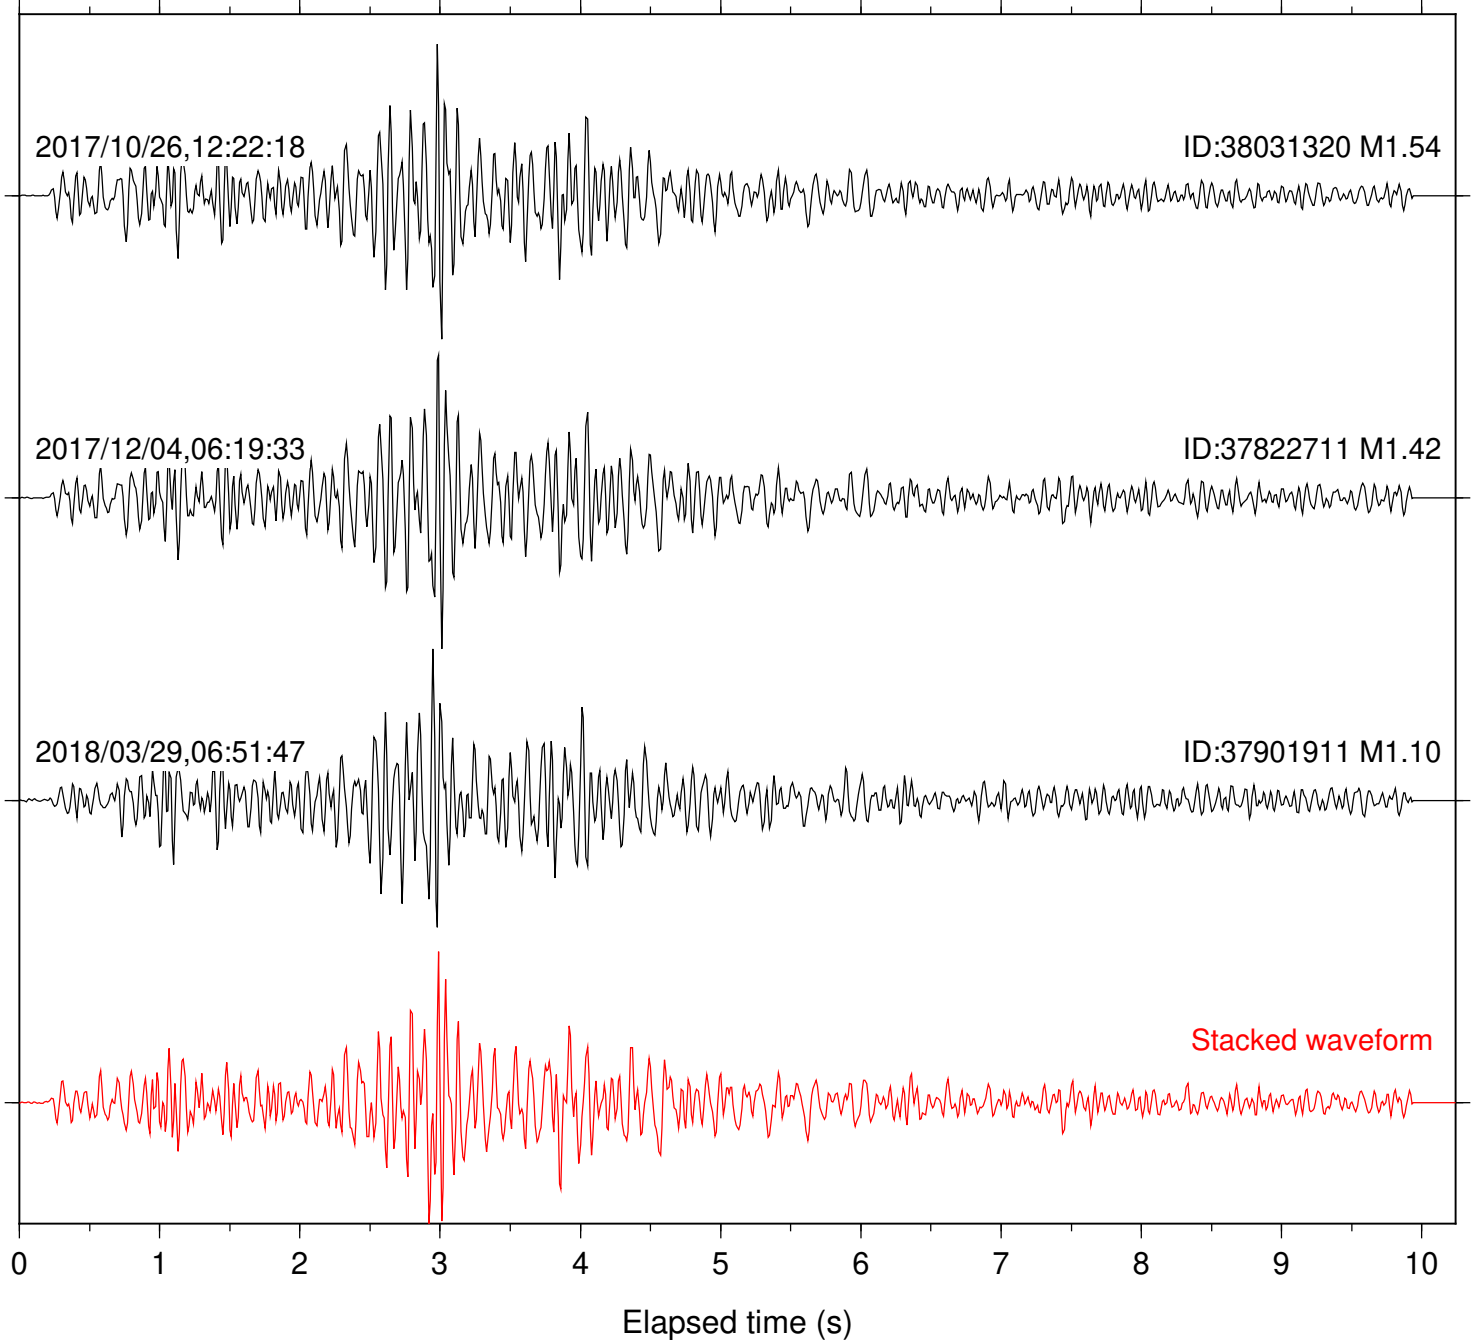

Focal depth: 7.23 km

Station: RDM Com: HHZ

Focal depth: 7.16 km

Station: RRSP Com: HHZ

Focal depth: 7.16 km

Station: SND Com: HHZ

Focal depth: 7.23 km

Station: FRG Com: EHZ