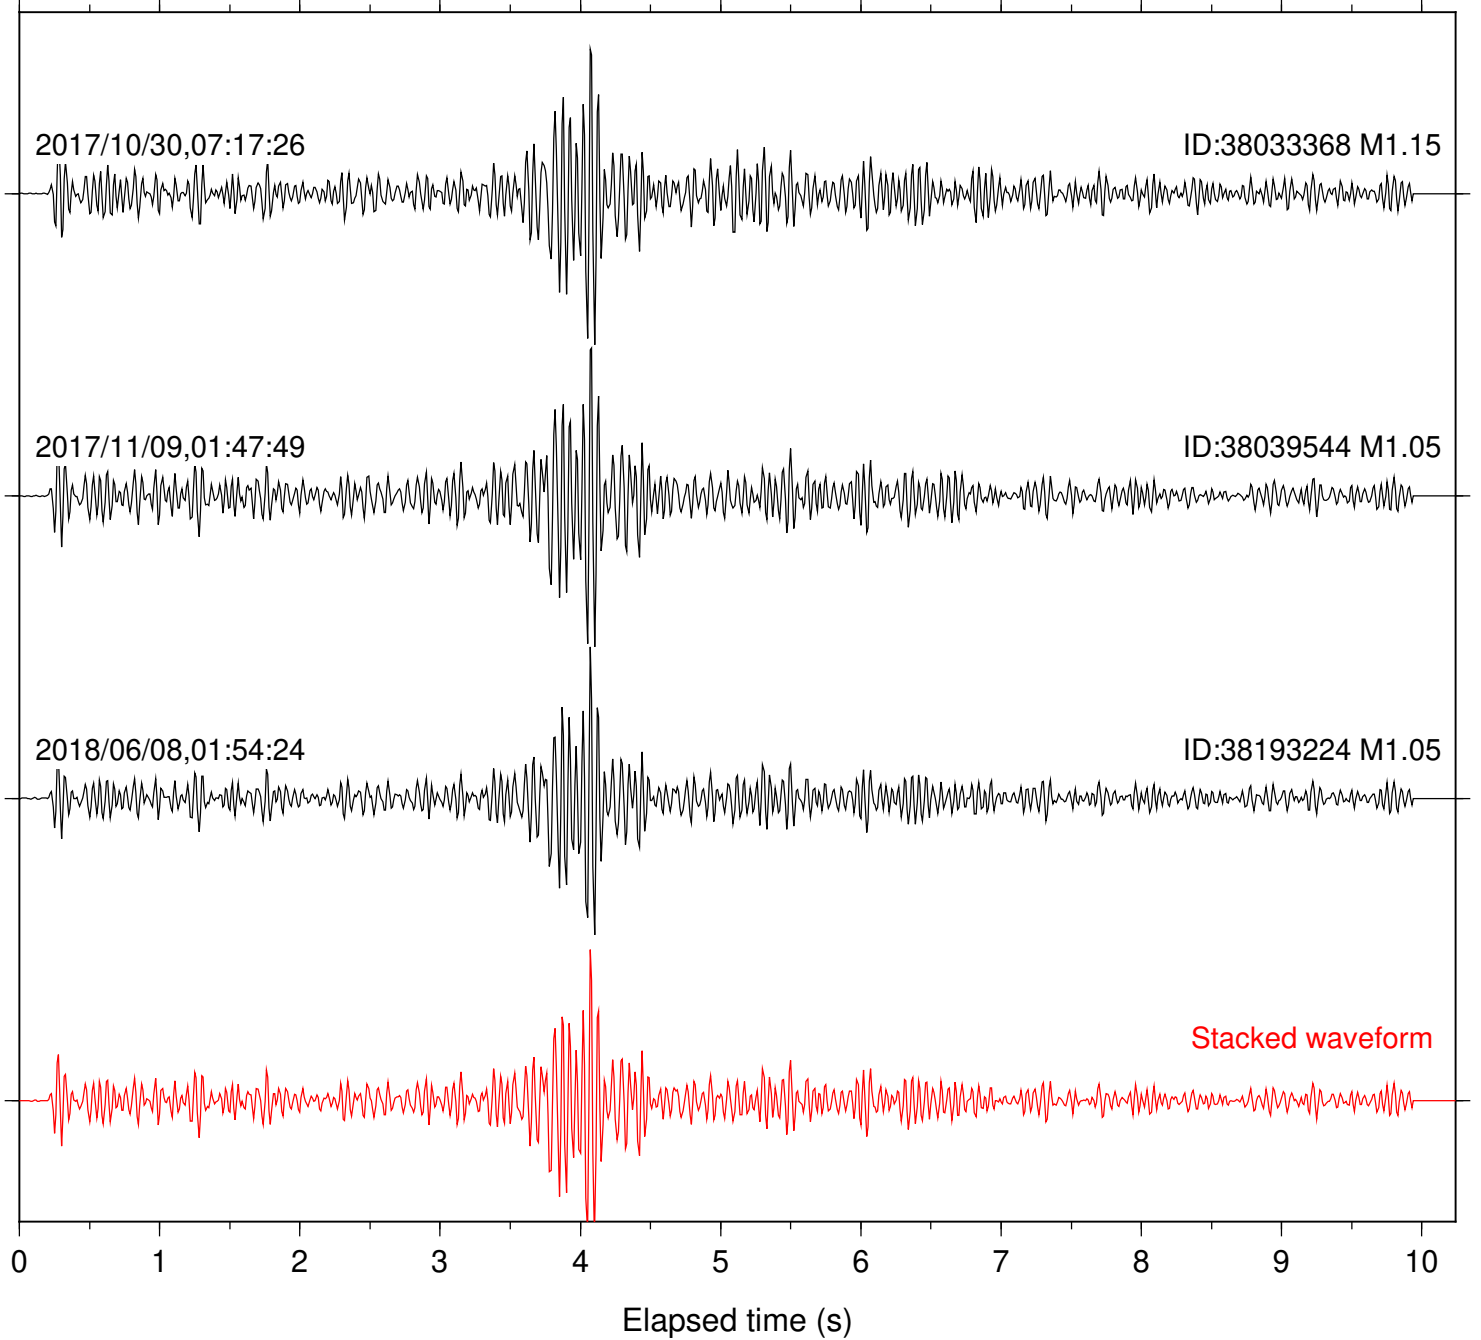

Station: CSH Com: HHZ

Focal depth: 4.81 km

Station: DGR Com: HHZ

Focal depth: 4.81 km

Station: DNR Com: HHZ

Focal depth: 4.81 km

Station: HMT2 Com: HHZ

Focal depth: 4.81 km