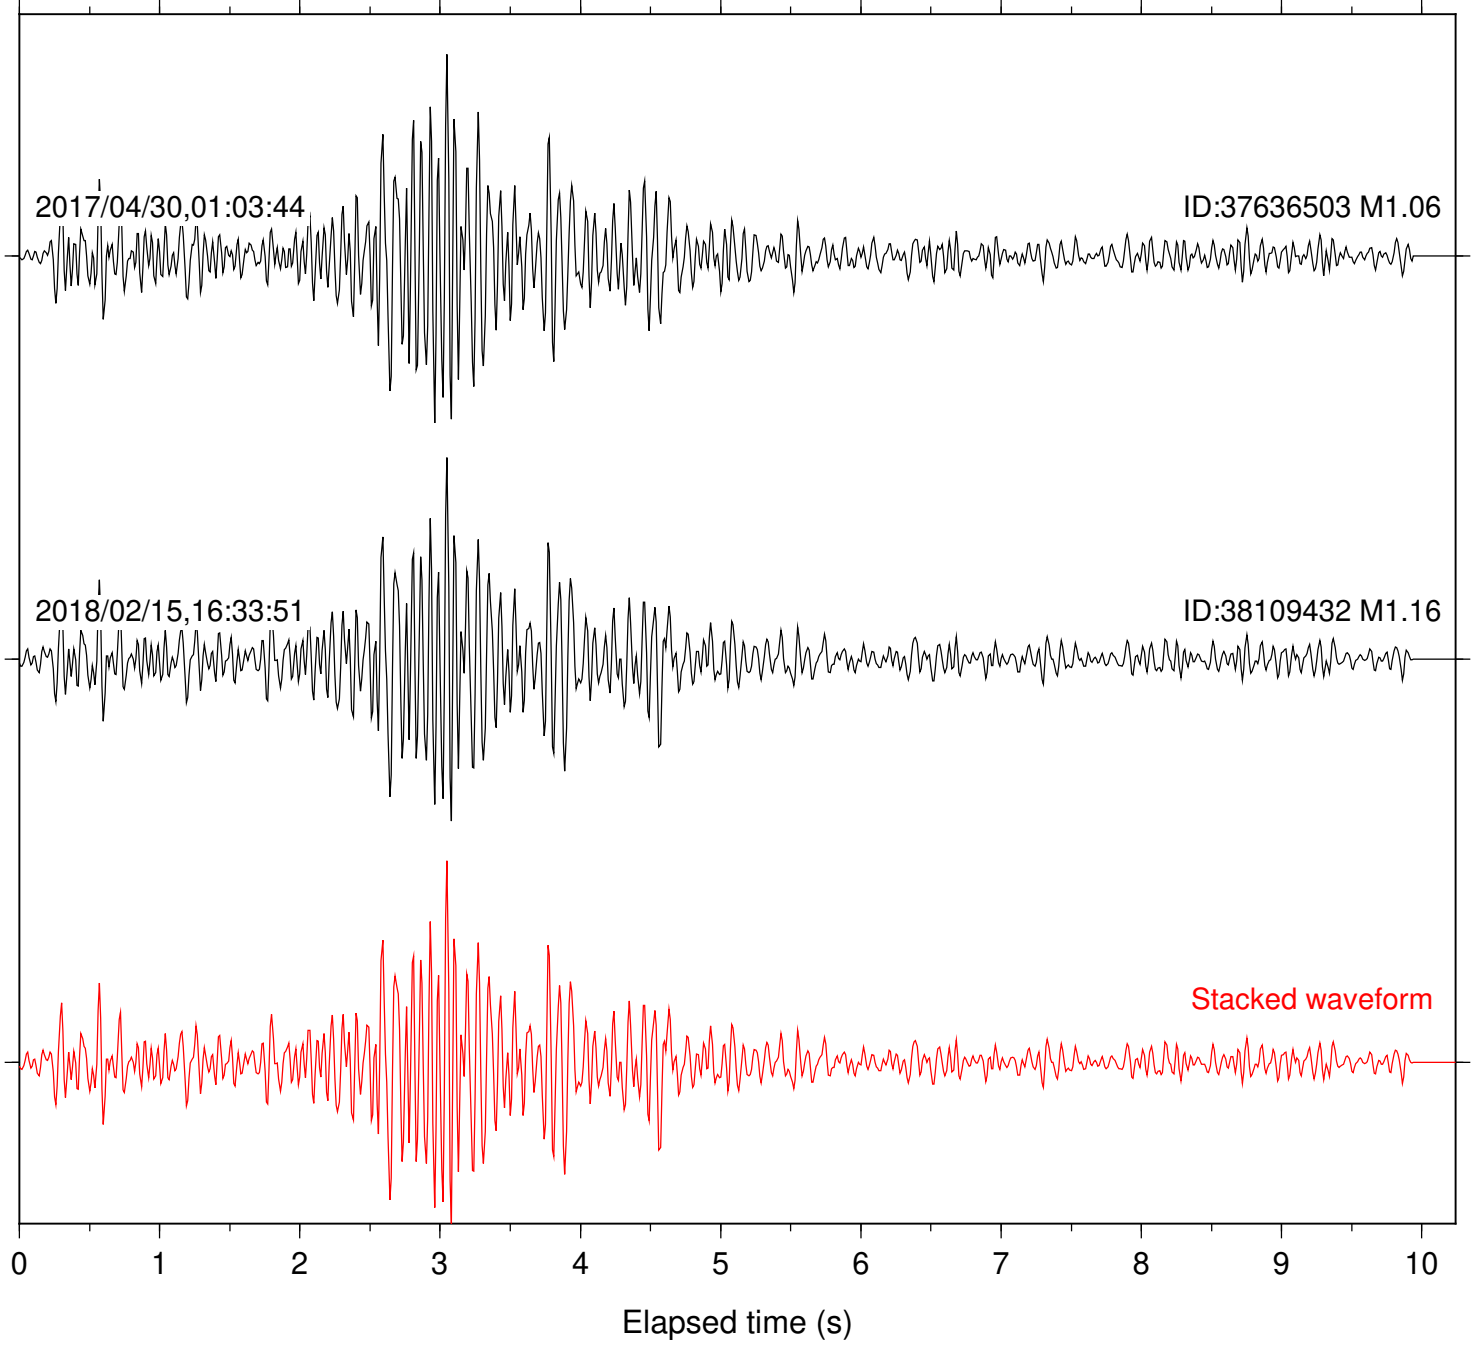

Station: BAC Com: EHZ

Focal depth: 5.40 km

Station: FRD Com: HHZ

Focal depth: 5.40 km

Station: HMT2 Com: HHZ

Focal depth: 5.40 km

Station: SND Com: HHZ

Focal depth: 5.40 km