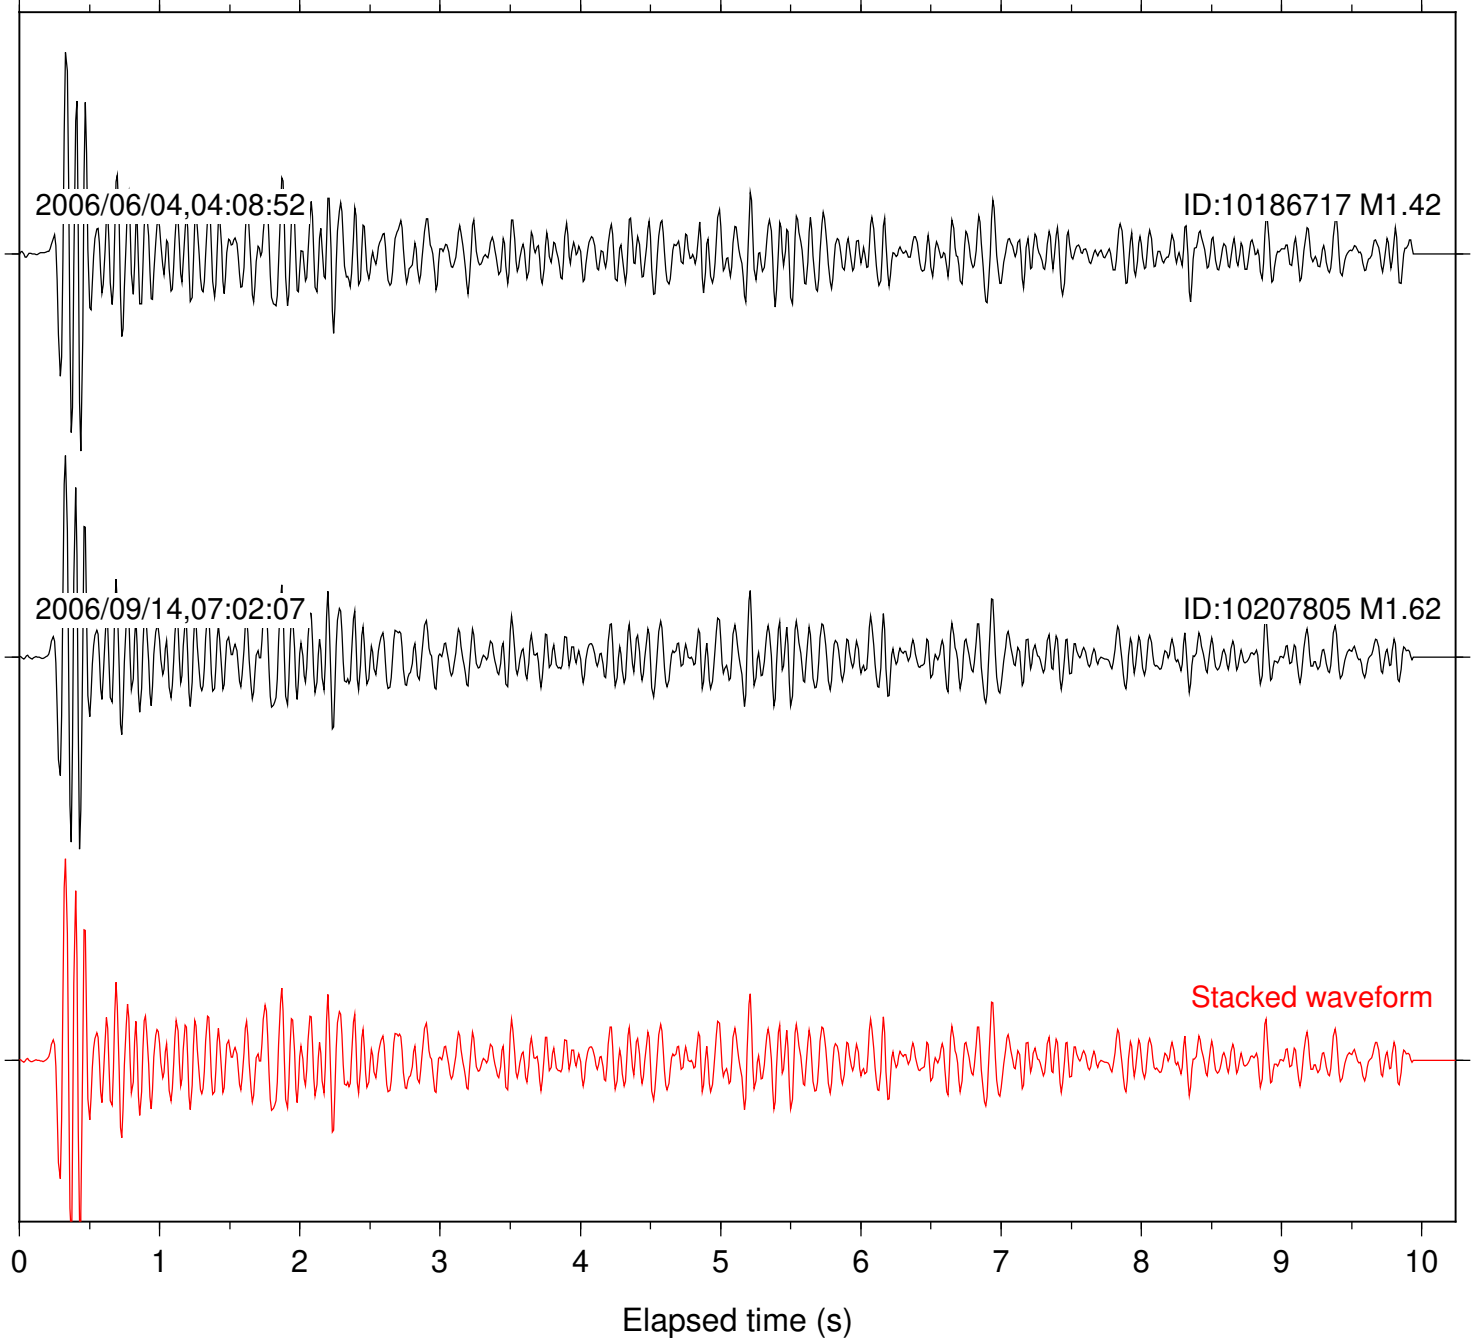

Station: SGL Com: EHZ

Focal depth: 5.92 km