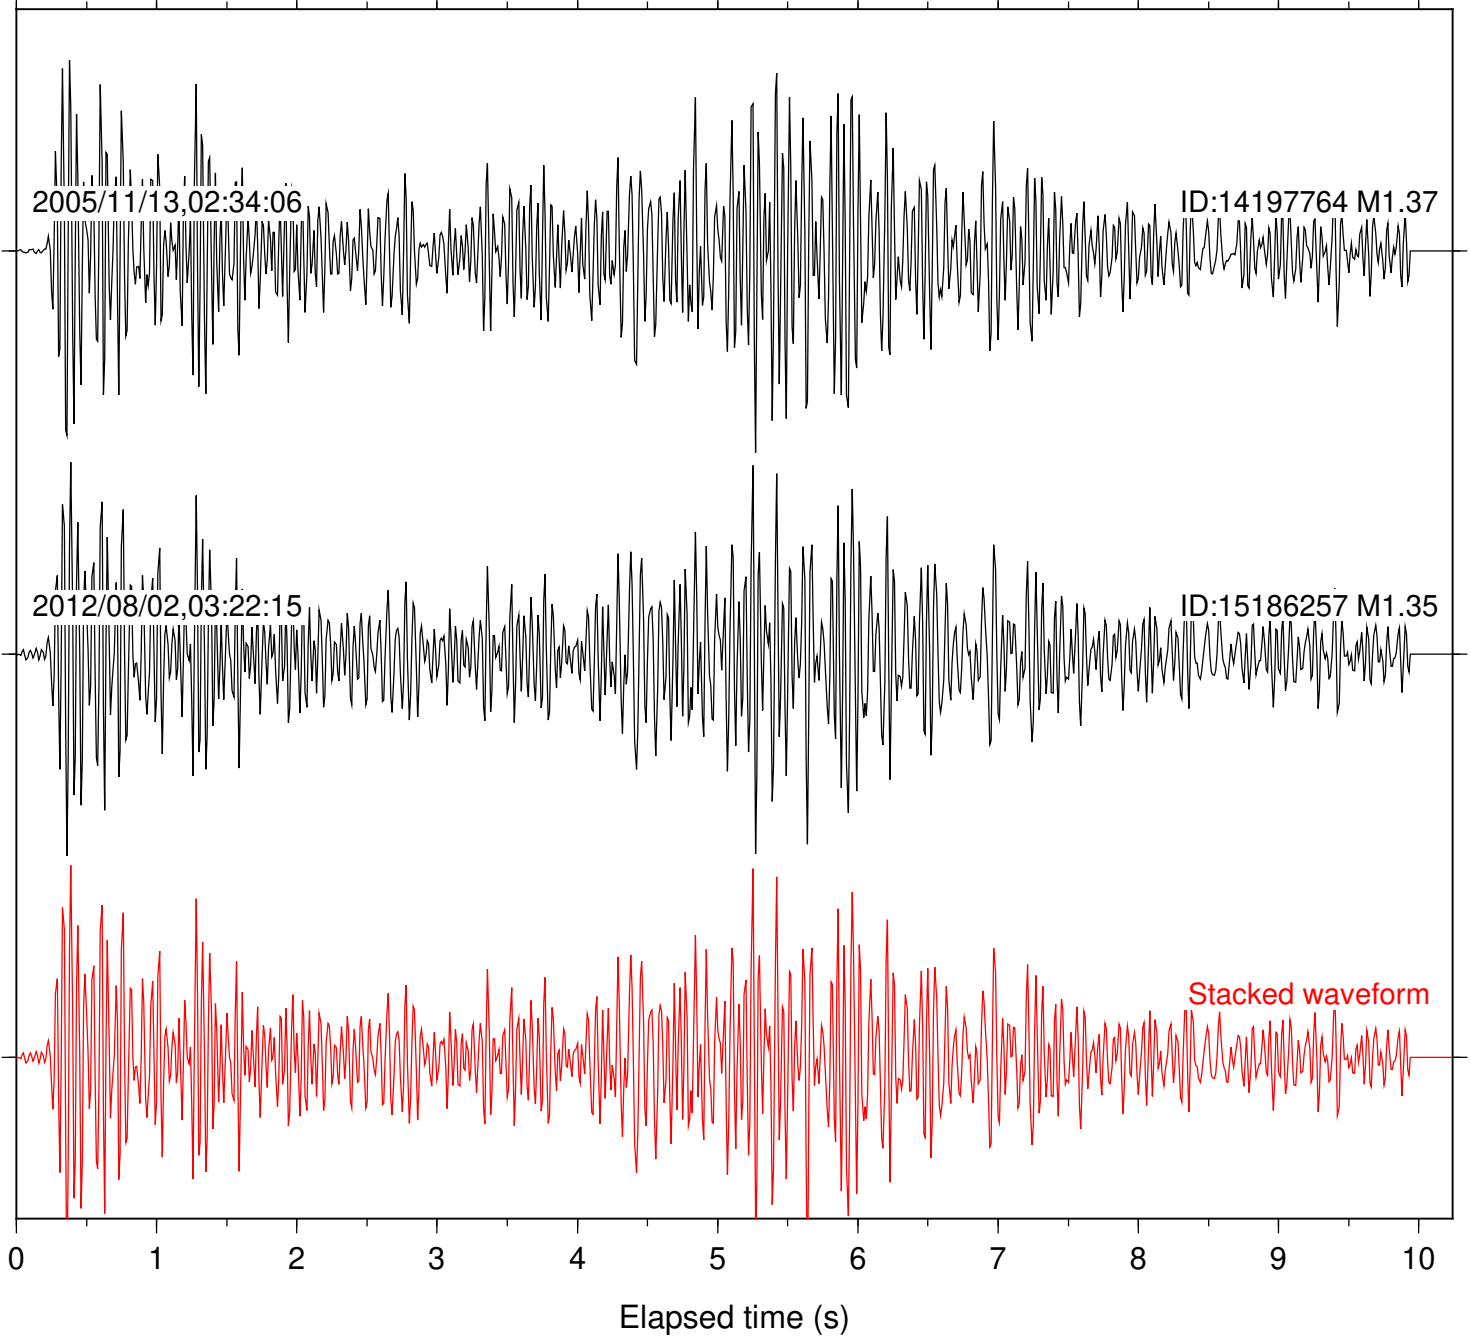

Station: PLM Com: HHZ

Focal depth: 13.72 km