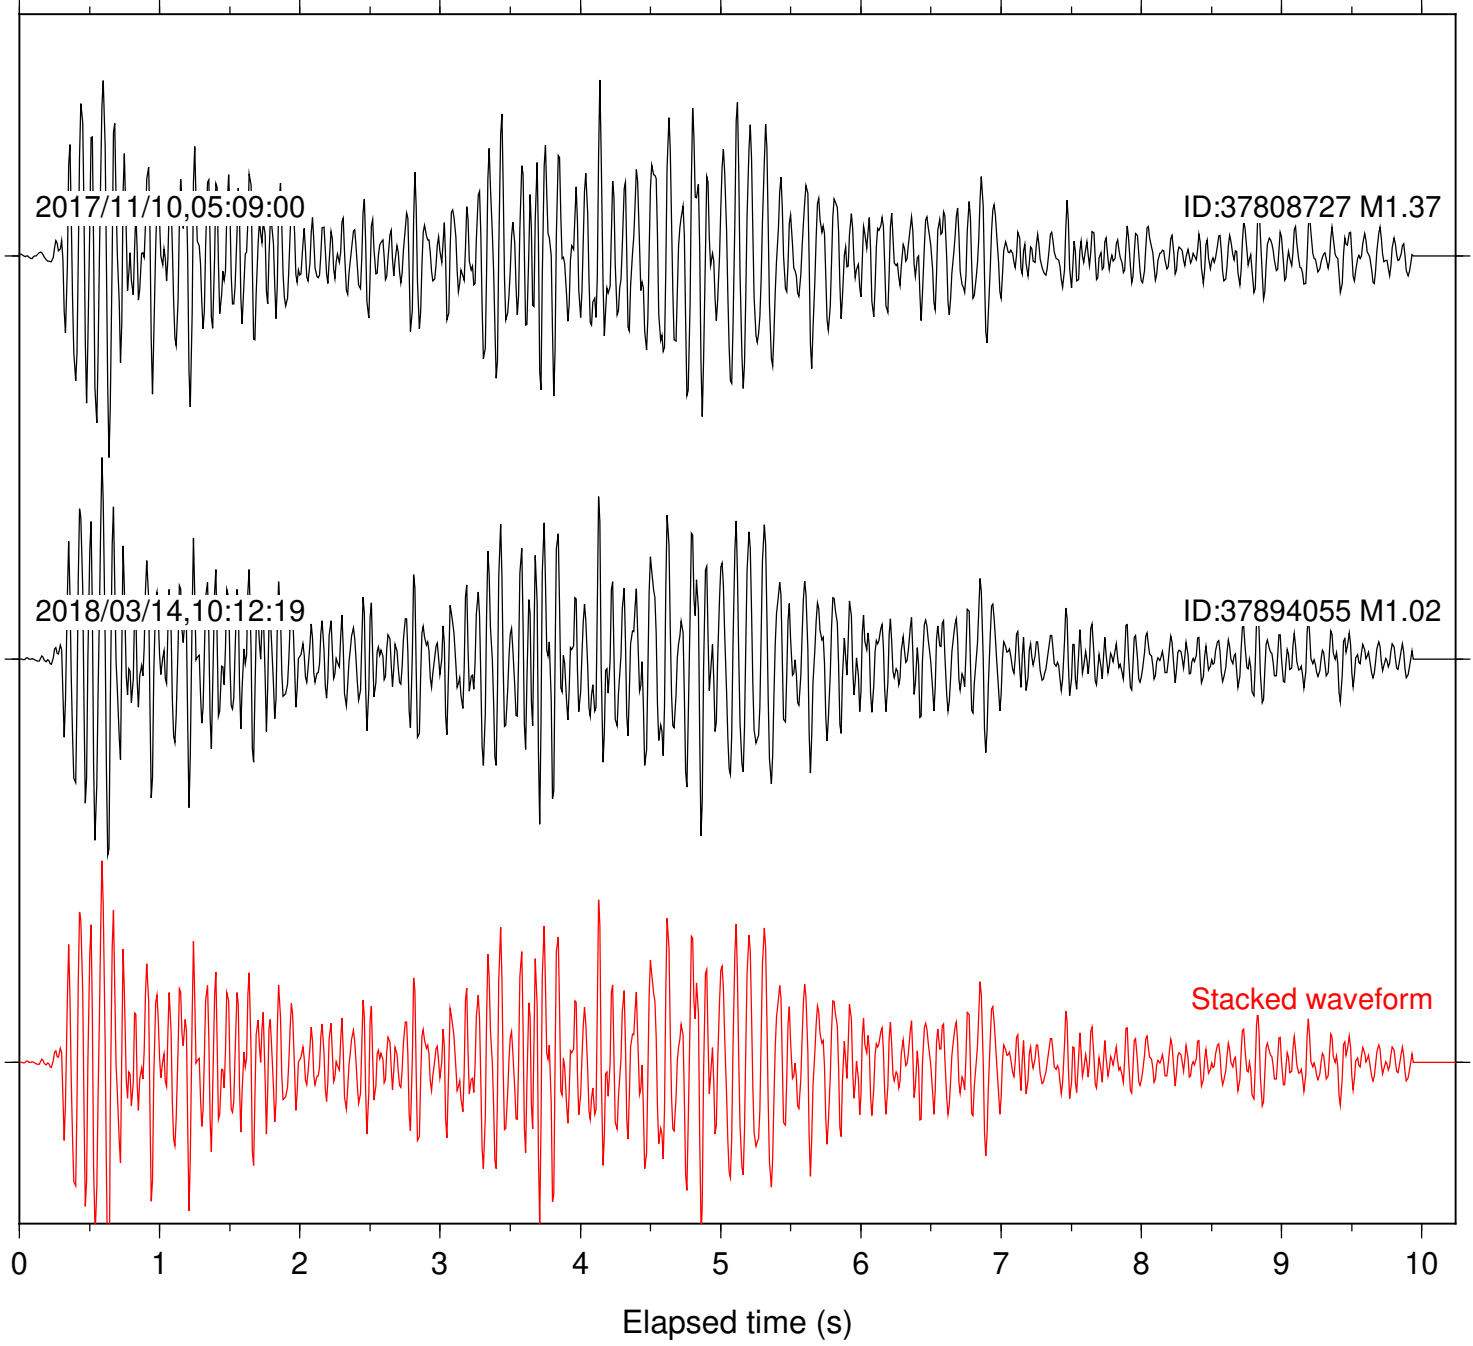

Focal depth: 12.26 km

Station: FRD Com: HHZ

Focal depth: 12.26 km

Station: HMT2 Com: HHZ

Focal depth: 12.24 km

Station: LKH Com: HHZ

Focal depth: 12.24 km

Station: LVA2 Com: HHZ