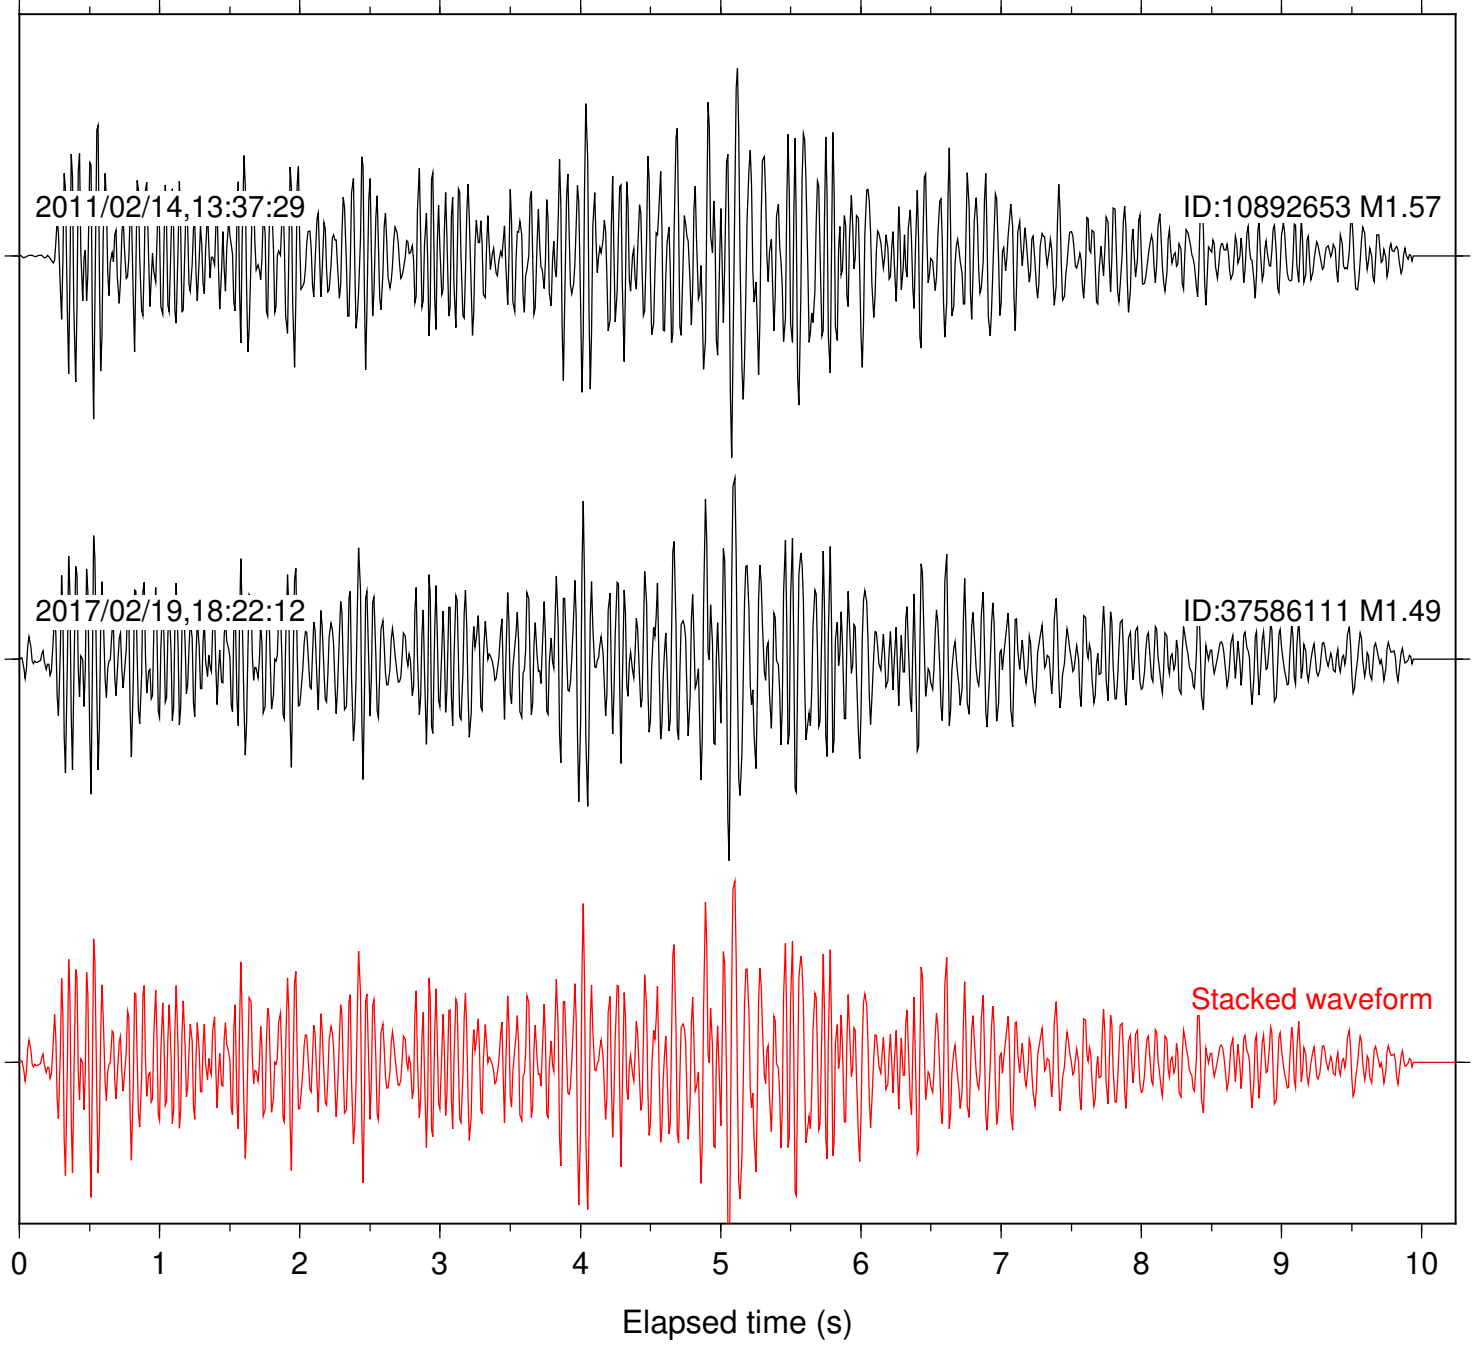

Station: B087 Com: EHZ

Focal depth: 11.26 km