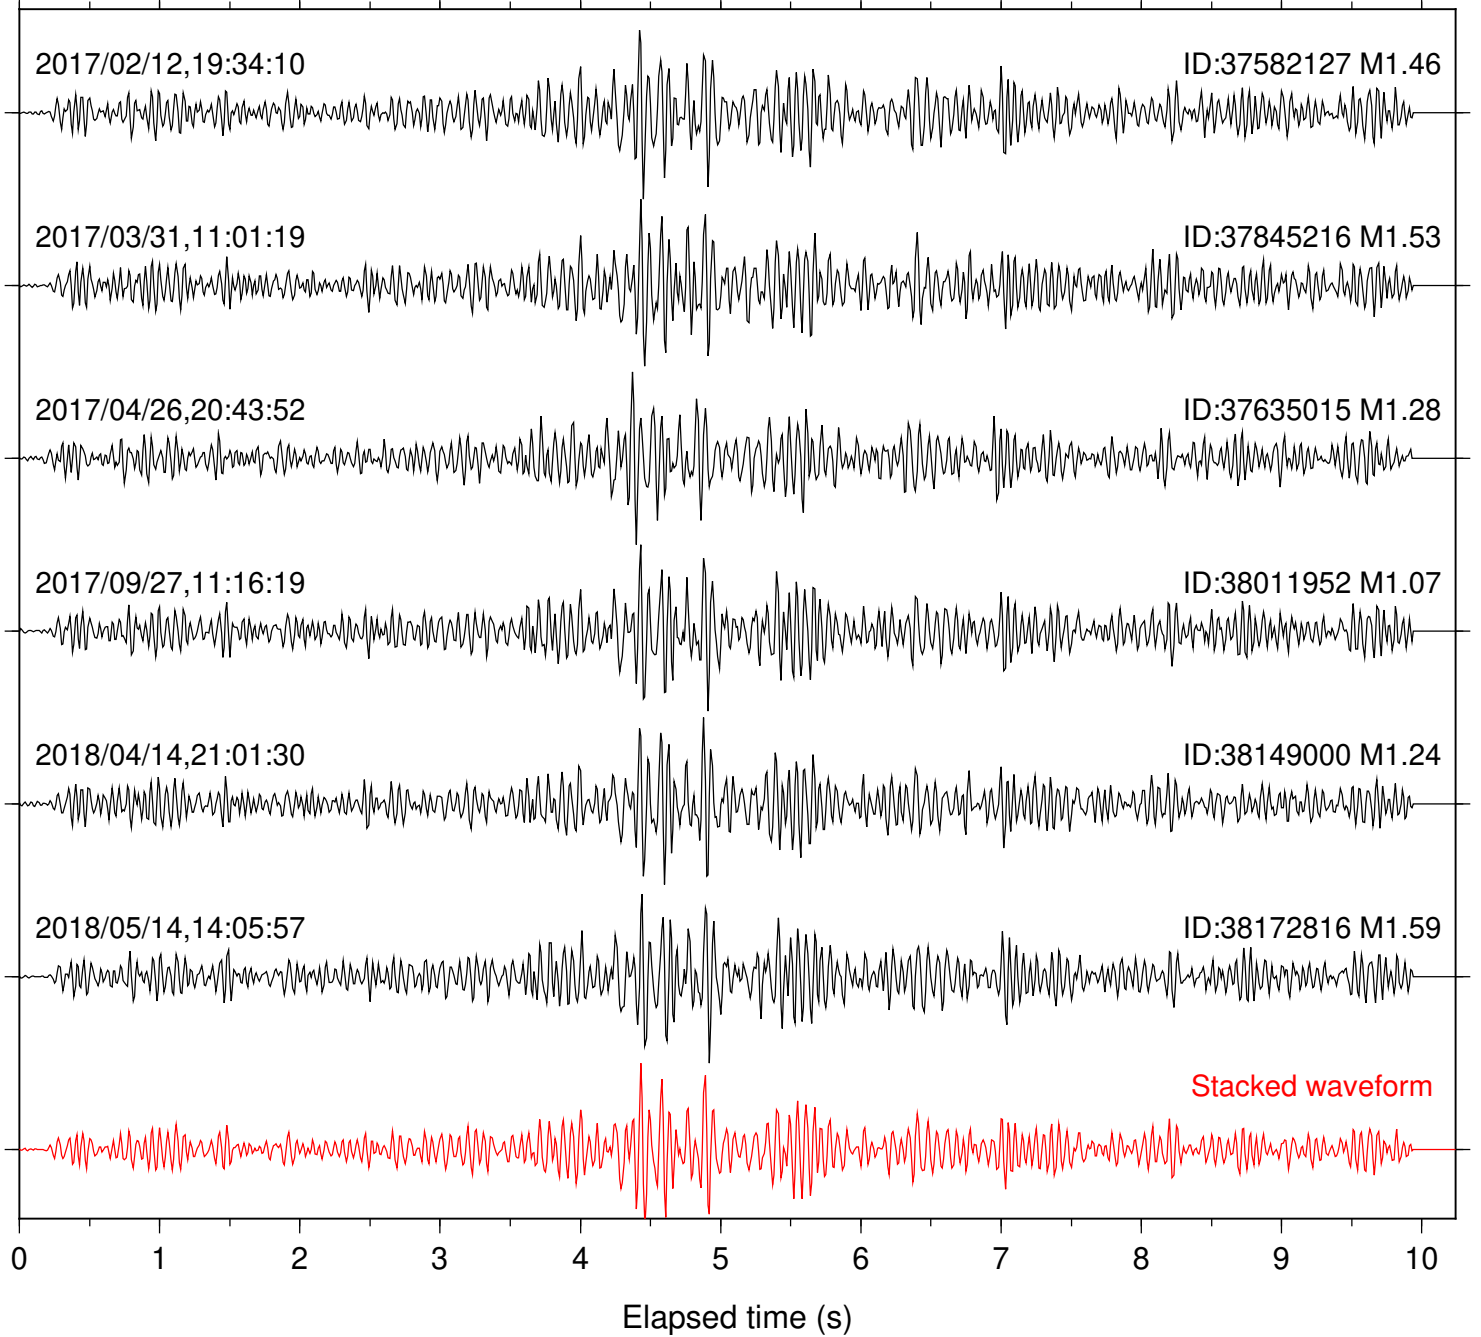

Station: PFO Com: HHZ

Focal depth: 6.38 km