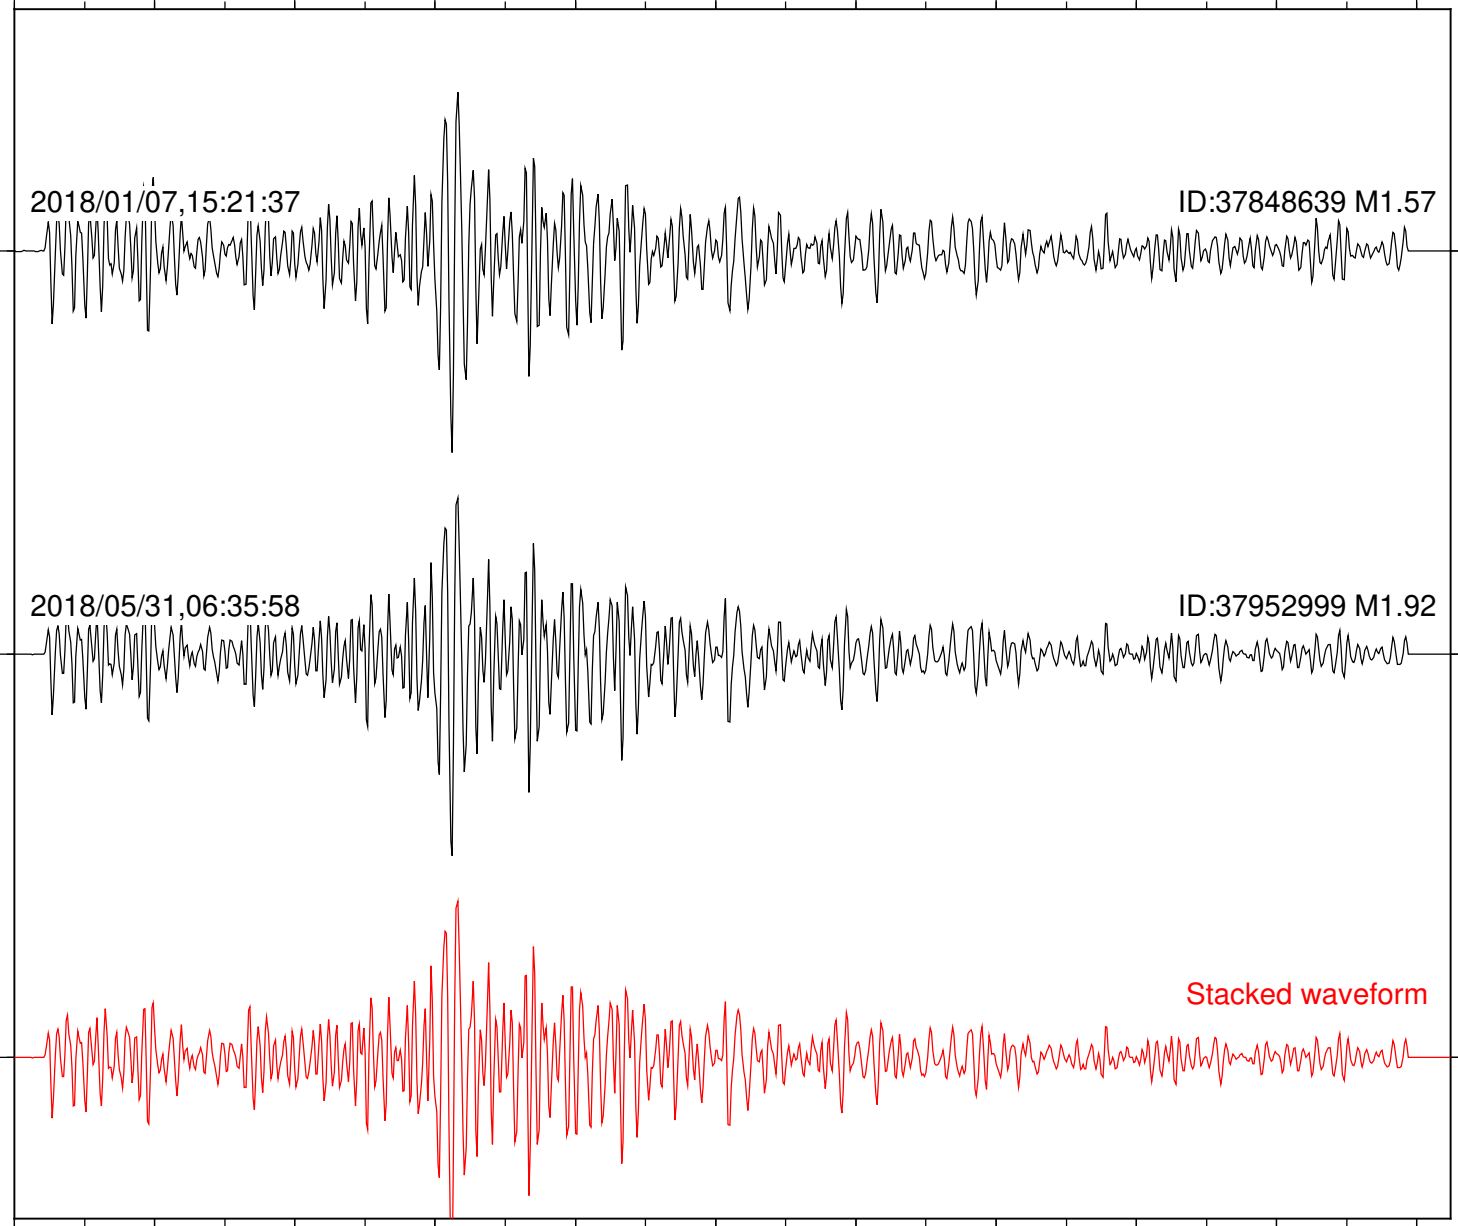

Station: B088 Com: EHZ

Focal depth: 6.75 km

2018/01/07,15:21:37

ID:37848639 M1.57

2018/05/31,06:35:58

ID:37952999 M1.92

Stacked waveform

0 1 2 3 4 5 6 7 8 9 10
Elapsed time (s)