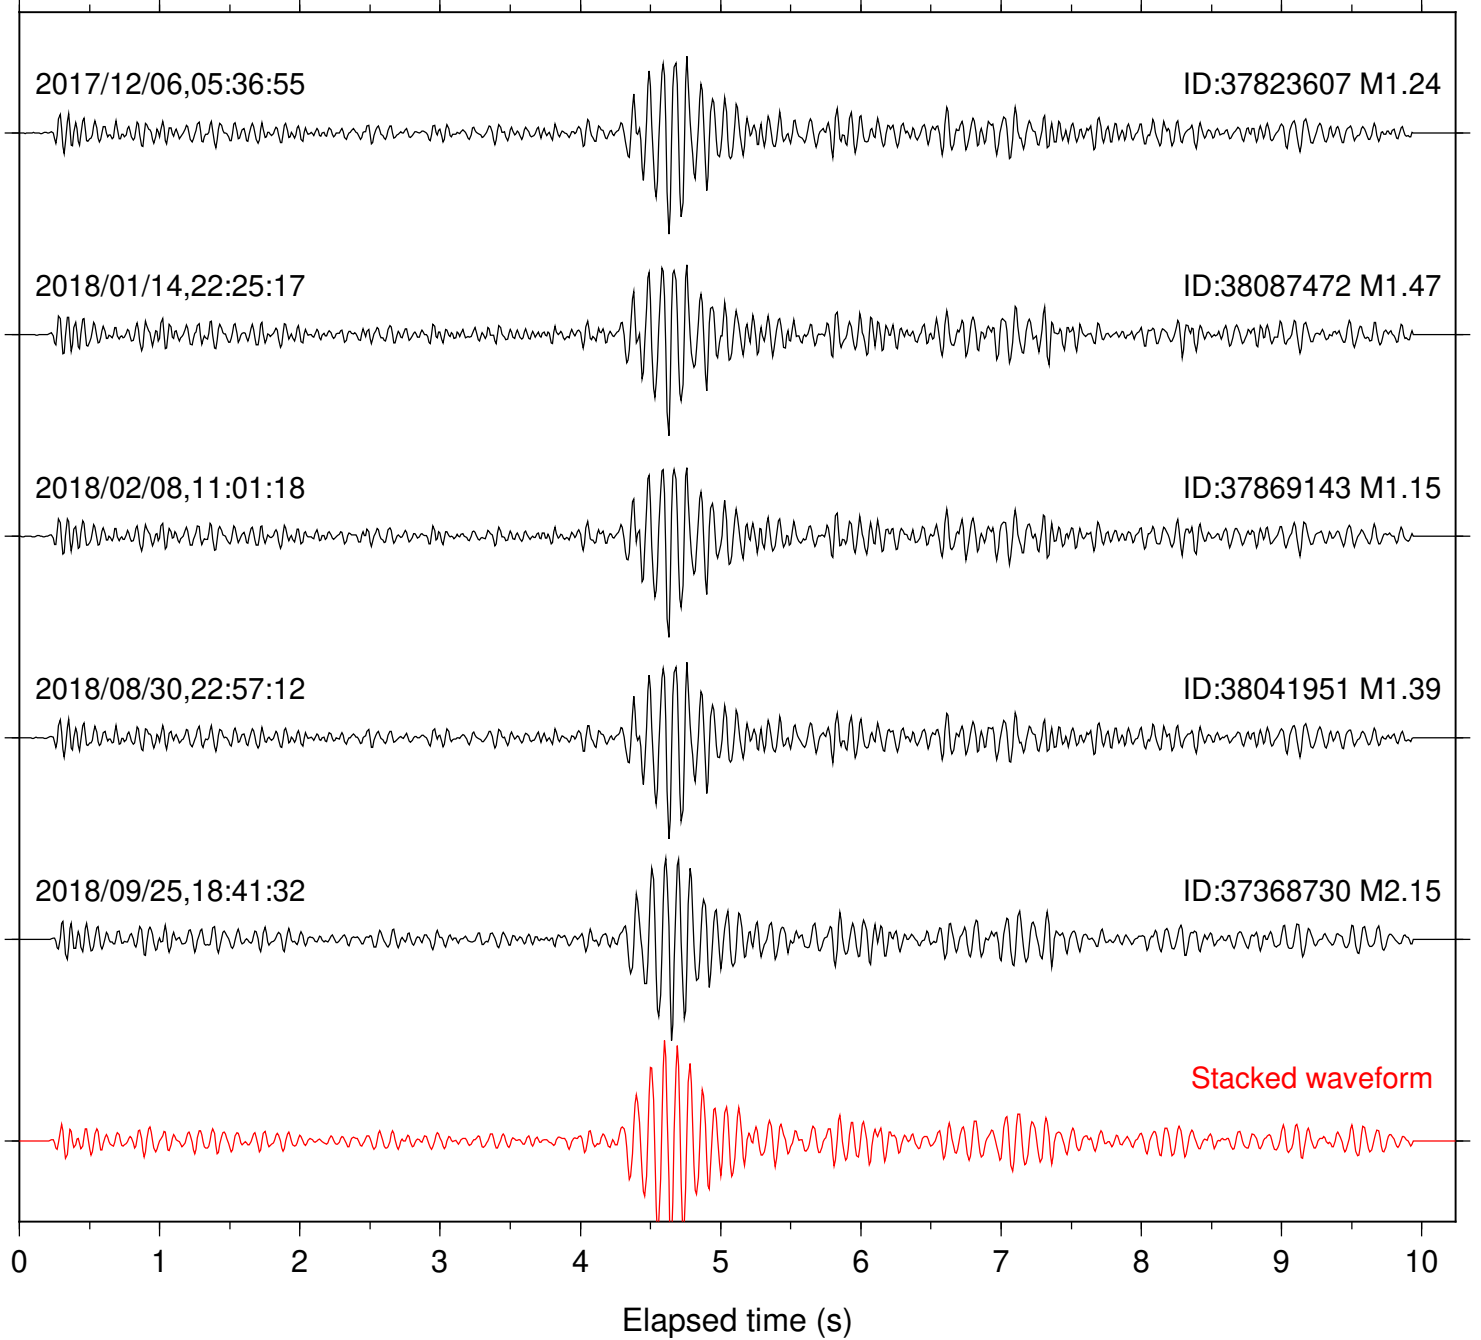

Station: B084 Com: EHZ

Focal depth: 5.09 km