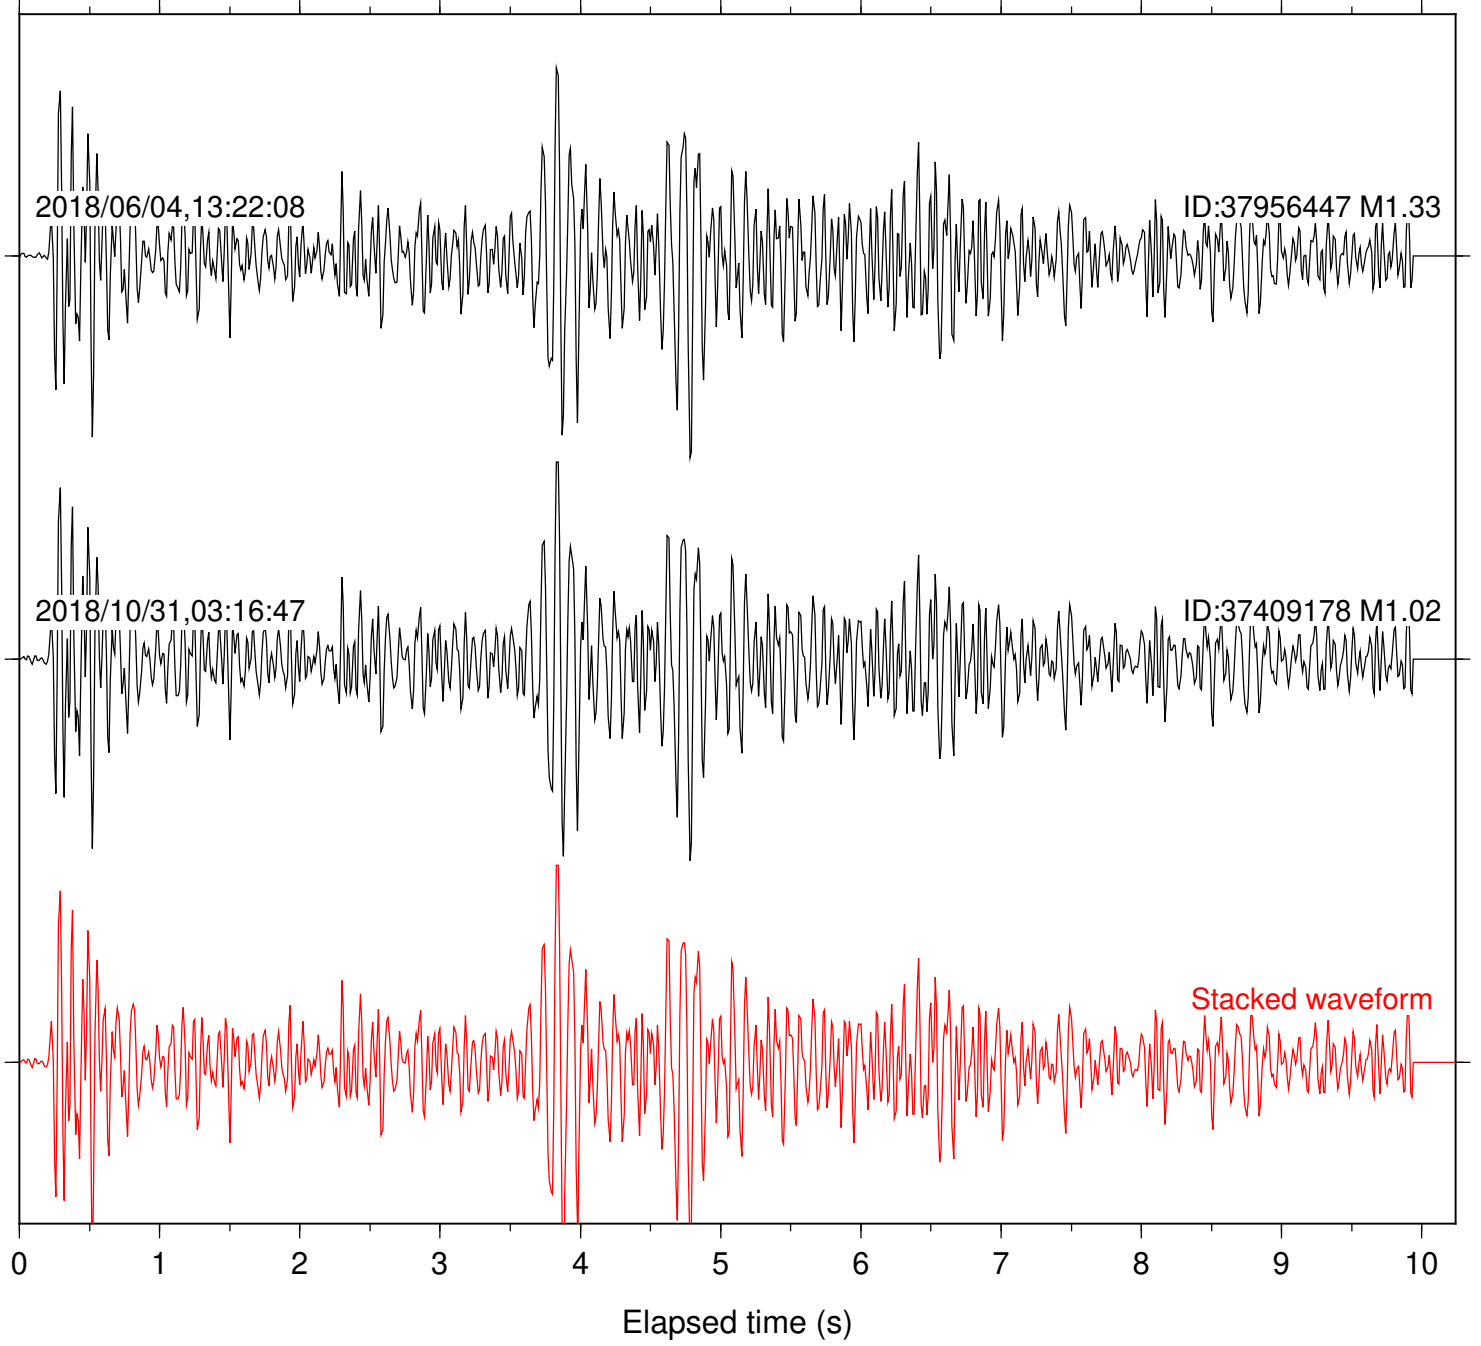

Station: BAC Com: EHZ

Focal depth: 4.77 km