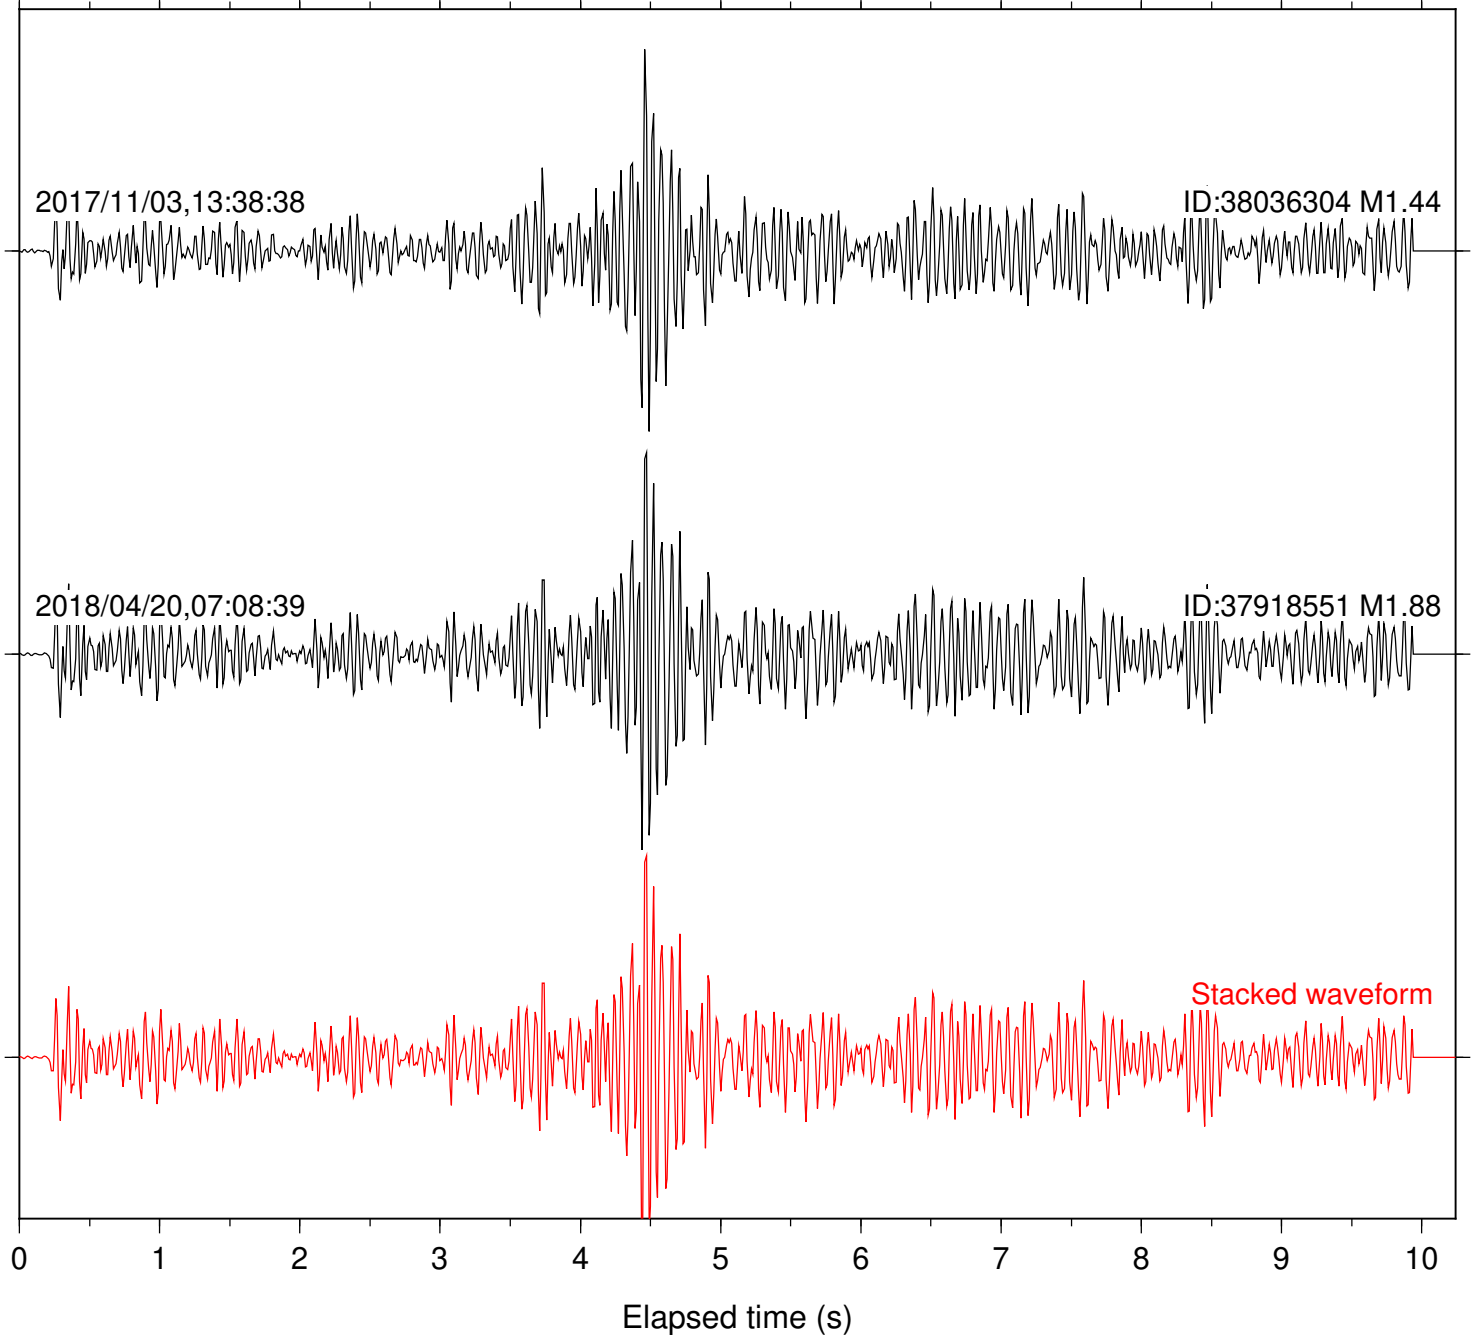

Station: PFO Com: HHZ

Focal depth: 7.65 km