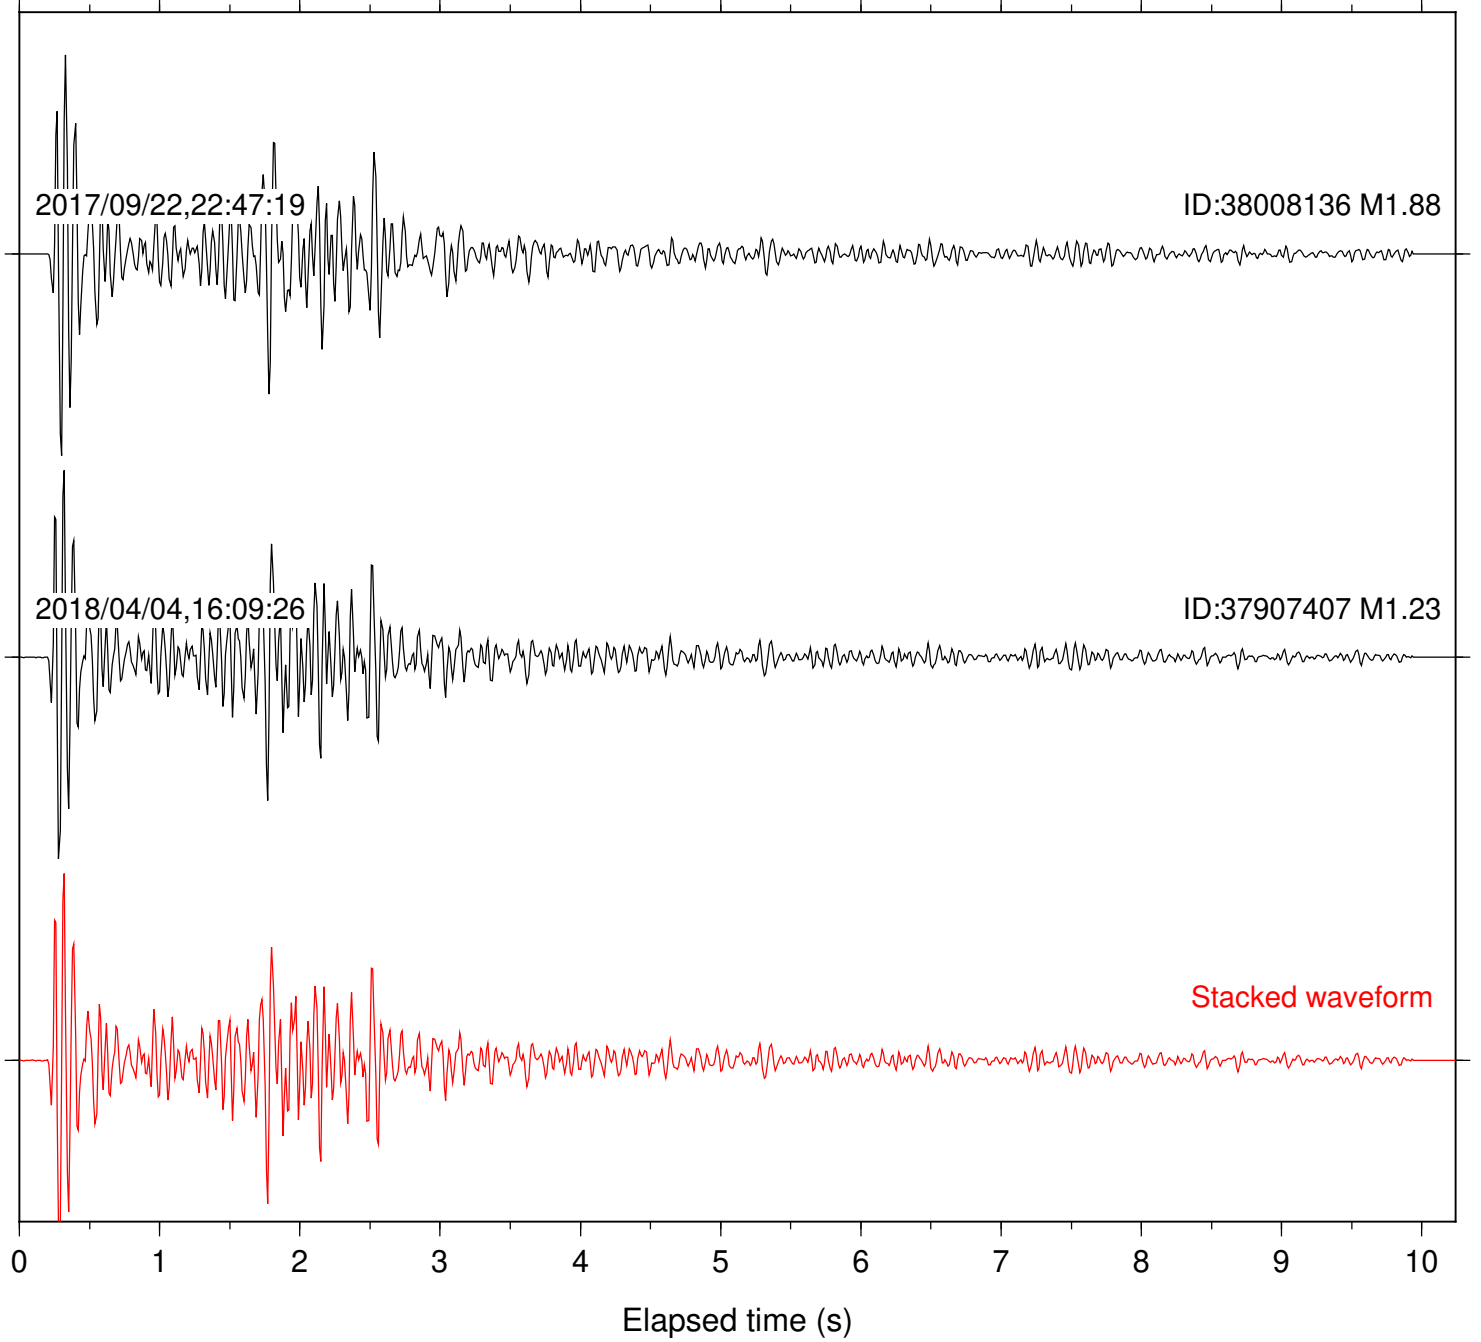

Focal depth: 5.96 km

Station: BAC Com: EHZ

Focal depth: 5.96 km

Station: CSH Com: HHZ

Focal depth: 5.96 km

Station: LKH Com: HHZ

Focal depth: 5.96 km

Station: MTG Com: HHZ