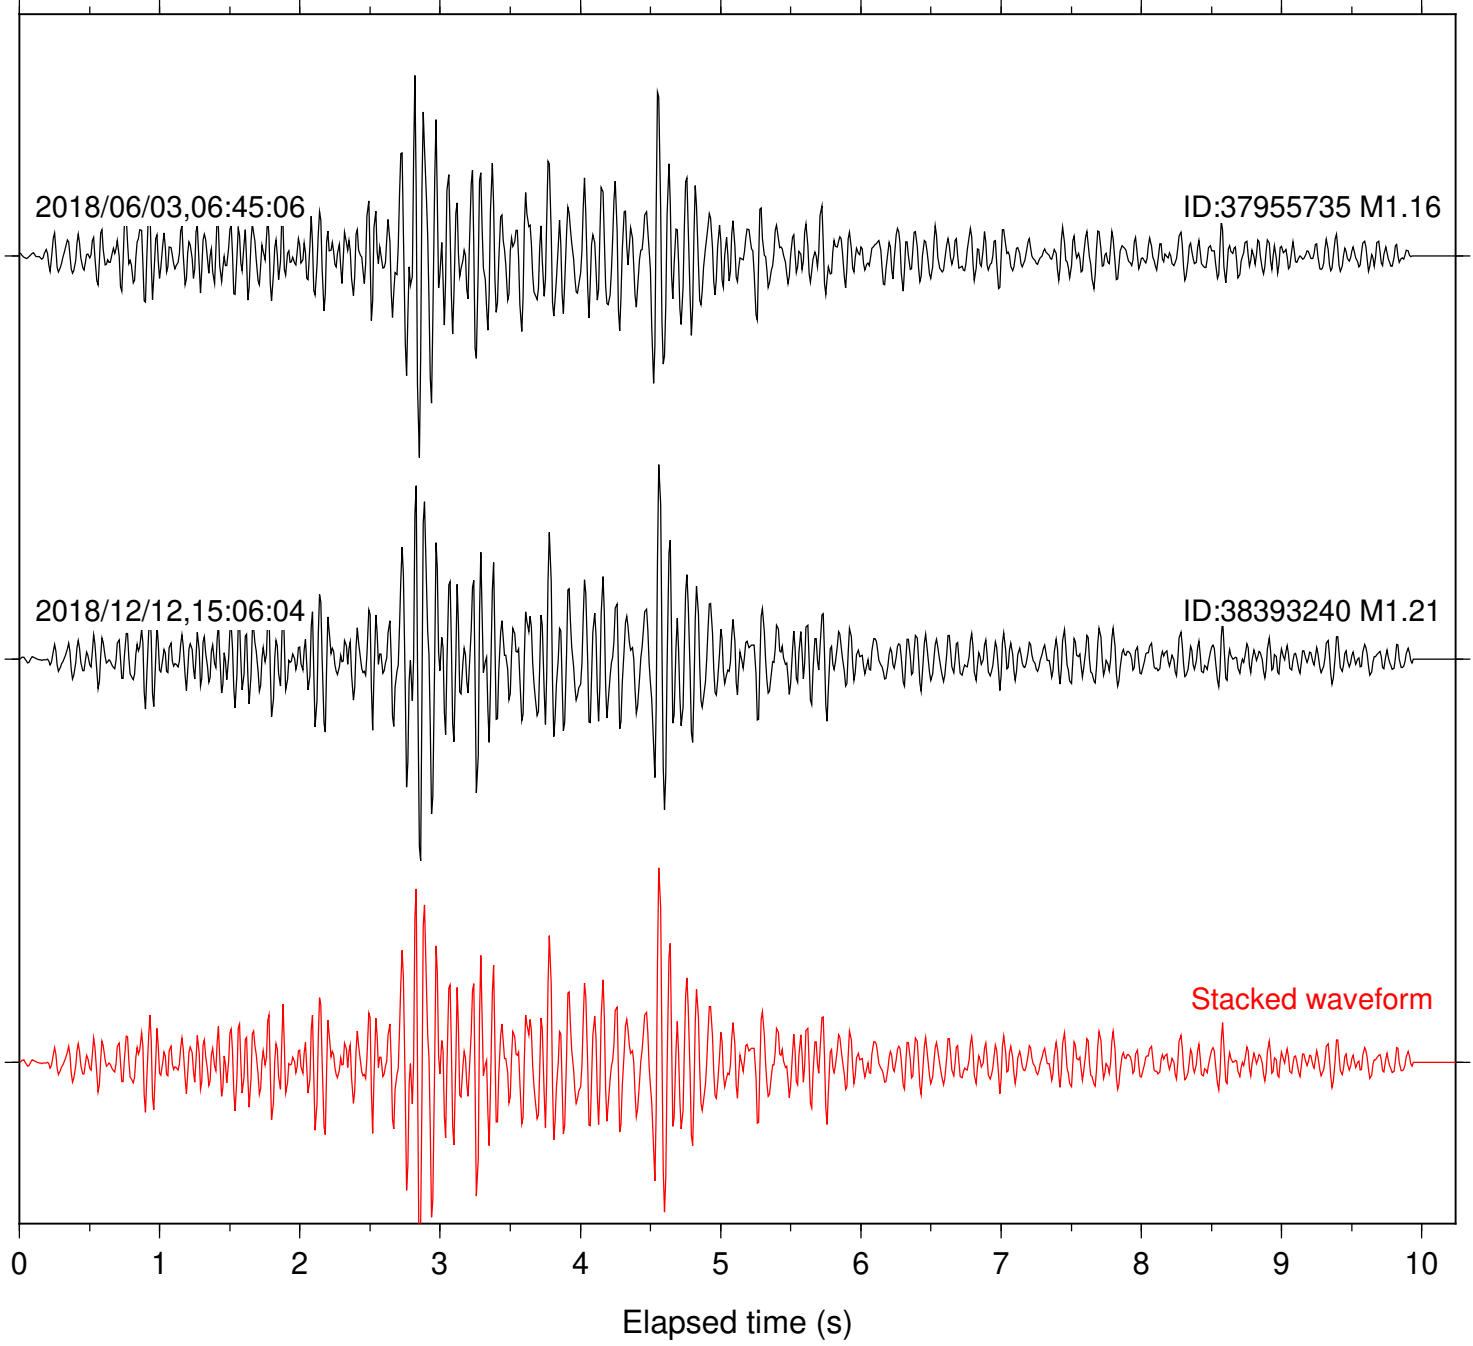

Station: CSH Com: HHZ

Focal depth: 4.78 km

Station: DGR Com: HHZ

Focal depth: 4.78 km

Station: DNR Com: HHZ

Focal depth: 4.78 km

Station: FRD Com: HHZ

Focal depth: 4.72 km