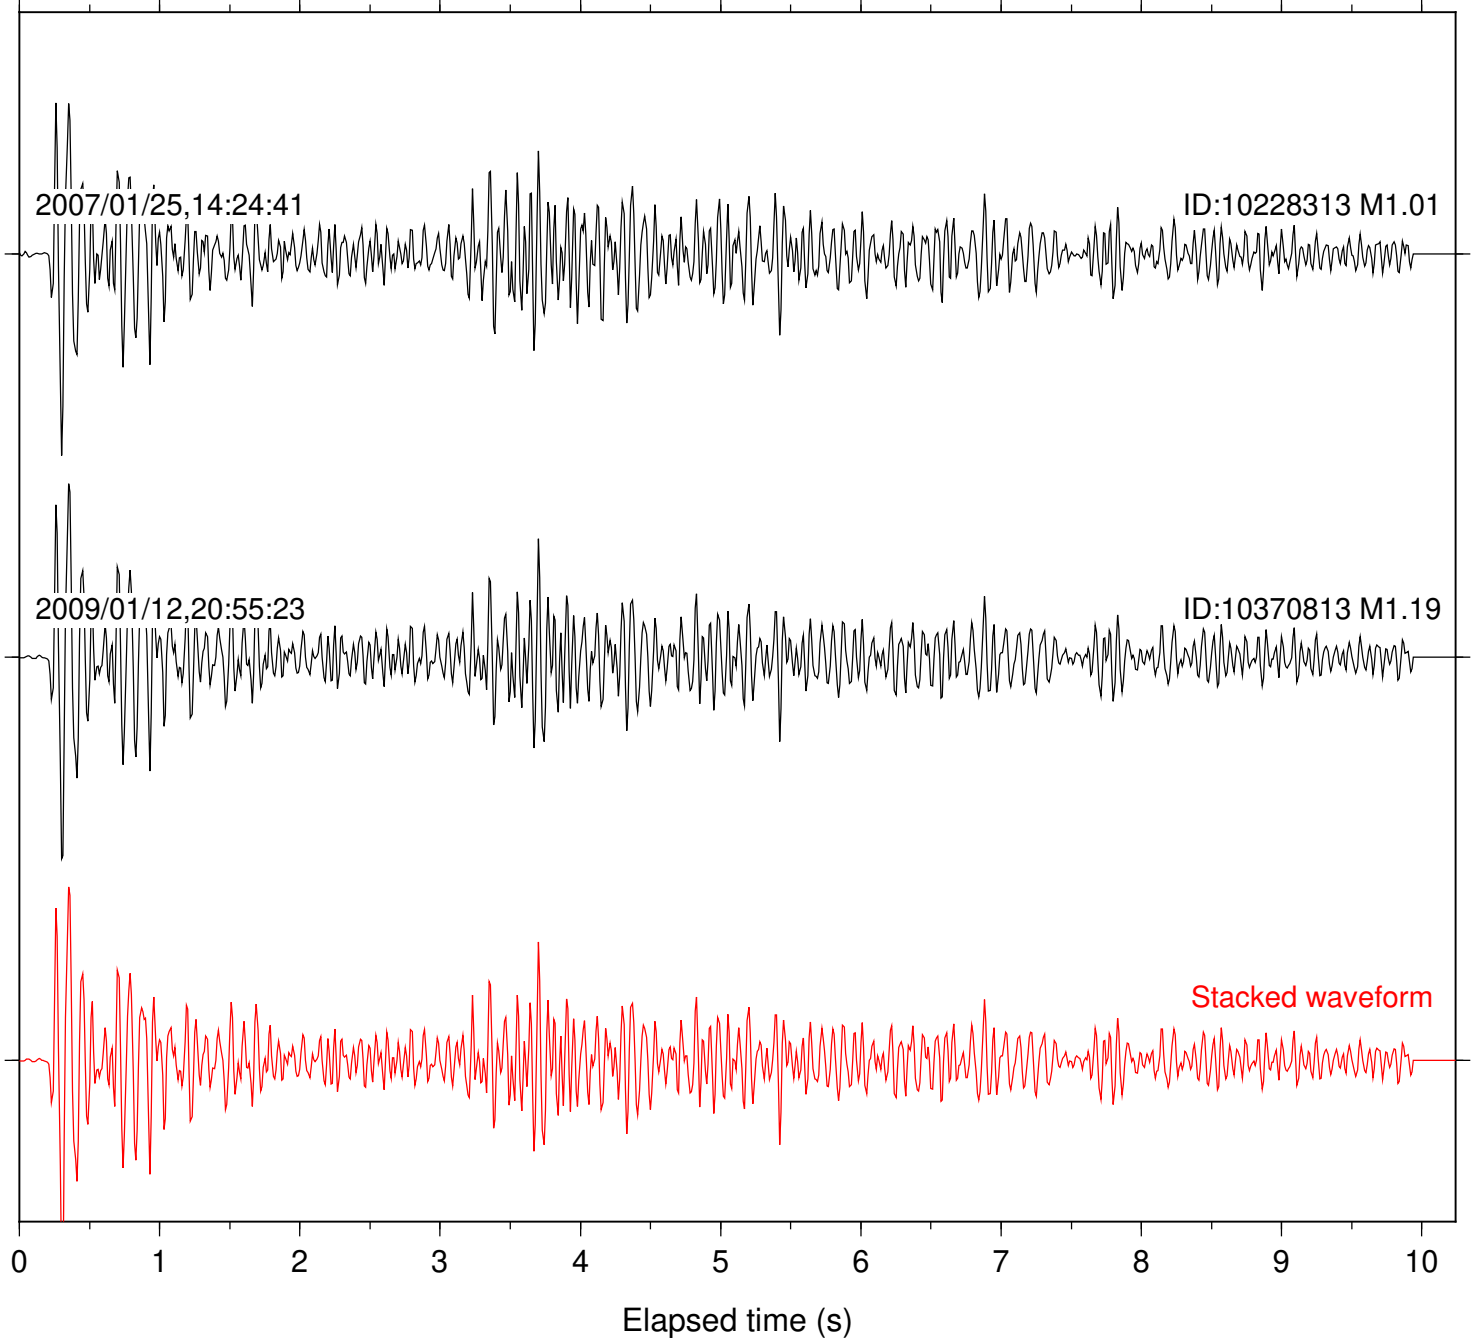

Focal depth: 8.32 km

Station: PMD Com: HHZ

Focal depth: 8.23 km

Station: SND Com: HHZ

Focal depth: 8.32 km

Station: TOR Com: HHZ

Focal depth: 8.32 km

Station: B081 Com: EHZ