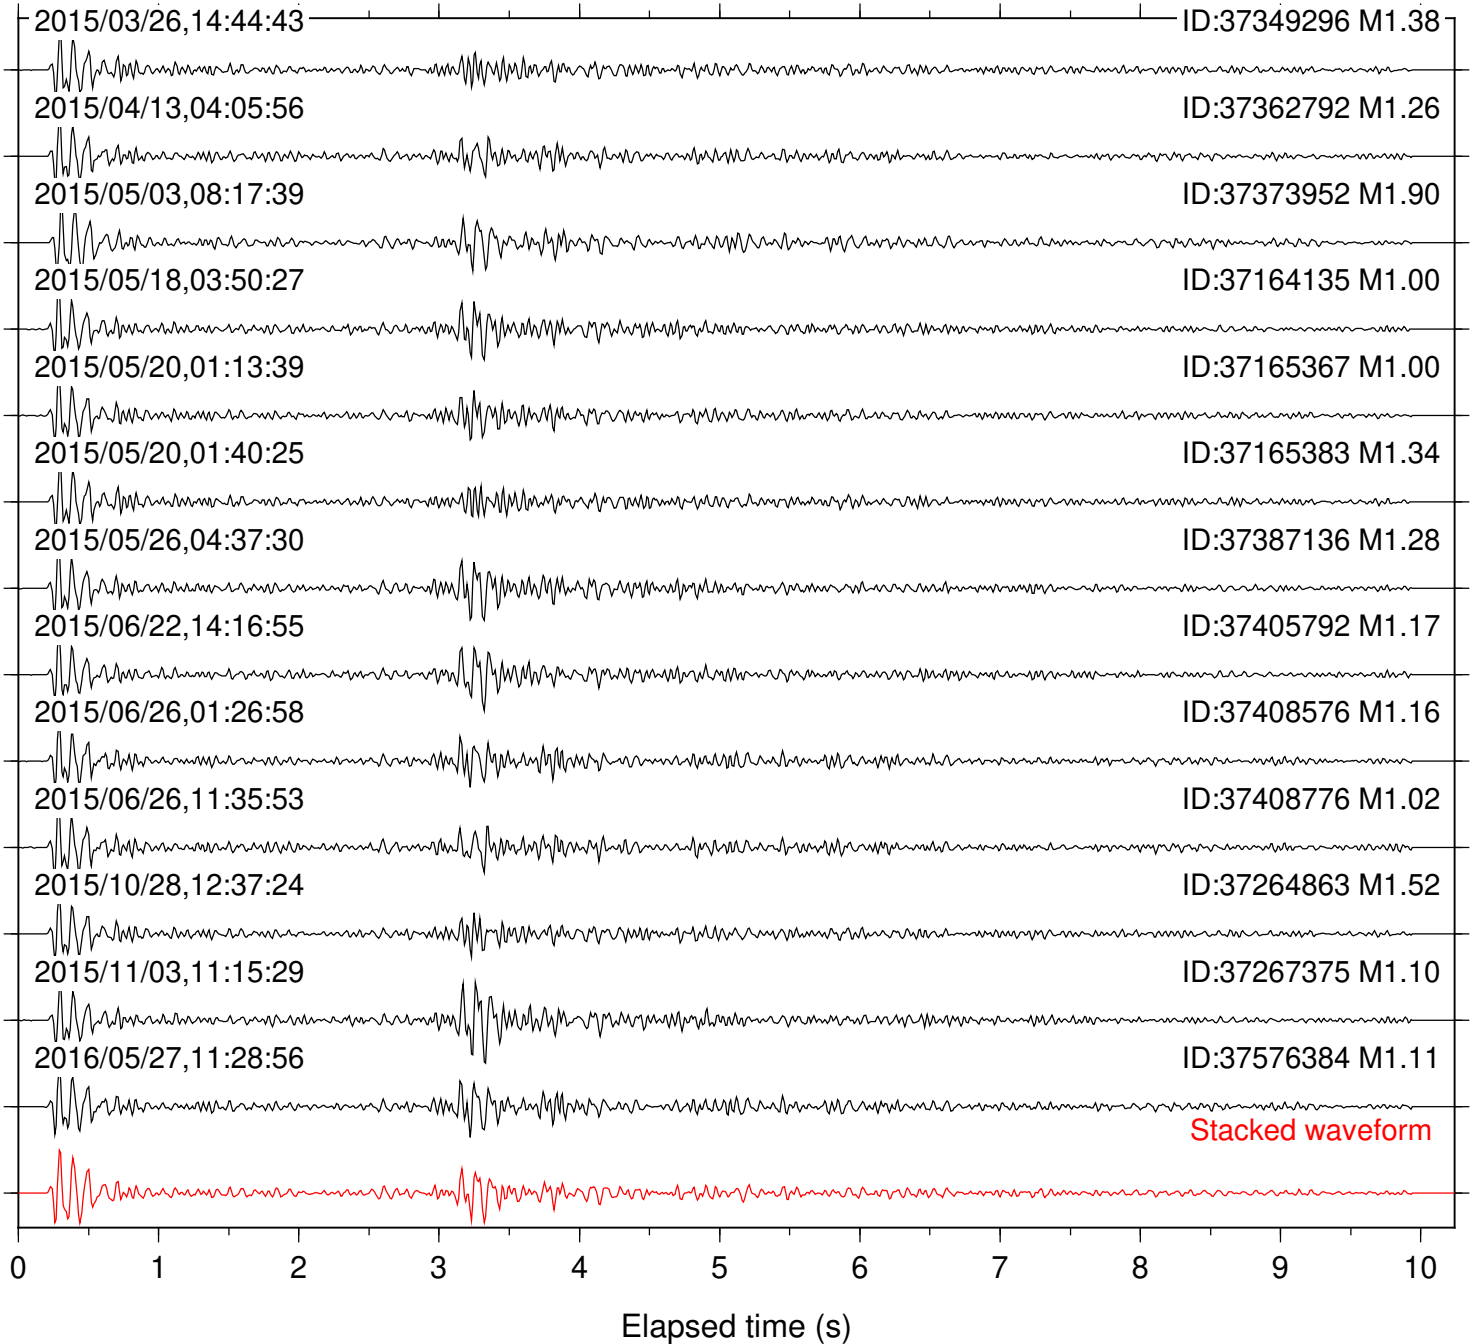

Station: BAC Com: EHZ

Focal depth: 8.34 km