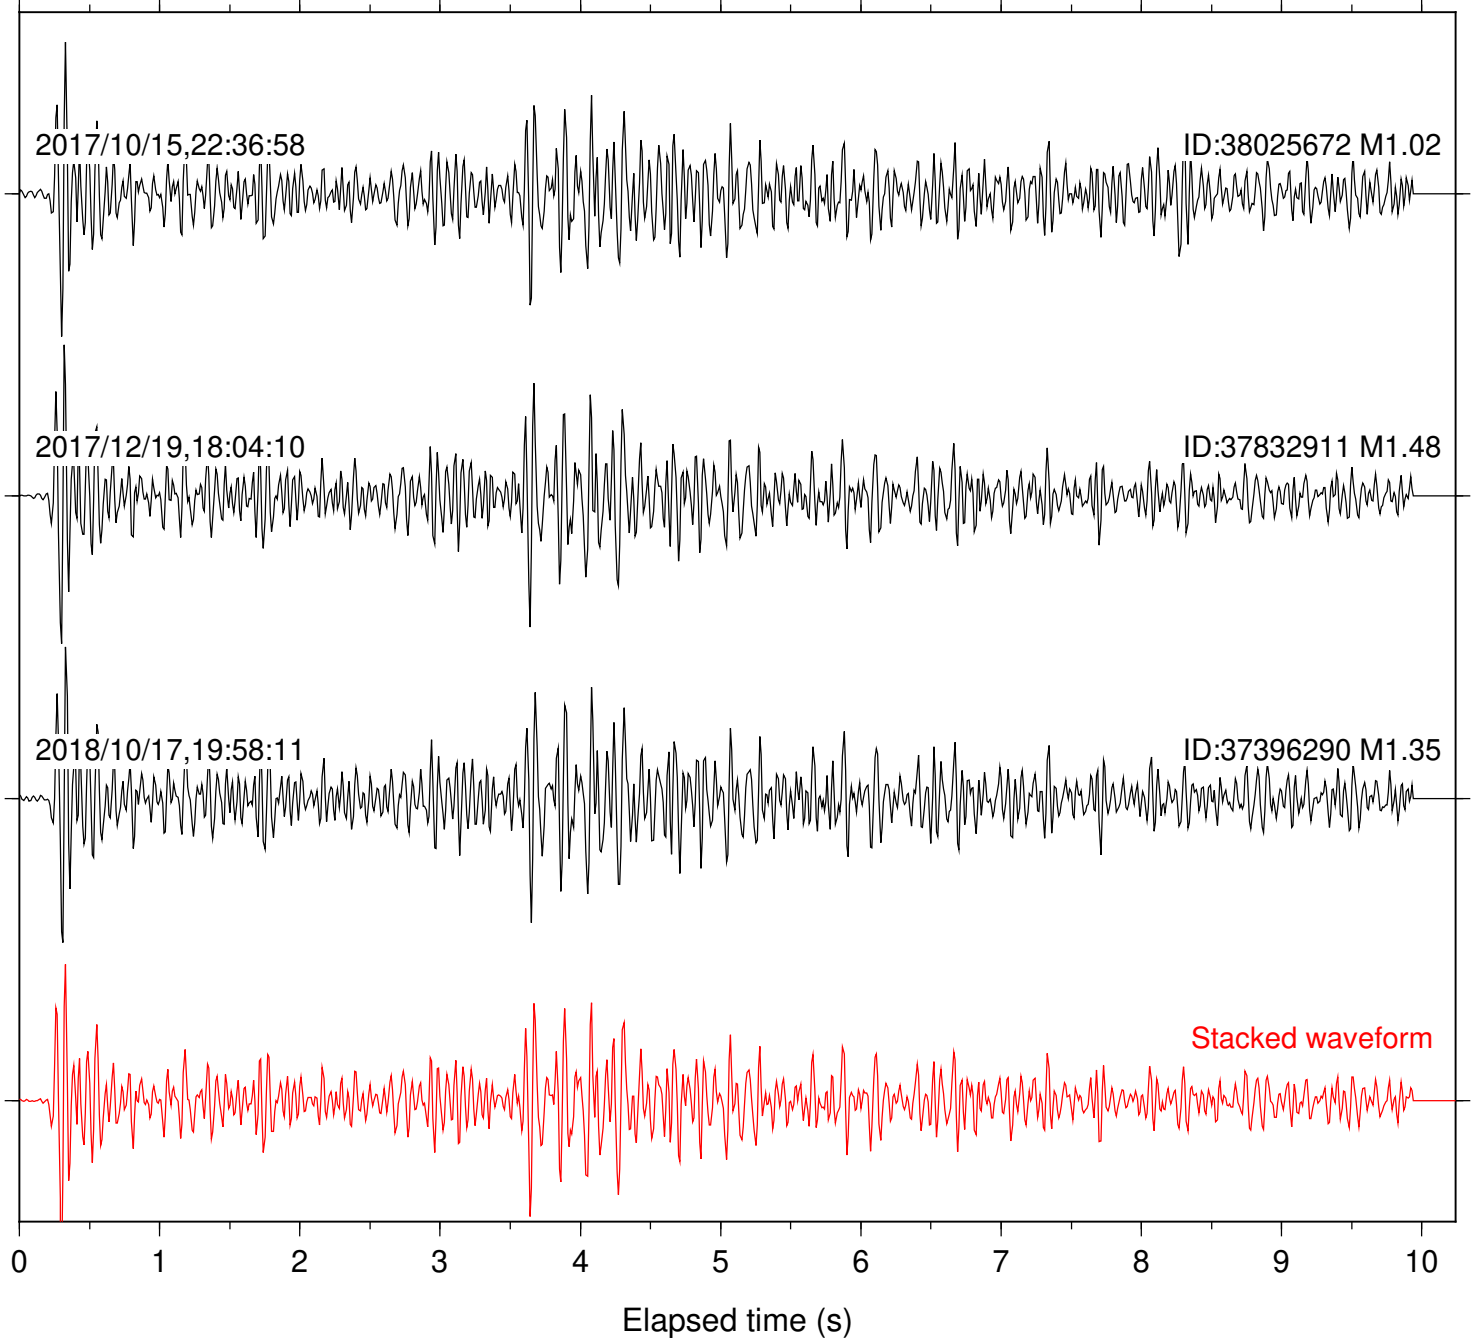

Station: FRD Com: HHZ

Focal depth: 6.96 km

Station: LVA2 Com: HHZ

Focal depth: 6.96 km

Station: POB2 Com: HHZ

Focal depth: 6.96 km

Station: B081 Com: EHZ

Focal depth: 5.04 km