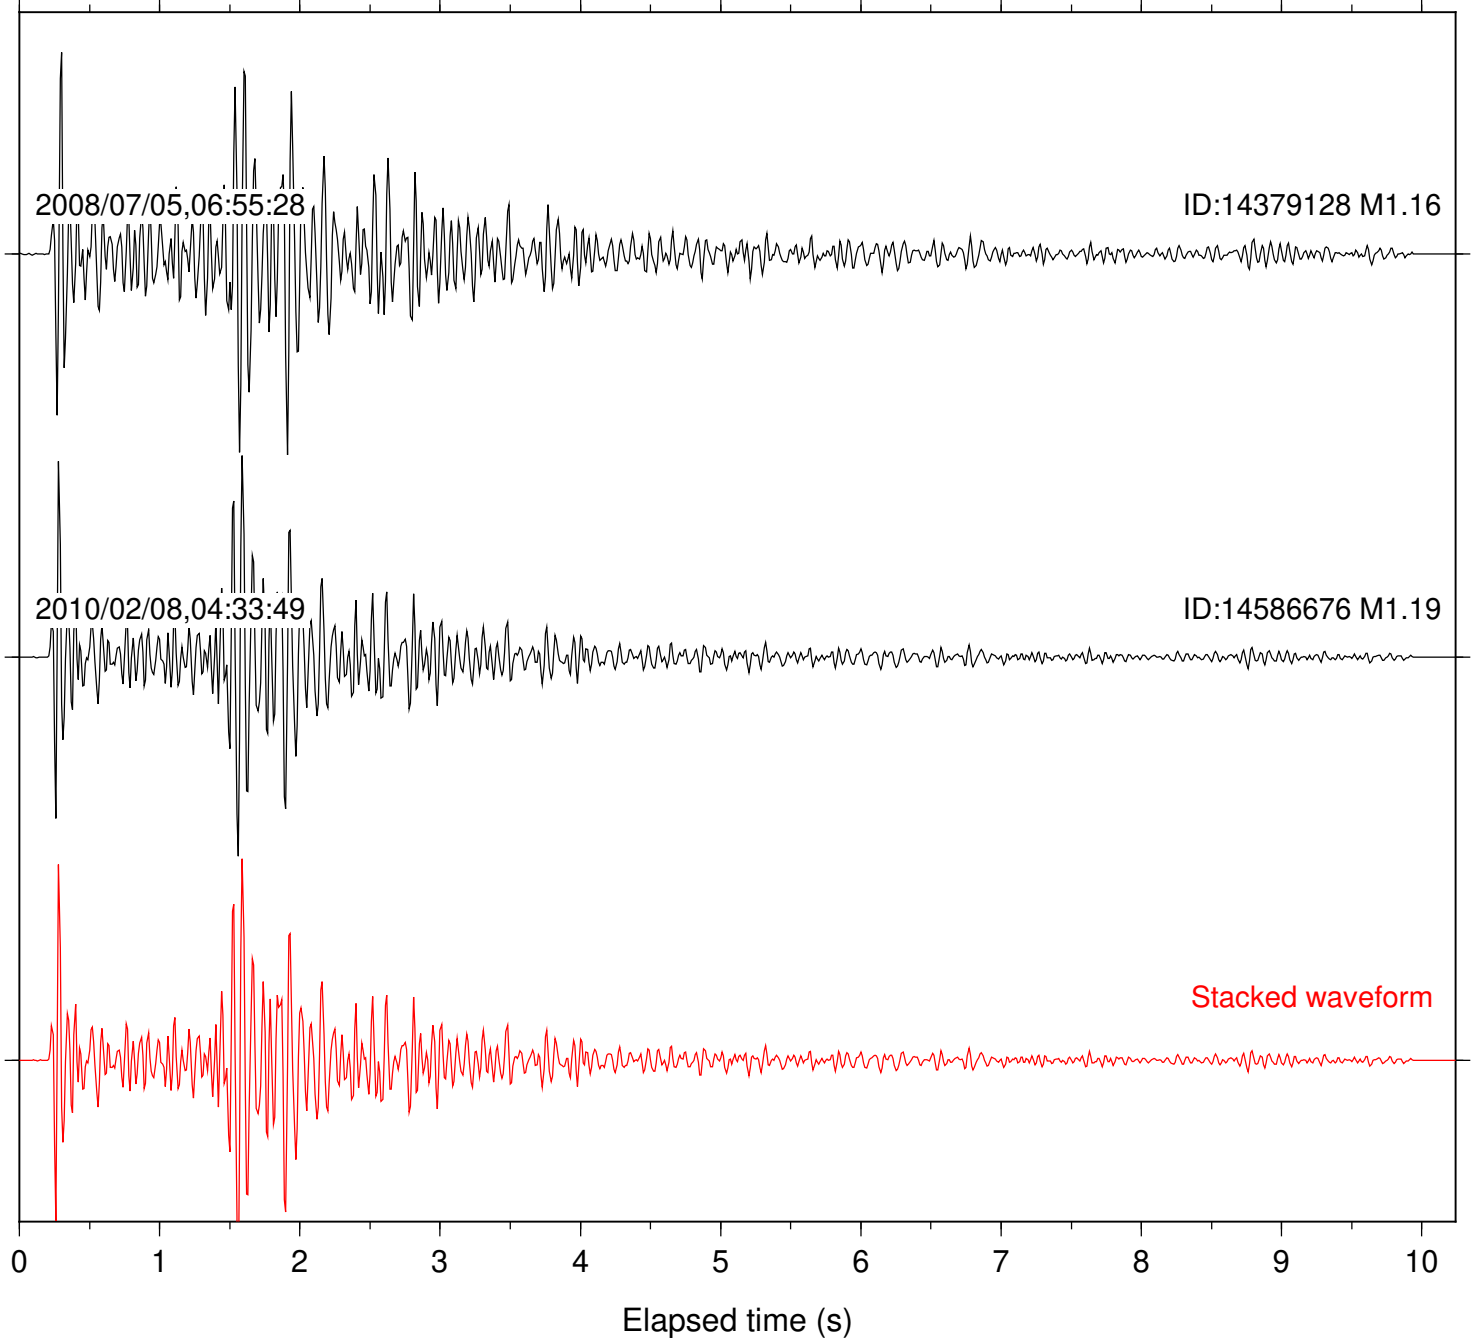

Station: B087 Com: EHZ

Focal depth: 8.53 km