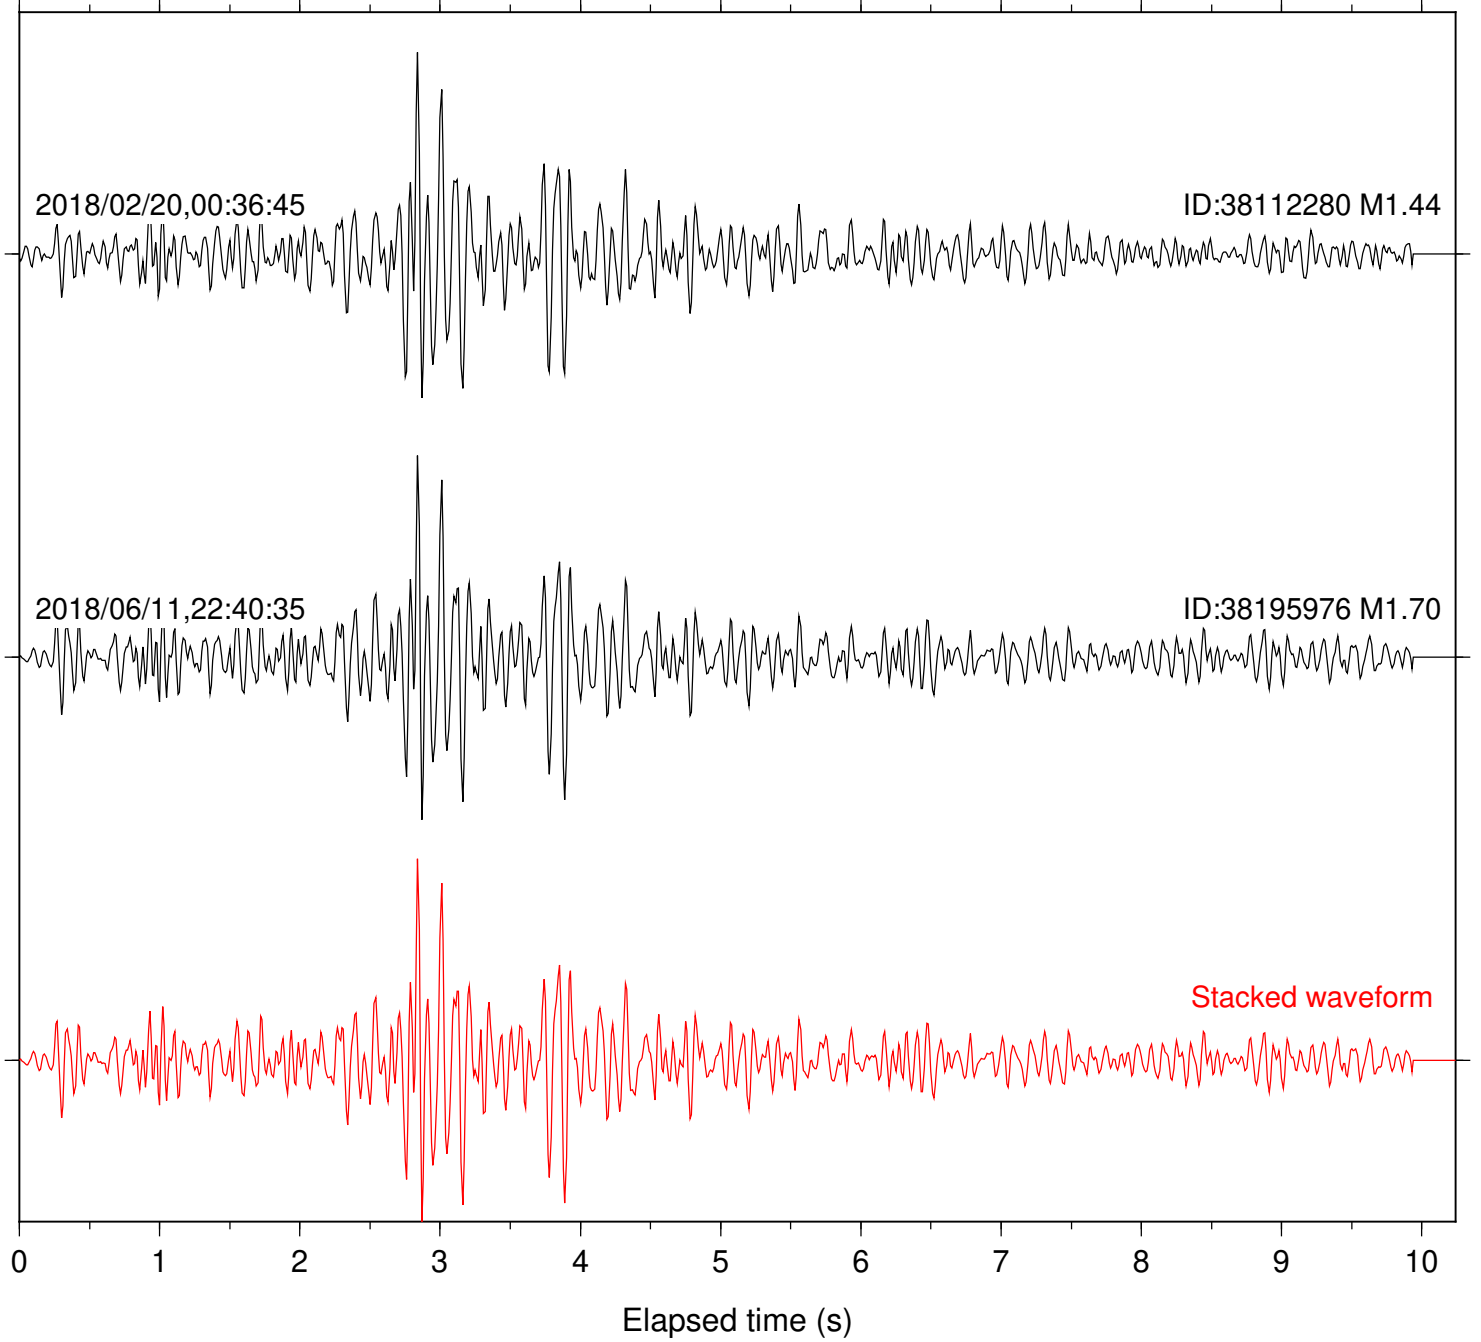

Station: SND Com: HHZ

Focal depth: 5.77 km