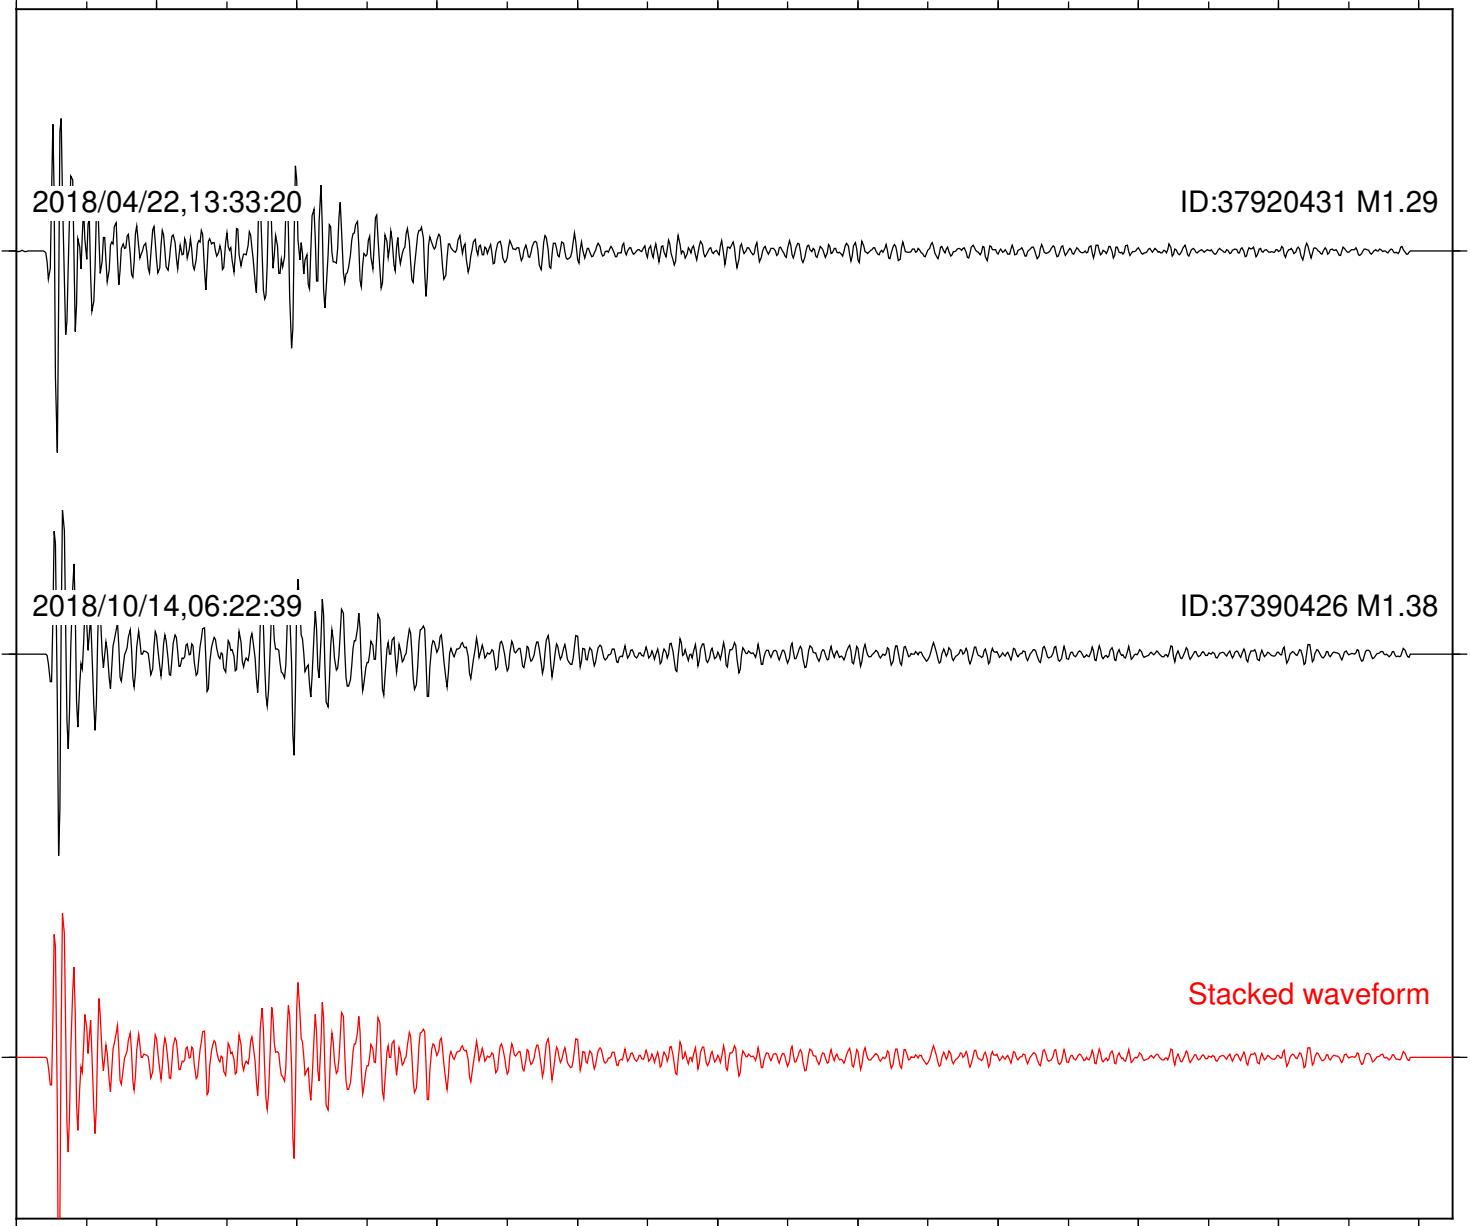

Station: B093 Com: EHZ

Focal depth: 5.11 km

2018/04/22,13:33:20

ID:37920431 M1.29

2018/10/14,06:22:39

ID:37390426 M1.38

Stacked waveform

0 1 2 3 4 5 6 7 8 9 10

Elapsed time (s)