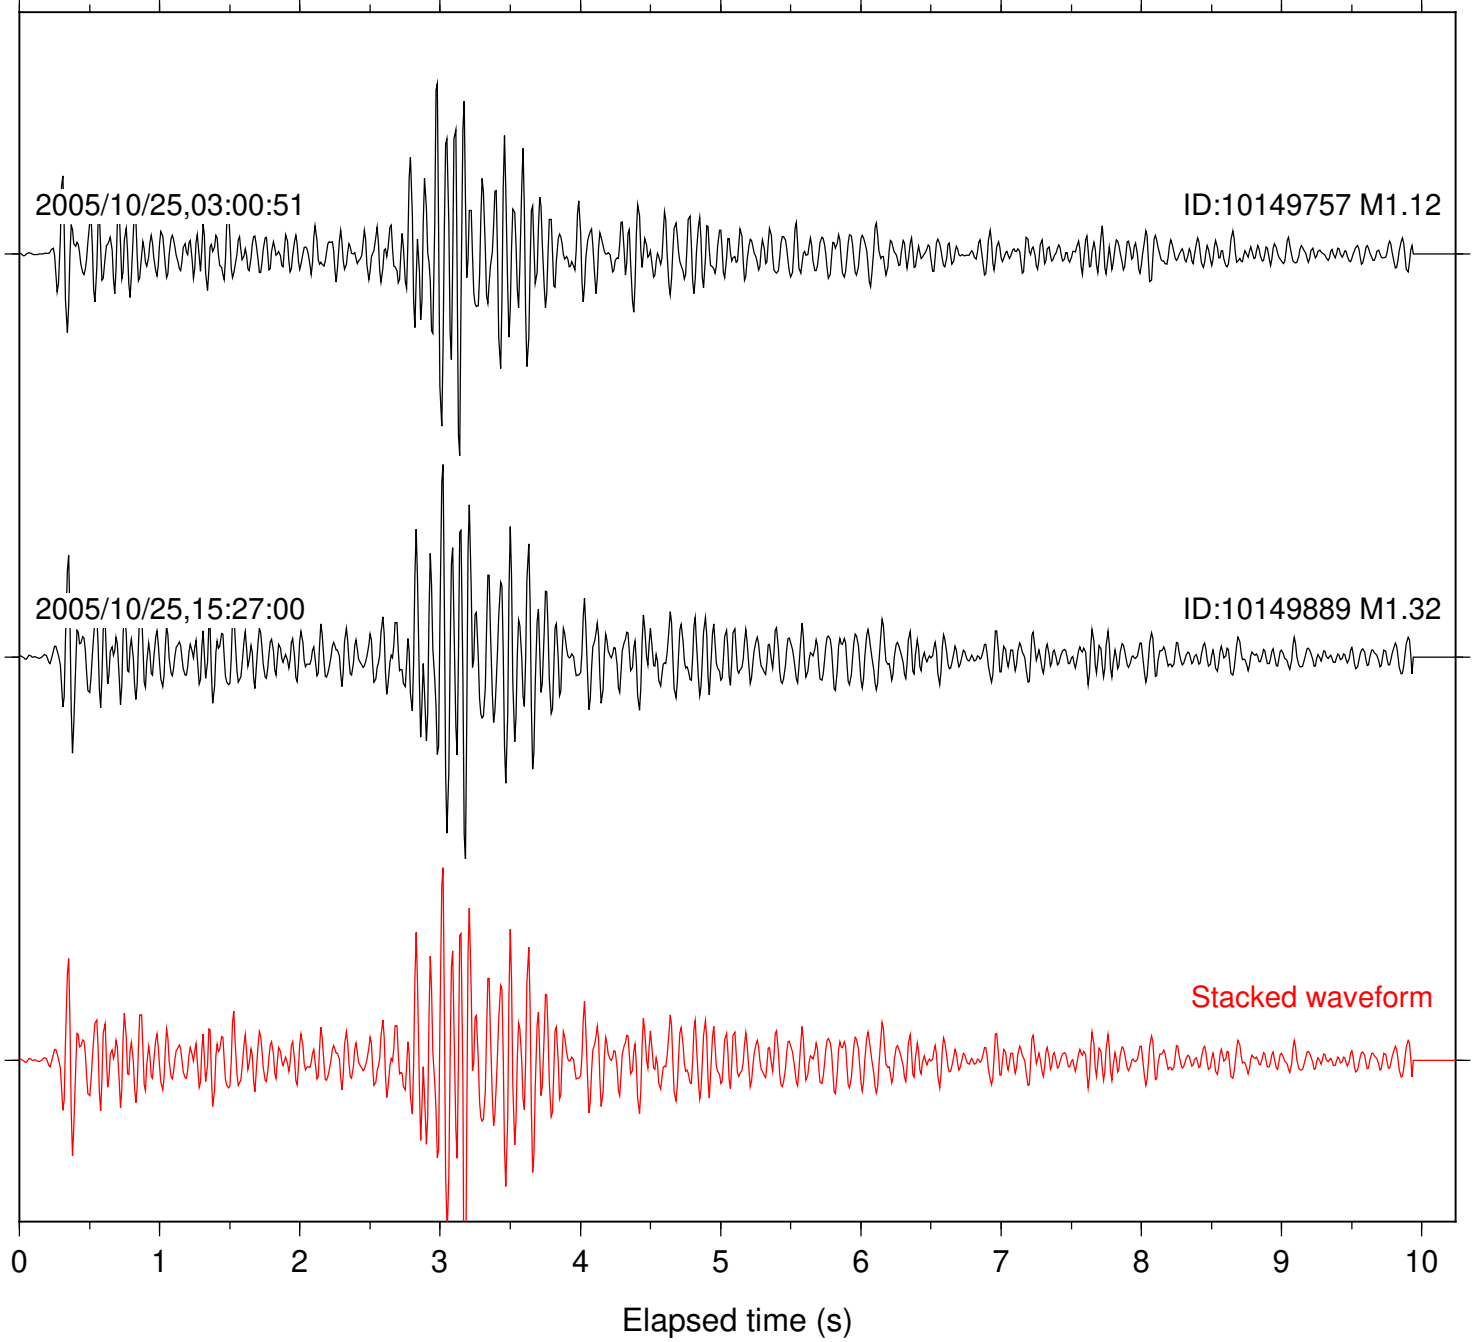

Station: POB2 Com: HHZ

Focal depth: 11.19 km