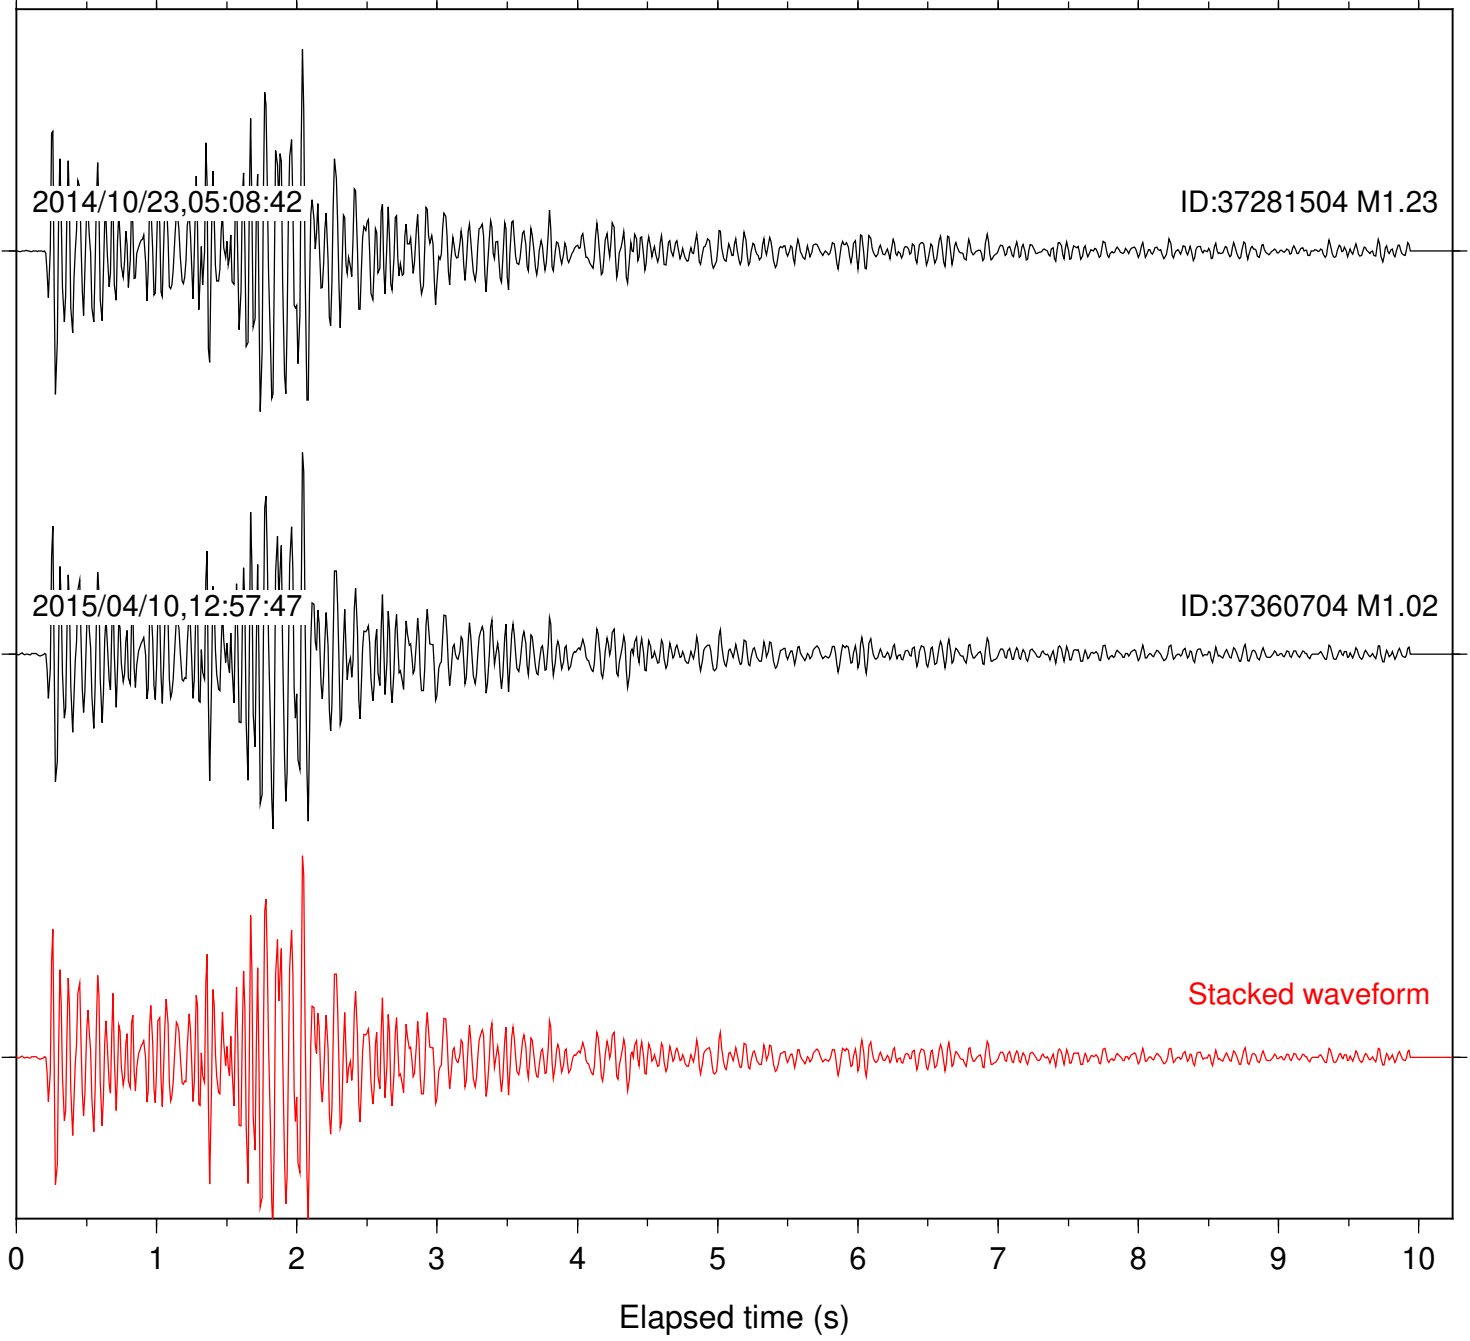

ID:37281504 M1.23

2015/04/10,12:57:47

ID:37360704 M1.02

Stacked waveform

0 1 2 3 4 5 6 7 8 9 10

Elapsed time (s)

Station: B087 Com: EHZ

Focal depth: 9.54 km