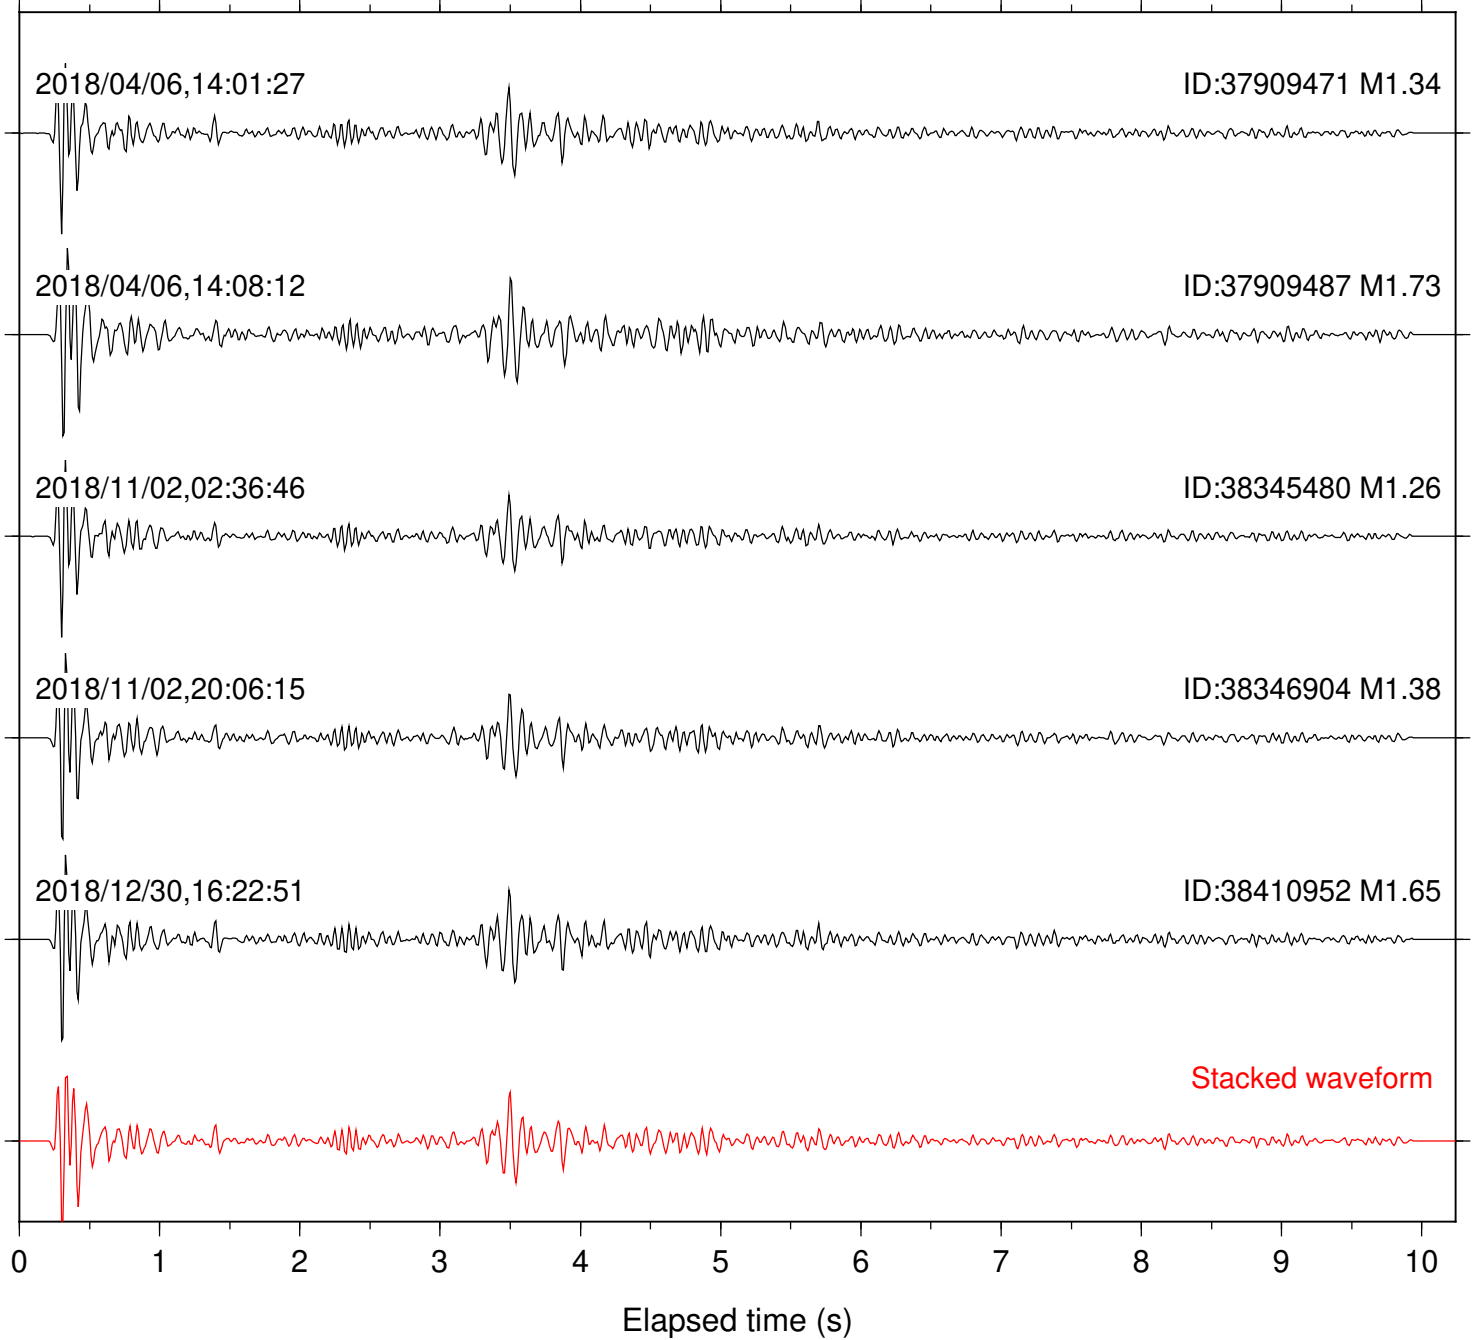

Station: CSH Com: HHZ

Focal depth: 5.27 km