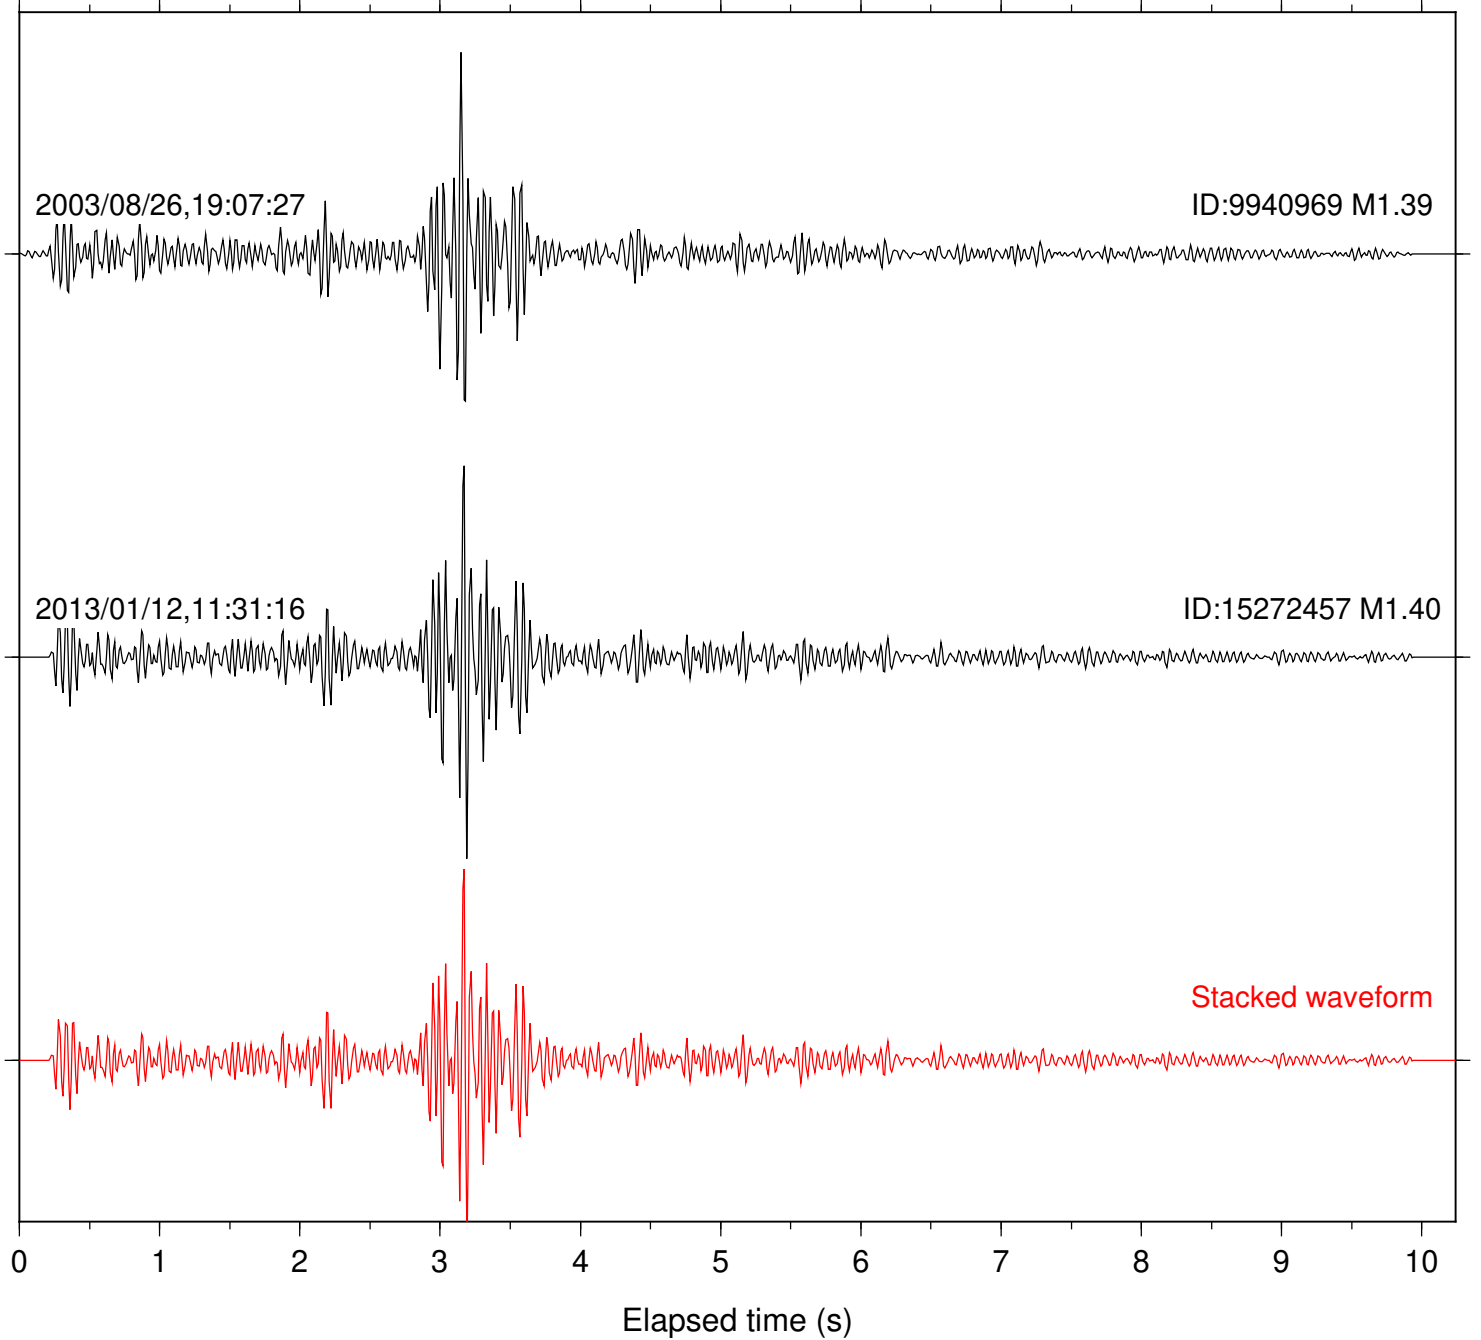

Station: DGR Com: HHZ

Focal depth: 15.60 km