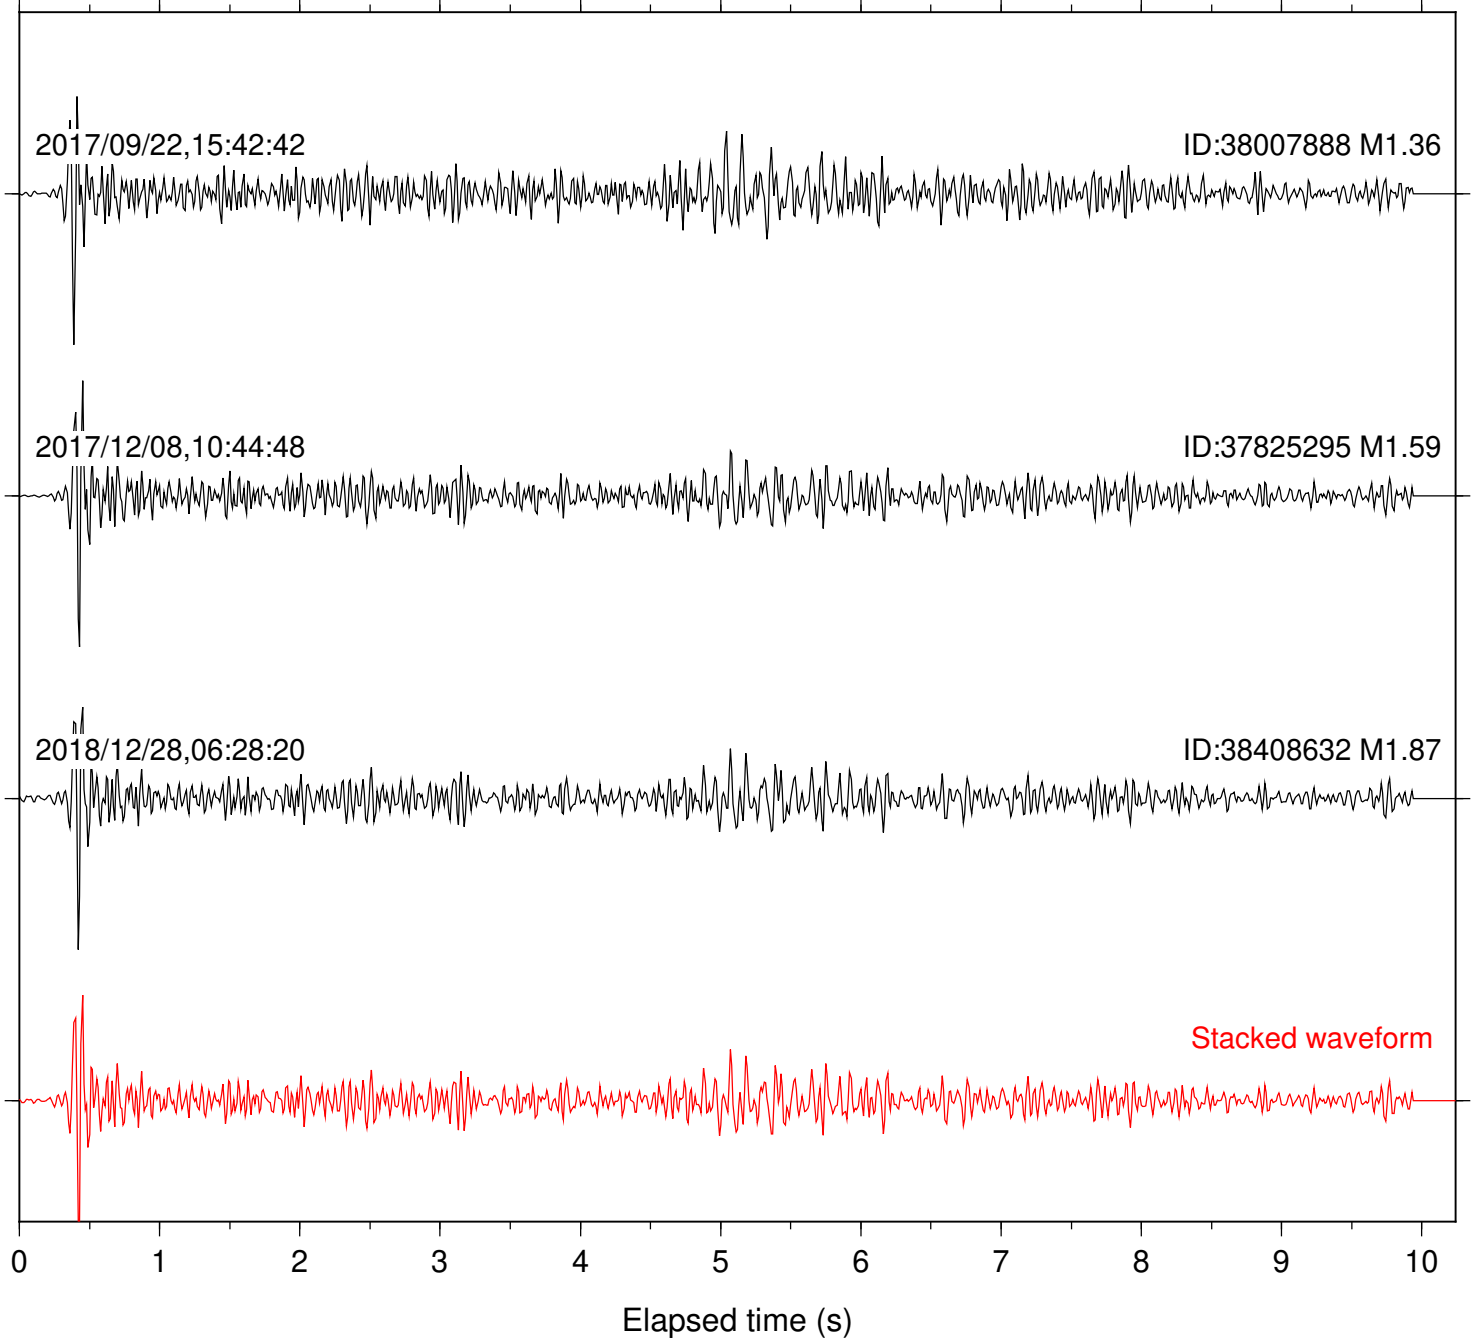

Station: PLM Com: HHZ

Focal depth: 6.18 km

Station: POB2 Com: HHZ

Focal depth: 6.18 km

Station: SMER Com: HHZ

Focal depth: 6.18 km

Station: SND Com: HHZ

Focal depth: 6.18 km