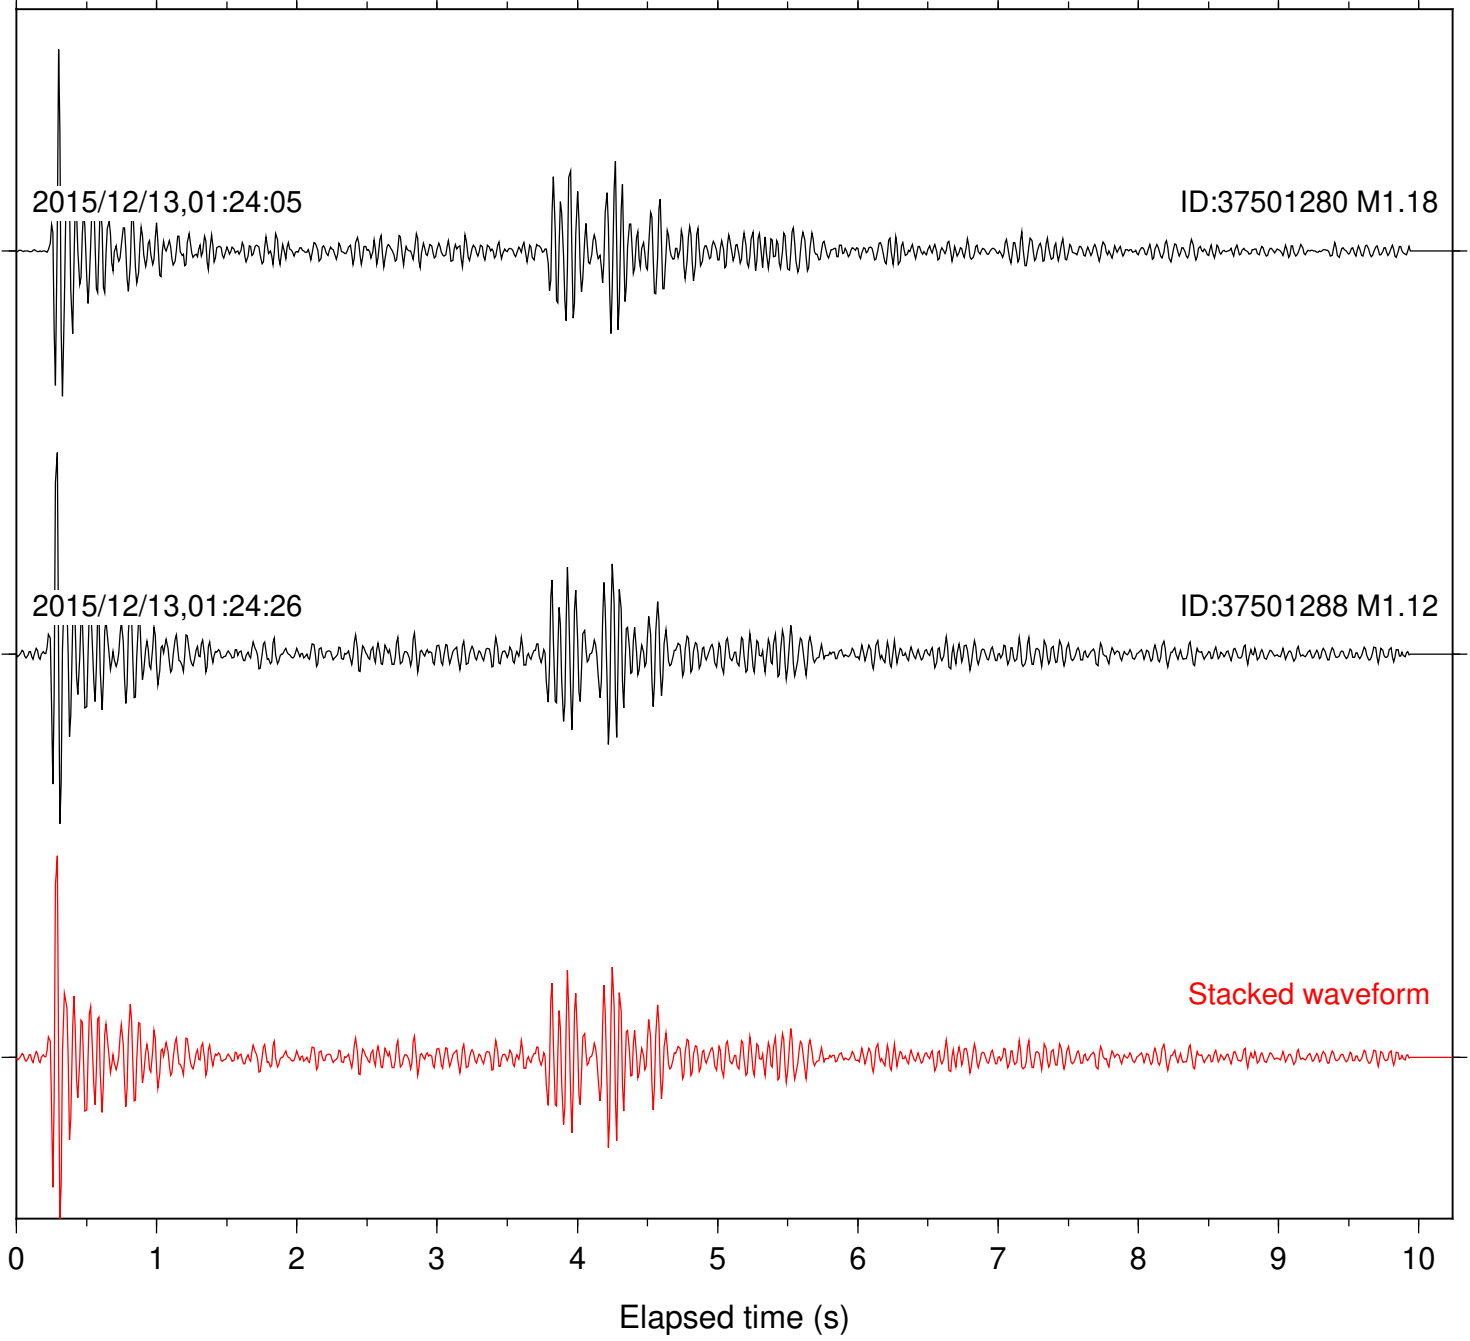

Station: LVA2 Com: HHZ

Focal depth: 14.99 km

Station: PFO Com: HHZ

Focal depth: 14.99 km

Station: PMD Com: HHZ

Focal depth: 14.99 km

Station: POB2 Com: HHZ

Focal depth: 14.99 km