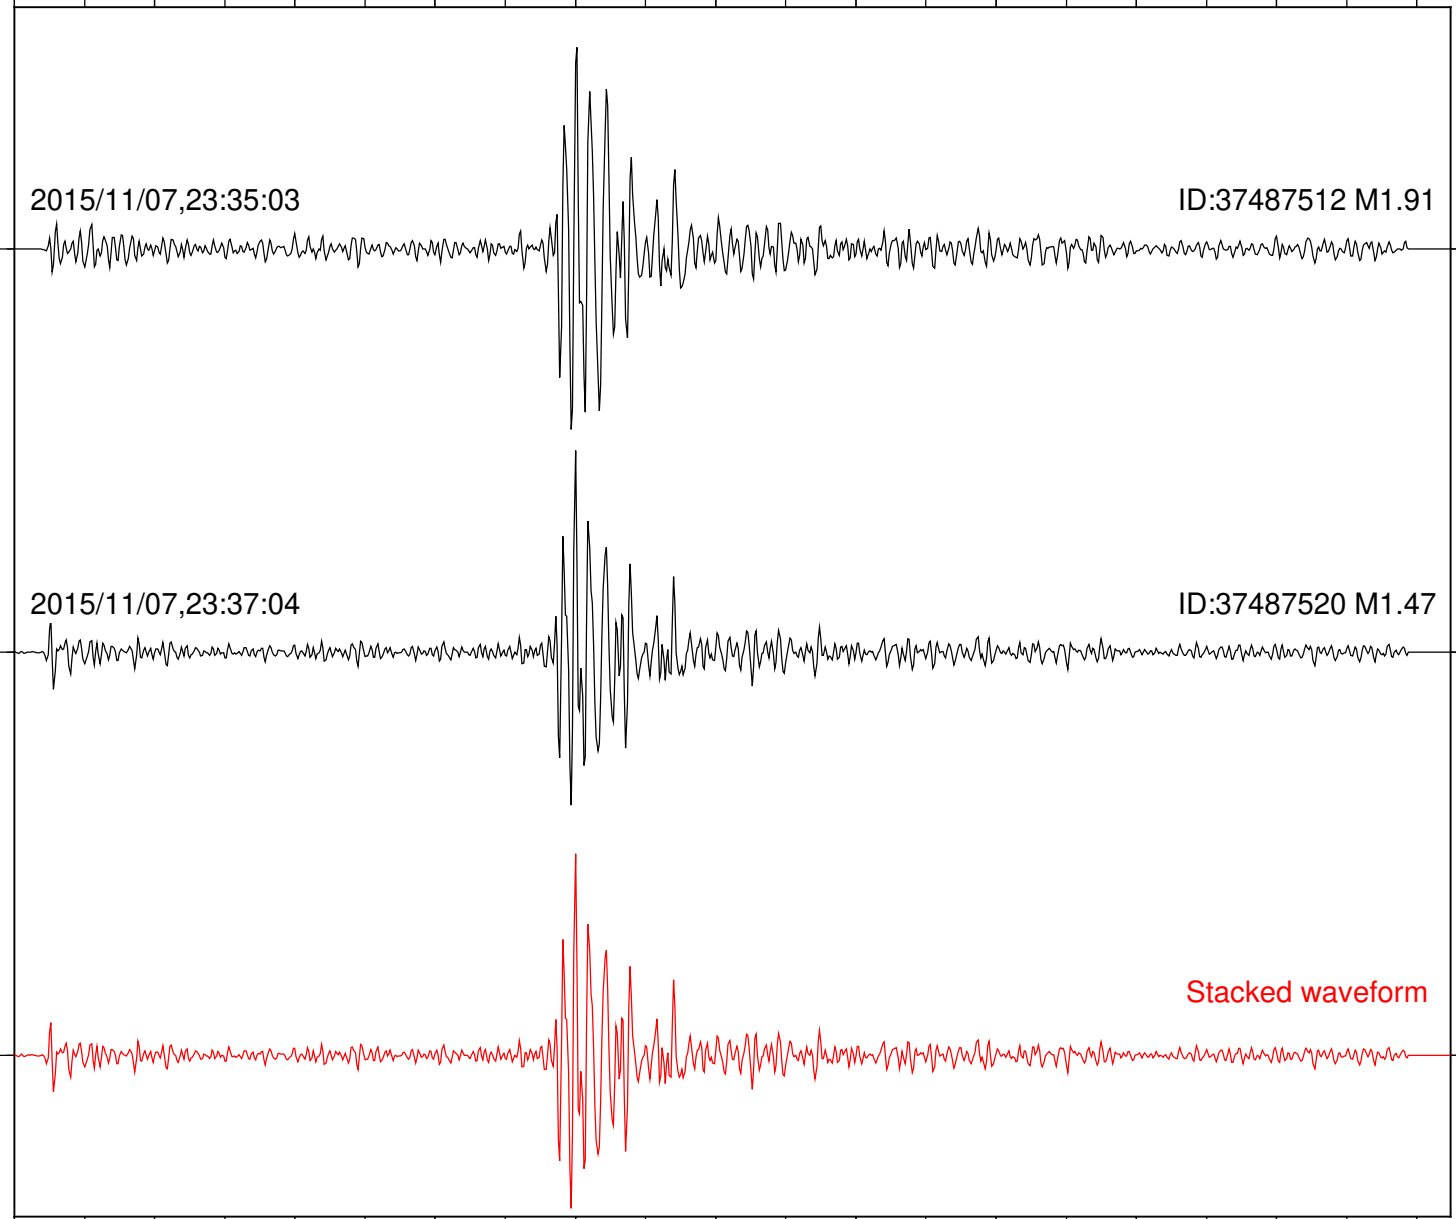

Station: B081 Com: EHZ

Focal depth: 8.19 km

2015/11/07,23:35:03

ID:37487512 M1.91

2015/11/07,23:37:04

ID:37487520 M1.47

Stacked waveform

0 1 2 3 4 5 6 7 8 9 10
Elapsed time (s)