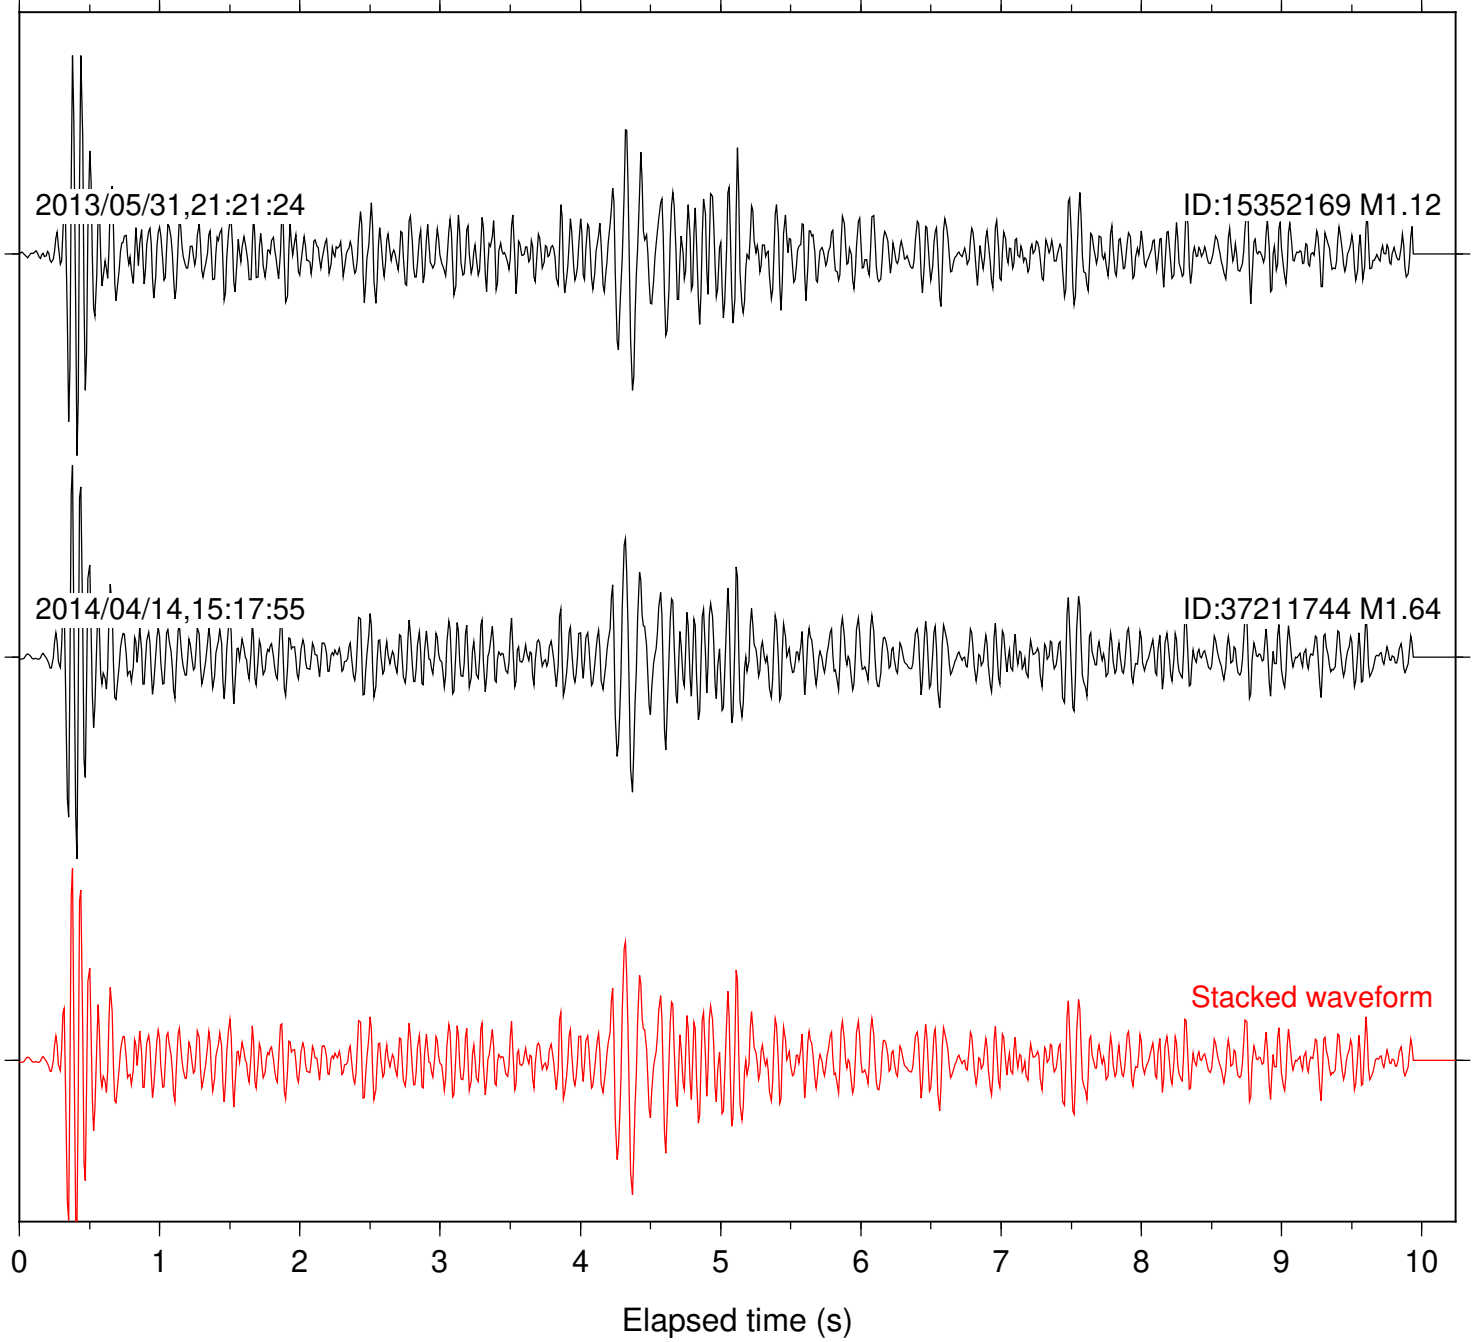

Station: B088 Com: EHZ

Focal depth: 11.49 km