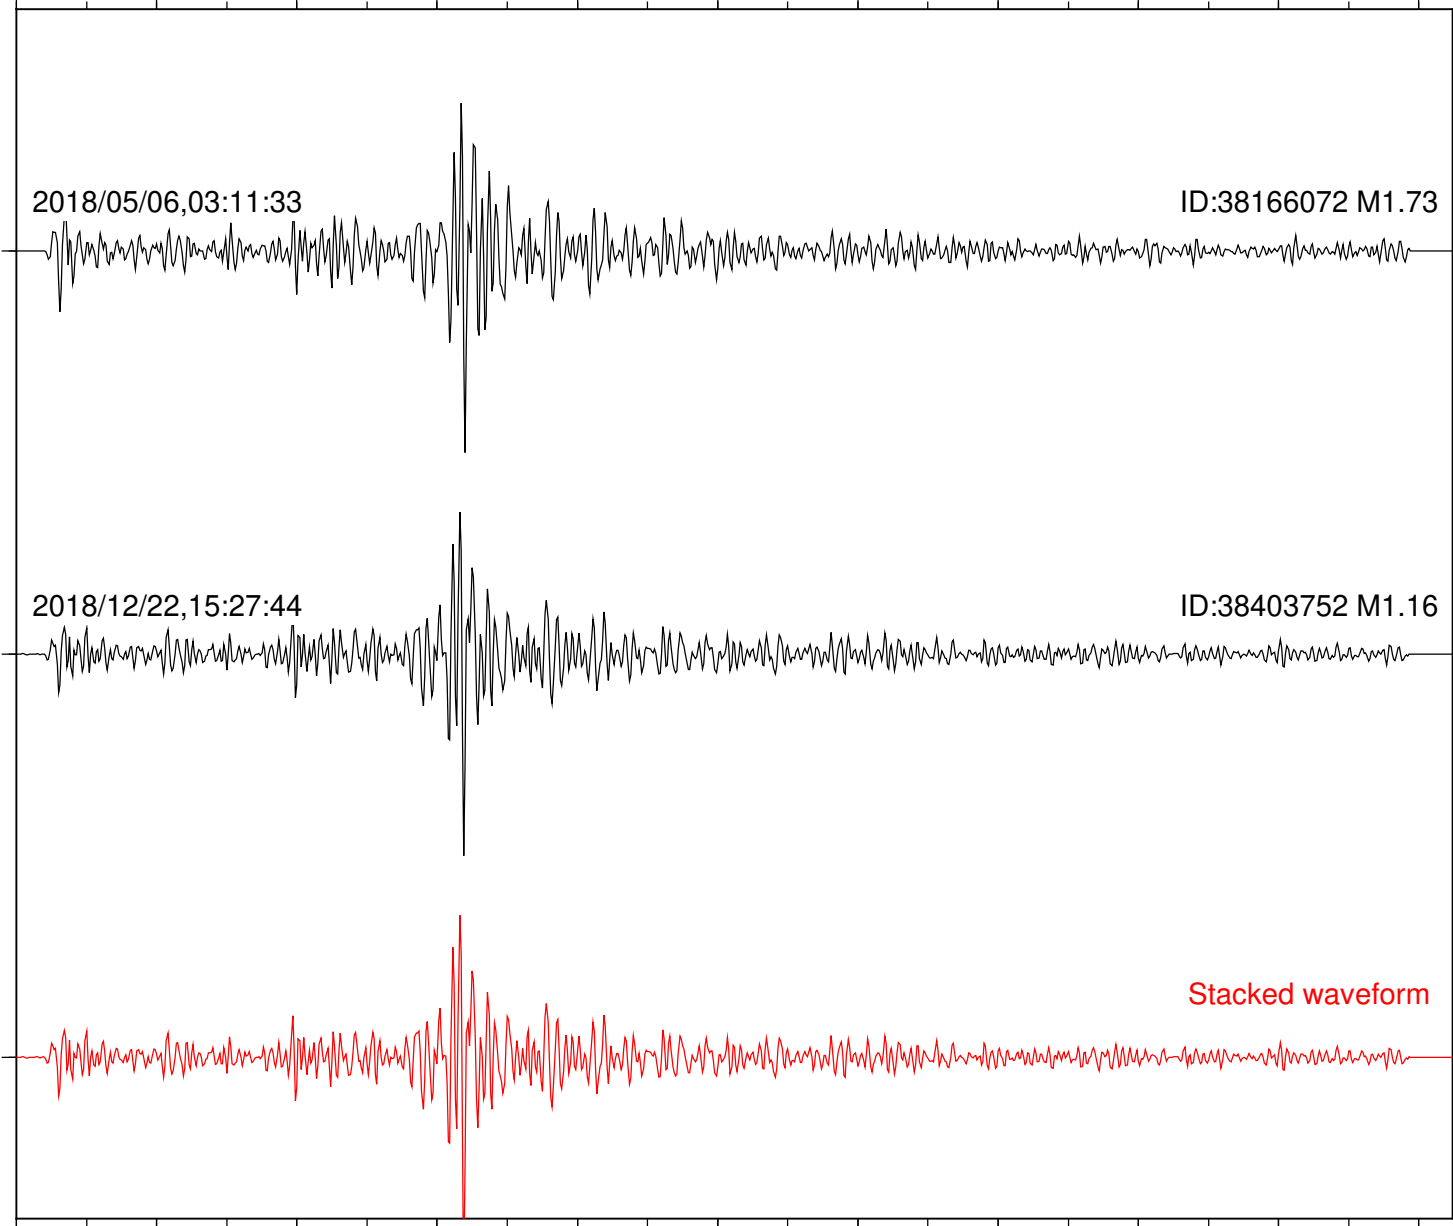

Station: RDM Com: HHZ

Focal depth: 6.40 km

2018/05/06,03:11:33

ID:38166072 M1.73

2018/12/22,15:27:44

ID:38403752 M1.16

Stacked waveform

0 1 2 3 4 5 6 7 8 9 10  
Elapsed time (s)