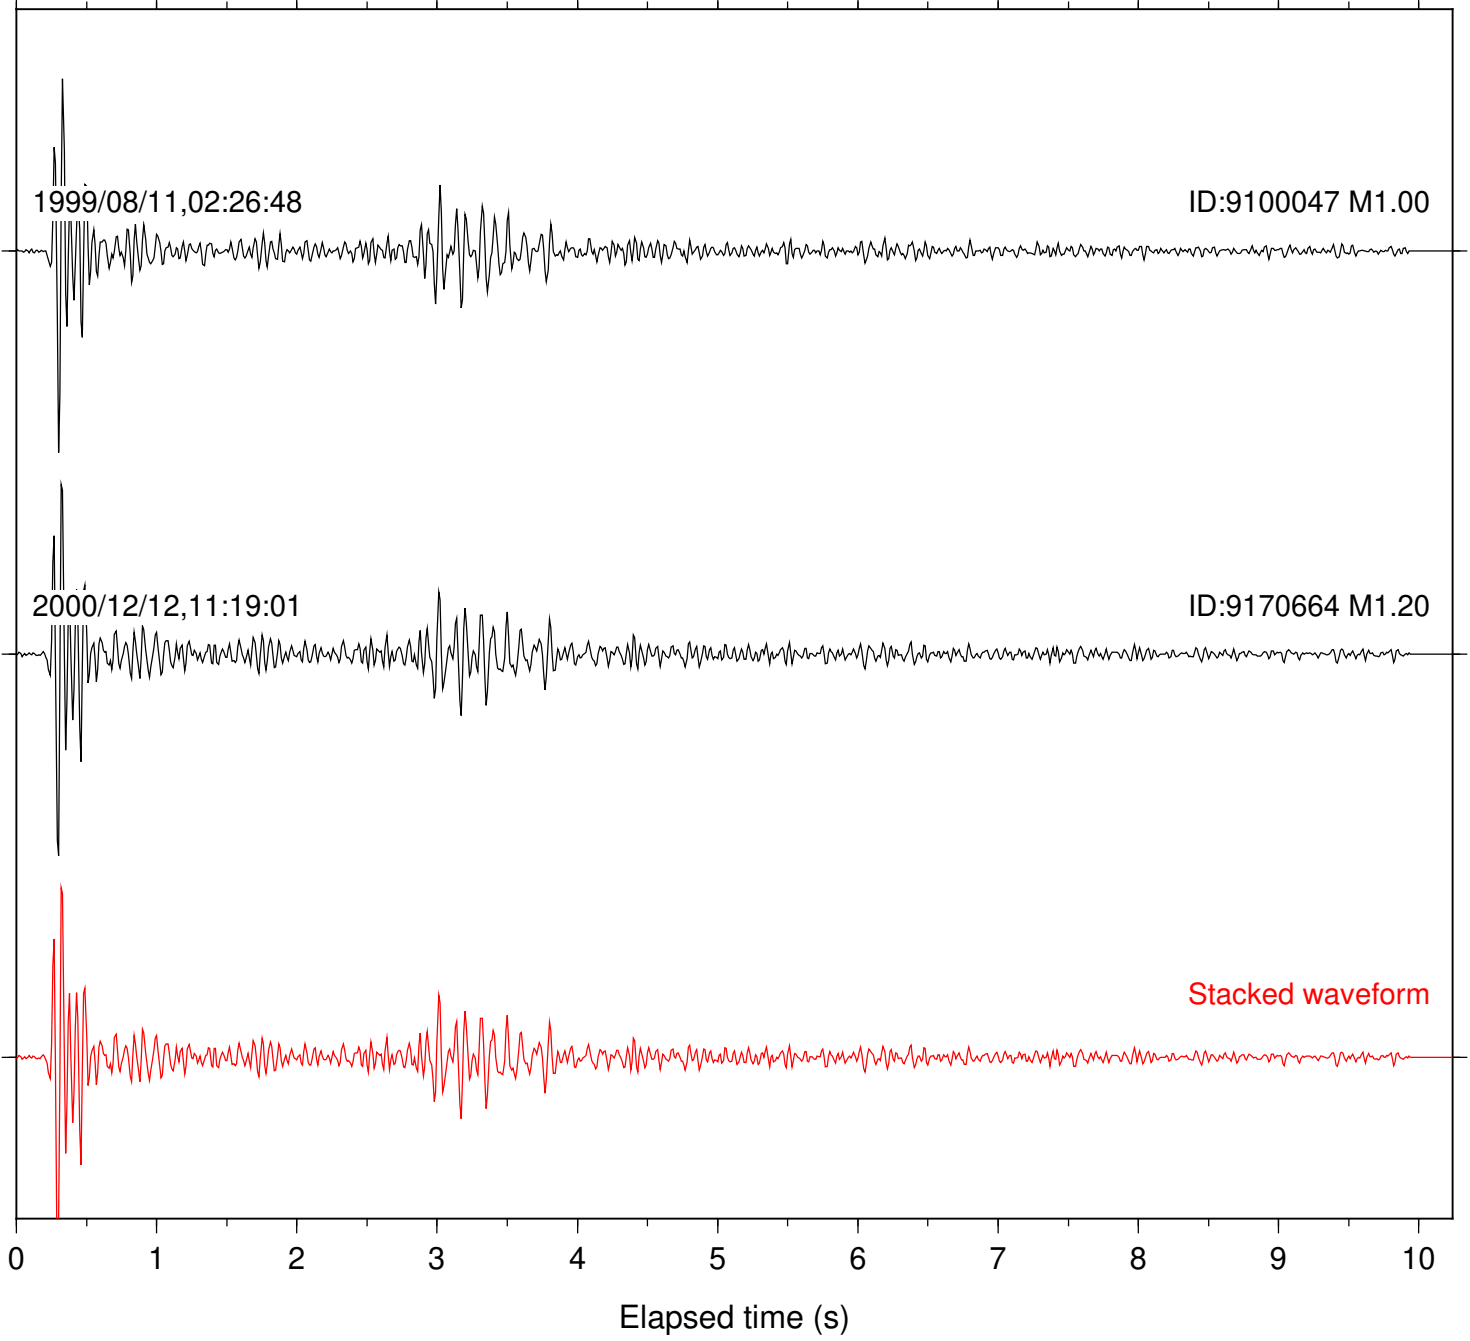

Station: BZN Com: HHZ

Focal depth: 12.41 km