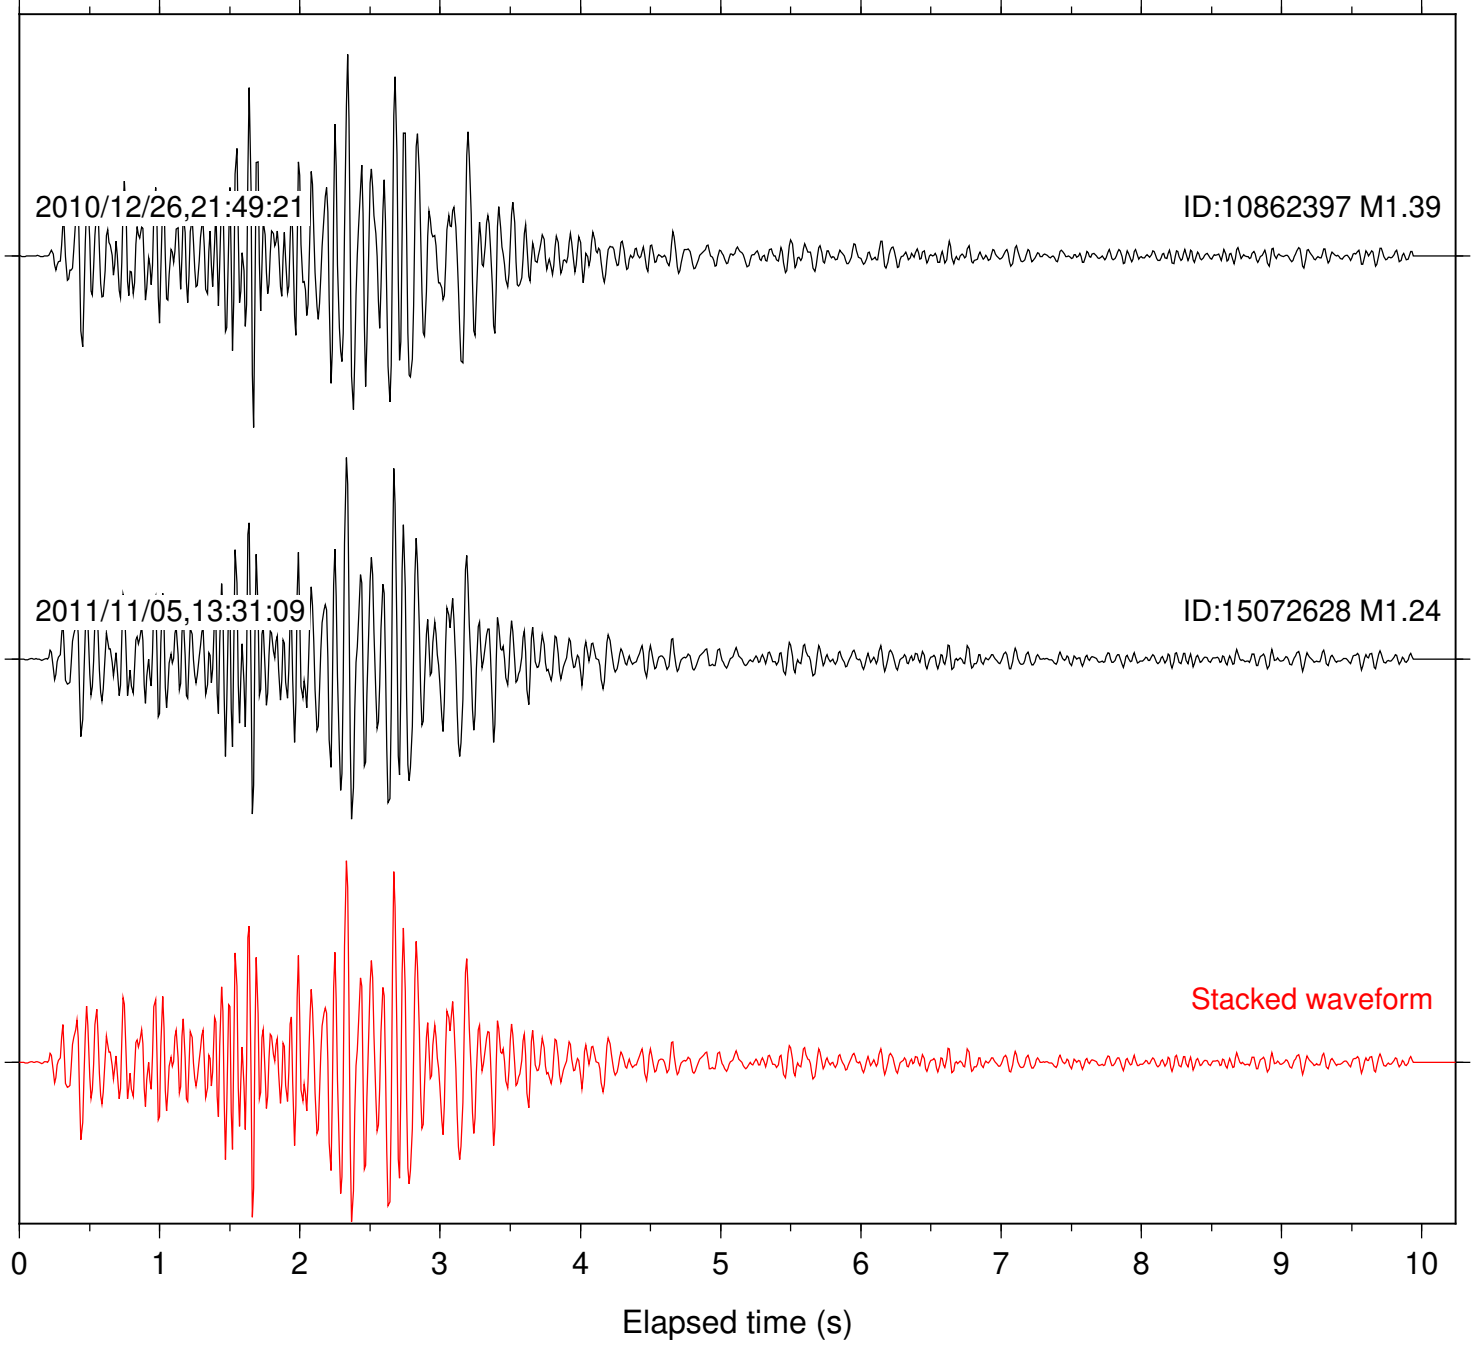

Stacked waveform

0 1 2 3 4 5 6 7 8 9 10  
Elapsed time (s)

Station: SND Com: HHZ

Focal depth: 7.66 km

Station: TOR Com: HHZ

Focal depth: 7.66 km

Station: B082 Com: EHZ

Focal depth: 8.32 km