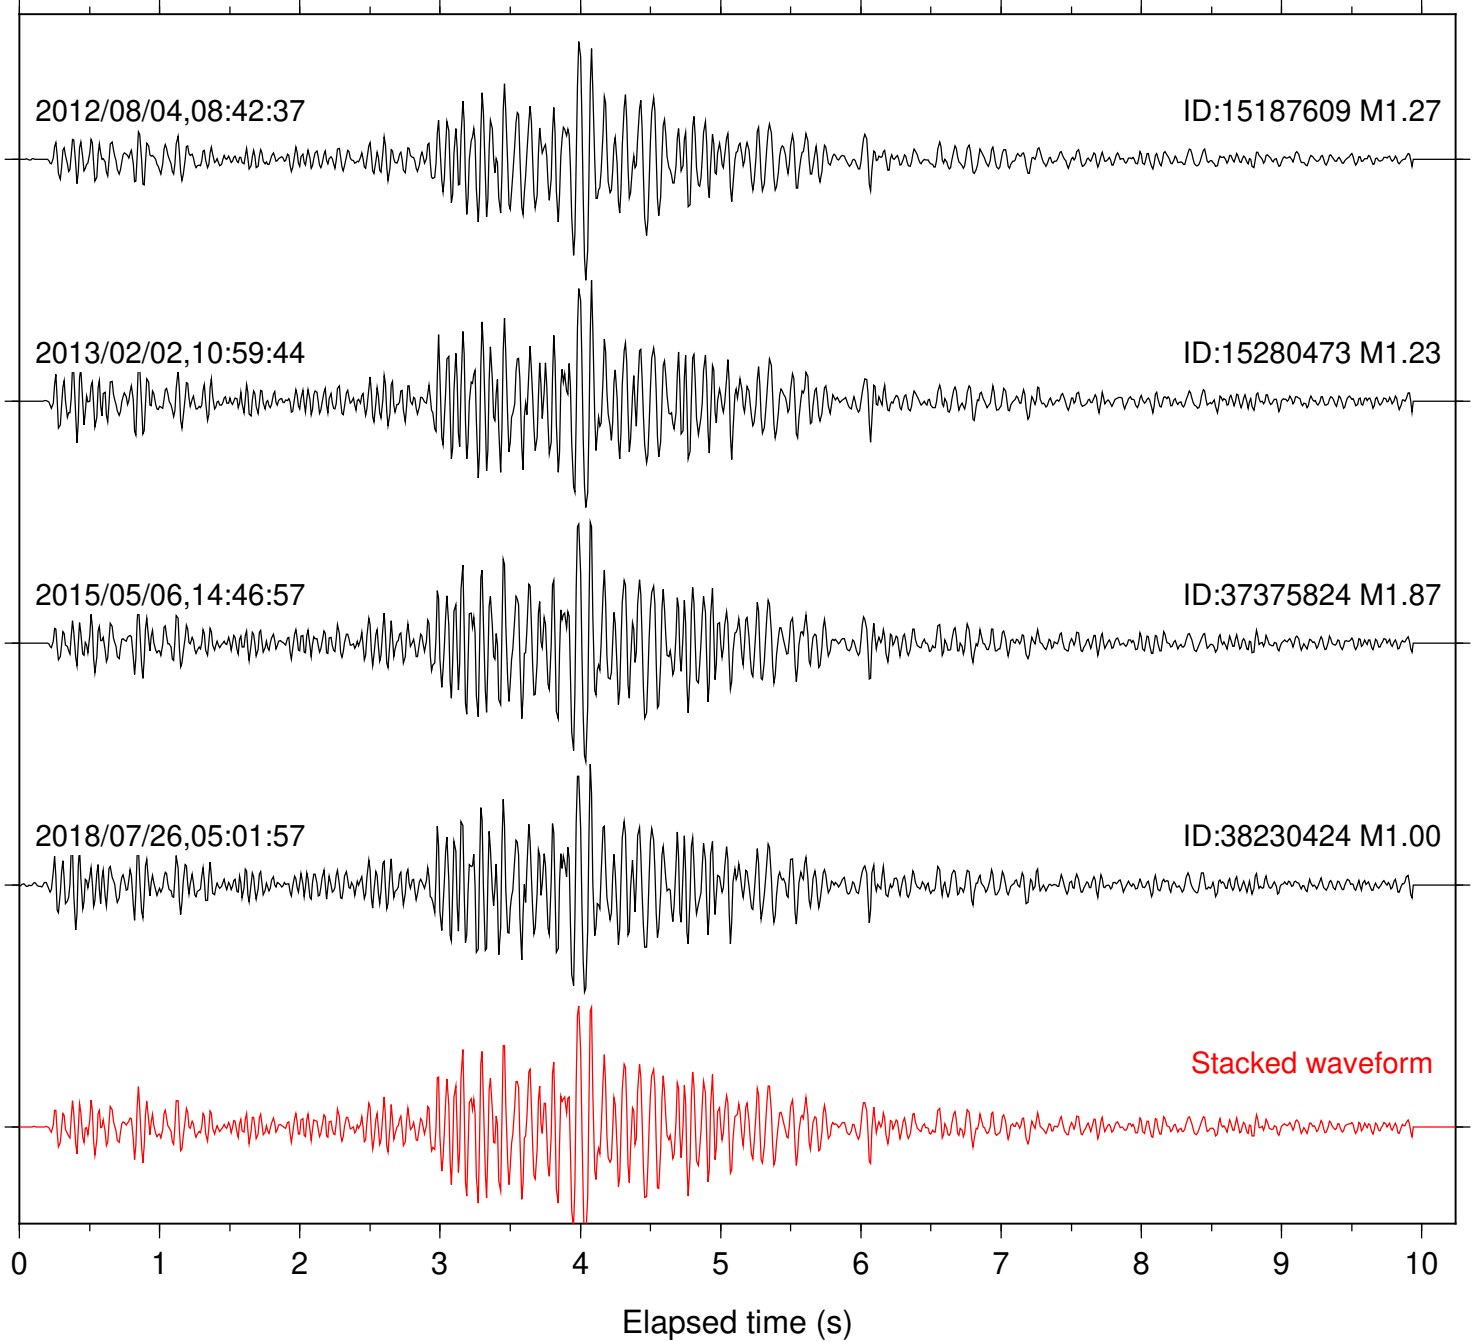

Station: B946 Com: EHZ

Focal depth: 17.56 km