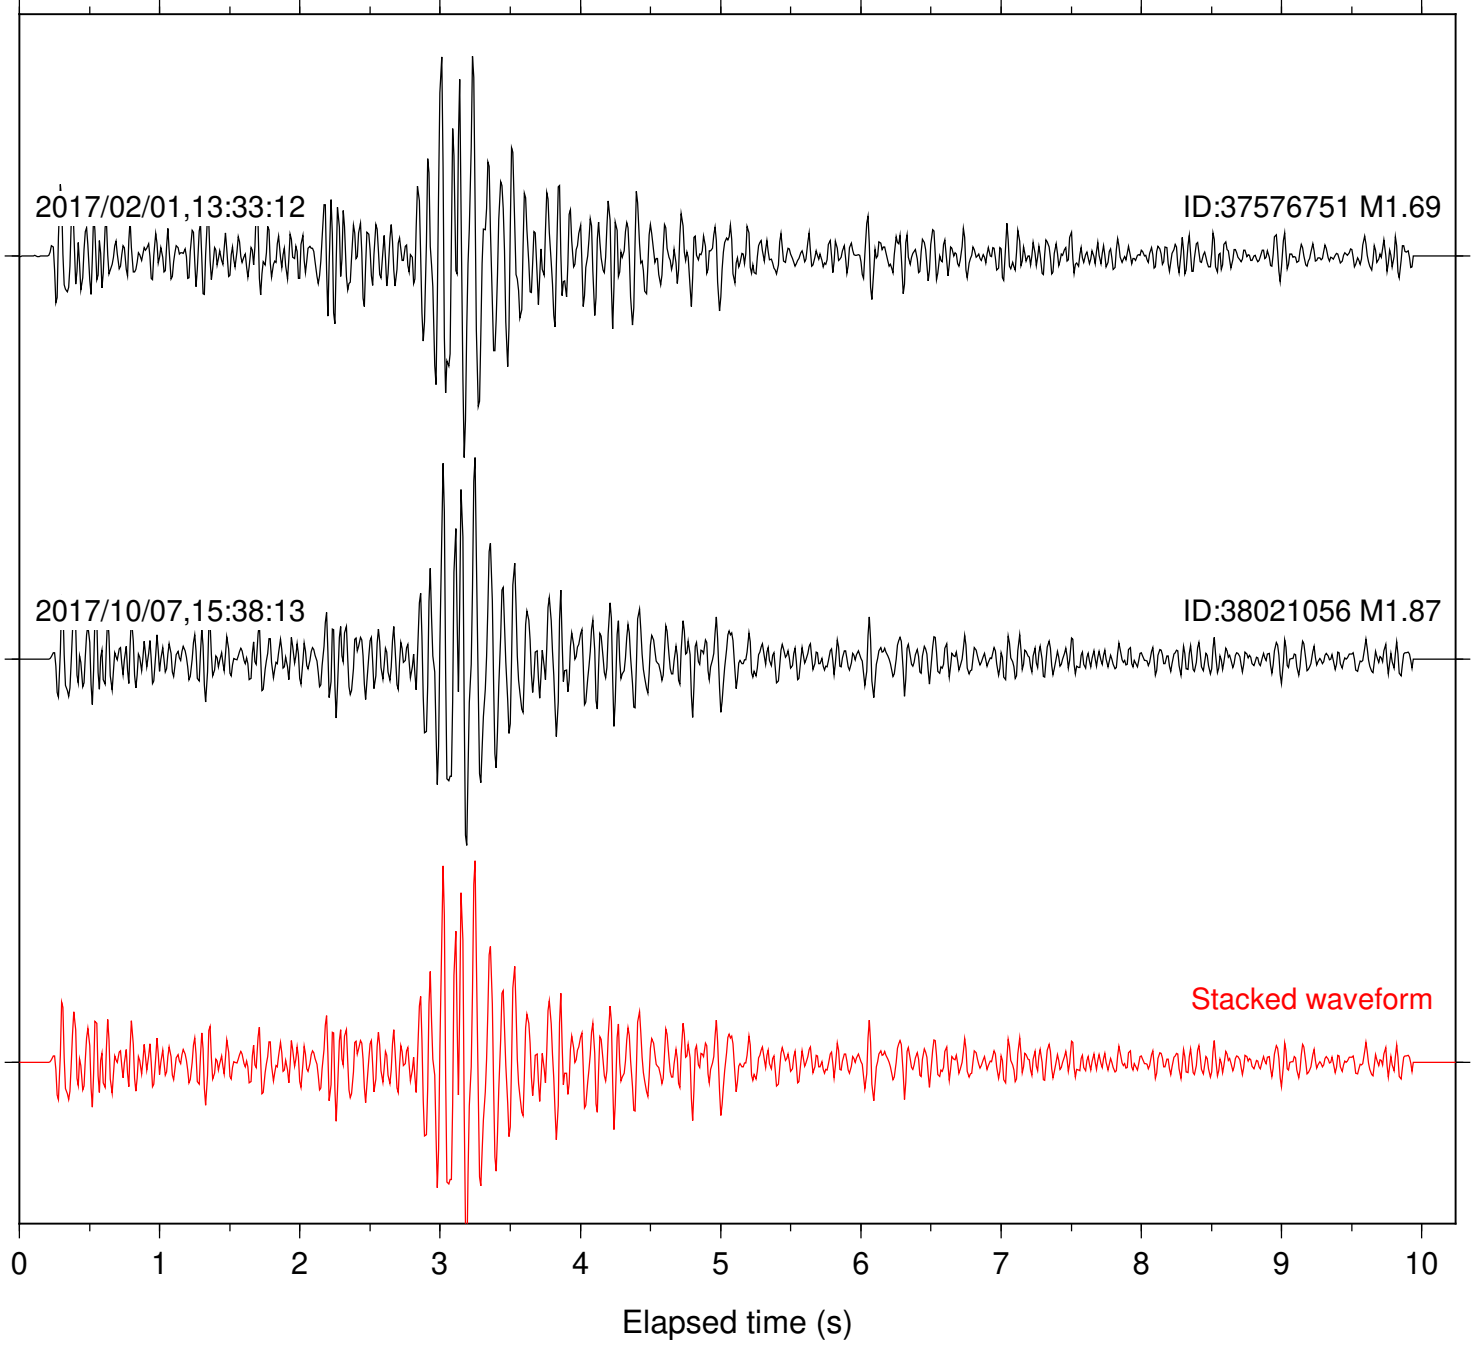

Station: B082 Com: EHZ

Focal depth: 6.86 km