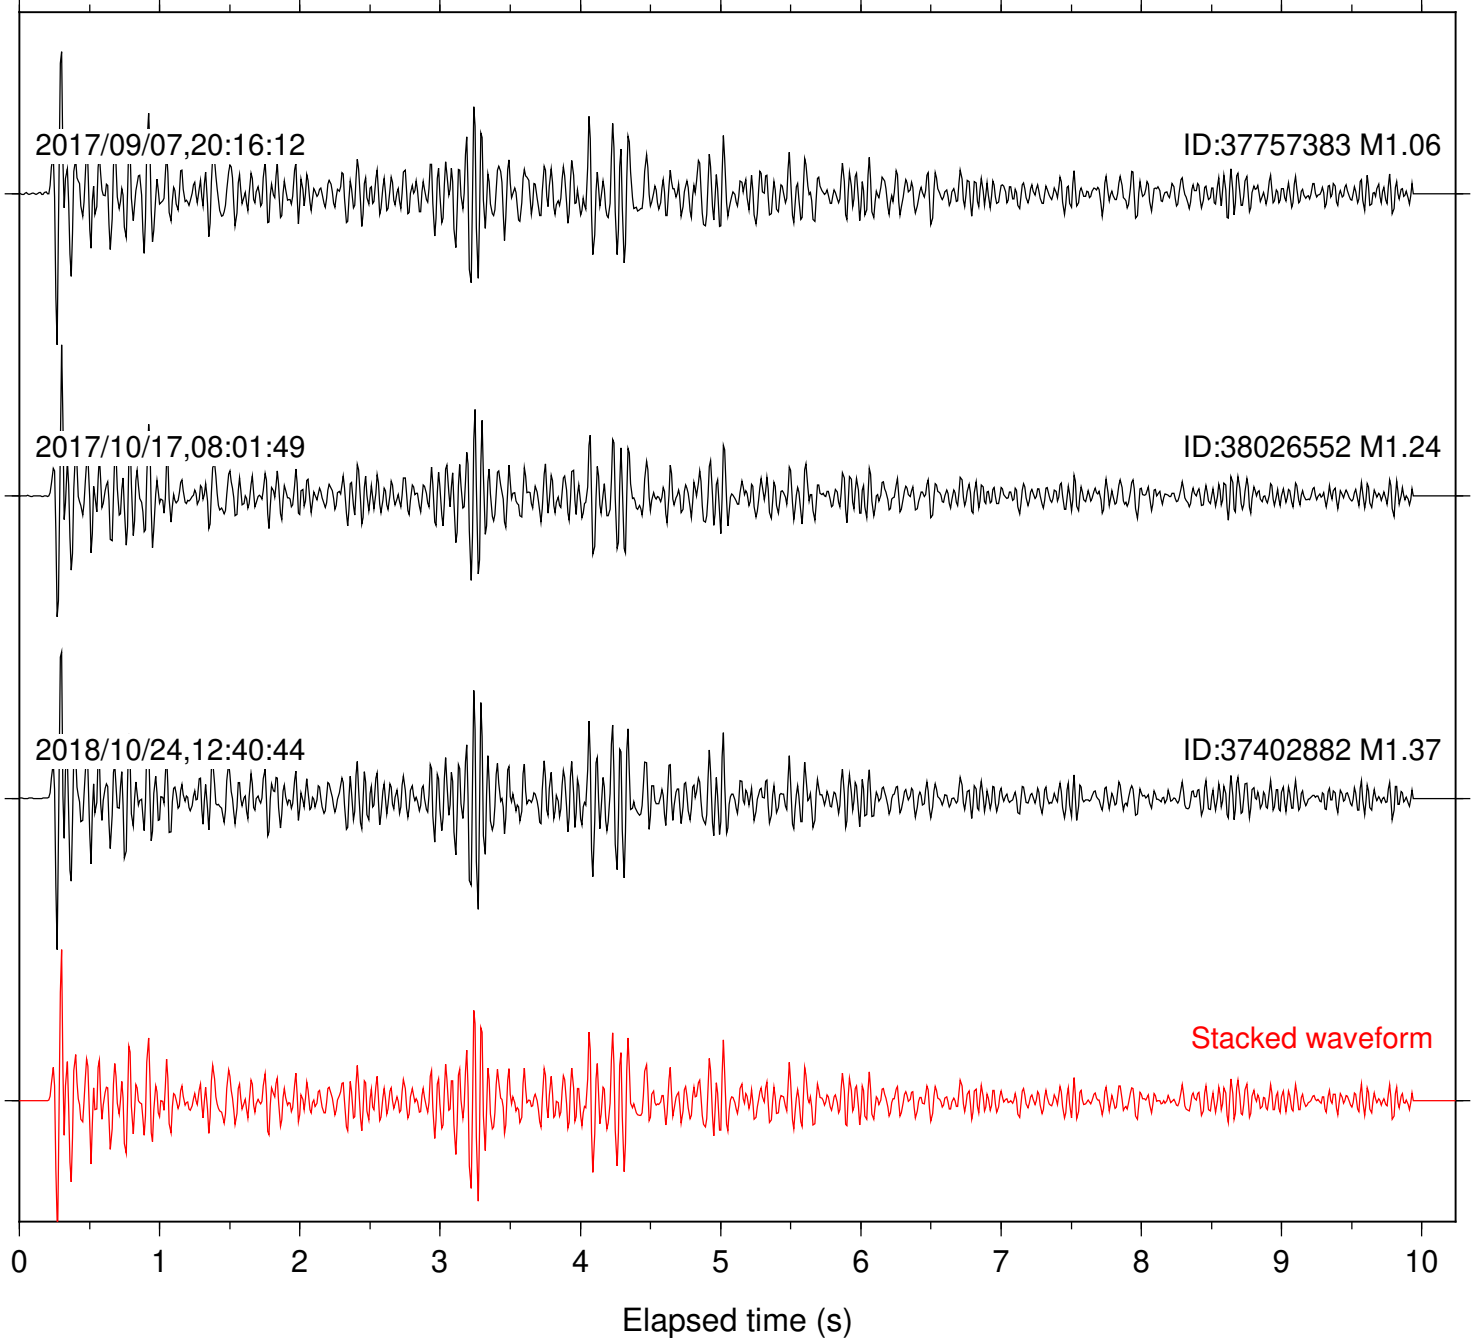

Station: LVA2 Com: HHZ

Focal depth: 5.09 km