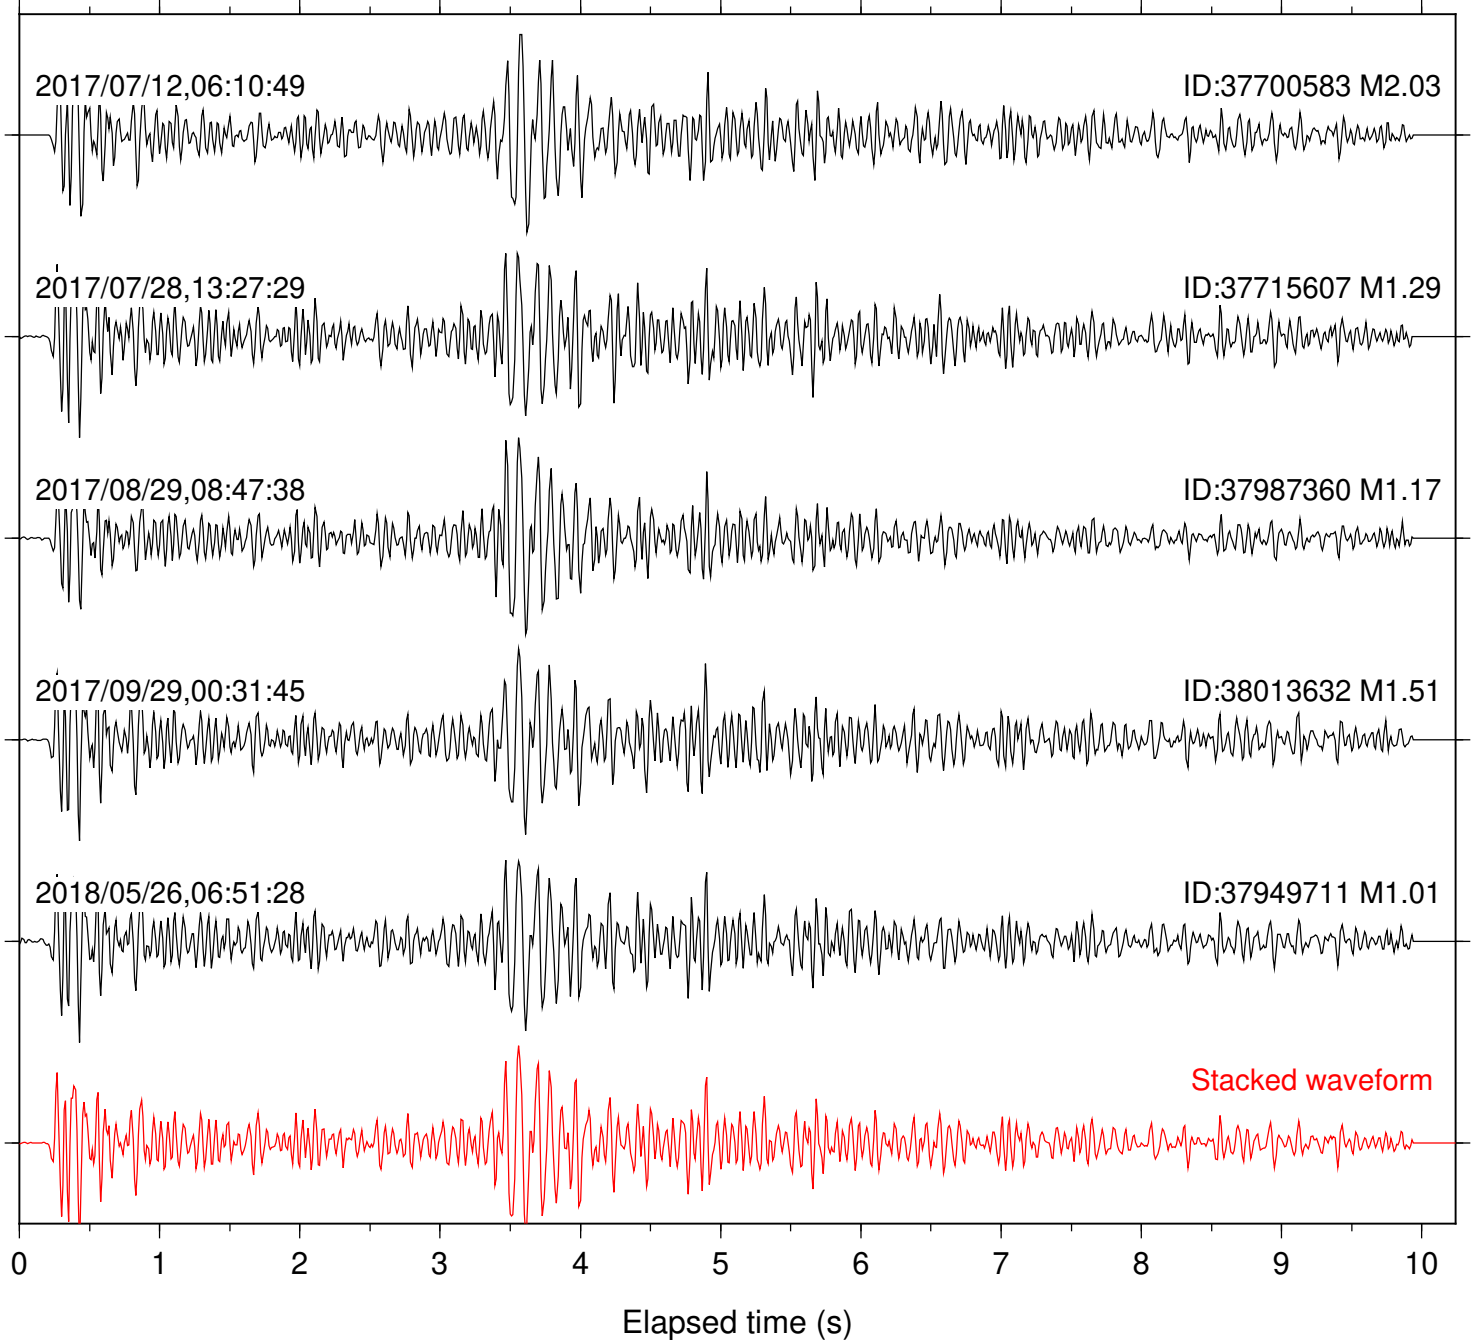

Stacked waveform

0 1 2 3 4 5 6 7 8 9 10  
Elapsed time (s)

Station: PFO Com: HHZ

Focal depth: 5.71 km

Station: SND Com: HHZ

Focal depth: 5.71 km

Station: B081 Com: EHZ

Focal depth: 6.03 km