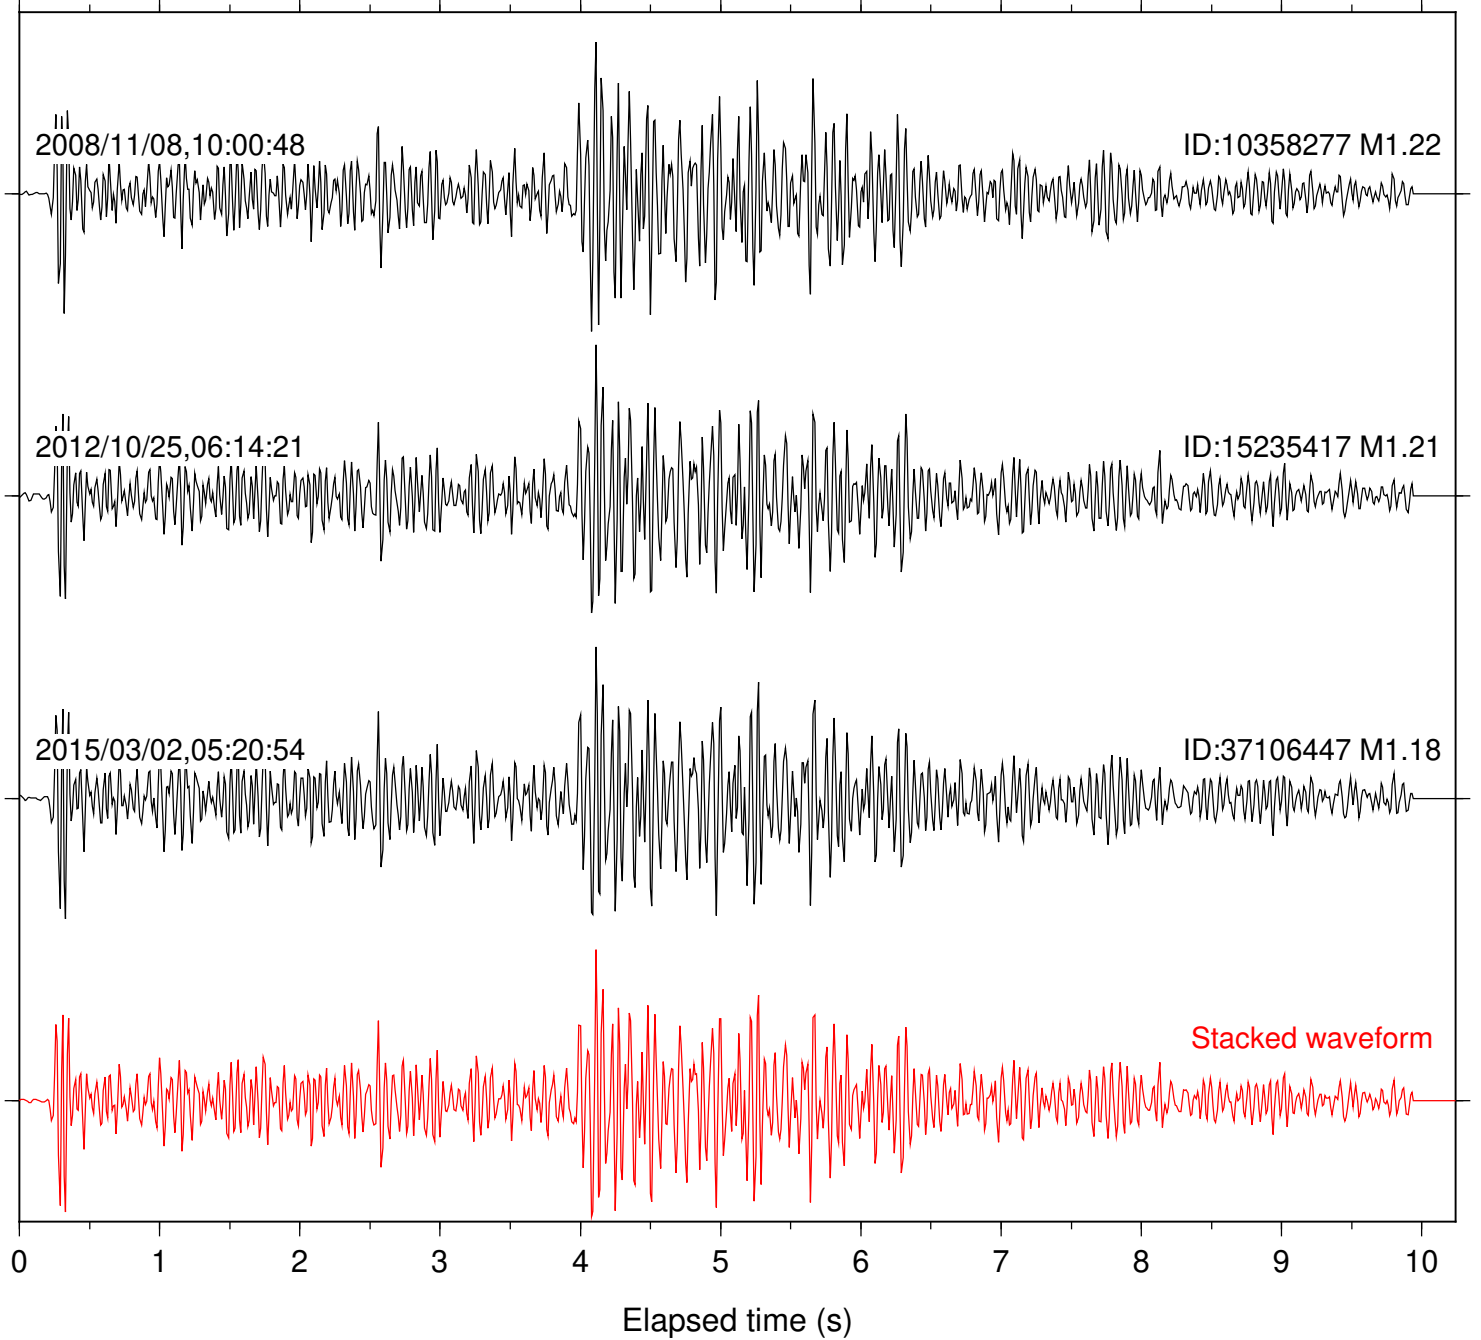

Station: B086 Com: EHZ

Focal depth: 11.29 km