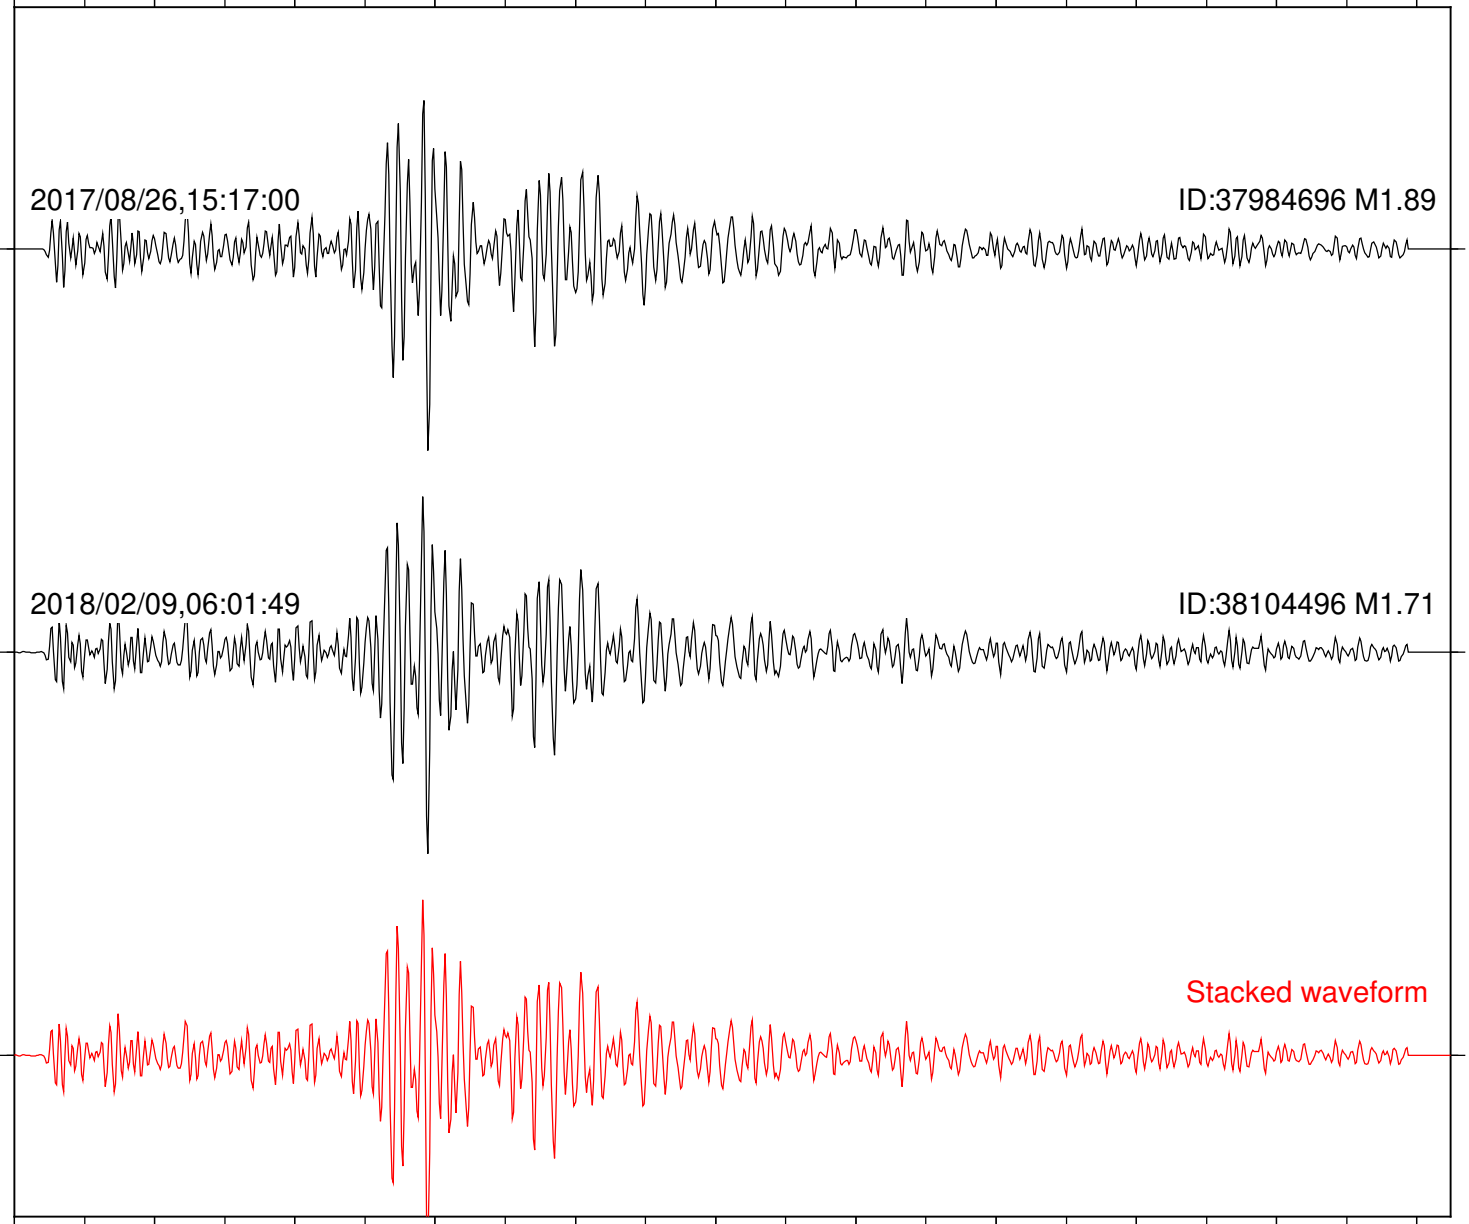

Station: B946 Com: EHZ

Focal depth: 5.11 km

2017/08/26,15:17:00

ID:37984696 M1.89

2018/02/09,06:01:49

ID:38104496 M1.71

Stacked waveform

0 1 2 3 4 5 6 7 8 9 10
Elapsed time (s)