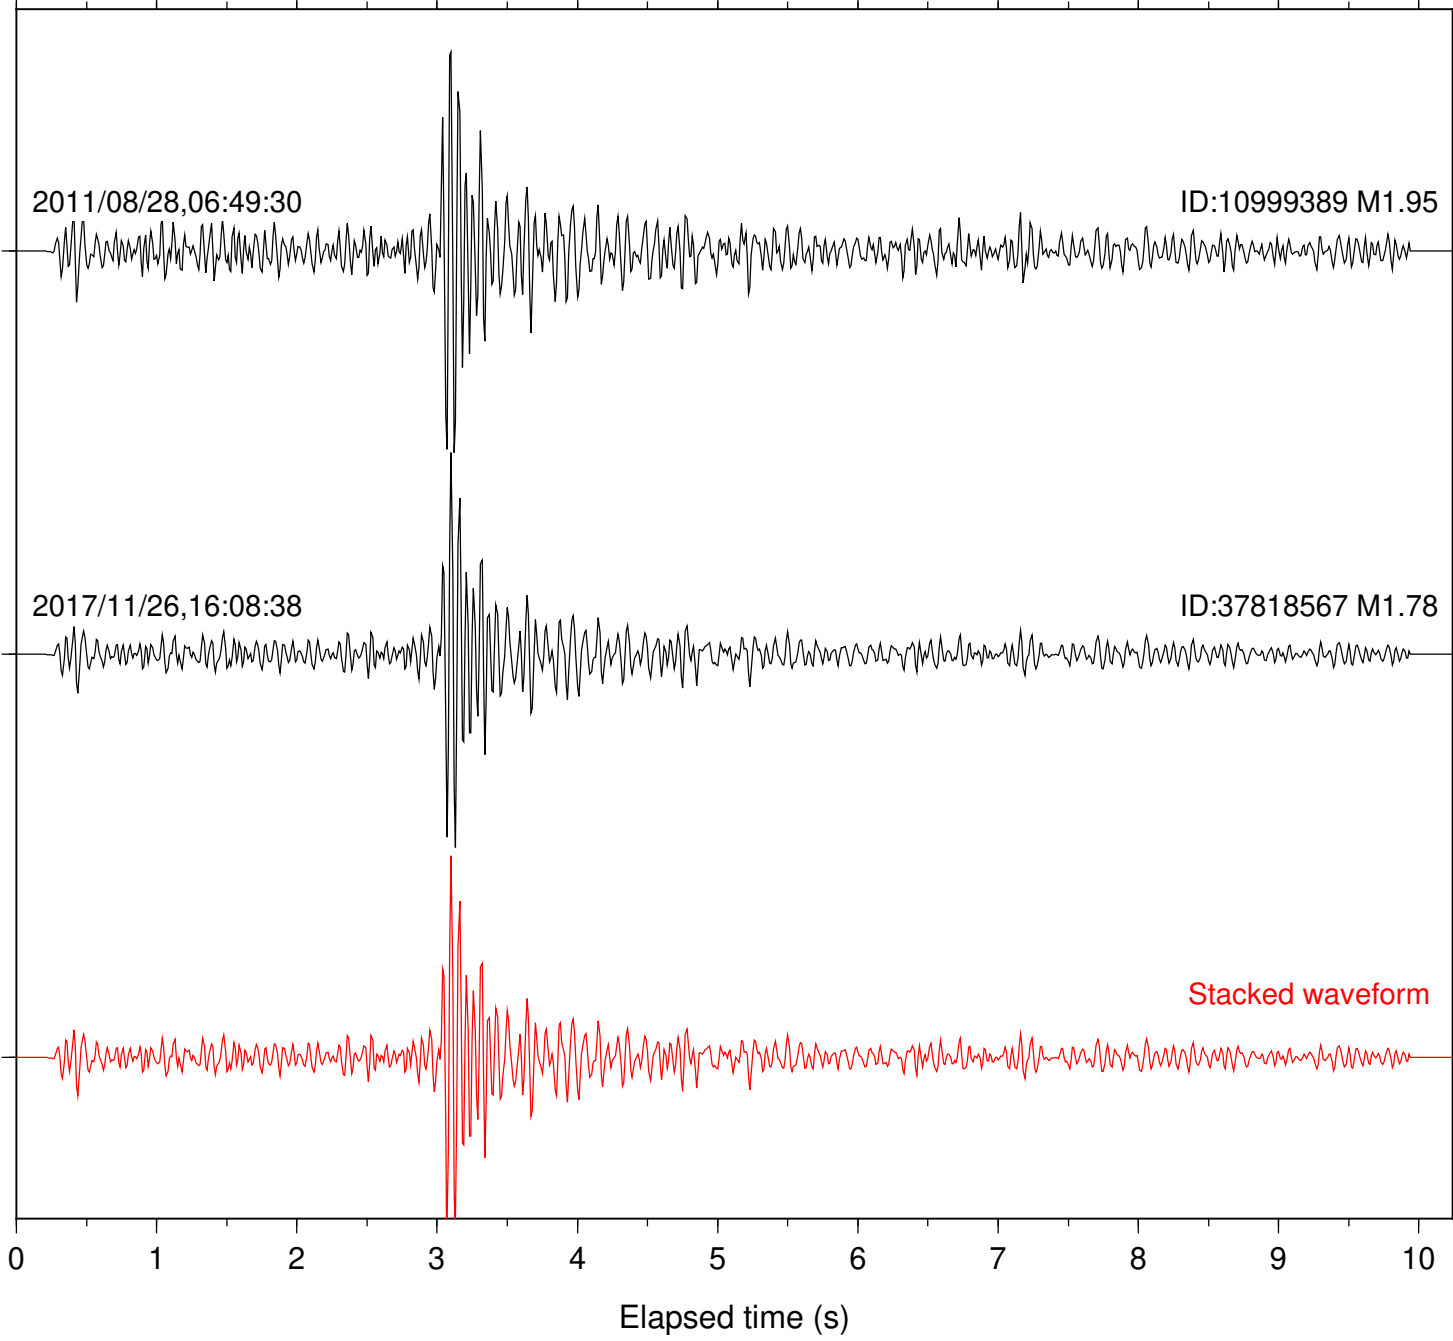

Station: B093 Com: EHZ

Focal depth: 17.80 km

2011/08/28,06:49:30

ID:10999389 M1.95

2017/11/26,16:08:38

ID:37818567 M1.78

Stacked waveform