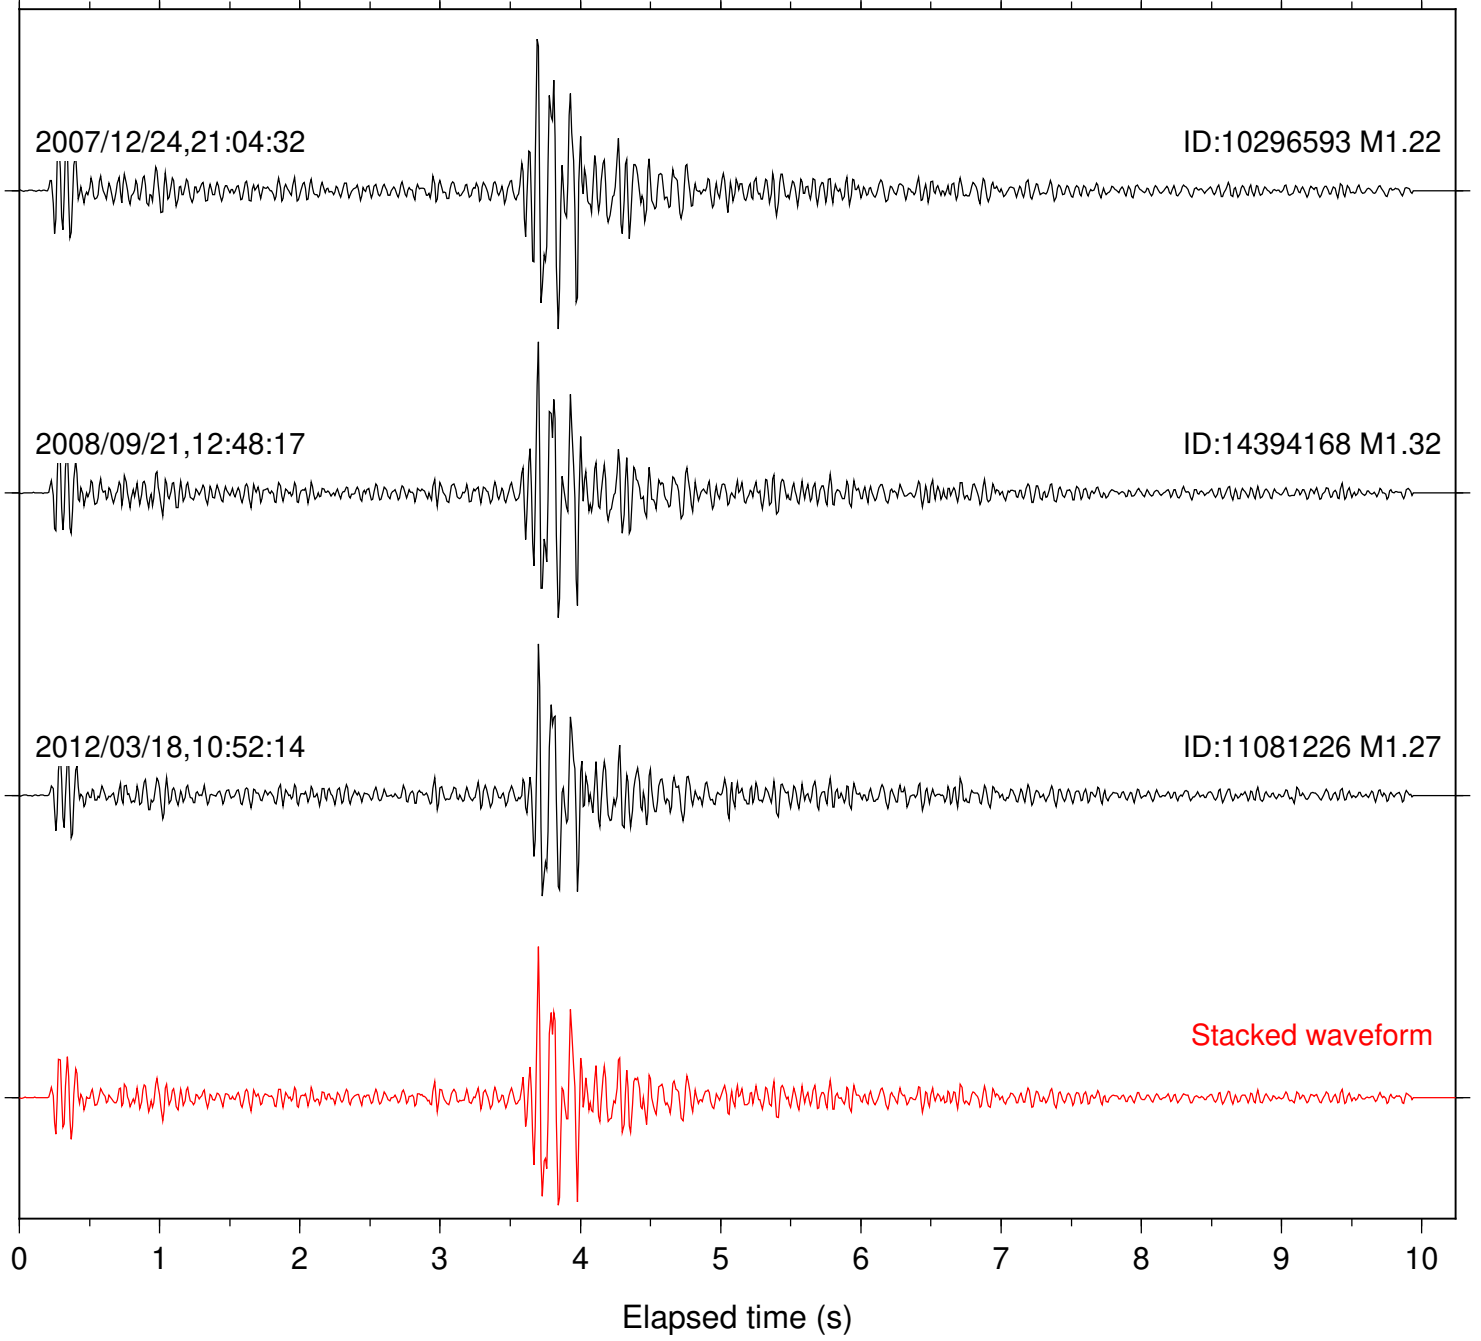

Station: B081 Com: EHZ

Focal depth: 8.49 km