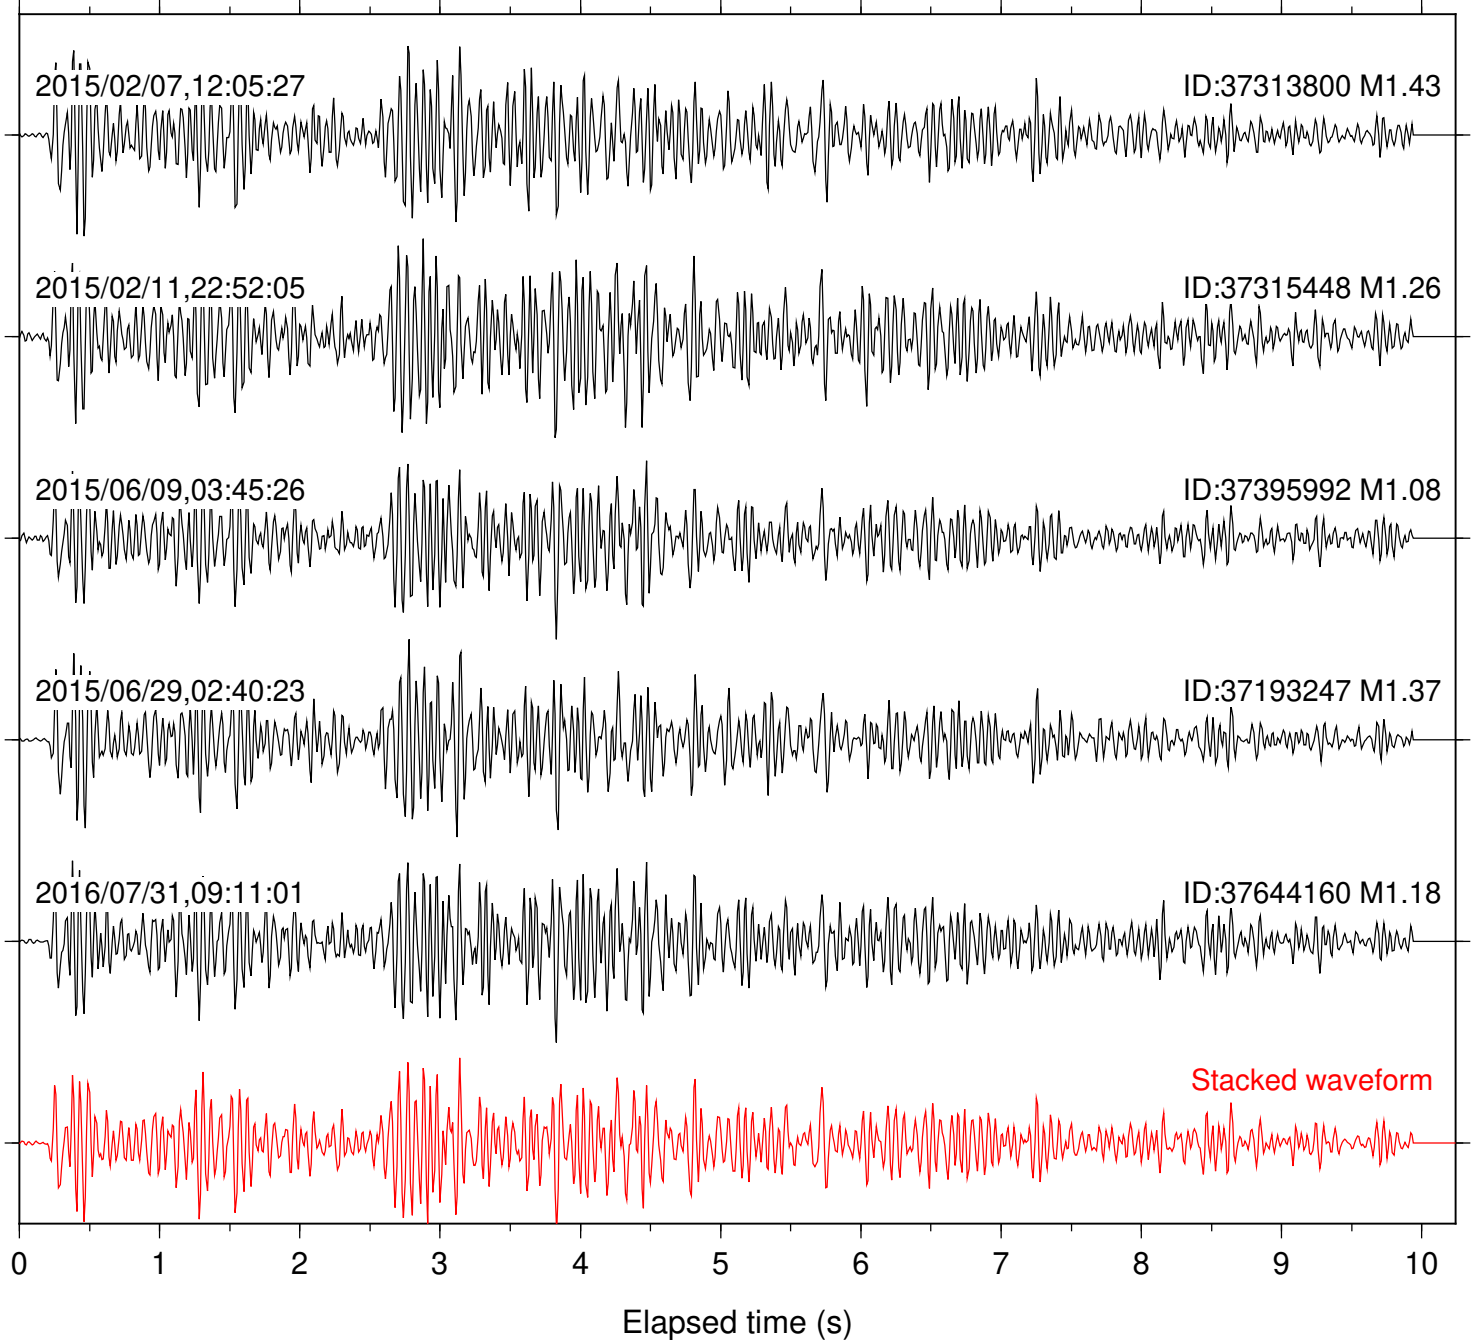

Station: PLM Com: HHZ

Focal depth: 8.24 km