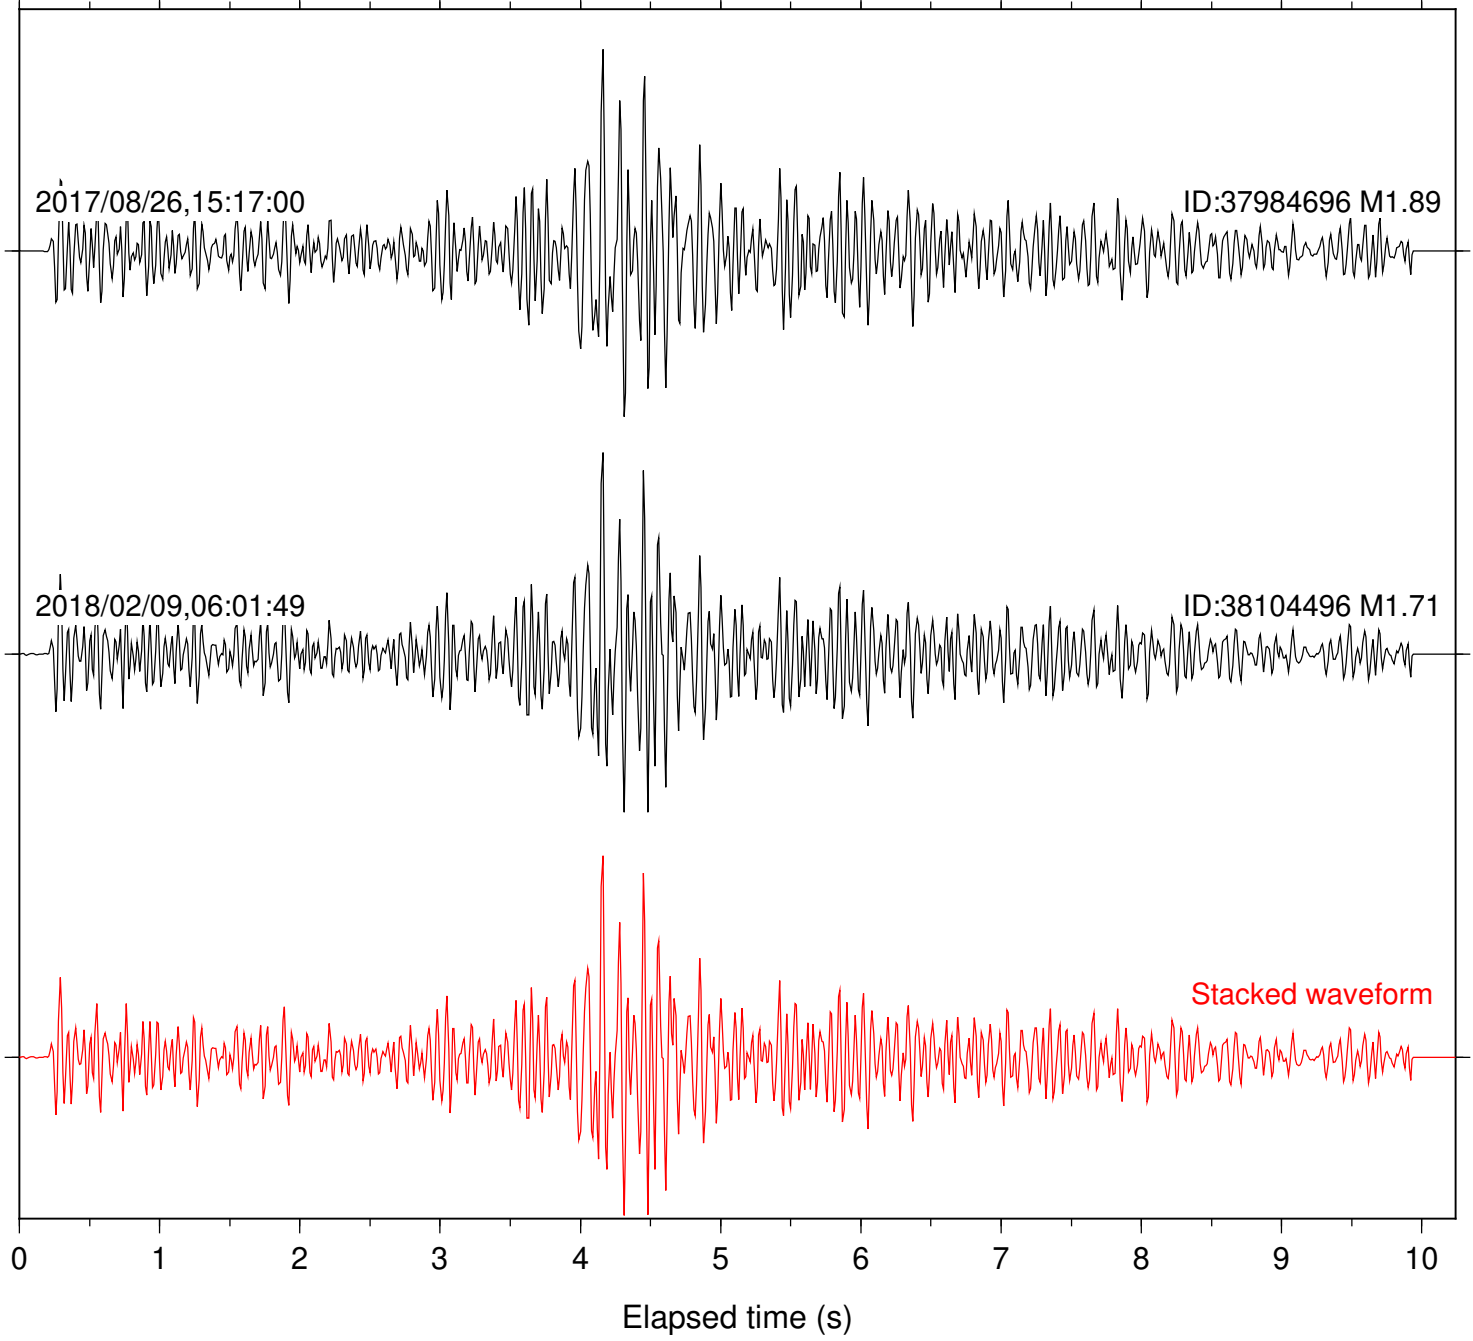

Focal depth: 5.11 km

Station: FRD Com: HHZ

Focal depth: 5.11 km

Station: HMT2 Com: HHZ

Focal depth: 5.11 km

Station: KNW Com: HHZ

Focal depth: 5.11 km

Station: LKH Com: HHZ