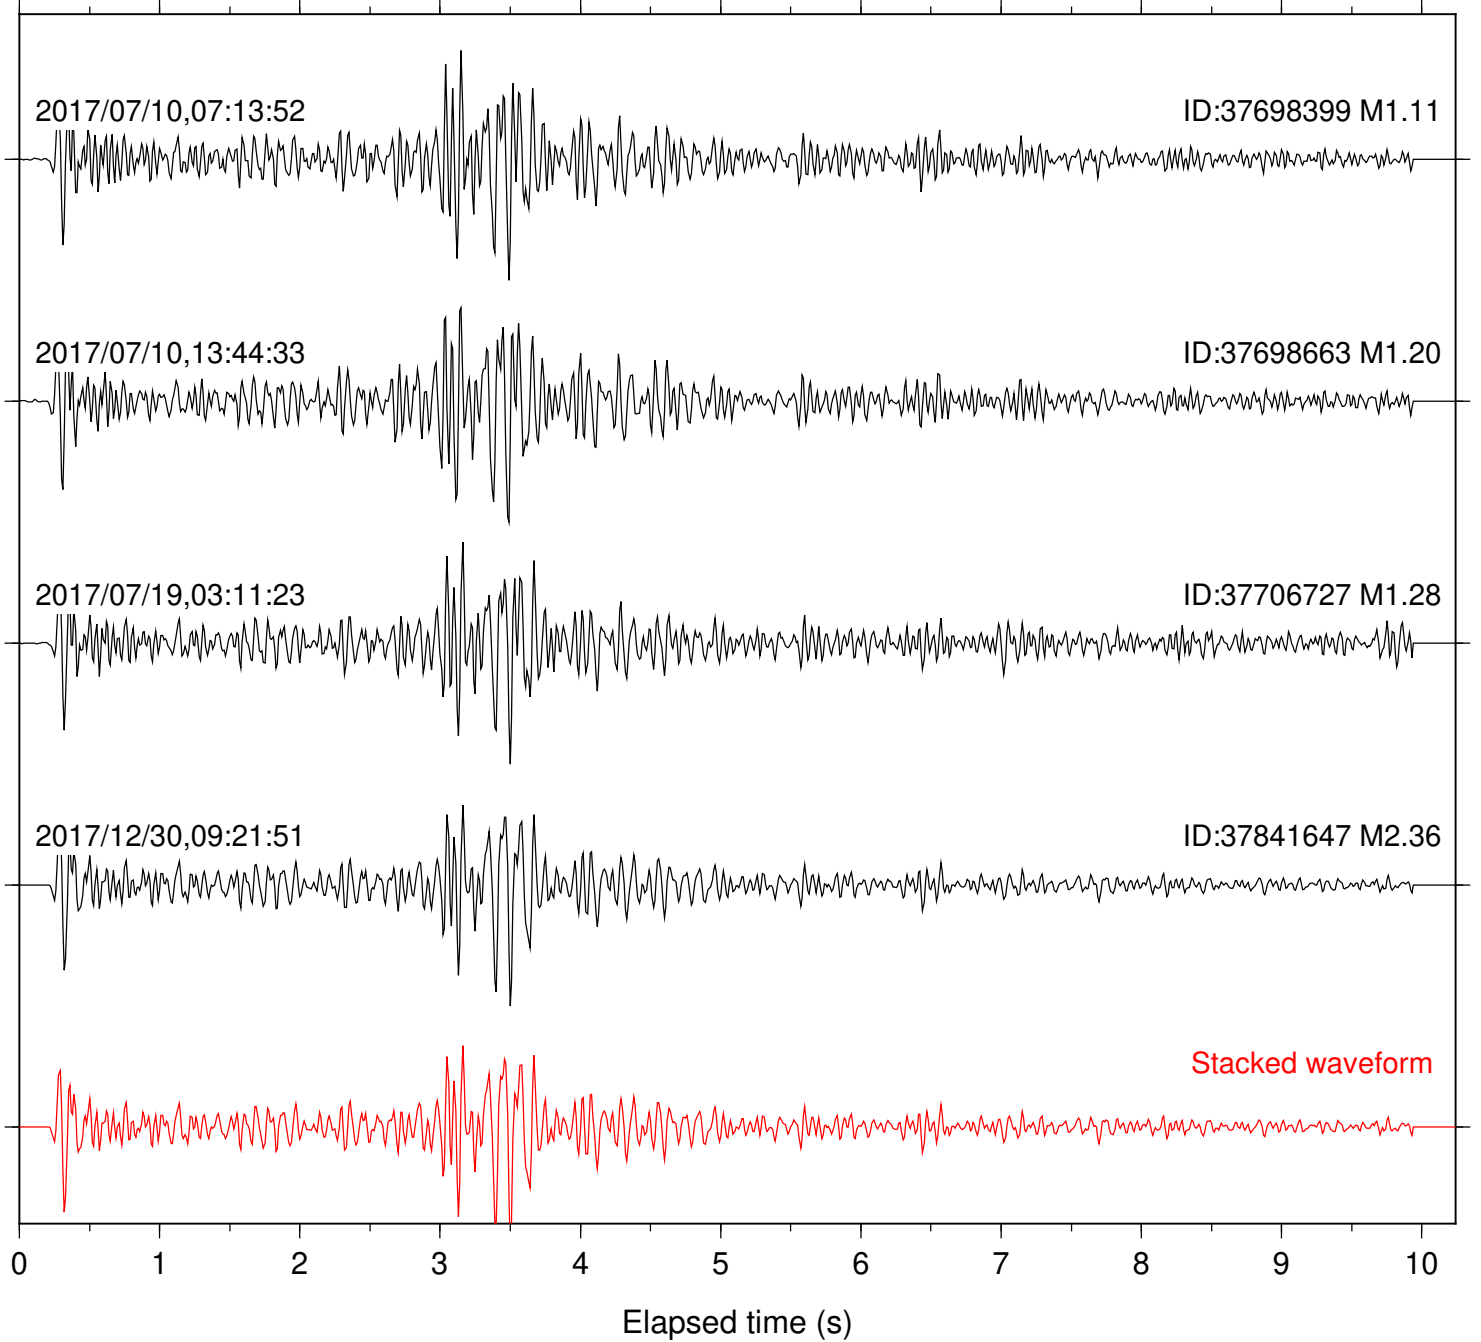

Station: WMC Com: HHZ

Focal depth: 6.09 km

Station: B081 Com: EHZ

Focal depth: 7.44 km

Station: B082 Com: EHZ

Focal depth: 7.44 km

Station: B084 Com: EHZ

Focal depth: 7.44 km