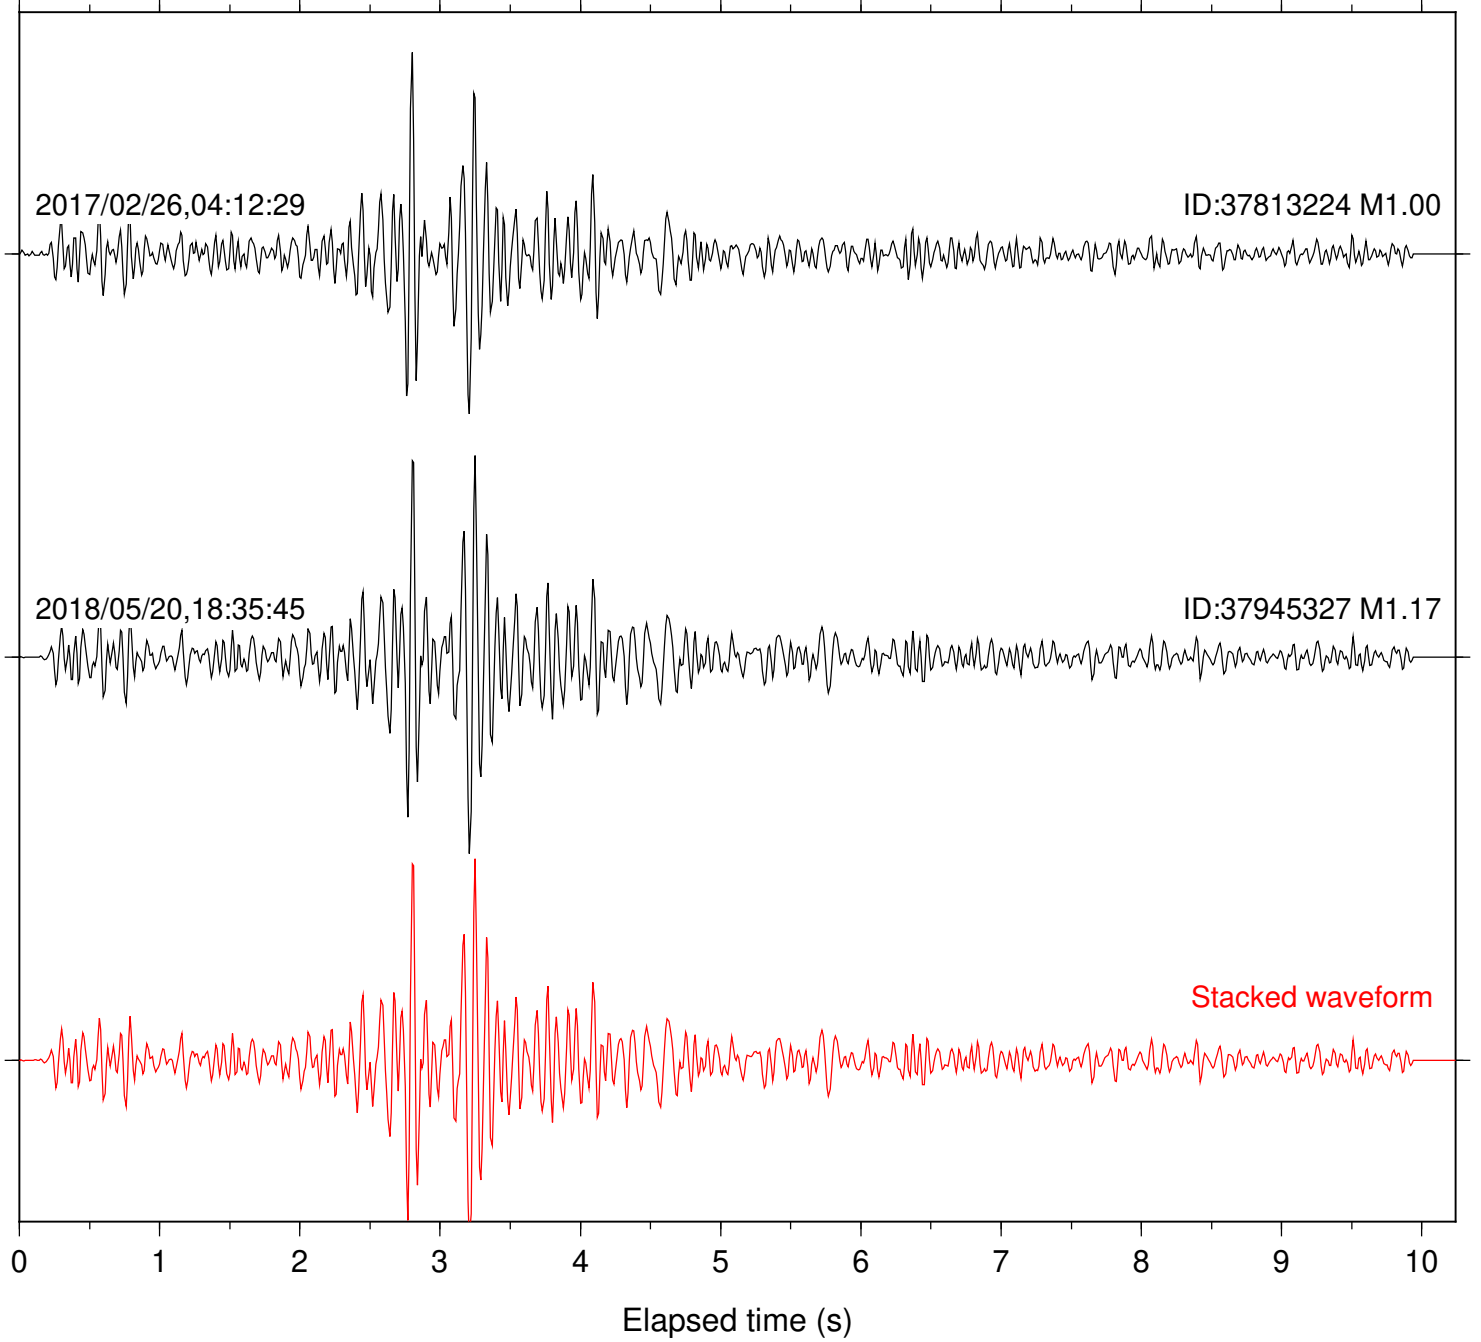

Station: LVA2 Com: HHZ

Focal depth: 6.45 km

Station: SND Com: HHZ

Focal depth: 6.45 km

Station: B082 Com: EHZ

Focal depth: 6.10 km

Station: B084 Com: EHZ

Focal depth: 6.10 km