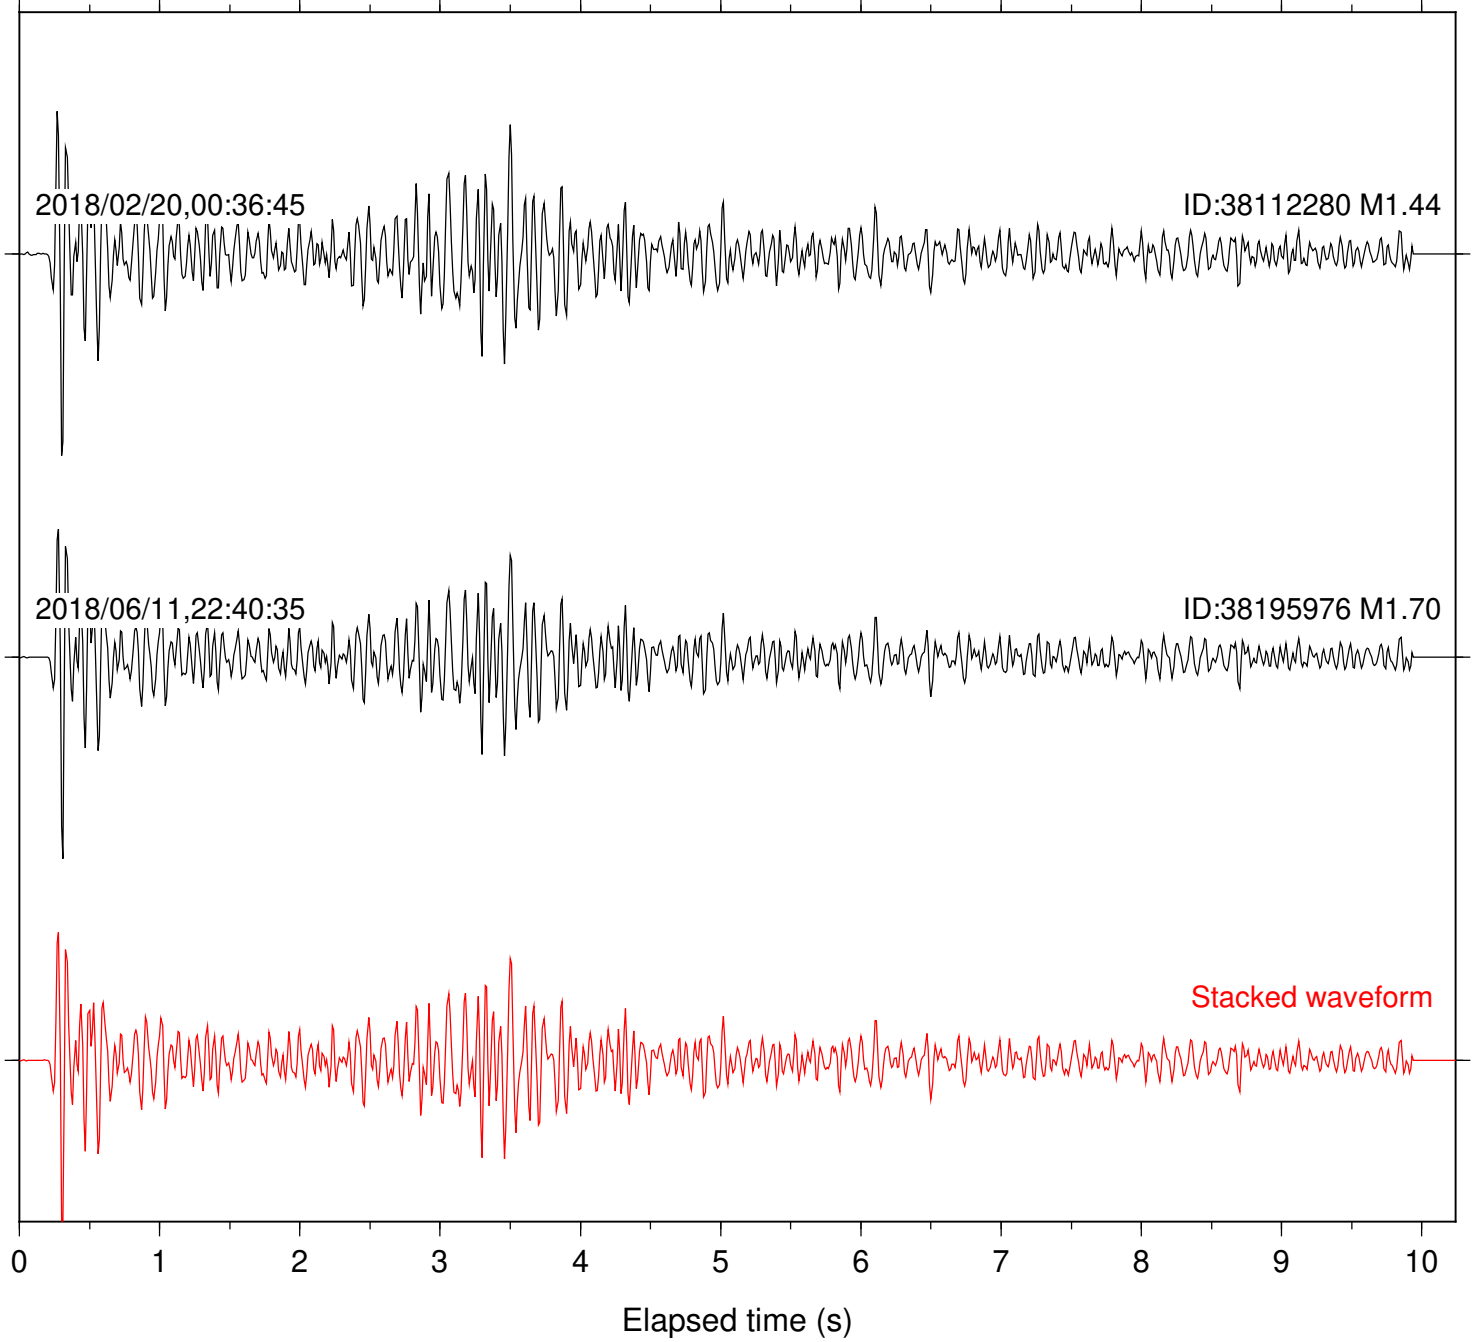

Station: B082 Com: EHZ

Focal depth: 5.77 km