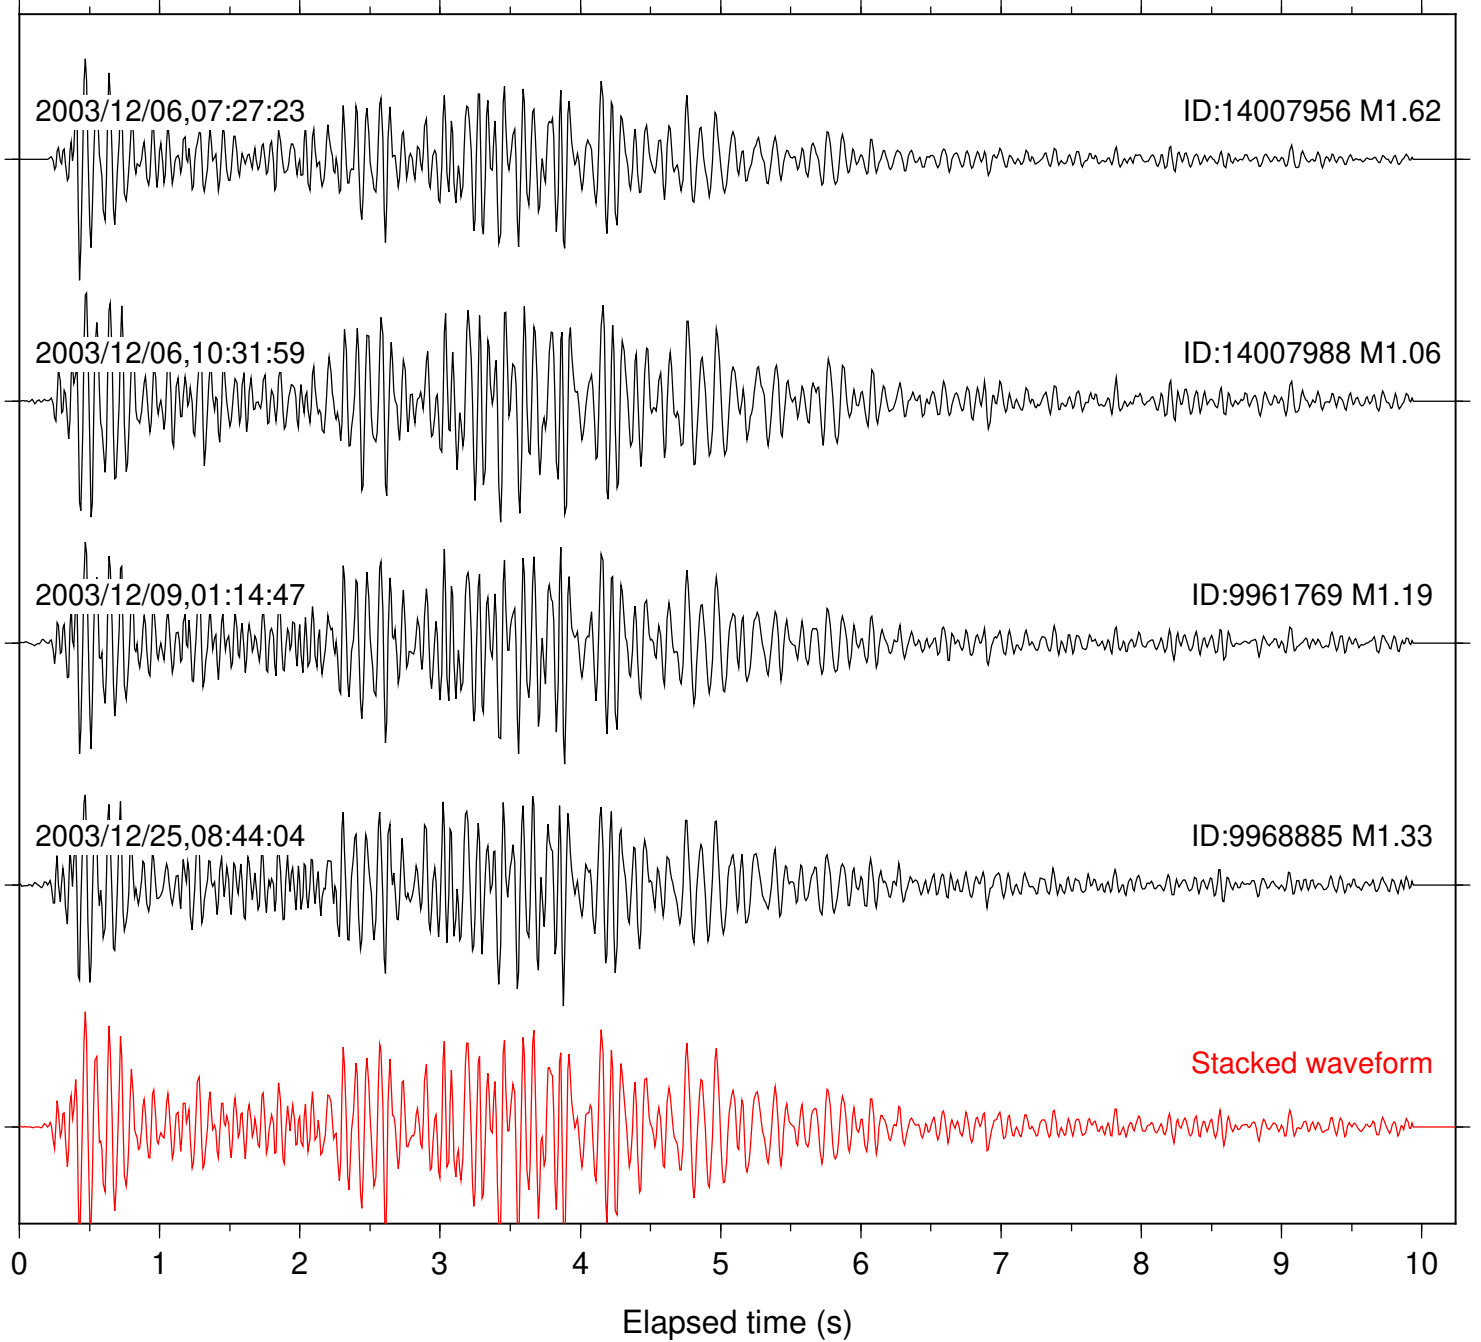

Focal depth: 8.99 km

Station: FRD Com: HHZ

Focal depth: 8.92 km

Station: KNW Com: HHZ

Focal depth: 8.92 km

Station: PFO Com: HHZ

Focal depth: 8.94 km

Station: PLM Com: HHZ