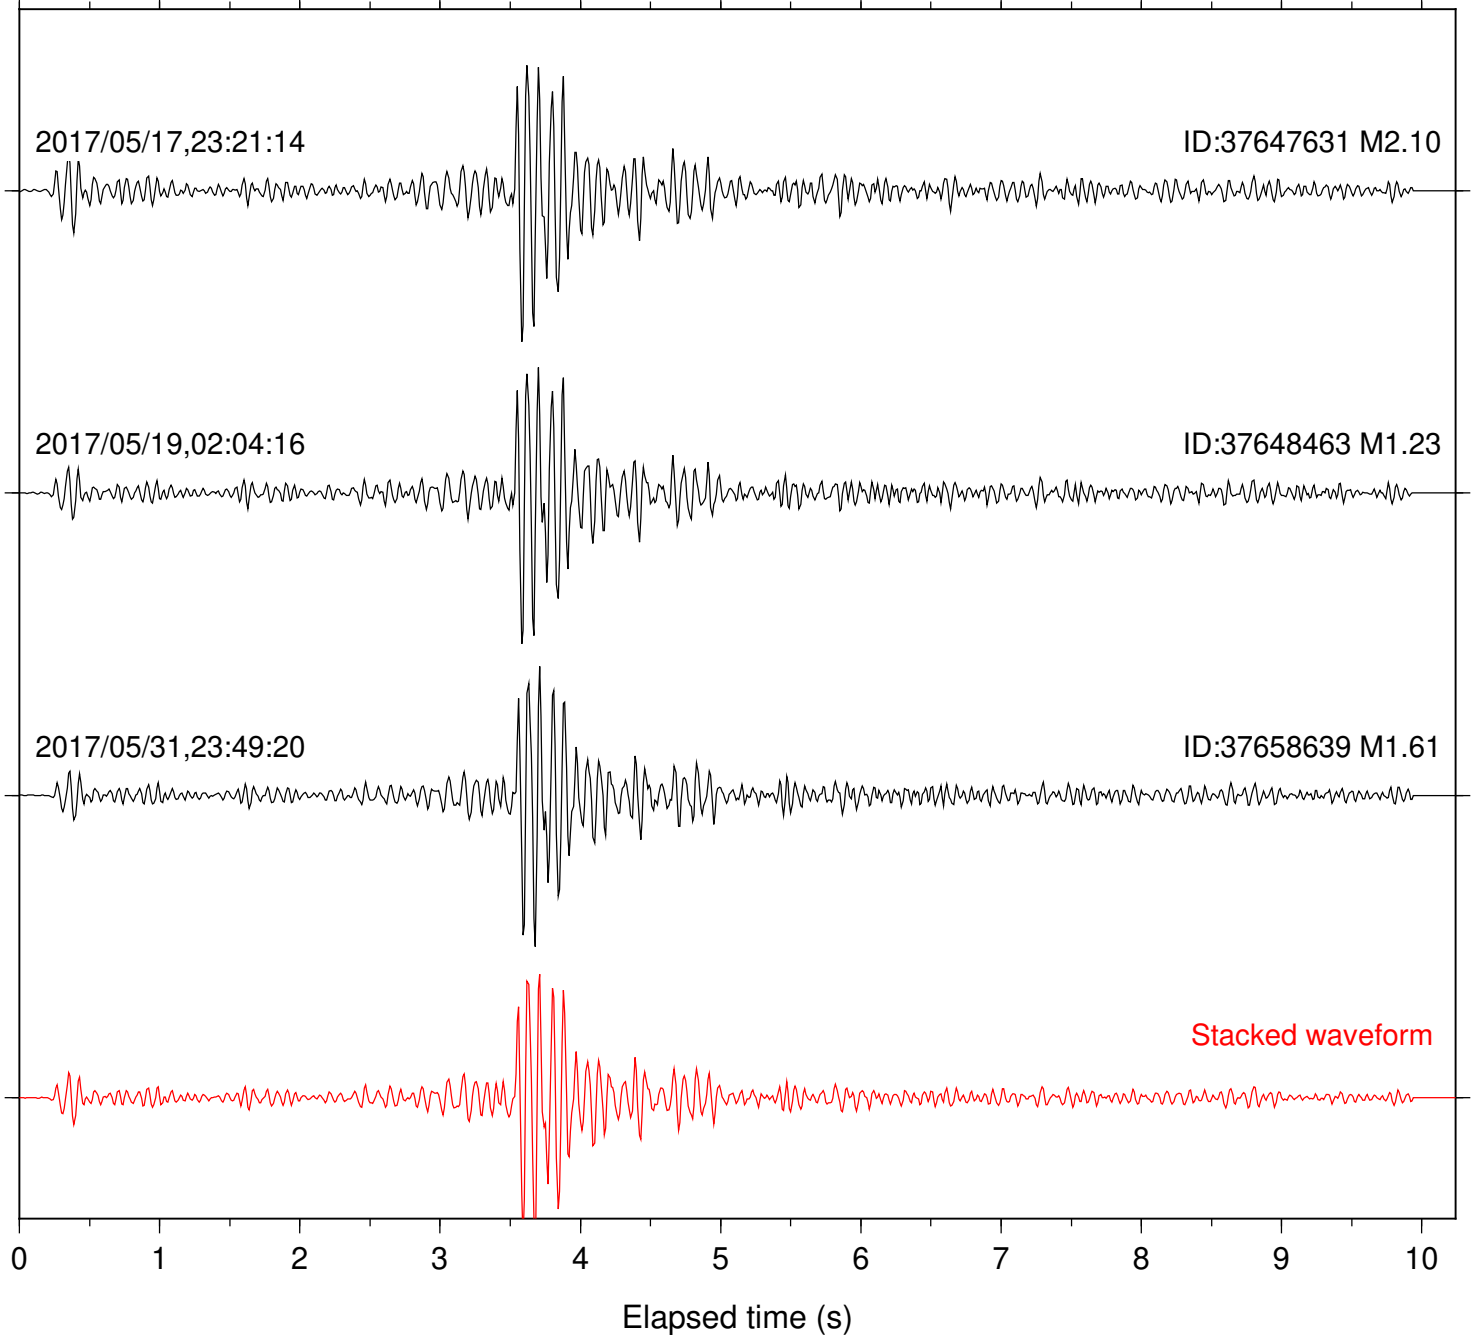

Station: KNW Com: HHZ

Focal depth: 9.88 km