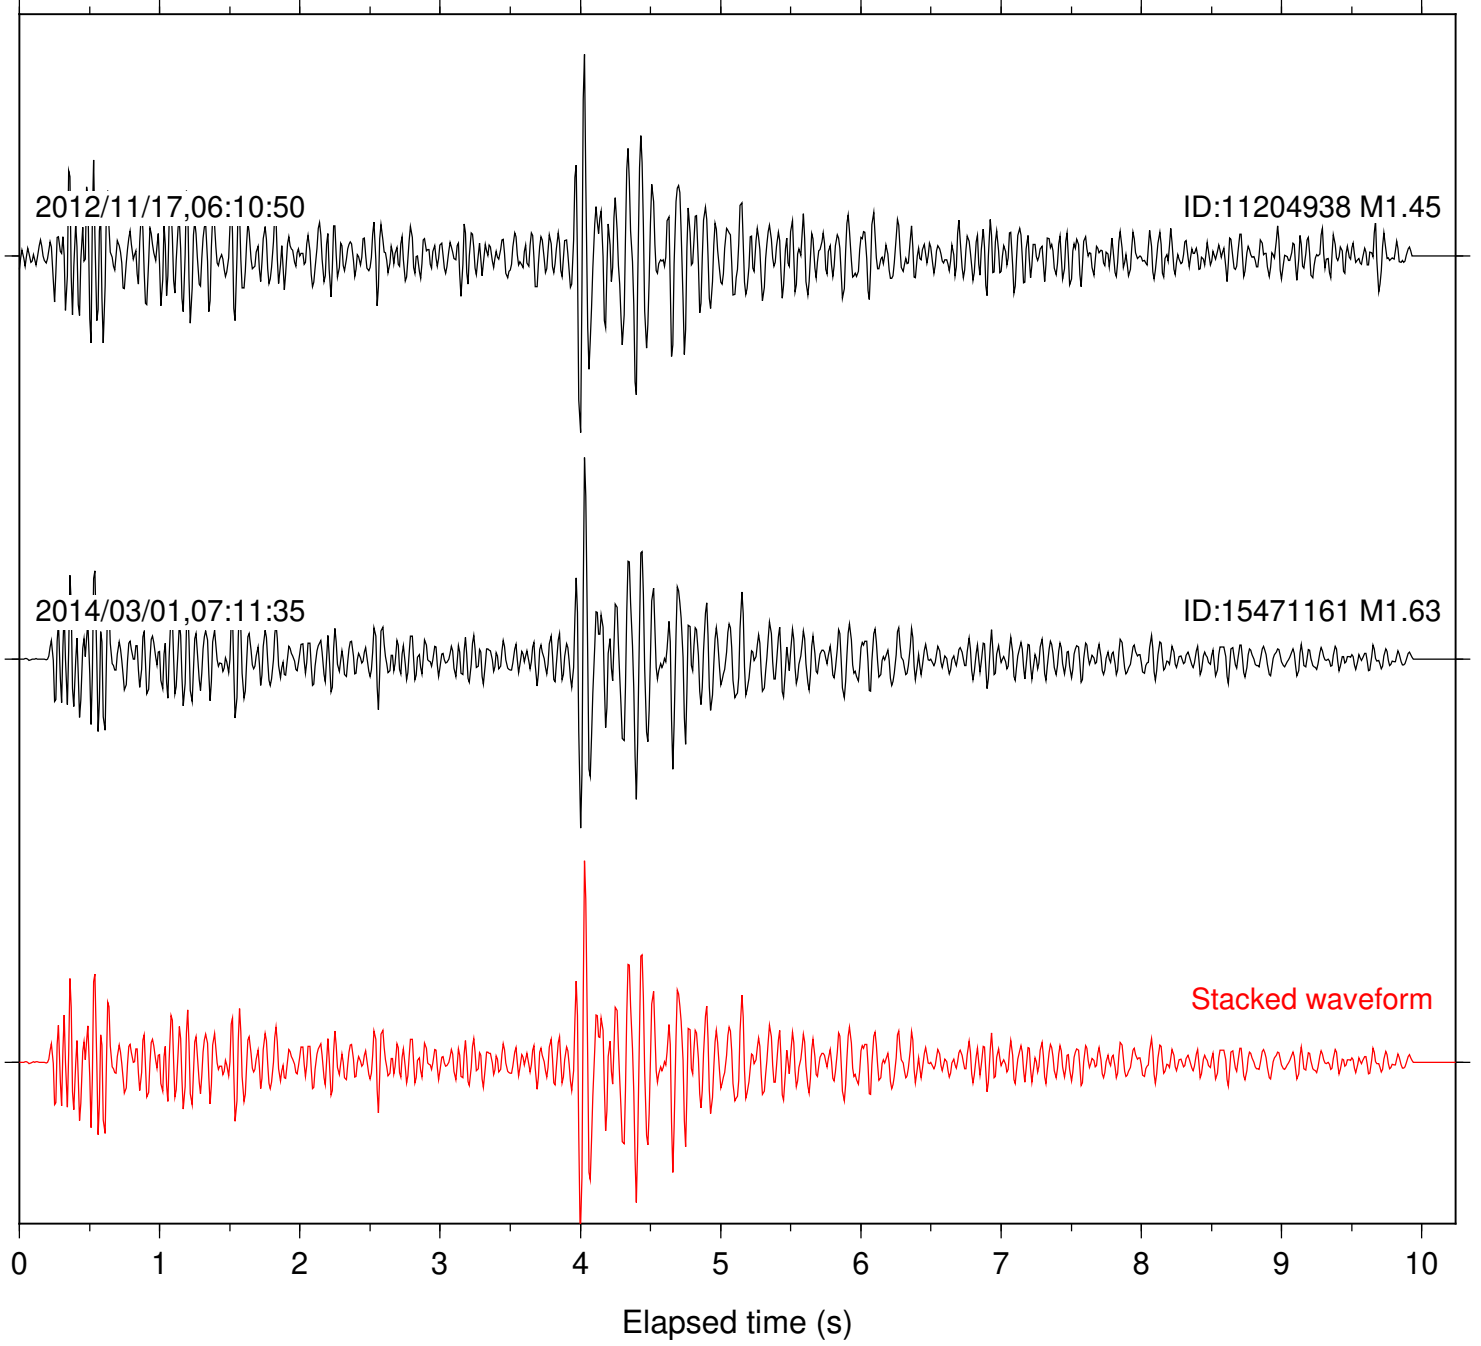

Station: B087 Com: EHZ

Focal depth: 7.67 km