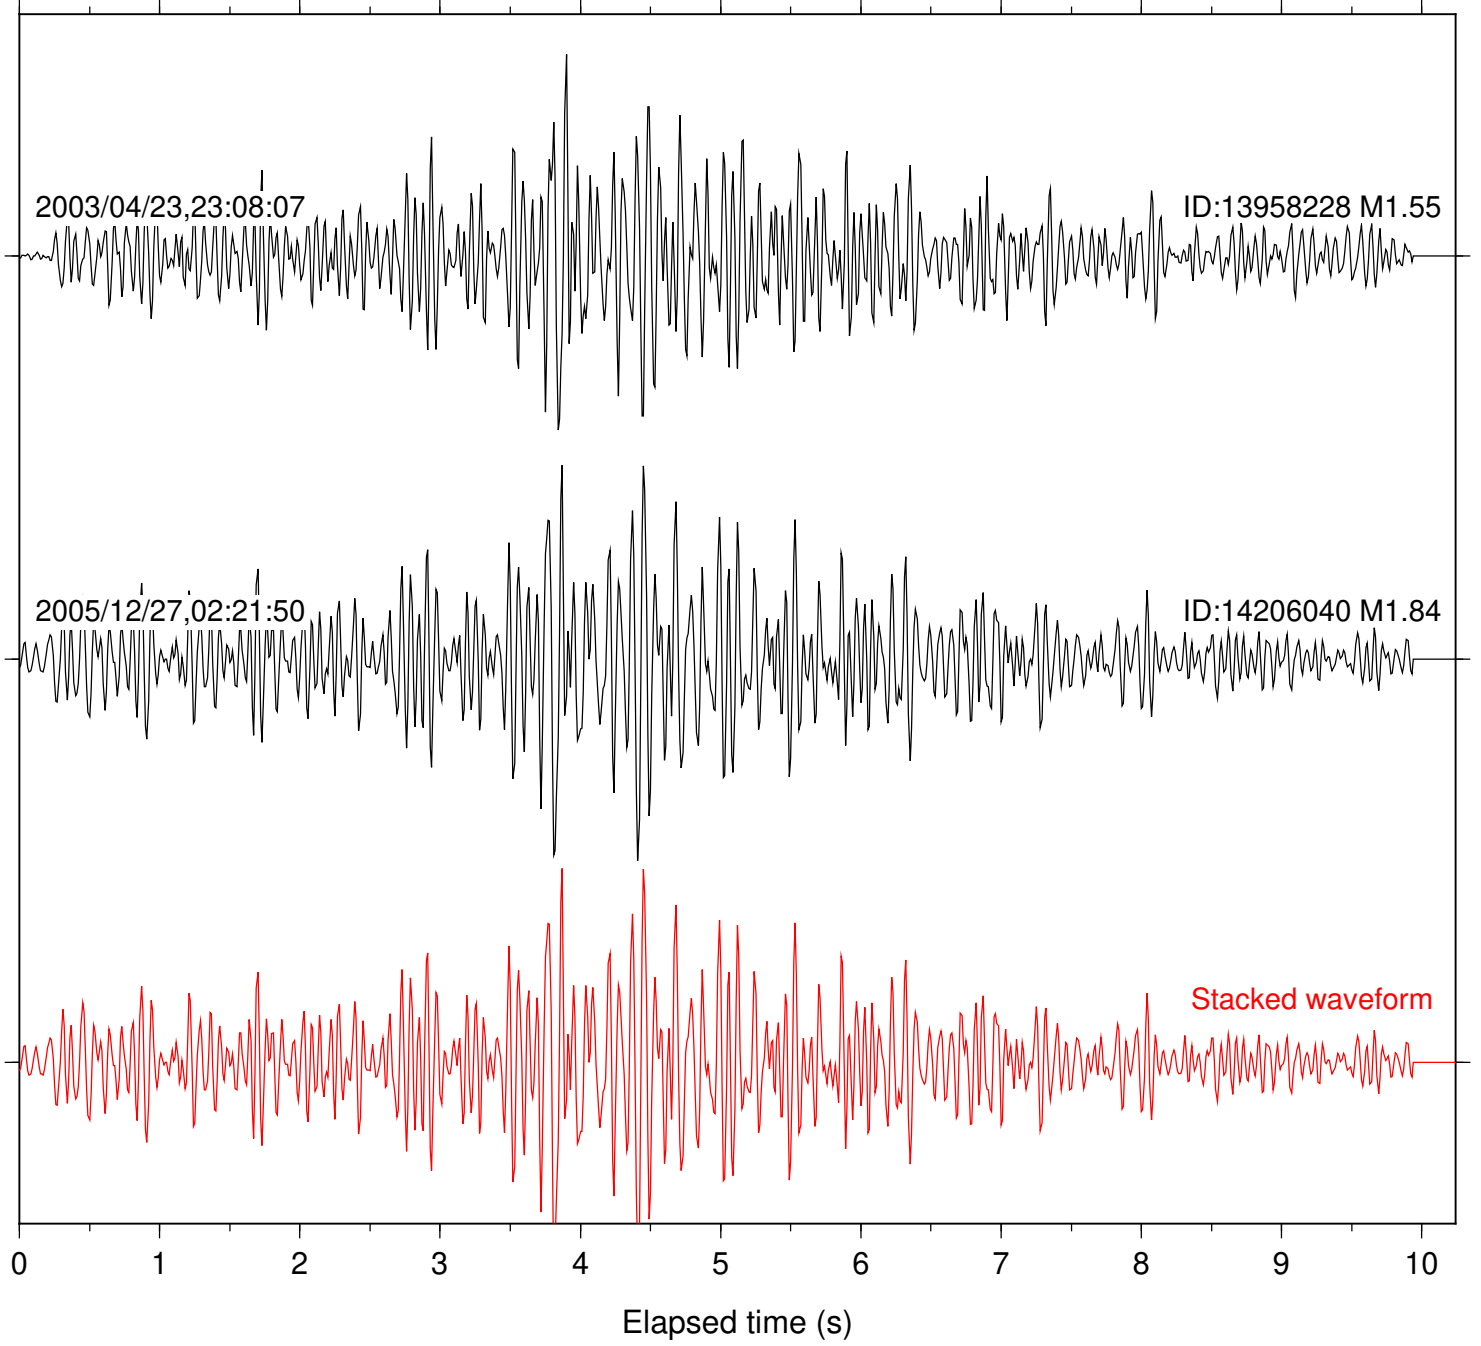

Station: YAQ Com: HHZ

Focal depth: 11.59 km