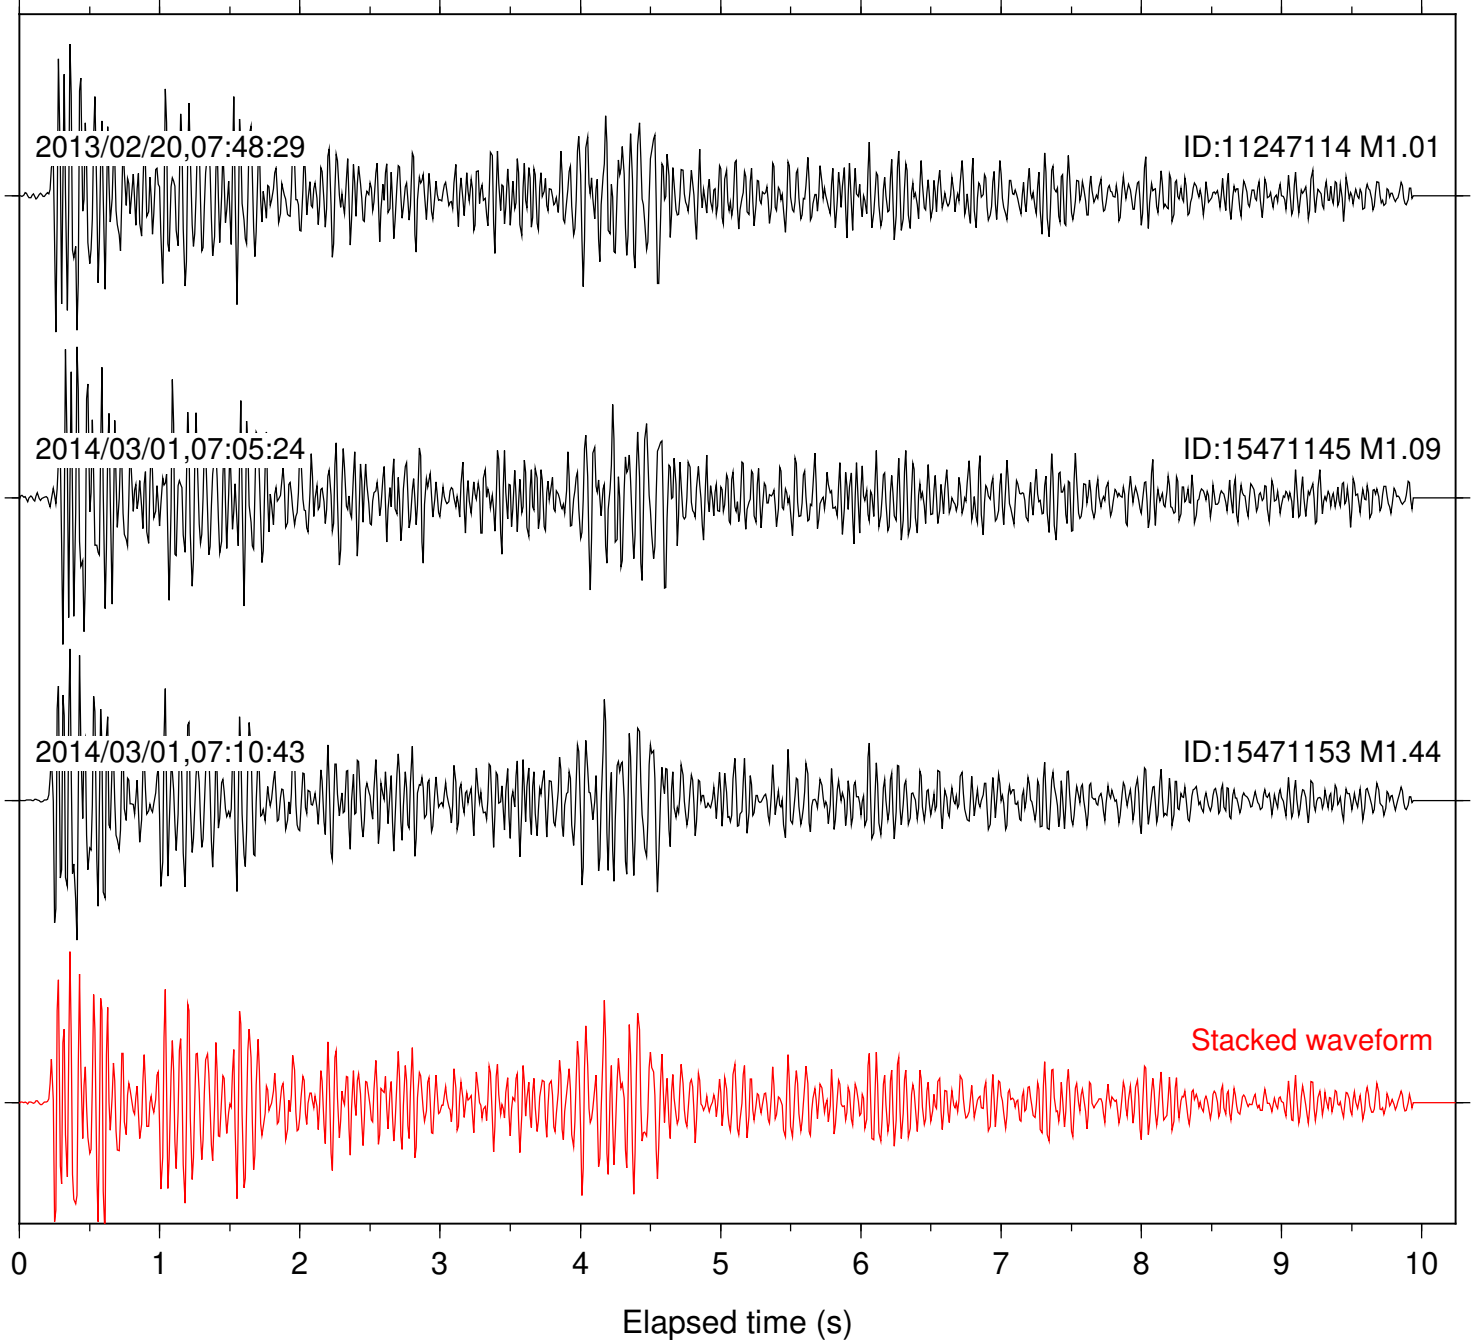

Station: FRD Com: HHZ

Focal depth: 7.62 km