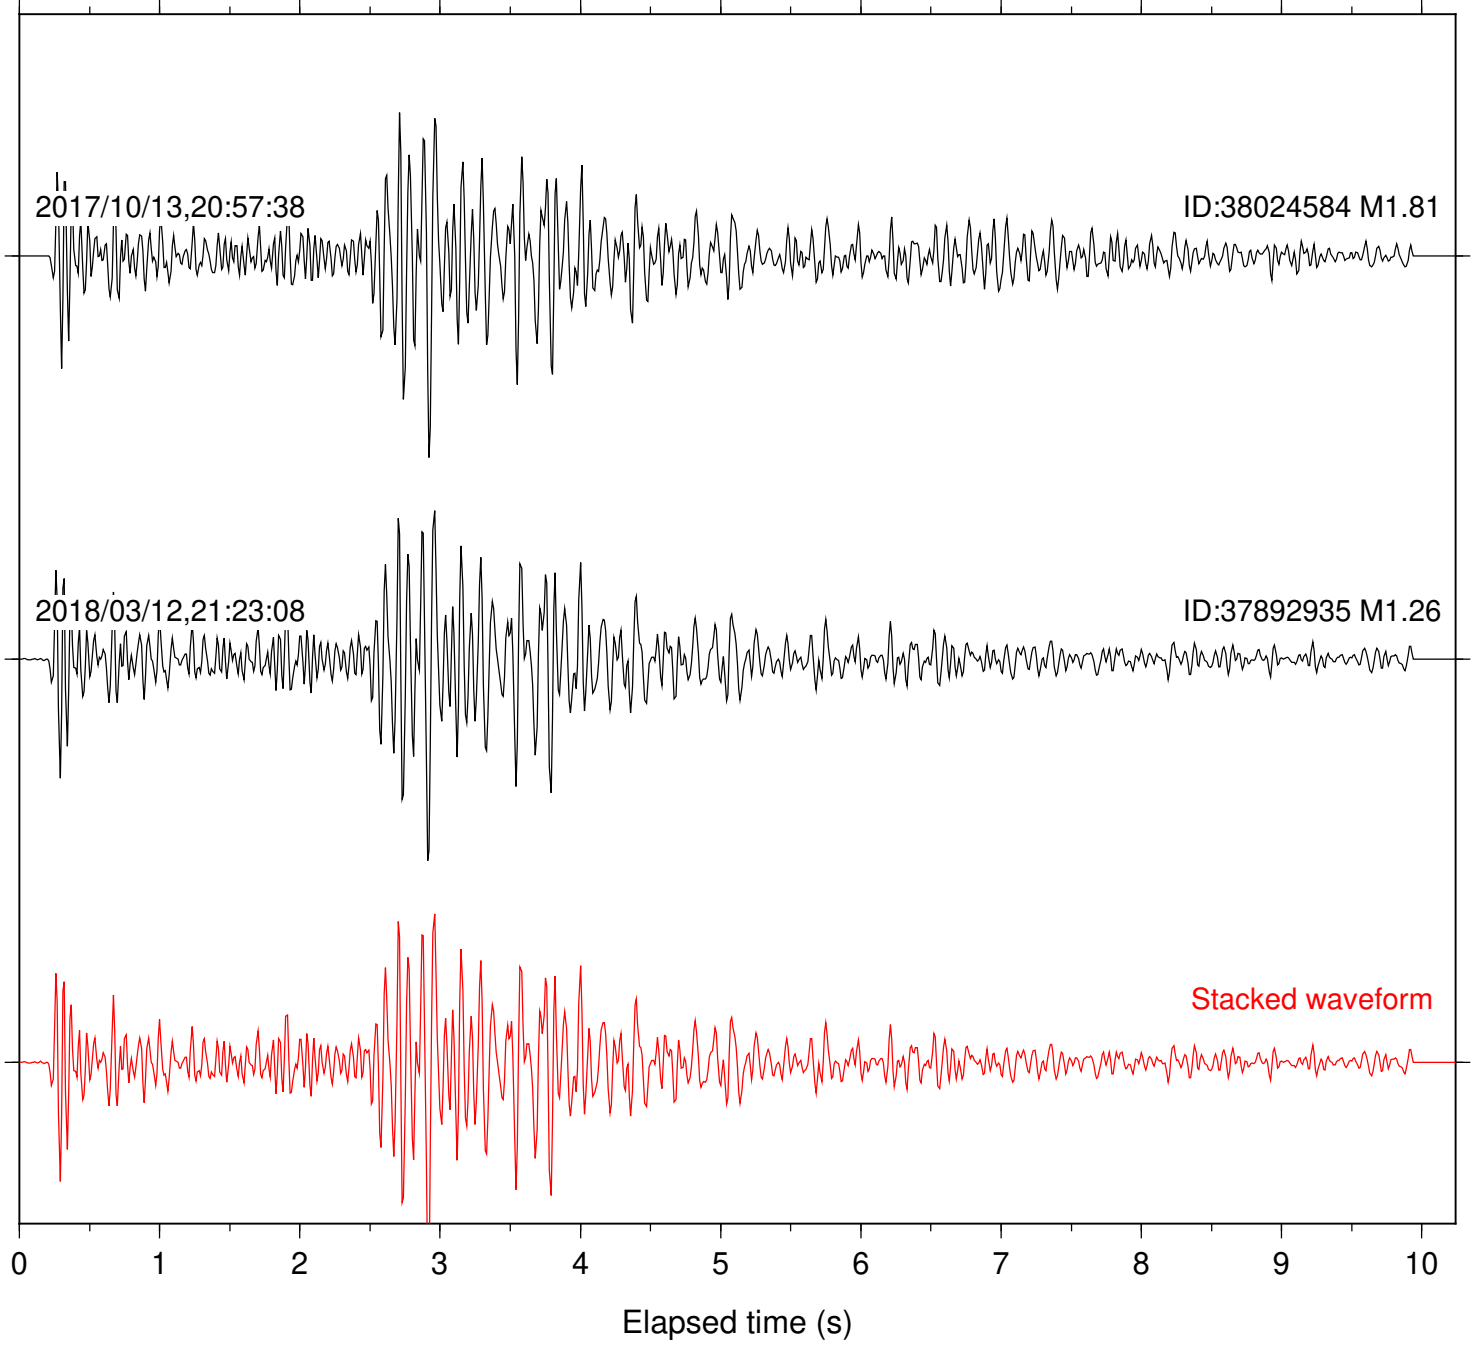

Station: B946 Com: EHZ

Focal depth: 6.61 km