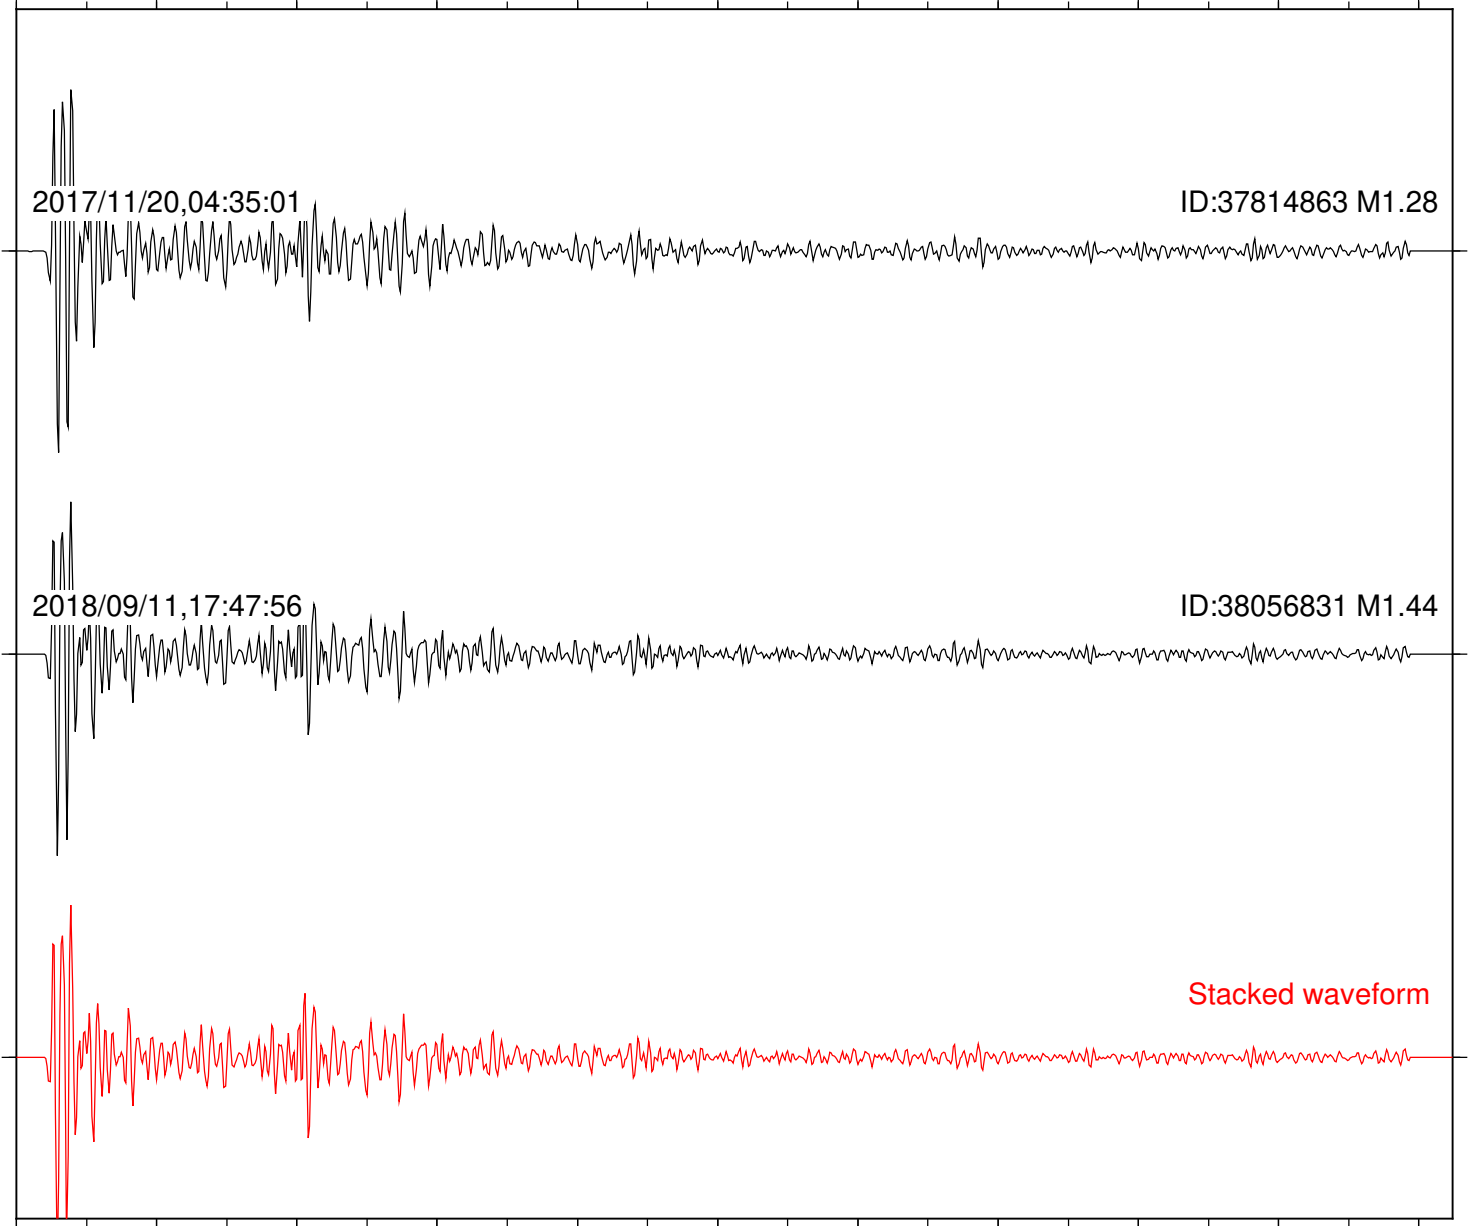

Station: B093 Com: EHZ

Focal depth: 4.83 km

2017/11/20,04:35:01

ID:37814863 M1.28

2018/09/11,17:47:56

ID:38056831 M1.44

Stacked waveform

0 1 2 3 4 5 6 7 8 9 10
Elapsed time (s)