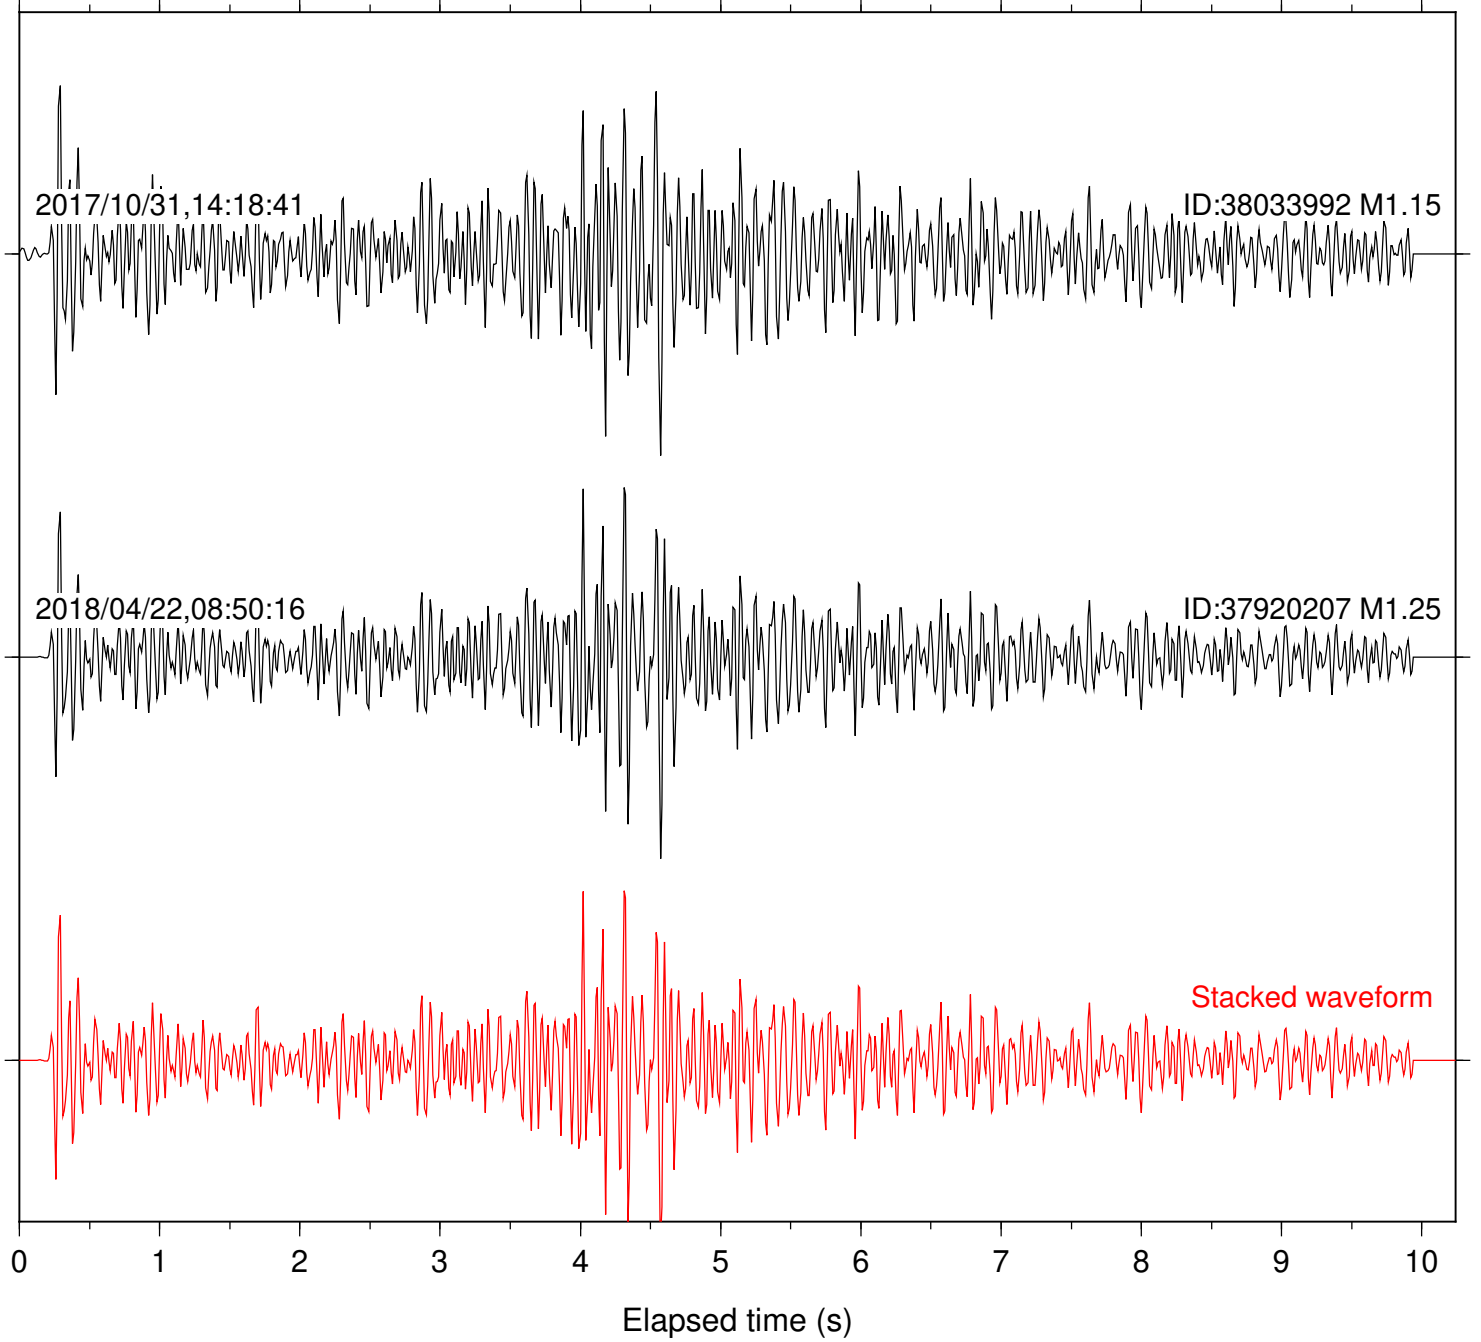

Station: HMT2 Com: HHZ

Focal depth: 5.79 km