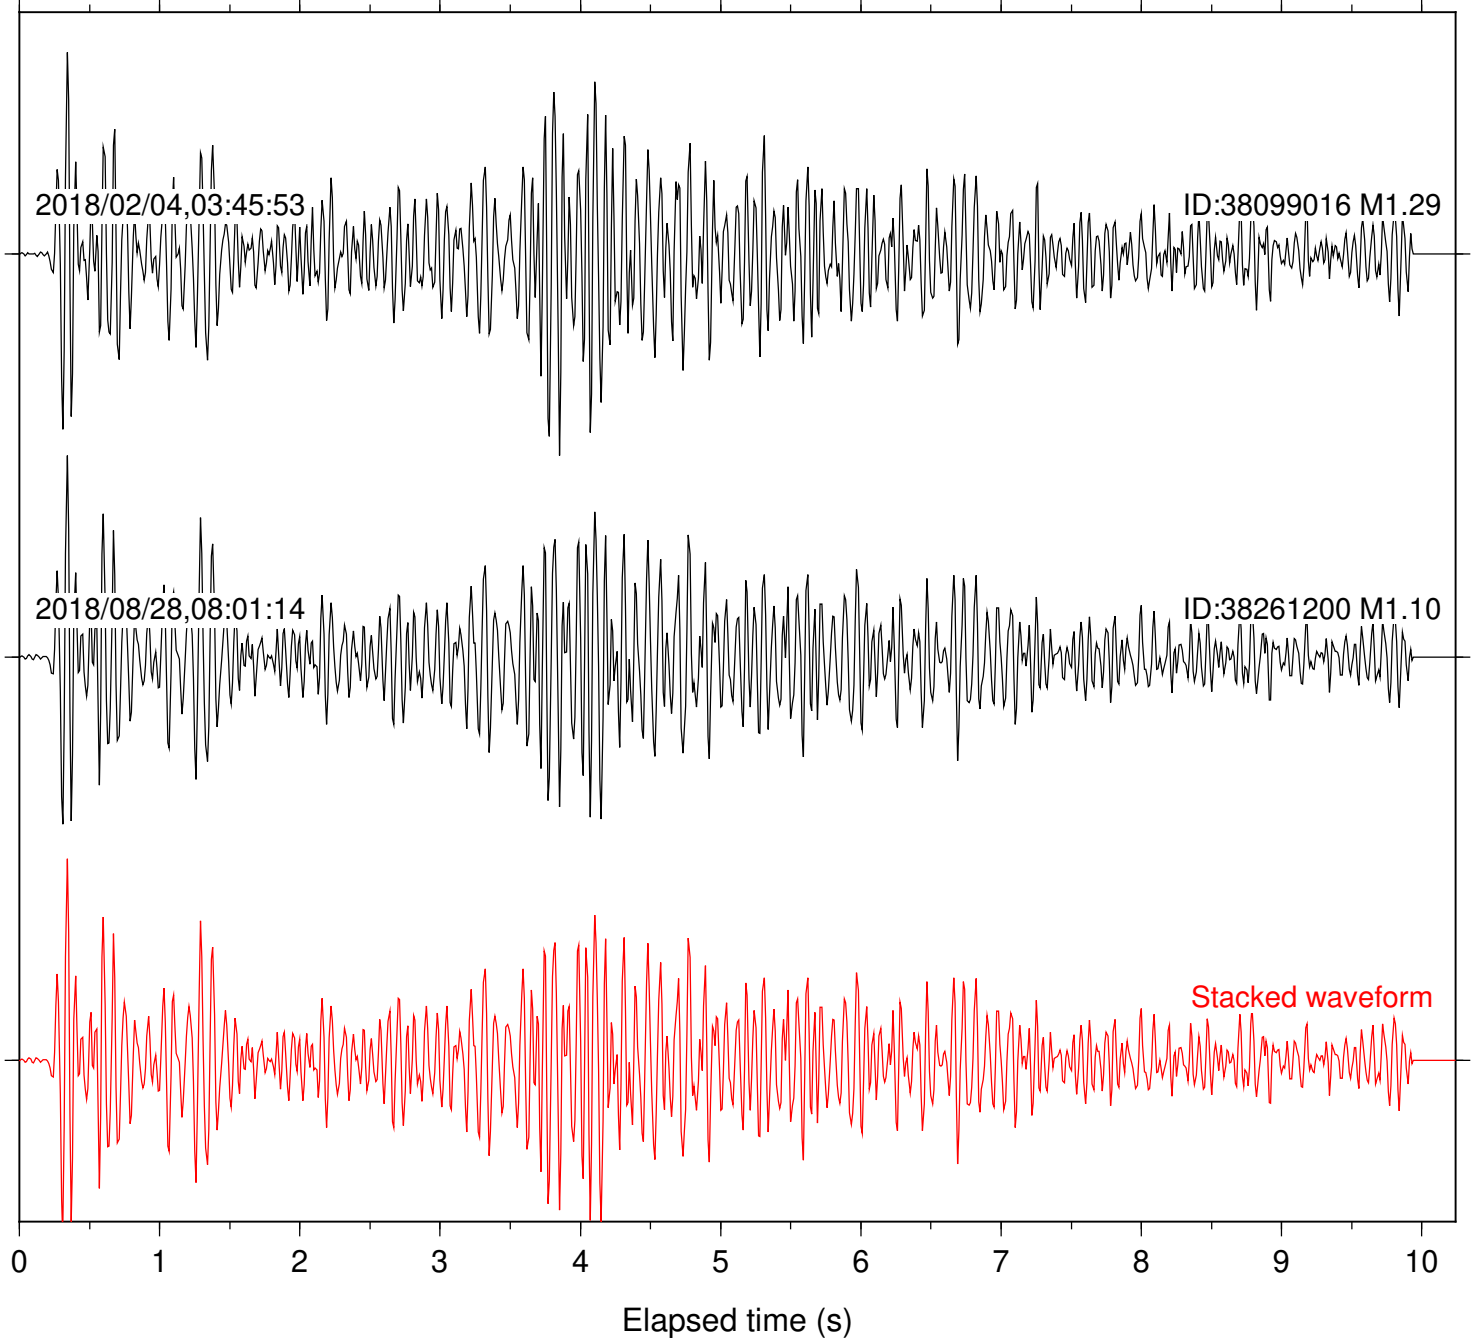

Station: HMT2 Com: HHZ

Focal depth: 5.24 km

Station: KNW Com: HHZ

Focal depth: 5.24 km

Station: LKH Com: HHZ

Focal depth: 5.24 km

Station: PFO Com: HHZ

Focal depth: 5.24 km