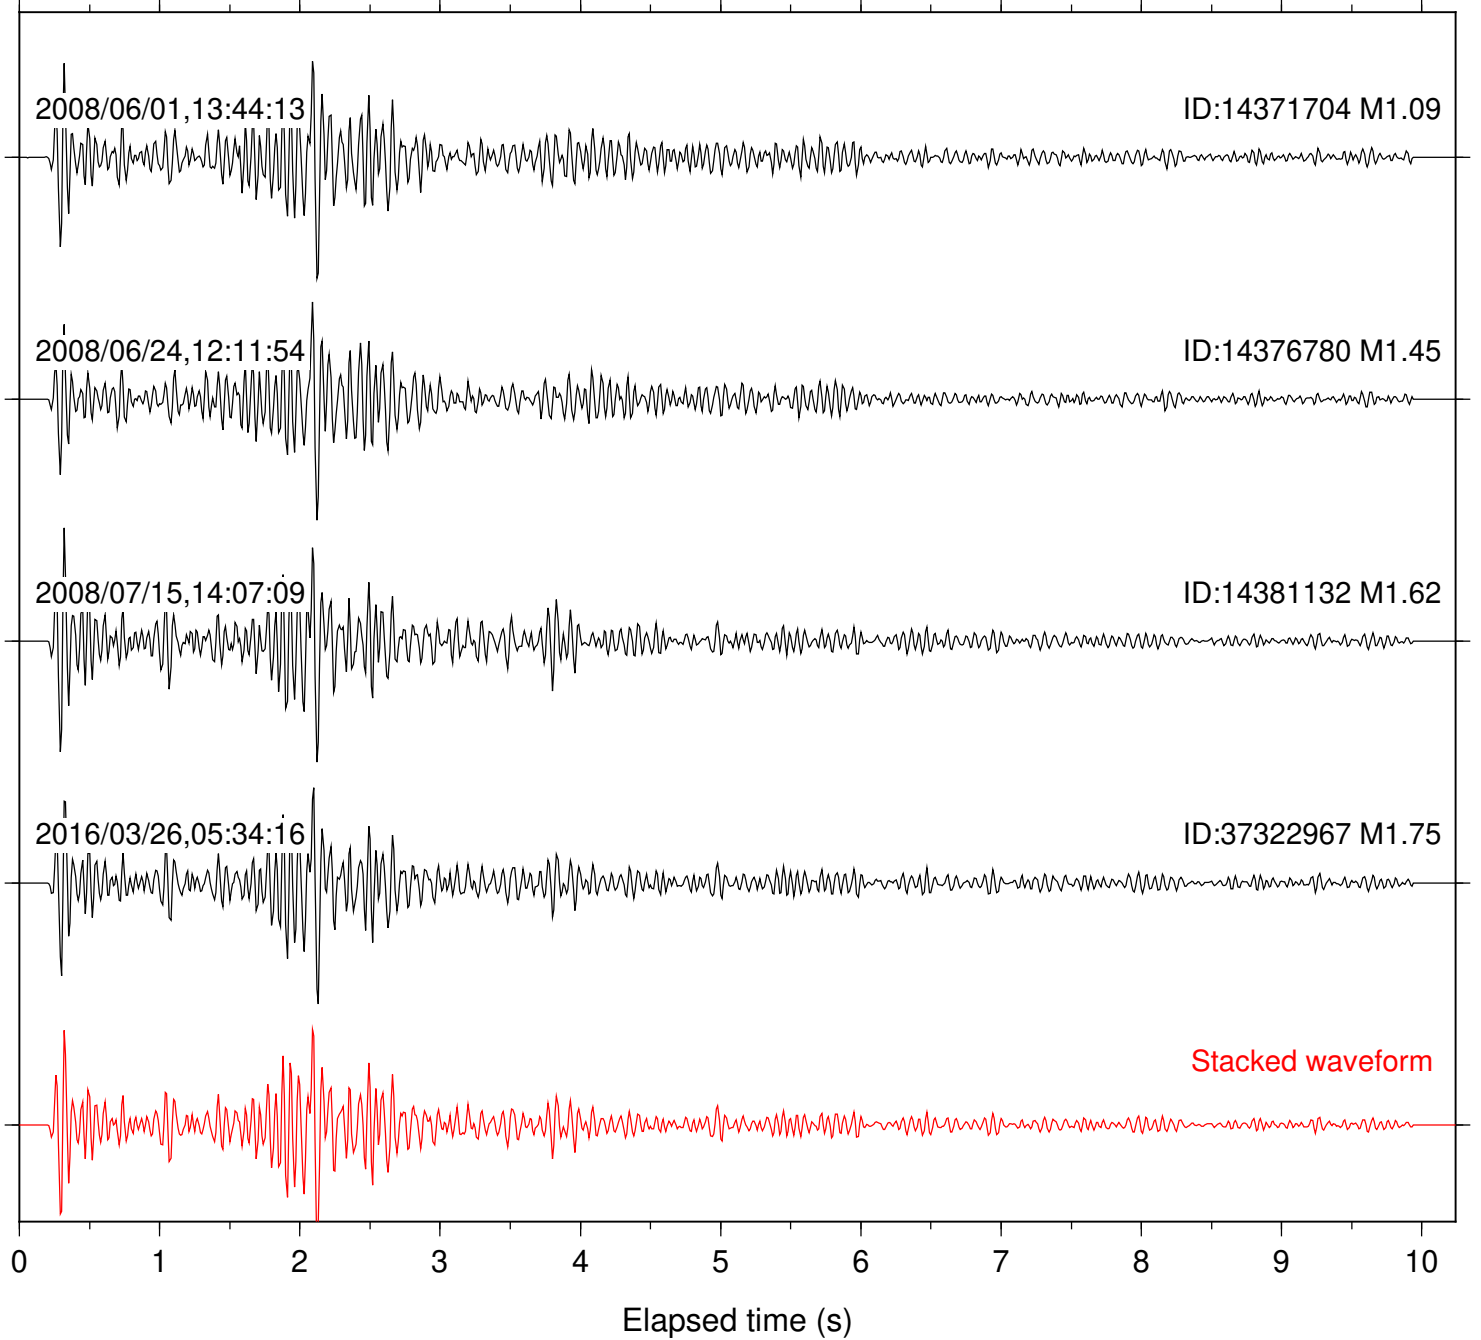

Station: PFO Com: HHZ

Focal depth: 6.64 km