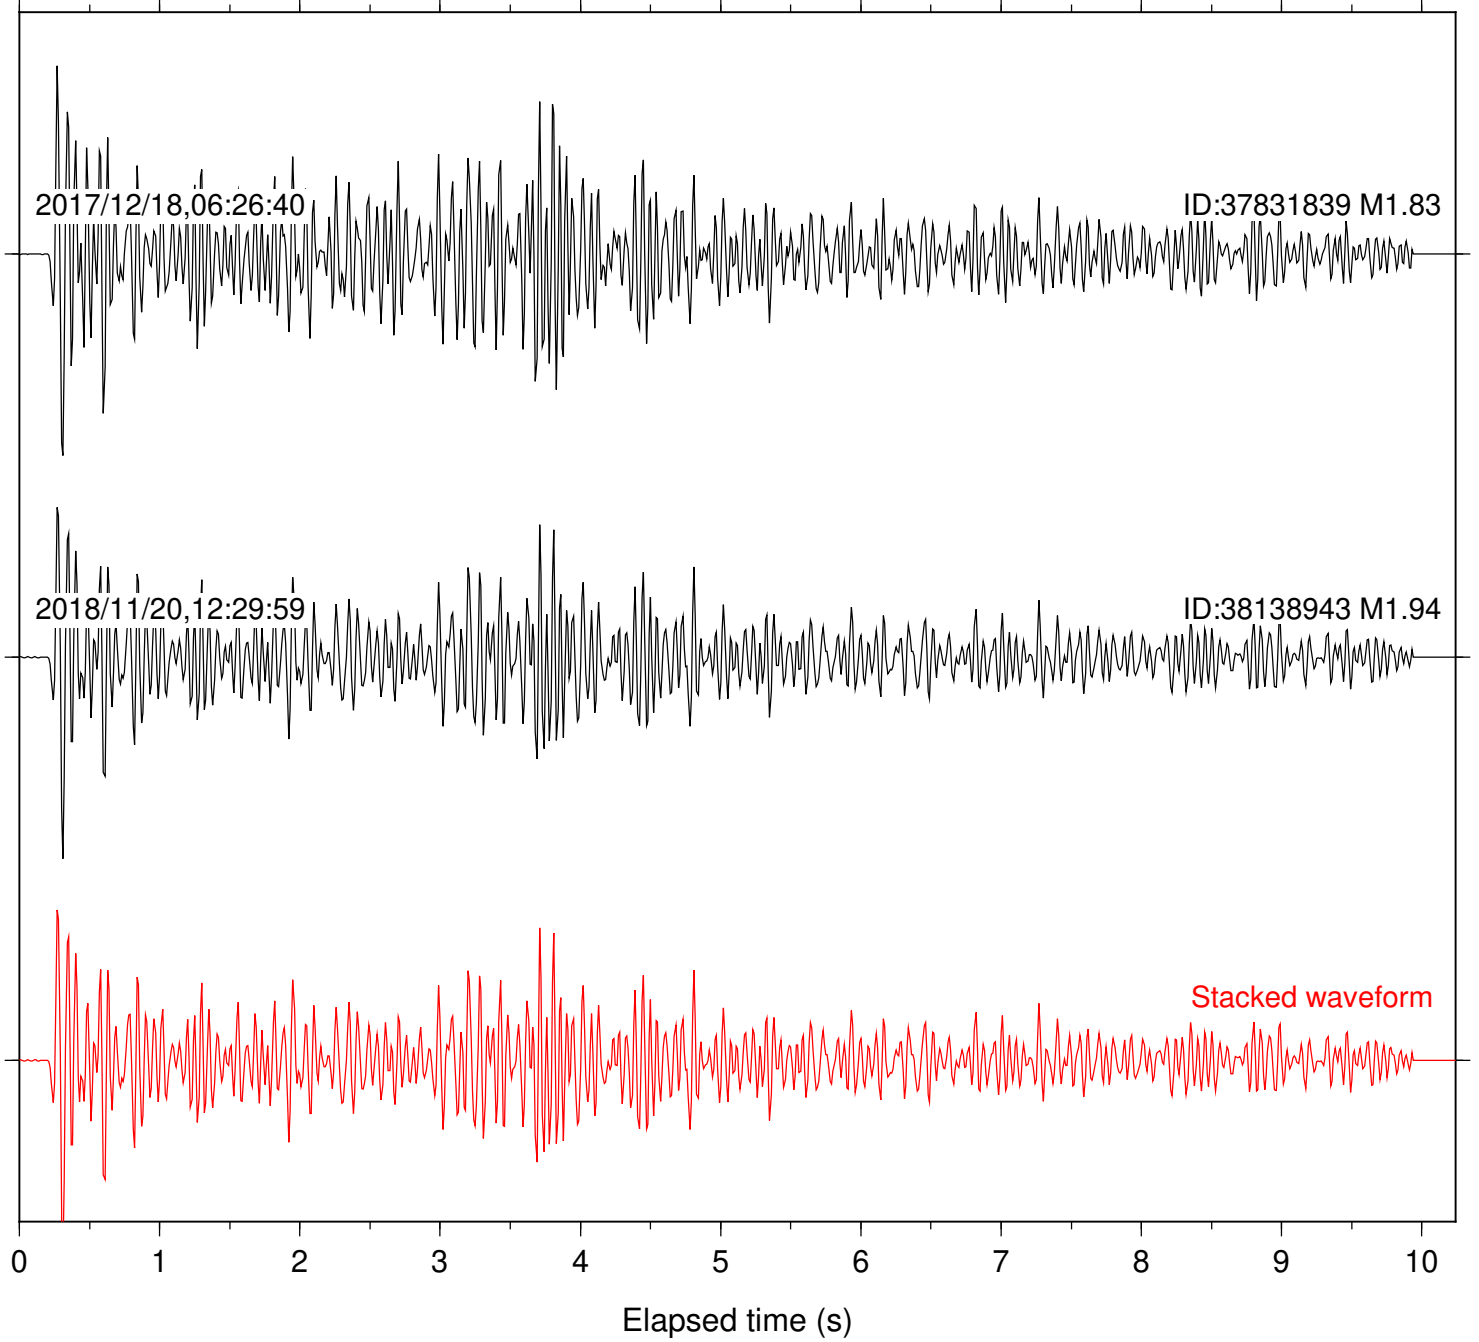

Station: KNW Com: HHZ

Focal depth: 3.00 km

Station: LKH Com: HHZ

Focal depth: 3.00 km

Station: PFO Com: HHZ

Focal depth: 3.00 km

Station: PLM Com: HHZ

Focal depth: 3.00 km