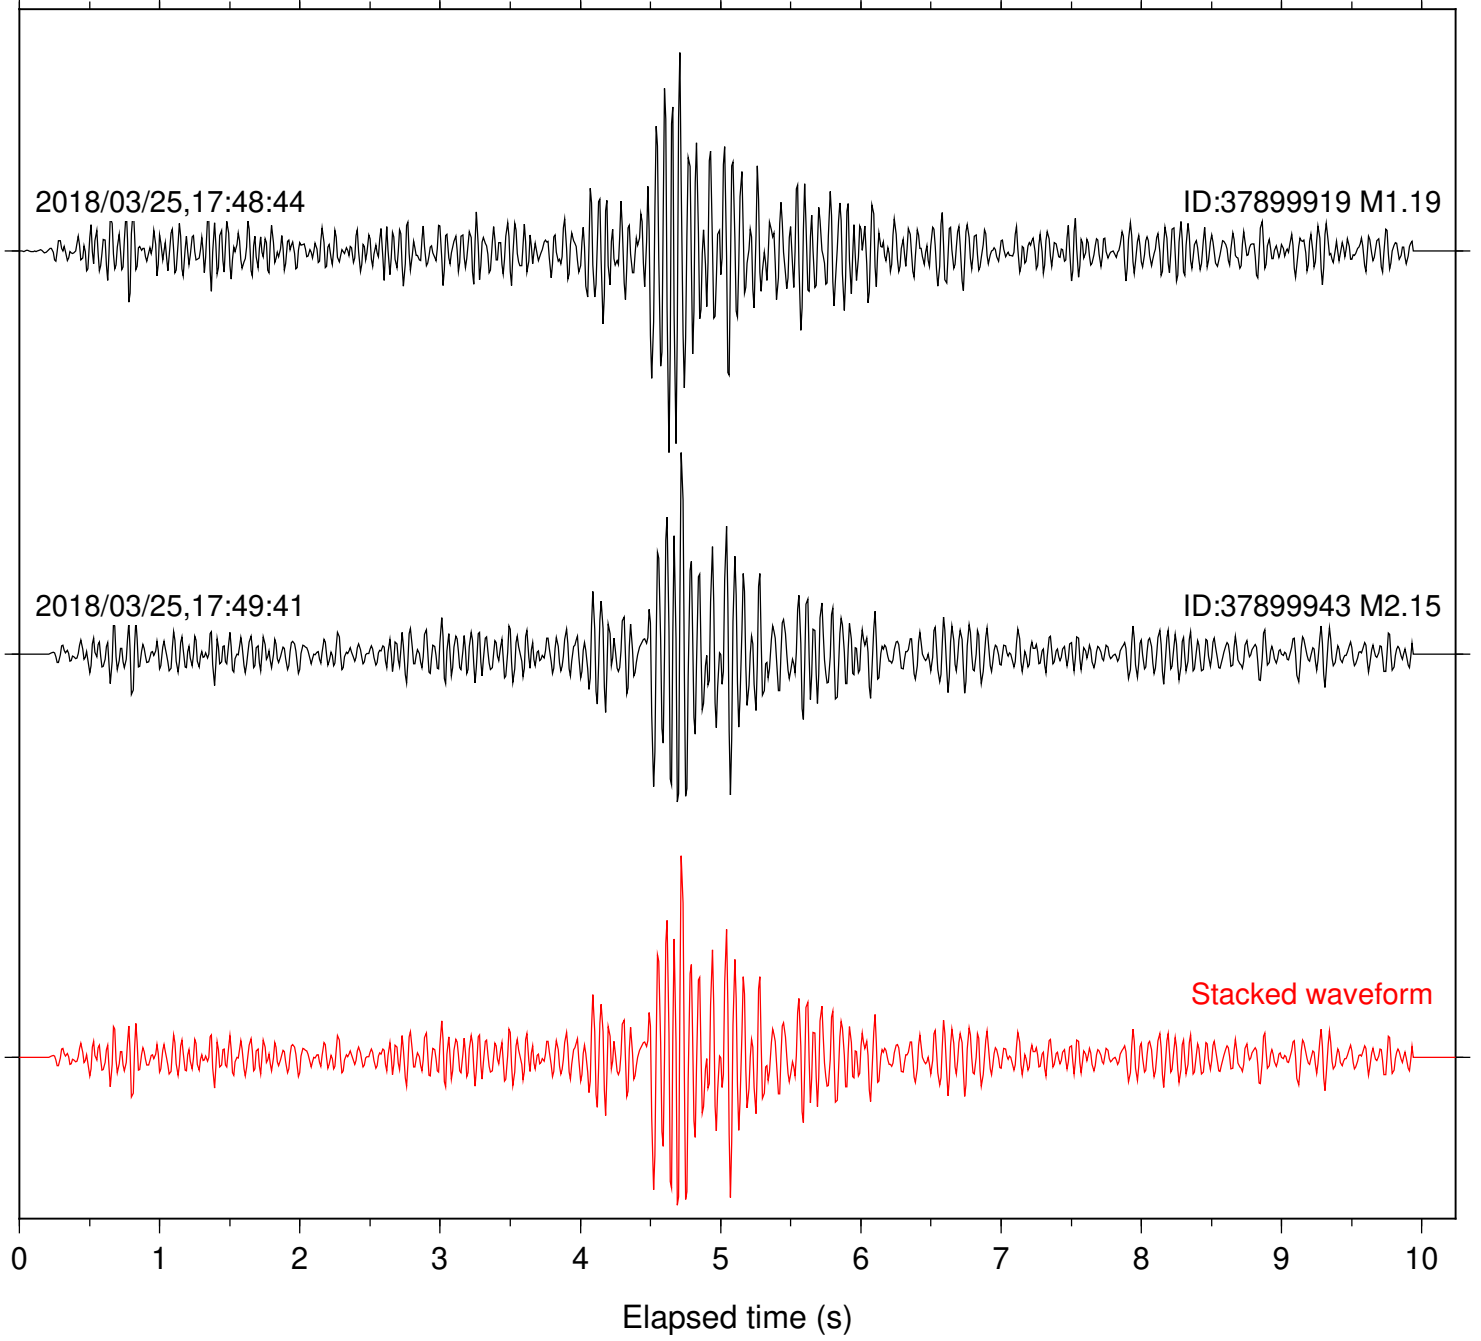

Station: HMT2 Com: HHZ

Focal depth: 14.04 km

Station: KNW Com: HHZ

Focal depth: 14.04 km

Station: SND Com: HHZ

Focal depth: 14.04 km

Station: TMSP Com: HHZ

Focal depth: 14.04 km