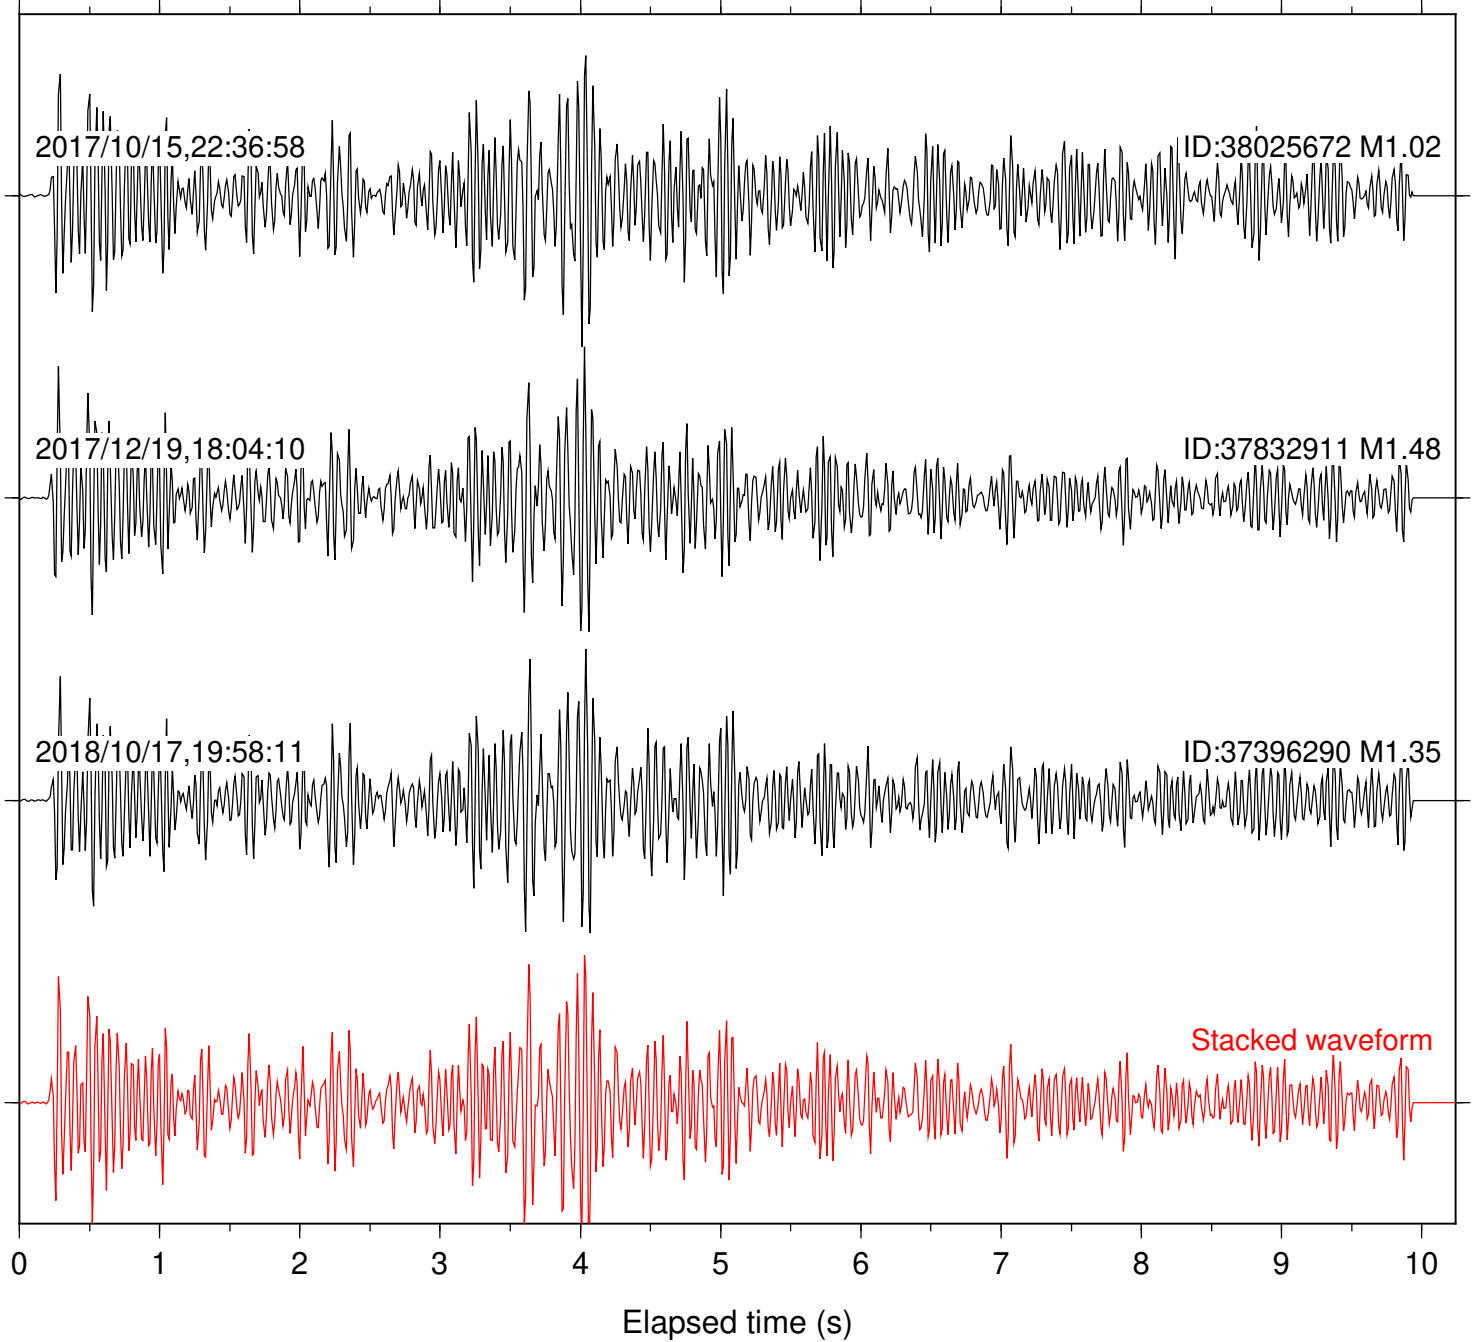

Focal depth: 5.04 km

Station: BAC Com: EHZ

Focal depth: 5.04 km

Station: CSH Com: HHZ

Focal depth: 5.04 km

Station: DGR Com: HHZ

Focal depth: 5.04 km

Station: DNR Com: HHZ