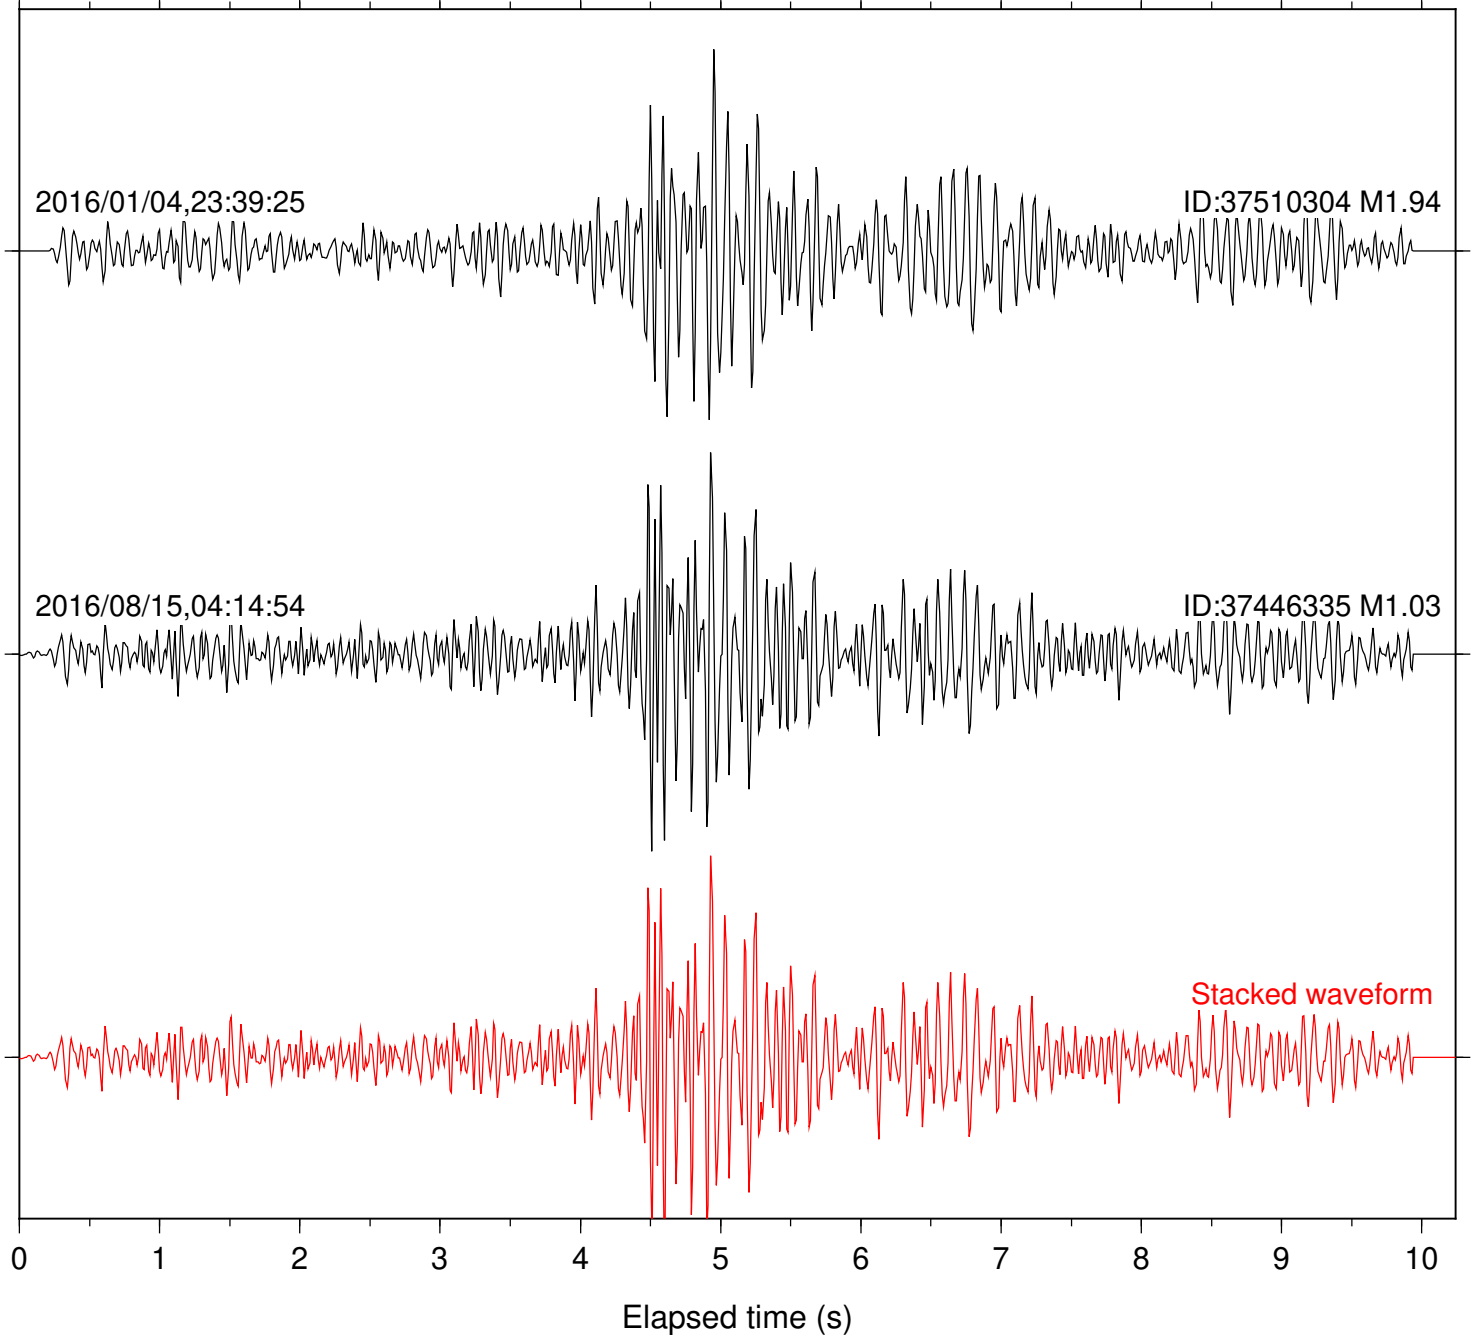

Station: B084 Com: EHZ

Focal depth: 16.55 km