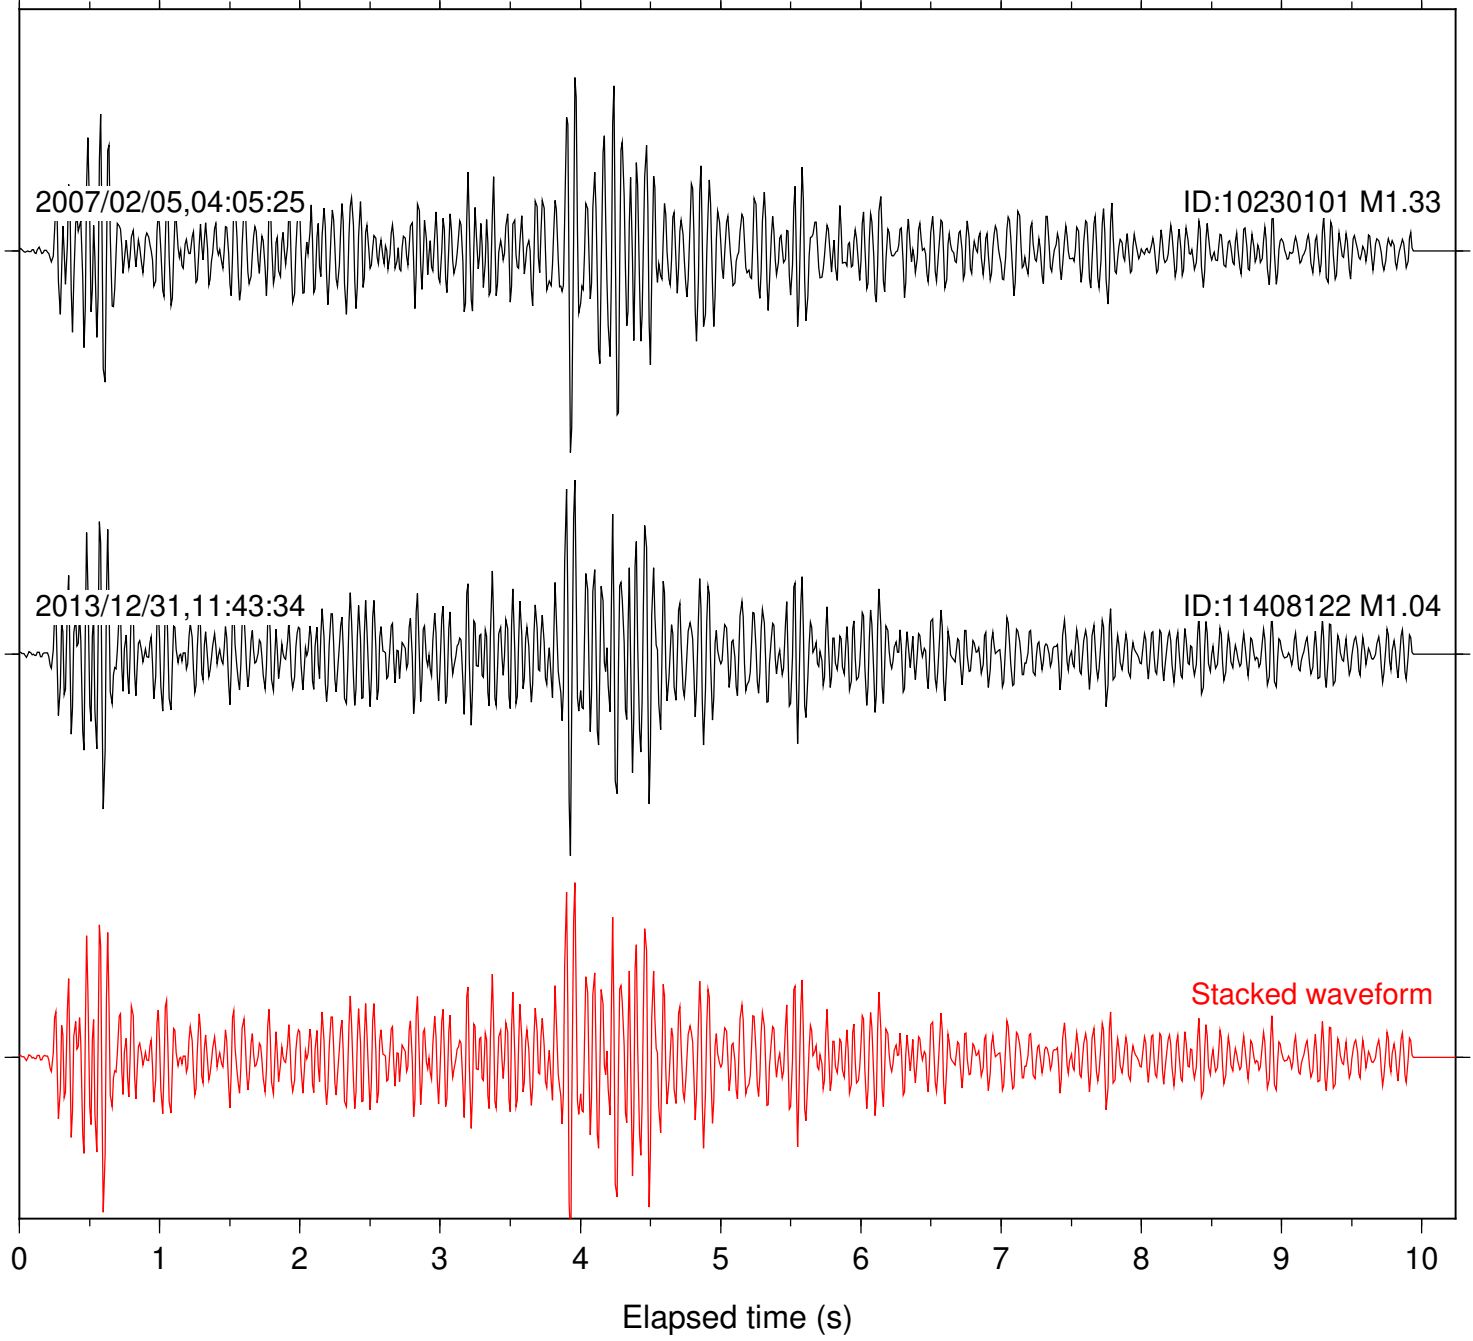

Station: PFO Com: HHZ

Focal depth: 11.94 km