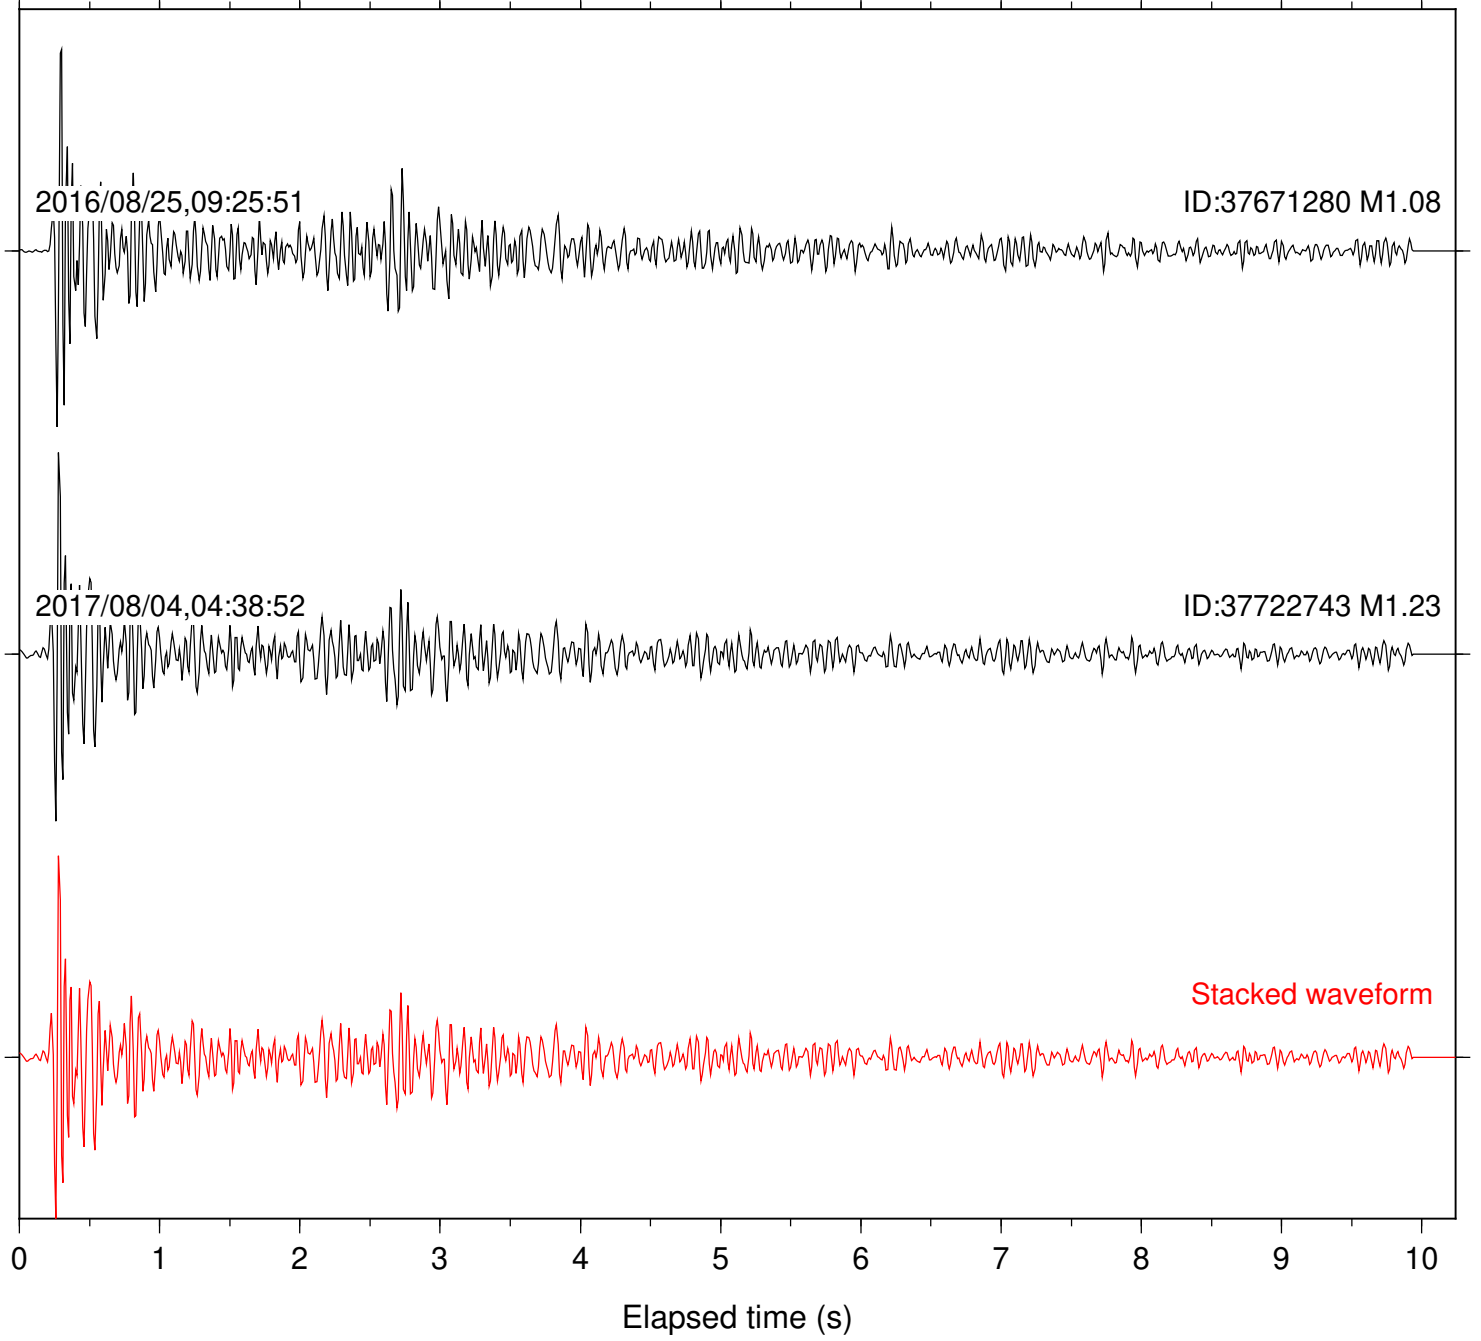

Focal depth: 7.44 km

Station: WMC Com: HHZ

Focal depth: 6.53 km

Station: B087 Com: EHZ

Focal depth: 6.75 km

Station: B088 Com: EHZ

Focal depth: 6.75 km

2016/08/25,09:25:51