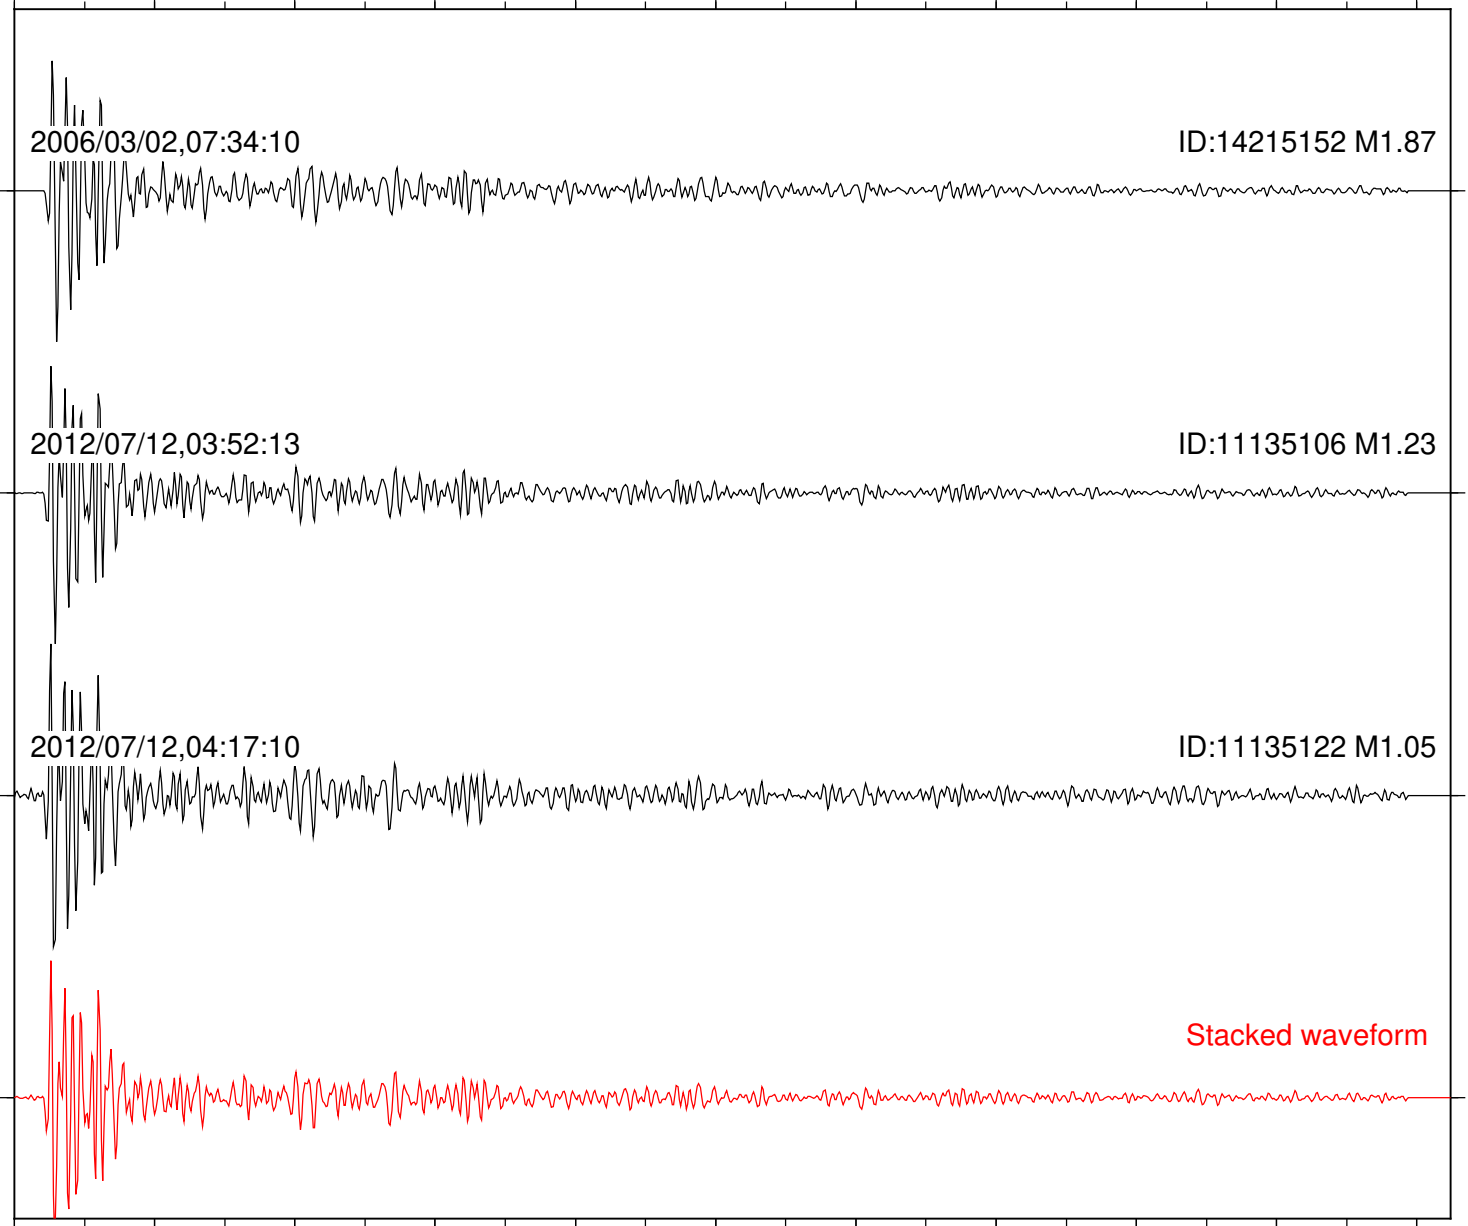

Station: SND Com: HHZ

Focal depth: 8.61 km

2006/03/02,07:34:10

ID:14215152 M1.87

2012/07/12,03:52:13

ID:11135106 M1.23

2012/07/12,04:17:10

ID:11135122 M1.05

Stacked waveform

0 1 2 3 4 5 6 7 8 9 10

Elapsed time (s)