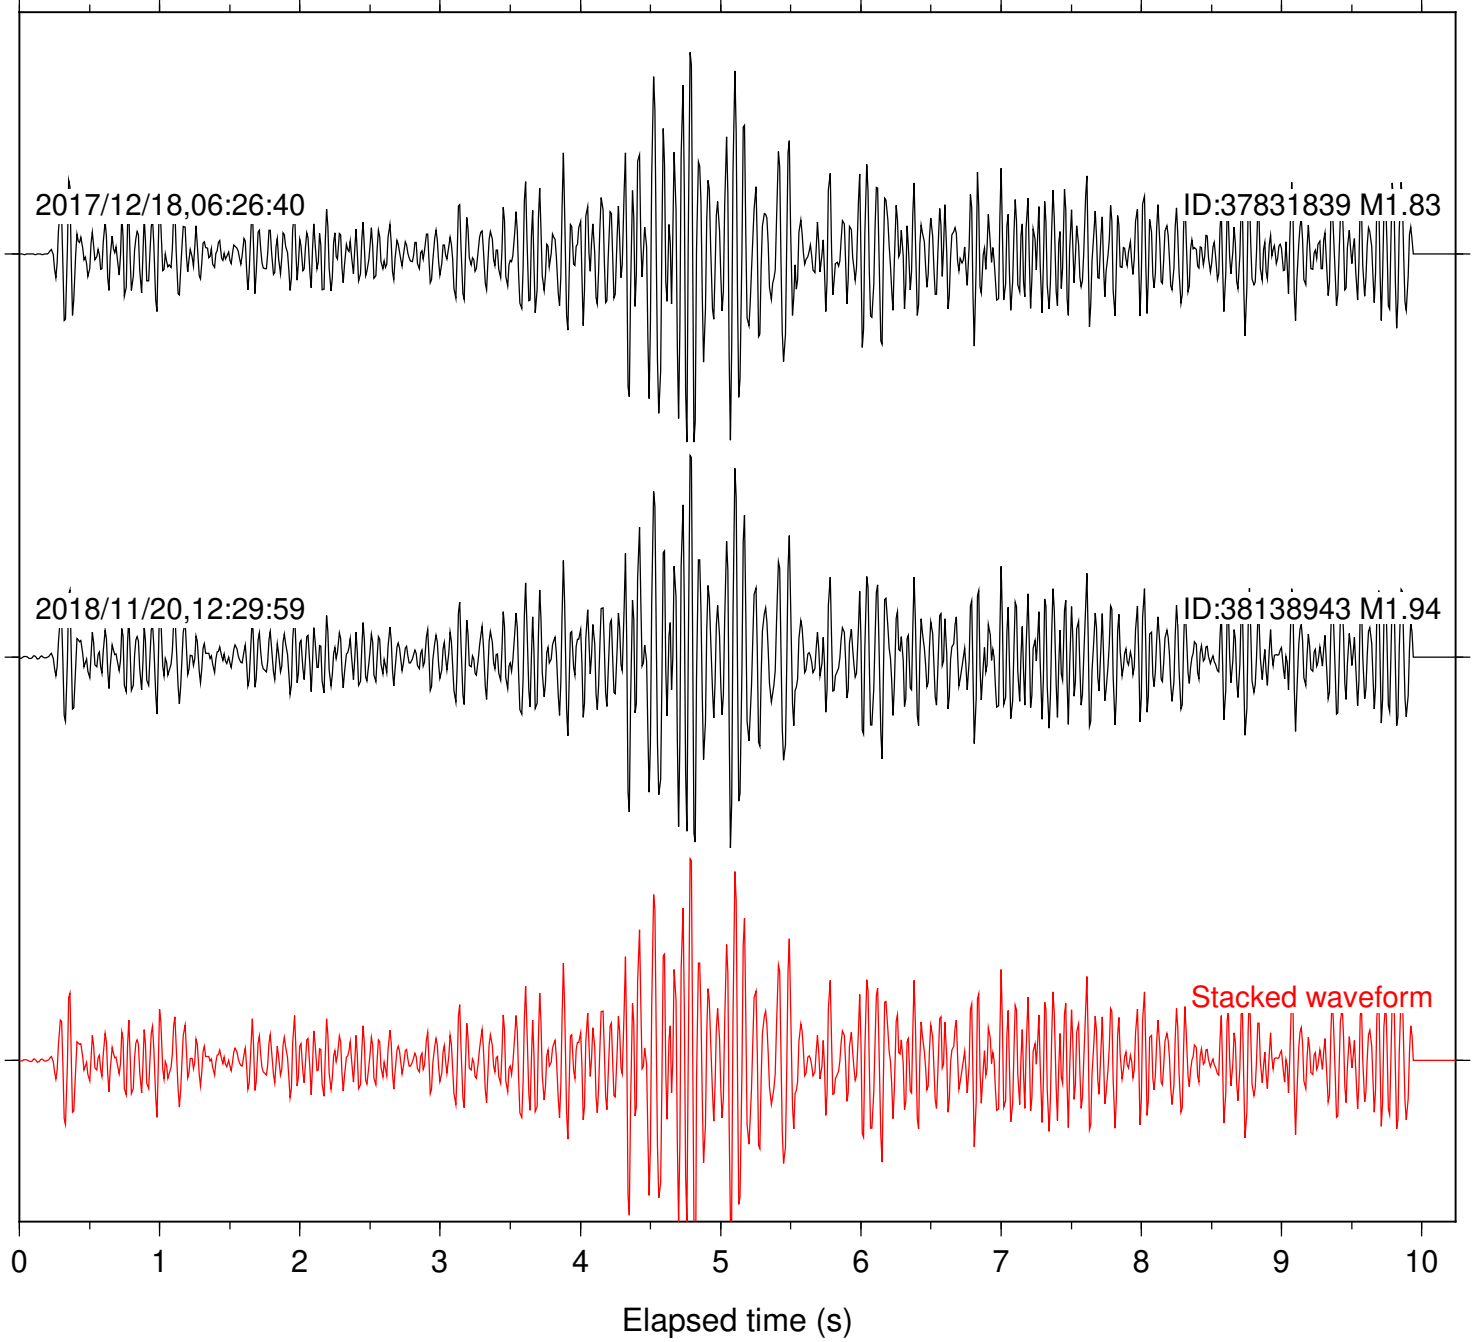

Station: KNW Com: HHZ

Focal depth: 3.00 km

Station: LKH Com: HHZ

Focal depth: 3.00 km

Station: PFO Com: HHZ

Focal depth: 3.00 km

Station: PLM Com: HHZ

Focal depth: 3.00 km