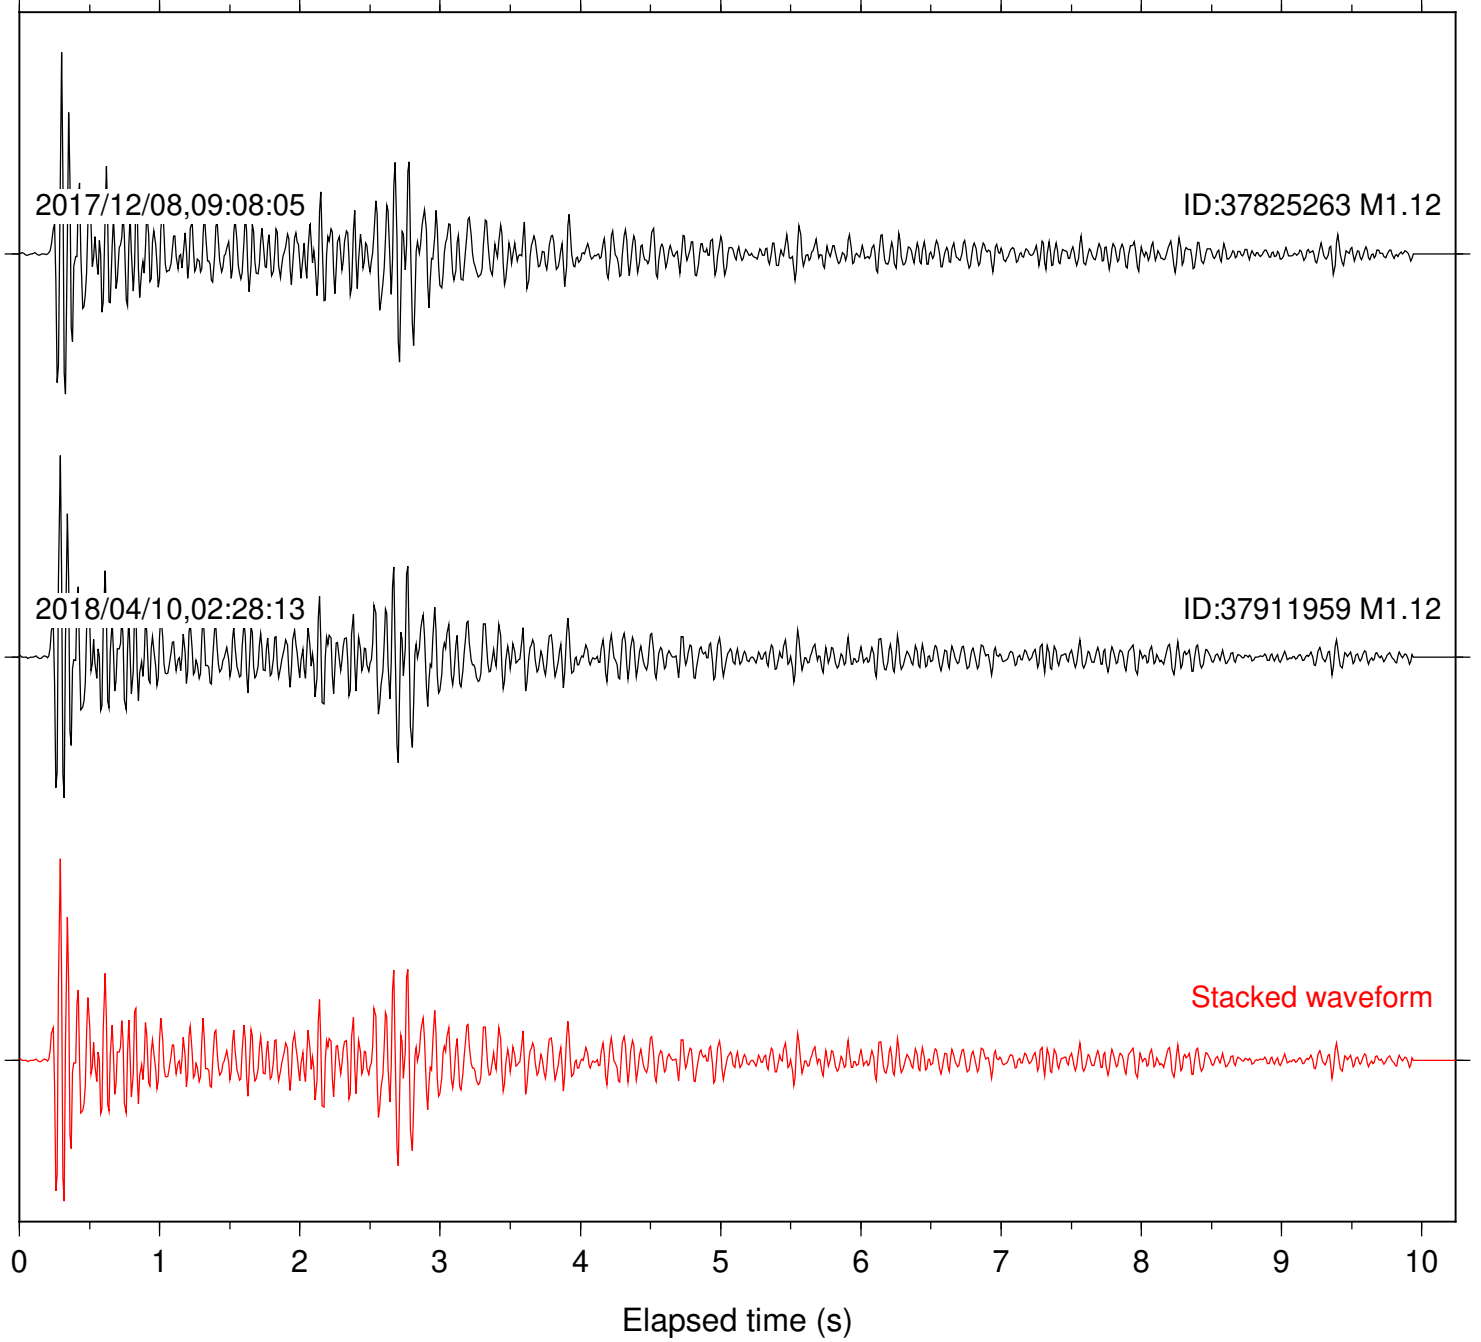

Station: B087 Com: EHZ

Focal depth: 6.24 km