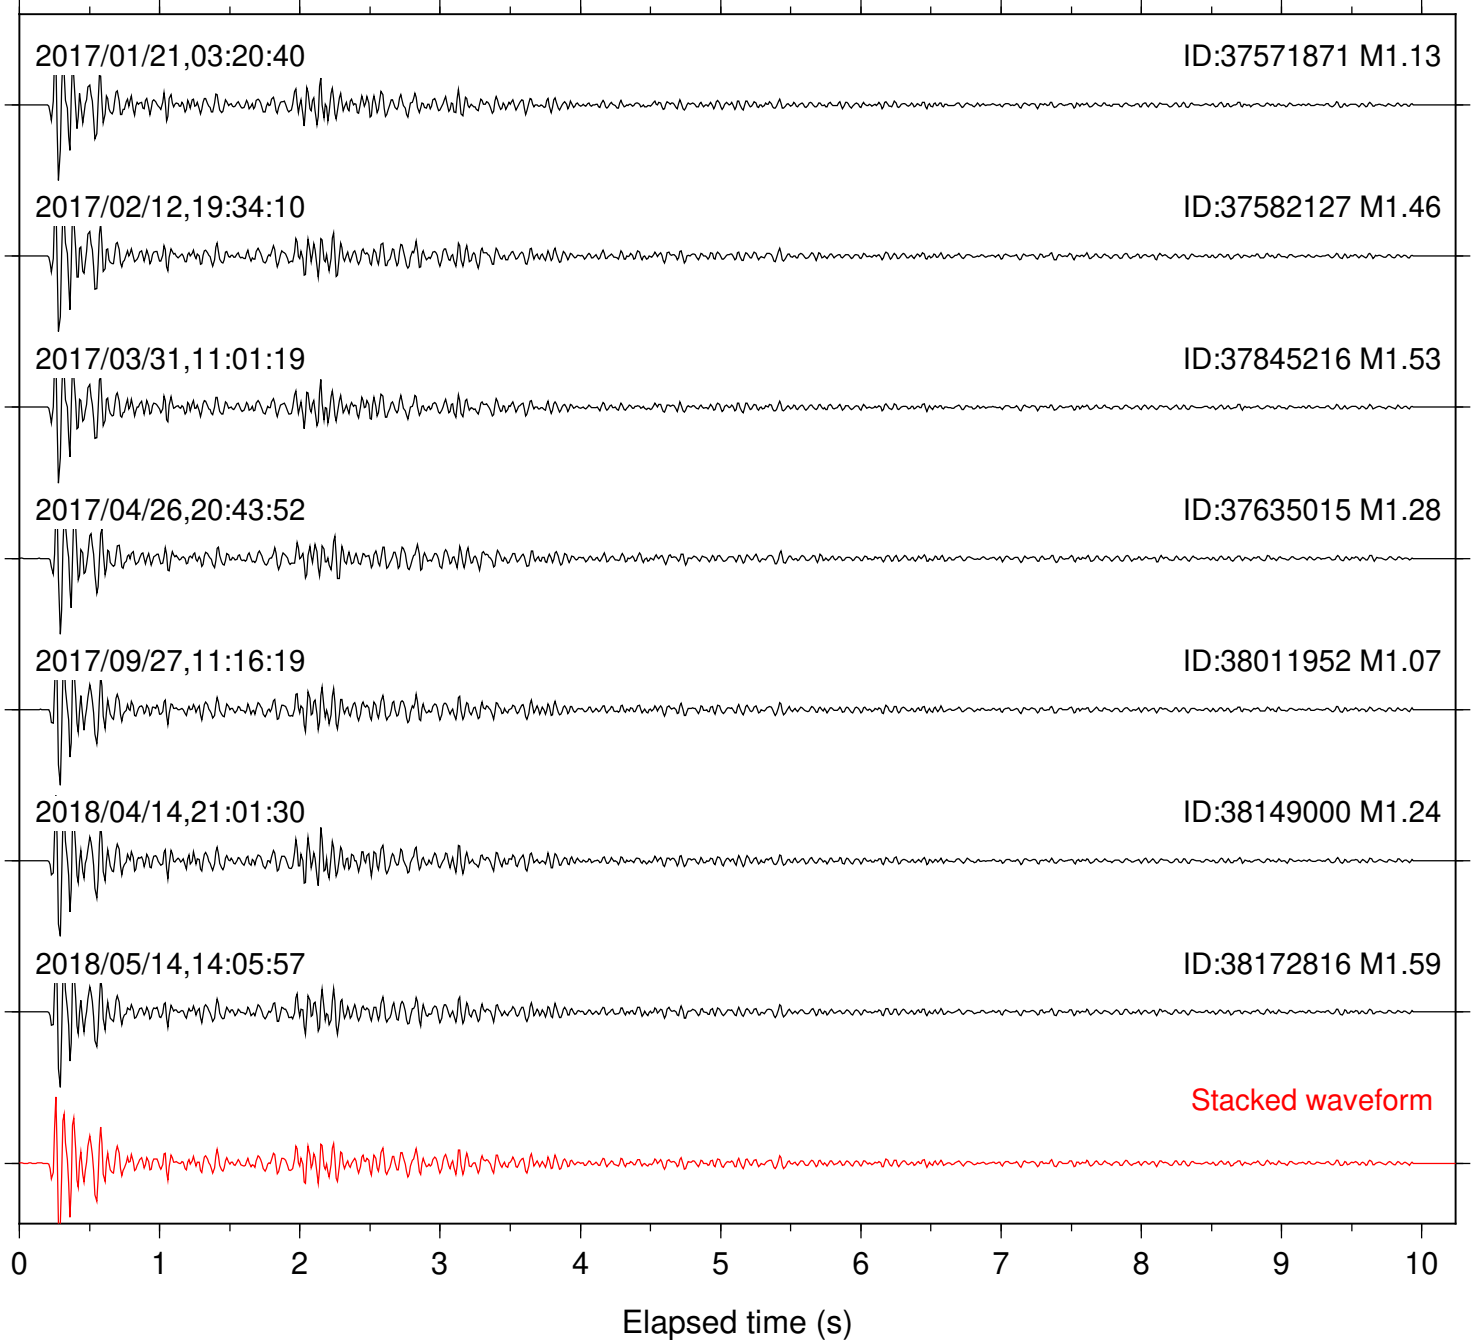

Station: B093 Com: EHZ

Focal depth: 6.38 km