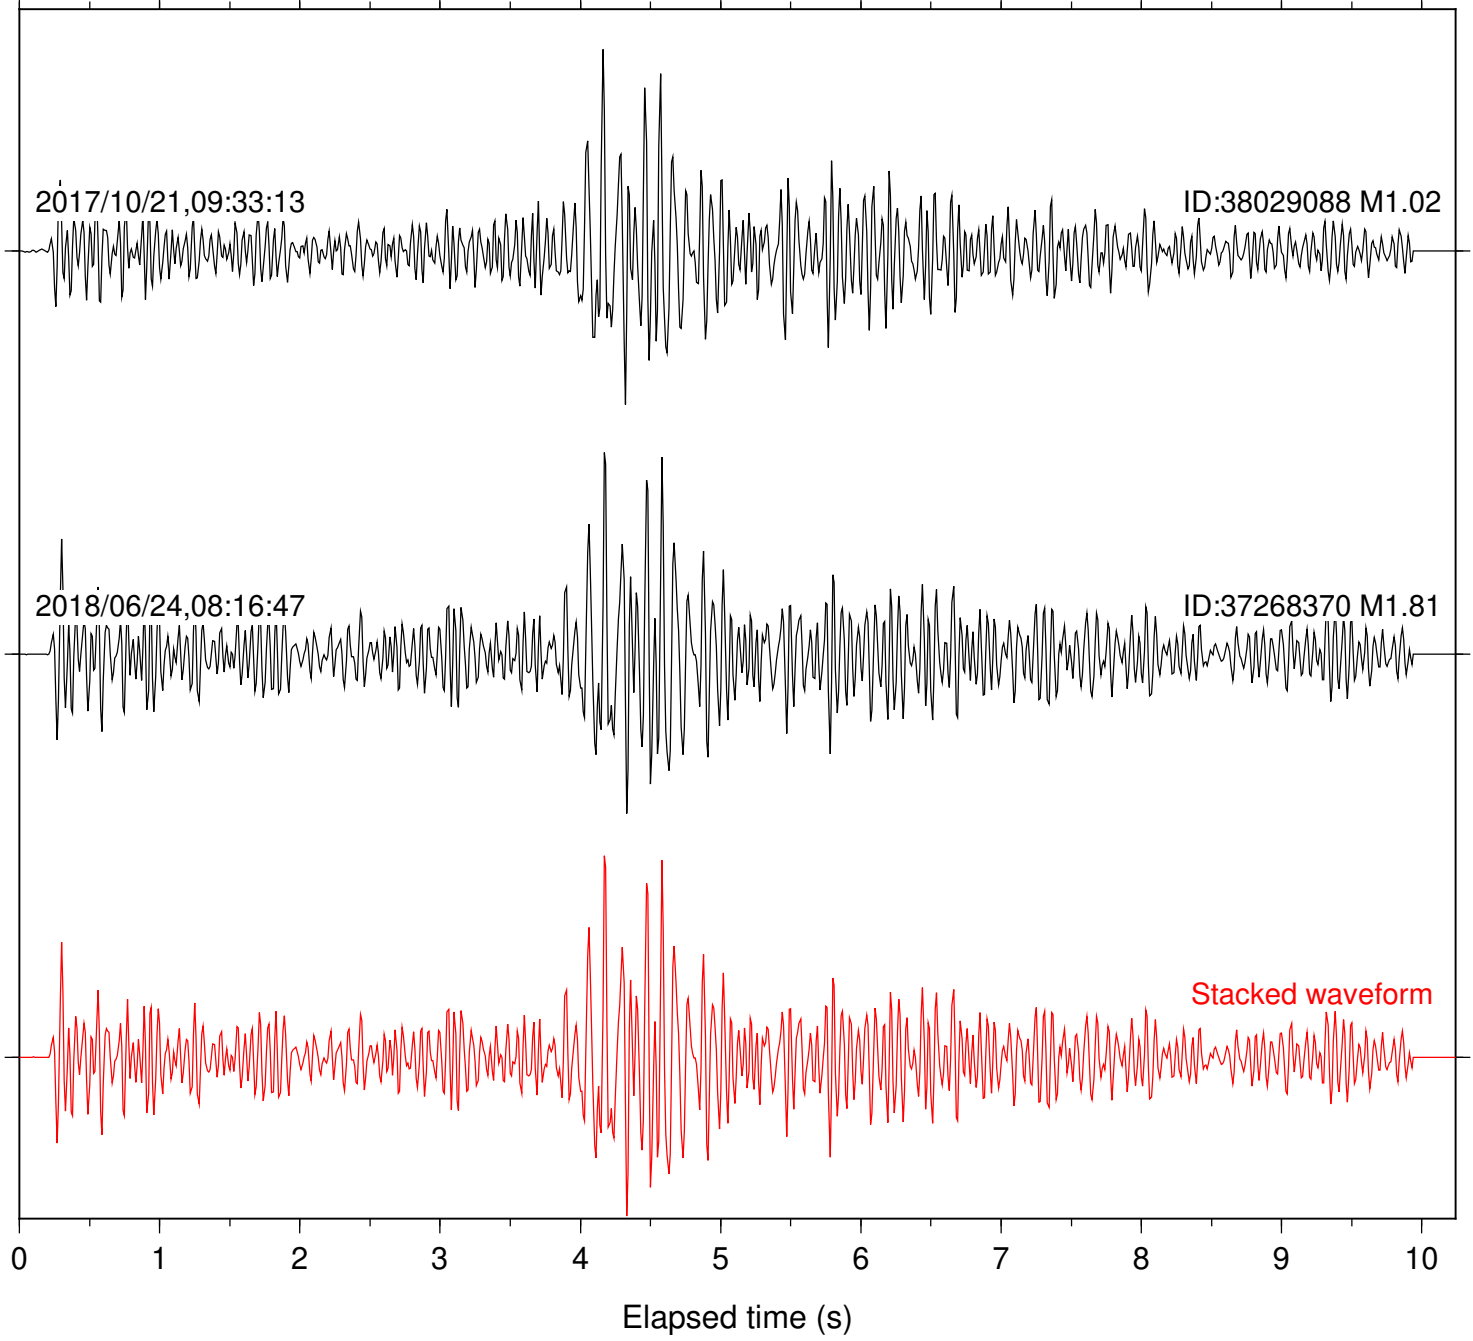

Focal depth: 5.02 km

Station: CSH Com: HHZ

Focal depth: 5.02 km

Station: HMT2 Com: HHZ

Focal depth: 5.02 km

Station: POB2 Com: HHZ

Focal depth: 5.02 km

Station: SND Com: HHZ