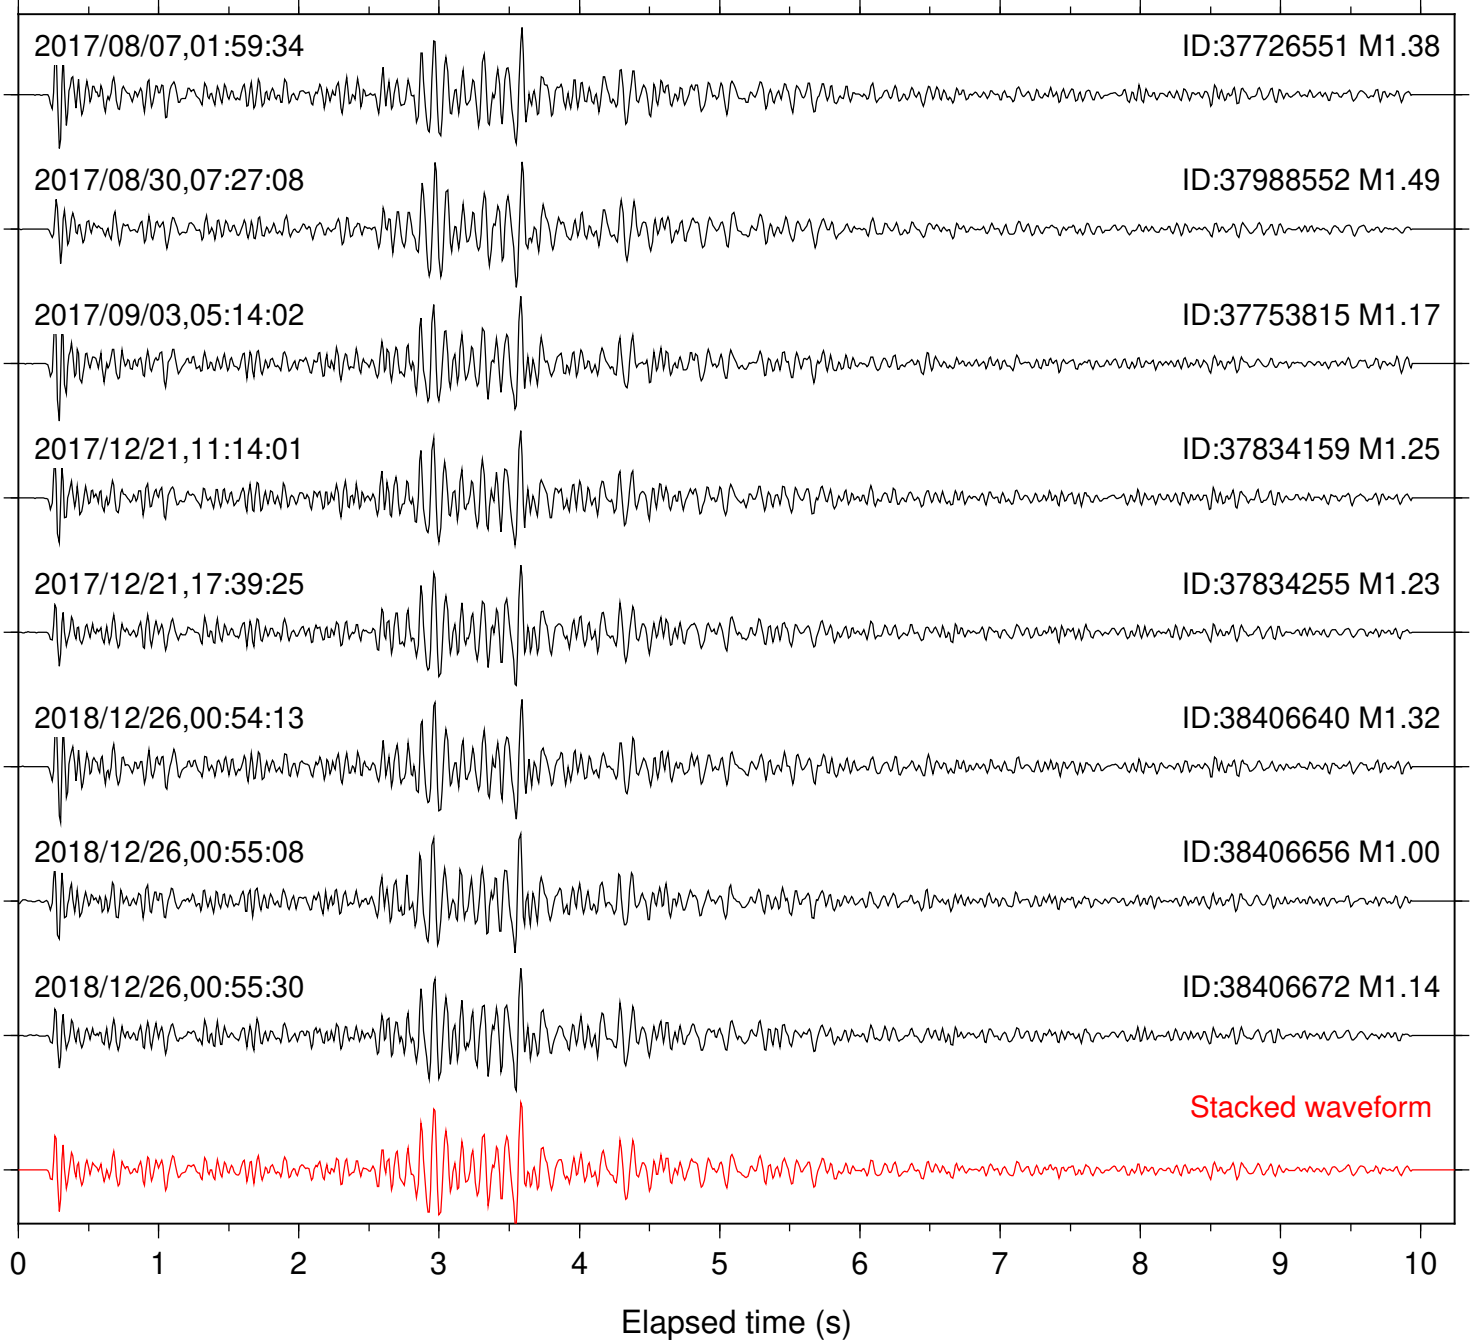

Station: B946 Com: EHZ

Focal depth: 6.96 km