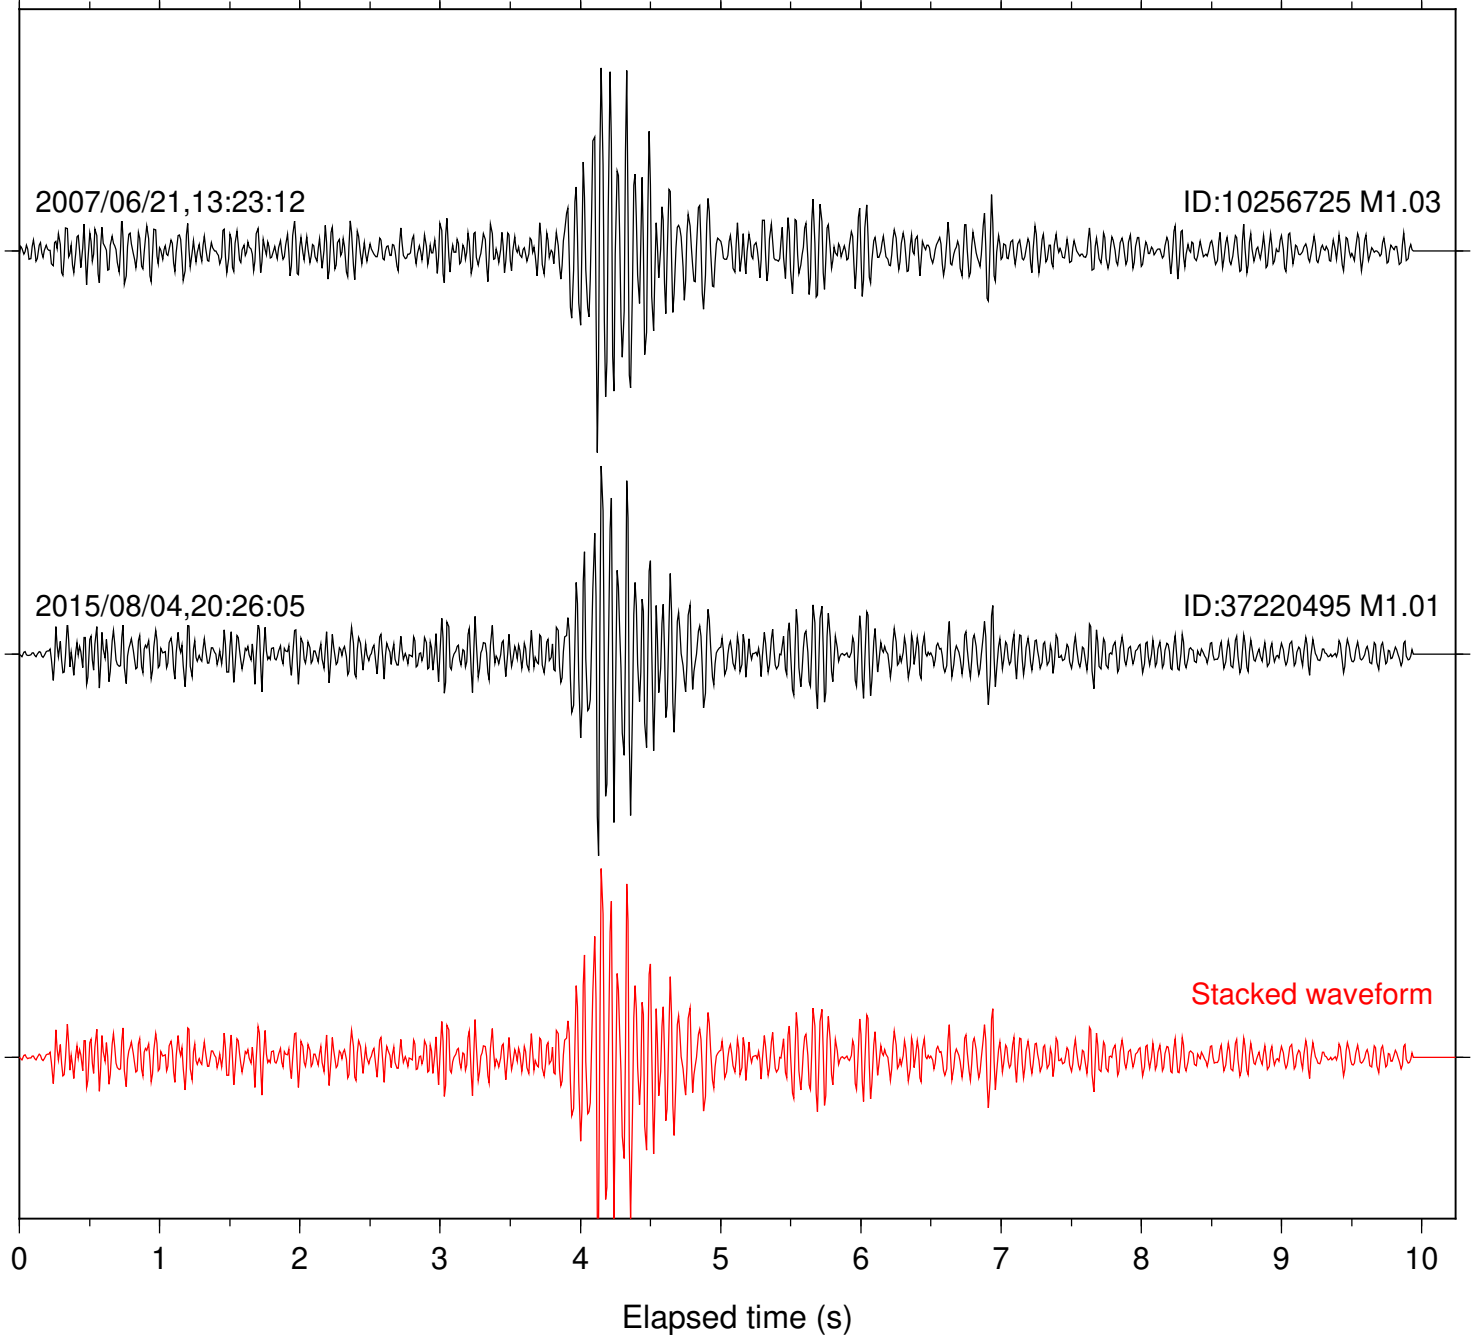

Station: FRD Com: HHZ

Focal depth: 17.54 km

Station: KNW Com: HHZ

Focal depth: 17.54 km

Station: PFO Com: HHZ

Focal depth: 17.54 km

Station: POB2 Com: HHZ

Focal depth: 17.57 km