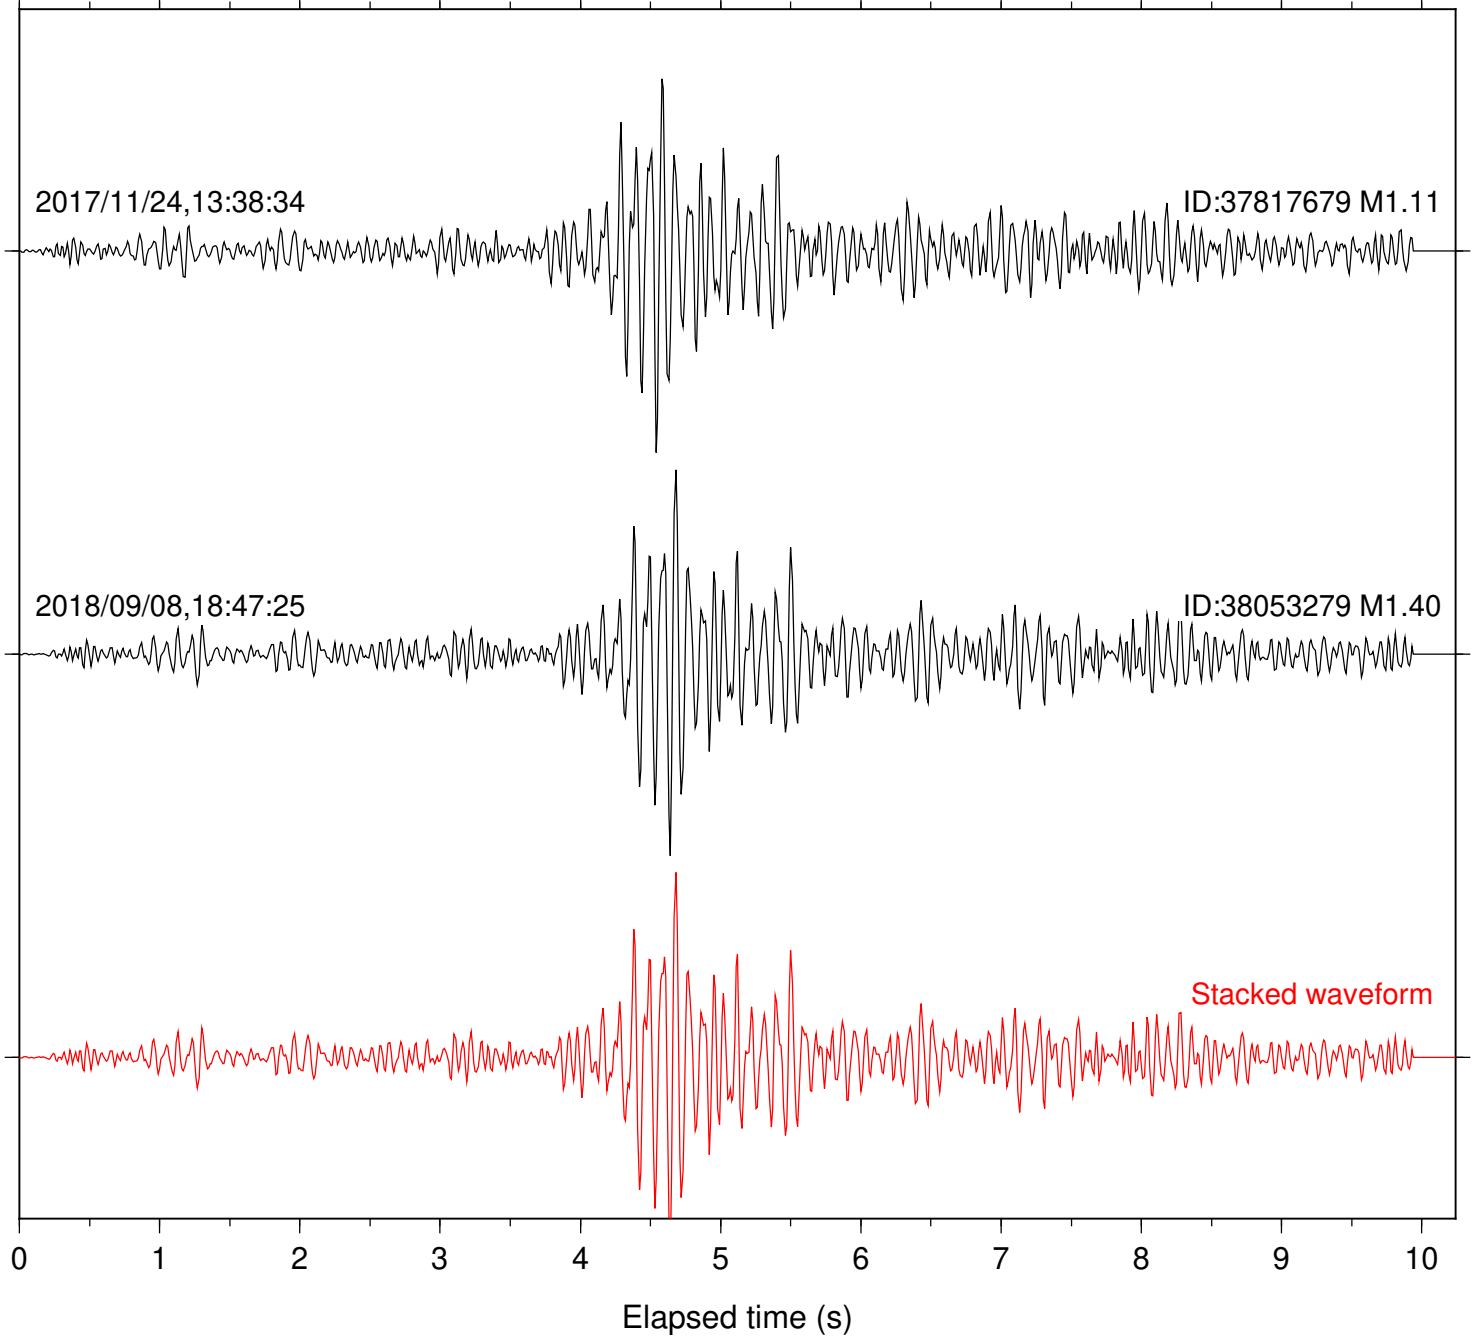

Station: B084 Com: EHZ

Focal depth: 4.89 km