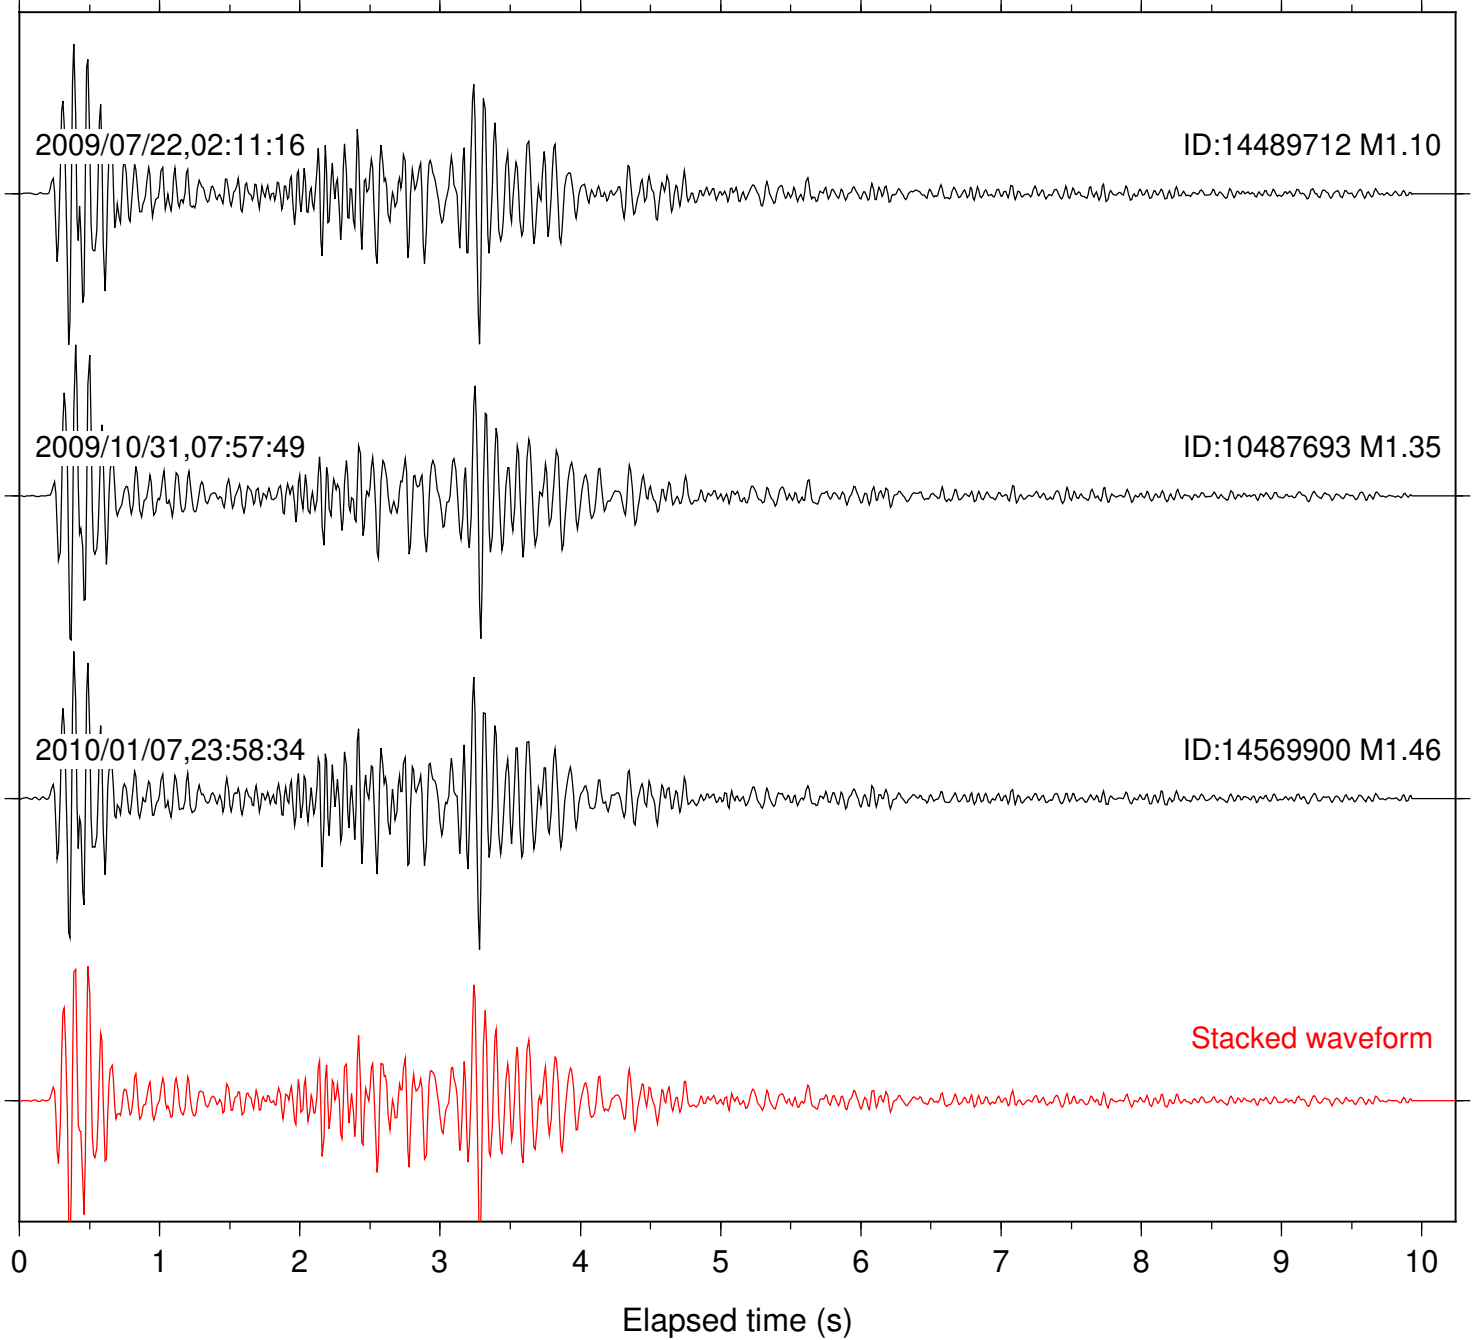

Stacked waveform

0 1 2 3 4 5 6 7 8 9 10  
Elapsed time (s)

Station: RDM Com: HHZ

Focal depth: 9.14 km

Station: SND Com: HHZ

Focal depth: 9.14 km

Station: TOR Com: HHZ

Focal depth: 9.14 km