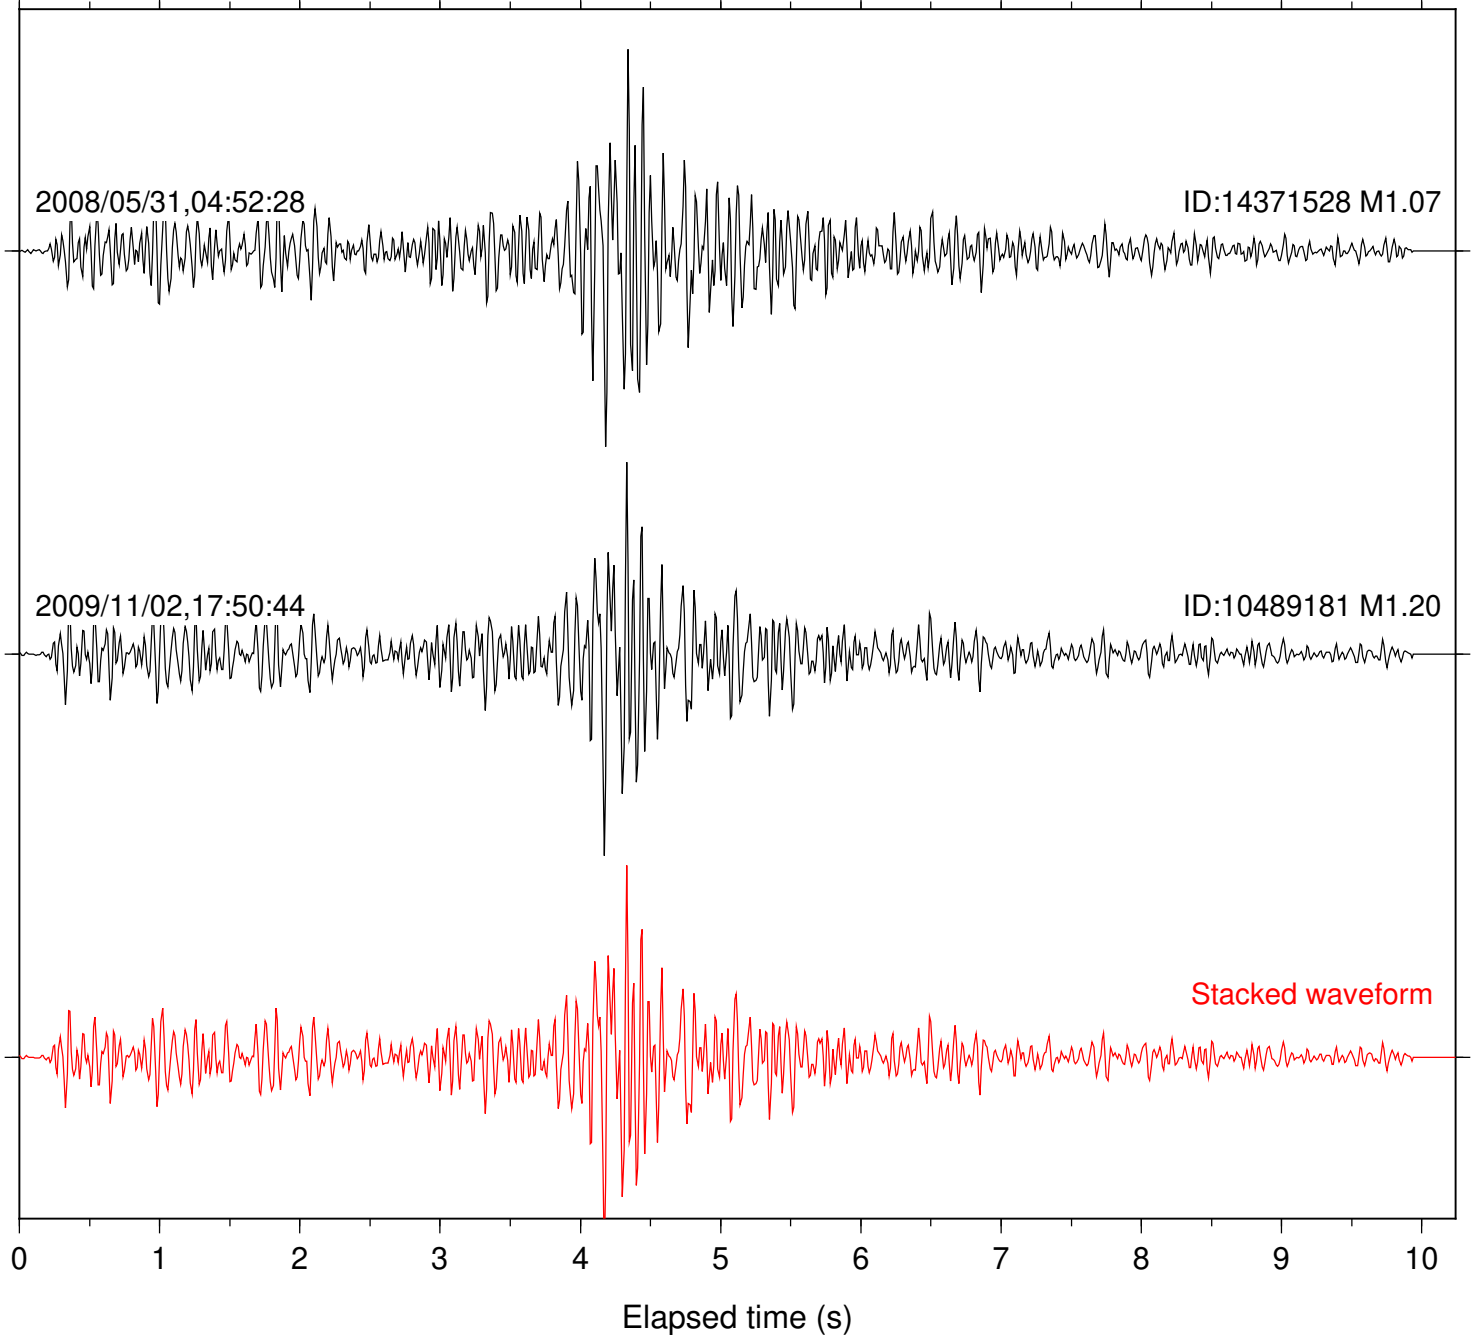

Station: B082 Com: EHZ

Focal depth: 11.77 km