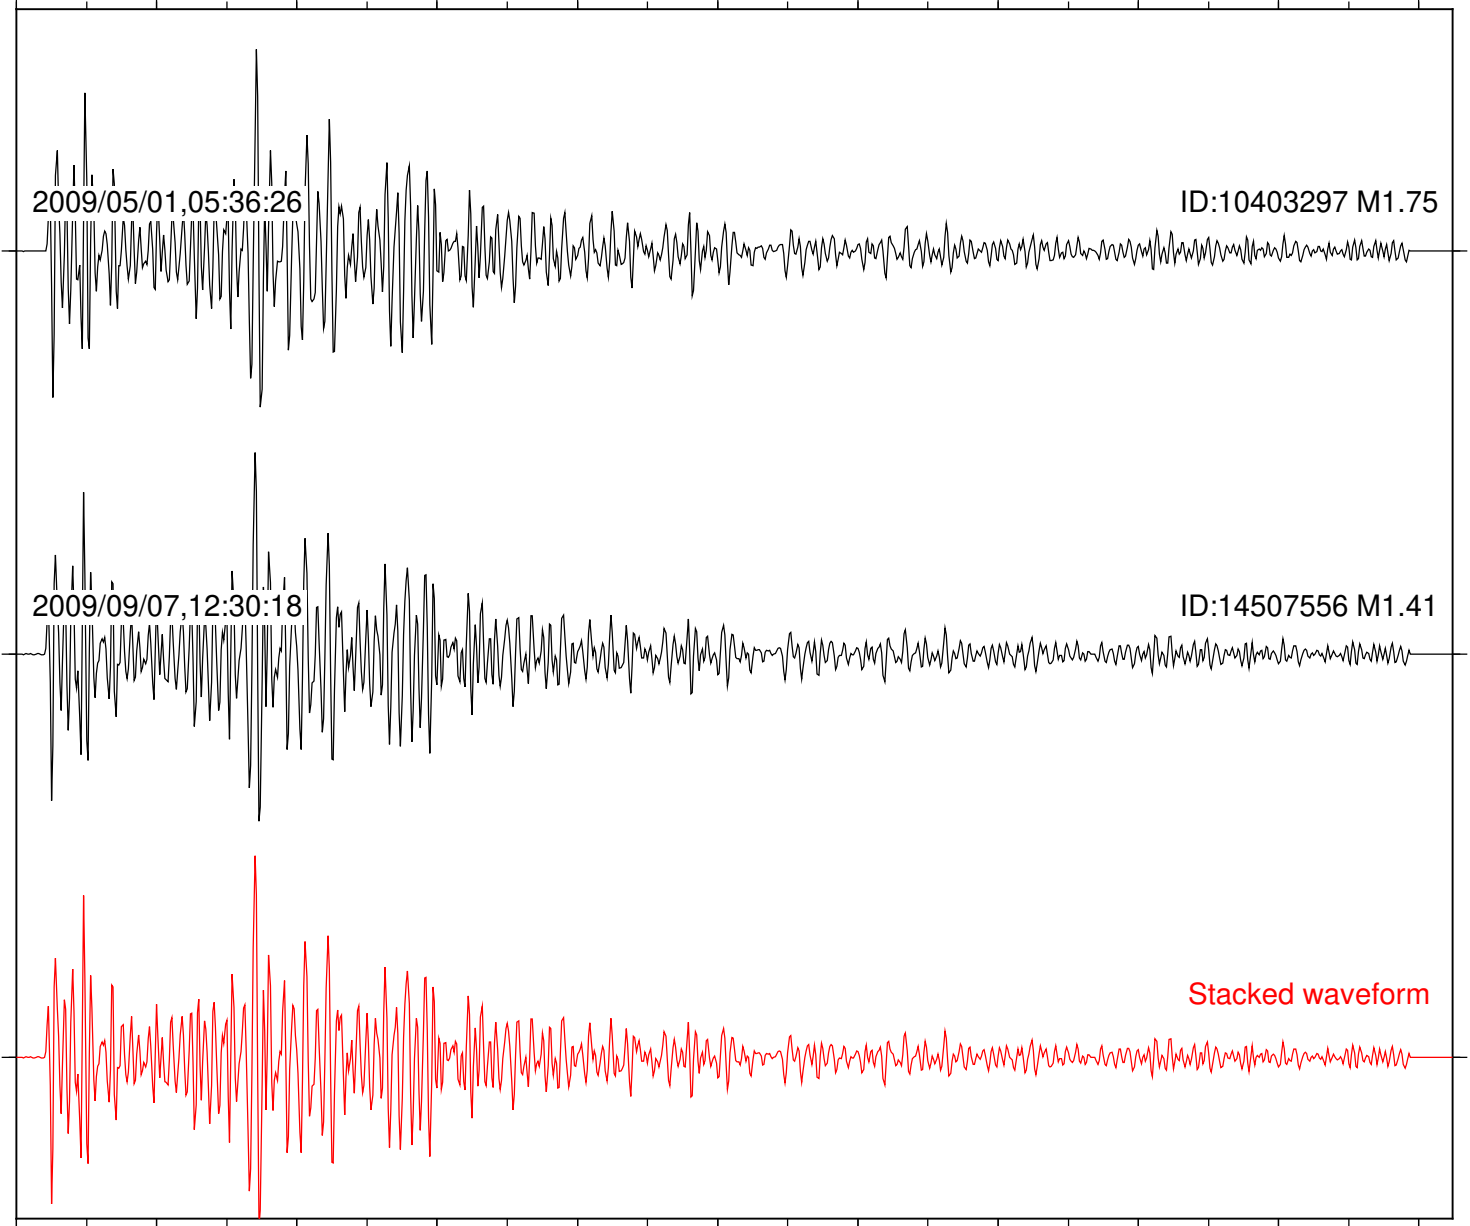

Station: B087 Com: EHZ

Focal depth: 9.98 km

2009/05/01,05:36:26

ID:10403297 M1.75

2009/09/07,12:30:18

ID:14507556 M1.41

Stacked waveform

0 1 2 3 4 5 6 7 8 9 10
Elapsed time (s)