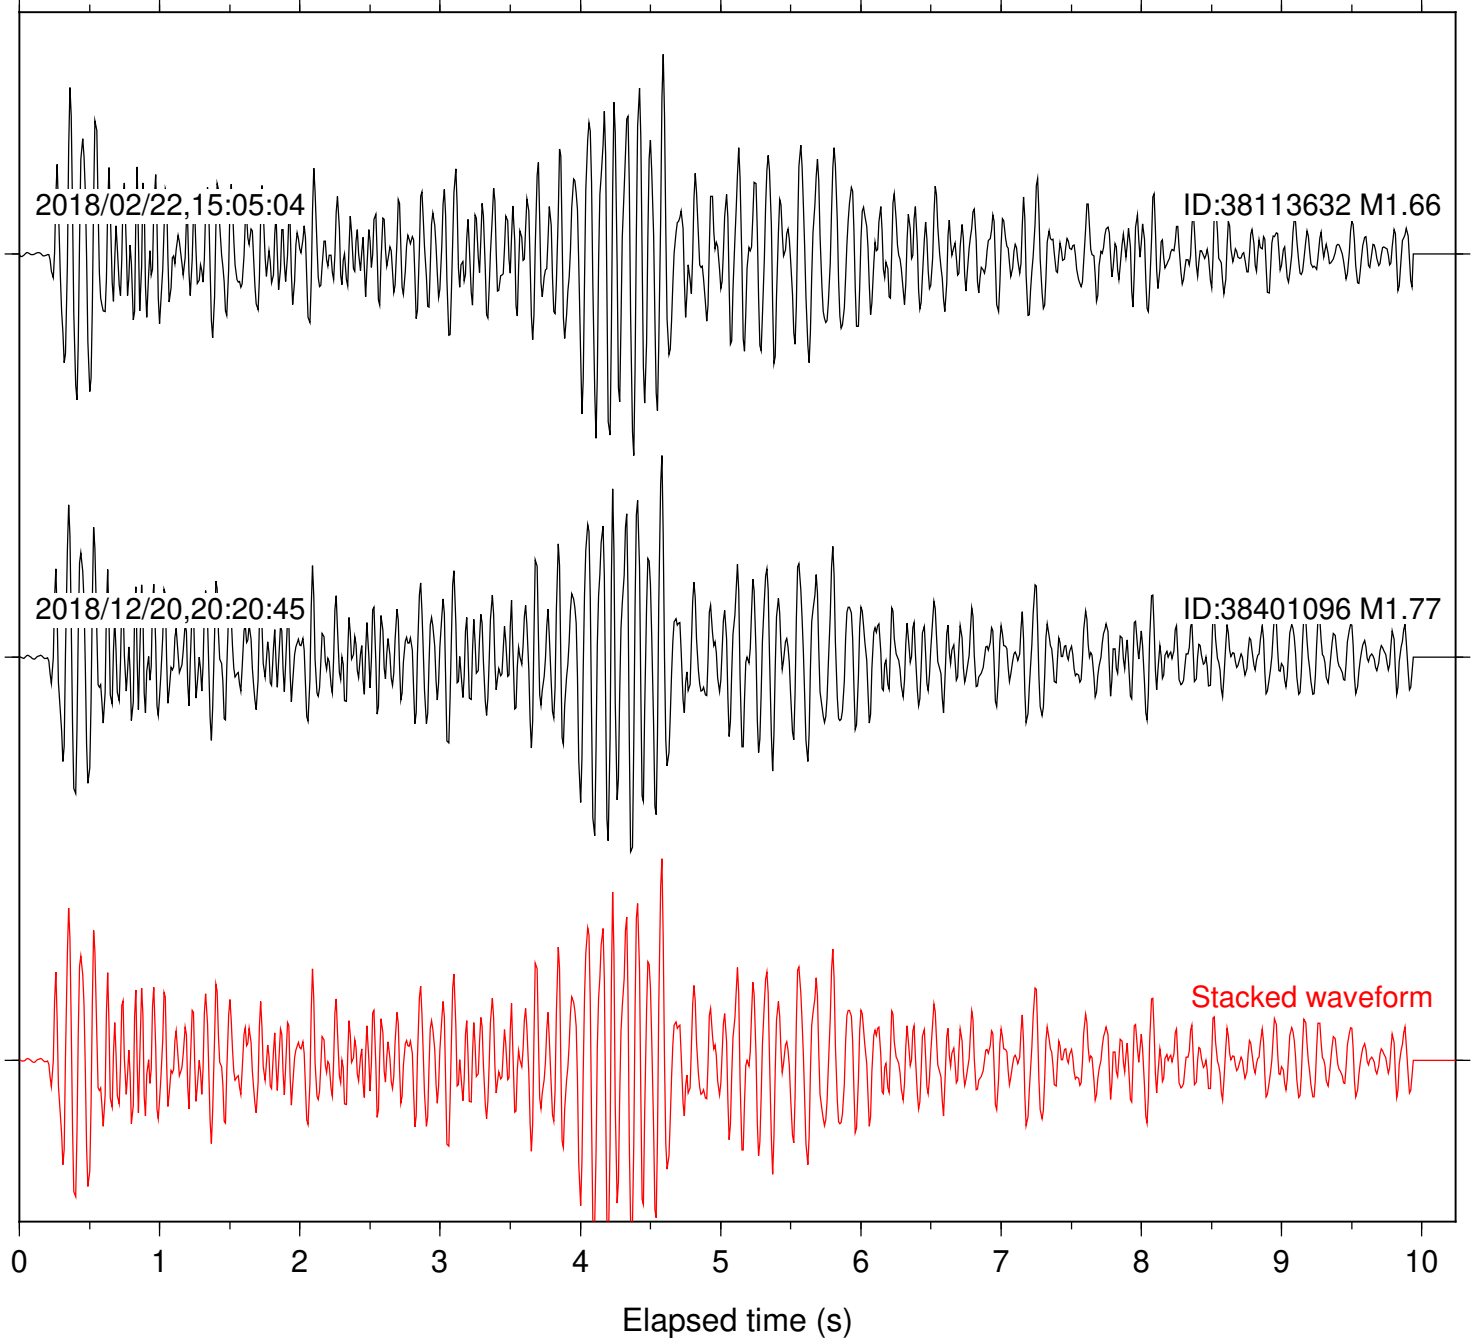

Station: HMT2 Com: HHZ

Focal depth: 6.71 km

Station: KNW Com: HHZ

Focal depth: 6.71 km

Station: LKH Com: HHZ

Focal depth: 6.71 km

Station: MTG Com: HHZ

Focal depth: 6.71 km