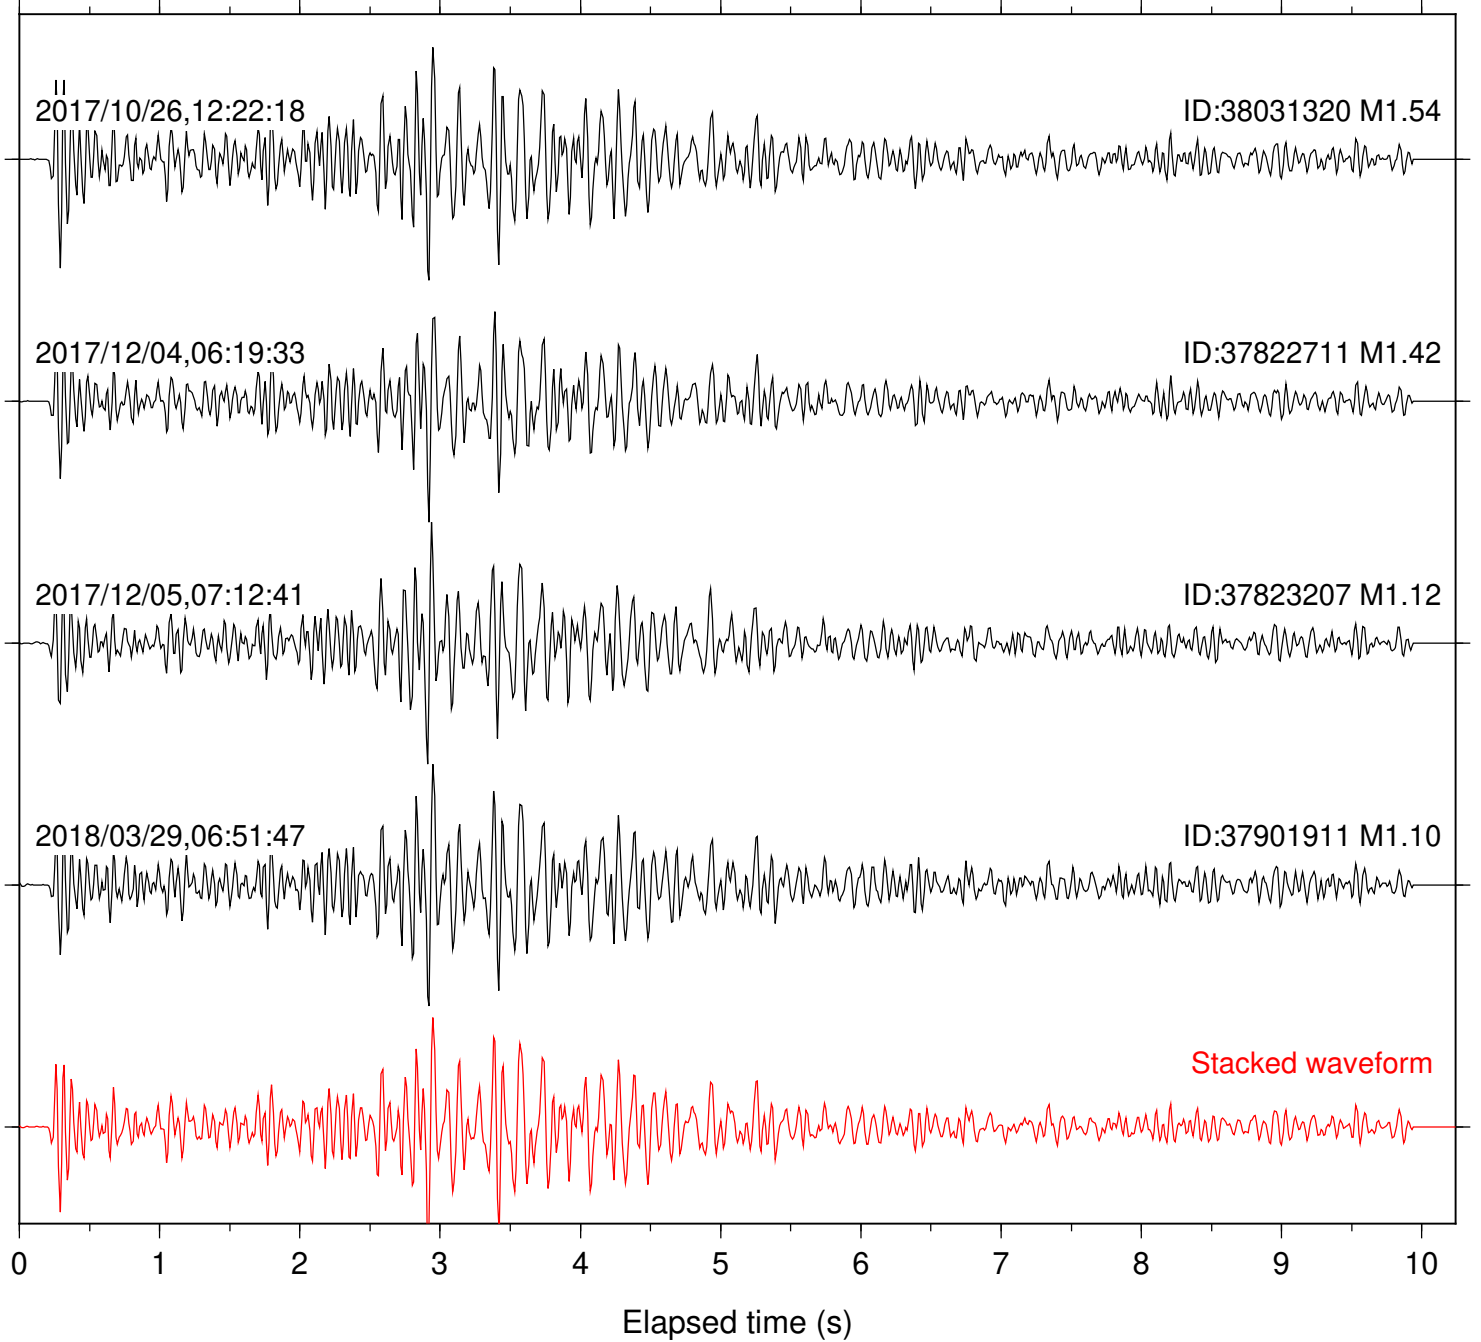

Station: B946 Com: EHZ

Focal depth: 7.23 km