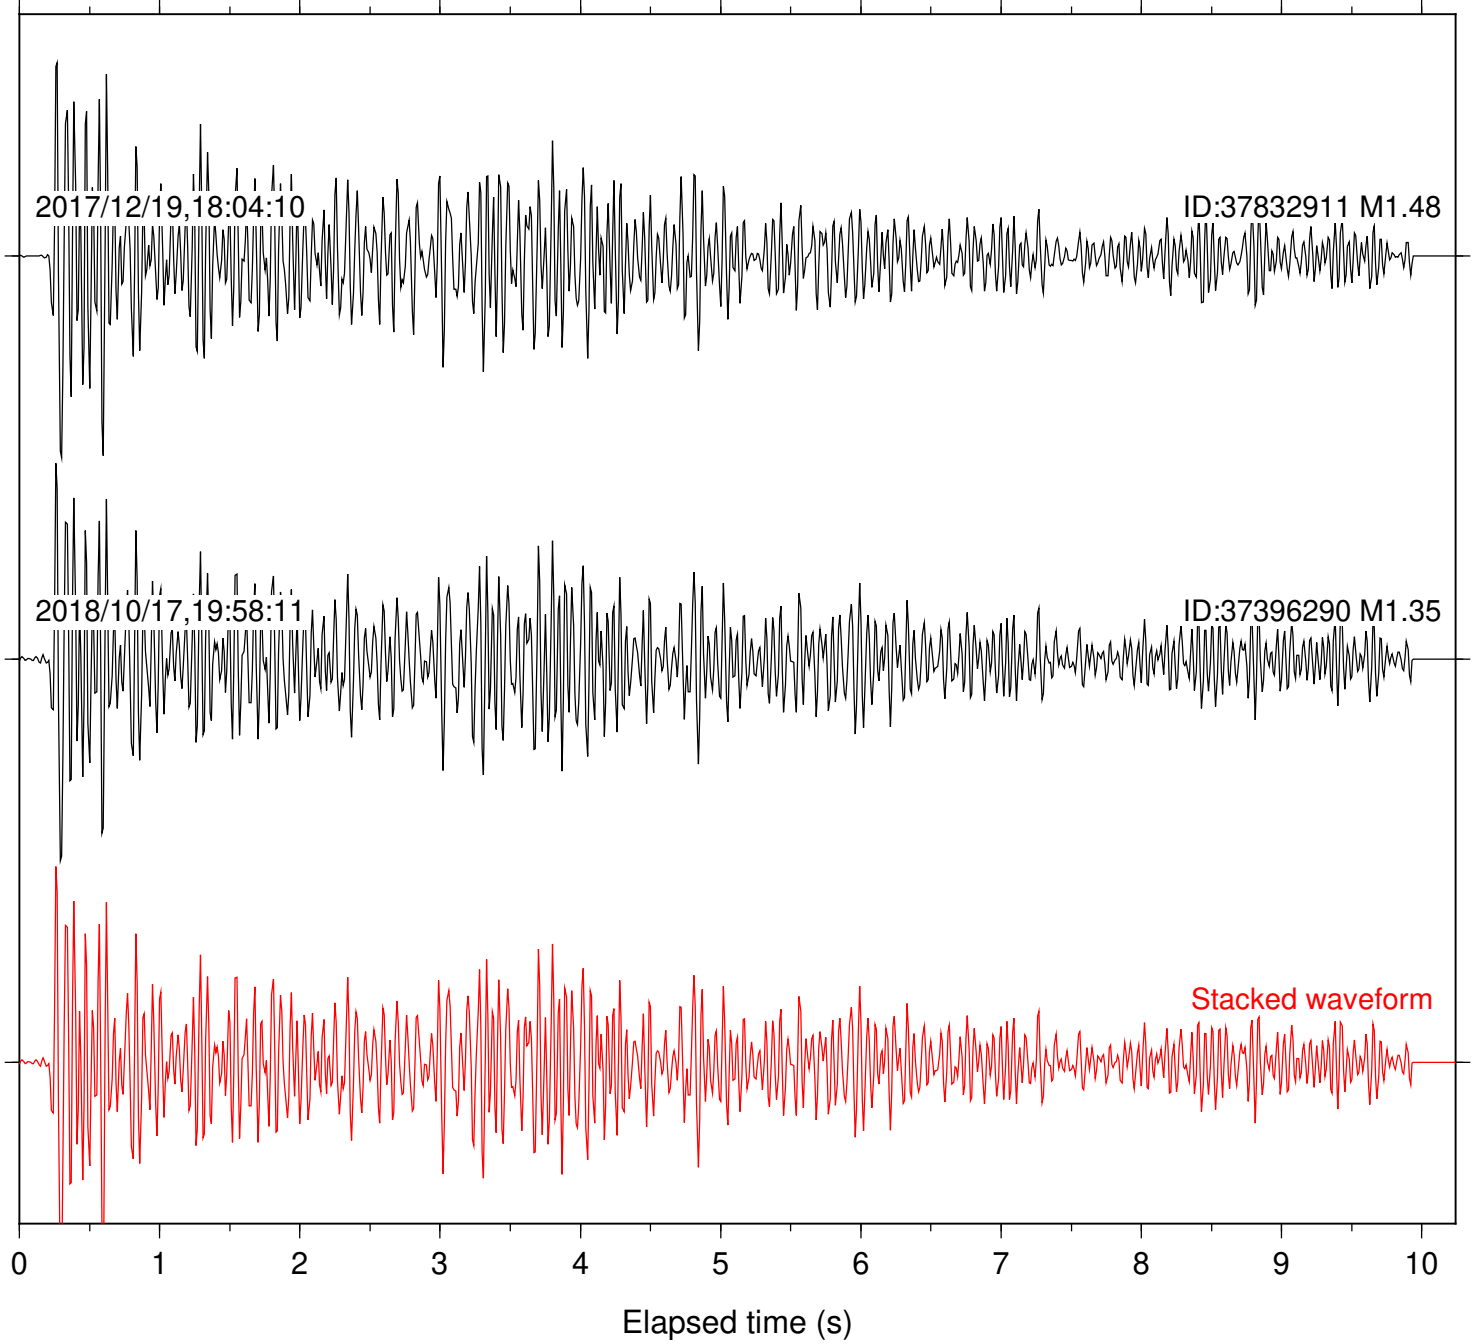

Station: PLM Com: HHZ

Focal depth: 5.04 km