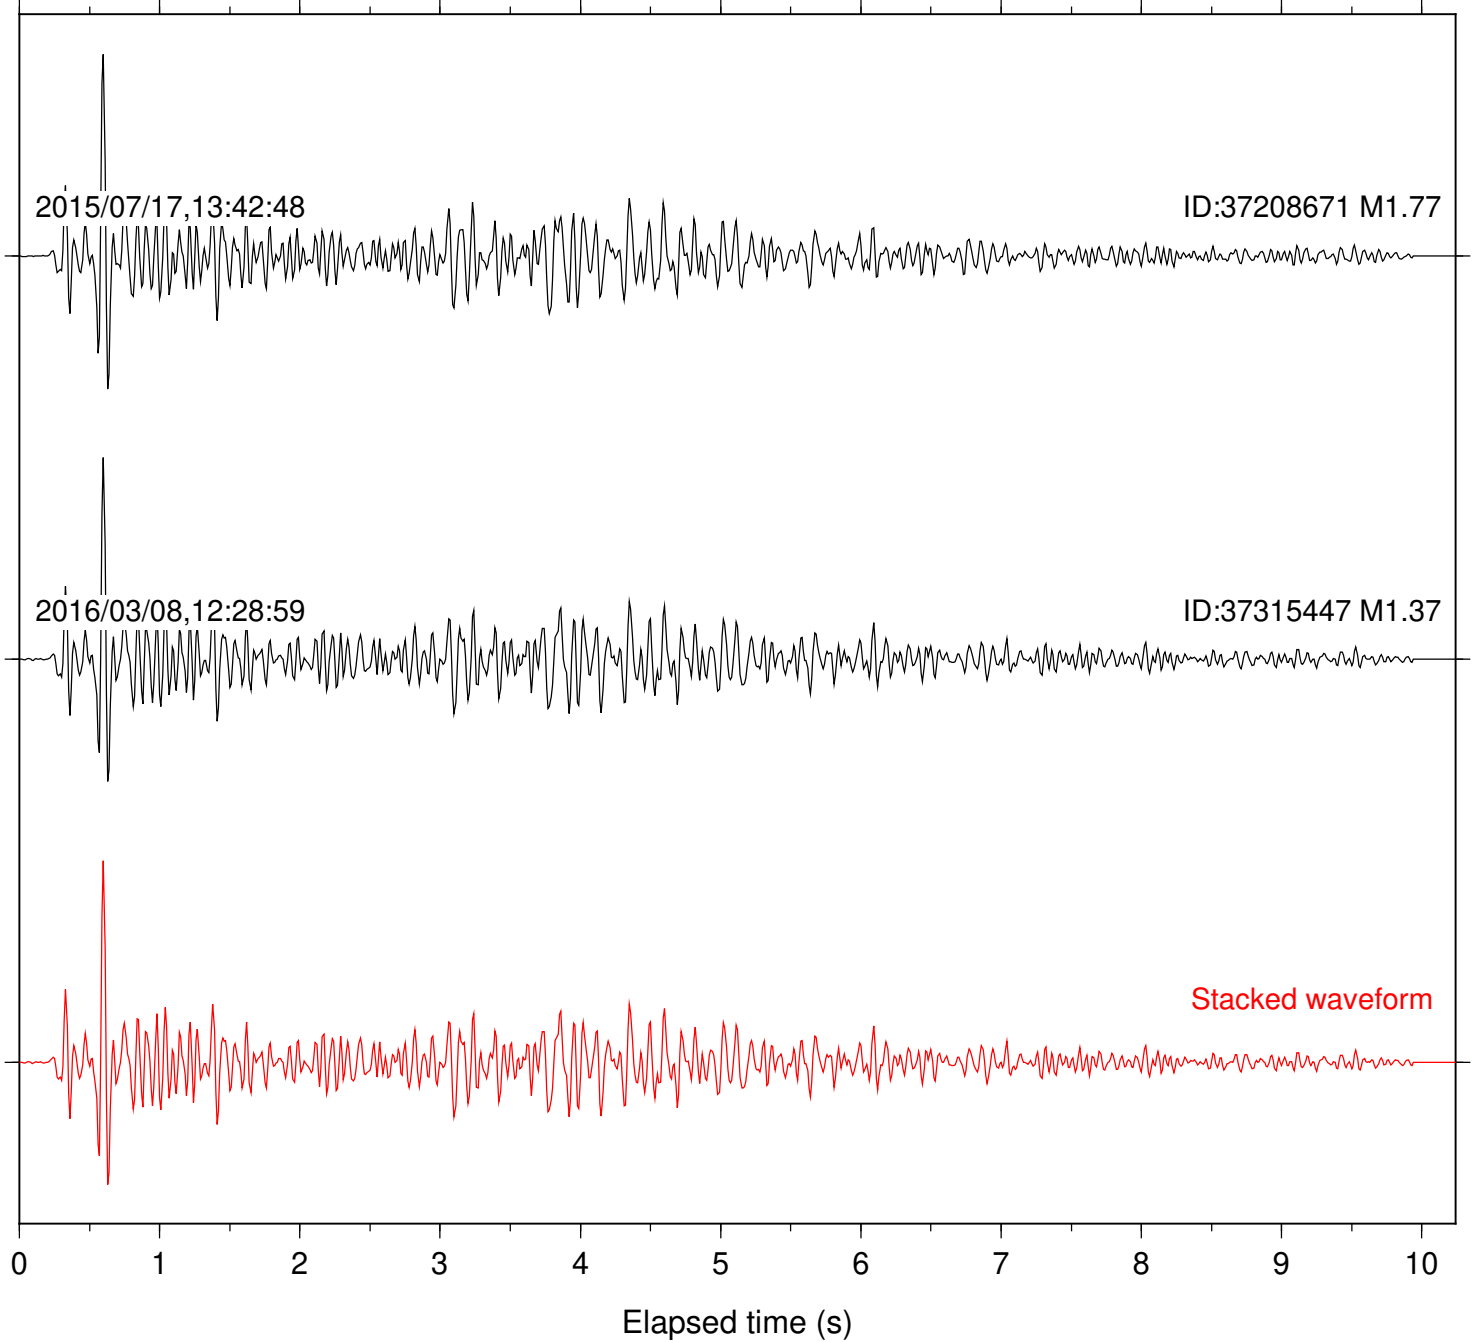

Station: SND Com: HHZ

Focal depth: 8.09 km