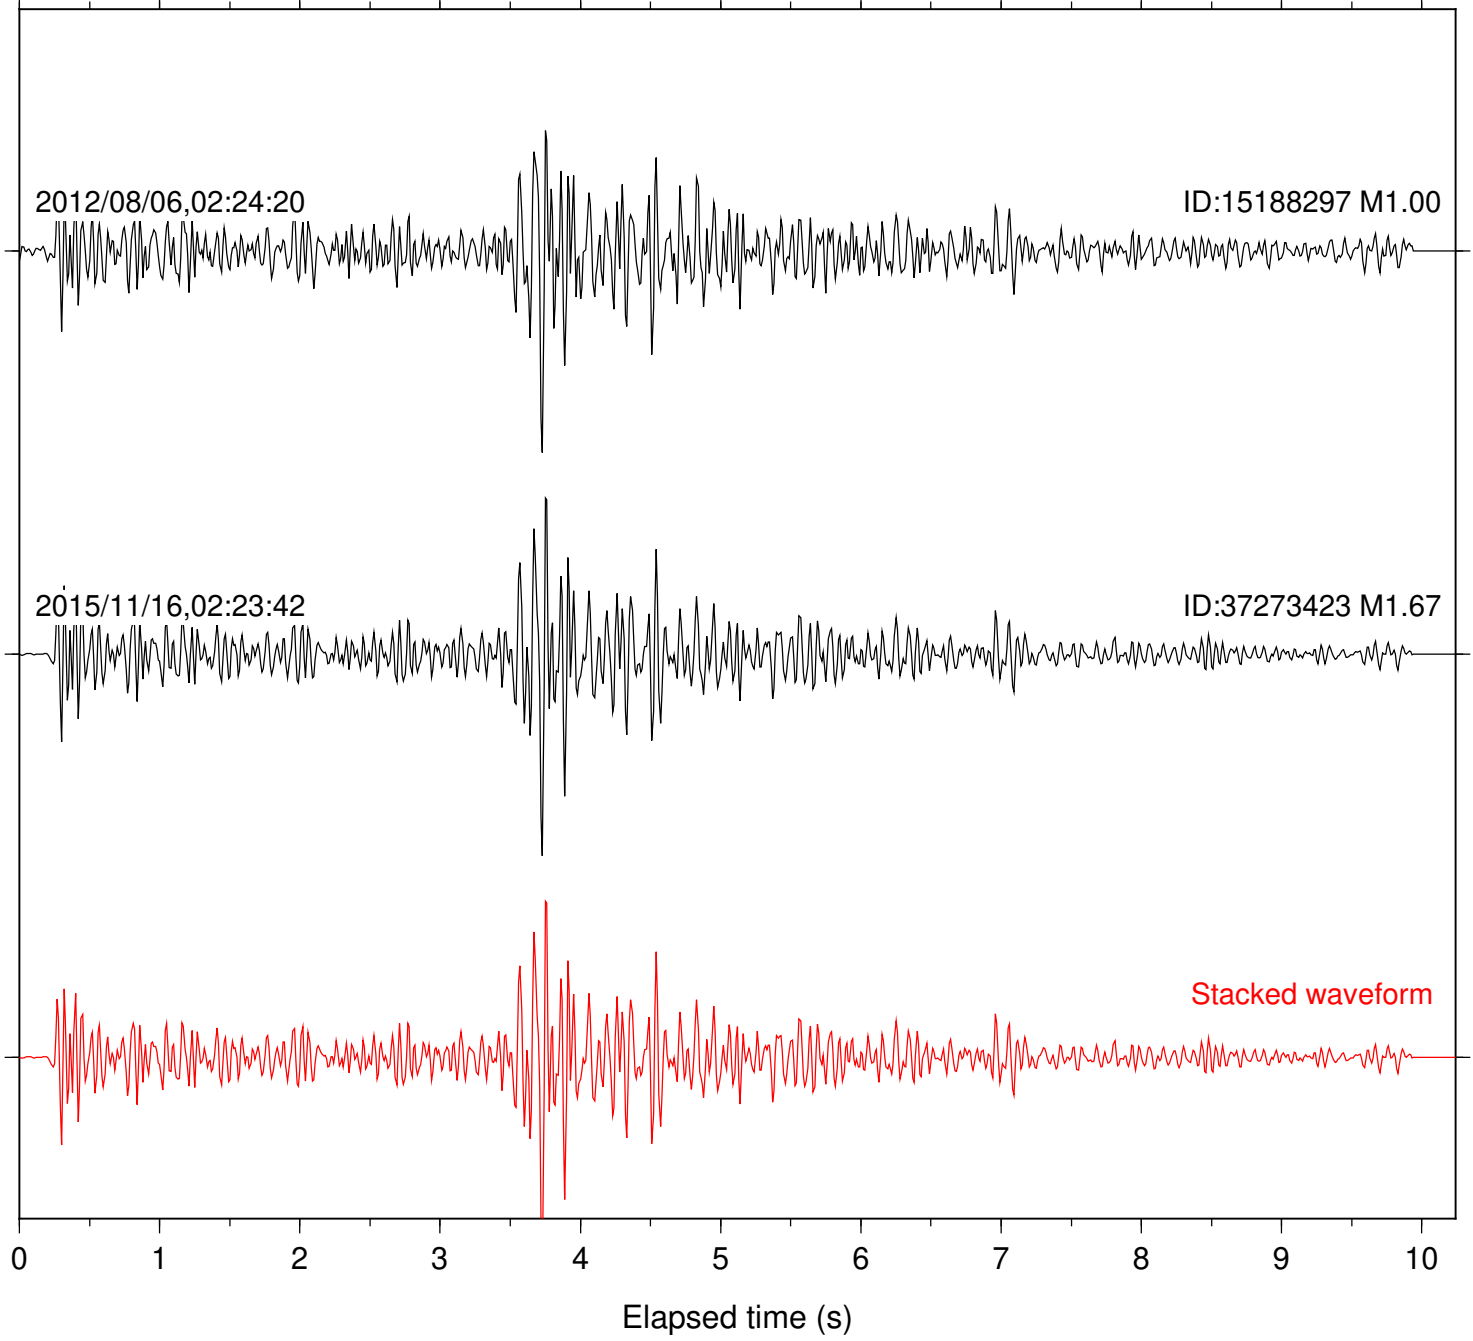

Station: B086 Com: EHZ

Focal depth: 12.05 km