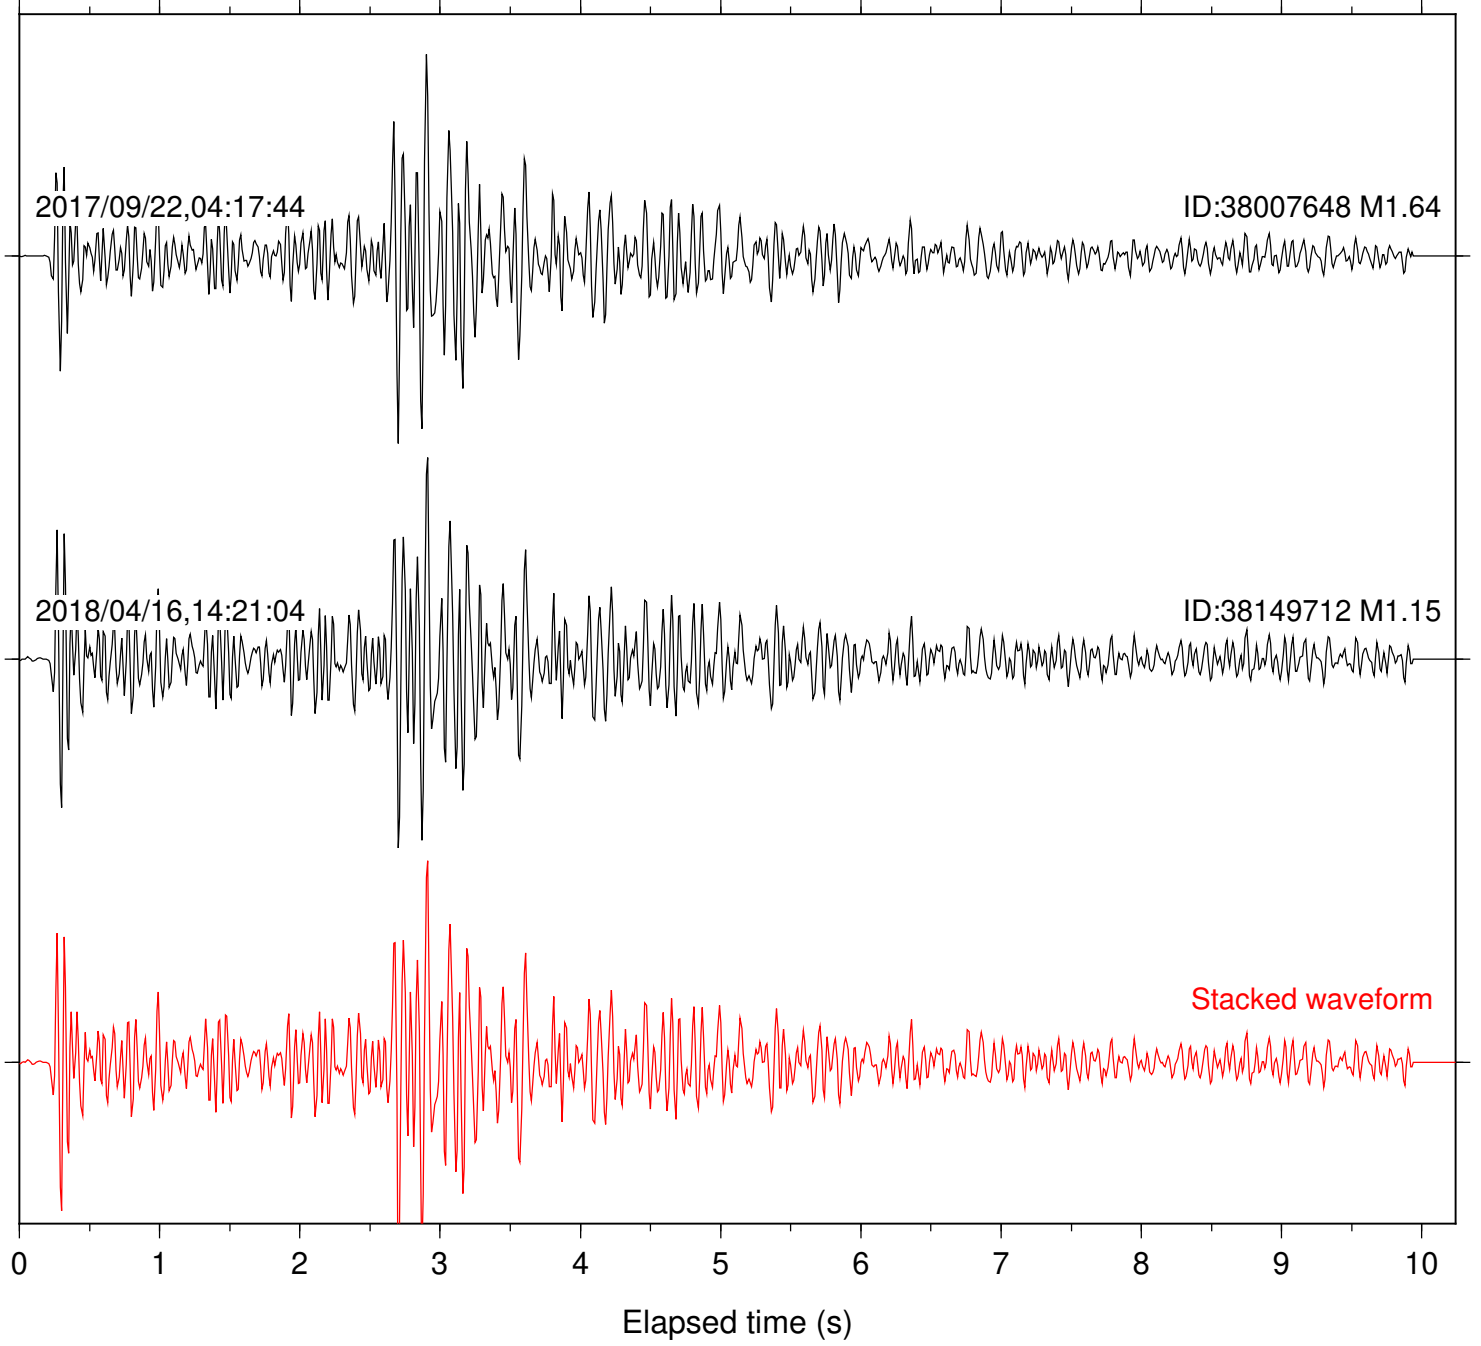

Station: B946 Com: EHZ

Focal depth: 5.63 km