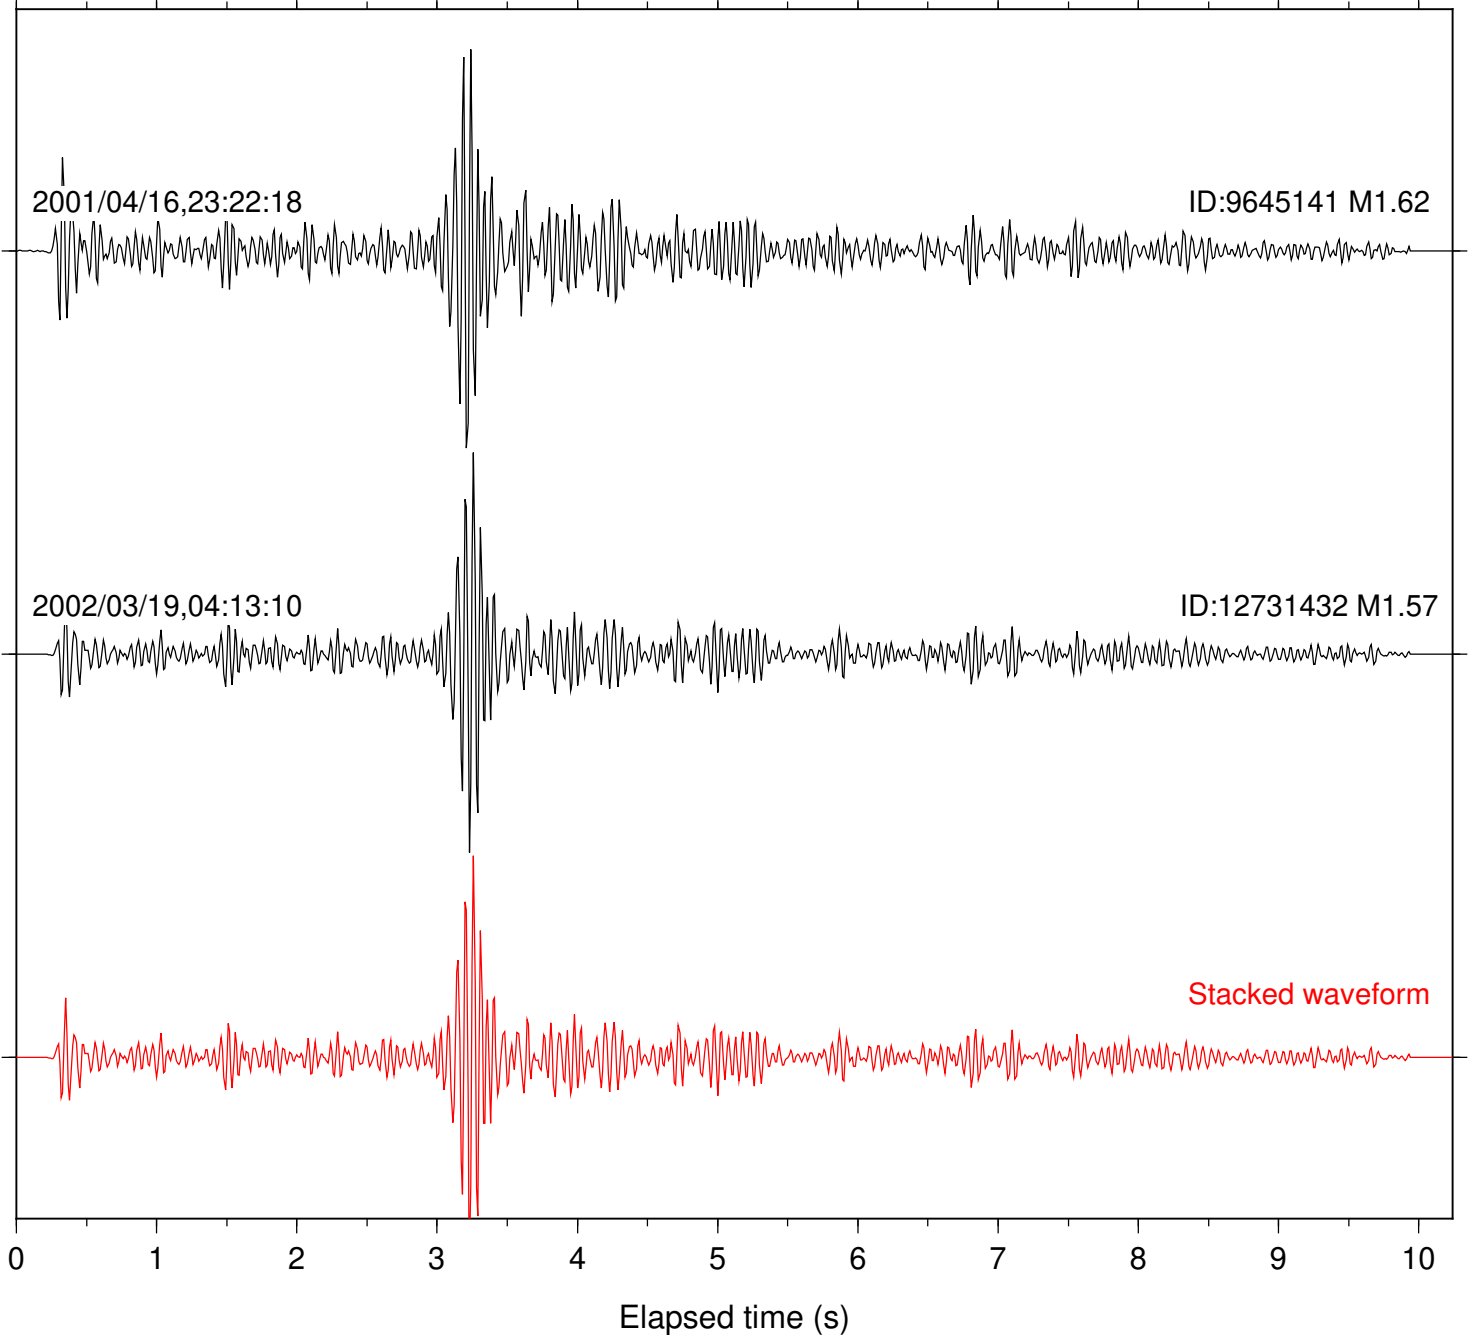

Station: DGR Com: HHZ

Focal depth: 9.52 km

2001/04/16,23:22:18

ID:9645141 M1.62

2002/03/19,04:13:10

ID:12731432 M1.57

Stacked waveform