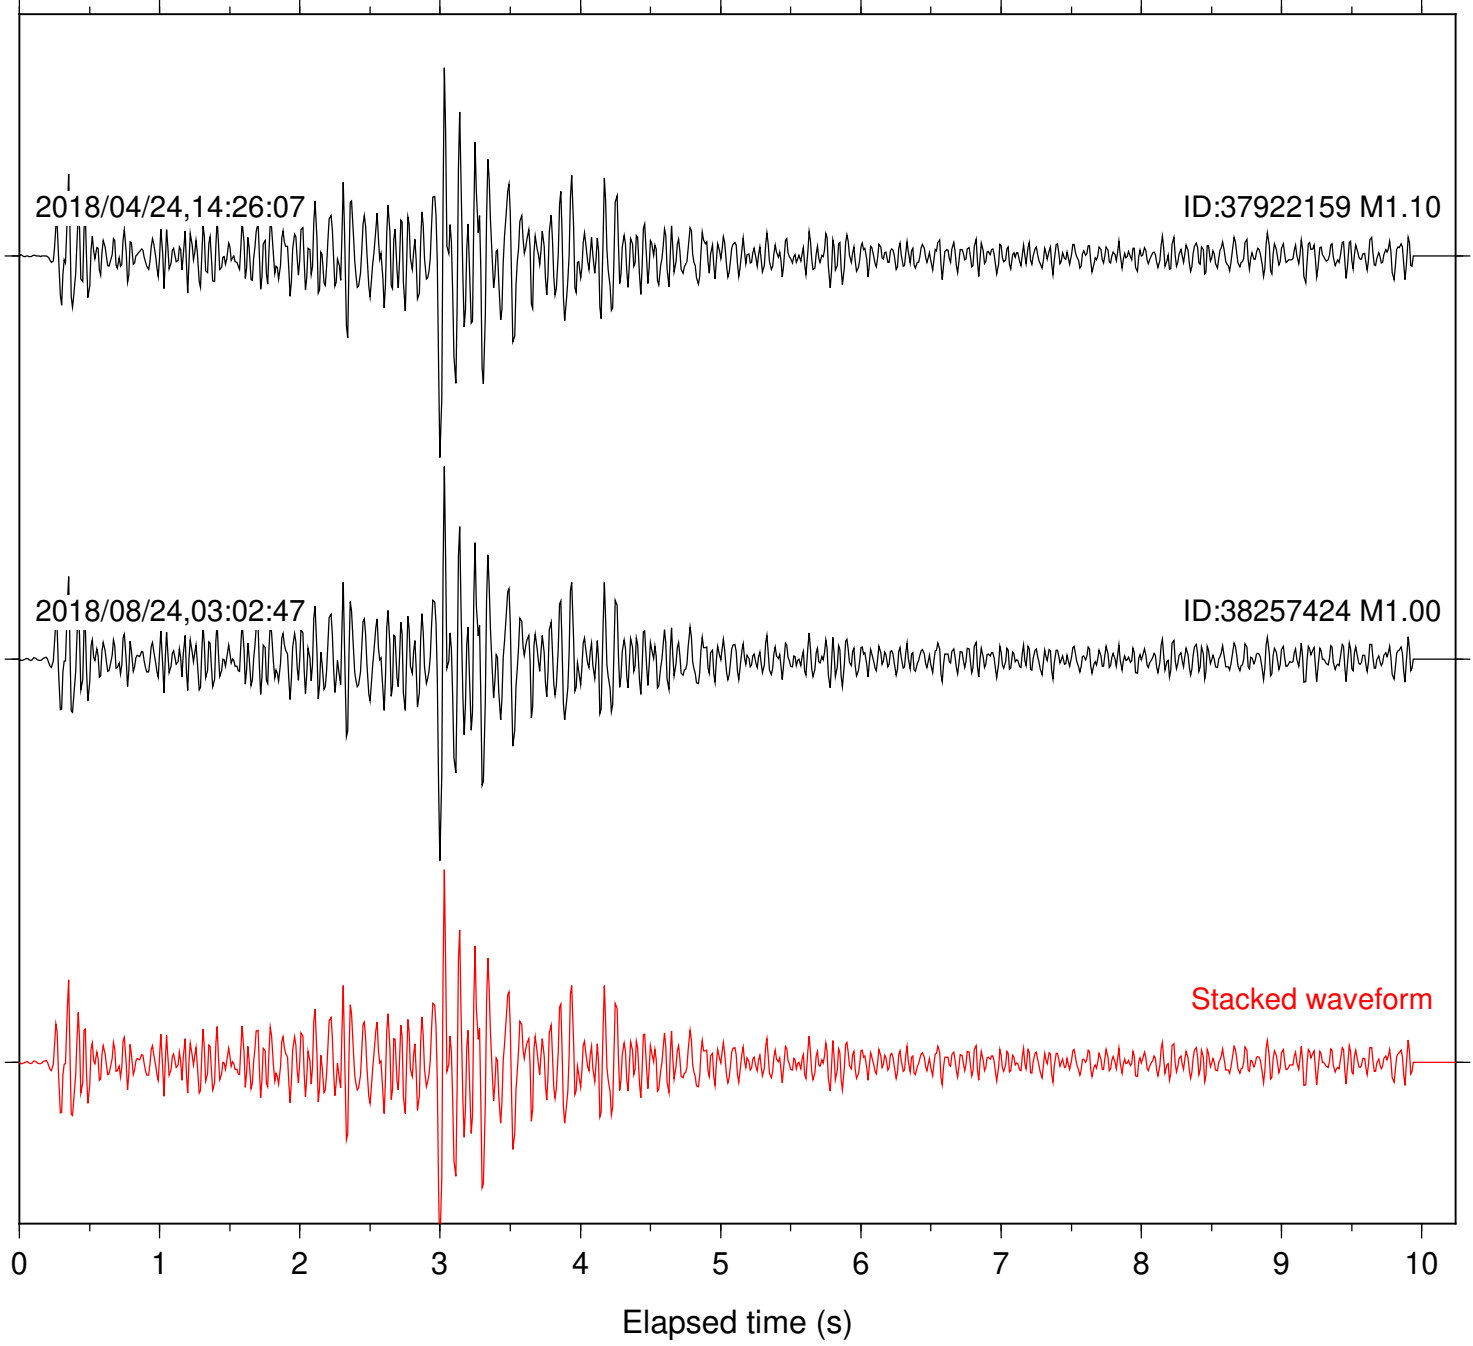

Focal depth: 5.21 km

Station: SND Com: HHZ

Focal depth: 5.21 km

Station: WMC Com: HHZ

Focal depth: 5.14 km

Station: B082 Com: EHZ

Focal depth: 4.50 km

Station: B084 Com: EHZ