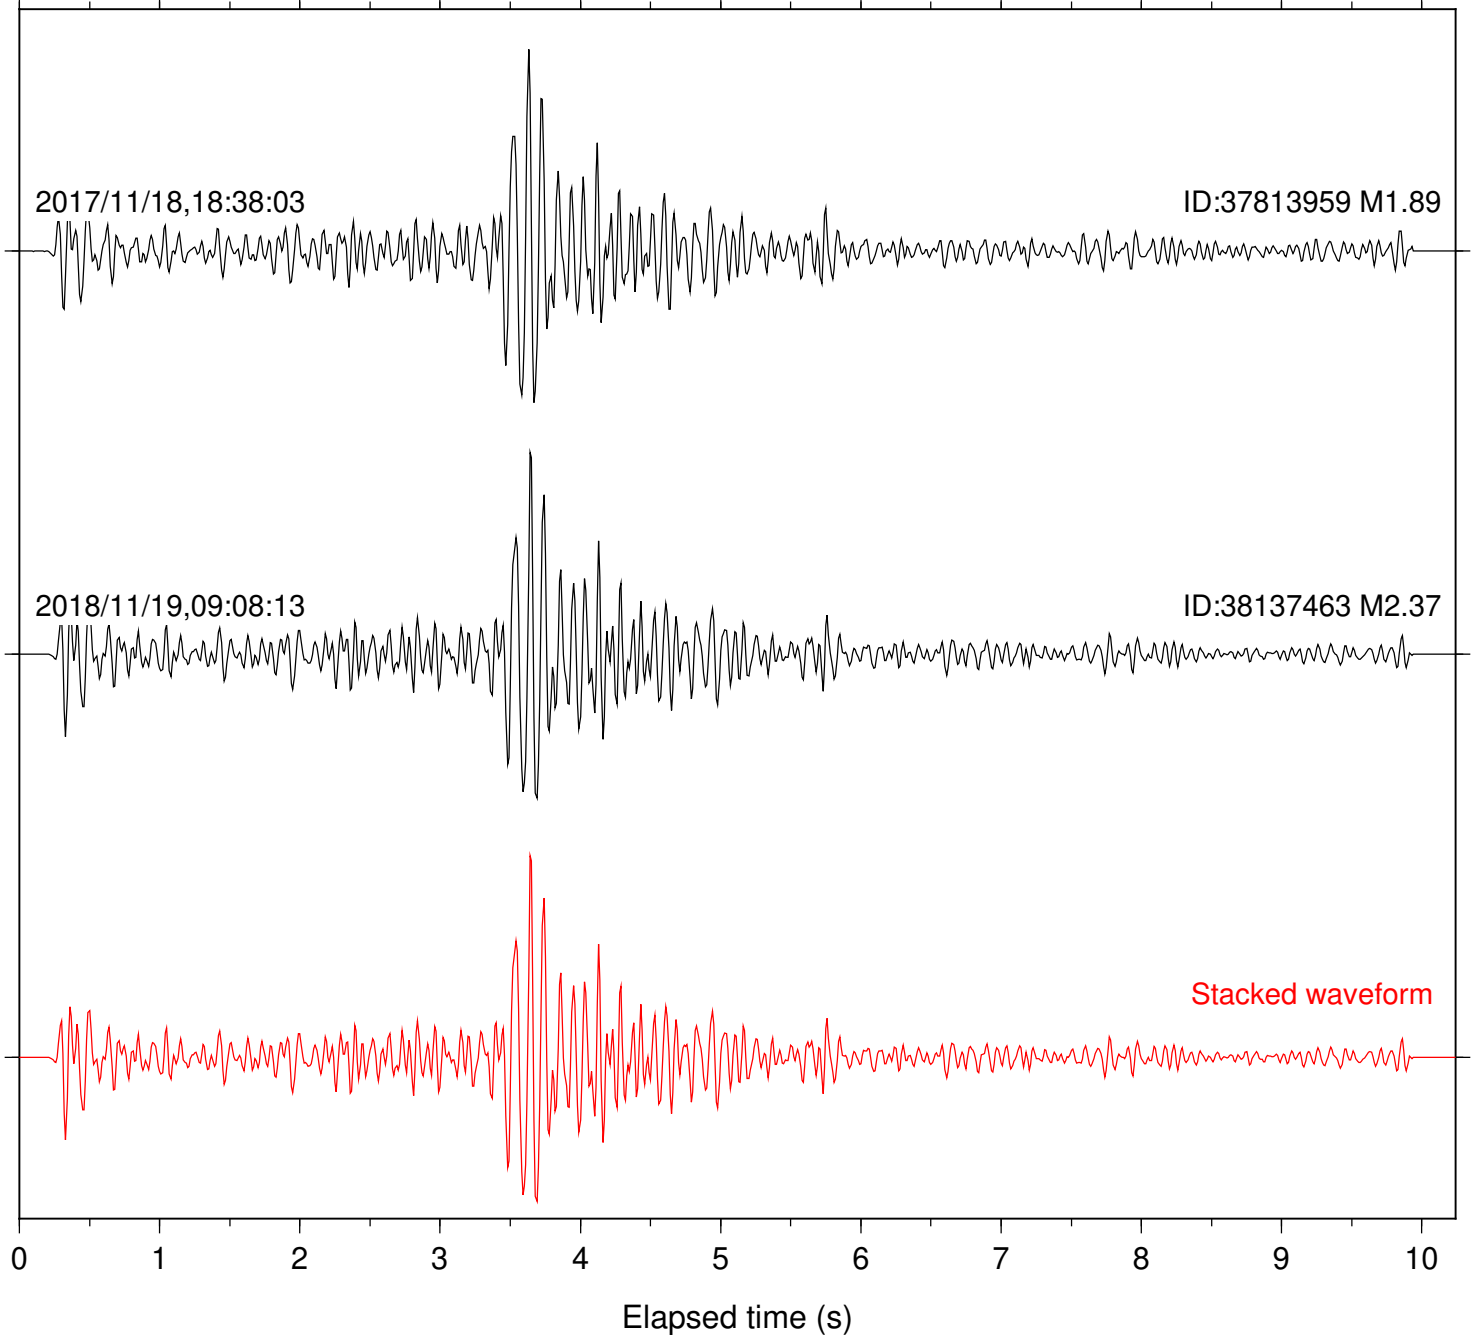

Station: DGR Com: HHZ

Focal depth: 4.30 km

2017/11/18,18:38:03

ID:37813959 M1.89

2018/11/19,09:08:13

ID:38137463 M2.37

Stacked waveform

0 1 2 3 4 5 6 7 8 9 10  
Elapsed time (s)