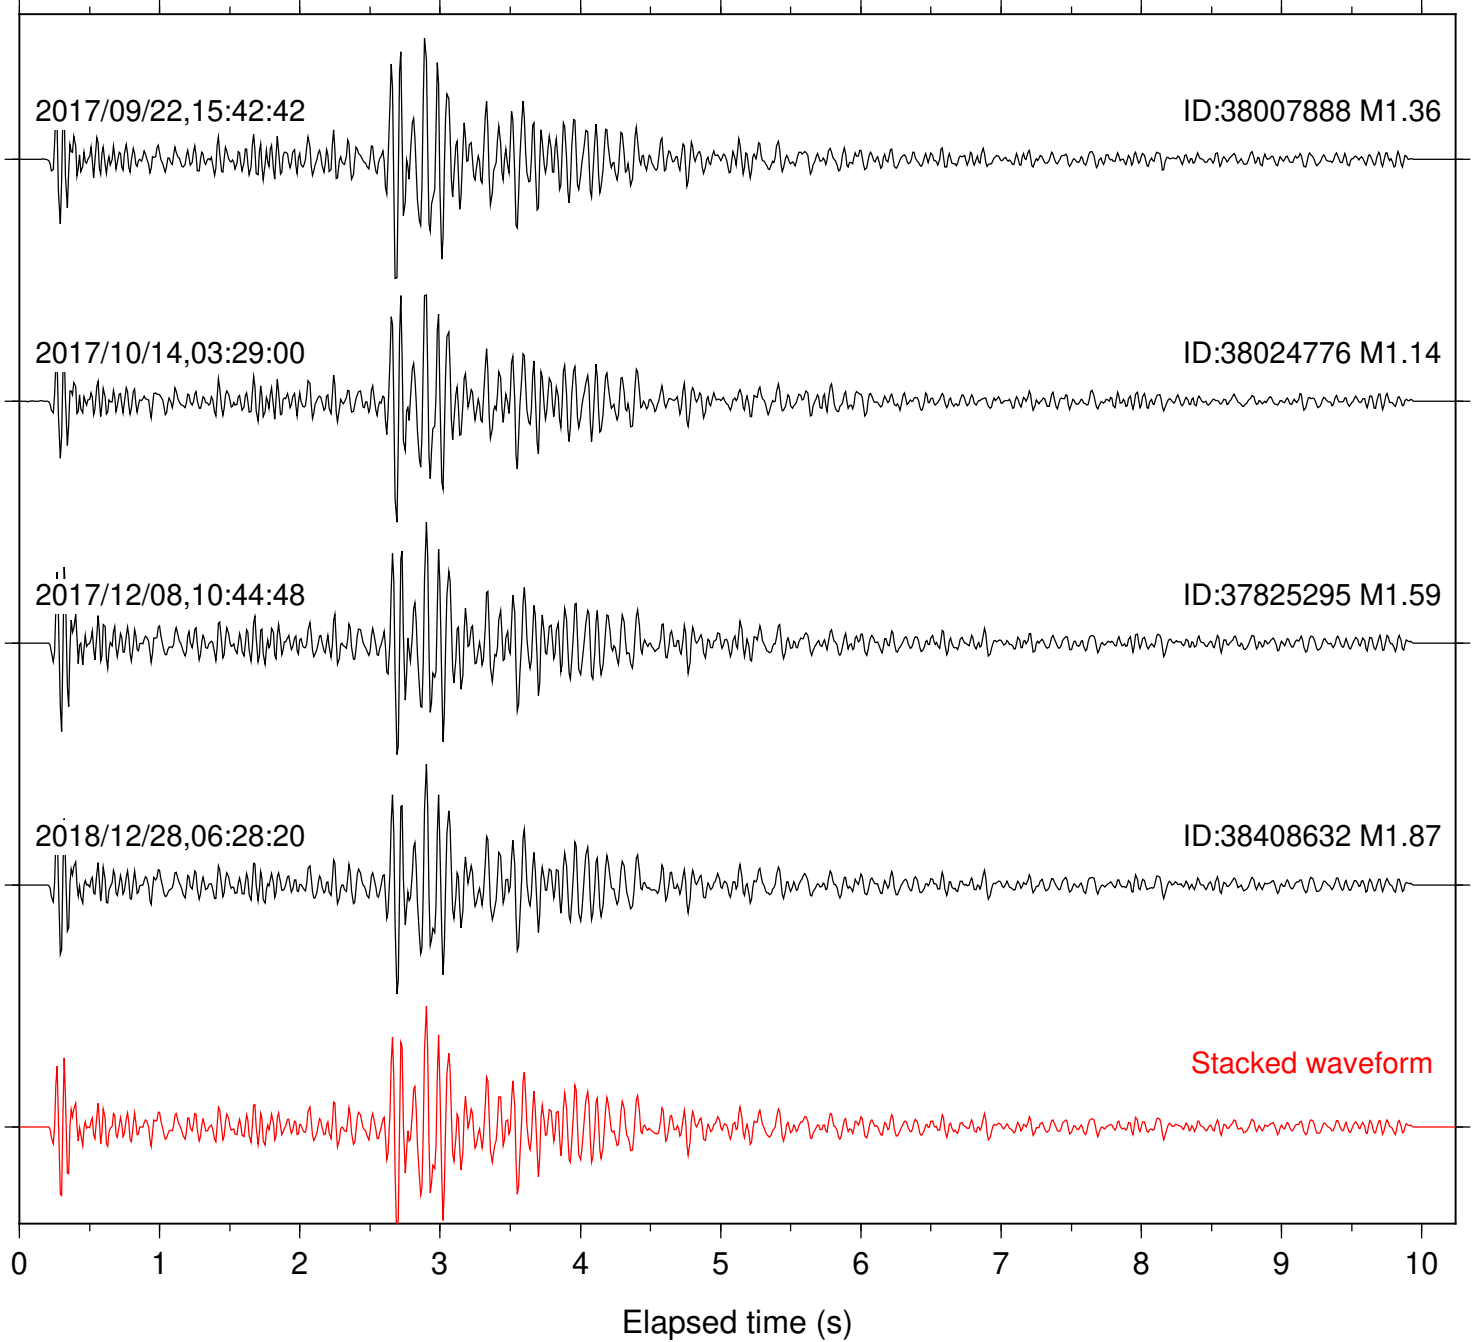

Station: B946 Com: EHZ

Focal depth: 6.18 km