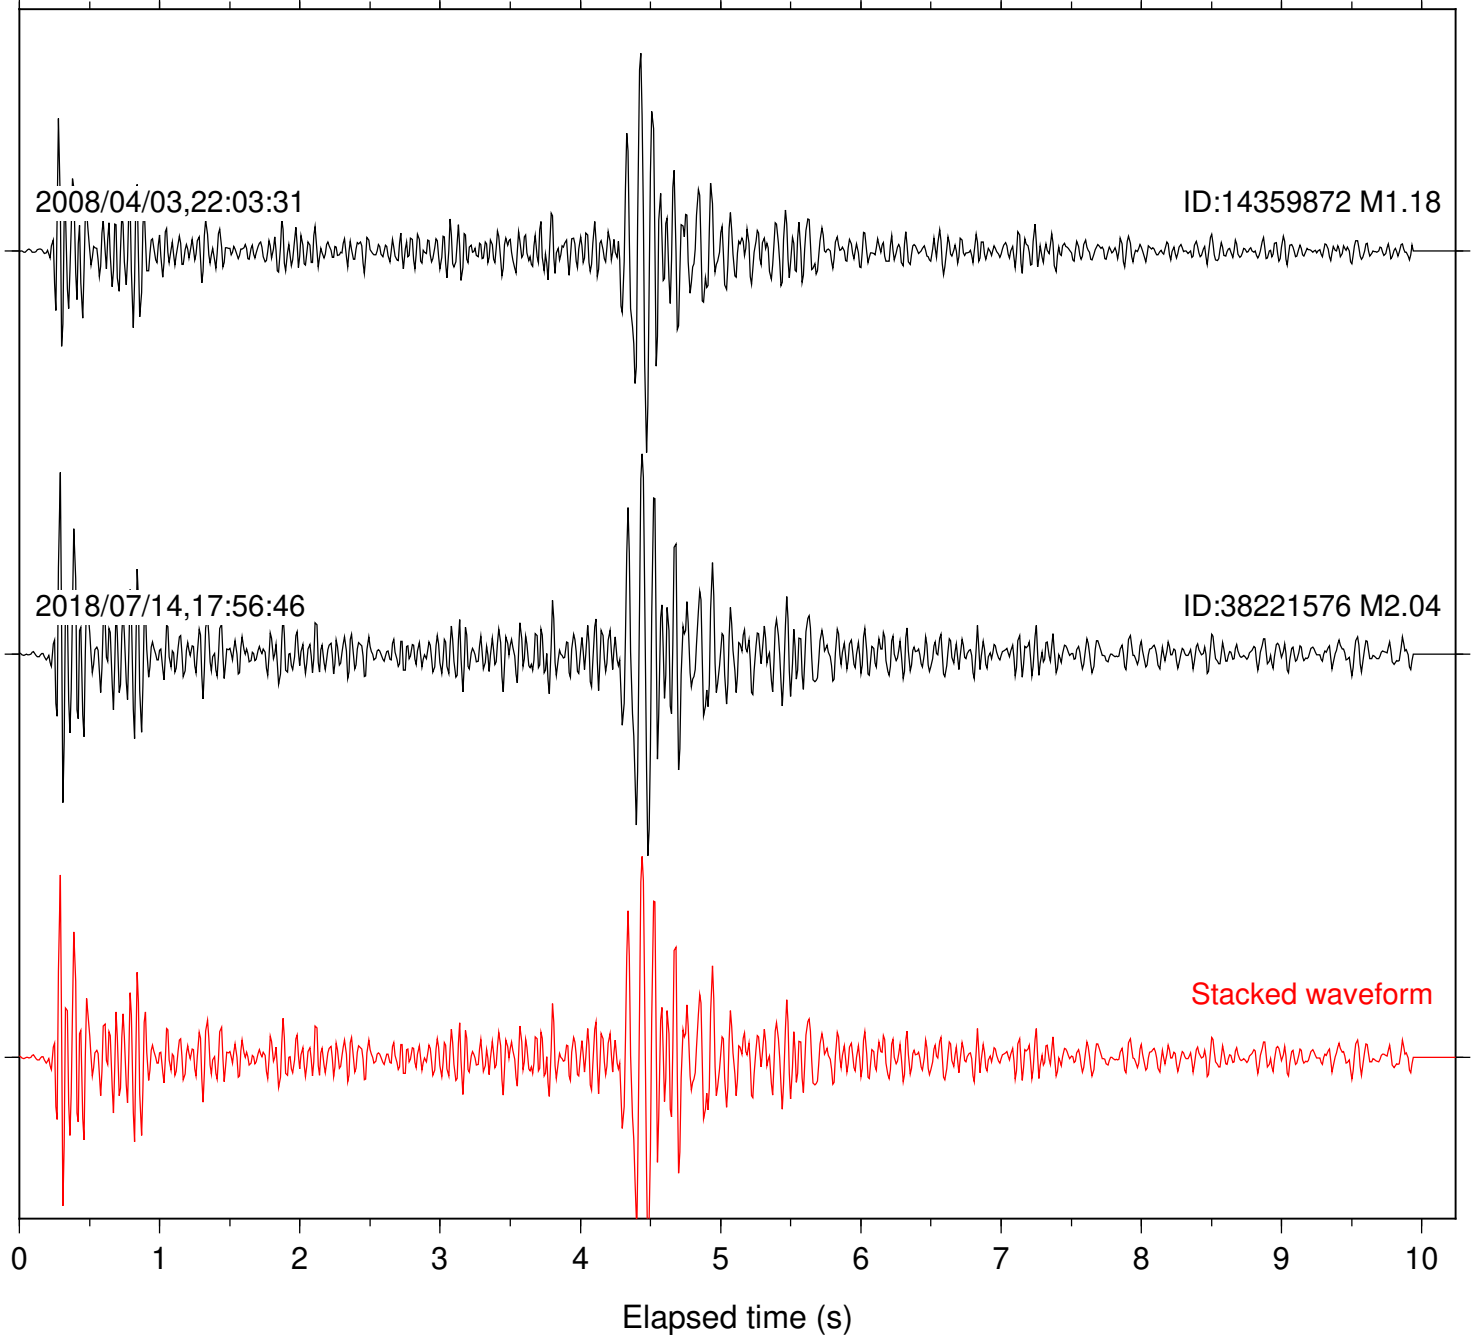

Station: B086 Com: EHZ

Focal depth: 15.31 km