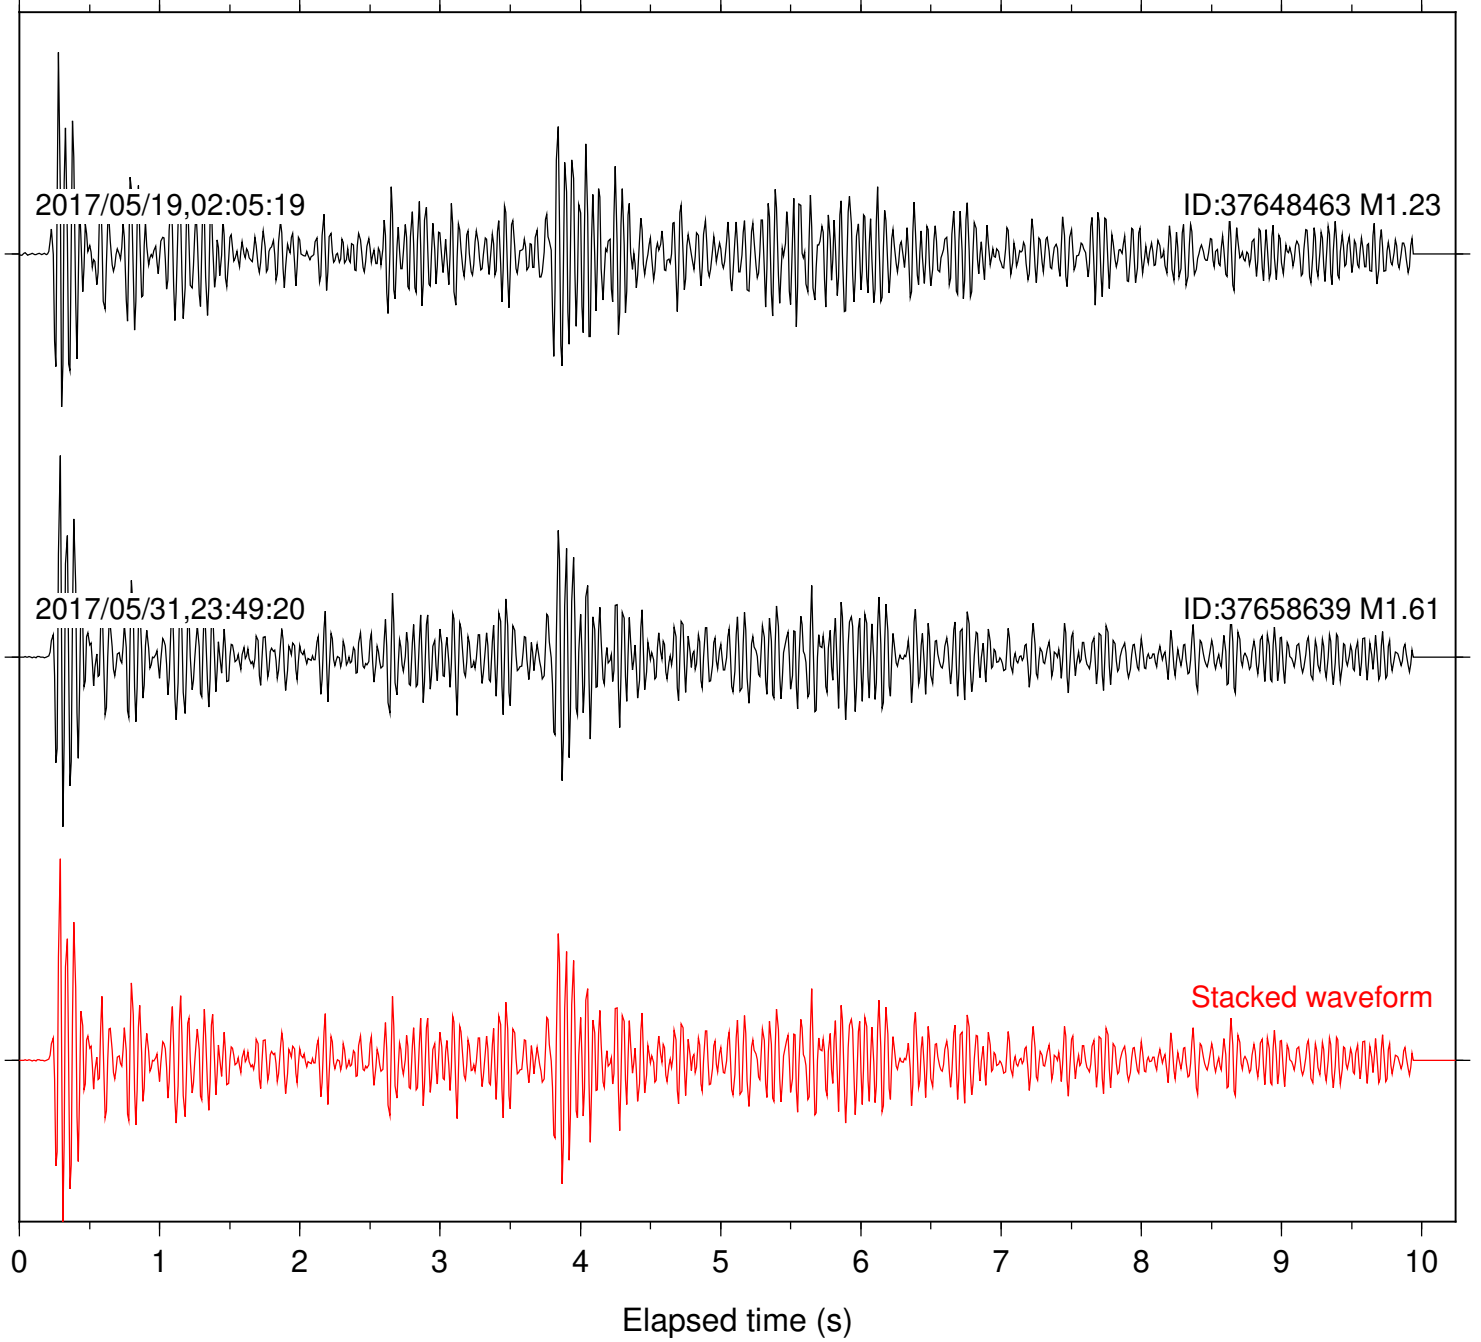

Elapsed time (s)

Station: DGR Com: HHZ

Focal depth: 9.88 km

Station: FRD Com: HHZ

Focal depth: 9.88 km

Station: HMT2 Com: HHZ

Focal depth: 9.88 km

Station: KNW Com: HHZ