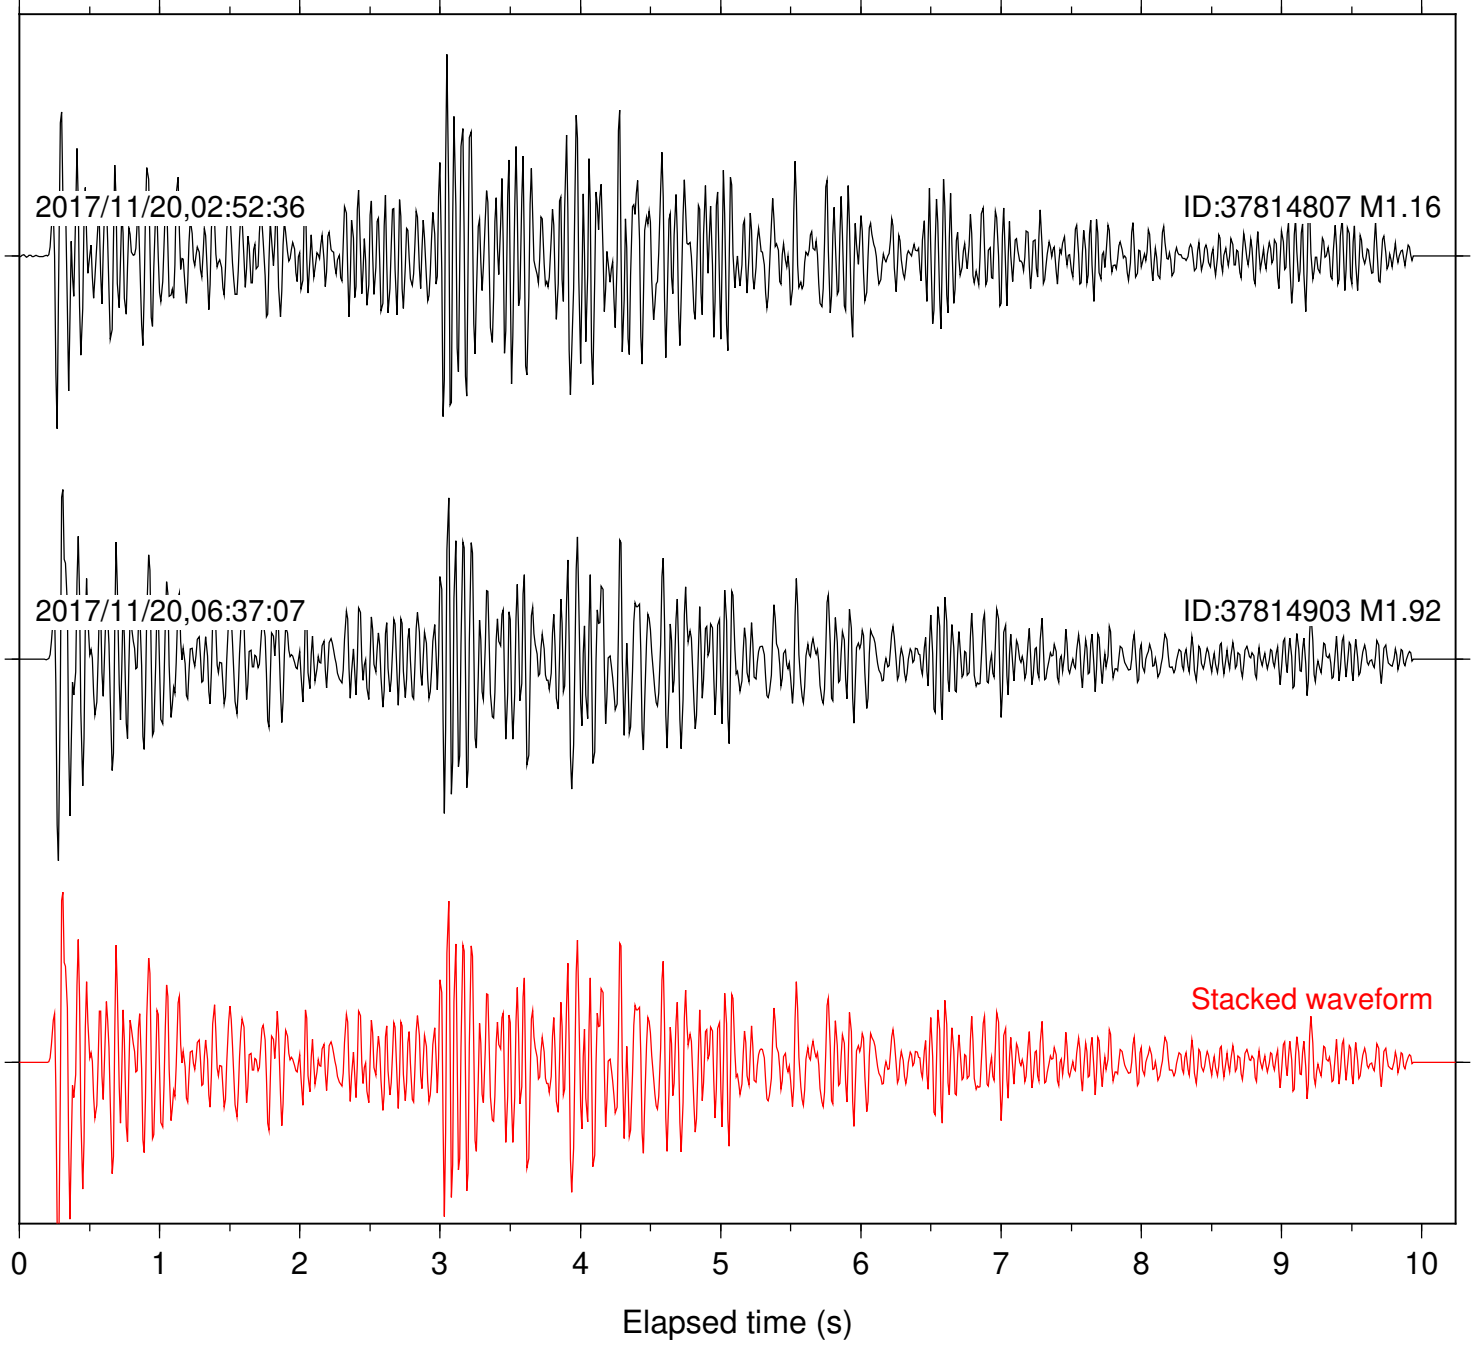

Station: LVA2 Com: HHZ

Focal depth: 5.25 km