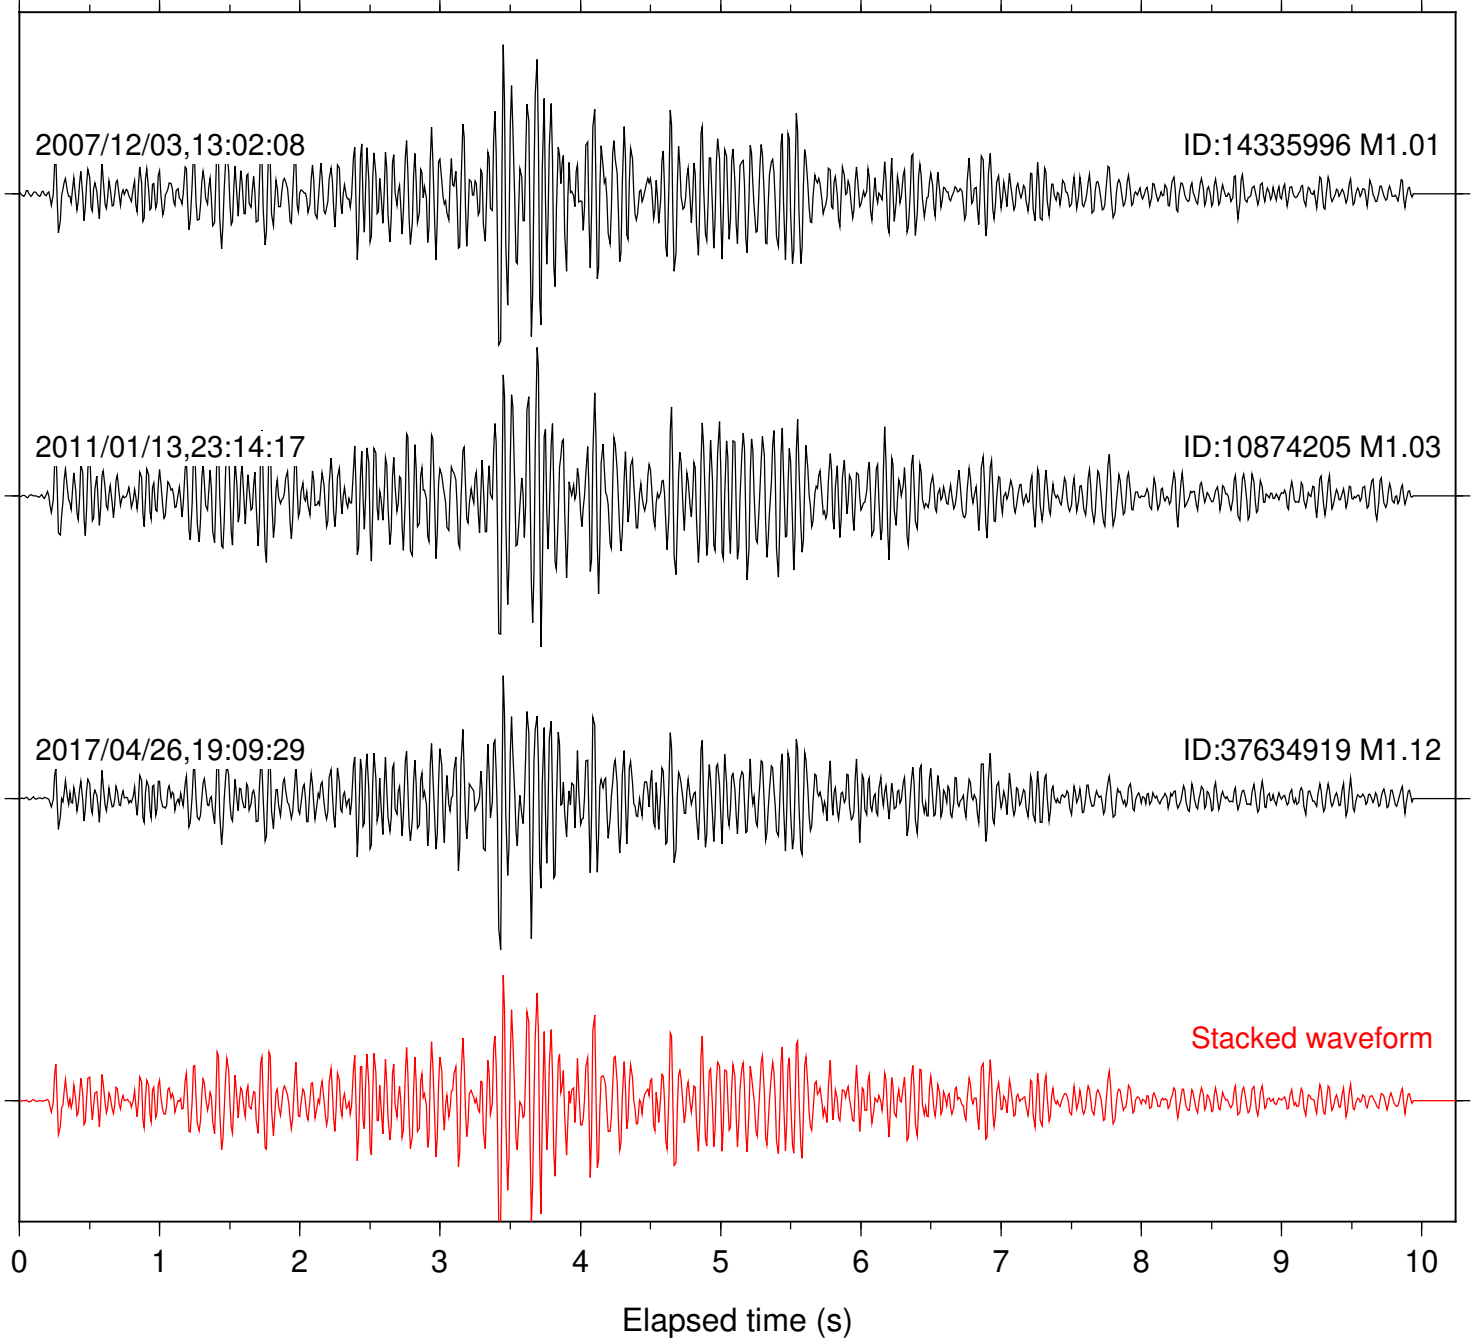

Station: PFO Com: HHZ

Focal depth: 10.19 km