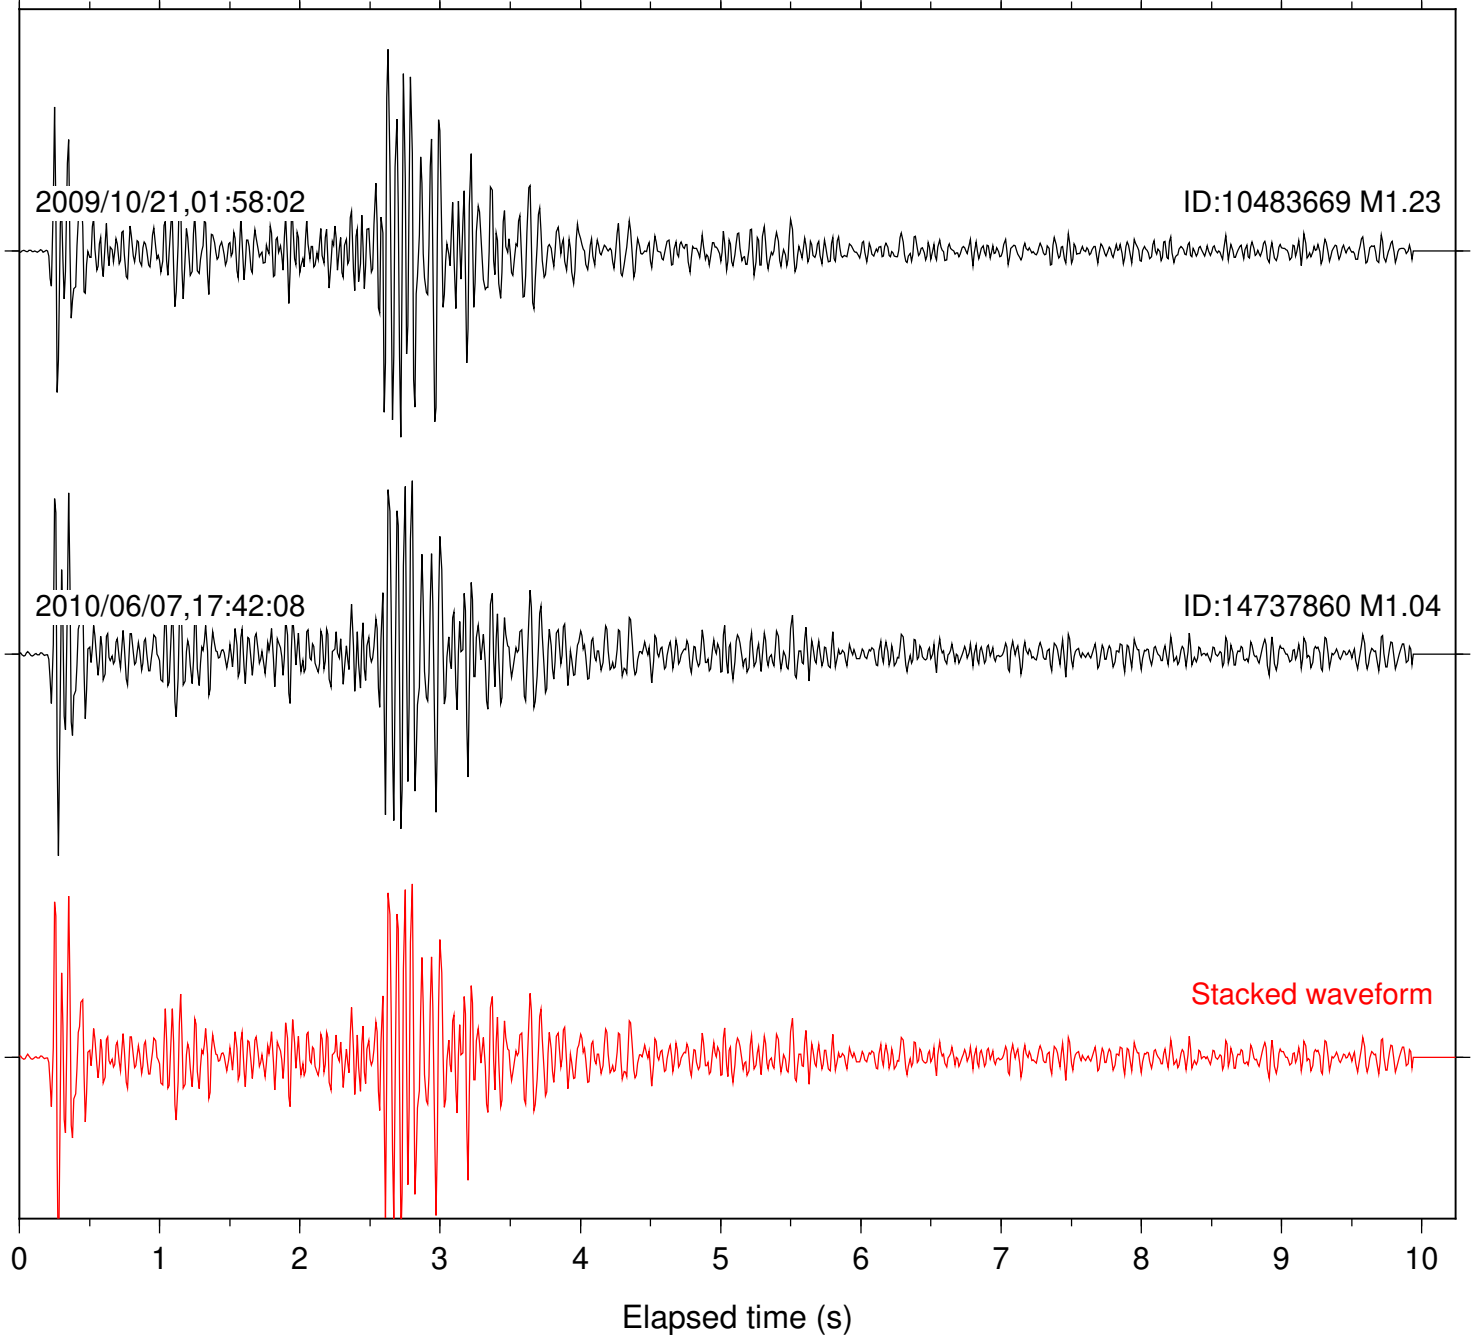

Station: B082 Com: EHZ

Focal depth: 13.29 km