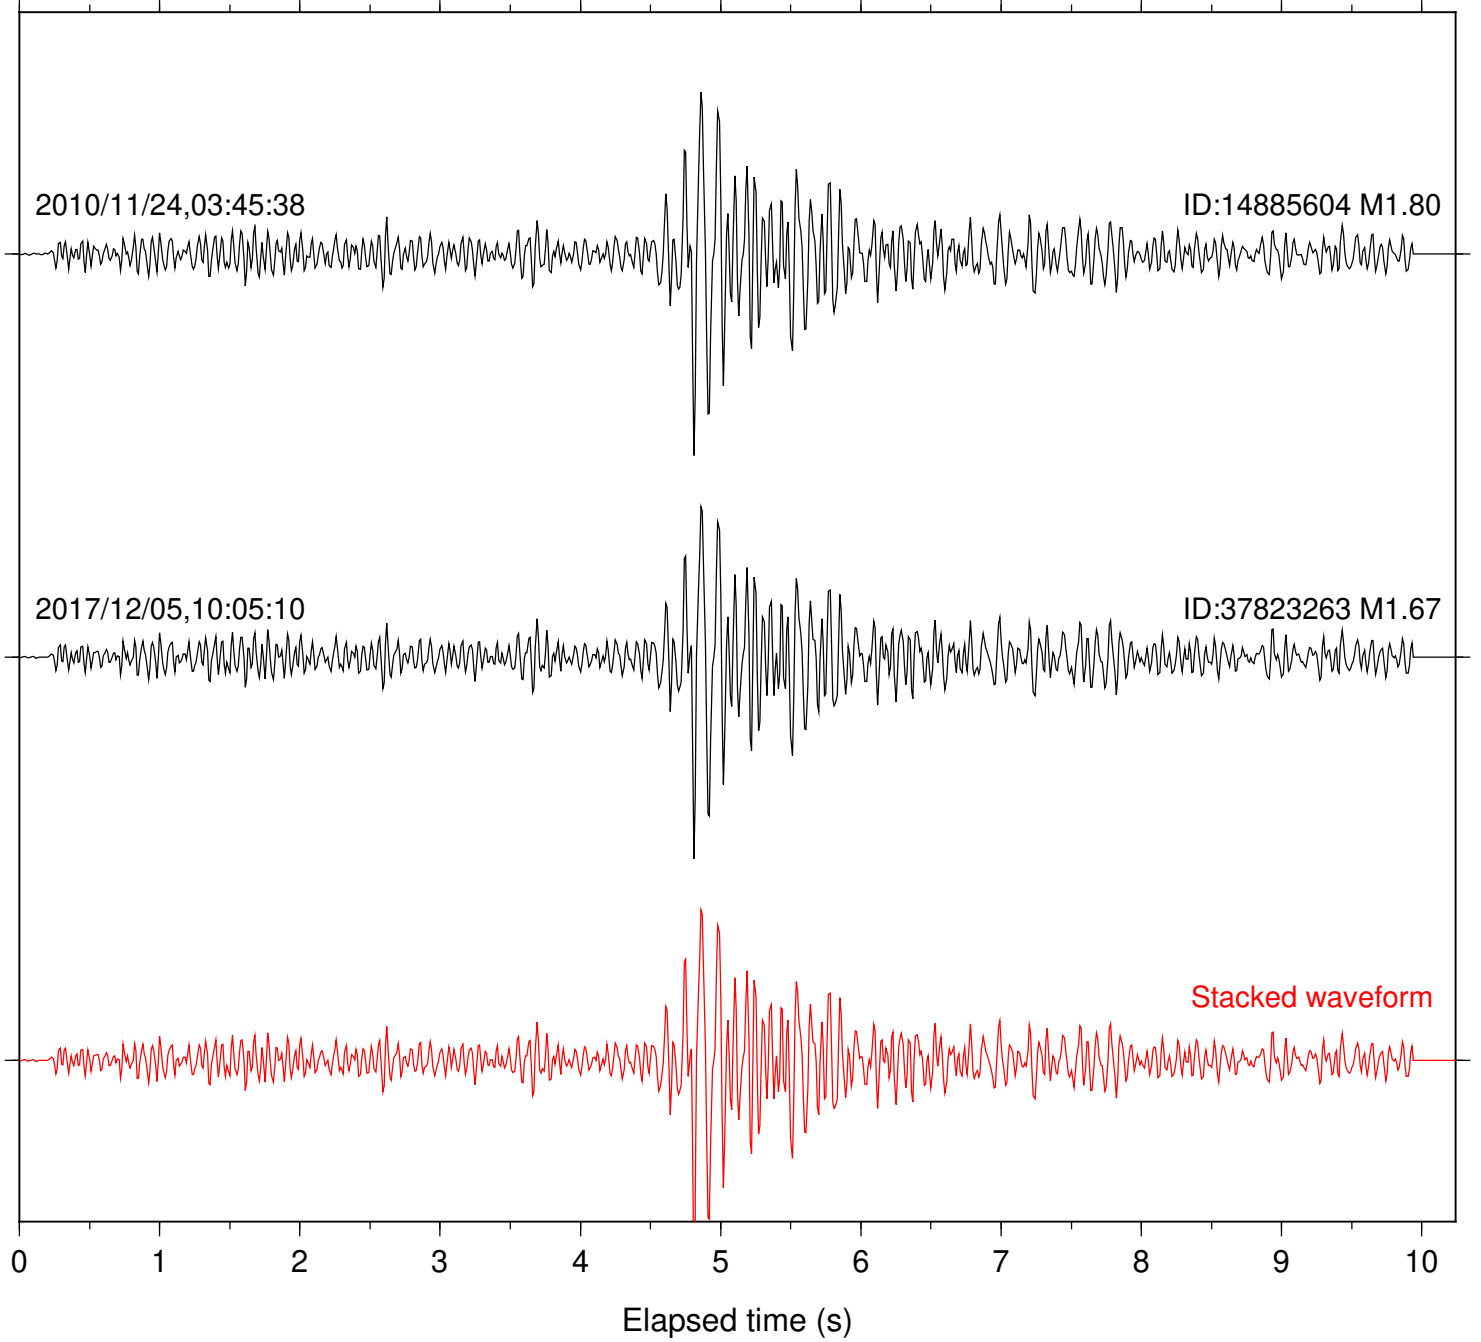

Station: B081 Com: EHZ

Focal depth: 7.06 km