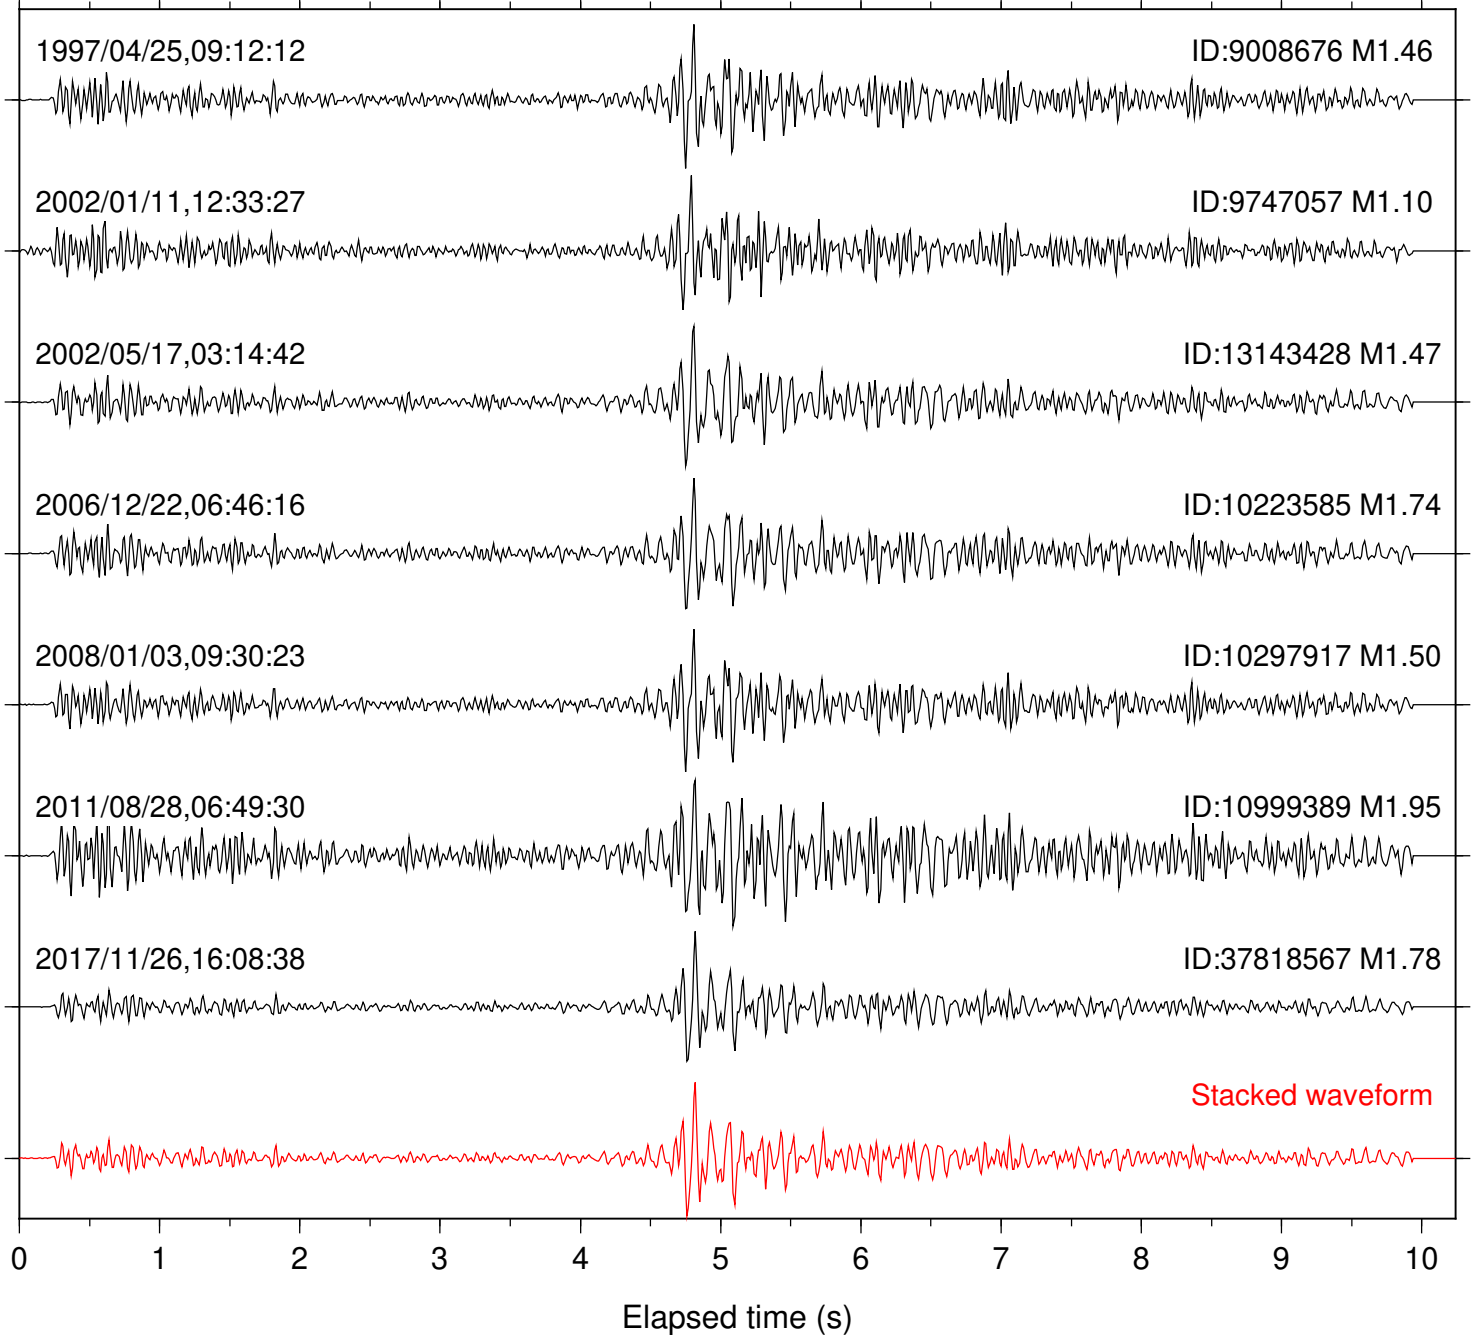

Station: BAC Com: EHZ

Focal depth: 17.80 km