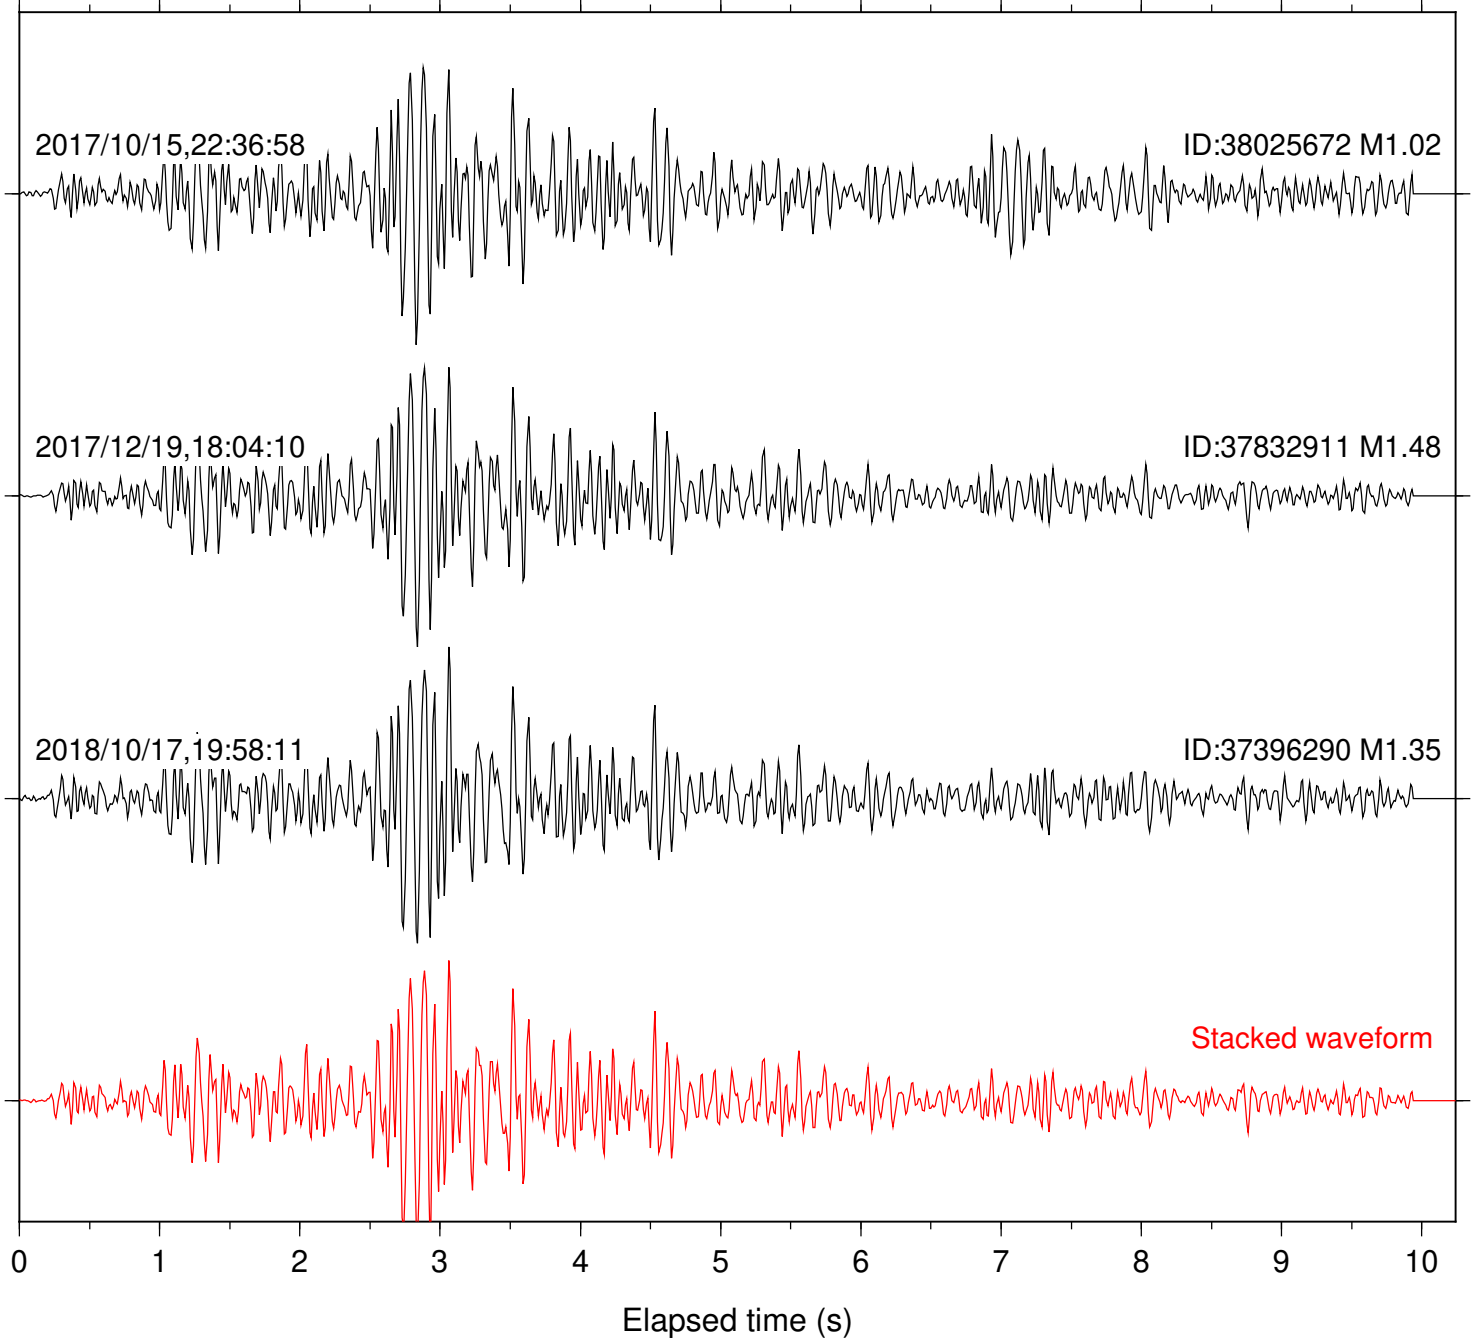

Focal depth: 5.04 km

Station: RRSP Com: HHZ

Focal depth: 5.04 km

Station: SND Com: HHZ

Focal depth: 5.04 km

Station: B082 Com: EHZ

Focal depth: 14.30 km

2015/06/03,09:52:10