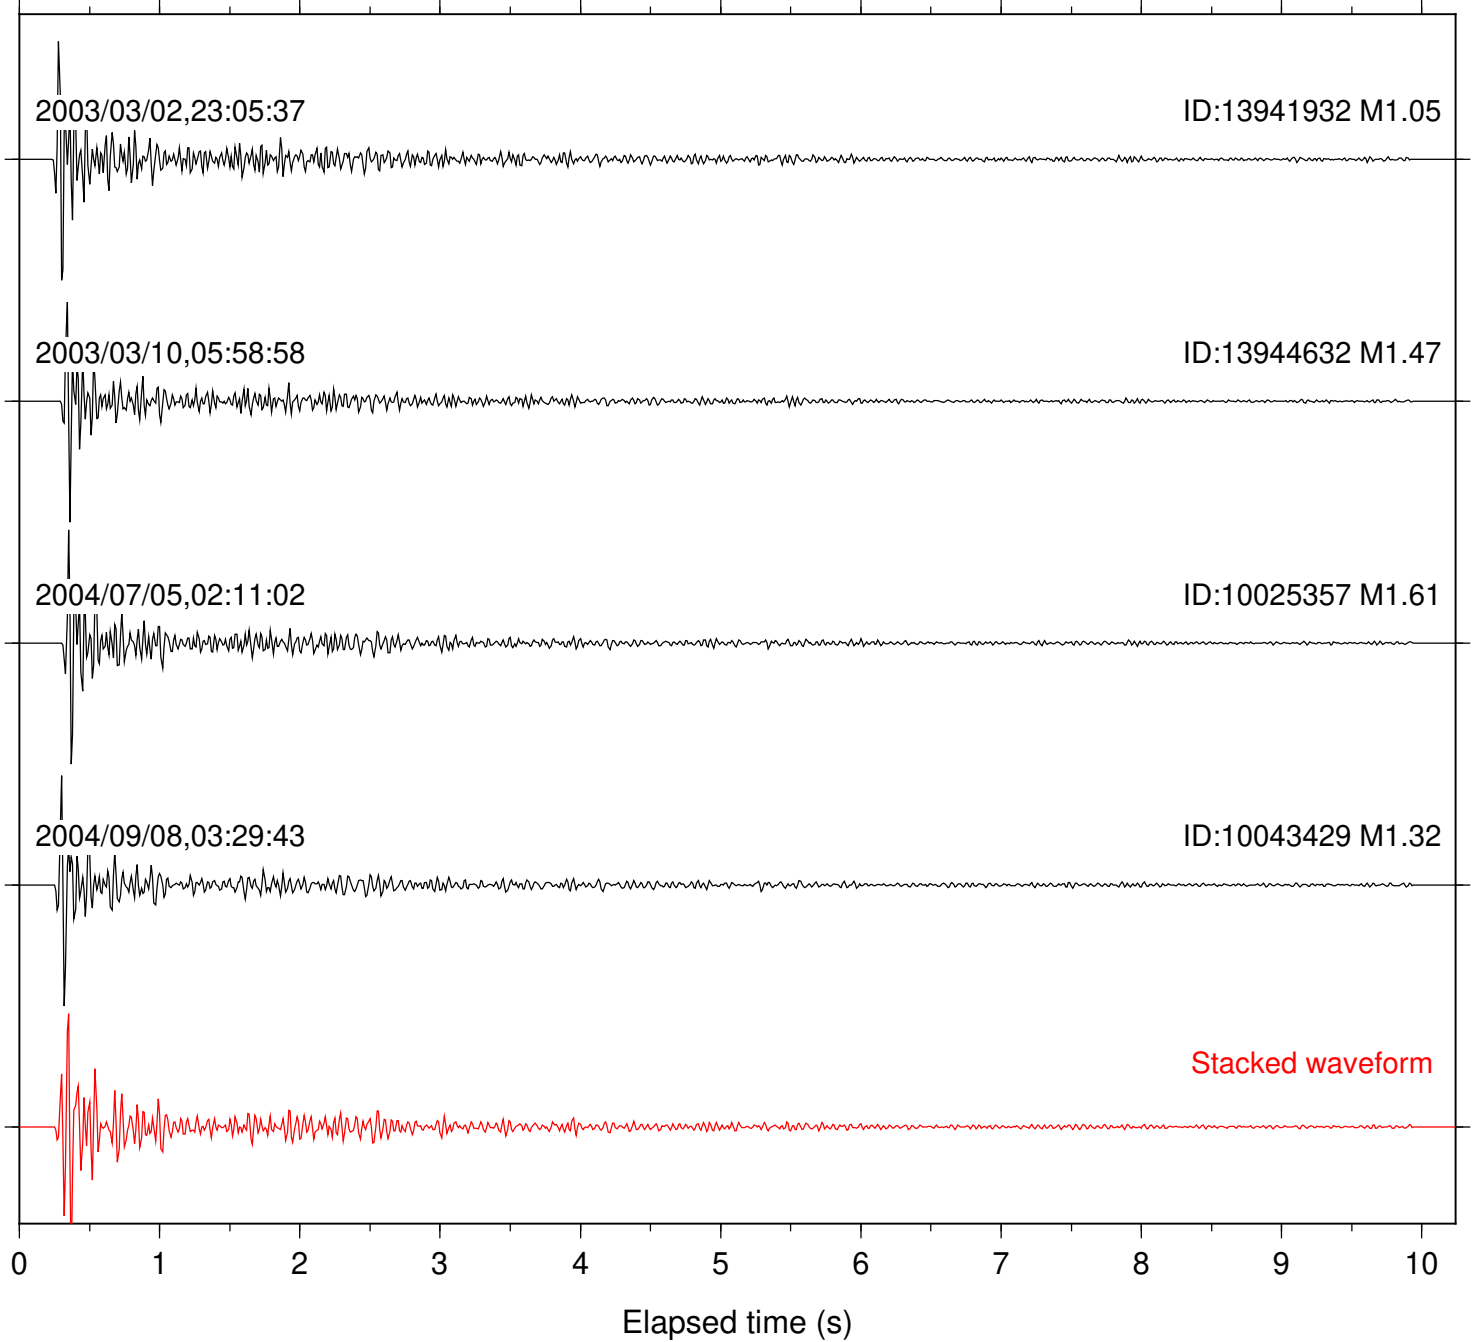

Station: BZN Com: HHZ

Focal depth: 10.23 km

Station: CRY Com: HHZ

Focal depth: 10.29 km

Station: FRD Com: HHZ

Focal depth: 10.23 km

Station: KNW Com: HHZ

Focal depth: 10.29 km