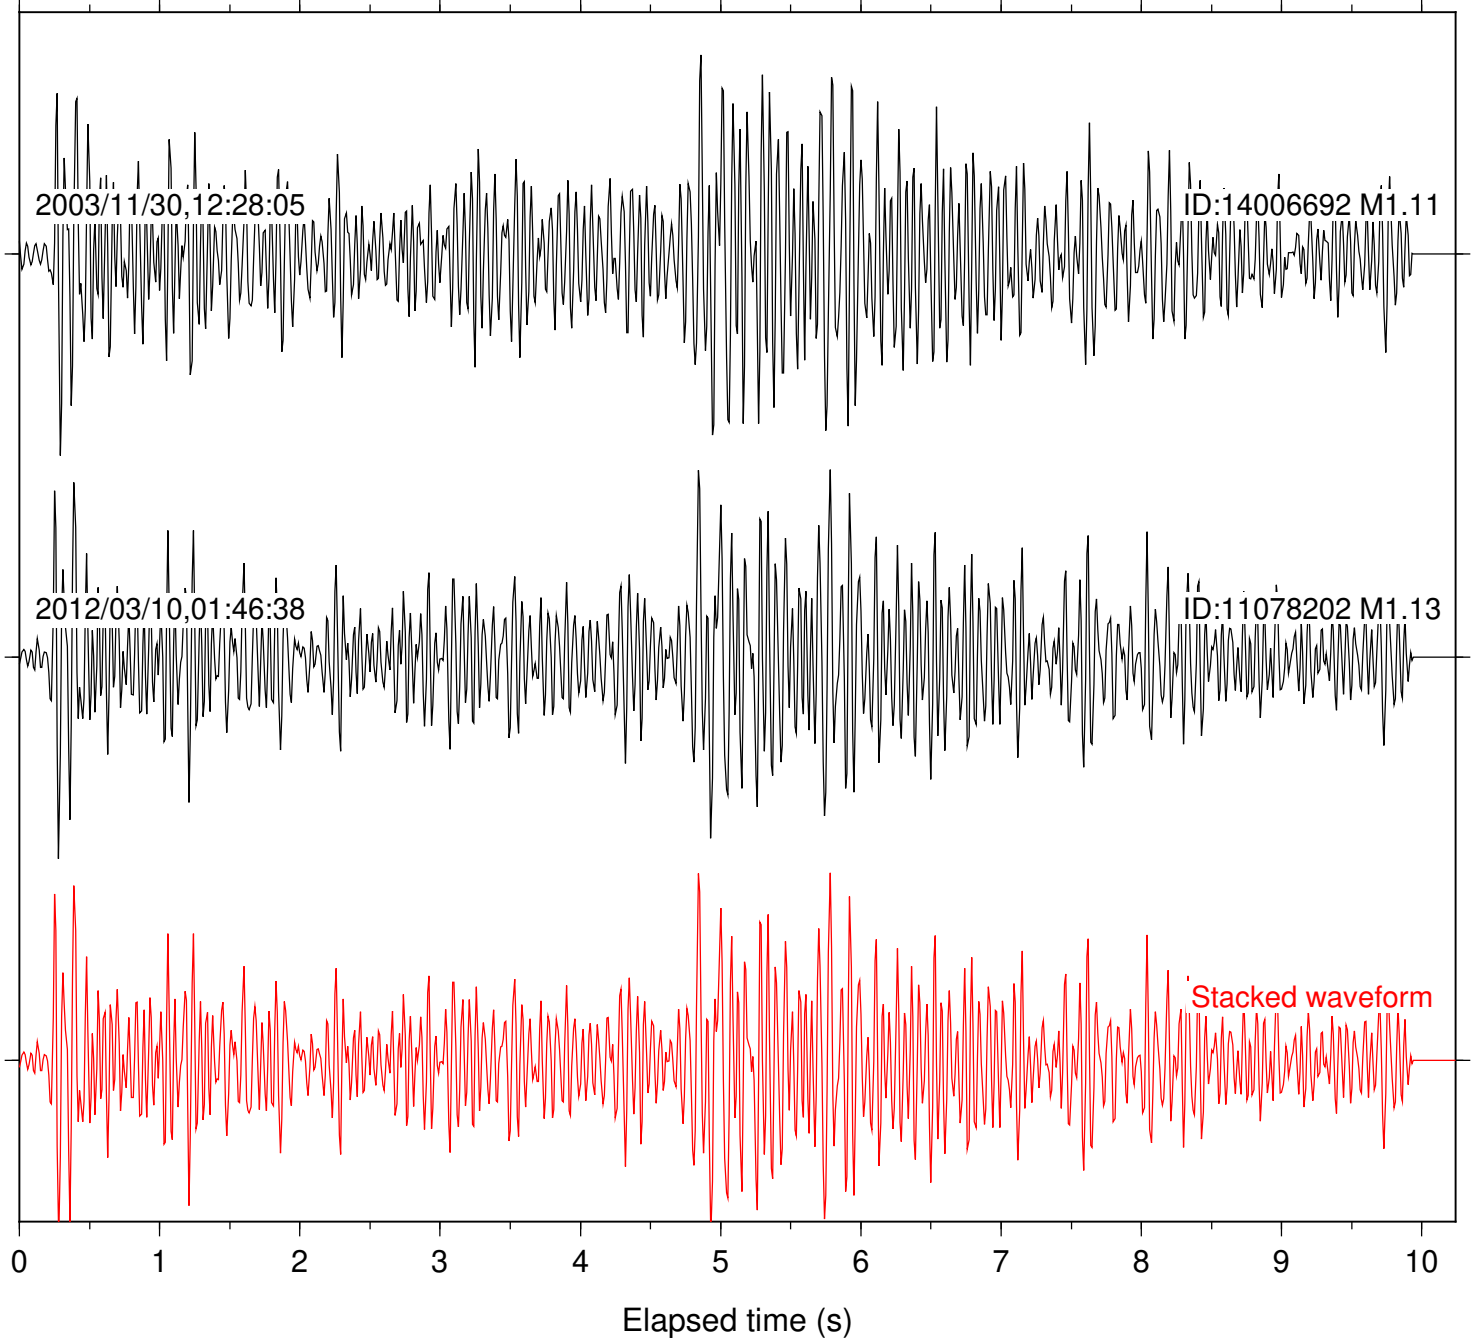

Station: PFO Com: HHZ

Focal depth: 12.35 km