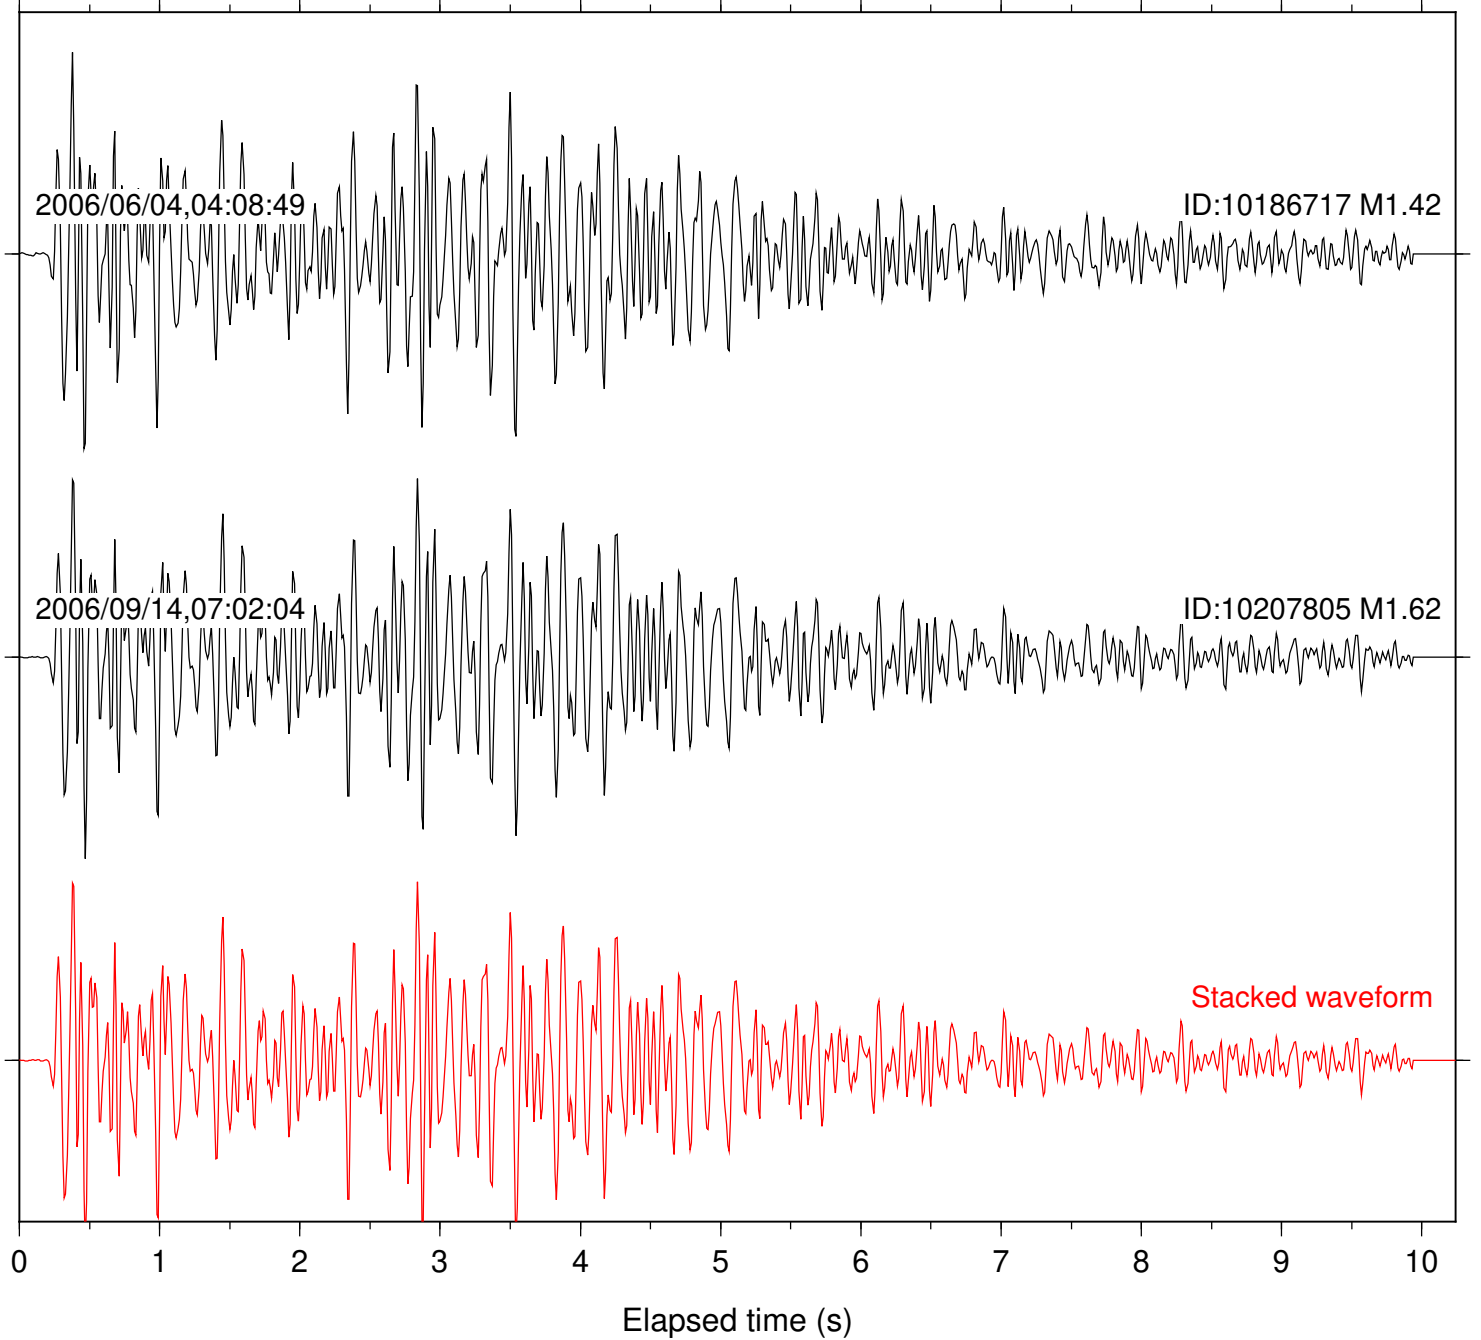

Station: CRR Com: EHZ

Focal depth: 5.92 km