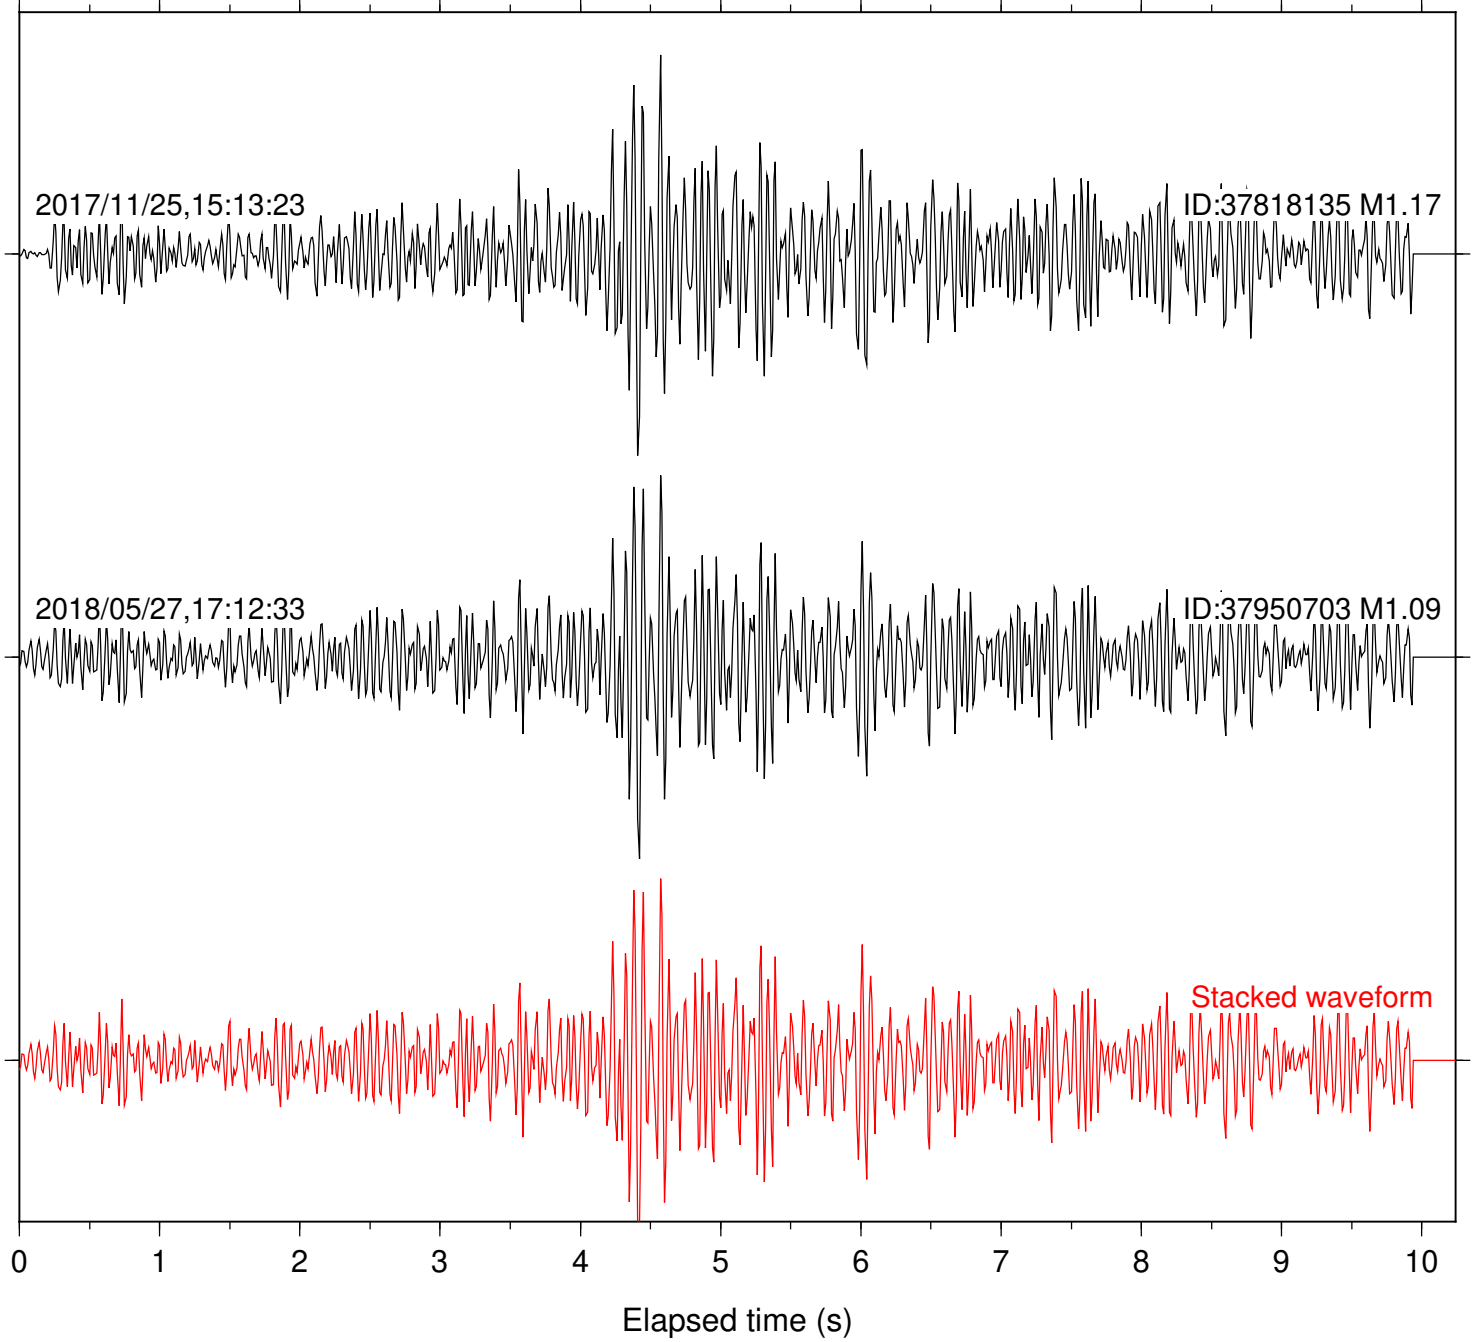

Station: FRD Com: HHZ

Focal depth: 7.35 km

Station: HMT2 Com: HHZ

Focal depth: 7.35 km

Station: LVA2 Com: HHZ

Focal depth: 7.35 km

Station: PFO Com: HHZ

Focal depth: 7.35 km