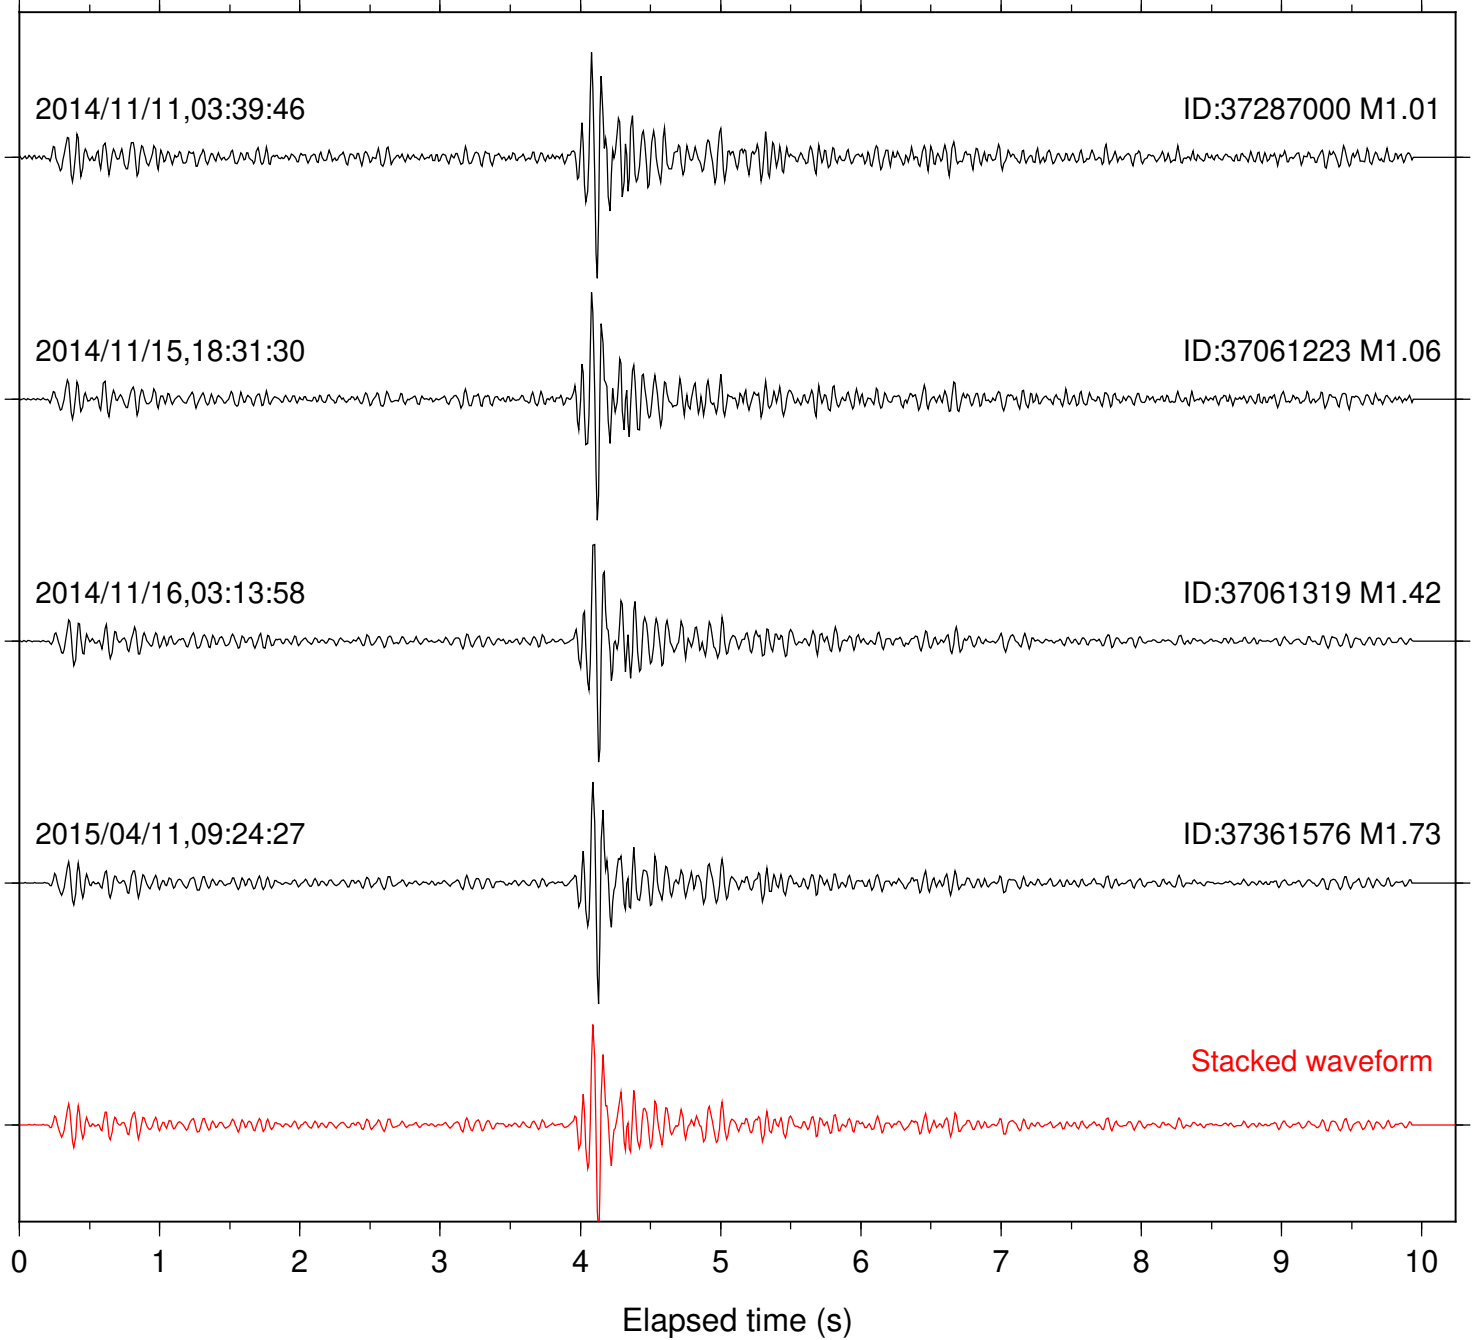

Station: PFO Com: HHZ

Focal depth: 8.06 km

Station: PMD Com: HHZ

Focal depth: 8.06 km

Station: RDM Com: HHZ

Focal depth: 8.06 km

Station: TOR Com: HHZ

Focal depth: 8.06 km