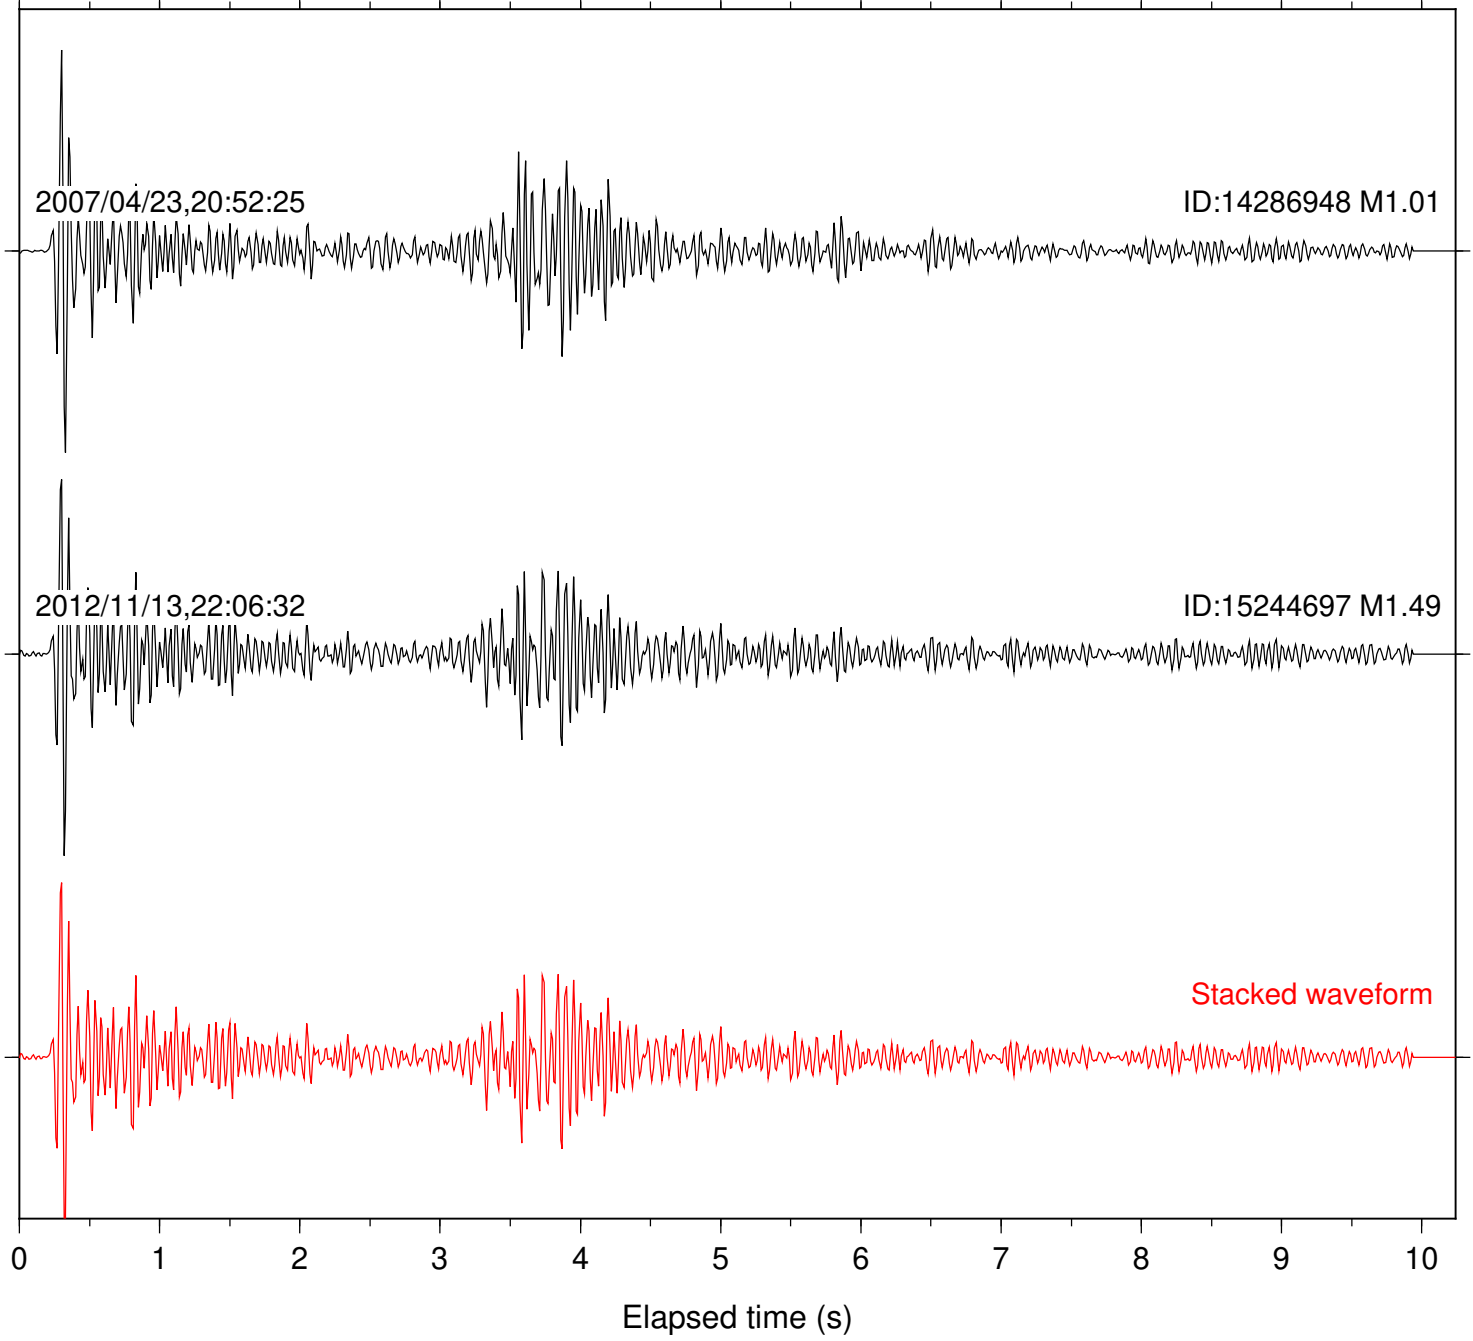

Focal depth: 16.37 km

Station: KNW Com: HHZ

Focal depth: 16.37 km

Station: B086 Com: EHZ

Focal depth: 17.06 km

Station: BAC Com: EHZ

Focal depth: 17.06 km

Station: DGR Com: HHZ