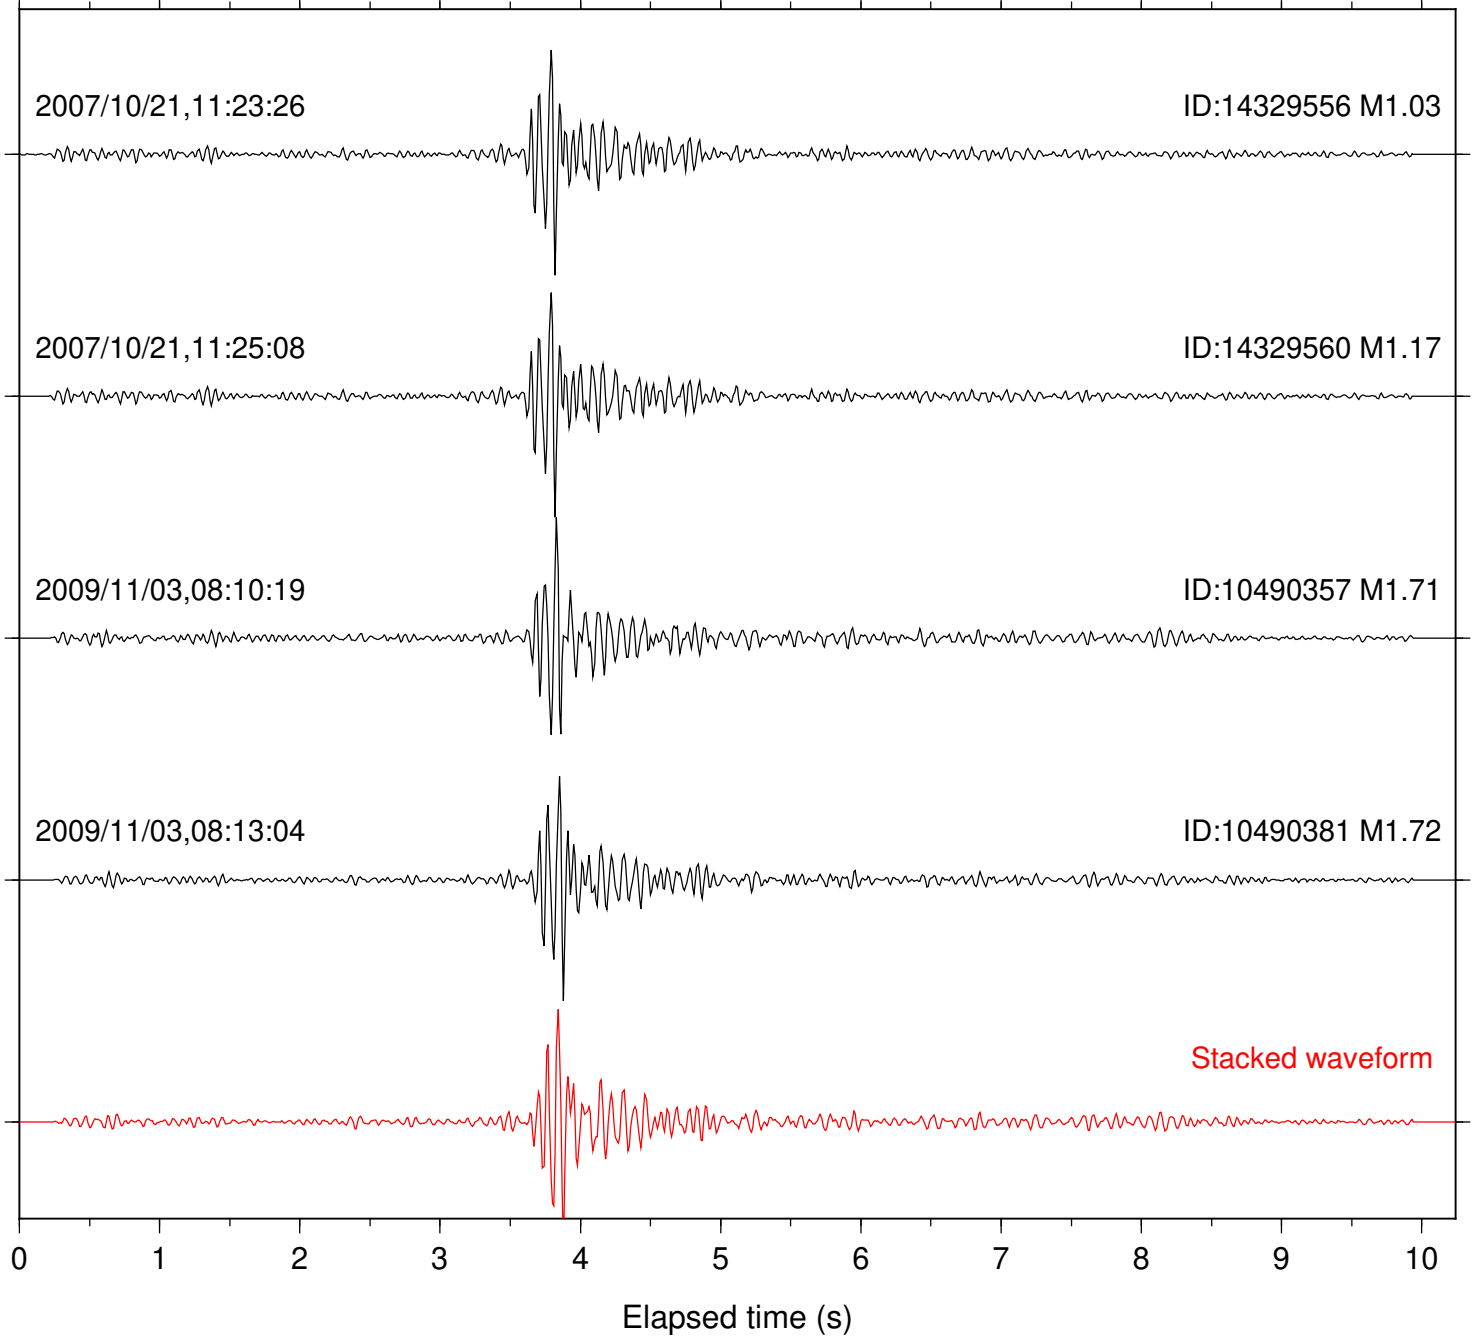

Station: KNW Com: HHZ

Focal depth: 12.95 km