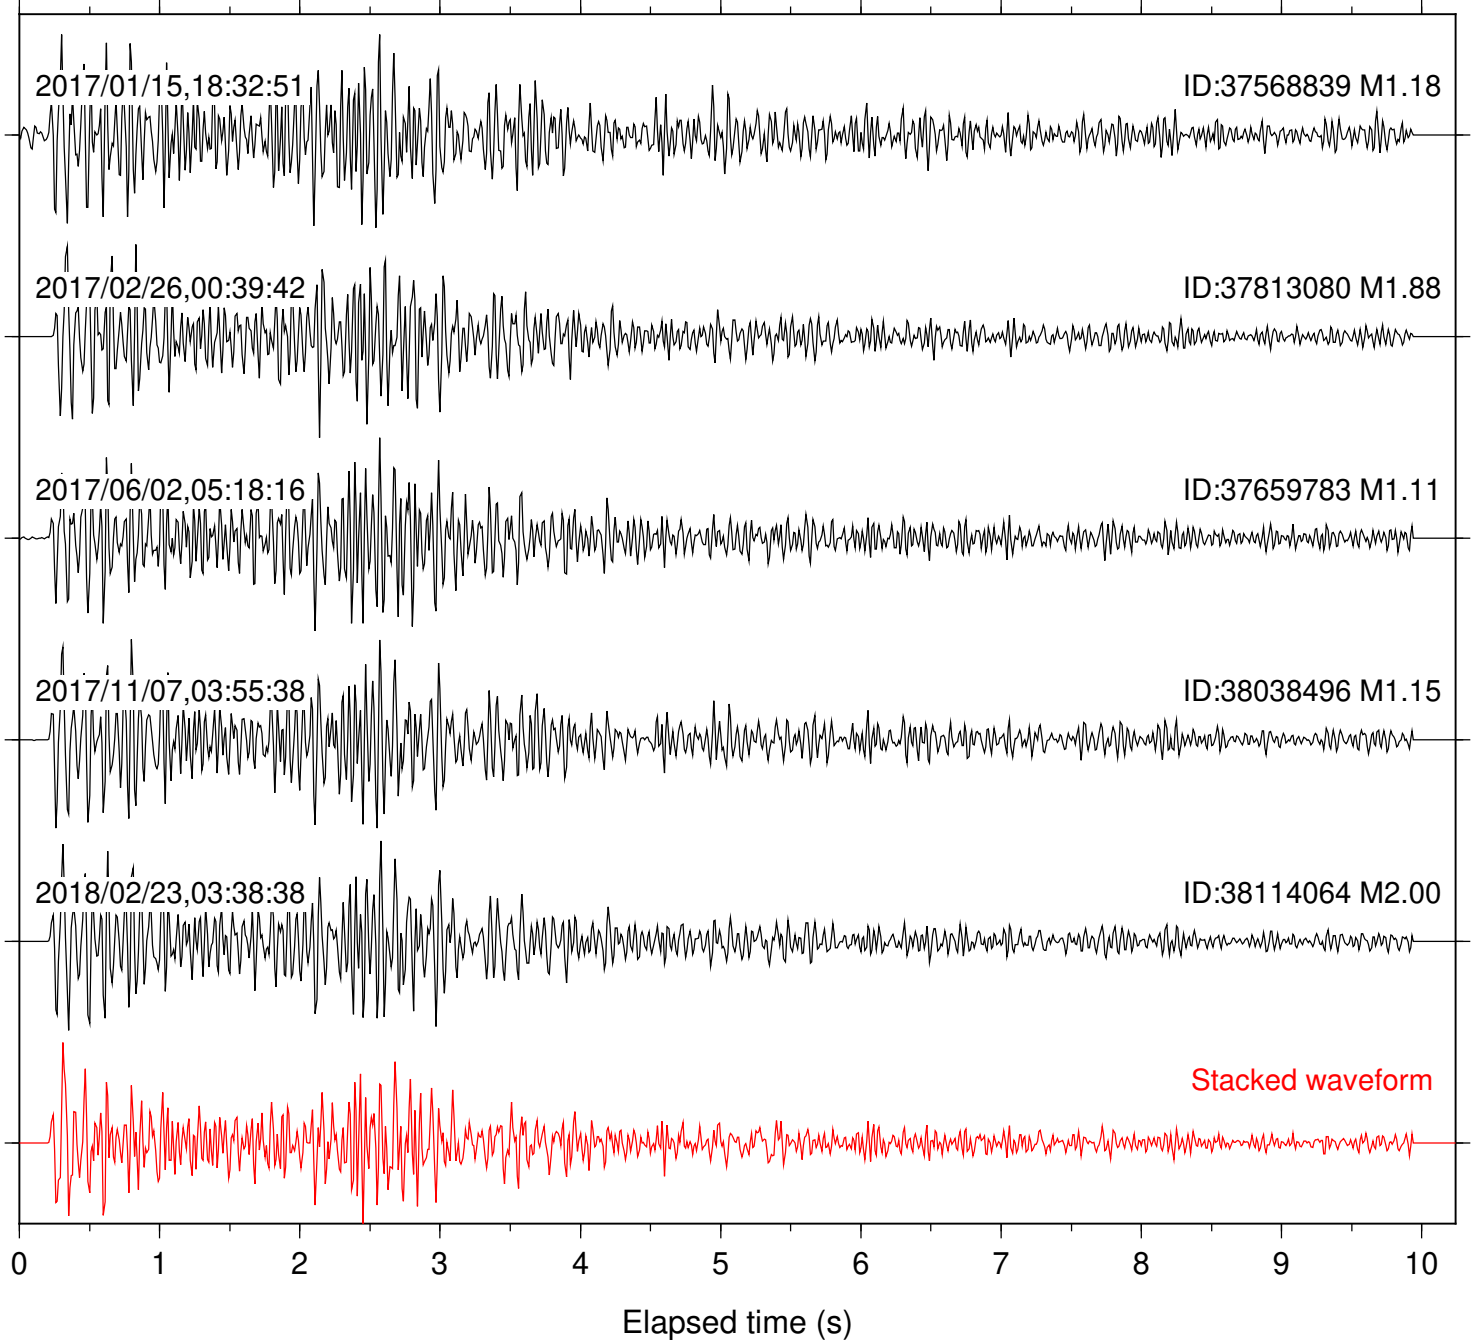

Focal depth: 6.31 km

Station: DGR Com: HHZ

Focal depth: 6.35 km

Station: FRD Com: HHZ

Focal depth: 6.31 km

Station: HMT2 Com: HHZ

Focal depth: 6.31 km

Station: LKH Com: HHZ