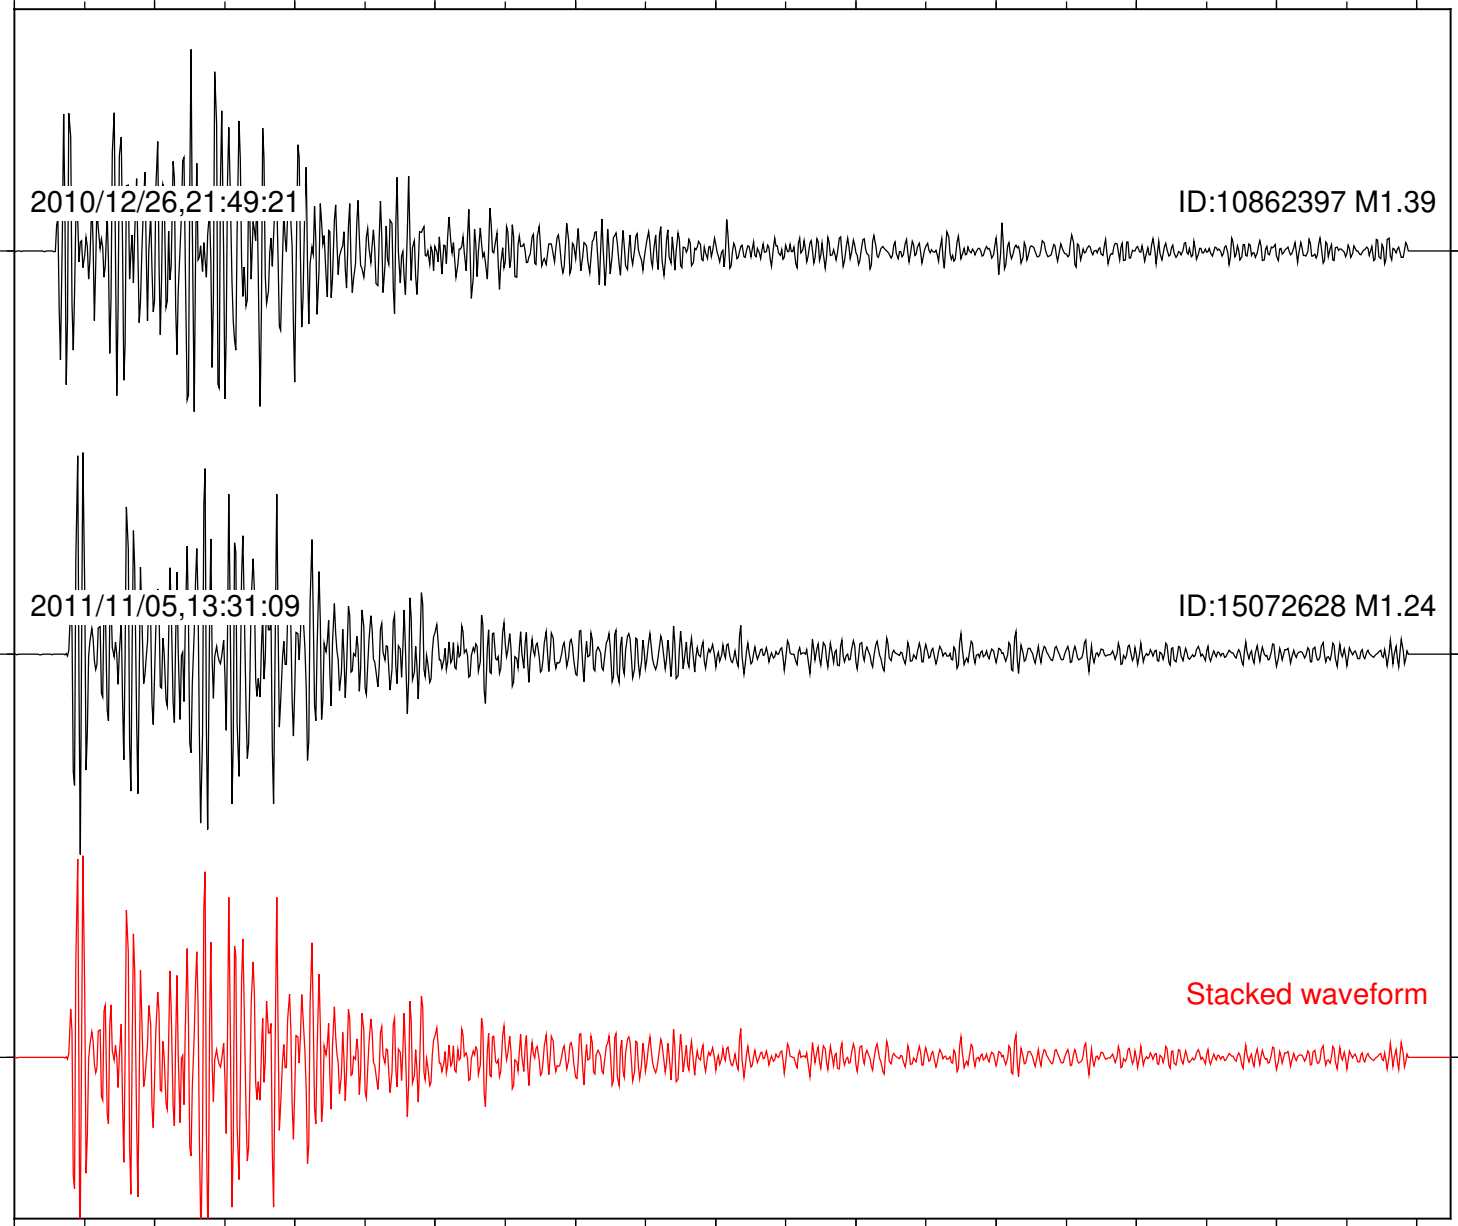

Station: FRD Com: HHZ

Focal depth: 7.66 km

2010/12/26,21:49:21

ID:10862397 M1.39

2011/11/05,13:31:09

ID:15072628 M1.24

Stacked waveform

0 1 2 3 4 5 6 7 8 9 10  
Elapsed time (s)