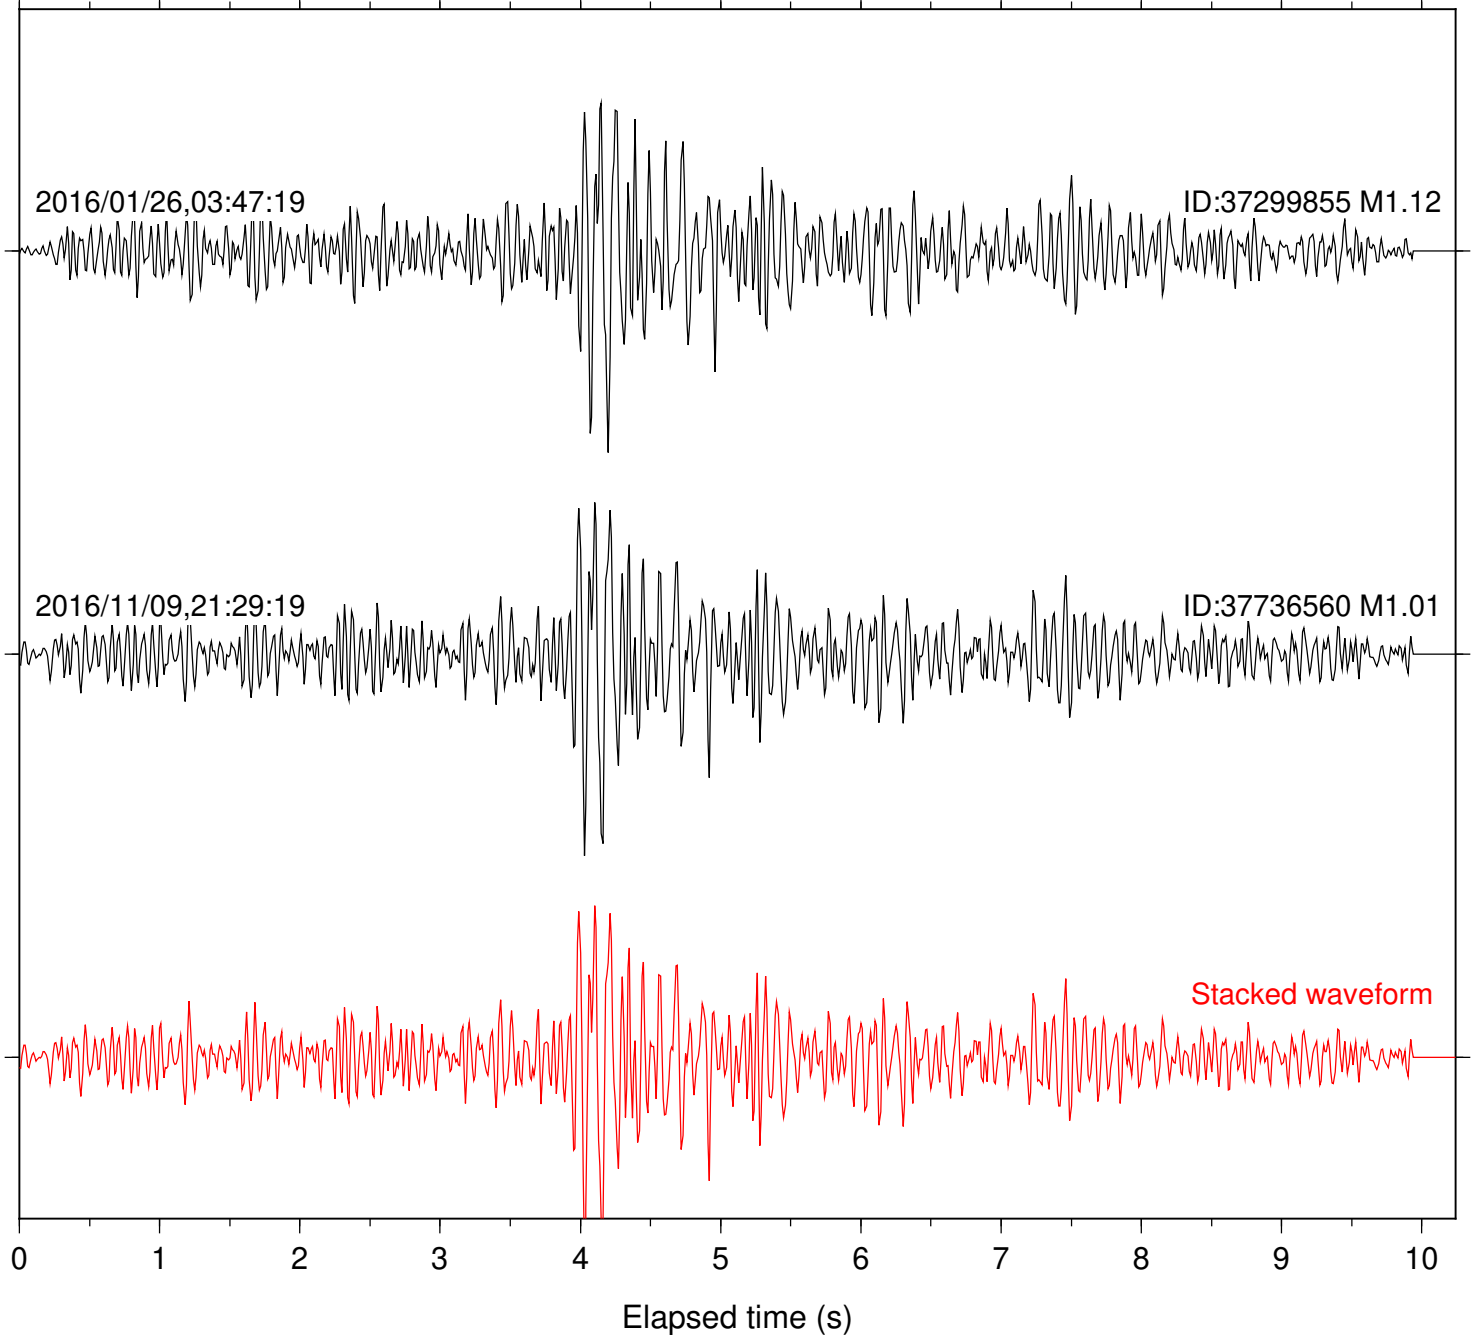

Station: B088 Com: EHZ

Focal depth: 13.09 km