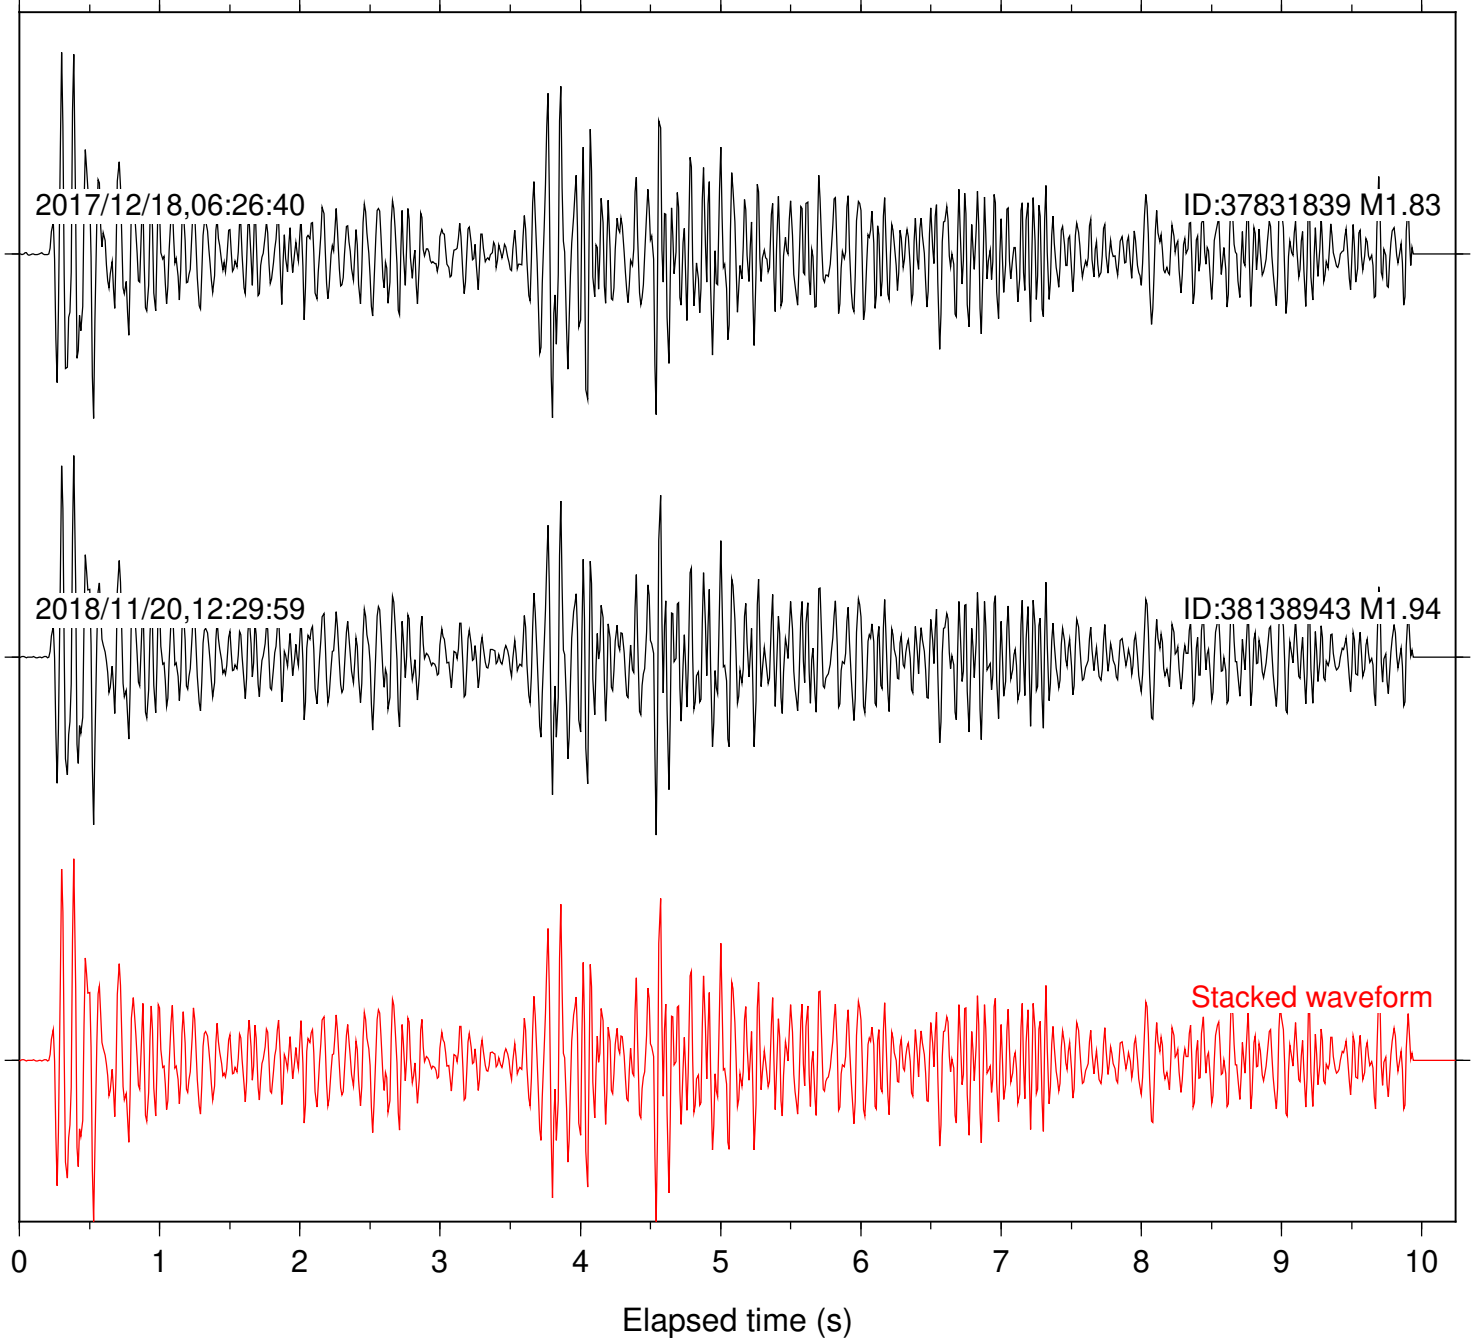

Station: BAC Com: EHZ

Focal depth: 3.00 km