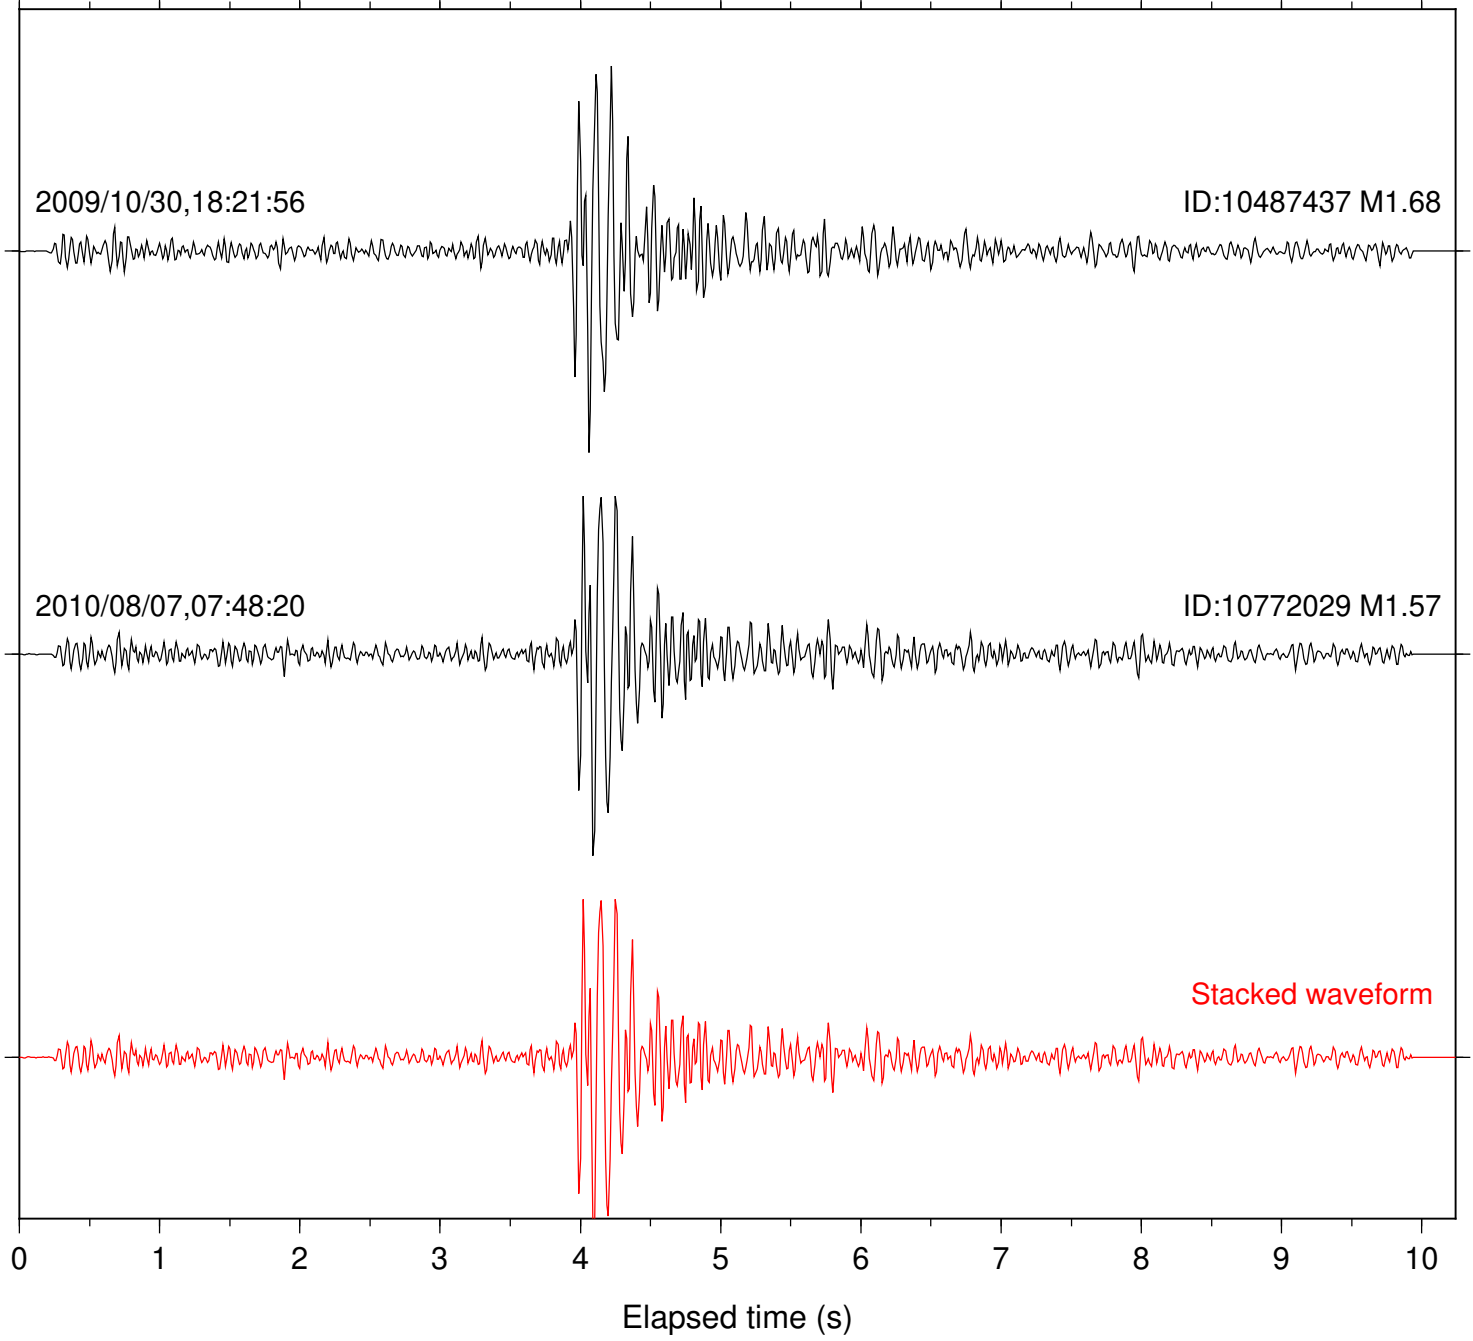

Station: B081 Com: EHZ

Focal depth: 10.13 km