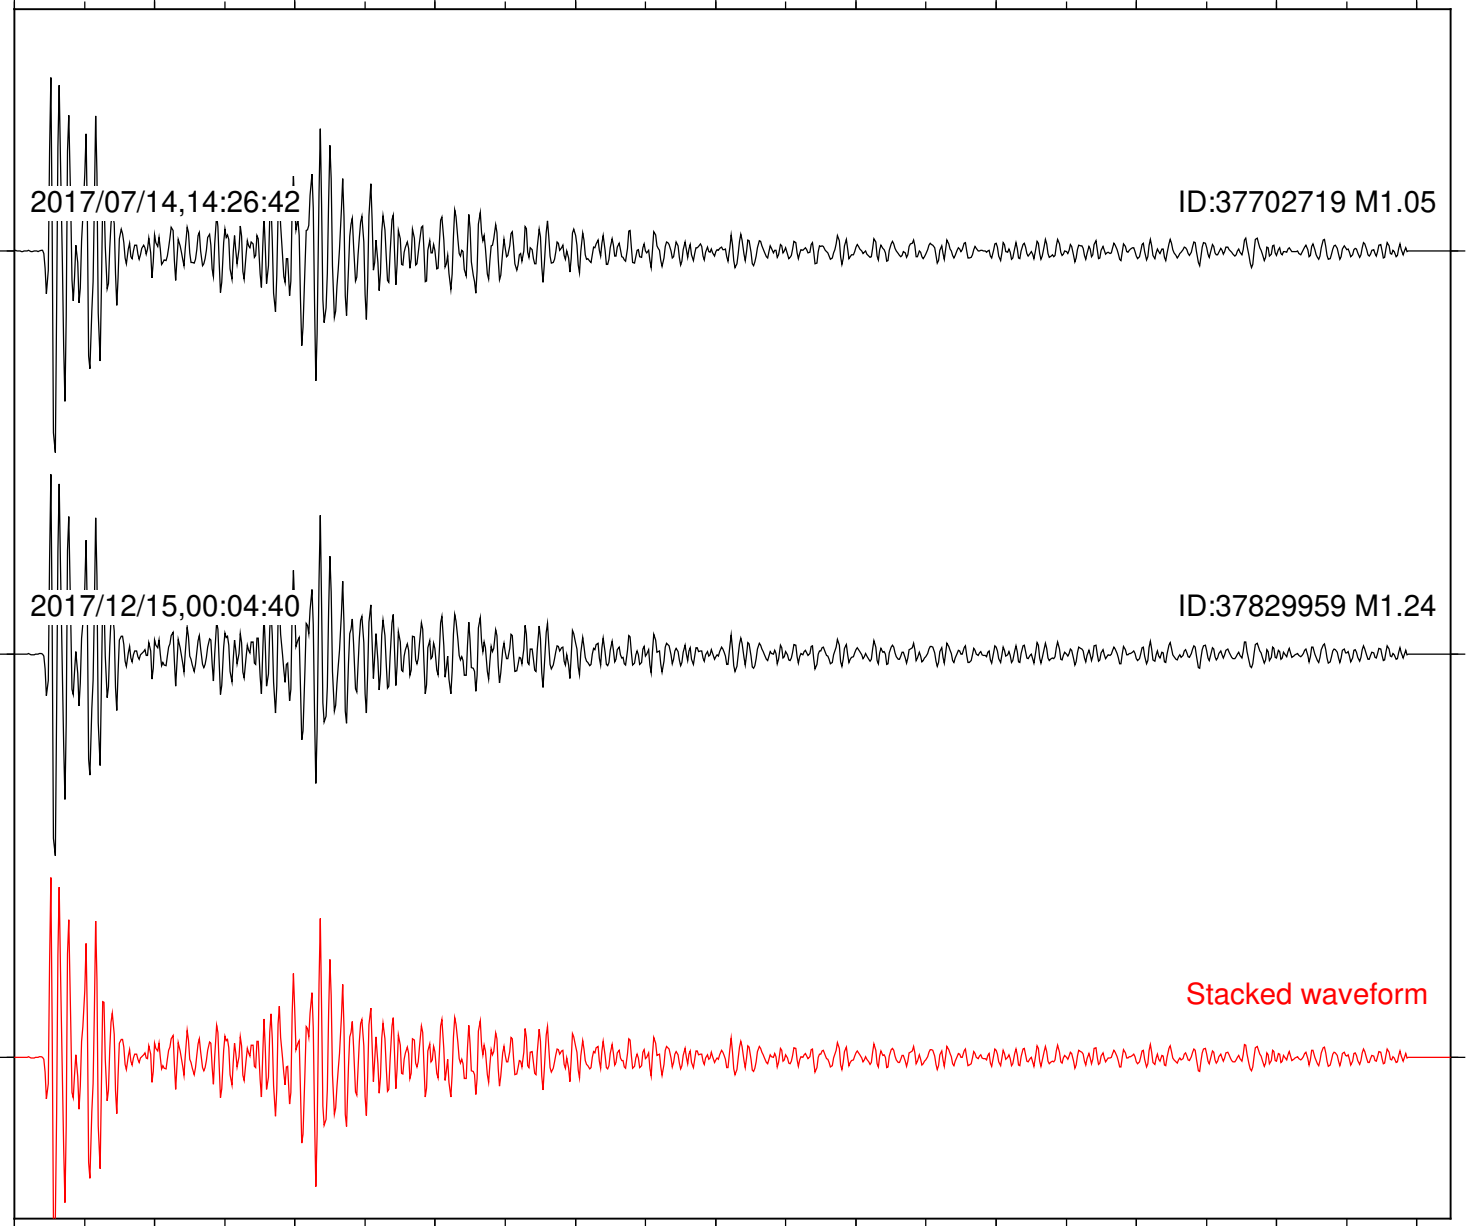

Station: B093 Com: EHZ

Focal depth: 6.76 km

2017/07/14,14:26:42

ID:37702719 M1.05

2017/12/15,00:04:40

ID:37829959 M1.24

Stacked waveform

0 1 2 3 4 5 6 7 8 9 10

Elapsed time (s)