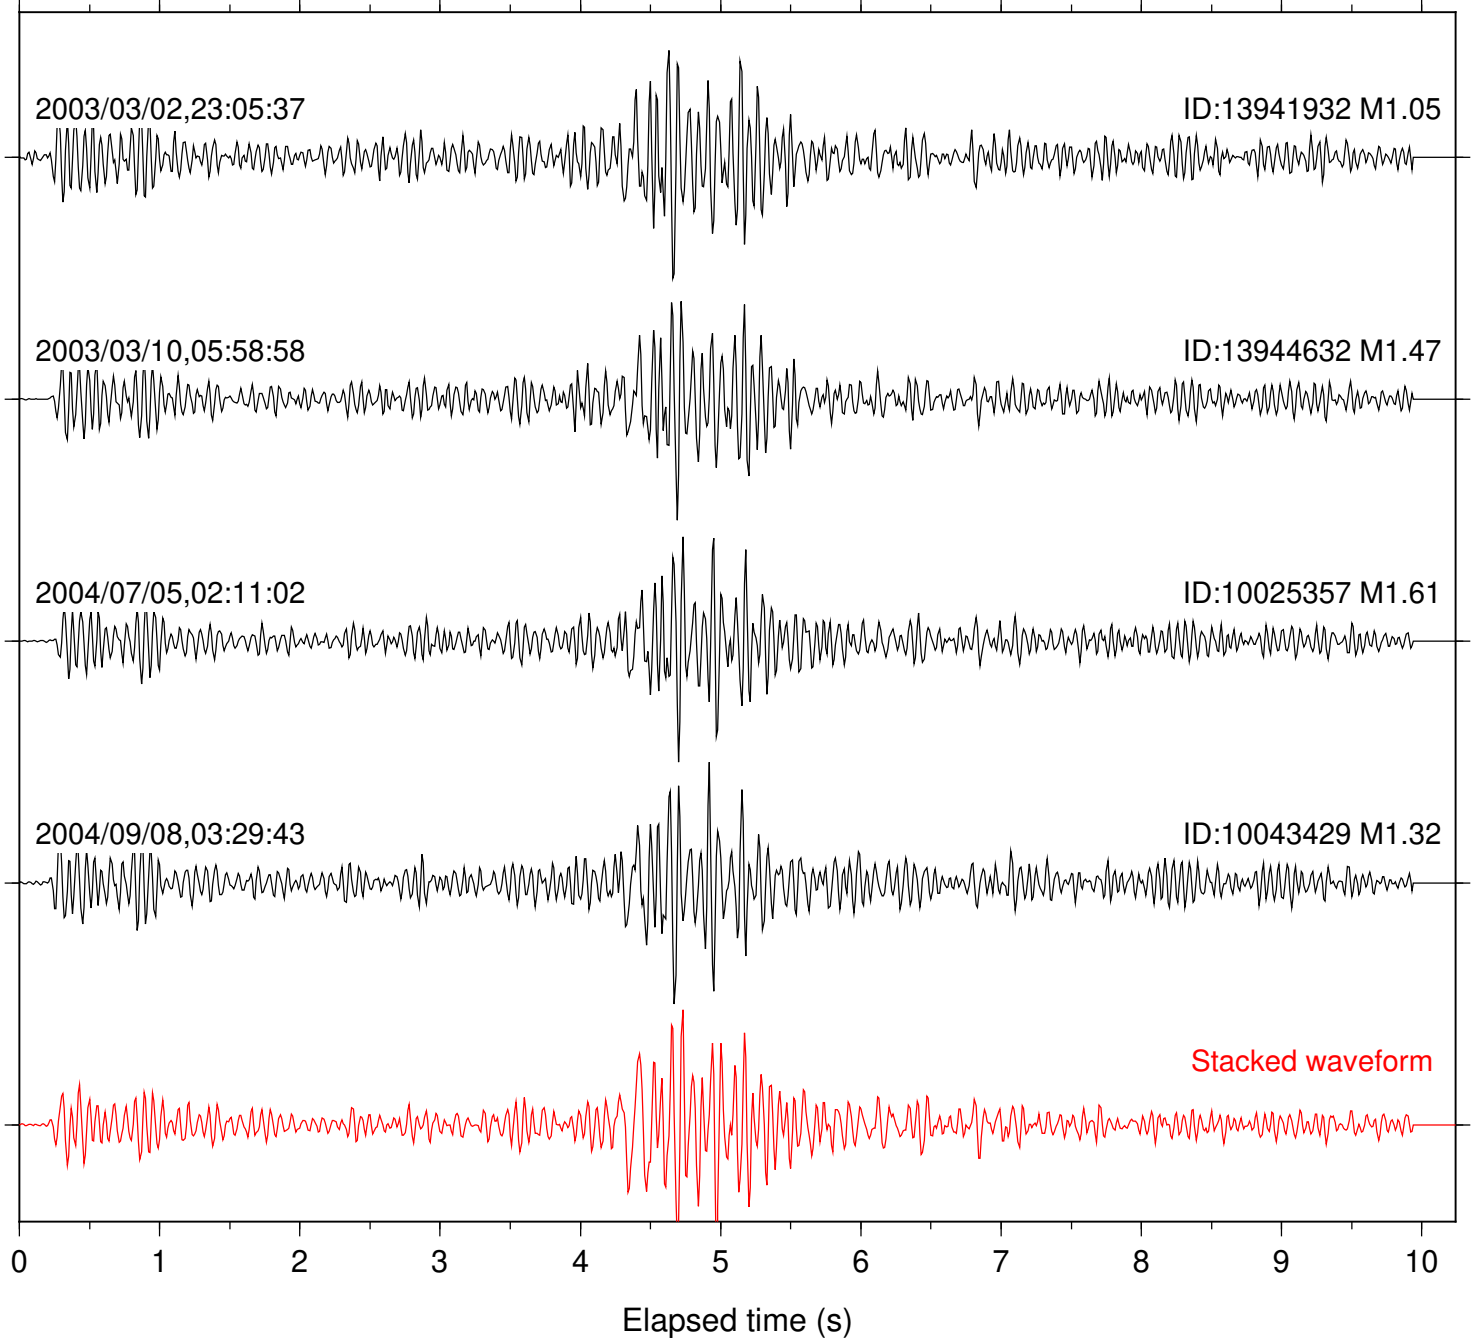

Station: LVA2 Com: HHZ

Focal depth: 10.29 km

Station: PFO Com: HHZ

Focal depth: 10.23 km

Station: RDM Com: HHZ

Focal depth: 10.23 km

Station: SND Com: HHZ

Focal depth: 10.31 km