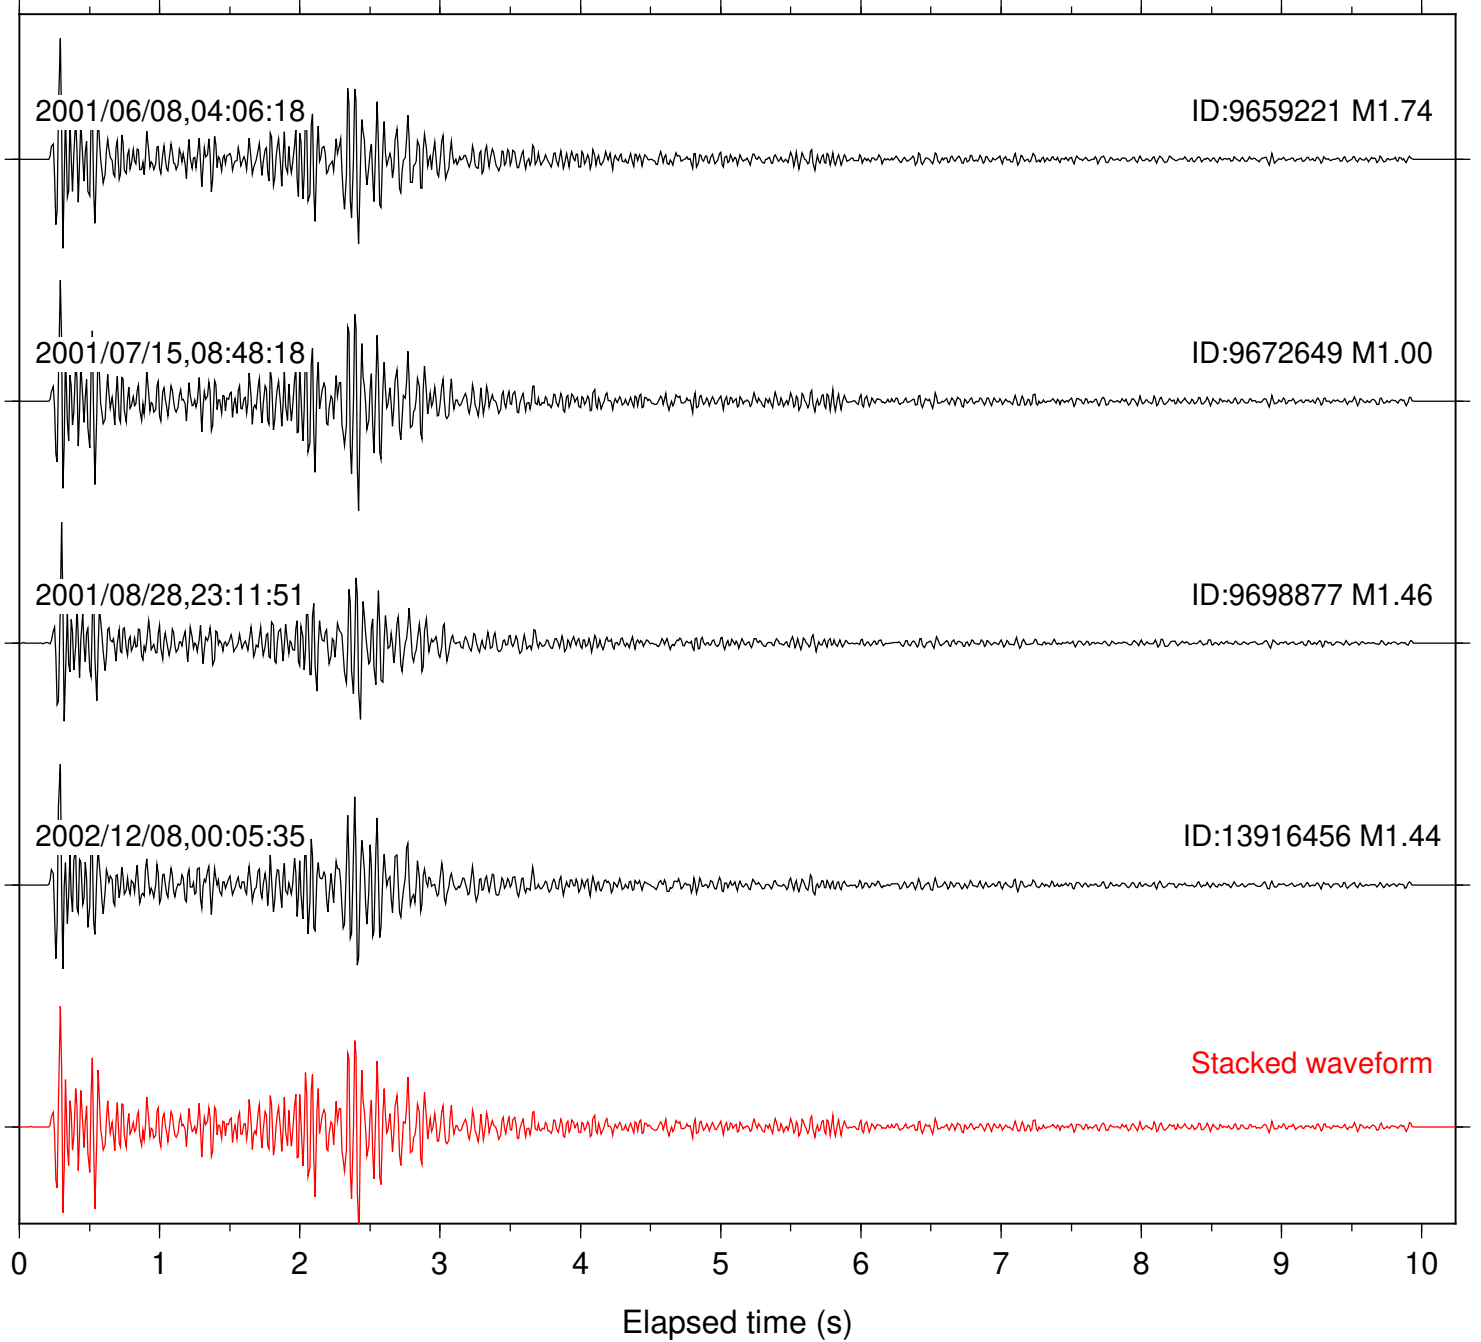

Station: FRD Com: HHZ

Focal depth: 11.67 km