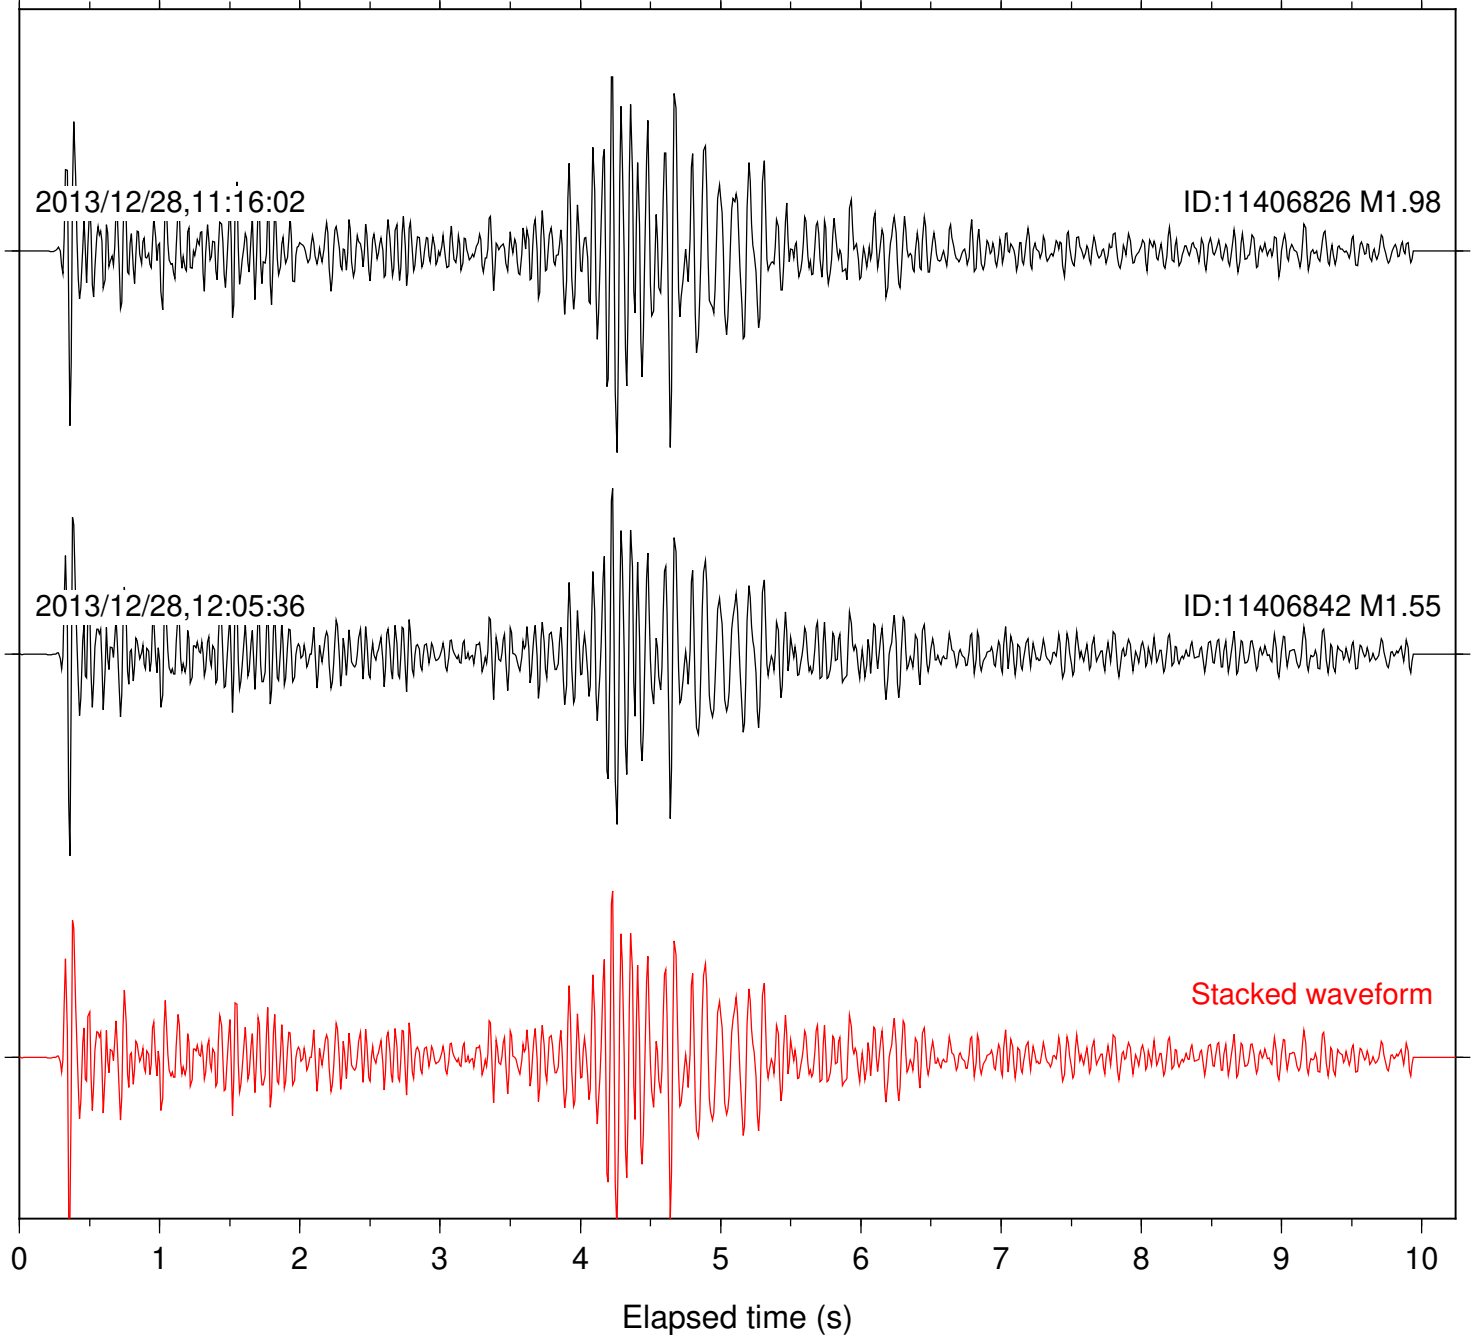

Station: BZN Com: HHZ

Focal depth: 16.63 km