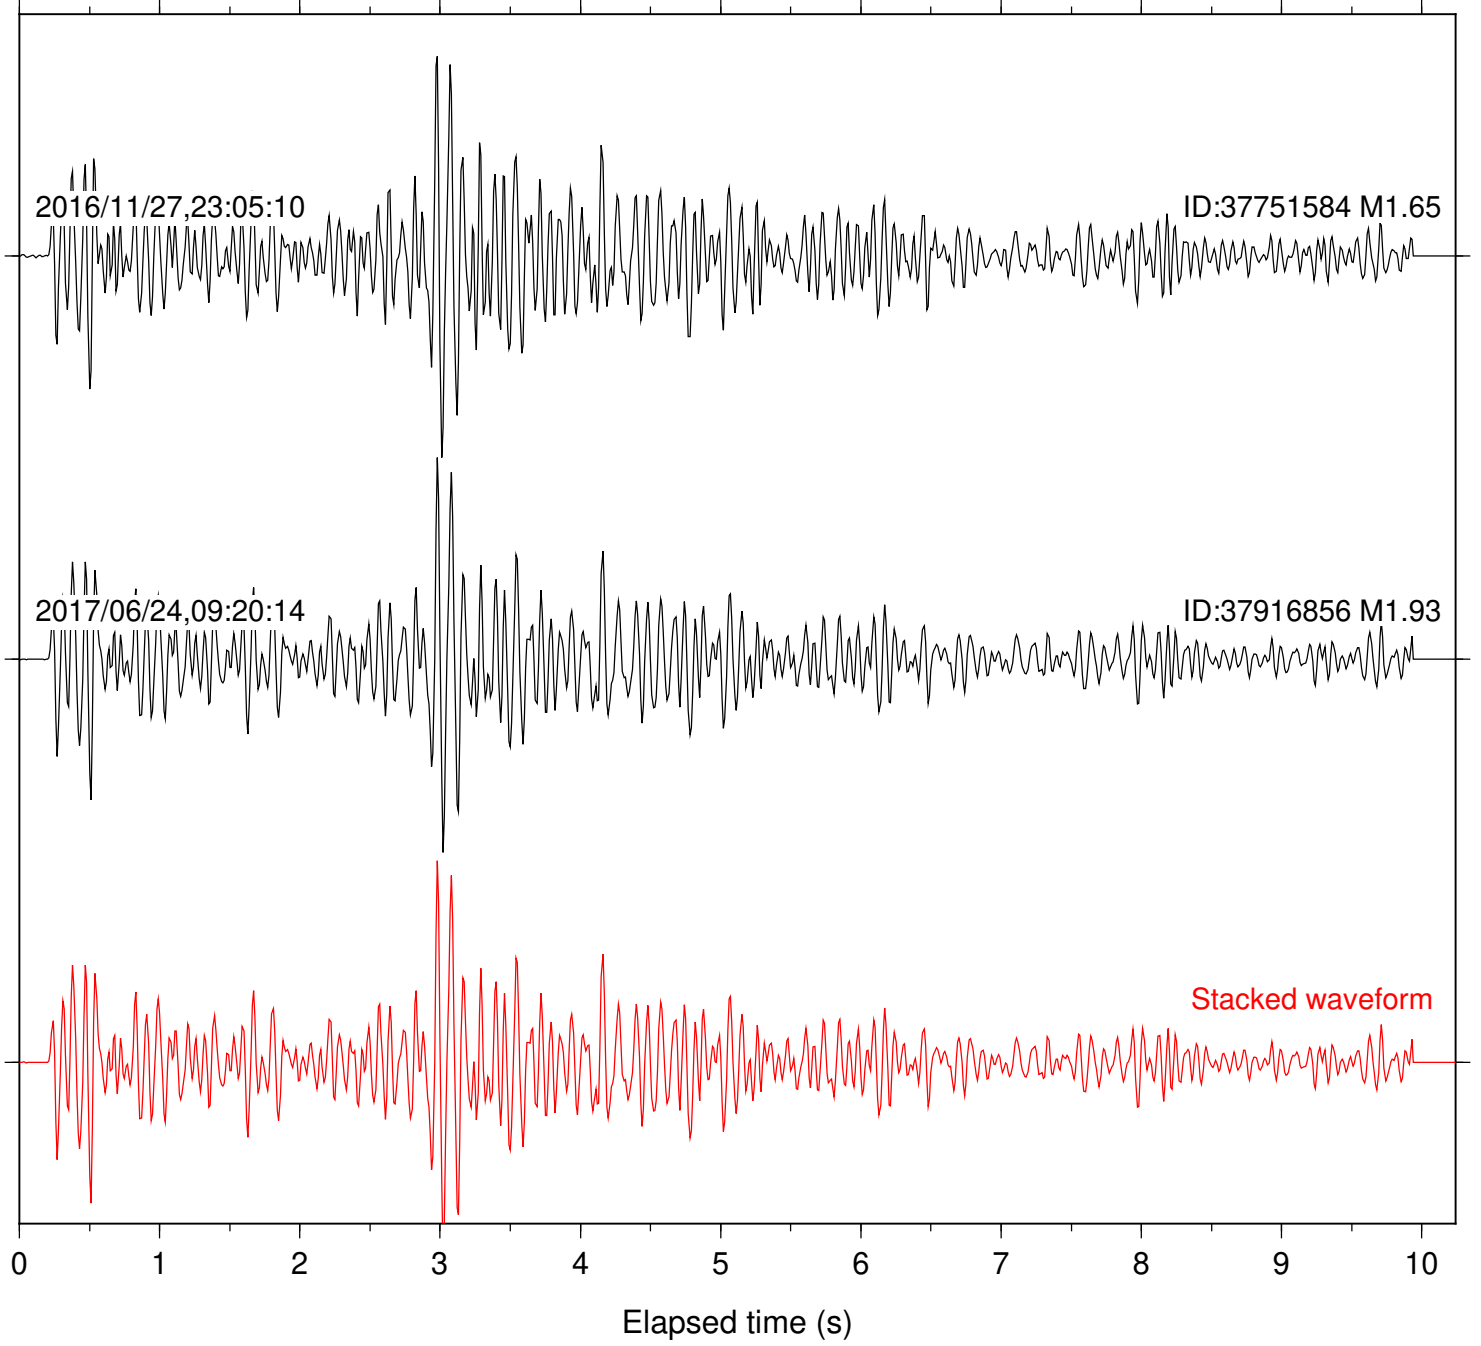

Station: B088 Com: EHZ

Focal depth: 7.67 km