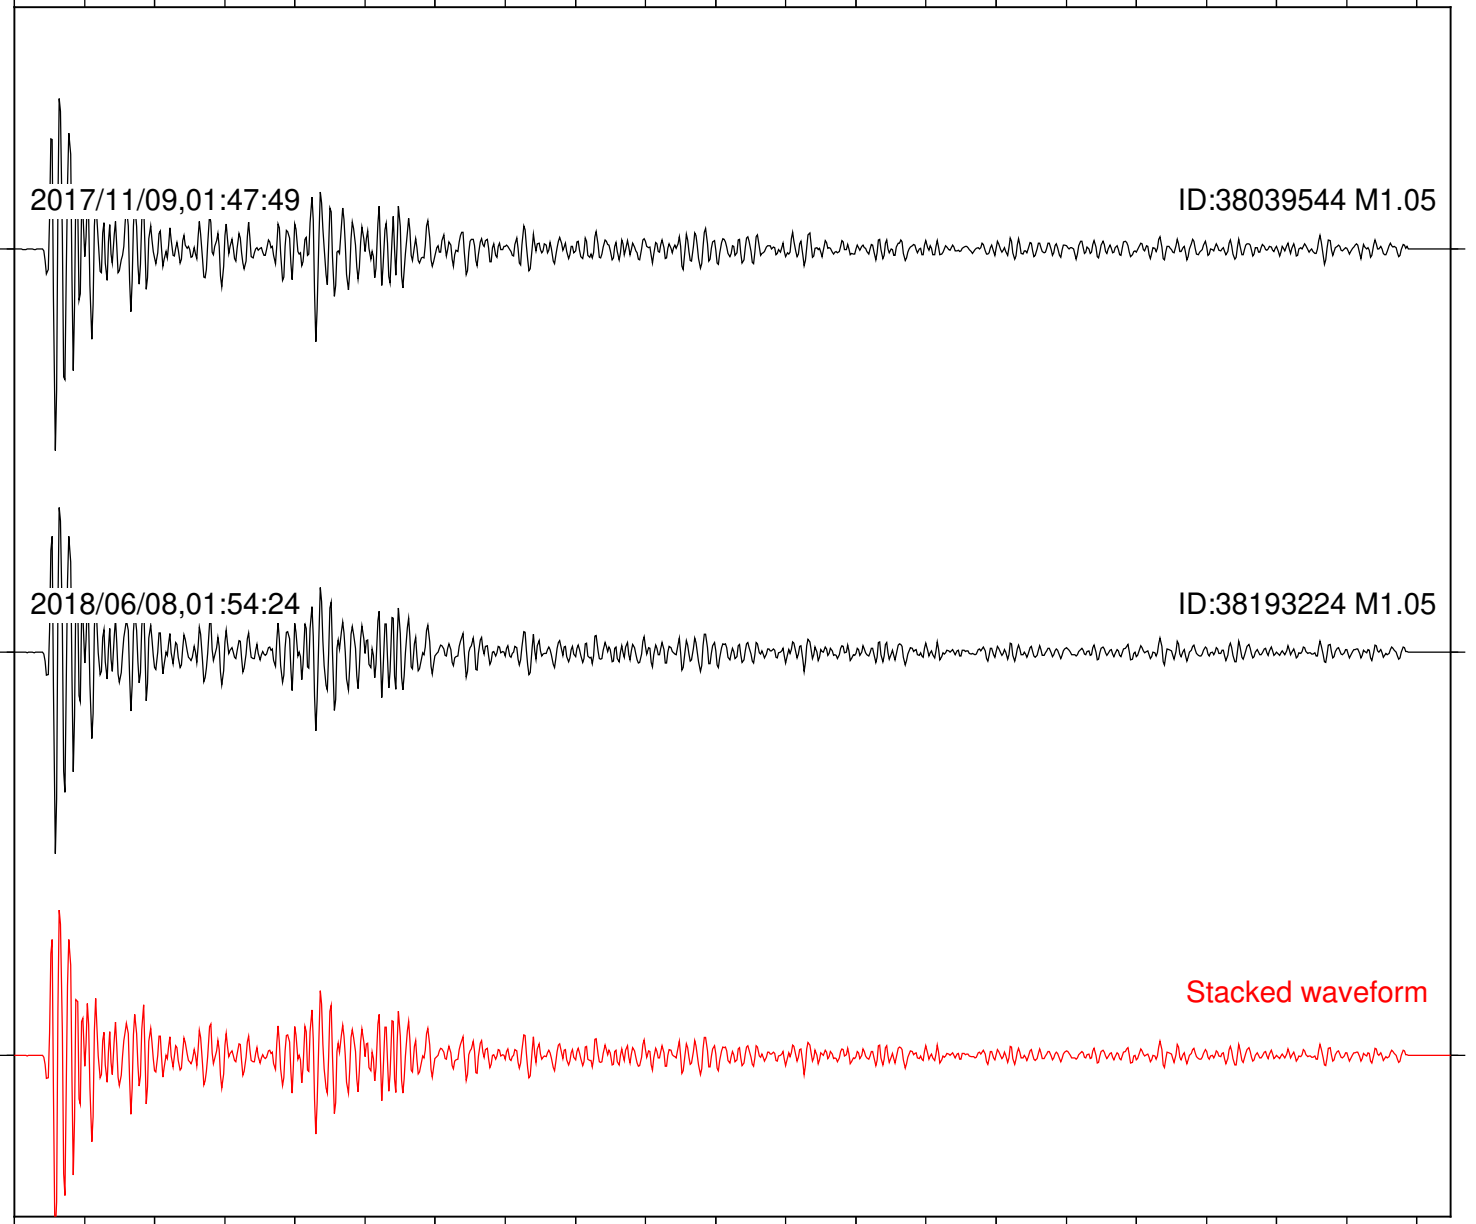

Station: B093 Com: EHZ

Focal depth: 4.81 km

2017/11/09,01:47:49

ID:38039544 M1.05

2018/06/08,01:54:24

ID:38193224 M1.05

Stacked waveform

0 1 2 3 4 5 6 7 8 9 10
Elapsed time (s)