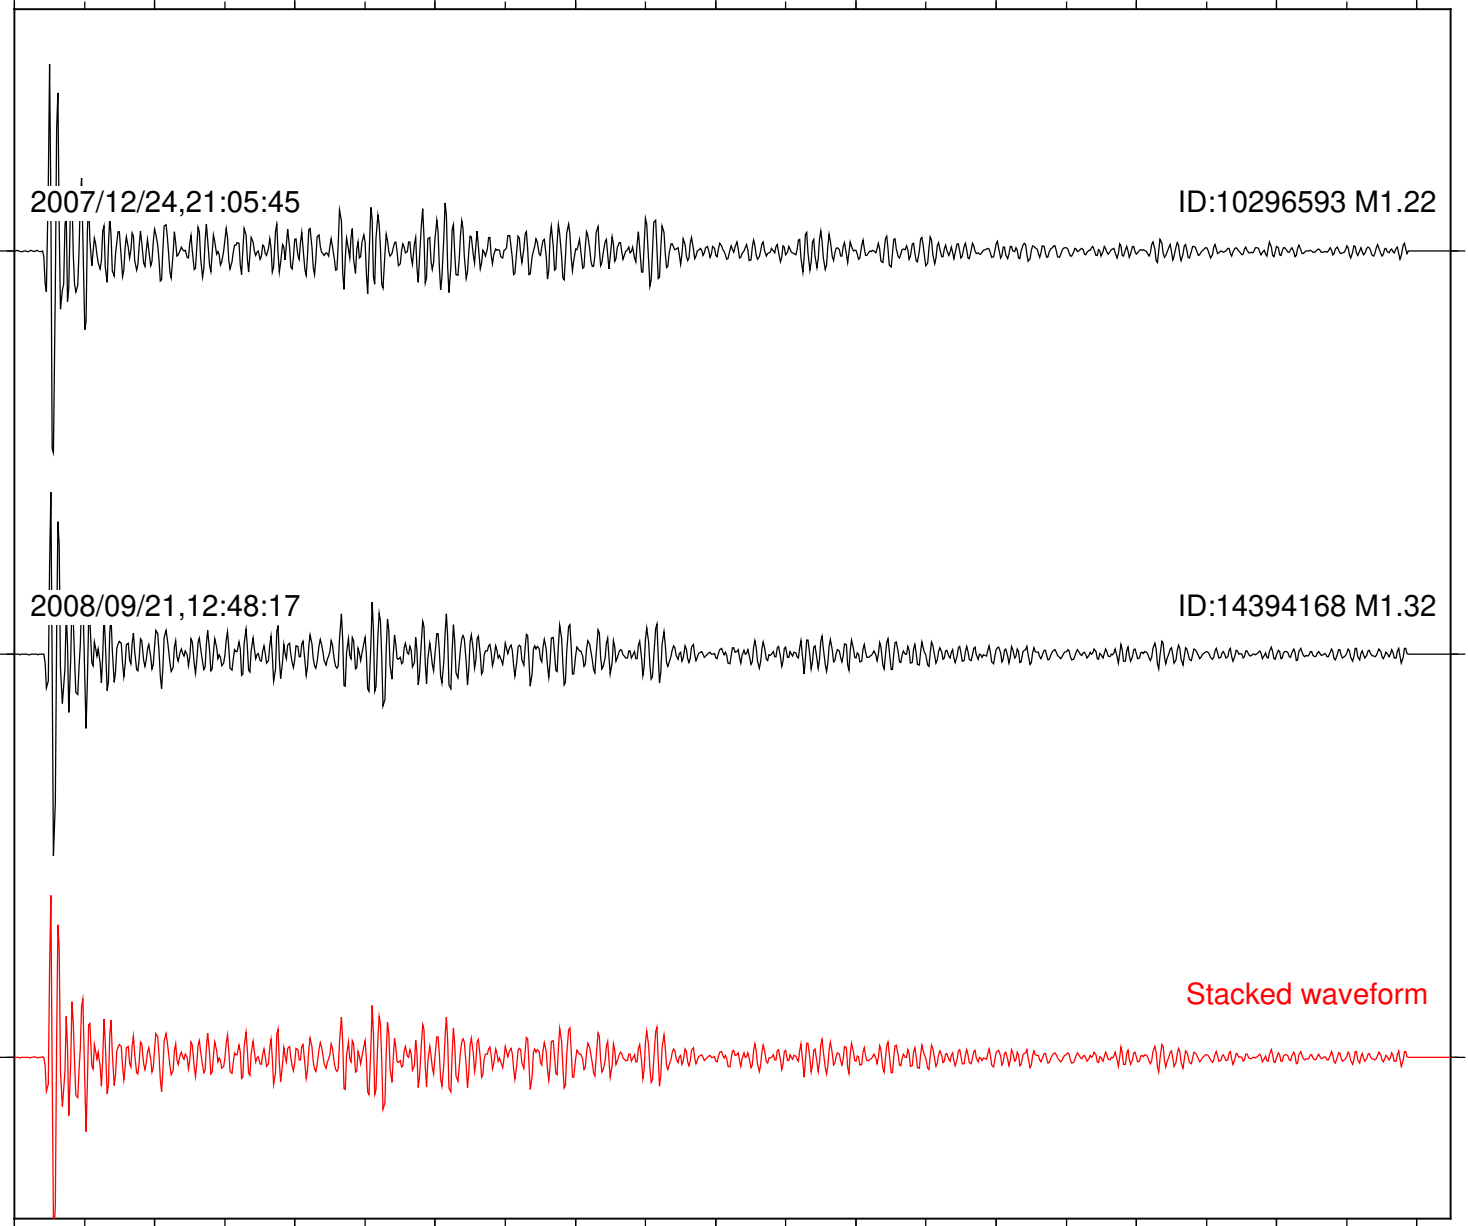

0 1 2 3 4 5 6 7 8 9 10

Elapsed time (s)

Station: SND Com: HHZ

Focal depth: 8.28 km

2007/12/24,21:05:43

ID:10296593 M1.22

2008/09/21,12:48:17

ID:14394168 M1.32