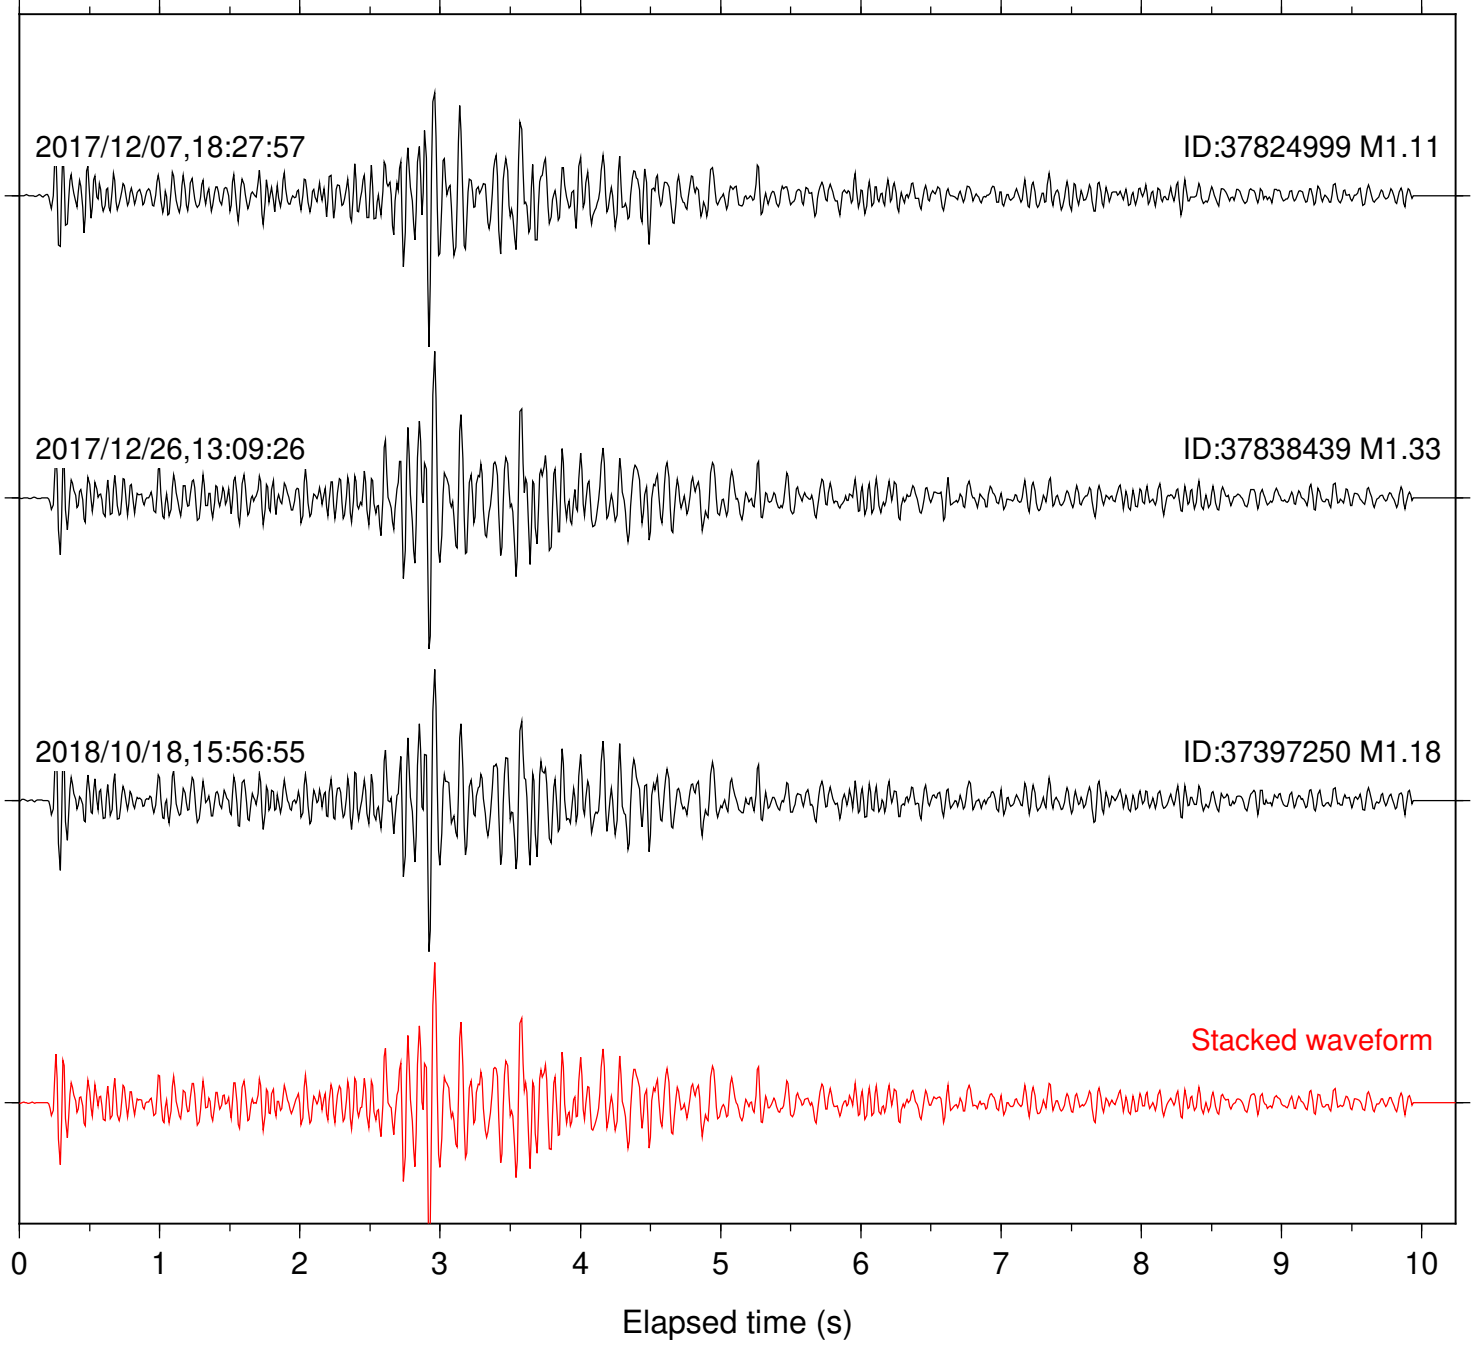

Station: B946 Com: EHZ

Focal depth: 6.96 km