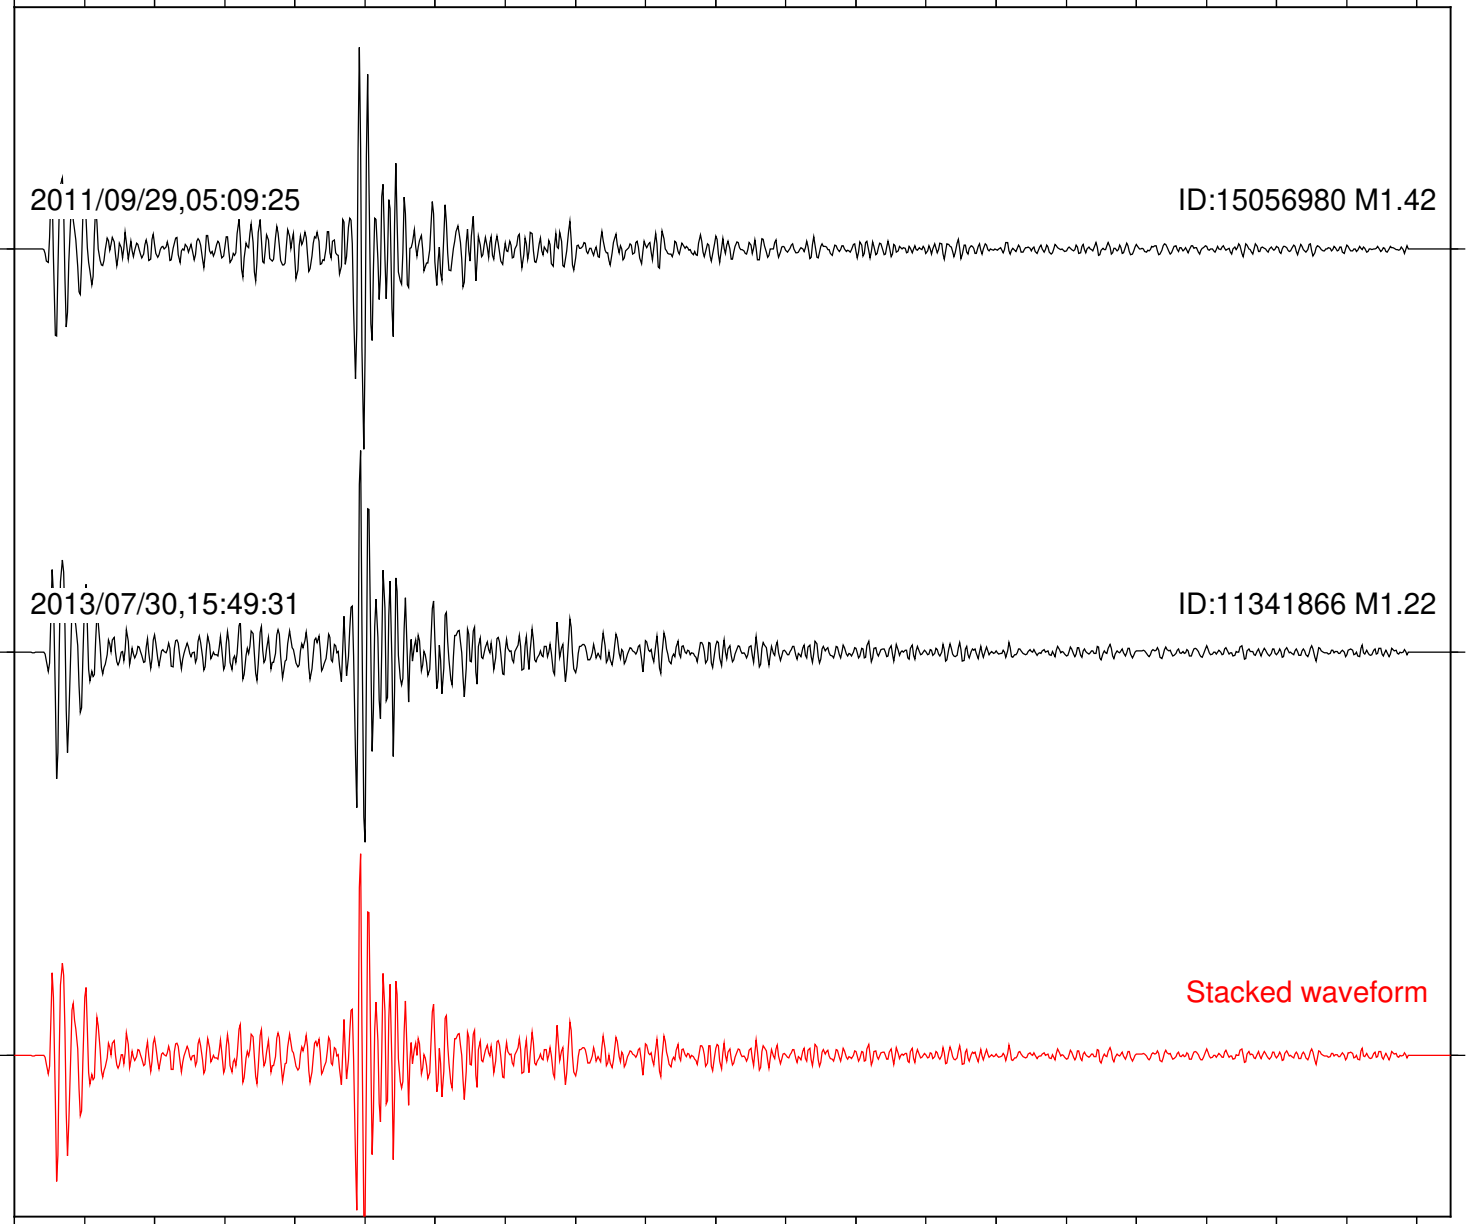

Station: B082 Com: EHZ

Focal depth: 5.56 km

2011/09/29,05:09:25

ID:15056980 M1.42

2013/07/30,15:49:31

ID:11341866 M1.22

Stacked waveform

0 1 2 3 4 5 6 7 8 9 10
Elapsed time (s)