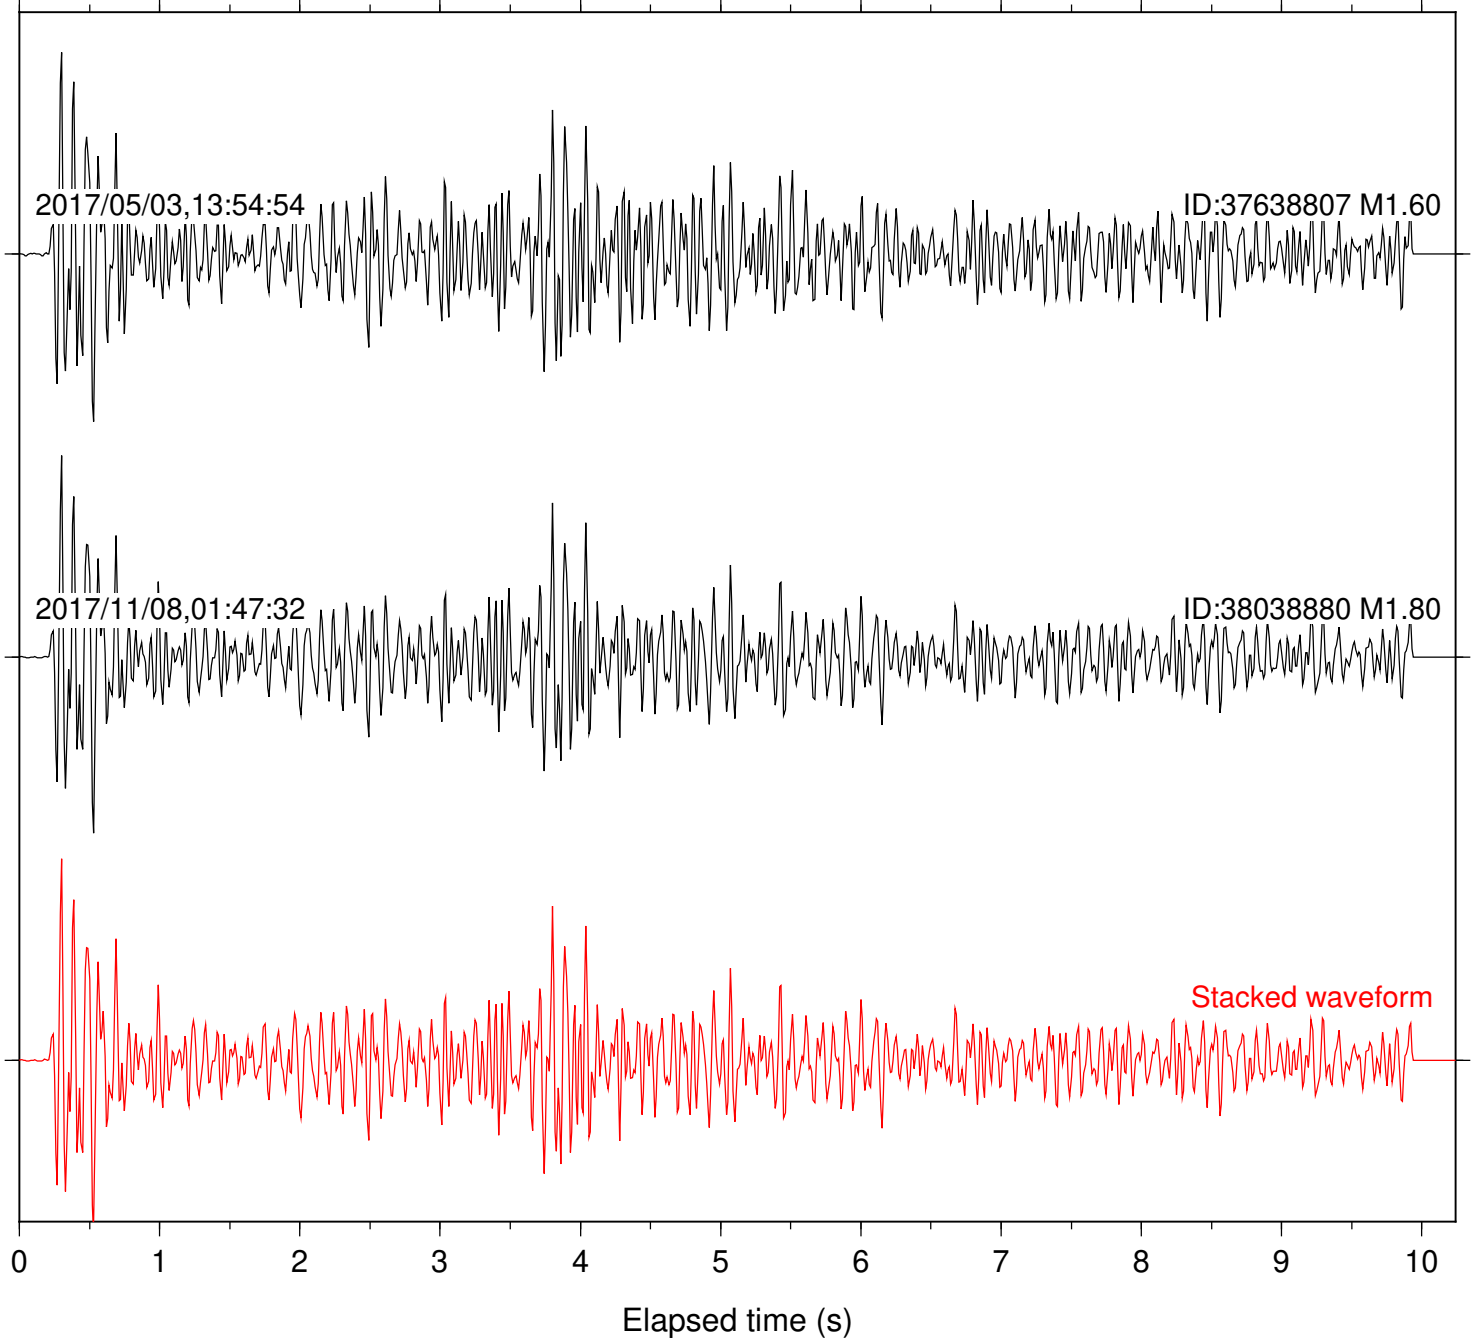

Station: BAC Com: EHZ

Focal depth: 5.68 km

Station: CSH Com: HHZ

Focal depth: 5.68 km

Station: DGR Com: HHZ

Focal depth: 5.68 km

Station: FRD Com: HHZ

Focal depth: 5.68 km