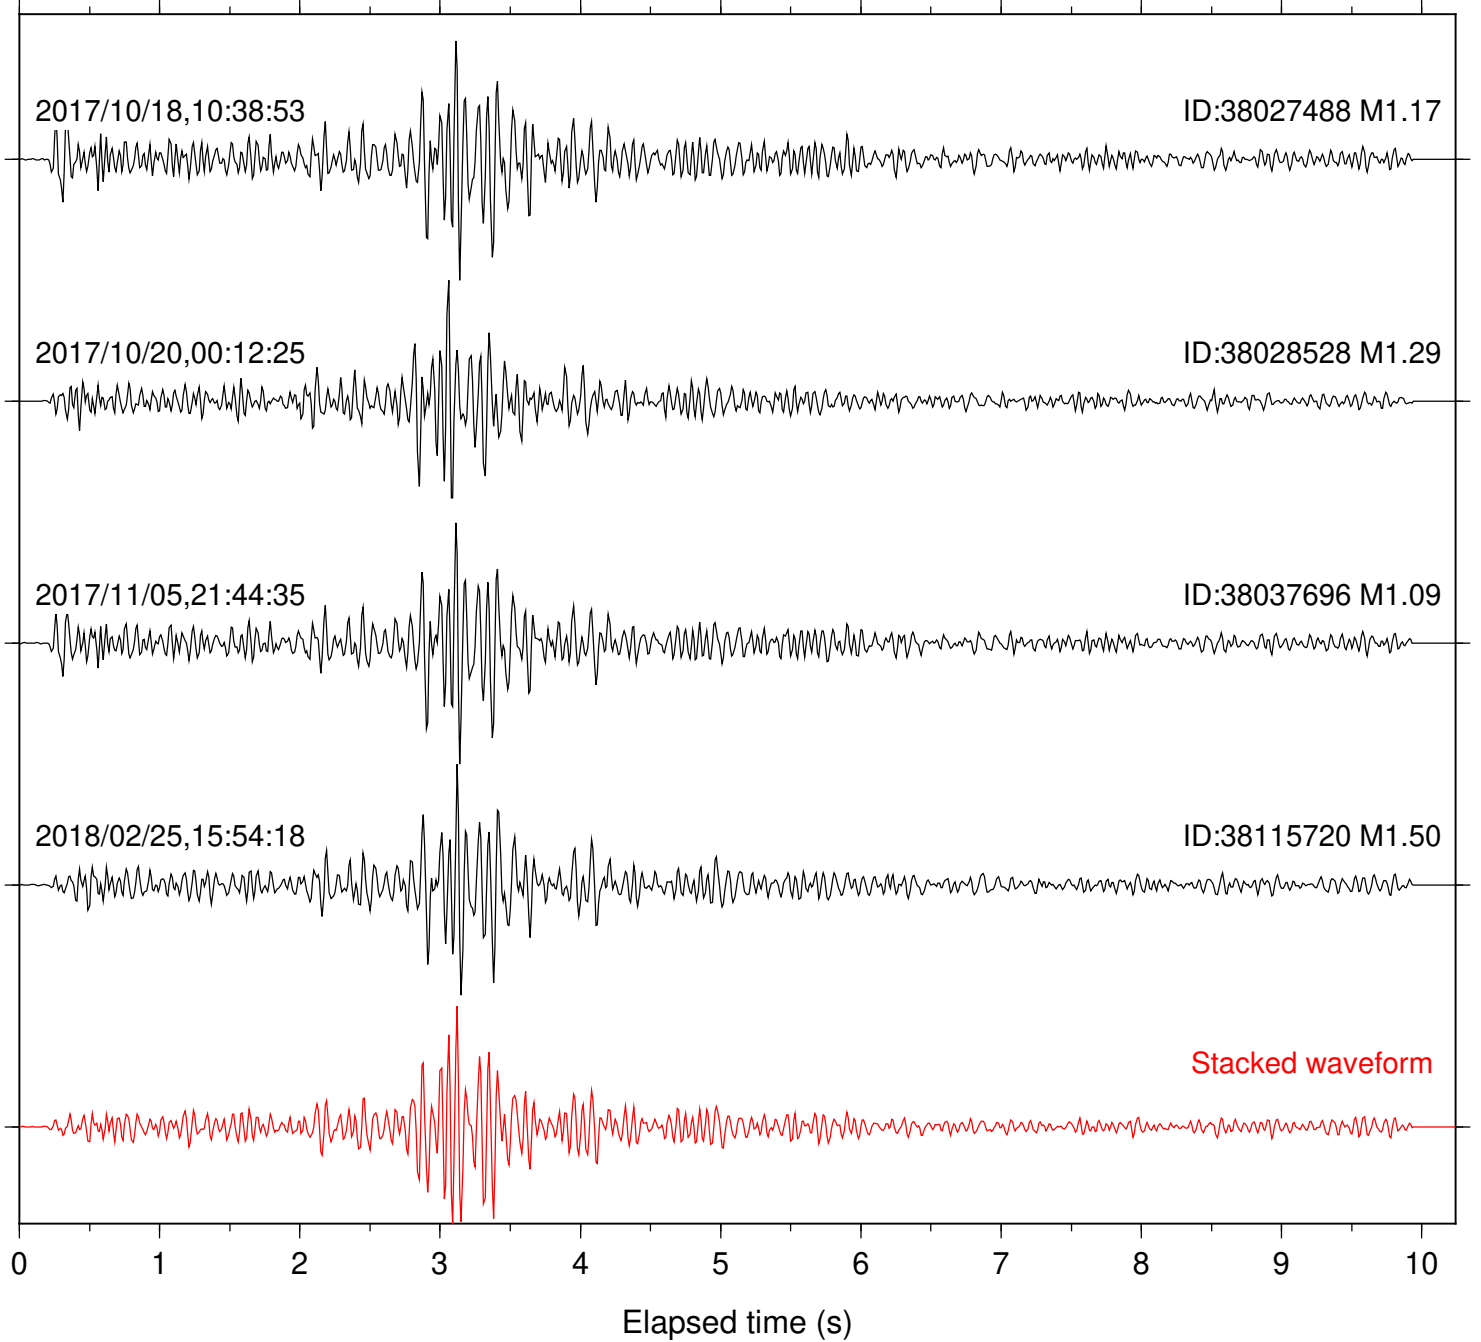

Station: B082 Com: EHZ

Focal depth: 5.43 km