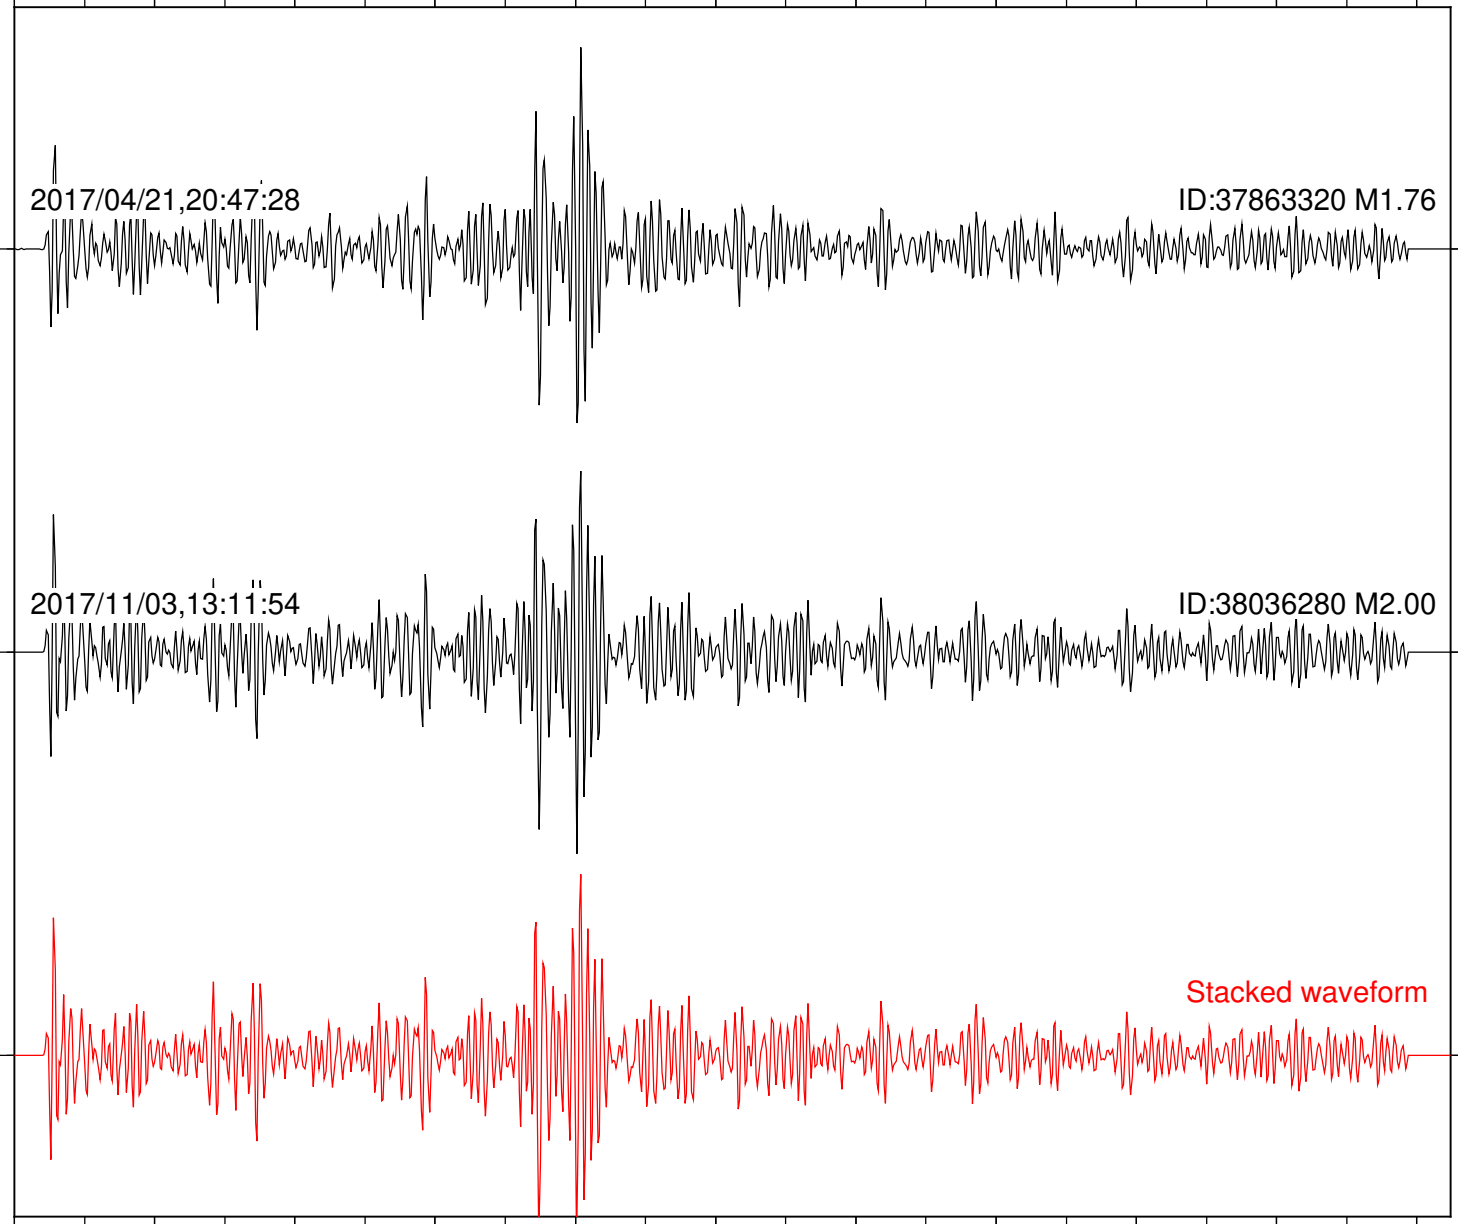

Station: DGR Com: HHZ

Focal depth: 5.80 km

2017/04/21,20:47:28

ID:37863320 M1.76

2017/11/03,13:11:54

ID:38036280 M2.00

Stacked waveform

0 1 2 3 4 5 6 7 8 9 10
Elapsed time (s)