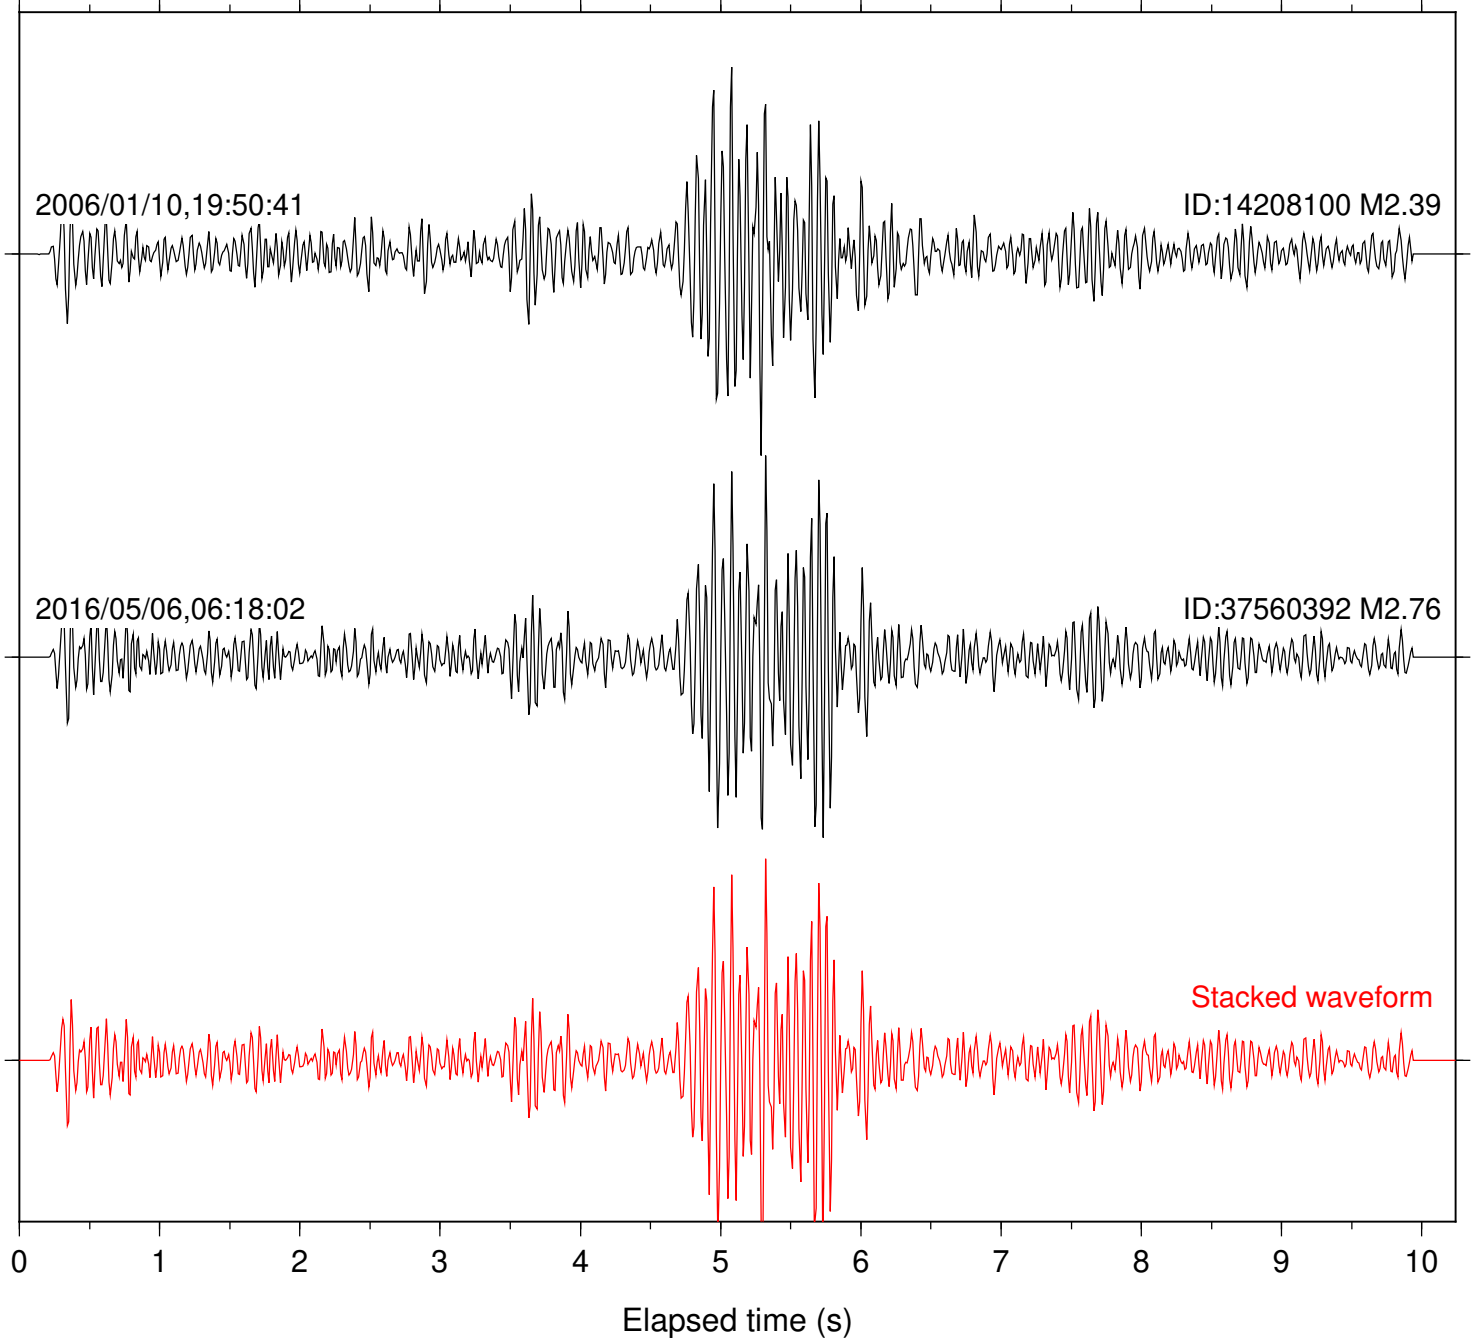

Station: PFO Com: HHZ

Focal depth: 15.50 km