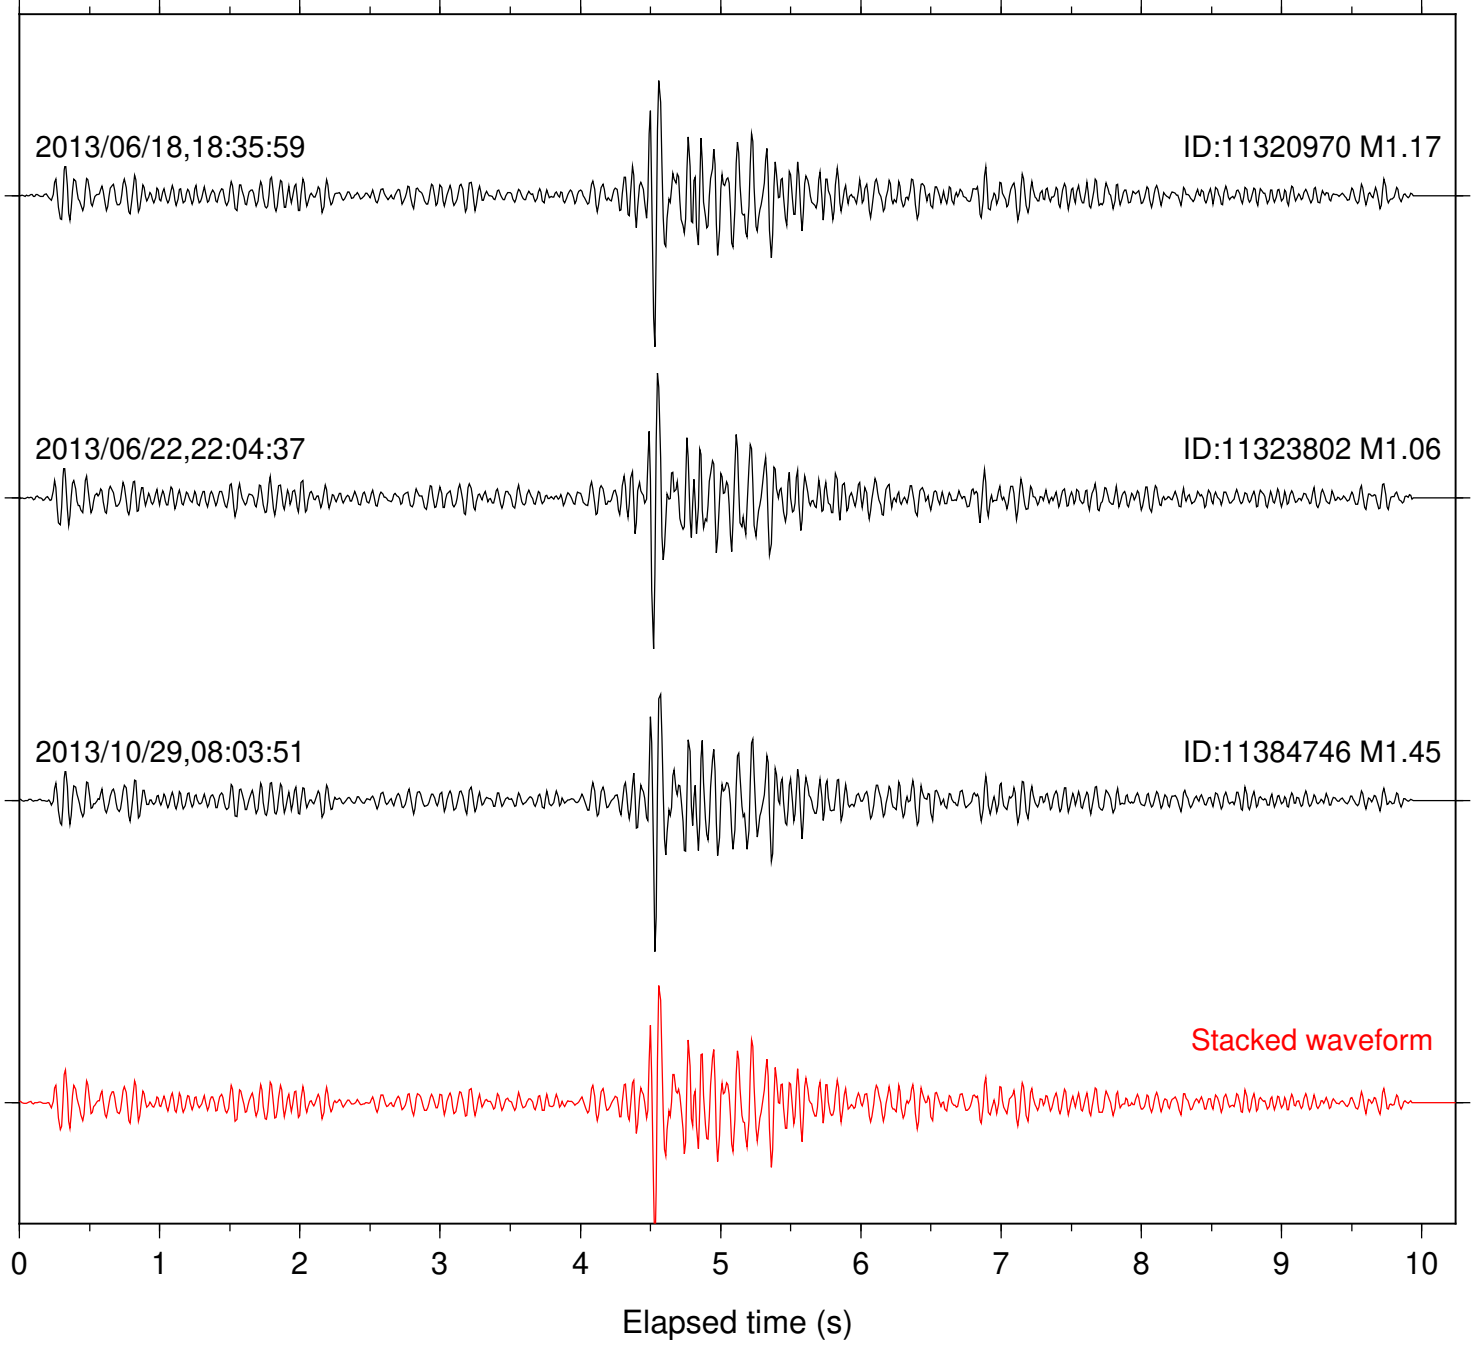

Station: KNW Com: HHZ

Focal depth: 9.77 km