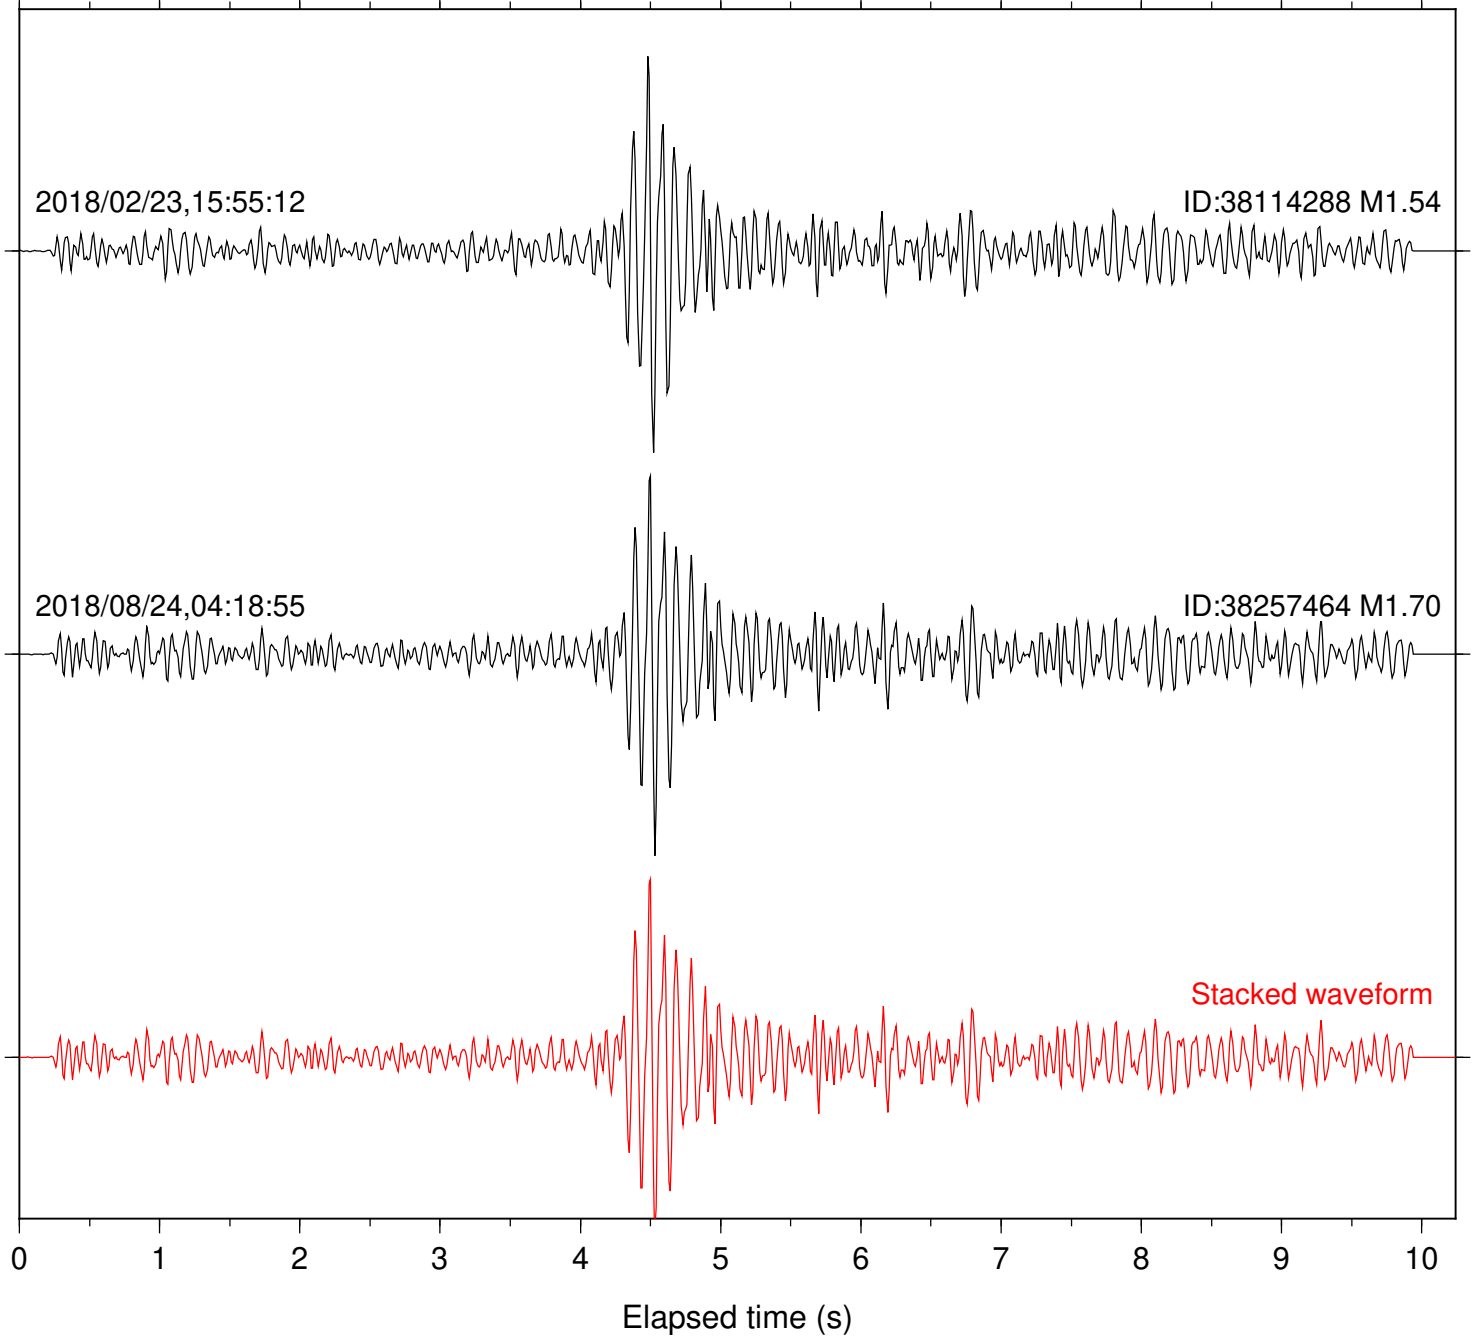

Station: B084 Com: EHZ

Focal depth: 4.81 km