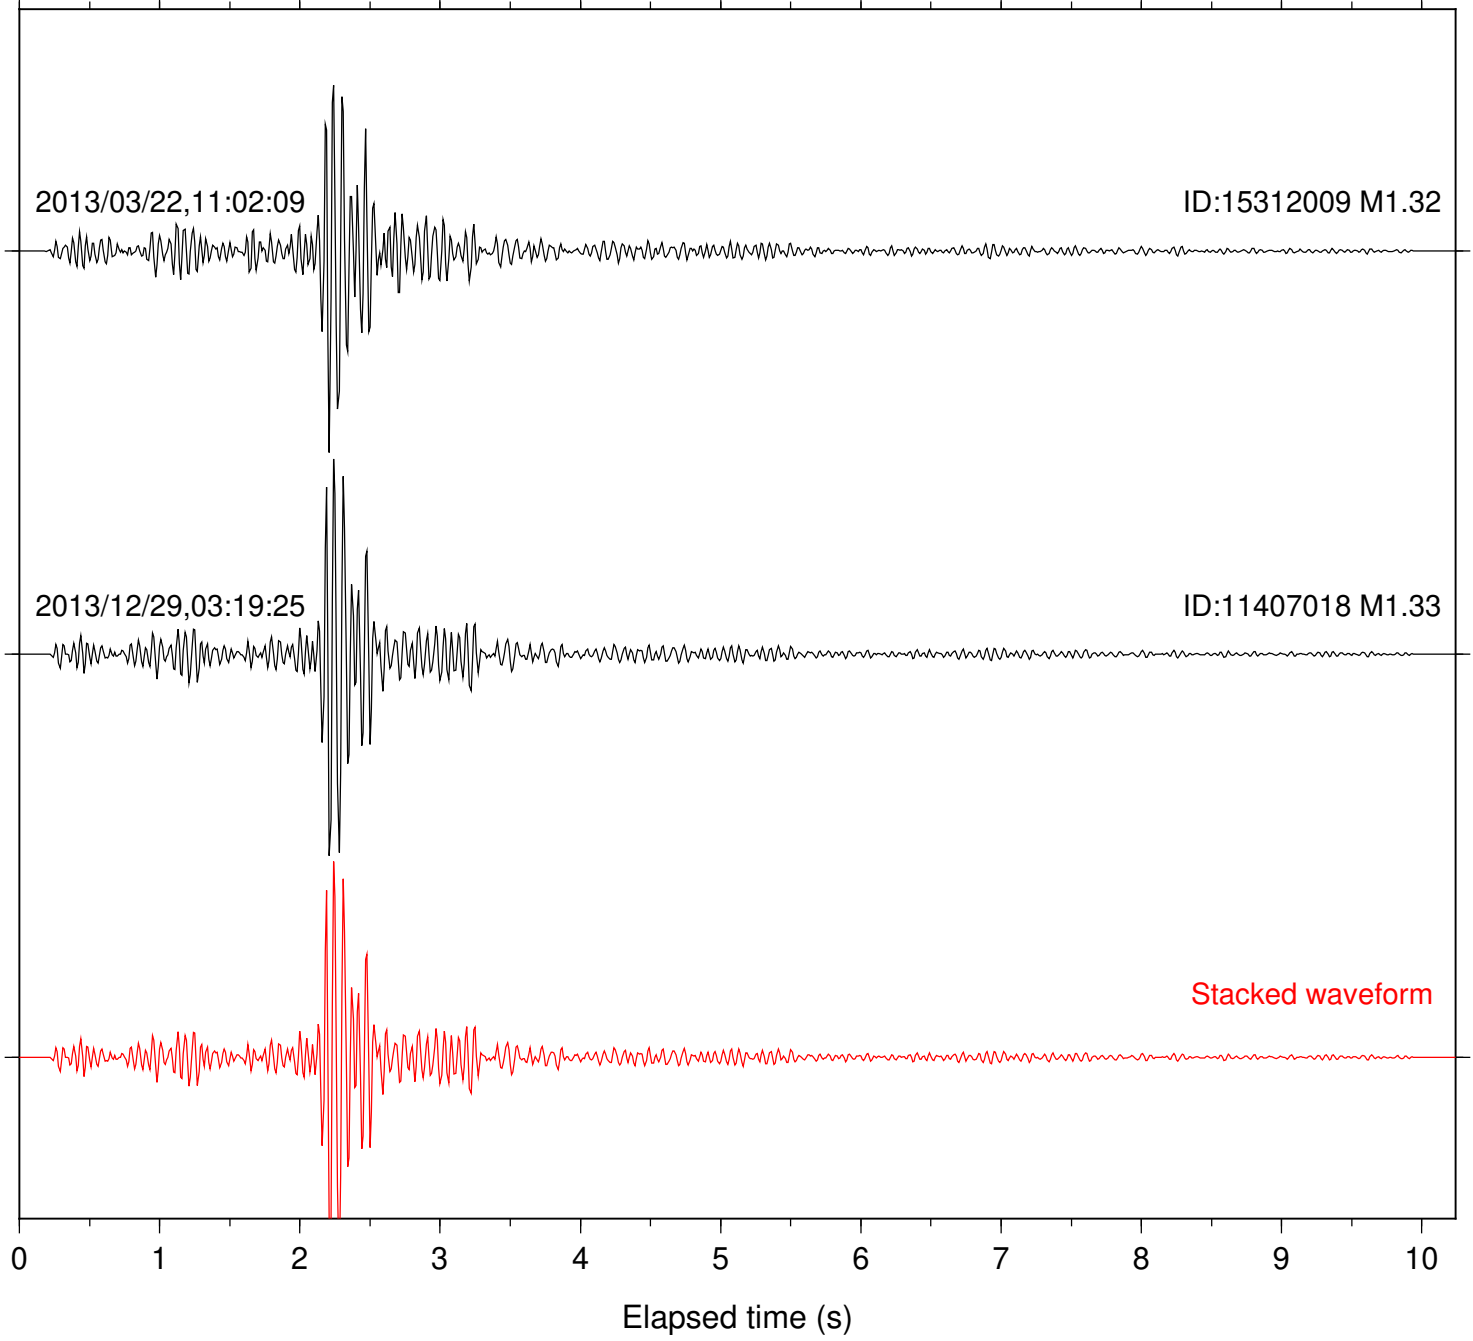

Focal depth: 10.08 km

Station: PFO Com: HHZ

Focal depth: 10.08 km

Station: SND Com: HHZ

Focal depth: 10.08 km

Station: B081 Com: EHZ

Focal depth: 16.63 km

2013/12/28,11:16:02