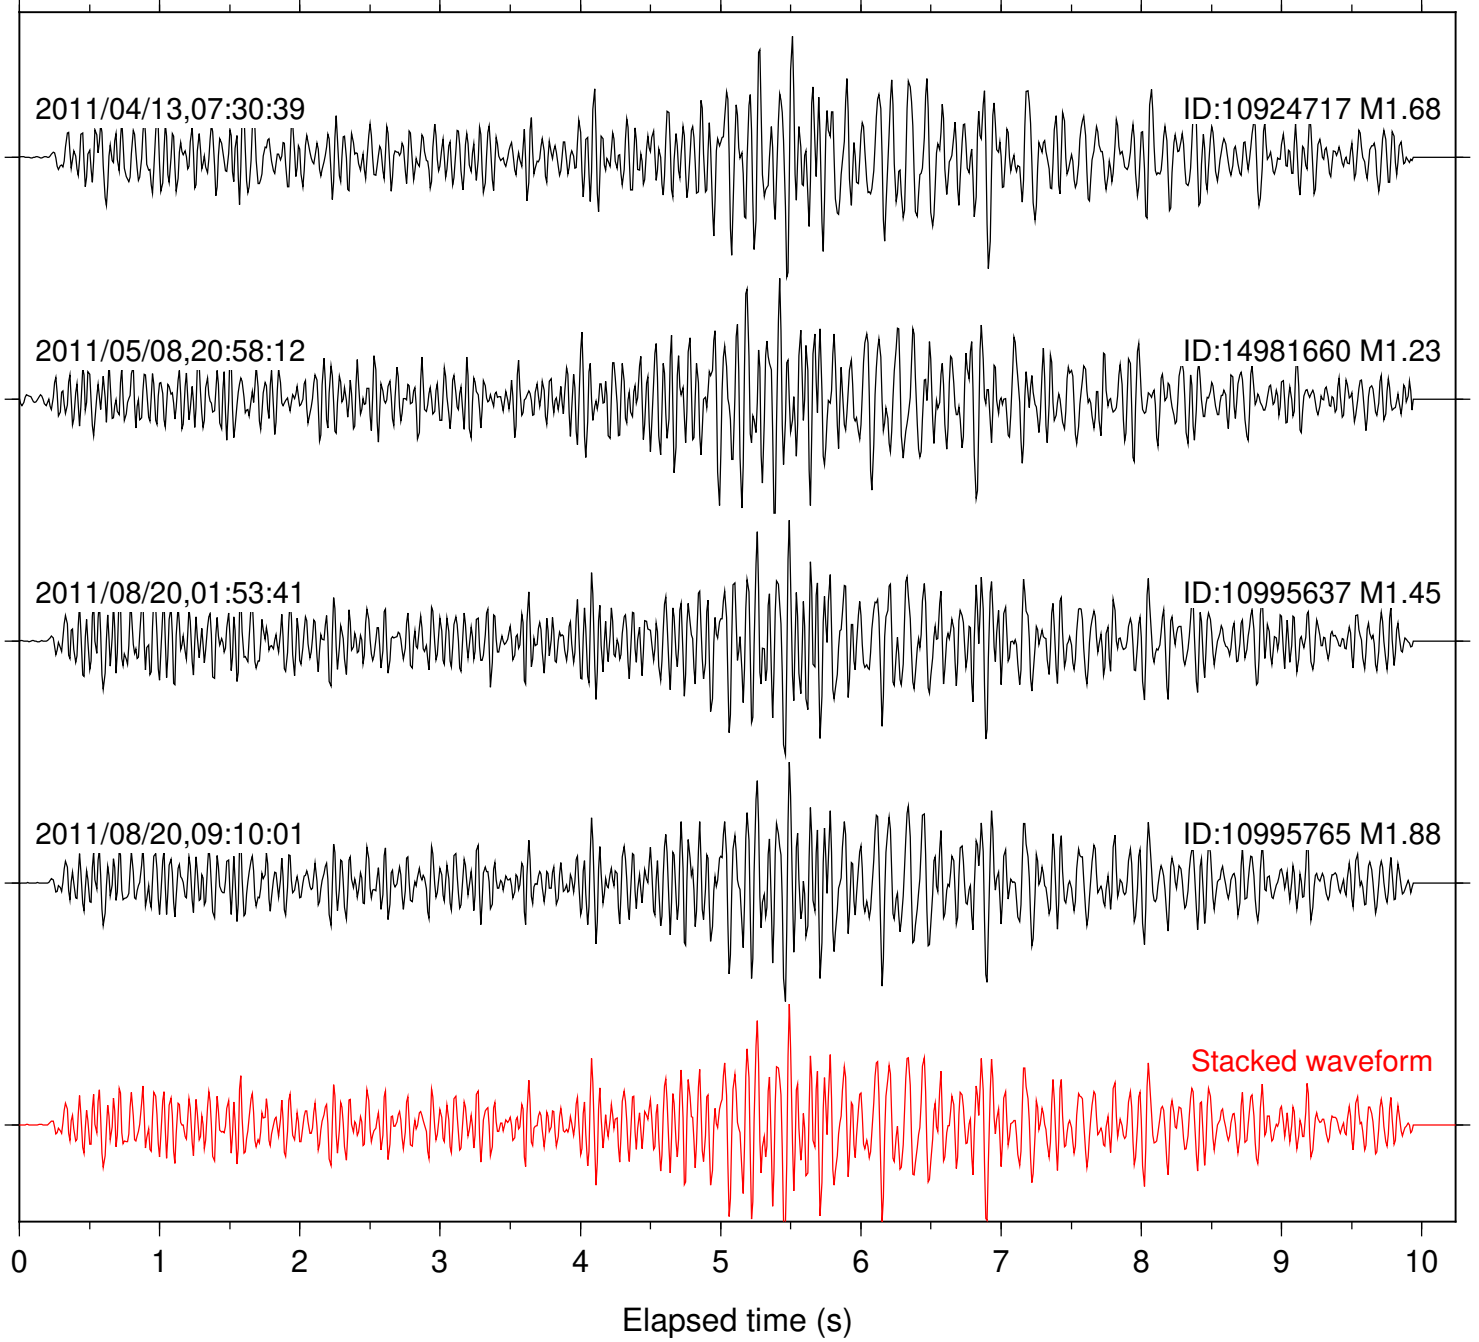

Station: B946 Com: EHZ

Focal depth: 4.02 km