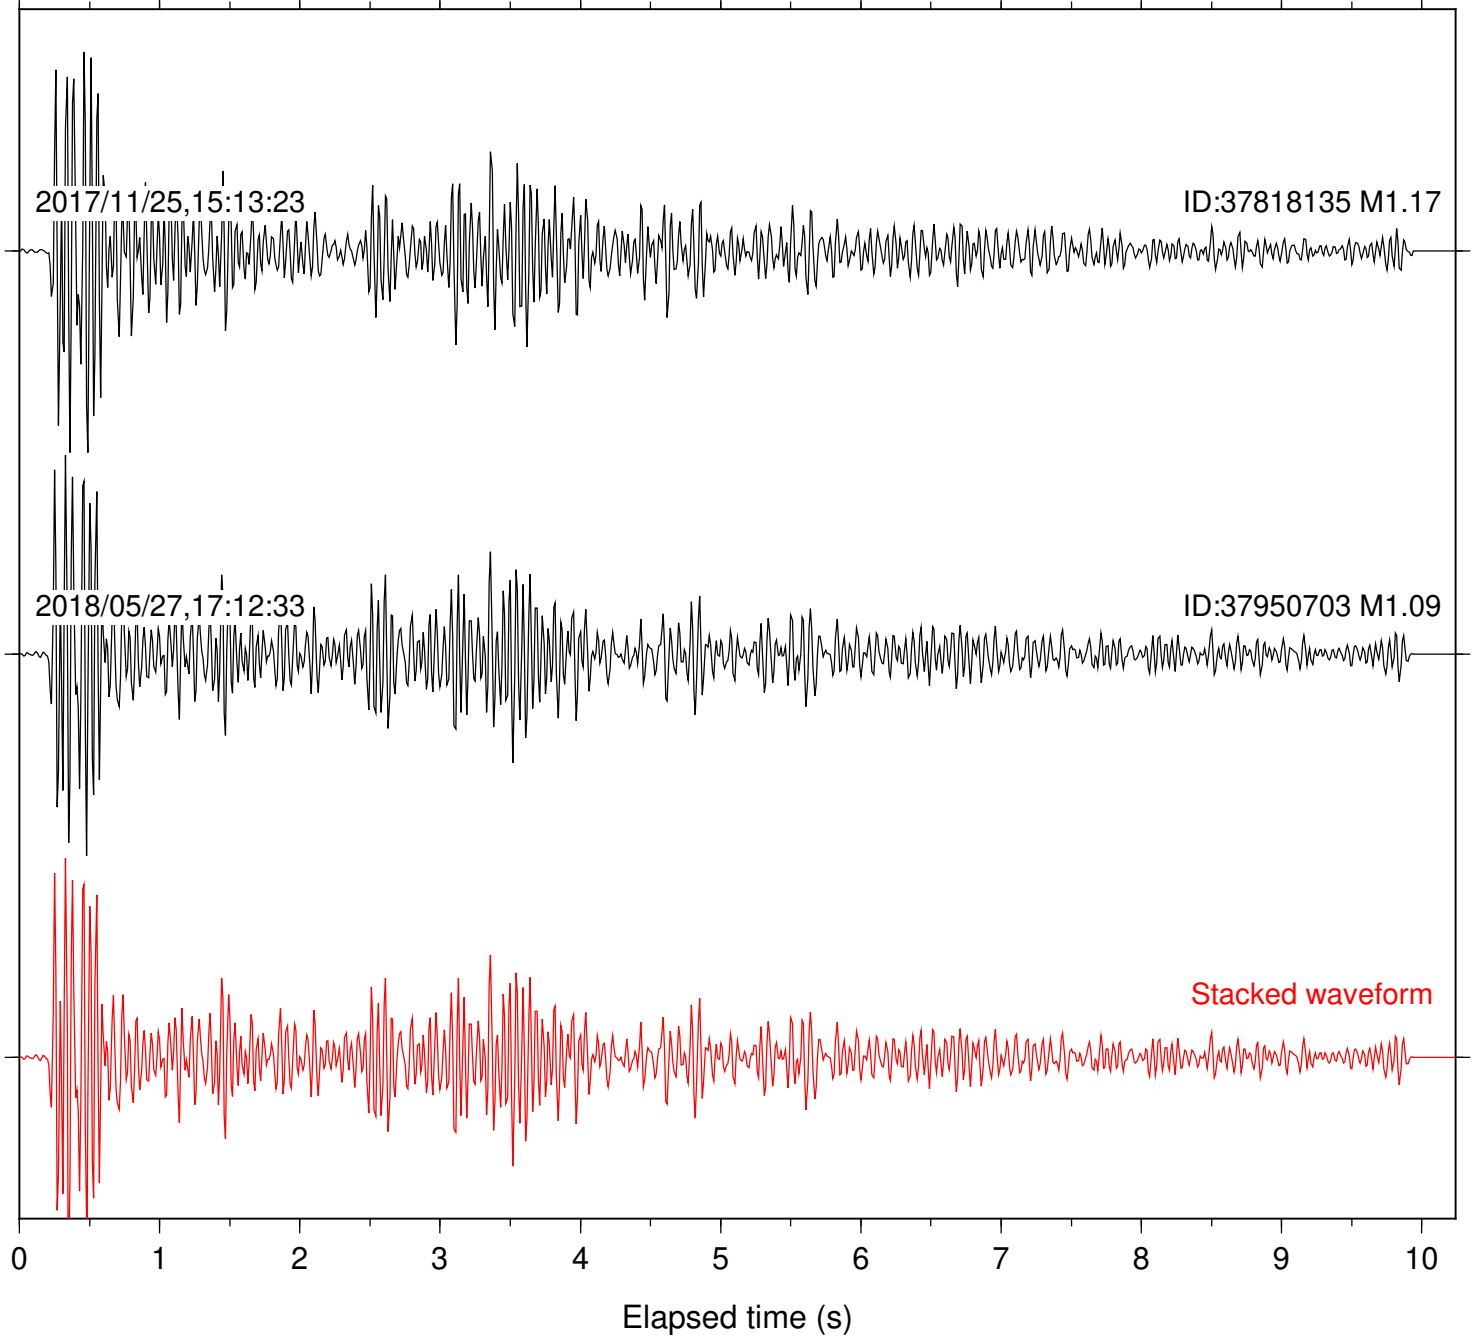

Station: PLM Com: HHZ

Focal depth: 7.35 km