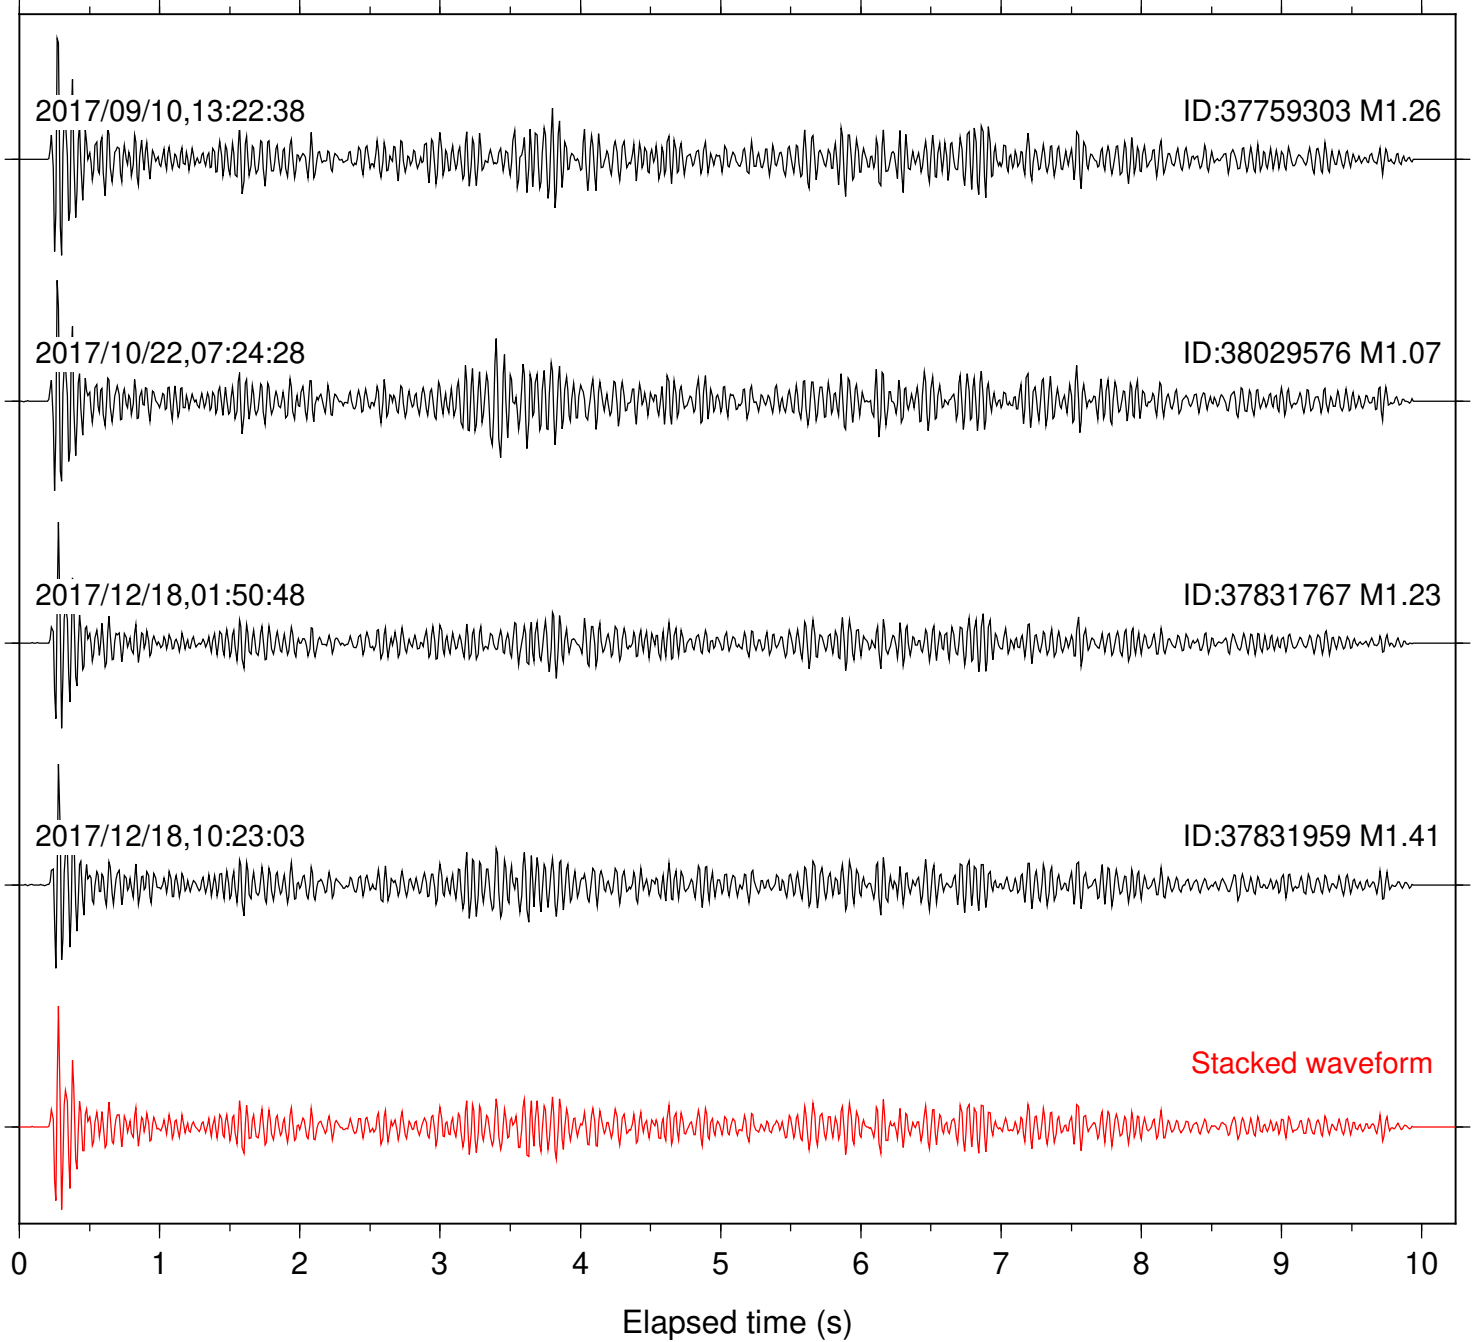

Station: DGR Com: HHZ

Focal depth: 6.38 km