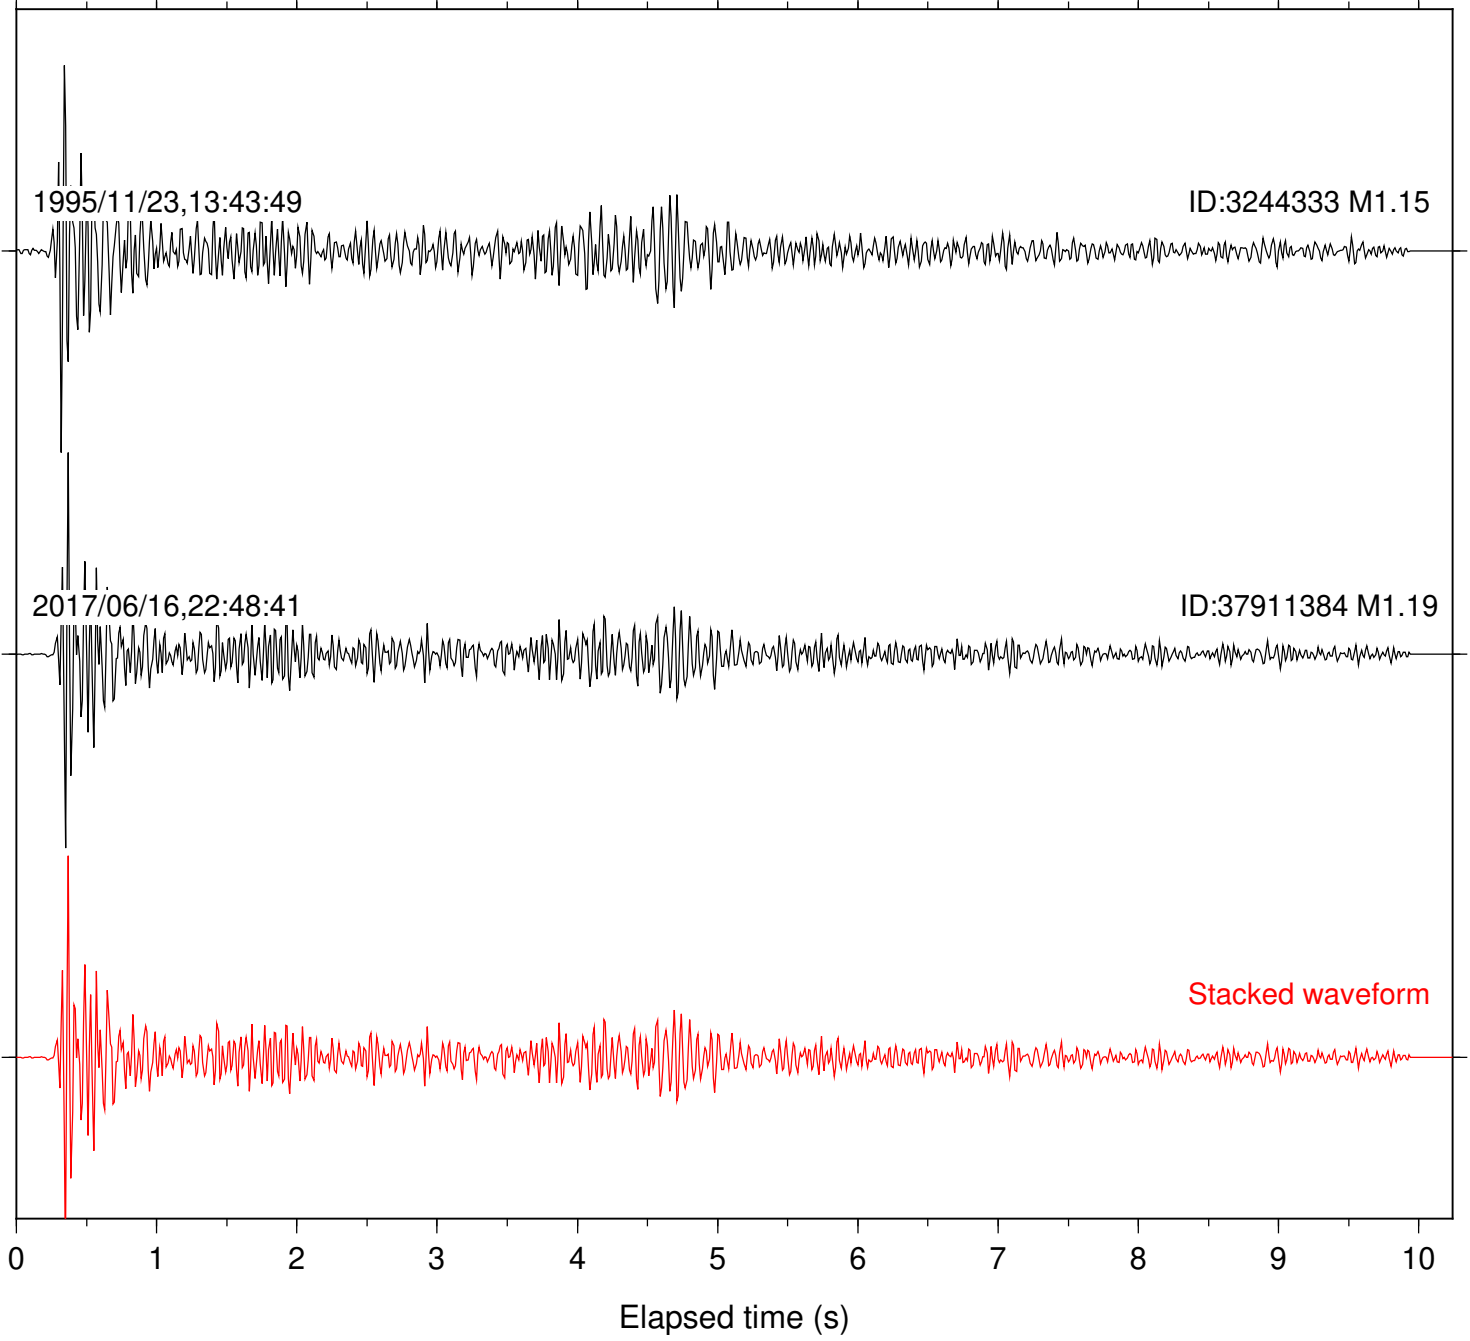

Focal depth: 11.60 km

Station: YAQ Com: HHZ

Focal depth: 11.59 km

Station: YAQ Com: EHZ

Focal depth: 15.46 km

Station: FRD Com: HHZ

Focal depth: 16.63 km

Station: KNW Com: HHZ