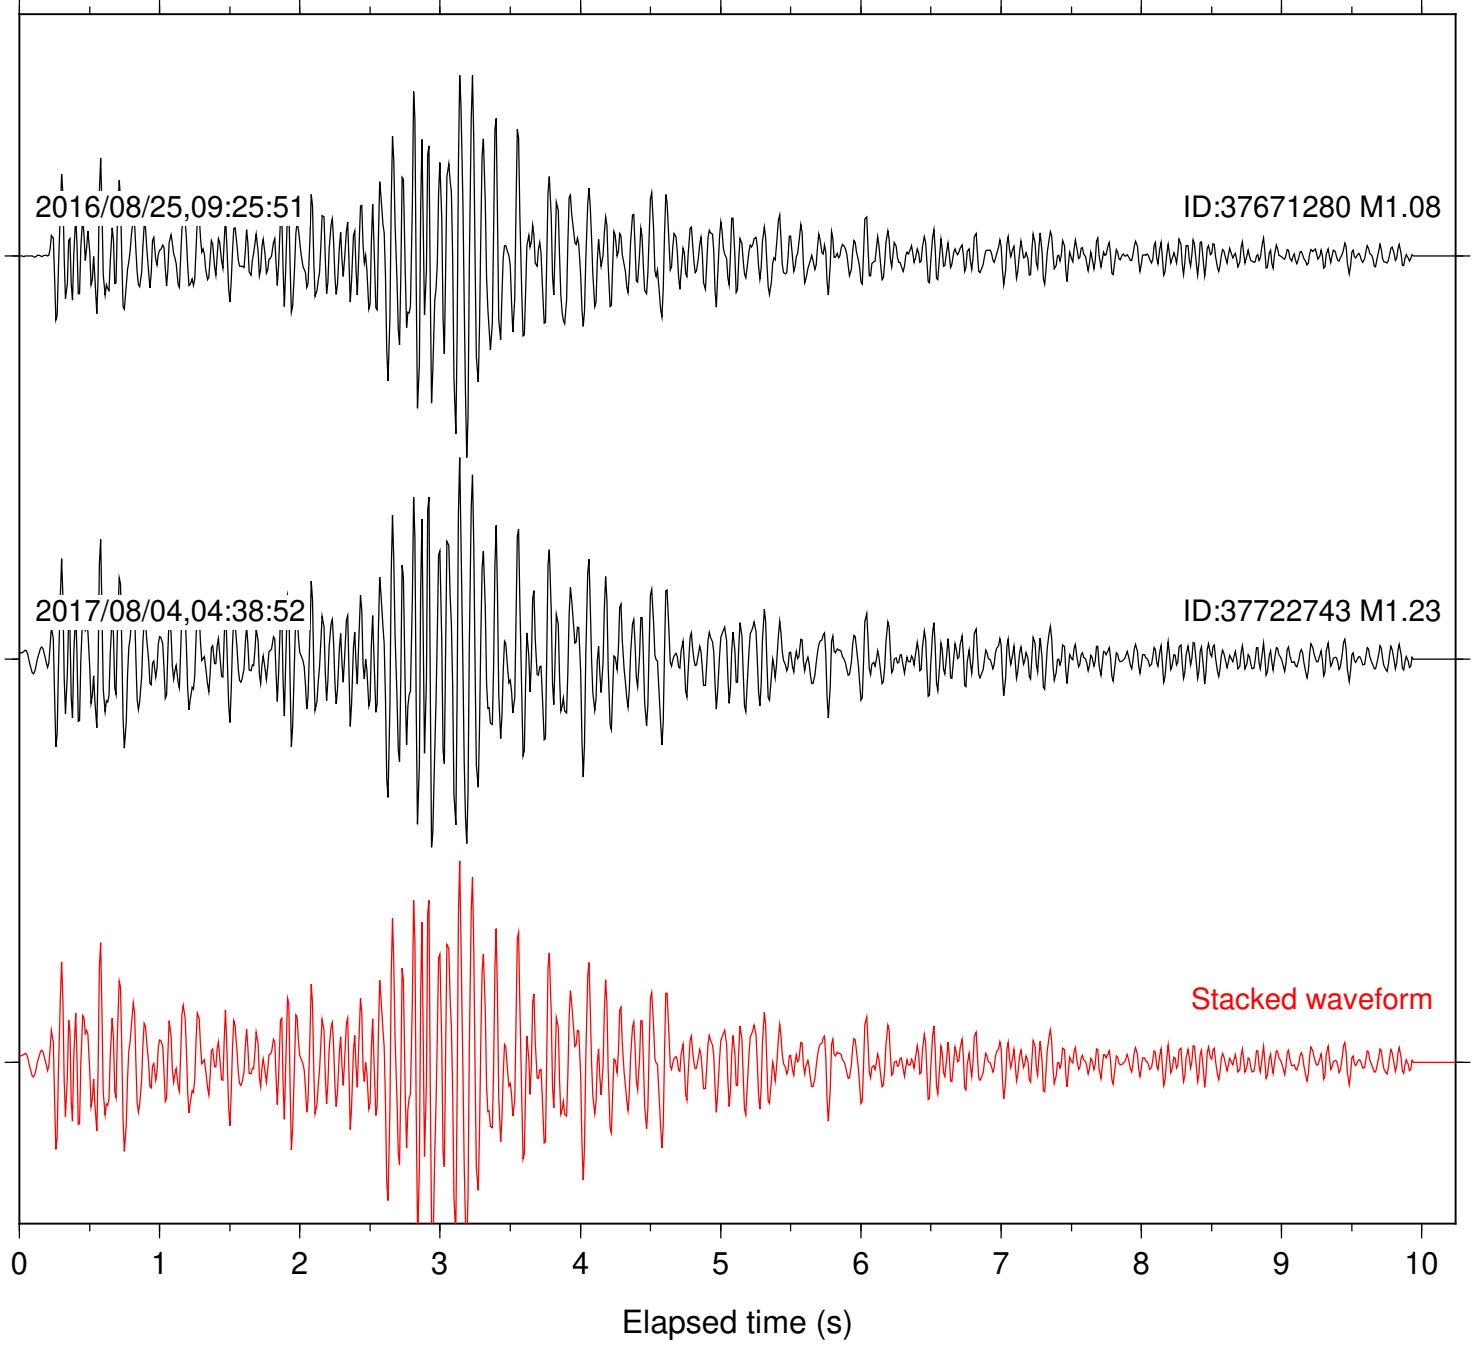

Focal depth: 6.75 km

Station: HMT2 Com: HHZ

Focal depth: 6.75 km

Station: SND Com: HHZ

Focal depth: 6.75 km

Station: B082 Com: EHZ

Focal depth: 5.65 km

Station: B087 Com: EHZ