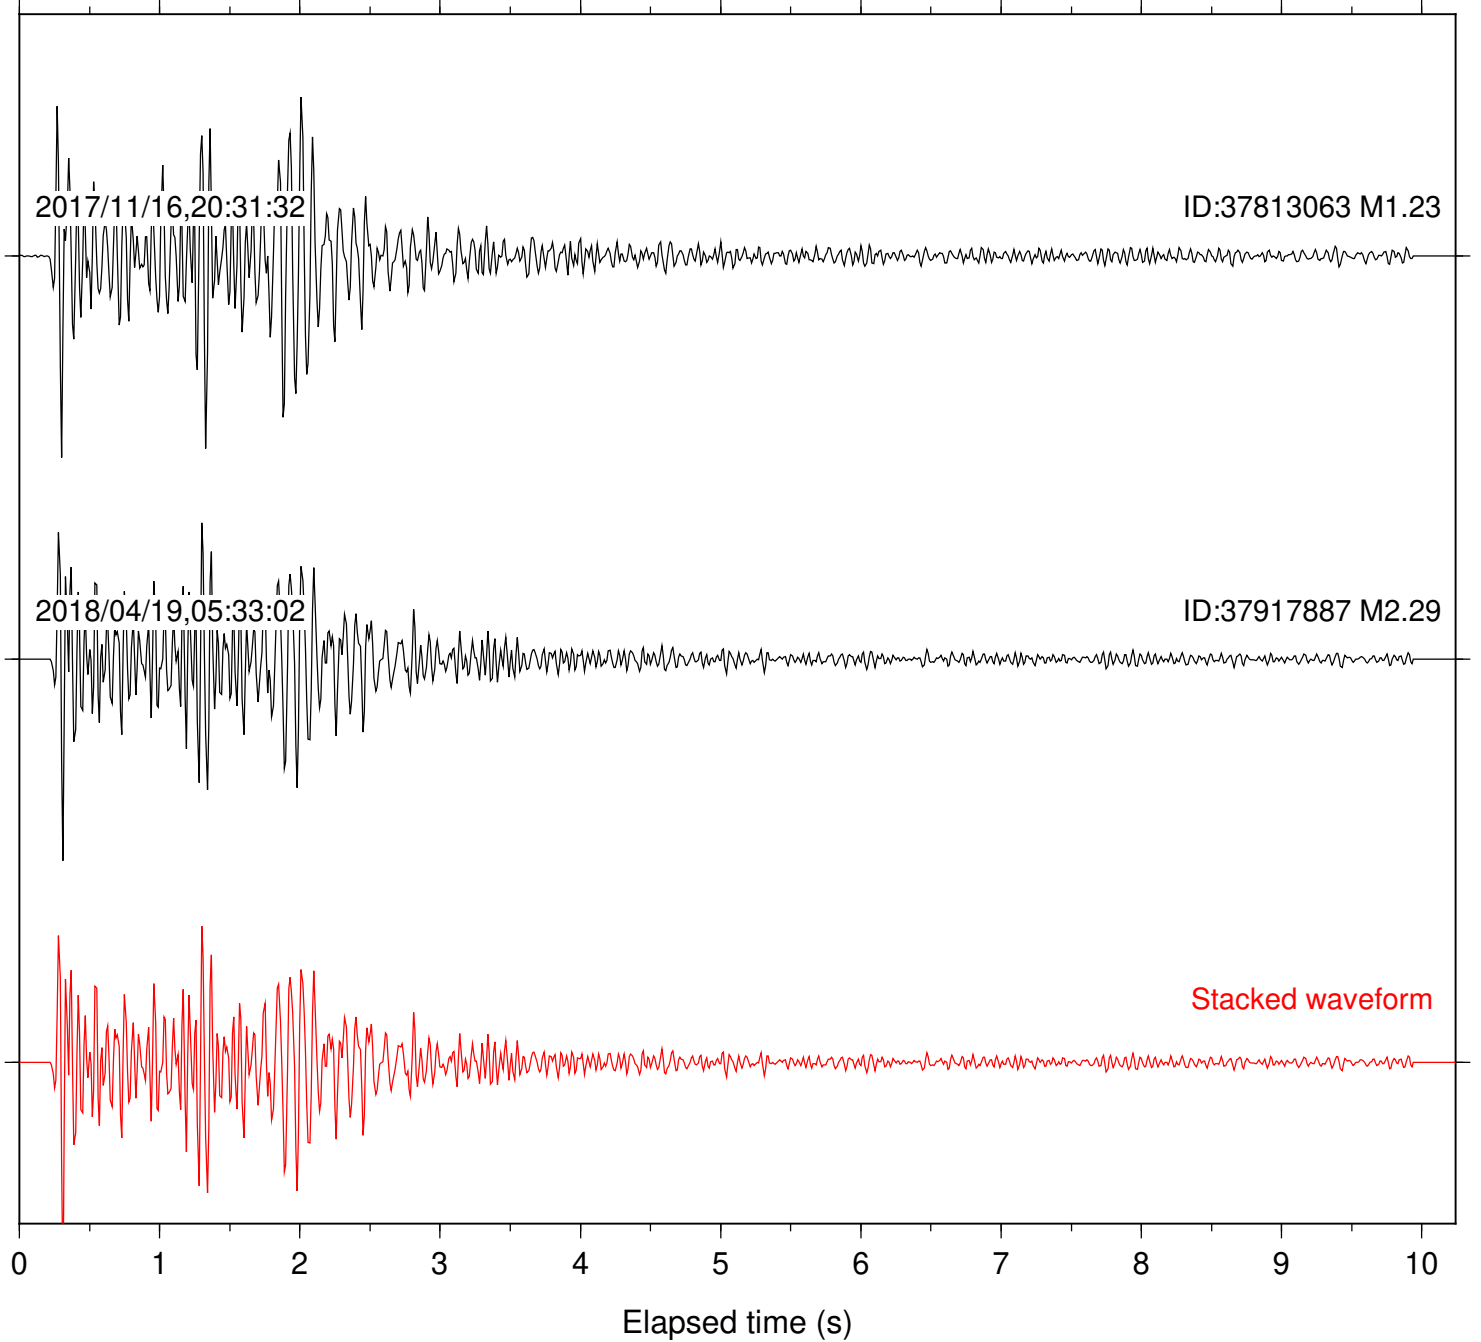

Station: CRY Com: HHZ

Focal depth: 6.10 km