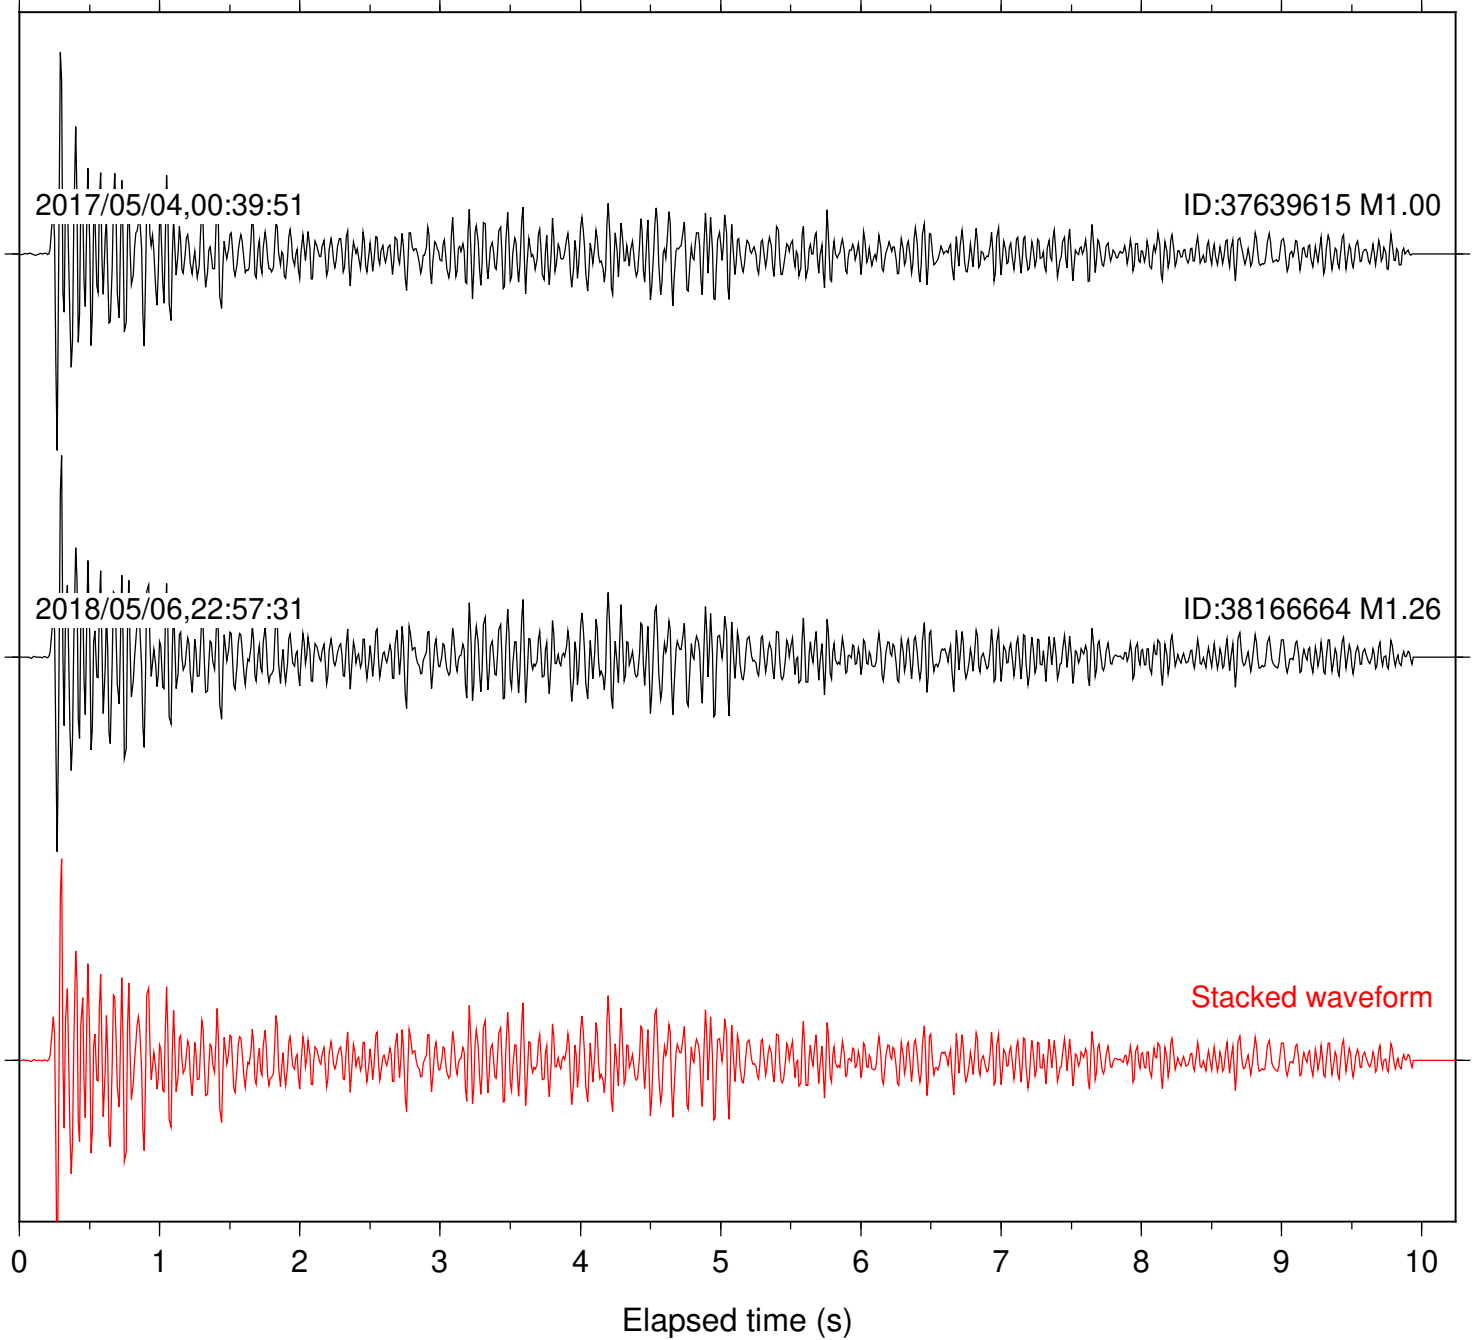

Station: LVA2 Com: HHZ

Focal depth: 6.98 km