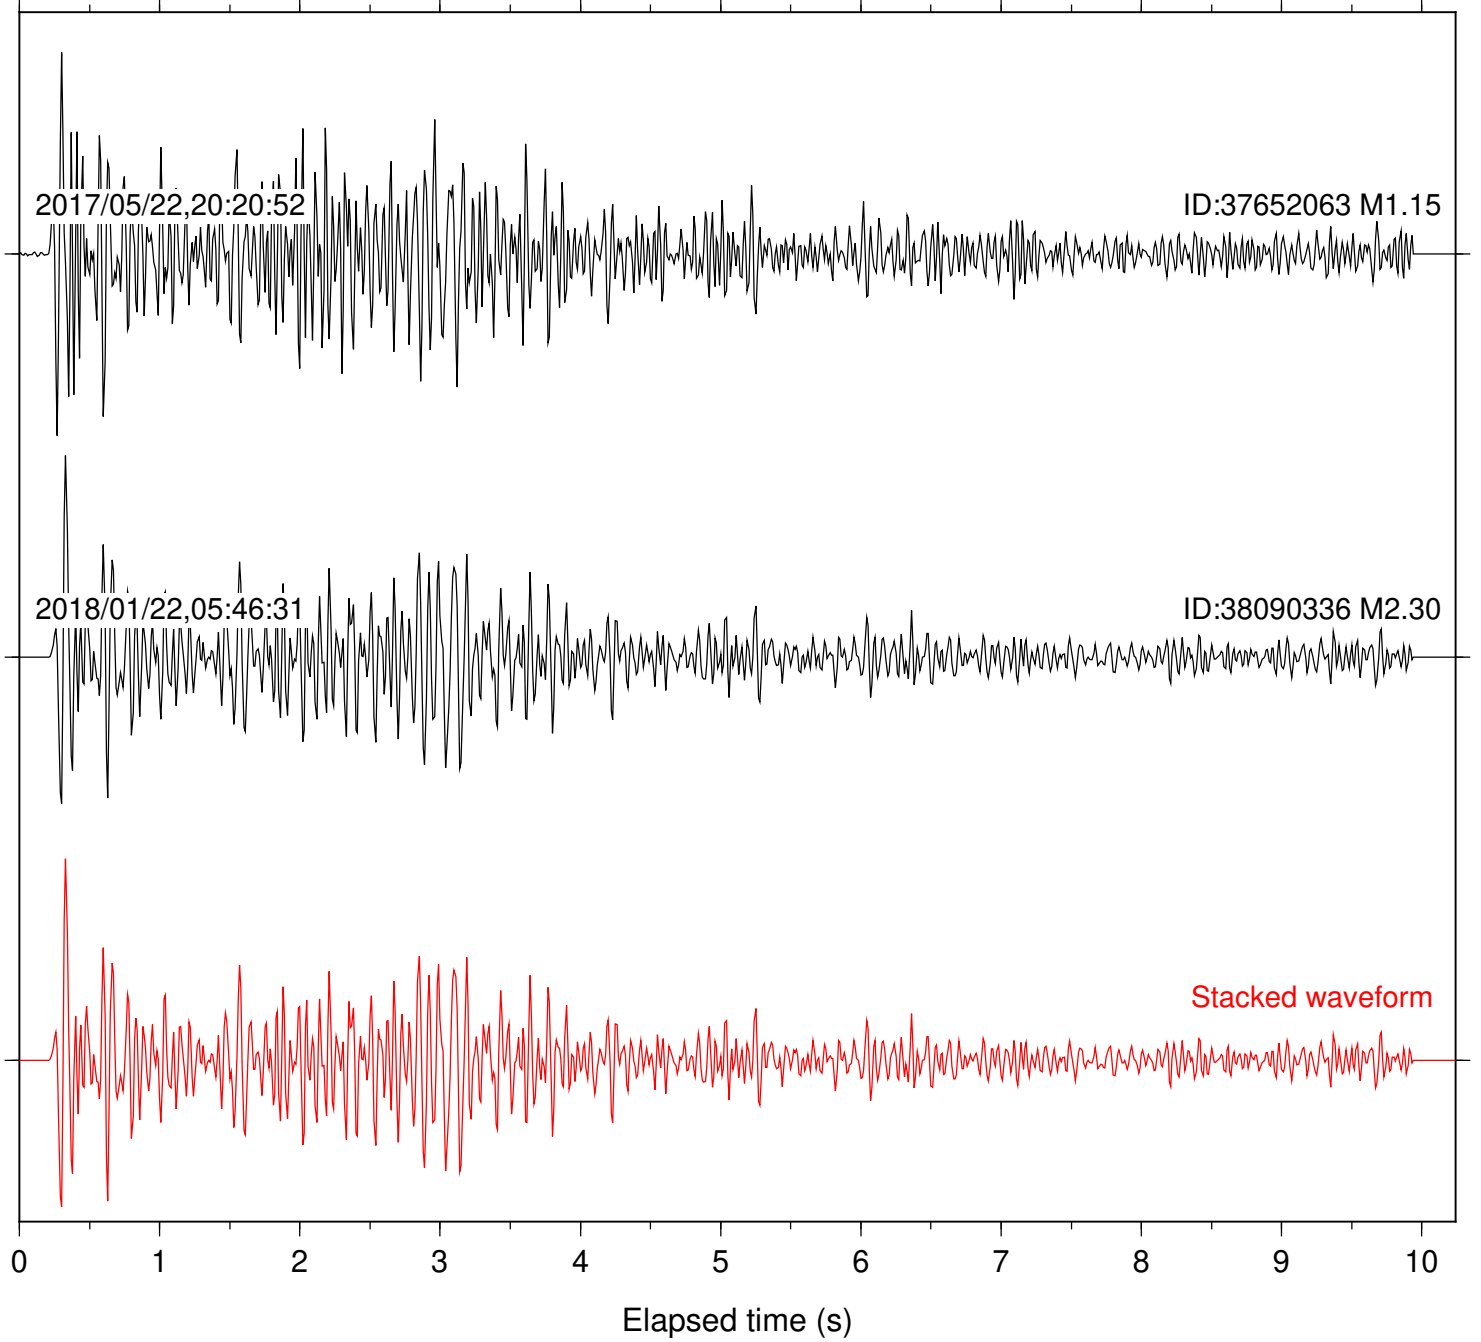

Station: HMT2 Com: HHZ

Focal depth: 6.83 km

Station: PFO Com: HHZ

Focal depth: 6.83 km

Station: POB2 Com: HHZ

Focal depth: 6.83 km

Station: SND Com: HHZ

Focal depth: 7.55 km