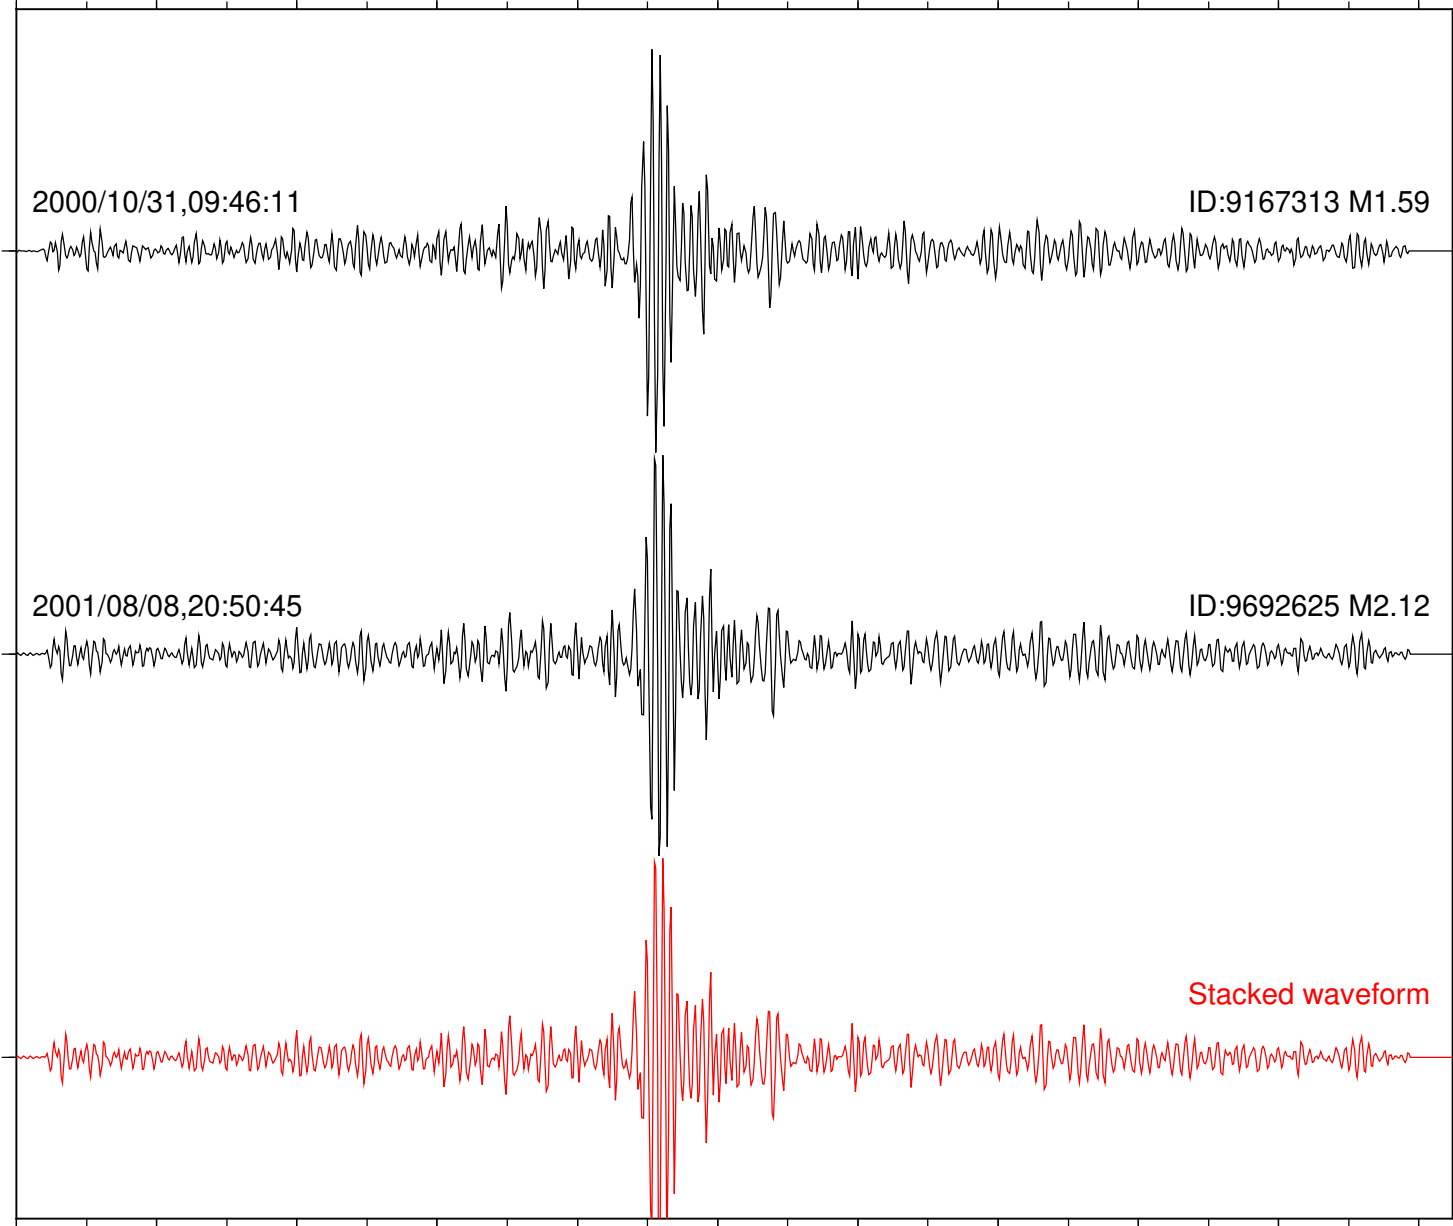

Station: PFO Com: HHZ

Focal depth: 13.29 km

2000/10/31,09:46:11

ID:9167313 M1.59

2001/08/08,20:50:45

ID:9692625 M2.12

Stacked waveform

0 1 2 3 4 5 6 7 8 9 10
Elapsed time (s)