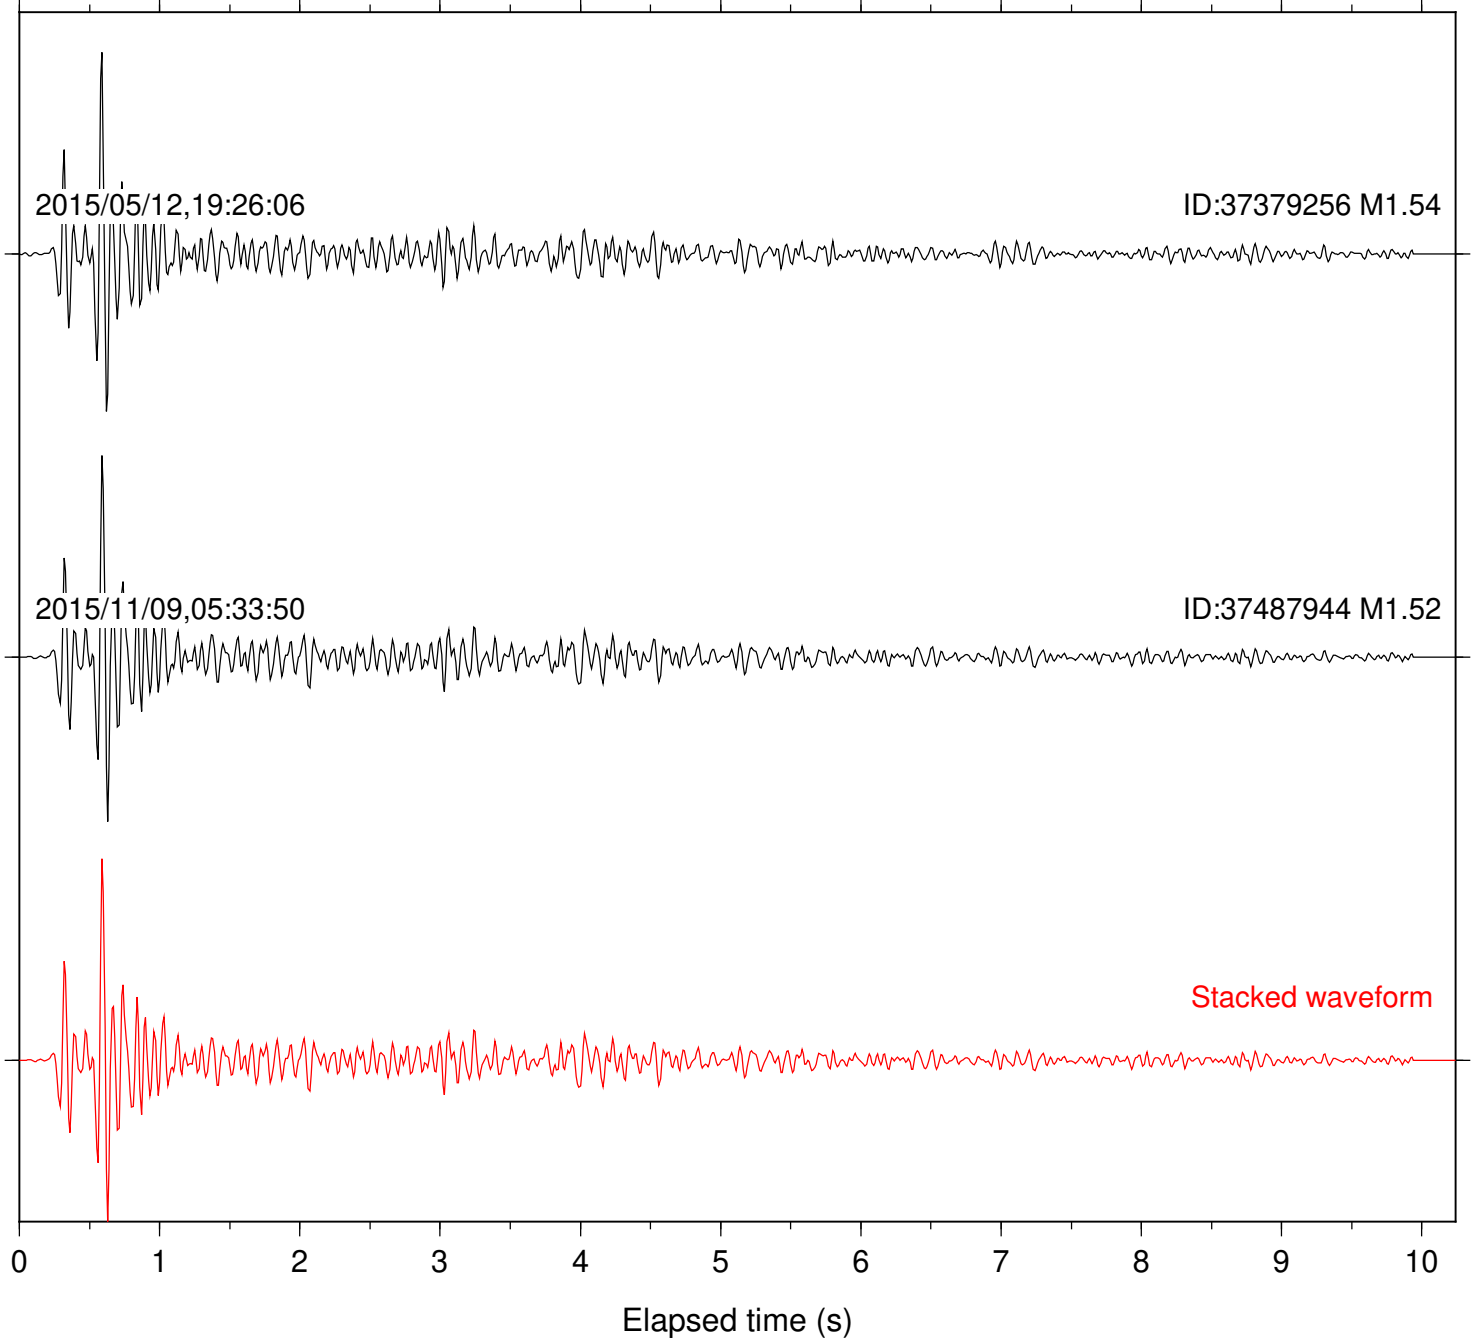

Station: RDM Com: HHZ

Focal depth: 8.33 km

Station: RRSP Com: HHZ

Focal depth: 8.33 km

Station: SMER Com: HHZ

Focal depth: 8.33 km

Station: SND Com: HHZ

Focal depth: 8.33 km