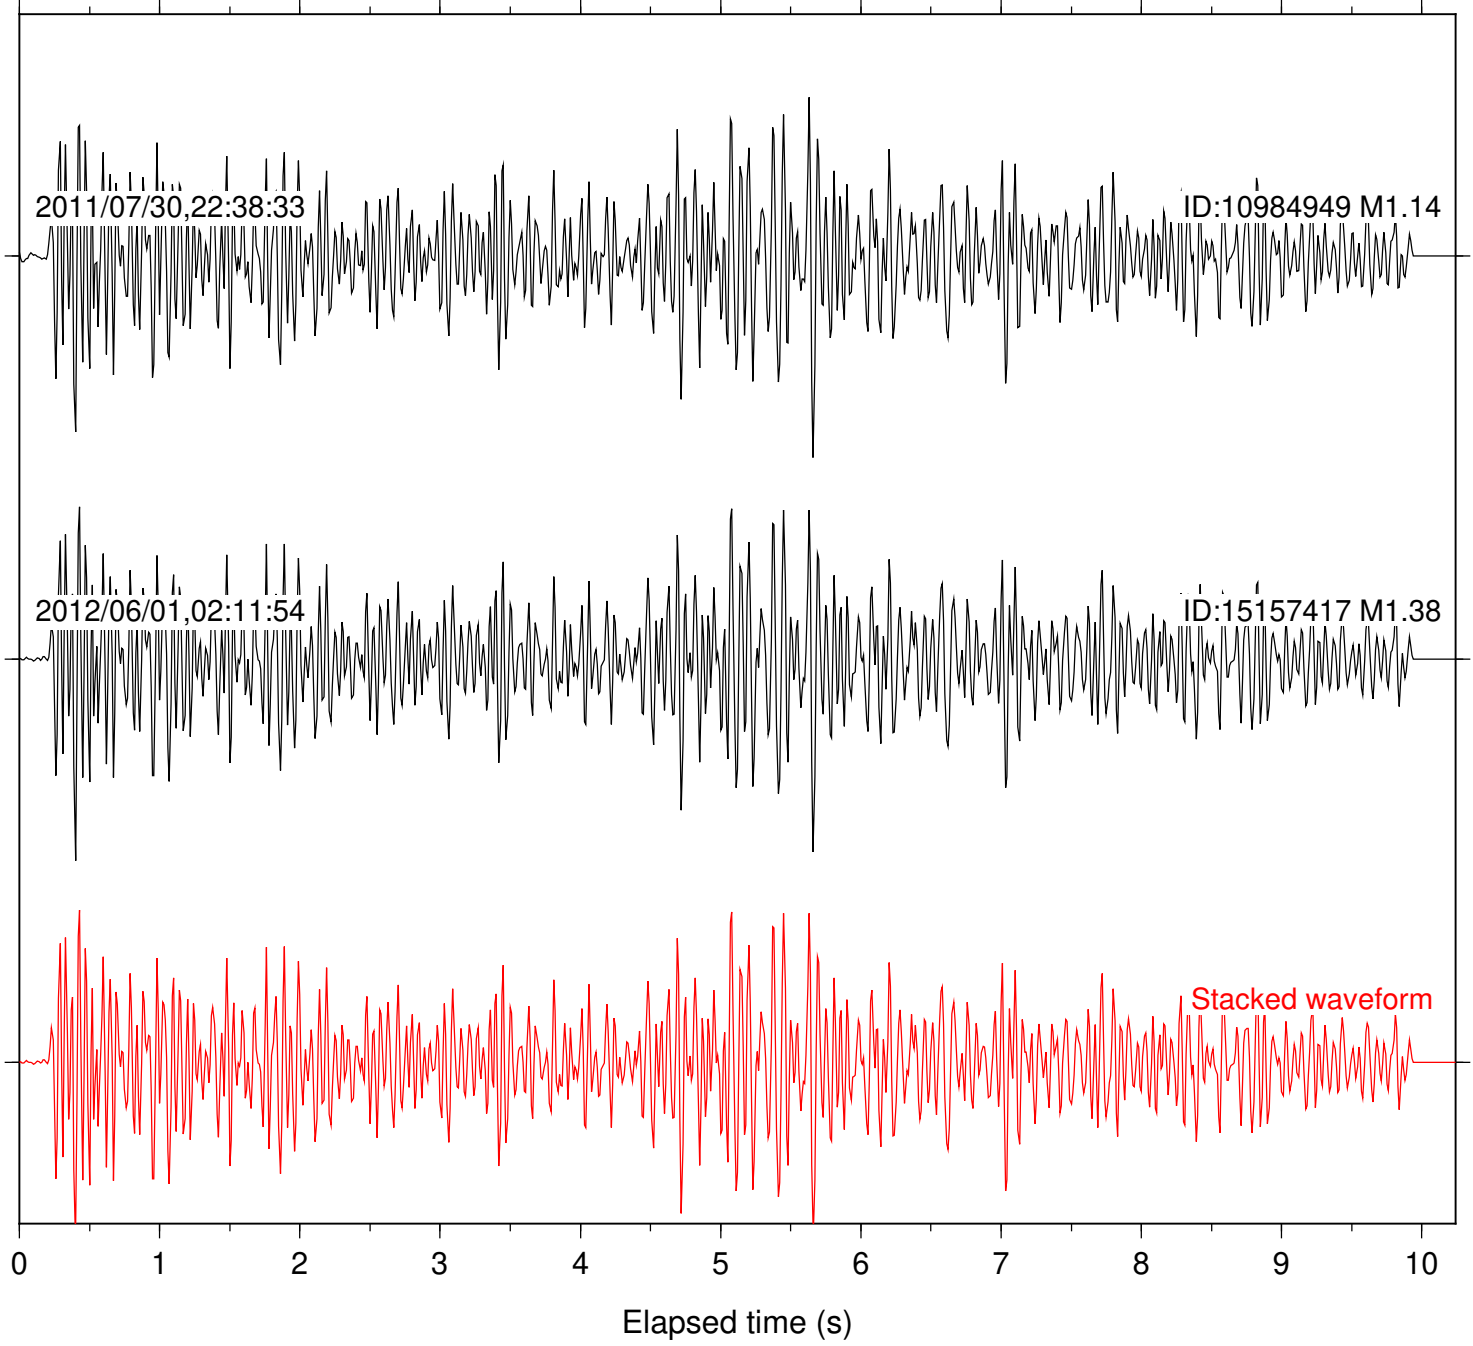

Station: B946 Com: EHZ

Focal depth: 10.60 km