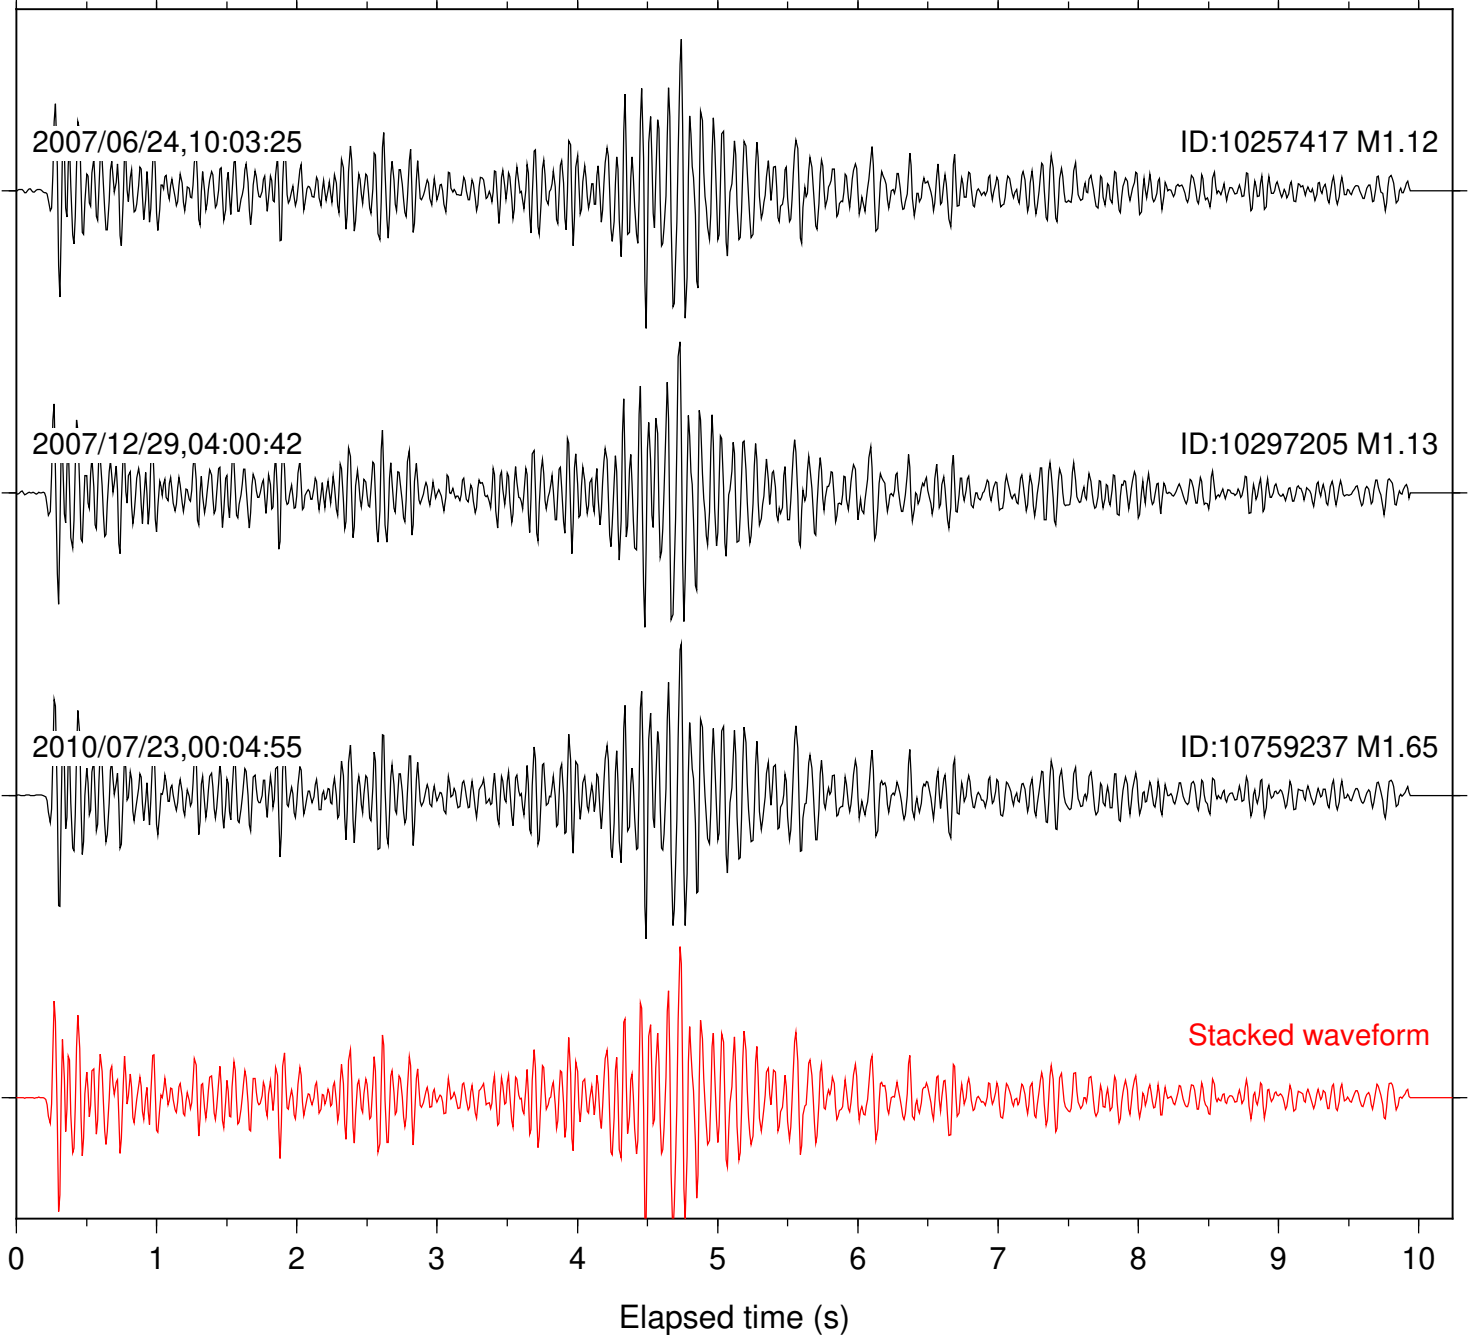

Station: B087 Com: EHZ

Focal depth: 9.33 km