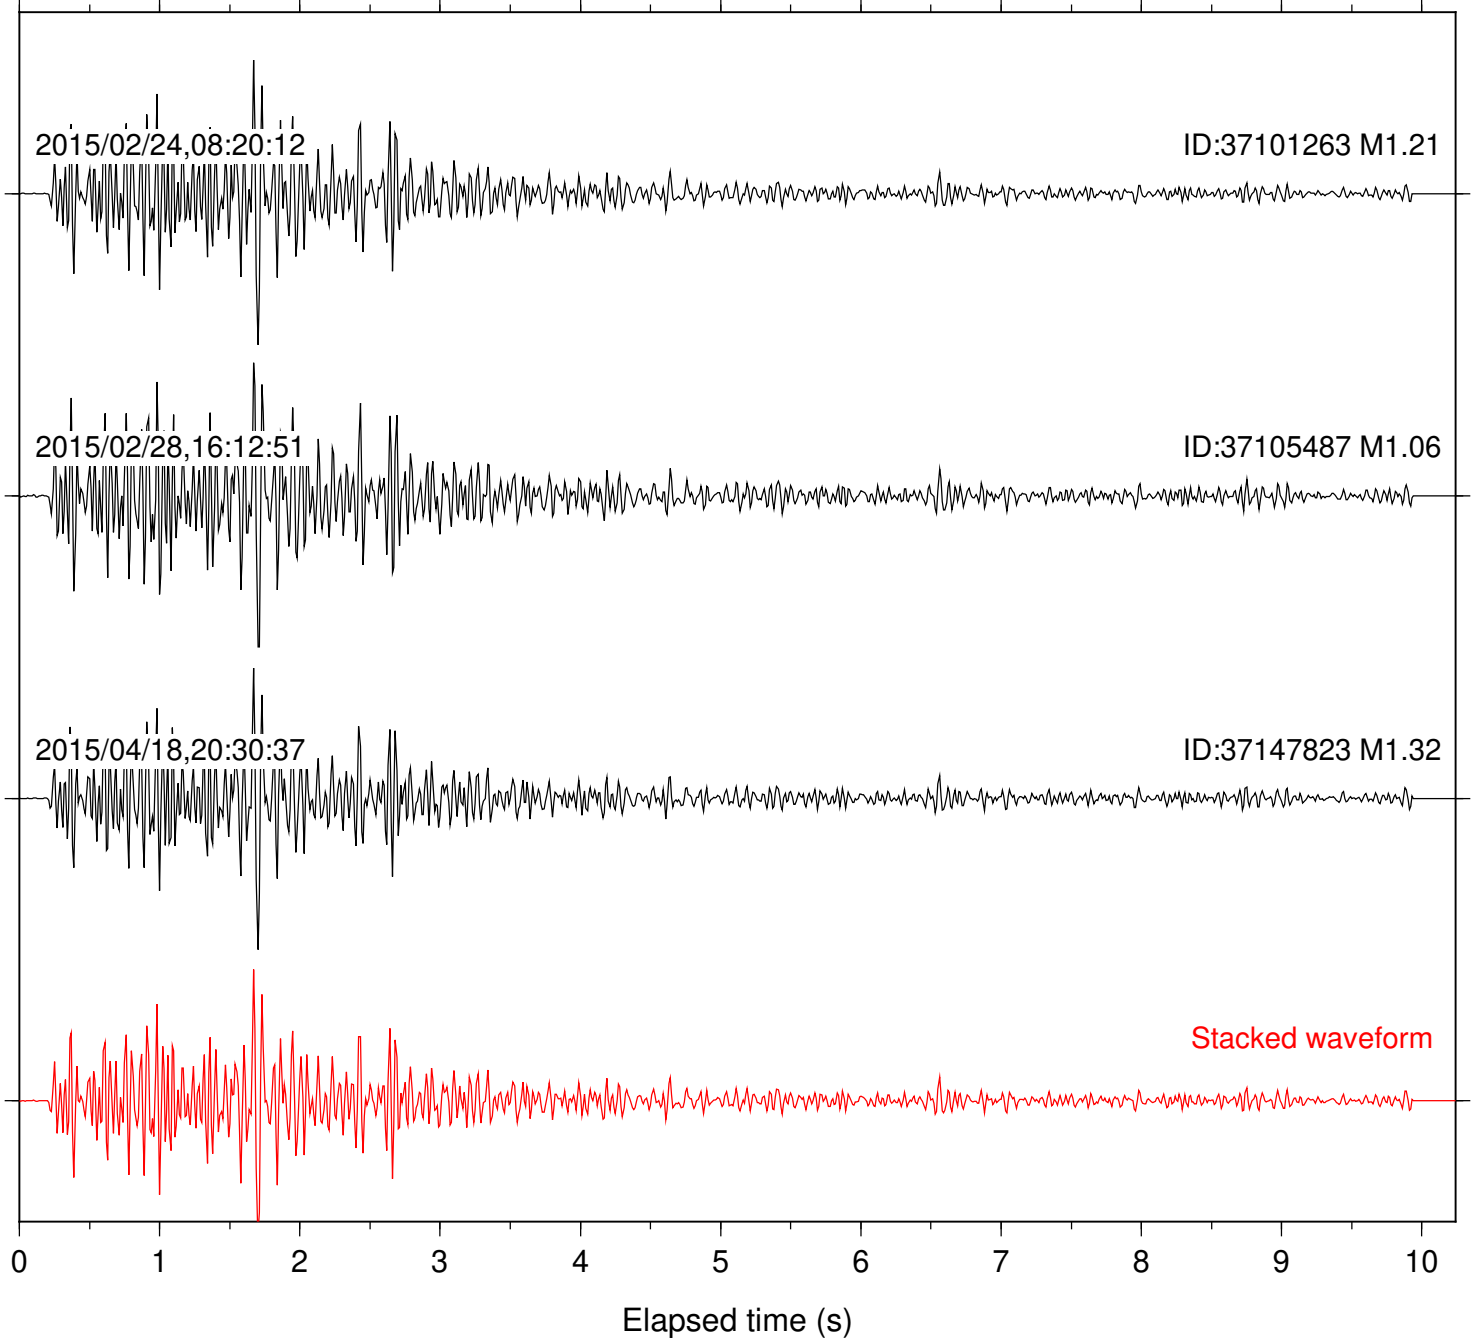

Station: BZN Com: HHZ

Focal depth: 8.12 km

Station: CRY Com: HHZ

Focal depth: 8.12 km

Station: DNR Com: HHZ

Focal depth: 8.12 km

Station: FRD Com: HHZ

Focal depth: 8.12 km