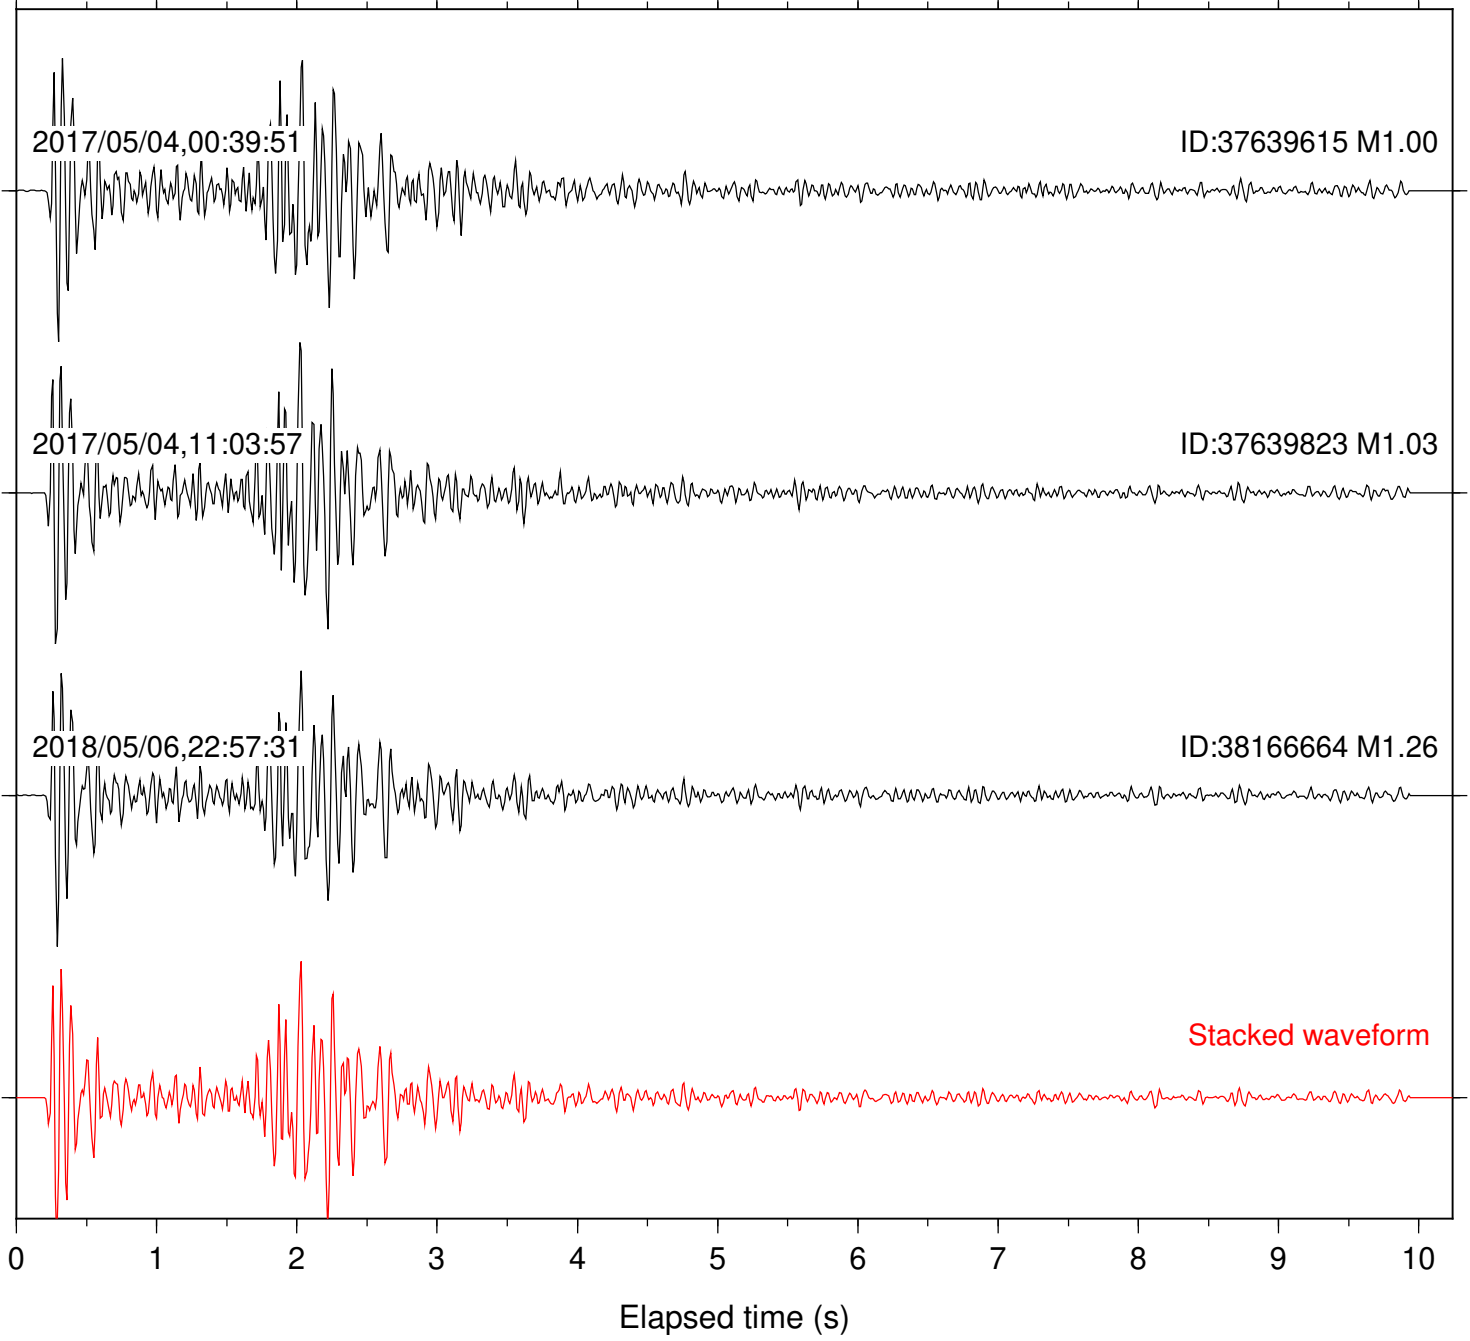

Station: B093 Com: EHZ

Focal depth: 6.98 km