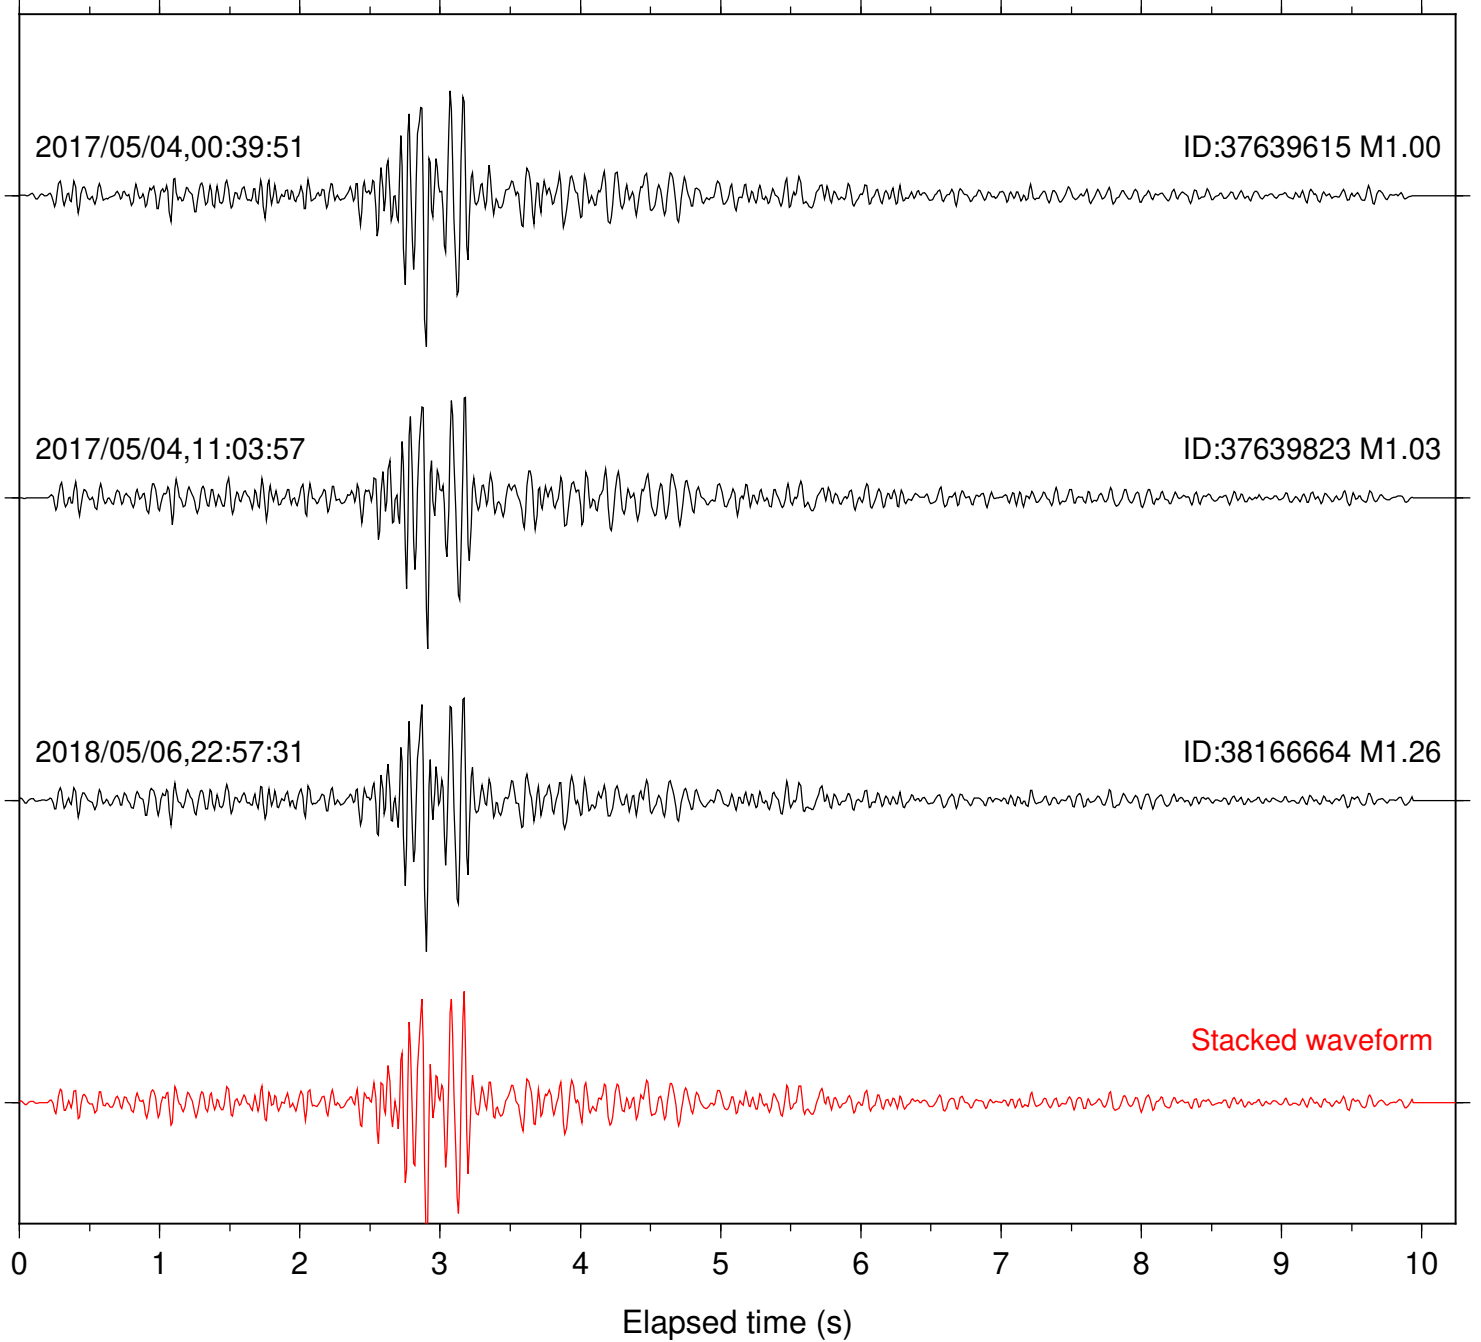

Station: SND Com: HHZ

Focal depth: 6.98 km