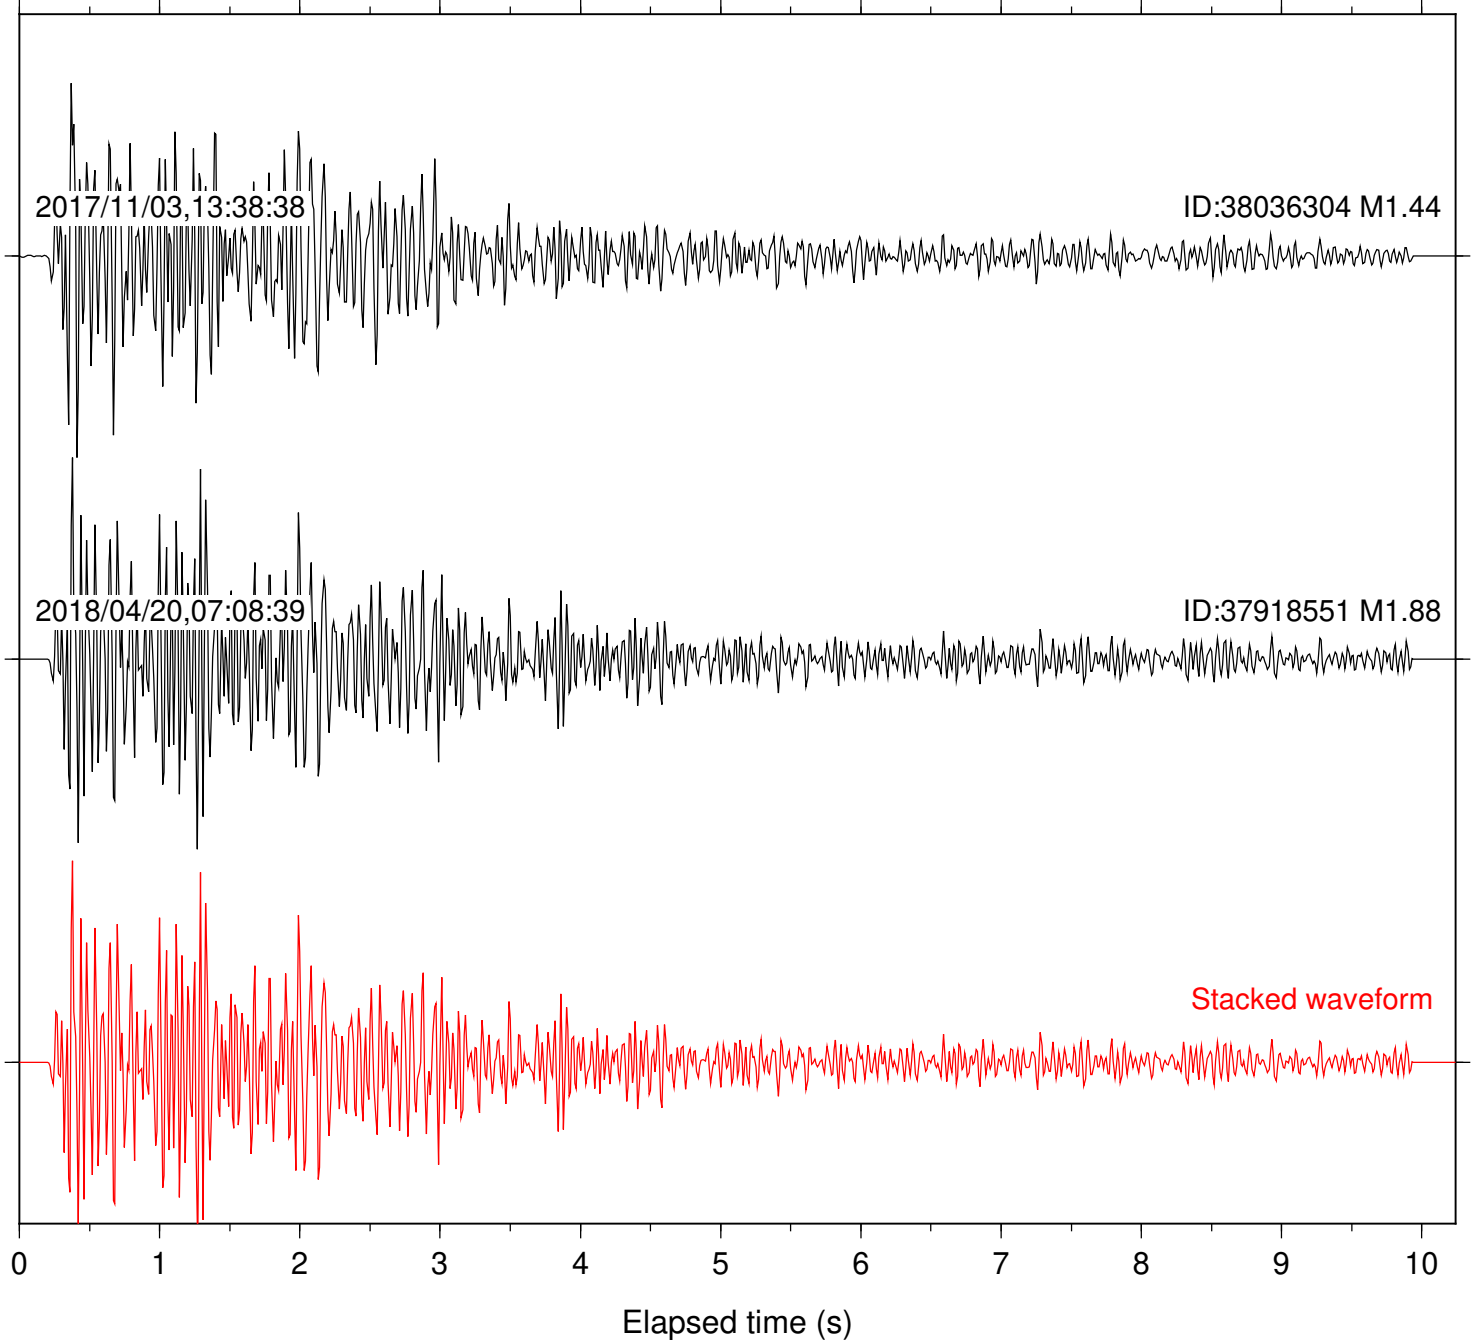

Station: CRY Com: HHZ

Focal depth: 7.65 km