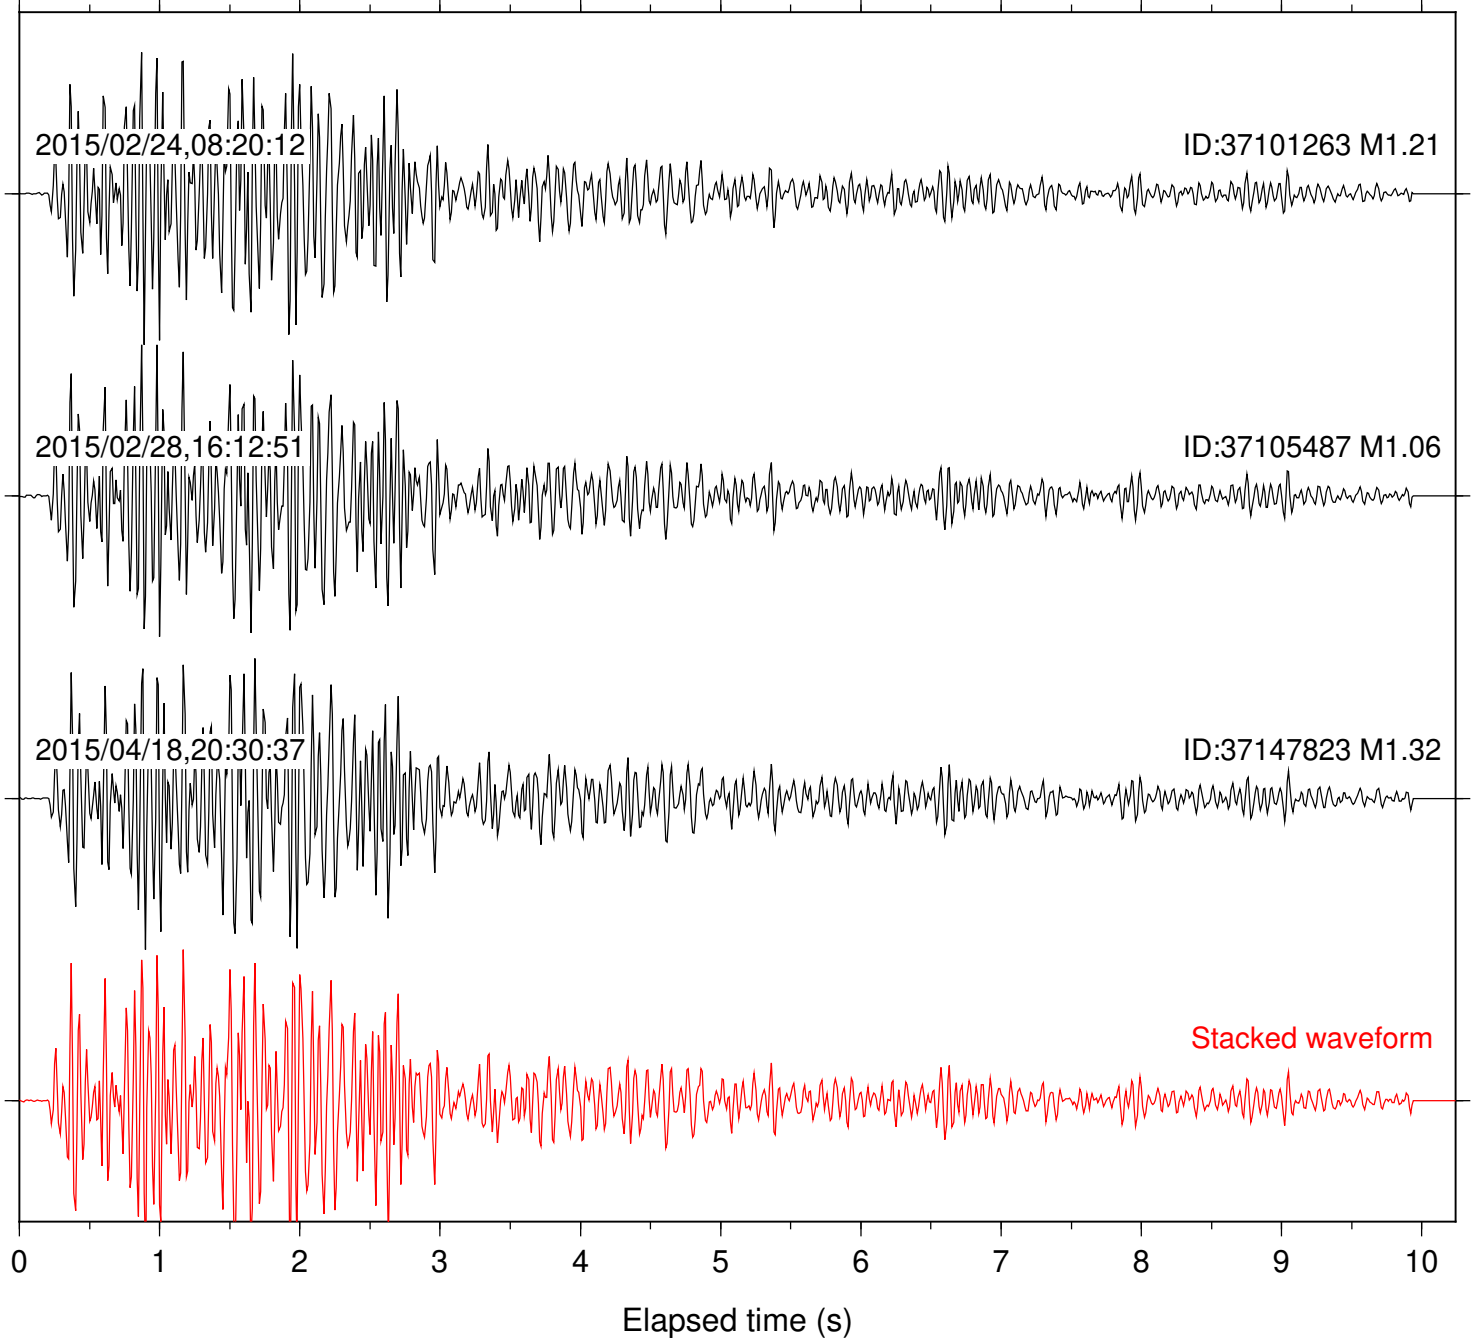

Station: B087 Com: EHZ

Focal depth: 8.12 km