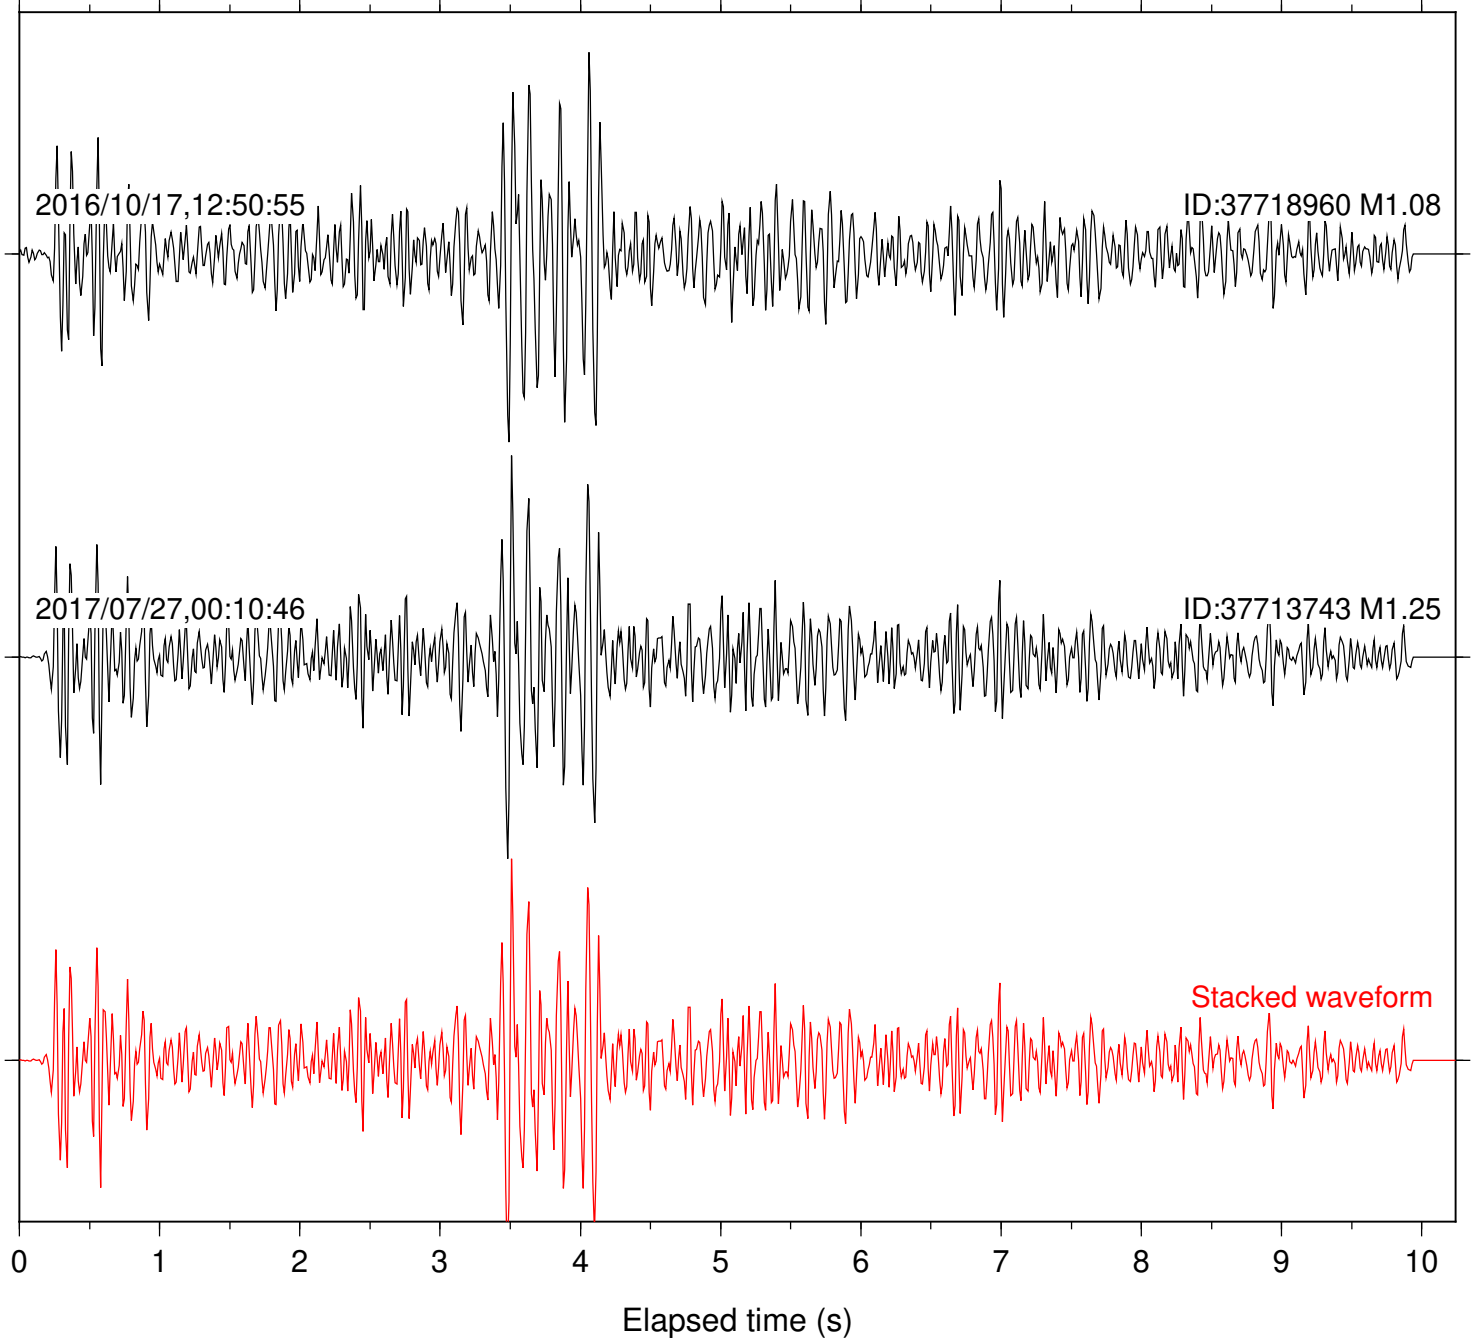

Station: B081 Com: EHZ

Focal depth: 6.43 km