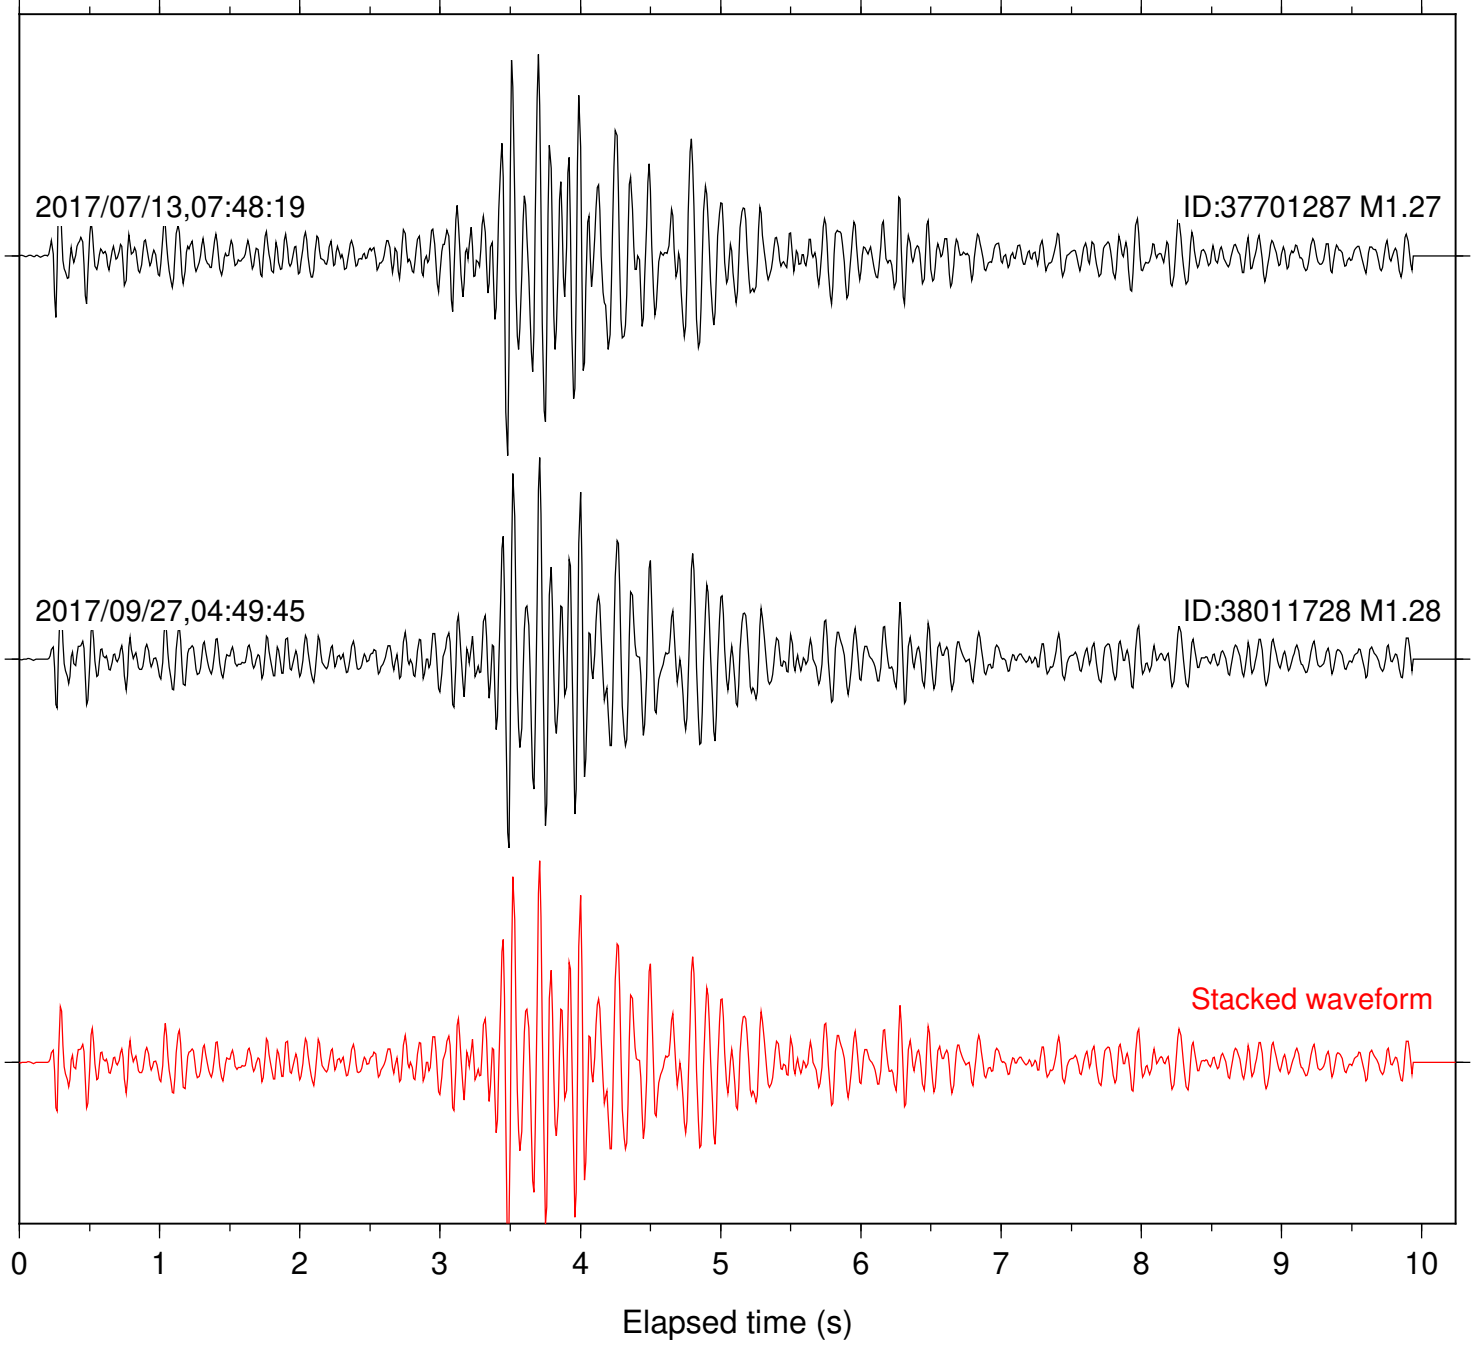

Station: POB2 Com: HHZ

Focal depth: 5.81 km