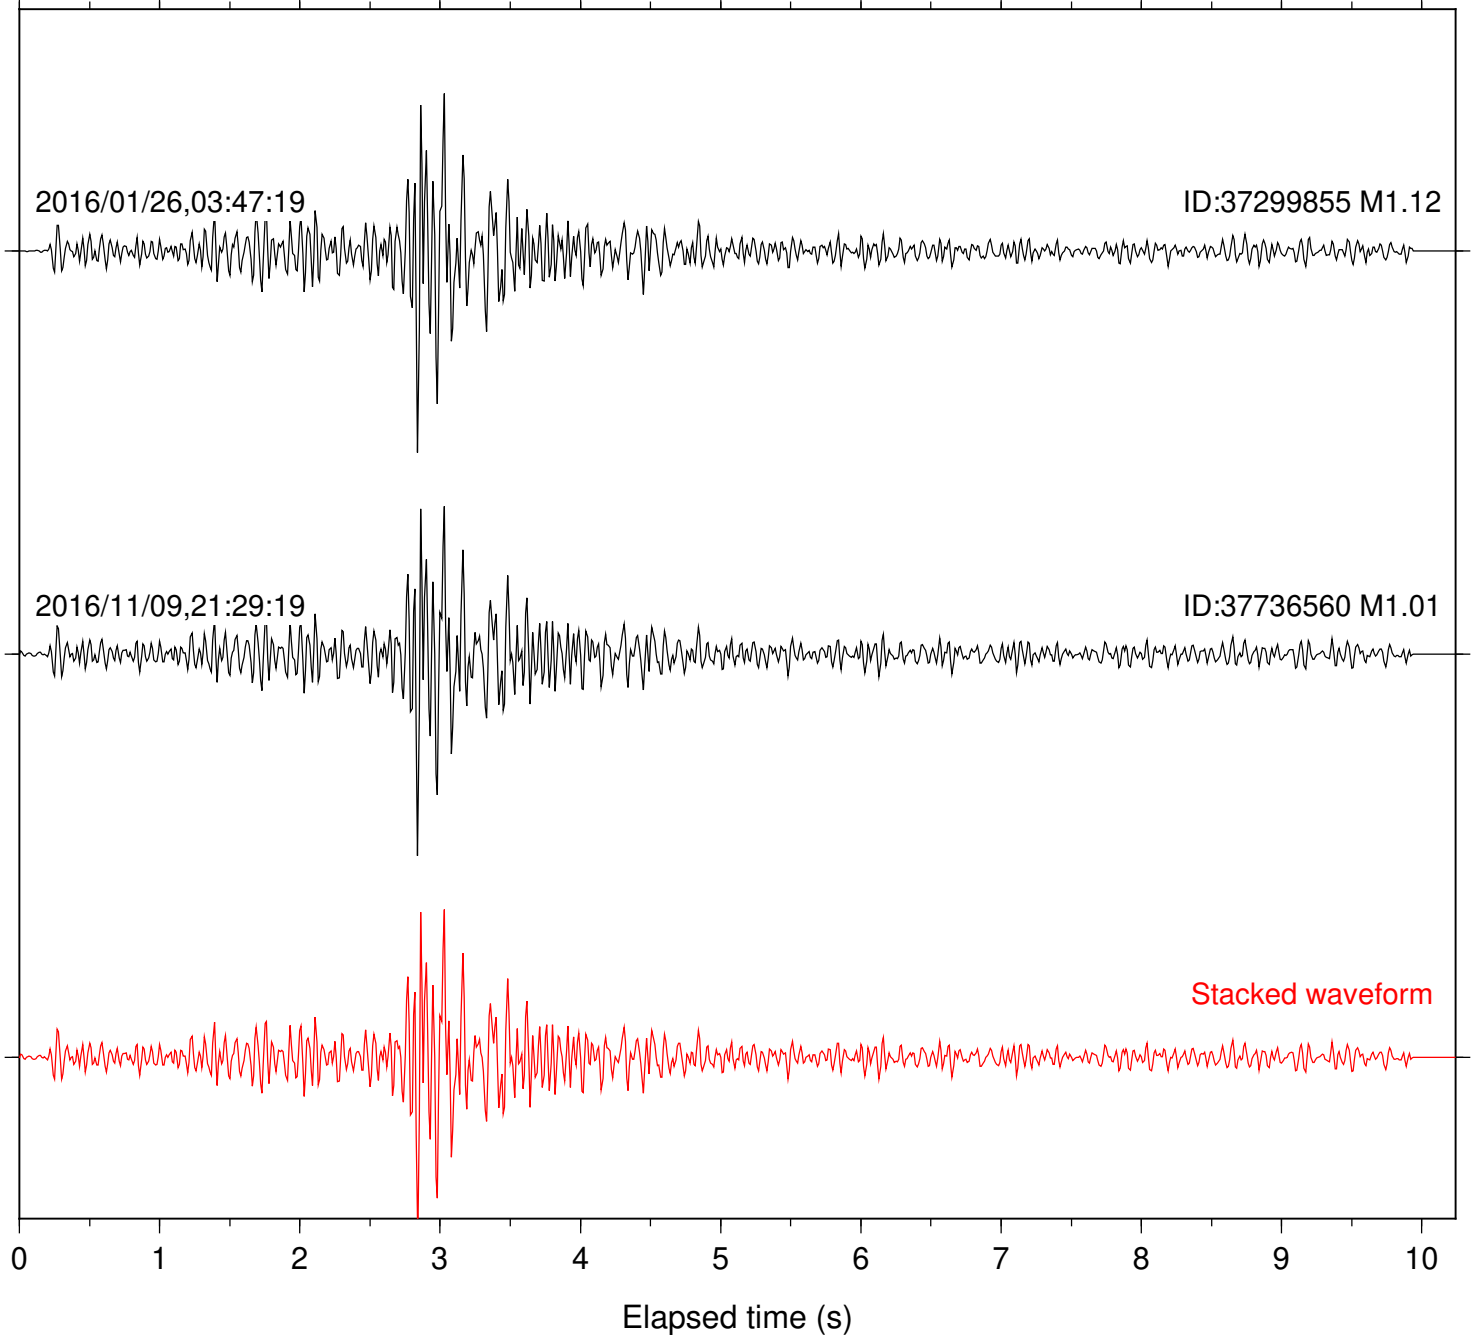

Station: JEM Com: HHZ

Focal depth: 7.53 km

Station: MONP2 Com: HHZ

Focal depth: 7.53 km

Station: B081 Com: EHZ

Focal depth: 13.09 km

Station: B082 Com: EHZ

Focal depth: 13.09 km