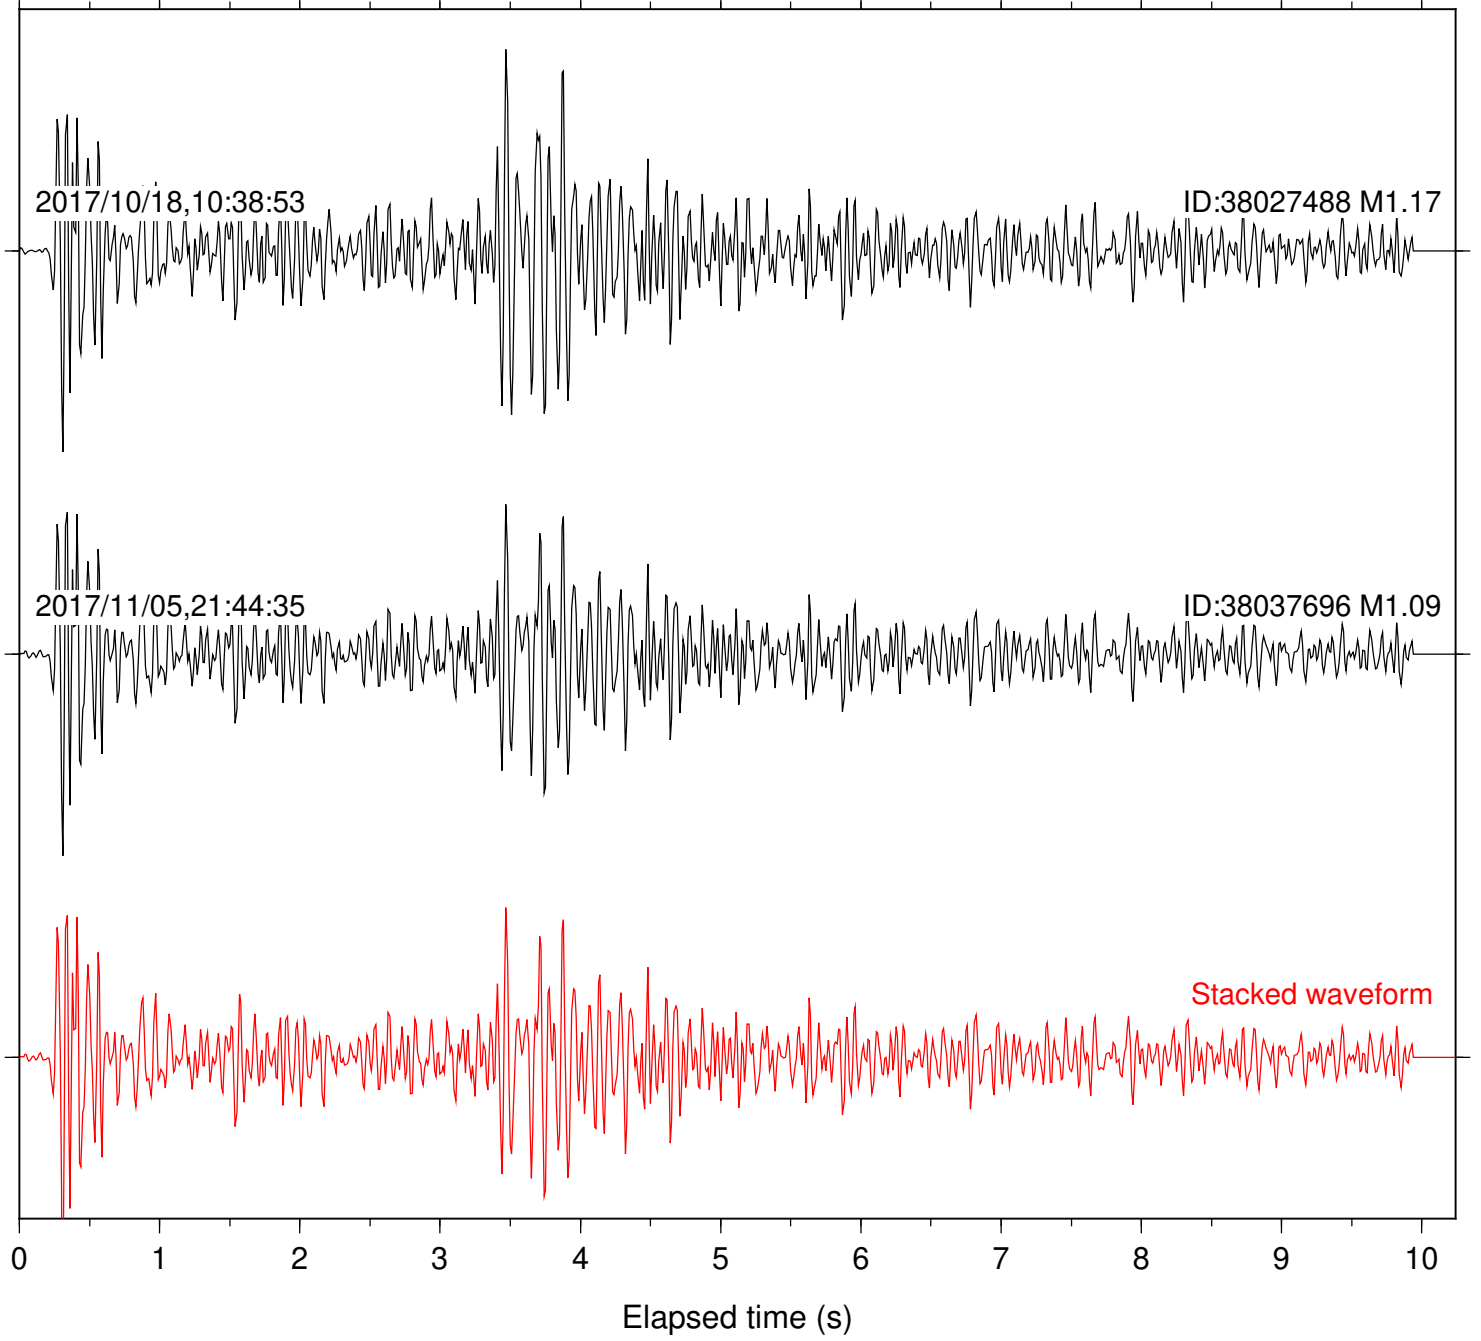

Stacked waveform

0 1 2 3 4 5 6 7 8 9 10  
Elapsed time (s)

Station: SND Com: HHZ

Focal depth: 5.14 km

Station: B081 Com: EHZ

Focal depth: 5.43 km

Station: B082 Com: EHZ

Focal depth: 5.43 km