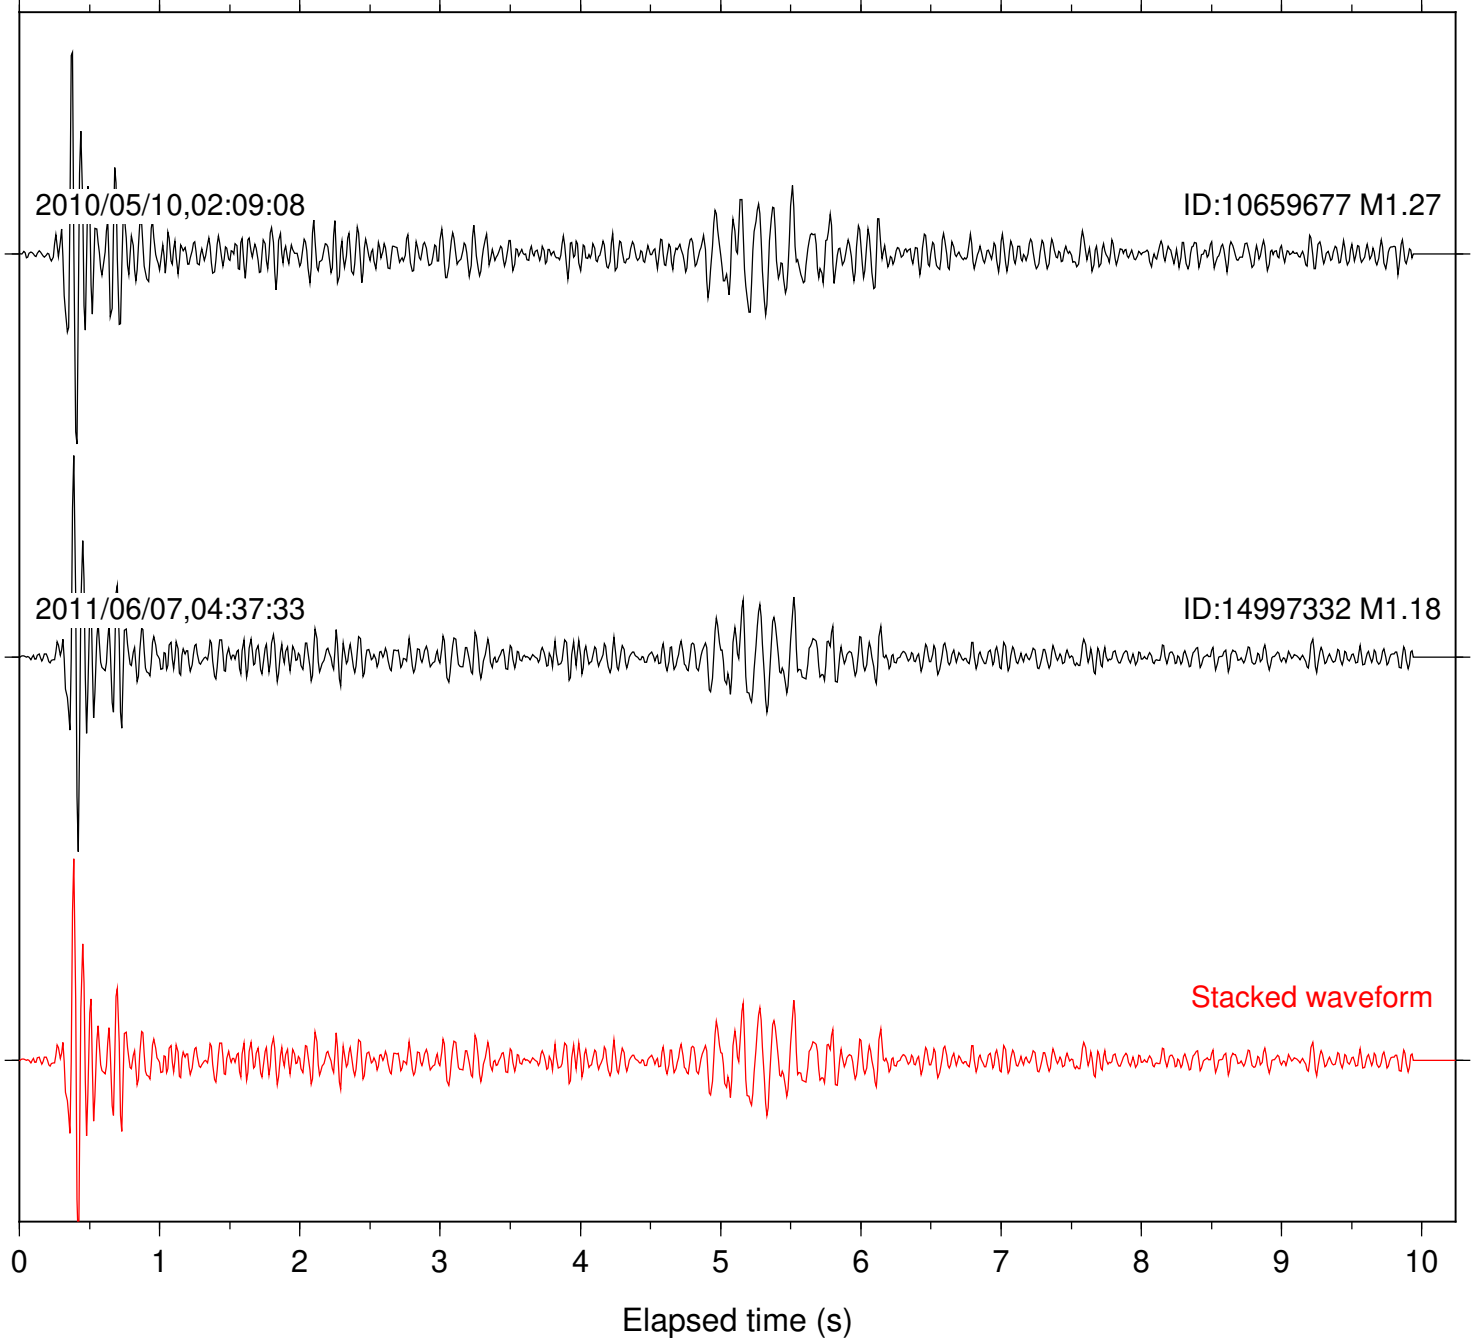

Station: TOR Com: HHZ

Focal depth: 2.25 km