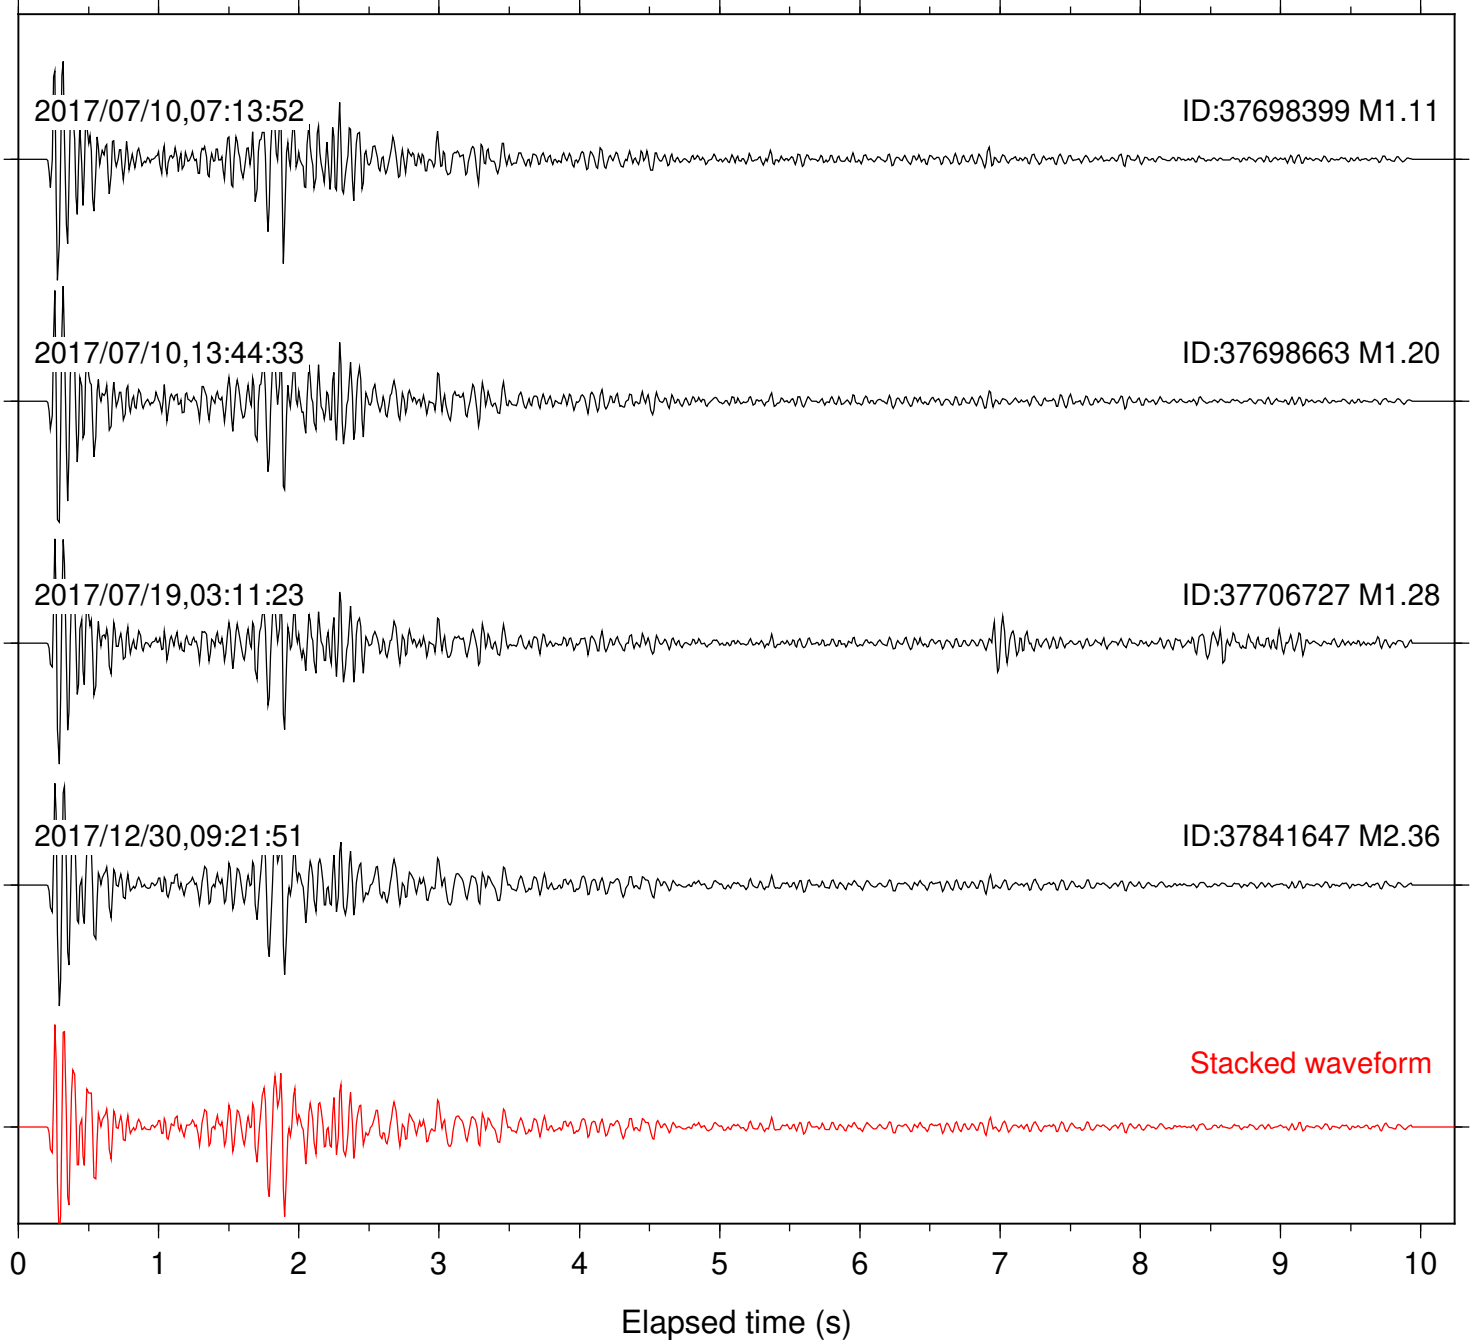

Station: B093 Com: EHZ

Focal depth: 7.44 km