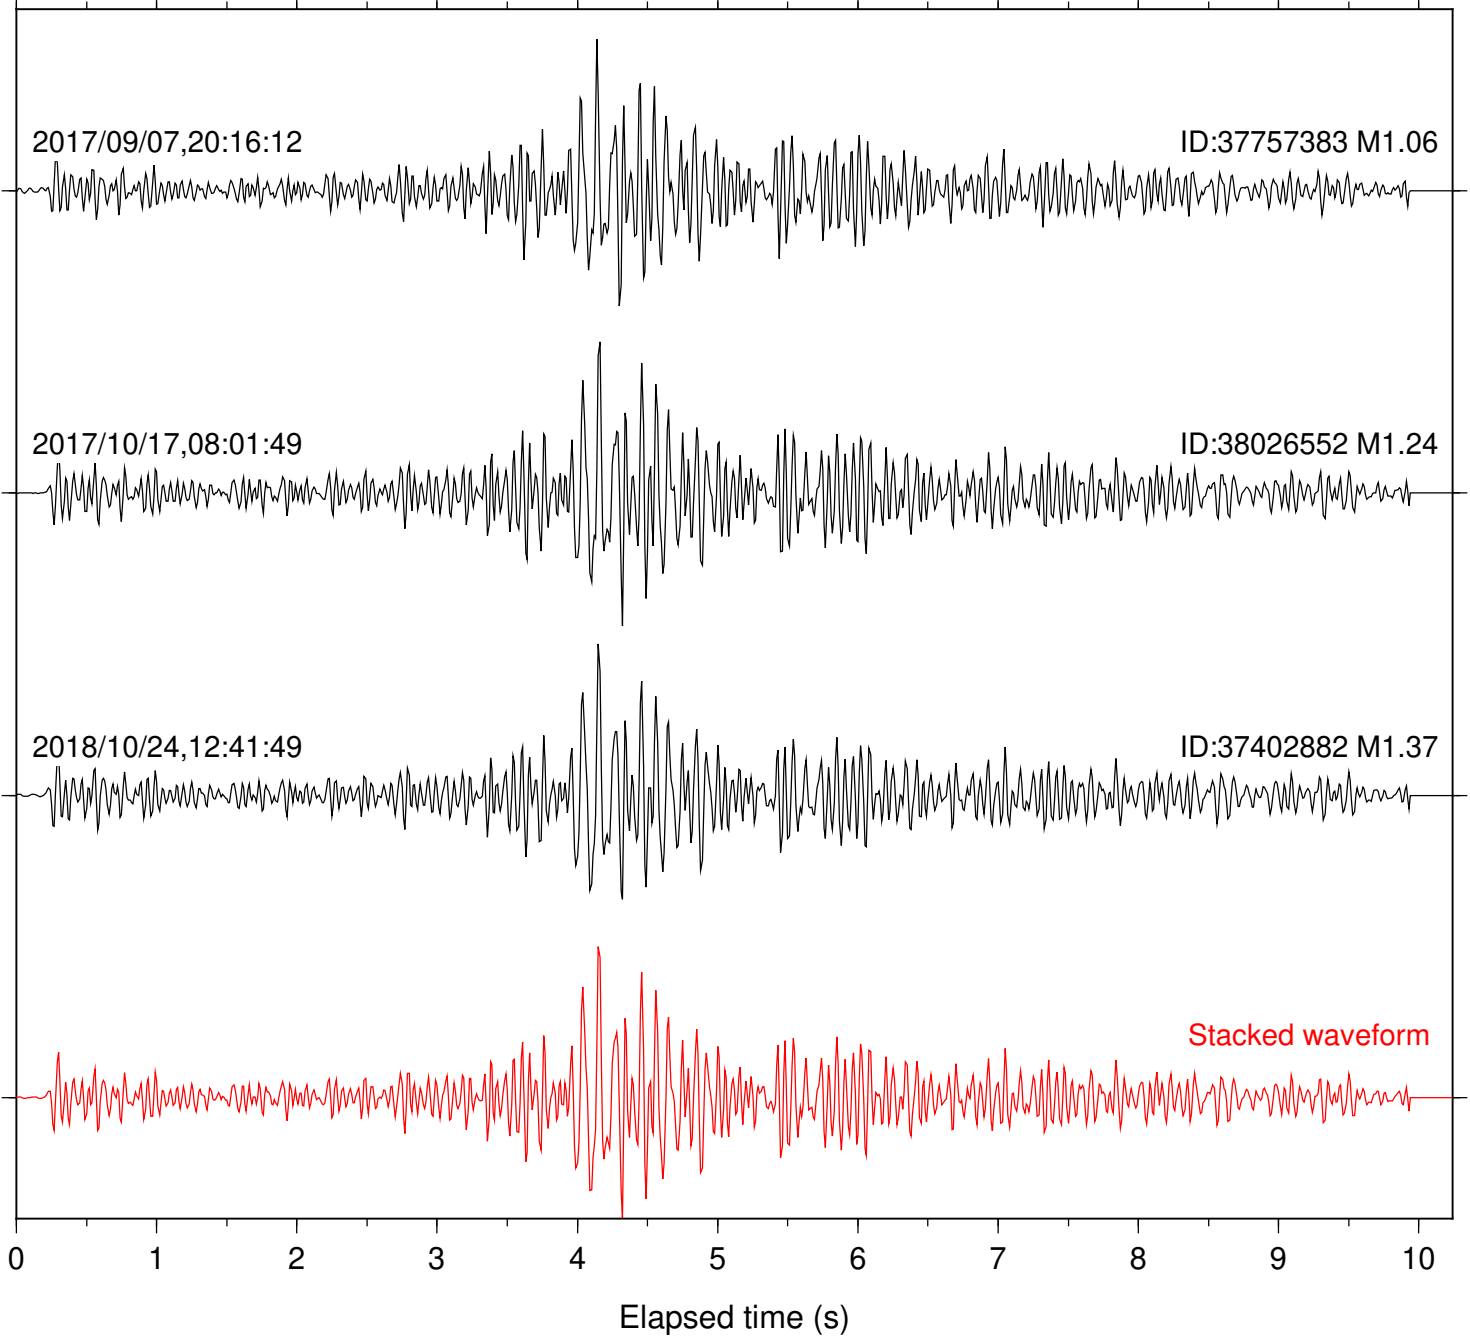

Focal depth: 5.09 km

Station: HMT2 Com: HHZ

Focal depth: 5.09 km

Station: KNW Com: HHZ

Focal depth: 5.09 km

Station: LKH Com: HHZ

Focal depth: 5.09 km

Station: LVA2 Com: HHZ