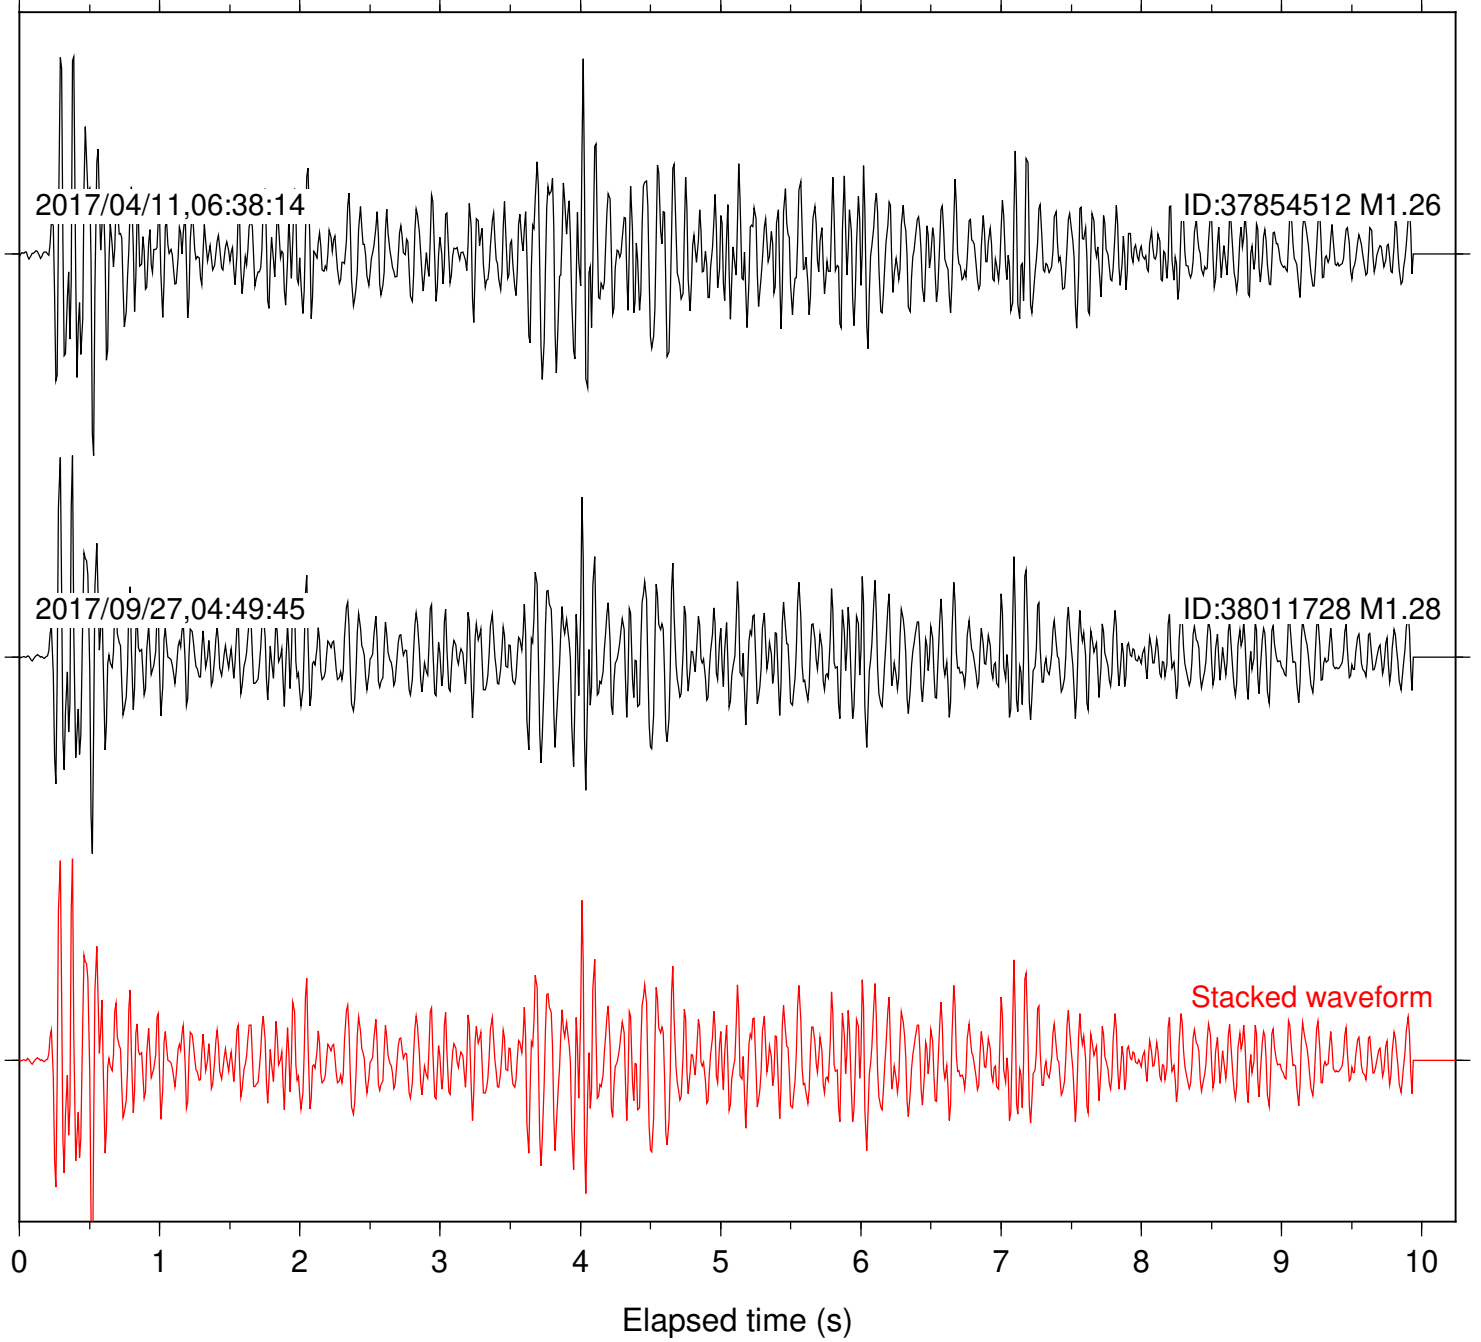

Station: BAC Com: EHZ

Focal depth: 5.81 km