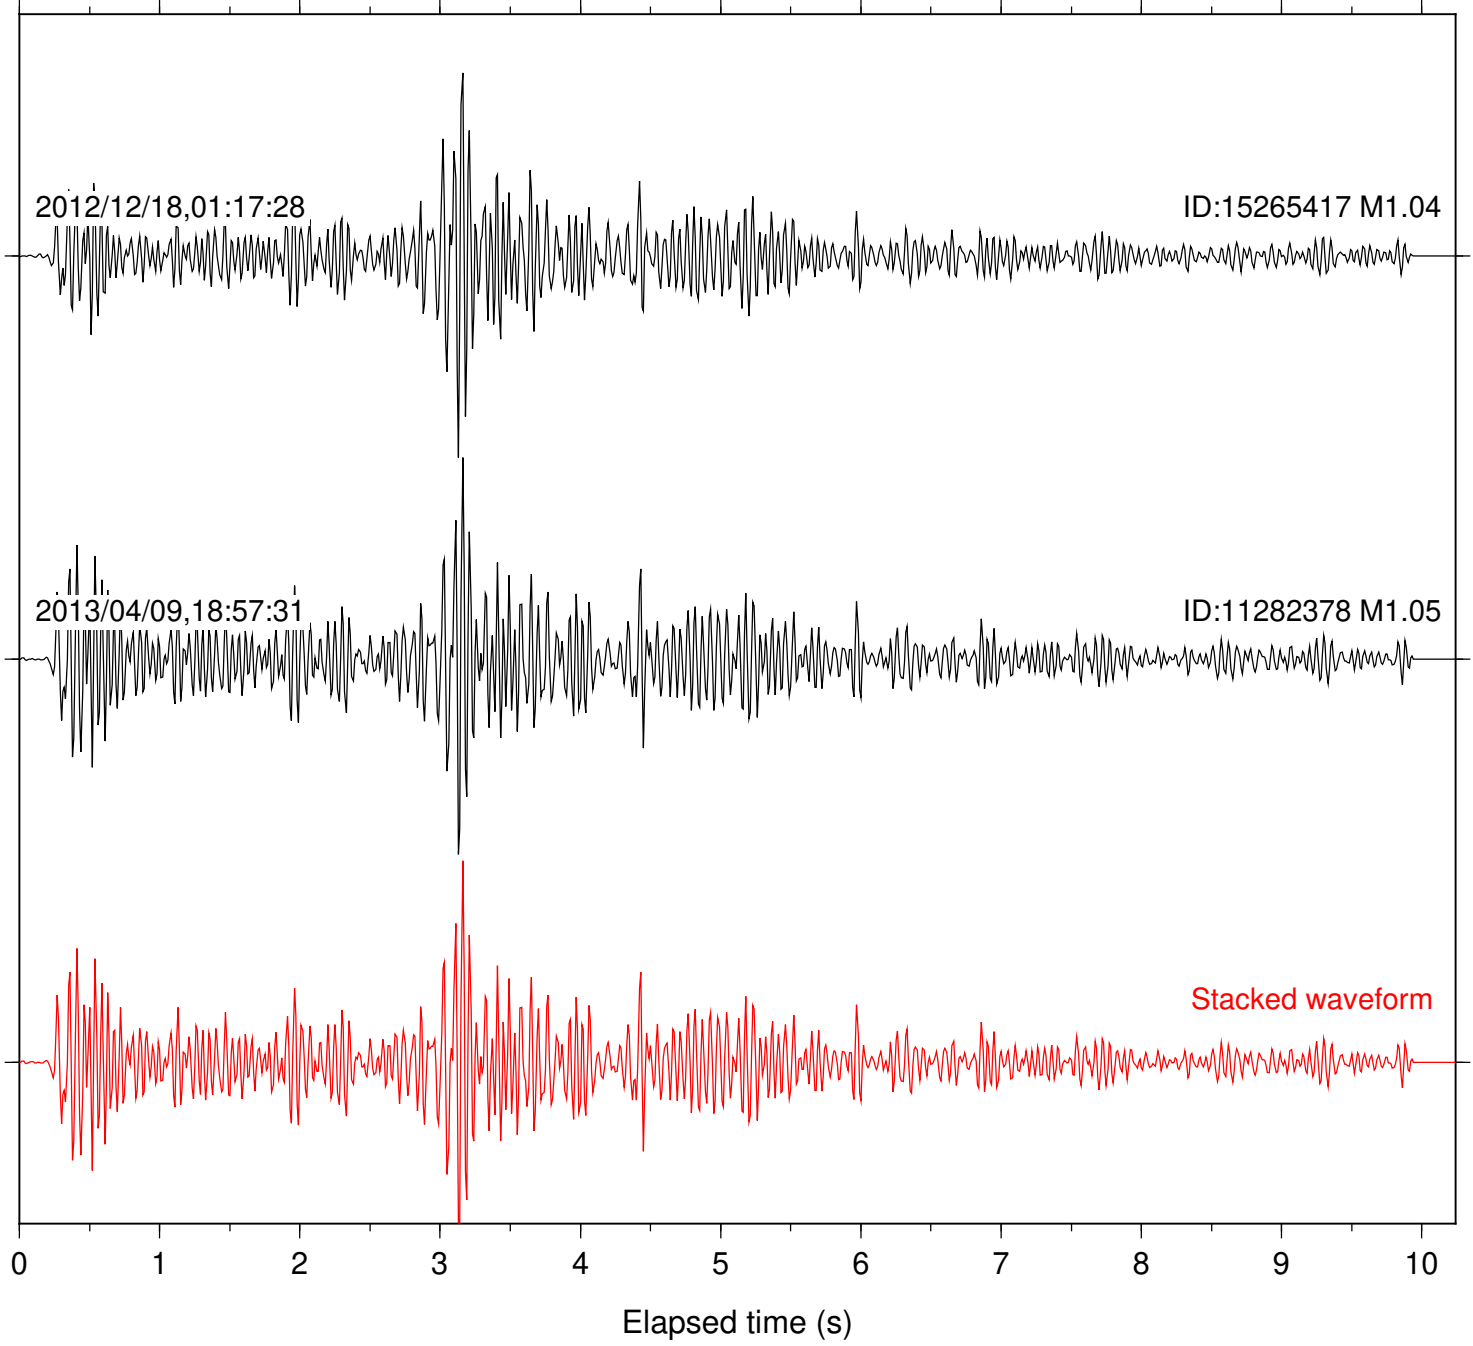

Station: DGR Com: HHZ

Focal depth: 15.00 km