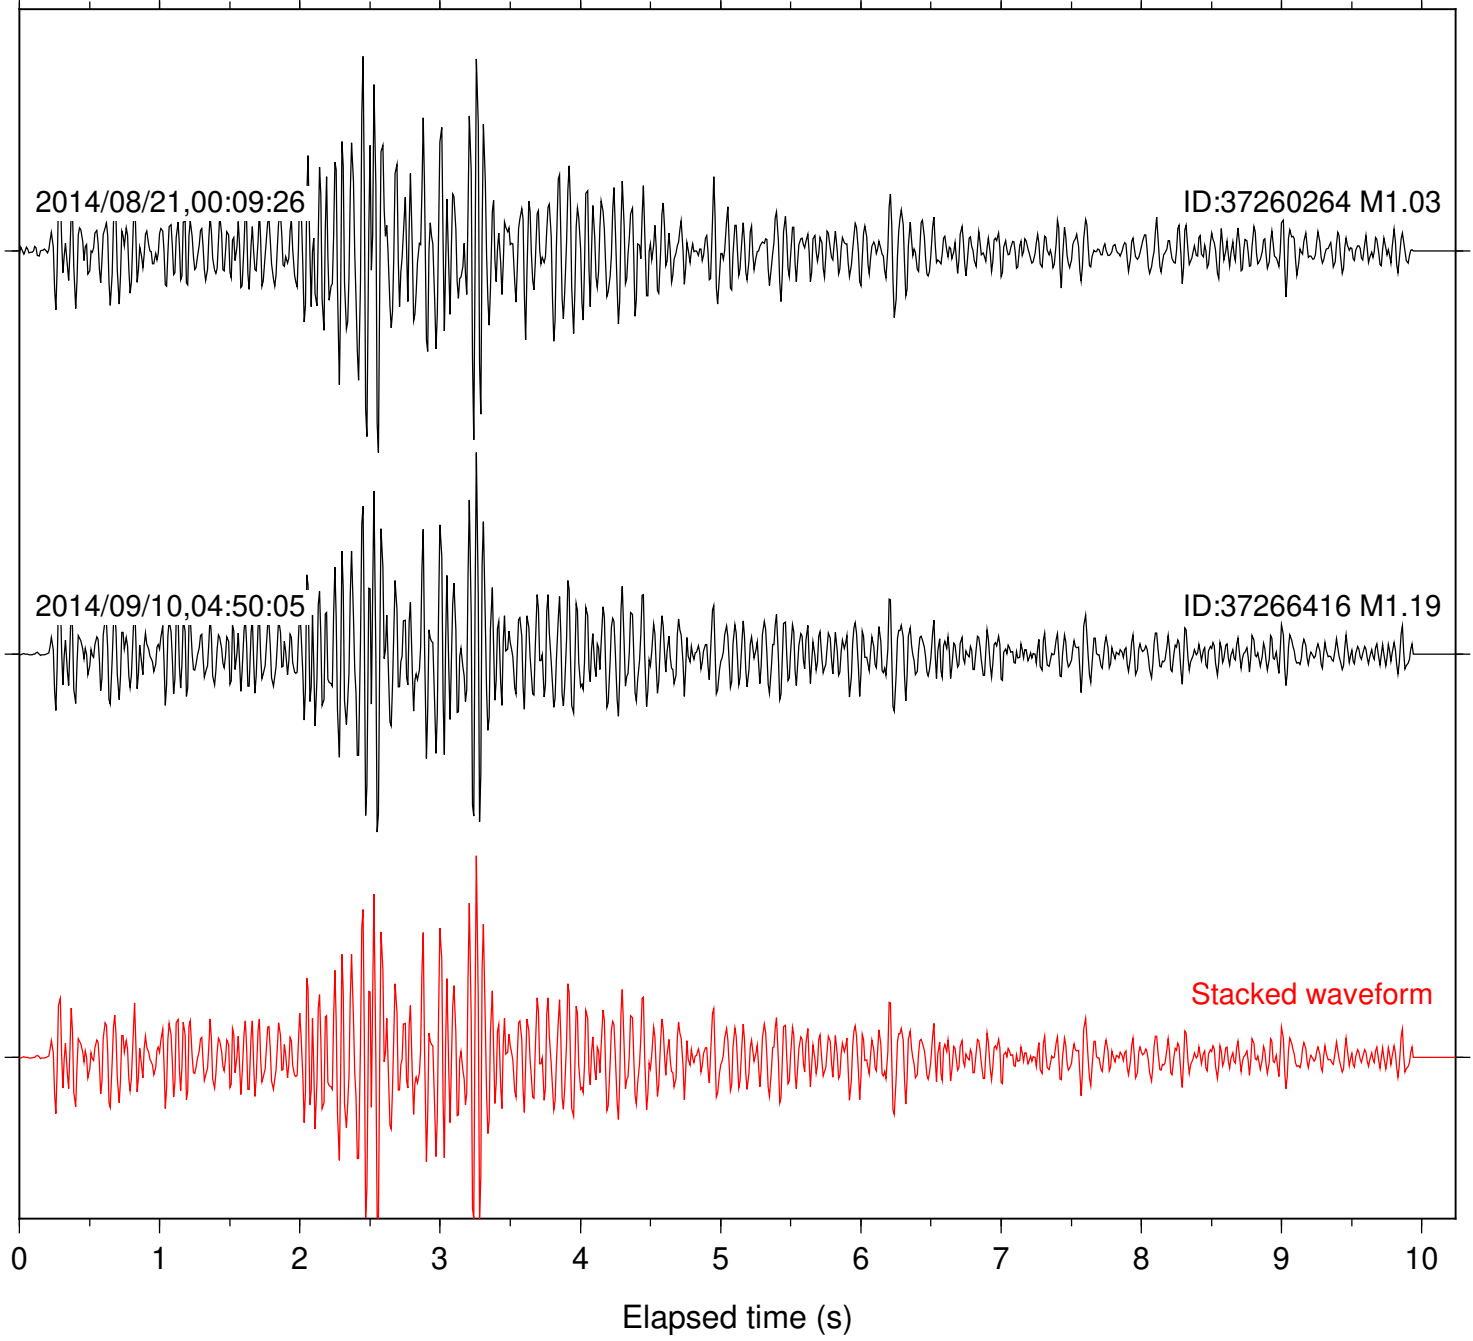

Station: CRY Com: HHZ

Focal depth: 12.20 km