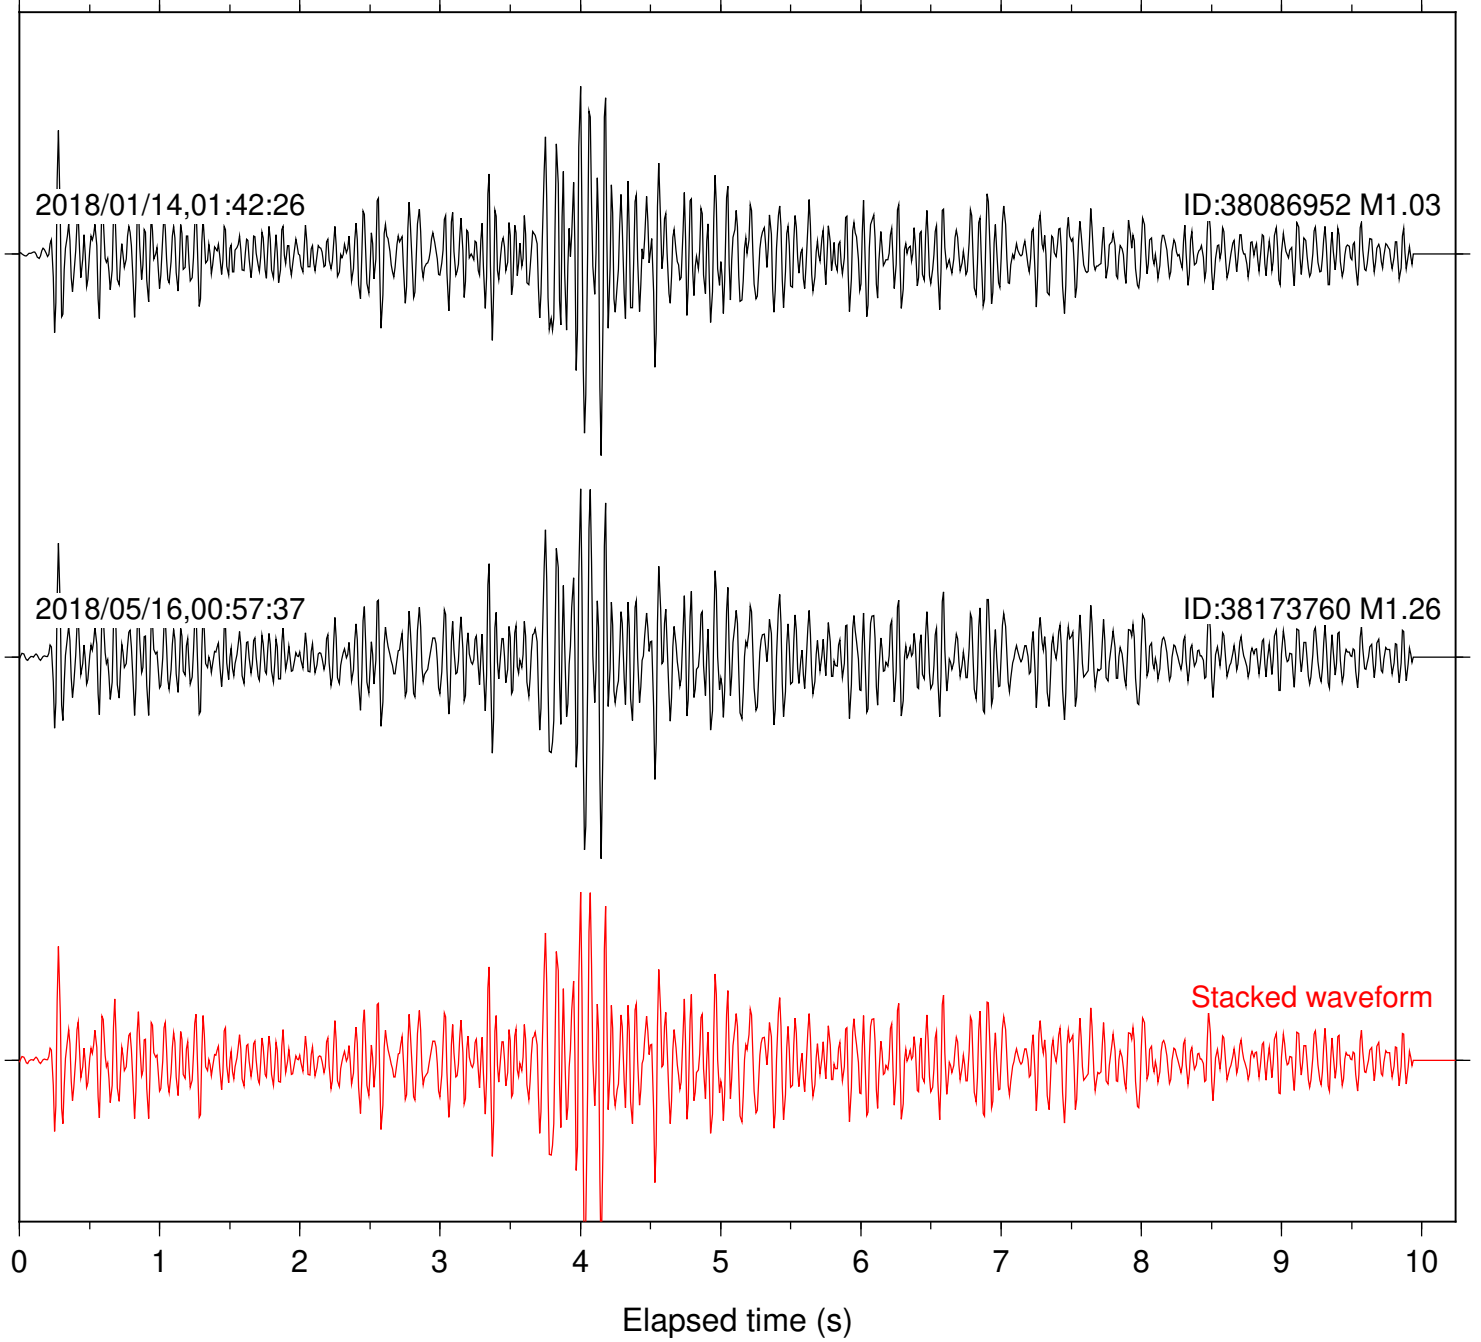

Station: CSH Com: HHZ

Focal depth: 6.30 km

Station: DGR Com: HHZ

Focal depth: 6.30 km

Station: FRD Com: HHZ

Focal depth: 6.30 km

Station: HMT2 Com: HHZ

Focal depth: 6.30 km