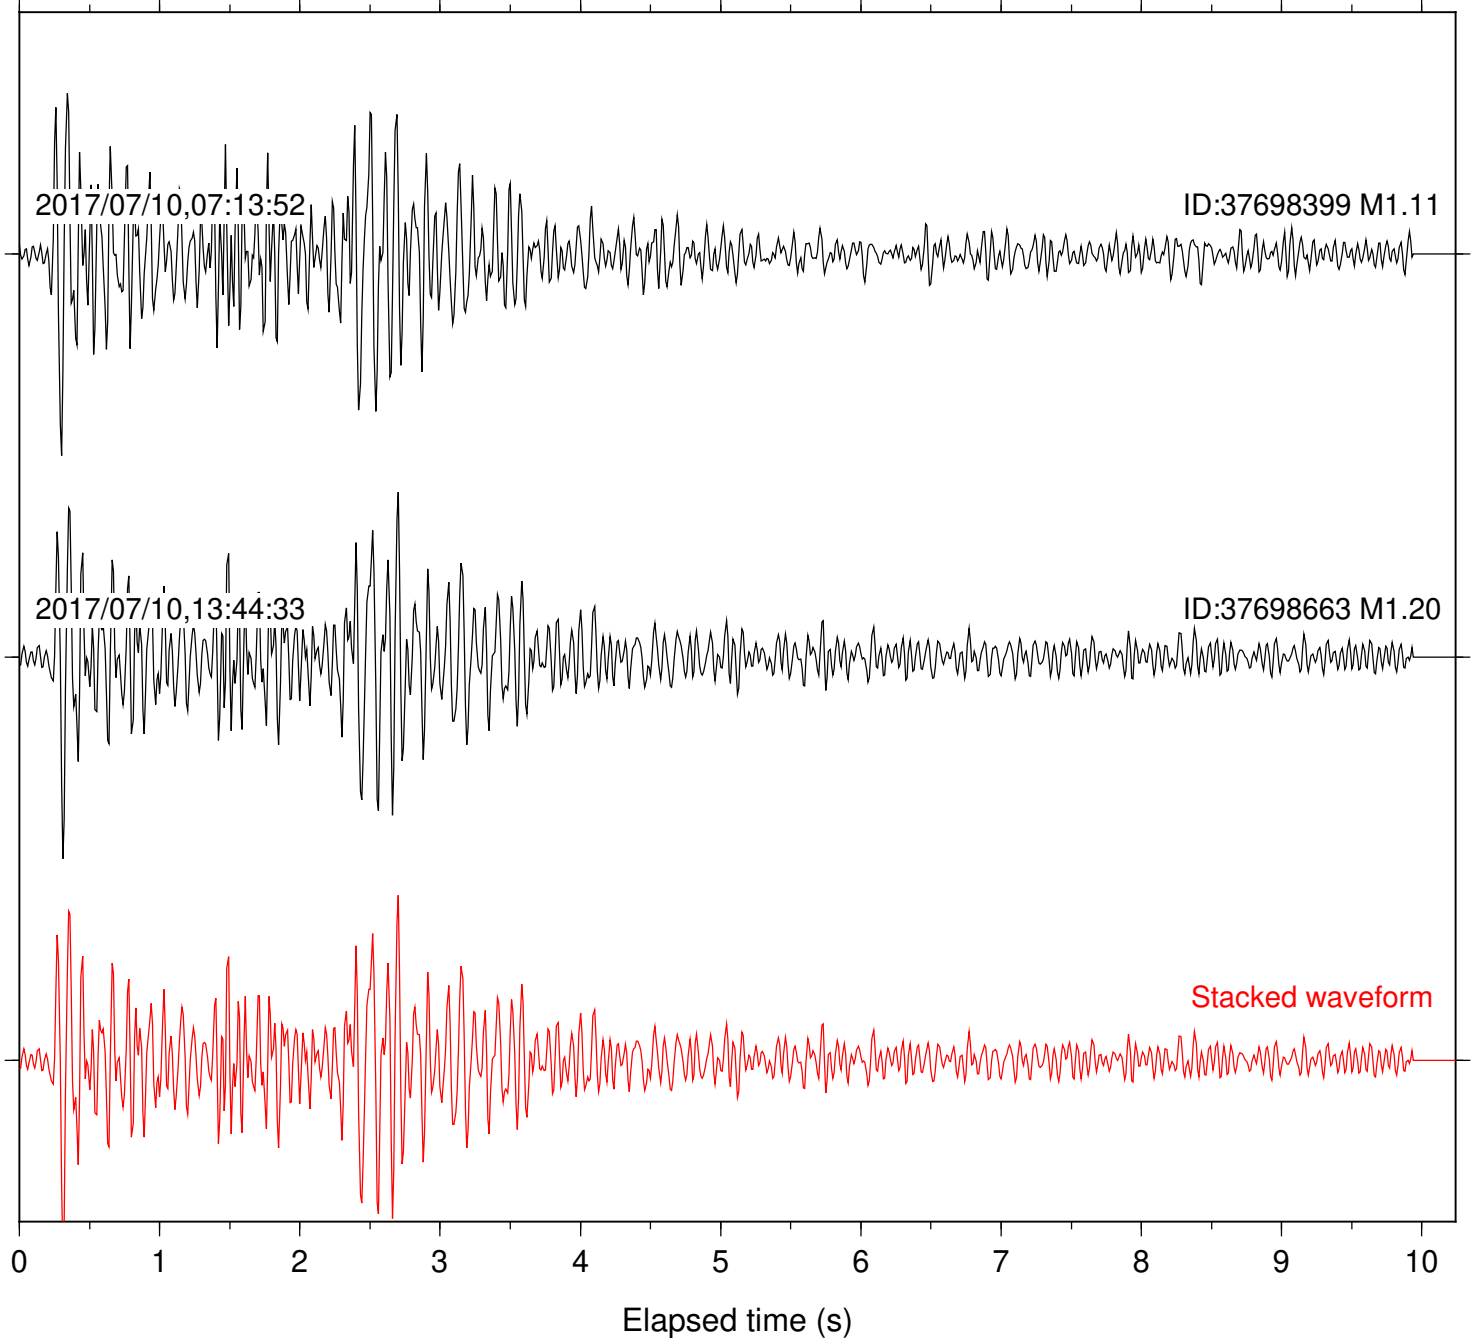

Station: WMC Com: HHZ

Focal depth: 6.53 km