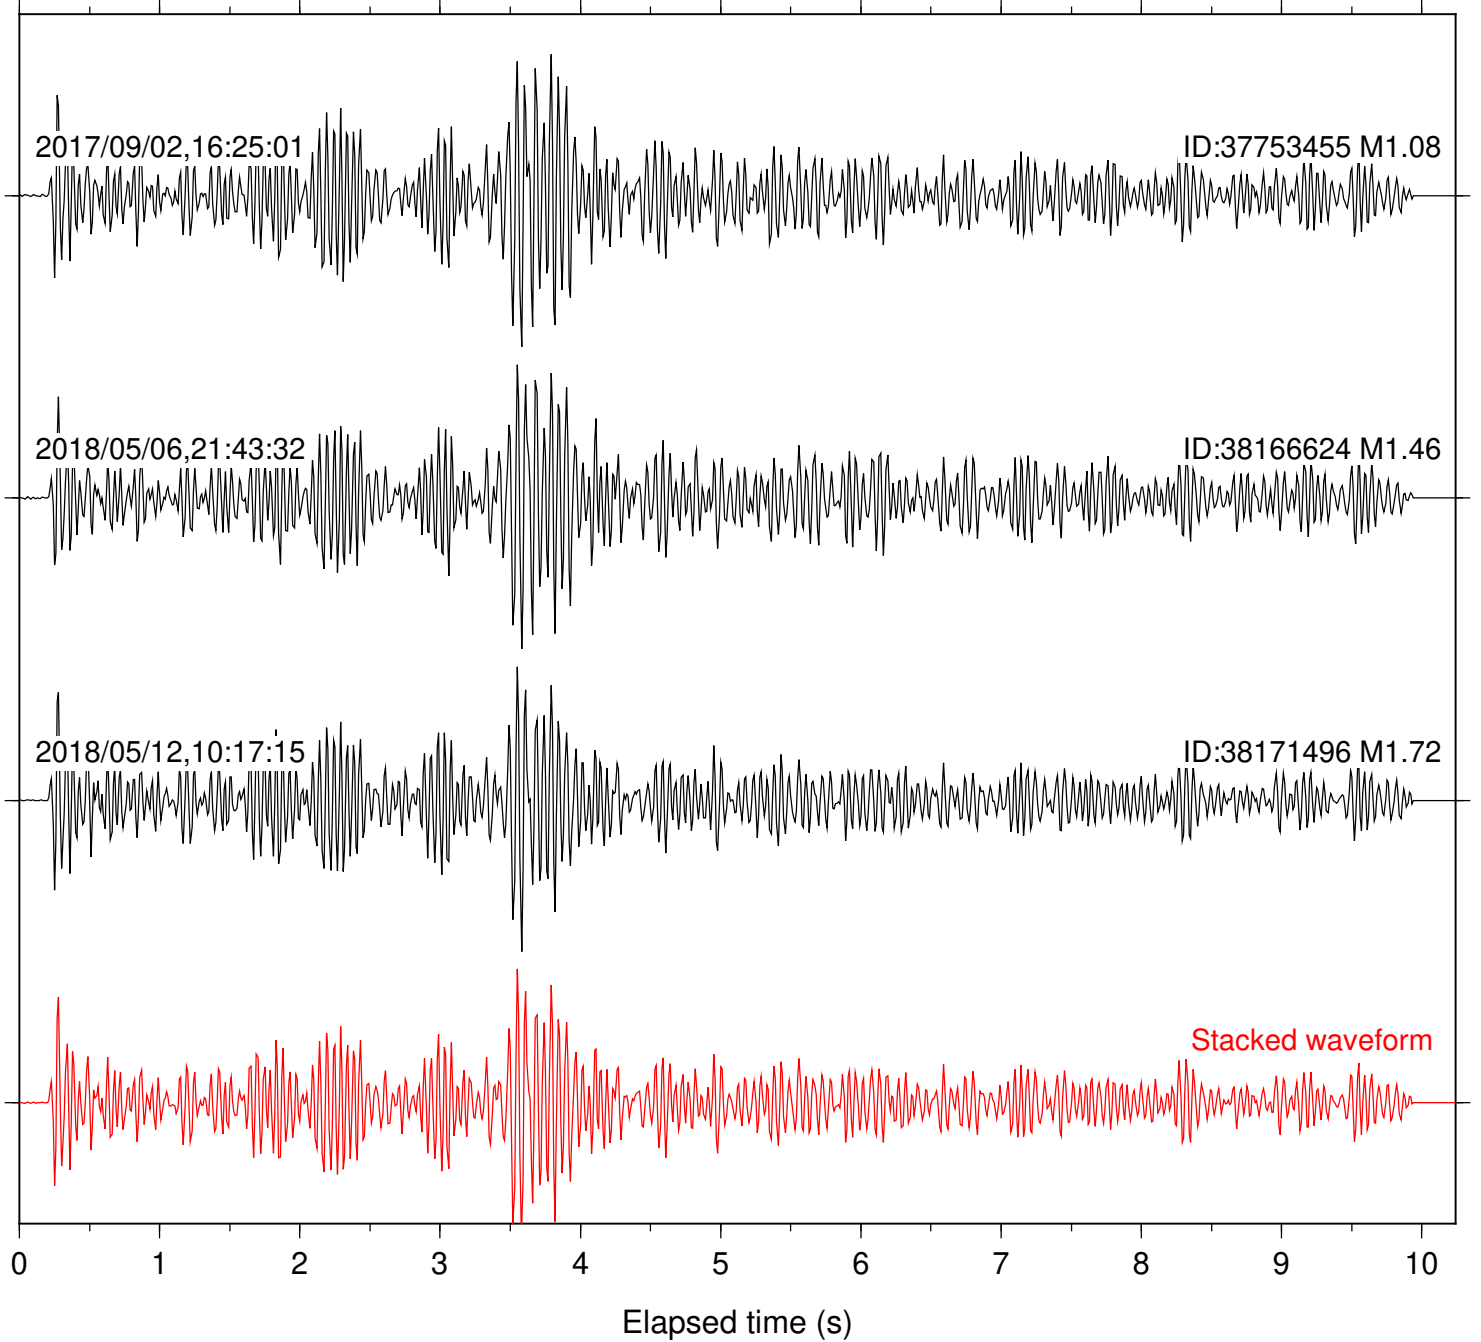

Station: DNR Com: HHZ

Focal depth: 6.70 km

Station: FRD Com: HHZ

Focal depth: 6.67 km

Station: HMT2 Com: HHZ

Focal depth: 6.70 km

Station: KNW Com: HHZ

Focal depth: 6.70 km