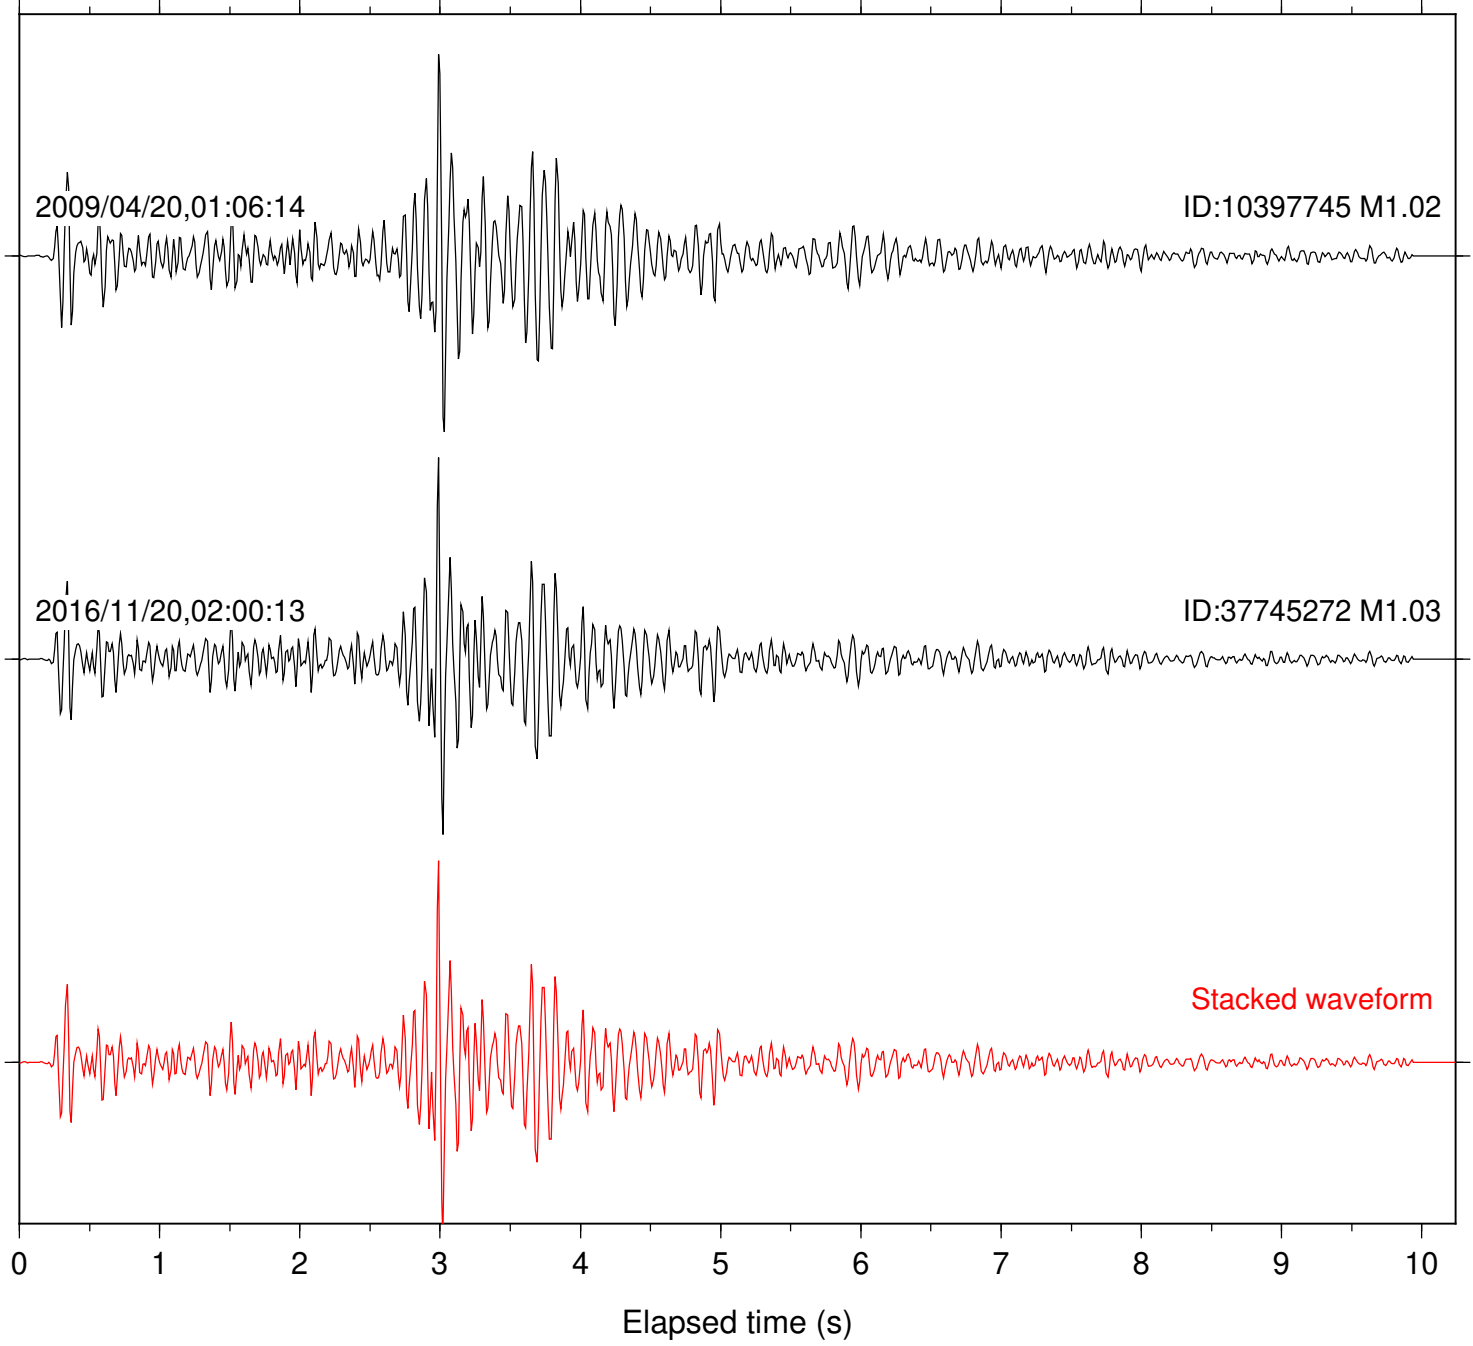

Station: B084 Com: EHZ

Focal depth: 12.86 km