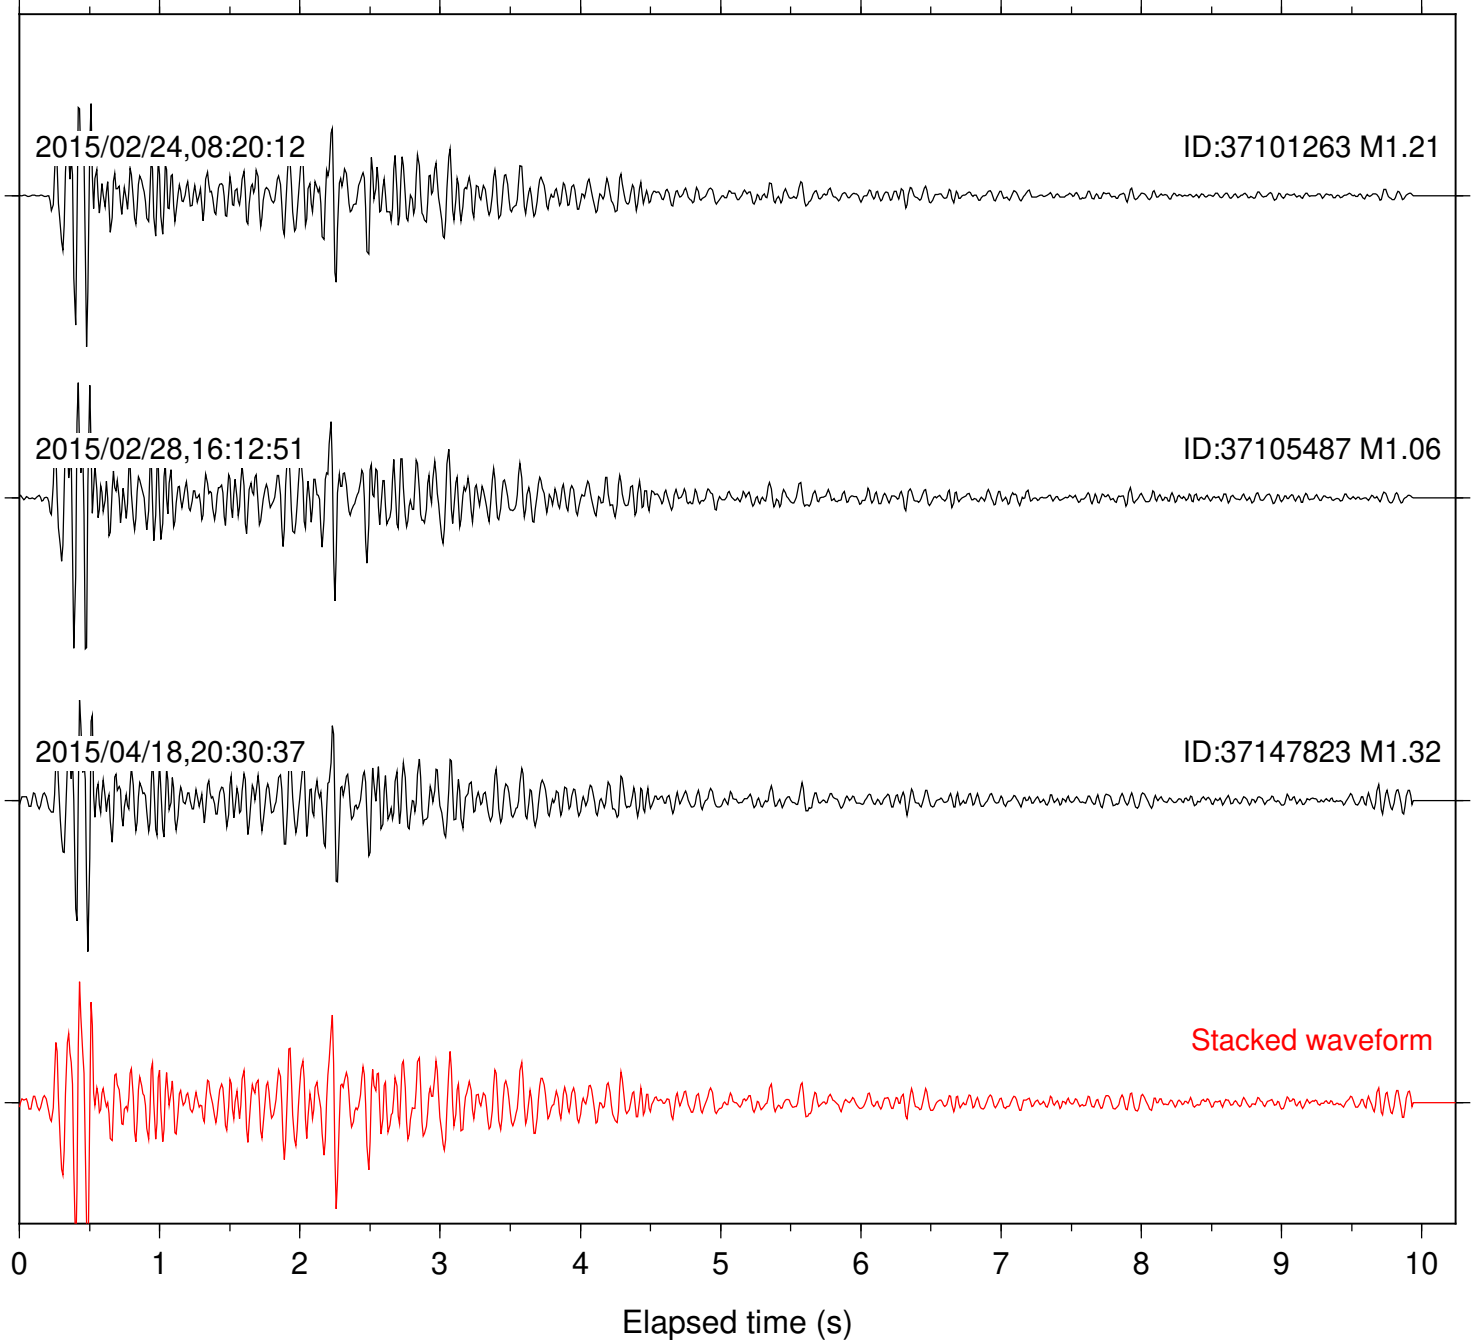

Stacked waveform

0 1 2 3 4 5 6 7 8 9 10  
Elapsed time (s)

Station: RDM Com: HHZ

Focal depth: 8.12 km

Station: RRSP Com: HHZ

Focal depth: 8.12 km

Station: SND Com: HHZ

Focal depth: 8.12 km