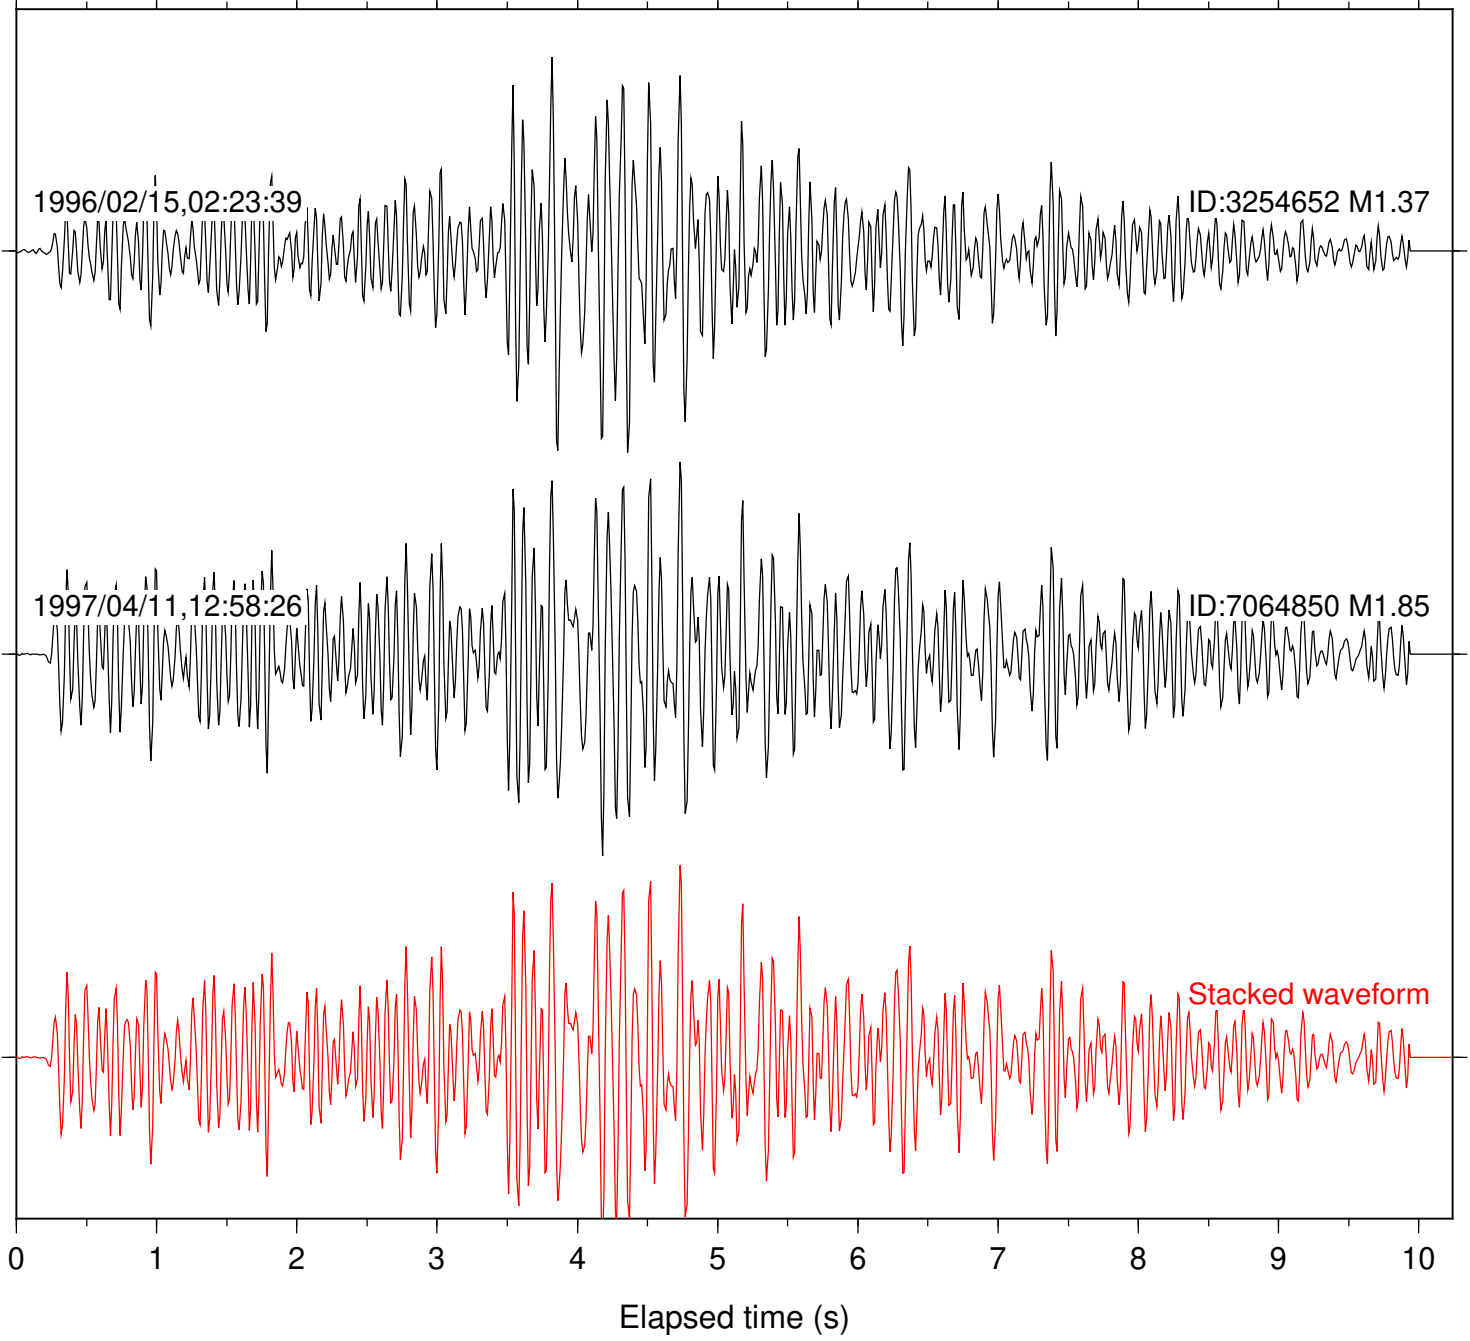

Focal depth: 11.60 km

Station: YAQ Com: HHZ

Focal depth: 11.59 km

Station: YAQ Com: EHZ

Focal depth: 15.46 km

Station: FRD Com: HHZ

Focal depth: 16.63 km

Station: KNW Com: HHZ