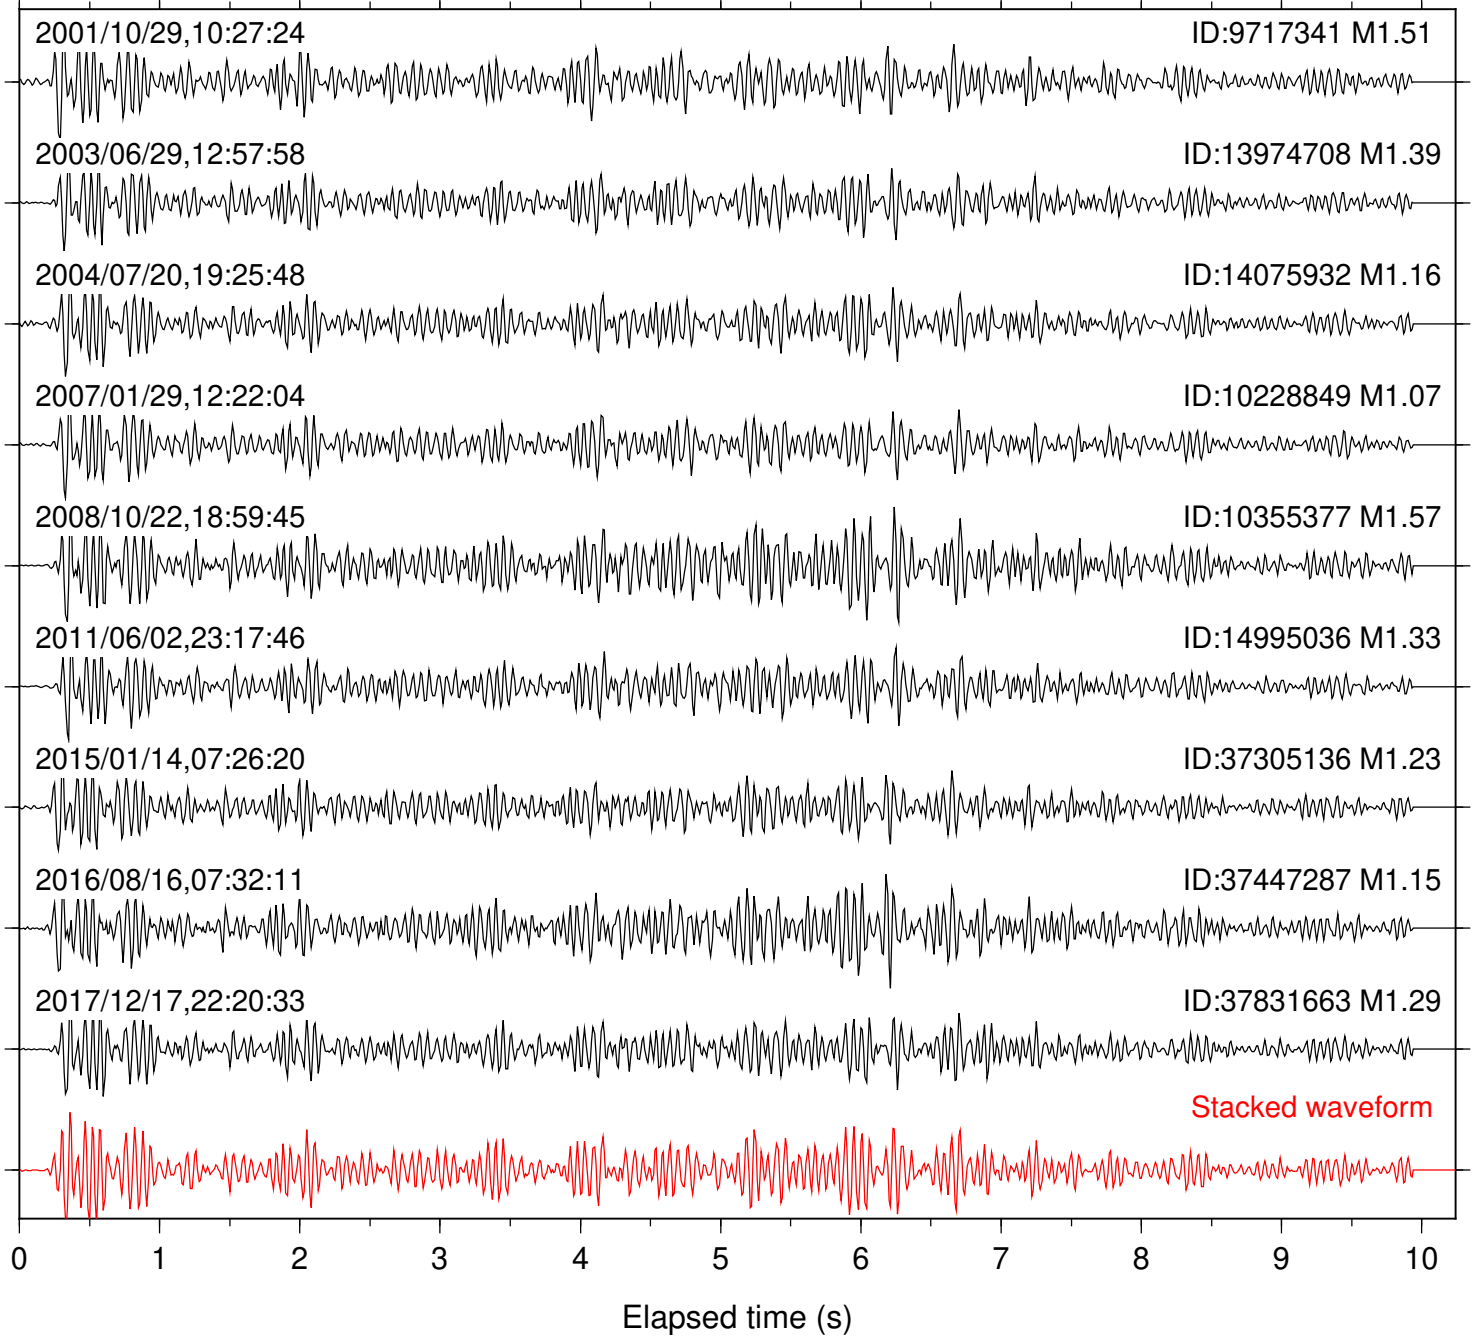

Station: PFO Com: HHZ

Focal depth: 11.61 km

Station: PMD Com: HHZ

Focal depth: 11.61 km

Station: SND Com: HHZ

Focal depth: 11.61 km

Station: TOR Com: HHZ

Focal depth: 11.61 km