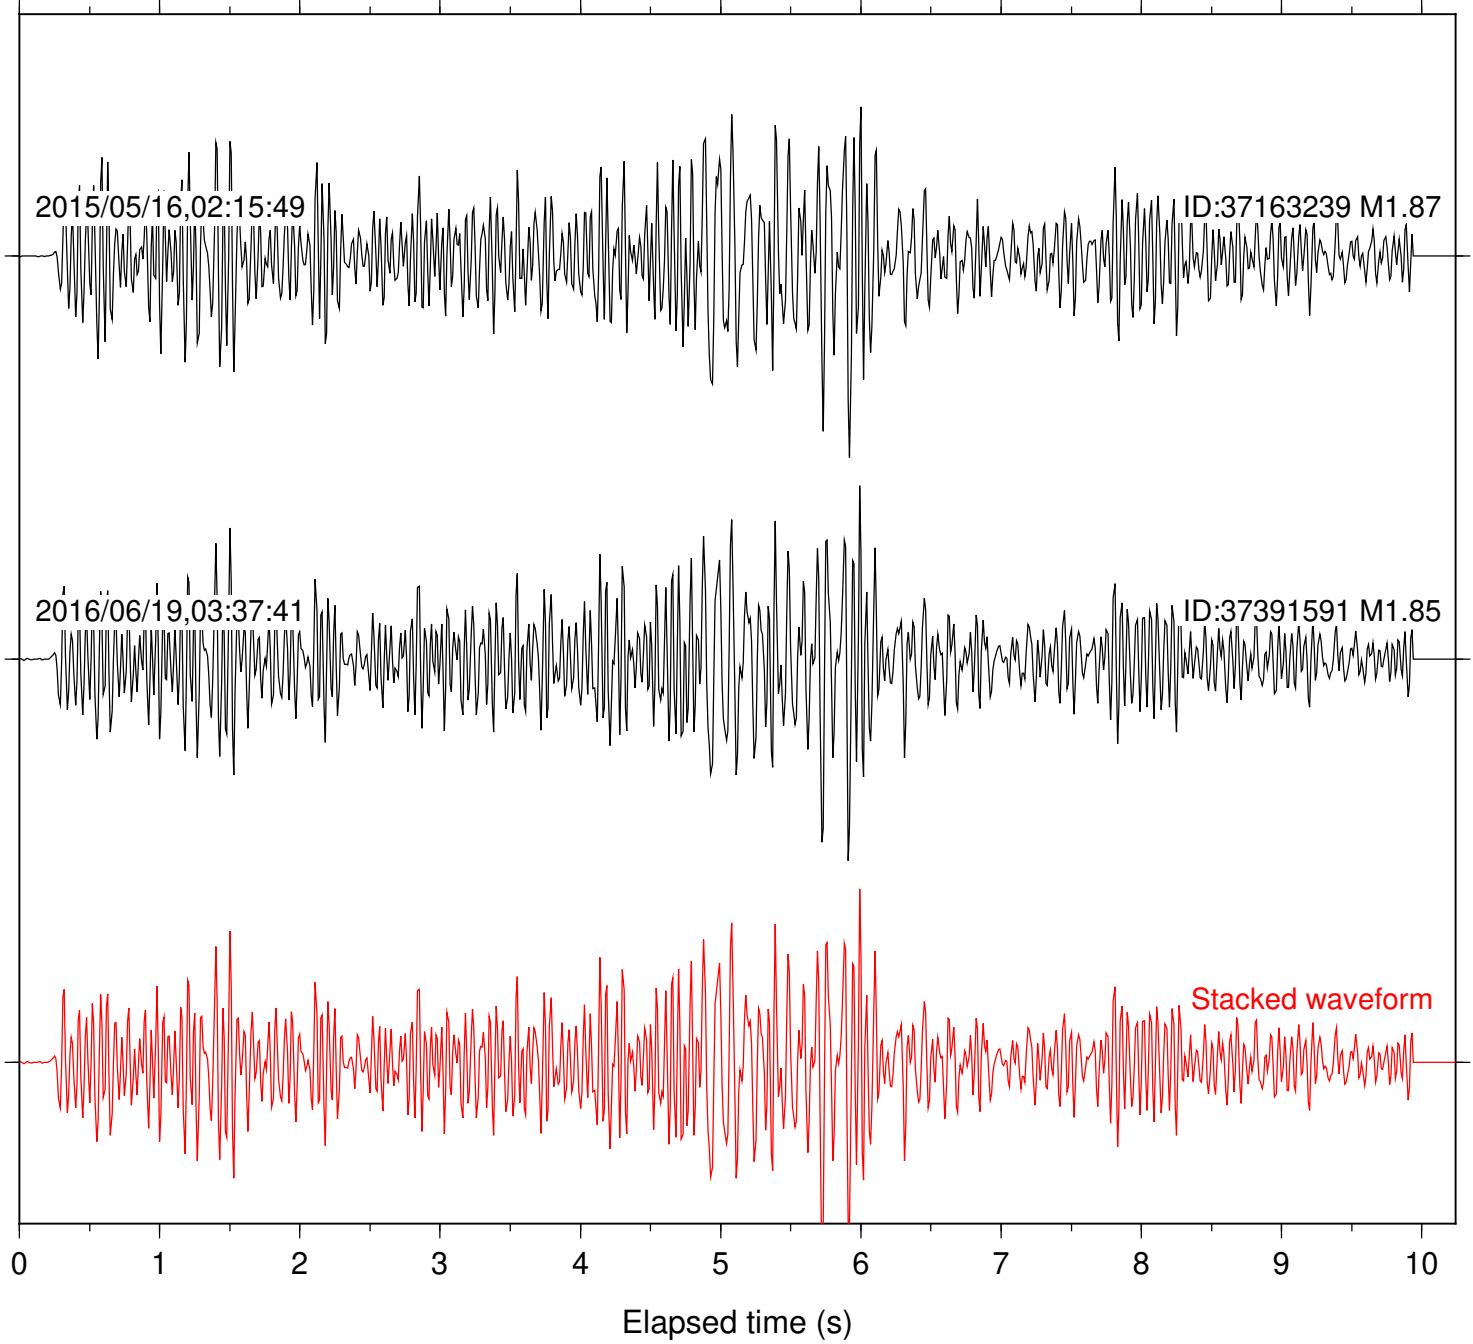

Station: DNR Com: HHZ

Focal depth: 8.43 km

Station: FRD Com: HHZ

Focal depth: 8.43 km

Station: HMT2 Com: HHZ

Focal depth: 8.43 km

Station: LVA2 Com: HHZ

Focal depth: 8.43 km