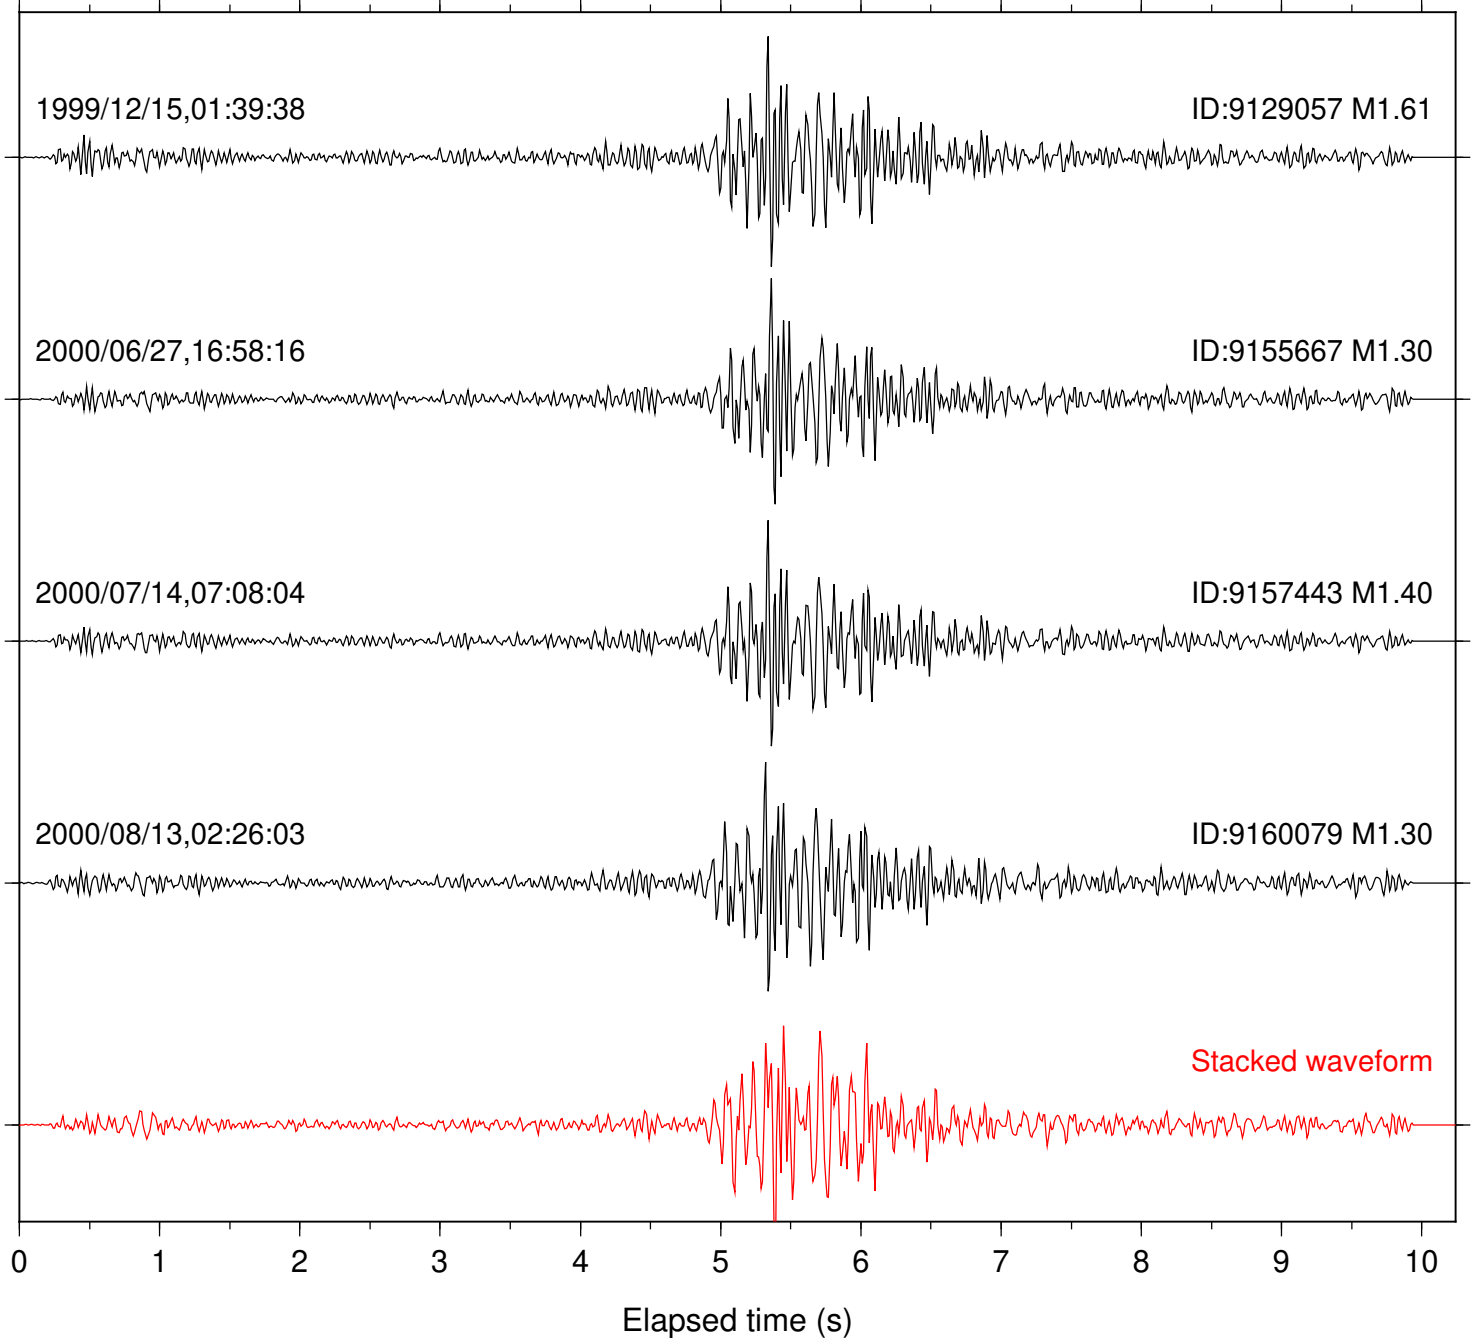

Station: BAC Com: EHZ

Focal depth: 12.88 km