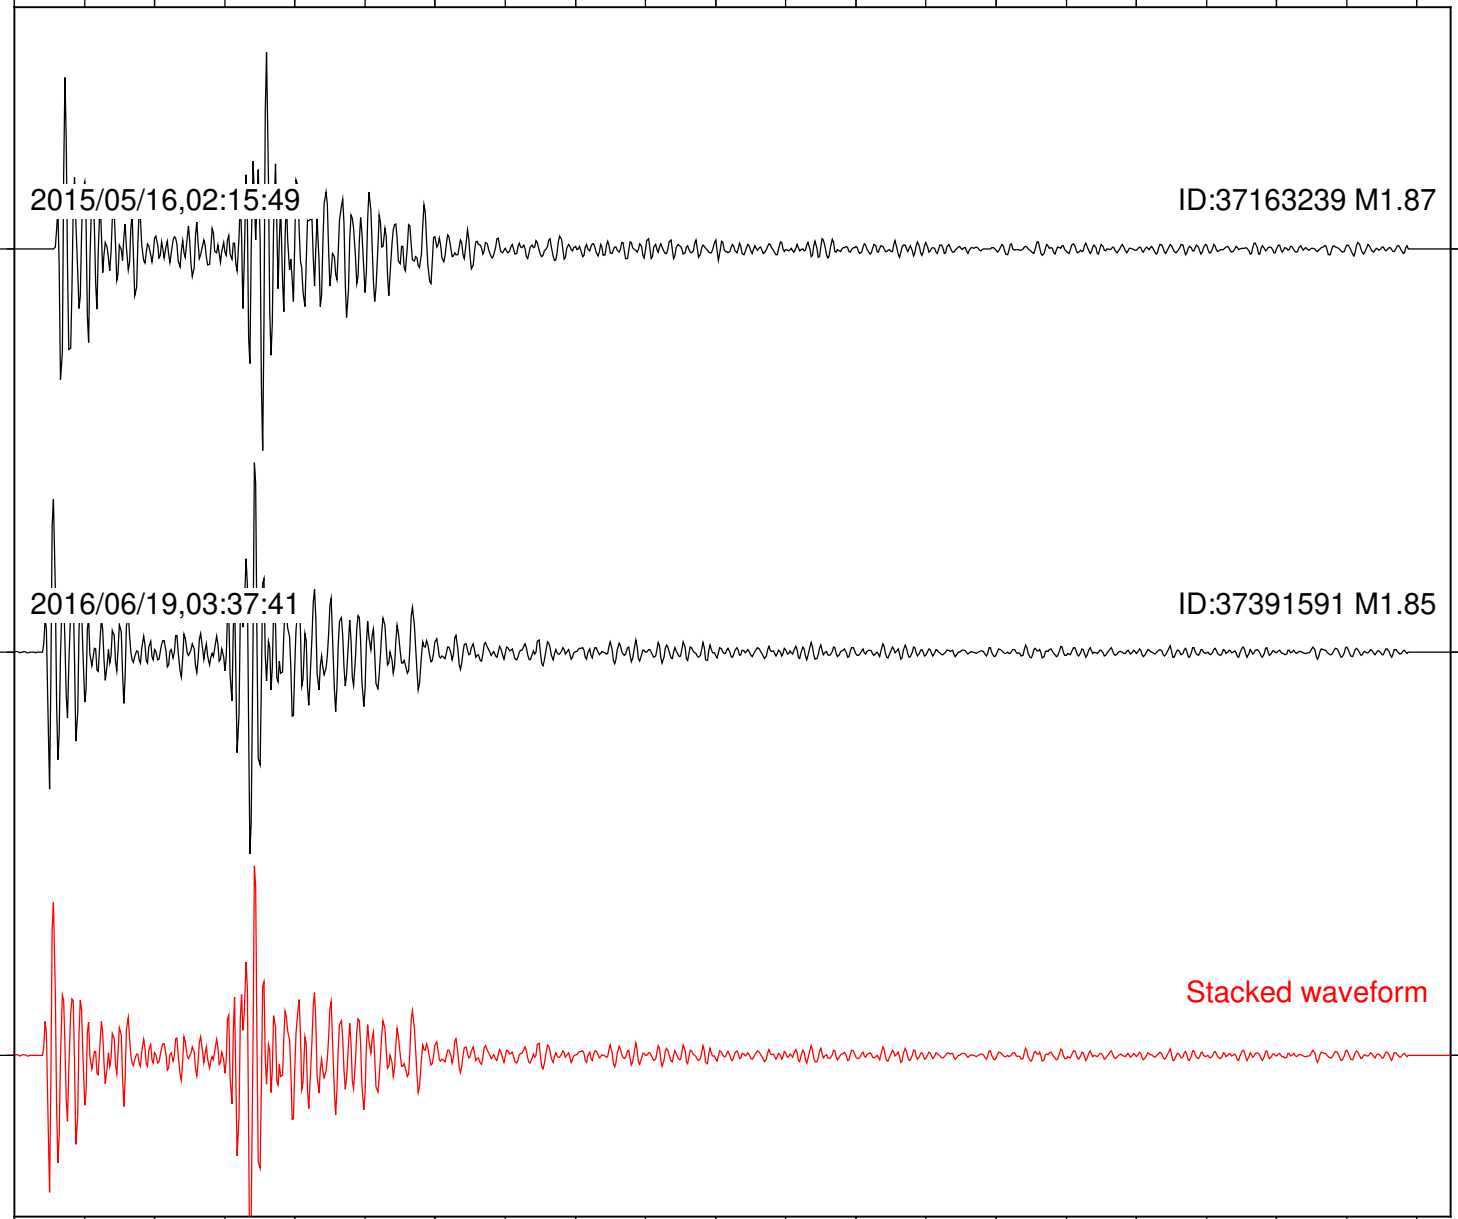

Station: RDM Com: HHZ

Focal depth: 8.43 km

2015/05/16,02:15:49

ID:37163239 M1.87

2016/06/19,03:37:41

ID:37391591 M1.85

Stacked waveform

0 1 2 3 4 5 6 7 8 9 10
Elapsed time (s)