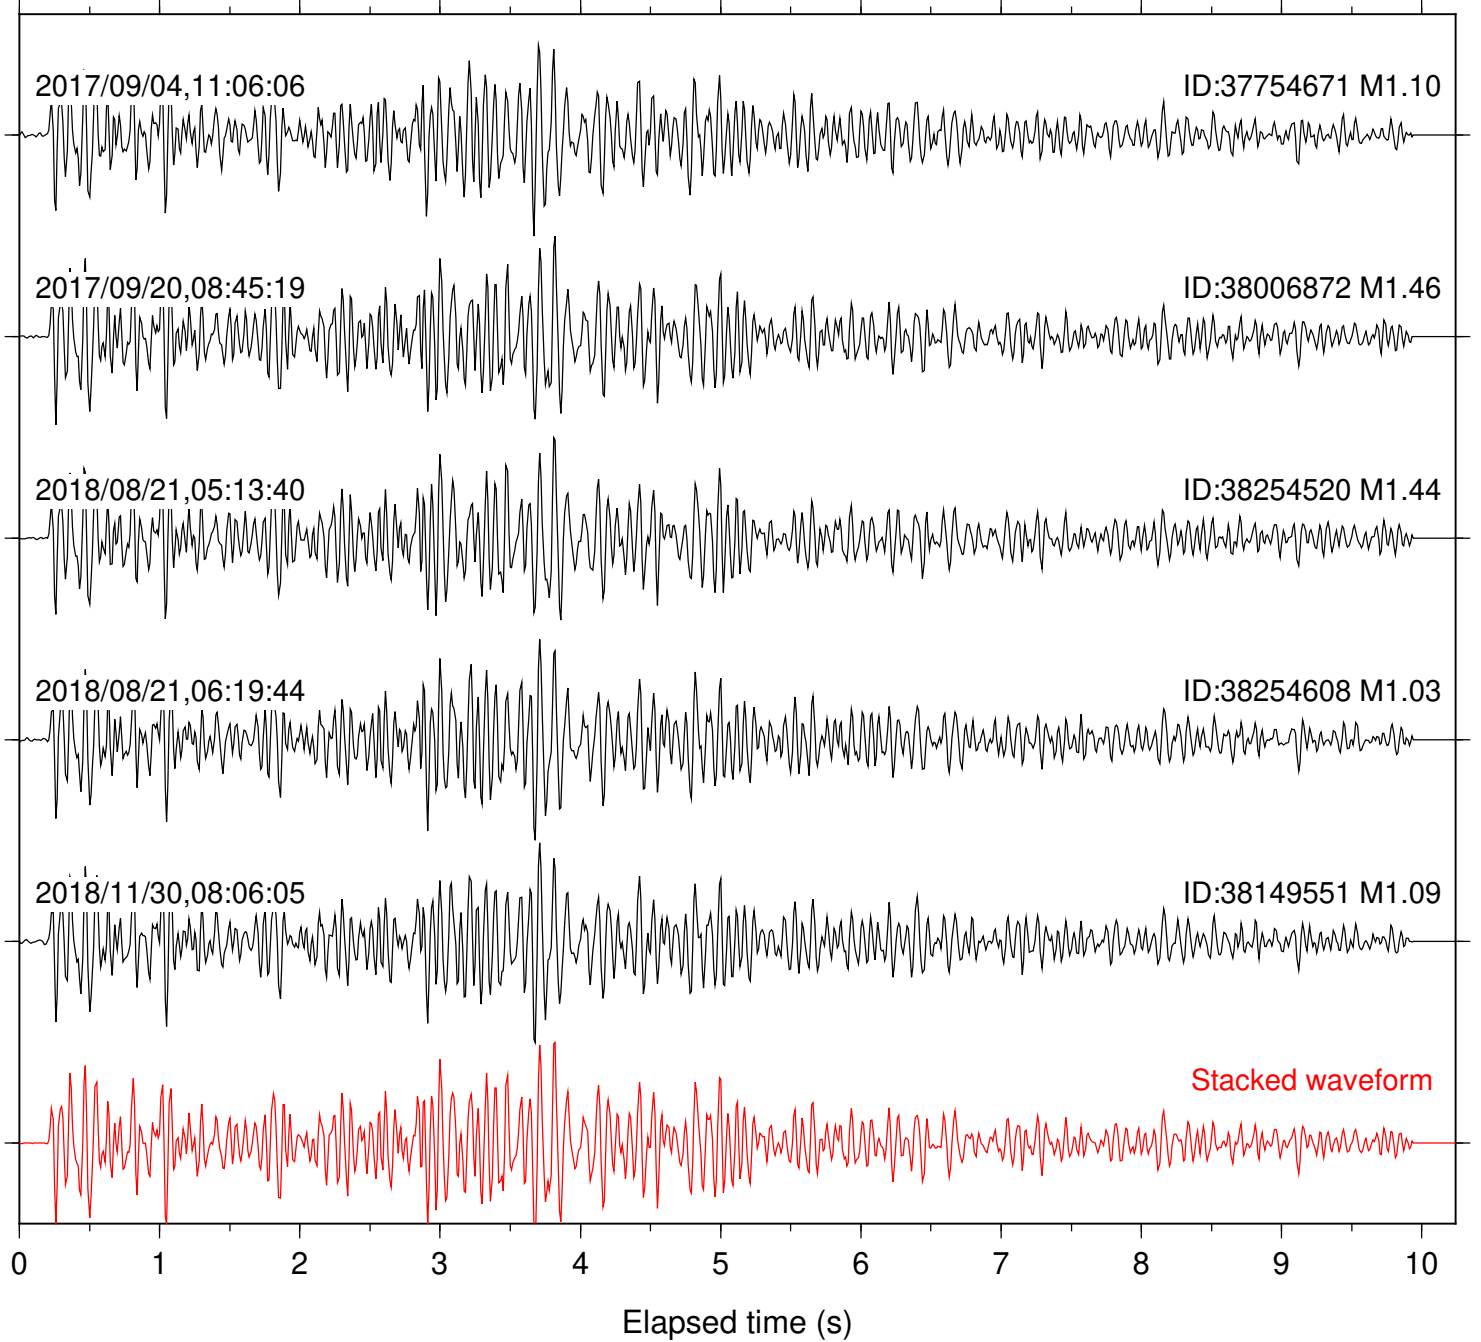

Station: B088 Com: EHZ

Focal depth: 4.50 km