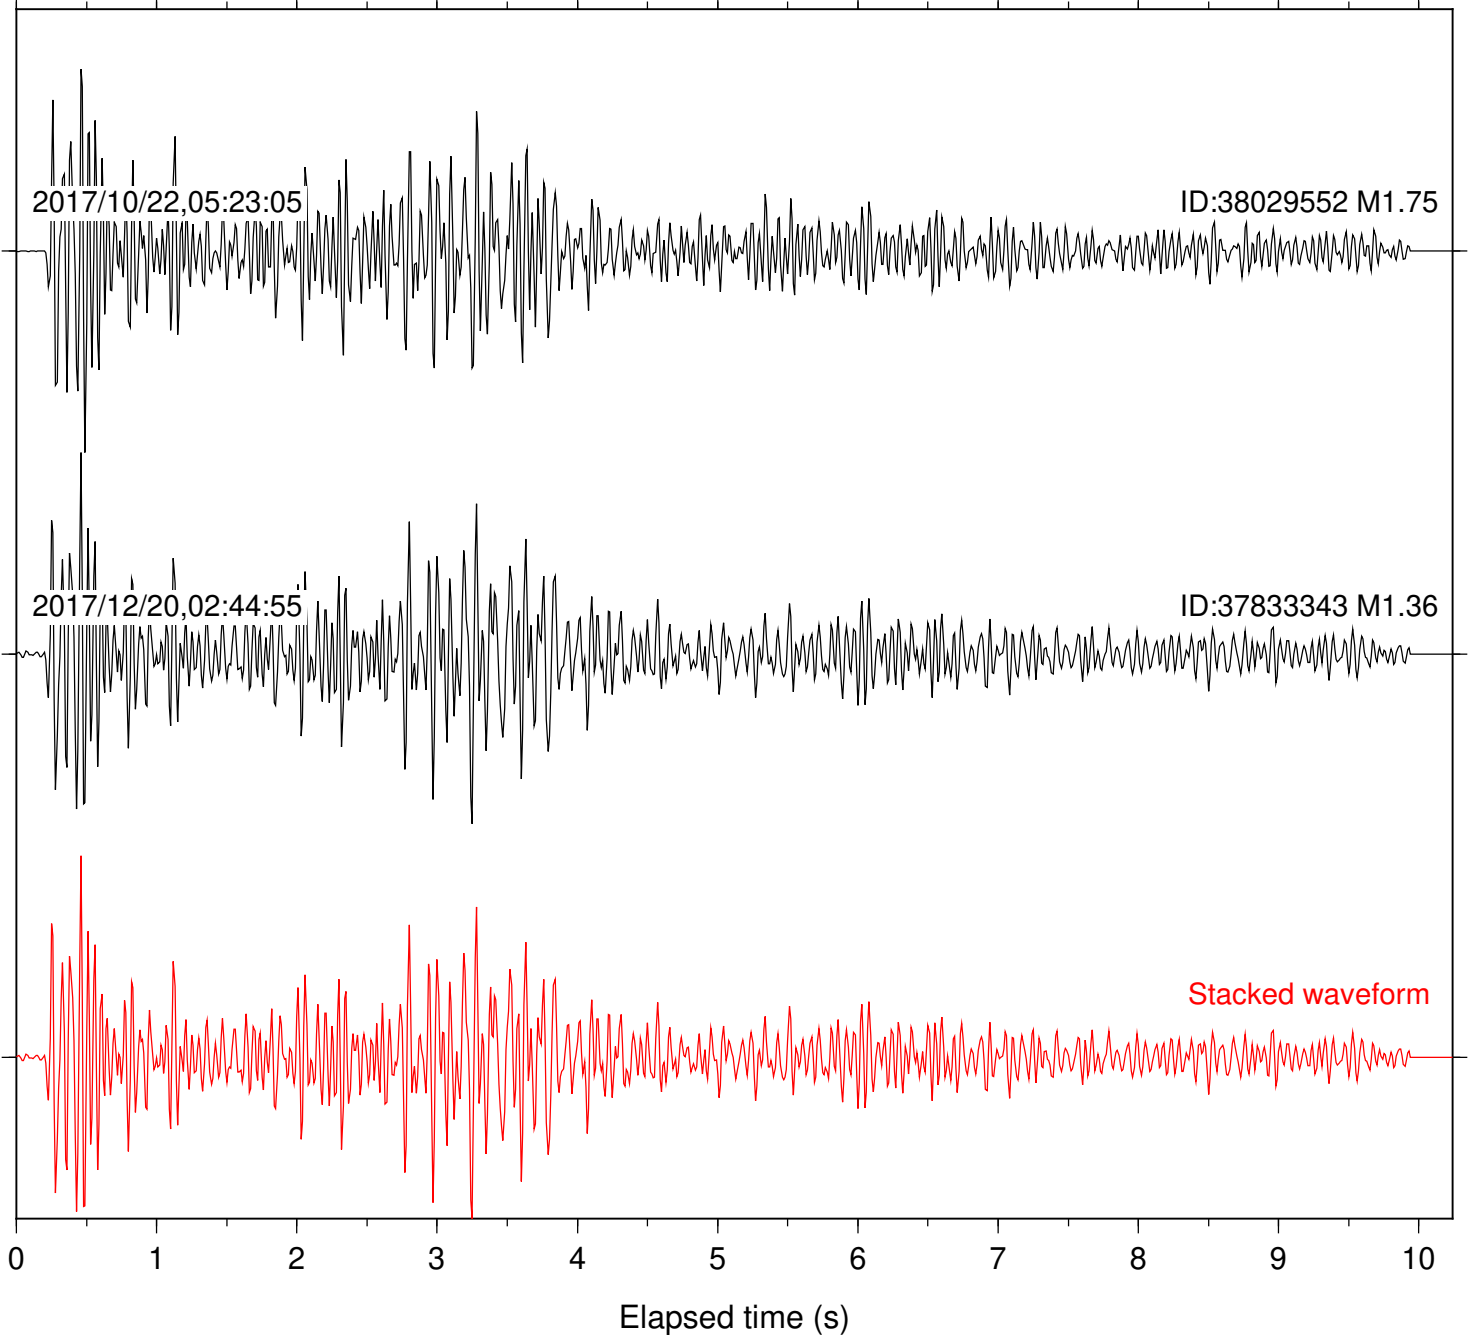

Station: FRD Com: HHZ

Focal depth: 6.51 km

Station: LVA2 Com: HHZ

Focal depth: 6.81 km

Station: PFO Com: HHZ

Focal depth: 6.51 km

Station: PLM Com: HHZ

Focal depth: 6.81 km