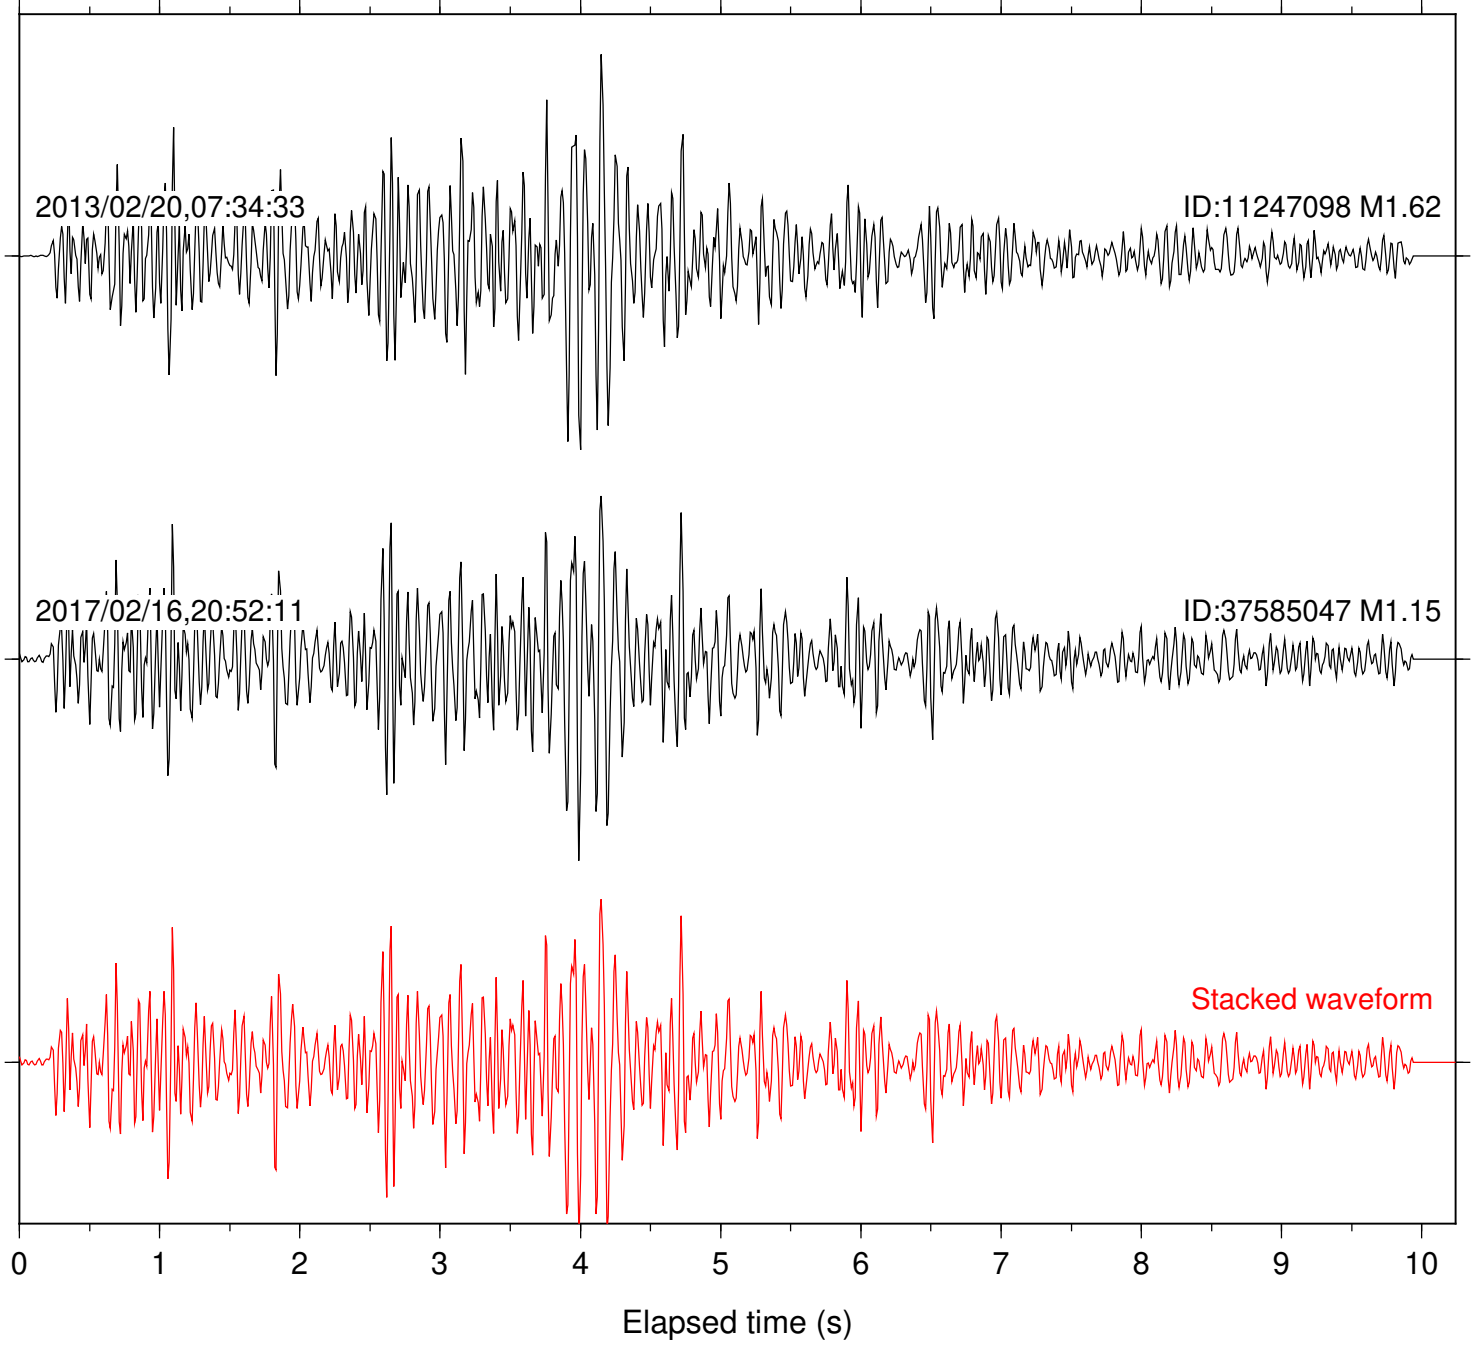

Station: B086 Com: EHZ

Focal depth: 10.87 km

Station: B087 Com: EHZ

Focal depth: 10.87 km

Station: B088 Com: EHZ

Focal depth: 10.87 km

Station: B946 Com: EHZ

Focal depth: 10.87 km