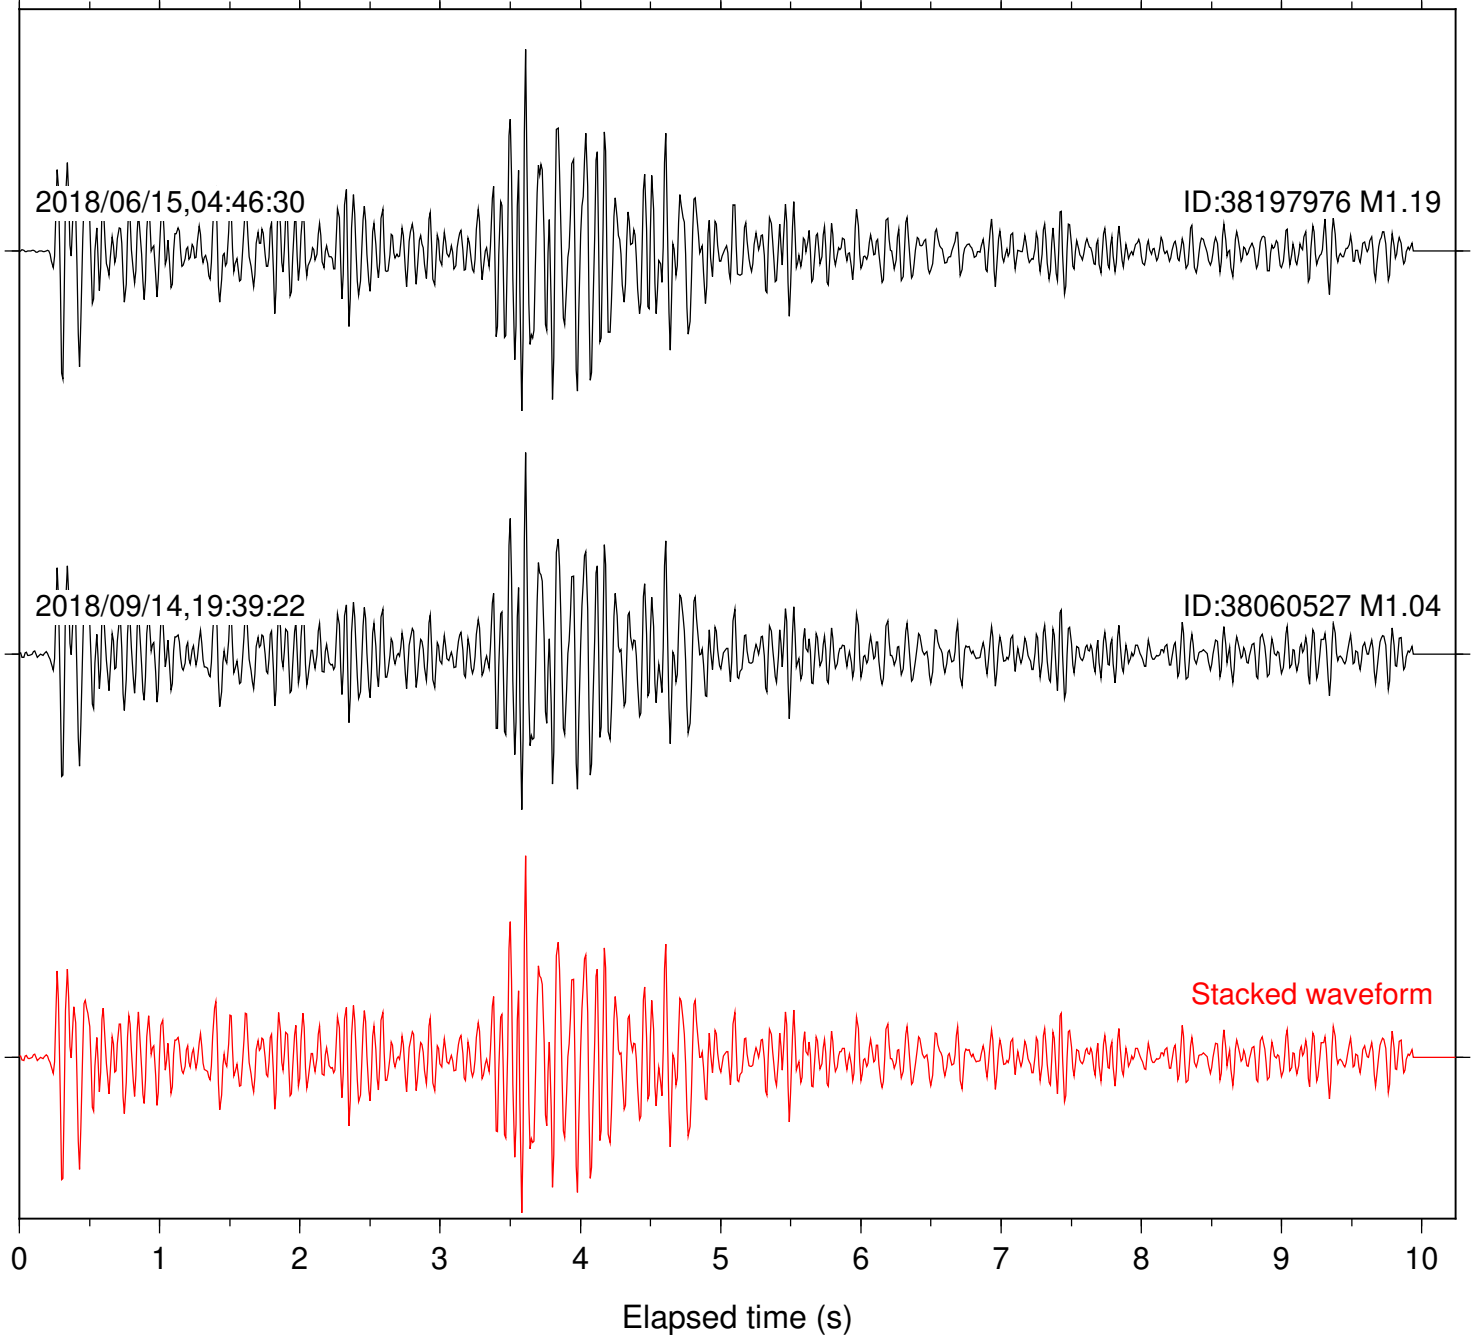

Station: CRY Com: HHZ

Focal depth: 4.76 km

Station: CSH Com: HHZ

Focal depth: 4.76 km

Station: DGR Com: HHZ

Focal depth: 4.76 km

Station: FRD Com: HHZ

Focal depth: 4.76 km