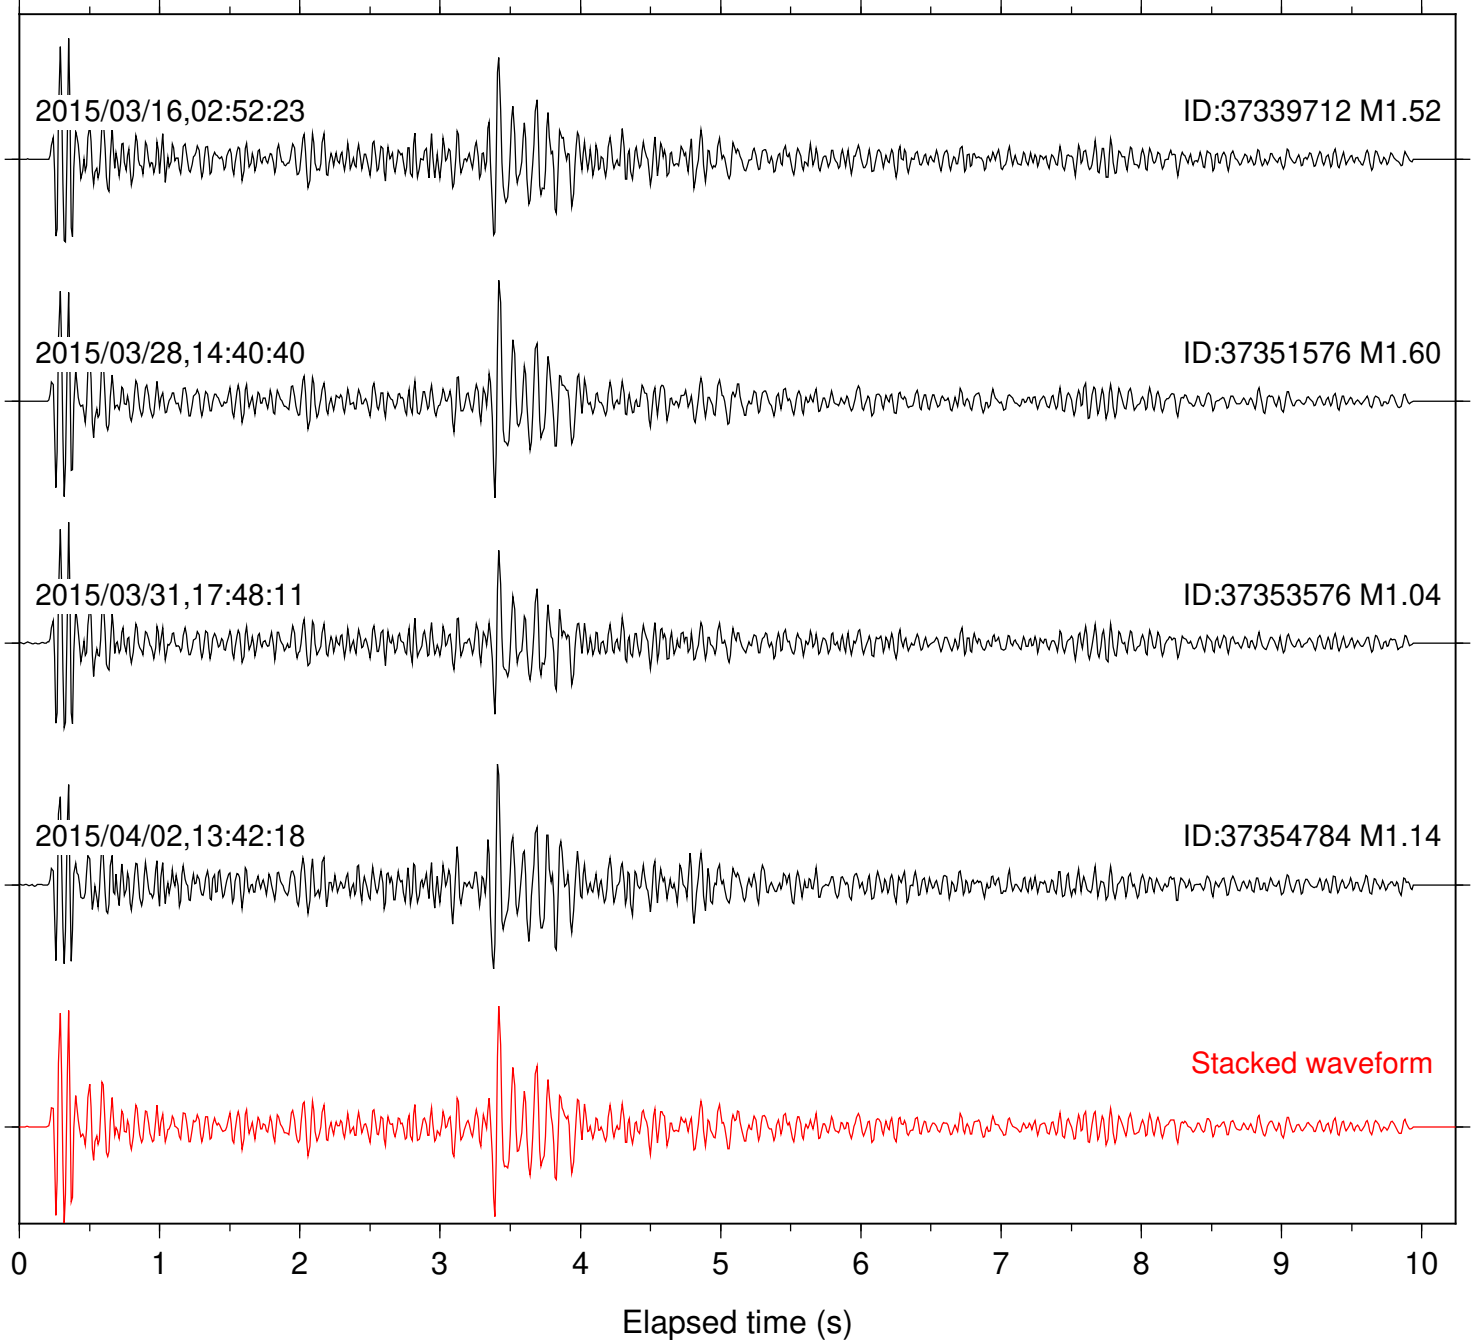

Station: B946 Com: EHZ

Focal depth: 7.92 km

Station: BZN Com: HHZ

Focal depth: 7.92 km

Station: CRY Com: HHZ

Focal depth: 7.92 km

Station: DNR Com: HHZ

Focal depth: 7.92 km