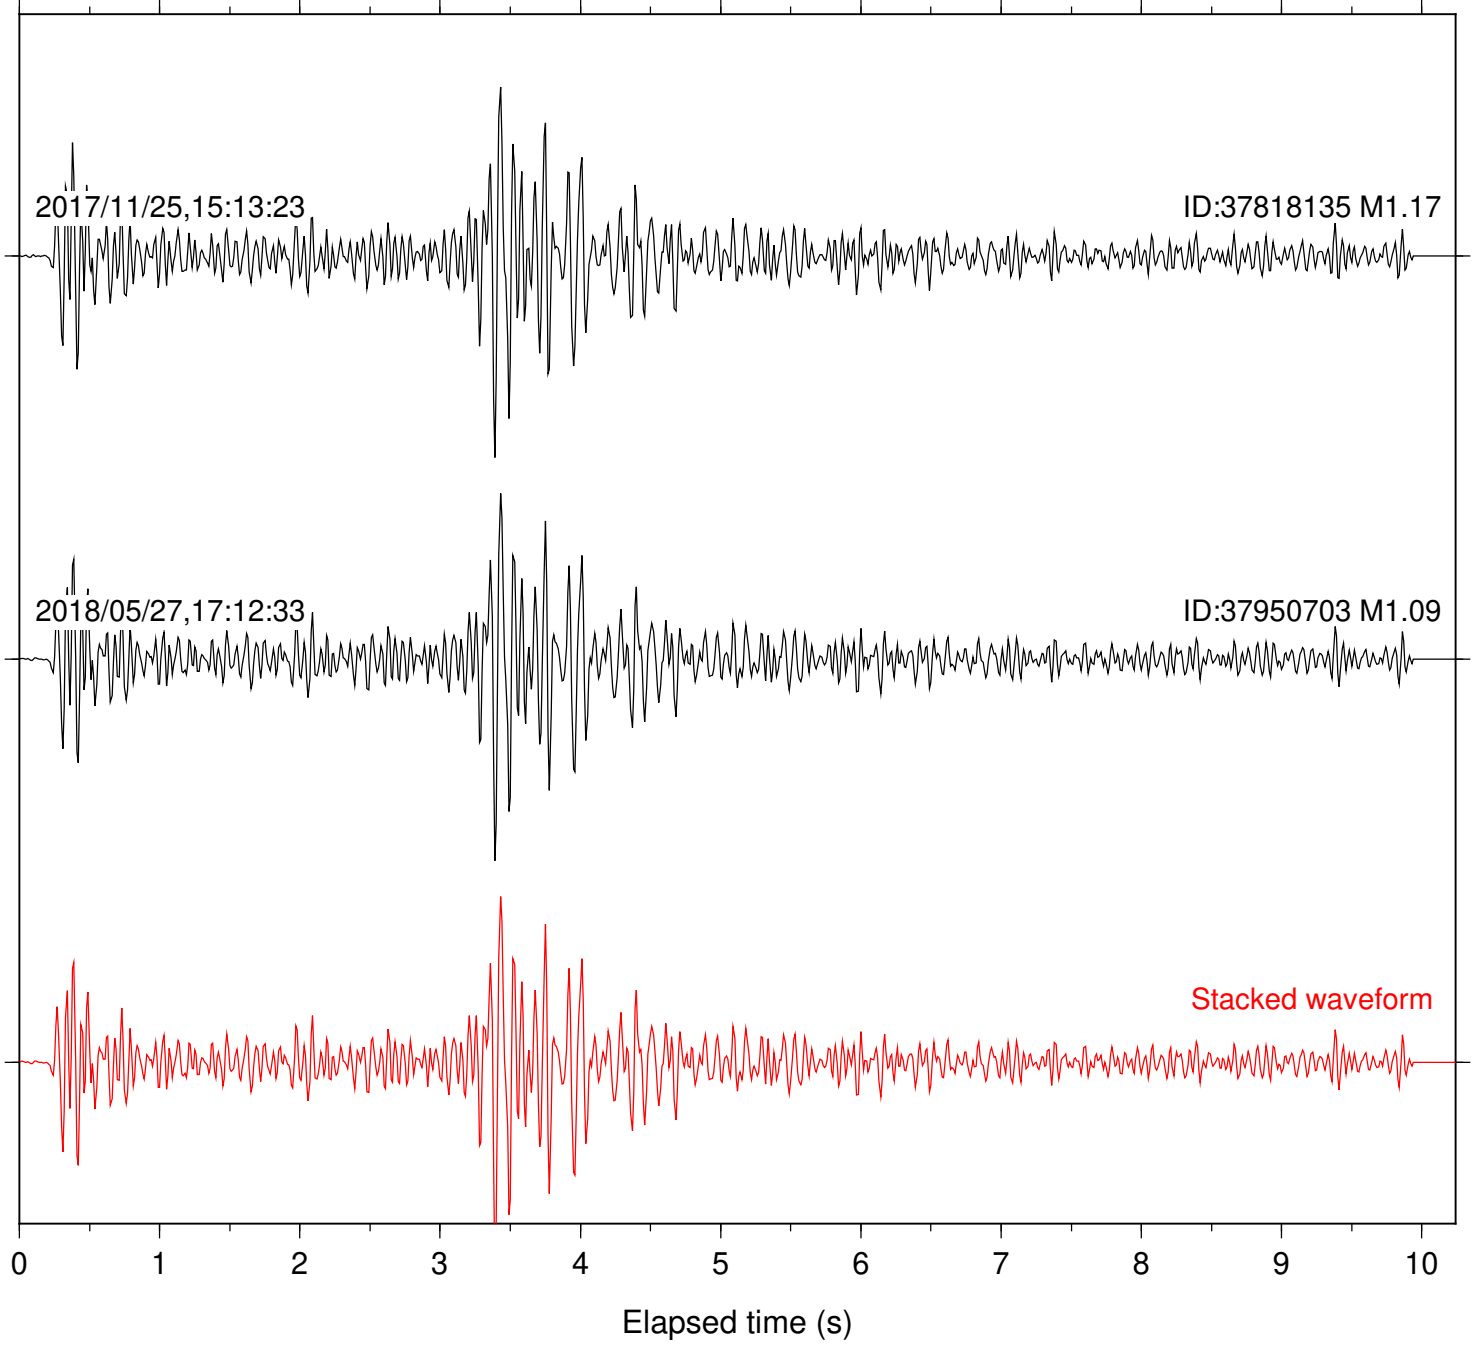

Station: CSH Com: HHZ

Focal depth: 7.35 km