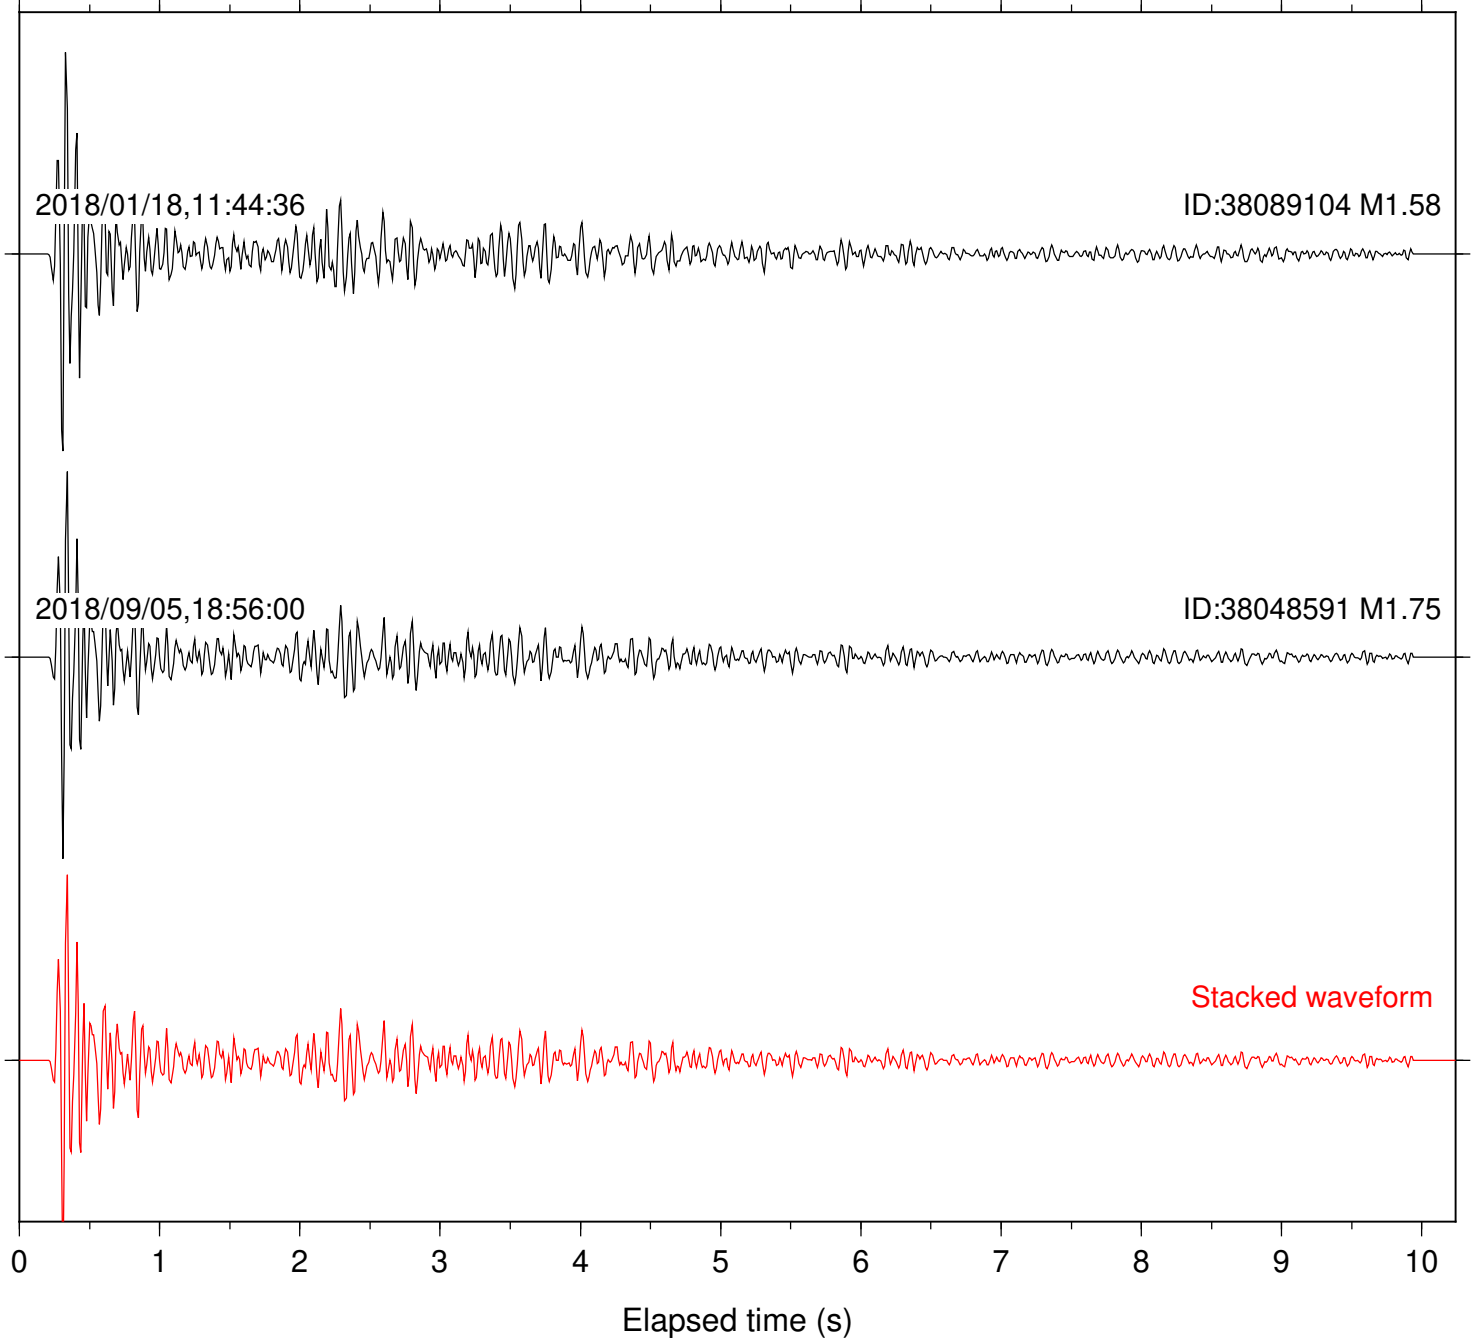

Station: B093 Com: EHZ

Focal depth: 4.98 km