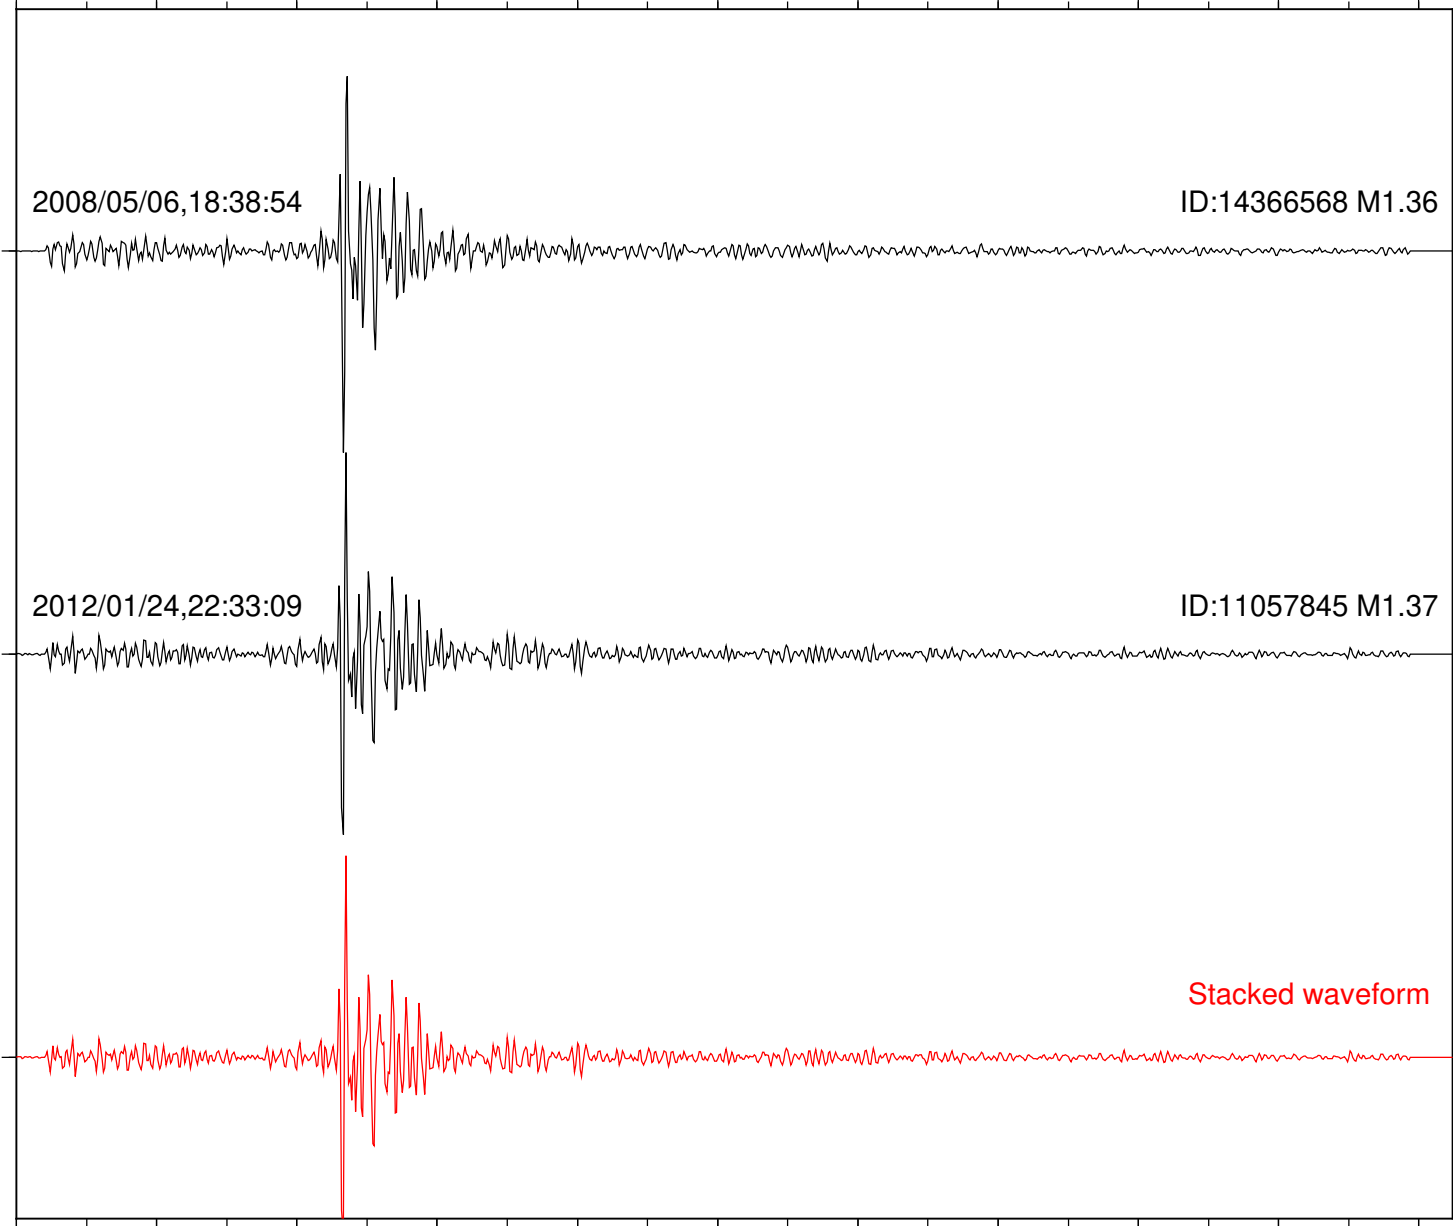

Station: B081 Com: EHZ

Focal depth: 14.56 km

2008/05/06,18:38:54

ID:14366568 M1.36

2012/01/24,22:33:09

ID:11057845 M1.37

Stacked waveform

0 1 2 3 4 5 6 7 8 9 10
Elapsed time (s)