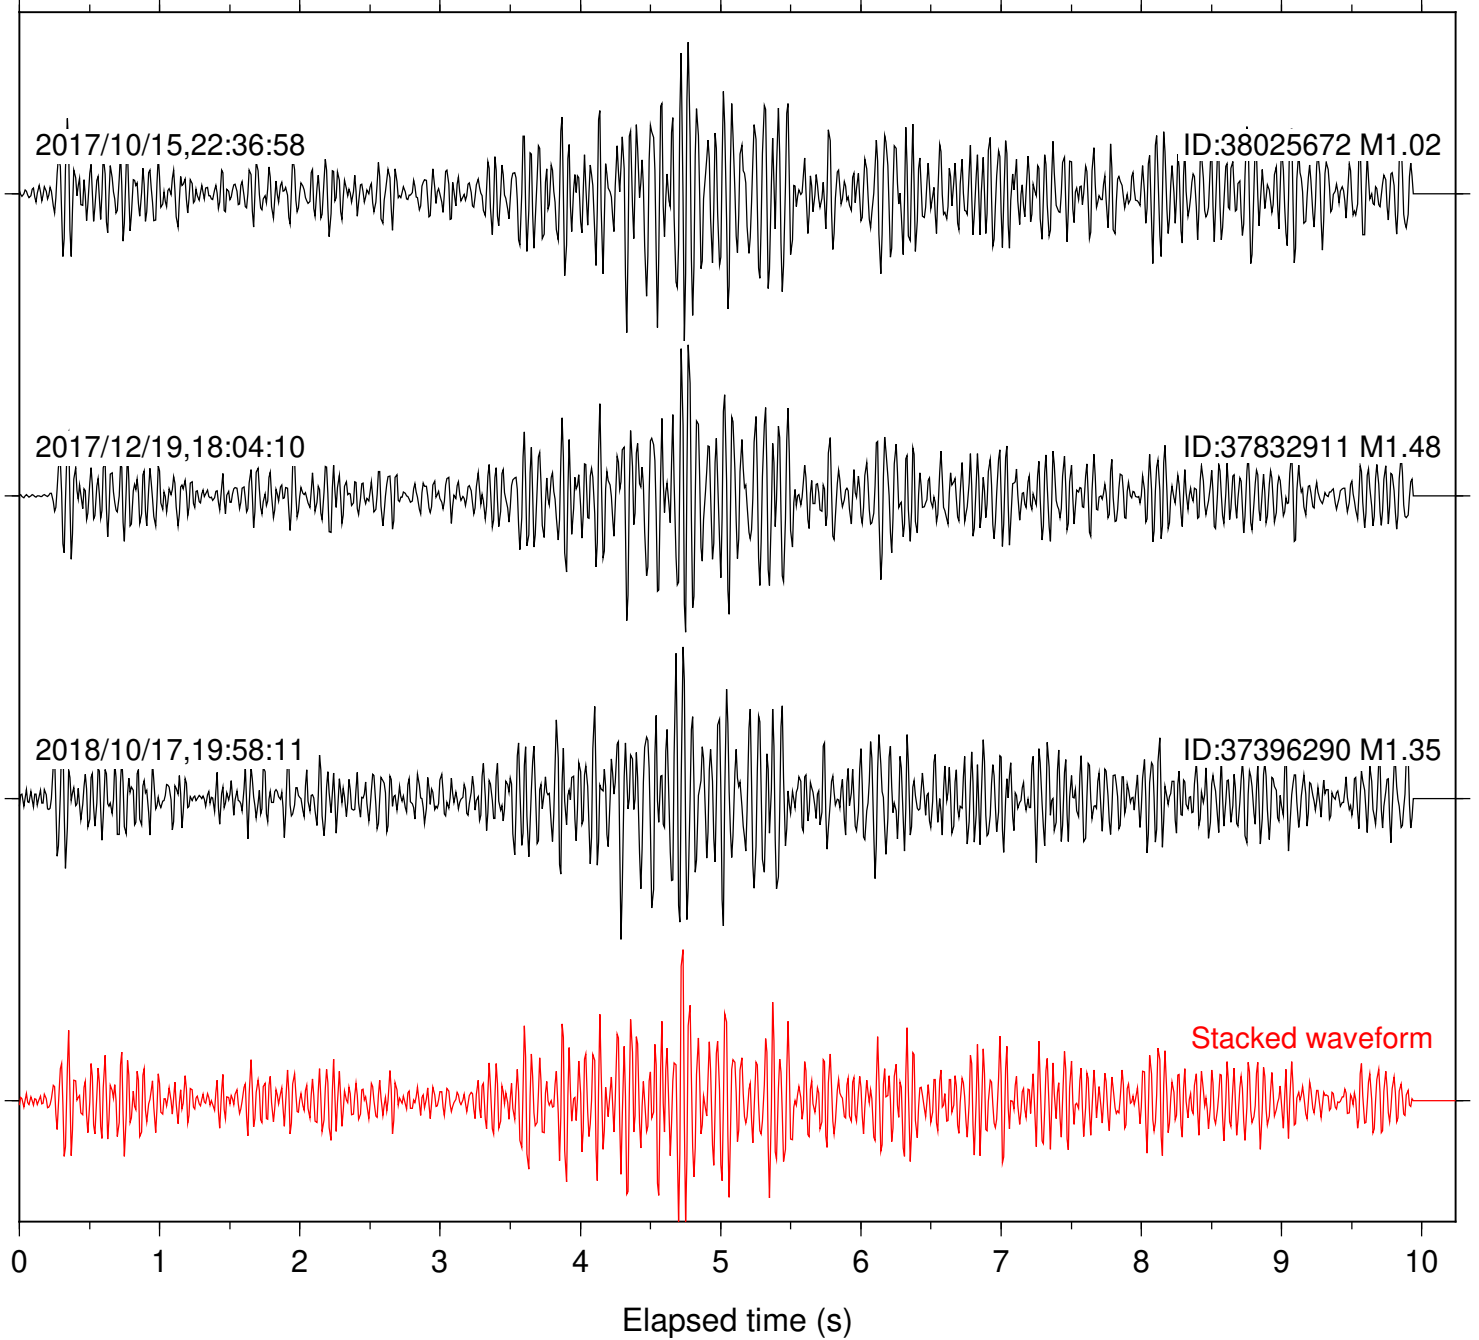

Station: PFO Com: HHZ

Focal depth: 5.04 km