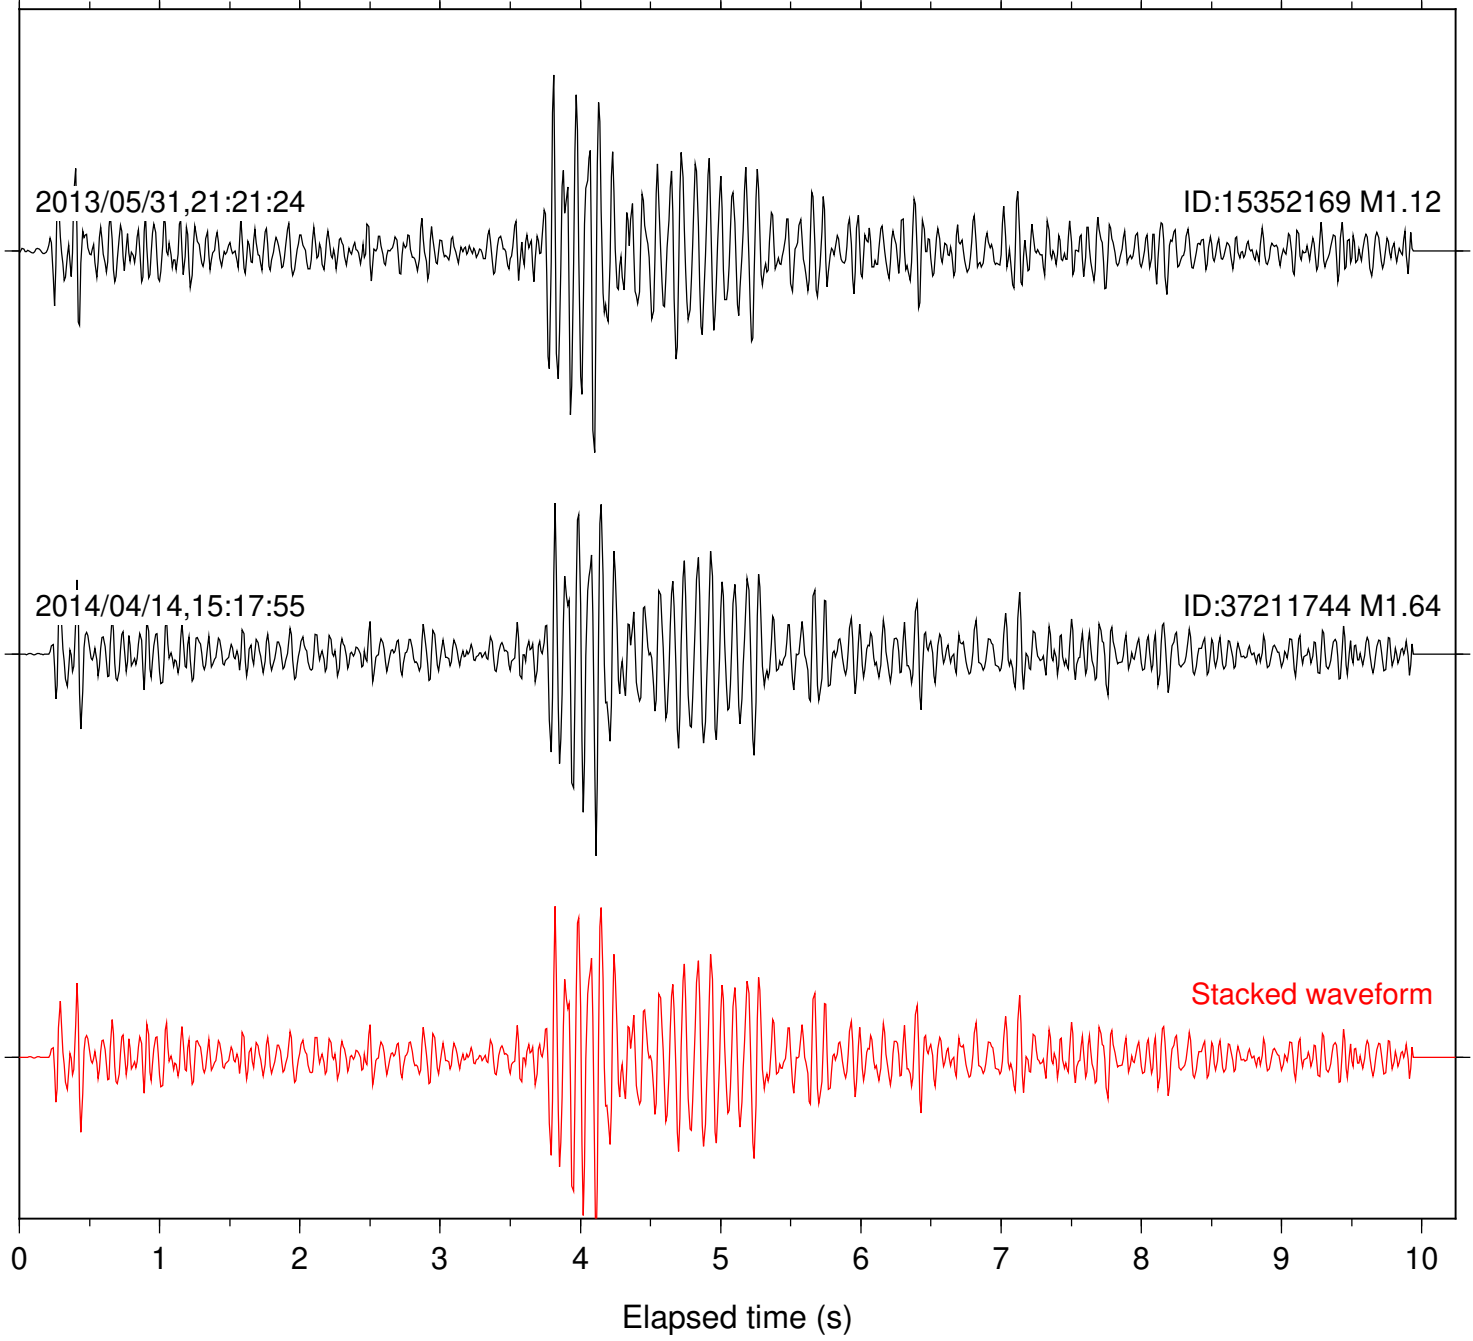

Station: B084 Com: EHZ

Focal depth: 11.49 km