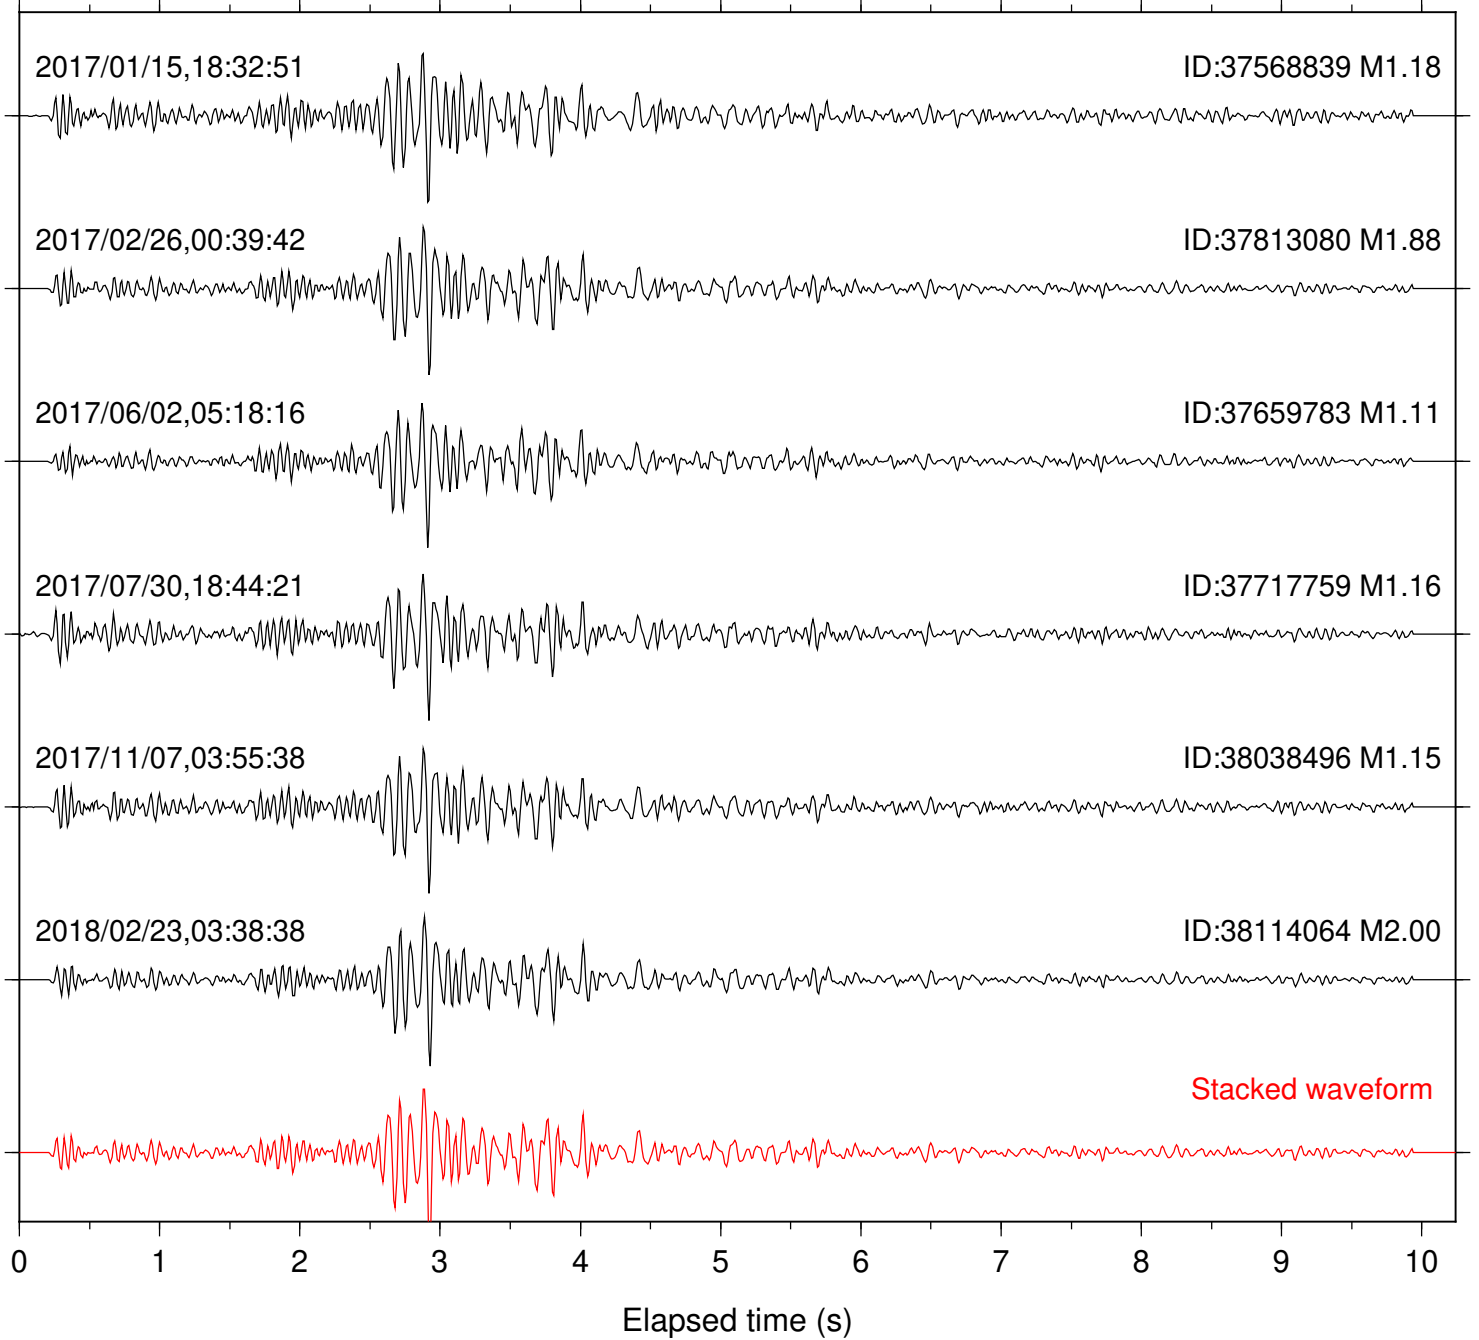

Station: B946 Com: EHZ

Focal depth: 6.31 km