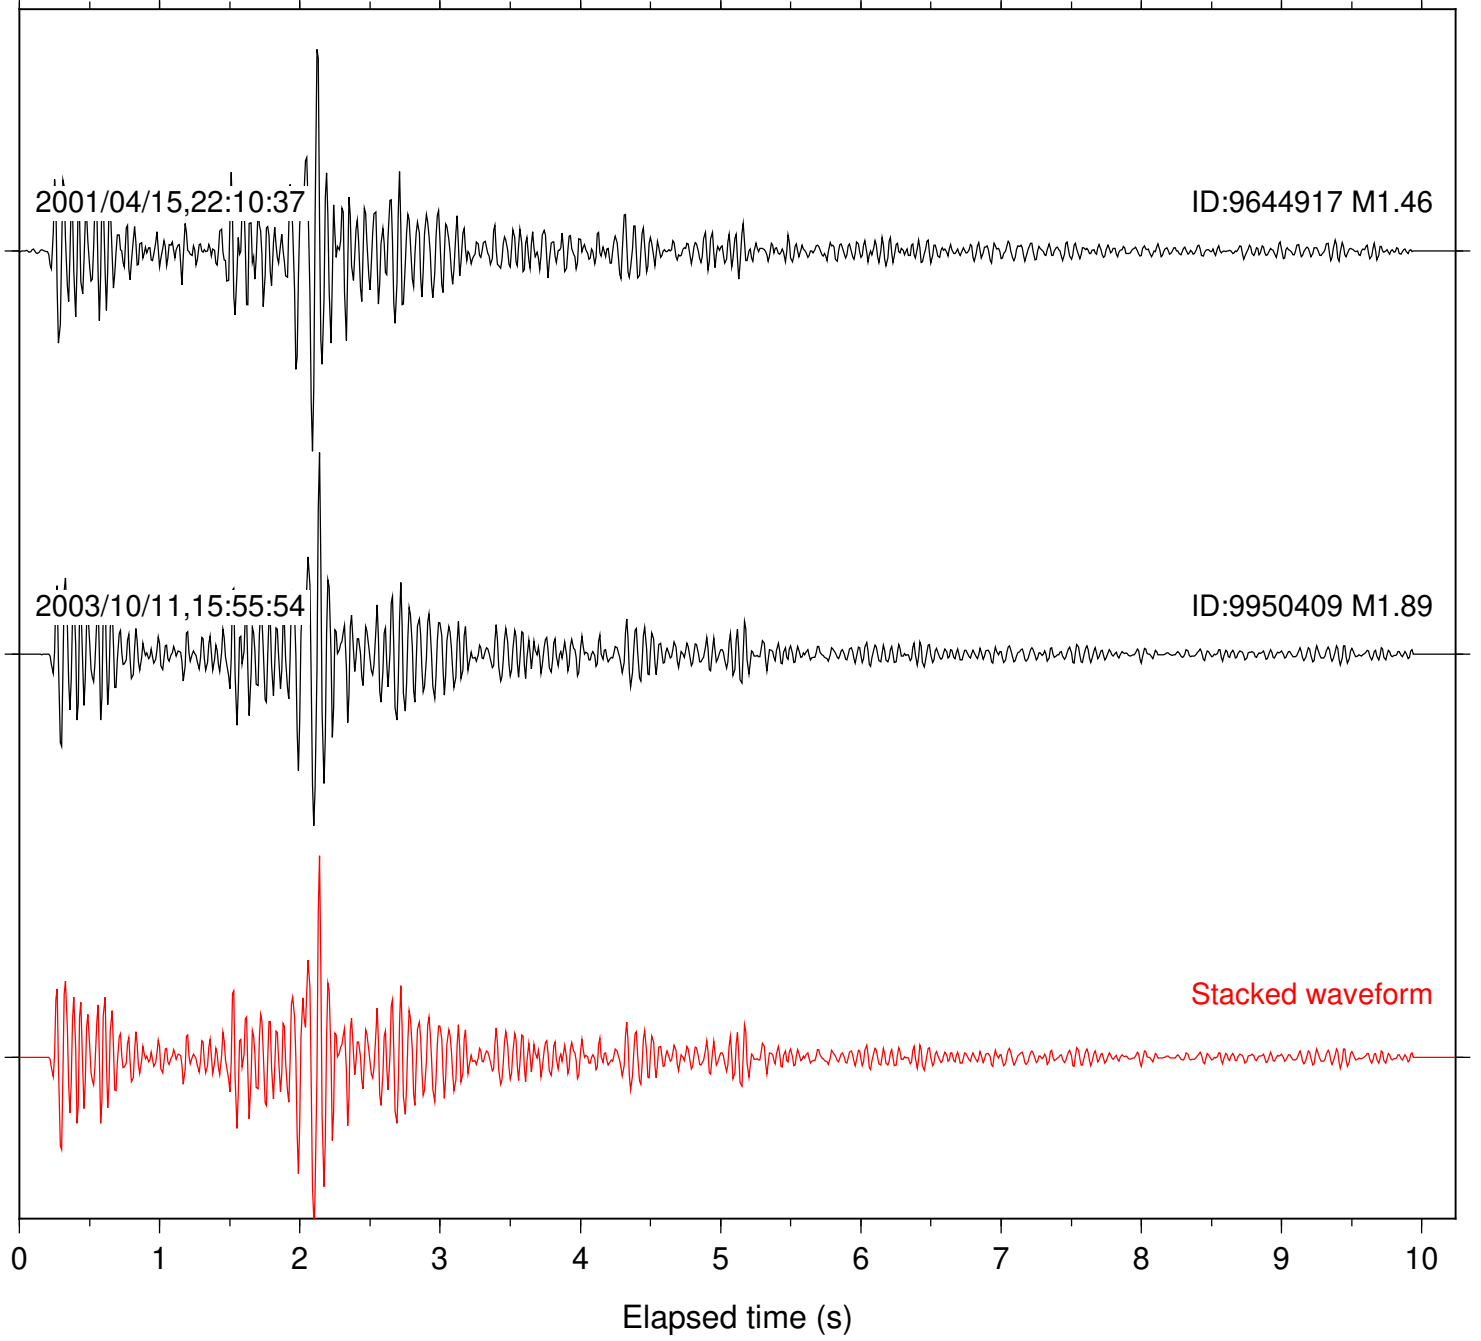

Station: PFO Com: HHZ

Focal depth: 6.01 km