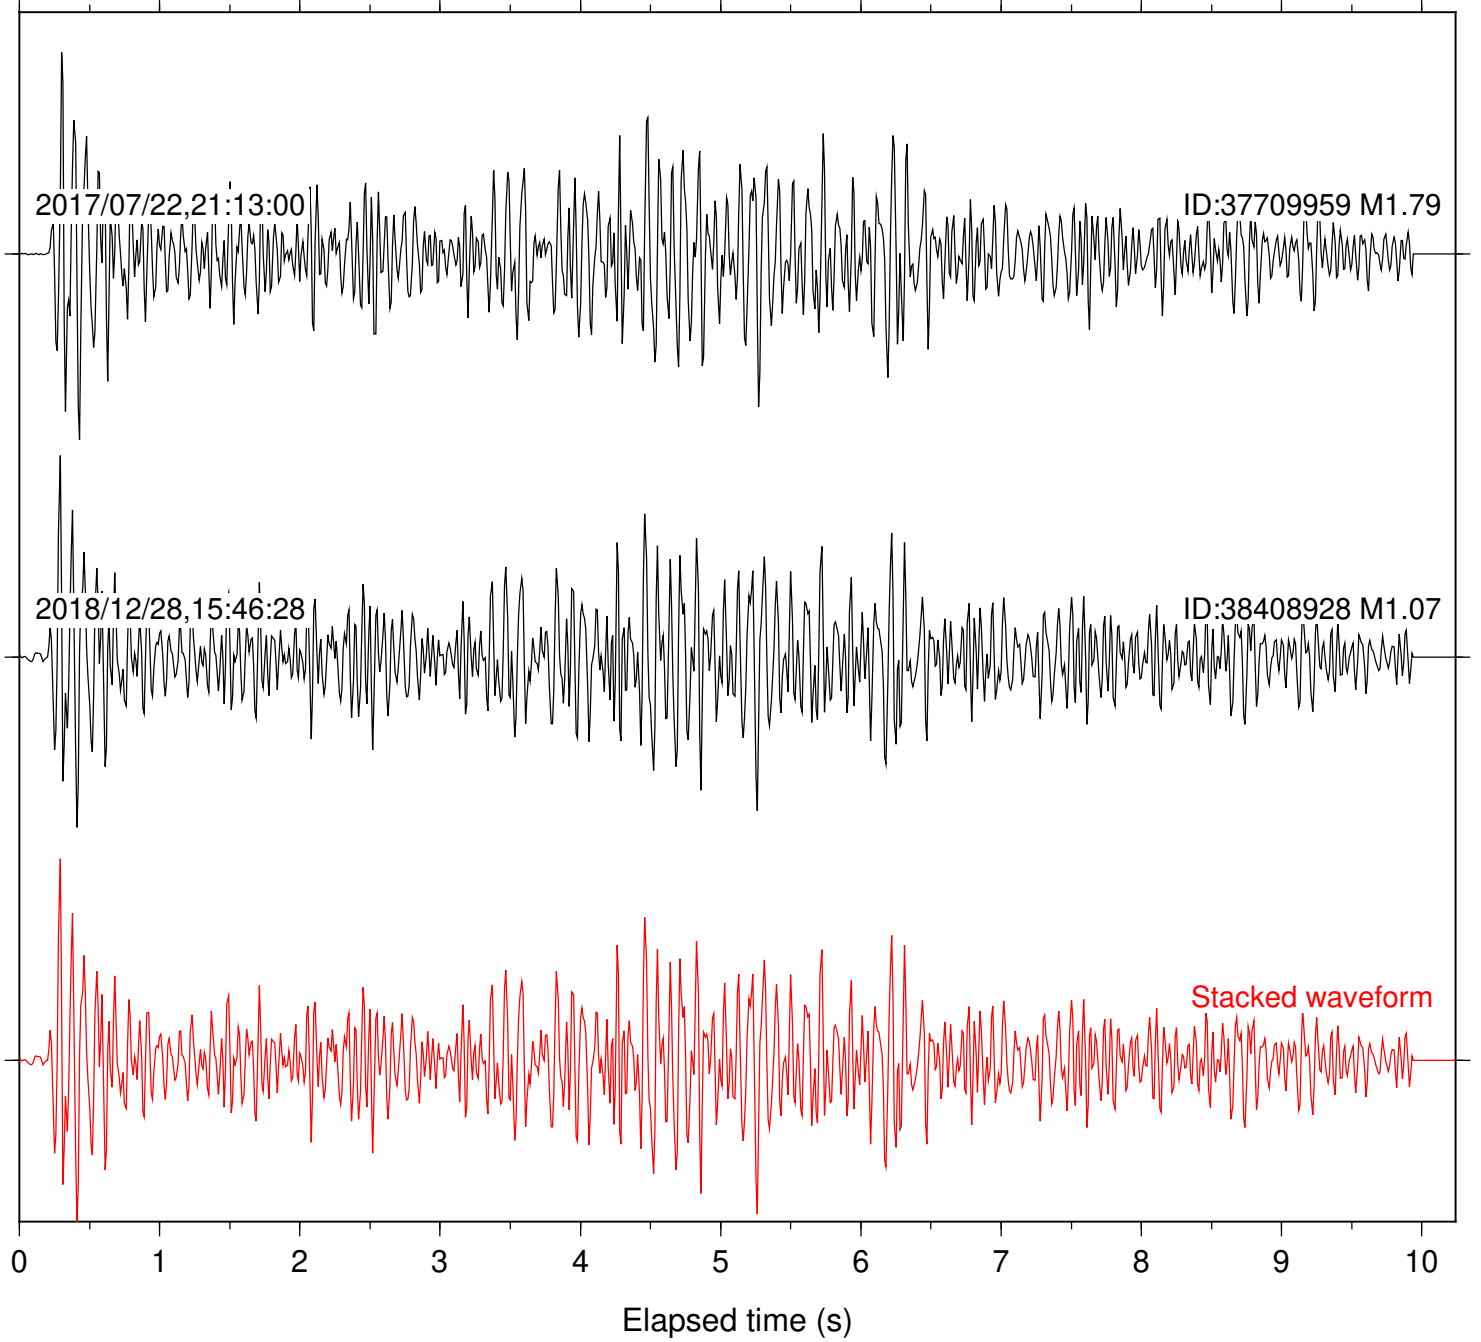

Station: BAC Com: EHZ

Focal depth: 6.01 km