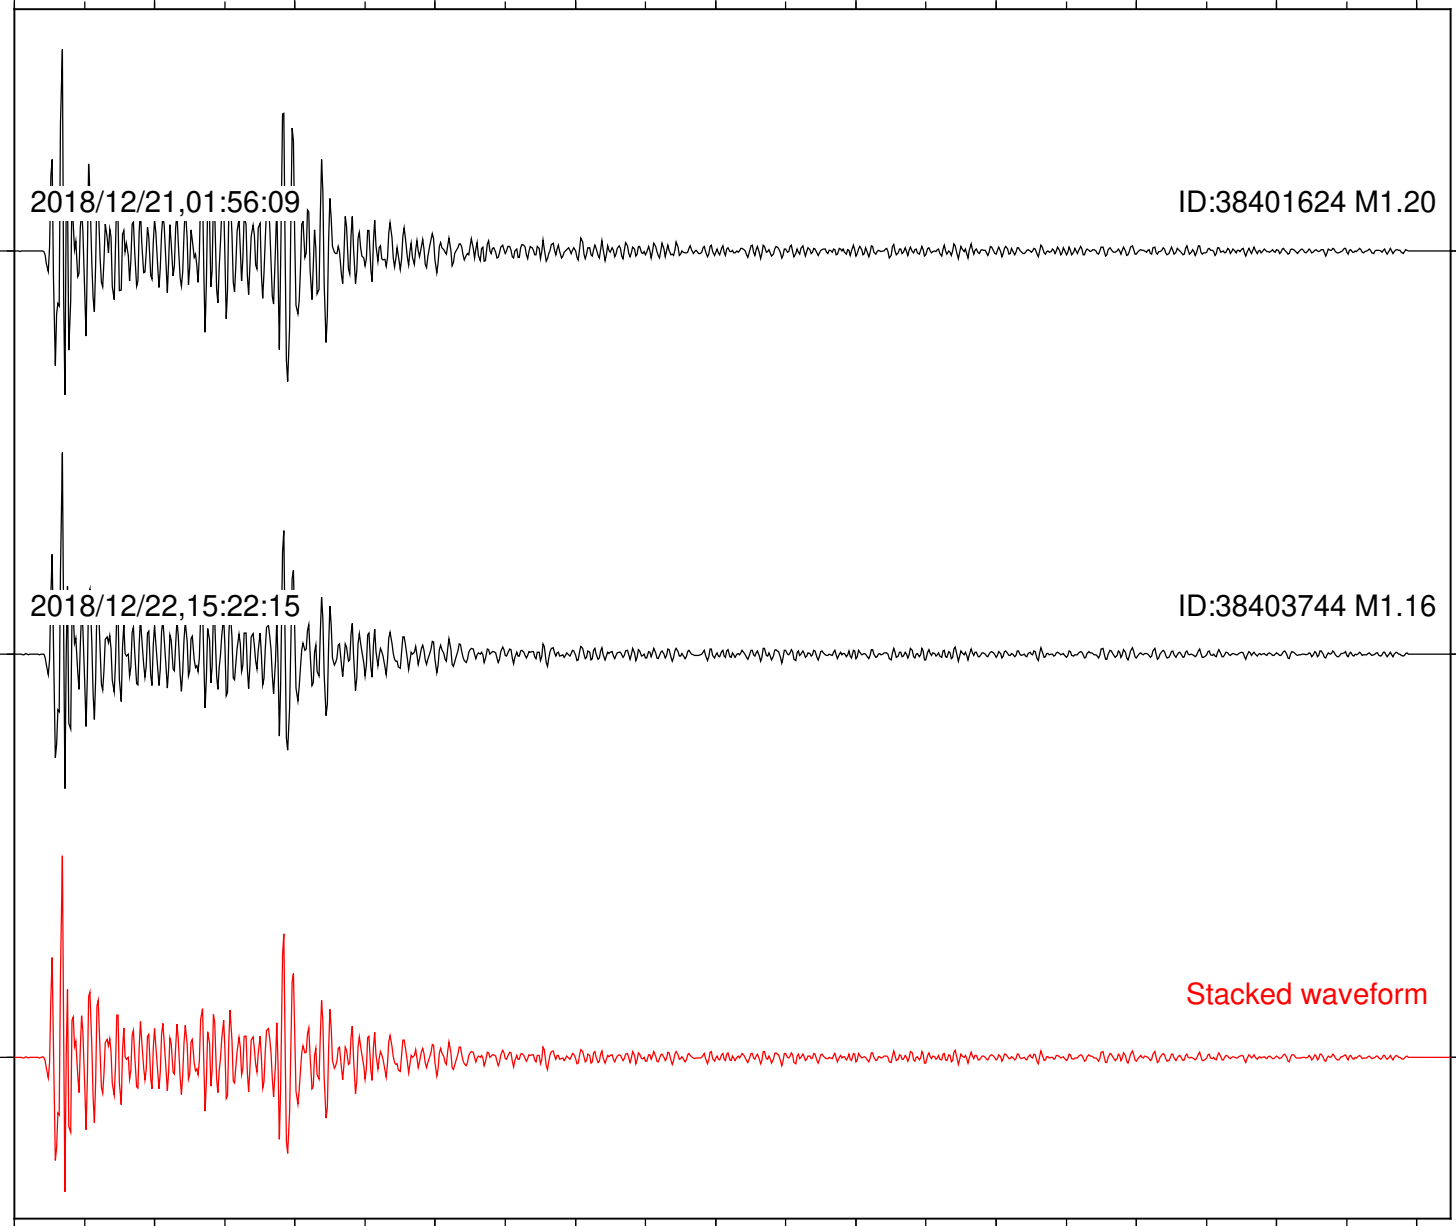

Station: CRY Com: HHZ

Focal depth: 5.79 km

2018/12/21,01:56:09

ID:38401624 M1.20

2018/12/22,15:22:15

ID:38403744 M1.16

Stacked waveform

0 1 2 3 4 5 6 7 8 9 10
Elapsed time (s)