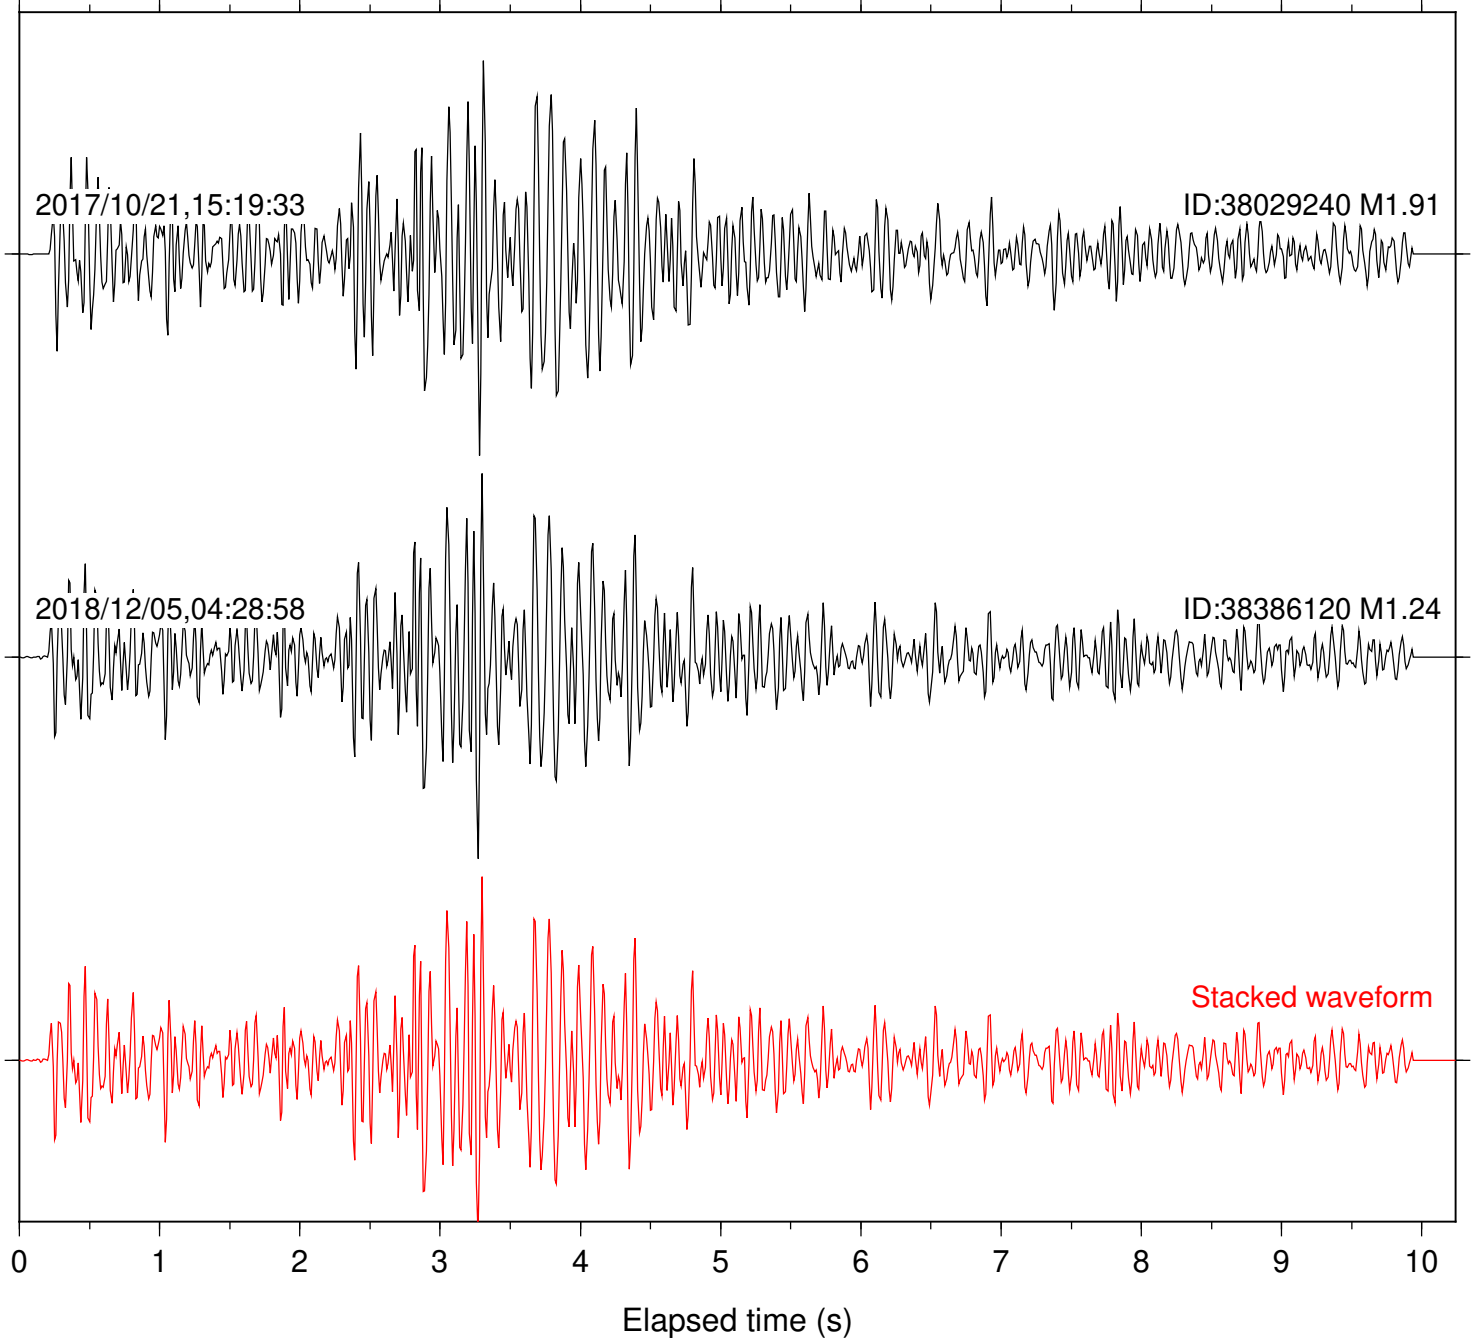

Station: B084 Com: EHZ

Focal depth: 5.14 km

Station: B087 Com: EHZ

Focal depth: 5.14 km

Station: B088 Com: EHZ

Focal depth: 5.14 km

Station: B093 Com: EHZ

Focal depth: 5.14 km