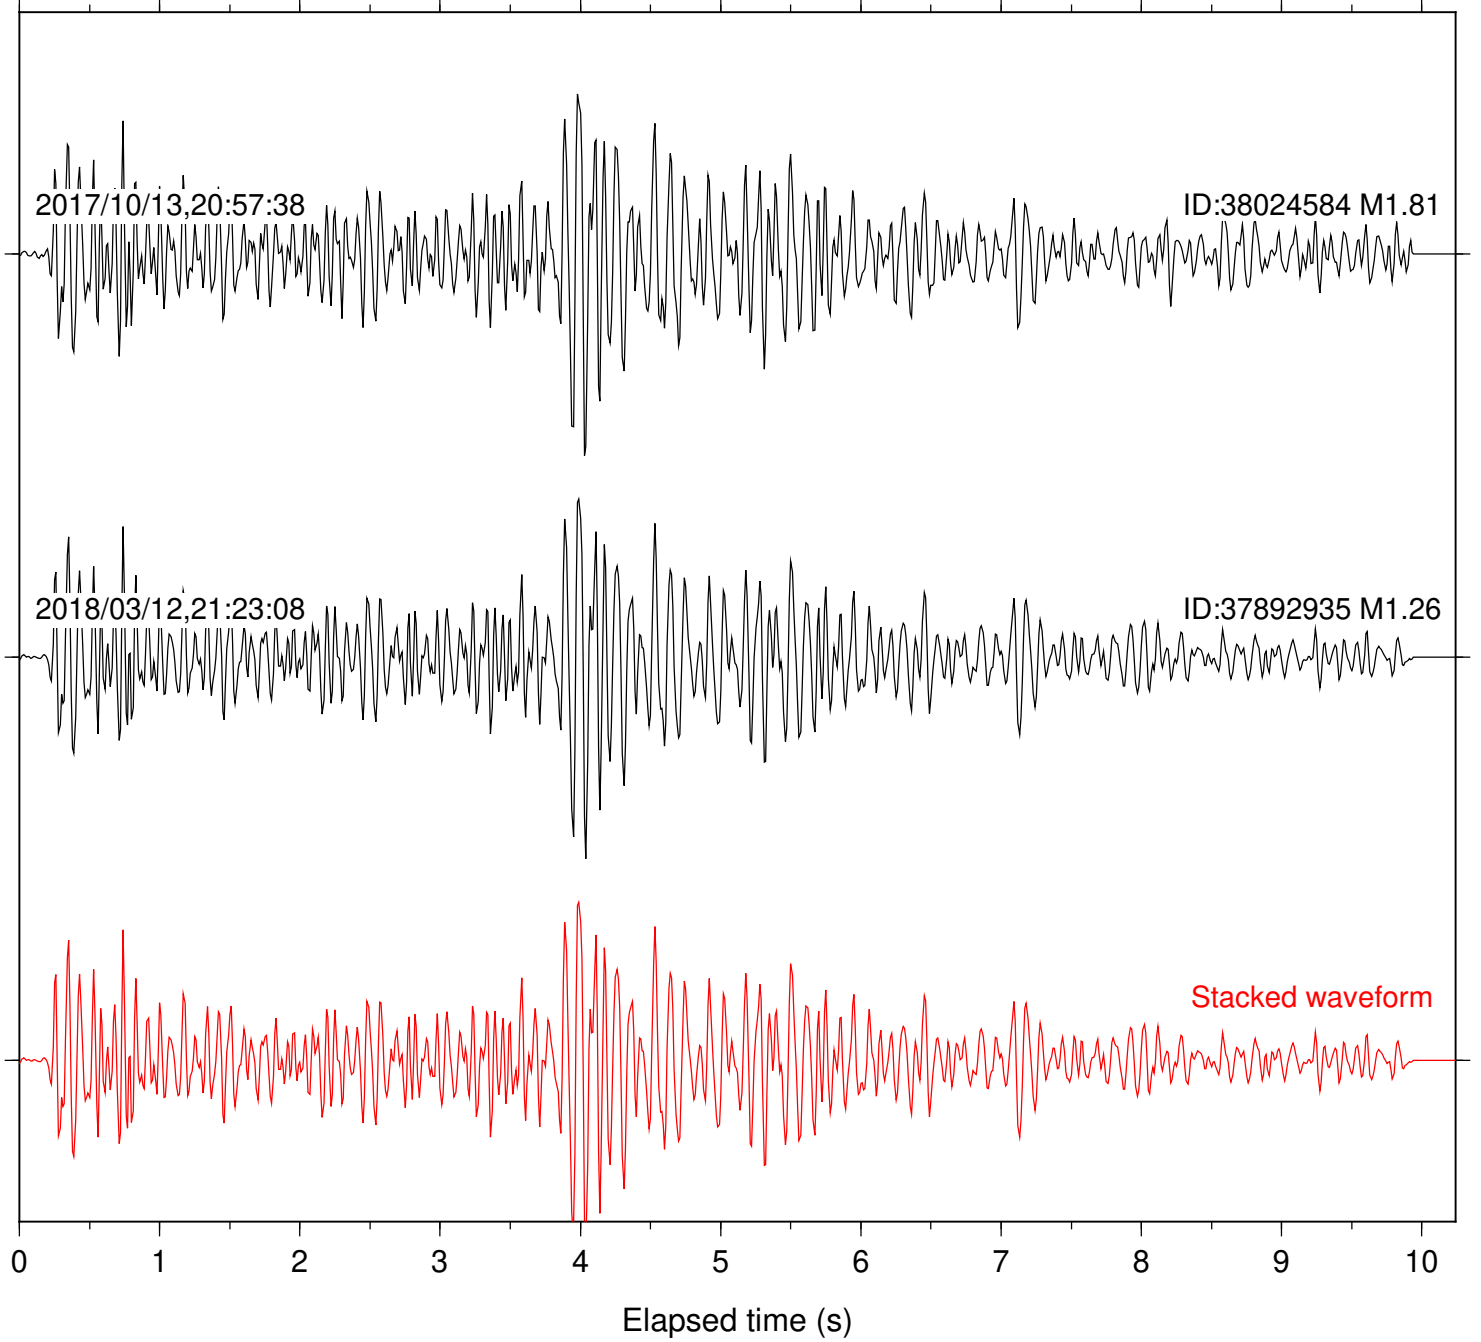

Station: CSH Com: HHZ

Focal depth: 6.61 km

Station: FRD Com: HHZ

Focal depth: 6.61 km

Station: LKH Com: HHZ

Focal depth: 6.61 km

Station: LVA2 Com: HHZ

Focal depth: 6.61 km