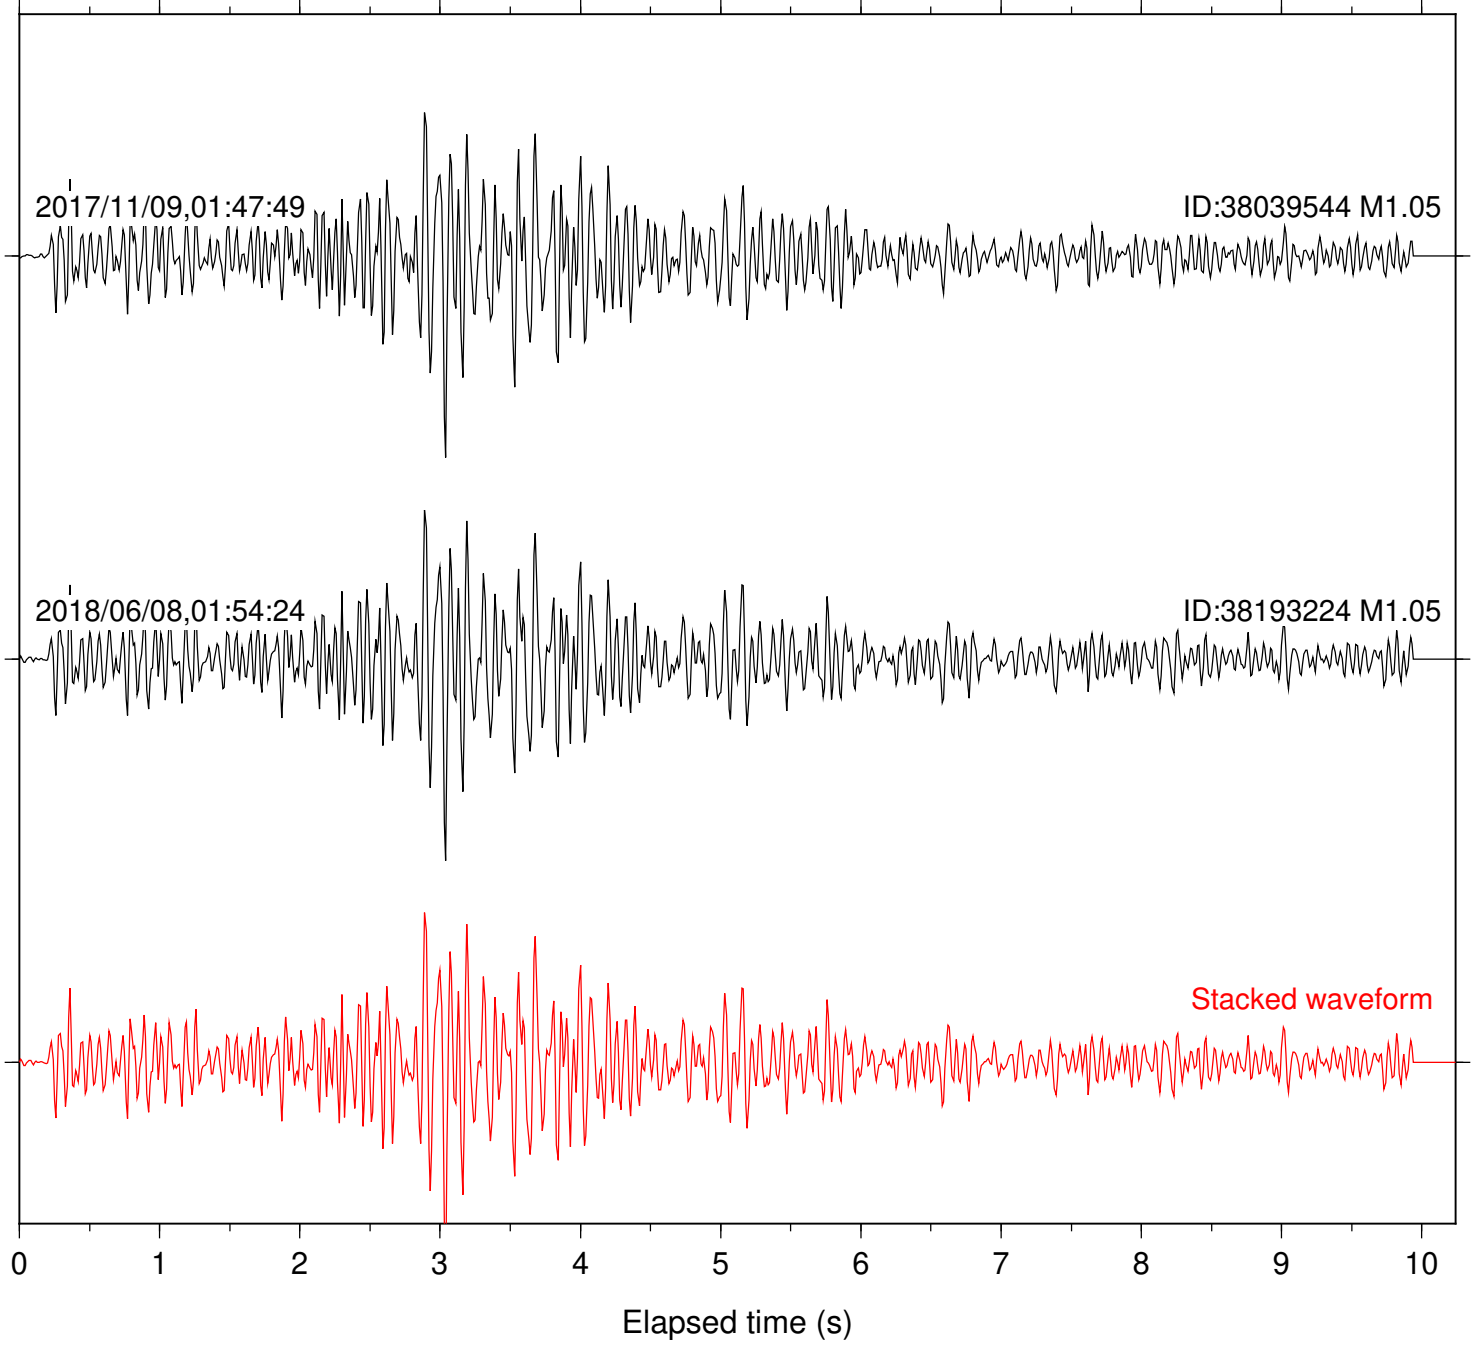

Station: B088 Com: EHZ

Focal depth: 4.81 km