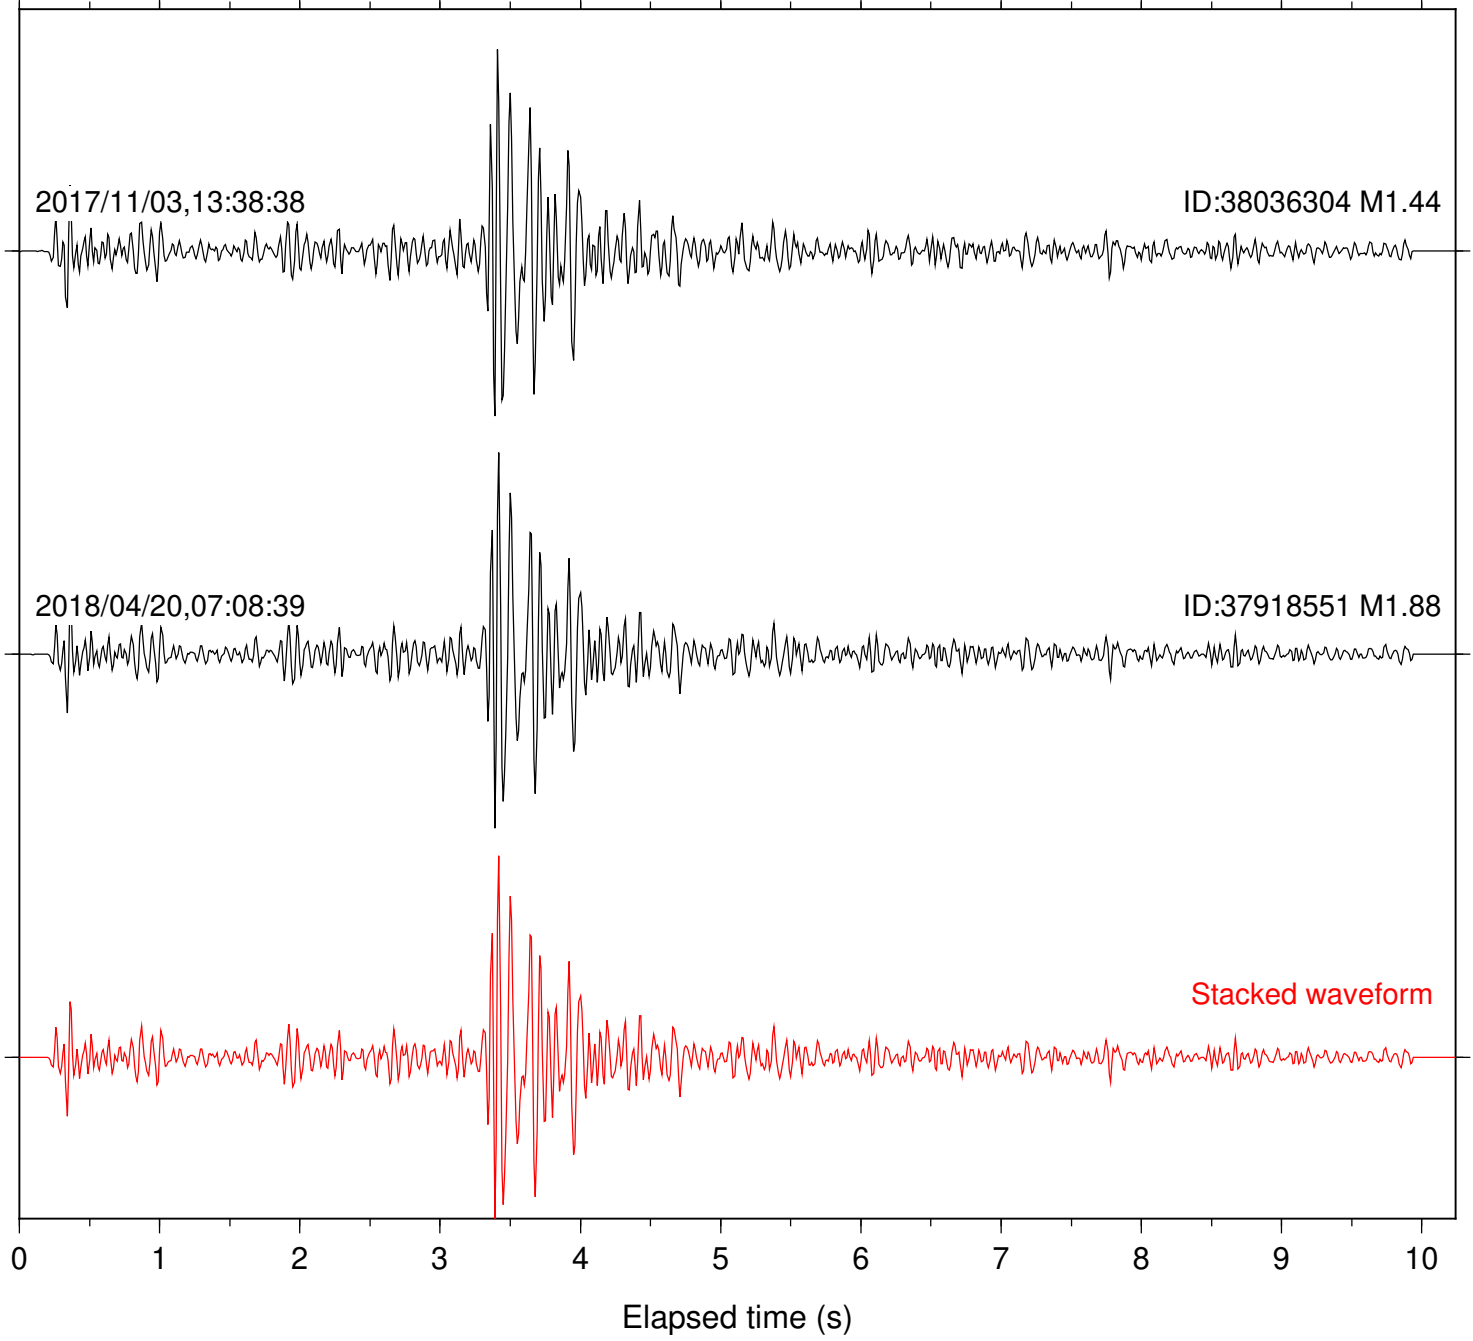

Focal depth: 11.76 km

Station: TOR Com: HHZ

Focal depth: 11.77 km

Station: B081 Com: EHZ

Focal depth: 7.65 km

Station: B082 Com: EHZ

Focal depth: 7.65 km

Station: B084 Com: EHZ