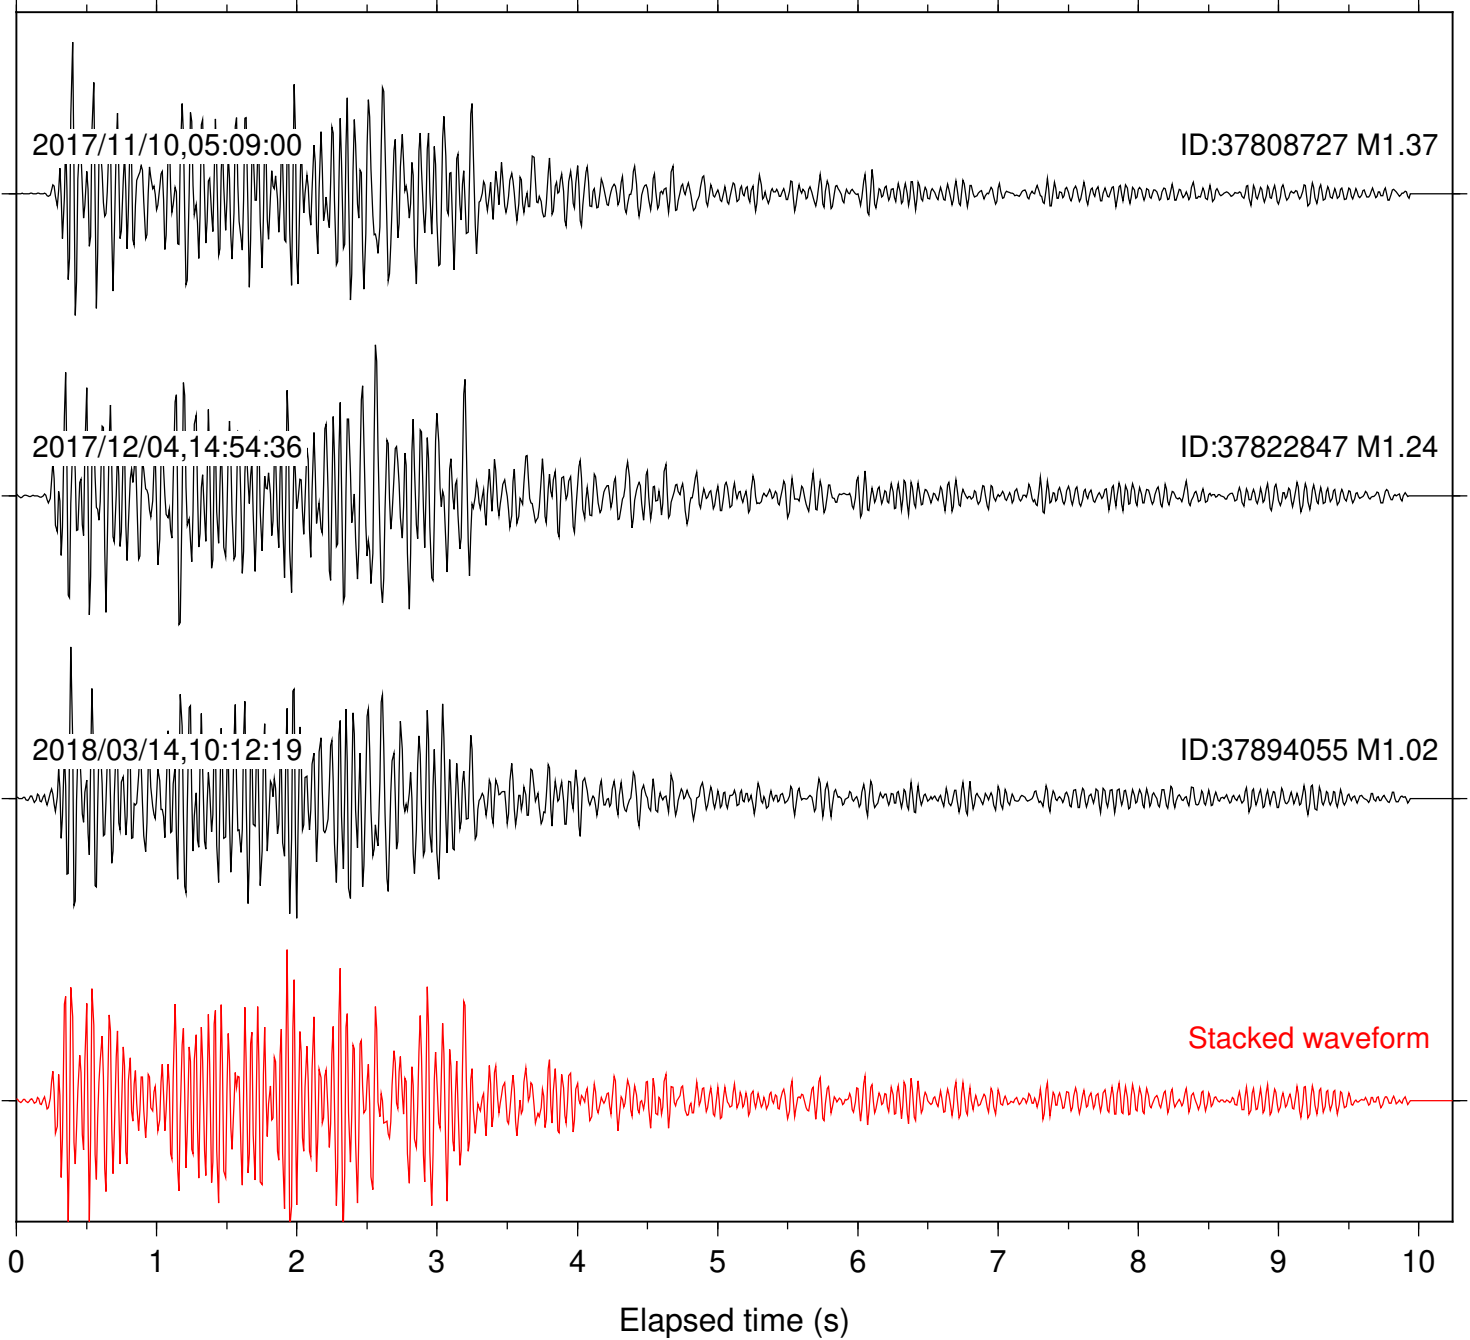

Focal depth: 12.24 km

Station: MTG Com: HHZ

Focal depth: 12.24 km

Station: PLM Com: HHZ

Focal depth: 12.24 km

Station: RDM Com: HHZ

Focal depth: 12.26 km

Station: SND Com: HHZ