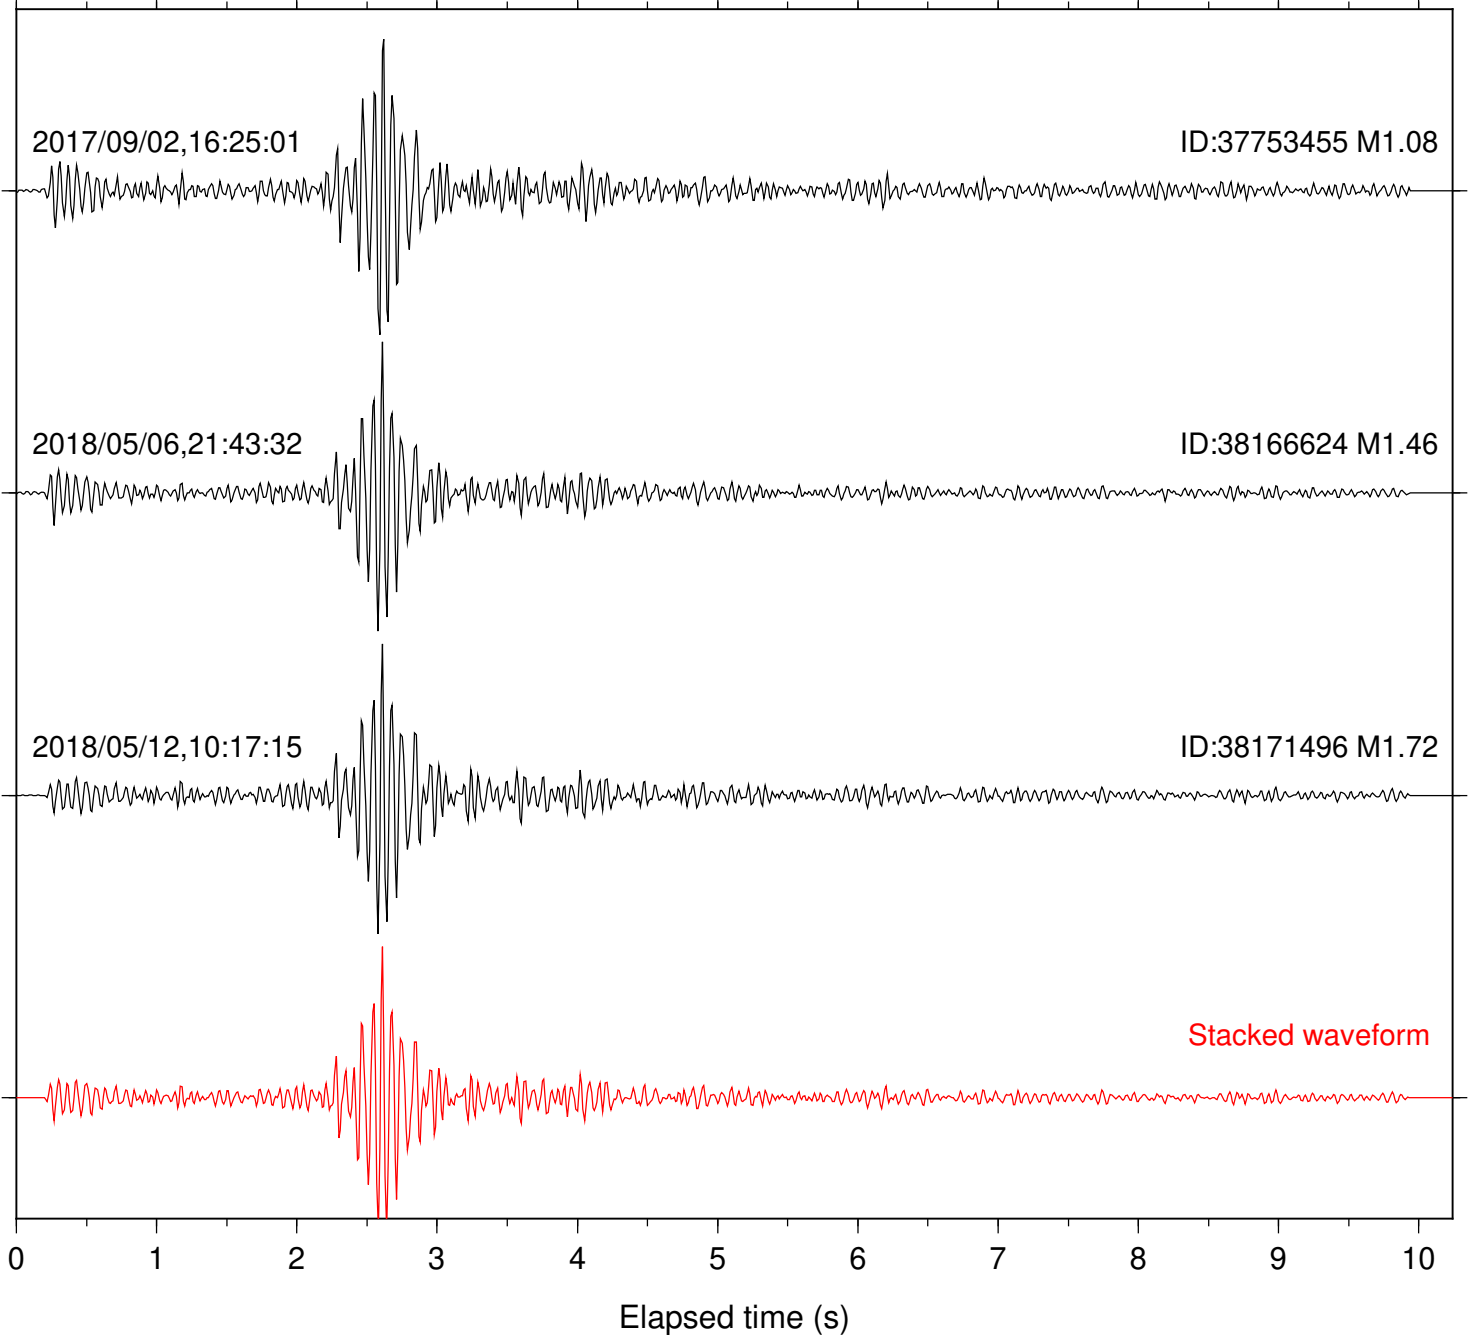

Station: RDM Com: HHZ

Focal depth: 6.70 km