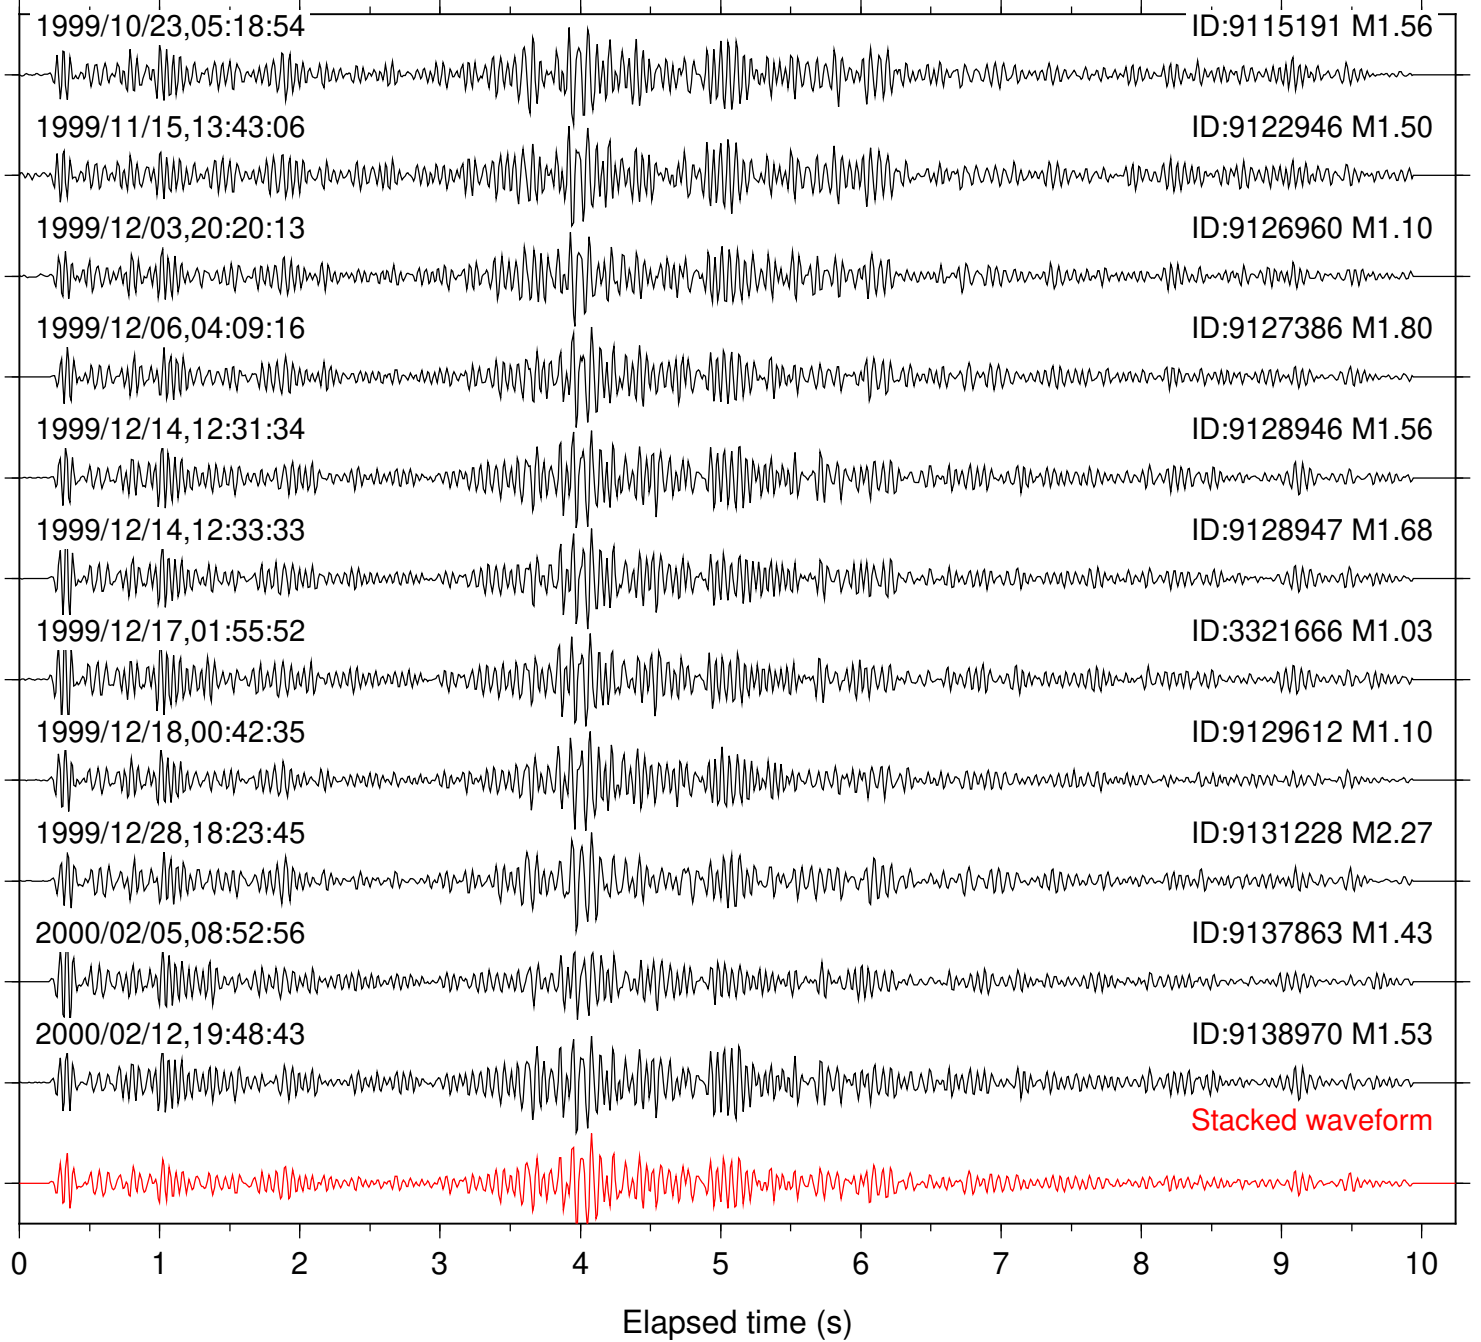

0 1 2 3 4 5 6 7 8 9 10

Elapsed time (s)

Station: BAC Com: EHZ

Focal depth: 8.45 km

Station: BZN Com: HHZ

Focal depth: 8.45 km

Station: DGR Com: HHZ

Focal depth: 8.45 km