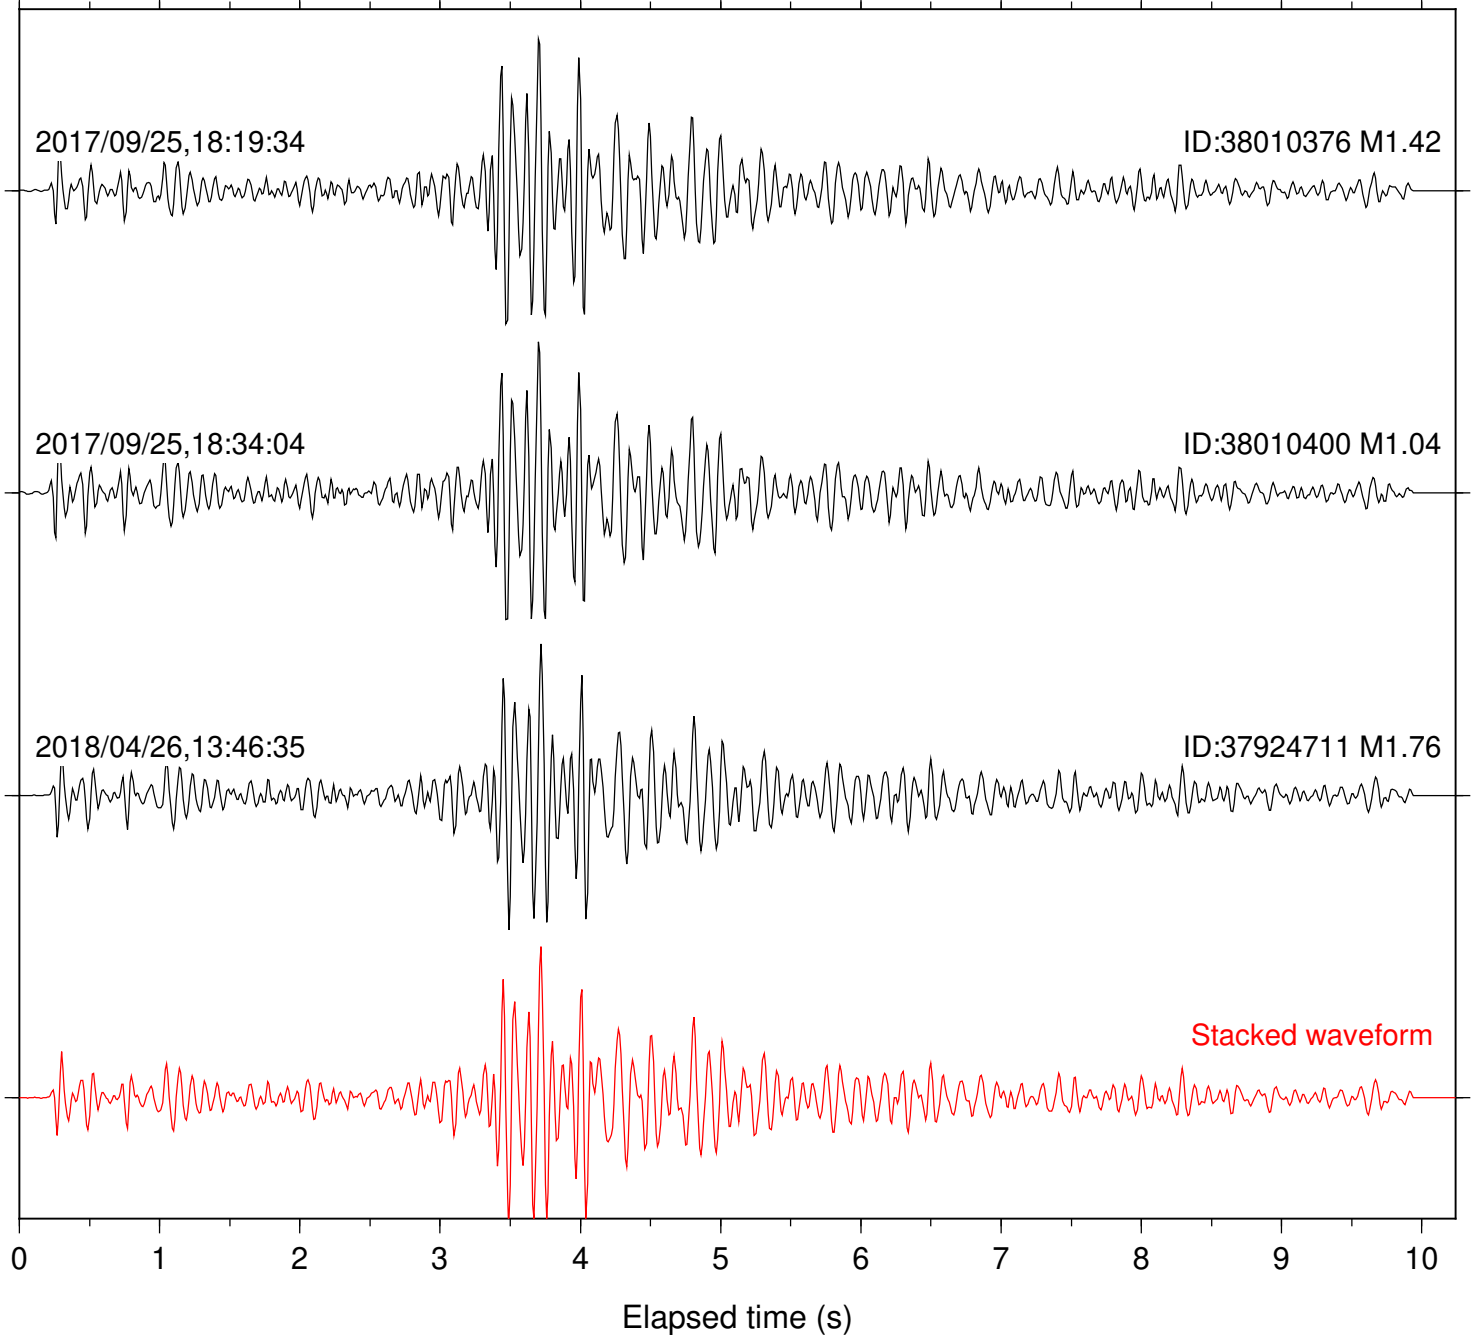

Station: POB2 Com: HHZ

Focal depth: 5.55 km