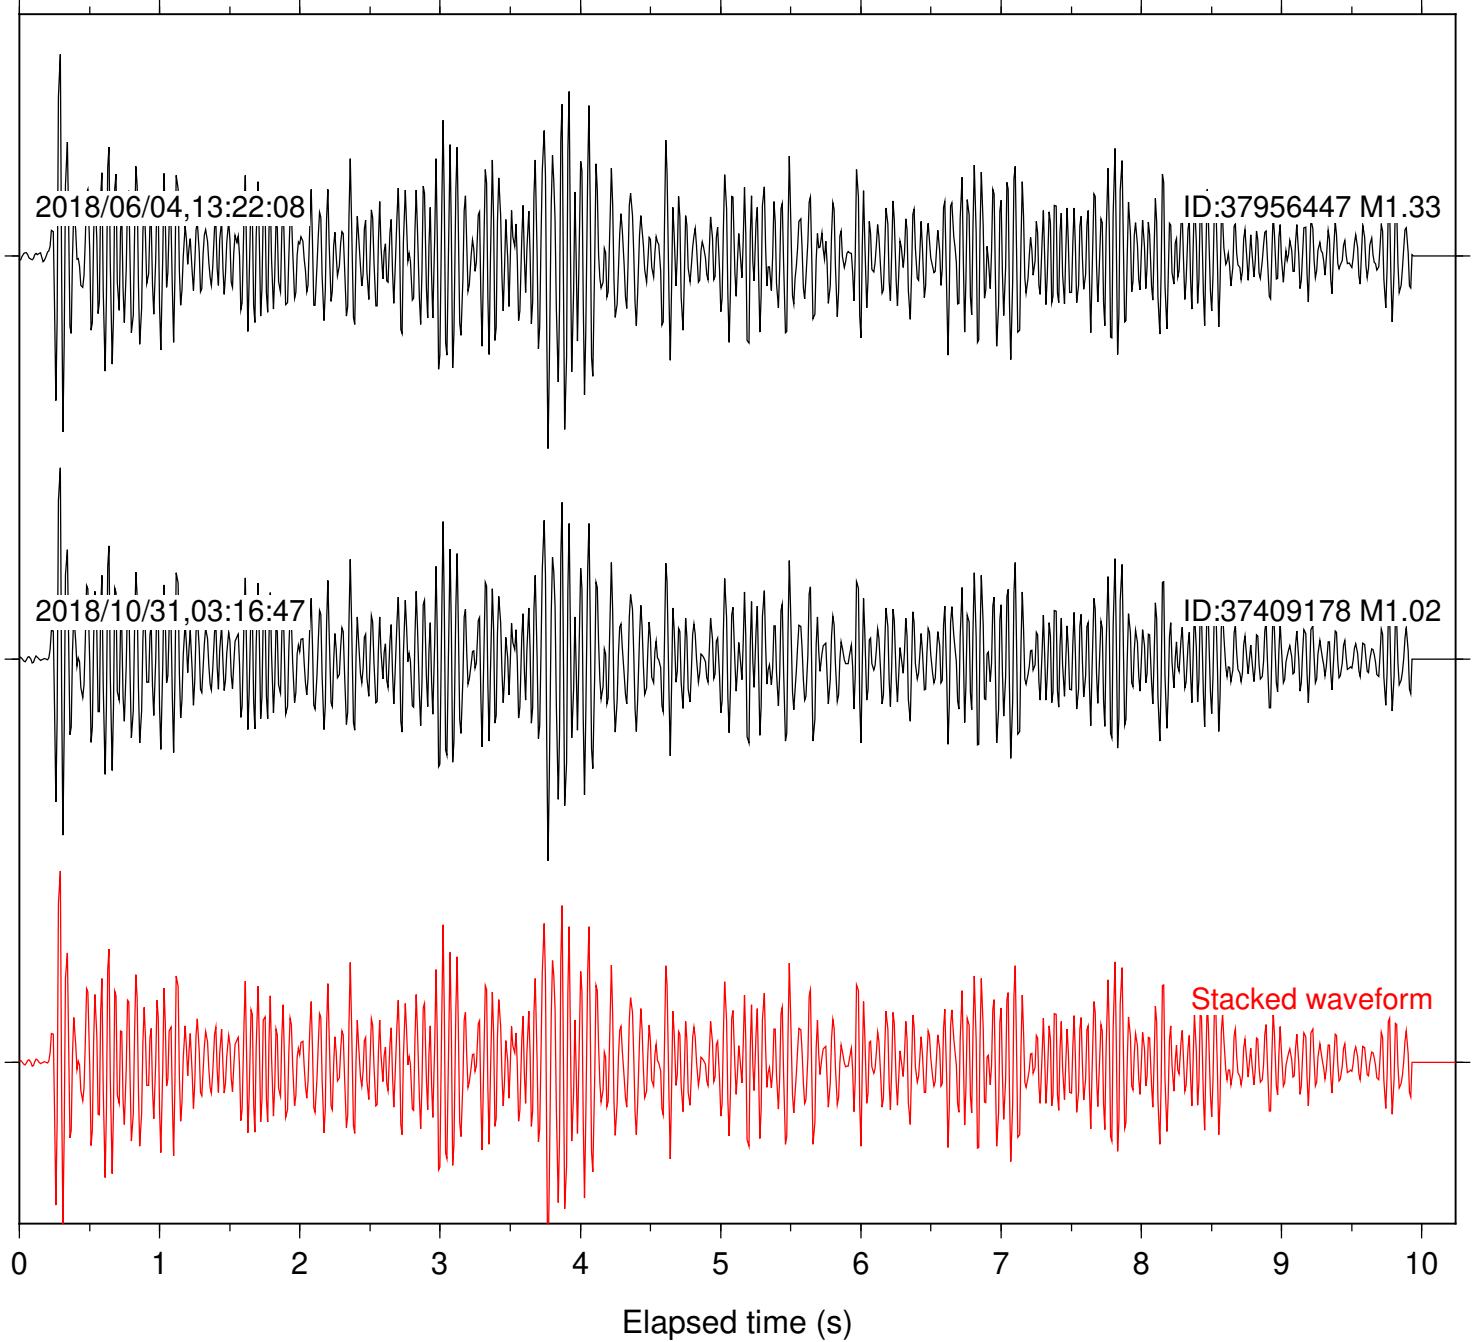

Station: FRD Com: HHZ

Focal depth: 4.77 km

Station: HMT2 Com: HHZ

Focal depth: 4.77 km

Station: KNW Com: HHZ

Focal depth: 4.77 km

Station: LKH Com: HHZ

Focal depth: 4.77 km