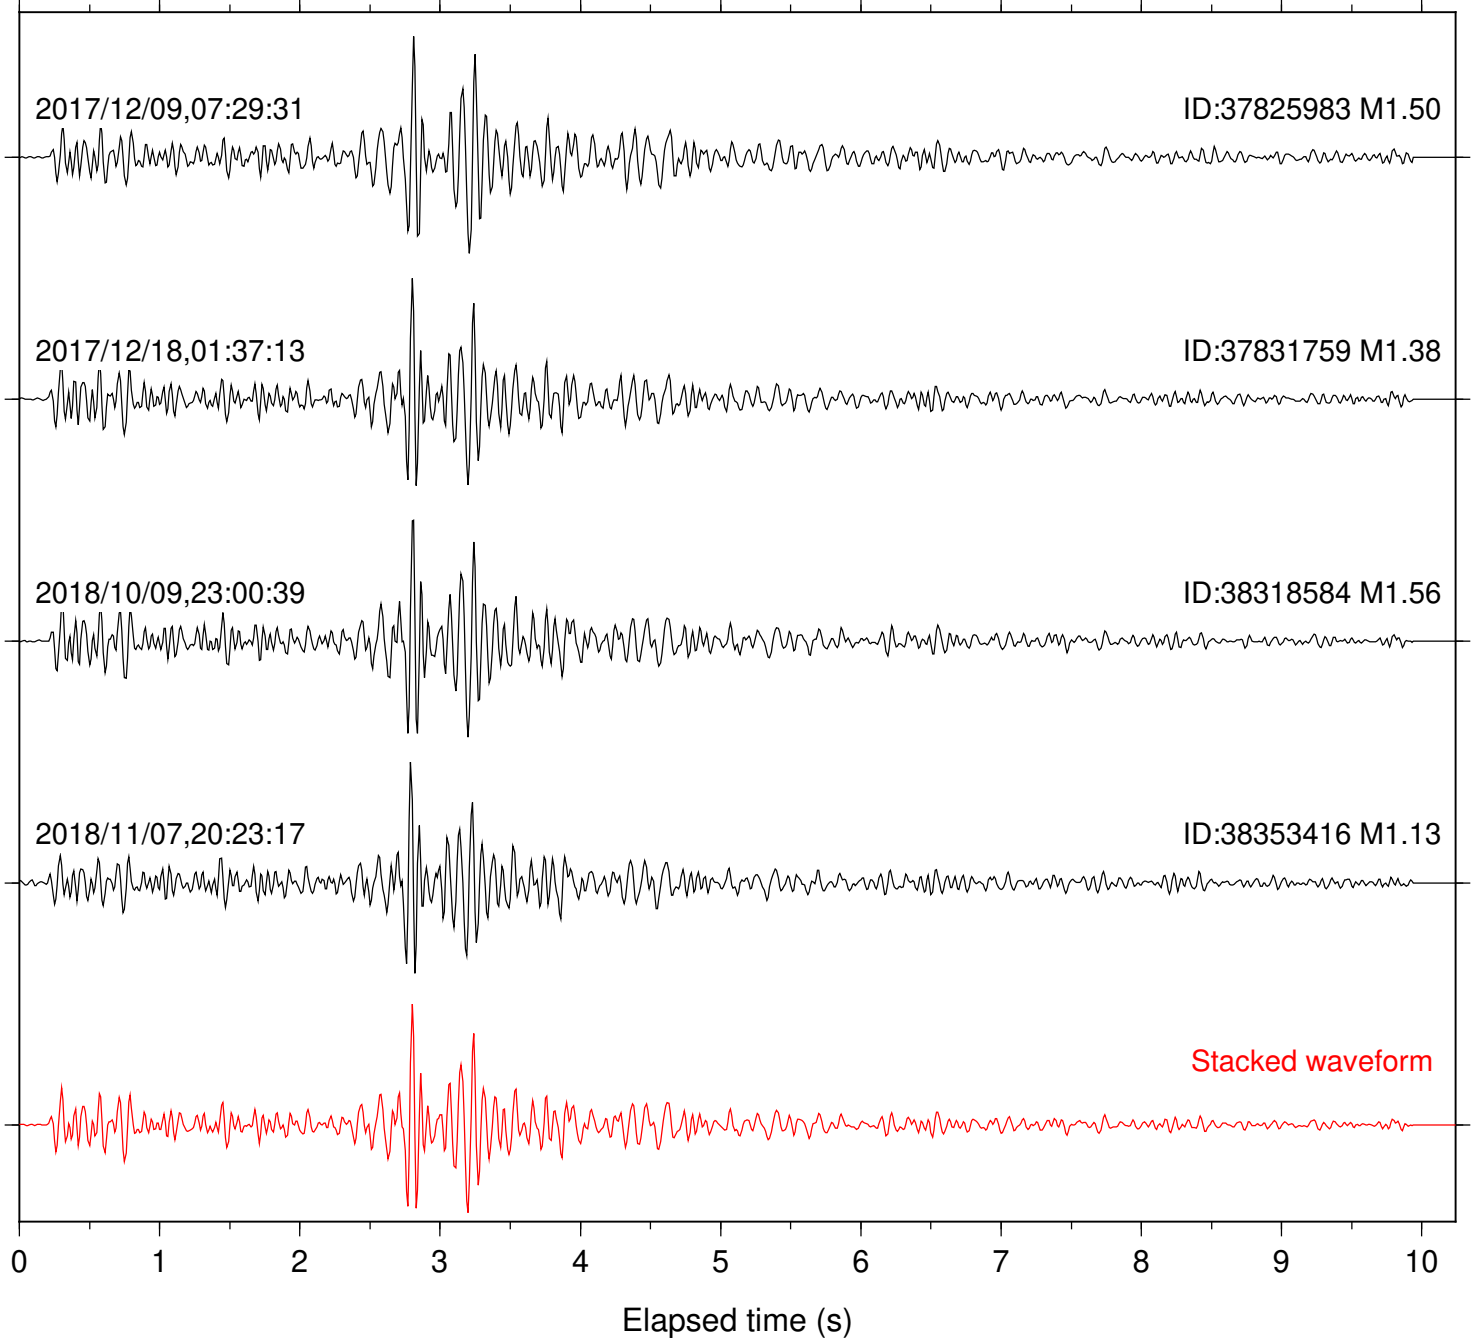

Station: SND Com: HHZ

Focal depth: 6.83 km