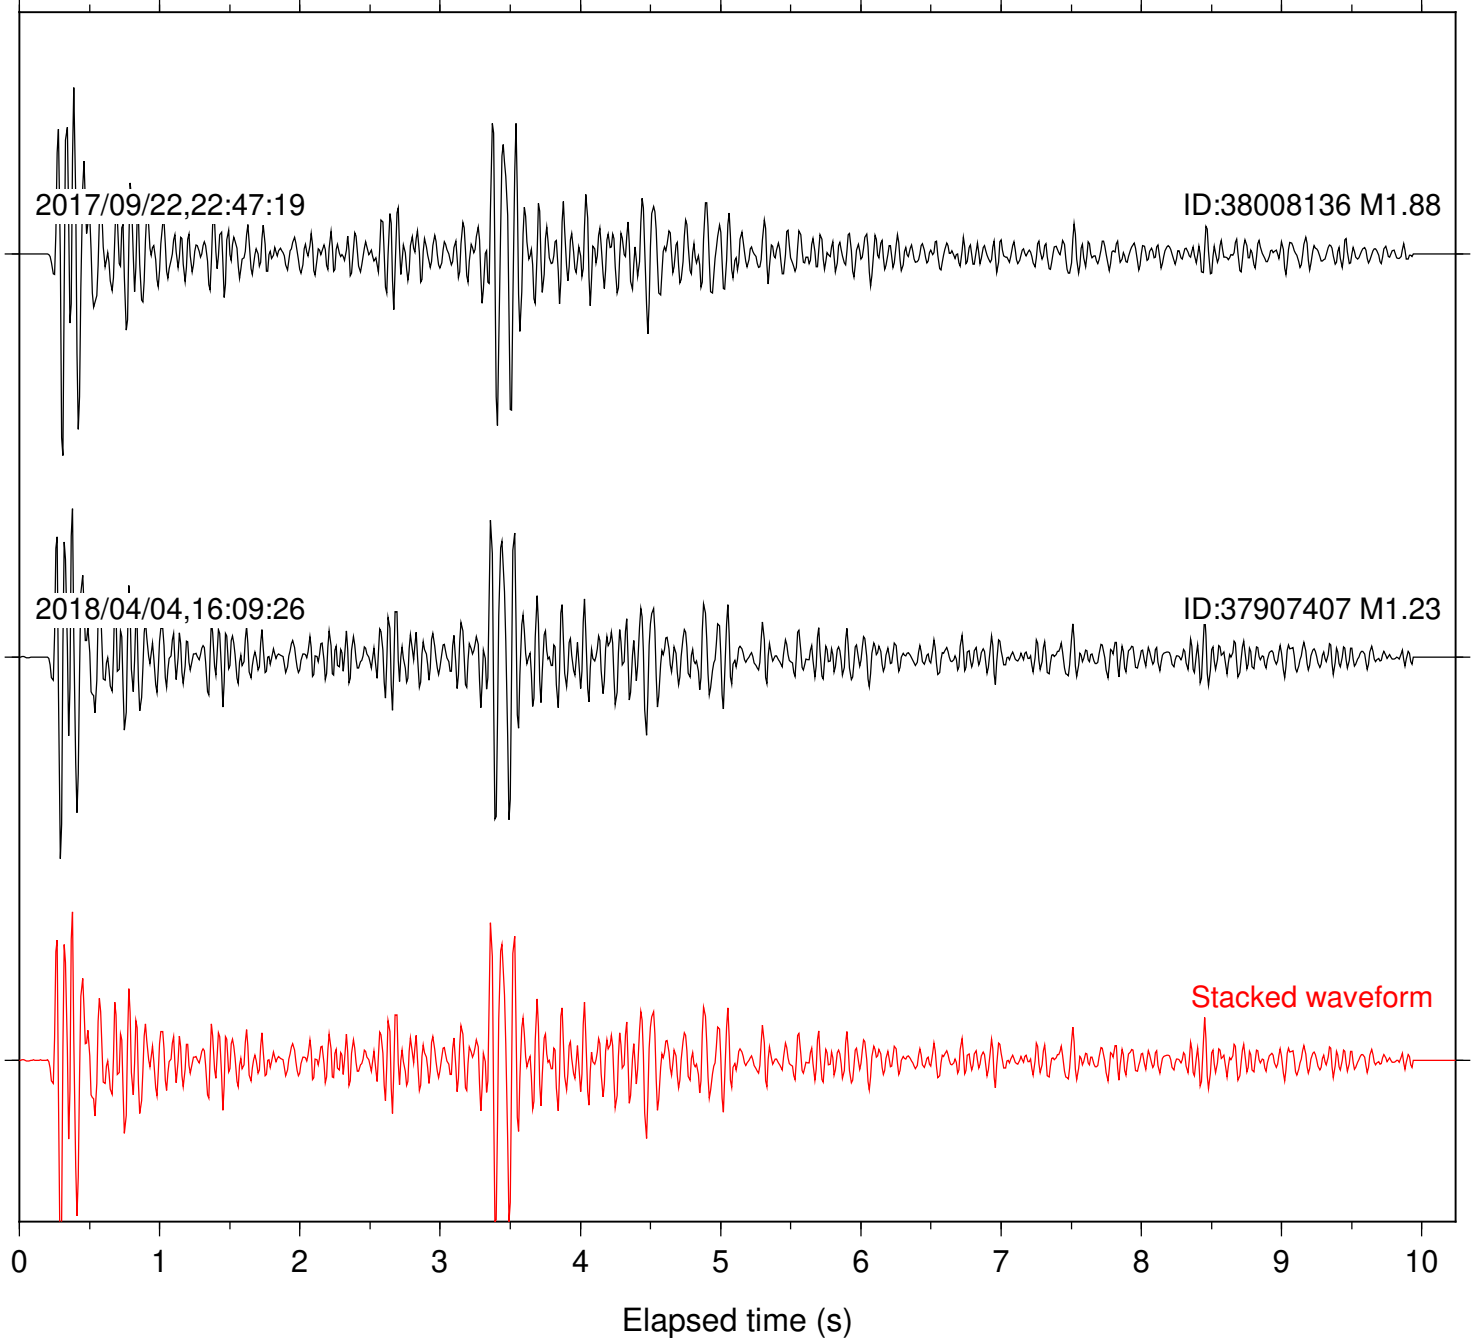

Focal depth: 5.96 km

Station: BAC Com: EHZ

Focal depth: 5.96 km

Station: CSH Com: HHZ

Focal depth: 5.96 km

Station: LKH Com: HHZ

Focal depth: 5.96 km

Station: MTG Com: HHZ