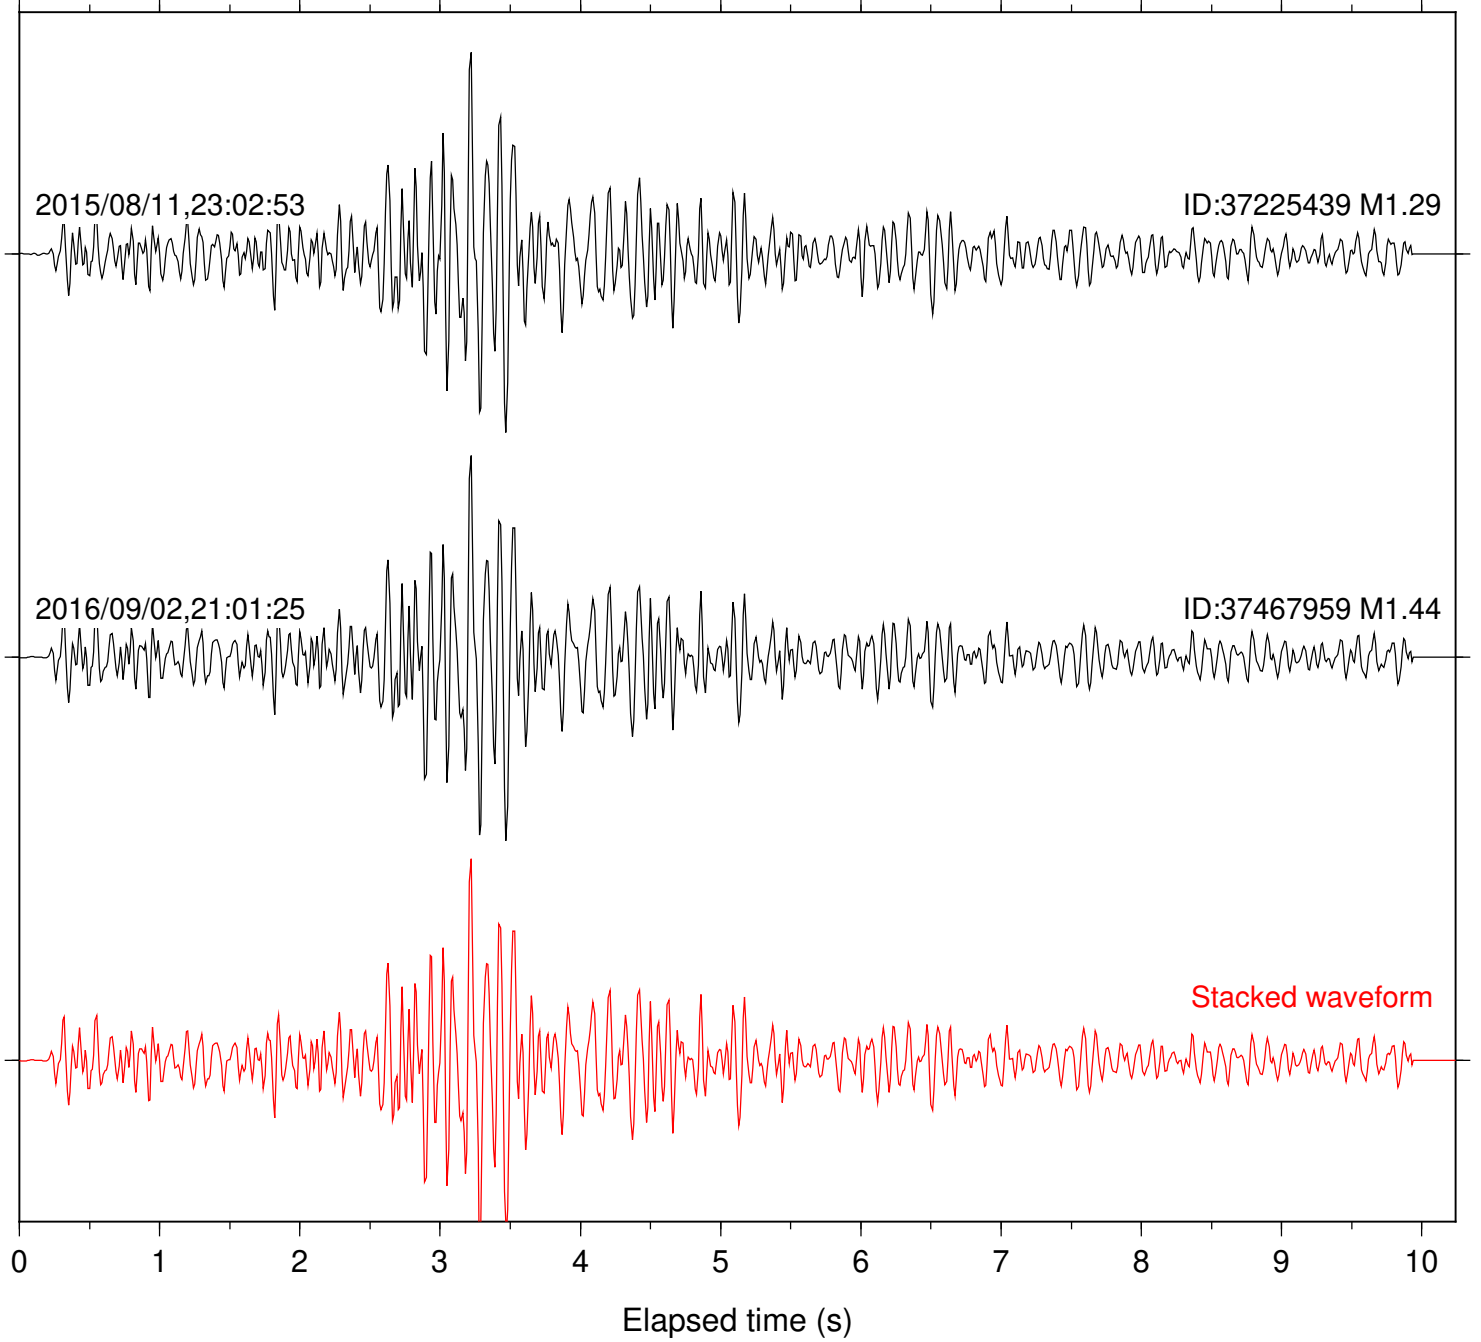

Focal depth: 11.76 km

Station: KNW Com: HHZ

Focal depth: 11.76 km

Station: PMD Com: HHZ

Focal depth: 11.76 km

Station: POB2 Com: HHZ

Focal depth: 11.76 km

Station: RDM Com: HHZ