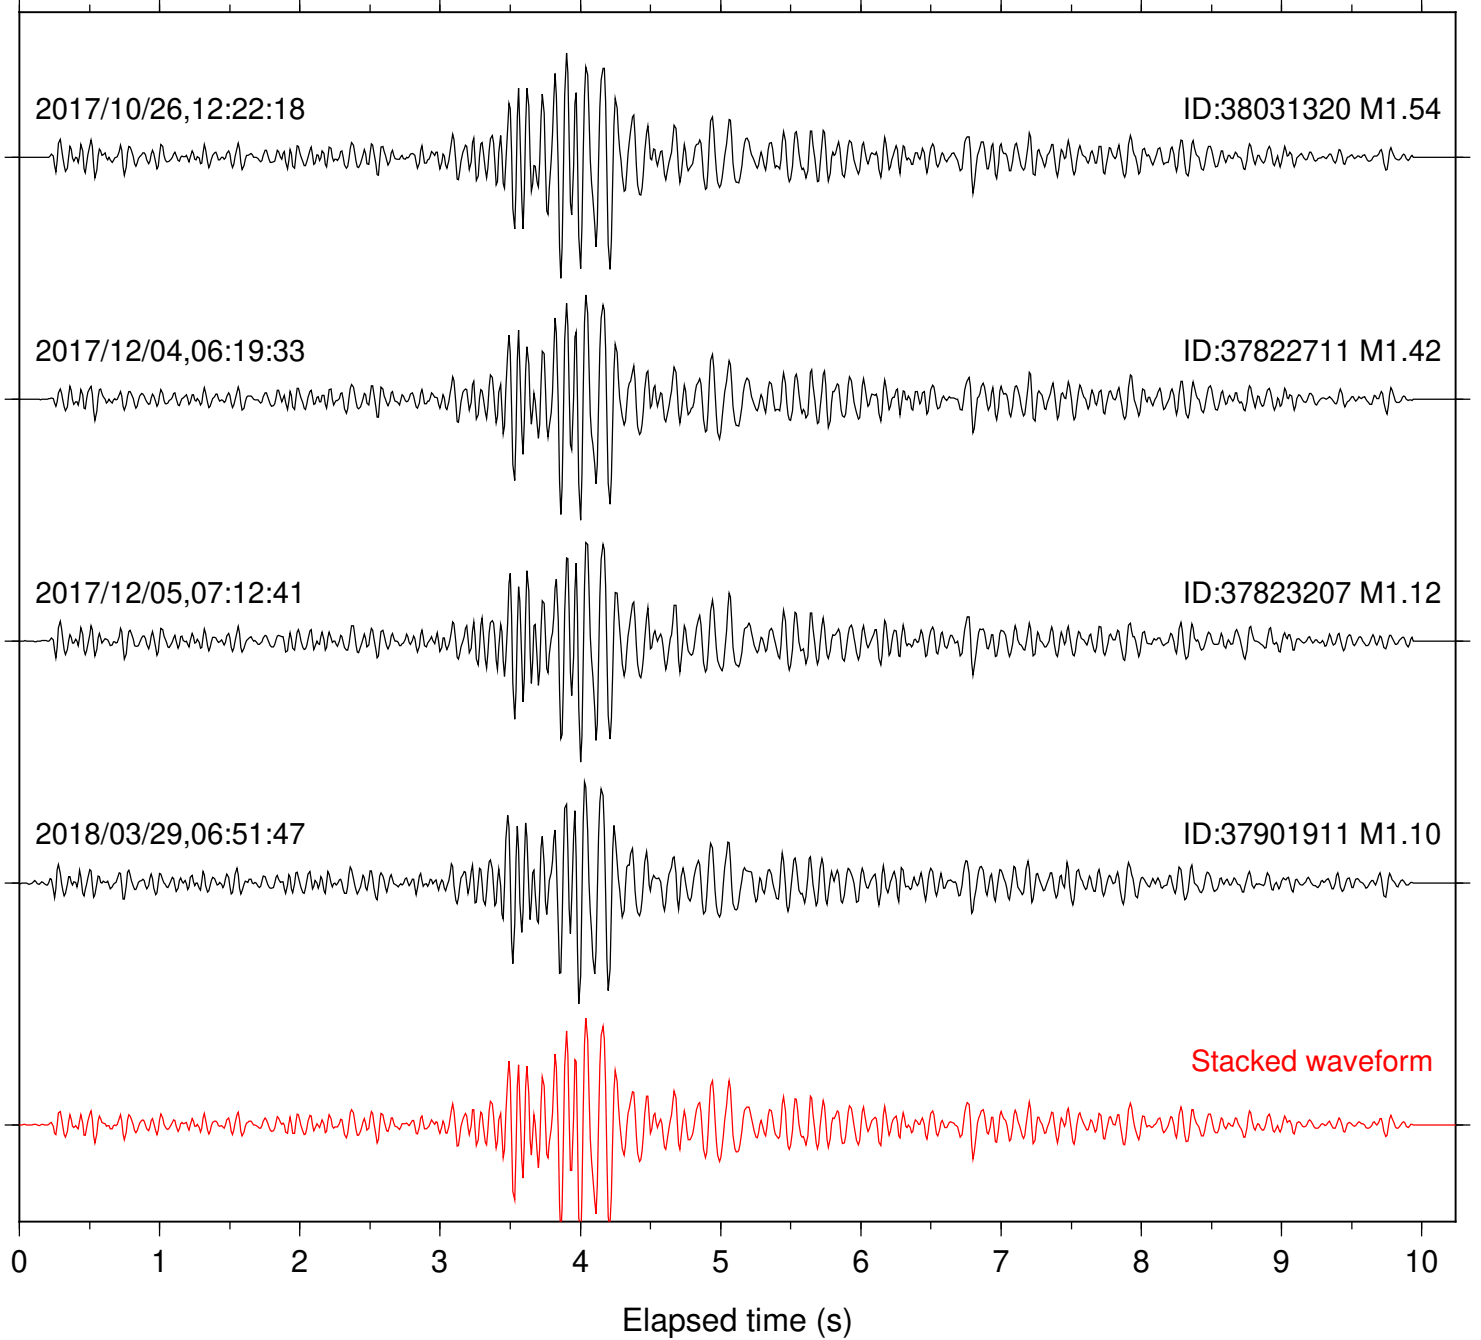

Station: POB2 Com: HHZ

Focal depth: 7.23 km