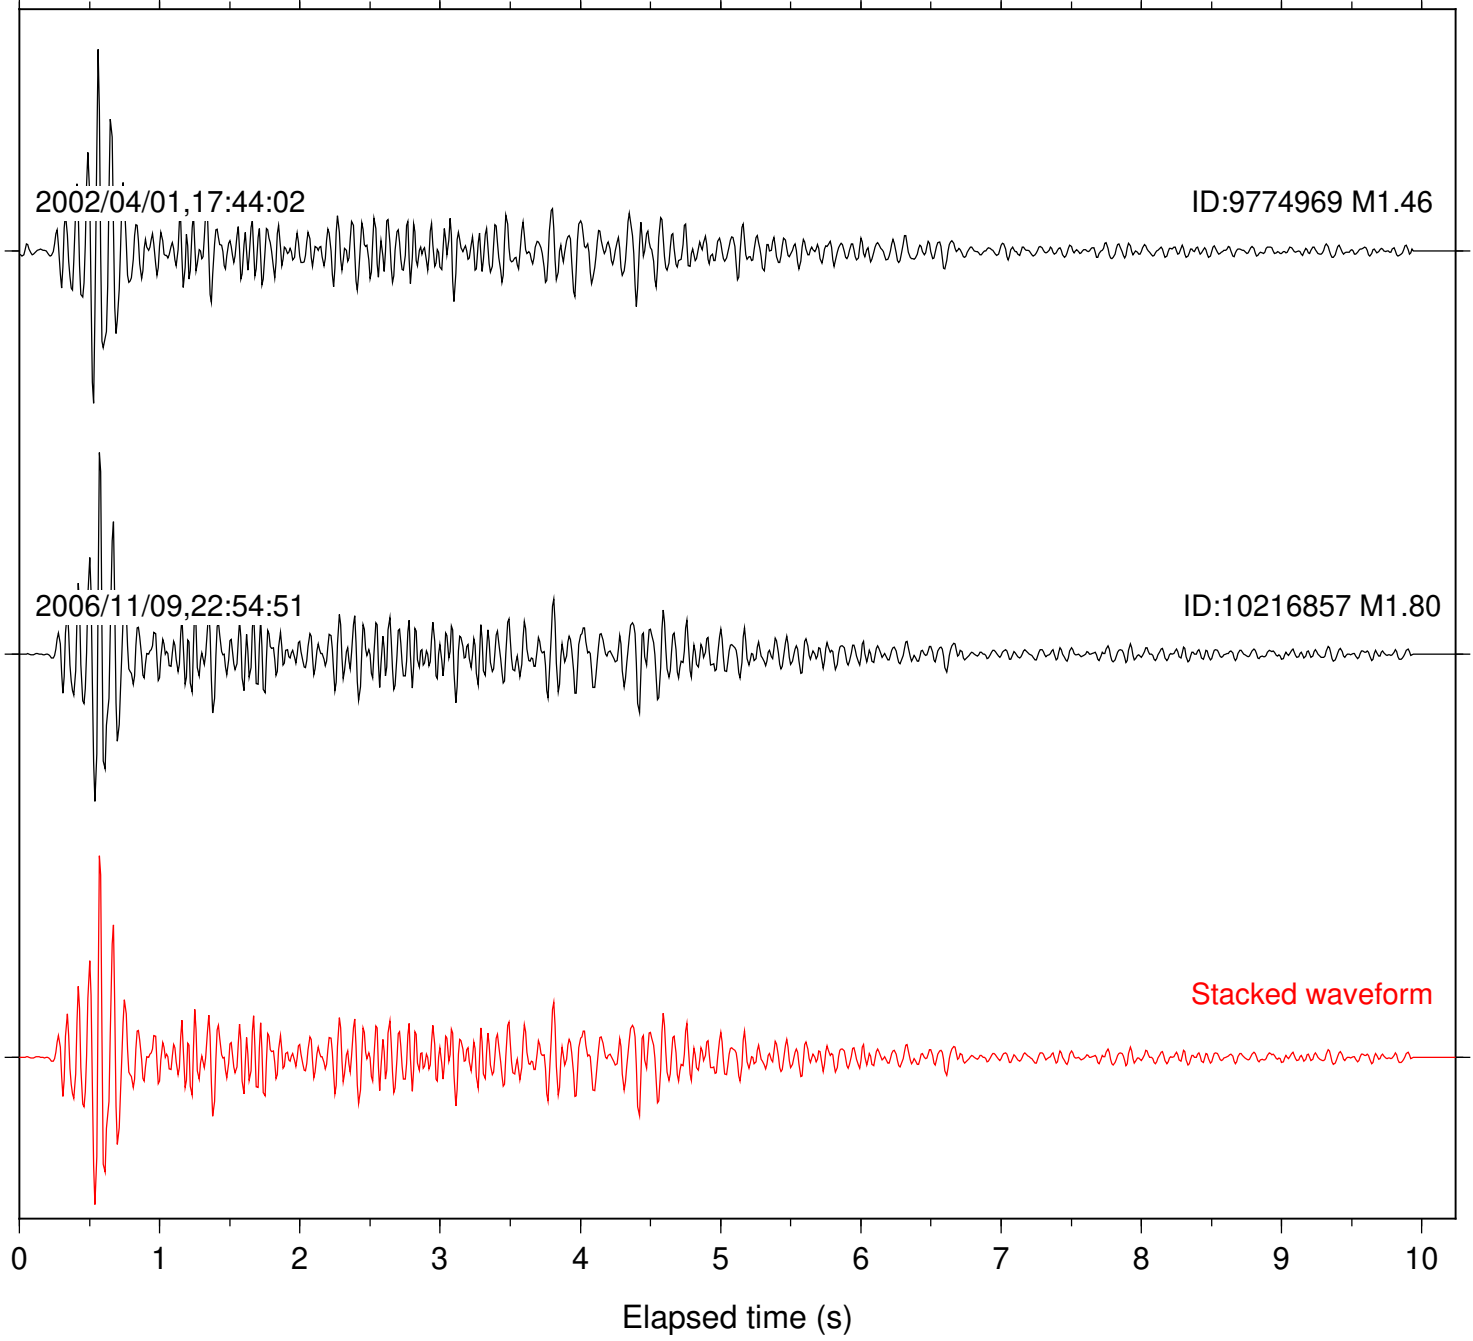

Station: SND Com: HHZ

Focal depth: 14.55 km