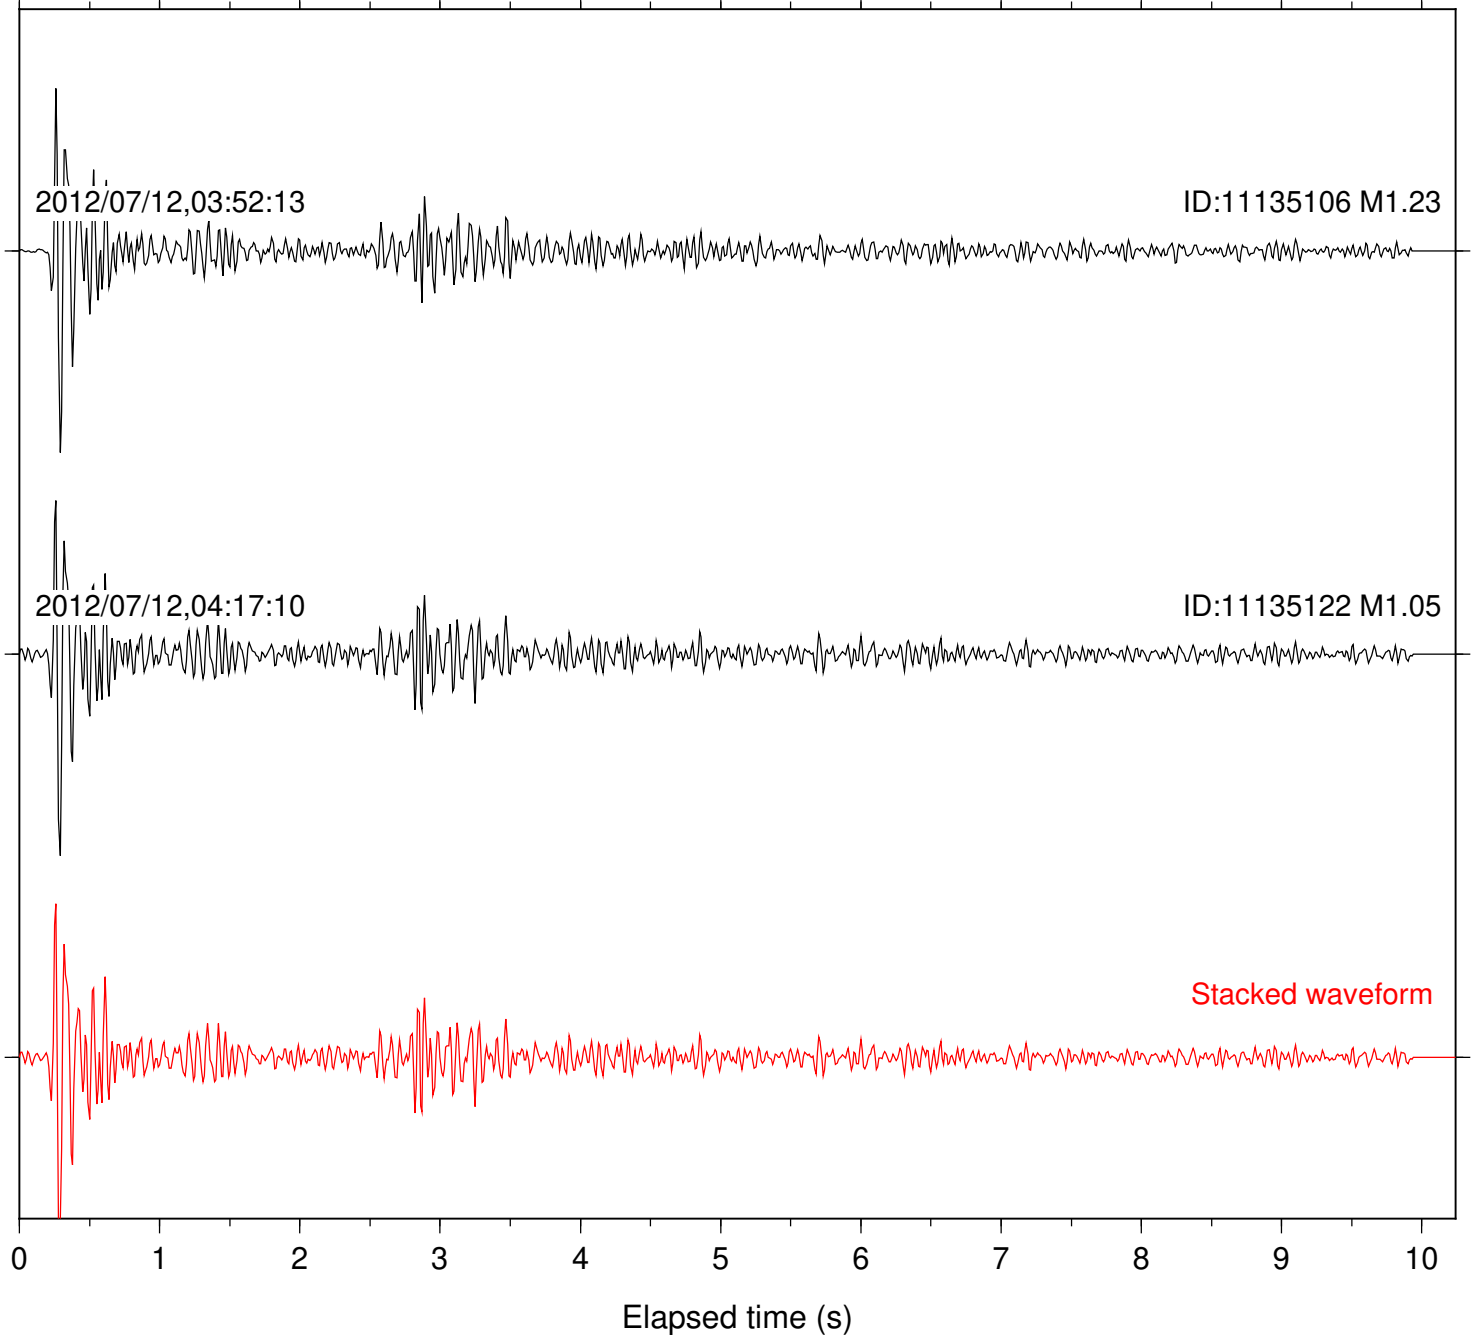

Station: B082 Com: EHZ

Focal depth: 8.61 km