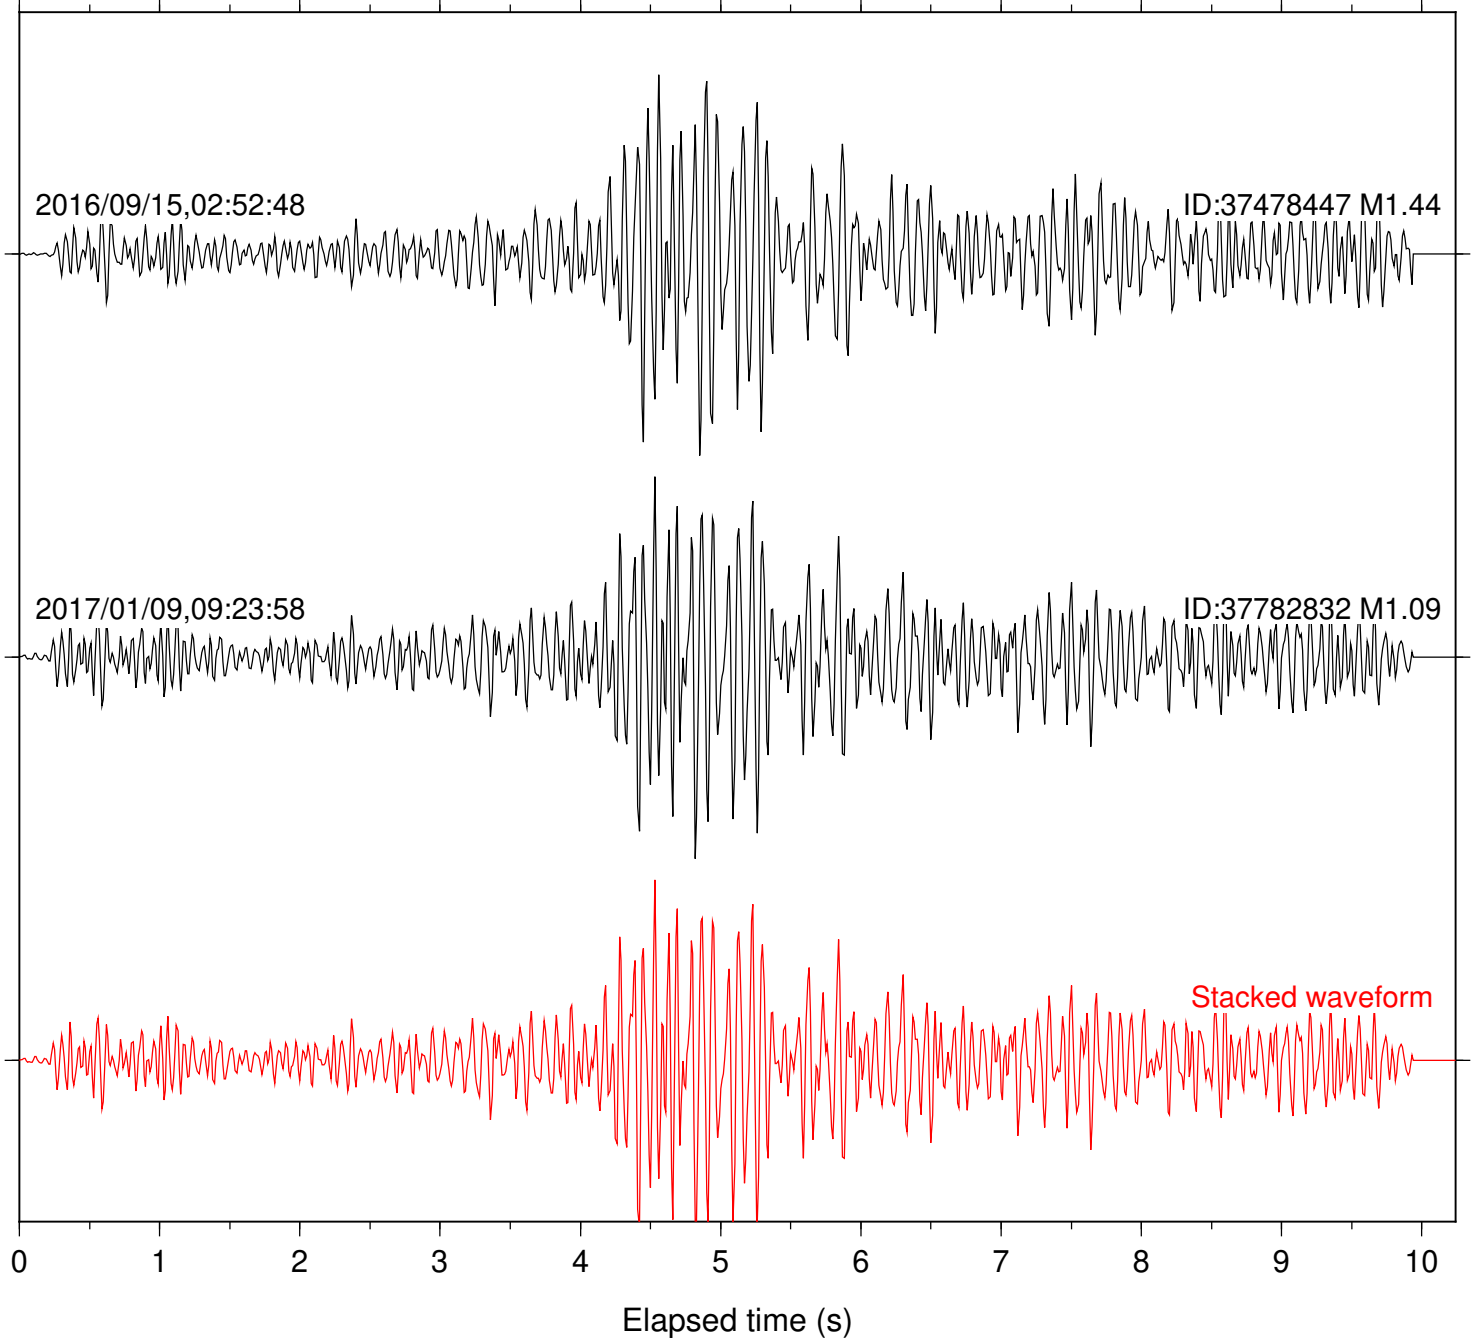

Station: B081 Com: EHZ

Focal depth: 6.55 km

Station: B082 Com: EHZ

Focal depth: 6.55 km

Station: B084 Com: EHZ

Focal depth: 6.55 km

Station: B093 Com: EHZ

Focal depth: 6.55 km