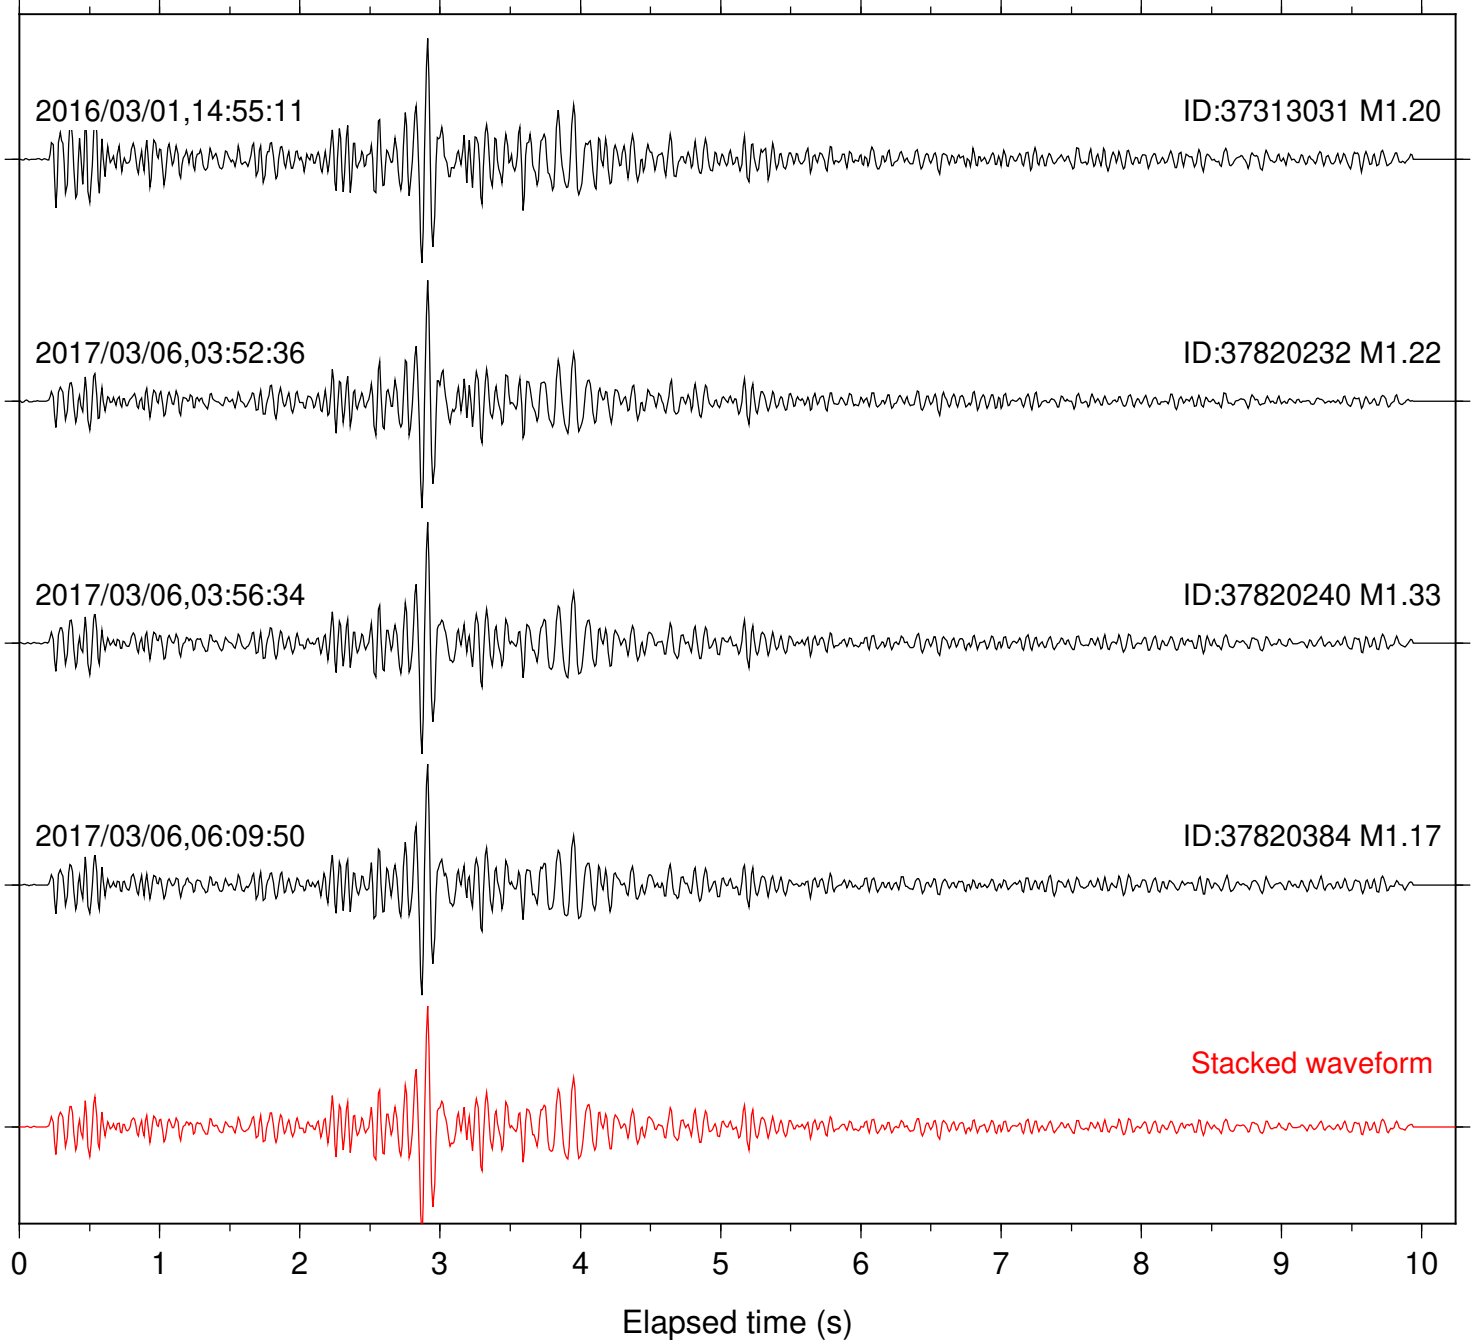

Station: B088 Com: EHZ

Focal depth: 7.15 km