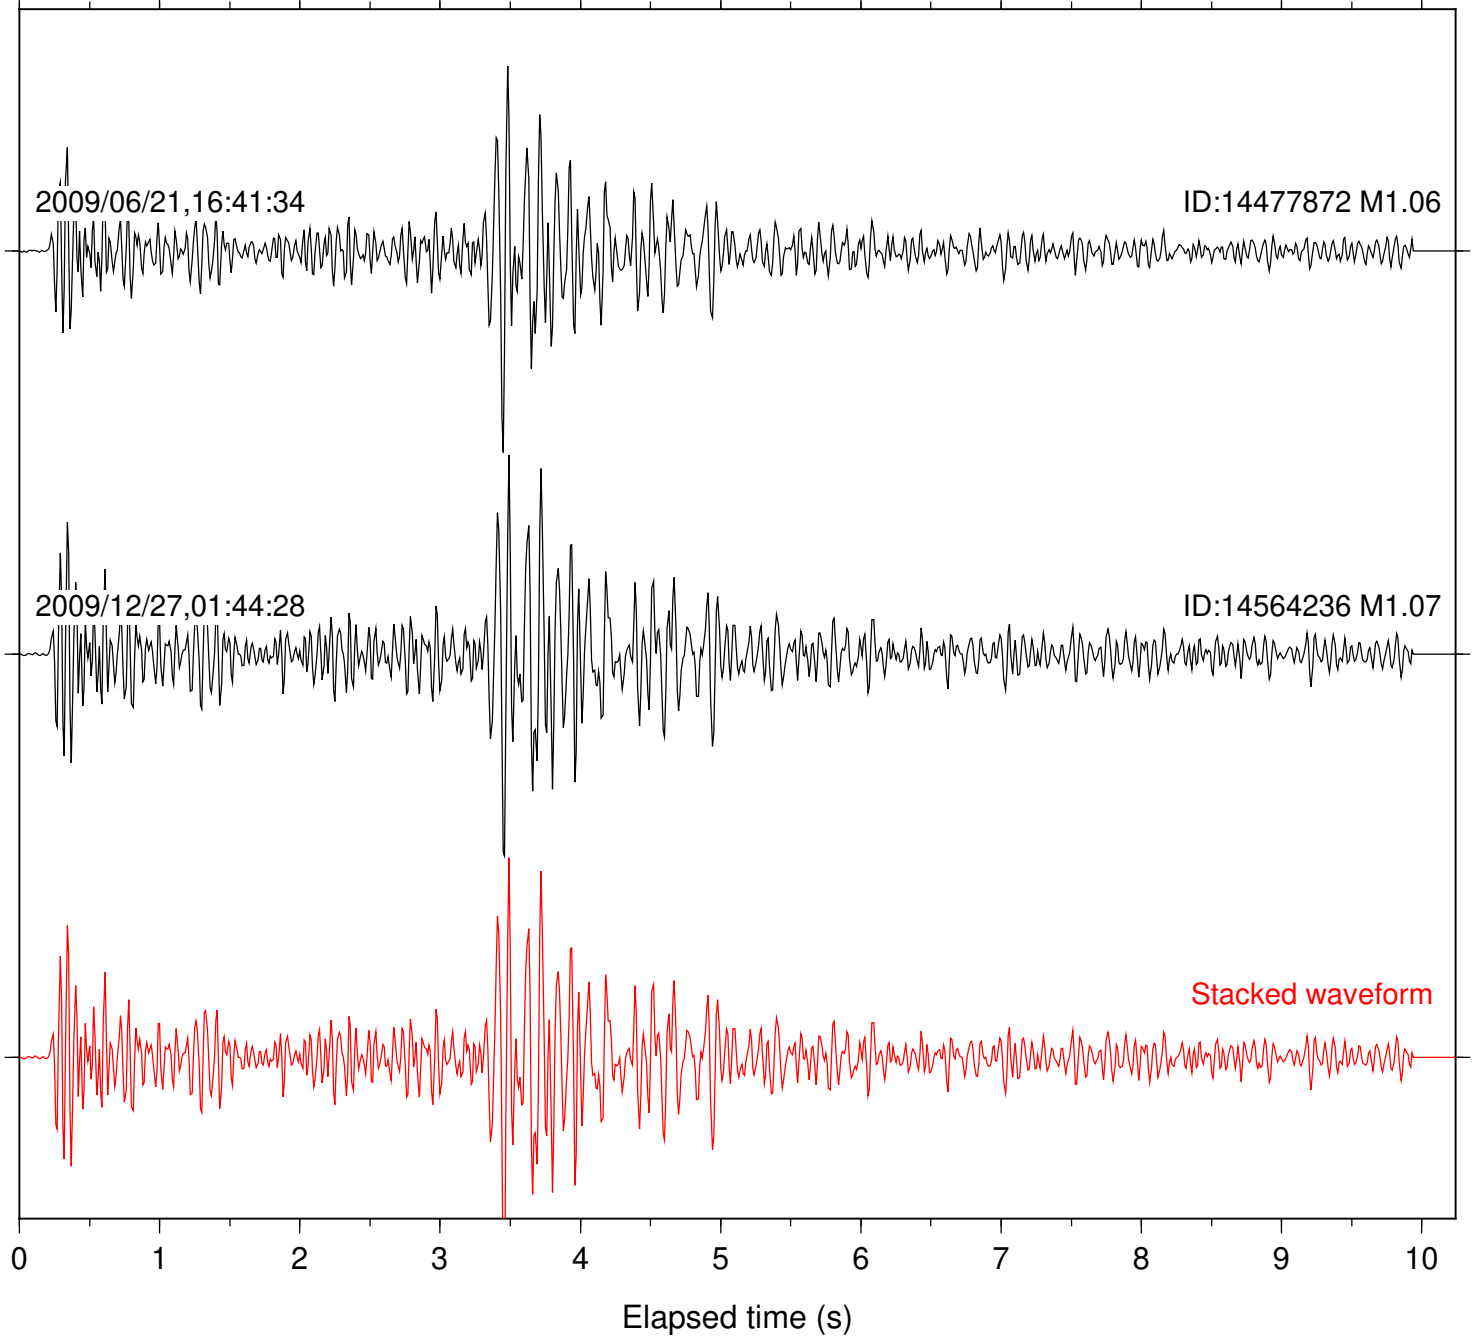

Station: B086 Com: EHZ

Focal depth: 9.52 km

Station: B088 Com: EHZ

Focal depth: 9.52 km

Station: B093 Com: EHZ

Focal depth: 9.52 km

Station: BZN Com: HHZ

Focal depth: 9.52 km