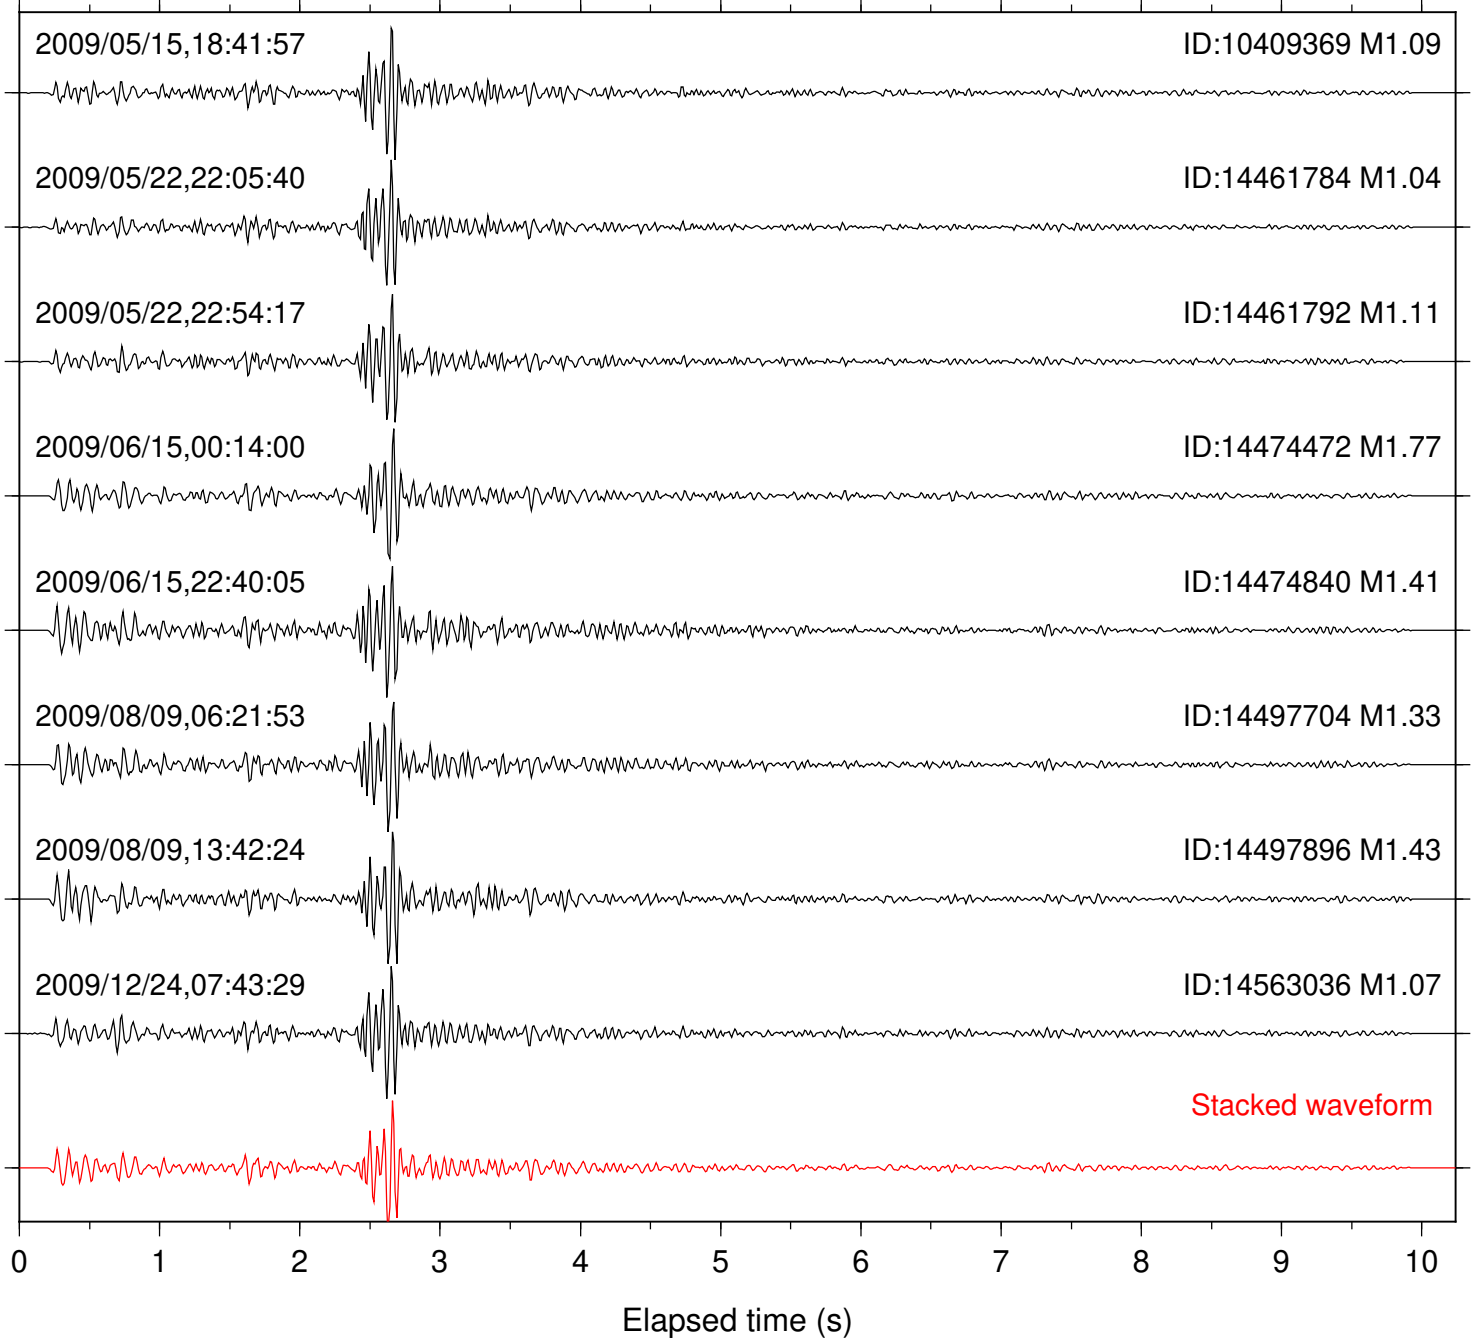

Station: B082 Com: EHZ

Focal depth: 9.59 km