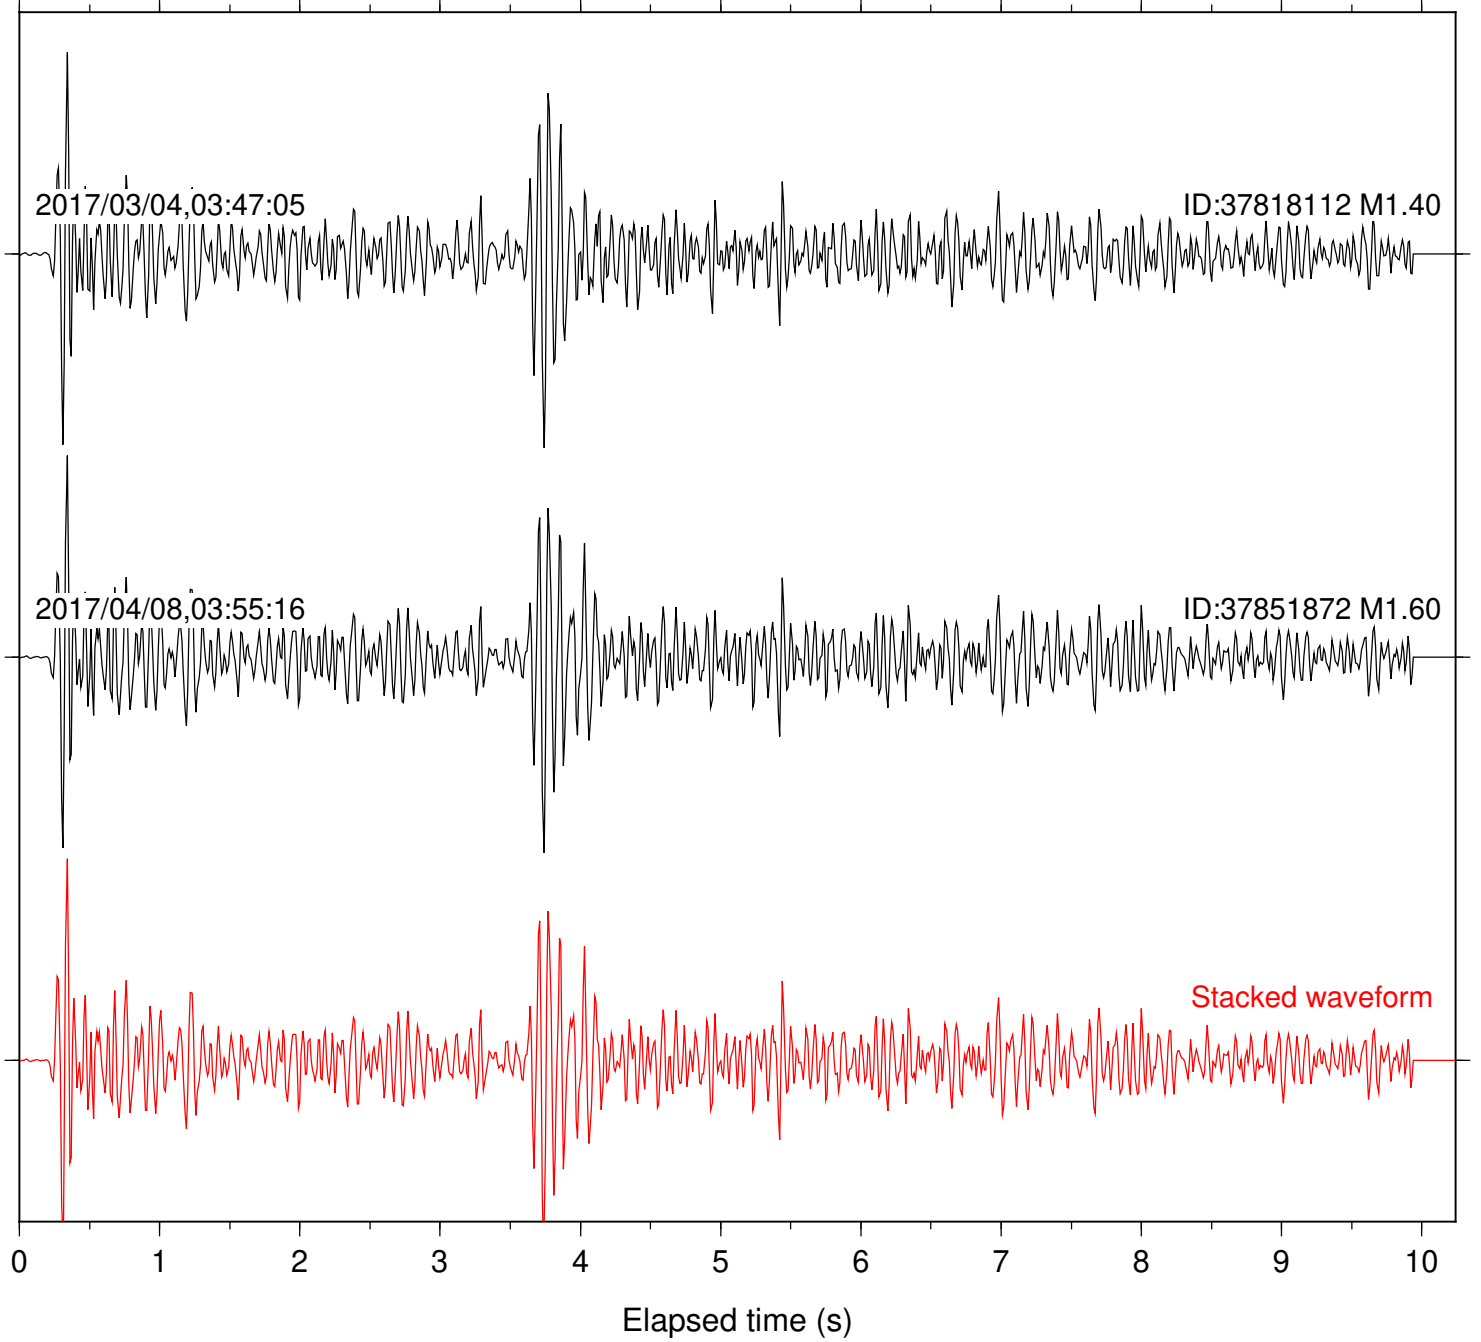

Station: KNW Com: HHZ

Focal depth: 6.08 km