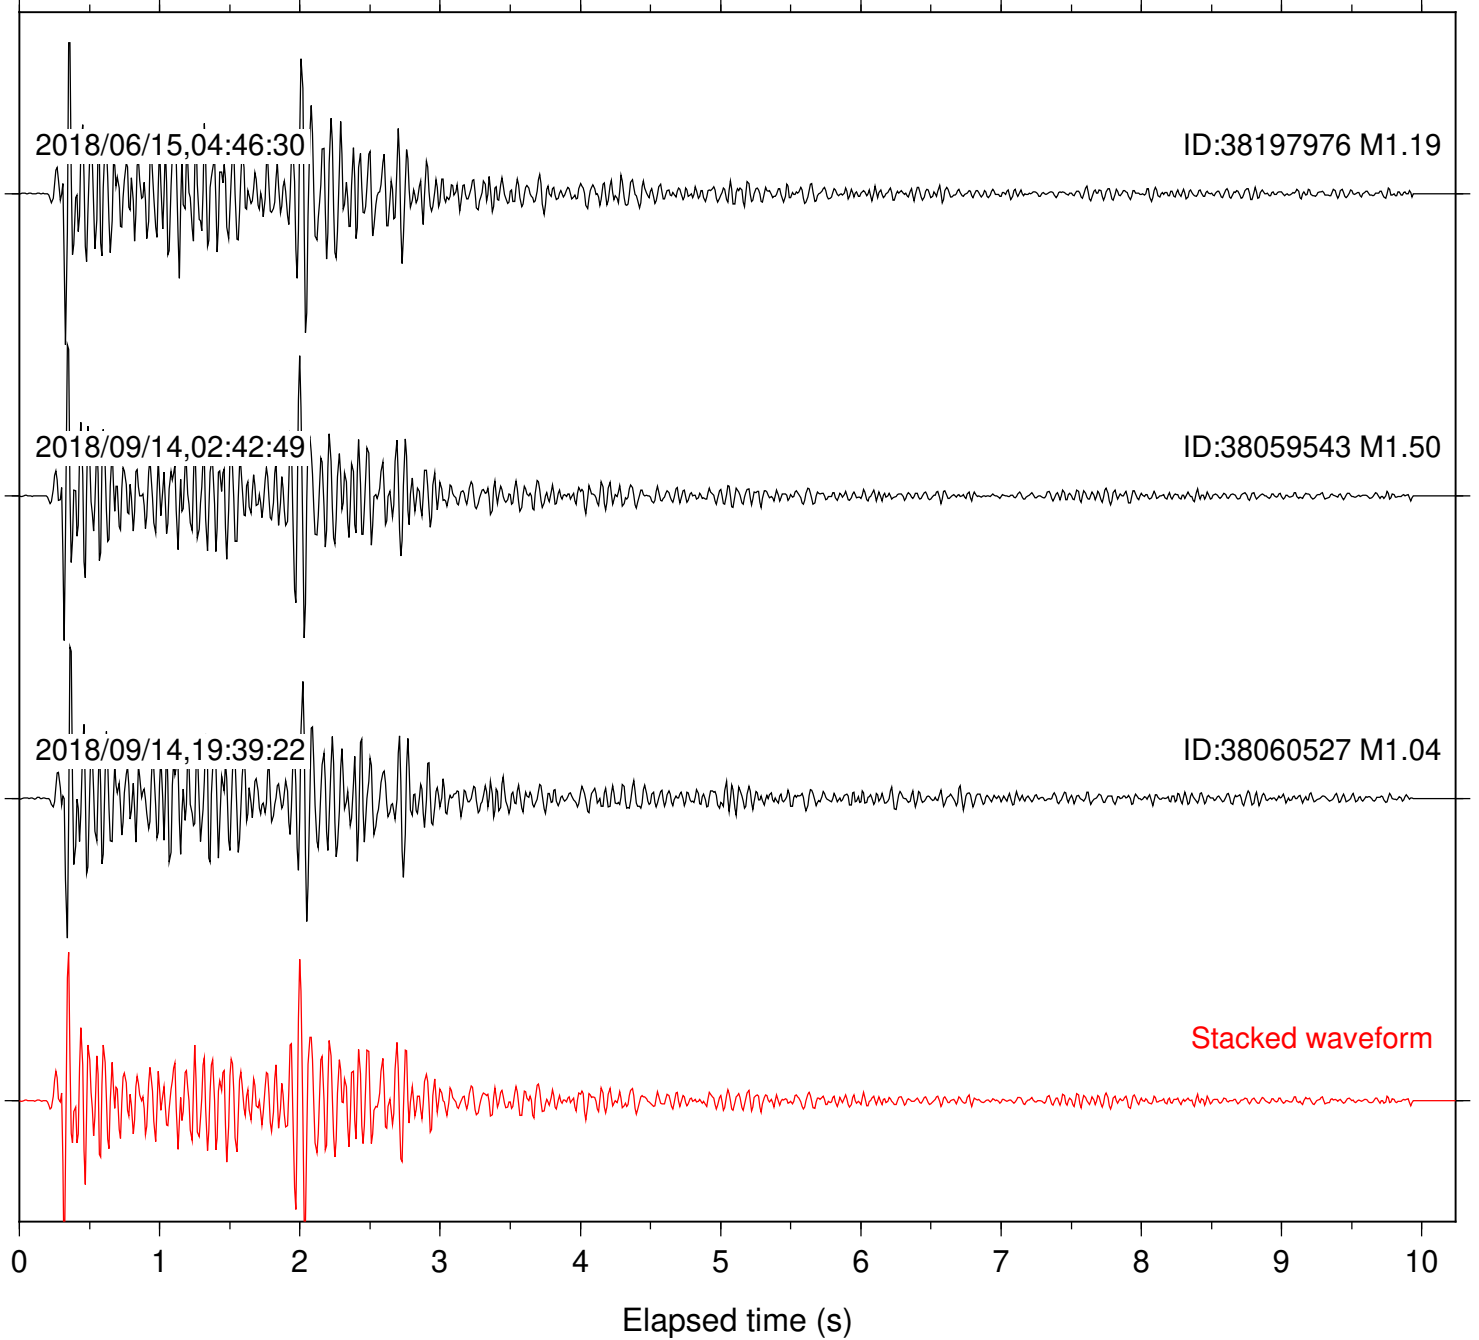

Station: CRY Com: HHZ

Focal depth: 4.76 km

Station: CSH Com: HHZ

Focal depth: 4.76 km

Station: DGR Com: HHZ

Focal depth: 4.76 km

Station: FRD Com: HHZ

Focal depth: 4.76 km