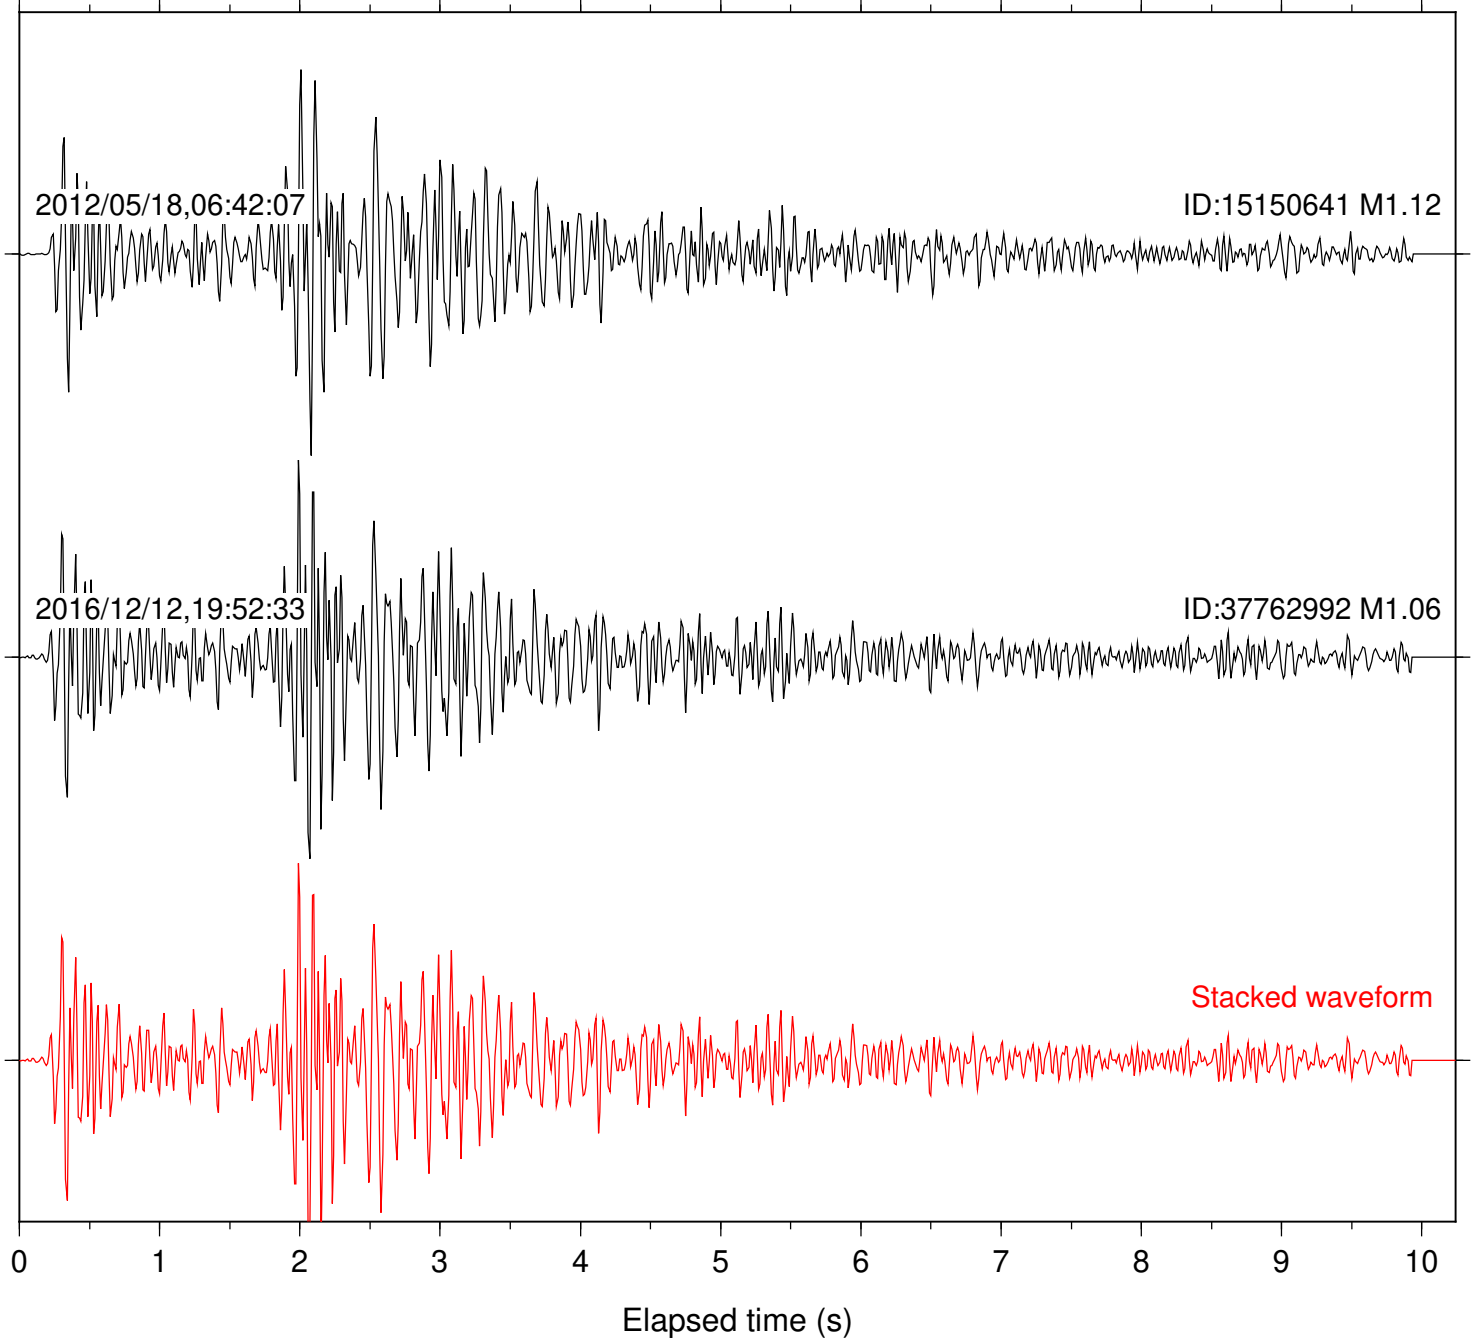

Focal depth: 7.78 km

Station: FRD Com: HHZ

Focal depth: 7.78 km

Station: POB2 Com: HHZ

Focal depth: 7.78 km

2016/12/12,19:46:20

ID:37762968 M1.75

2016/12/12,19:52:33