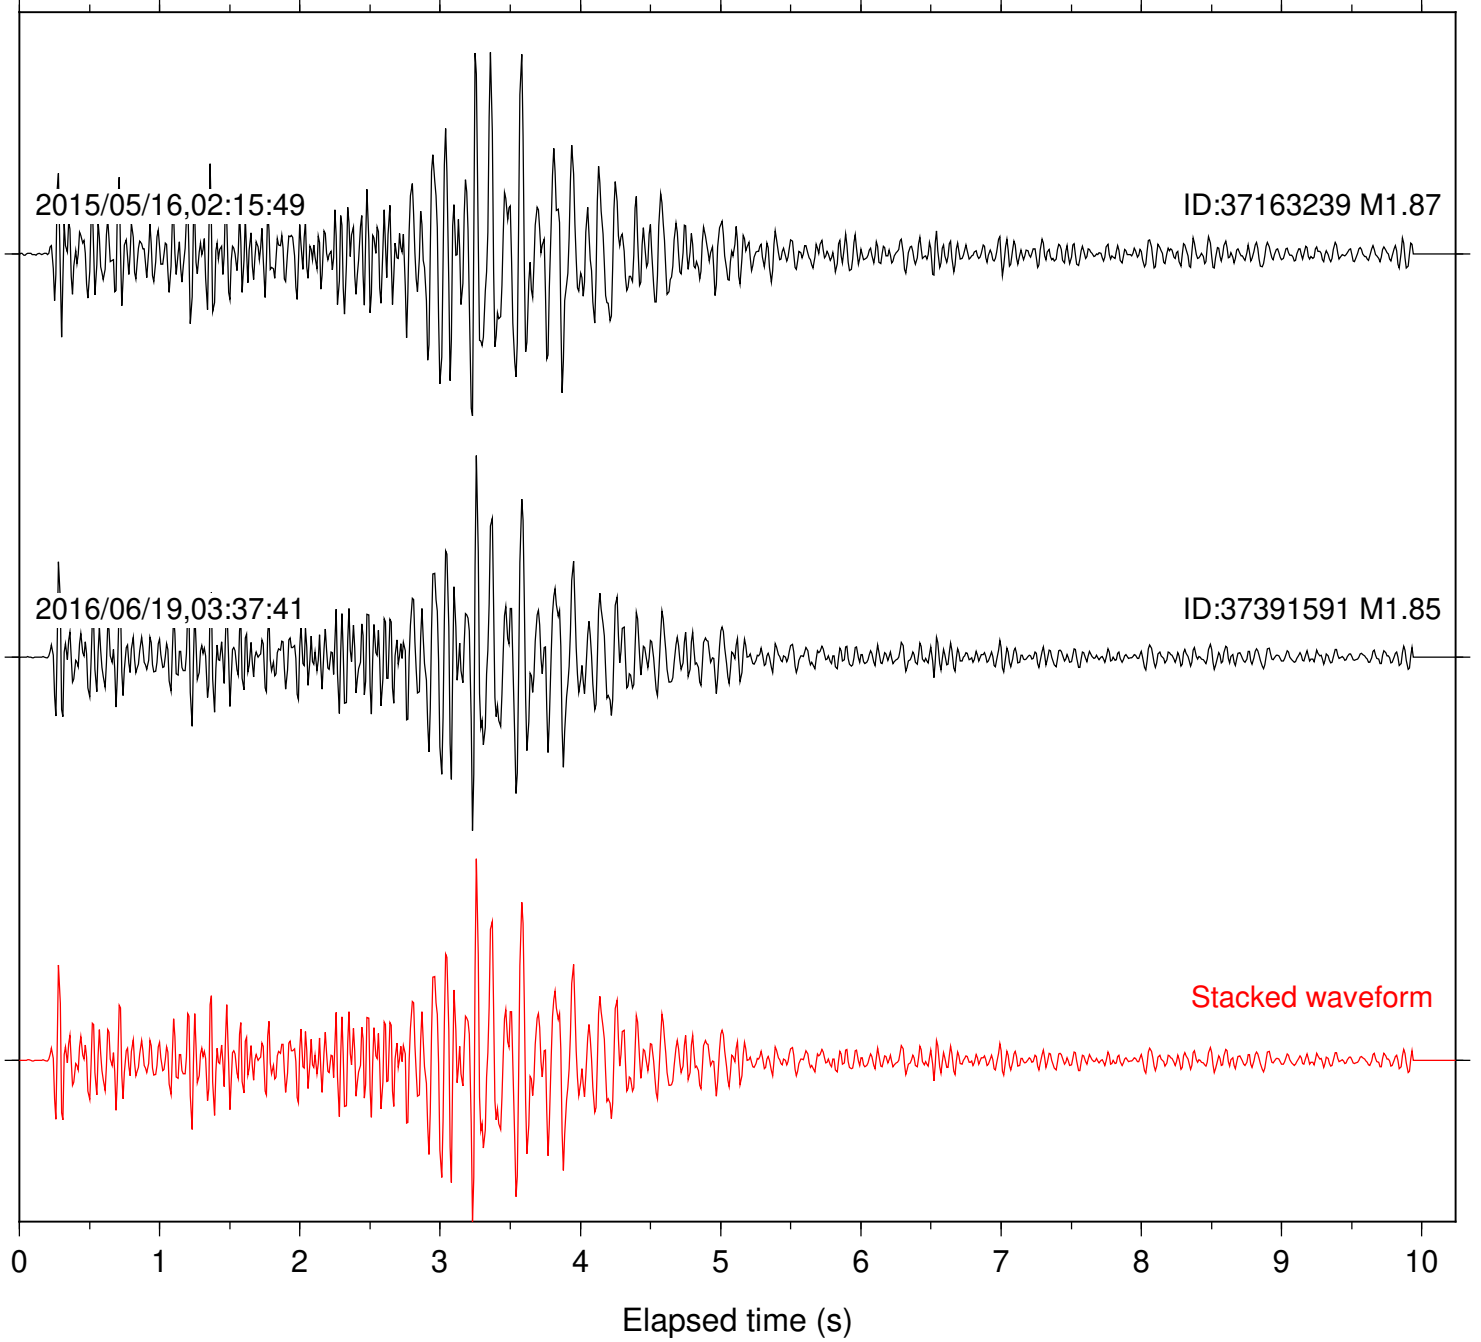

Station: BZN Com: HHZ

Focal depth: 8.43 km