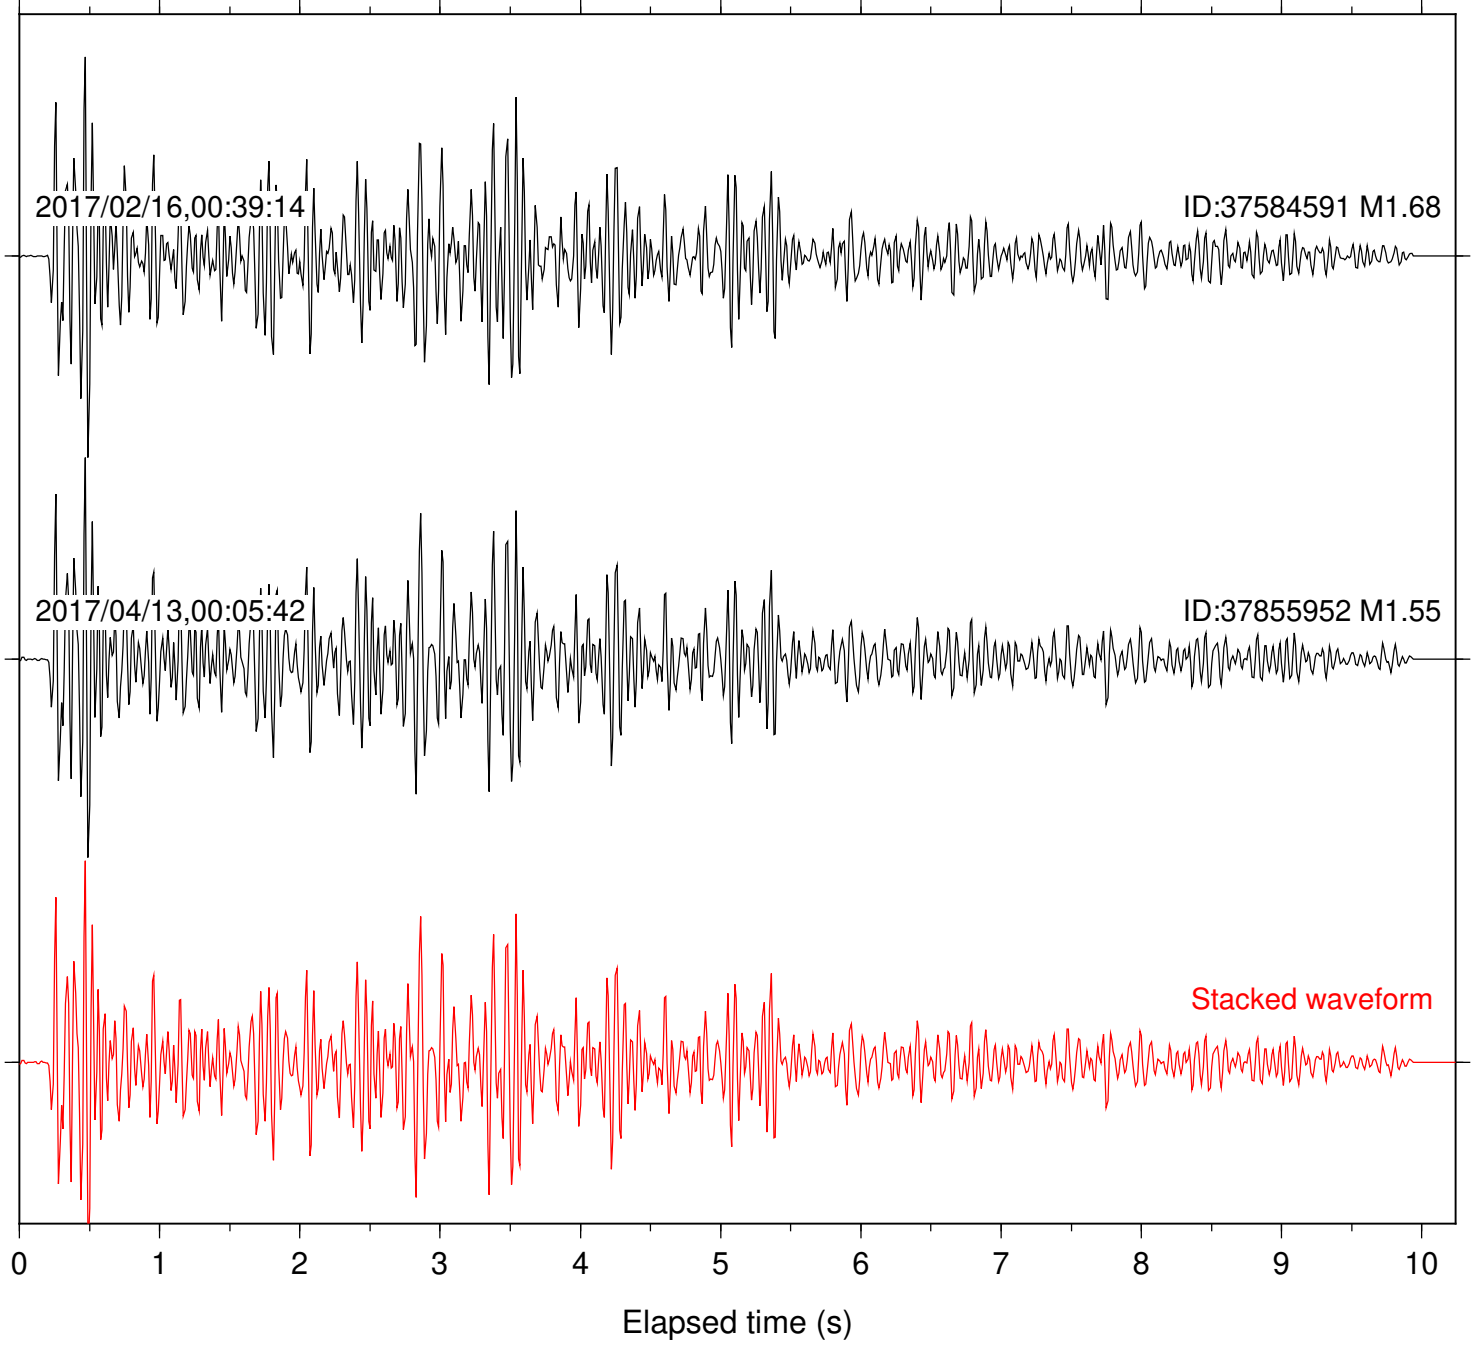

Focal depth: 6.49 km

Station: MTG Com: HHZ

Focal depth: 6.49 km

Station: PFO Com: HHZ

Focal depth: 6.48 km

Station: PLM Com: HHZ

Focal depth: 6.49 km

Station: POB2 Com: HHZ