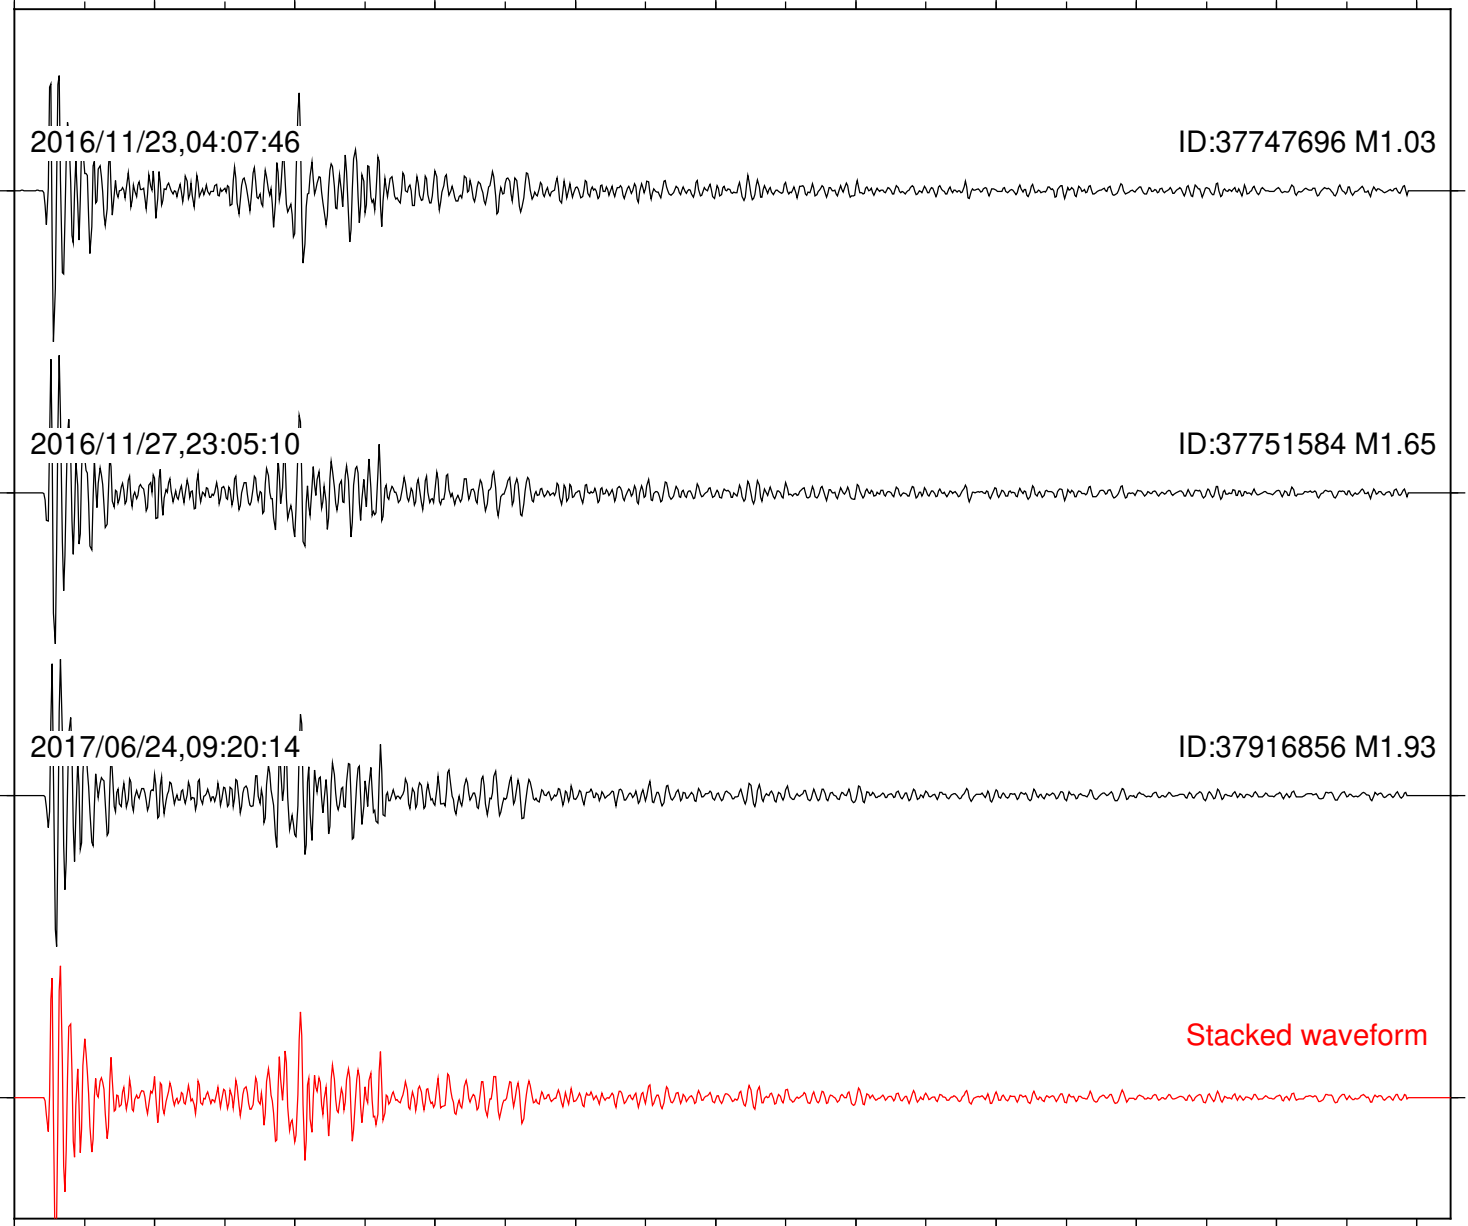

Station: B093 Com: EHZ

Focal depth: 7.67 km

2016/11/23,04:07:46

ID:37747696 M1.03

2016/11/27,23:05:10

ID:37751584 M1.65

2017/06/24,09:20:14

ID:37916856 M1.93

Stacked waveform

0 1 2 3 4 5 6 7 8 9 10

Elapsed time (s)