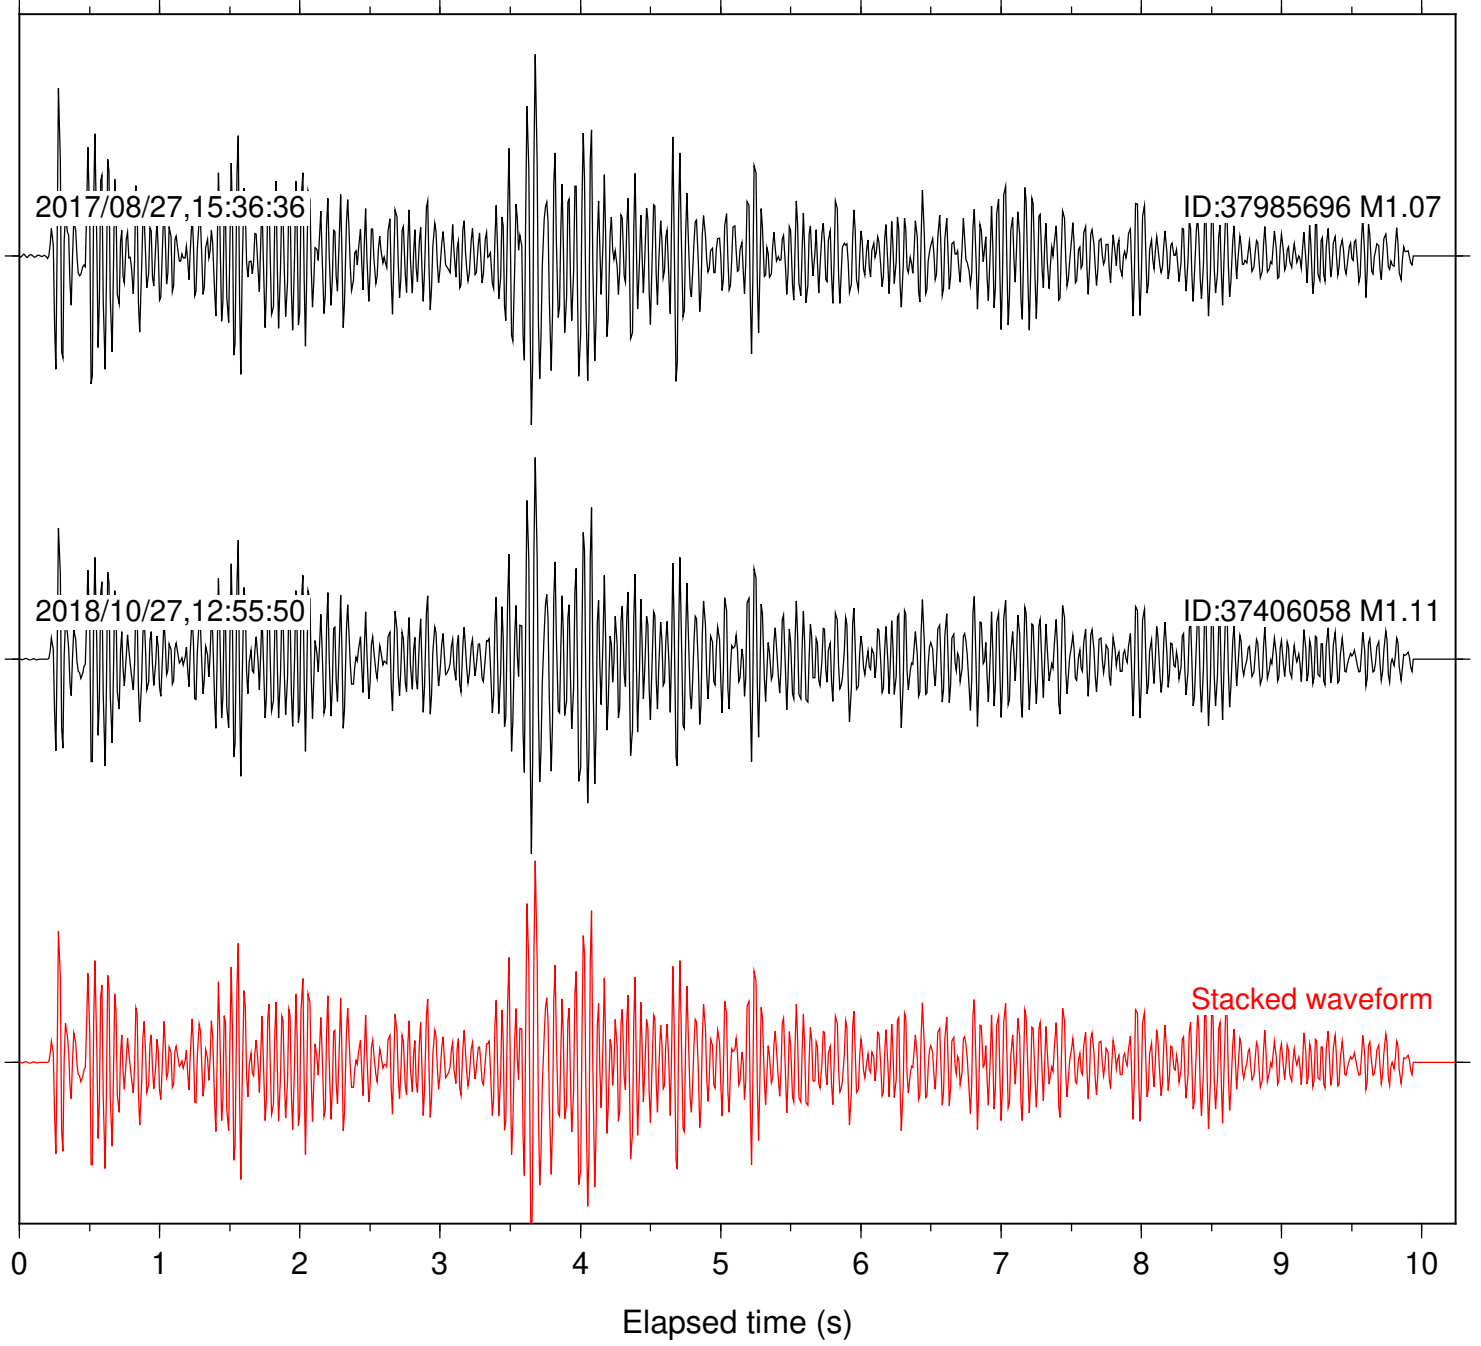

Station: DGR Com: HHZ

Focal depth: 4.99 km

Station: DNR Com: HHZ

Focal depth: 4.96 km

Station: FRD Com: HHZ

Focal depth: 4.99 km

Station: HMT2 Com: HHZ

Focal depth: 4.99 km