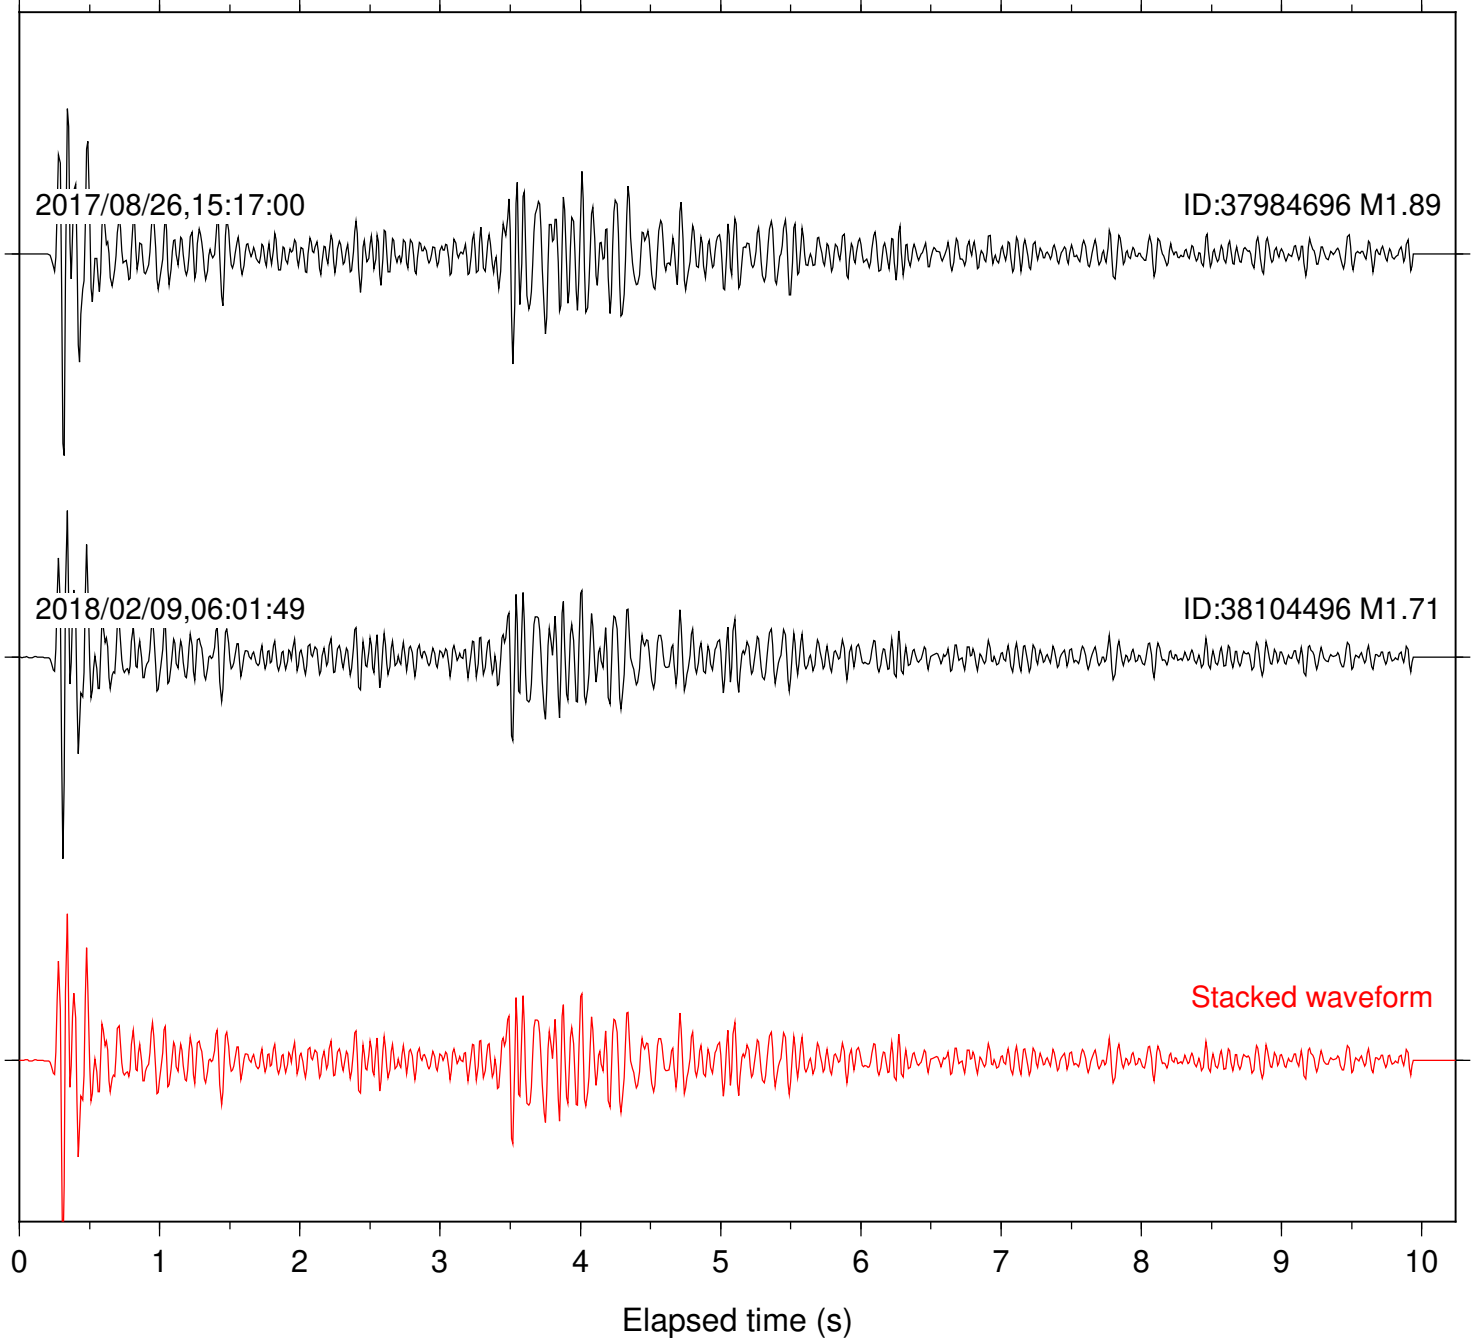

Focal depth: 5.11 km

Station: FRD Com: HHZ

Focal depth: 5.11 km

Station: HMT2 Com: HHZ

Focal depth: 5.11 km

Station: KNW Com: HHZ

Focal depth: 5.11 km

Station: LKH Com: HHZ