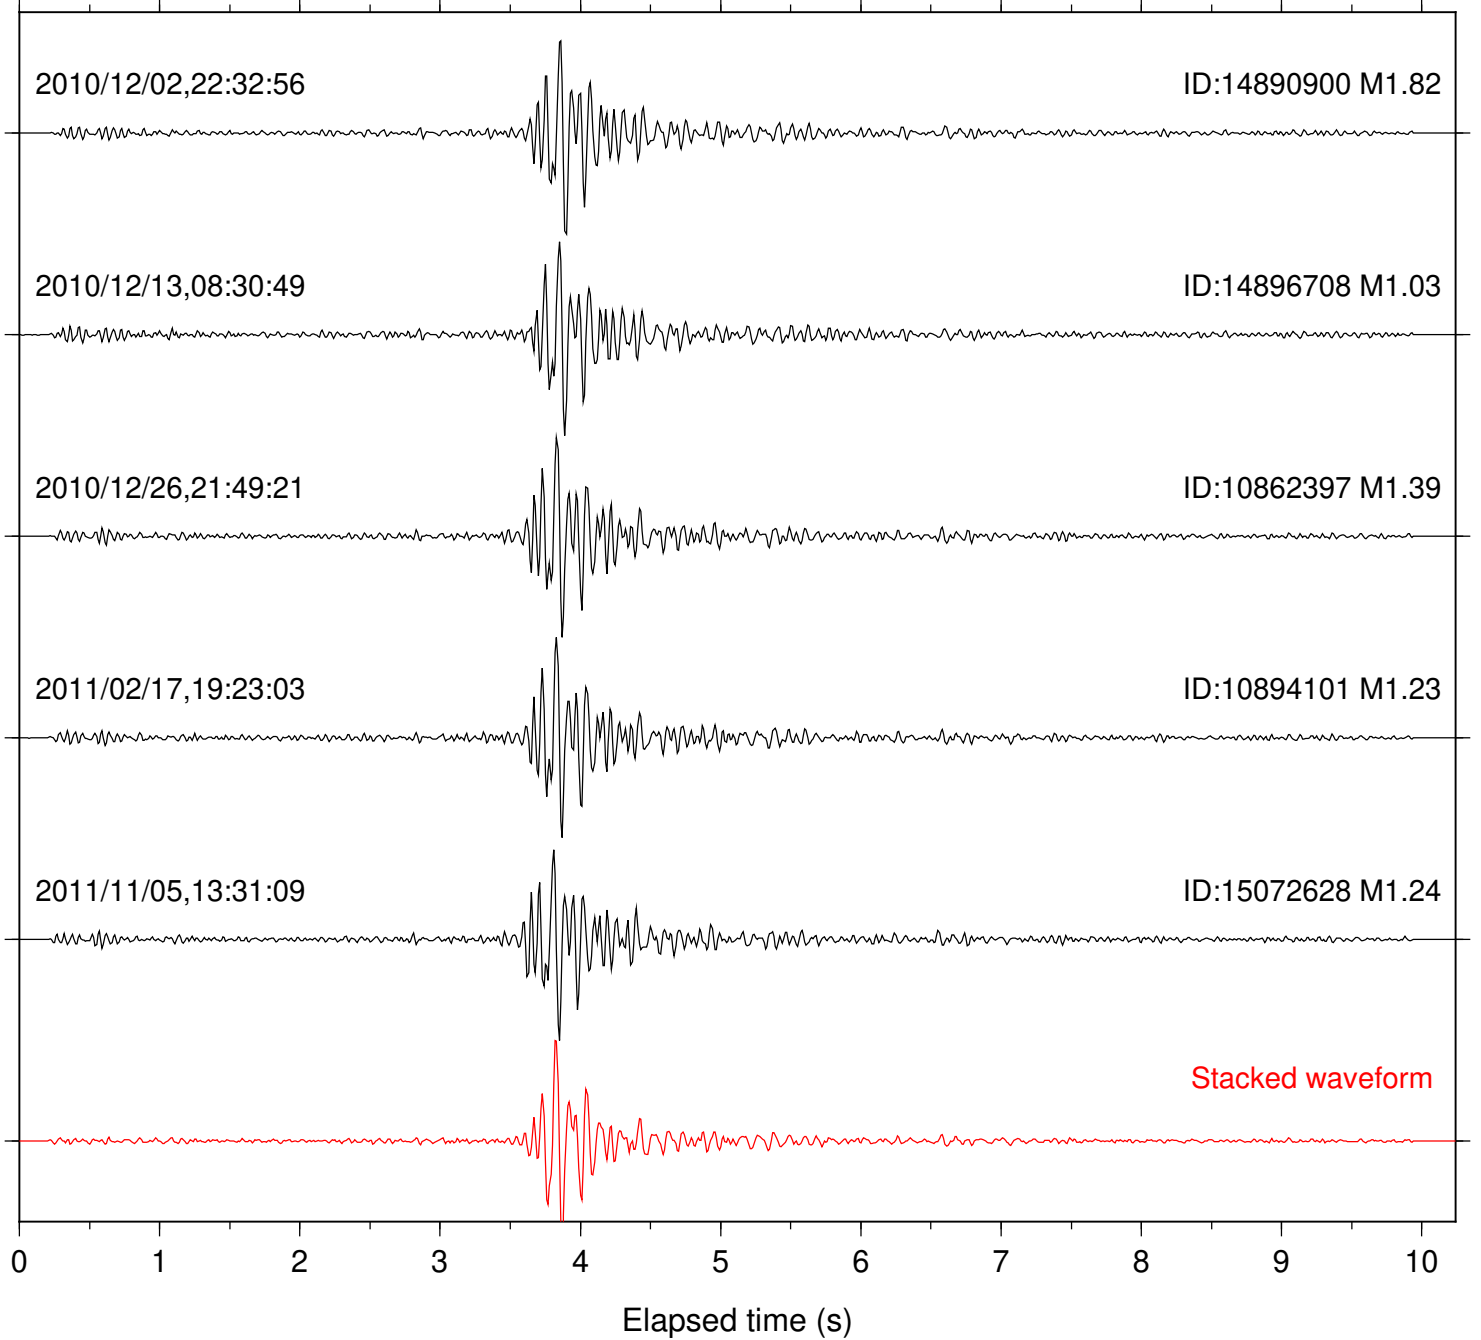

Station: B081 Com: EHZ

Focal depth: 7.66 km