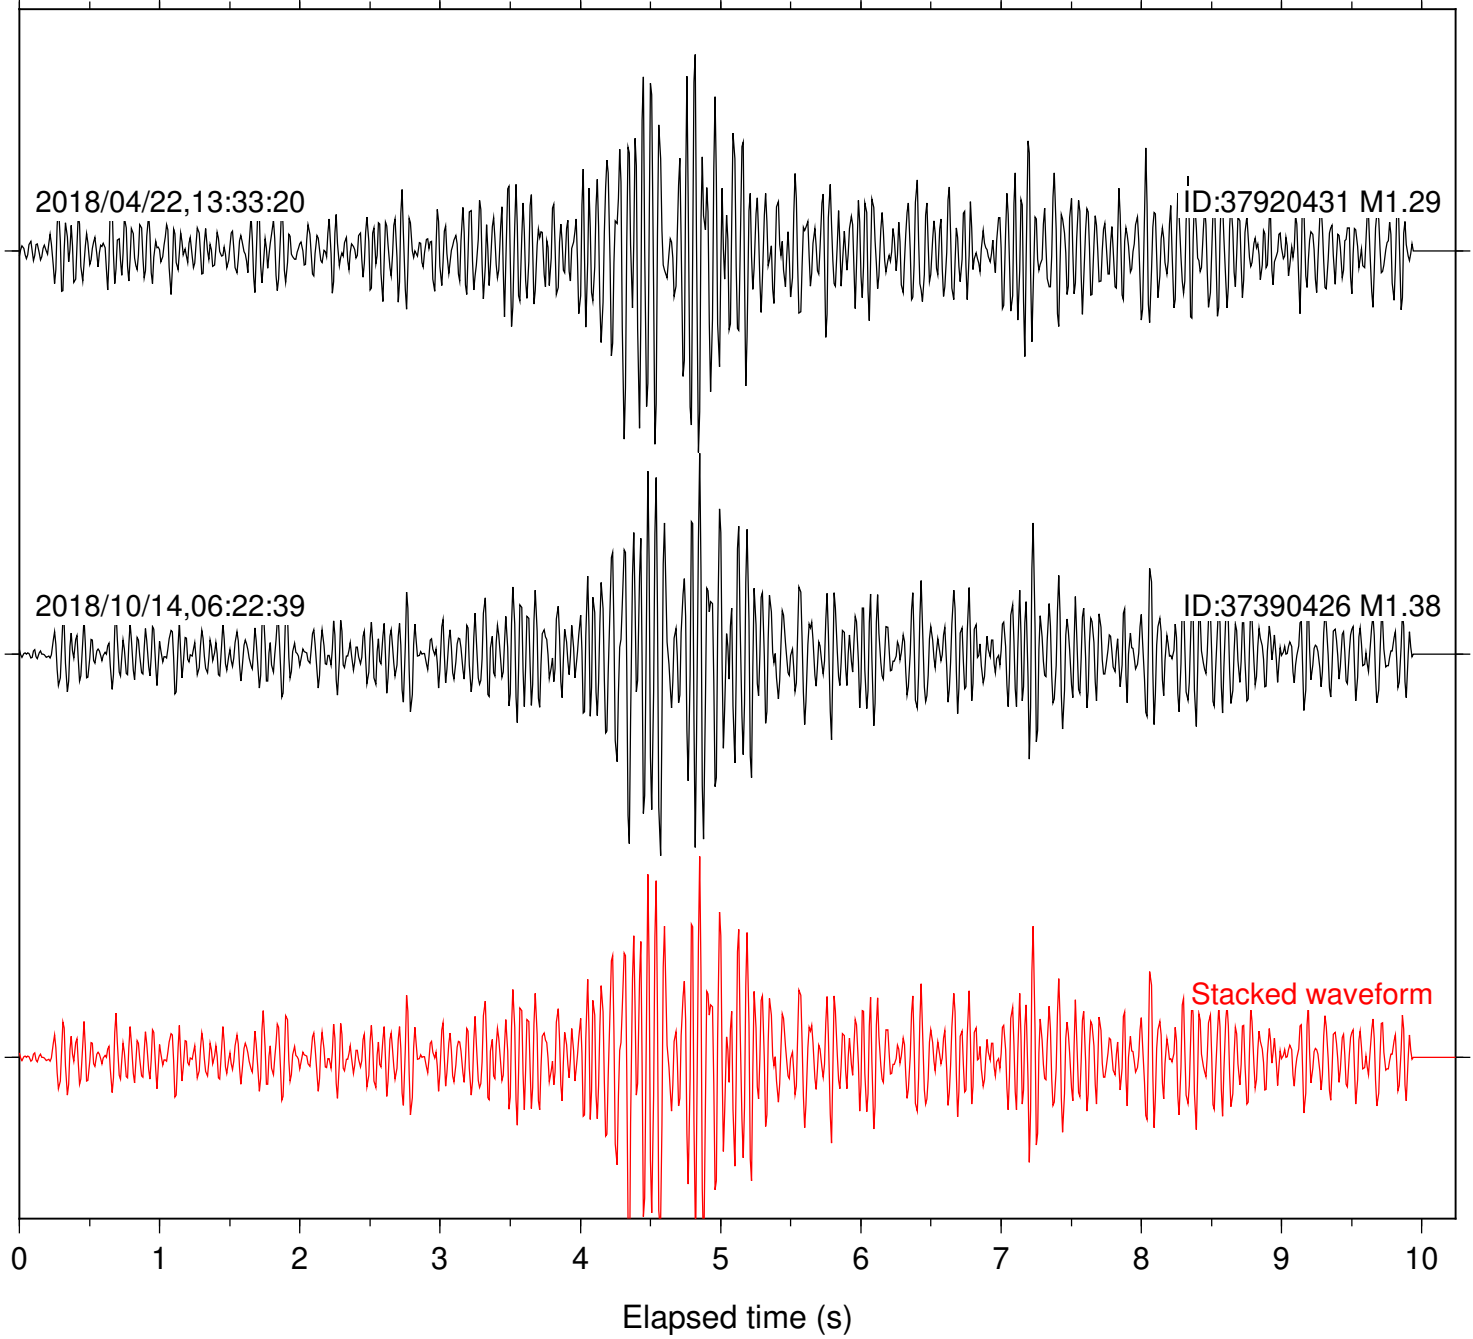

Focal depth: 5.11 km

Station: LKH Com: HHZ

Focal depth: 5.11 km

Station: LVA2 Com: HHZ

Focal depth: 5.11 km

Station: PFO Com: HHZ

Focal depth: 5.11 km

Station: B081 Com: EHZ