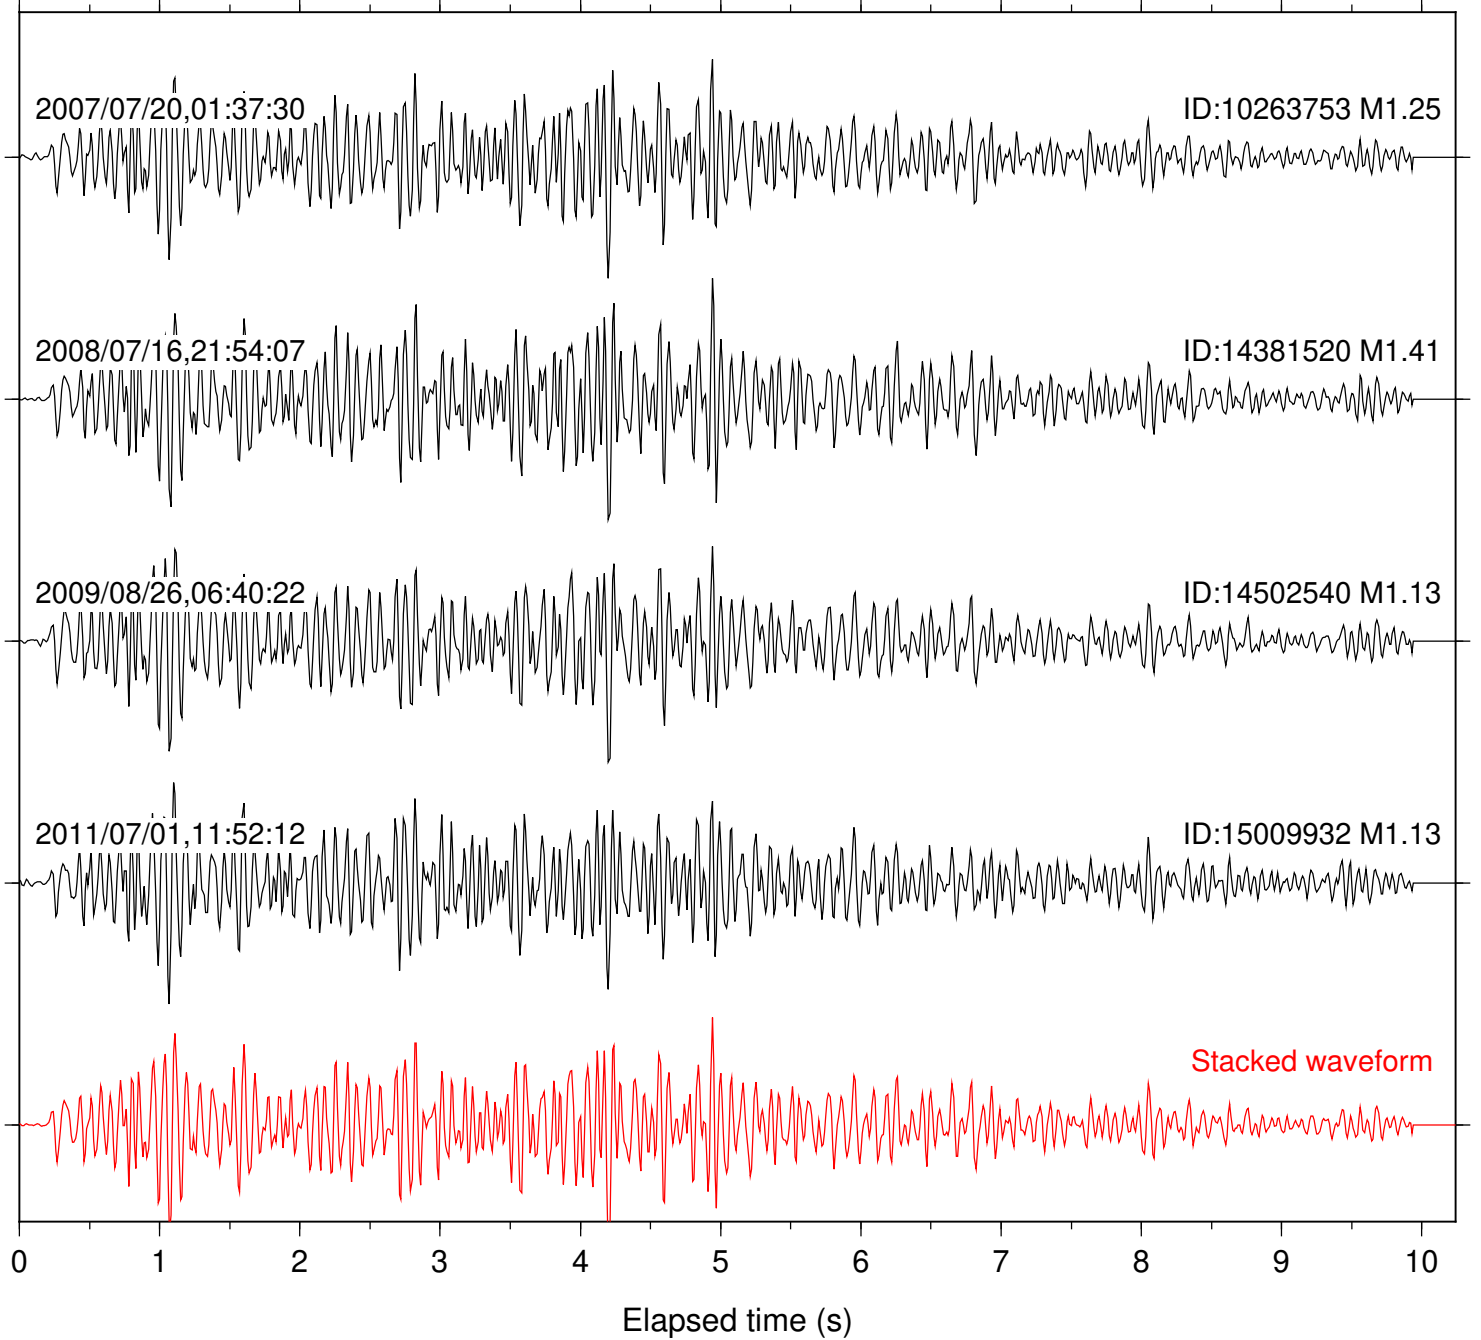

Station: B088 Com: EHZ

Focal depth: 10.88 km