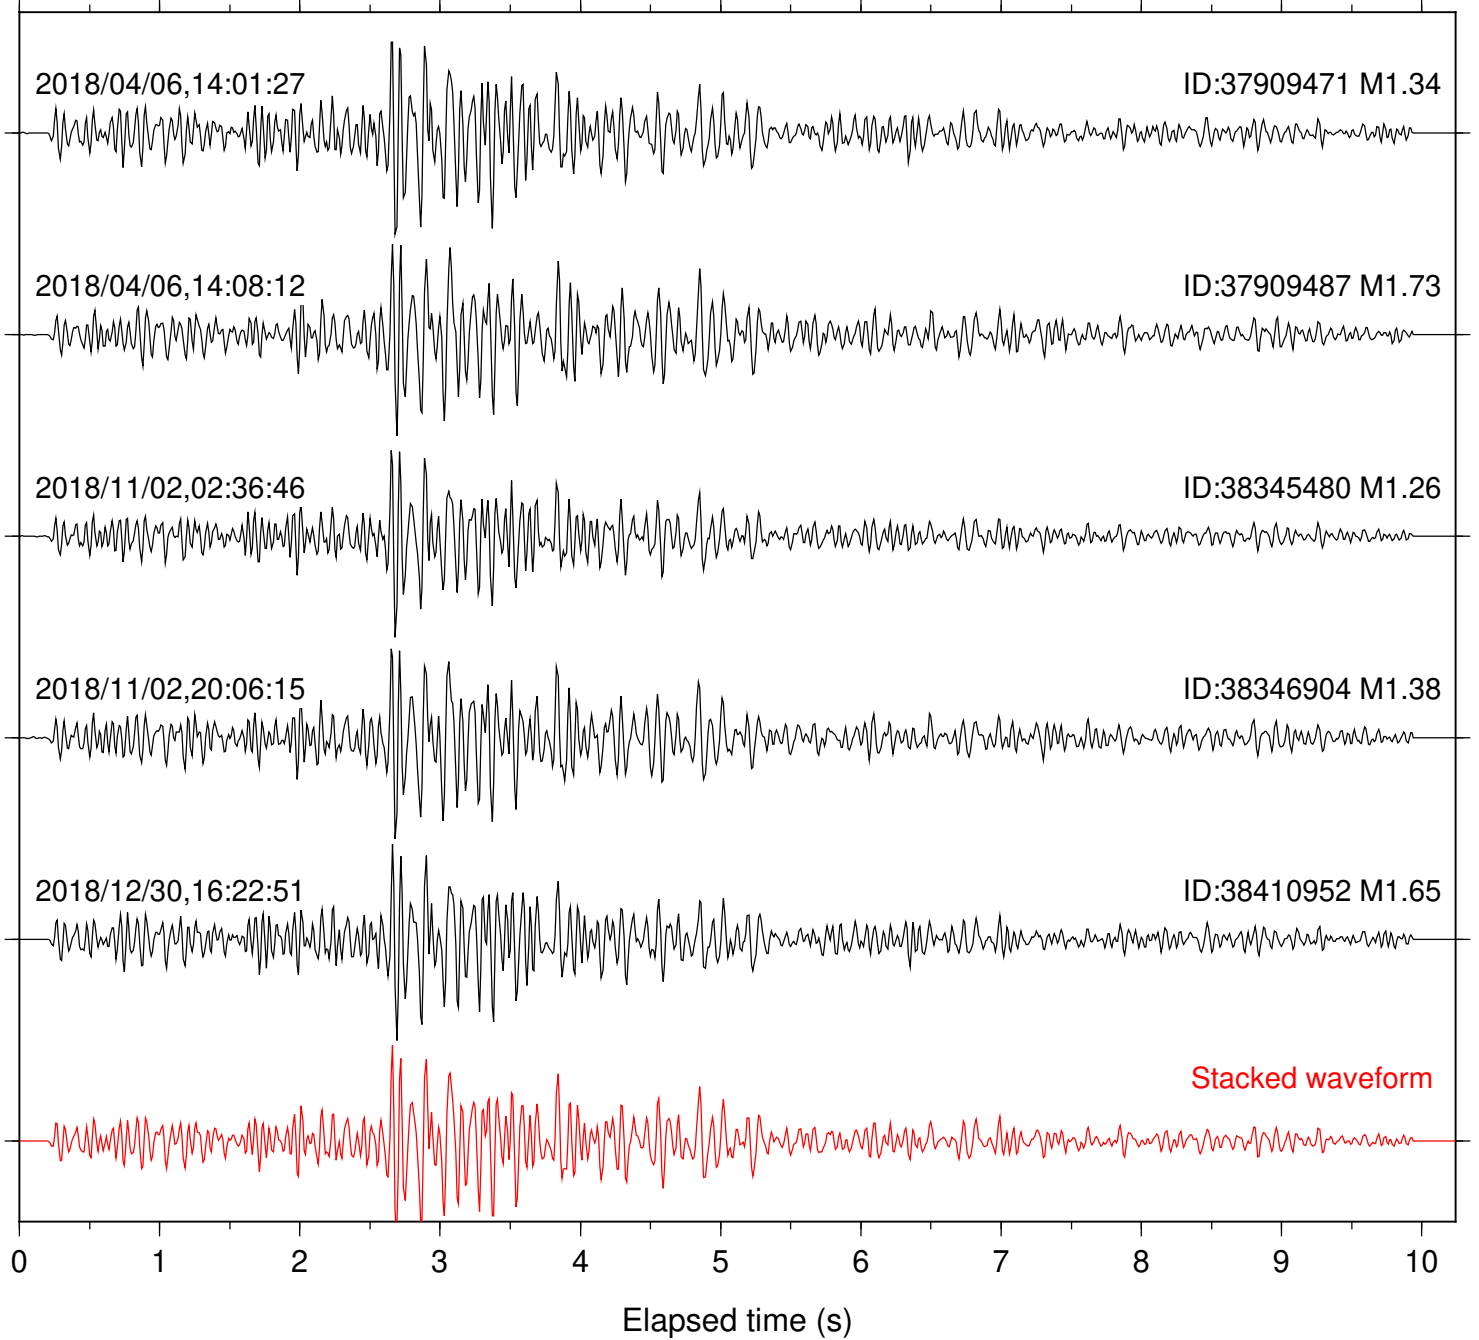

Station: B946 Com: EHZ

Focal depth: 5.27 km