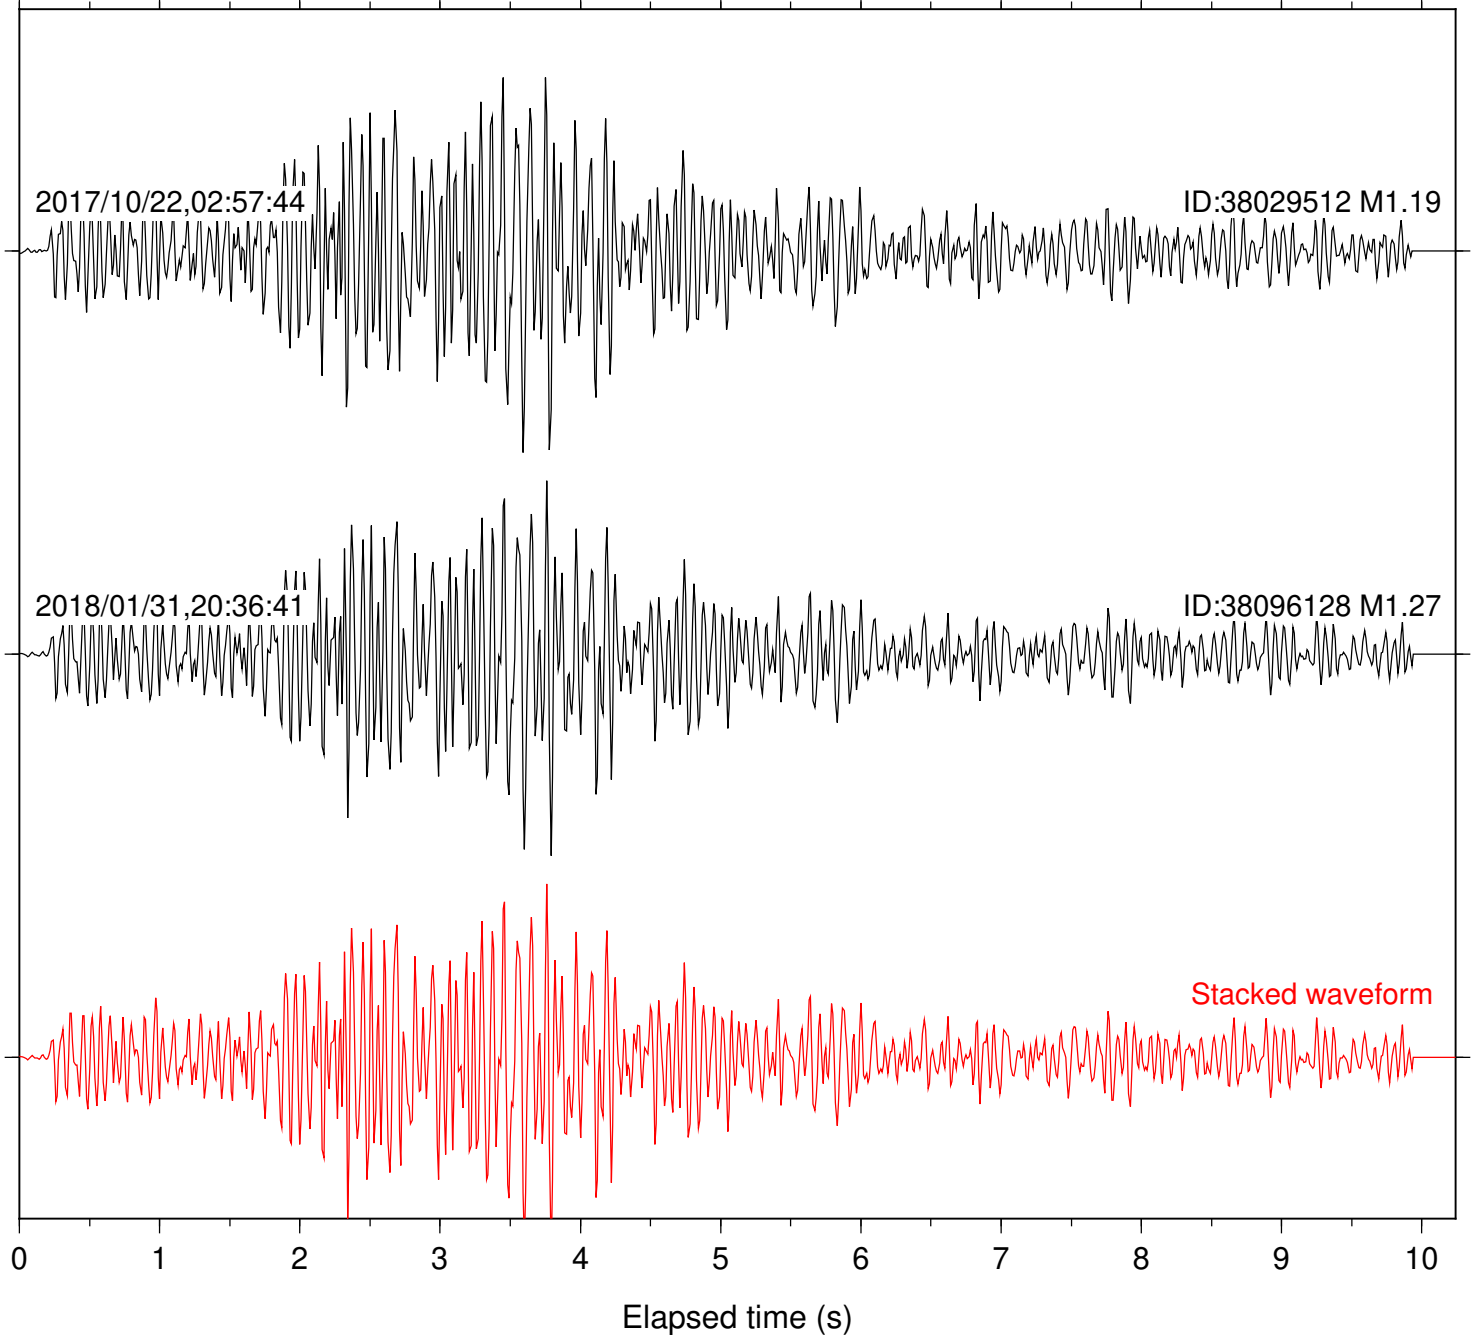

Station: B088 Com: EHZ

Focal depth: 5.13 km