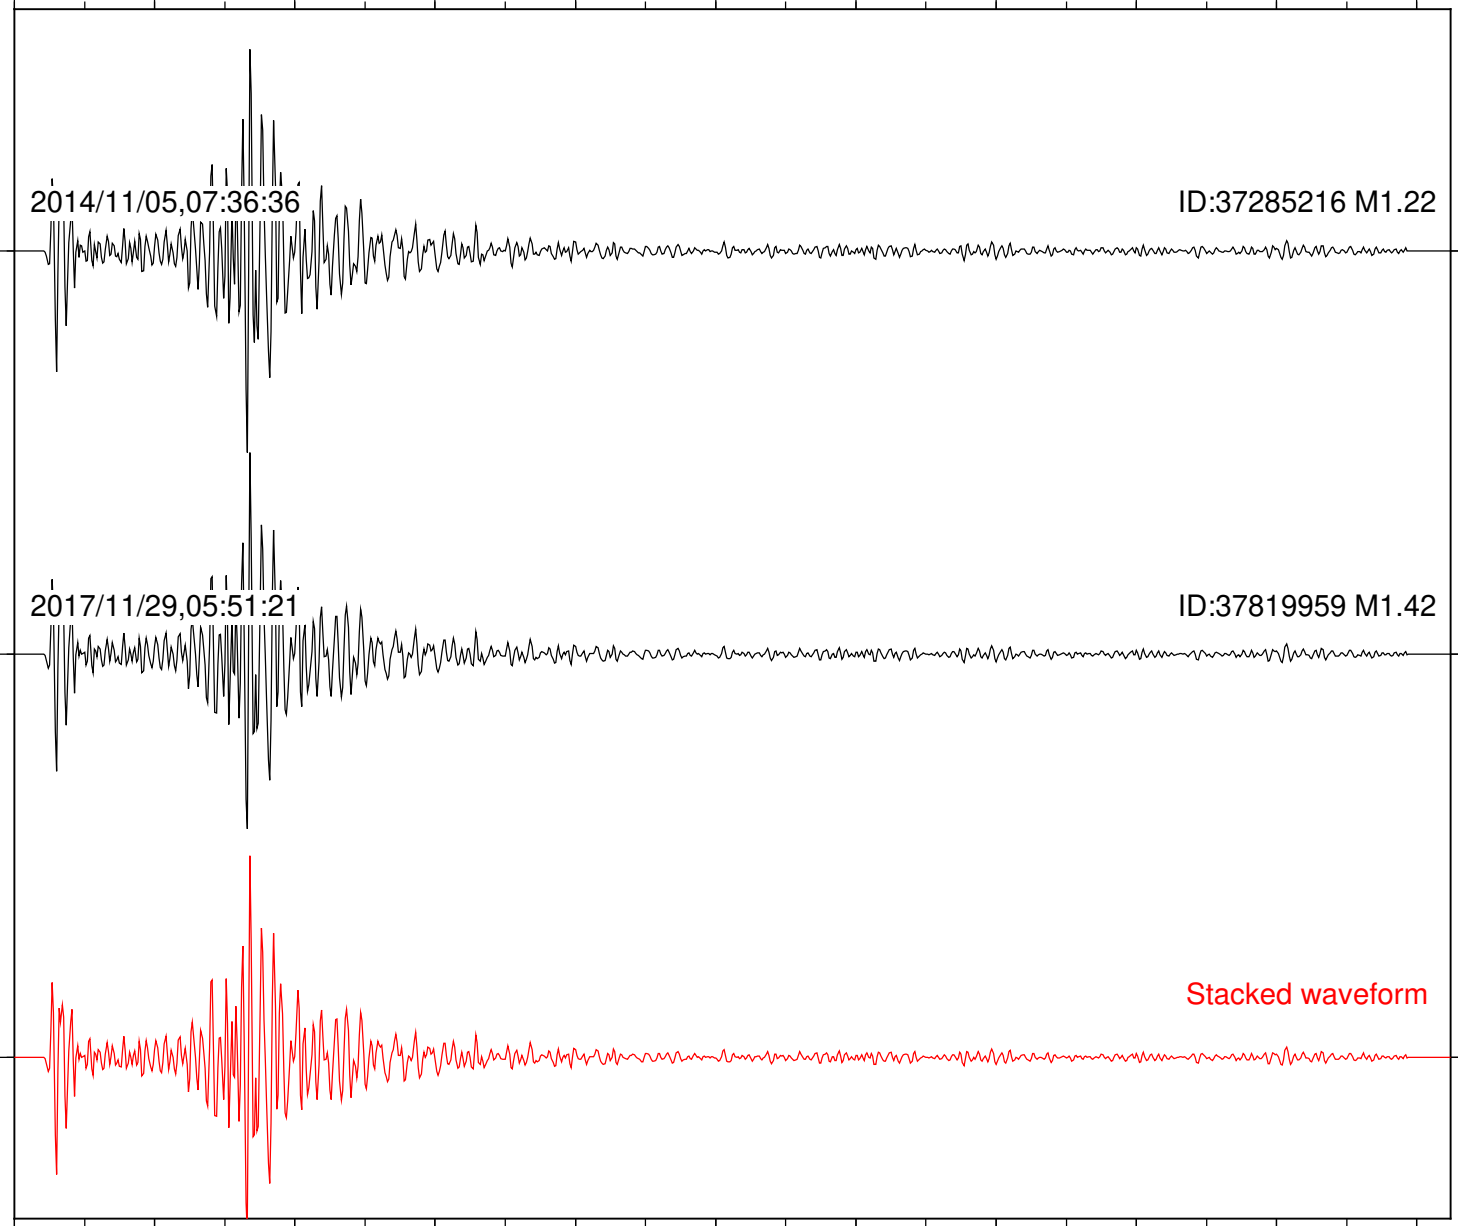

Station: B093 Com: EHZ

Focal depth: 8.88 km

2014/11/05,07:36:36

ID:37285216 M1.22

2017/11/29,05:51:21

ID:37819959 M1.42

Stacked waveform

0 1 2 3 4 5 6 7 8 9 10
Elapsed time (s)