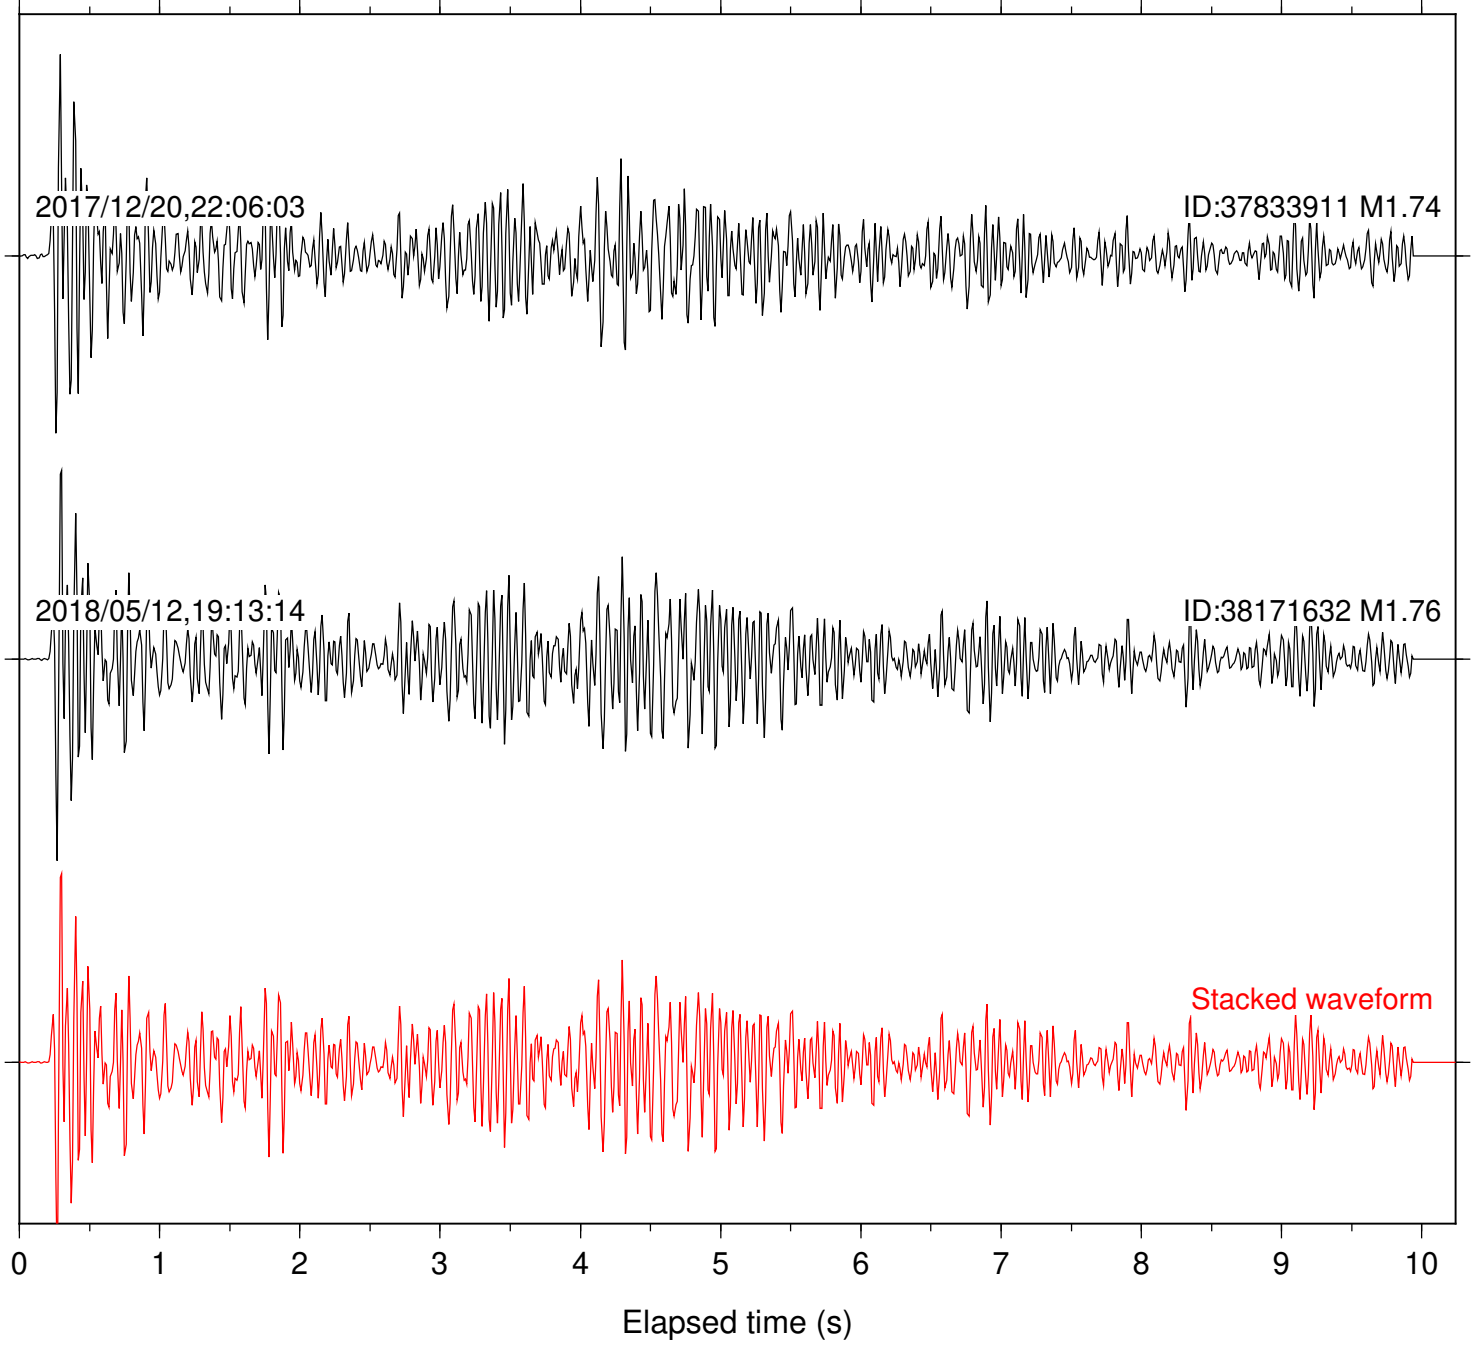

Station: KNW Com: HHZ

Focal depth: 7.36 km

Station: LKH Com: HHZ

Focal depth: 7.36 km

Station: LVA2 Com: HHZ

Focal depth: 7.36 km

Station: PFO Com: HHZ

Focal depth: 7.36 km