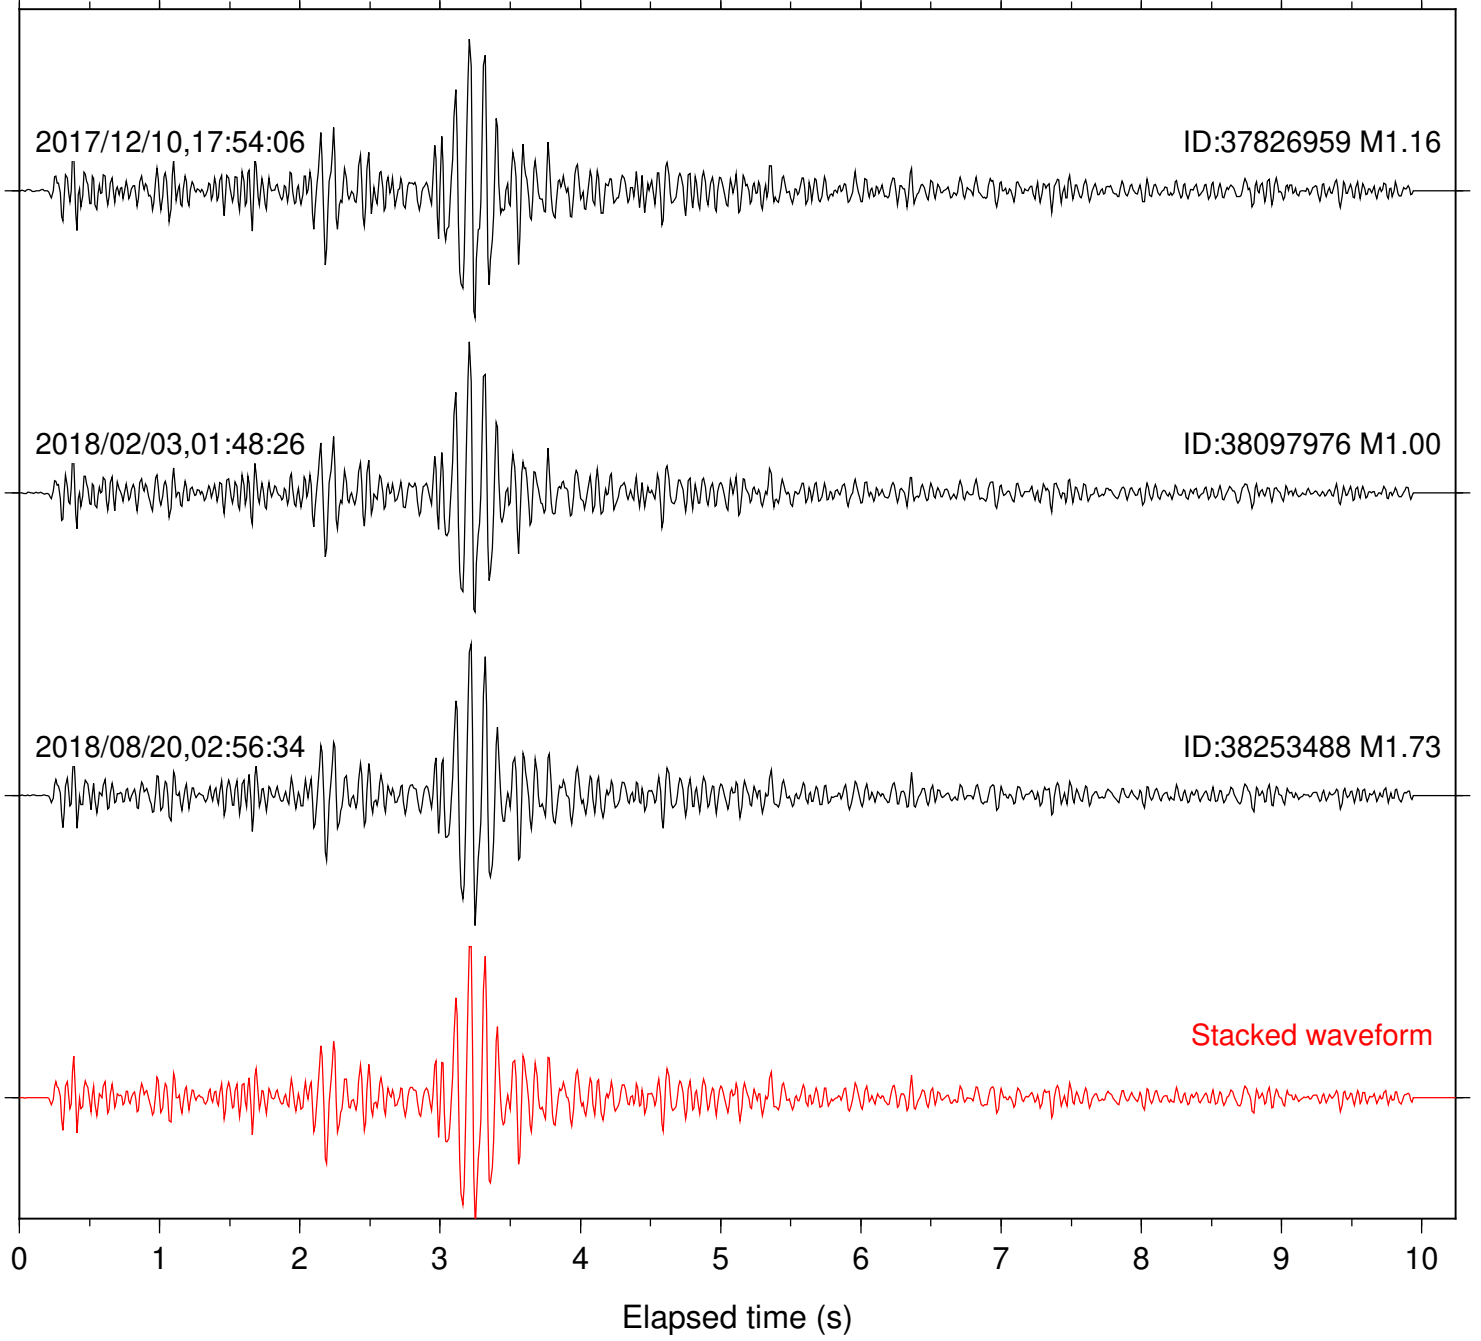

Station: B082 Com: EHZ

Focal depth: 4.98 km