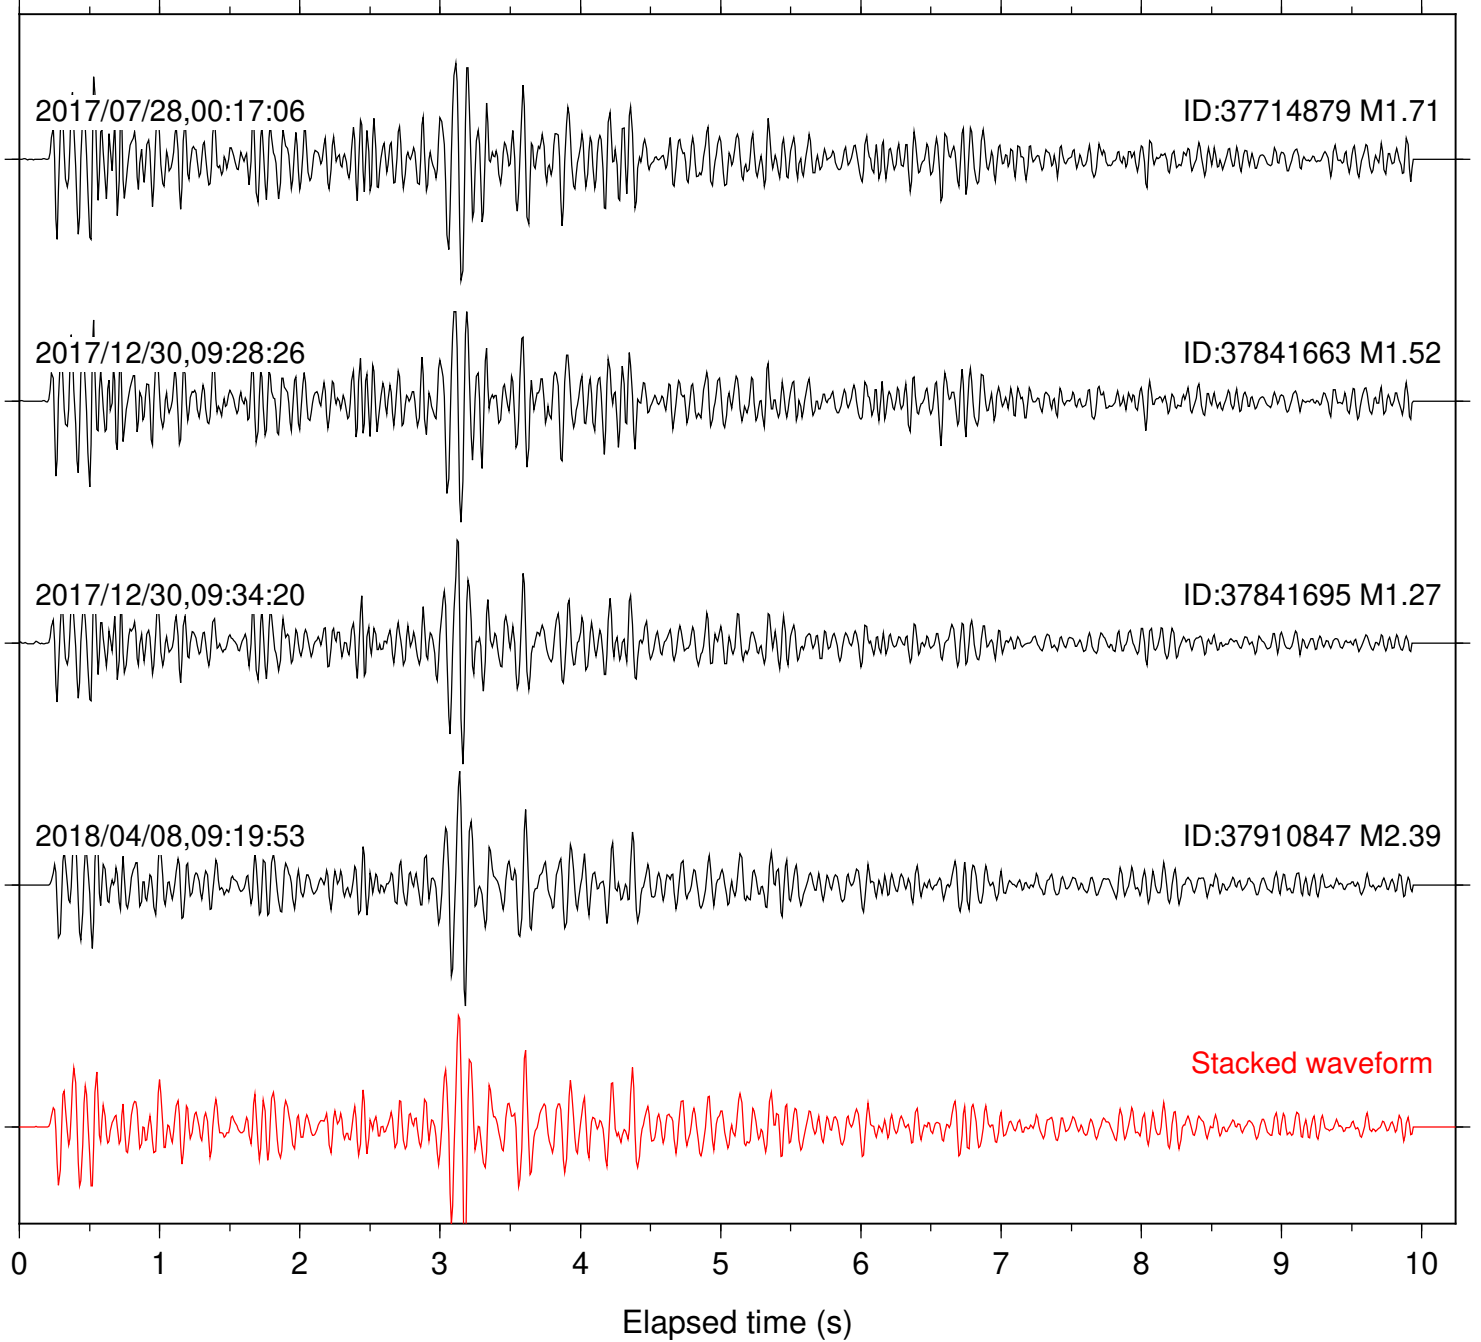

Station: B088 Com: EHZ

Focal depth: 7.38 km