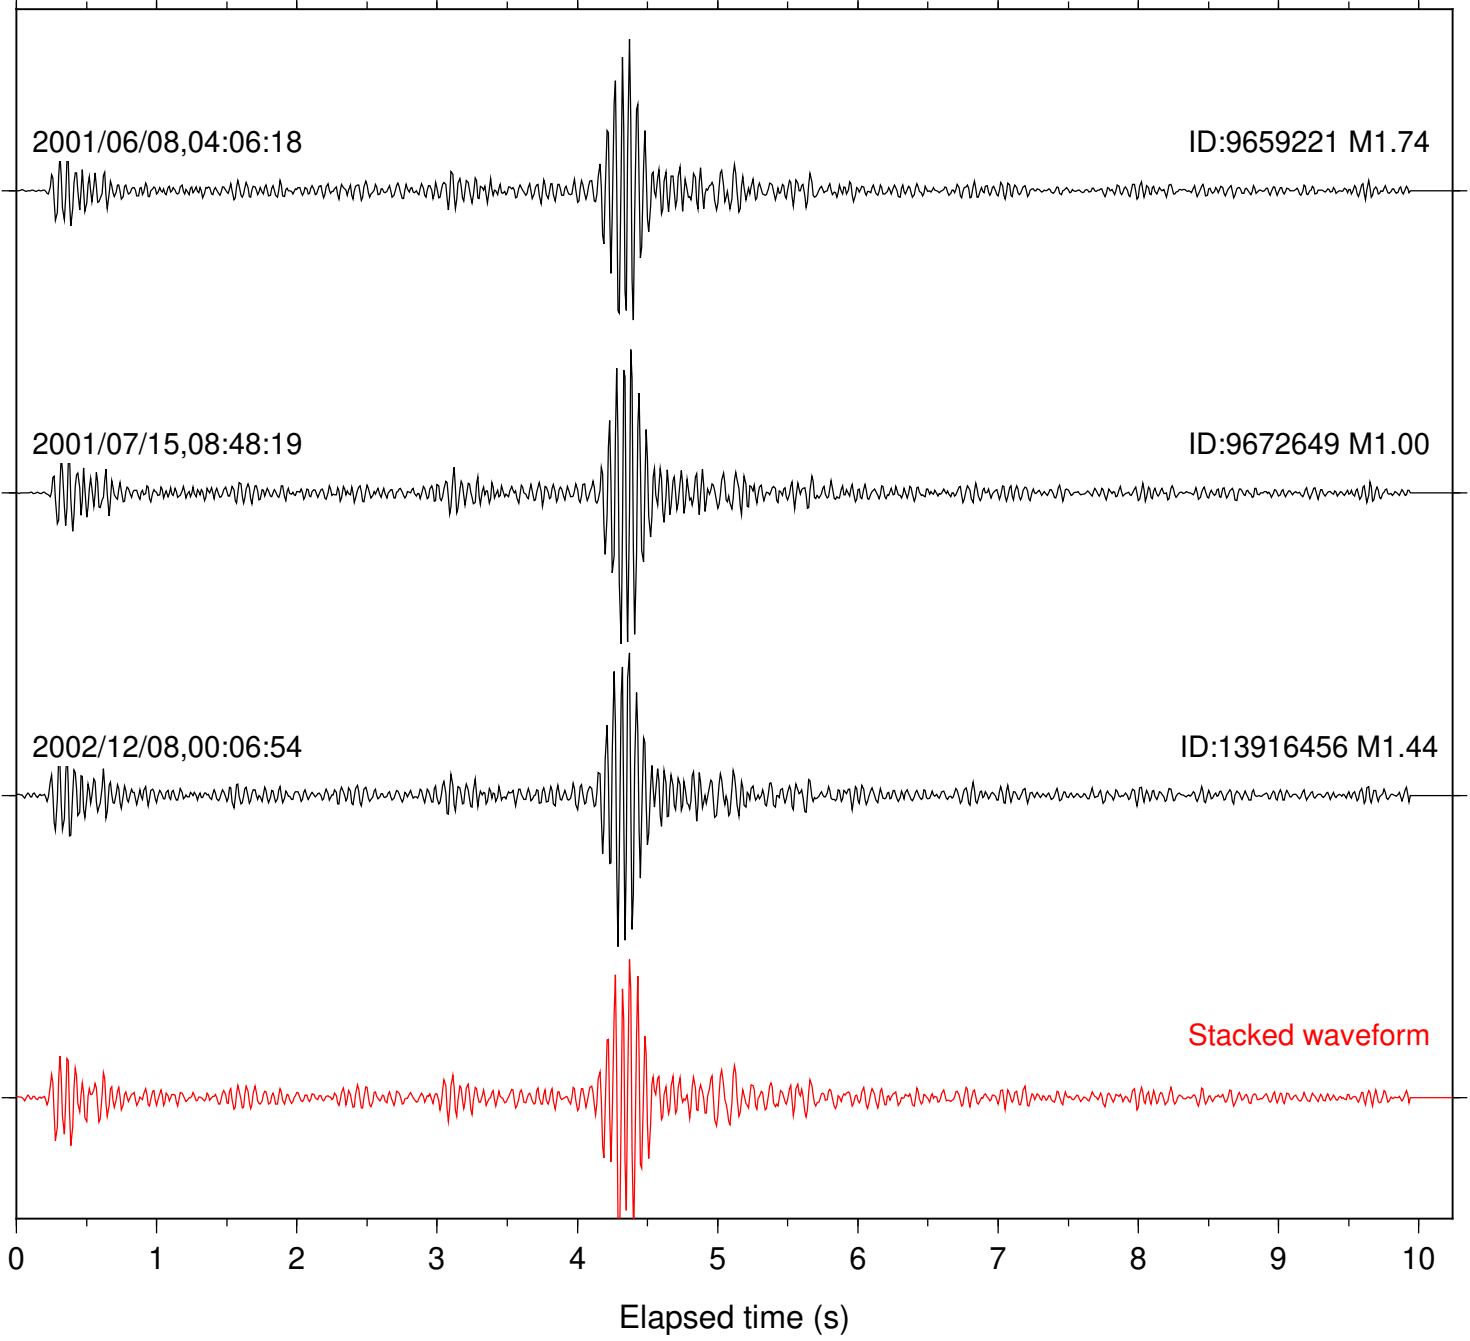

Station: AGA Com: HHZ

Focal depth: 11.67 km