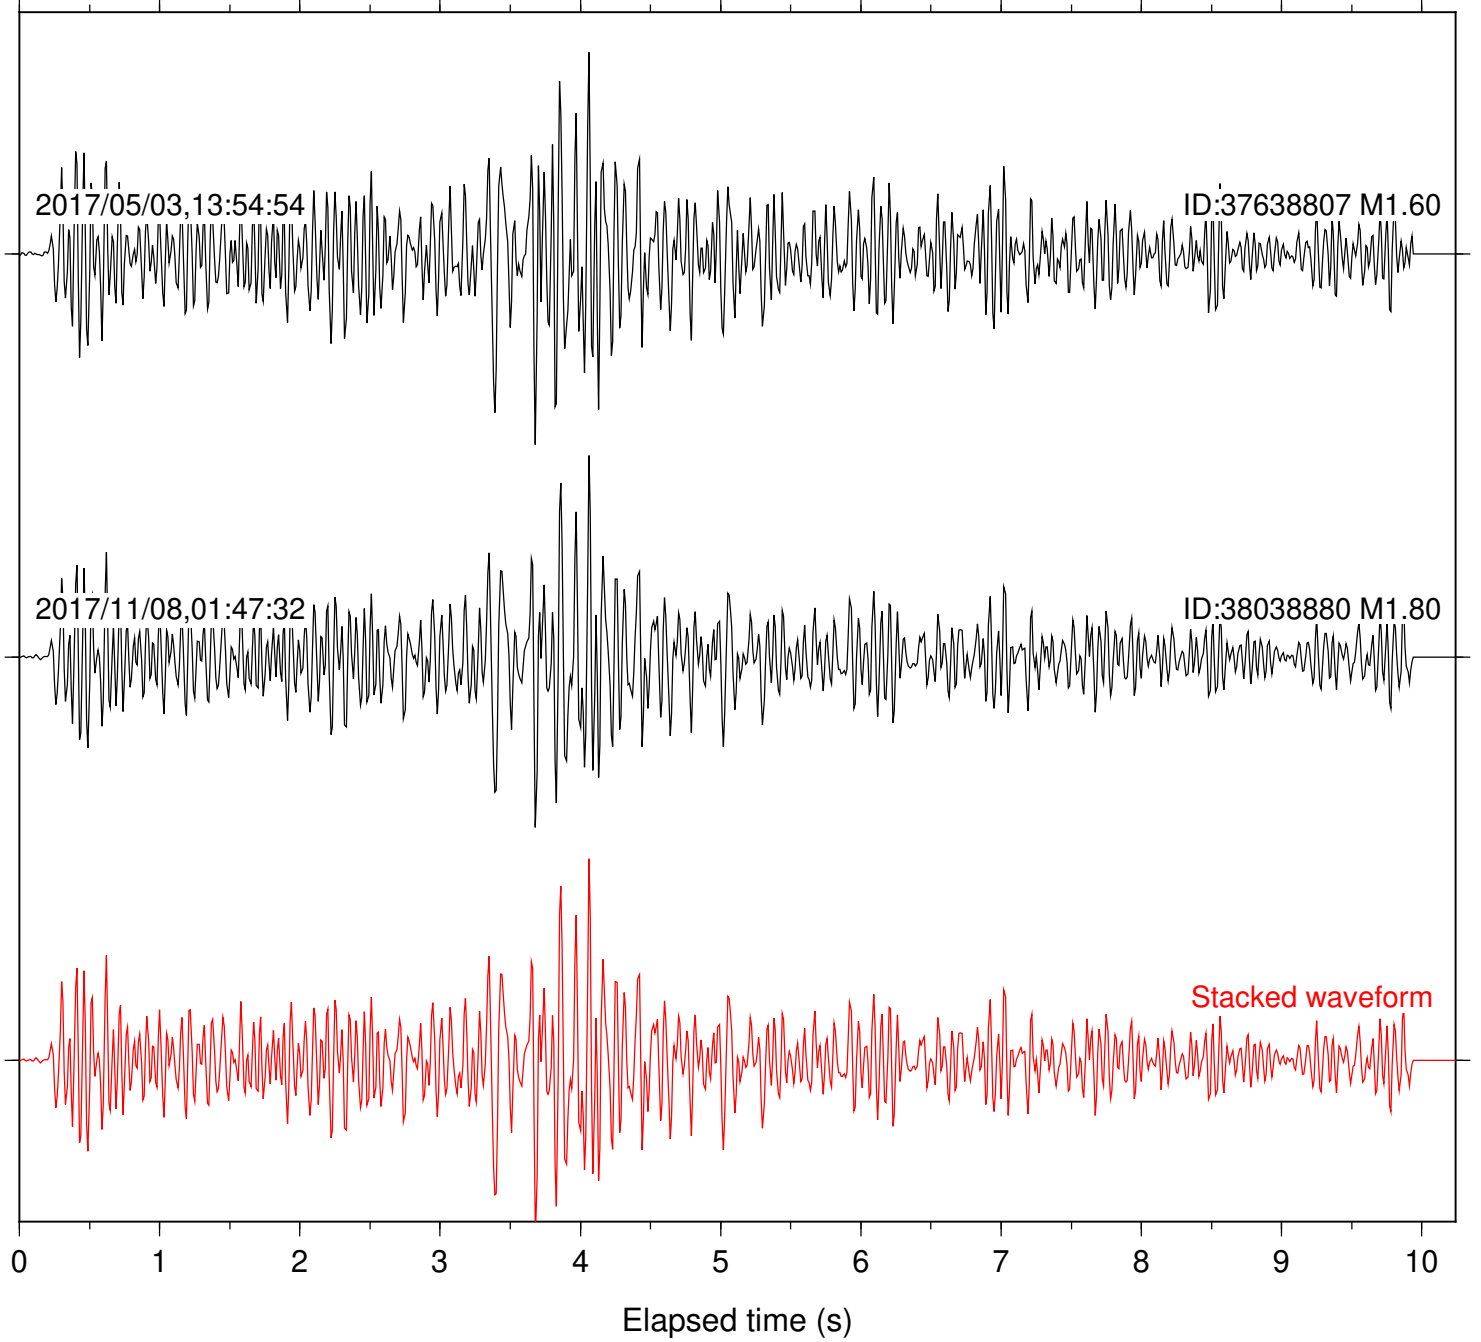

Station: B086 Com: EHZ

Focal depth: 5.68 km