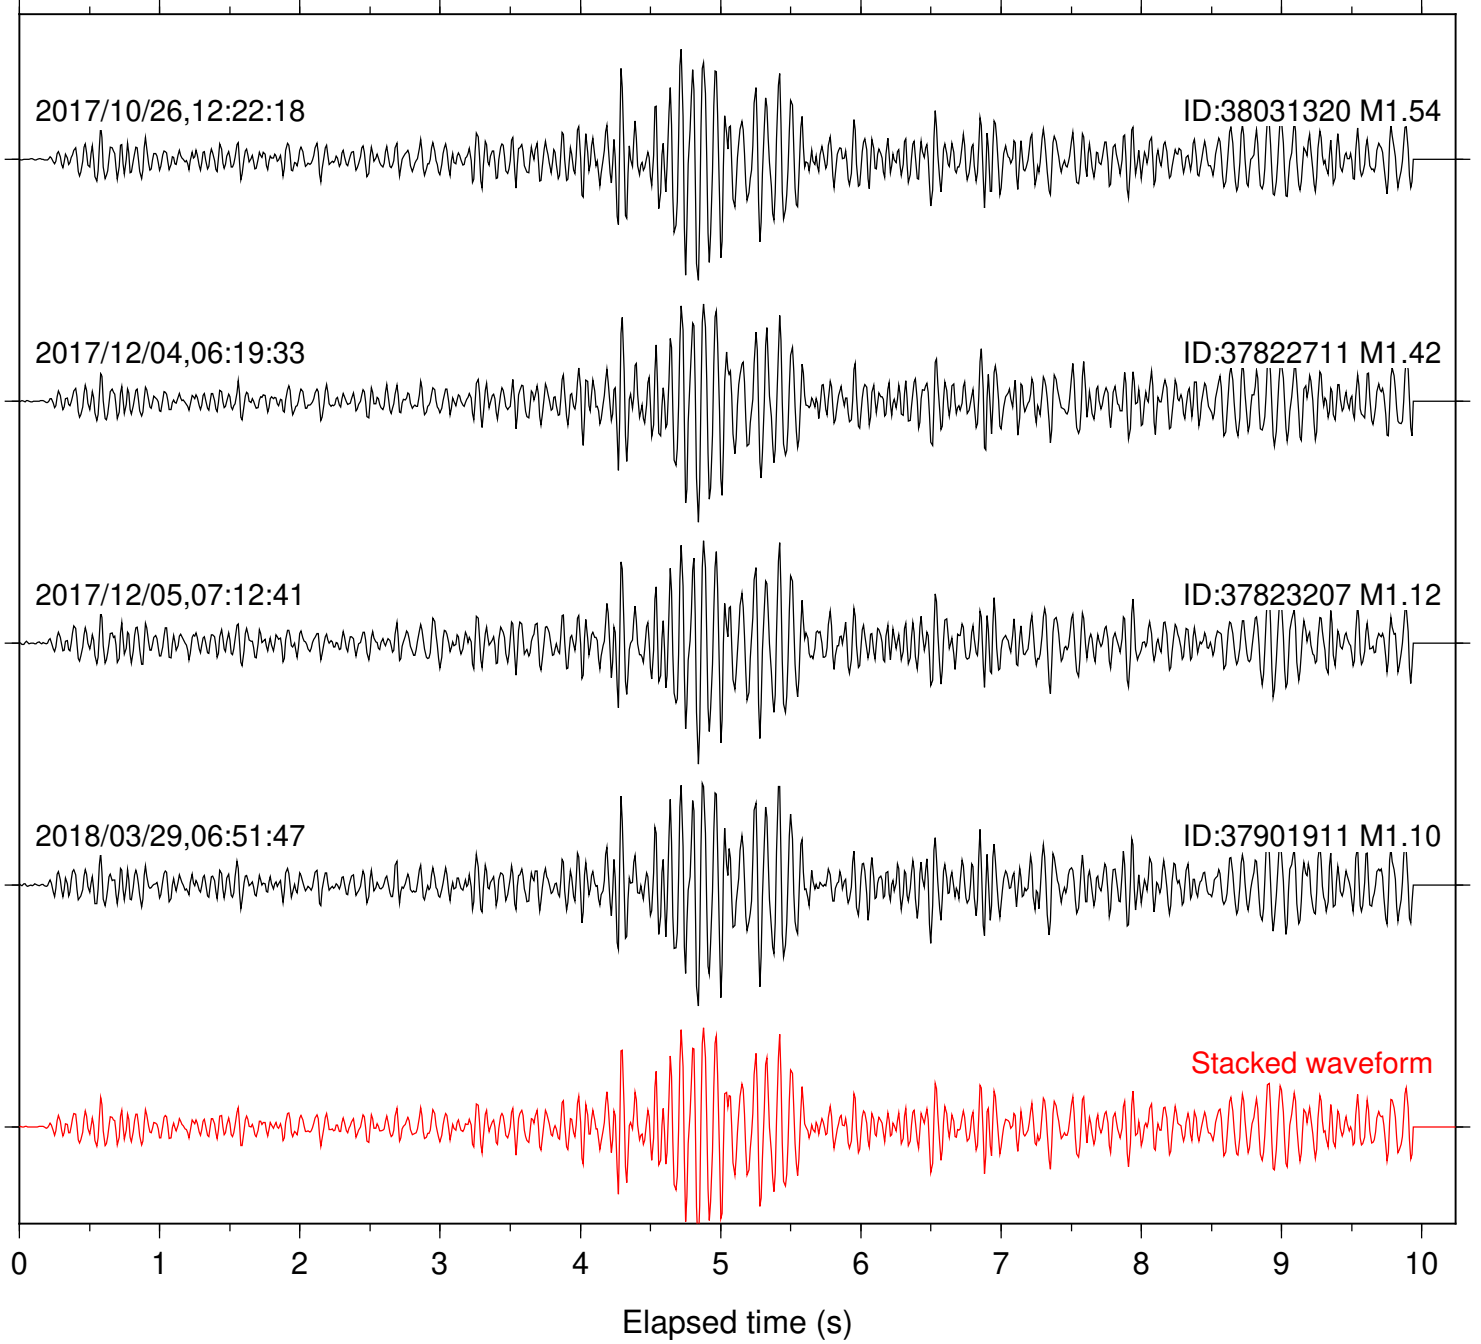

Station: B081 Com: EHZ

Focal depth: 7.23 km

Station: B082 Com: EHZ

Focal depth: 7.23 km

Station: B084 Com: EHZ

Focal depth: 7.23 km

Station: B087 Com: EHZ

Focal depth: 7.23 km