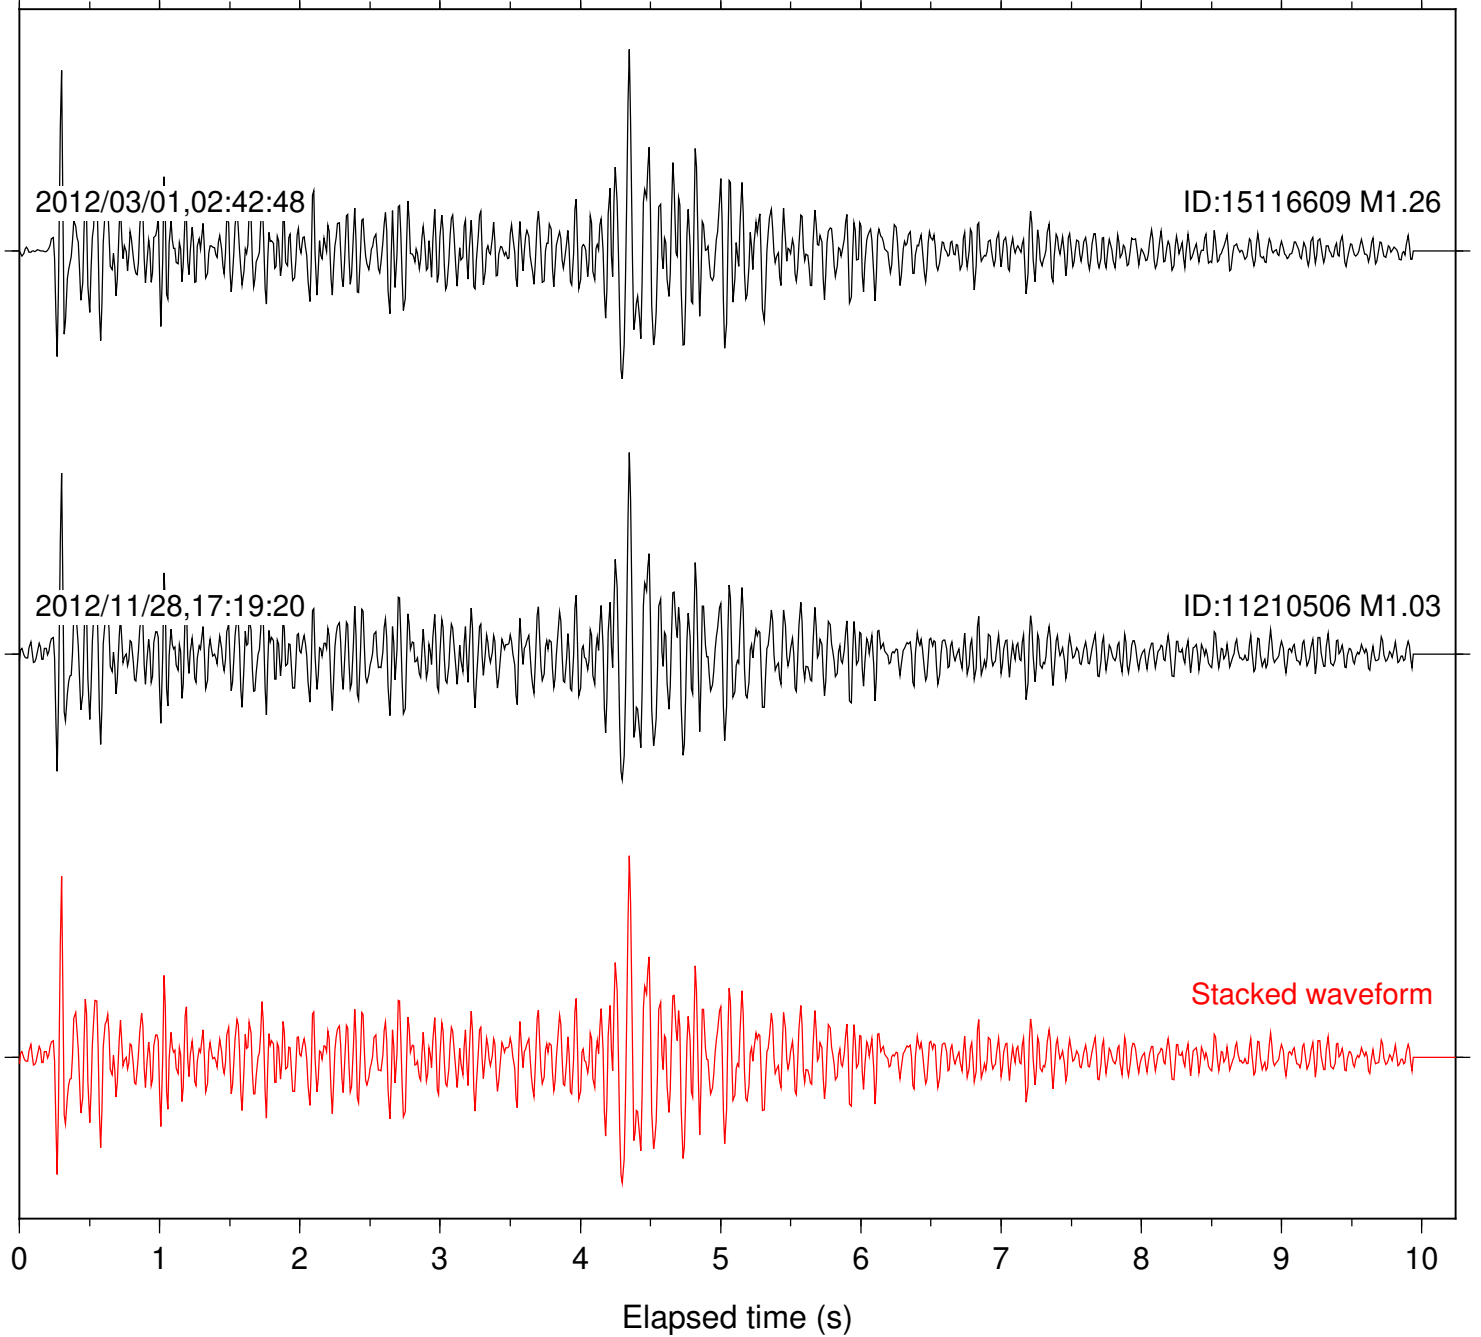

0 1 2 3 4 5 6 7 8 9 10

Elapsed time (s)

Station: PFO Com: HHZ

Focal depth: 10.33 km

Station: SND Com: HHZ

Focal depth: 10.33 km

Station: TOR Com: HHZ

Focal depth: 10.33 km