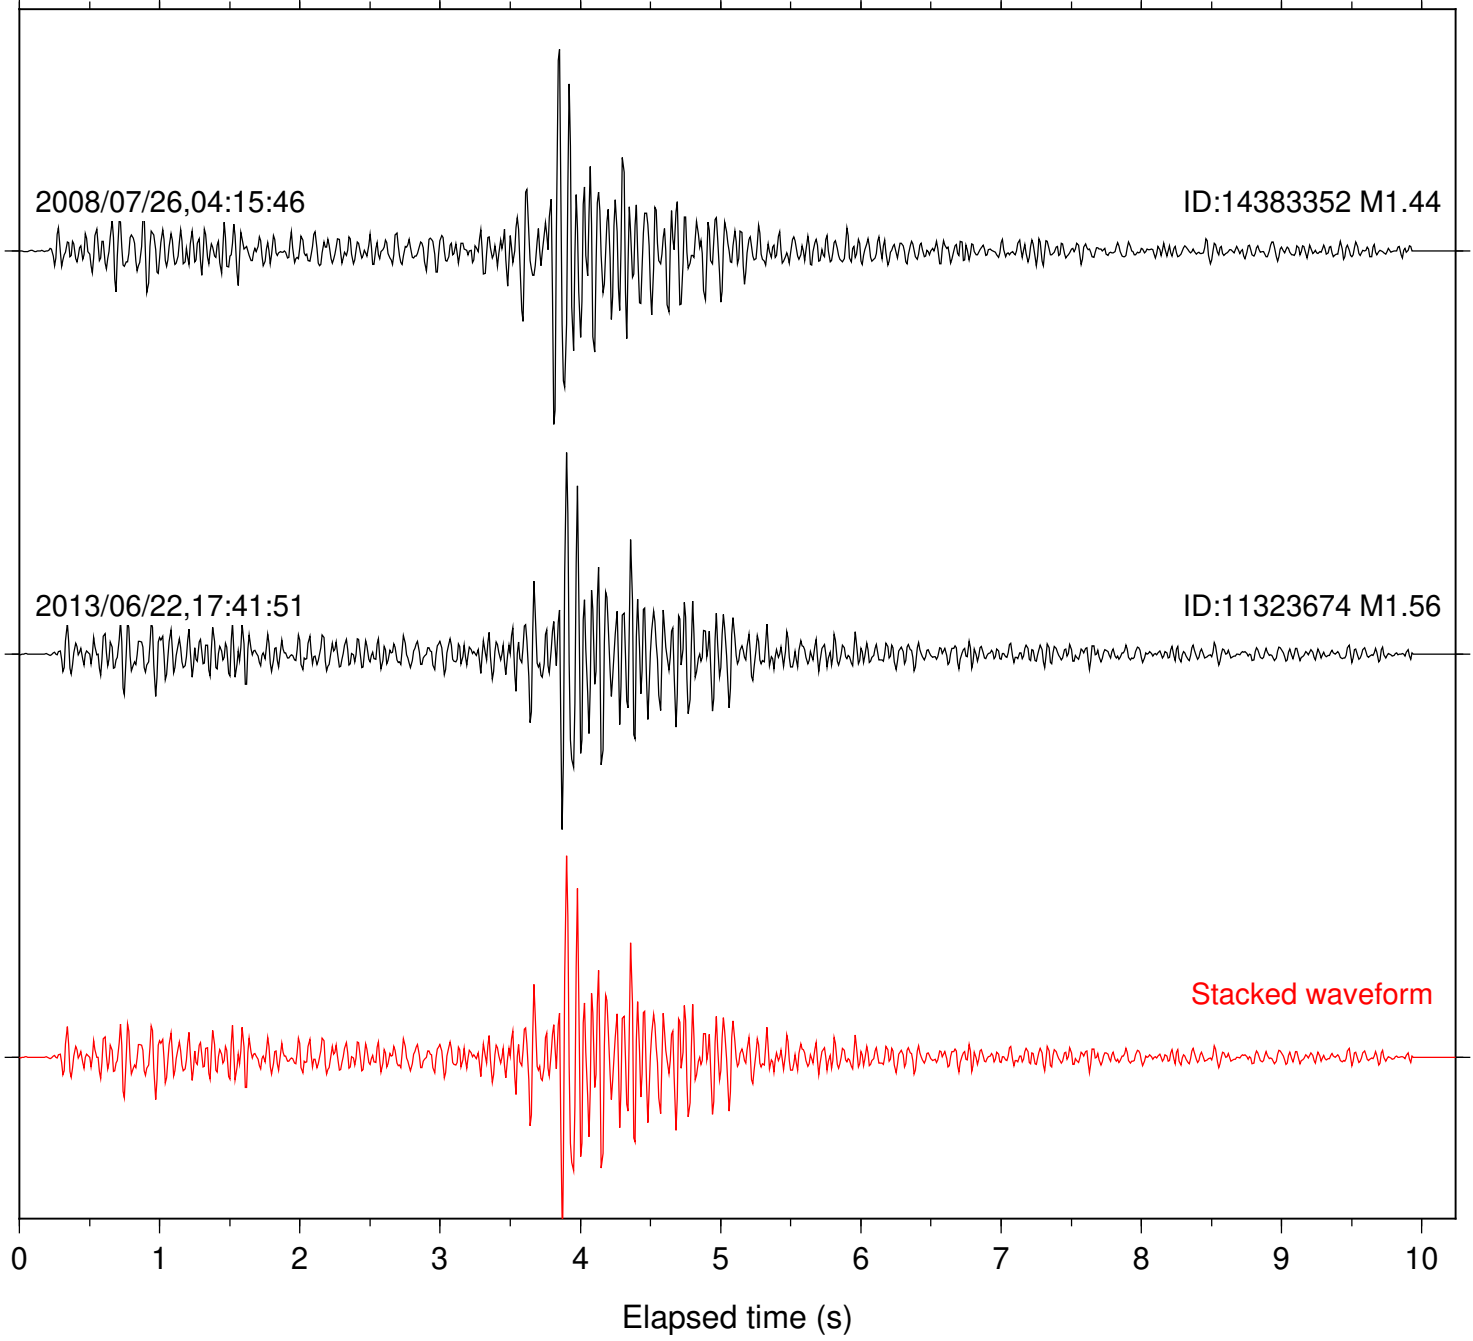

ID:11329370 M1.02

Stacked waveform

Station: KNW Com: HHZ

Focal depth: 13.35 km

Station: POB2 Com: HHZ

Focal depth: 13.35 km

Station: B082 Com: EHZ

Focal depth: 10.43 km