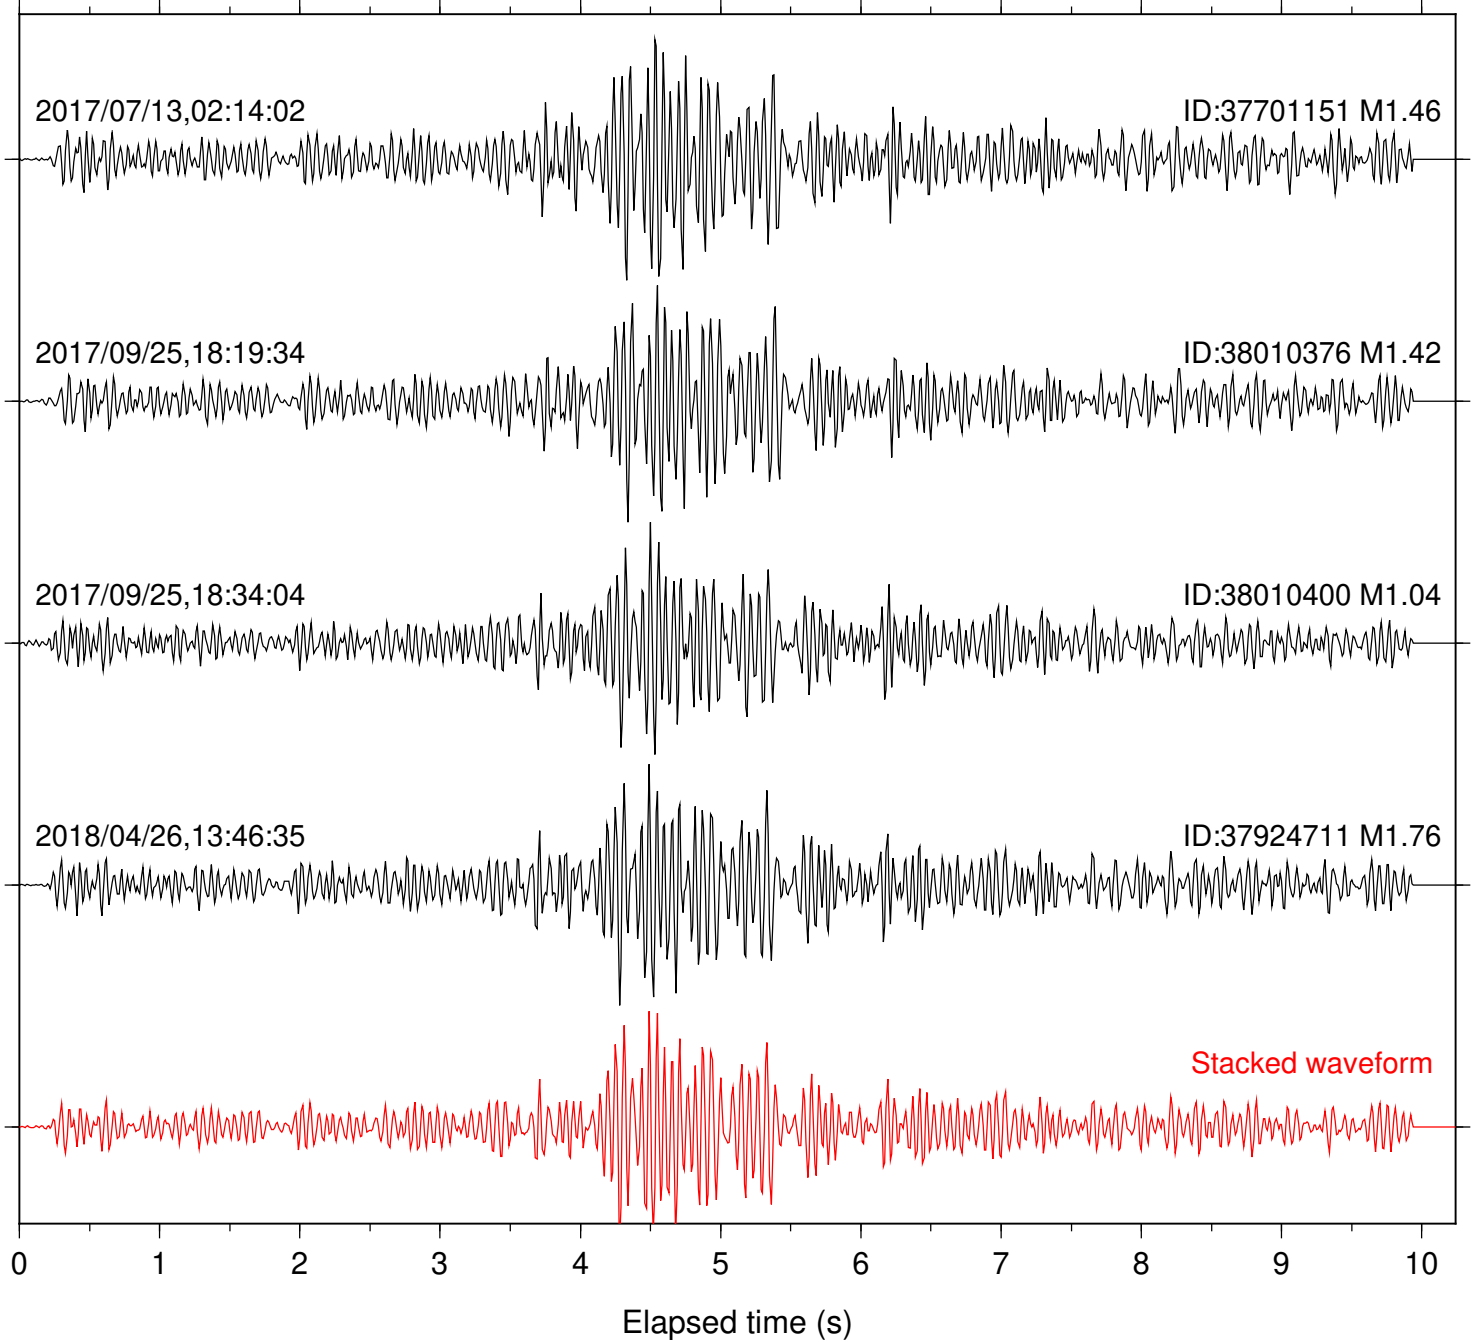

Station: PFO Com: HHZ

Focal depth: 5.55 km