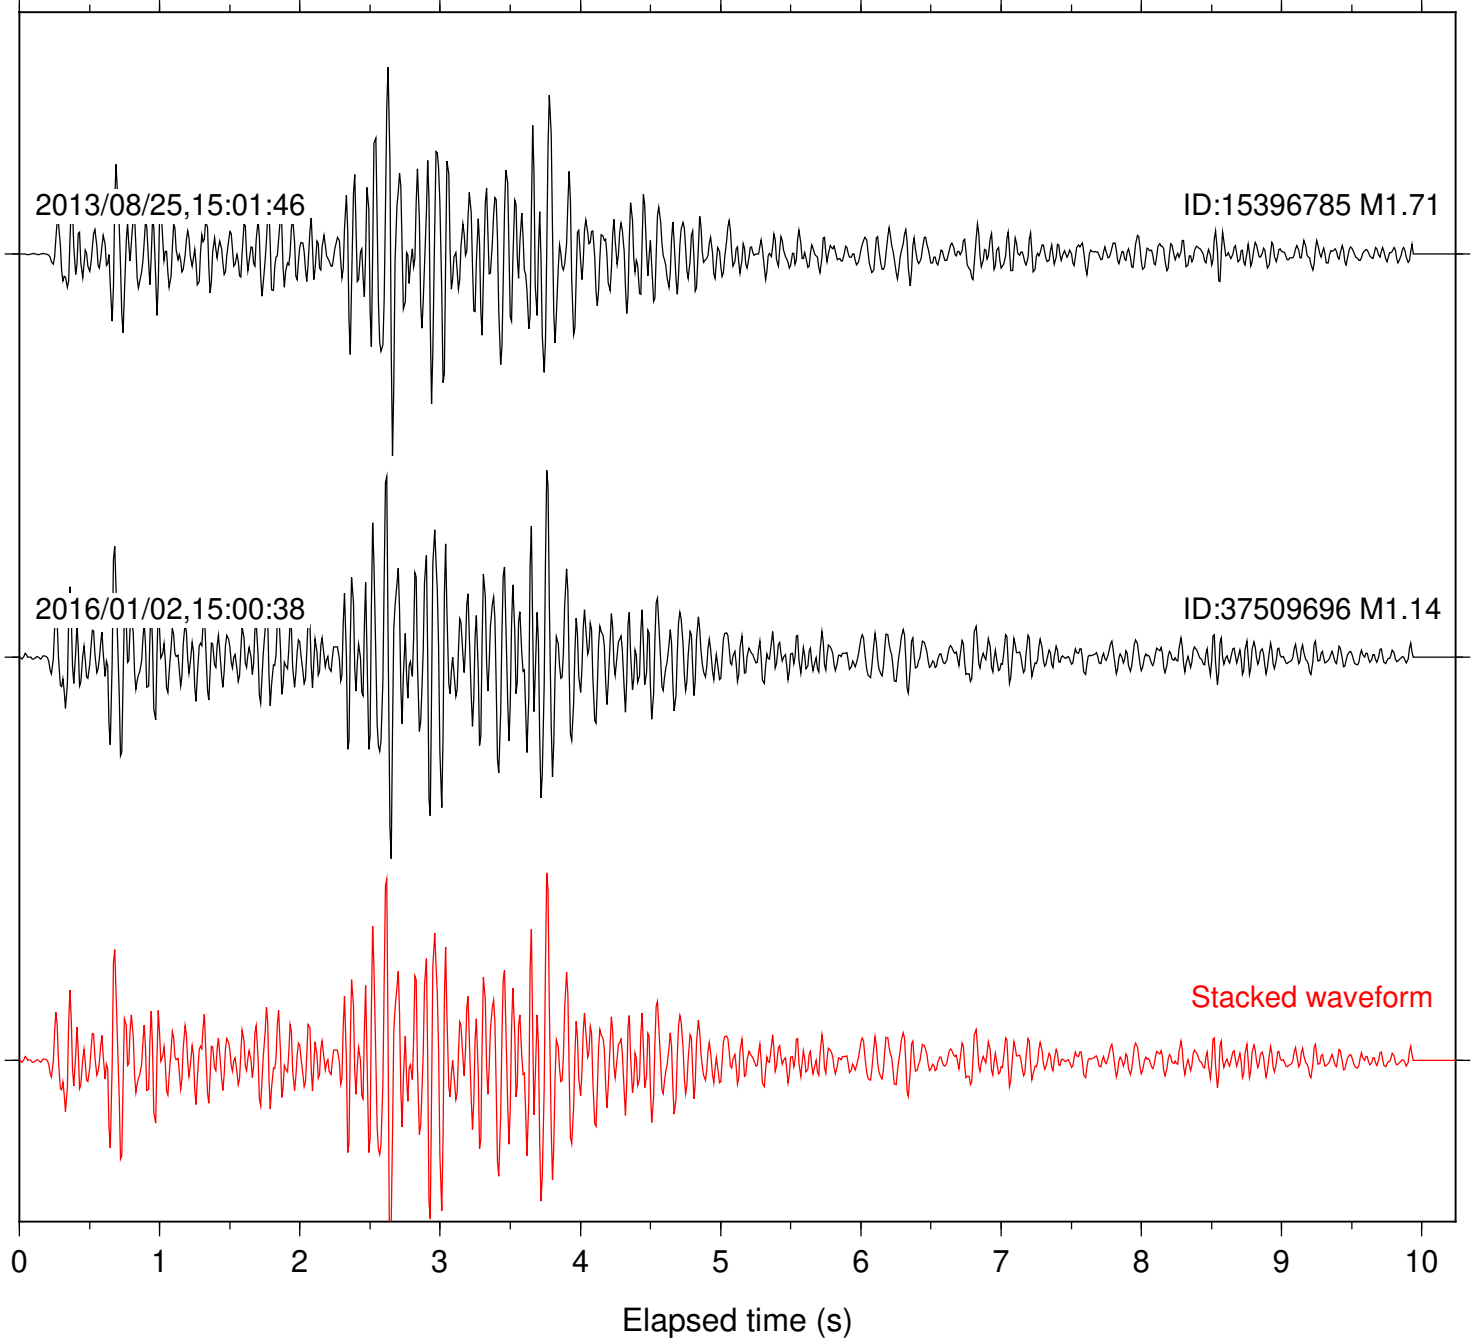

Station: SND Com: HHZ

Focal depth: 12.09 km