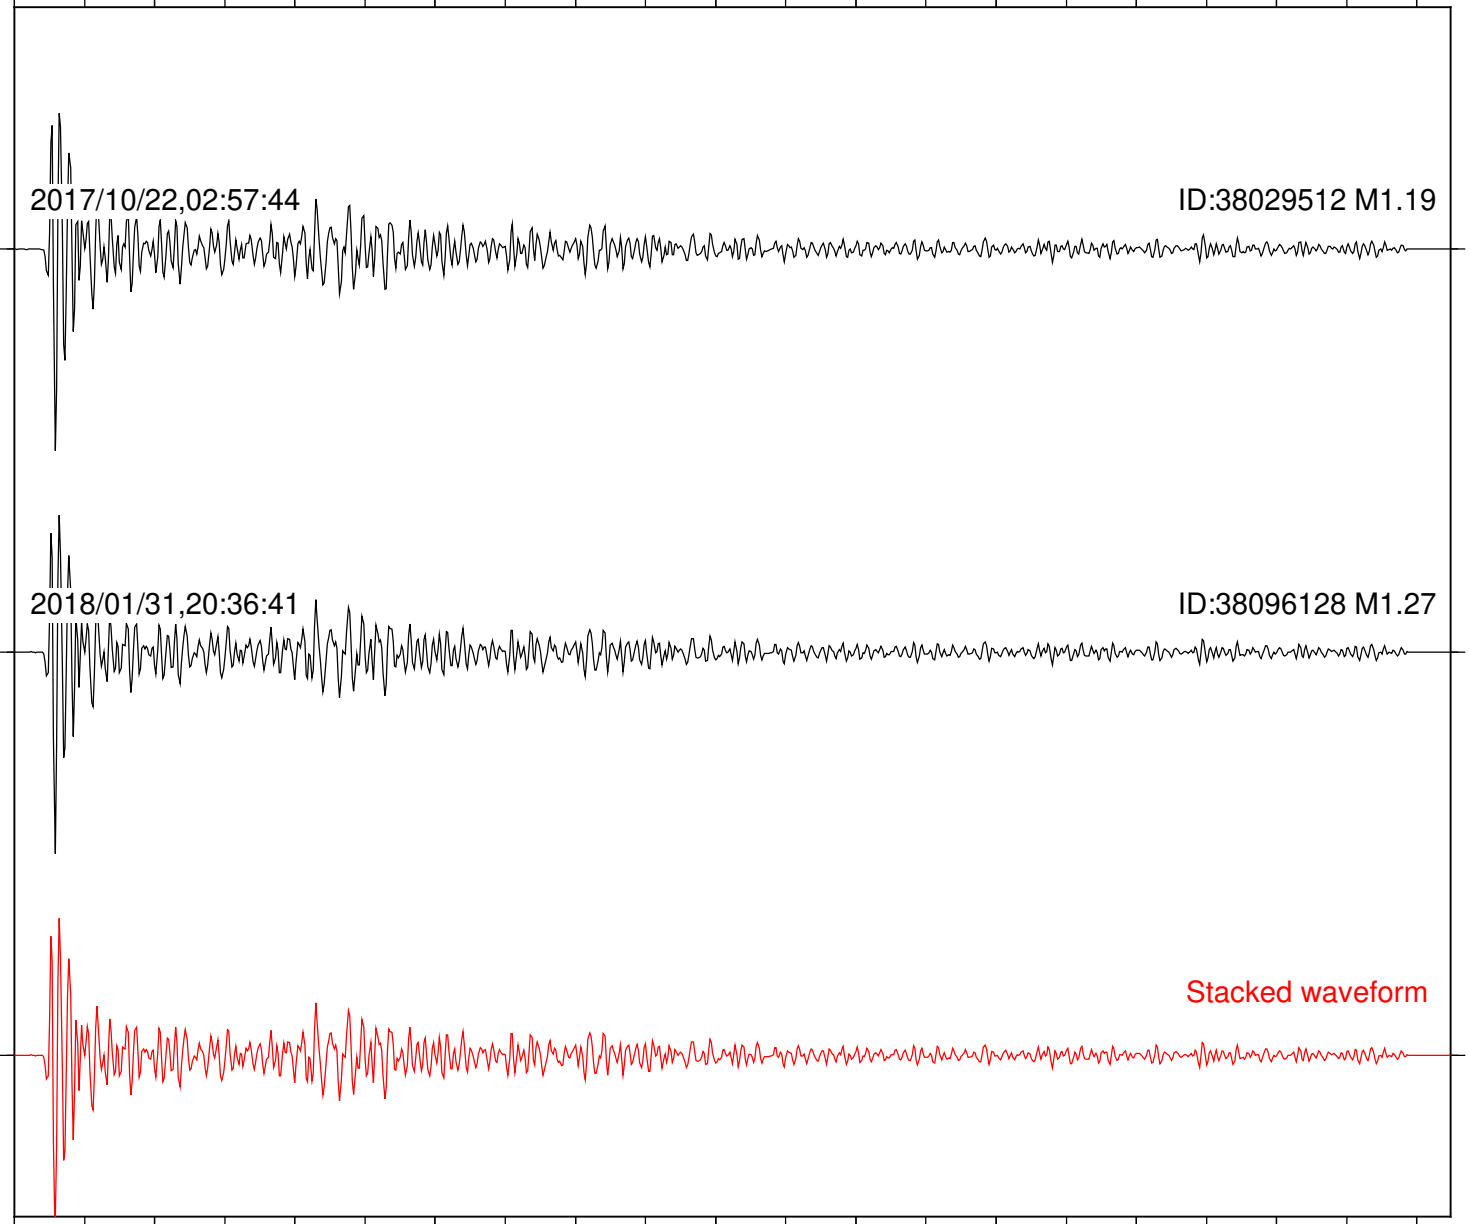

Station: B093 Com: EHZ

Focal depth: 5.13 km

2017/10/22,02:57:44

ID:38029512 M1.19

2018/01/31,20:36:41

ID:38096128 M1.27

Stacked waveform

0 1 2 3 4 5 6 7 8 9 10
Elapsed time (s)