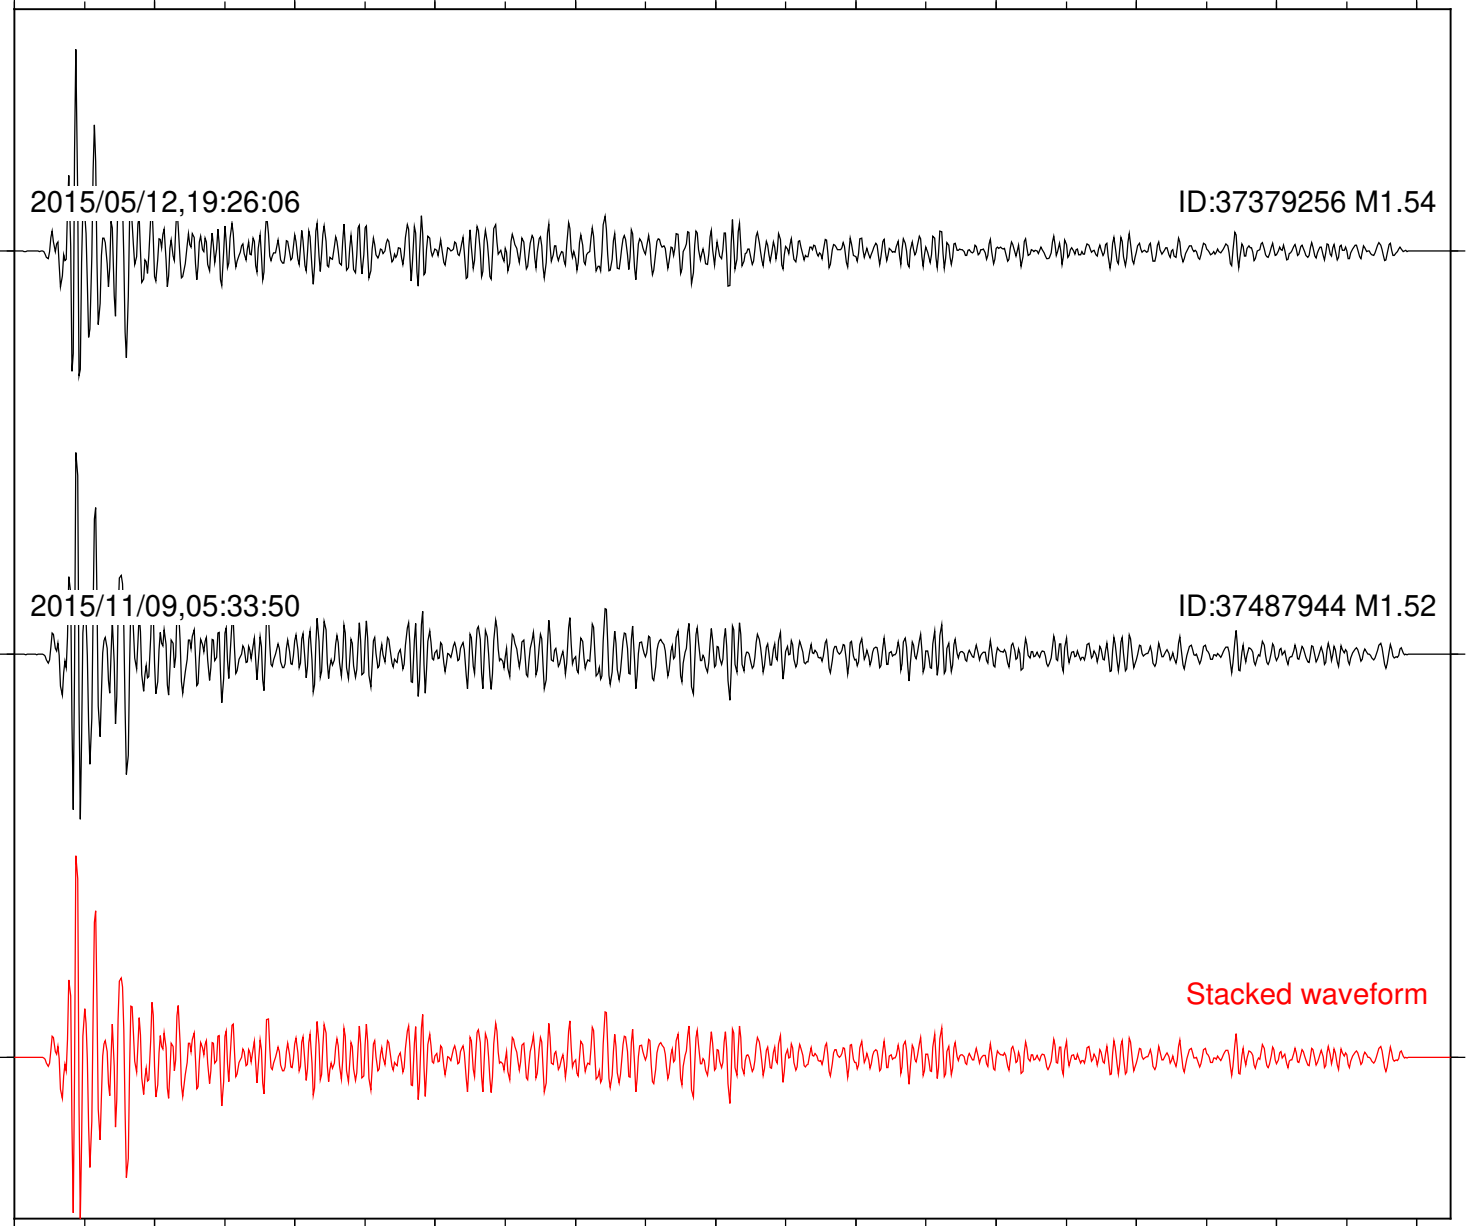

0 1 2 3 4 5 6 7 8 9 10

Elapsed time (s)

Station: BAC Com: EHZ

Focal depth: 8.33 km

Station: BZN Com: HHZ

Focal depth: 8.33 km

2015/04/26,18:39:17

ID:37151983 M1.74