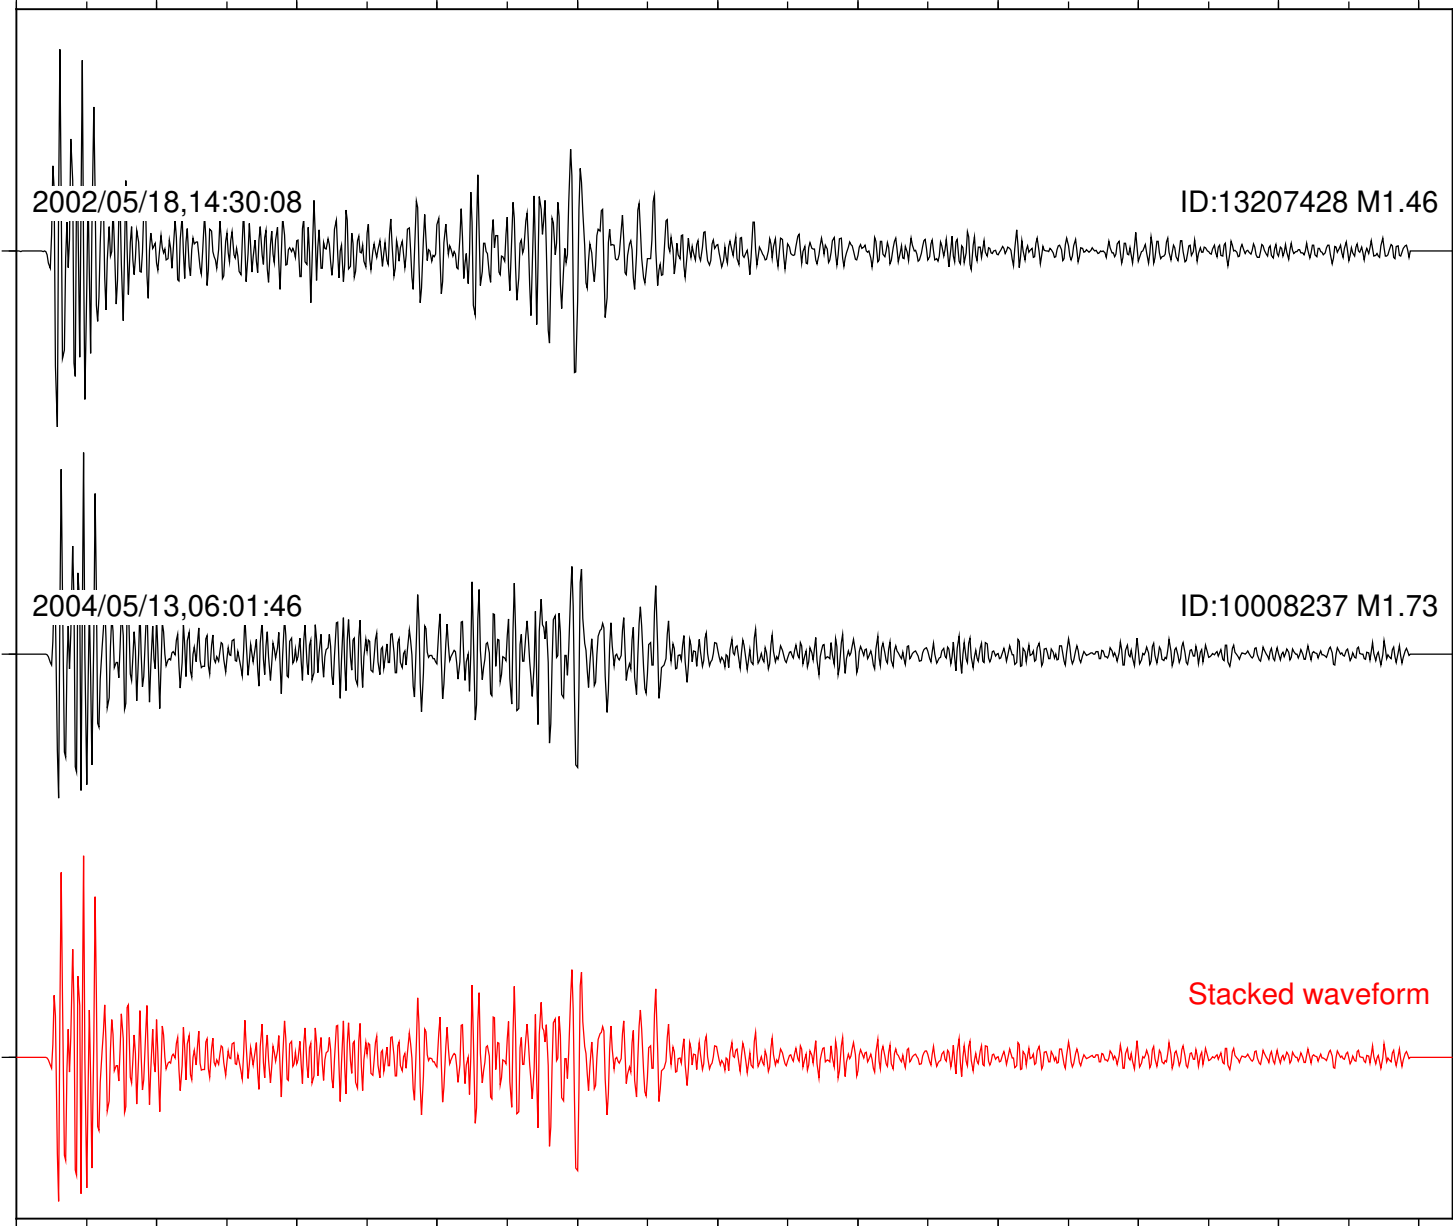

Station: FRD Com: HHZ

Focal depth: 15.40 km

2002/05/18,14:30:08

ID:13207428 M1.46

2004/05/13,06:01:46

ID:10008237 M1.73

Stacked waveform

0 1 2 3 4 5 6 7 8 9 10
Elapsed time (s)