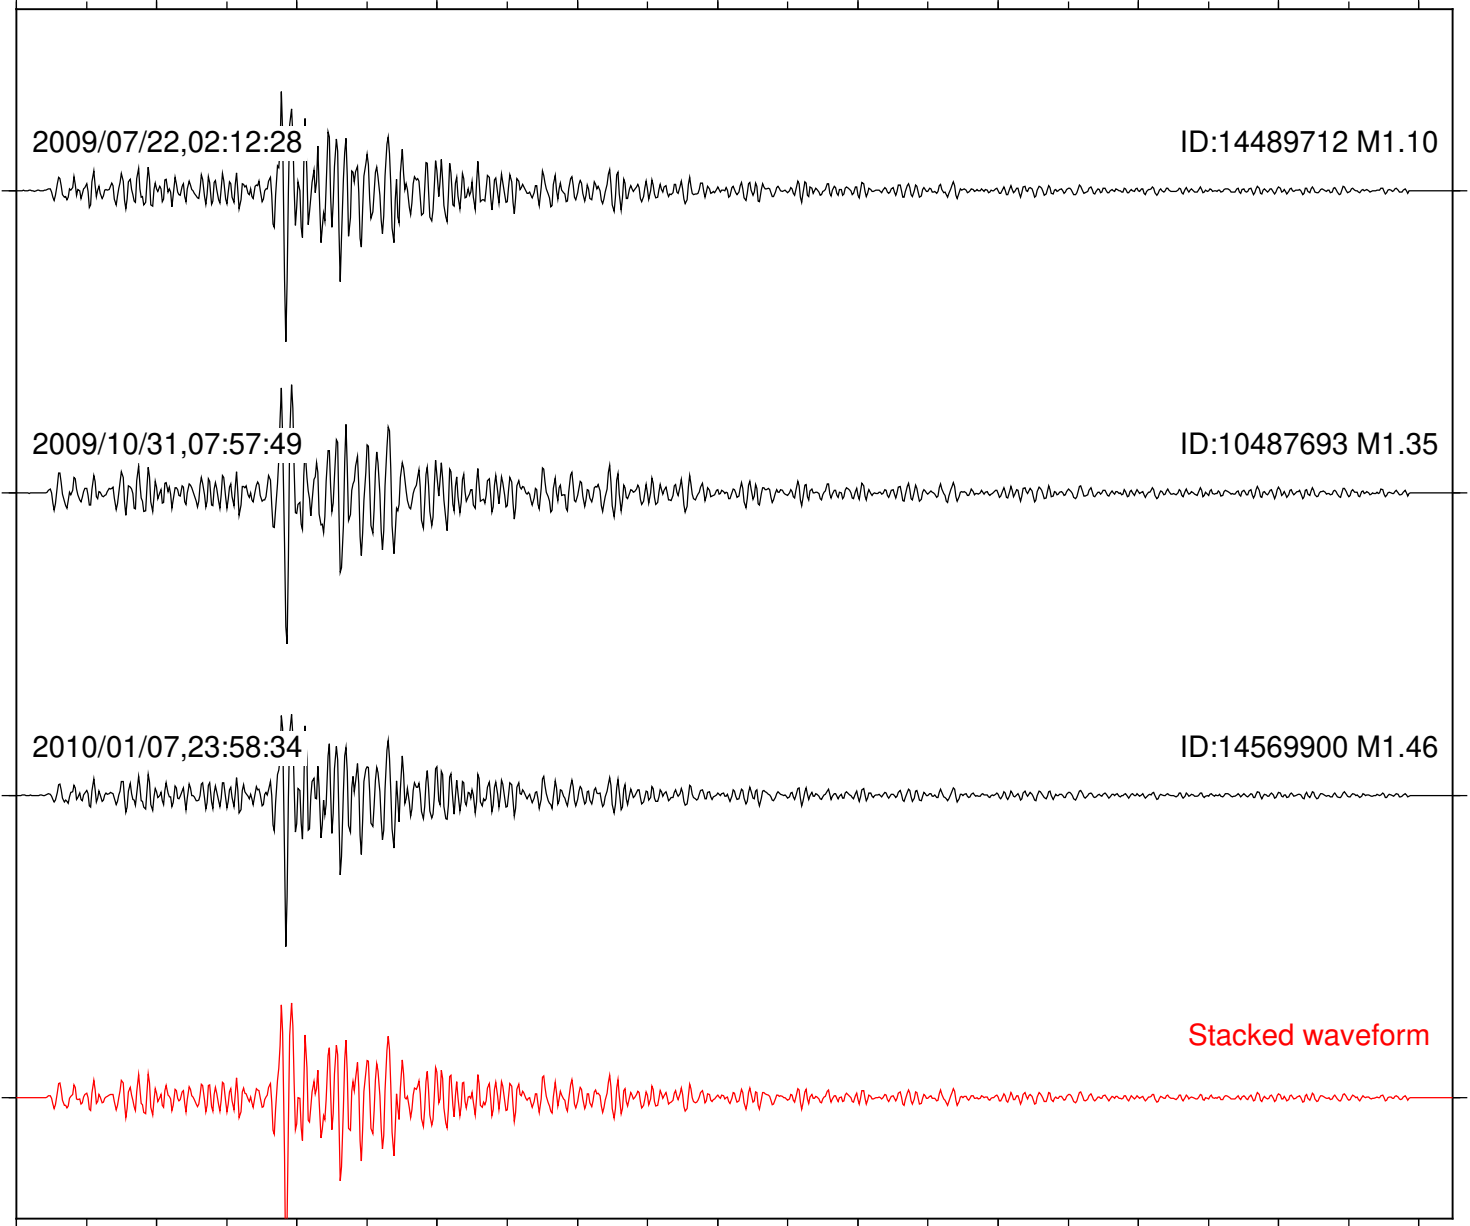

Station: B086 Com: EHZ

Focal depth: 9.14 km

2009/07/22,02:12:28

ID:14489712 M1.10

2009/10/31,07:57:49

ID:10487693 M1.35

2010/01/07,23:58:34

ID:14569900 M1.46

Stacked waveform

0 1 2 3 4 5 6 7 8 9 10

Elapsed time (s)