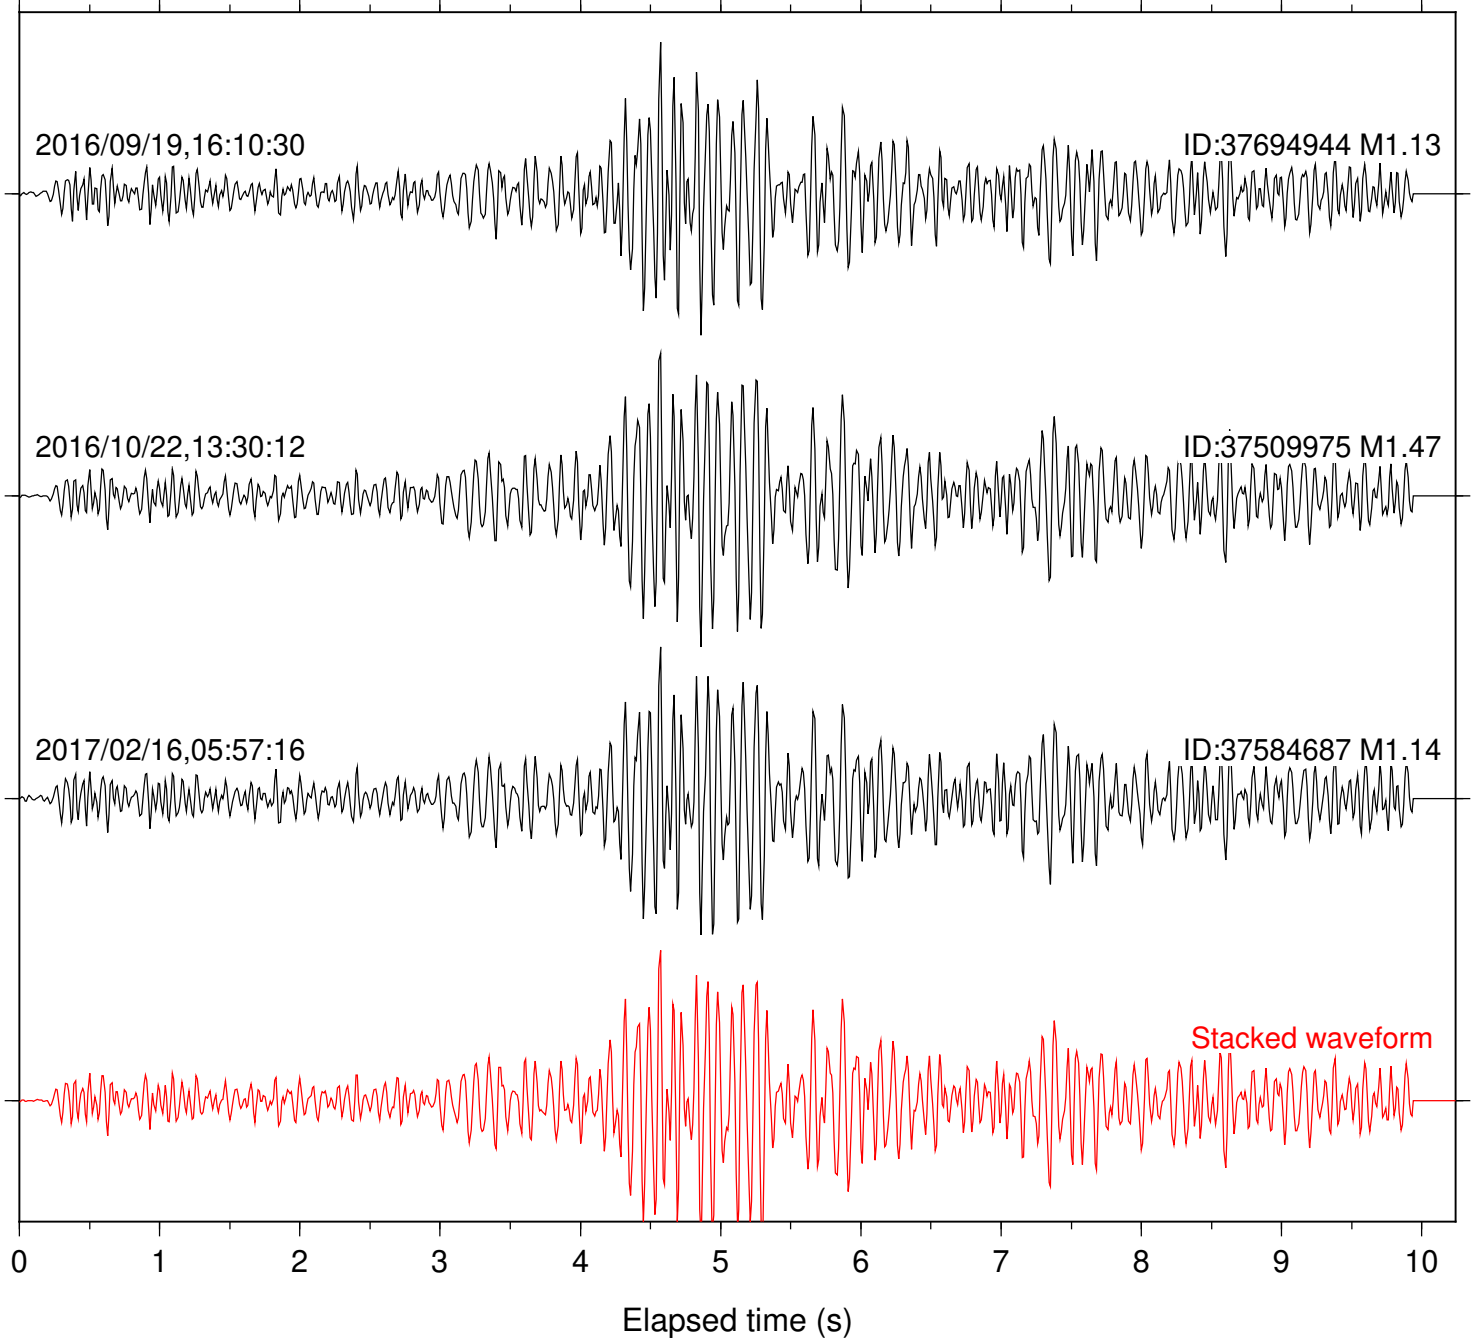

Station: B084 Com: EHZ

Focal depth: 6.51 km