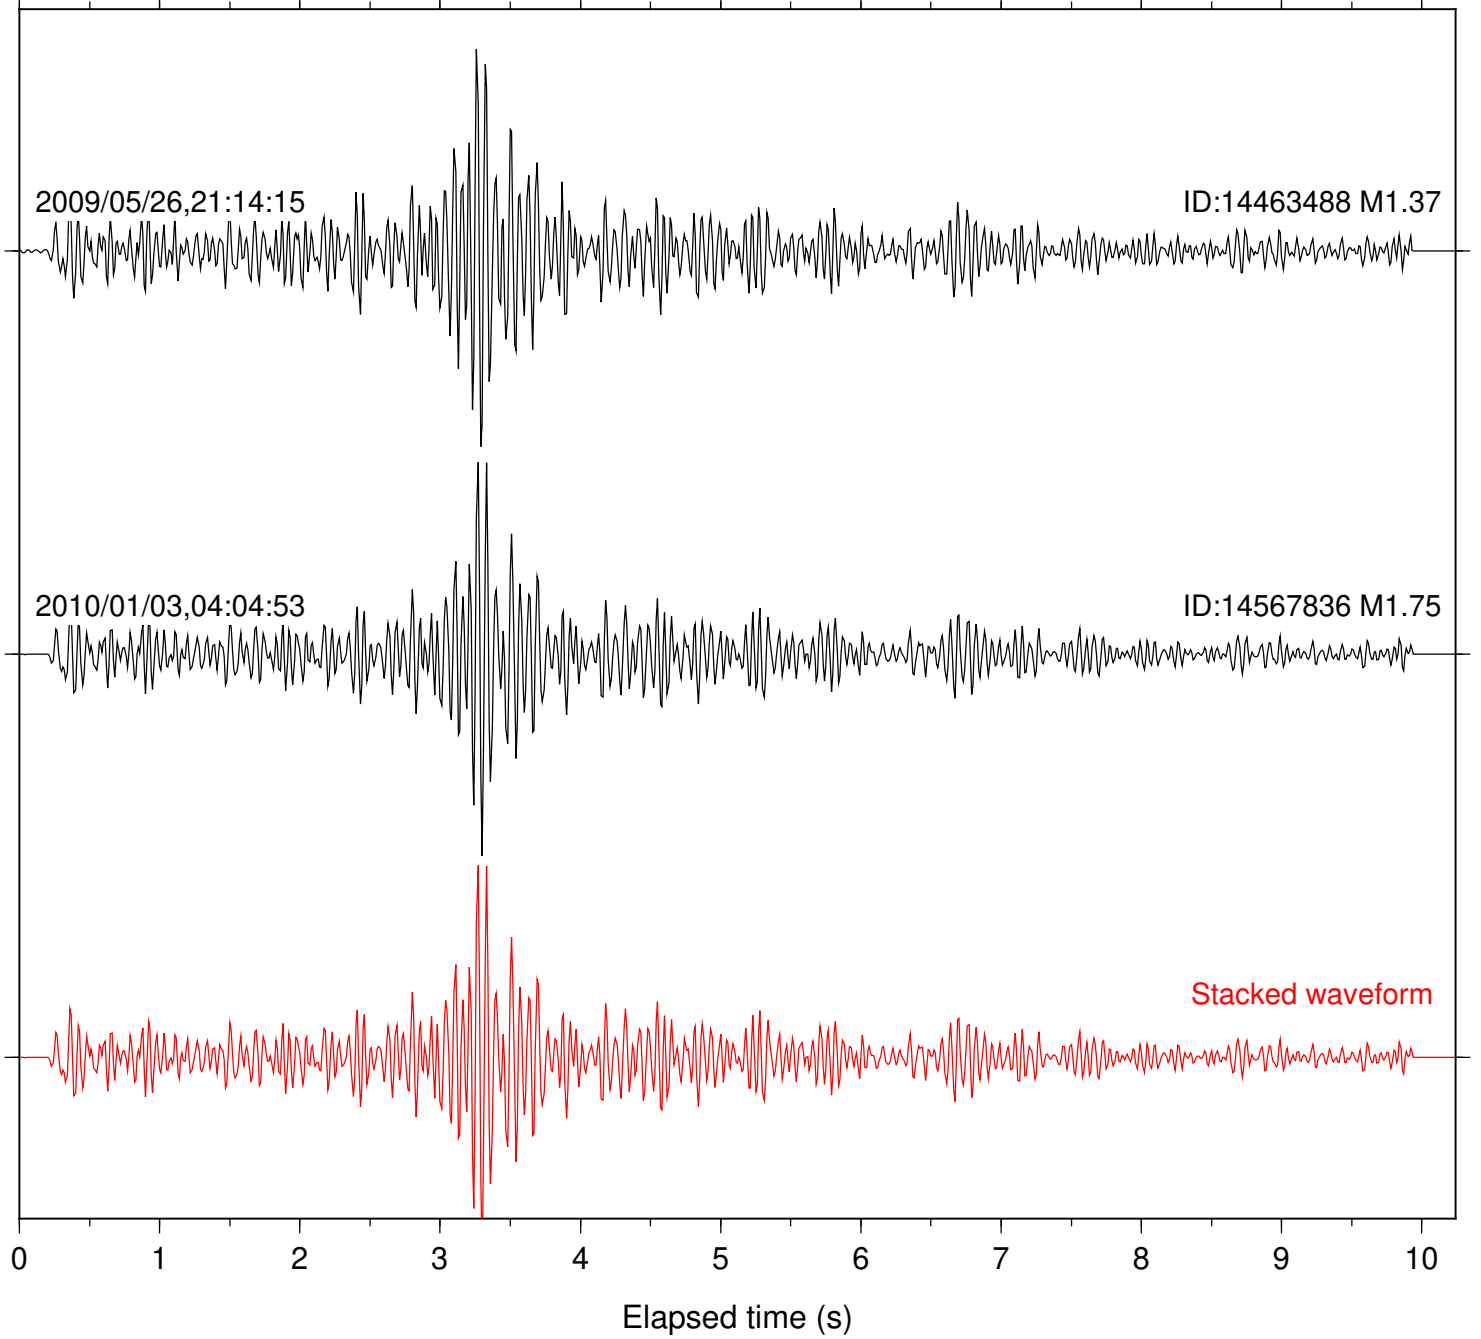

Station: KNW Com: HHZ

Focal depth: 9.73 km

Station: PFO Com: HHZ

Focal depth: 9.73 km

Station: PLM Com: HHZ

Focal depth: 9.73 km

Station: PMD Com: HHZ

Focal depth: 9.73 km