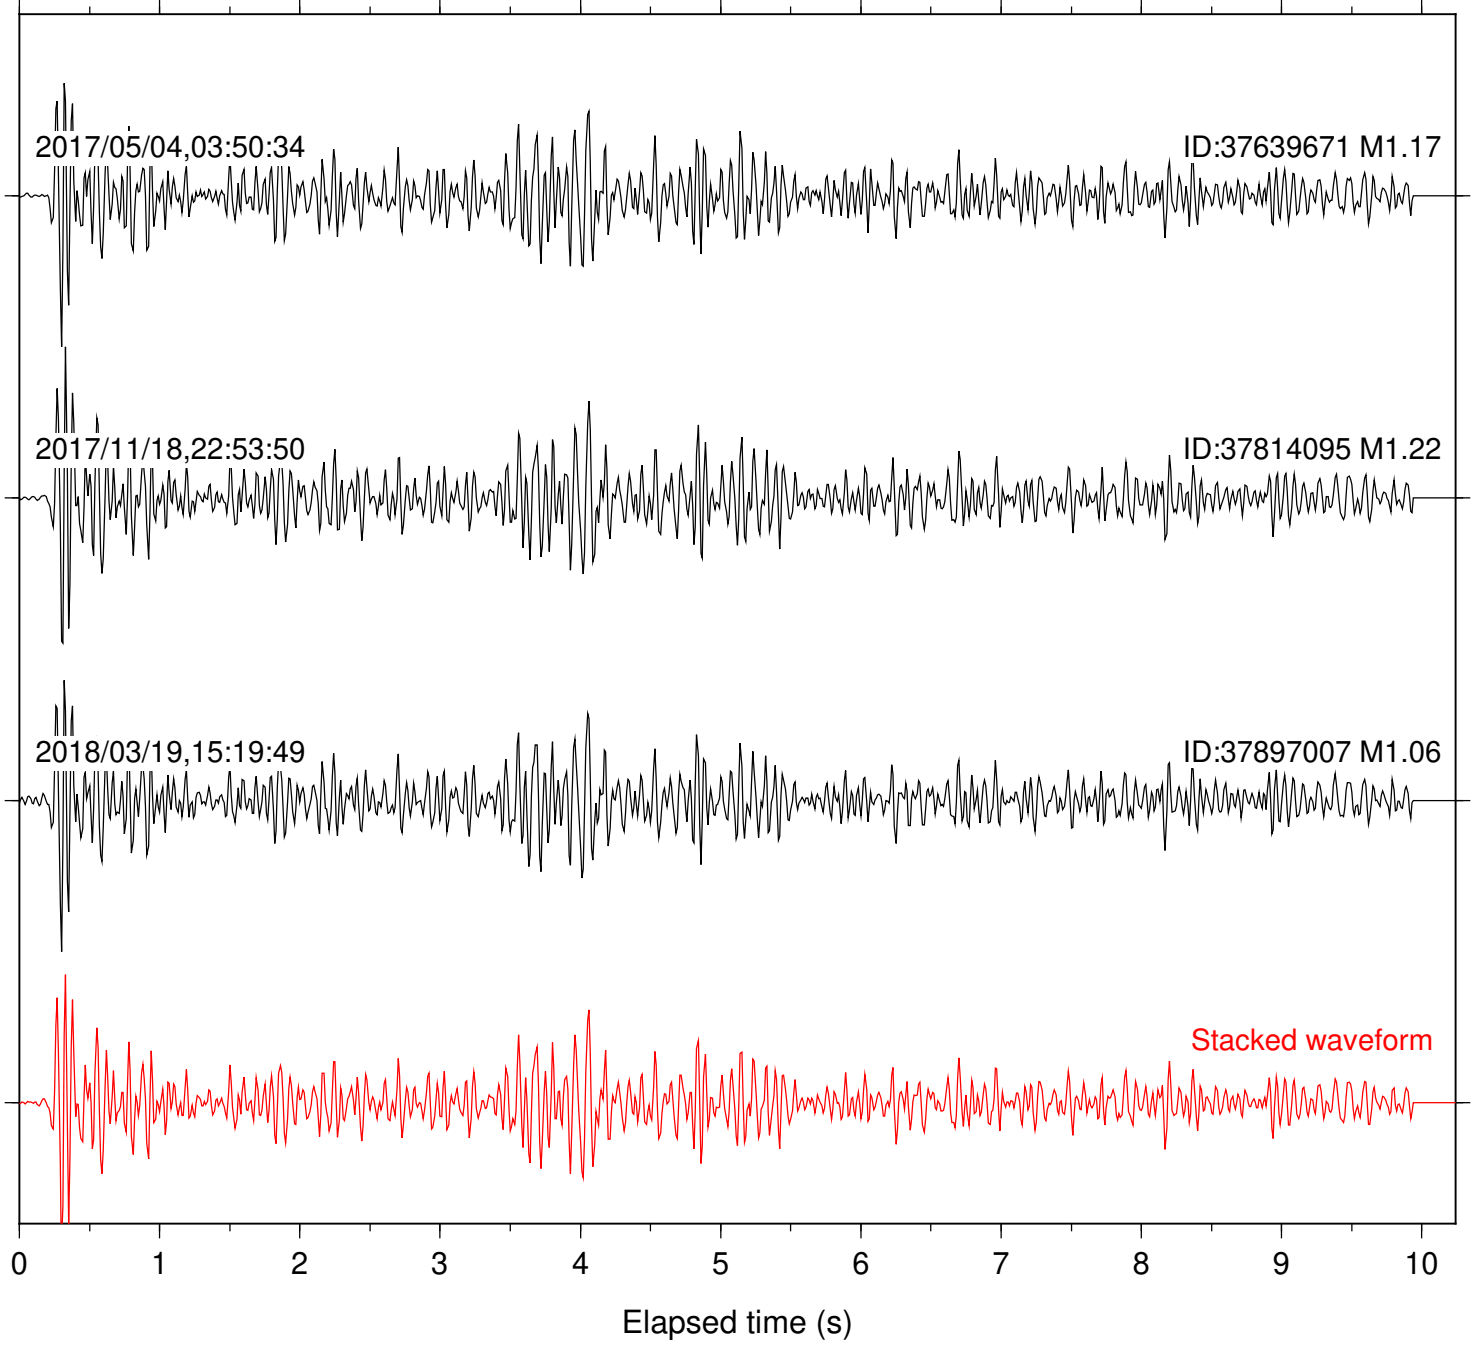

Station: B081 Com: EHZ

Focal depth: 6.67 km