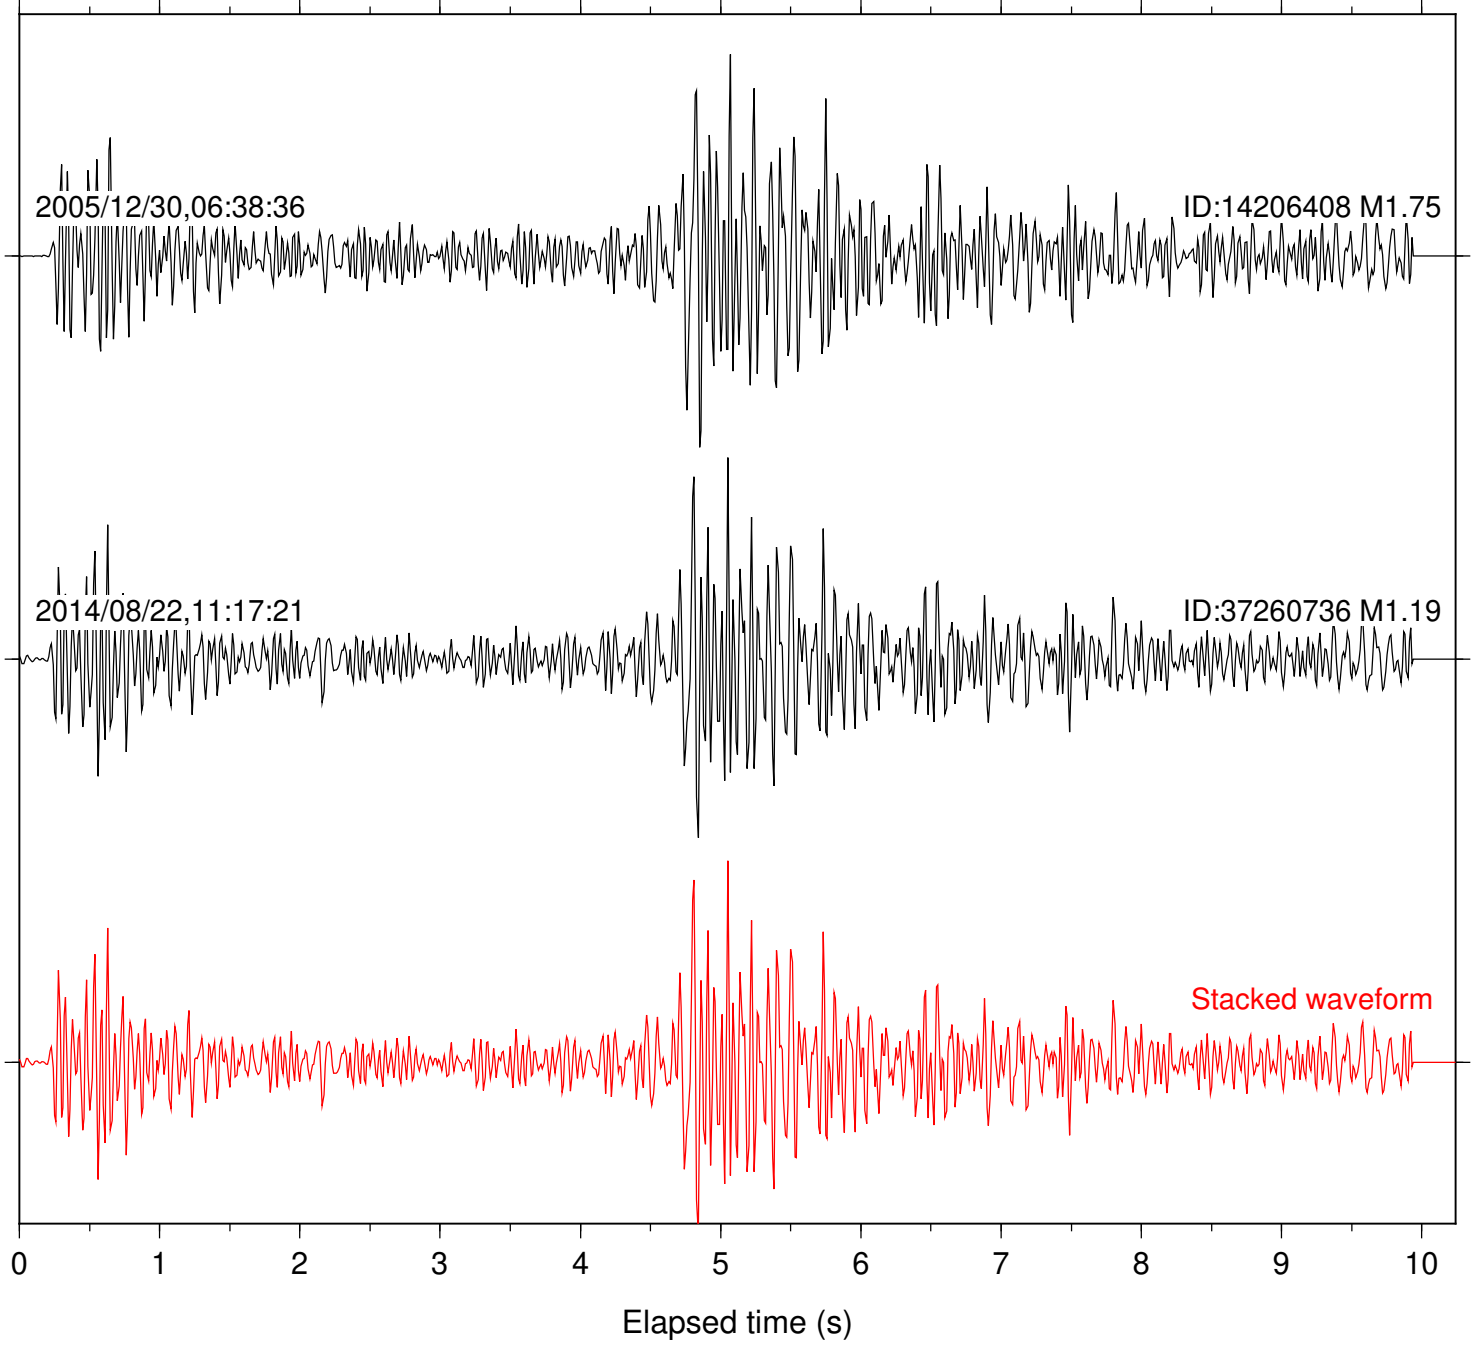

Station: BAC Com: EHZ

Focal depth: 17.76 km