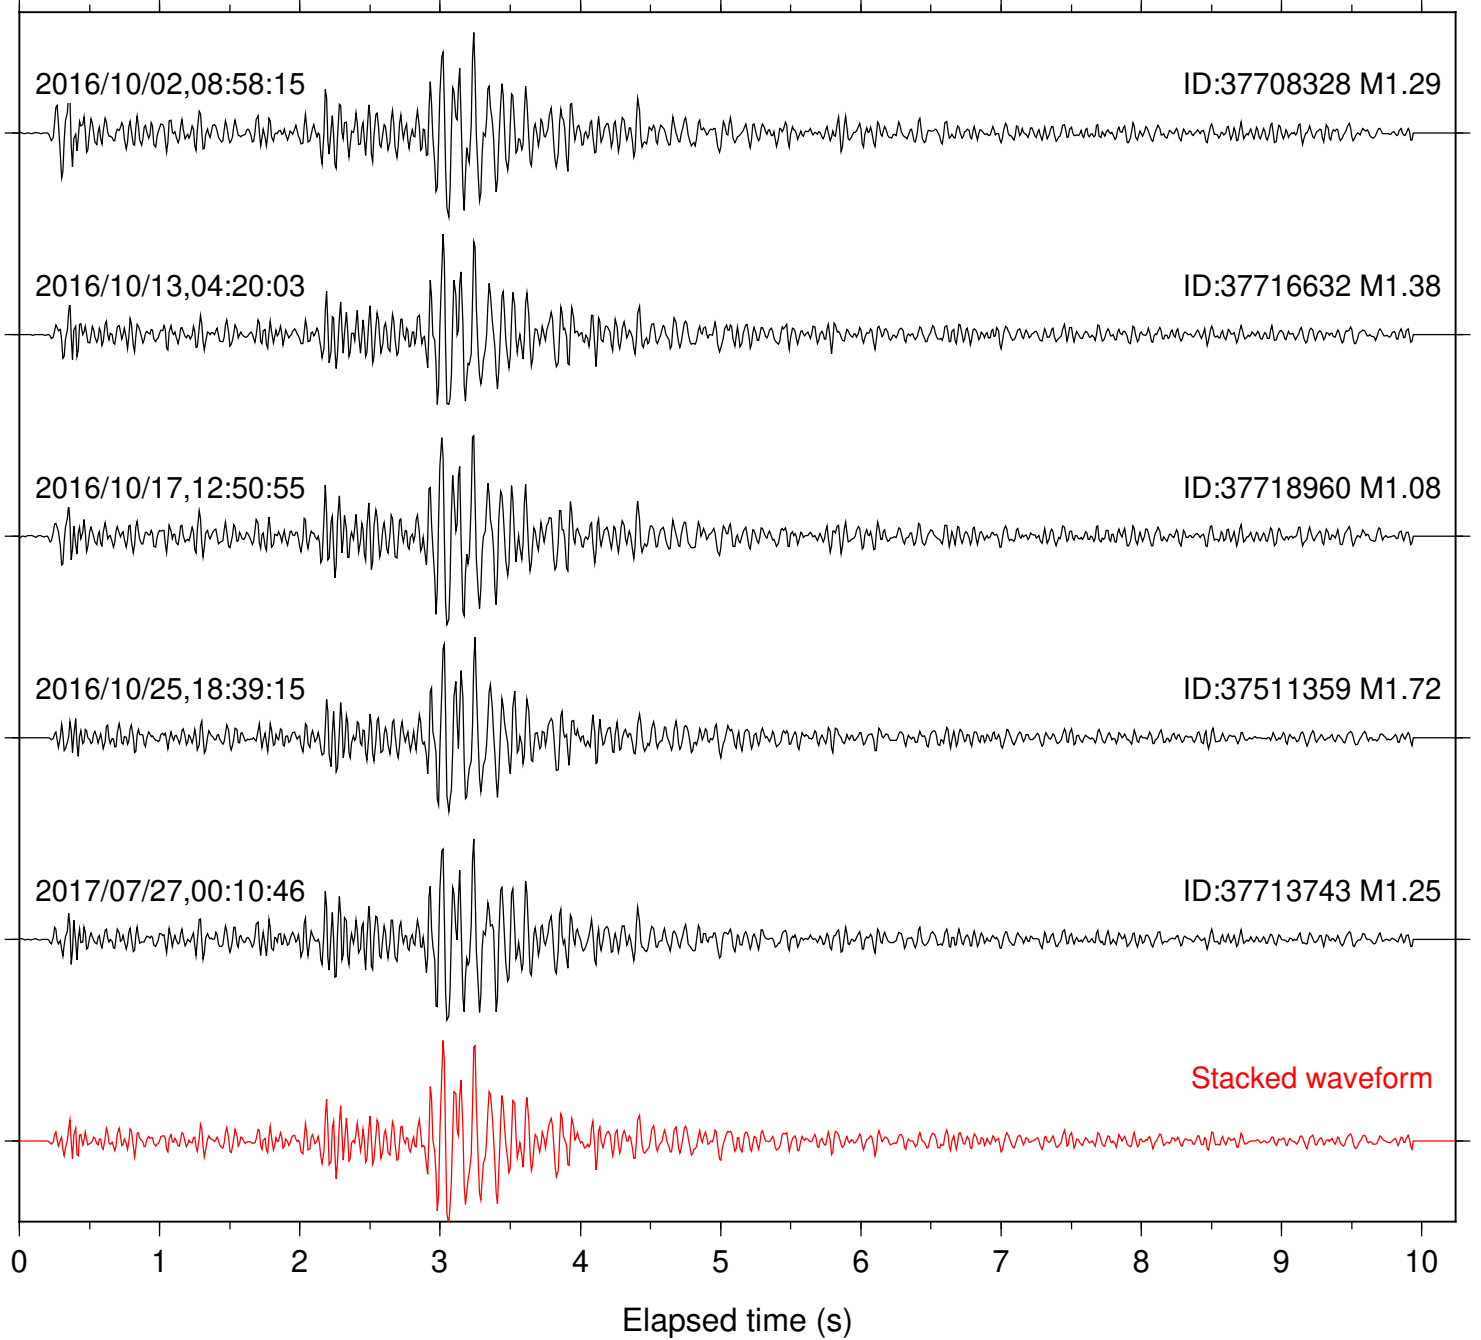

Station: B082 Com: EHZ

Focal depth: 6.43 km