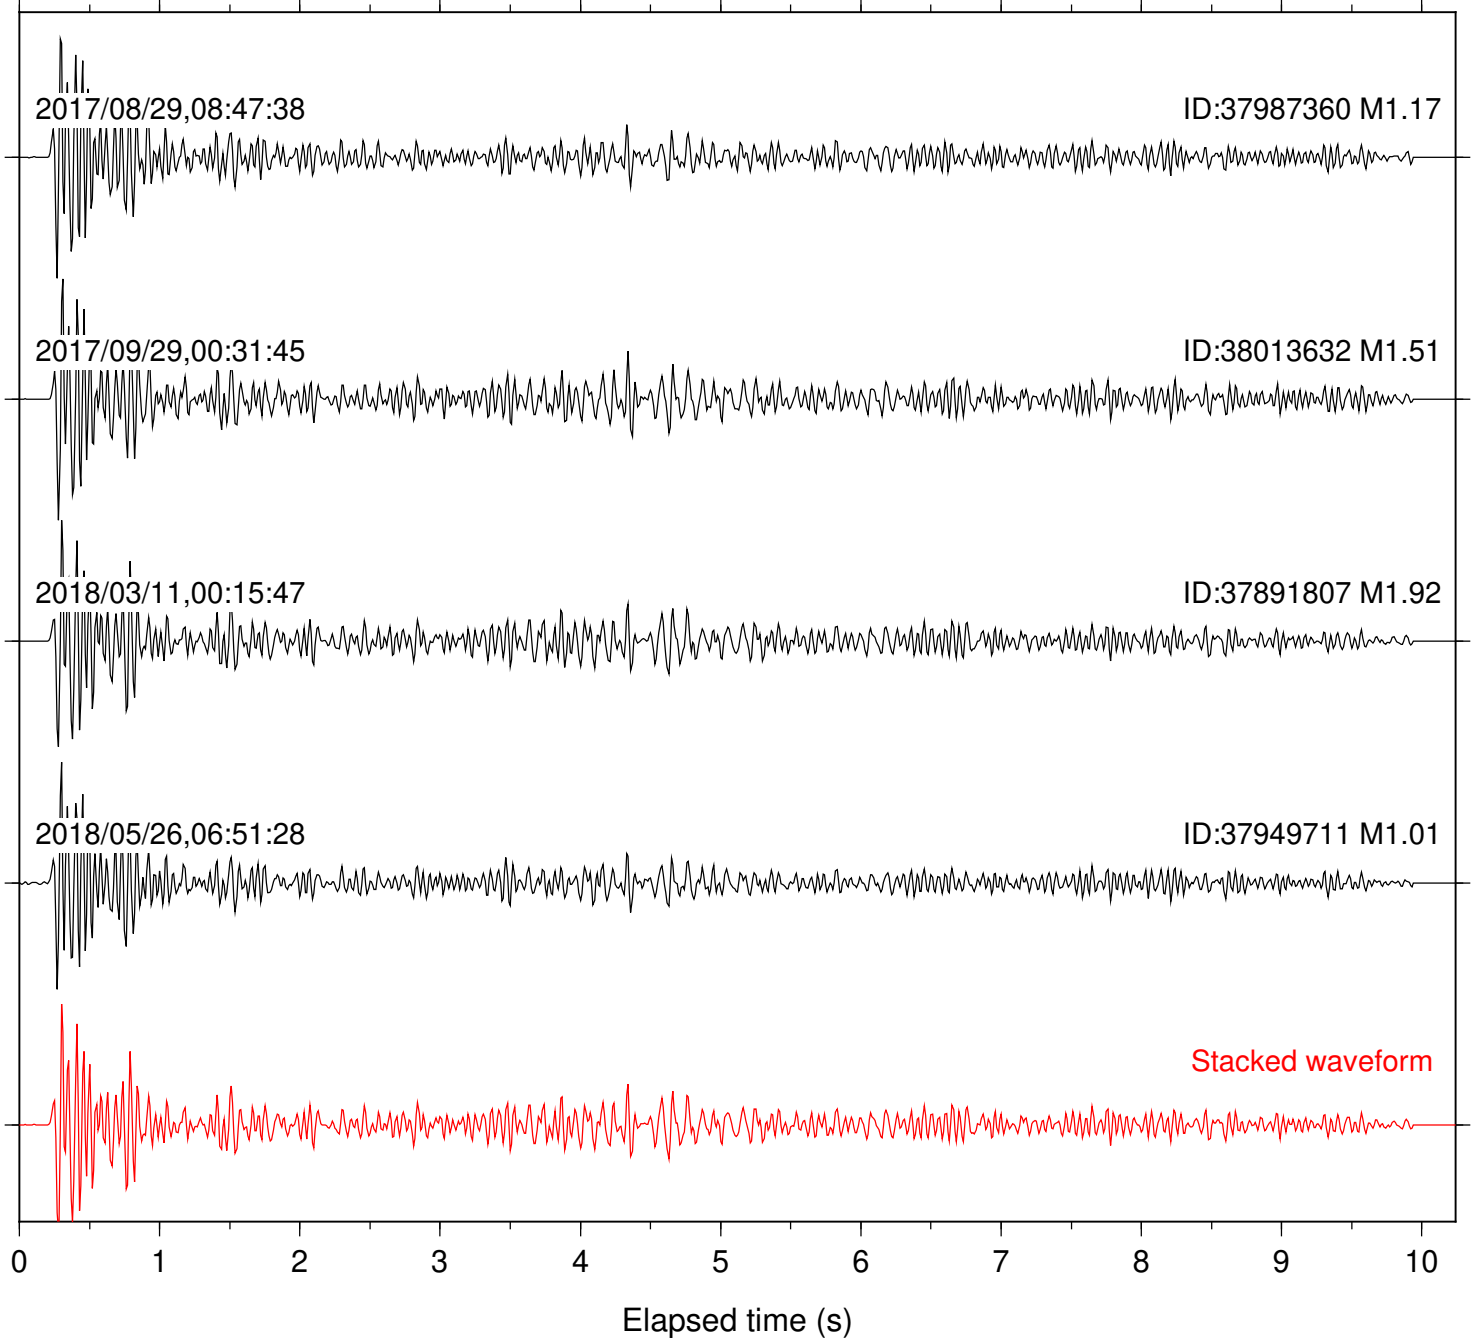

Station: LVA2 Com: HHZ

Focal depth: 6.03 km