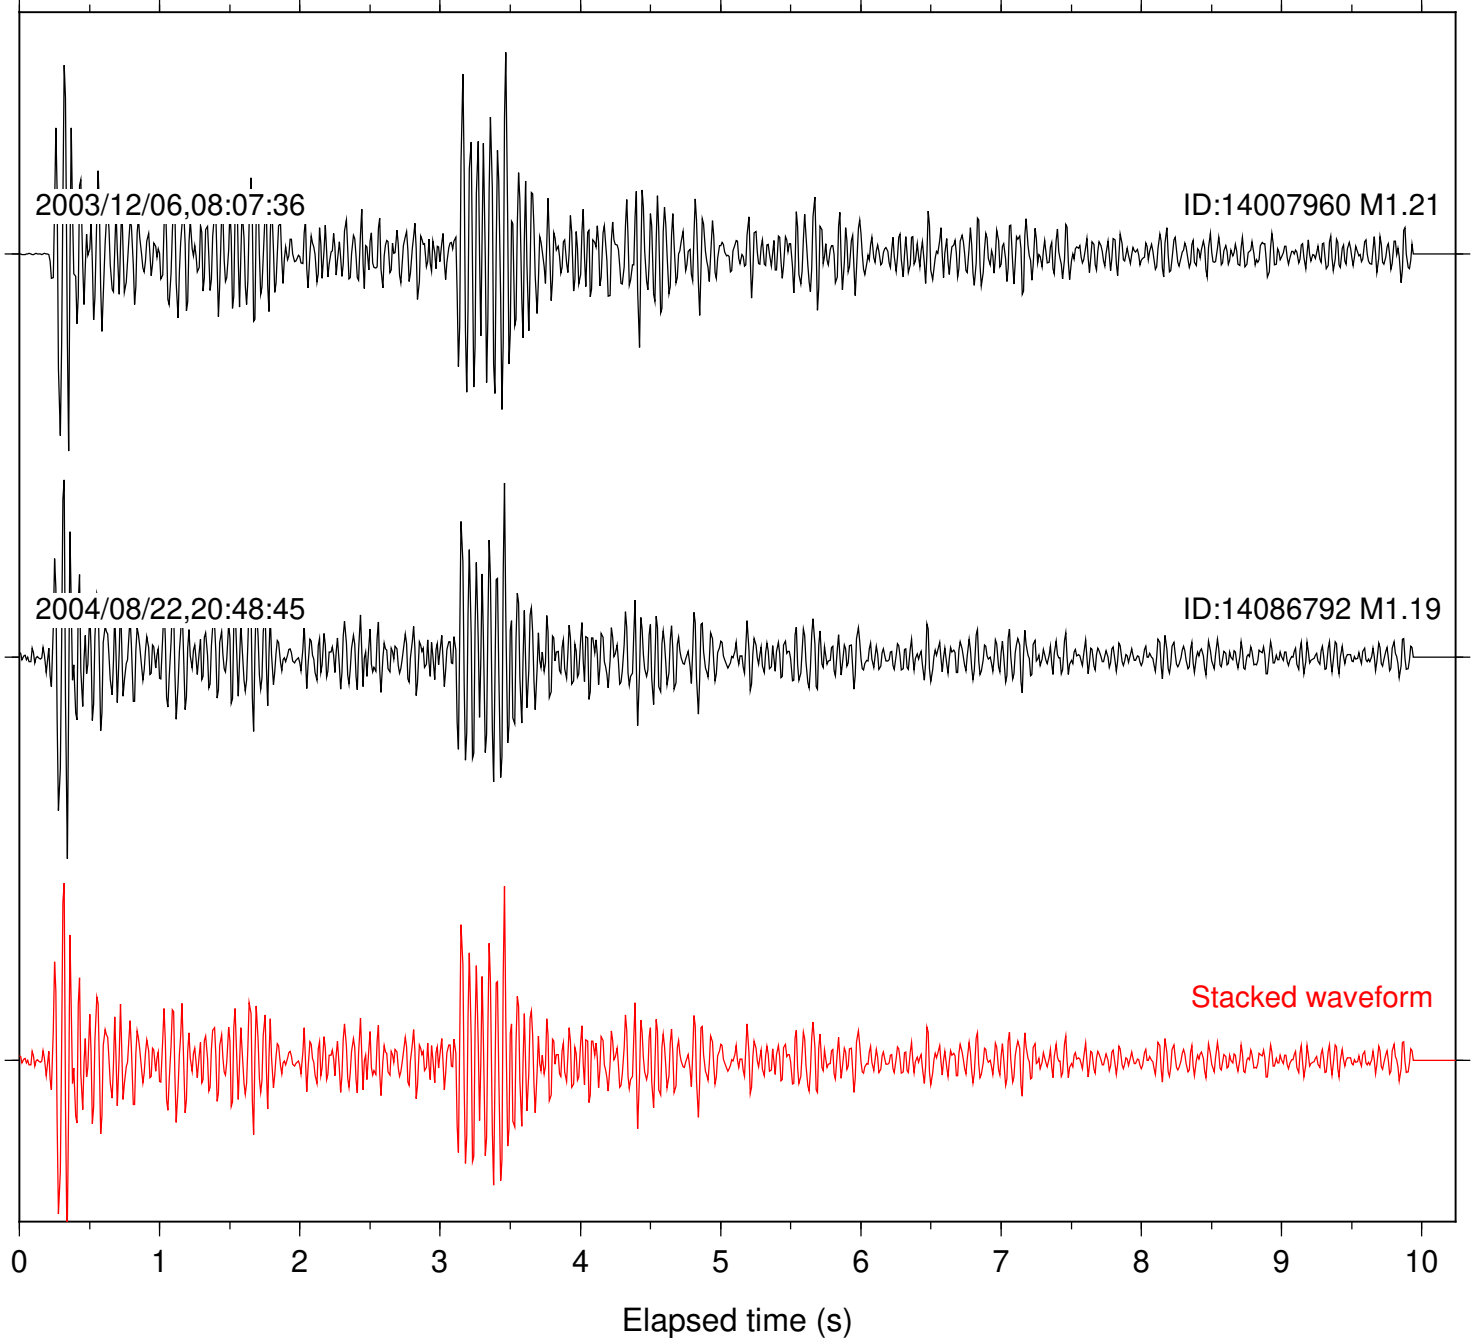

Station: DGR Com: HHZ

Focal depth: 11.81 km

Station: KNW Com: HHZ

Focal depth: 16.53 km

Station: RDM Com: HHZ

Focal depth: 16.53 km

Station: AGA Com: HHZ

Focal depth: 8.85 km