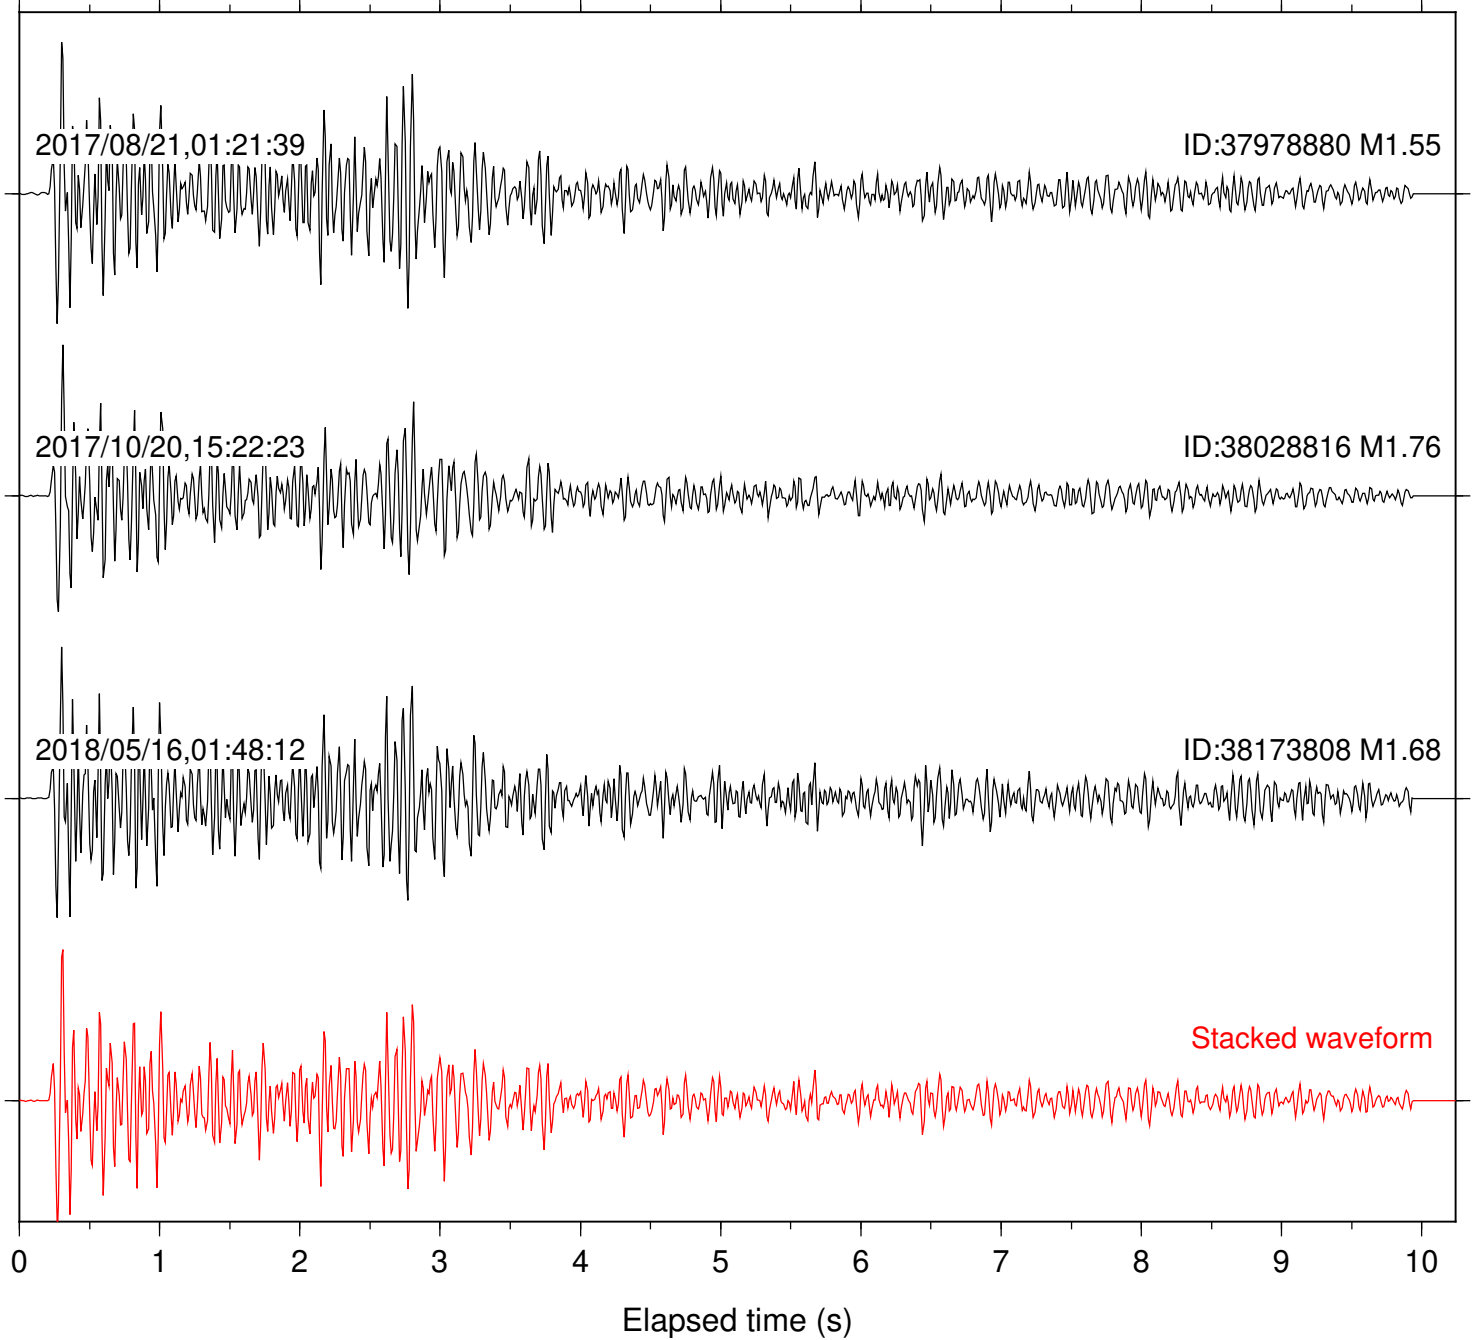

Station: FRD Com: HHZ

Focal depth: 6.61 km