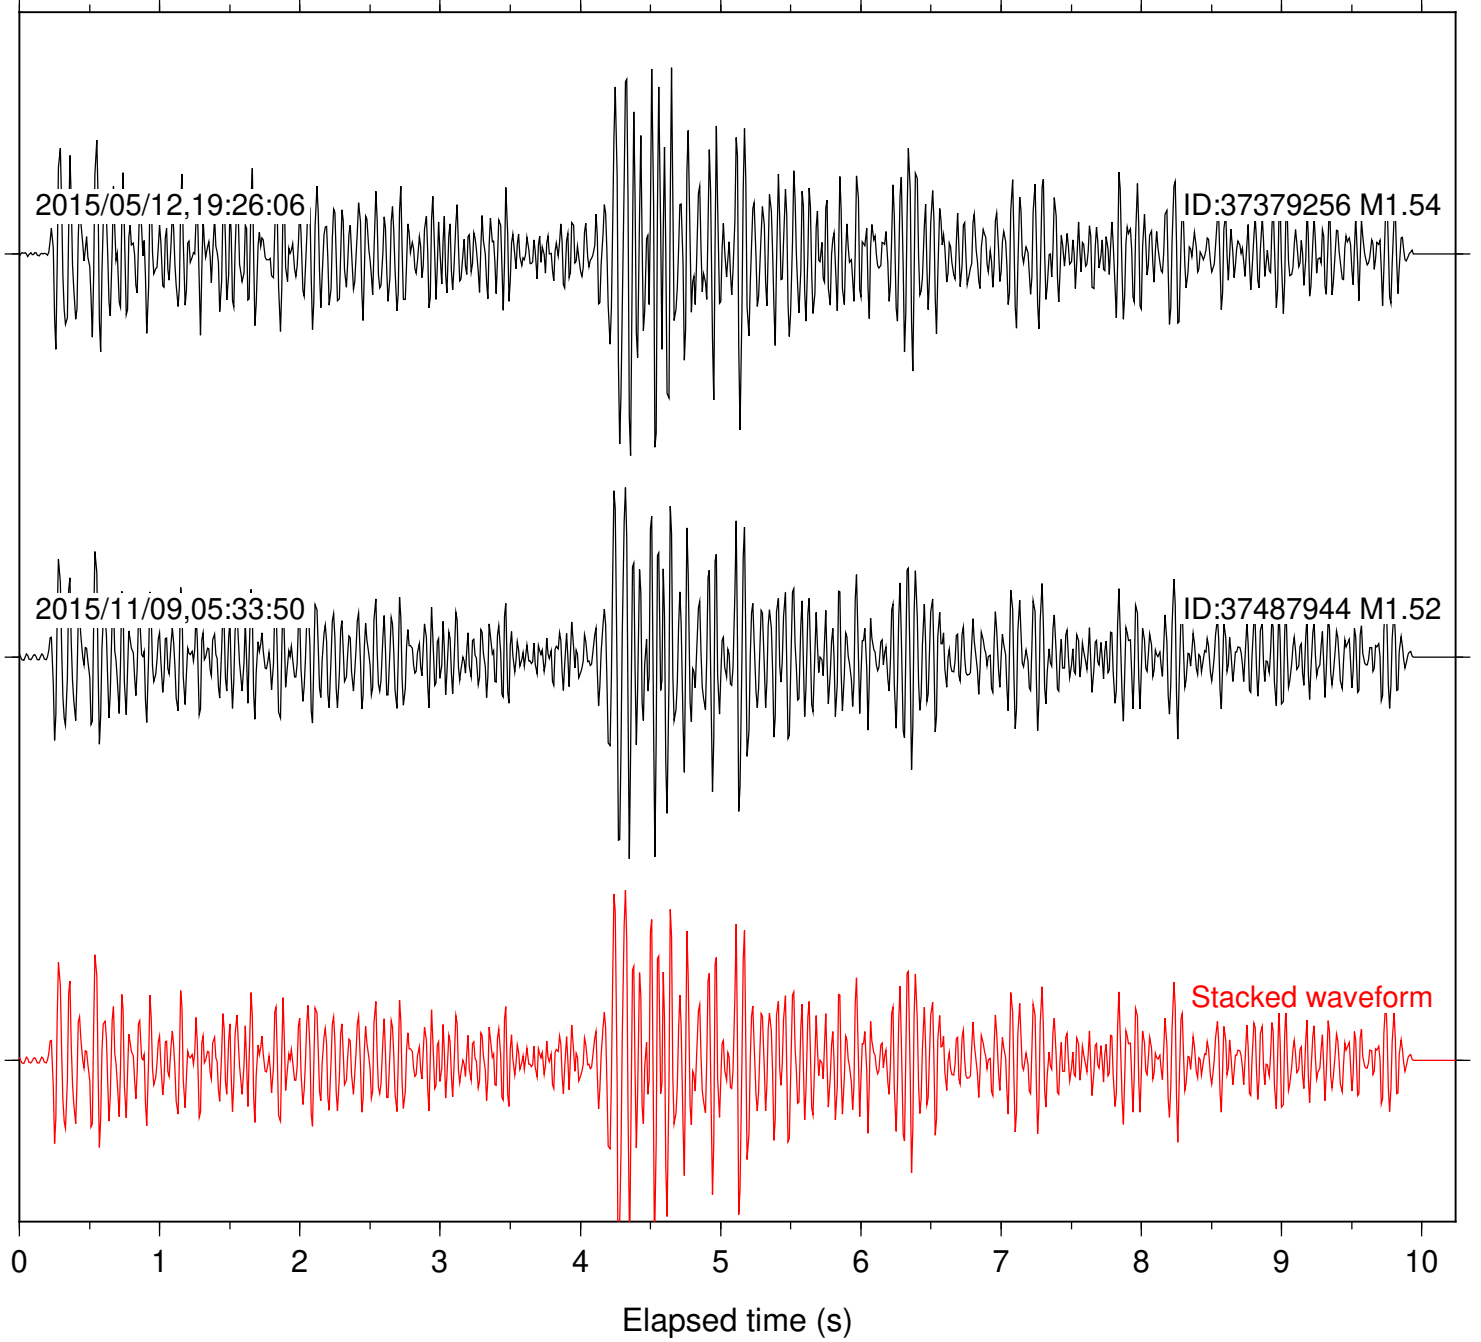

Station: PFO Com: HHZ

Focal depth: 8.33 km