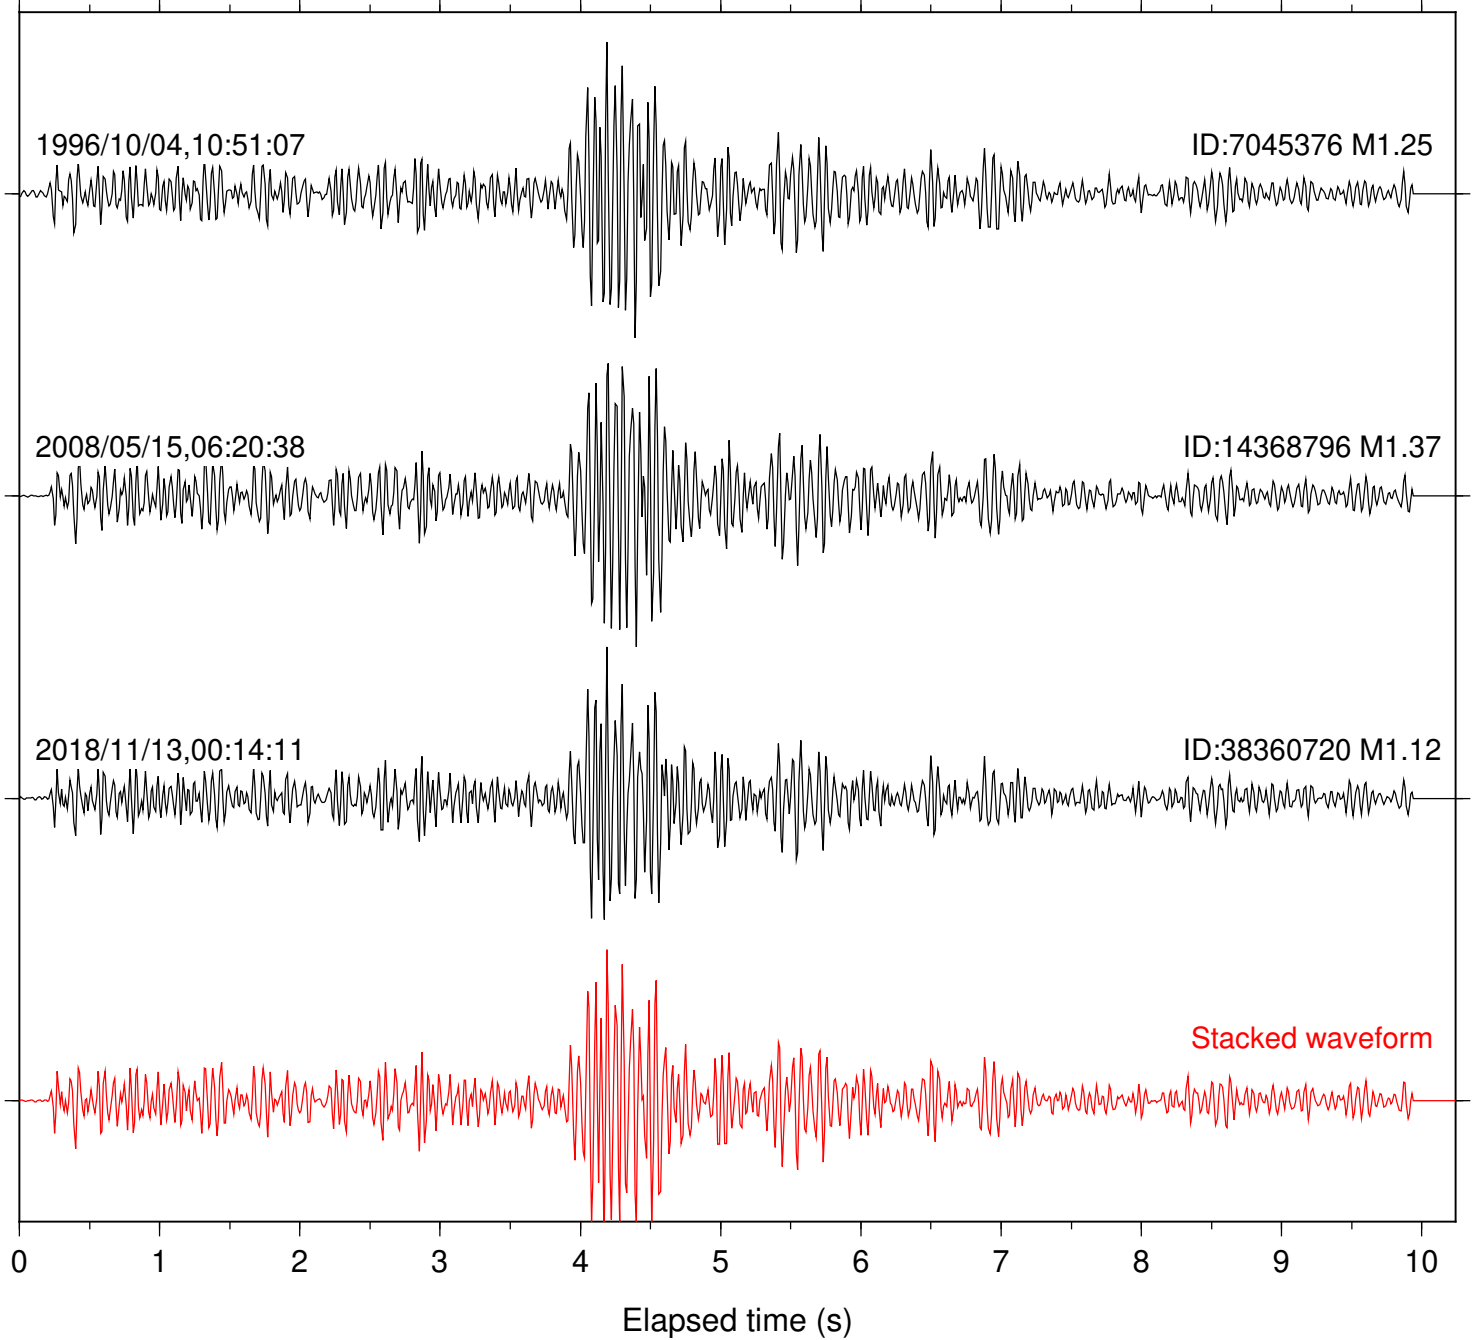

Station: PFO Com: HHZ

Focal depth: 16.60 km