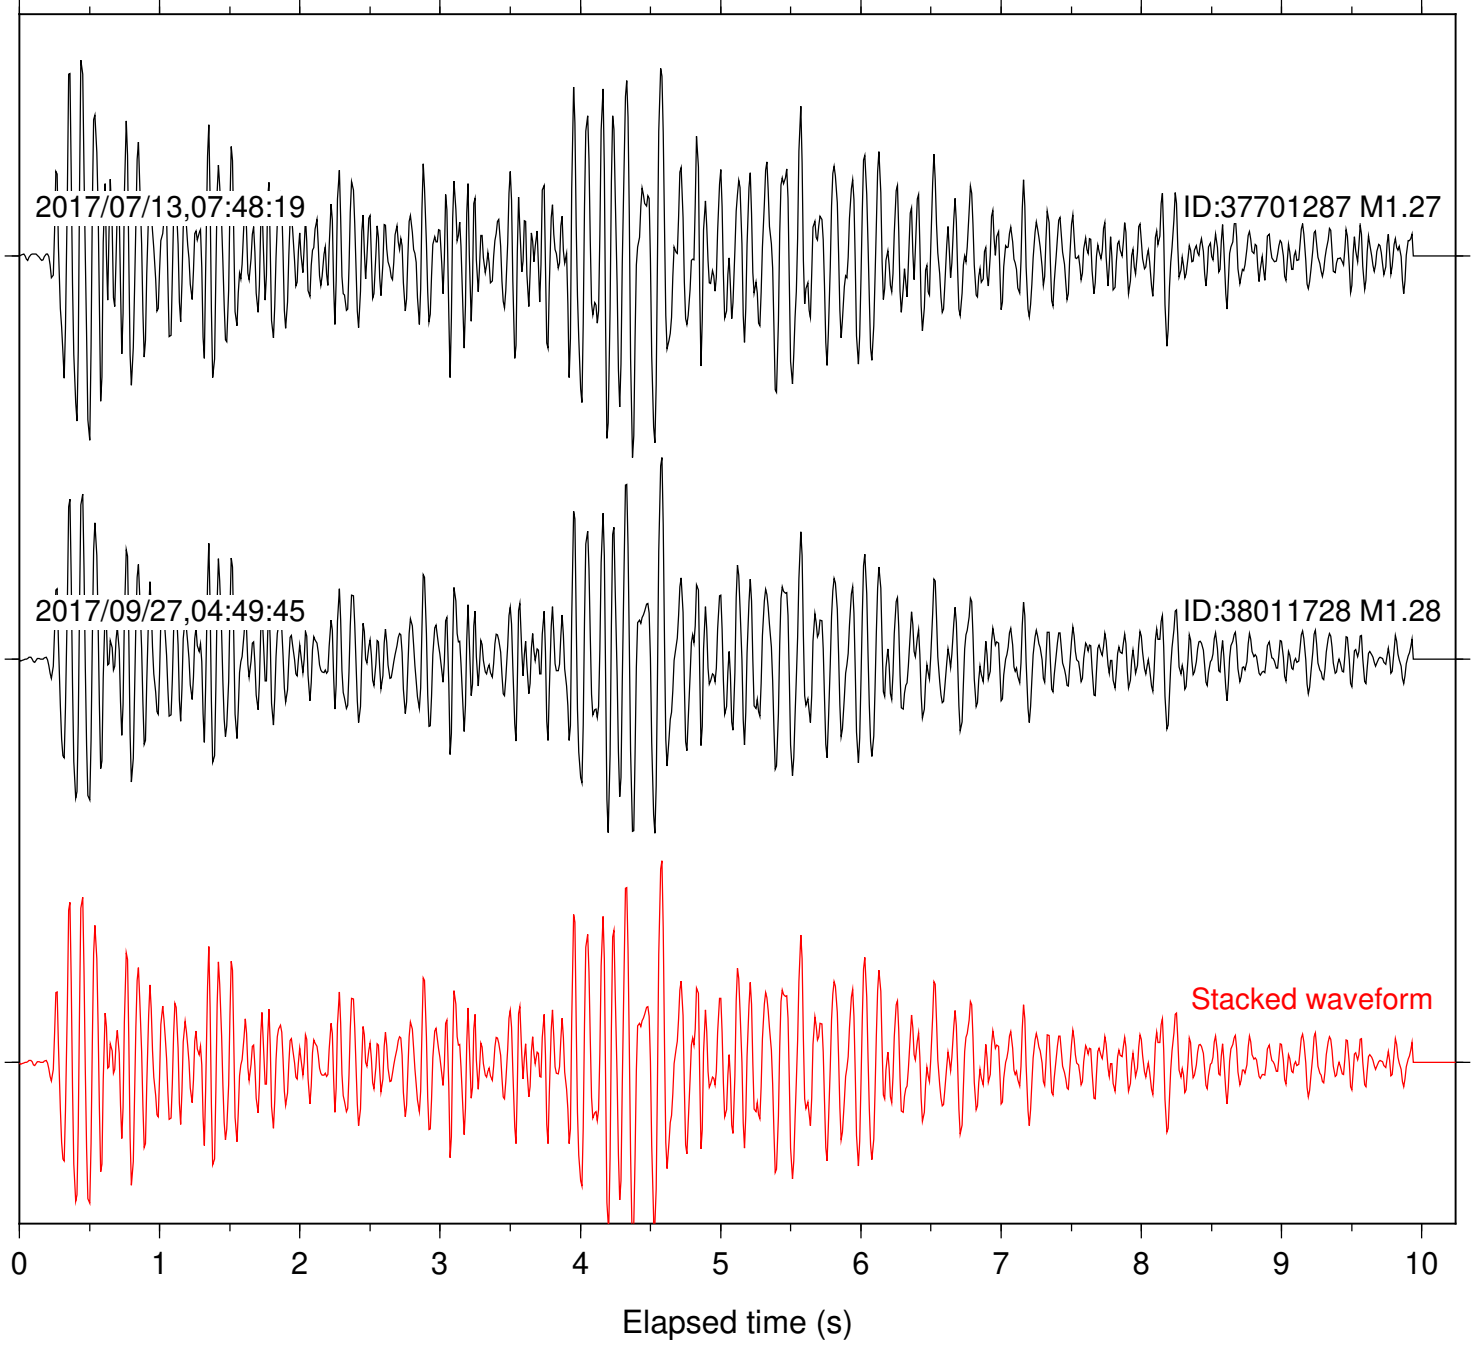

Station: FRD Com: HHZ

Focal depth: 5.81 km

Station: HMT2 Com: HHZ

Focal depth: 5.81 km

Station: KNW Com: HHZ

Focal depth: 5.81 km

Station: LKH Com: HHZ

Focal depth: 5.81 km