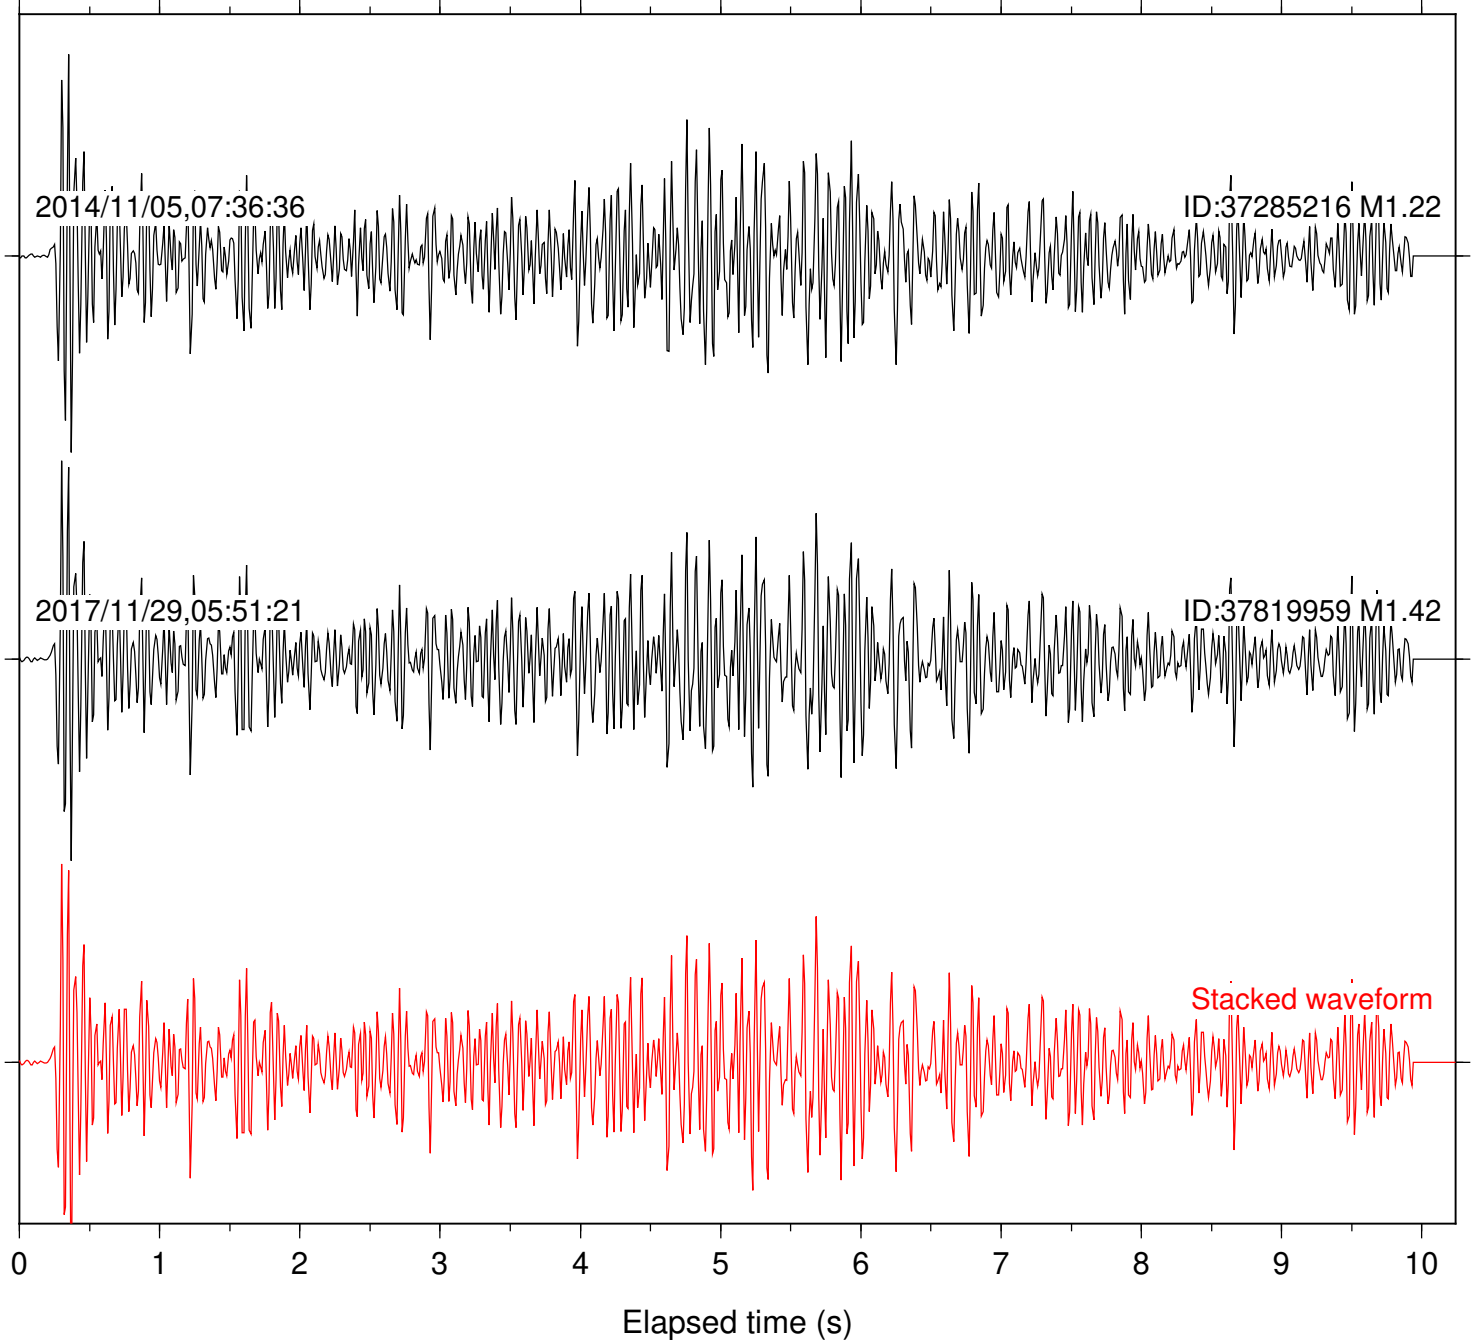

Station: LVA2 Com: HHZ

Focal depth: 8.88 km