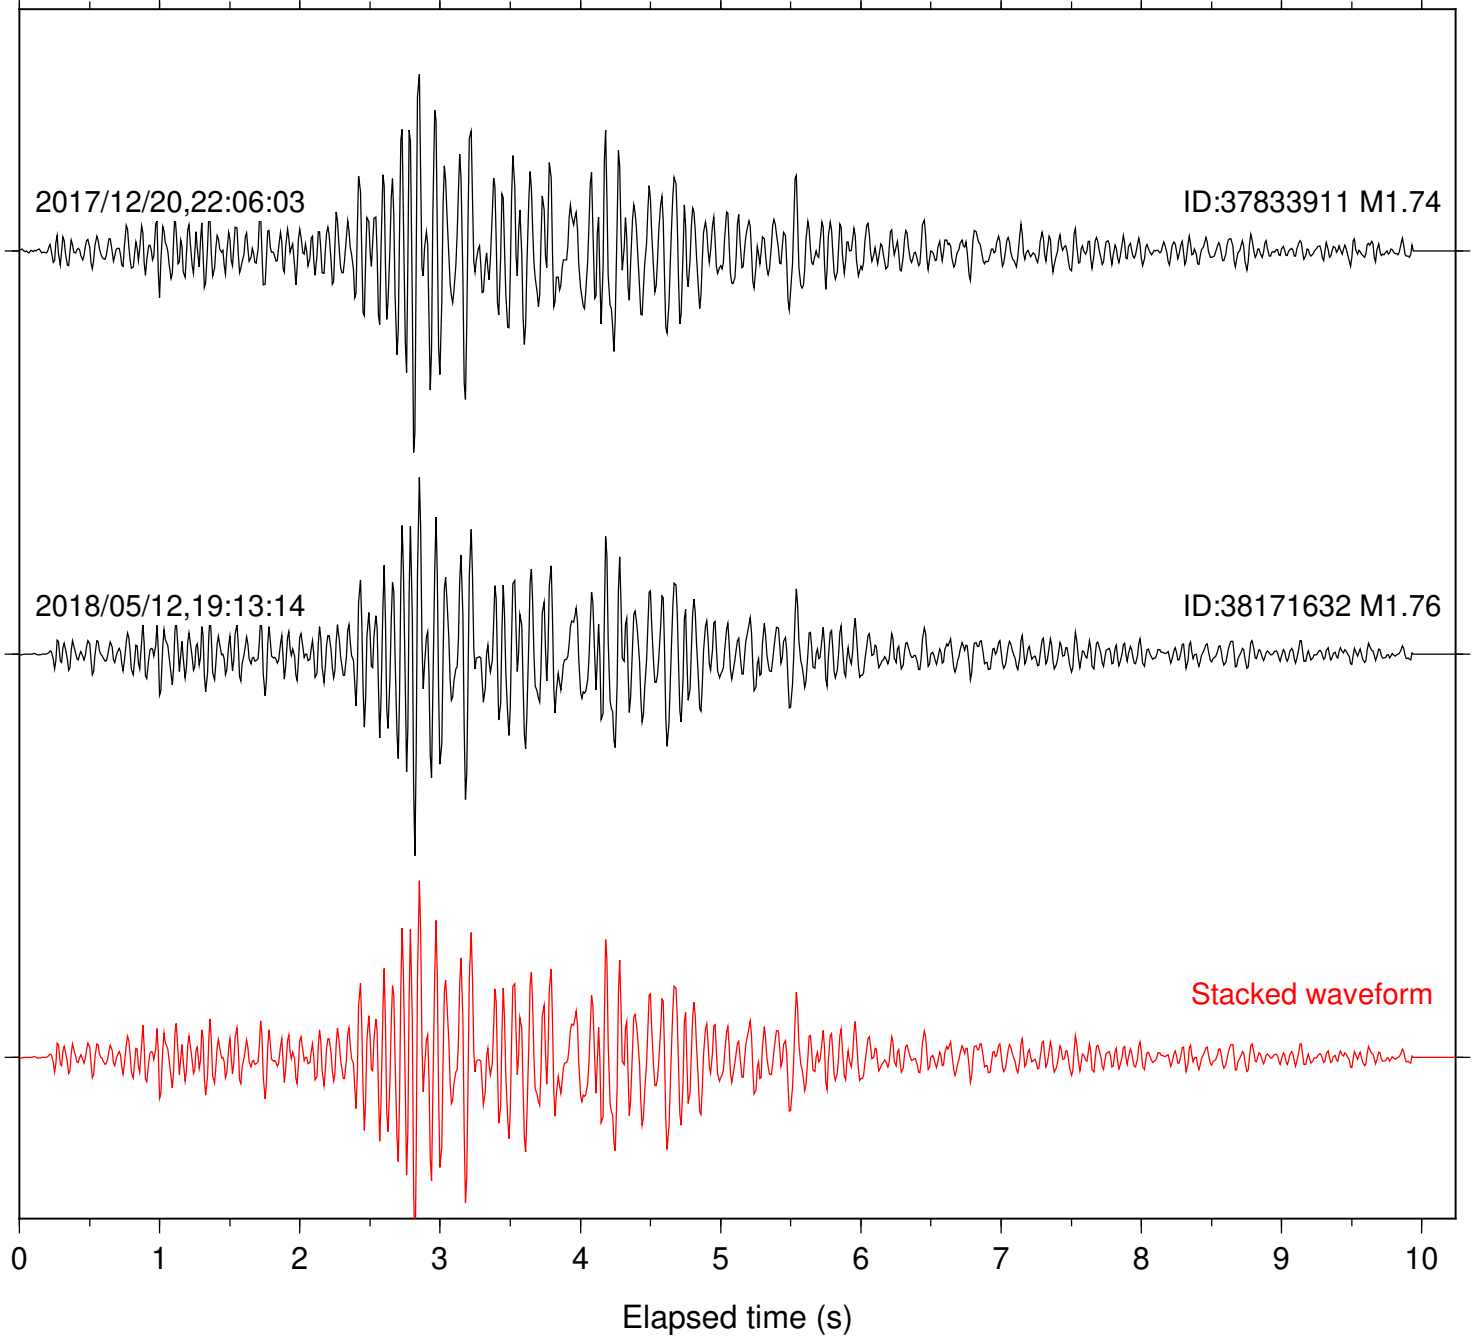

Station: DNR Com: HHZ

Focal depth: 7.36 km