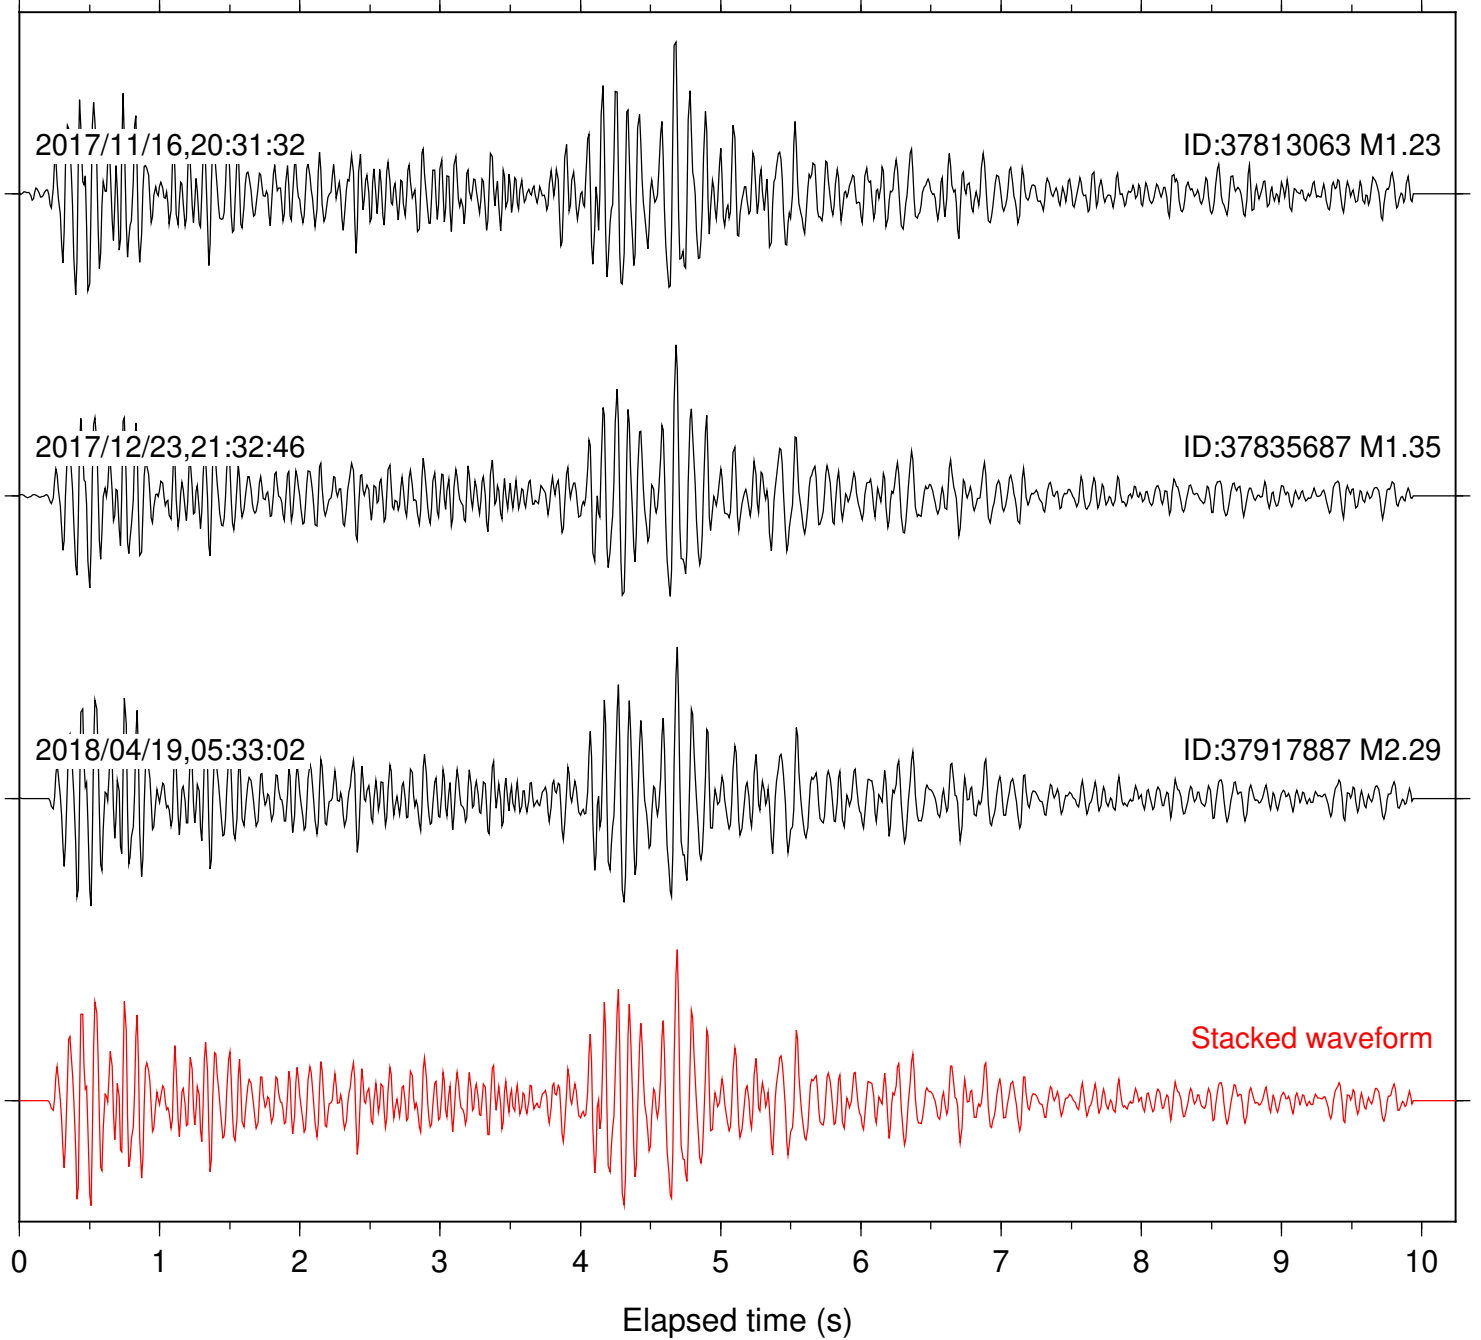

Station: LKH Com: HHZ

Focal depth: 6.10 km