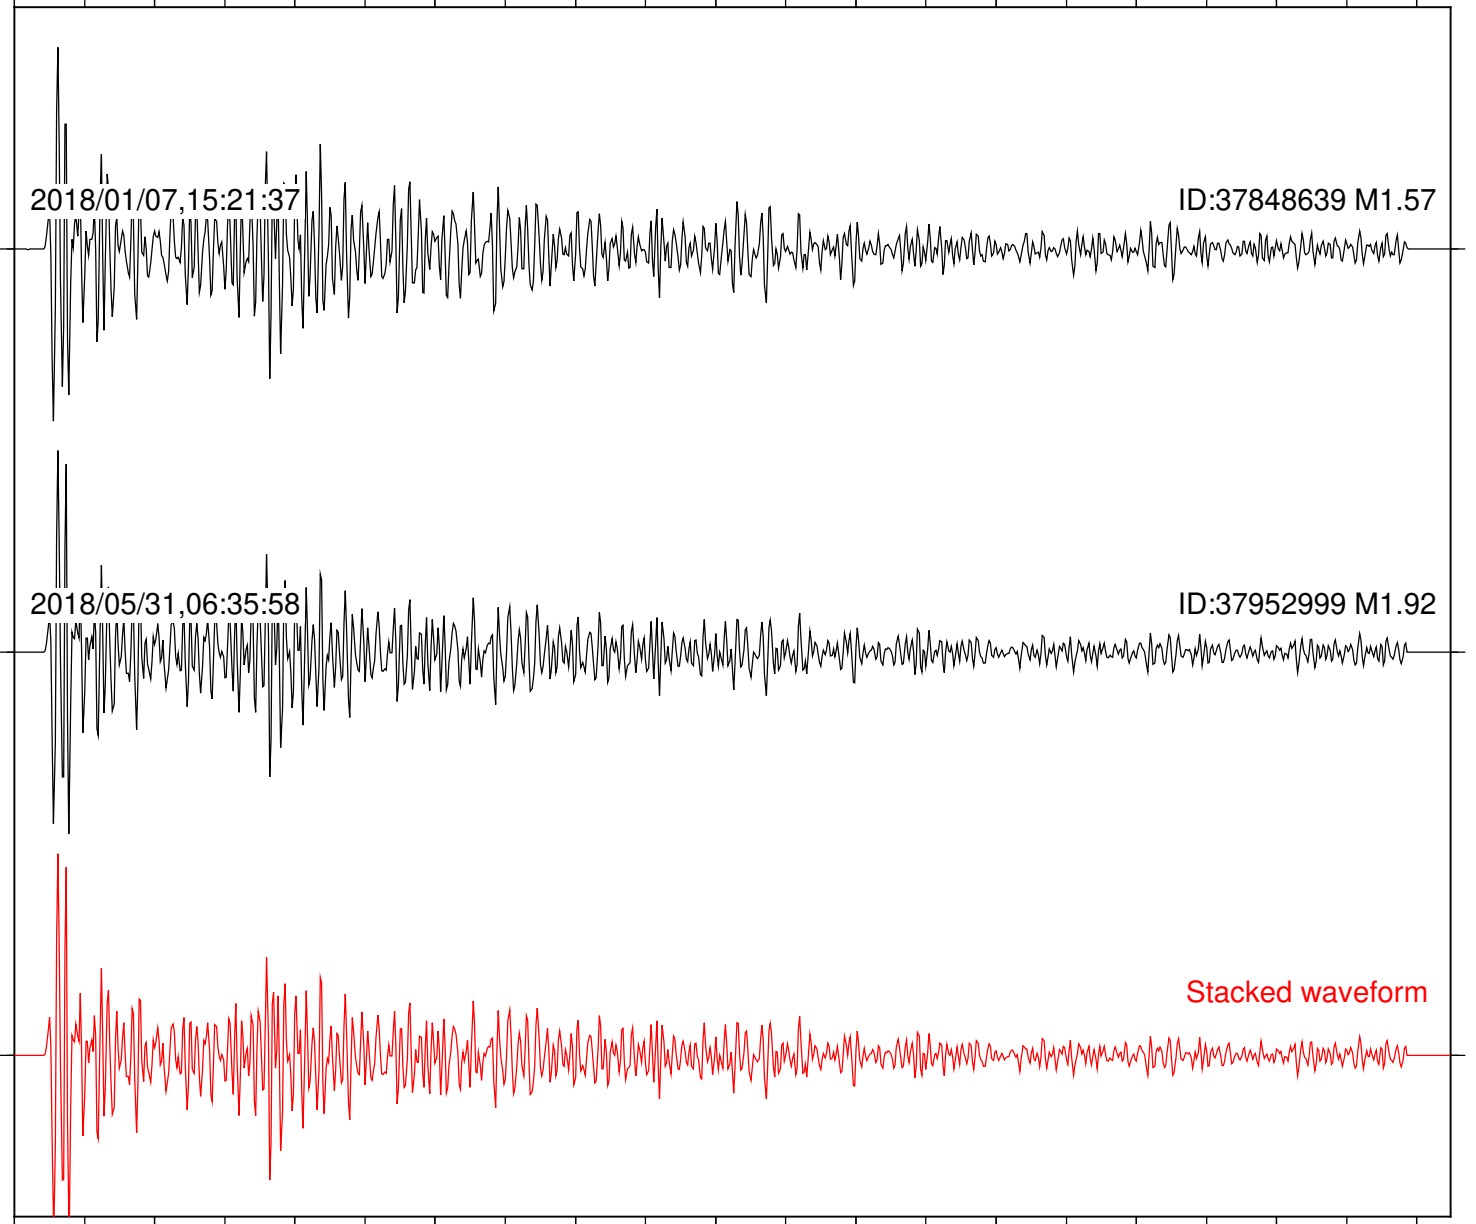

Station: FRD Com: HHZ

Focal depth: 6.75 km

2018/01/07,15:21:37

ID:37848639 M1.57

2018/05/31,06:35:58

ID:37952999 M1.92

Stacked waveform

0 1 2 3 4 5 6 7 8 9 10
Elapsed time (s)