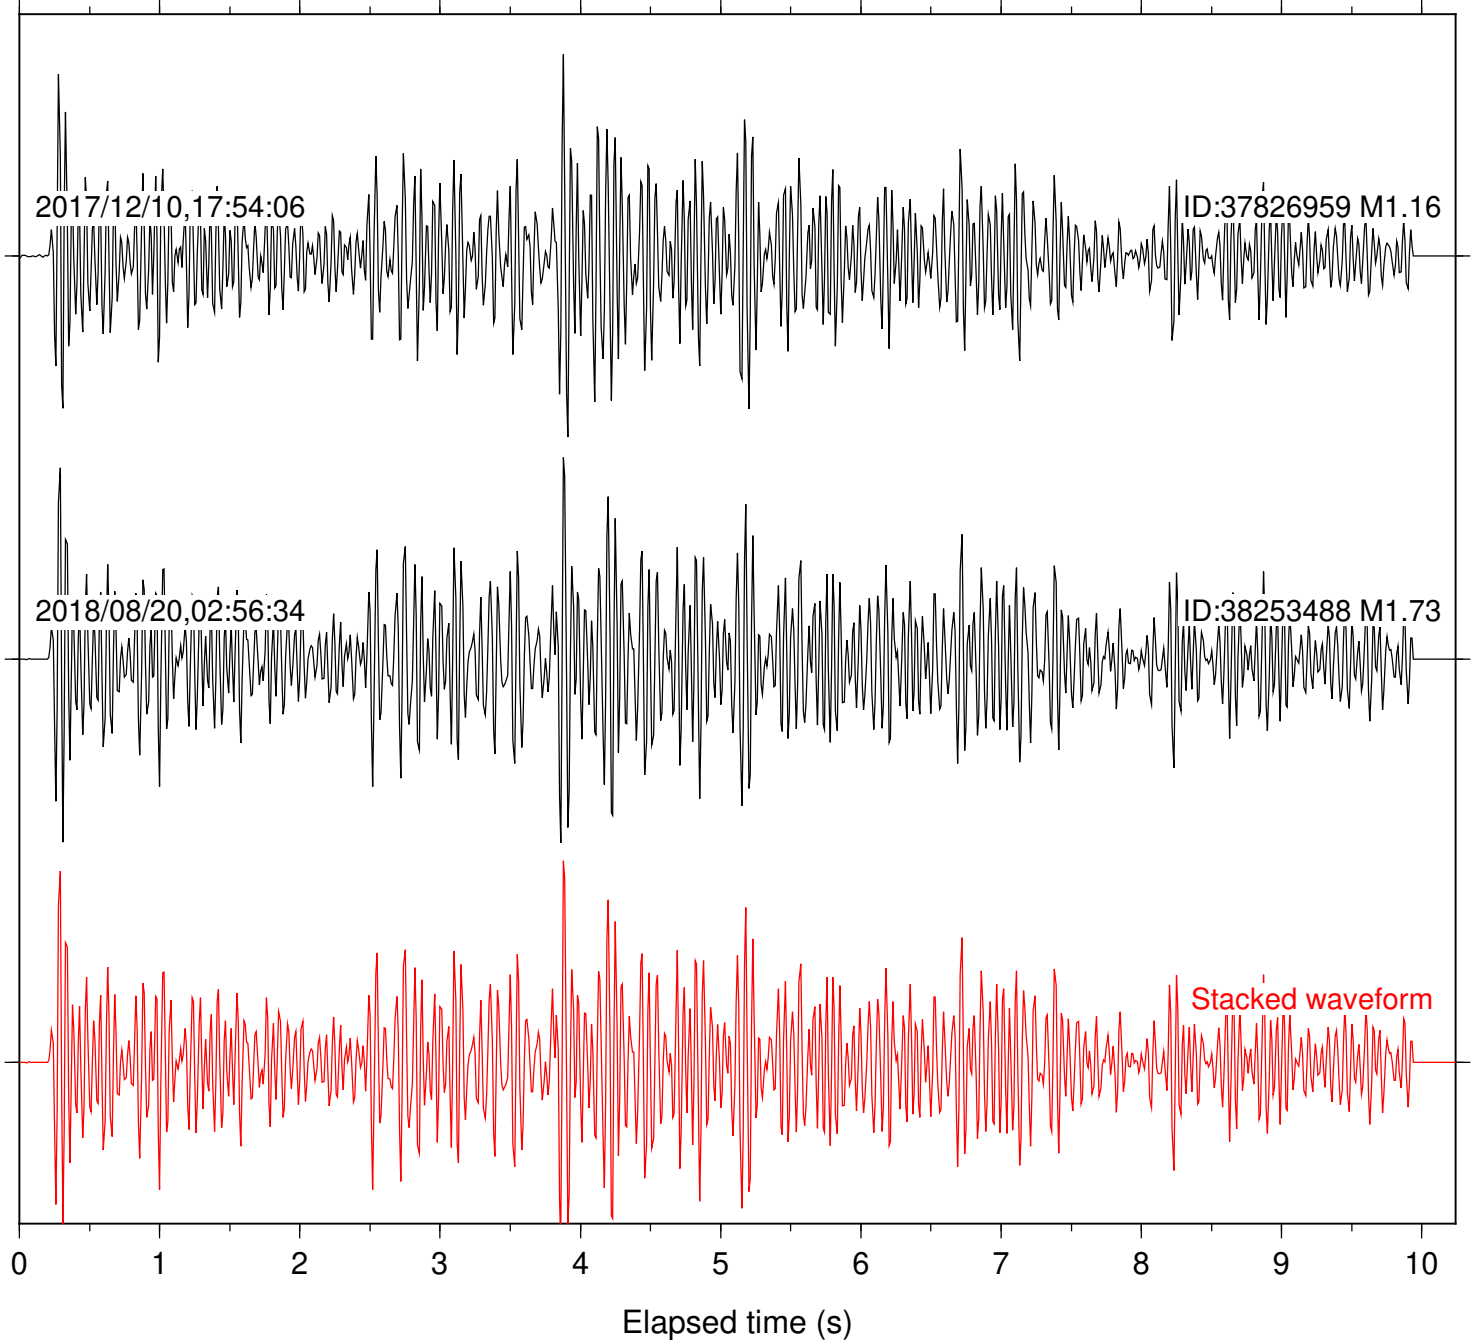

Focal depth: 4.98 km

Station: BAC Com: EHZ

Focal depth: 4.98 km

Station: CSH Com: HHZ

Focal depth: 4.98 km

Station: DGR Com: HHZ

Focal depth: 4.98 km

Station: FRD Com: HHZ