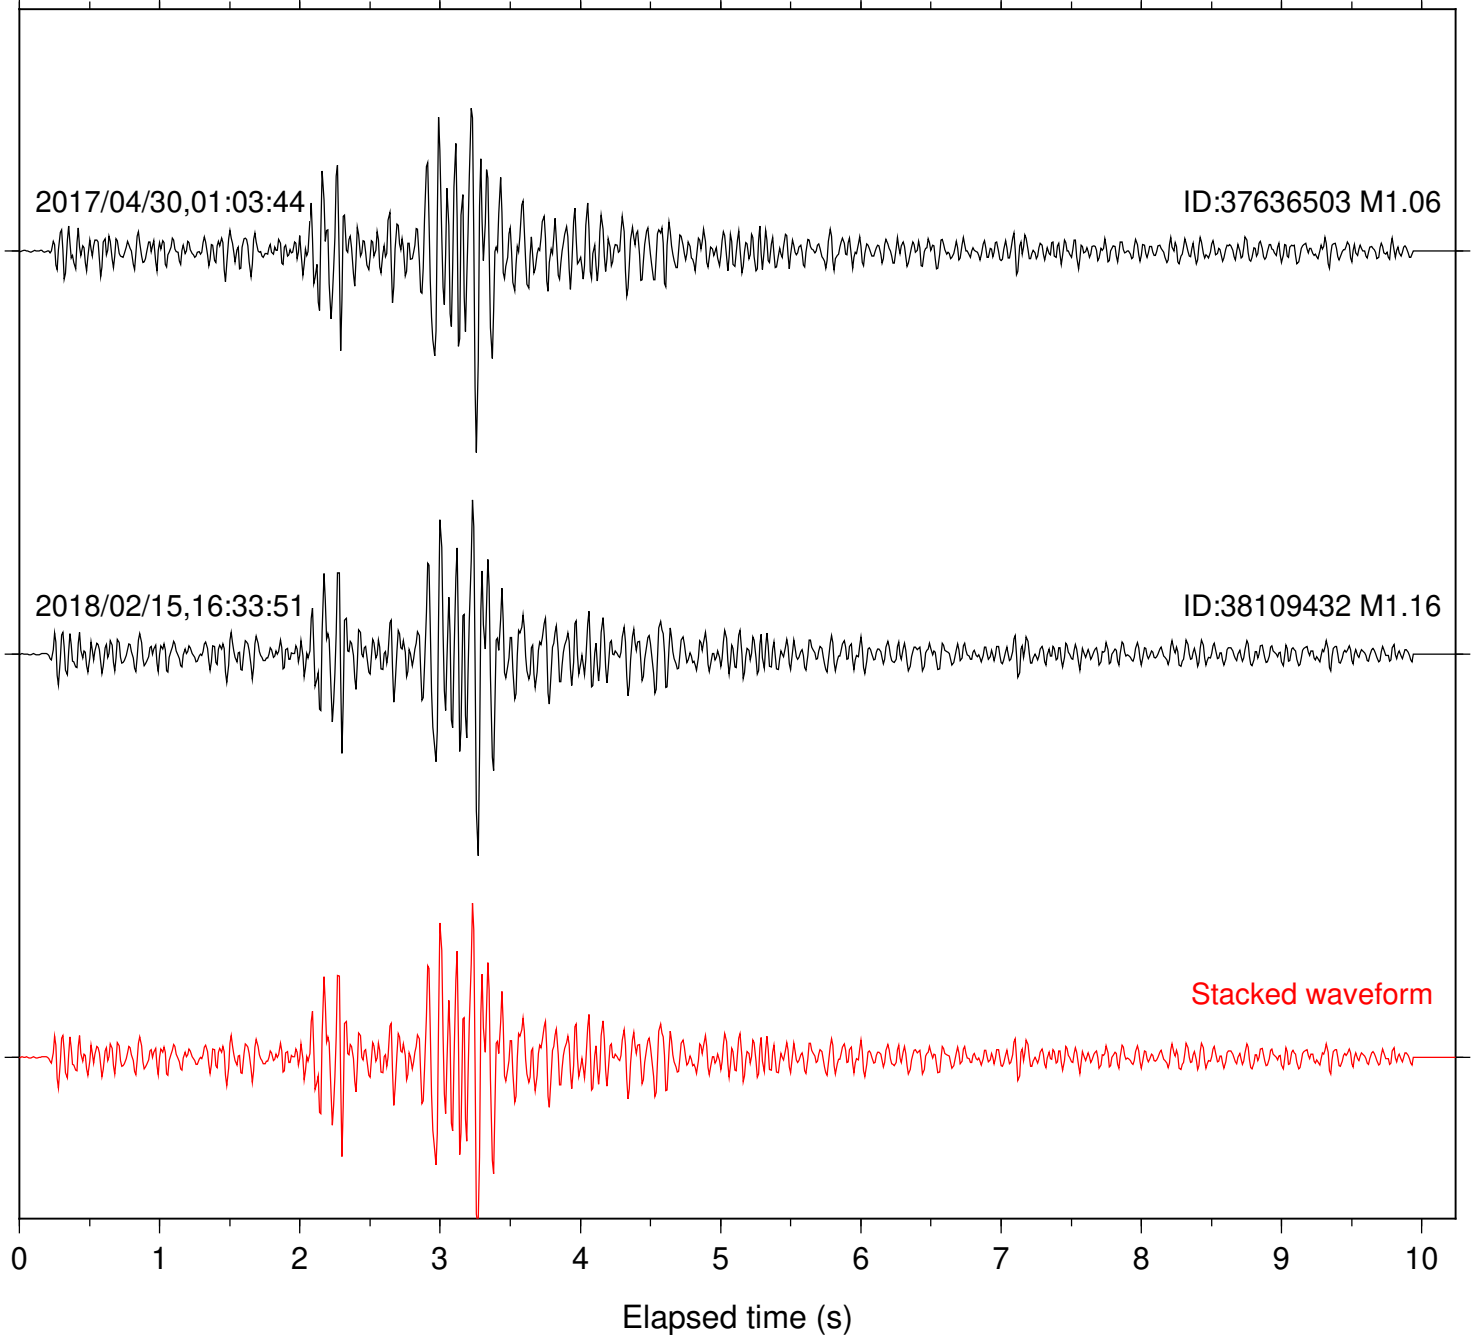

Station: SND Com: HHZ

Focal depth: 5.68 km

Station: B081 Com: EHZ

Focal depth: 5.40 km

Station: B082 Com: EHZ

Focal depth: 5.40 km

Station: B084 Com: EHZ

Focal depth: 5.40 km