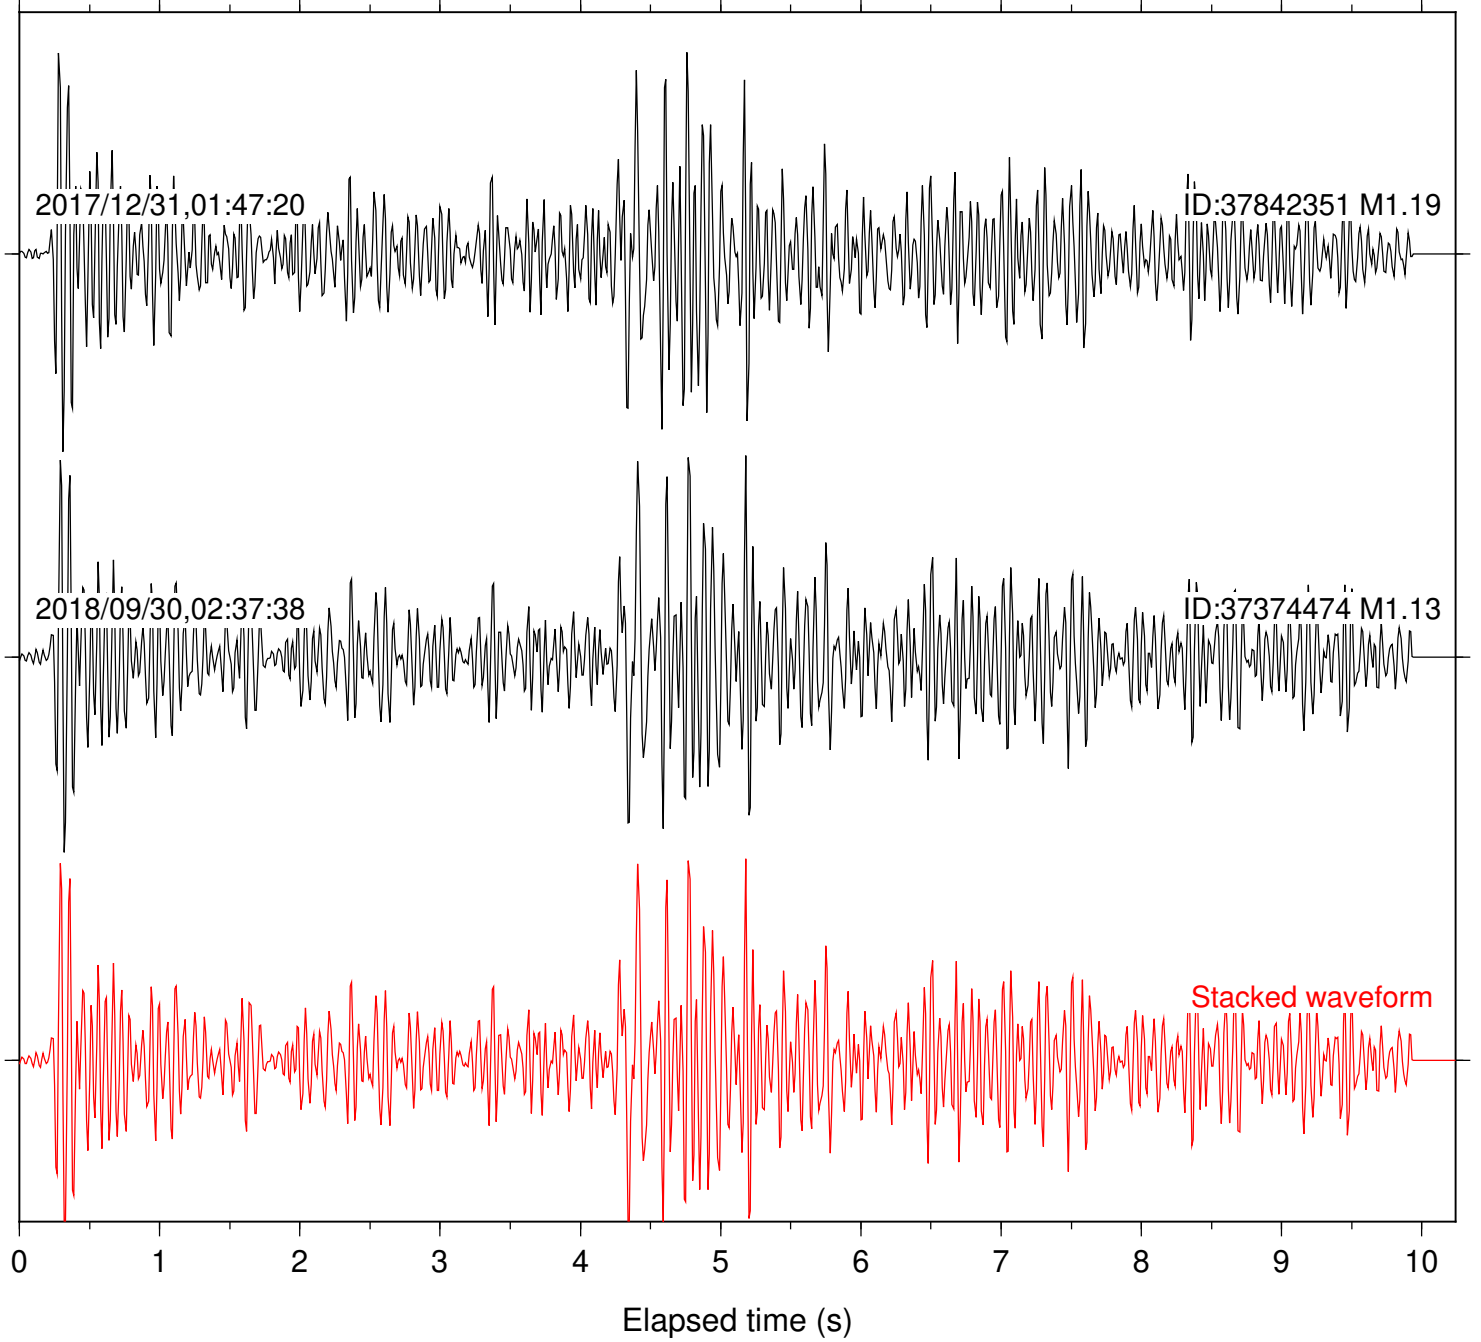

Station: CSH Com: HHZ

Focal depth: 5.10 km

Station: DGR Com: HHZ

Focal depth: 5.10 km

Station: HMT2 Com: HHZ

Focal depth: 5.10 km

Station: PFO Com: HHZ

Focal depth: 5.10 km