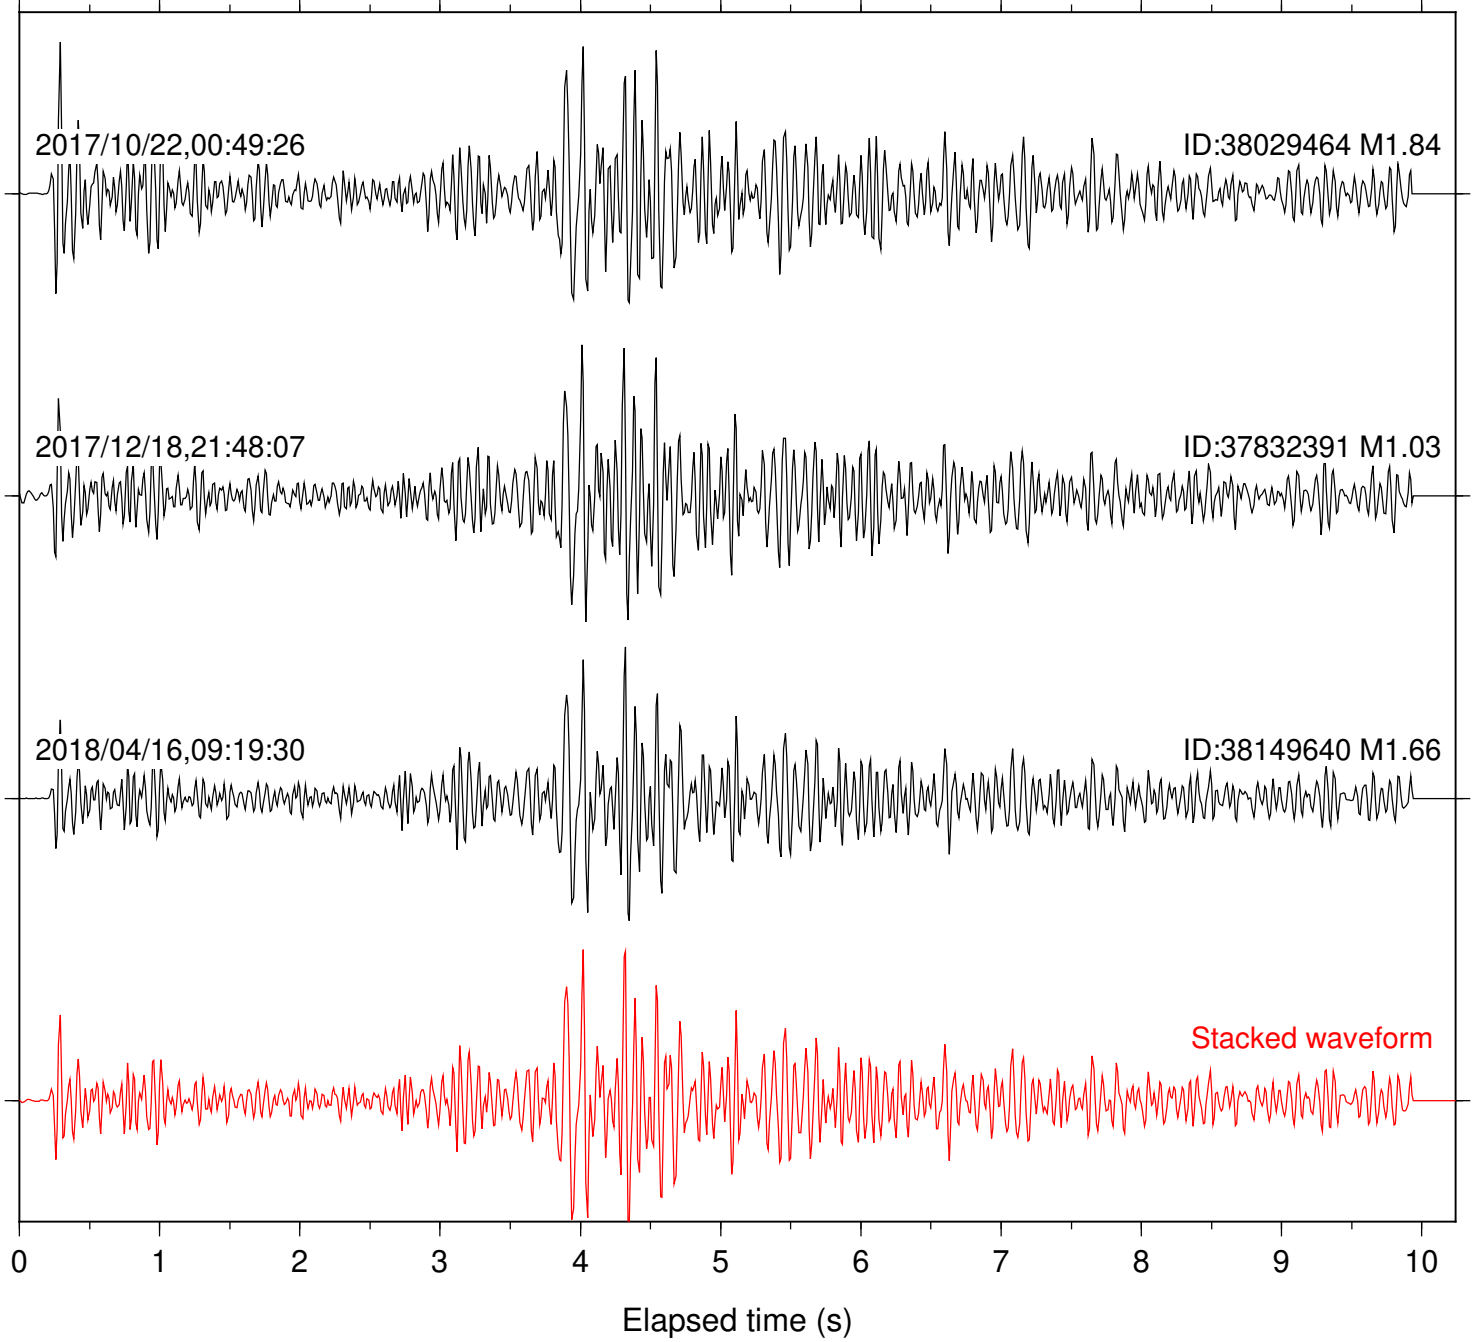

2017/12/18,21:48:07

ID:37832391 M1.03

Stacked waveform

0 1 2 3 4 5 6 7 8 9 10  
Elapsed time (s)

Station: HMT2 Com: HHZ

Focal depth: 6.43 km

Station: SND Com: HHZ

Focal depth: 5.56 km