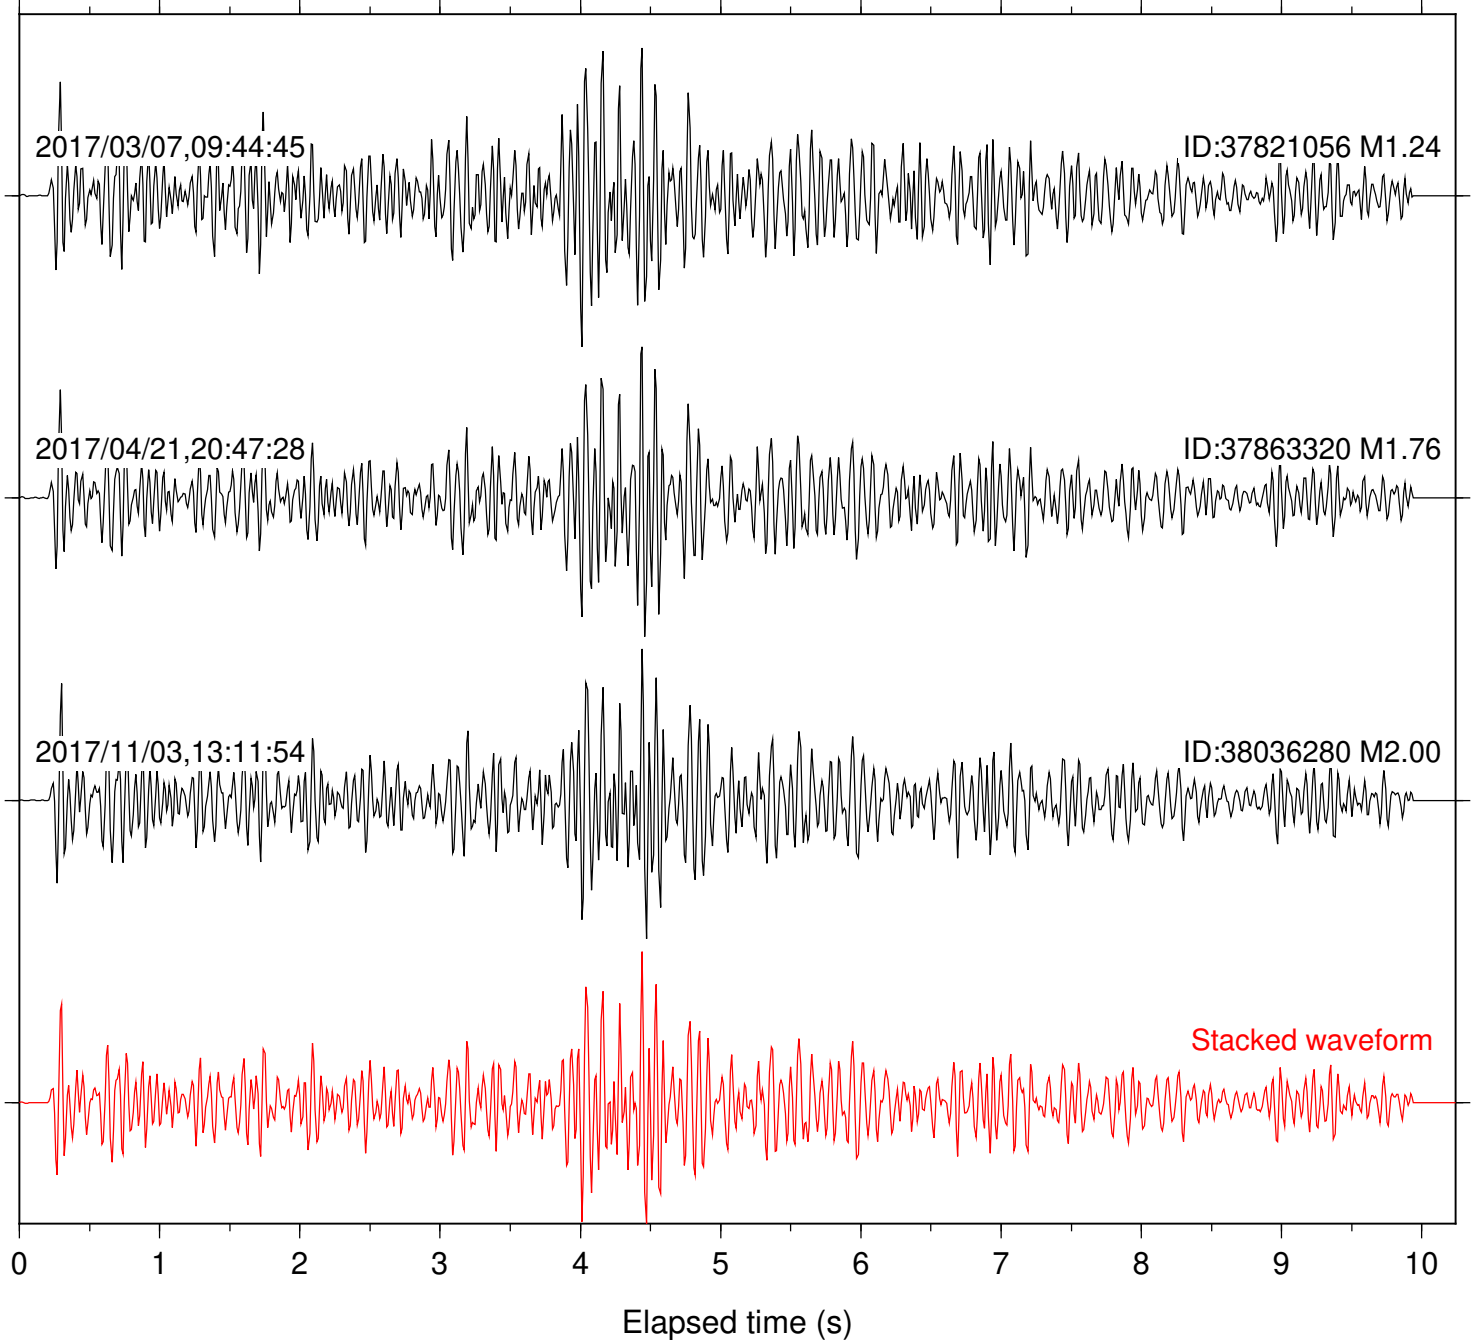

Station: HMT2 Com: HHZ

Focal depth: 5.80 km