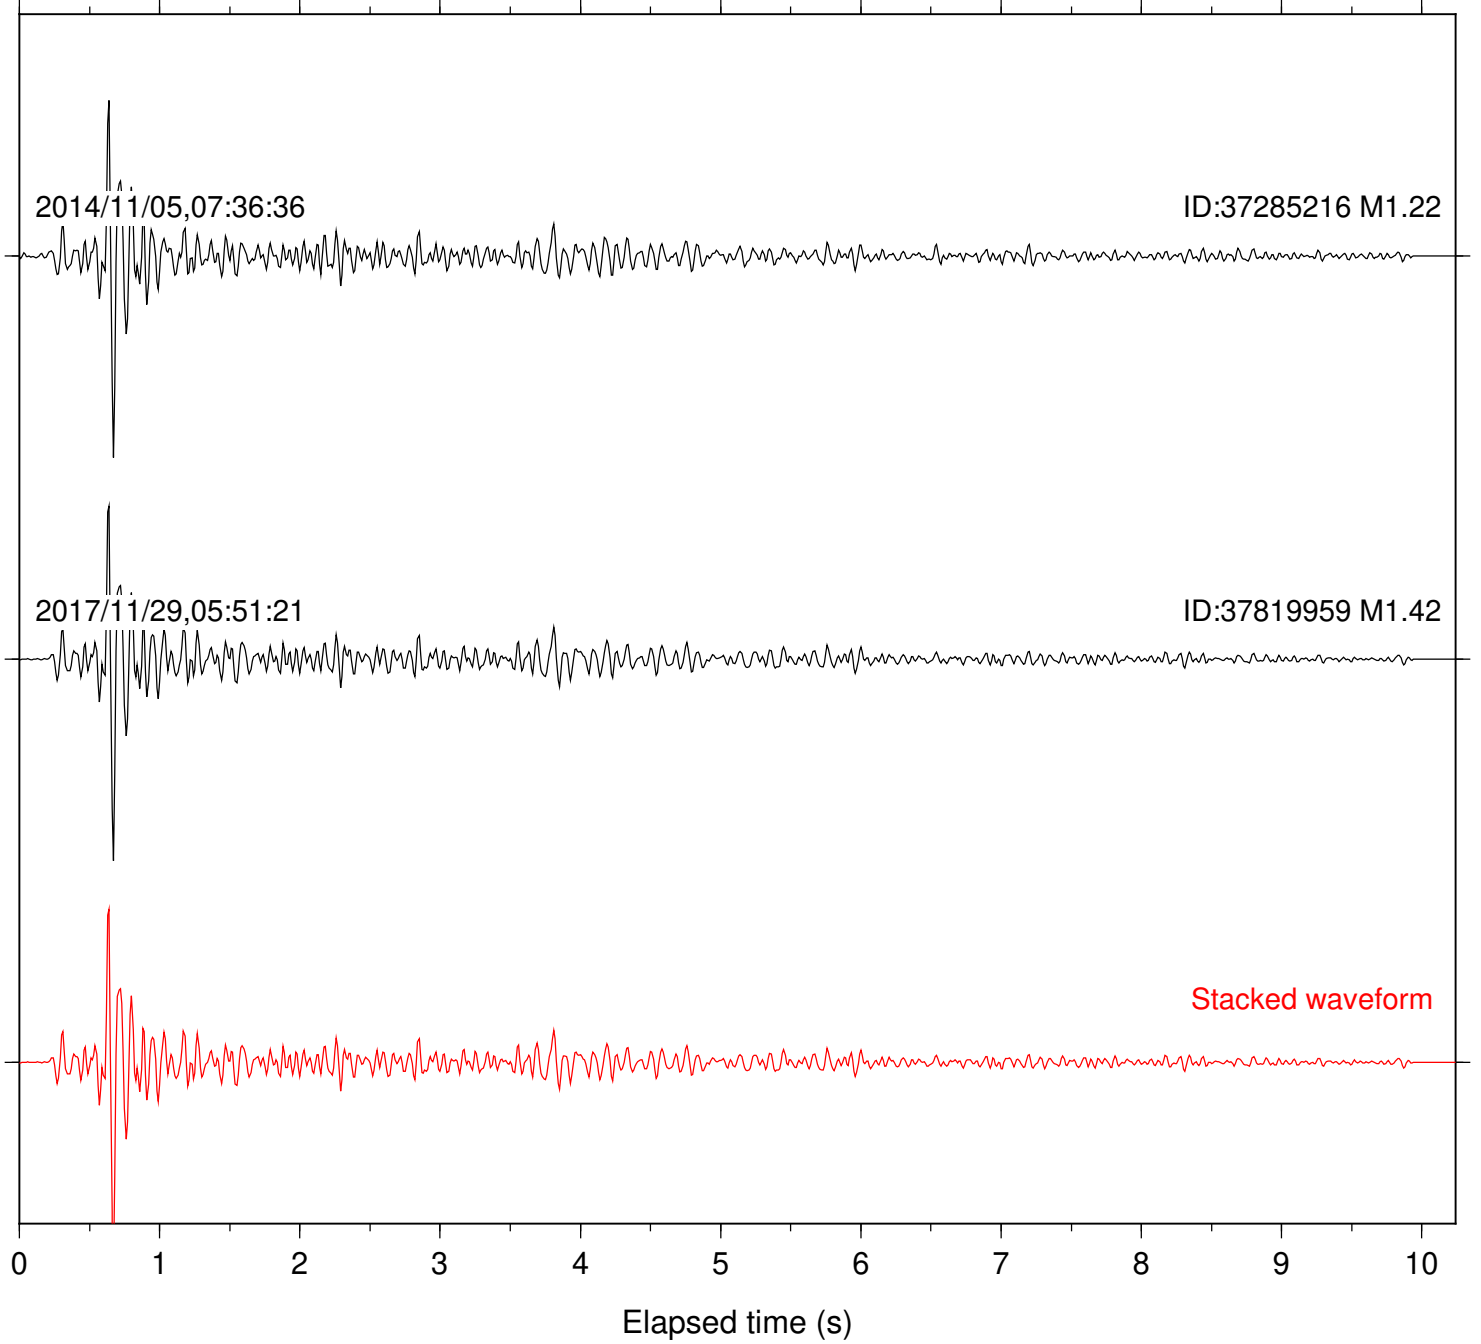

Focal depth: 8.88 km

Station: PFO Com: HHZ

Focal depth: 8.88 km

Station: POB2 Com: HHZ

Focal depth: 8.88 km

Station: SND Com: HHZ

Focal depth: 8.88 km

Station: B081 Com: EHZ