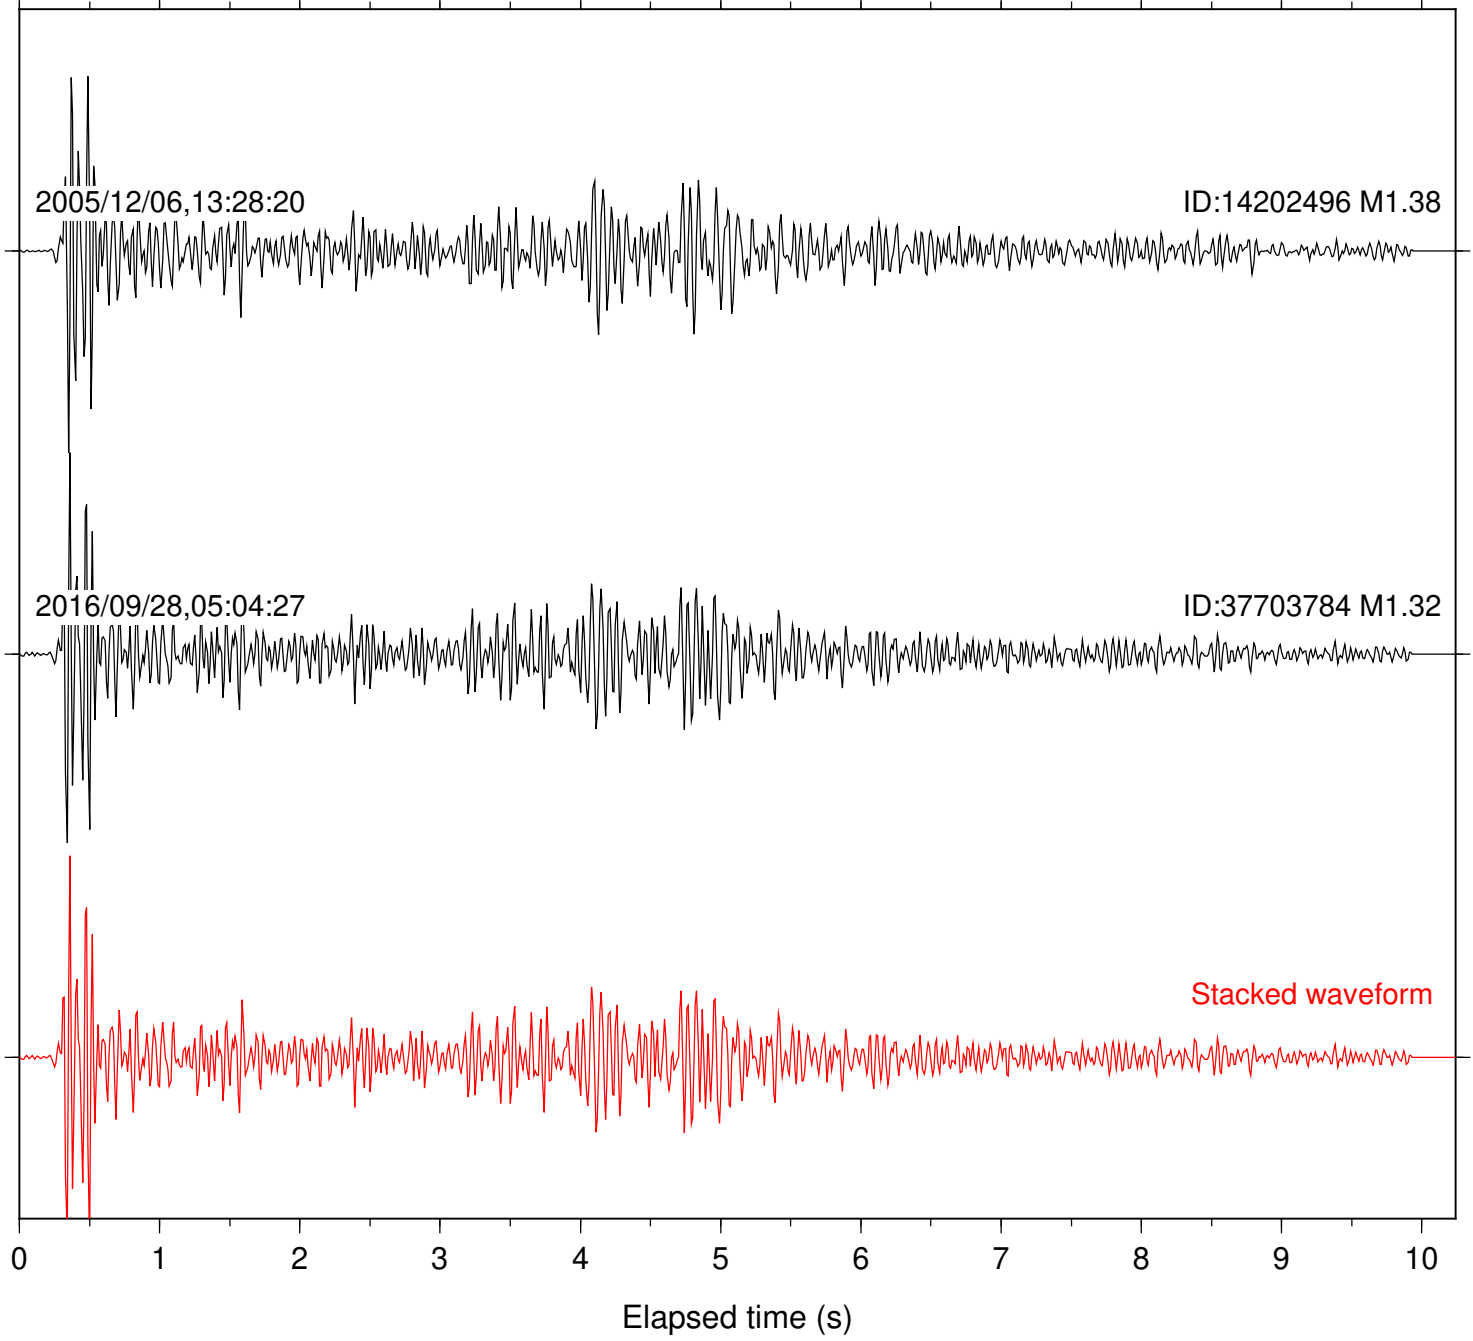

Station: SND Com: HHZ

Focal depth: 4.81 km

Station: DGR Com: HHZ

Focal depth: 16.21 km

Station: FRD Com: HHZ

Focal depth: 16.21 km

Station: B081 Com: EHZ

Focal depth: 13.35 km