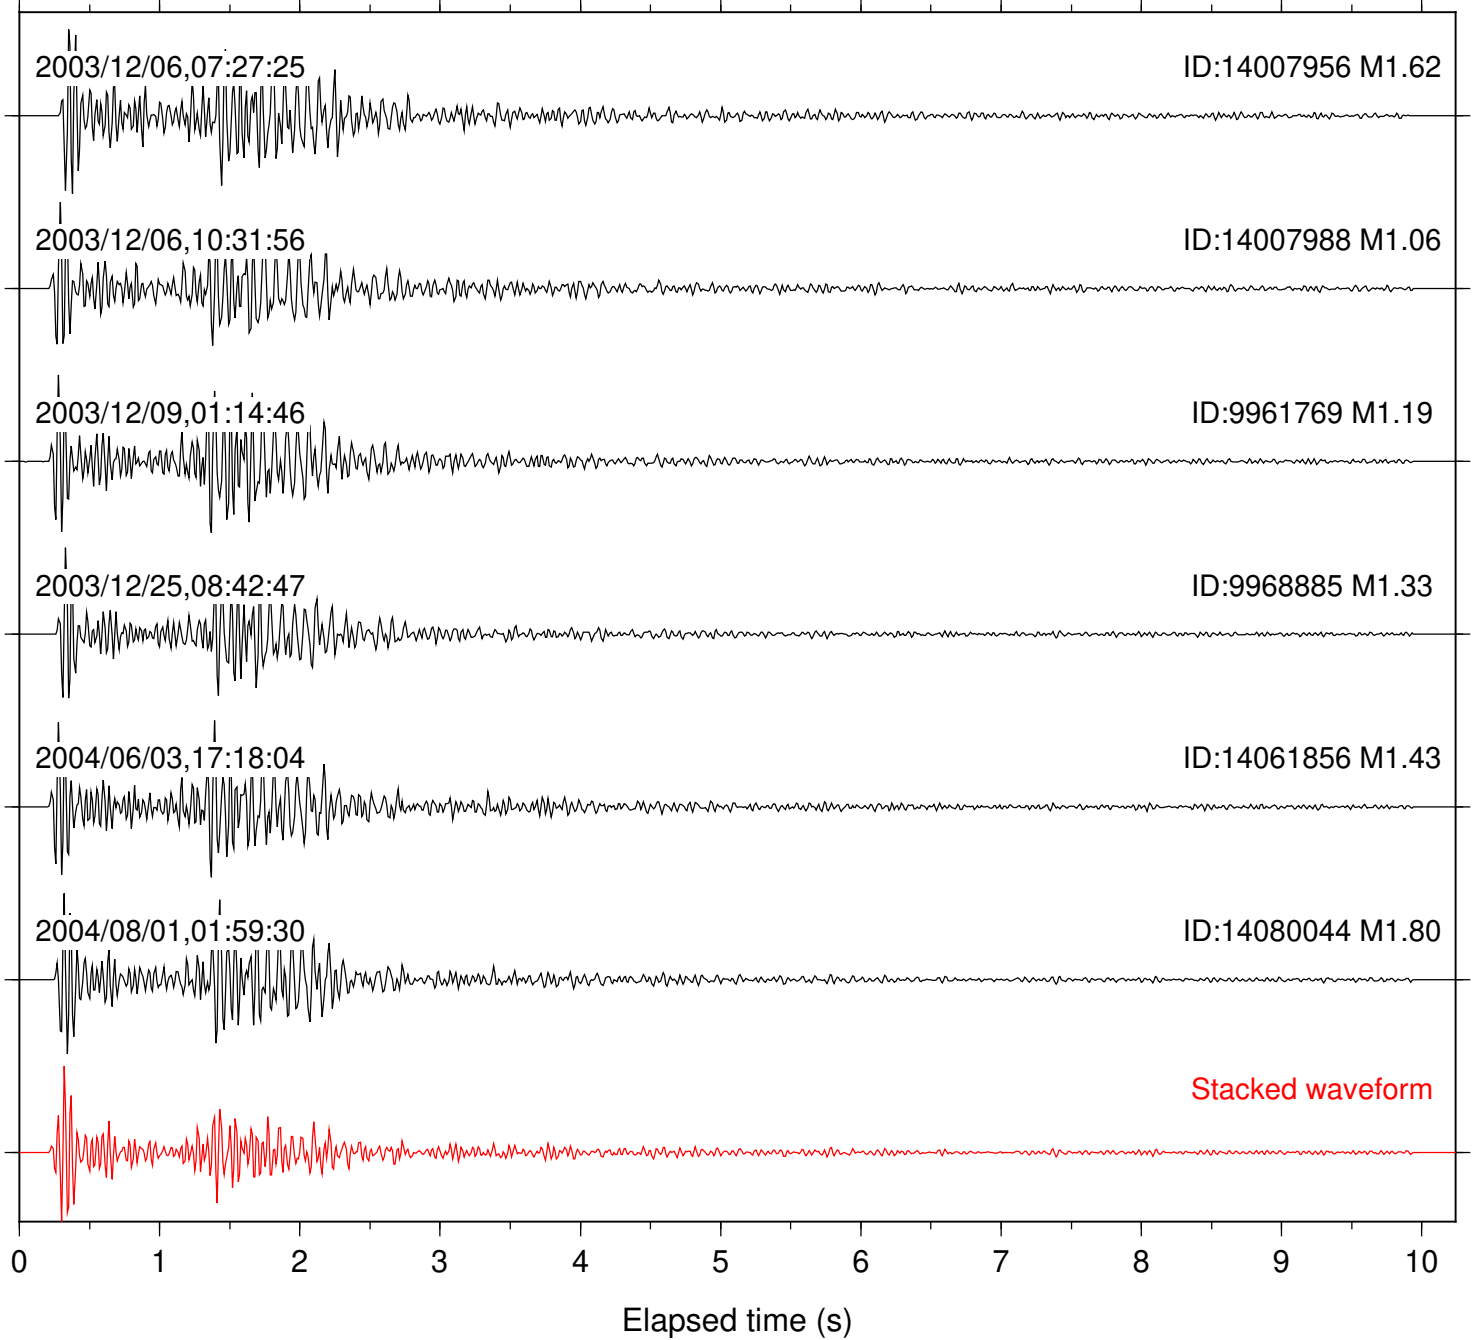

Focal depth: 8.99 km

Station: FRD Com: HHZ

Focal depth: 8.92 km

Station: KNW Com: HHZ

Focal depth: 8.92 km

Station: PFO Com: HHZ

Focal depth: 8.94 km

Station: PLM Com: HHZ