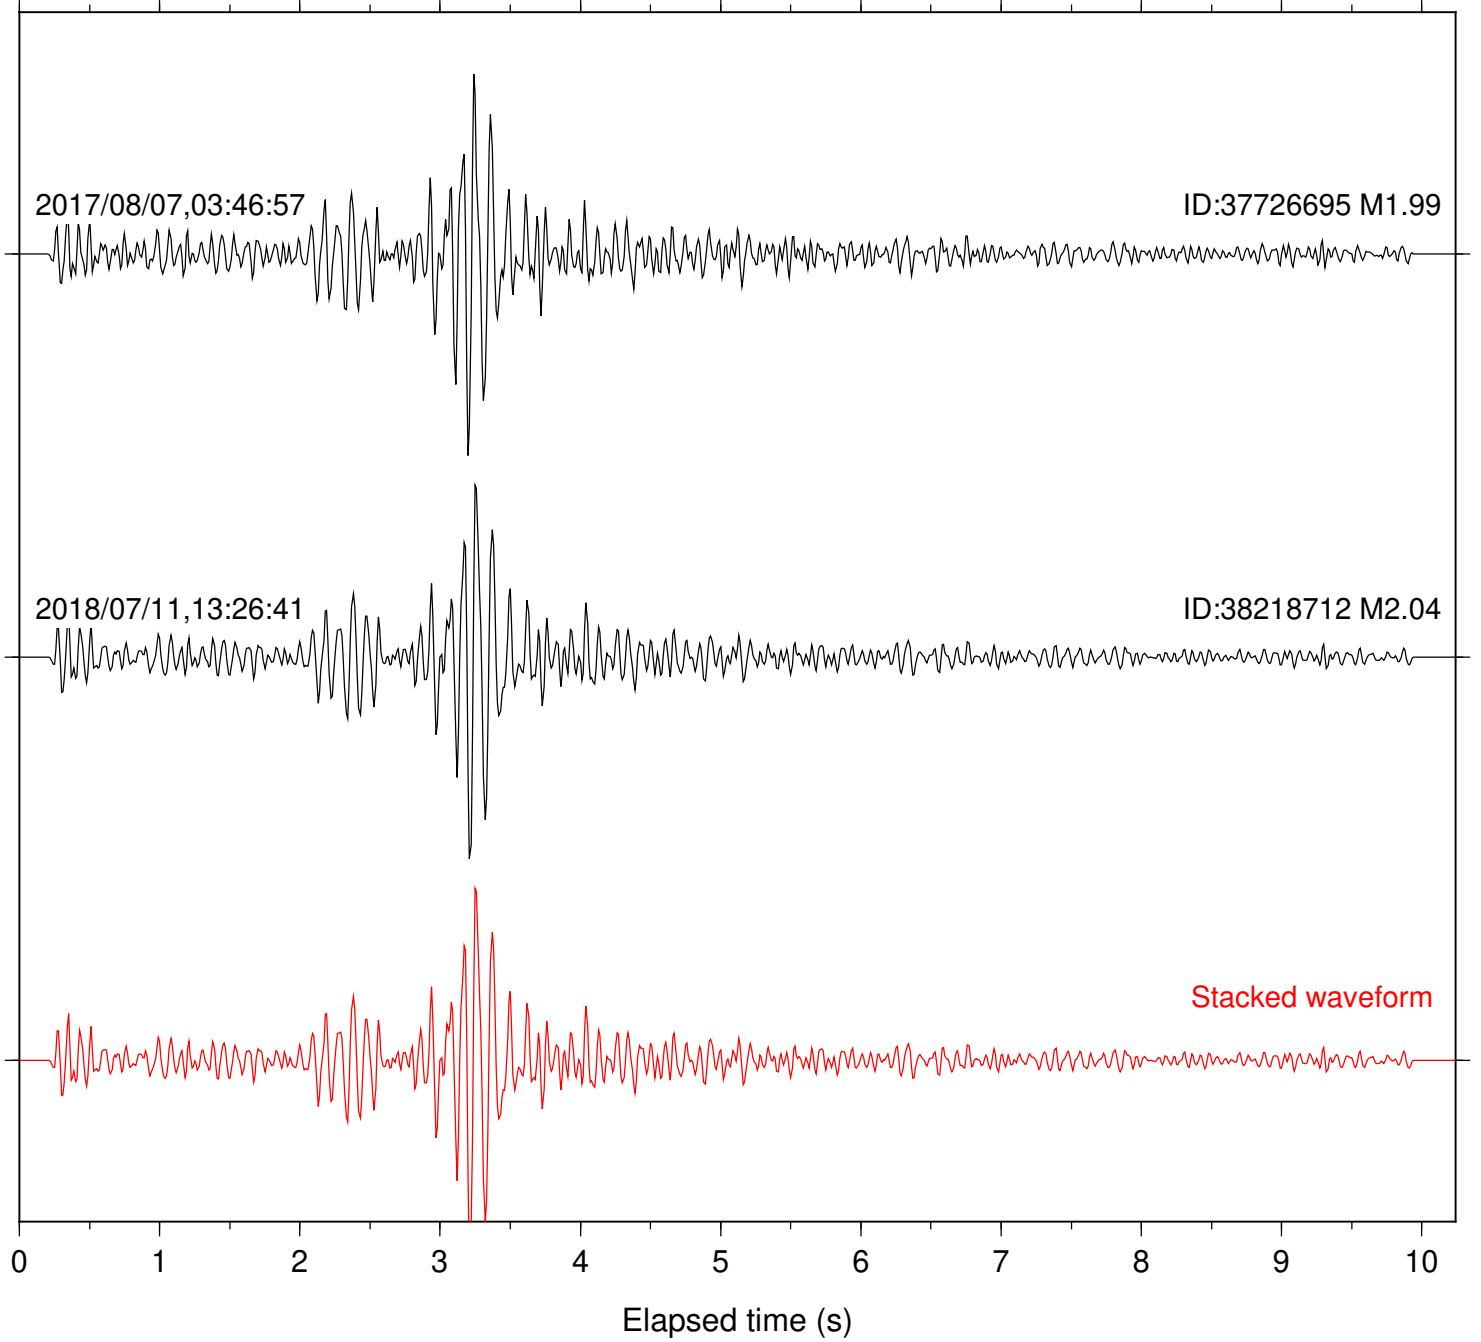

Station: B082 Com: EHZ

Focal depth: 5.13 km