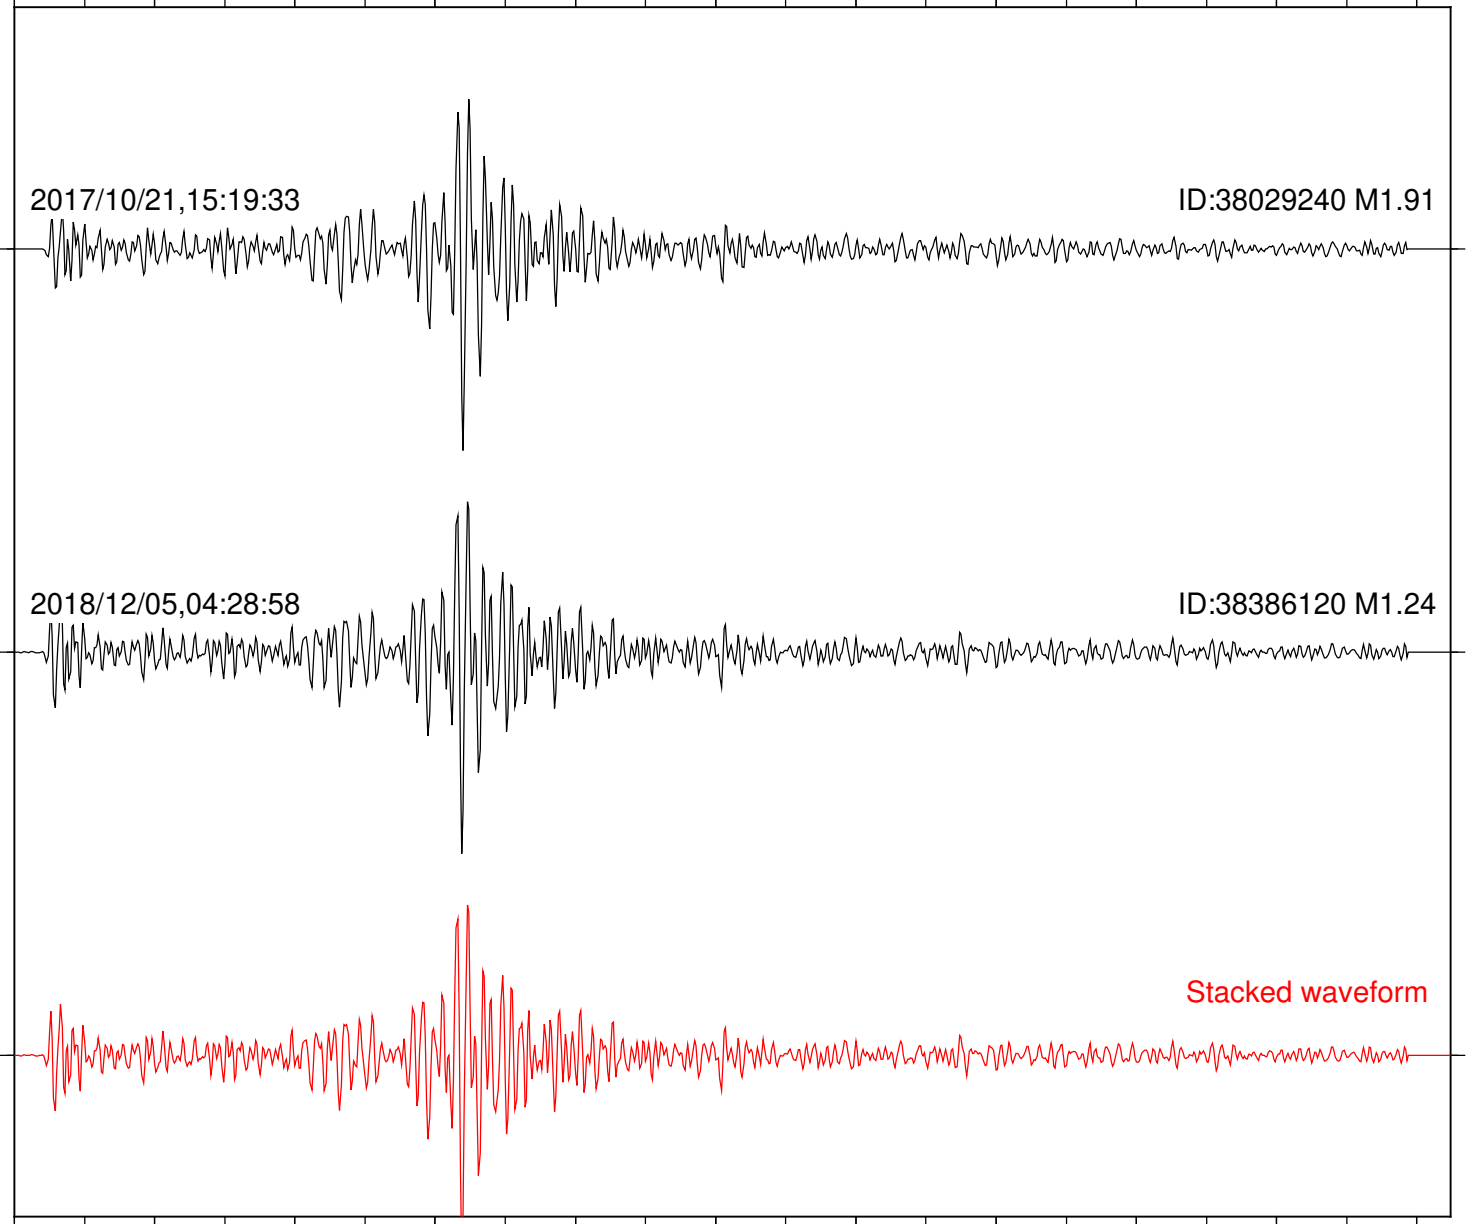

Station: B082 Com: EHZ

Focal depth: 5.14 km

2017/10/21,15:19:33

ID:38029240 M1.91

2018/12/05,04:28:58

ID:38386120 M1.24

Stacked waveform

0 1 2 3 4 5 6 7 8 9 10
Elapsed time (s)