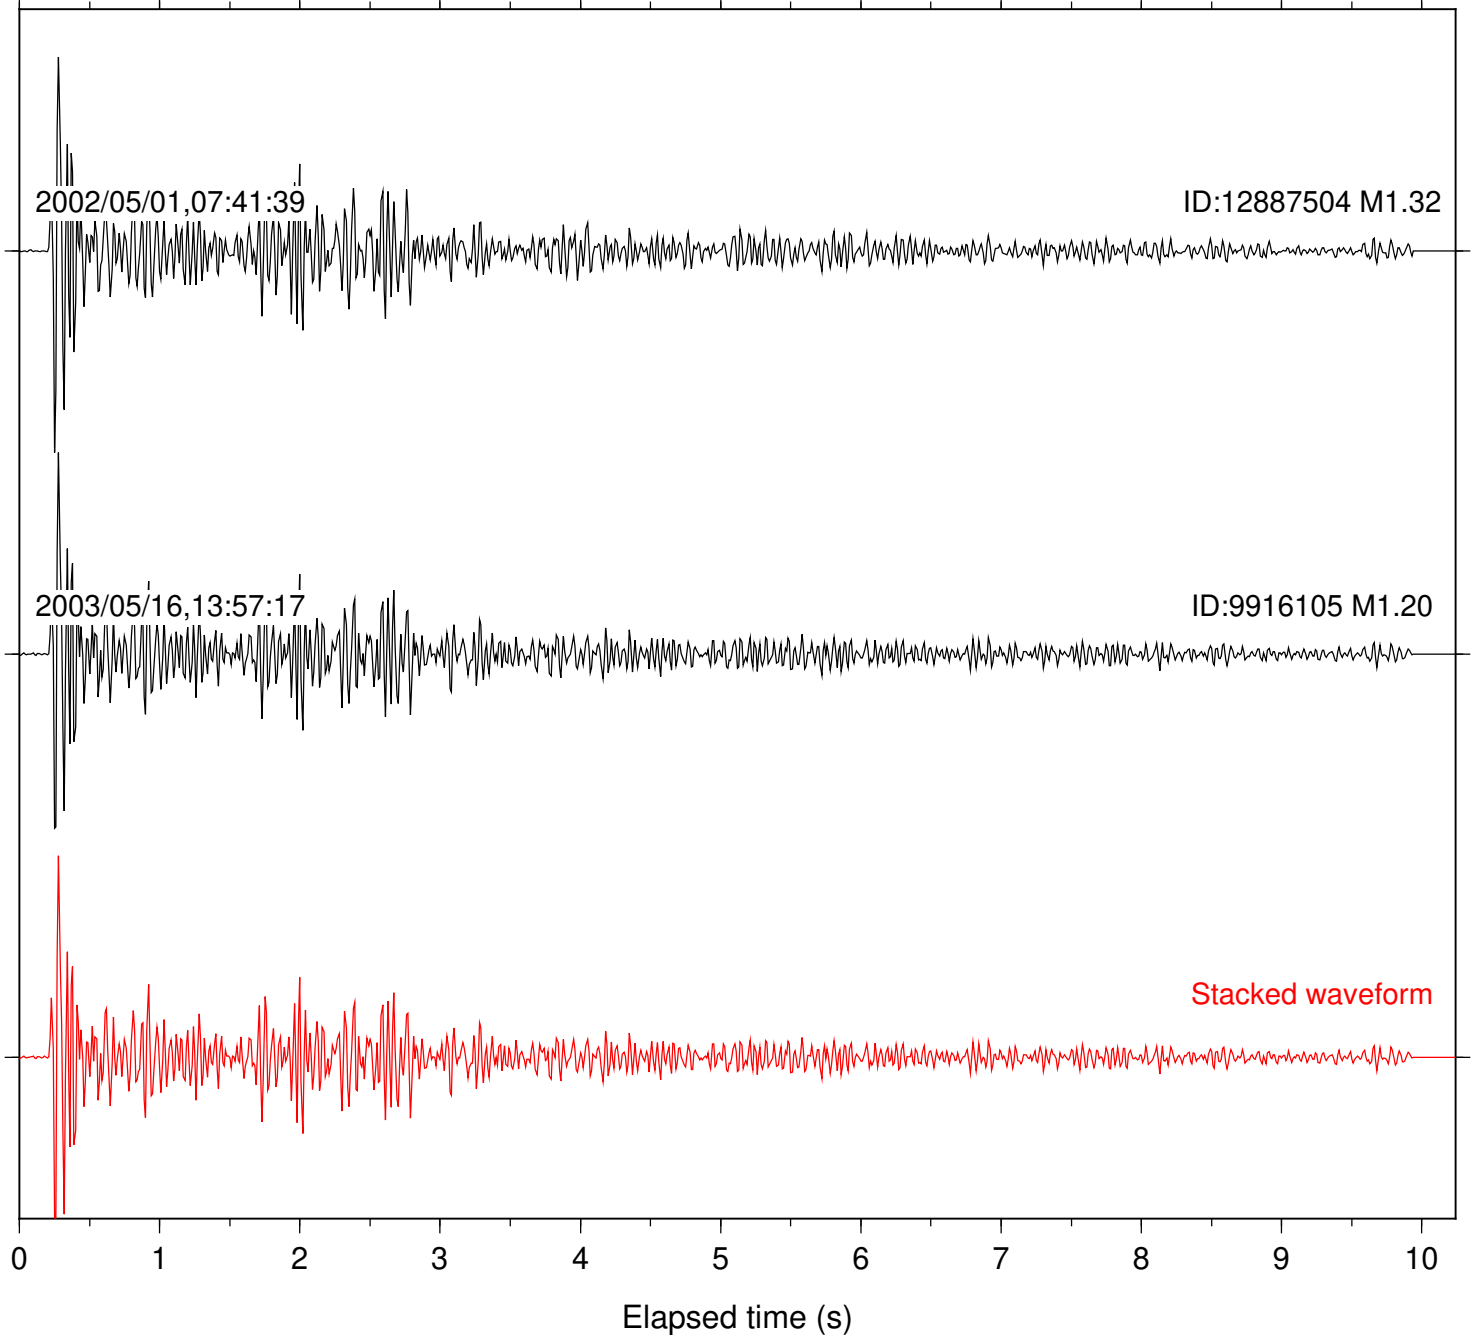

Focal depth: 17.18 km

Station: AGA Com: HHZ

Focal depth: 9.14 km

Station: DGR Com: HHZ

Focal depth: 9.14 km

Station: FRD Com: HHZ

Focal depth: 9.14 km

Station: AGA Com: HHZ