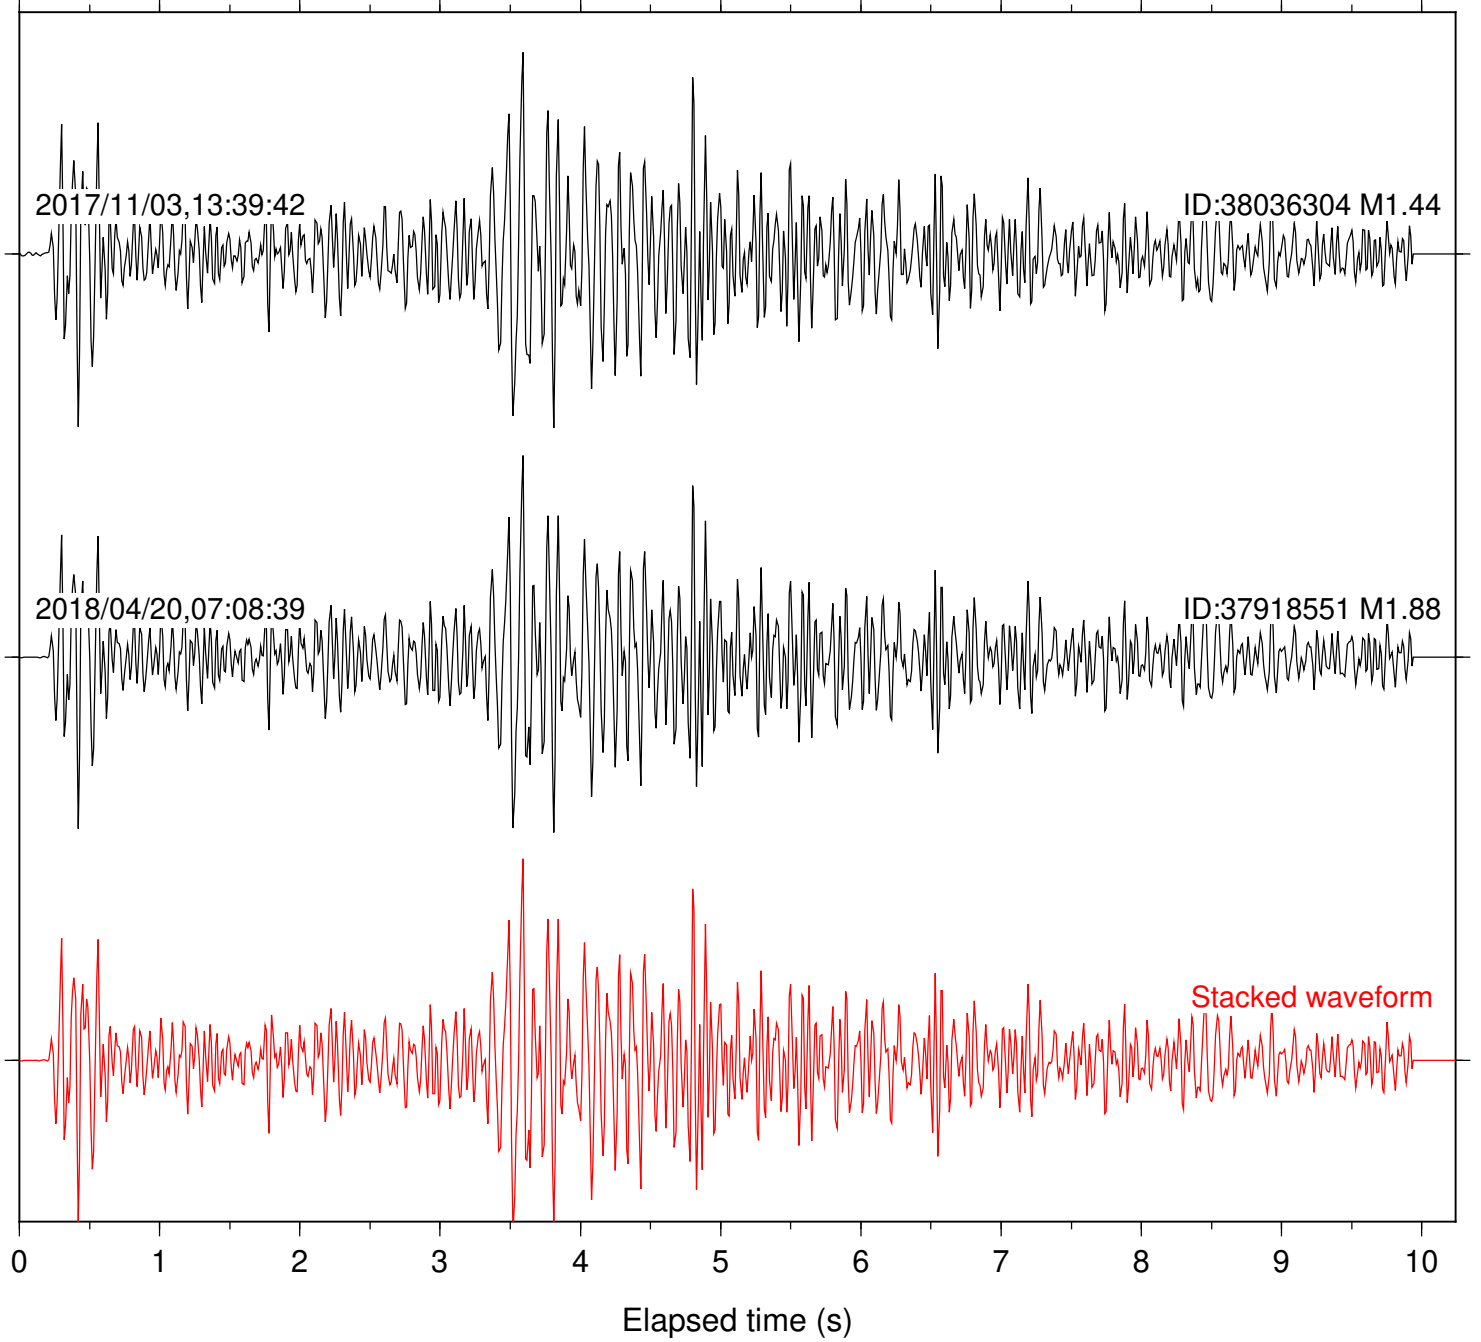

Station: BAC Com: EHZ

Focal depth: 7.65 km