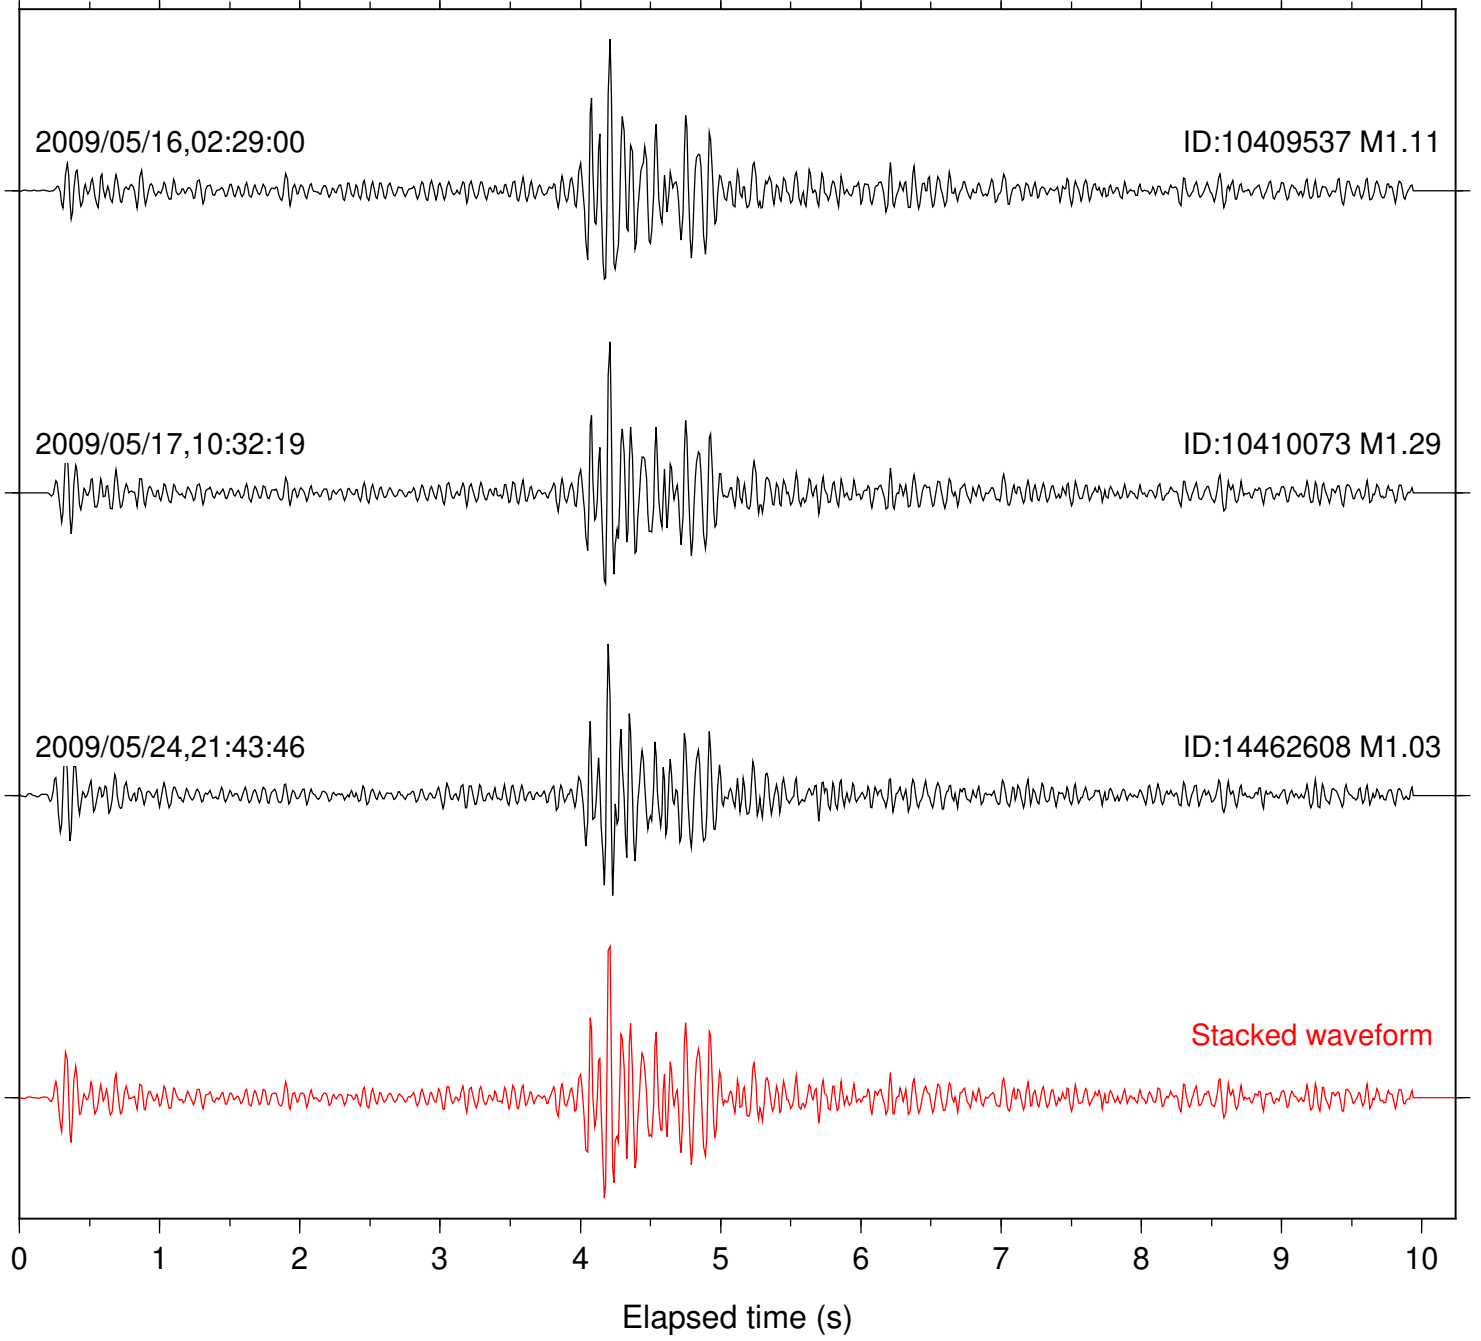

Focal depth: 9.65 km

Station: KNW Com: HHZ

Focal depth: 9.59 km

Station: PFO Com: HHZ

Focal depth: 9.65 km

Station: PLM Com: HHZ

Focal depth: 9.62 km

Station: TOR Com: HHZ