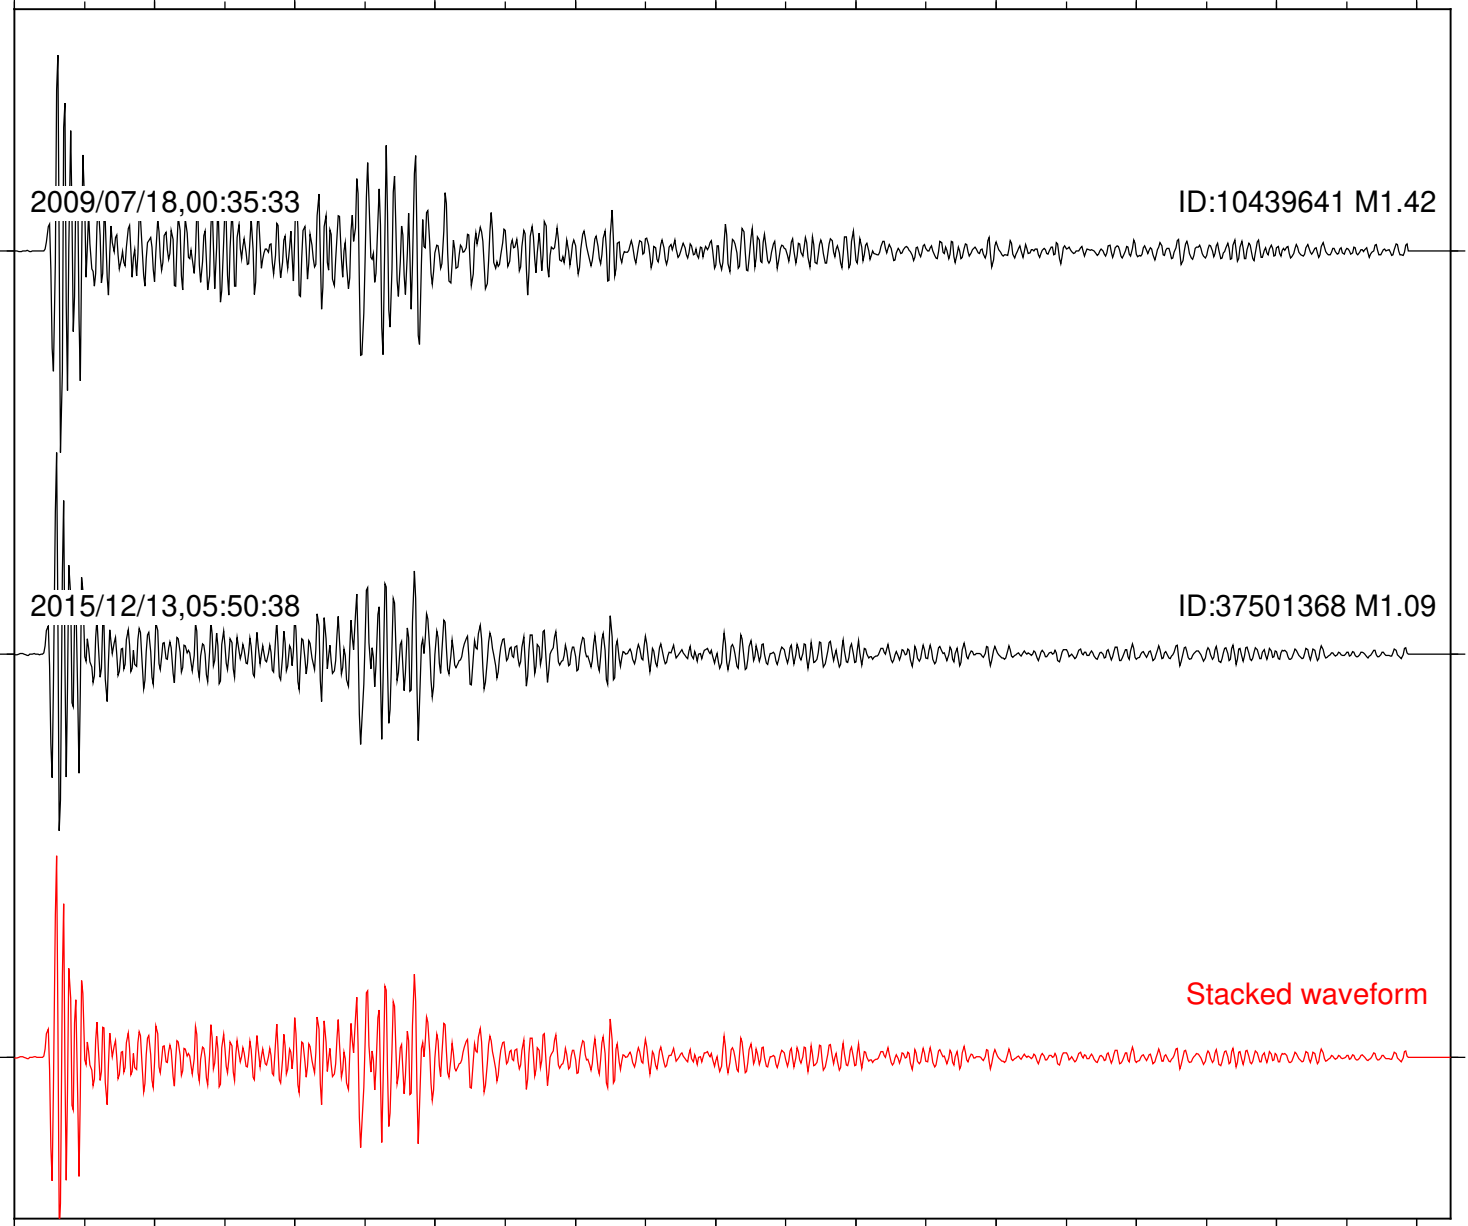

Station: B087 Com: EHZ

Focal depth: 8.50 km

2009/07/18,00:35:33

ID:10439641 M1.42

2015/12/13,05:50:38

ID:37501368 M1.09

Stacked waveform

0 1 2 3 4 5 6 7 8 9 10

Elapsed time (s)