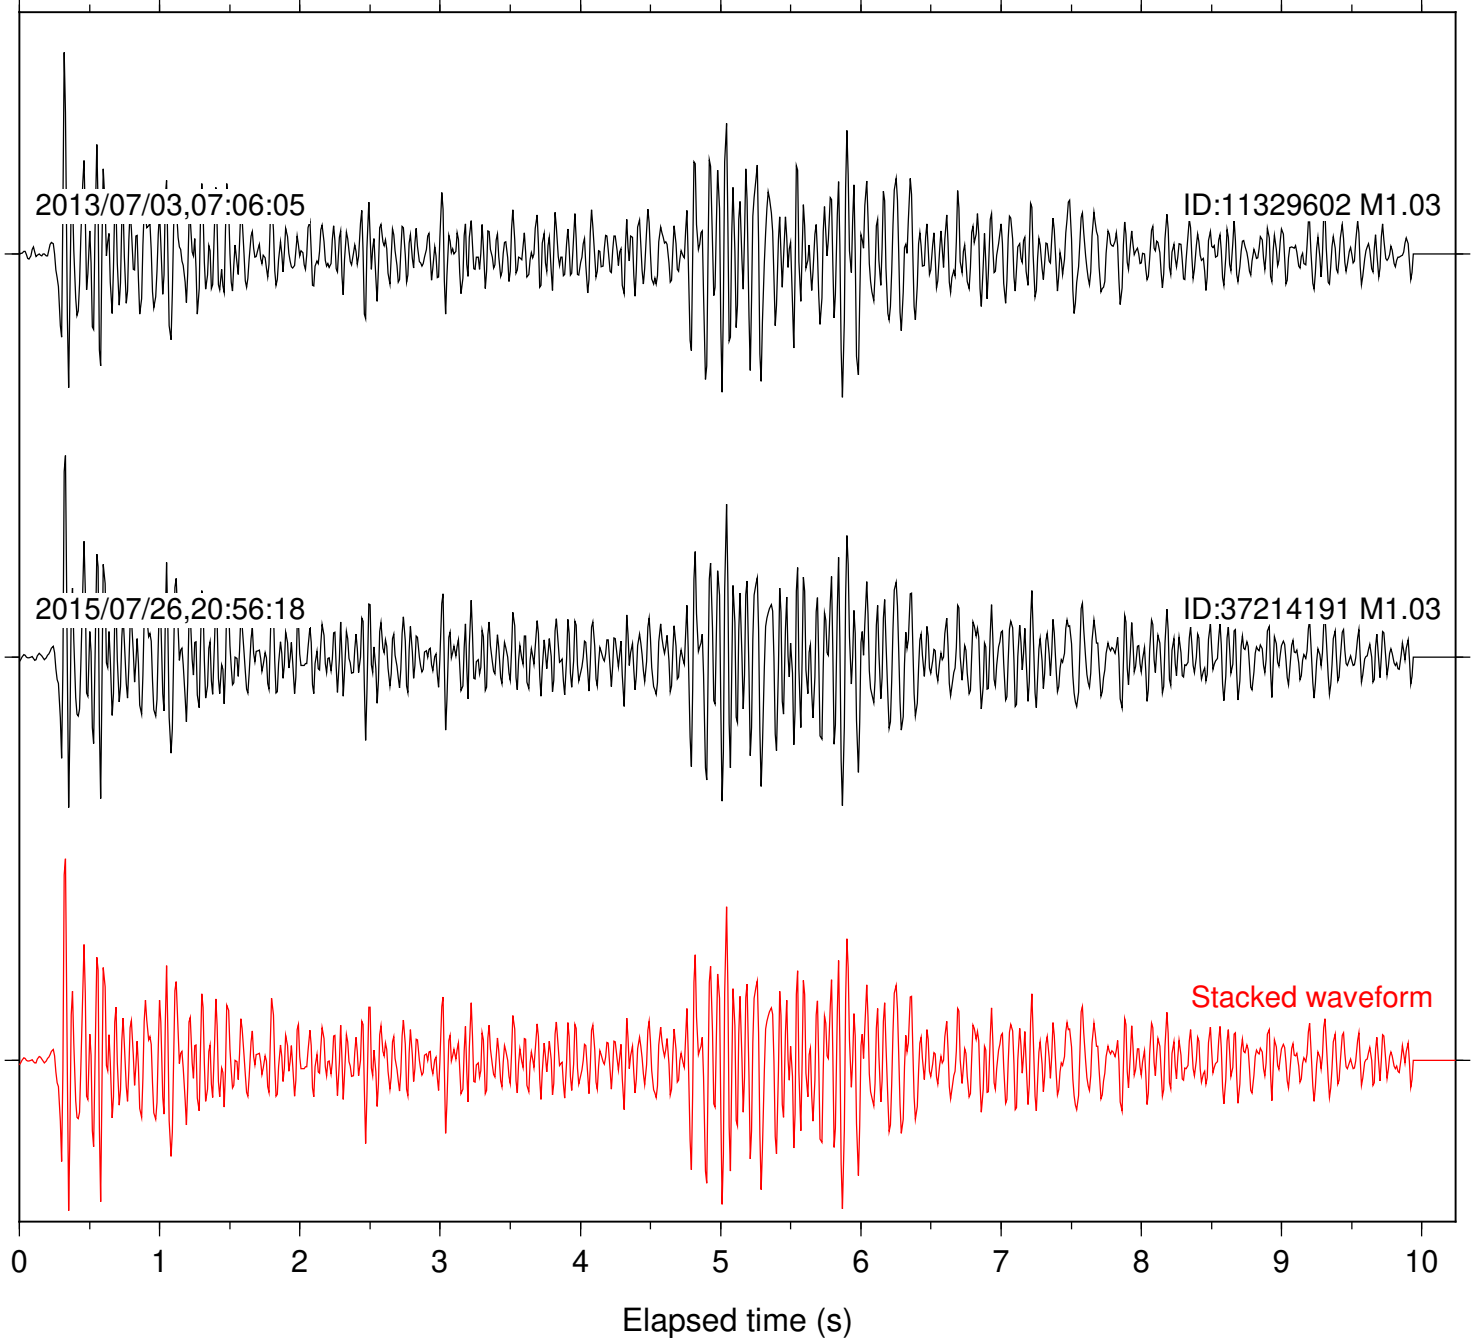

Station: B946 Com: EHZ

Focal depth: 6.63 km