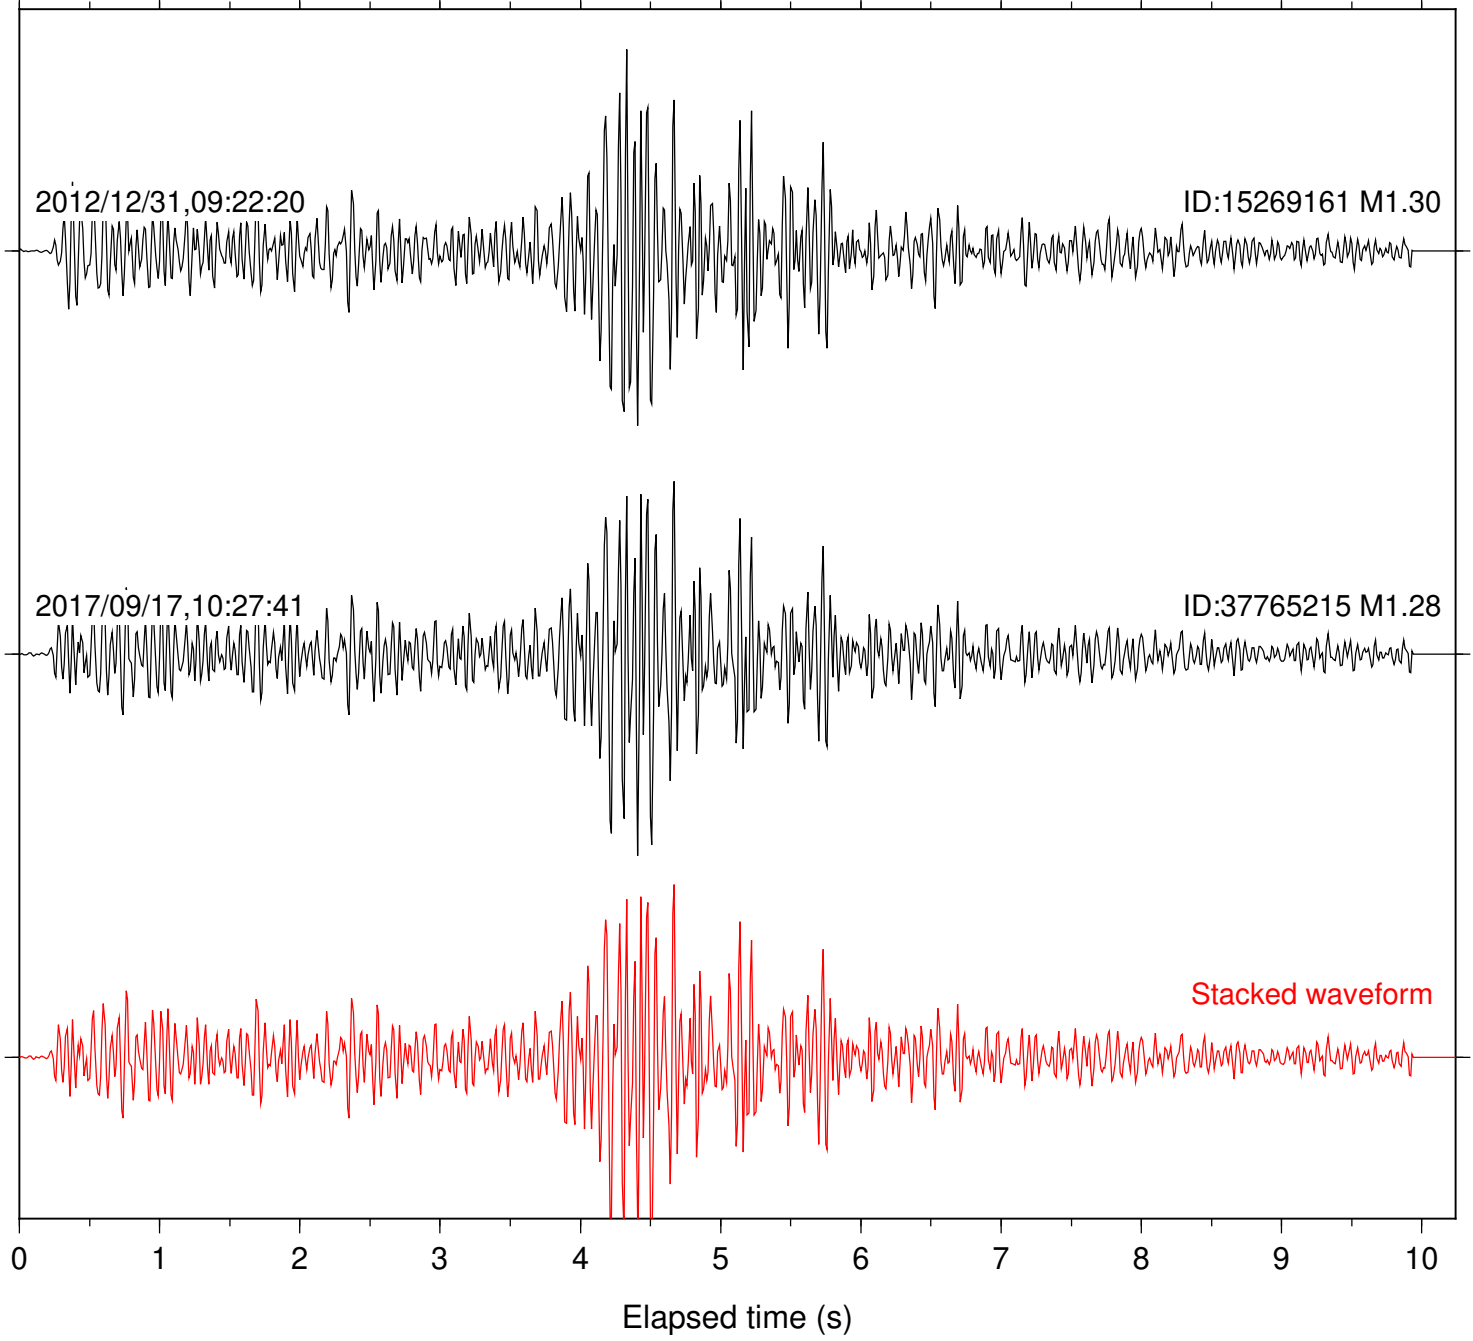

Station: B082 Com: EHZ

Focal depth: 12.10 km