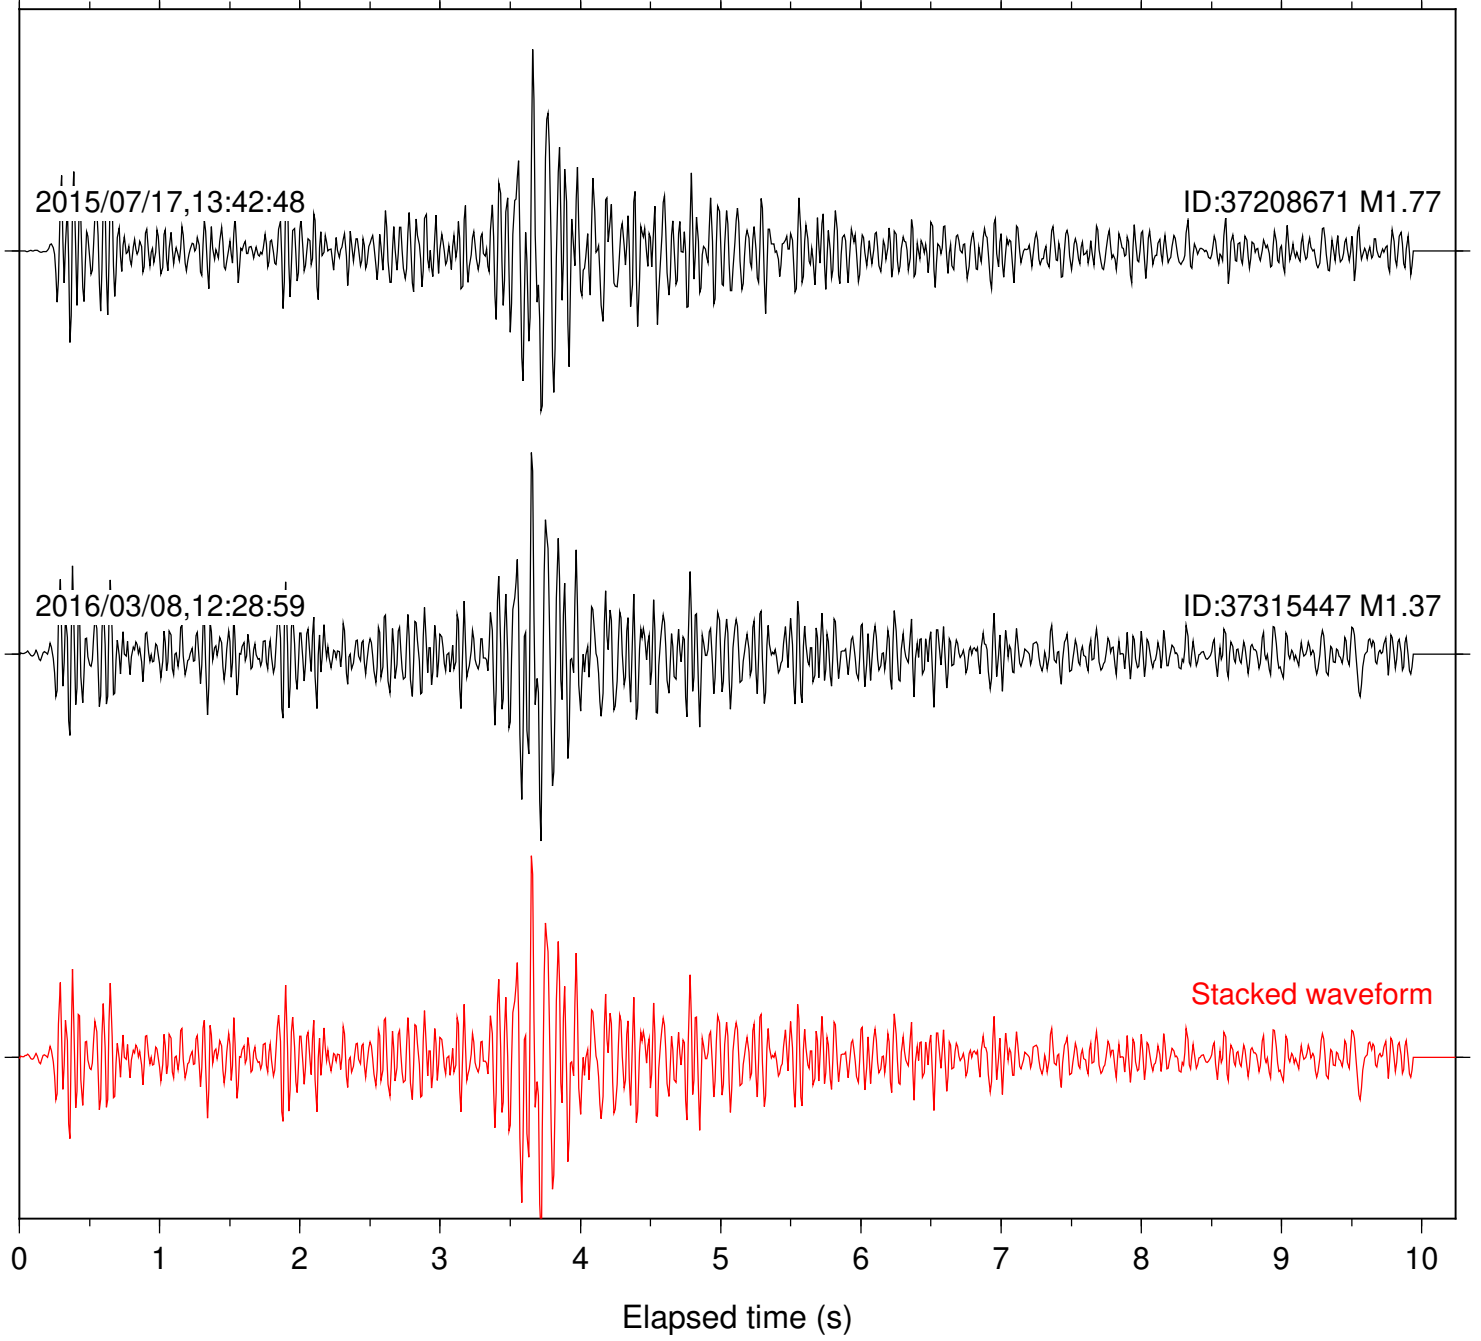

Station: B086 Com: EHZ

Focal depth: 8.09 km