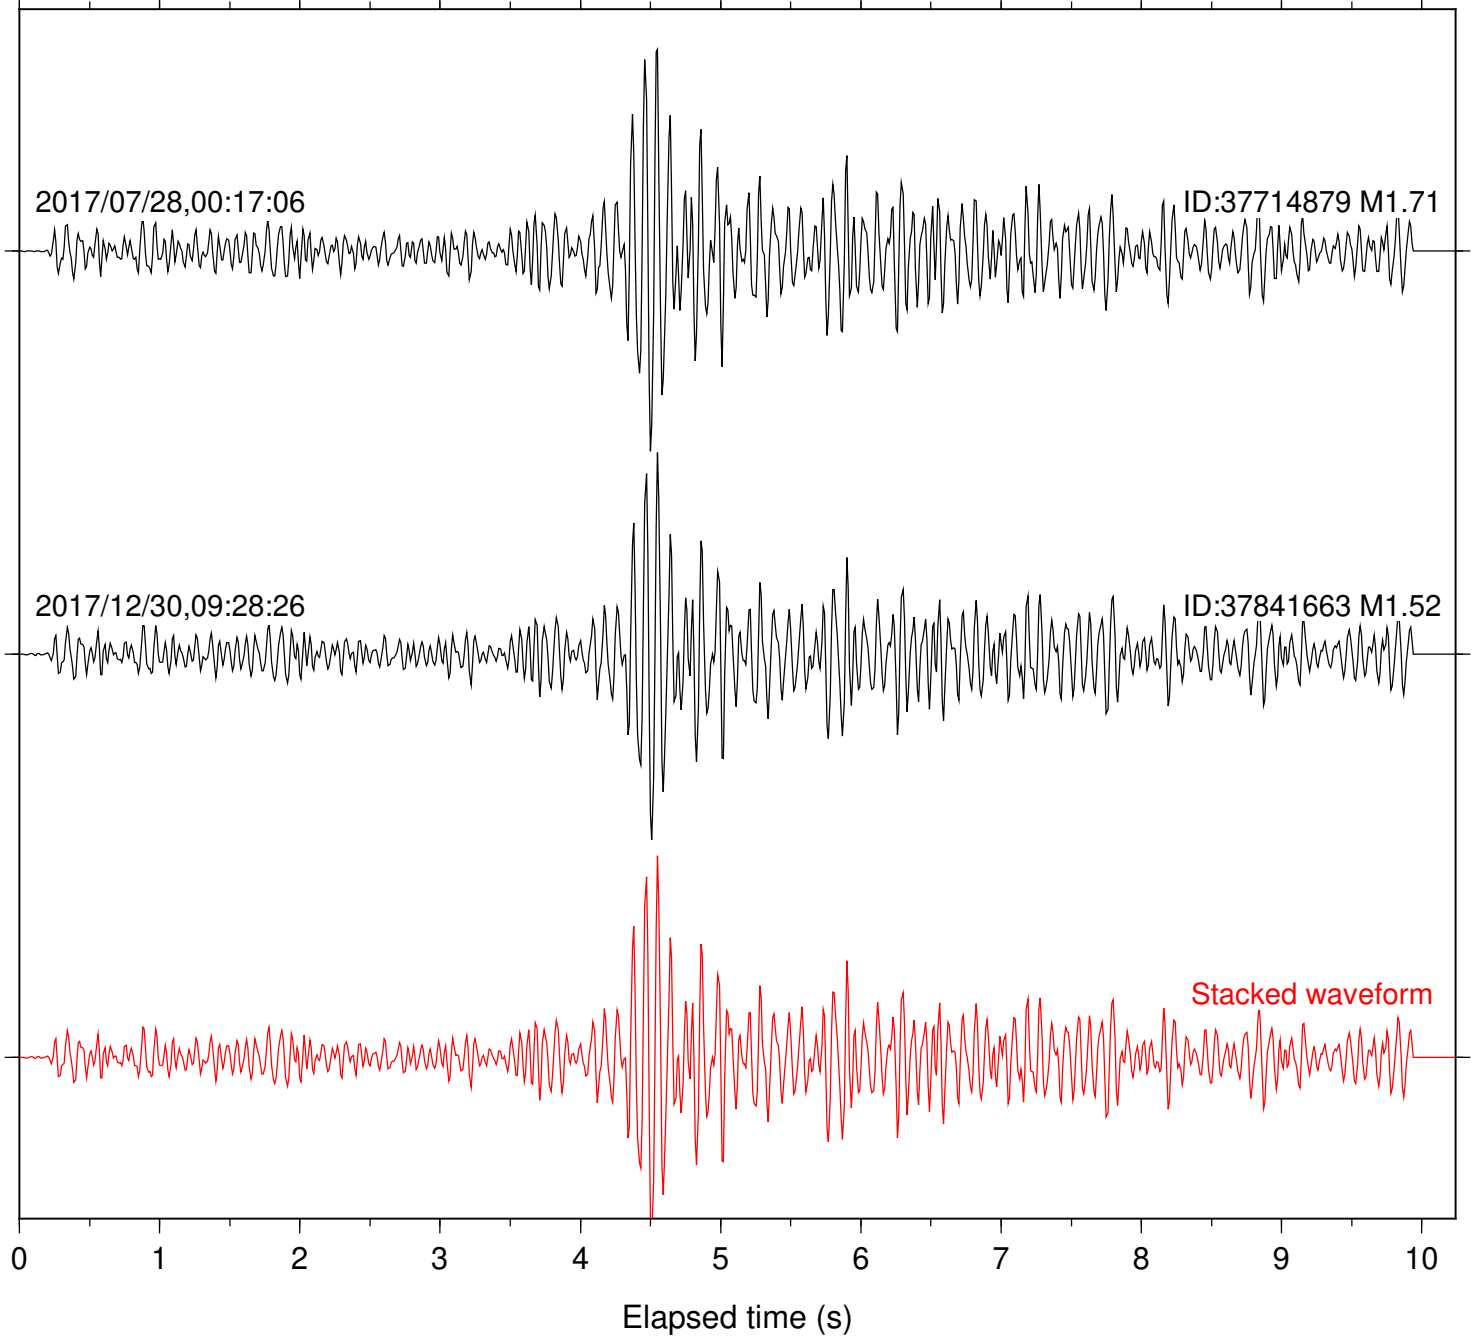

Station: B084 Com: EHZ

Focal depth: 6.41 km