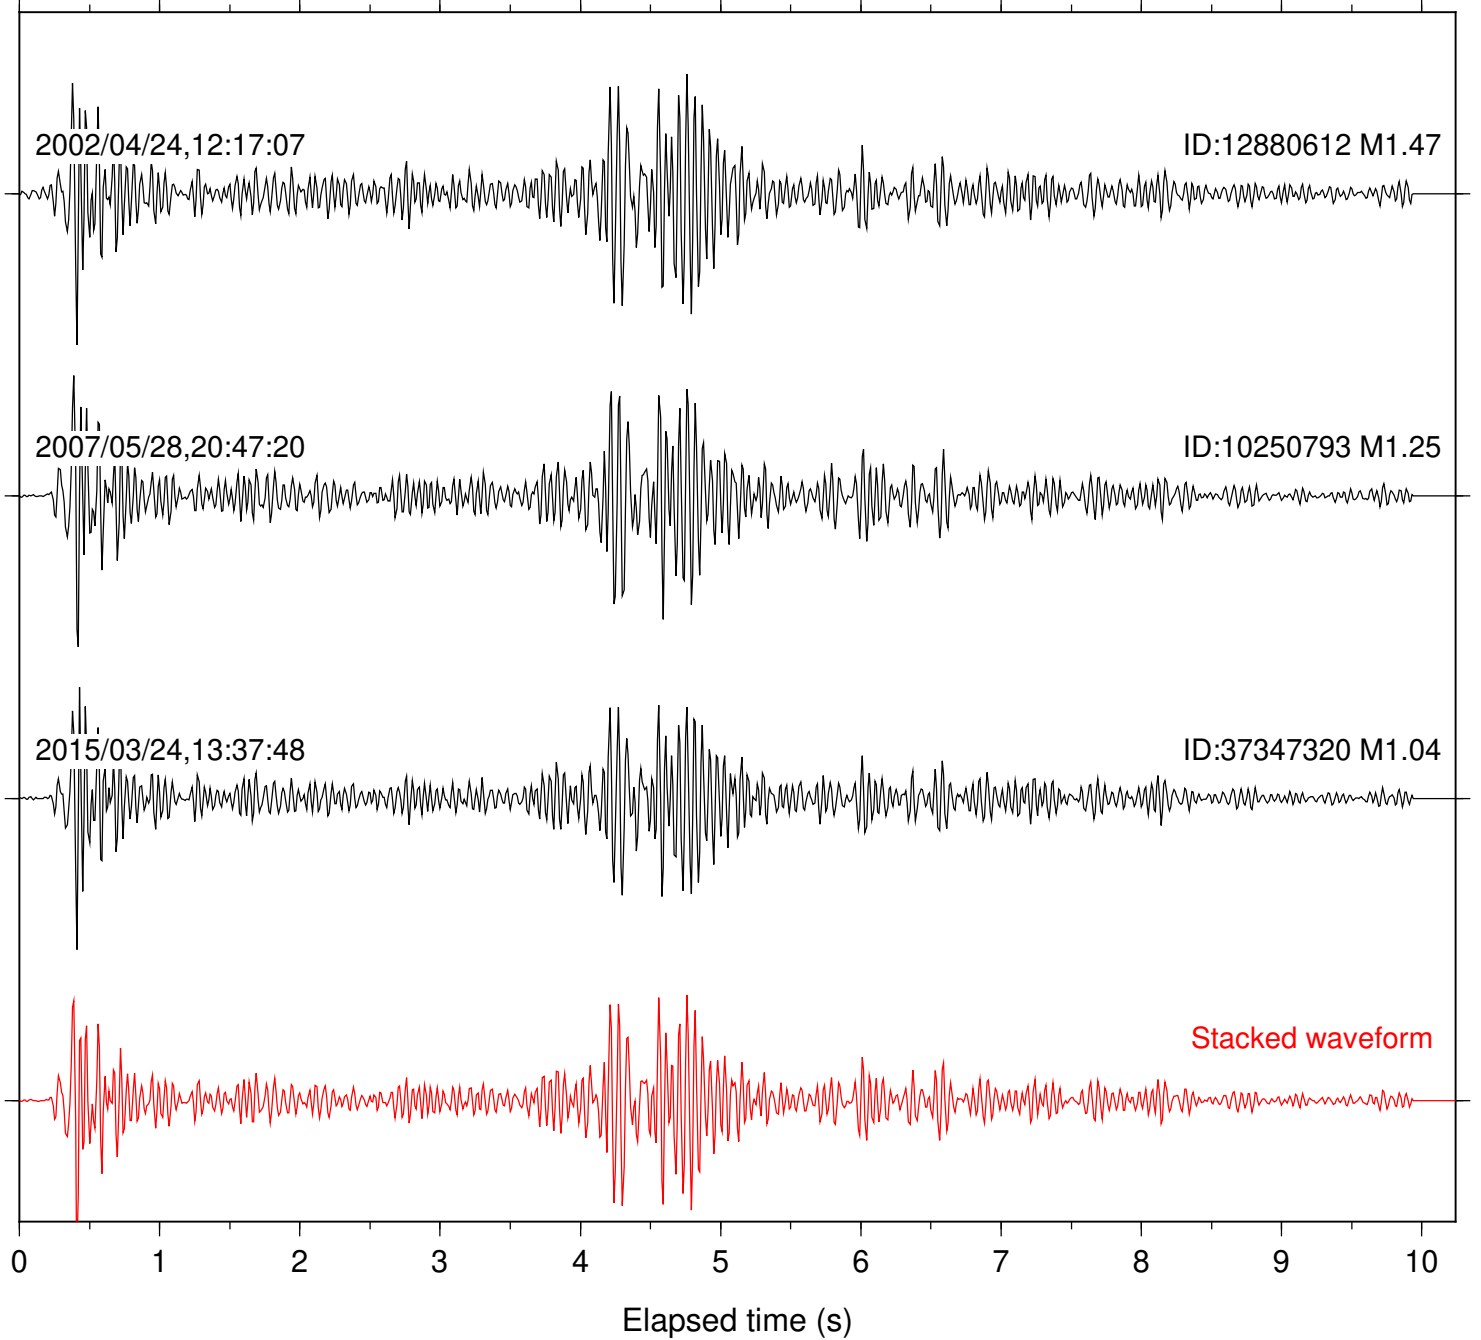

Station: DGR Com: HHZ

Focal depth: 17.82 km