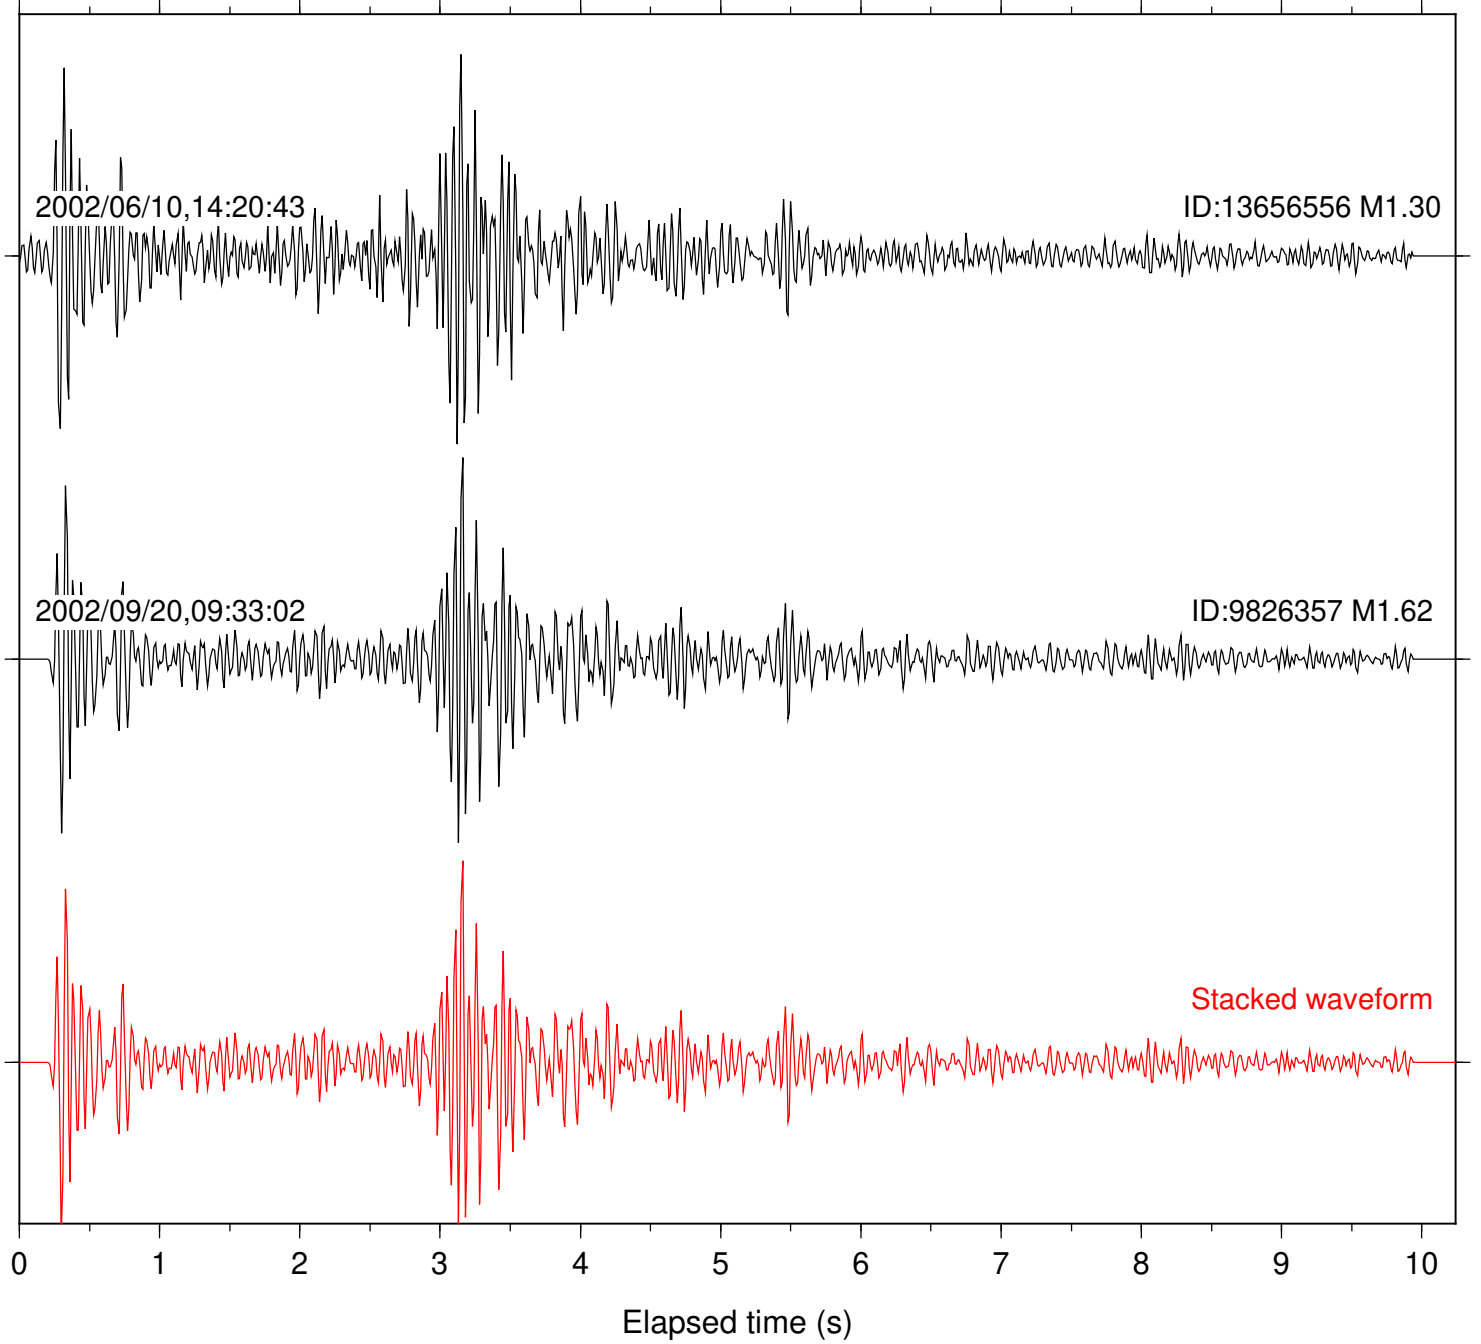

Focal depth: 7.92 km

Station: FRD Com: HHZ

Focal depth: 7.90 km

Station: AGA Com: HHZ

Focal depth: 8.61 km

Station: CRY Com: HHZ

Focal depth: 8.61 km

Station: PFO Com: HHZ