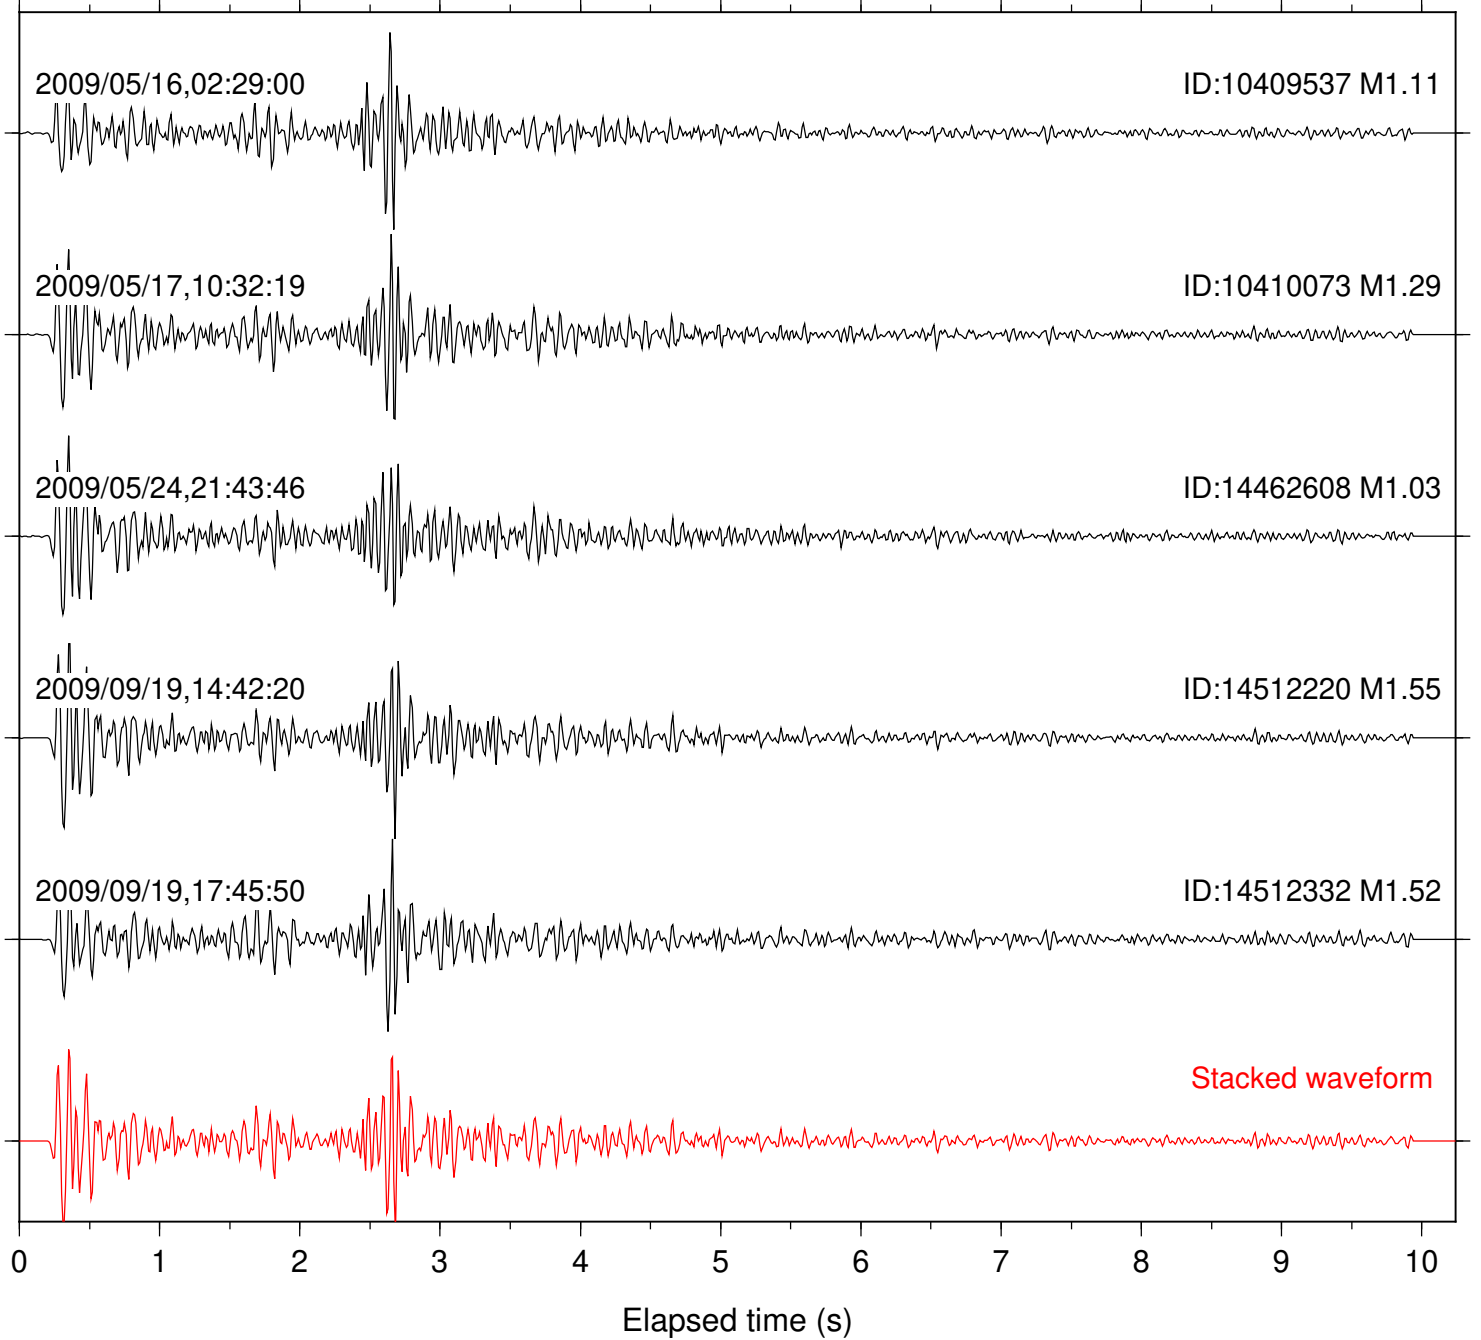

Station: B082 Com: EHZ

Focal depth: 9.65 km