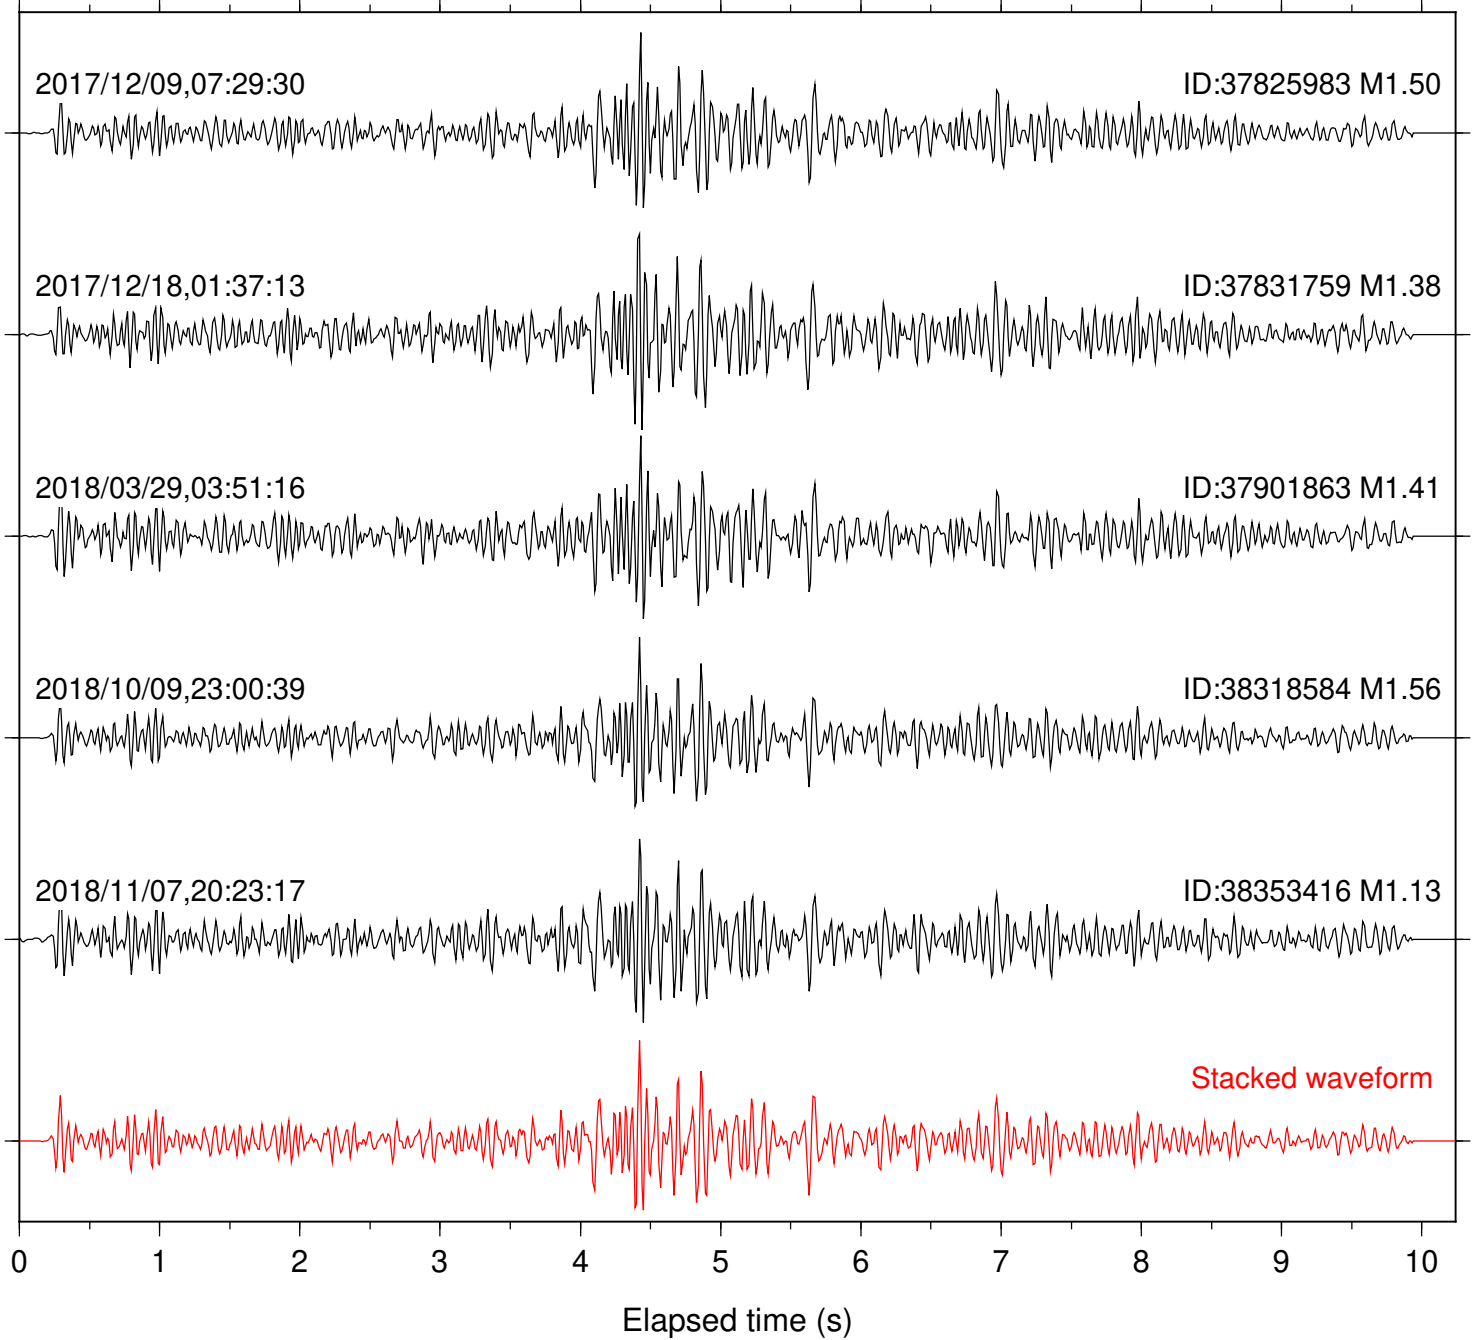

Station: FRD Com: HHZ

Focal depth: 6.83 km

Station: HMT2 Com: HHZ

Focal depth: 6.83 km

Station: LVA2 Com: HHZ

Focal depth: 6.83 km

Station: PFO Com: HHZ

Focal depth: 6.83 km