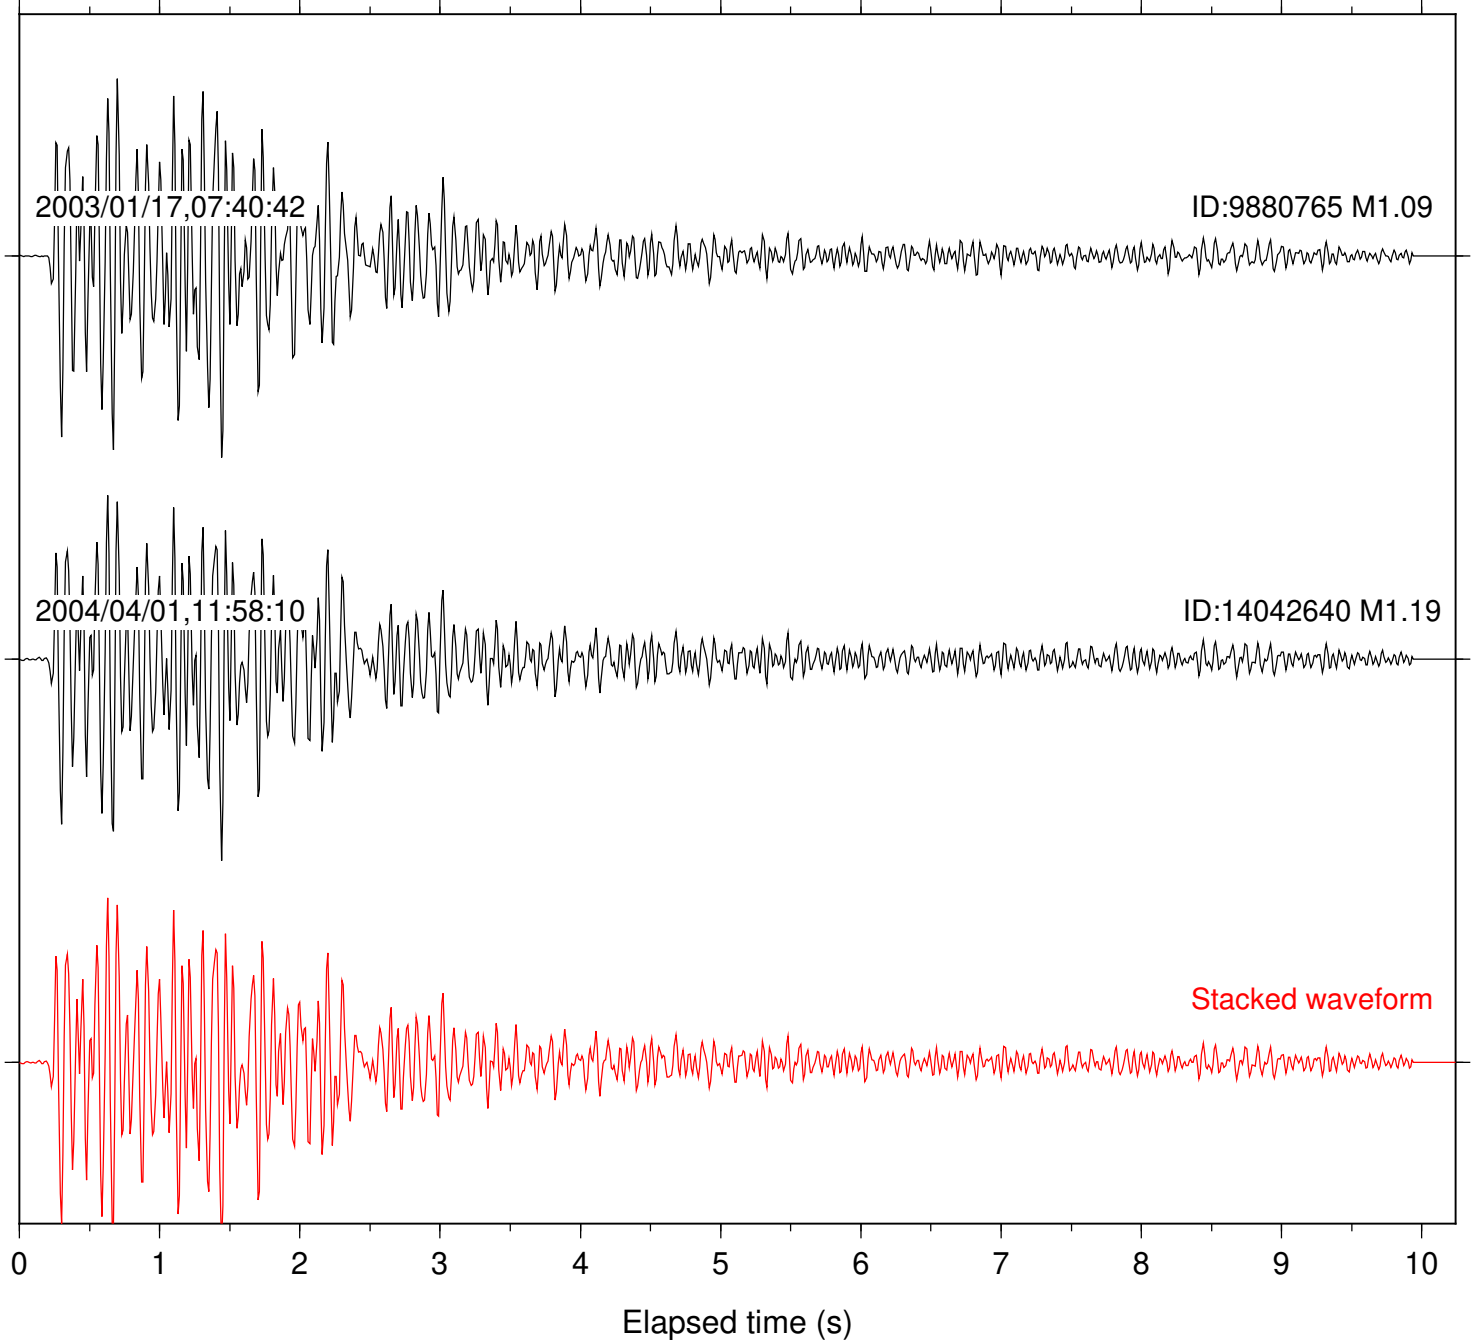

Station: HMT2 Com: HHZ

Focal depth: 3.81 km

Station: POB2 Com: HHZ

Focal depth: 3.81 km

Station: RDM Com: HHZ

Focal depth: 3.81 km

Station: SND Com: HHZ

Focal depth: 3.81 km