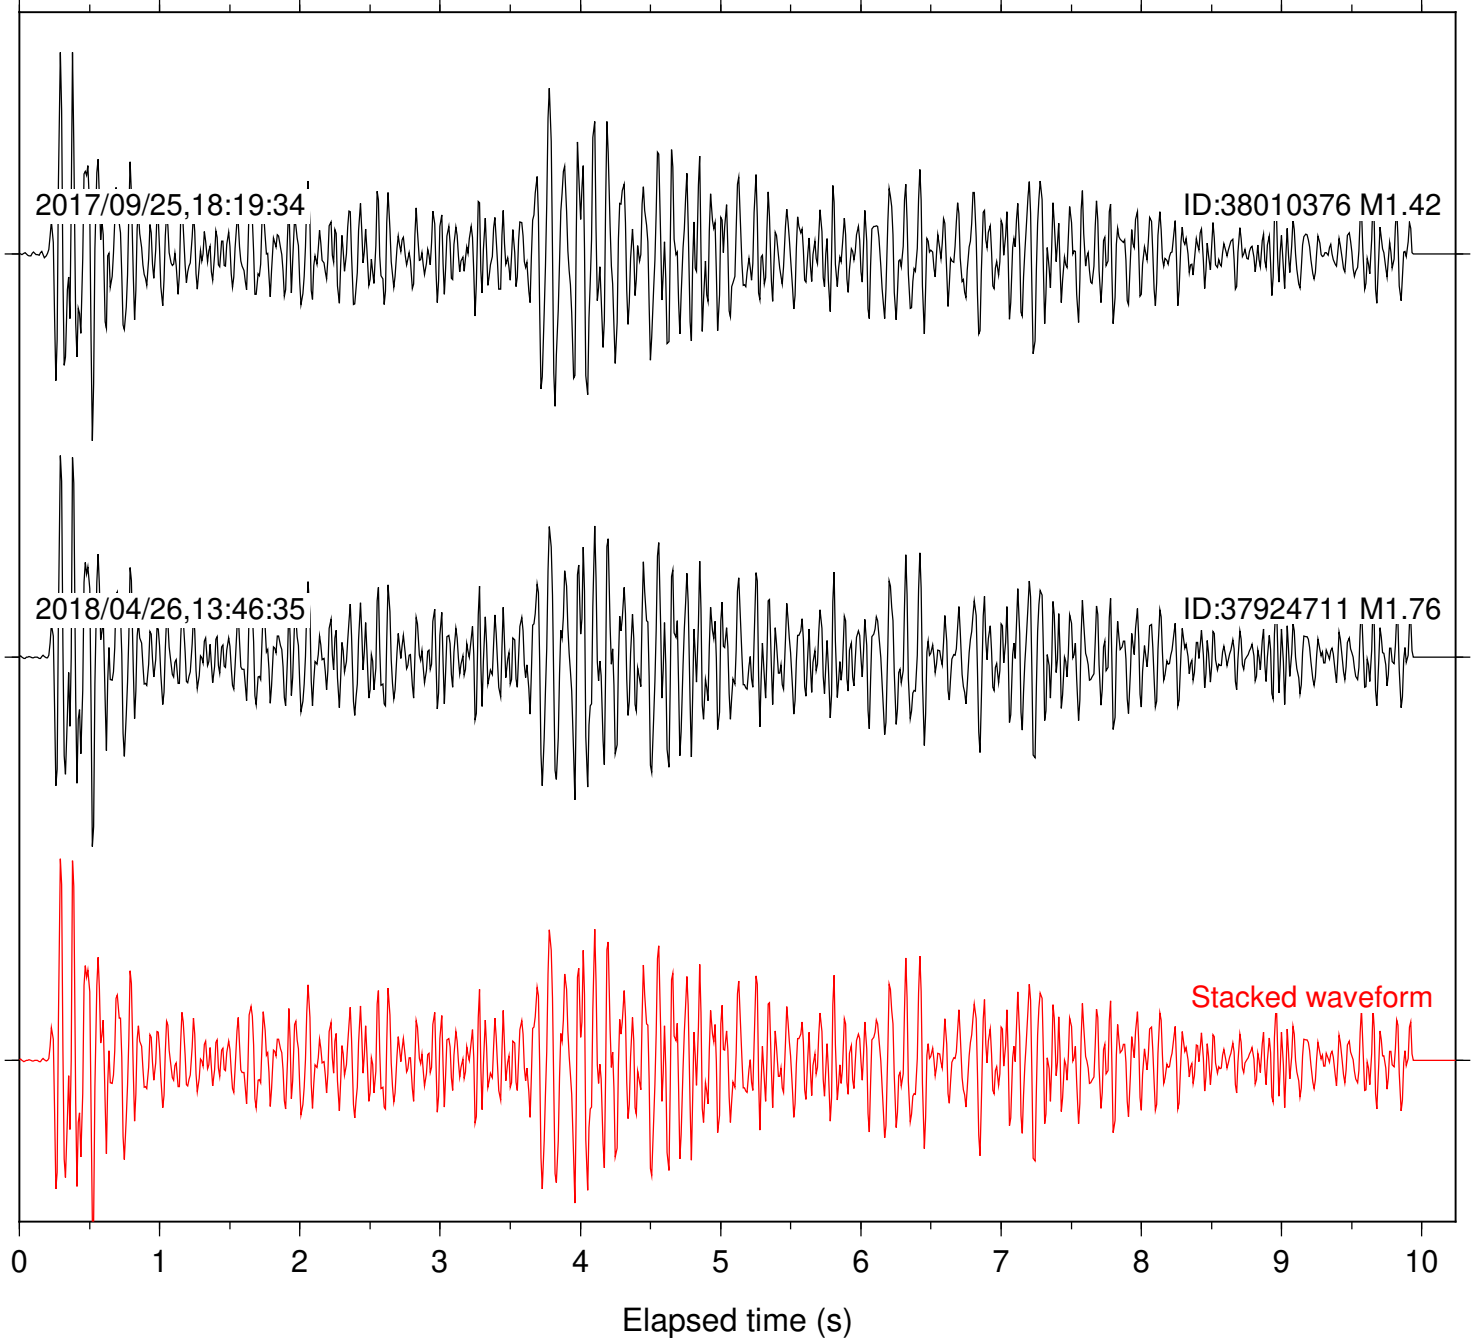

Station: BAC Com: EHZ

Focal depth: 5.55 km