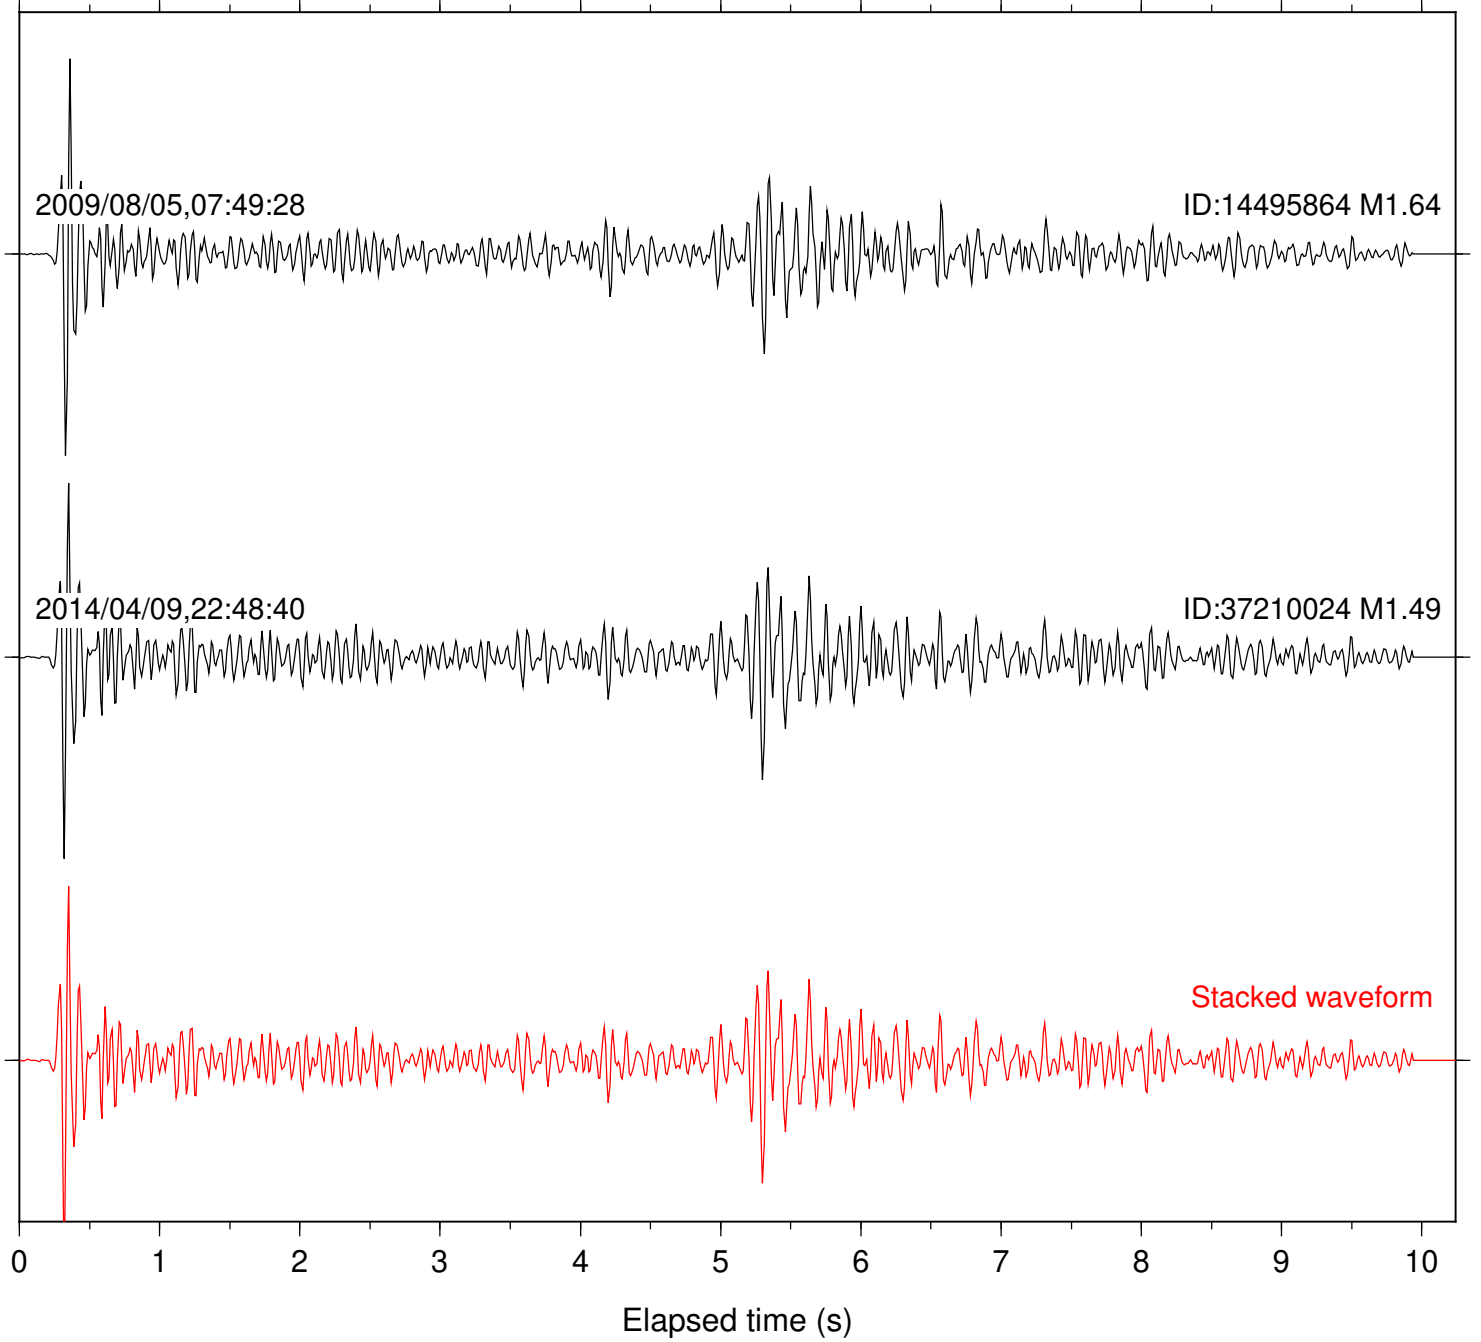

Station: B088 Com: EHZ

Focal depth: 17.74 km