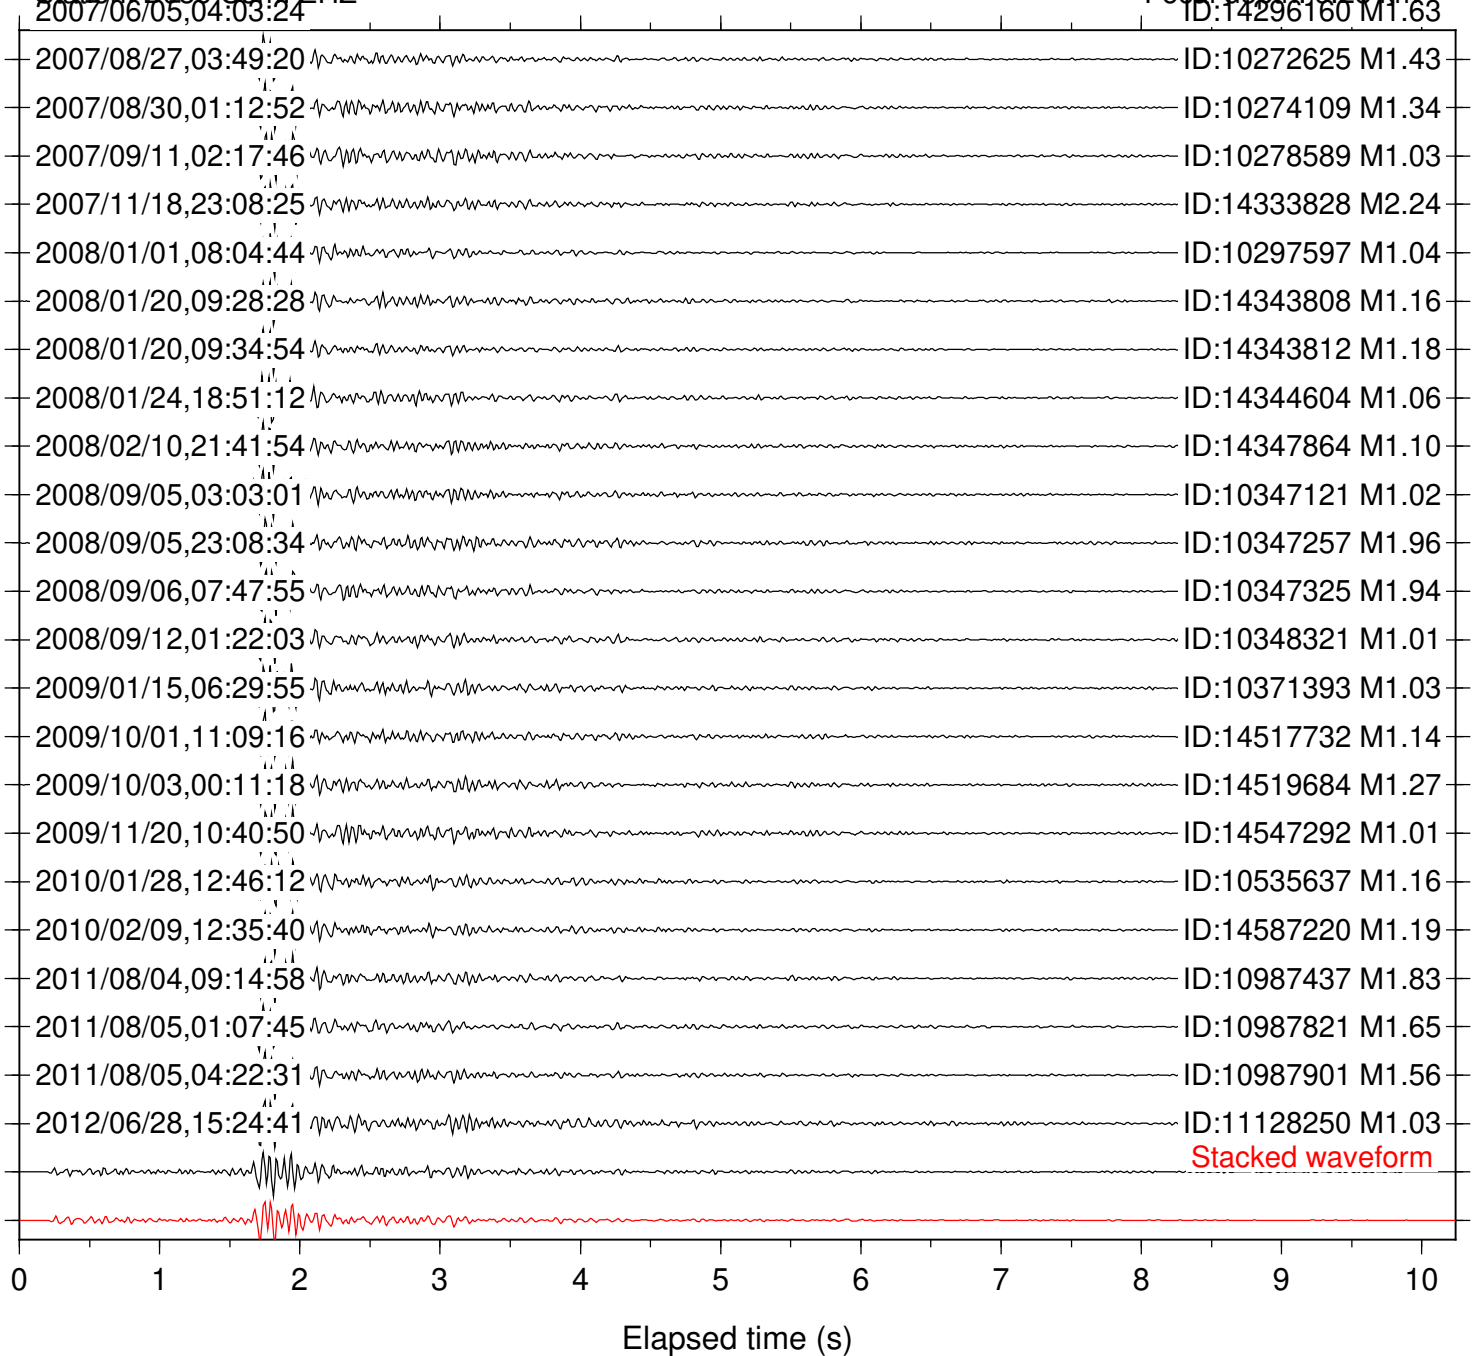

Station: R086 Com: EHZ

Focal depth: 6.28 km