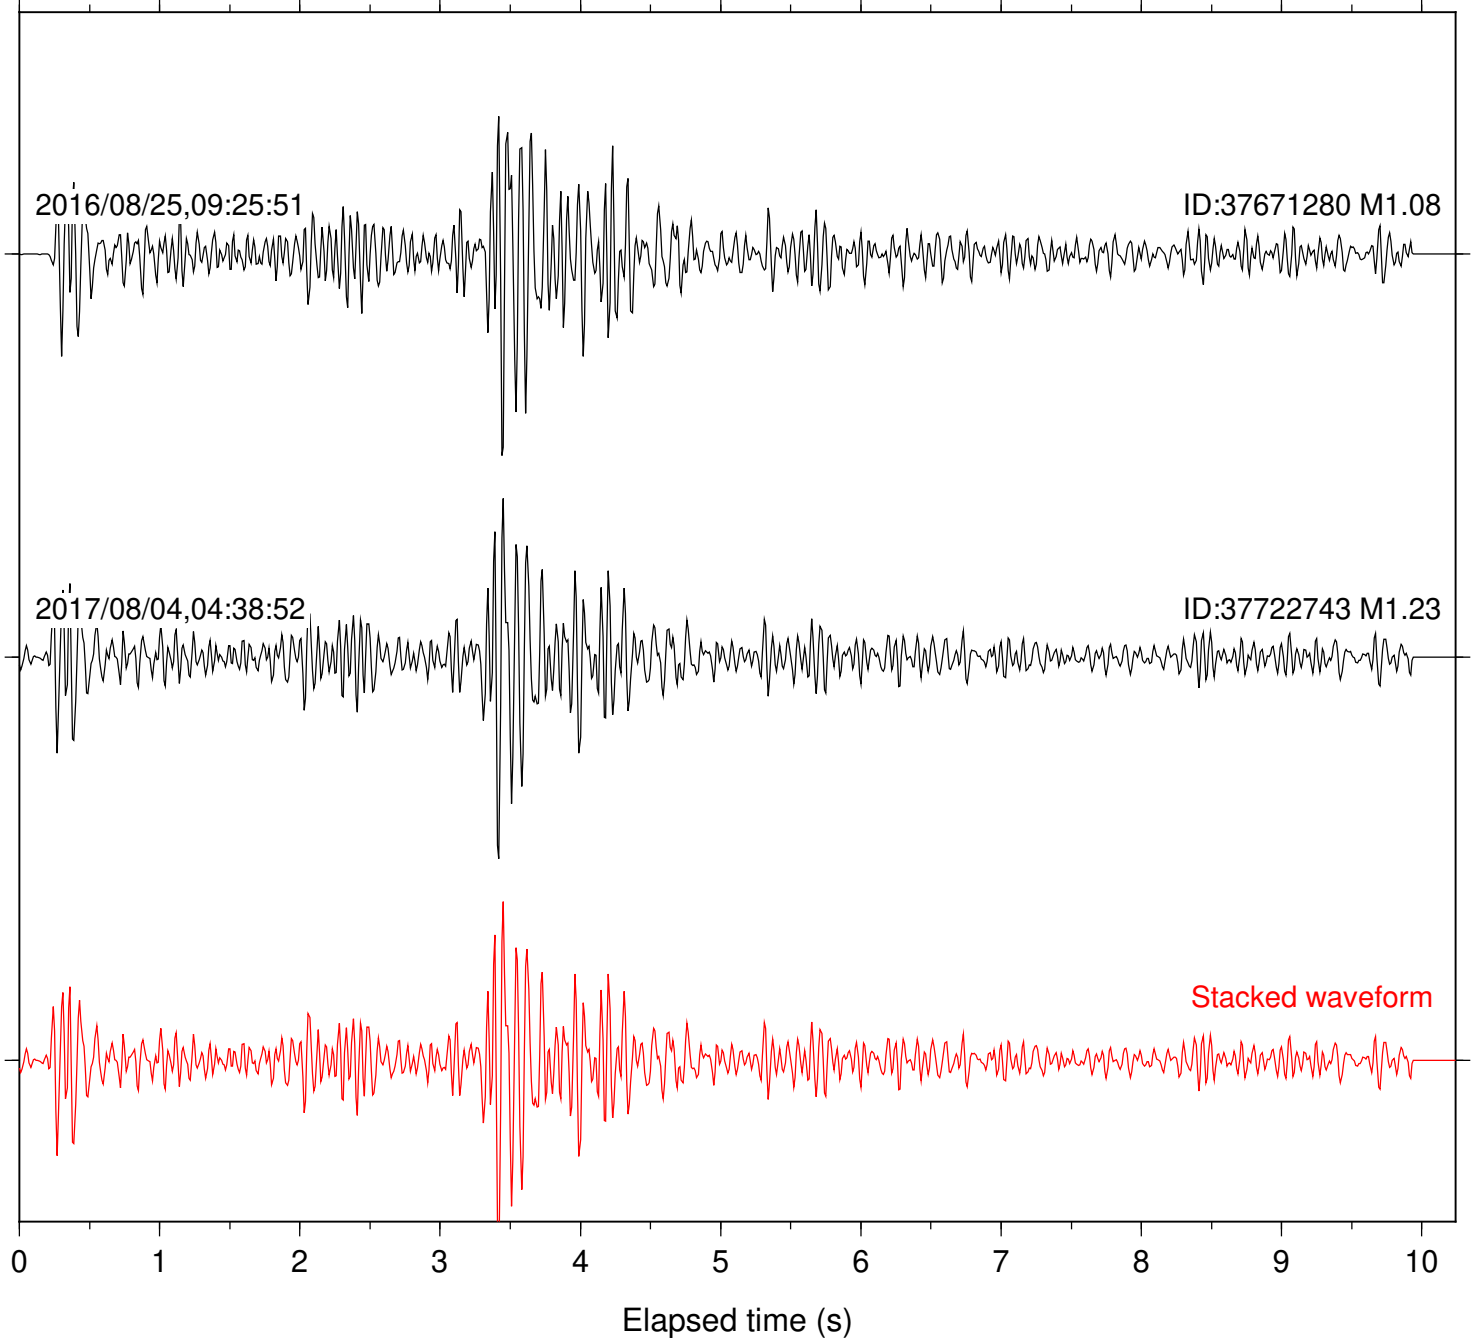

Focal depth: 6.75 km

Station: BAC Com: EHZ

Focal depth: 6.75 km

Station: CSH Com: HHZ

Focal depth: 6.75 km

Station: DGR Com: HHZ

Focal depth: 6.75 km

Station: FRD Com: HHZ