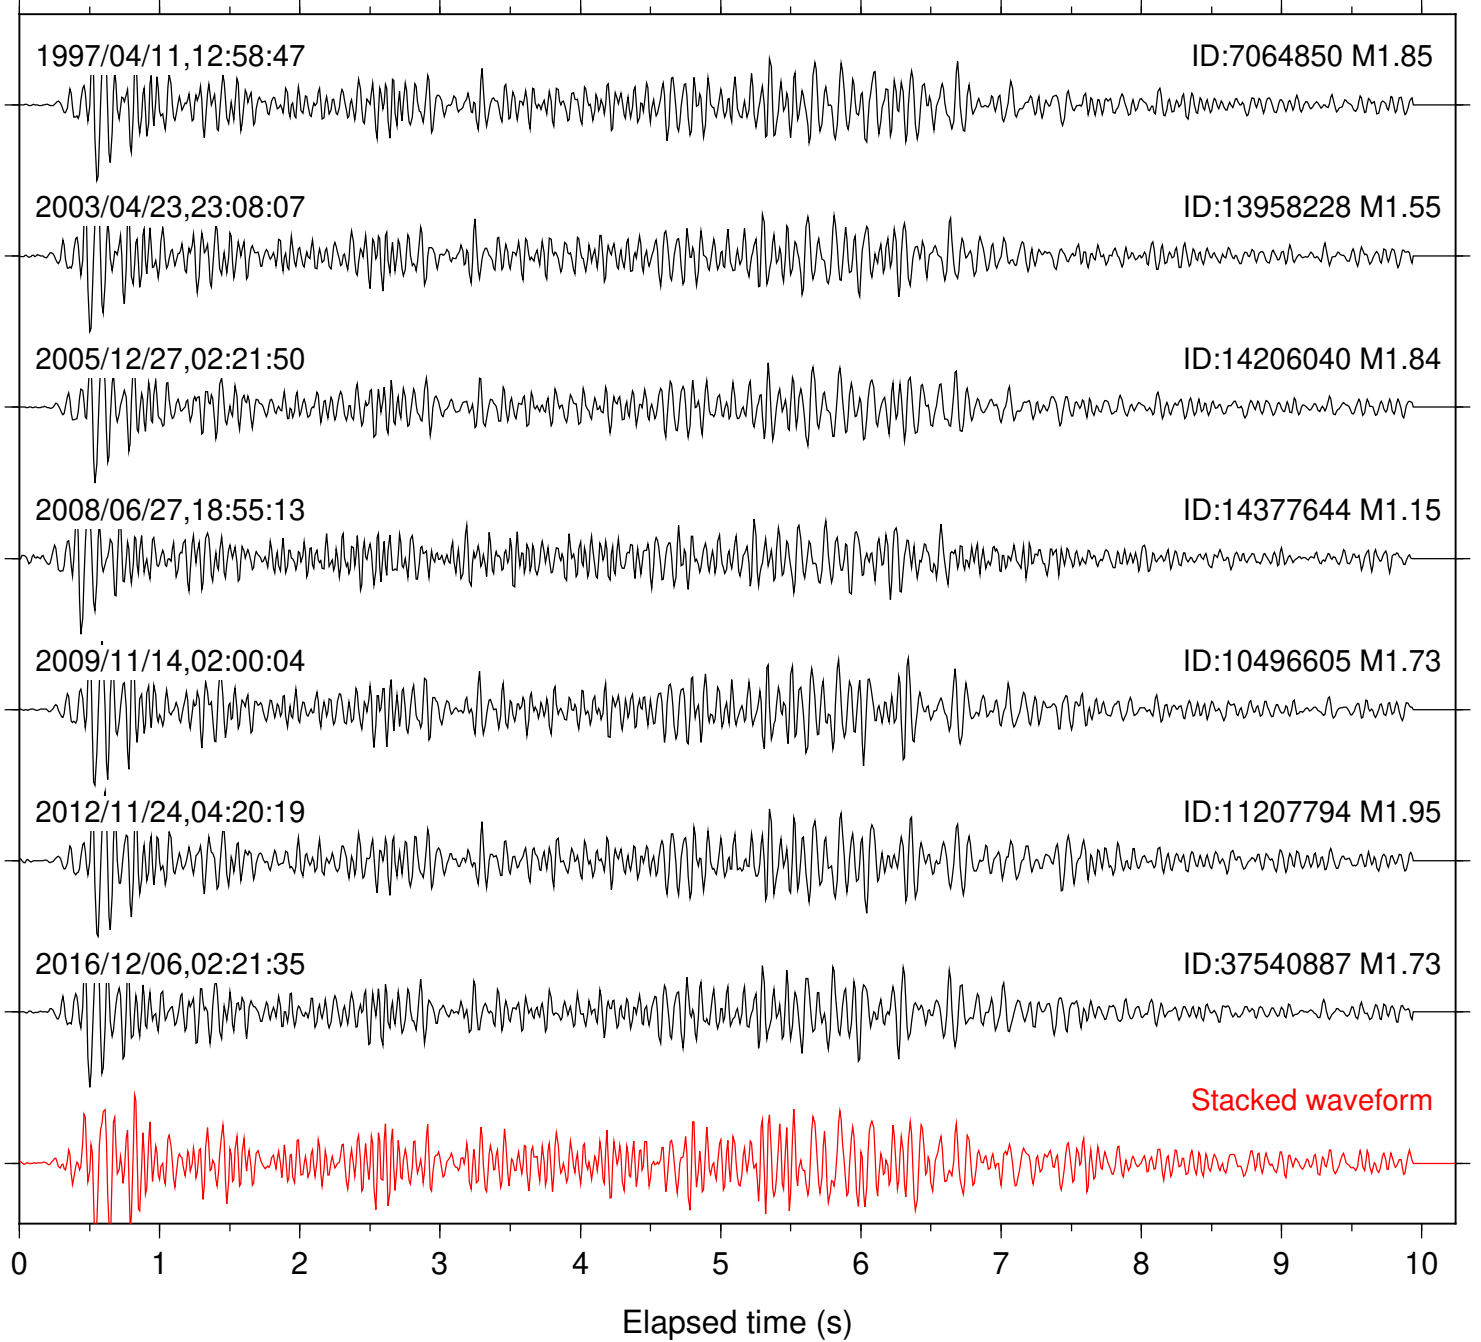

Focal depth: 11.62 km

Station: PMD Com: HHZ

Focal depth: 11.62 km

Station: SND Com: HHZ

Focal depth: 11.62 km

Station: TOR Com: HHZ

Focal depth: 11.62 km

Station: TRO Com: HHZ