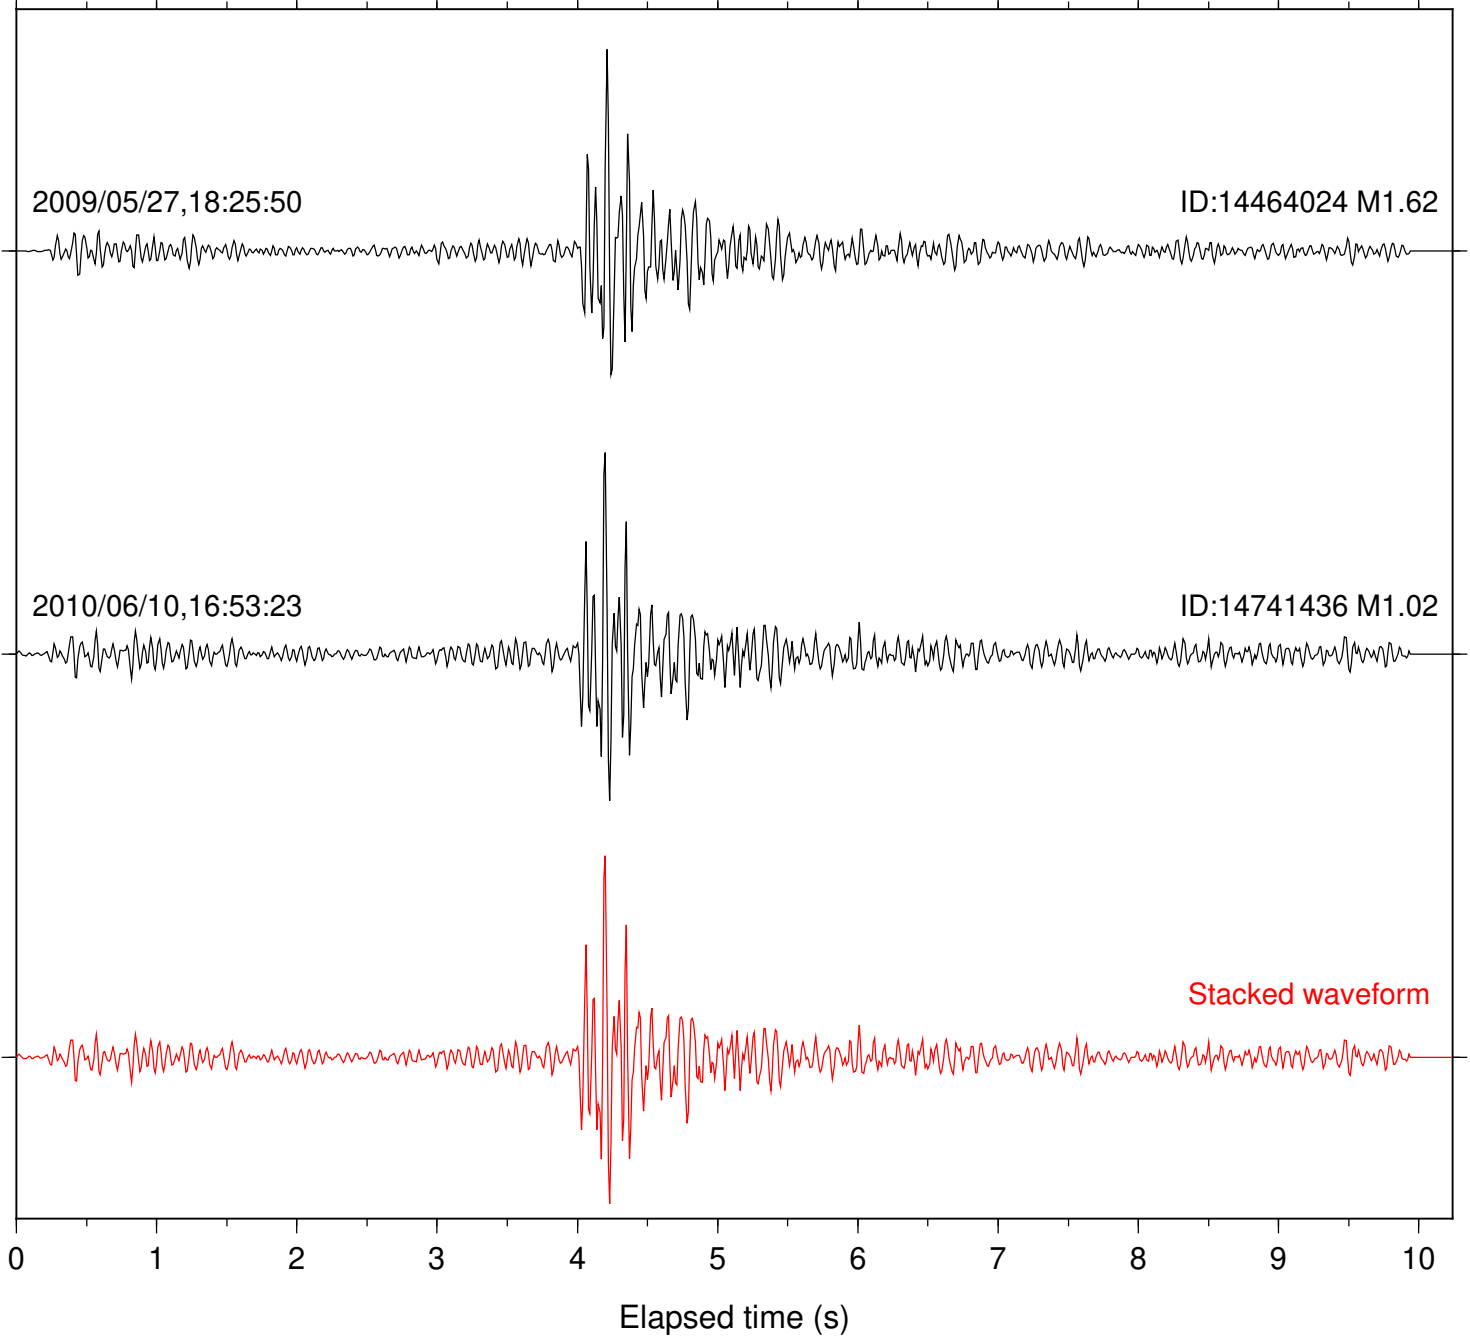

Station: KNW Com: HHZ

Focal depth: 9.97 km

2009/05/27,18:25:50

ID:14464024 M1.62

2010/06/10,16:53:23

ID:14741436 M1.02

Stacked waveform