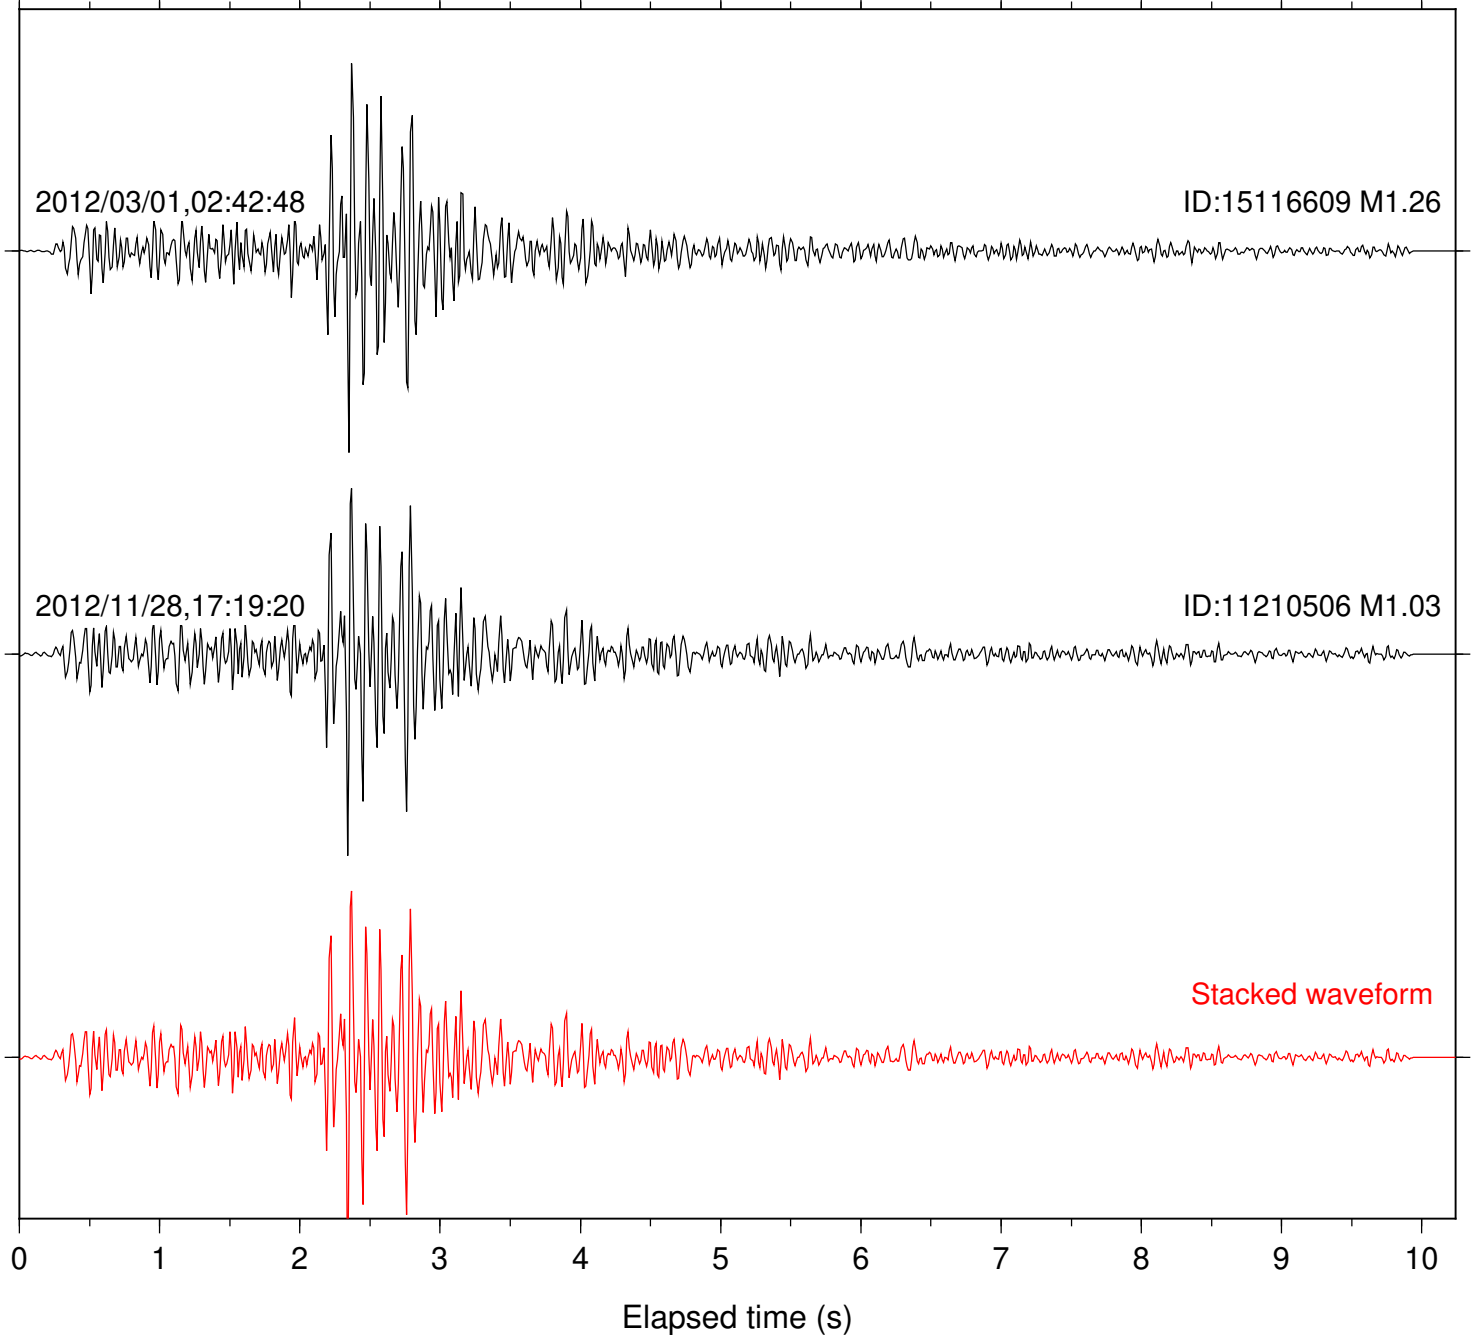

Station: B082 Com: EHZ

Focal depth: 10.33 km