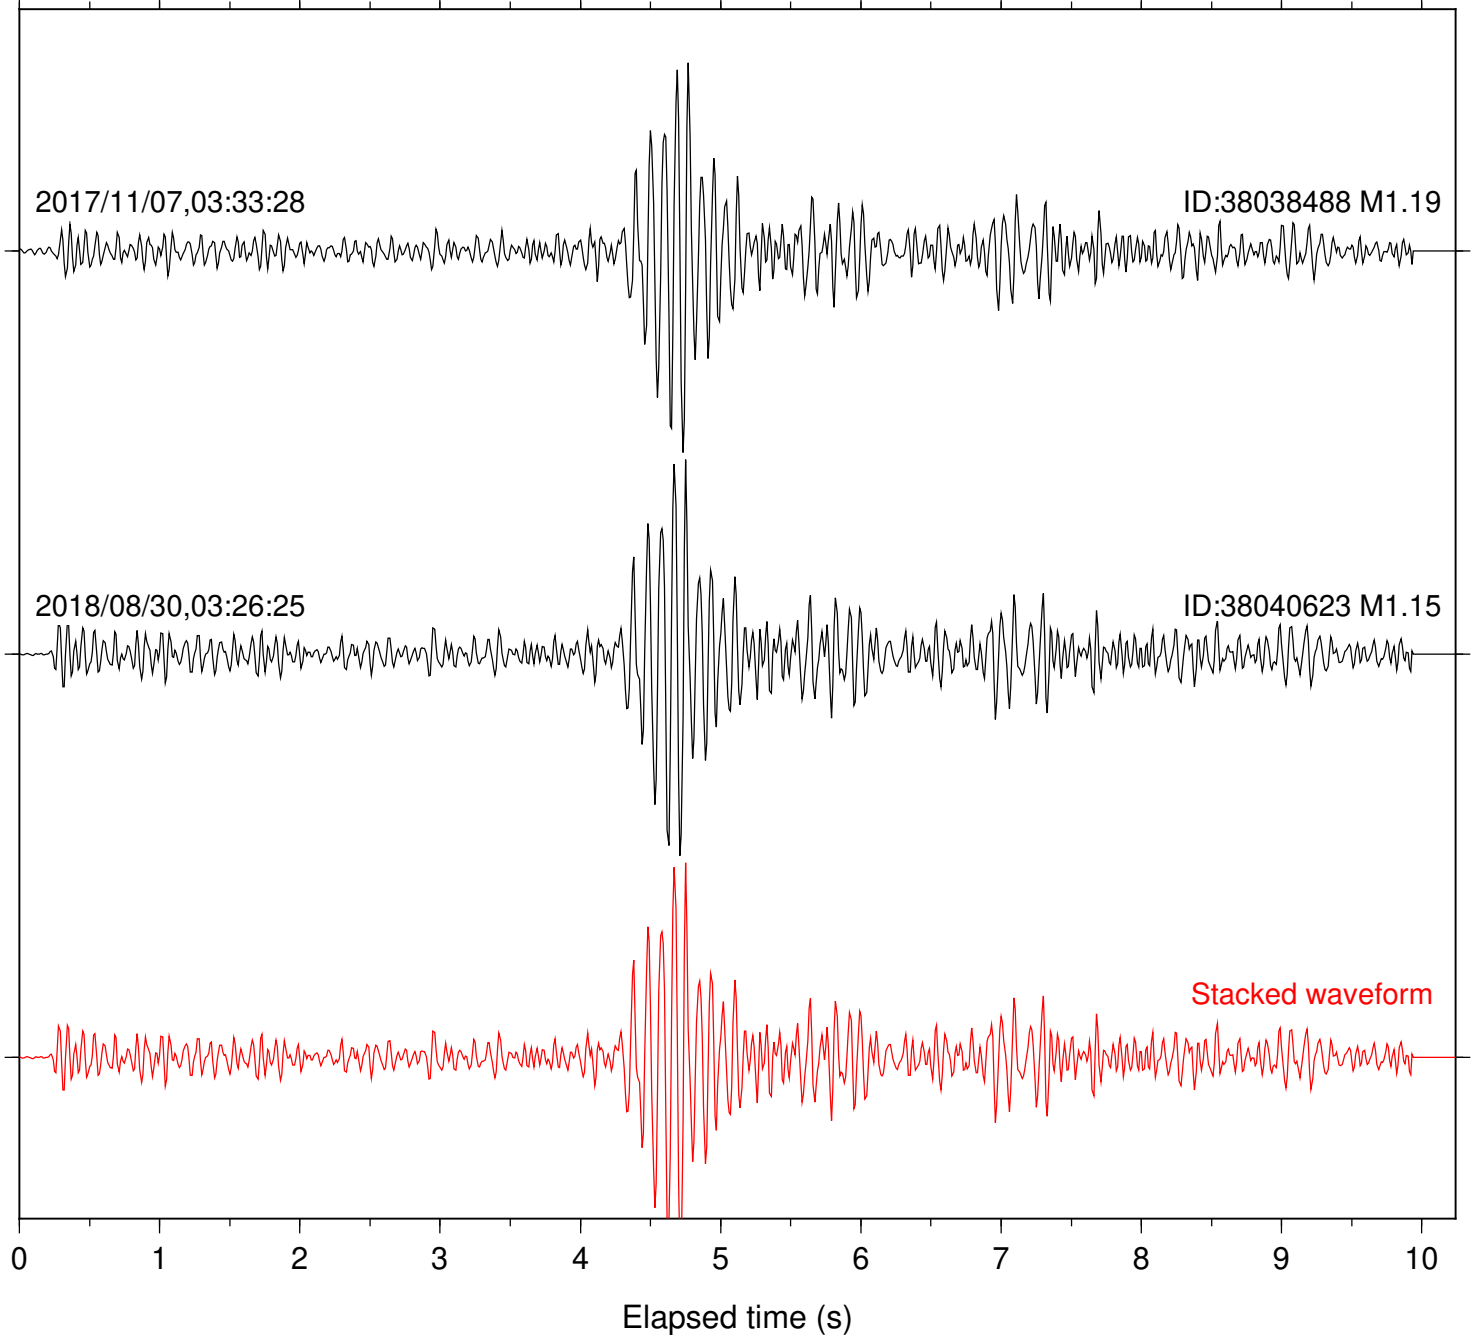

Station: B084 Com: EHZ

Focal depth: 5.16 km