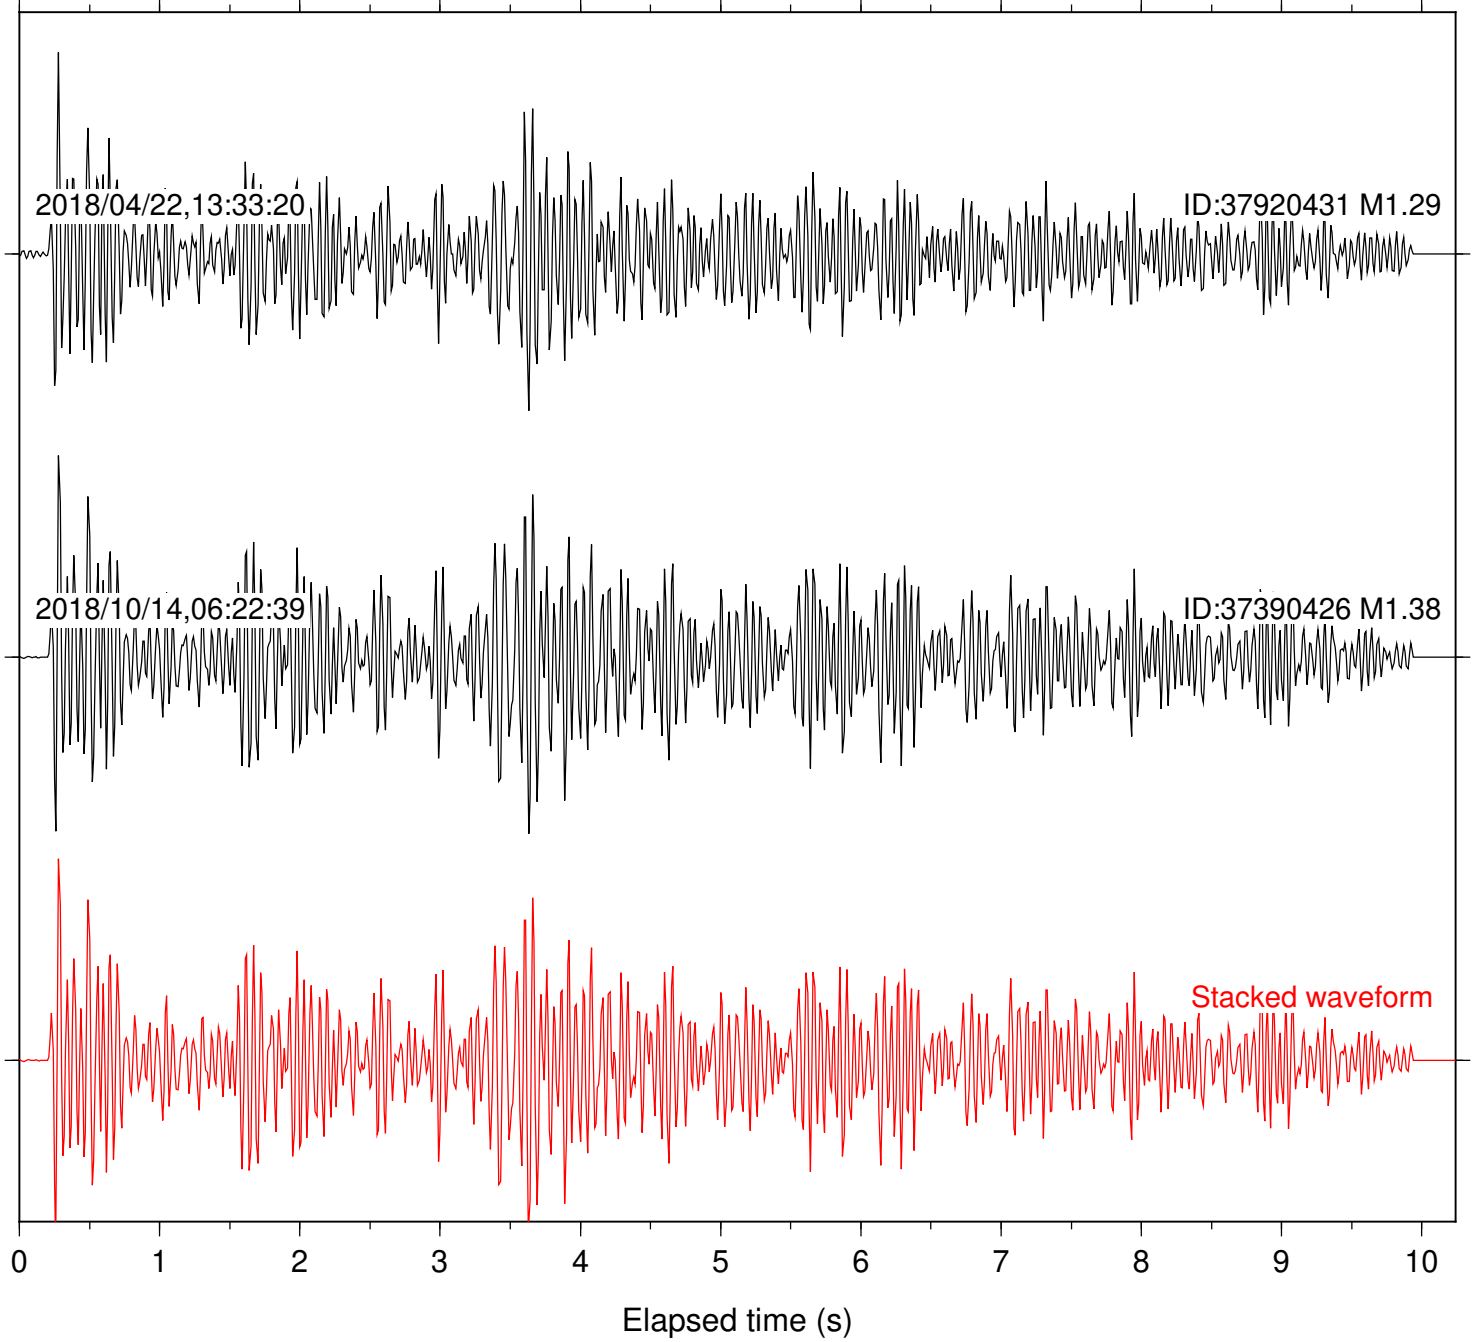

Focal depth: 5.11 km

Station: CRY Com: HHZ

Focal depth: 5.11 km

Station: CSH Com: HHZ

Focal depth: 5.11 km

Station: DGR Com: HHZ

Focal depth: 5.11 km

Station: FRD Com: HHZ