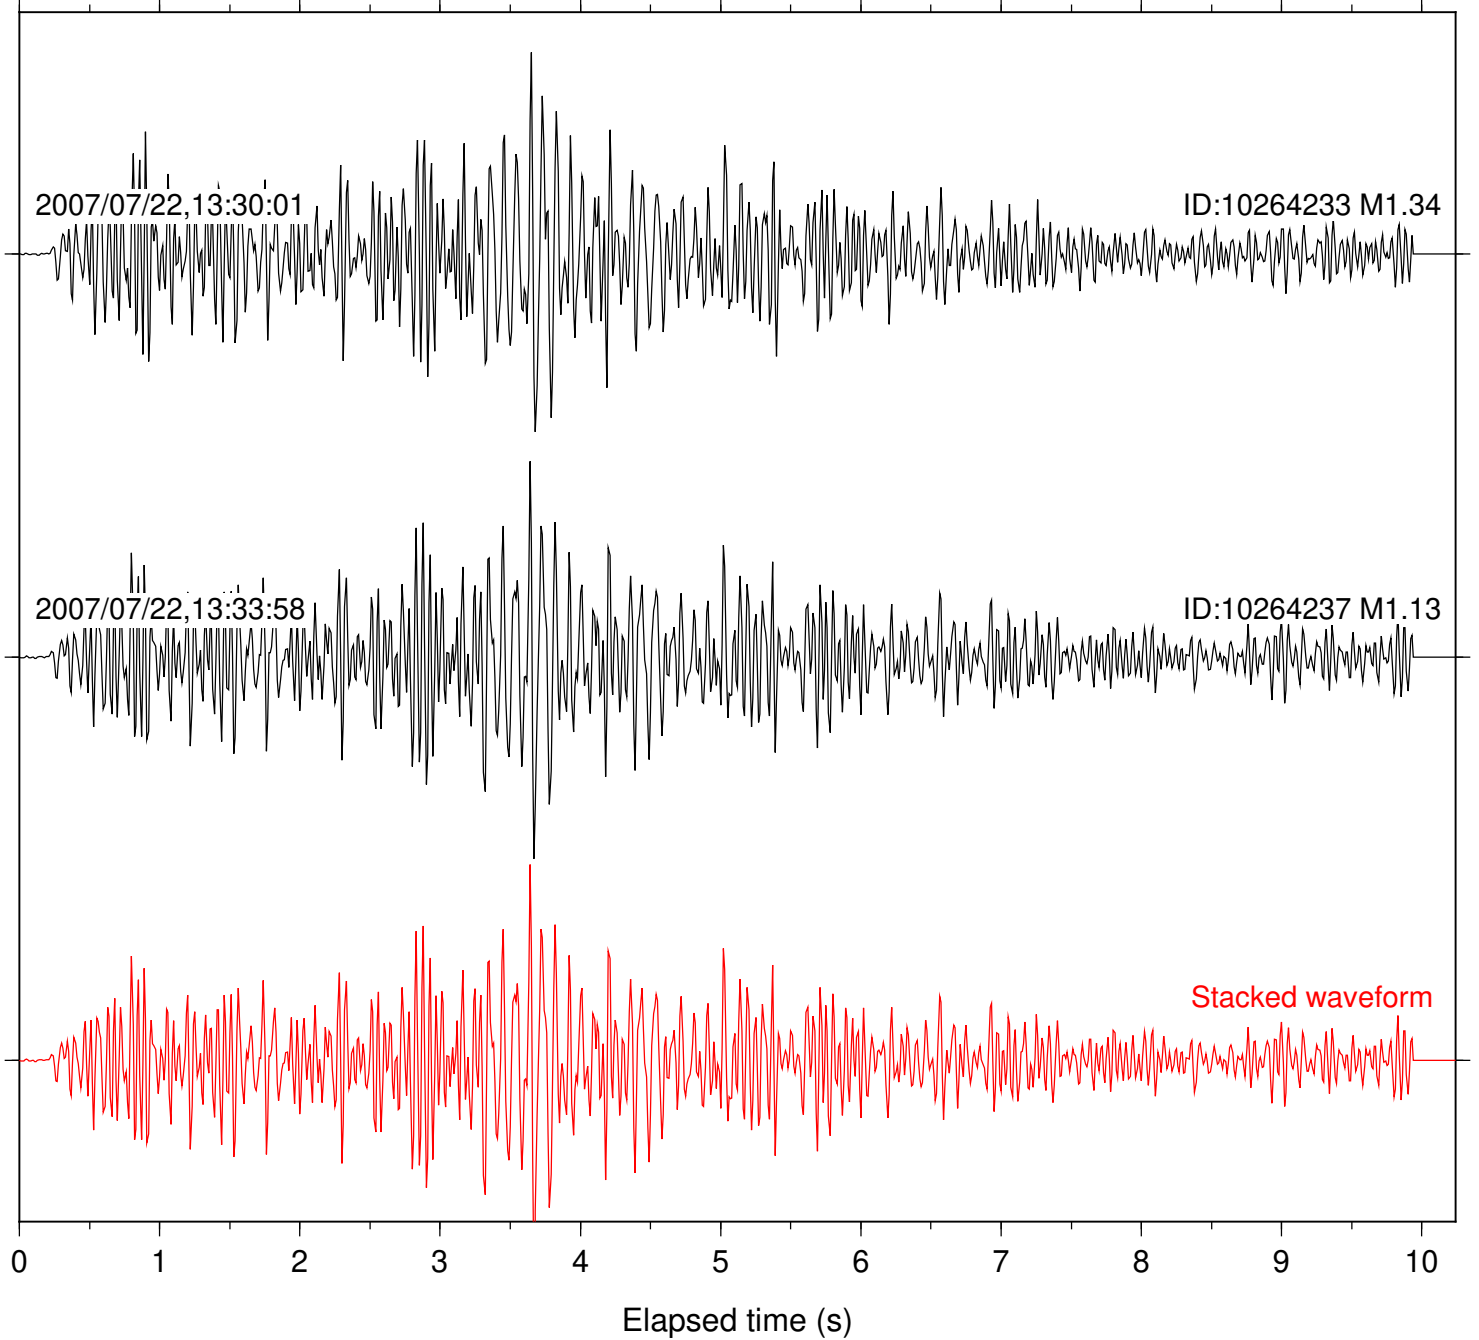

Station: LVA2 Com: HHZ

Focal depth: 5.55 km