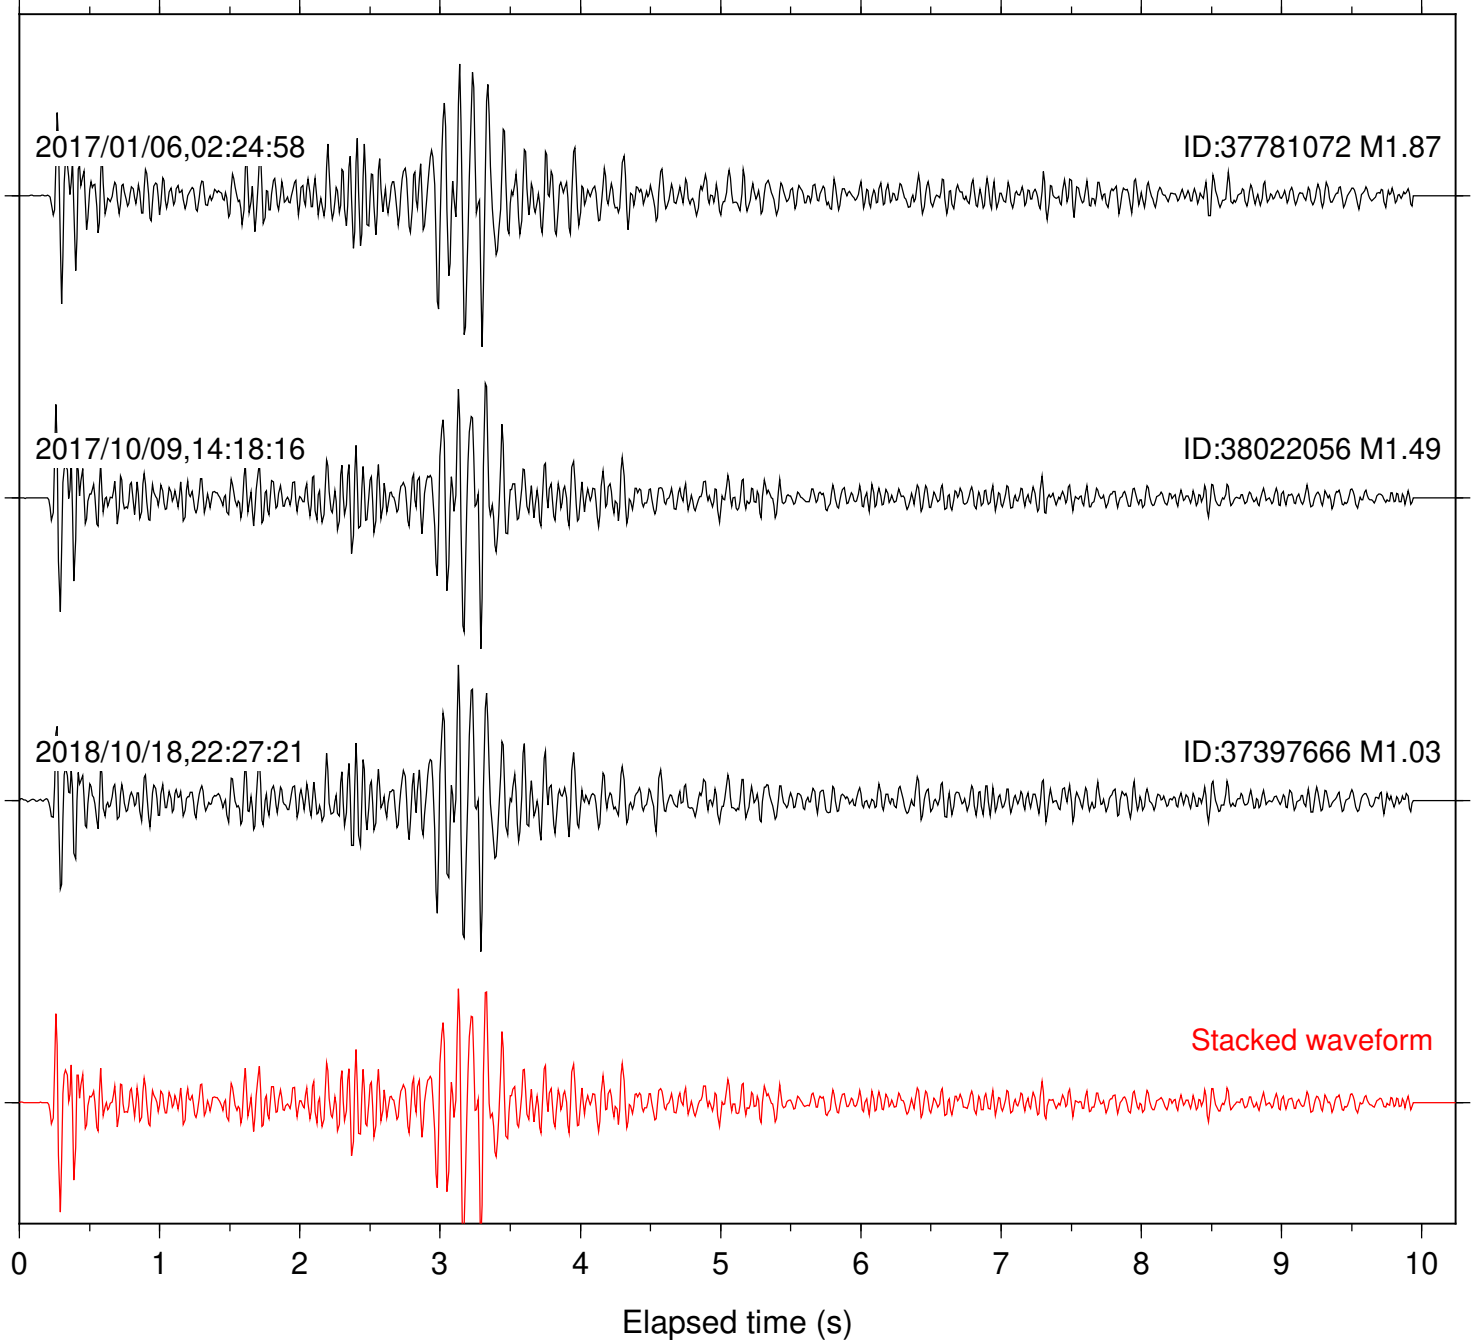

Station: B082 Com: EHZ

Focal depth: 6.15 km