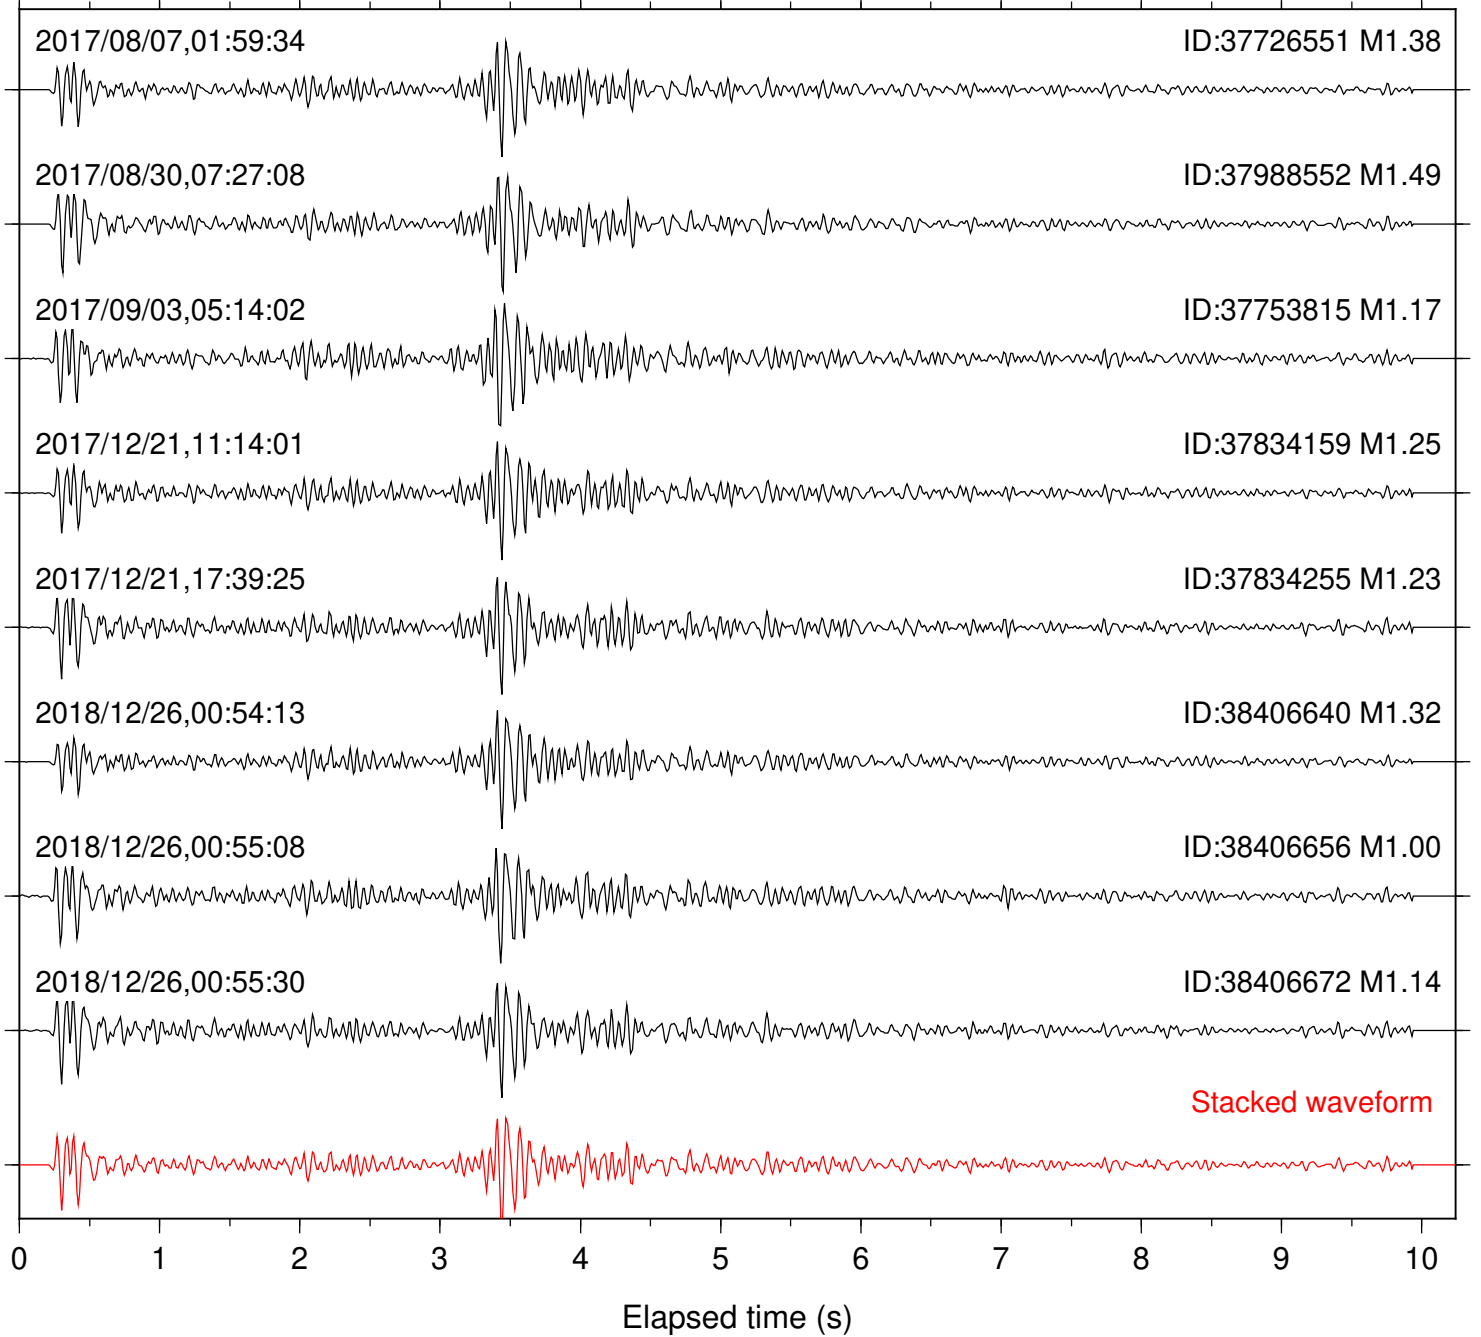

Station: CSH Com: HHZ

Focal depth: 6.96 km