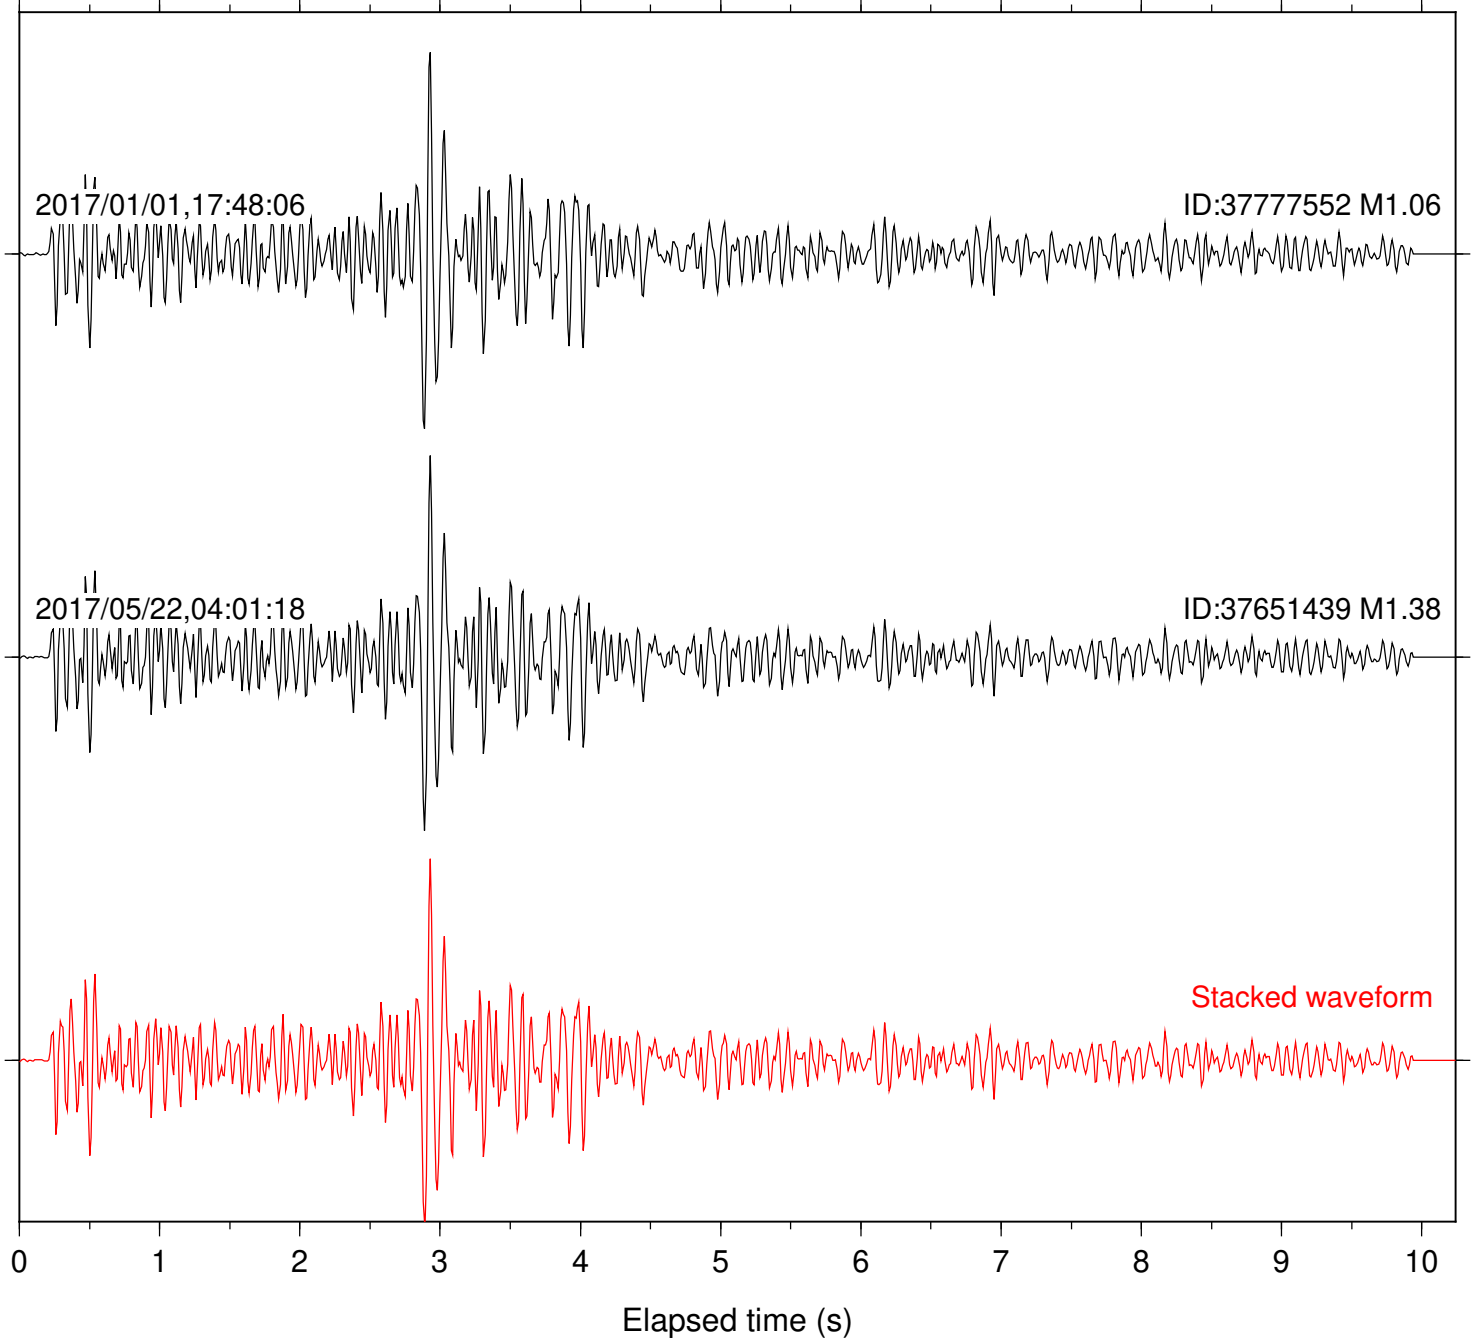

Station: B088 Com: EHZ

Focal depth: 6.75 km