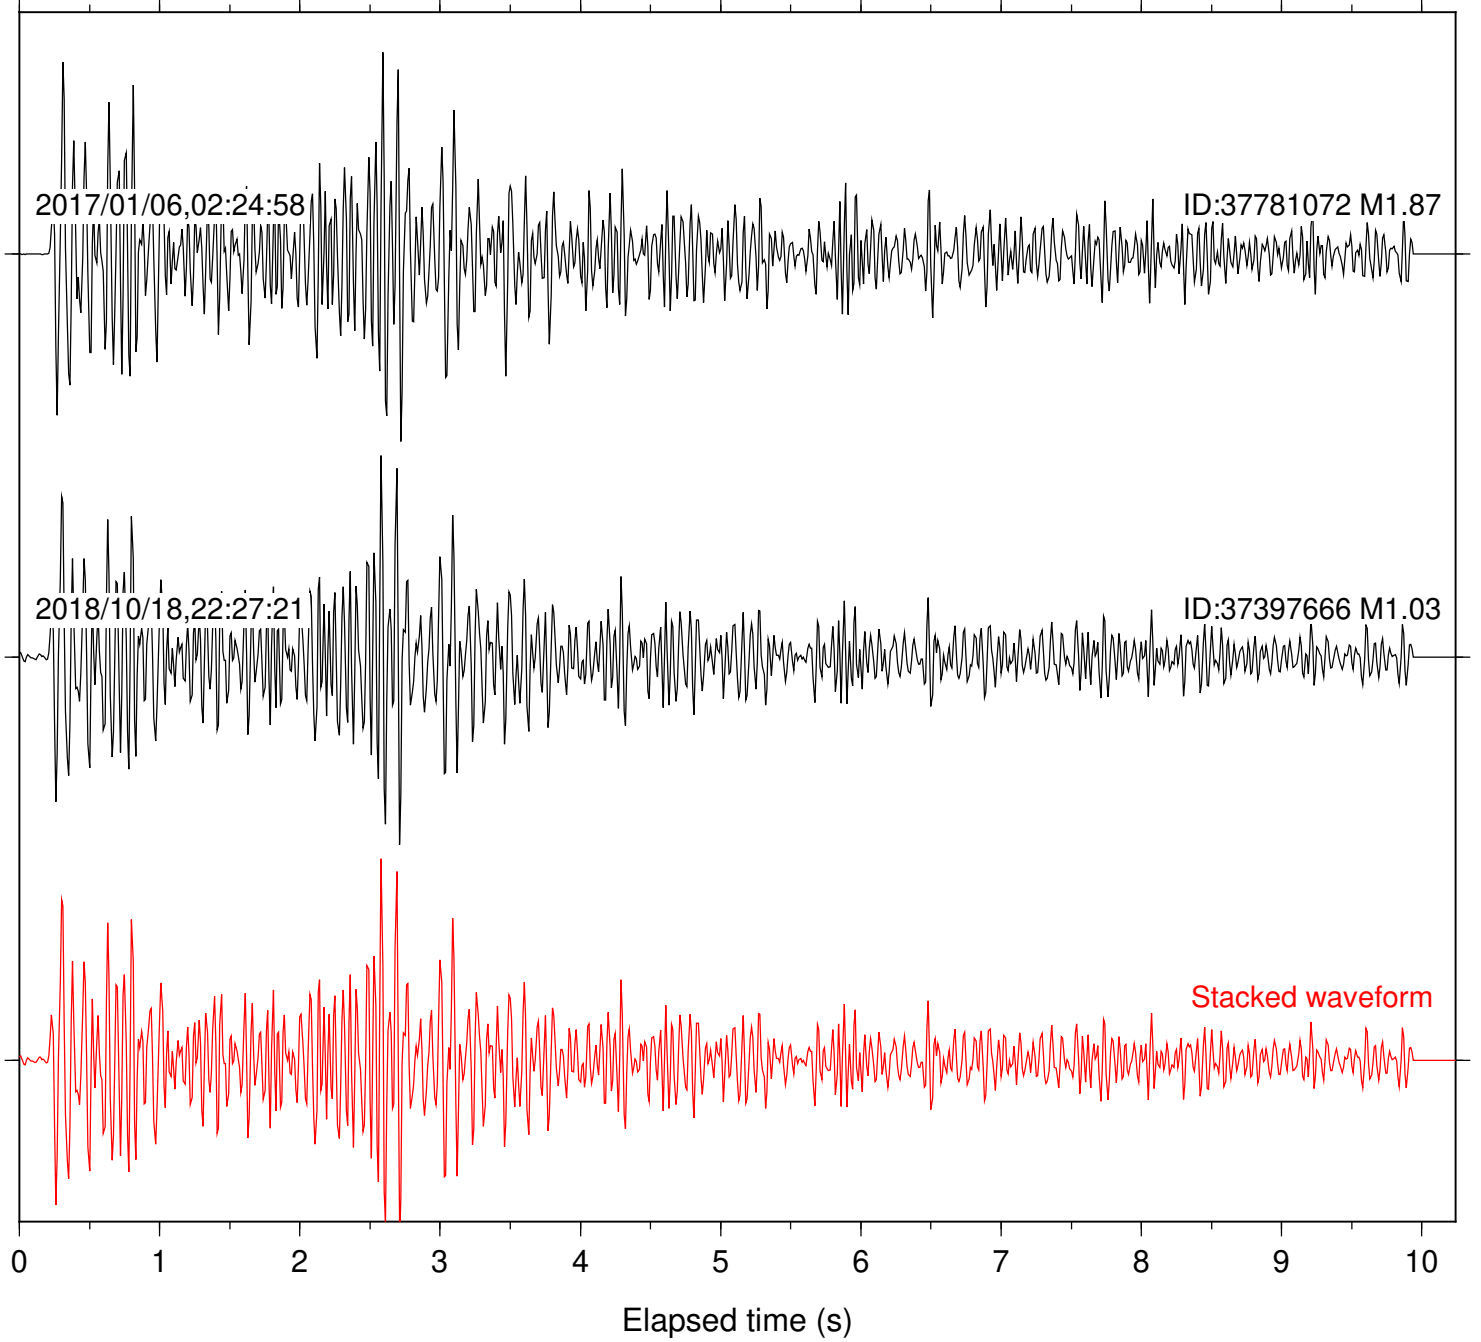

Station: CSH Com: HHZ

Focal depth: 6.15 km

Station: DGR Com: HHZ

Focal depth: 6.15 km

Station: FRD Com: HHZ

Focal depth: 6.15 km

Station: B081 Com: EHZ

Focal depth: 6.96 km