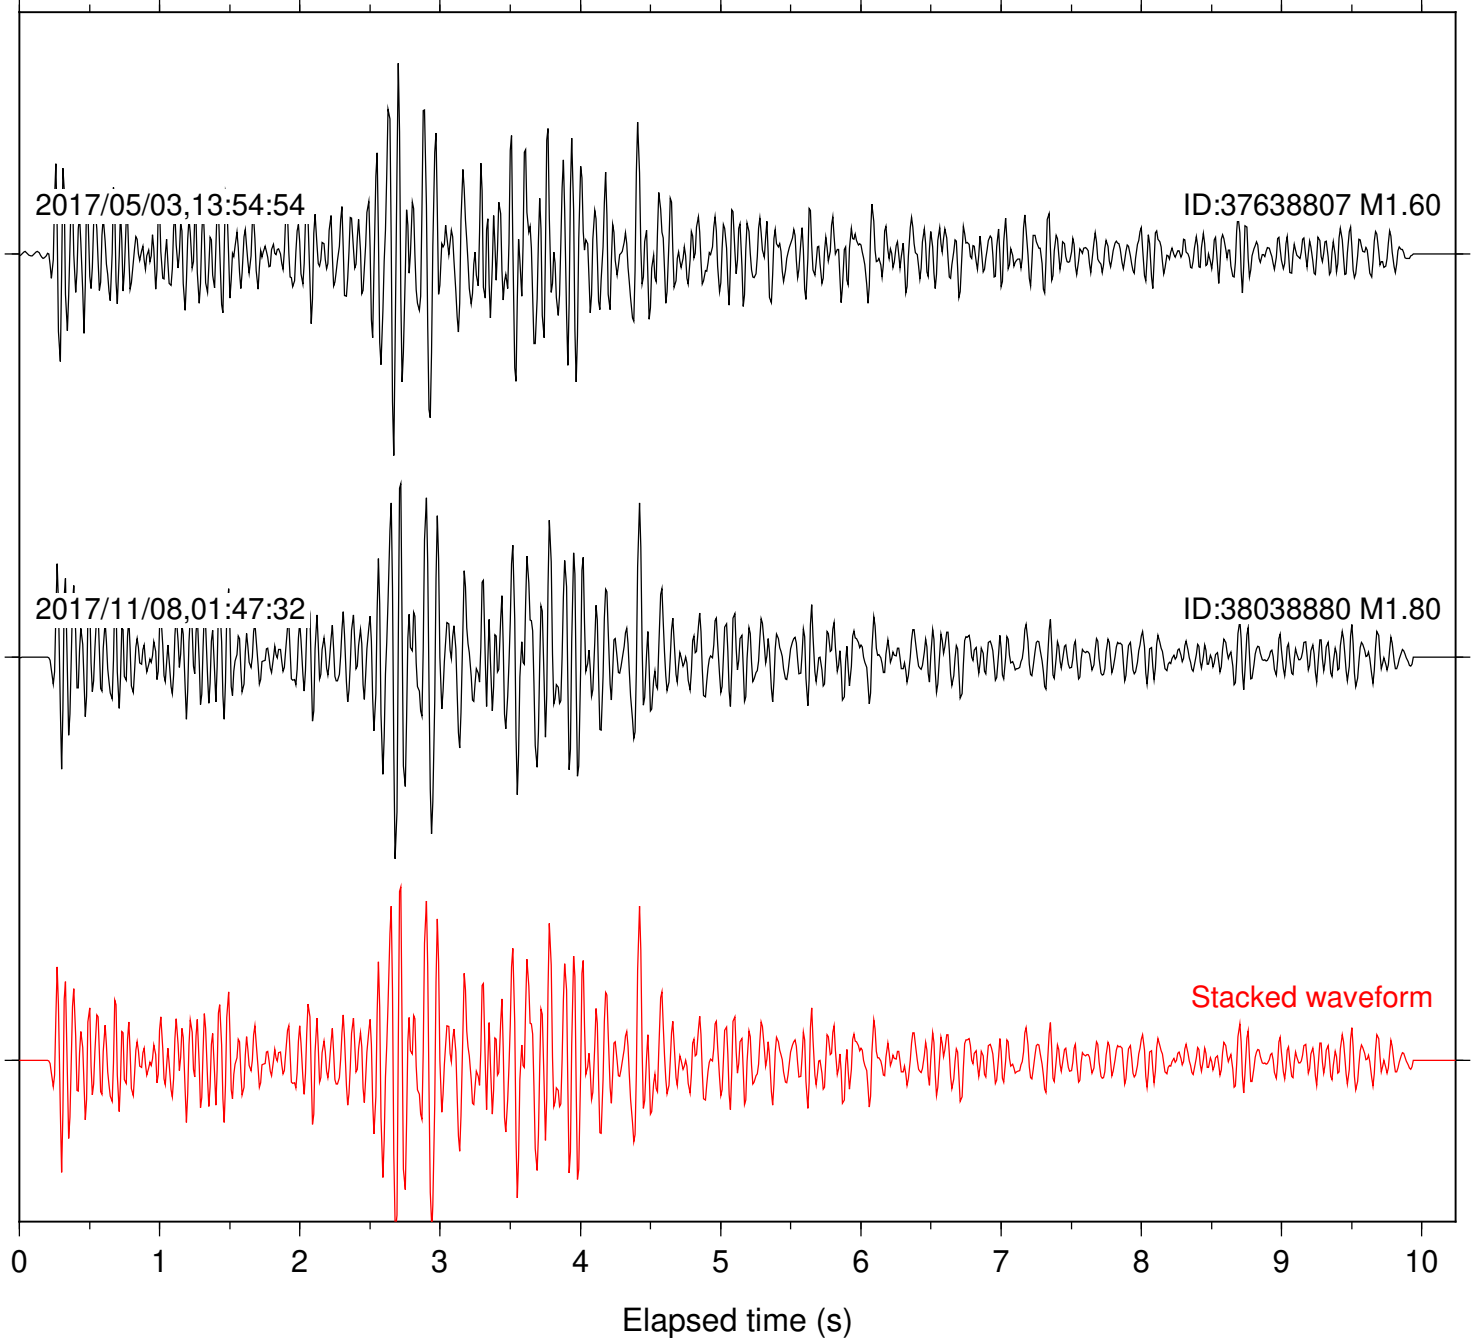

Station: BAC Com: EHZ

Focal depth: 5.68 km

Station: CSH Com: HHZ

Focal depth: 5.68 km

Station: DGR Com: HHZ

Focal depth: 5.68 km

Station: FRD Com: HHZ

Focal depth: 5.68 km