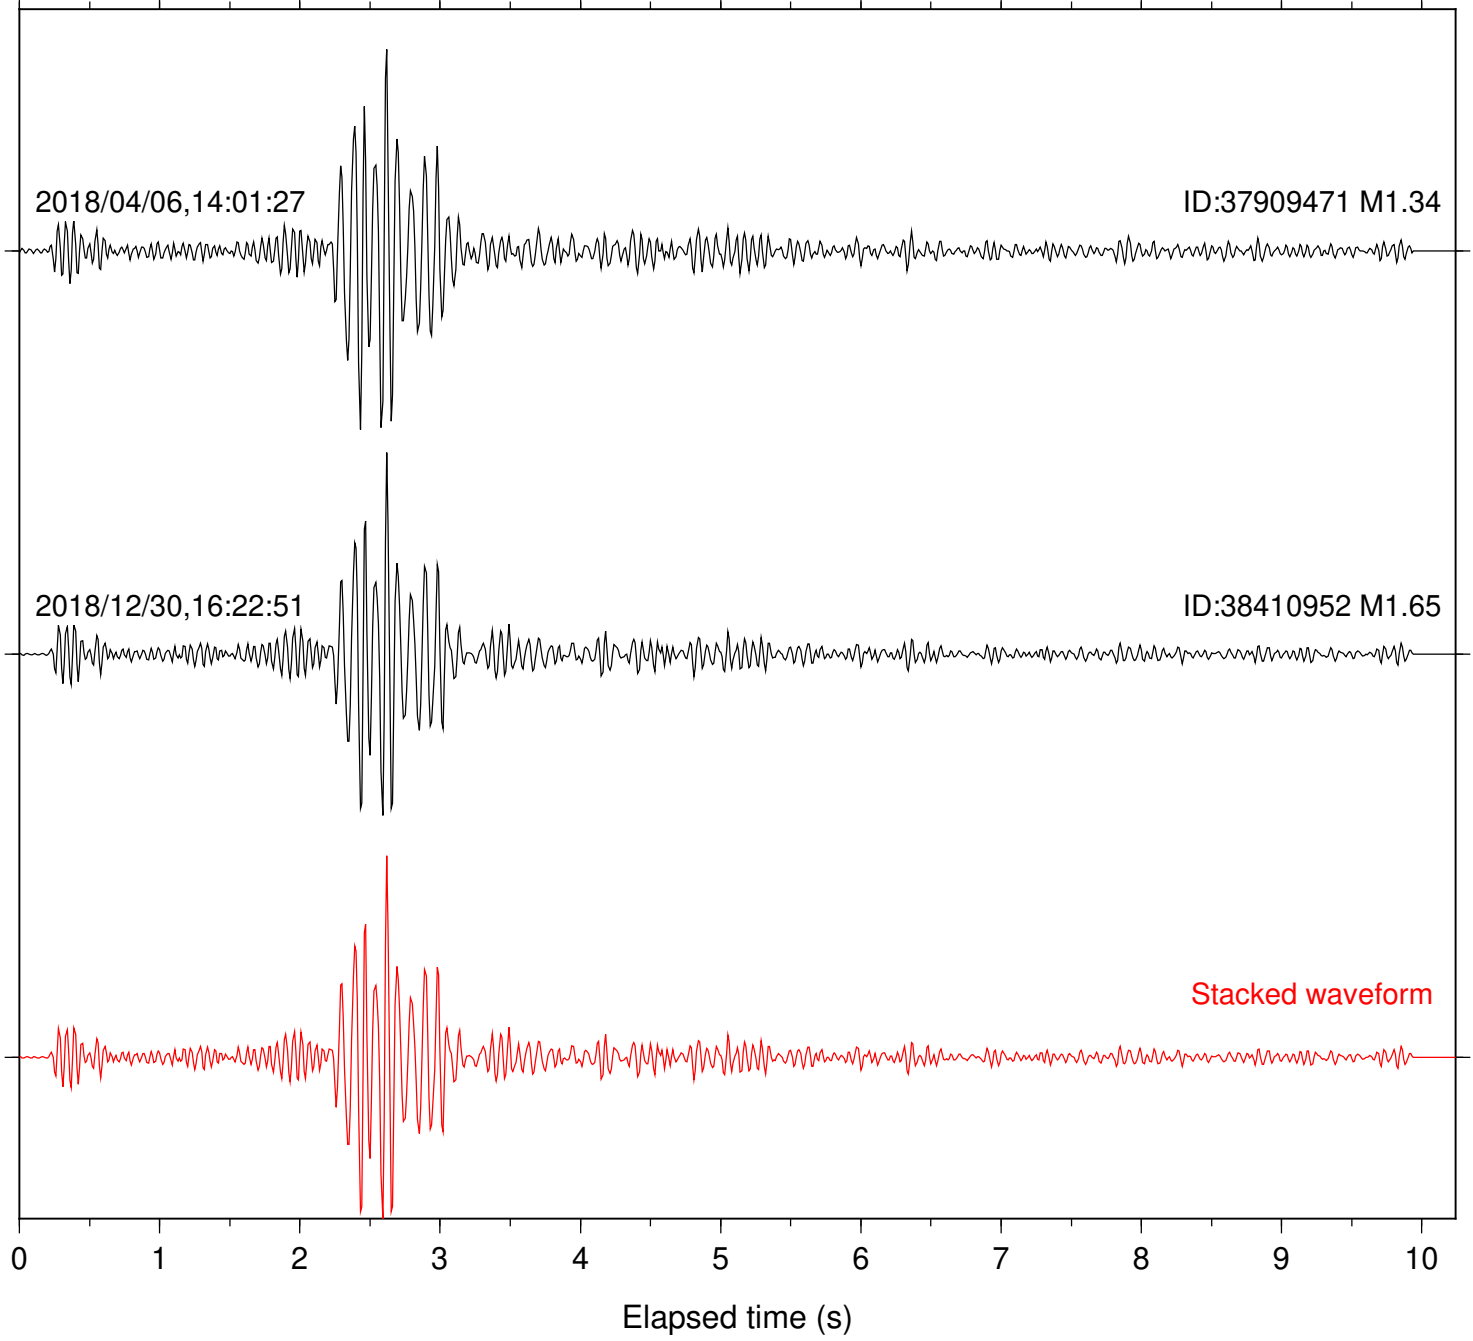

Station: RDM Com: HHZ

Focal depth: 5.27 km