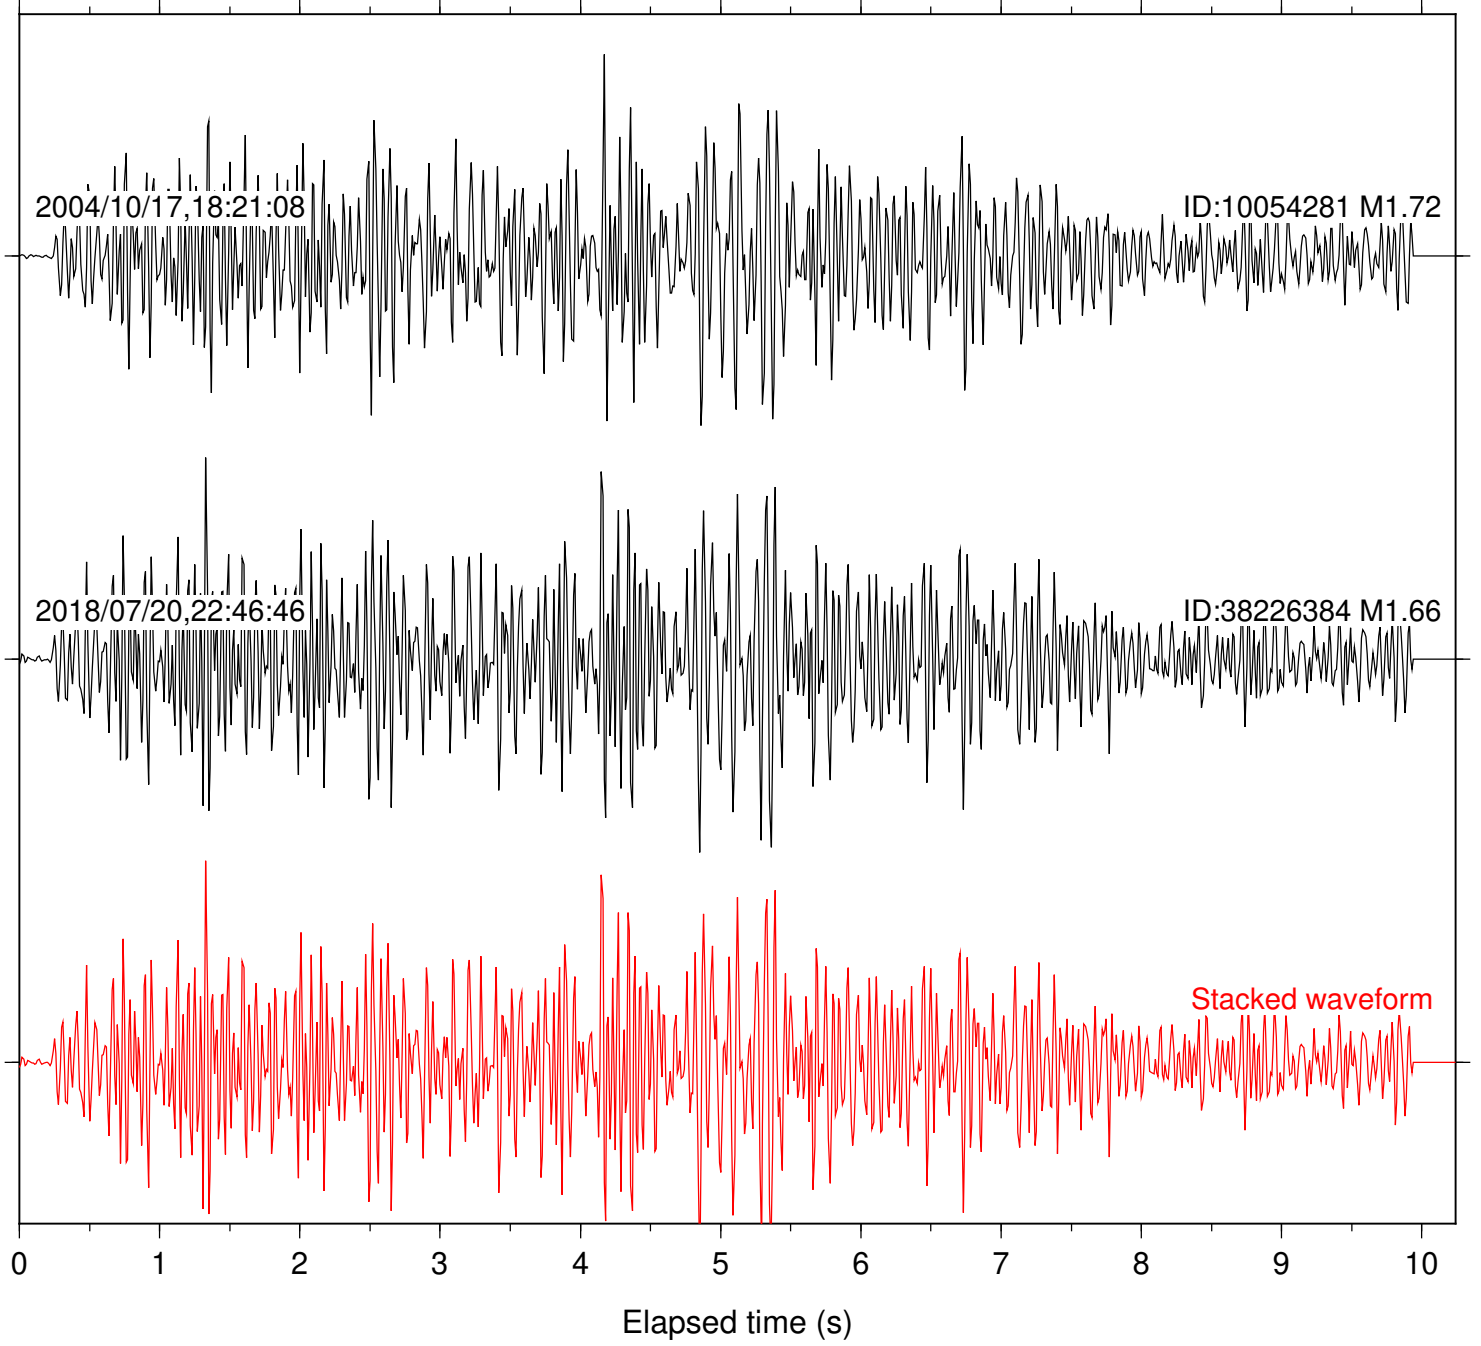

Station: FRD Com: HHZ

Focal depth: 10.89 km