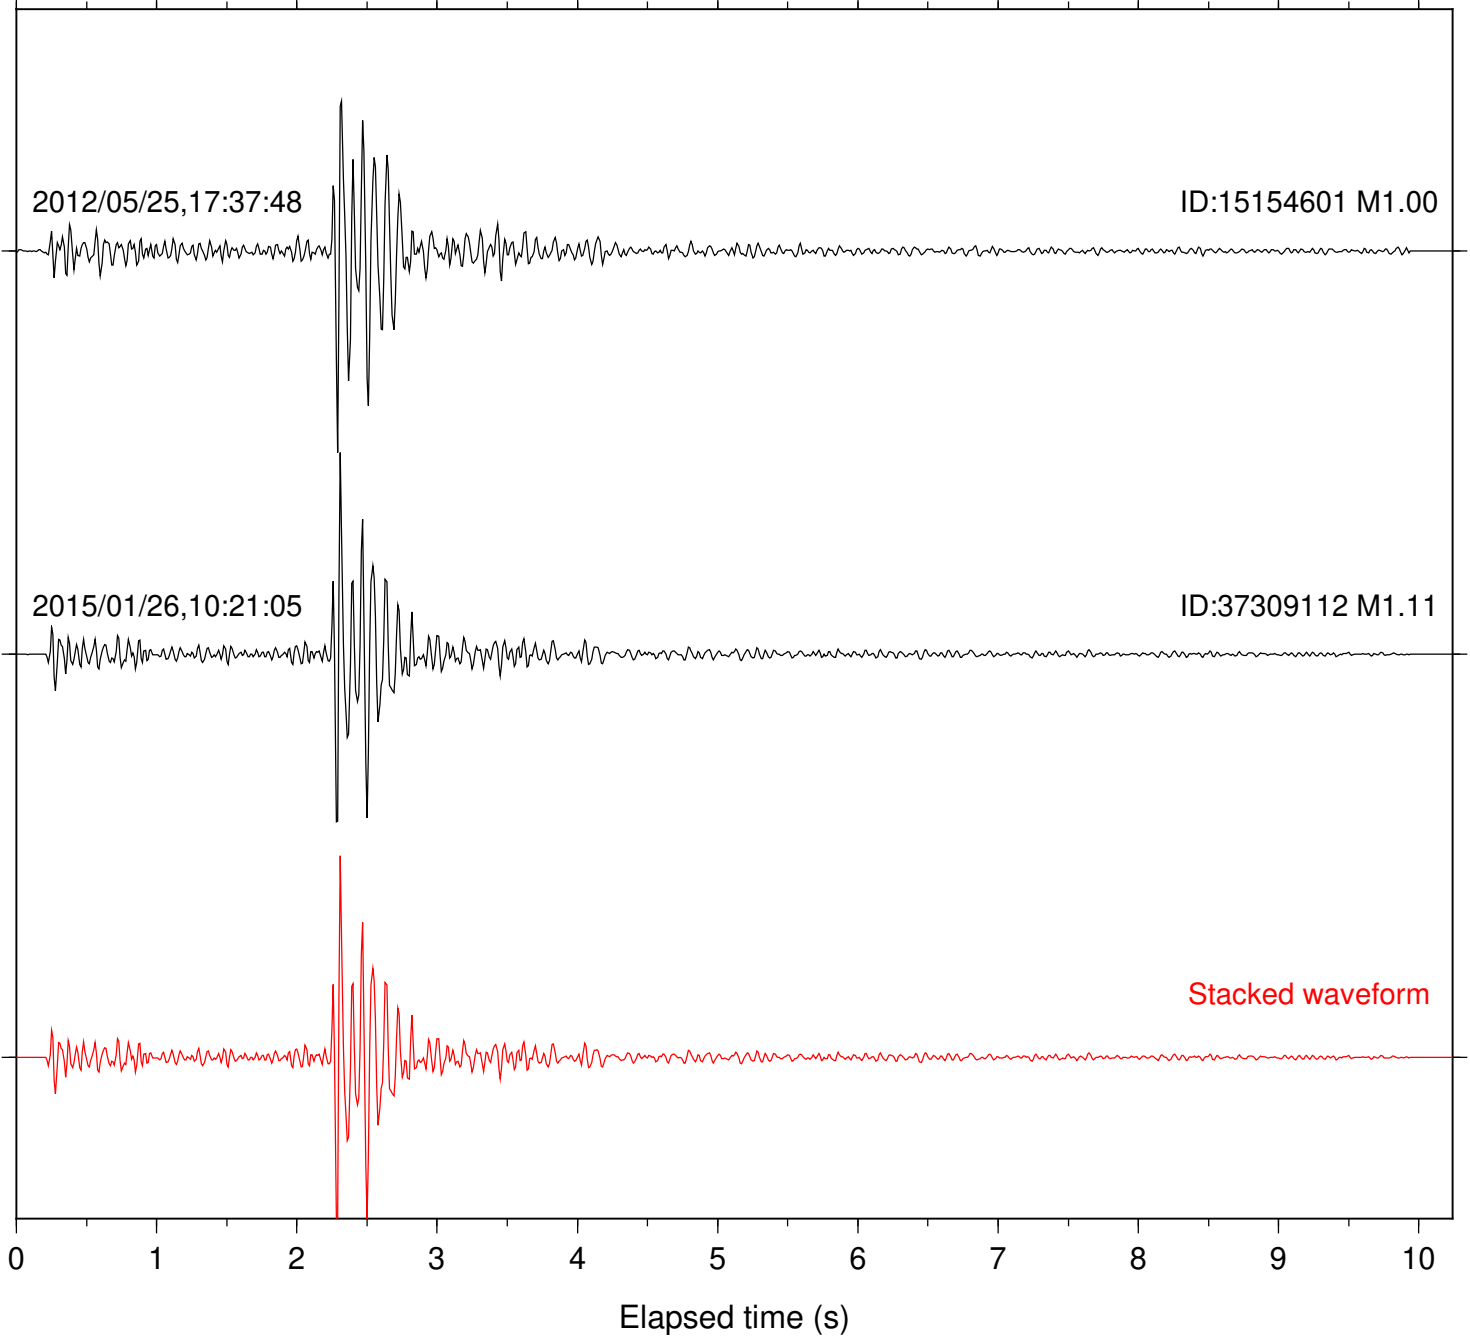

Station: B081 Com: EHZ

Focal depth: 14.40 km

2012/05/25,17:37:48

ID:15154601 M1.00

2015/01/26,10:21:05

ID:37309112 M1.11

Stacked waveform