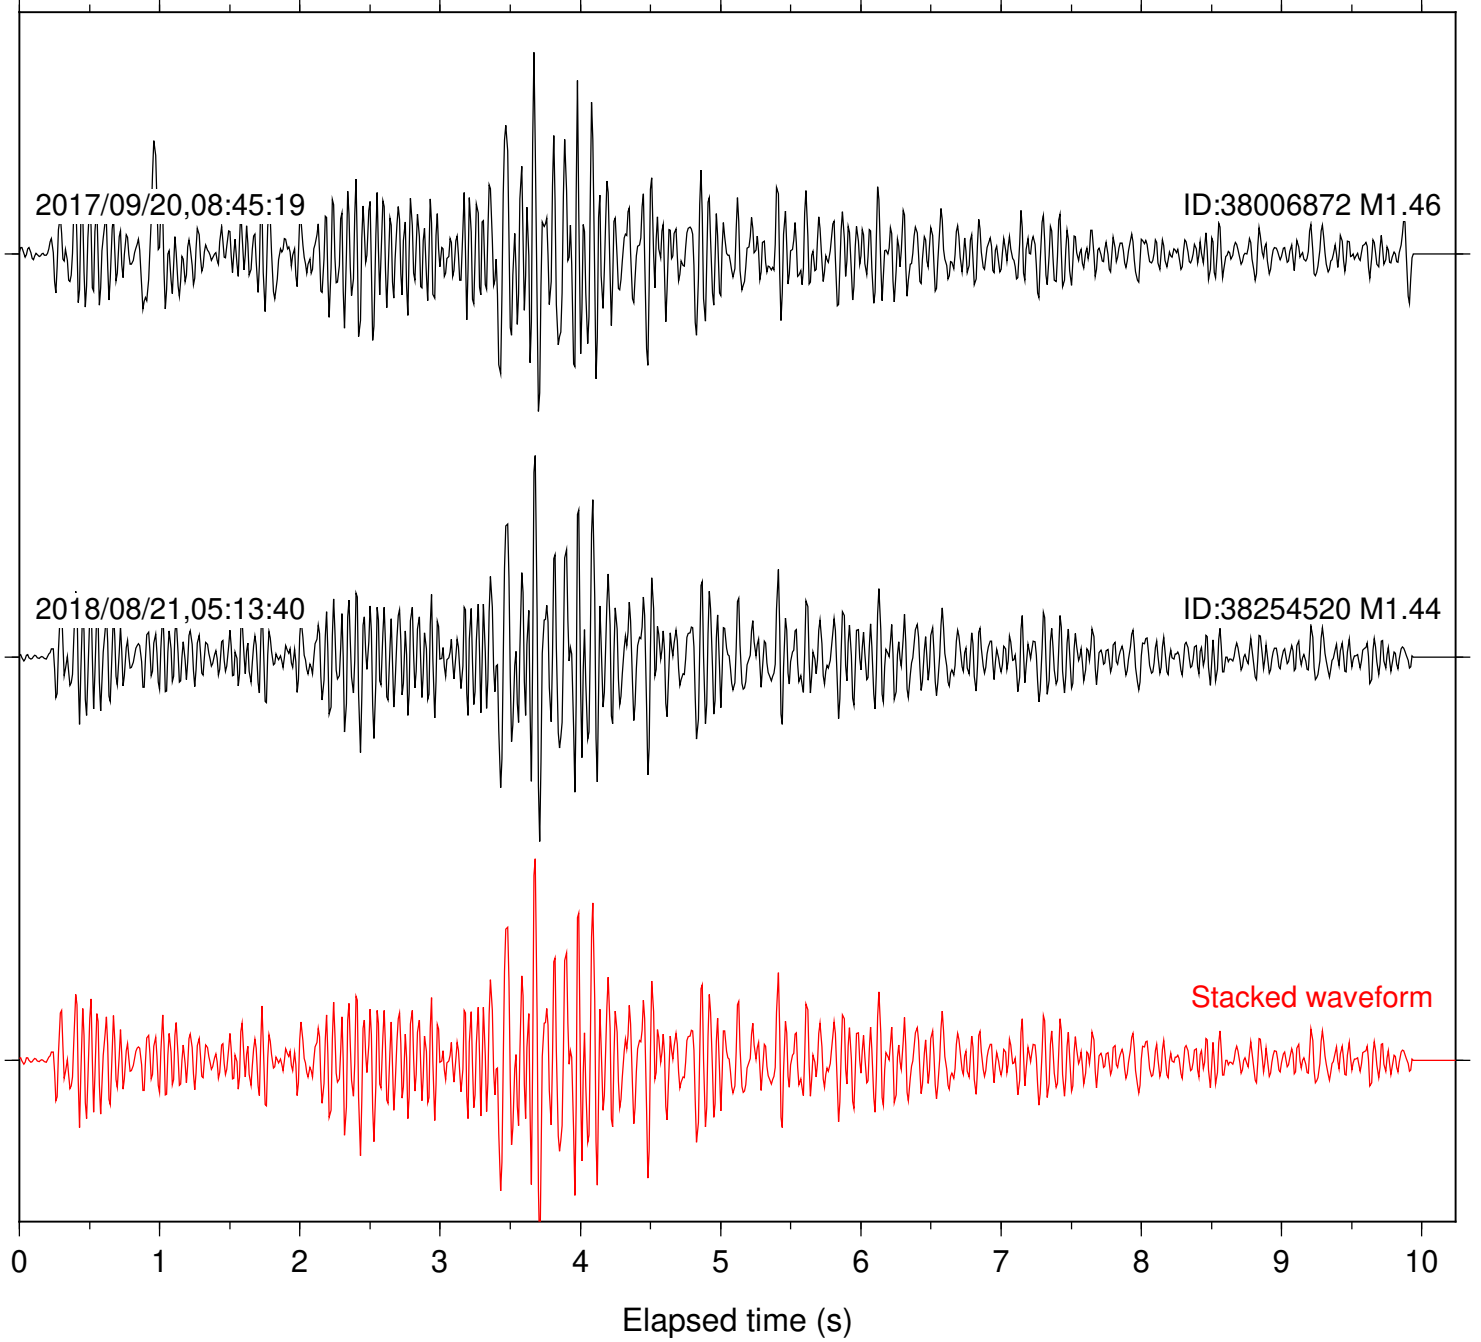

Station: B086 Com: EHZ

Focal depth: 5.27 km