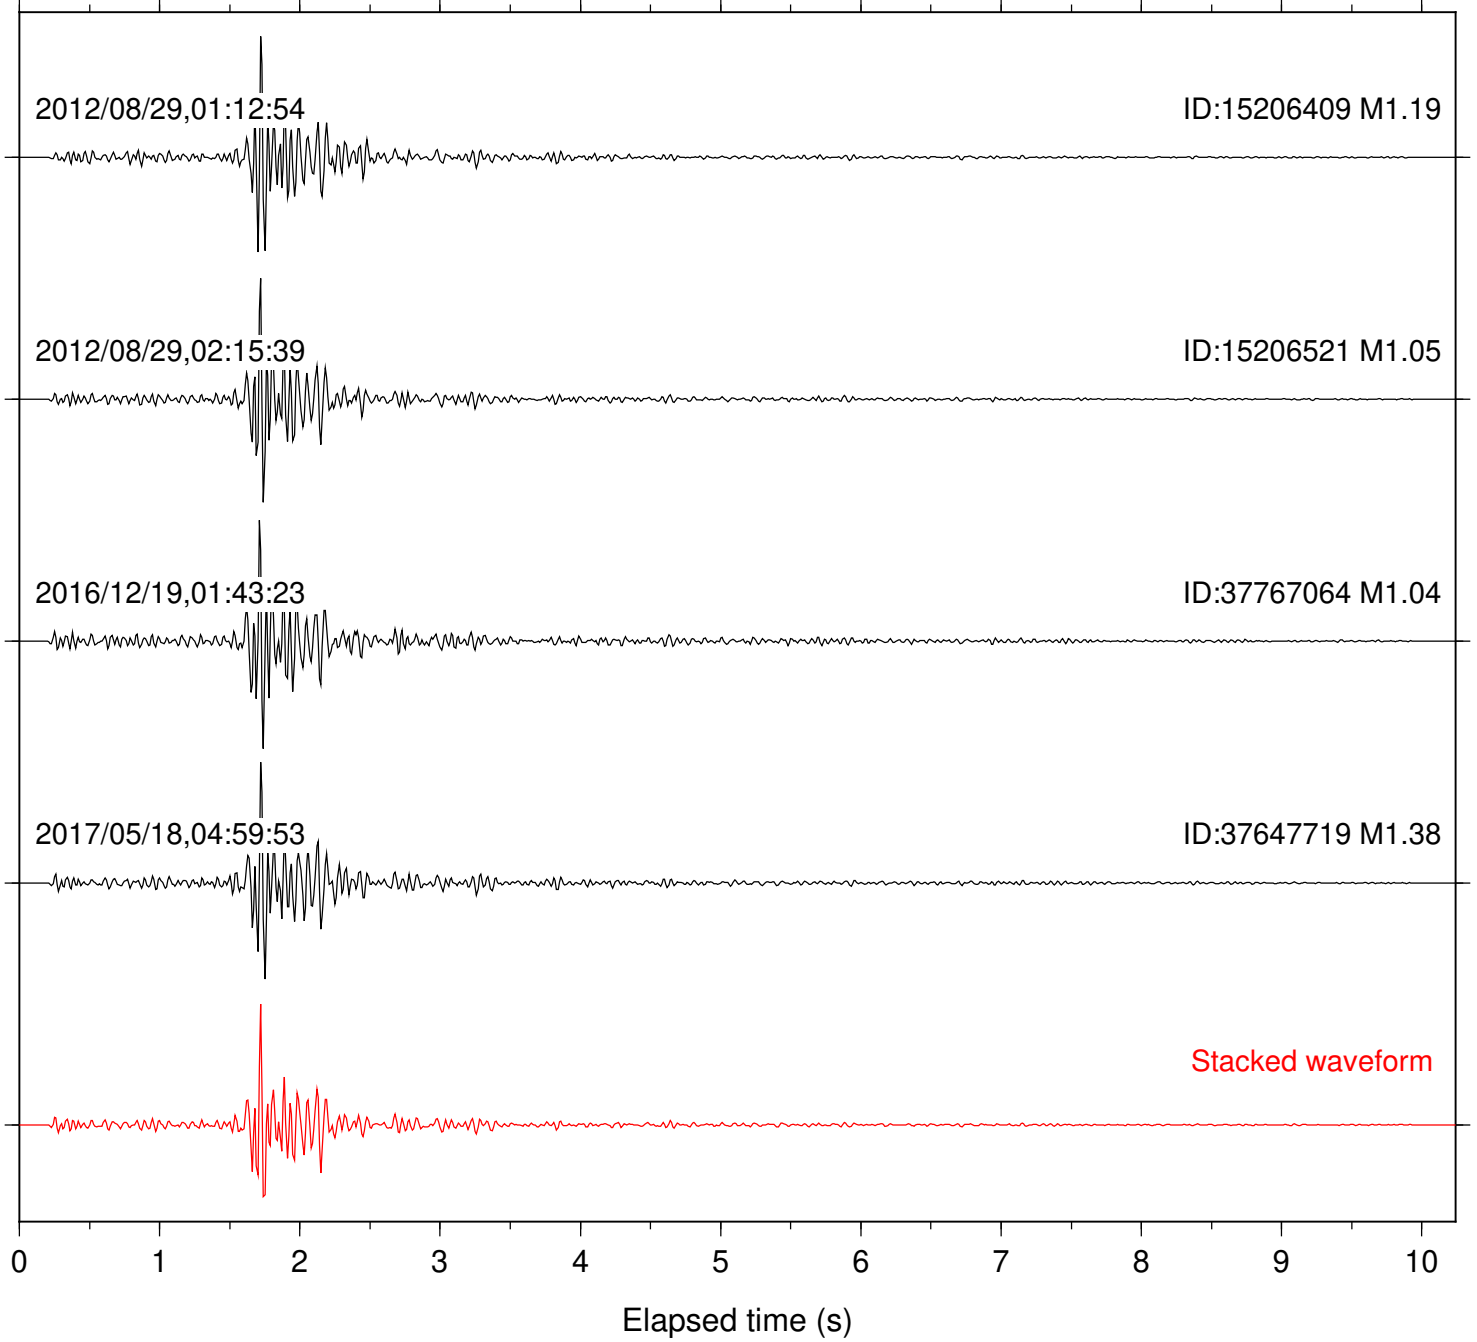

Station: SND Com: HHZ

Focal depth: 10.85 km

Station: B081 Com: EHZ

Focal depth: 5.38 km

Station: B086 Com: EHZ

Focal depth: 5.33 km

Station: B087 Com: EHZ

Focal depth: 5.33 km