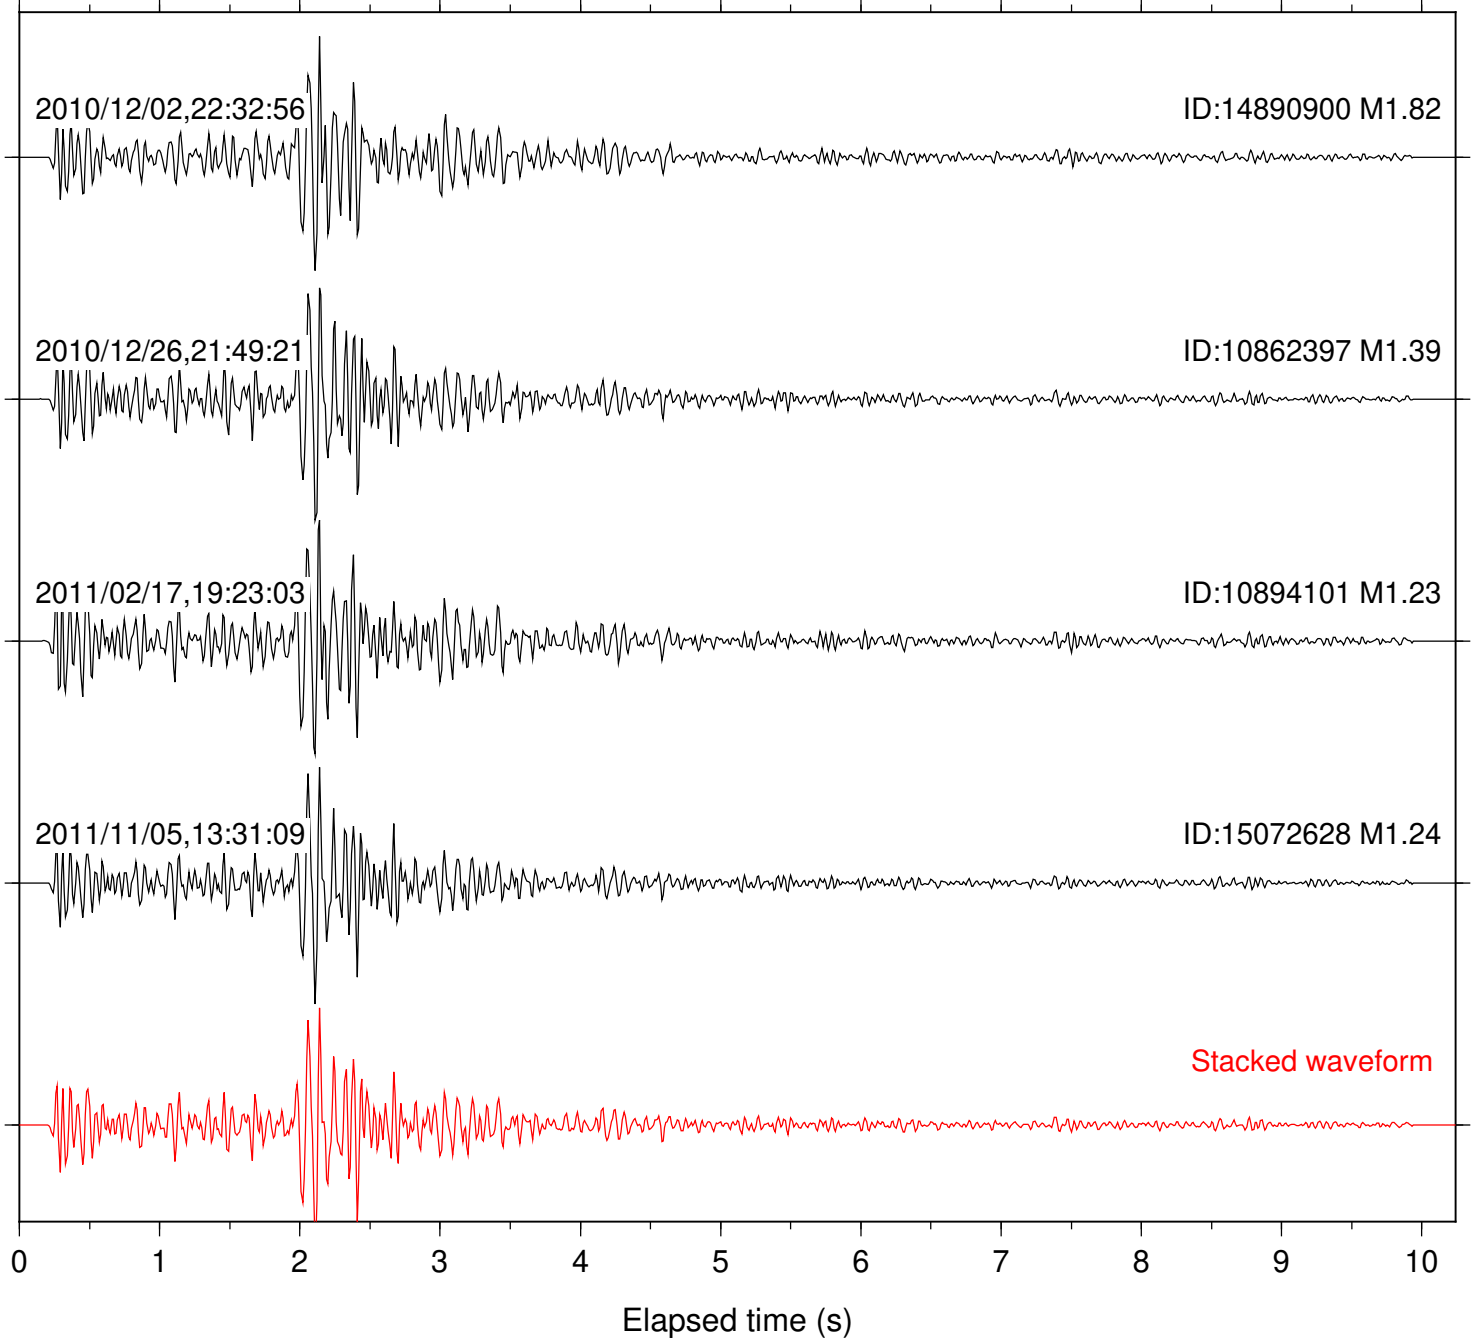

Station: JEM Com: HHZ

Focal depth: 7.90 km

Station: B081 Com: EHZ

Focal depth: 7.66 km

Station: B082 Com: EHZ

Focal depth: 7.66 km

Station: B084 Com: EHZ

Focal depth: 7.66 km