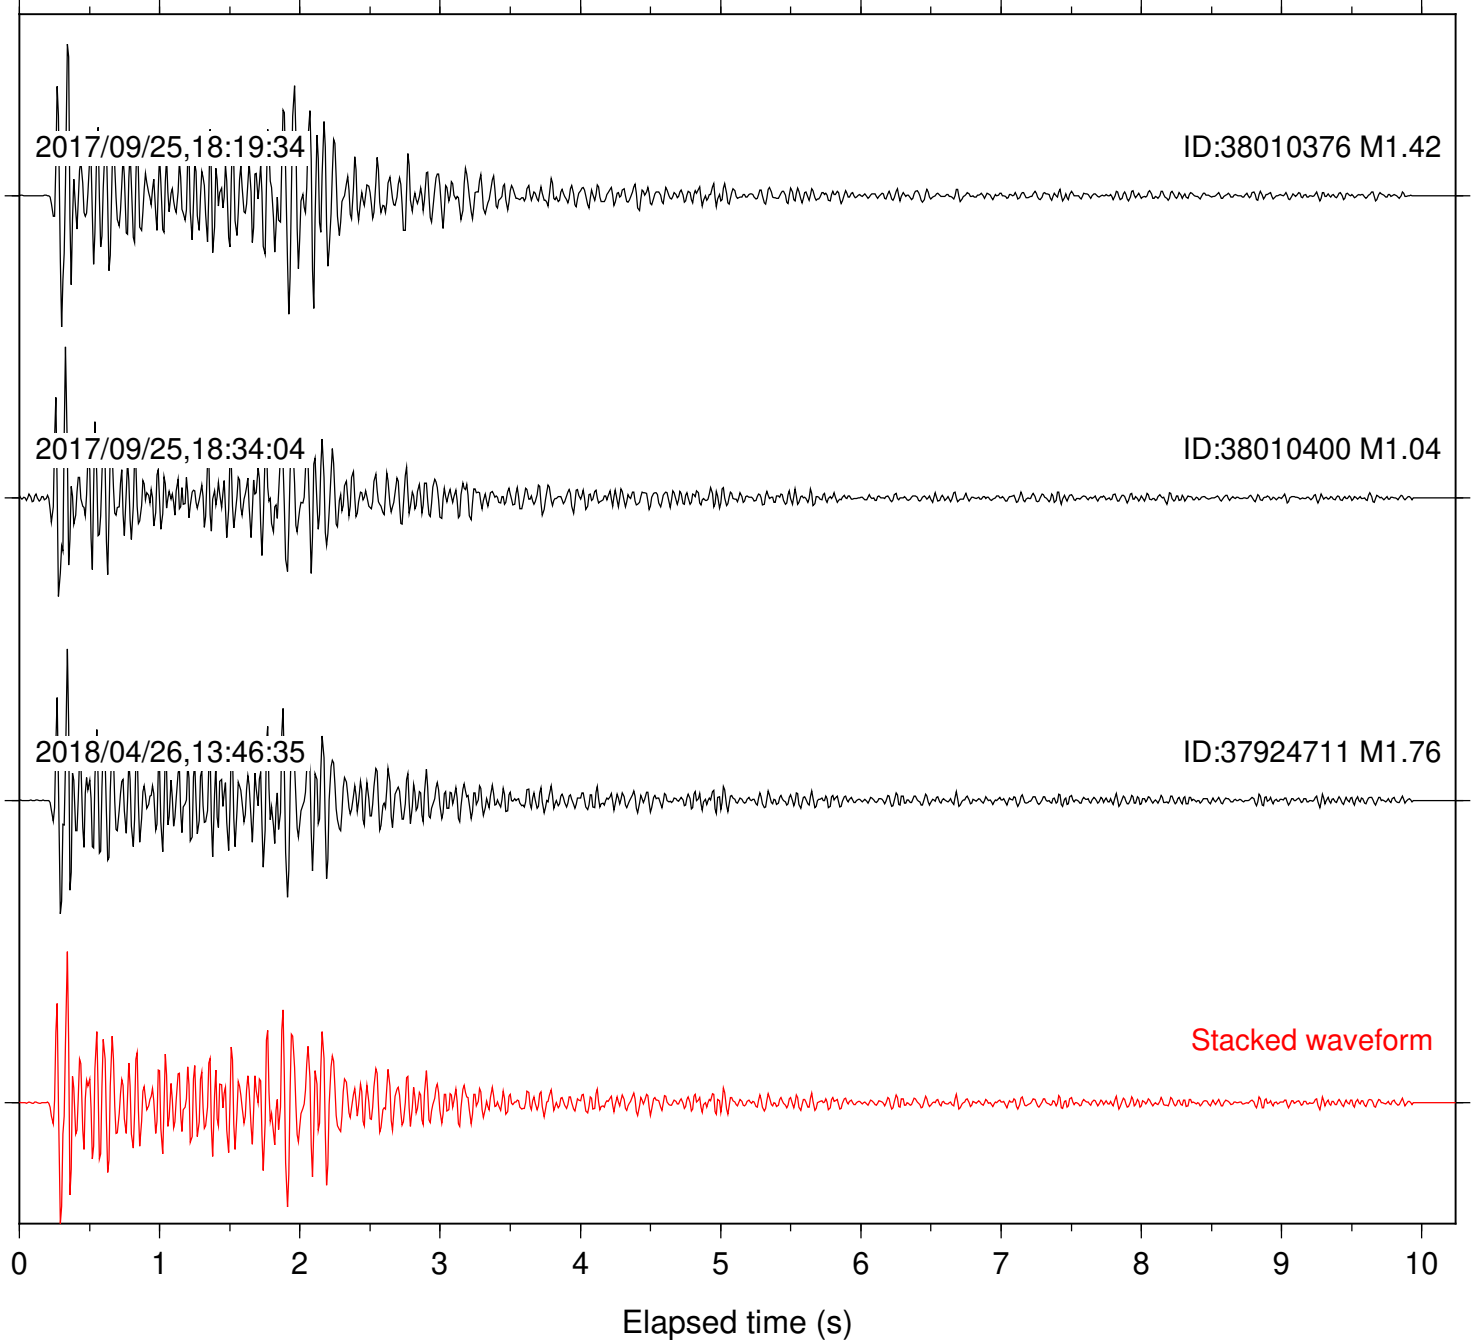

Station: CRY Com: HHZ

Focal depth: 5.55 km