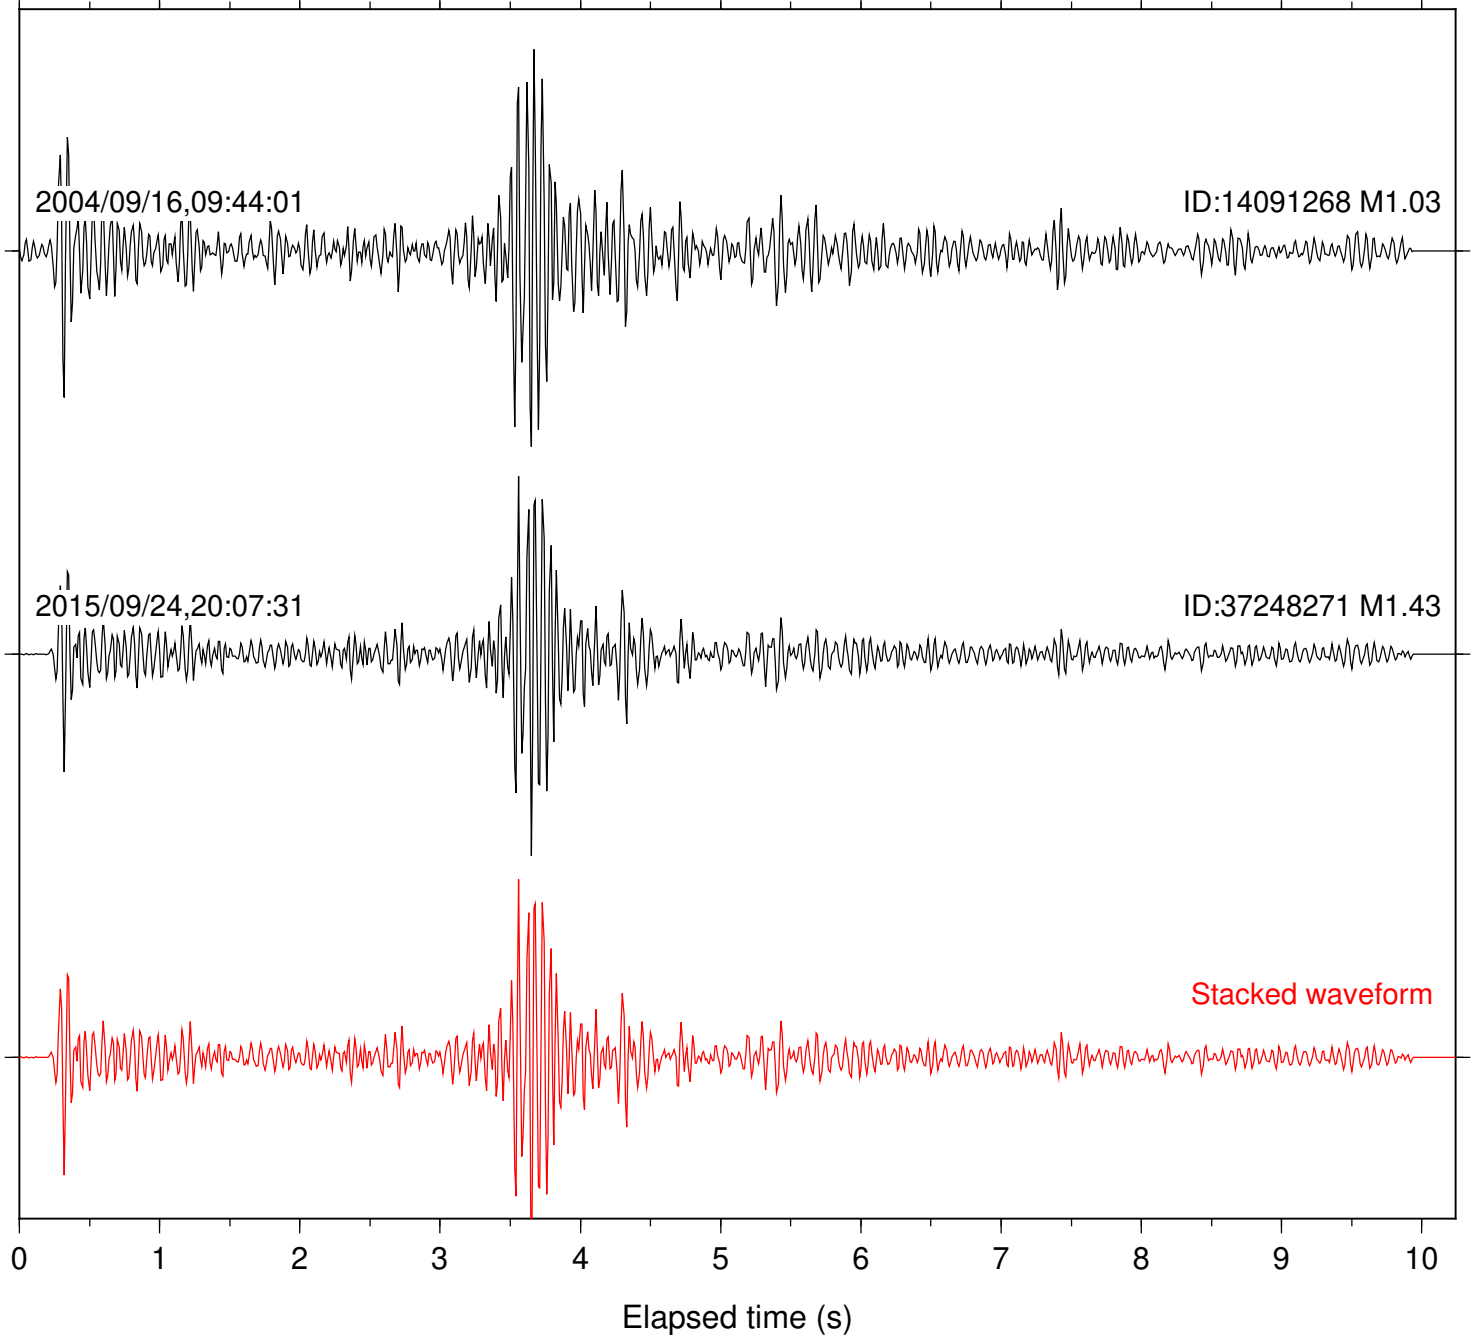

Station: PFO Com: HHZ

Focal depth: 16.88 km