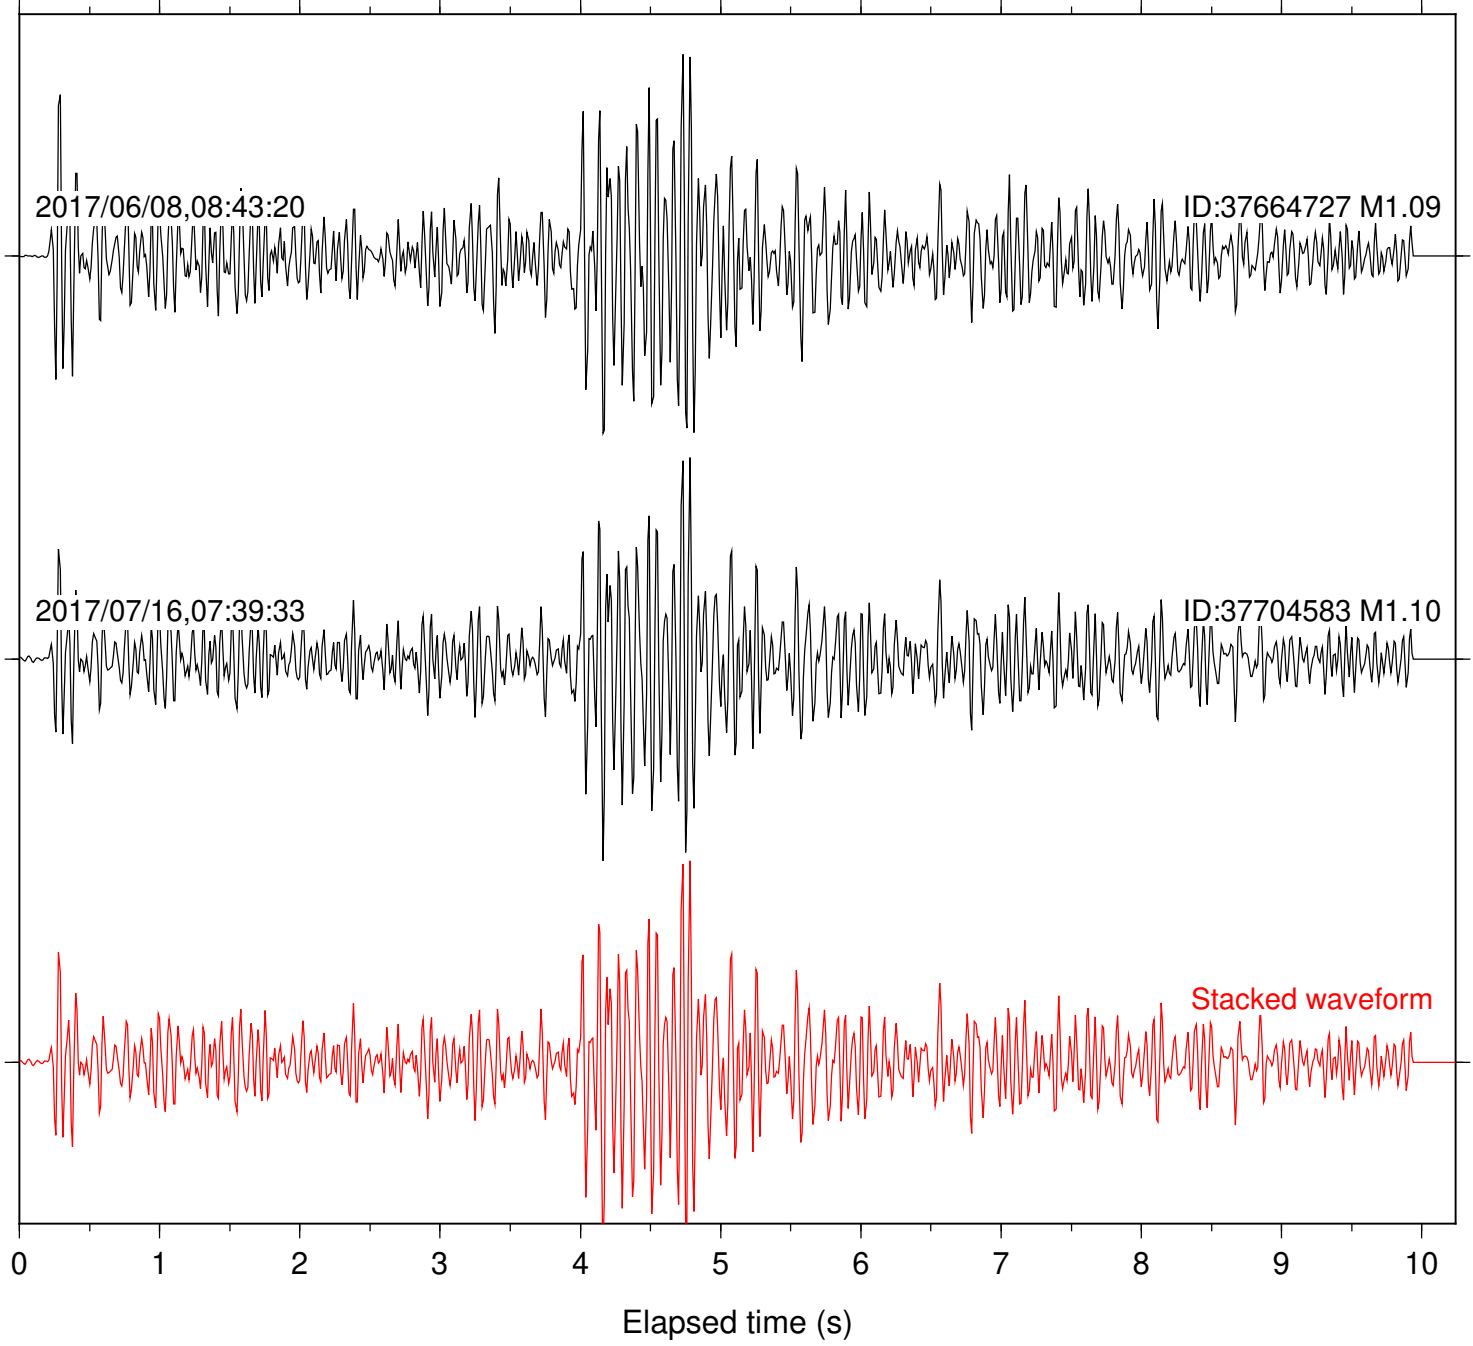

Station: HMT2 Com: HHZ

Focal depth: 6.83 km

Station: PFO Com: HHZ

Focal depth: 6.83 km

Station: POB2 Com: HHZ

Focal depth: 6.83 km

Station: SND Com: HHZ

Focal depth: 7.55 km