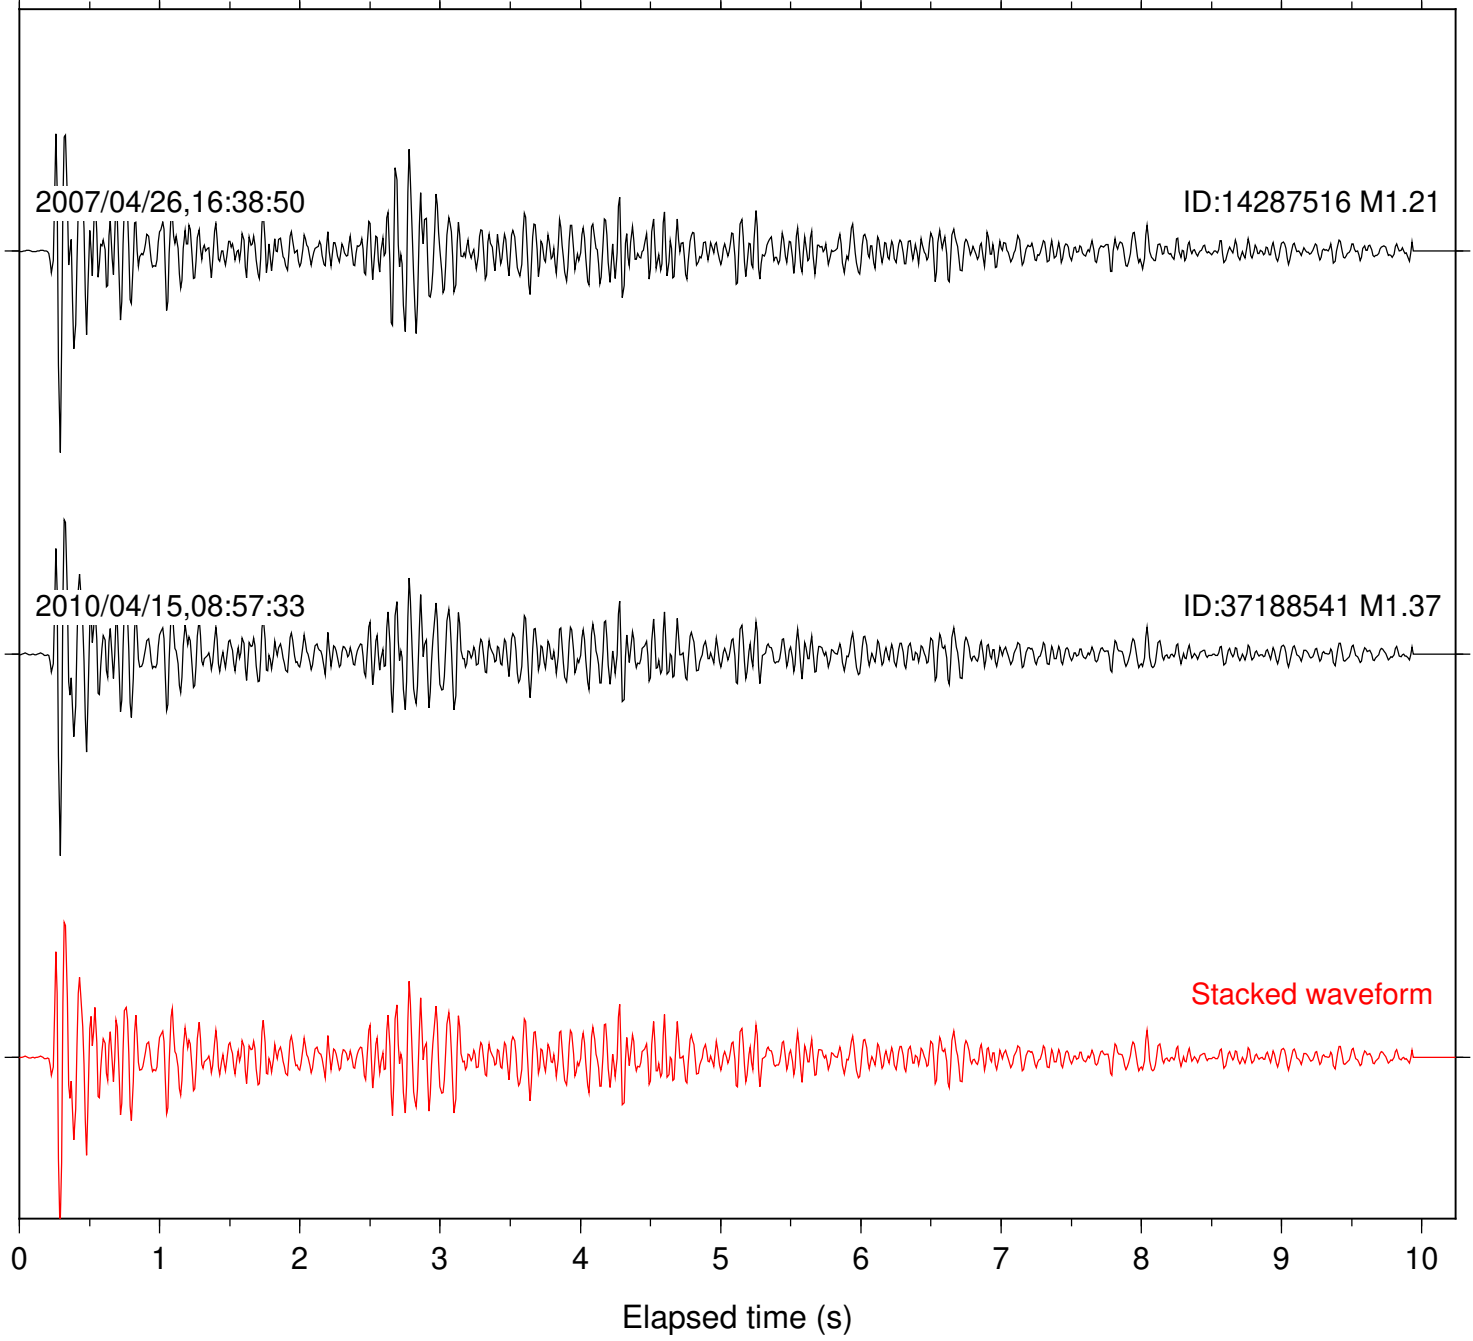

Station: B084 Com: EHZ

Focal depth: 8.86 km