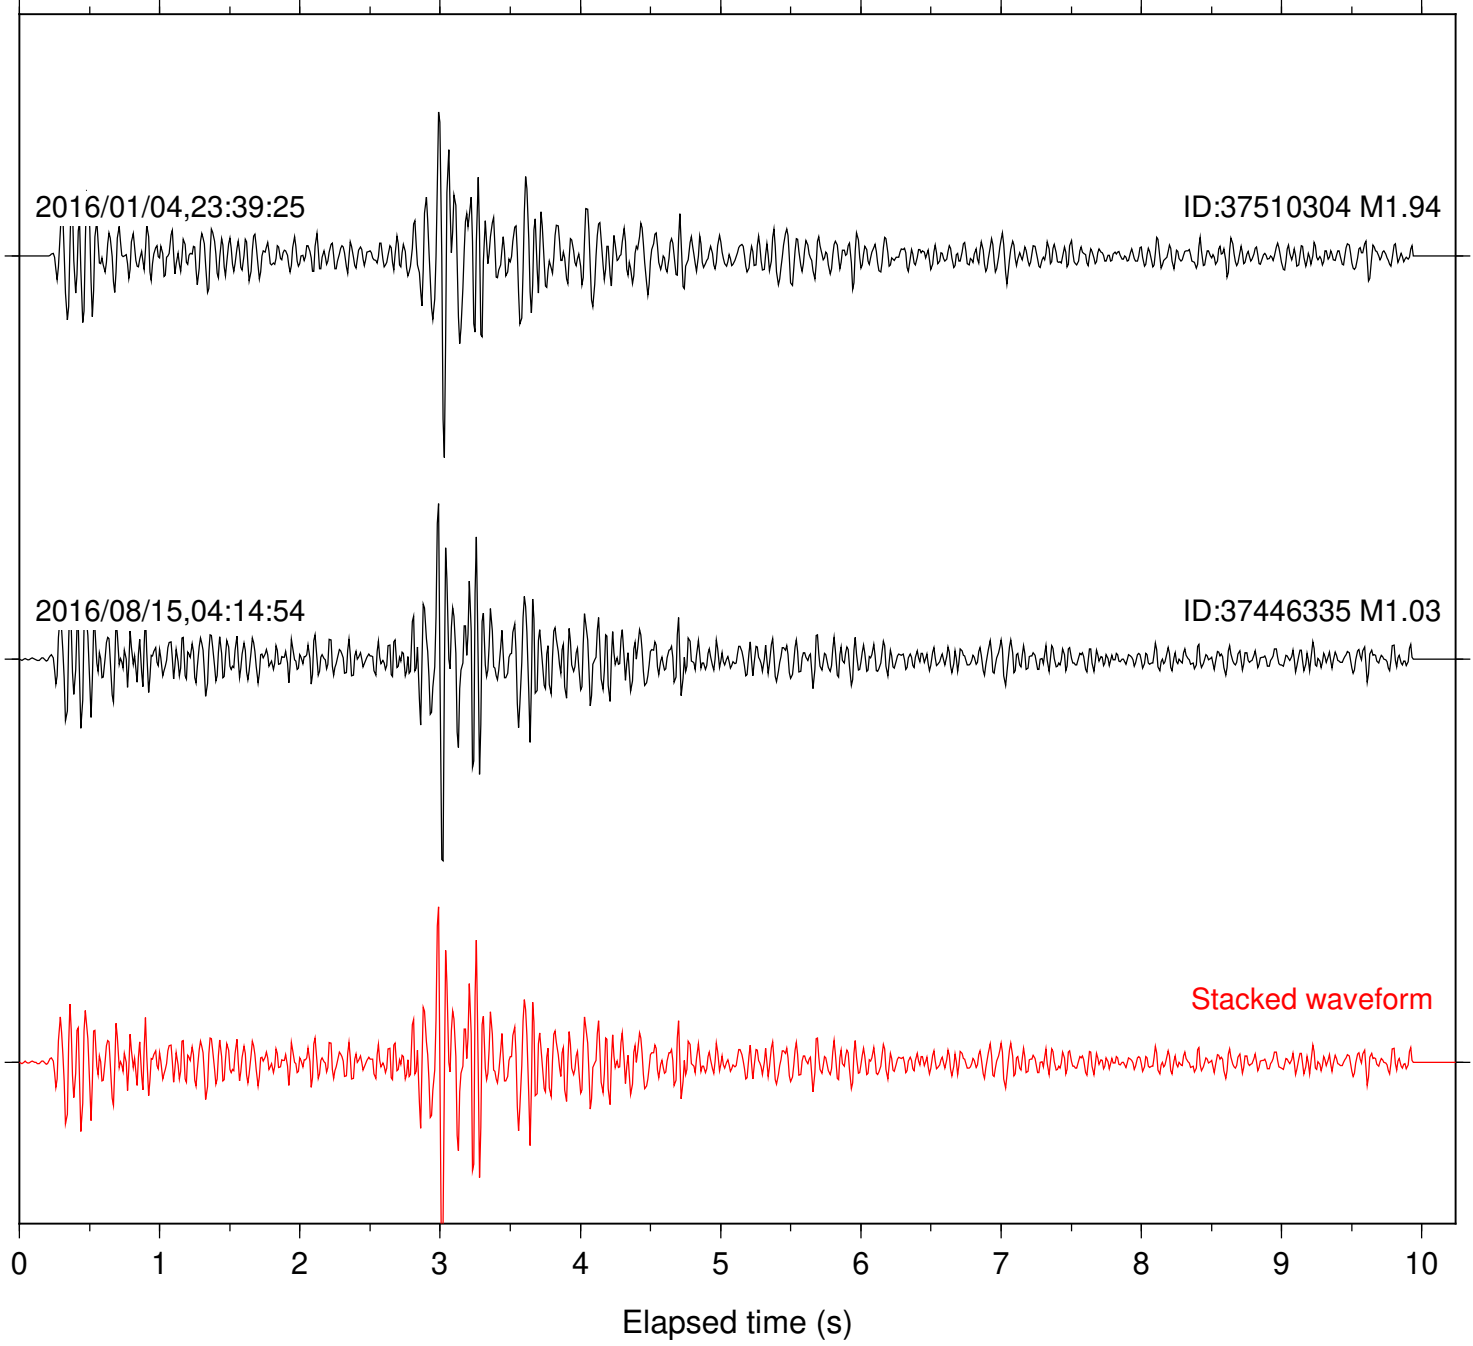

Station: B093 Com: EHZ

Focal depth: 16.55 km