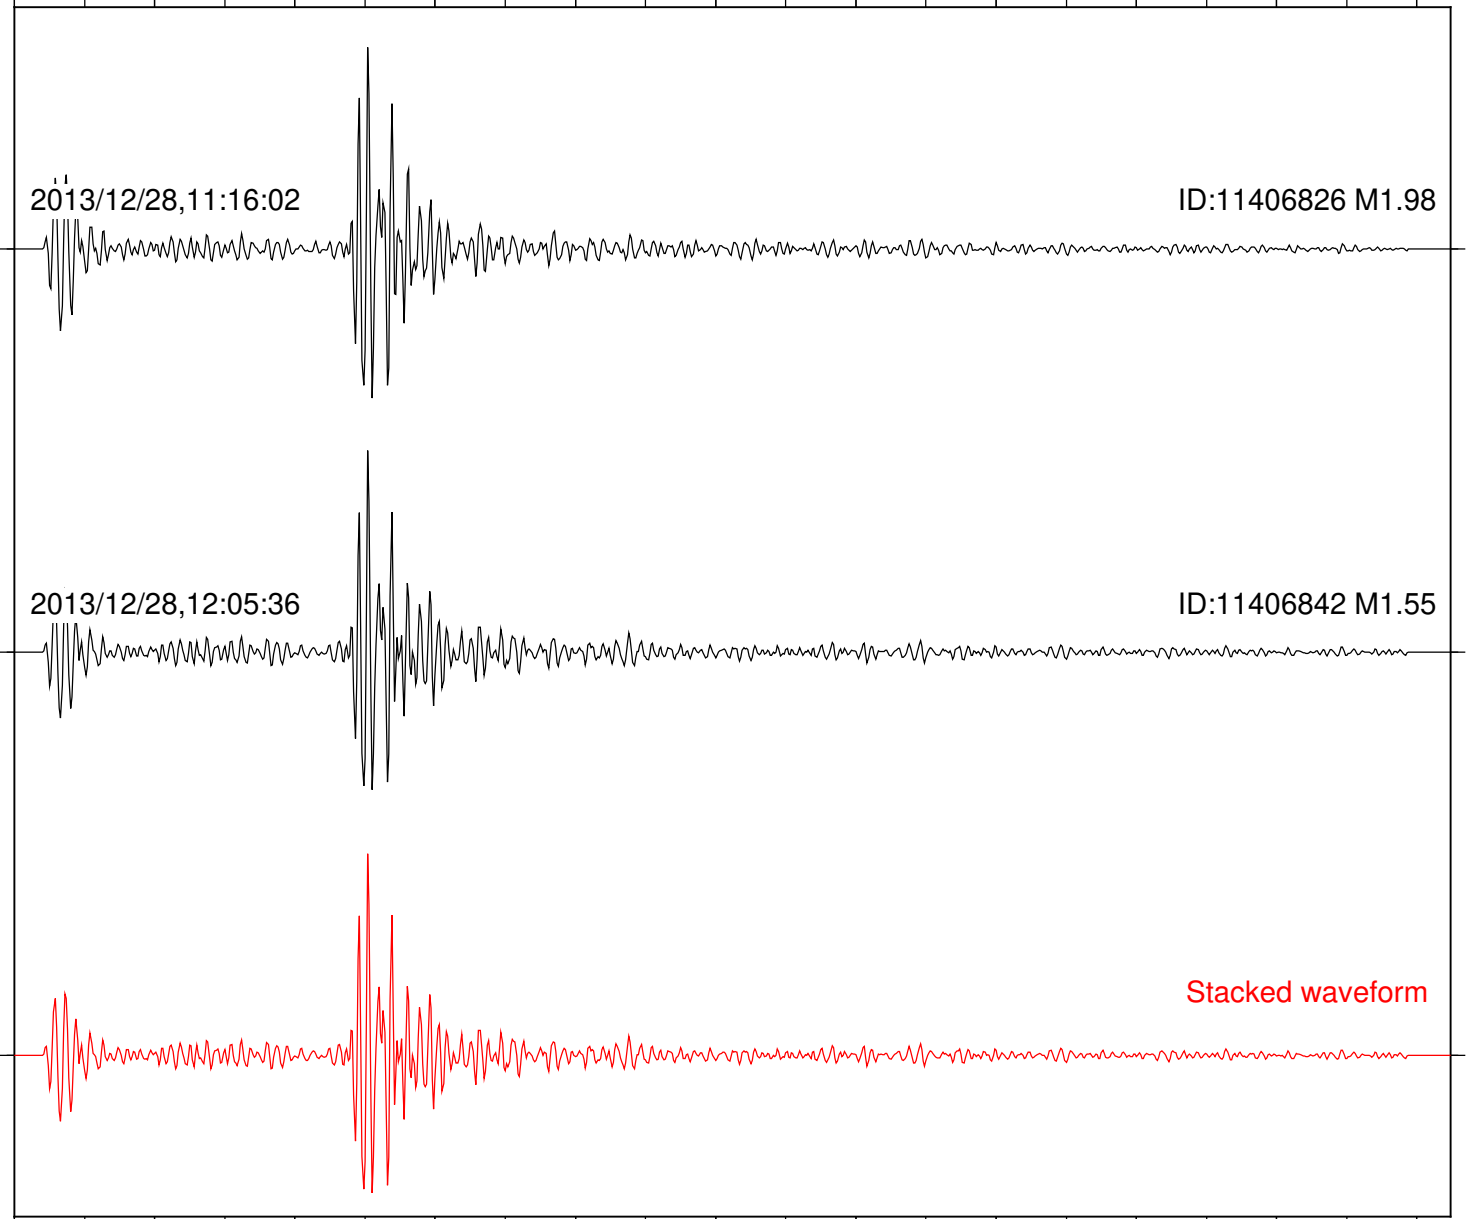

Station: KNW Com: HHZ

Focal depth: 16.63 km

2013/12/28,11:16:02

ID:11406826 M1.98

2013/12/28,12:05:36

ID:11406842 M1.55

Stacked waveform

0 1 2 3 4 5 6 7 8 9 10

Elapsed time (s)