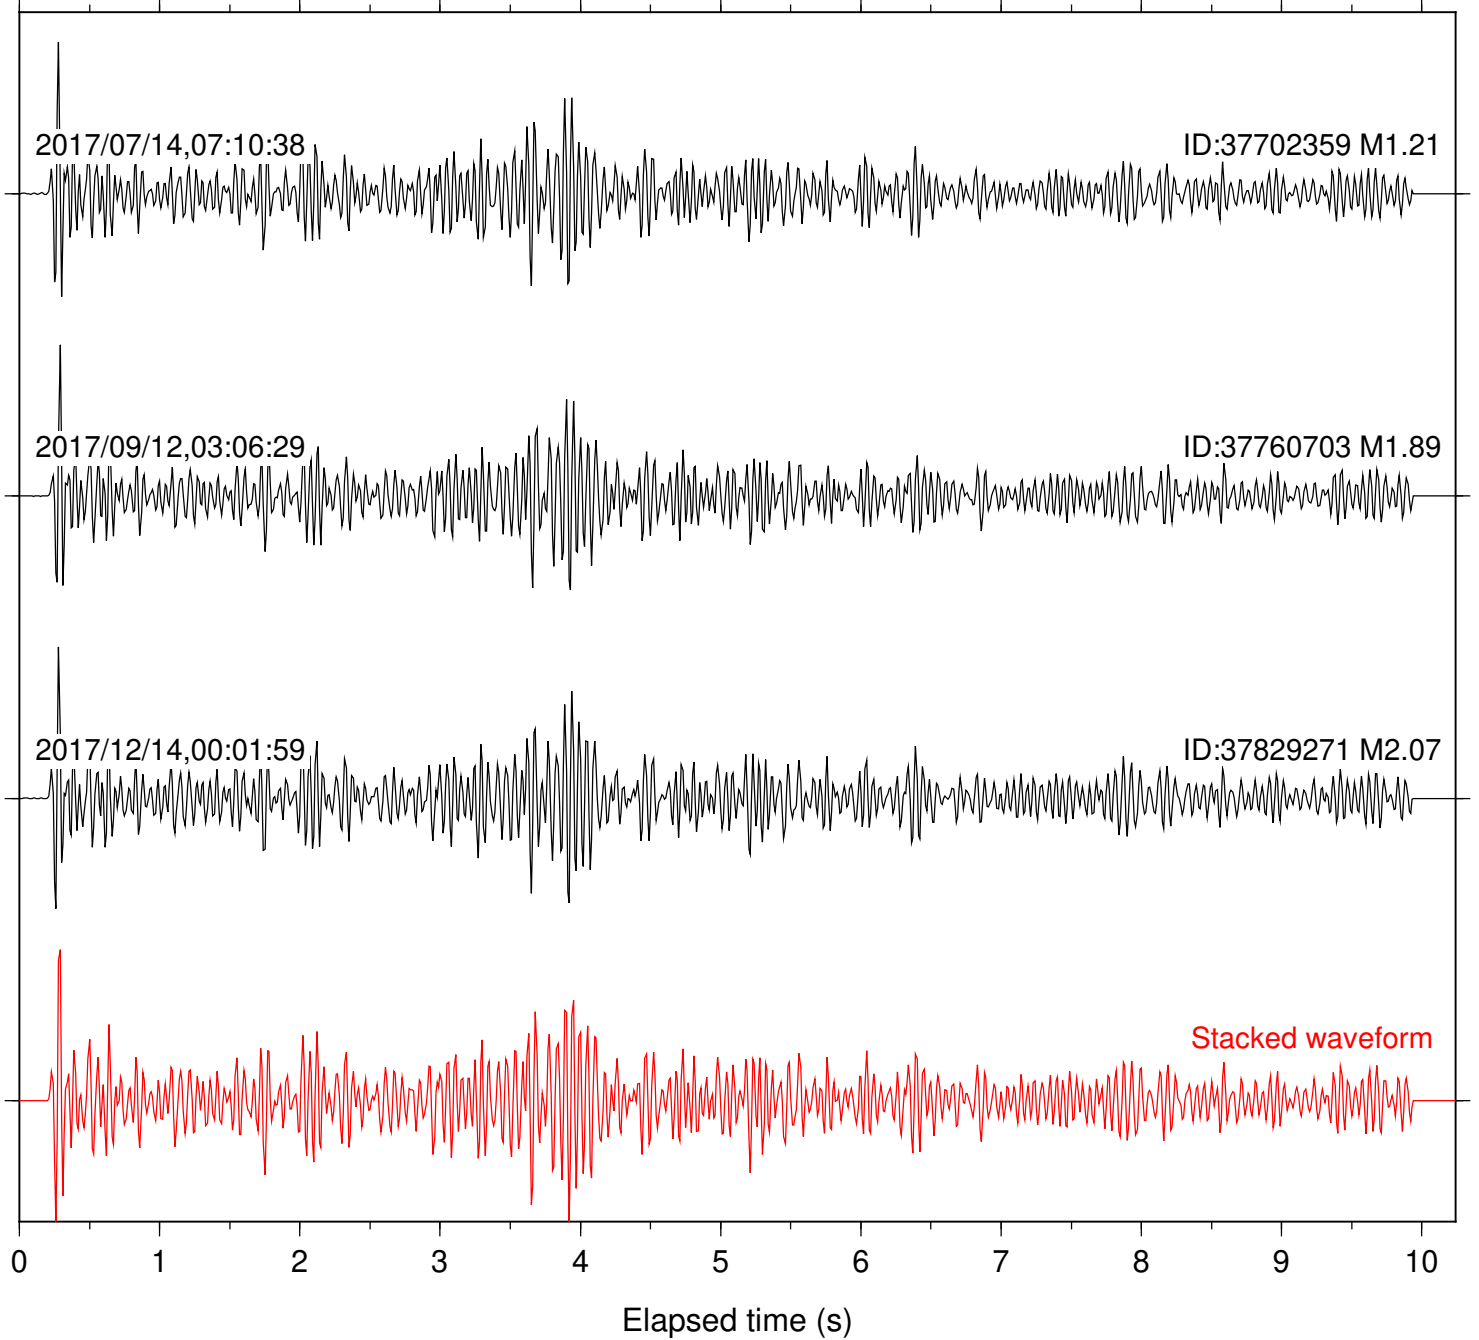

Station: CRY Com: HHZ

Focal depth: 5.87 km

Station: CSH Com: HHZ

Focal depth: 5.87 km

Station: DGR Com: HHZ

Focal depth: 5.87 km

Station: DNR Com: HHZ

Focal depth: 5.87 km