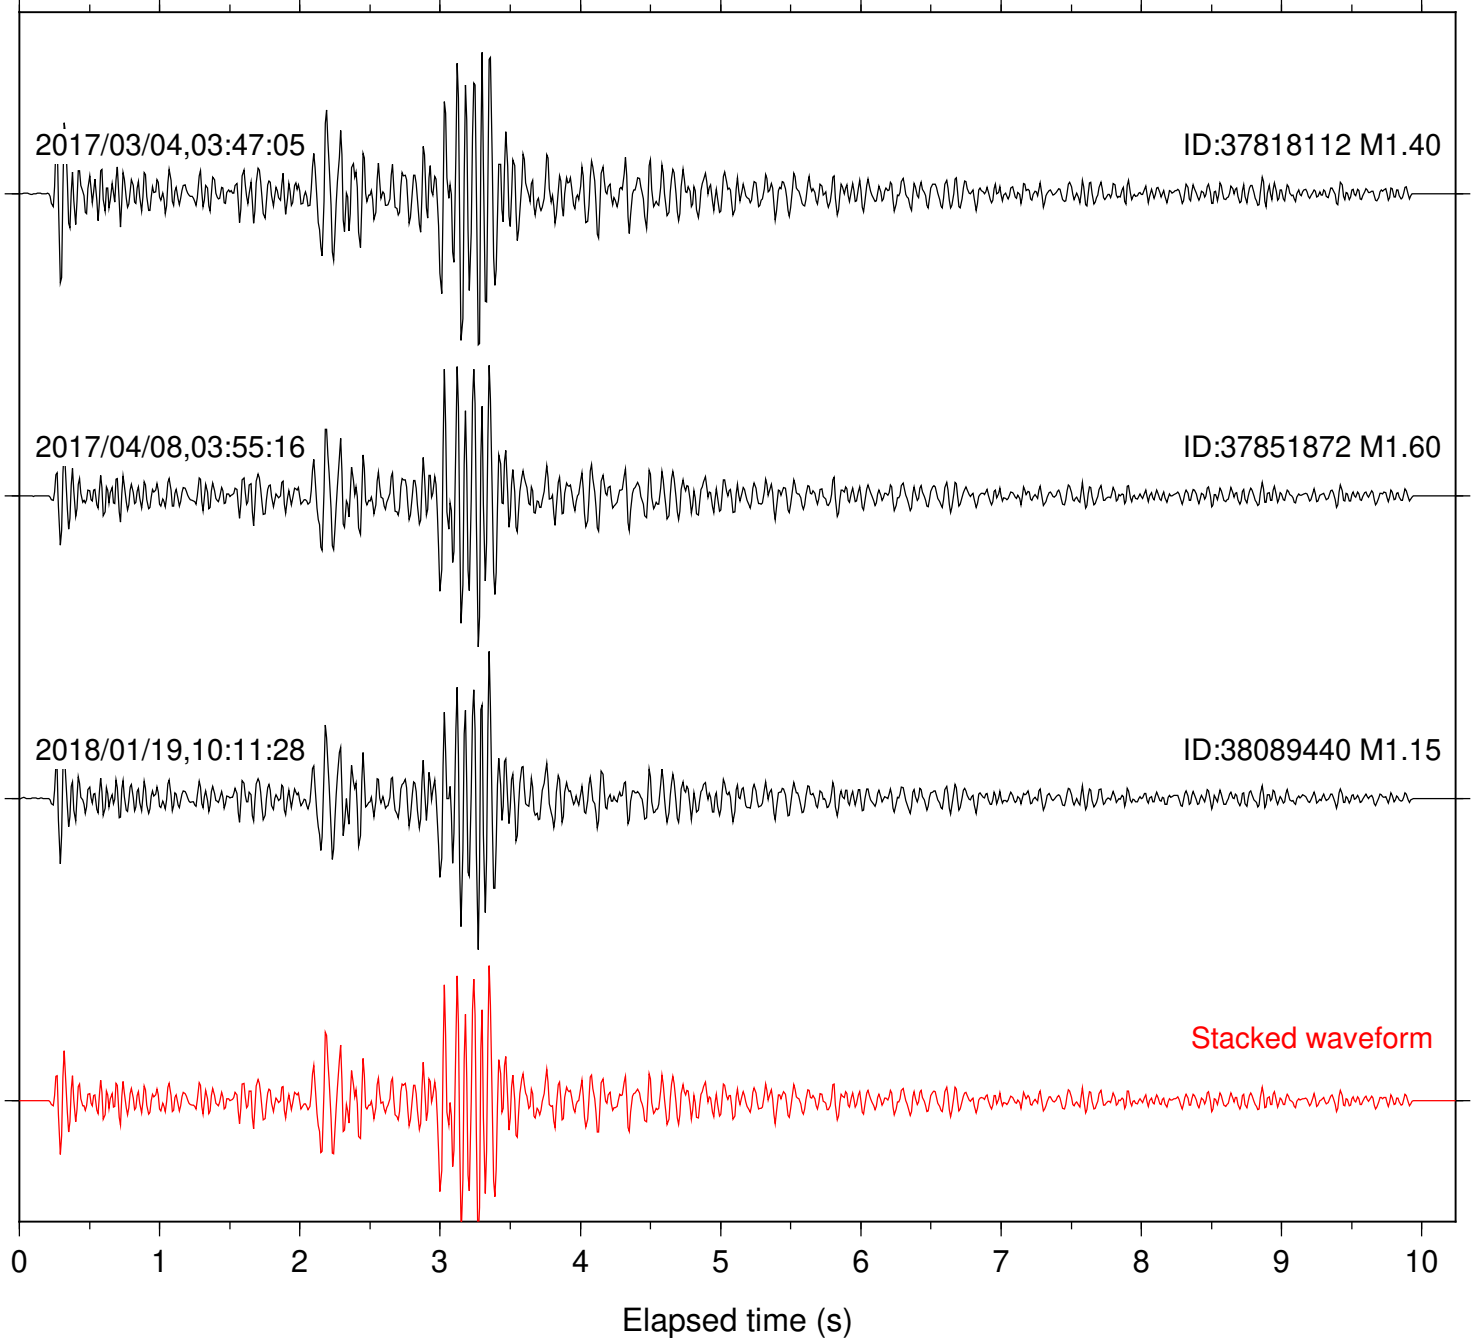

Station: SMER Com: HHZ

Focal depth: 7.35 km

Station: SND Com: HHZ

Focal depth: 7.35 km

Station: B081 Com: EHZ

Focal depth: 5.78 km

Station: B082 Com: EHZ

Focal depth: 5.78 km