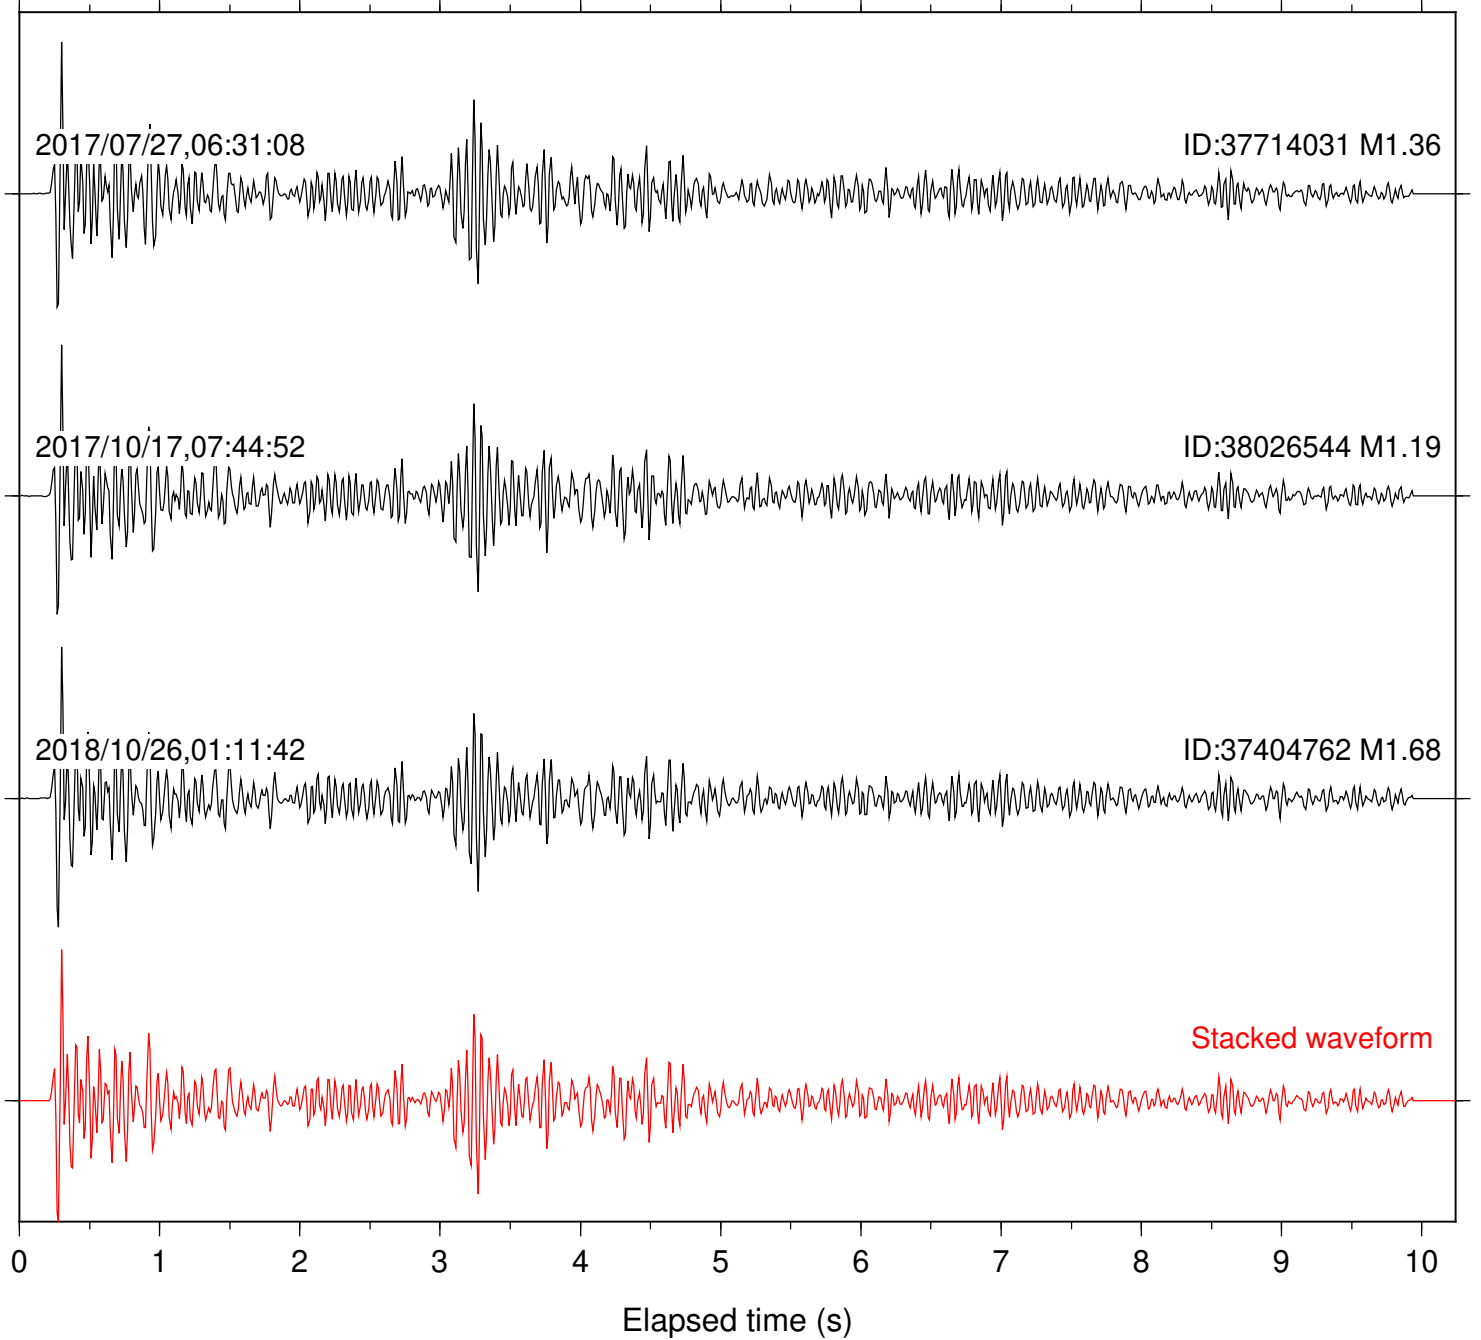

Station: LVA2 Com: HHZ

Focal depth: 5.12 km