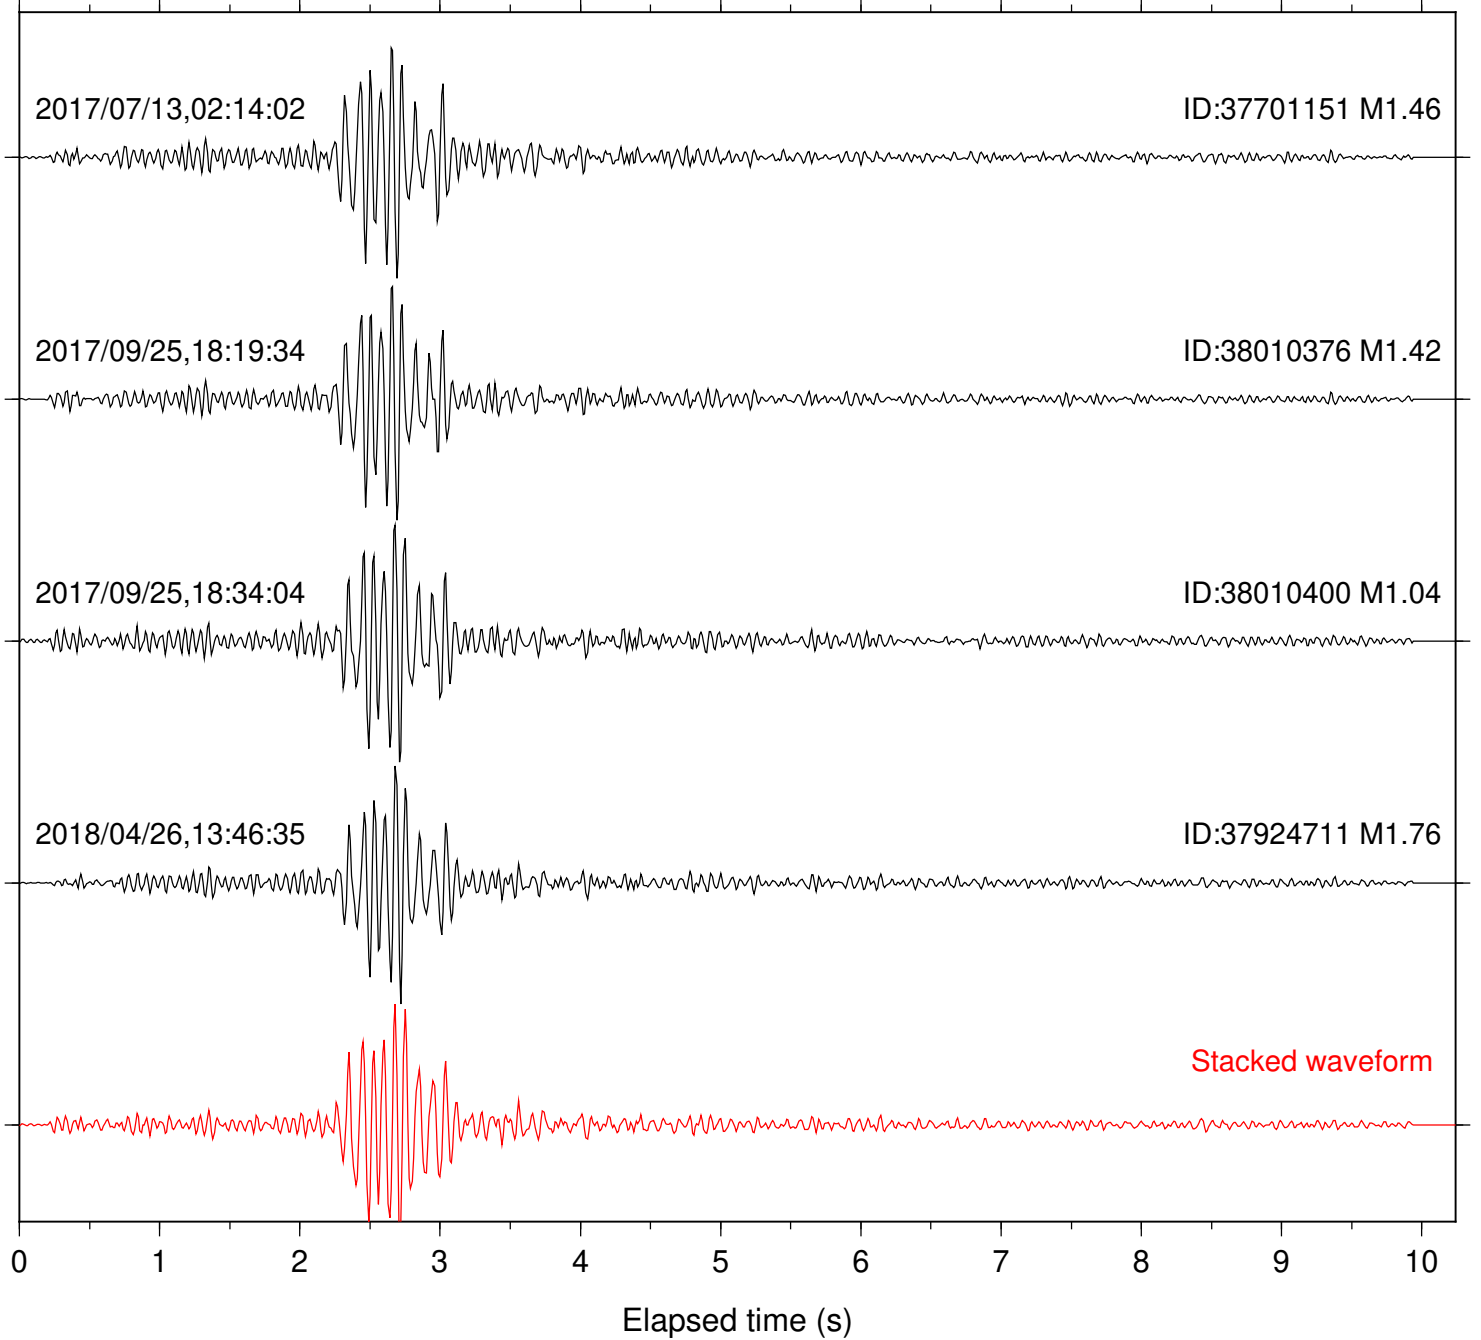

Station: RDM Com: HHZ

Focal depth: 5.55 km