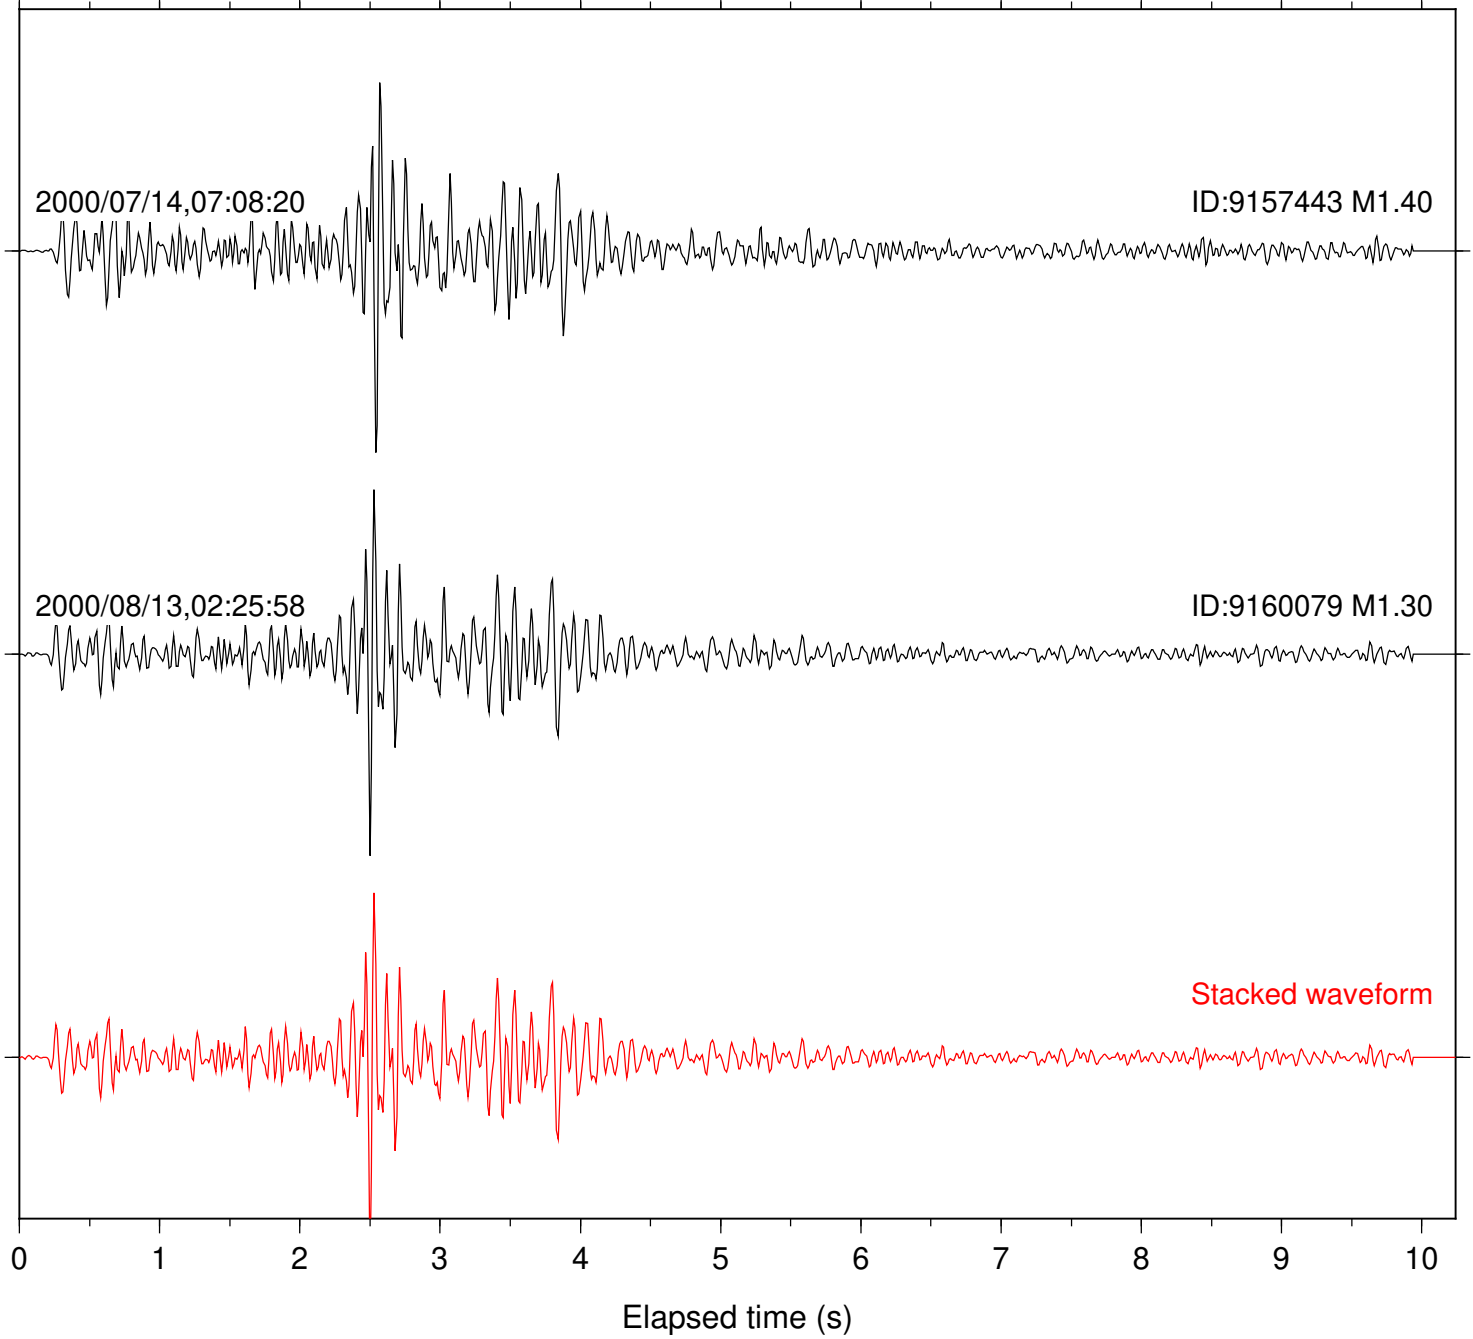

Station: SND Com: HHZ

Focal depth: 12.88 km