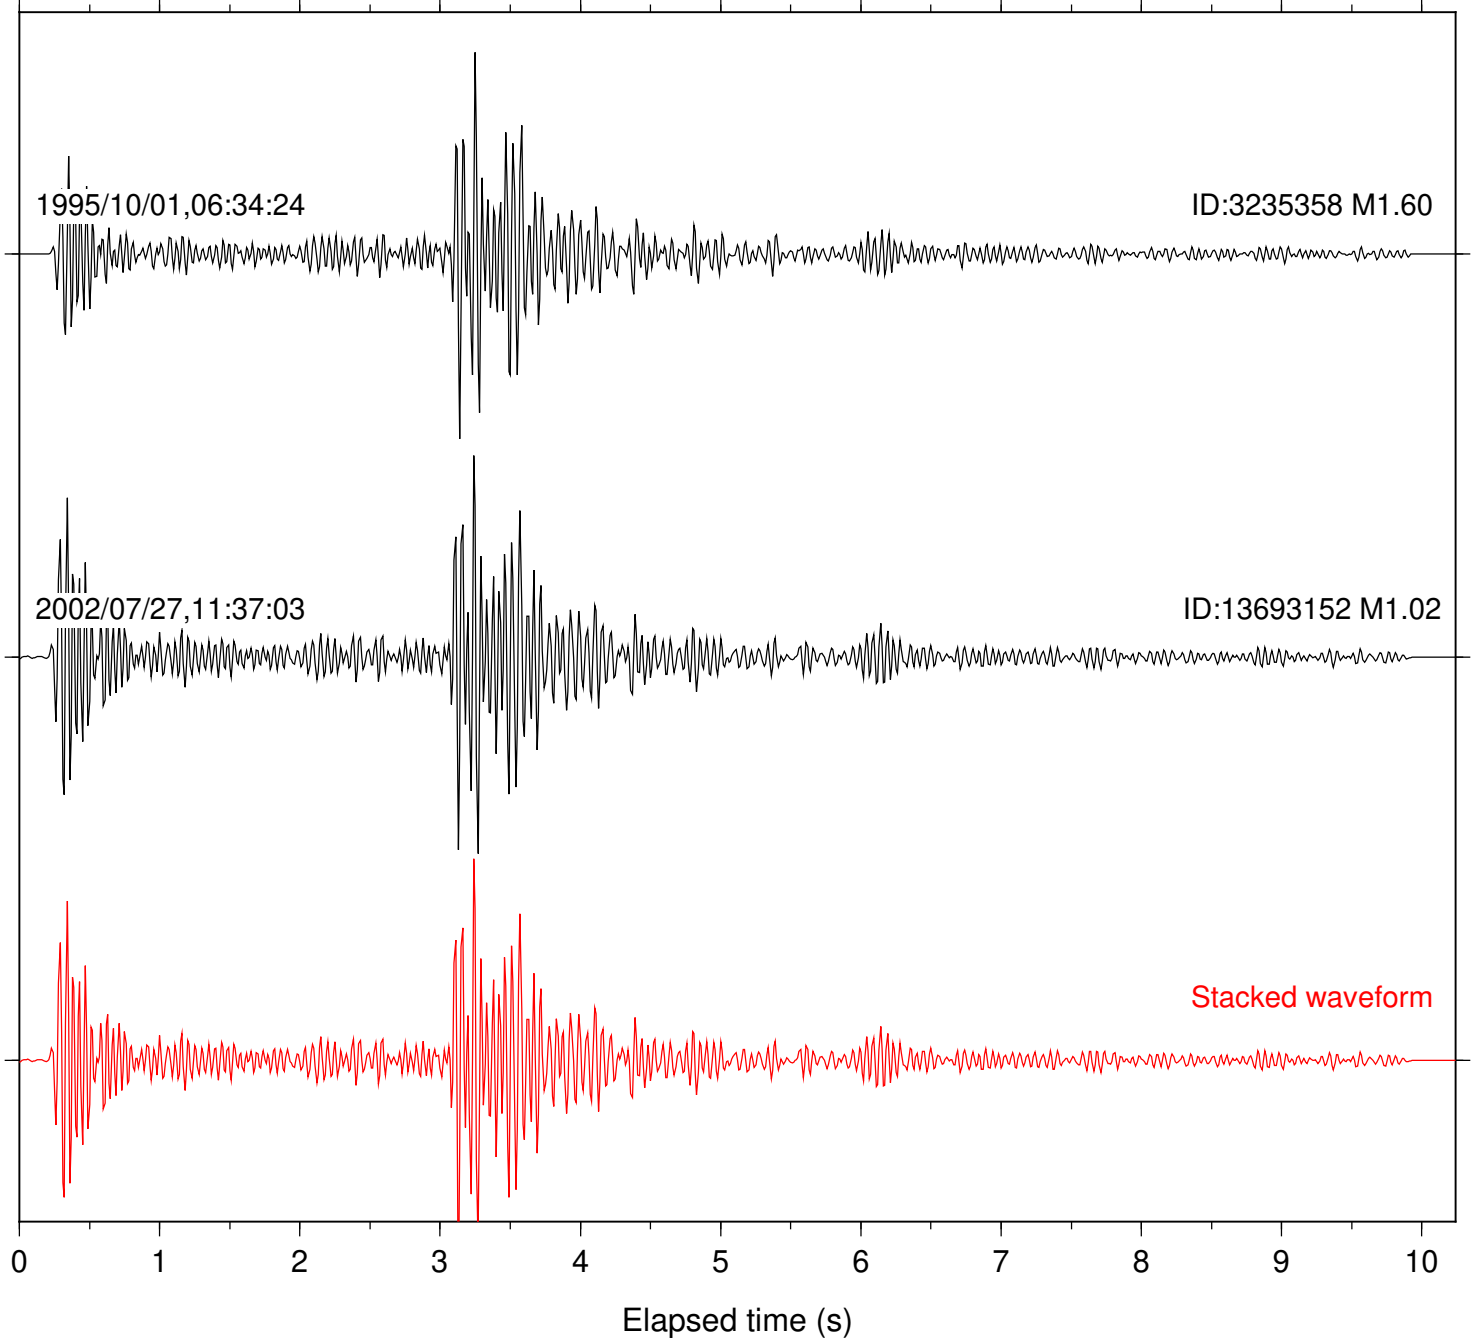

Station: DGR Com: HHZ

Focal depth: 15.48 km