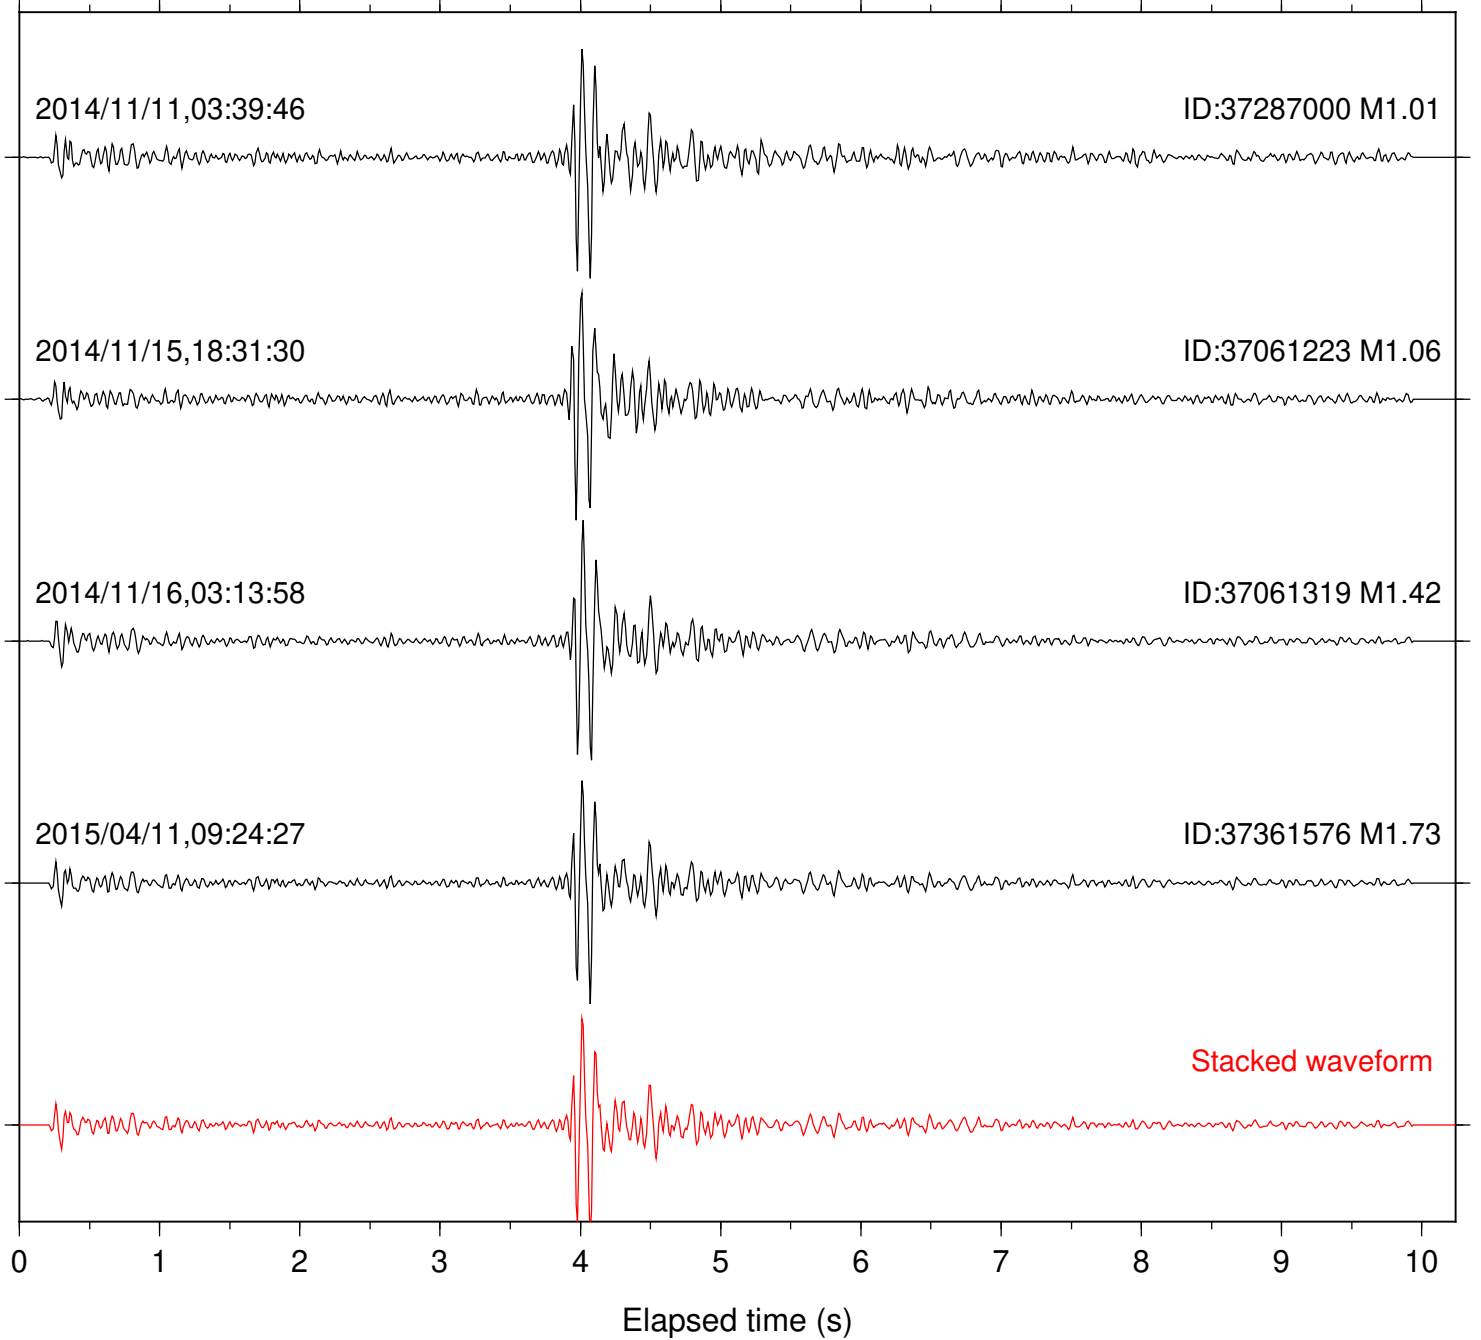

Station: RDM Com: HHZ

Focal depth: 8.44 km

Station: SND Com: HHZ

Focal depth: 8.44 km

Station: TOR Com: HHZ

Focal depth: 8.41 km

Station: B081 Com: EHZ

Focal depth: 8.10 km