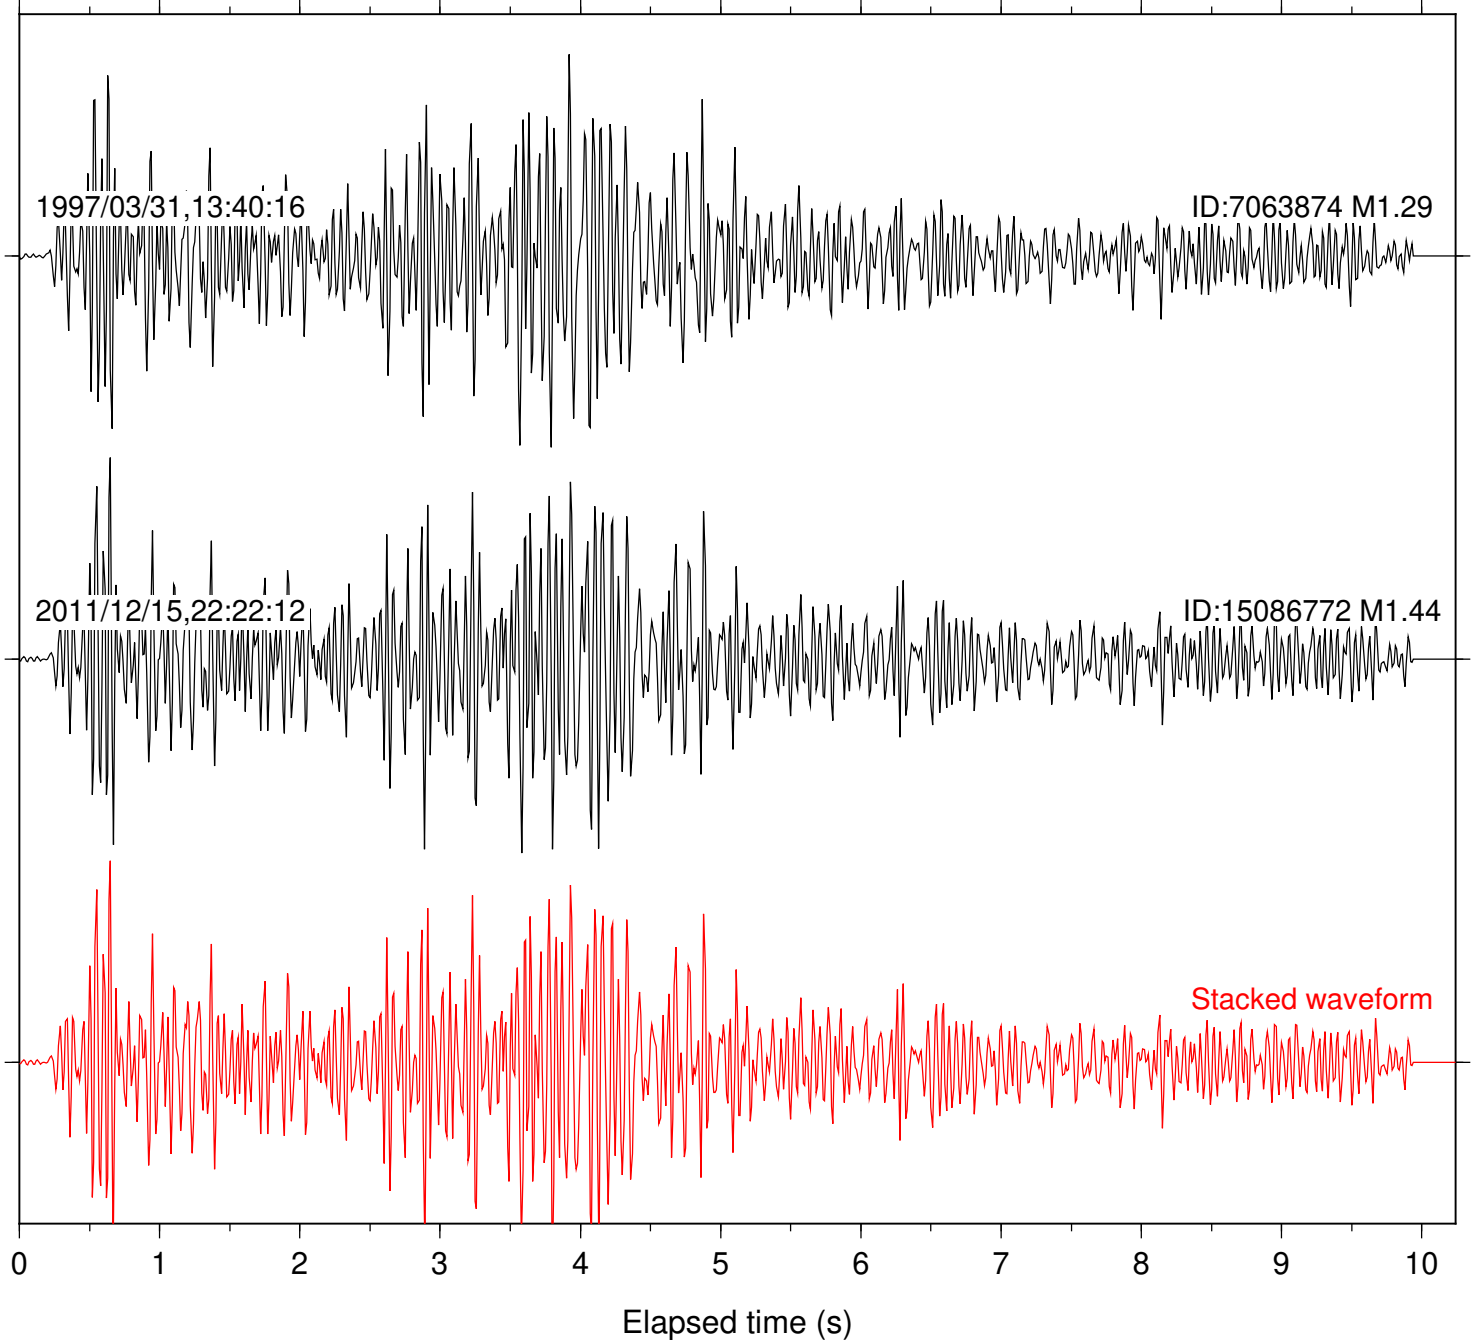

Station: LVA2 Com: HHZ

Focal depth: 15.02 km