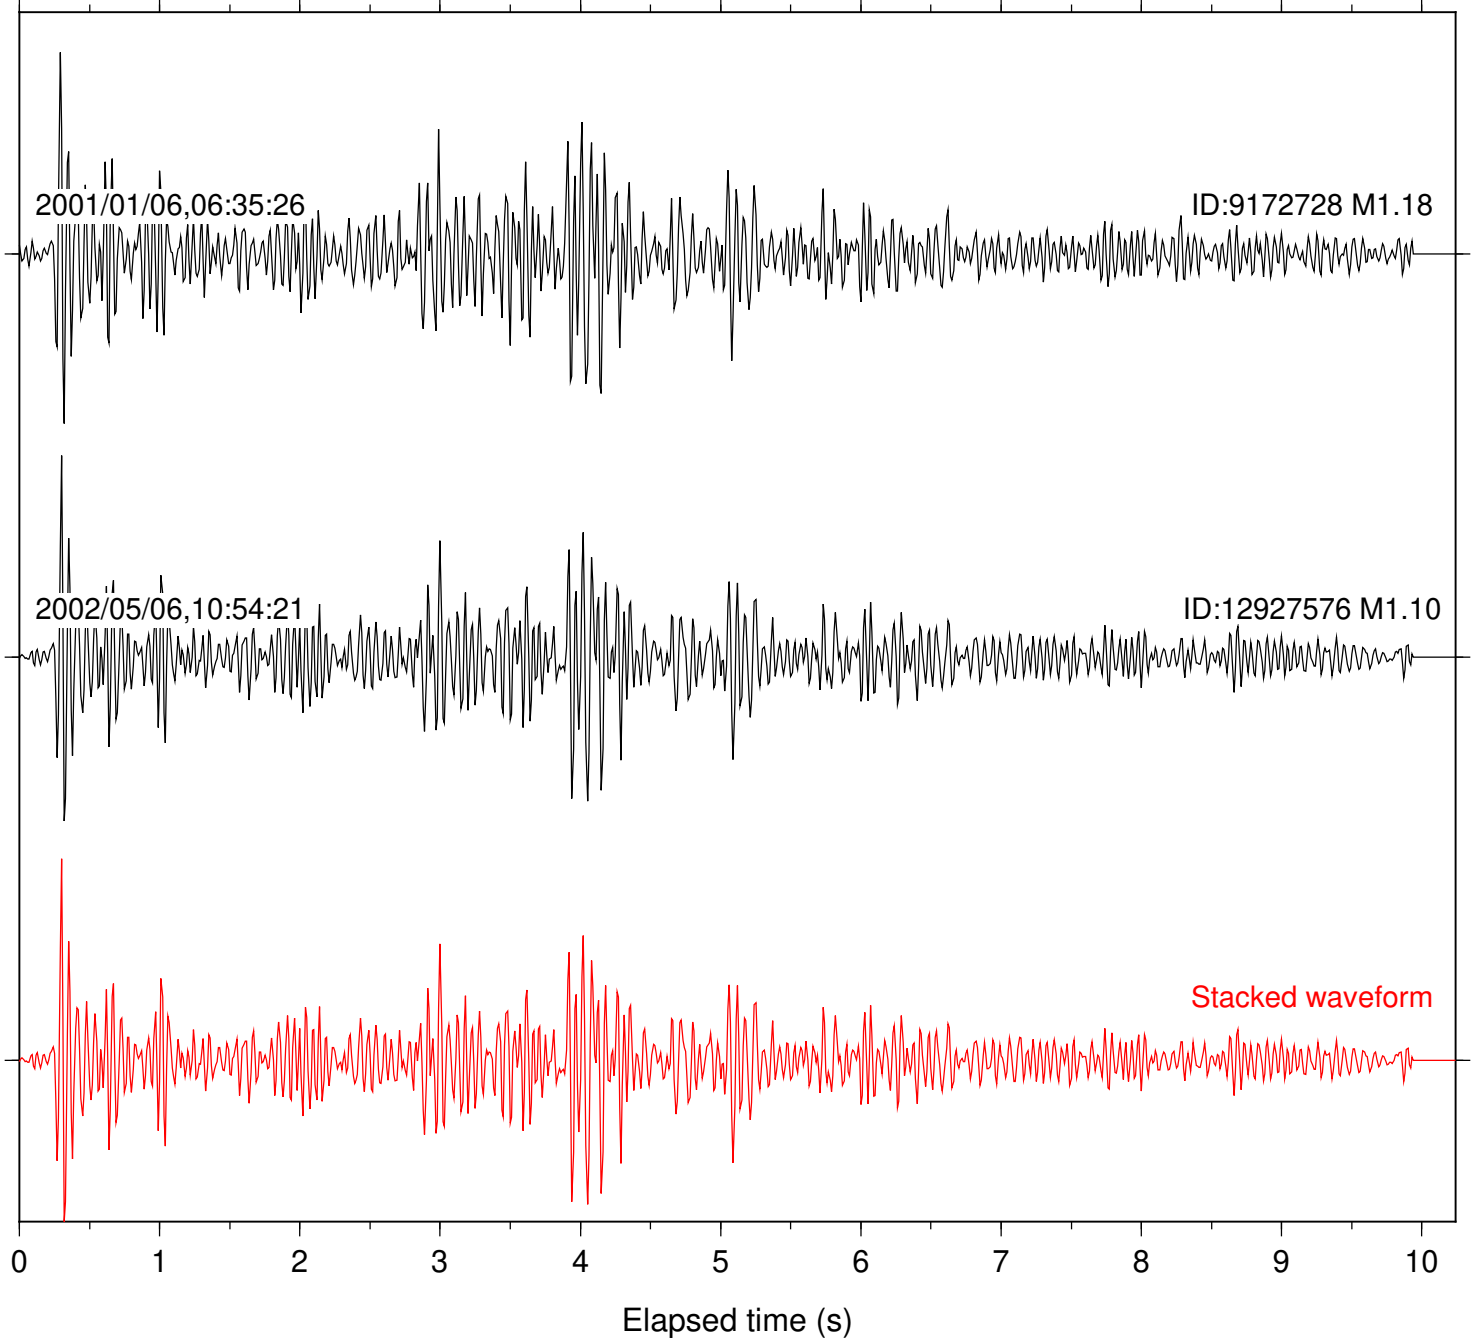

Station: PLM Com: HHZ

Focal depth: 10.86 km