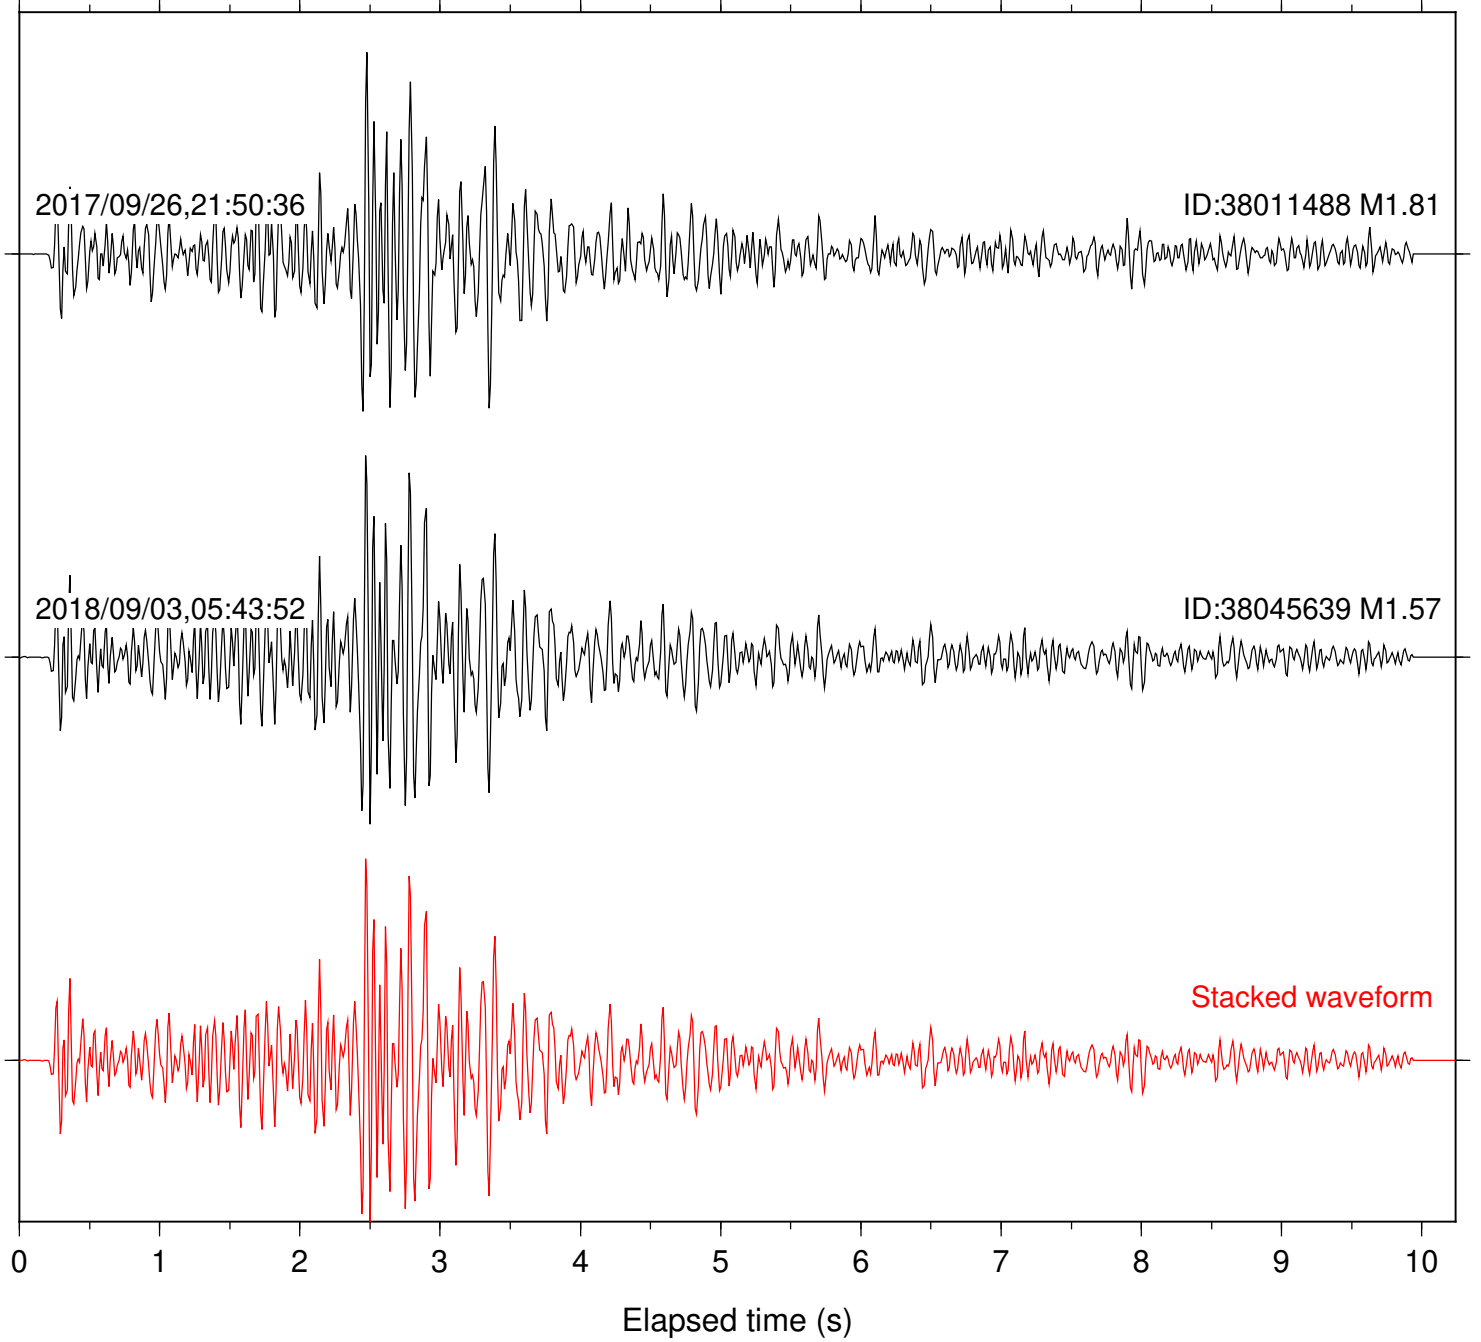

ID:11341866 M1.22

Stacked waveform

0 1 2 3 4 5 6 7 8 9 10  
Elapsed time (s)

Station: B082 Com: EHZ

Focal depth: 4.51 km

Station: B084 Com: EHZ

Focal depth: 4.51 km

2017/09/26,21:50:36