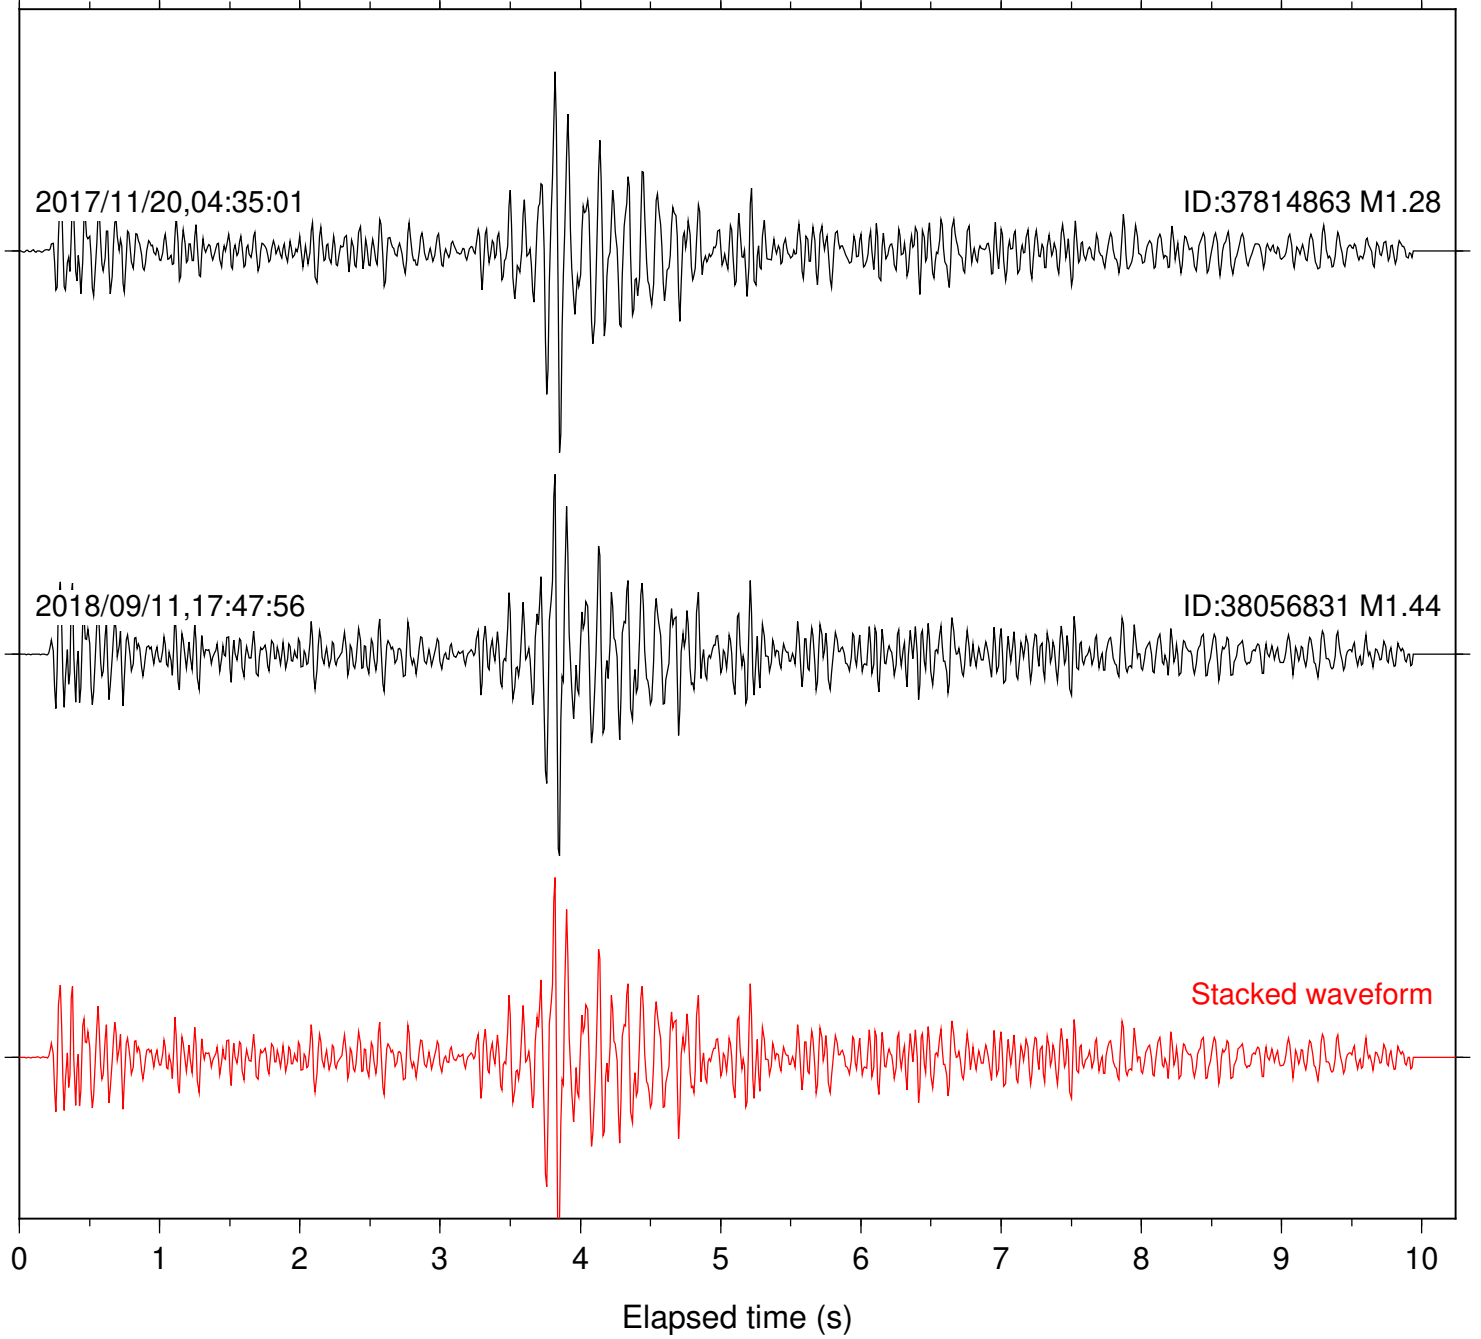

Station: BAC Com: EHZ

Focal depth: 4.83 km