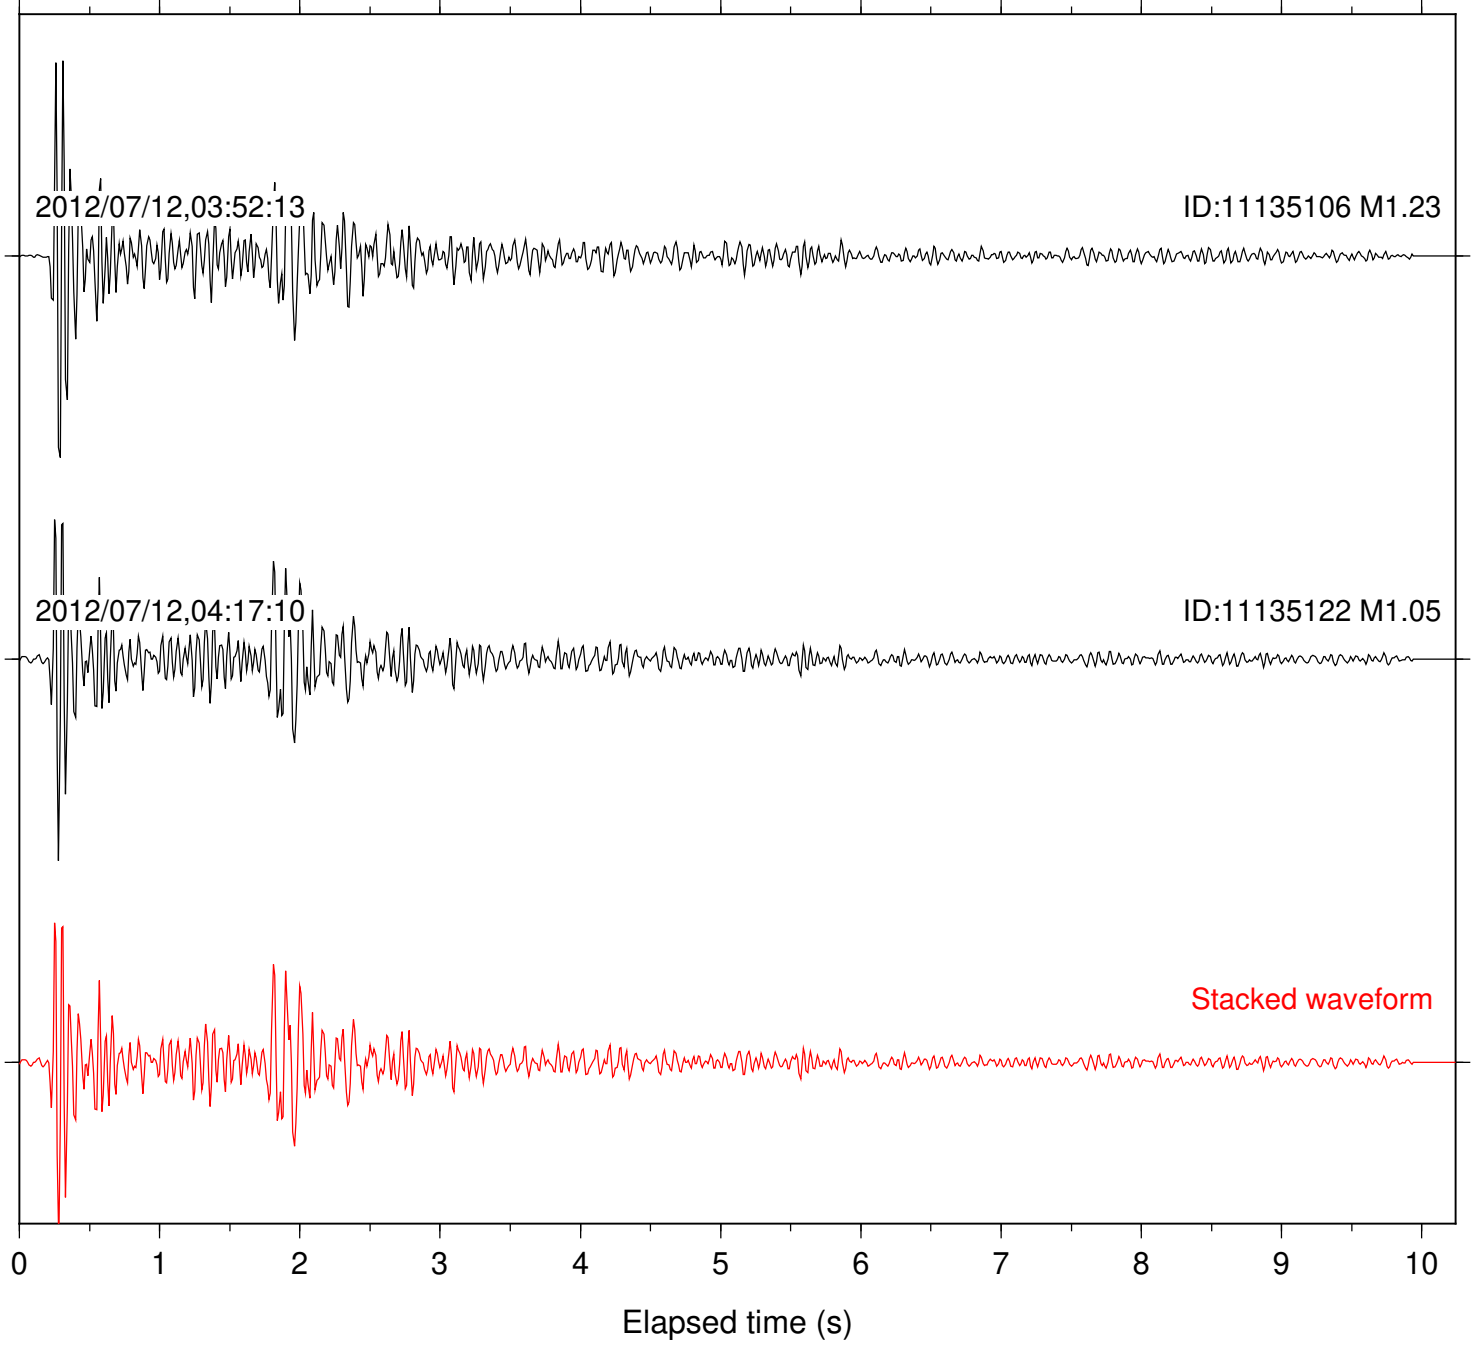

Station: B087 Com: EHZ

Focal depth: 8.61 km