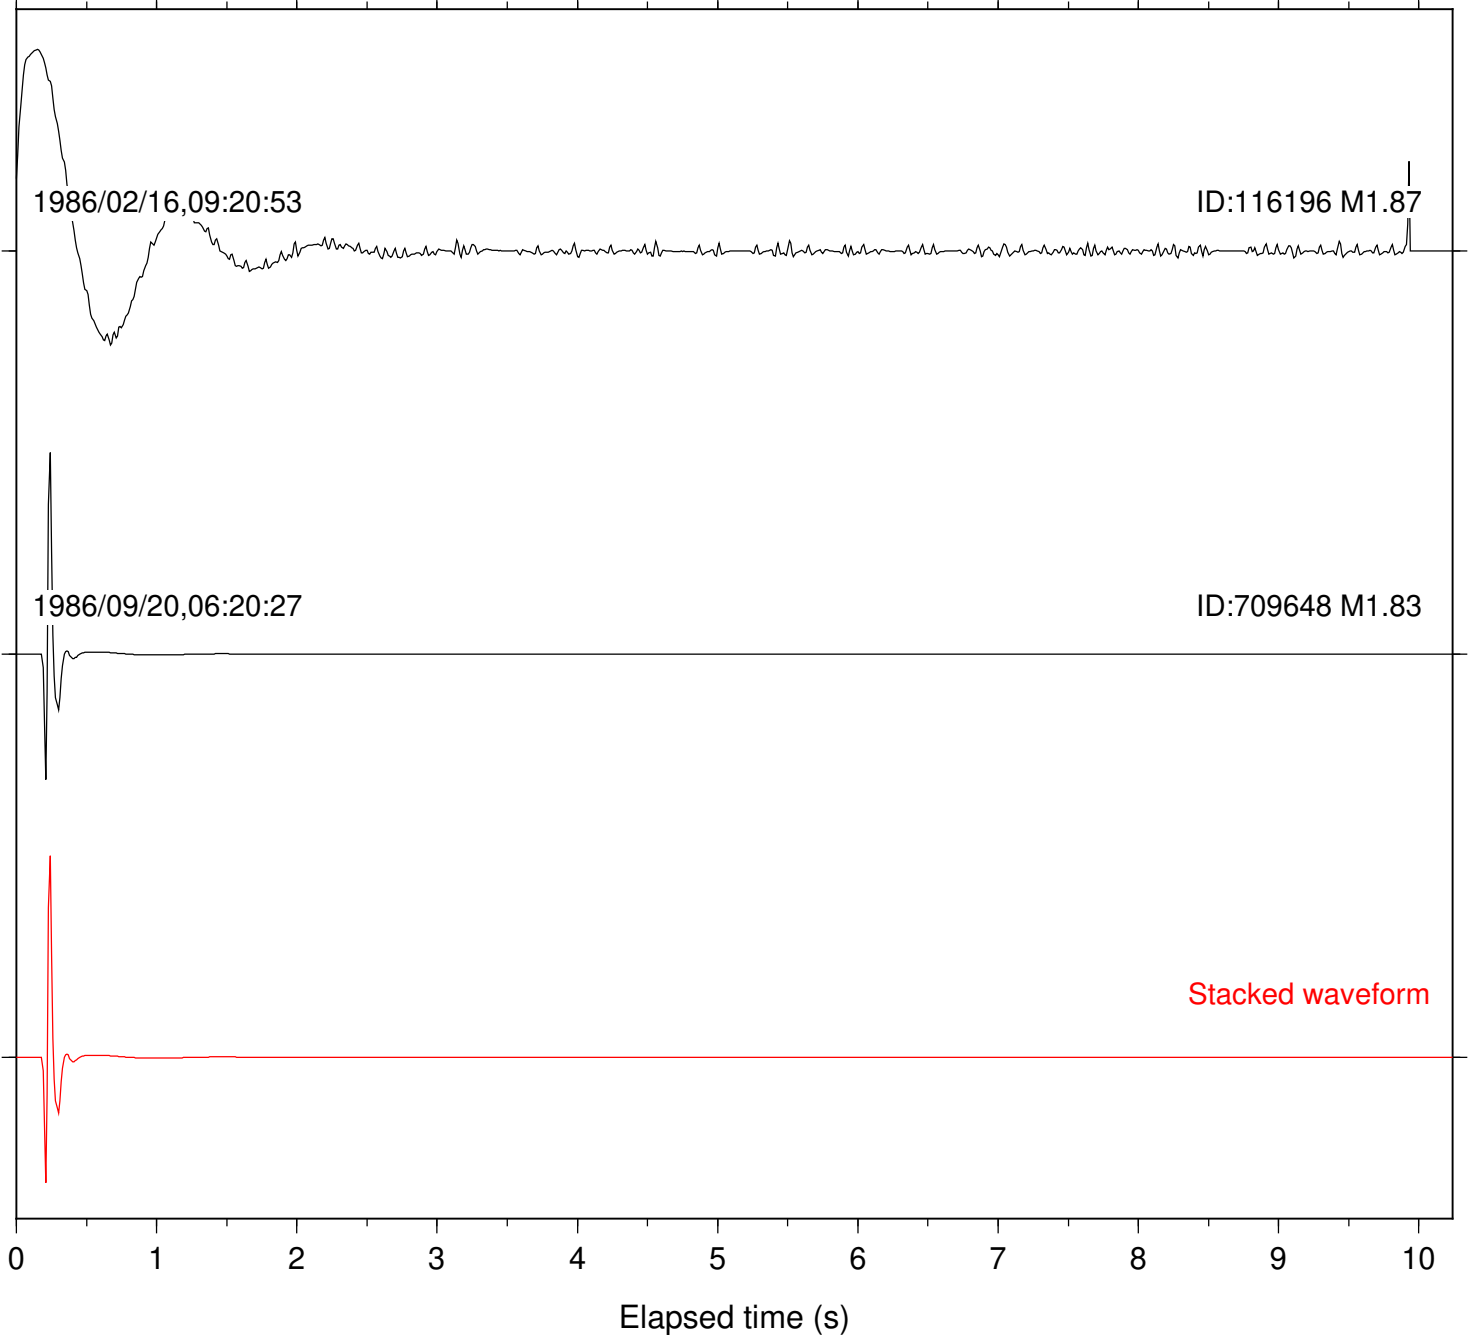

Station: DB2 Com: EHZ

Focal depth: 14.45 km