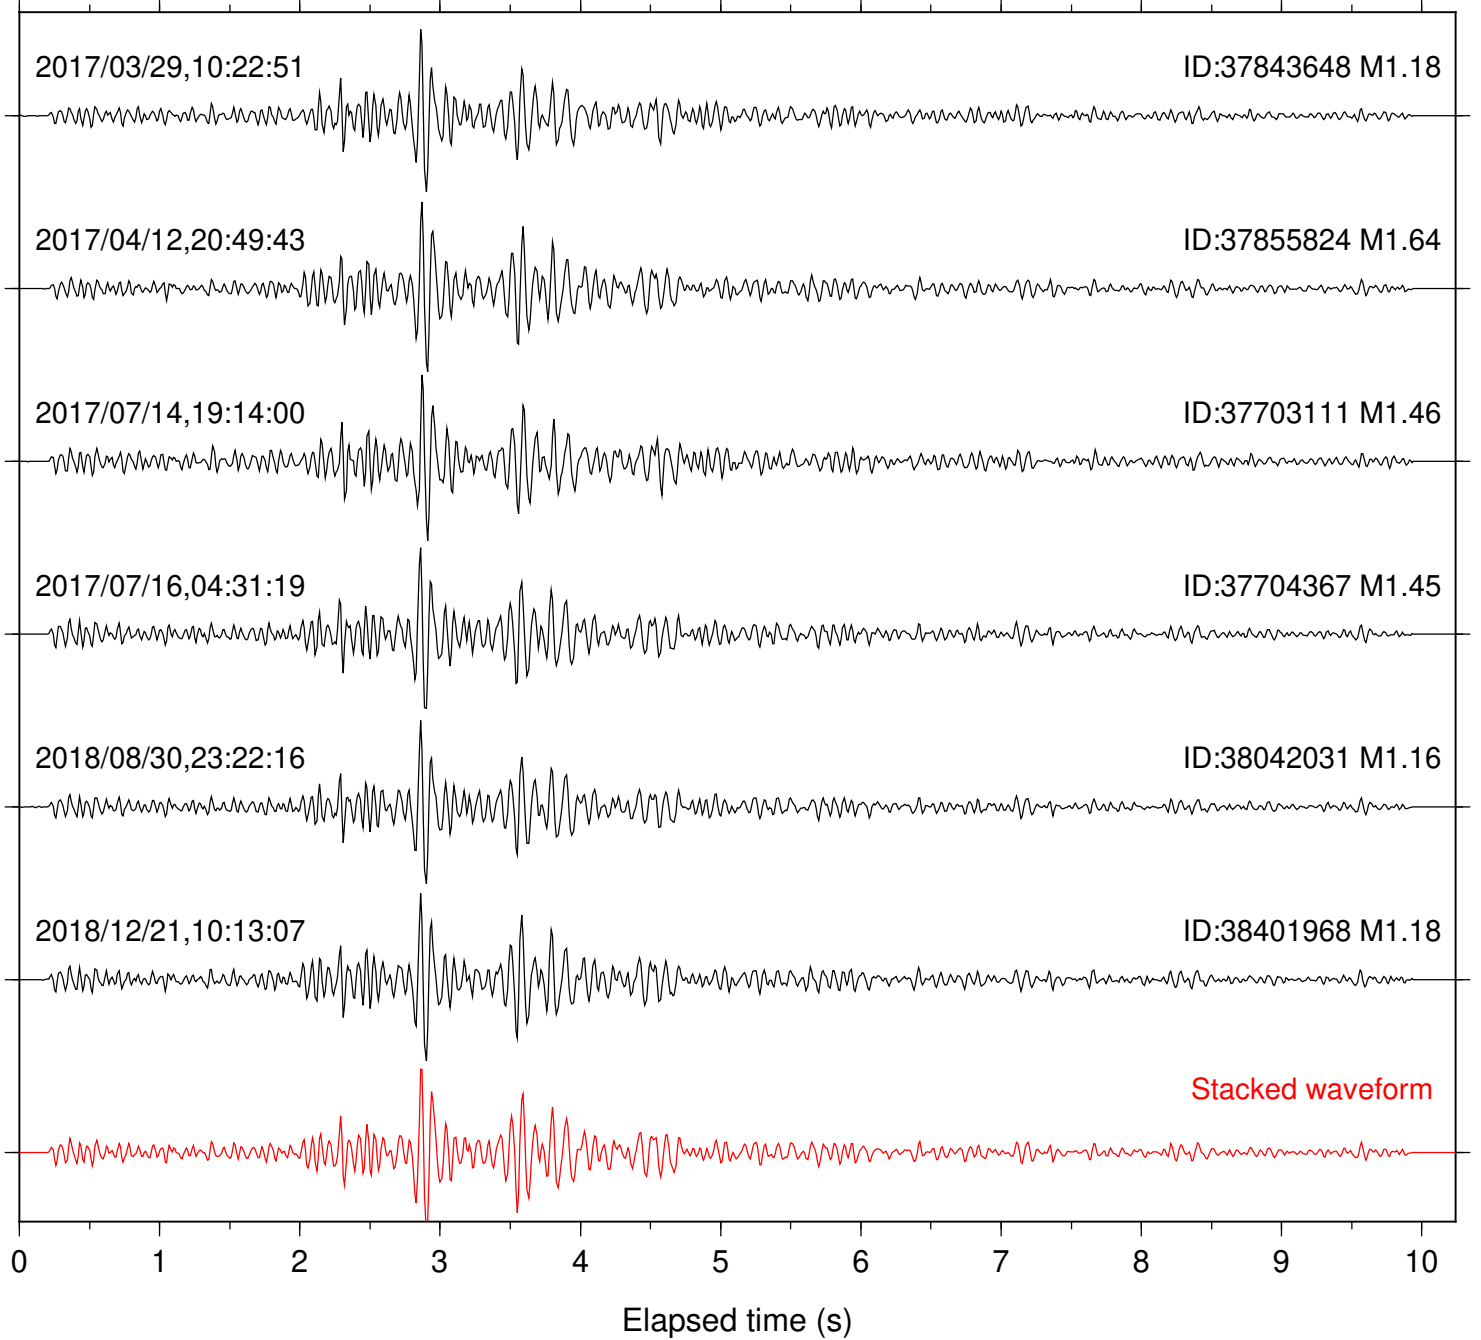

Station: B088 Com: EHZ

Focal depth: 6.08 km