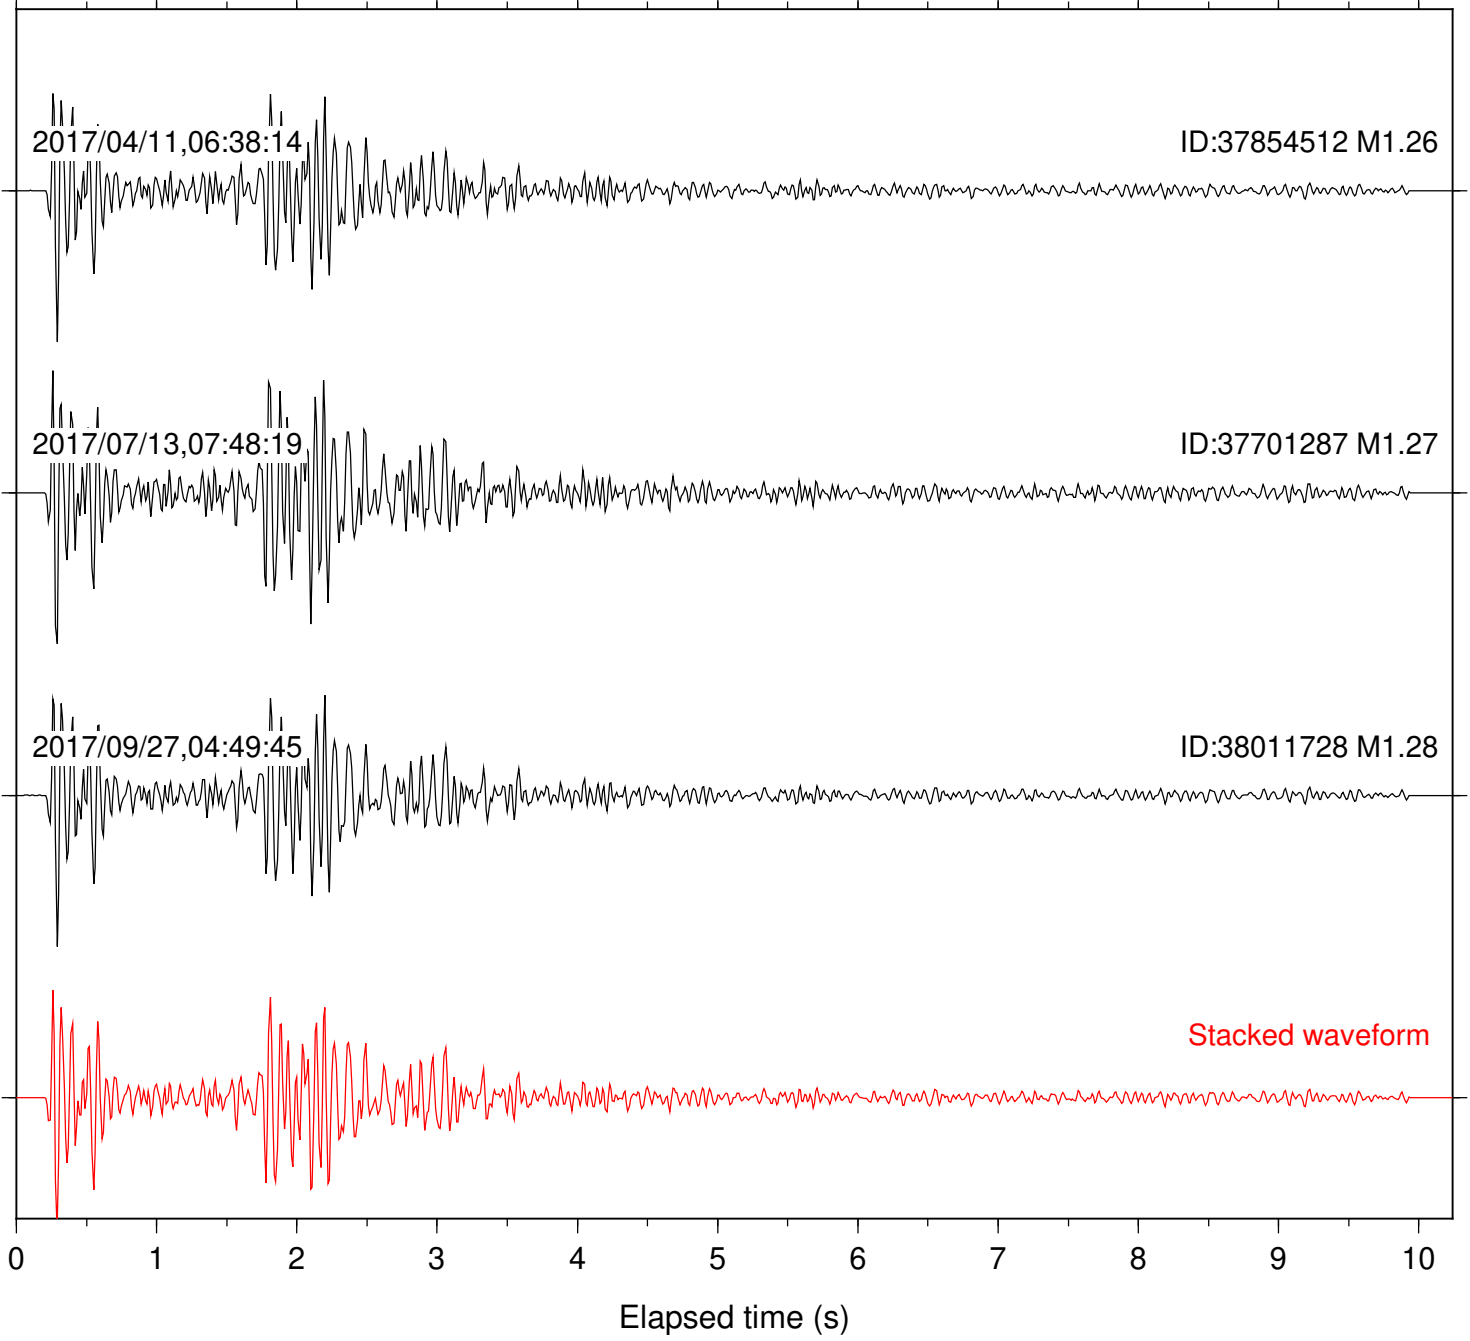

Station: B093 Com: EHZ

Focal depth: 5.81 km