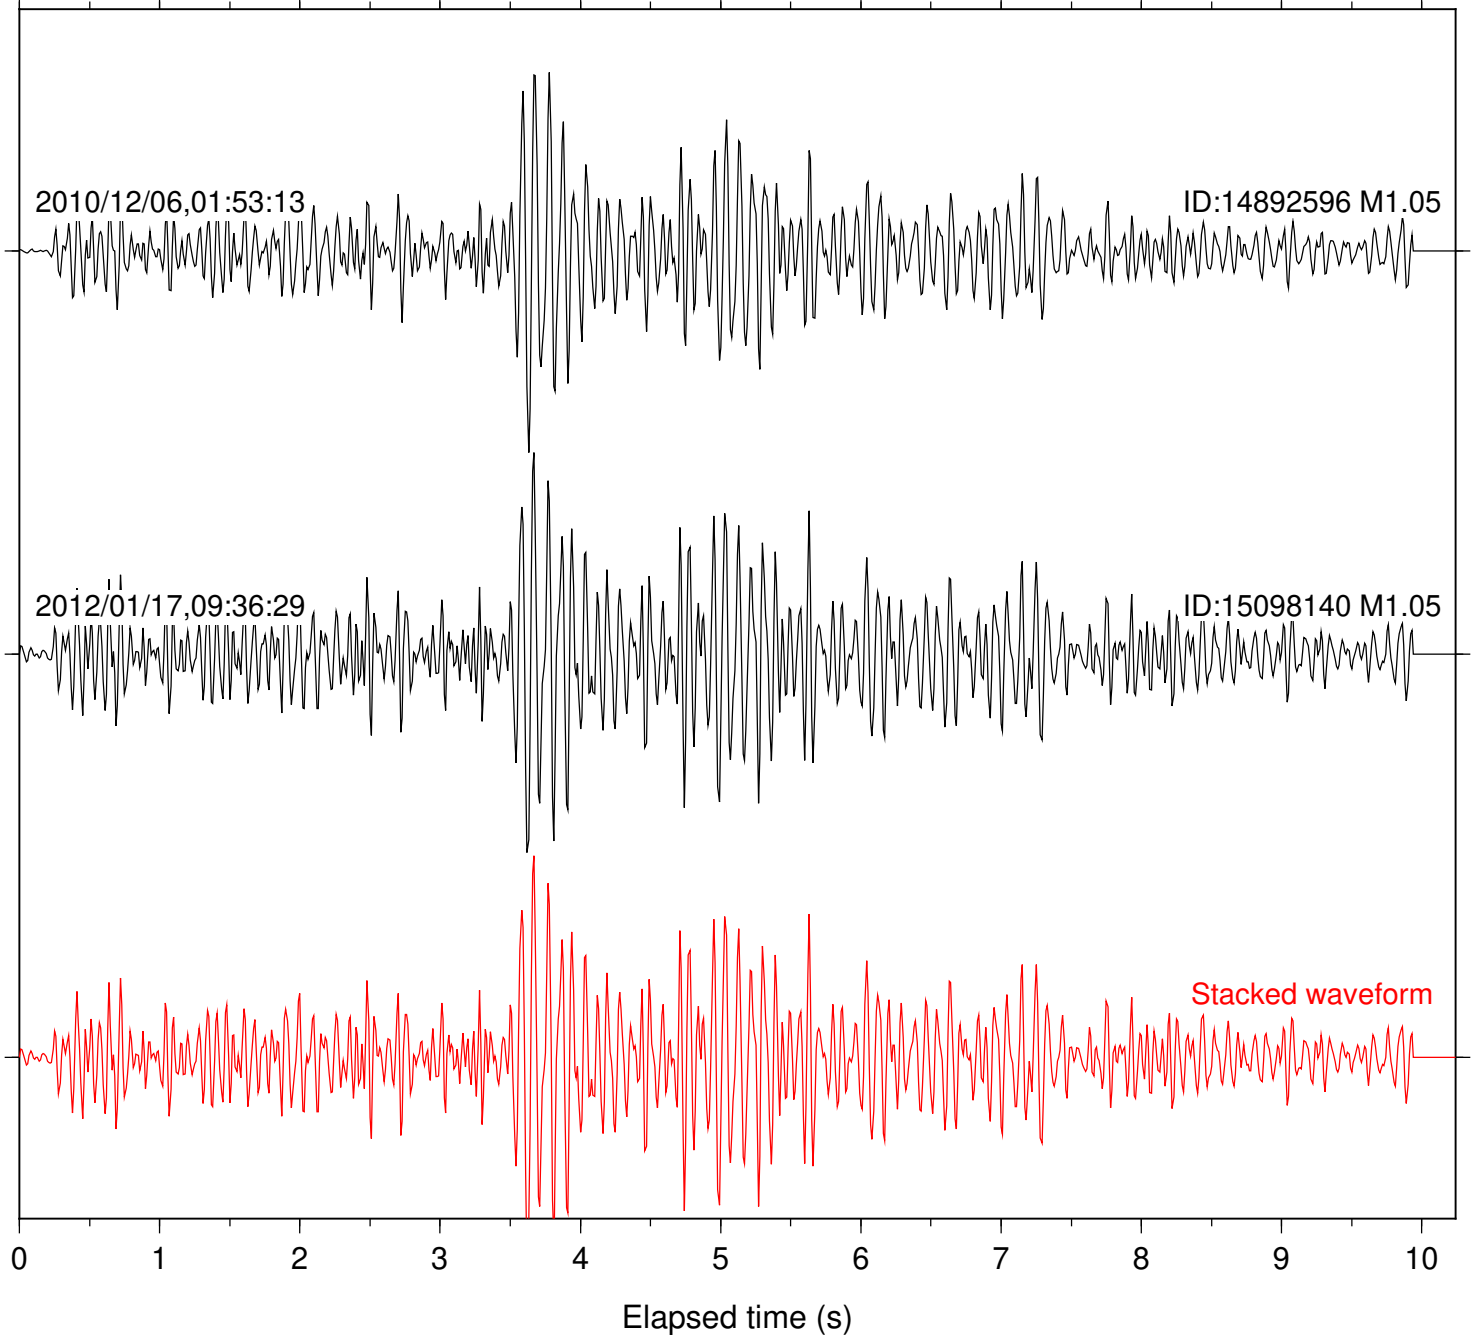

Station: B084 Com: EHZ

Focal depth: 11.71 km