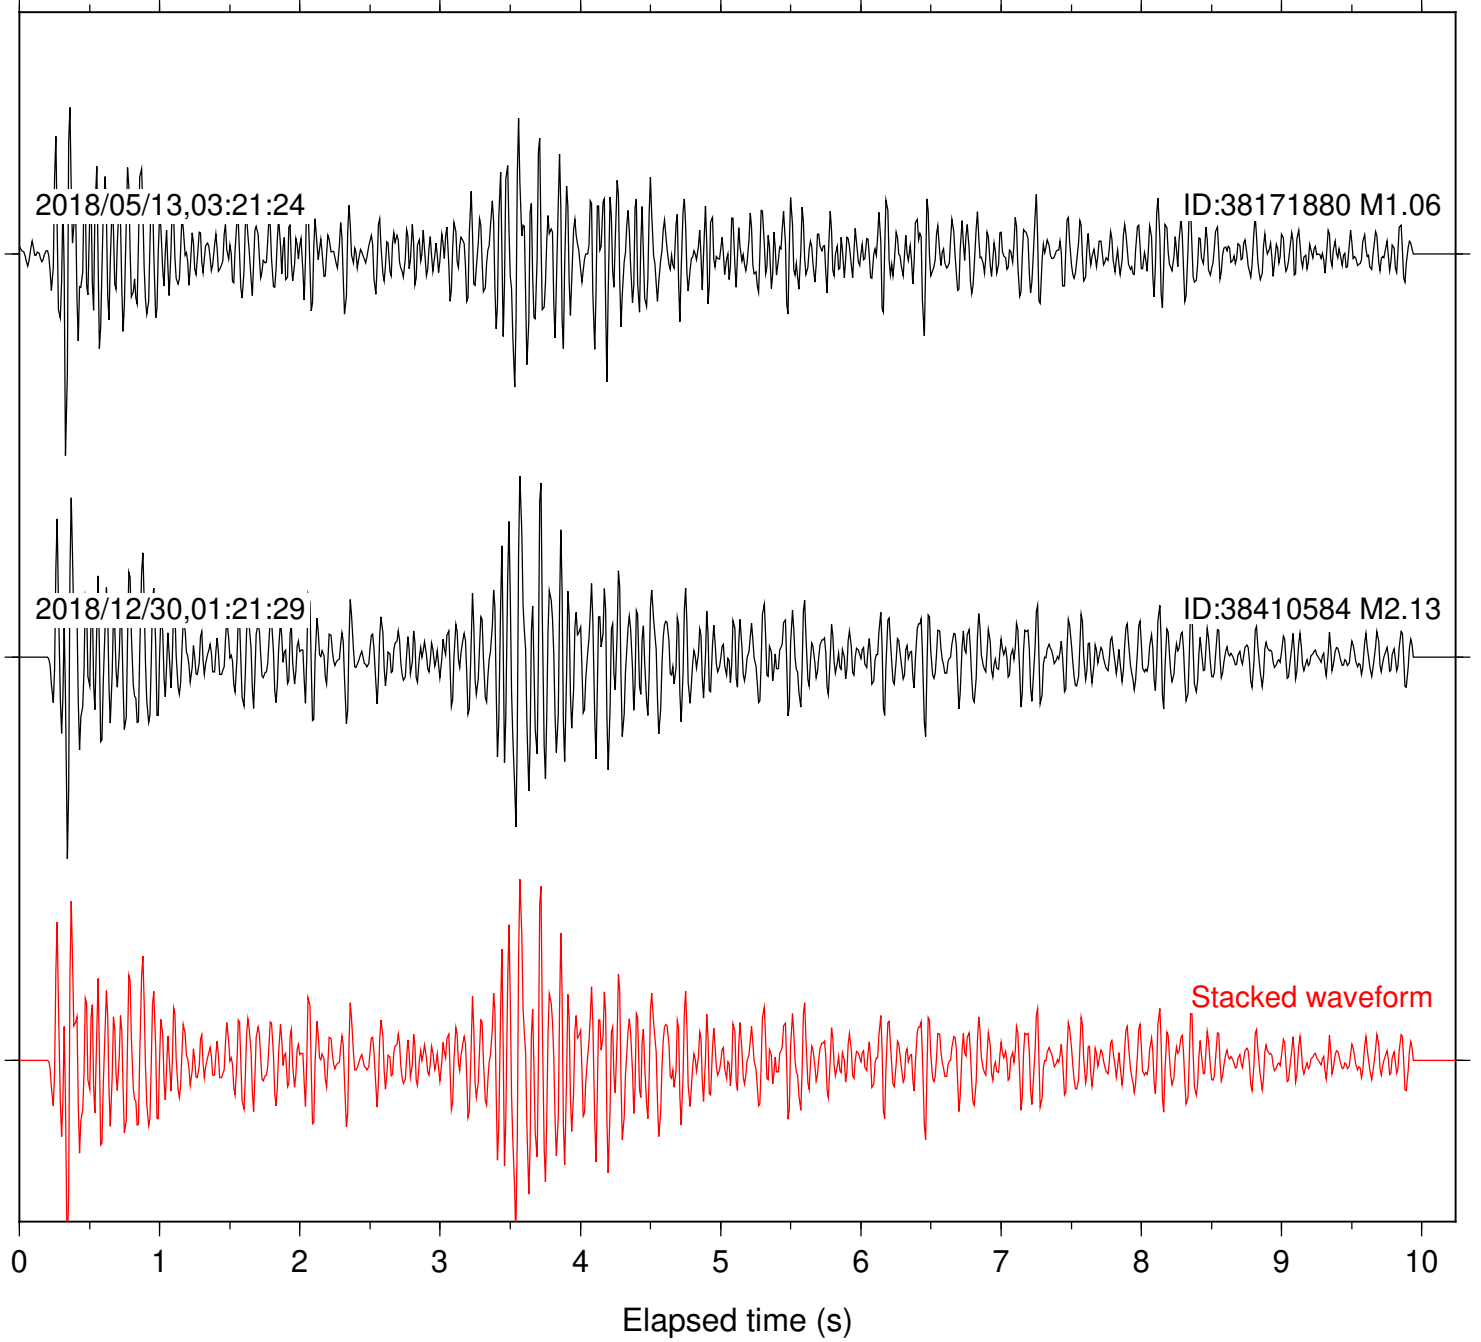

Focal depth: 5.65 km

Station: FRD Com: HHZ

Focal depth: 5.65 km

Station: PFO Com: HHZ

Focal depth: 5.65 km

Station: B081 Com: EHZ

Focal depth: 7.21 km

Station: B082 Com: EHZ