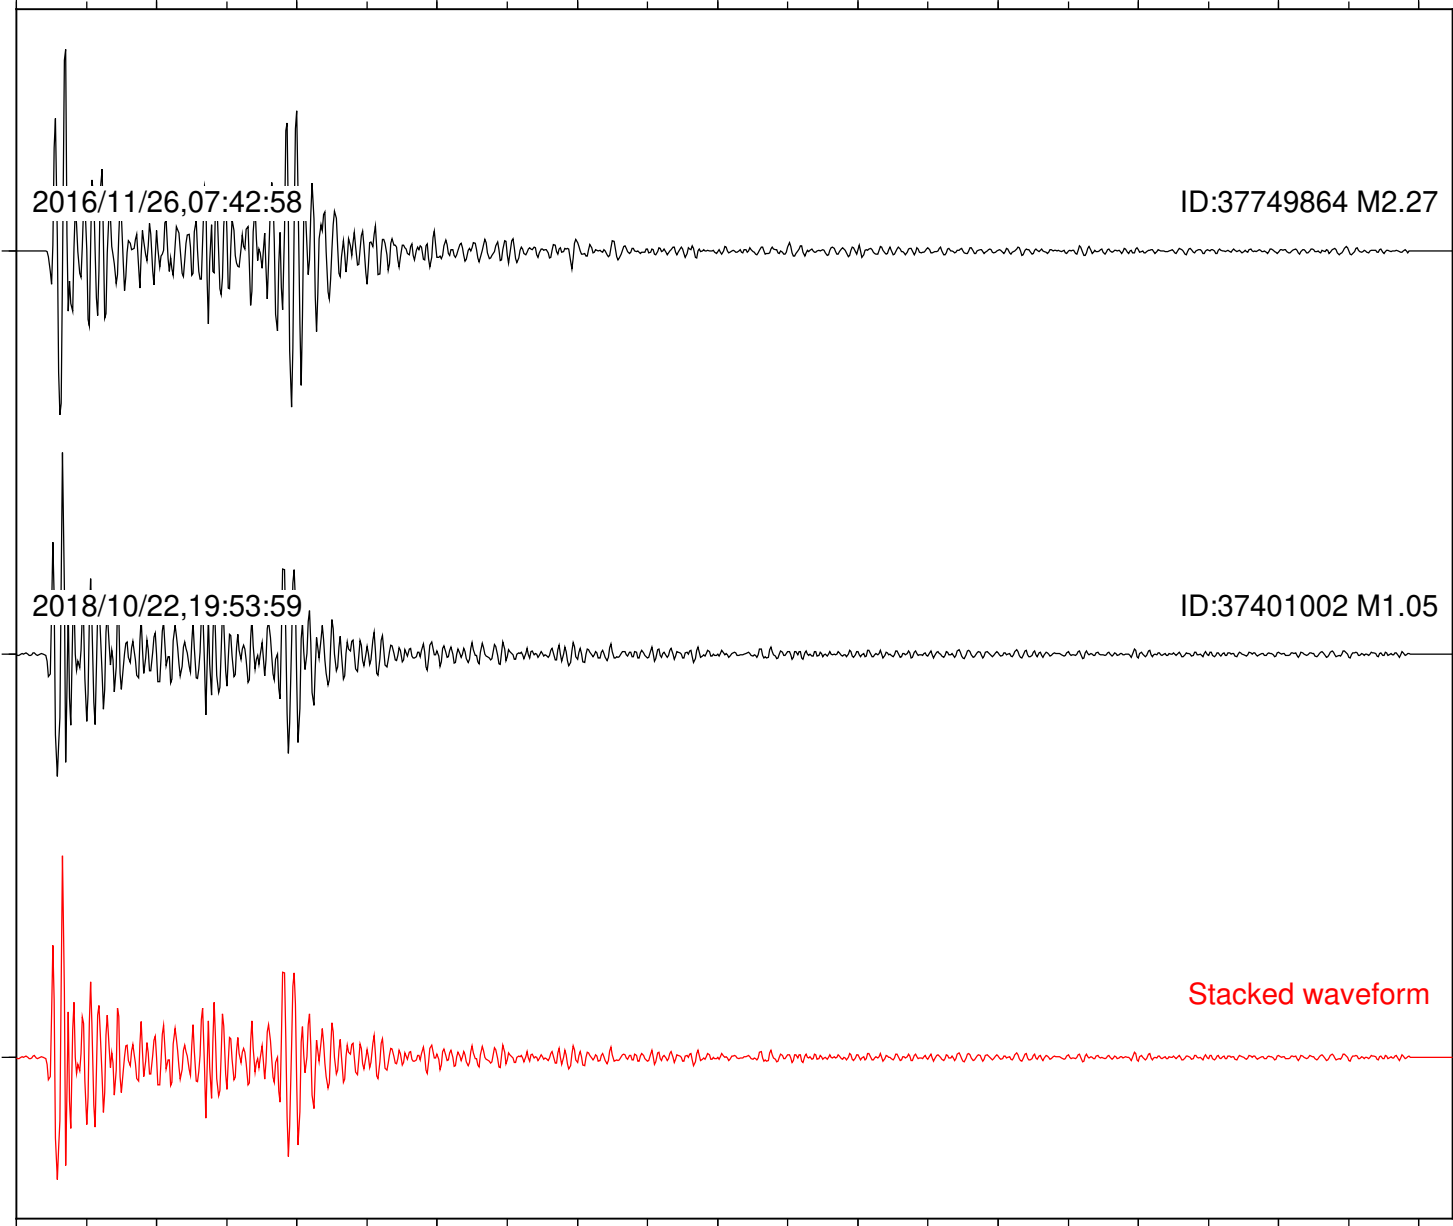

Station: CRY Com: HHZ

Focal depth: 6.22 km

2016/11/26,07:42:58

ID:37749864 M2.27

2018/10/22,19:53:59

ID:37401002 M1.05

Stacked waveform

0 1 2 3 4 5 6 7 8 9 10
Elapsed time (s)