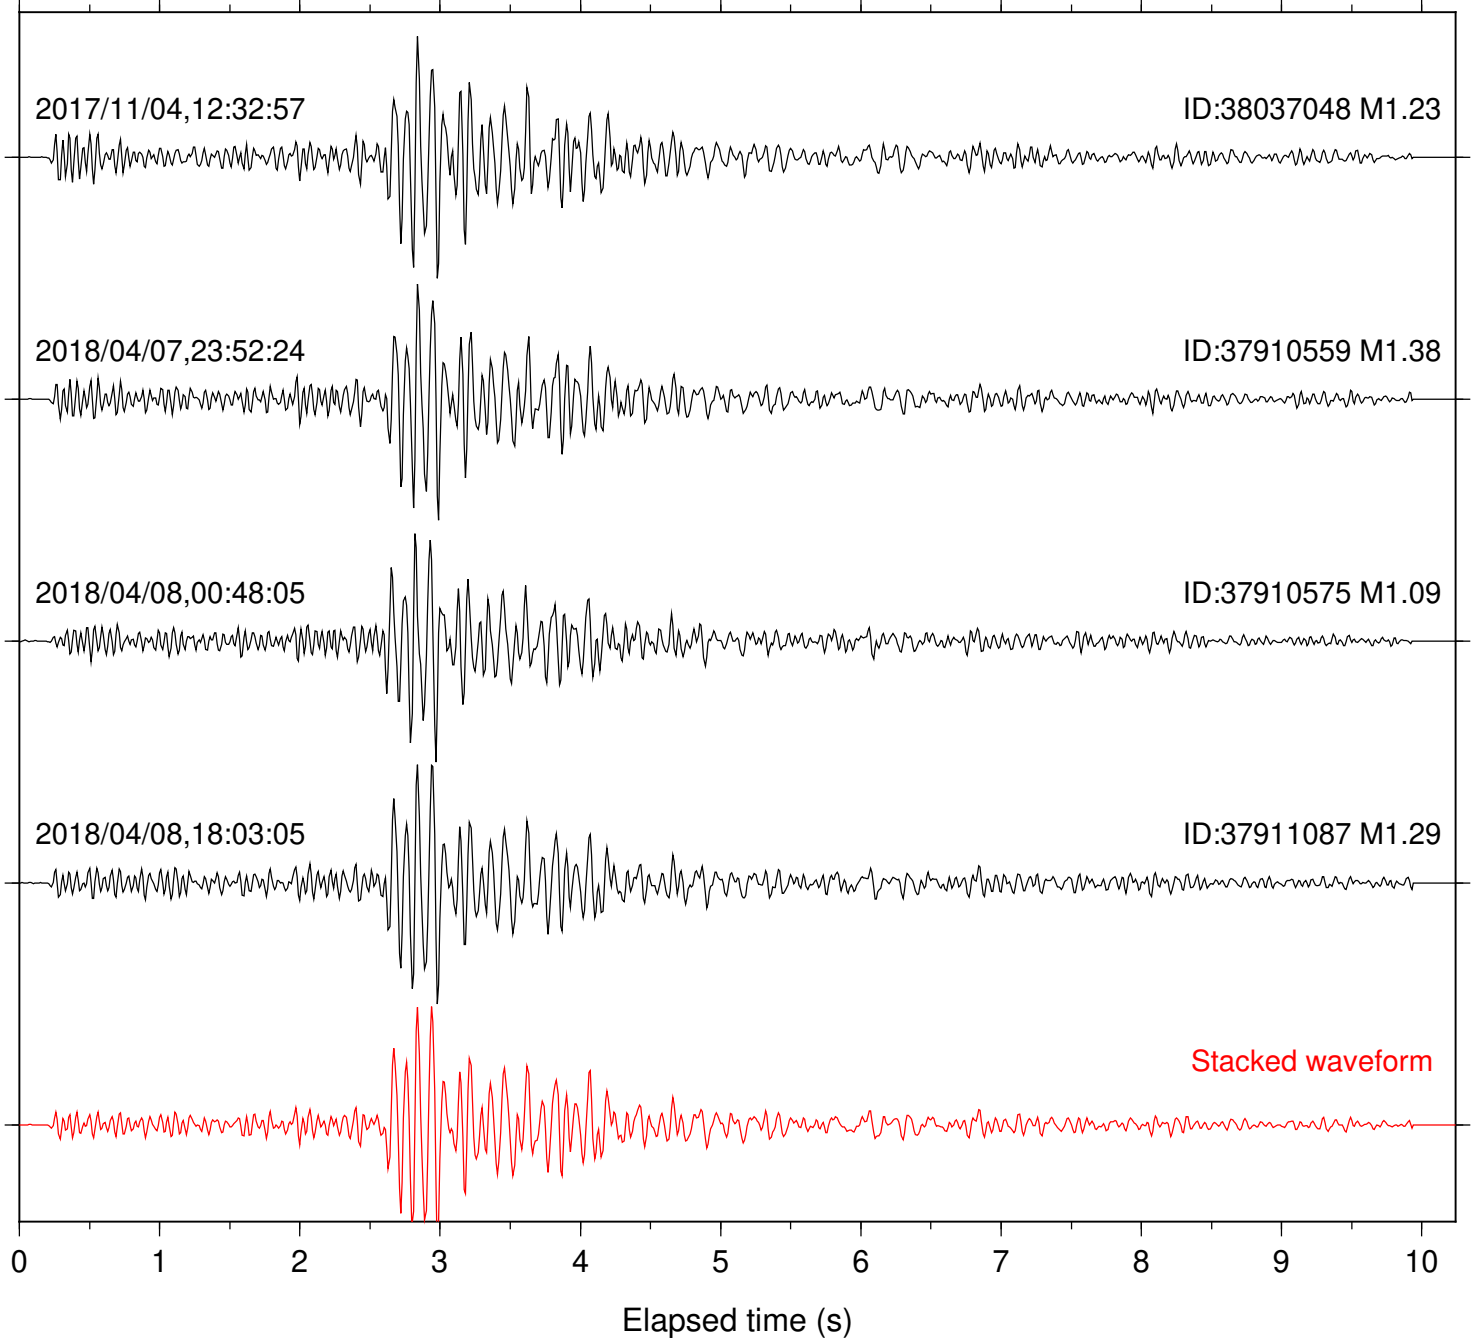

Station: B946 Com: EHZ

Focal depth: 6.37 km