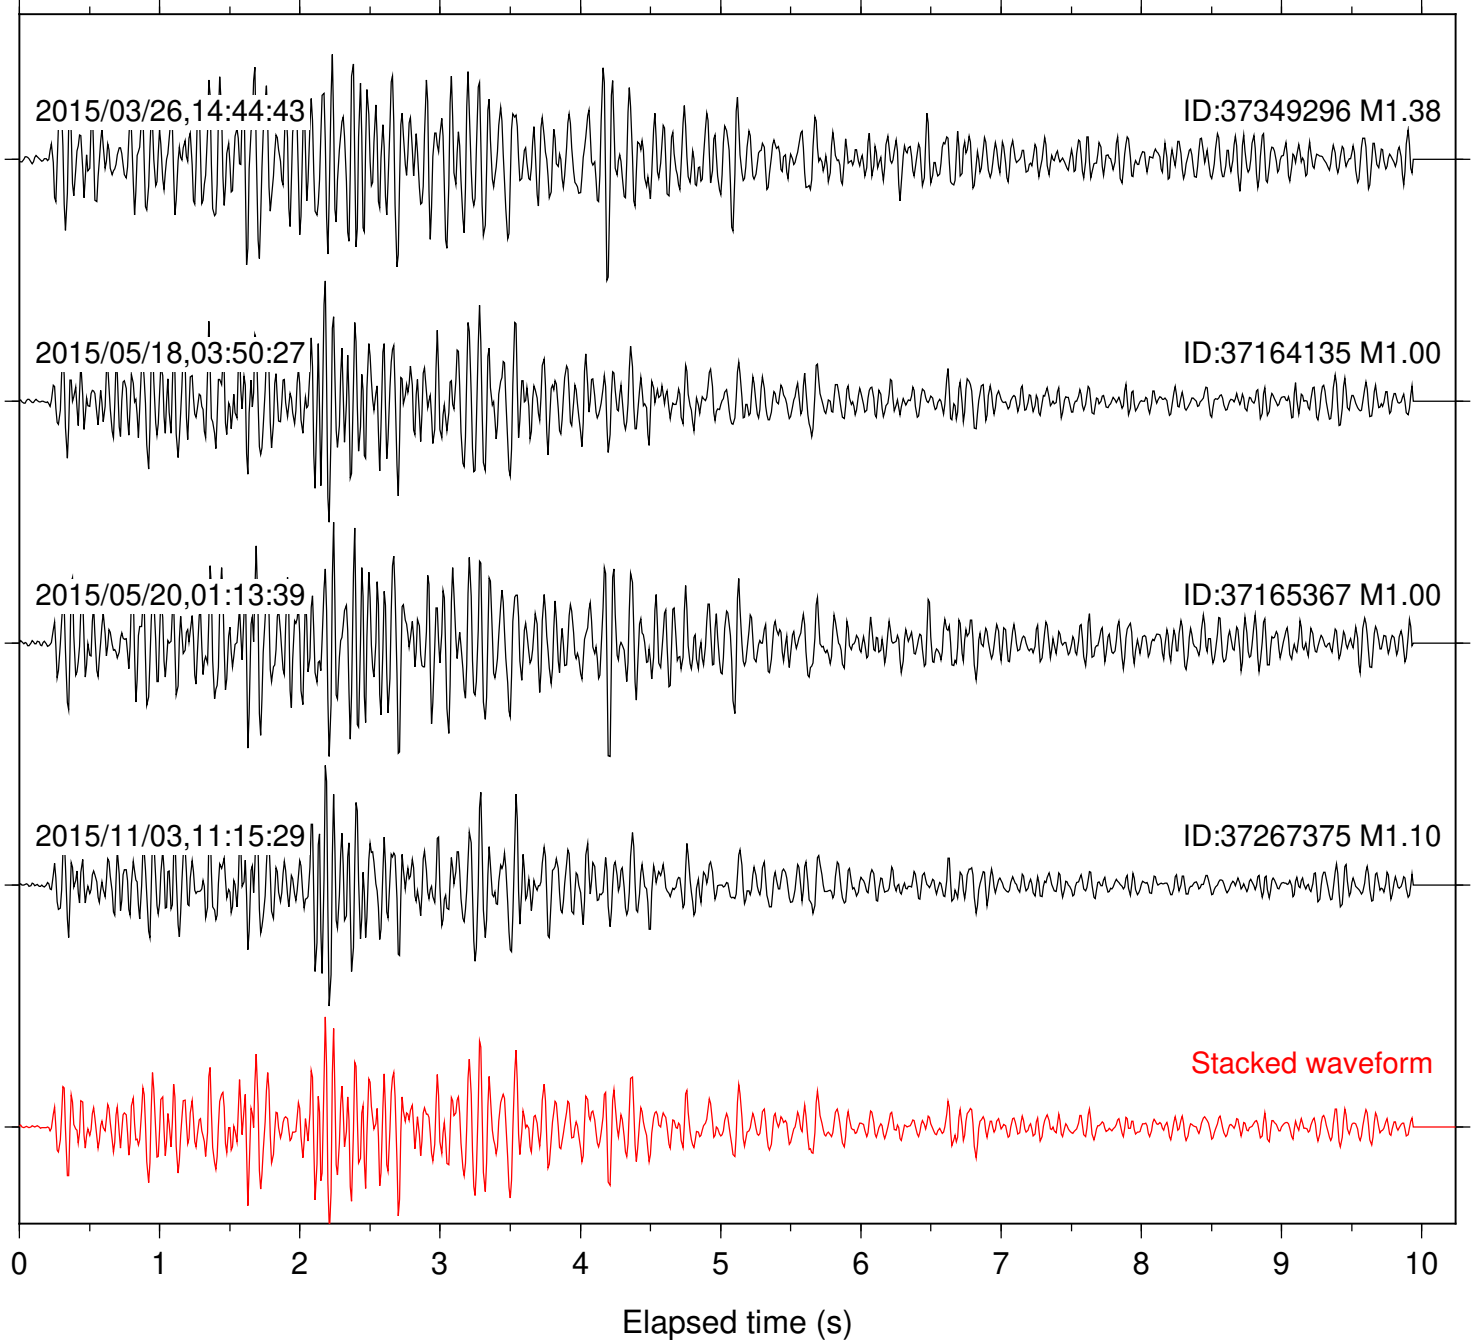

Station: RRSP Com: HHZ

Focal depth: 8.37 km