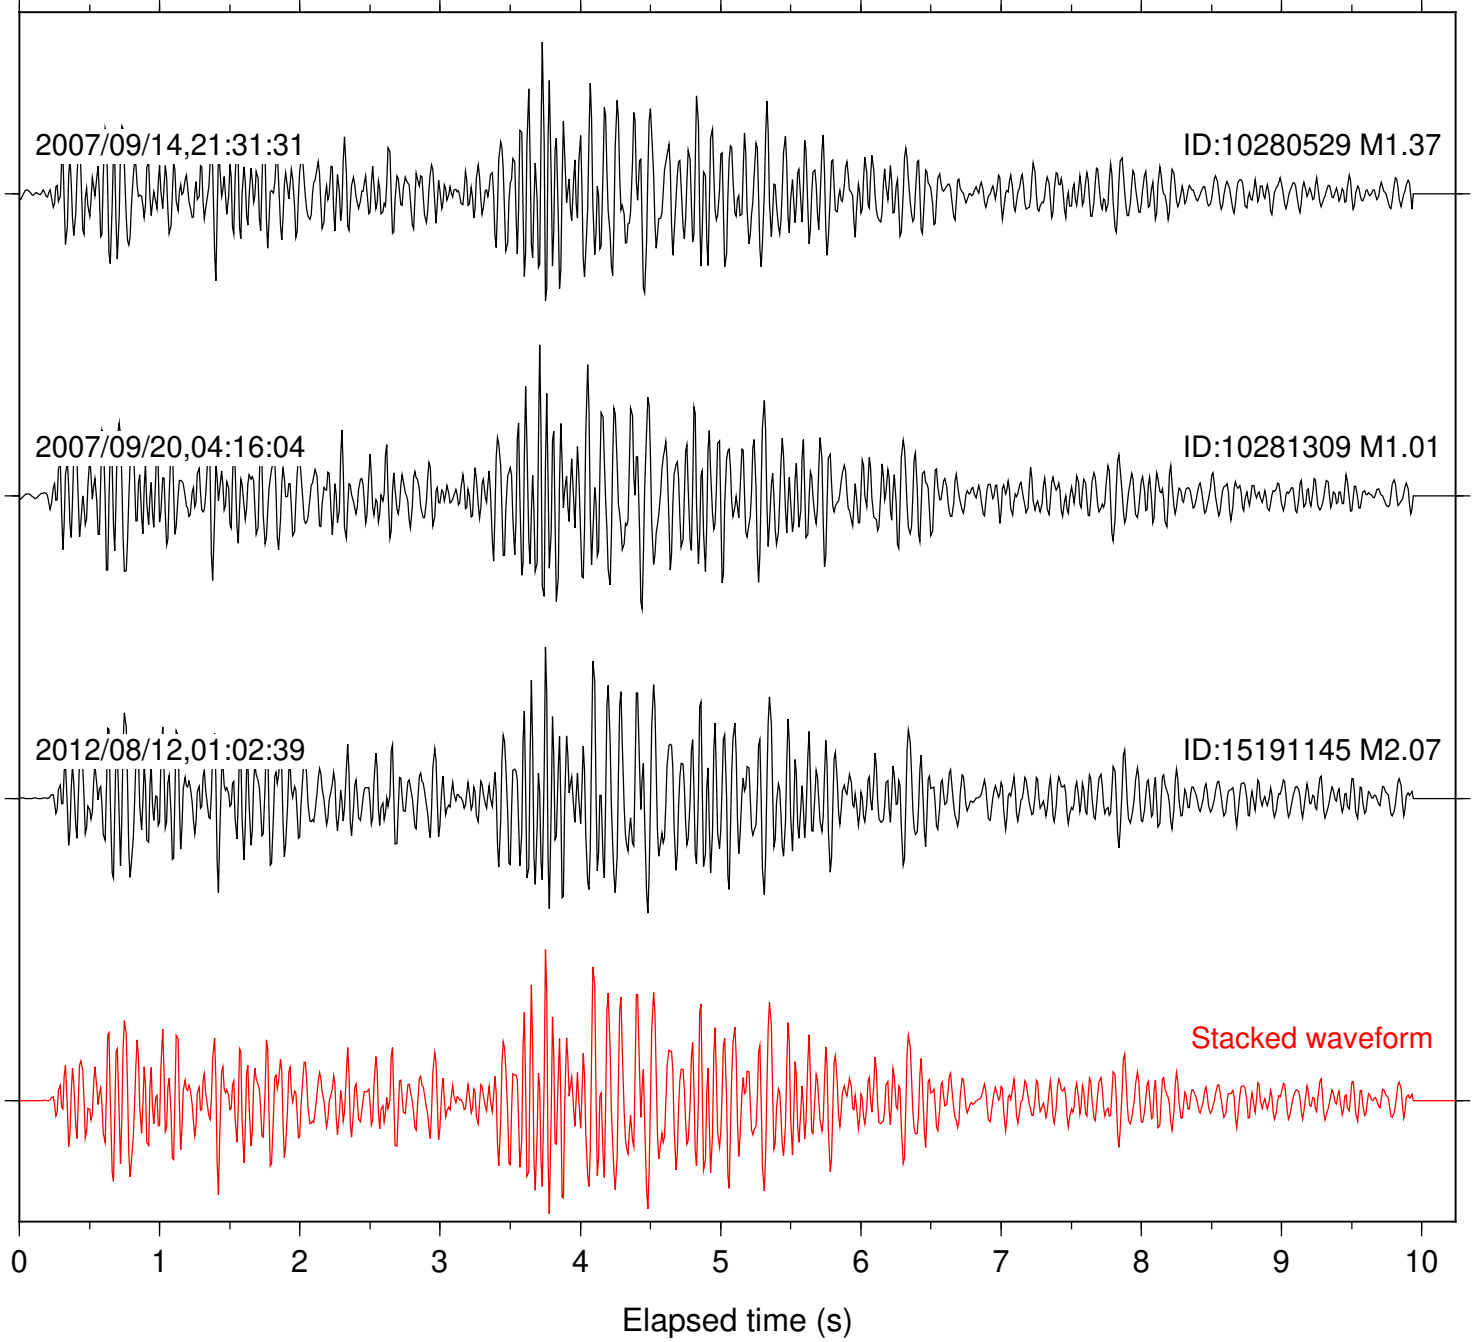

Station: SND Com: HHZ

Focal depth: 16.51 km