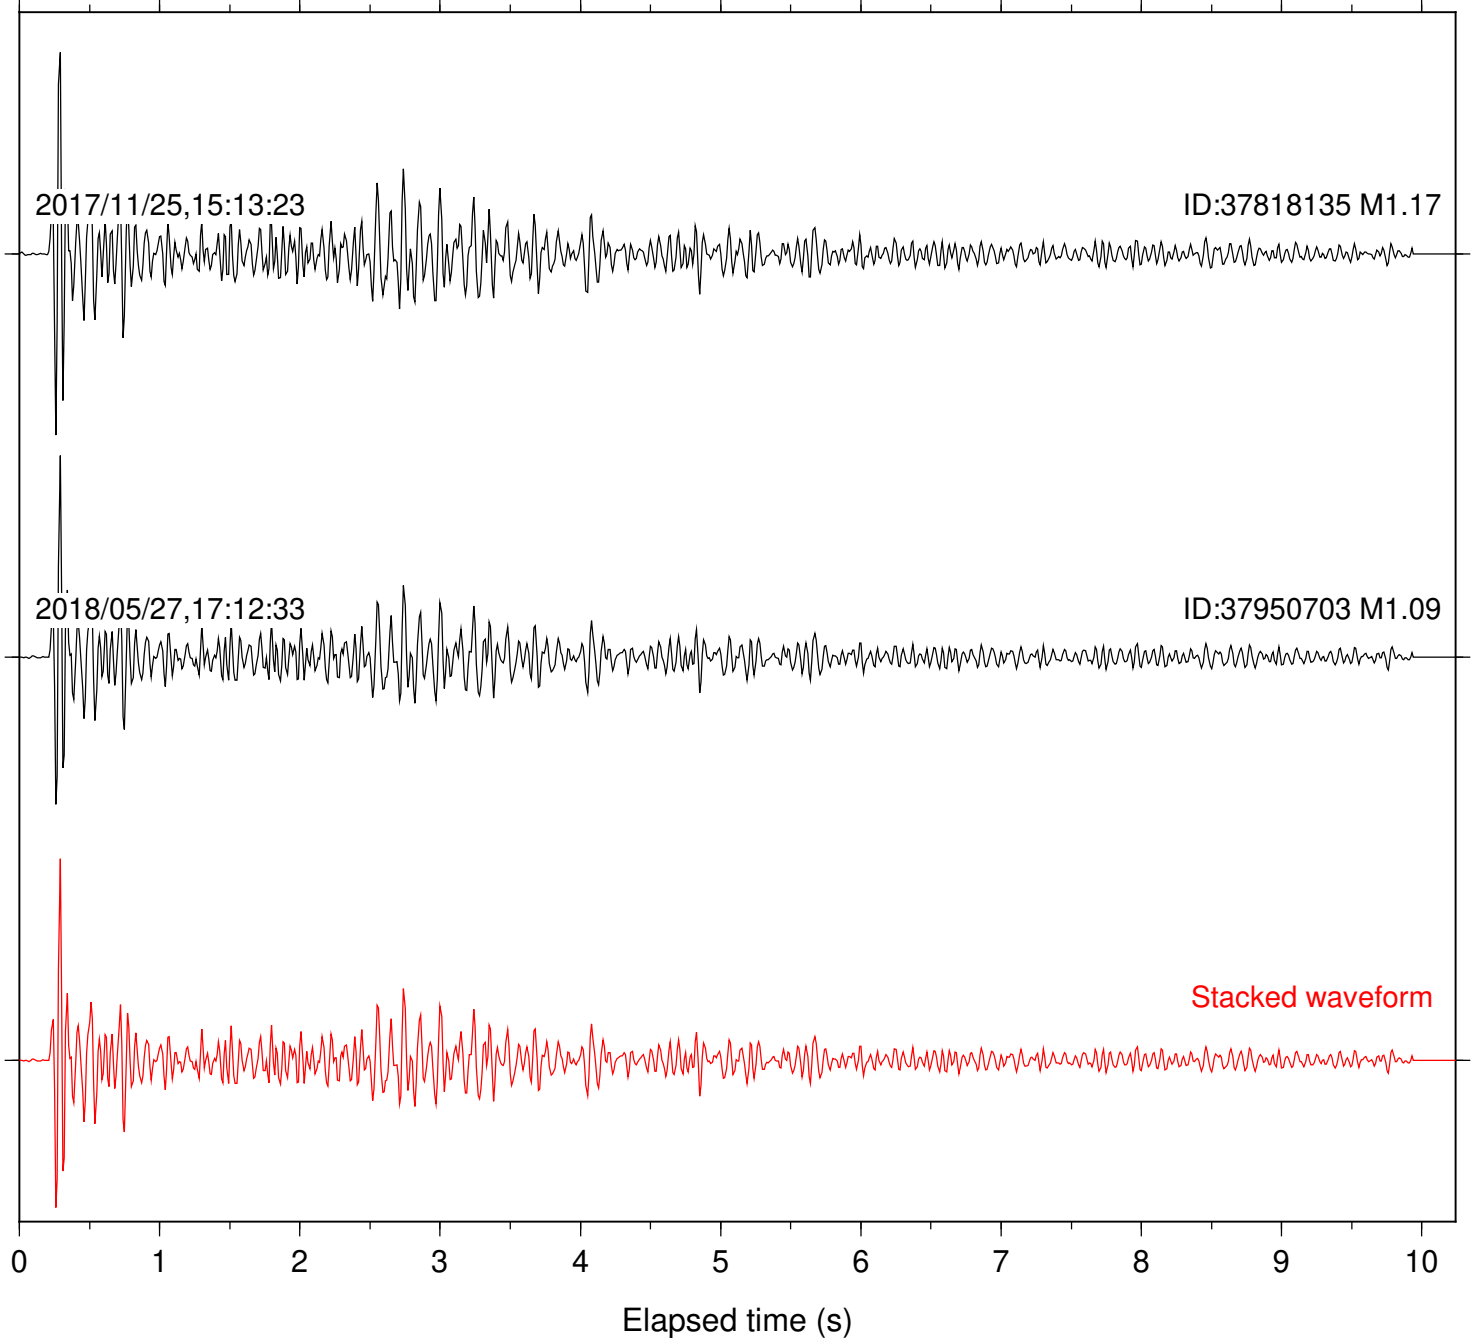

Station: B087 Com: EHZ

Focal depth: 7.35 km