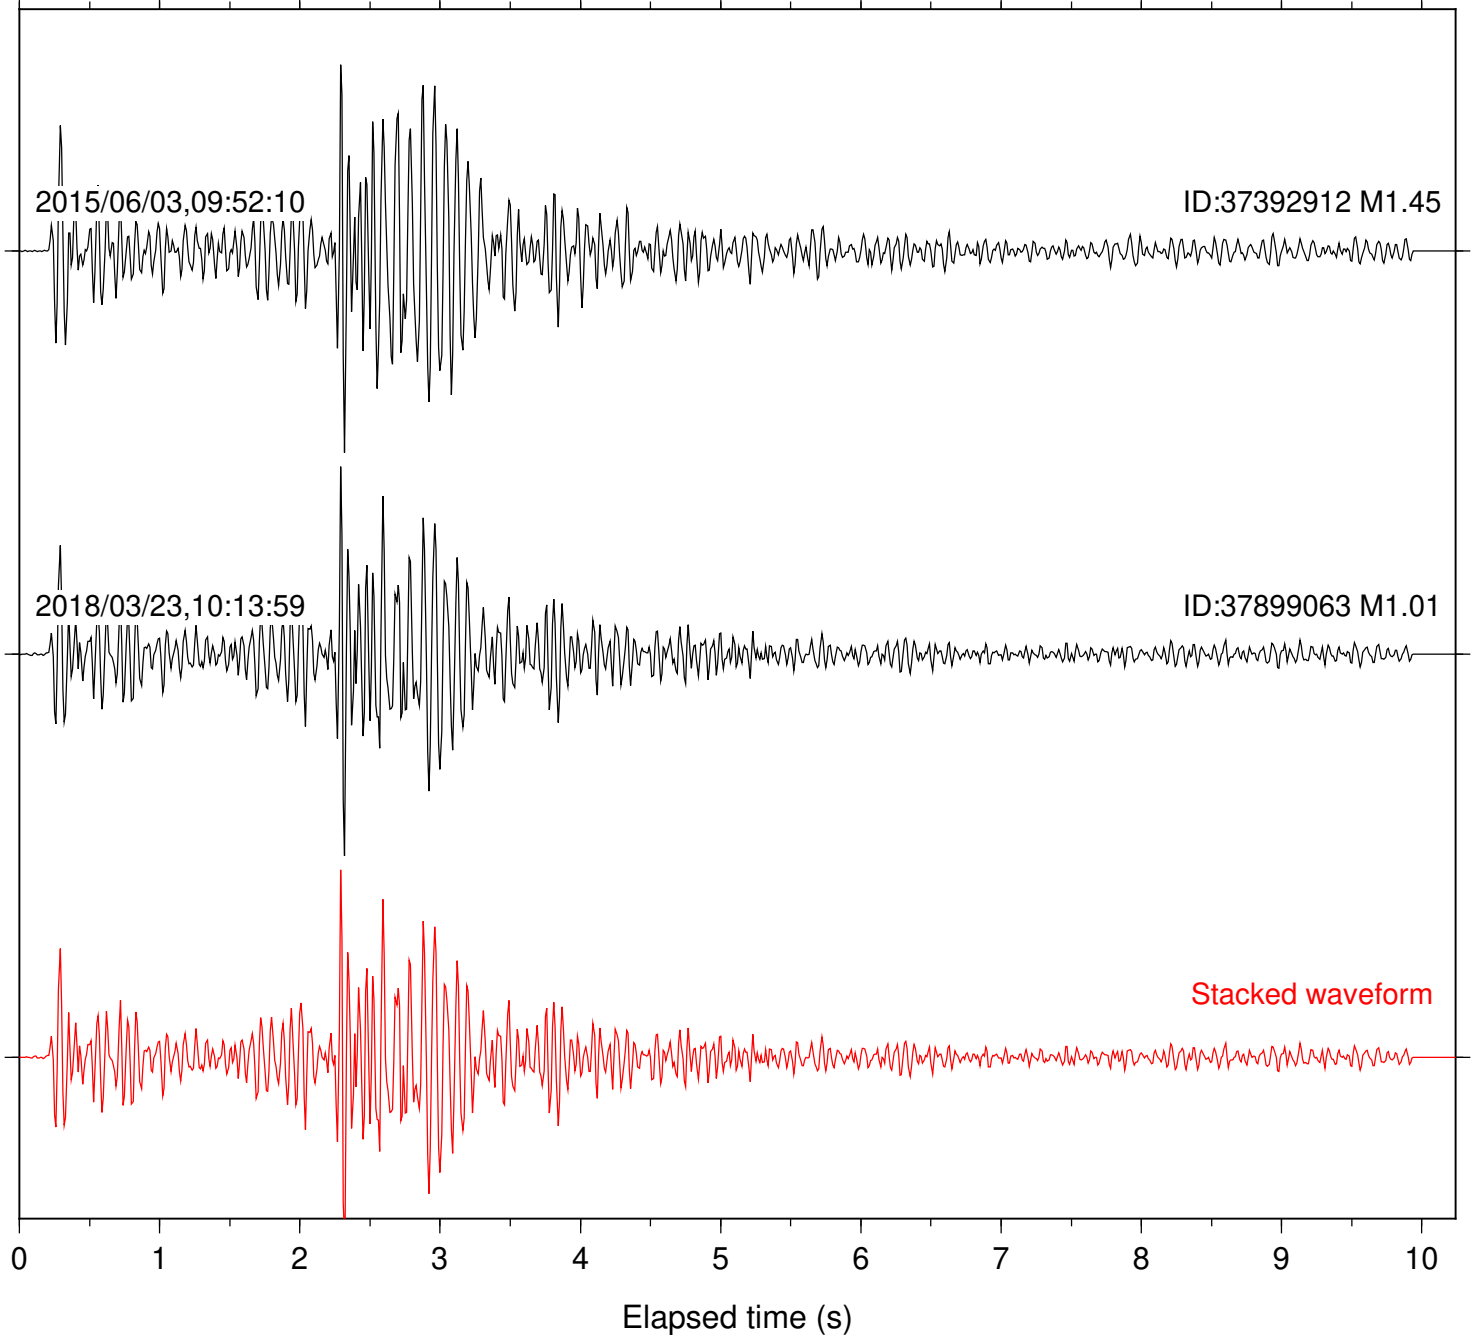

Station: FRD Com: HHZ

Focal depth: 14.30 km

Station: KNW Com: HHZ

Focal depth: 14.30 km

Station: B082 Com: EHZ

Focal depth: 5.11 km

Station: B084 Com: EHZ

Focal depth: 5.11 km