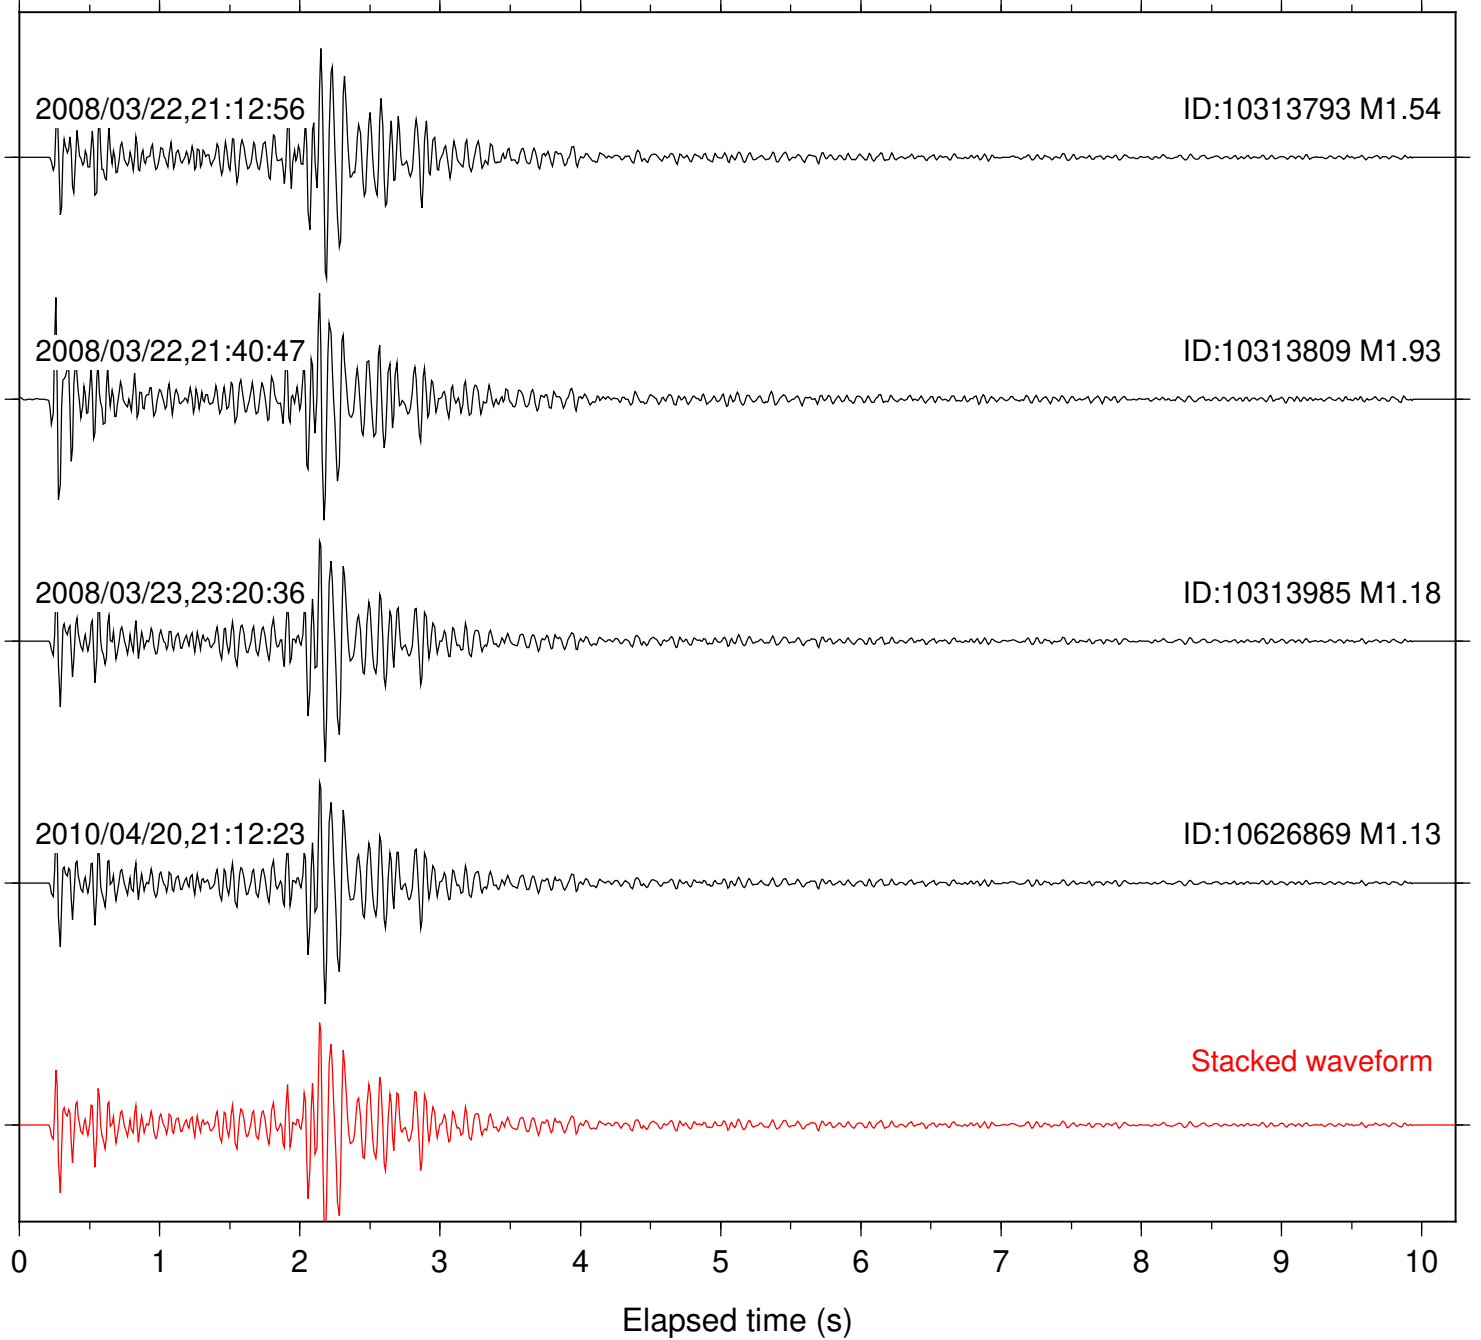

Station: B088 Com: EHZ

Focal depth: 10.10 km