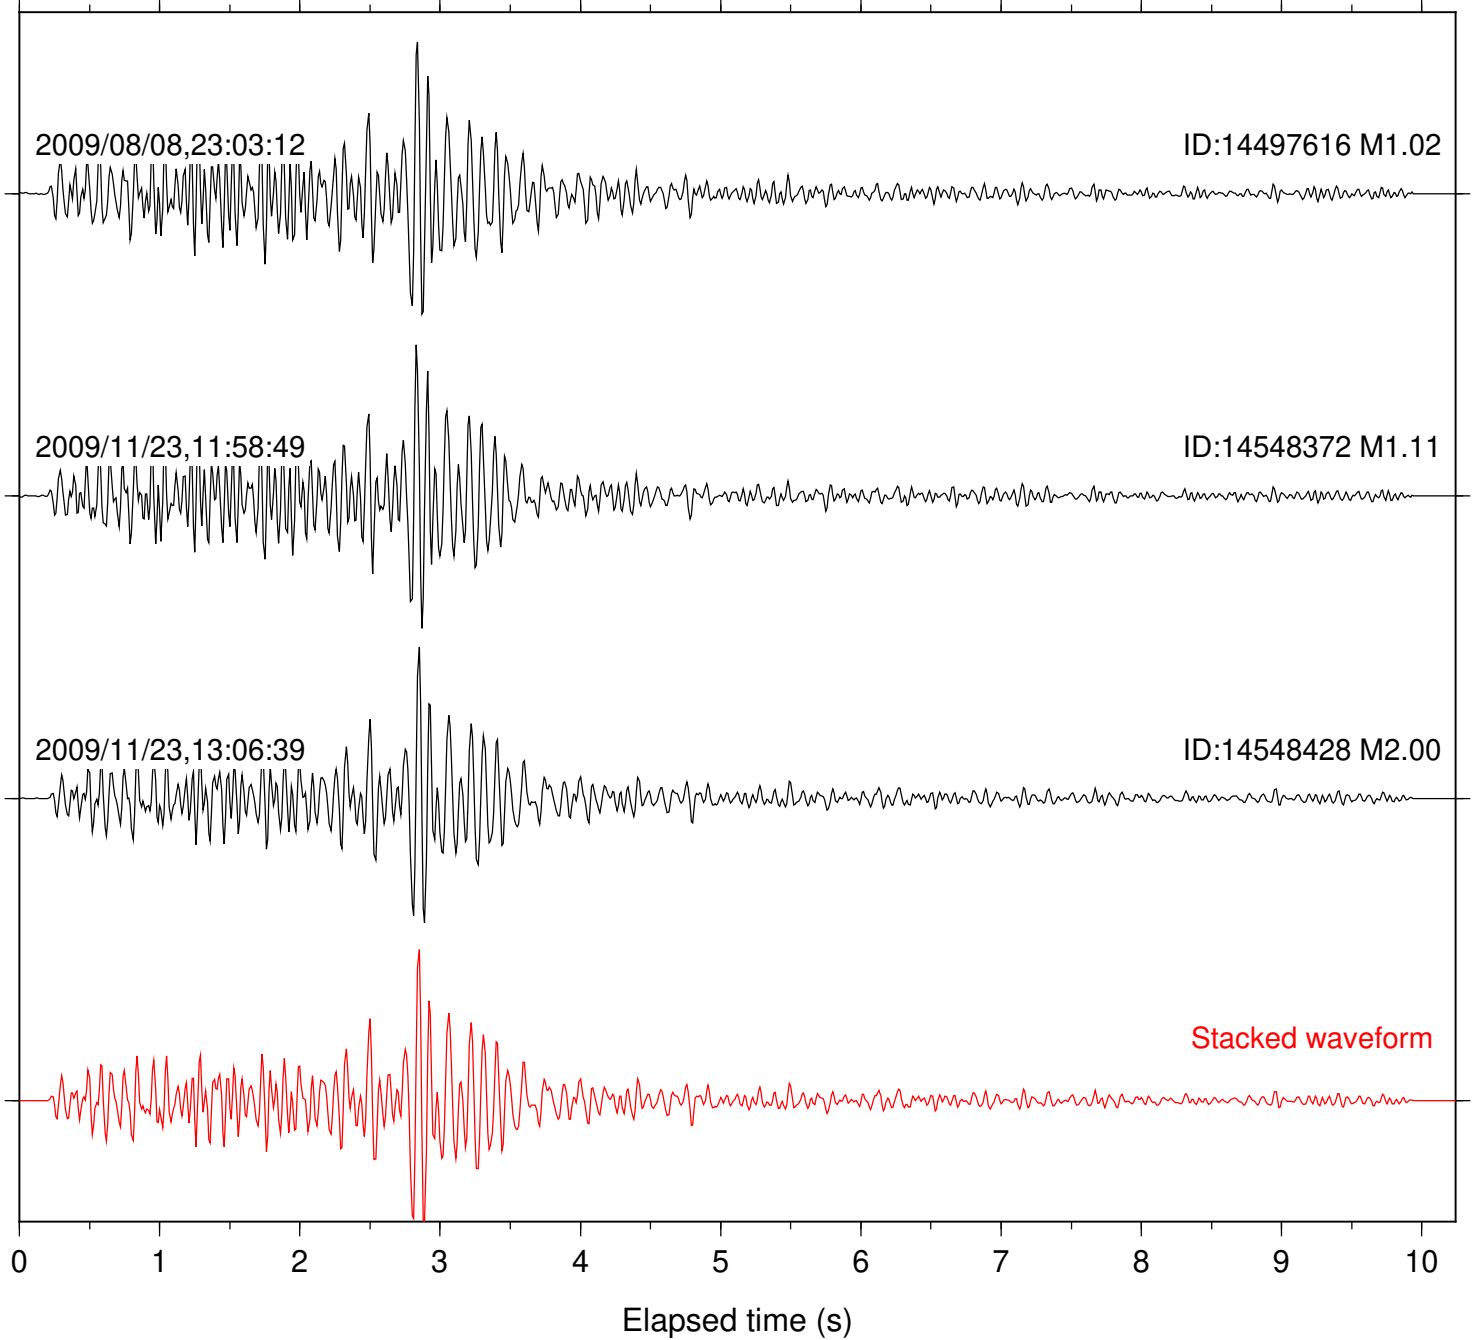

Station: SND Com: HHZ

Focal depth: 9.33 km