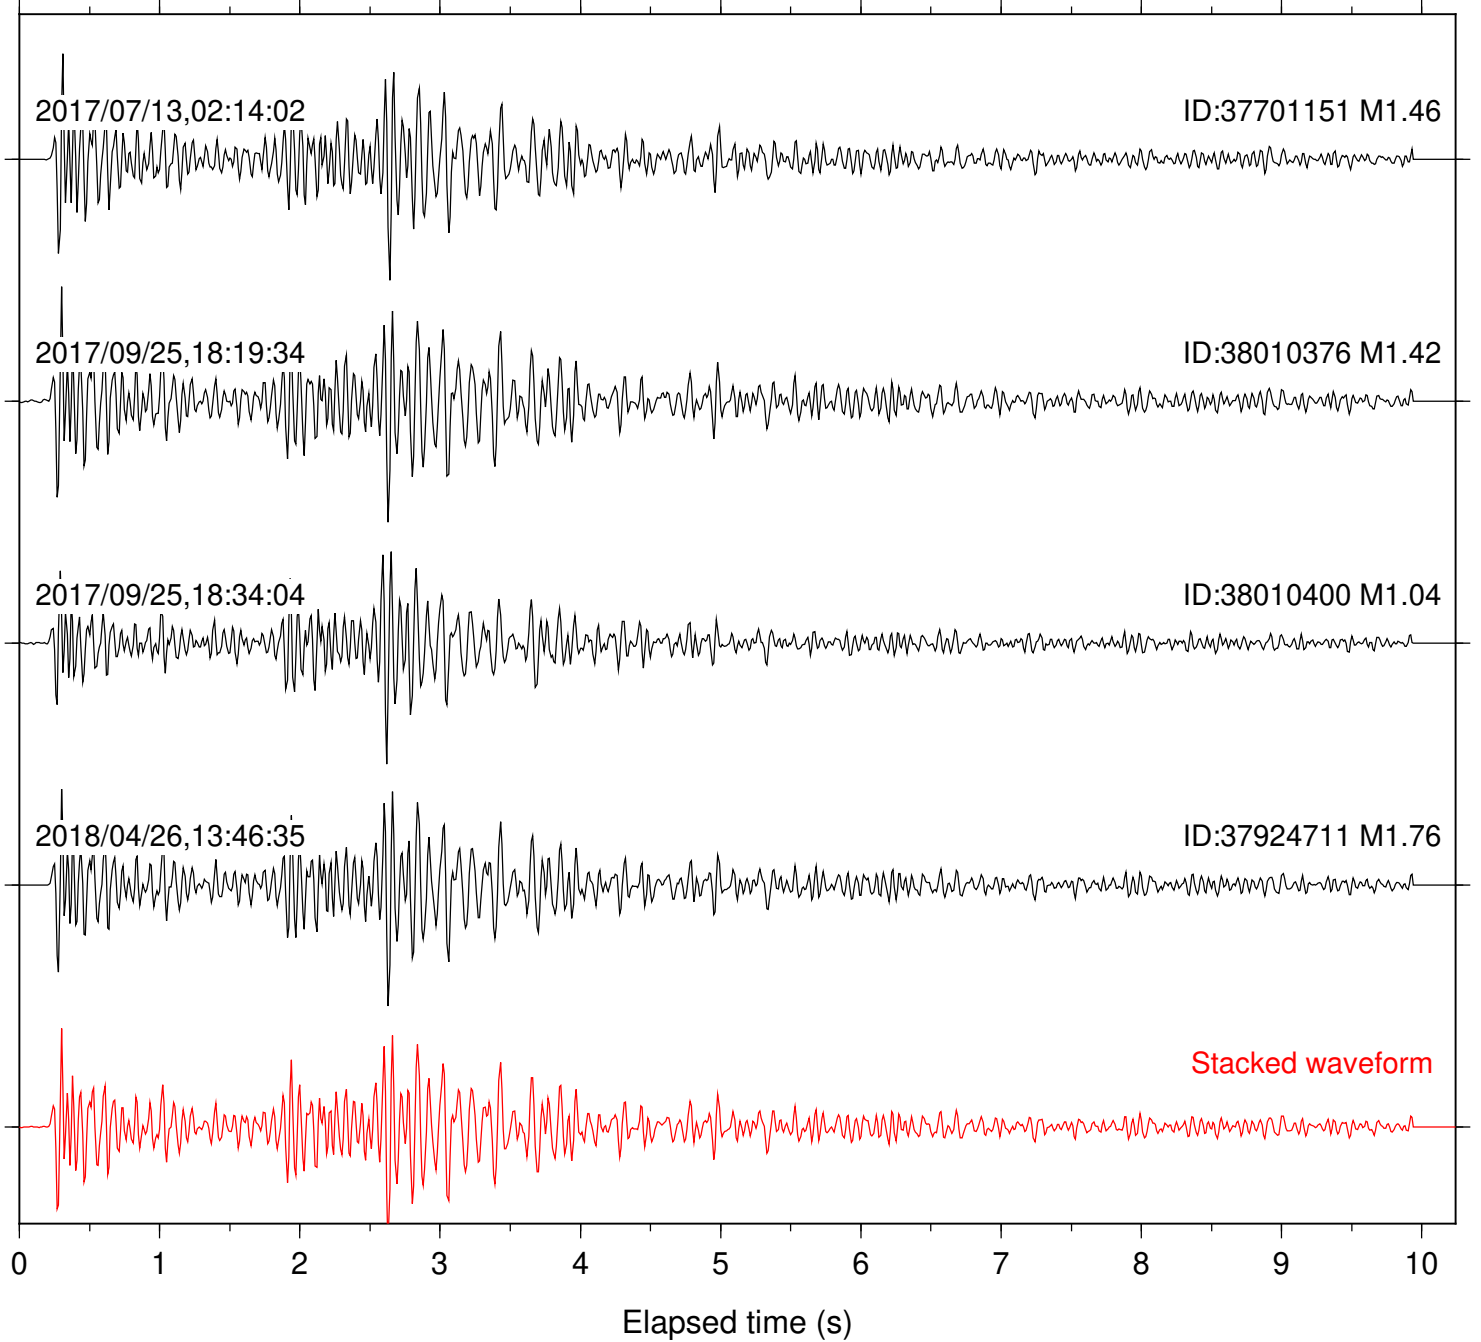

Station: B087 Com: EHZ

Focal depth: 5.55 km