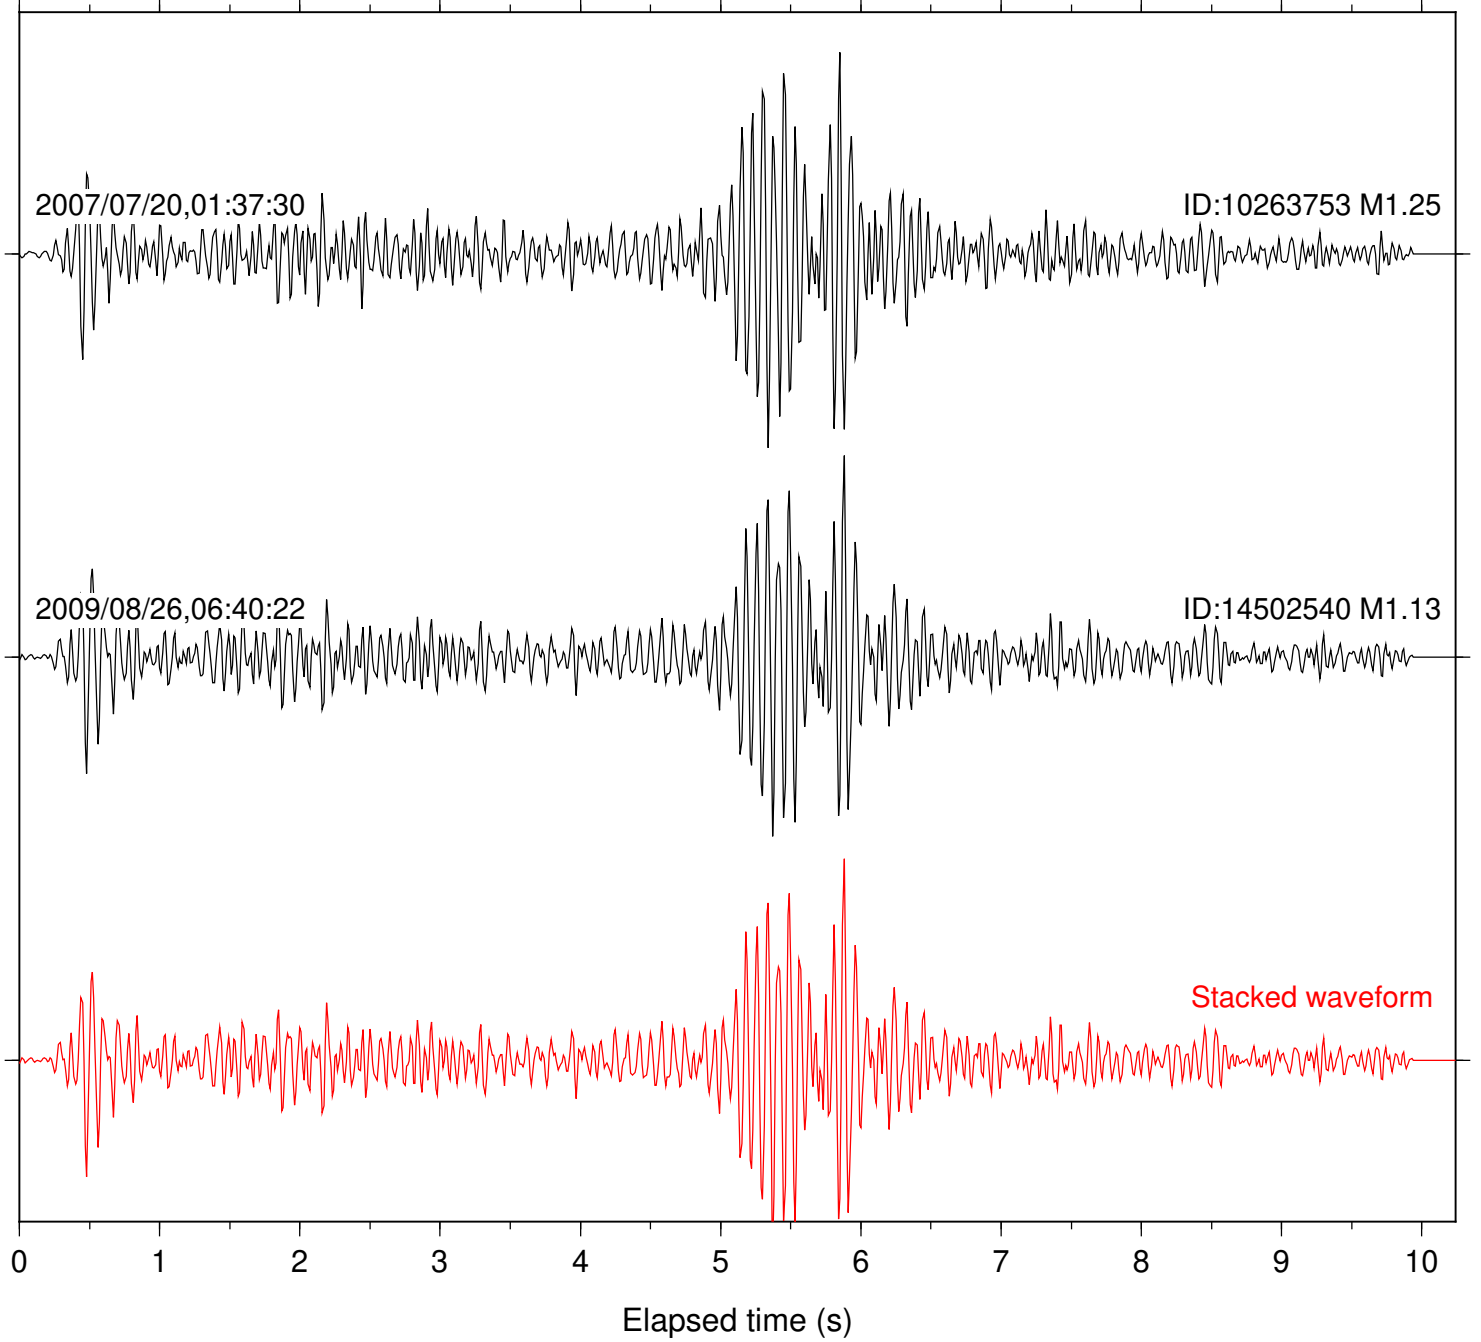

Station: CRY Com: HHZ

Focal depth: 10.79 km