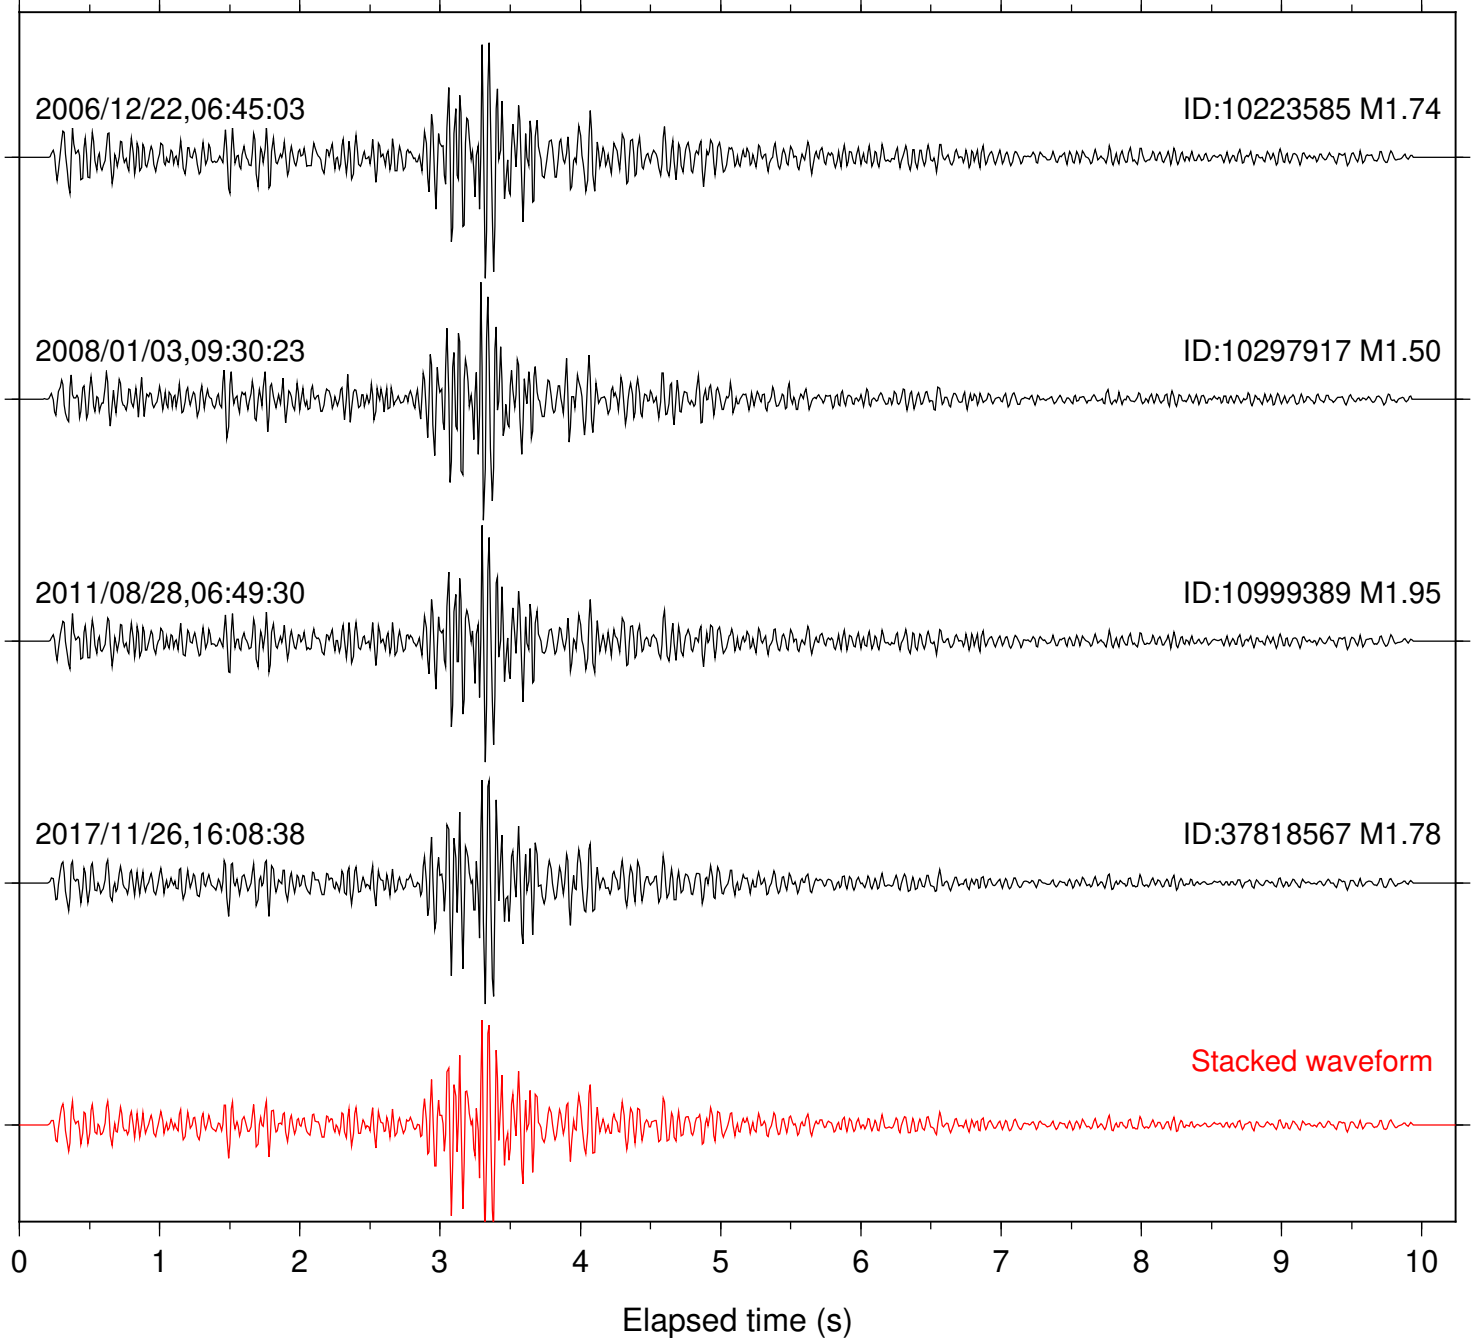

Station: B082 Com: EHZ

Focal depth: 17.80 km