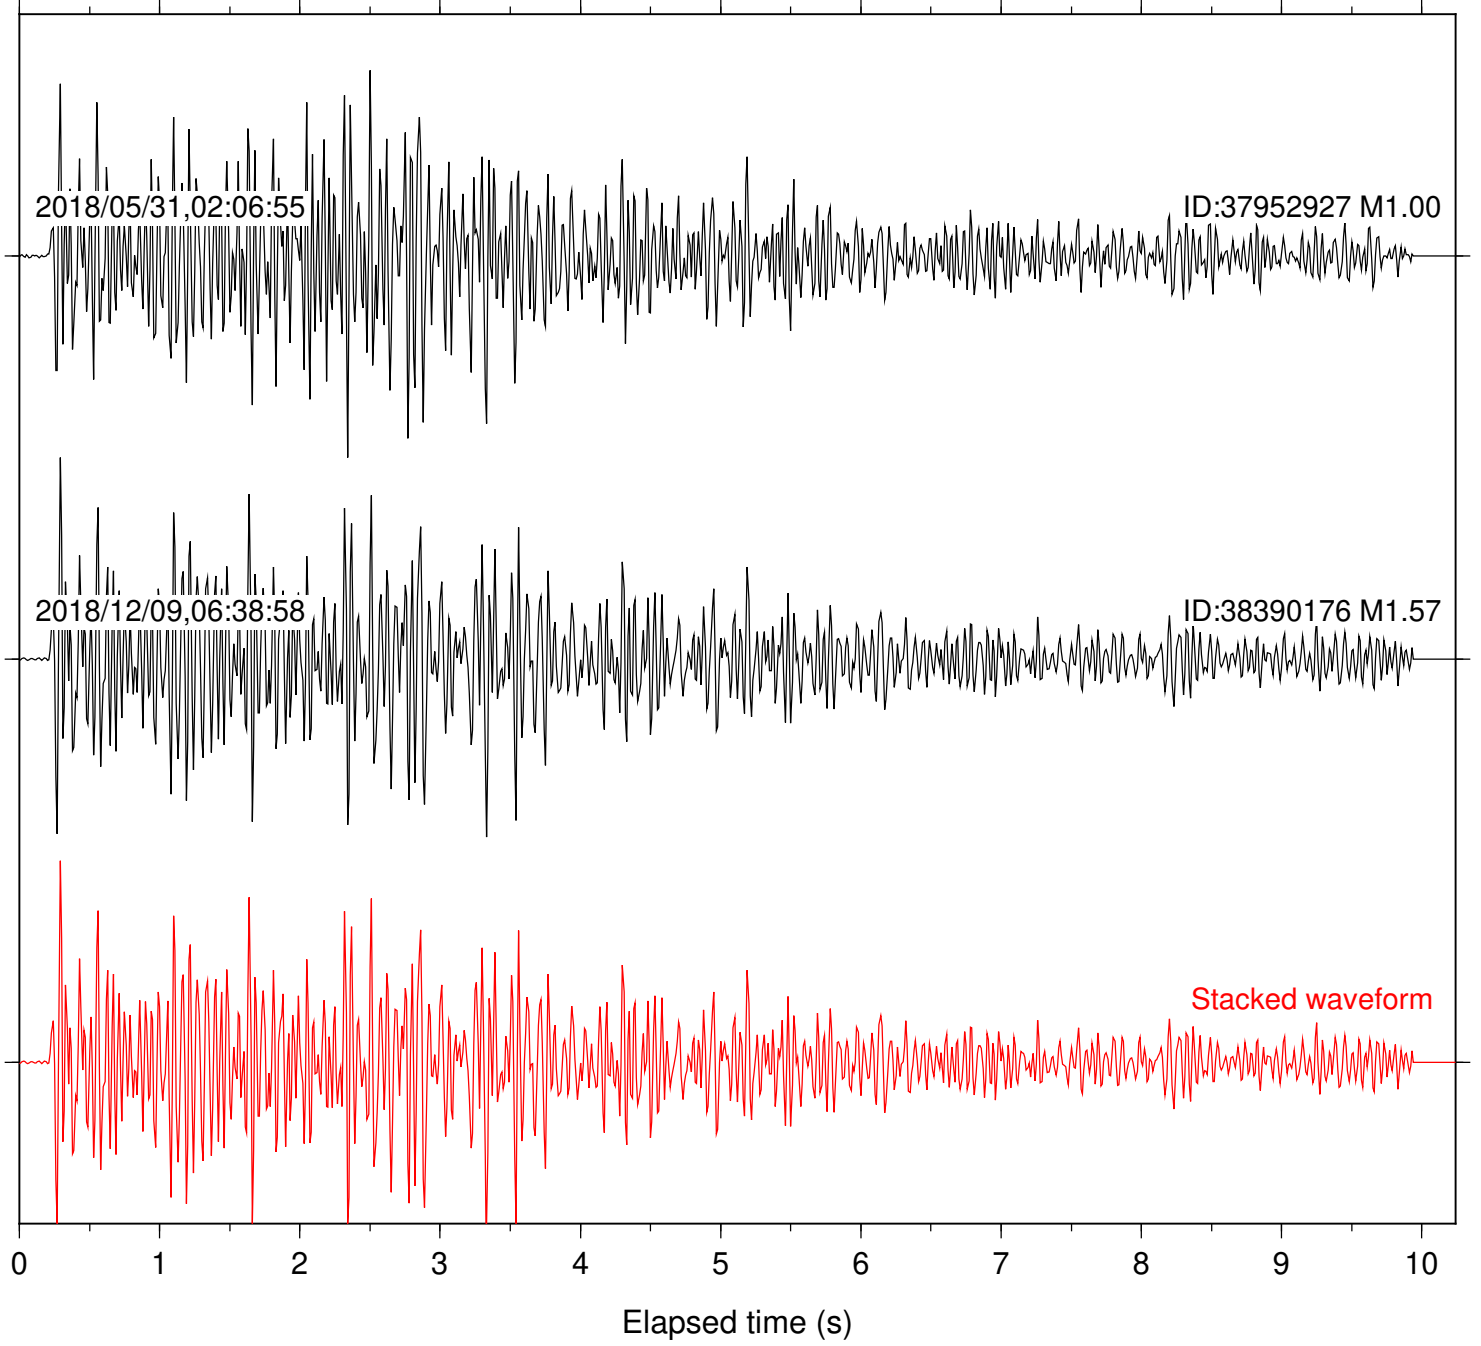

Station: FRD Com: HHZ

Focal depth: 6.21 km