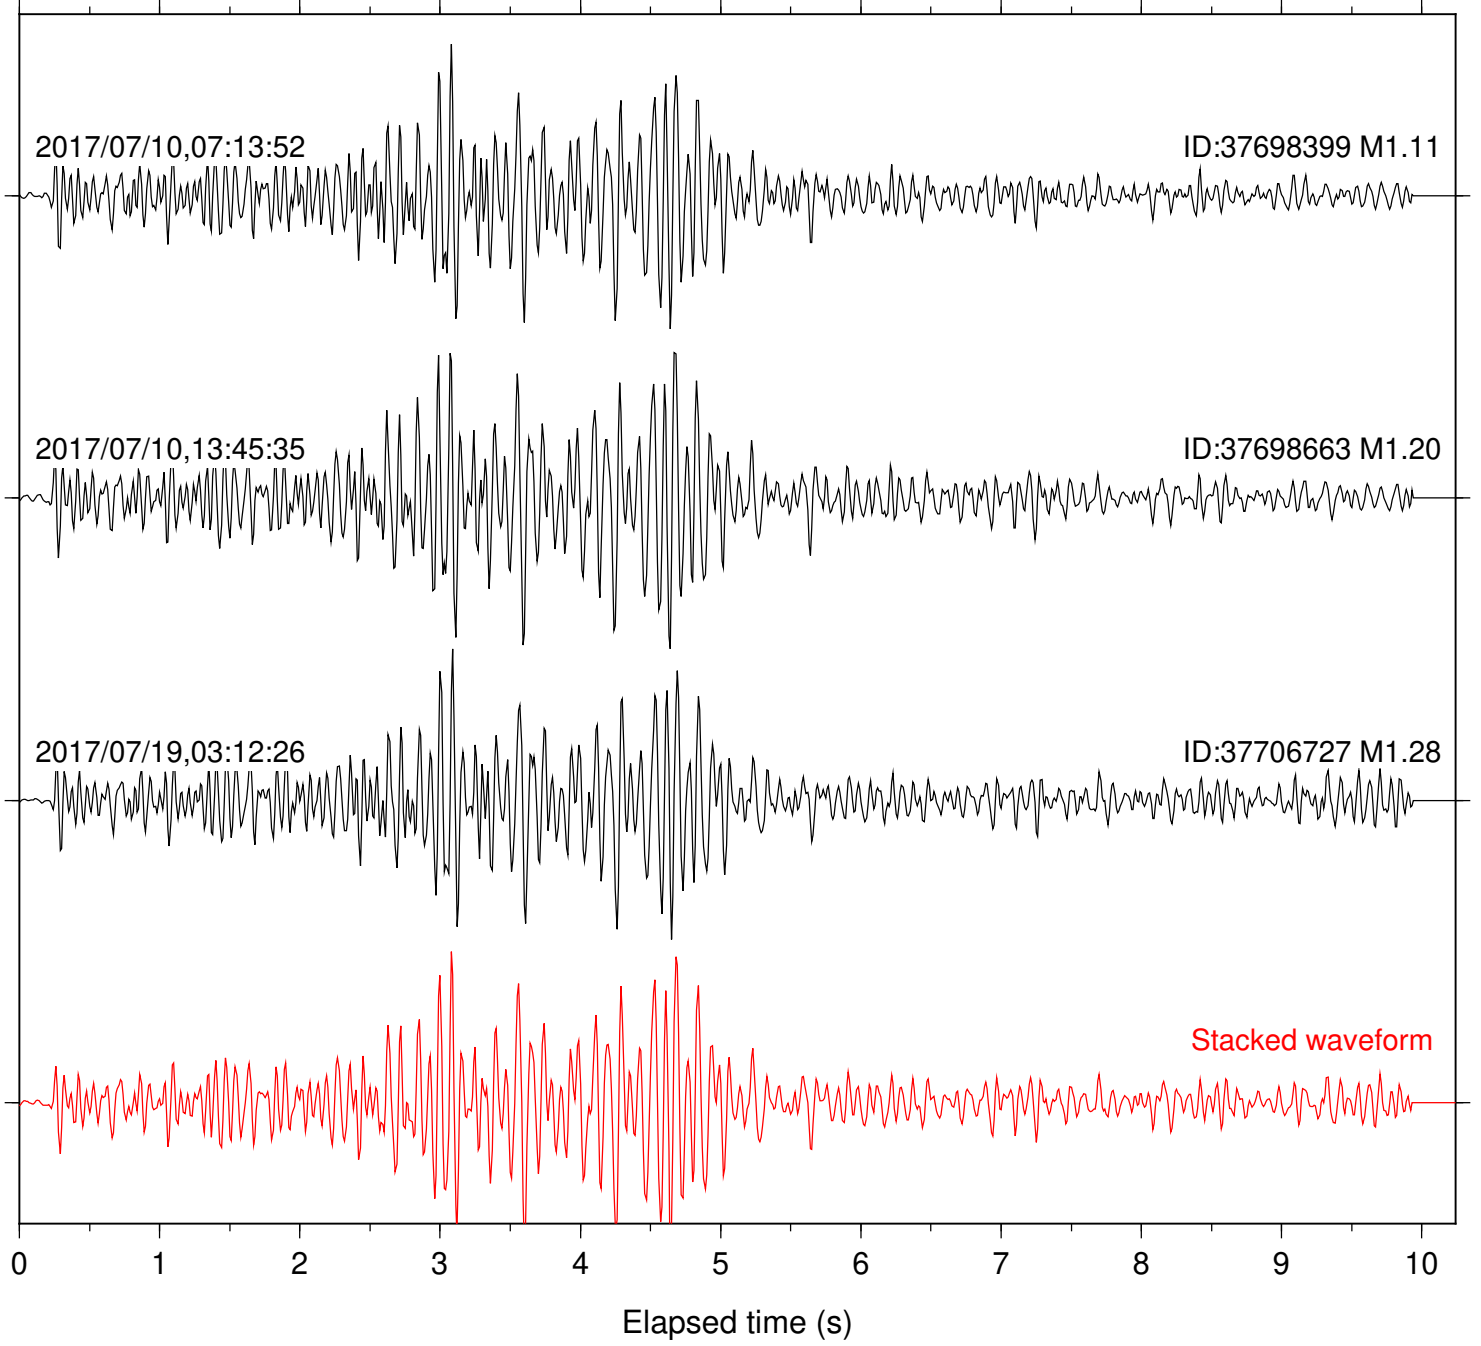

Station: CSH Com: HHZ

Focal depth: 6.53 km

Station: DGR Com: HHZ

Focal depth: 7.44 km

Station: DNR Com: HHZ

Focal depth: 6.53 km

Station: FRD Com: HHZ

Focal depth: 7.44 km