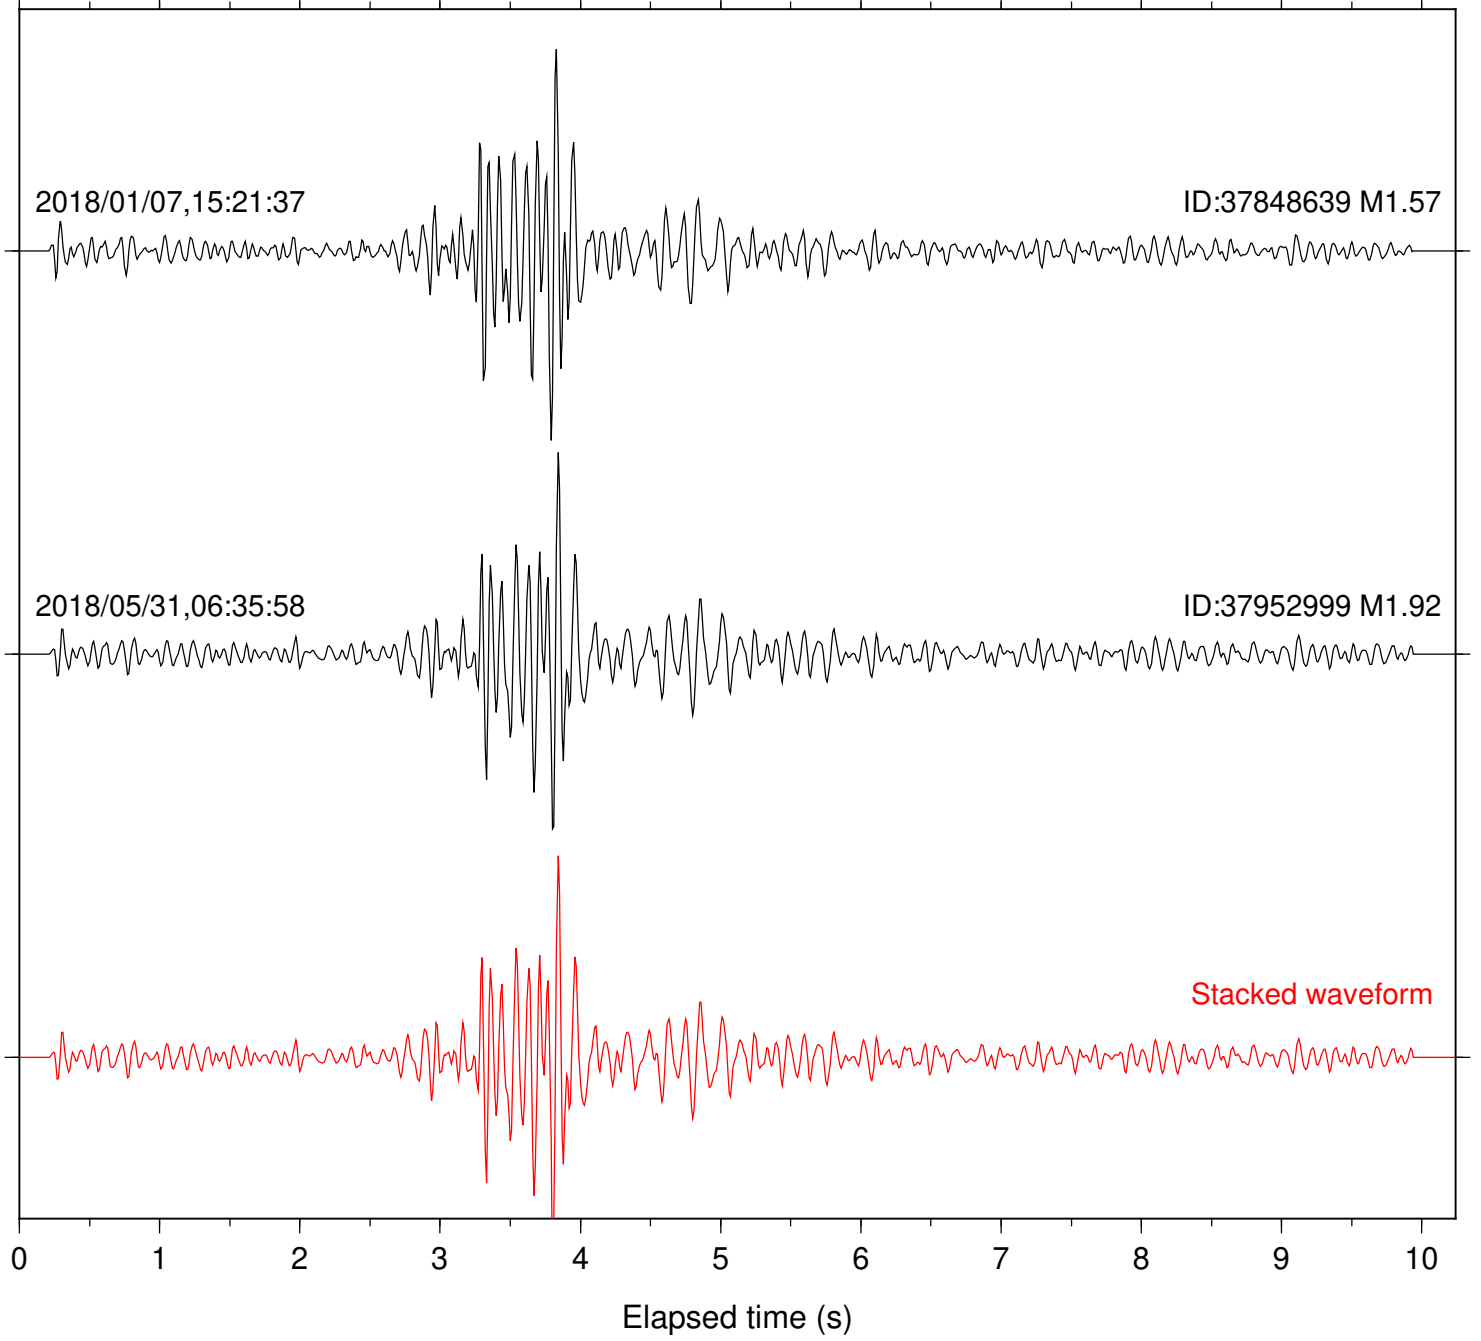

Station: POB2 Com: HHZ

Focal depth: 6.75 km