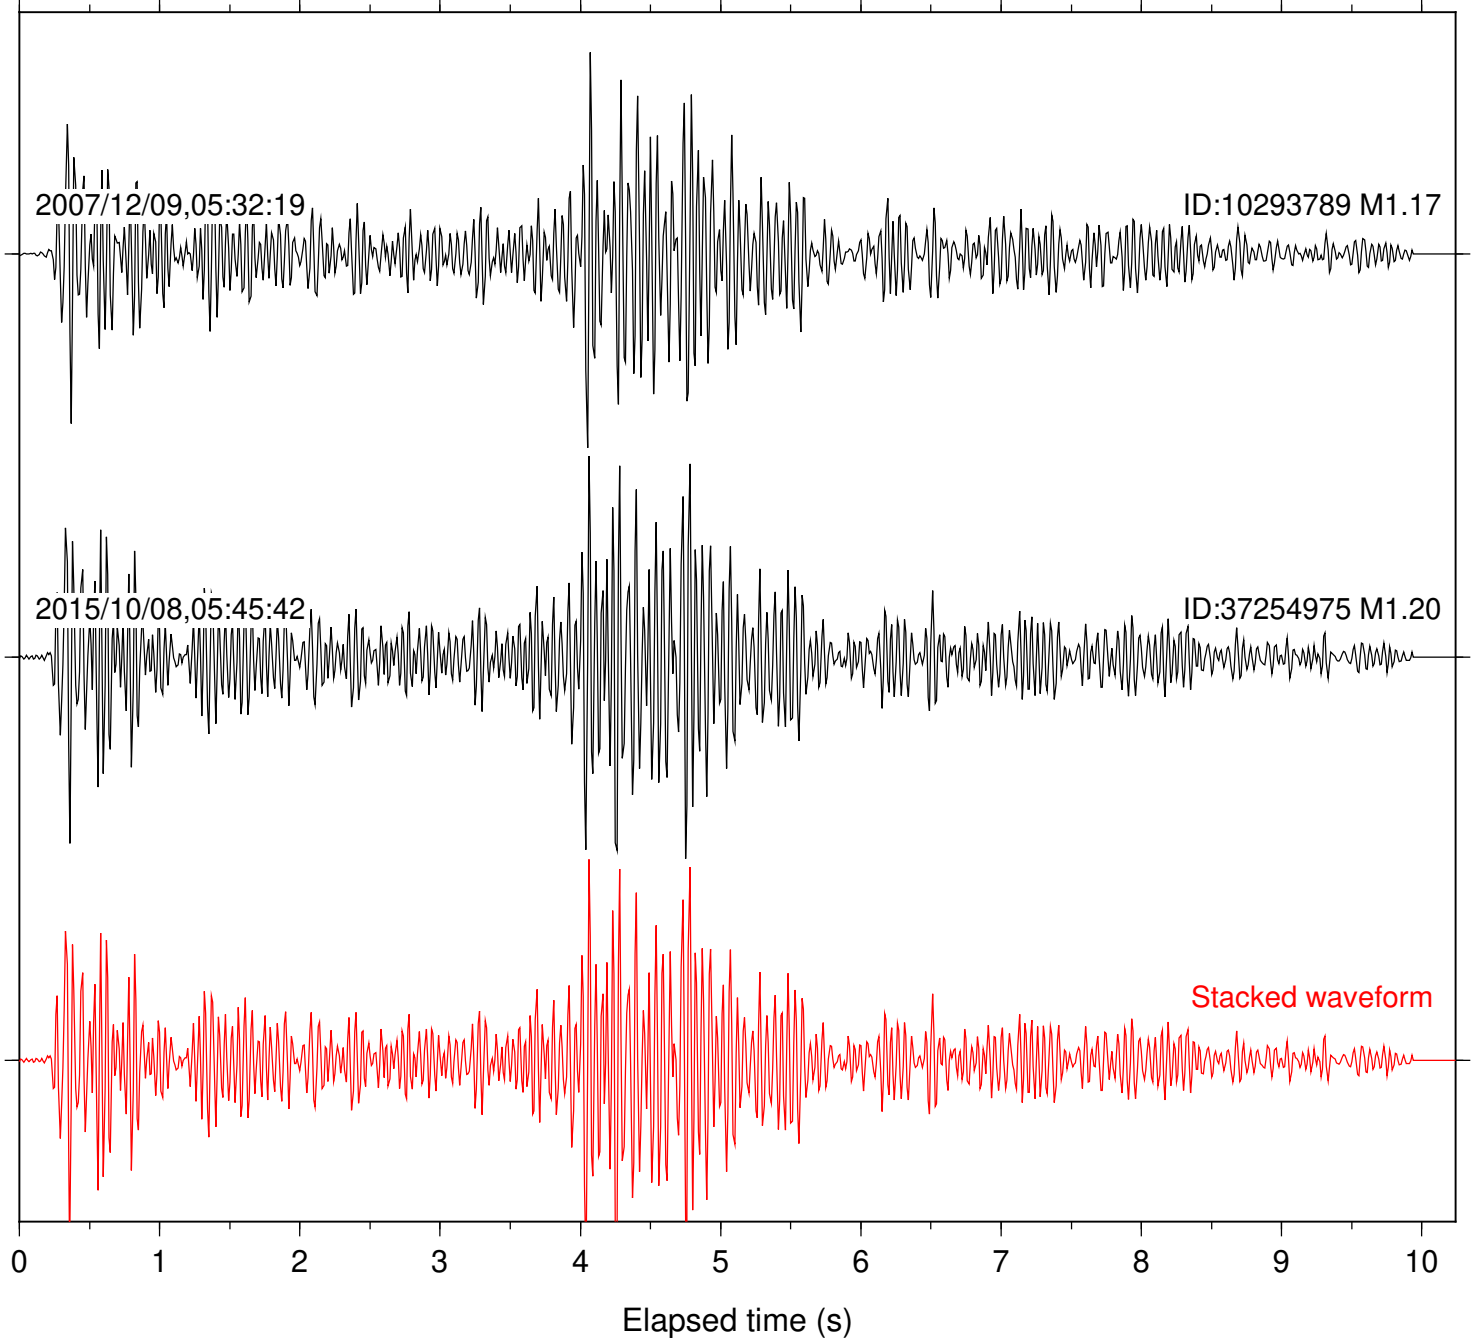

Station: DGR Com: HHZ

Focal depth: 17.57 km