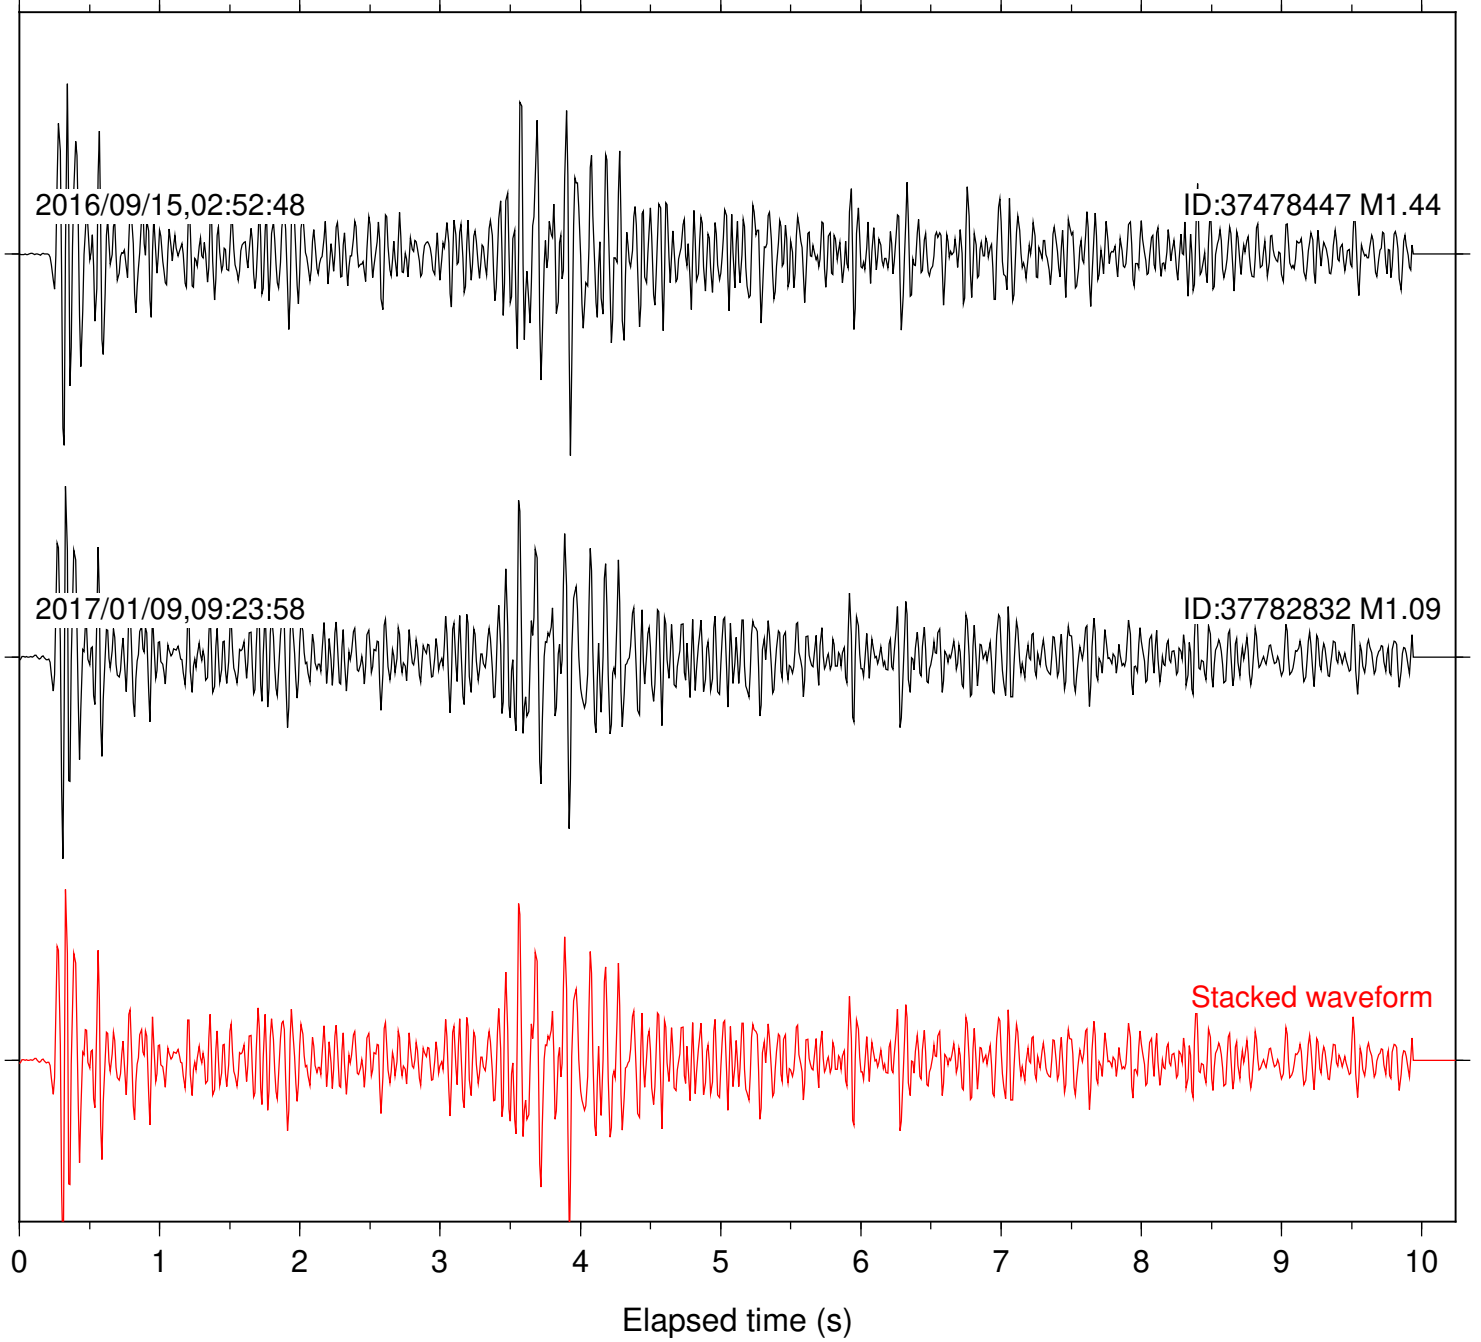

Station: B081 Com: EHZ

Focal depth: 6.55 km