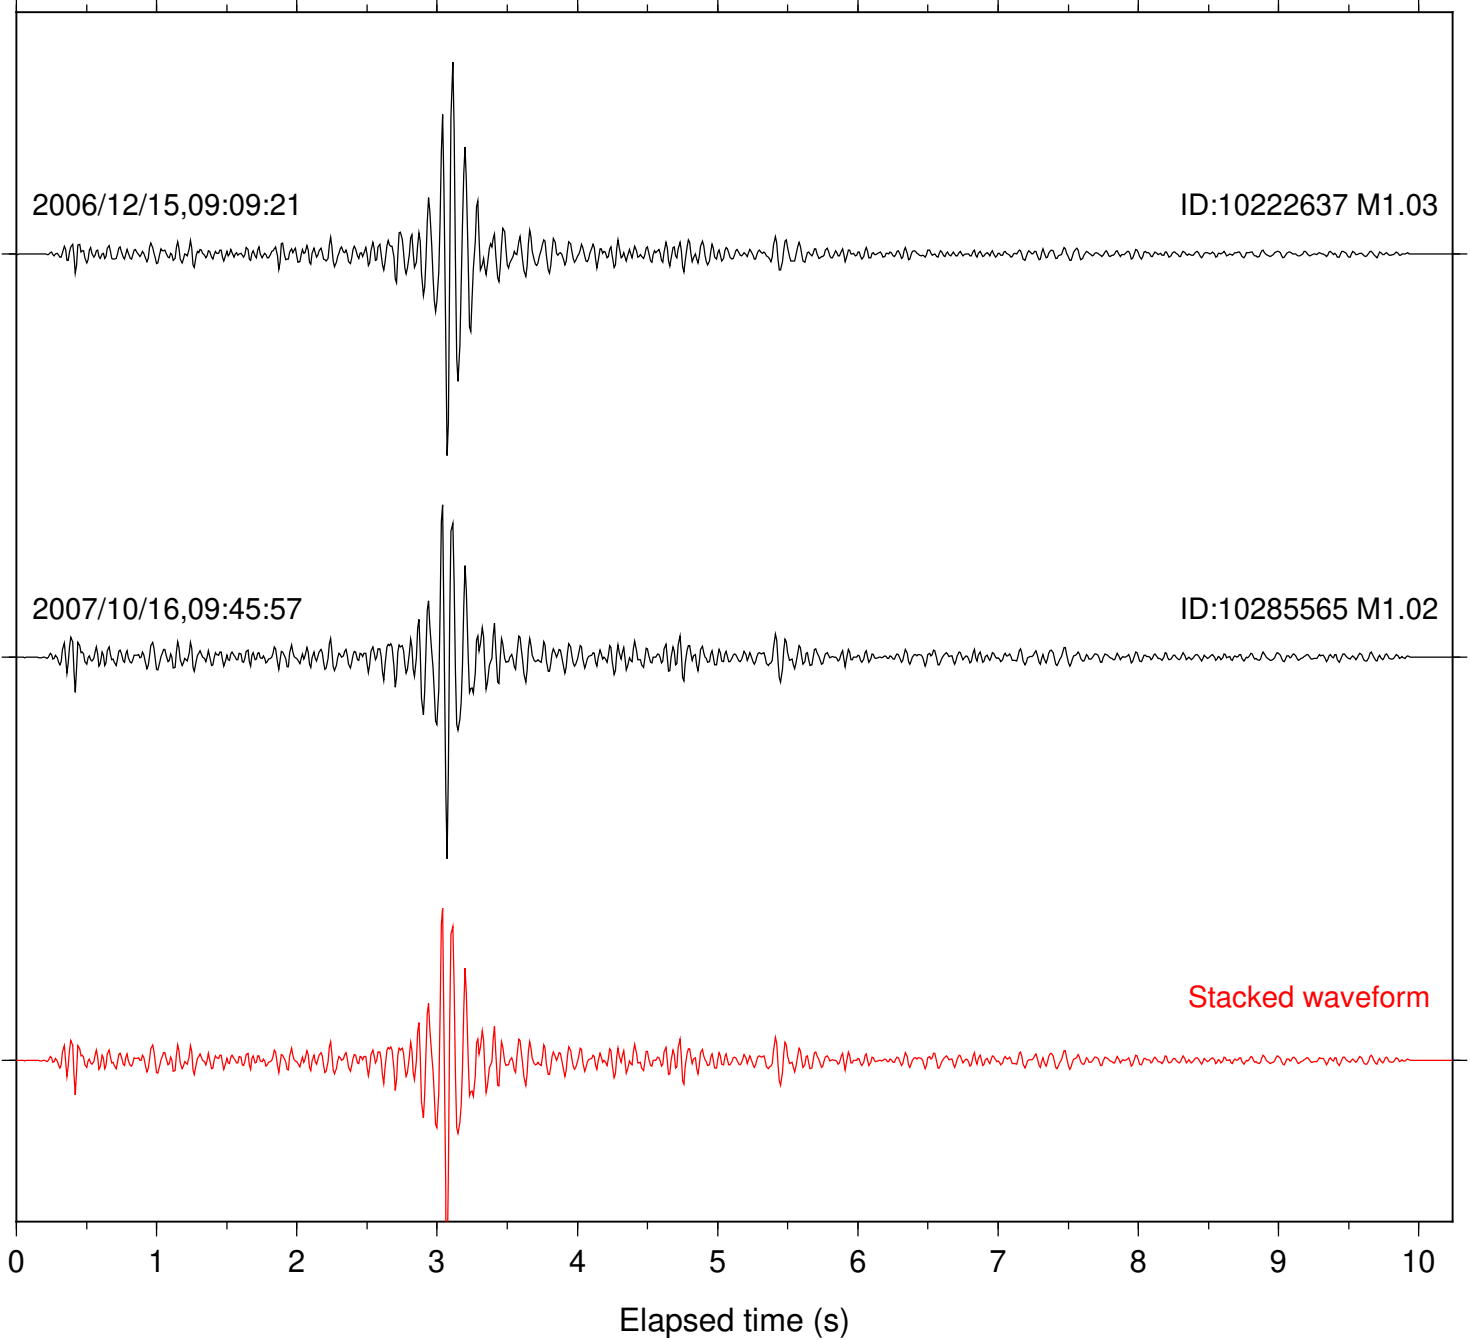

Station: B084 Com: EHZ

Focal depth: 9.66 km

2006/12/15,09:09:21

ID:10222637 M1.03

2007/10/16,09:45:57

ID:10285565 M1.02

Stacked waveform