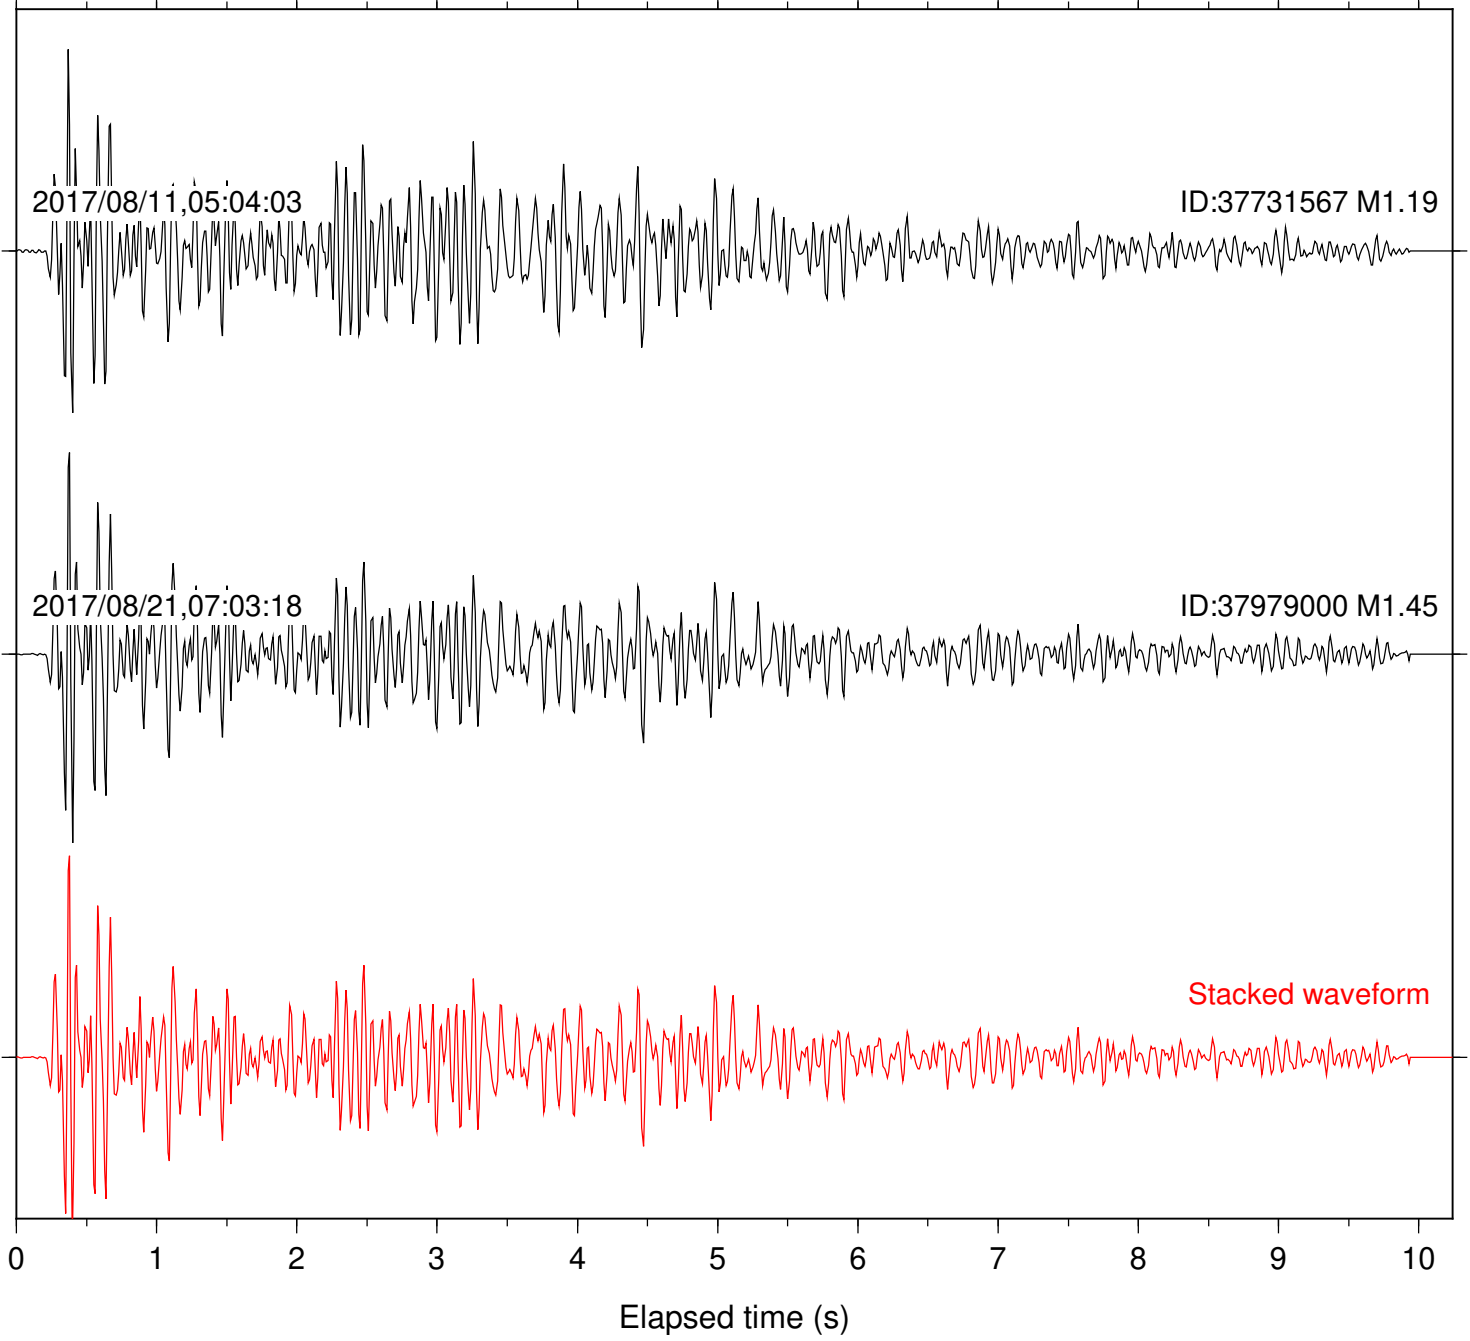

Station: RRSP Com: HHZ

Focal depth: 6.58 km