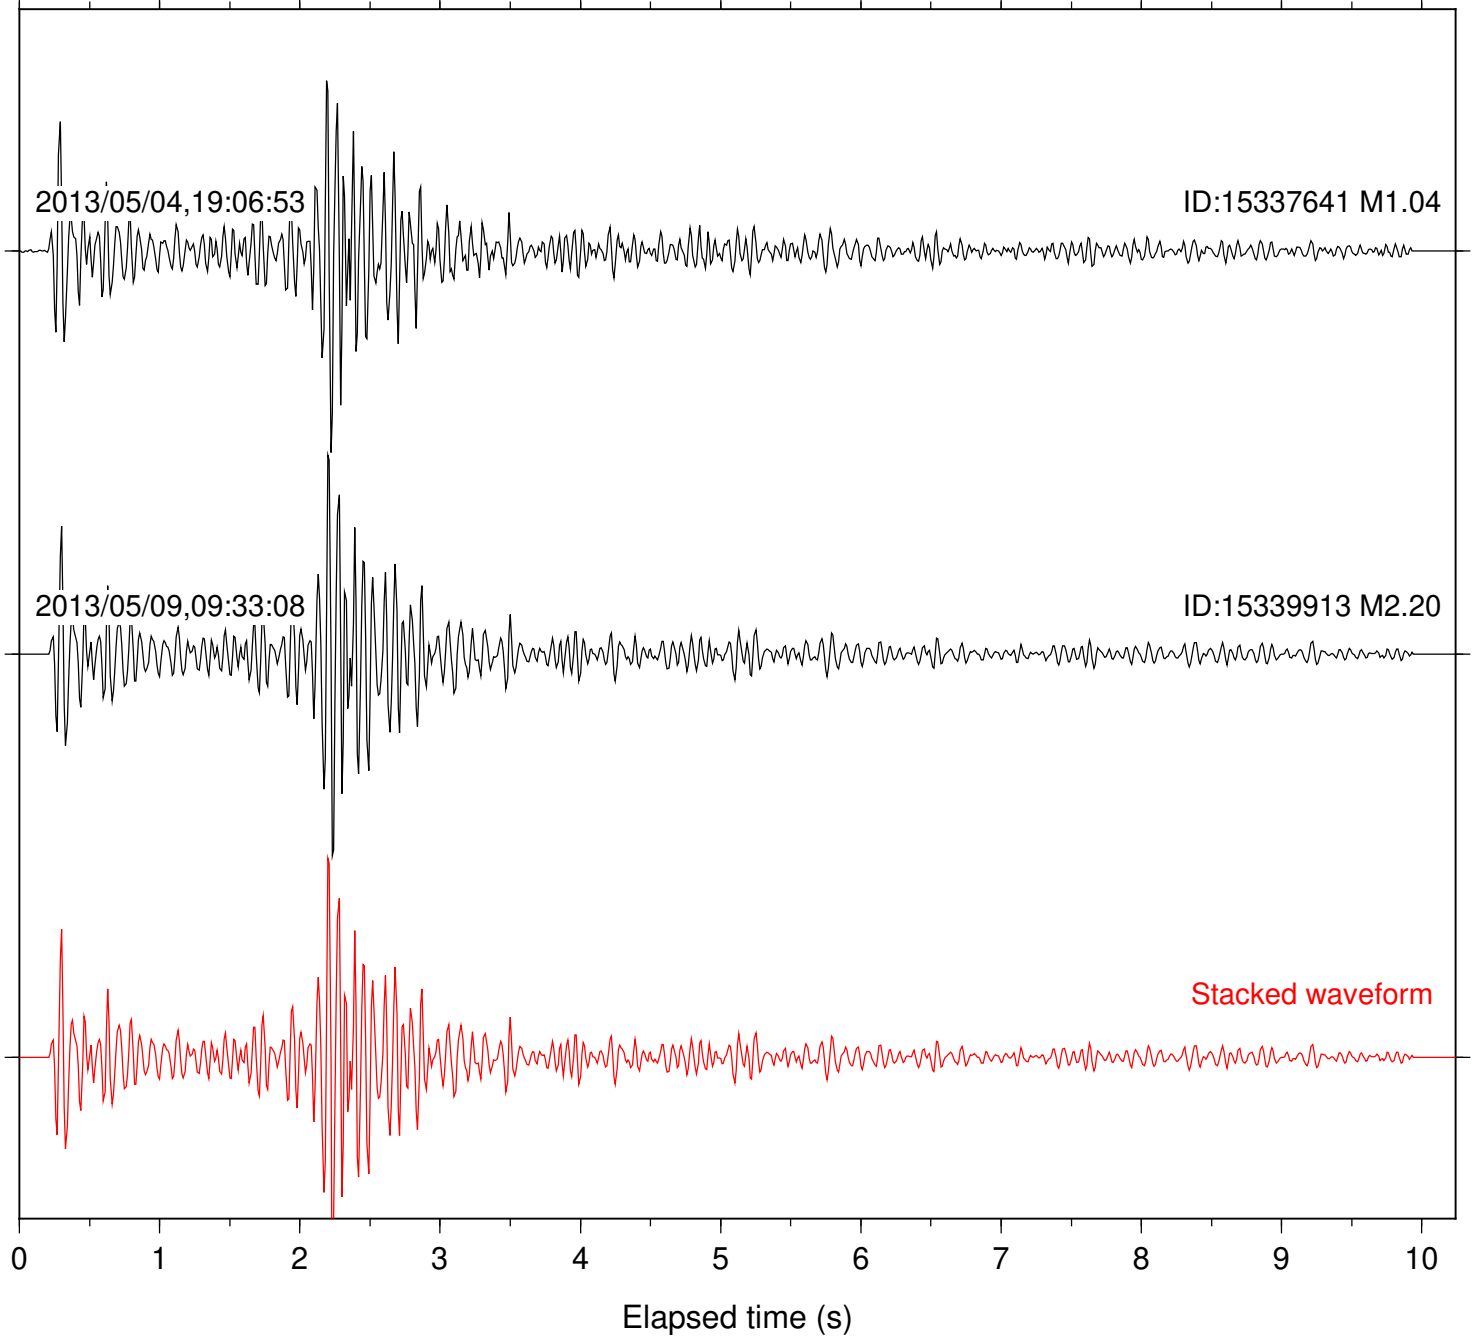

Station: B946 Com: EHZ

Focal depth: 11.65 km

Station: DGR Com: HHZ

Focal depth: 11.71 km

Station: FRD Com: HHZ

Focal depth: 11.71 km

Station: KNW Com: HHZ

Focal depth: 11.71 km