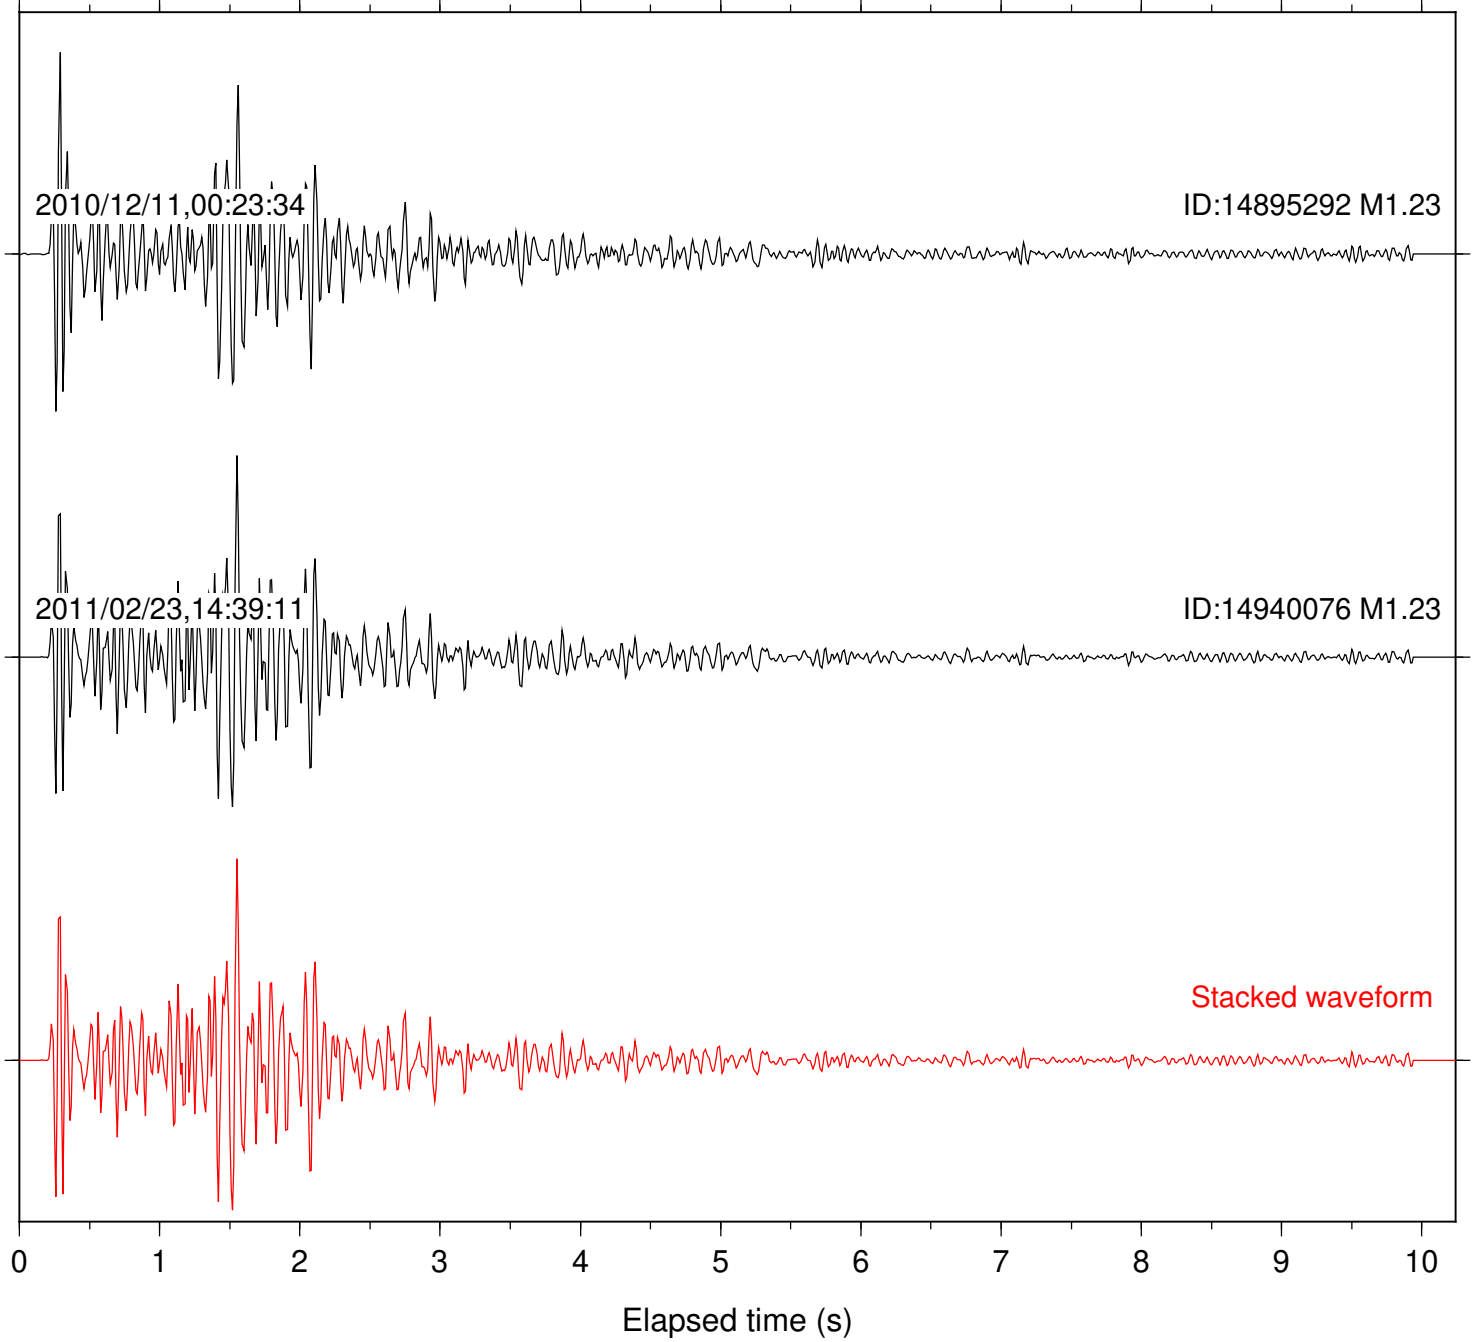

2013/10/20,06:12:57

ID:11381058 M1.10

Stacked waveform

0 1 2 3 4 5 6 7 8 9 10  
Elapsed time (s)

Station: B087 Com: EHZ

Focal depth: 7.62 km

Station: B093 Com: EHZ

Focal depth: 7.60 km