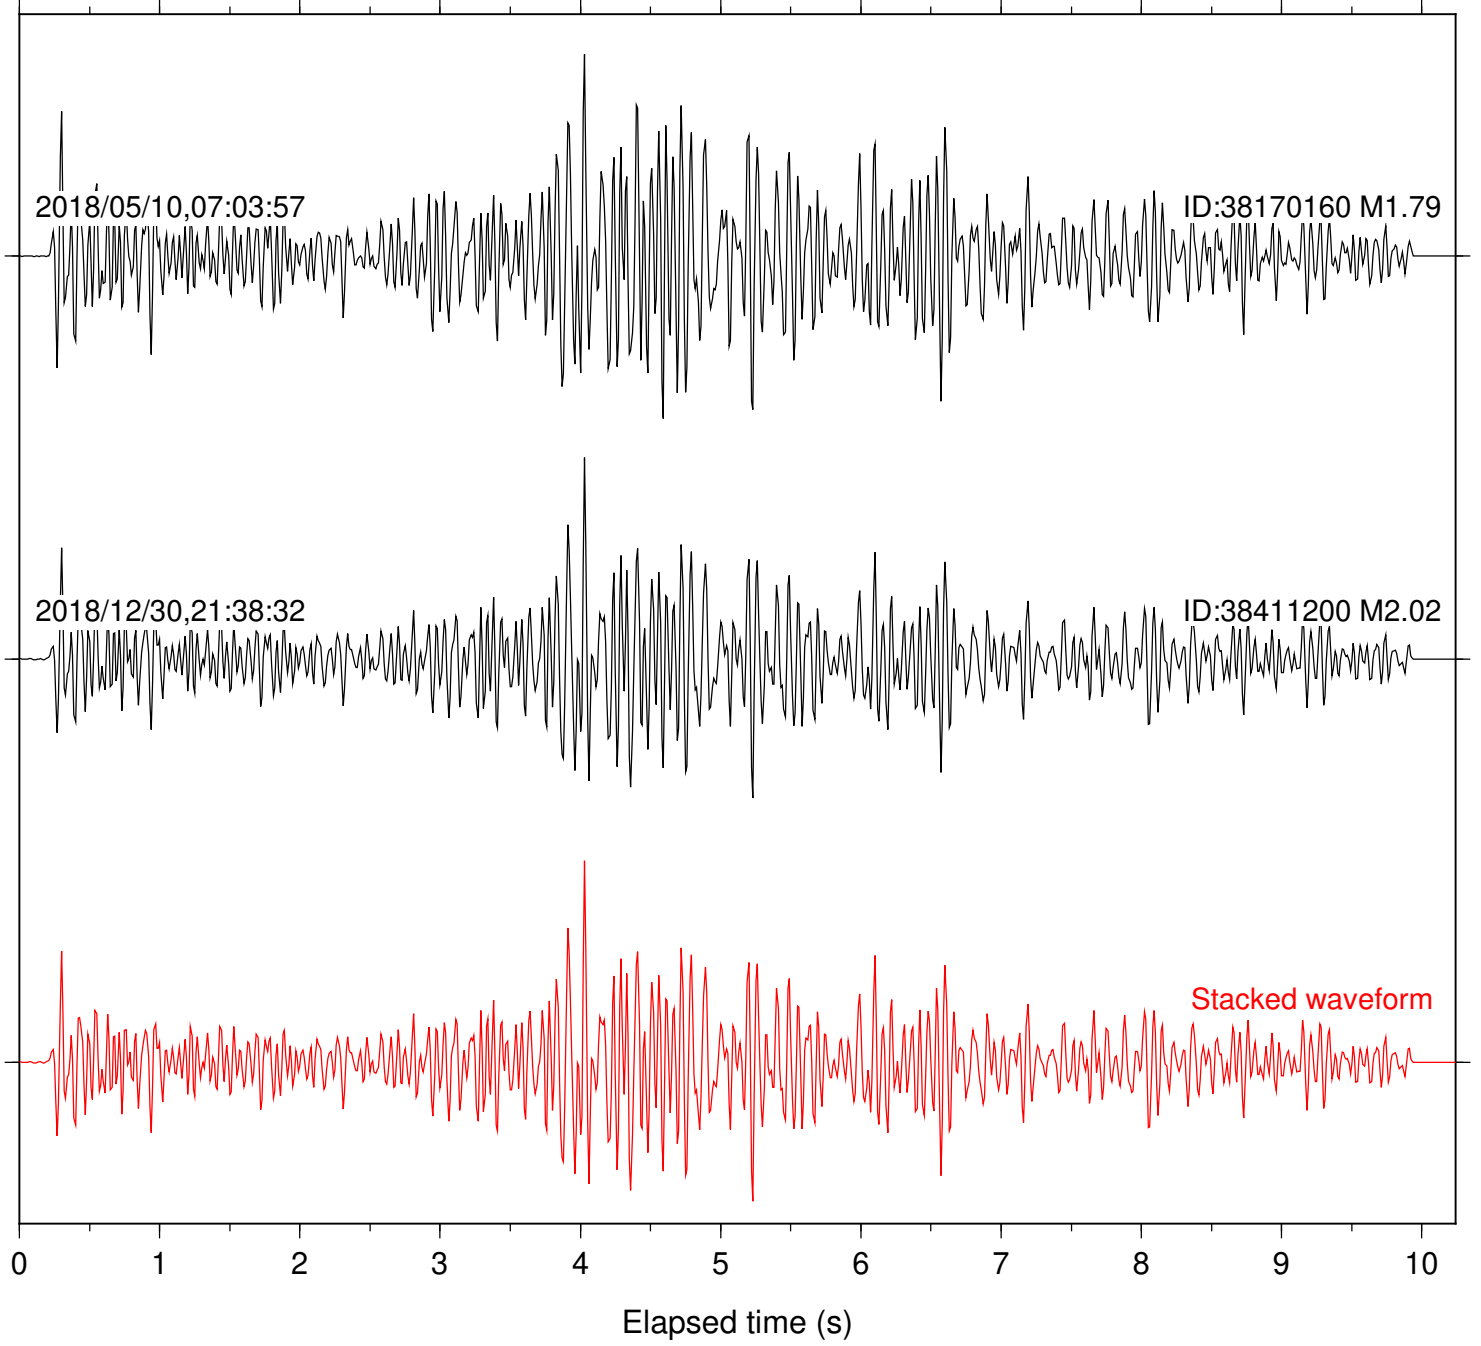

Station: DGR Com: HHZ

Focal depth: 5.61 km

Station: FRD Com: HHZ

Focal depth: 5.61 km

Station: HMT2 Com: HHZ

Focal depth: 5.61 km

Station: LKH Com: HHZ

Focal depth: 5.61 km