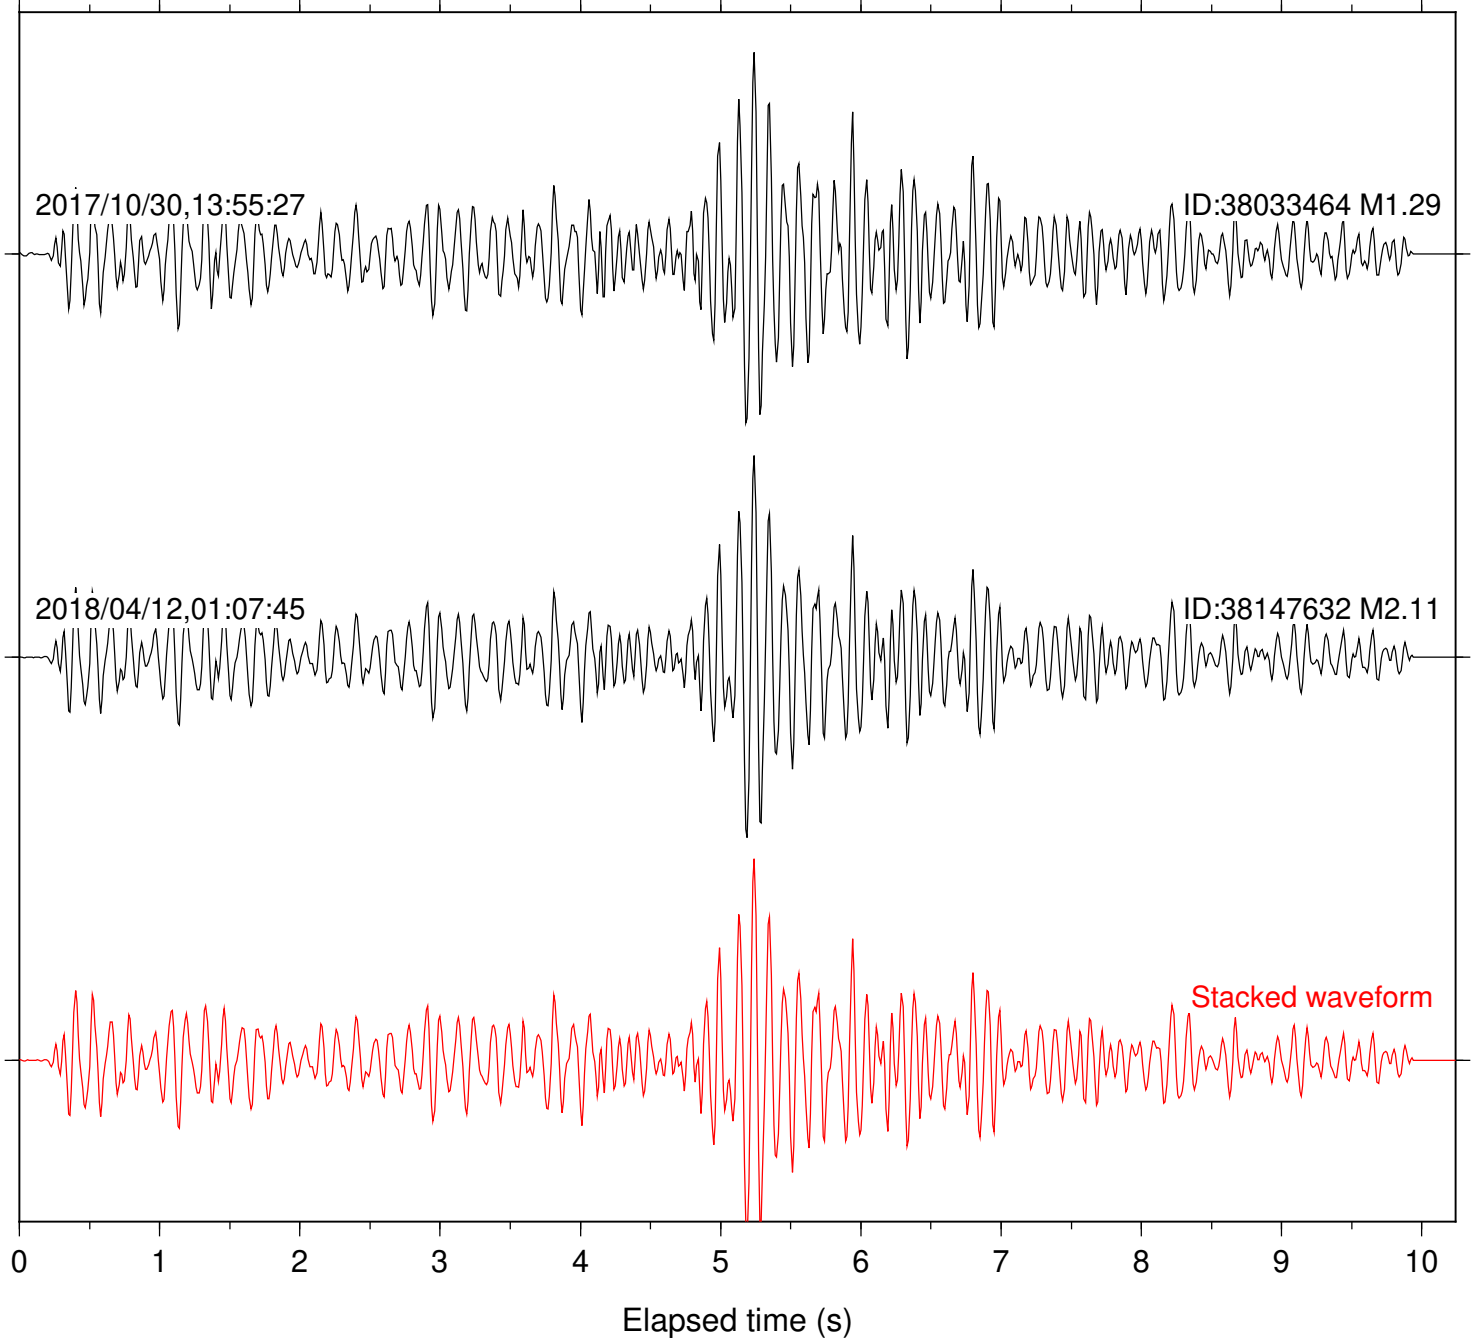

Station: LKH Com: HHZ

Focal depth: 6.26 km

Station: LVA2 Com: HHZ

Focal depth: 6.26 km

Station: MTG Com: HHZ

Focal depth: 6.26 km

Station: POB2 Com: HHZ

Focal depth: 6.26 km