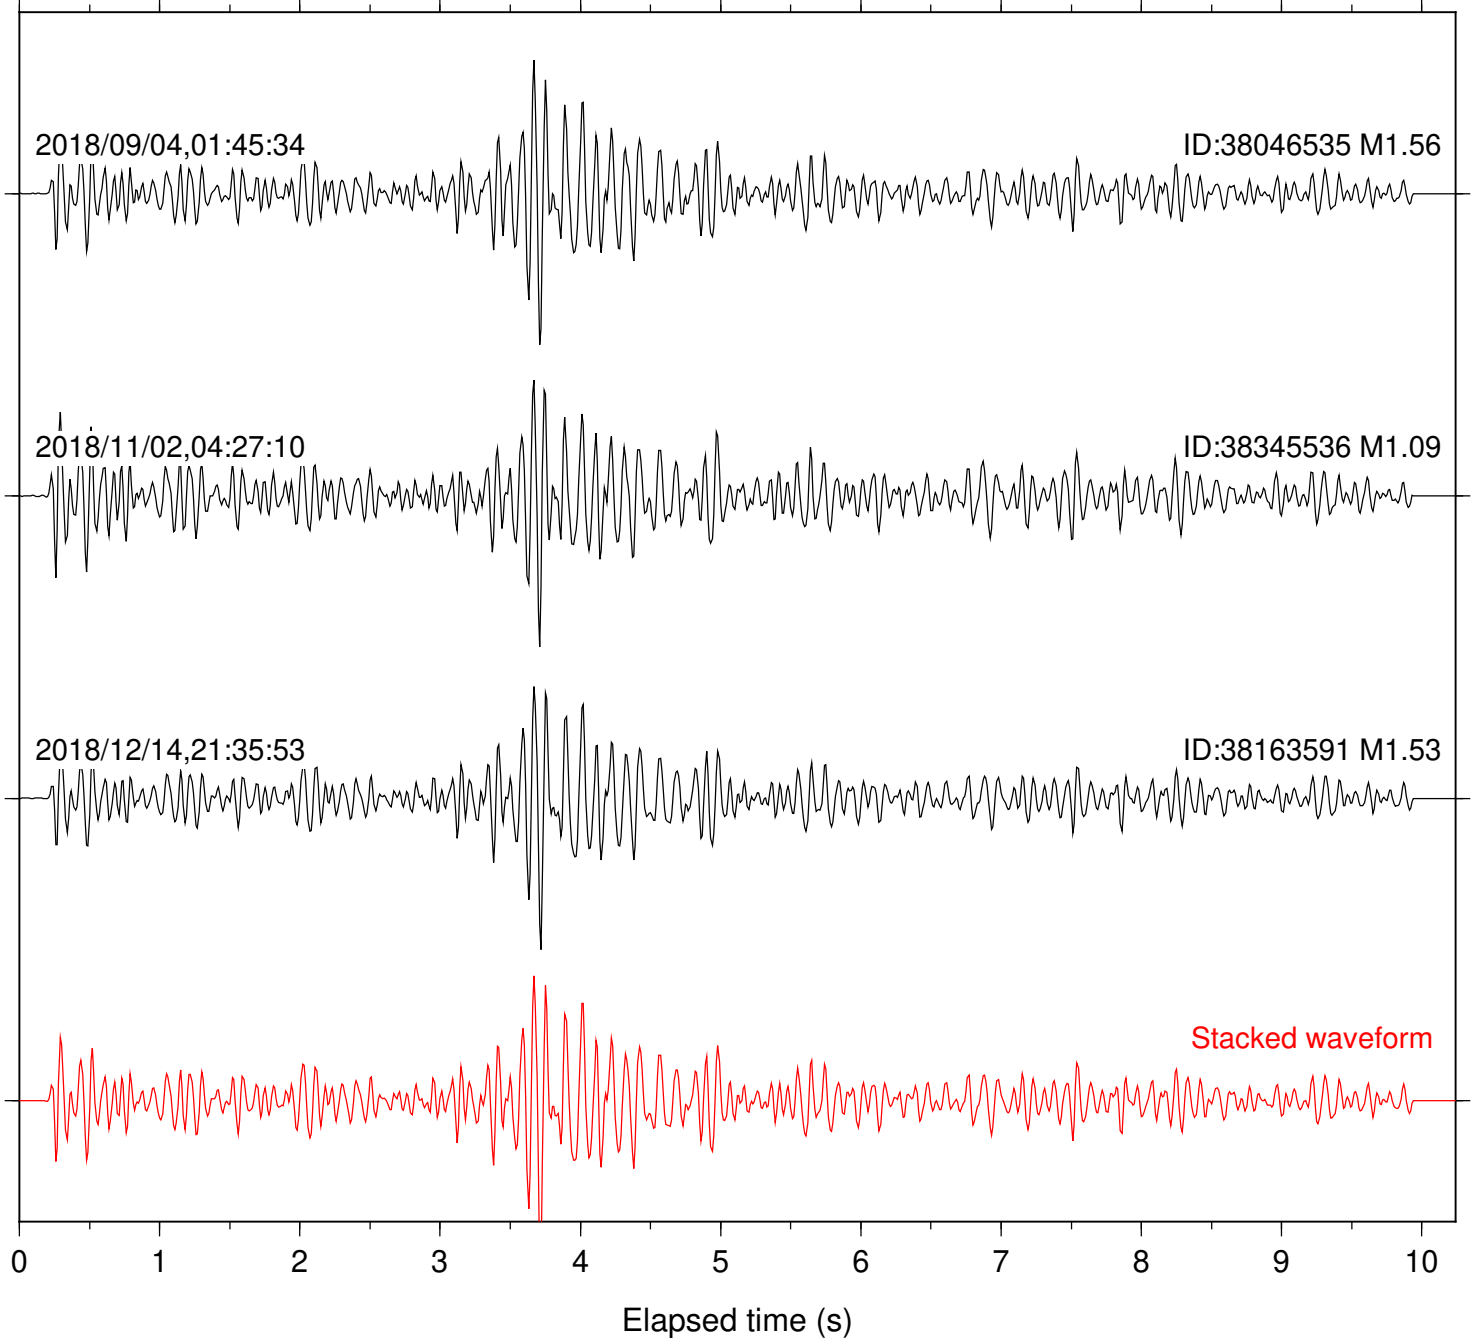

Station: POB2 Com: HHZ

Focal depth: 4.27 km