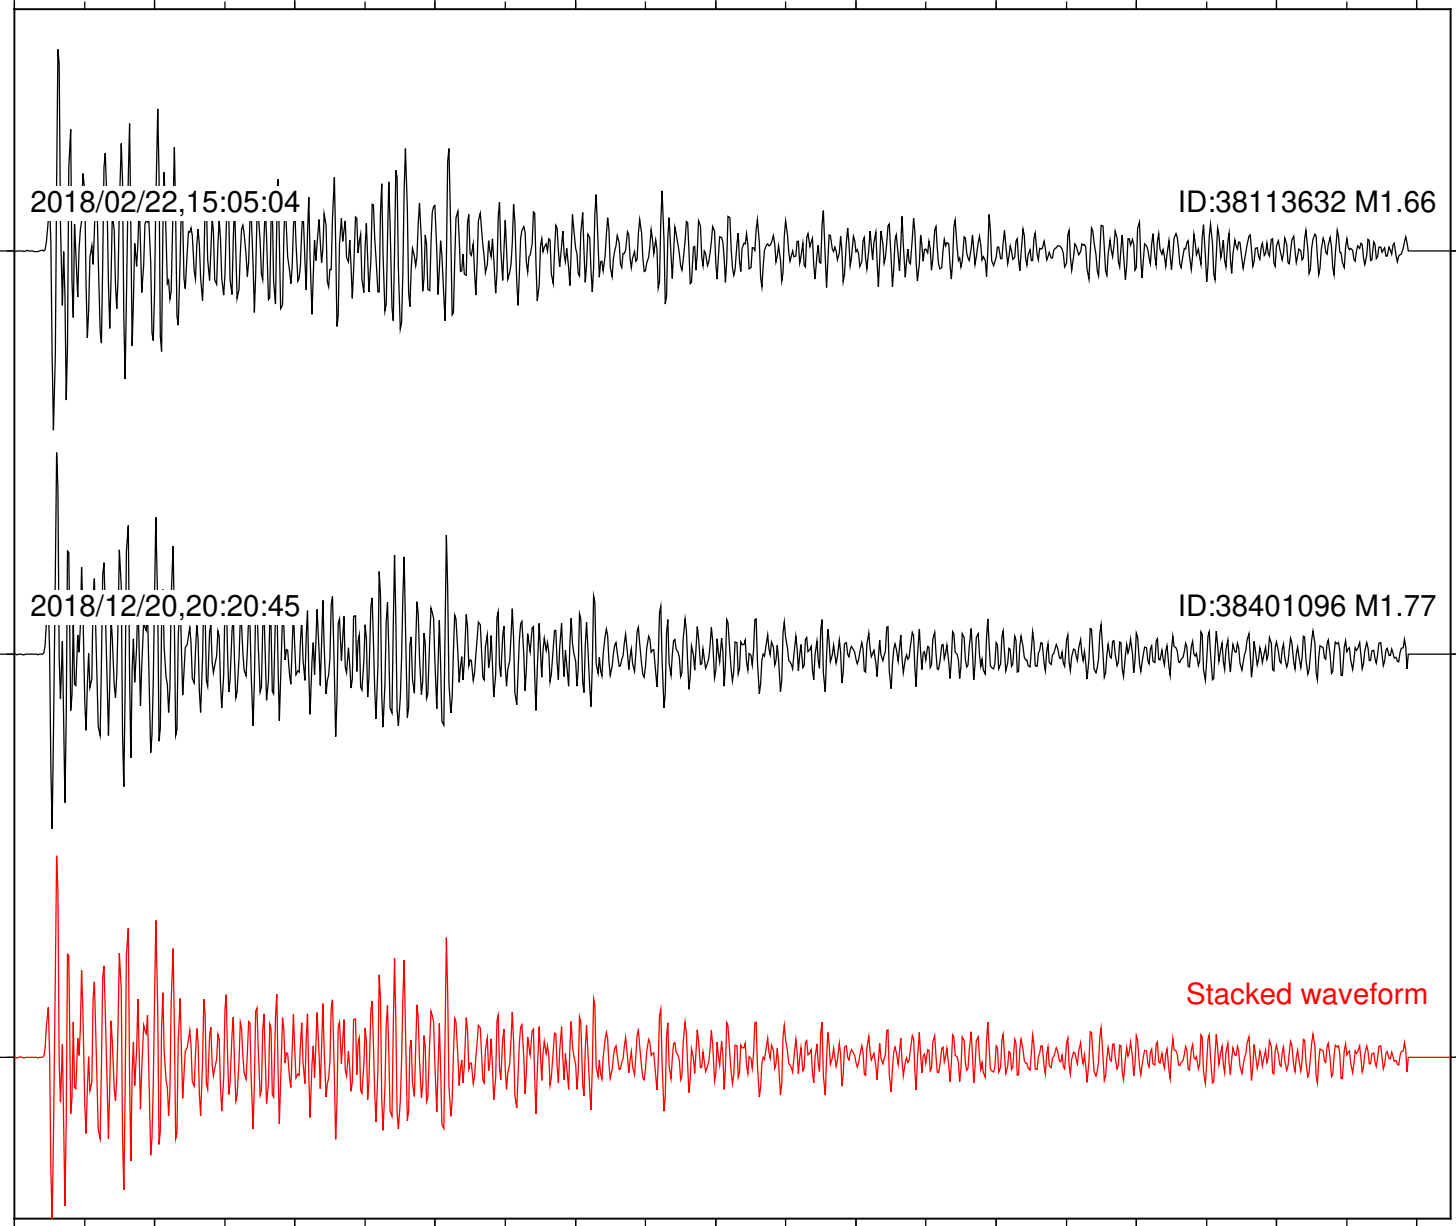

Station: HMT2 Com: HHZ

Focal depth: 6.71 km

Station: KNW Com: HHZ

Focal depth: 6.71 km

Station: LKH Com: HHZ

Focal depth: 6.71 km

Station: MTG Com: HHZ

Focal depth: 6.71 km