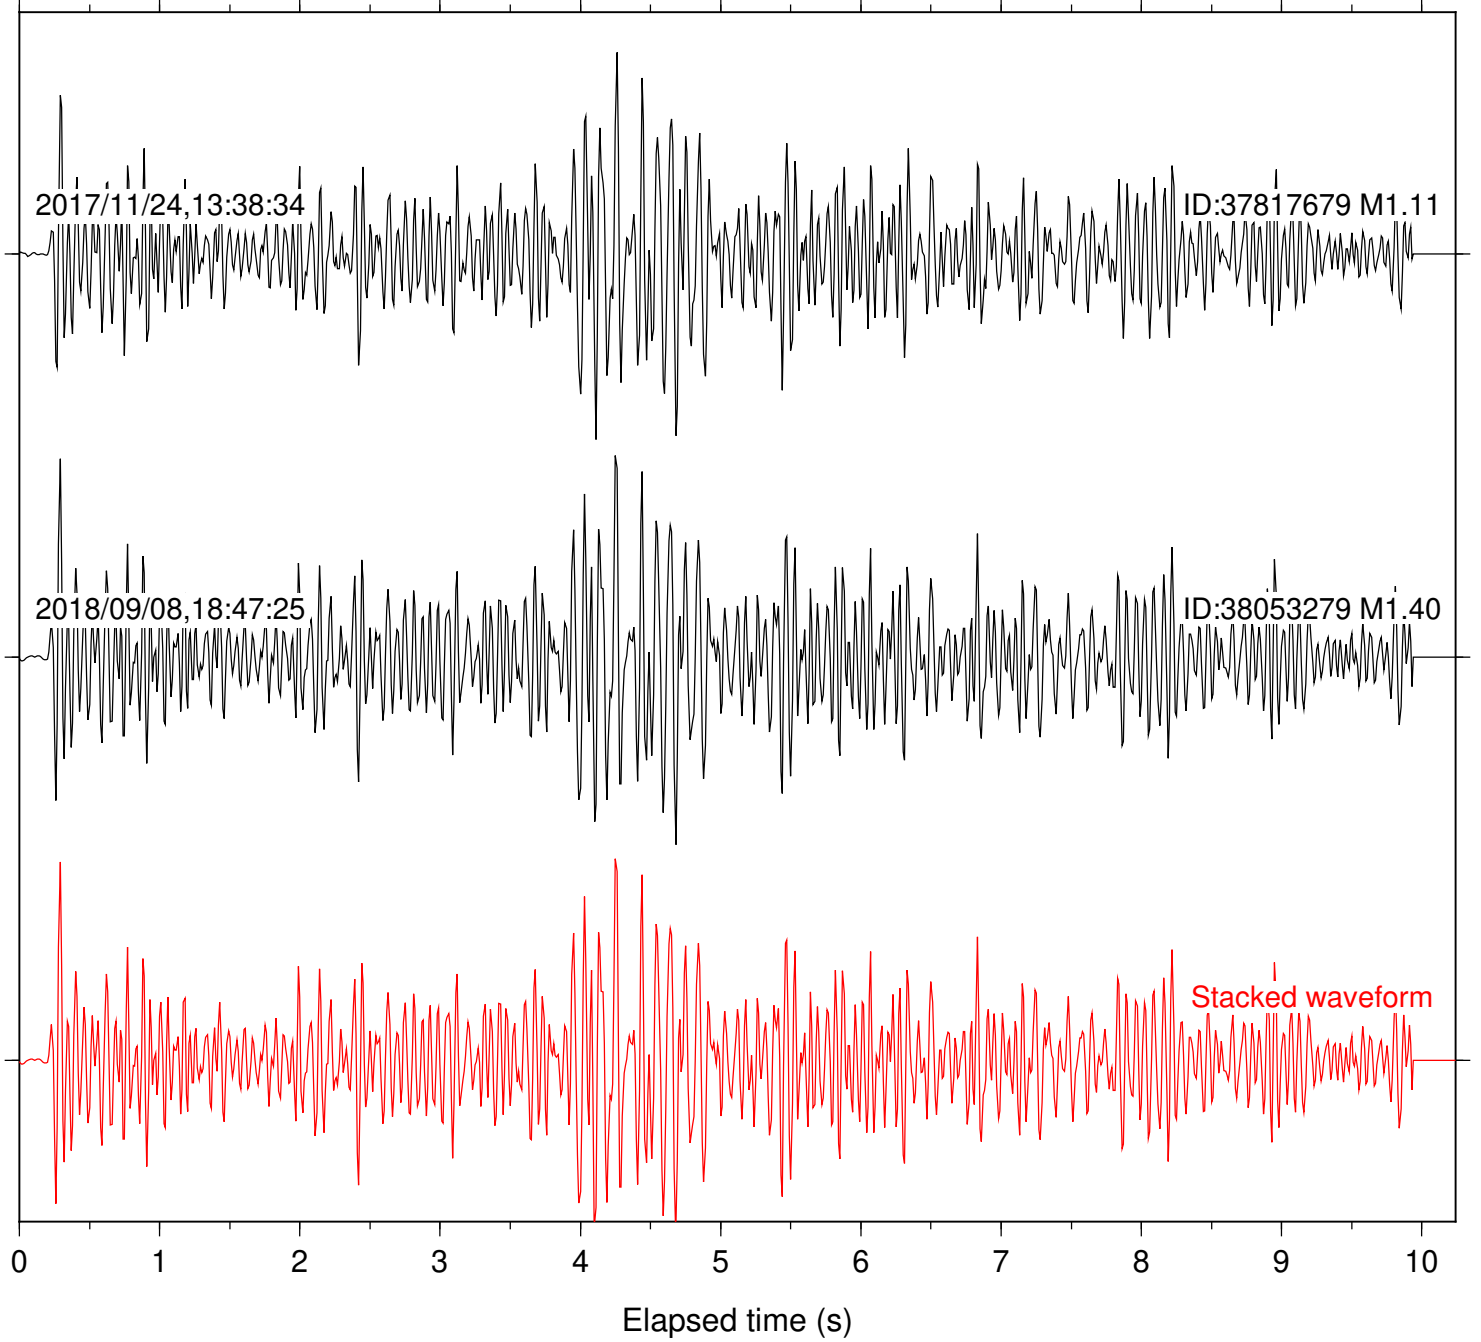

Focal depth: 4.89 km

Station: HMT2 Com: HHZ

Focal depth: 4.89 km

Station: KNW Com: HHZ

Focal depth: 4.89 km

Station: LKH Com: HHZ

Focal depth: 4.89 km

Station: LVA2 Com: HHZ