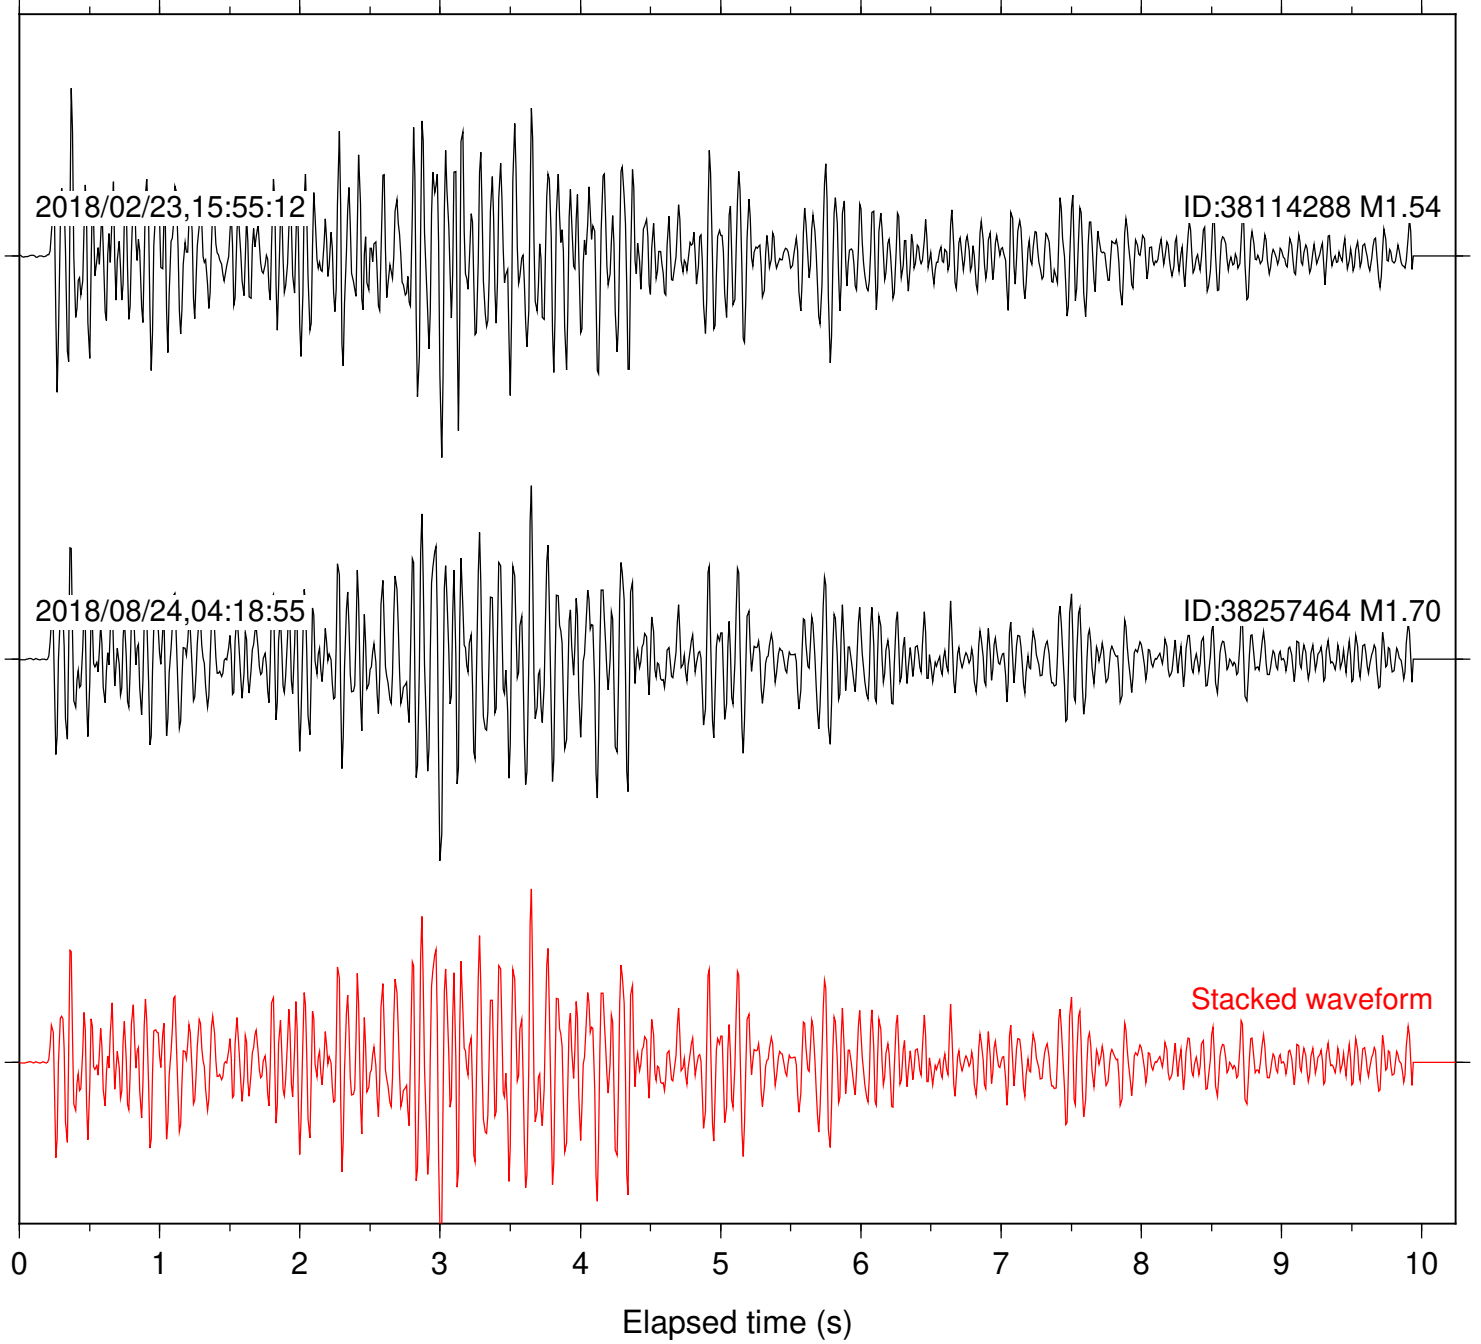

Station: B088 Com: EHZ

Focal depth: 4.81 km