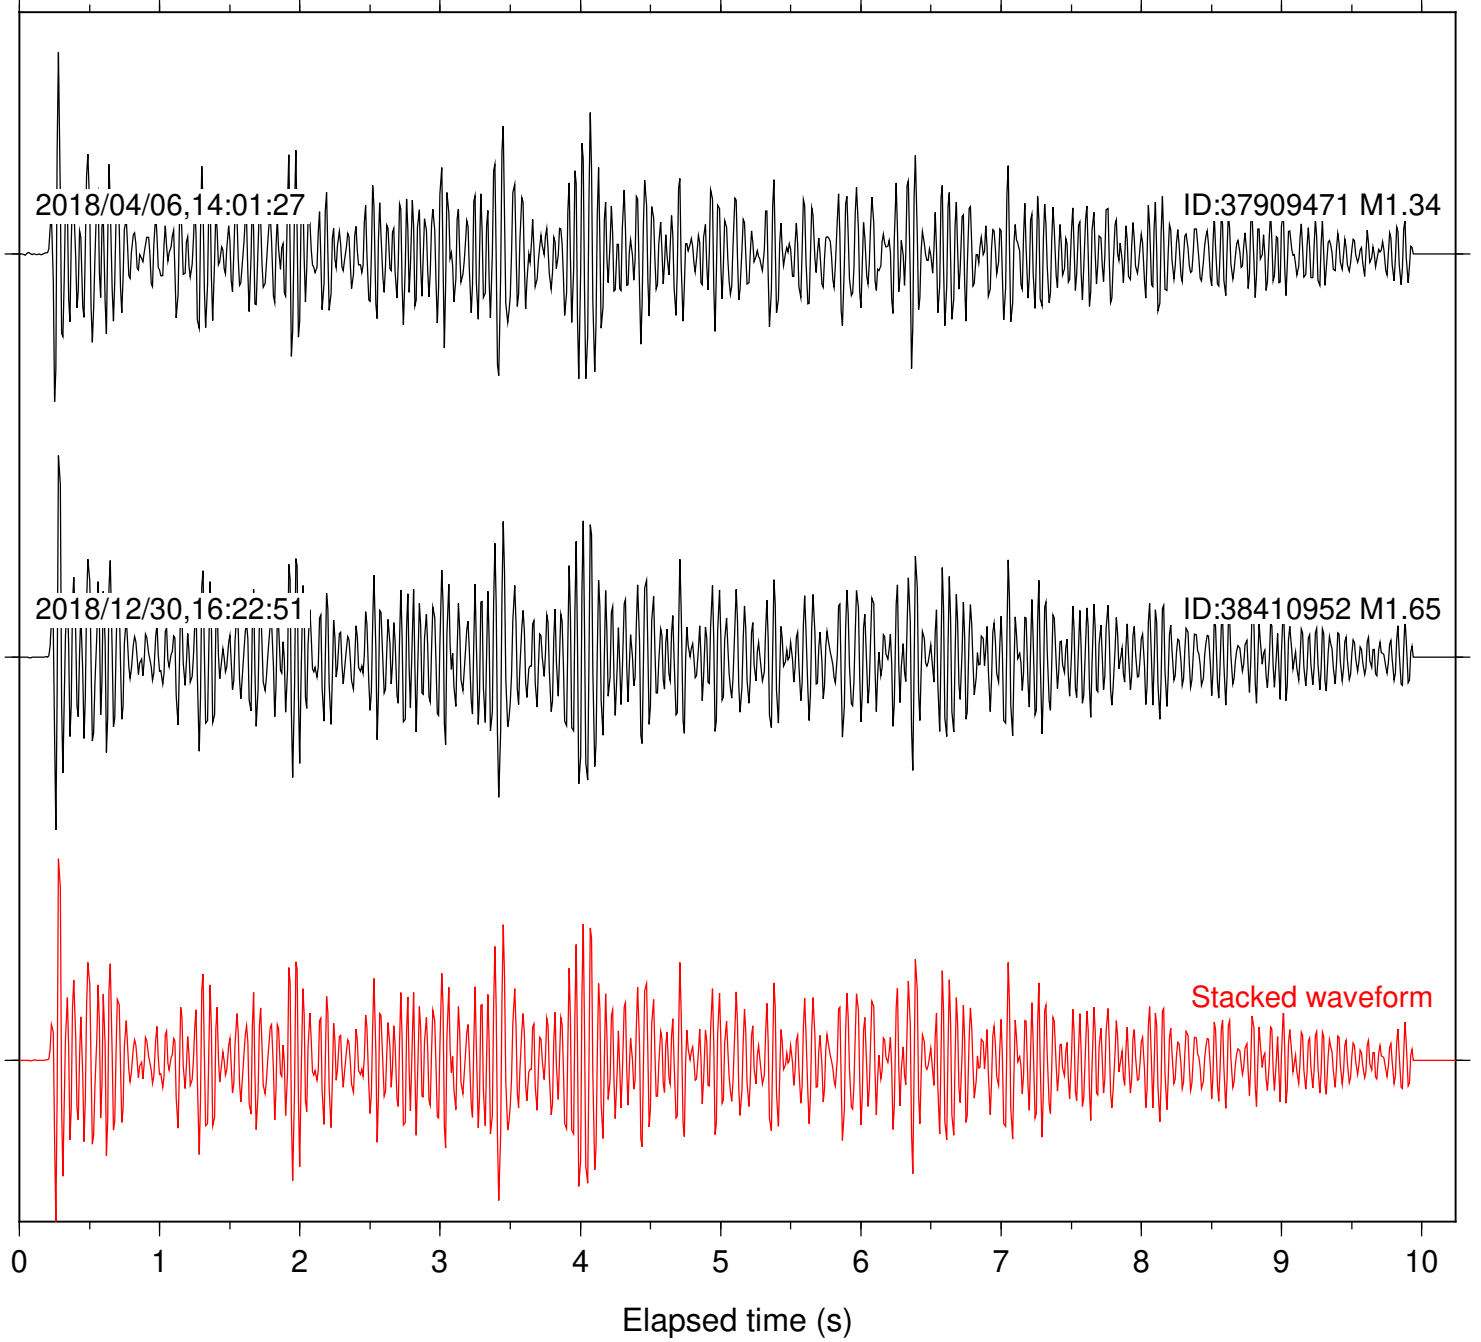

Station: DGR Com: HHZ

Focal depth: 5.27 km