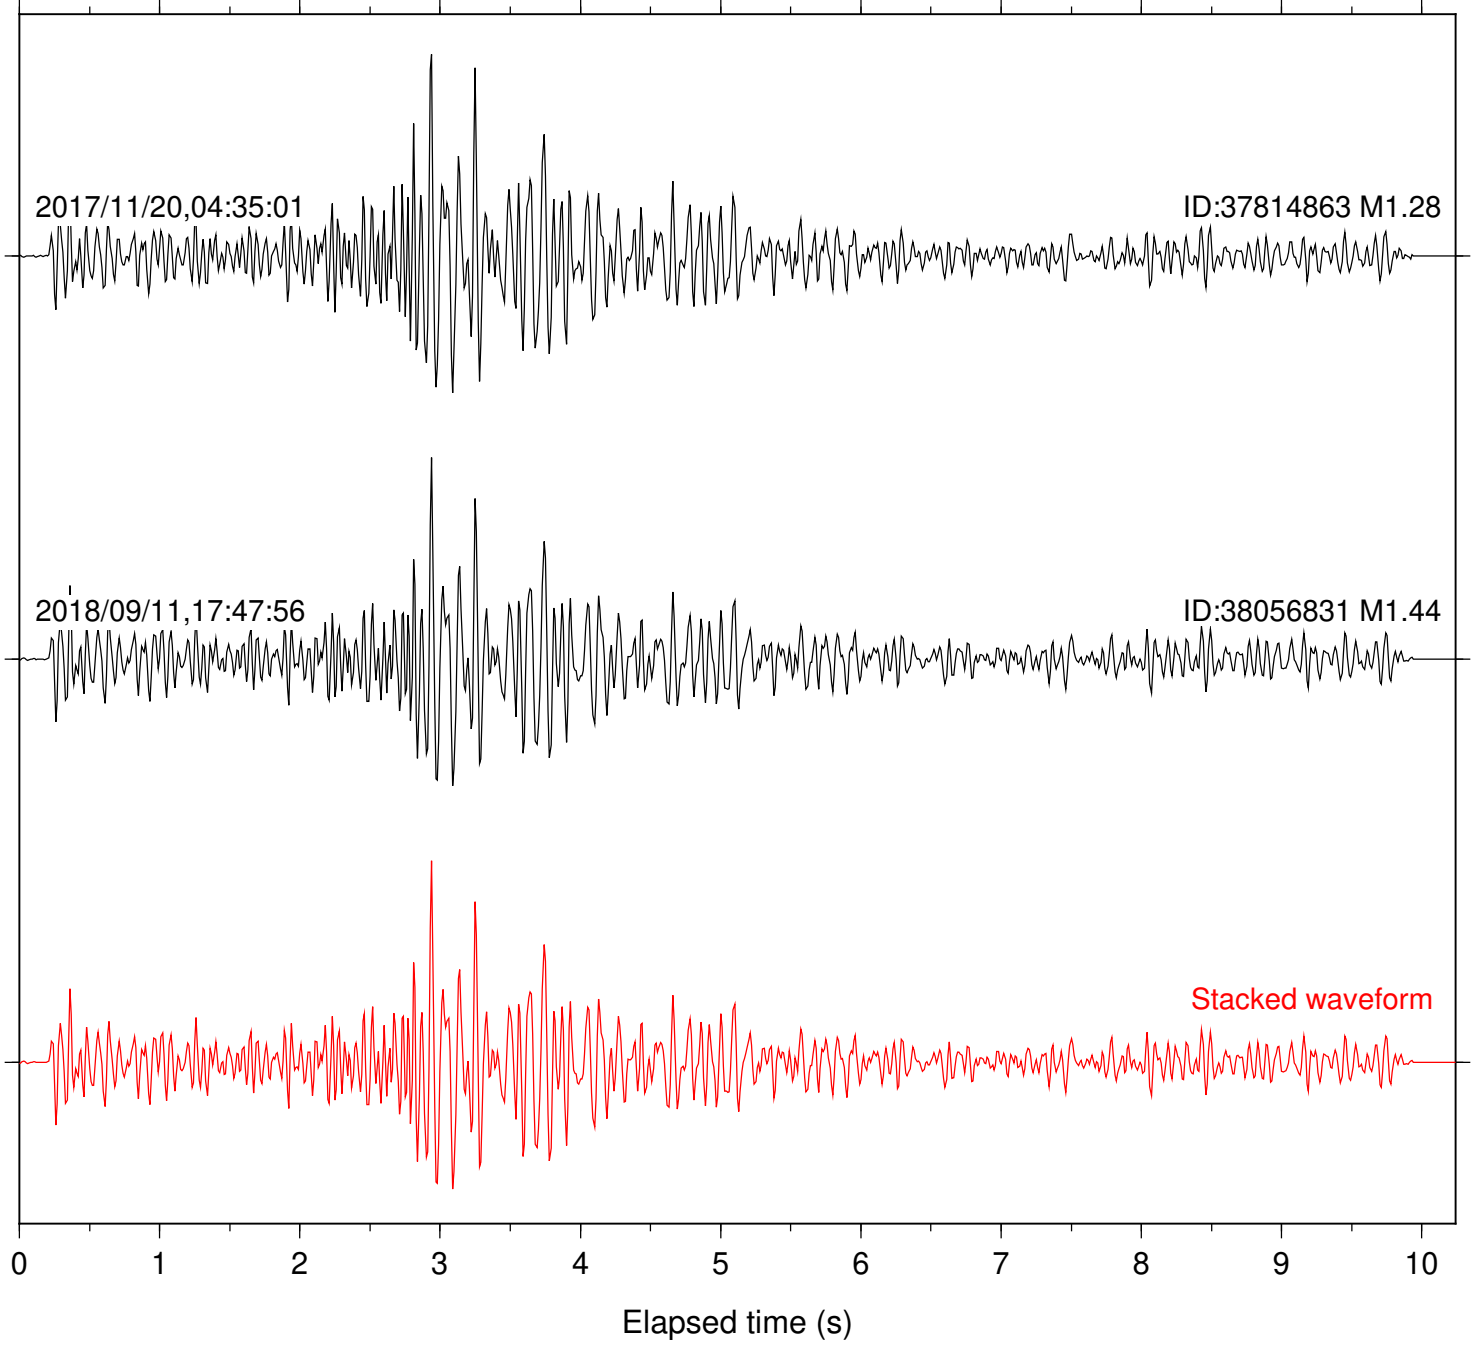

Station: B088 Com: EHZ

Focal depth: 4.83 km