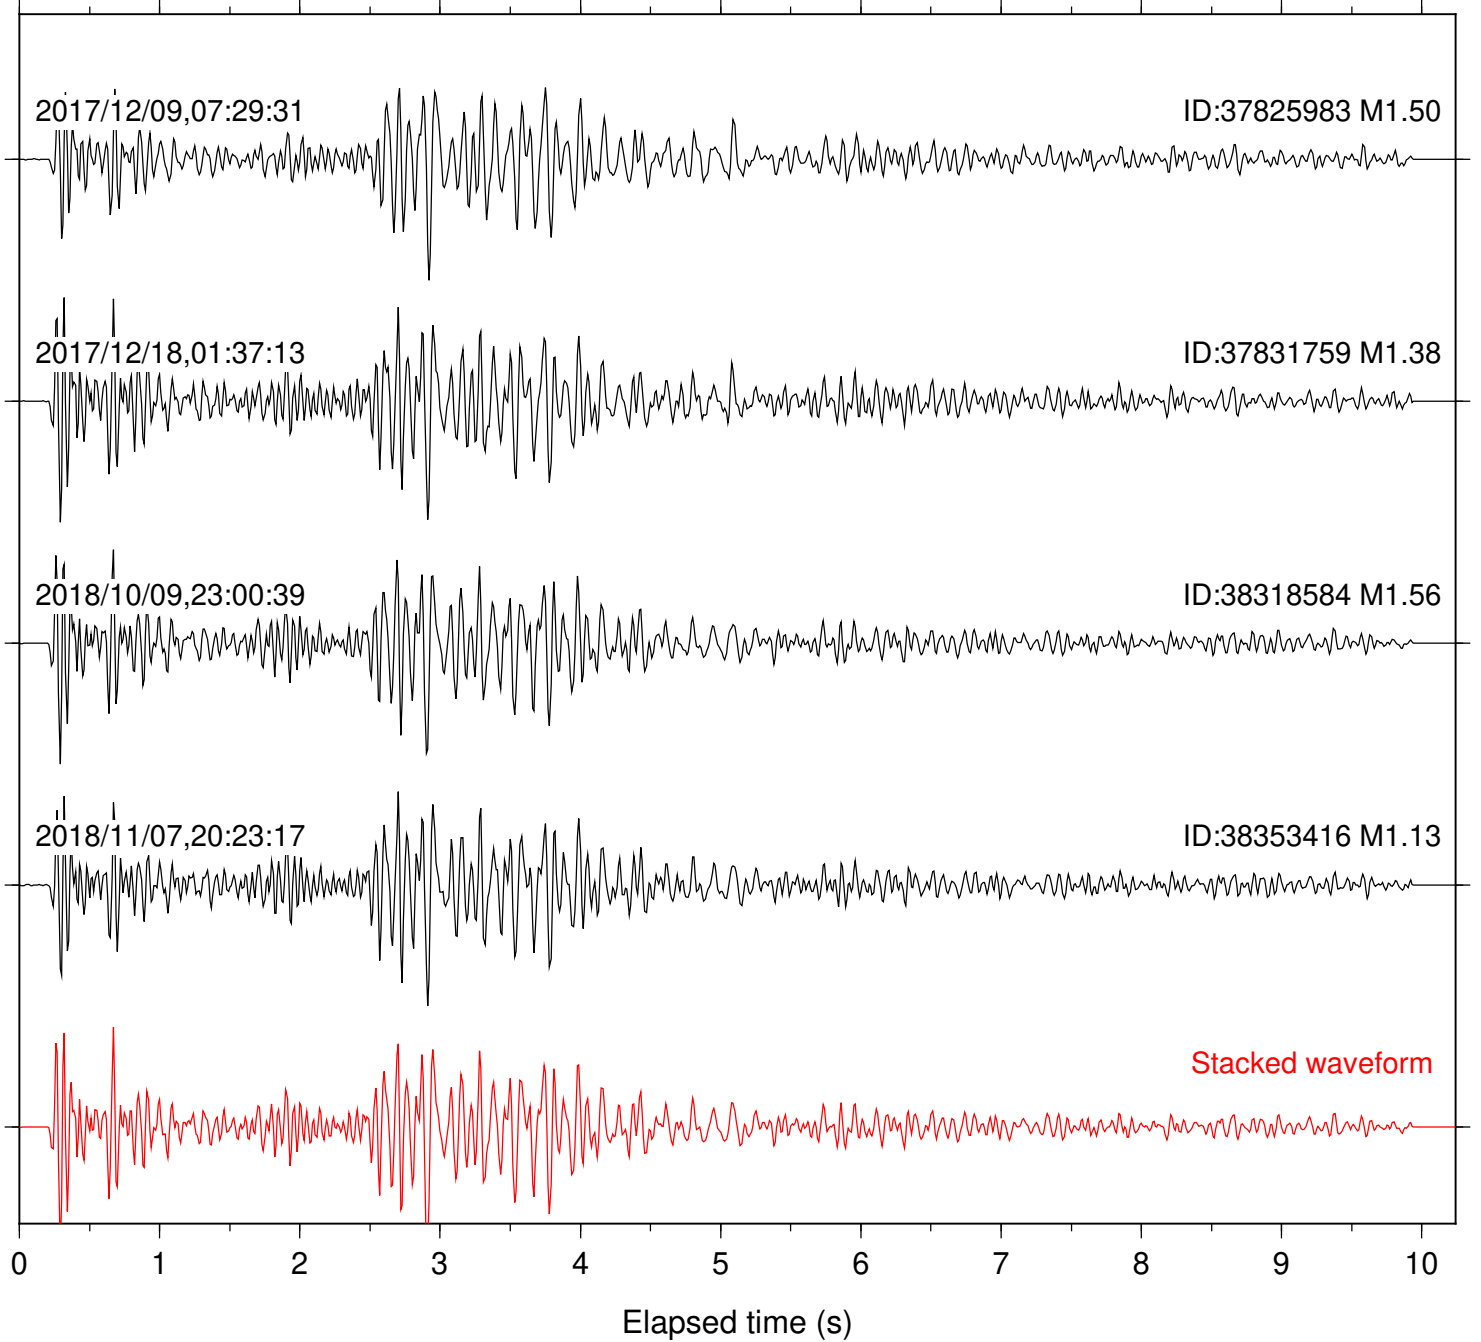

Station: B946 Com: EHZ

Focal depth: 6.83 km