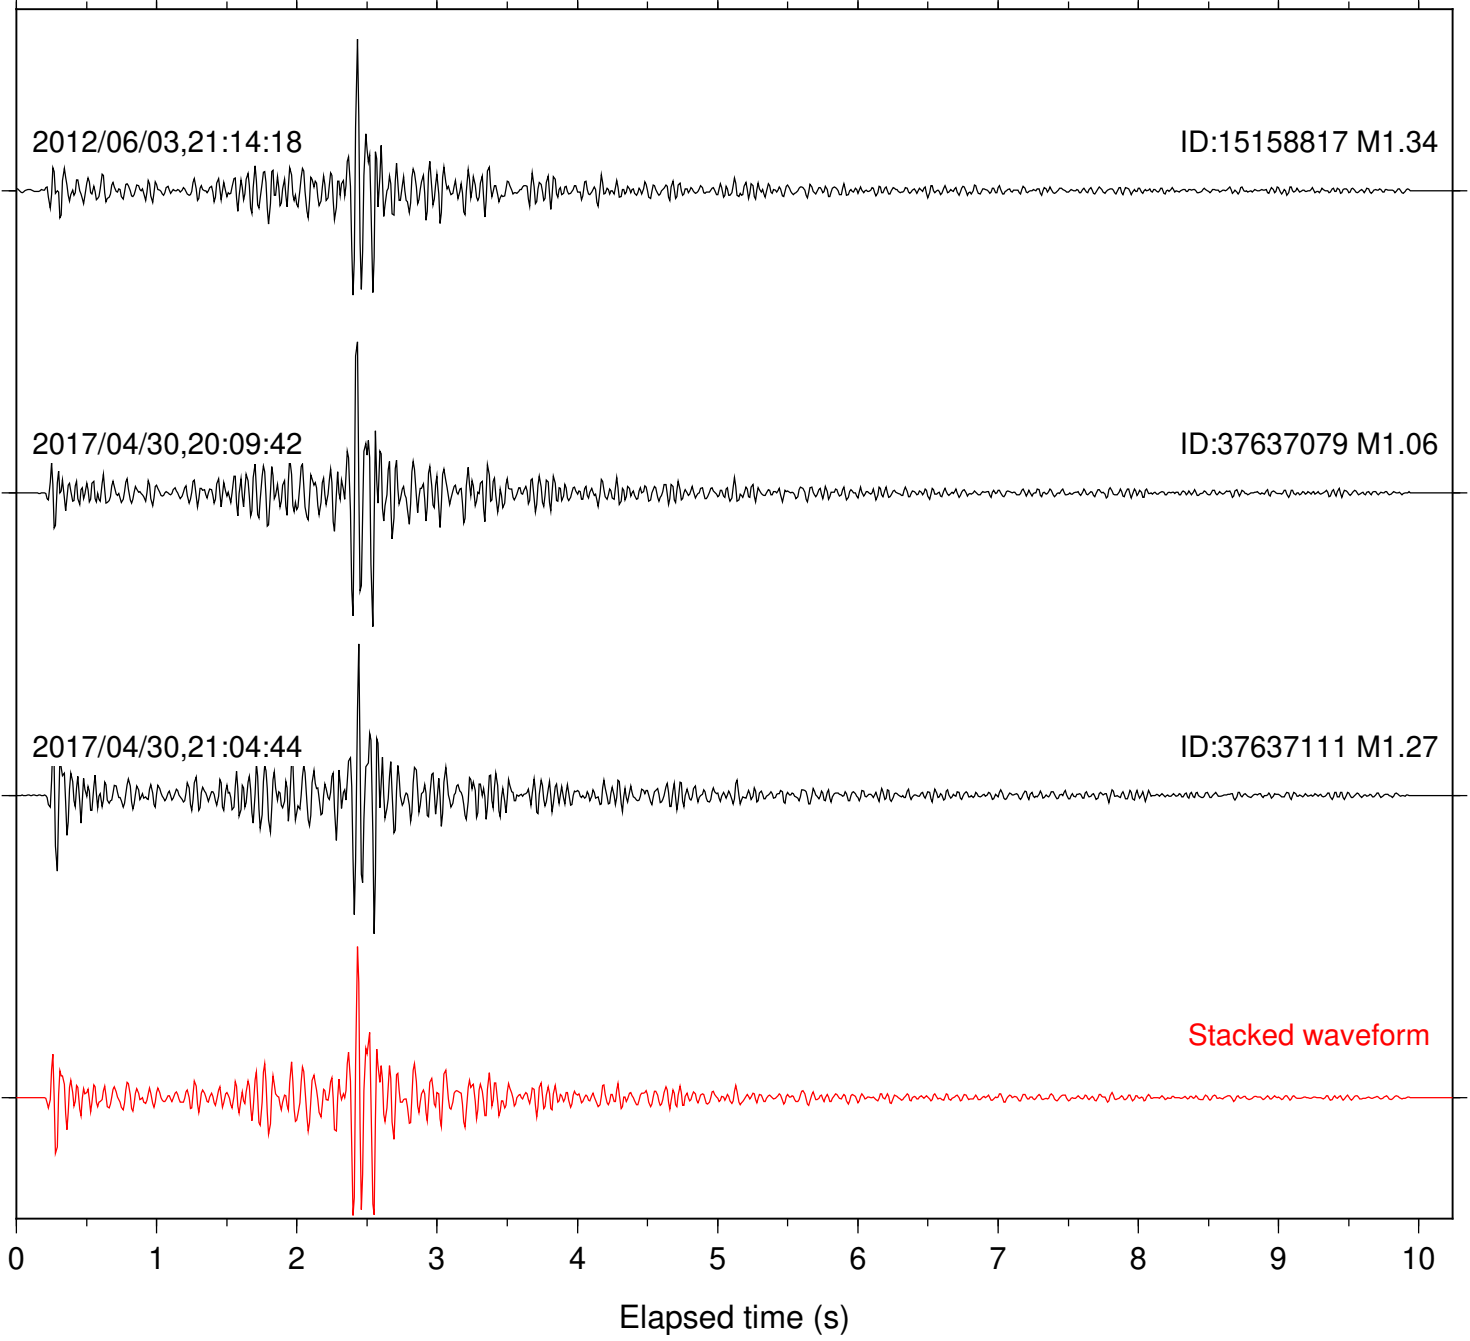

Station: SND Com: HHZ

Focal depth: 8.63 km

Station: WMC Com: HHZ

Focal depth: 8.57 km

Station: B081 Com: EHZ

Focal depth: 6.08 km

Station: B082 Com: EHZ

Focal depth: 6.08 km