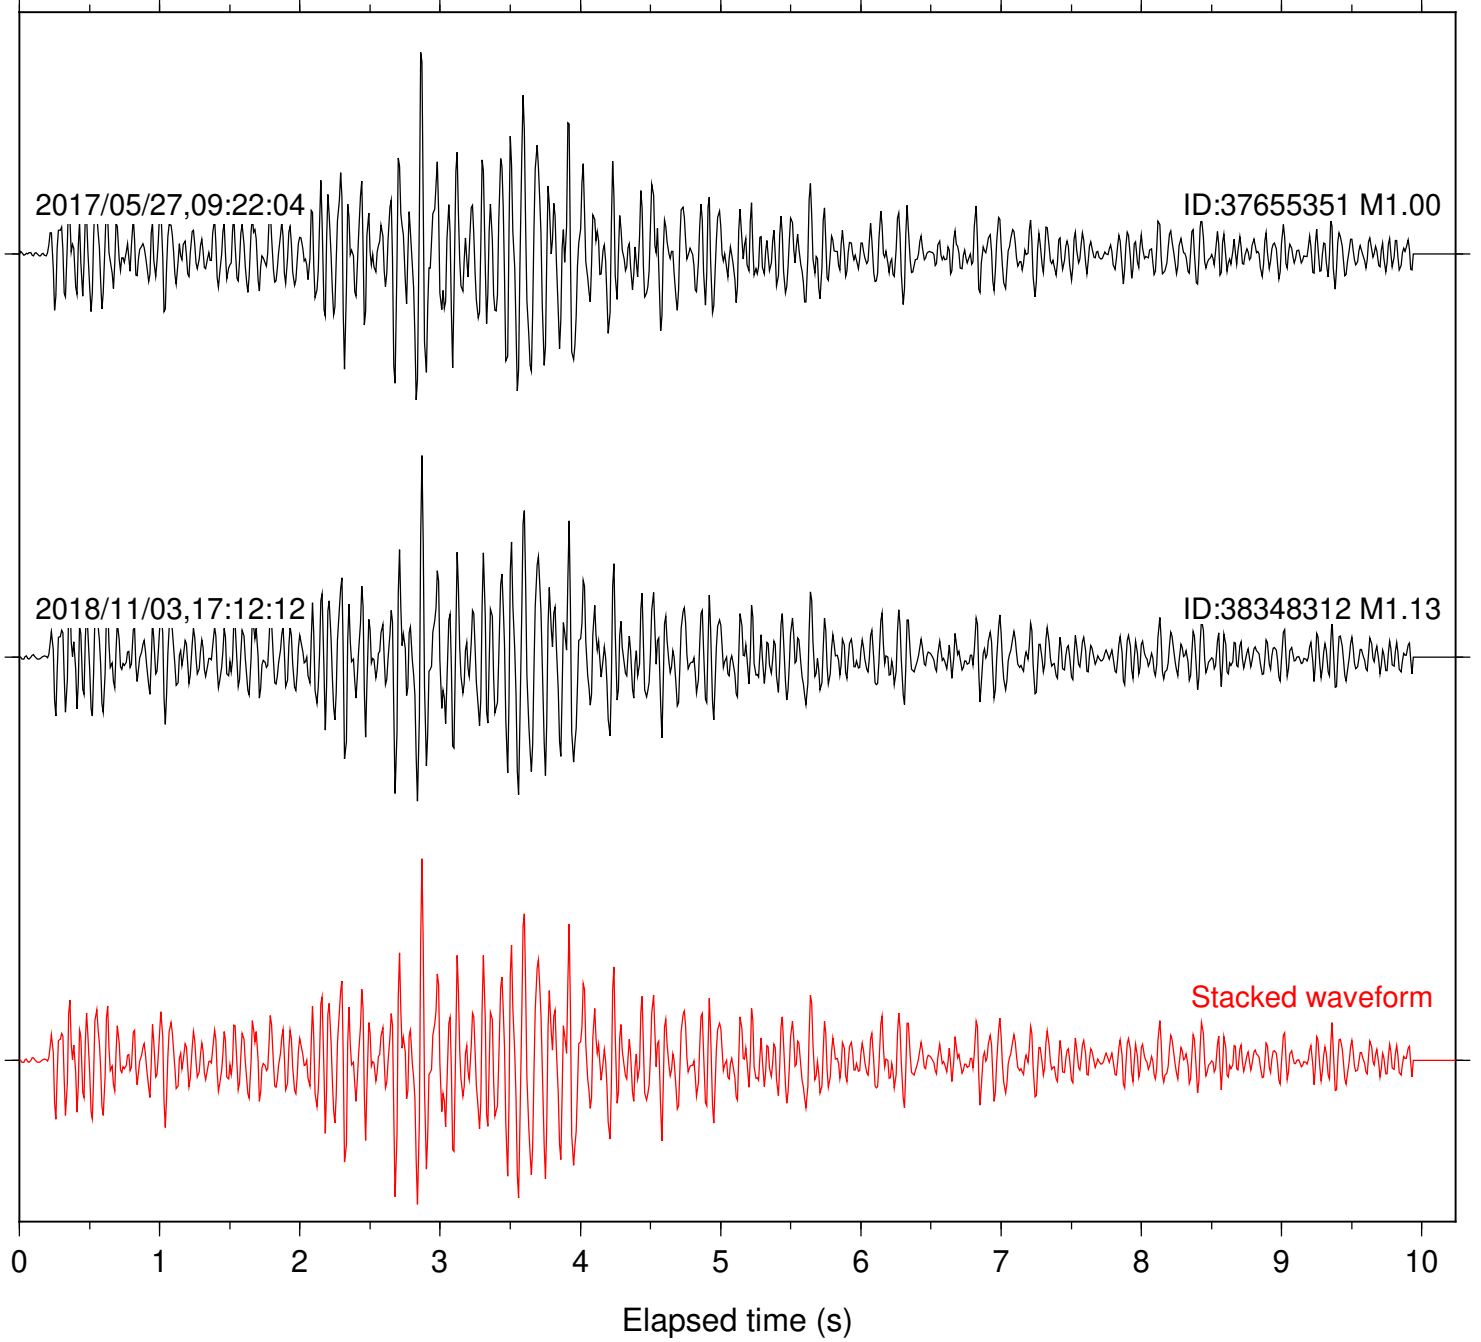

Station: B088 Com: EHZ

Focal depth: 5.53 km