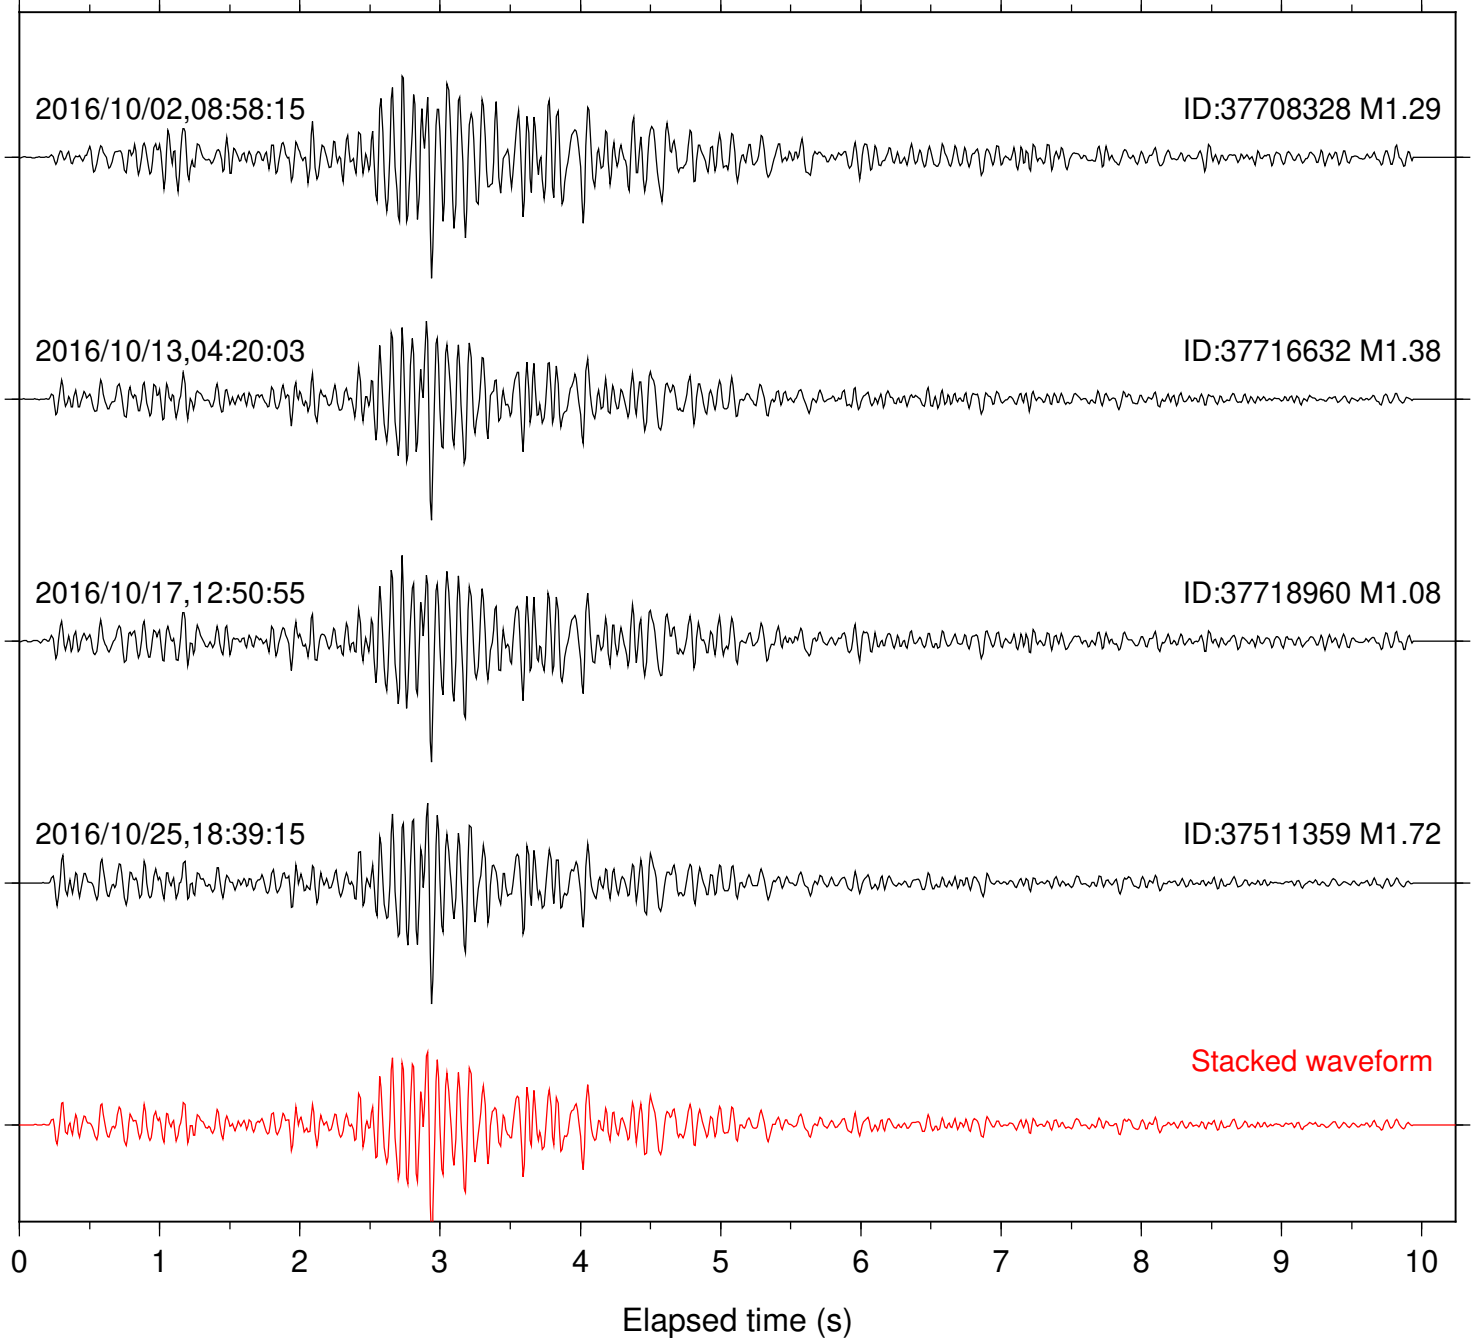

Focal depth: 6.98 km

Station: POB2 Com: HHZ

Focal depth: 6.41 km

Station: SND Com: HHZ

Focal depth: 6.98 km

Station: WMC Com: HHZ

Focal depth: 6.98 km

Station: B081 Com: EHZ