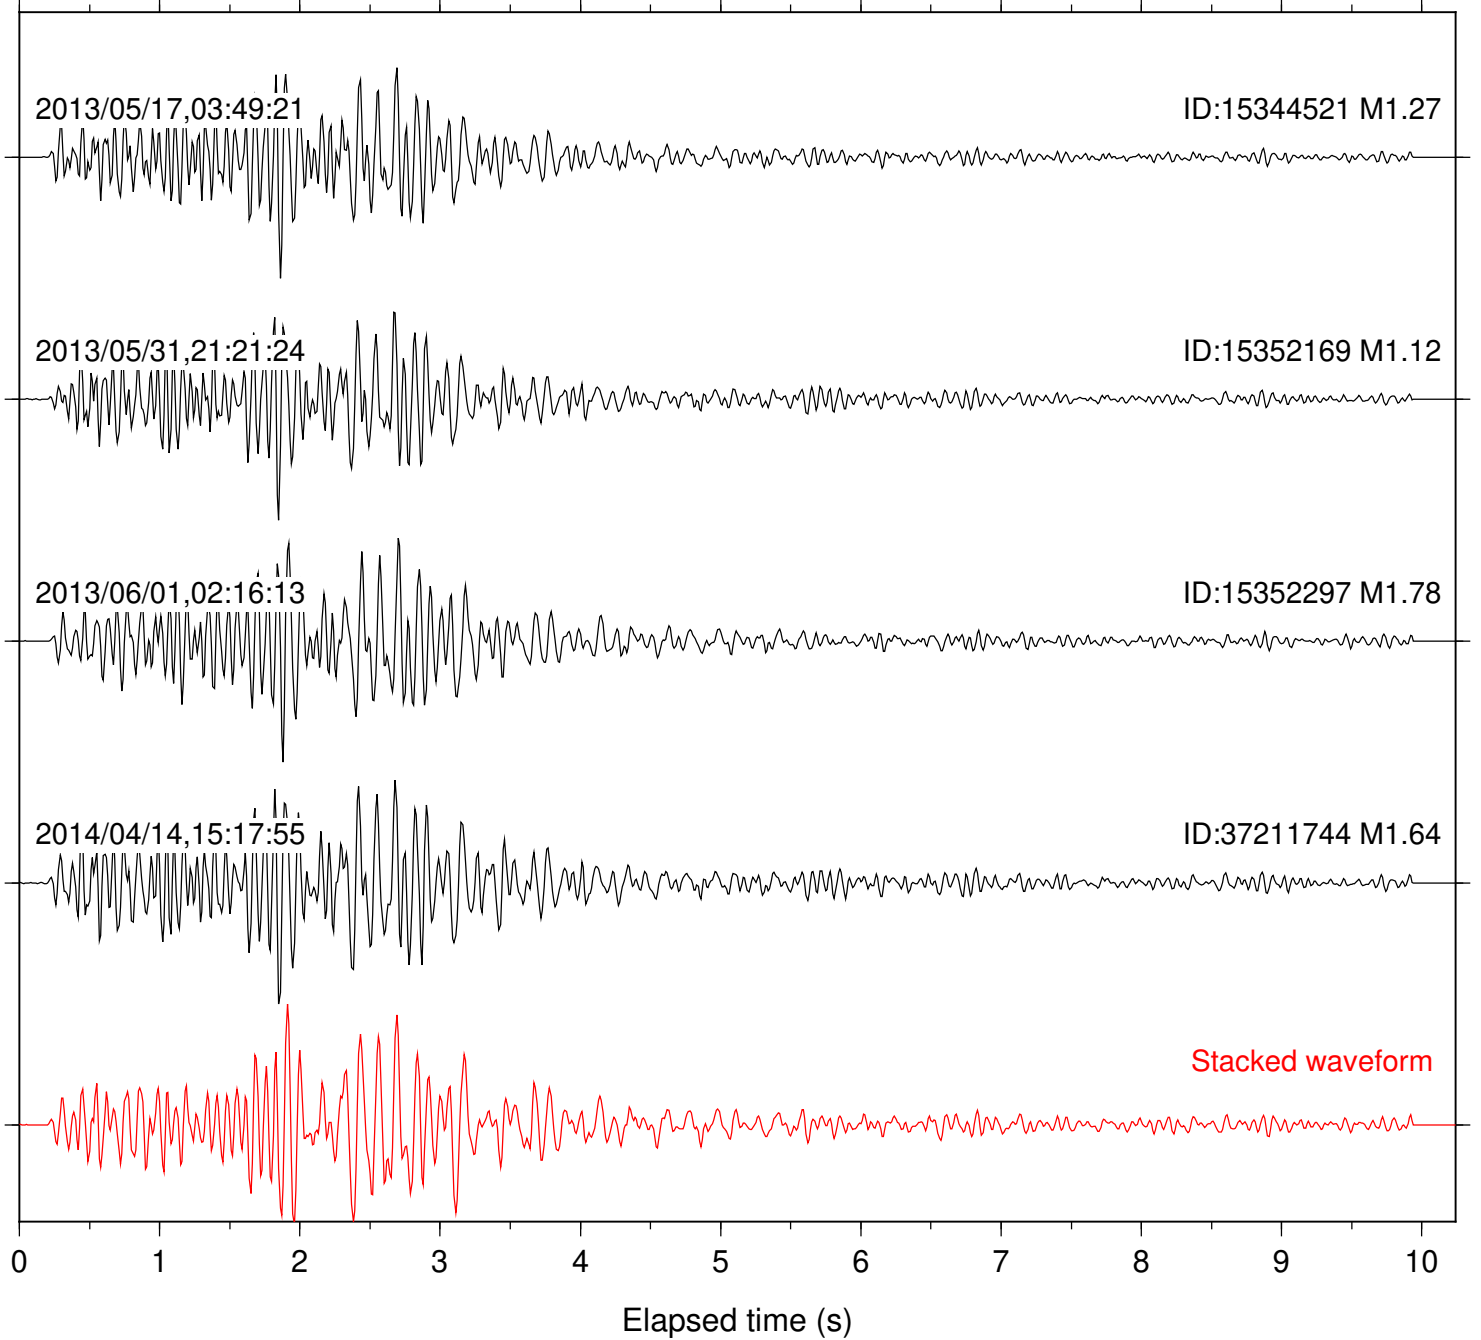

Station: RRSP Com: HHZ

Focal depth: 11.49 km