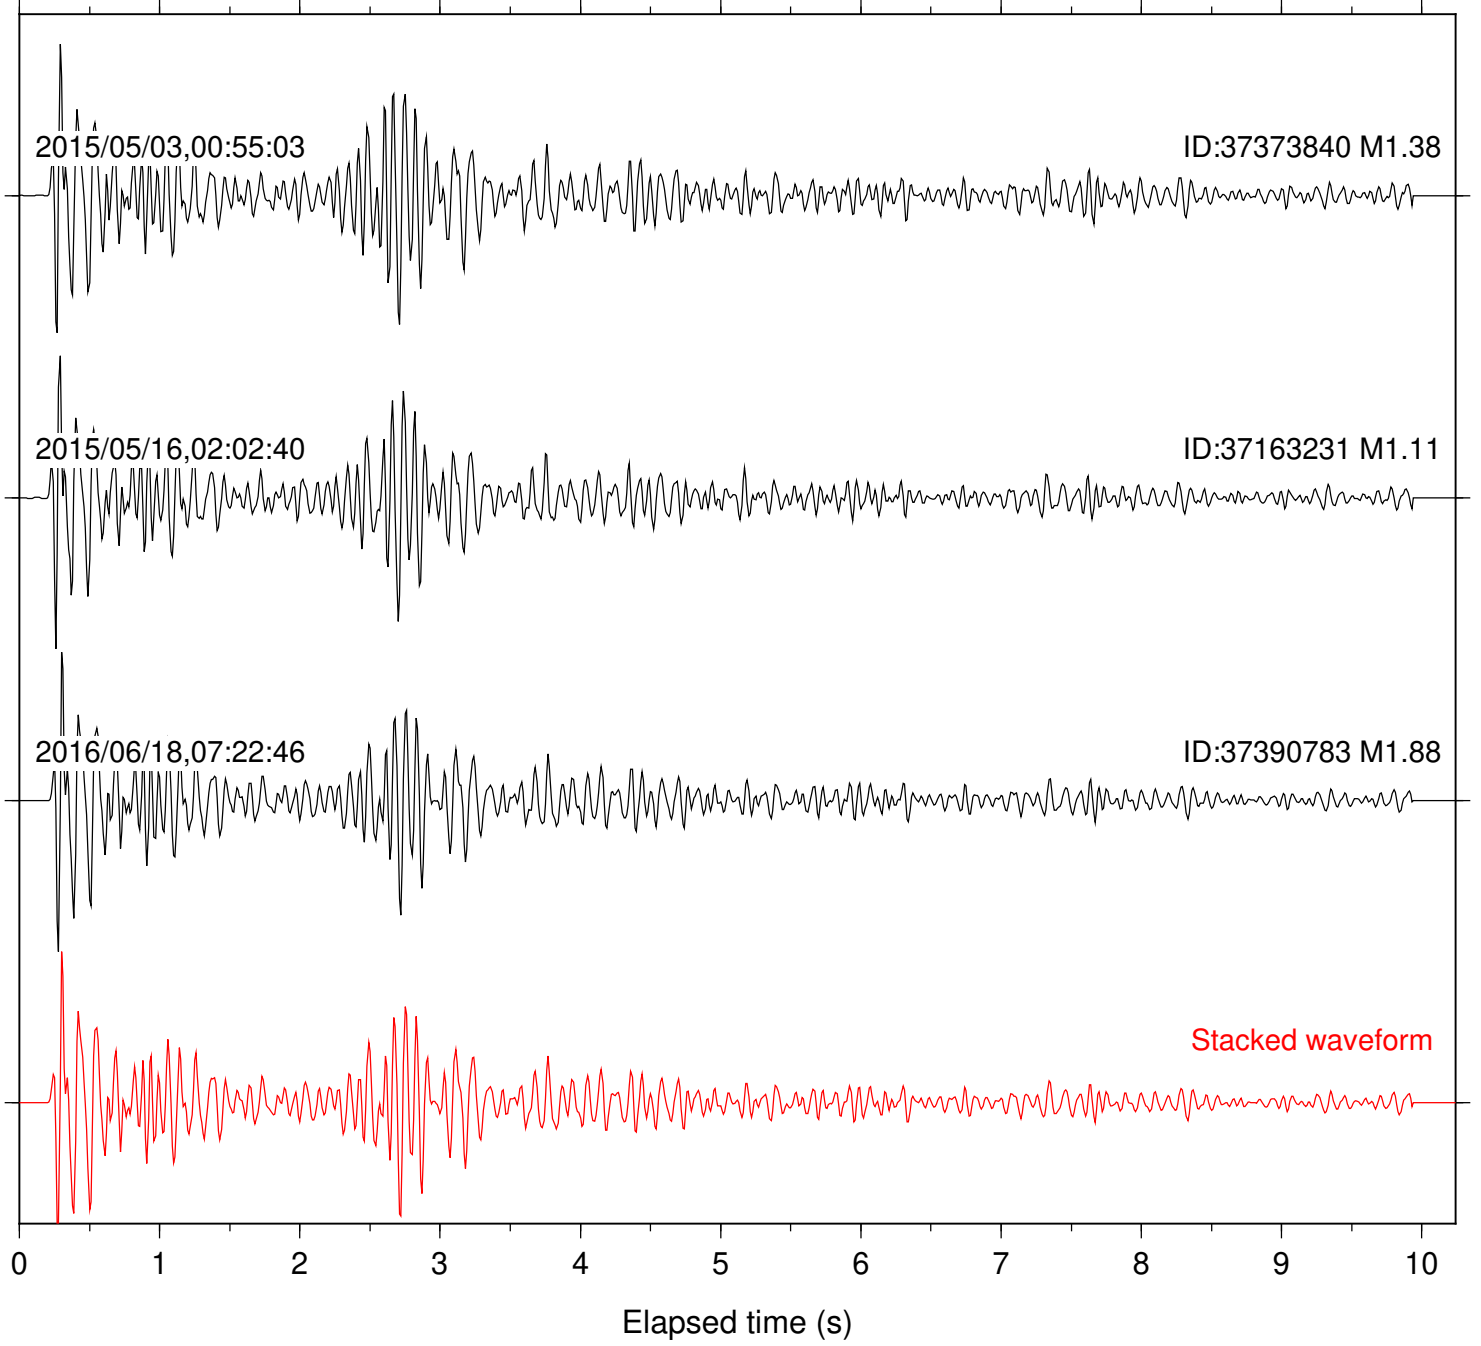

Station: POB2 Com: HHZ

Focal depth: 8.46 km