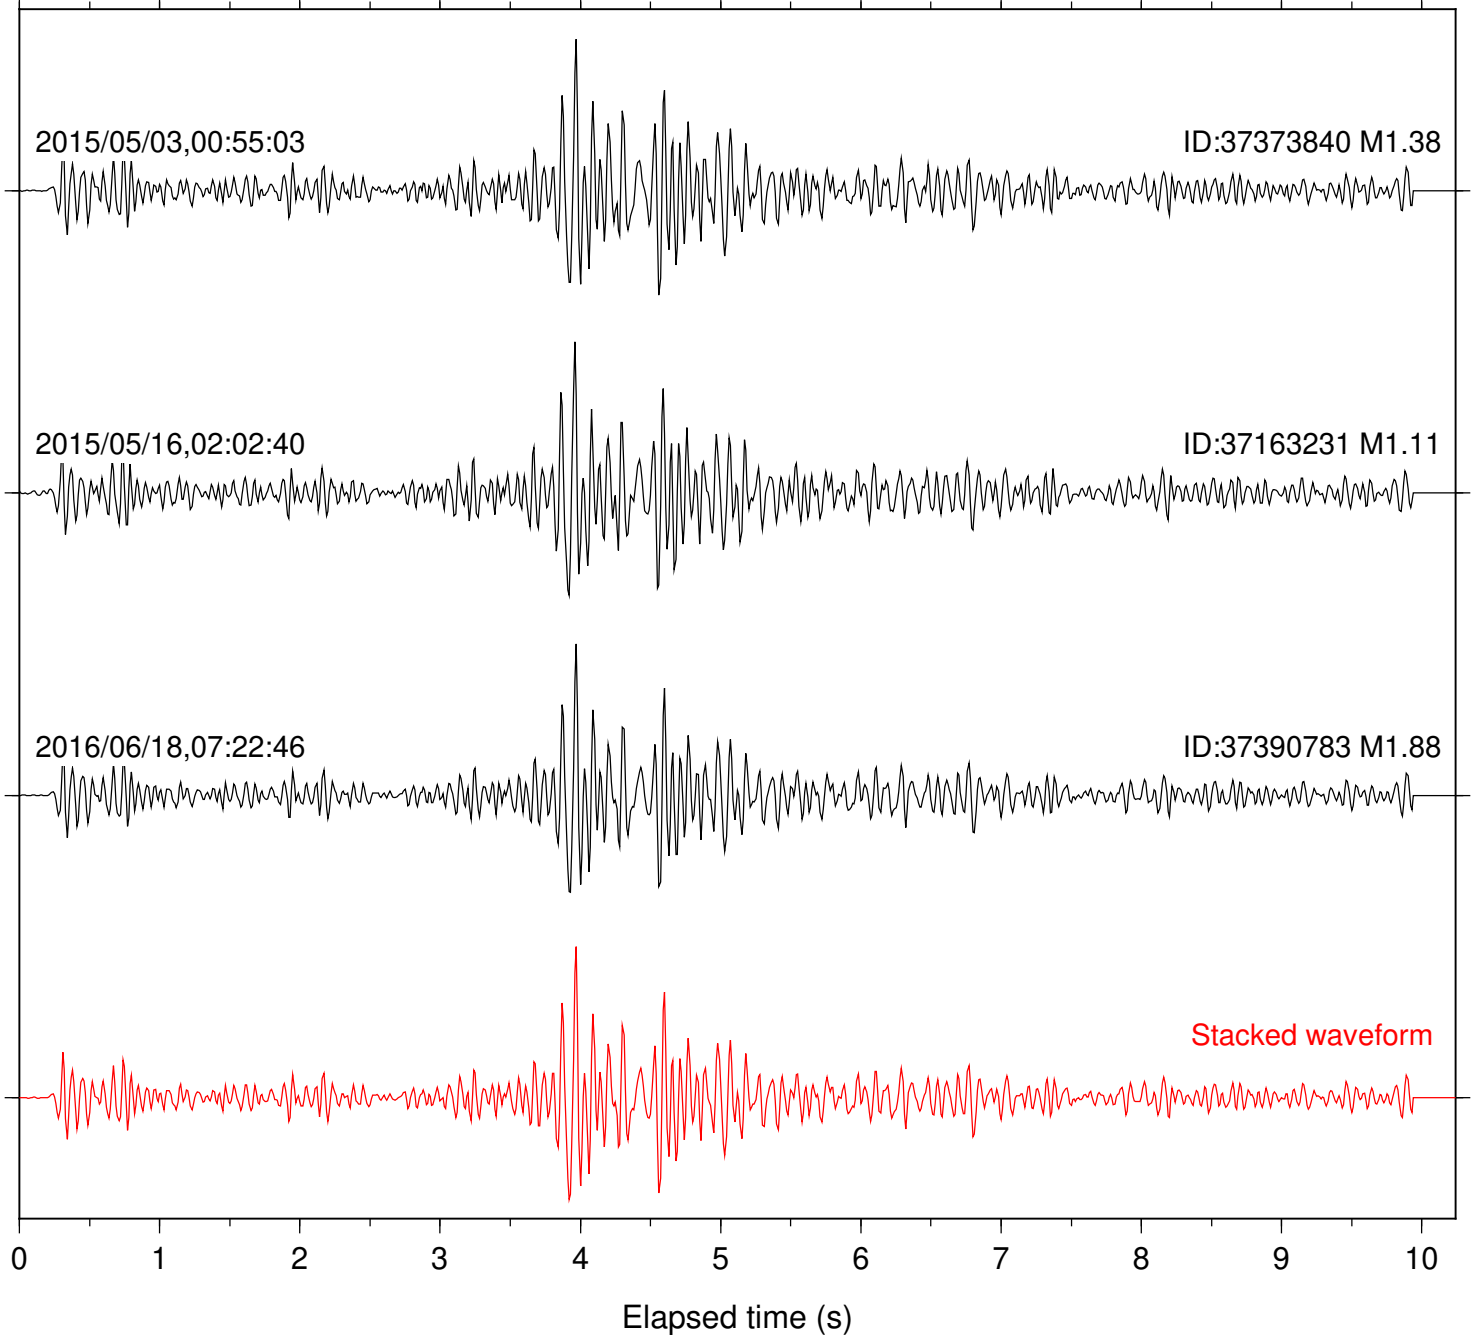

Station: B088 Com: EHZ

Focal depth: 8.46 km