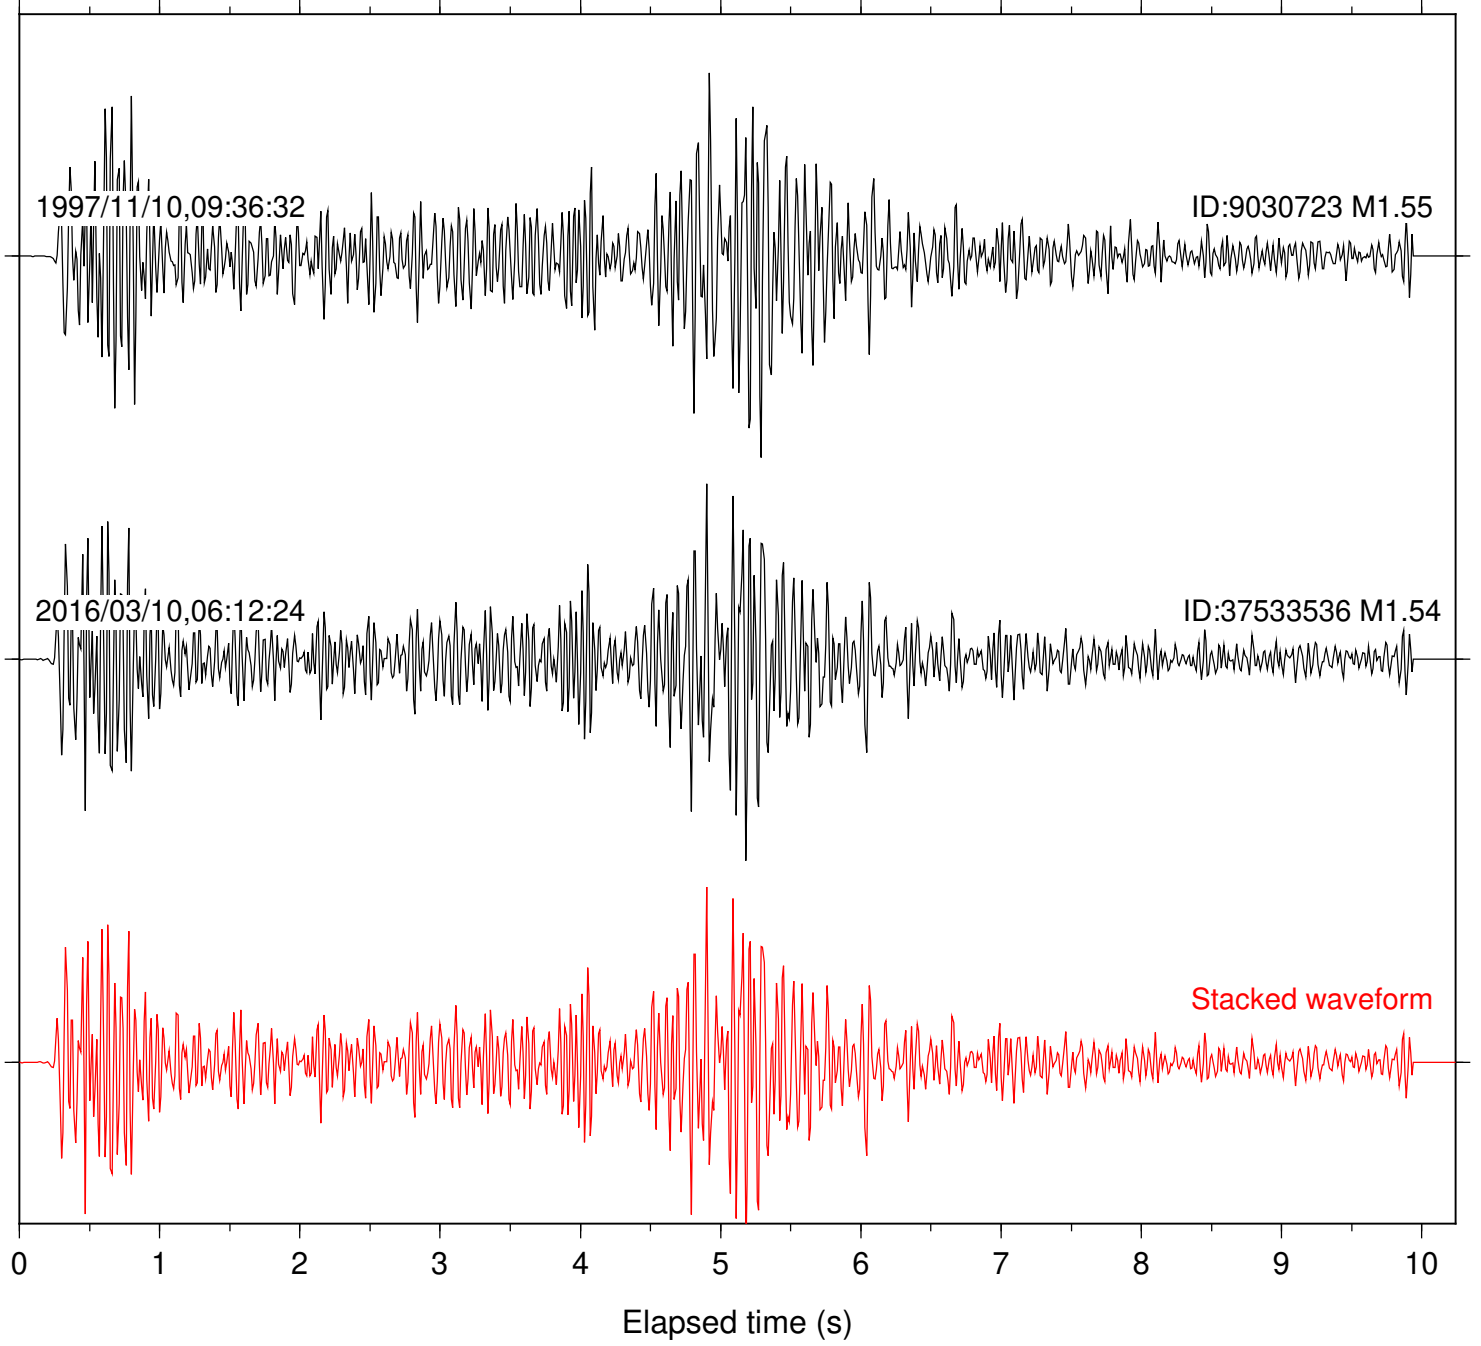

Station: SND Com: HHZ

Focal depth: 16.57 km

Station: BAC Com: EHZ

Focal depth: 15.61 km

Station: FRD Com: HHZ

Focal depth: 15.61 km

Station: PFO Com: HHZ

Focal depth: 15.61 km