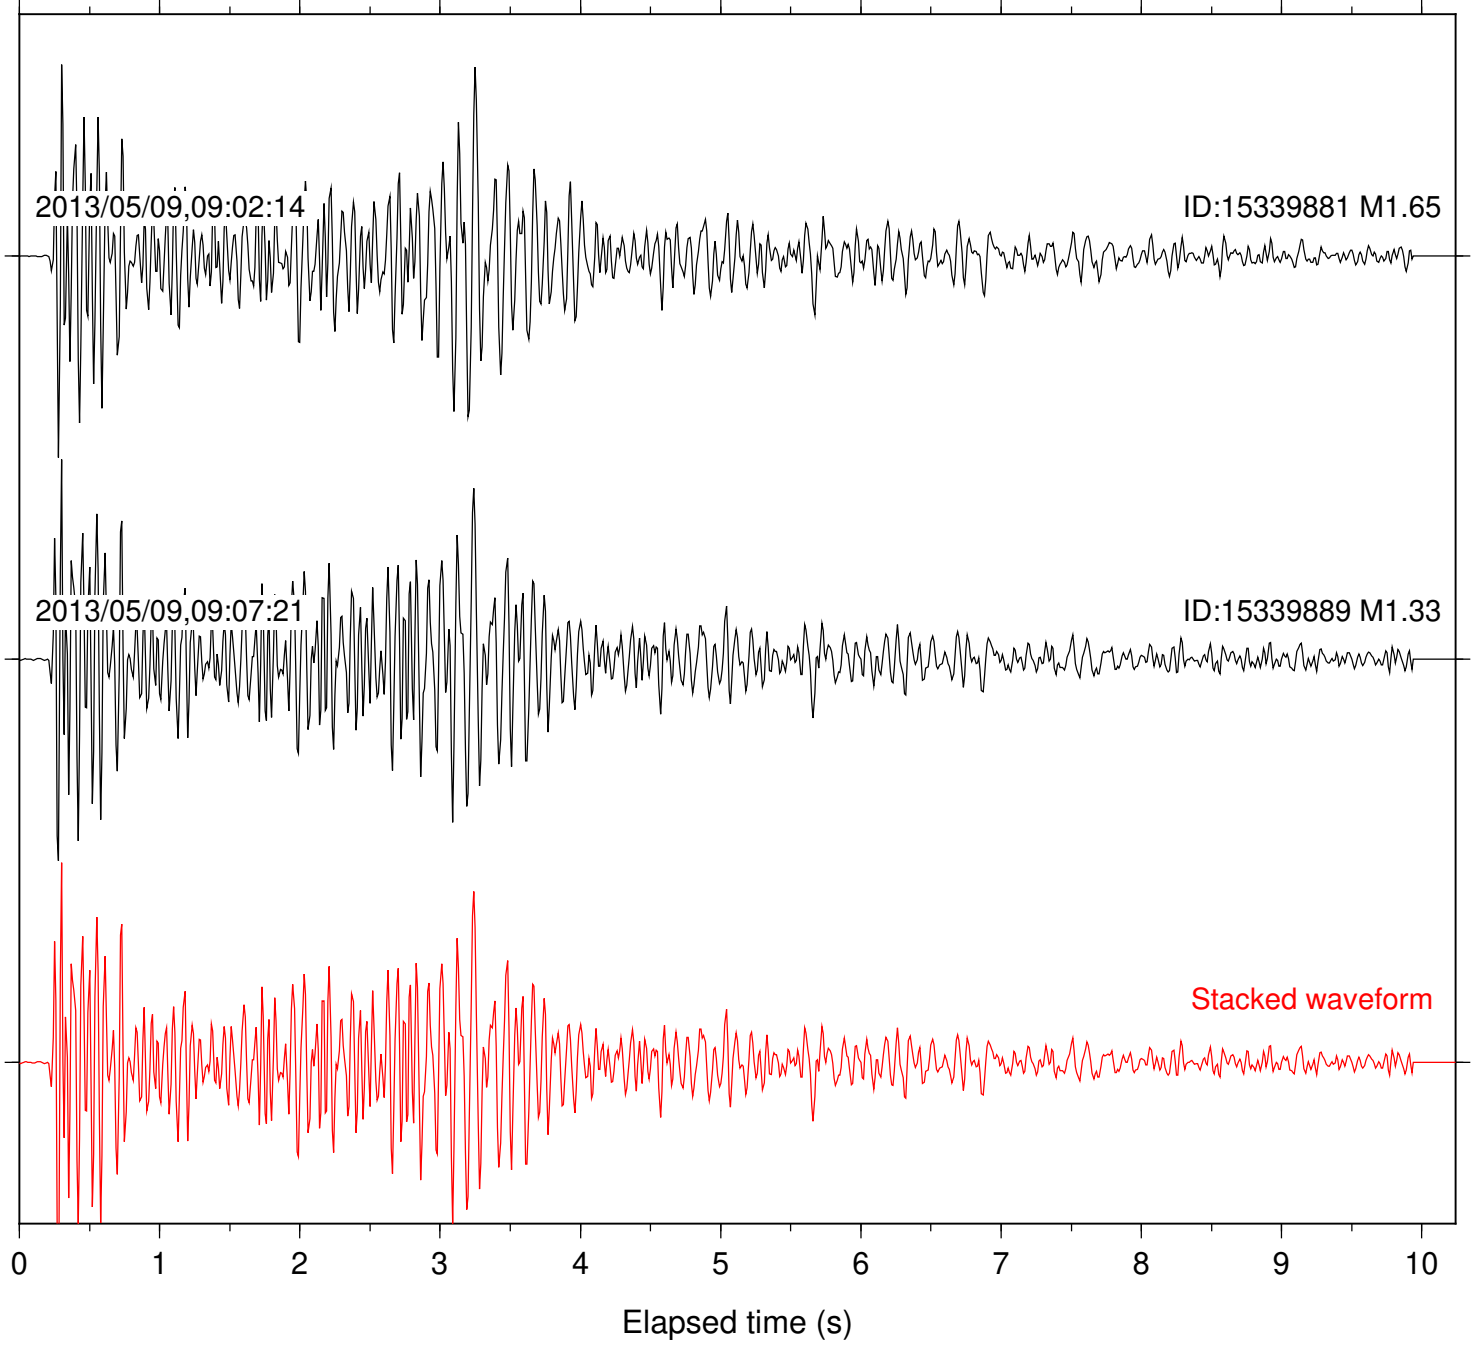

Station: WMC Com: HHZ

Focal depth: 11.69 km