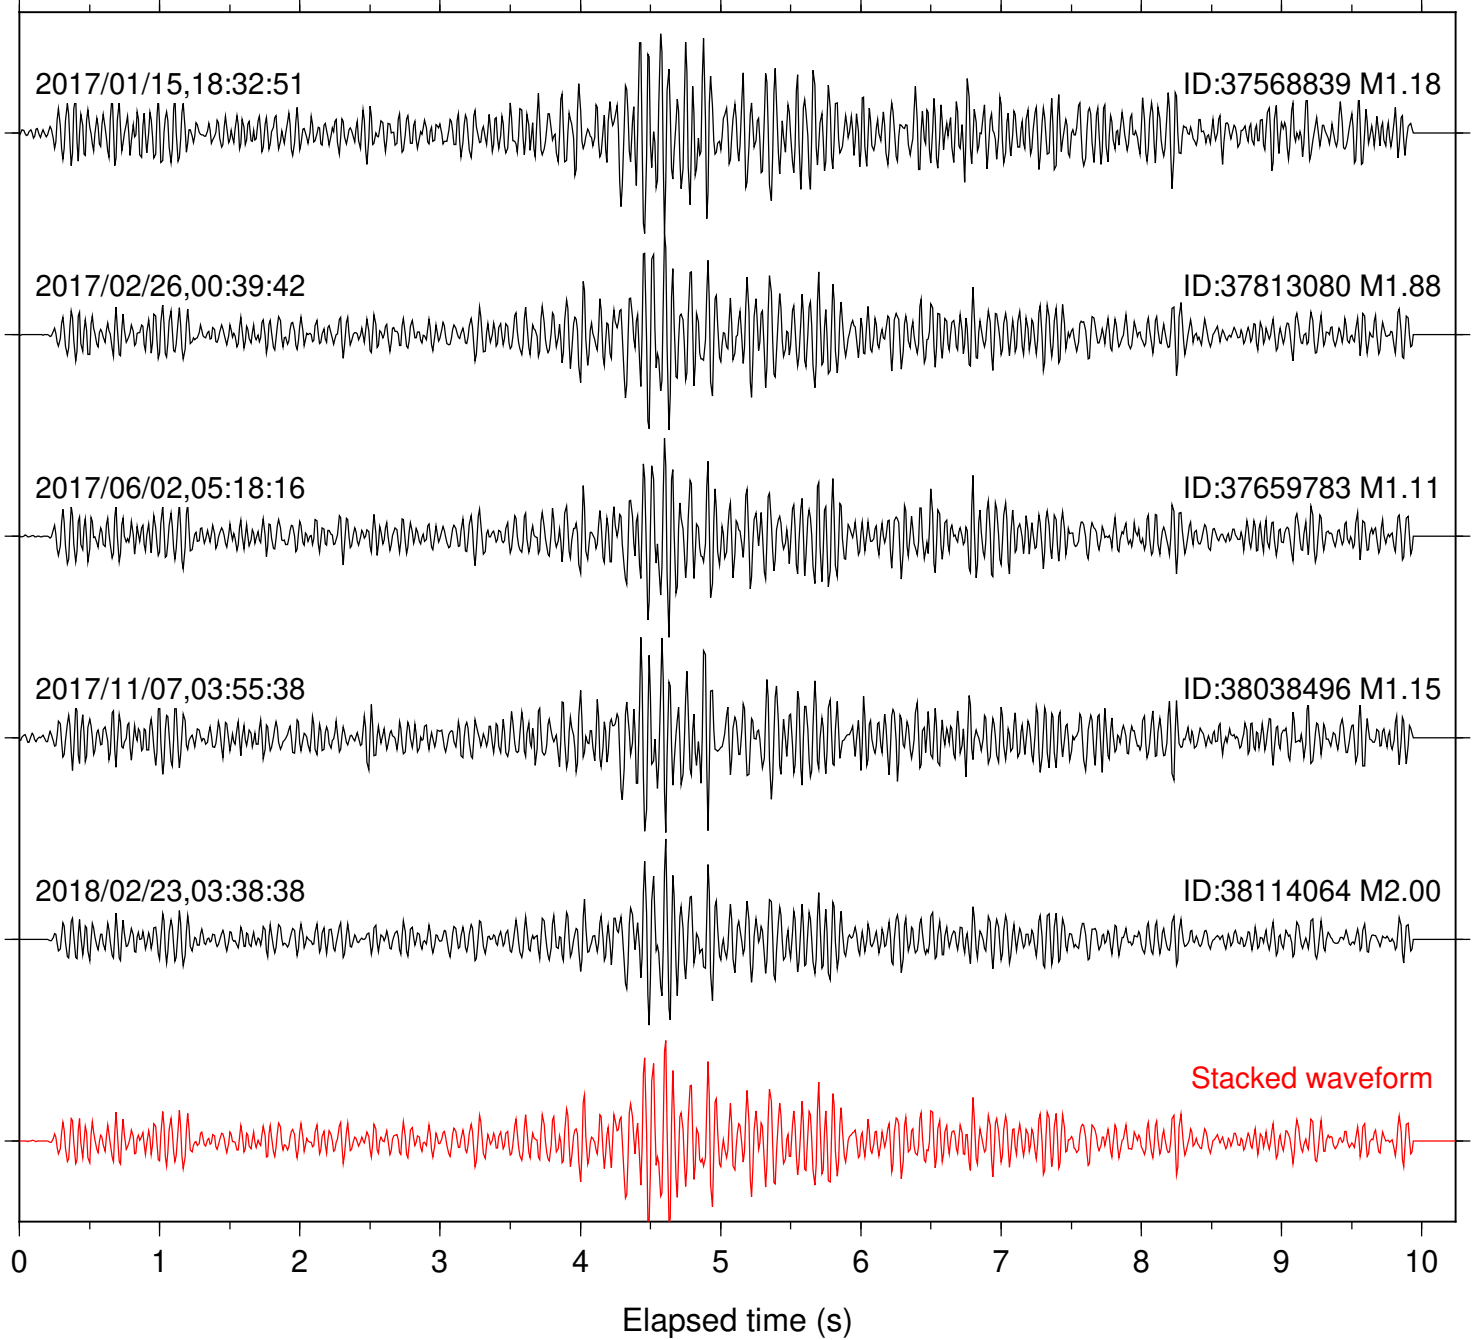

Station: PFO Com: HHZ

Focal depth: 6.31 km