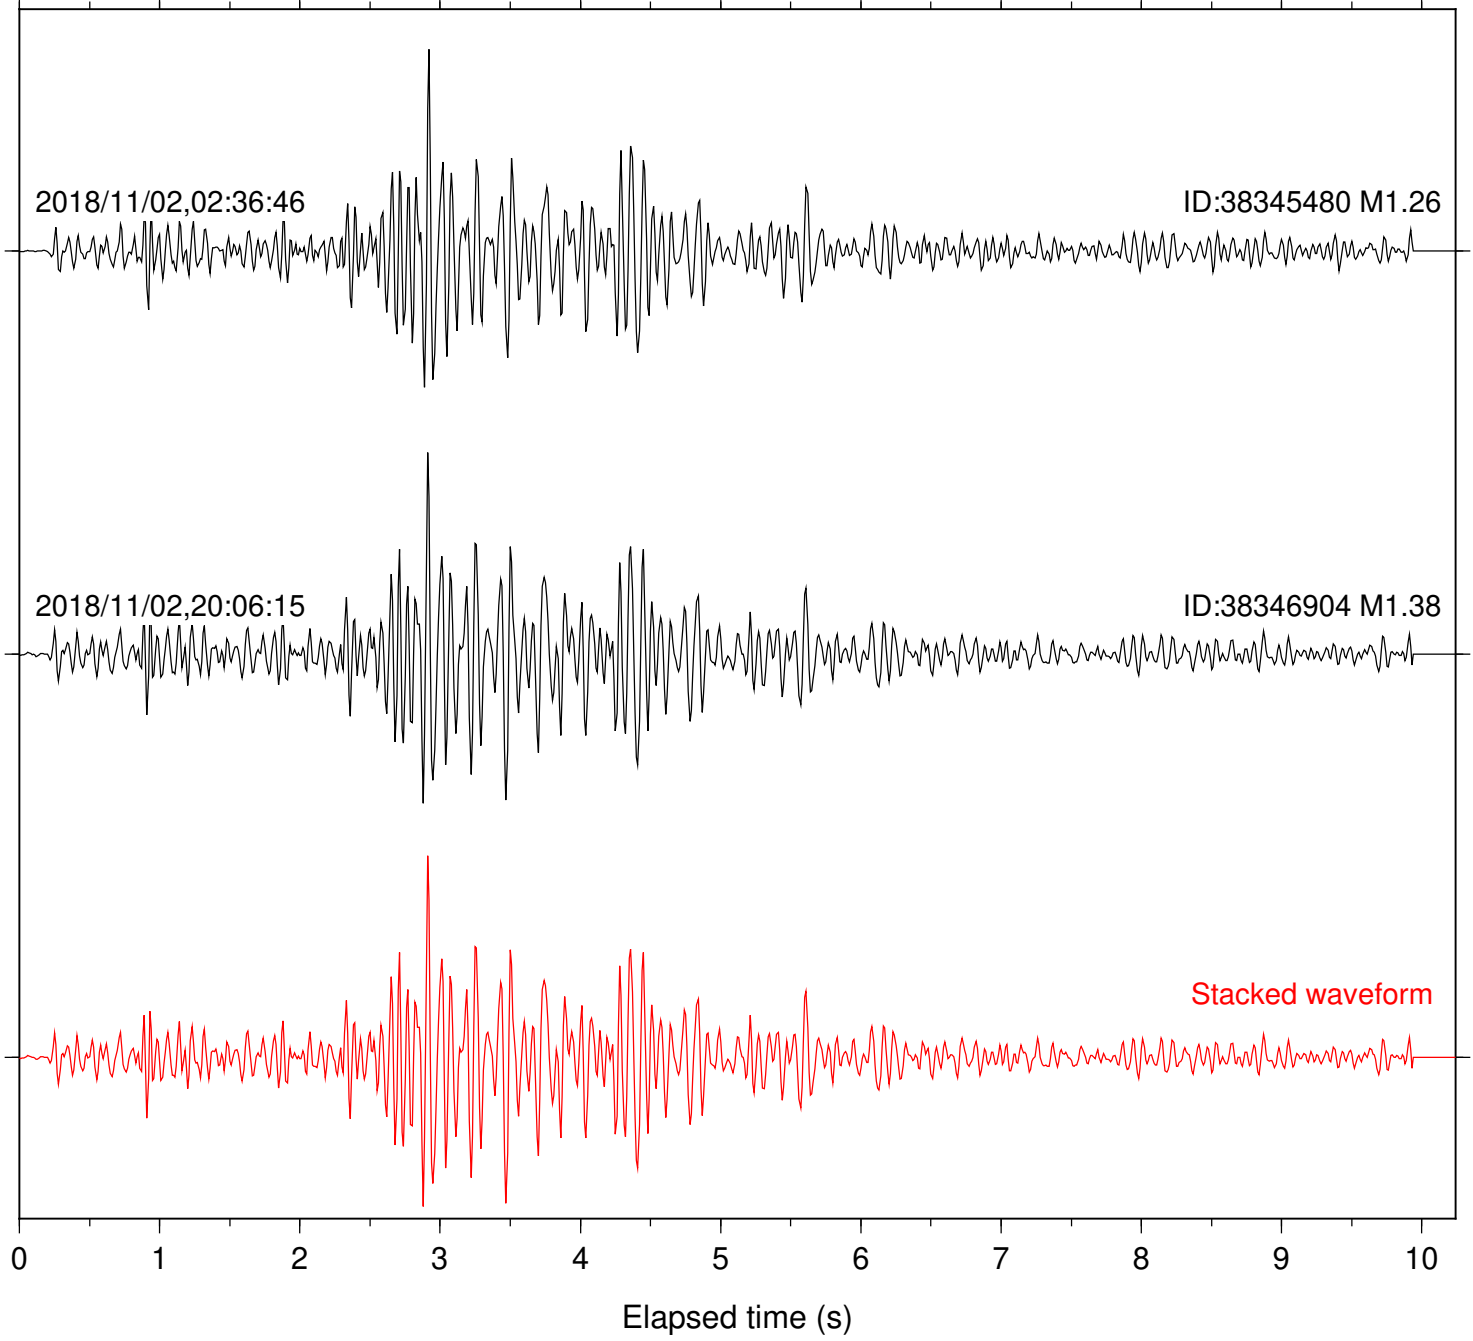

Focal depth: 5.31 km

Station: FRD Com: HHZ

Focal depth: 5.27 km

Station: HMT2 Com: HHZ

Focal depth: 5.27 km

Station: KNW Com: HHZ

Focal depth: 5.27 km

Station: LKH Com: HHZ