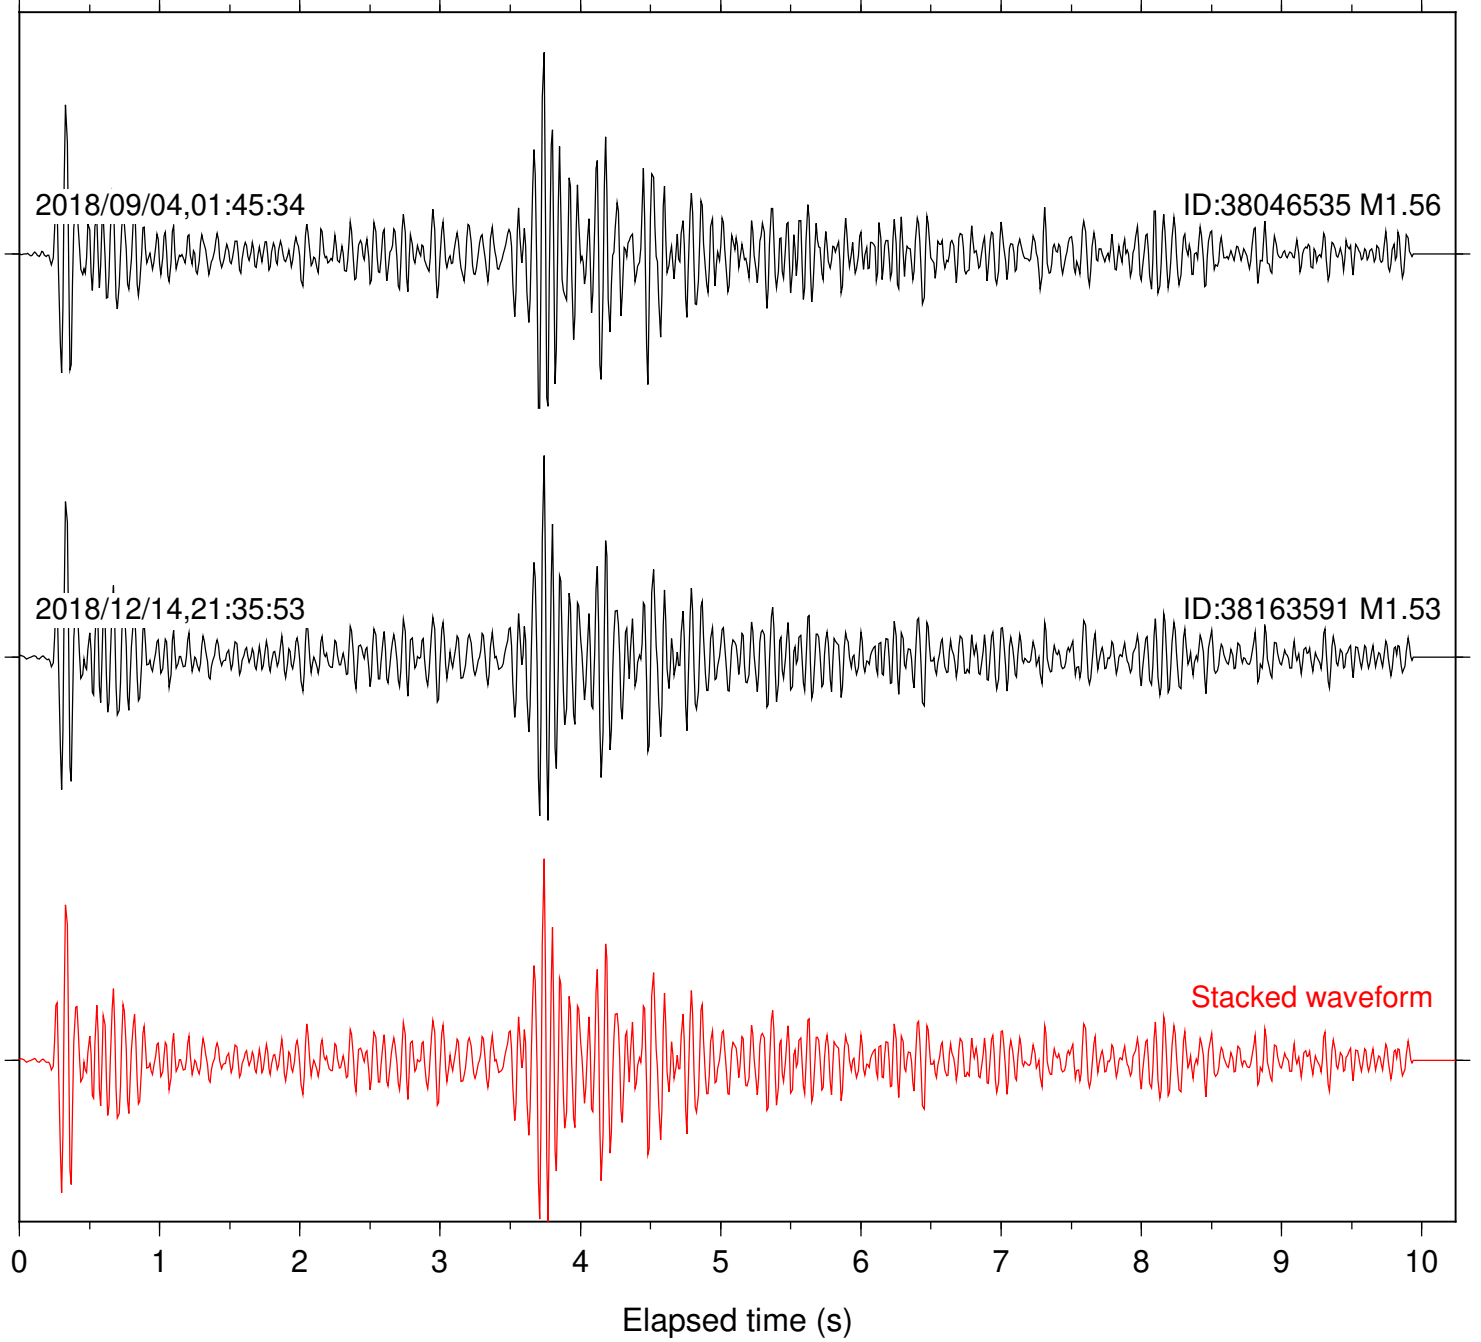

Station: KNW Com: HHZ

Focal depth: 4.27 km