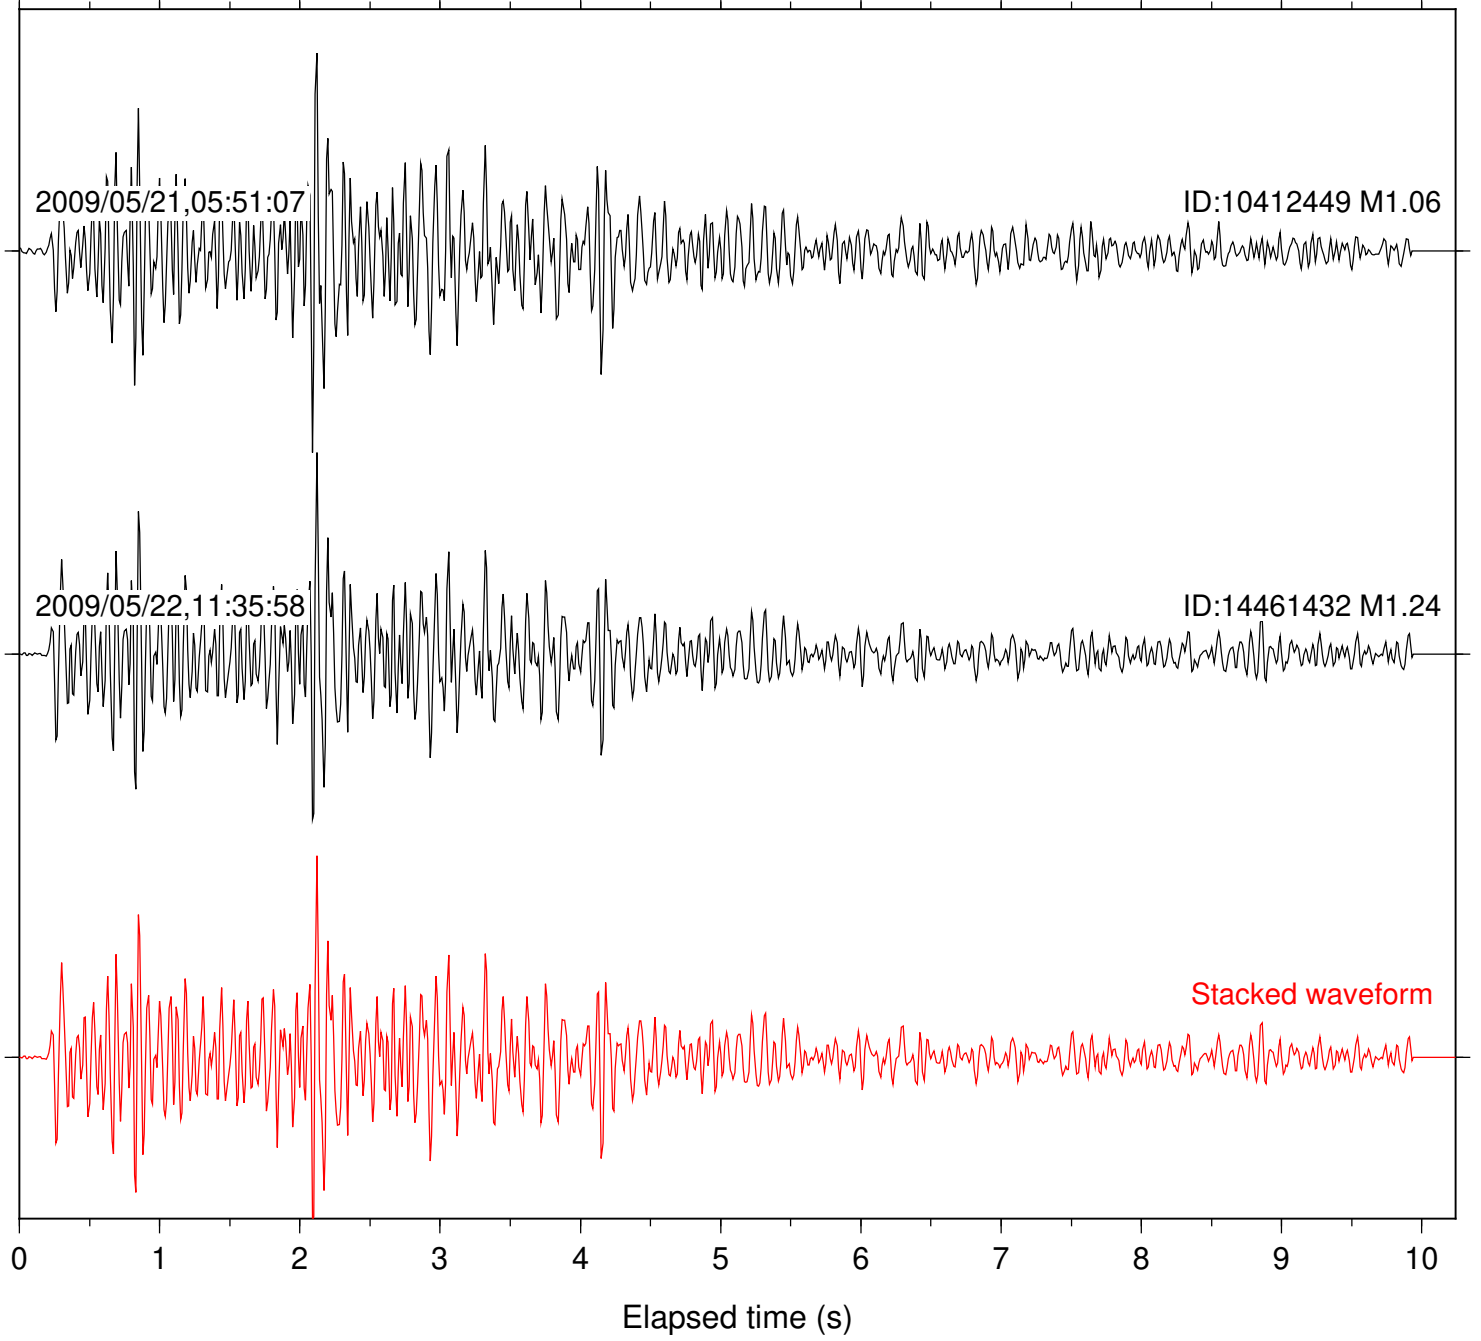

Station: WMC Com: HHZ

Focal depth: 8.29 km