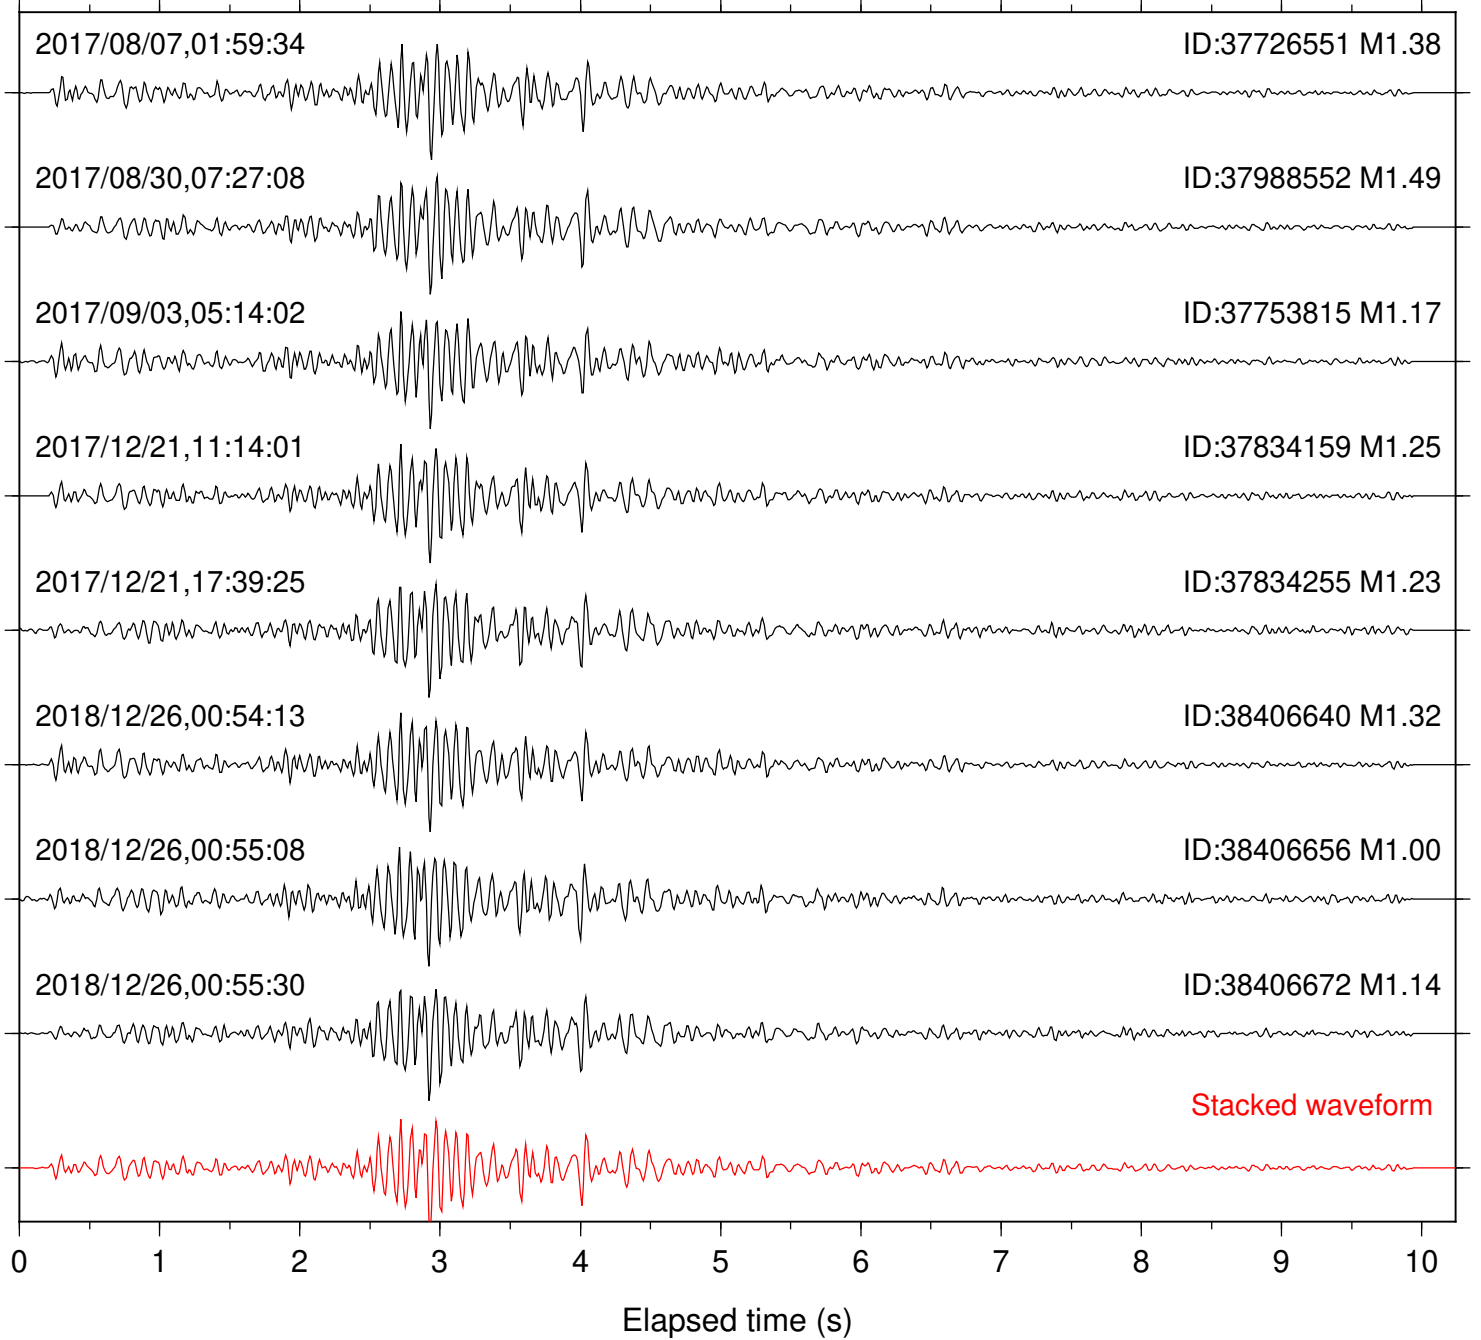

Station: SND Com: HHZ

Focal depth: 6.96 km