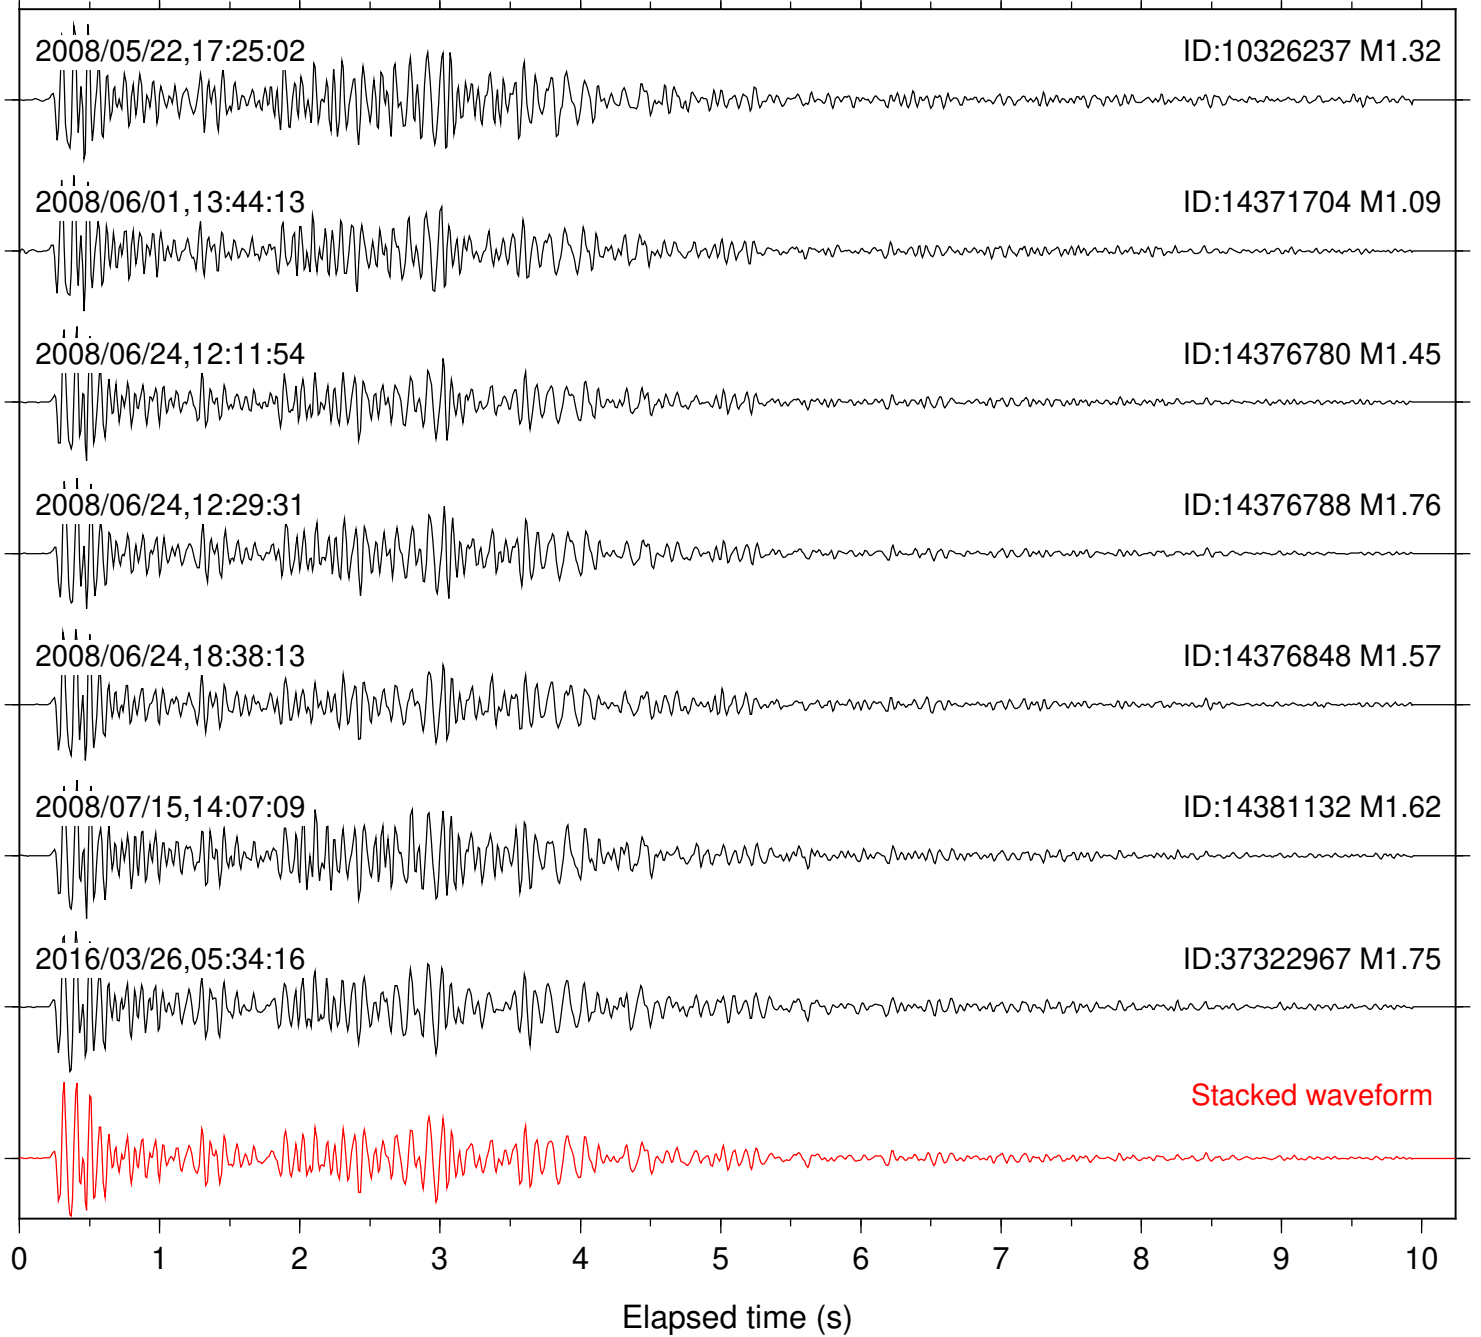

Station: LVA2 Com: HHZ

Focal depth: 6.64 km

Station: PFO Com: HHZ

Focal depth: 6.64 km

Station: SND Com: HHZ

Focal depth: 6.64 km

Station: TOR Com: HHZ

Focal depth: 6.64 km