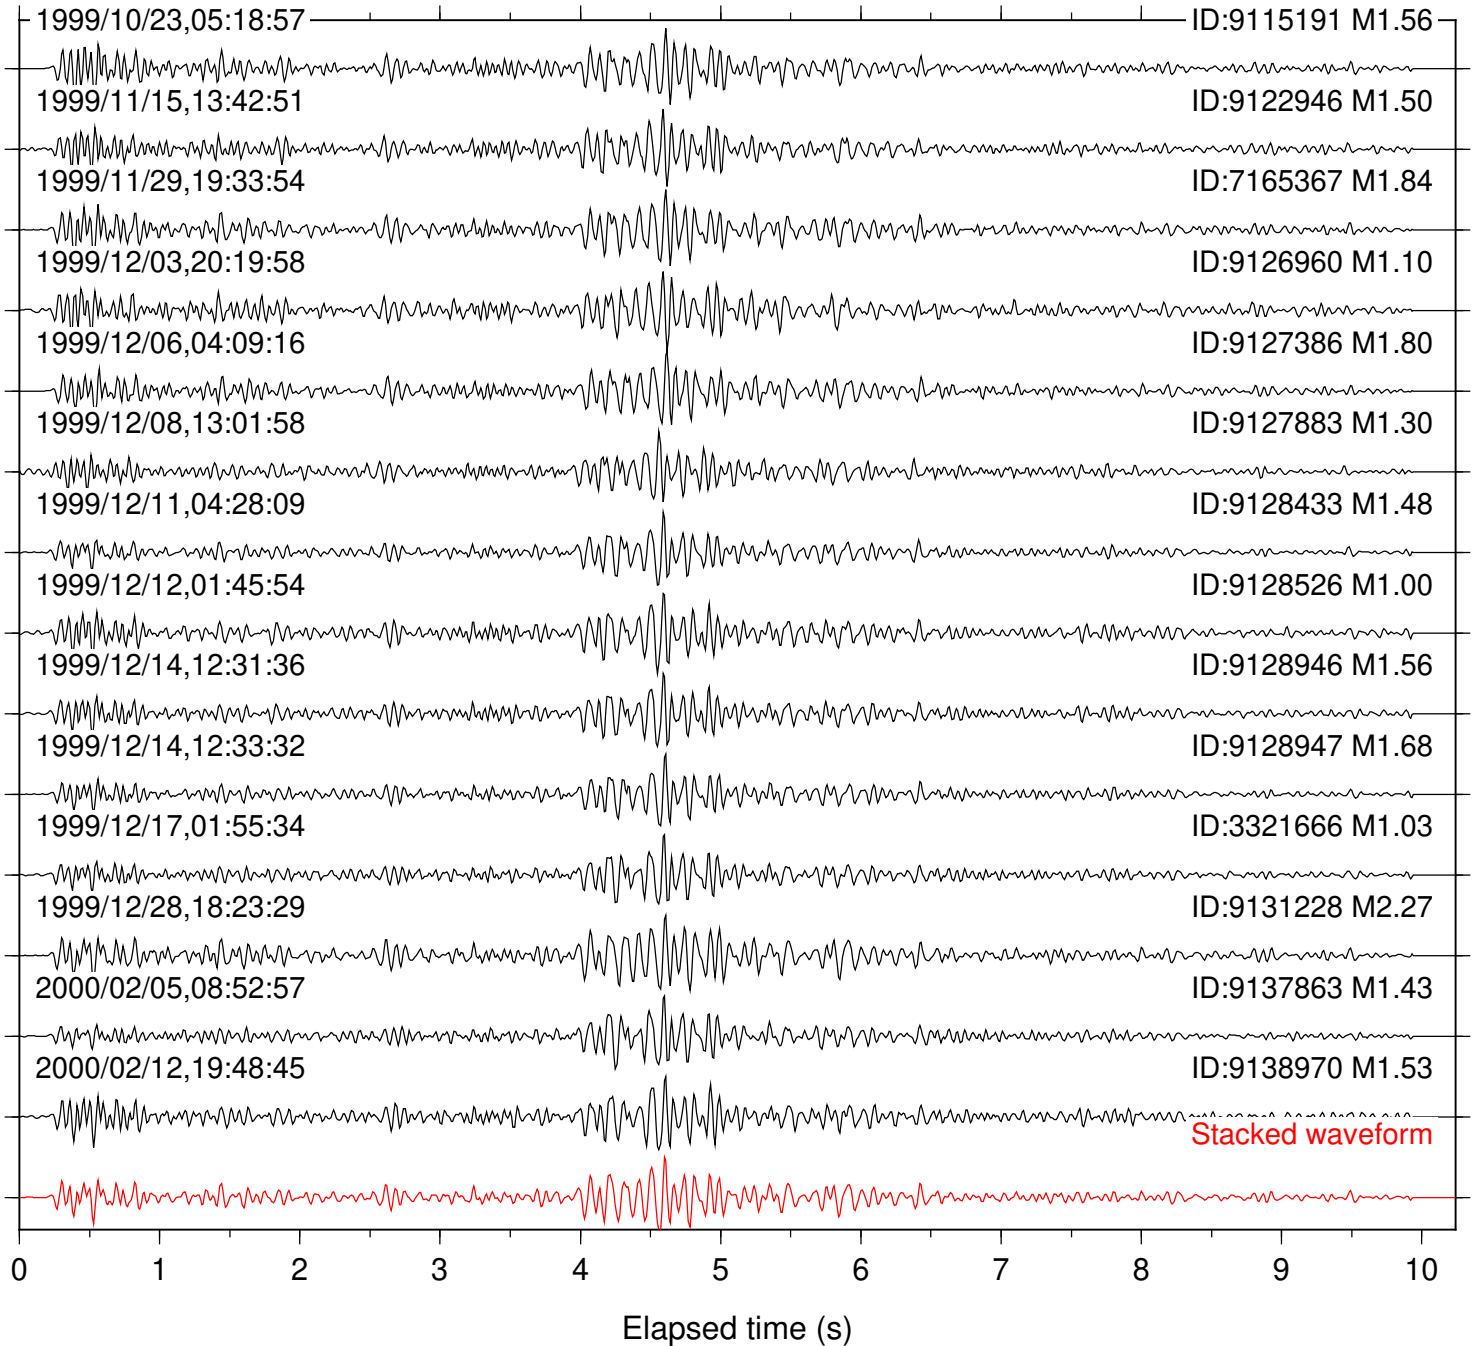

Station: HMT2 Com: HHZ

Focal depth: 8.45 km

Station: OLY Com: EHZ

Focal depth: 8.45 km

Station: PLM Com: HHZ

Focal depth: 8.45 km

Station: POB2 Com: HHZ

Focal depth: 8.45 km