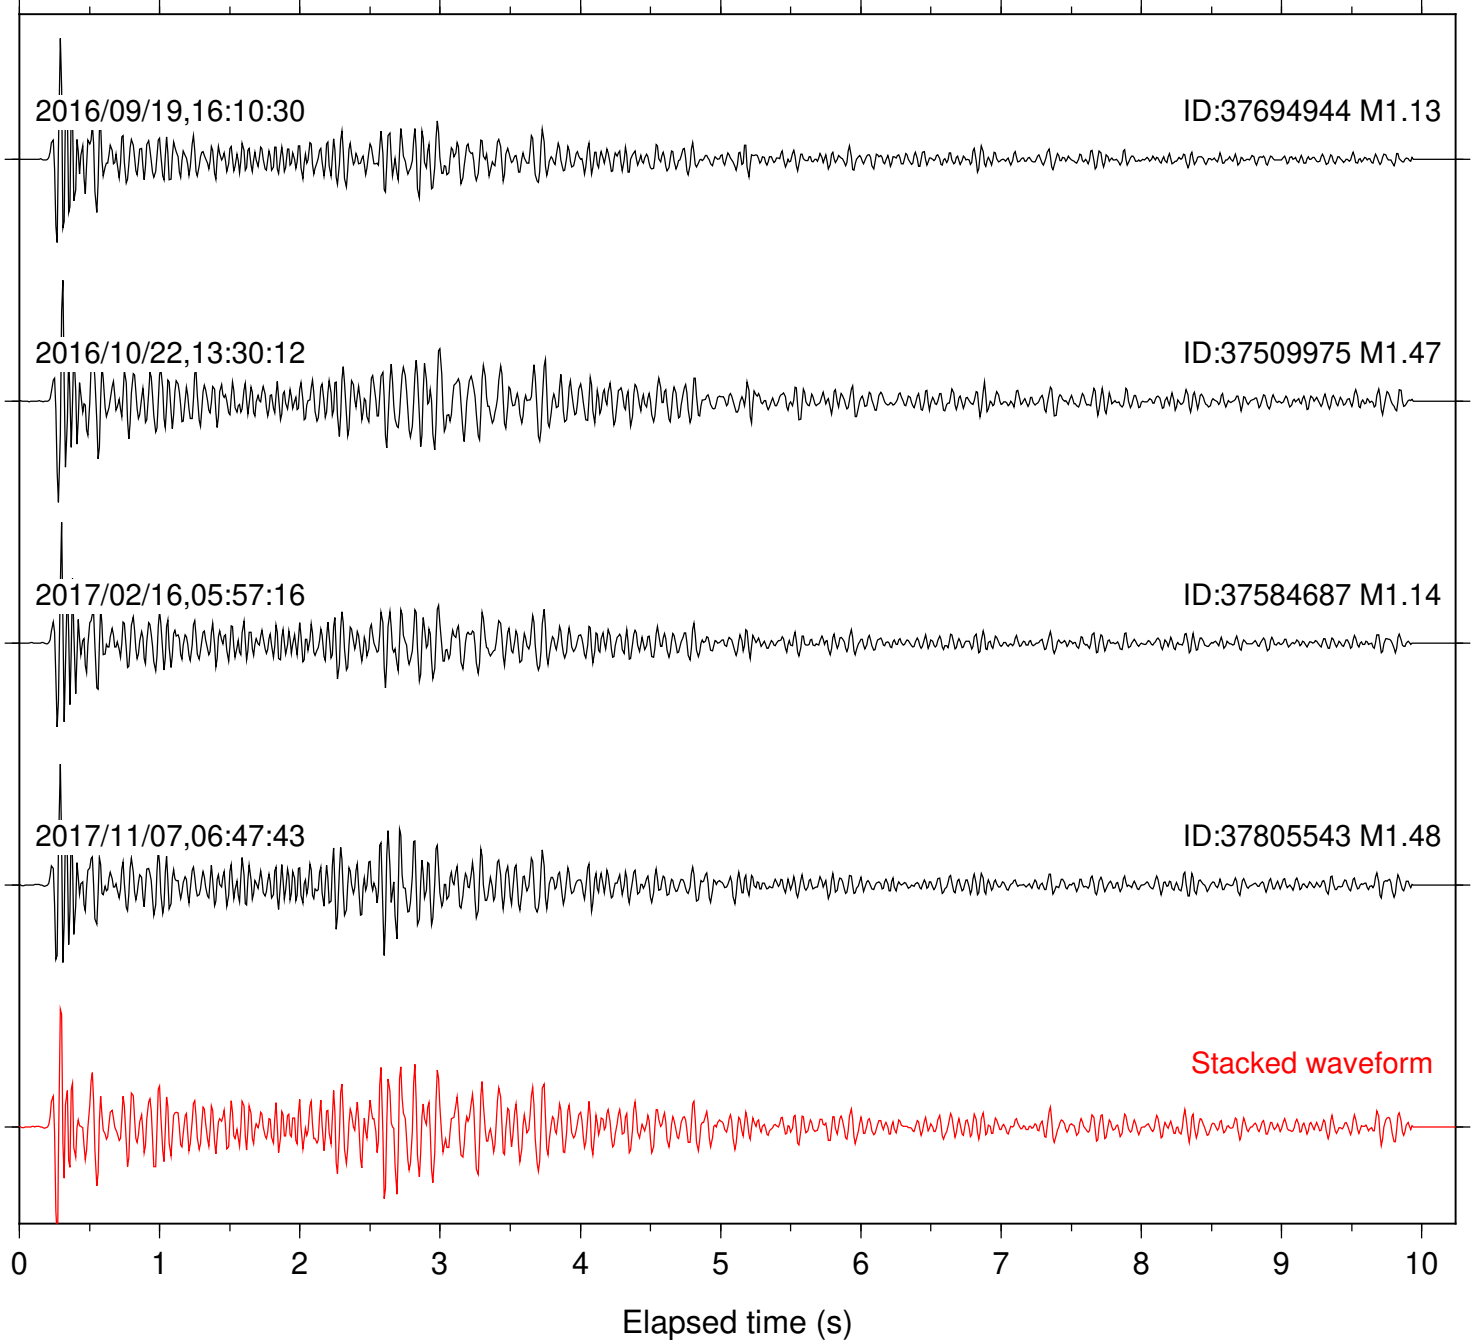

Station: B087 Com: EHZ

Focal depth: 6.52 km