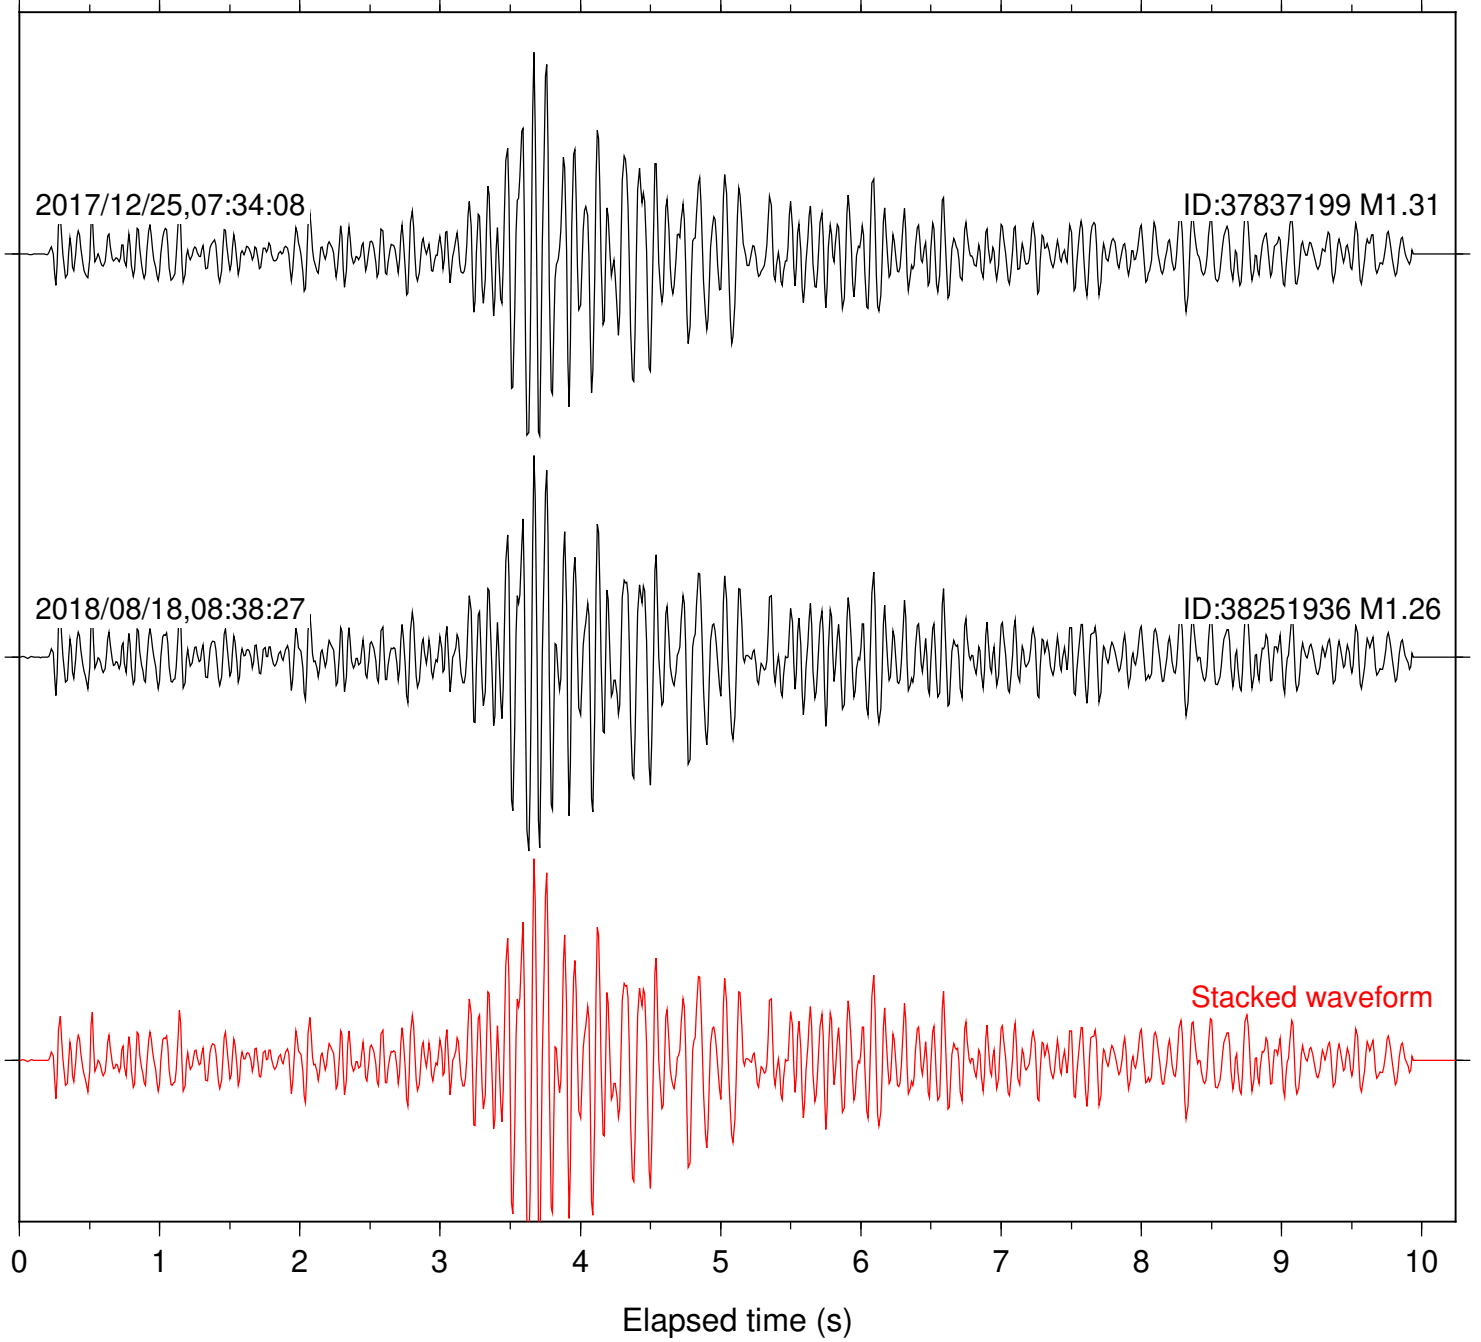

Station: POB2 Com: HHZ

Focal depth: 4.67 km