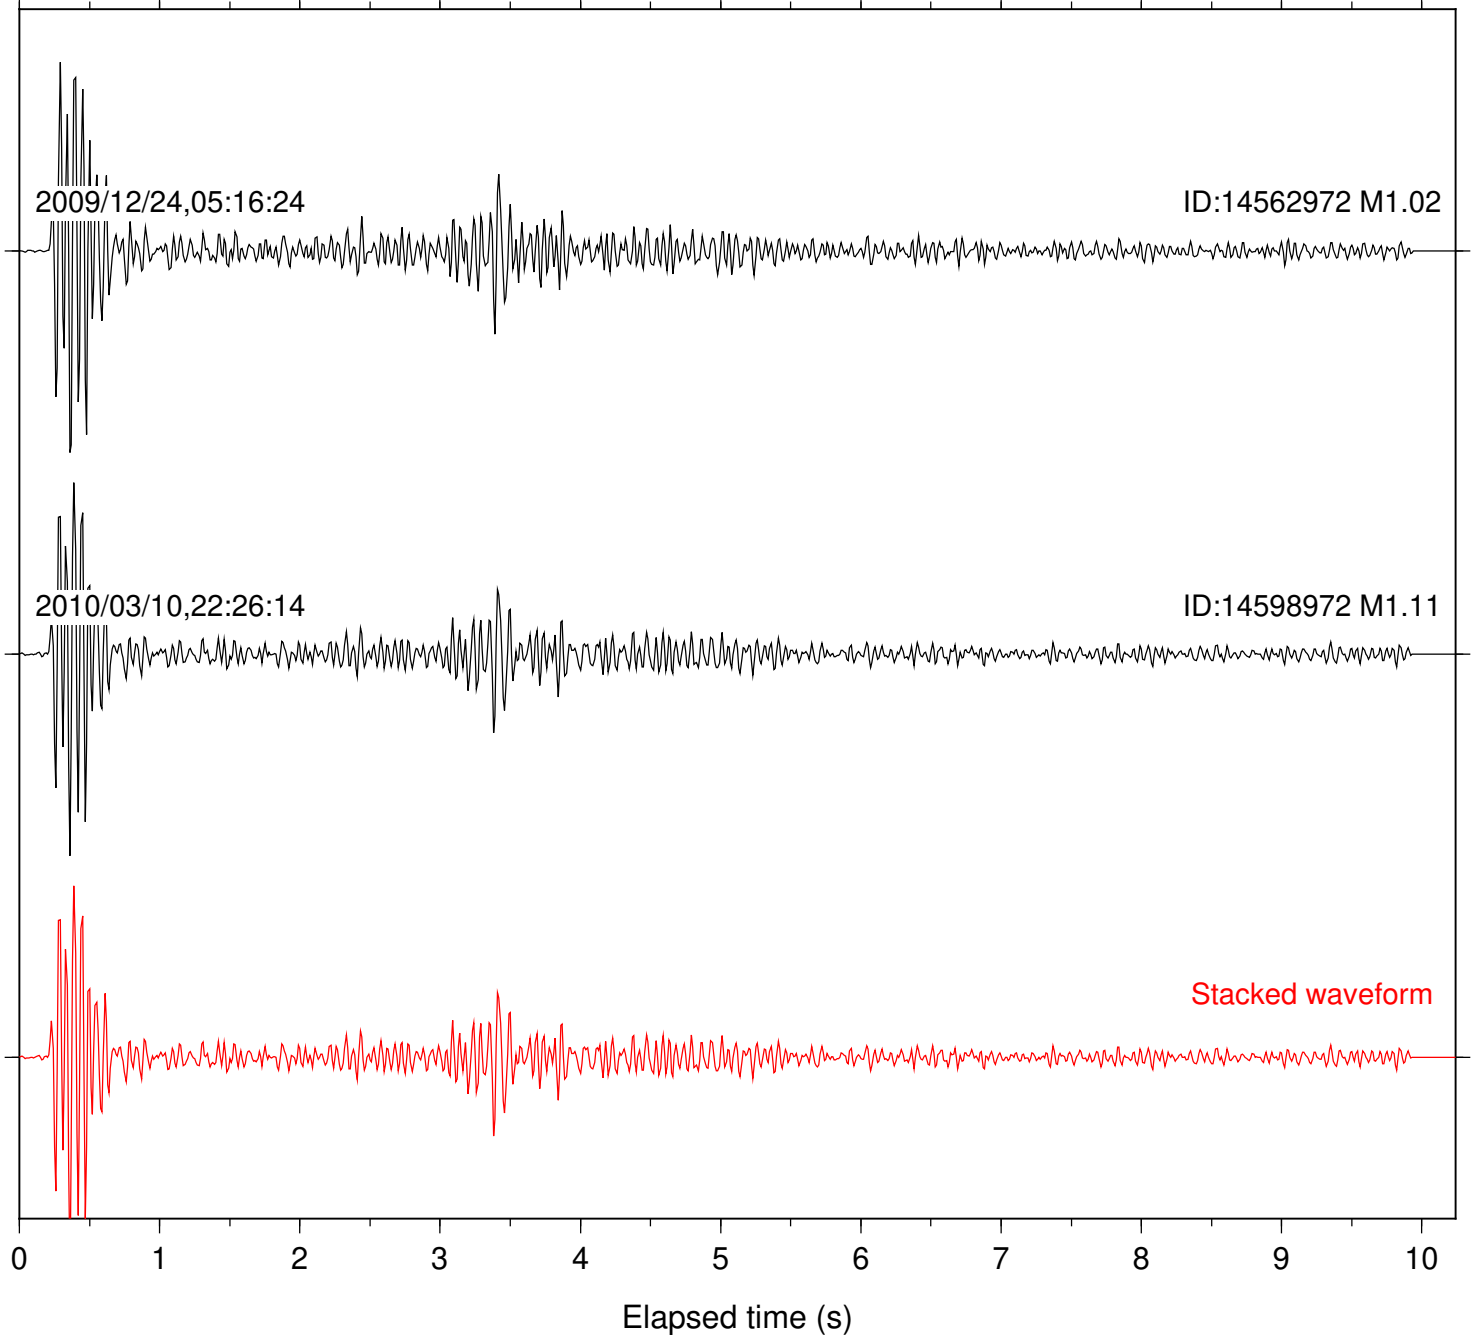

Station: B086 Com: EHZ

Focal depth: 10.06 km