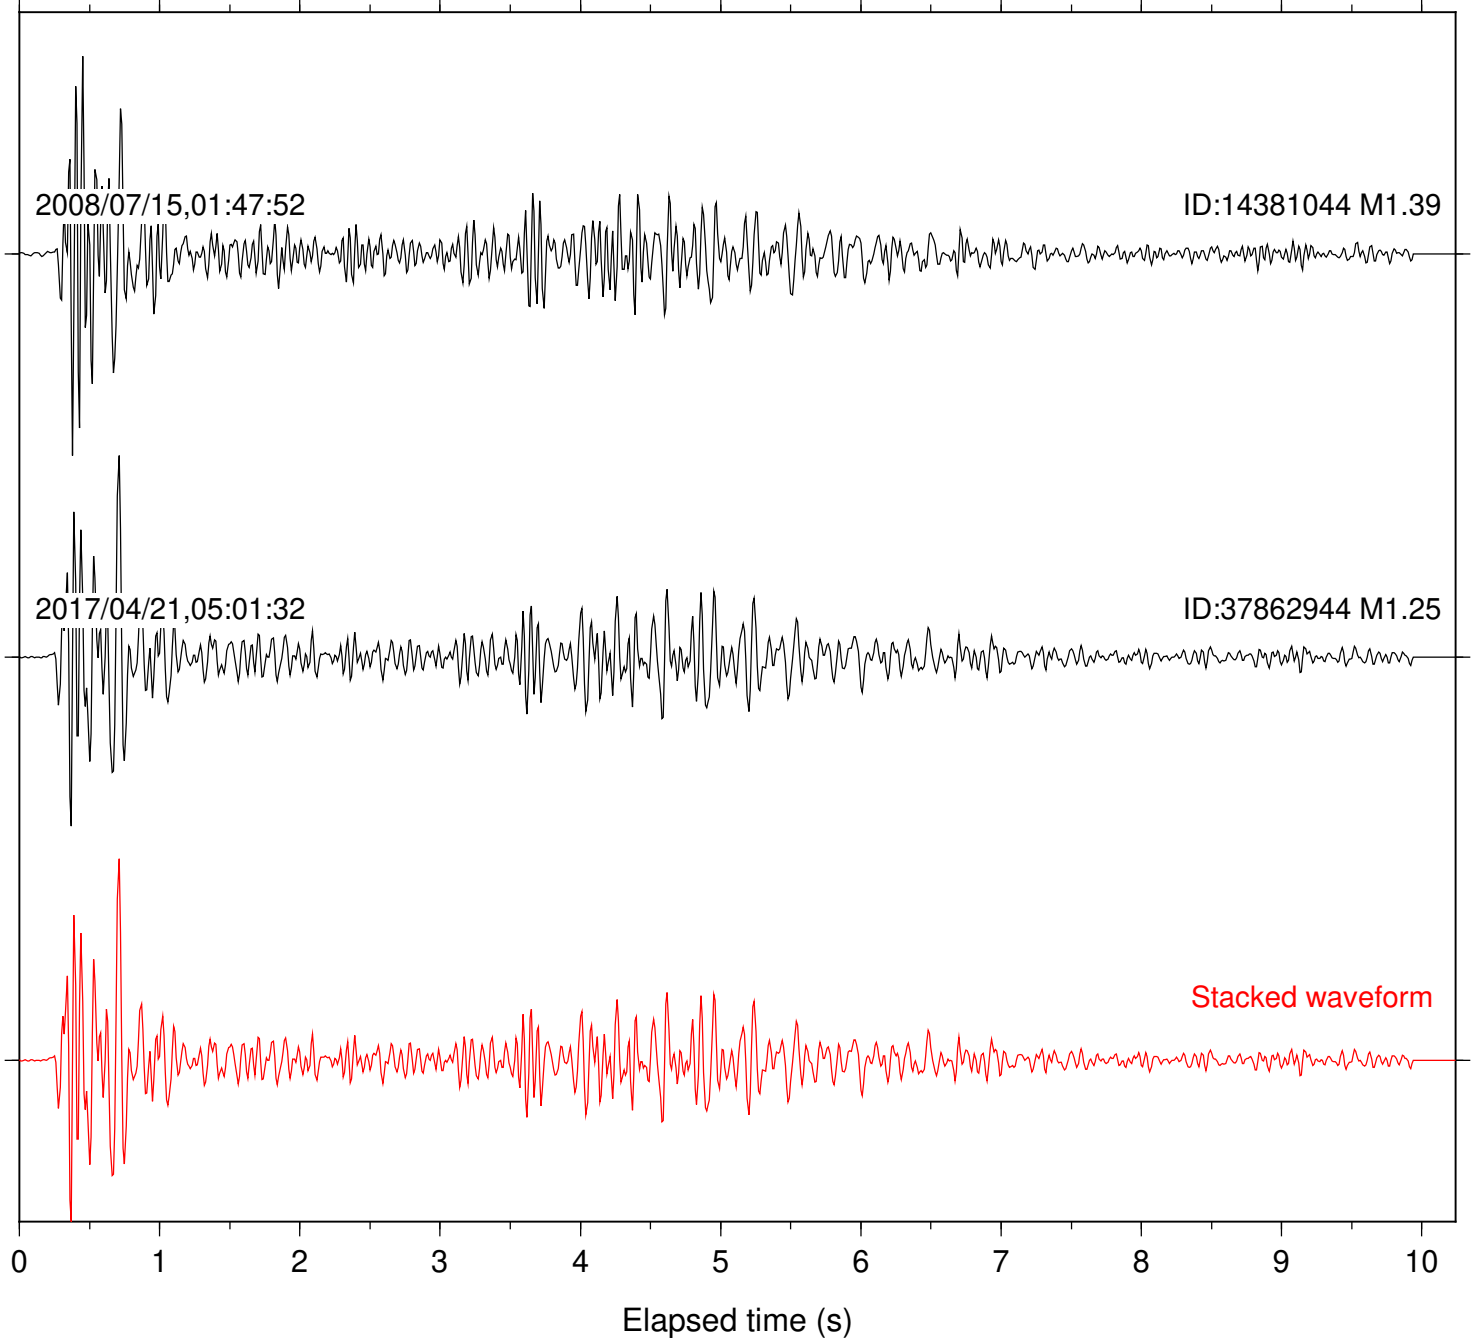

Station: SND Com: HHZ

Focal depth: 15.84 km