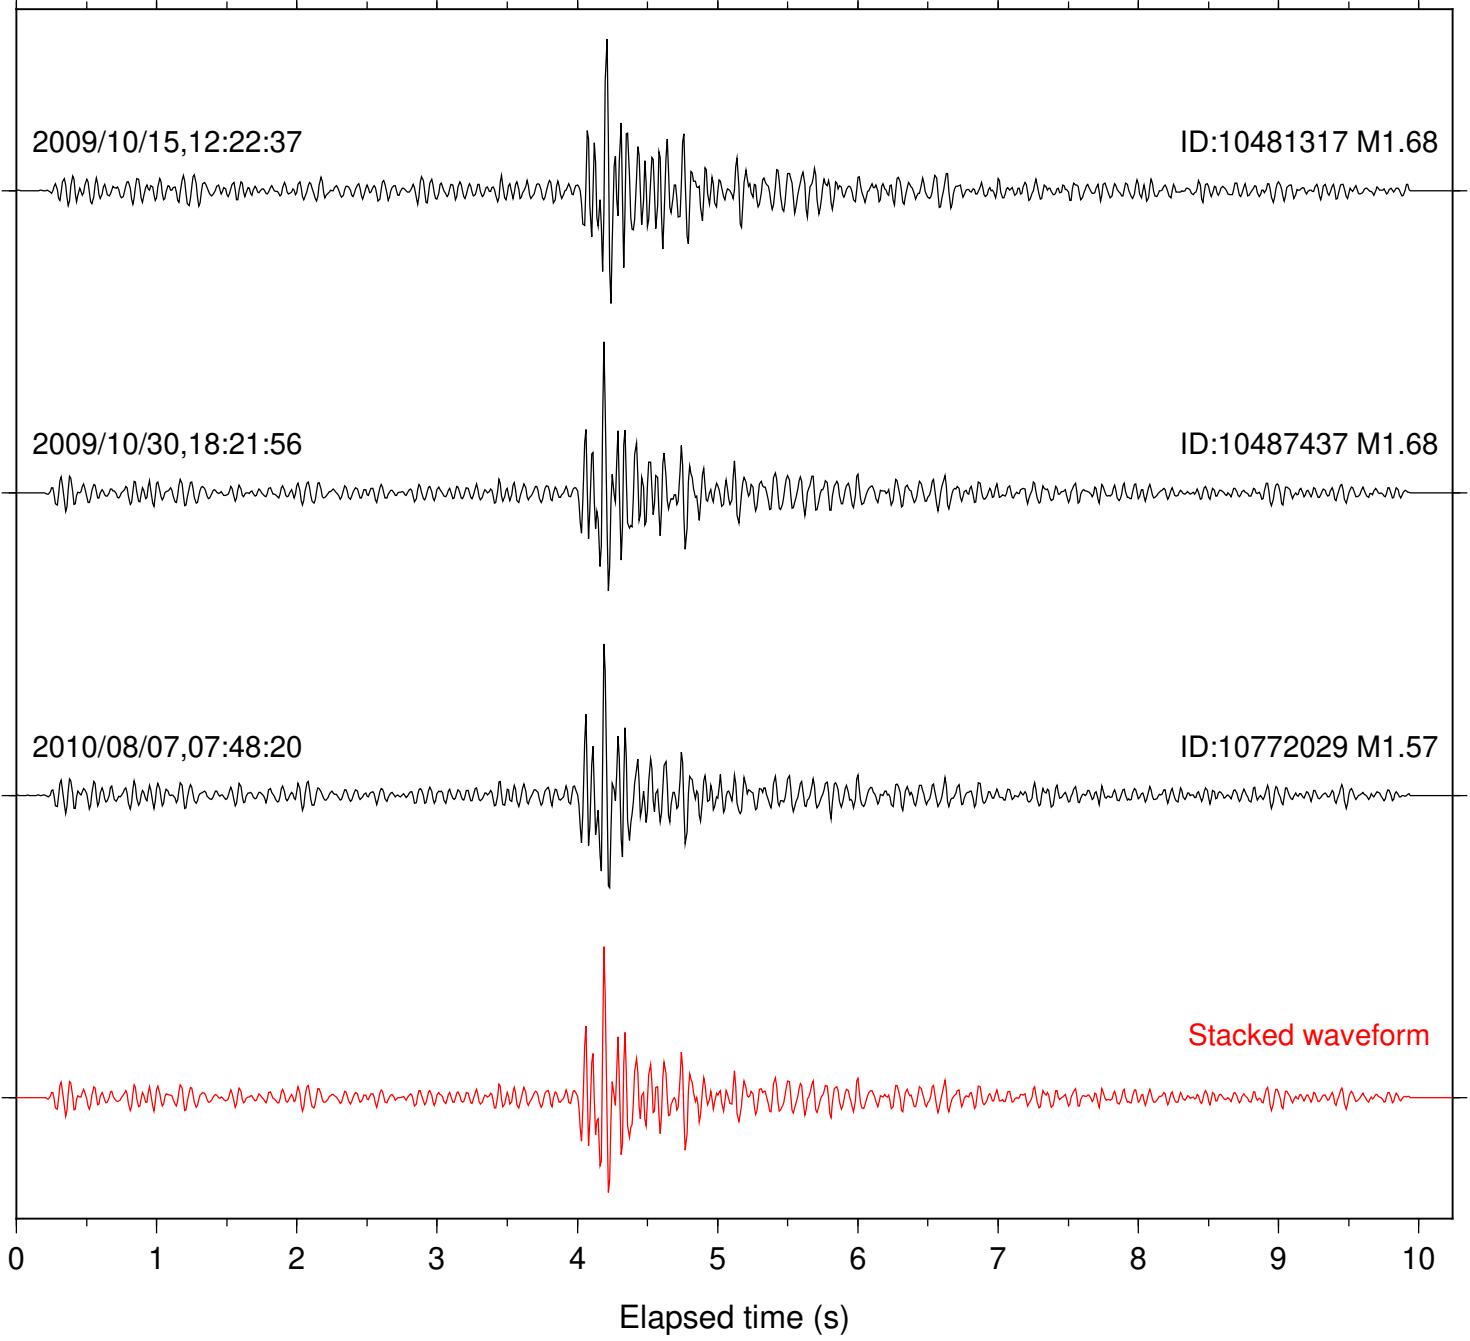

Station: KNW Com: HHZ

Focal depth: 10.13 km

2009/10/15,12:22:37

ID:10481317 M1.68

2009/10/30,18:21:56

ID:10487437 M1.68

2010/08/07,07:48:20

ID:10772029 M1.57

Stacked waveform