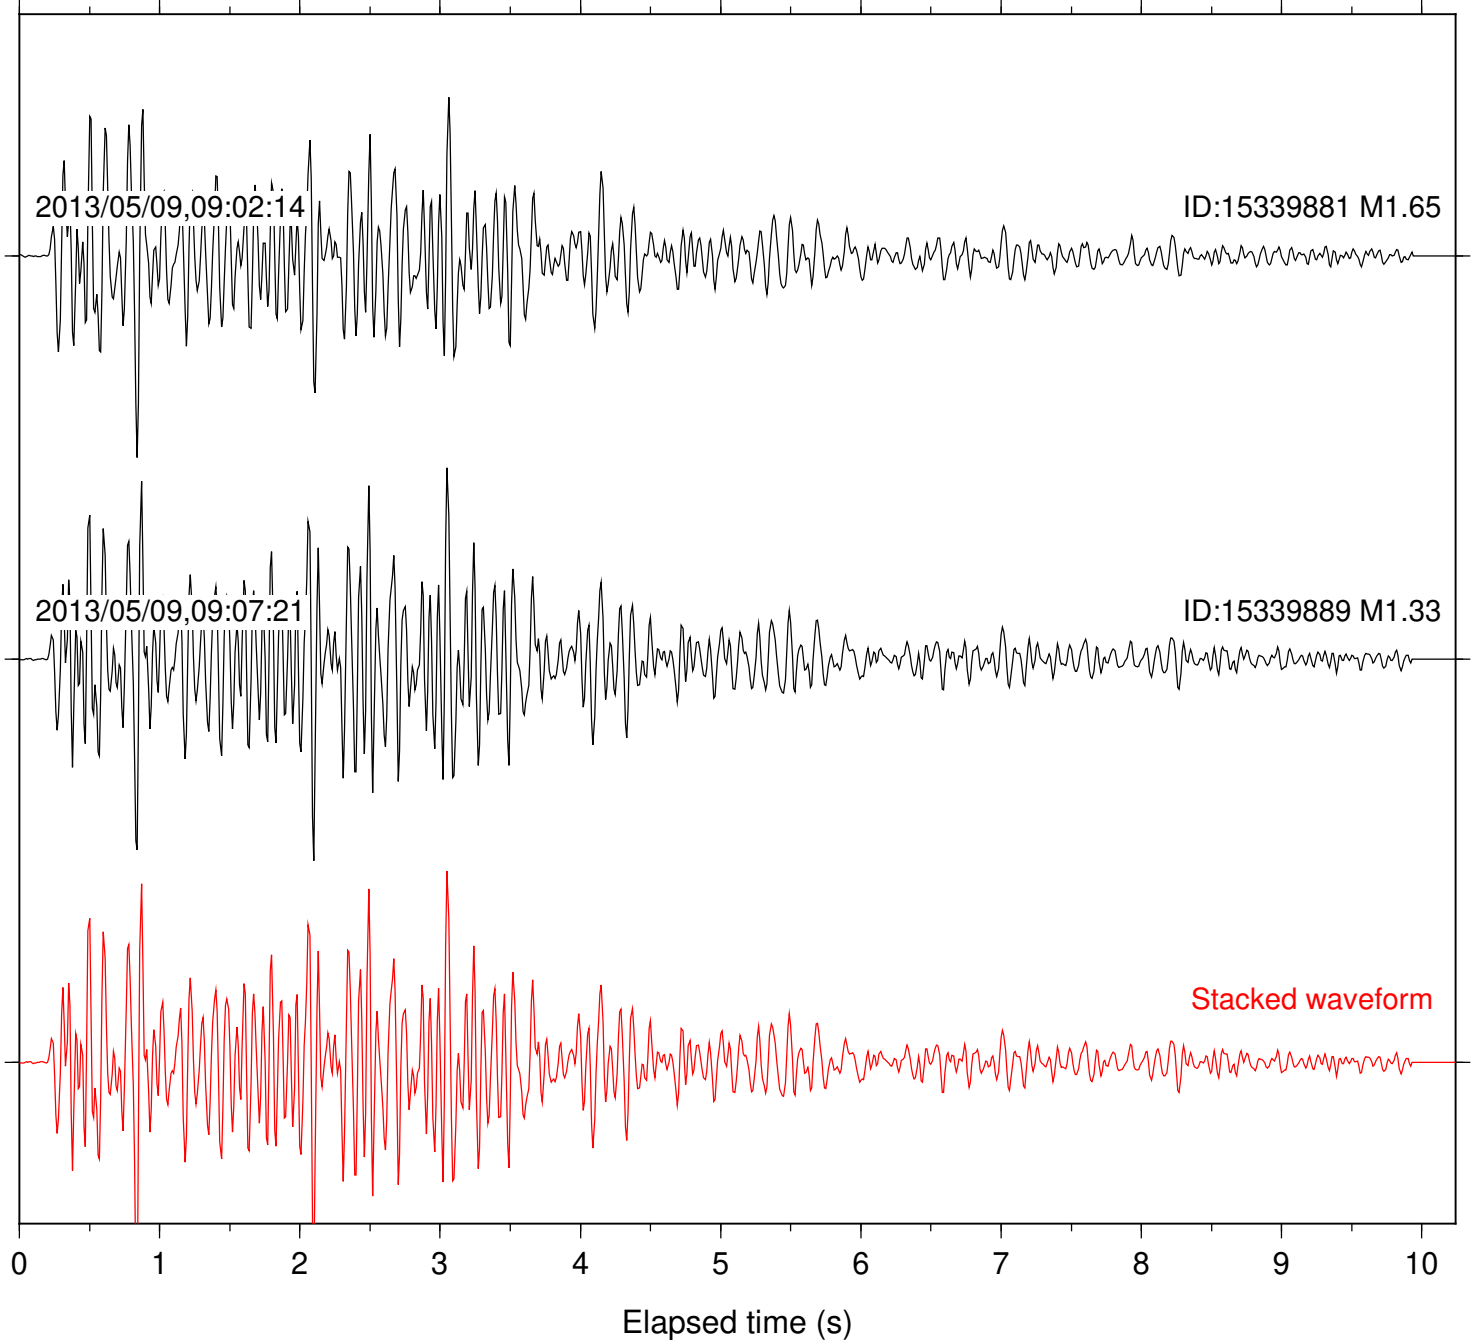

Station: TMSP Com: HHZ

Focal depth: 11.69 km