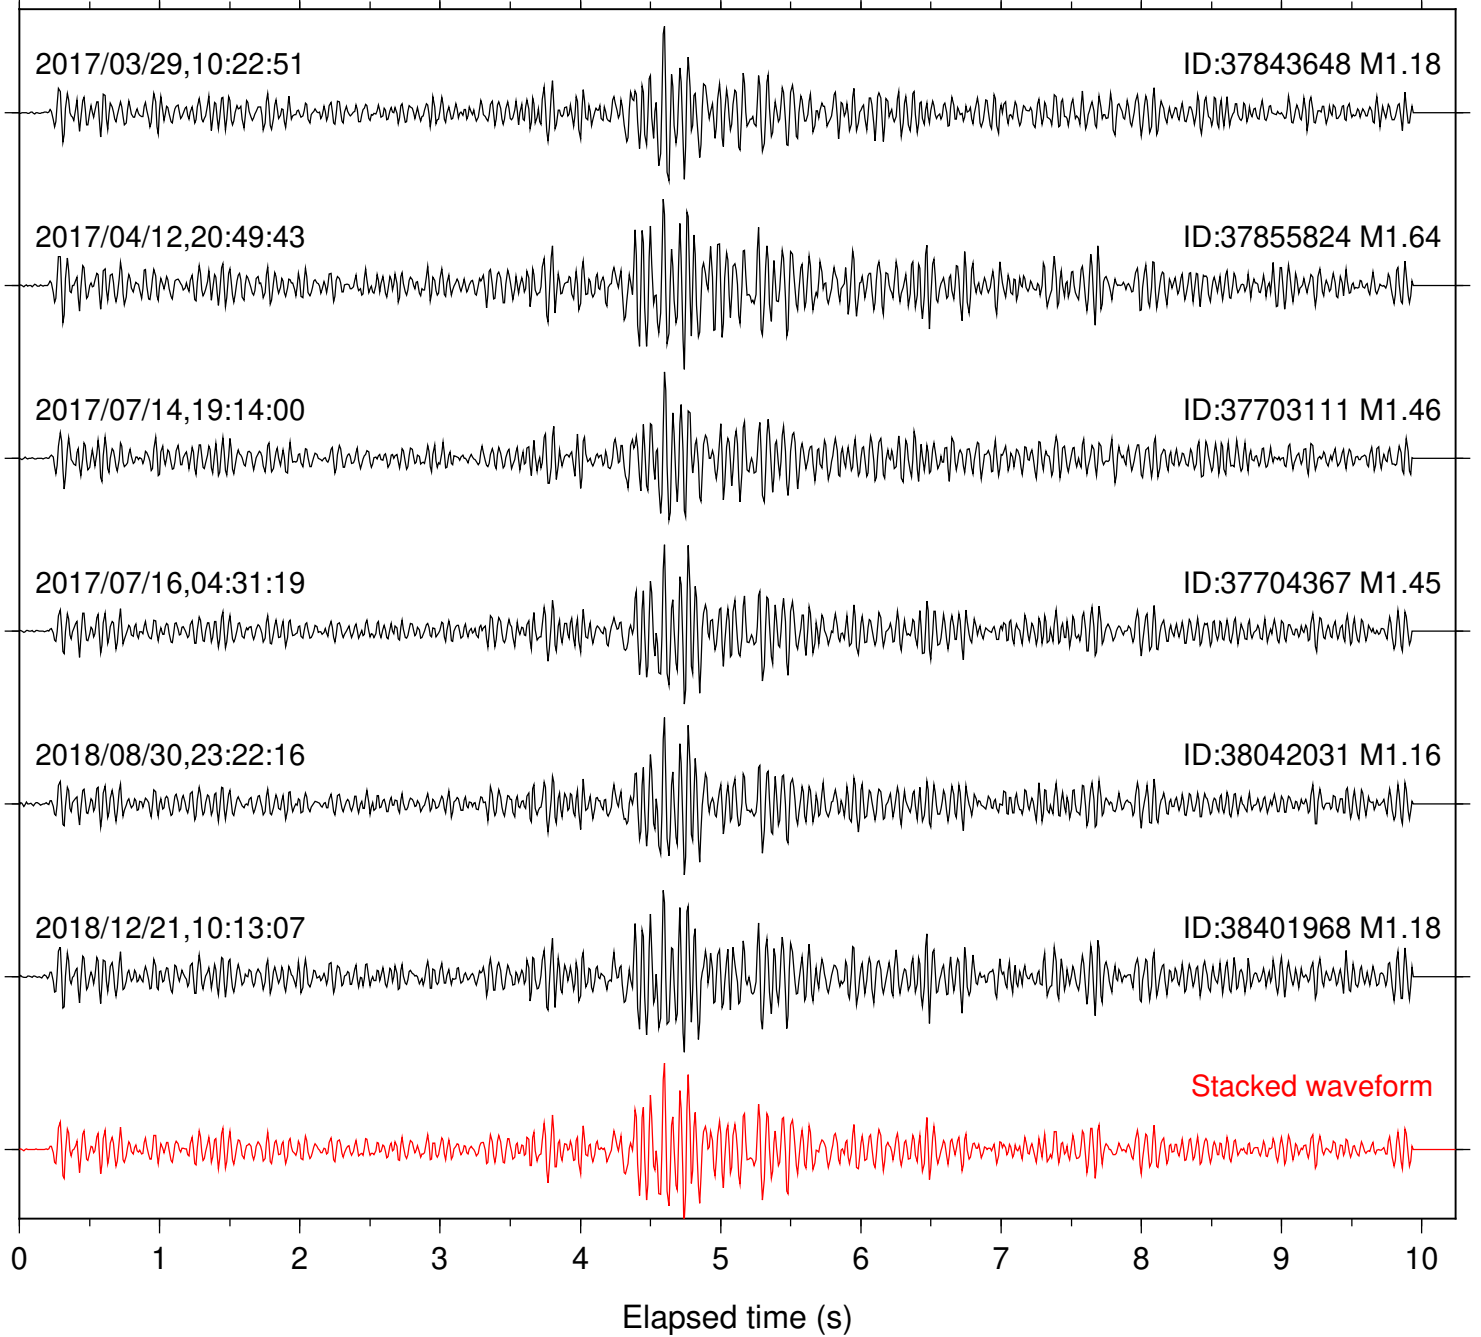

Station: PFO Com: HHZ

Focal depth: 6.08 km