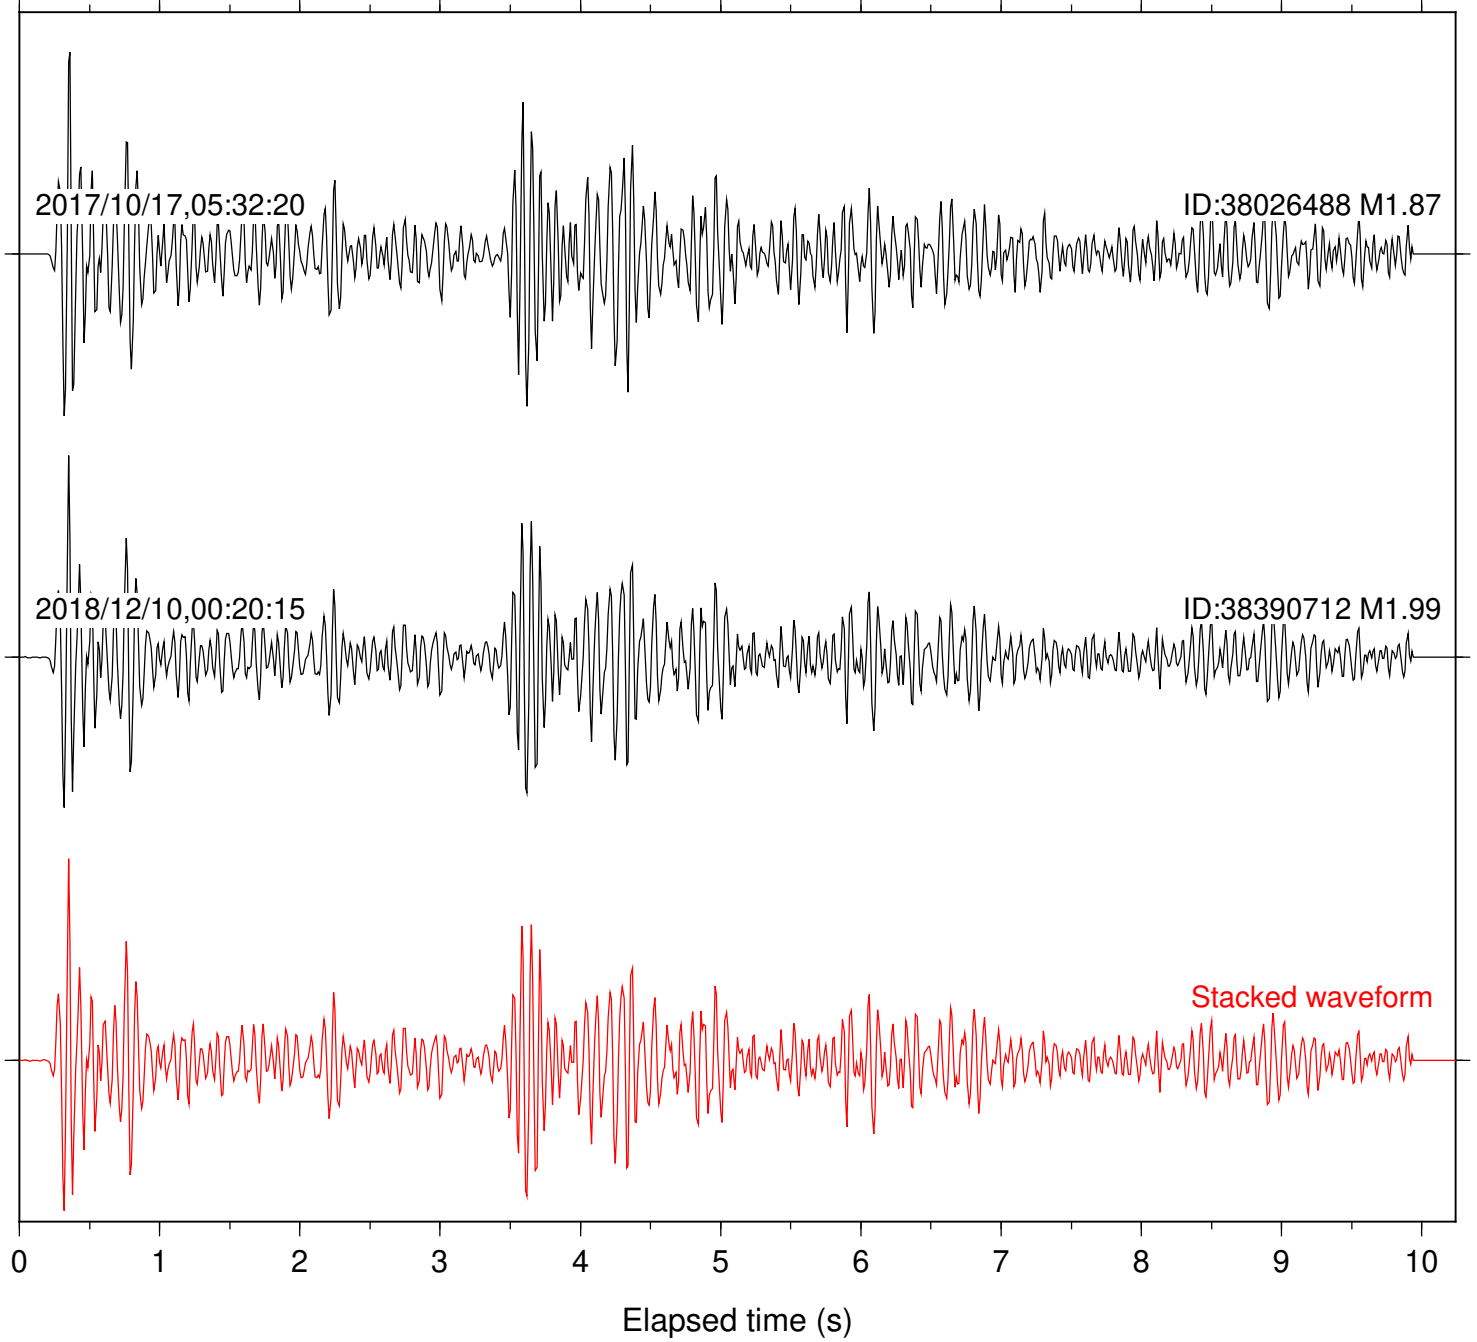

Station: KNW Com: HHZ

Focal depth: 5.70 km