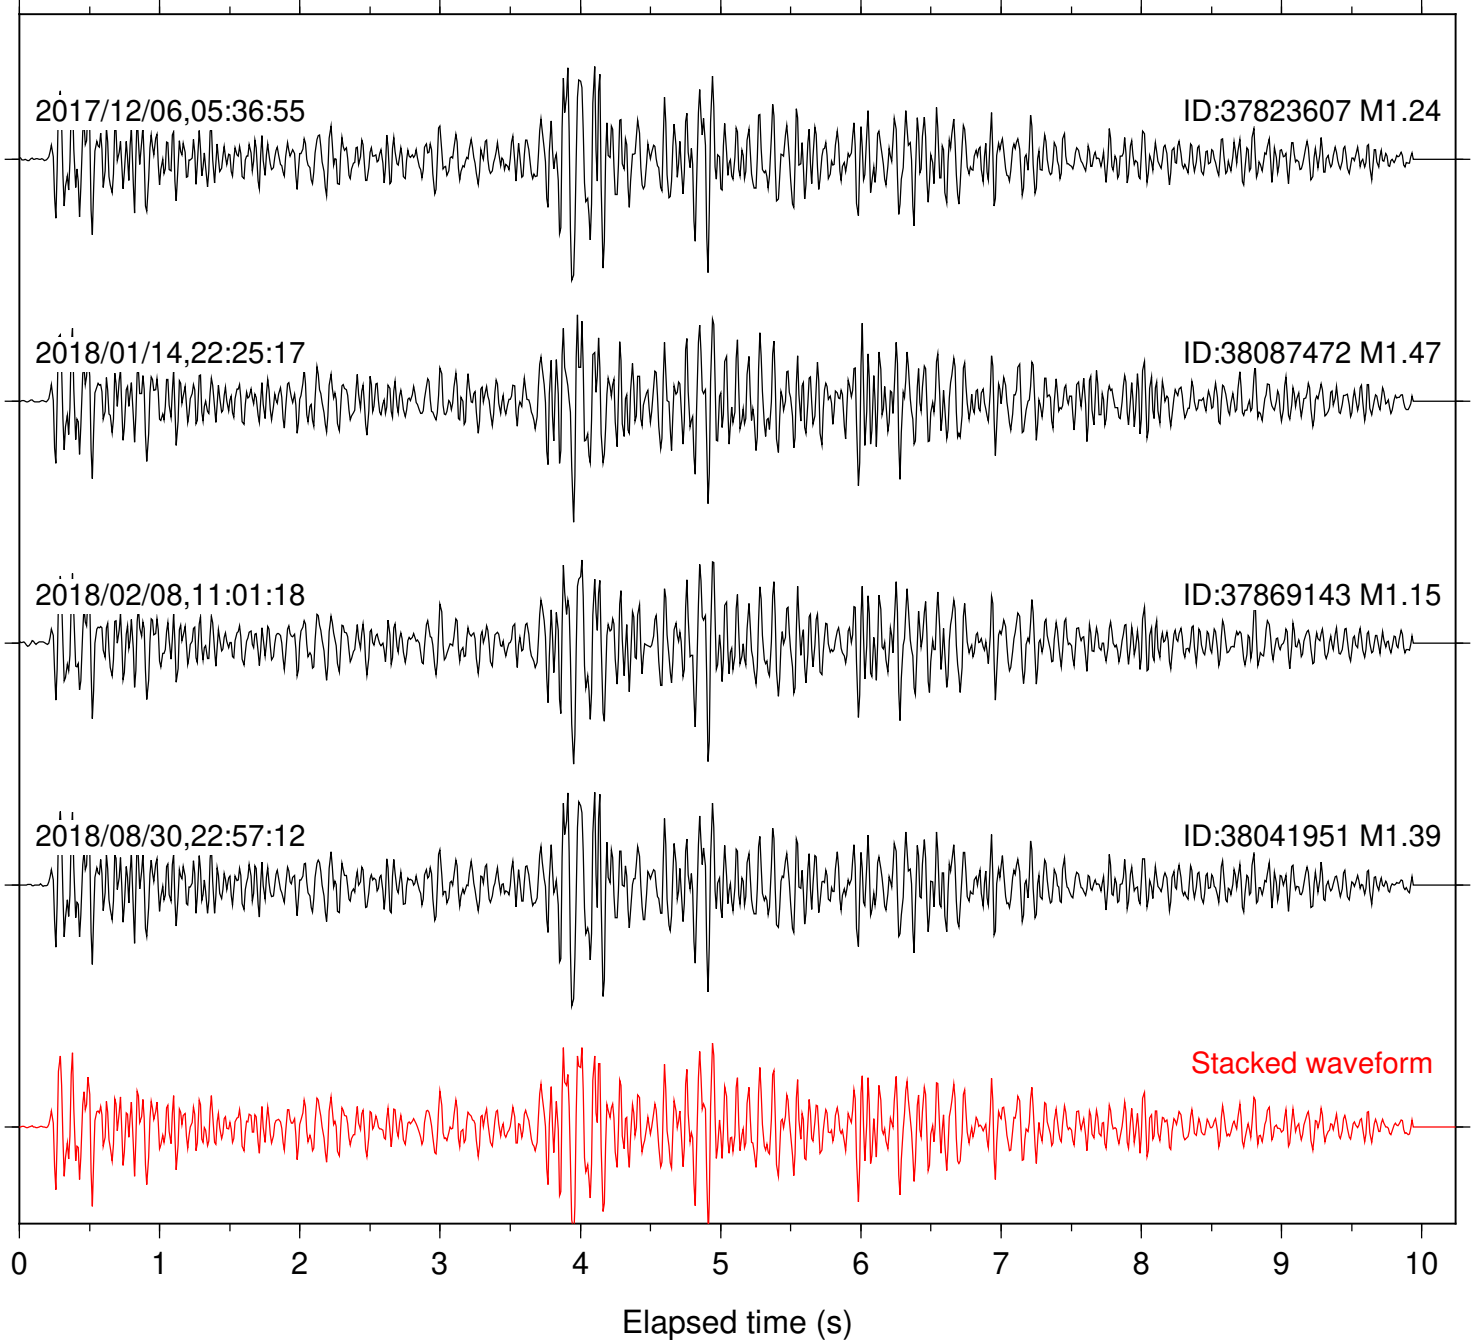

Station: BAC Com: EHZ

Focal depth: 5.17 km