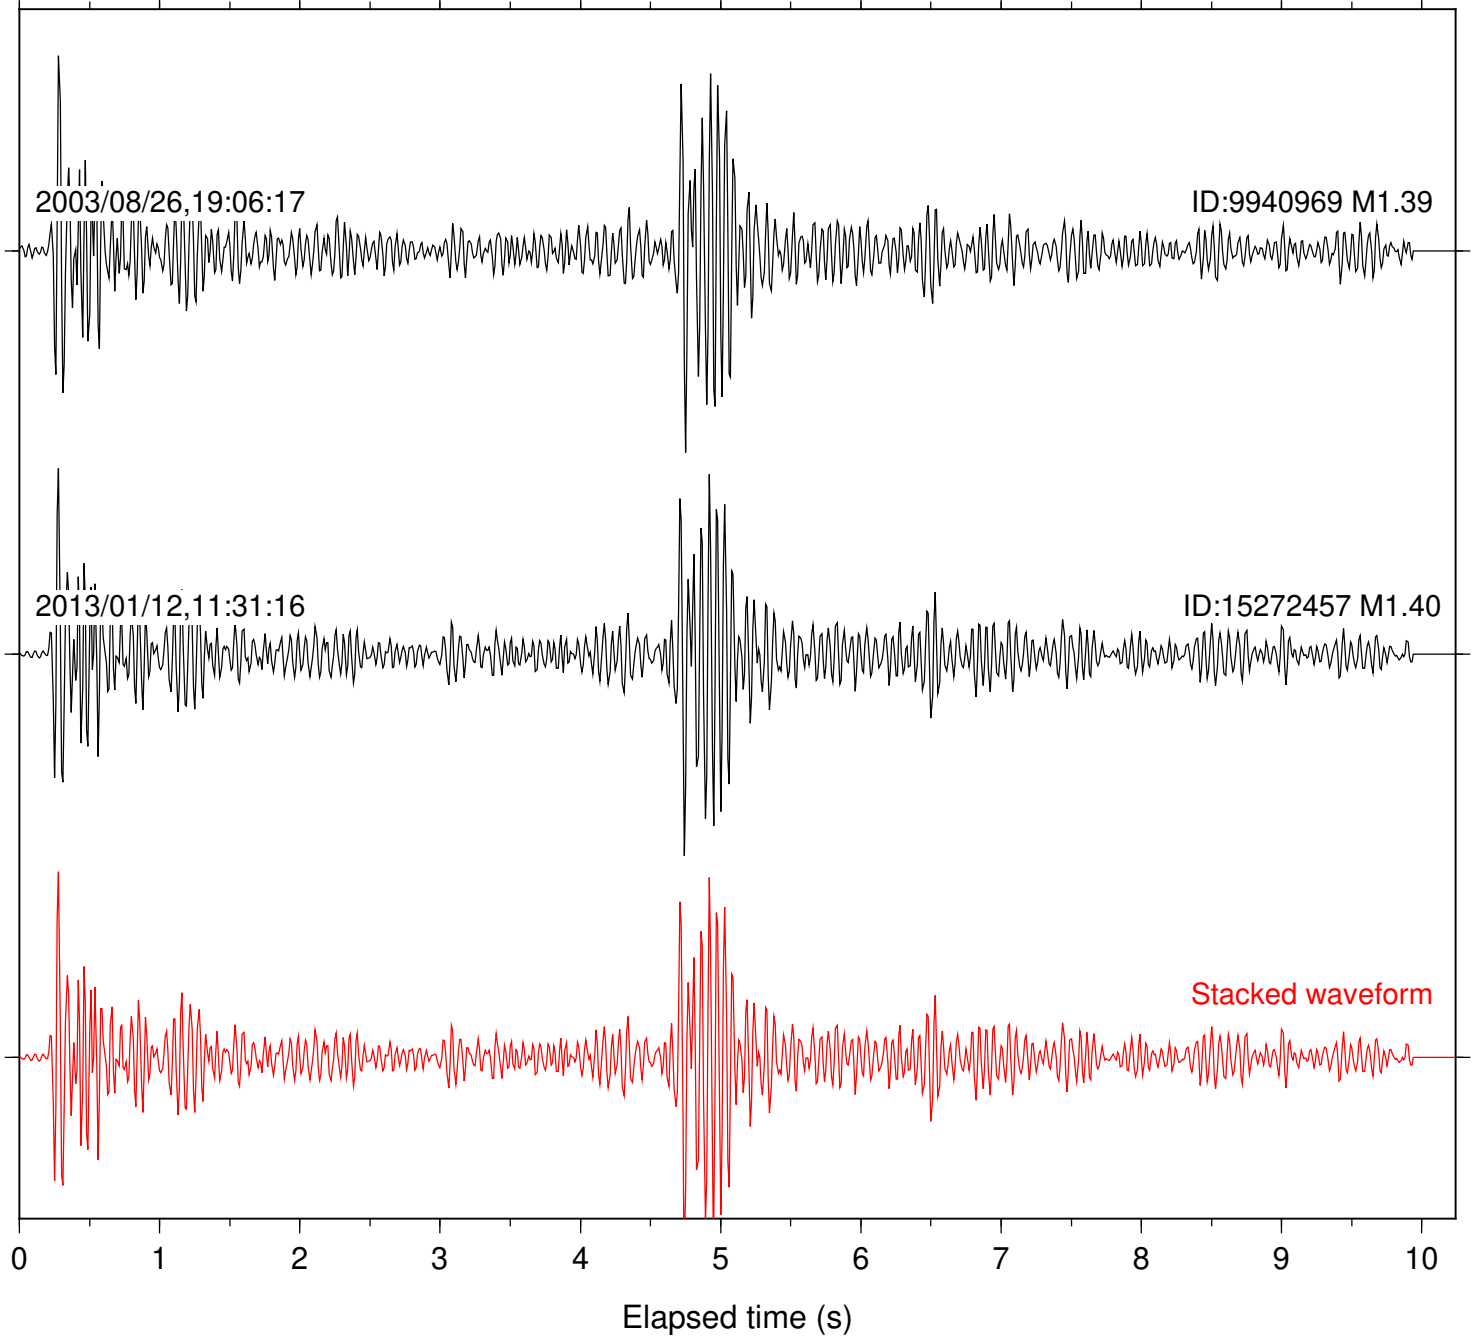

Station: PFO Com: HHZ

Focal depth: 15.60 km