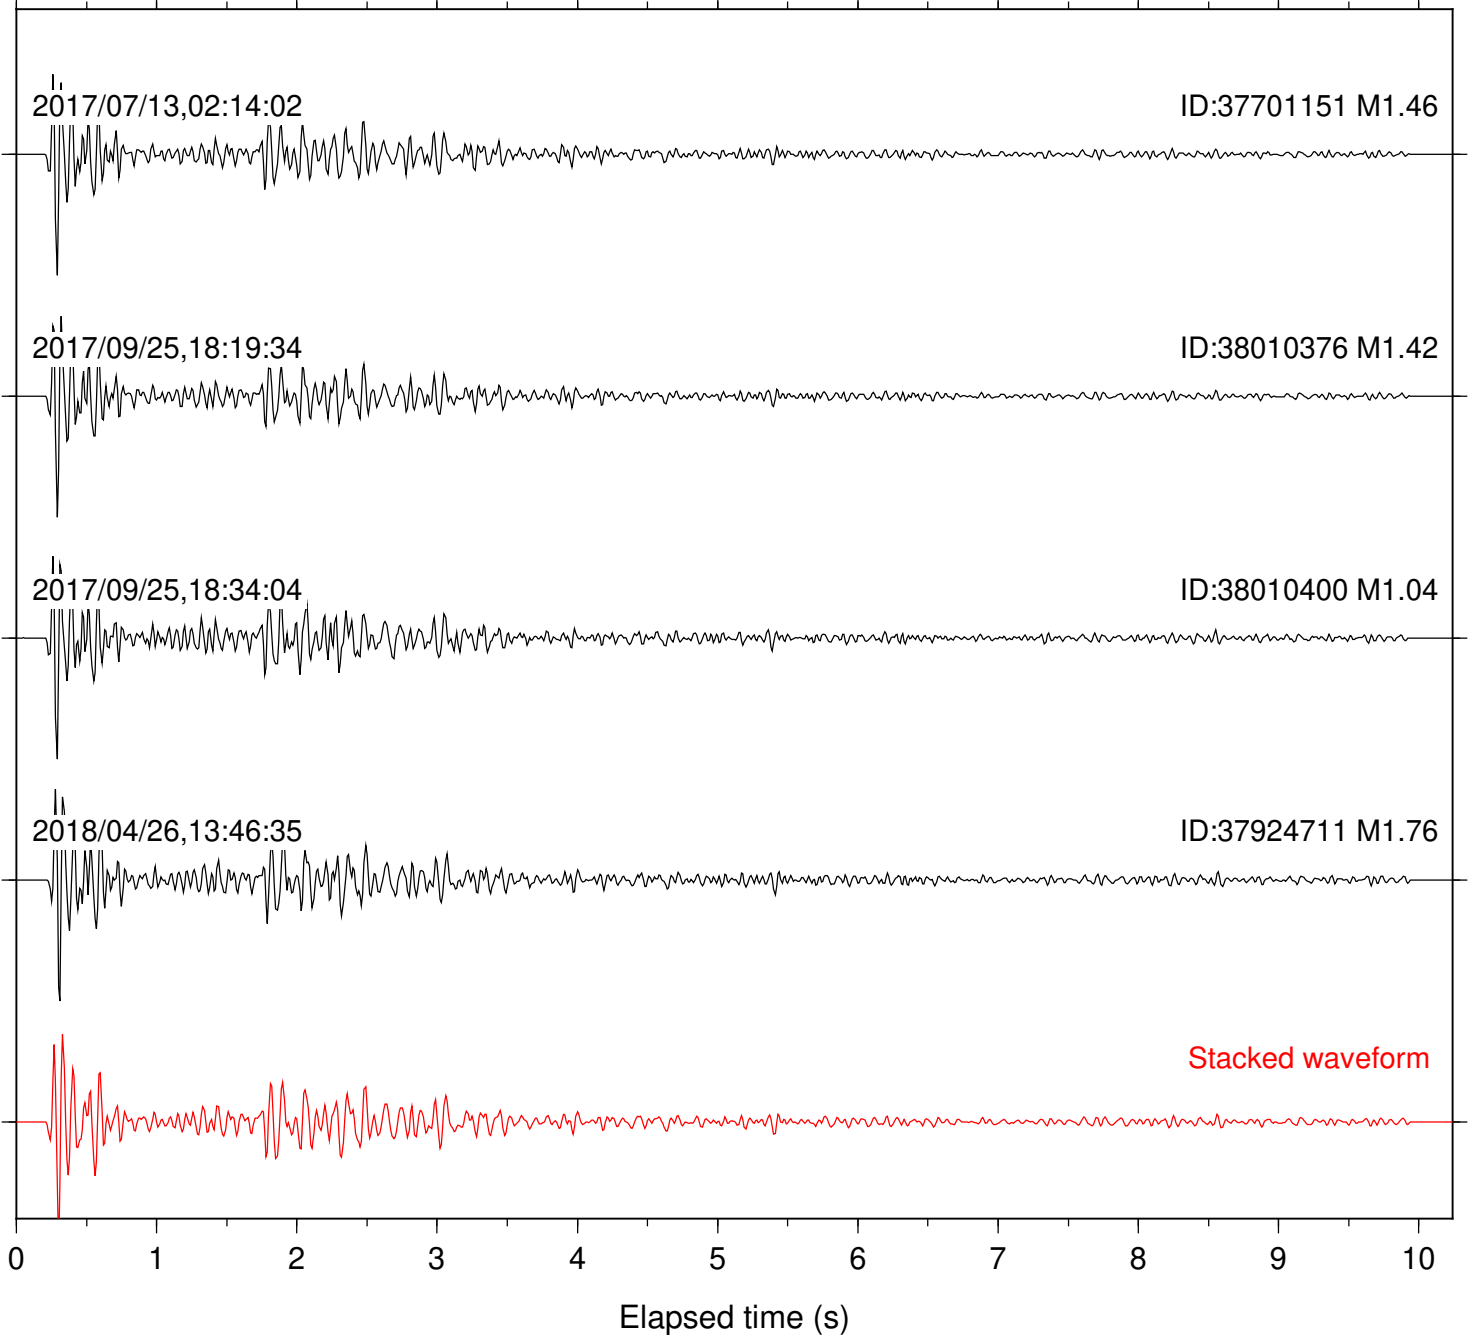

Station: B093 Com: EHZ

Focal depth: 5.55 km