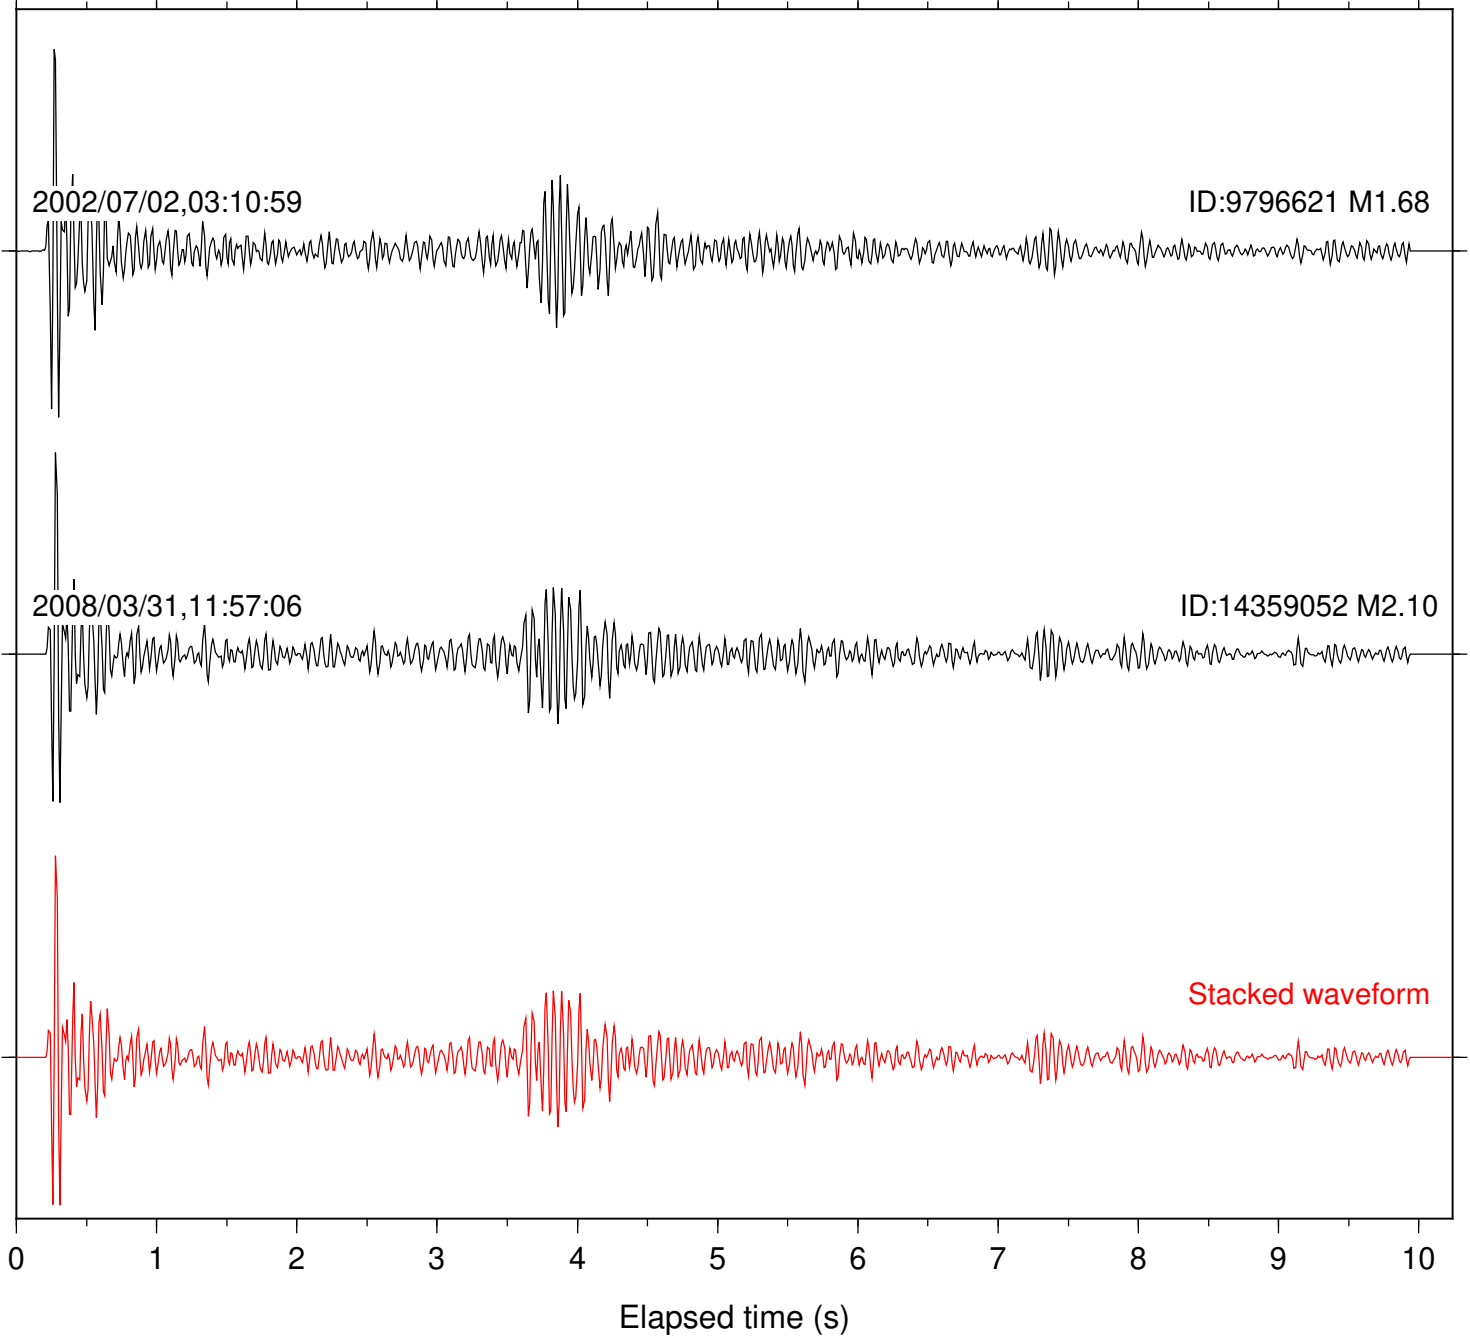

Station: PFO Com: HHZ

Focal depth: 15.60 km

2002/07/02,03:10:59

ID:9796621 M1.68

2008/03/31,11:57:06

ID:14359052 M2.10

Stacked waveform