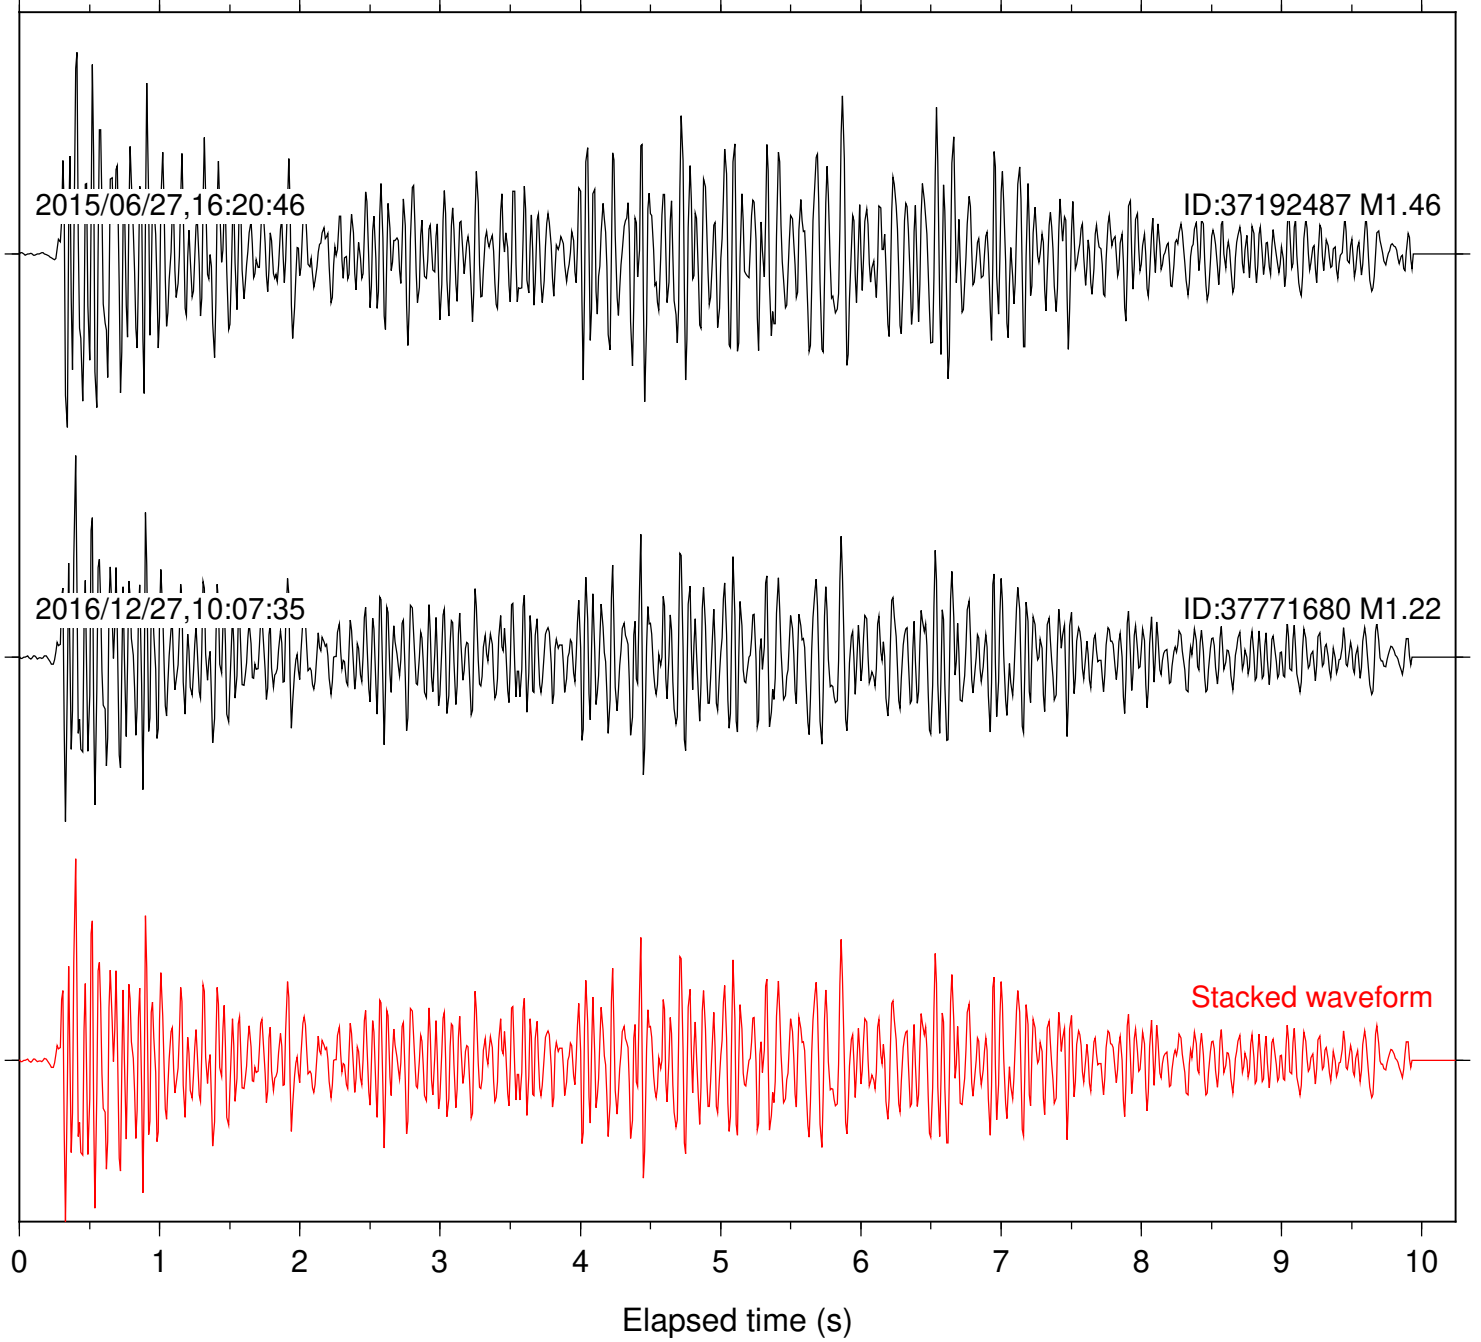

Station: B093 Com: EHZ

Focal depth: 16.51 km

Station: B946 Com: EHZ

Focal depth: 16.54 km

Station: BAC Com: EHZ

Focal depth: 16.51 km

Station: DGR Com: HHZ

Focal depth: 16.54 km