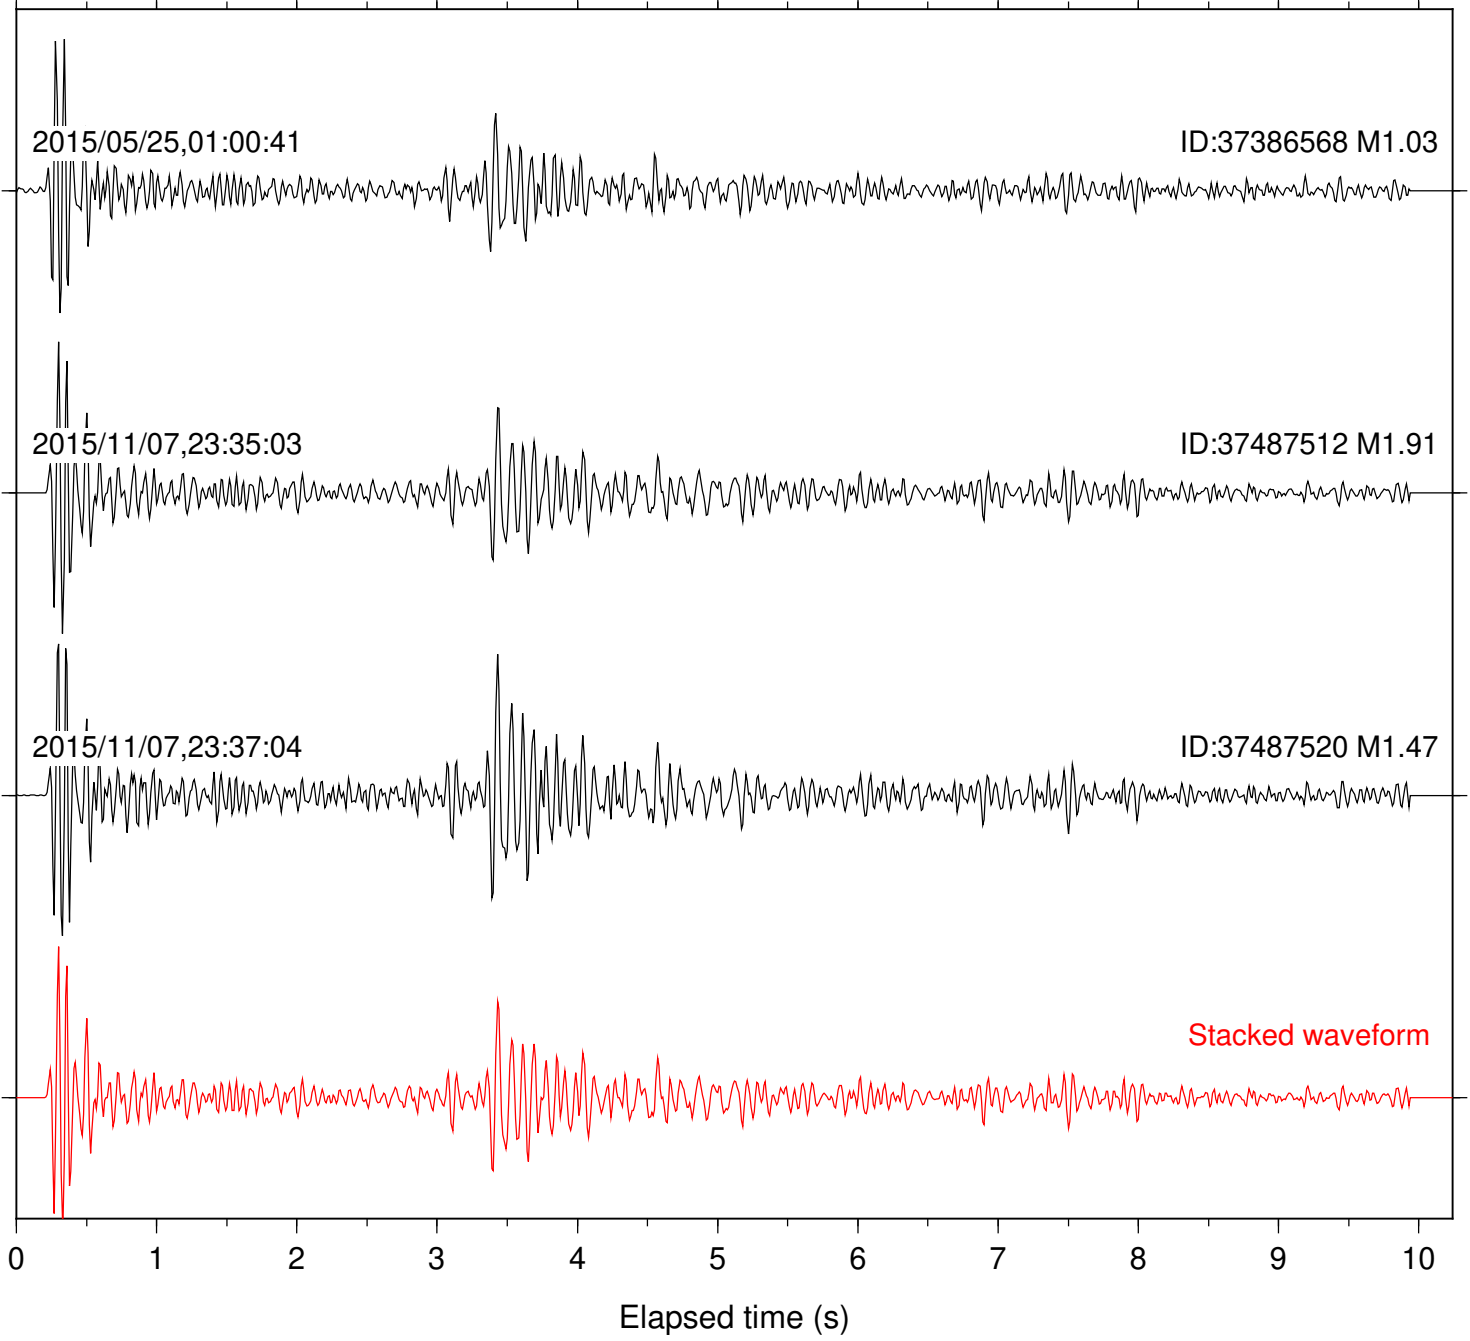

Station: B093 Com: EHZ

Focal depth: 8.19 km

Station: B946 Com: EHZ

Focal depth: 8.19 km

Station: KNW Com: HHZ

Focal depth: 8.19 km

Station: B082 Com: EHZ

Focal depth: 4.96 km