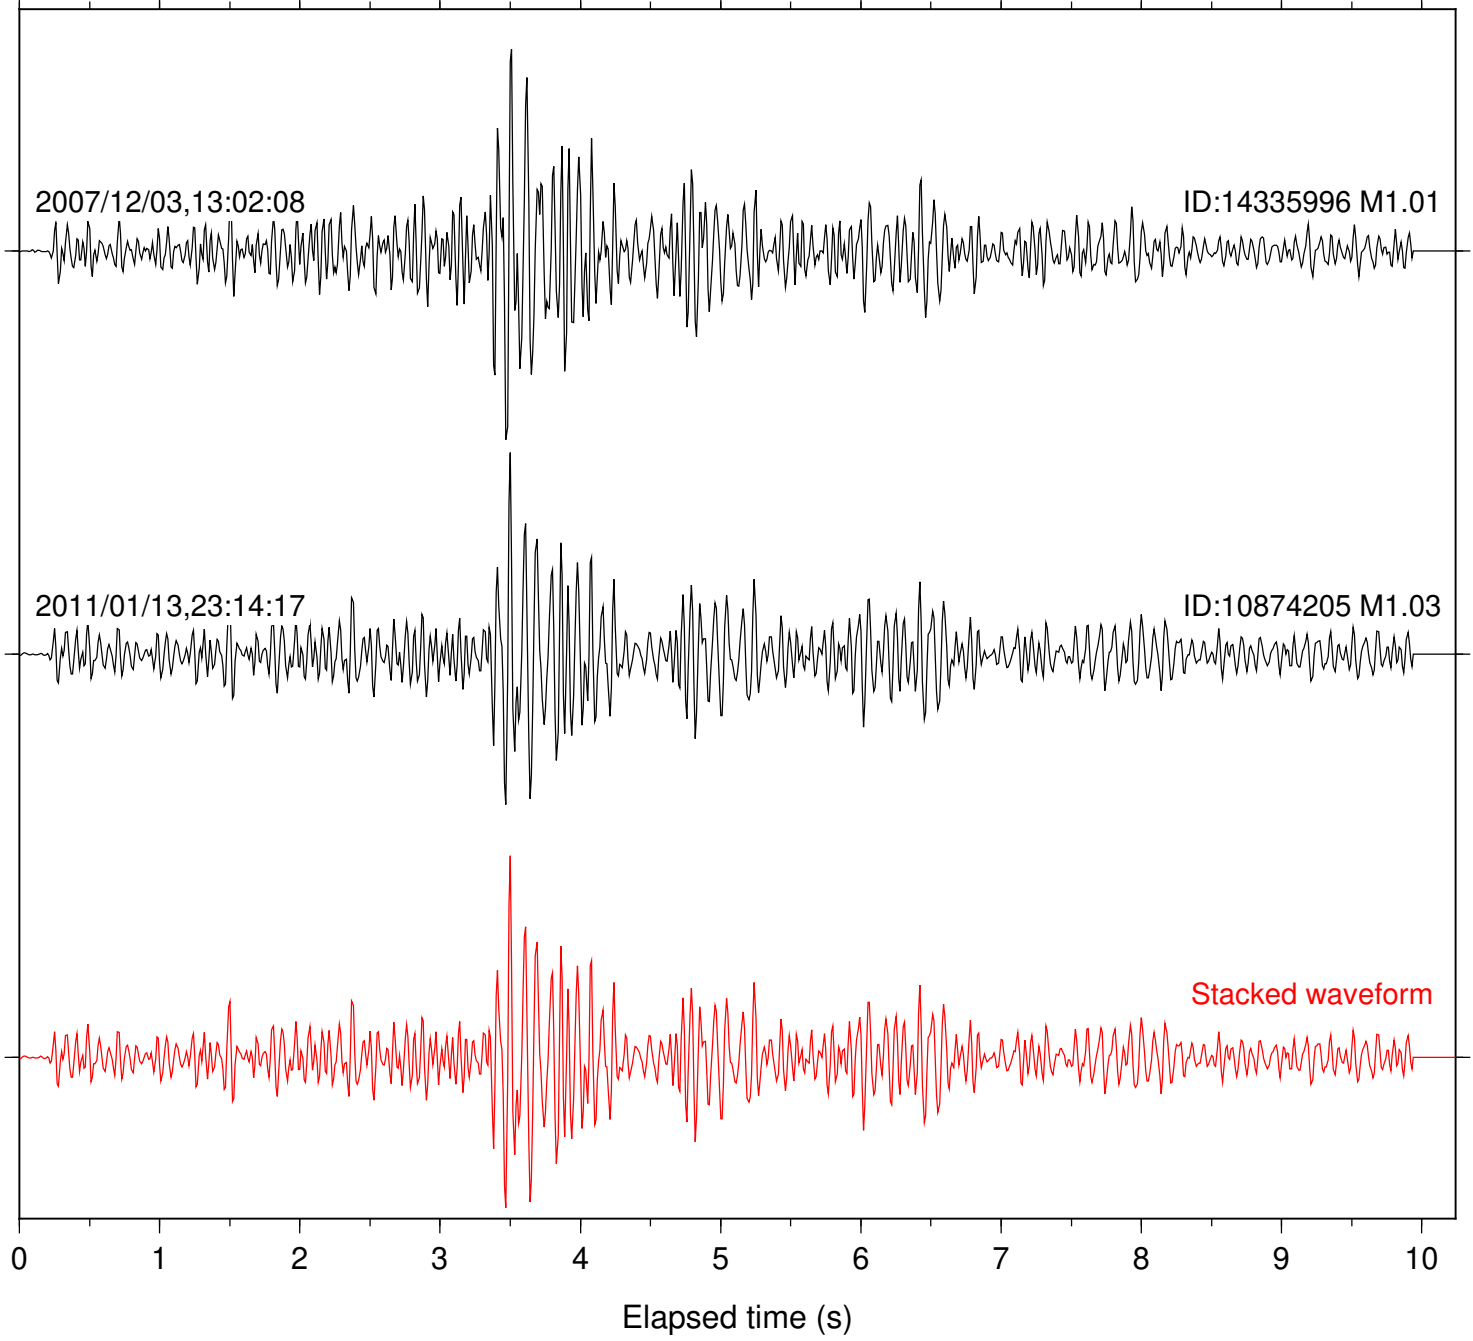

Station: B084 Com: EHZ

Focal depth: 10.26 km