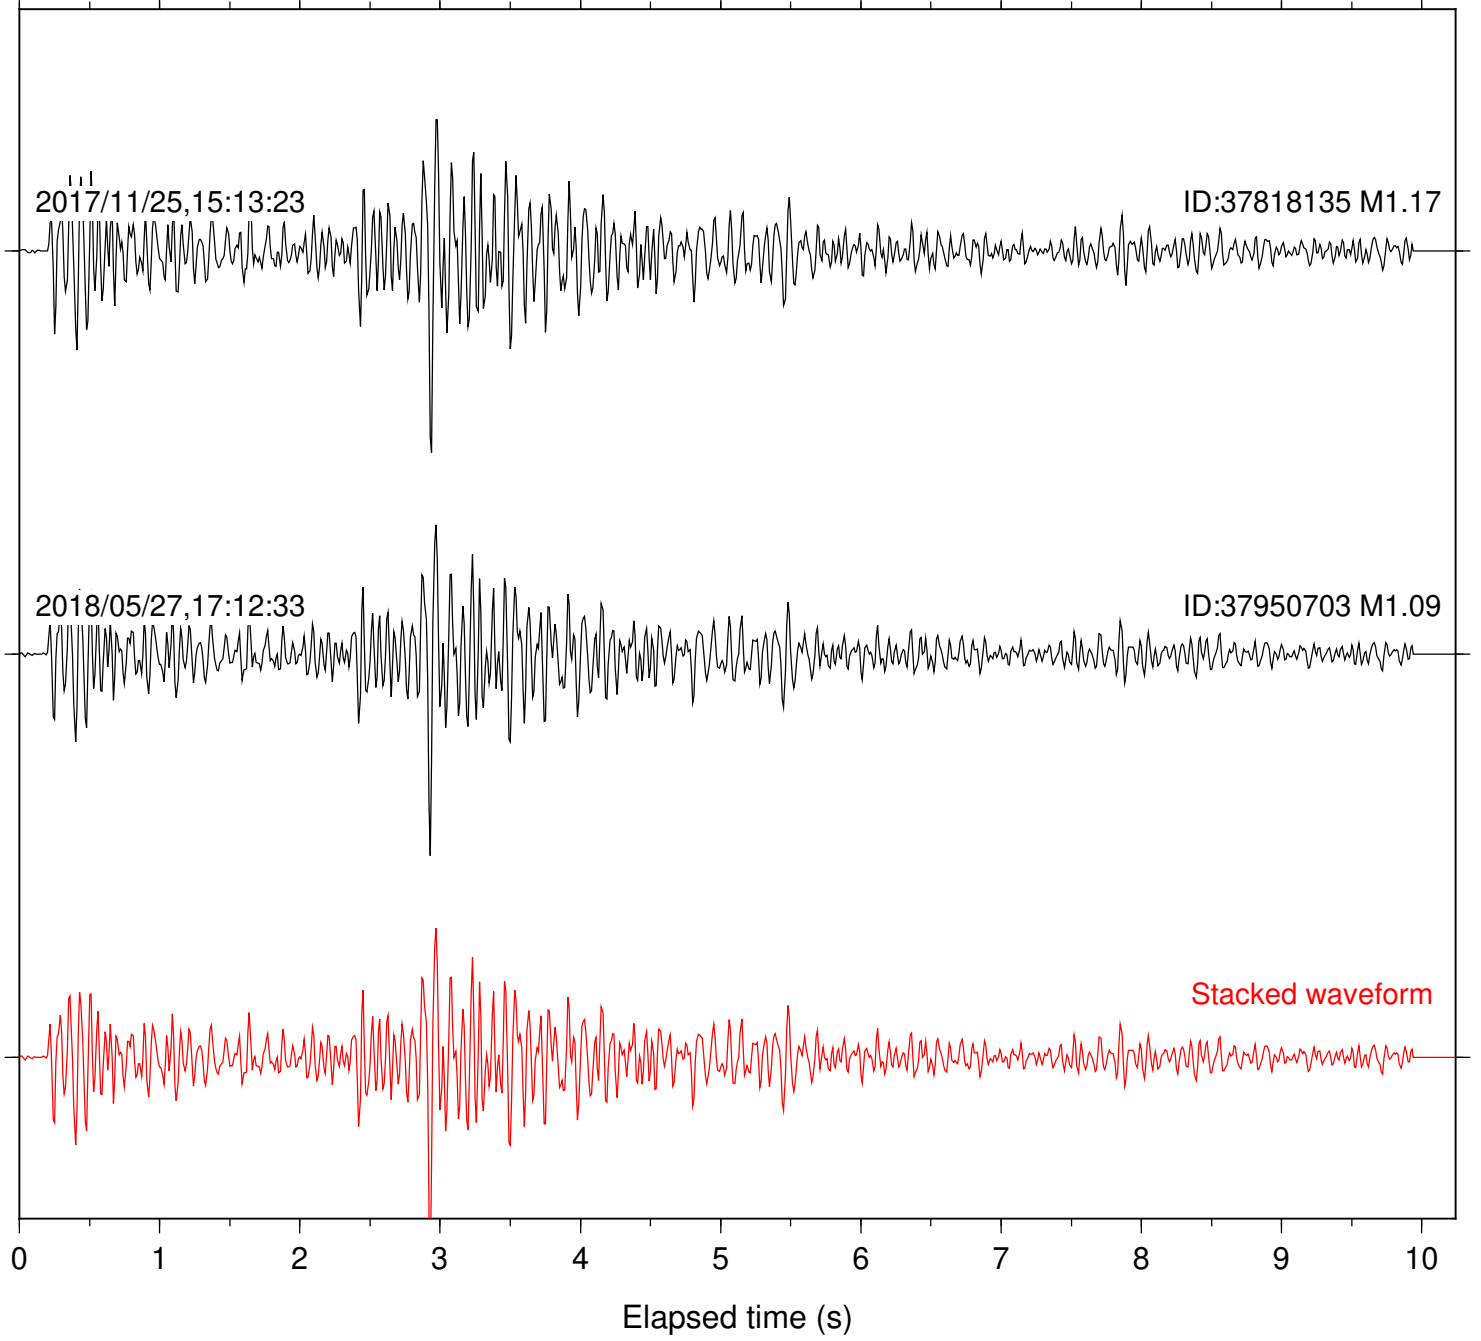

Station: B088 Com: EHZ

Focal depth: 7.35 km