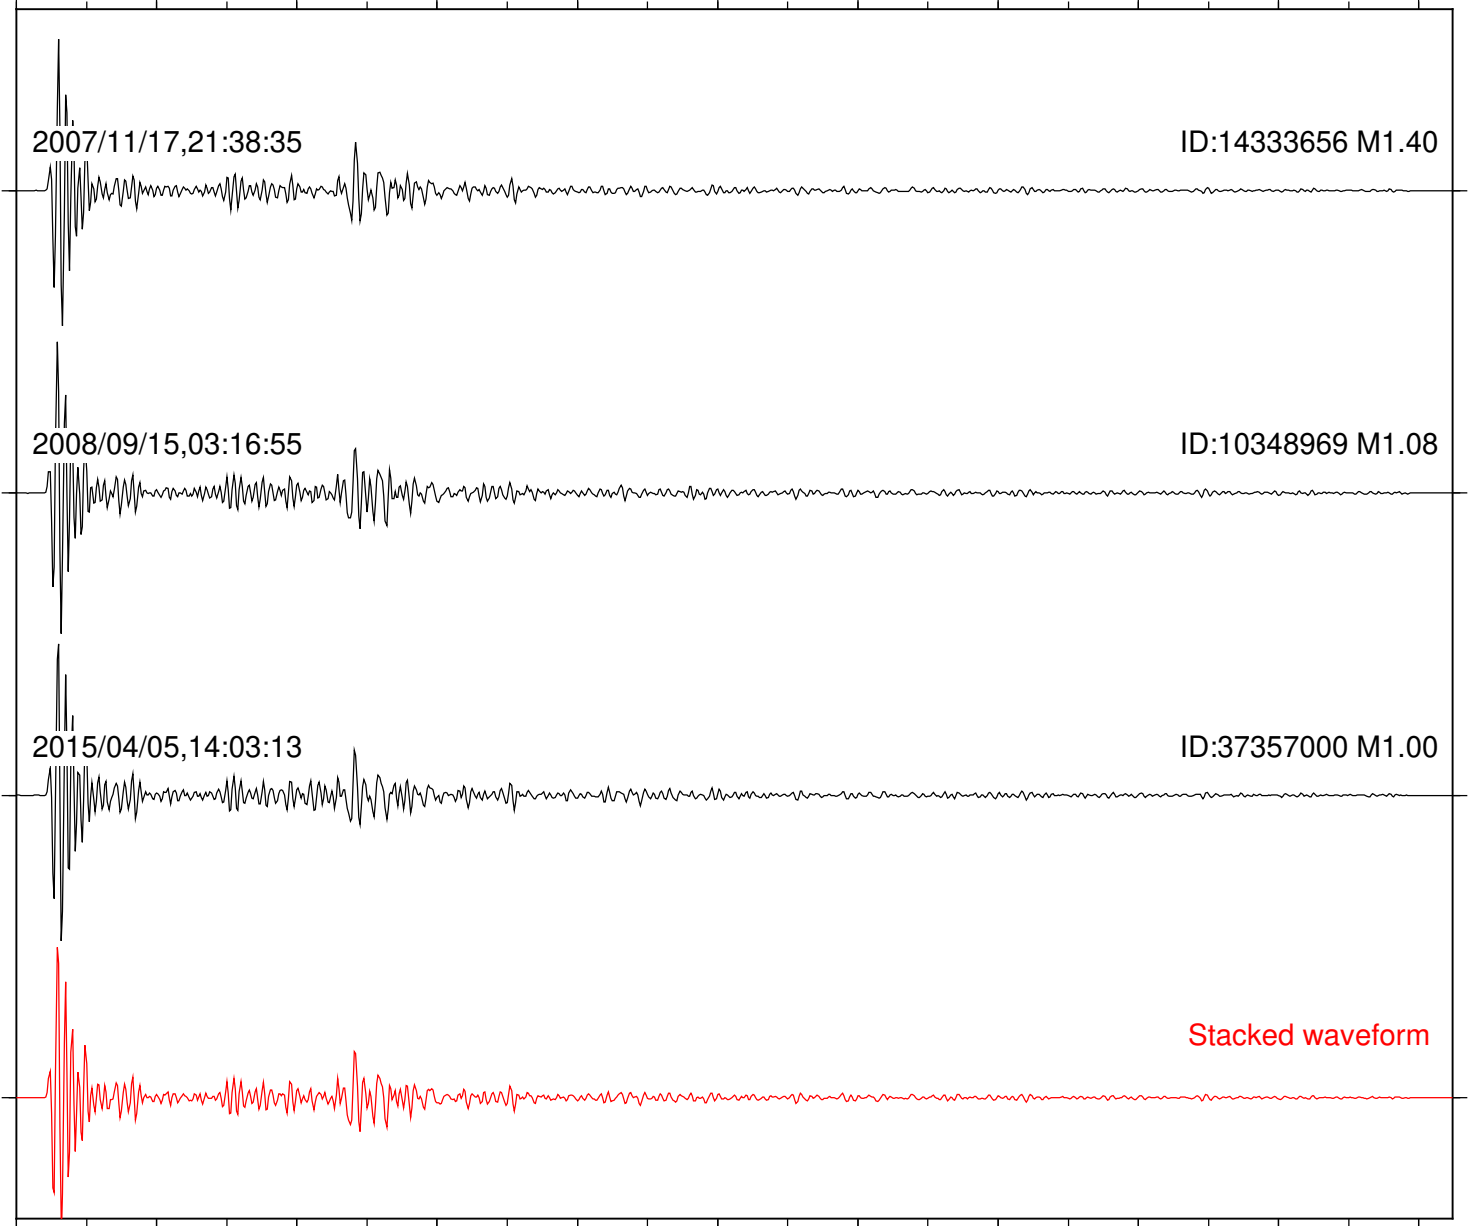

Station: B087 Com: EHZ

Focal depth: 6.23 km

2007/11/17,21:38:35

ID:14333656 M1.40

2008/09/15,03:16:55

ID:10348969 M1.08

2015/04/05,14:03:13

ID:37357000 M1.00

Stacked waveform

0 1 2 3 4 5 6 7 8 9 10

Elapsed time (s)