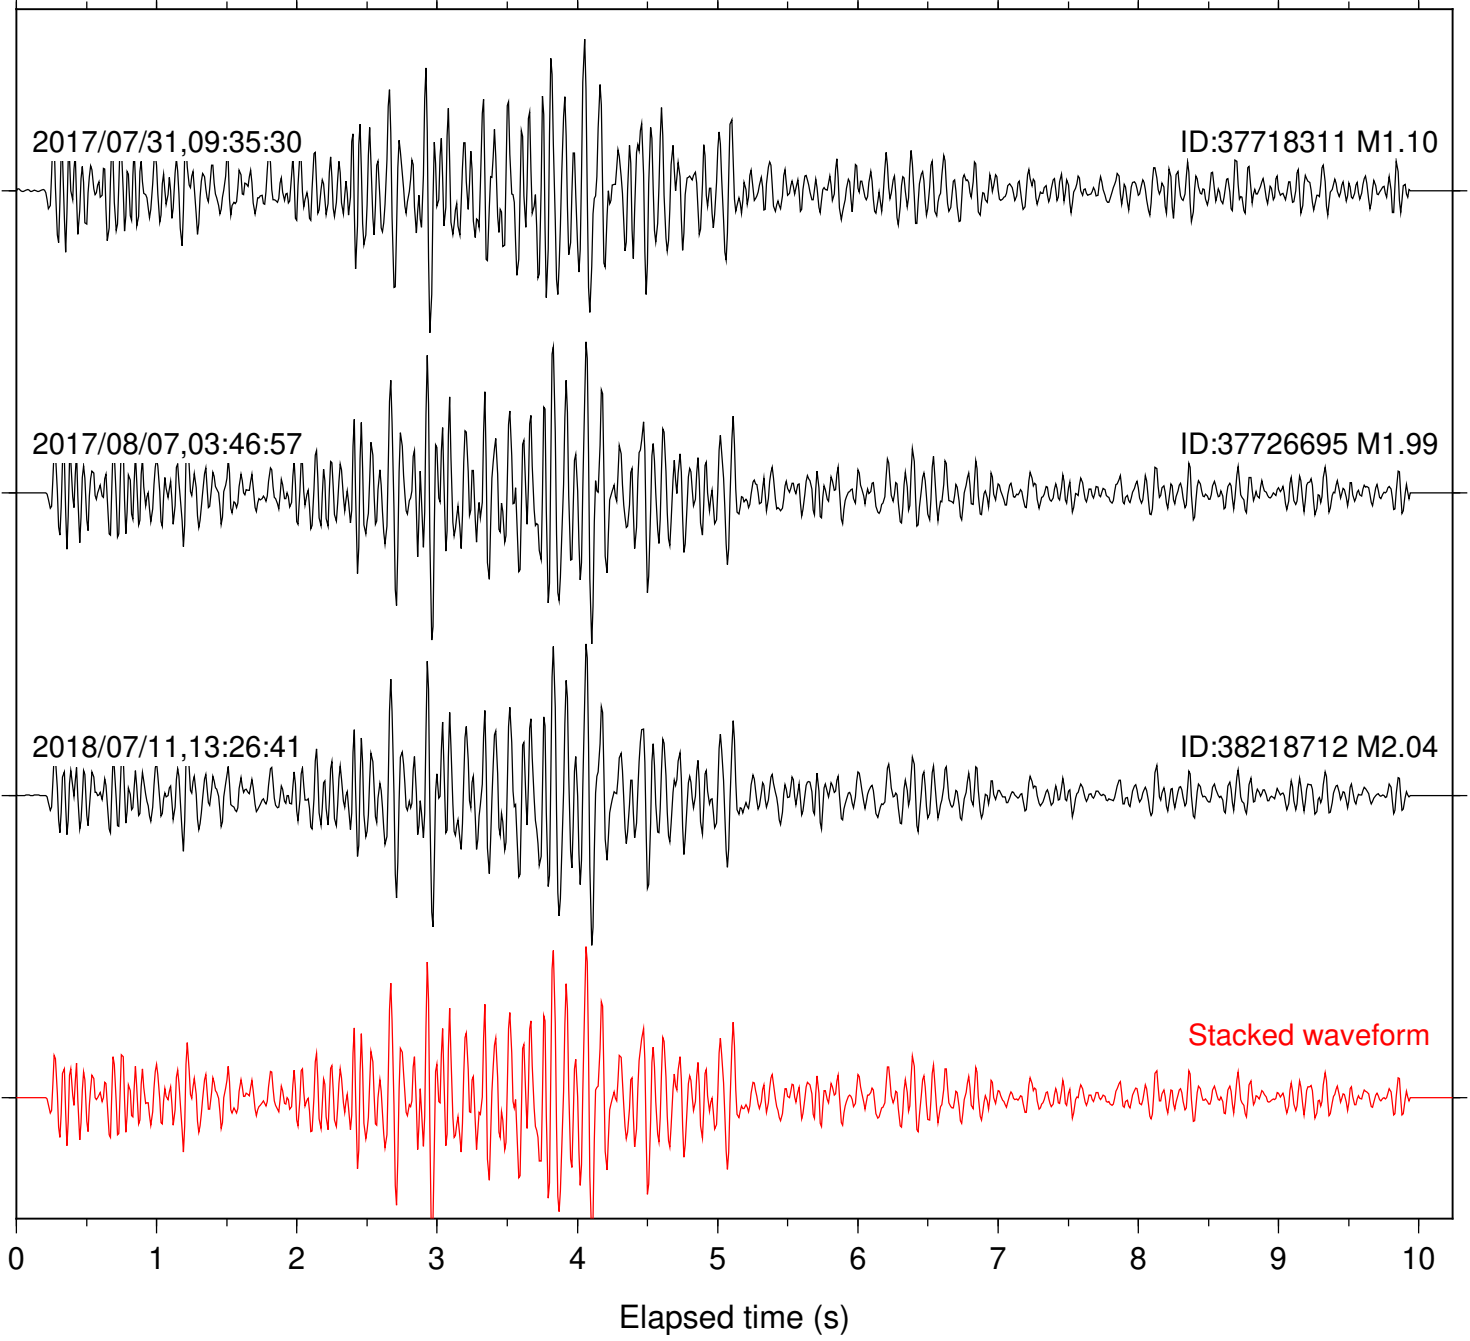

Station: B946 Com: EHZ

Focal depth: 5.13 km