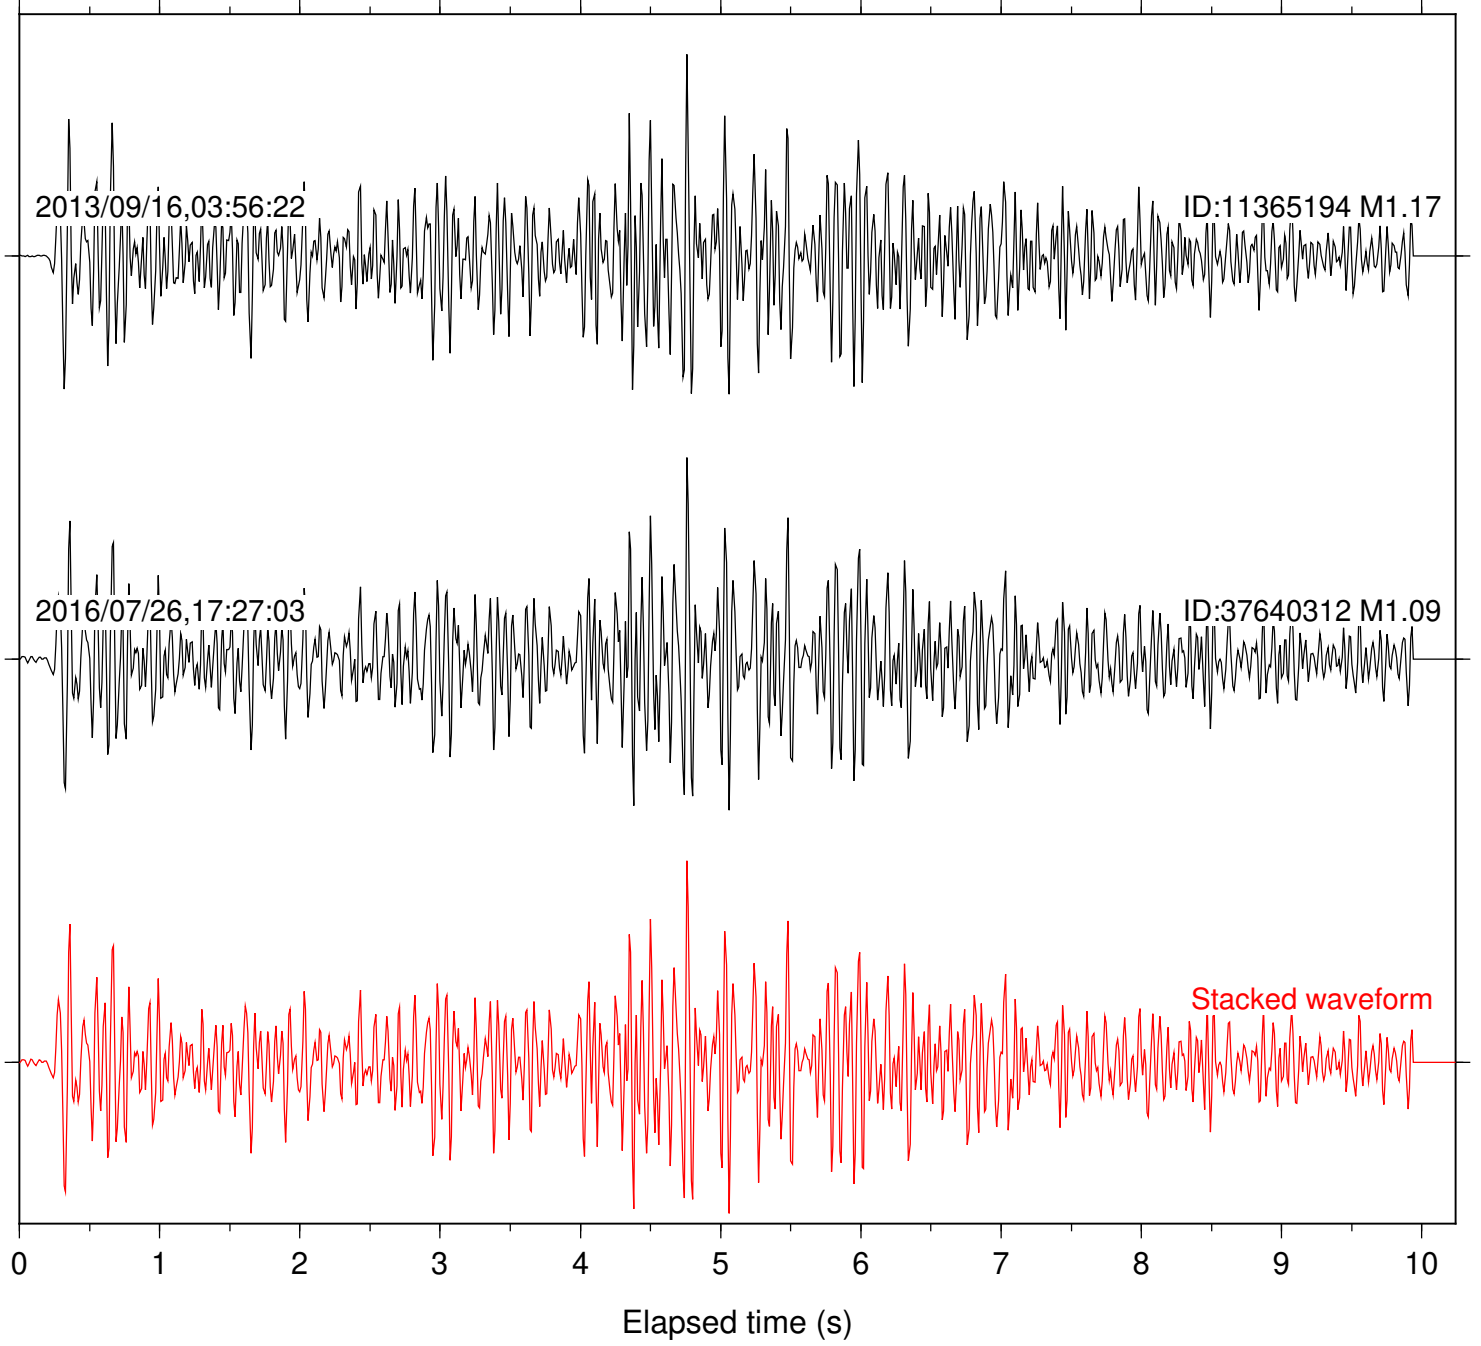

Station: FRD Com: HHZ

Focal depth: 6.86 km