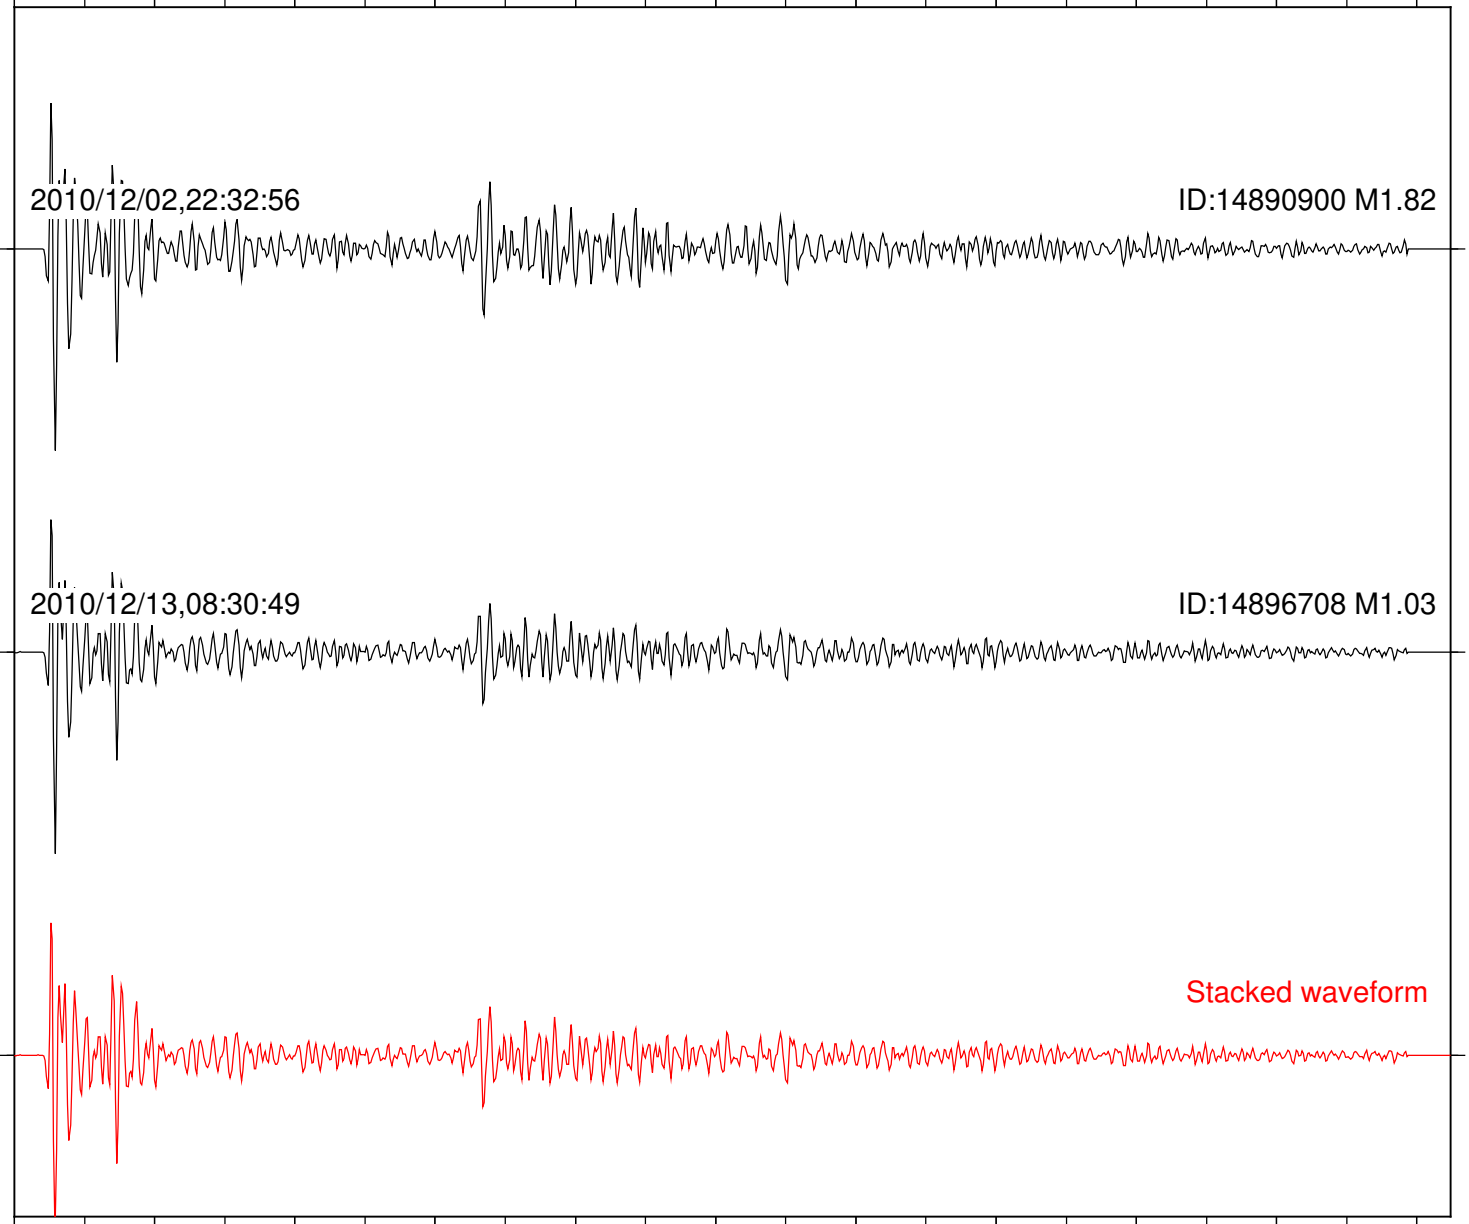

Stacked waveform

0 1 2 3 4 5 6 7 8 9 10  
Elapsed time (s)

Station: SND Com: HHZ

Focal depth: 7.66 km

Station: TOR Com: HHZ

Focal depth: 7.66 km

Station: B082 Com: EHZ

Focal depth: 8.32 km