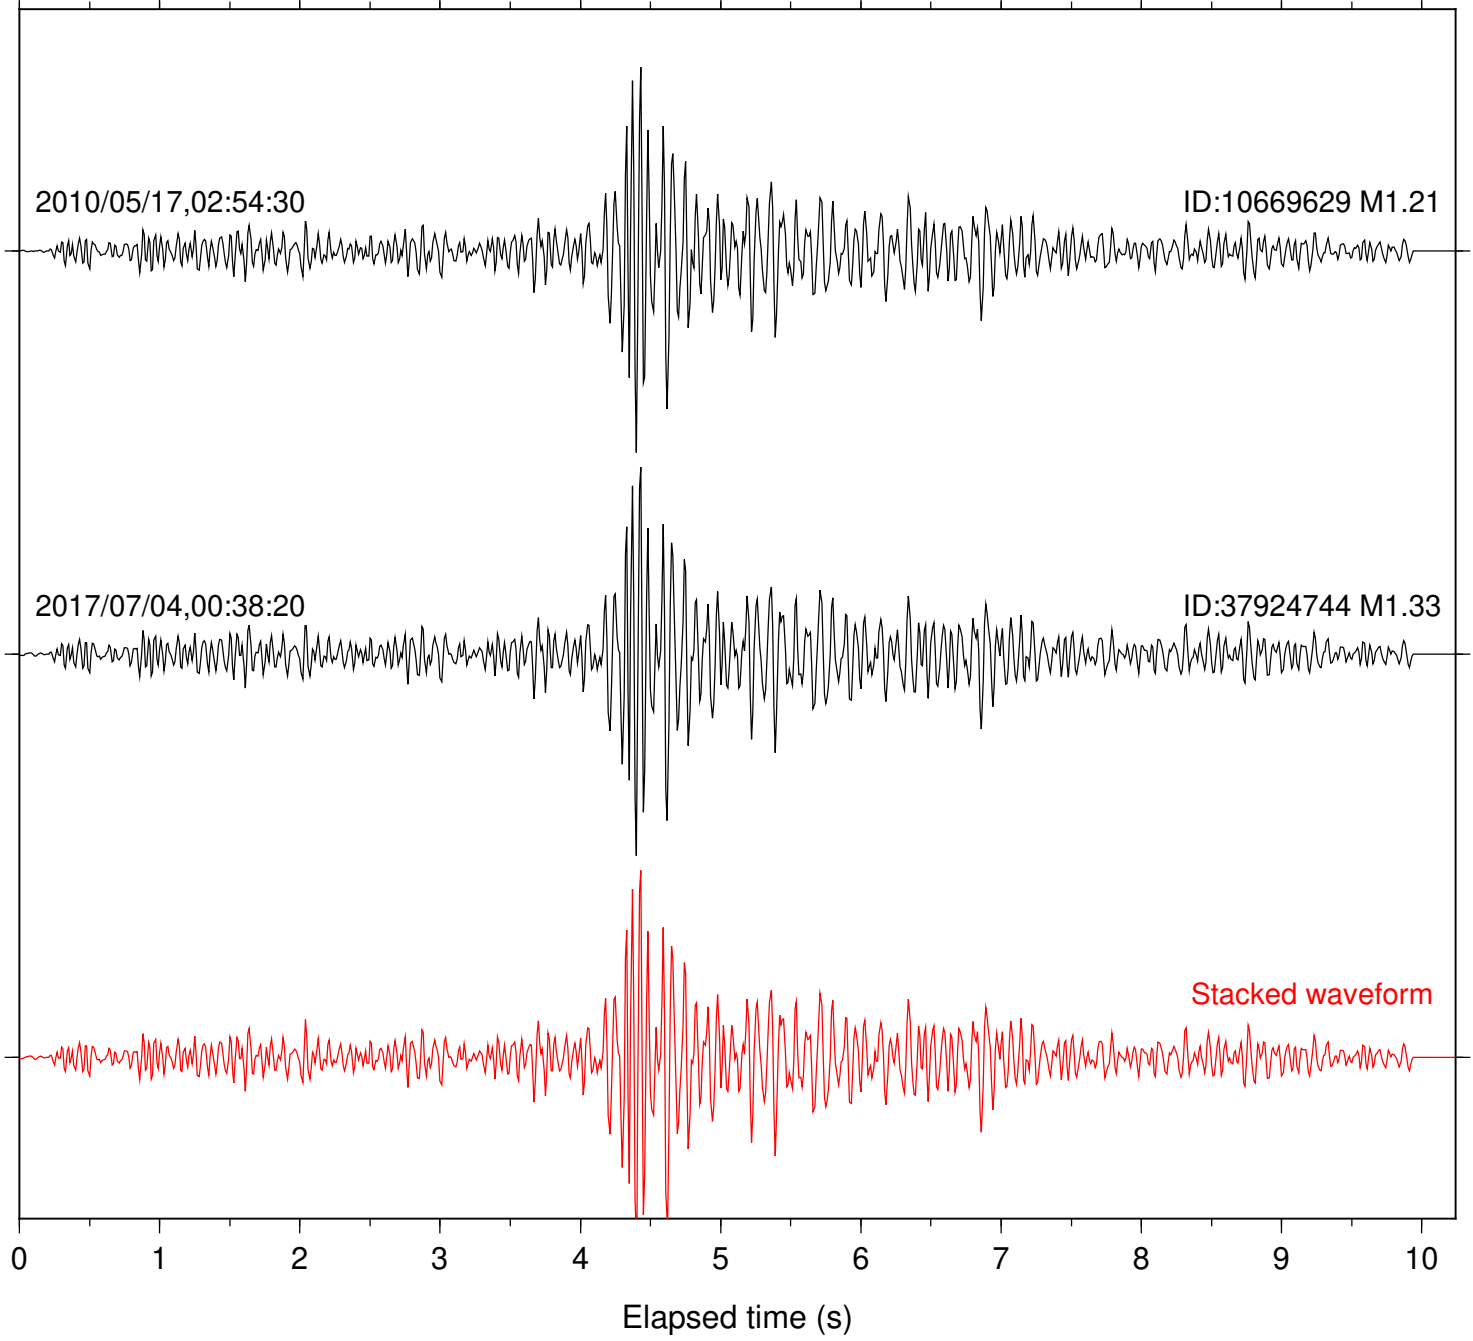

Station: B084 Com: EHZ

Focal depth: 17.70 km