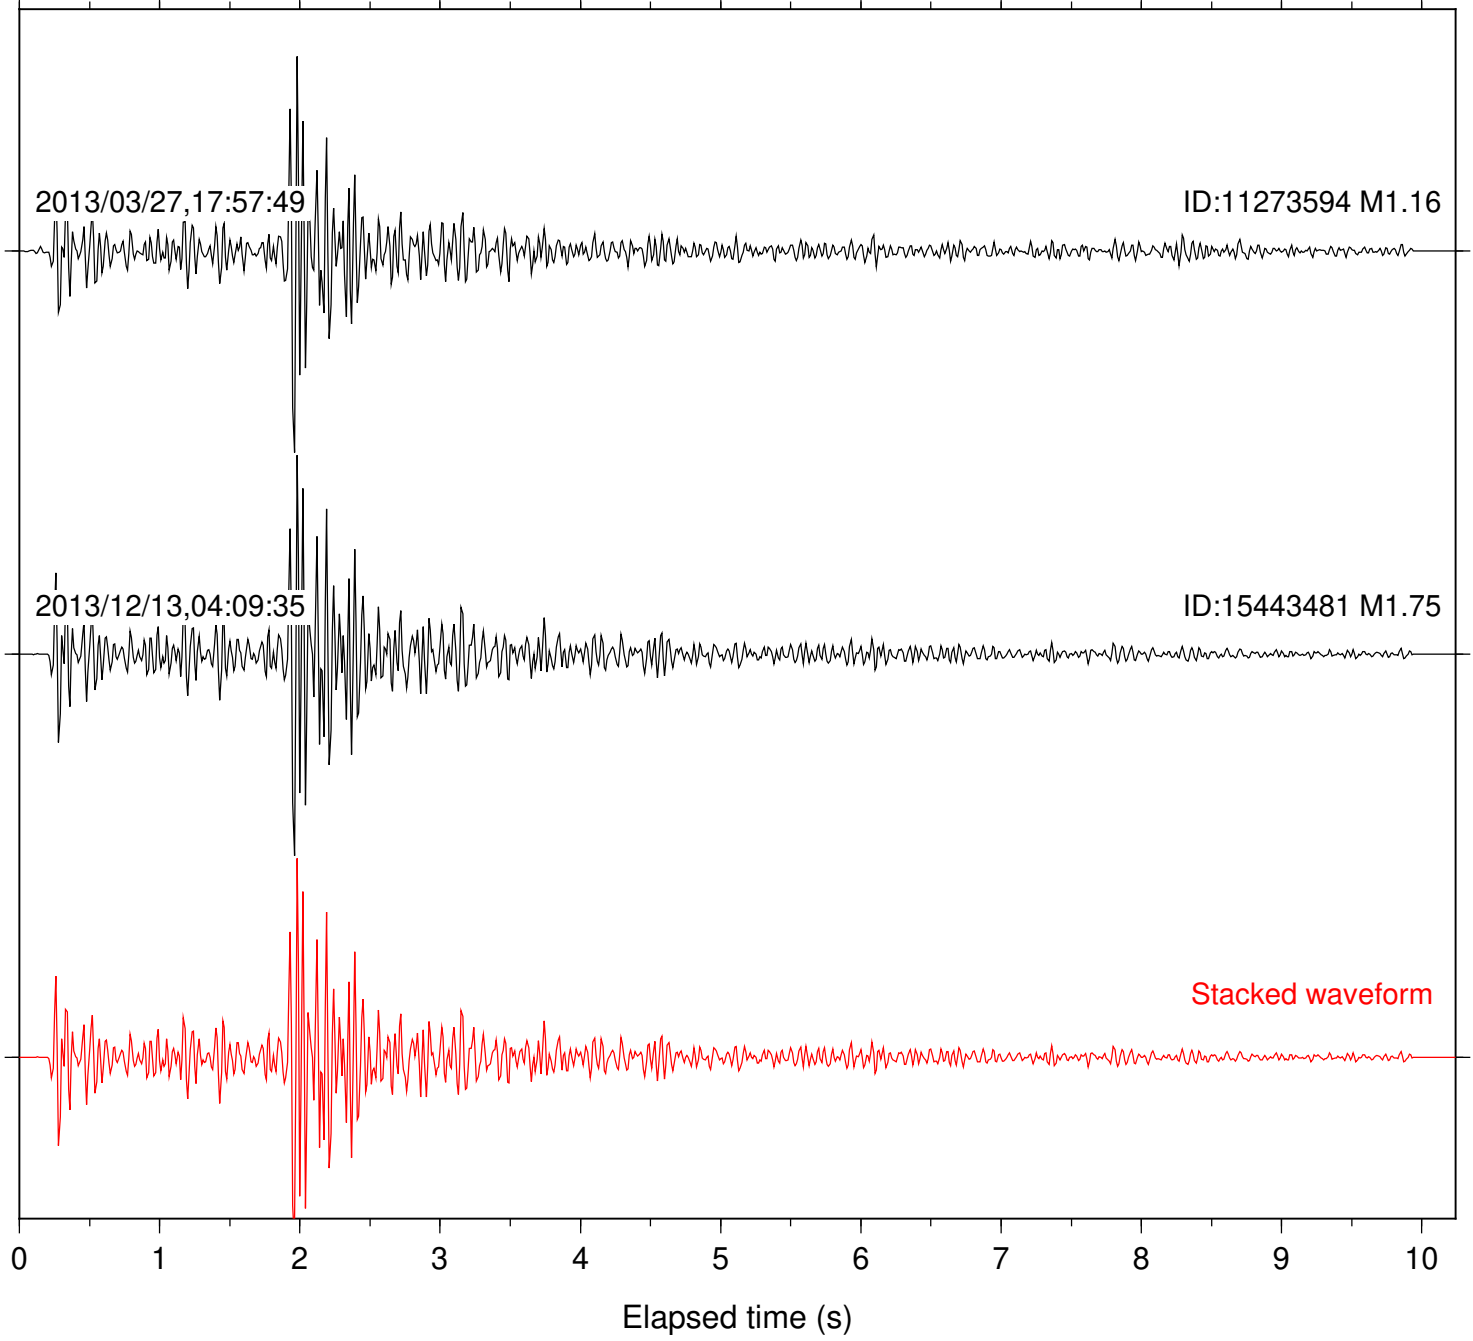

Station: B086 Com: EHZ

Focal depth: 7.05 km