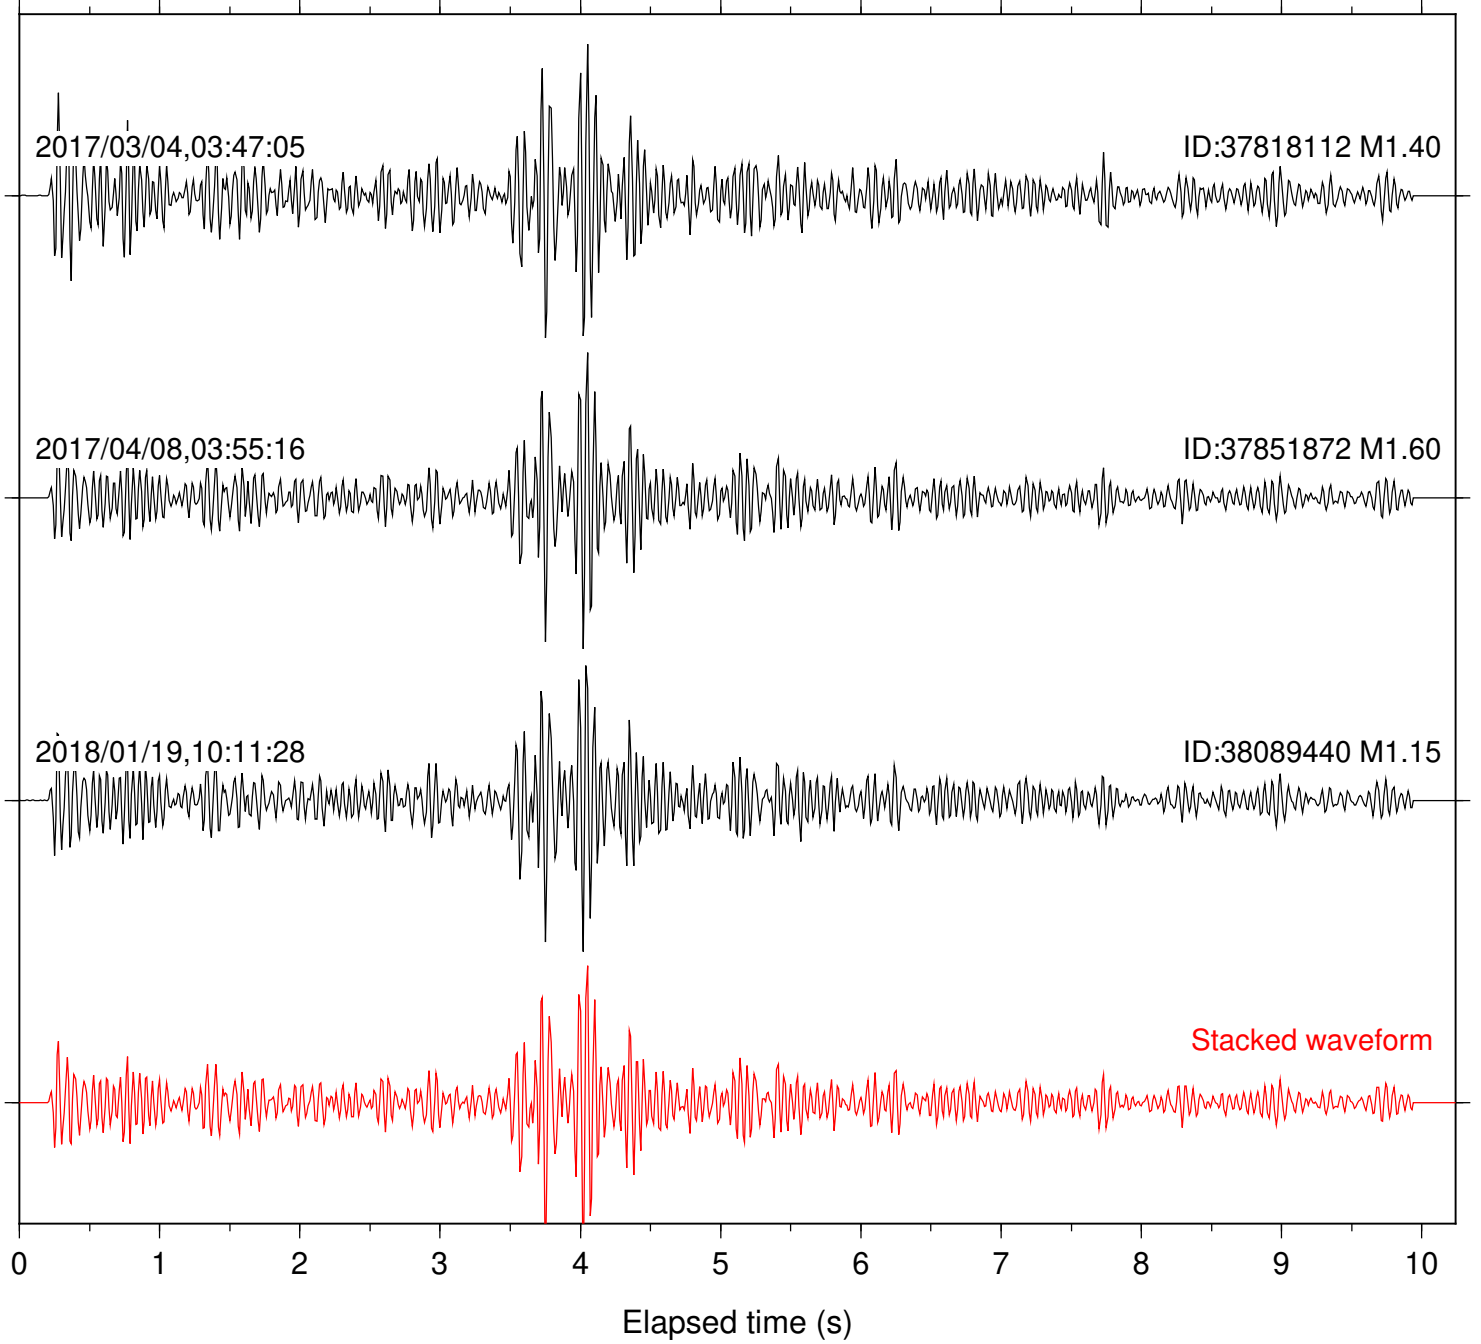

2017/04/08,03:55:16

ID:37851872 M1.60

Stacked waveform

0 1 2 3 4 5 6 7 8 9 10  
Elapsed time (s)

Station: CSH Com: HHZ

Focal depth: 6.08 km

Station: DGR Com: HHZ

Focal depth: 5.78 km