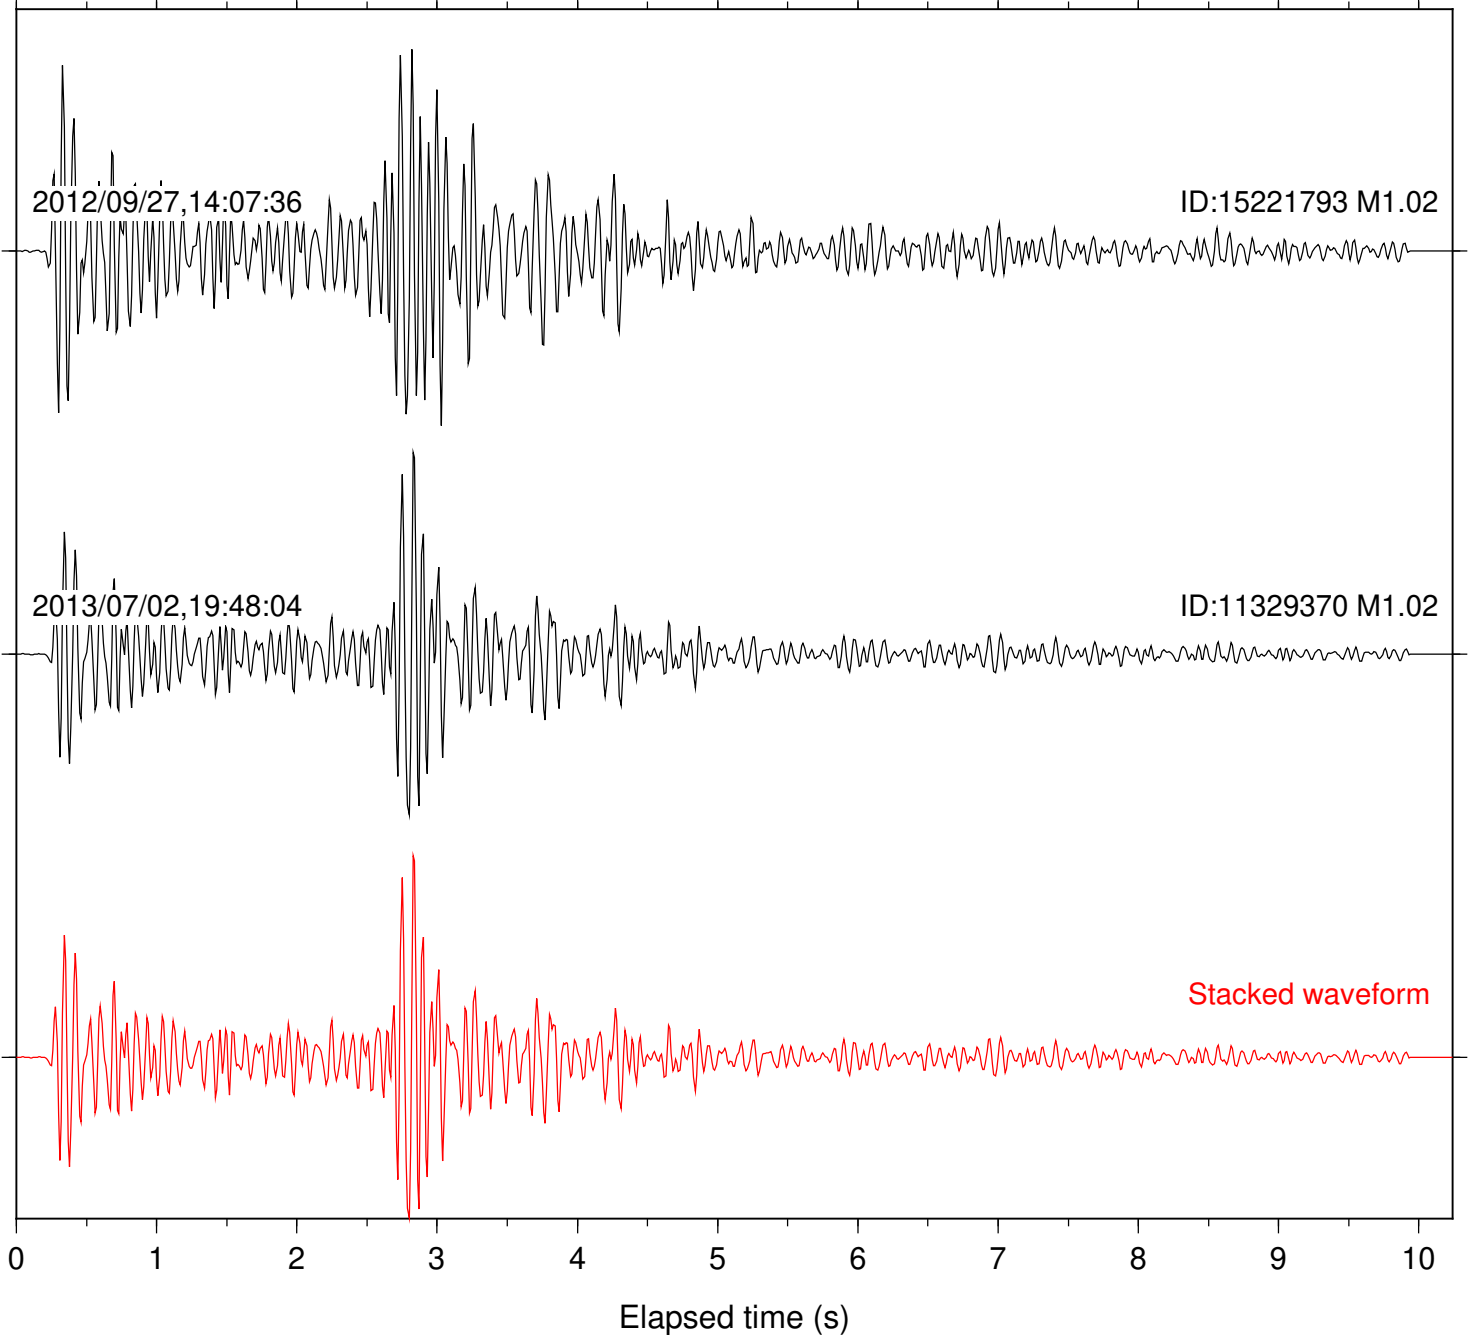

ID:11329370 M1.02

Stacked waveform

Station: KNW Com: HHZ

Focal depth: 13.35 km

Station: POB2 Com: HHZ

Focal depth: 13.35 km

Station: B082 Com: EHZ

Focal depth: 10.43 km