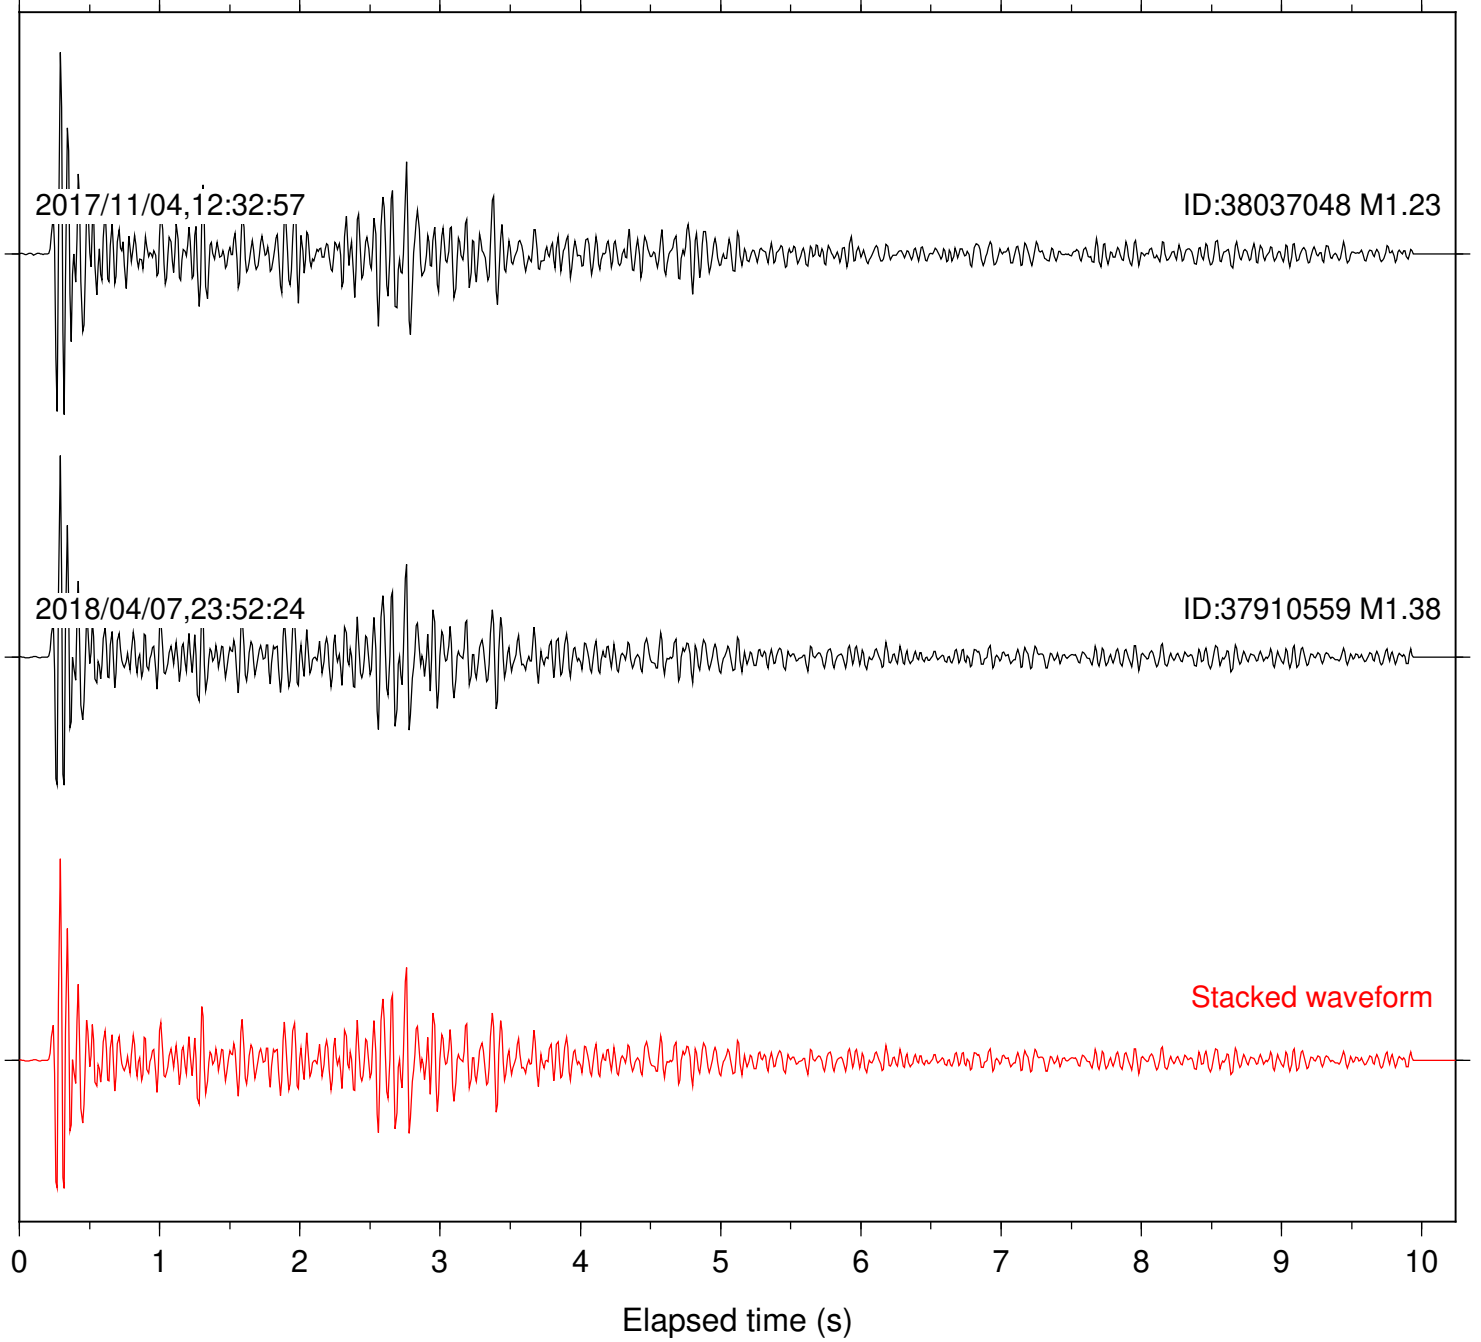

Station: B087 Com: EHZ

Focal depth: 6.43 km