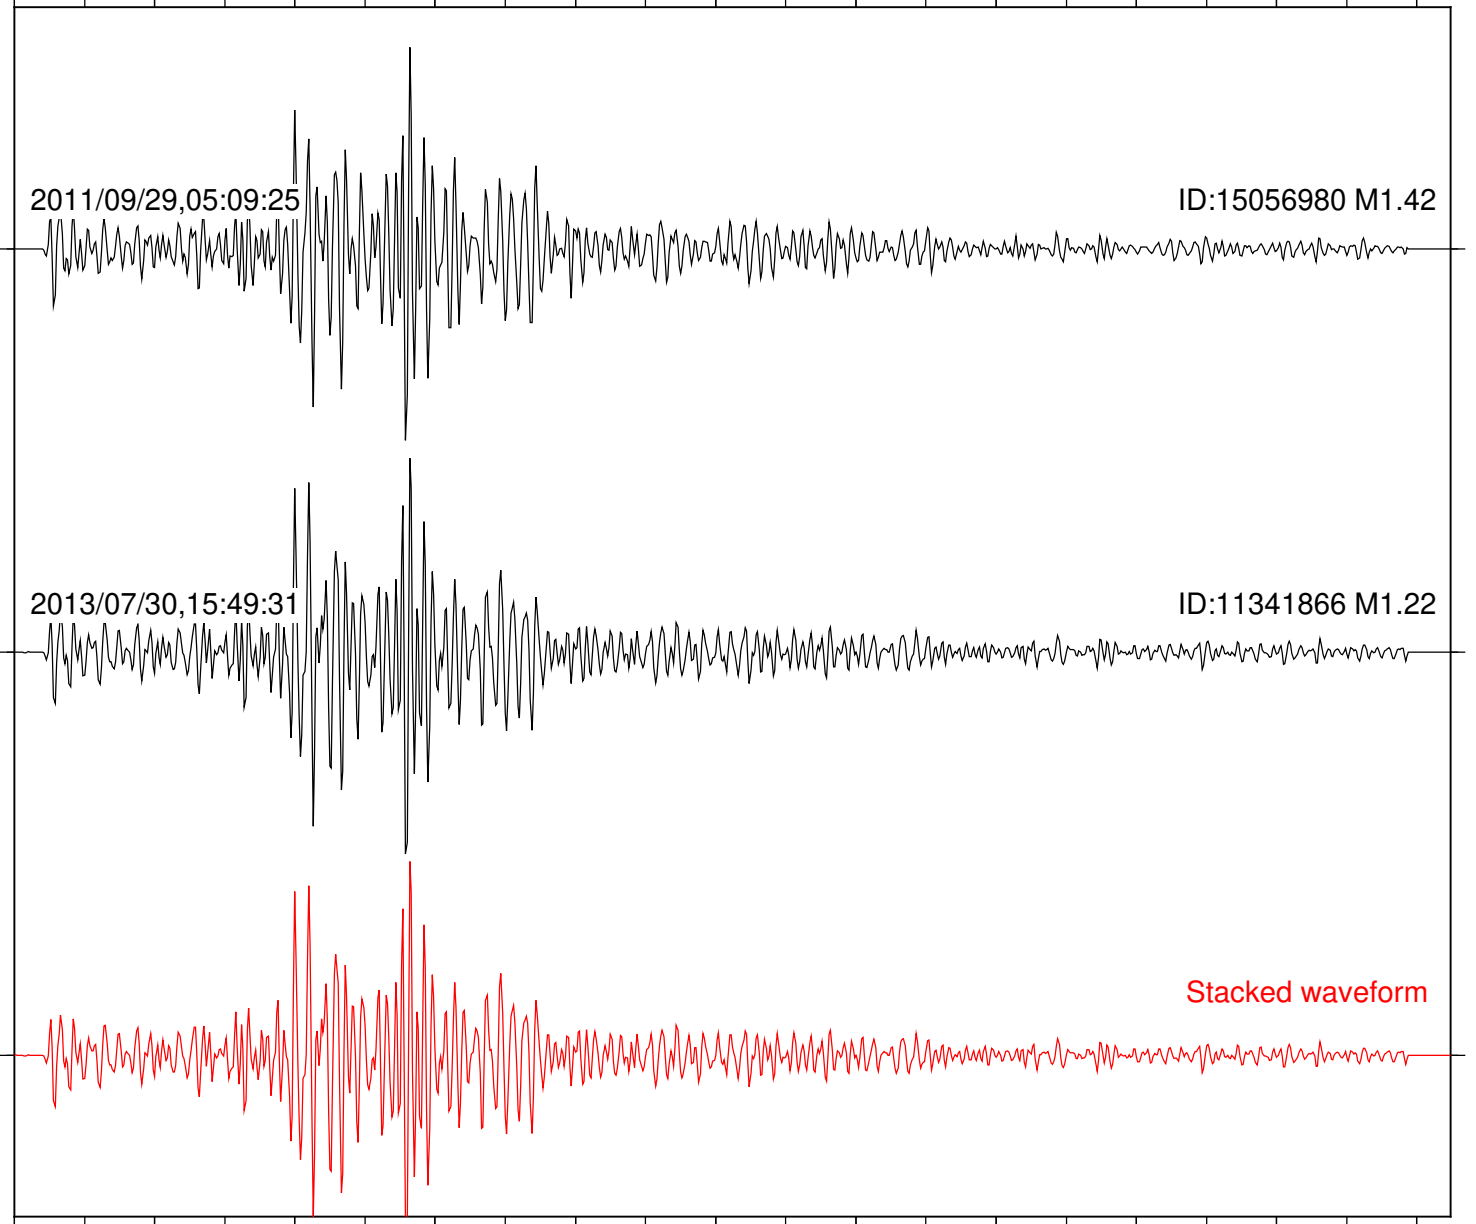

Station: B084 Com: EHZ

Focal depth: 5.56 km

2011/09/29,05:09:25

ID:15056980 M1.42

2013/07/30,15:49:31

ID:11341866 M1.22

Stacked waveform

0 1 2 3 4 5 6 7 8 9 10
Elapsed time (s)