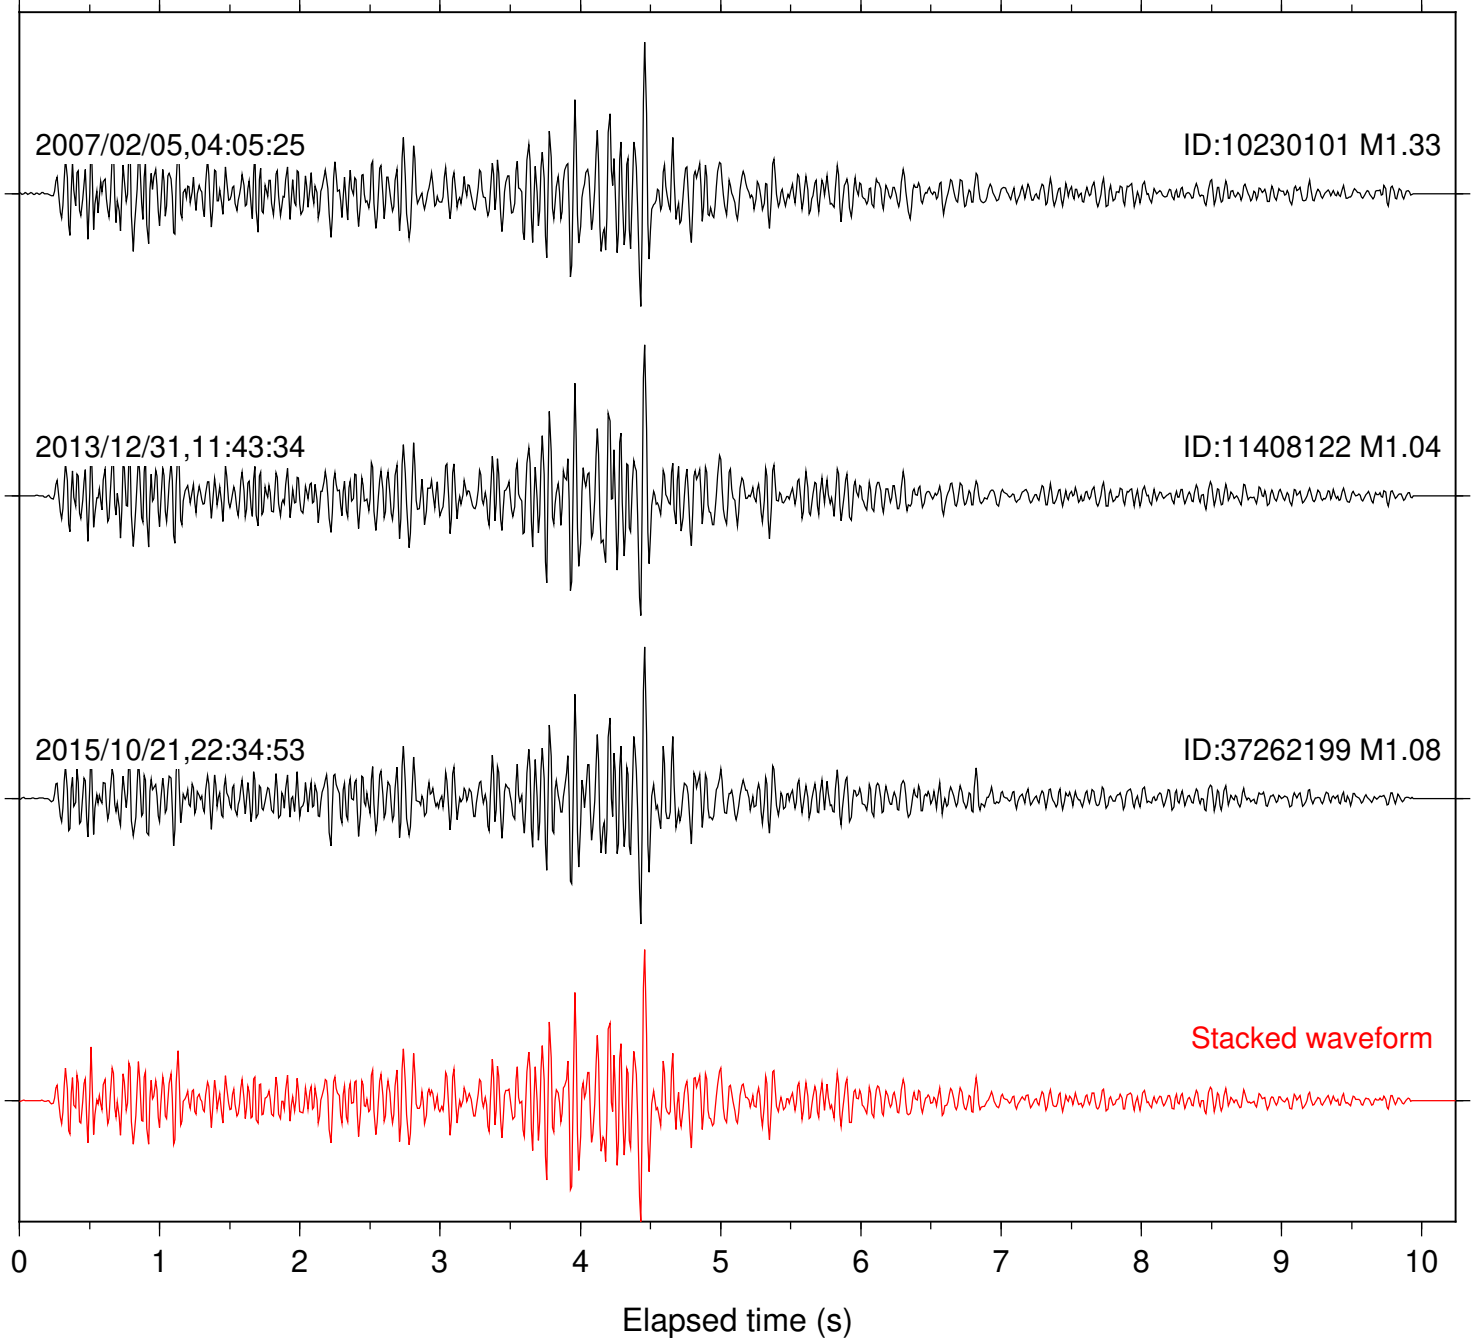

Station: FRD Com: HHZ

Focal depth: 11.93 km