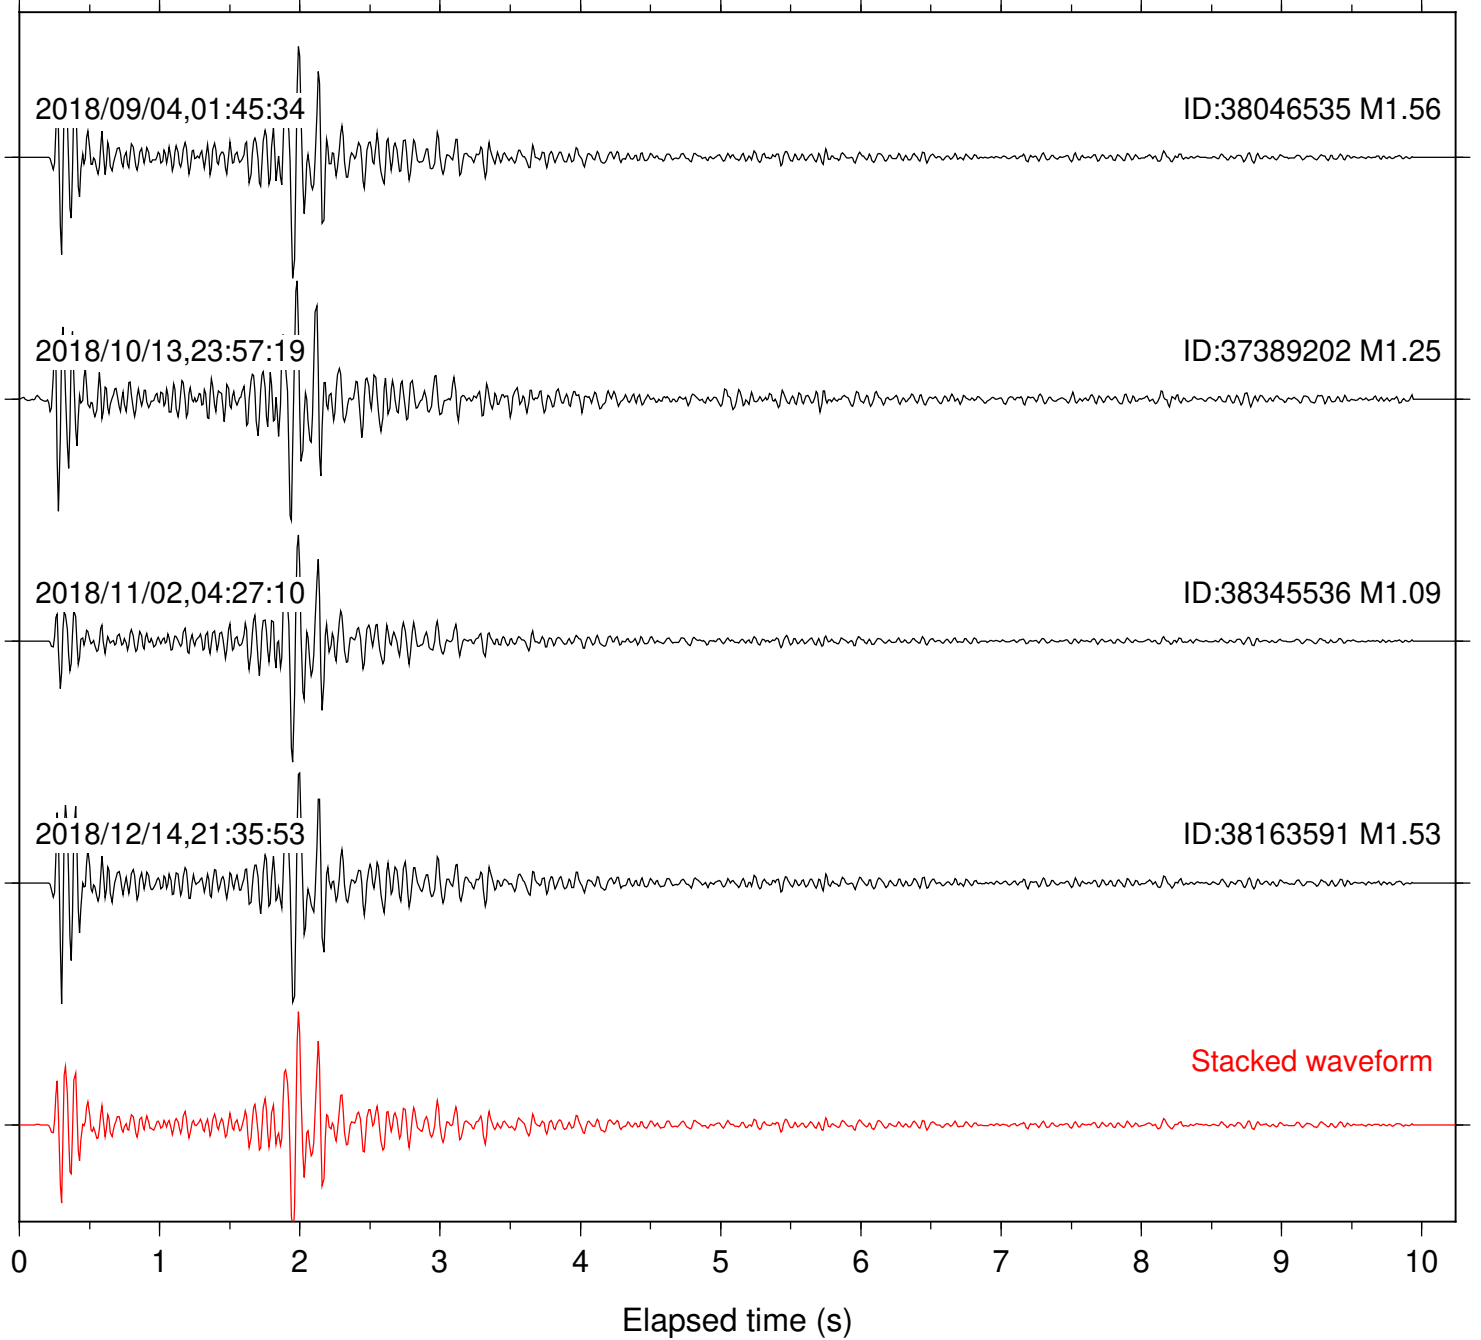

Station: B093 Com: EHZ

Focal depth: 4.27 km