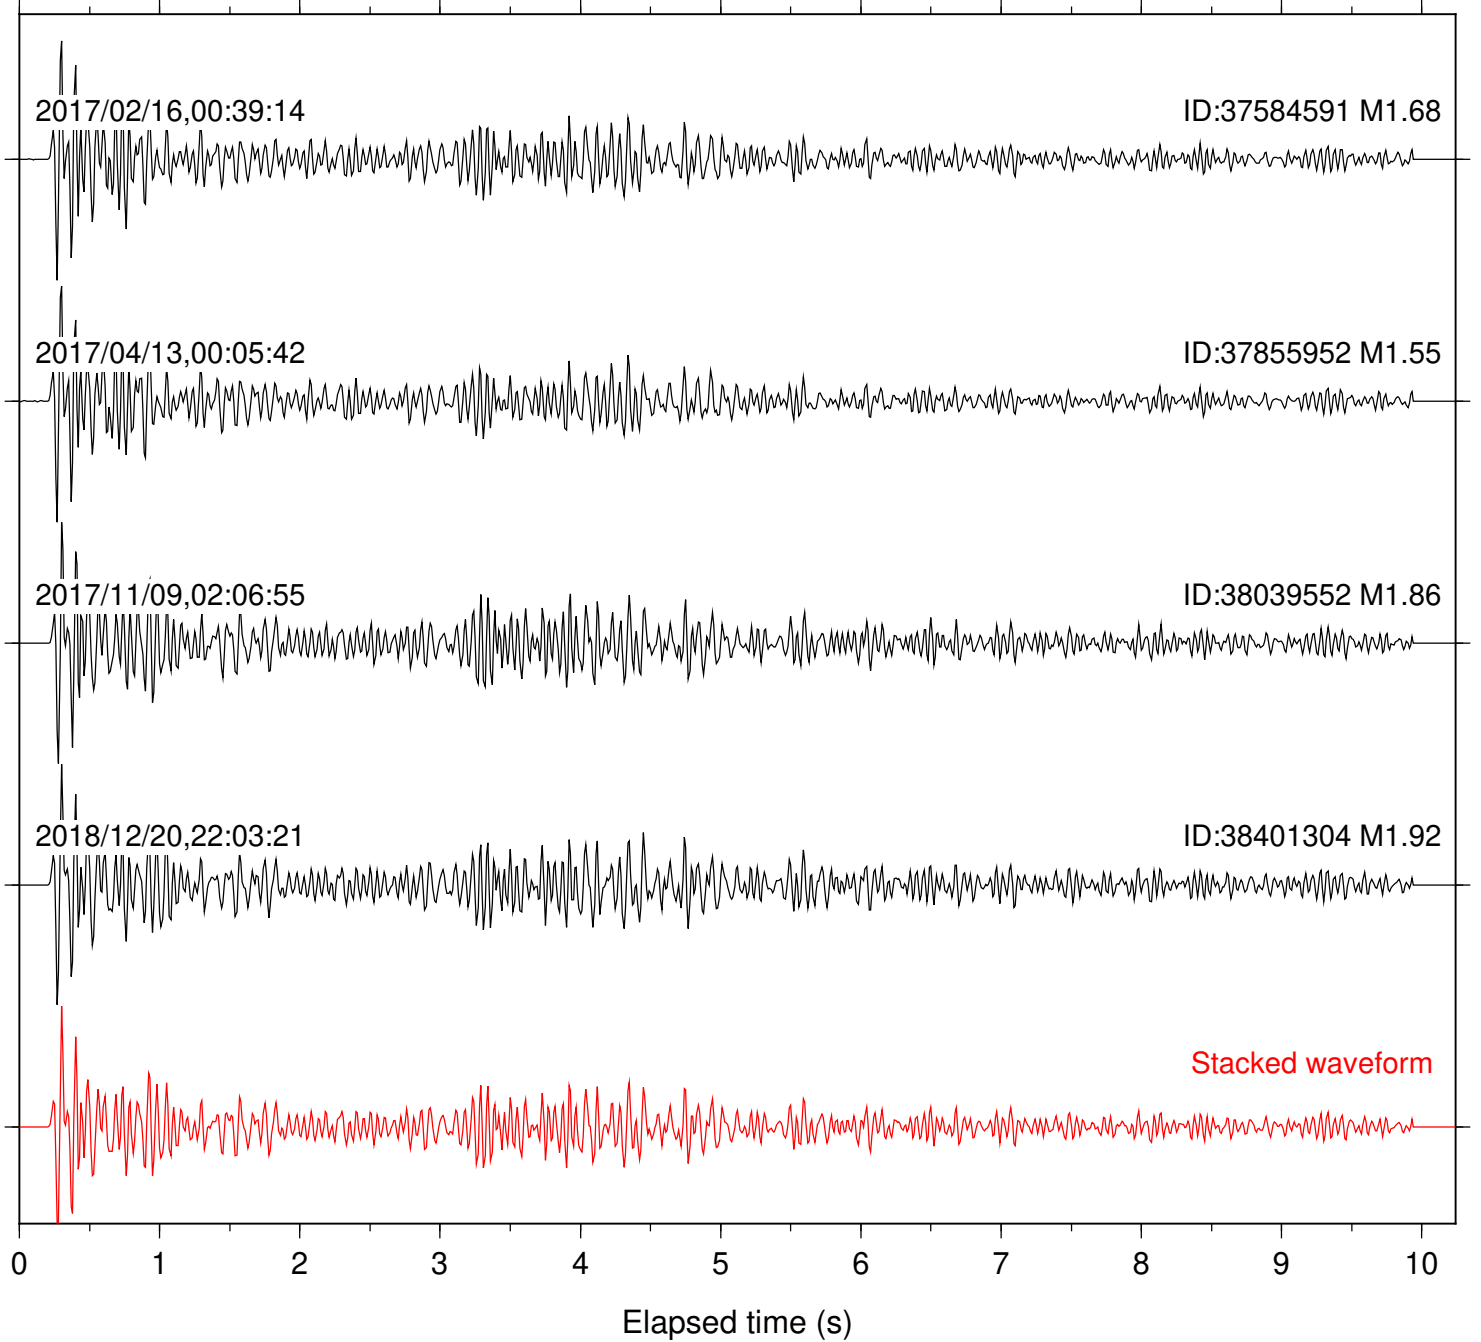

Station: LVA2 Com: HHZ

Focal depth: 6.49 km