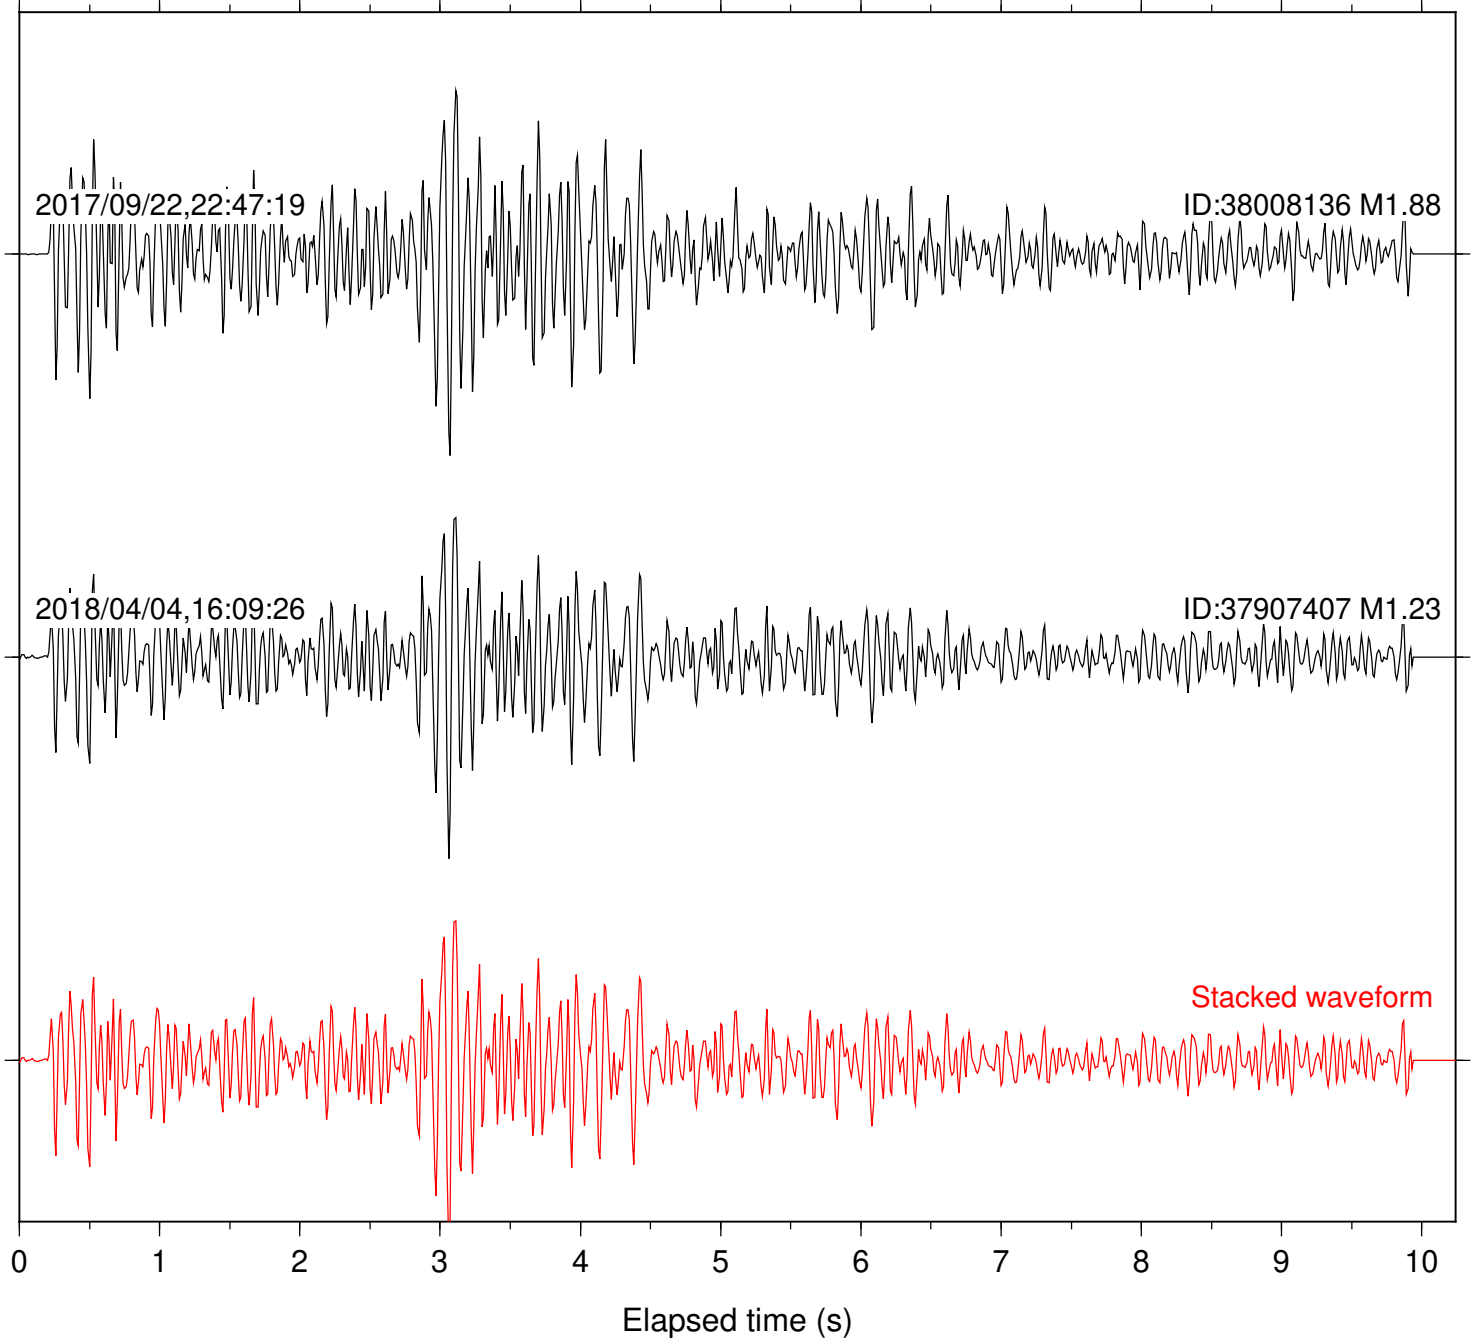

Station: B088 Com: EHZ

Focal depth: 5.96 km