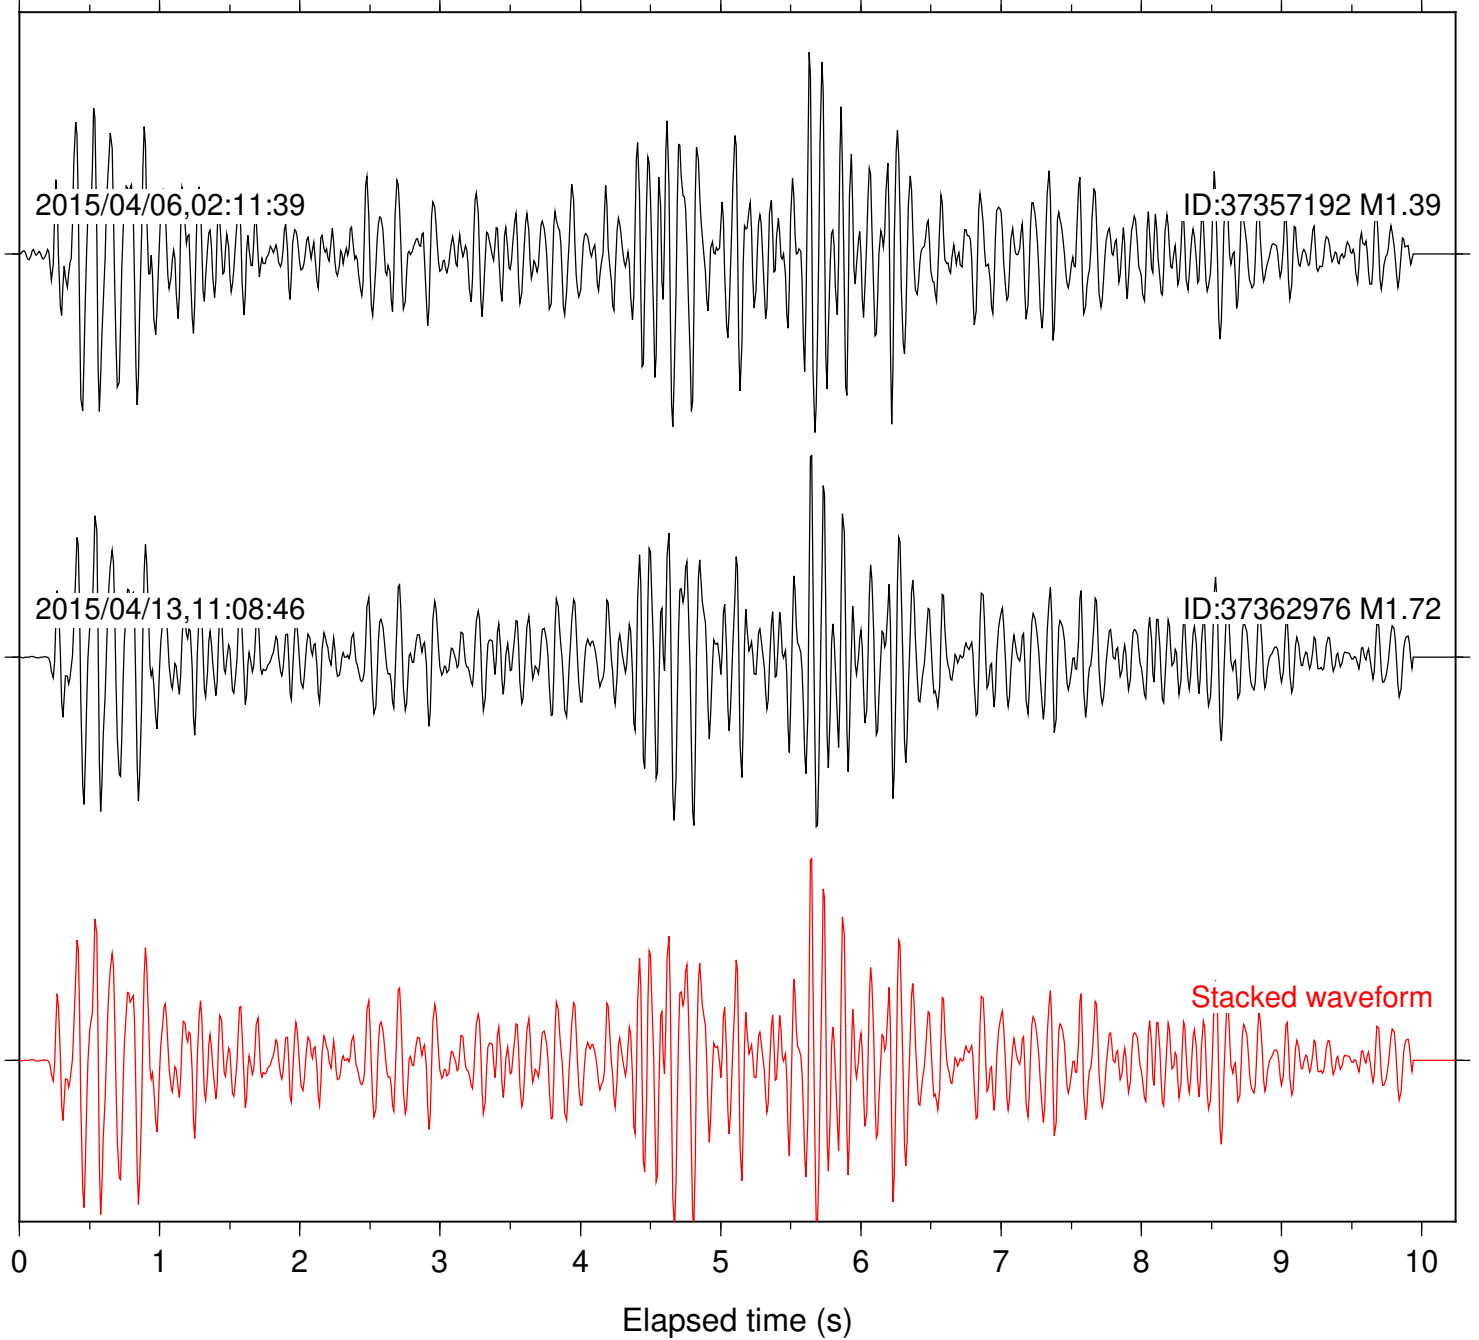

Station: MTG Com: HHZ

Focal depth: 8.44 km