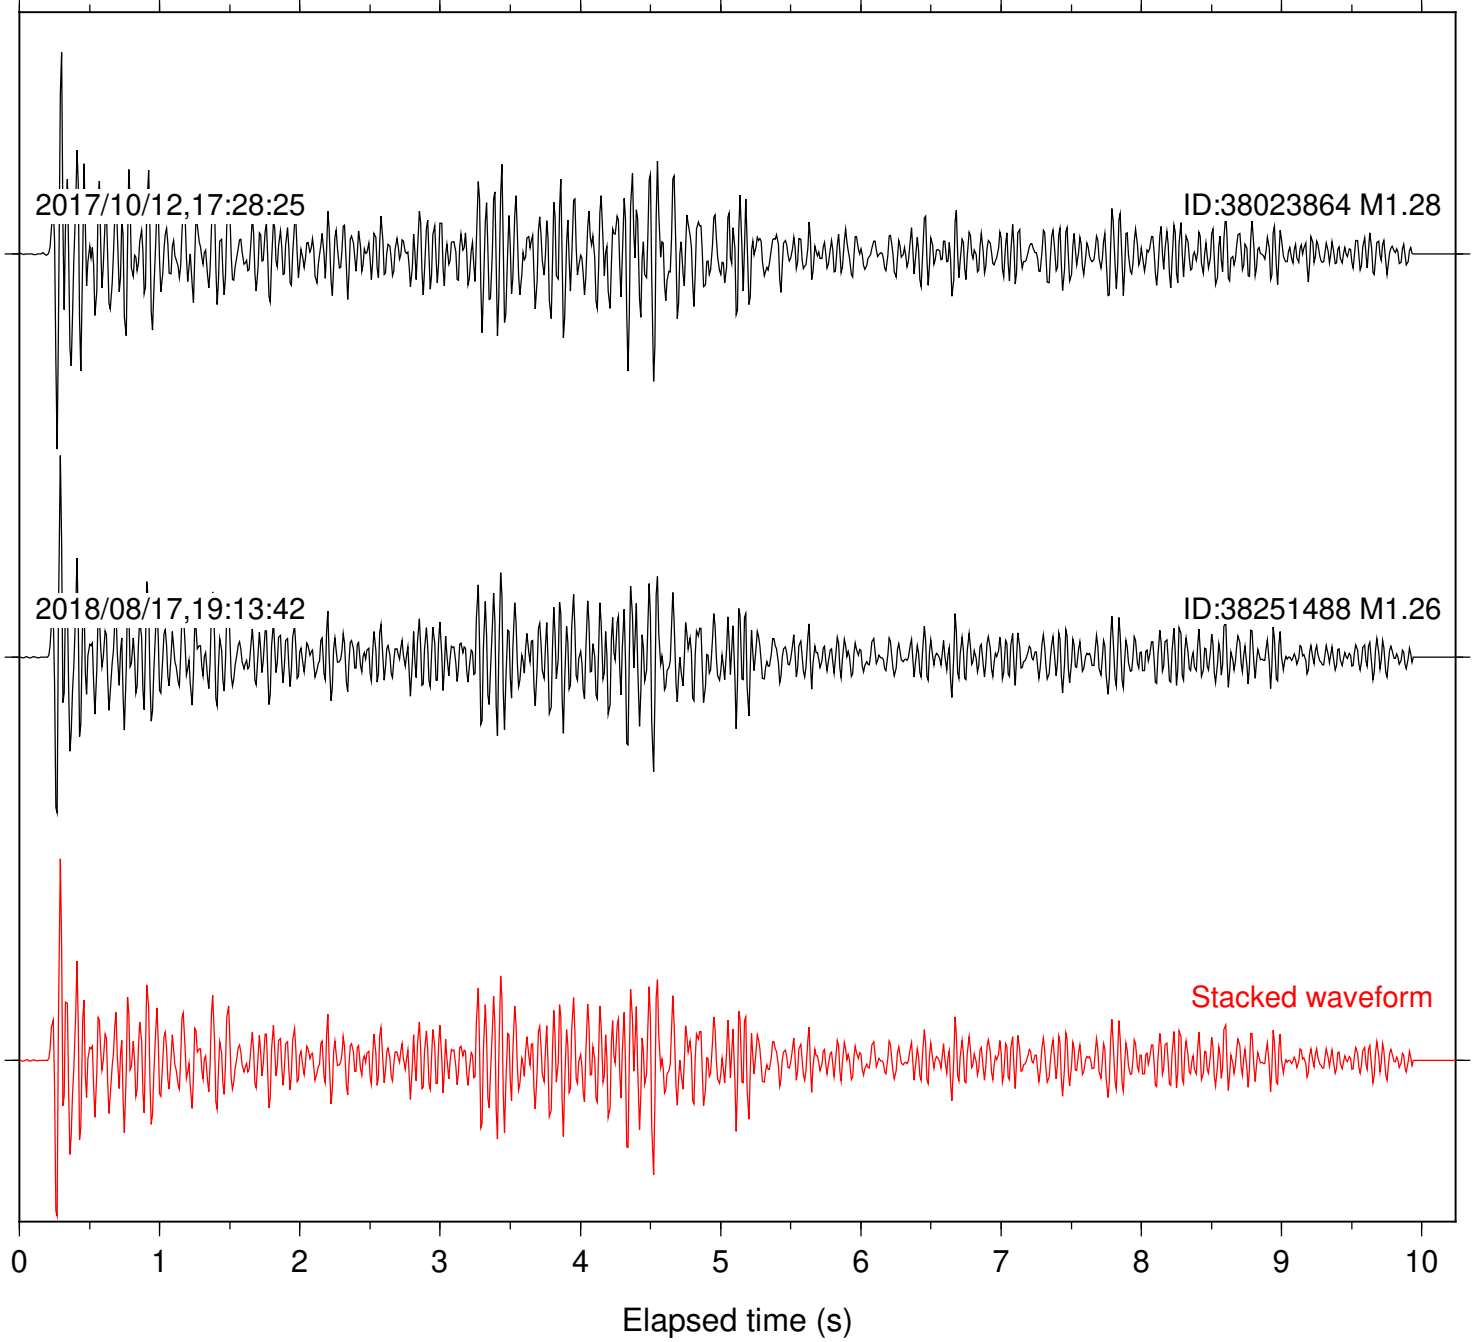

Focal depth: 4.99 km

Station: HMT2 Com: HHZ

Focal depth: 4.89 km

Station: KNW Com: HHZ

Focal depth: 4.89 km

Station: LVA2 Com: HHZ

Focal depth: 4.89 km

Station: PFO Com: HHZ