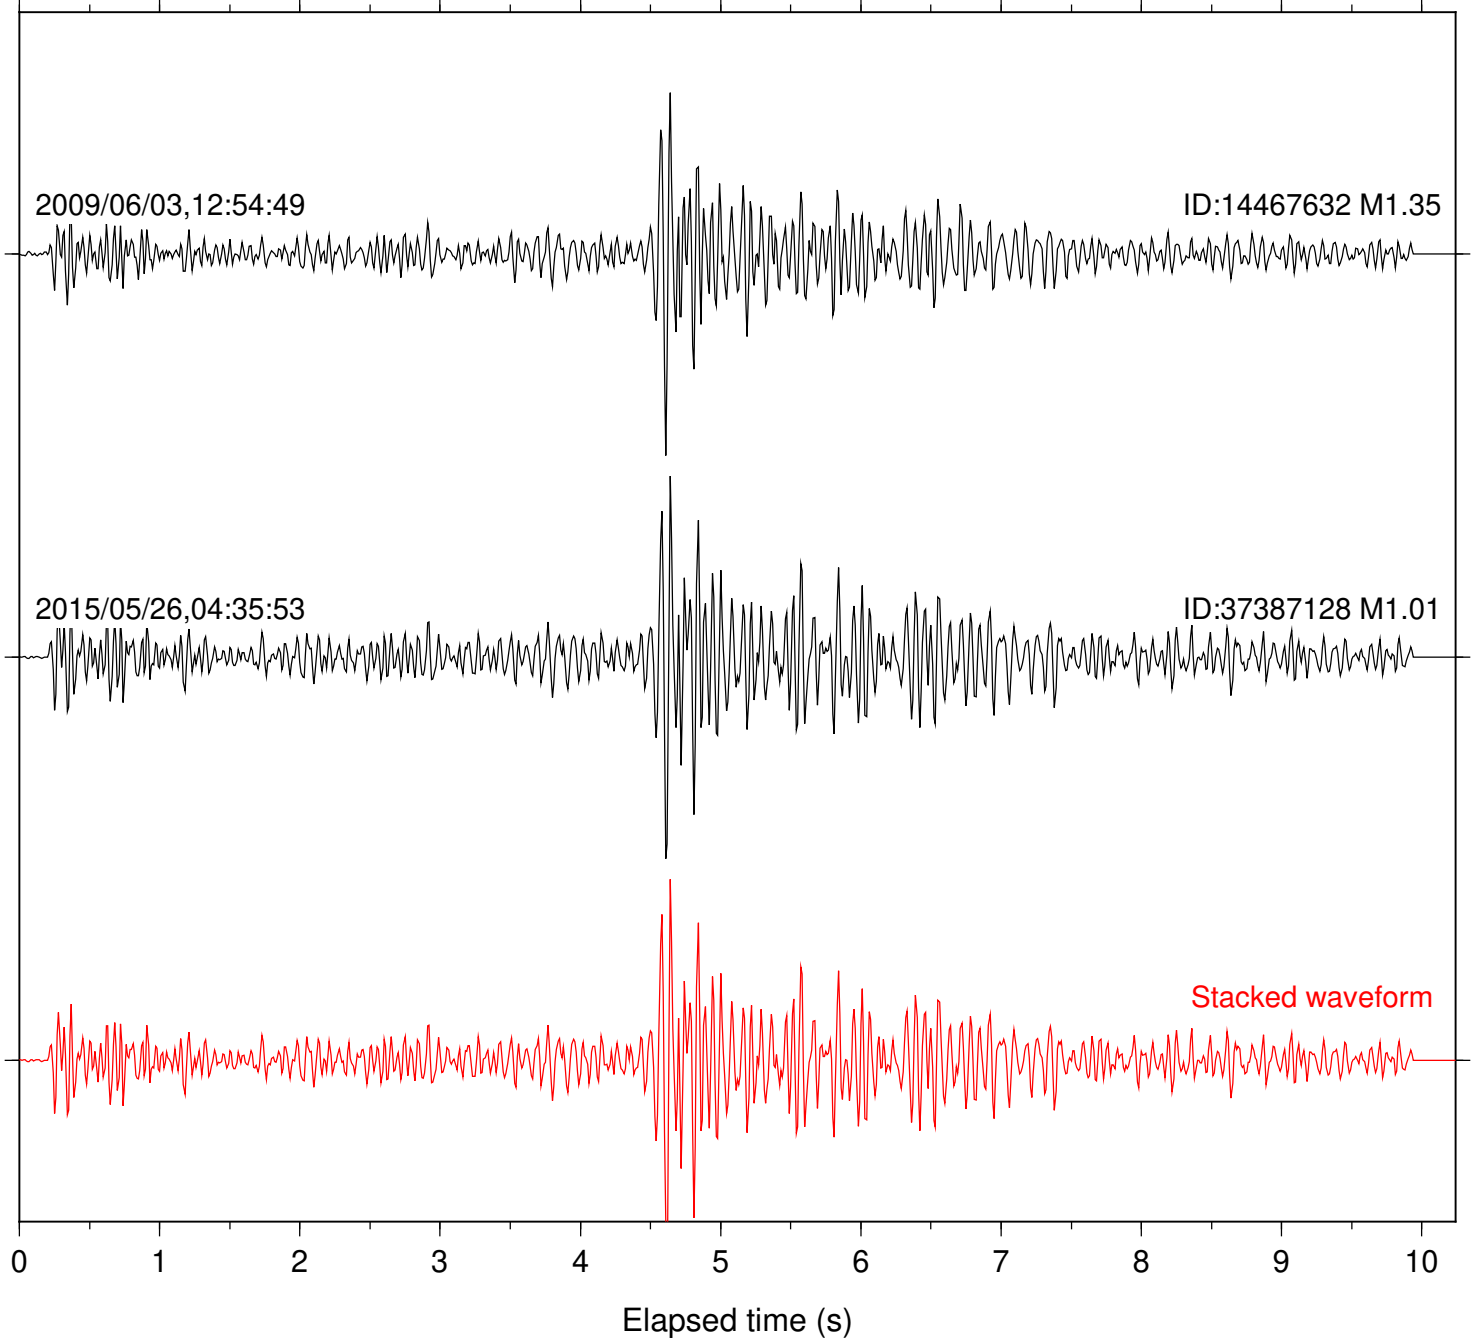

Station: PMD Com: HHZ

Focal depth: 17.62 km