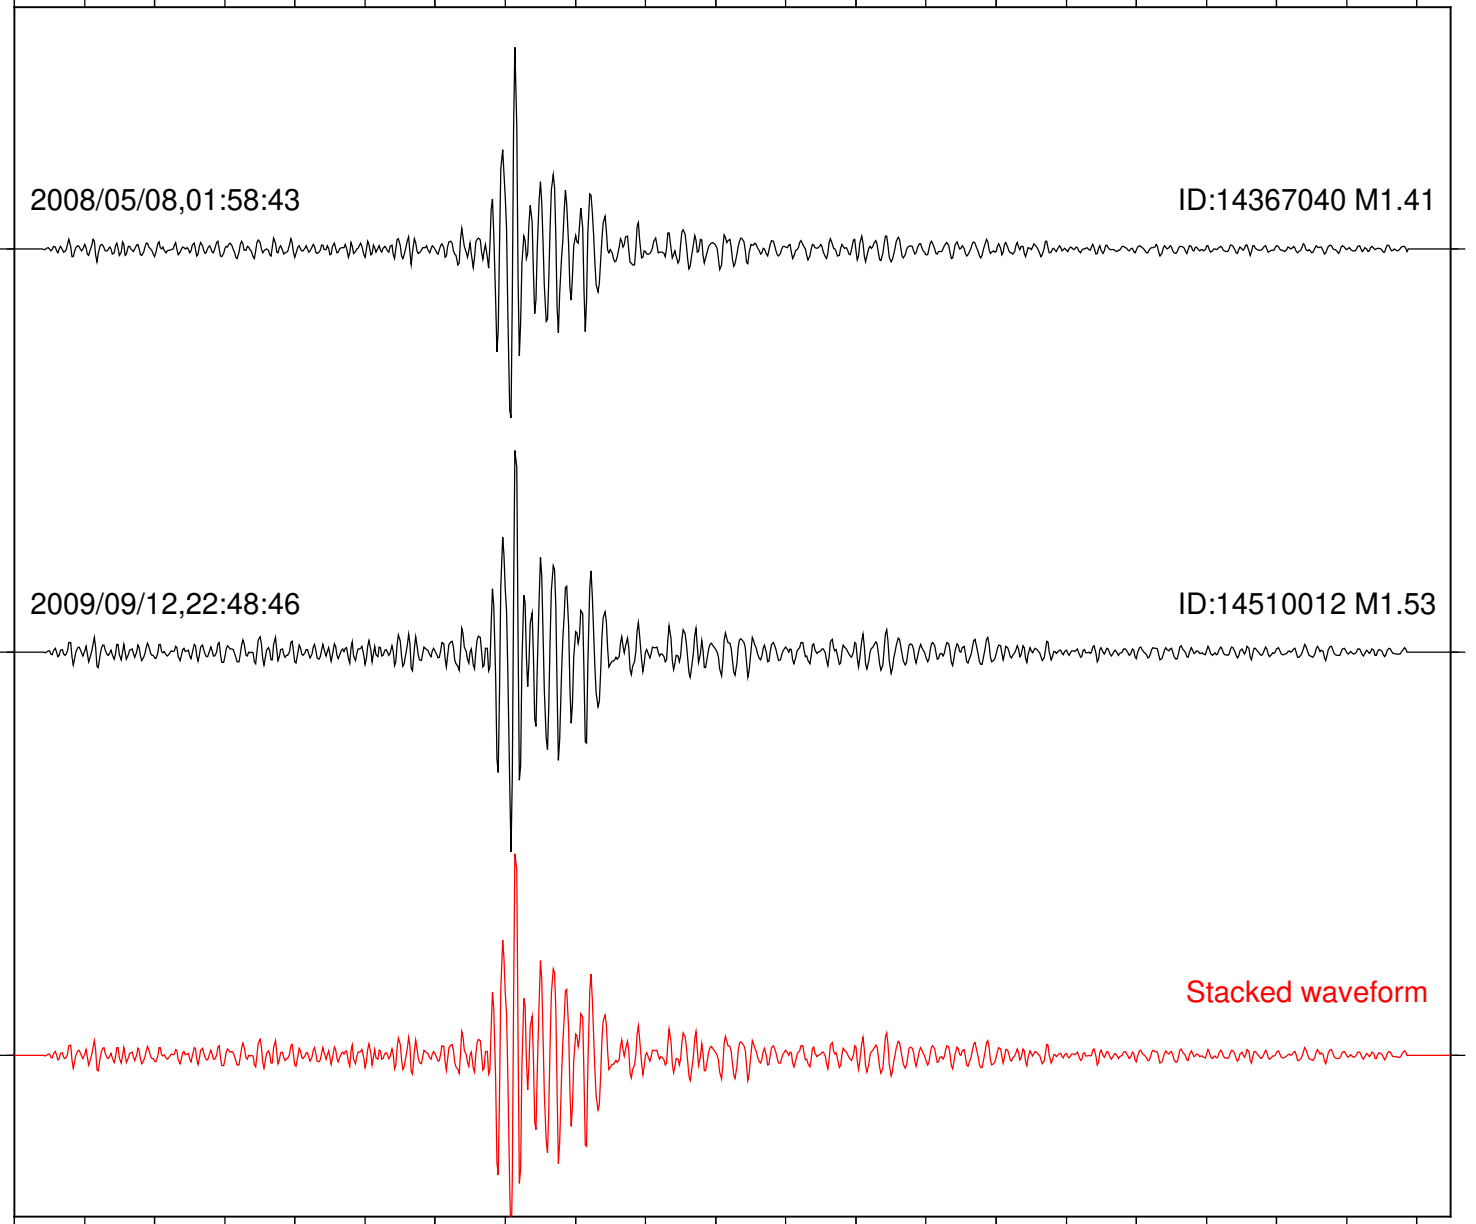

Station: B084 Com: EHZ

Focal depth: 9.65 km

2008/05/08,01:58:43

ID:14367040 M1.41

2009/09/12,22:48:46

ID:14510012 M1.53

Stacked waveform

0 1 2 3 4 5 6 7 8 9 10
Elapsed time (s)