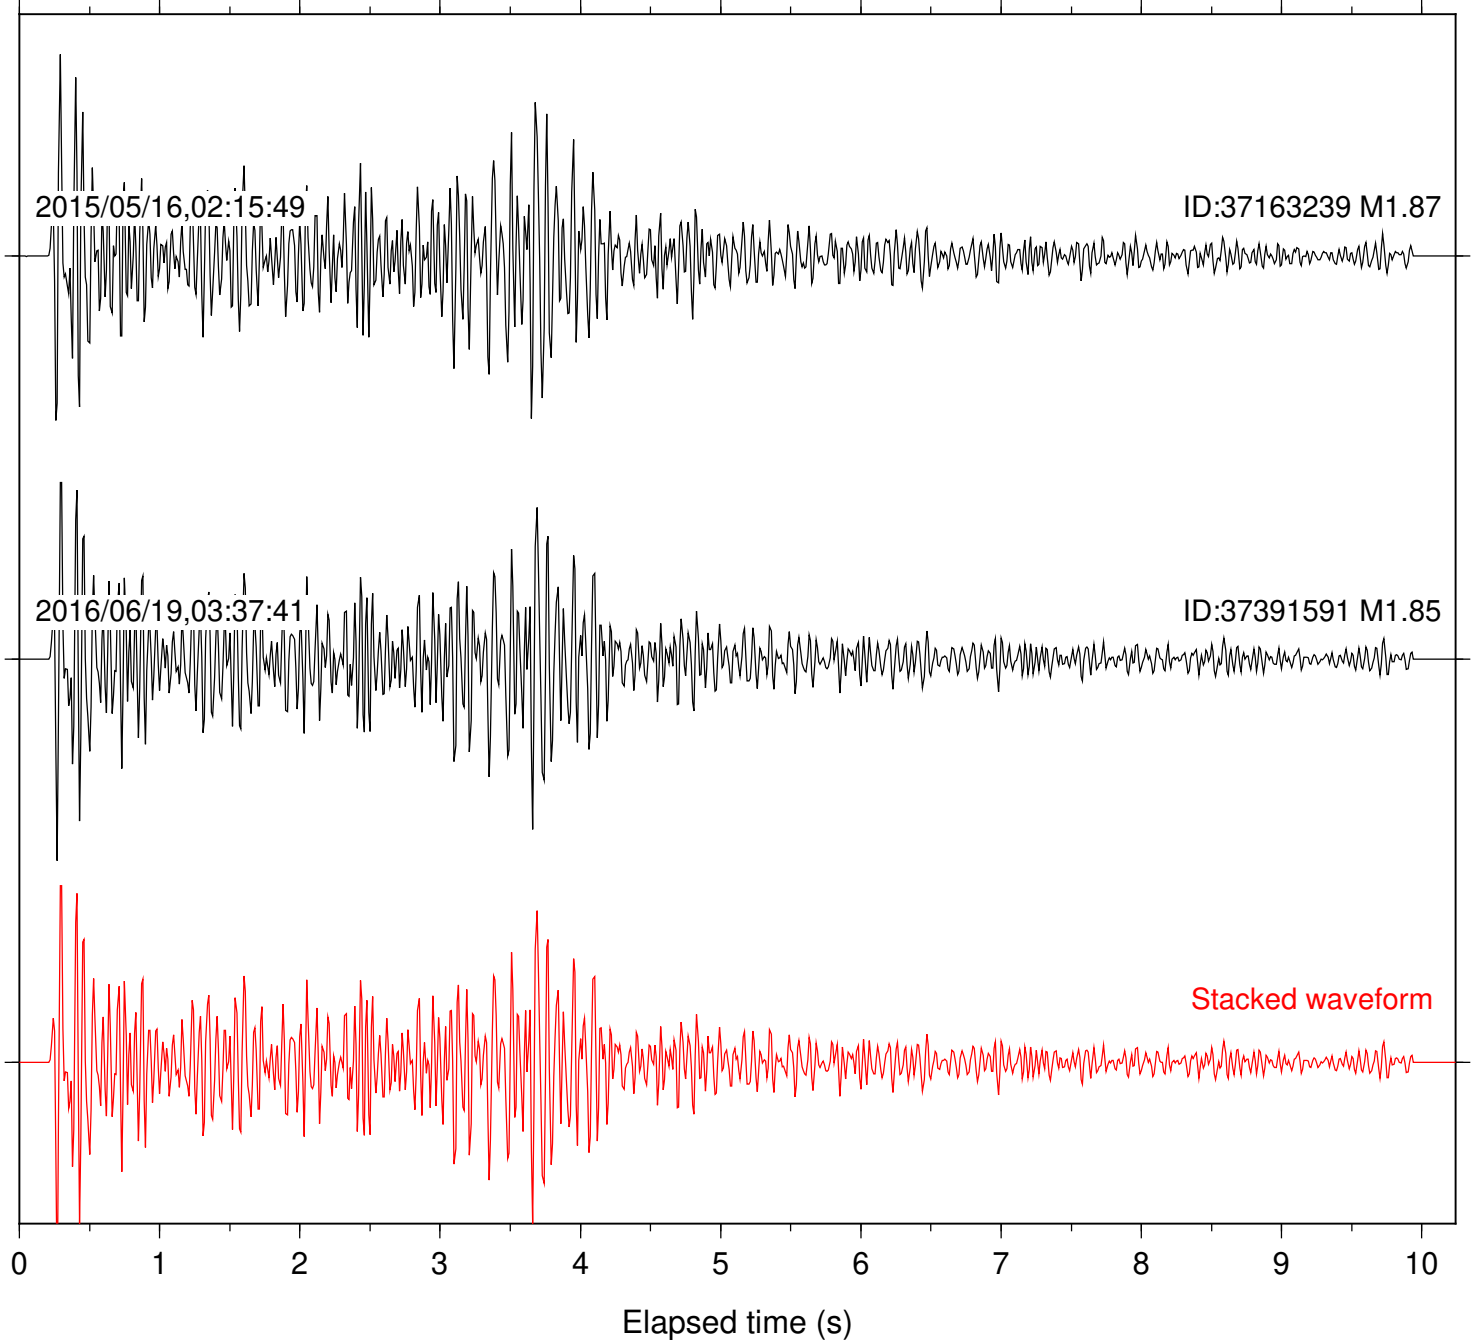

Station: FRD Com: HHZ

Focal depth: 8.43 km