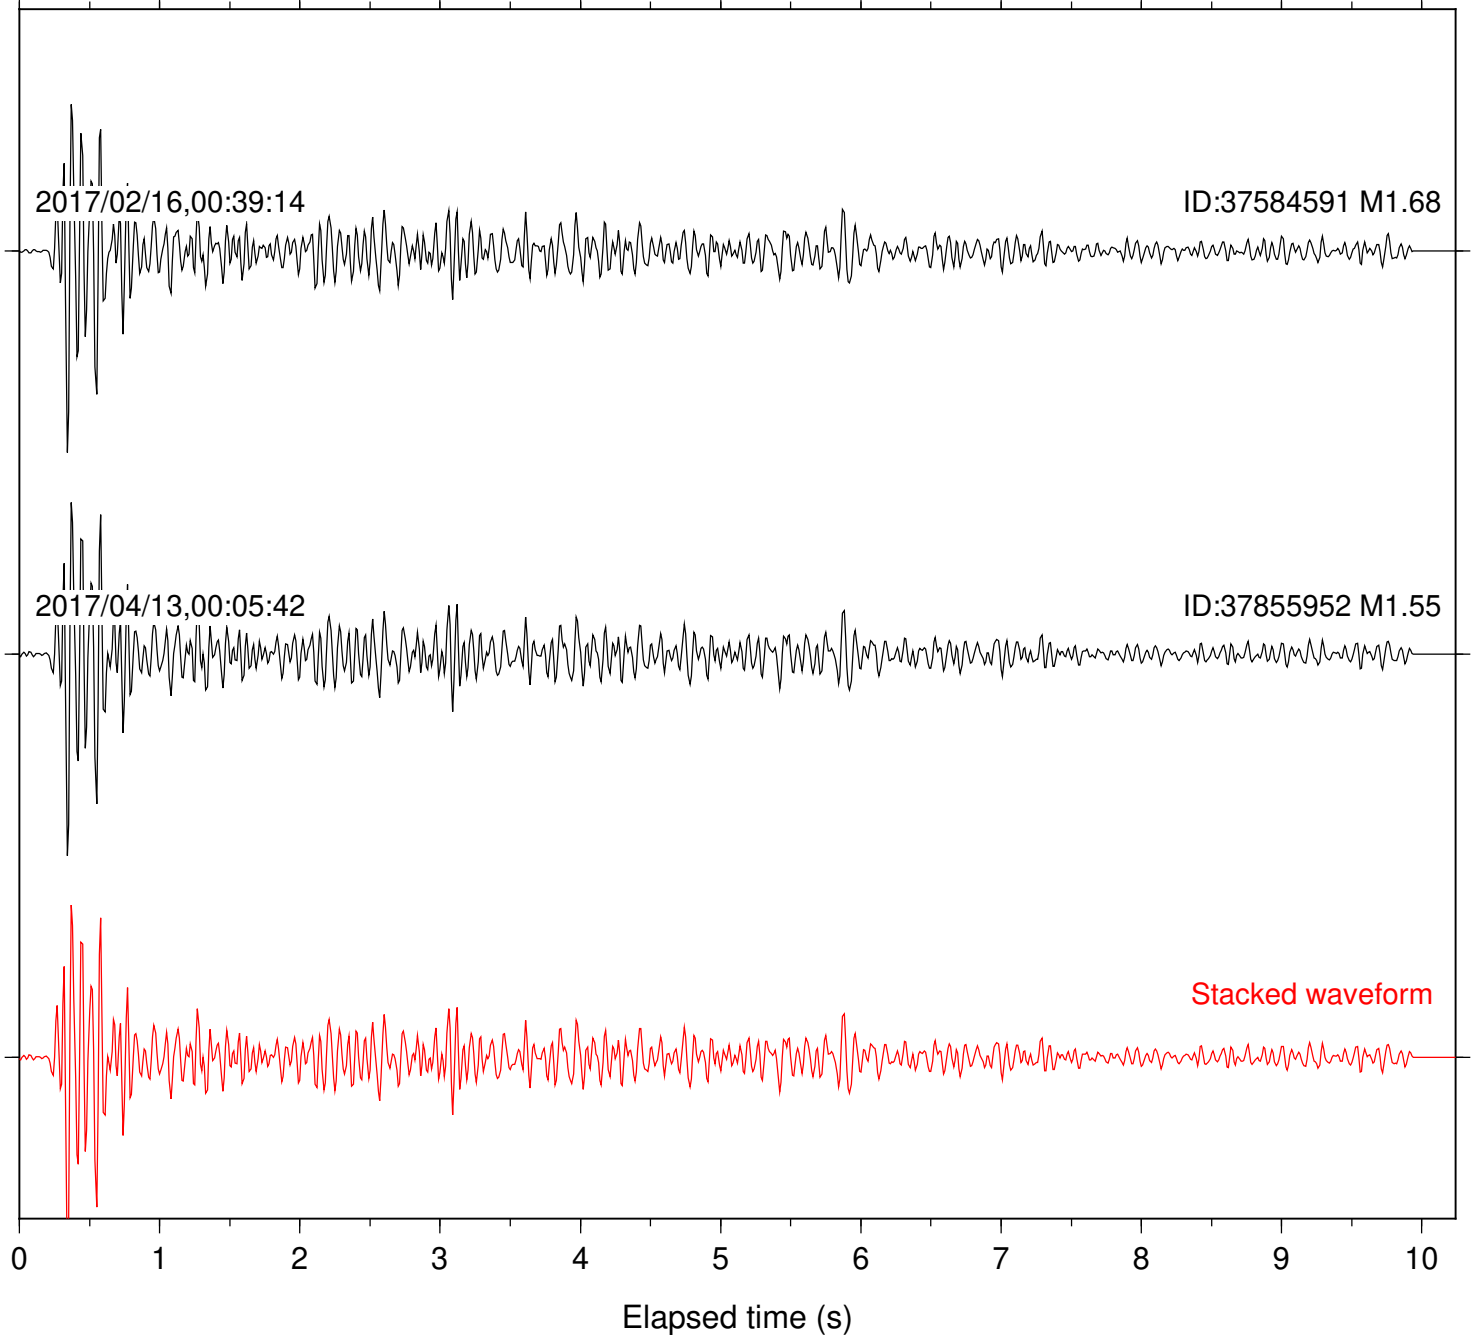

Focal depth: 6.49 km

Station: RDM Com: HHZ

Focal depth: 6.49 km

Station: RRSP Com: HHZ

Focal depth: 6.49 km

Station: SMER Com: HHZ

Focal depth: 6.49 km

Station: SND Com: HHZ