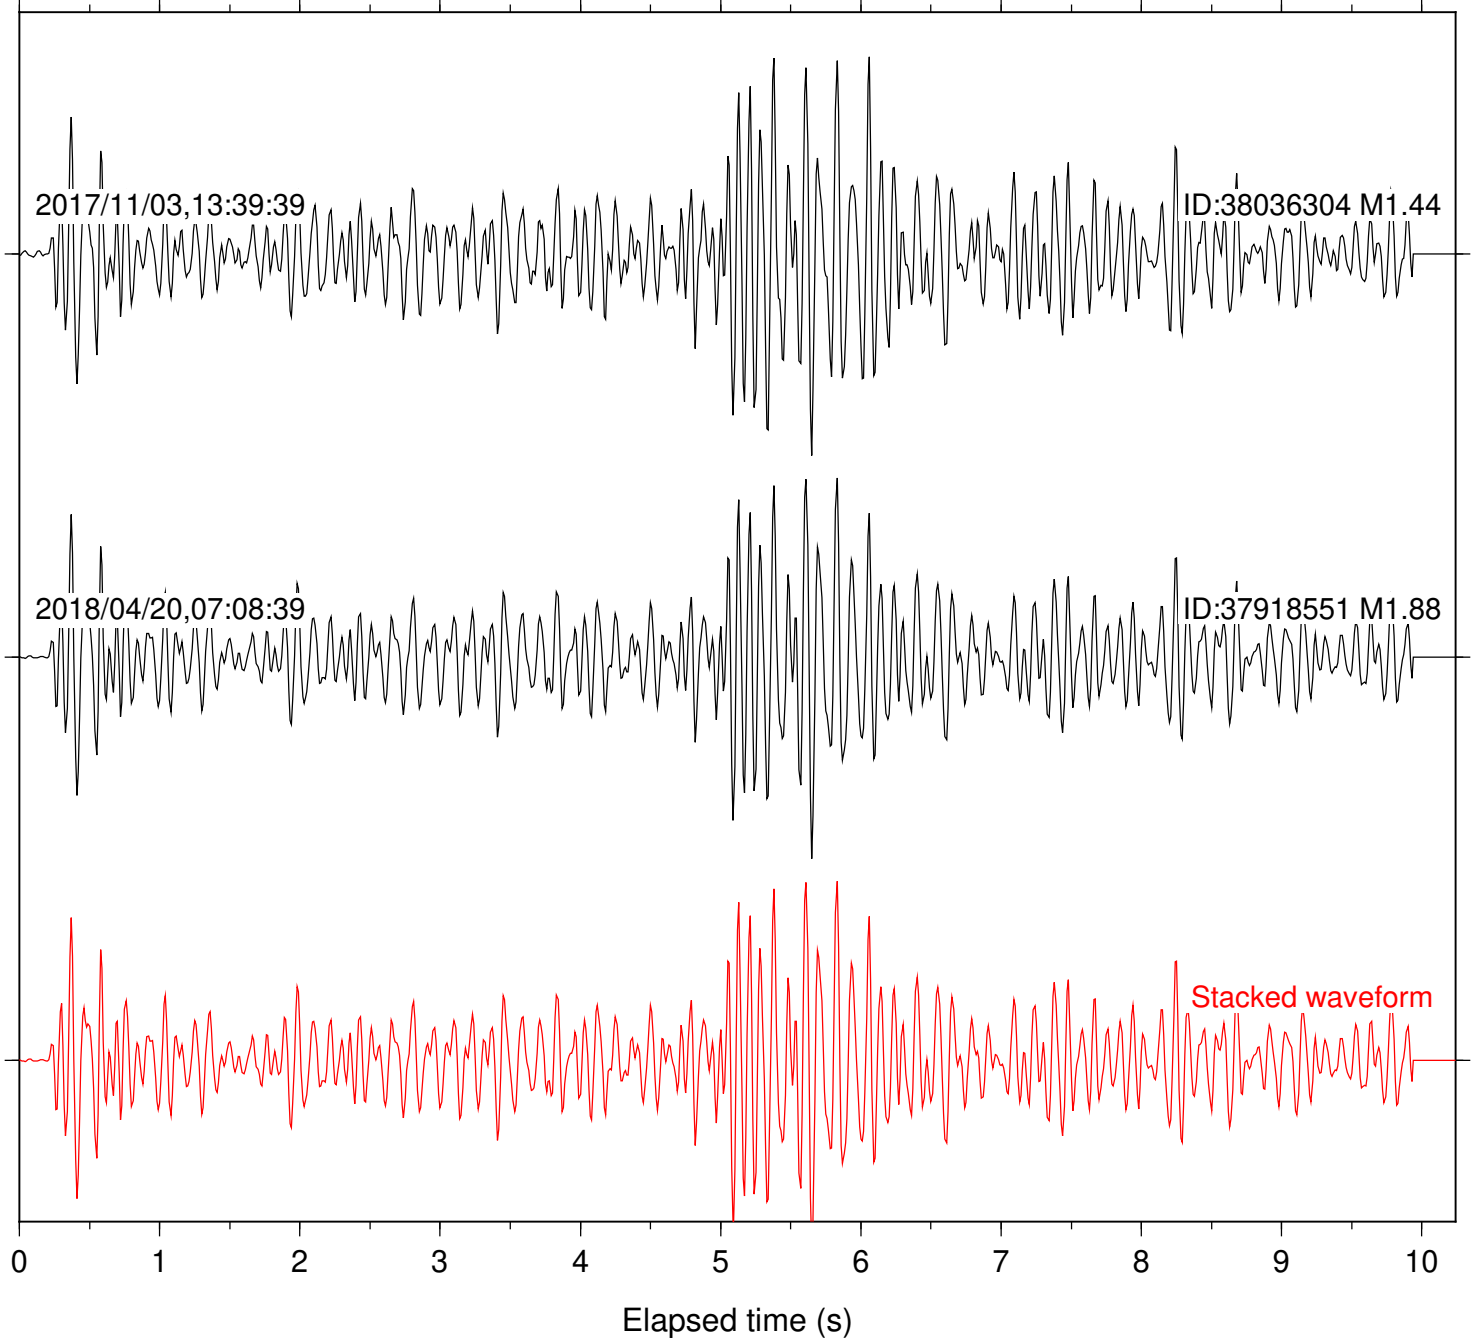

Station: MTG Com: HHZ

Focal depth: 7.65 km