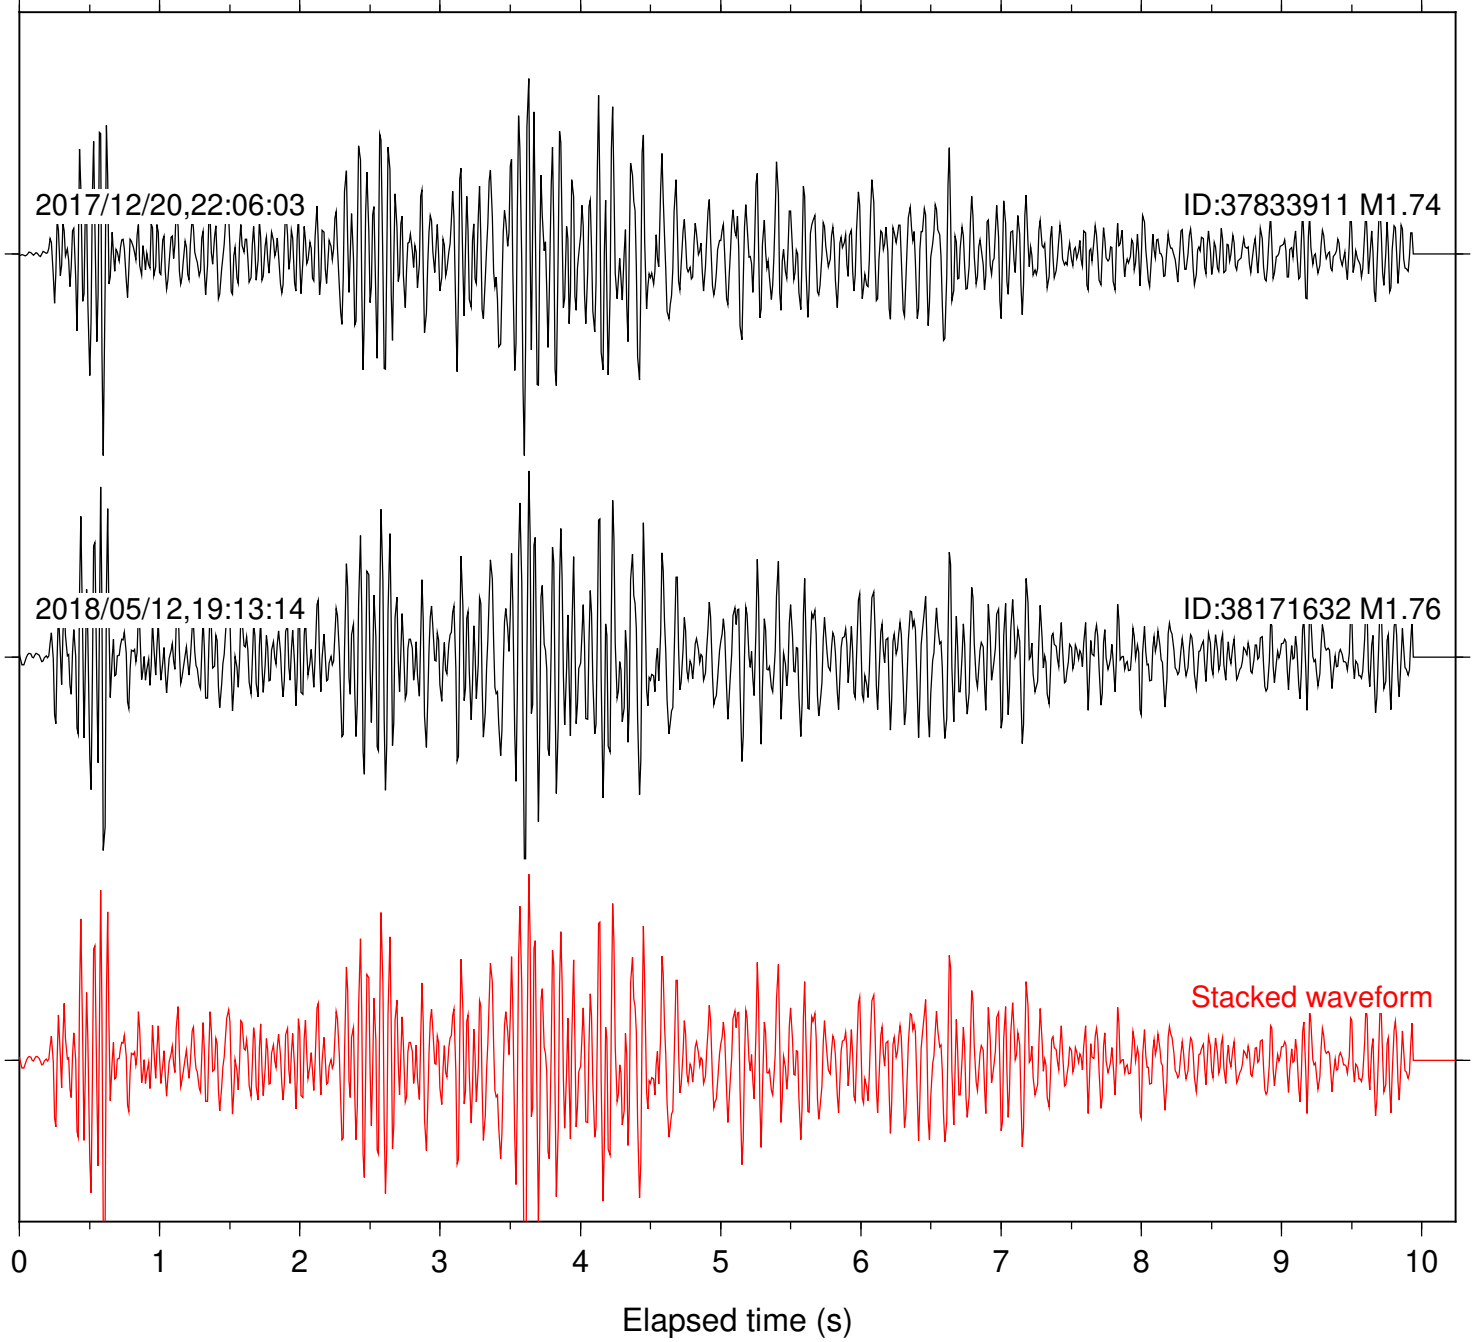

Station: B081 Com: EHZ

Focal depth: 7.36 km

Station: B082 Com: EHZ

Focal depth: 7.36 km

Station: B084 Com: EHZ

Focal depth: 7.36 km

Station: B086 Com: EHZ

Focal depth: 7.36 km