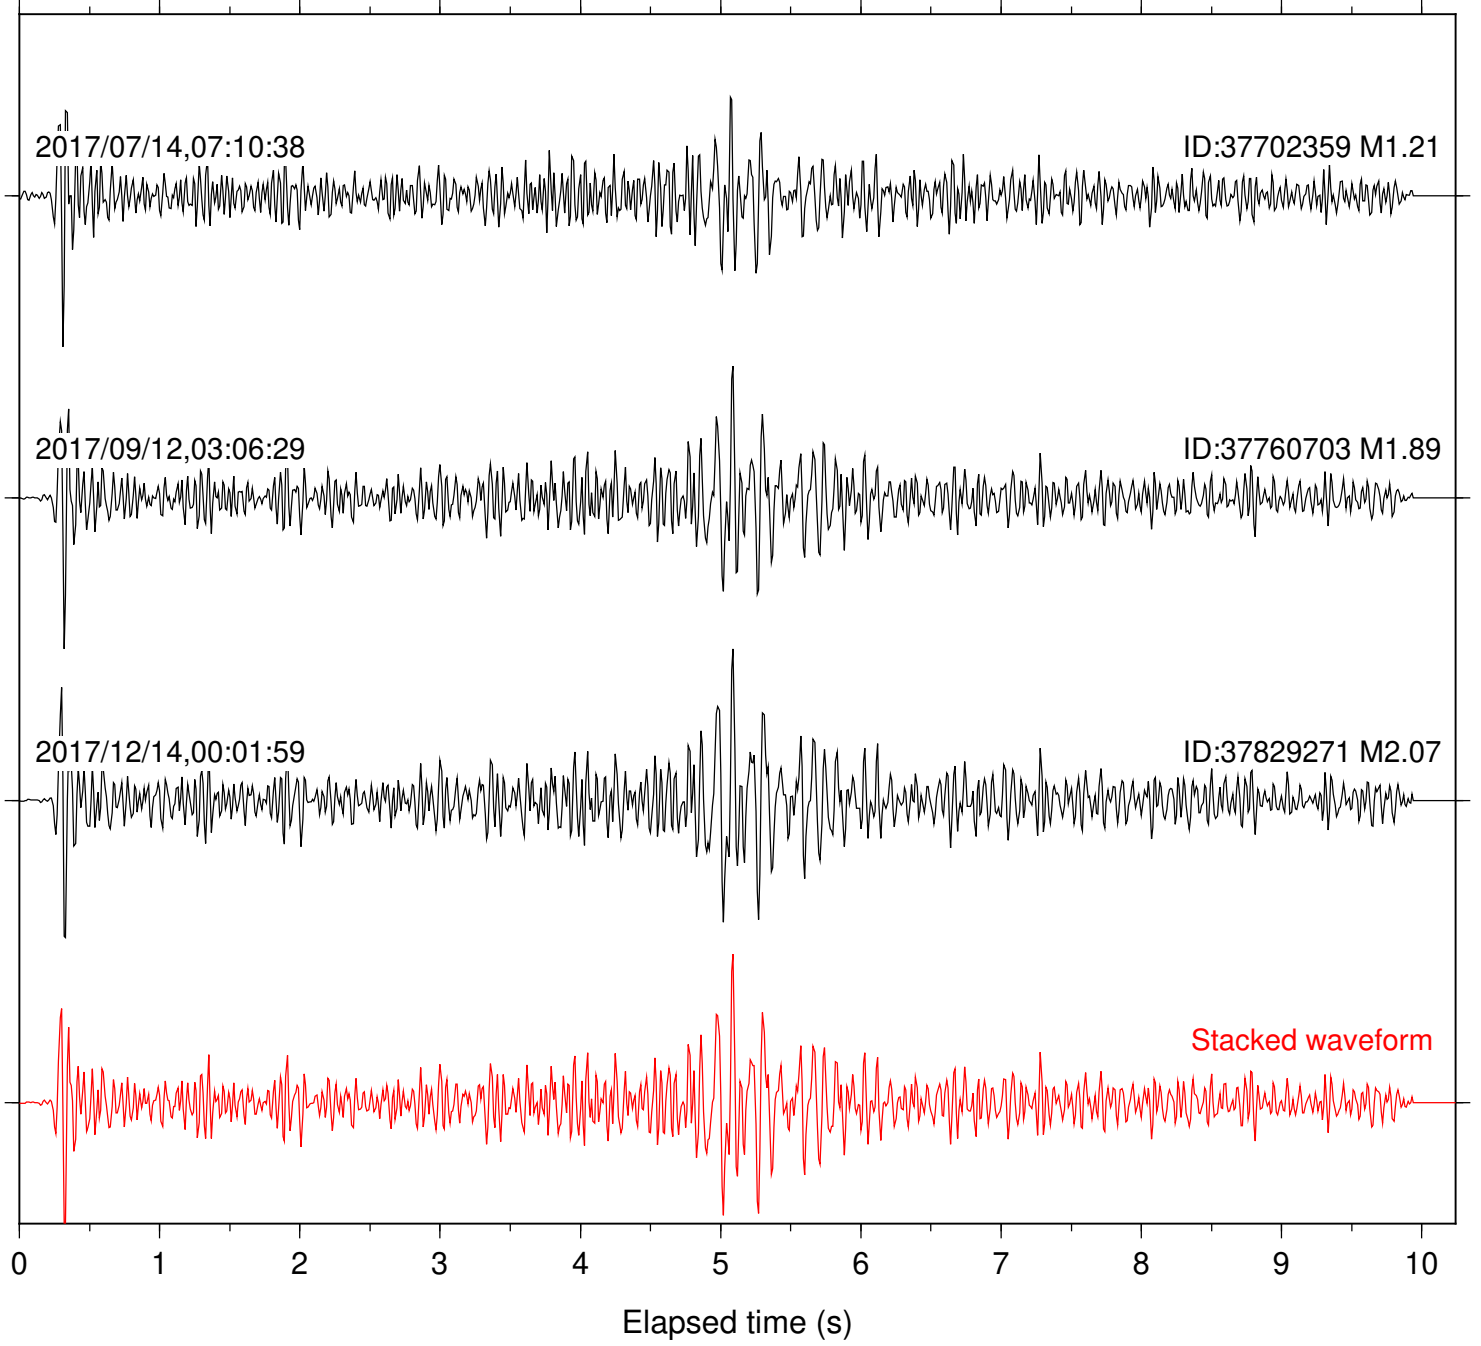

Station: SMER Com: HHZ

Focal depth: 5.87 km