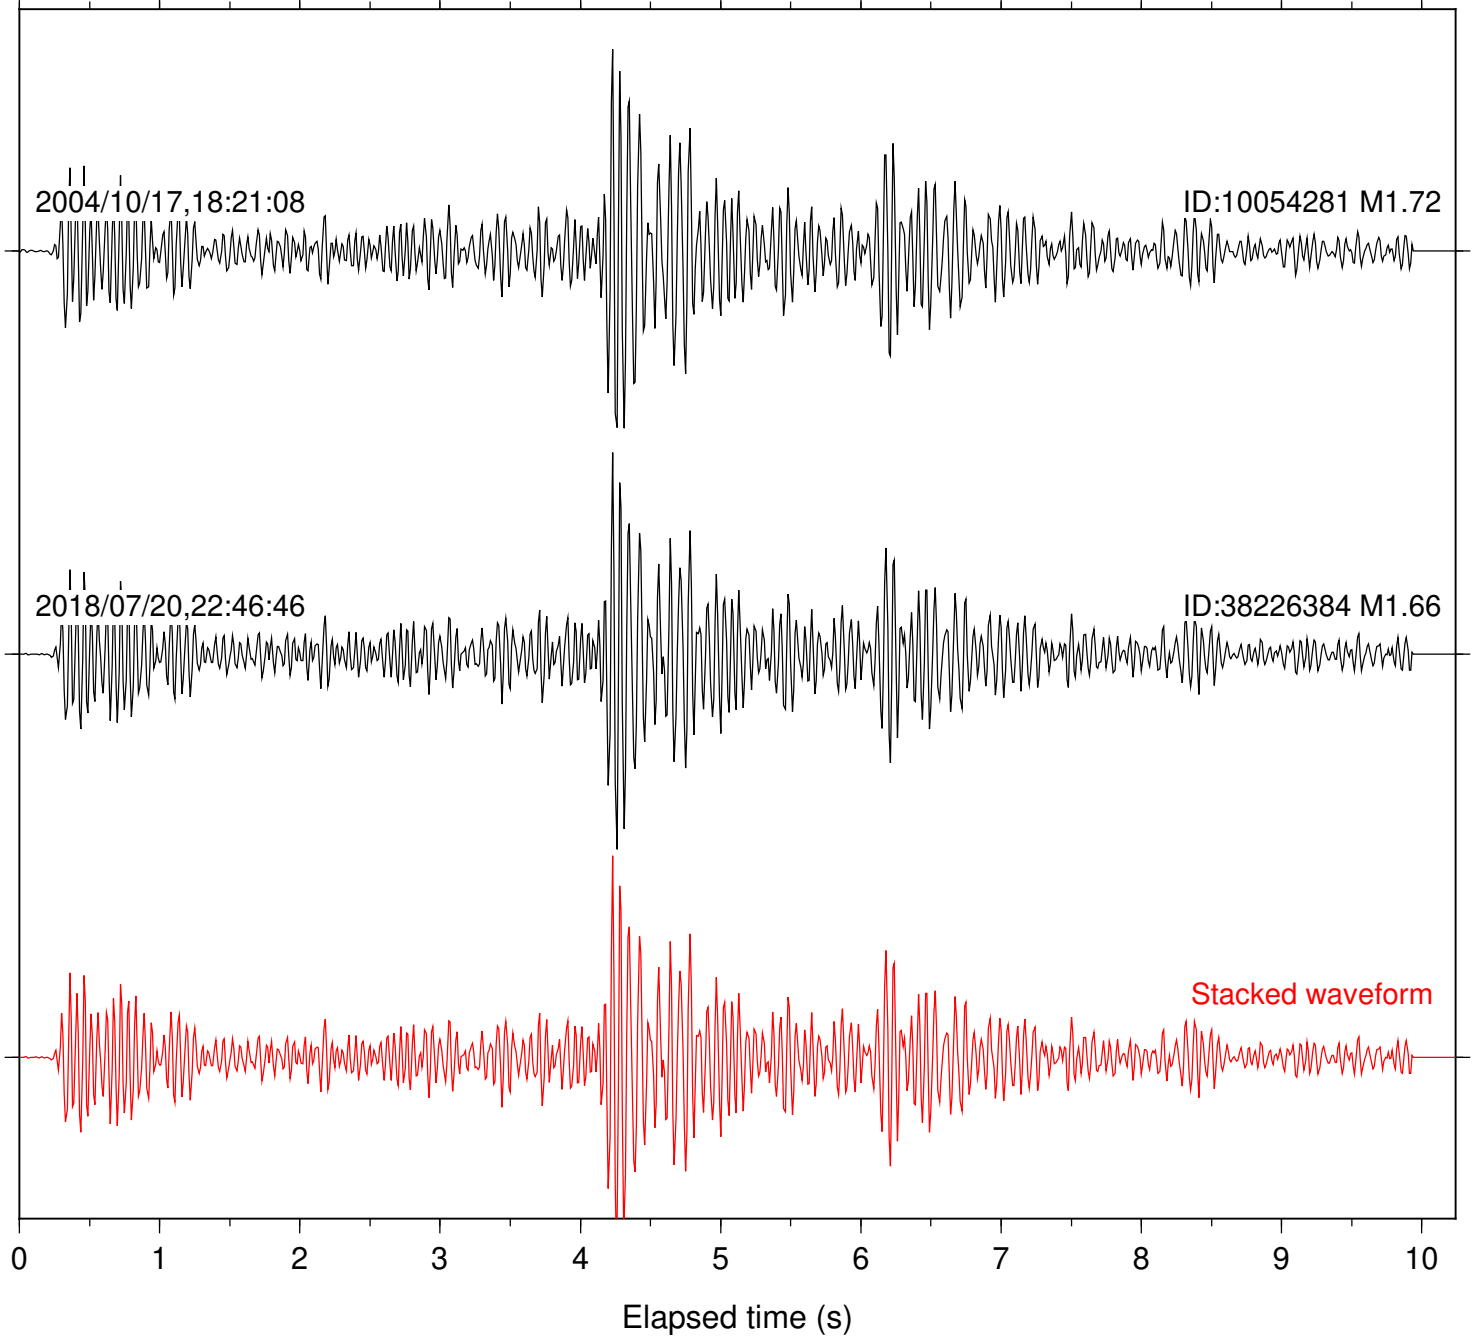

Station: SND Com: HHZ

Focal depth: 5.60 km

Station: FRD Com: HHZ

Focal depth: 10.89 km

Station: LVA2 Com: HHZ

Focal depth: 10.89 km

Station: PFO Com: HHZ

Focal depth: 10.89 km