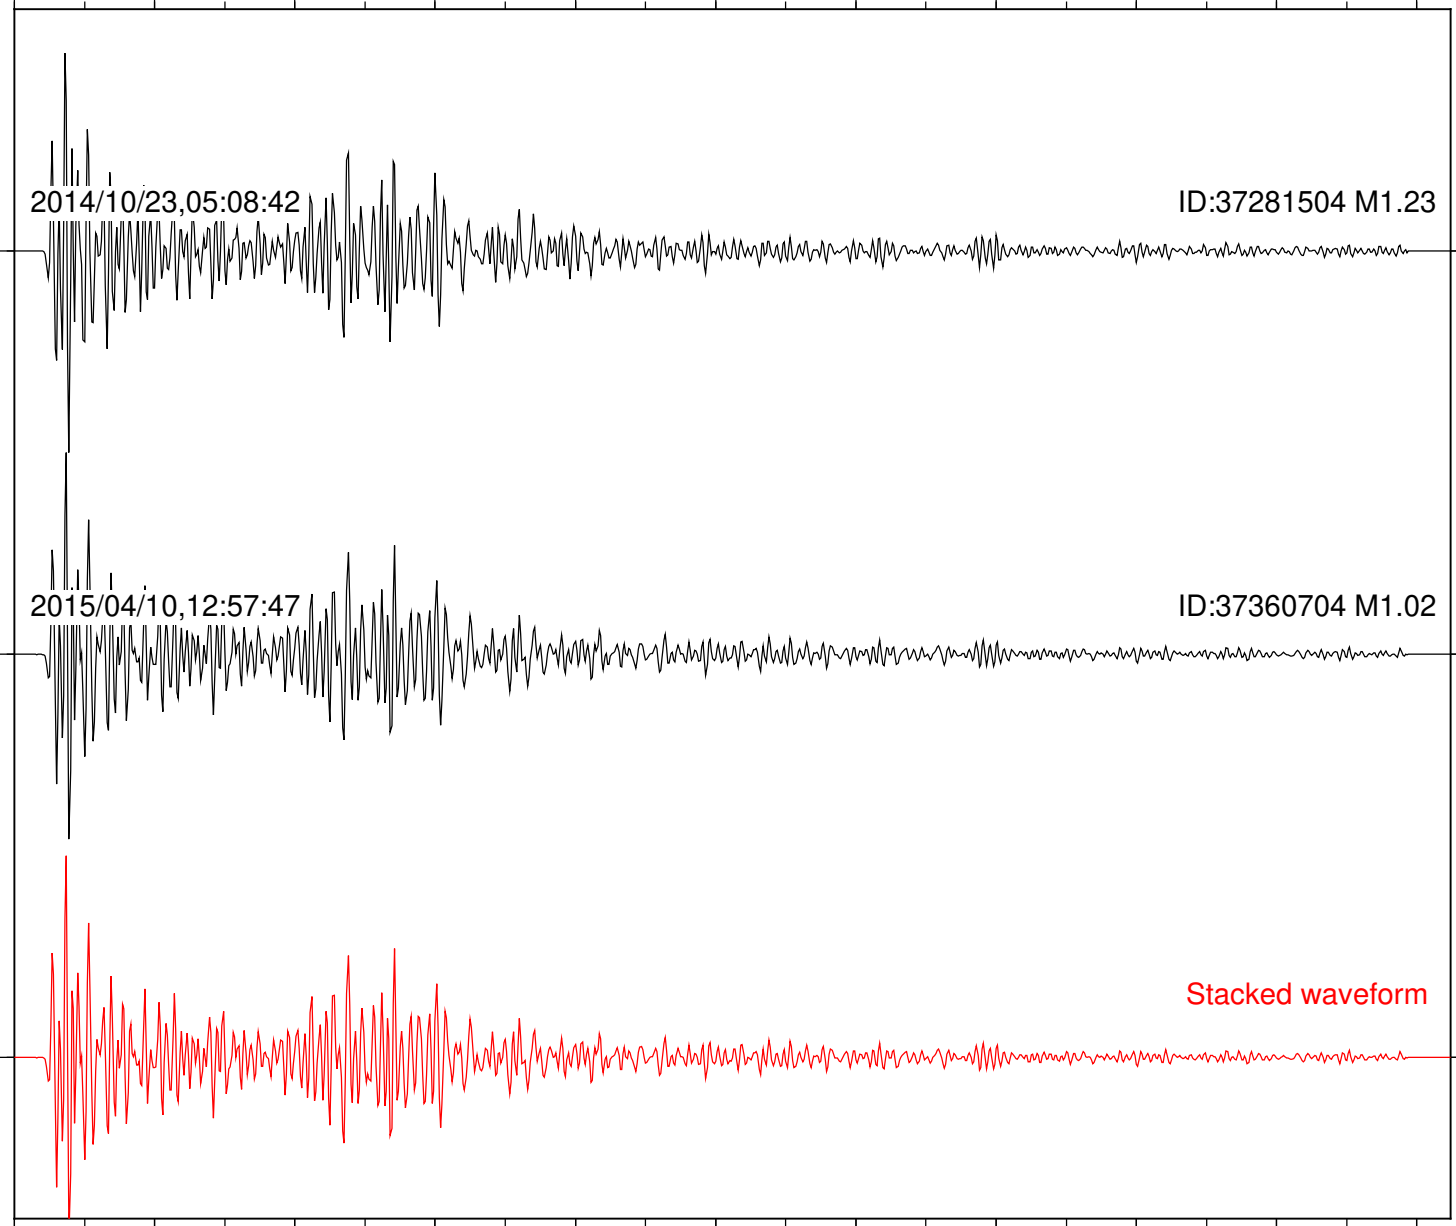

Station: LVA2 Com: HHZ

Focal depth: 9.54 km

2014/10/23,05:08:42

ID:37281504 M1.23

2015/04/10,12:57:47

ID:37360704 M1.02

Stacked waveform

0 1 2 3 4 5 6 7 8 9 10
Elapsed time (s)