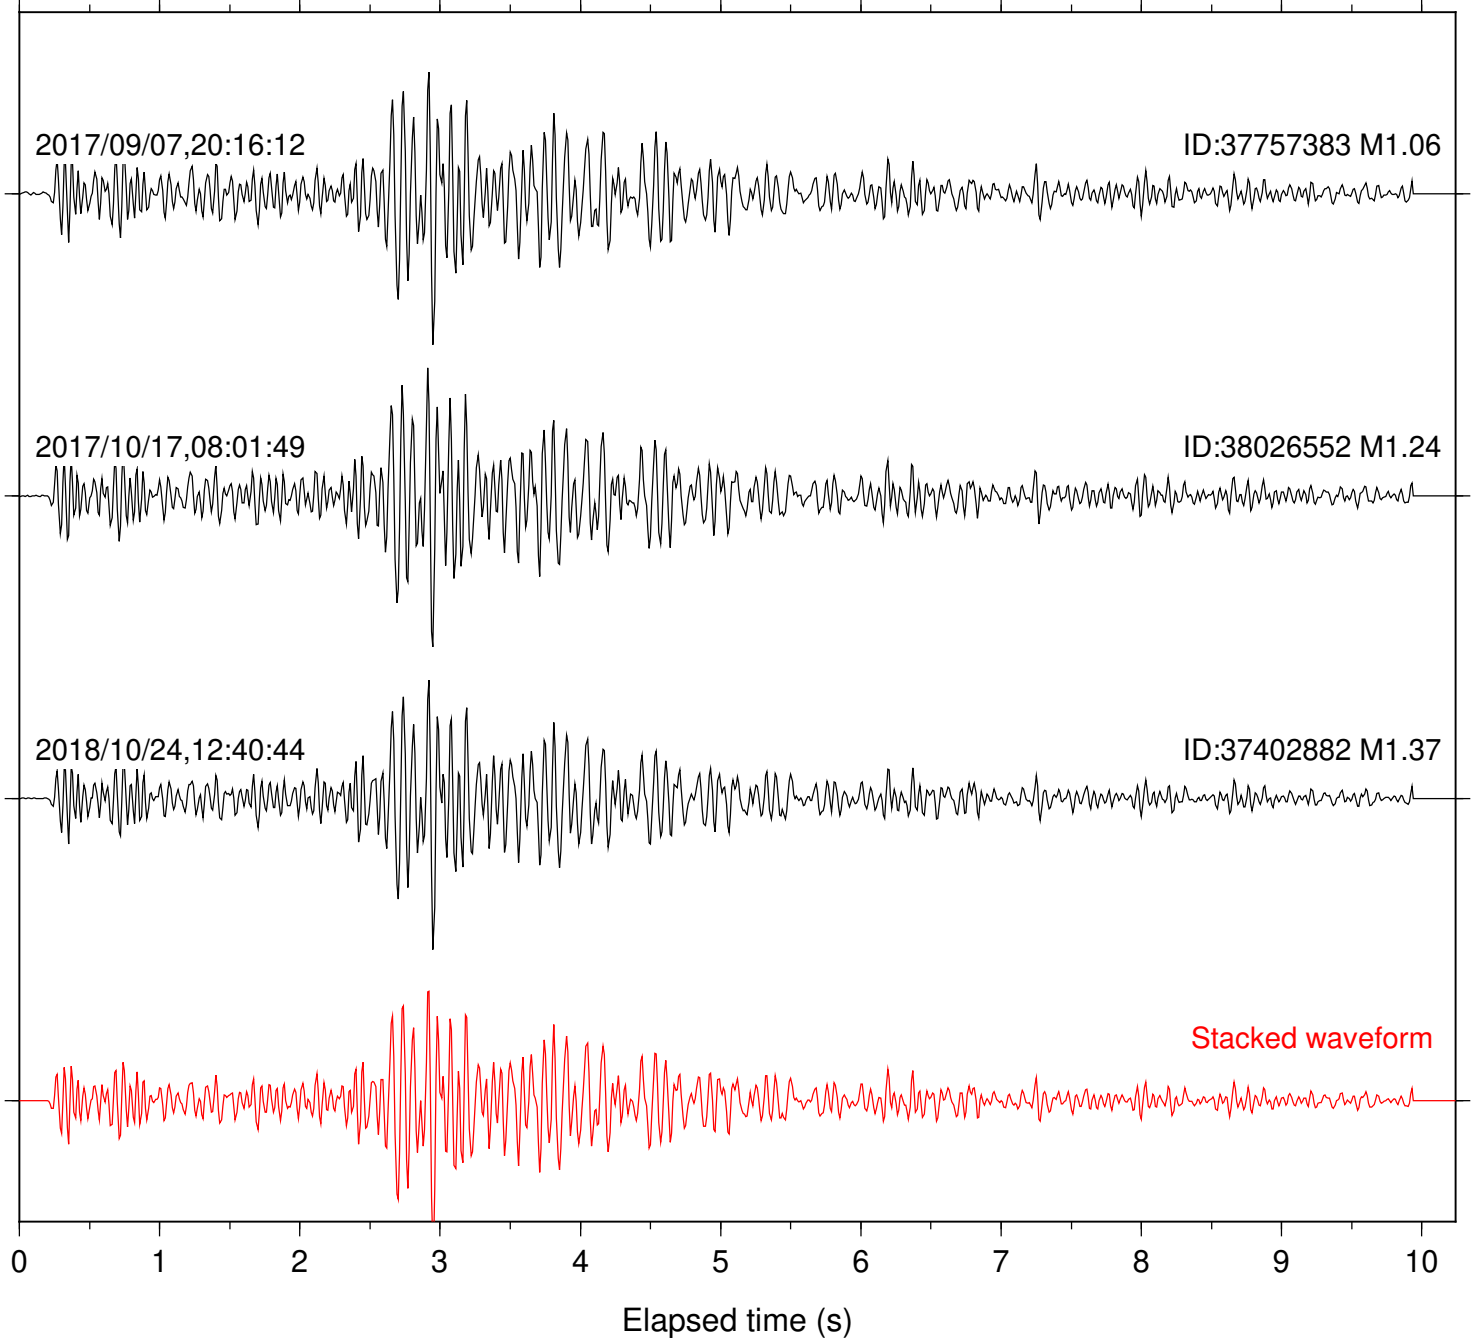

Station: B946 Com: EHZ

Focal depth: 5.09 km