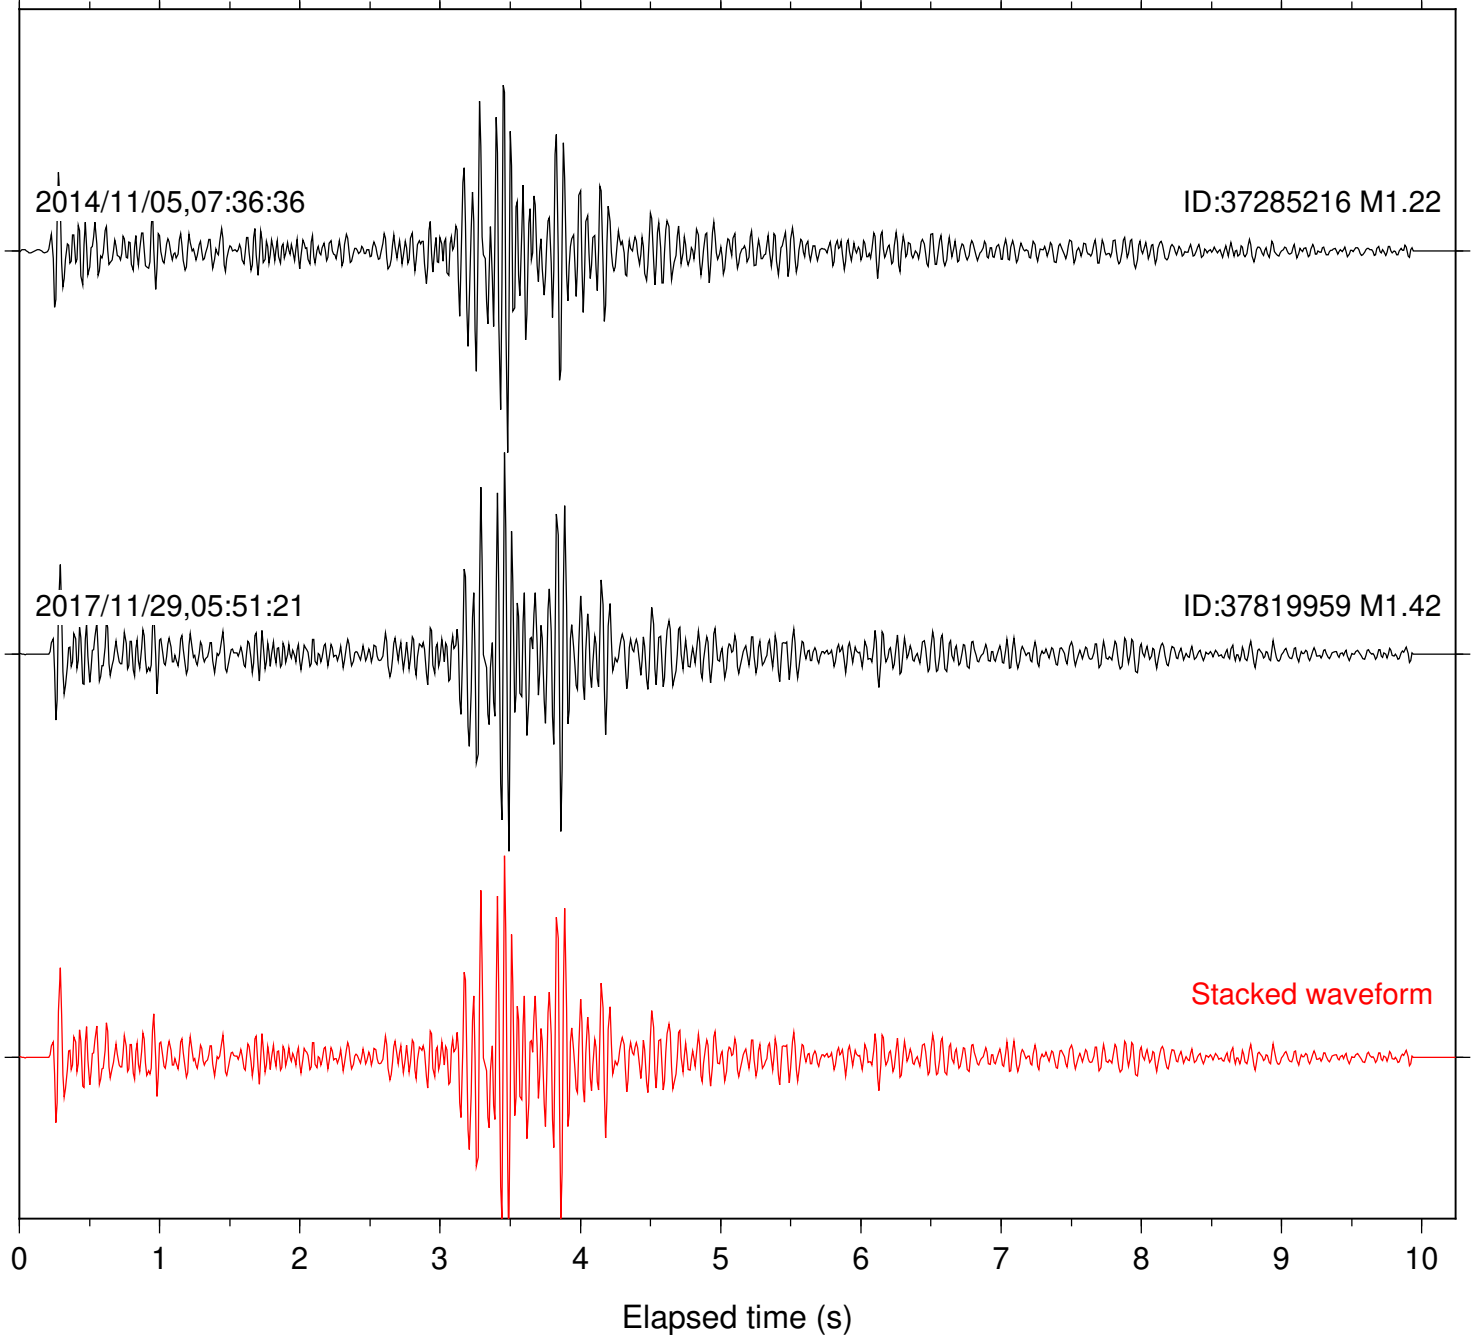

Stacked waveform

0 1 2 3 4 5 6 7 8 9 10

Elapsed time (s)

Station: HMT2 Com: HHZ

Focal depth: 8.88 km

Station: KNW Com: HHZ

Focal depth: 8.88 km

Station: LVA2 Com: HHZ