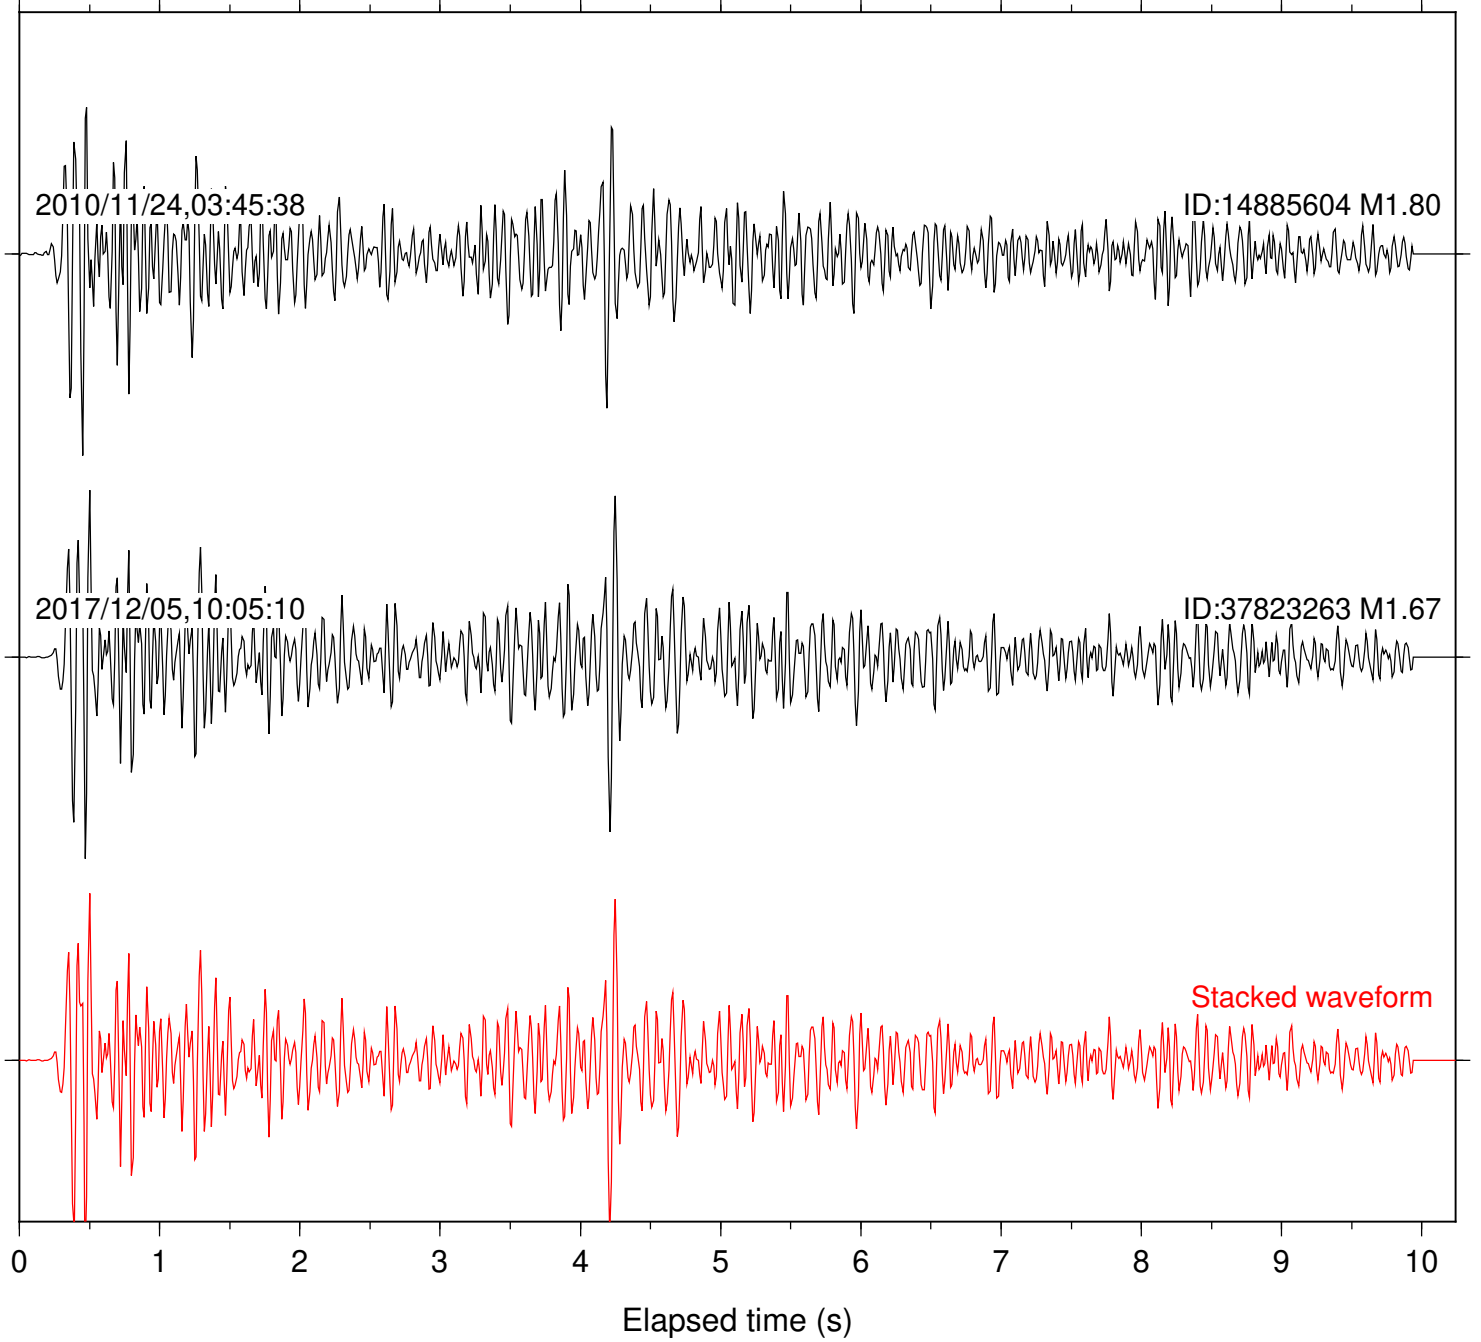

Station: CRY Com: HHZ

Focal depth: 7.06 km