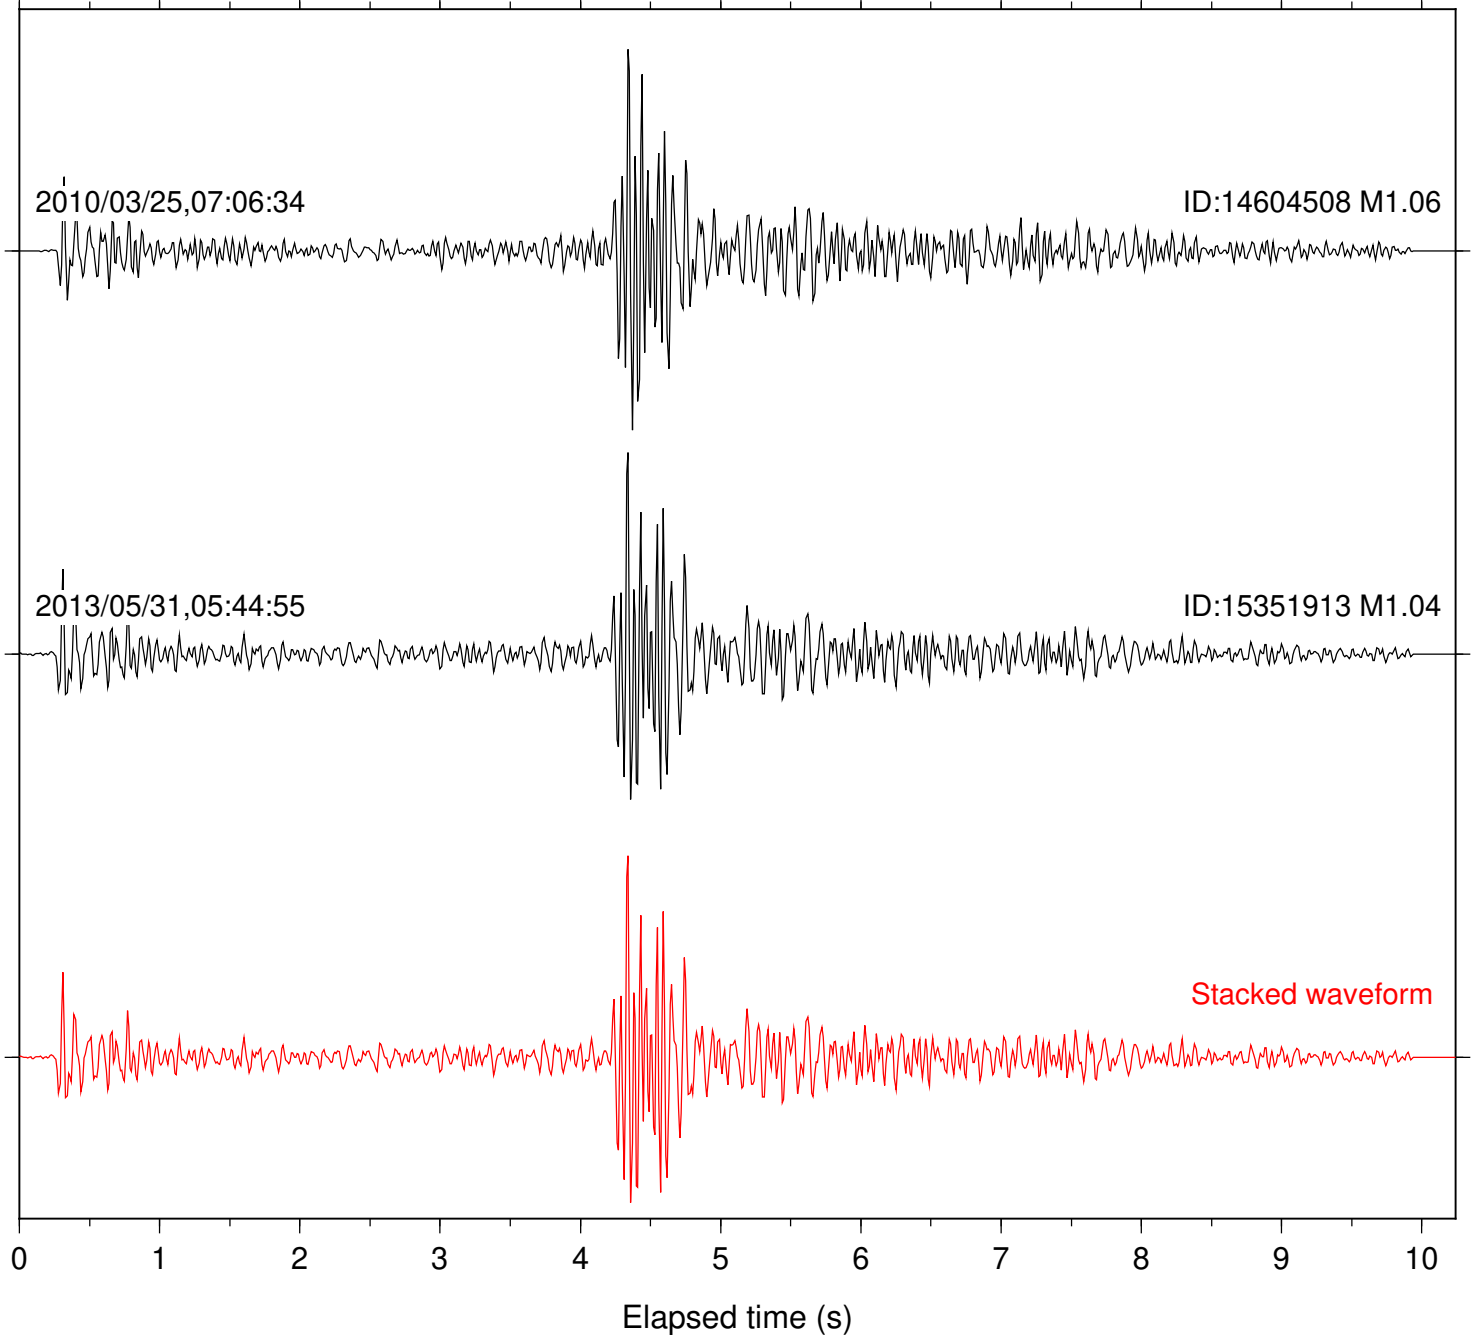

Focal depth: 13.06 km

Station: HMT2 Com: HHZ

Focal depth: 13.06 km

Station: PFO Com: HHZ

Focal depth: 13.06 km

Station: BAC Com: EHZ

Focal depth: 17.42 km

Station: DGR Com: HHZ