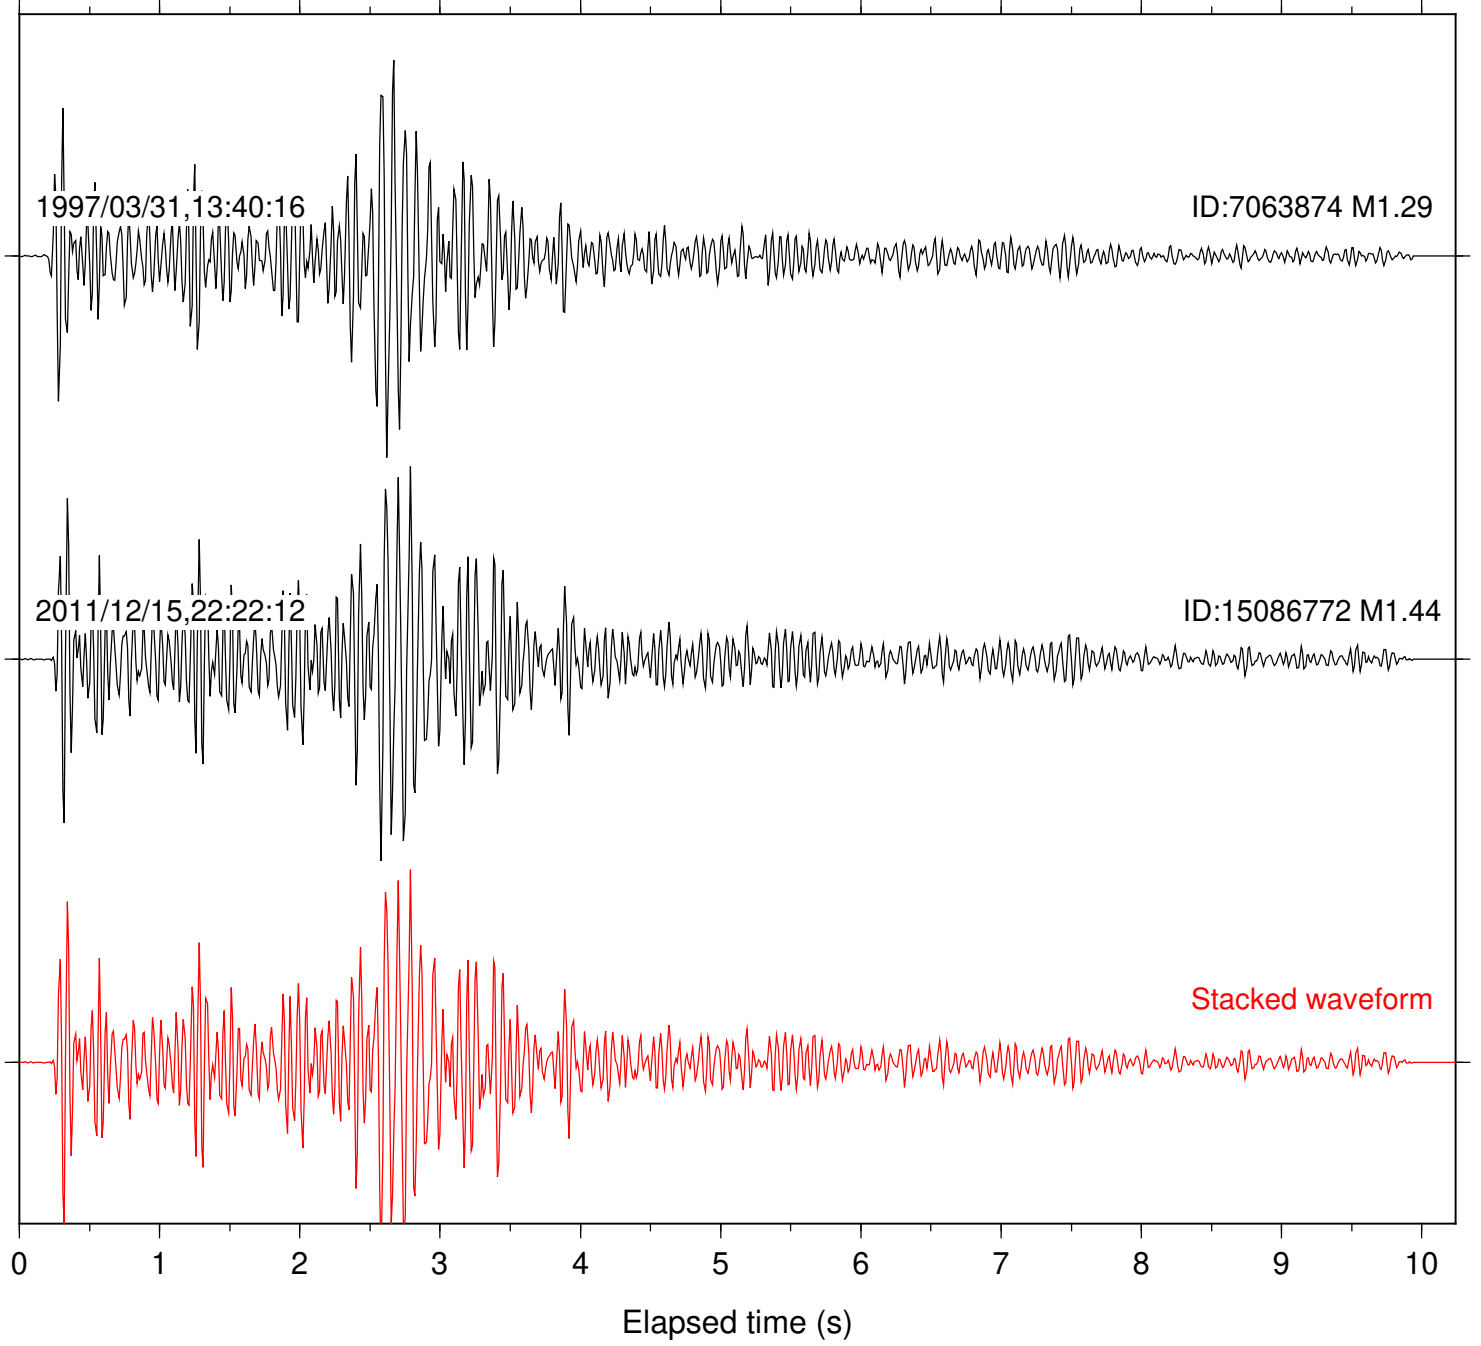

Station: PFO Com: HHZ

Focal depth: 15.02 km