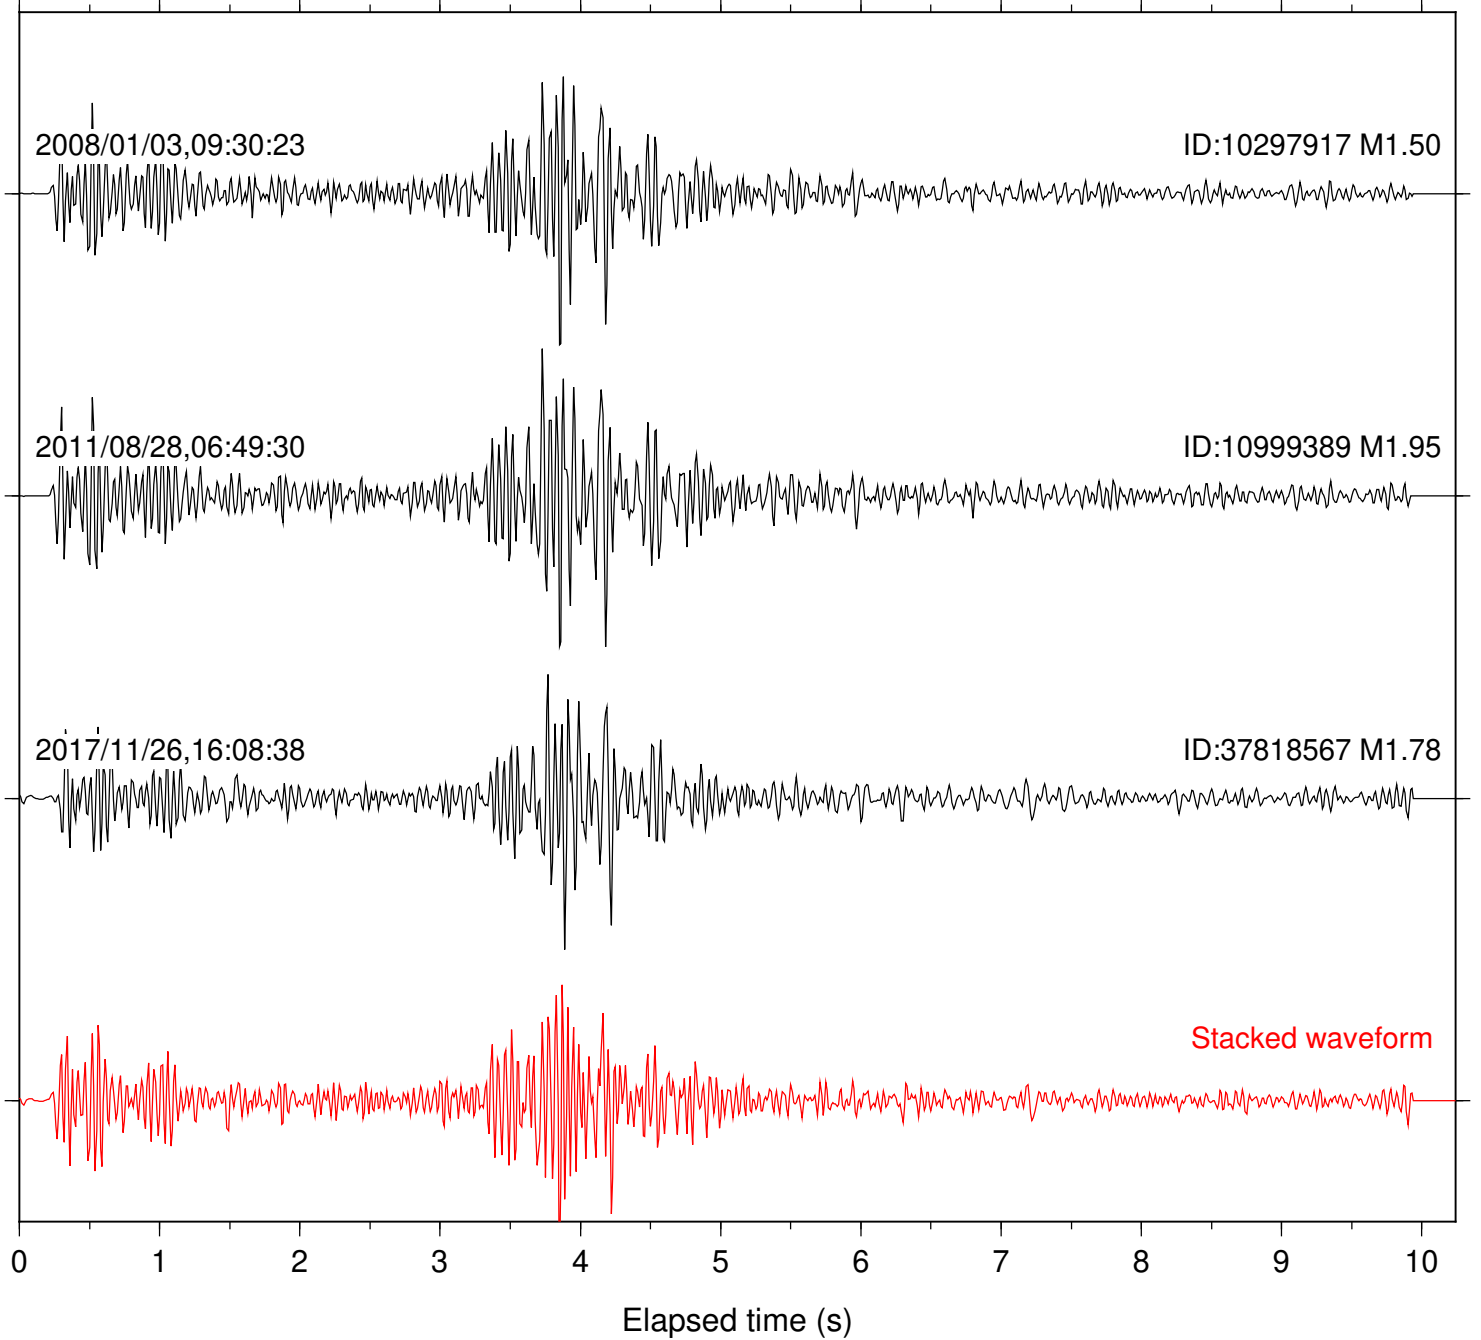

Station: B086 Com: EHZ

Focal depth: 17.80 km