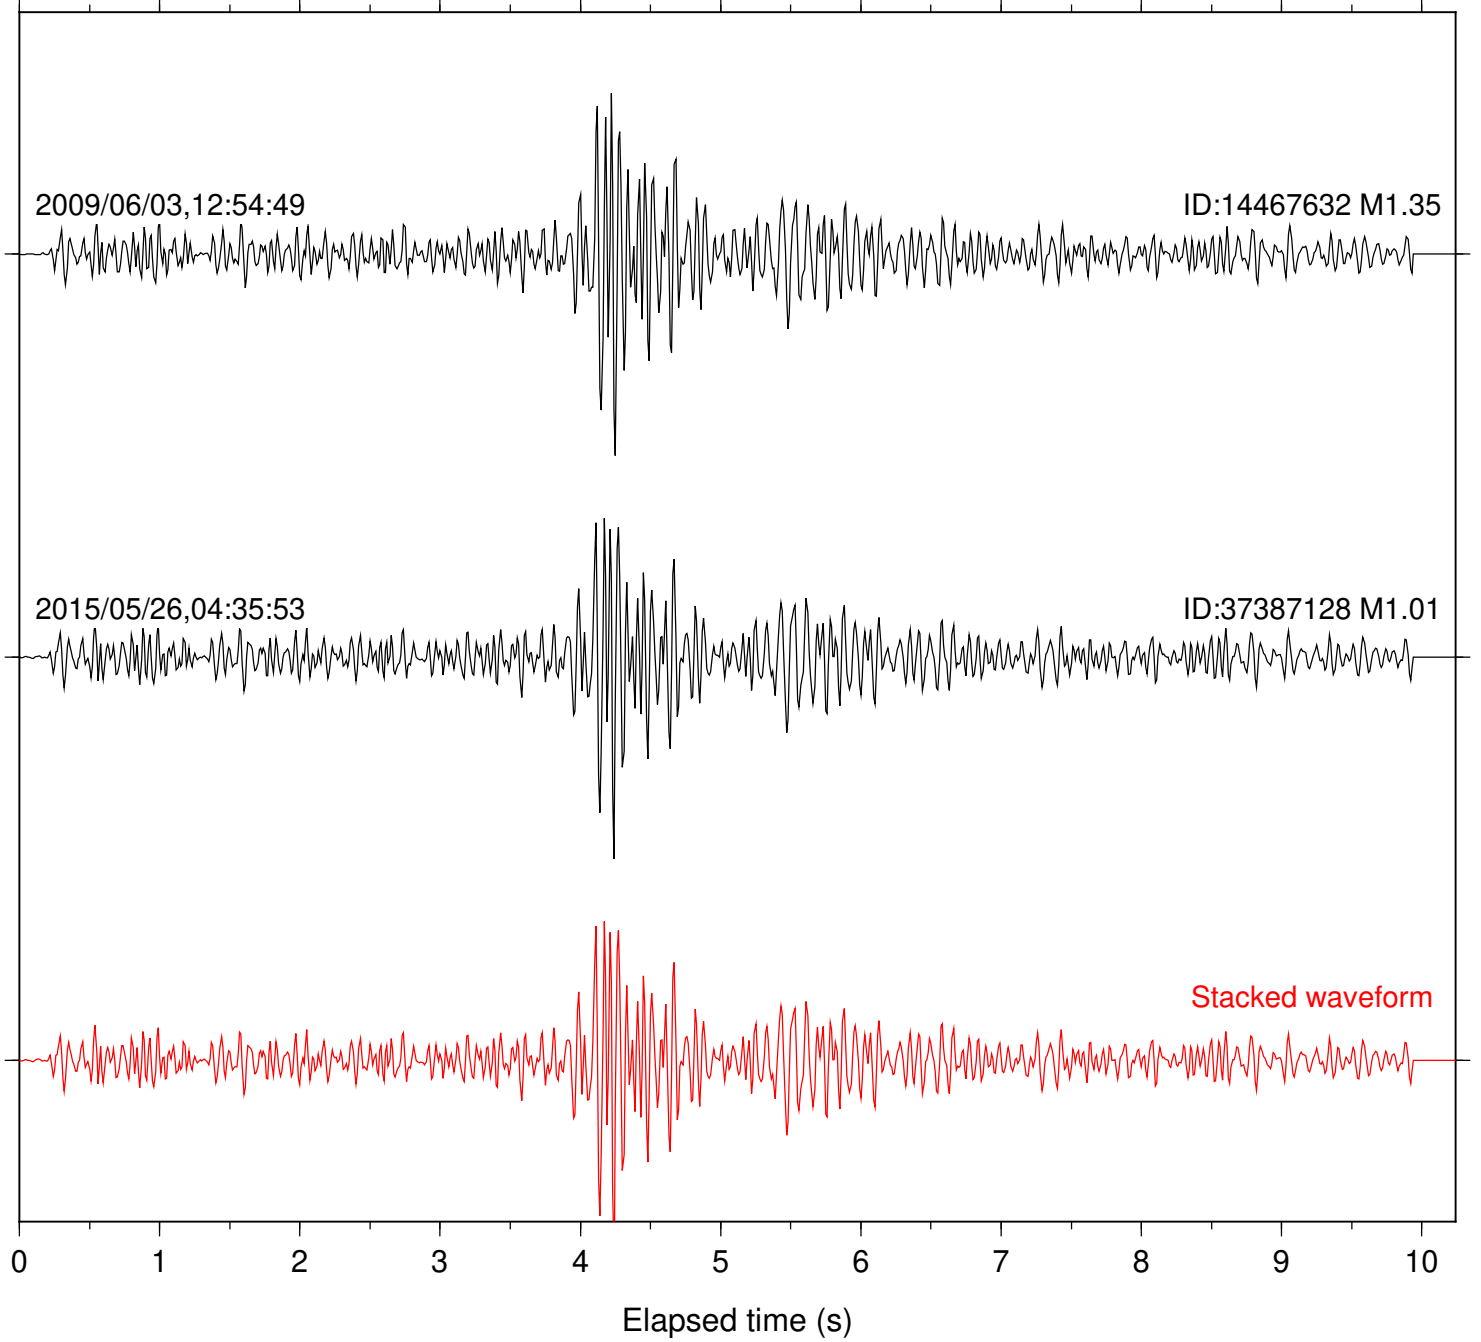

Station: B084 Com: EHZ

Focal depth: 17.62 km