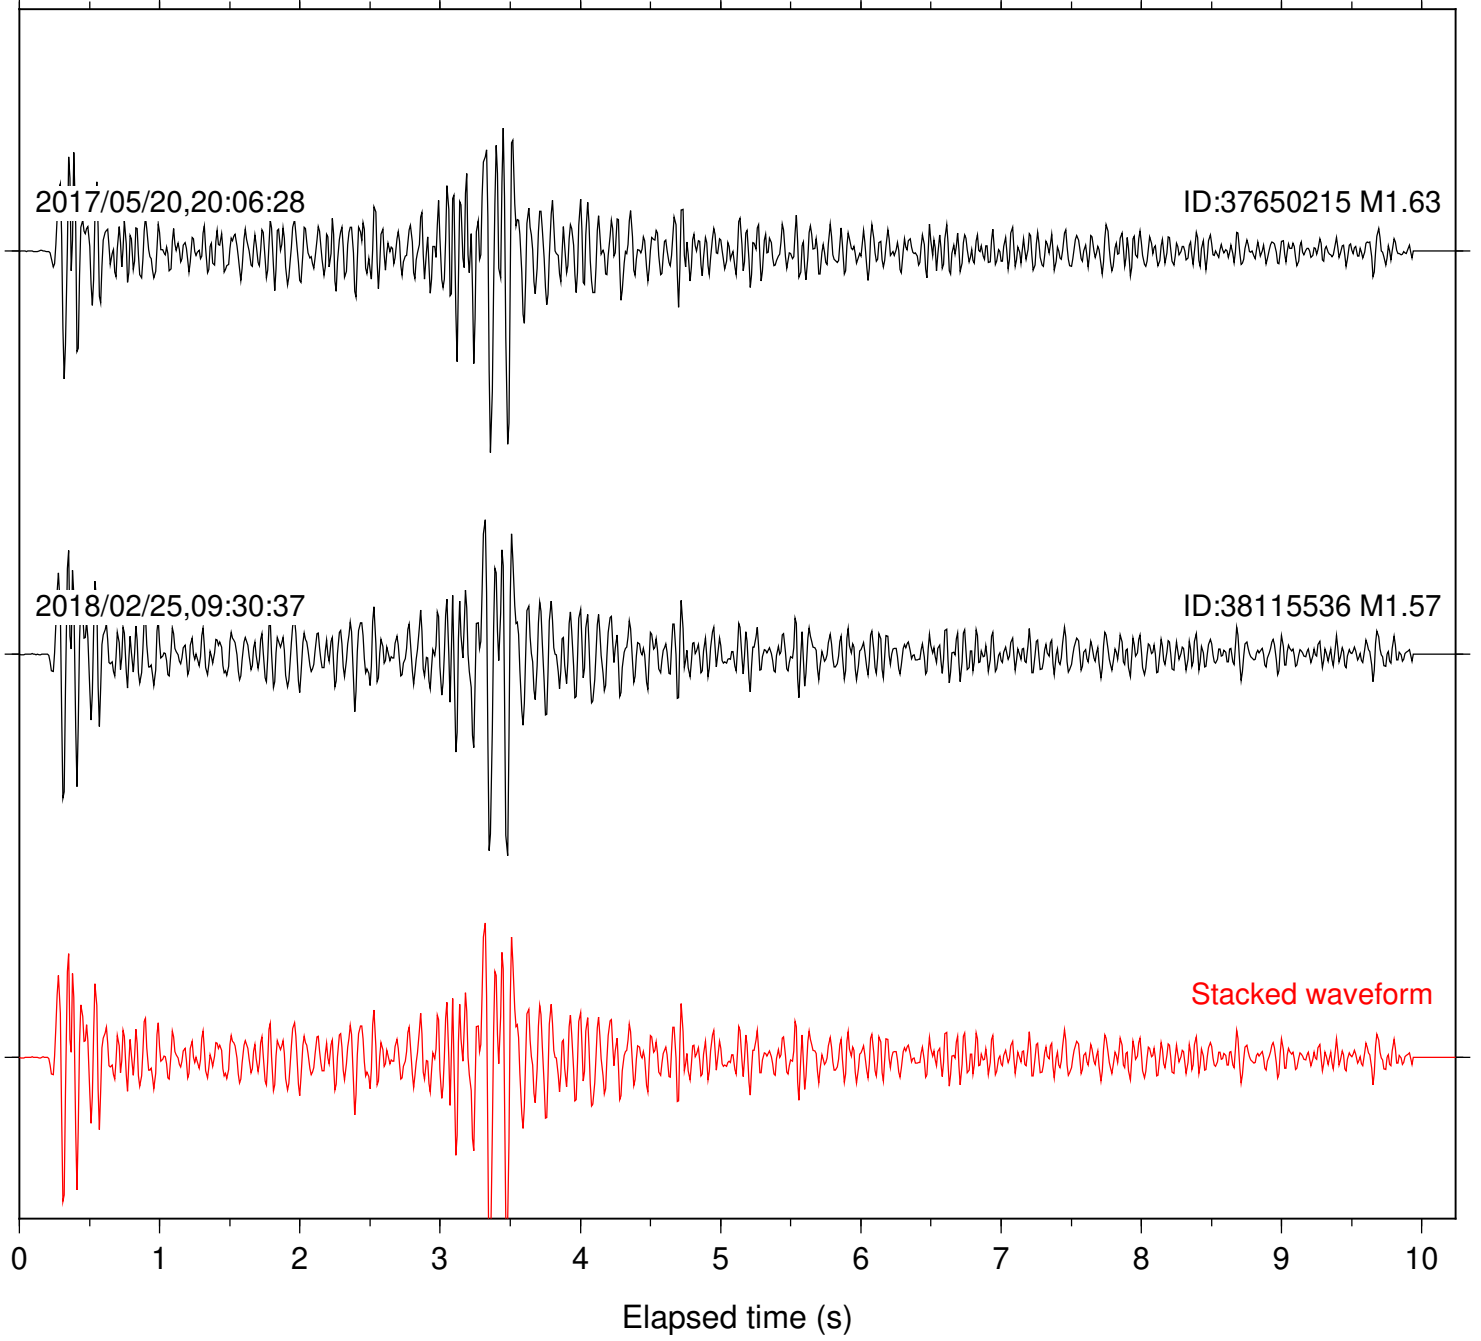

Station: B082 Com: EHZ

Focal depth: 7.48 km