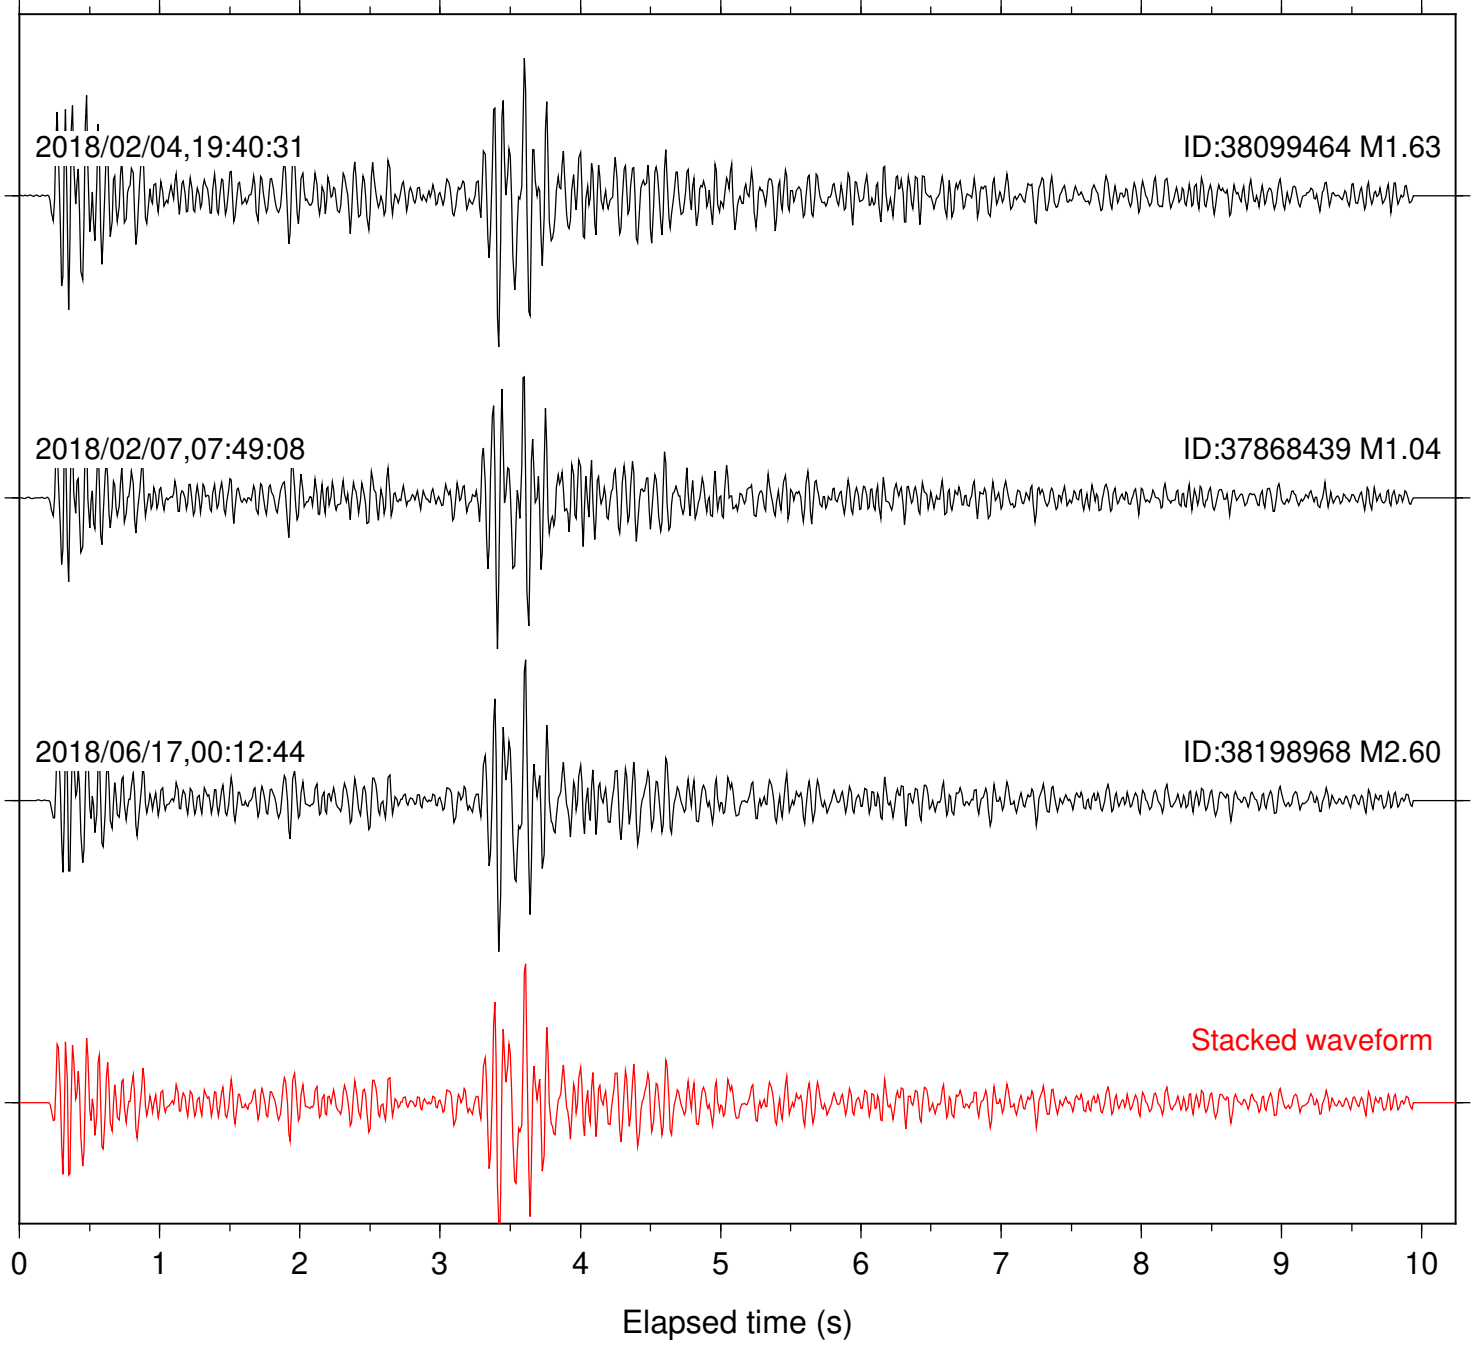

Station: B081 Com: EHZ

Focal depth: 6.93 km