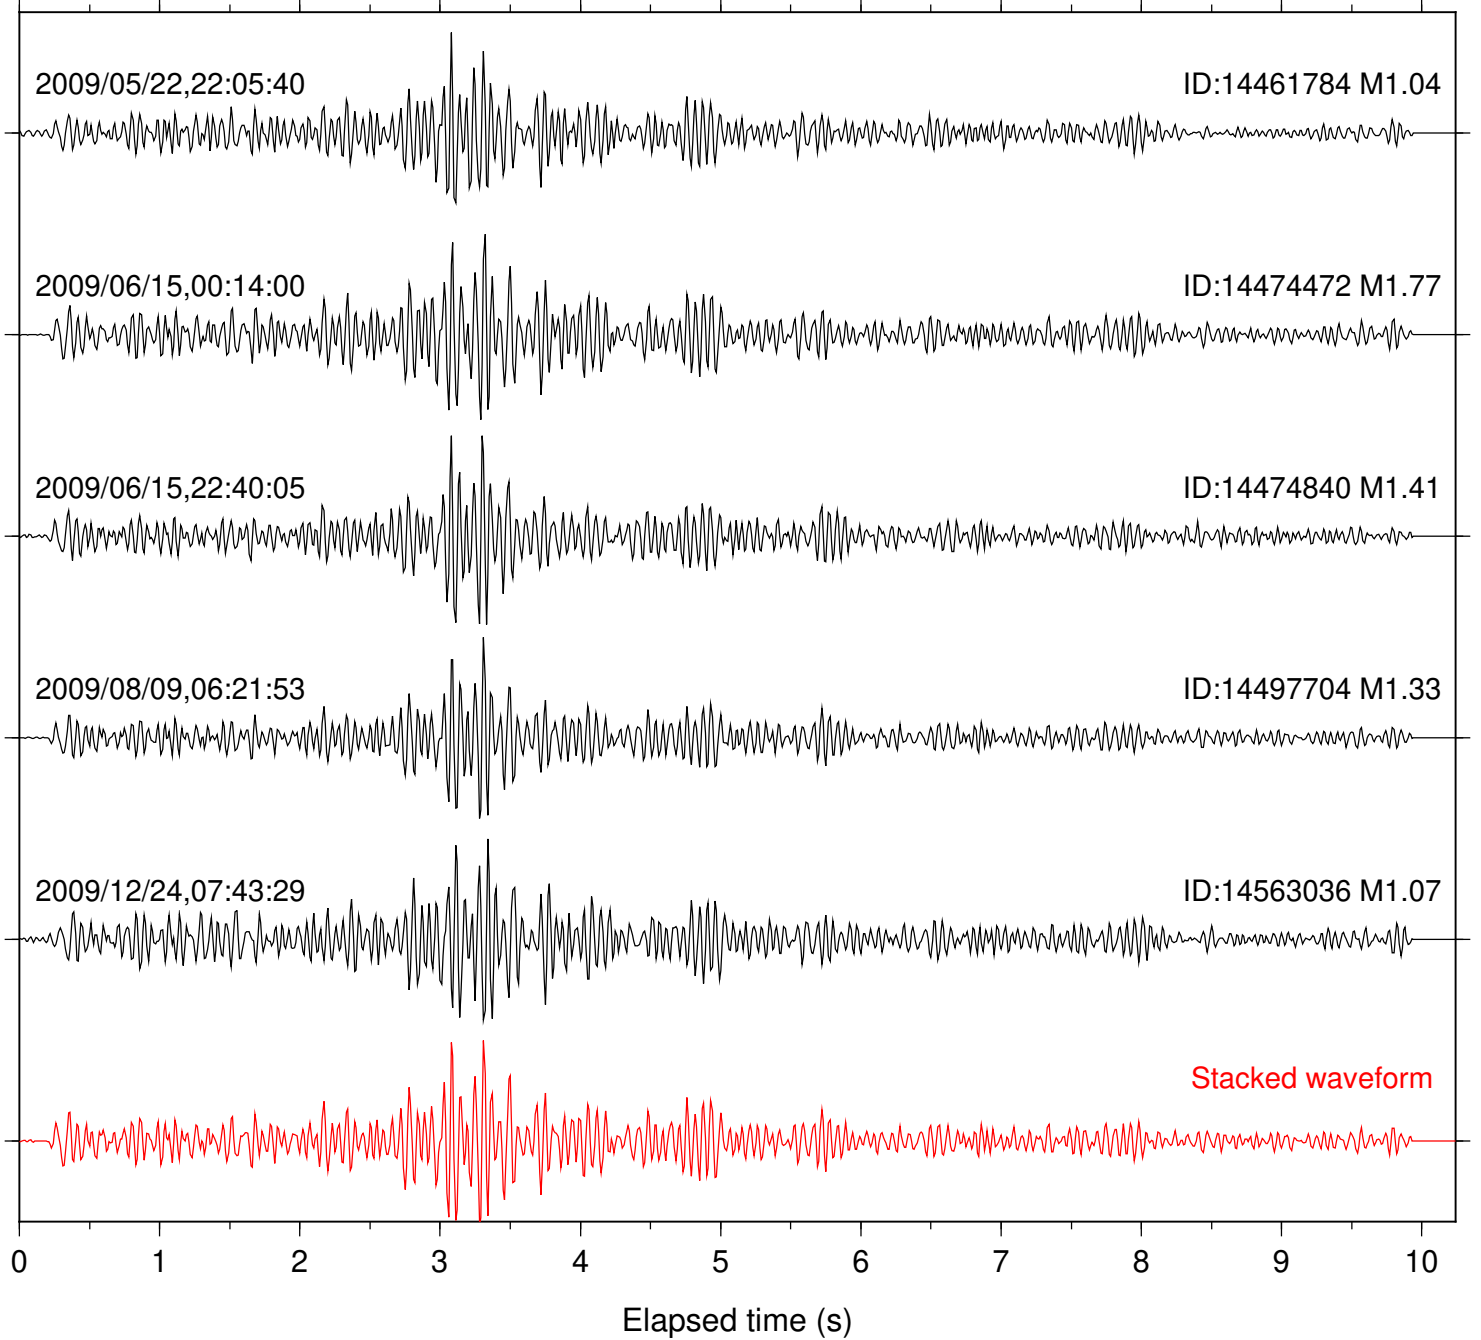

Station: PFO Com: HHZ

Focal depth: 9.59 km