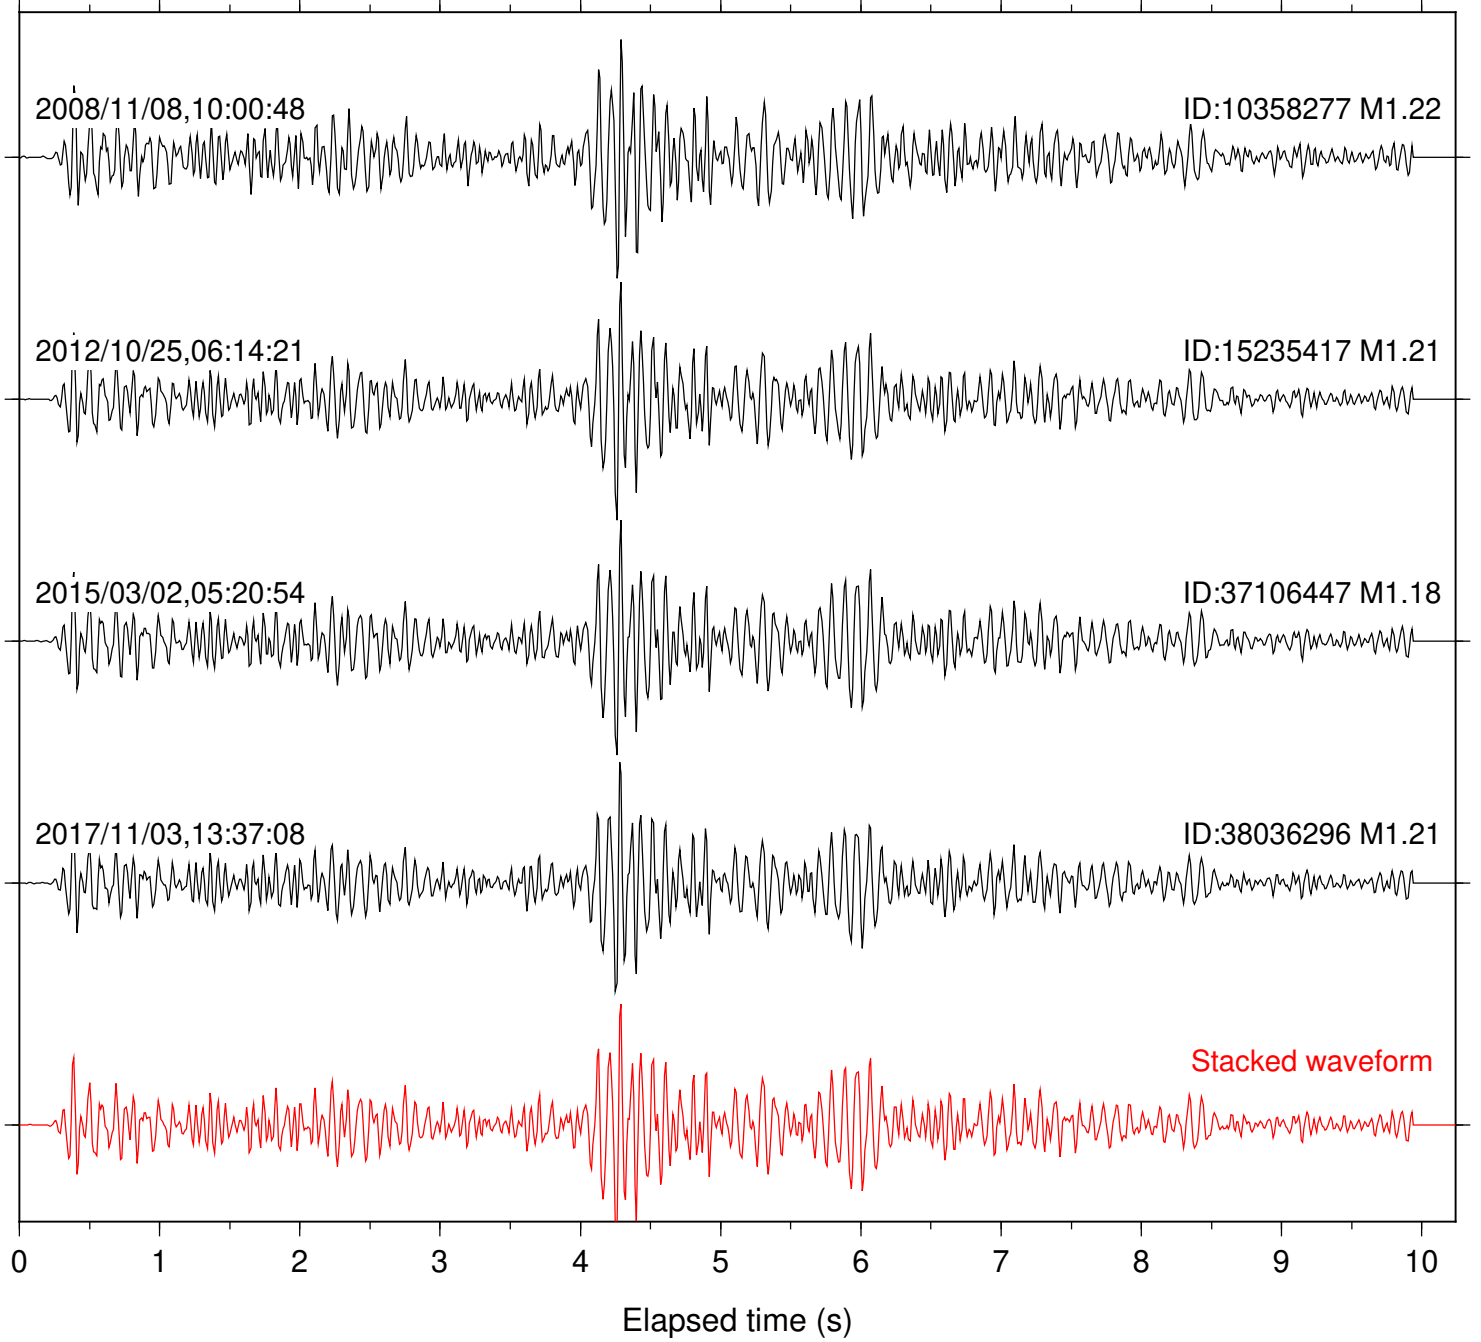

Station: B084 Com: EHZ

Focal depth: 11.29 km