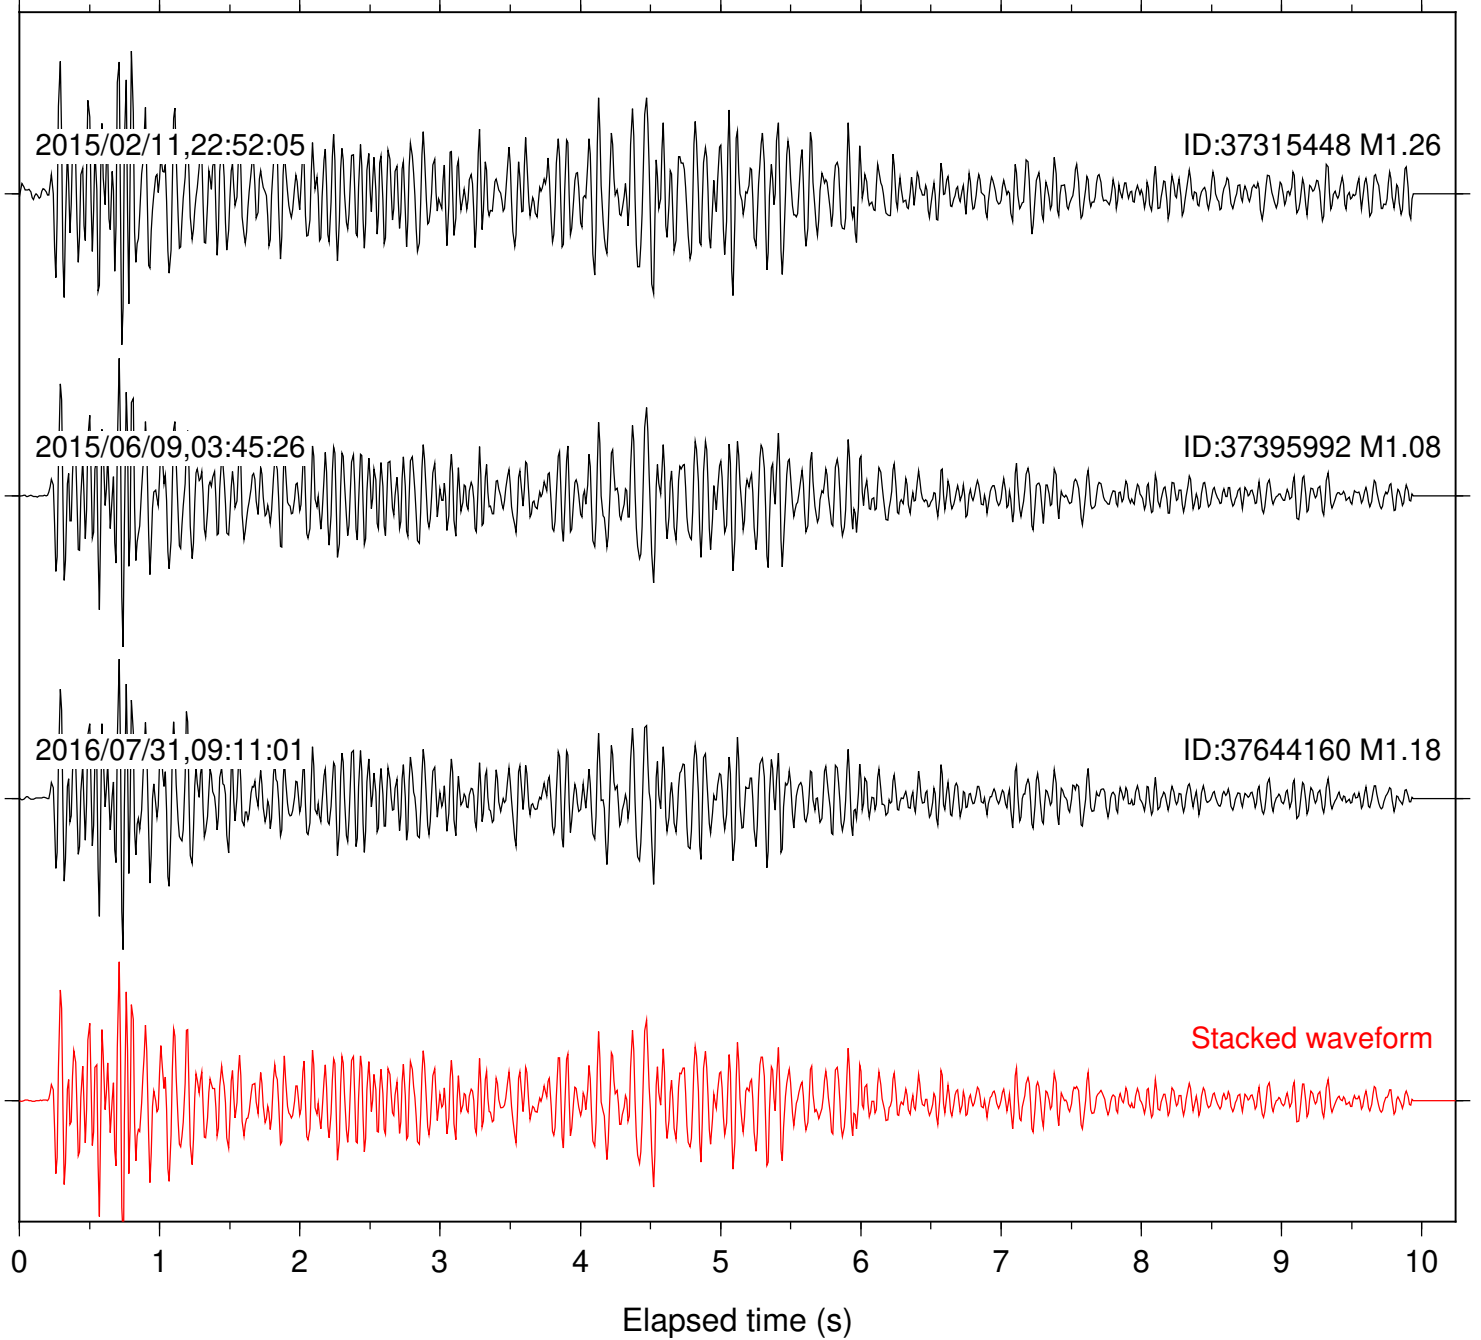

Station: CRY Com: HHZ

Focal depth: 8.24 km

Station: DGR Com: HHZ

Focal depth: 8.24 km

Station: DNR Com: HHZ

Focal depth: 8.24 km

Station: FRD Com: HHZ

Focal depth: 8.24 km