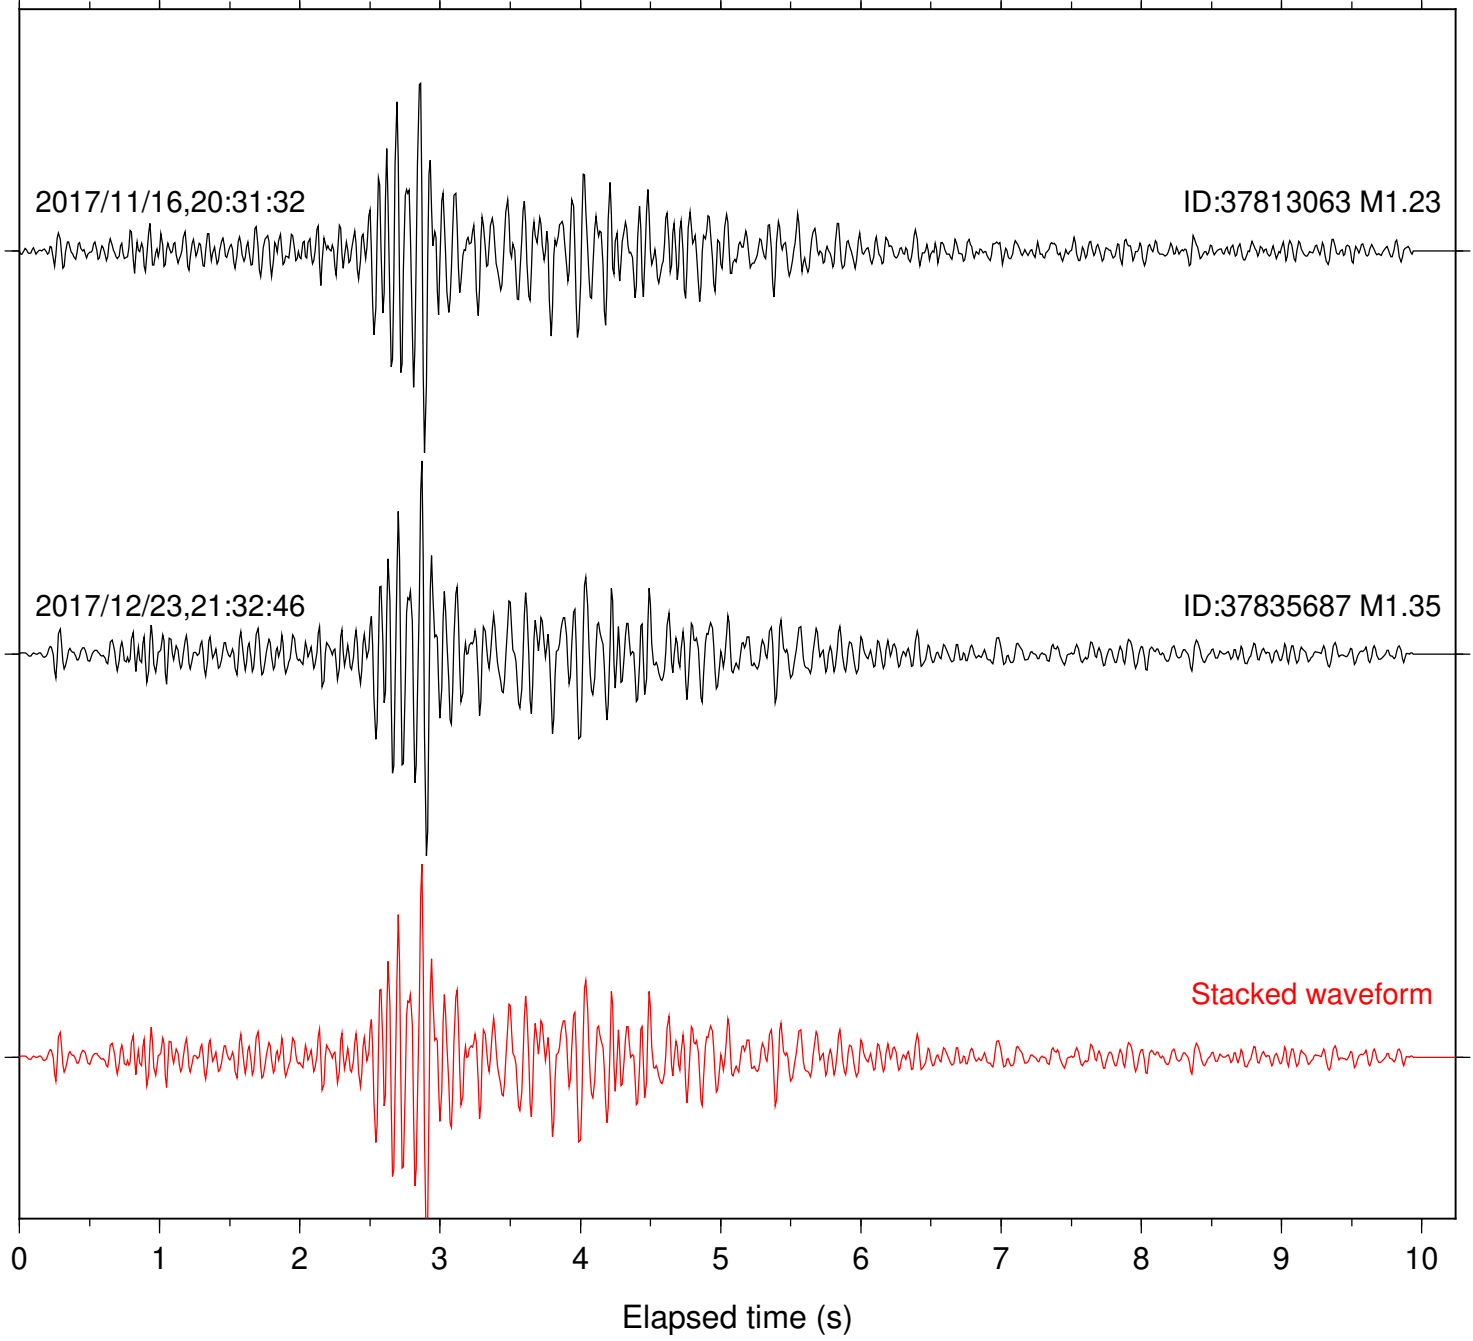

Station: DNR Com: HHZ

Focal depth: 6.07 km