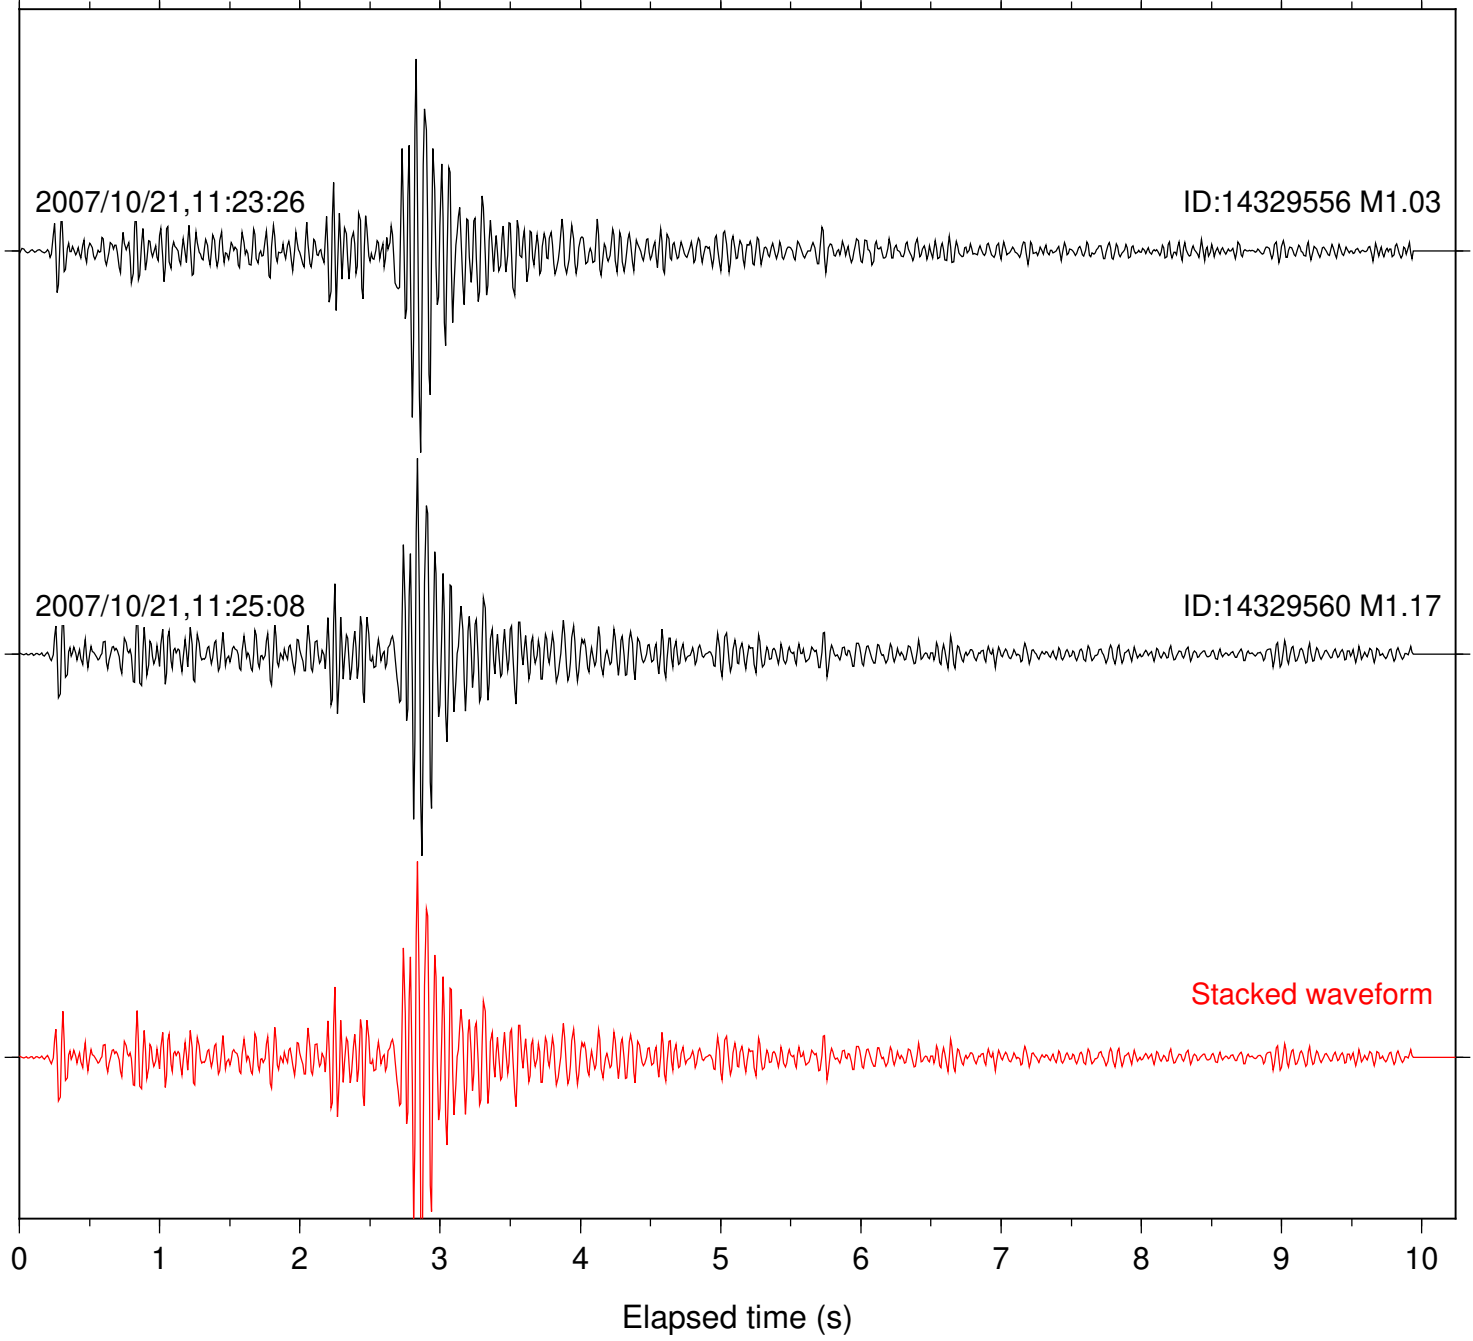

Focal depth: 12.93 km

Station: PMD Com: HHZ

Focal depth: 12.93 km

Station: POB2 Com: HHZ

Focal depth: 12.93 km

Station: RDM Com: HHZ

Focal depth: 12.93 km

Station: TOR Com: HHZ