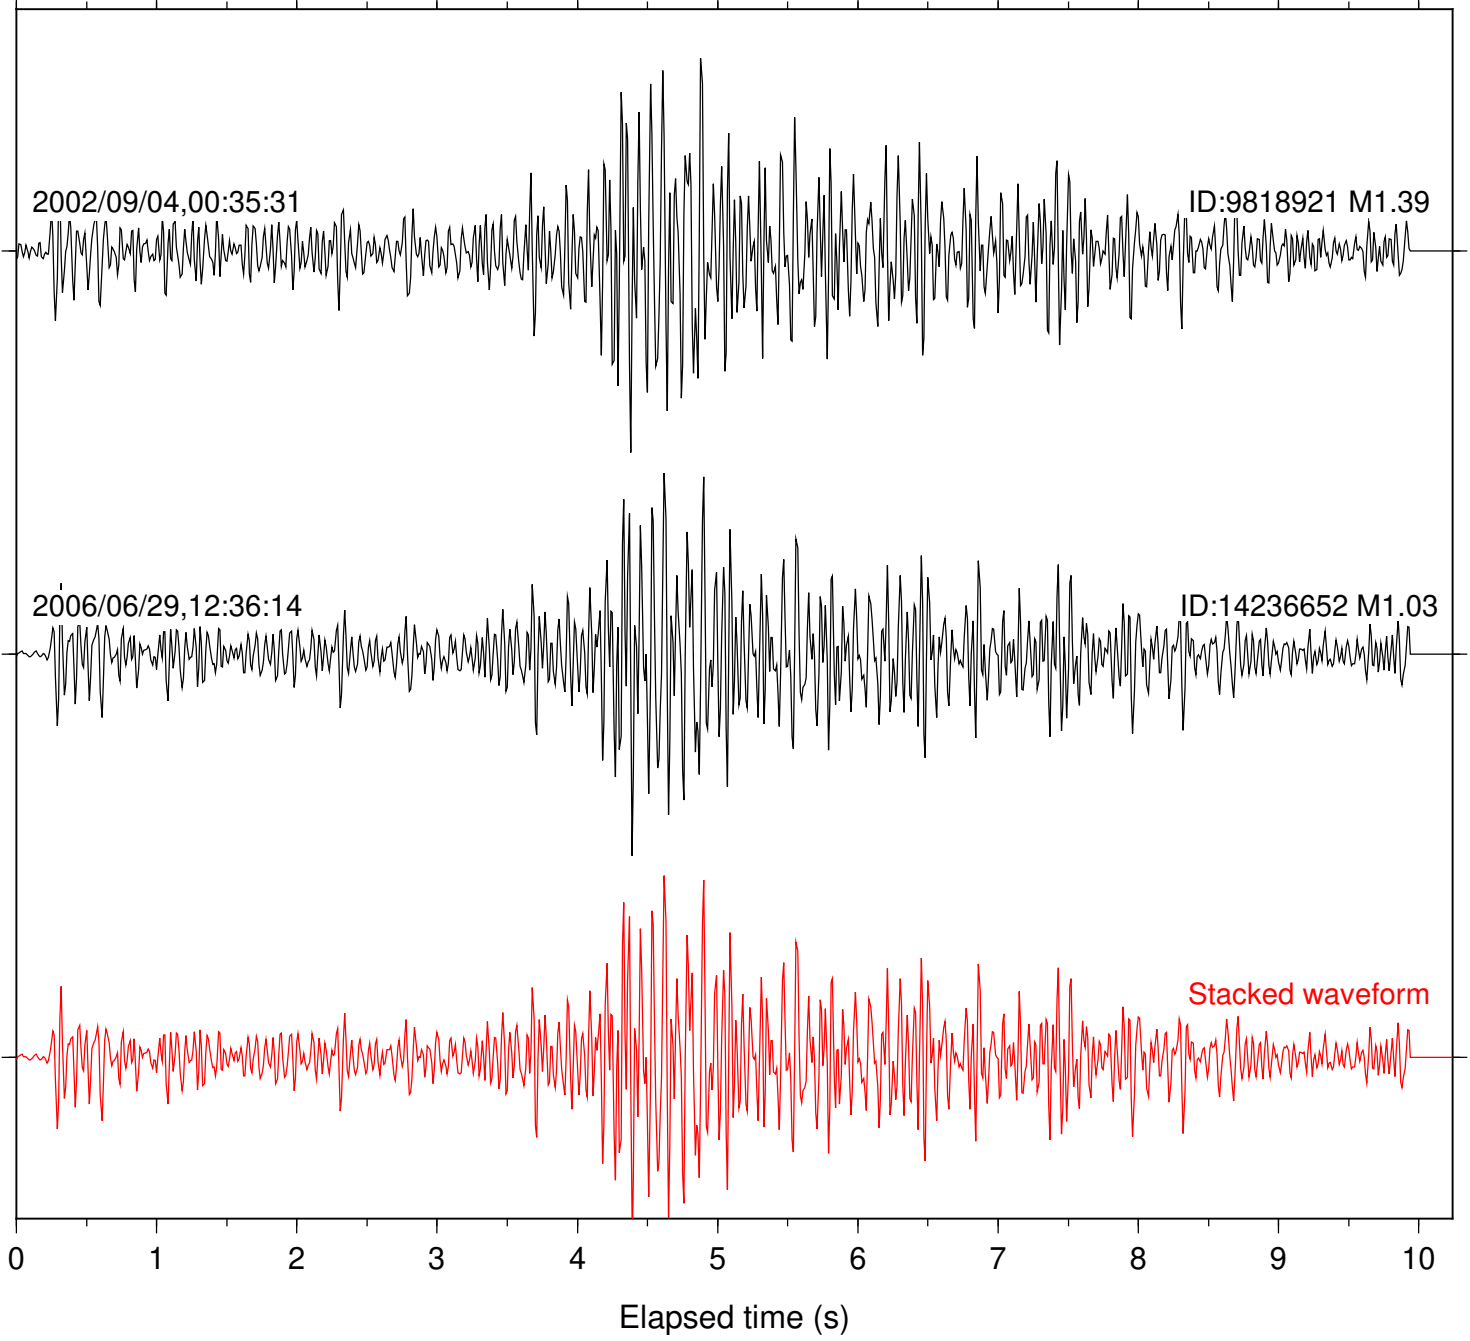

Station: BAC Com: EHZ

Focal depth: 8.57 km