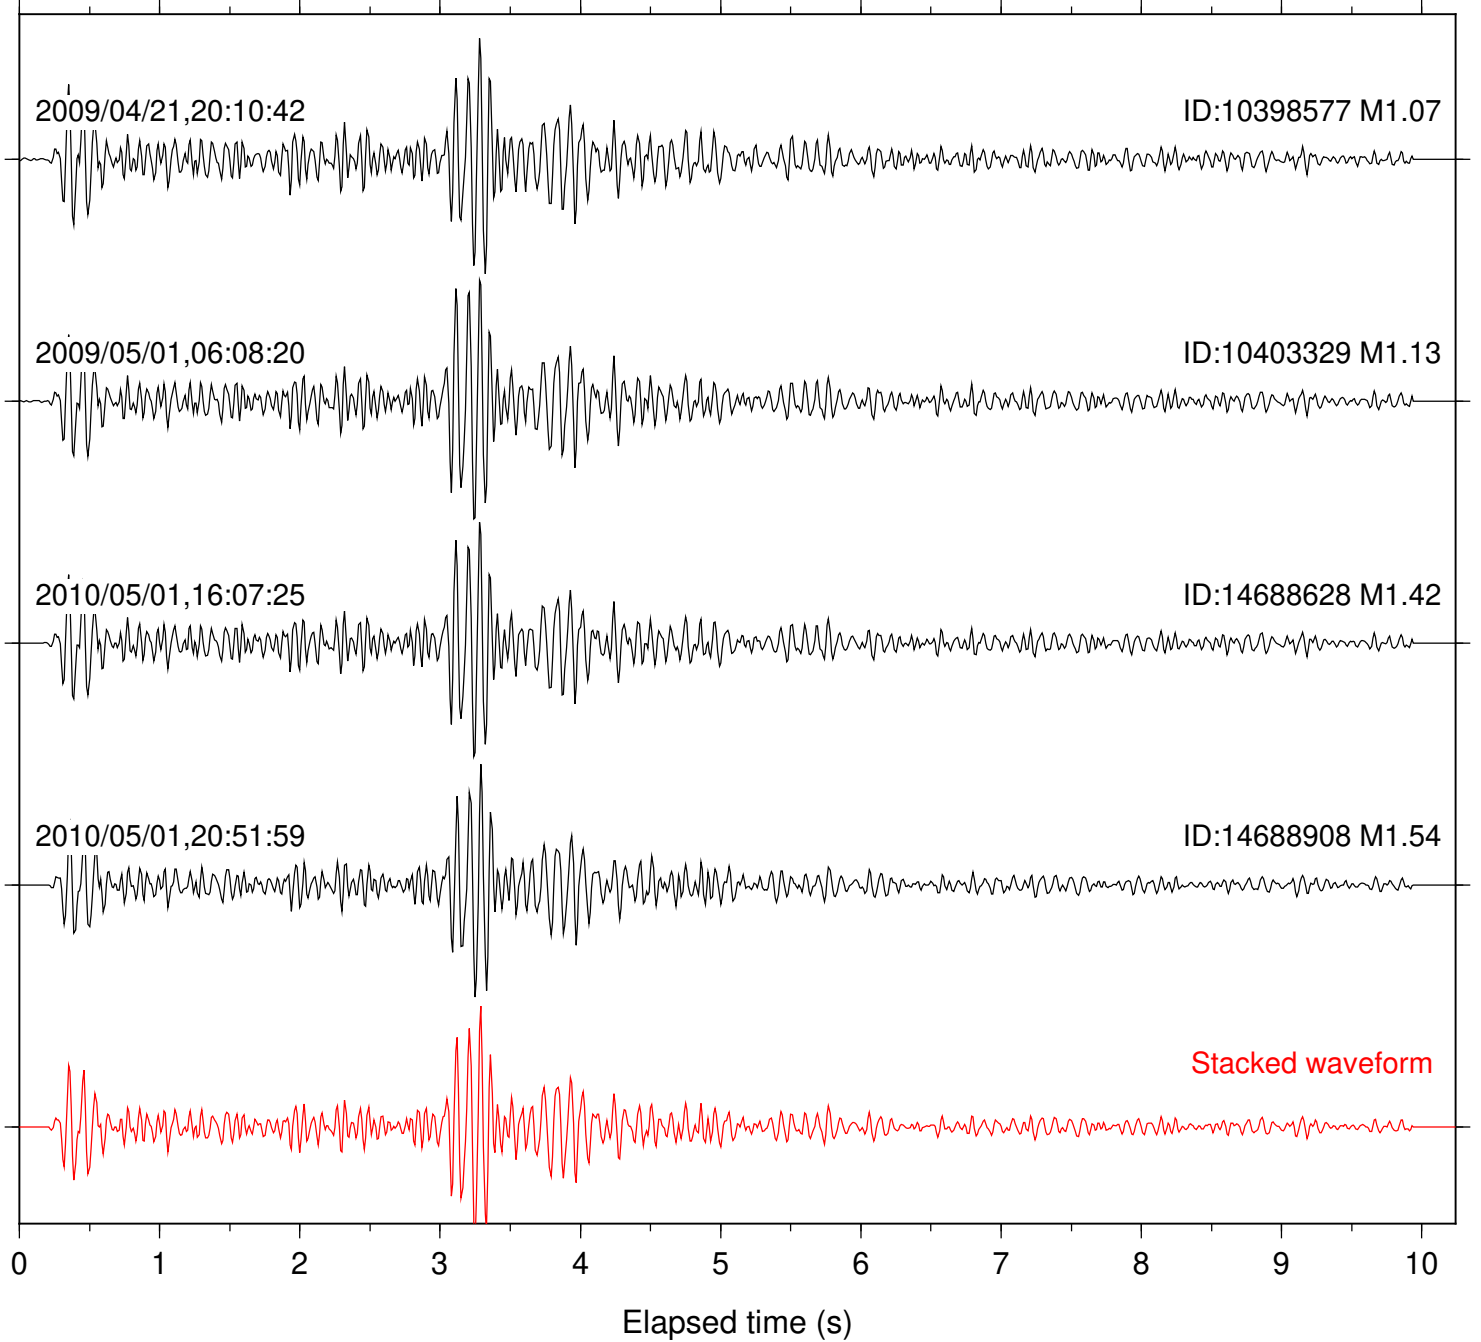

Station: B084 Com: EHZ

Focal depth: 10.04 km