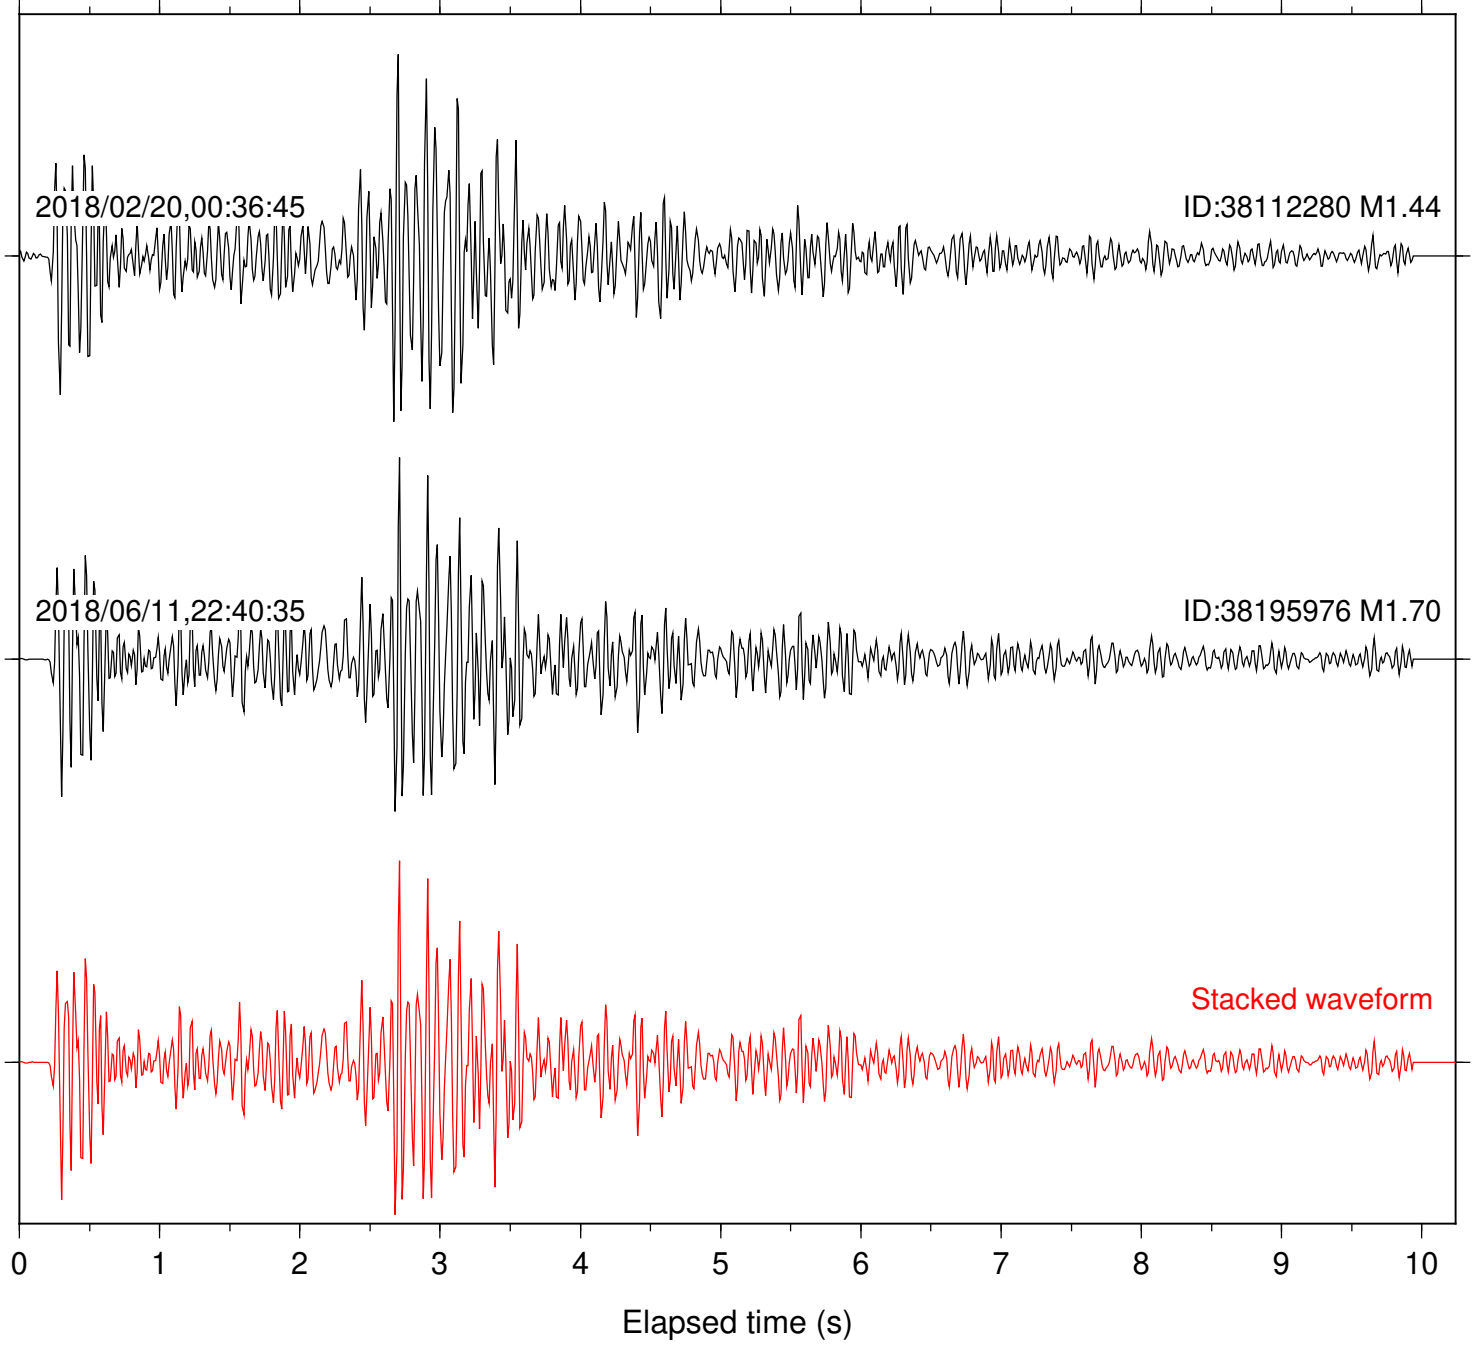

Station: PLM Com: HHZ

Focal depth: 5.77 km