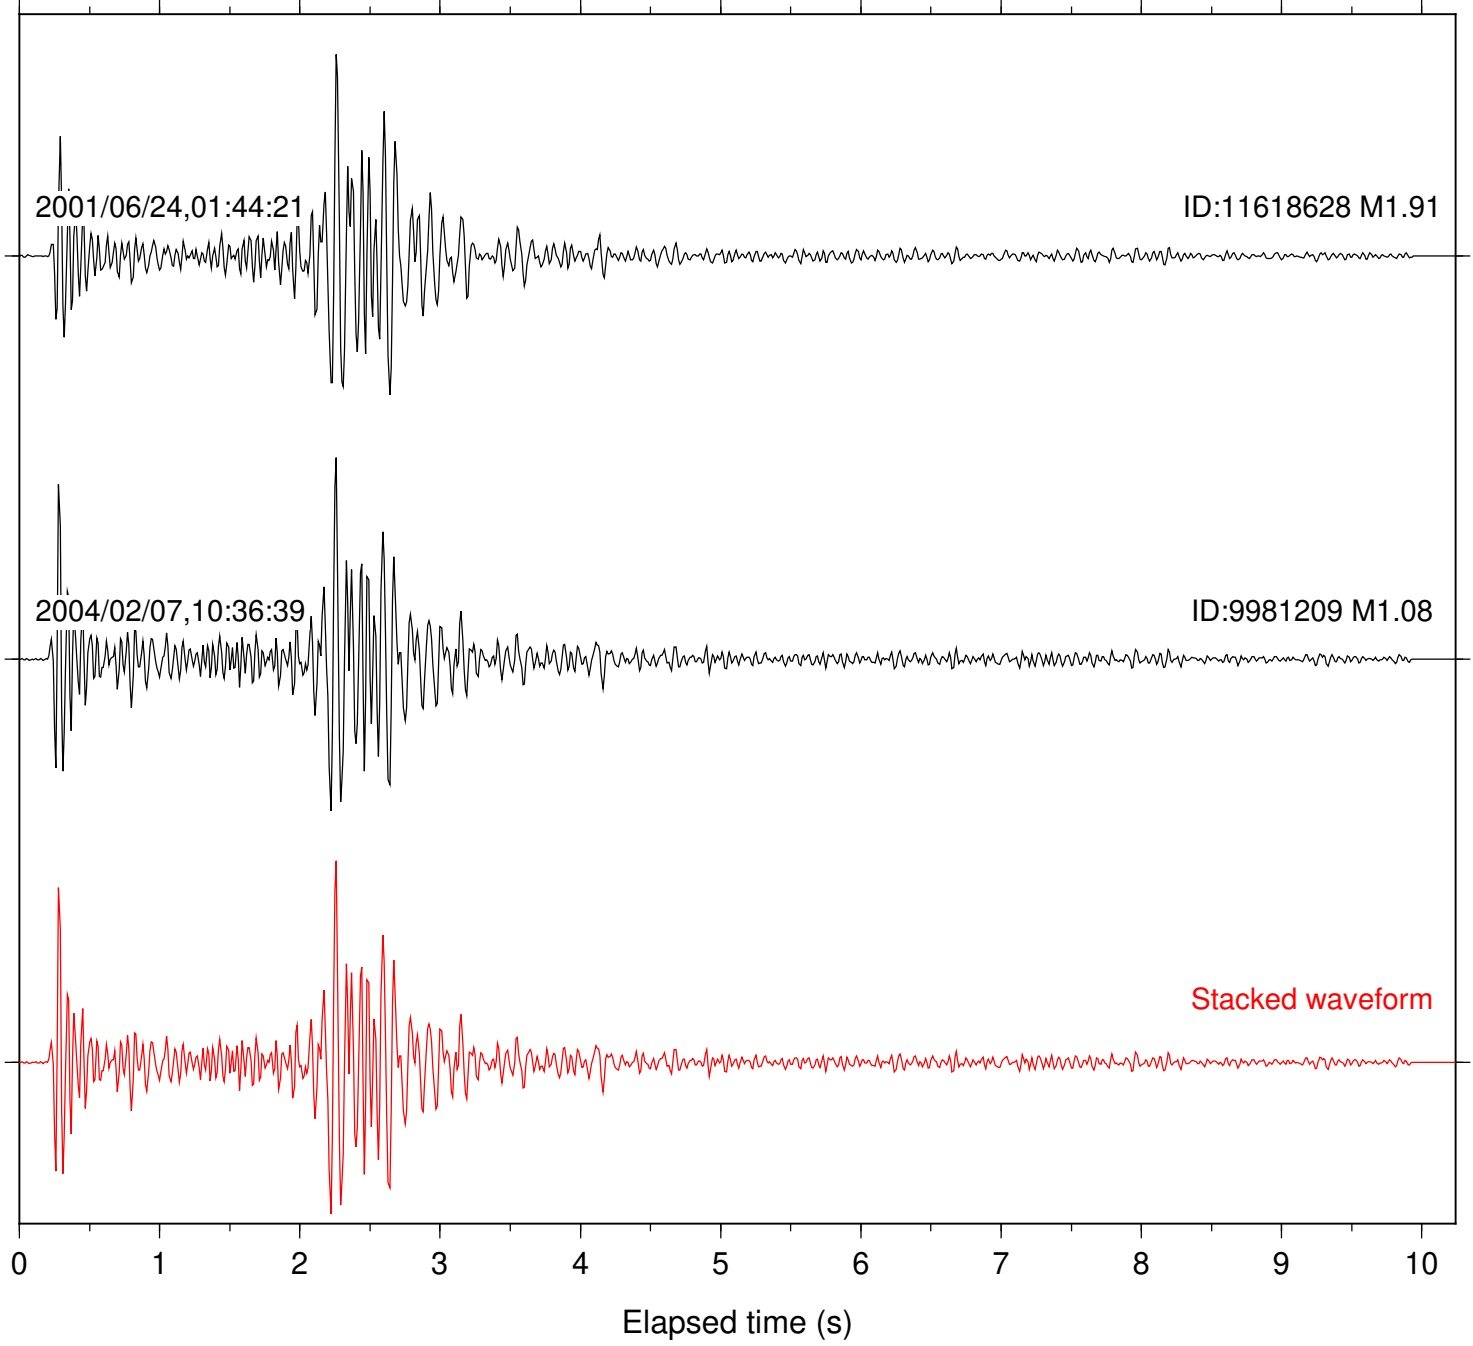

Station: BZN Com: HHZ

Focal depth: 7.24 km