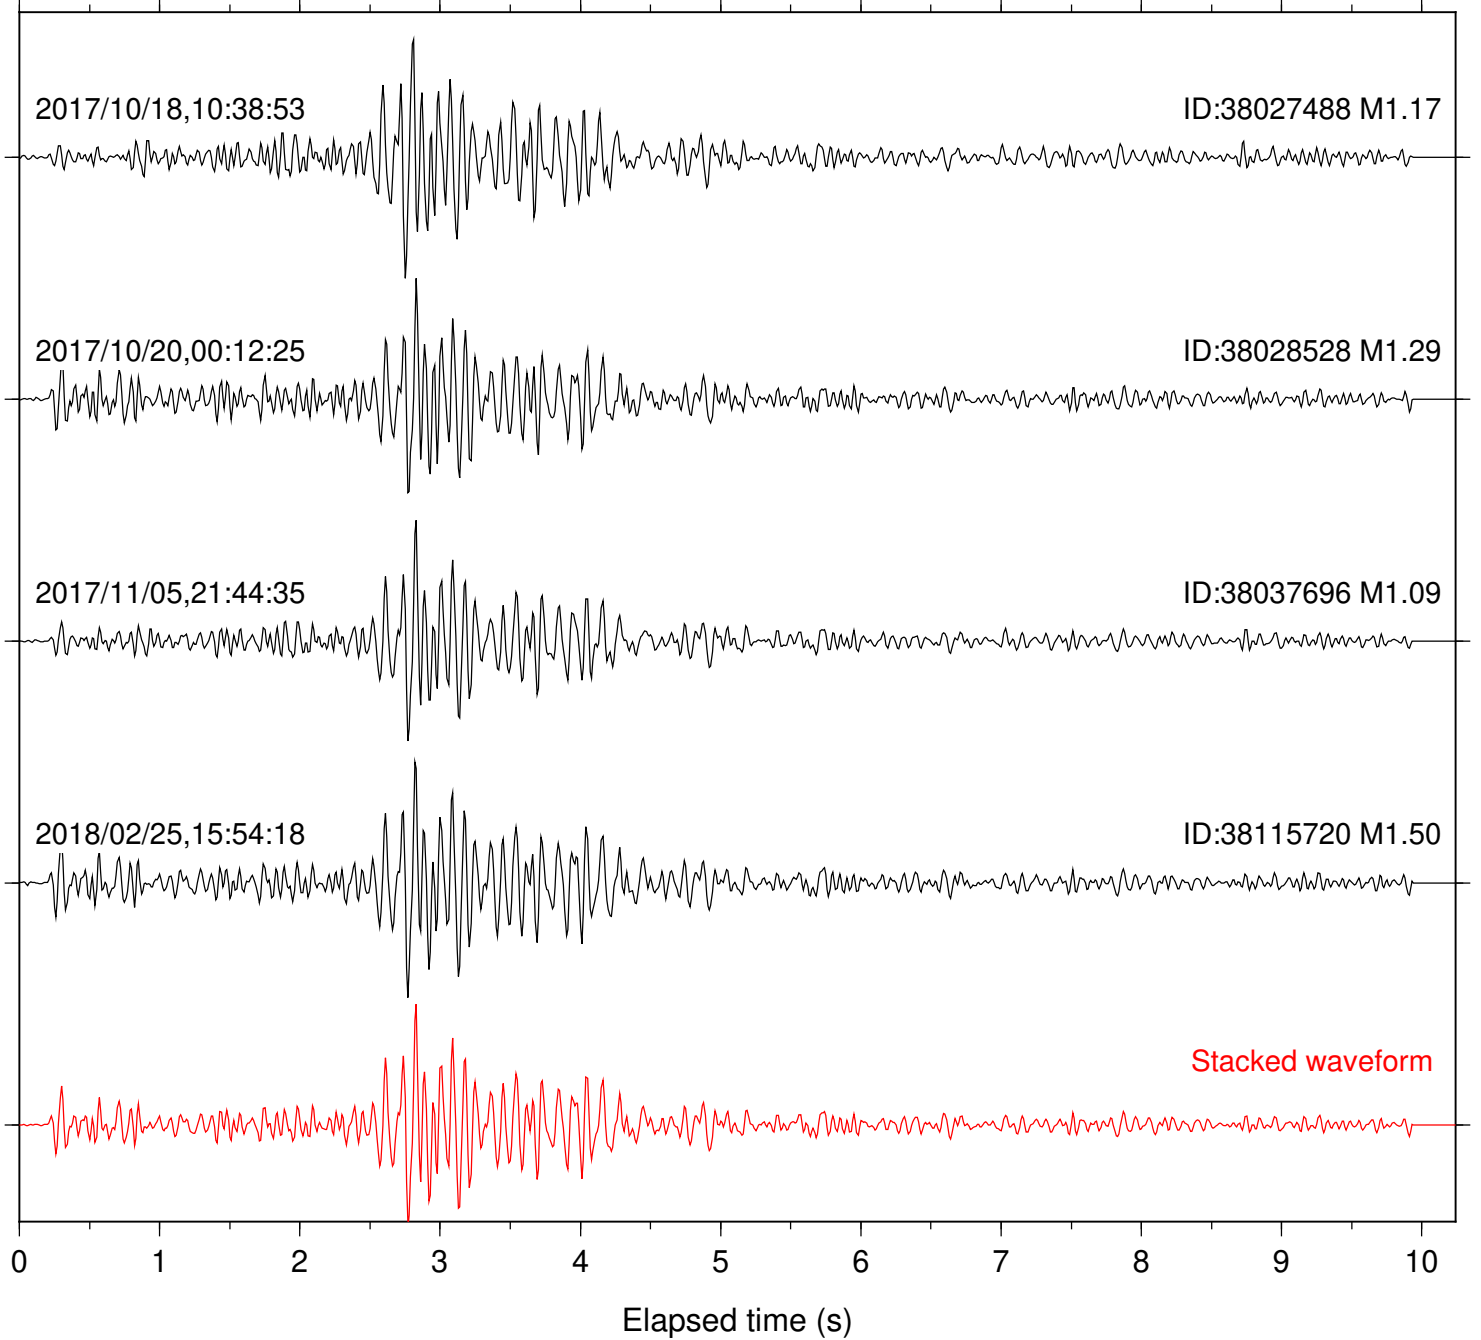

Station: SND Com: HHZ

Focal depth: 5.43 km