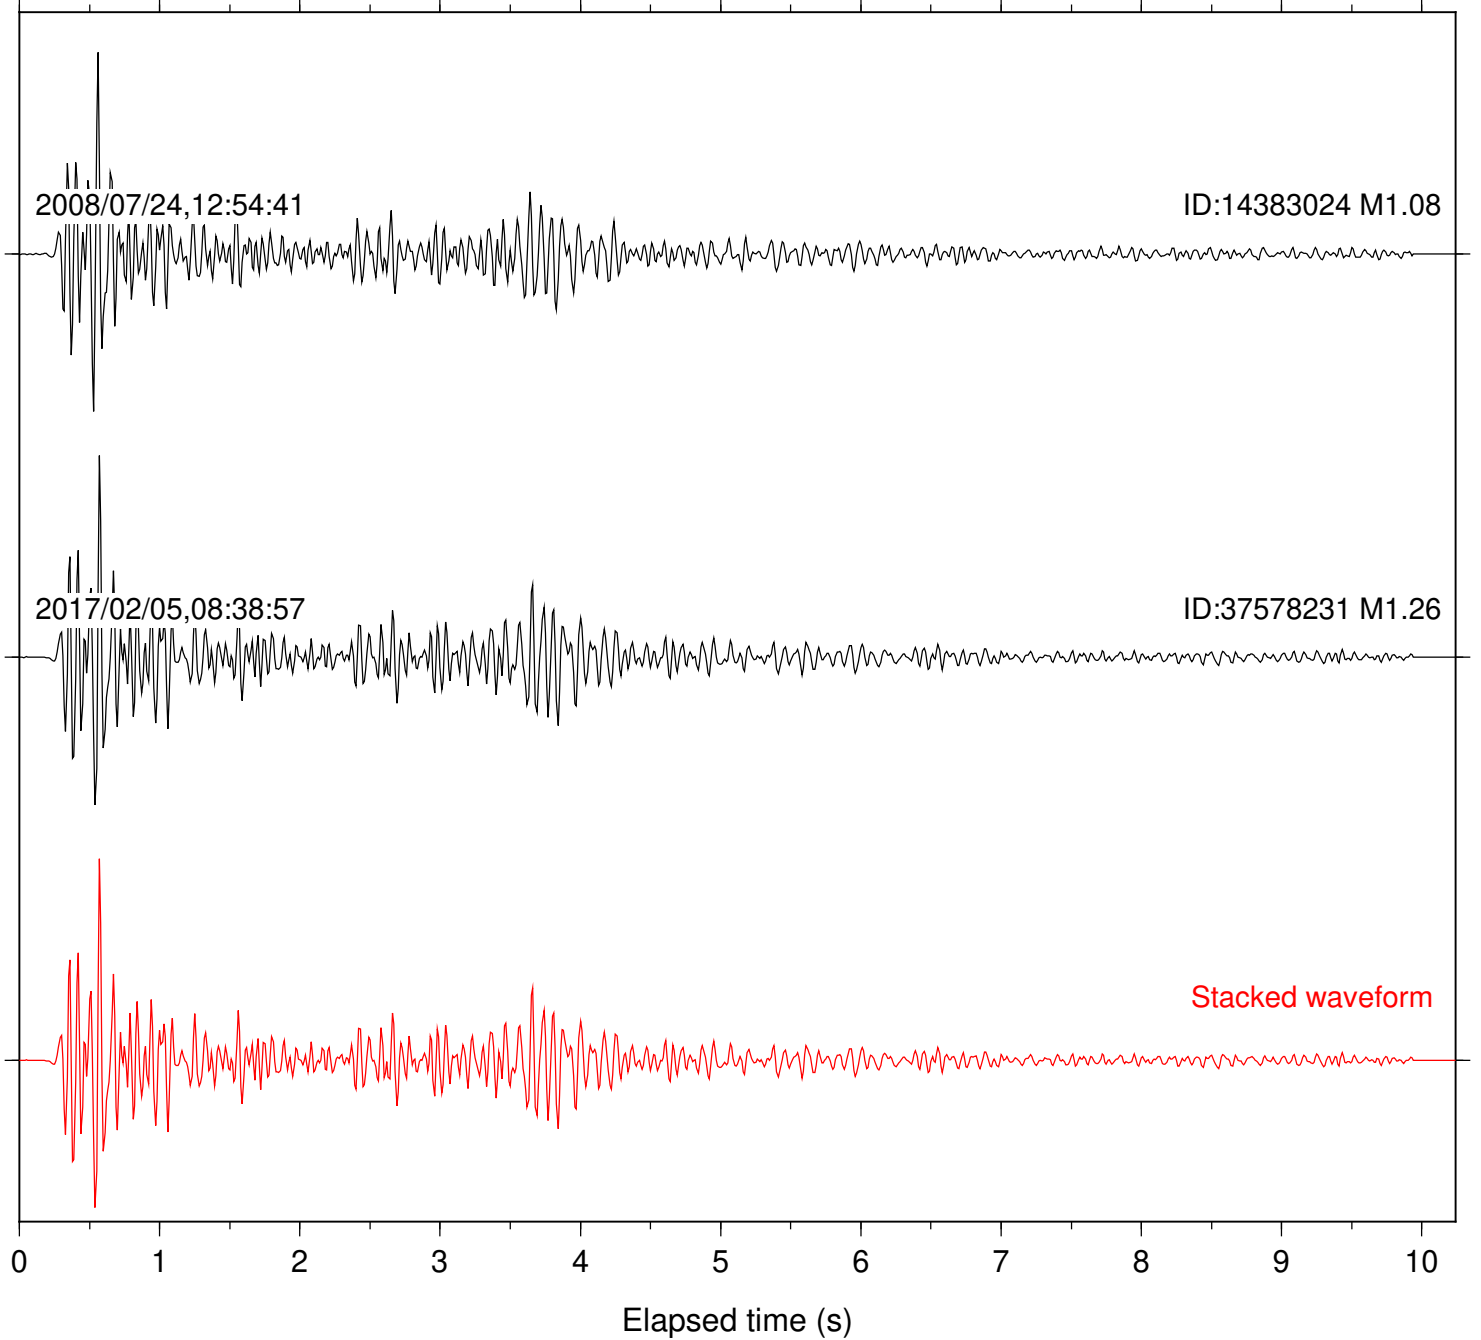

2017/02/05,08:38:57

ID:37578231 M1.26

Stacked waveform

0 1 2 3 4 5 6 7 8 9 10

Elapsed time (s)

Station: SND Com: HHZ

Focal depth: 14.27 km

Station: B081 Com: EHZ