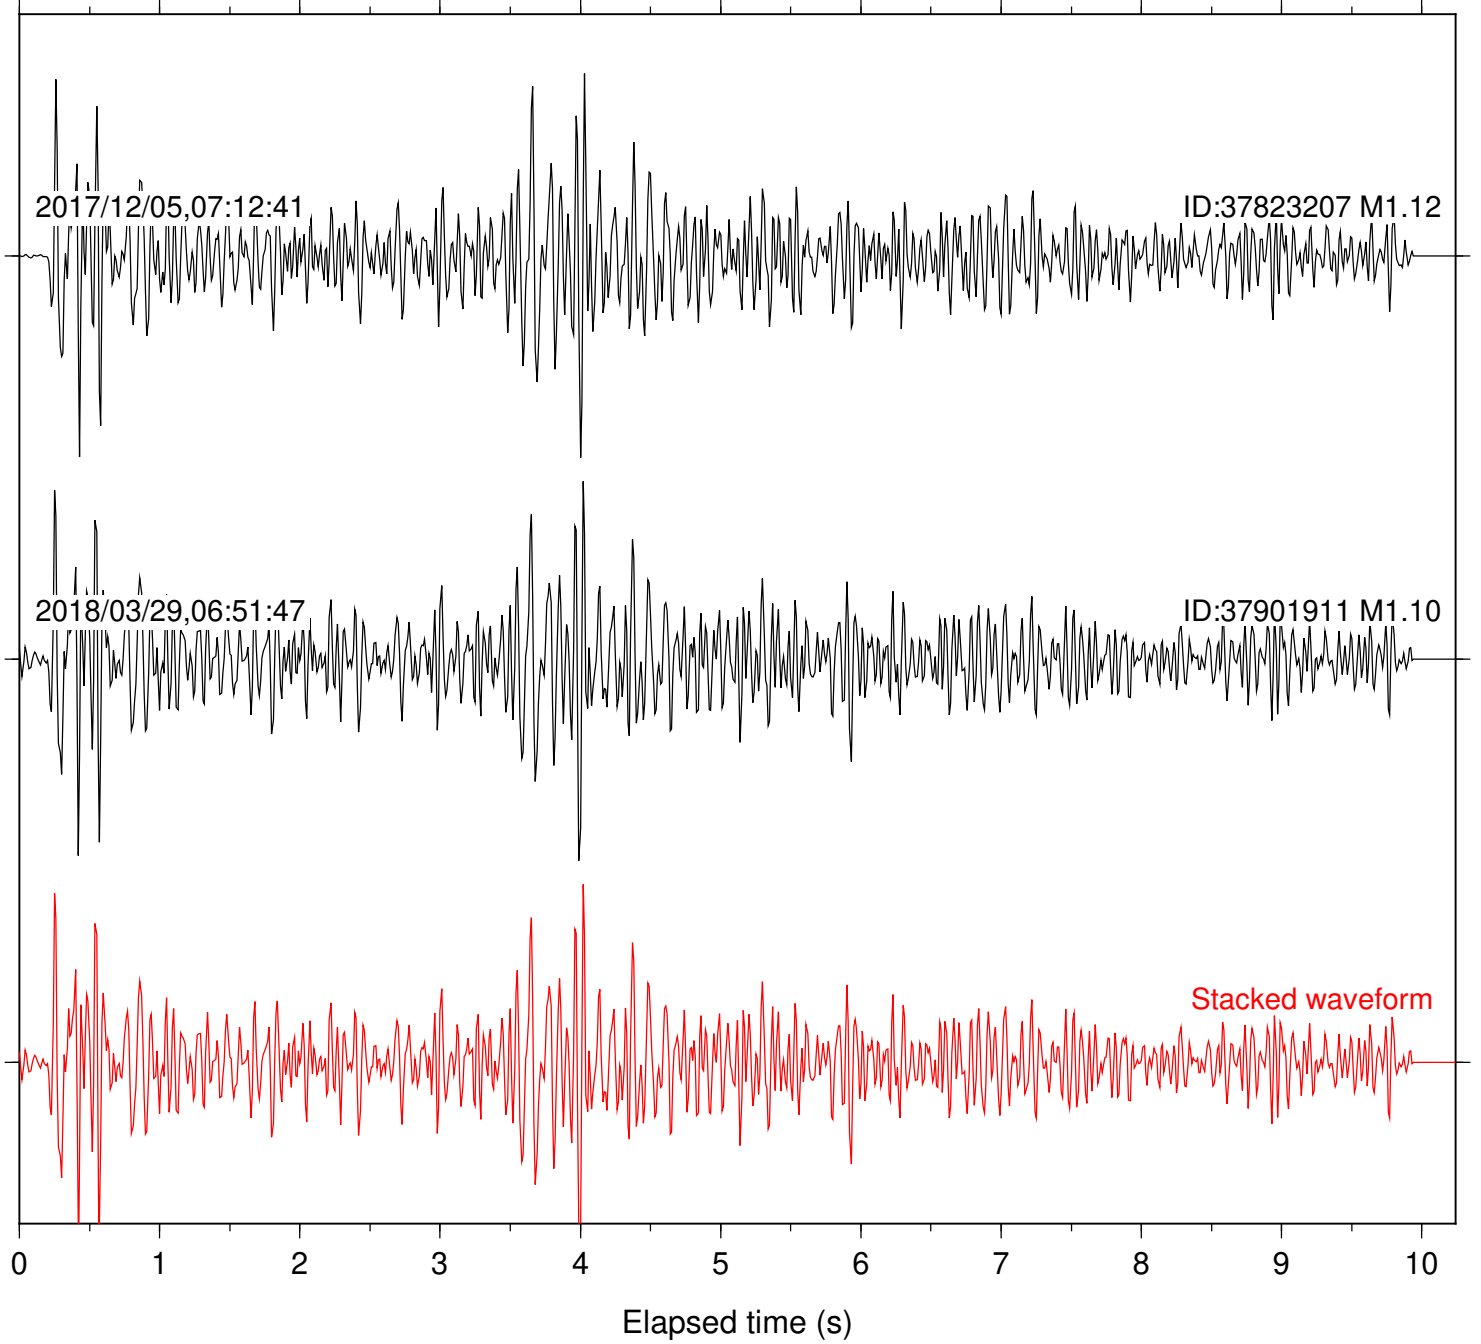

Station: B081 Com: EHZ

Focal depth: 7.23 km