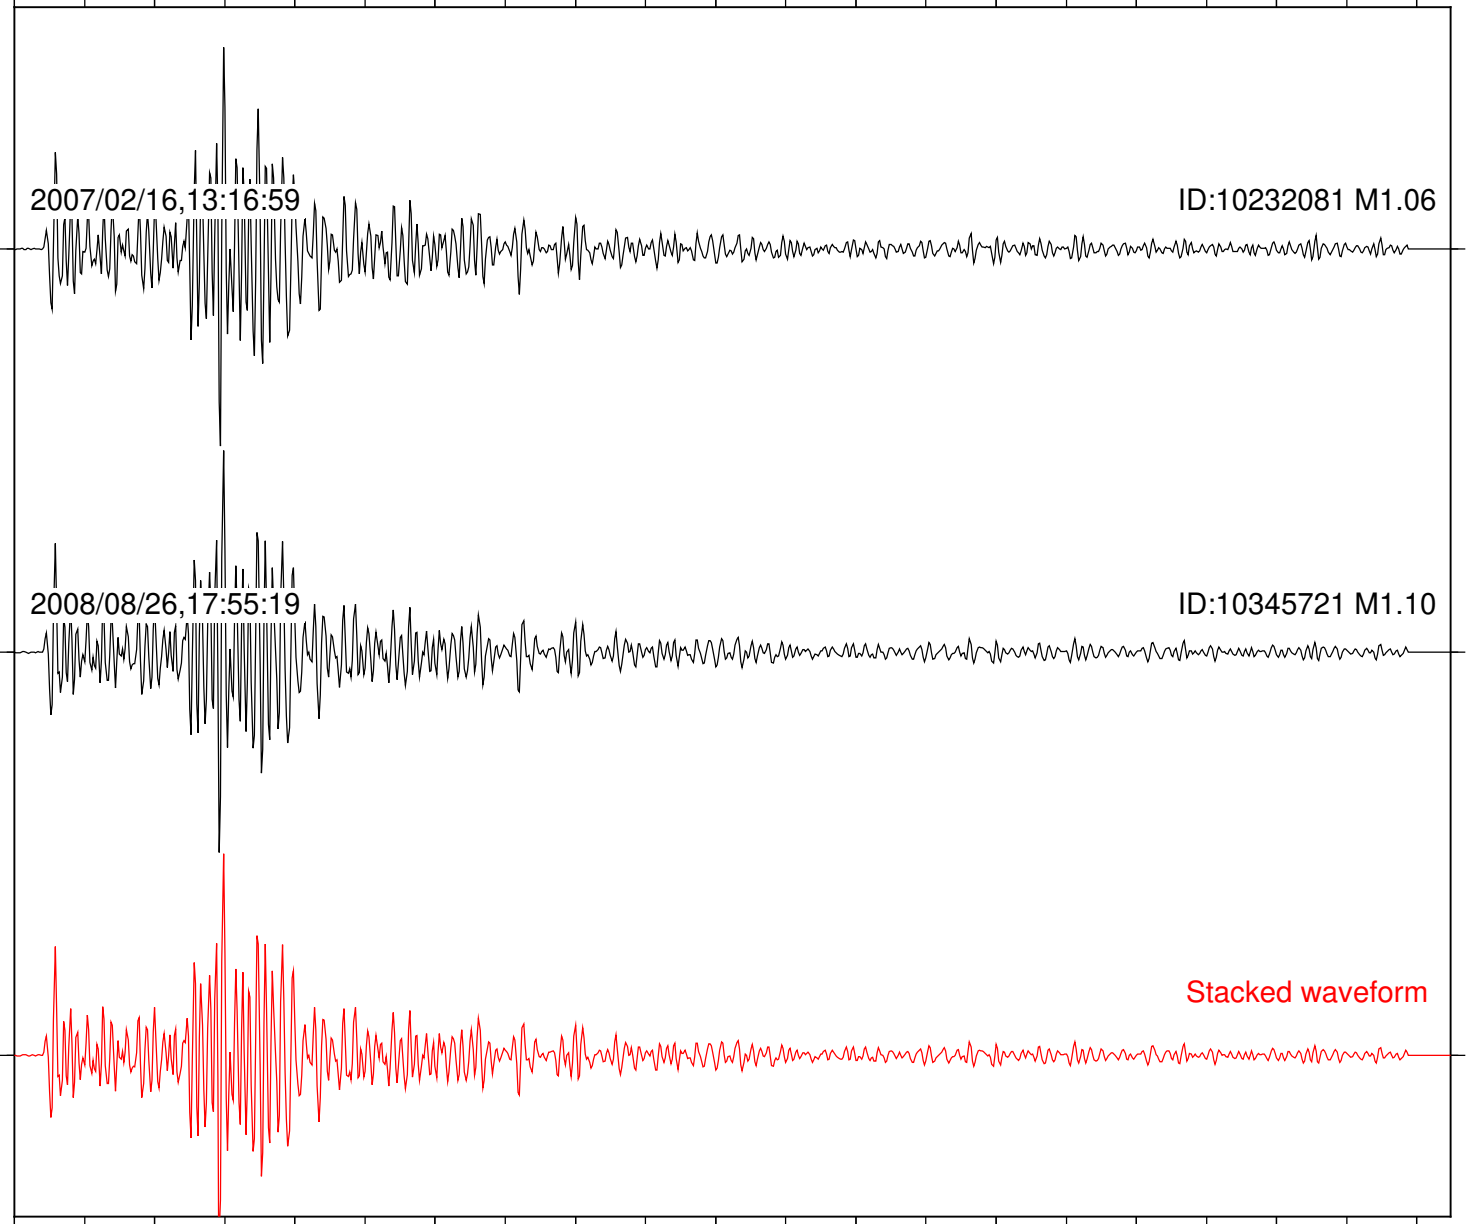

Stacked waveform

0 1 2 3 4 5 6 7 8 9 10  
Elapsed time (s)

Station: BZN Com: HHZ

Focal depth: 8.29 km

Station: FRD Com: HHZ

Focal depth: 8.29 km

Station: KNW Com: HHZ

Focal depth: 8.29 km