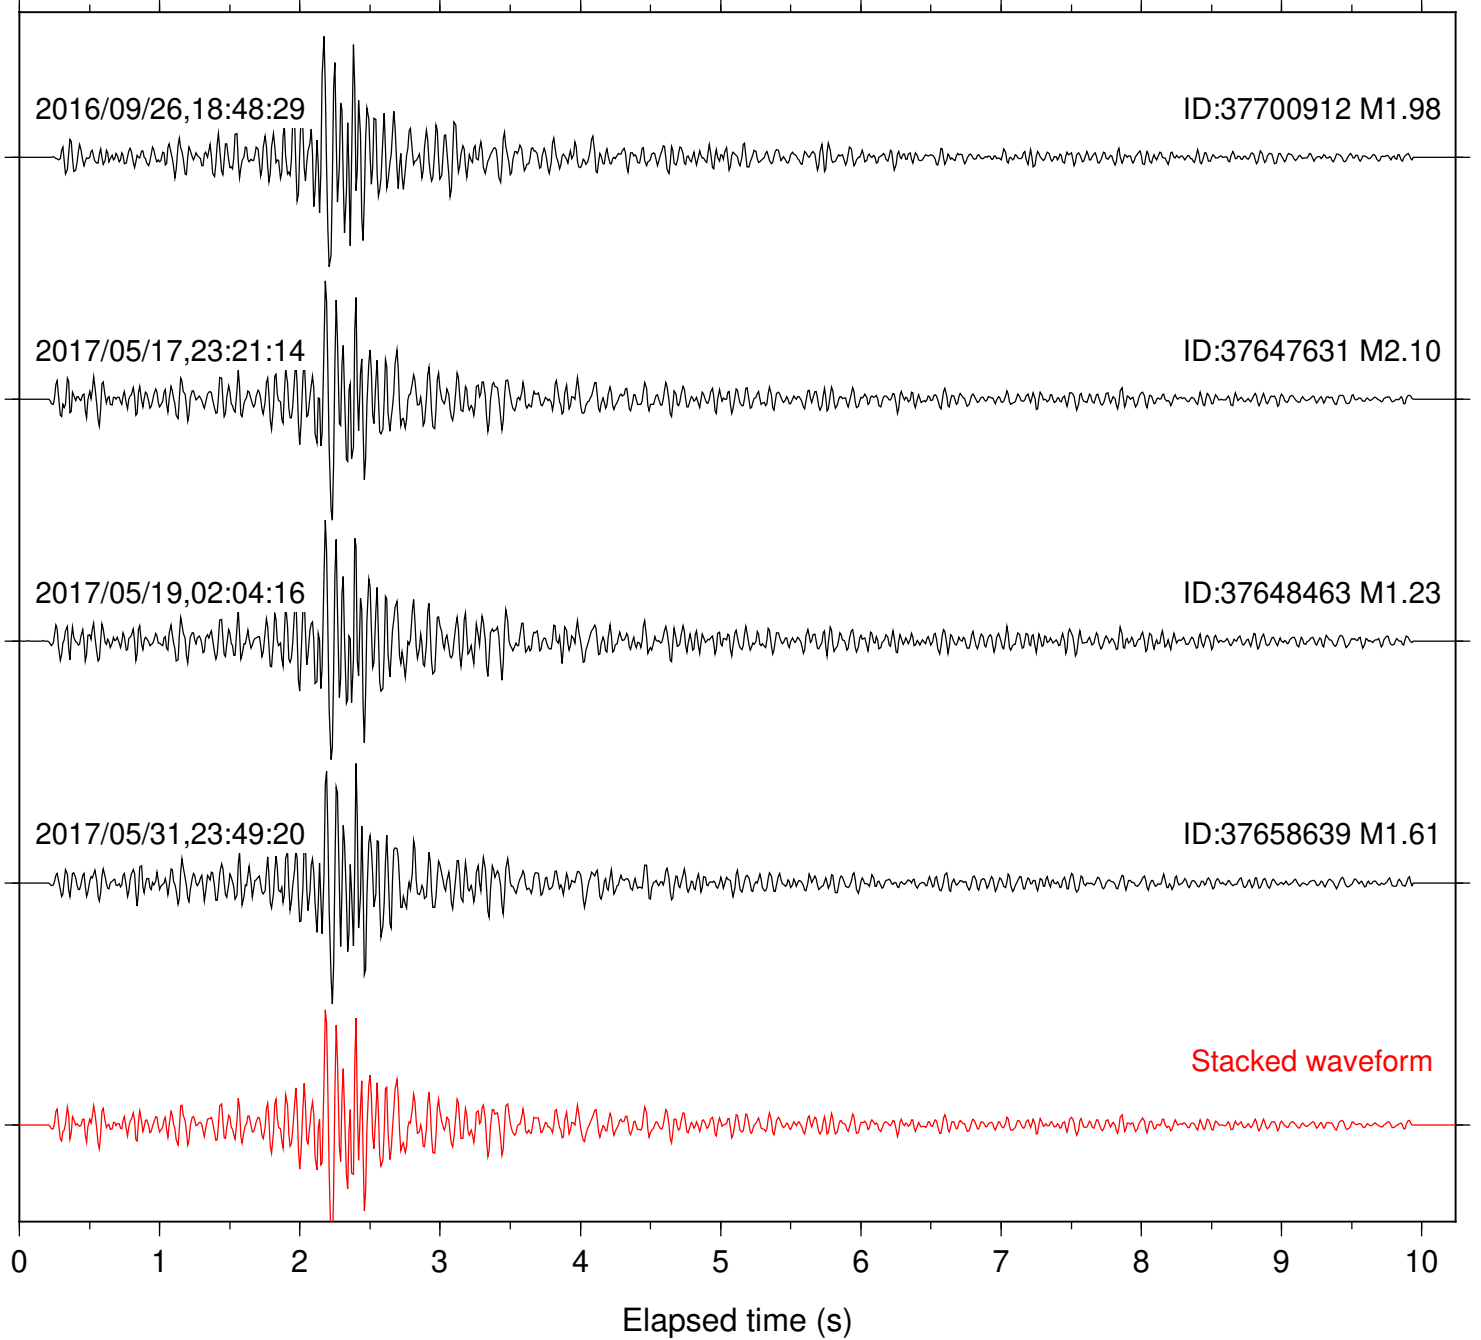

Station: B093 Com: EHZ

Focal depth: 9.88 km