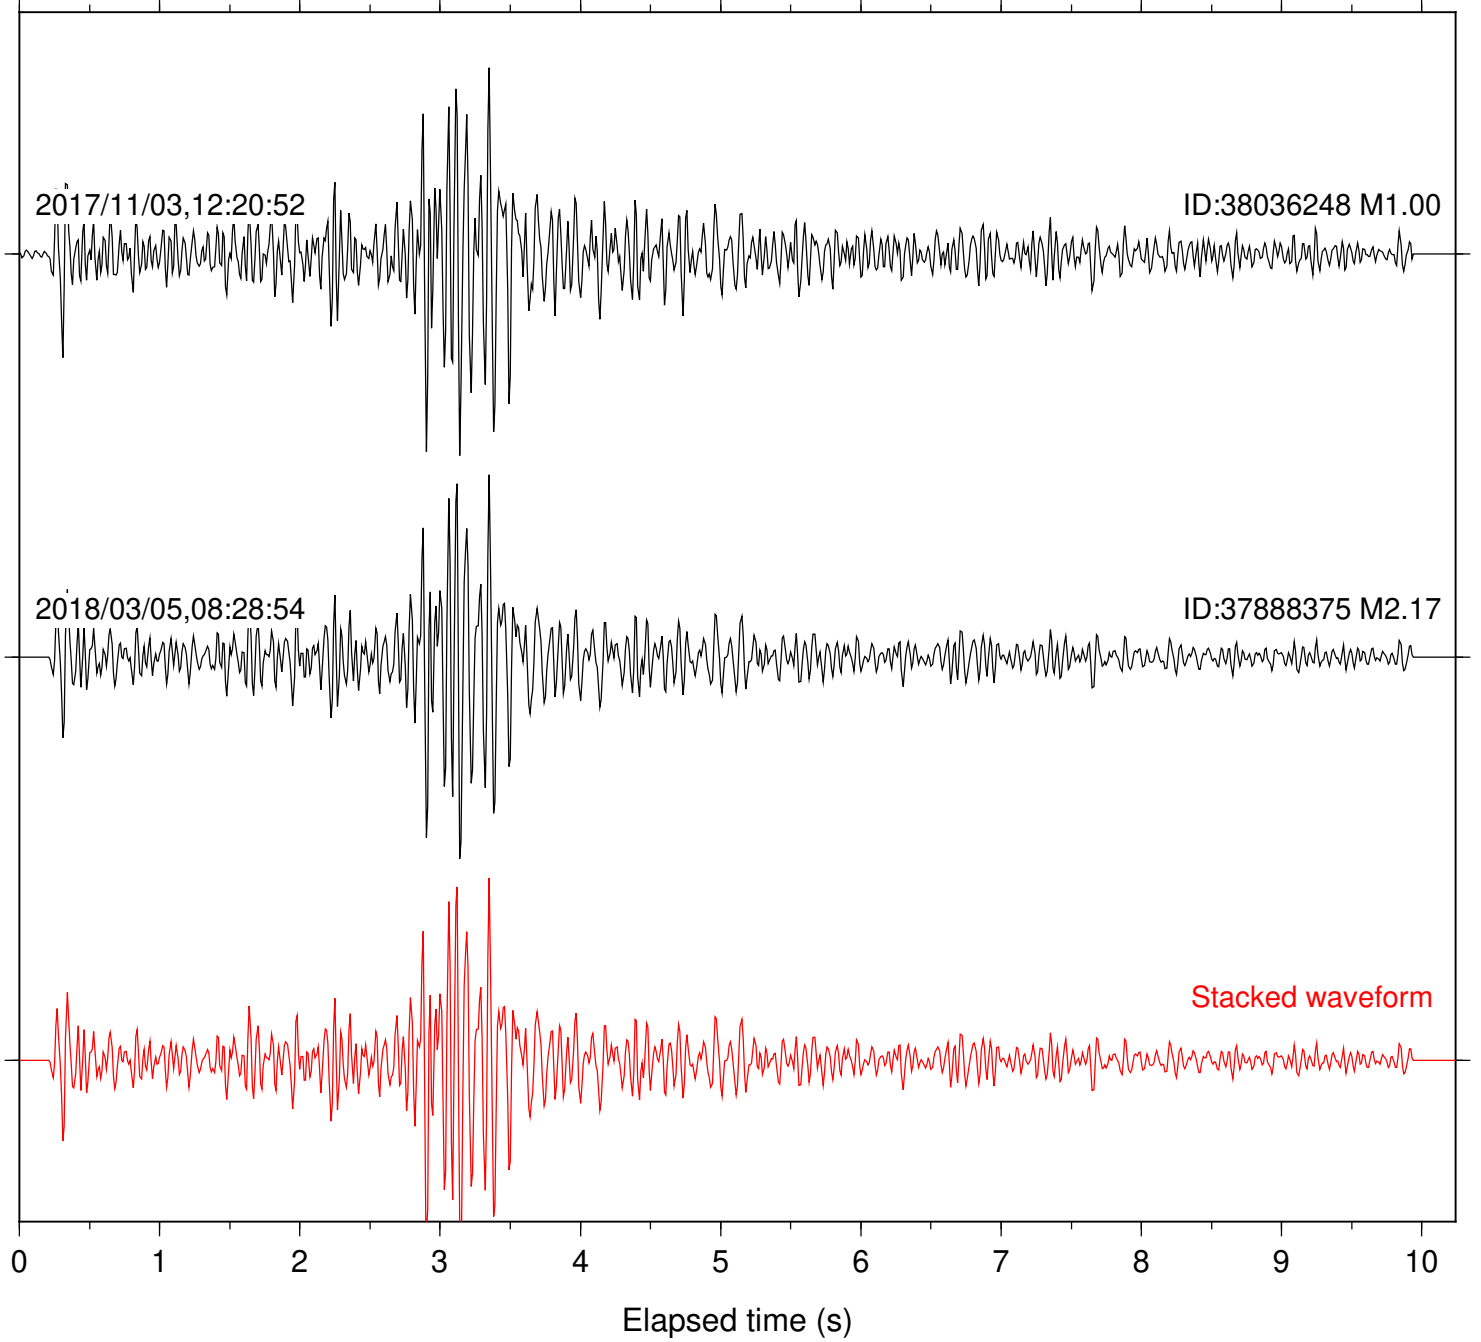

Station: B082 Com: EHZ

Focal depth: 6.49 km