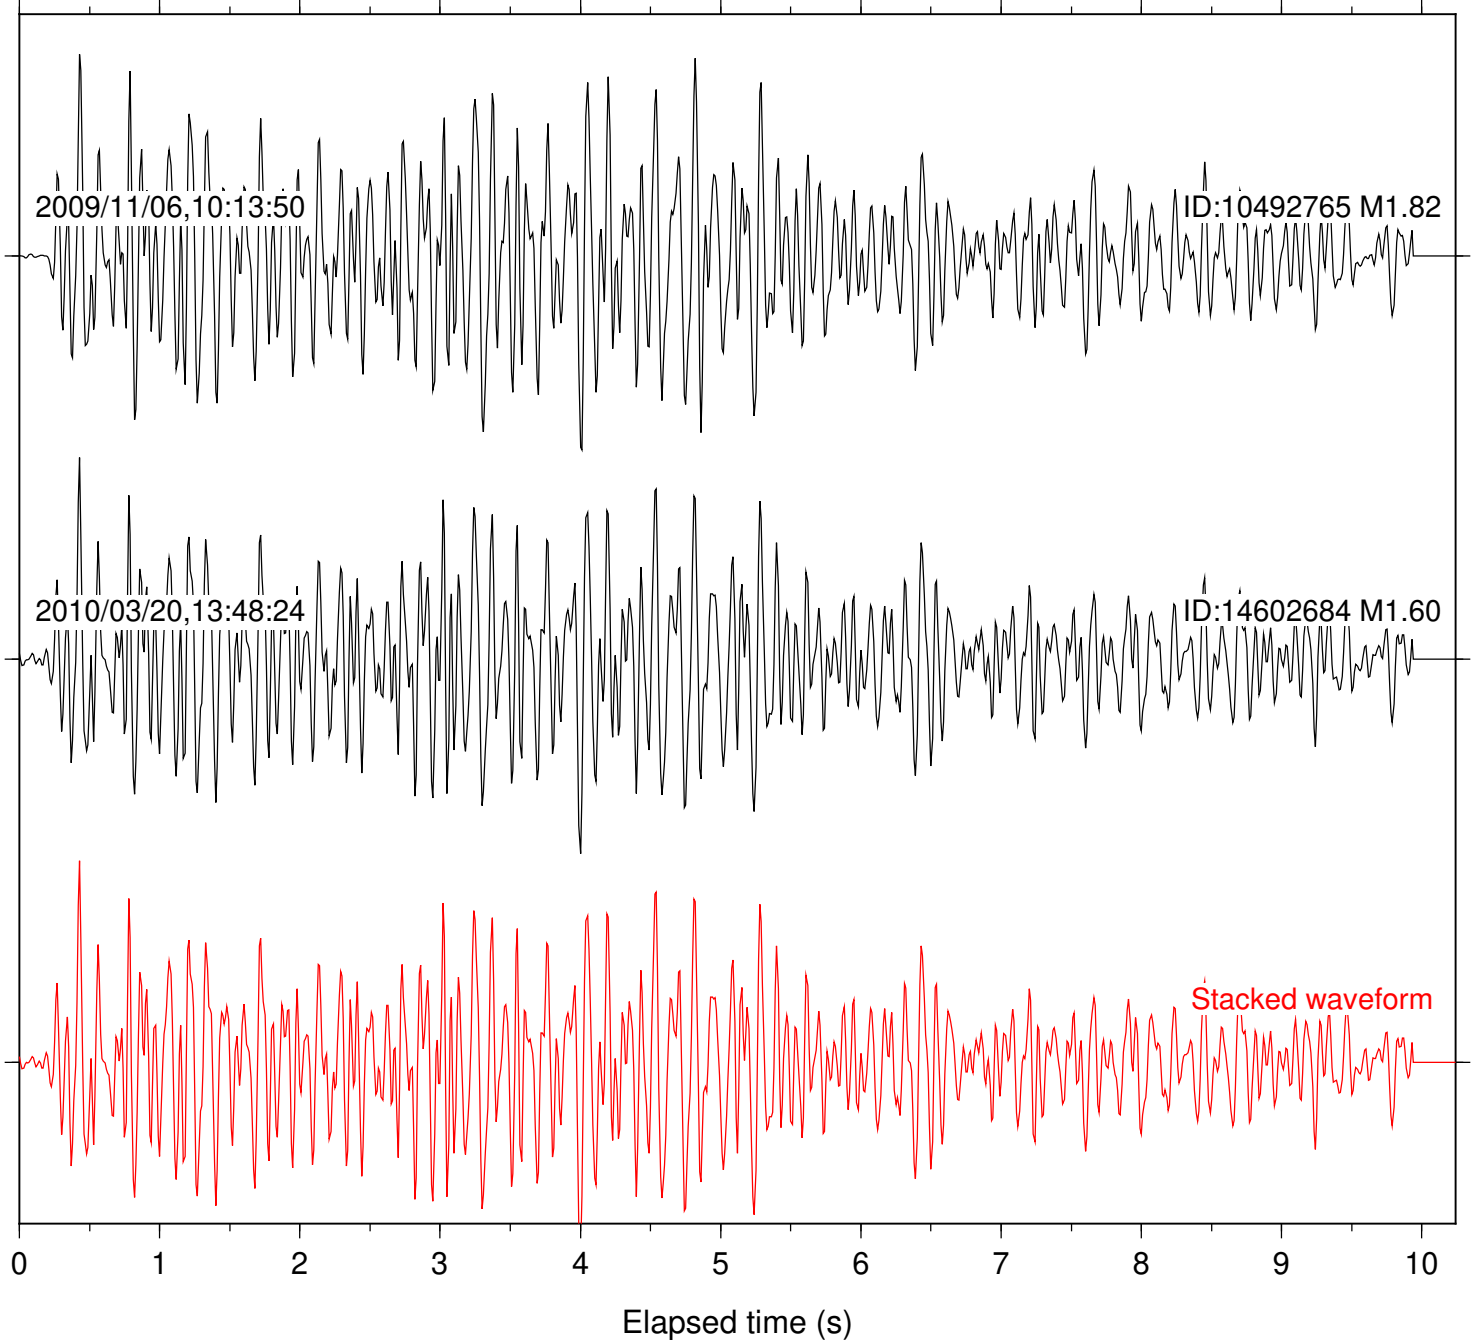

0 1 2 3 4 5 6 7 8 9 10  
Elapsed time (s)

Station: COK2 Com: EHZ

Focal depth: 3.21 km

Station: CRR Com: EHZ

Focal depth: 3.21 km

Station: ERP Com: EHZ

Focal depth: 3.21 km

Station: WES Com: HHZ