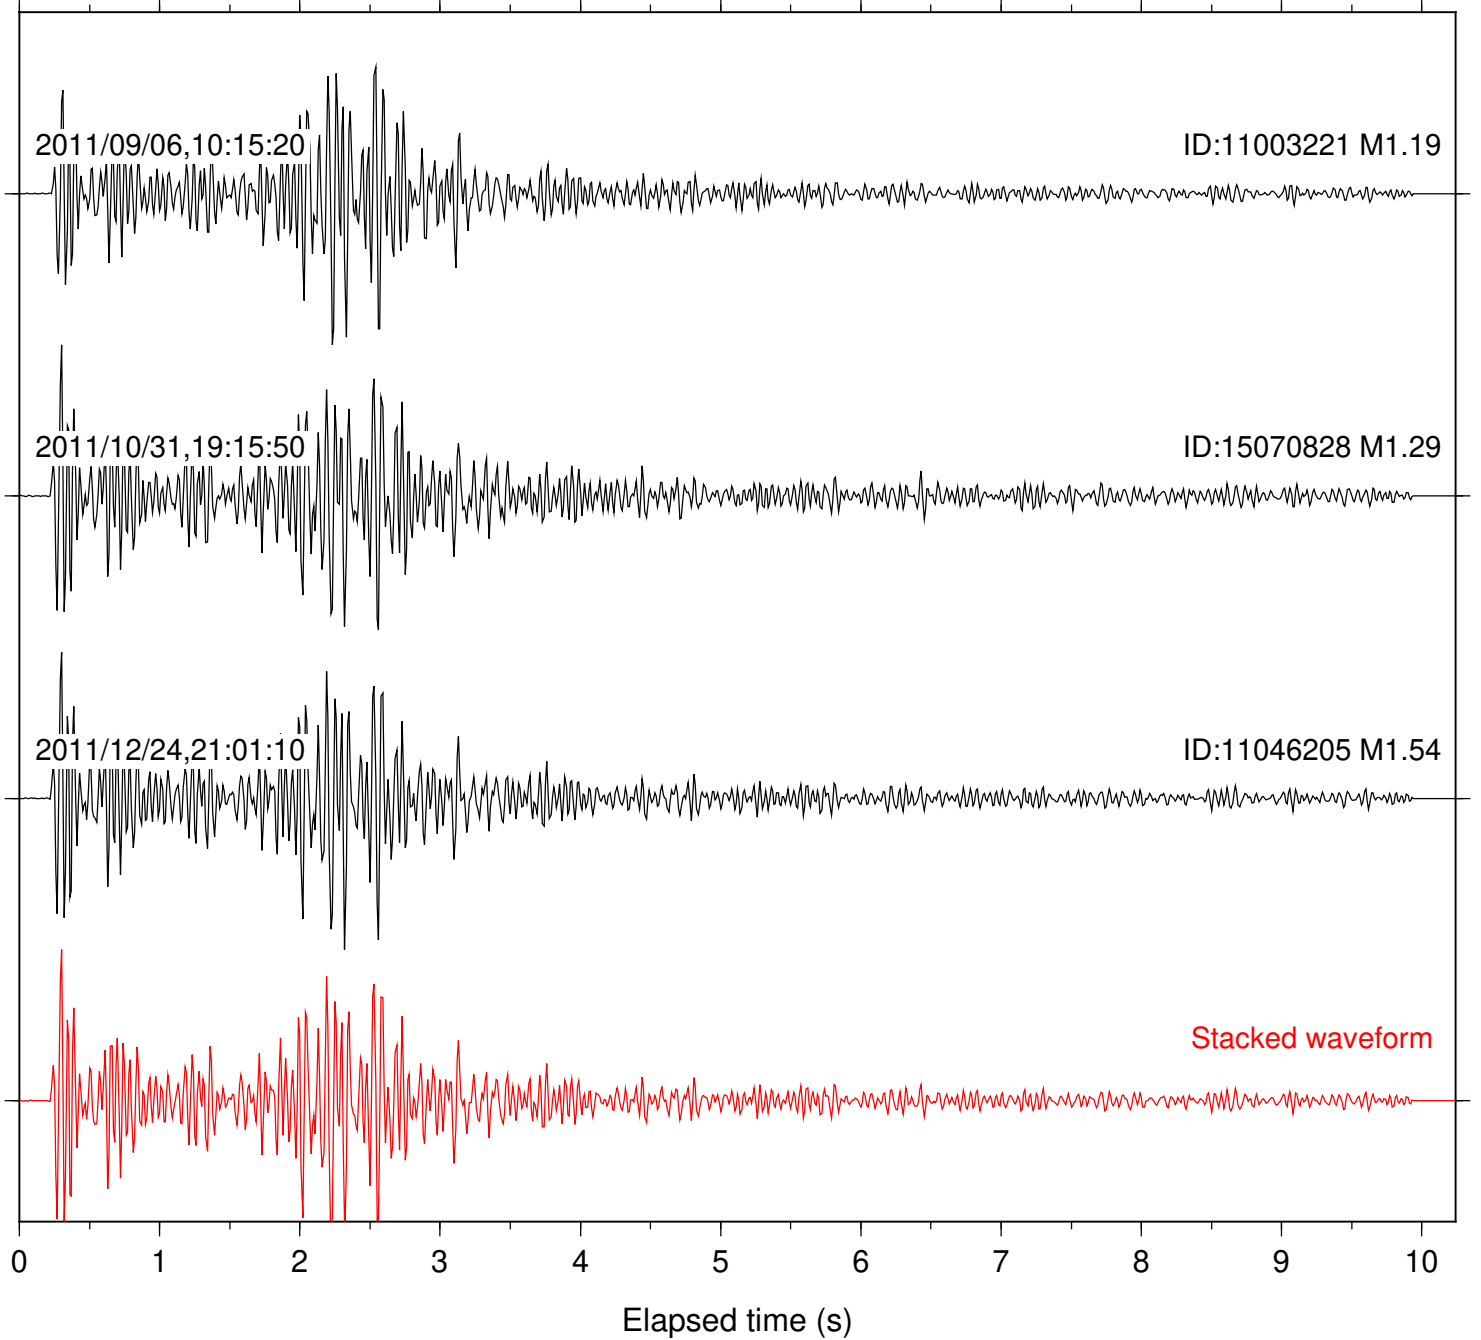

Station: SND Com: HHZ

Focal depth: 5.23 km

Station: CRR Com: EHZ

Focal depth: 8.89 km

Station: JEM Com: HHZ

Focal depth: 8.91 km

Station: MONP2 Com: HHZ

Focal depth: 8.91 km