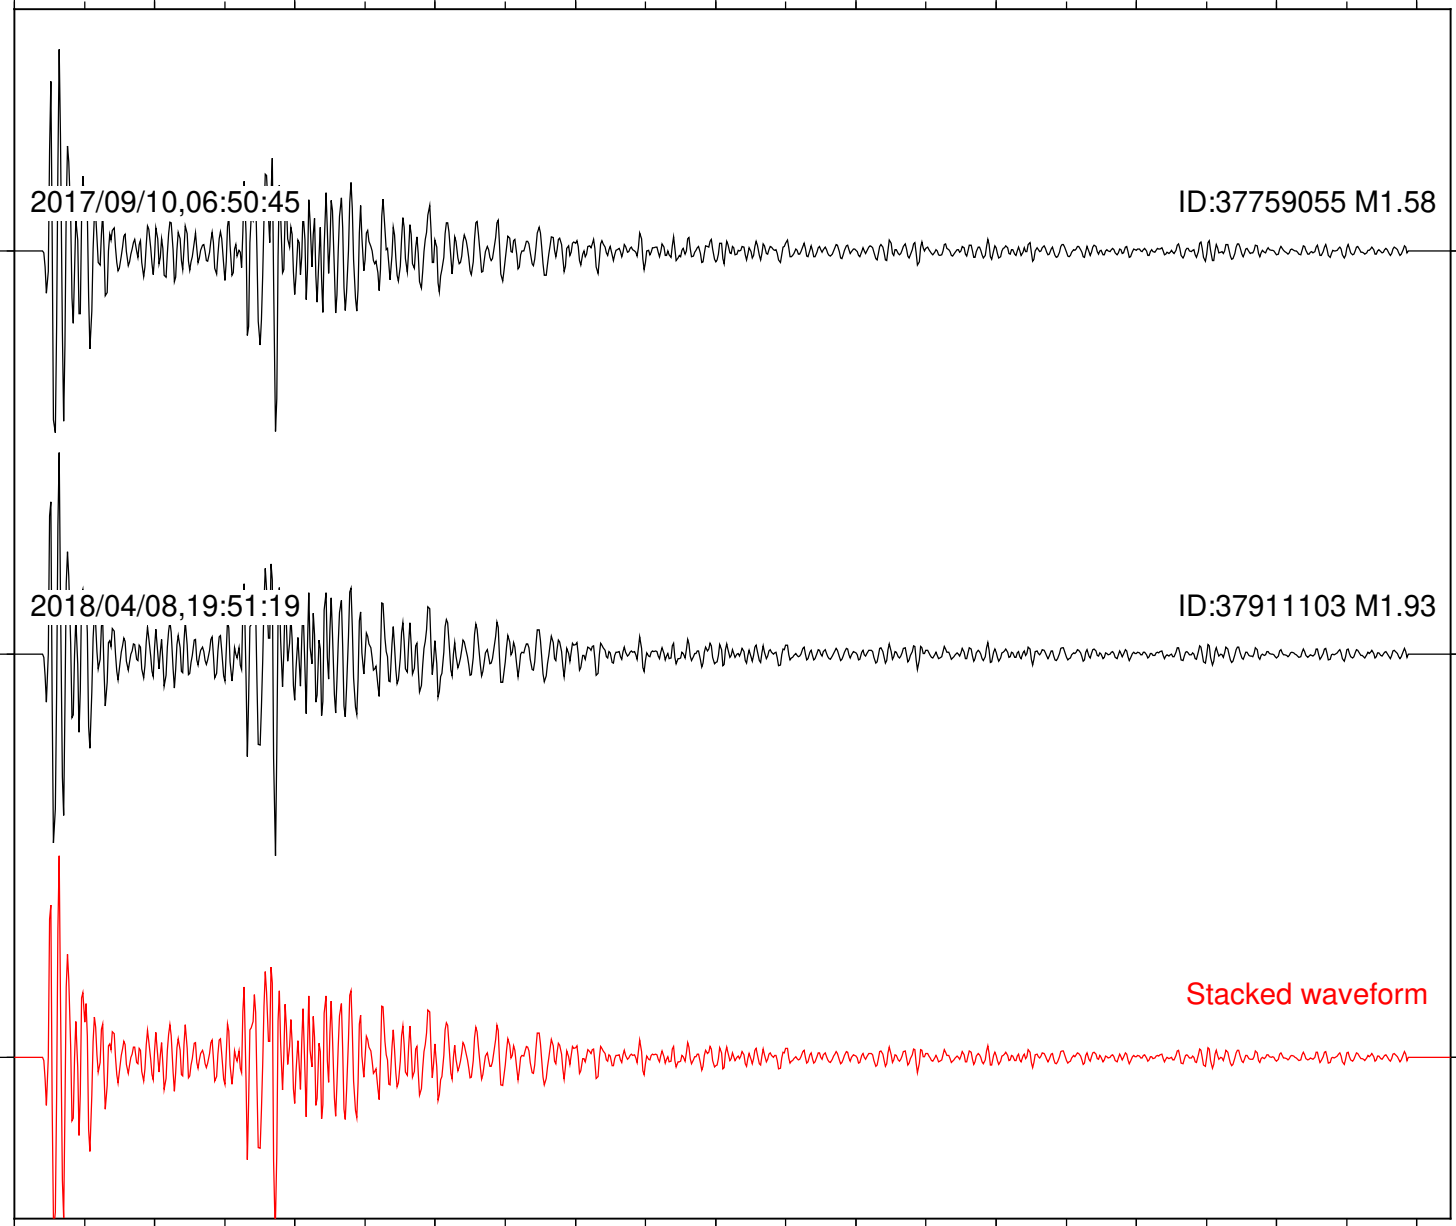

Station: B093 Com: EHZ

Focal depth: 6.28 km

2017/09/10,06:50:45

ID:37759055 M1.58

2018/04/08,19:51:19

ID:37911103 M1.93

Stacked waveform

0 1 2 3 4 5 6 7 8 9 10
Elapsed time (s)