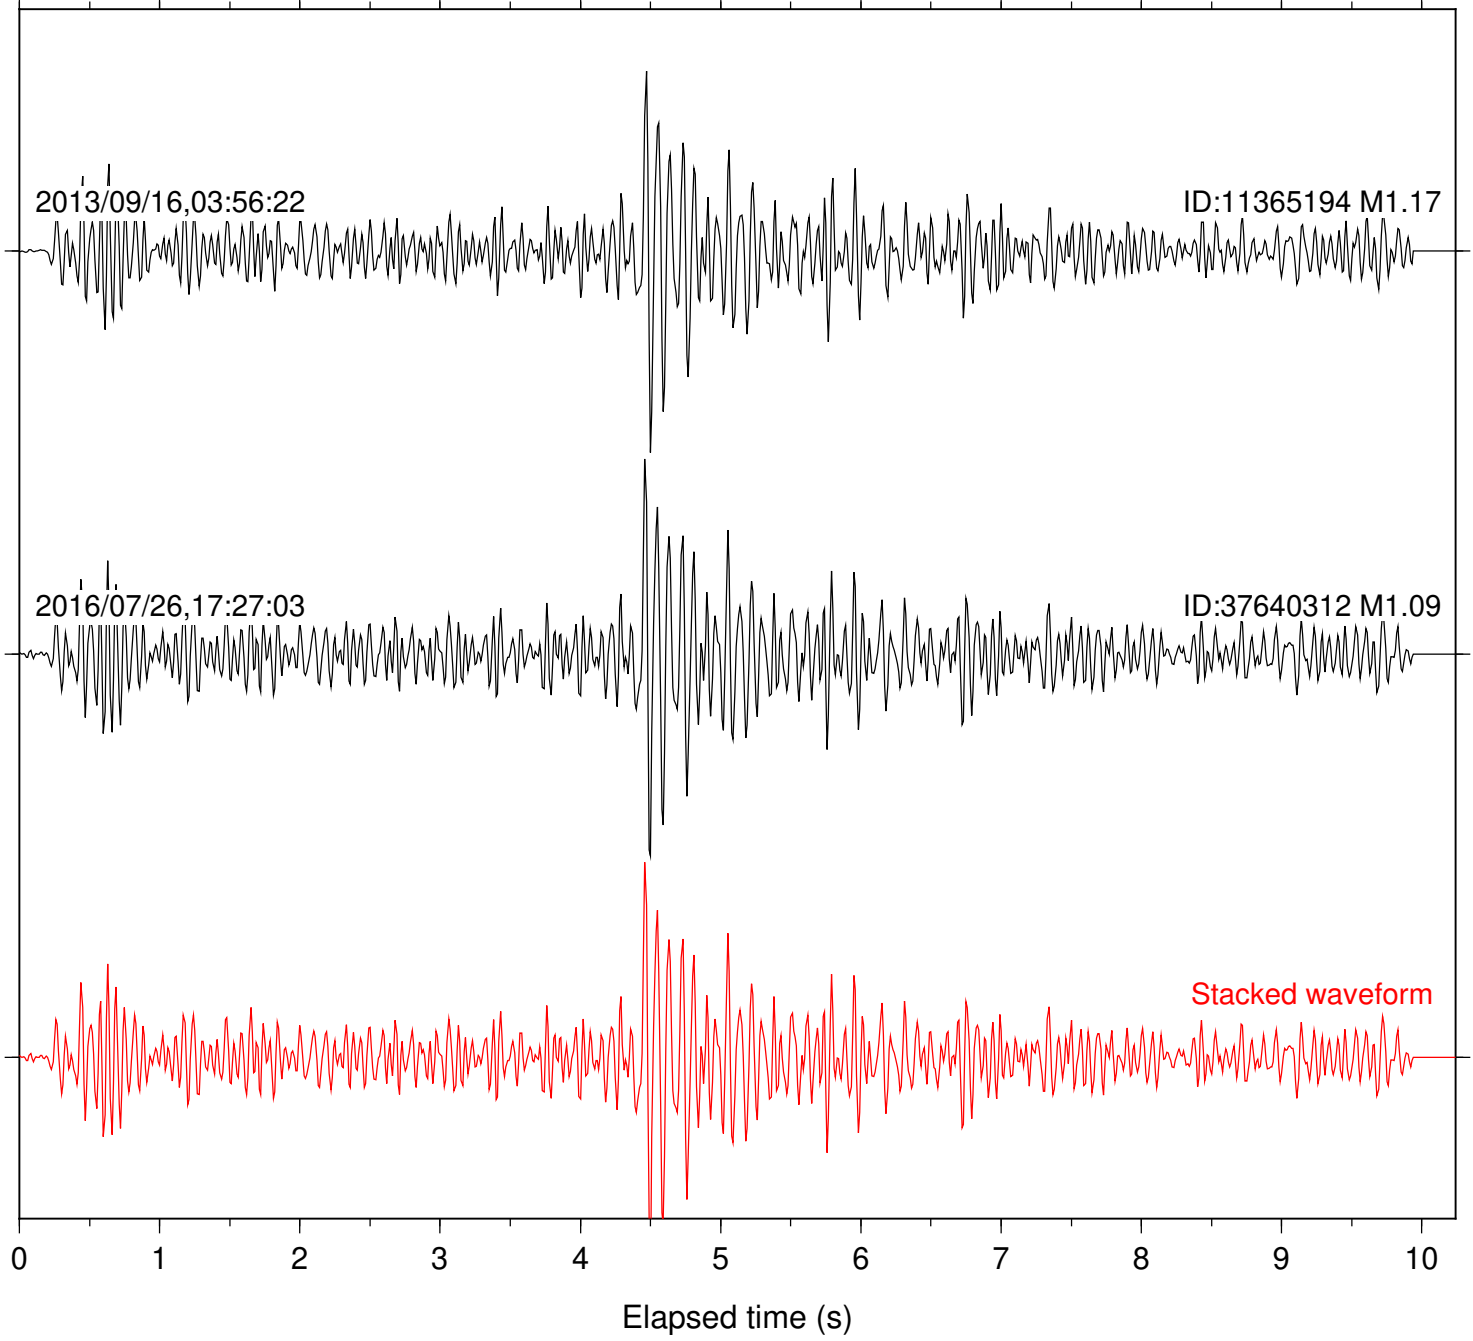

Station: B087 Com: EHZ

Focal depth: 6.86 km