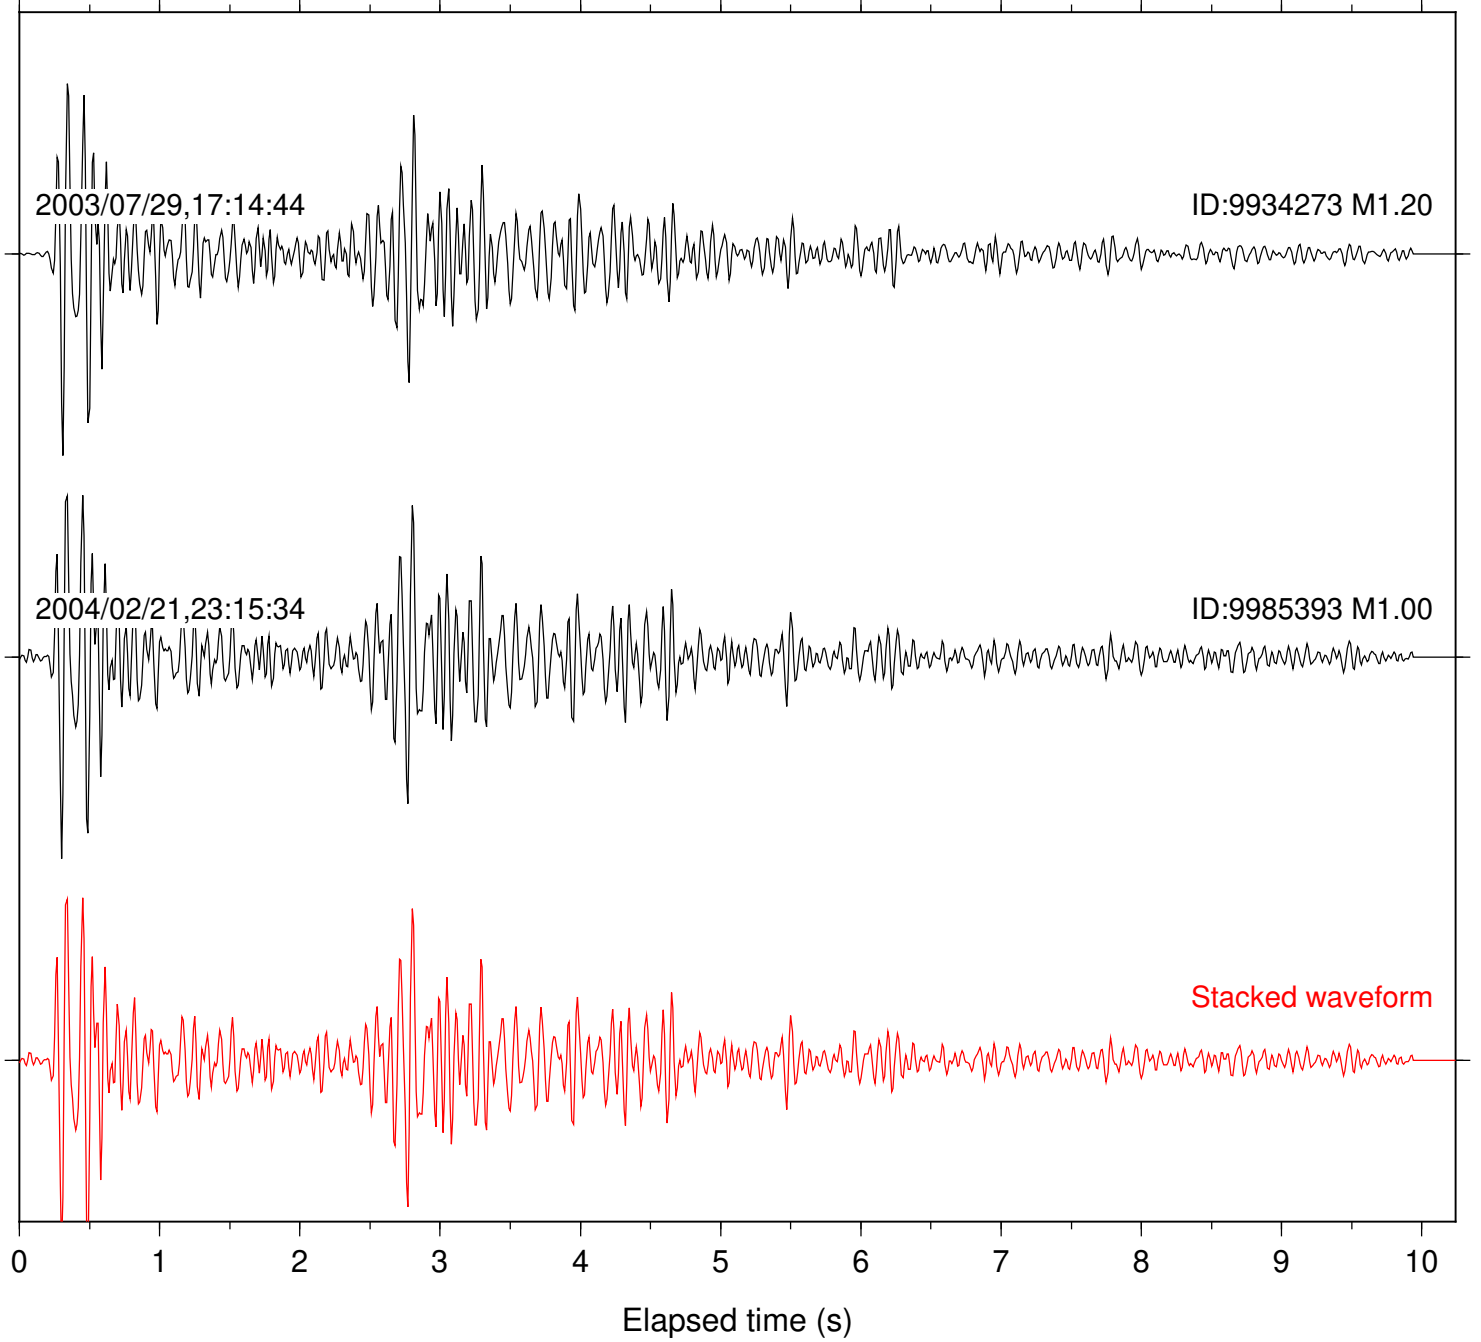

Station: POB2 Com: HHZ

Focal depth: 15.12 km