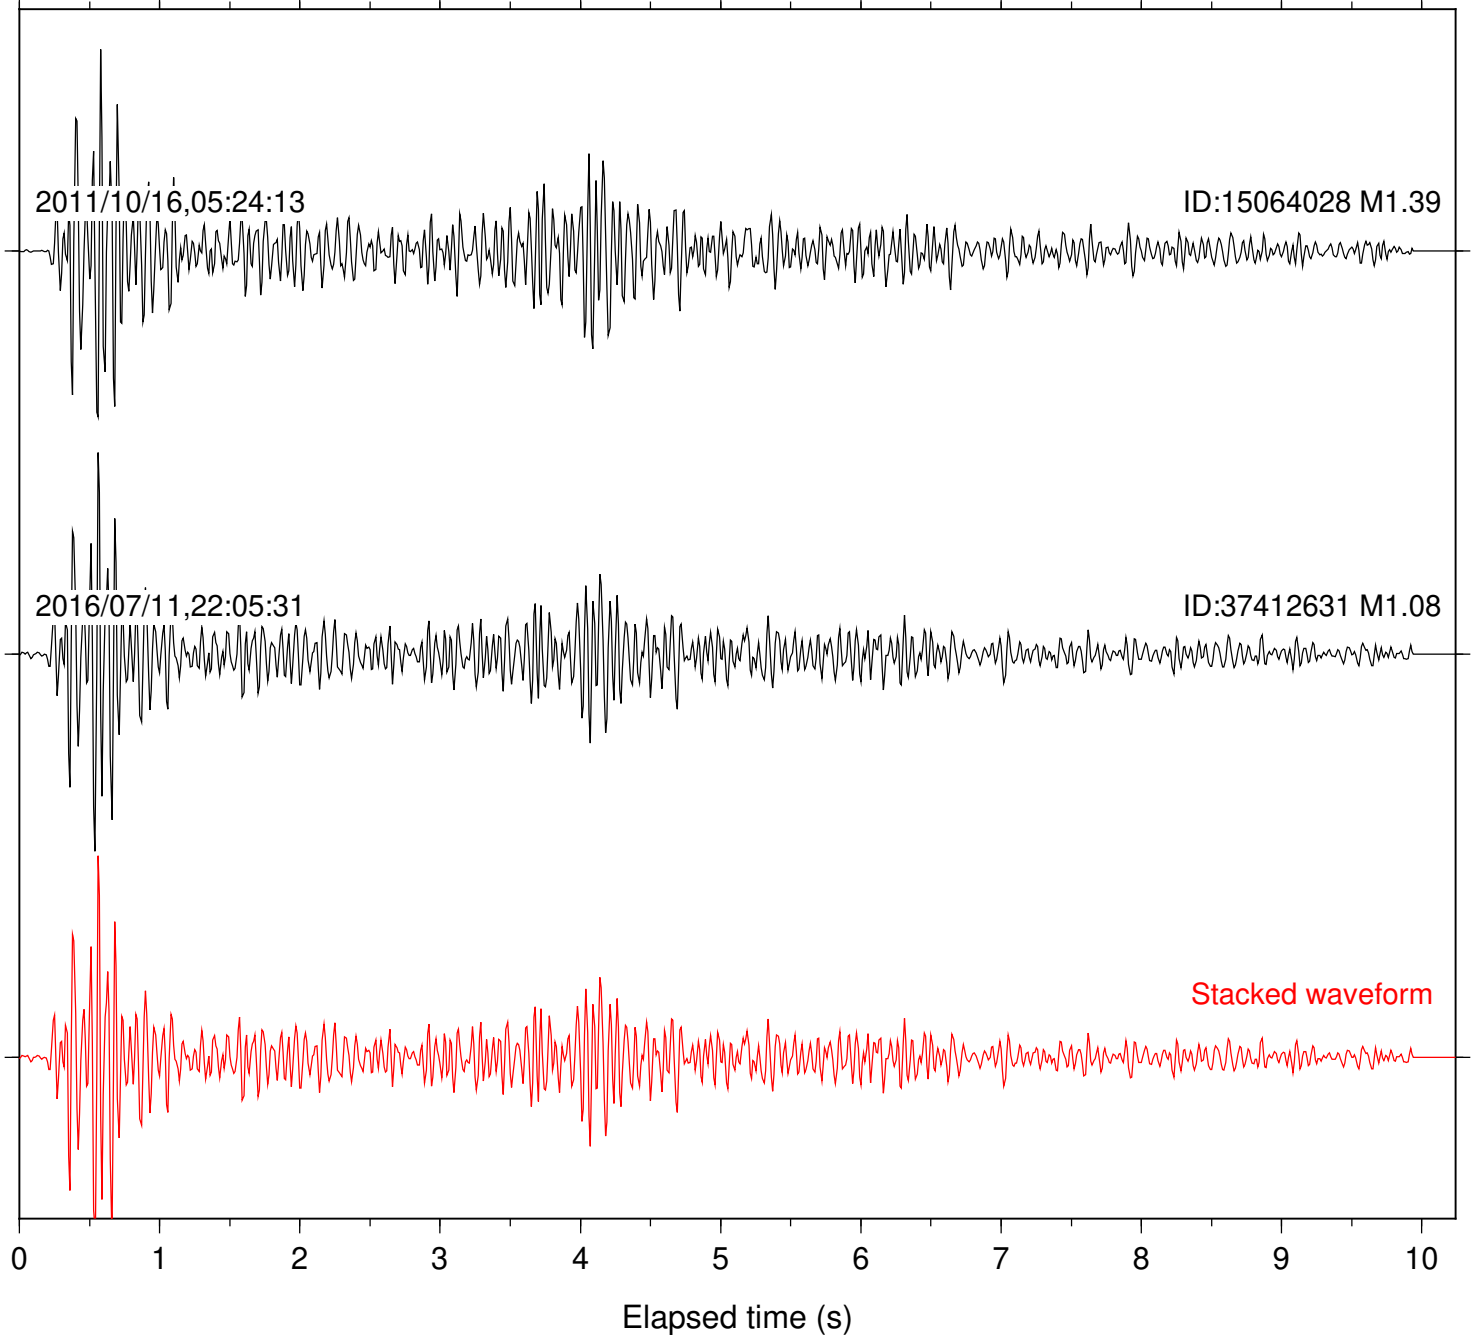

Station: B087 Com: EHZ

Focal depth: 16.65 km