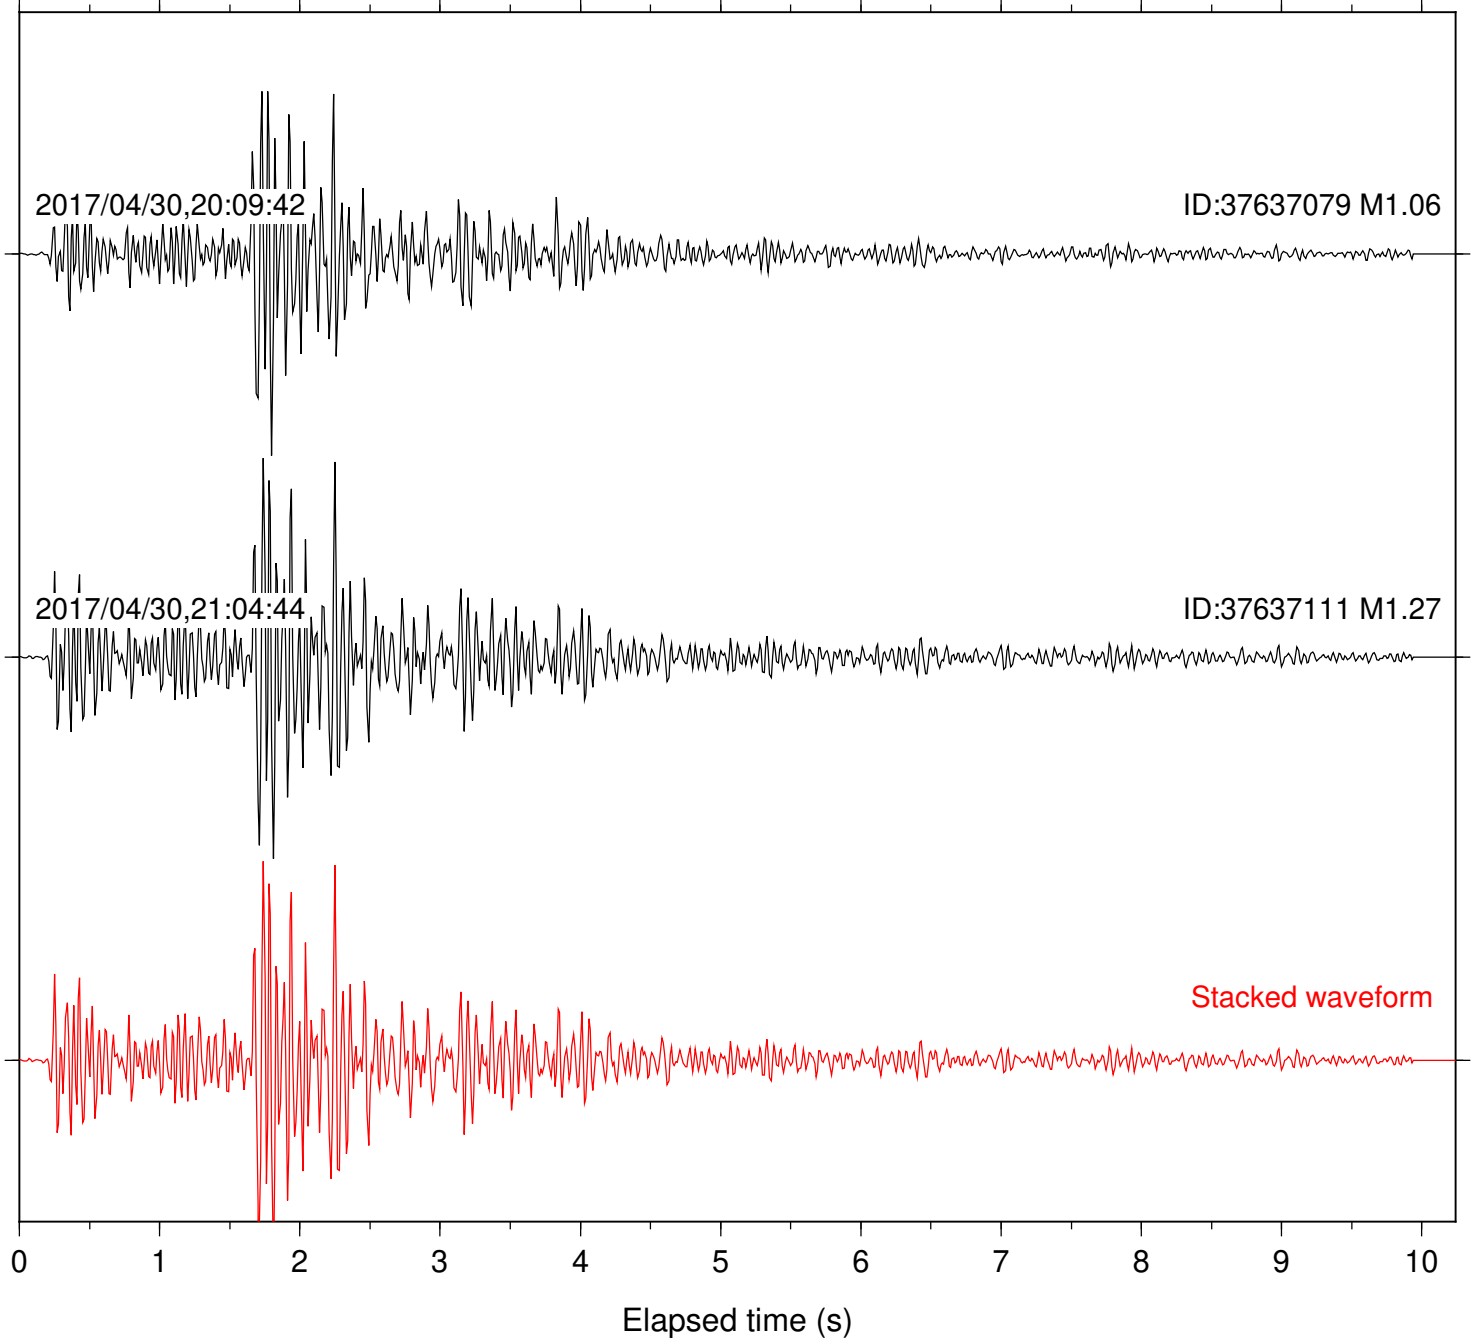

Station: B086 Com: EHZ

Focal depth: 6.08 km