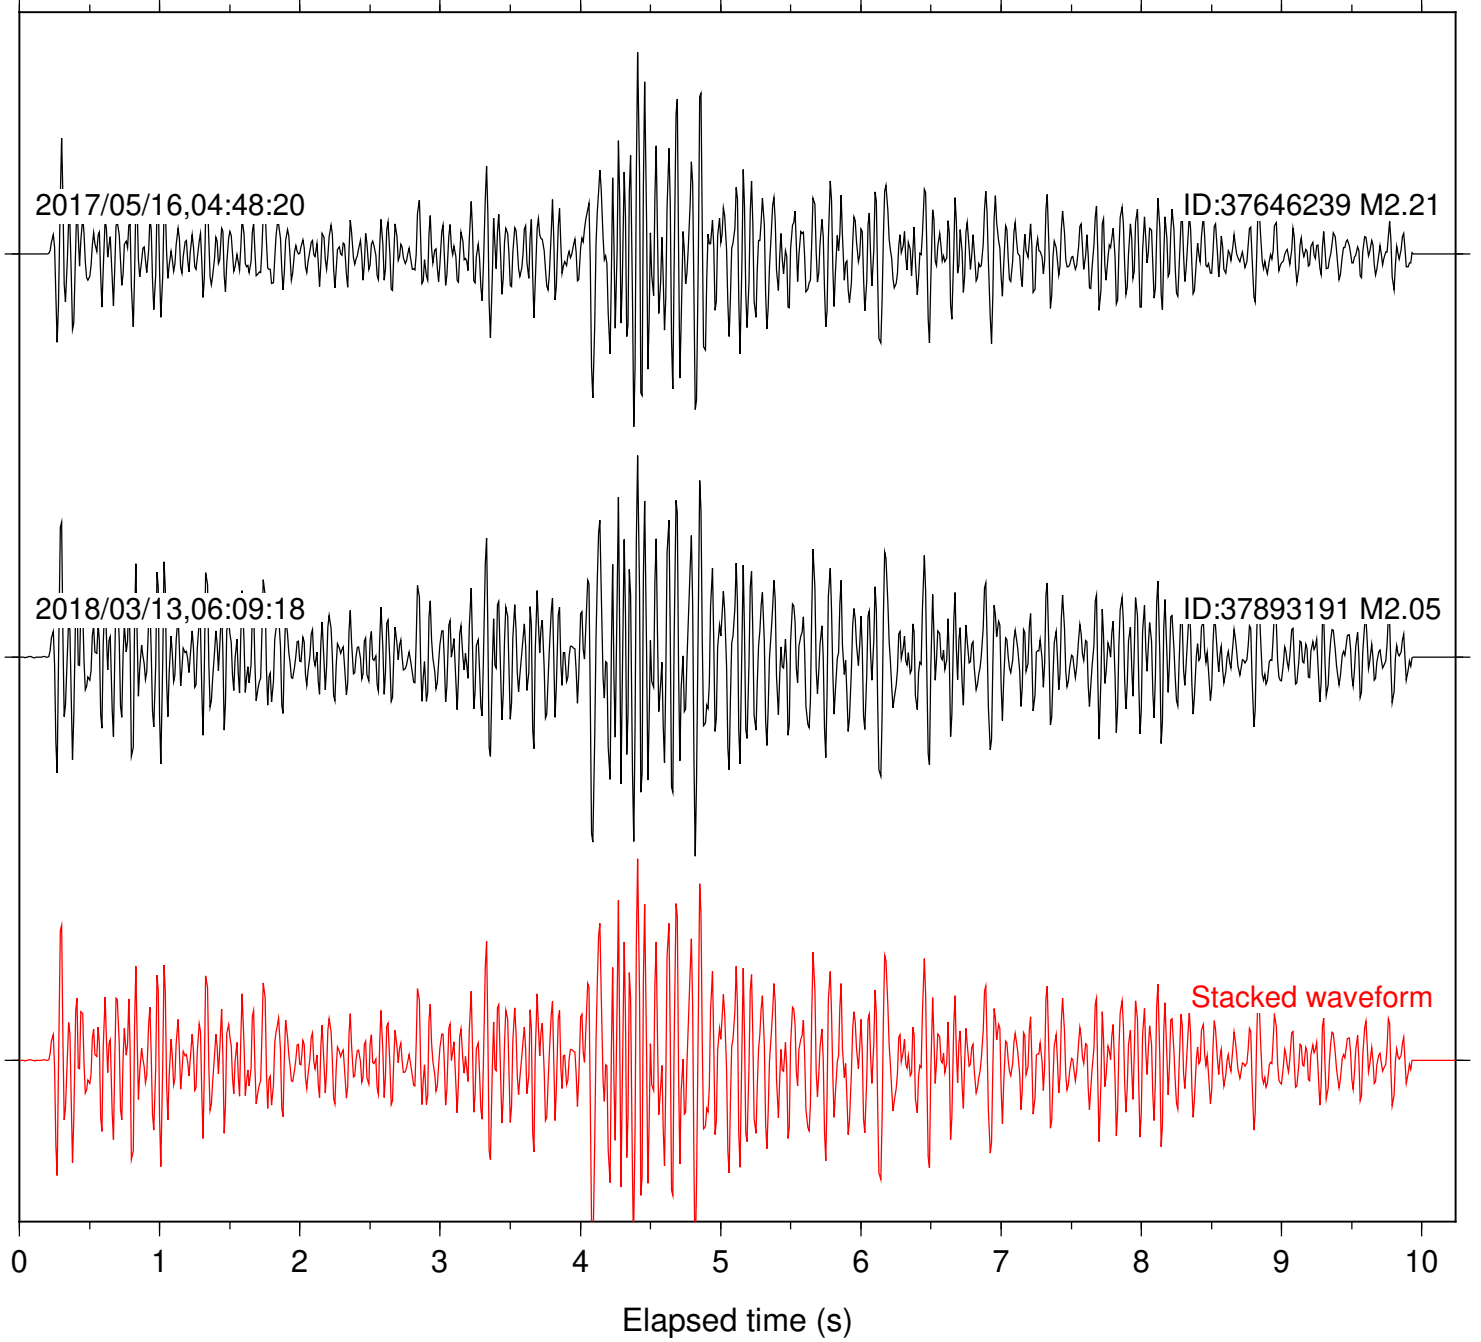

Station: HMT2 Com: HHZ

Focal depth: 6.72 km