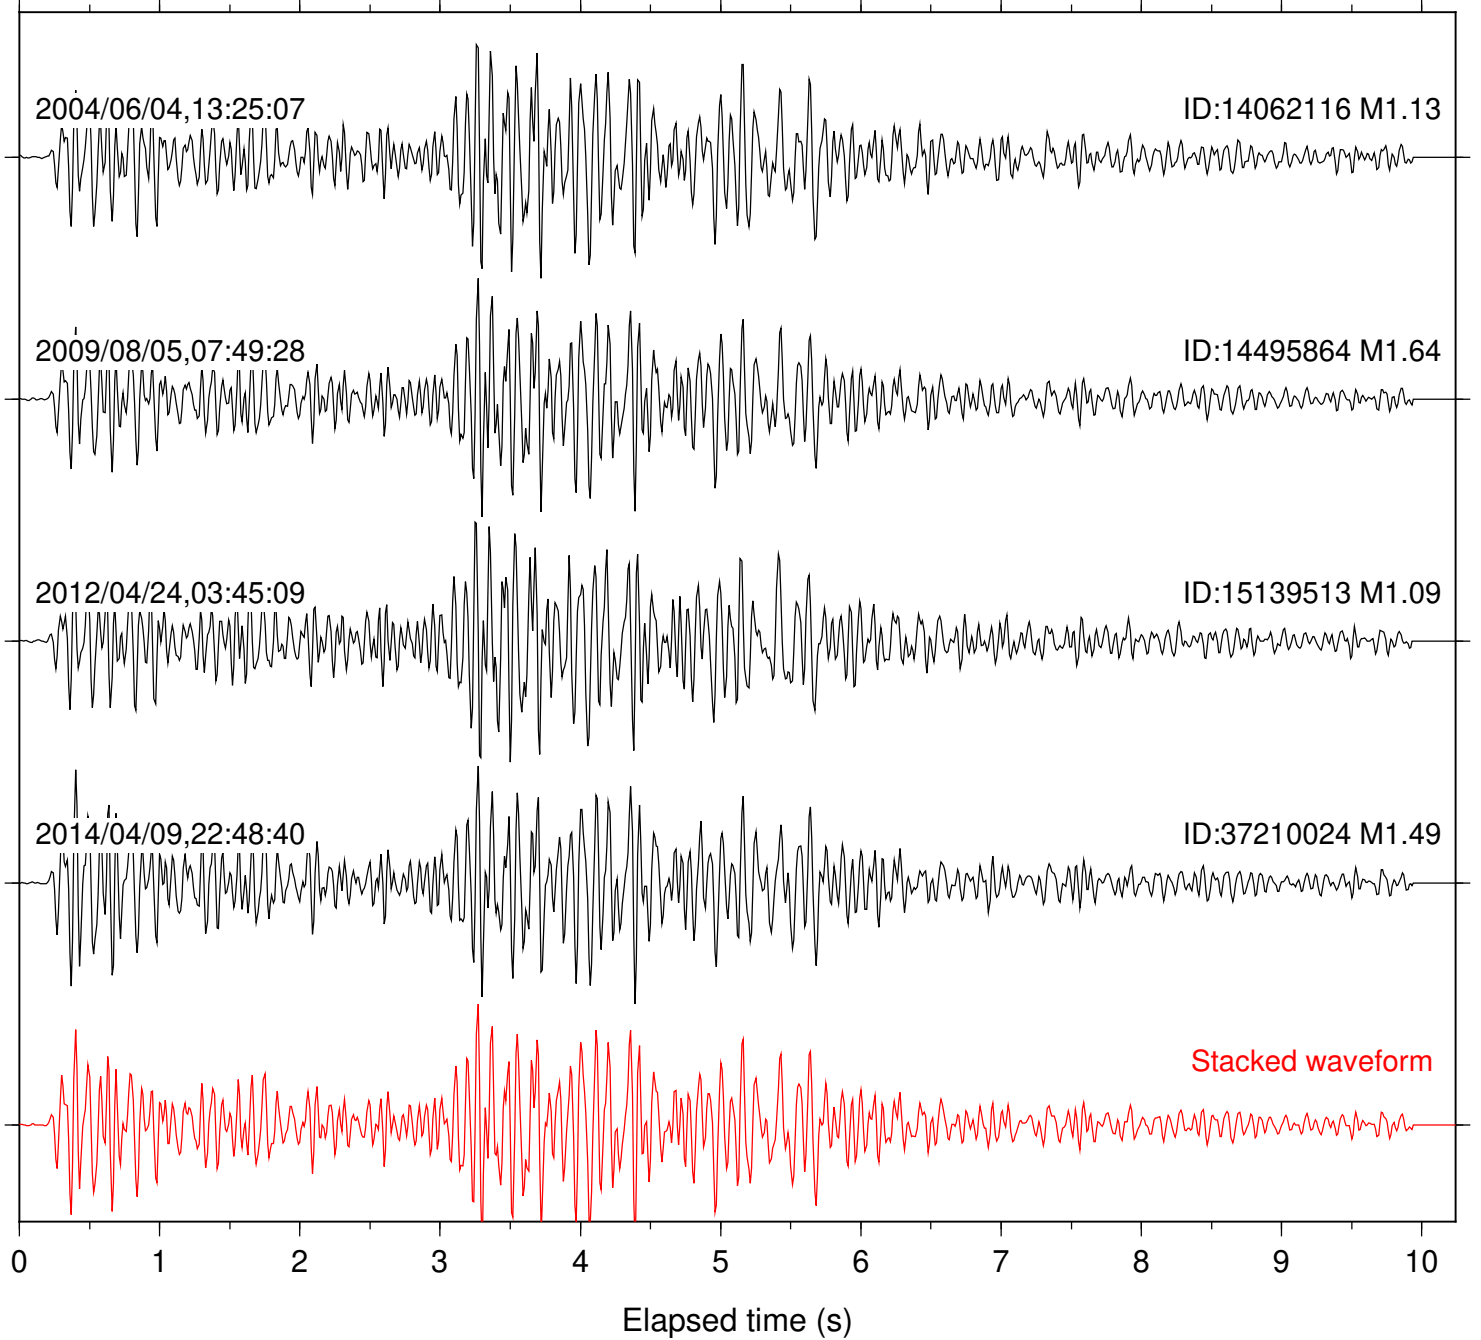

Station: SND Com: HHZ

Focal depth: 17.74 km