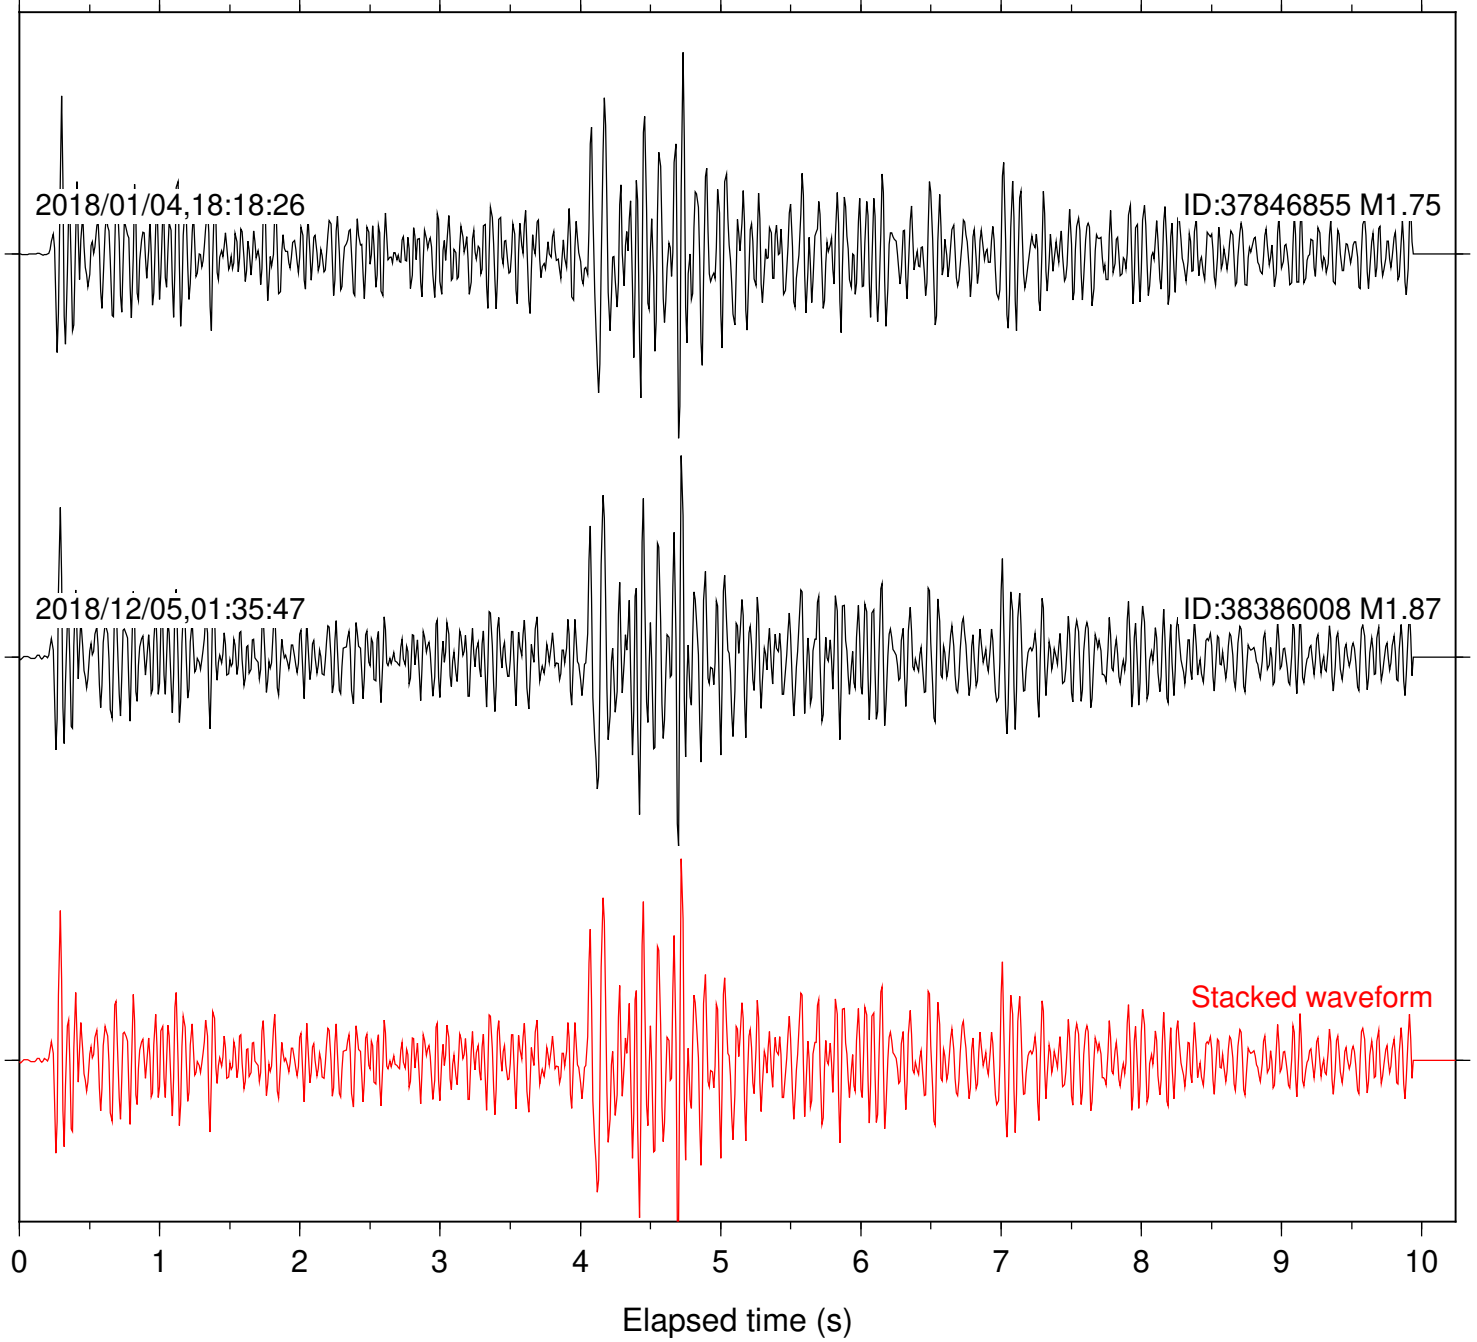

Focal depth: 6.31 km

Station: DGR Com: HHZ

Focal depth: 6.31 km

Station: FRD Com: HHZ

Focal depth: 6.31 km

Station: HMT2 Com: HHZ

Focal depth: 6.31 km

Station: KNW Com: HHZ