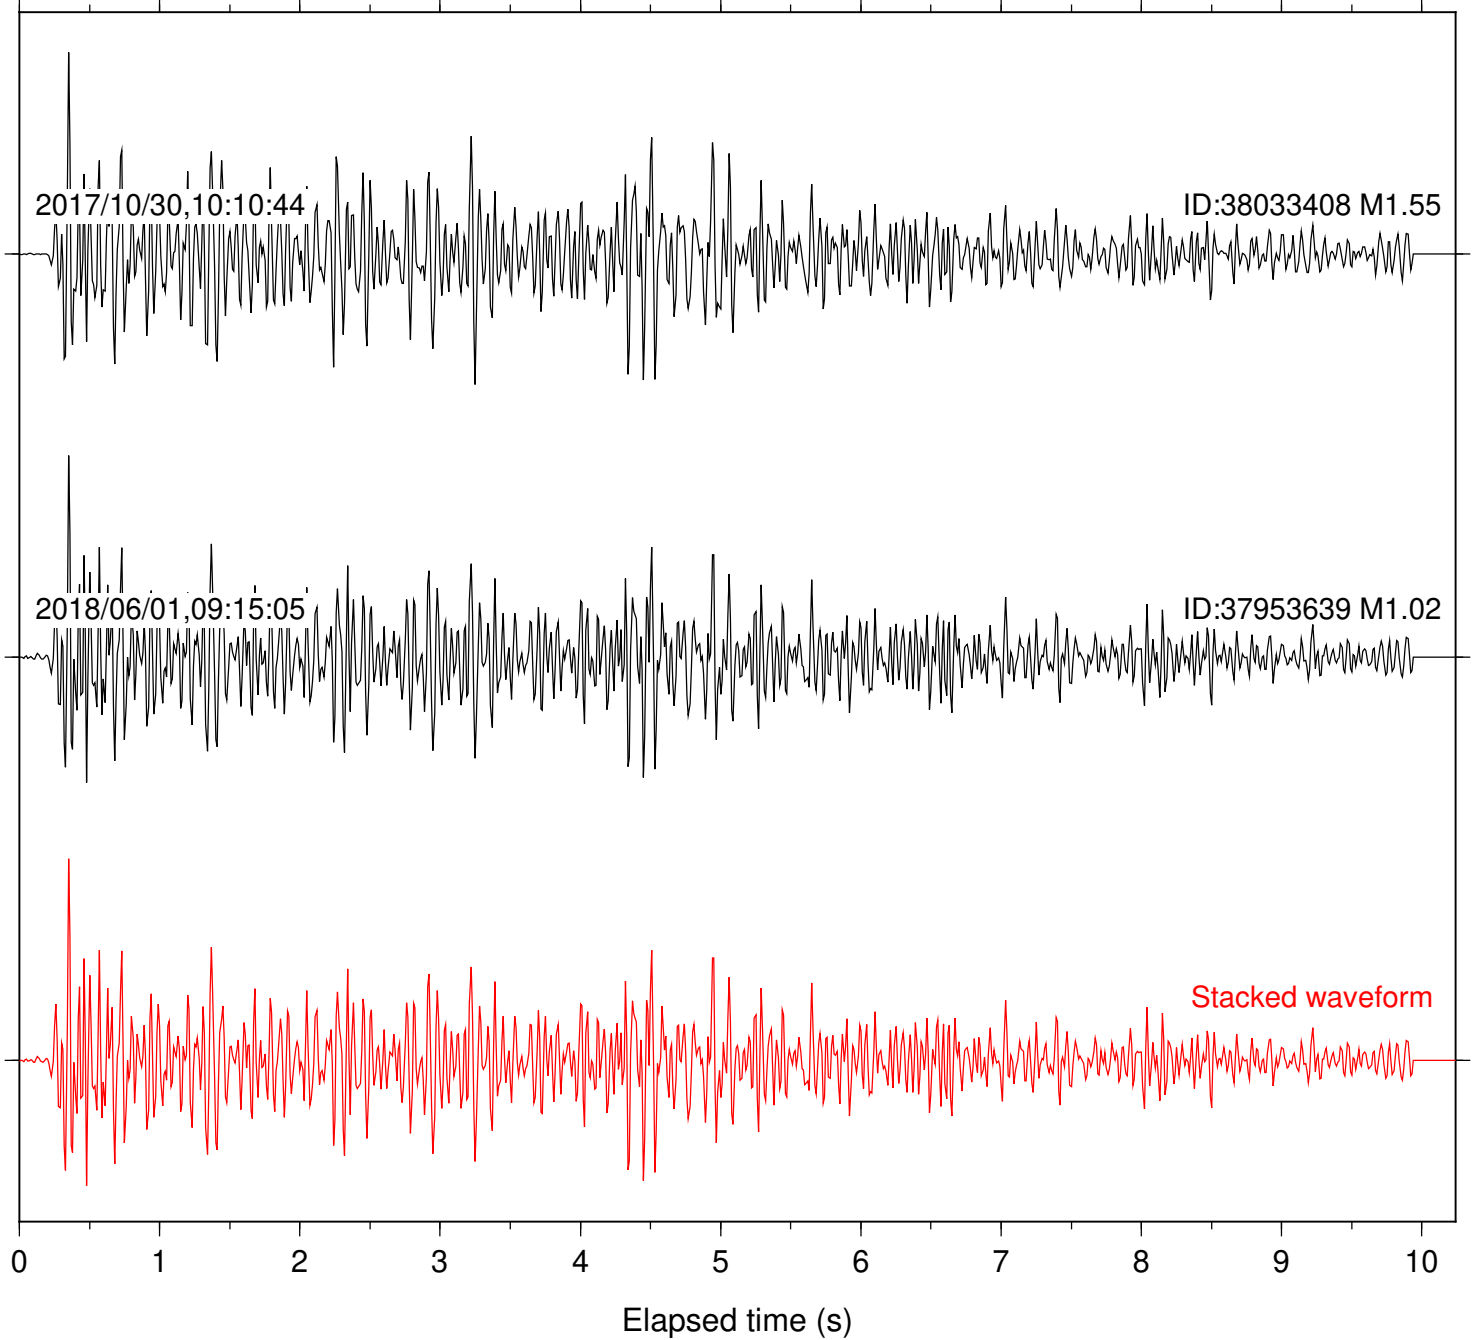

Station: FRD Com: HHZ

Focal depth: 10.93 km