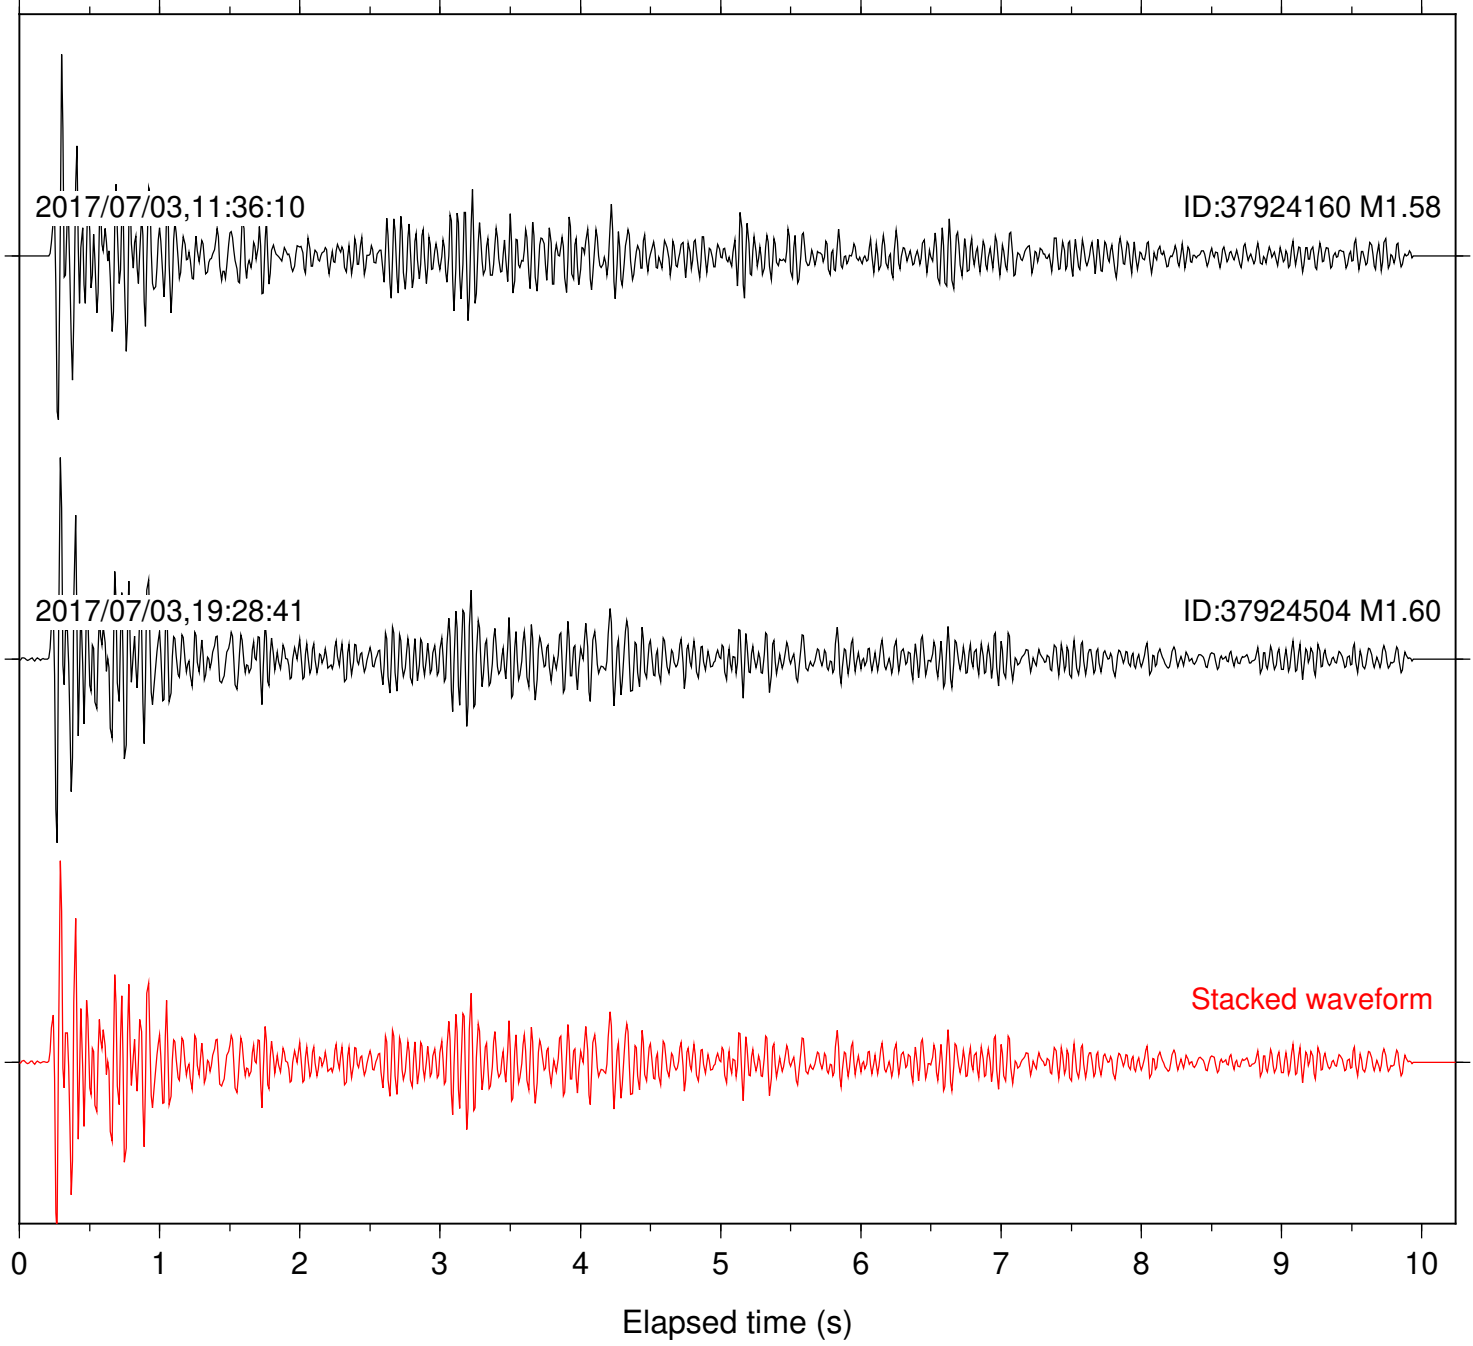

0 1 2 3 4 5 6 7 8 9 10  
Elapsed time (s)

Station: HMT2 Com: HHZ

Focal depth: 5.21 km

Station: LKH Com: HHZ

Focal depth: 5.21 km

Station: LVA2 Com: HHZ

Focal depth: 5.17 km

Station: PFO Com: HHZ