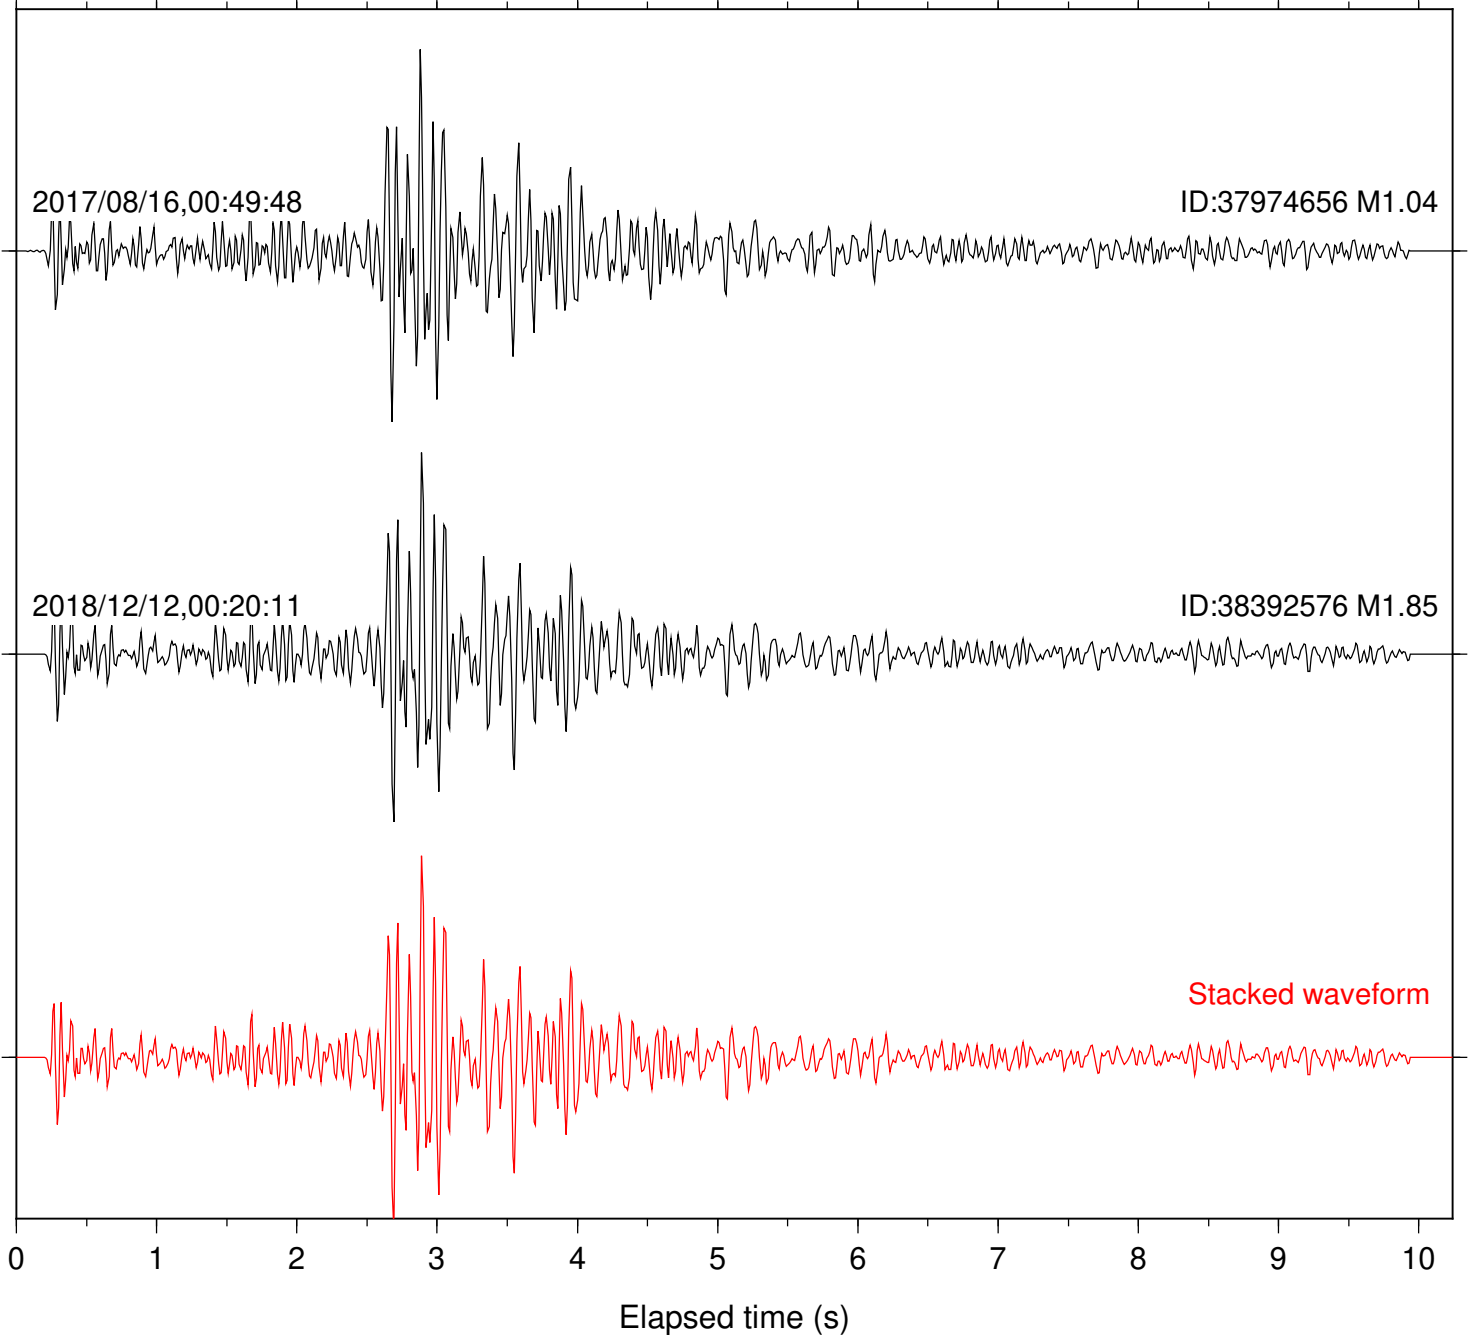

0 1 2 3 4 5 6 7 8 9 10  
Elapsed time (s)

Station: B946 Com: EHZ

Focal depth: 6.49 km

2017/08/16,00:49:48

ID:37974656 M1.04

2018/12/12,00:20:11

ID:38392576 M1.85

Stacked waveform