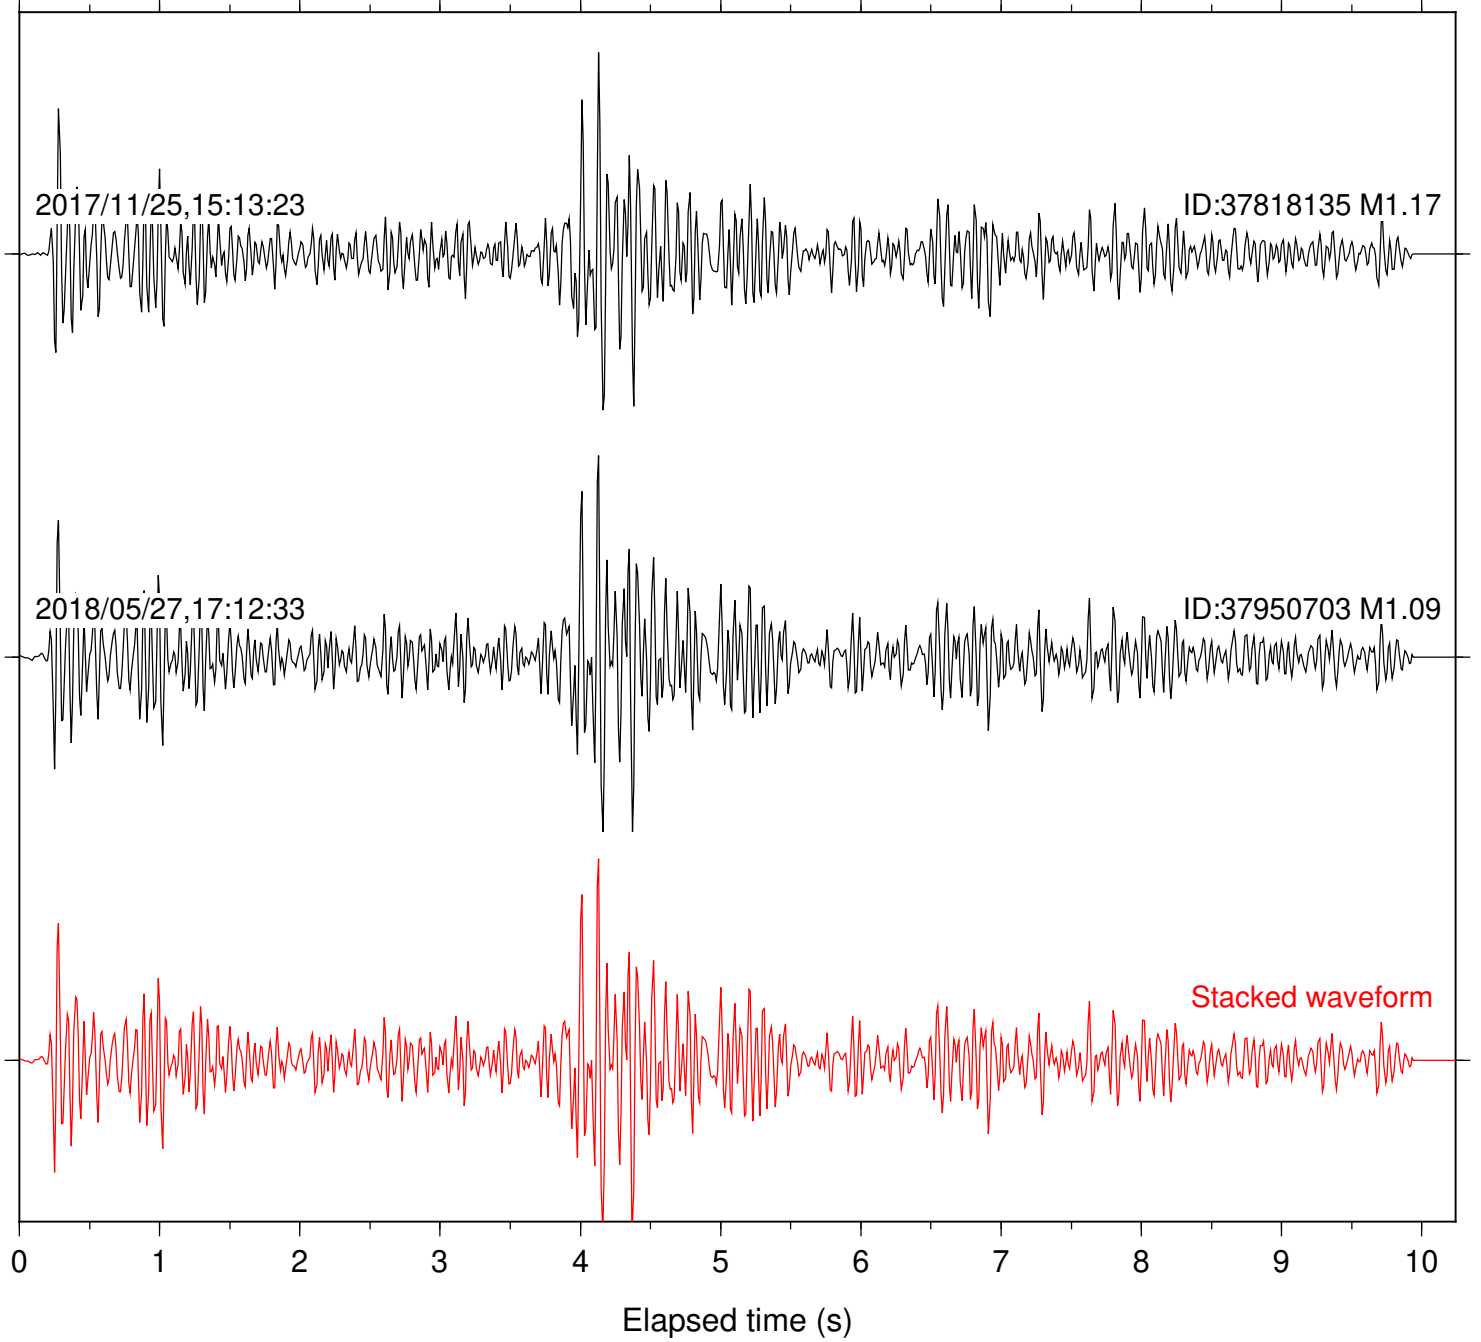

Station: FRD Com: HHZ

Focal depth: 7.35 km

Station: HMT2 Com: HHZ

Focal depth: 7.35 km

Station: LVA2 Com: HHZ

Focal depth: 7.35 km

Station: PFO Com: HHZ

Focal depth: 7.35 km