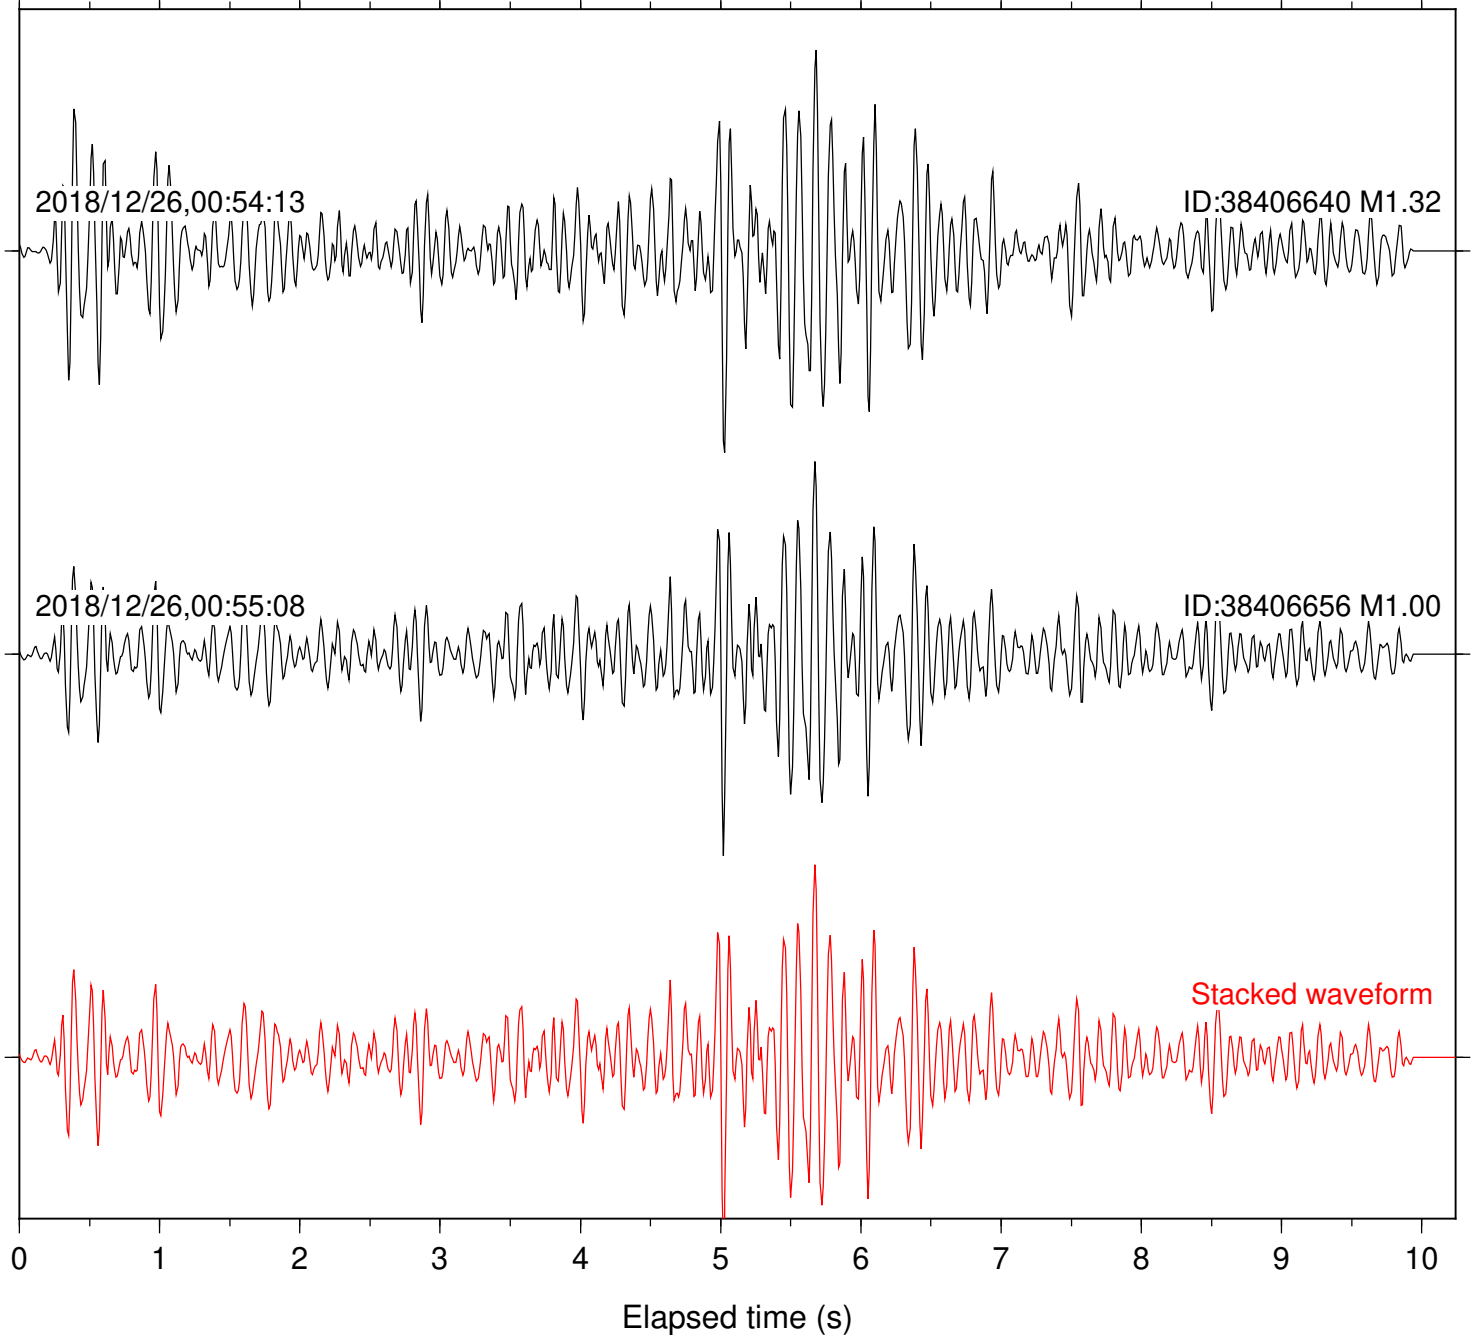

Station: MTG Com: HHZ

Focal depth: 6.35 km