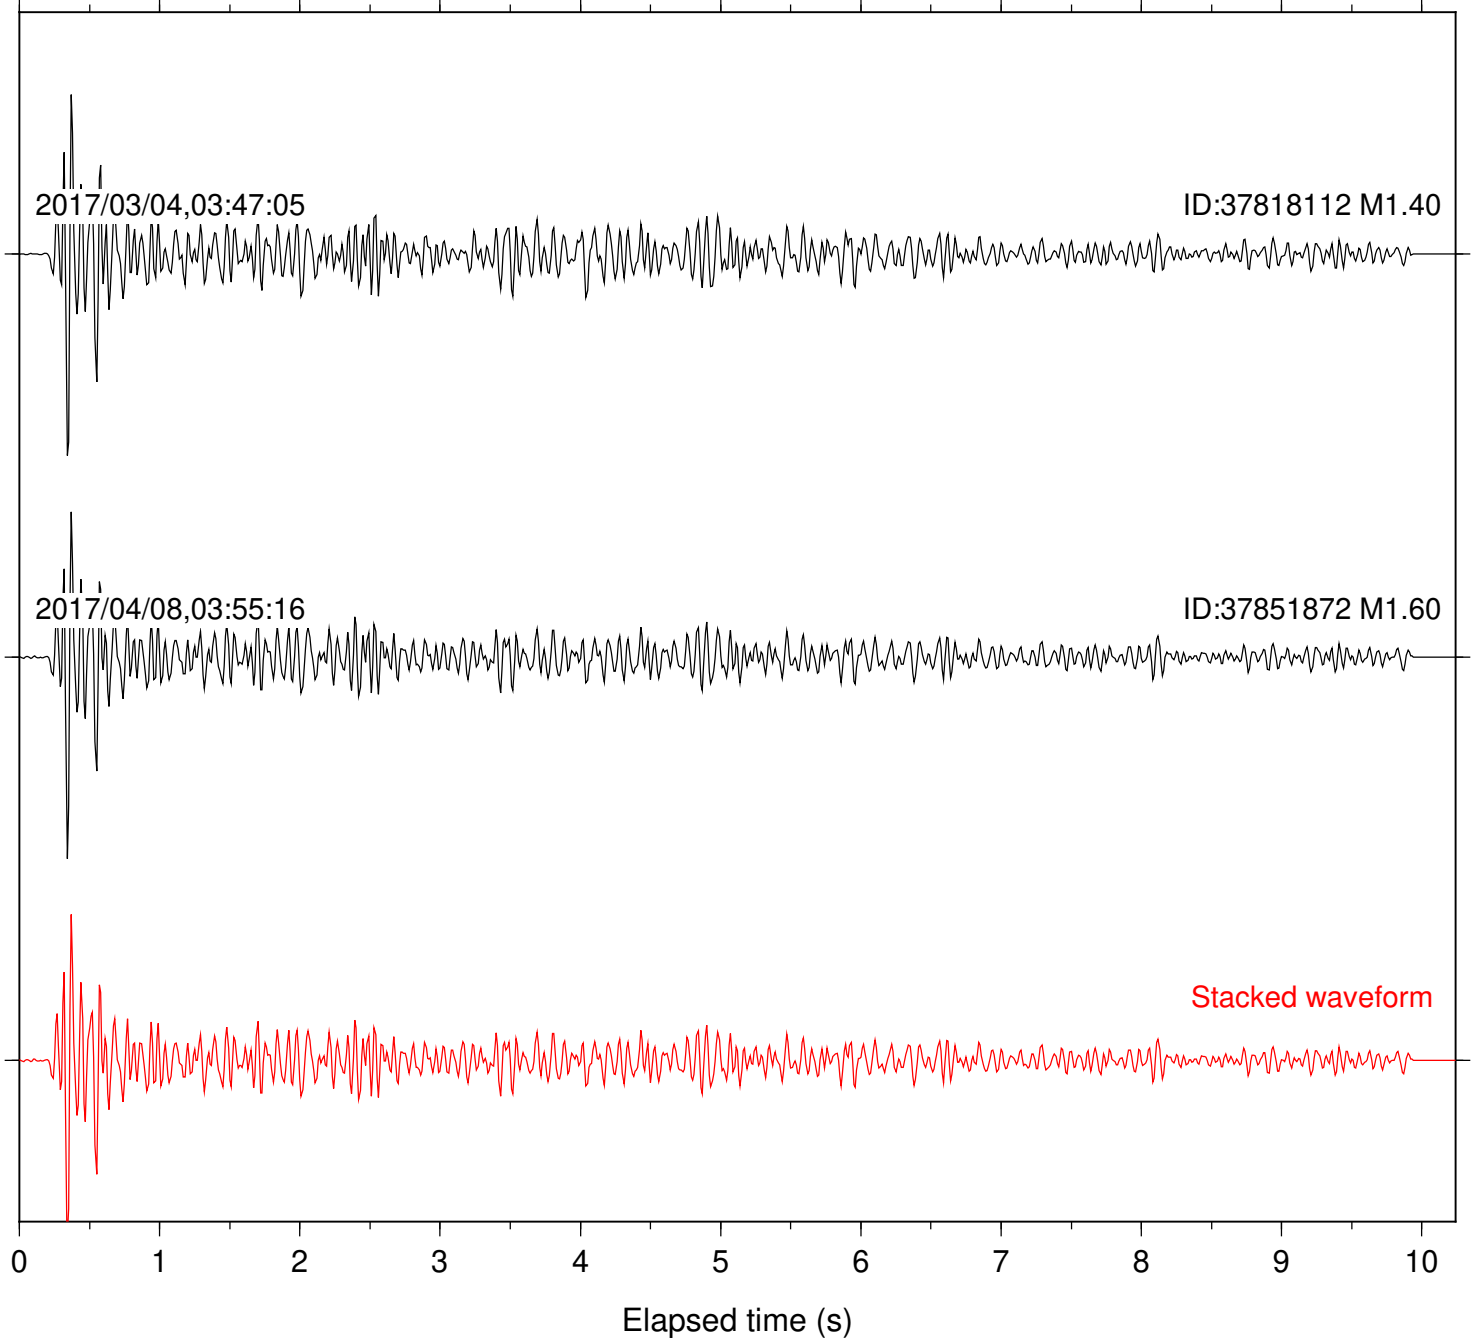

Station: RRSP Com: HHZ

Focal depth: 6.08 km