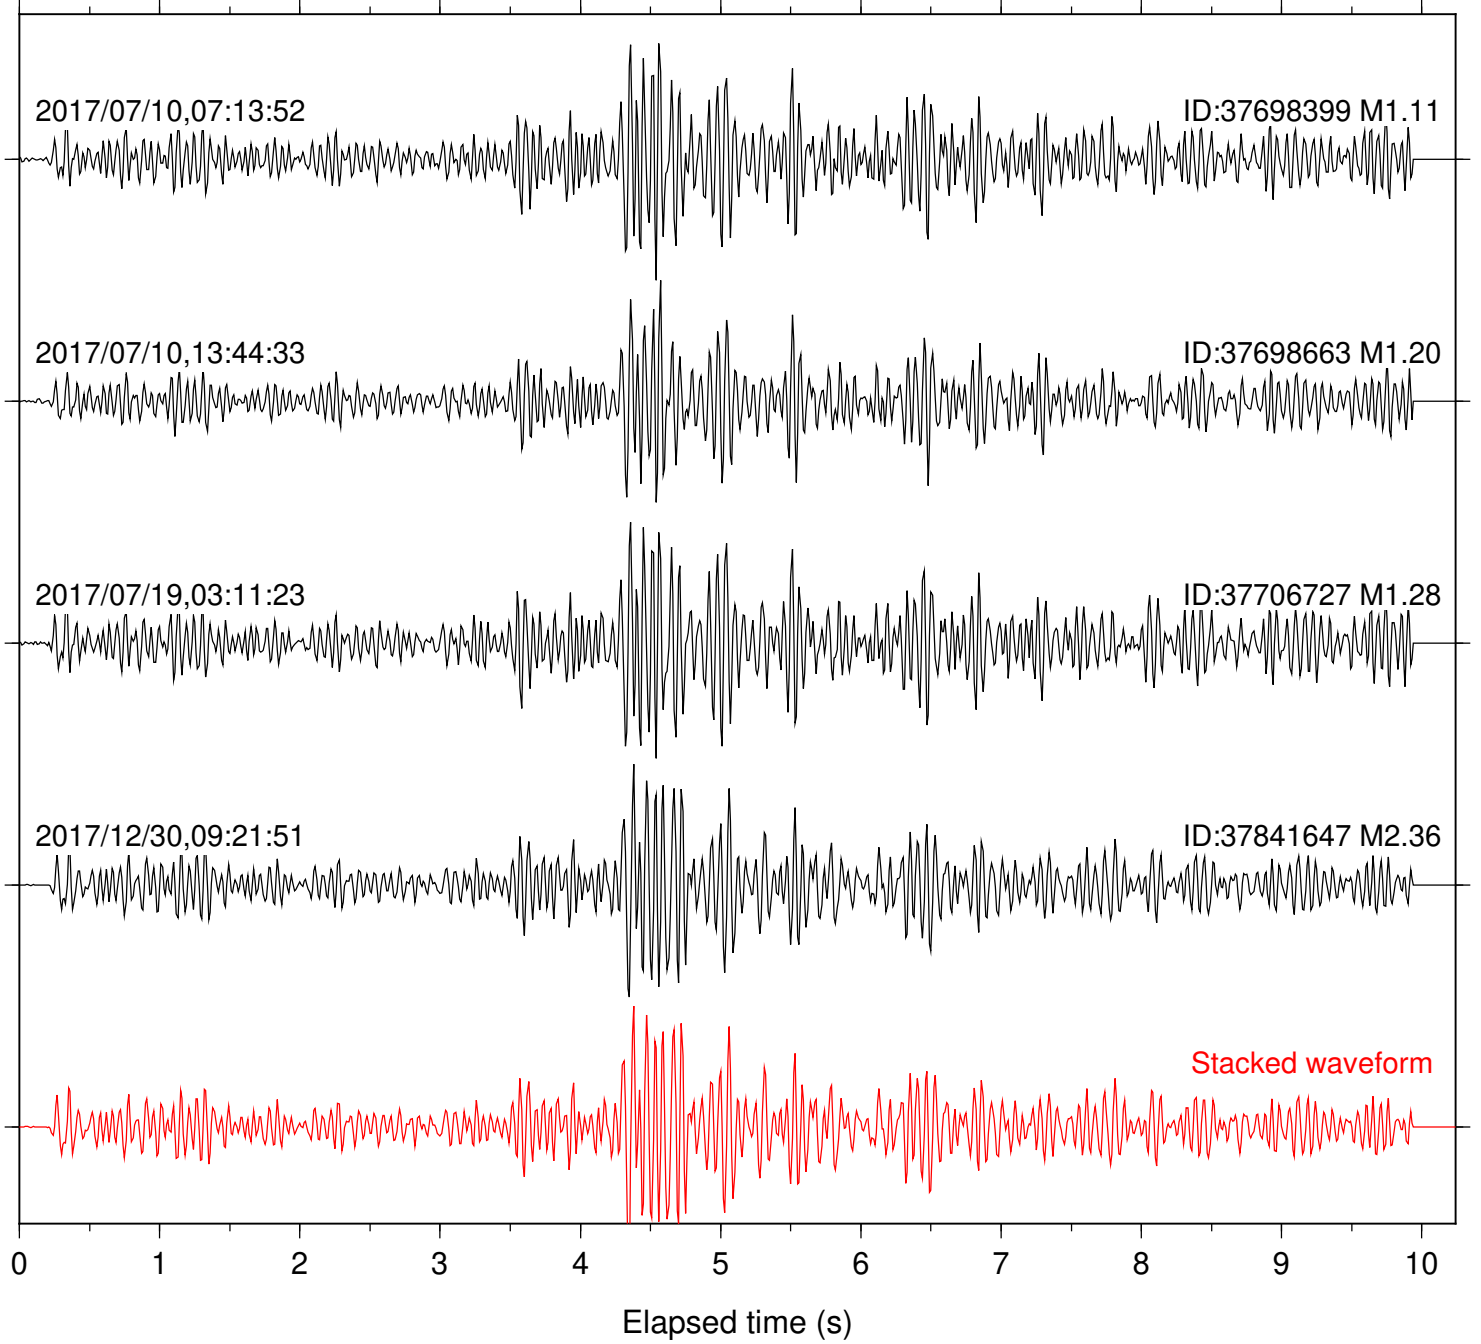

Station: PFO Com: HHZ

Focal depth: 7.44 km