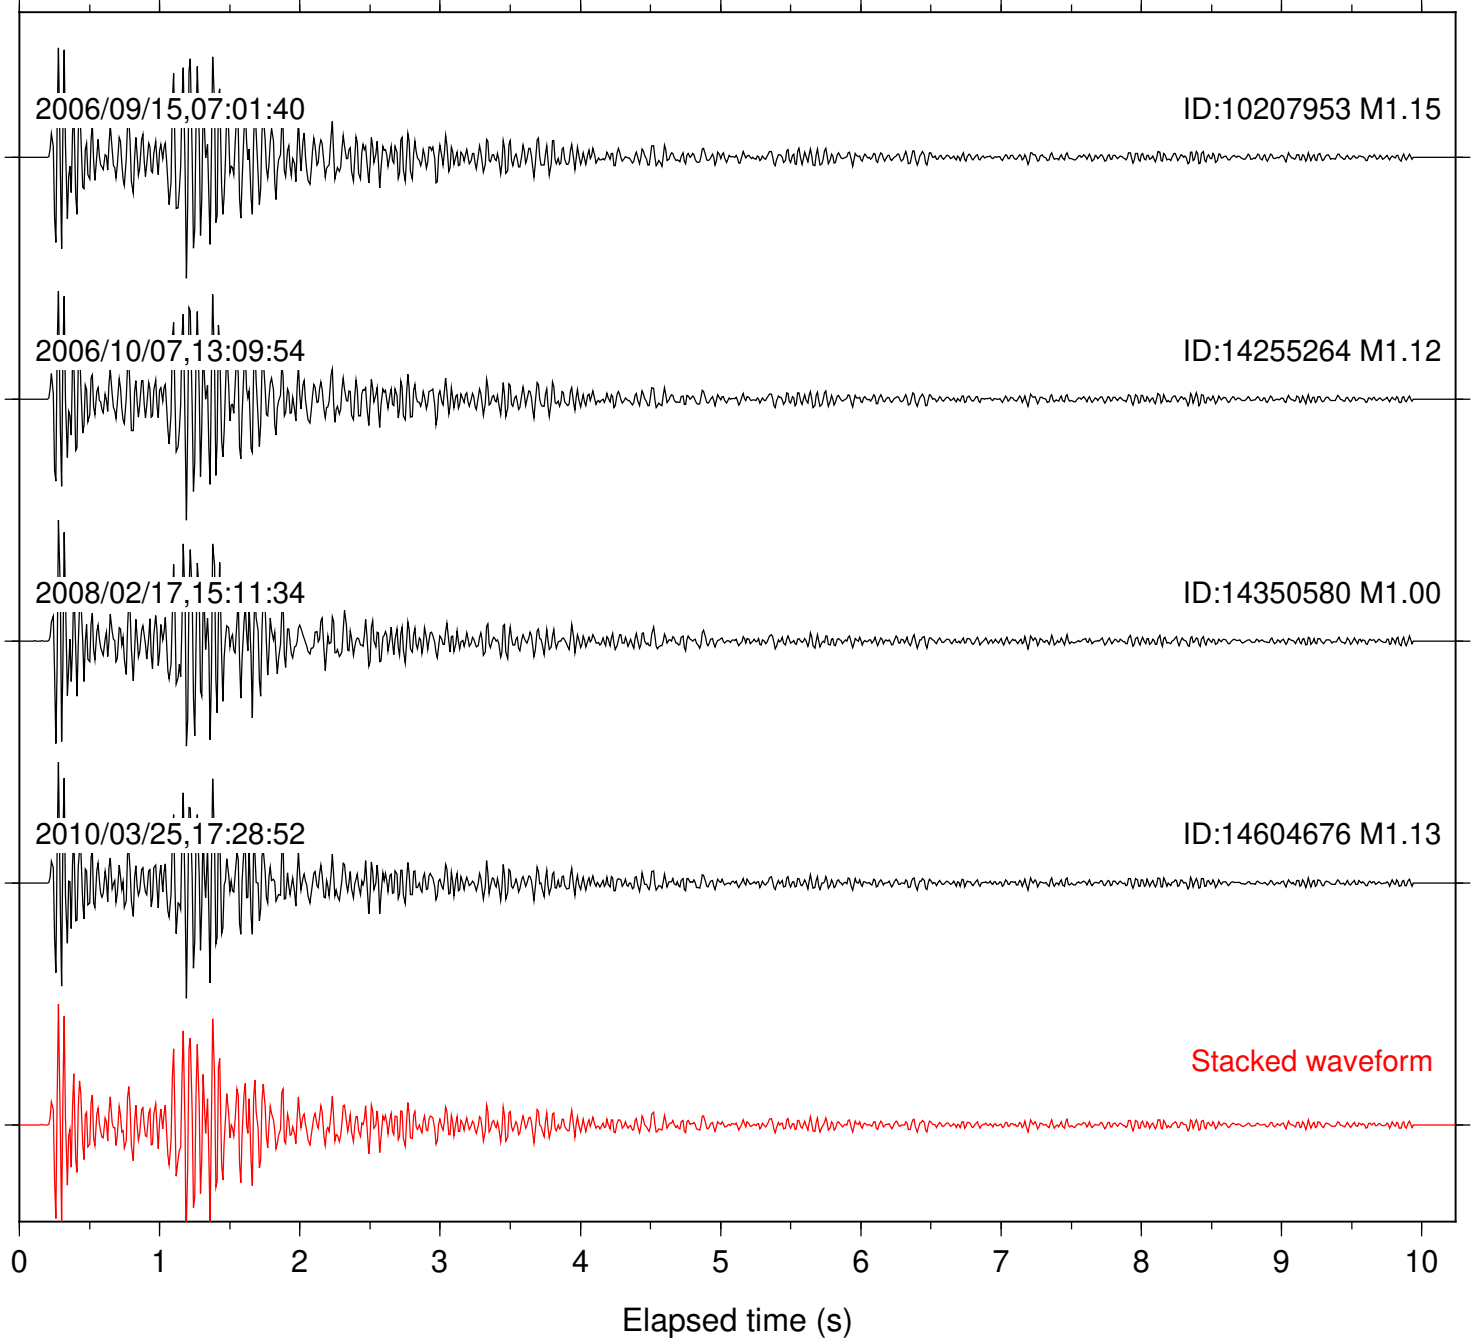

Station: FRD Com: HHZ

Focal depth: 8.00 km