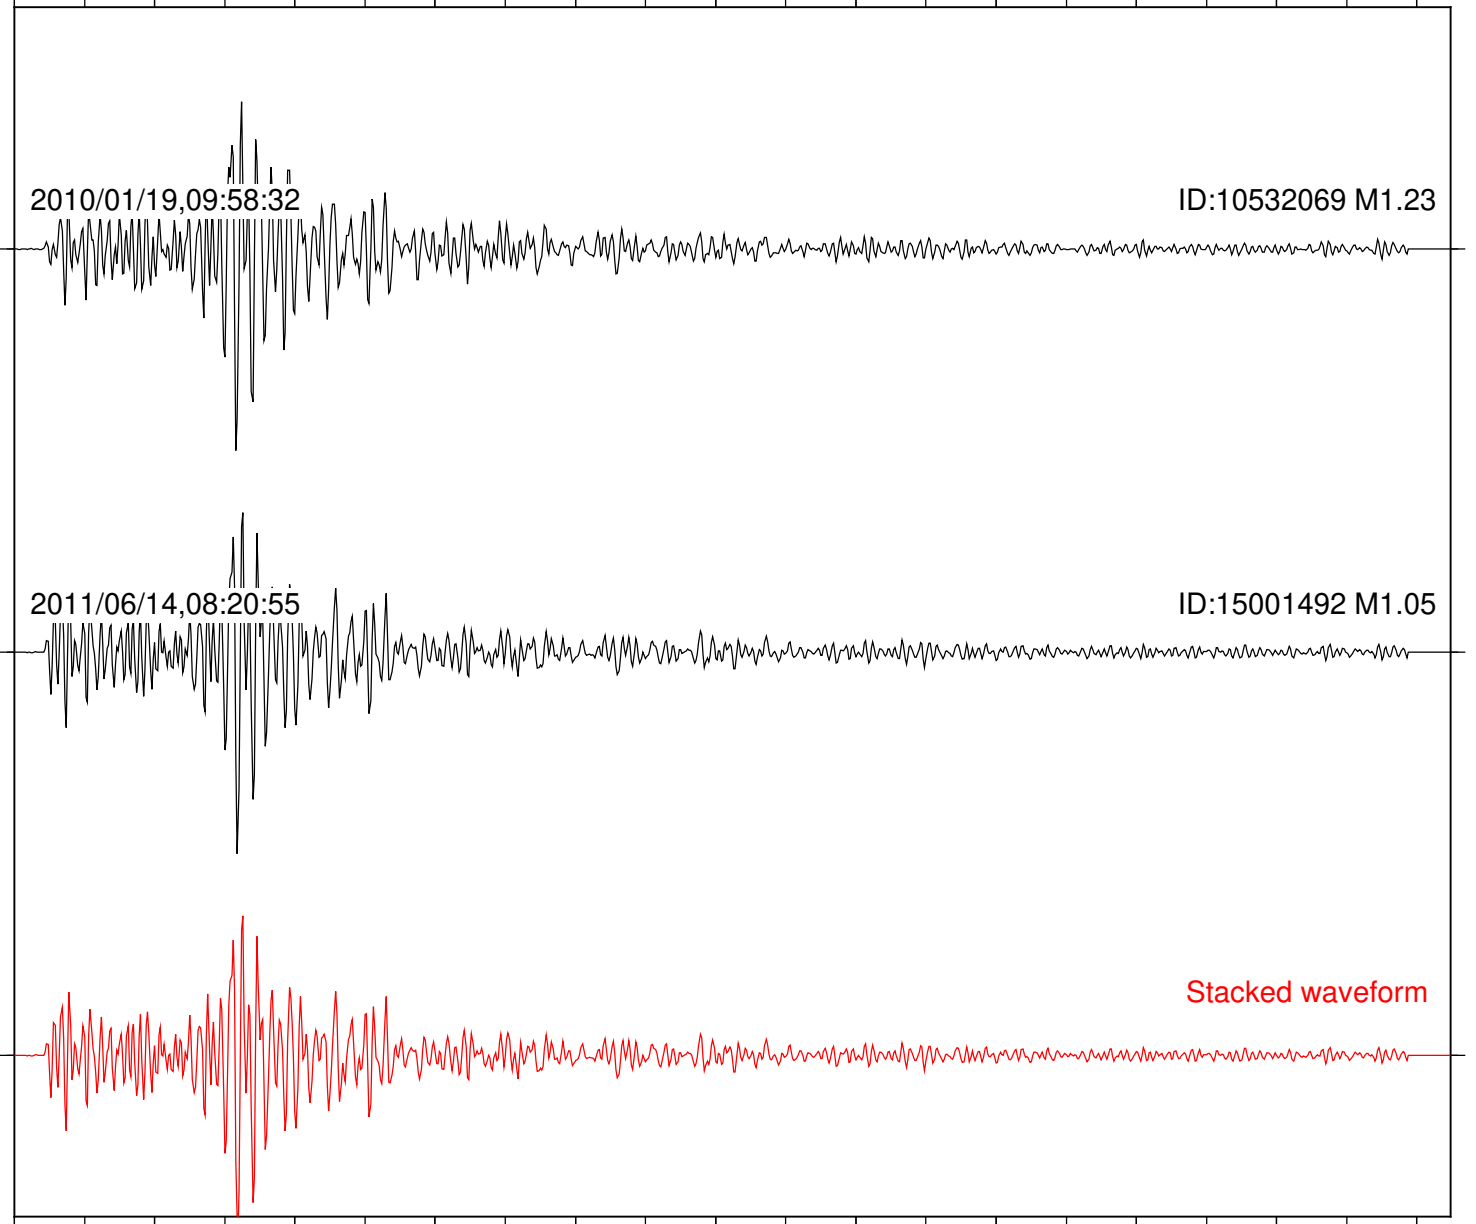

Station: B087 Com: EHZ

Focal depth: 8.98 km

2010/01/19,09:58:32

ID:10532069 M1.23

2011/06/14,08:20:55

ID:15001492 M1.05

Stacked waveform

0 1 2 3 4 5 6 7 8 9 10
Elapsed time (s)