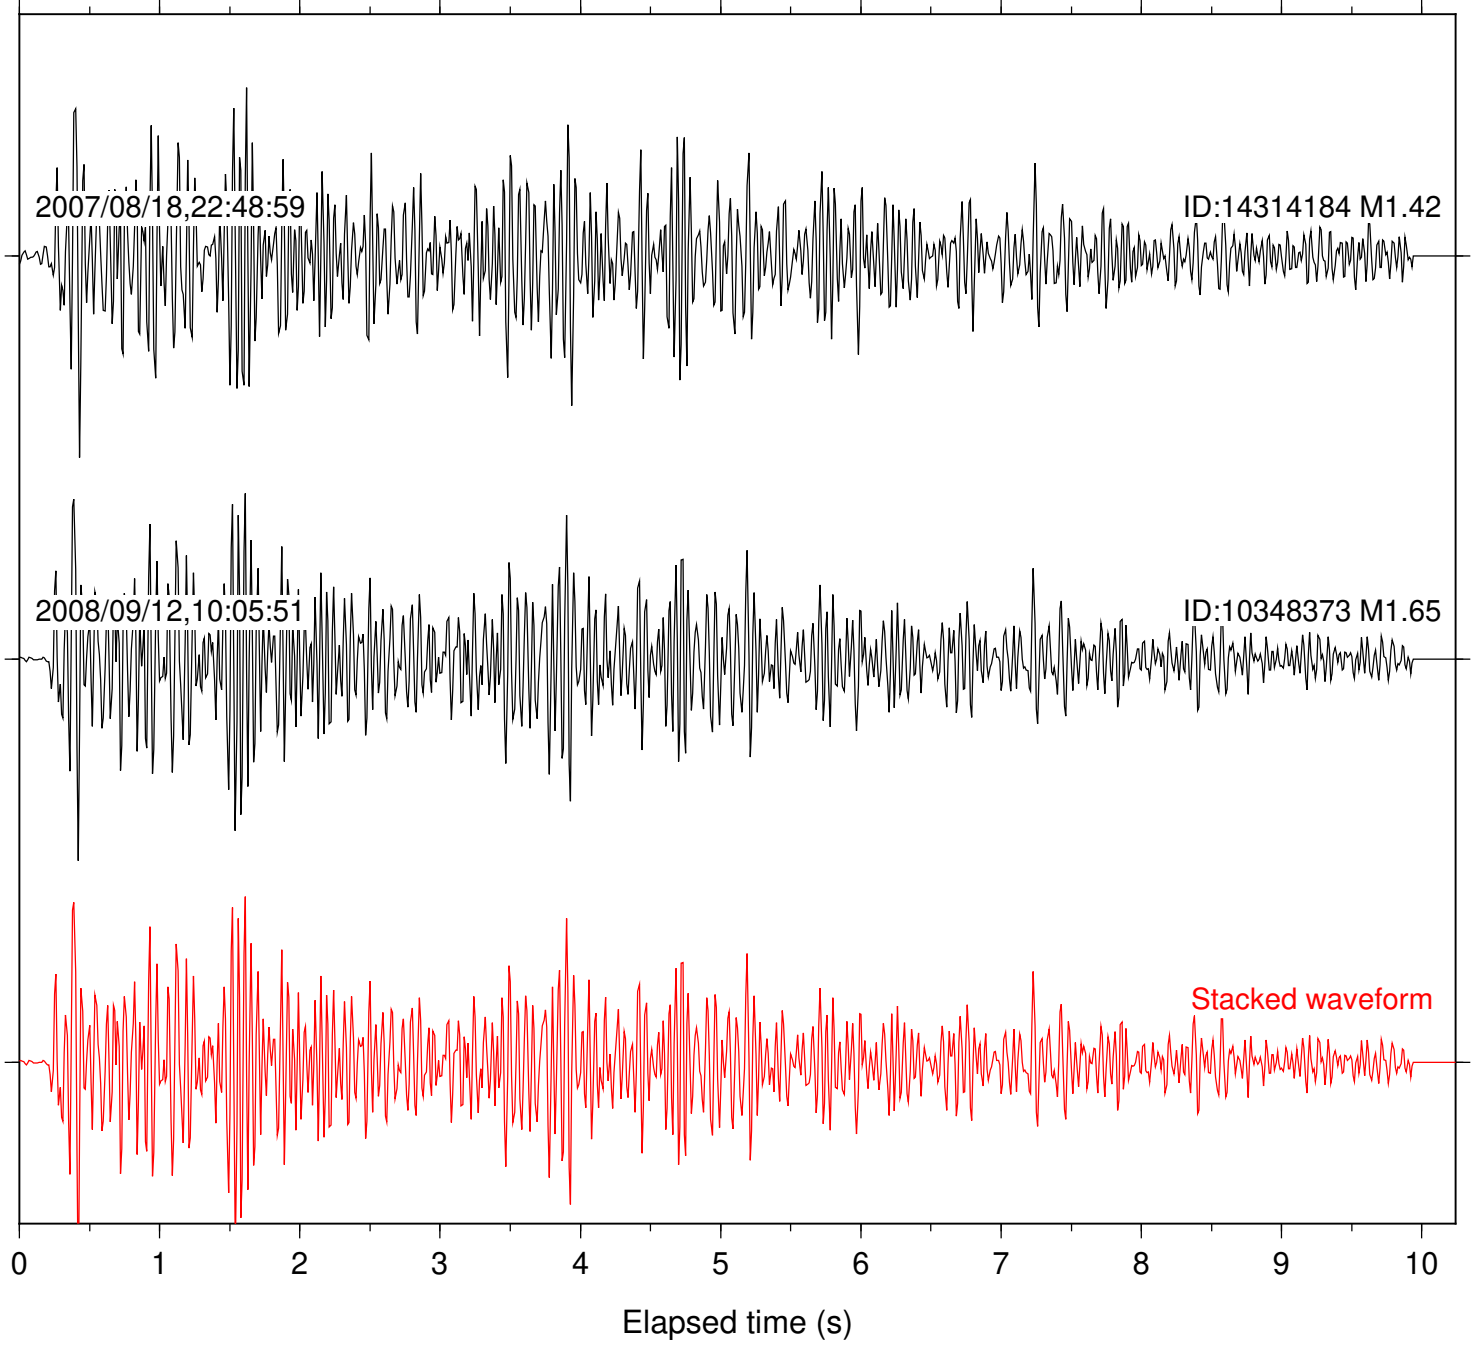

Station: BOR Com: HHZ

Focal depth: 6.37 km