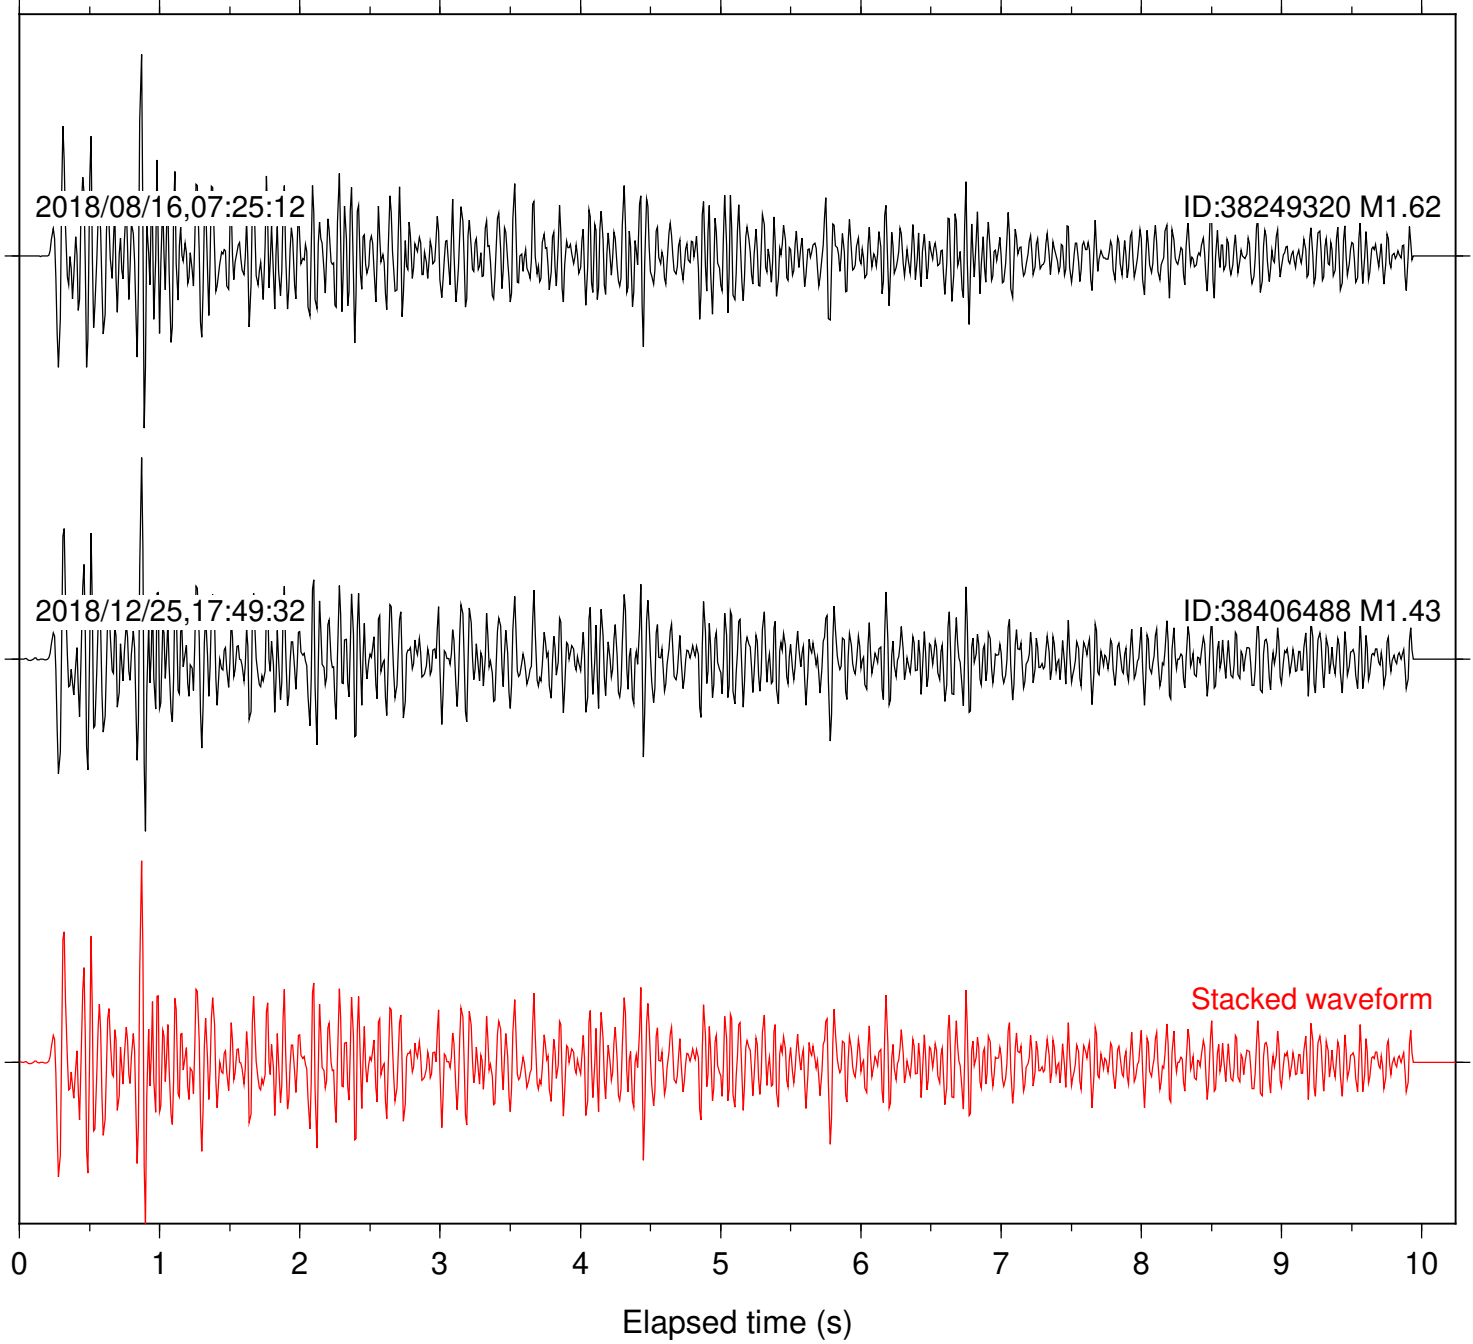

Station: FRD Com: HHZ

Focal depth: 4.76 km