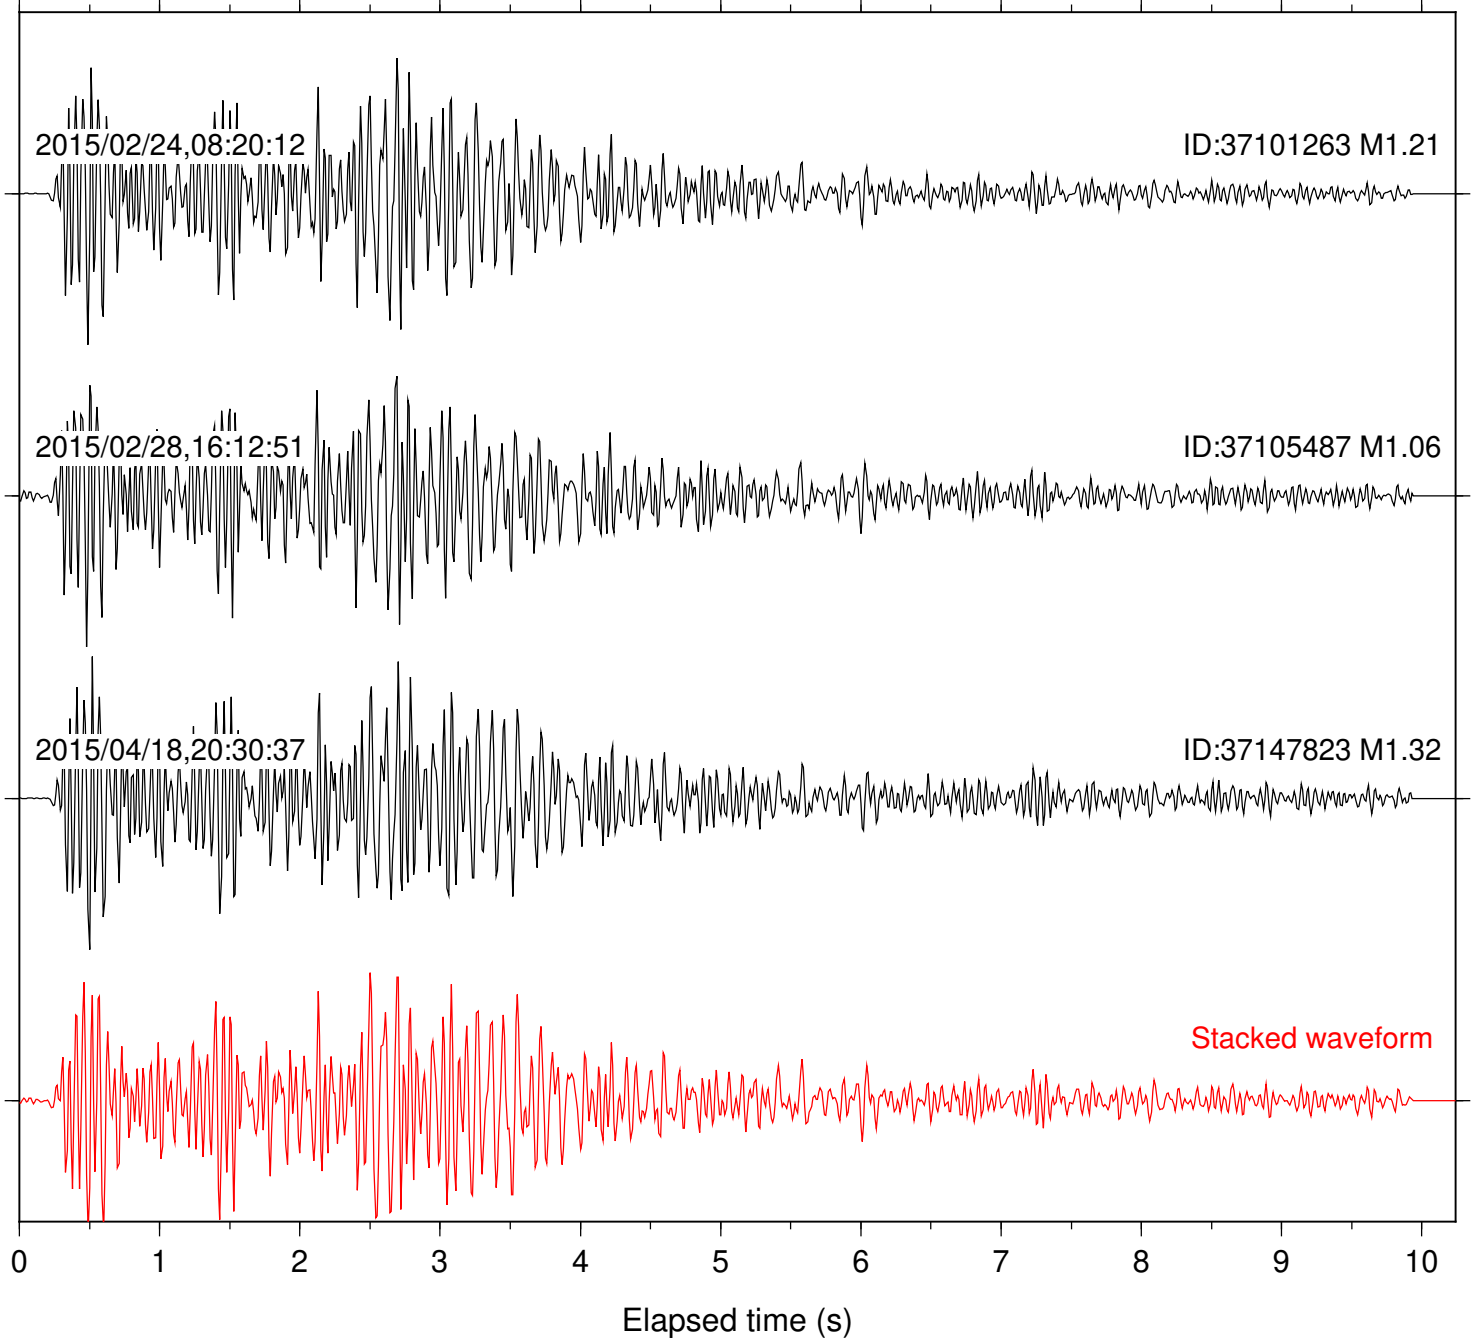

Station: KNW Com: HHZ

Focal depth: 8.00 km

Station: LKH Com: HHZ

Focal depth: 8.12 km

Station: LVA2 Com: HHZ

Focal depth: 8.12 km

Station: PFO Com: HHZ

Focal depth: 8.11 km