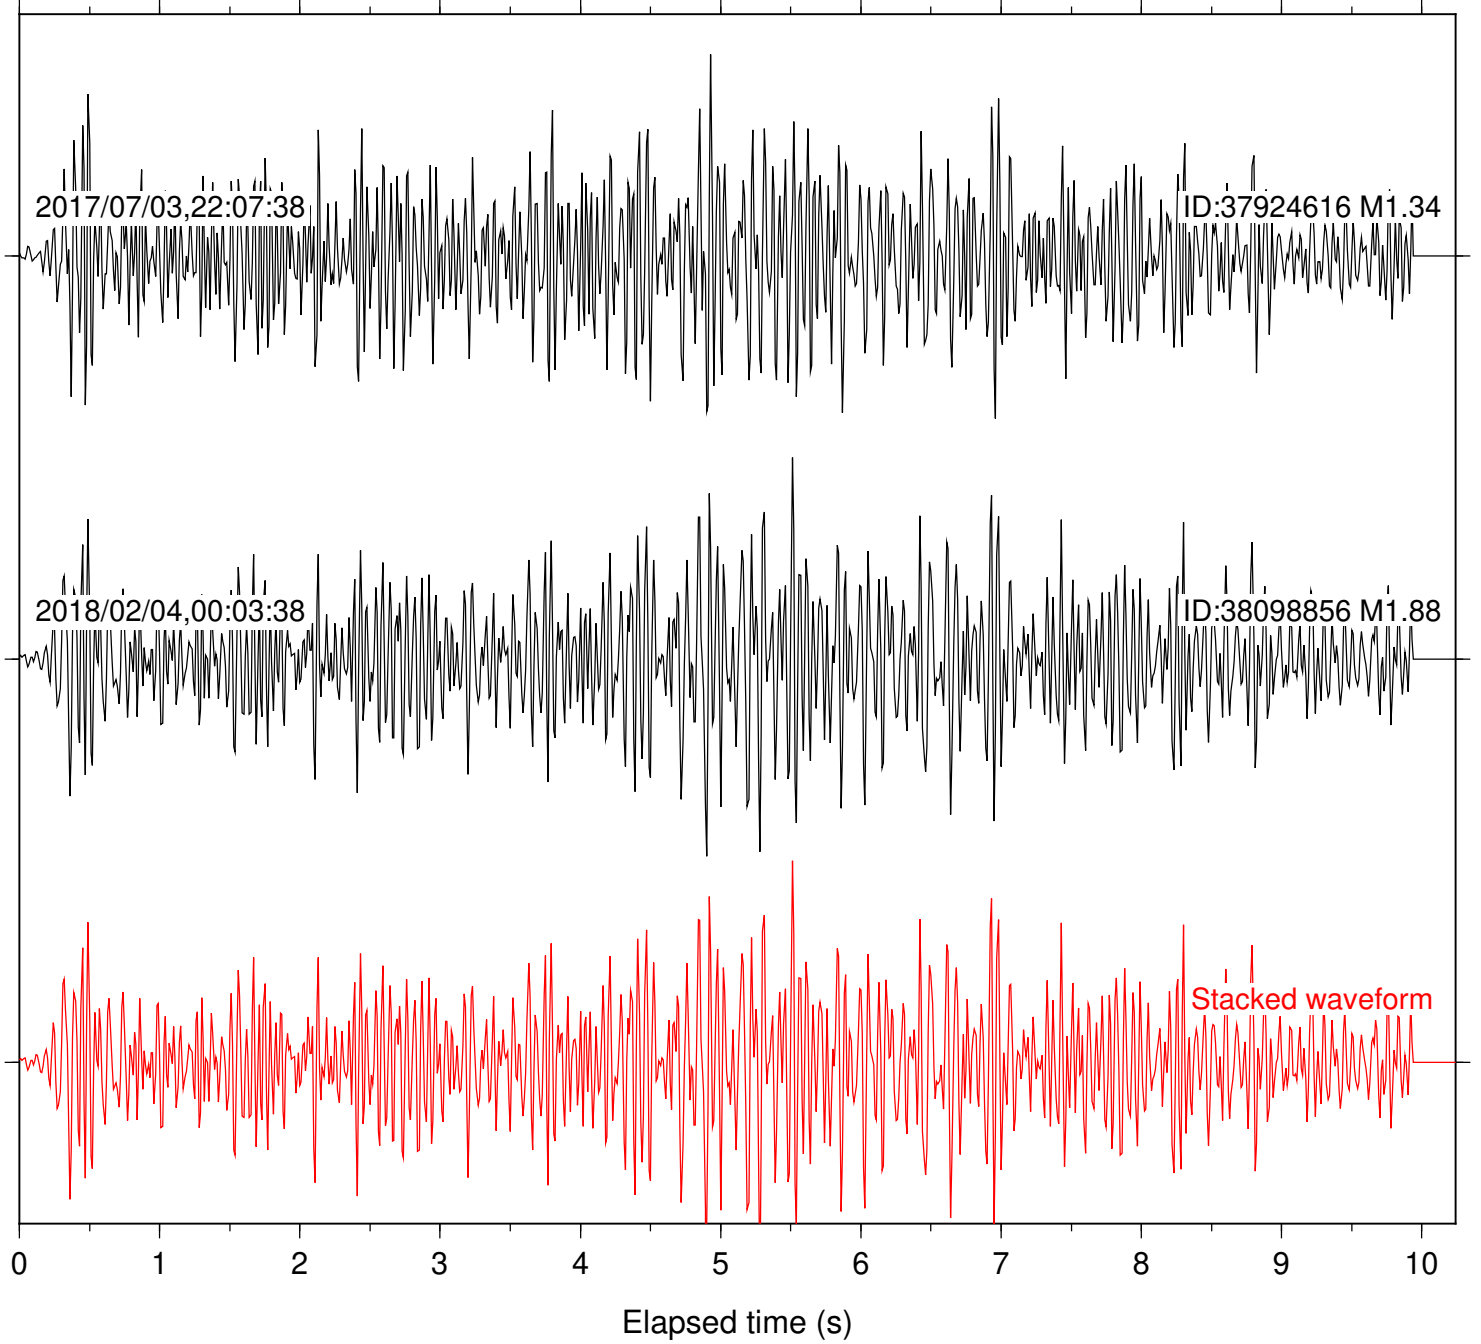

Station: KNW Com: HHZ

Focal depth: 5.27 km

Station: PLM Com: HHZ

Focal depth: 5.27 km

Station: POB2 Com: HHZ

Focal depth: 5.27 km

Station: SMER Com: HHZ

Focal depth: 5.27 km