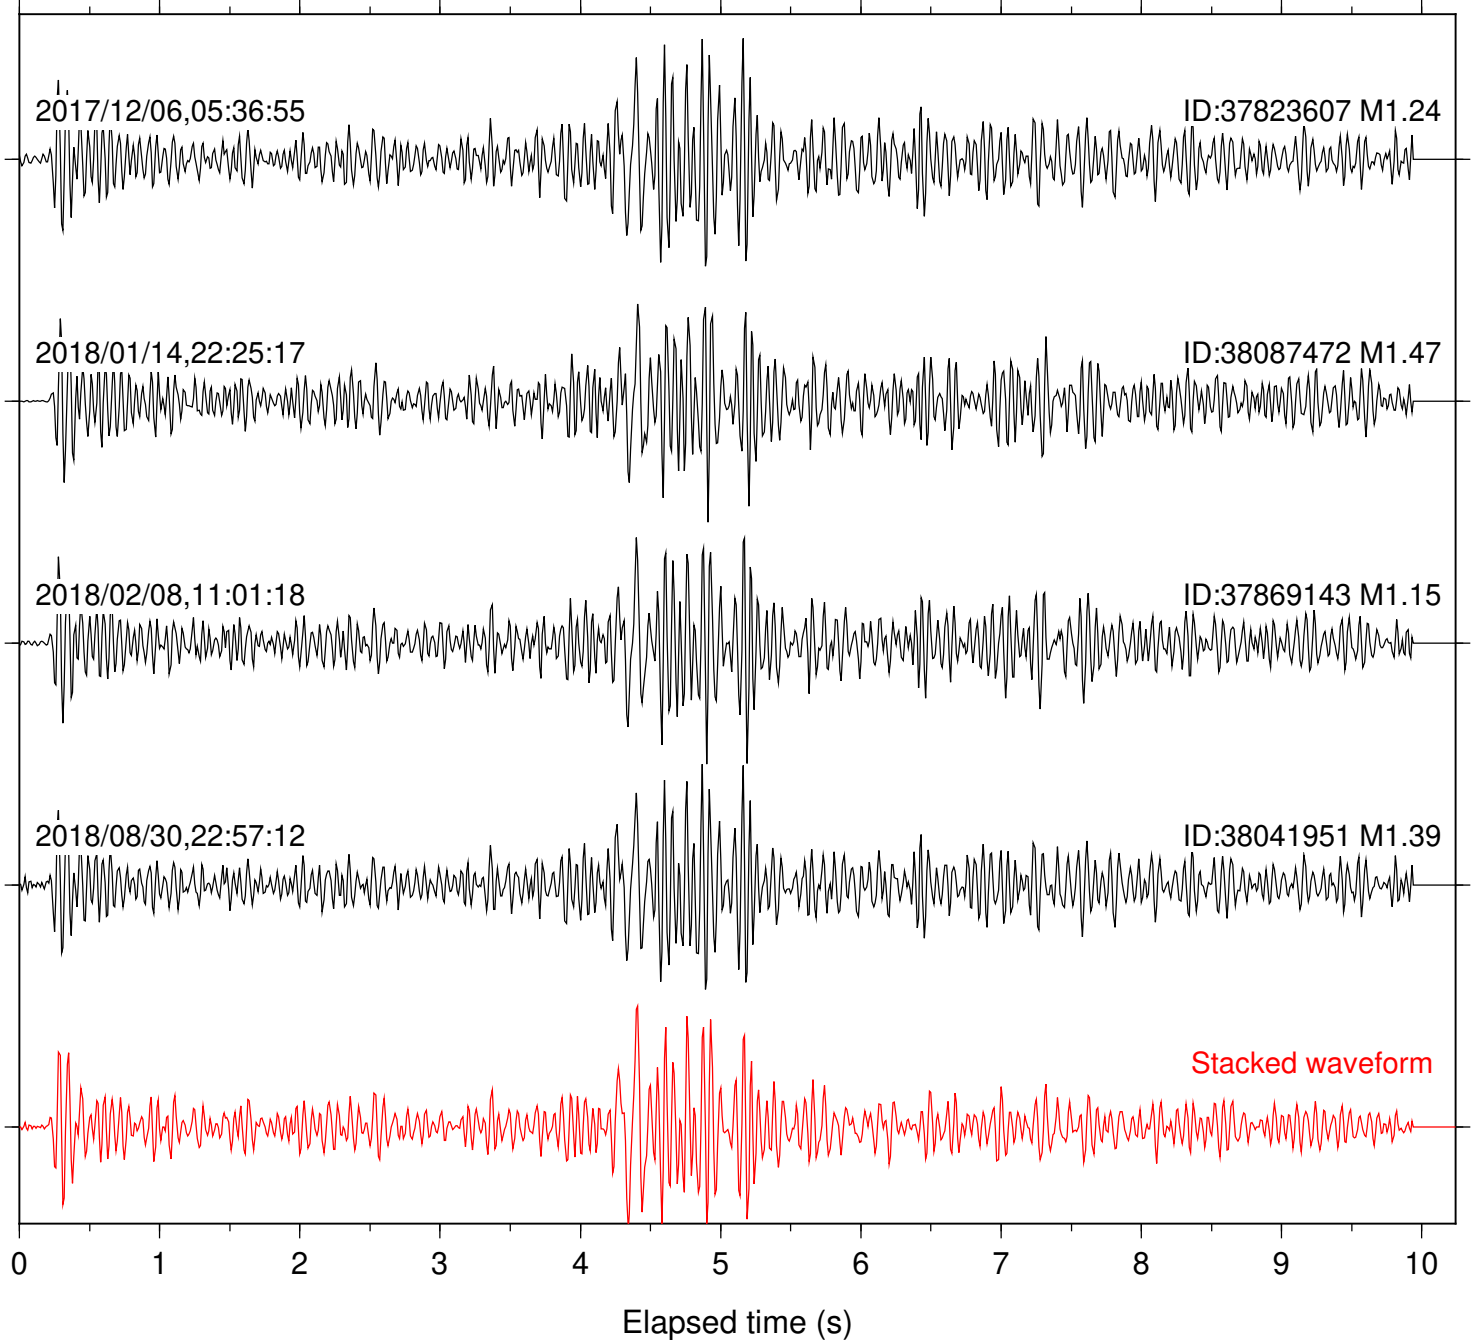

Station: PFO Com: HHZ

Focal depth: 5.17 km