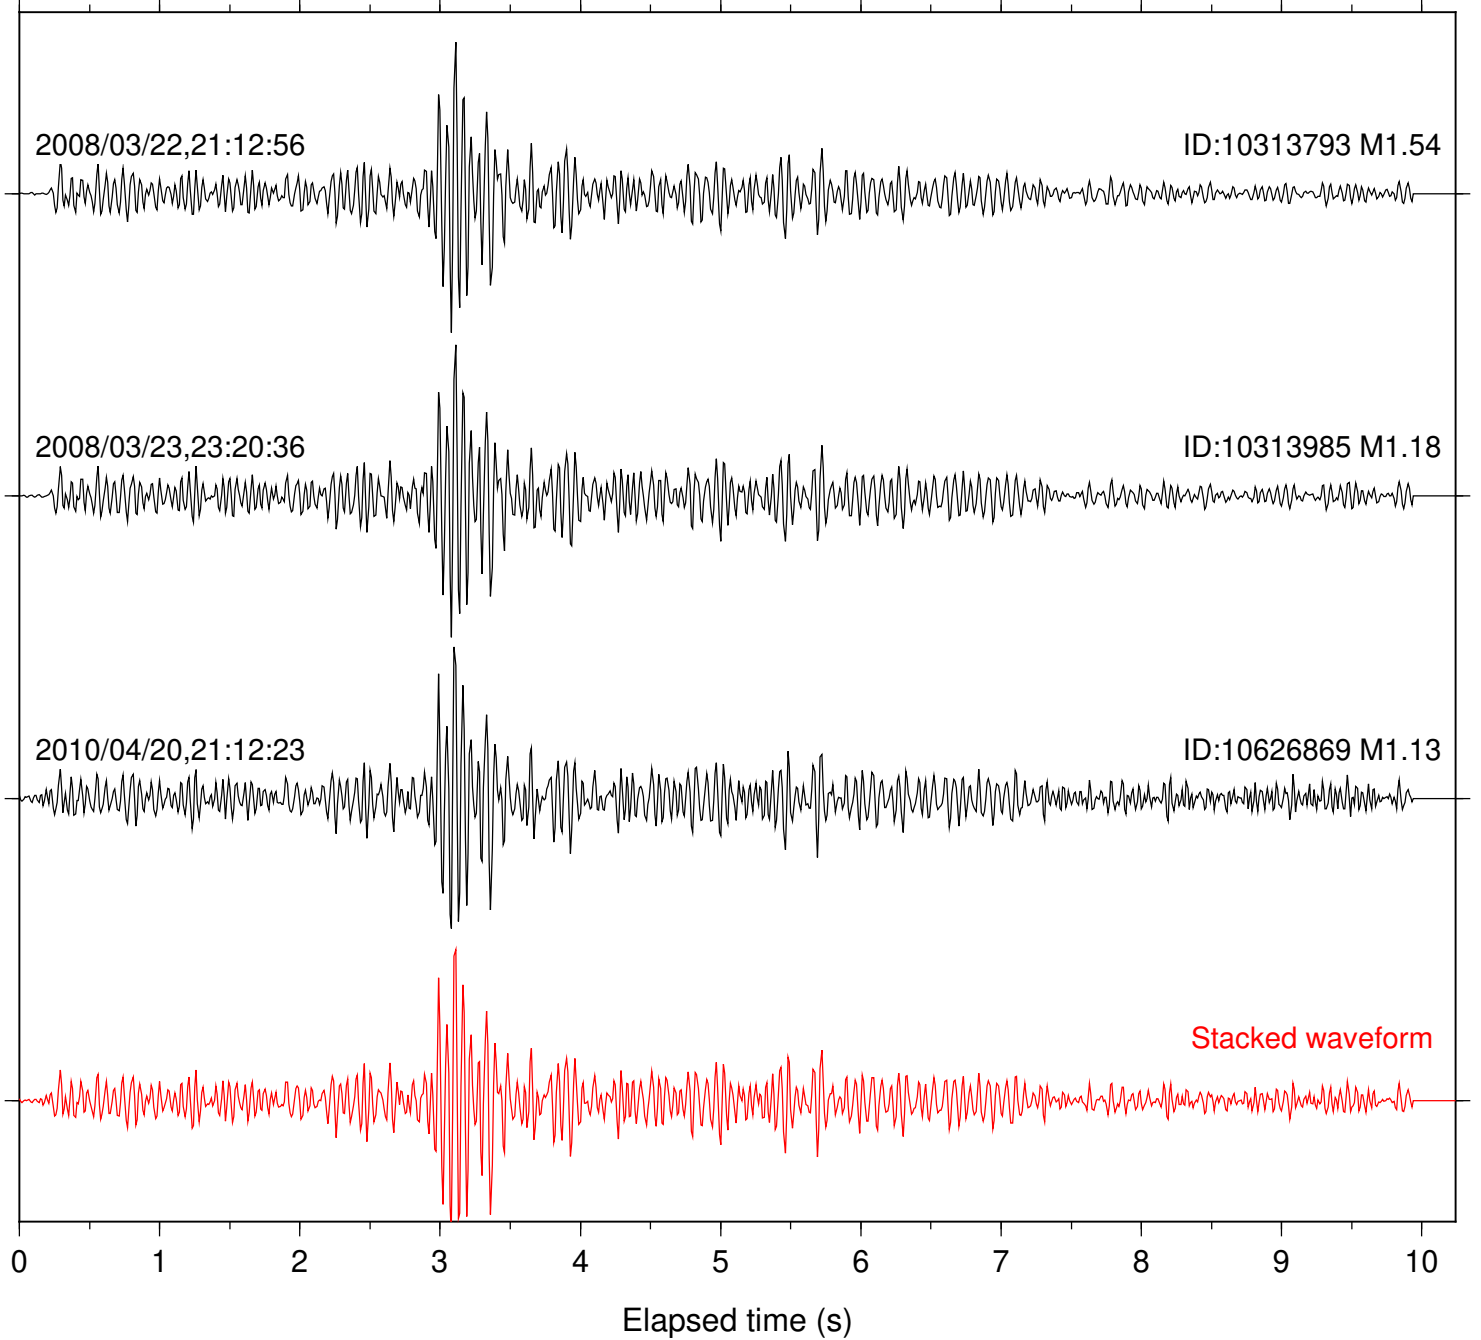

Station: PFO Com: HHZ

Focal depth: 10.10 km