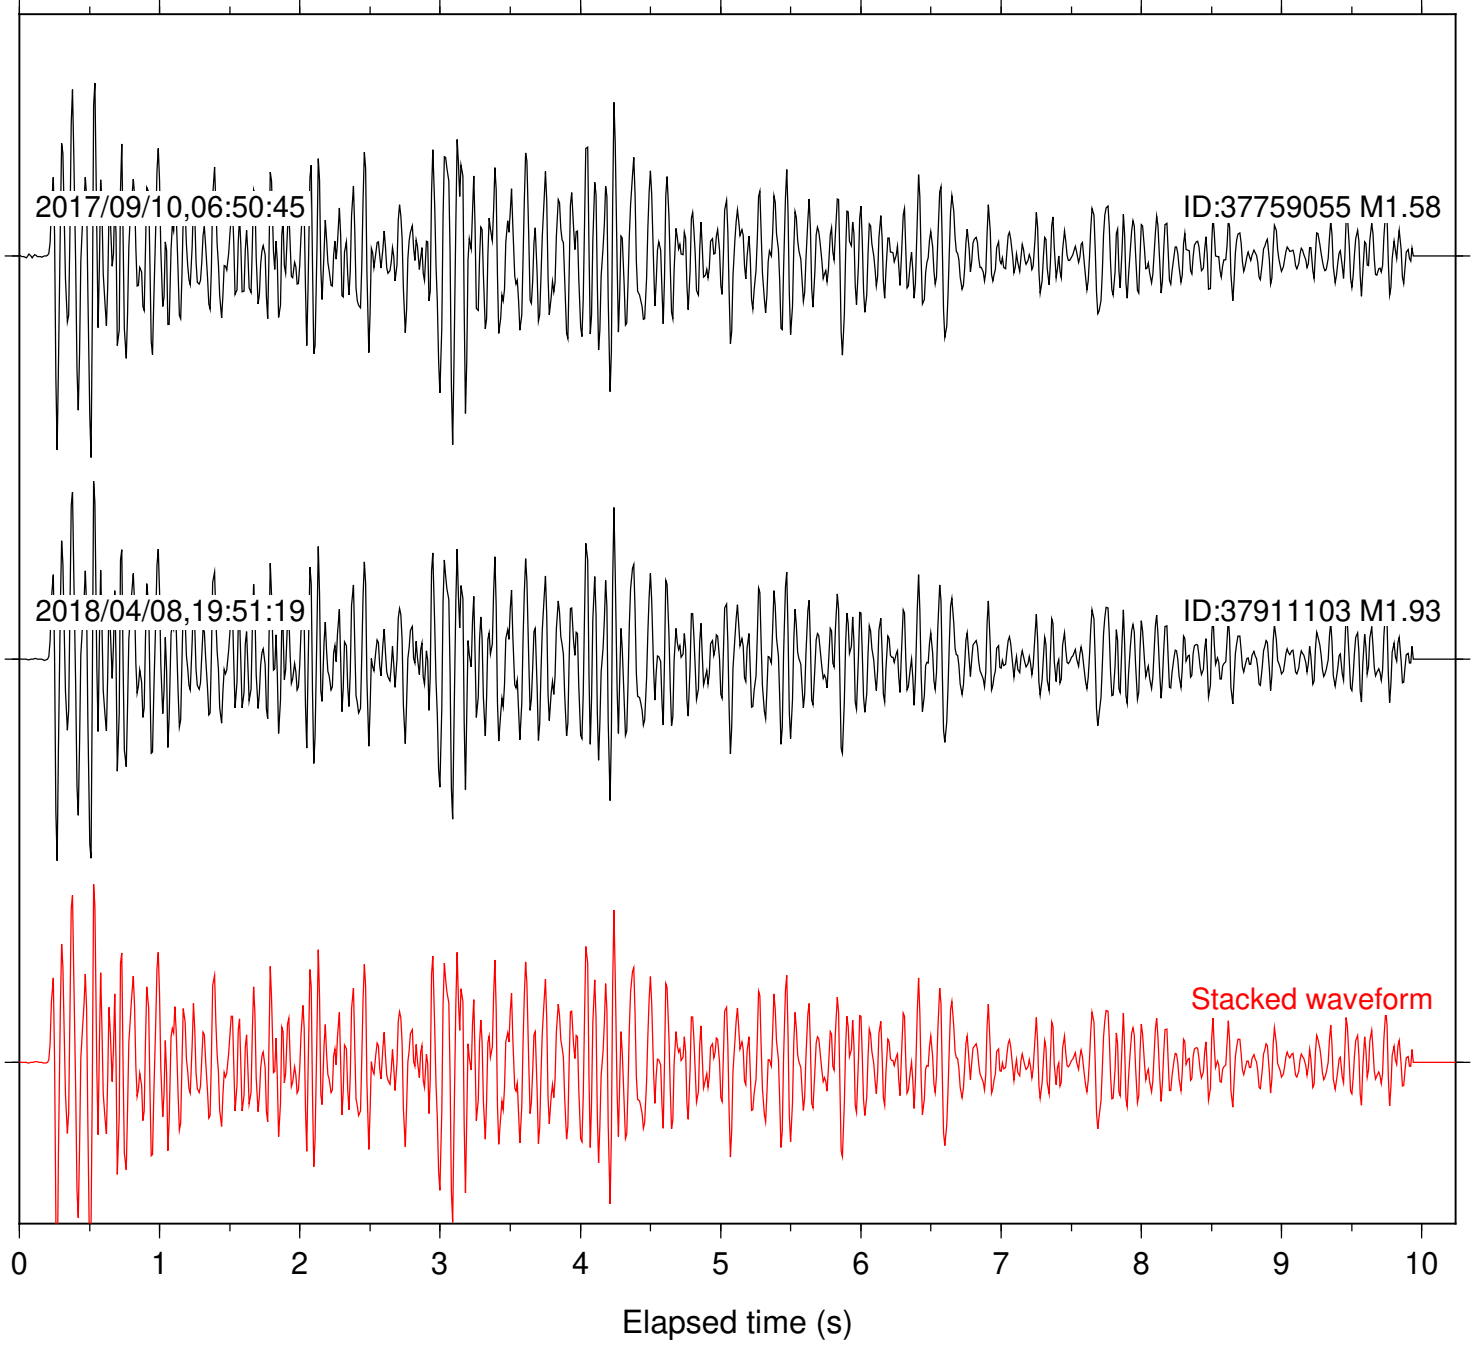

Station: B088 Com: EHZ

Focal depth: 6.28 km