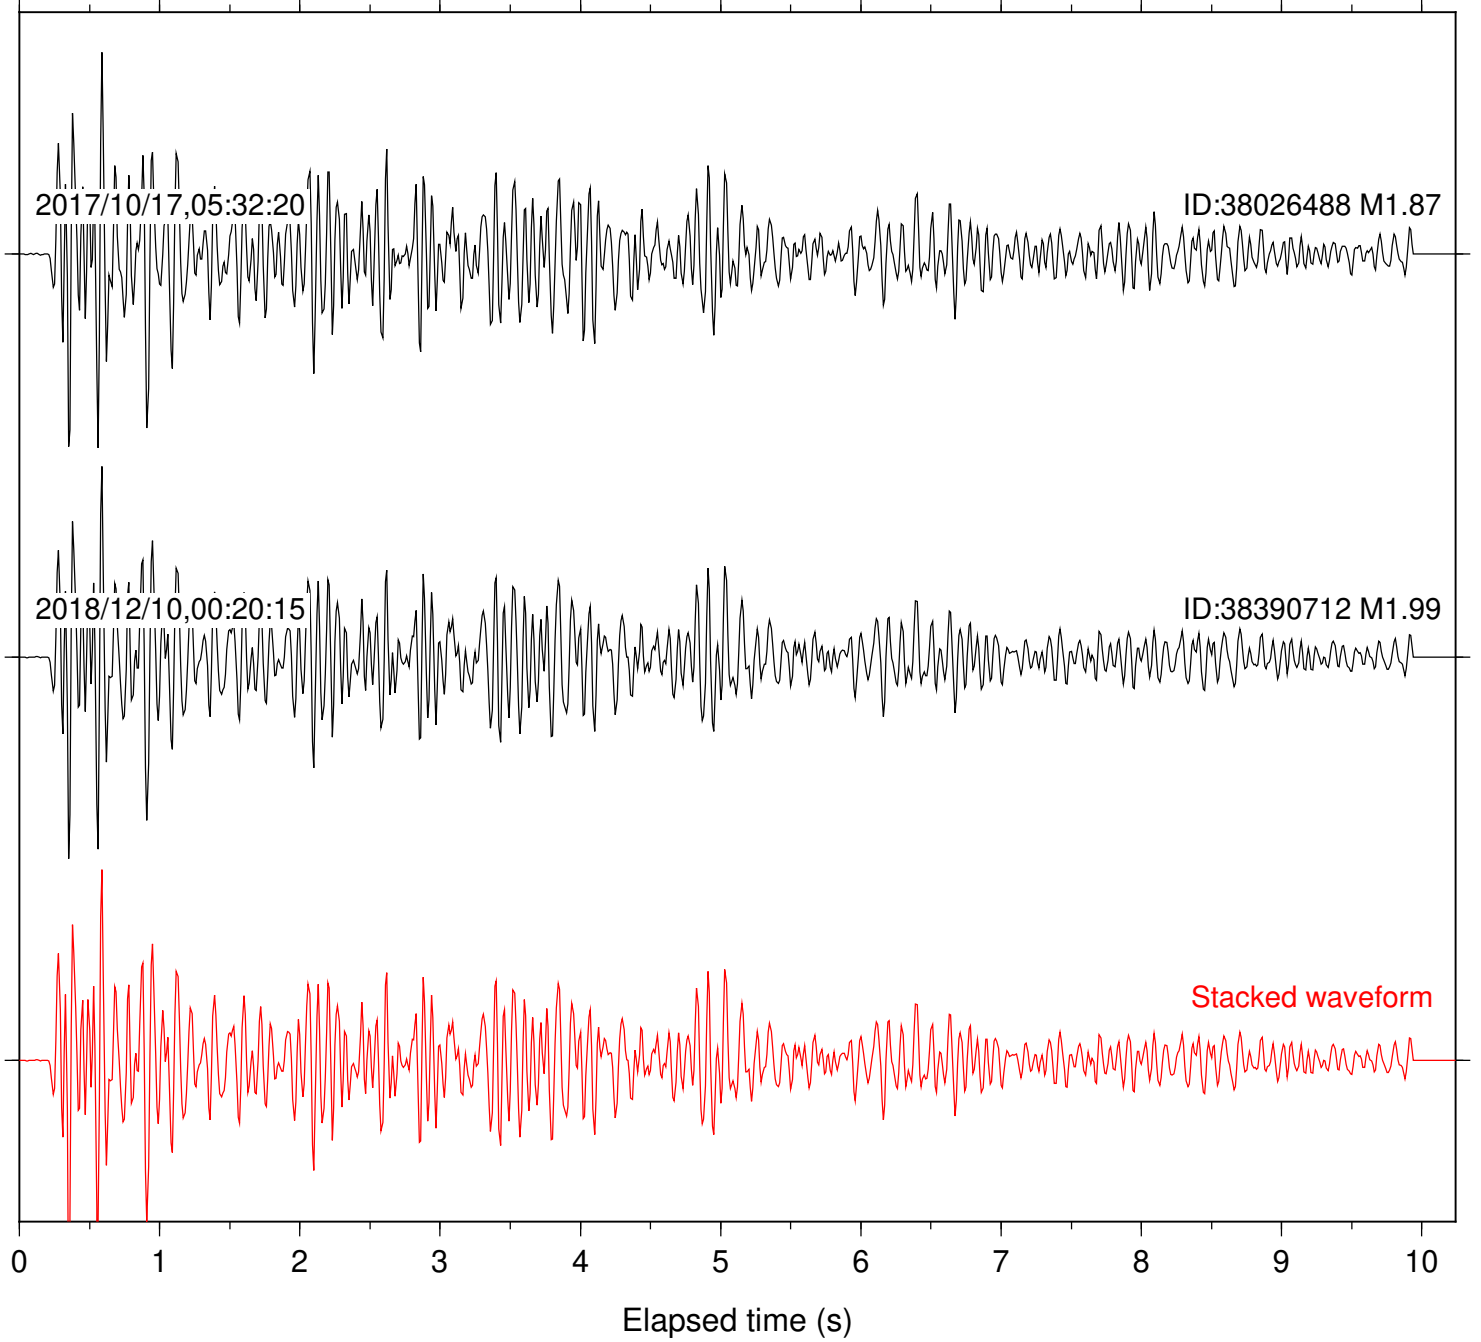

Focal depth: 5.70 km

Station: SMER Com: HHZ

Focal depth: 5.70 km

Station: FRD Com: HHZ

Focal depth: 16.88 km

Station: KNW Com: HHZ

Focal depth: 16.88 km

2004/09/16,09:44:01