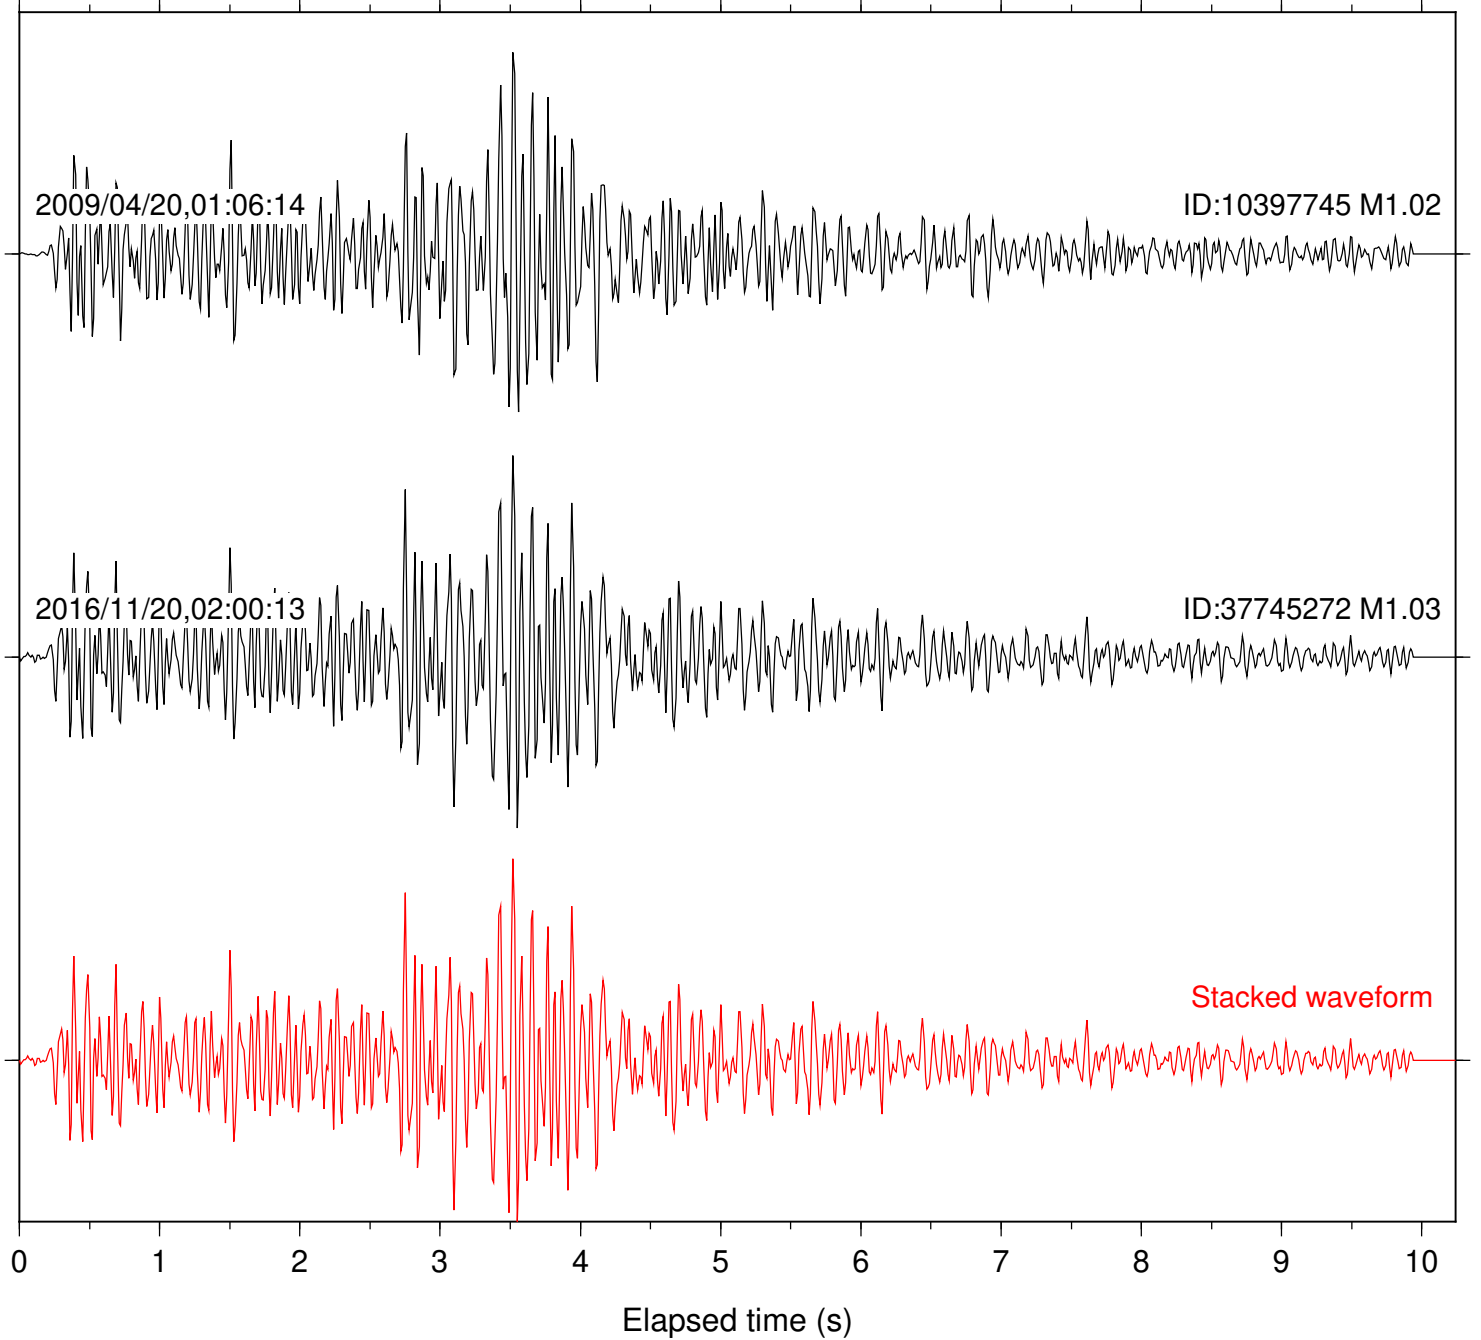

Station: TOR Com: HHZ

Focal depth: 12.86 km