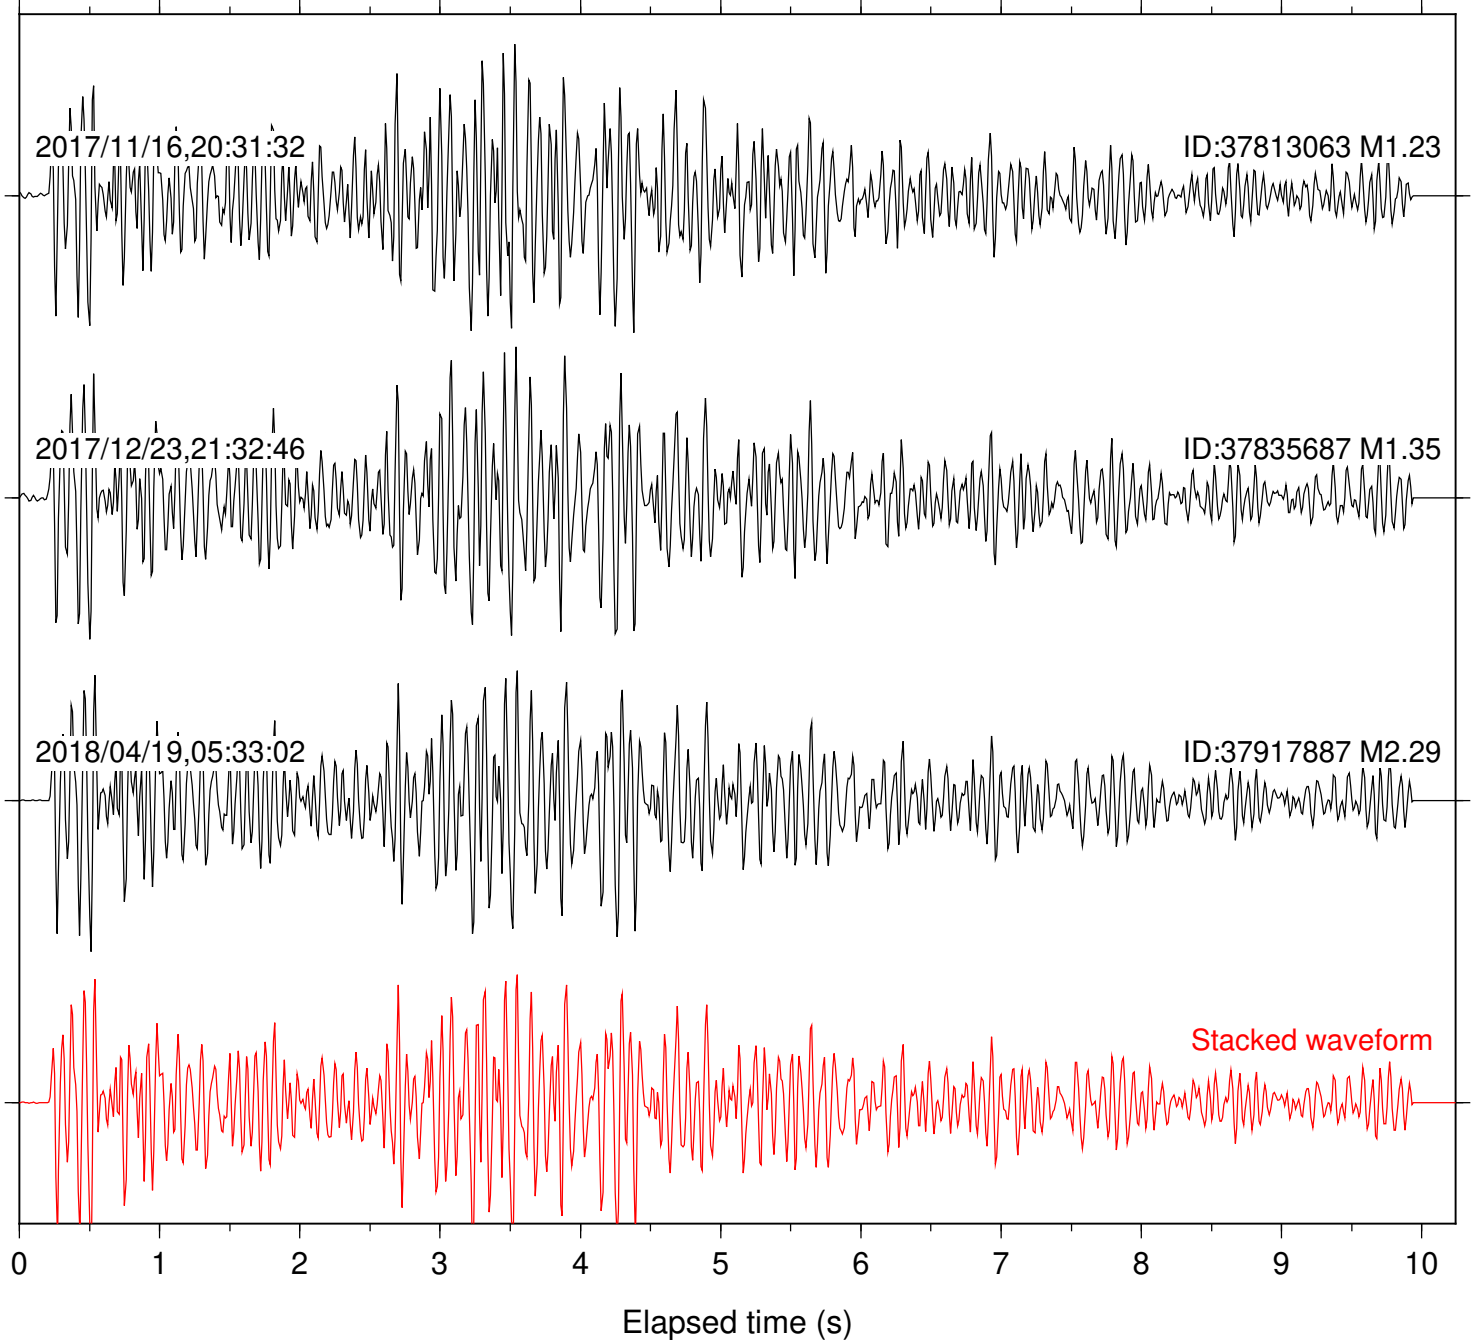

Station: B086 Com: EHZ

Focal depth: 6.10 km

Station: B087 Com: EHZ

Focal depth: 6.10 km

Station: B088 Com: EHZ

Focal depth: 6.10 km

Station: B093 Com: EHZ

Focal depth: 6.10 km