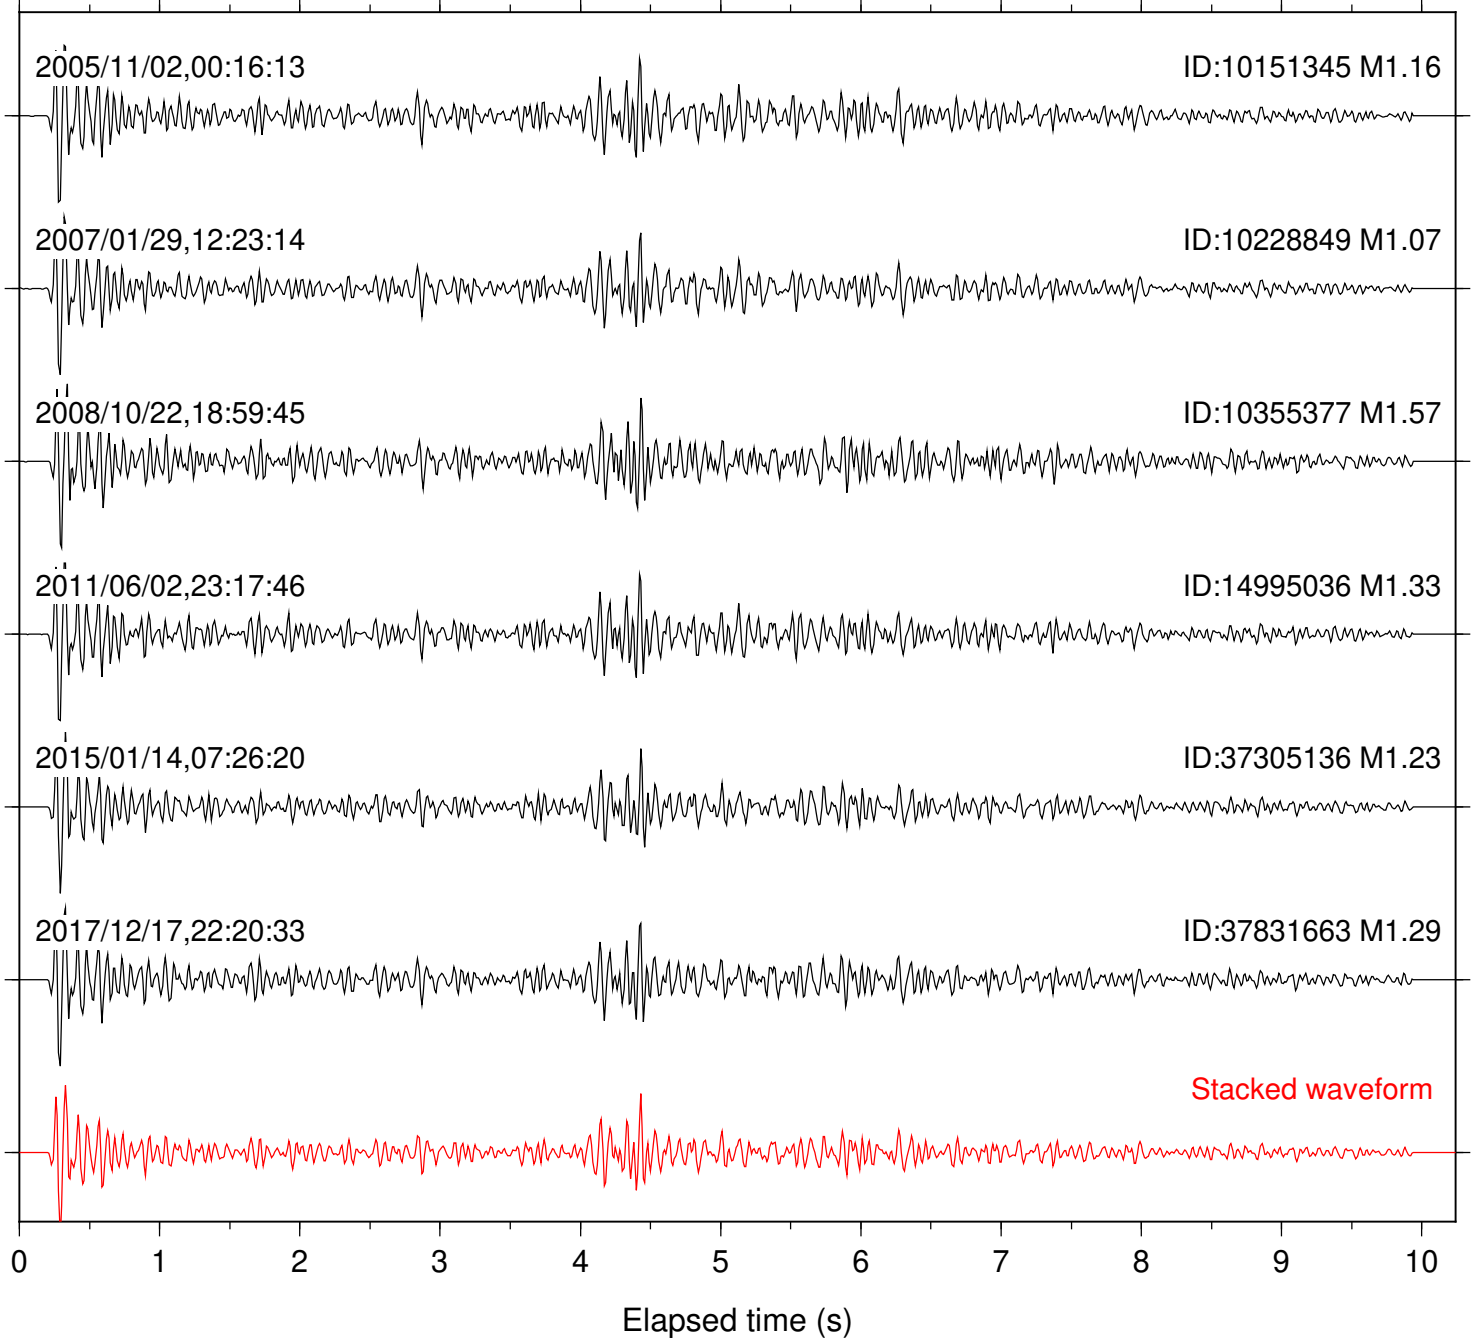

Station: PFO Com: HHZ

Focal depth: 11.61 km

Station: PMD Com: HHZ

Focal depth: 11.61 km

Station: SND Com: HHZ

Focal depth: 11.61 km

Station: TOR Com: HHZ

Focal depth: 11.61 km