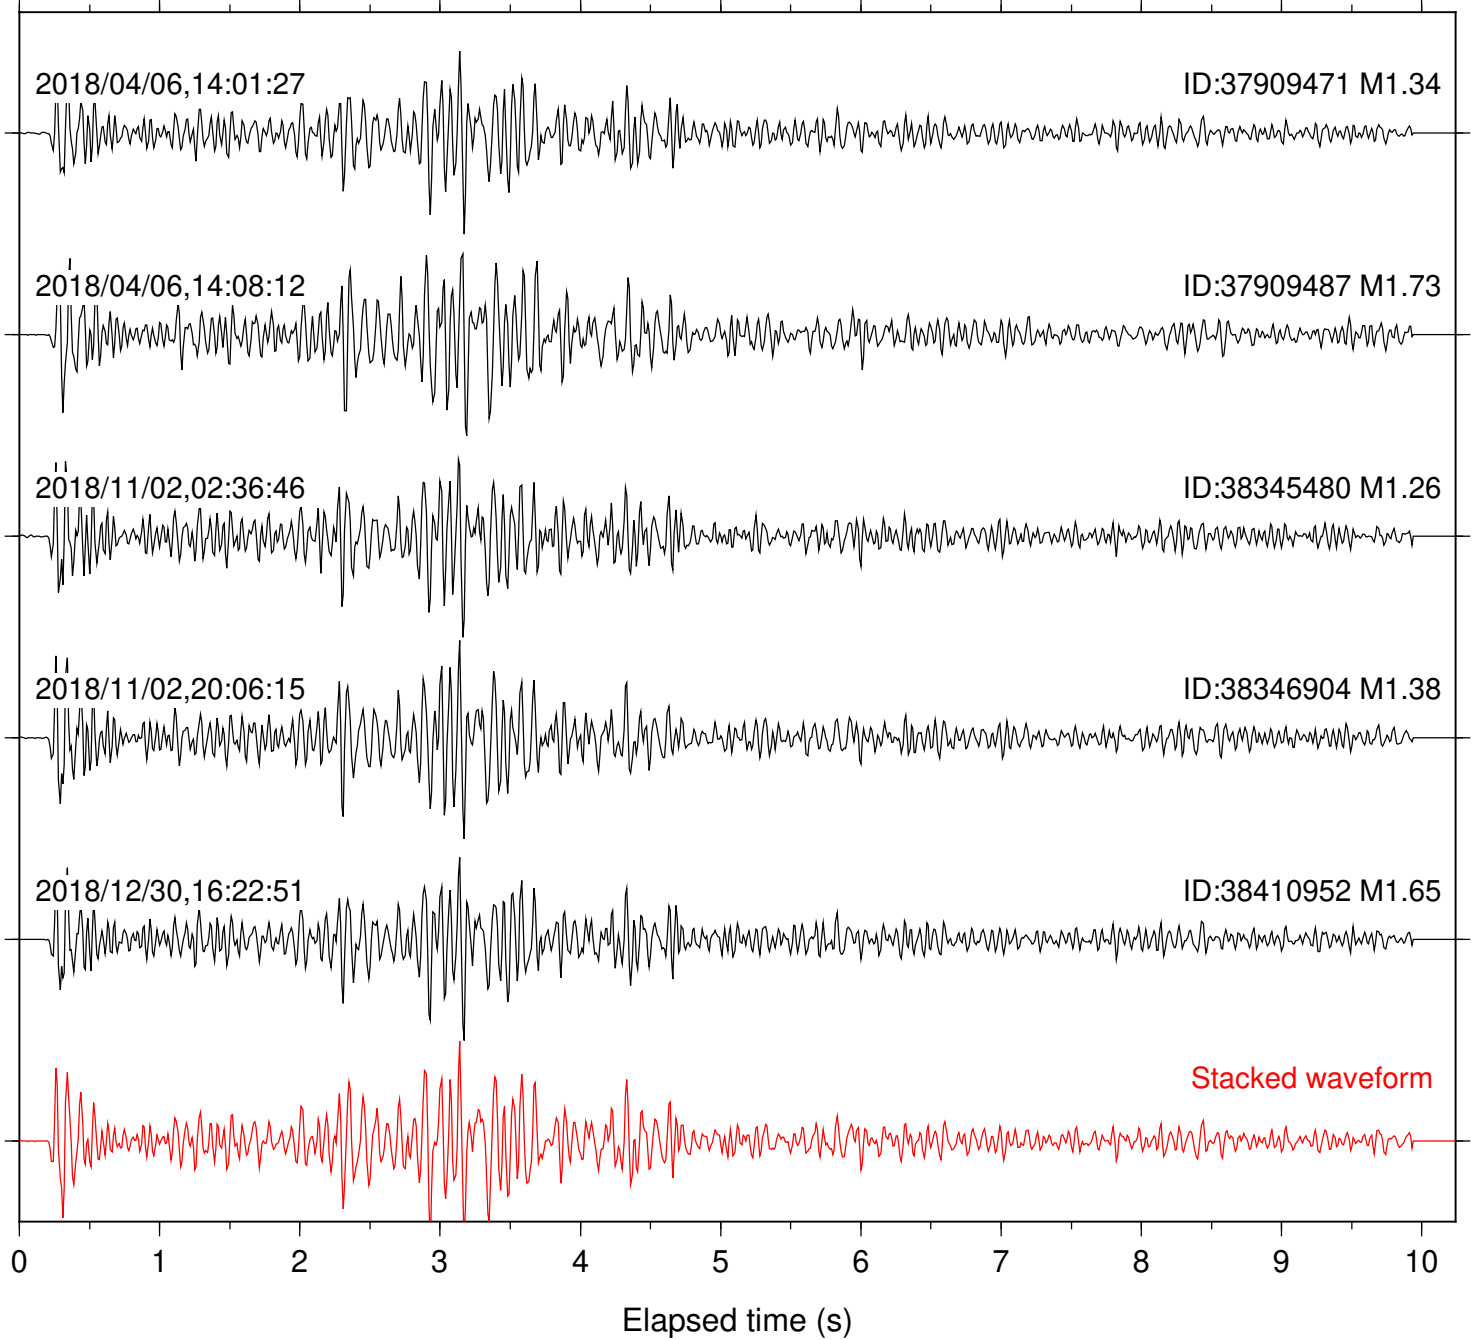

Station: B082 Com: EHZ

Focal depth: 5.27 km