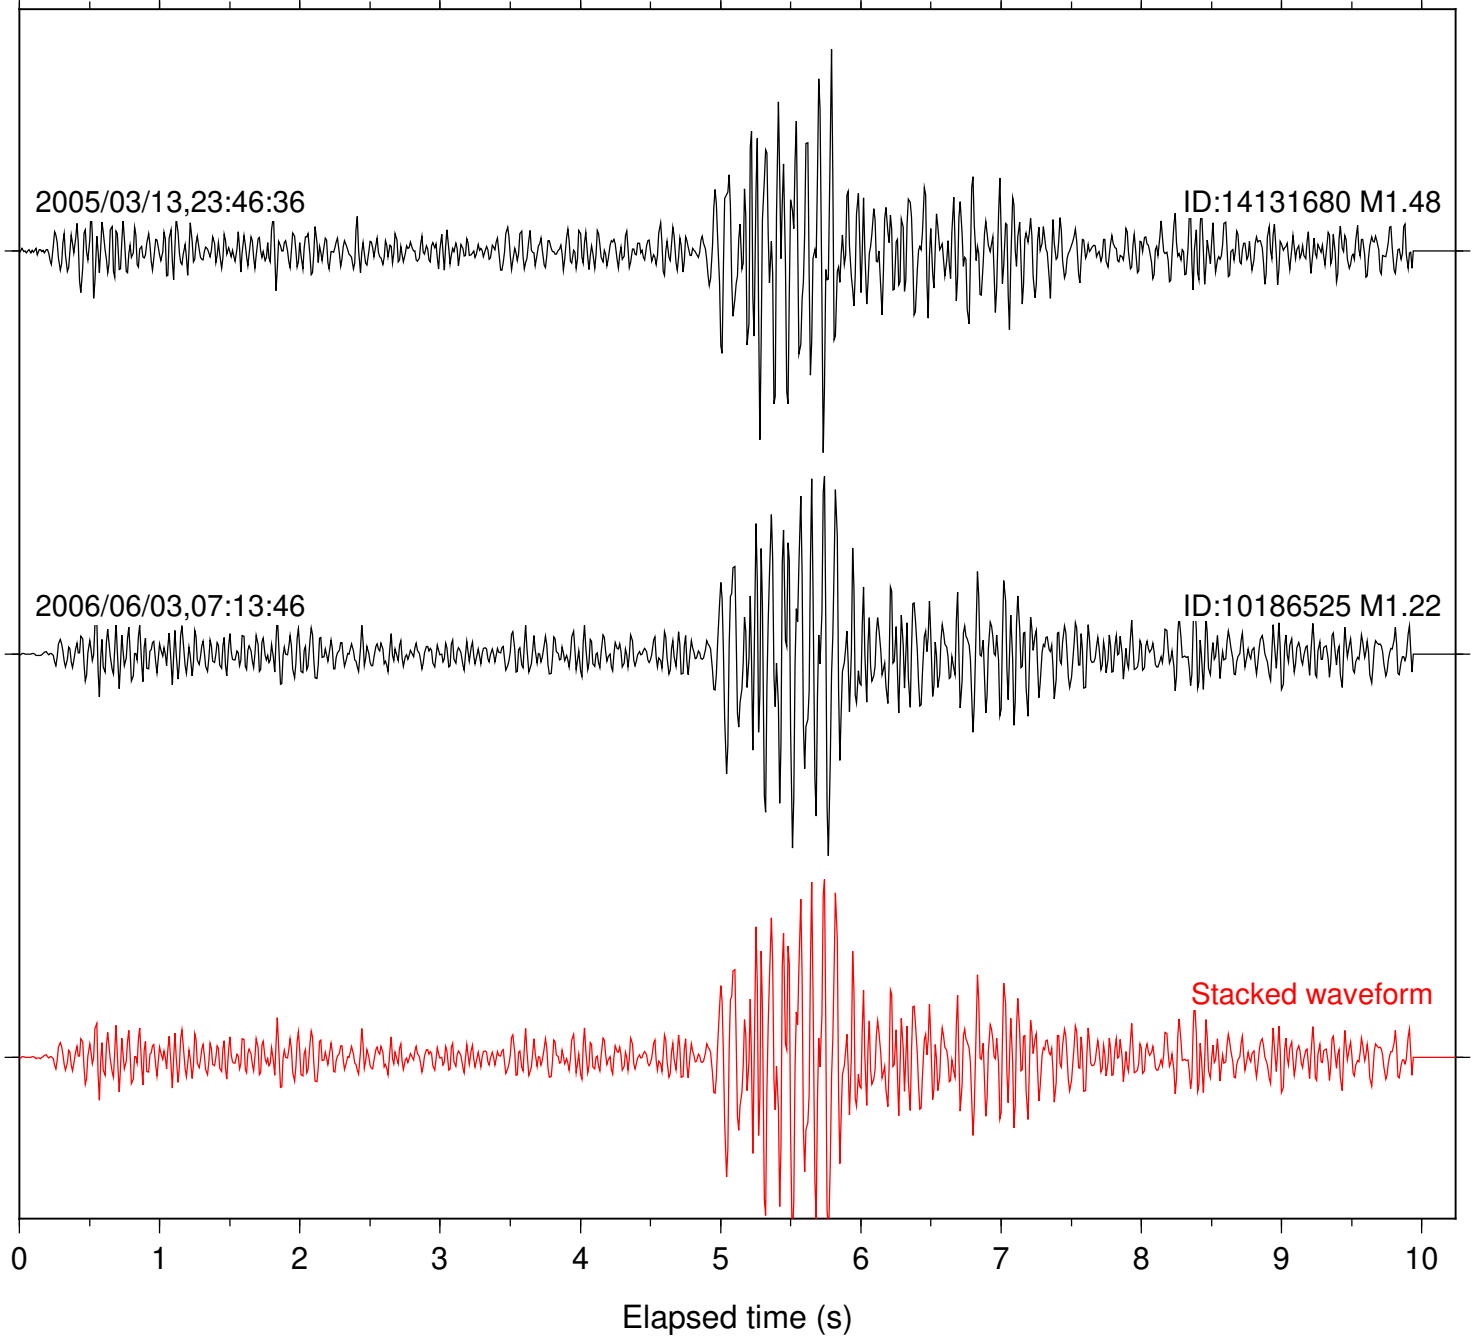

Station: BAC Com: EHZ

Focal depth: 10.85 km