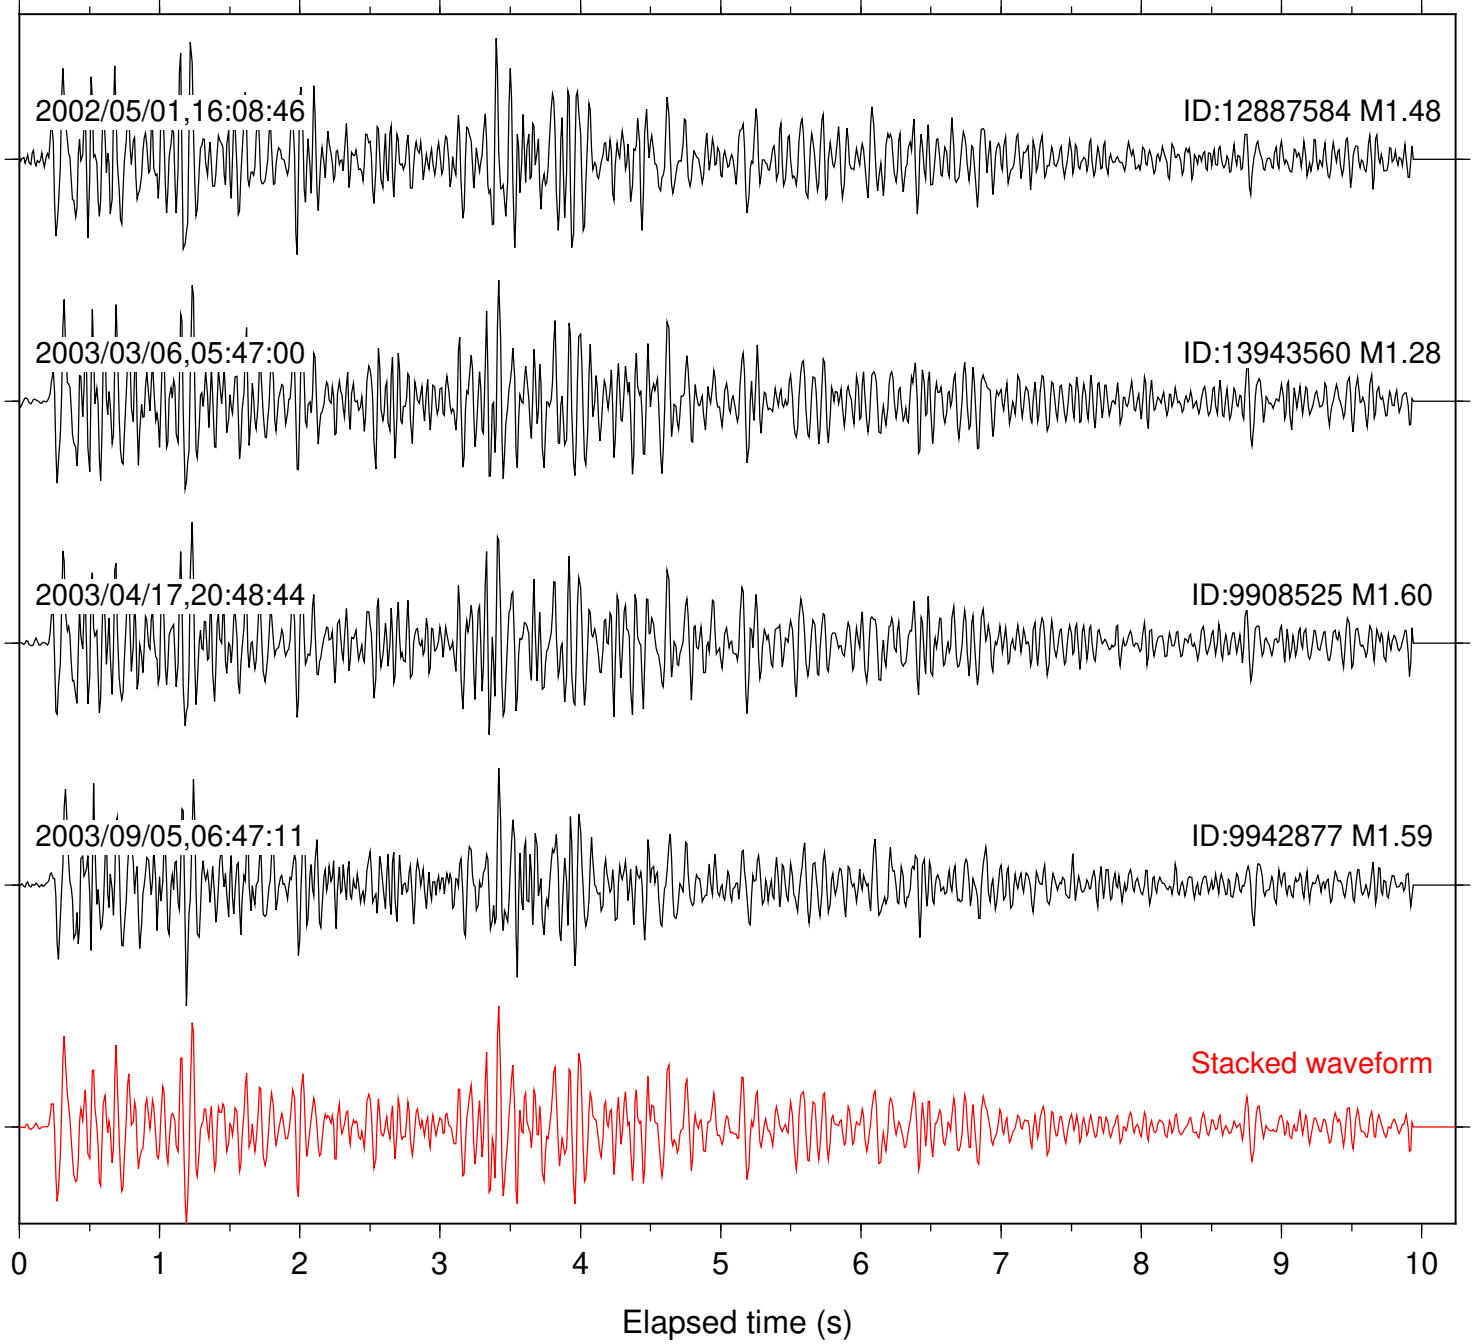

Station: BZN Com: HHZ

Focal depth: 7.49 km