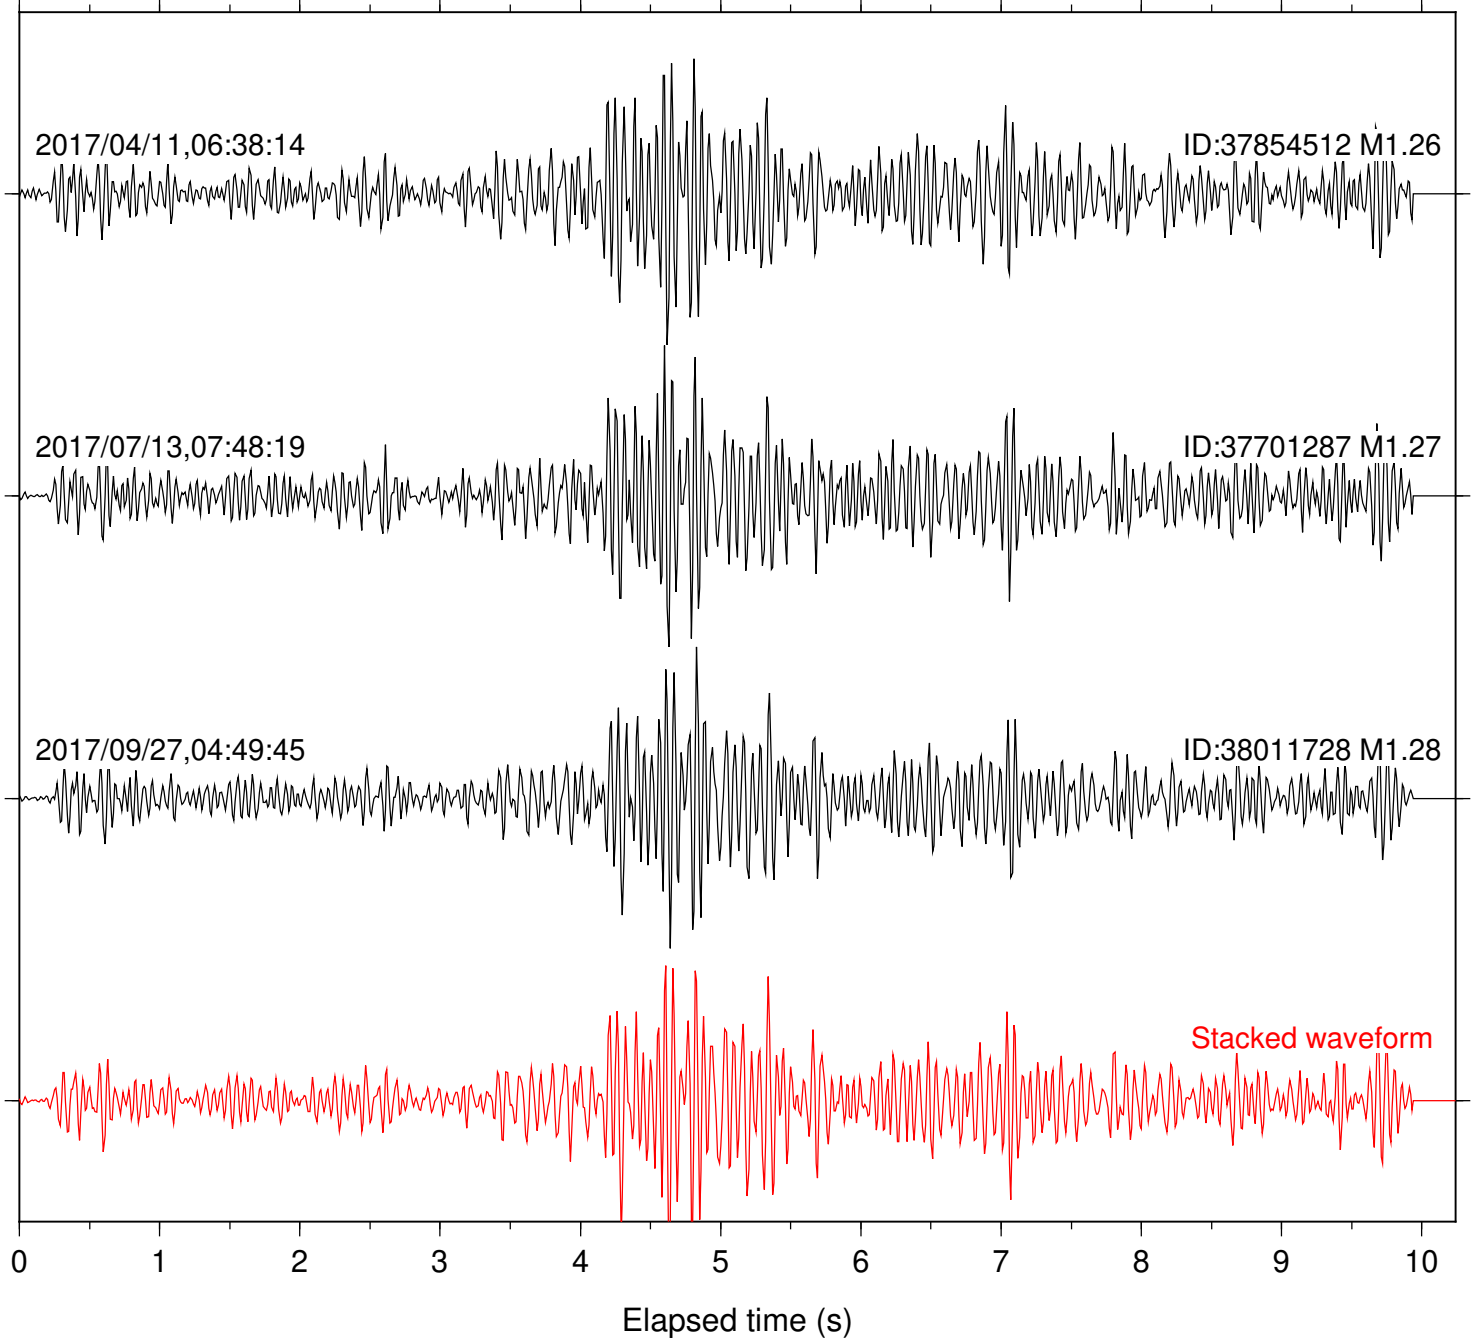

Station: PFO Com: HHZ

Focal depth: 5.81 km