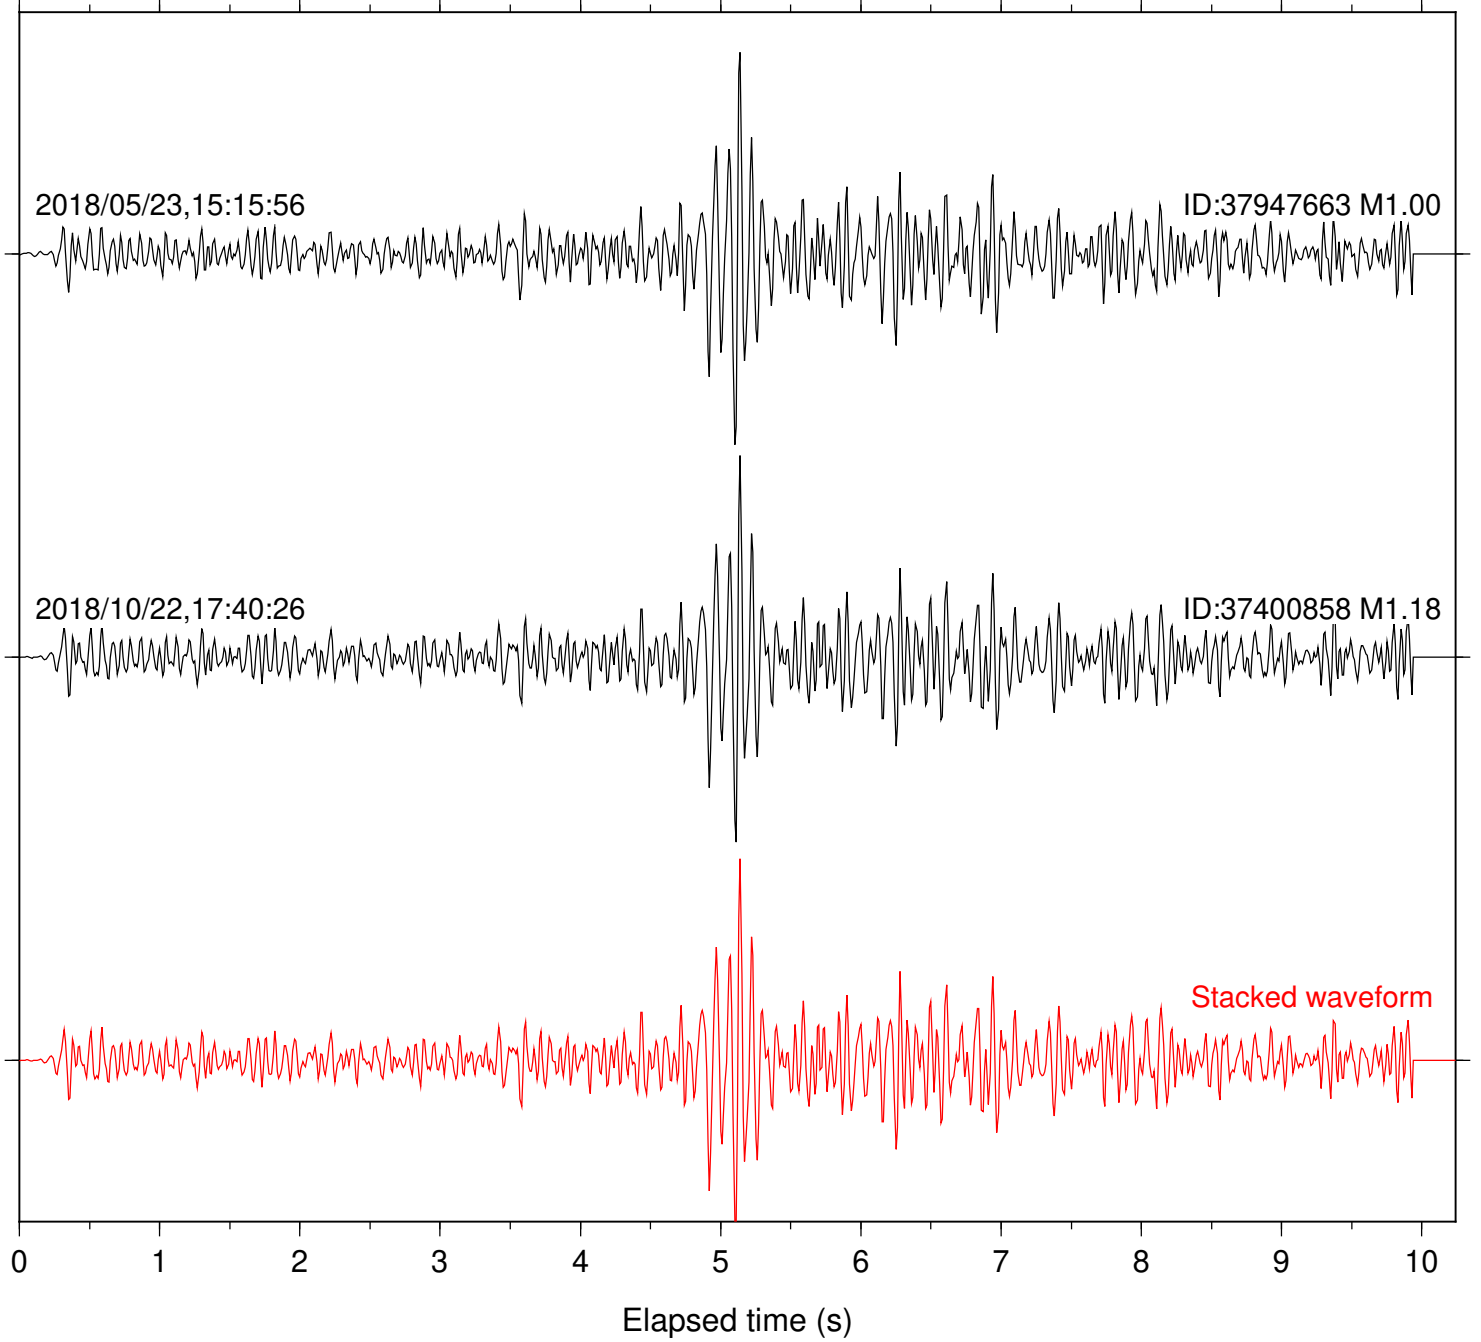

ID:37401002 M1.05

Stacked waveform

0 1 2 3 4 5 6 7 8 9 10  
Elapsed time (s)

Station: B093 Com: EHZ

Focal depth: 5.31 km

Station: CSH Com: HHZ

Focal depth: 5.31 km

Station: B082 Com: EHZ