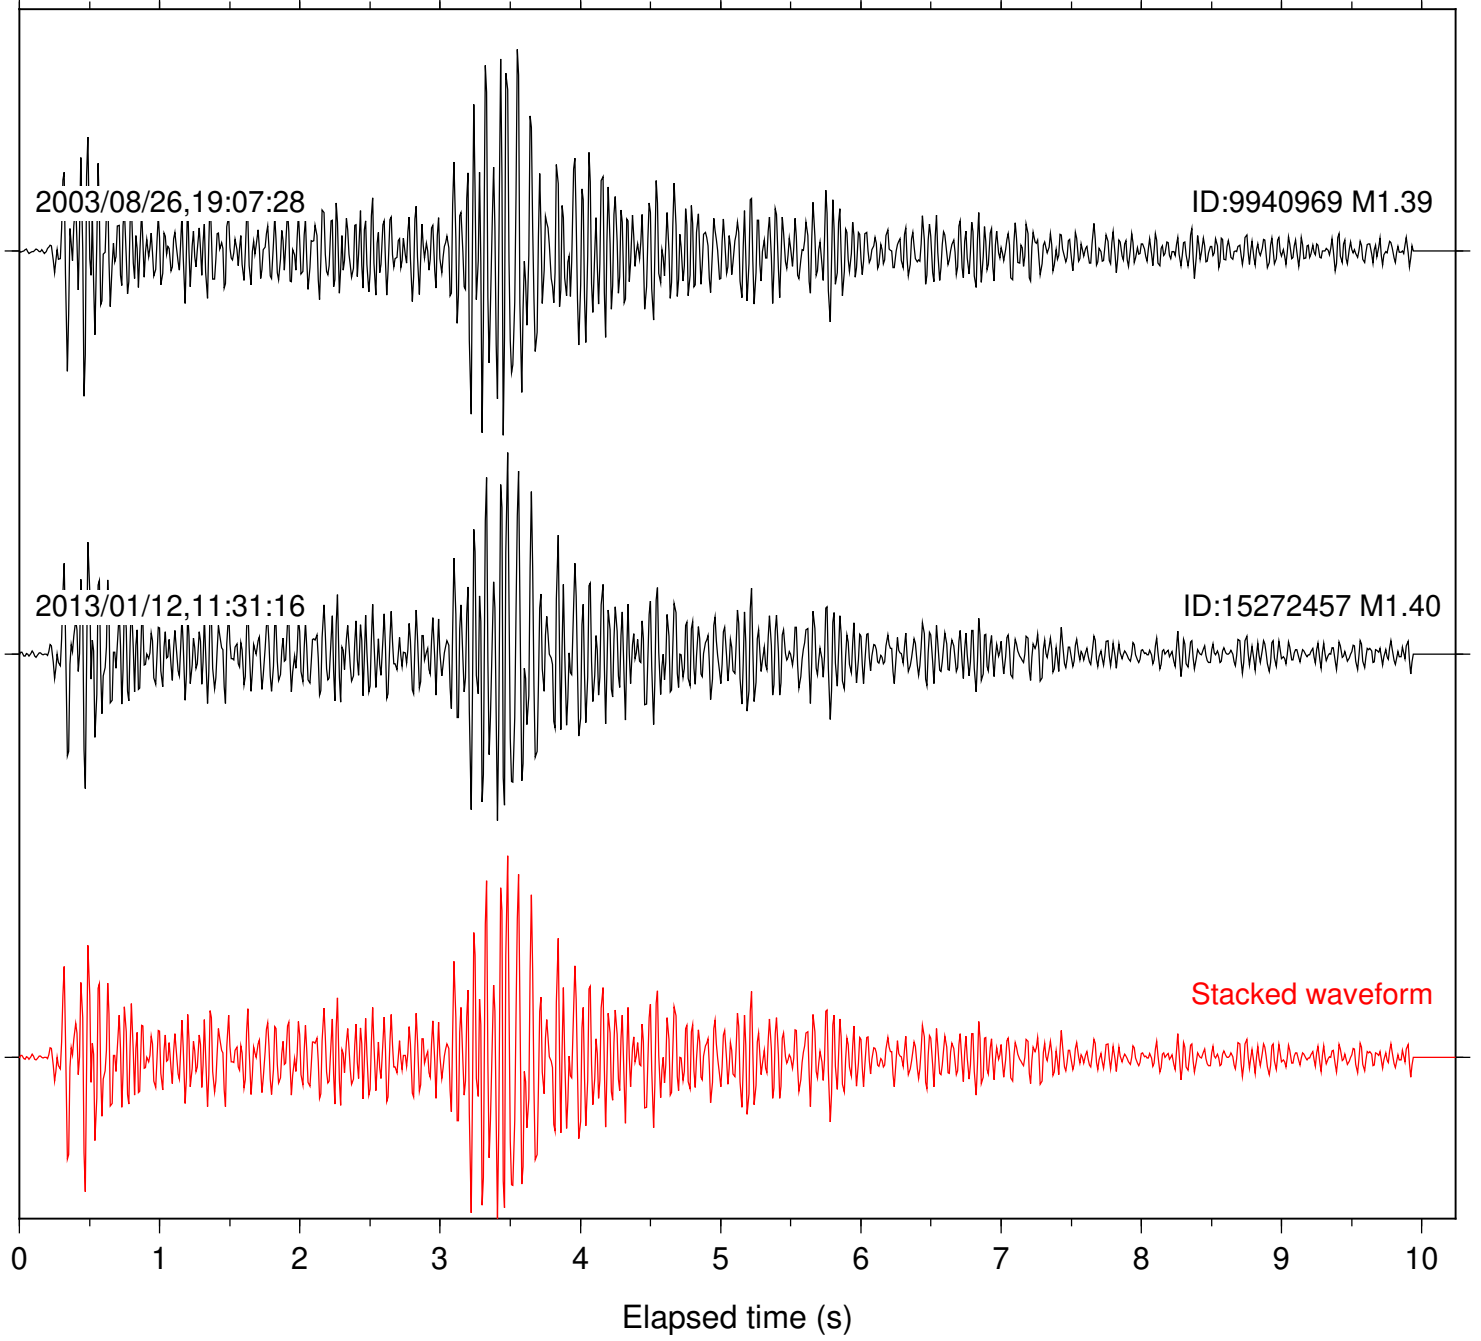

Station: CRY Com: HHZ

Focal depth: 15.60 km

Station: DGR Com: HHZ

Focal depth: 15.60 km

Station: FRD Com: HHZ

Focal depth: 15.60 km

Station: HMT2 Com: HHZ

Focal depth: 15.60 km