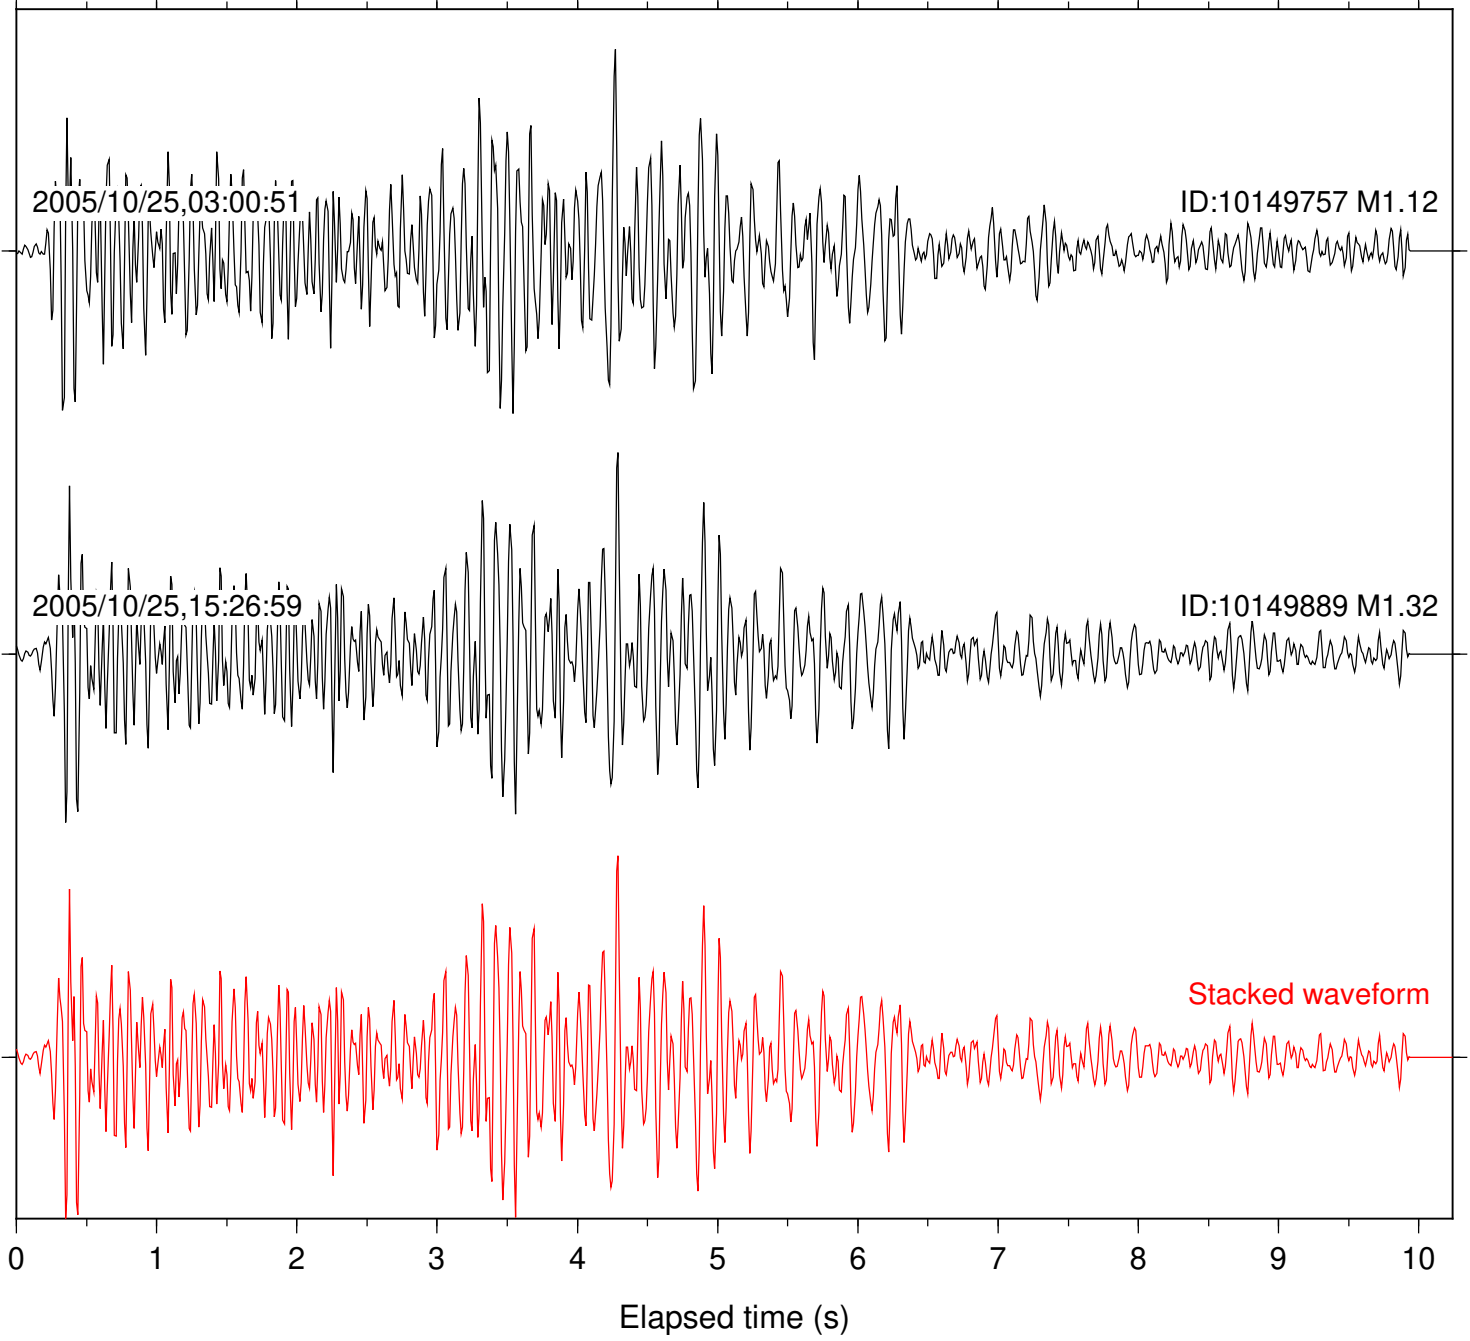

Station: DGR Com: HHZ

Focal depth: 11.16 km

Station: DNR Com: HHZ

Focal depth: 11.19 km

Station: FRD Com: HHZ

Focal depth: 11.19 km

Station: HMT2 Com: HHZ

Focal depth: 11.16 km