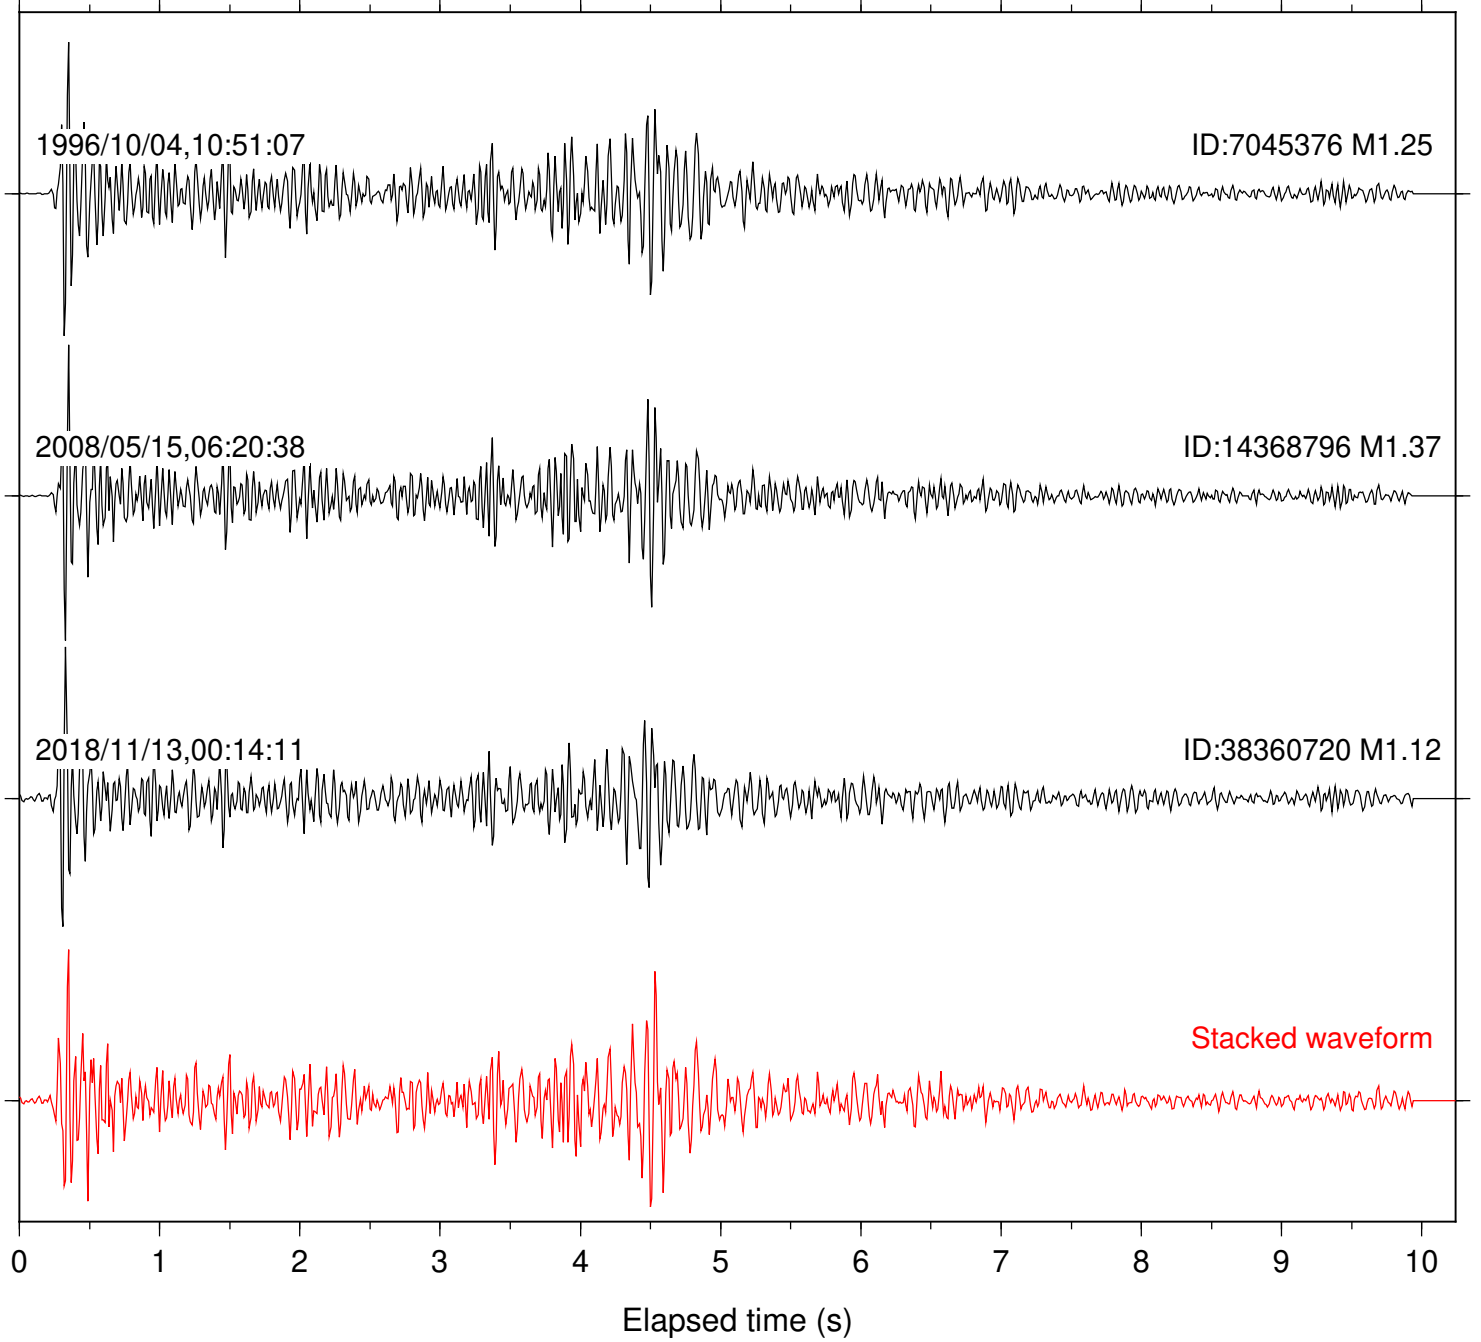

Station: KNW Com: HHZ

Focal depth: 16.60 km

1996/10/04,10:51:07

ID:7045376 M1.25

2018/11/13,00:14:11

ID:38360720 M1.12

Stacked waveform

0 1 2 3 4 5 6 7 8 9 10  
Elapsed time (s)