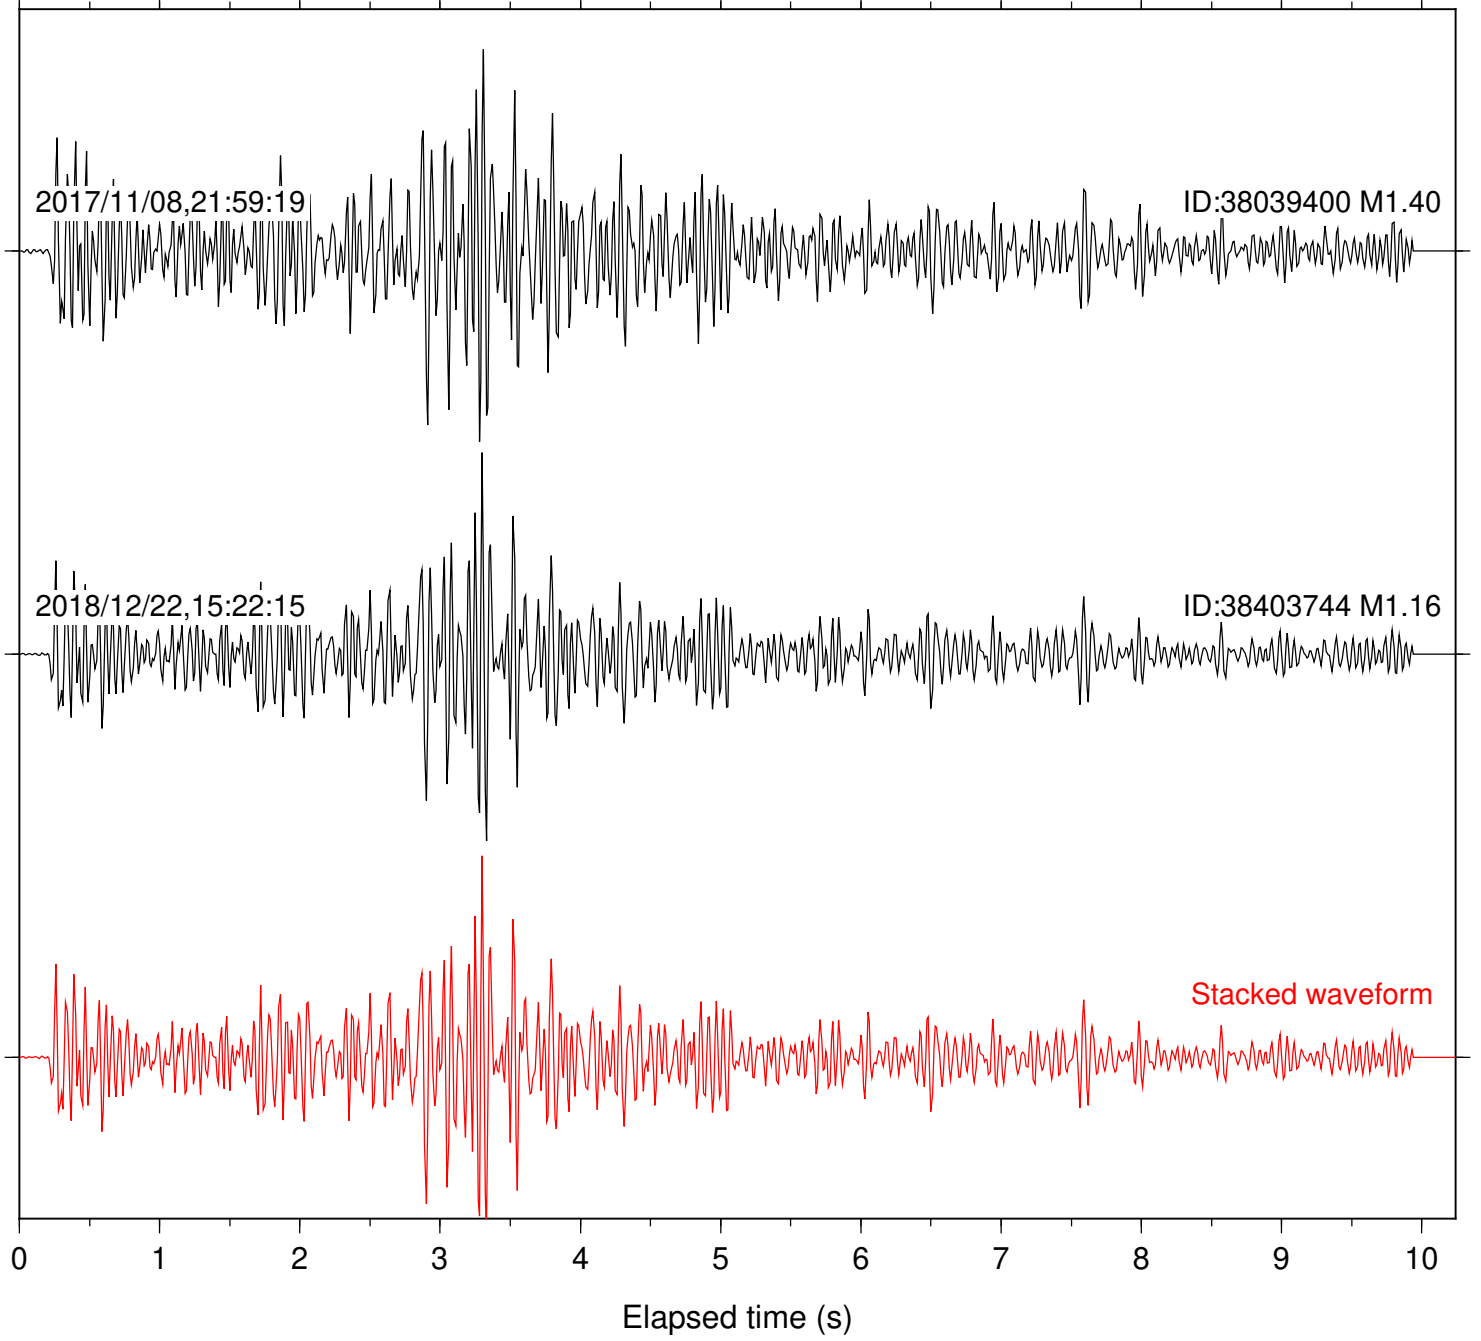

Station: PLM Com: HHZ

Focal depth: 5.79 km