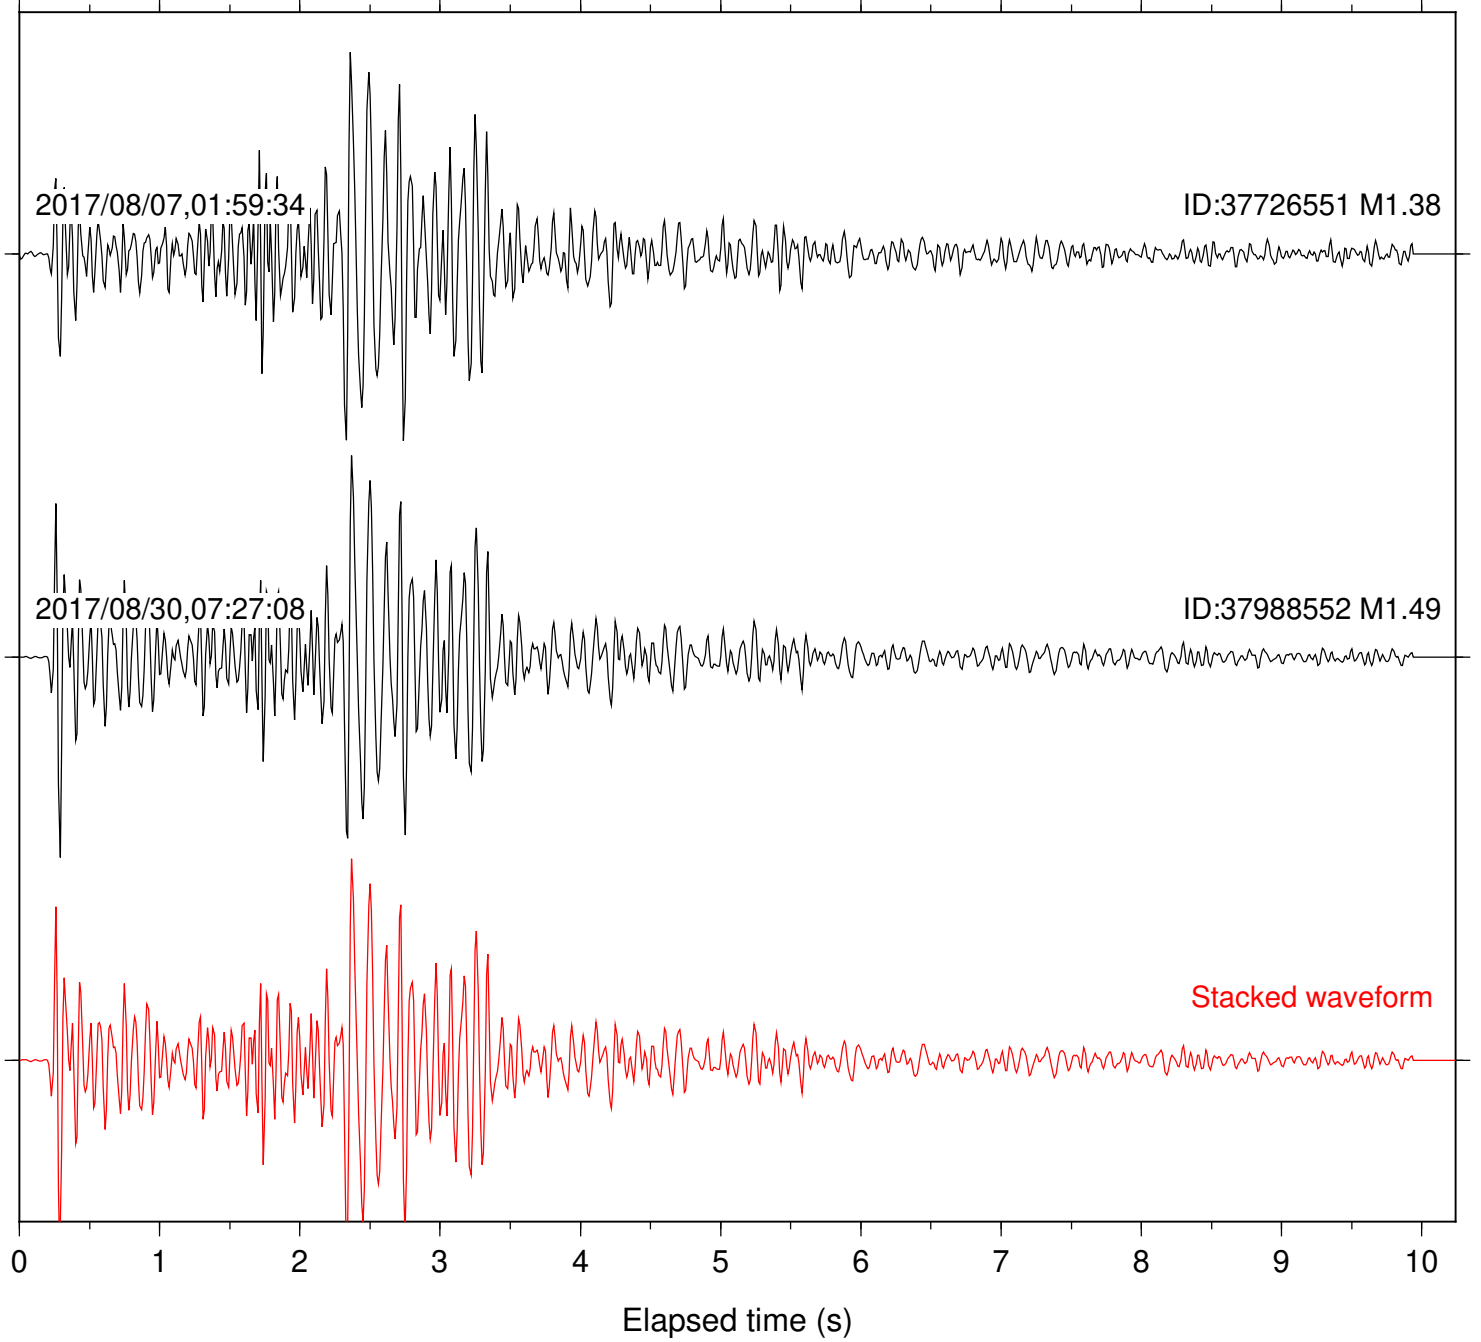

Station: RDM Com: HHZ

Focal depth: 6.41 km

Station: SND Com: HHZ

Focal depth: 6.96 km

Station: WMC Com: HHZ

Focal depth: 6.94 km

Station: B082 Com: EHZ

Focal depth: 5.44 km