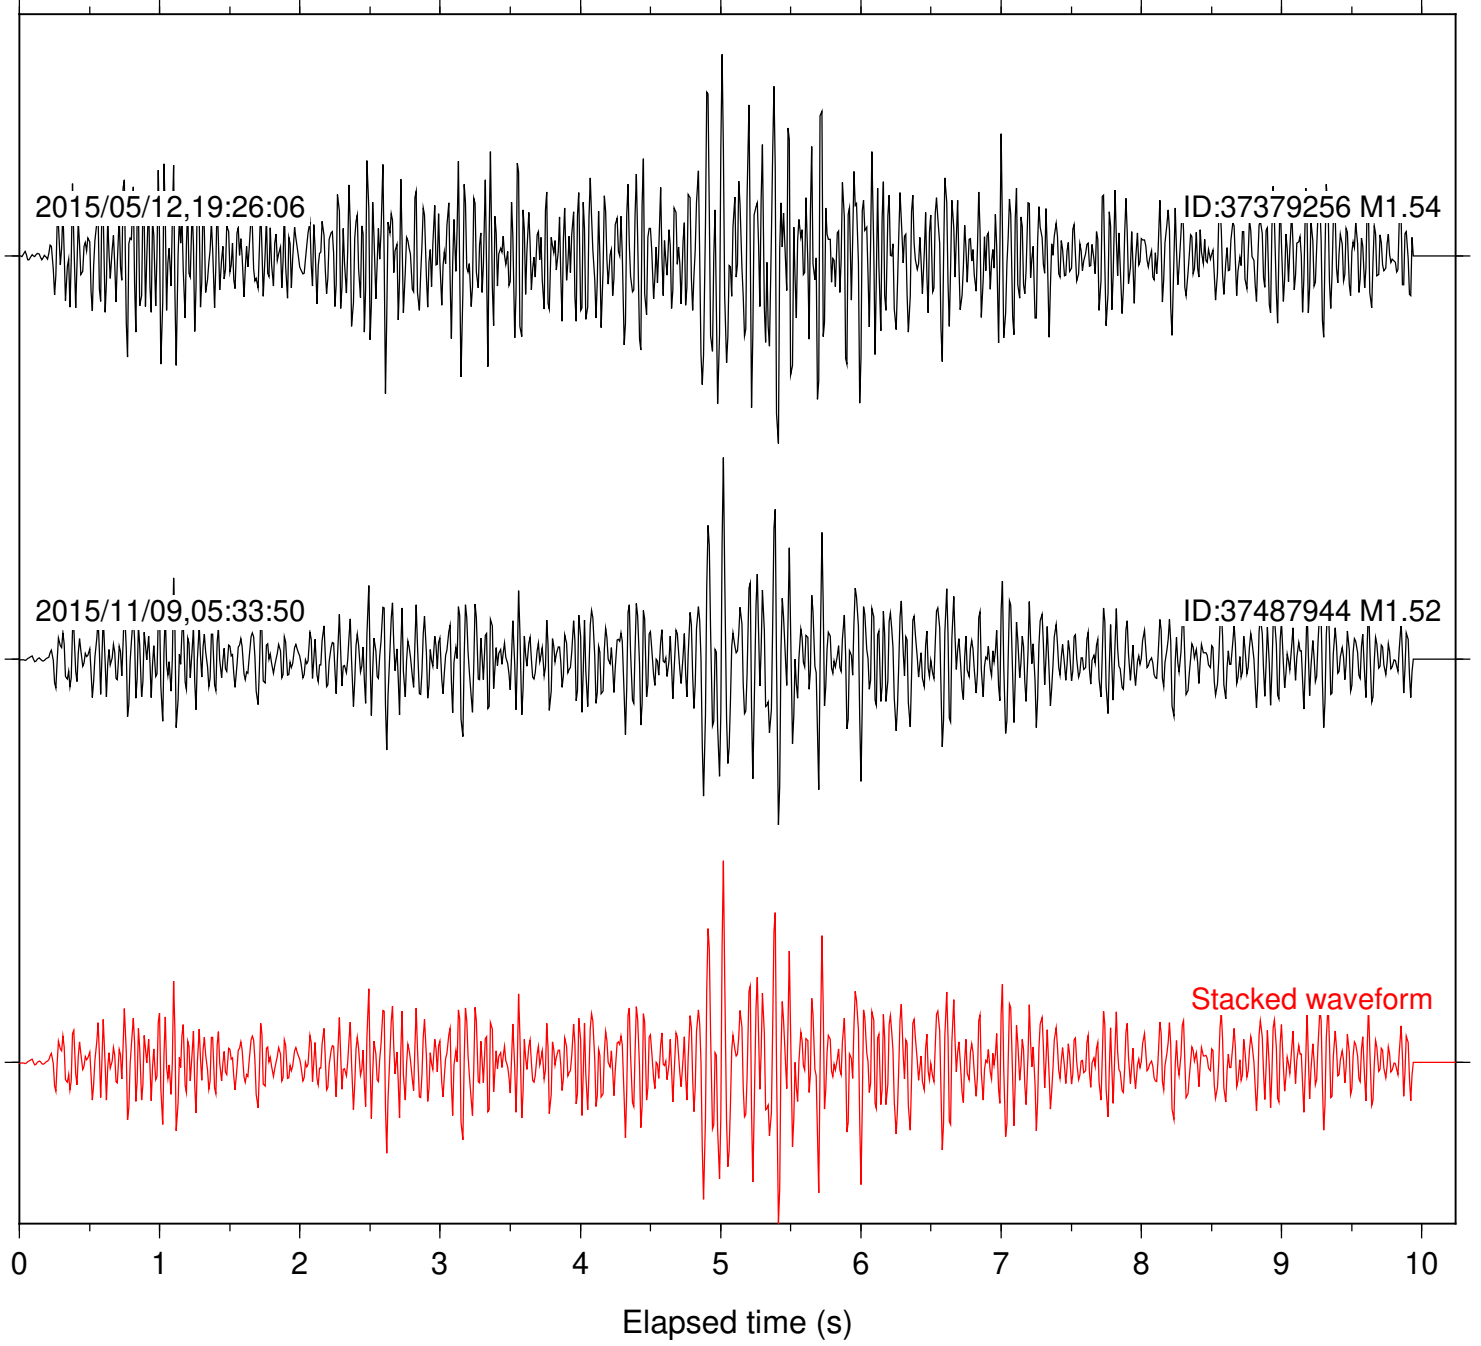

Station: RDM Com: HHZ

Focal depth: 8.33 km

Station: RRSP Com: HHZ

Focal depth: 8.33 km

Station: SMER Com: HHZ

Focal depth: 8.33 km

Station: SND Com: HHZ

Focal depth: 8.33 km