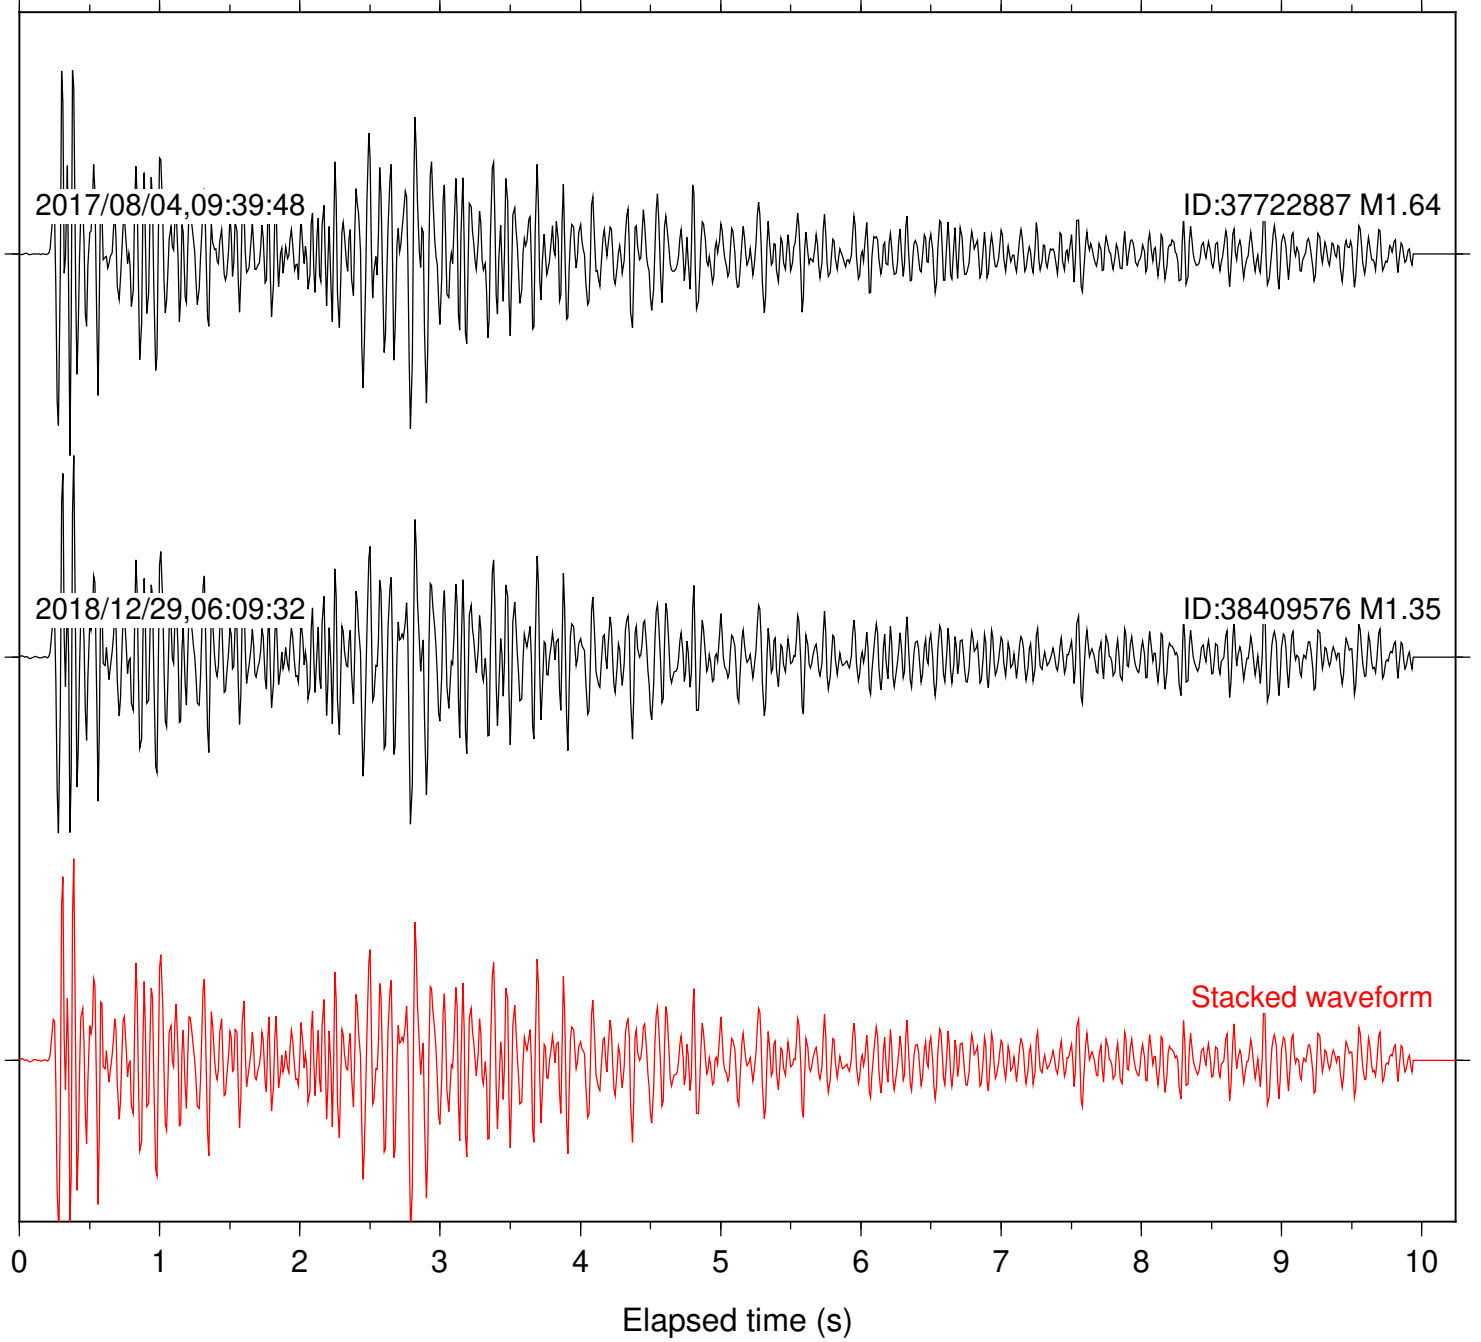

Station: B087 Com: EHZ

Focal depth: 5.44 km