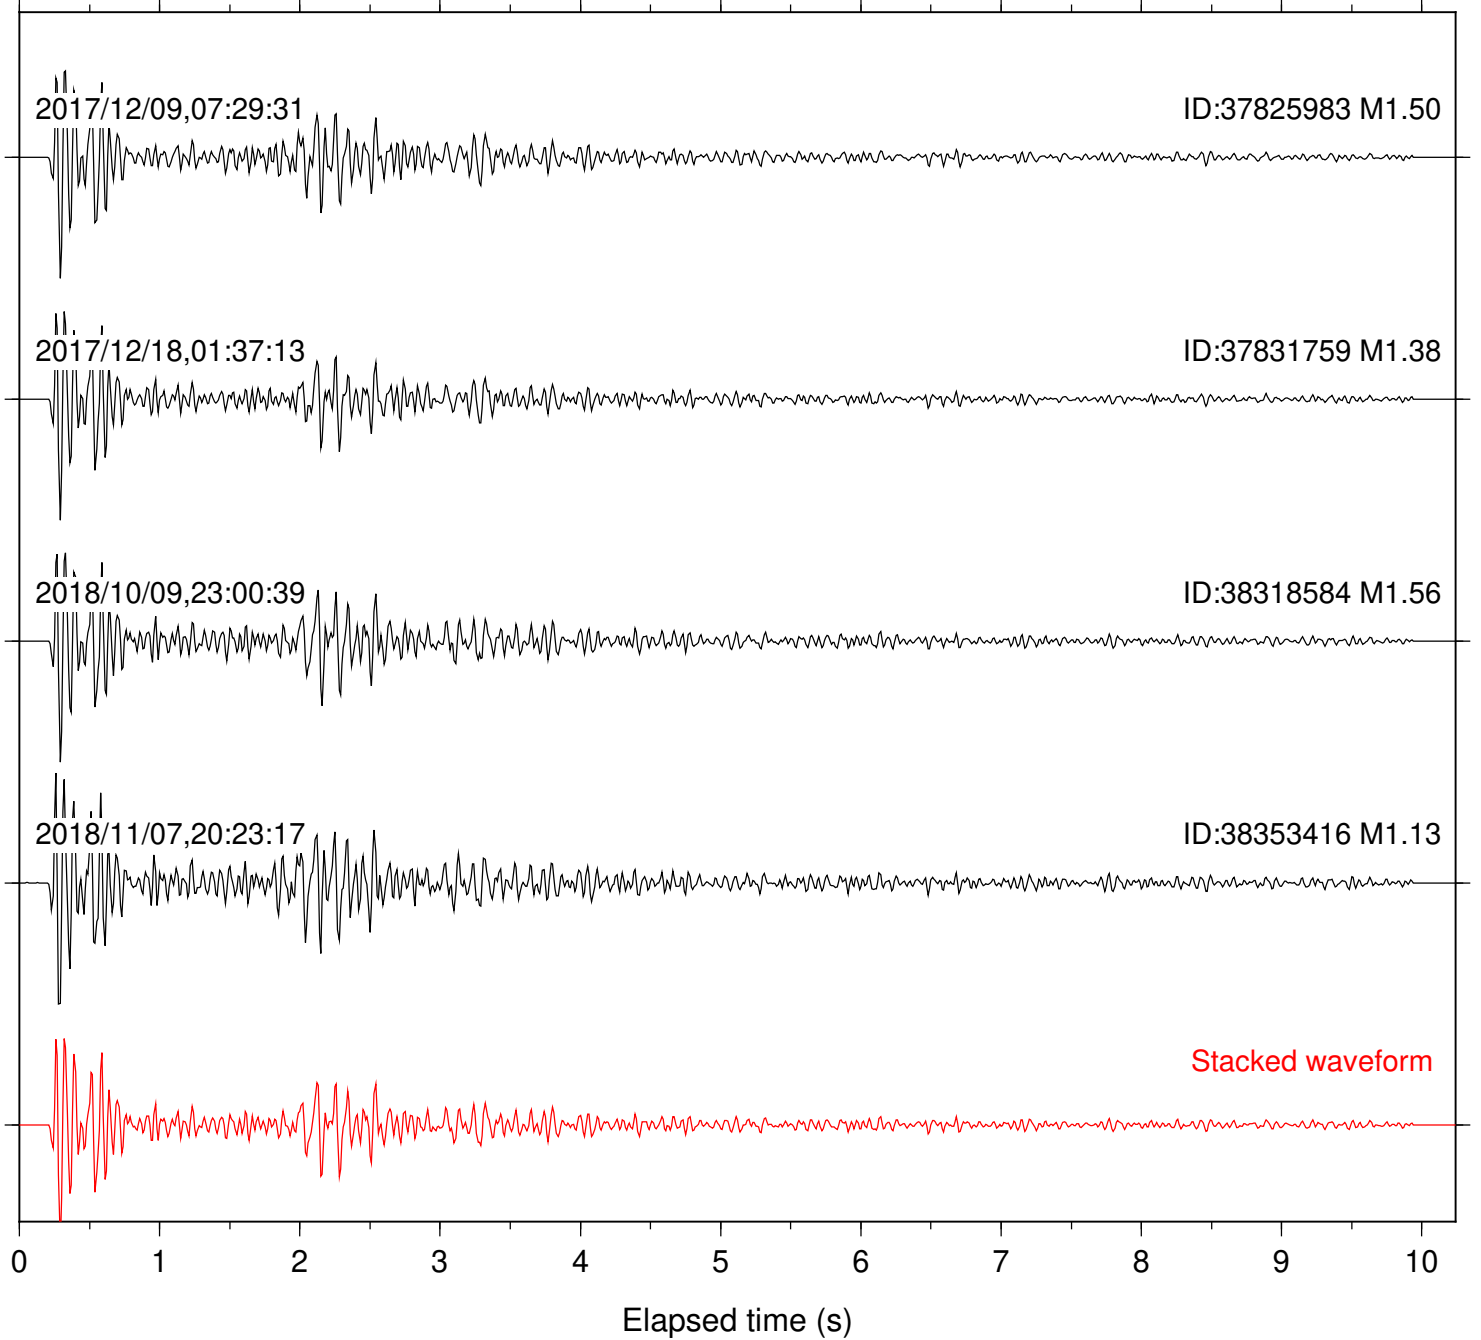

Station: B093 Com: EHZ

Focal depth: 6.83 km