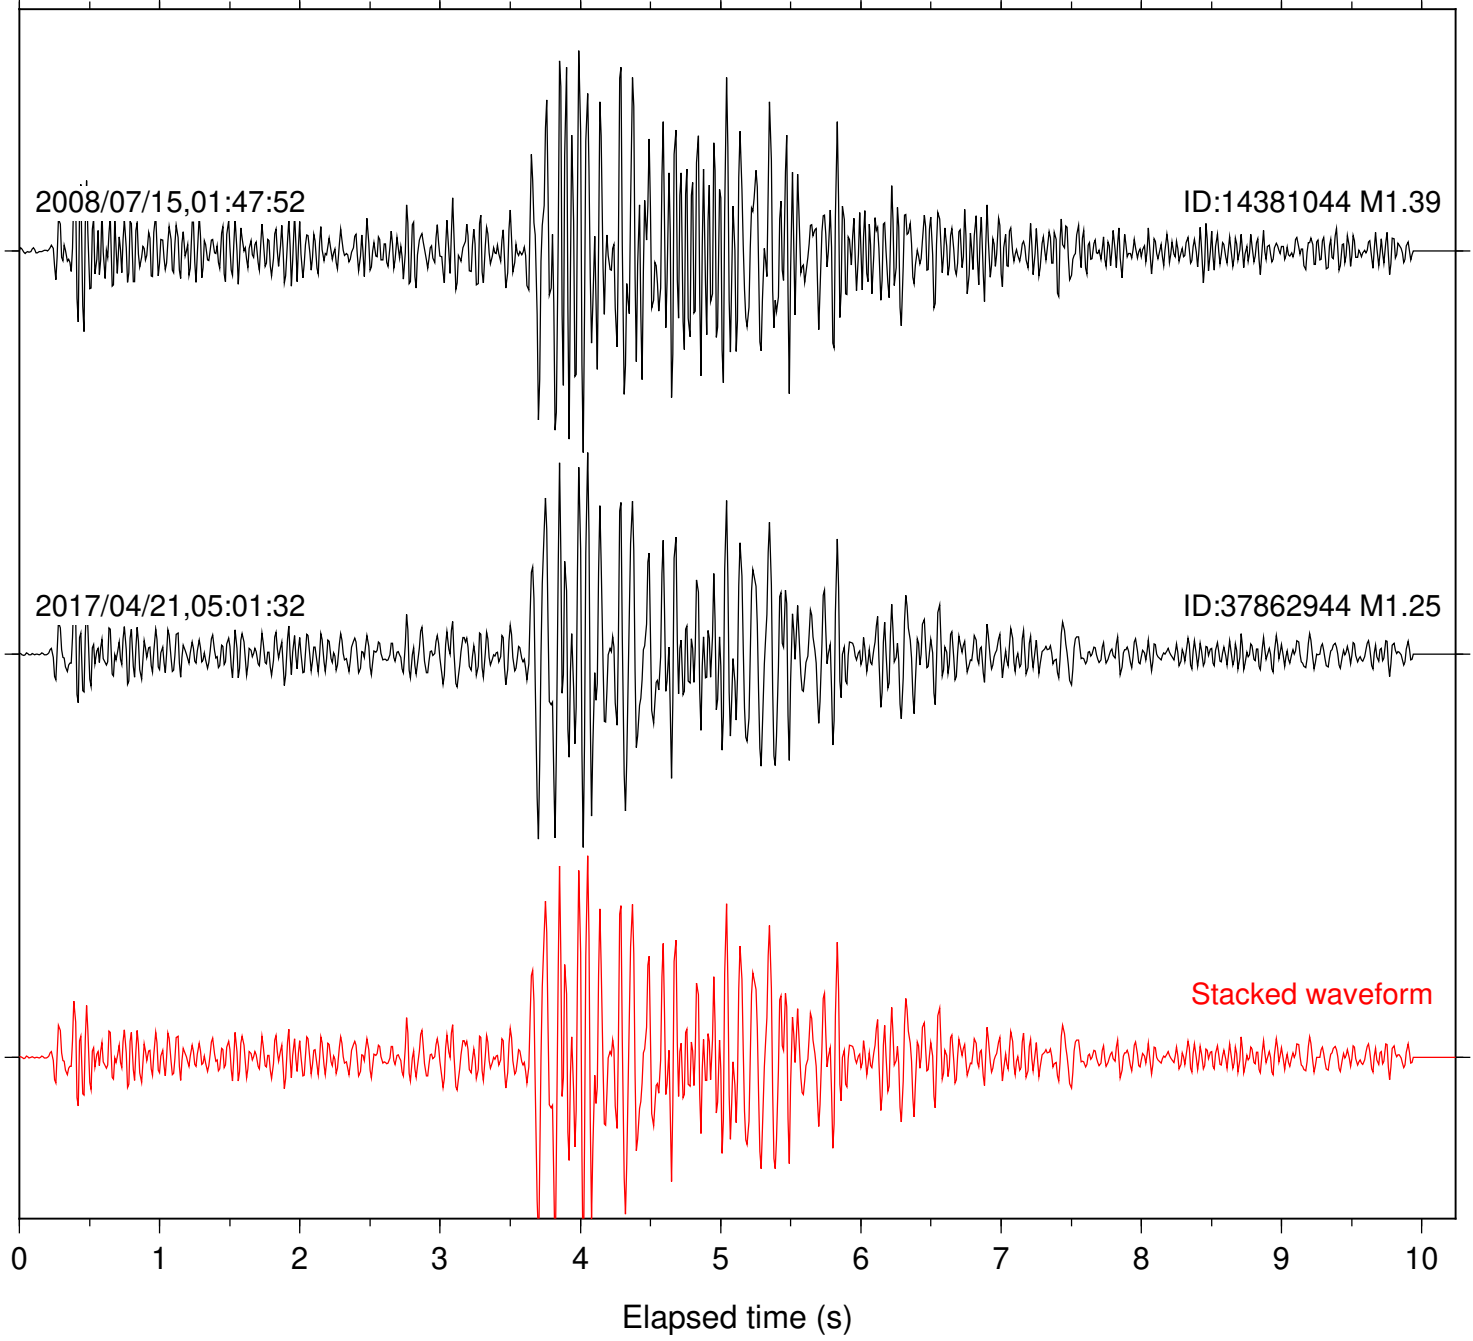

Focal depth: 15.84 km

Station: B082 Com: EHZ

Focal depth: 15.84 km

Station: B084 Com: EHZ

Focal depth: 15.84 km

Station: BAC Com: EHZ

Focal depth: 15.84 km

Station: SND Com: HHZ