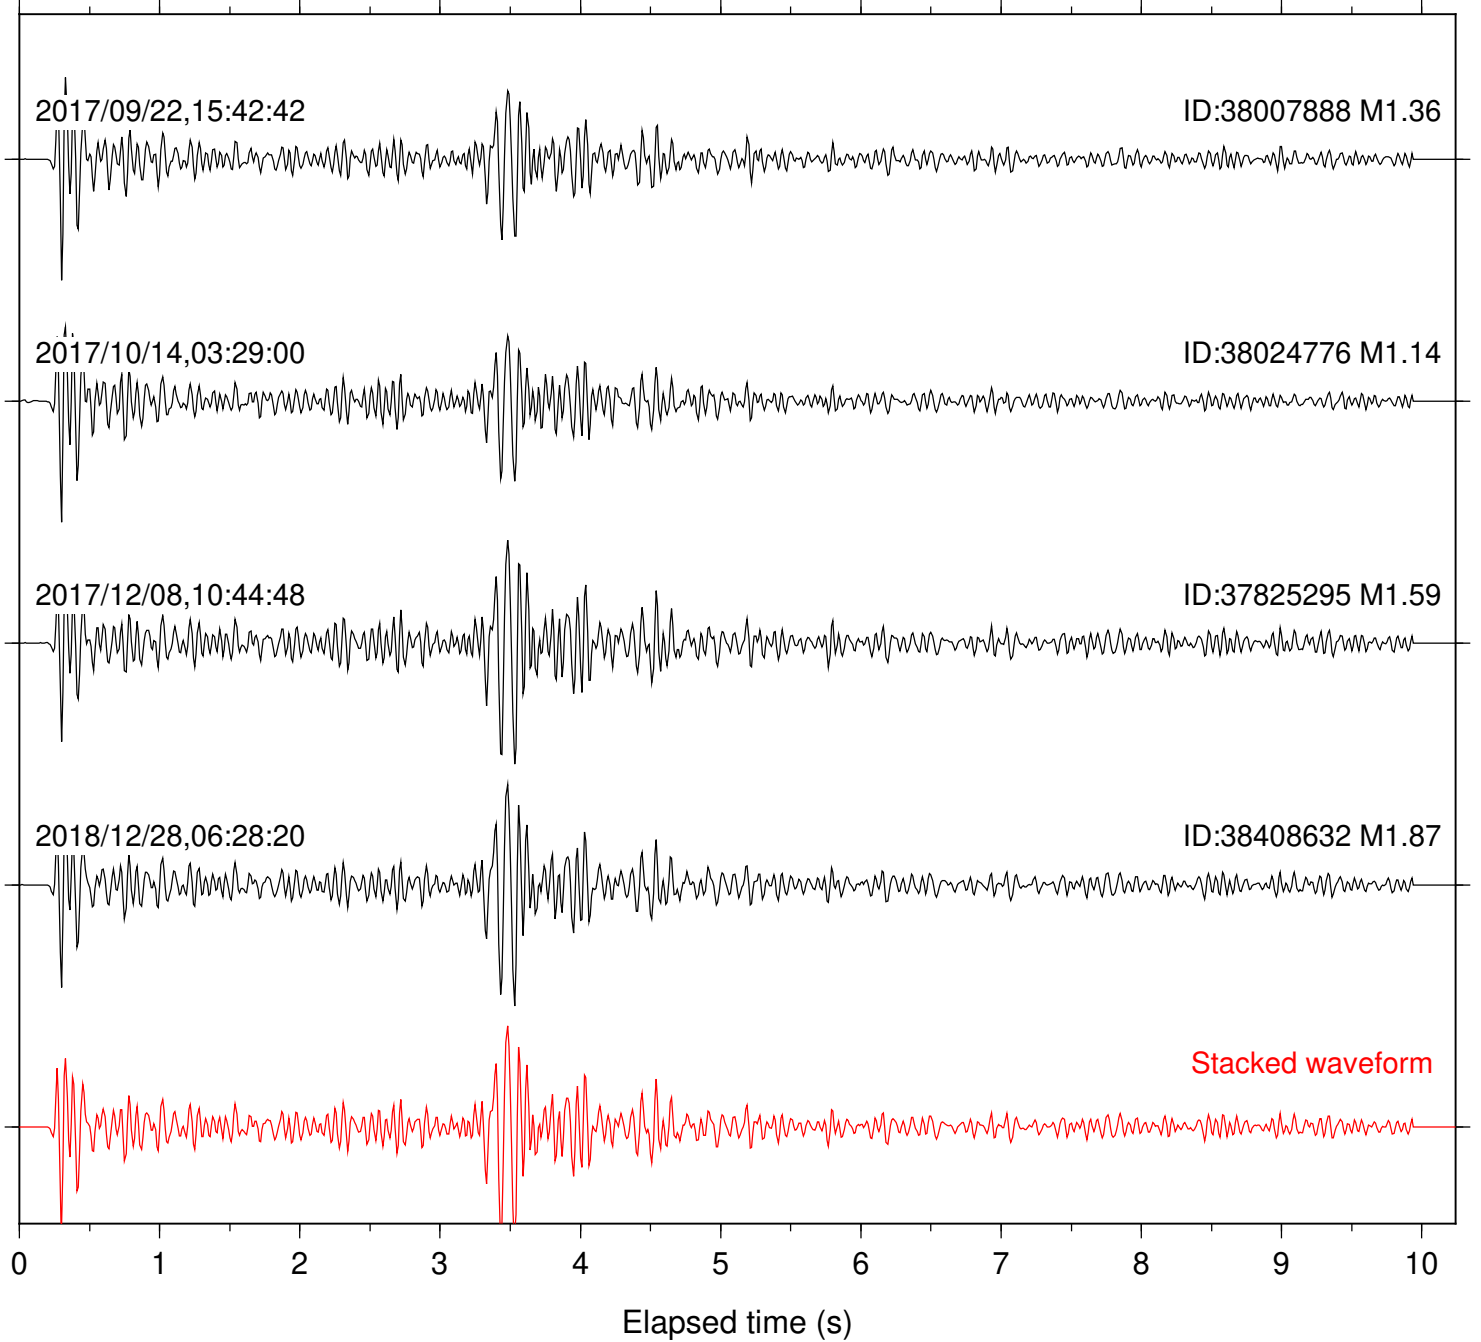

Elapsed time (s)

Station: CRY Com: HHZ

Focal depth: 6.17 km

0 1 2 3 4 5 6 7 8 9 10  
Elapsed time (s)

Station: CSH Com: HHZ

Focal depth: 6.18 km

Station: DGR Com: HHZ

Focal depth: 6.18 km