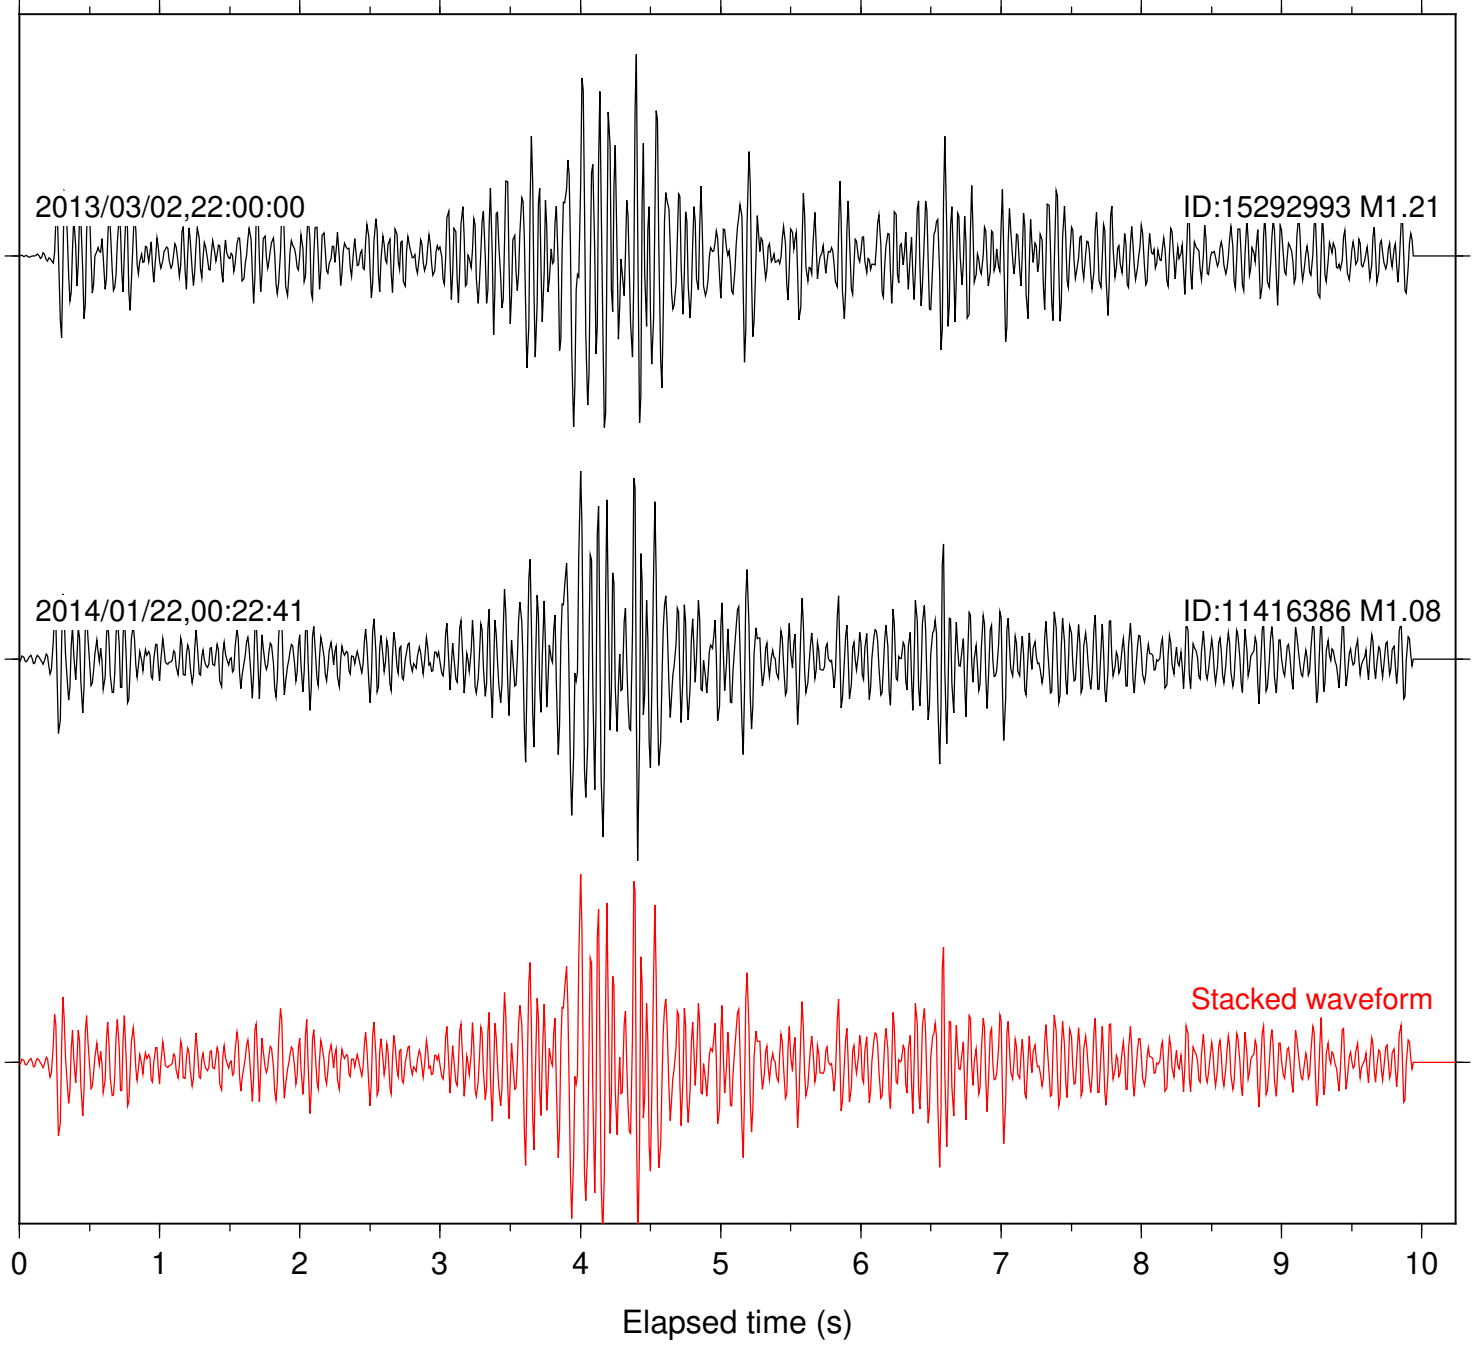

Station: PFO Com: HHZ

Focal depth: 4.95 km