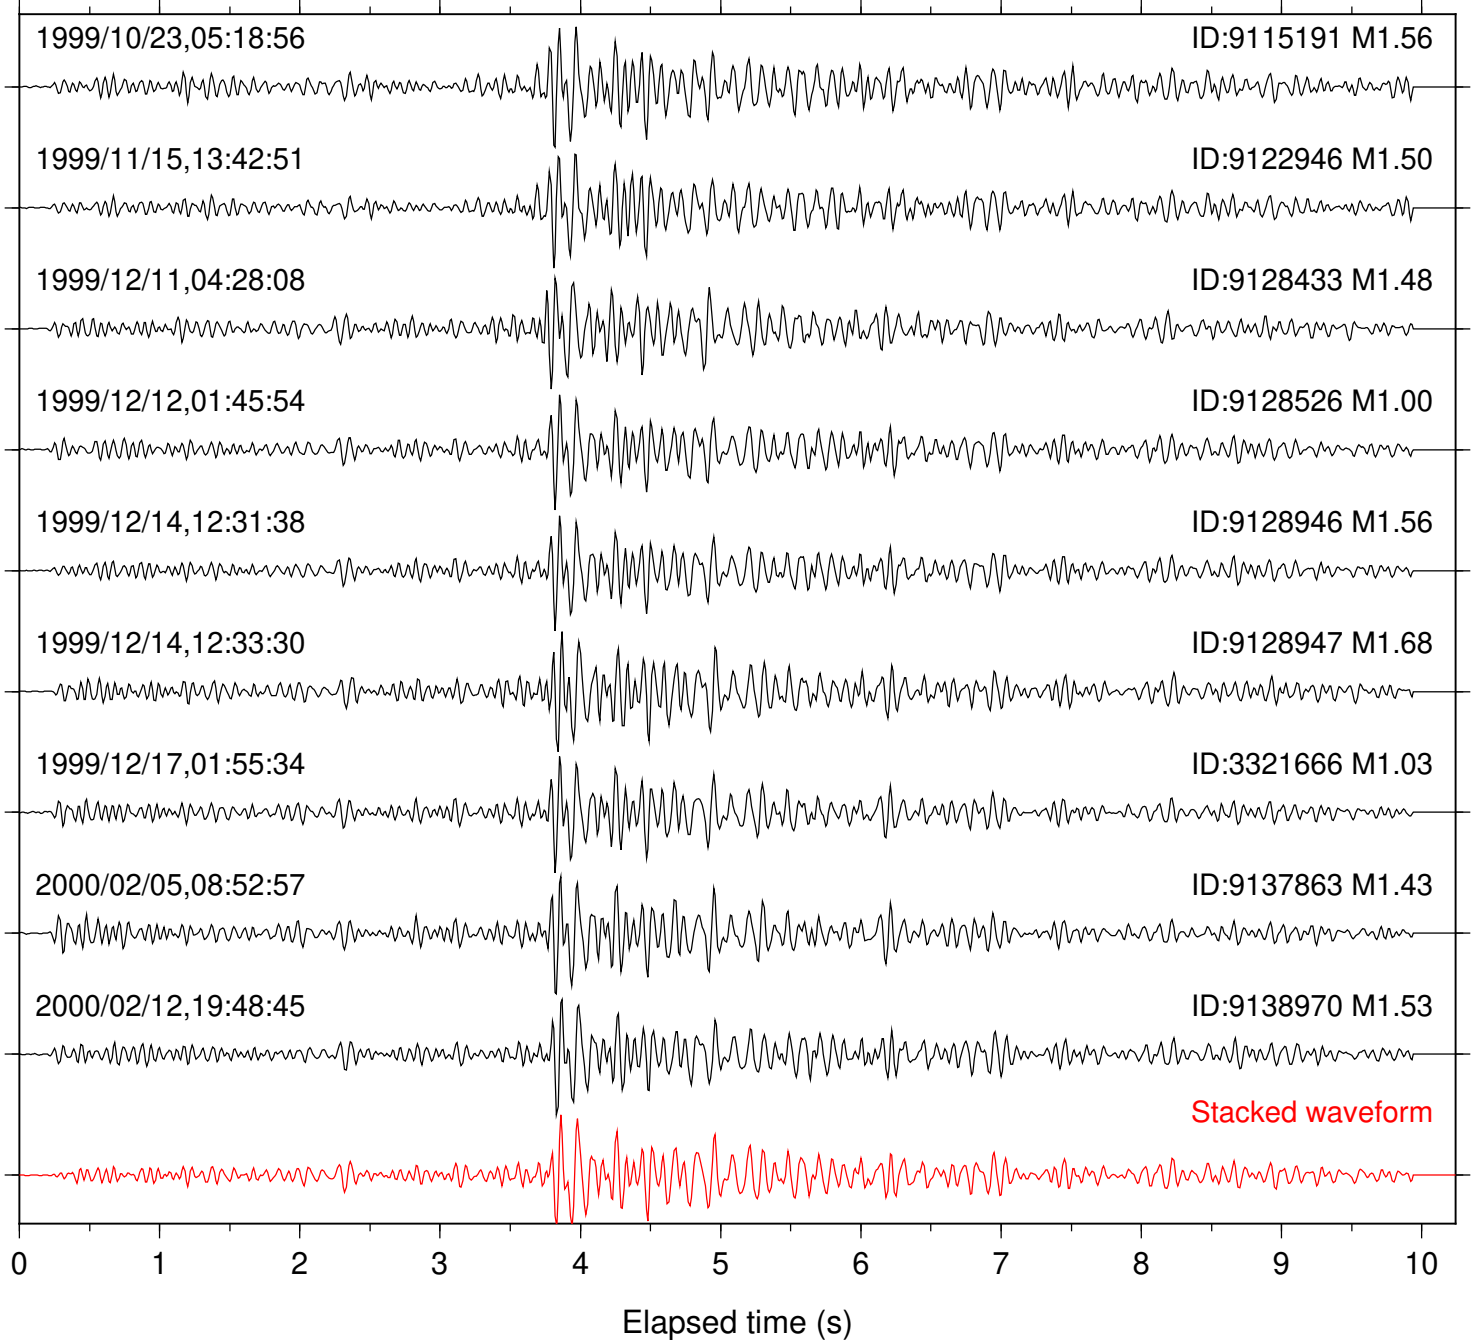

Station: HMT2 Com: HHZ

Focal depth: 8.45 km

Station: OLY Com: EHZ

Focal depth: 8.45 km

Station: PLM Com: HHZ

Focal depth: 8.45 km

Station: POB2 Com: HHZ

Focal depth: 8.45 km