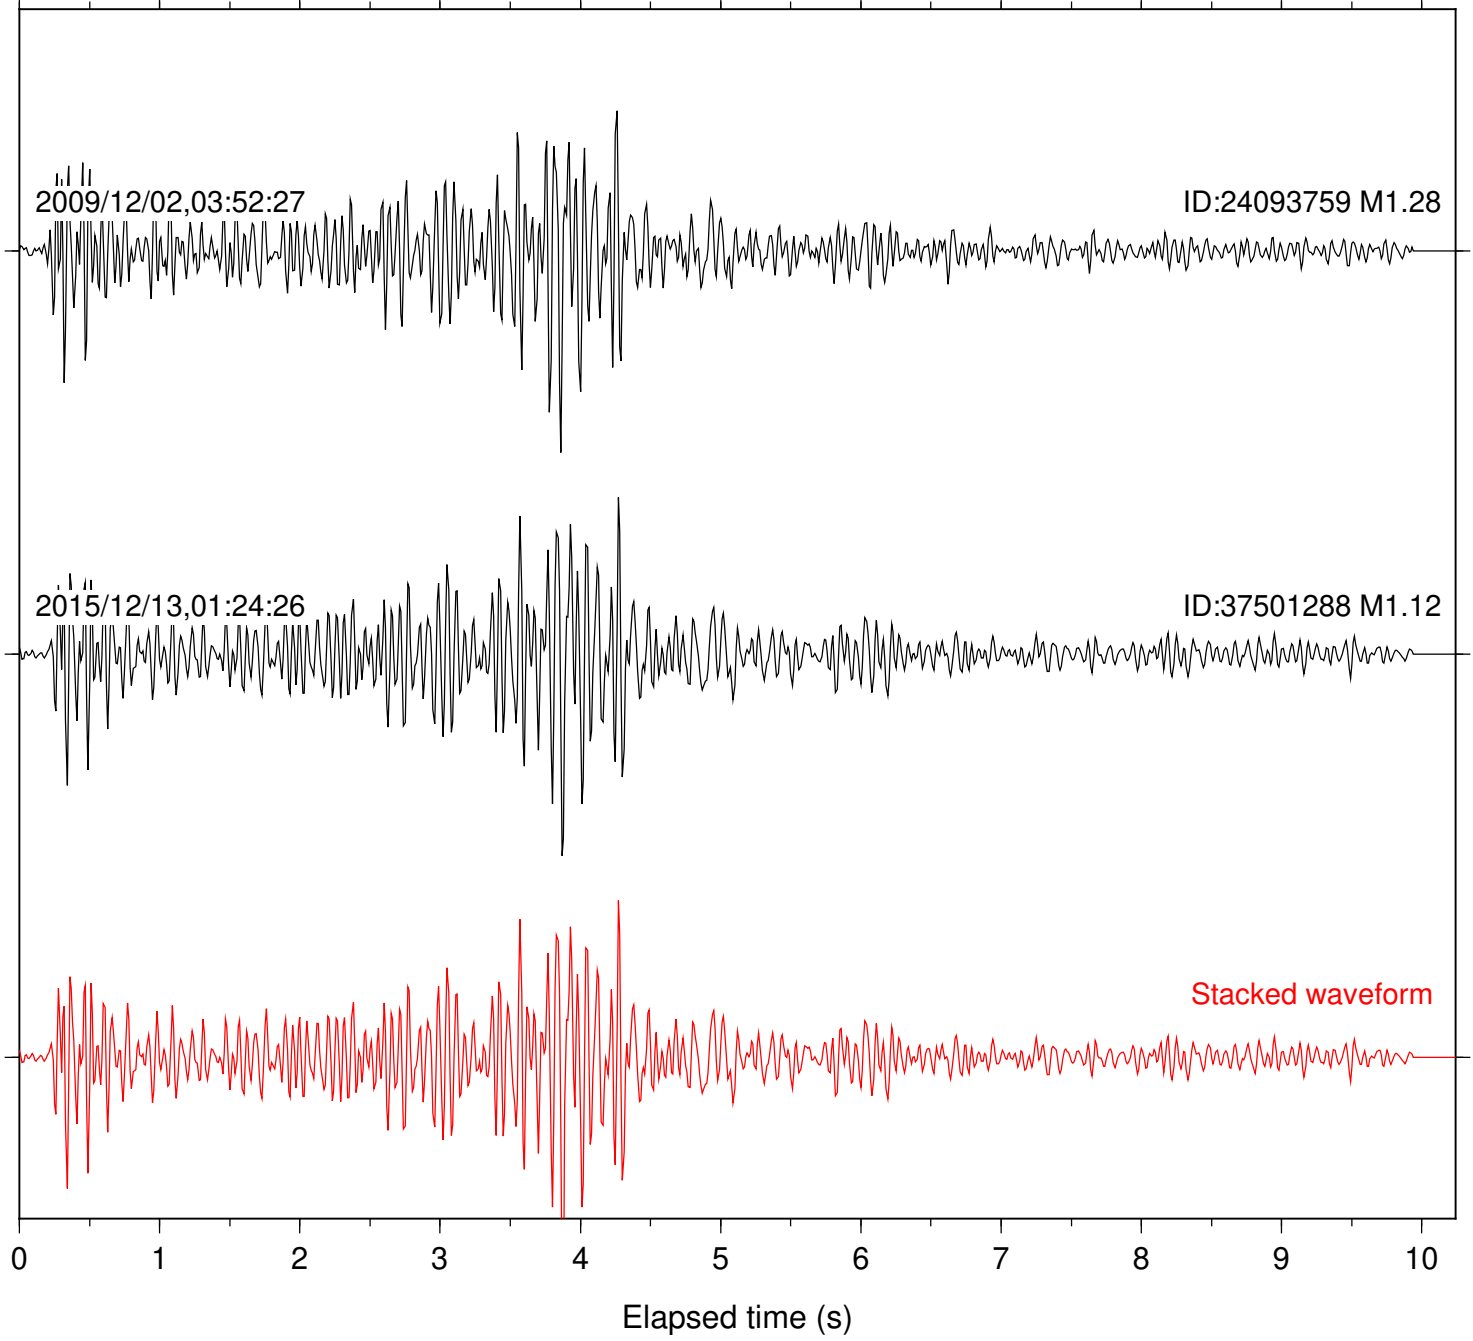

Station: B087 Com: EHZ

Focal depth: 14.99 km