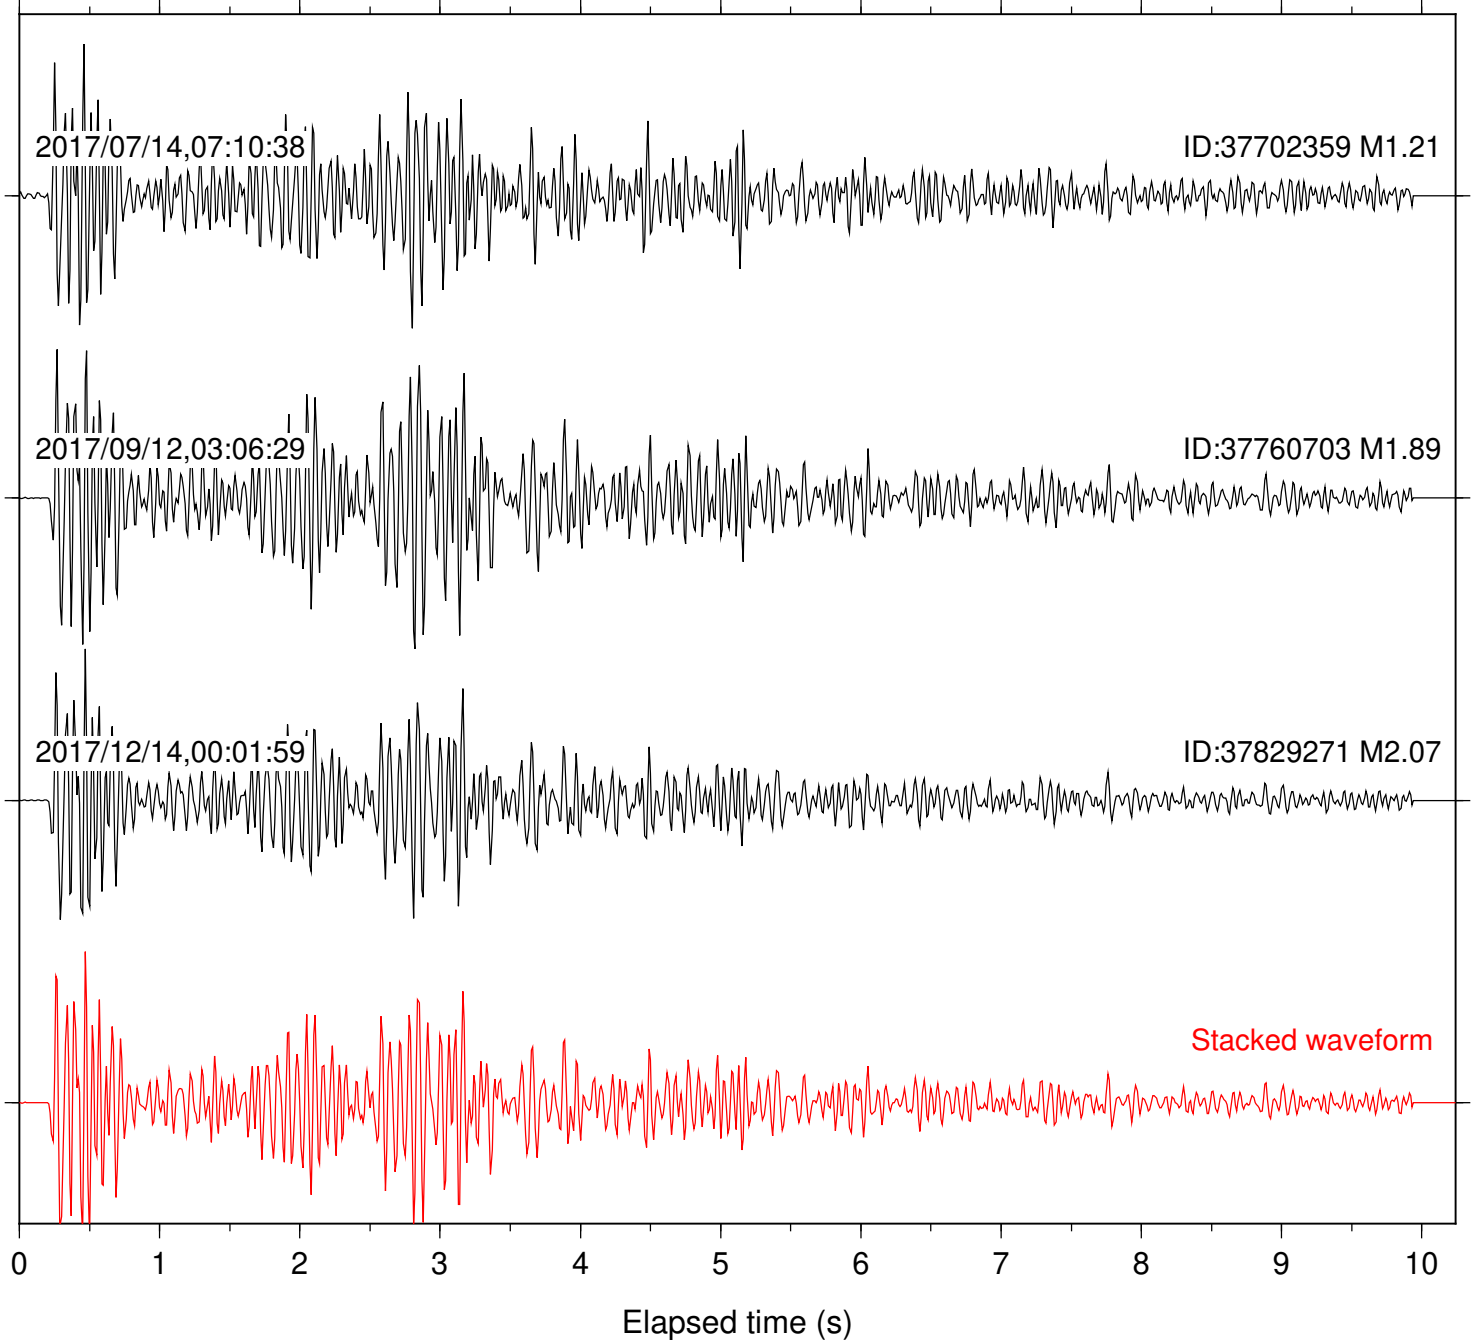

Station: PLM Com: HHZ

Focal depth: 5.87 km