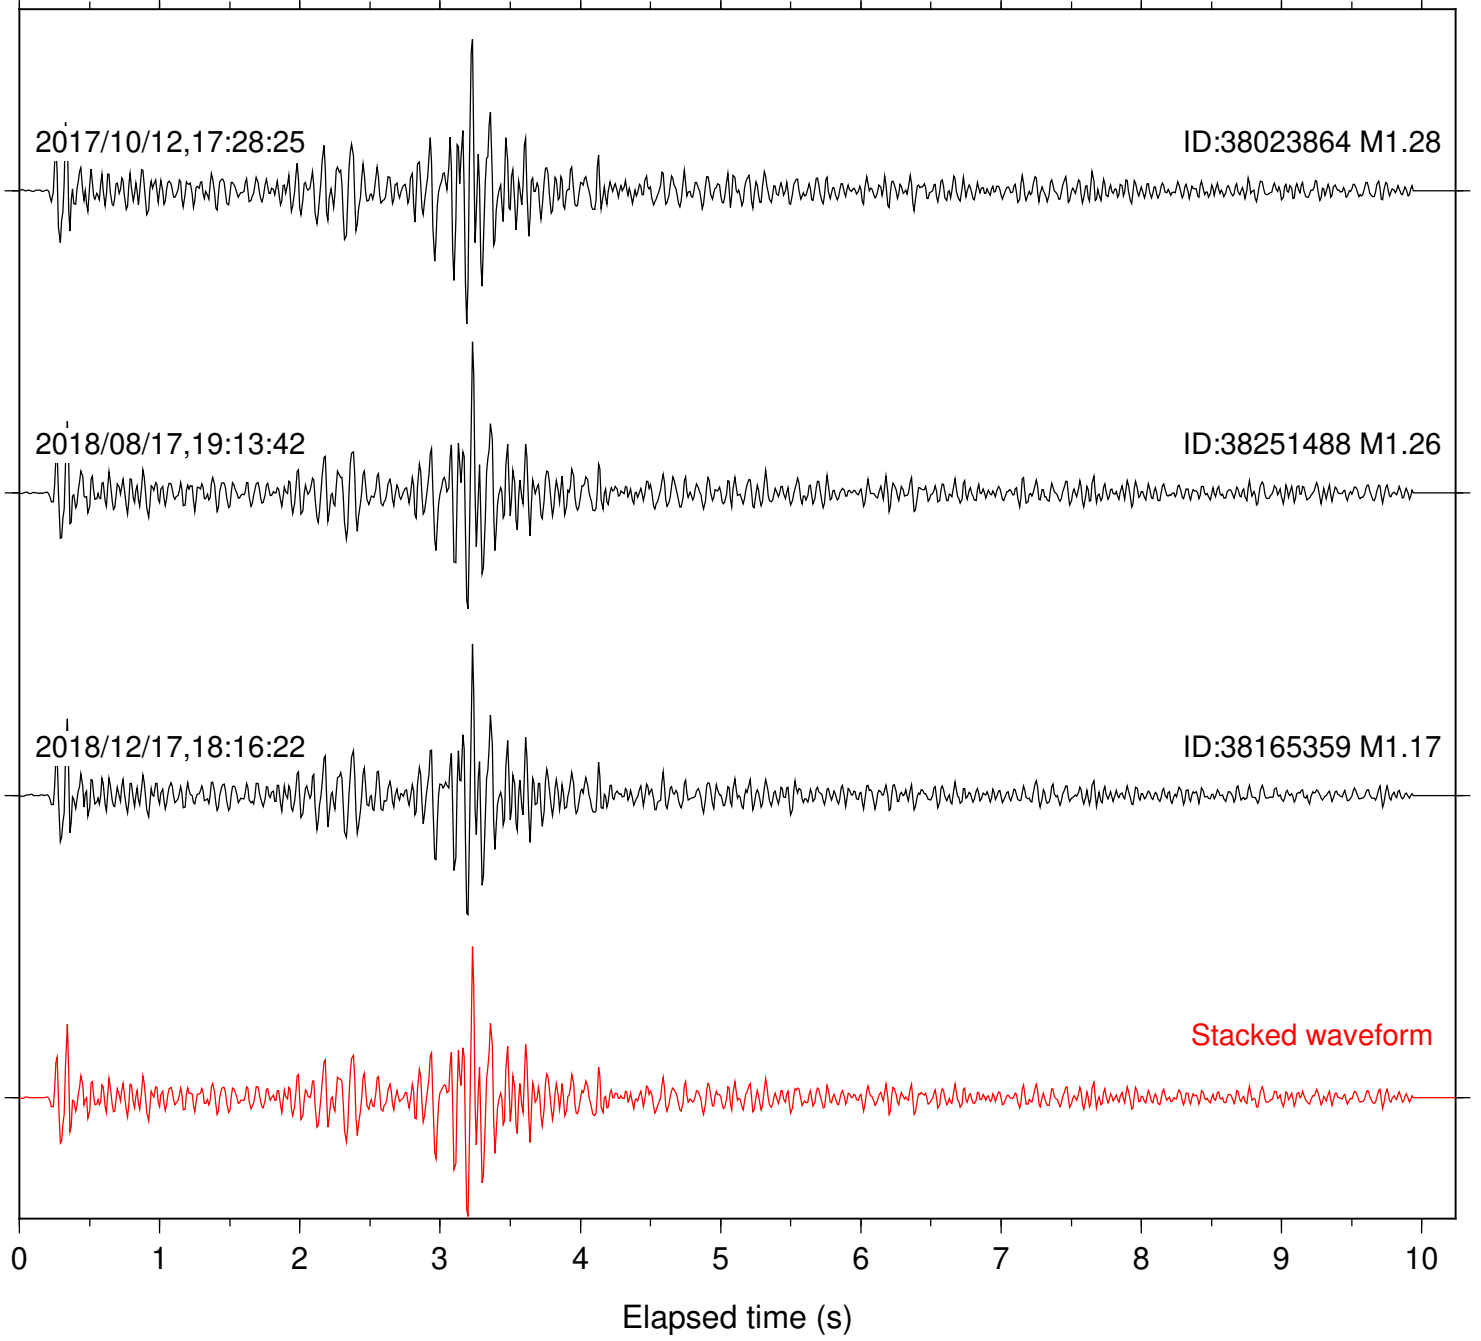

2004/08/22,20:47:31

ID:14086792 M1.19

Stacked waveform

0 1 2 3 4 5 6 7 8 9 10  
Elapsed time (s)

Station: B081 Com: EHZ

Focal depth: 4.99 km

Station: B082 Com: EHZ

Focal depth: 4.99 km