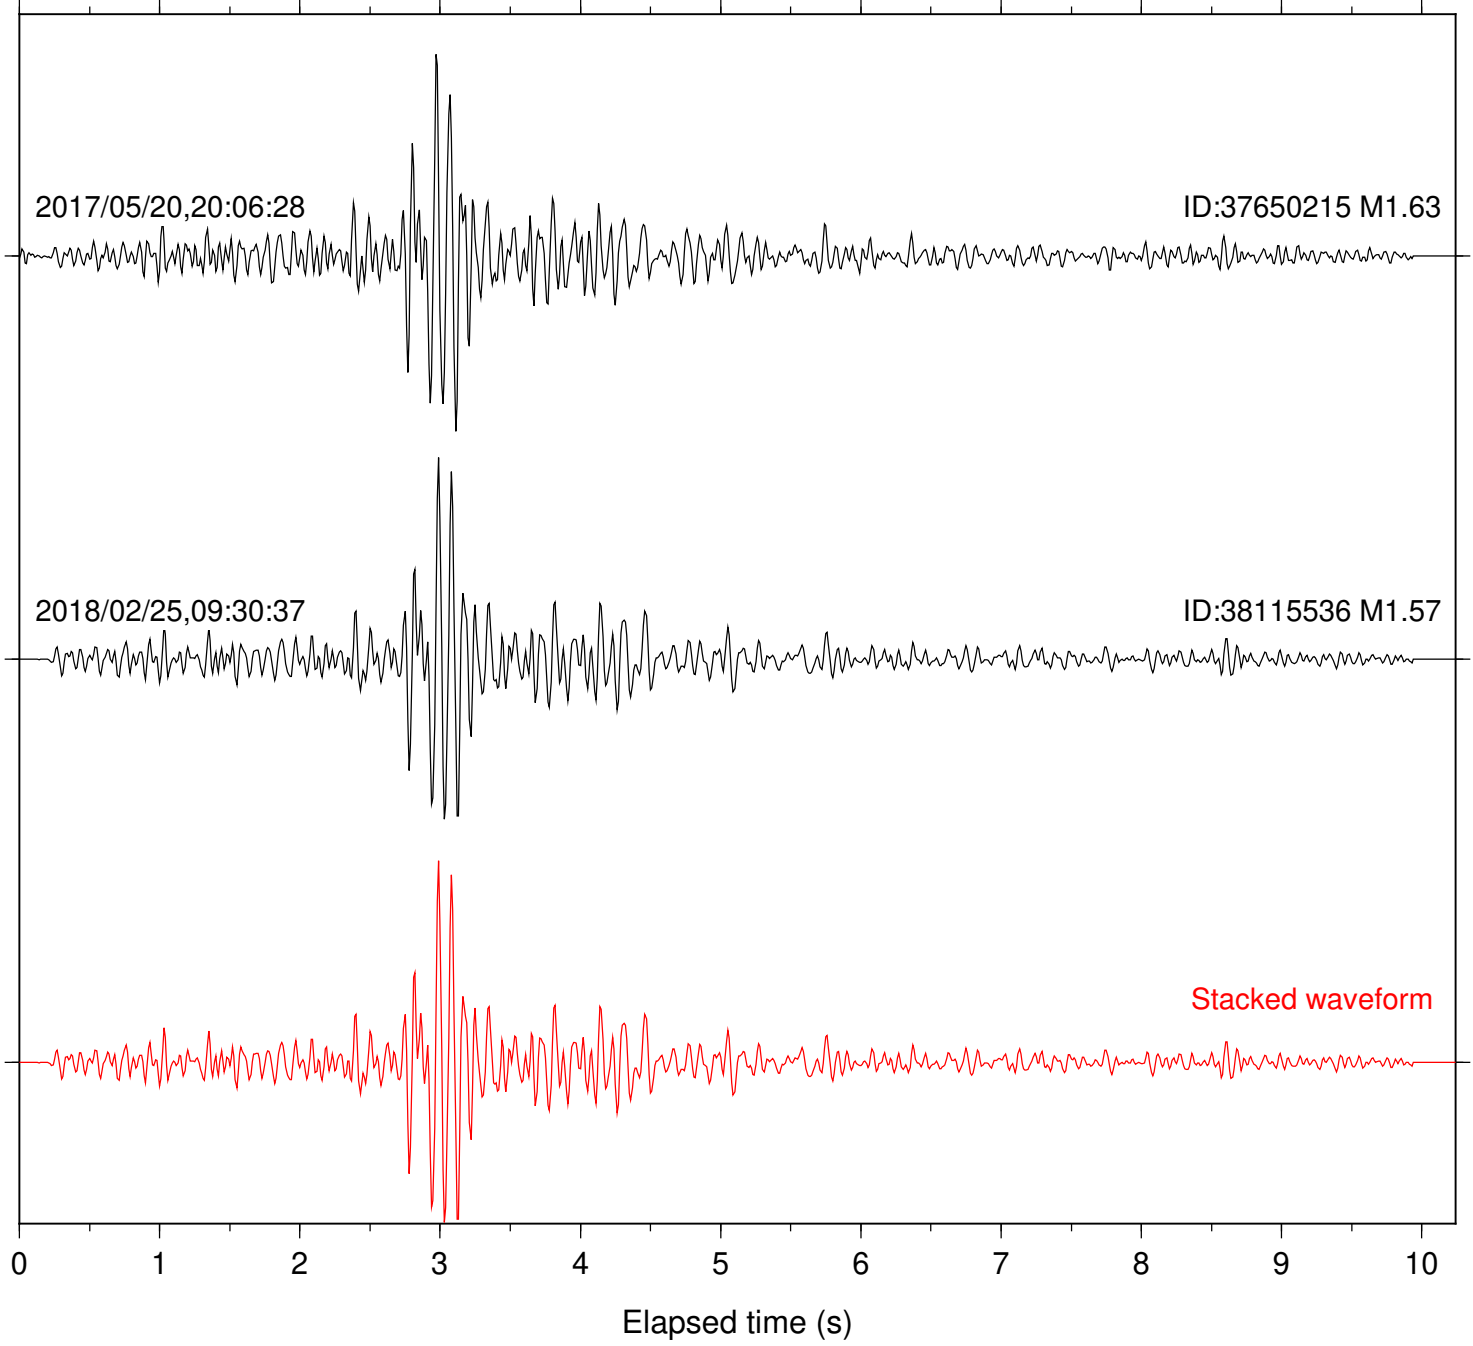

Station: SND Com: HHZ

Focal depth: 7.48 km