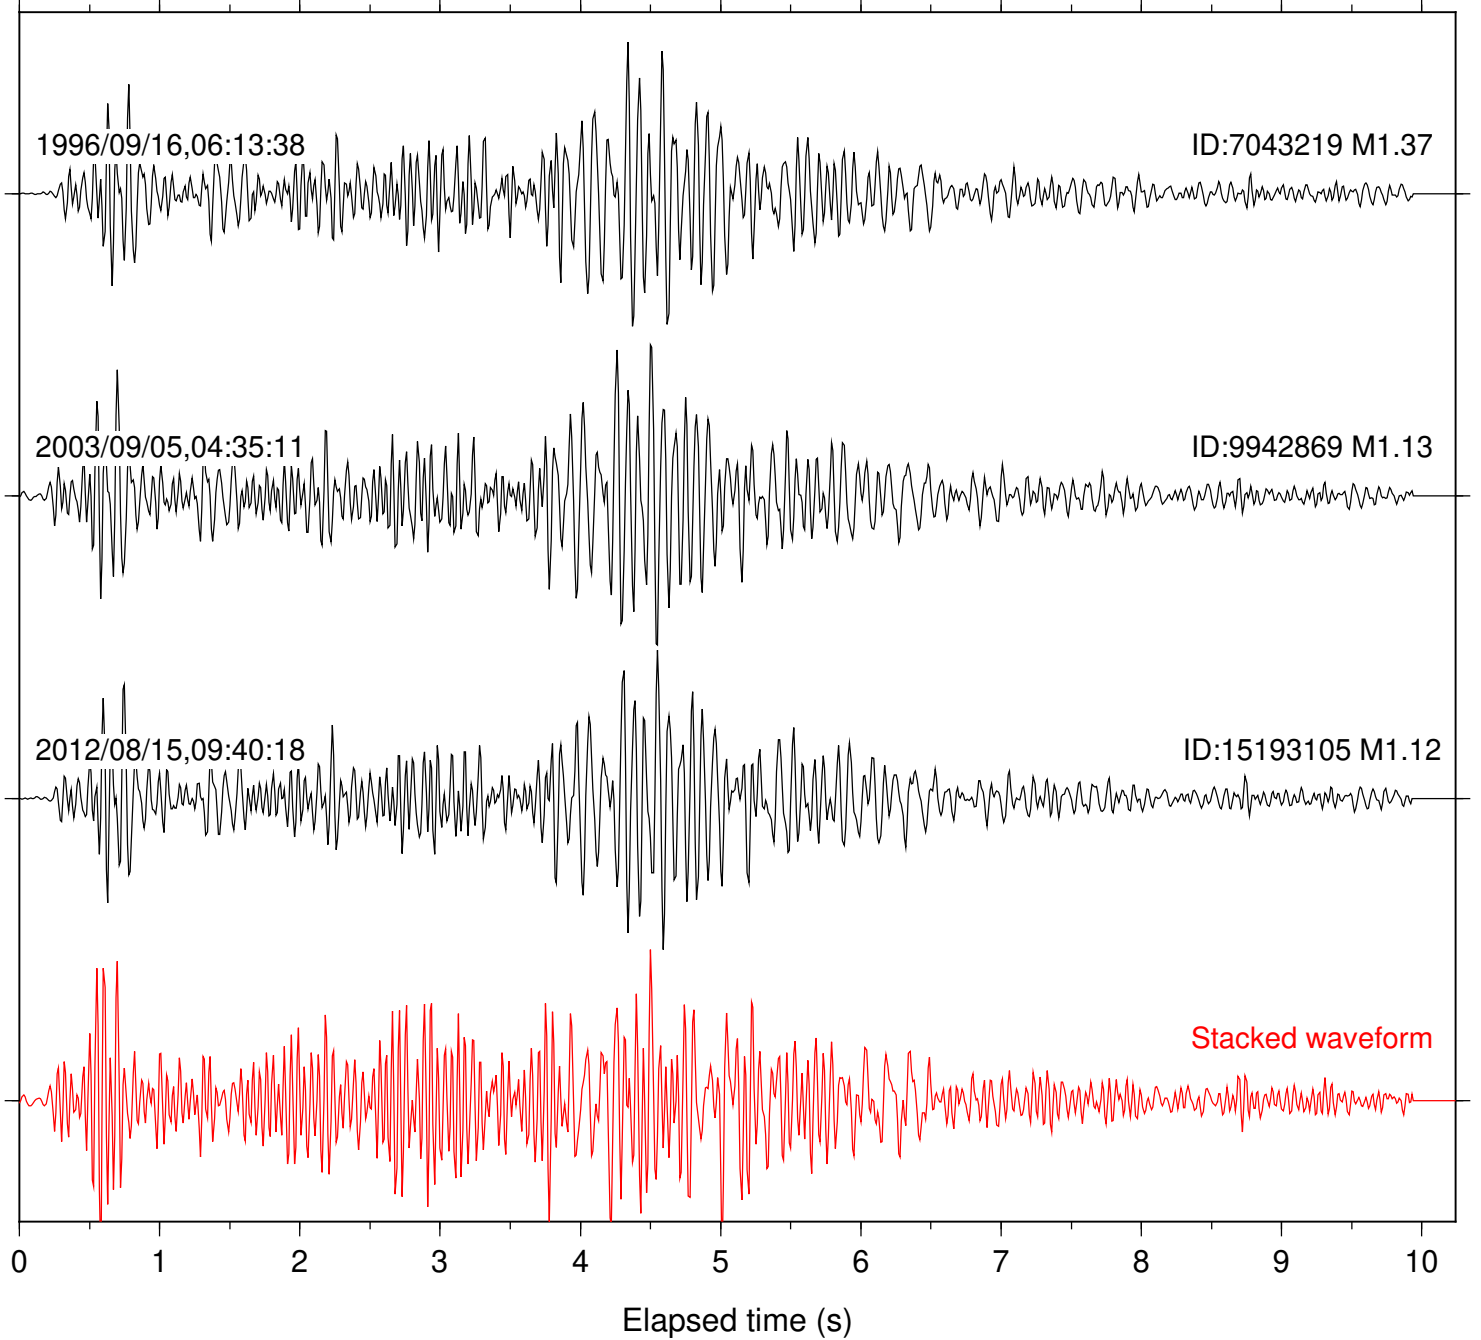

Station: TOR Com: HHZ

Focal depth: 10.68 km

Station: FRD Com: HHZ

Focal depth: 16.37 km

Station: KNW Com: HHZ

Focal depth: 16.37 km

Station: PSP Com: EHZ

Focal depth: 16.50 km