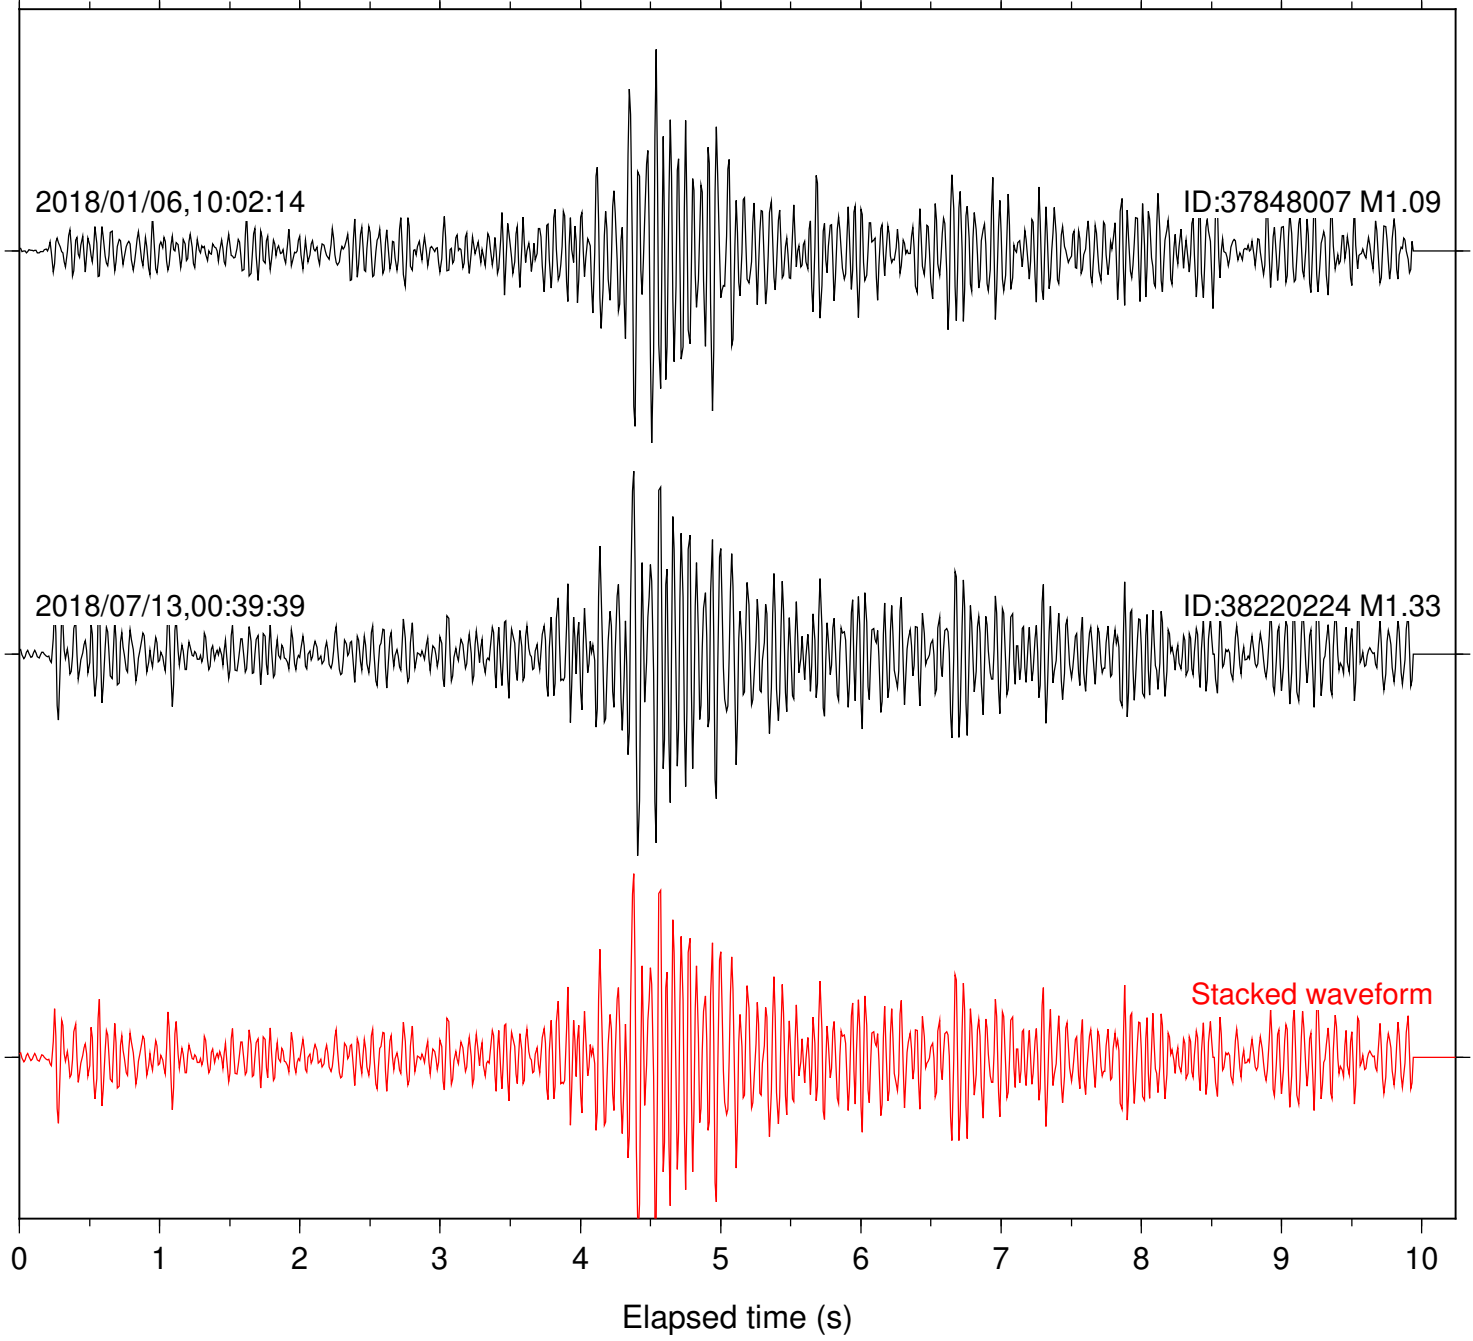

Station: PFO Com: HHZ

Focal depth: 6.39 km