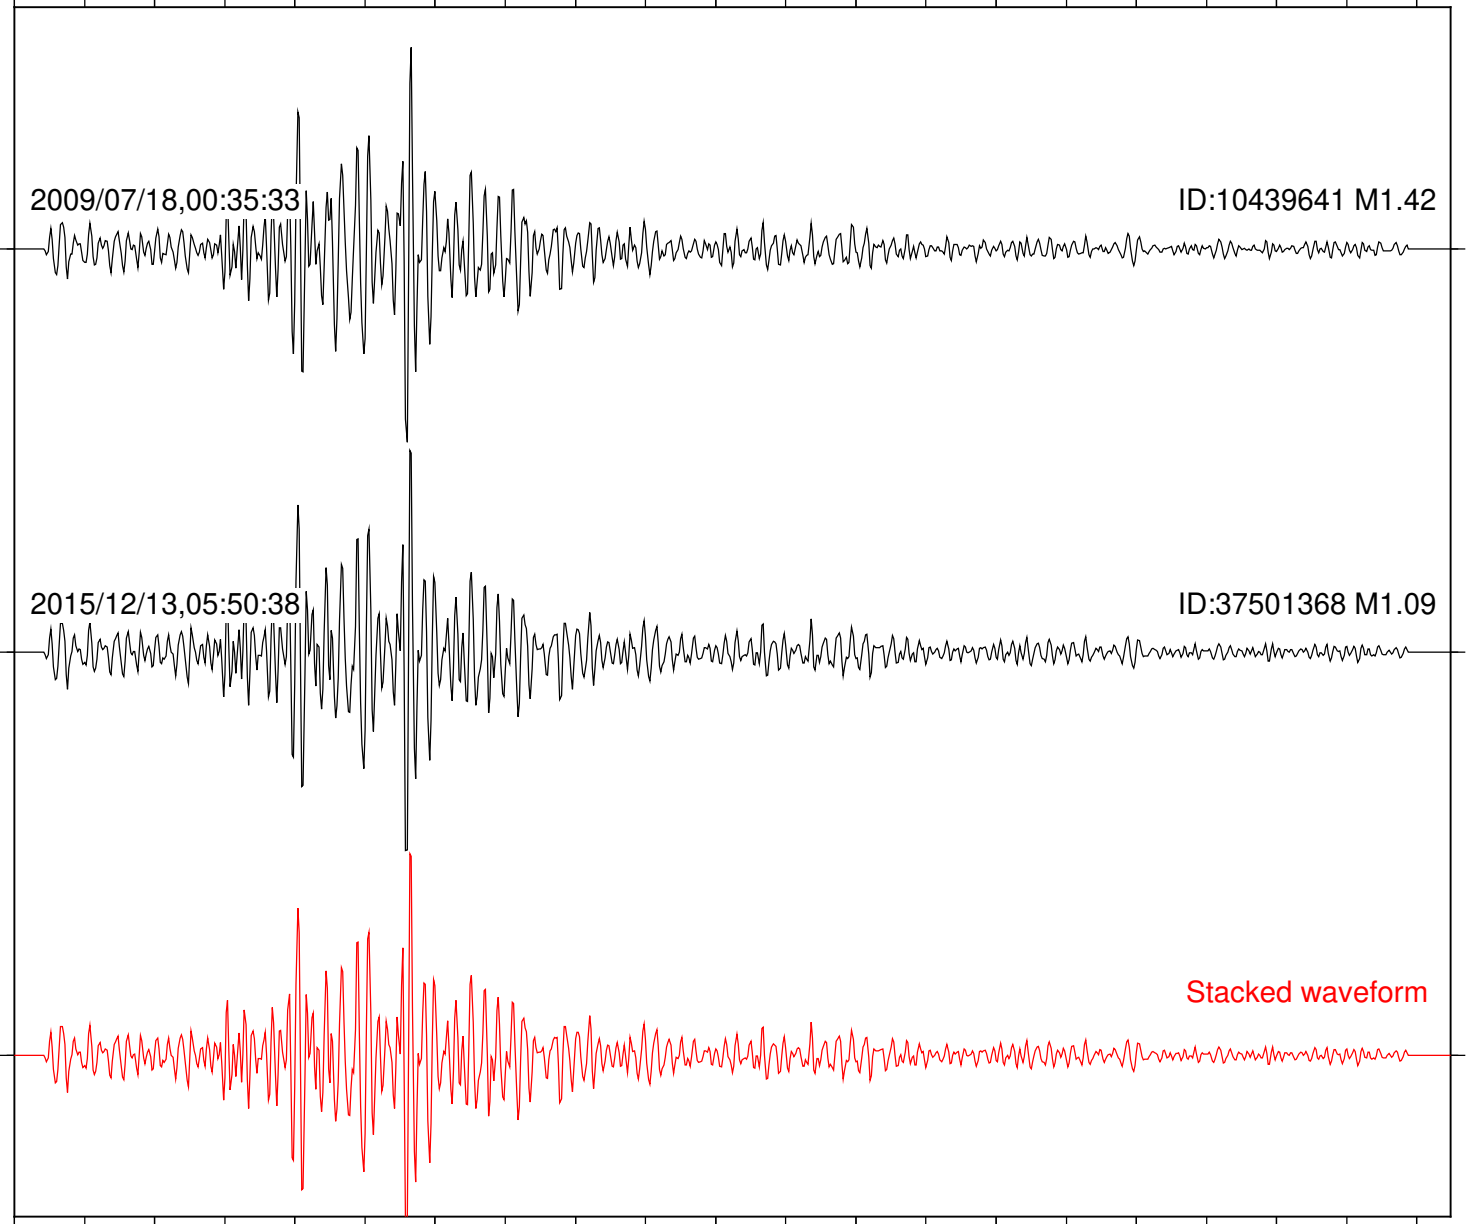

Station: B084 Com: EHZ

Focal depth: 8.50 km

2009/07/18,00:35:33

ID:10439641 M1.42

2015/12/13,05:50:38

ID:37501368 M1.09

Stacked waveform

0 1 2 3 4 5 6 7 8 9 10
Elapsed time (s)