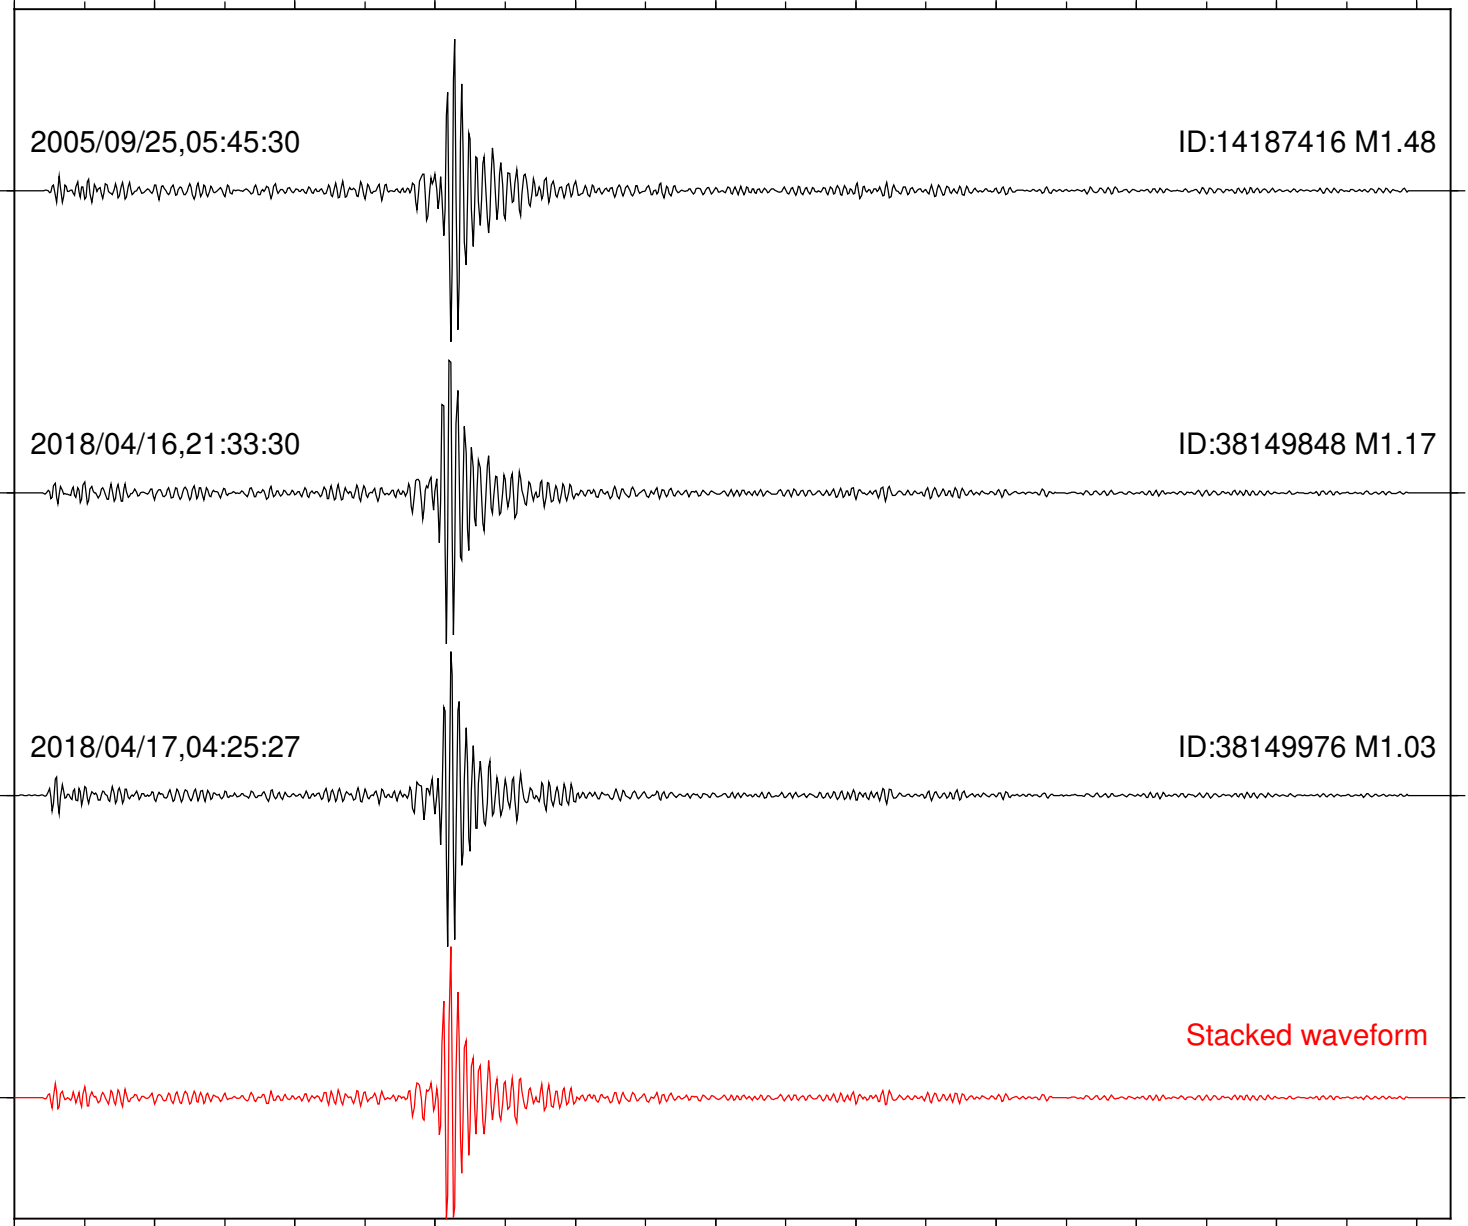

Station: HMT2 Com: HHZ

Focal depth: 13.35 km

Station: KNW Com: HHZ

Focal depth: 13.35 km

Station: POB2 Com: HHZ

Focal depth: 13.35 km

Station: B081 Com: EHZ

Focal depth: 5.13 km