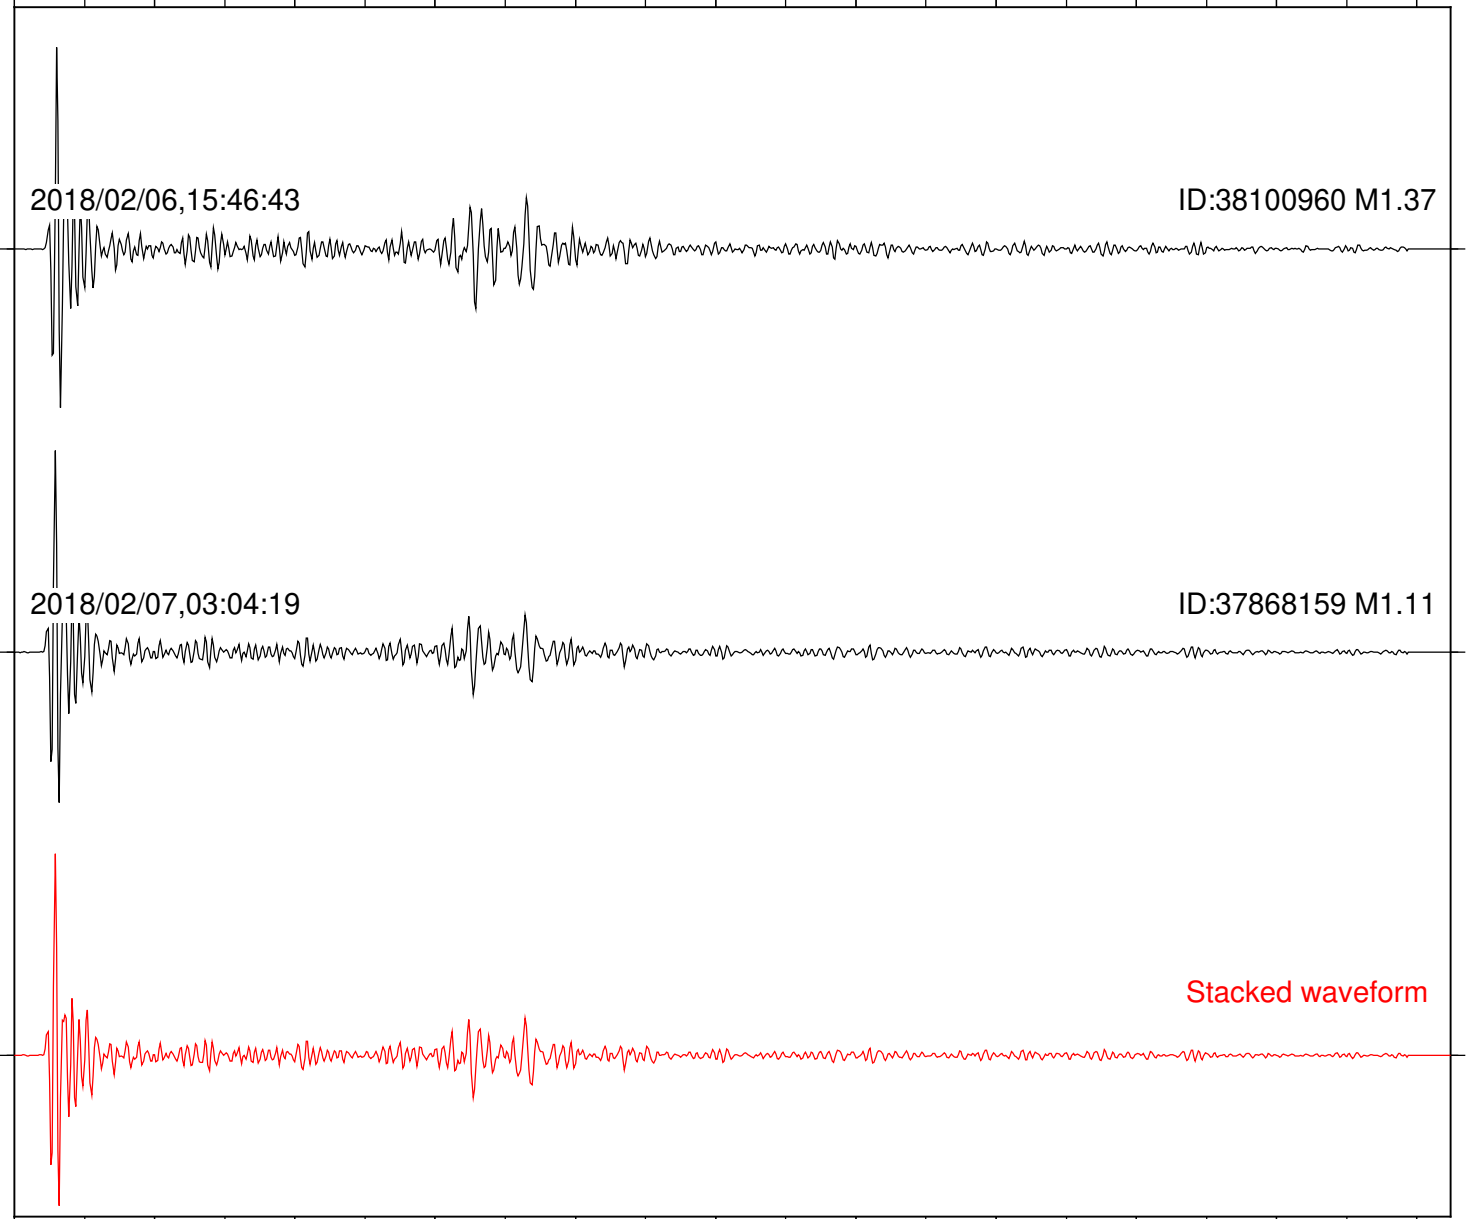

Station: B087 Com: EHZ

Focal depth: 8.67 km

2018/02/06,15:46:43

ID:38100960 M1.37

2018/02/07,03:04:19

ID:37868159 M1.11

Stacked waveform

0 1 2 3 4 5 6 7 8 9 10
Elapsed time (s)