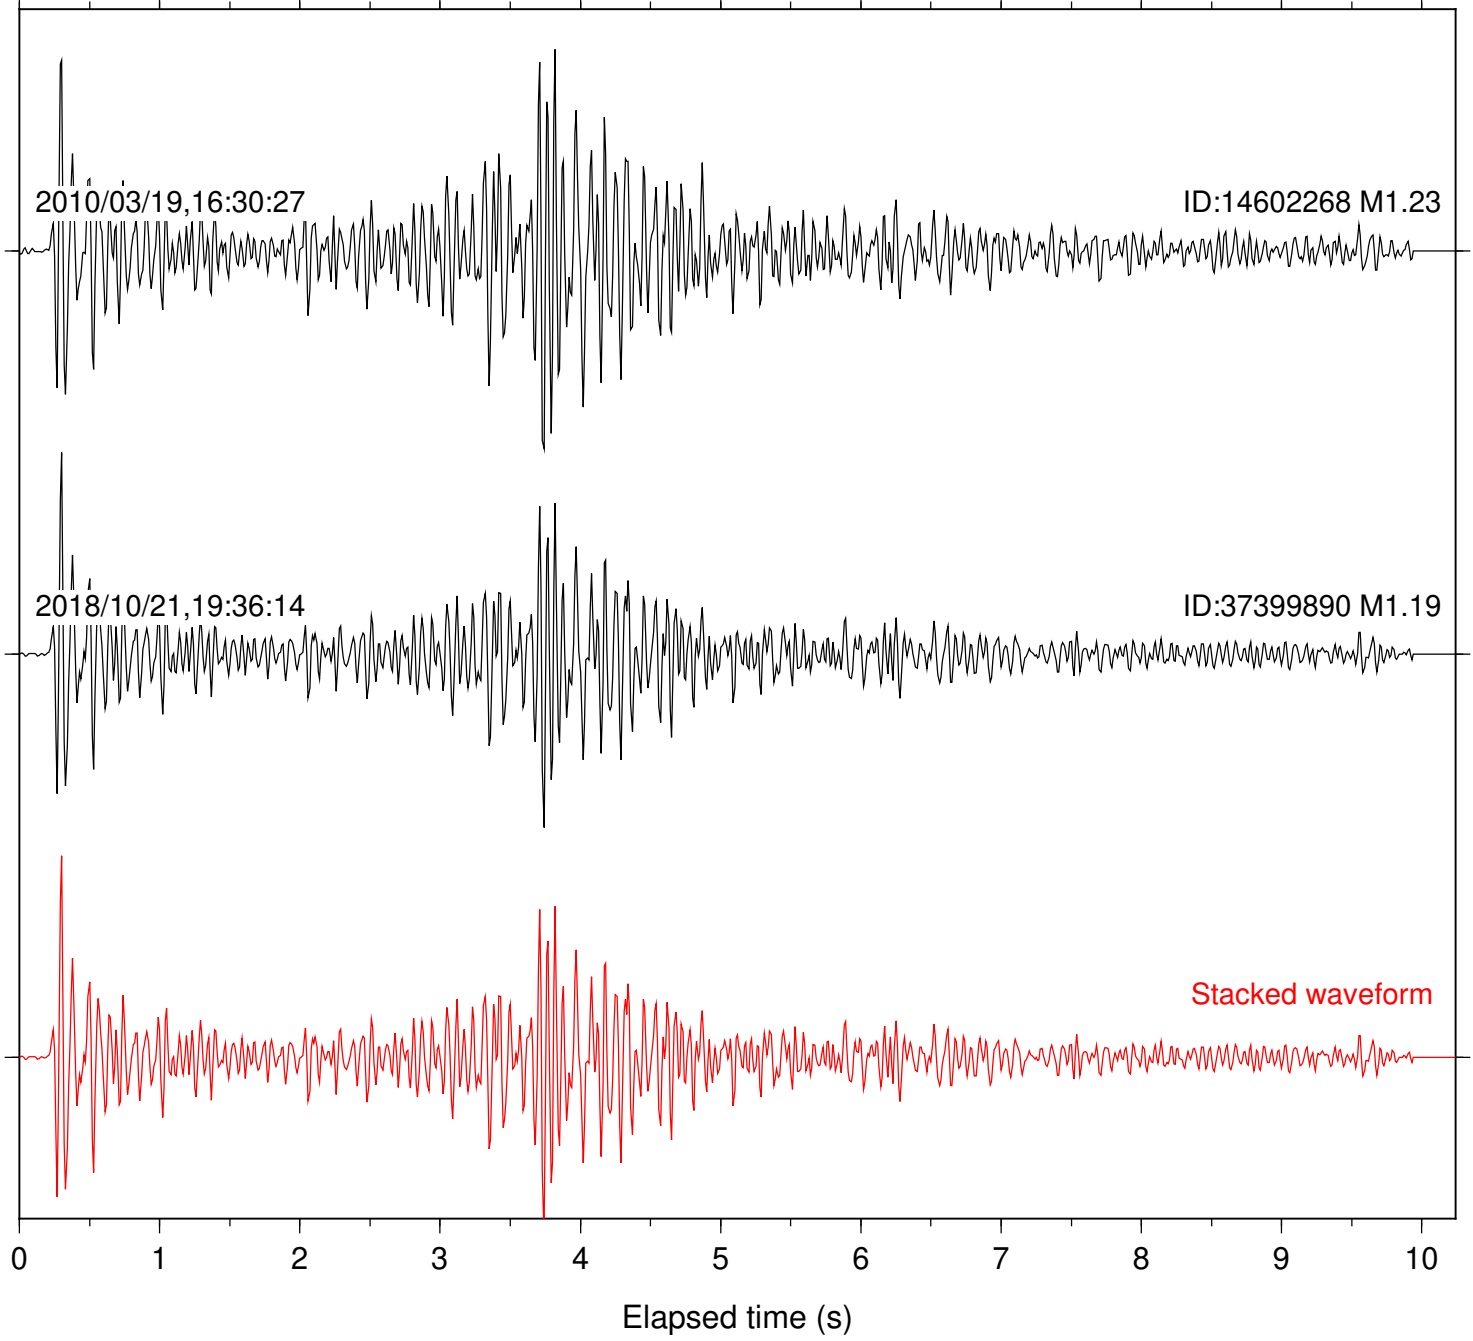

Station: B082 Com: EHZ

Focal depth: 12.33 km