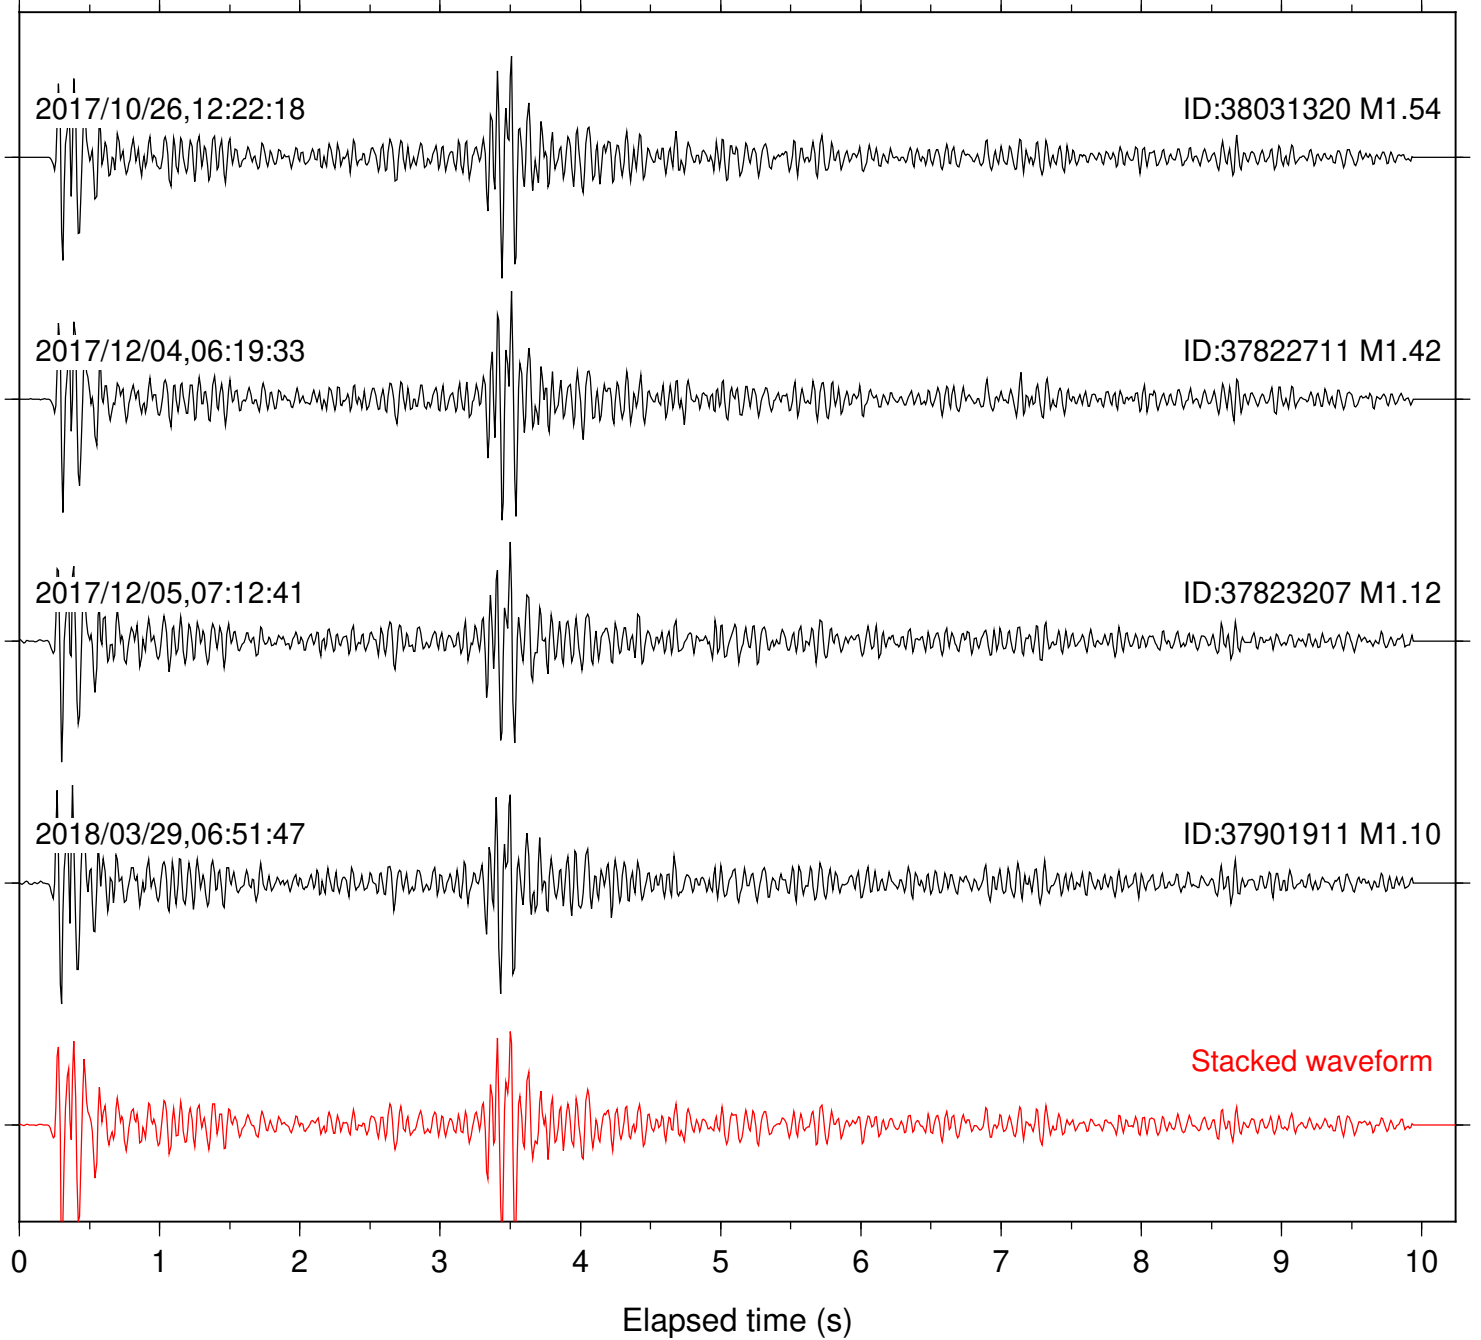

Station: CSH Com: HHZ

Focal depth: 7.23 km