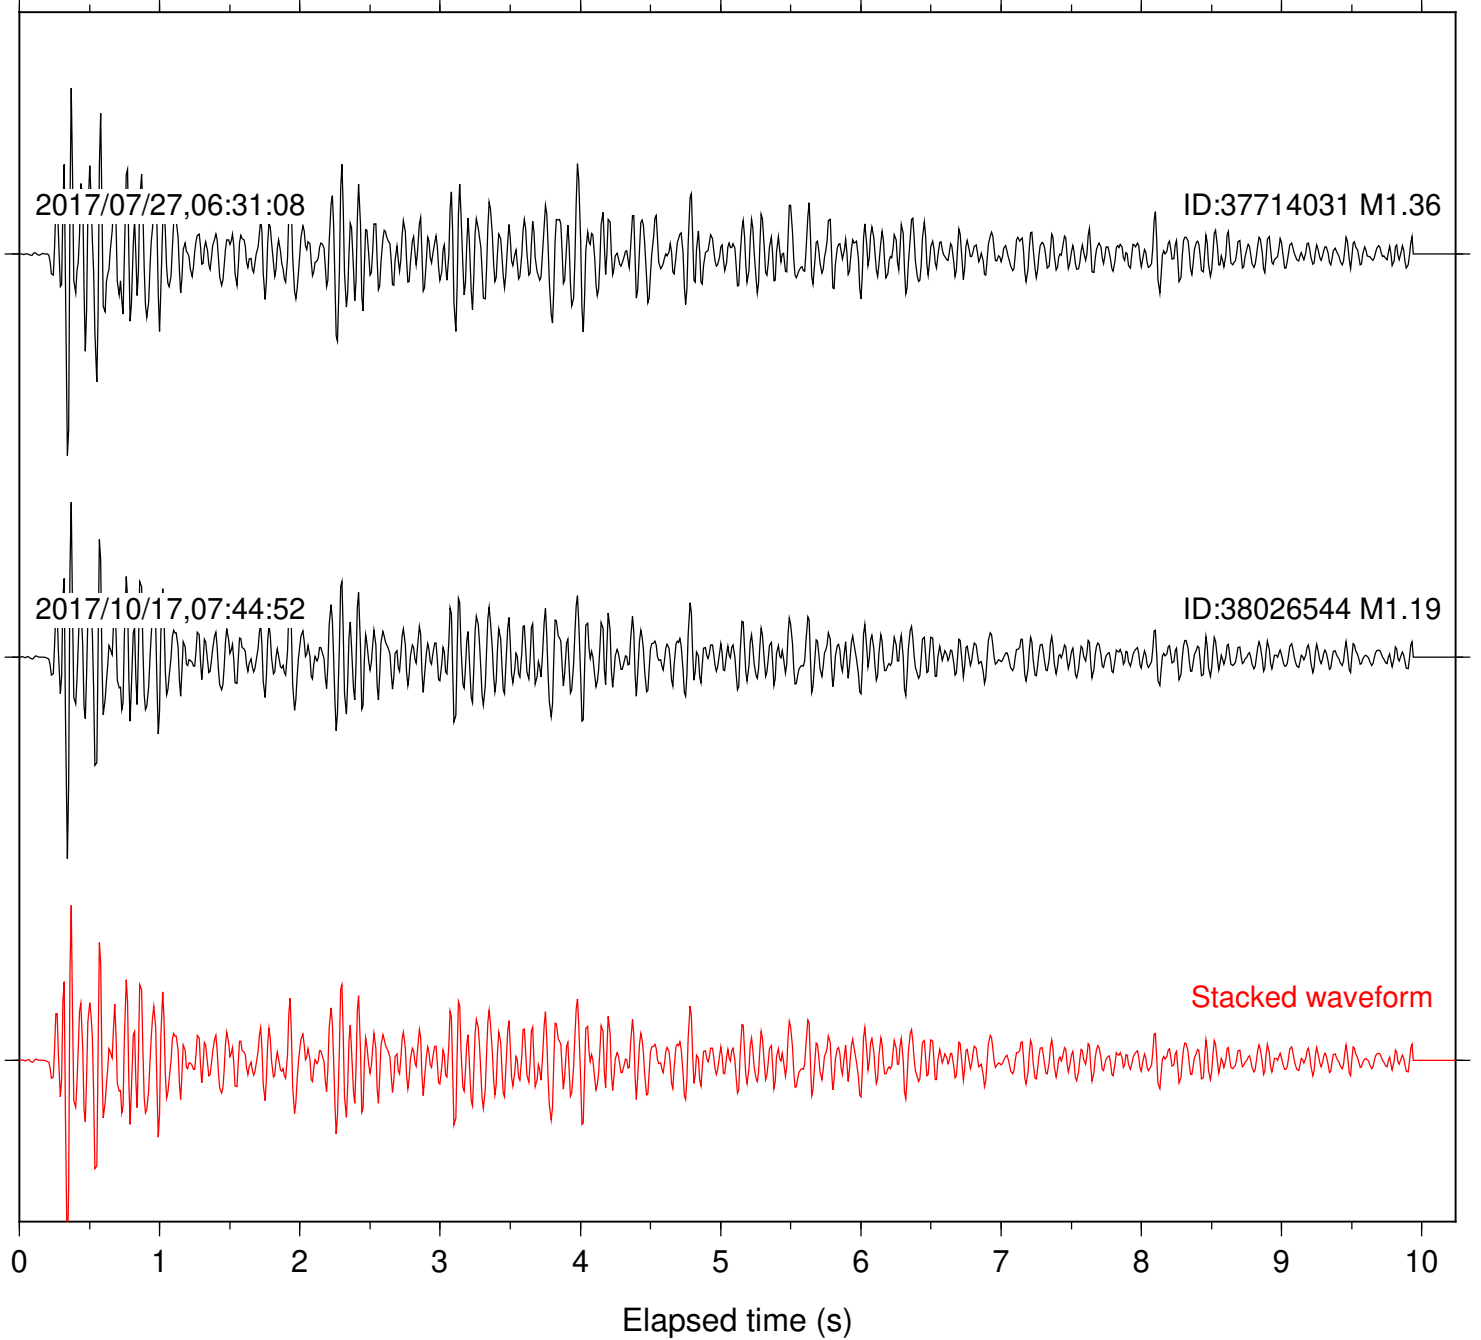

Station: RRSP Com: HHZ

Focal depth: 5.11 km