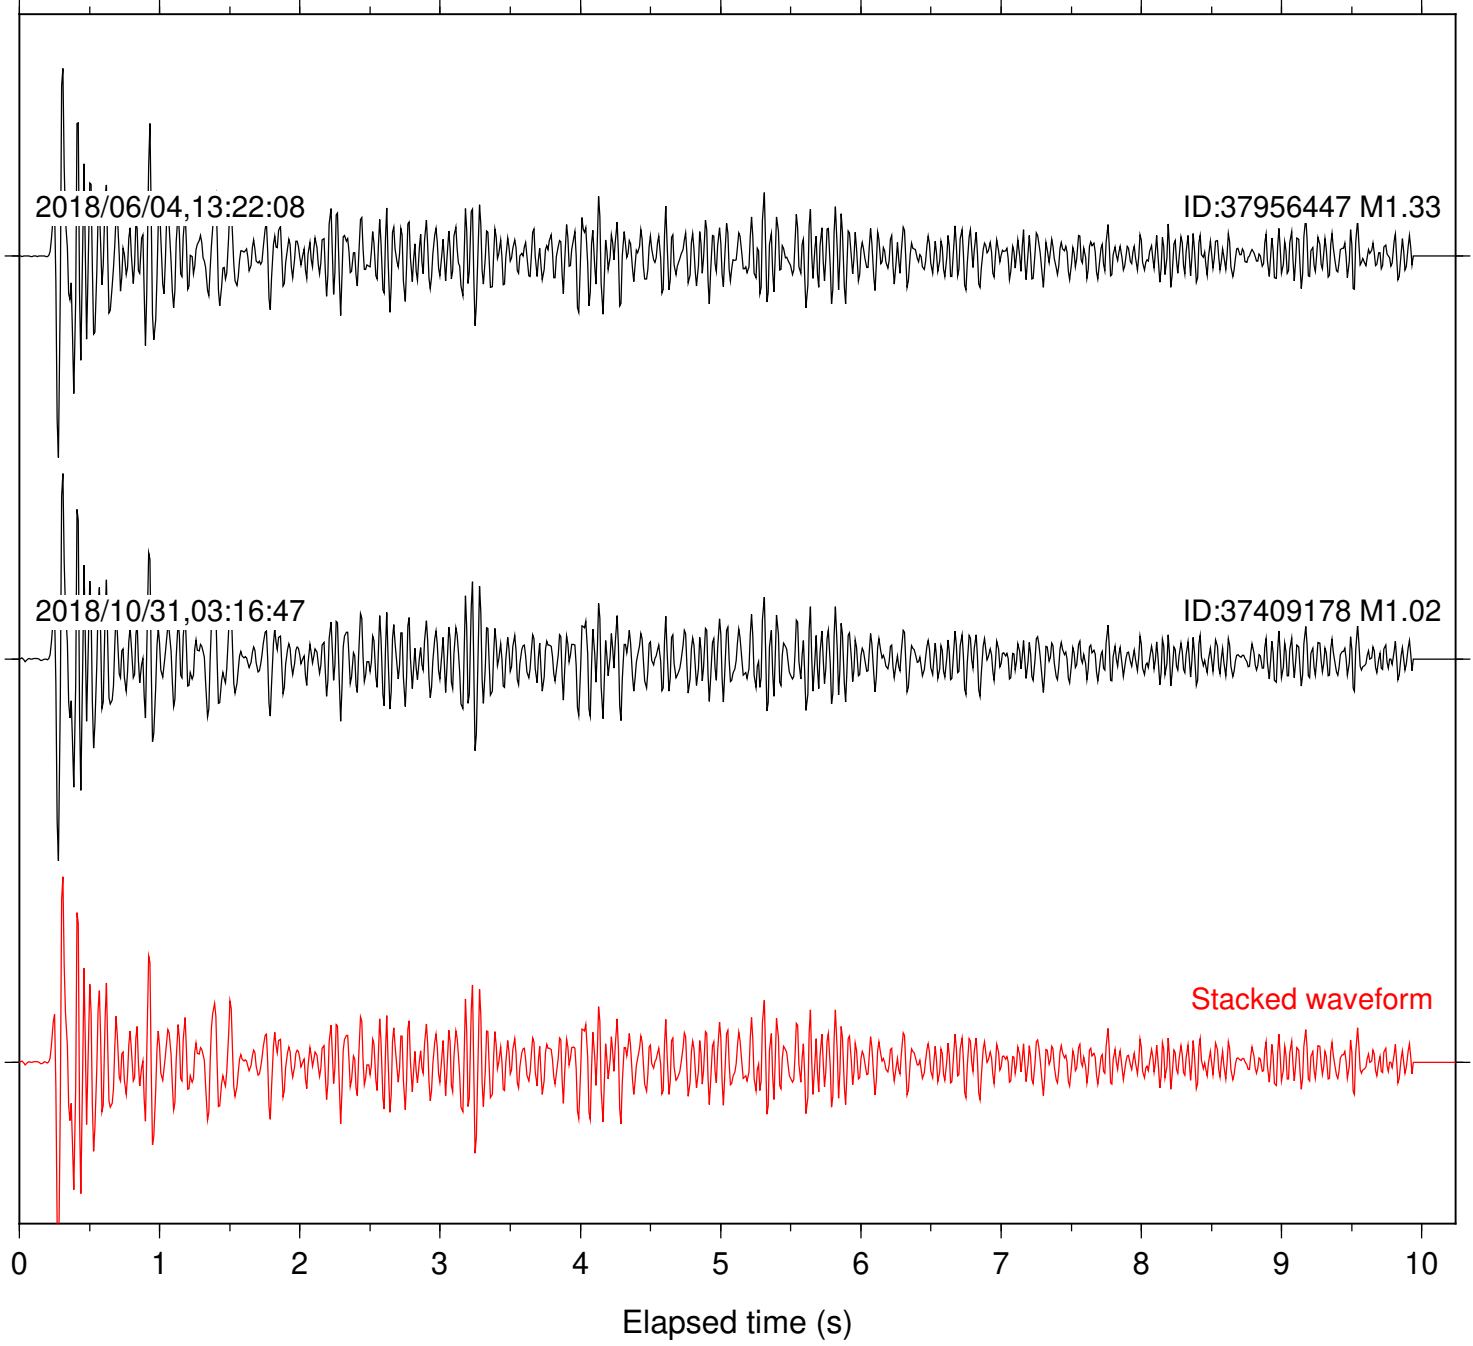

Station: LVA2 Com: HHZ

Focal depth: 4.77 km