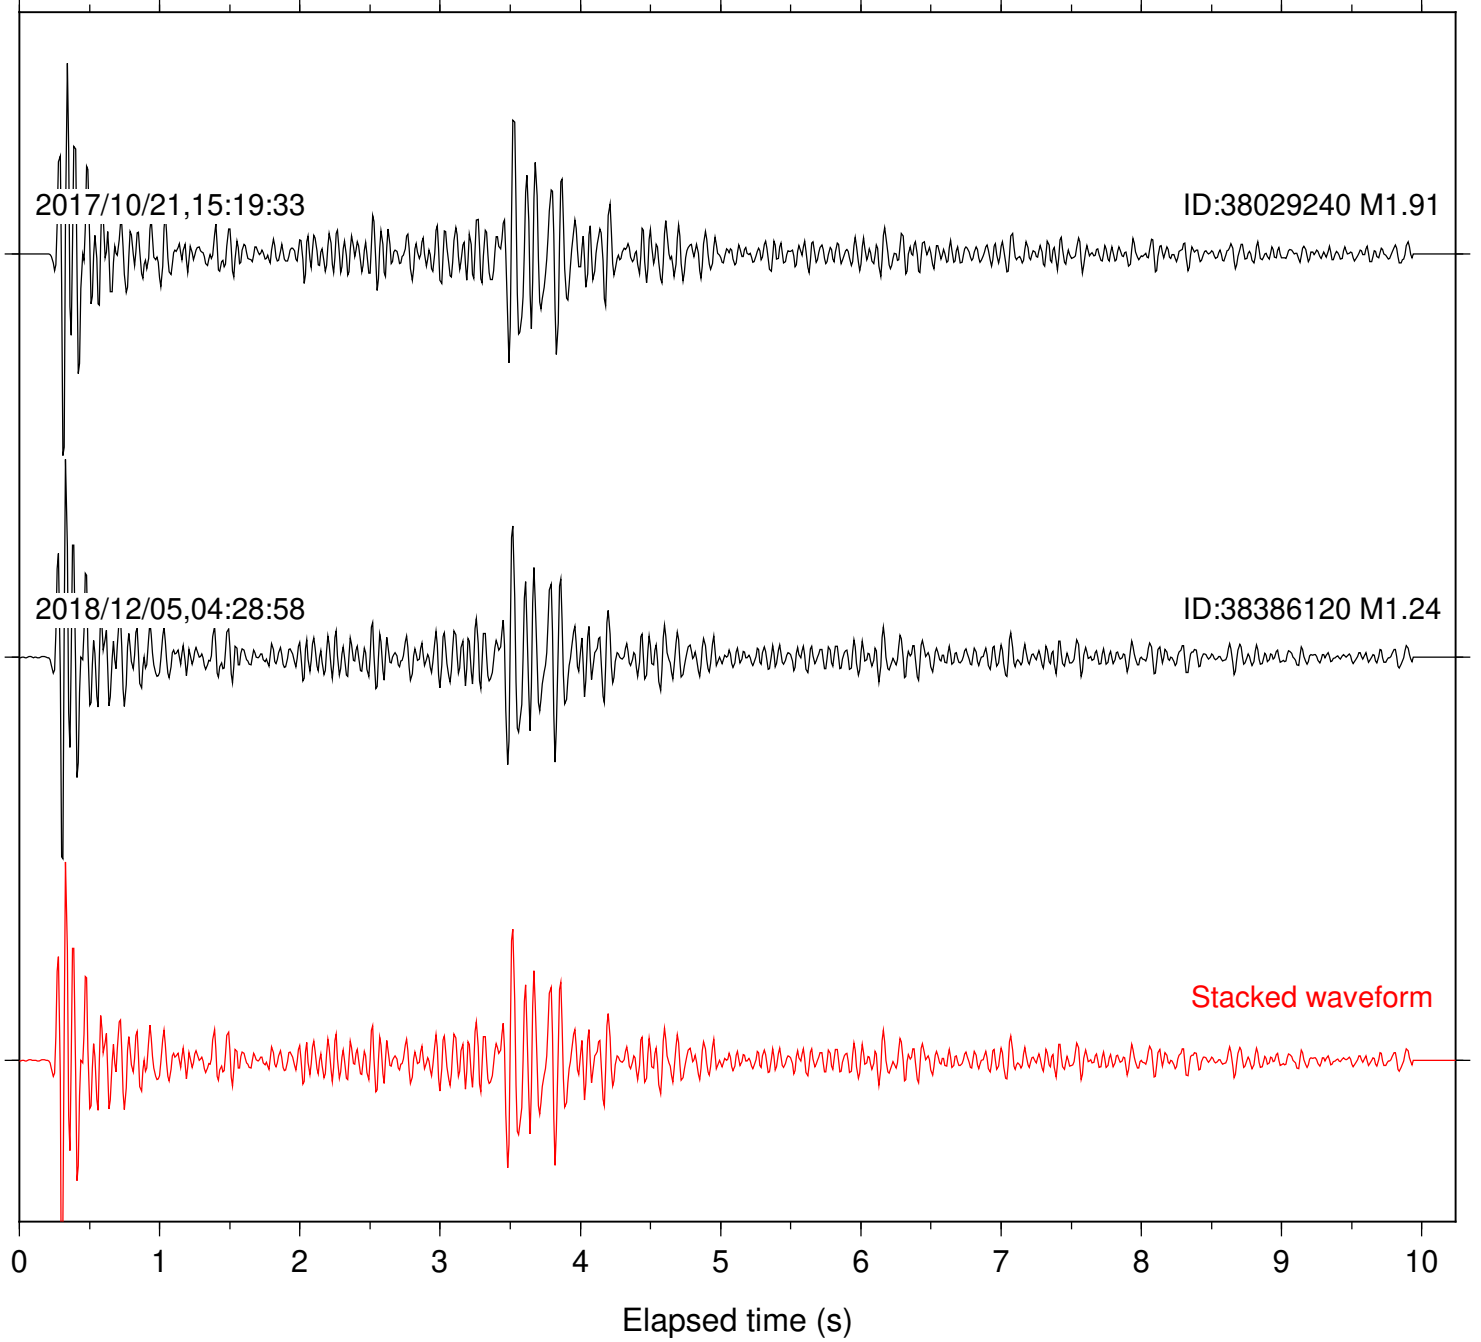

Station: BAC Com: EHZ

Focal depth: 5.14 km

Station: BZN Com: HHZ

Focal depth: 5.14 km

Station: CSH Com: HHZ

Focal depth: 5.14 km

Station: DGR Com: HHZ

Focal depth: 5.14 km