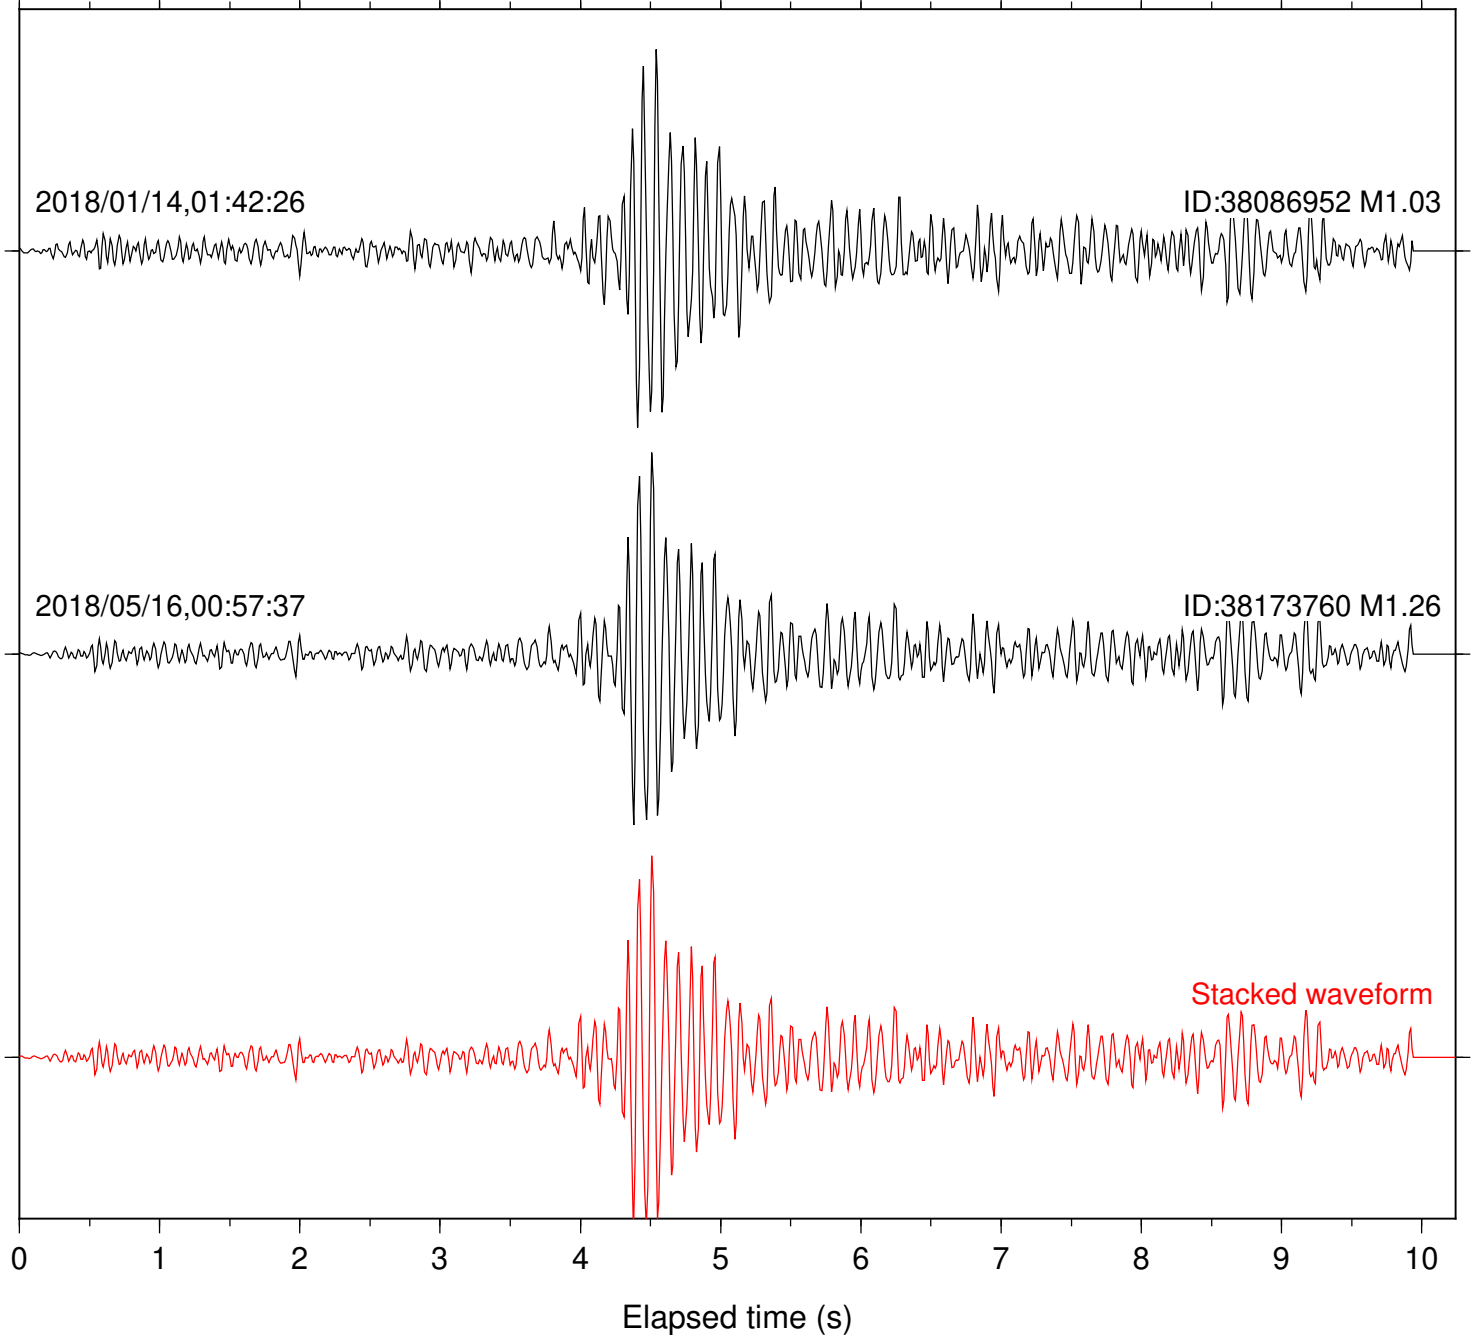

Station: B084 Com: EHZ

Focal depth: 6.30 km