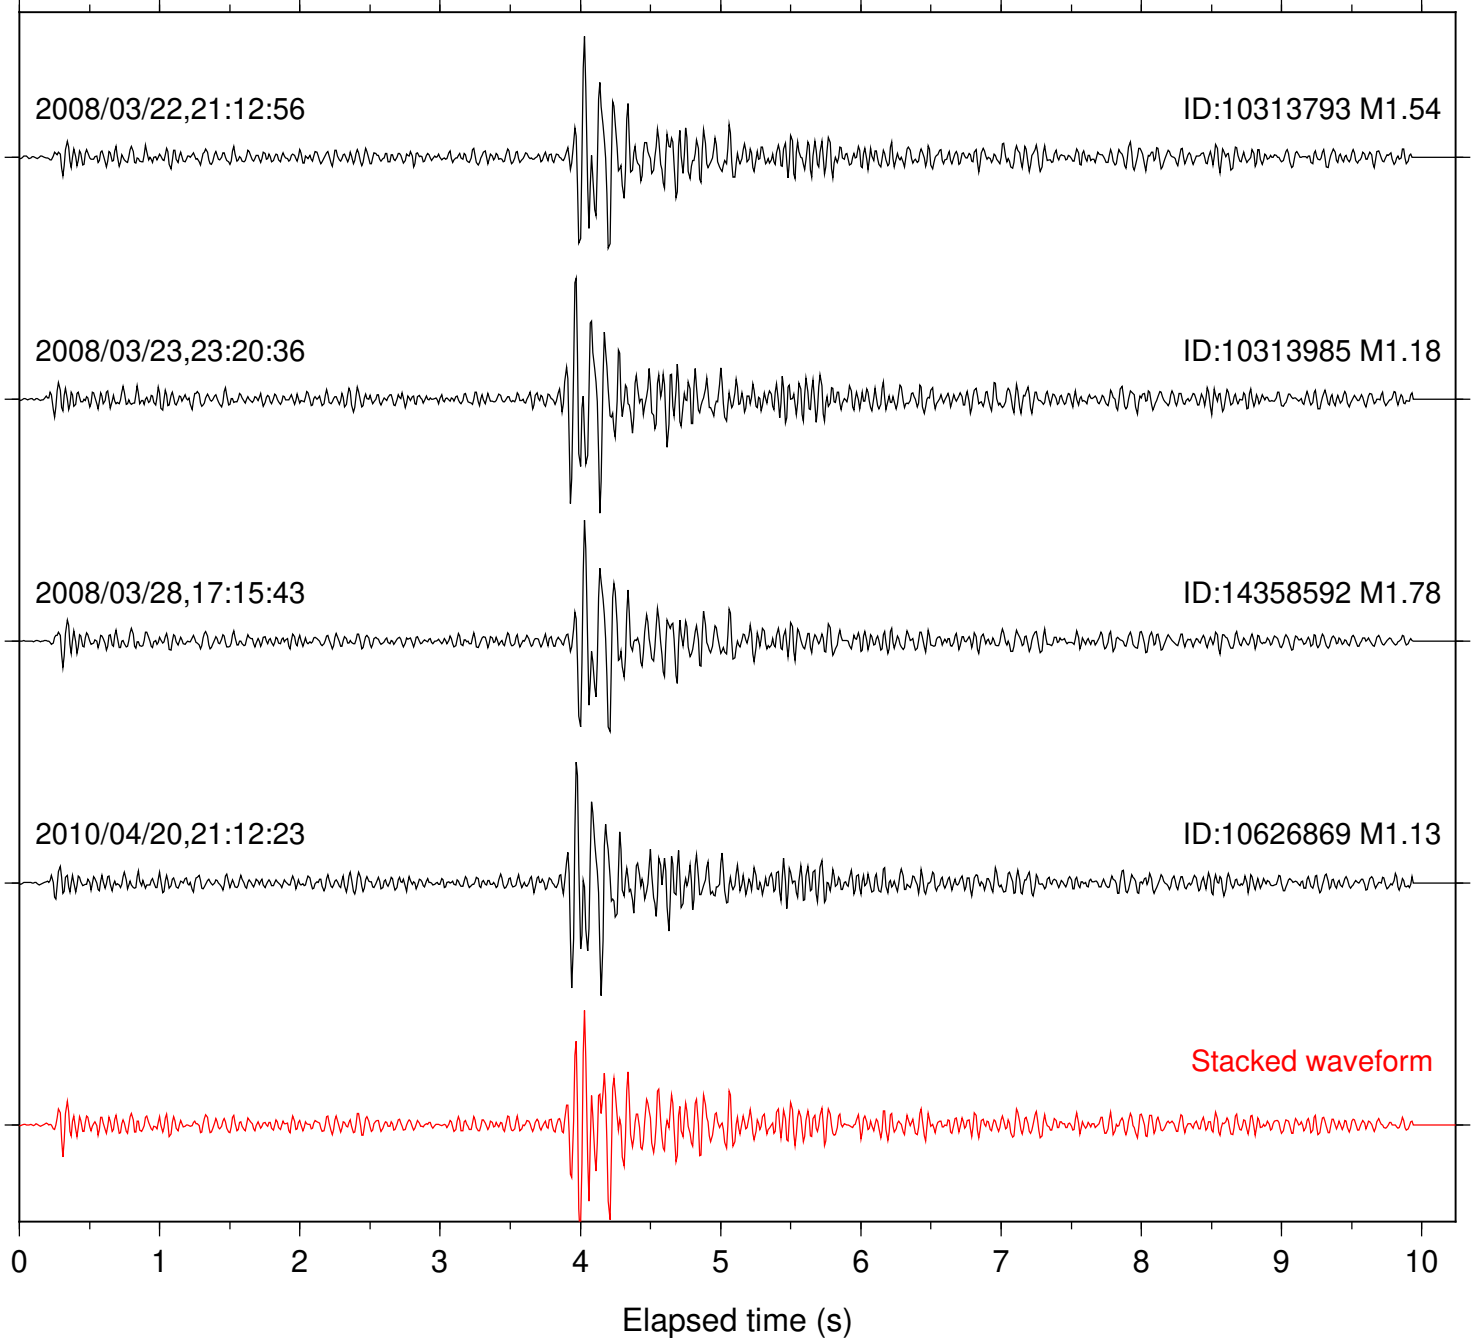

Station: B081 Com: EHZ

Focal depth: 10.10 km