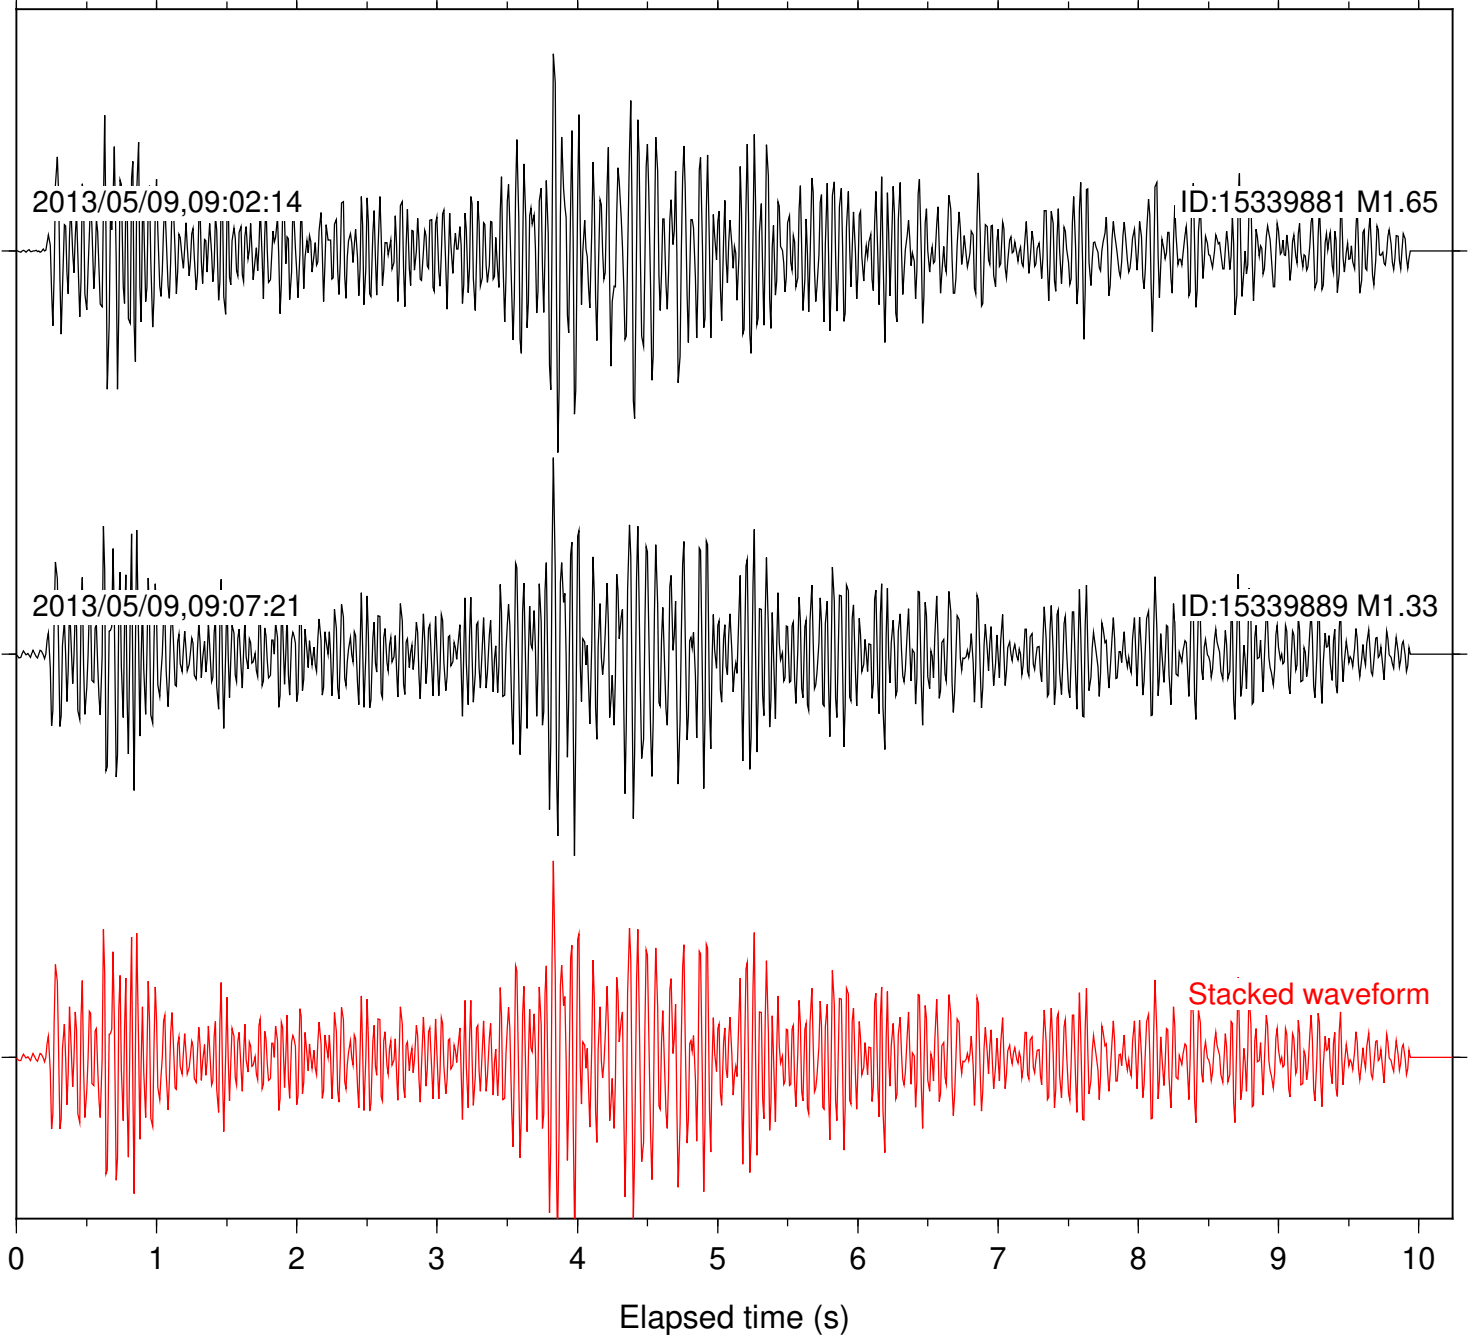

ID:15482849 M2.44

Stacked waveform

0 1 2 3 4 5 6 7 8 9 10  
Elapsed time (s)

Station: HMT2 Com: HHZ

Focal depth: 11.69 km

Station: KNW Com: HHZ

Focal depth: 11.67 km

Station: LVA2 Com: HHZ