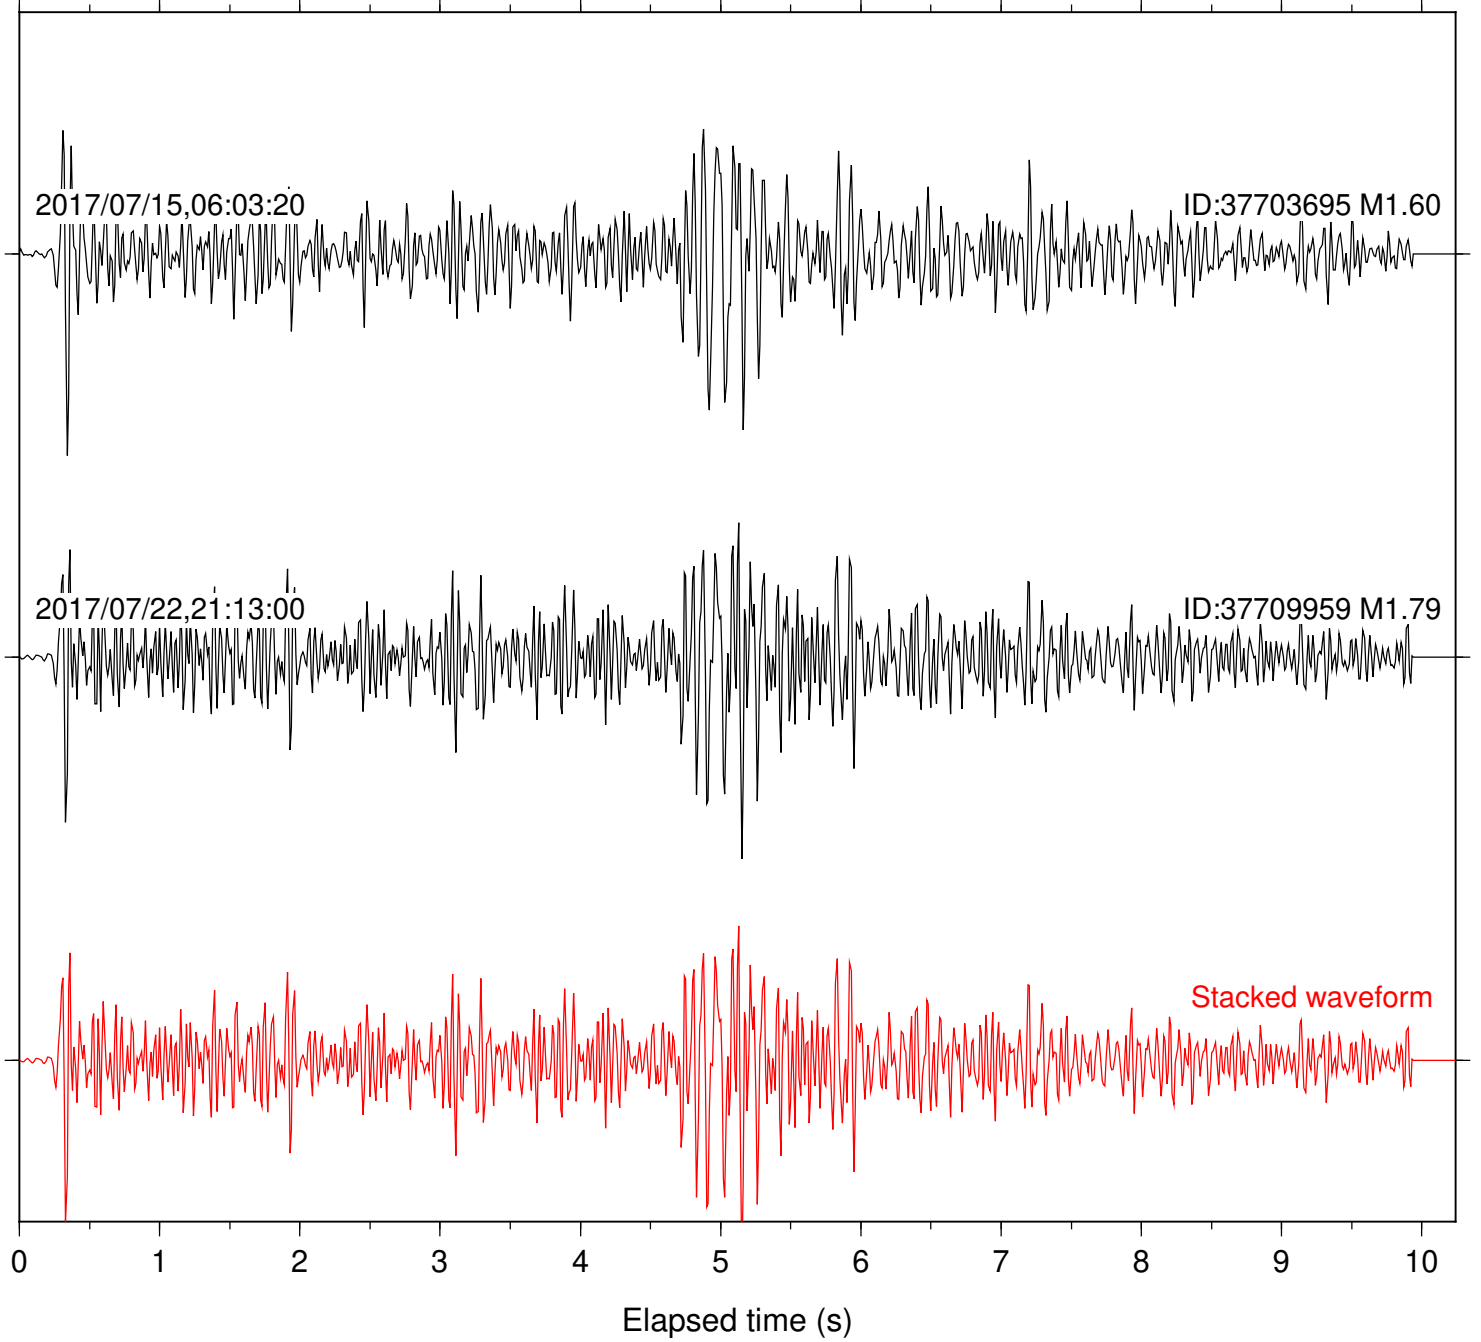

Focal depth: 6.01 km

Station: POB2 Com: HHZ

Focal depth: 6.01 km

Station: SMER Com: HHZ

Focal depth: 6.99 km

Station: SND Com: HHZ

Focal depth: 6.99 km

2017/07/15,06:03:20