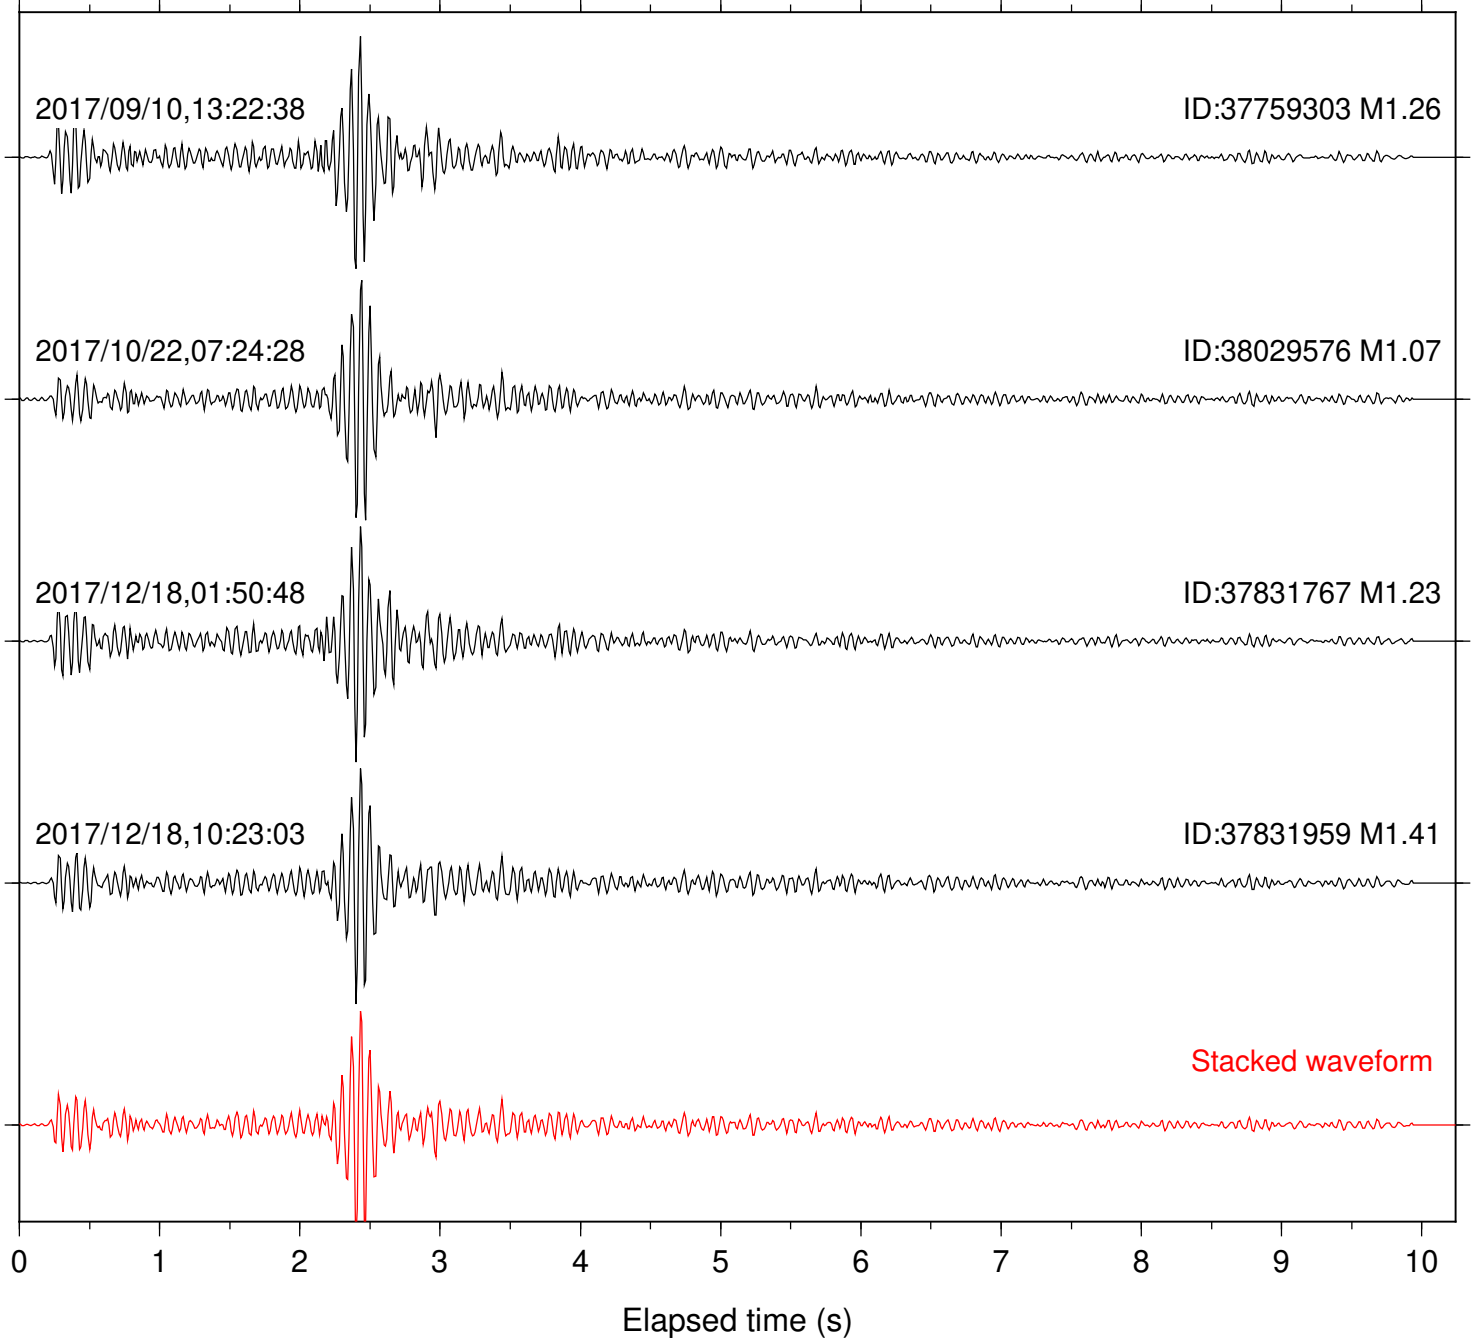

Station: RDM Com: HHZ

Focal depth: 6.38 km