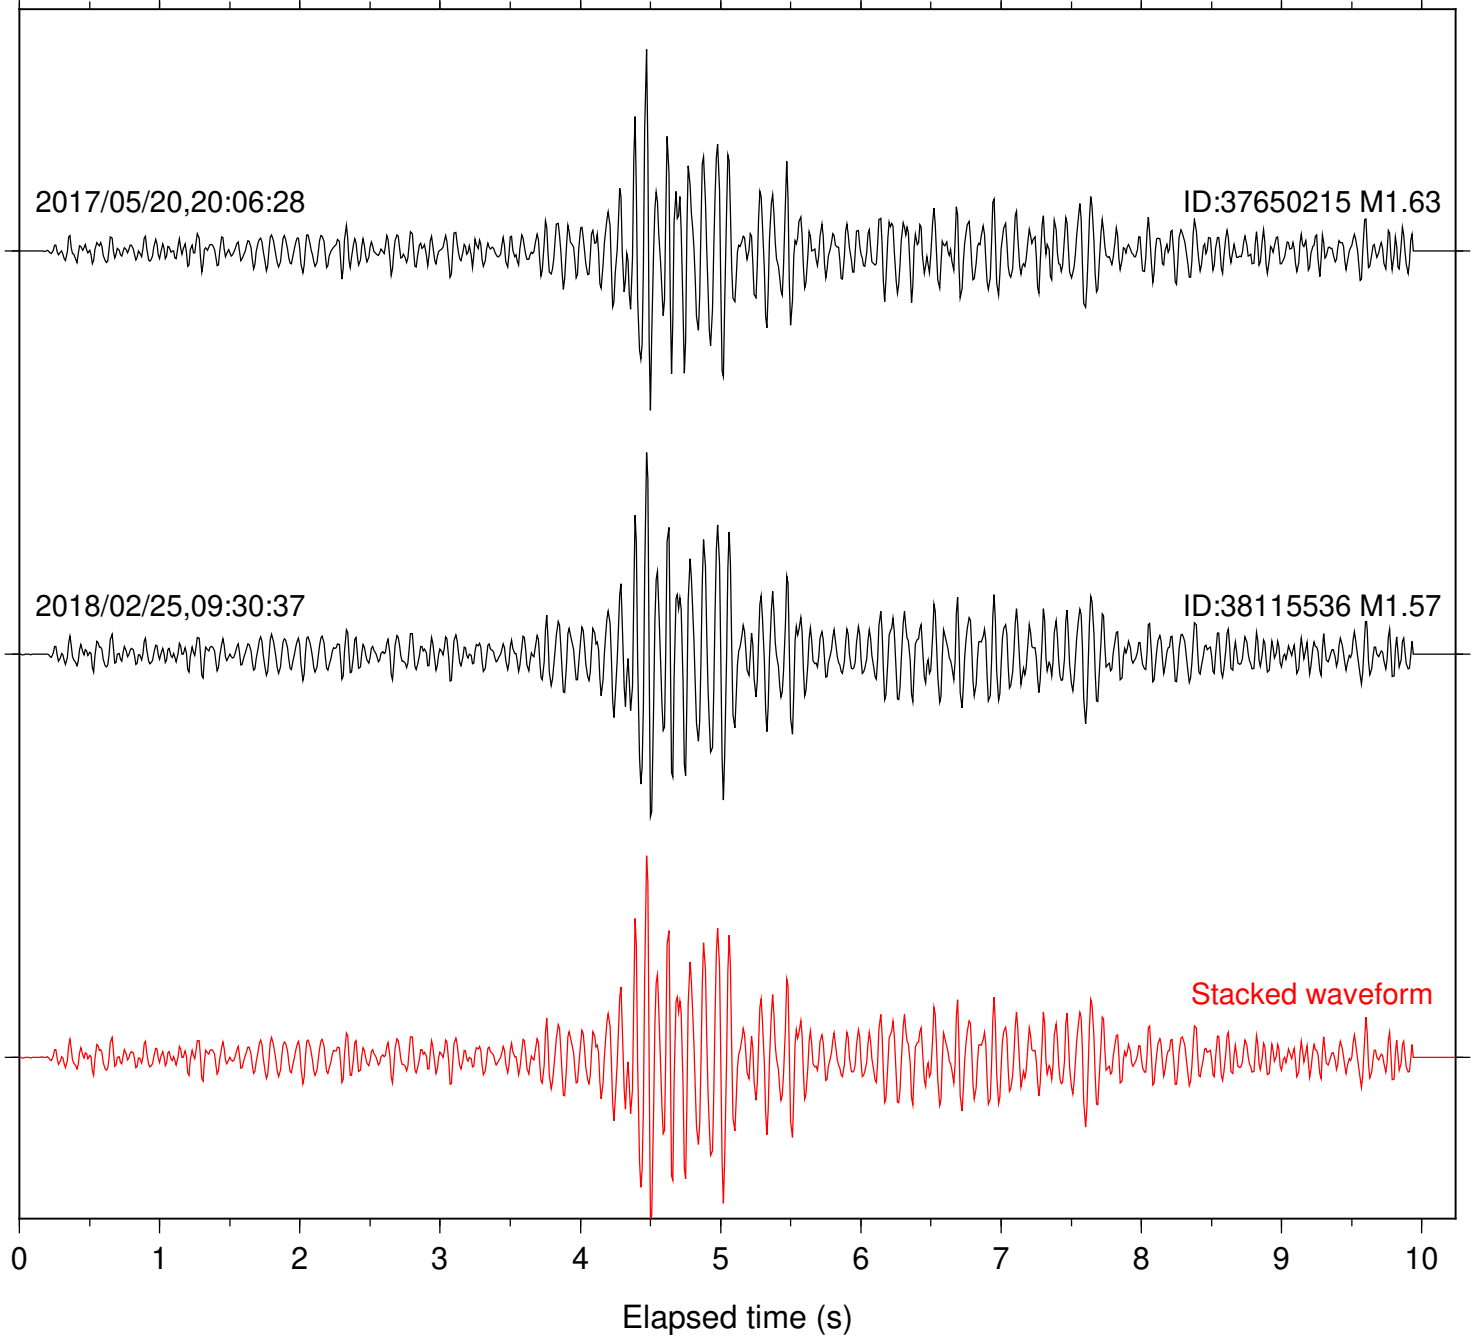

Station: B084 Com: EHZ

Focal depth: 7.48 km