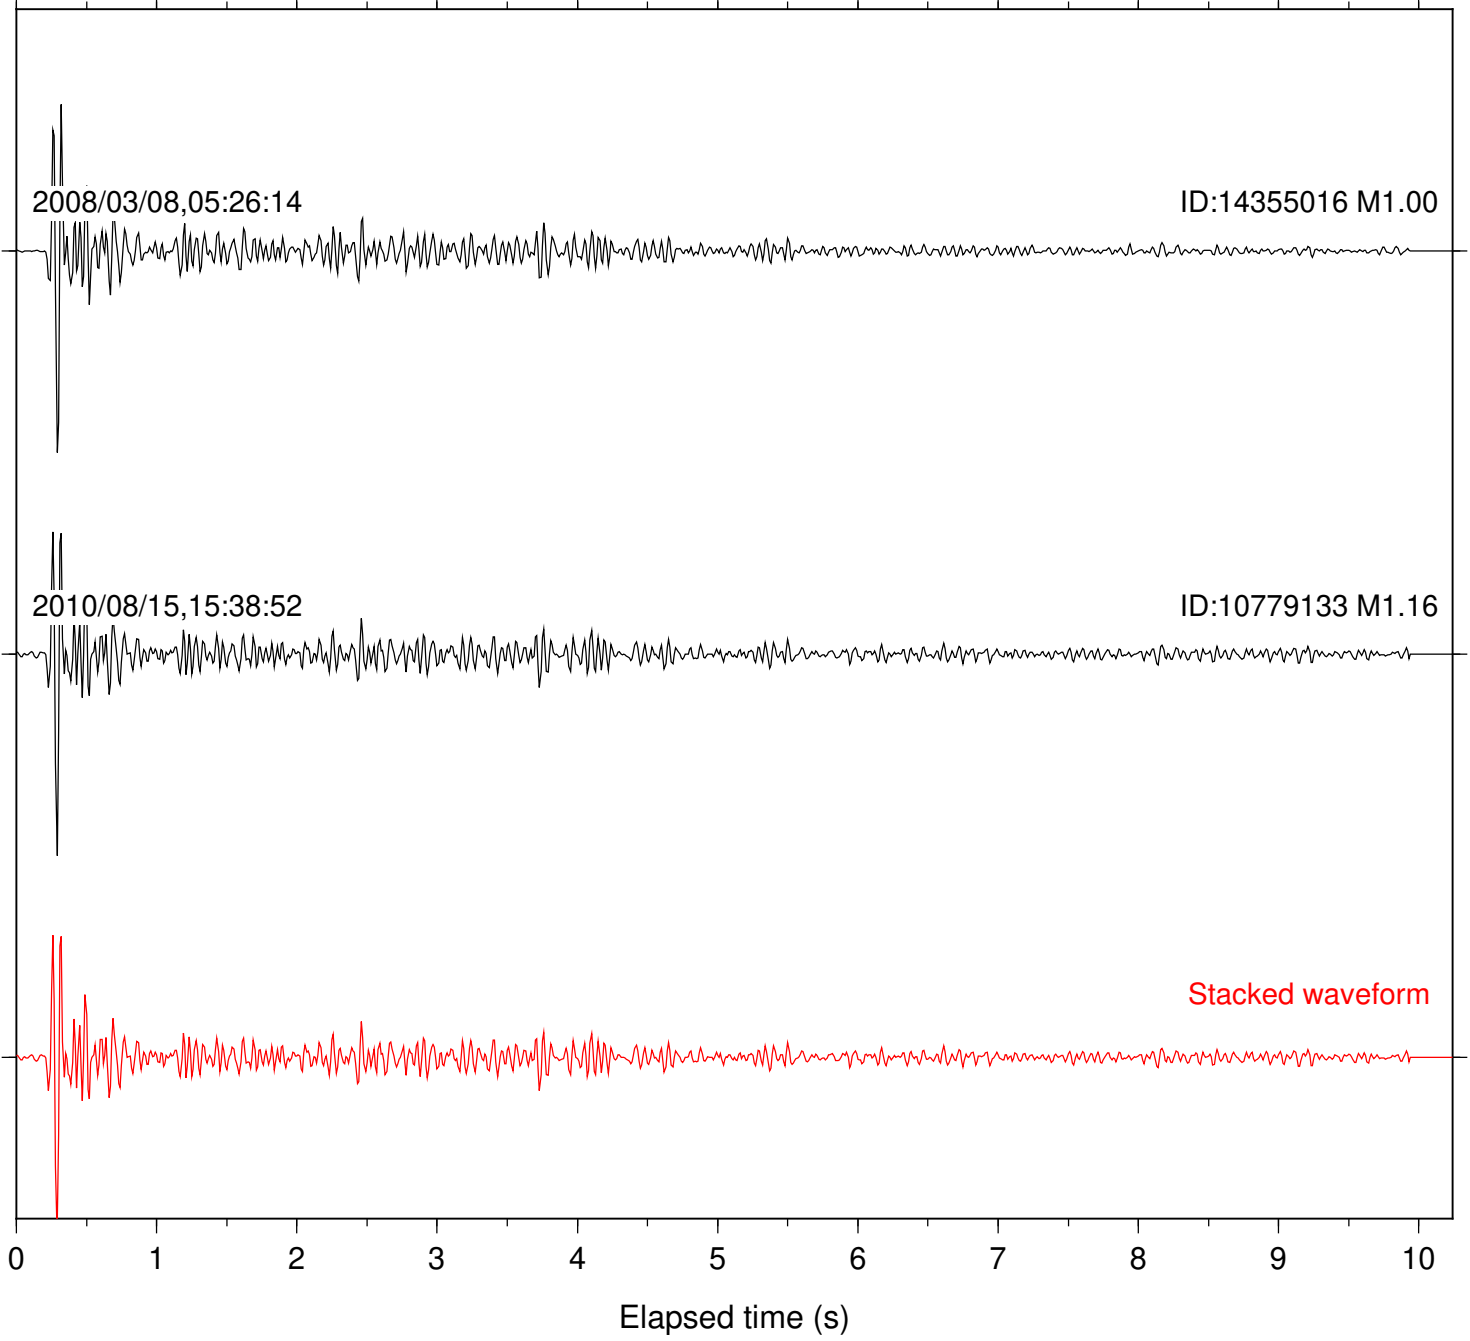

Station: B086 Com: EHZ

Focal depth: 10.33 km

2008/03/08,05:26:14

ID:14355016 M1.00

2010/08/15,15:38:52

ID:10779133 M1.16

Stacked waveform