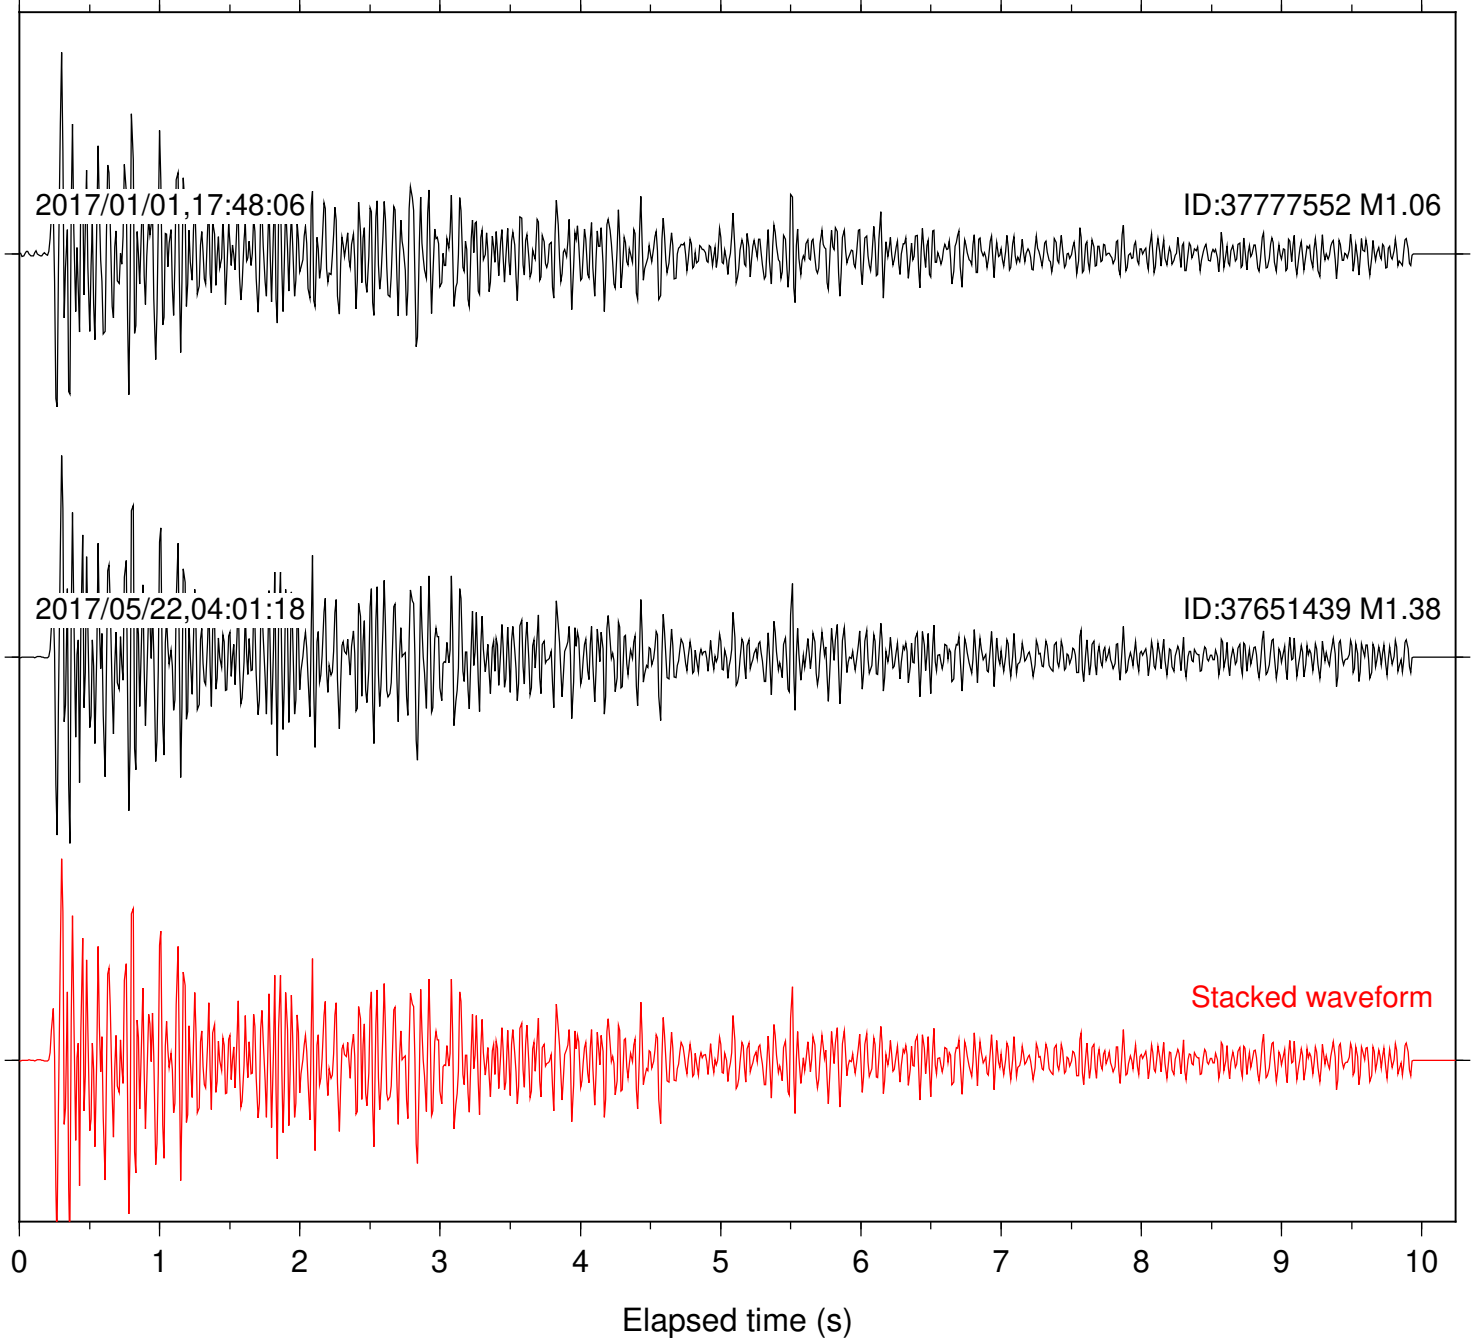

Station: FRD Com: HHZ

Focal depth: 6.75 km

Station: HMT2 Com: HHZ

Focal depth: 6.75 km

Station: SND Com: HHZ

Focal depth: 6.75 km

Station: B081 Com: EHZ

Focal depth: 7.48 km