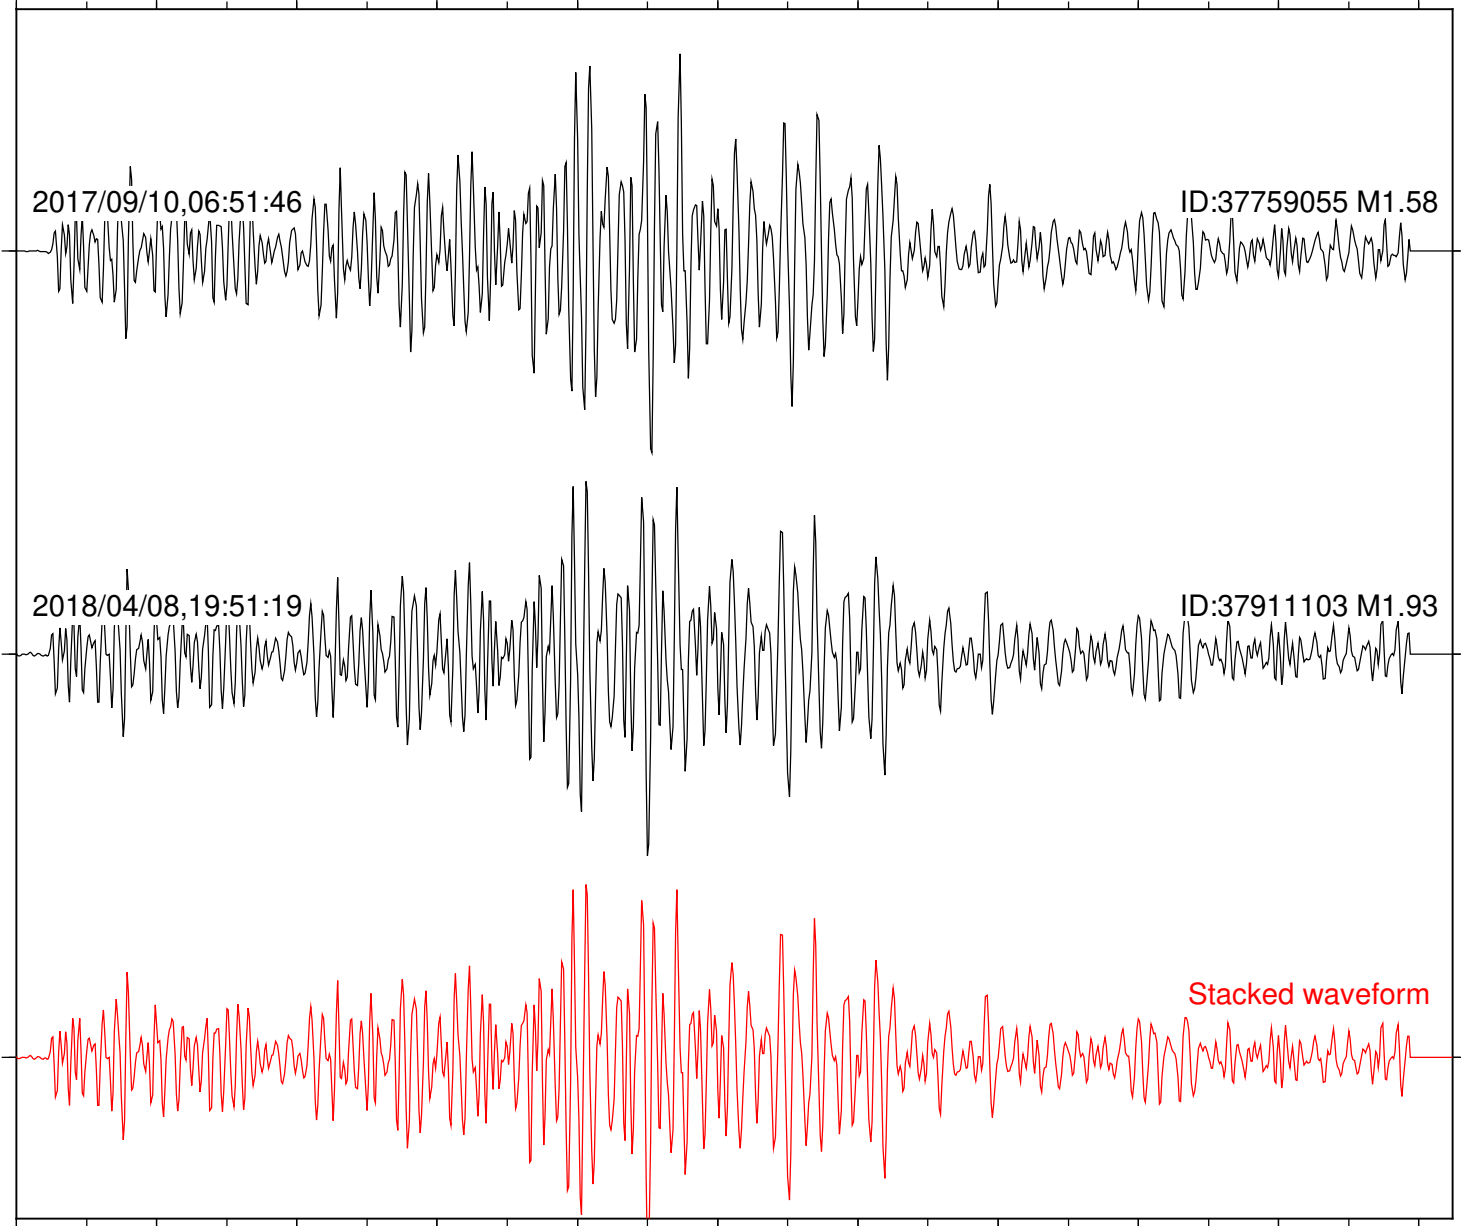

Station: LKH Com: HHZ

Focal depth: 6.28 km

2017/09/10,06:51:46

ID:37759055 M1.58

2018/04/08,19:51:19

ID:37911103 M1.93

Stacked waveform

0 1 2 3 4 5 6 7 8 9 10
Elapsed time (s)