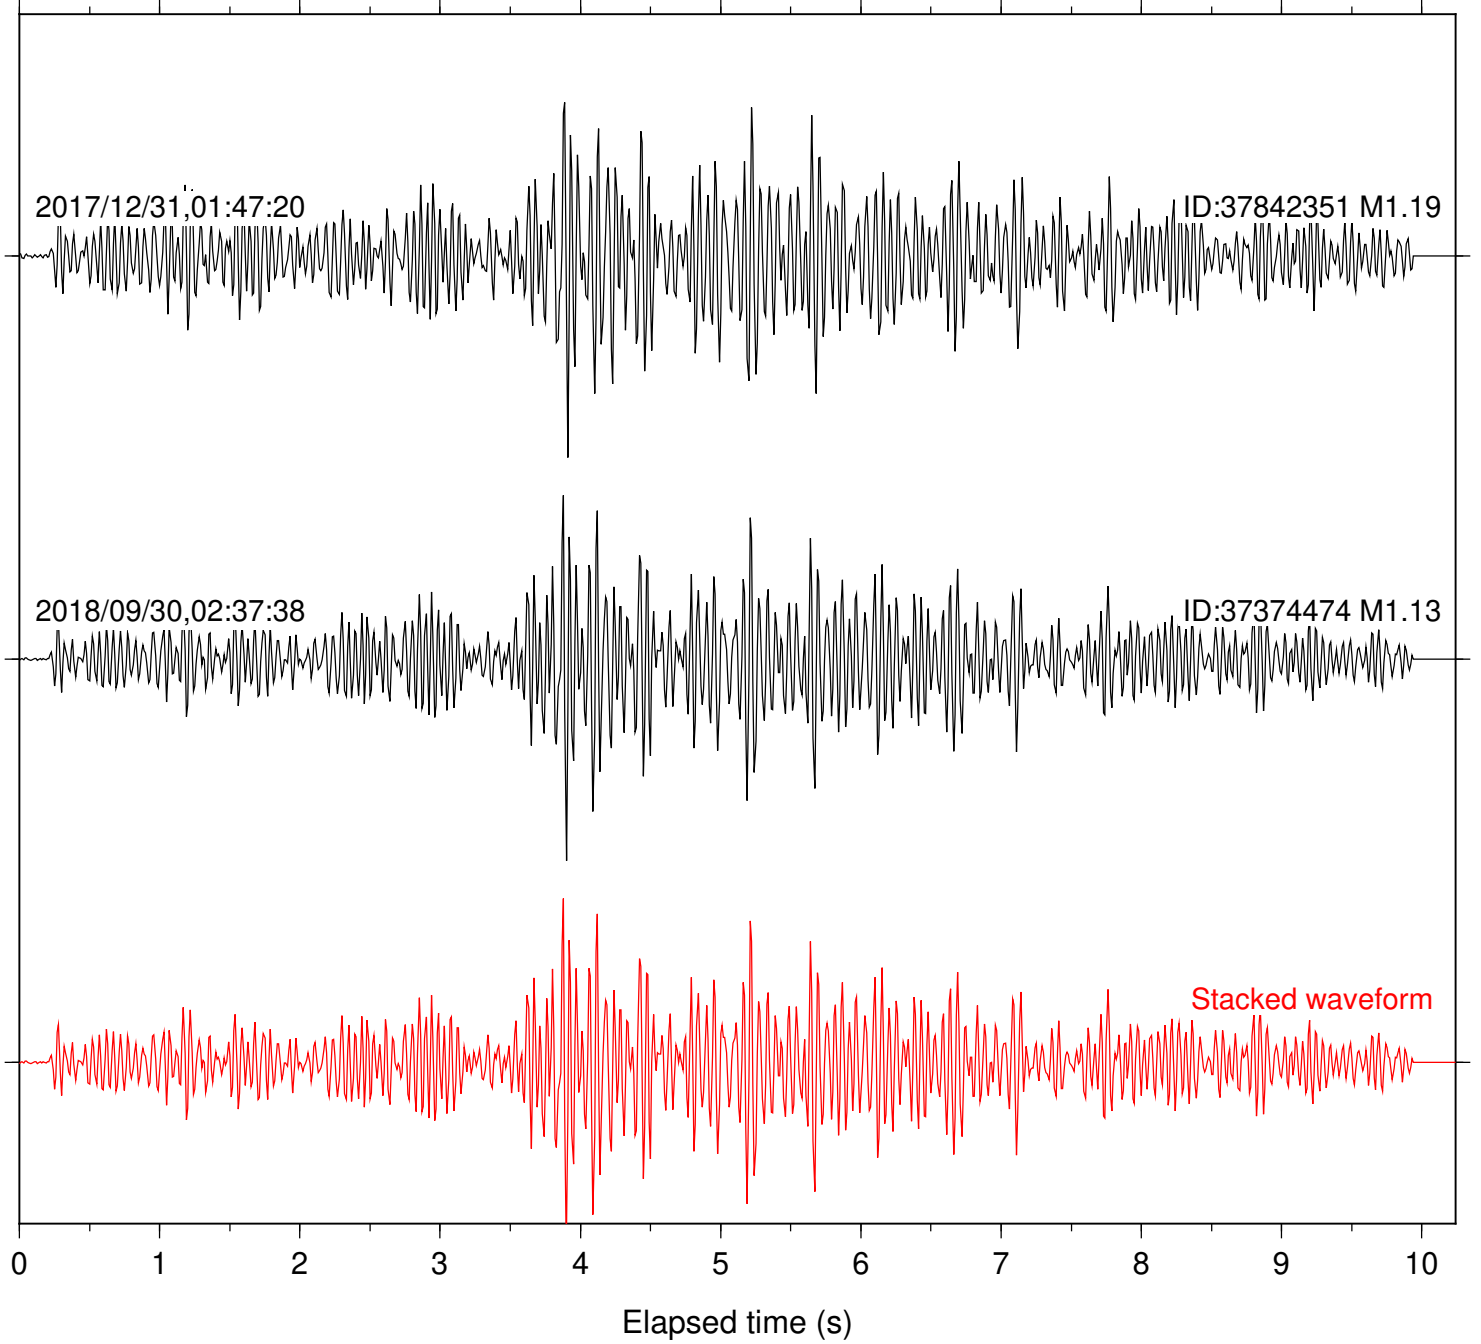

Station: CSH Com: HHZ

Focal depth: 5.10 km

Station: DGR Com: HHZ

Focal depth: 5.10 km

Station: HMT2 Com: HHZ

Focal depth: 5.10 km

Station: PFO Com: HHZ

Focal depth: 5.10 km