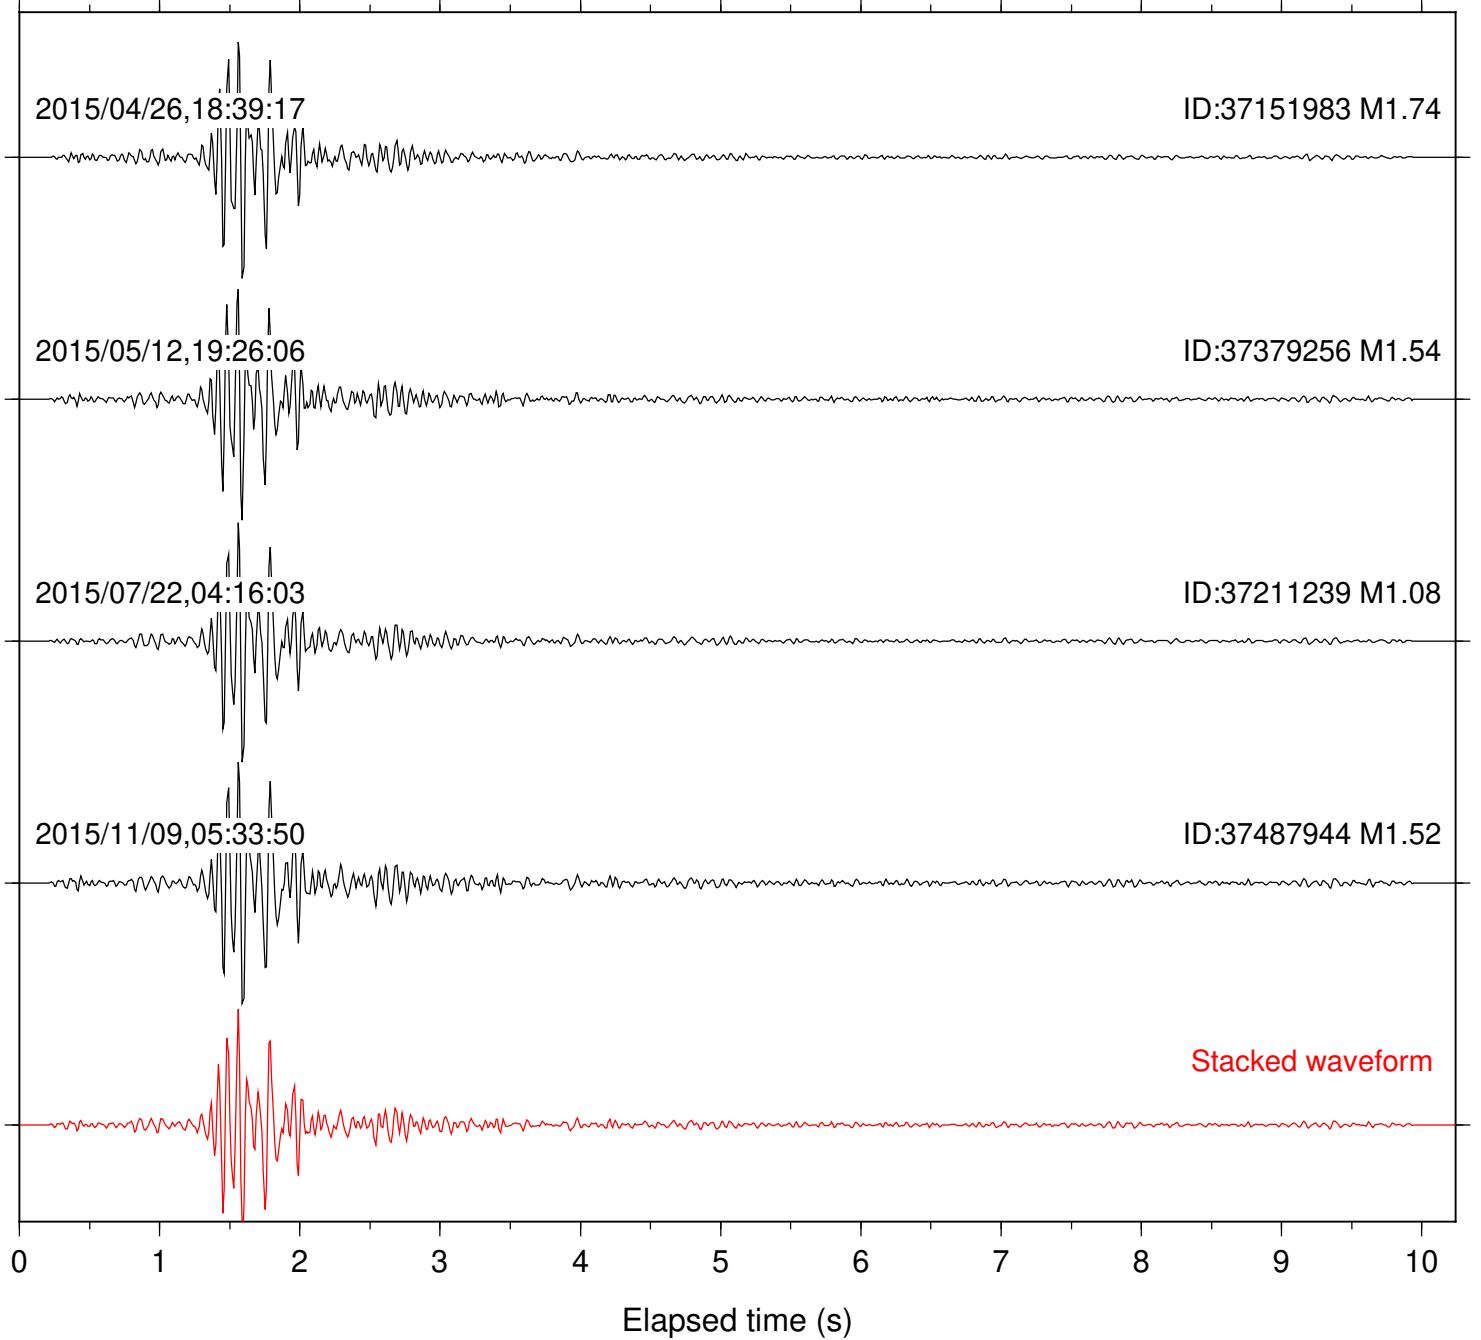

Station: B093 Com: EHZ

Focal depth: 8.33 km