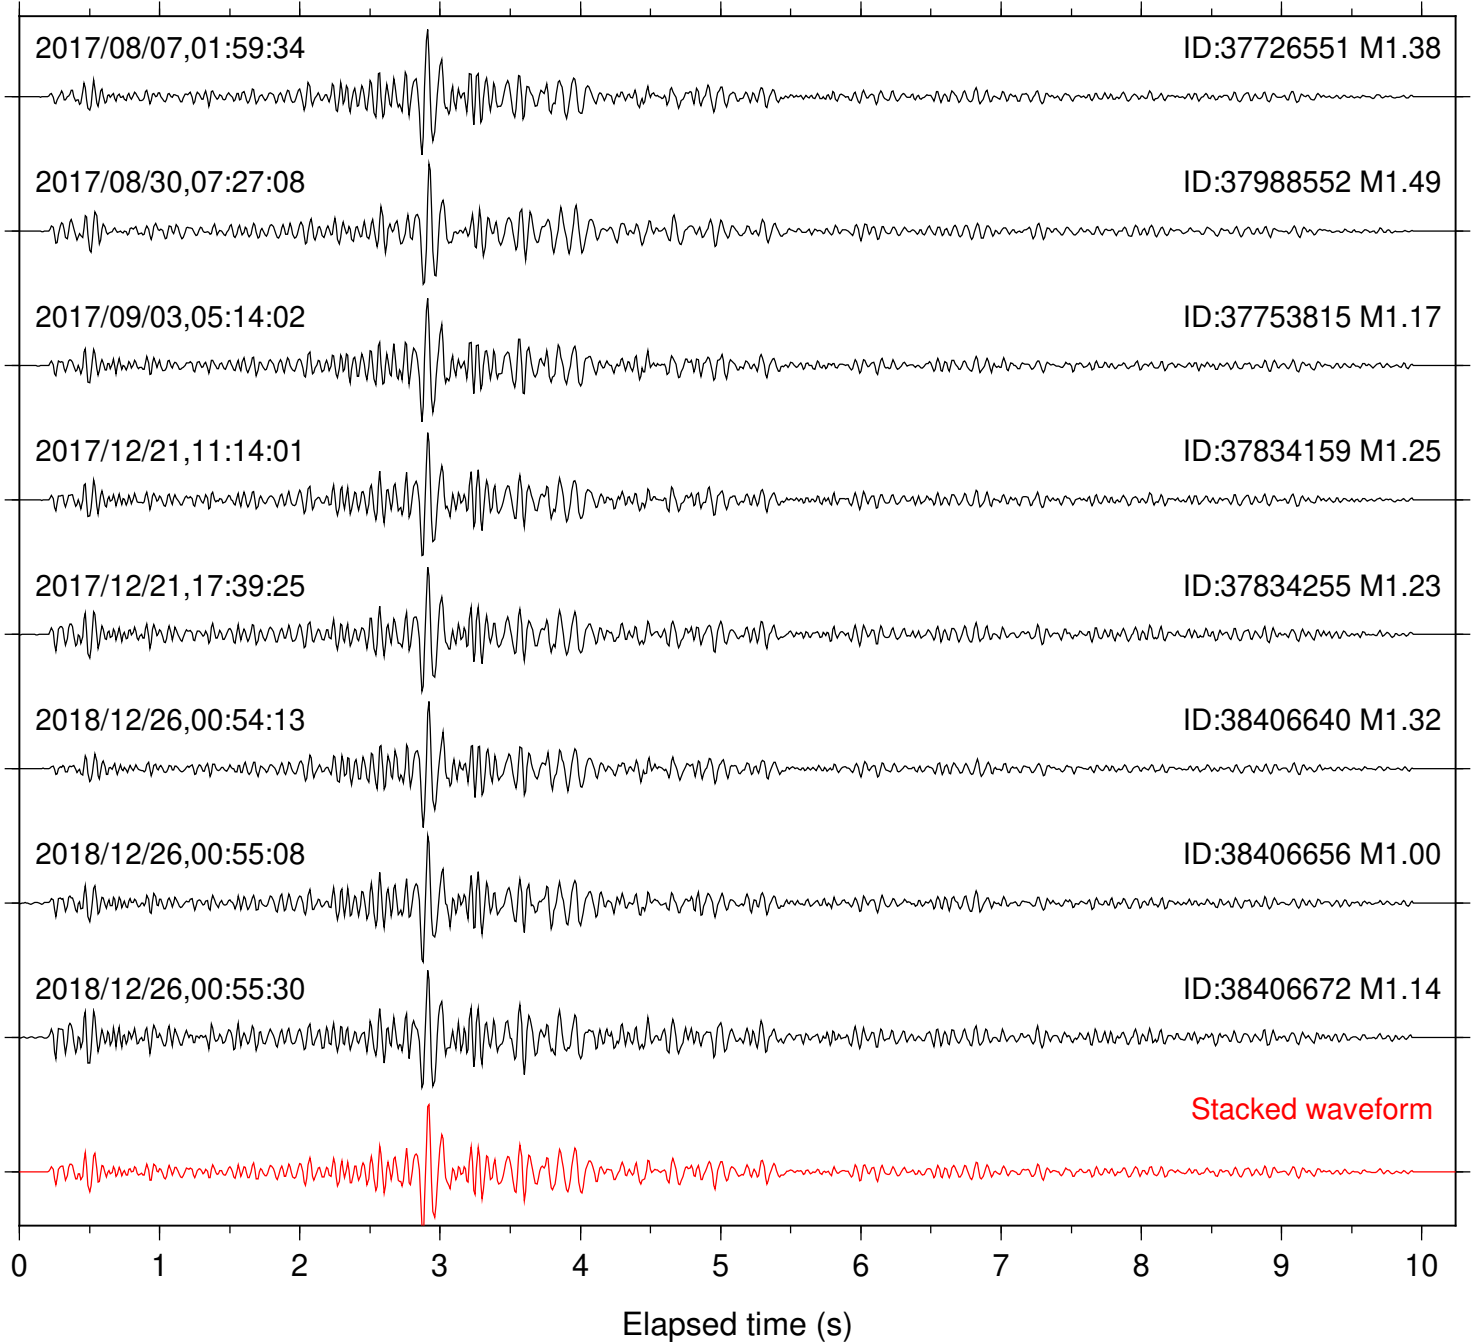

Station: B088 Com: EHZ

Focal depth: 6.96 km