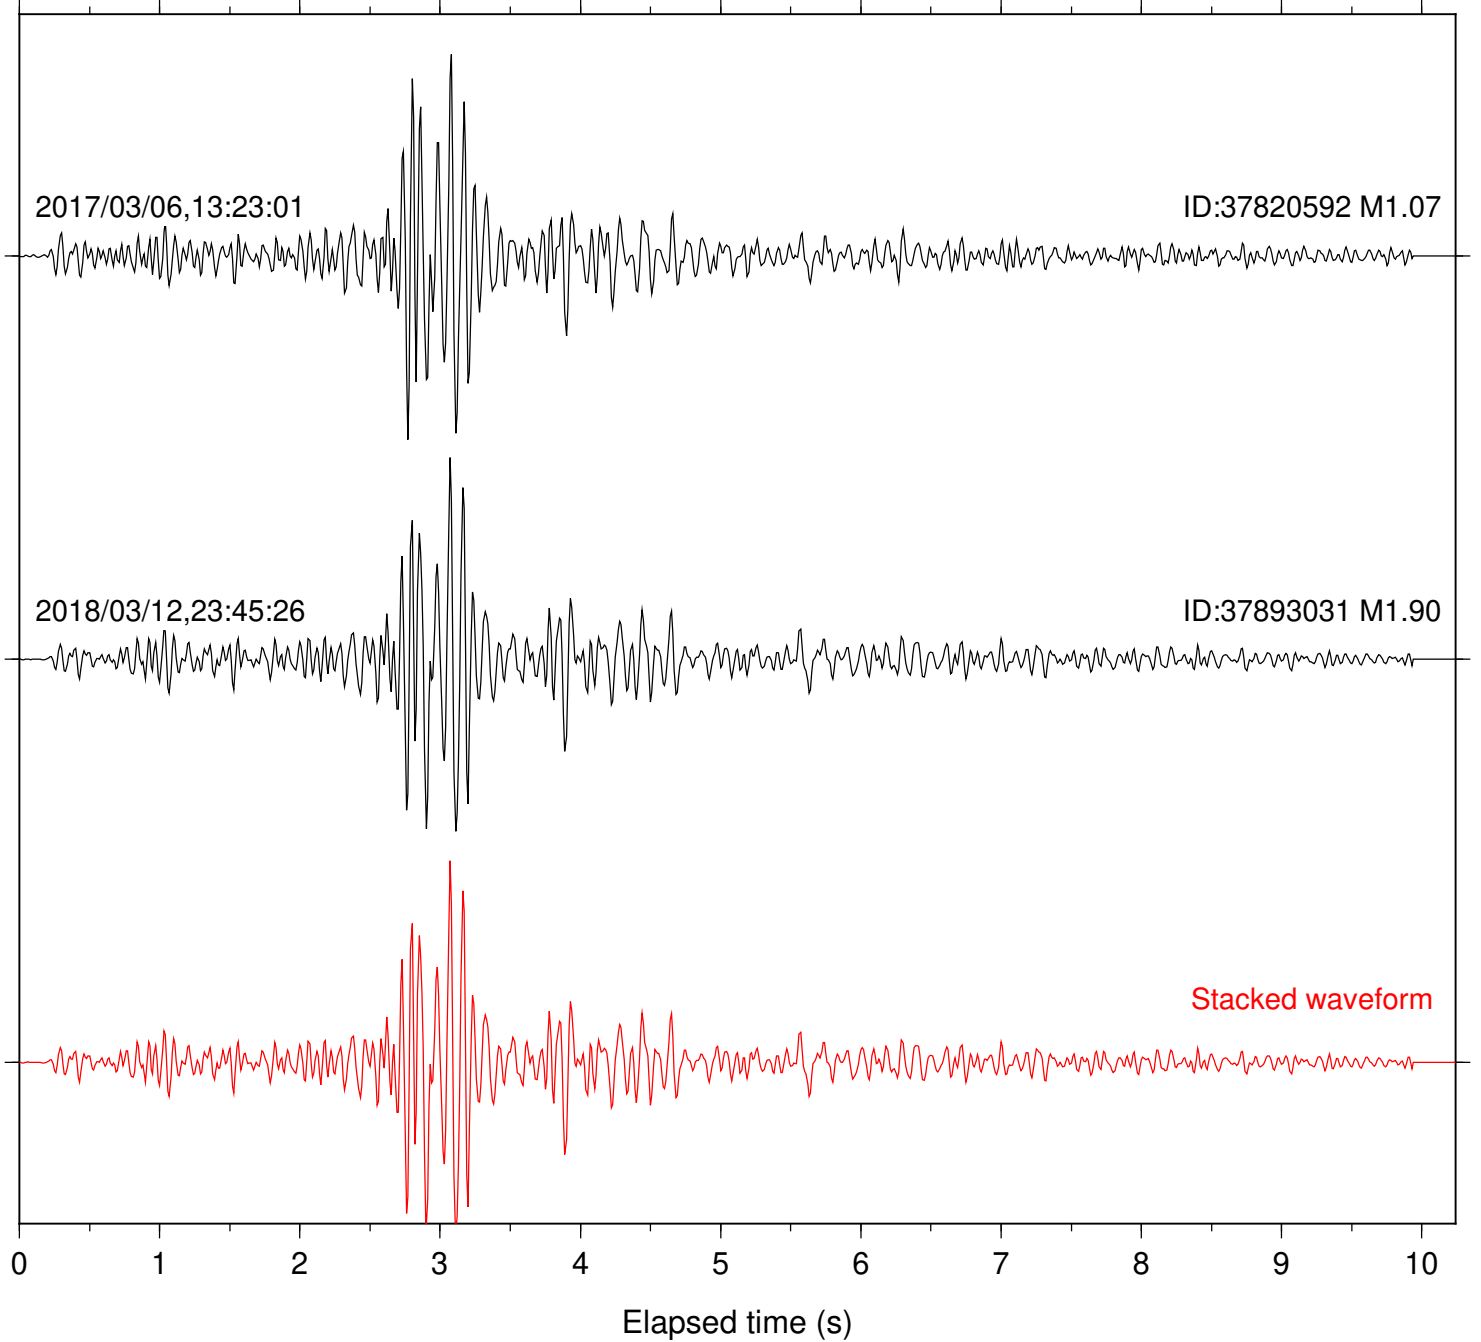

Station: CSH Com: HHZ

Focal depth: 7.23 km

Station: SND Com: HHZ

Focal depth: 7.23 km

Station: COY Com: EHZ

Focal depth: 8.06 km

Station: KEE Com: EHZ

Focal depth: 8.06 km