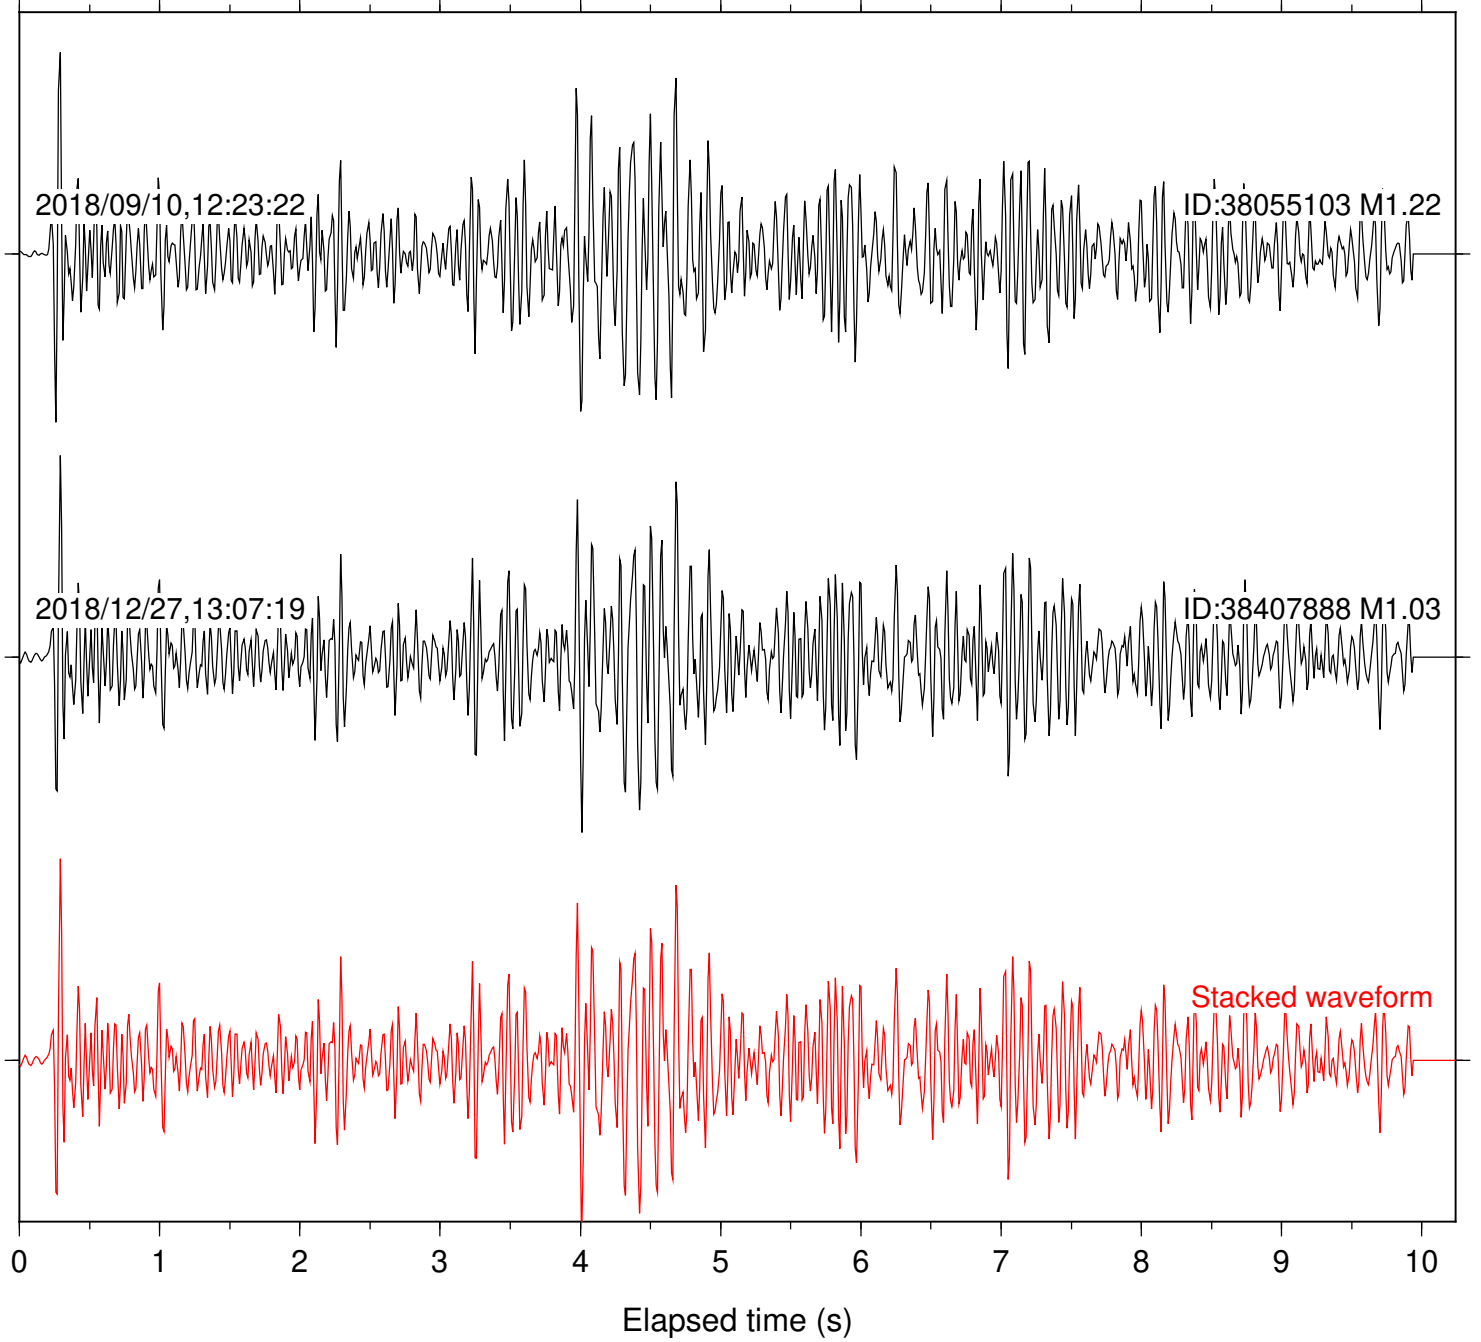

Station: DGR Com: HHZ

Focal depth: 4.29 km

Station: FRD Com: HHZ

Focal depth: 4.29 km

Station: HMT2 Com: HHZ

Focal depth: 4.29 km

Station: LKH Com: HHZ

Focal depth: 4.29 km