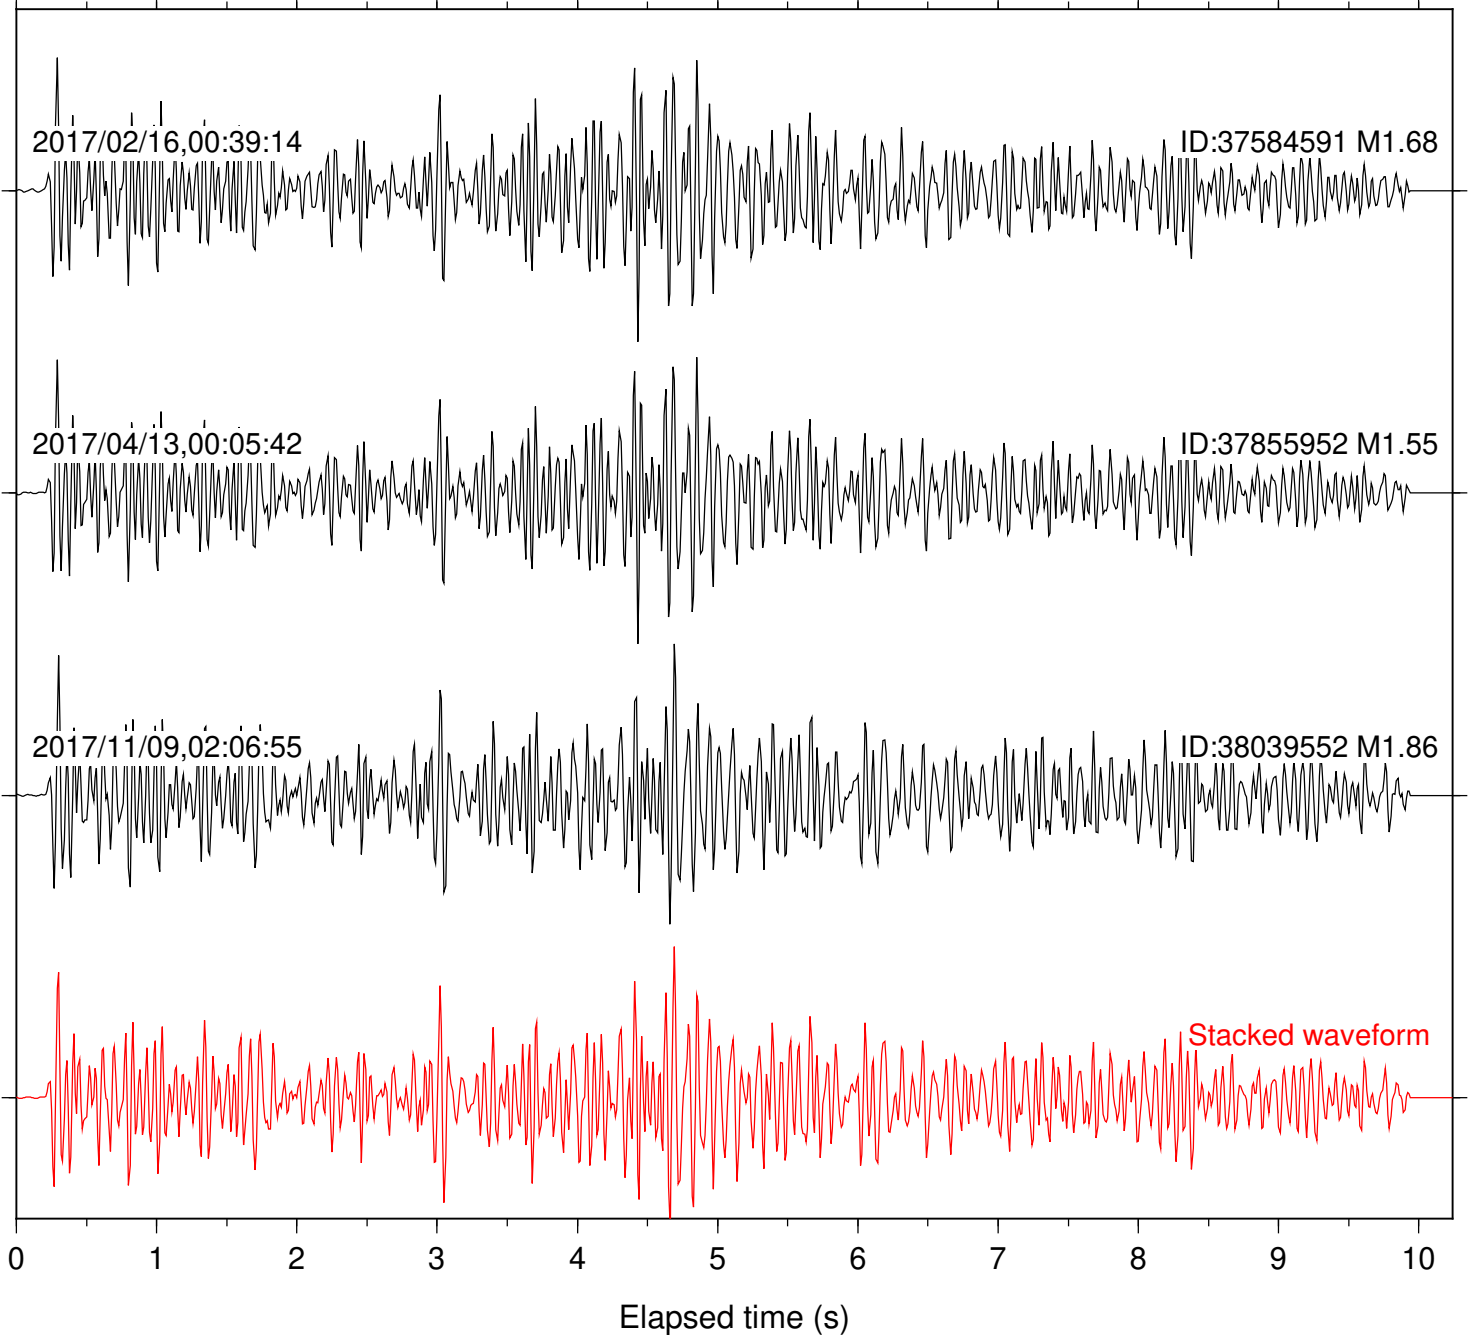

Station: HMT2 Com: HHZ

Focal depth: 6.48 km