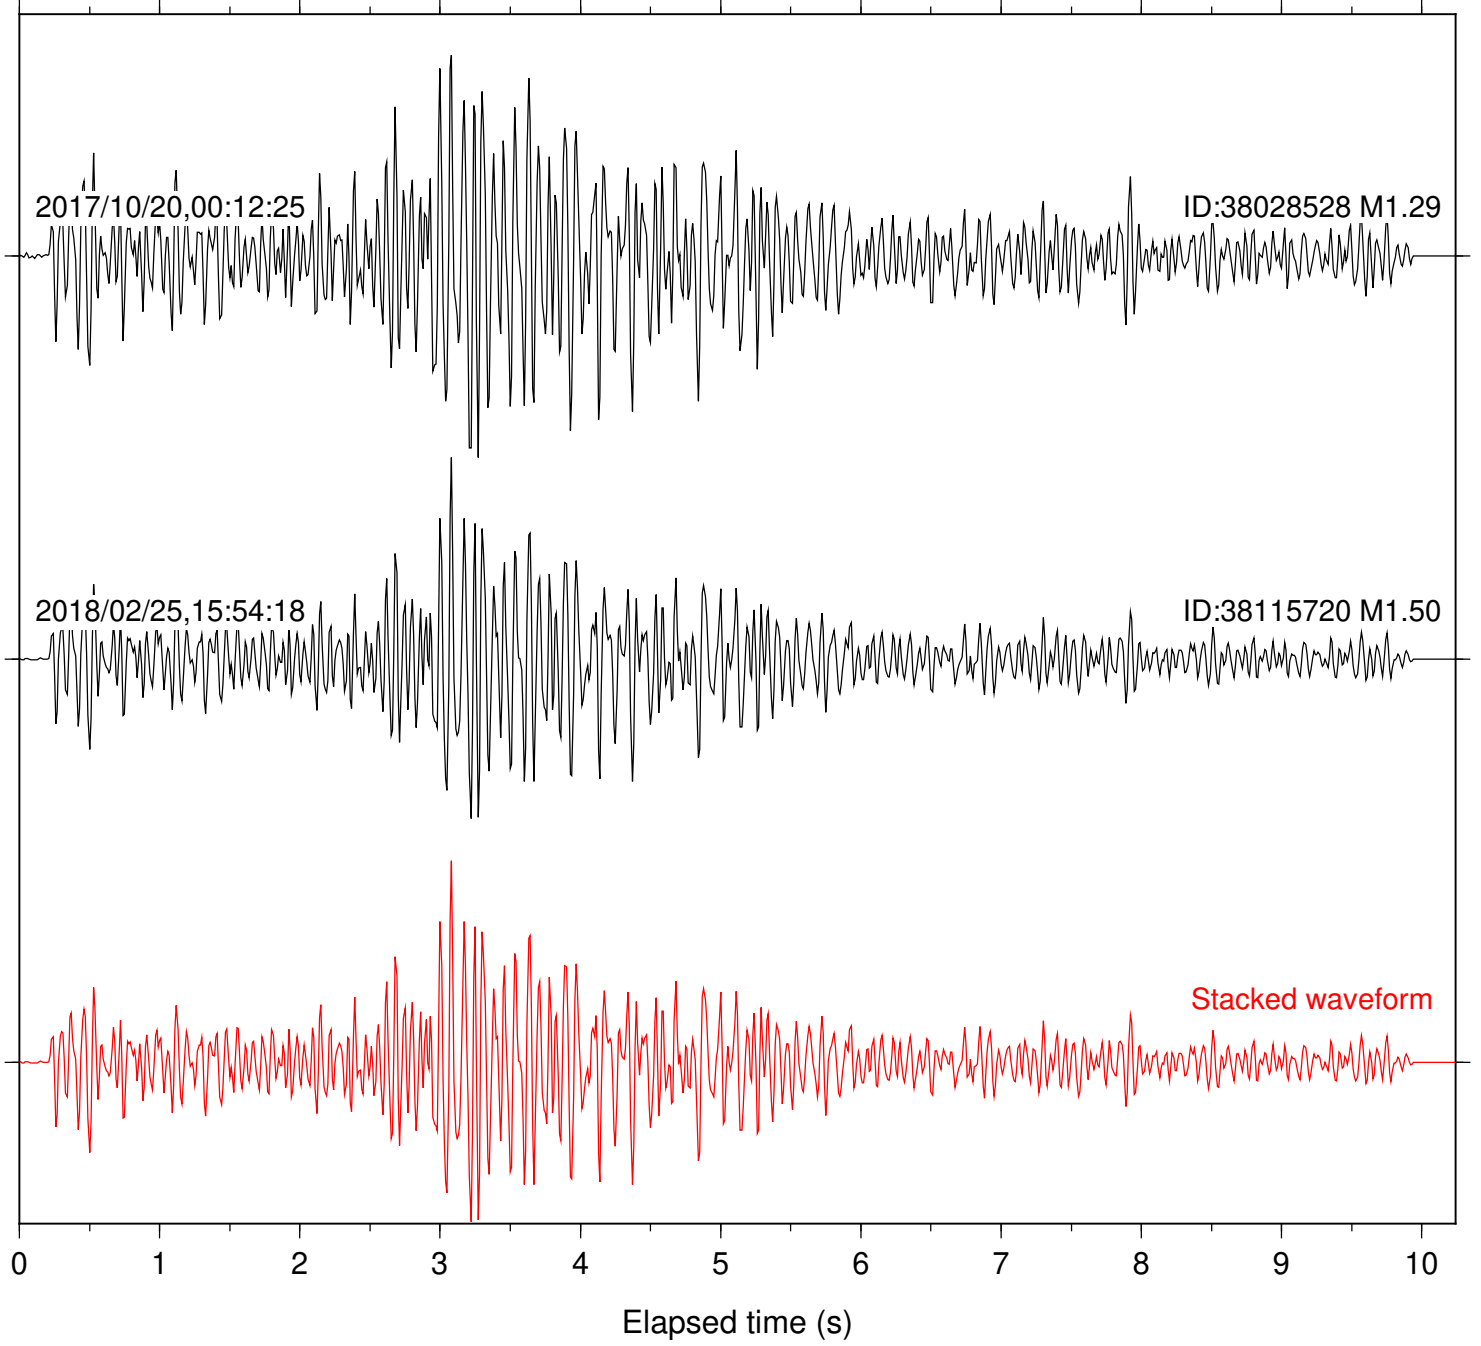

Station: B088 Com: EHZ

Focal depth: 5.43 km