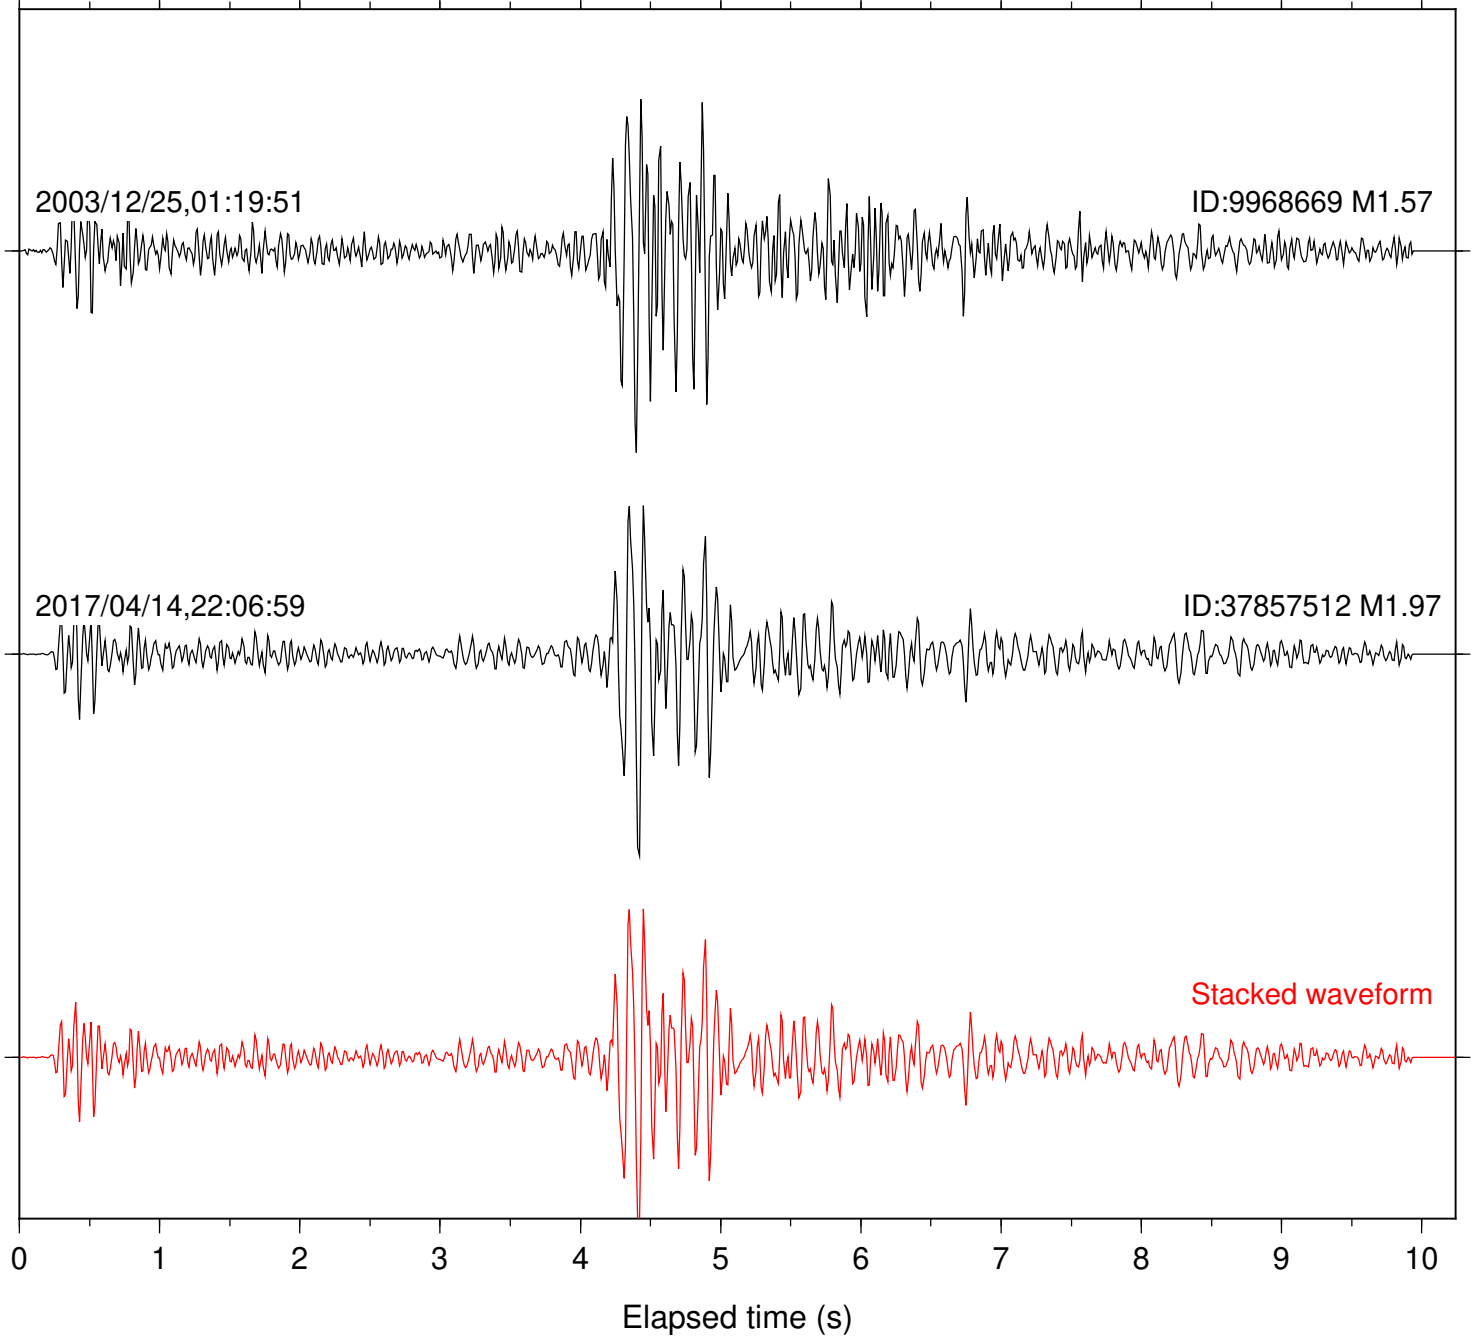

Station: BAC Com: EHZ

Focal depth: 16.29 km