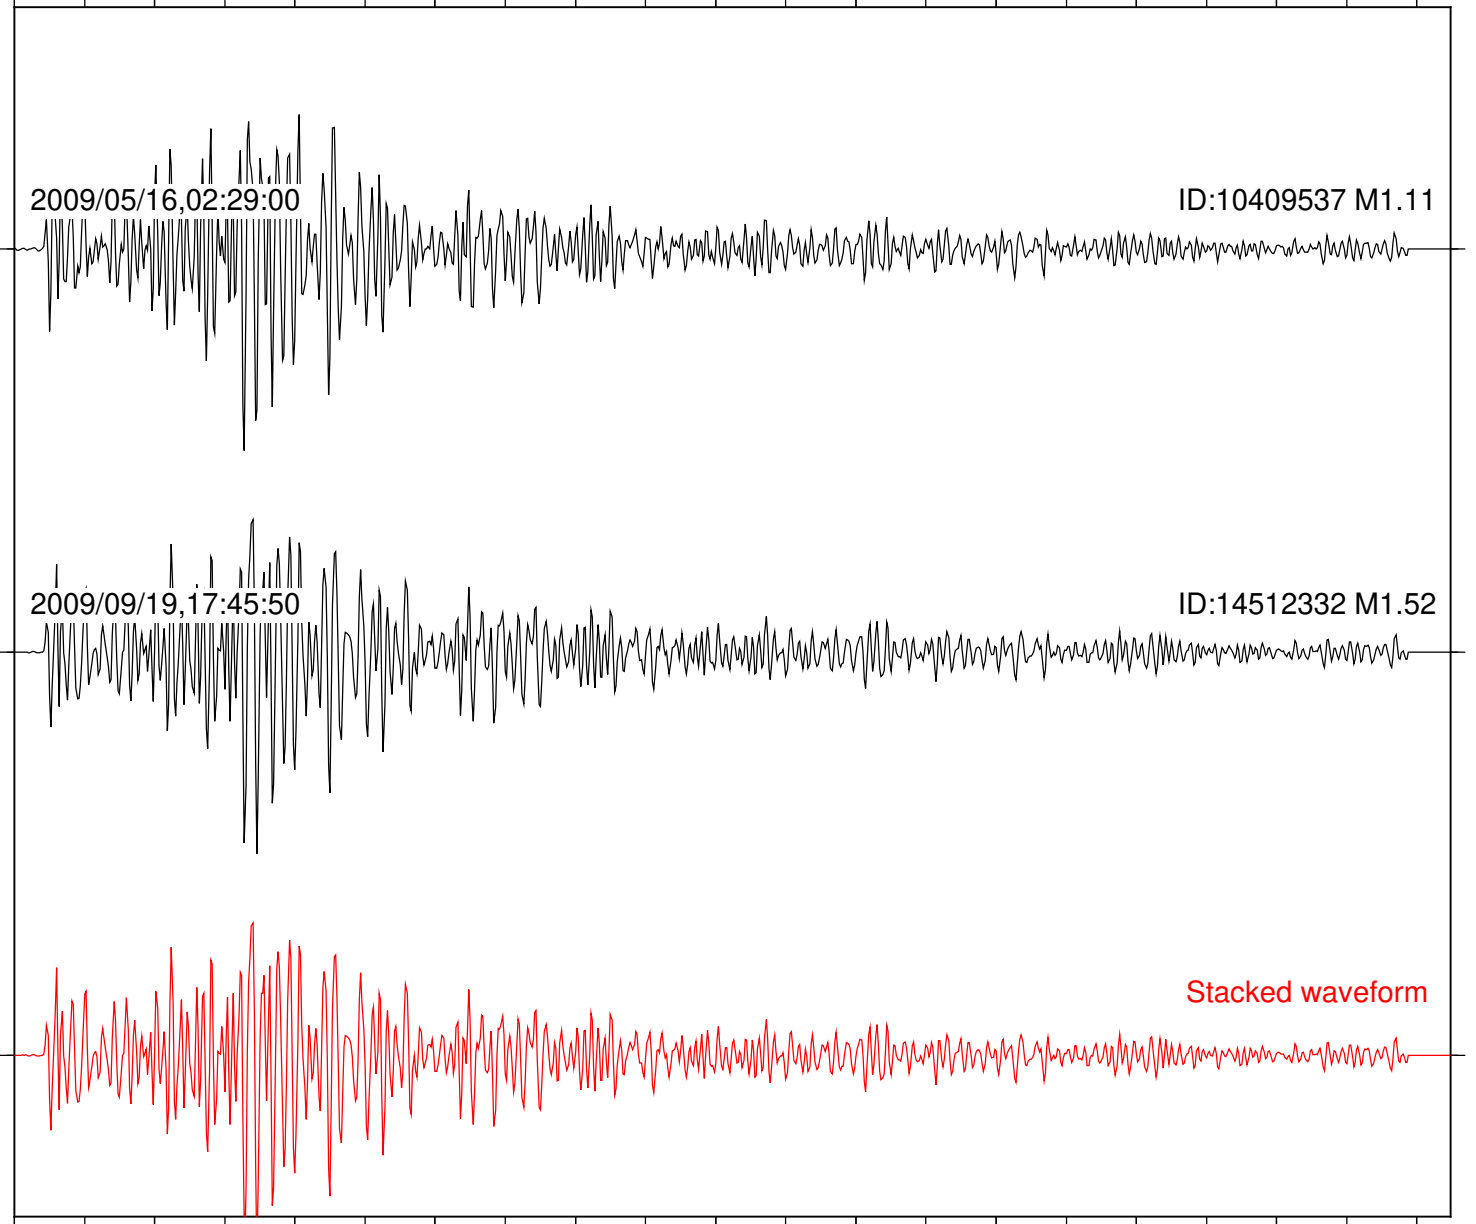

Station: B087 Com: EHZ

Focal depth: 9.65 km

2009/05/16,02:29:00

ID:10409537 M1.11

2009/09/19,17:45:50

ID:14512332 M1.52

Stacked waveform

0 1 2 3 4 5 6 7 8 9 10
Elapsed time (s)