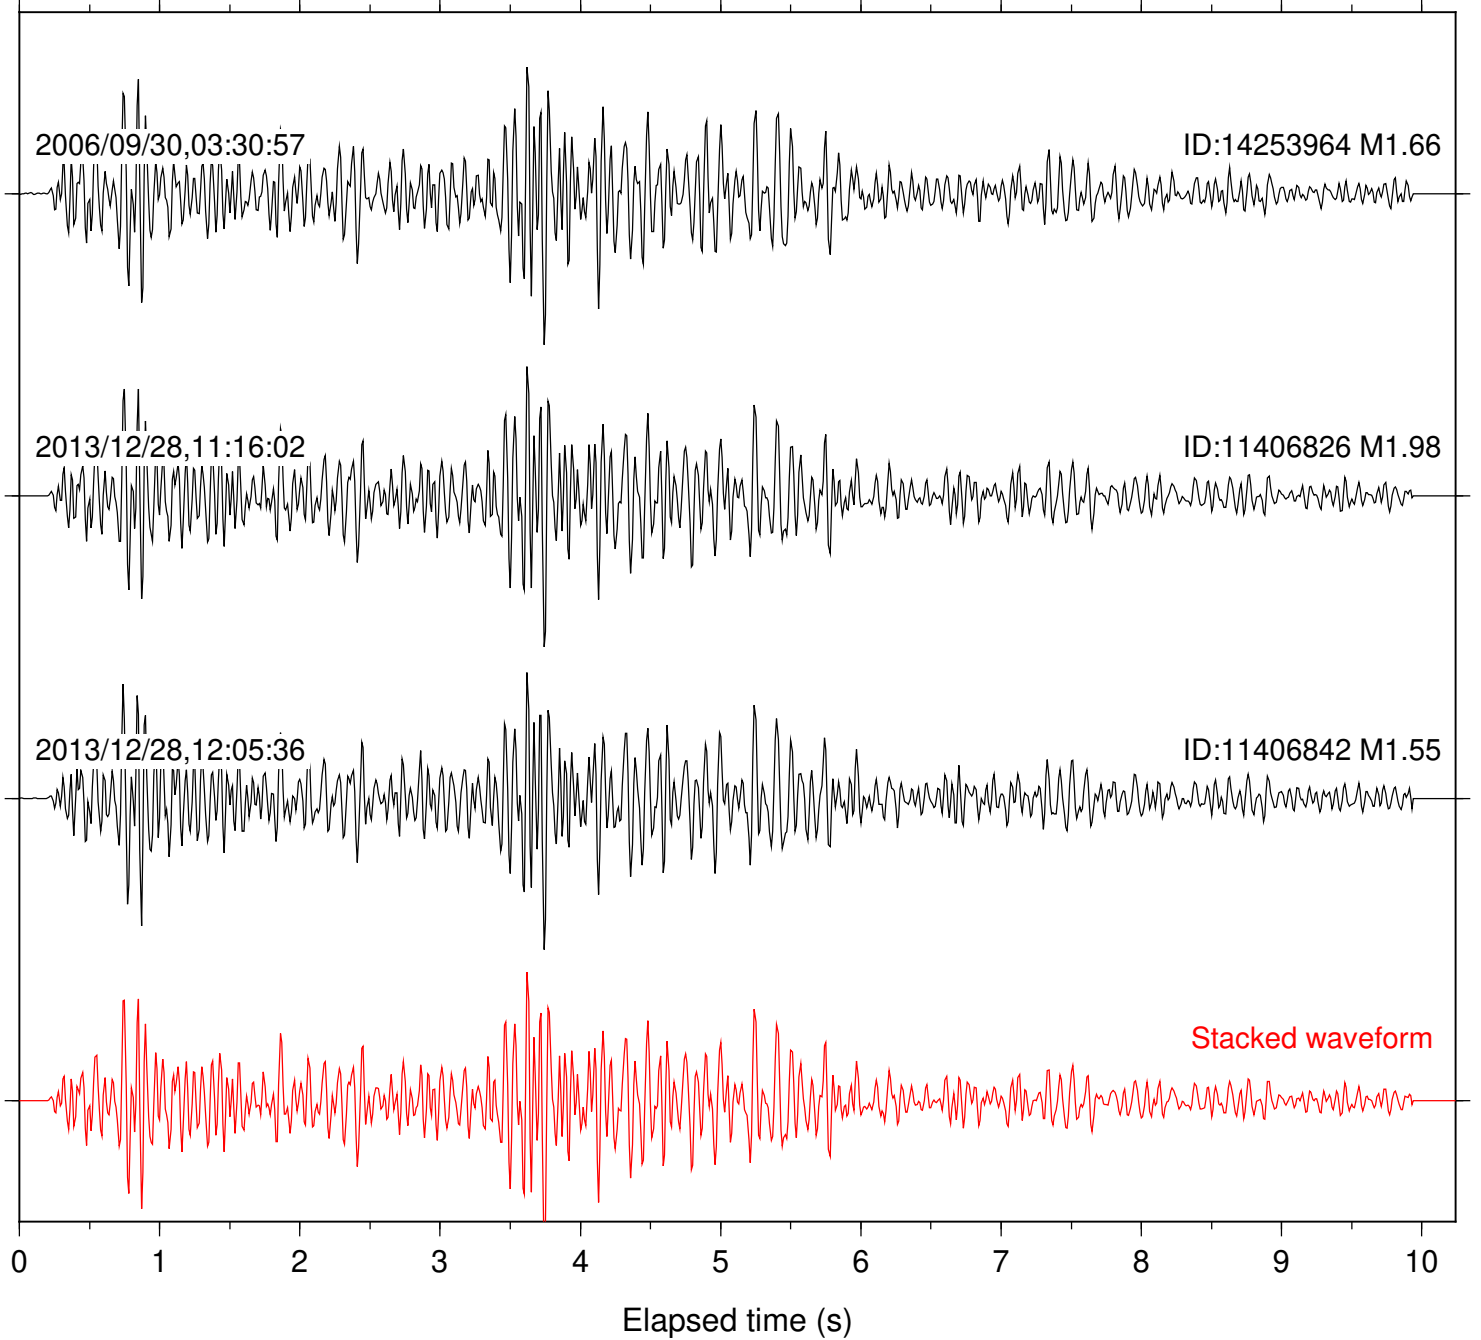

Station: SND Com: HHZ

Focal depth: 16.63 km