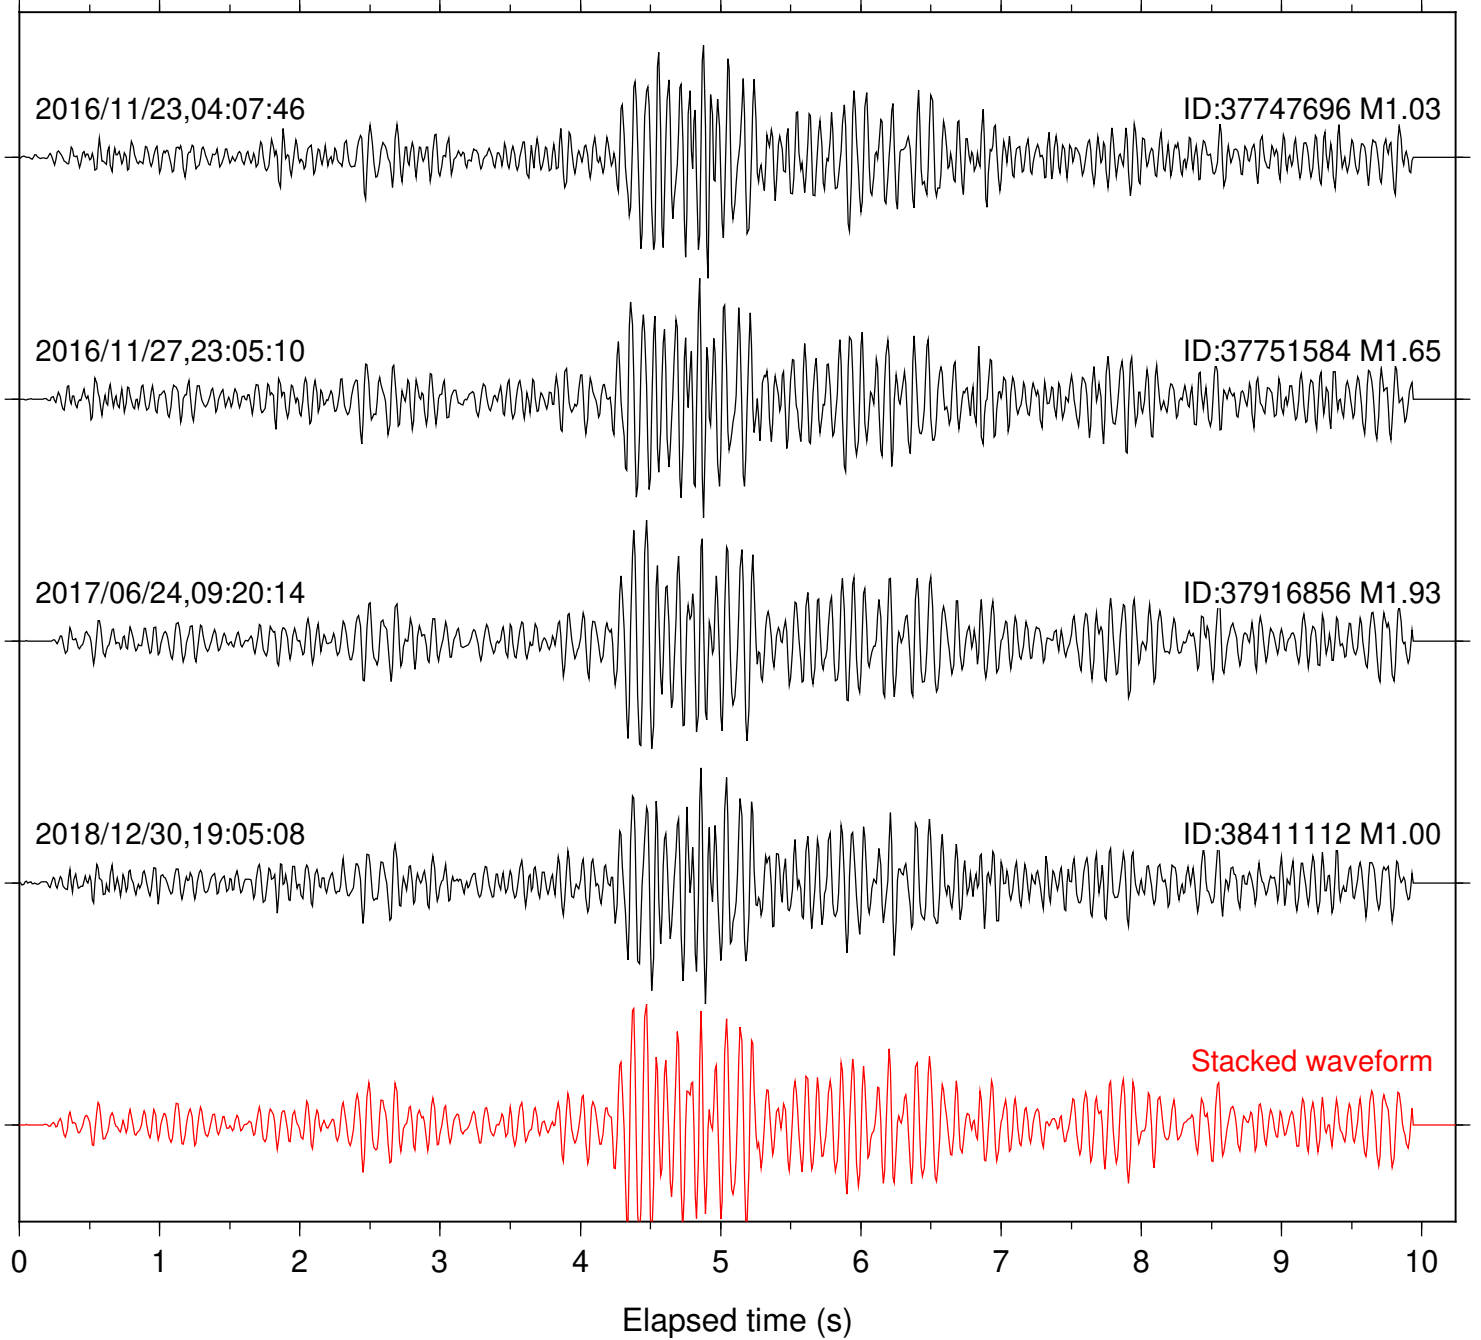

Station: B084 Com: EHZ

Focal depth: 6.74 km