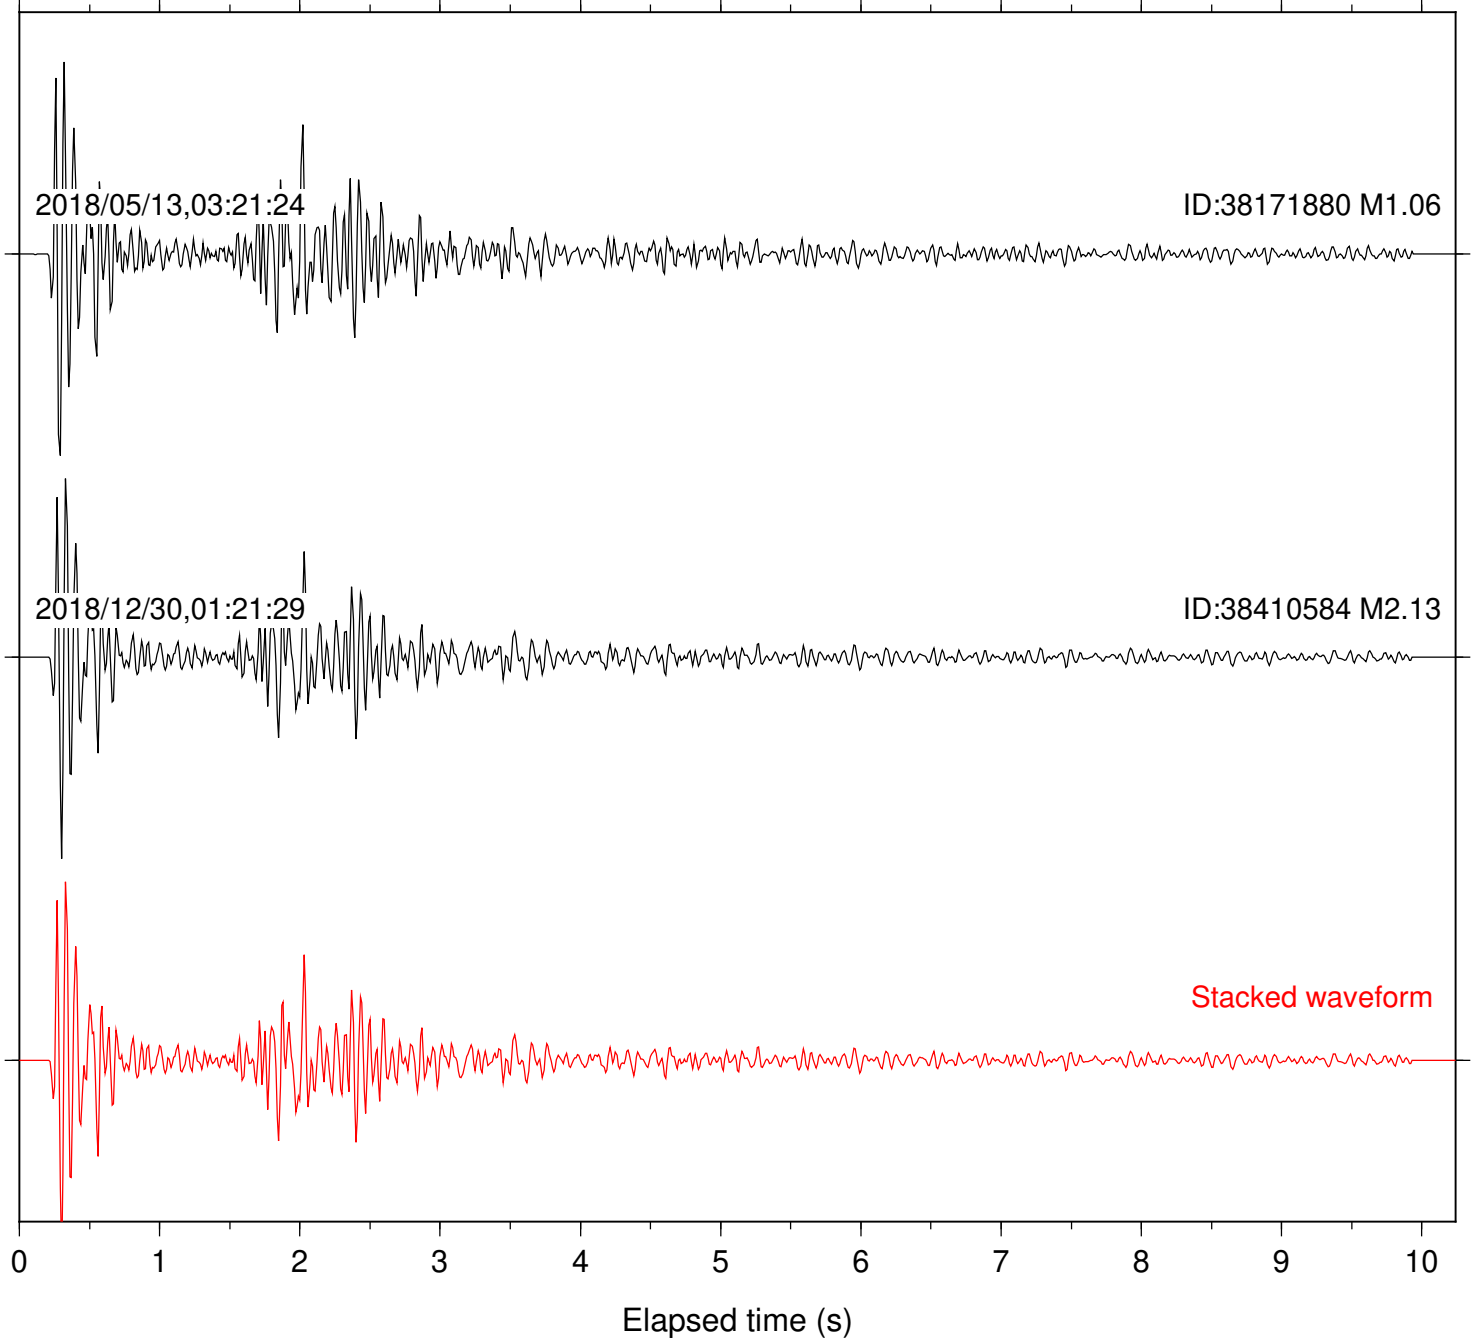

Station: B093 Com: EHZ

Focal depth: 7.21 km