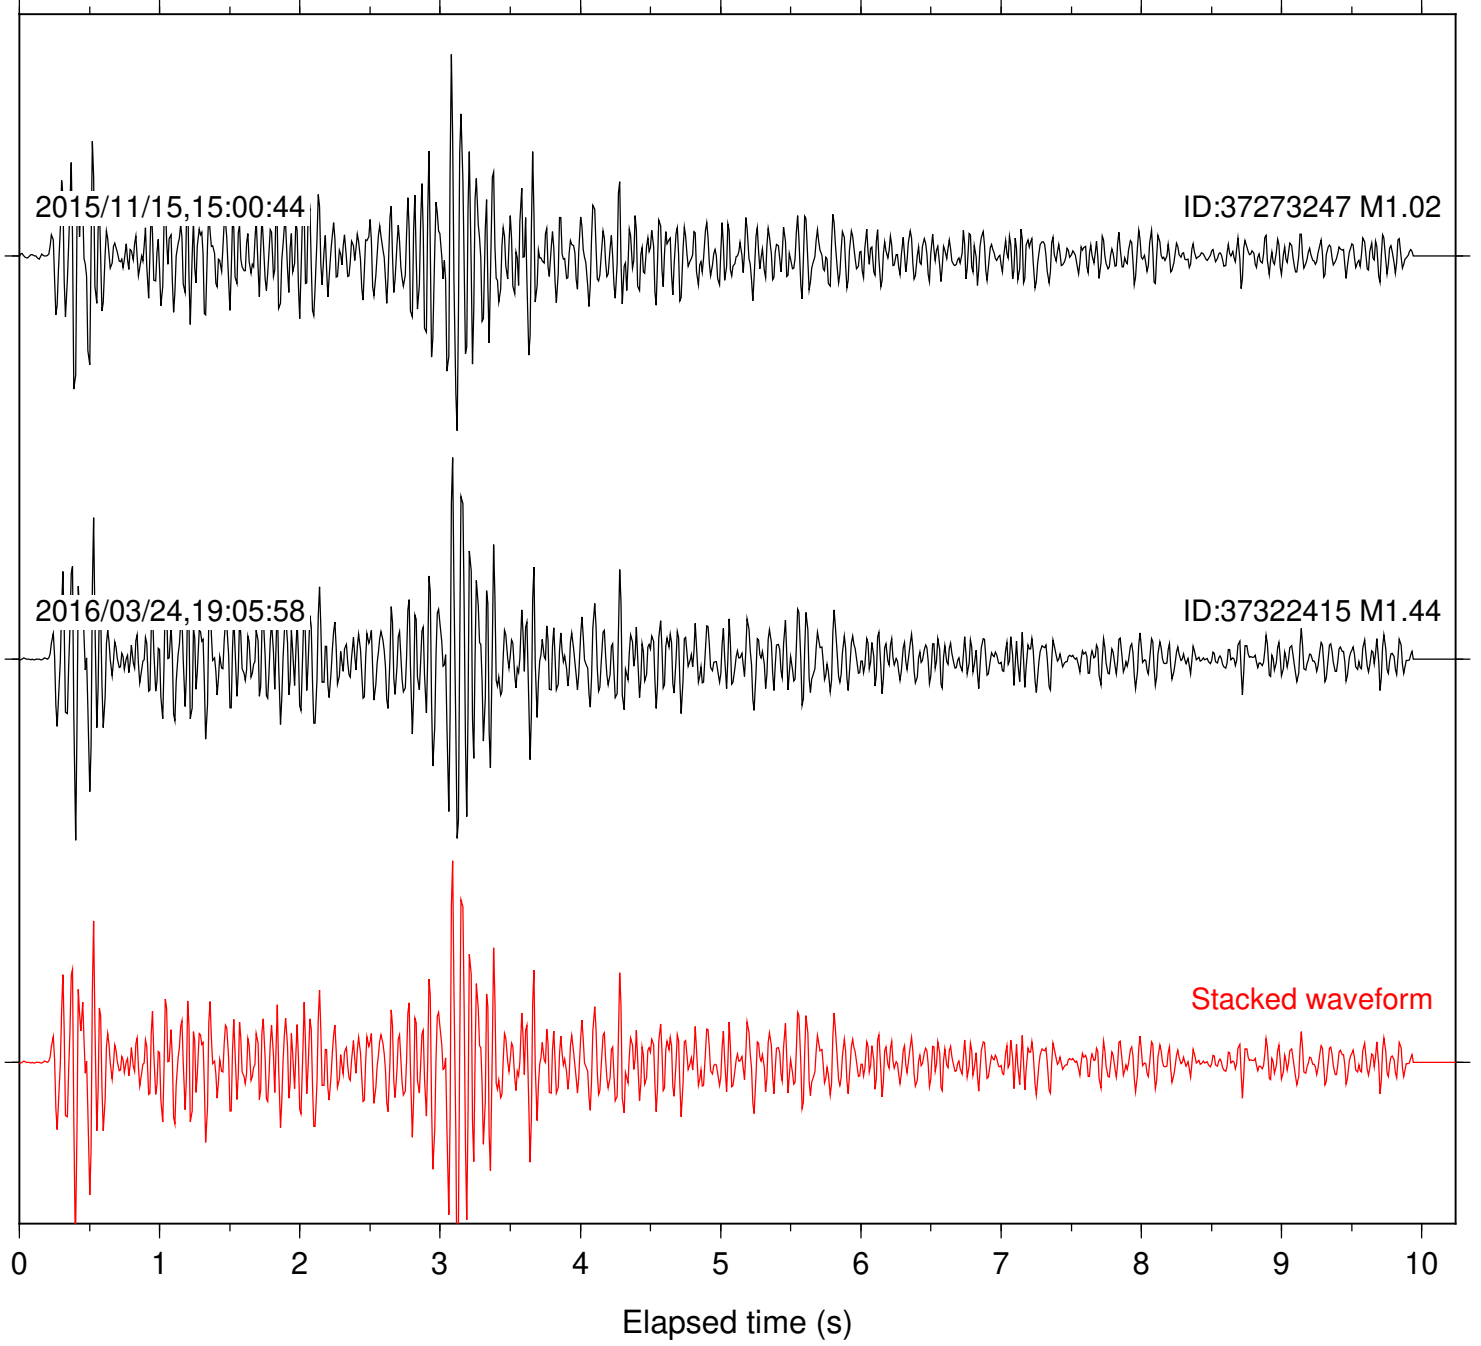

Station: B082 Com: EHZ

Focal depth: 8.14 km