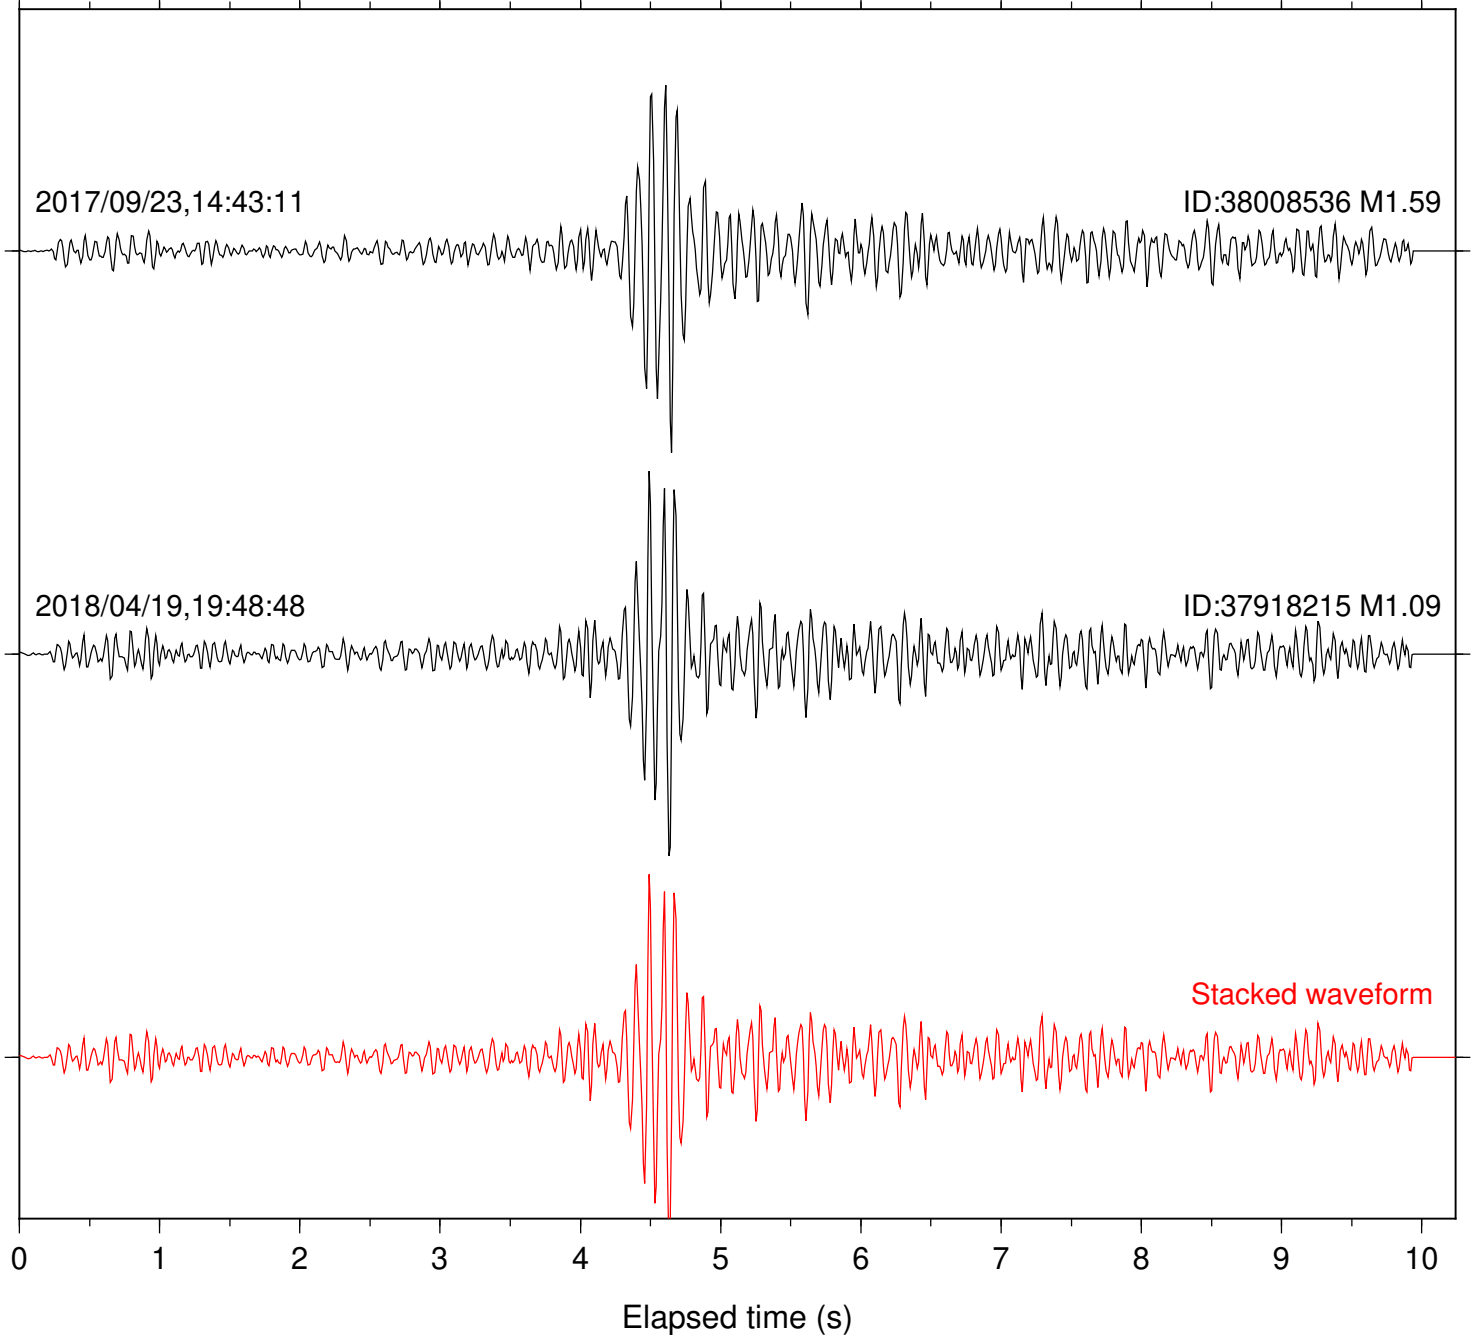

Station: B084 Com: EHZ

Focal depth: 5.35 km