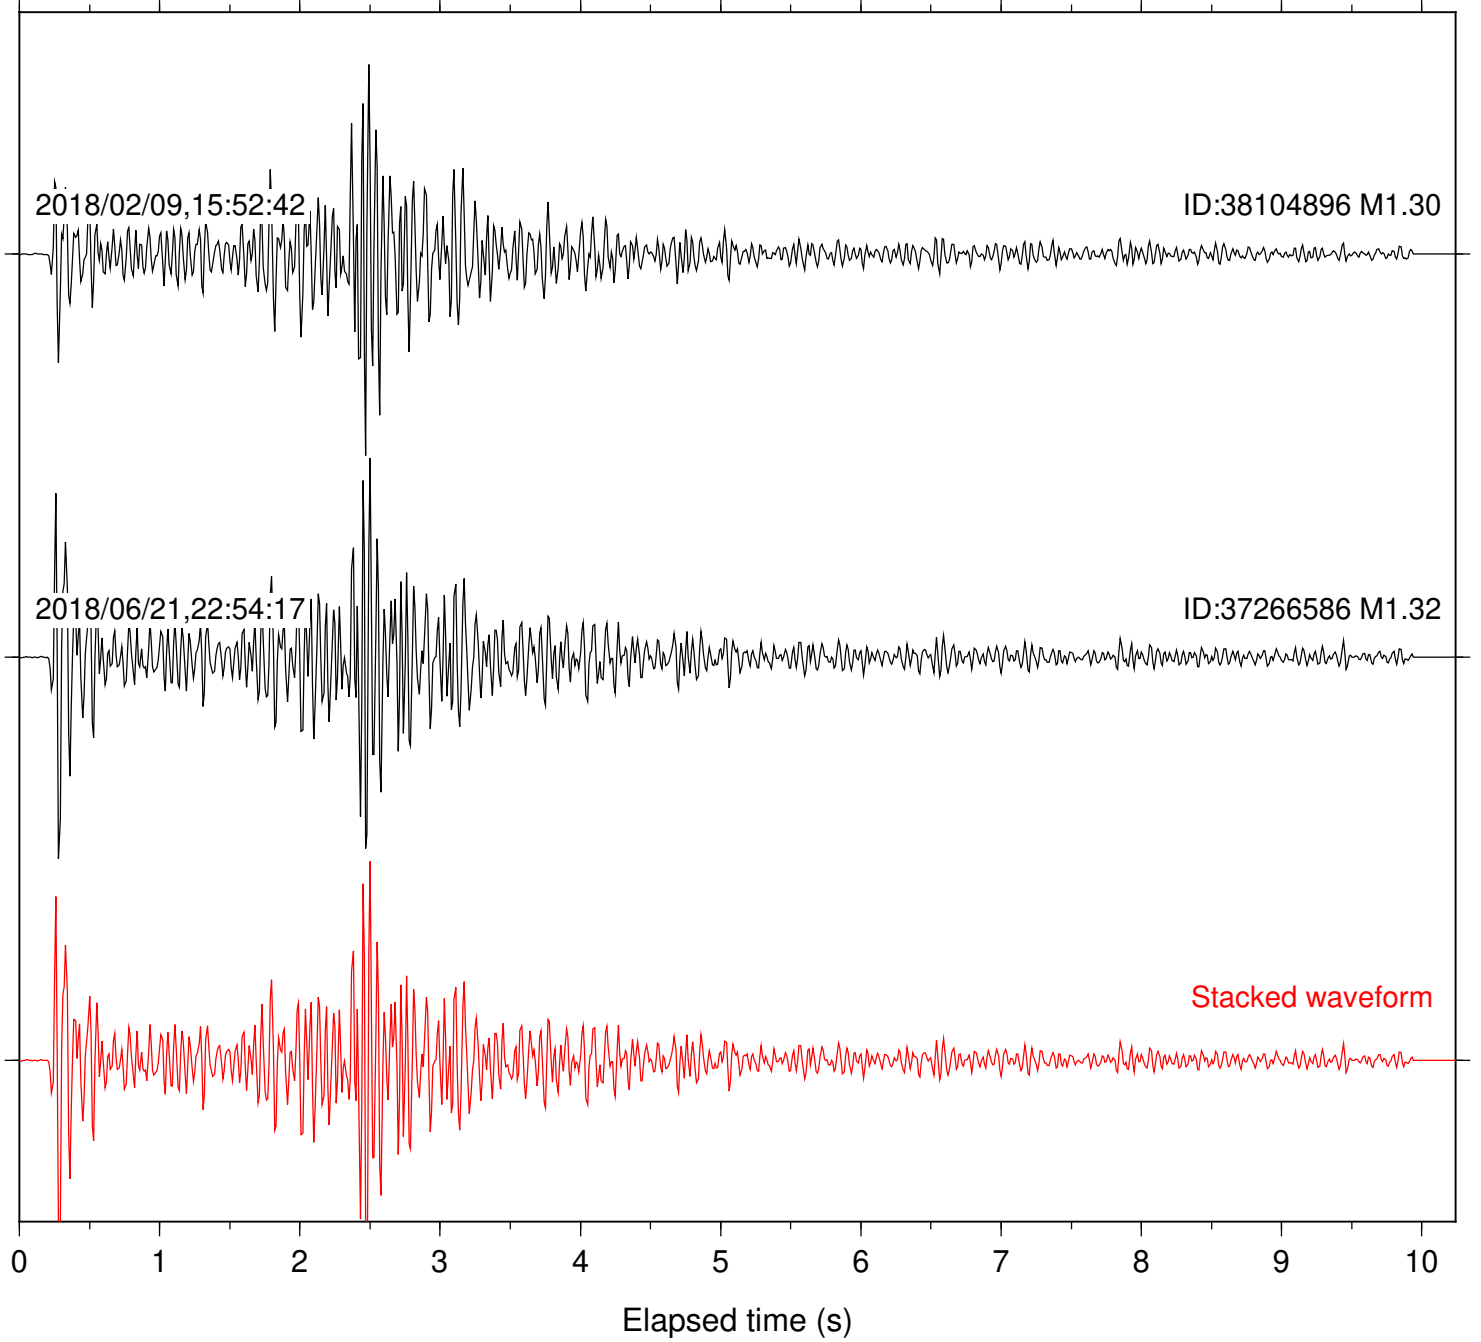

Station: B082 Com: EHZ

Focal depth: 5.90 km