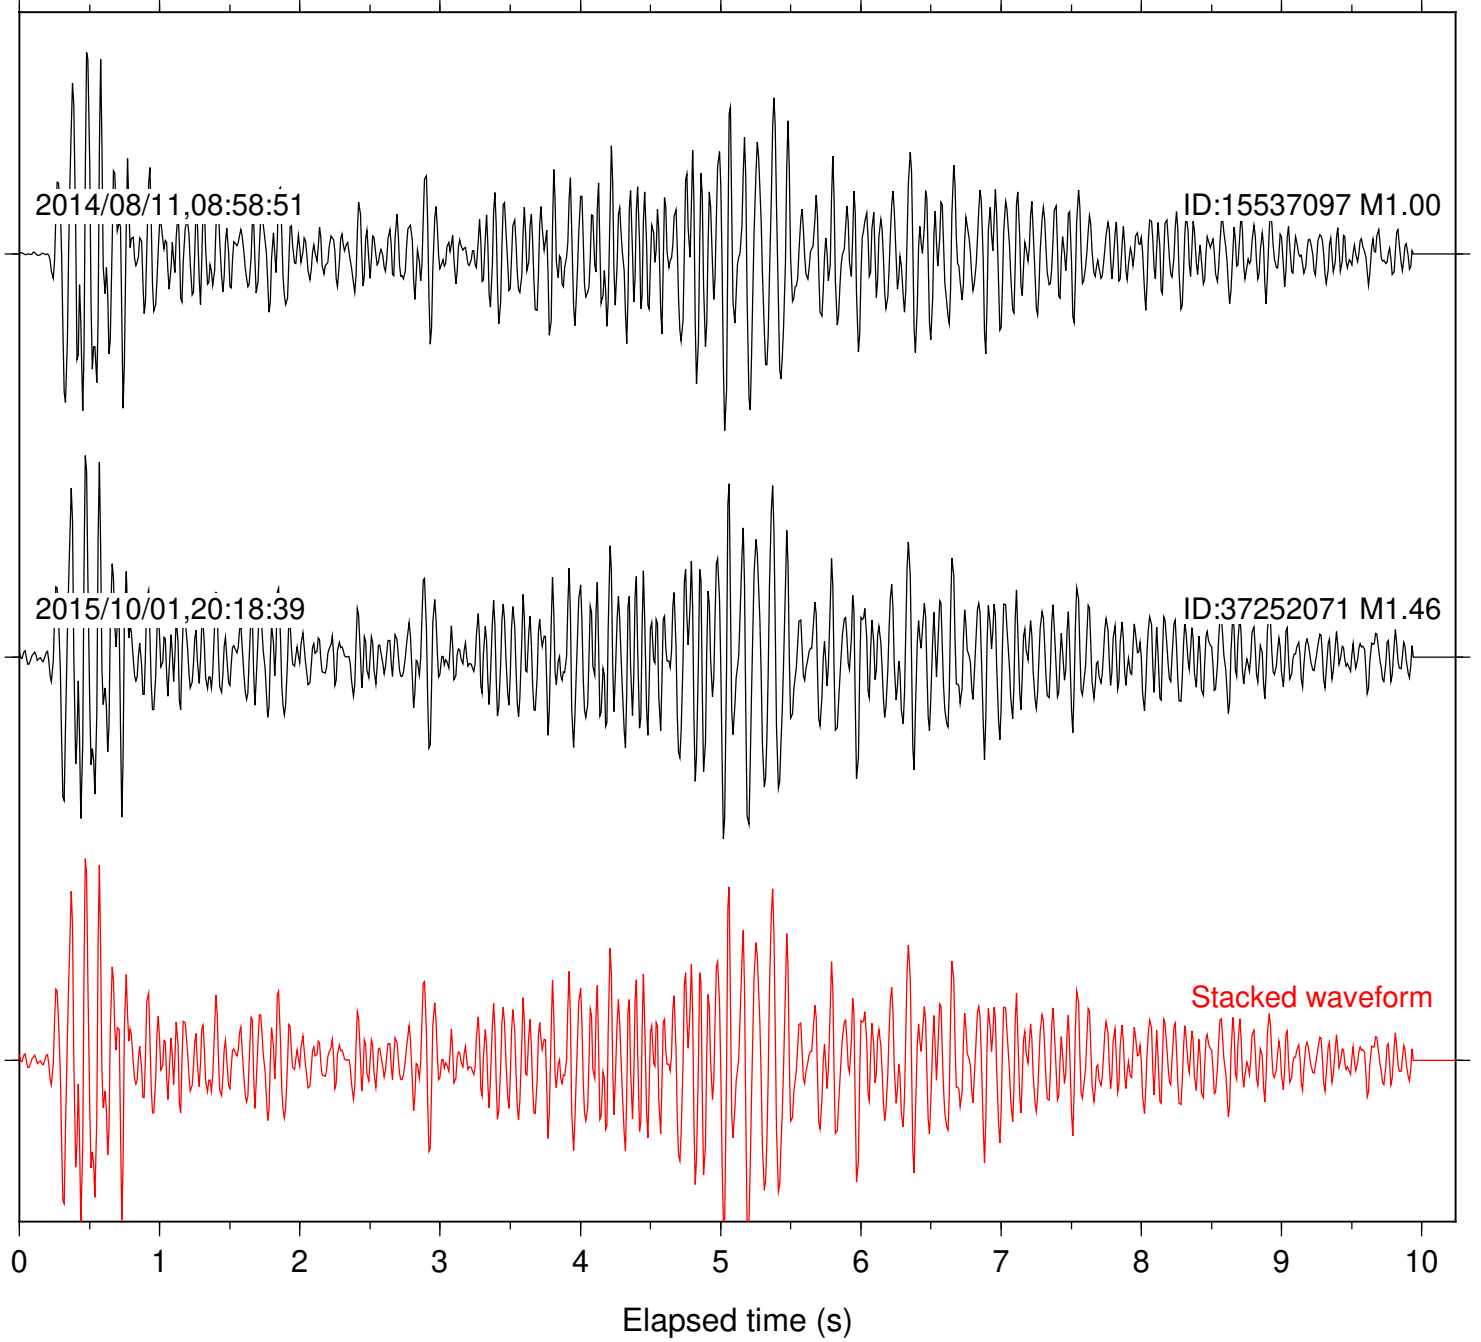

Station: RRSP Com: HHZ

Focal depth: 14.99 km

Station: CRR Com: HHZ

Focal depth: 8.11 km

Station: MONP2 Com: HHZ

Focal depth: 8.11 km

Station: SLH Com: HHZ

Focal depth: 8.11 km