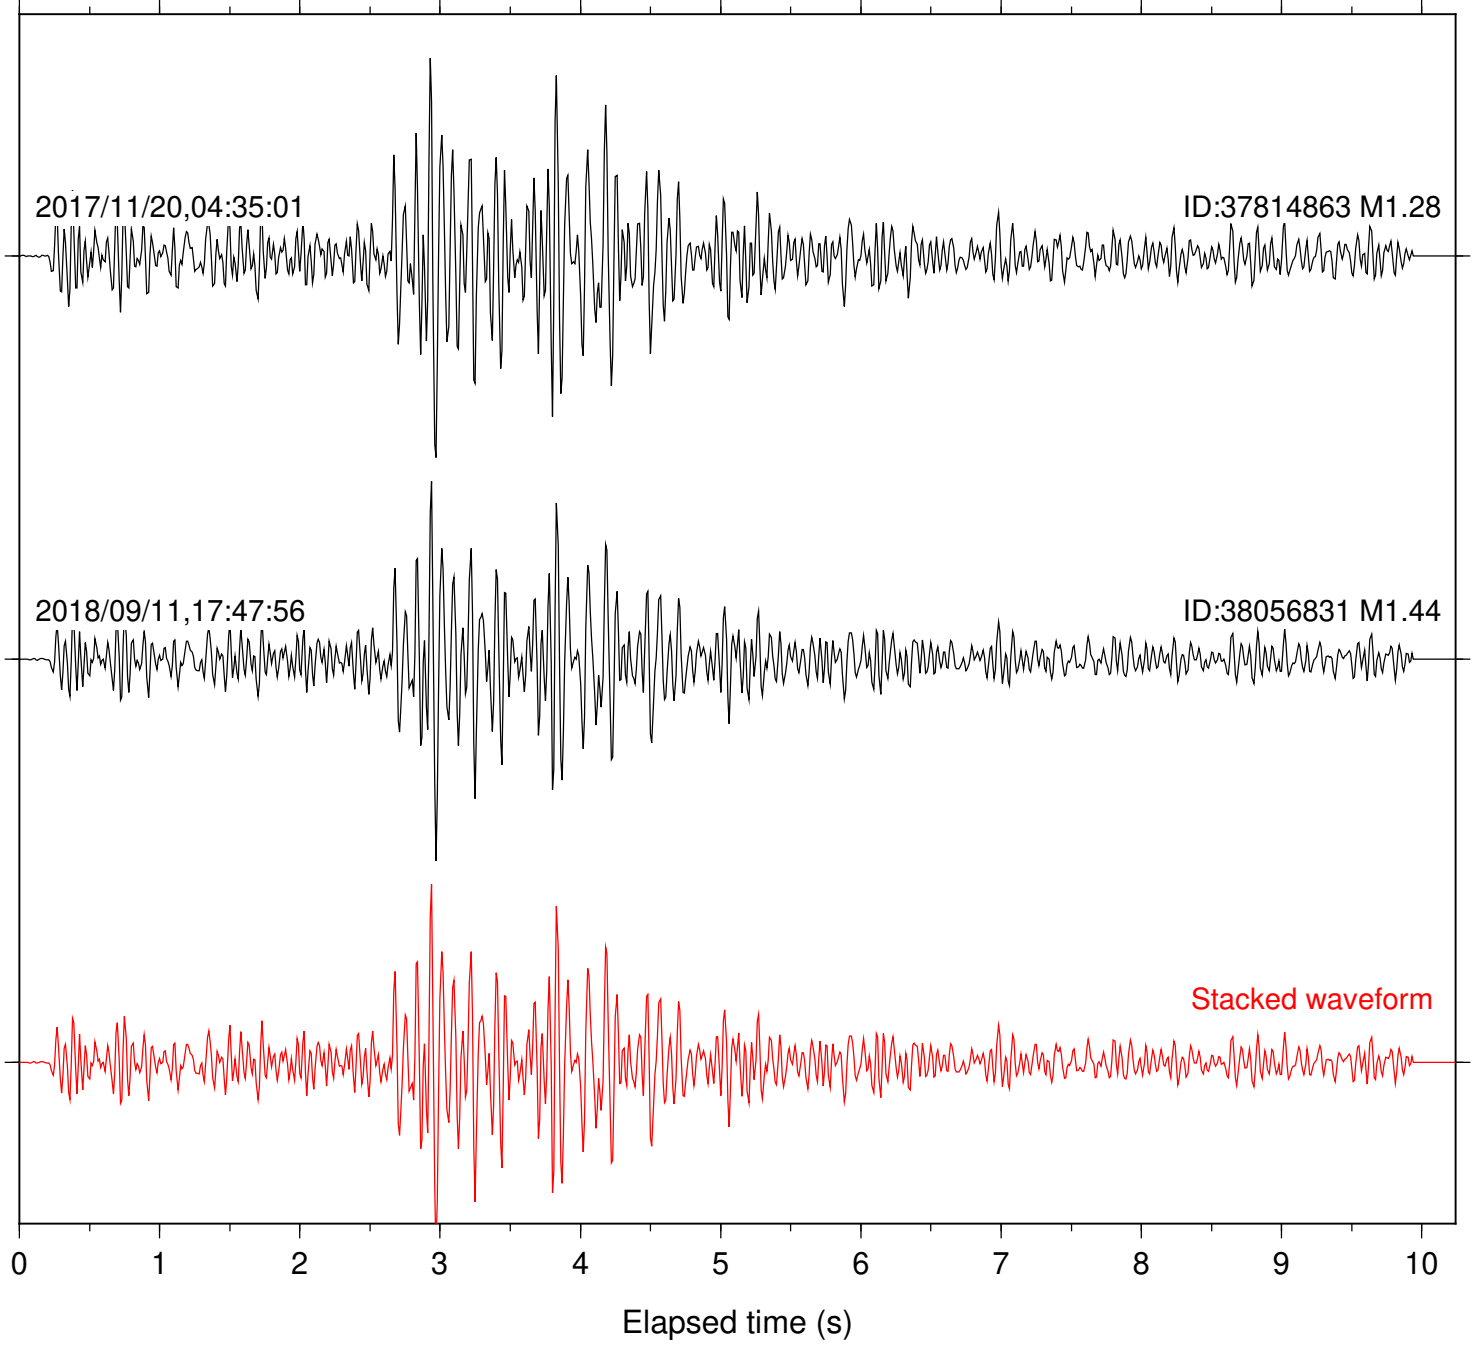

Station: B946 Com: EHZ

Focal depth: 4.83 km