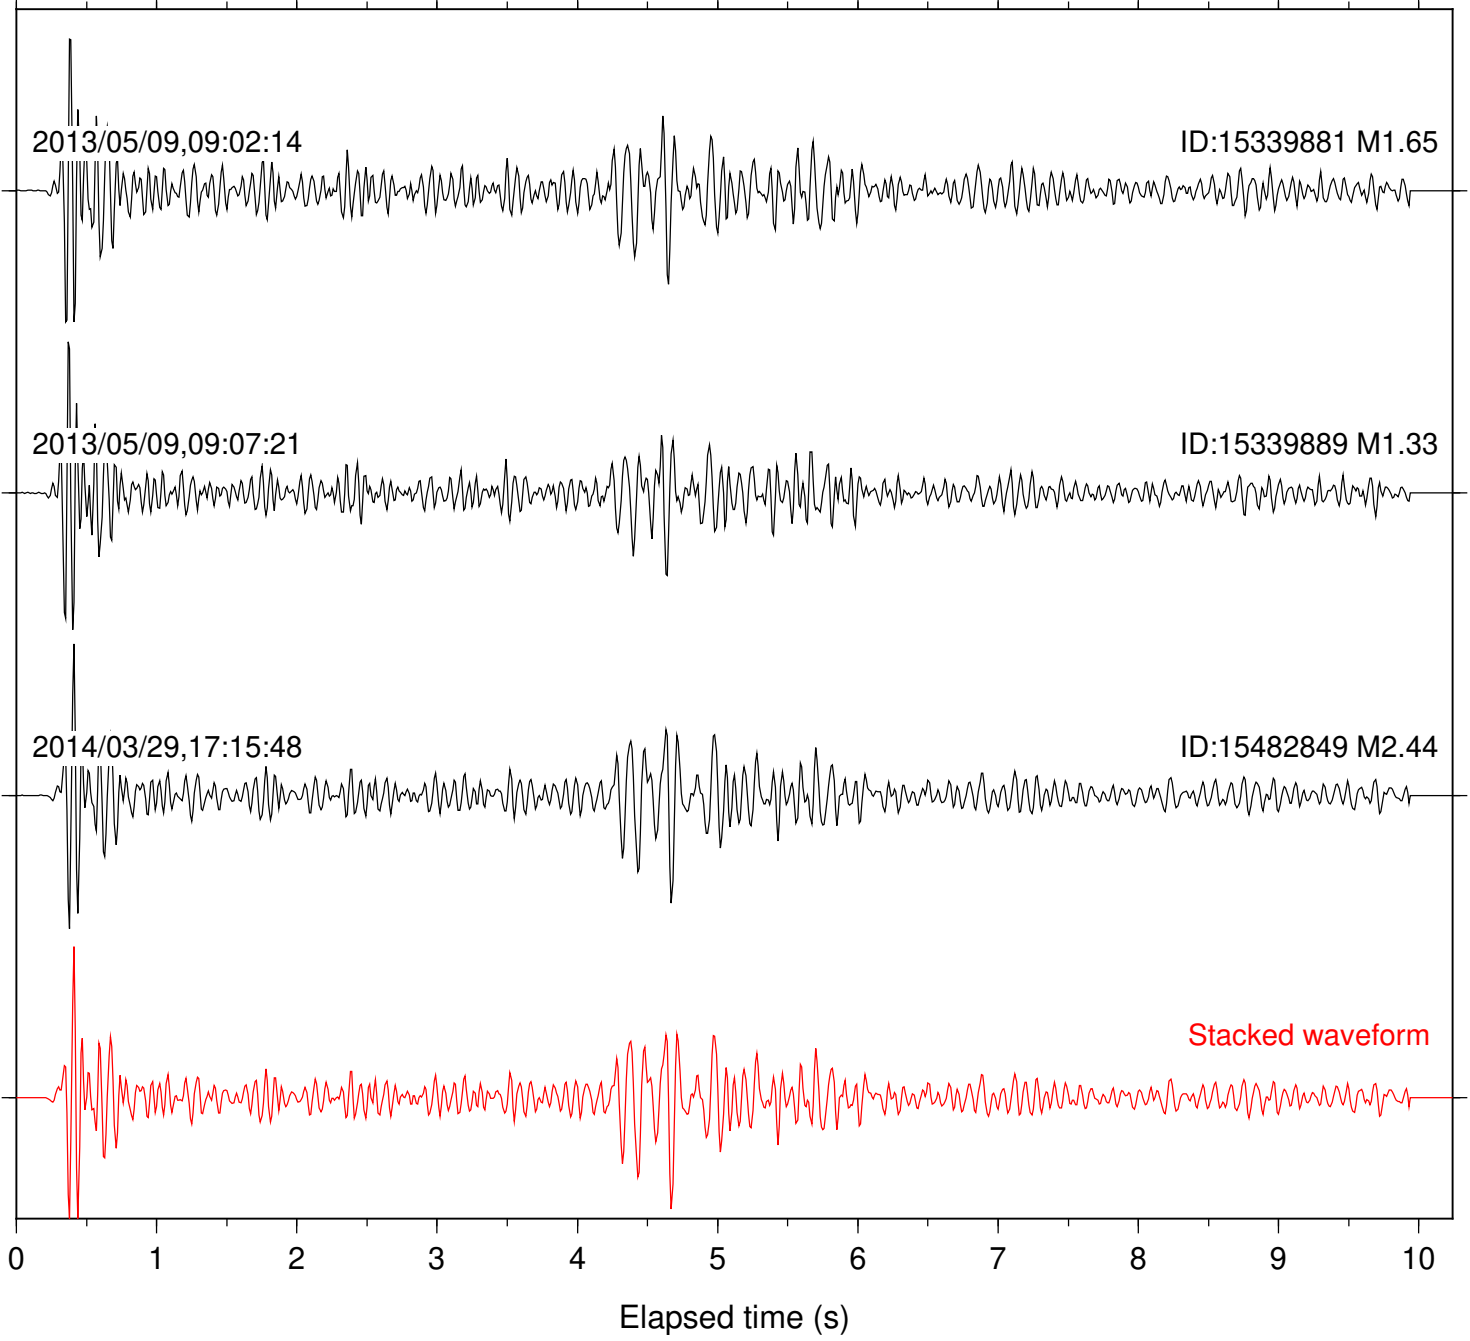

Station: B088 Com: EHZ

Focal depth: 11.67 km