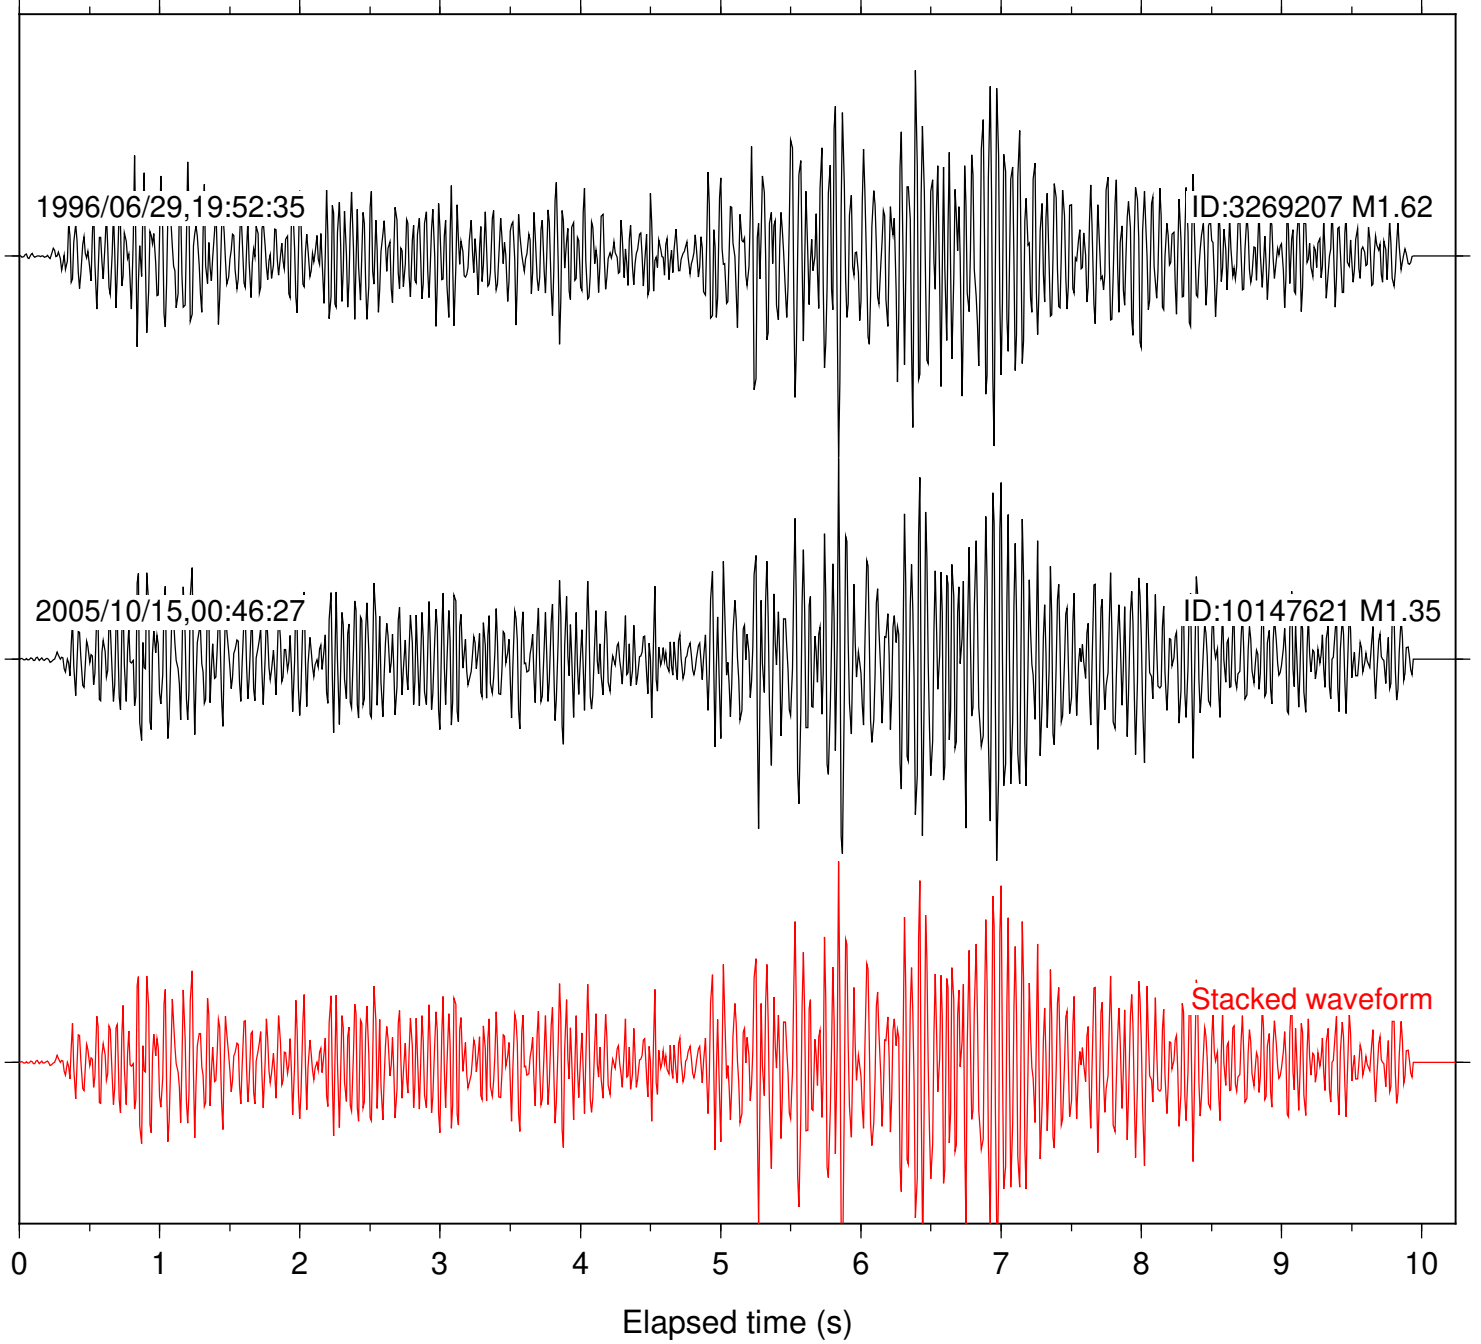

Station: YUH2 Com: HHZ

Focal depth: 10.79 km