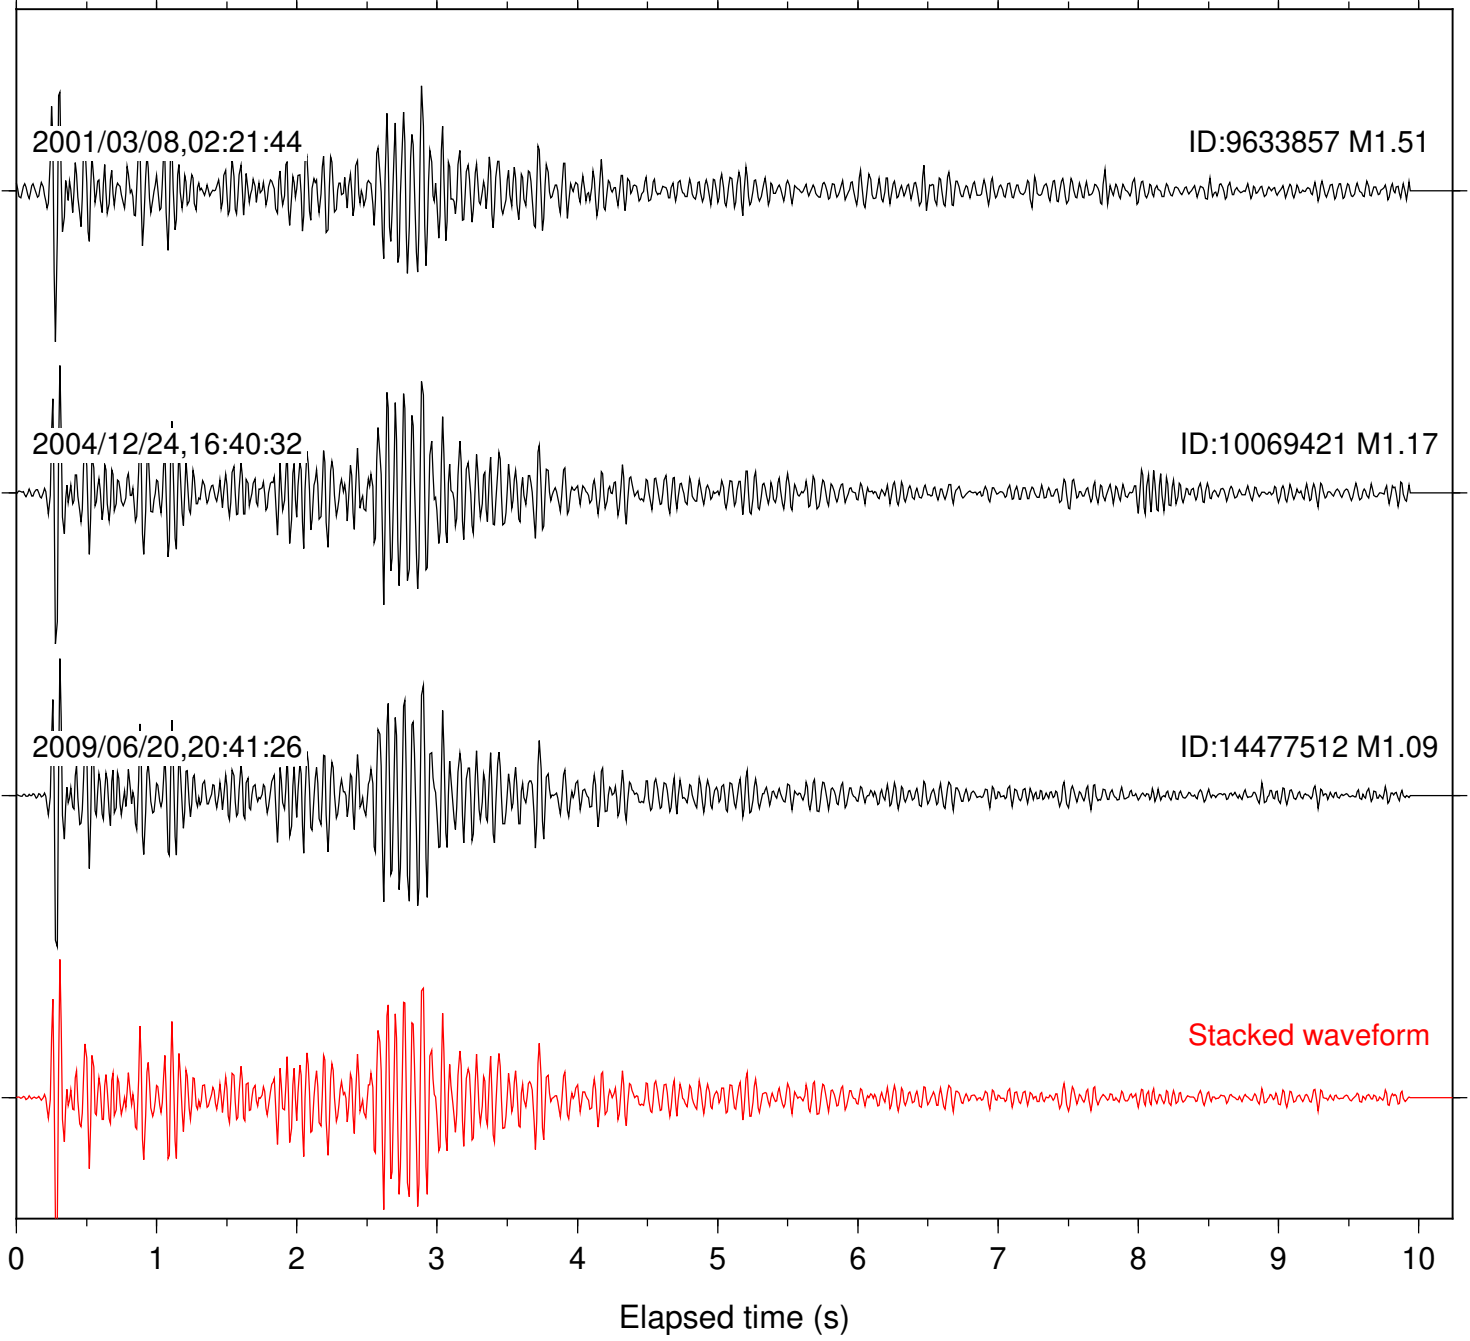

Station: PFO Com: HHZ

Focal depth: 14.18 km