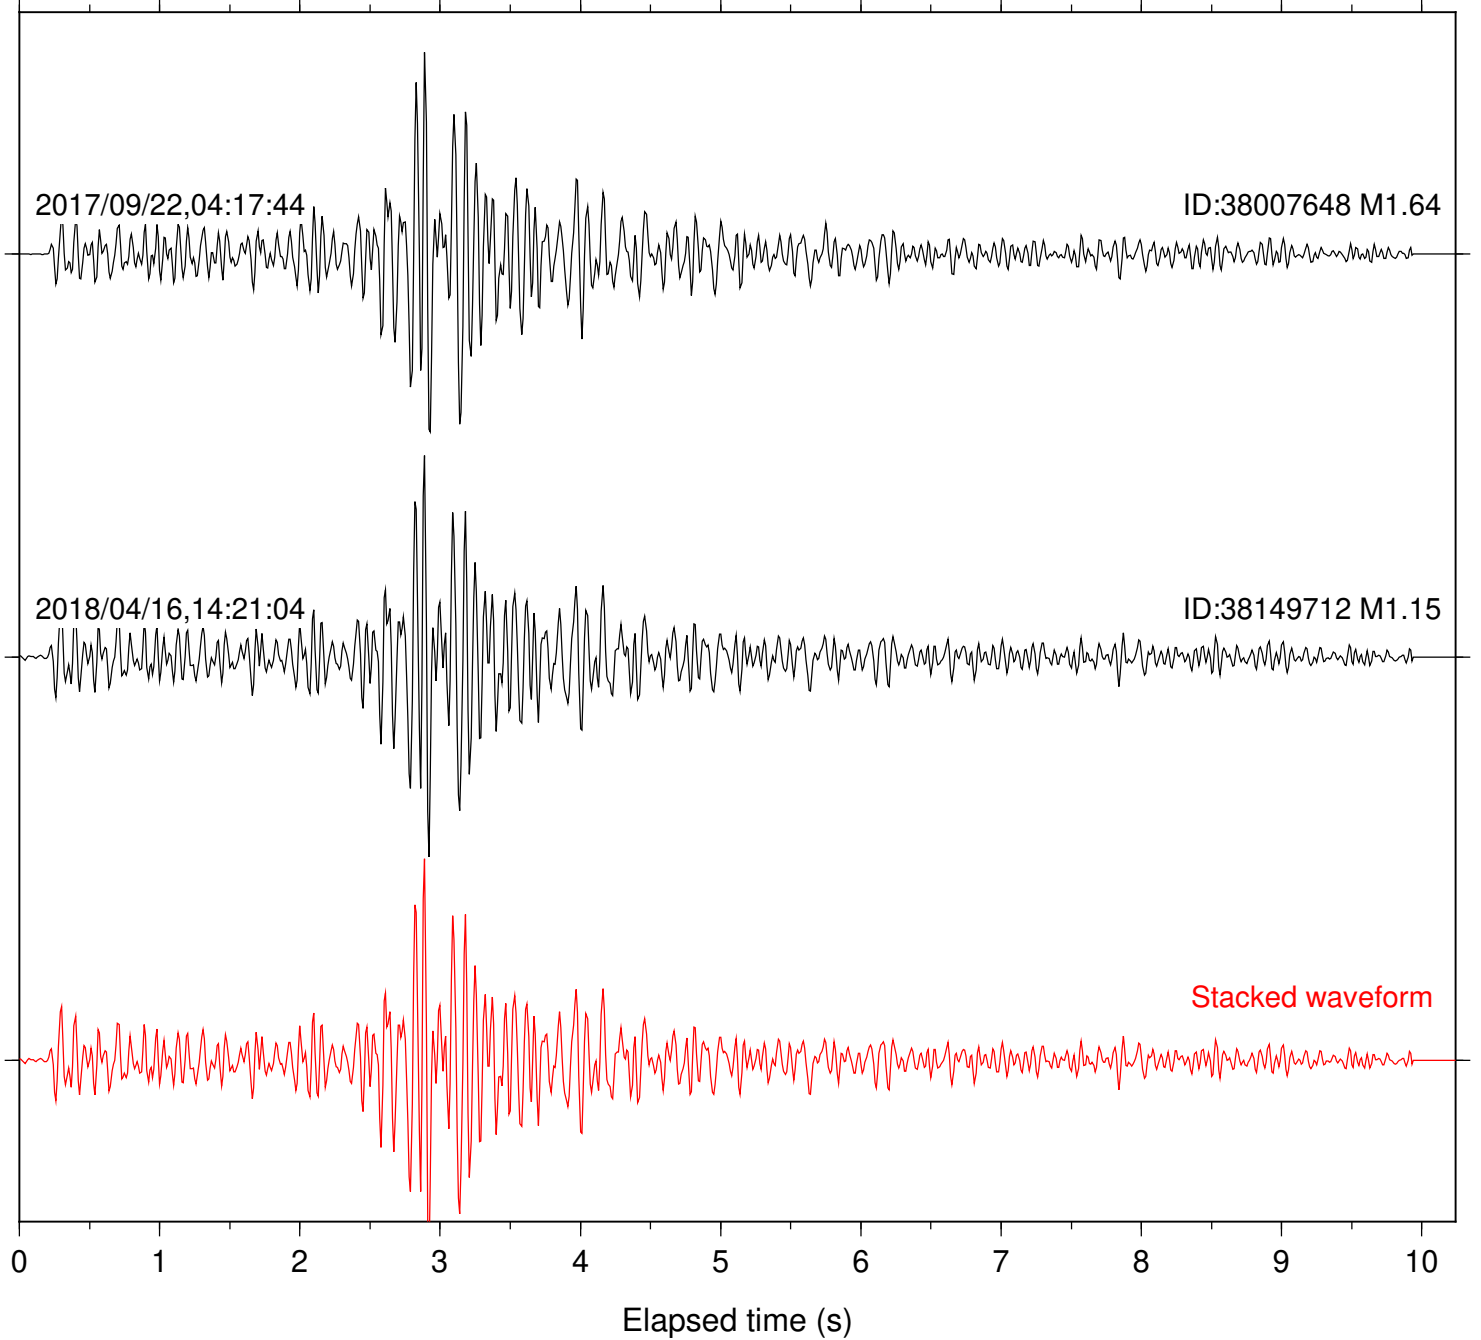

2017/09/22,04:17:44

ID:38007648 M1.64

2018/04/16,14:21:04

ID:38149712 M1.15

Stacked waveform

0 1 2 3 4 5 6 7 8 9 10  
Elapsed time (s)

Station: SND Com: HHZ

Focal depth: 5.63 km