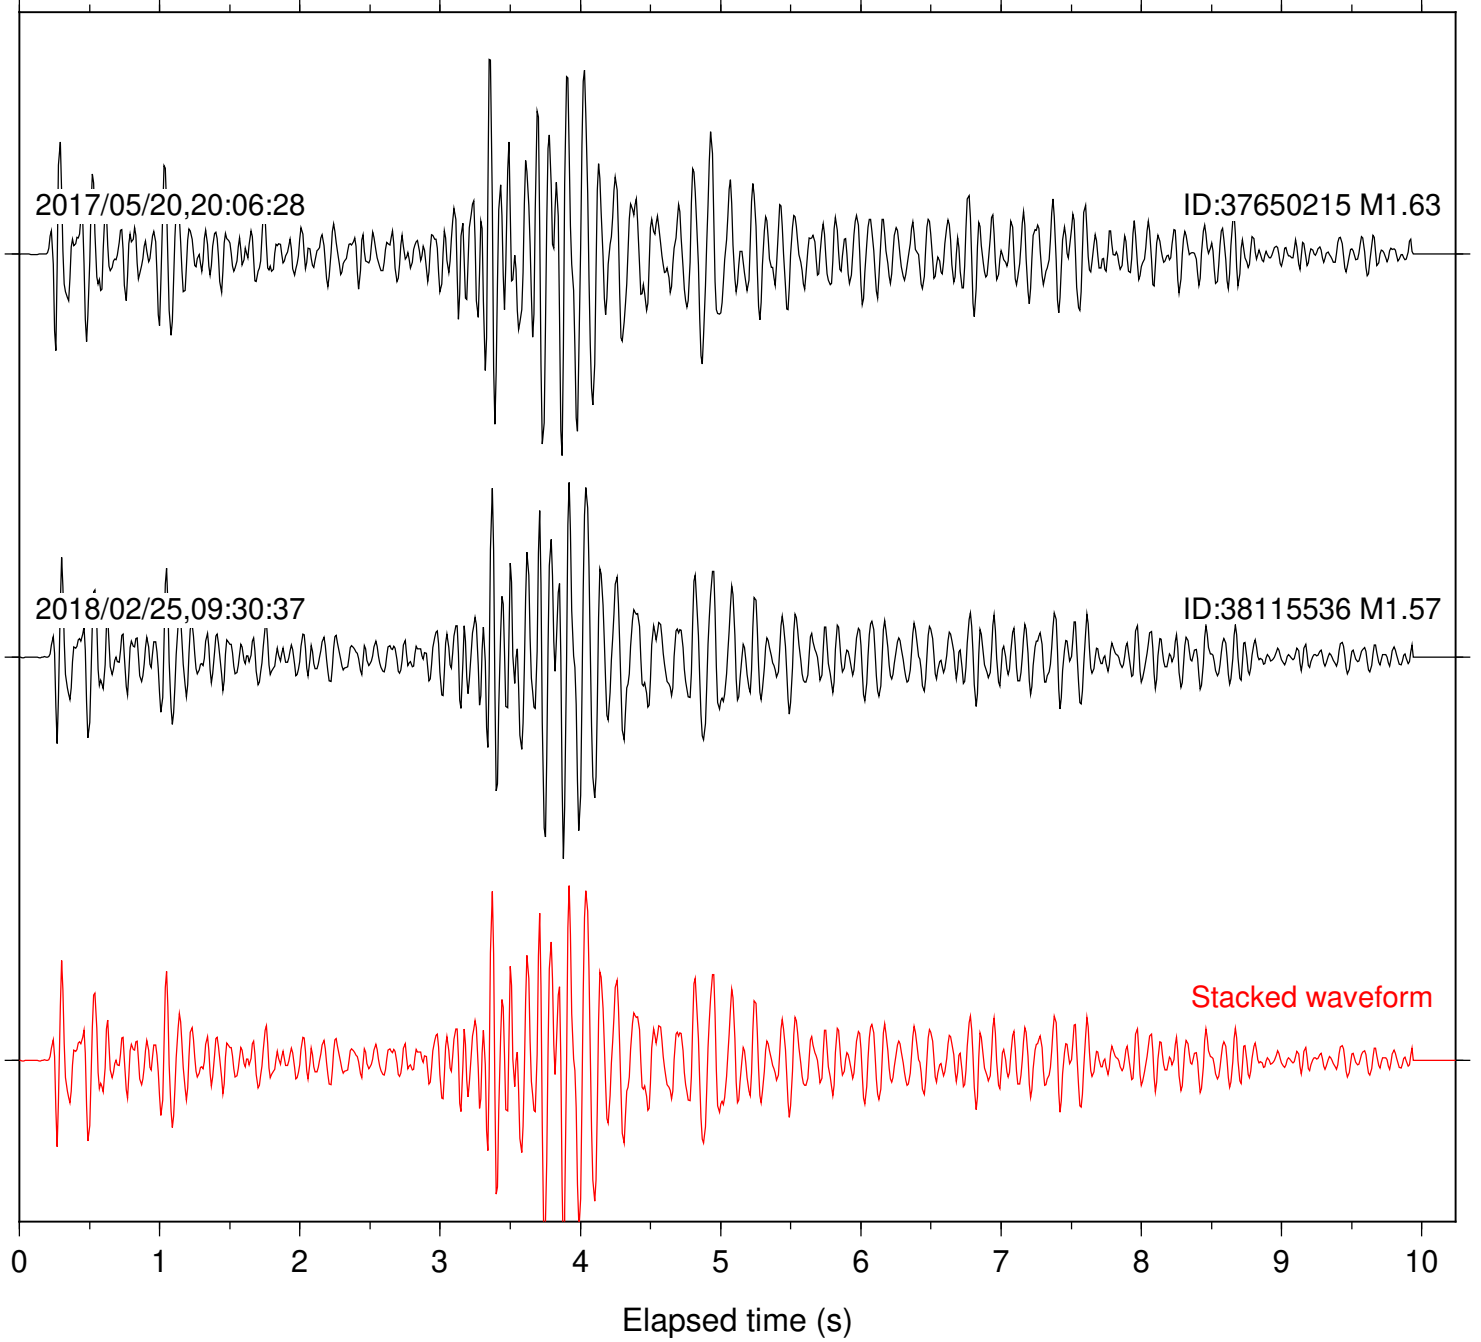

Station: POB2 Com: HHZ

Focal depth: 7.48 km