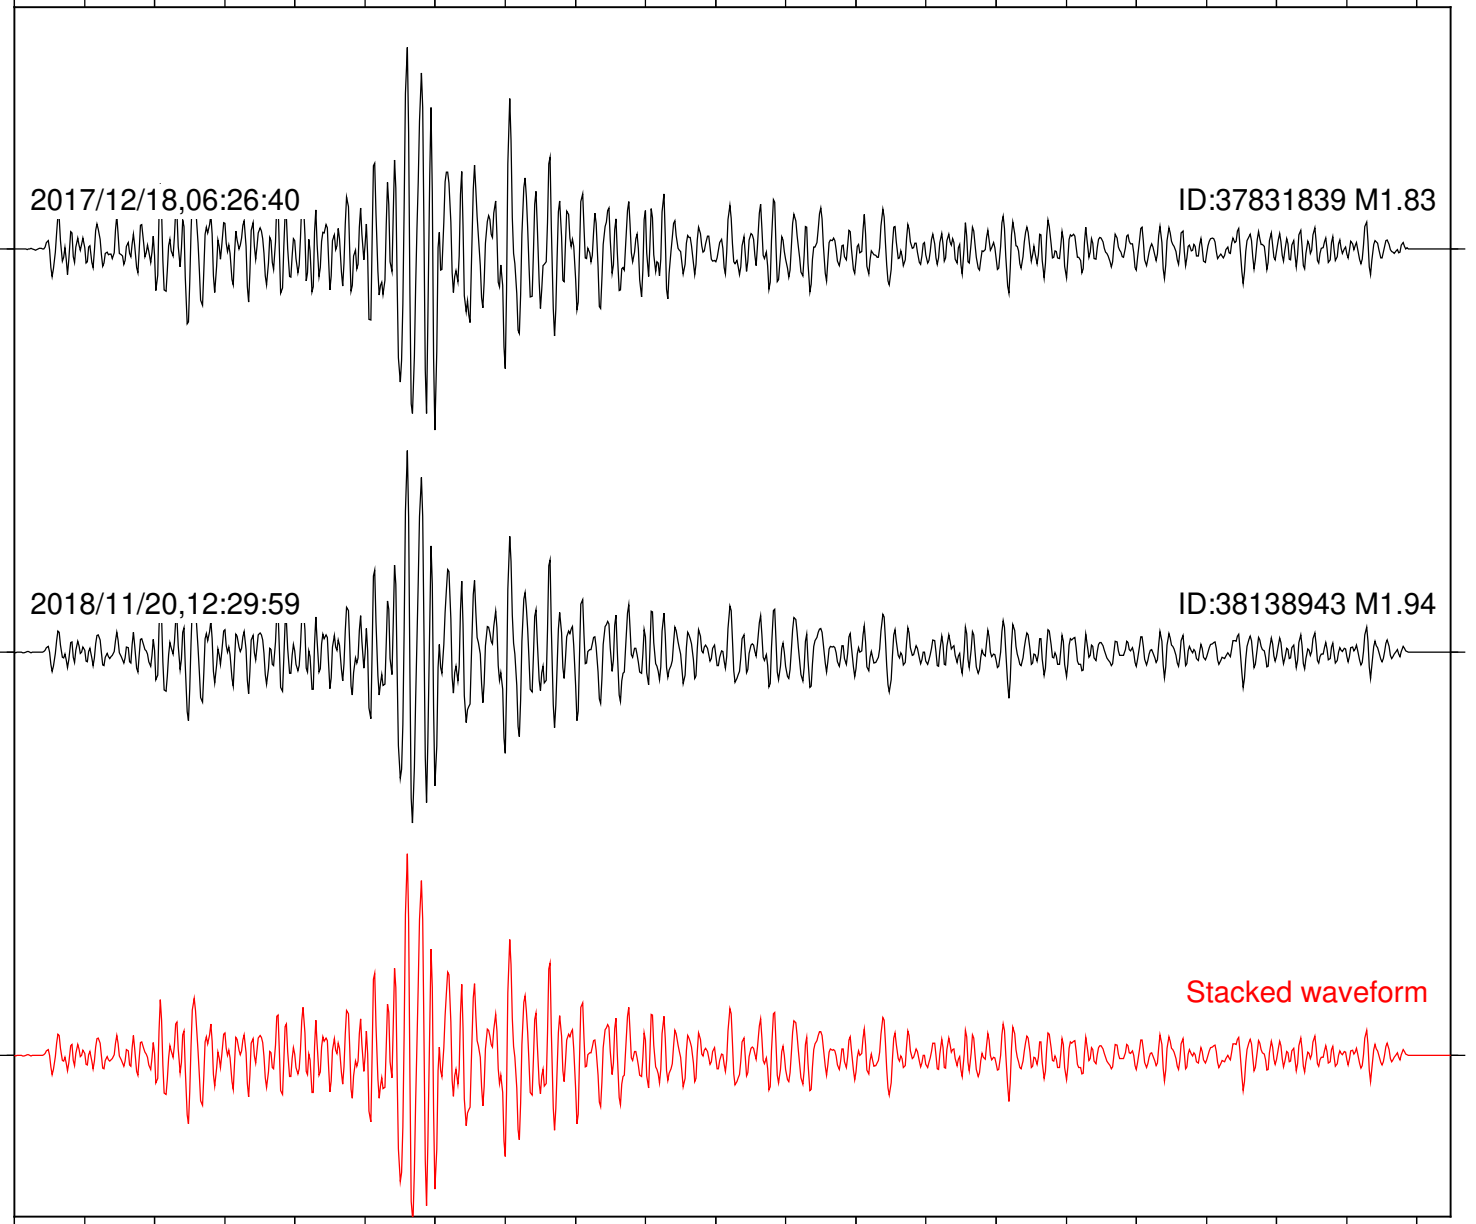

Station: SND Com: HHZ

Focal depth: 3.00 km

2017/12/18,06:26:40

ID:37831839 M1.83

2018/11/20,12:29:59

ID:38138943 M1.94

Stacked waveform

0 1 2 3 4 5 6 7 8 9 10
Elapsed time (s)