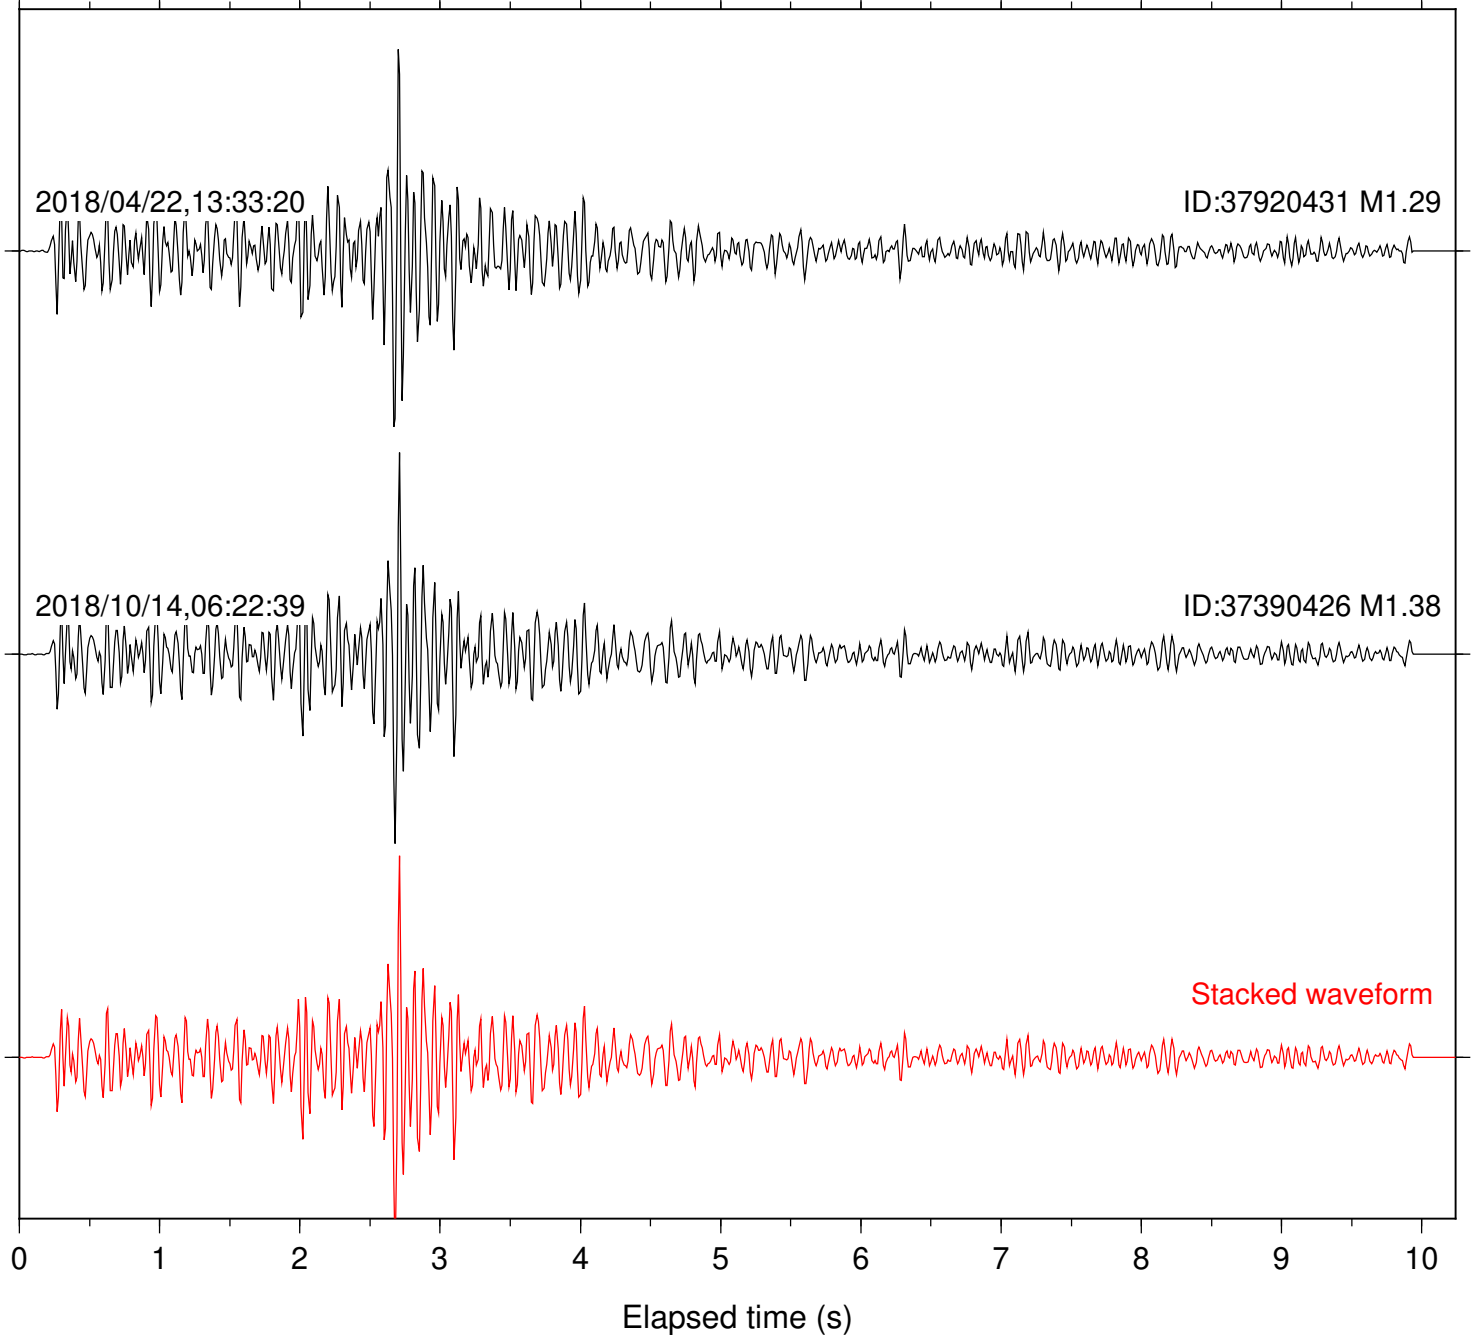

Station: B087 Com: EHZ

Focal depth: 5.11 km