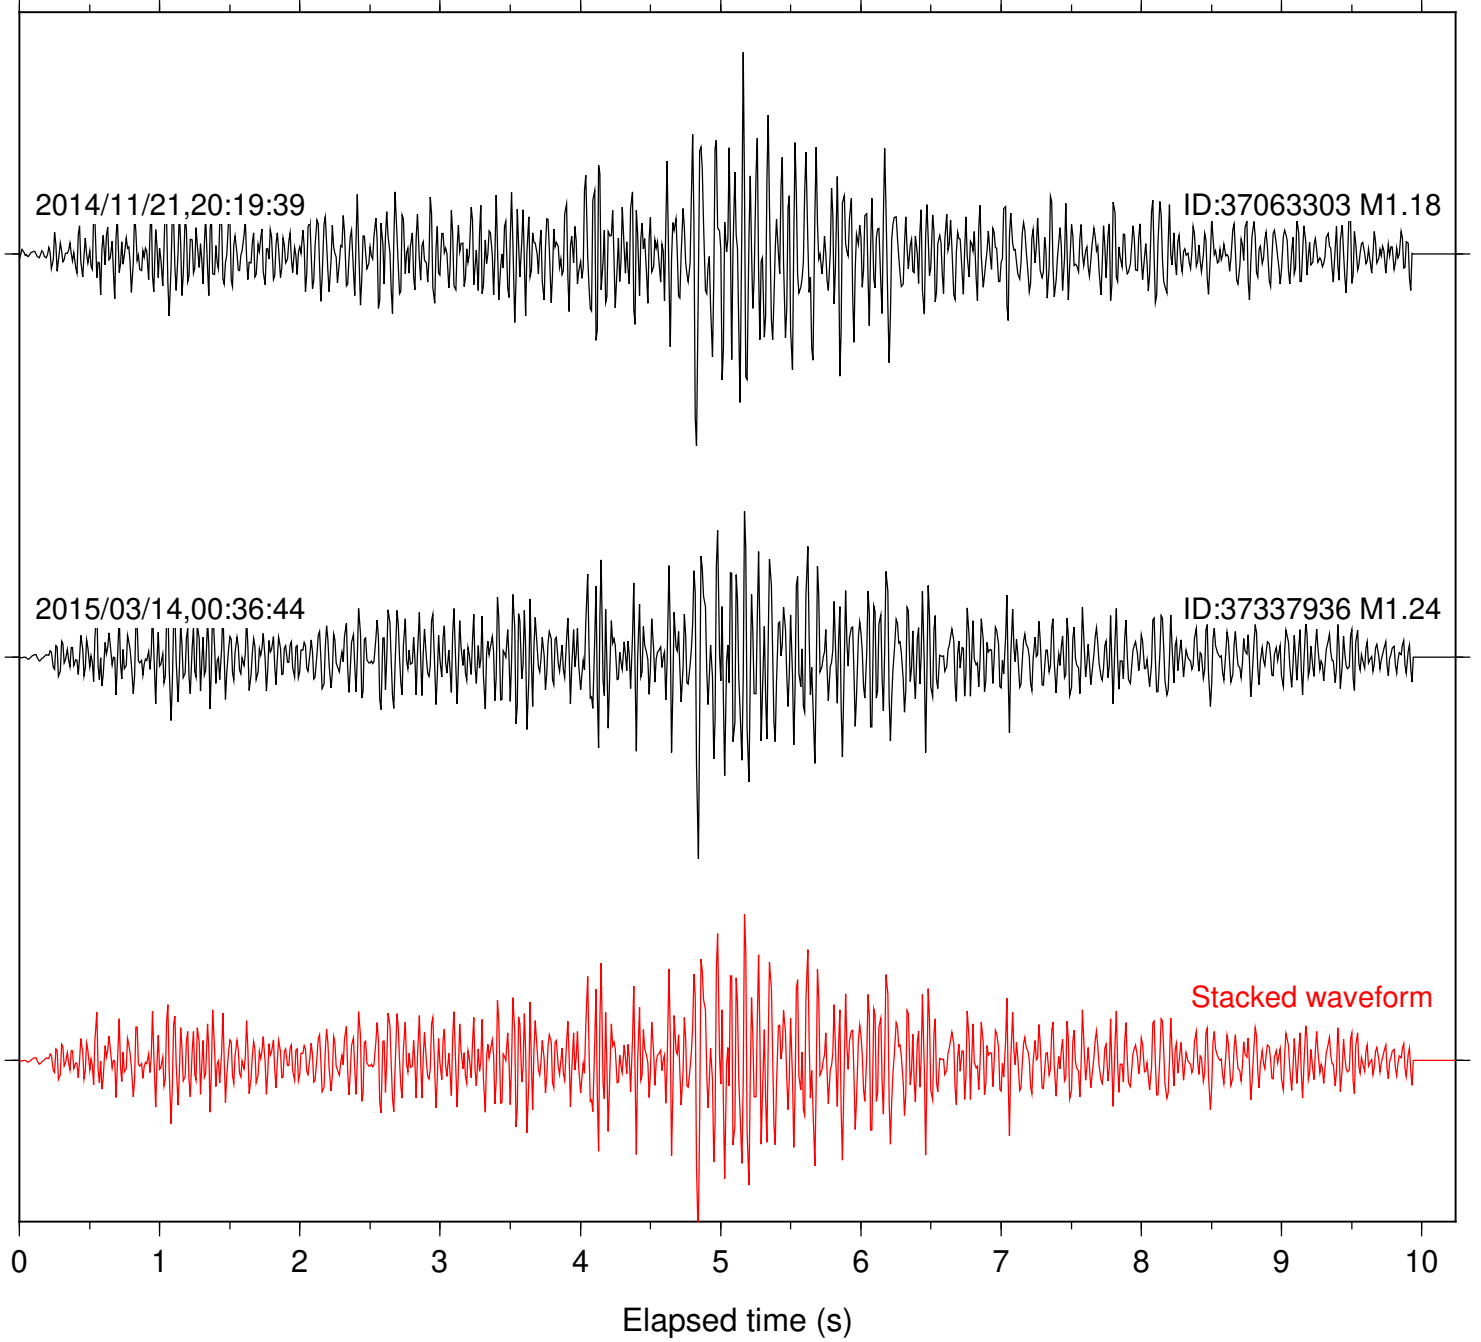

Station: RDM Com: HHZ

Focal depth: 8.50 km

Station: RRSP Com: HHZ

Focal depth: 8.51 km

Station: SKY Com: EHZ

Focal depth: 8.49 km

Station: SMER Com: HHZ

Focal depth: 8.44 km