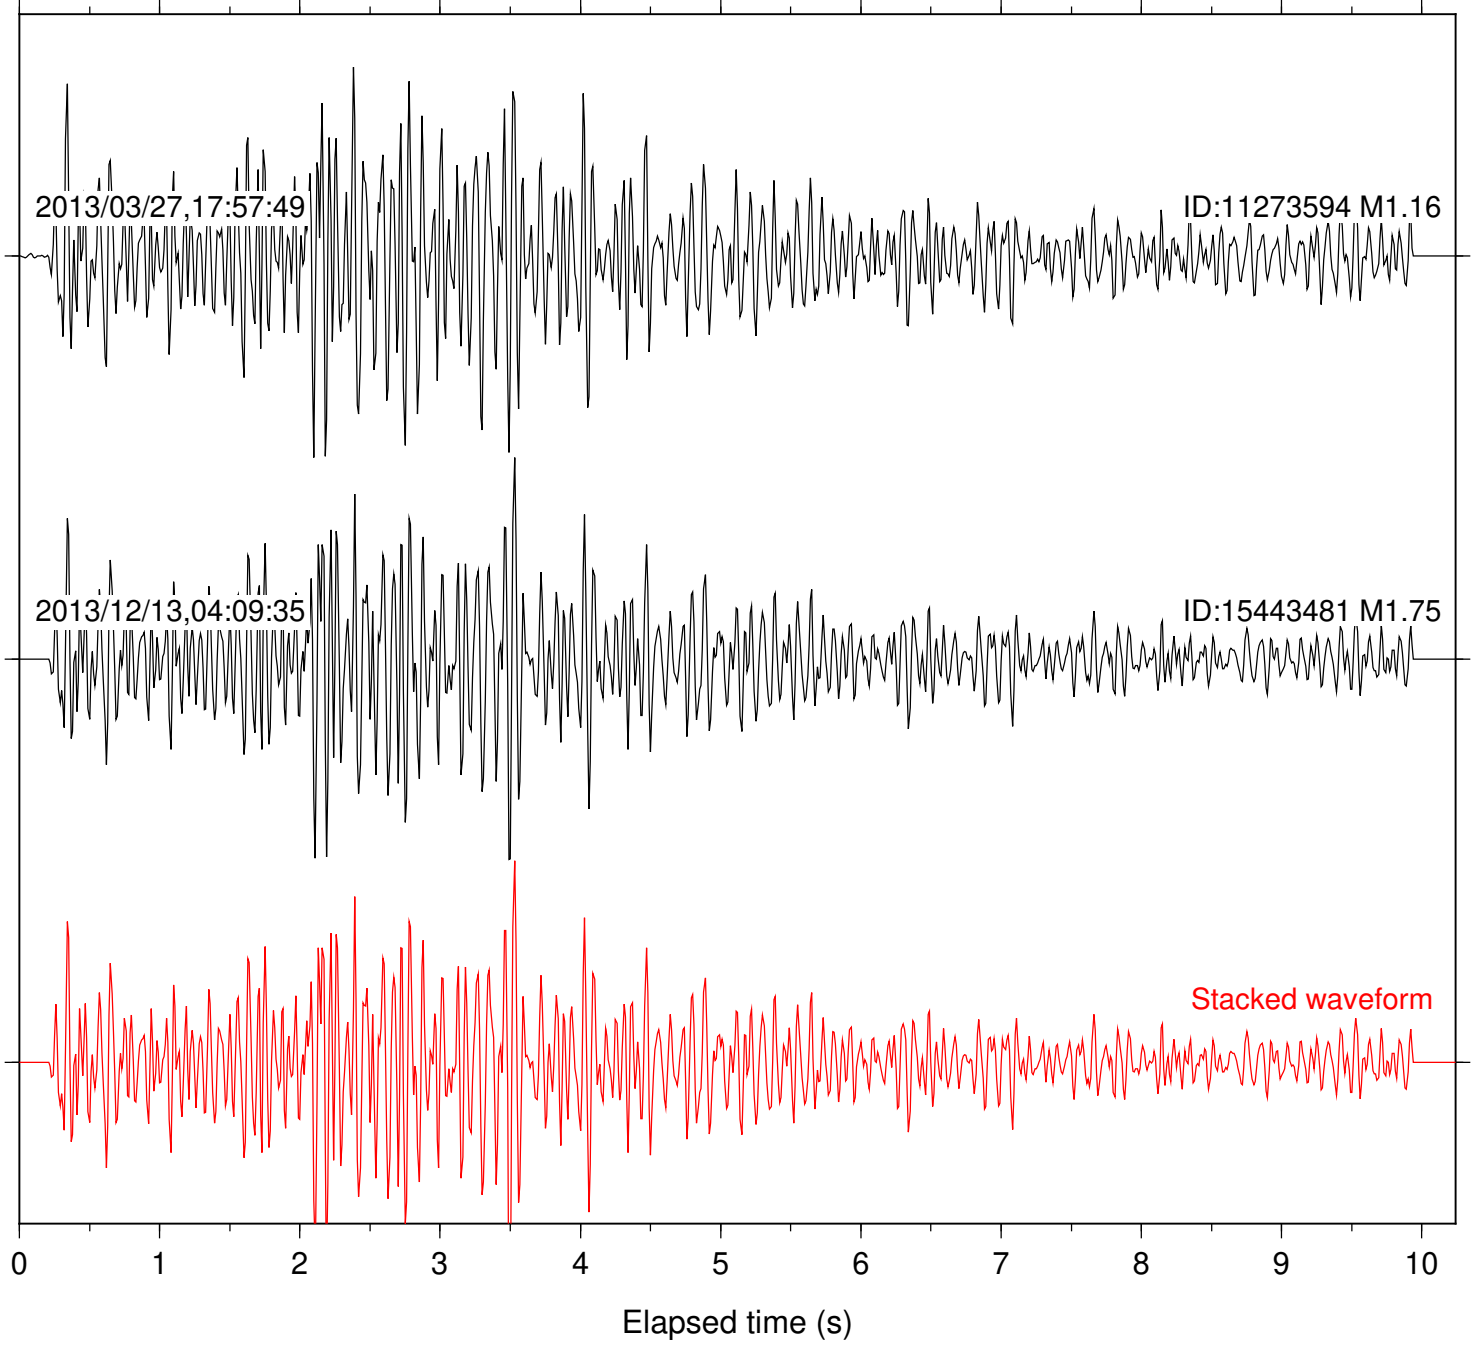

Station: B084 Com: EHZ

Focal depth: 7.05 km