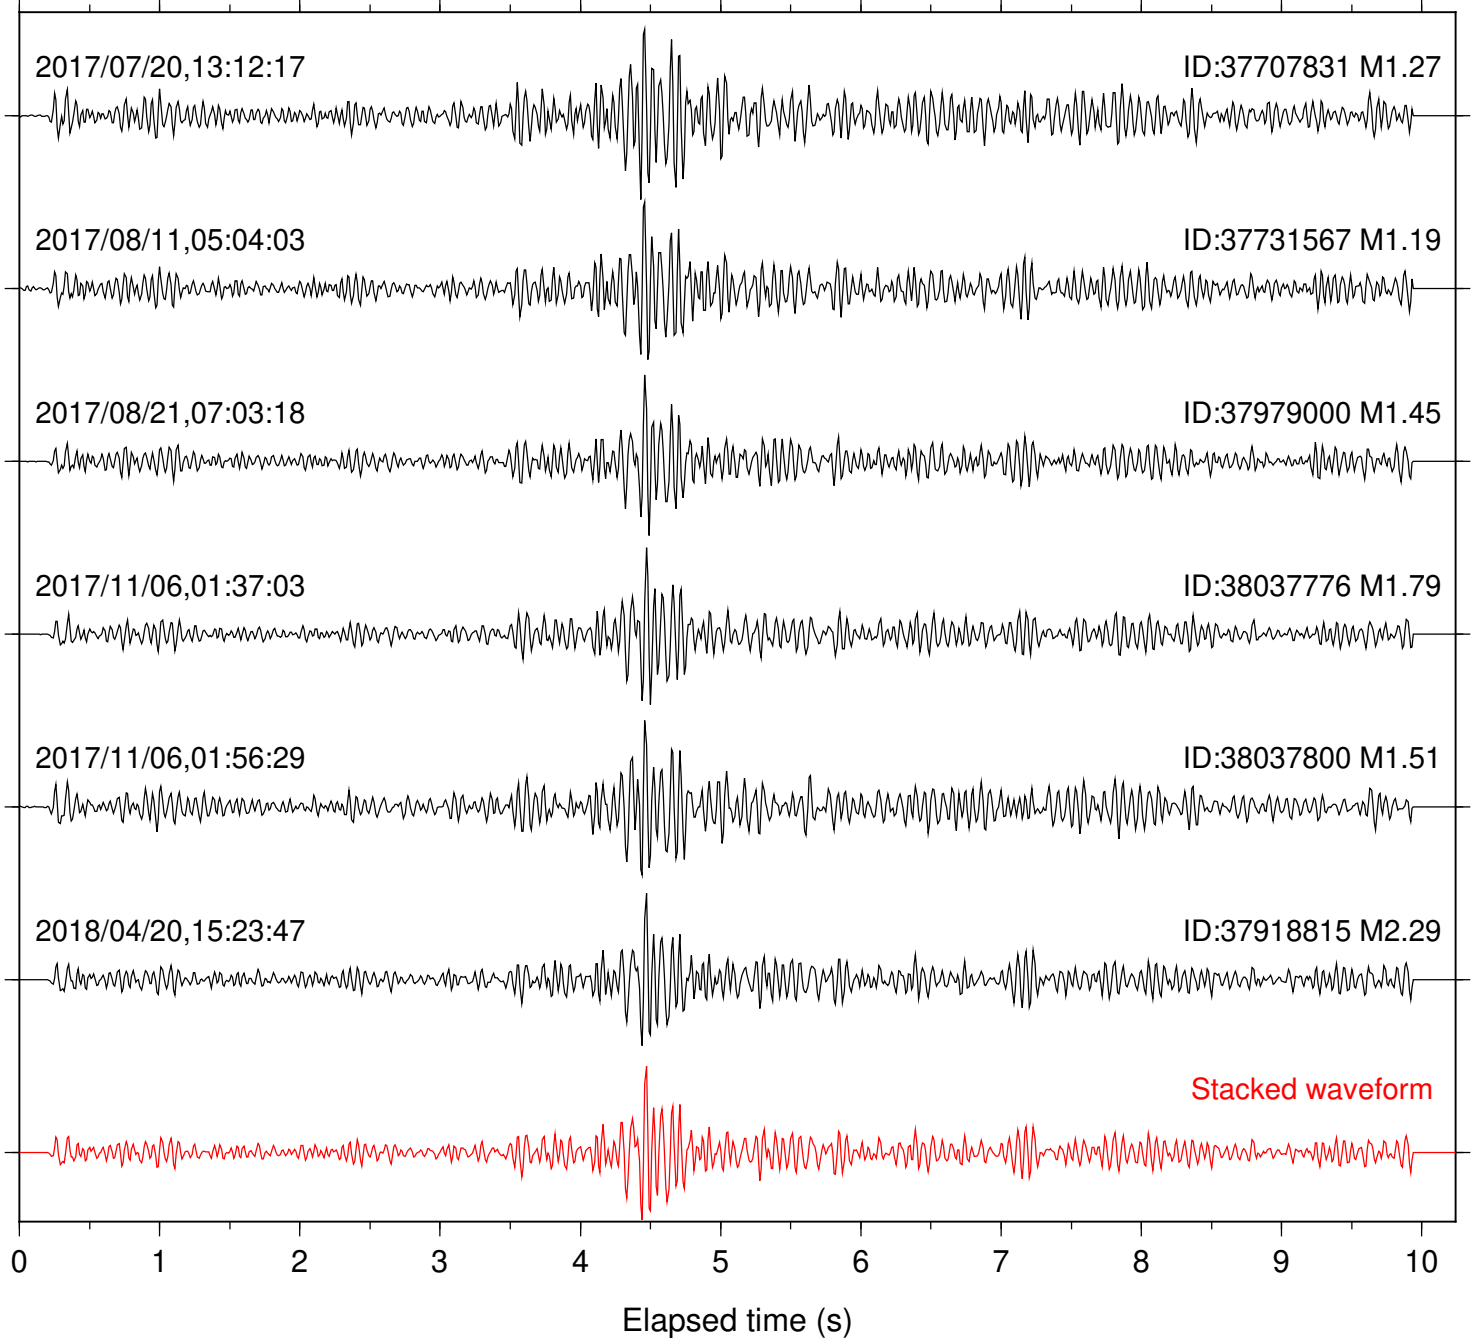

Station: KNW Com: HHZ

Focal depth: 6.58 km

Station: MTG Com: HHZ

Focal depth: 6.58 km

Station: PFO Com: HHZ

Focal depth: 7.57 km

Station: PLM Com: HHZ

Focal depth: 7.57 km