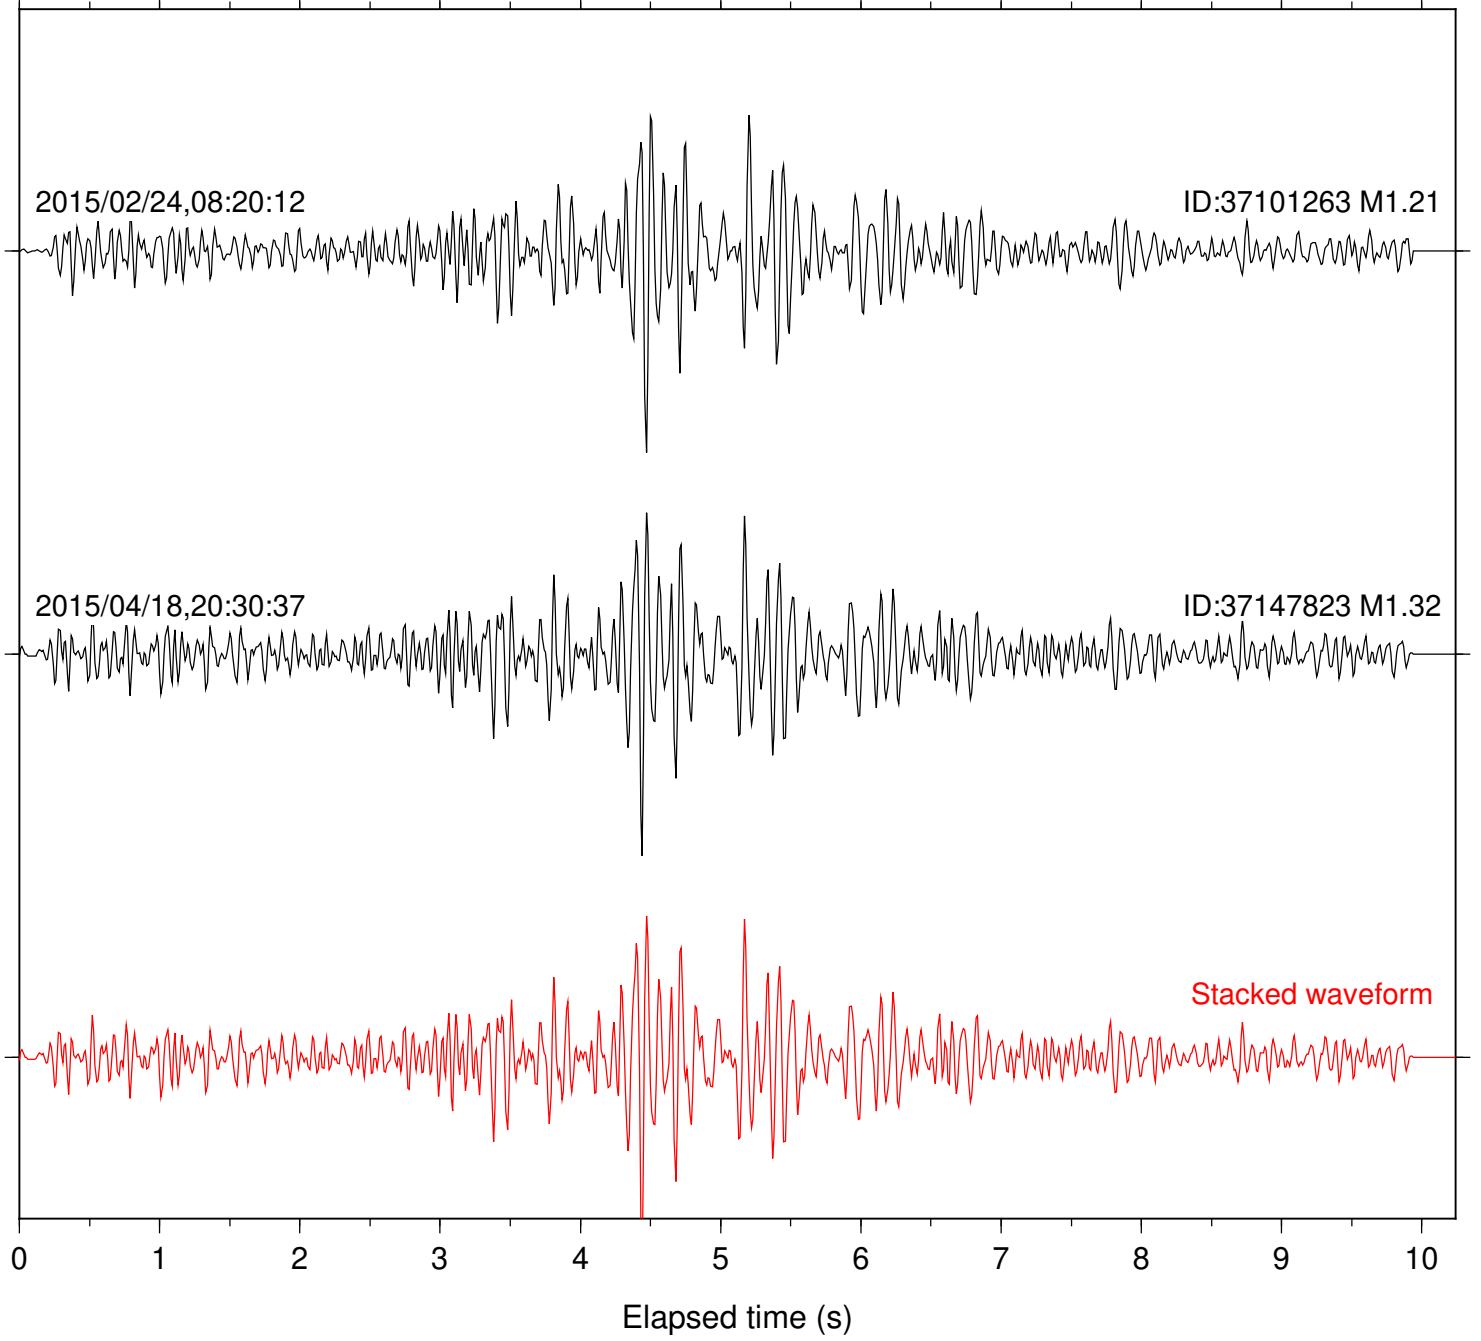

Station: LKH Com: HHZ

Focal depth: 8.12 km