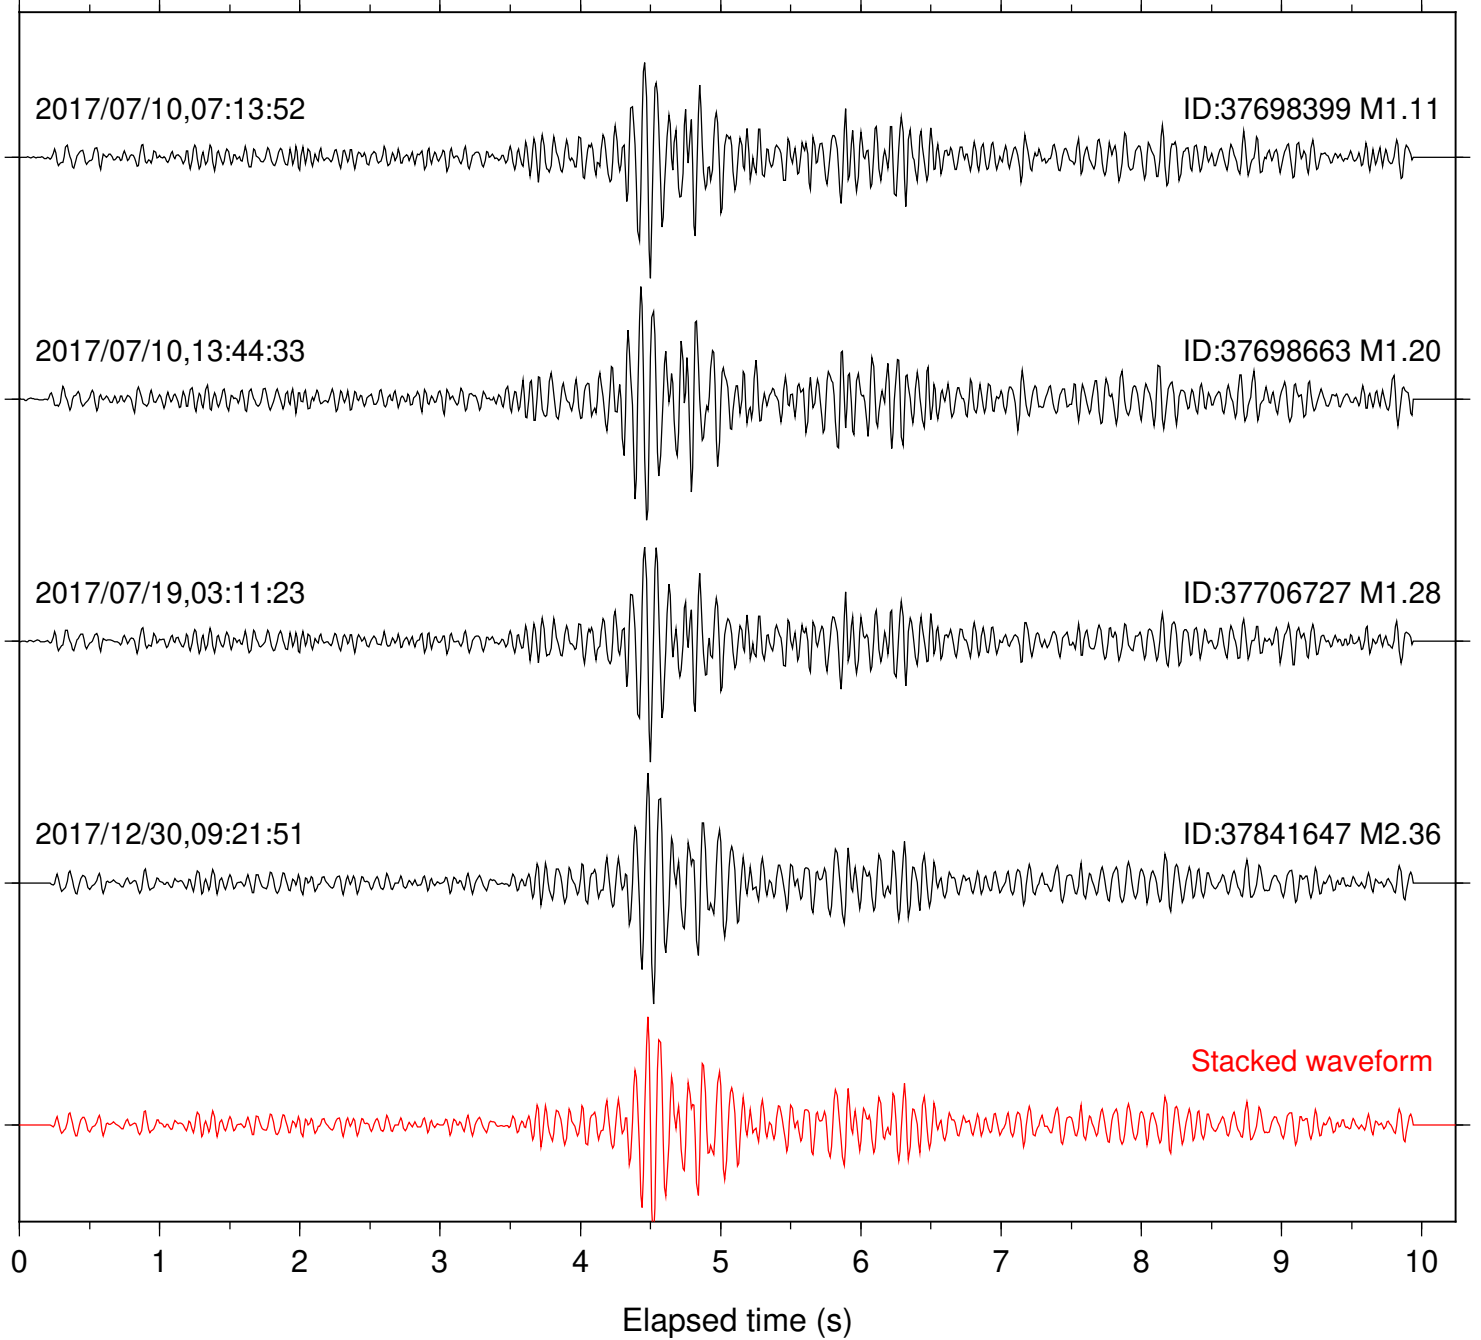

Station: WMC Com: HHZ

Focal depth: 6.09 km

Station: B081 Com: EHZ

Focal depth: 7.44 km

Station: B082 Com: EHZ

Focal depth: 7.44 km

Station: B084 Com: EHZ

Focal depth: 7.44 km