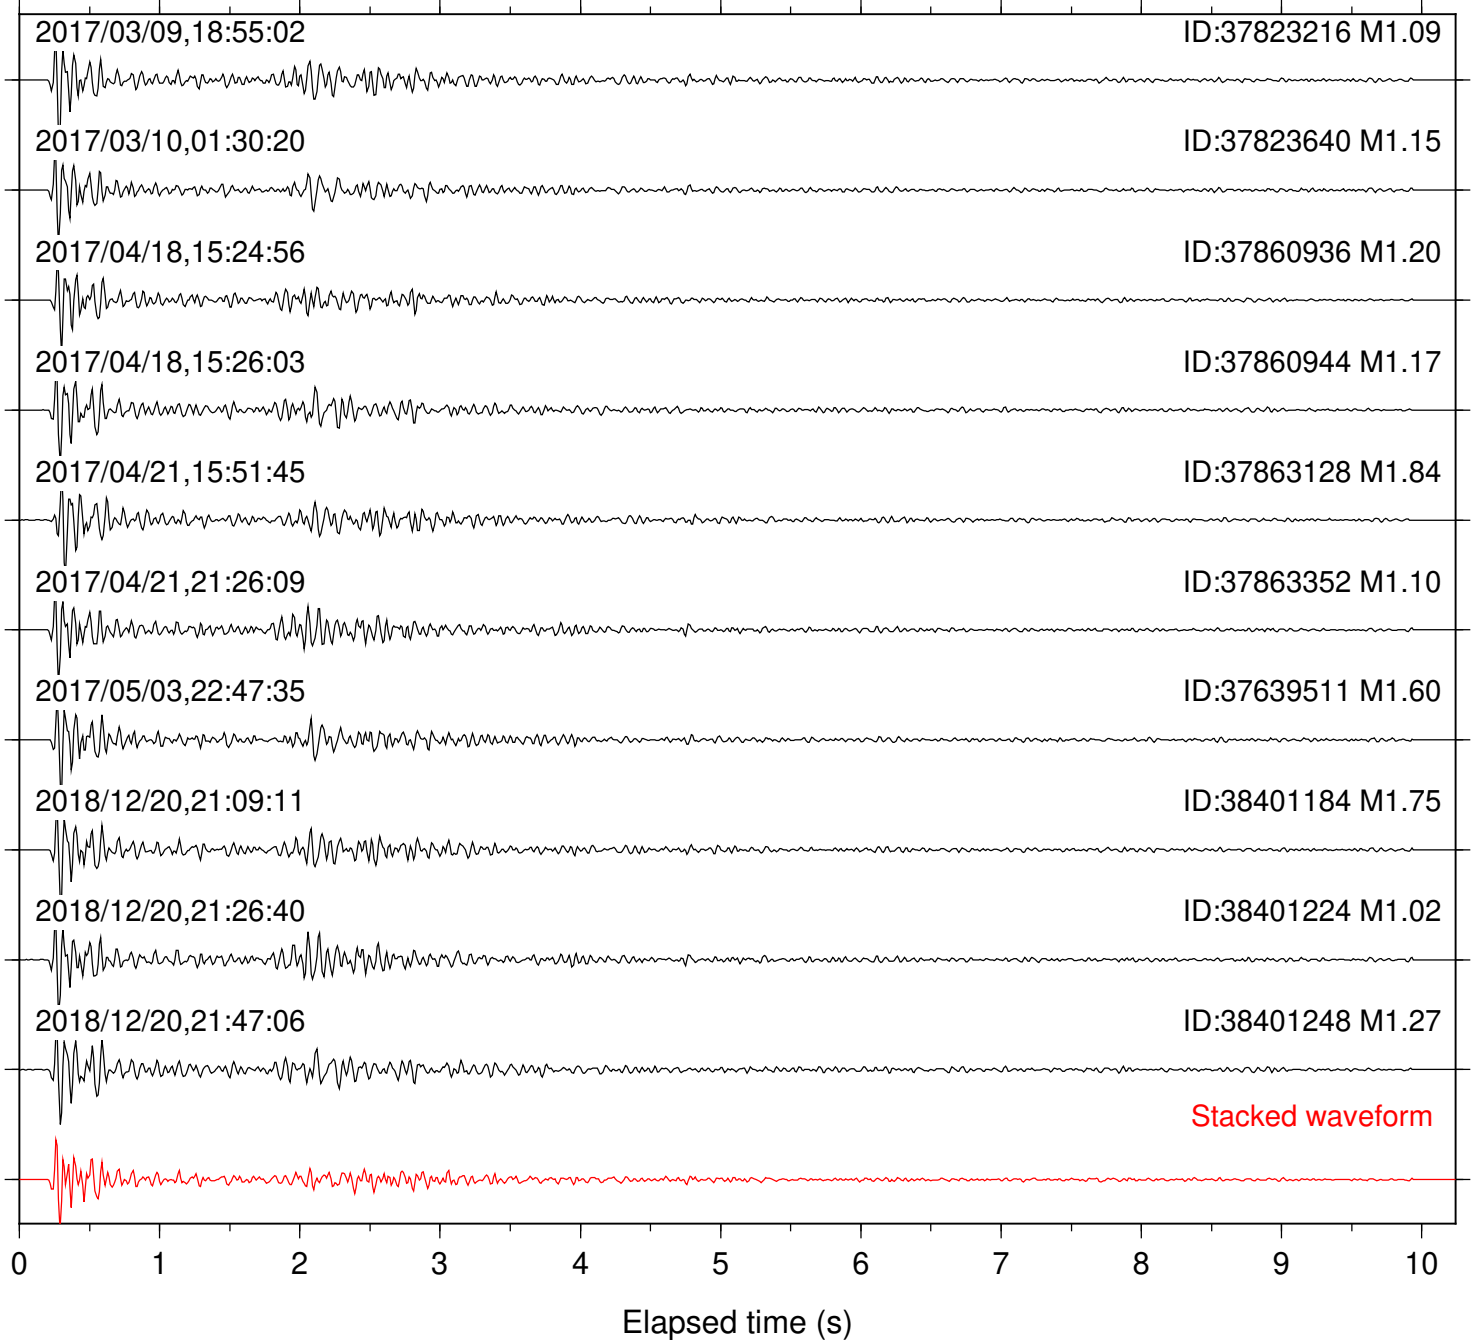

Station: B093 Com: EHZ

Focal depth: 5.81 km