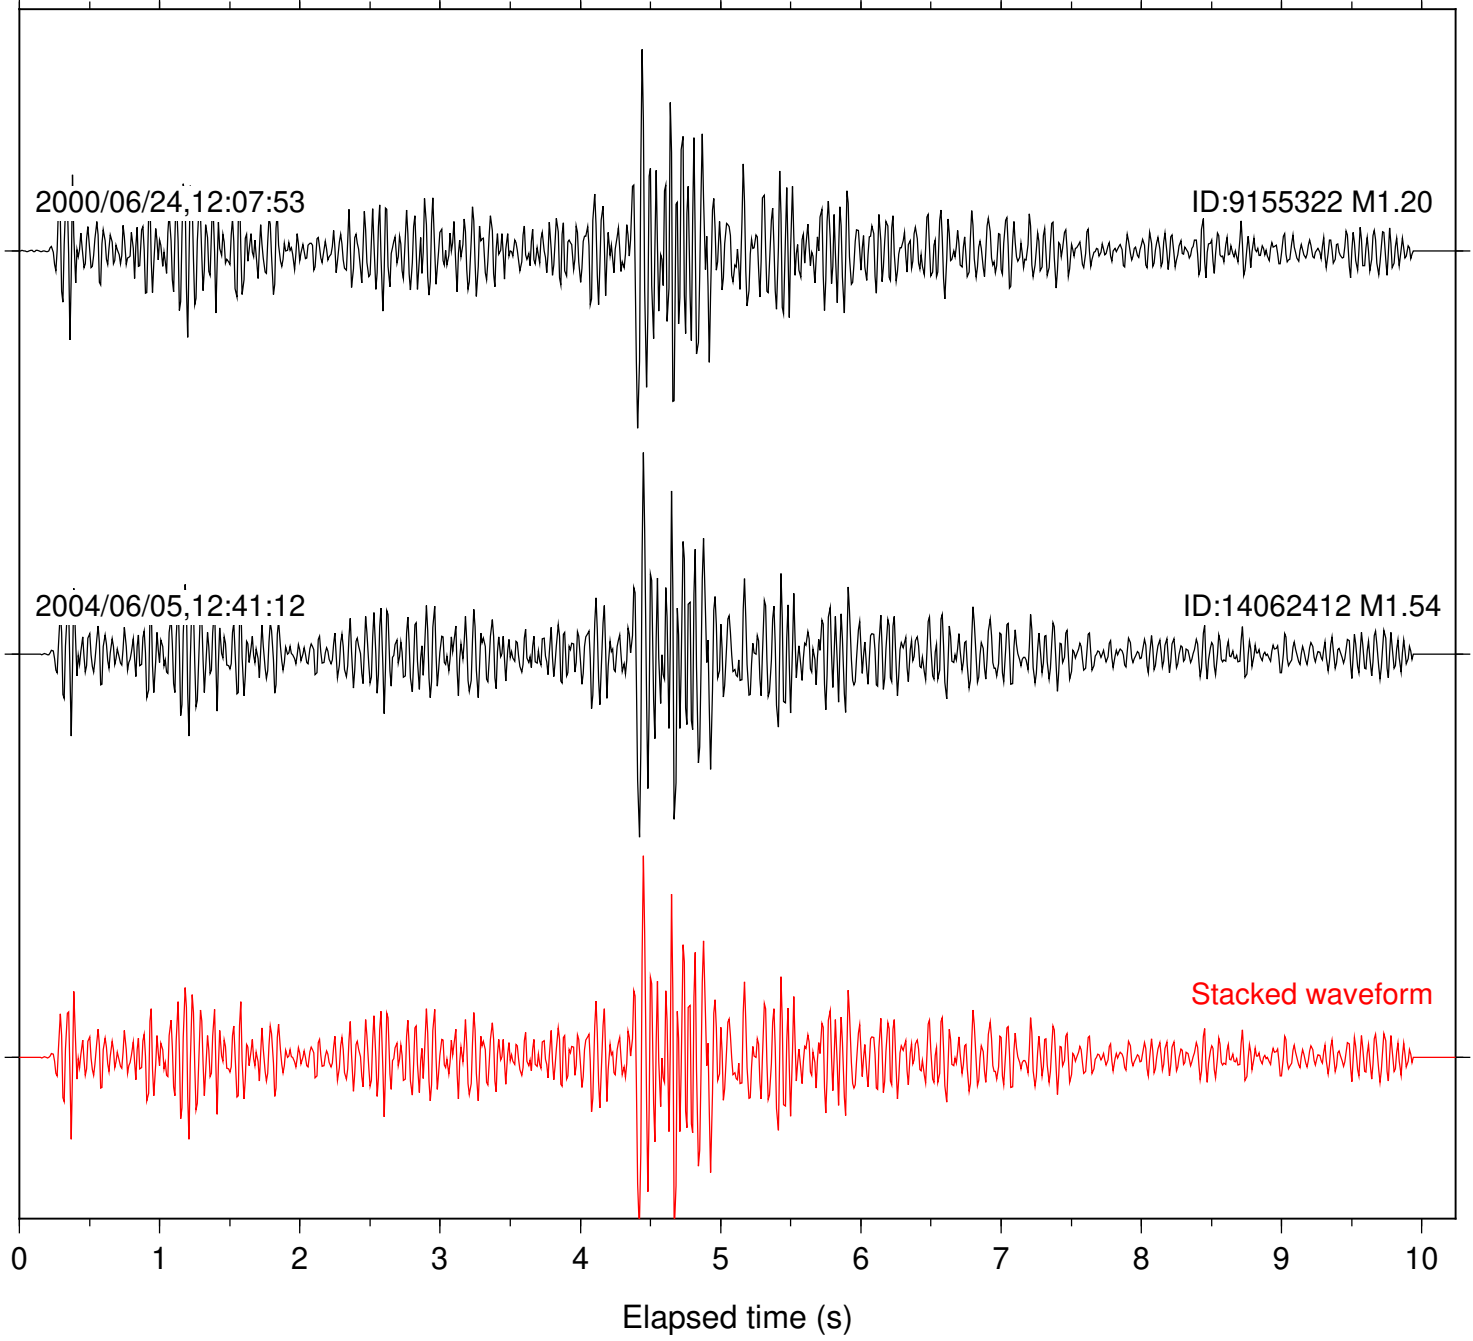

Station: AGA Com: HHZ

Focal depth: 17.83 km