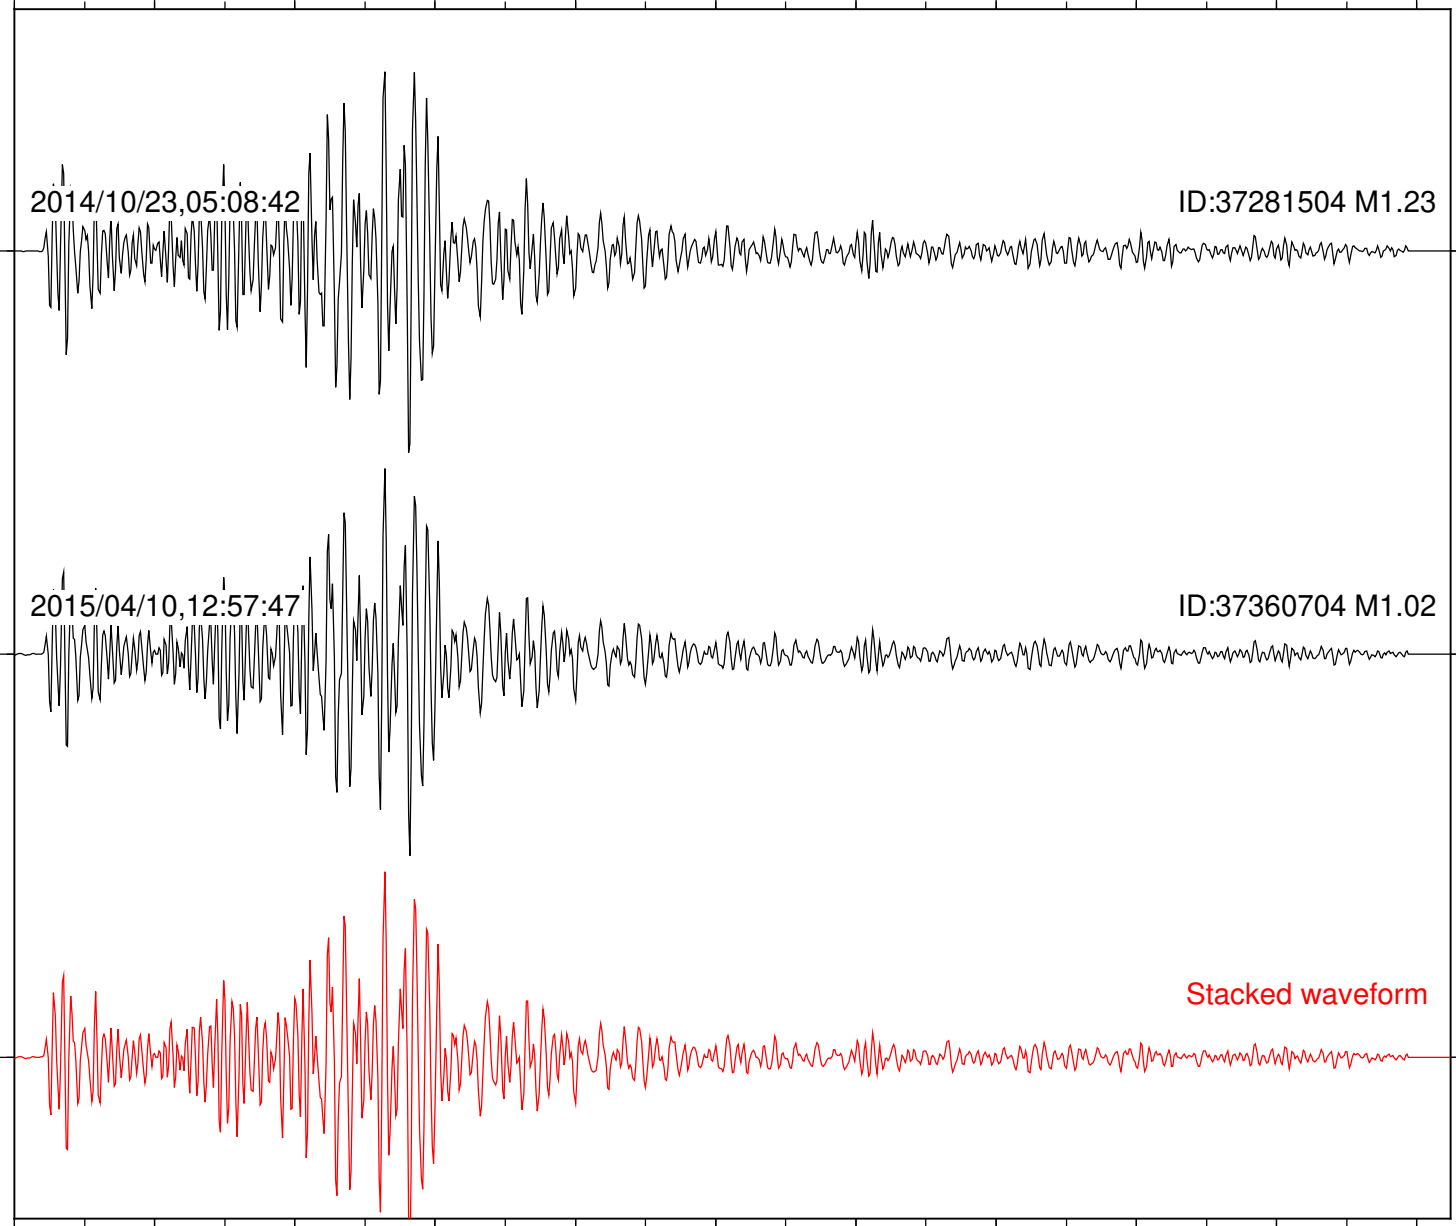

Stacked waveform

0 1 2 3 4 5 6 7 8 9 10  
Elapsed time (s)

Station: BZN Com: HHZ

Focal depth: 9.54 km

Station: FRD Com: HHZ

Focal depth: 9.54 km

2014/10/23,05:08:42

ID:37281504 M1.23