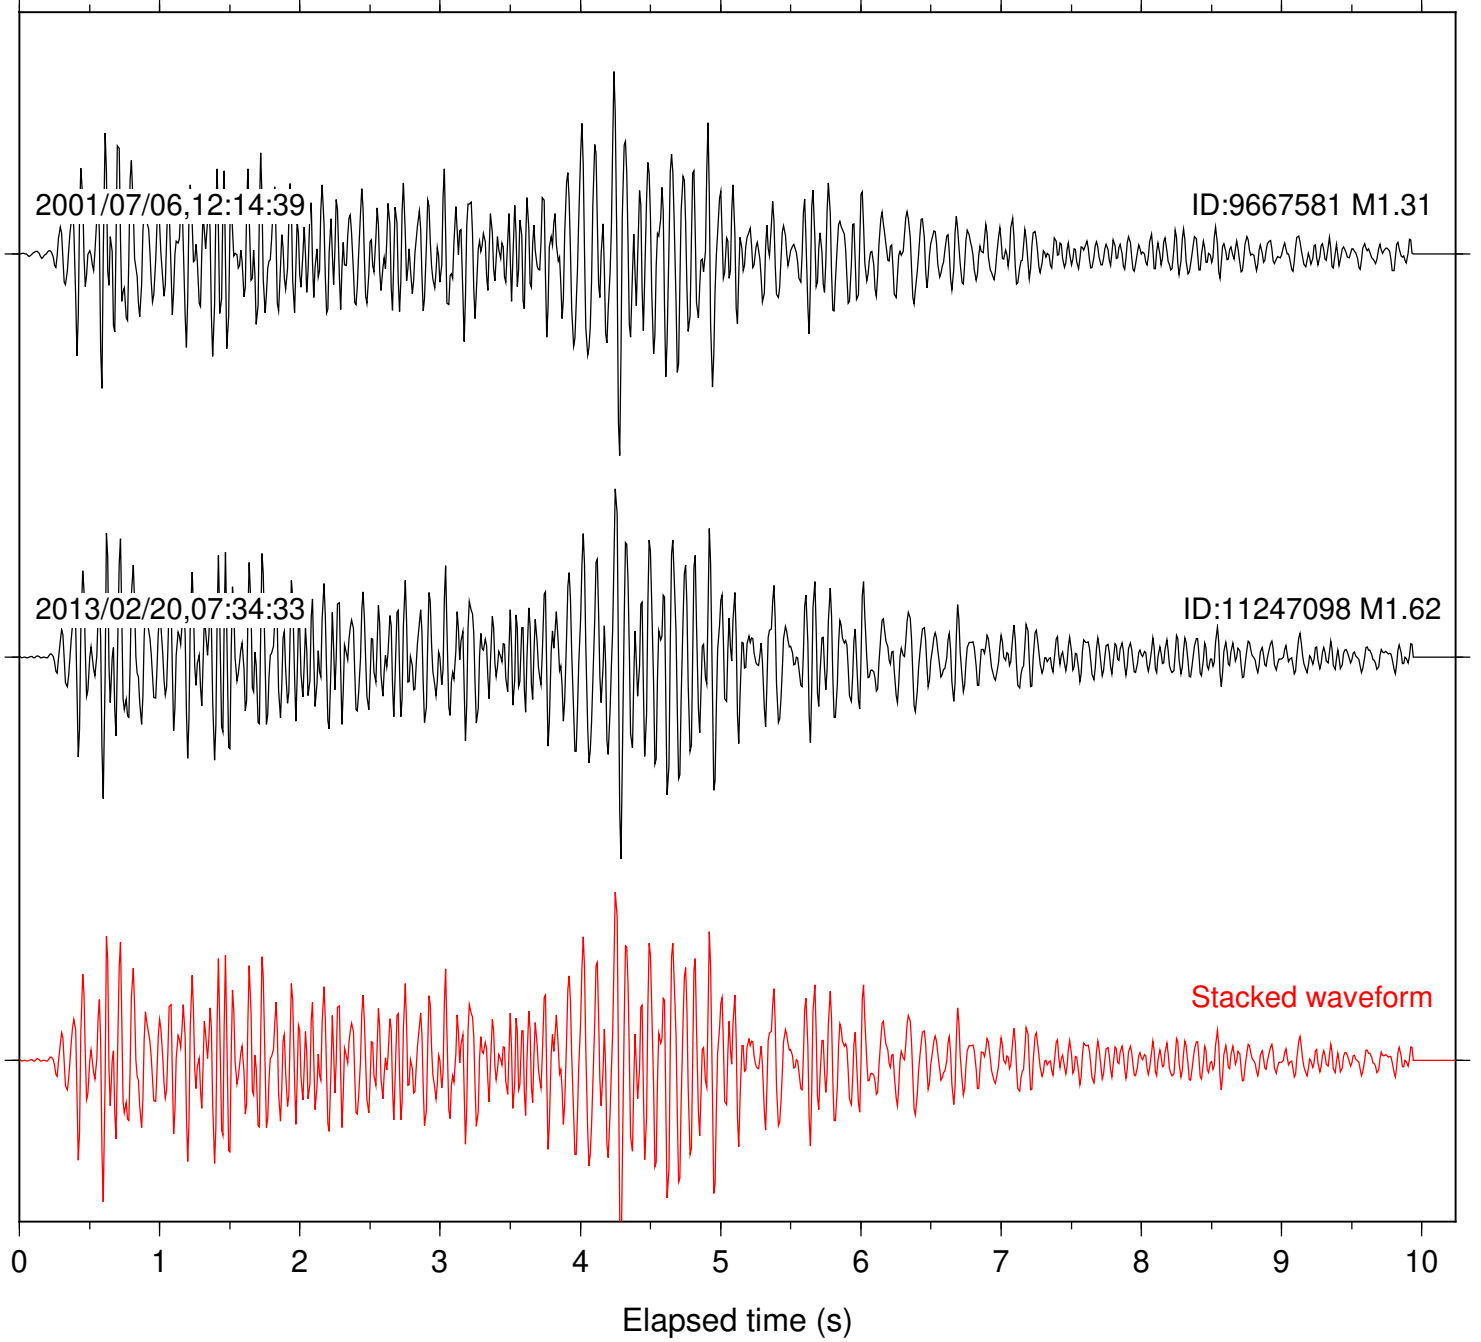

Elapsed time (s)

Station: PFO Com: HHZ

Focal depth: 10.85 km

Station: SND Com: HHZ

Focal depth: 10.85 km

Station: TOR Com: HHZ

Focal depth: 10.87 km

Station: BAC Com: EHZ