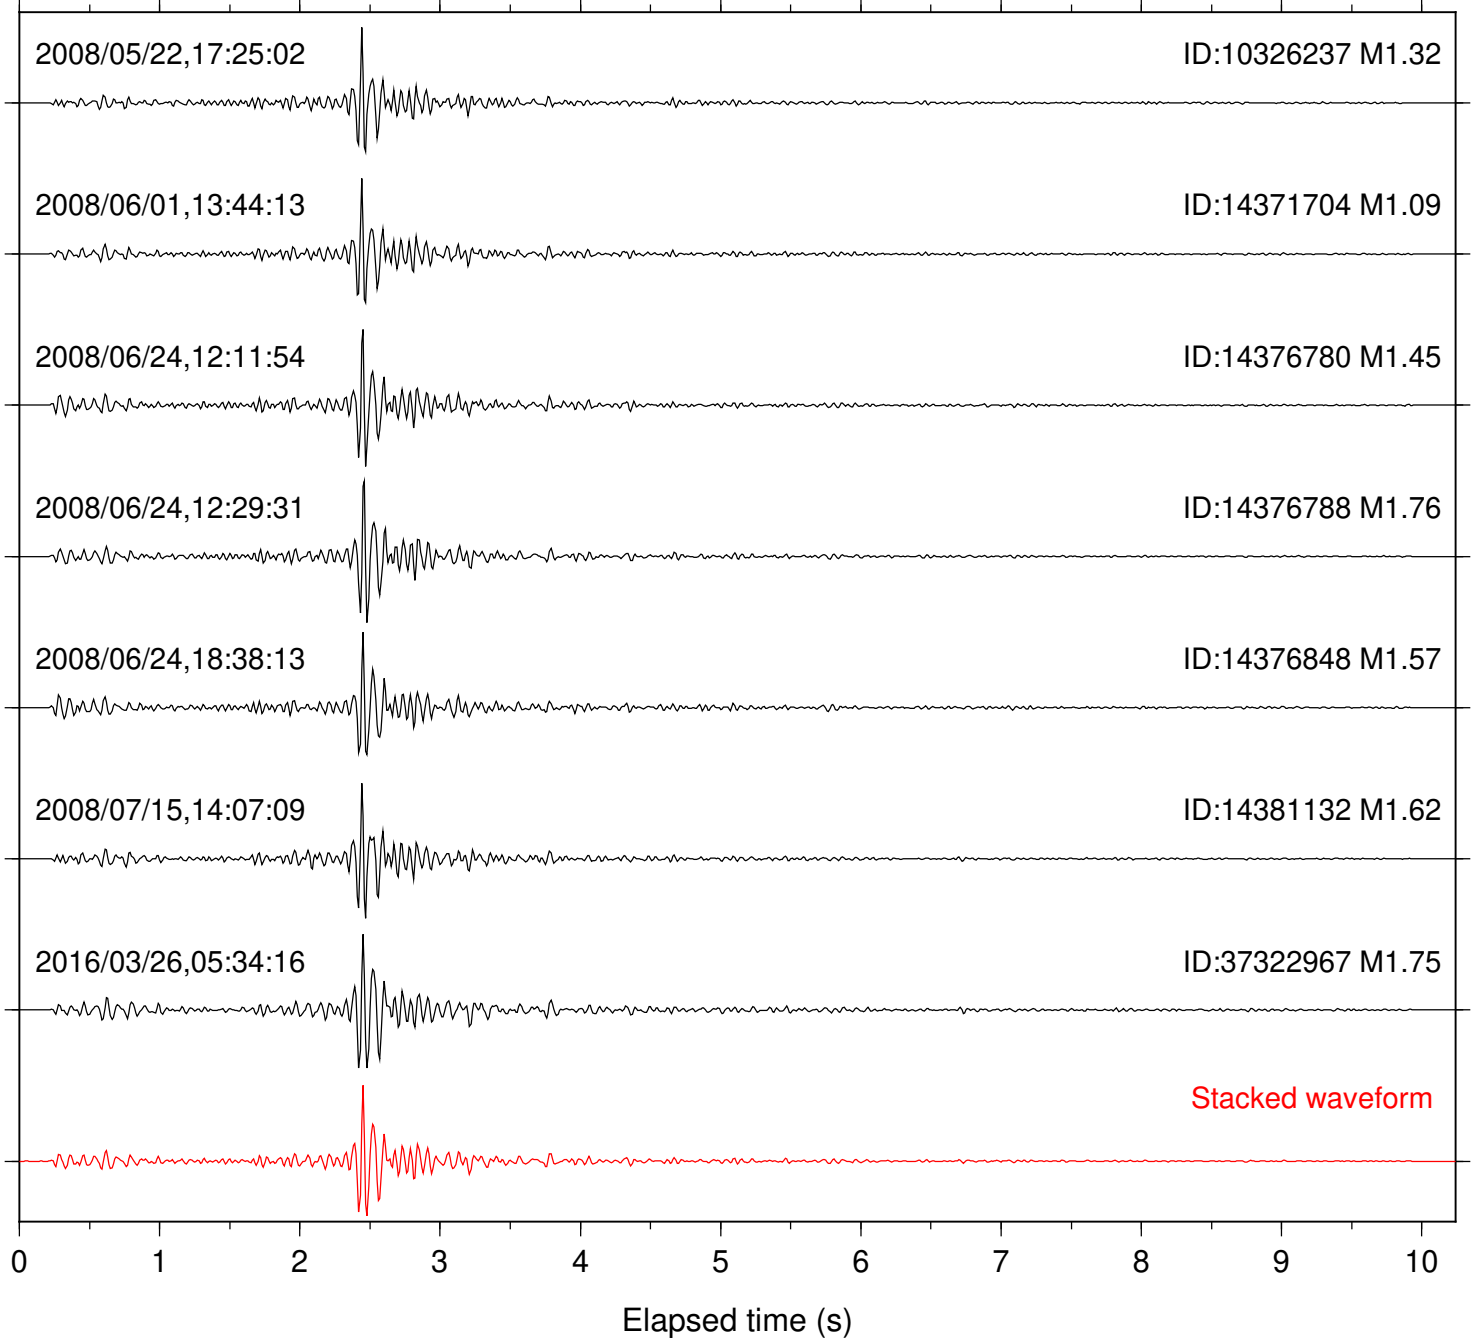

Station: B082 Com: EHZ

Focal depth: 6.64 km