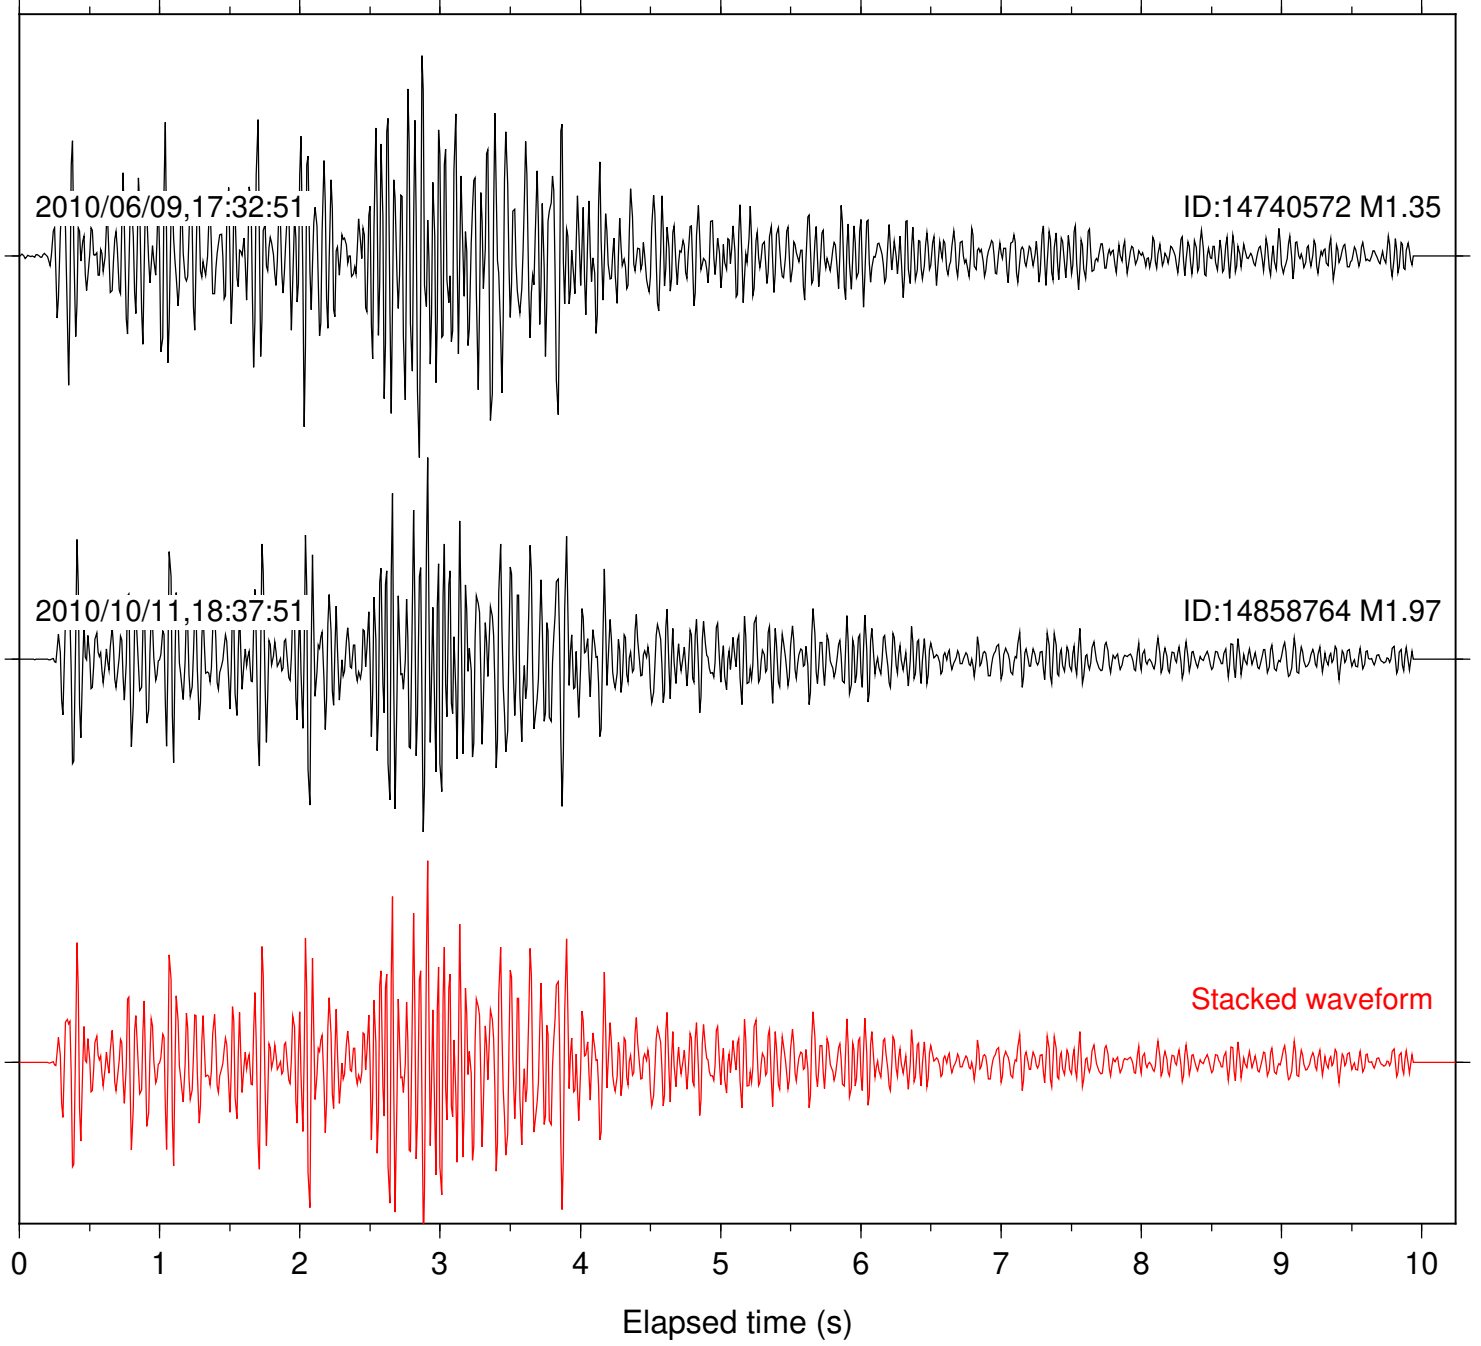

Focal depth: 4.98 km

Station: POB2 Com: HHZ

Focal depth: 4.98 km

Station: CRR Com: EHZ

Focal depth: 6.30 km

Station: MONP2 Com: HHZ

Focal depth: 6.30 km

Station: B081 Com: EHZ