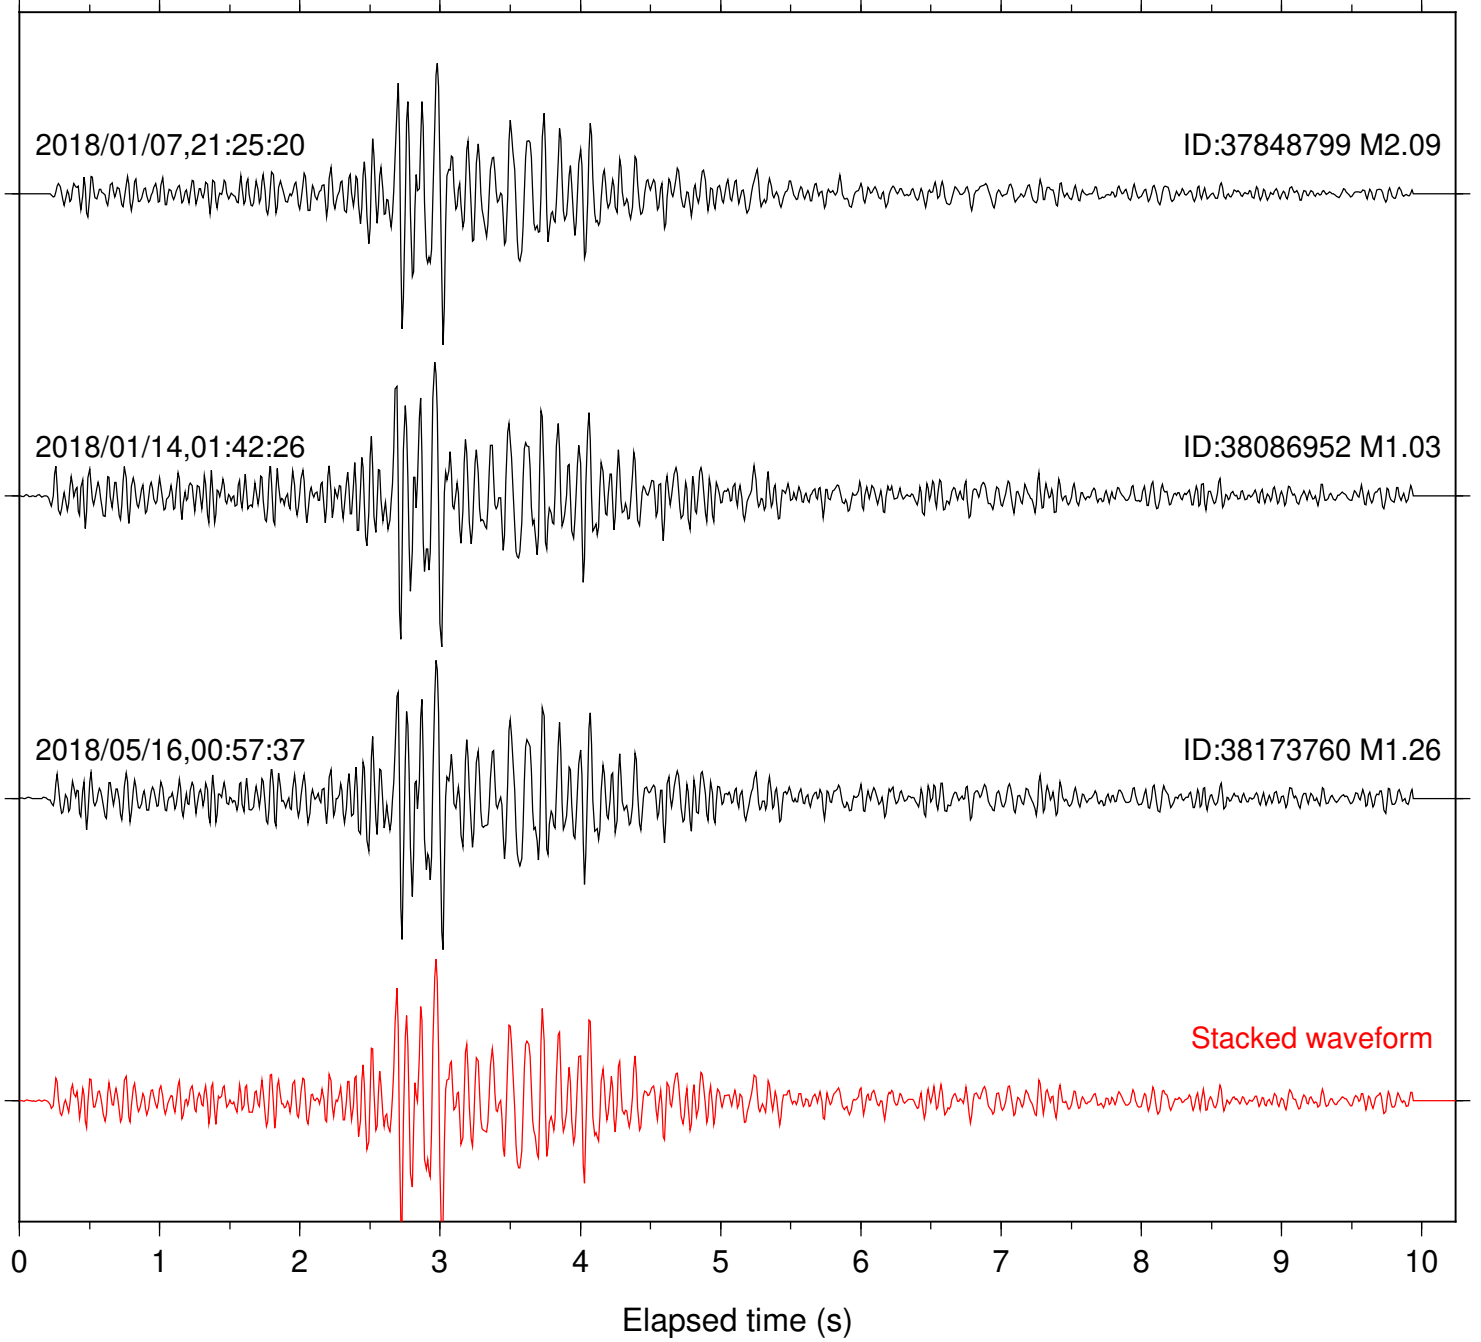

Station: B946 Com: EHZ

Focal depth: 6.30 km