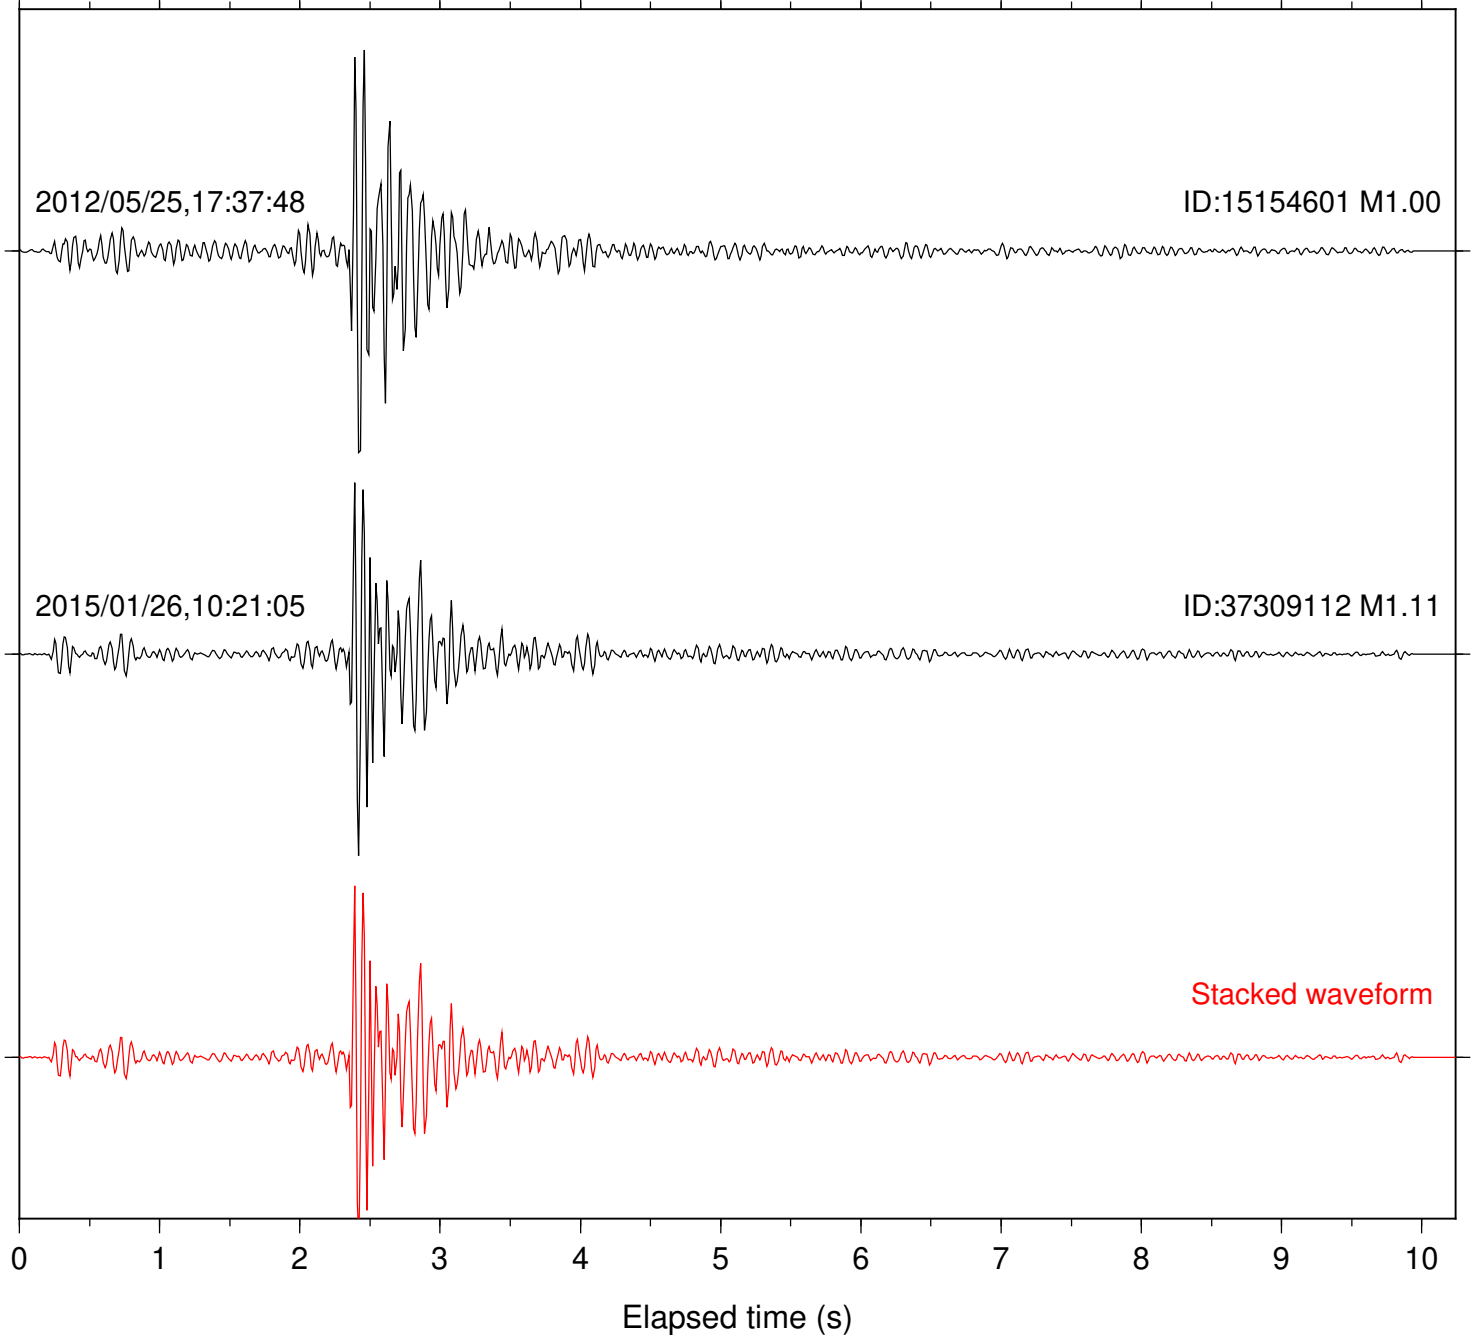

Station: KNW Com: HHZ

Focal depth: 14.40 km