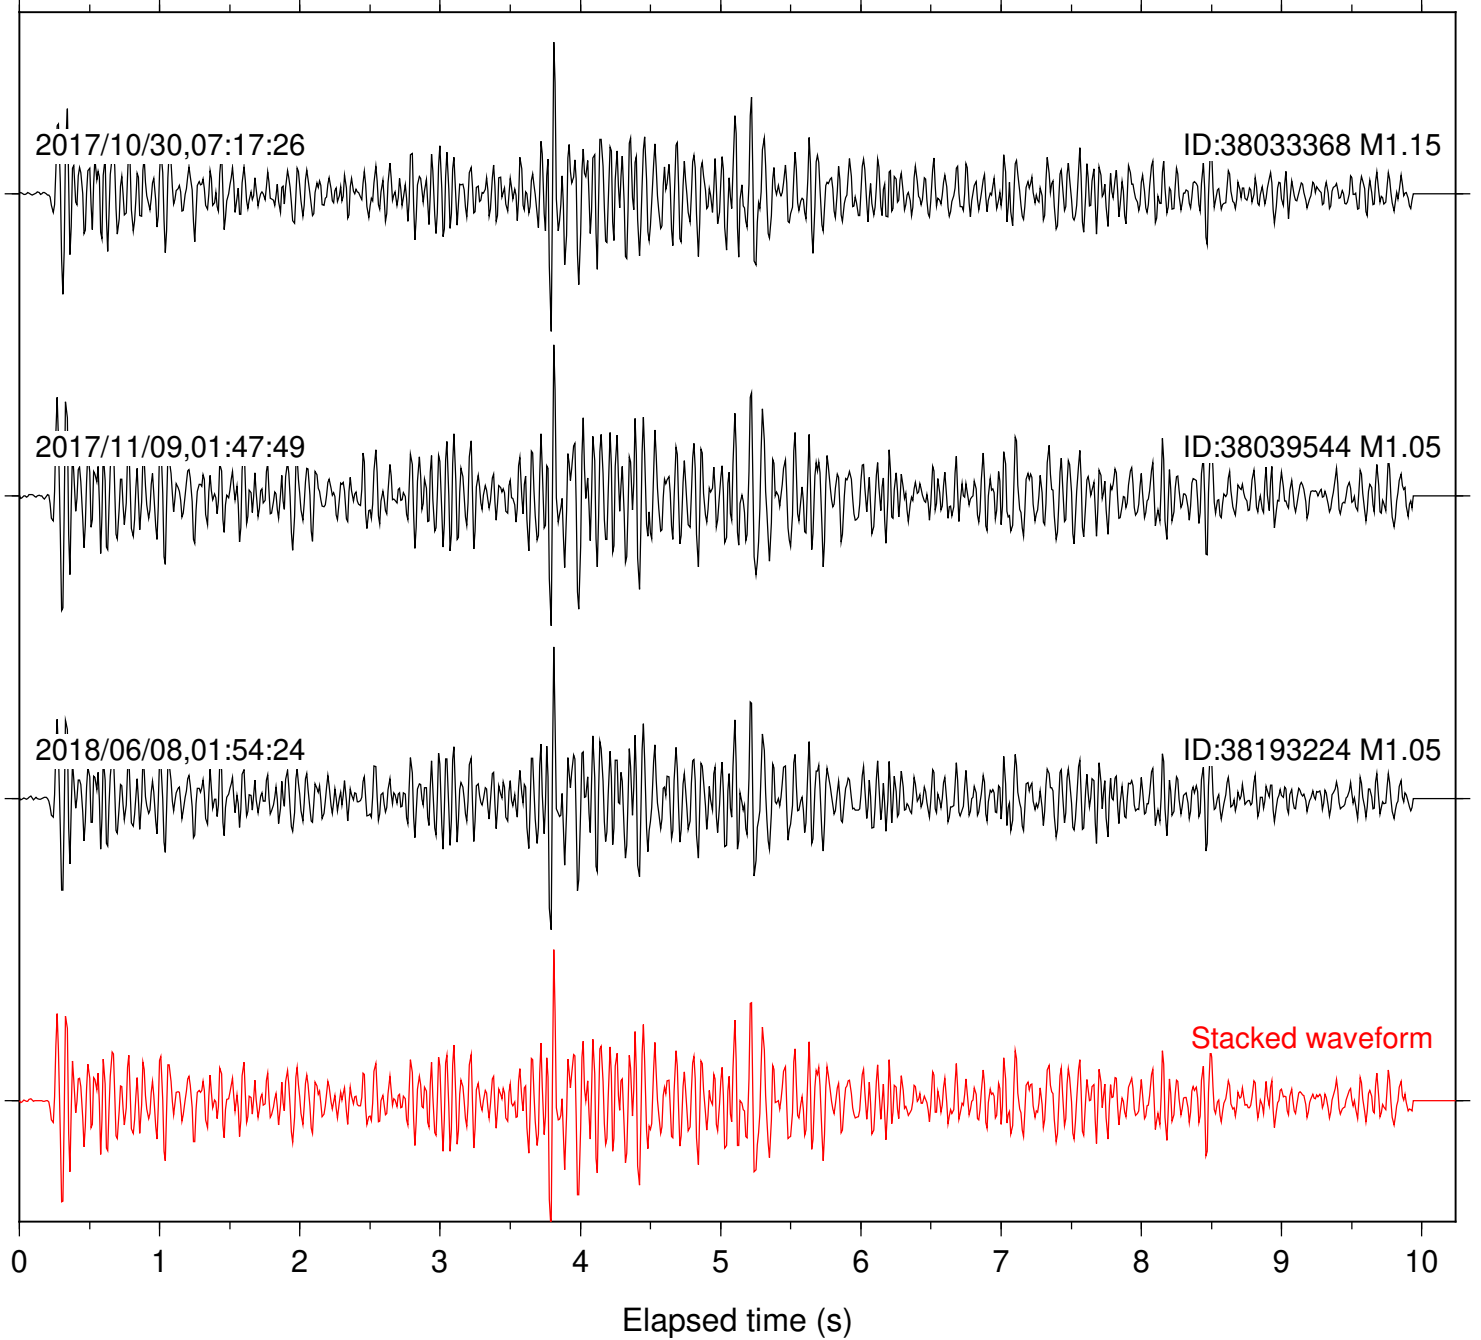

Station: SND Com: HHZ

Focal depth: 17.76 km

Station: B081 Com: EHZ

Focal depth: 4.81 km

Station: B082 Com: EHZ

Focal depth: 4.81 km

Station: B084 Com: EHZ

Focal depth: 4.81 km