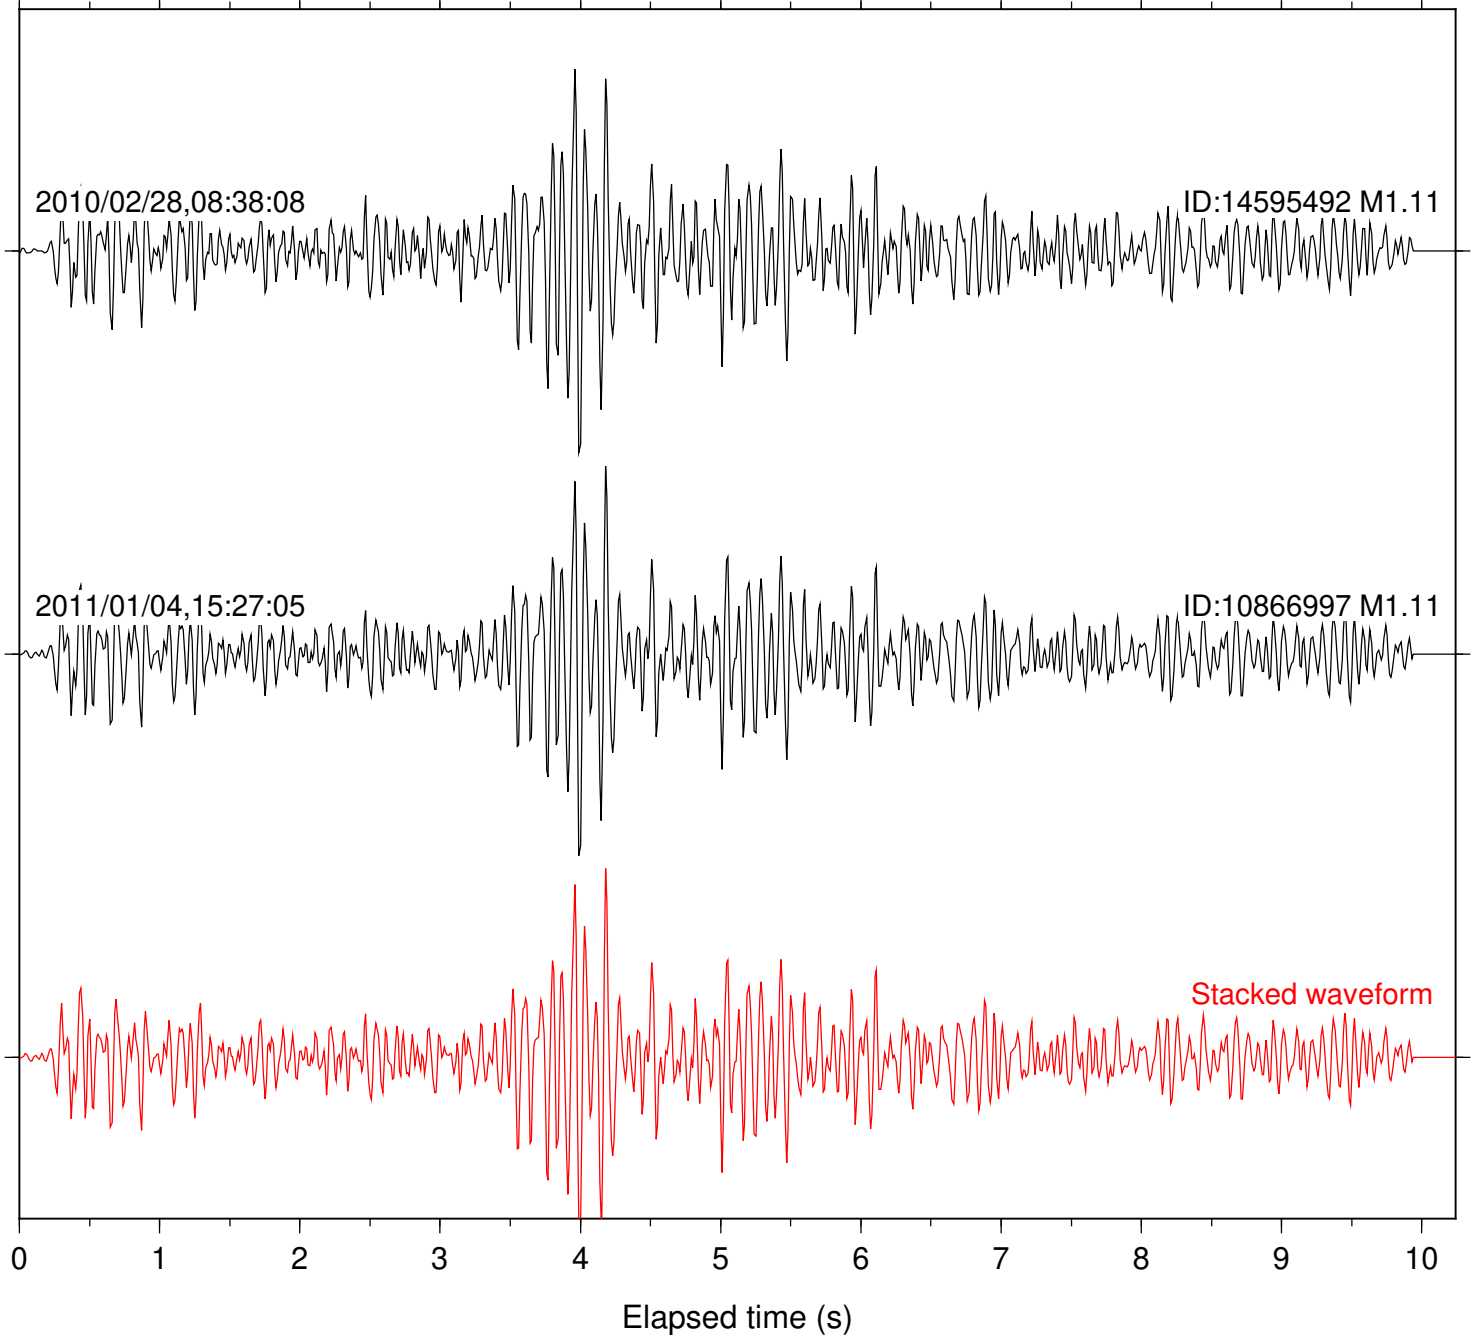

Station: JEM Com: HHZ

Focal depth: 7.90 km