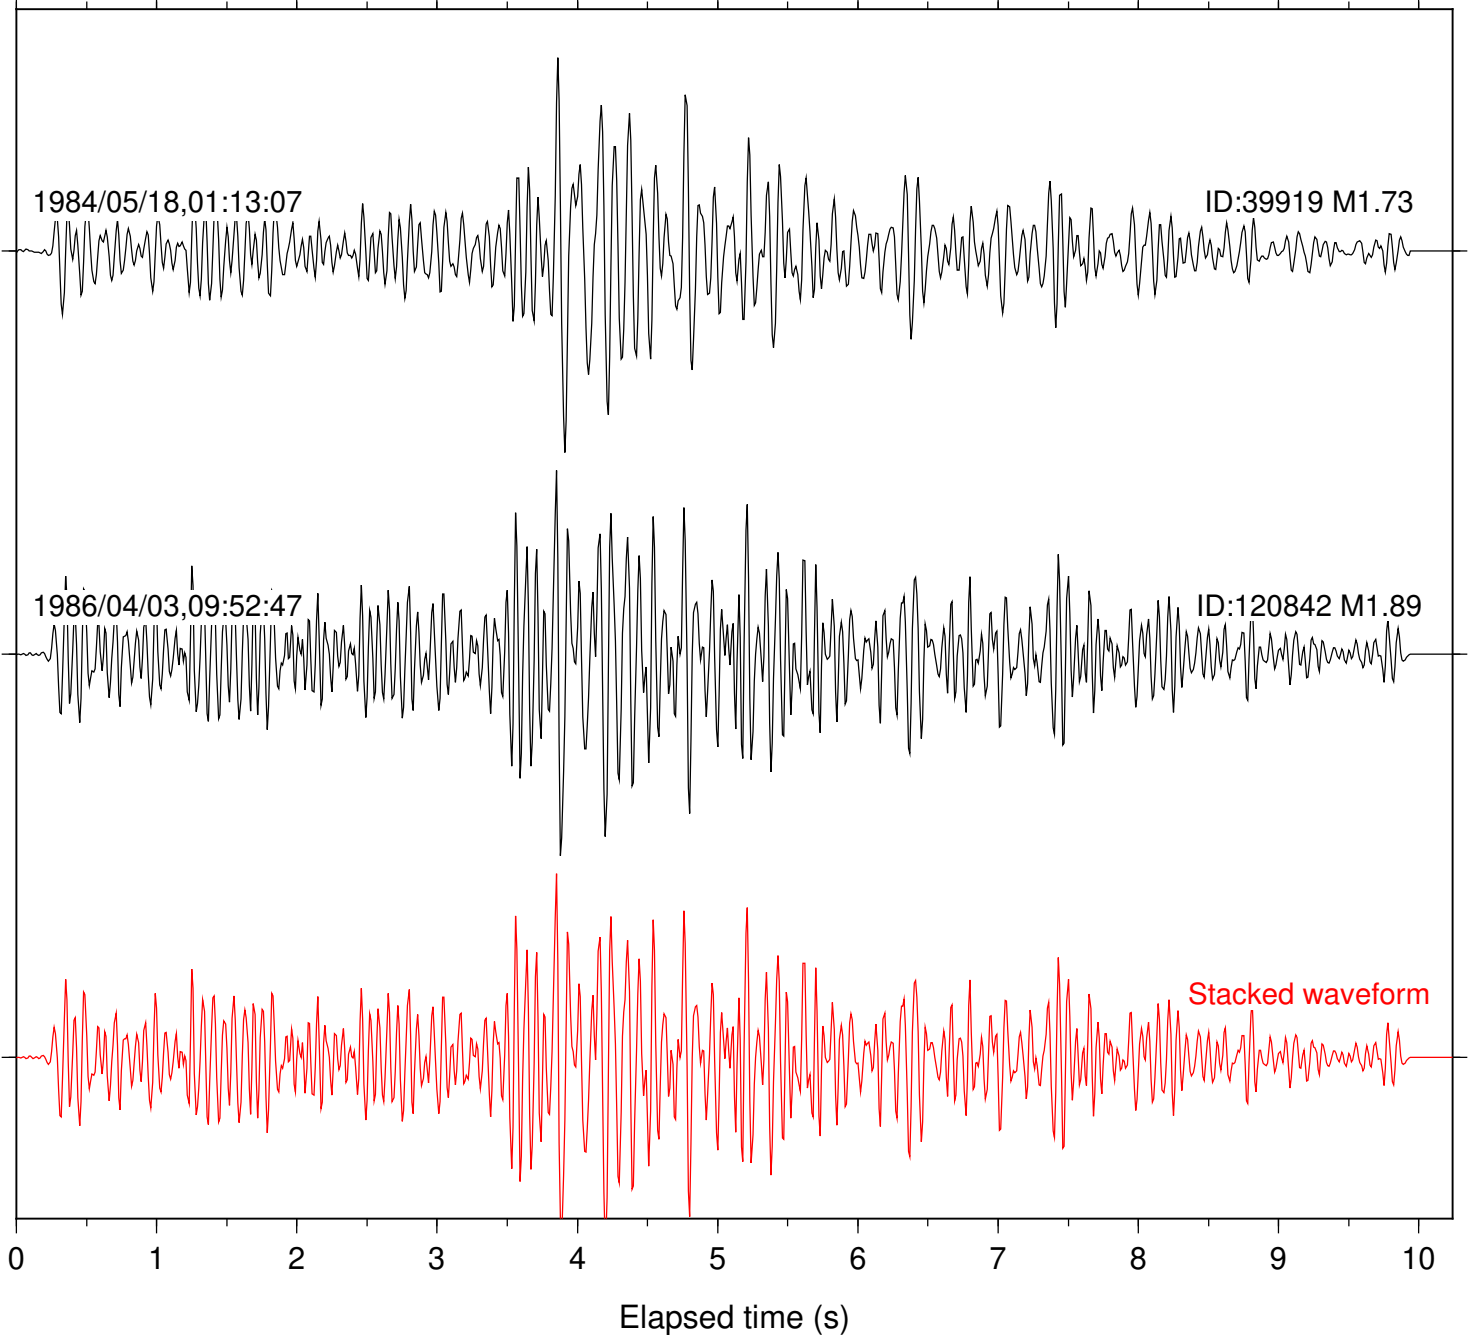

Station: YAQ Com: EHZ

Focal depth: 15.46 km