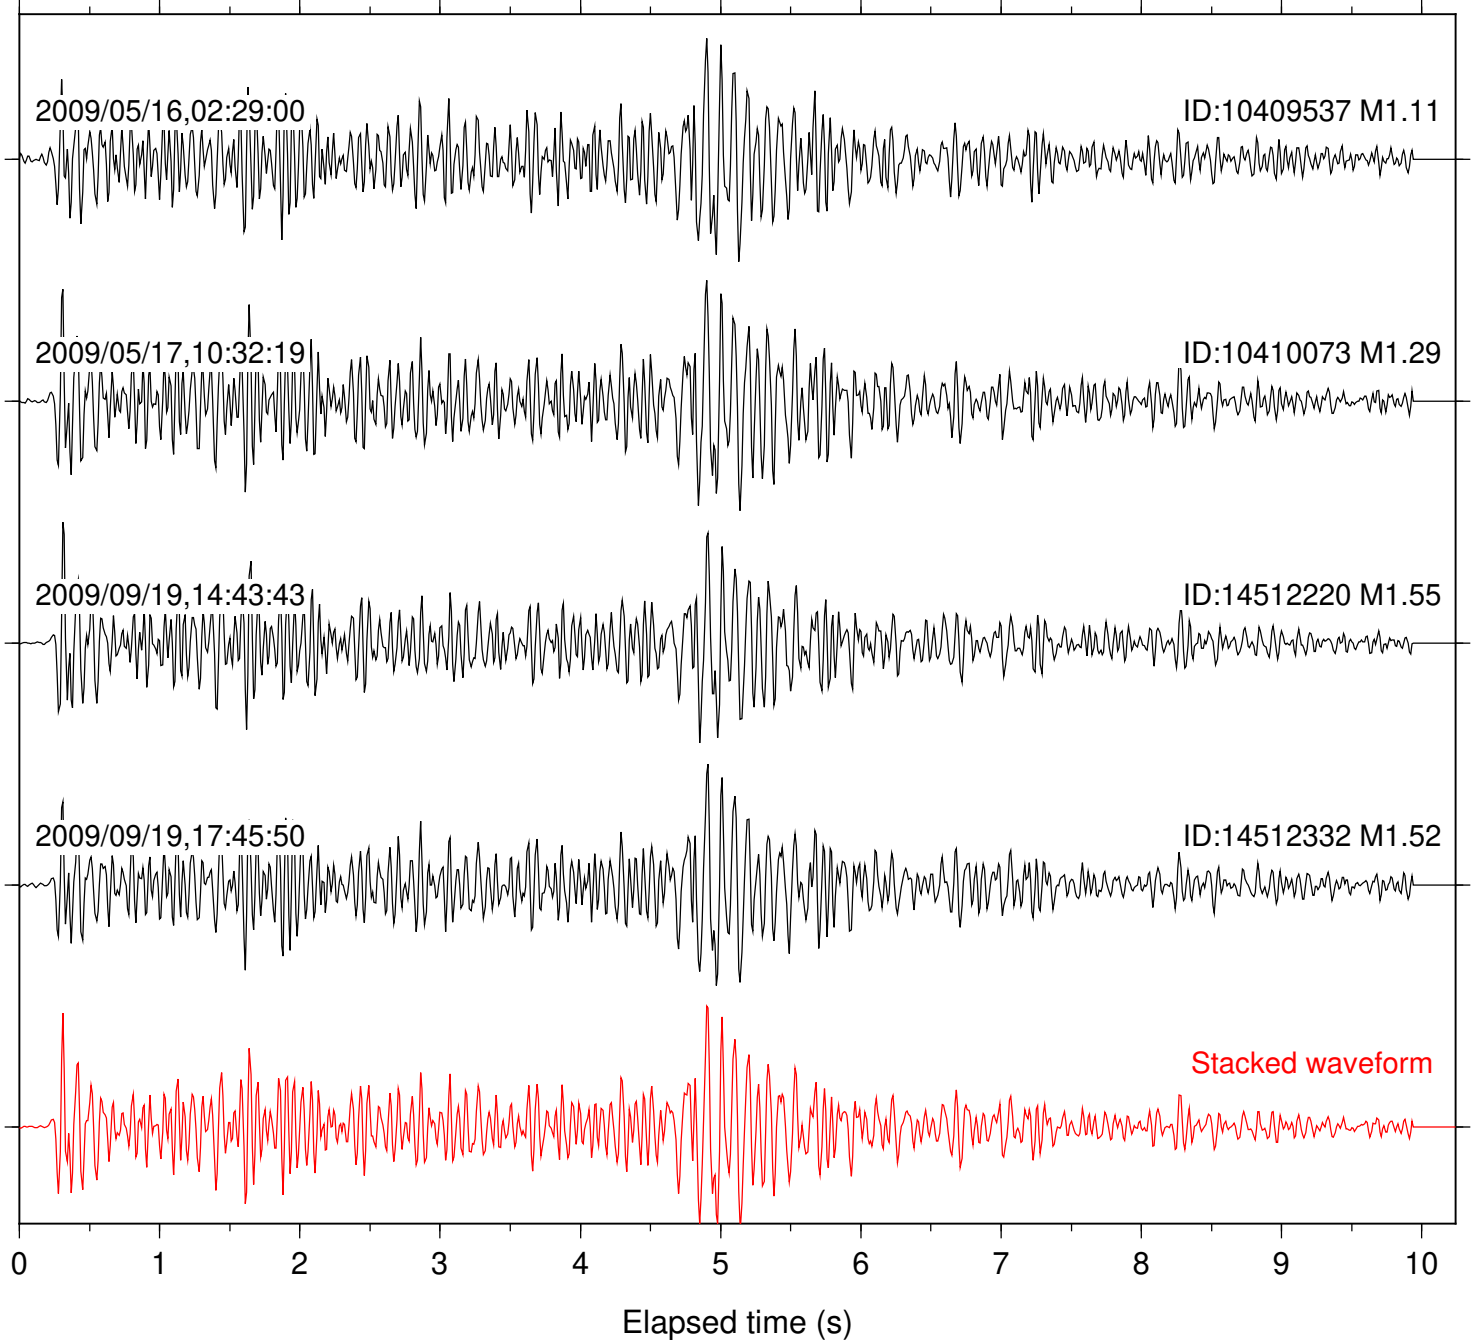

Station: TOR Com: HHZ

Focal depth: 9.65 km