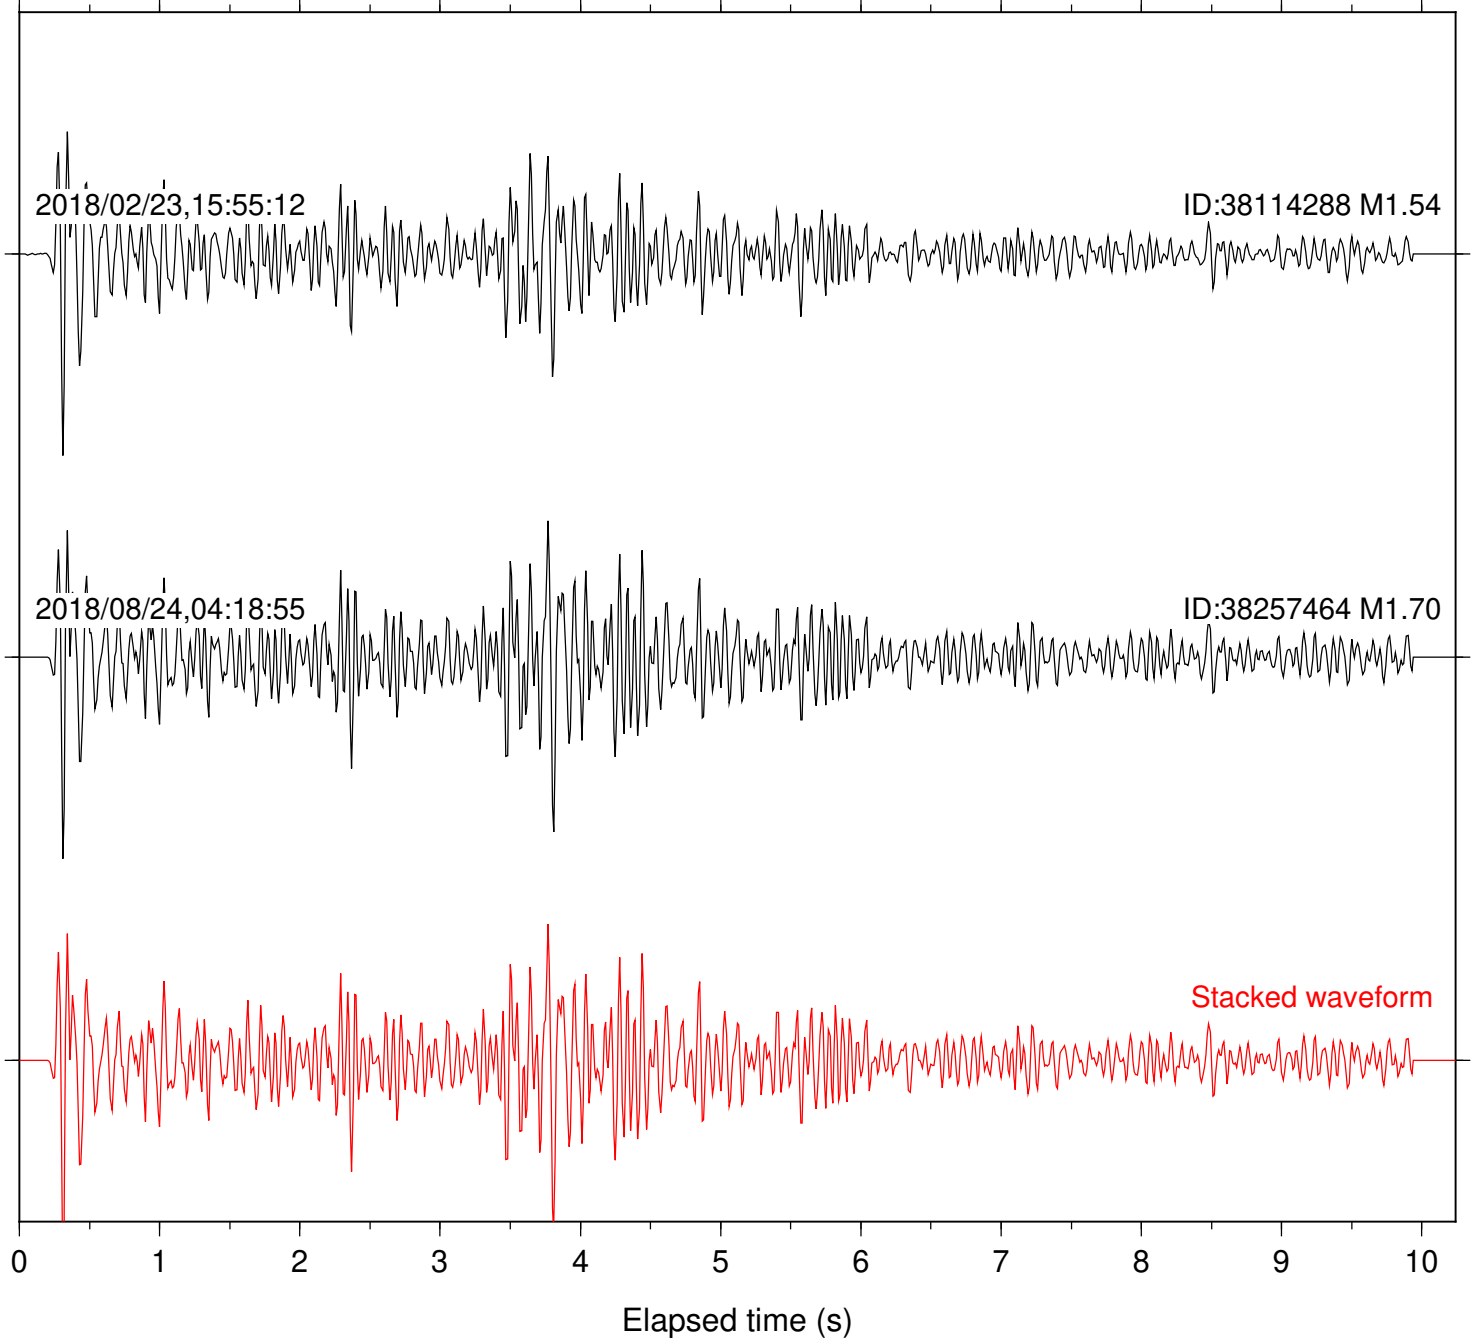

0 1 2 3 4 5 6 7 8 9 10  
Elapsed time (s)

Station: CSH Com: HHZ

Focal depth: 4.81 km

Station: FRD Com: HHZ

Focal depth: 4.81 km

2018/02/23,15:55:12

ID:38114288 M1.54

2018/08/24,04:18:55