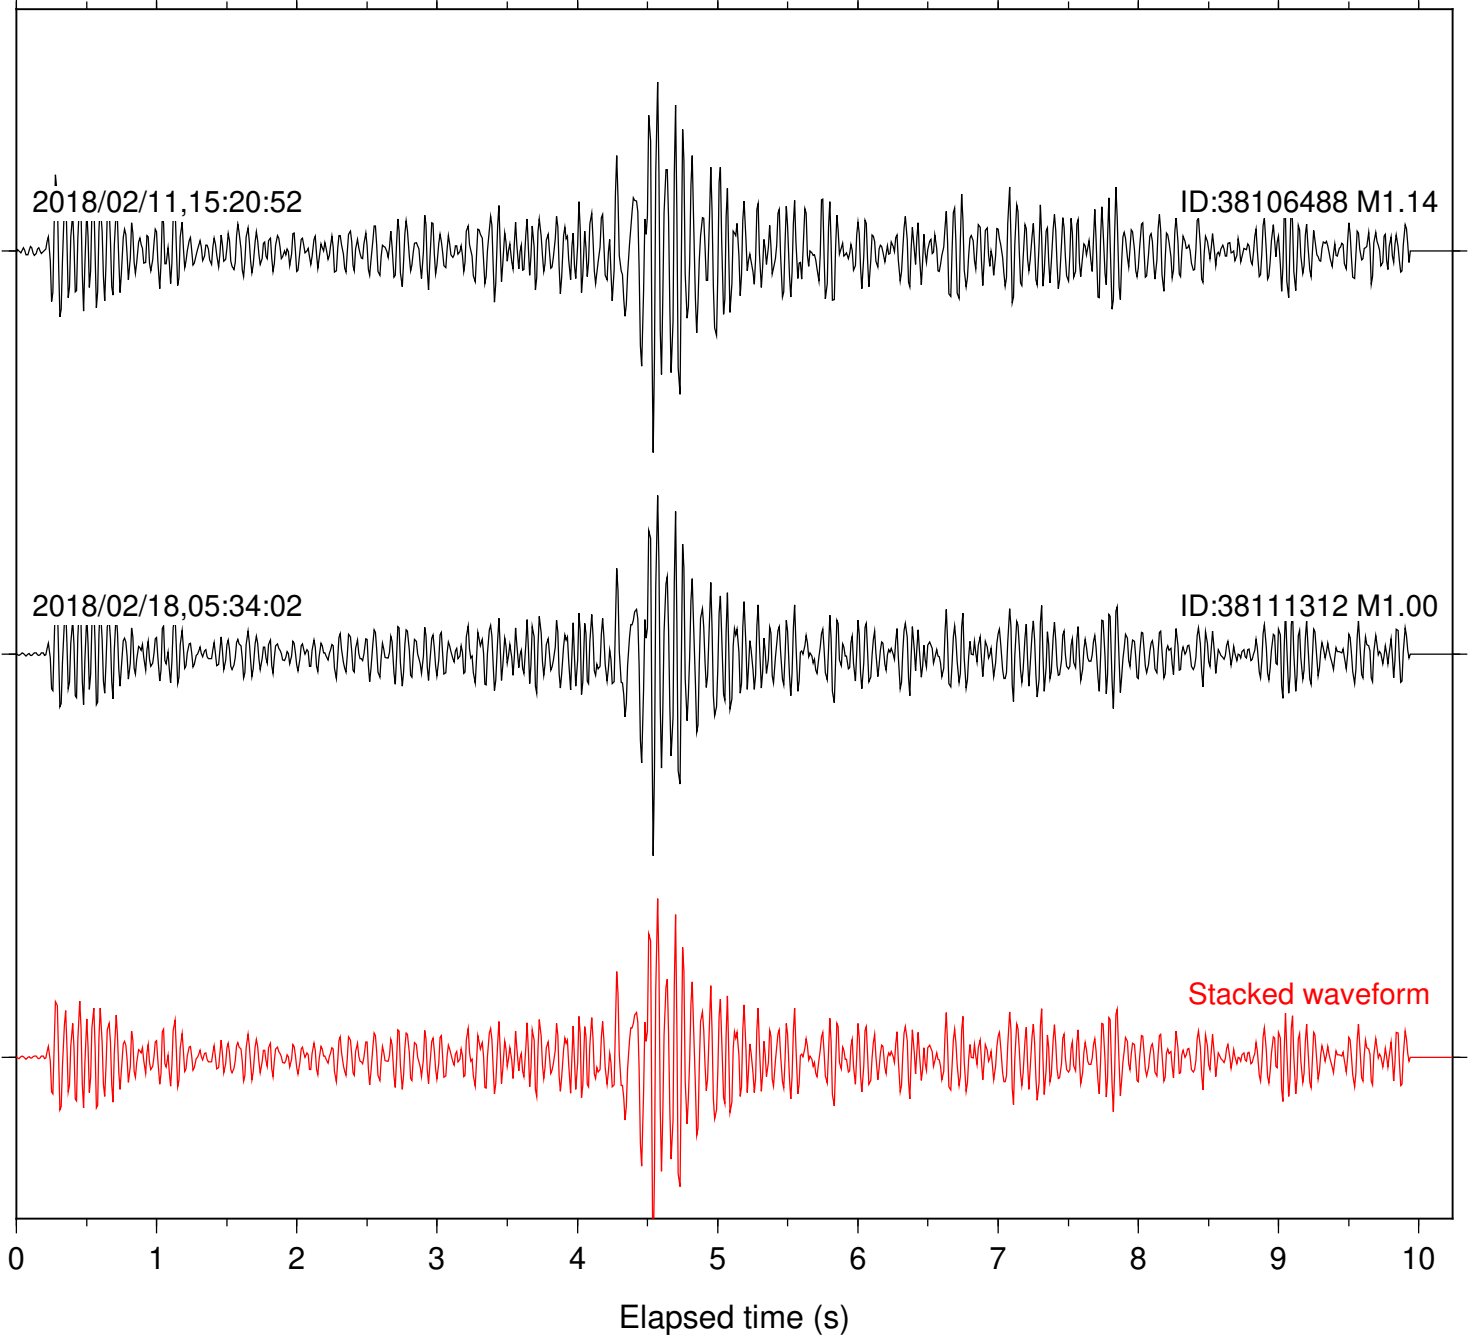

Station: PFO Com: HHZ

Focal depth: 4.96 km