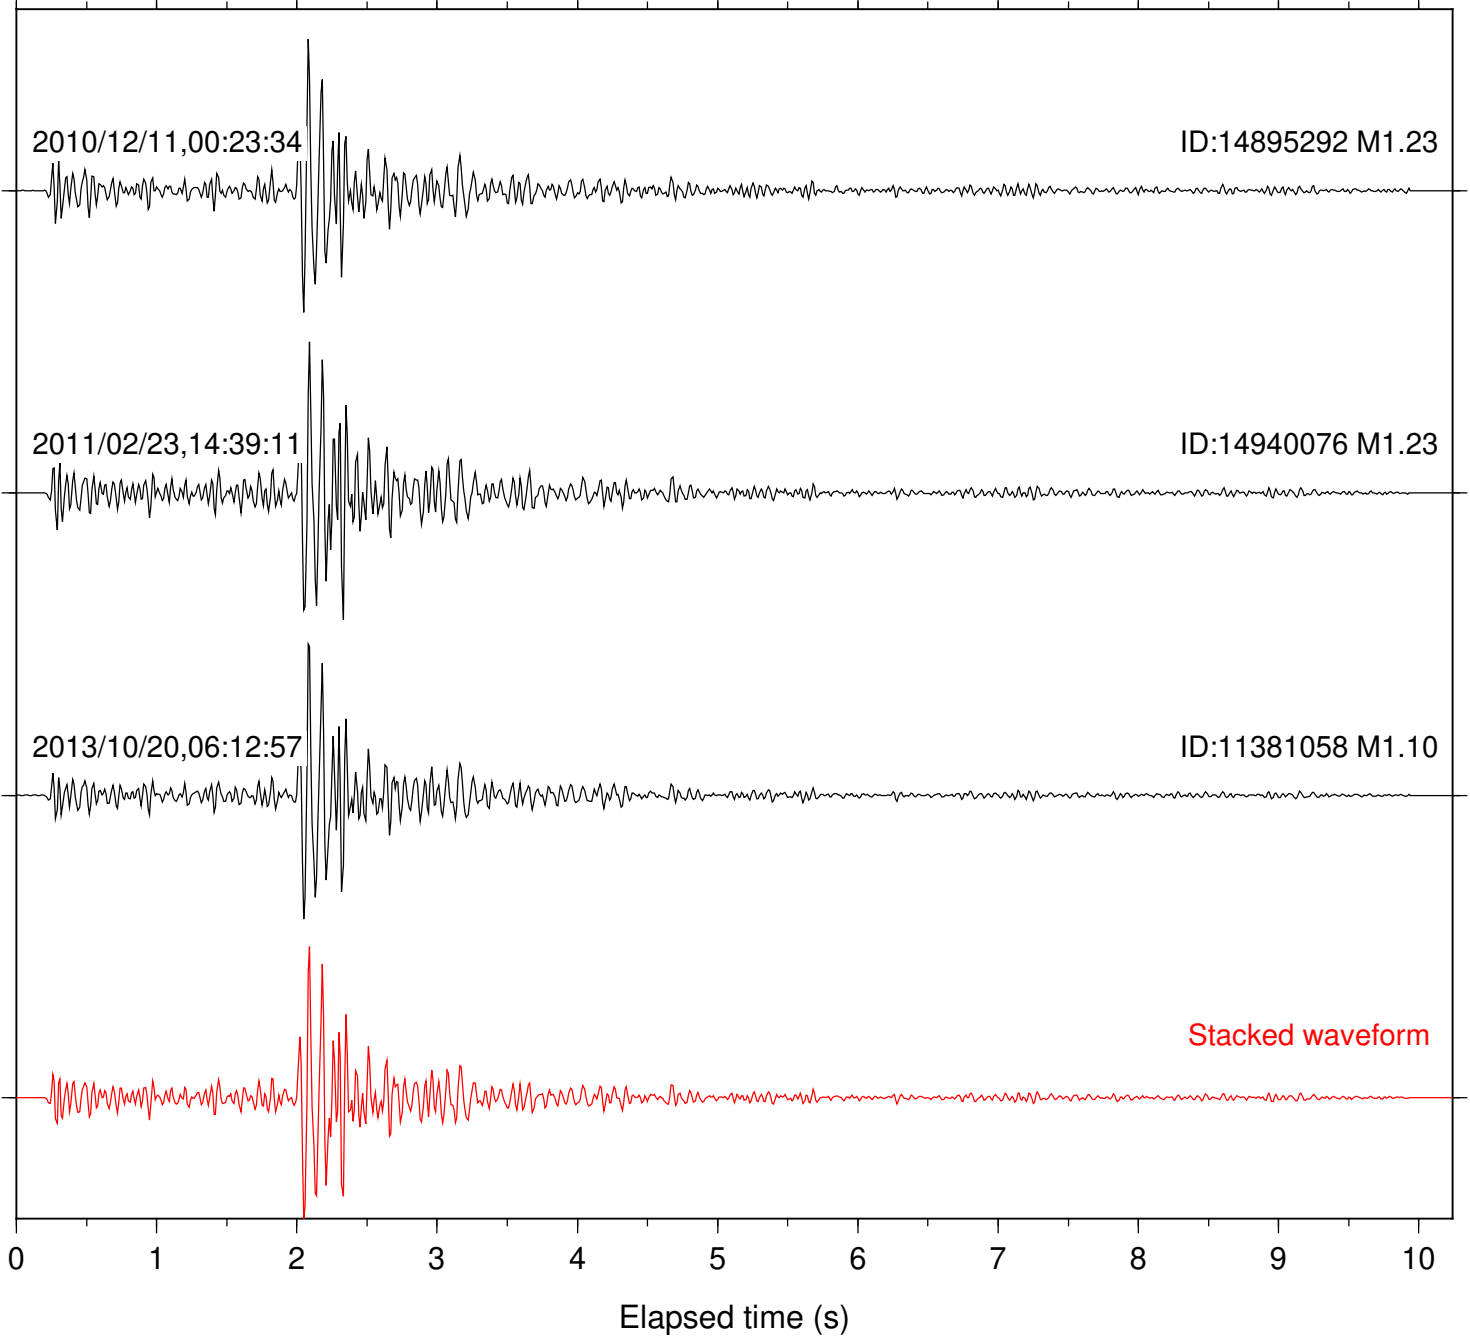

Station: B082 Com: EHZ

Focal depth: 7.60 km