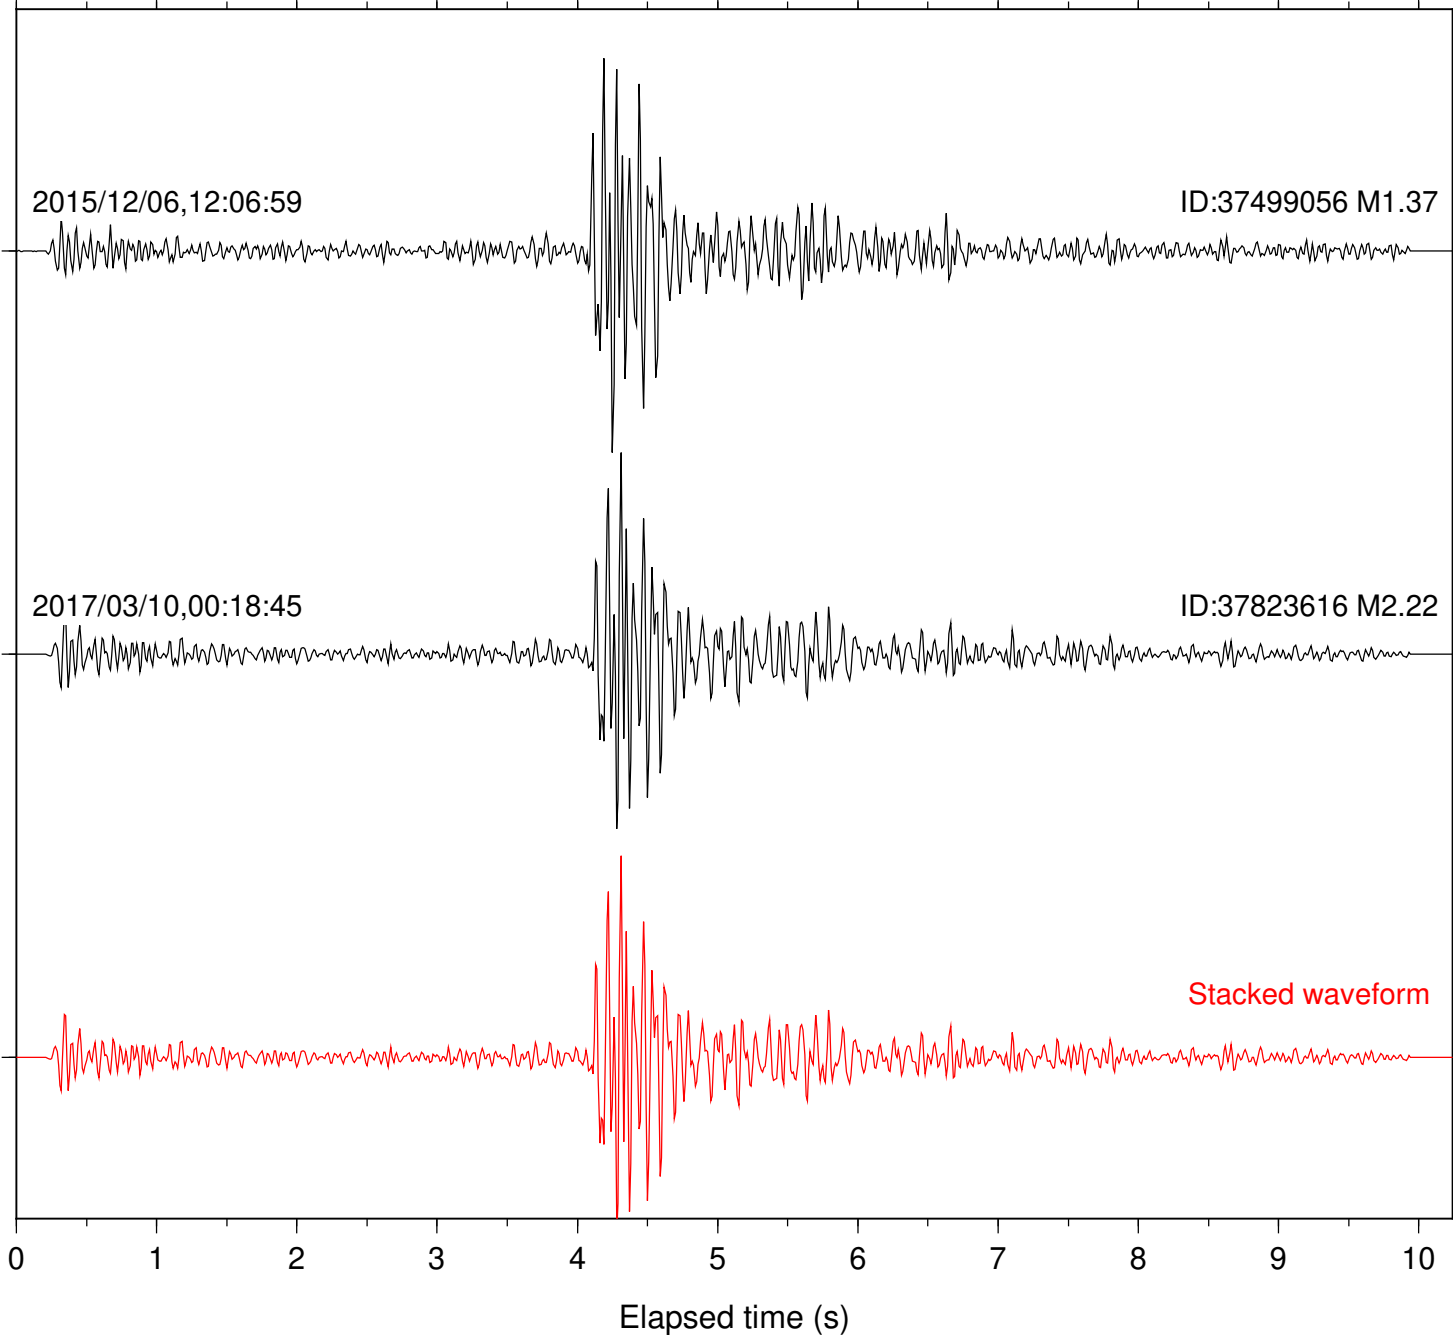

Station: BAC Com: EHZ

Focal depth: 16.32 km

2015/12/06,12:06:59

ID:37499056 M1.37

2017/03/10,00:18:45

ID:37823616 M2.22

Stacked waveform