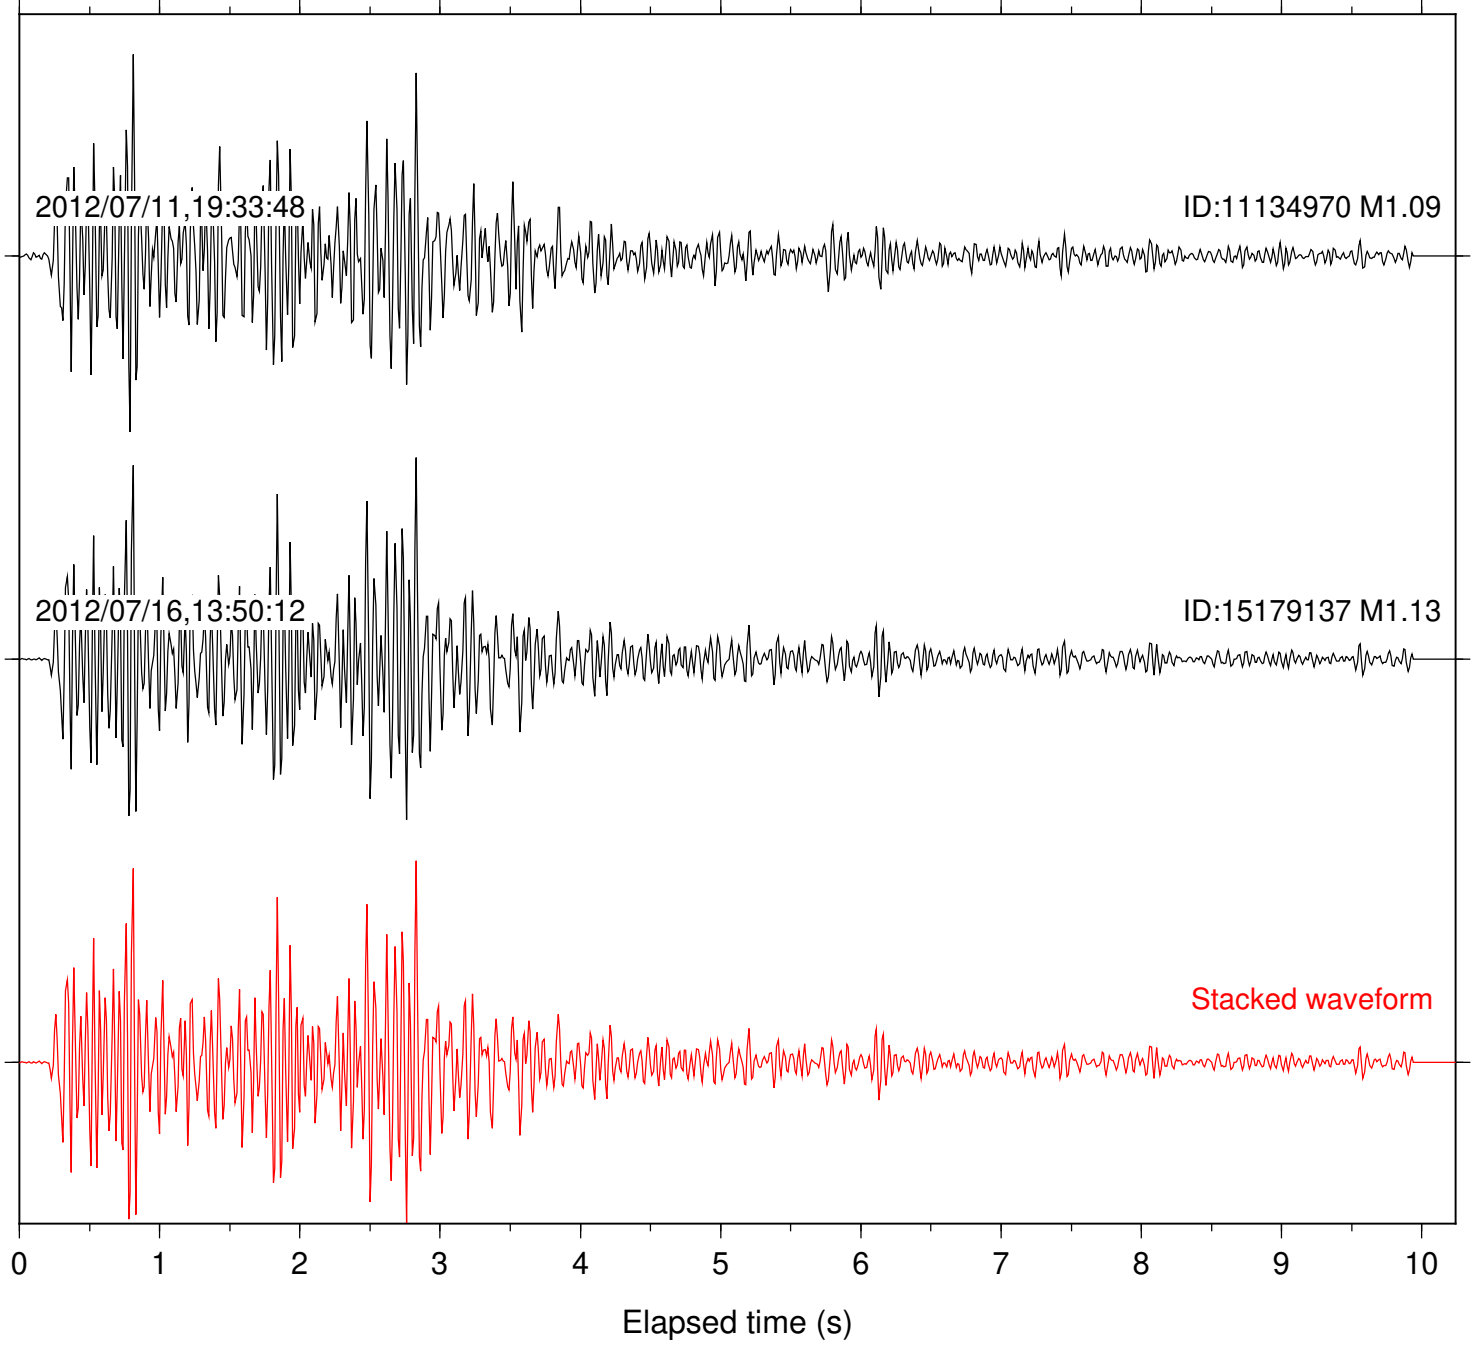

Station: FRD Com: HHZ

Focal depth: 10.30 km

Station: LVA2 Com: HHZ

Focal depth: 10.35 km

Station: PLM Com: HHZ

Focal depth: 10.35 km

Station: B082 Com: EHZ

Focal depth: 17.85 km