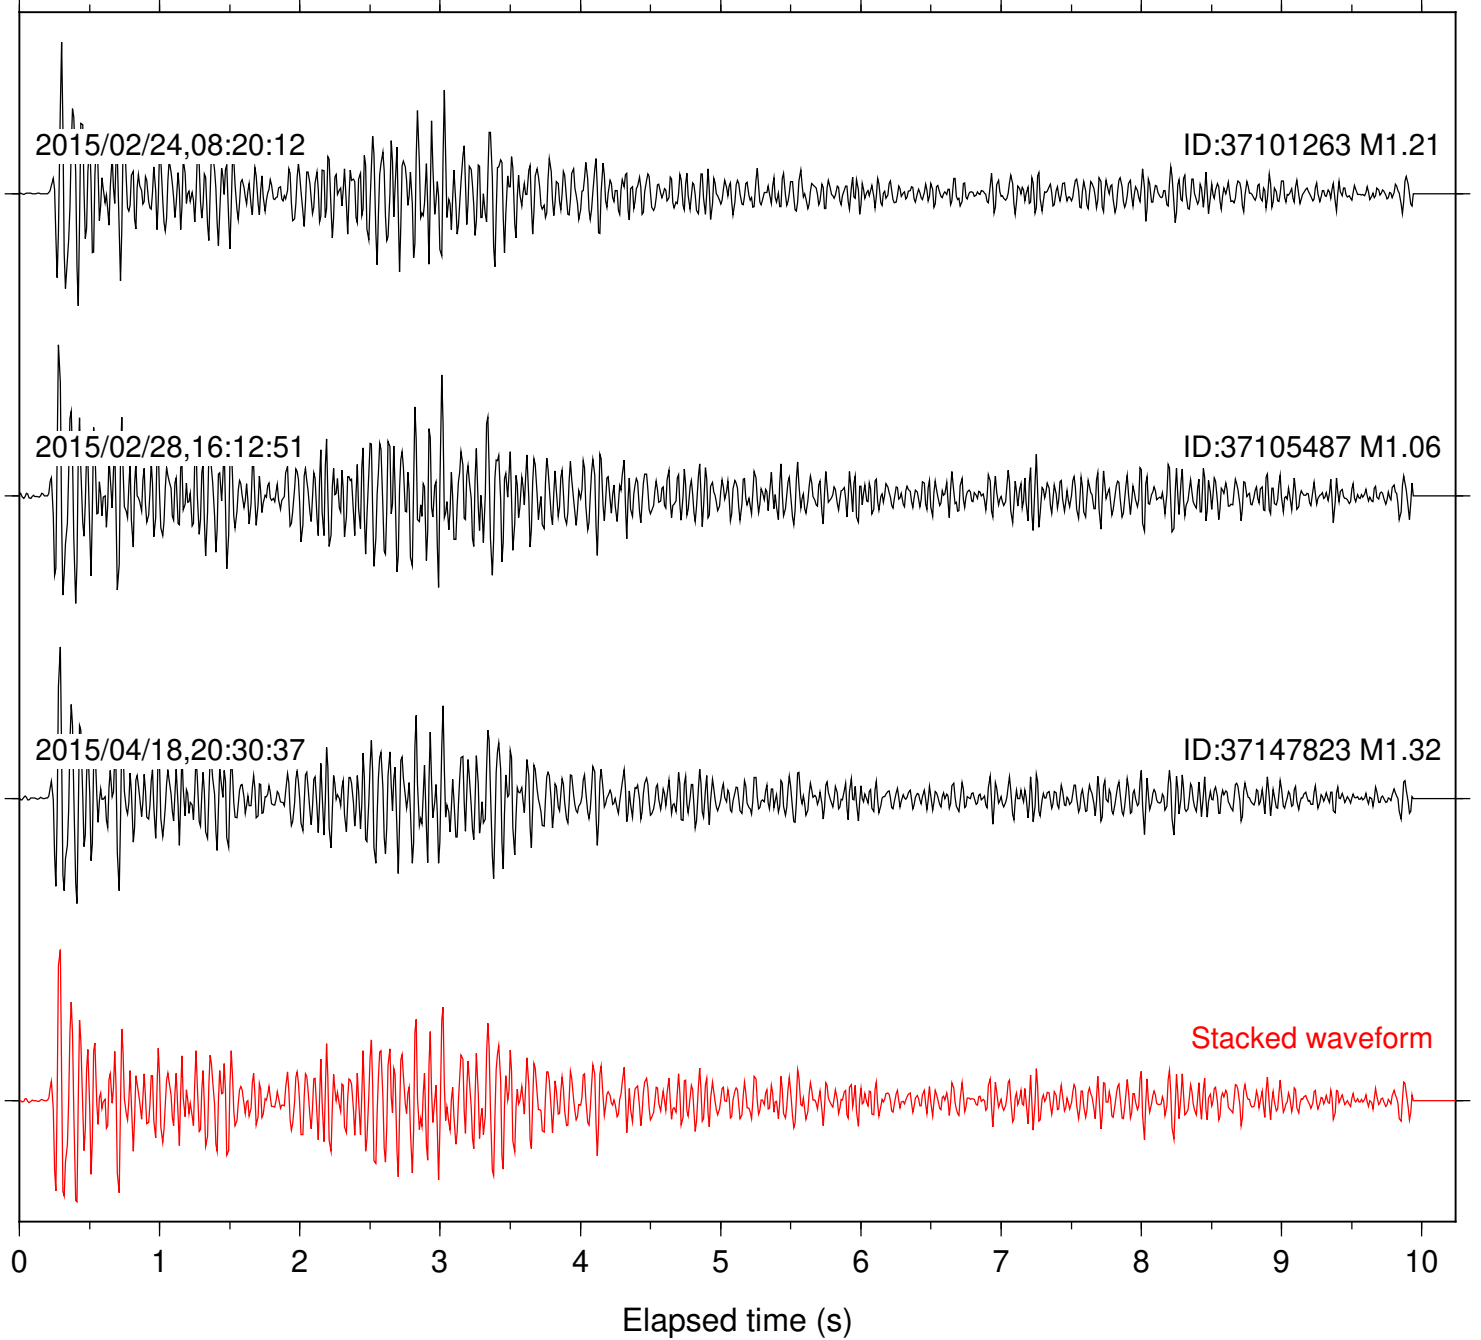

Station: BZN Com: HHZ

Focal depth: 8.12 km

Station: CRY Com: HHZ

Focal depth: 8.12 km

Station: DNR Com: HHZ

Focal depth: 8.12 km

Station: FRD Com: HHZ

Focal depth: 8.12 km