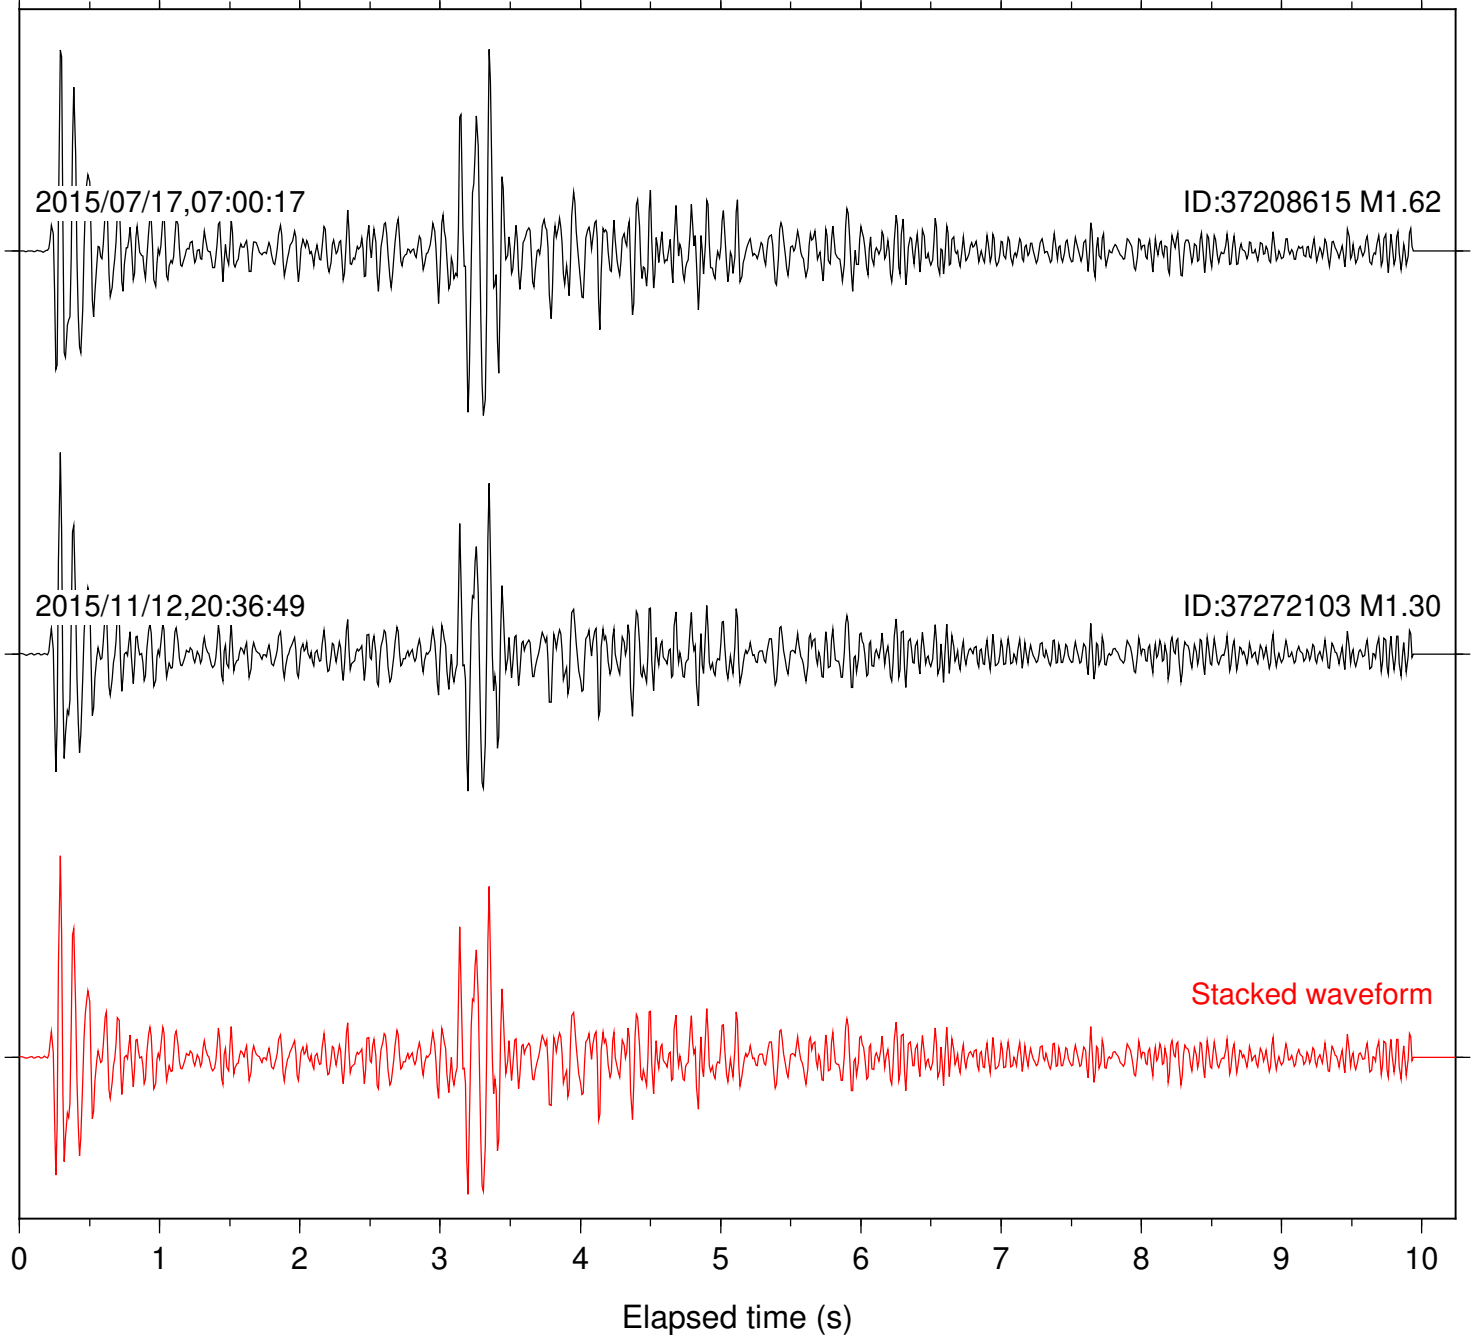

Station: B093 Com: EHZ

Focal depth: 8.23 km

Station: B946 Com: EHZ

Focal depth: 8.23 km

Station: BAC Com: EHZ

Focal depth: 8.23 km

Station: BZN Com: HHZ

Focal depth: 8.23 km