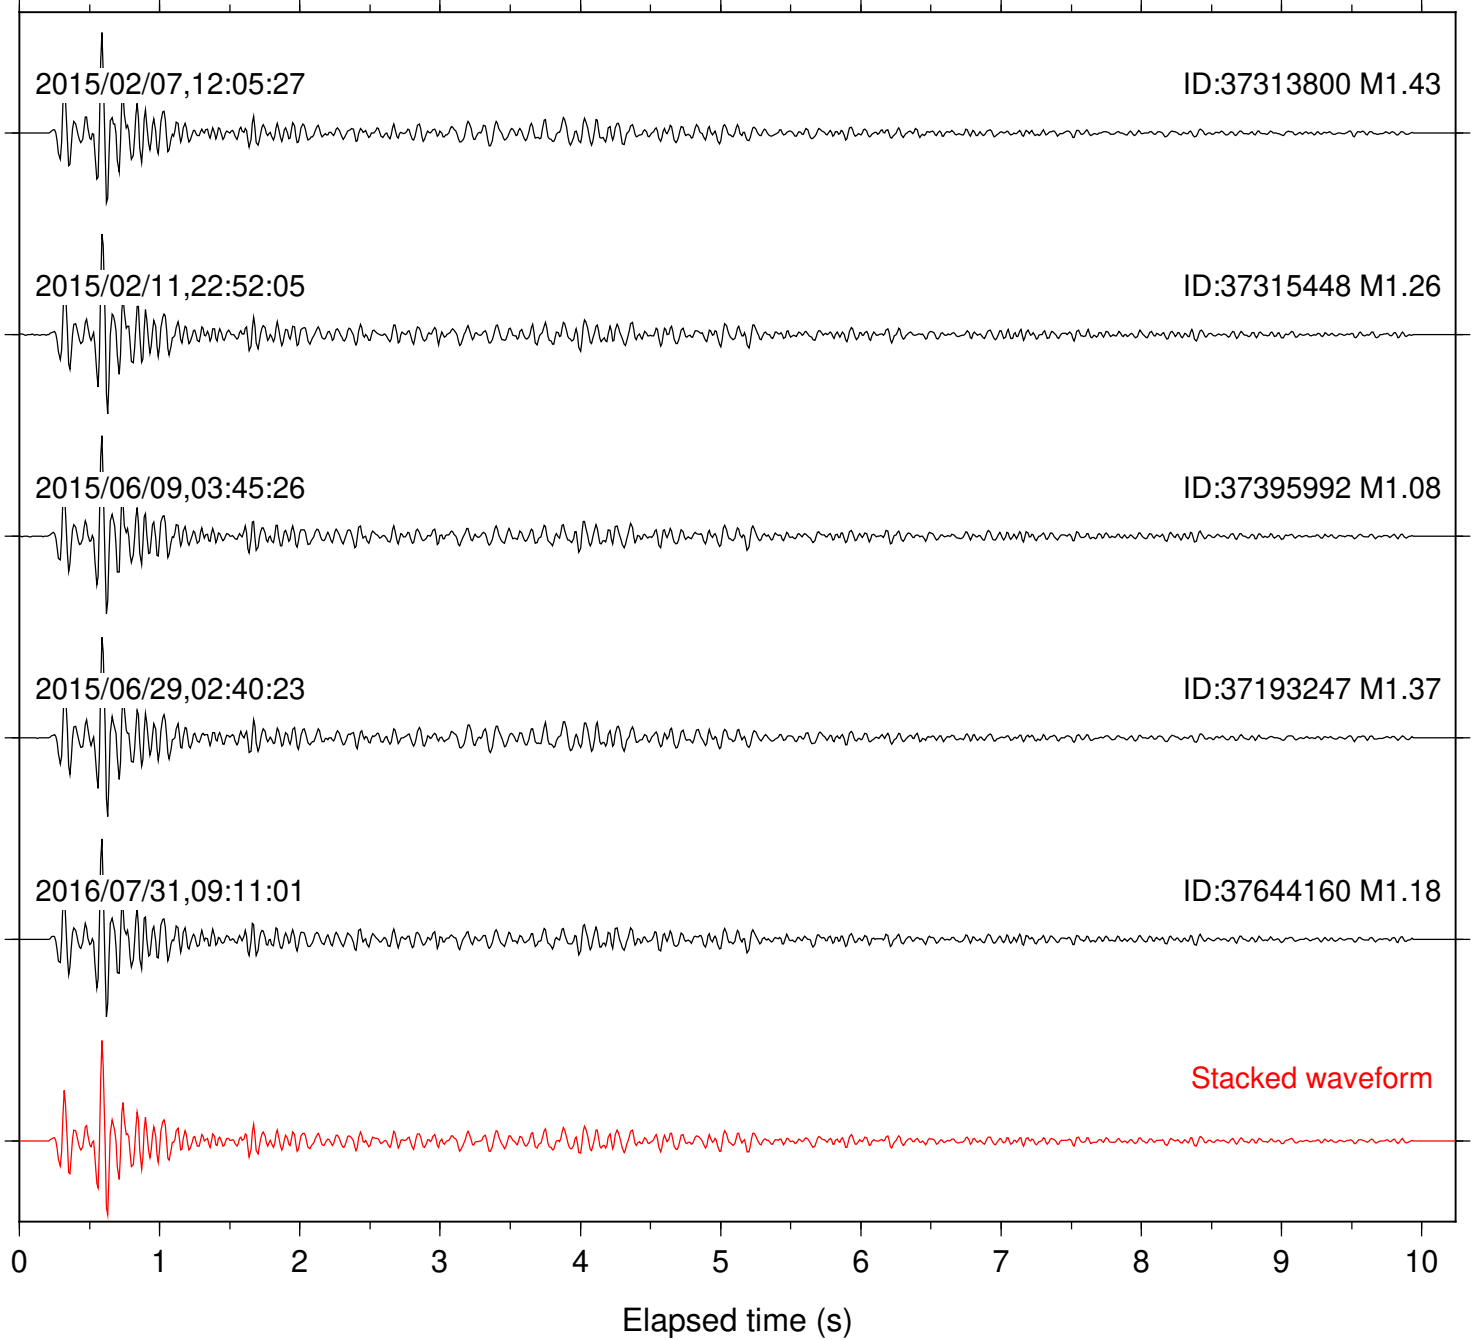

Station: SND Com: HHZ

Focal depth: 8.24 km