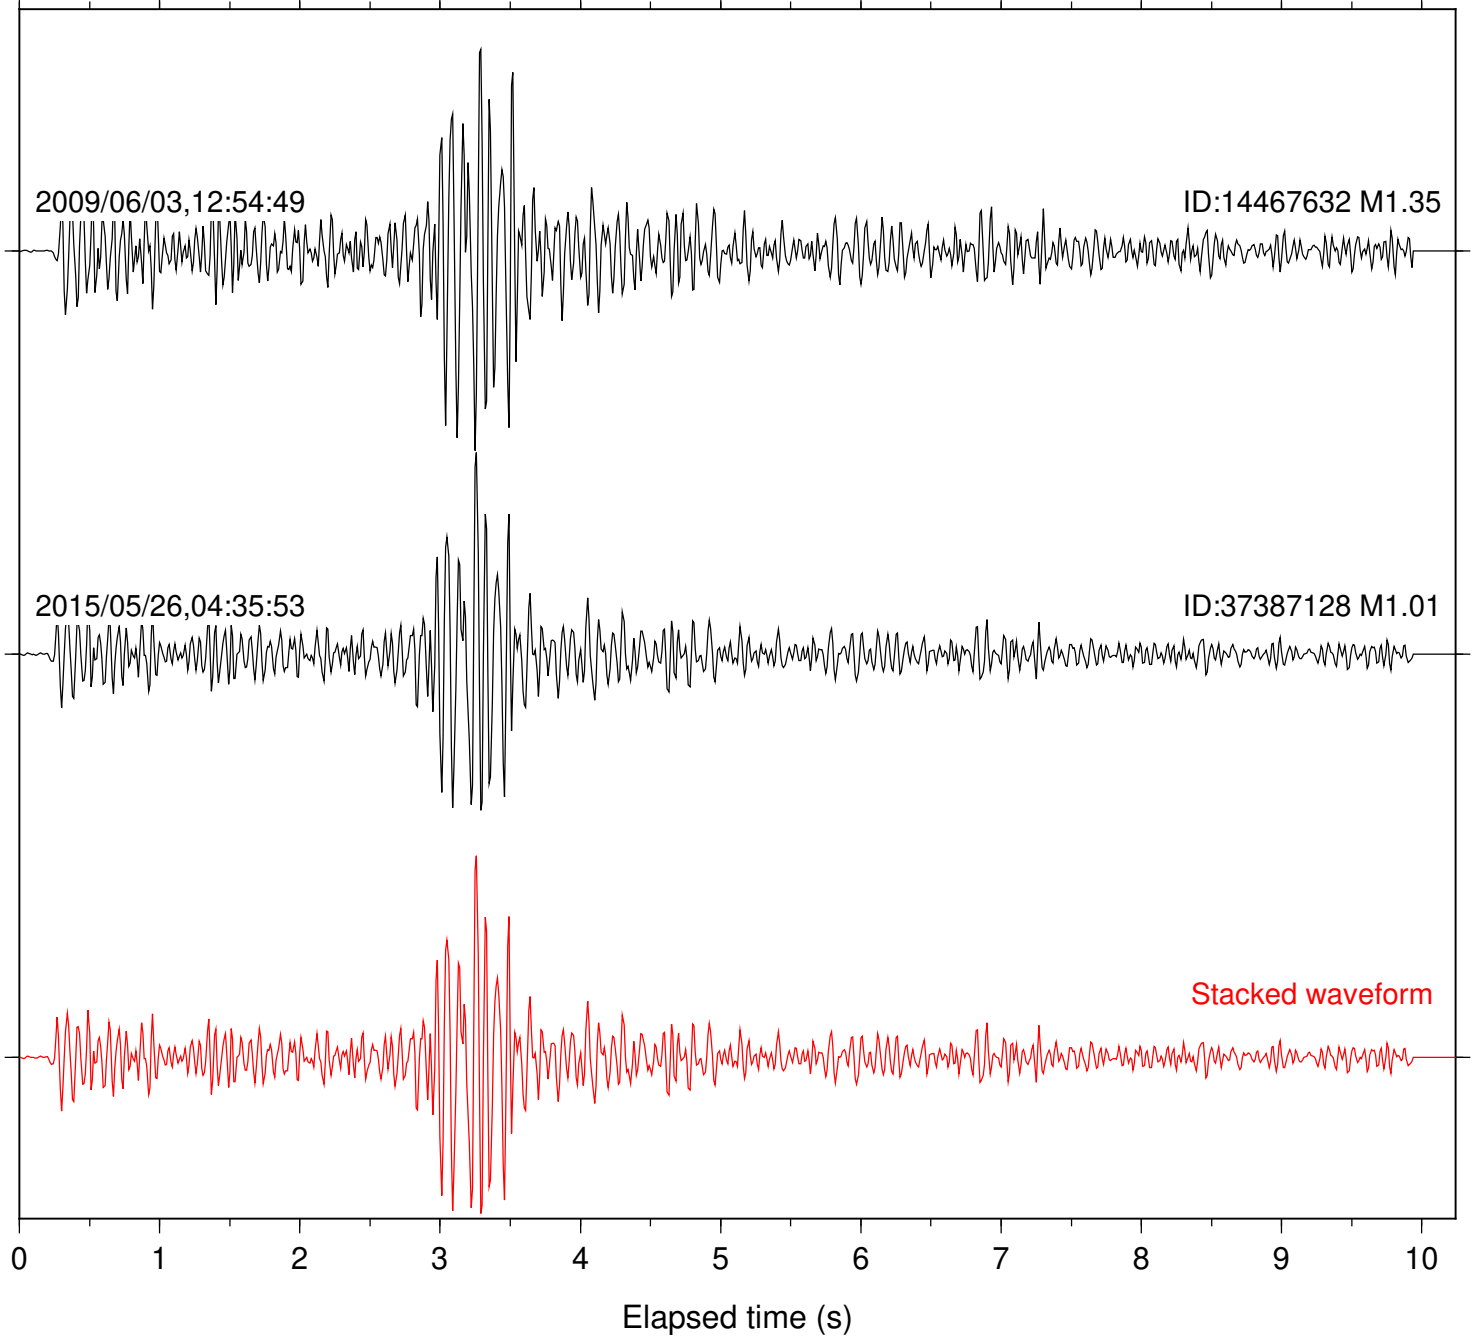

Station: B093 Com: EHZ

Focal depth: 17.62 km