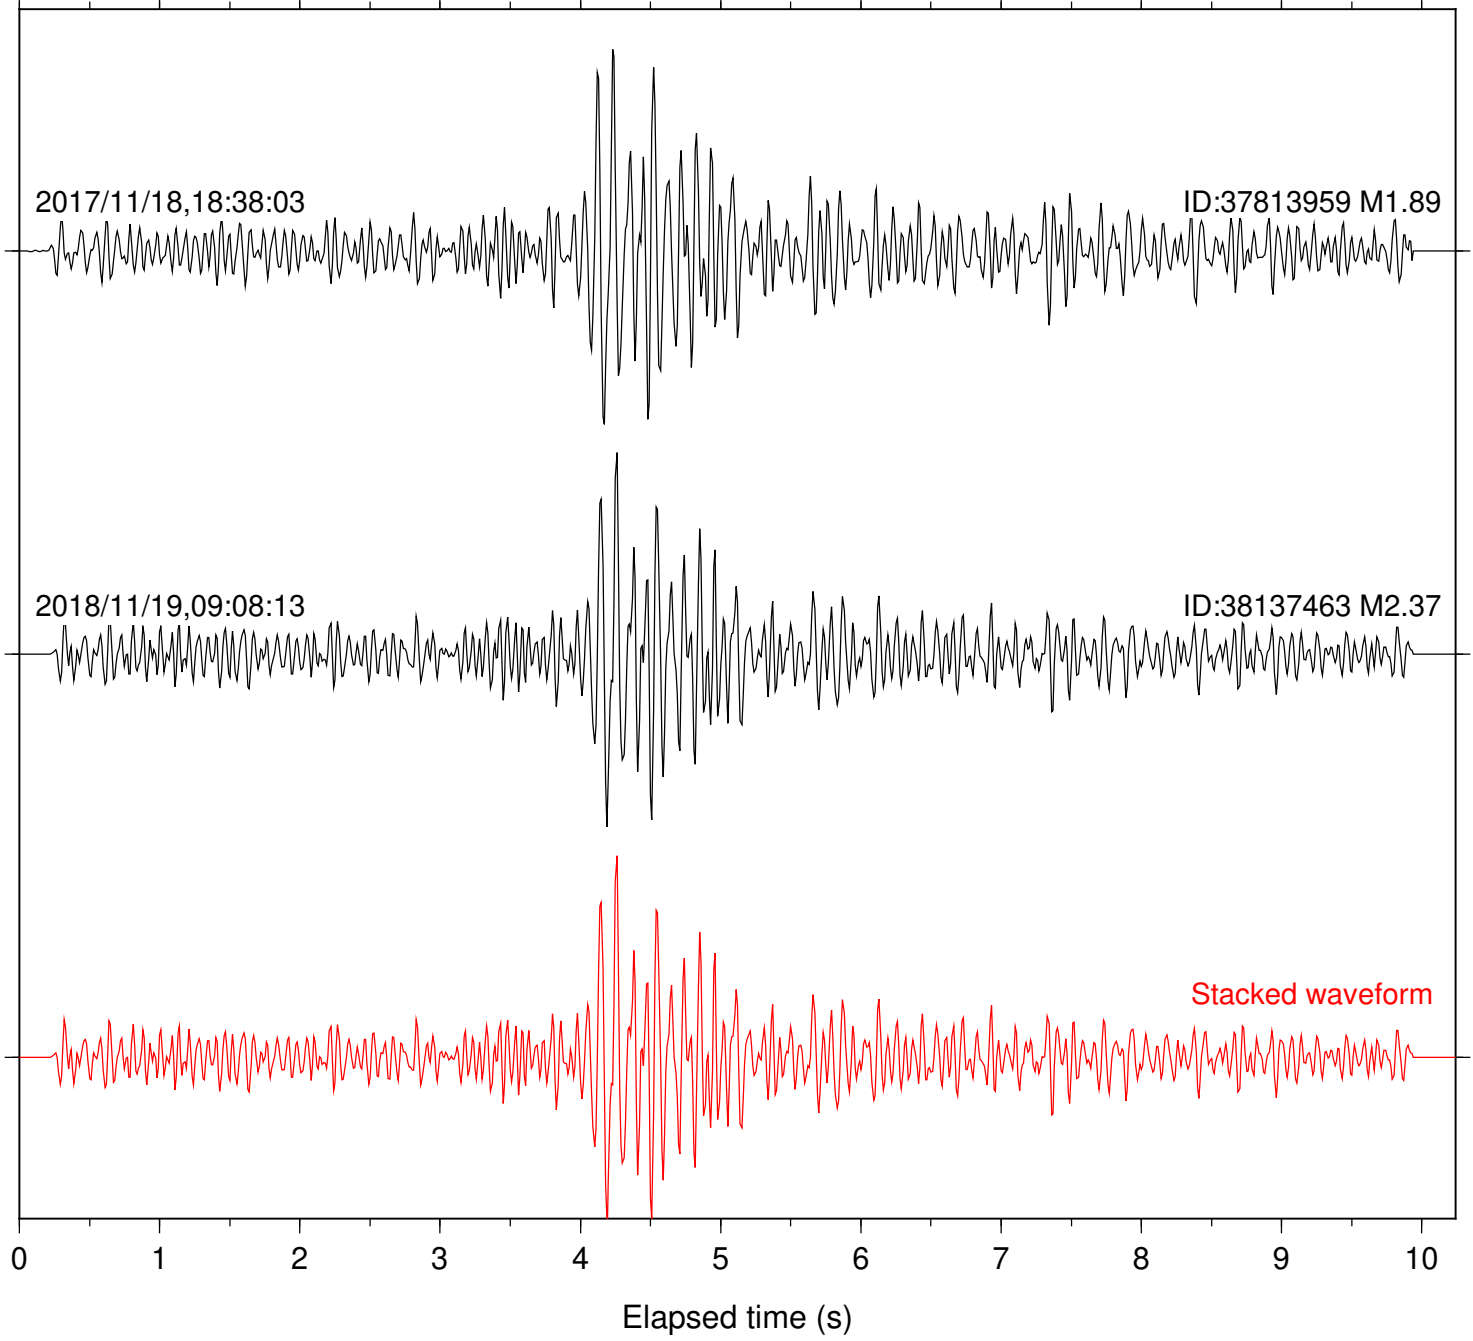

Station: HMT2 Com: HHZ

Focal depth: 4.30 km