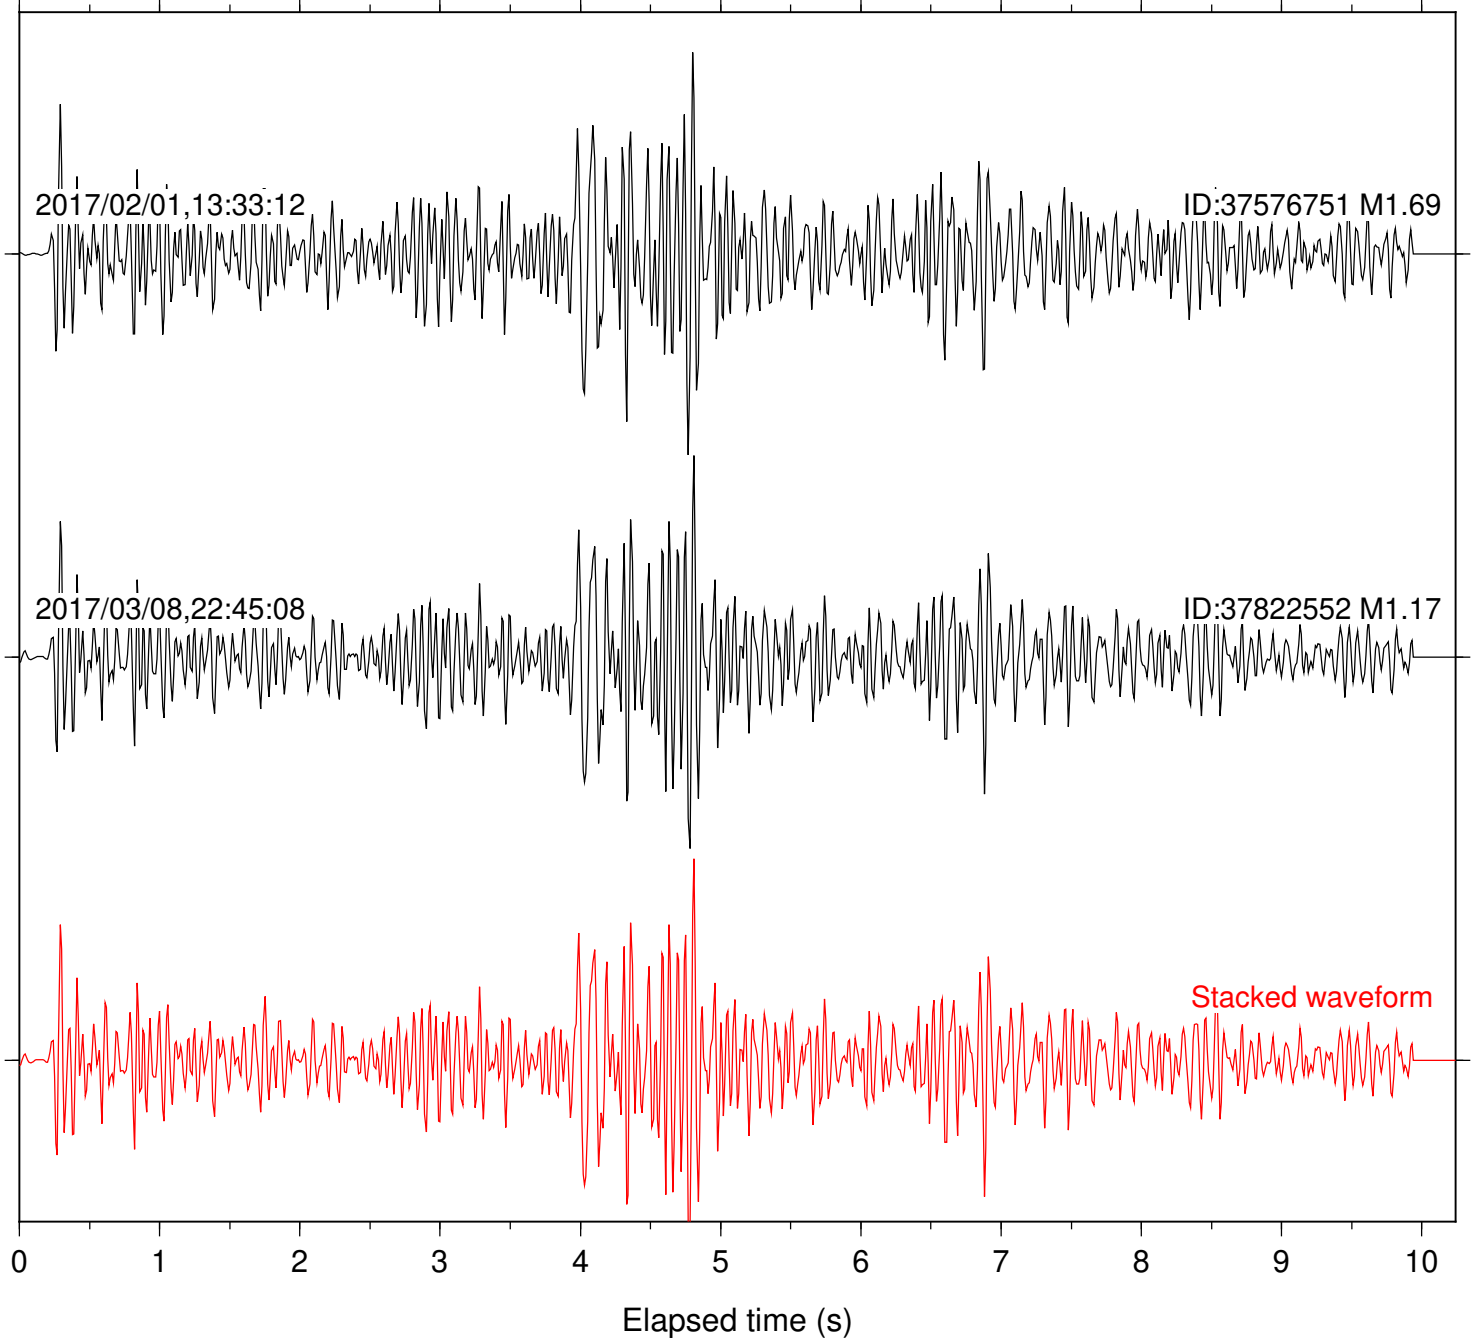

Station: HMT2 Com: HHZ

Focal depth: 6.30 km