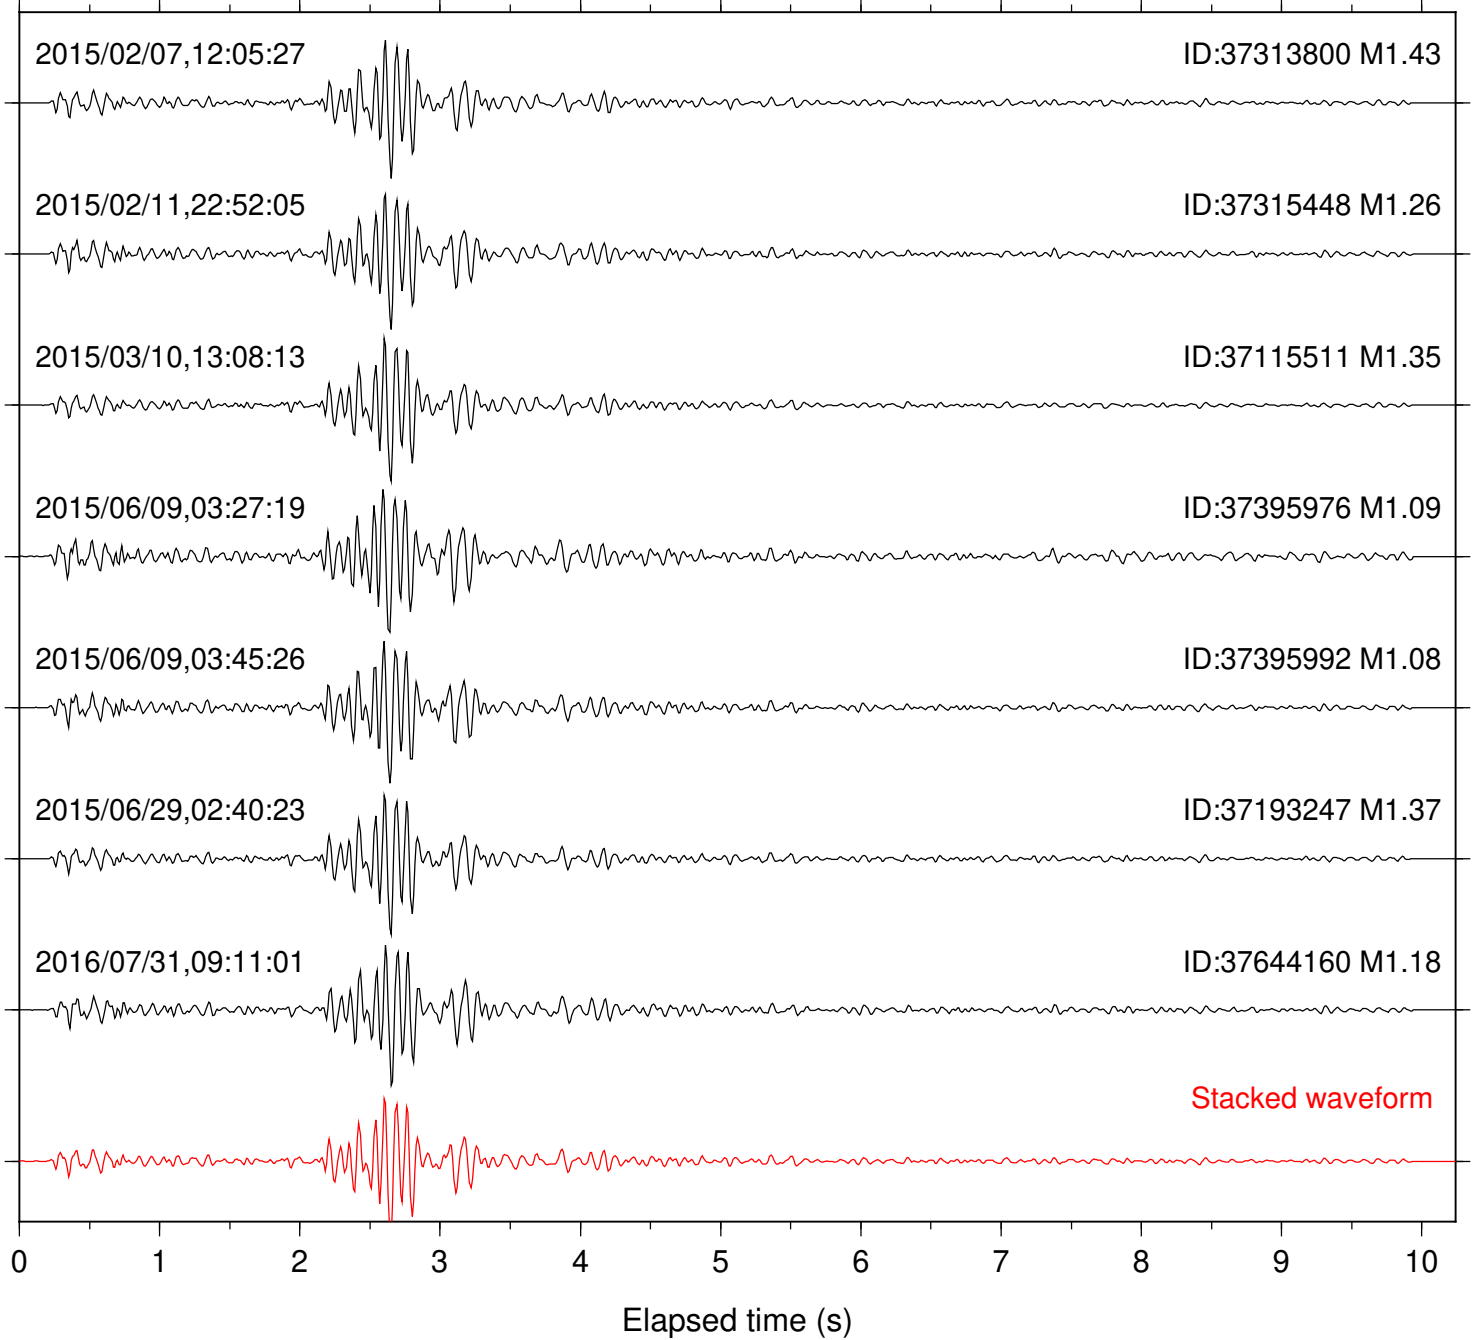

Station: PLM Com: HHZ

Focal depth: 8.24 km

Station: POB2 Com: HHZ

Focal depth: 8.24 km

Station: RDM Com: HHZ

Focal depth: 8.24 km

Station: RRSP Com: HHZ

Focal depth: 8.24 km