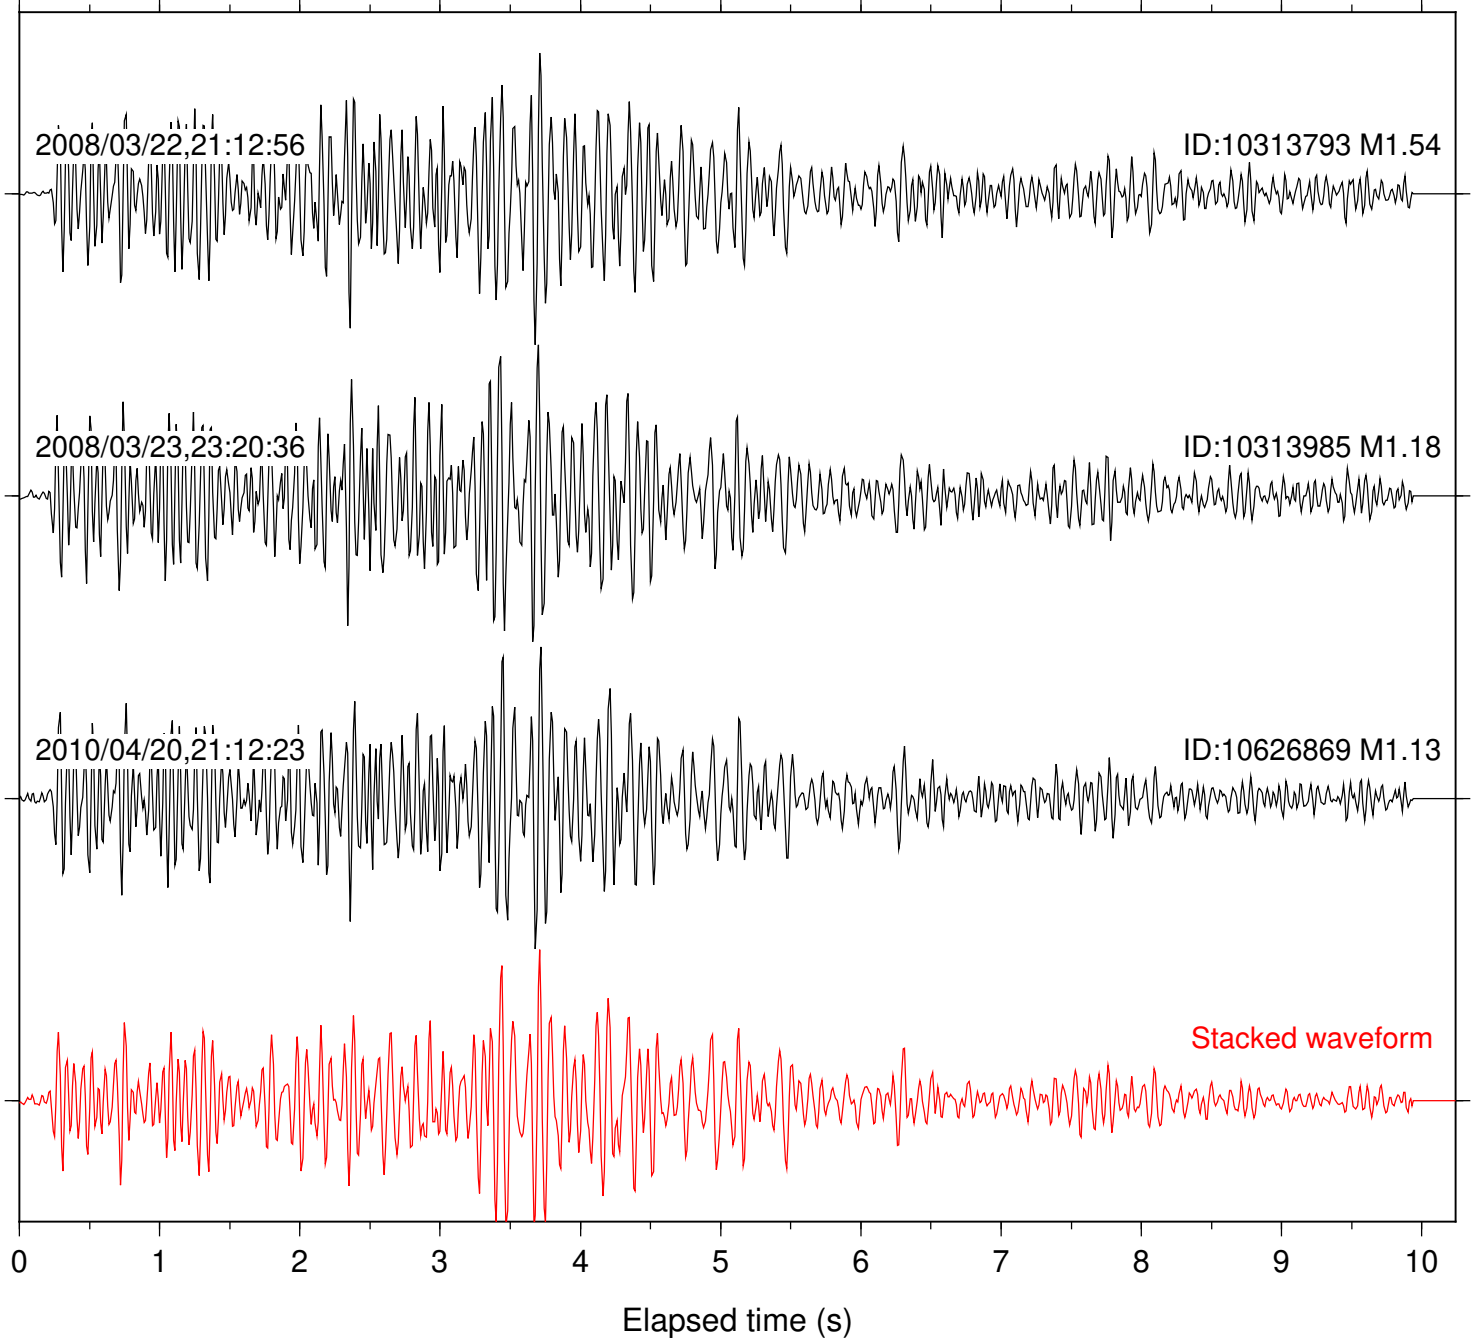

Focal depth: 10.10 km

Station: DNR Com: HHZ

Focal depth: 10.10 km

Station: FRD Com: HHZ

Focal depth: 10.10 km

Station: KNW Com: HHZ

Focal depth: 10.10 km

Station: LVA2 Com: HHZ