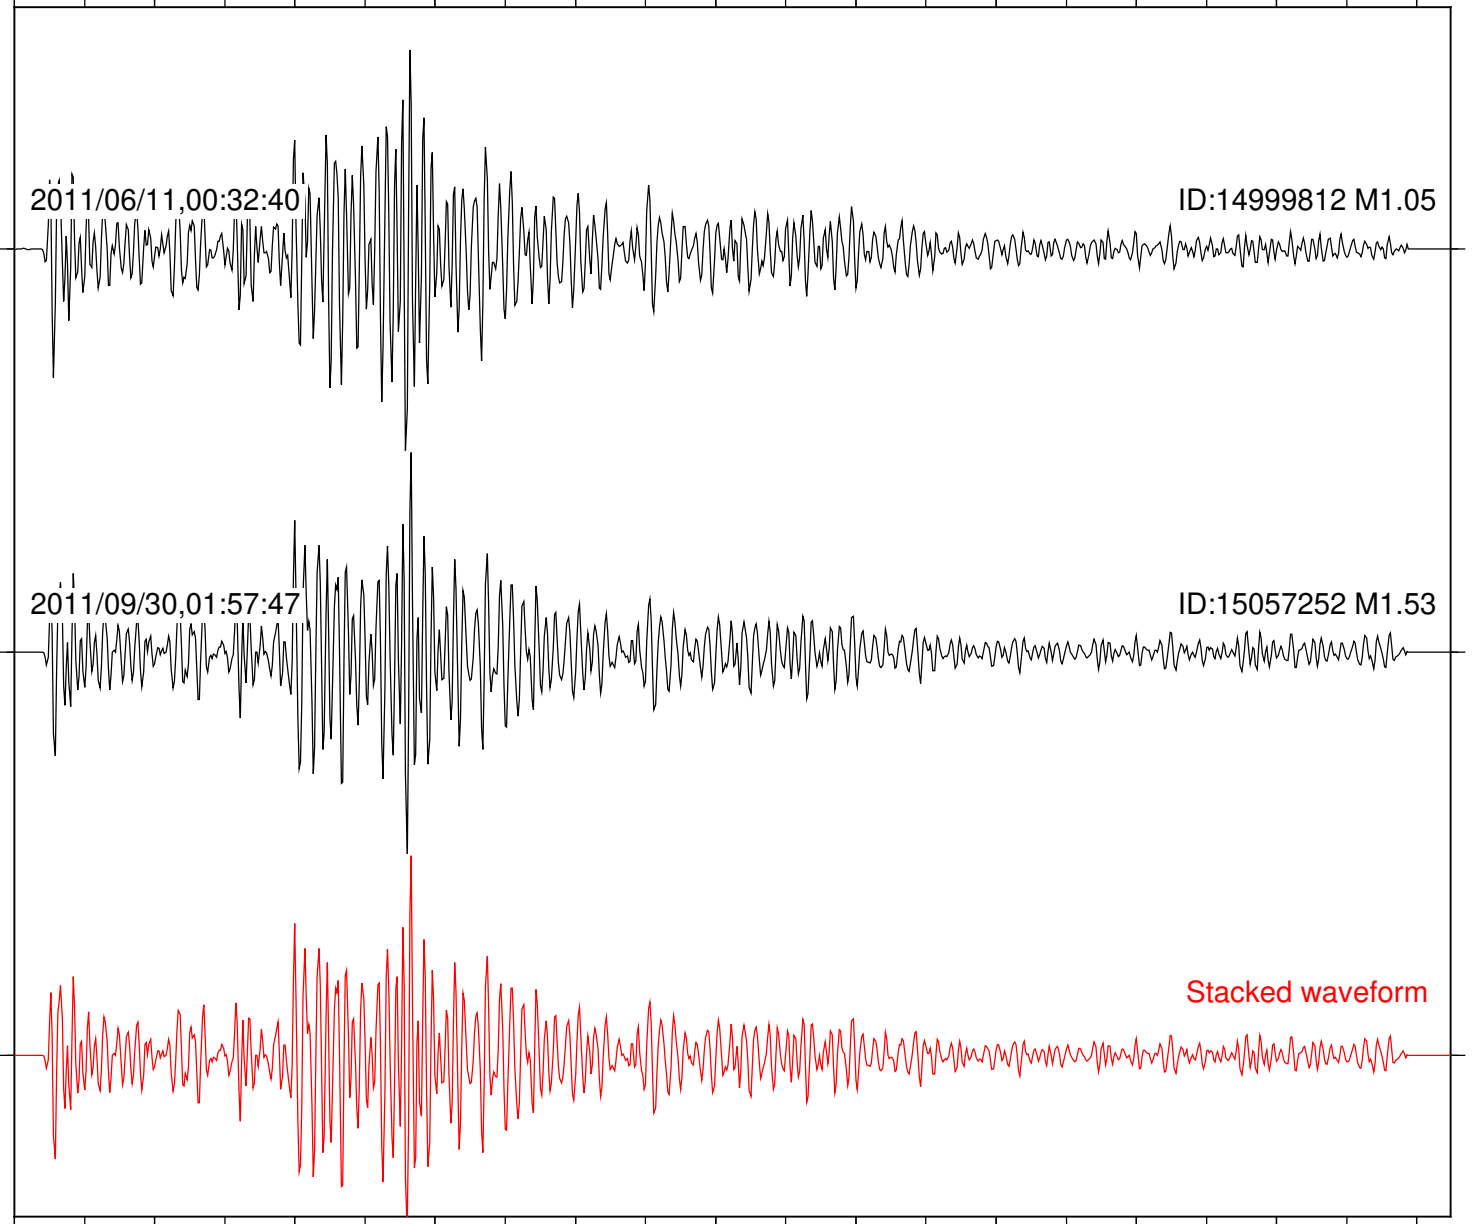

Station: B084 Com: EHZ

Focal depth: 5.64 km

2011/06/11,00:32:40

ID:14999812 M1.05

2011/09/30,01:57:47

ID:15057252 M1.53

Stacked waveform

0 1 2 3 4 5 6 7 8 9 10

Elapsed time (s)