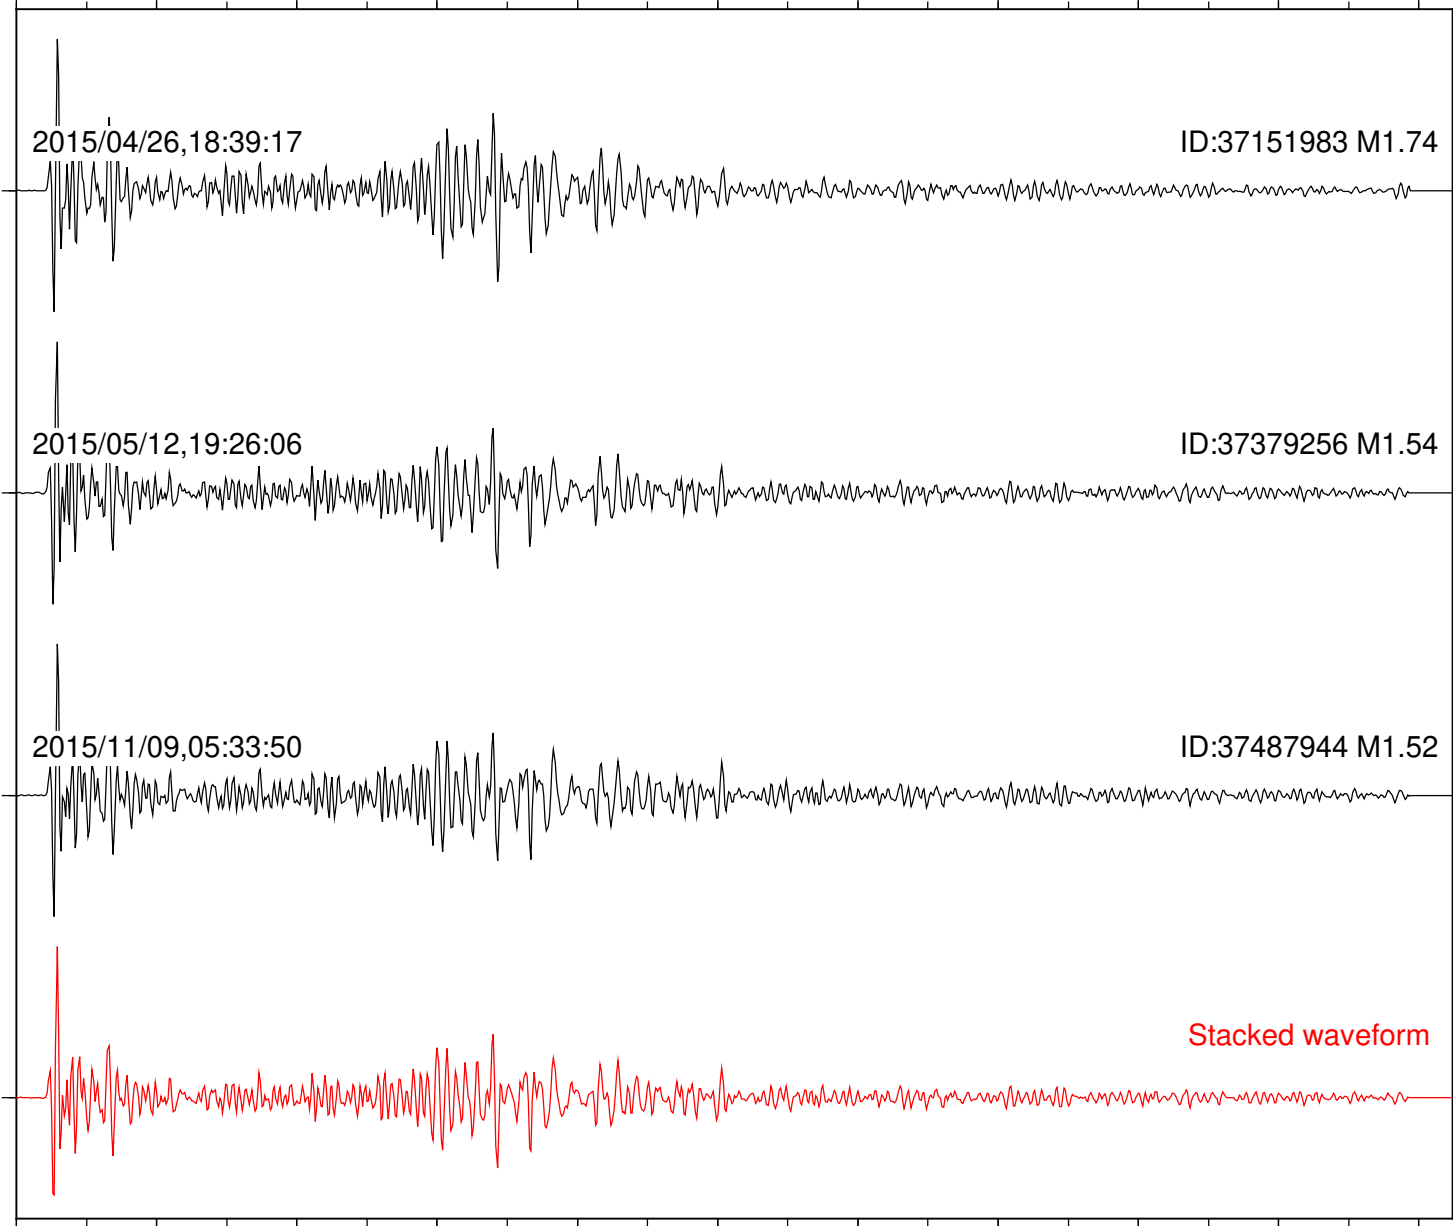

Station: BZN Com: HHZ

Focal depth: 8.33 km

2015/04/26,18:39:17

ID:37151983 M1.74

2015/05/12,19:26:06

ID:37379256 M1.54

2015/11/09,05:33:50

ID:37487944 M1.52

Stacked waveform

0 1 2 3 4 5 6 7 8 9 10
Elapsed time (s)