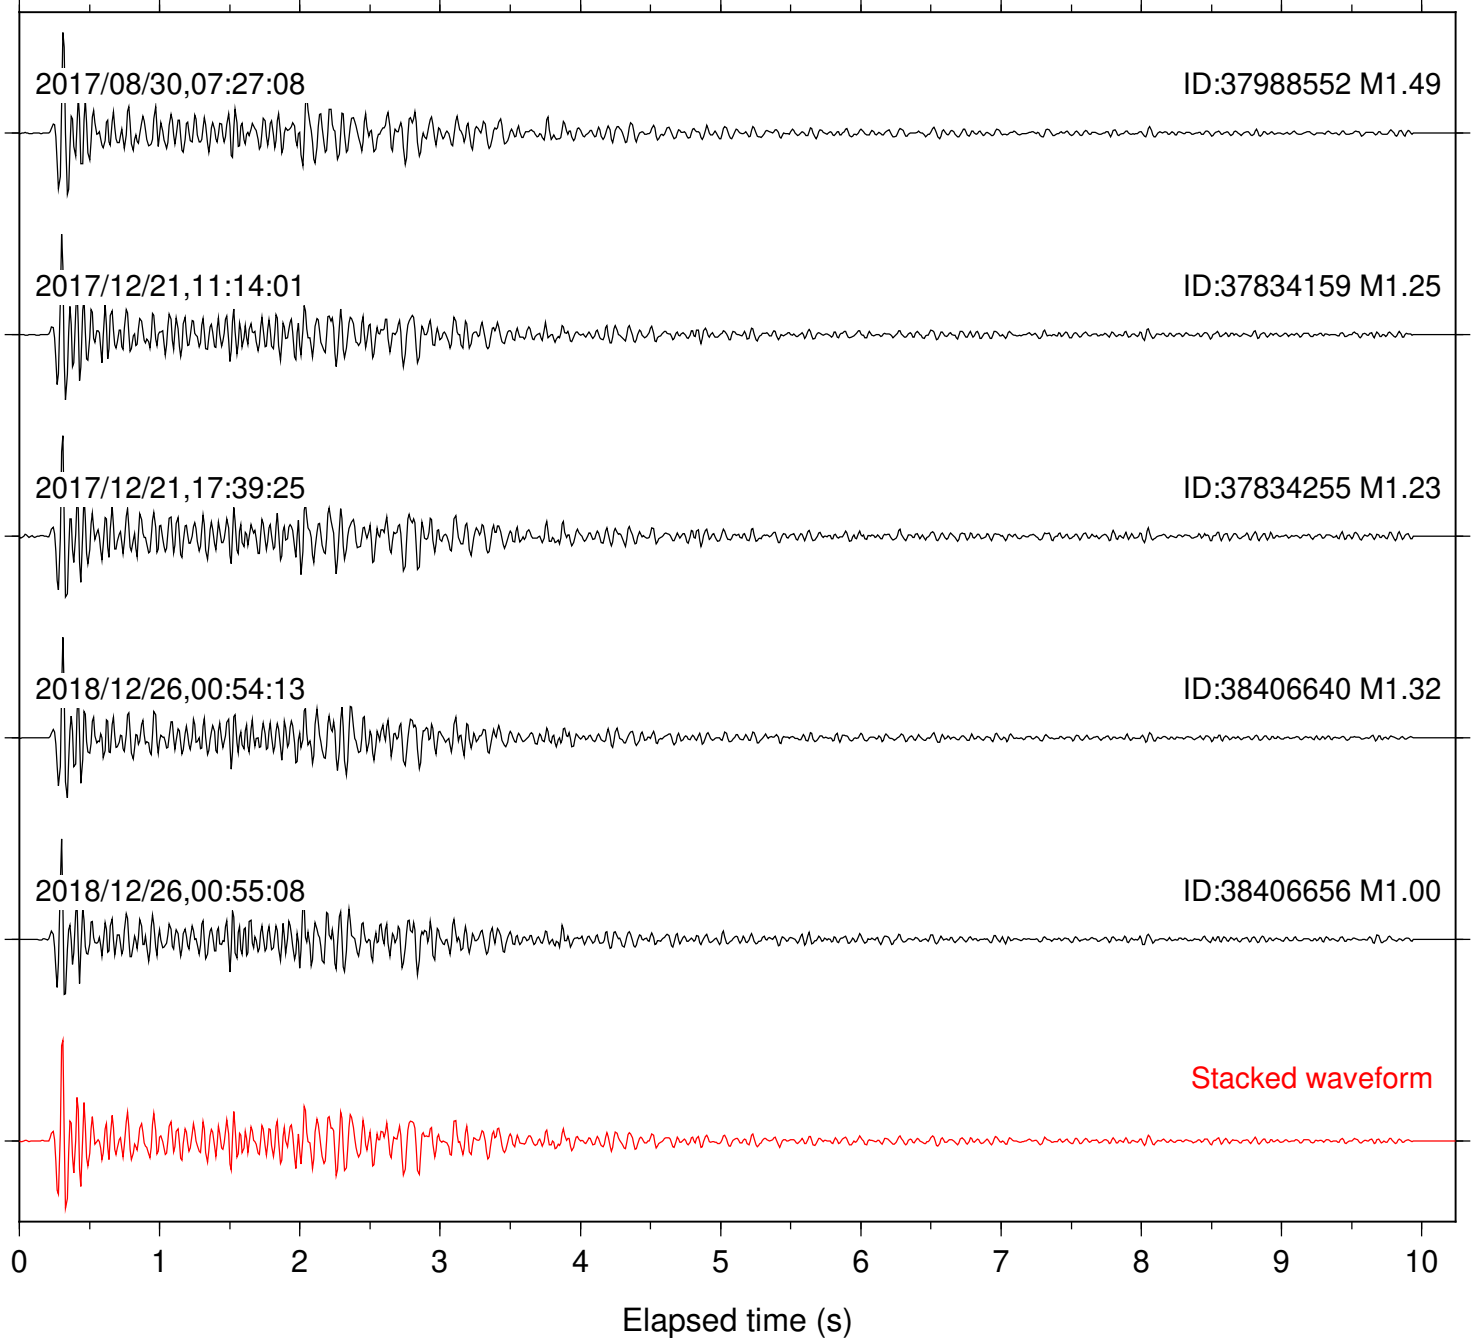

Station: BZN Com: HHZ

Focal depth: 6.35 km