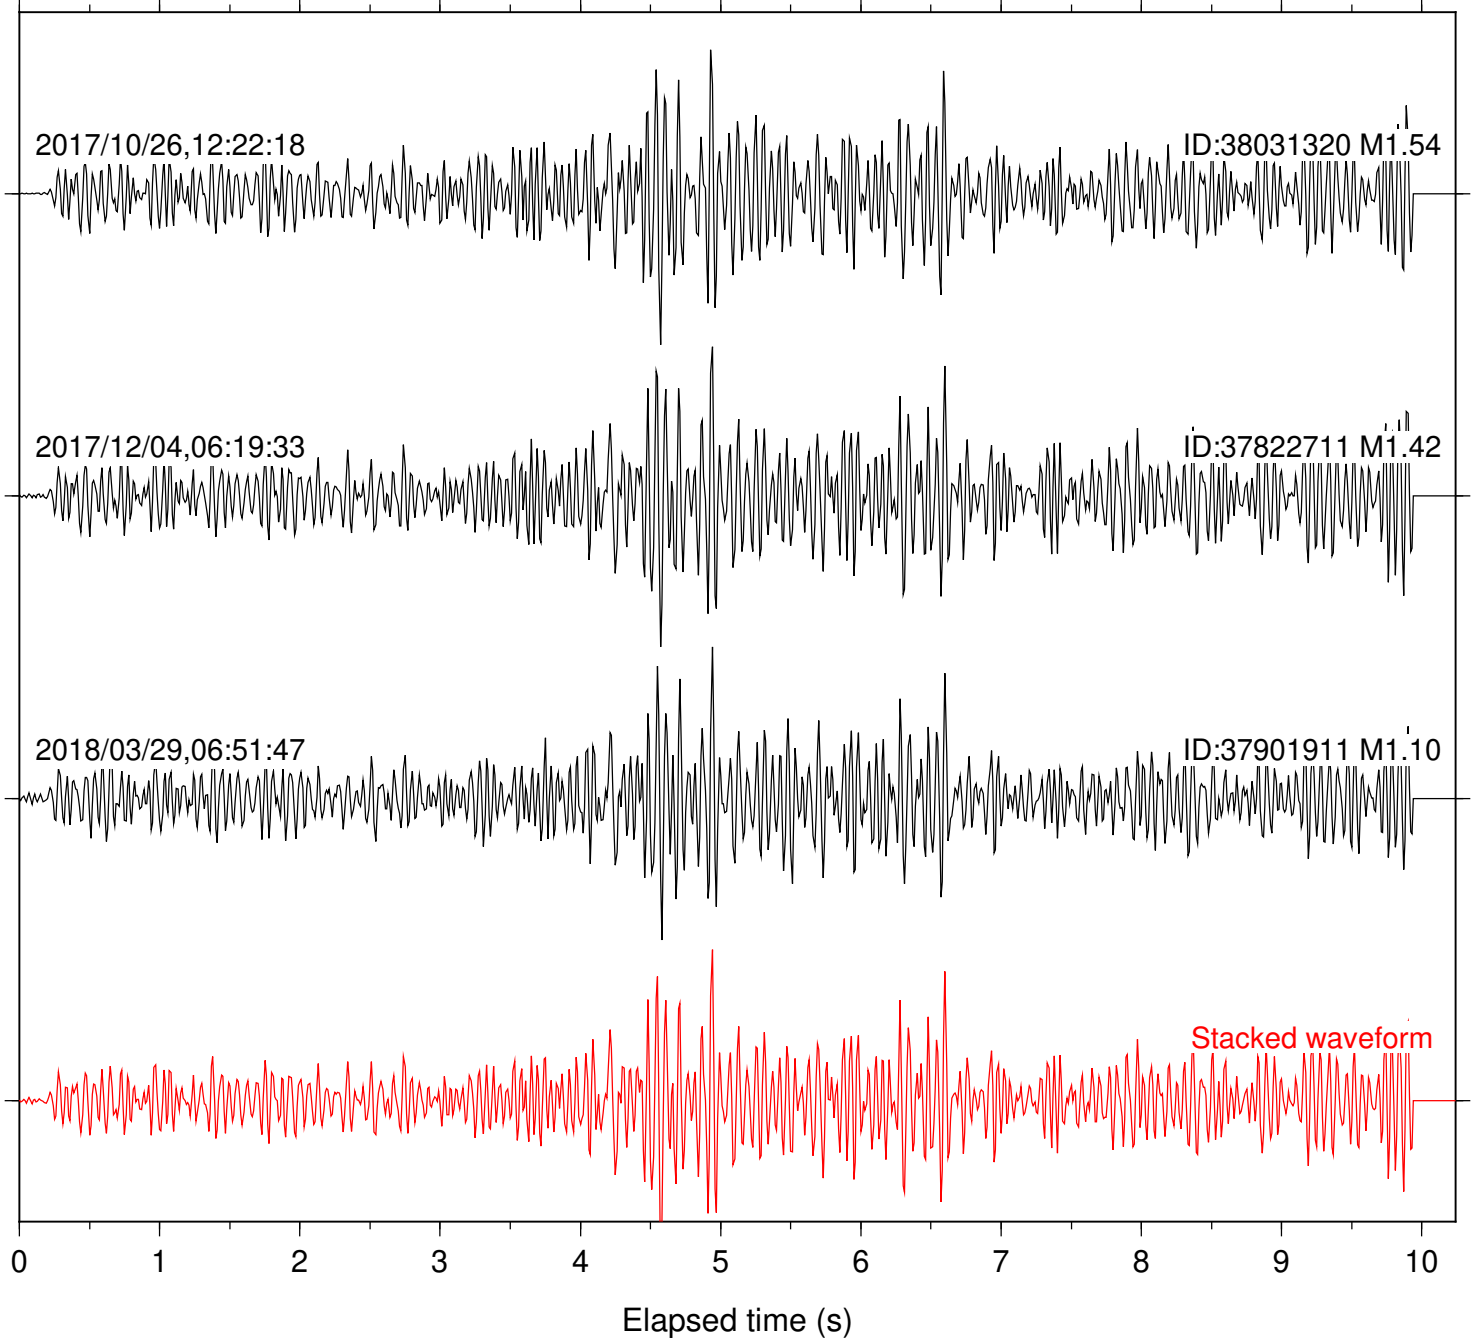

Station: PFO Com: HHZ

Focal depth: 7.23 km