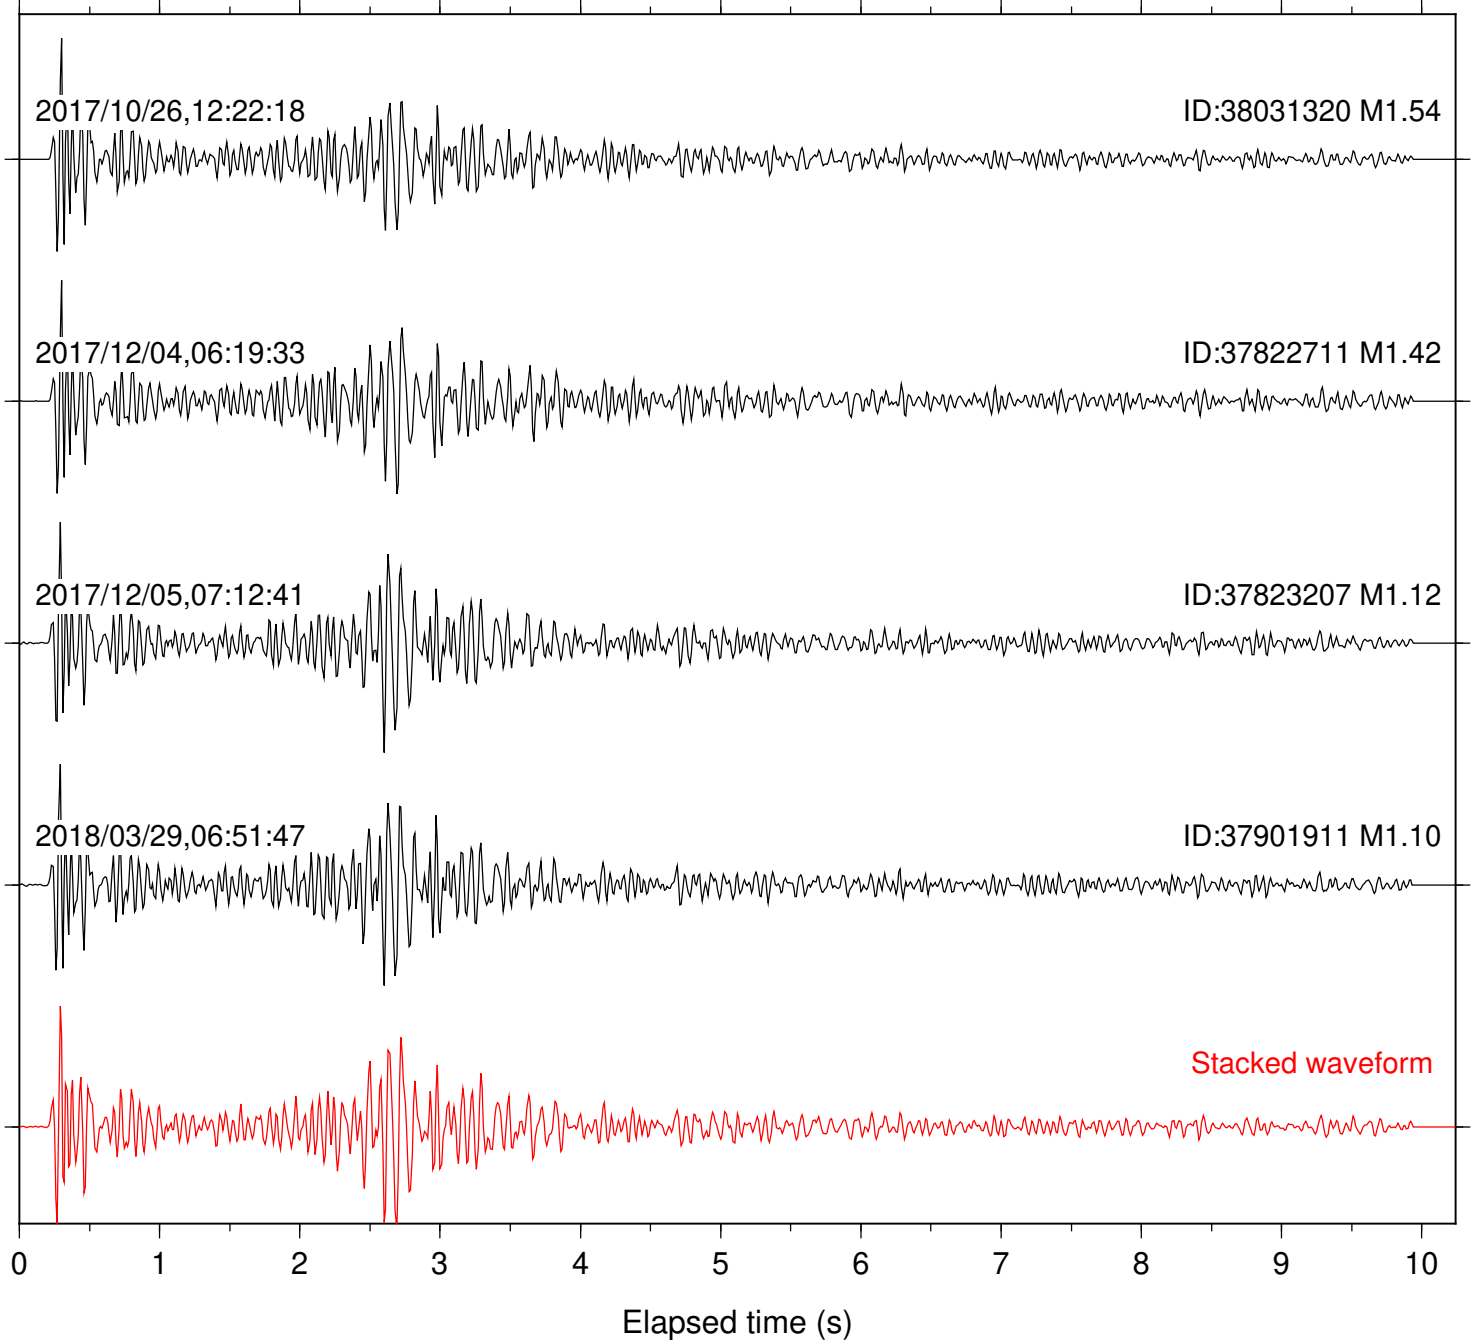

Station: B081 Com: EHZ

Focal depth: 7.23 km

Station: B082 Com: EHZ

Focal depth: 7.23 km

Station: B084 Com: EHZ

Focal depth: 7.23 km

Station: B087 Com: EHZ

Focal depth: 7.23 km