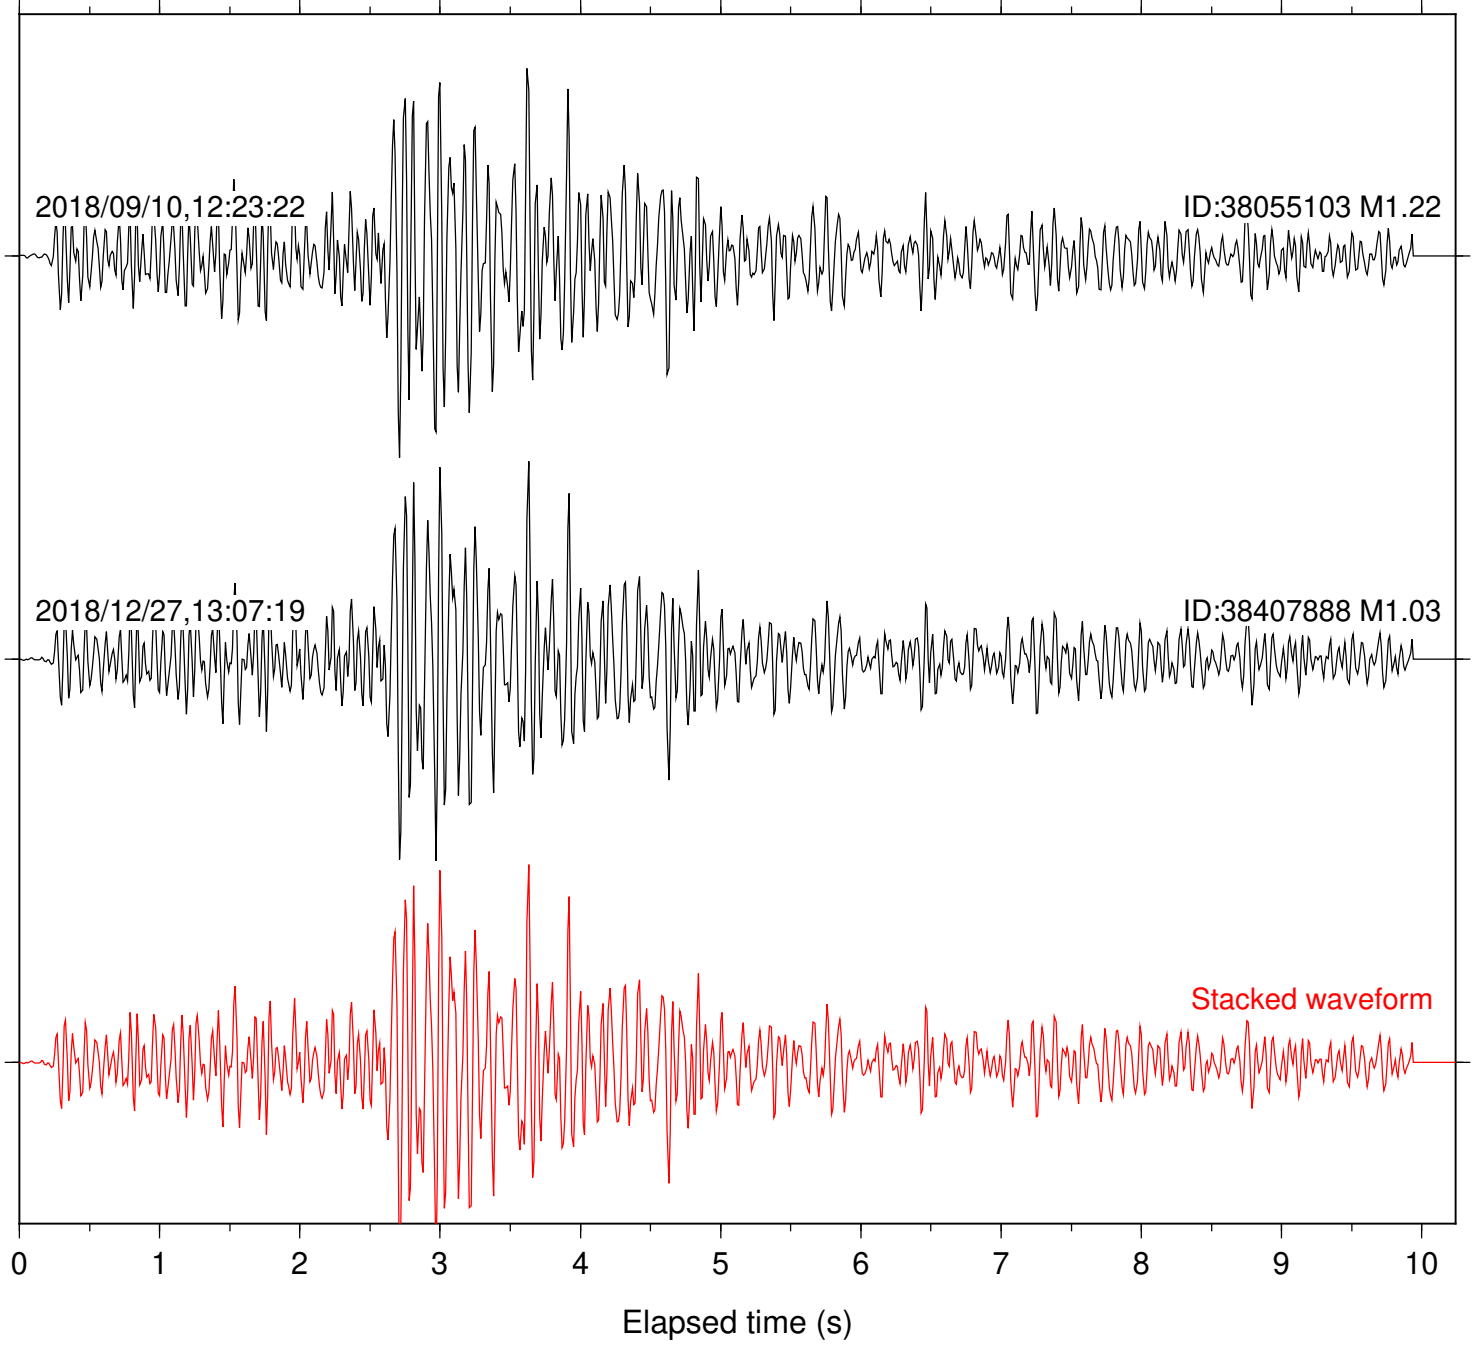

Station: B946 Com: EHZ

Focal depth: 4.29 km