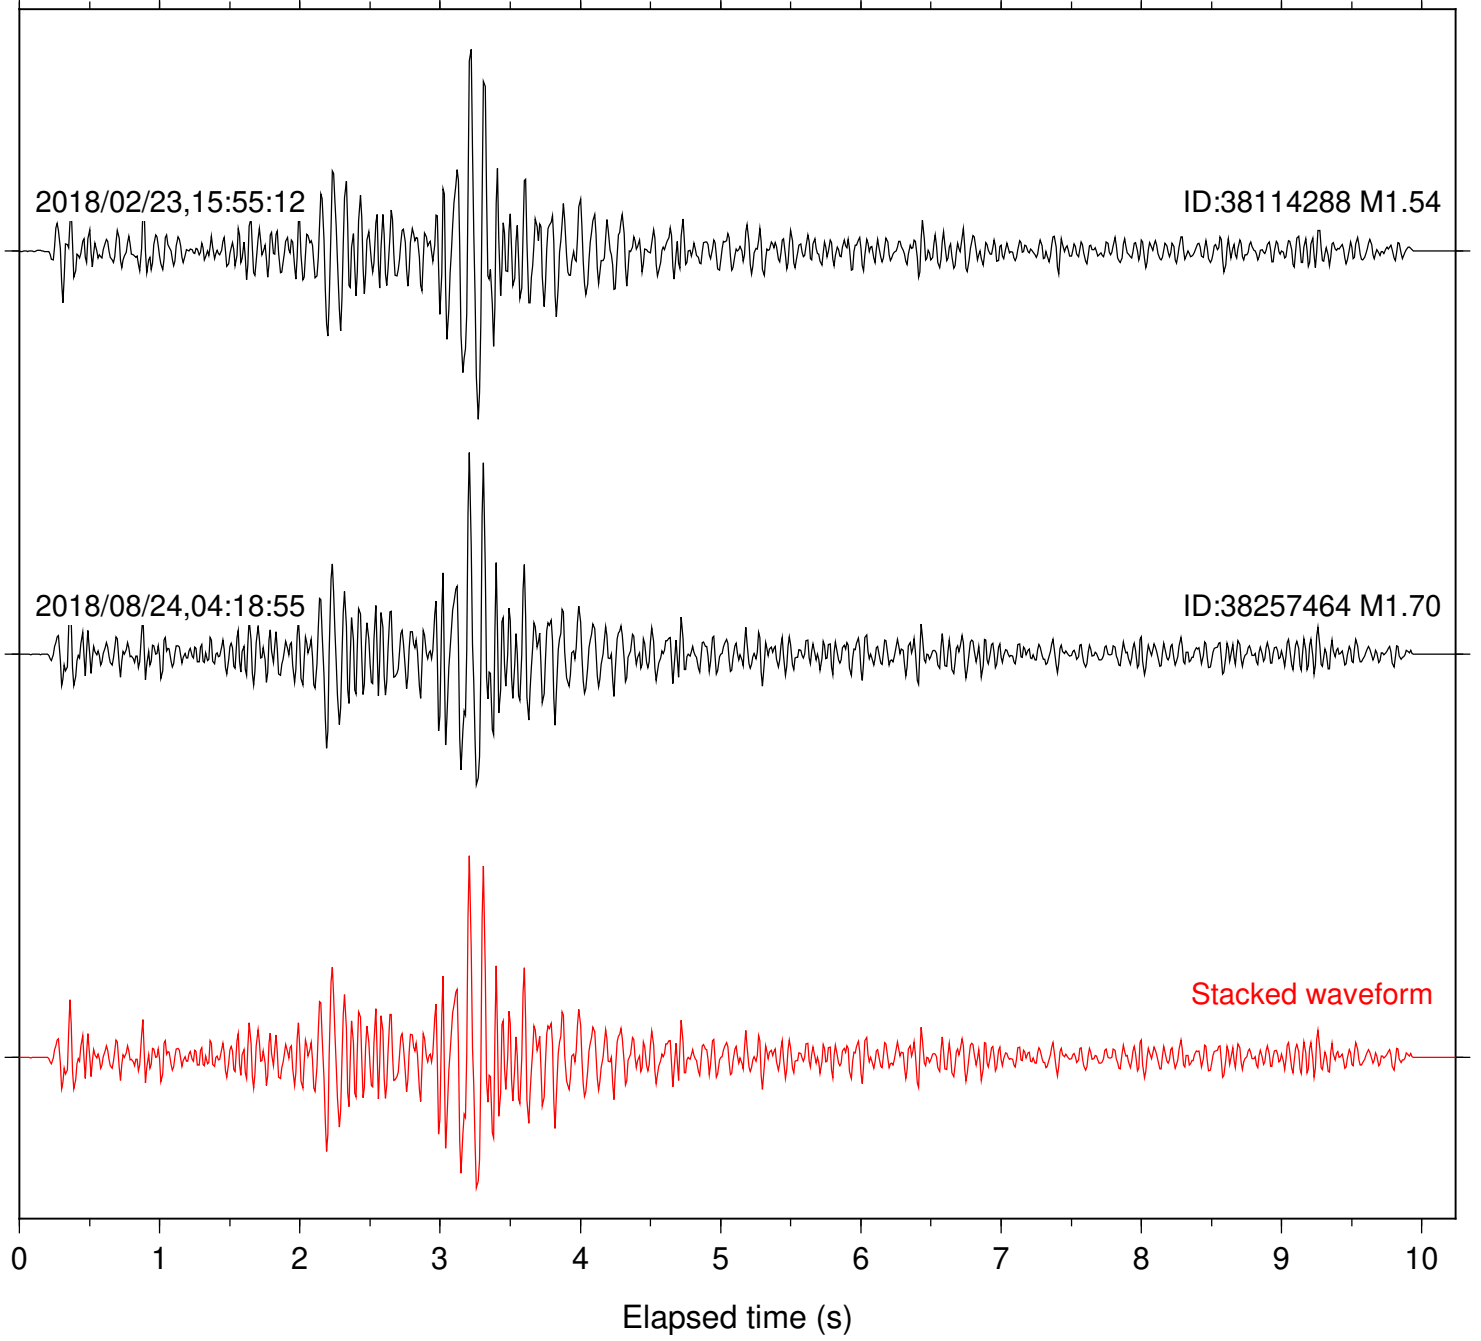

Station: B082 Com: EHZ

Focal depth: 4.81 km