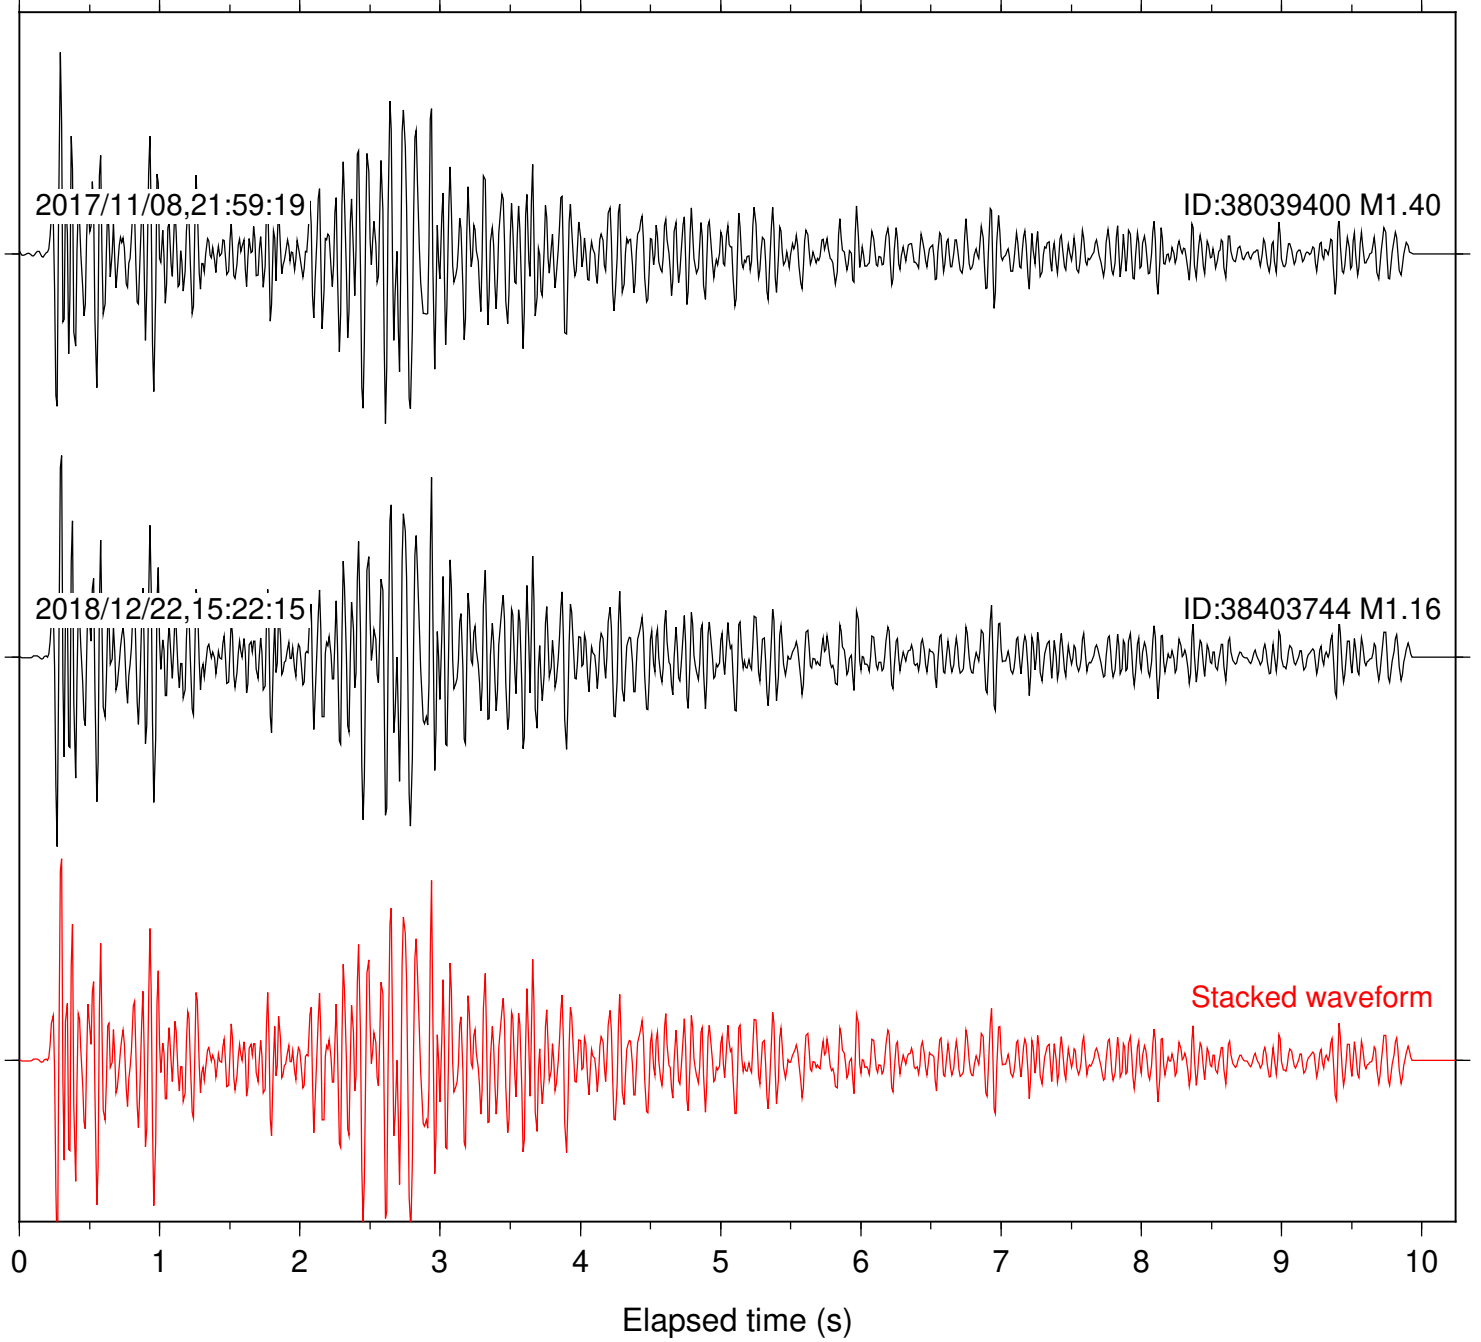

Focal depth: 5.79 km

Station: B082 Com: EHZ

Focal depth: 5.79 km

Station: B084 Com: EHZ

Focal depth: 5.79 km

Station: B087 Com: EHZ

Focal depth: 5.79 km

Station: B088 Com: EHZ