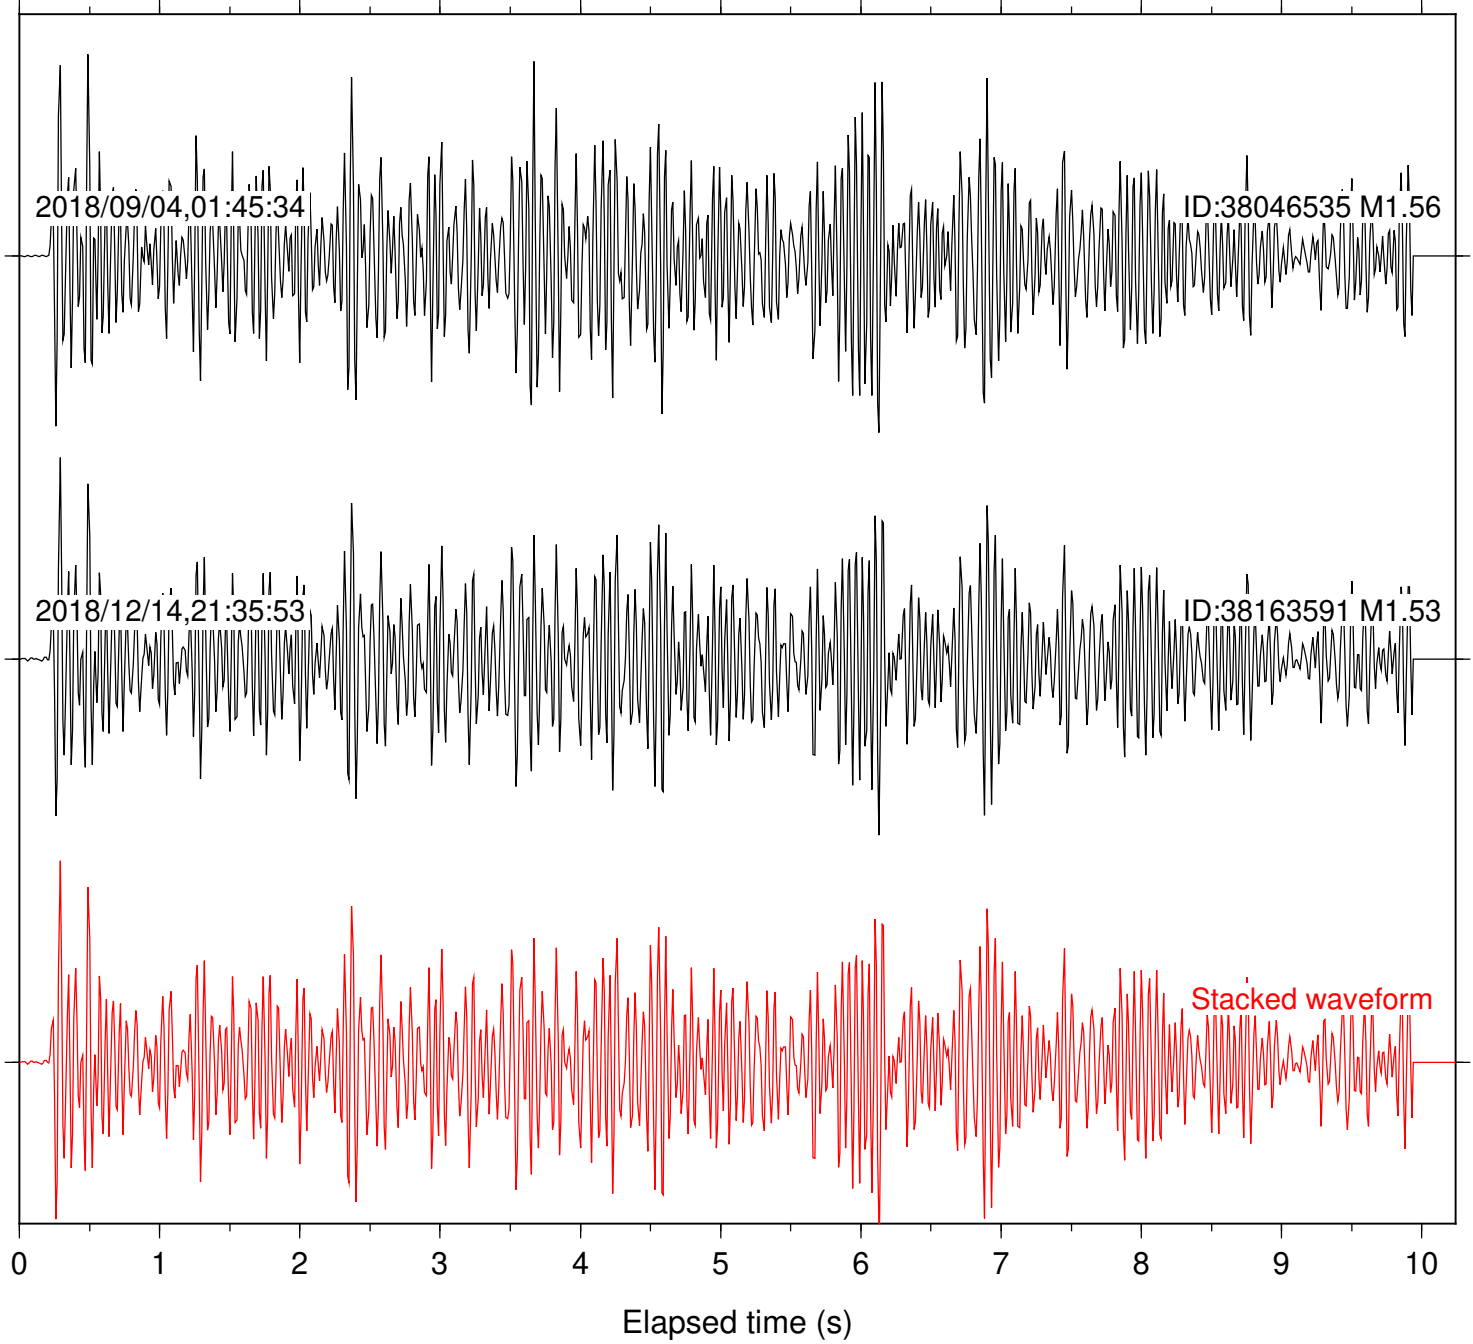

Station: CSH Com: HHZ

Focal depth: 4.27 km

Station: DGR Com: HHZ

Focal depth: 4.27 km

Station: FRD Com: HHZ

Focal depth: 4.27 km

Station: HMT2 Com: HHZ

Focal depth: 4.27 km