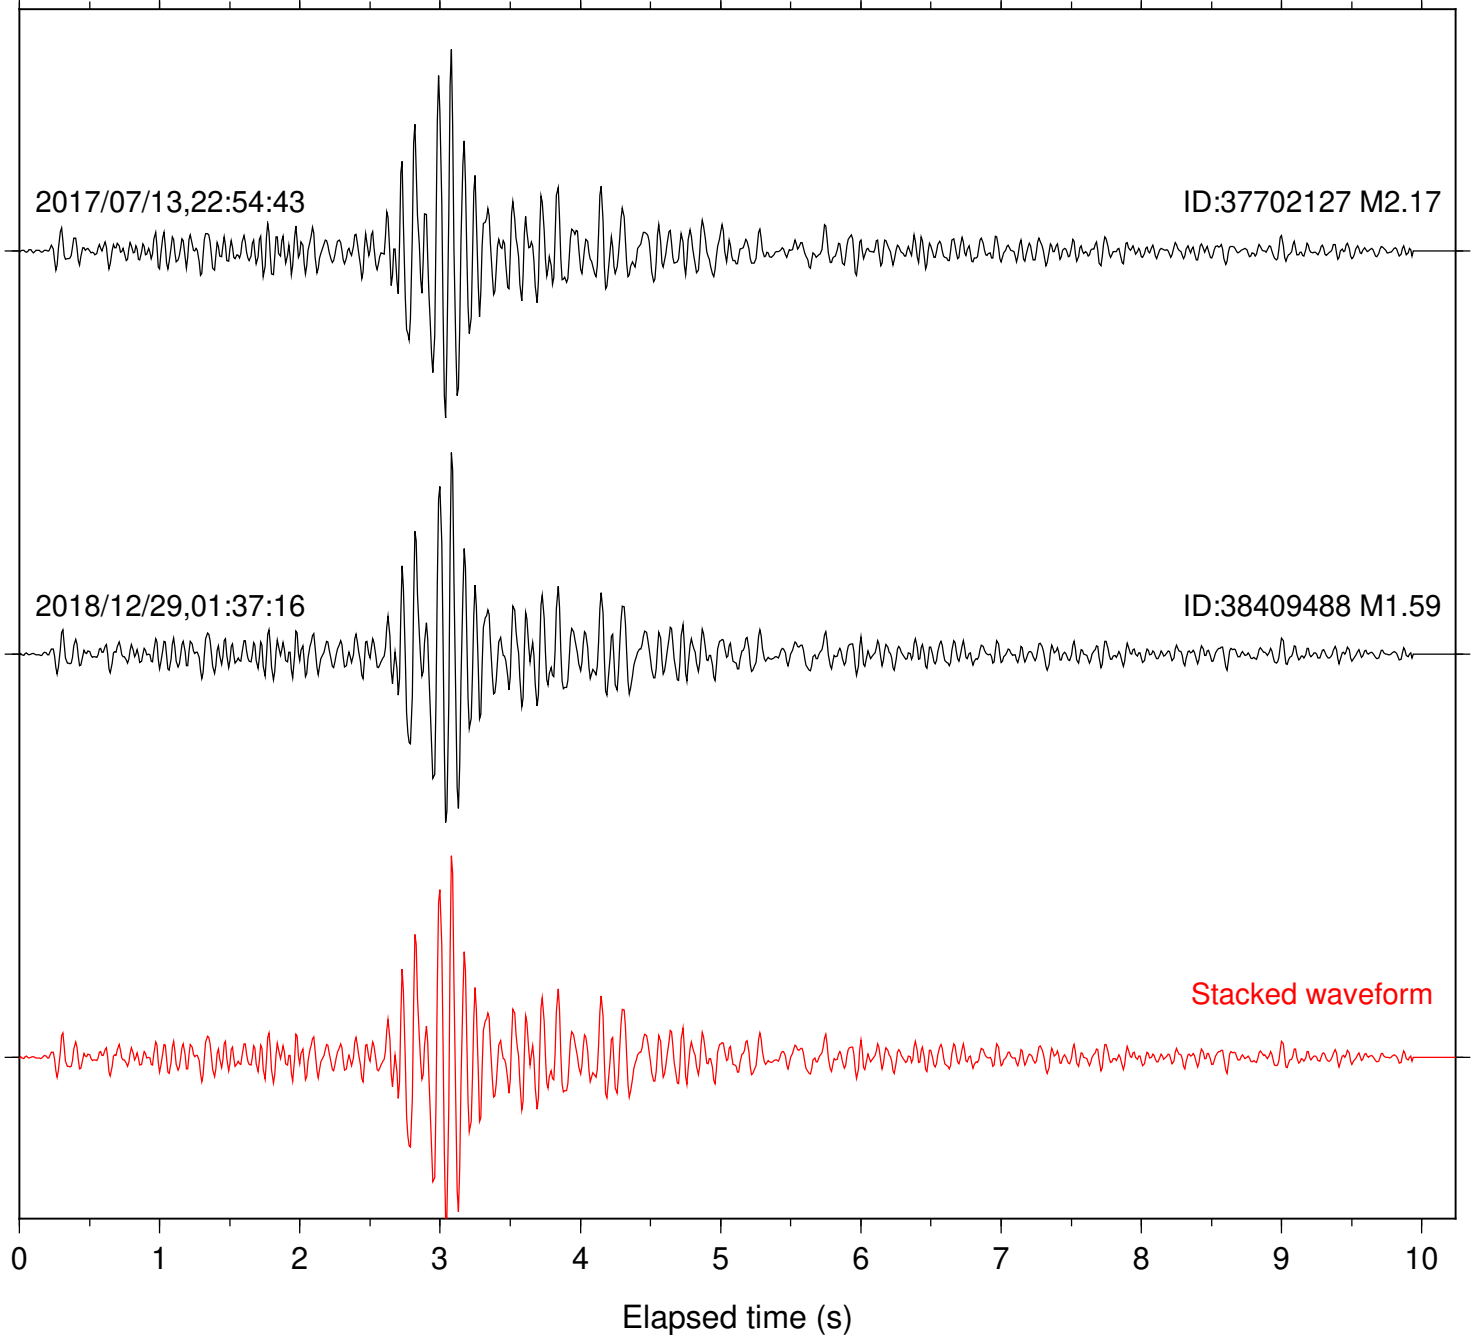

Station: SND Com: HHZ

Focal depth: 6.18 km