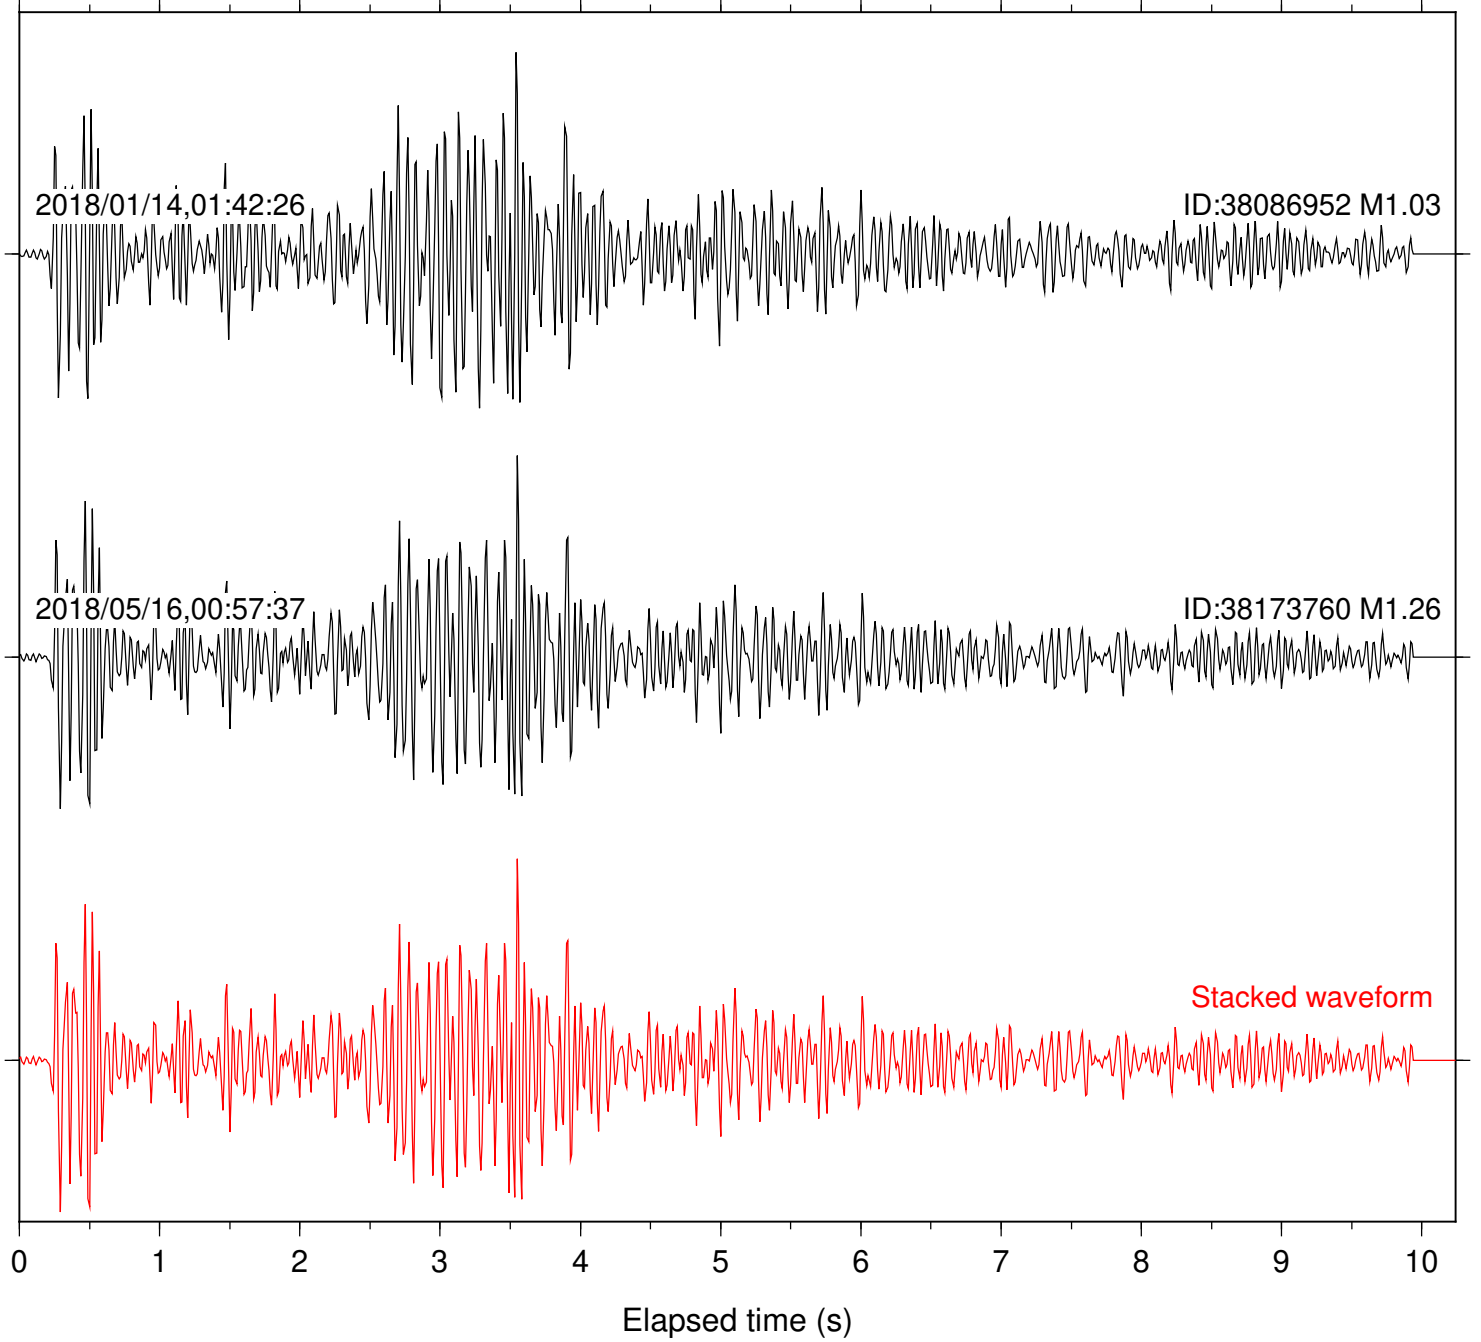

Station: PLM Com: HHZ

Focal depth: 6.30 km