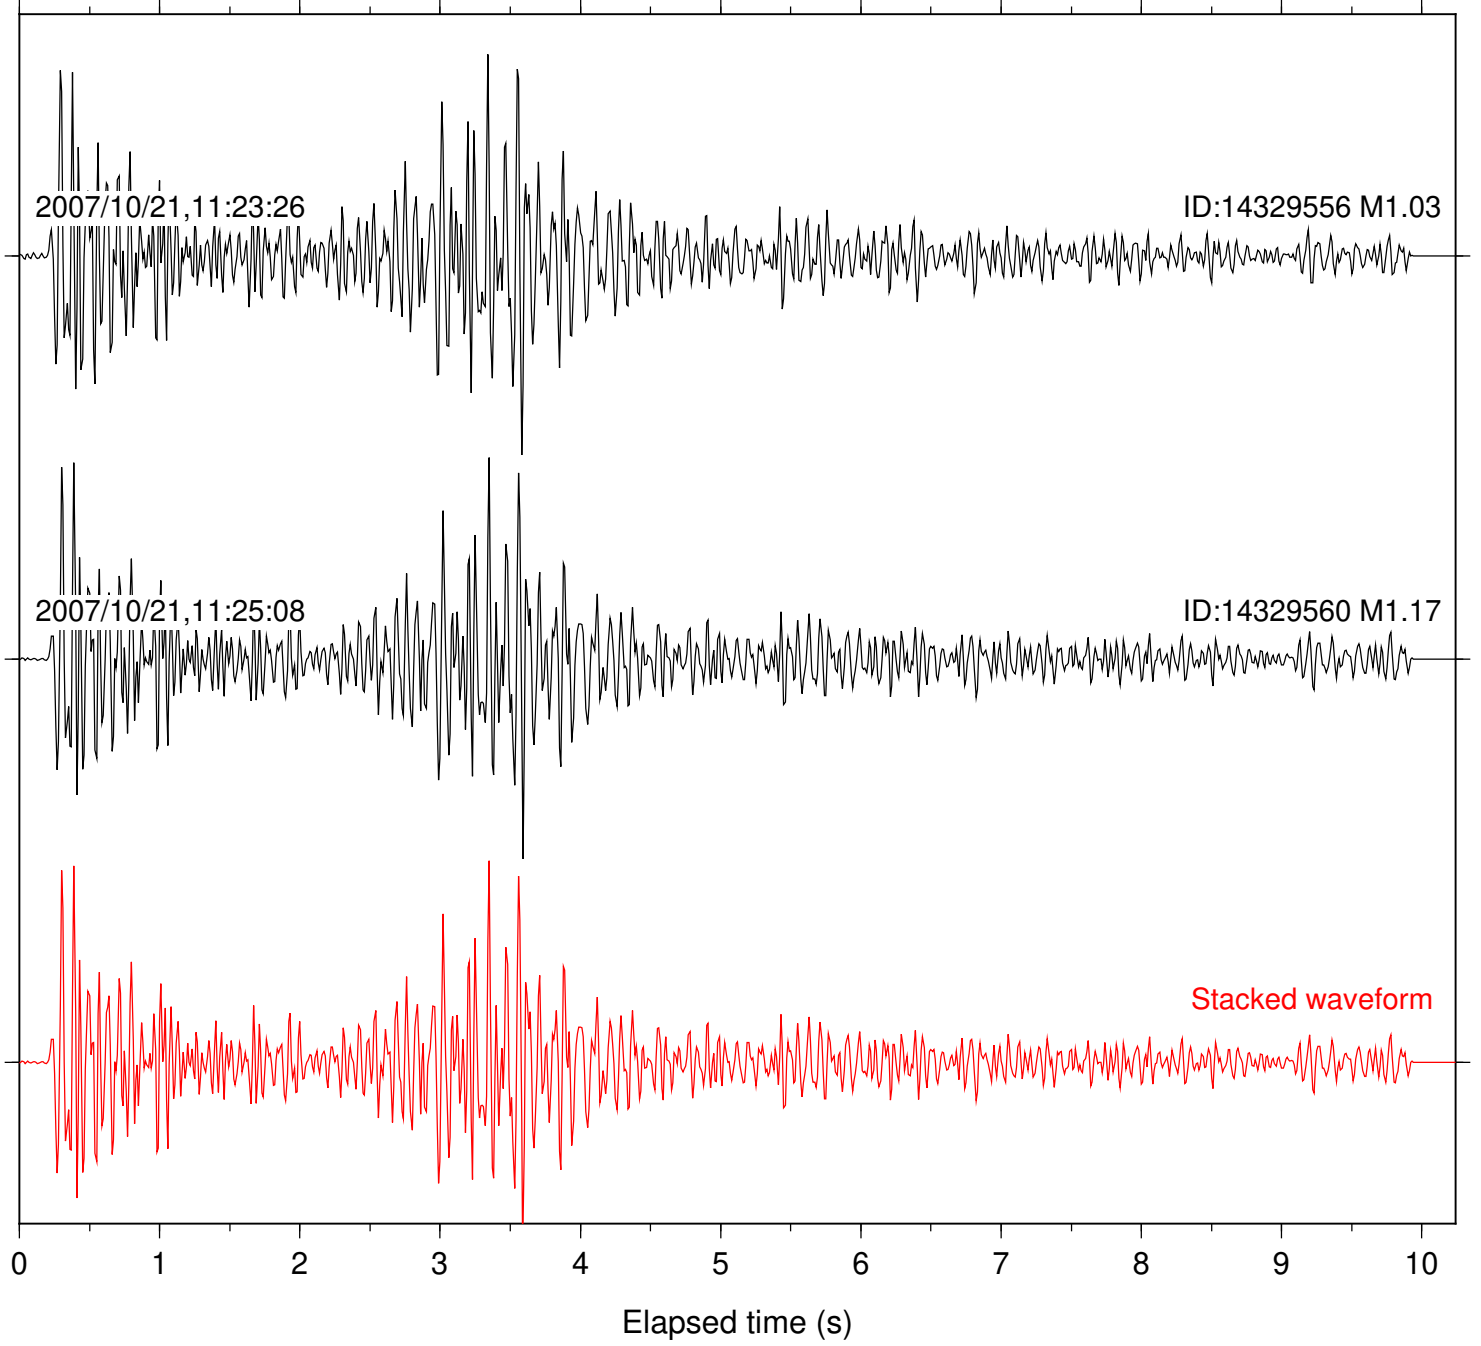

Station: CRY Com: HHZ

Focal depth: 12.93 km