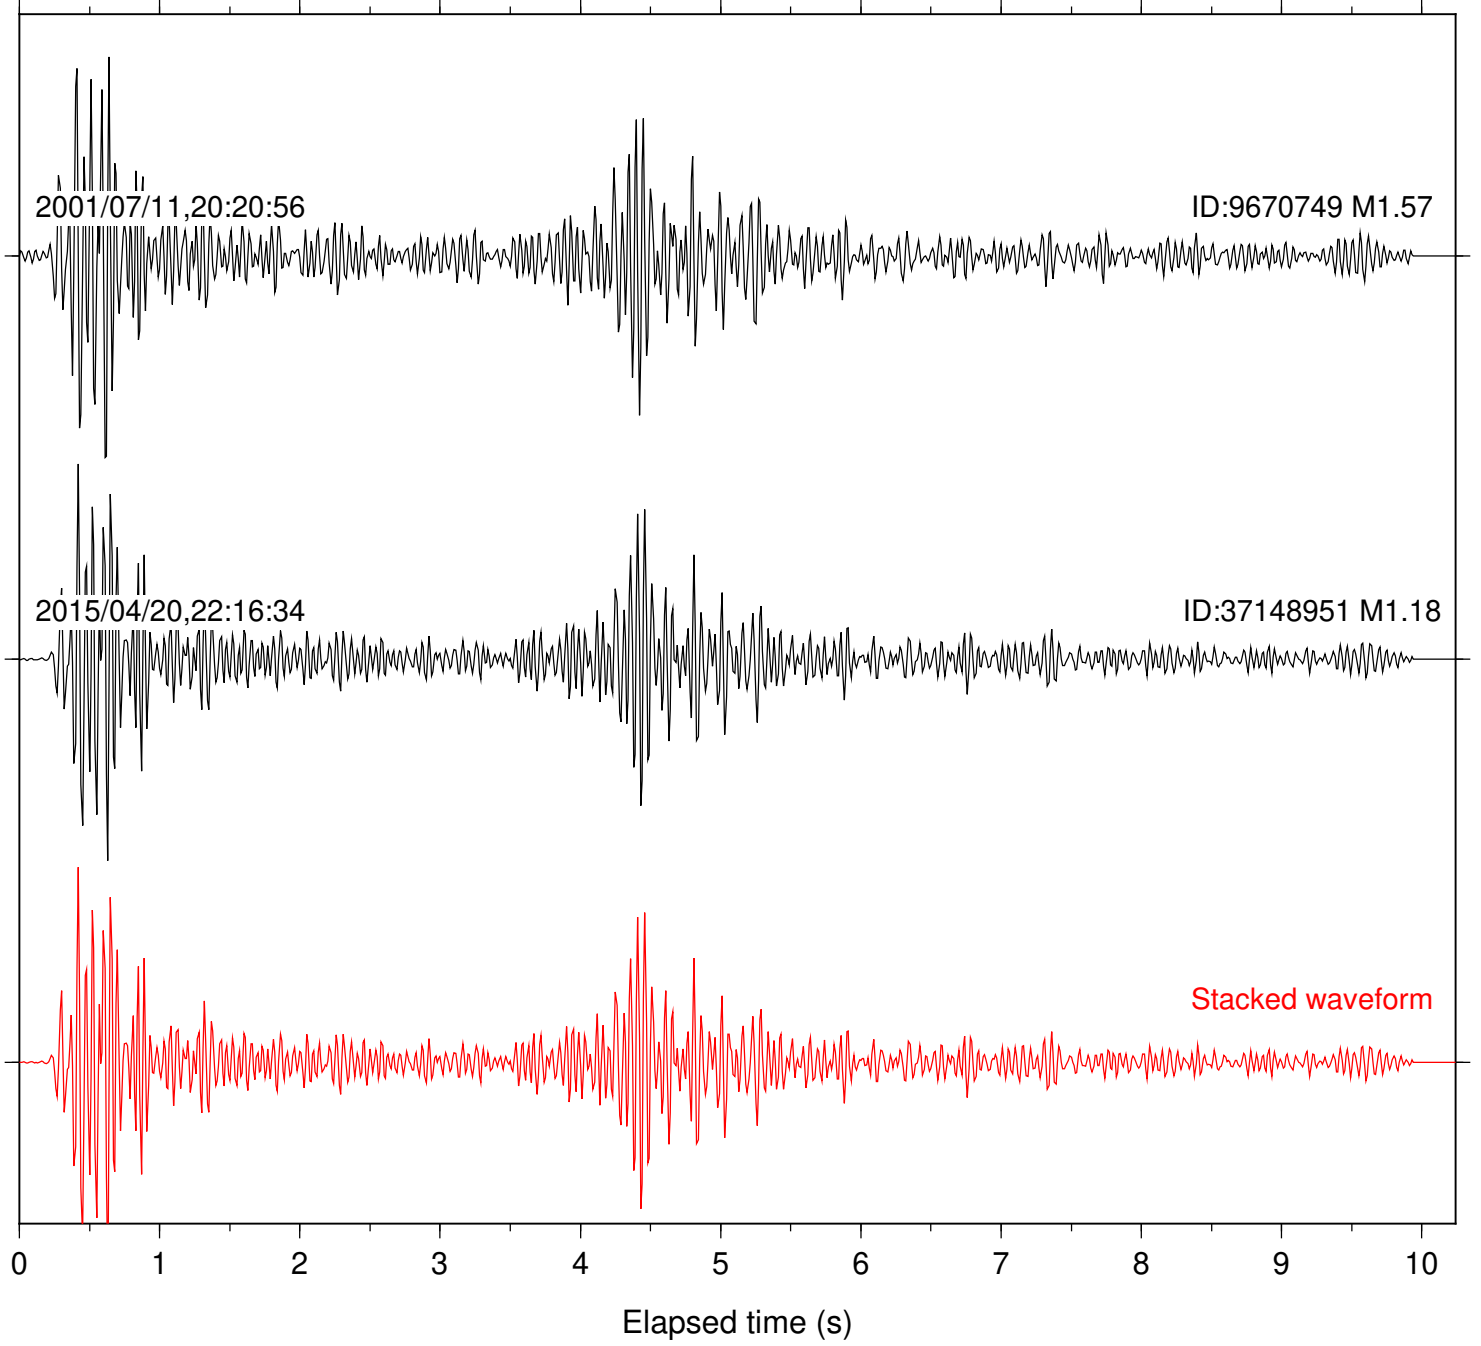

Station: DGR Com: HHZ

Focal depth: 17.70 km