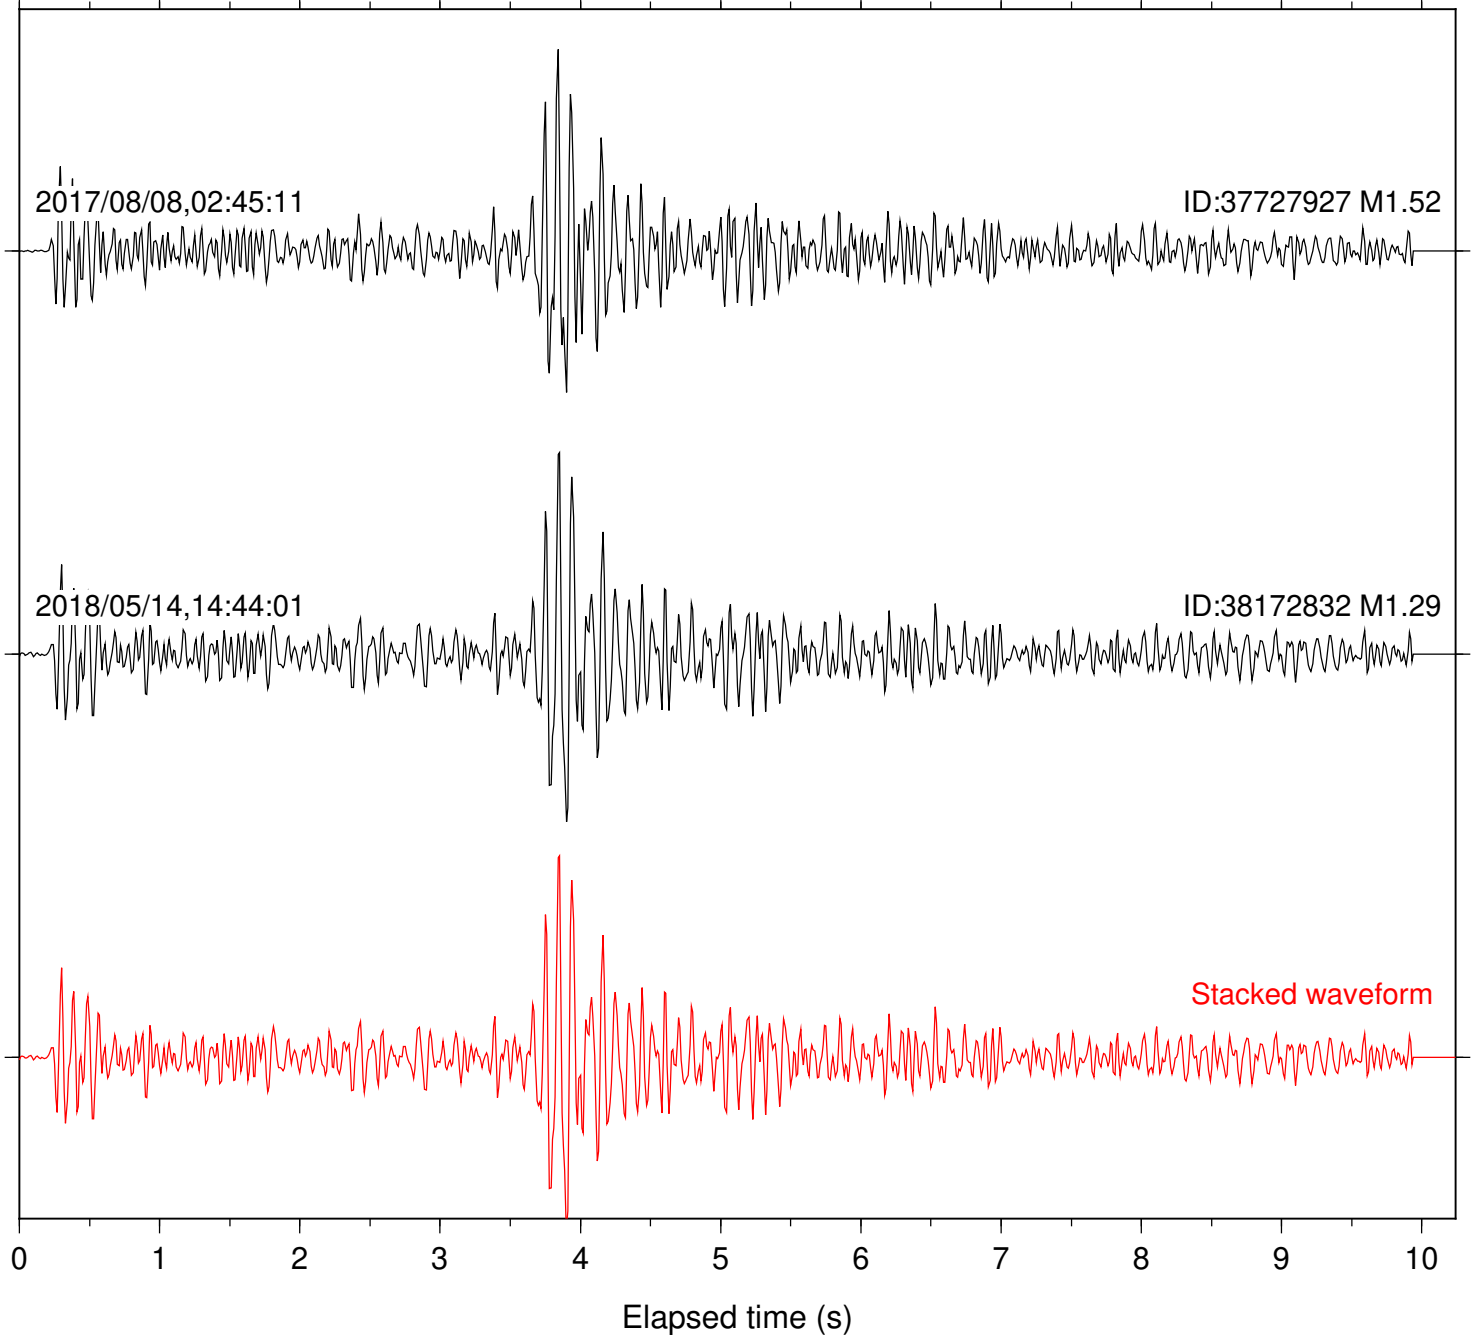

Station: BAC Com: EHZ

Focal depth: 6.12 km