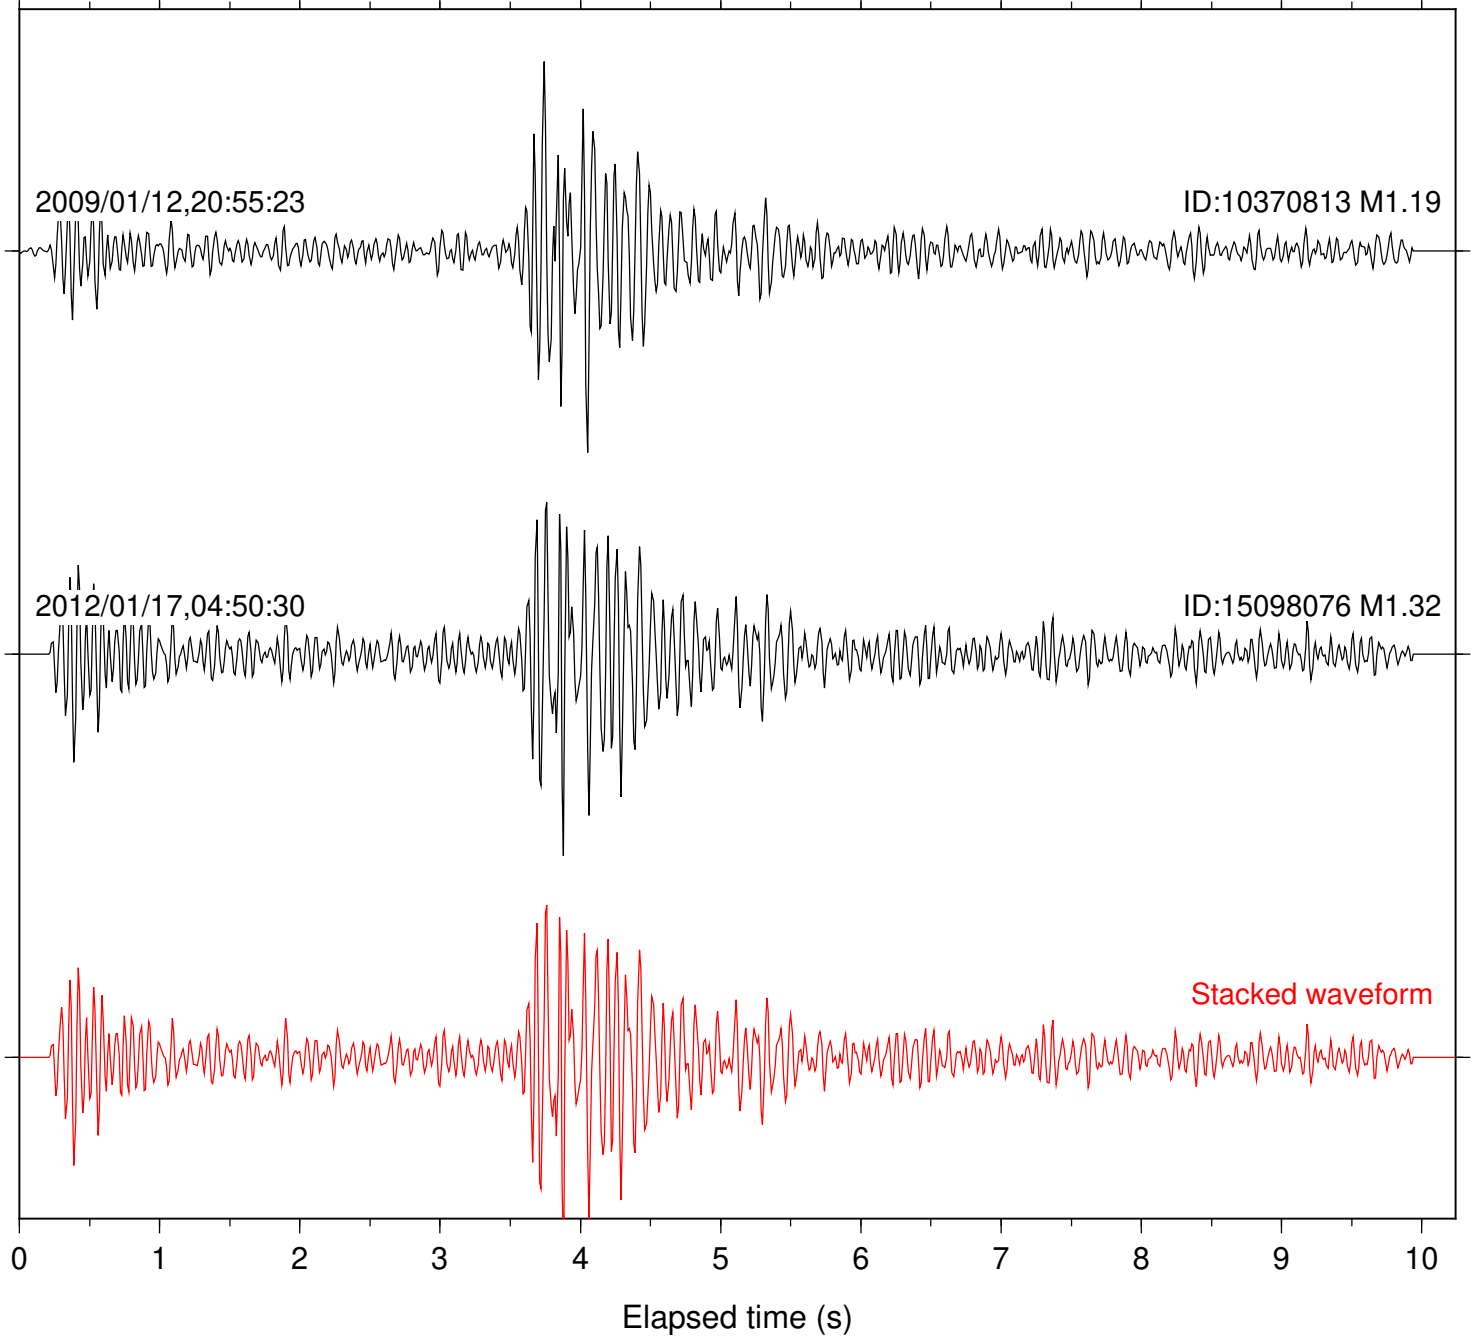

Station: KNW Com: HHZ

Focal depth: 8.32 km