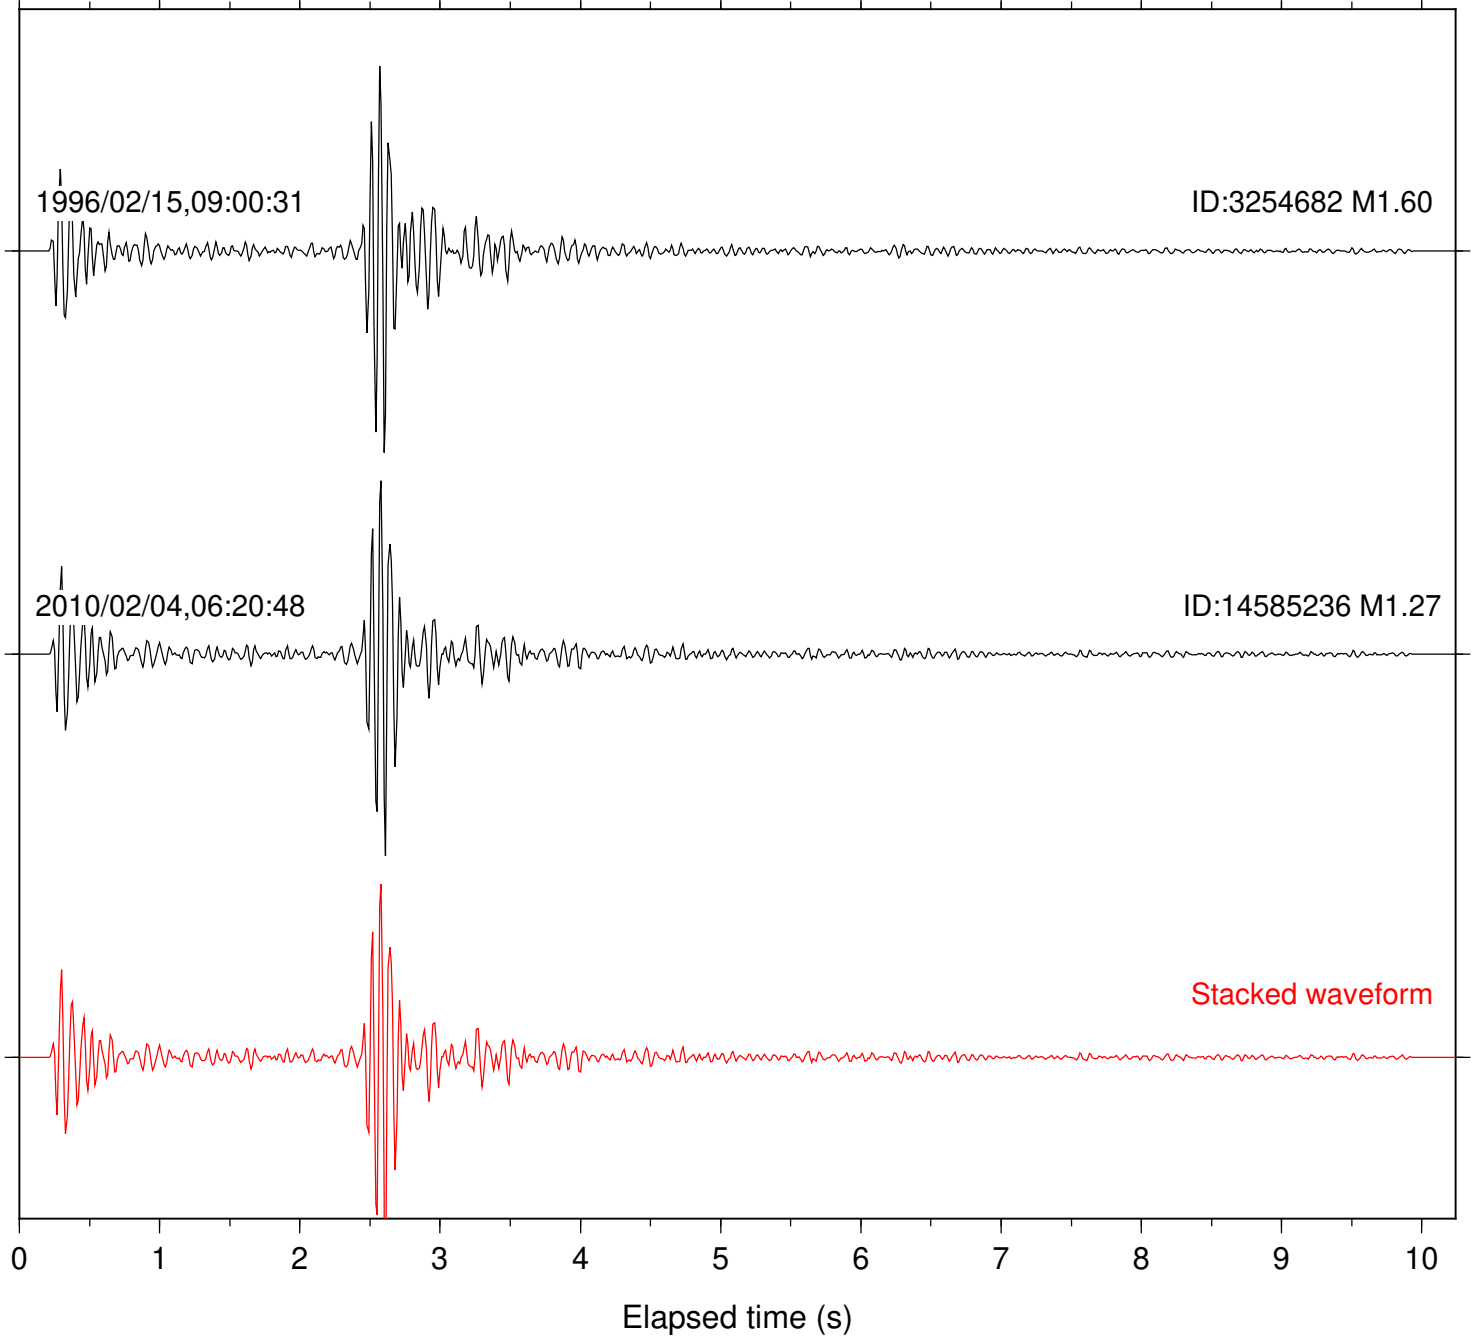

Station: KNW Com: HHZ

Focal depth: 17.10 km