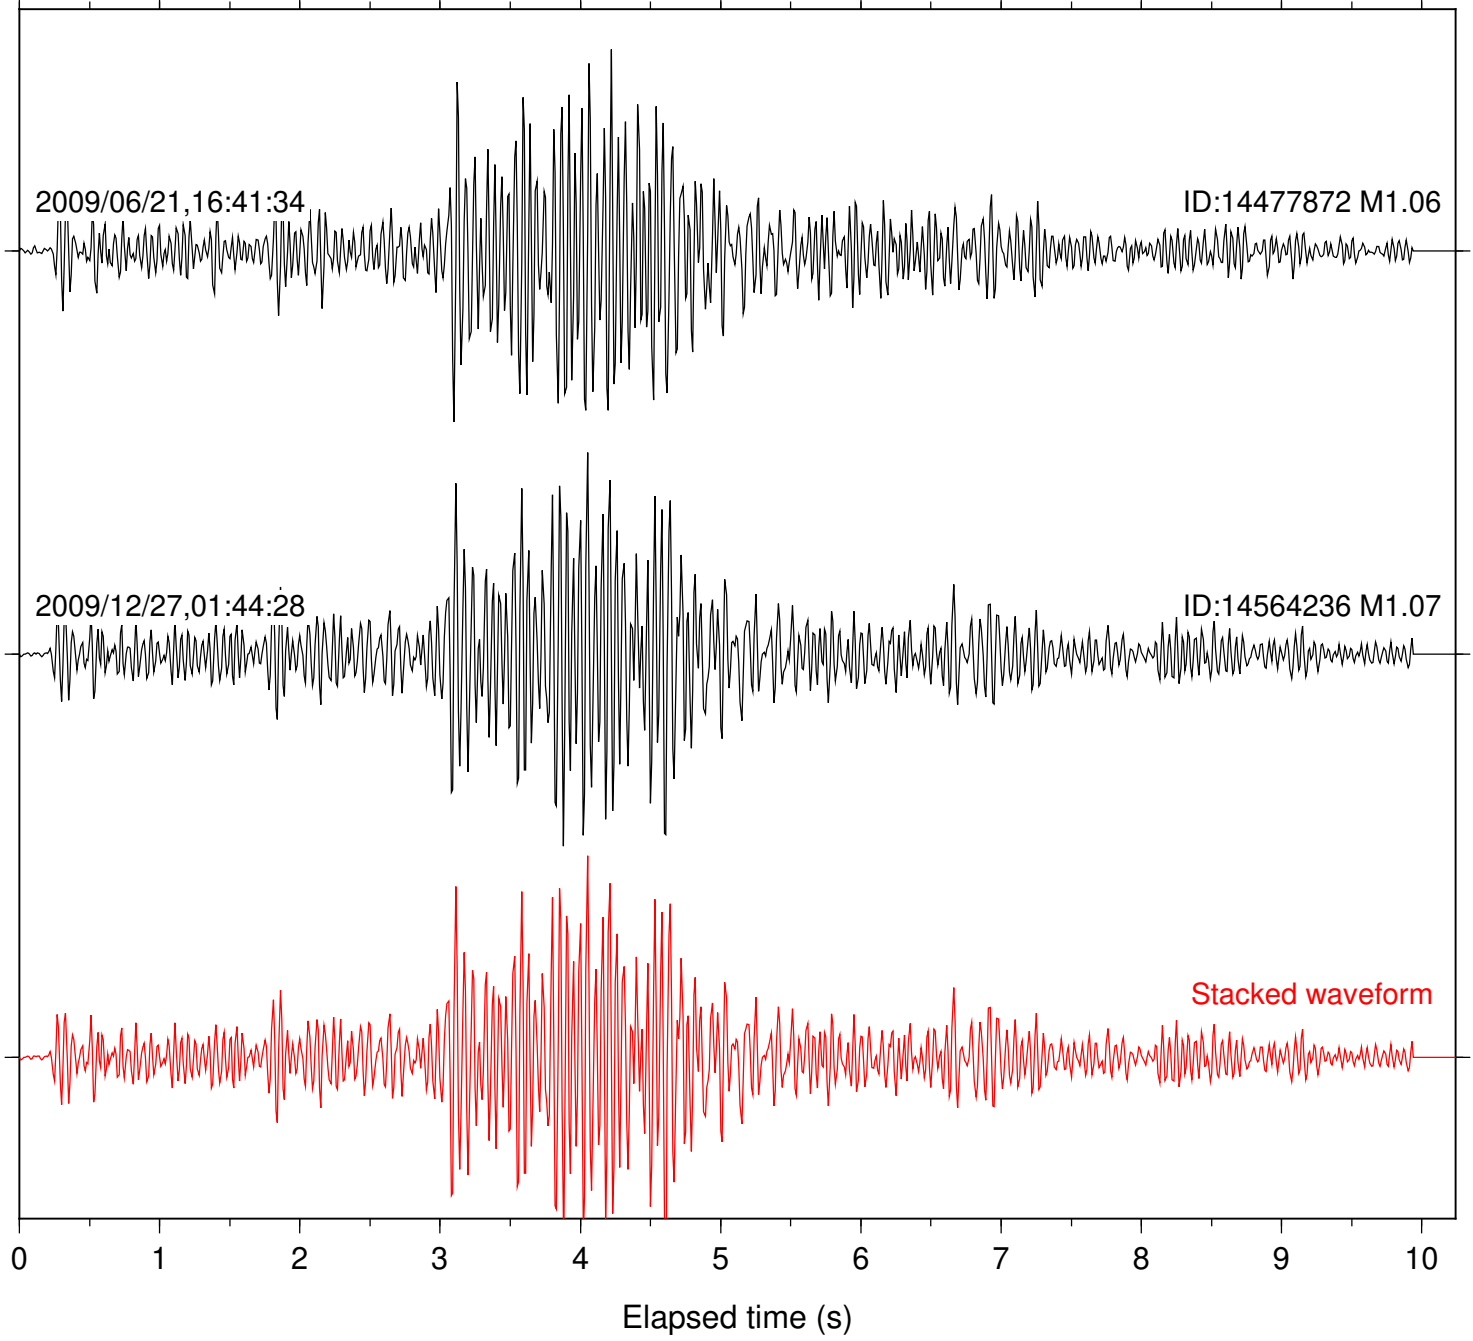

Station: PFO Com: HHZ

Focal depth: 9.52 km

Station: PLM Com: HHZ

Focal depth: 9.52 km

Station: RDM Com: HHZ

Focal depth: 9.52 km

Station: SND Com: HHZ

Focal depth: 9.52 km