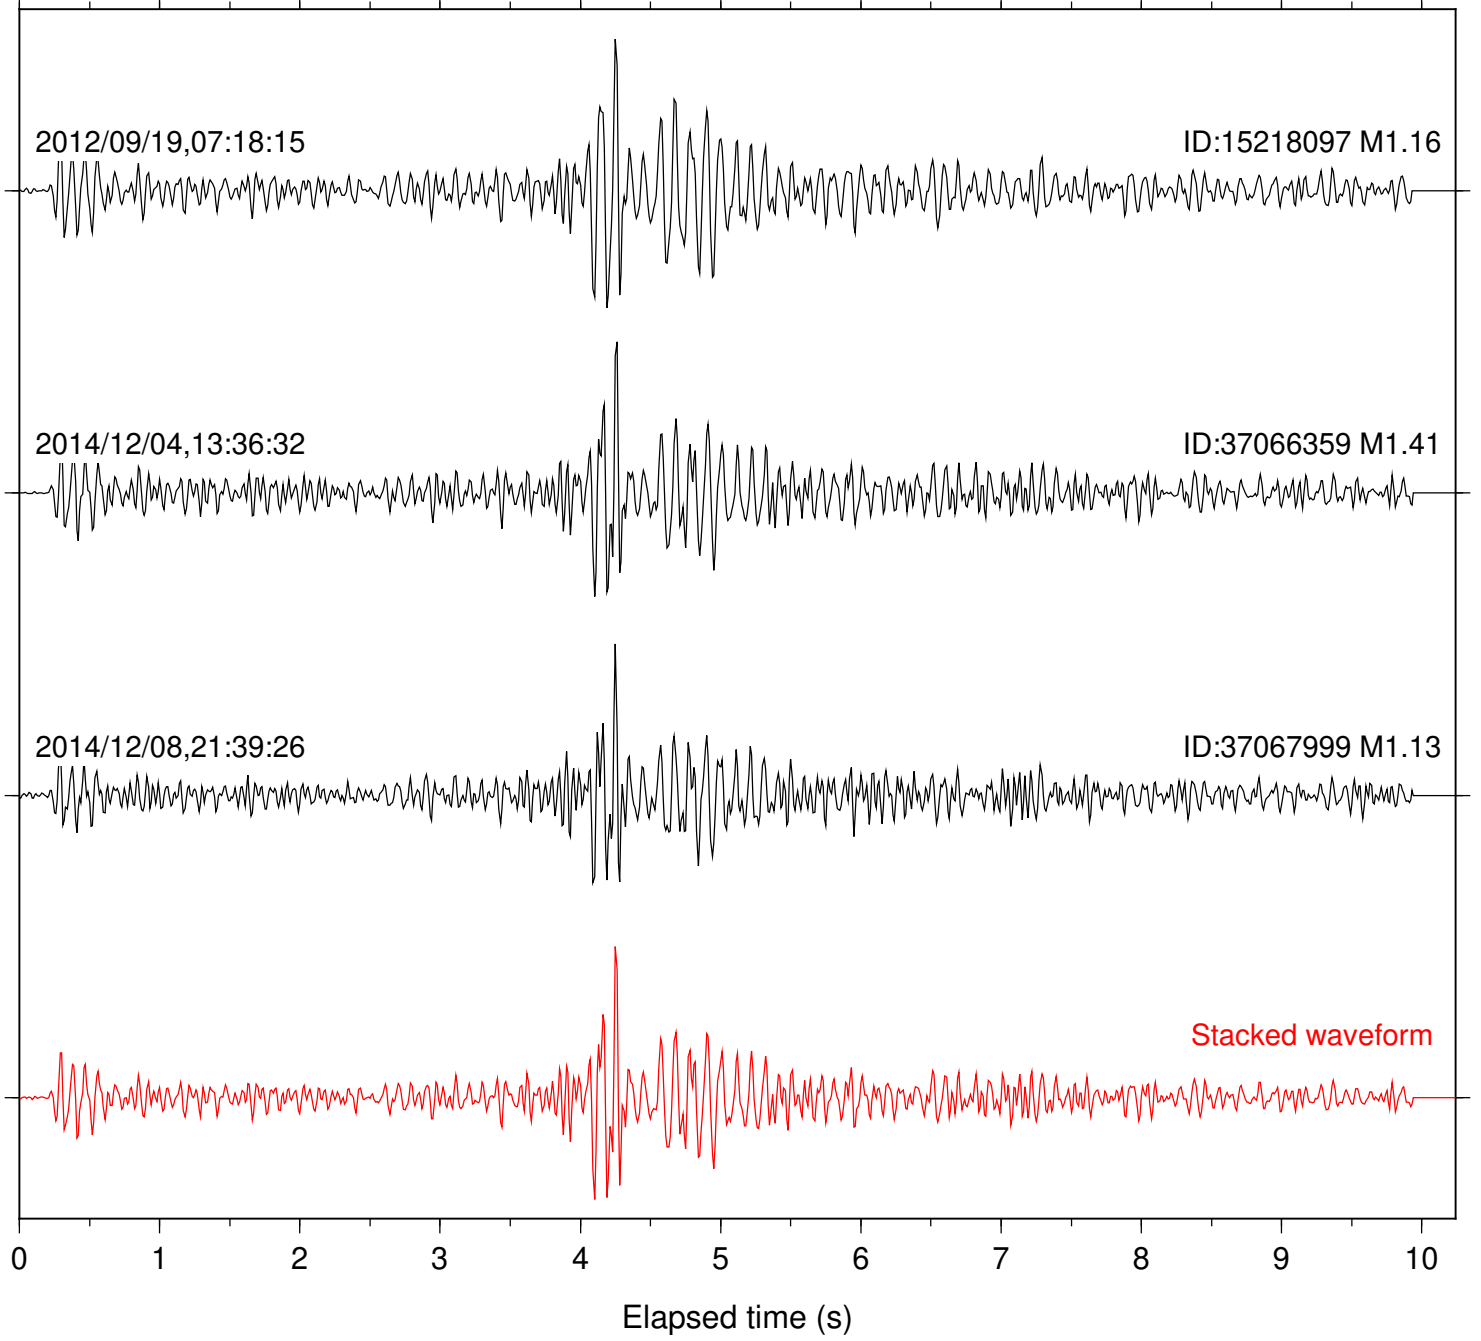

Station: BAC Com: EHZ

Focal depth: 4.83 km