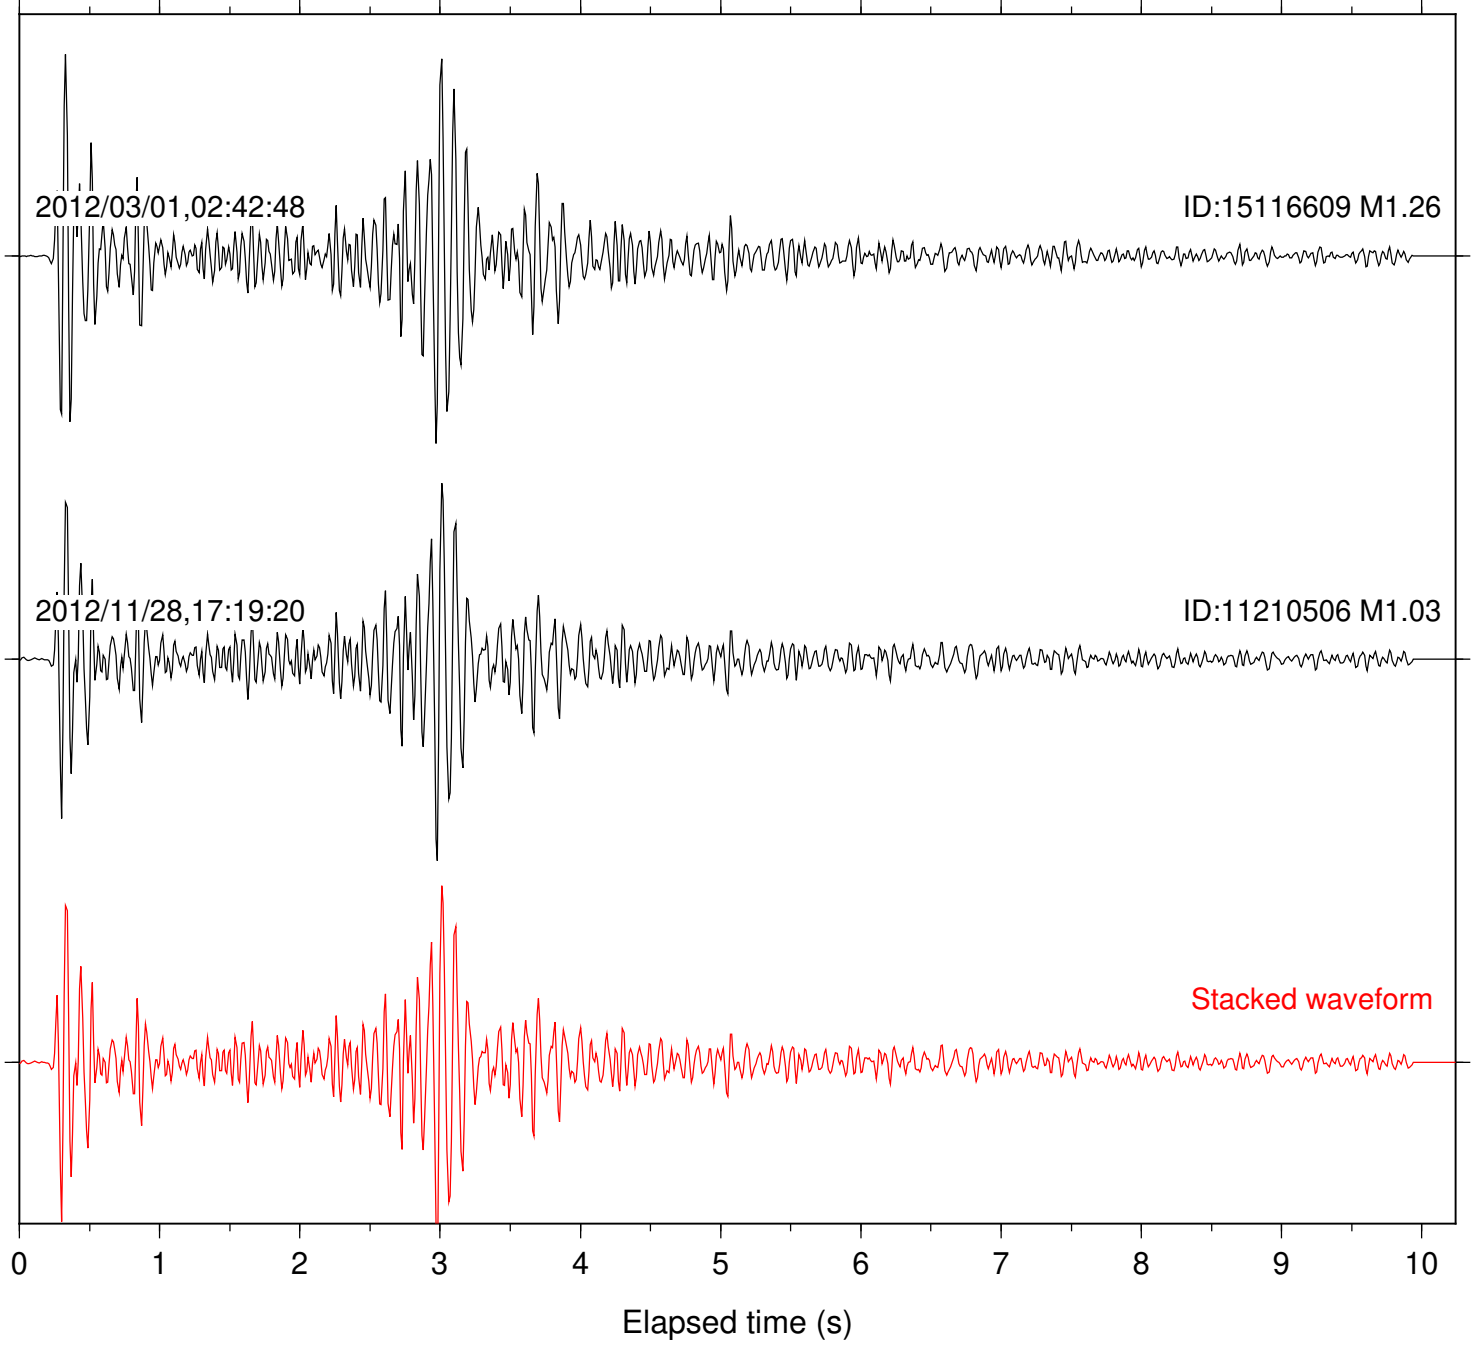

Station: B084 Com: EHZ

Focal depth: 10.33 km