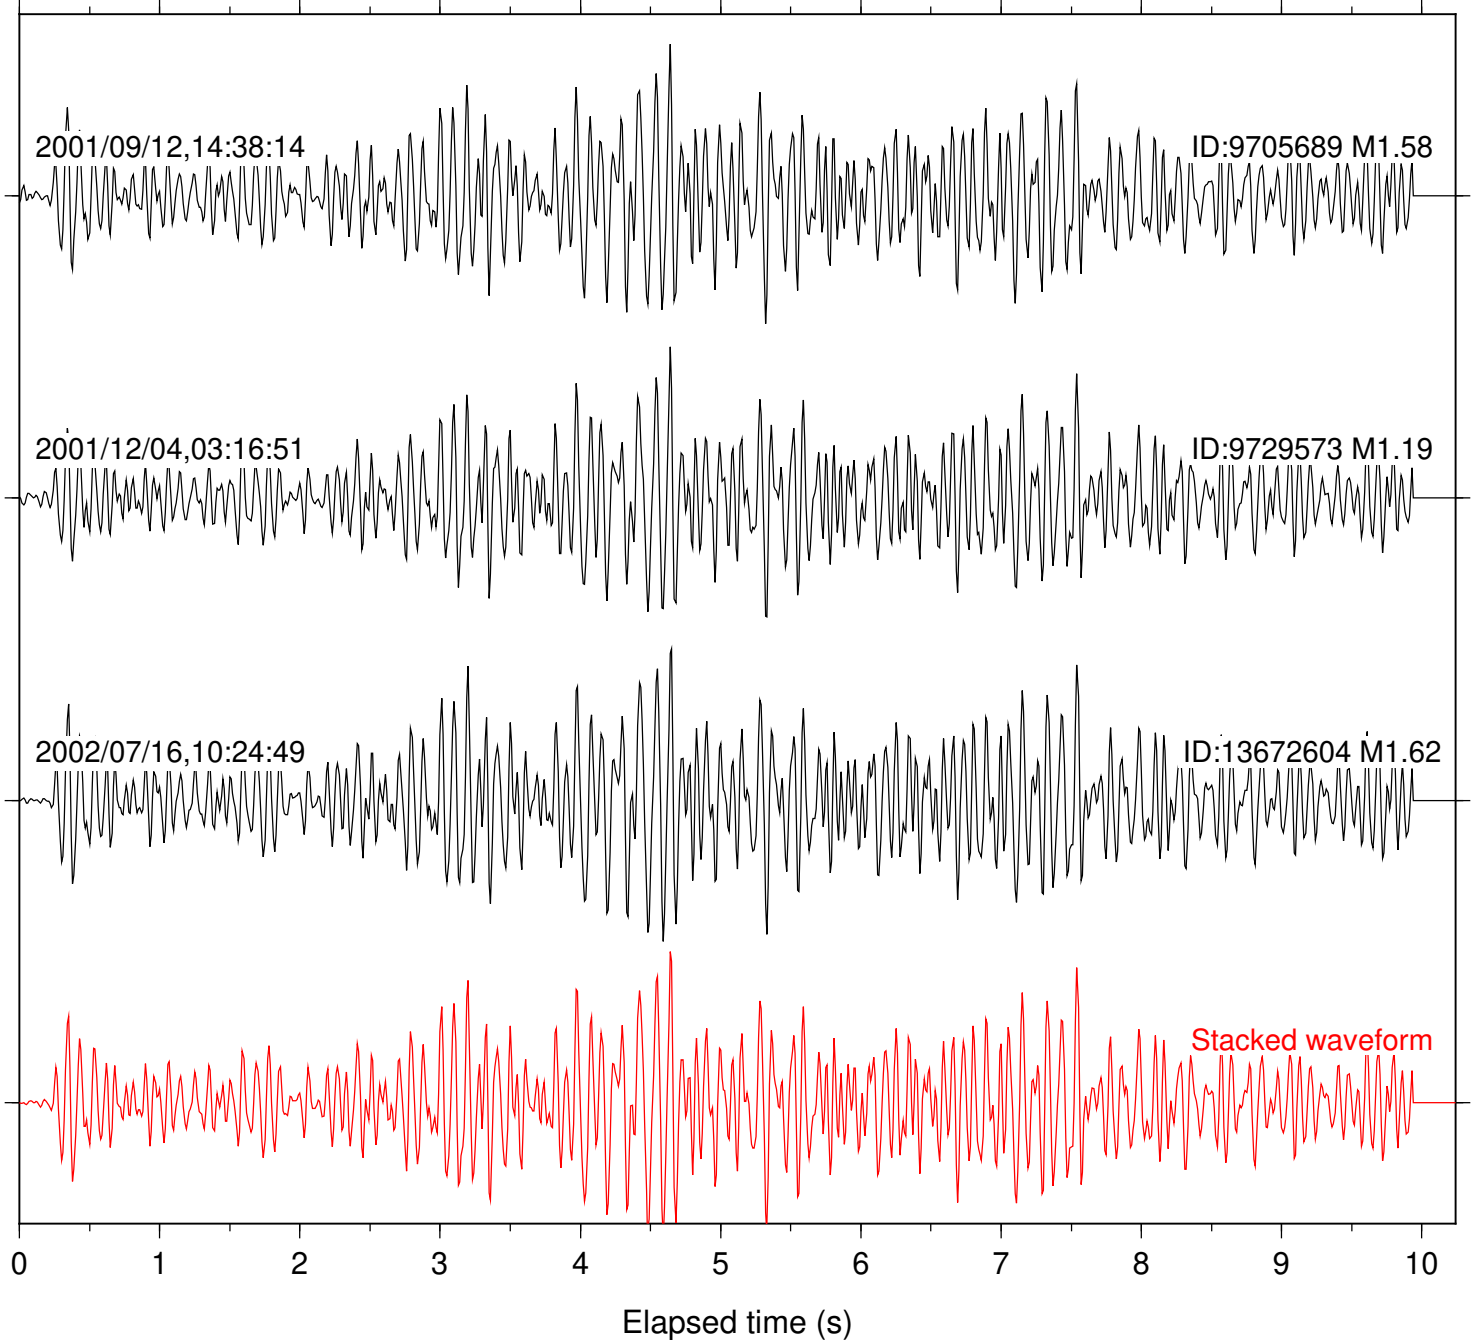

Station: POB2 Com: HHZ

Focal depth: 1.66 km