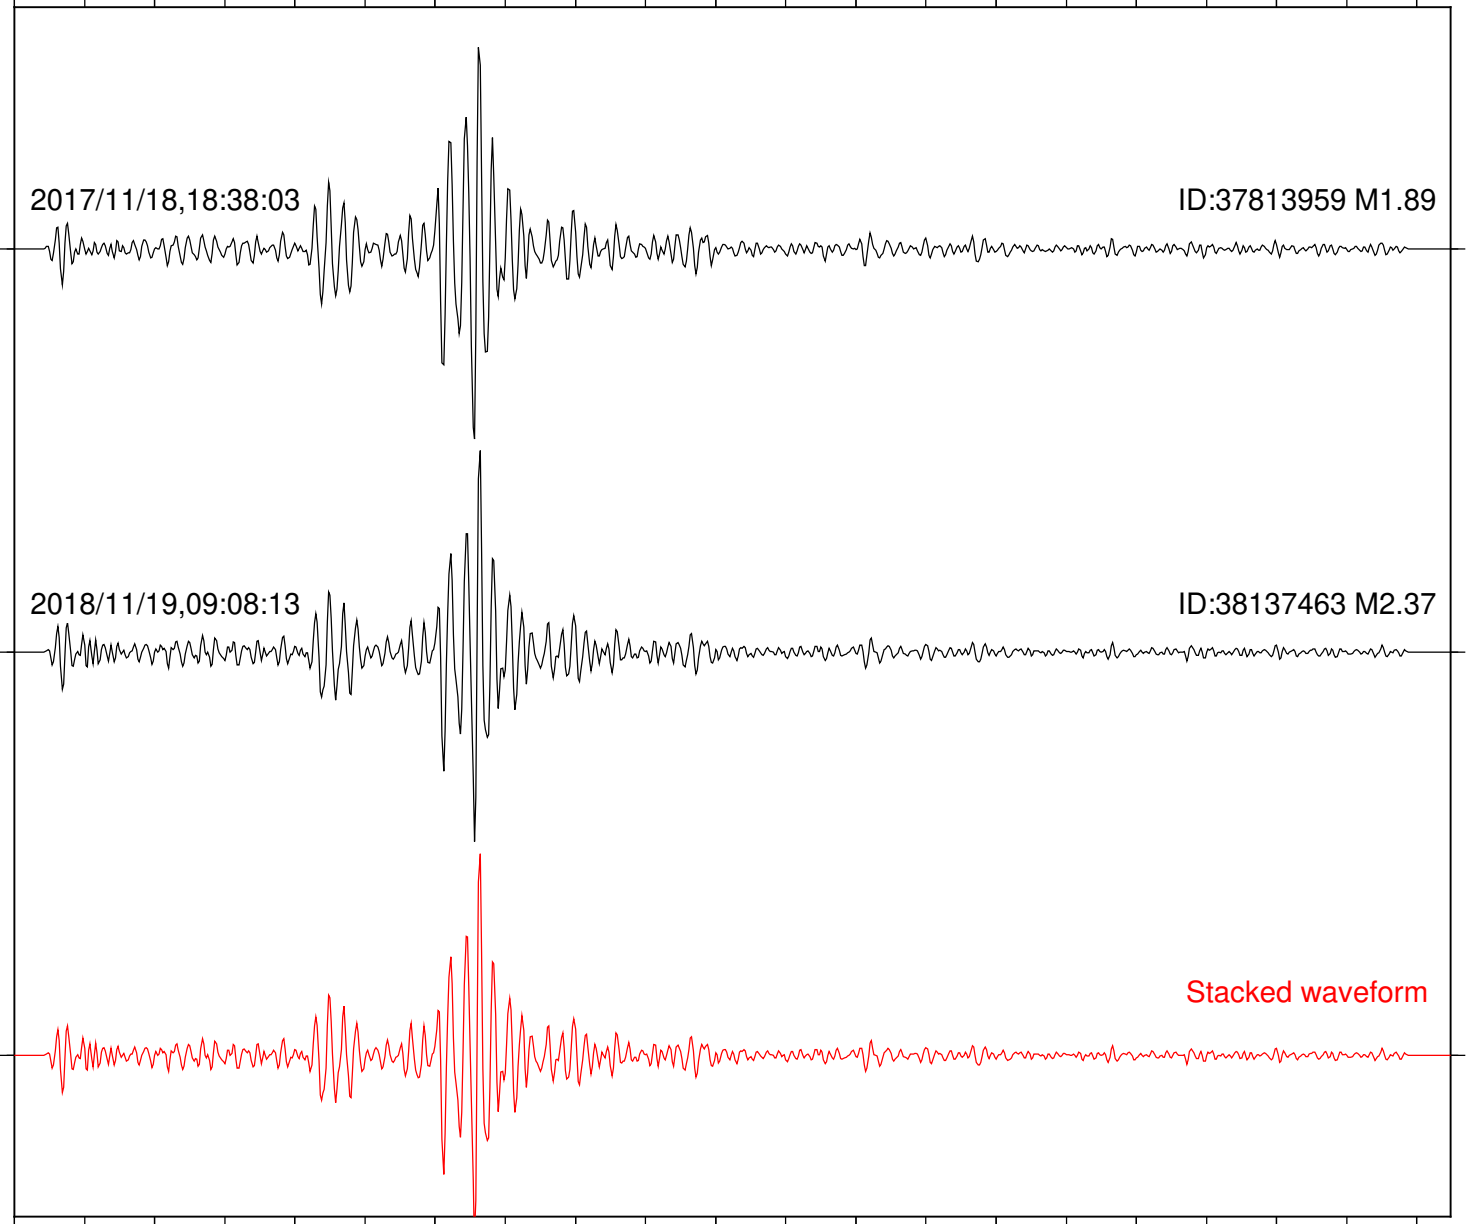

Station: B082 Com: EHZ

Focal depth: 4.30 km

2017/11/18,18:38:03

ID:37813959 M1.89

2018/11/19,09:08:13

ID:38137463 M2.37

Stacked waveform

0 1 2 3 4 5 6 7 8 9 10
Elapsed time (s)