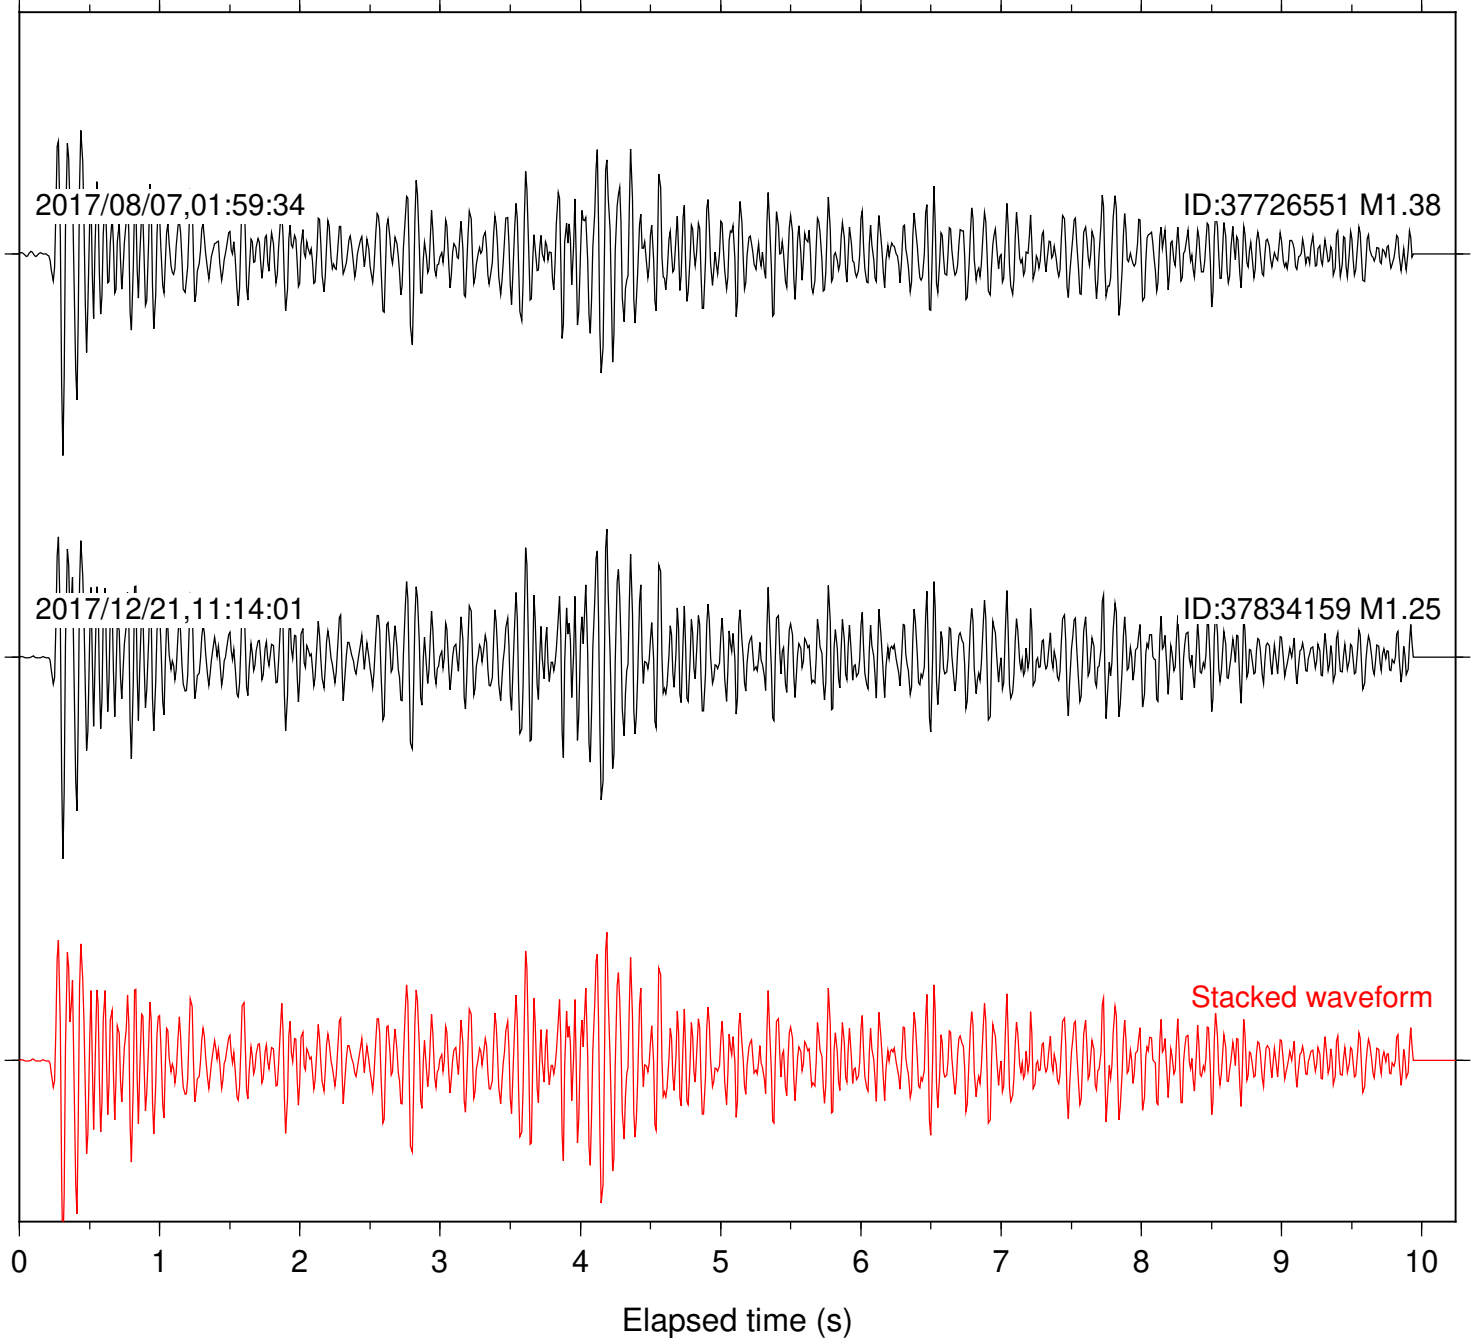

Station: FRD Com: HHZ

Focal depth: 6.96 km

Station: HMT2 Com: HHZ

Focal depth: 6.35 km

Station: KNW Com: HHZ

Focal depth: 6.86 km

Station: LVA2 Com: HHZ

Focal depth: 6.41 km