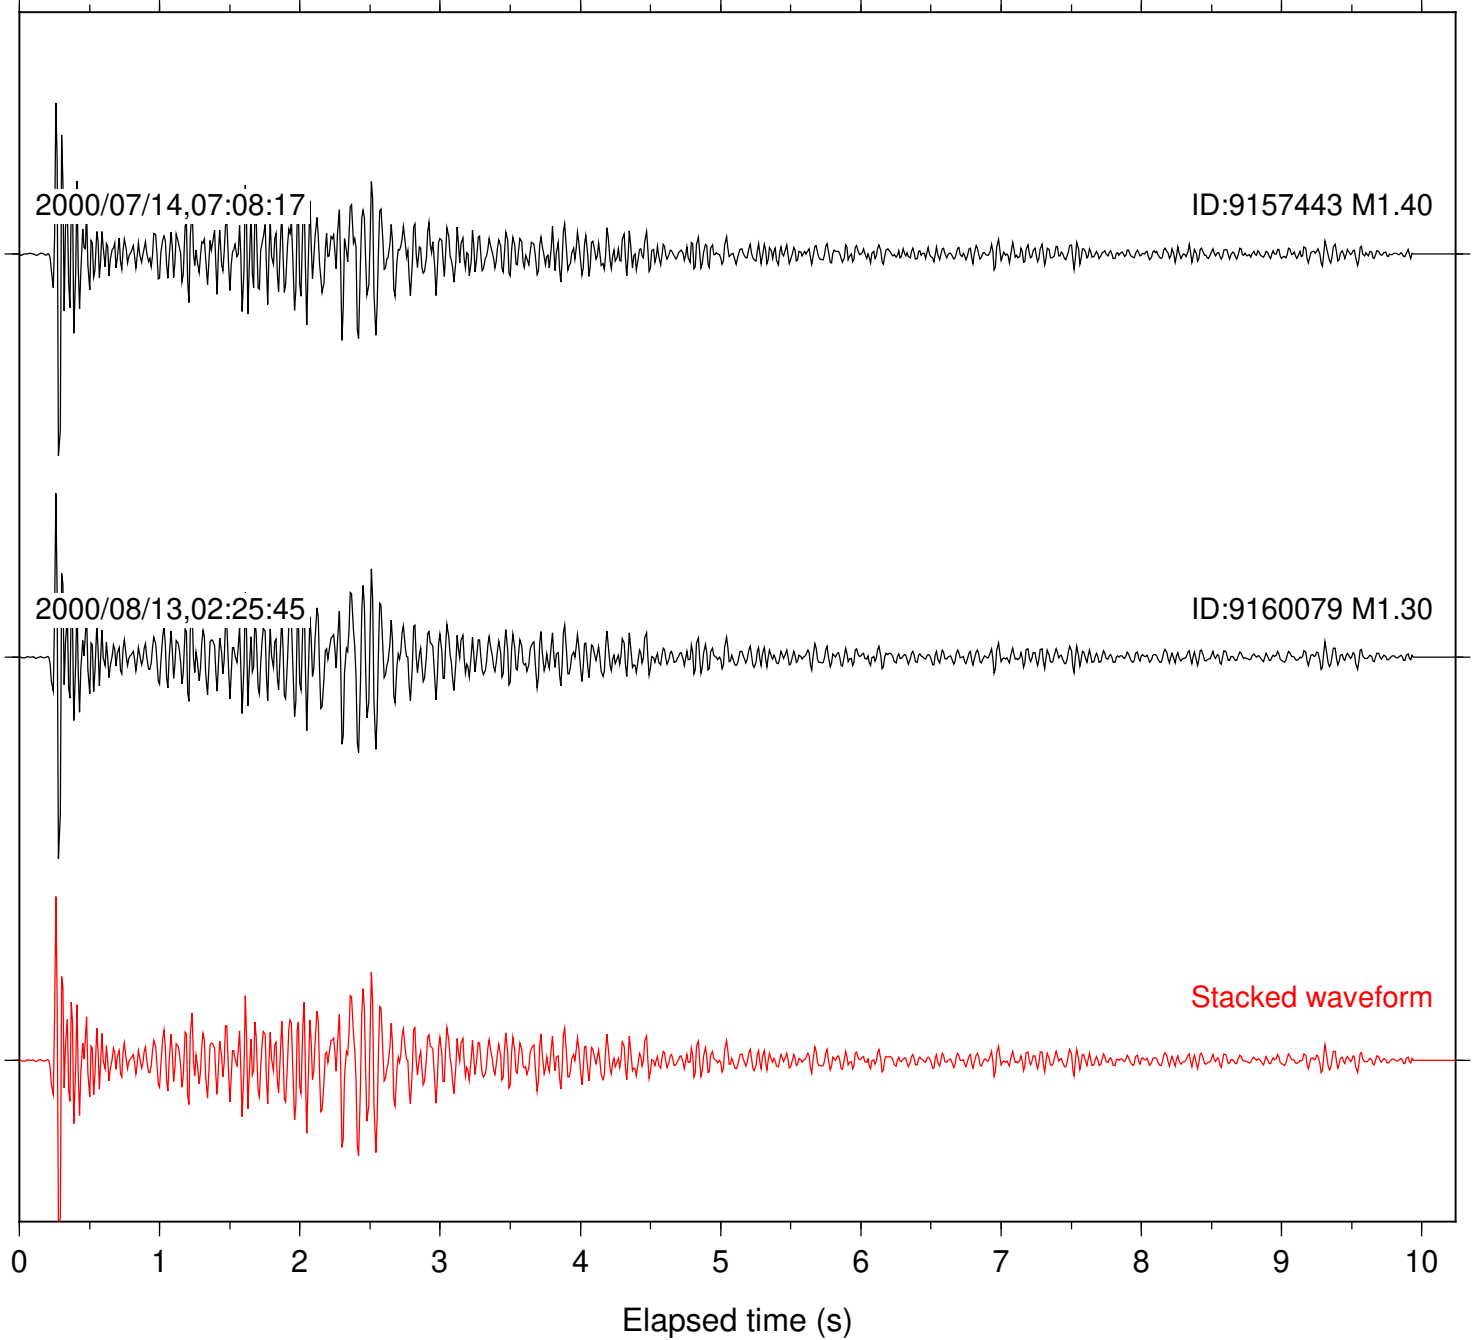

Station: CRY Com: HHZ

Focal depth: 12.88 km

Station: DGR Com: HHZ

Focal depth: 12.88 km

Station: FRD Com: HHZ

Focal depth: 12.88 km

Station: KNW Com: HHZ

Focal depth: 12.88 km