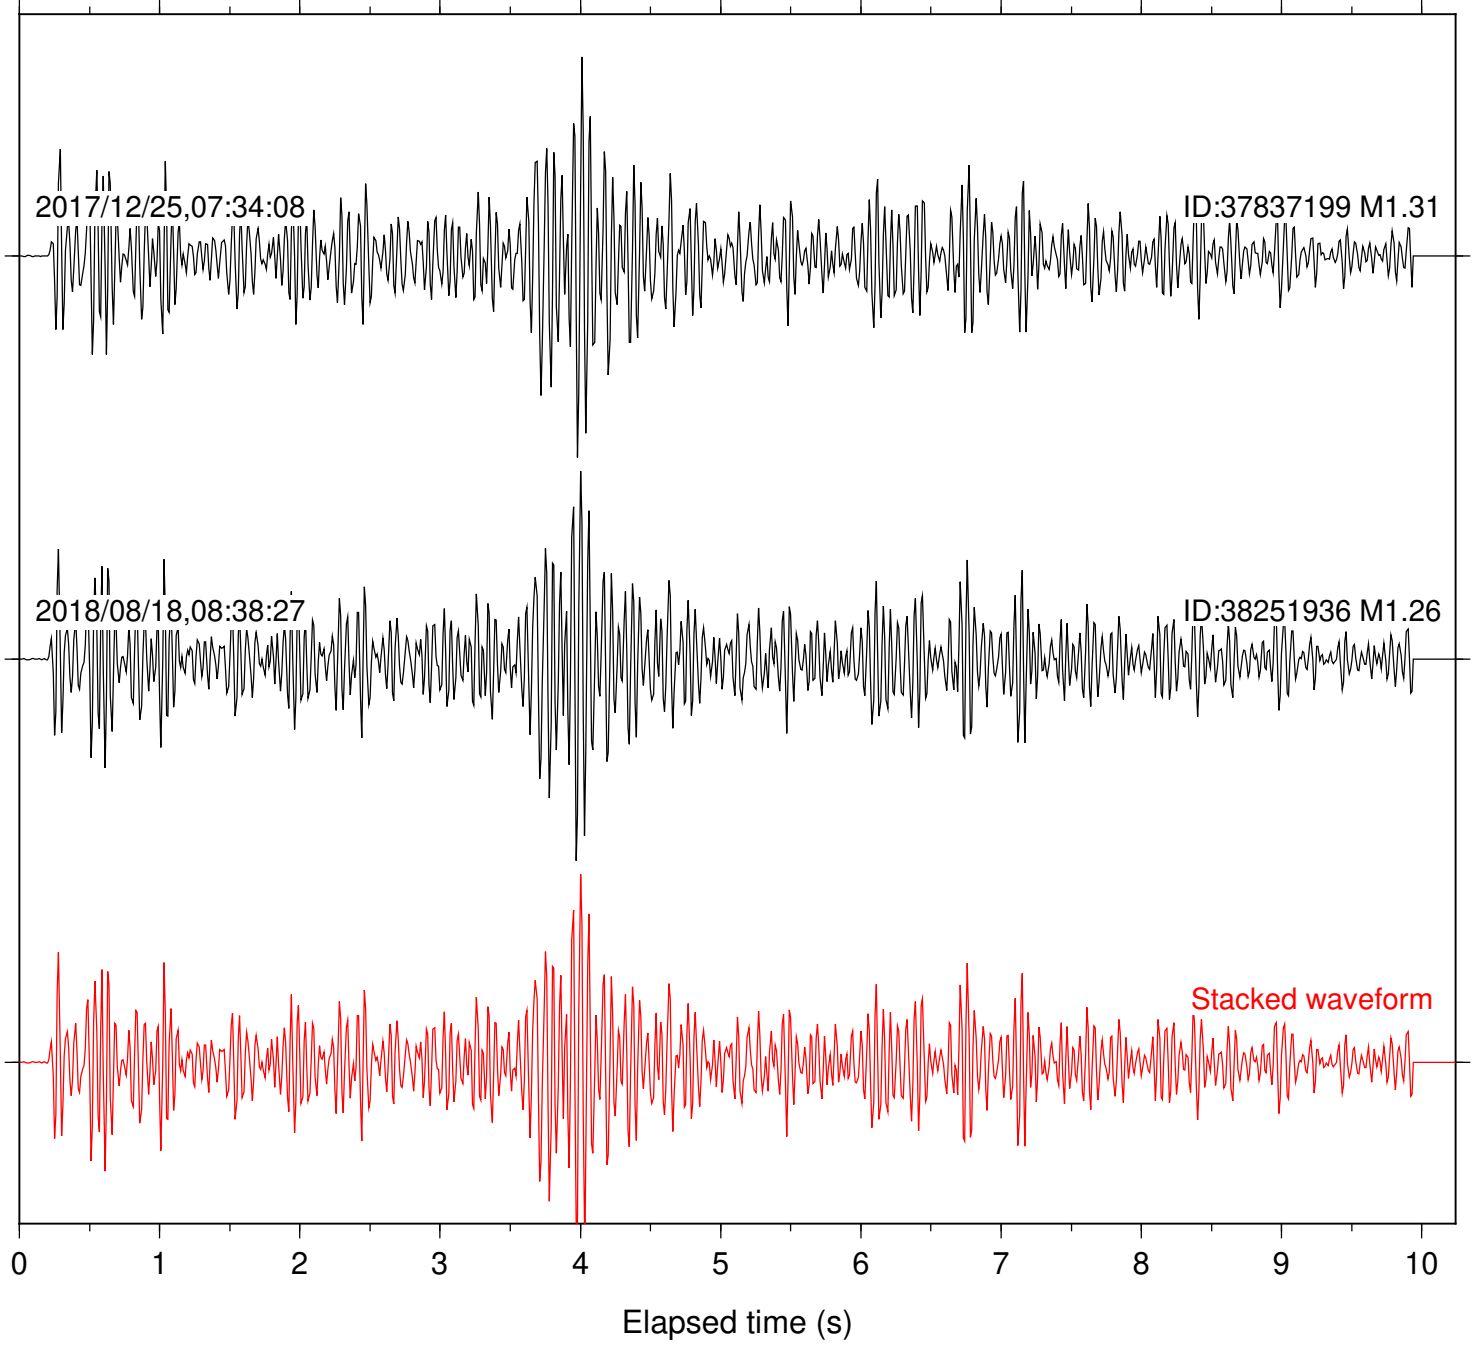

Focal depth: 4.67 km

Station: CSH Com: HHZ

Focal depth: 4.67 km

Station: DGR Com: HHZ

Focal depth: 4.67 km

Station: FRD Com: HHZ

Focal depth: 4.67 km

Station: HMT2 Com: HHZ