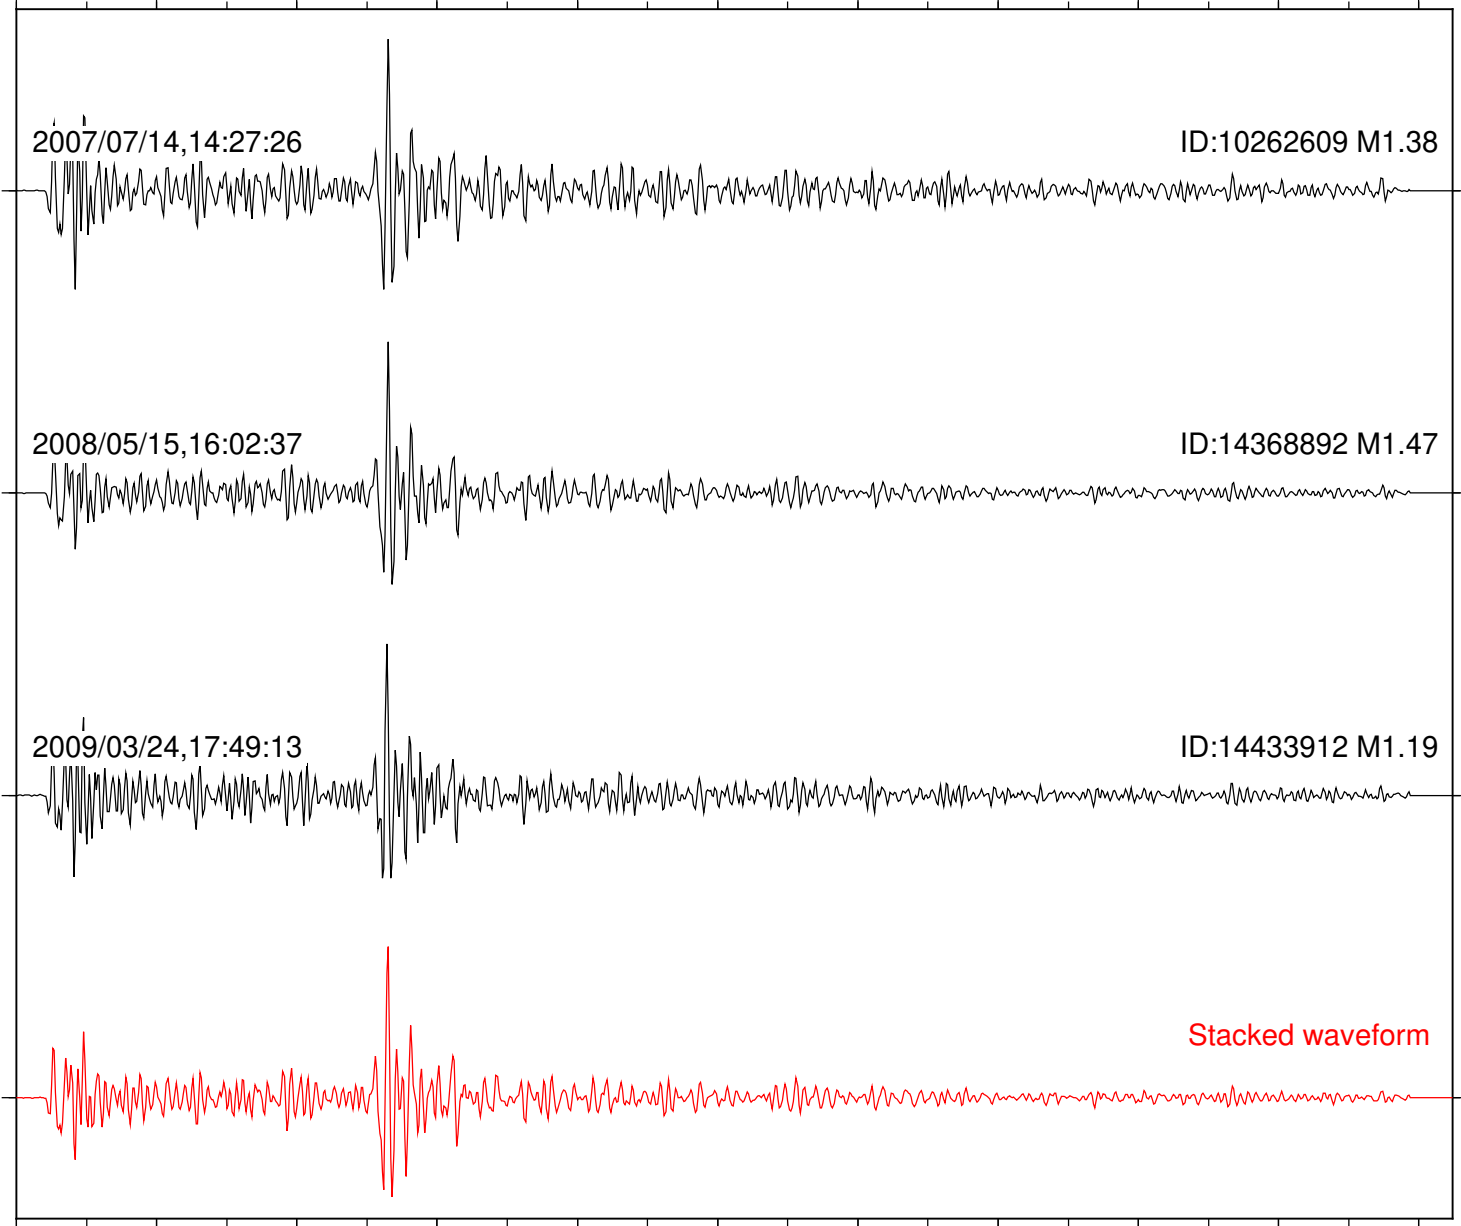

Station: B086 Com: EHZ

Focal depth: 8.64 km

2007/07/14,14:27:26

ID:10262609 M1.38

2008/05/15,16:02:37

ID:14368892 M1.47

2009/03/24,17:49:13

ID:14433912 M1.19

Stacked waveform

0 1 2 3 4 5 6 7 8 9 10
Elapsed time (s)