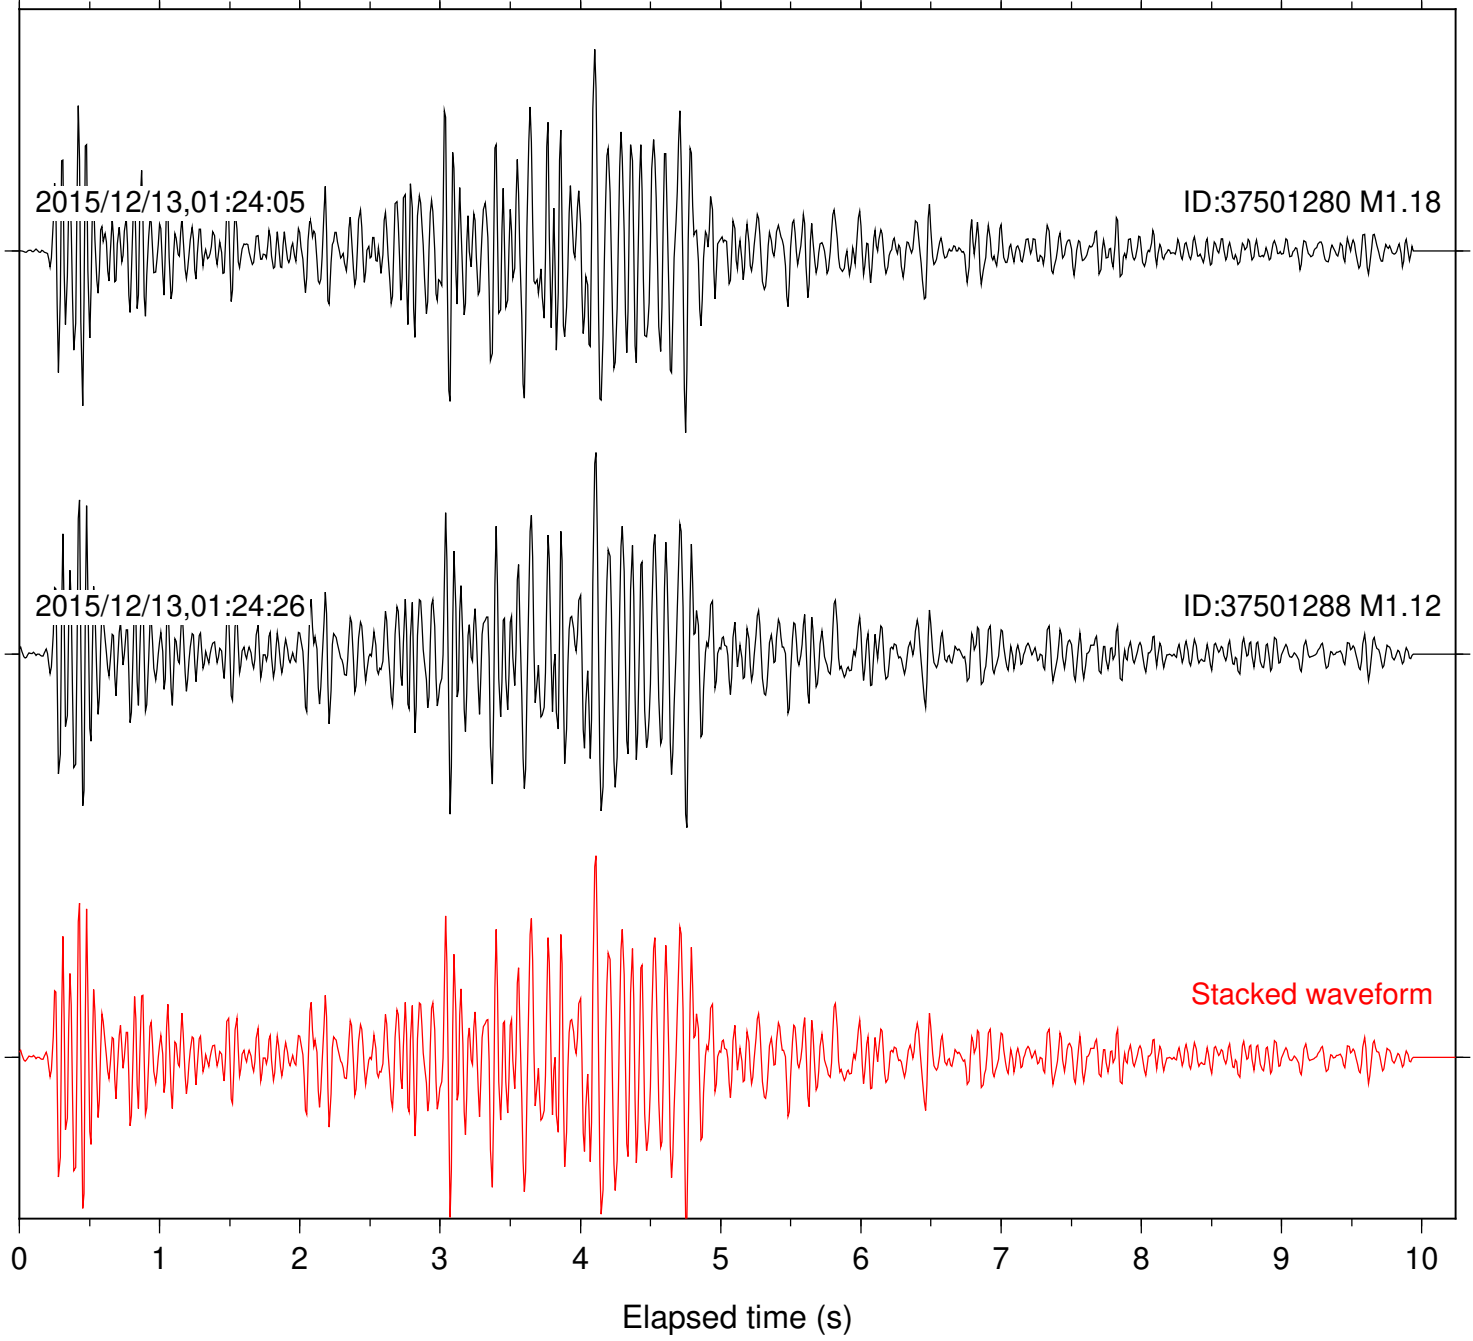

Station: B946 Com: EHZ

Focal depth: 14.99 km