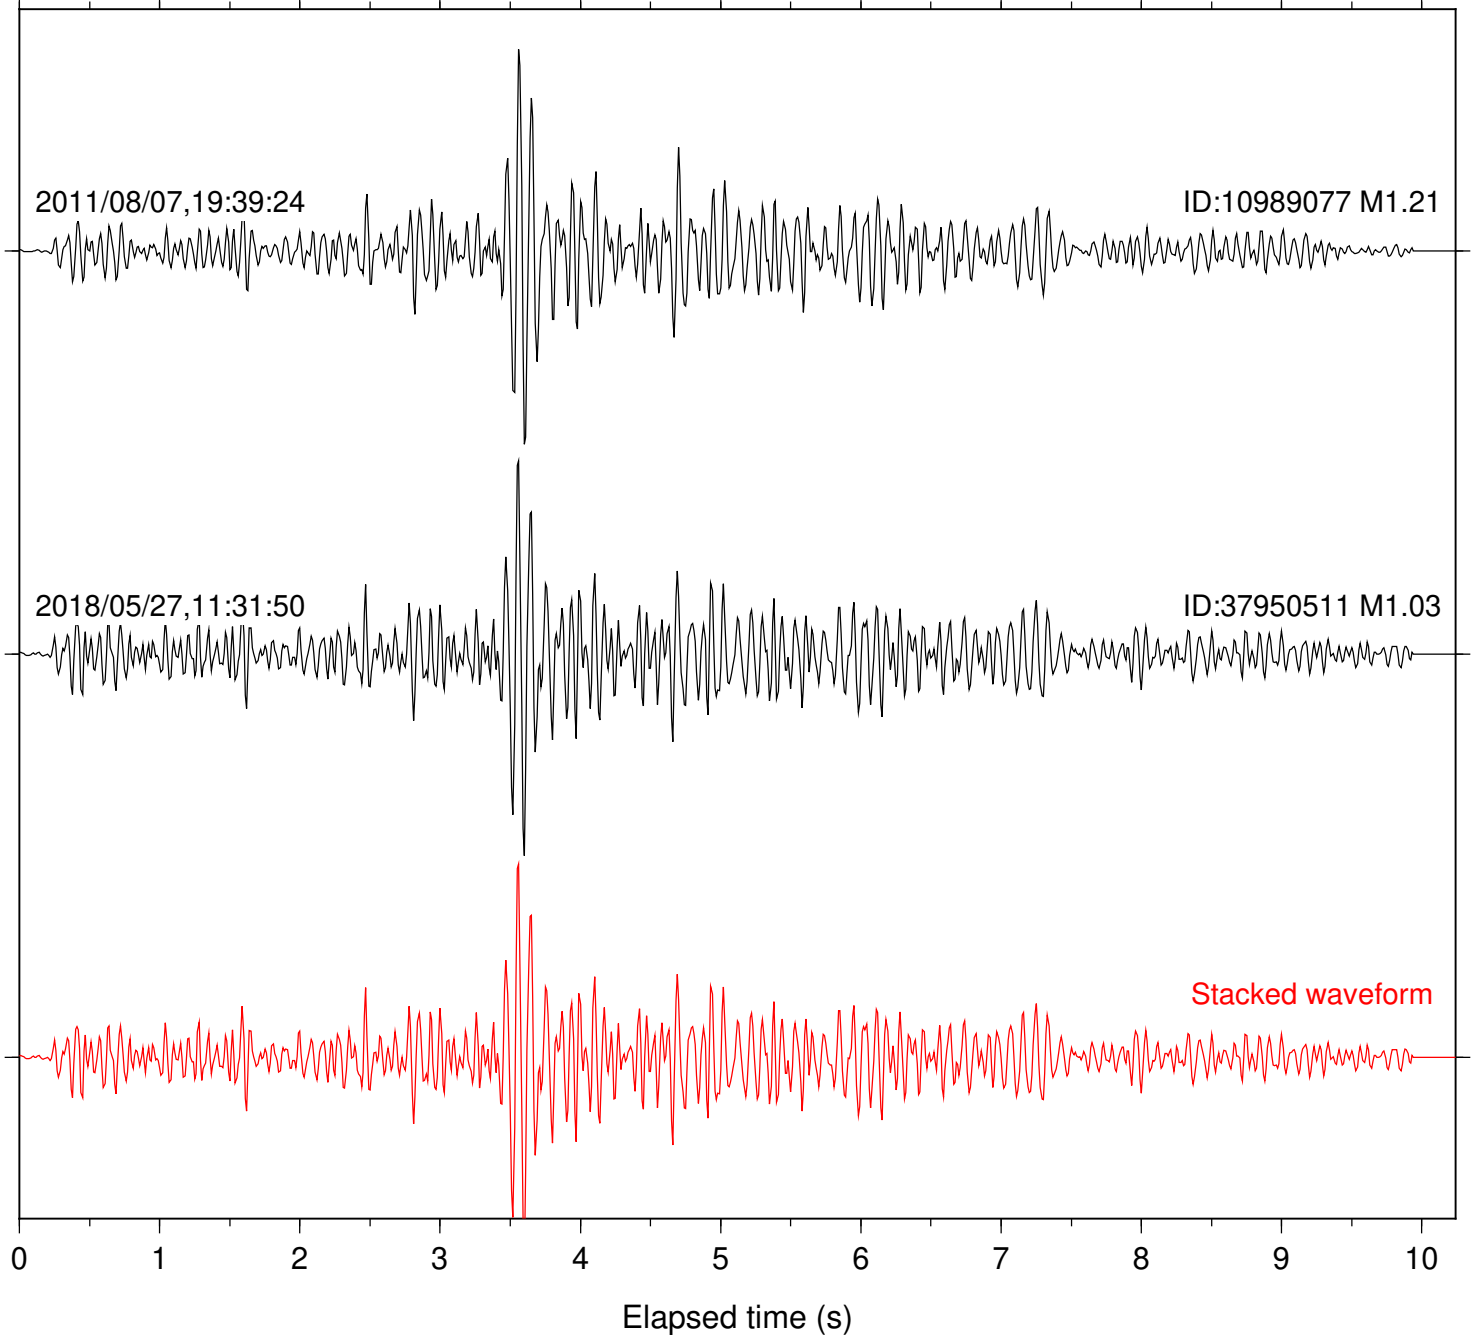

Focal depth: 7.78 km

Station: SND Com: HHZ

Focal depth: 7.78 km

Station: B082 Com: EHZ

Focal depth: 11.51 km

Station: B084 Com: EHZ

Focal depth: 11.51 km

Station: B087 Com: EHZ