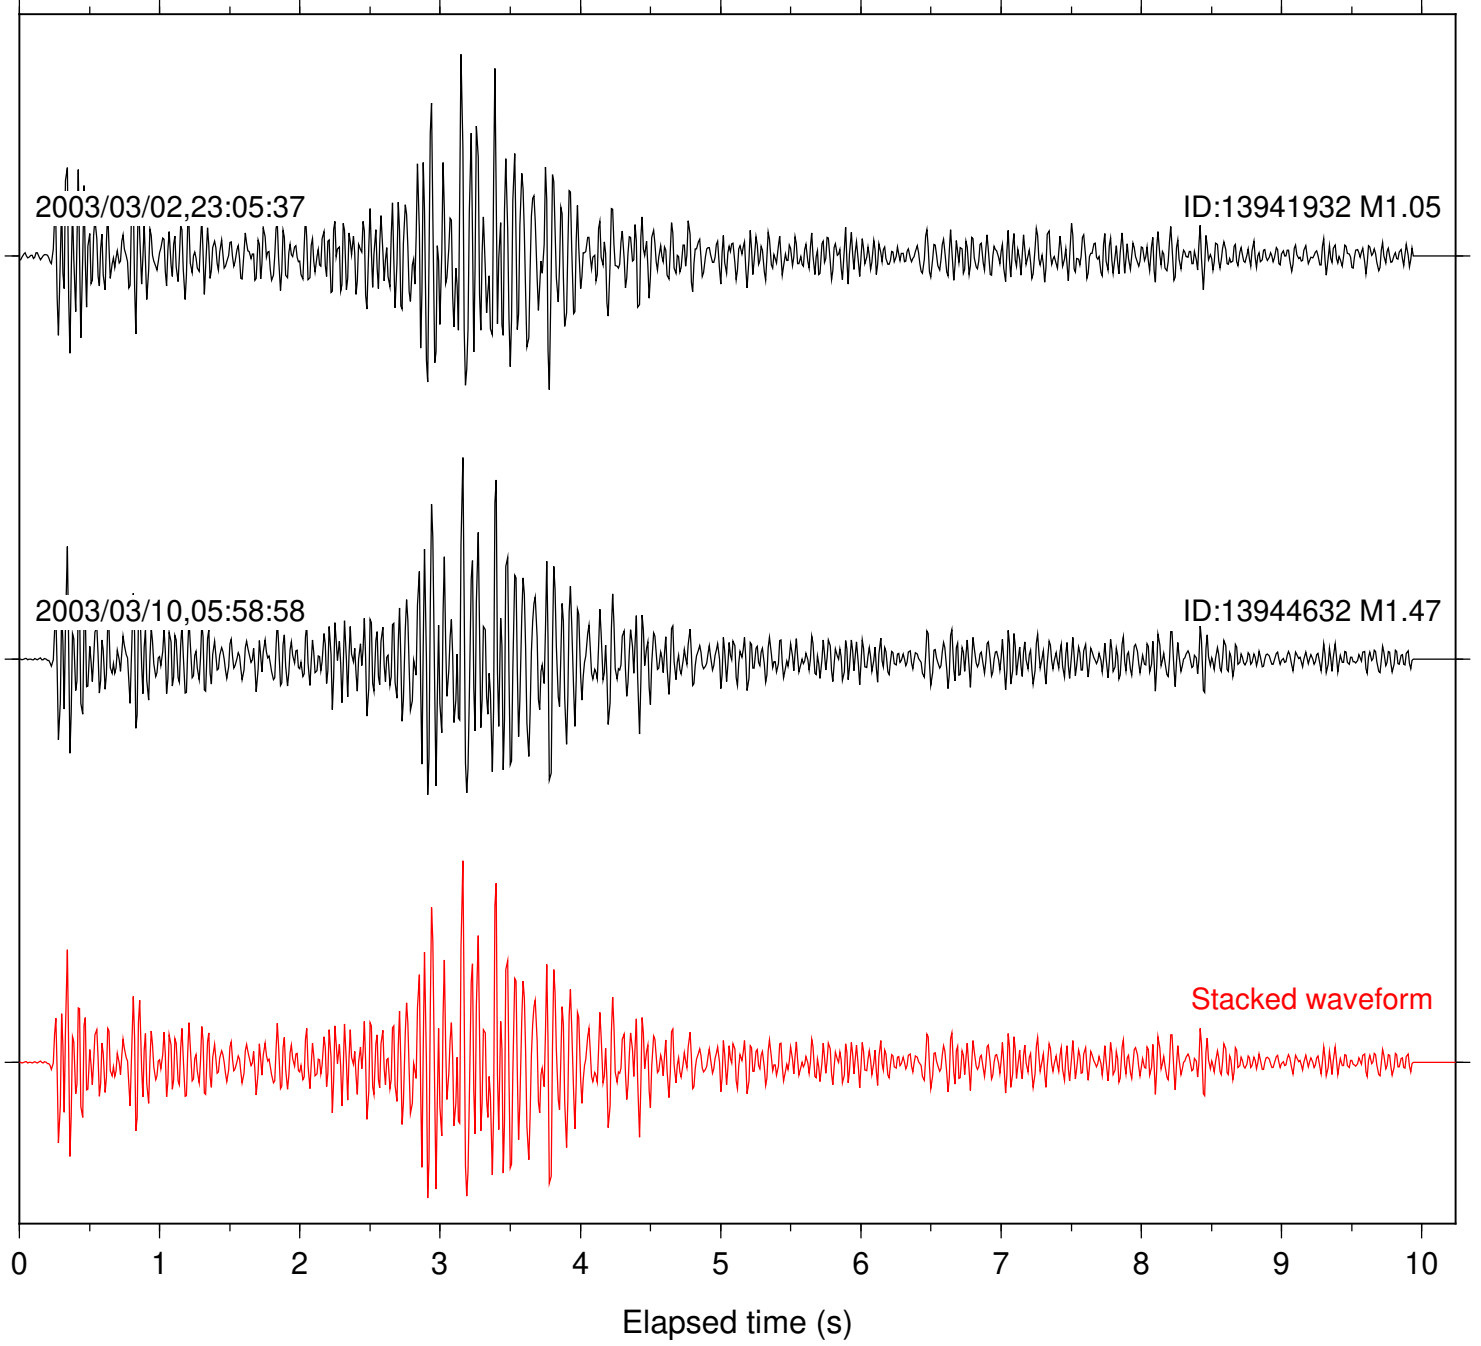

Station: CRY Com: HHZ

Focal depth: 10.29 km