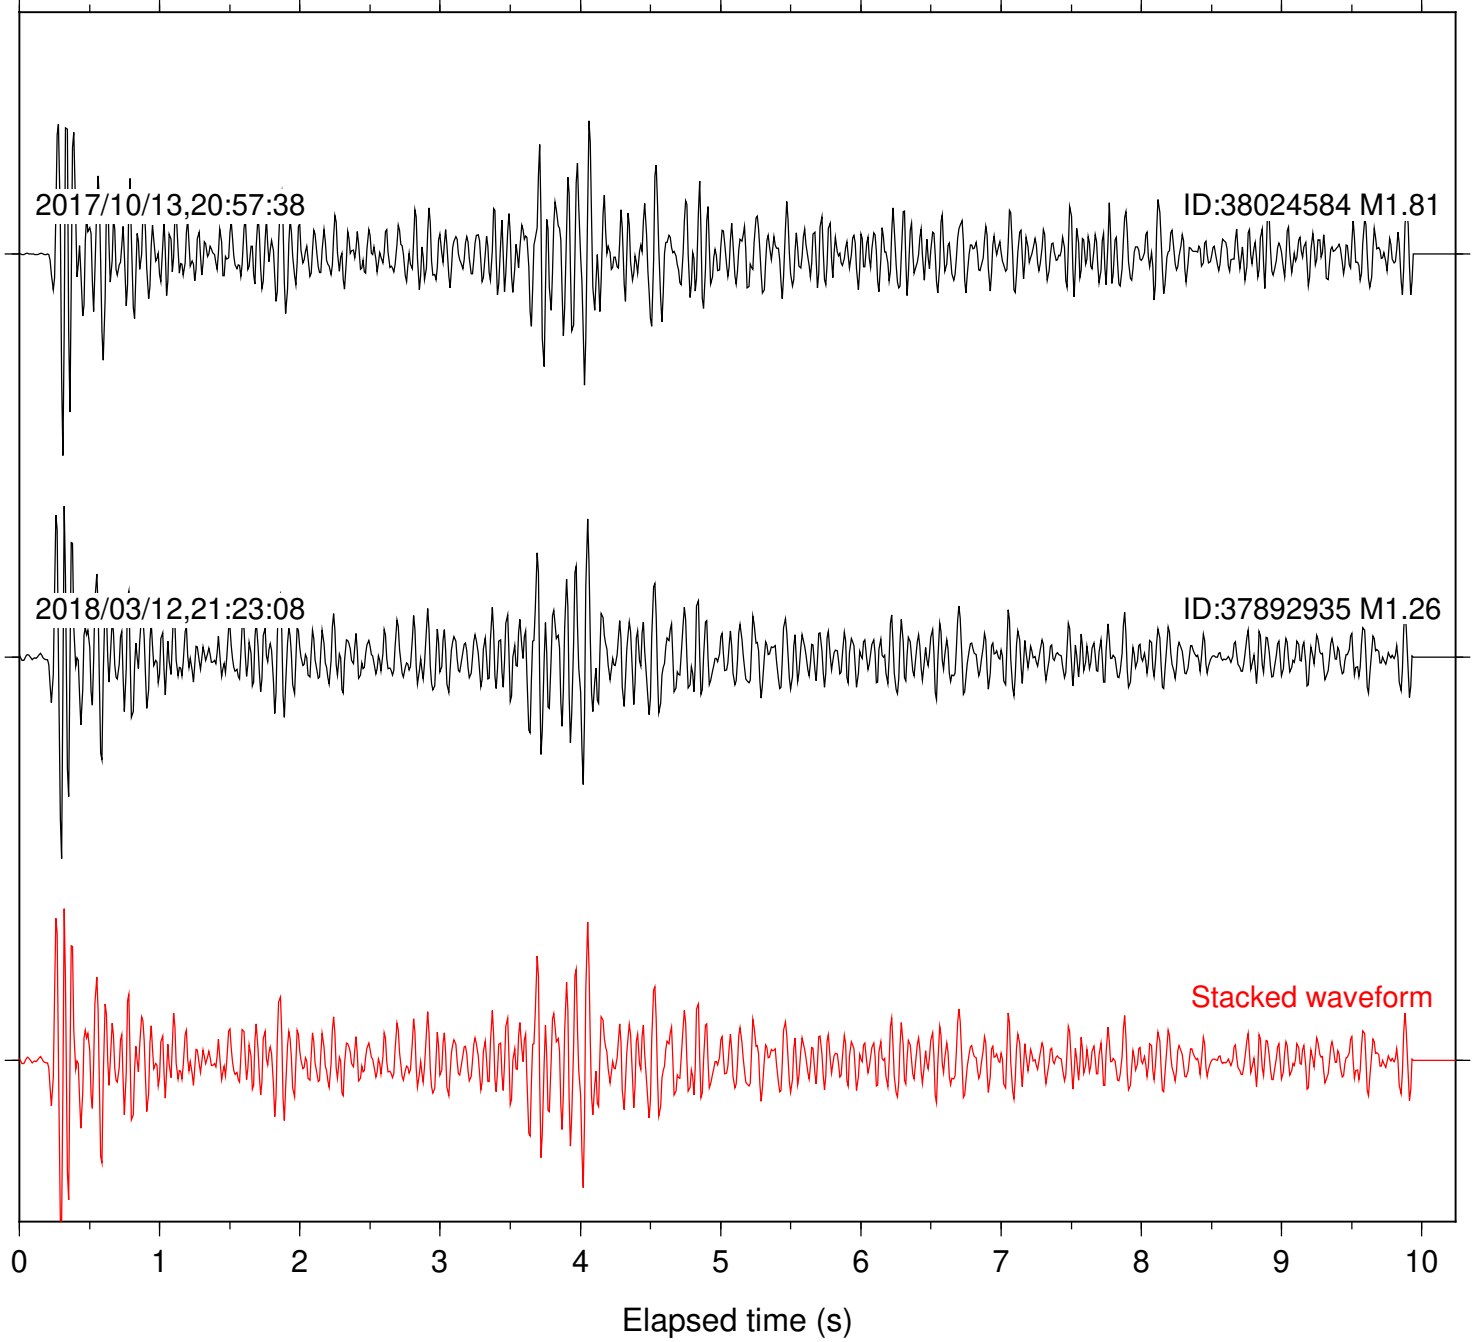

Station: B081 Com: EHZ

Focal depth: 6.61 km