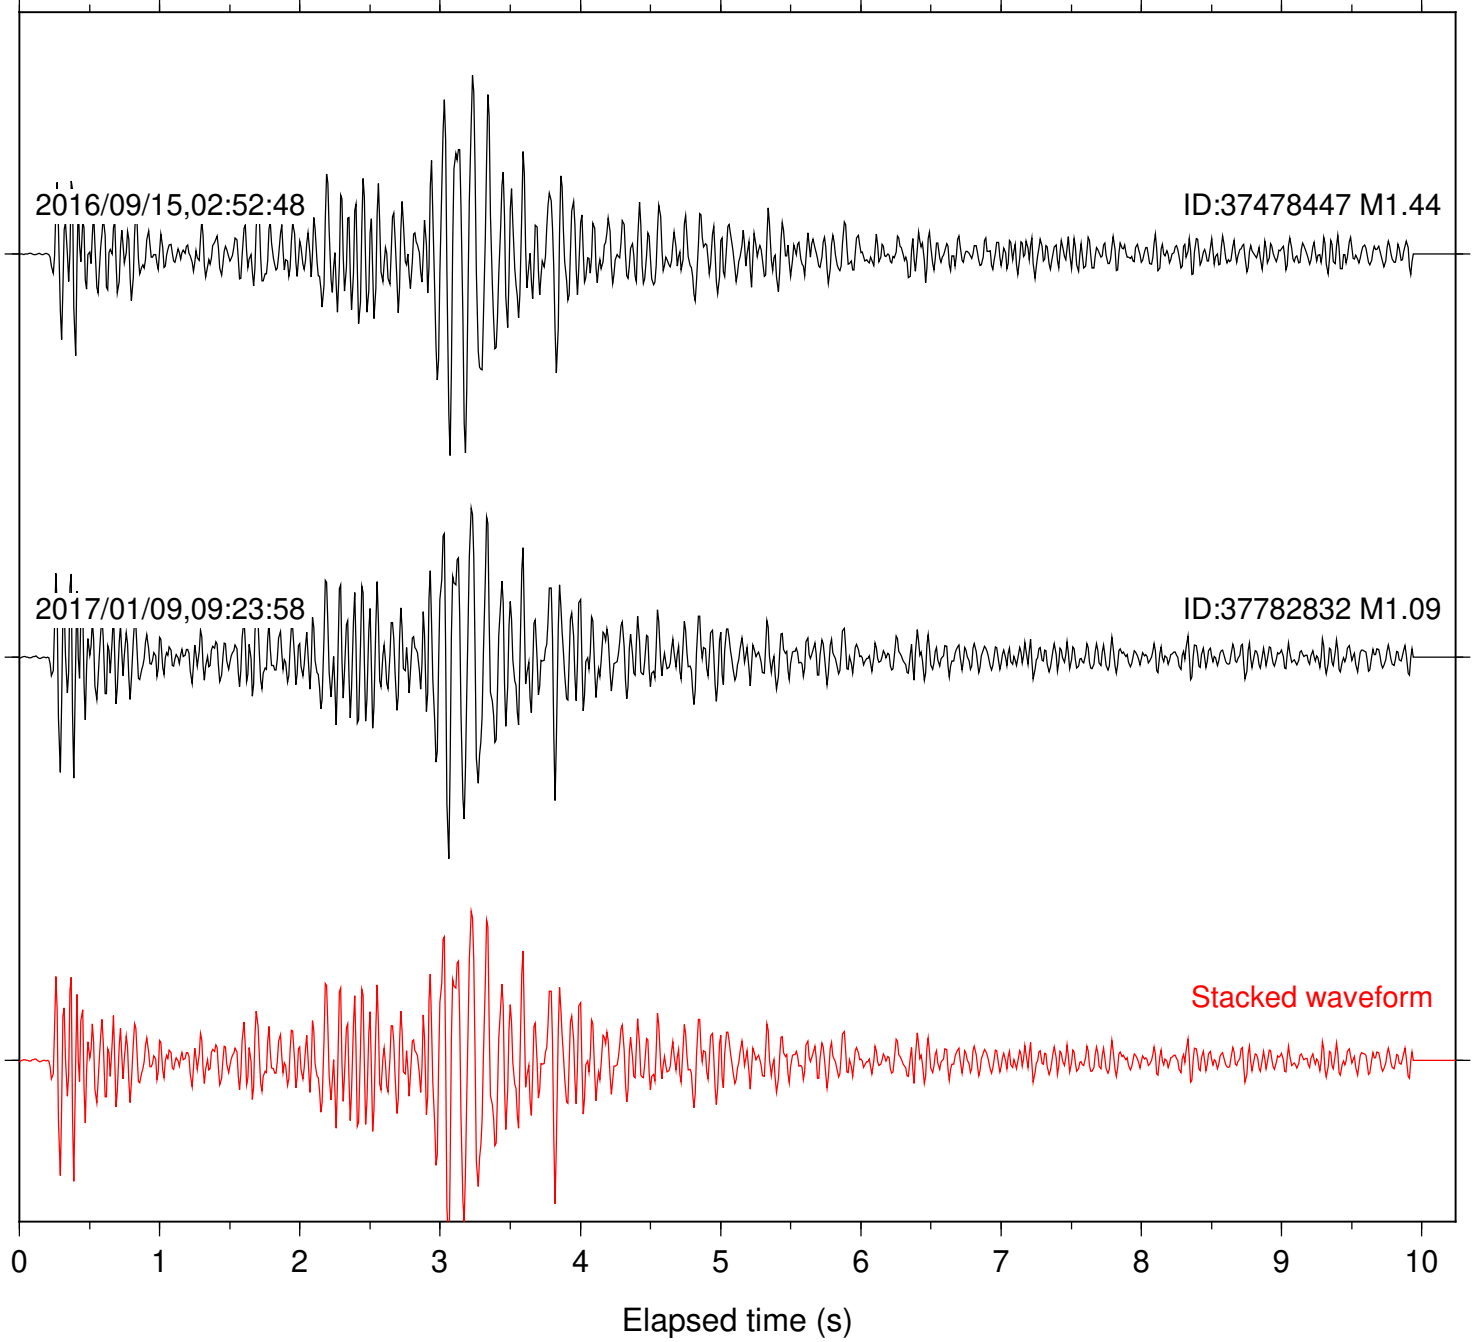

Station: B082 Com: EHZ

Focal depth: 6.55 km