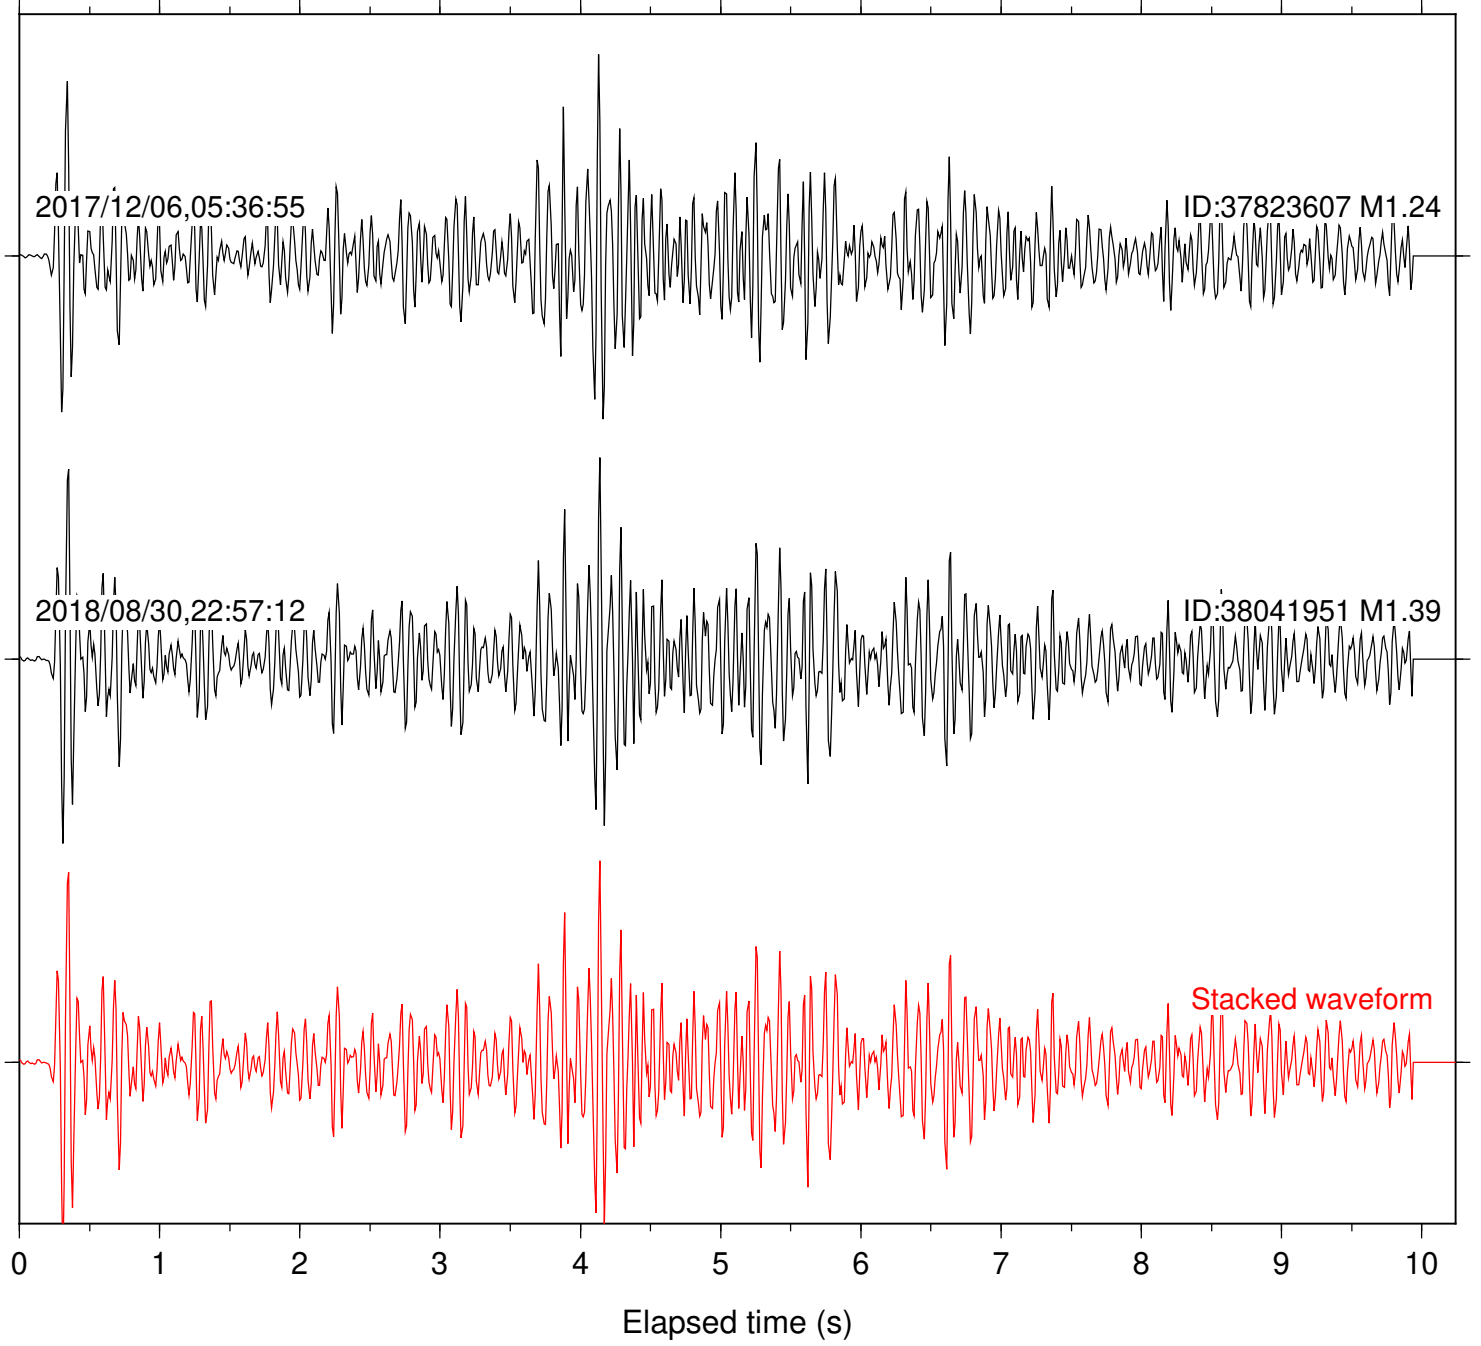

Station: KNW Com: HHZ

Focal depth: 5.17 km

Station: LKH Com: HHZ

Focal depth: 5.17 km

Station: LVA2 Com: HHZ

Focal depth: 5.17 km

Station: MTG Com: HHZ

Focal depth: 5.17 km