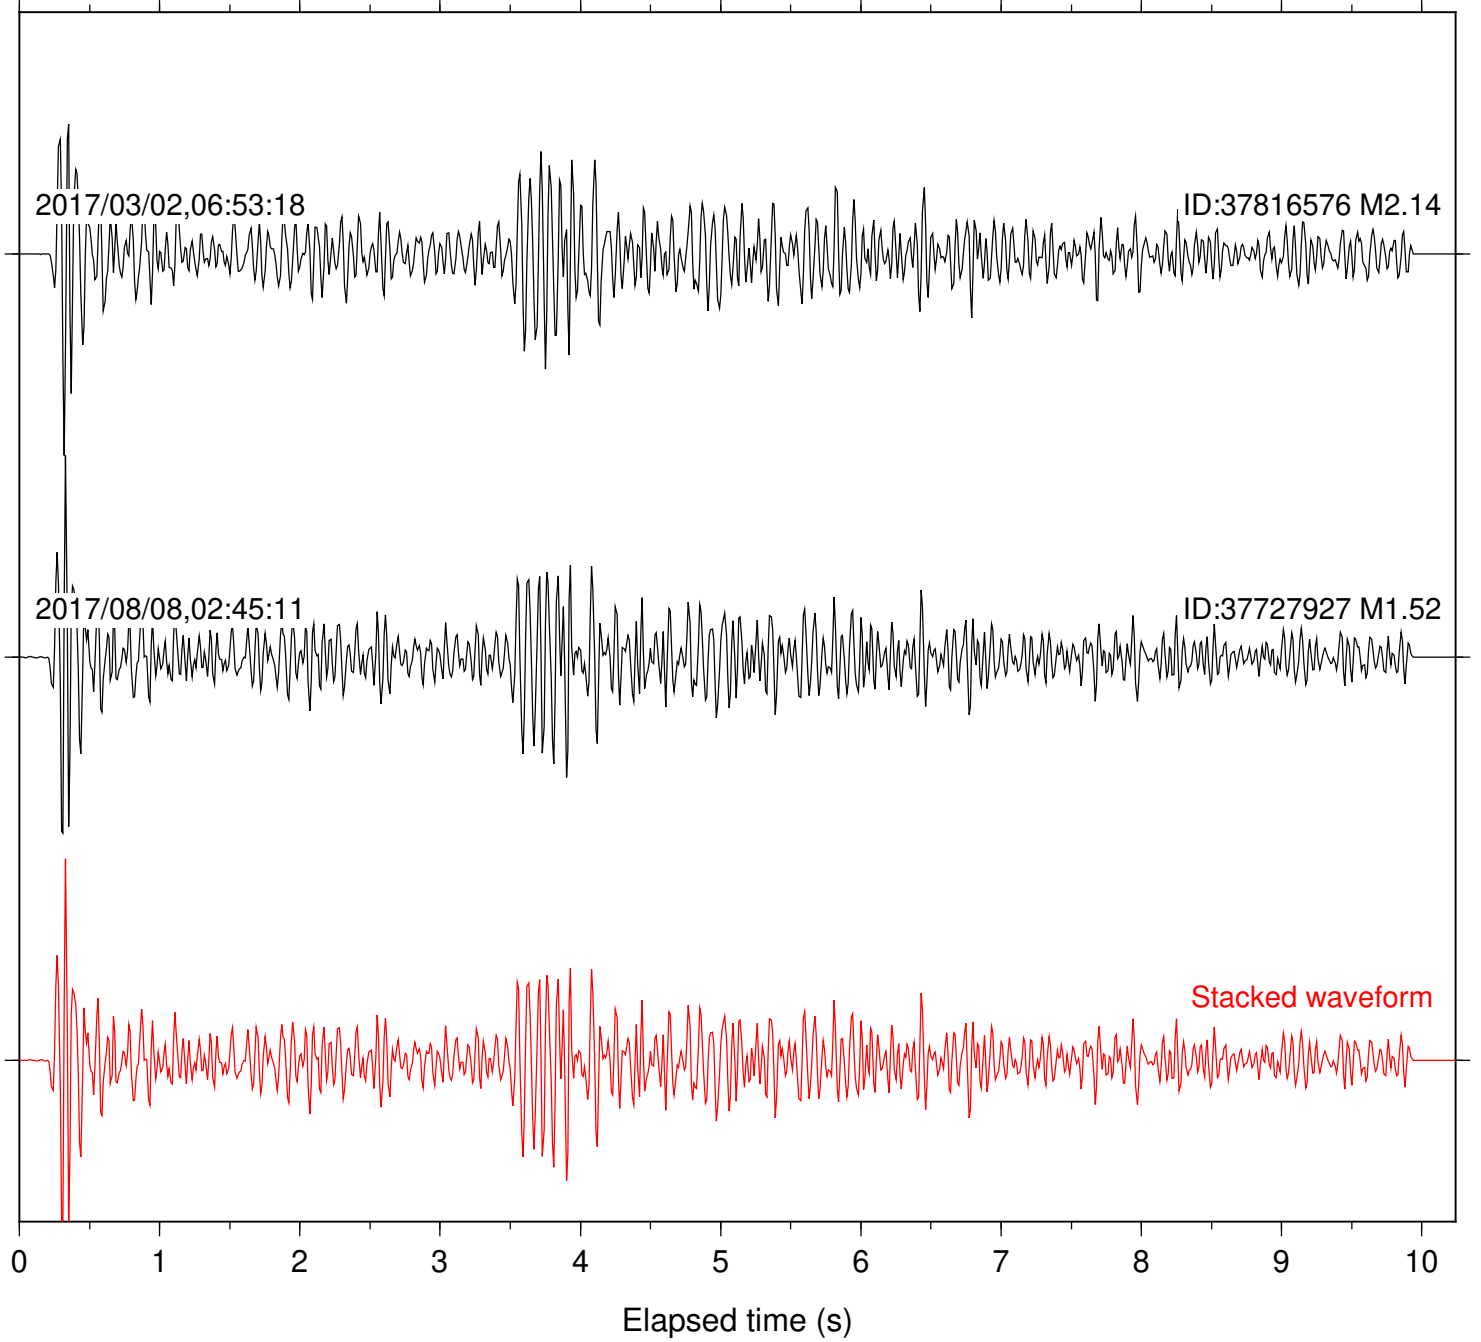

Station: B081 Com: EHZ

Focal depth: 6.23 km