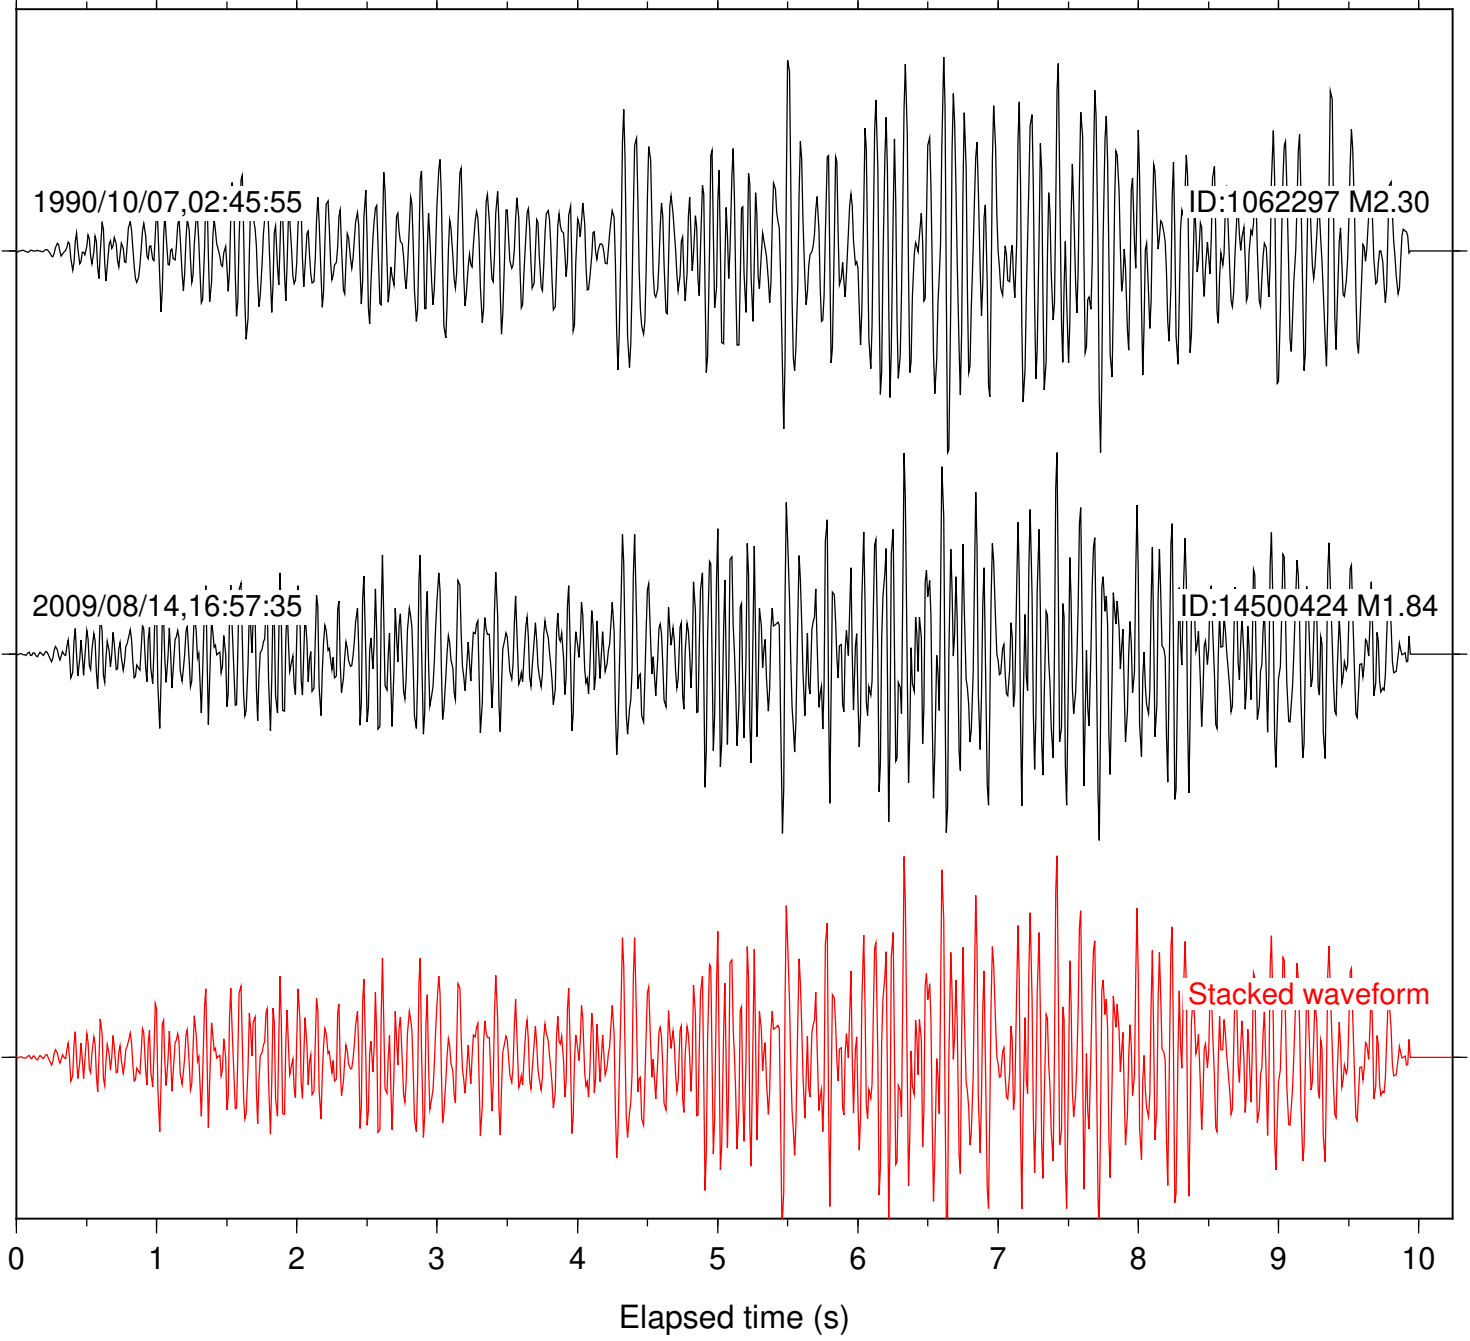

Station: CBK Com: EHZ

Focal depth: 10.72 km