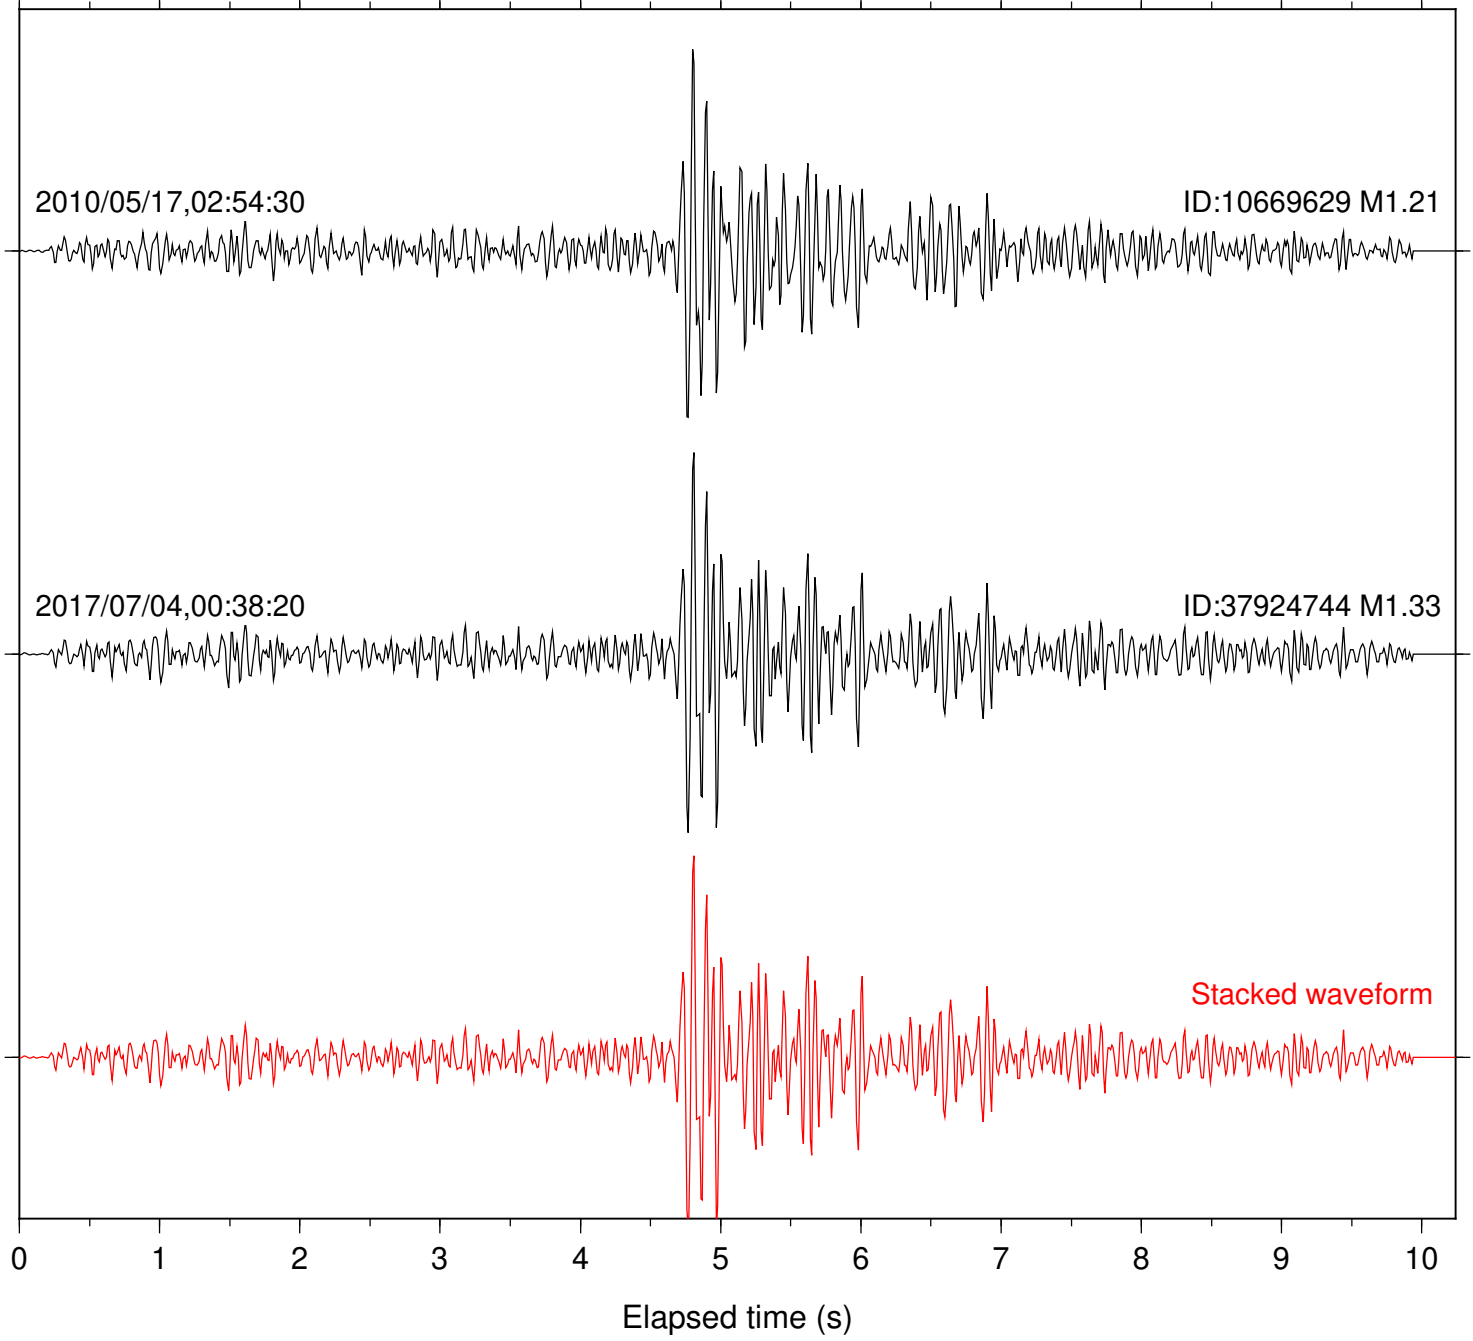

Station: PMD Com: HHZ

Focal depth: 17.70 km