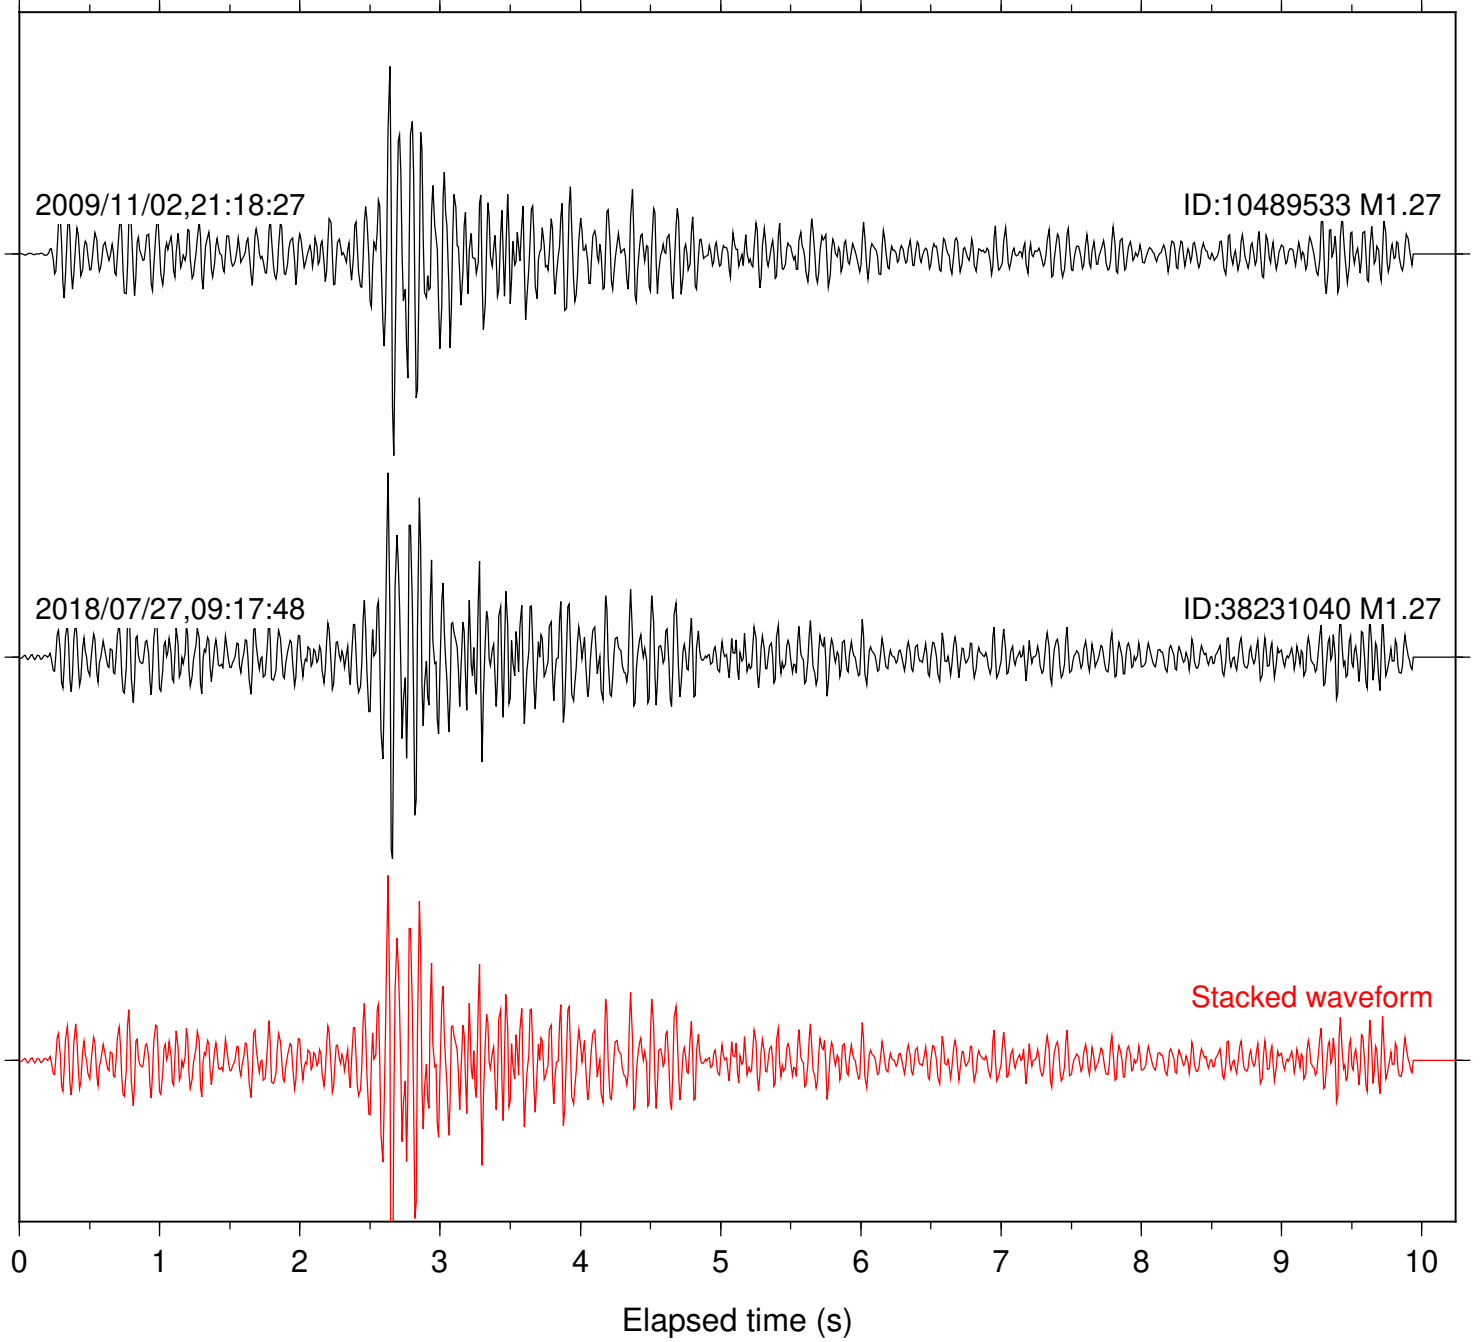

Station: KNW Com: HHZ

Focal depth: 17.77 km