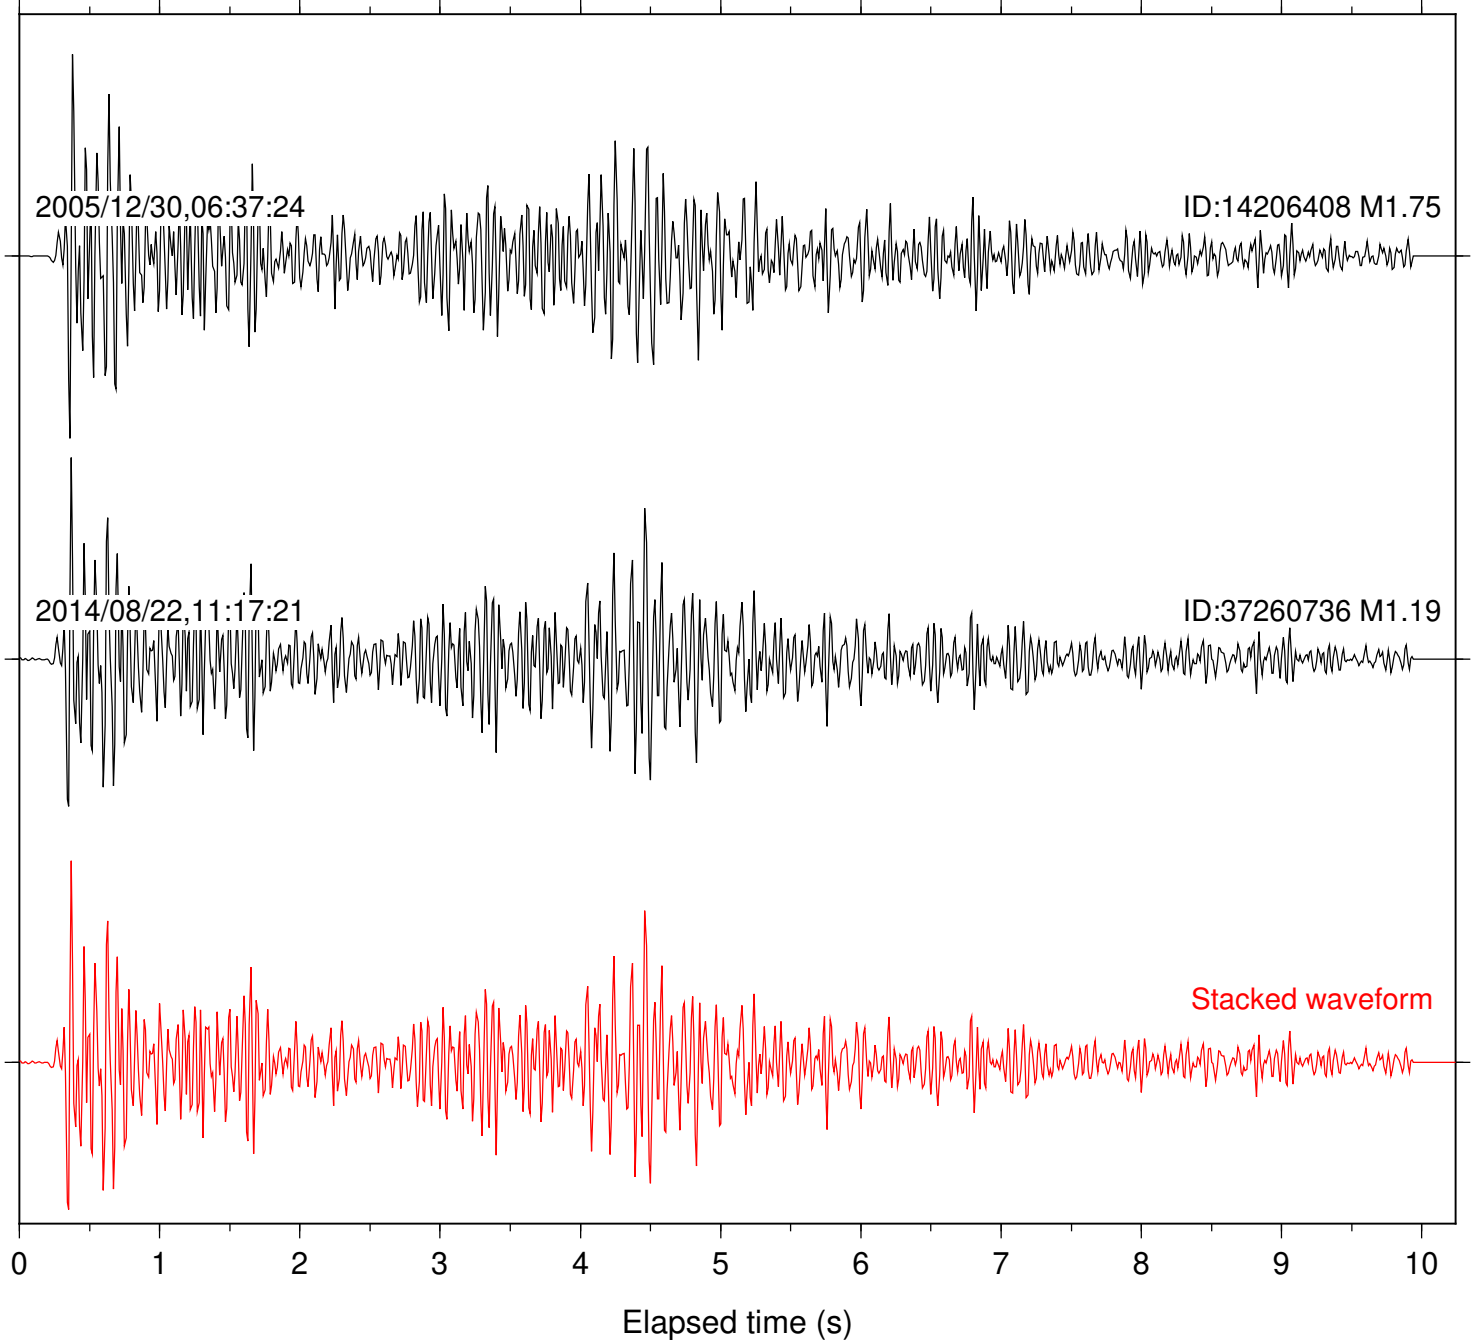

Station: PFO Com: HHZ

Focal depth: 15.50 km

Station: BAC Com: EHZ

Focal depth: 17.76 km

Station: FRD Com: HHZ

Focal depth: 17.76 km

Station: PFO Com: HHZ

Focal depth: 17.76 km