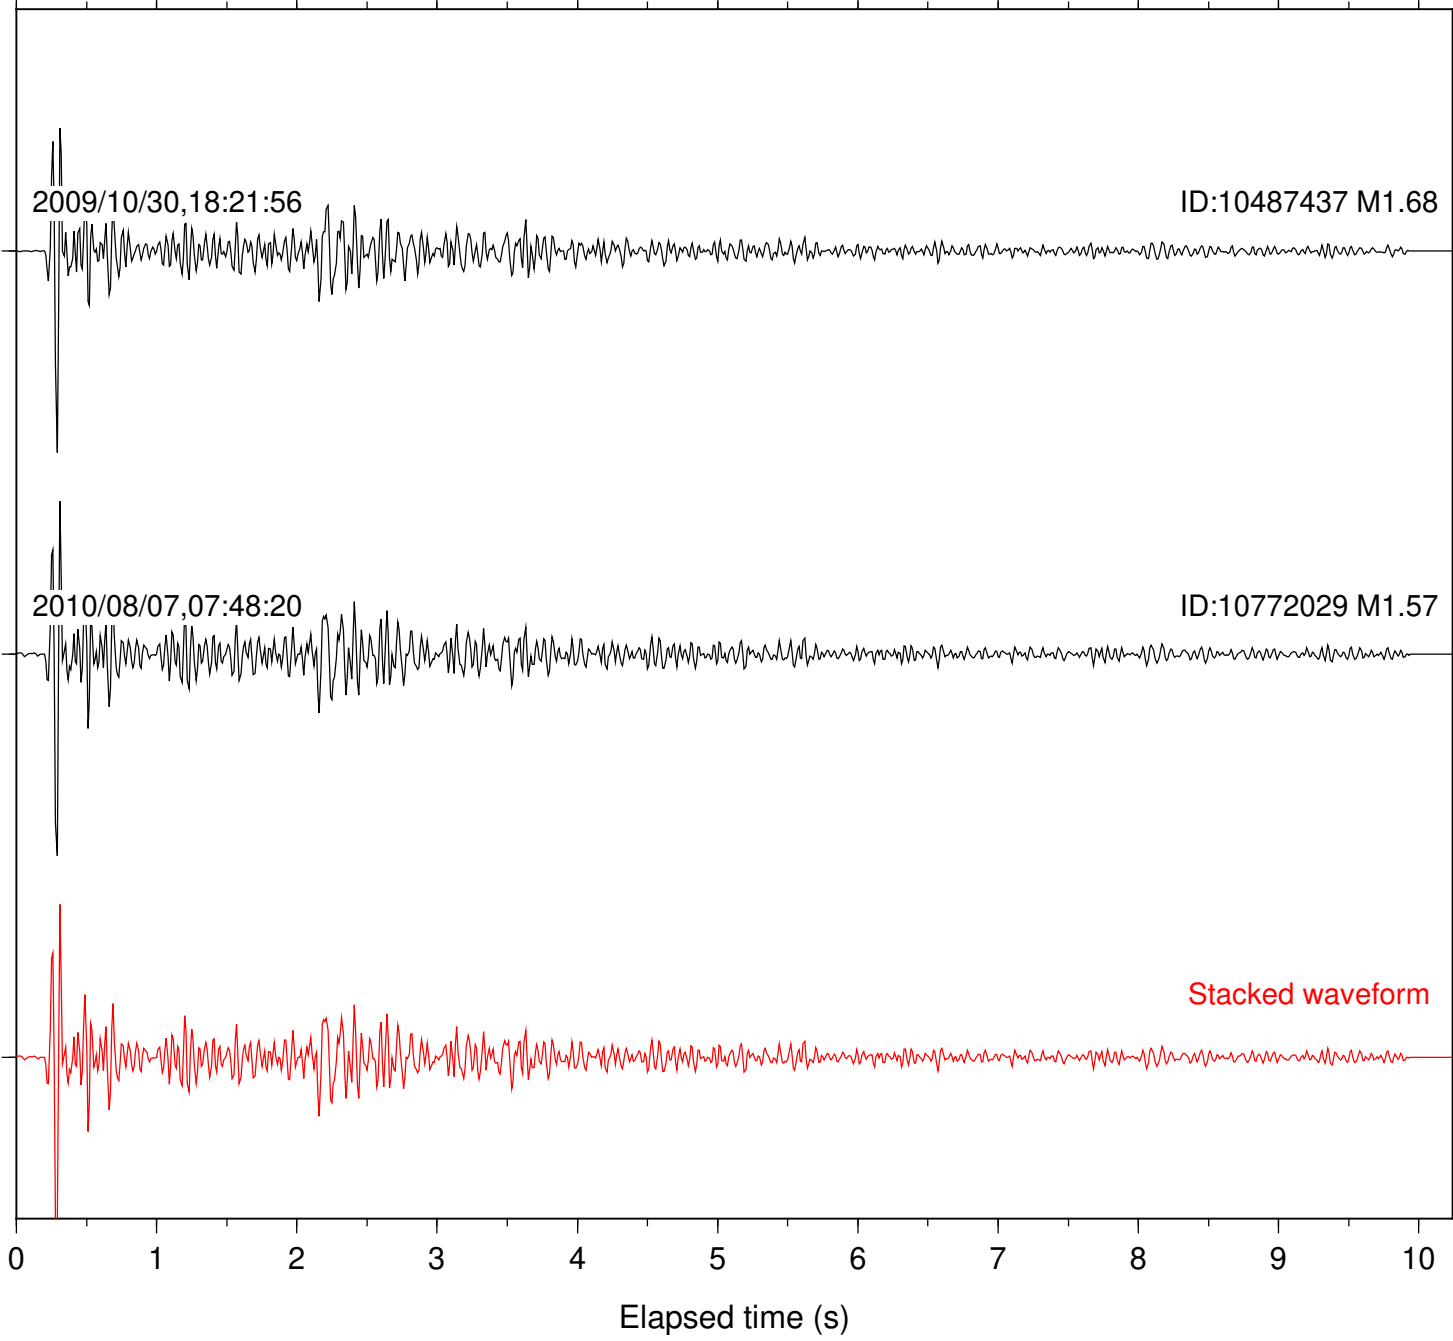

Station: B086 Com: EHZ

Focal depth: 10.13 km

2009/10/30,18:21:56

ID:10487437 M1.68

2010/08/07,07:48:20

ID:10772029 M1.57

Stacked waveform