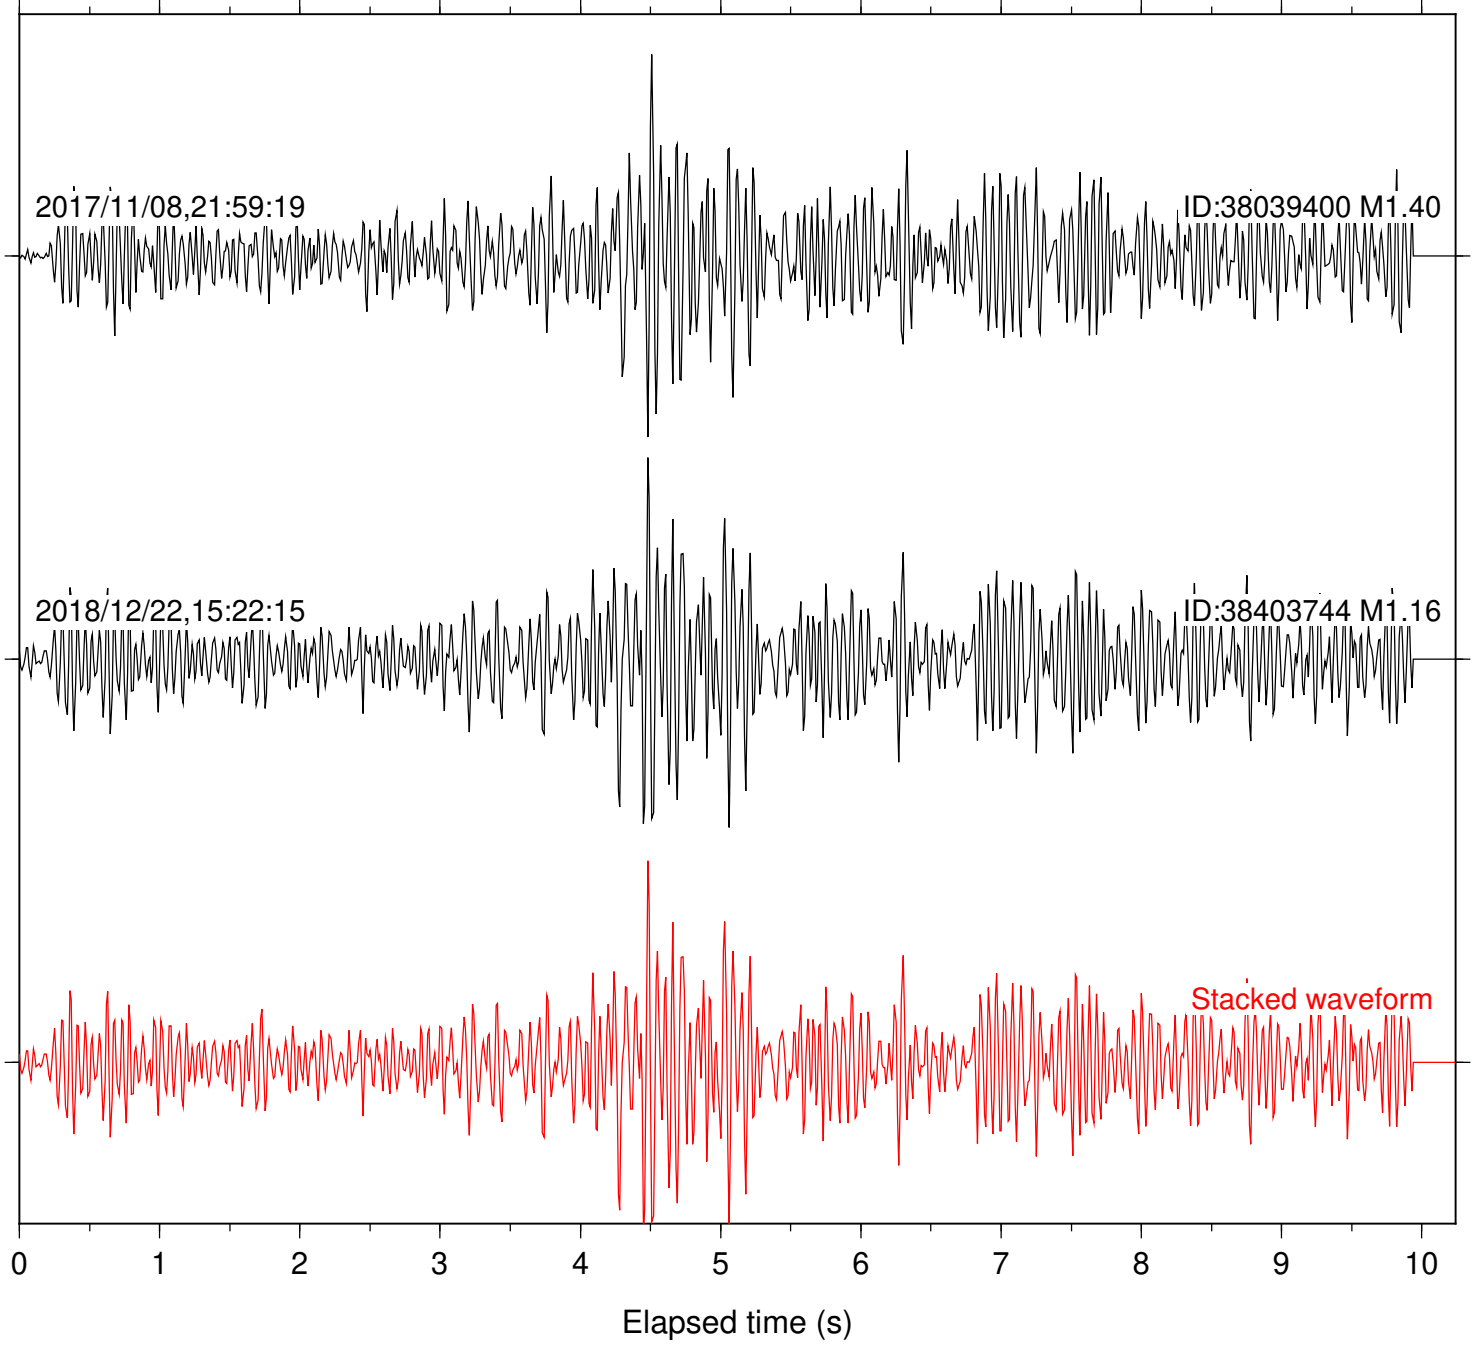

Station: PFO Com: HHZ

Focal depth: 5.79 km