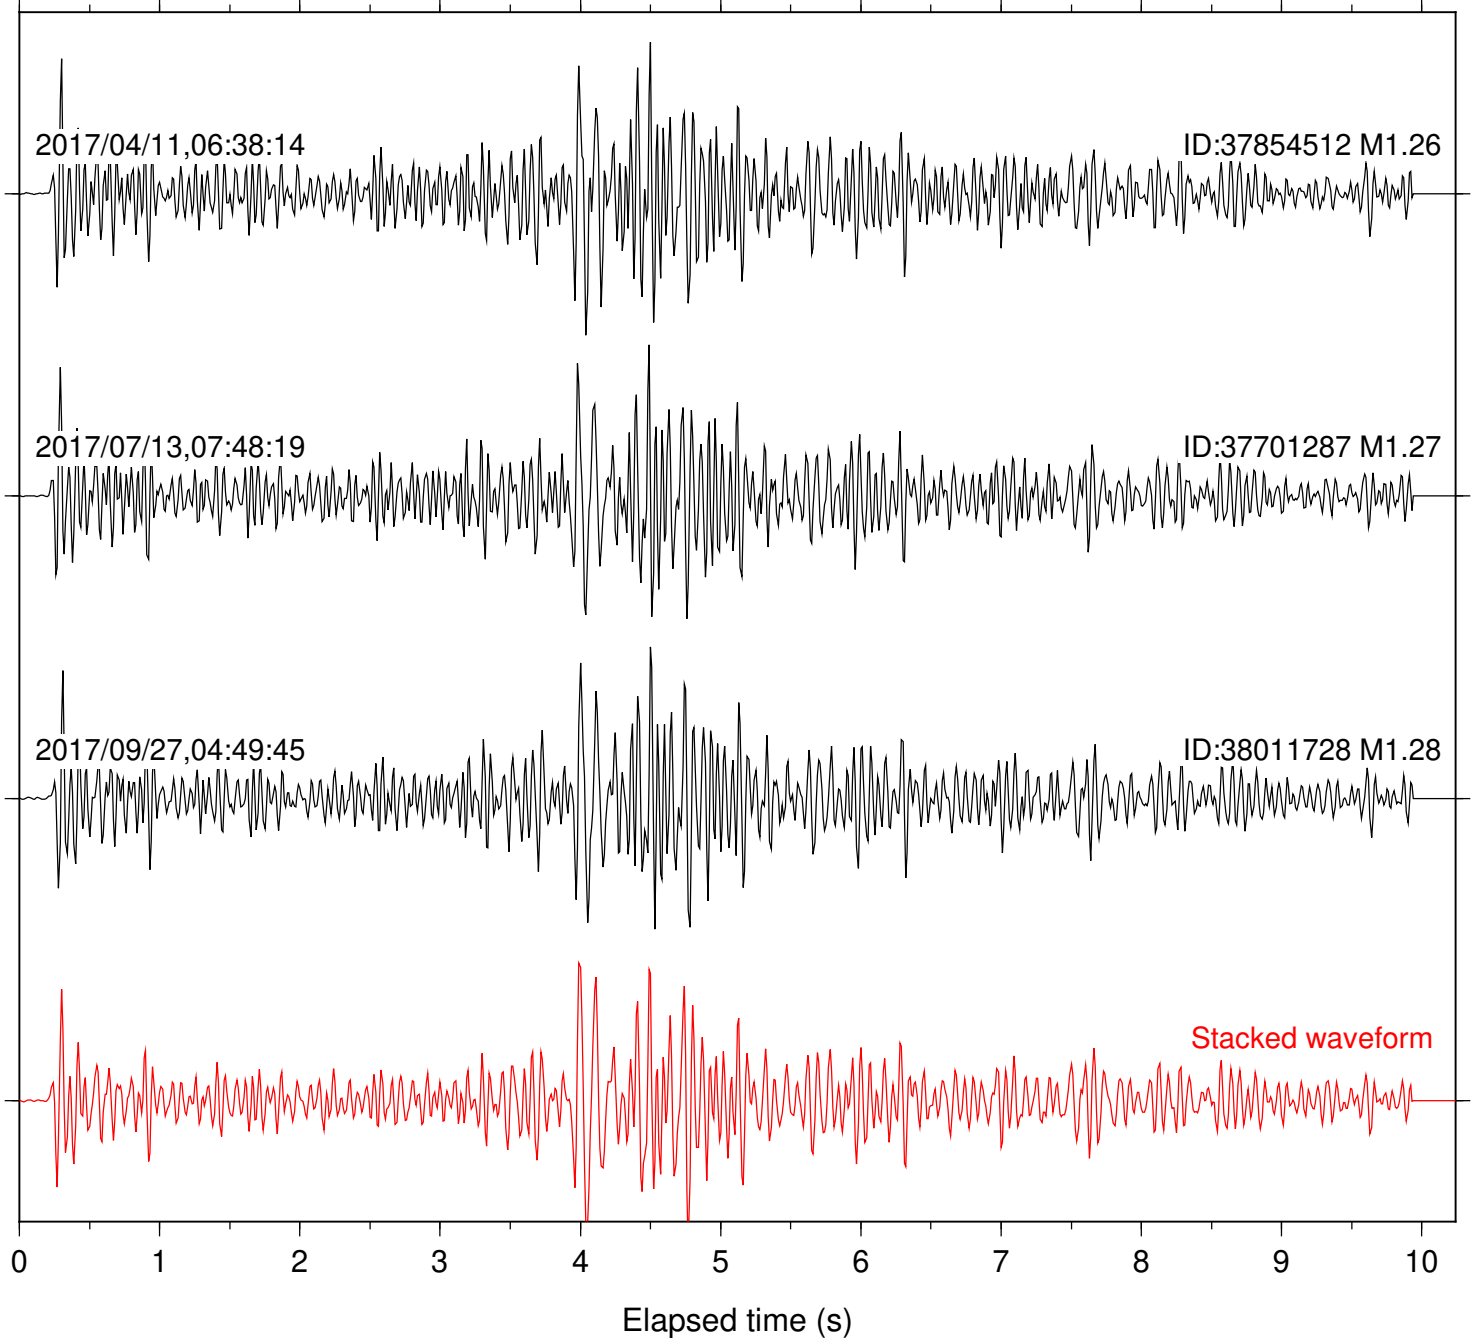

Station: FRD Com: HHZ

Focal depth: 5.81 km

Station: HMT2 Com: HHZ

Focal depth: 5.81 km

Station: KNW Com: HHZ

Focal depth: 5.81 km

Station: LKH Com: HHZ

Focal depth: 5.81 km