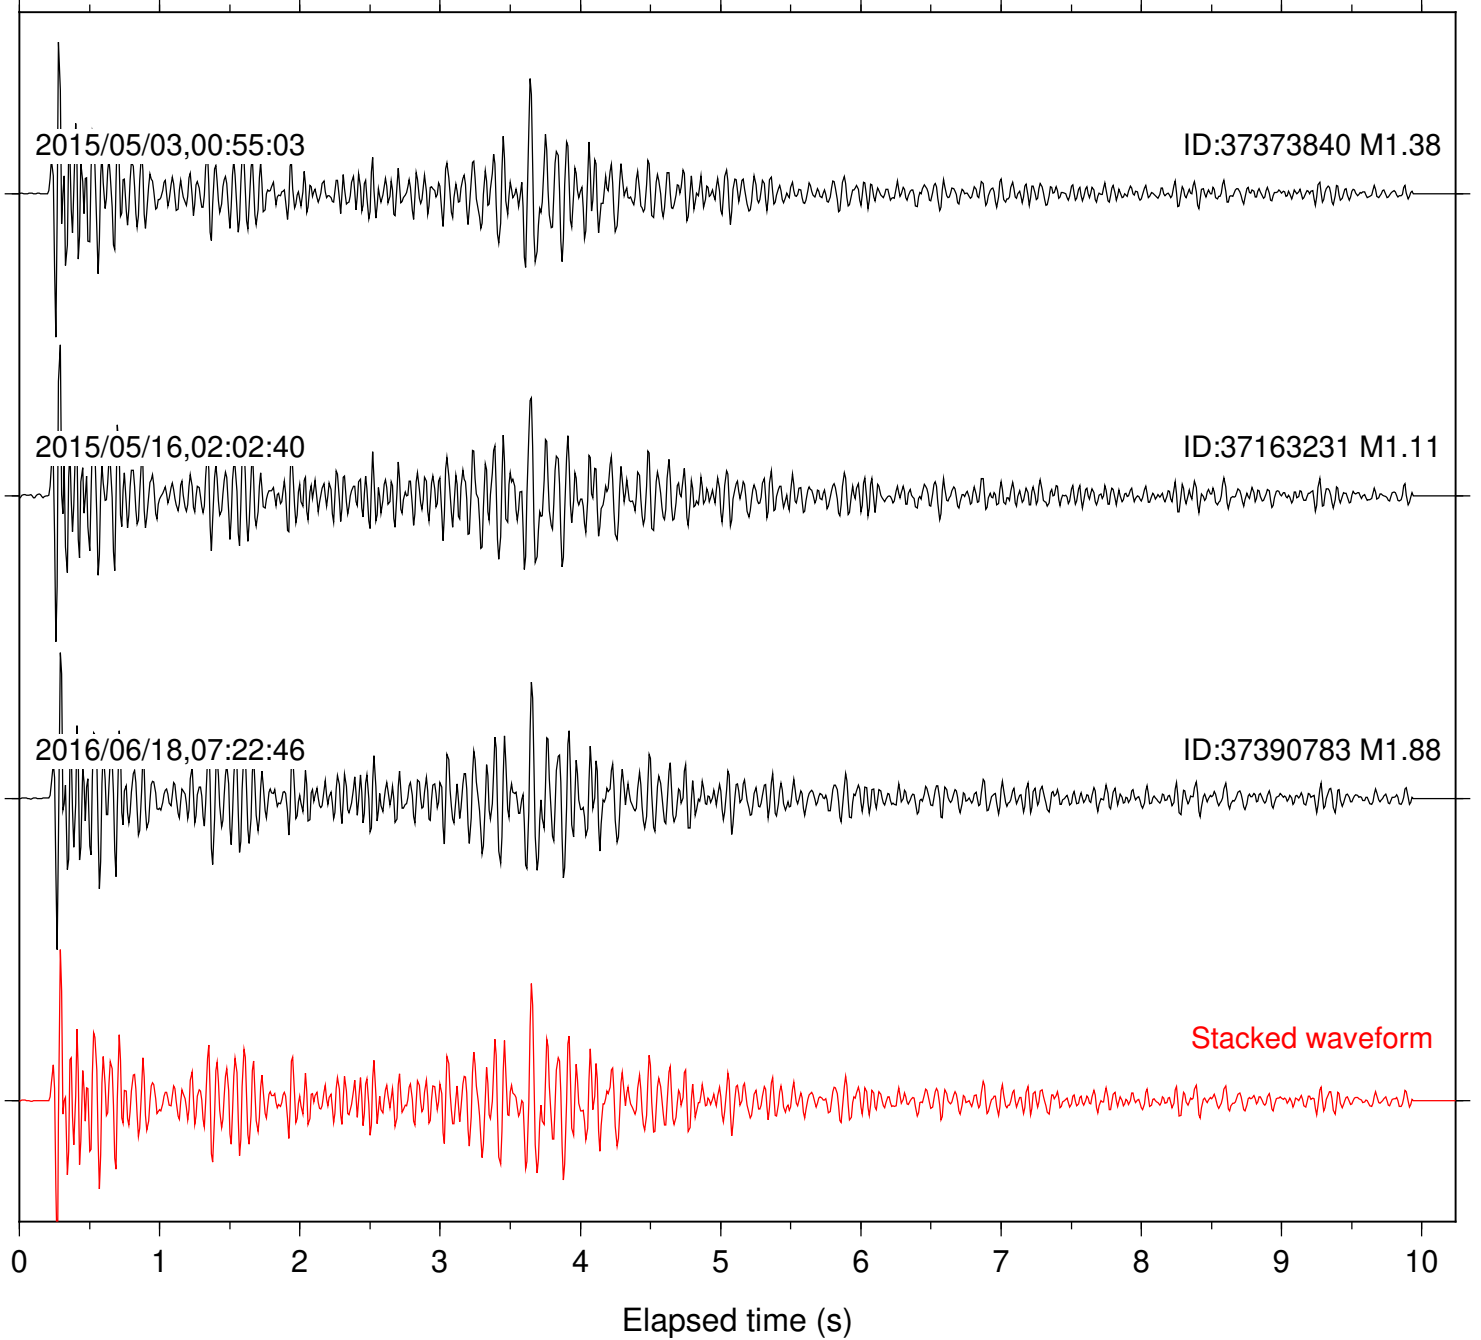

Station: SND Com: HHZ

Focal depth: 8.43 km

Station: WMC Com: HHZ

Focal depth: 8.43 km

Station: B084 Com: EHZ

Focal depth: 8.46 km

Station: B087 Com: EHZ

Focal depth: 8.46 km