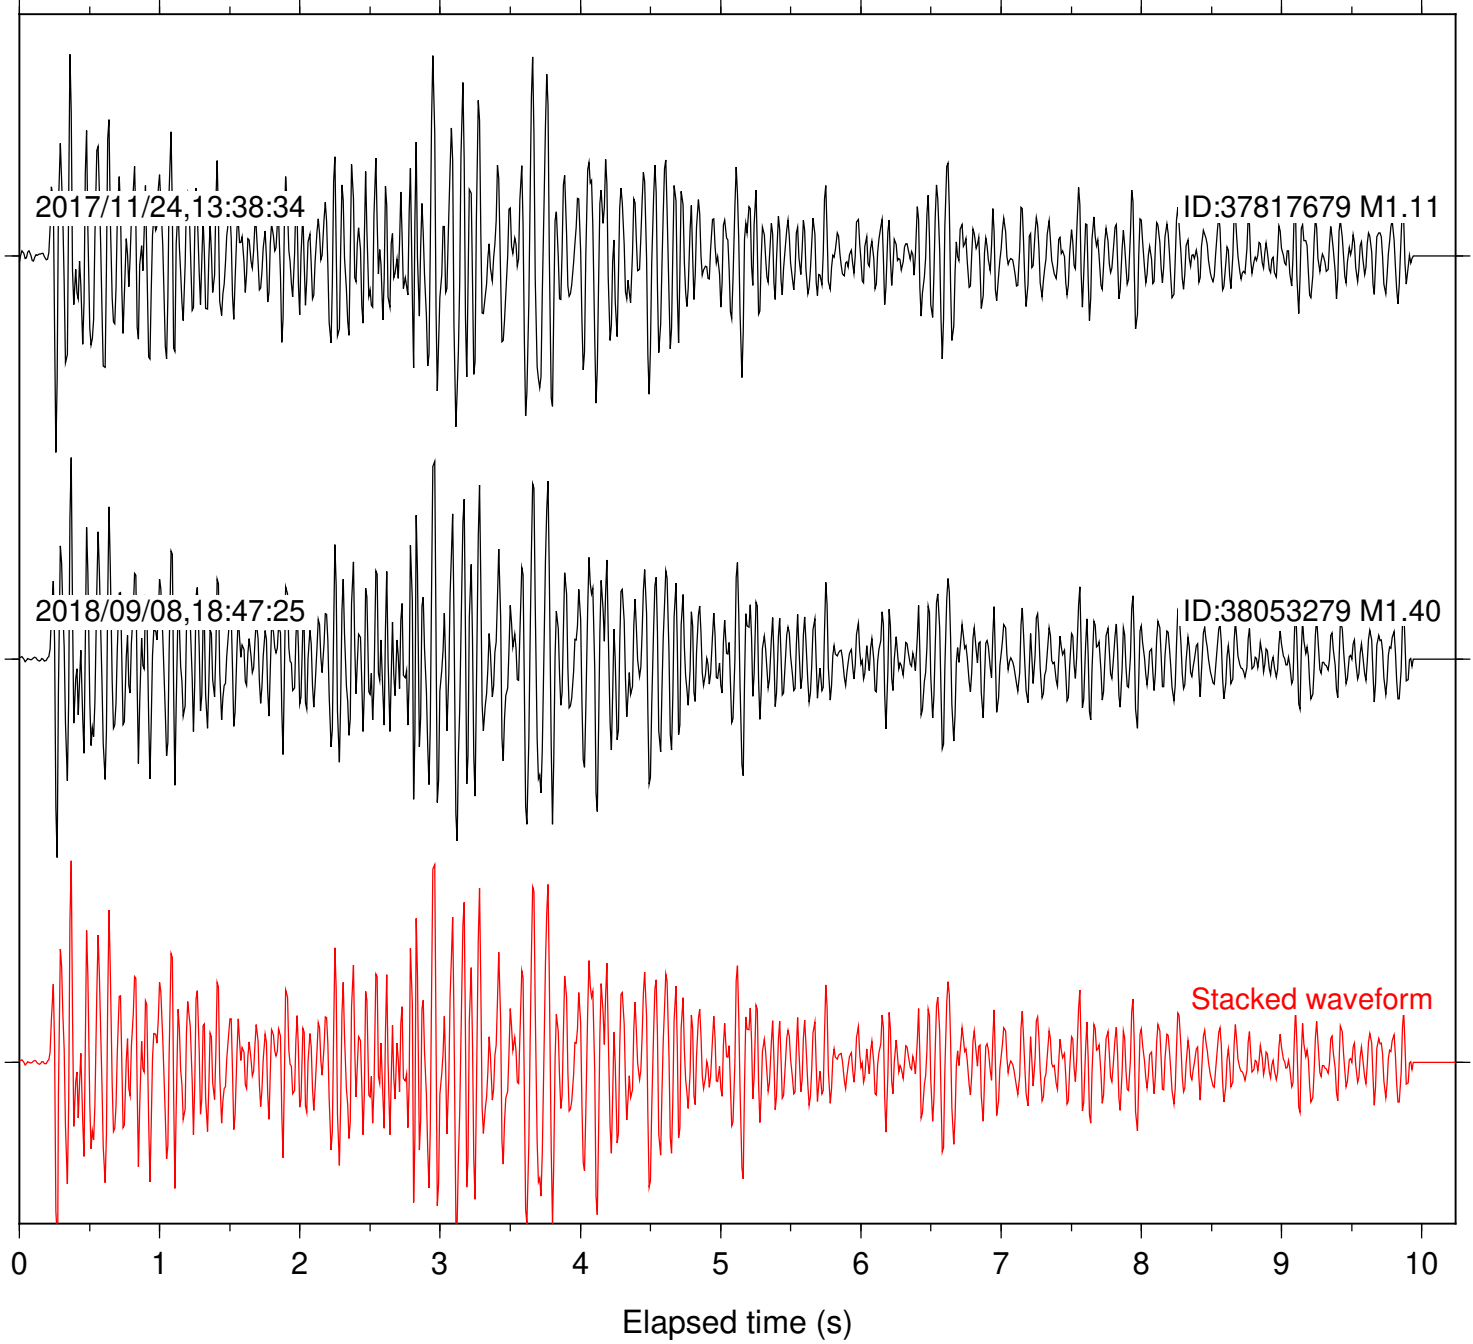

Station: B088 Com: EHZ

Focal depth: 4.89 km