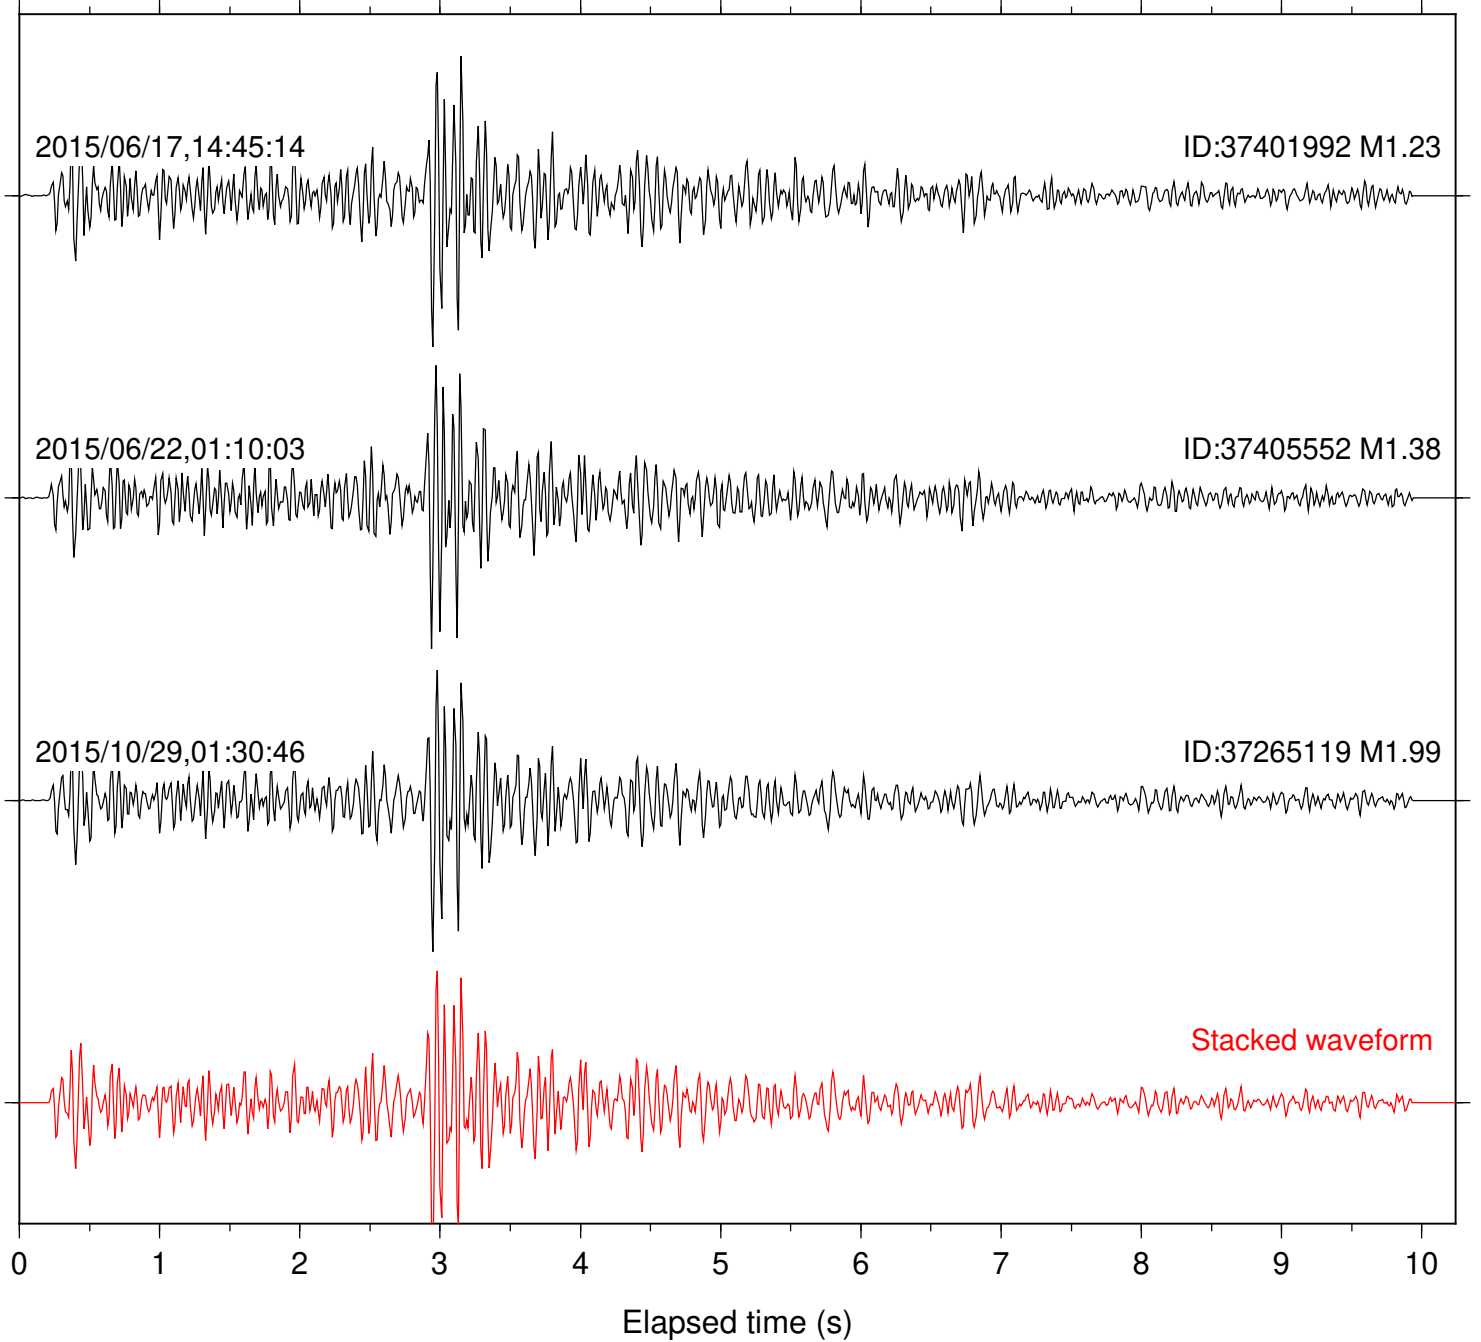

Station: B082 Com: EHZ

Focal depth: 8.61 km