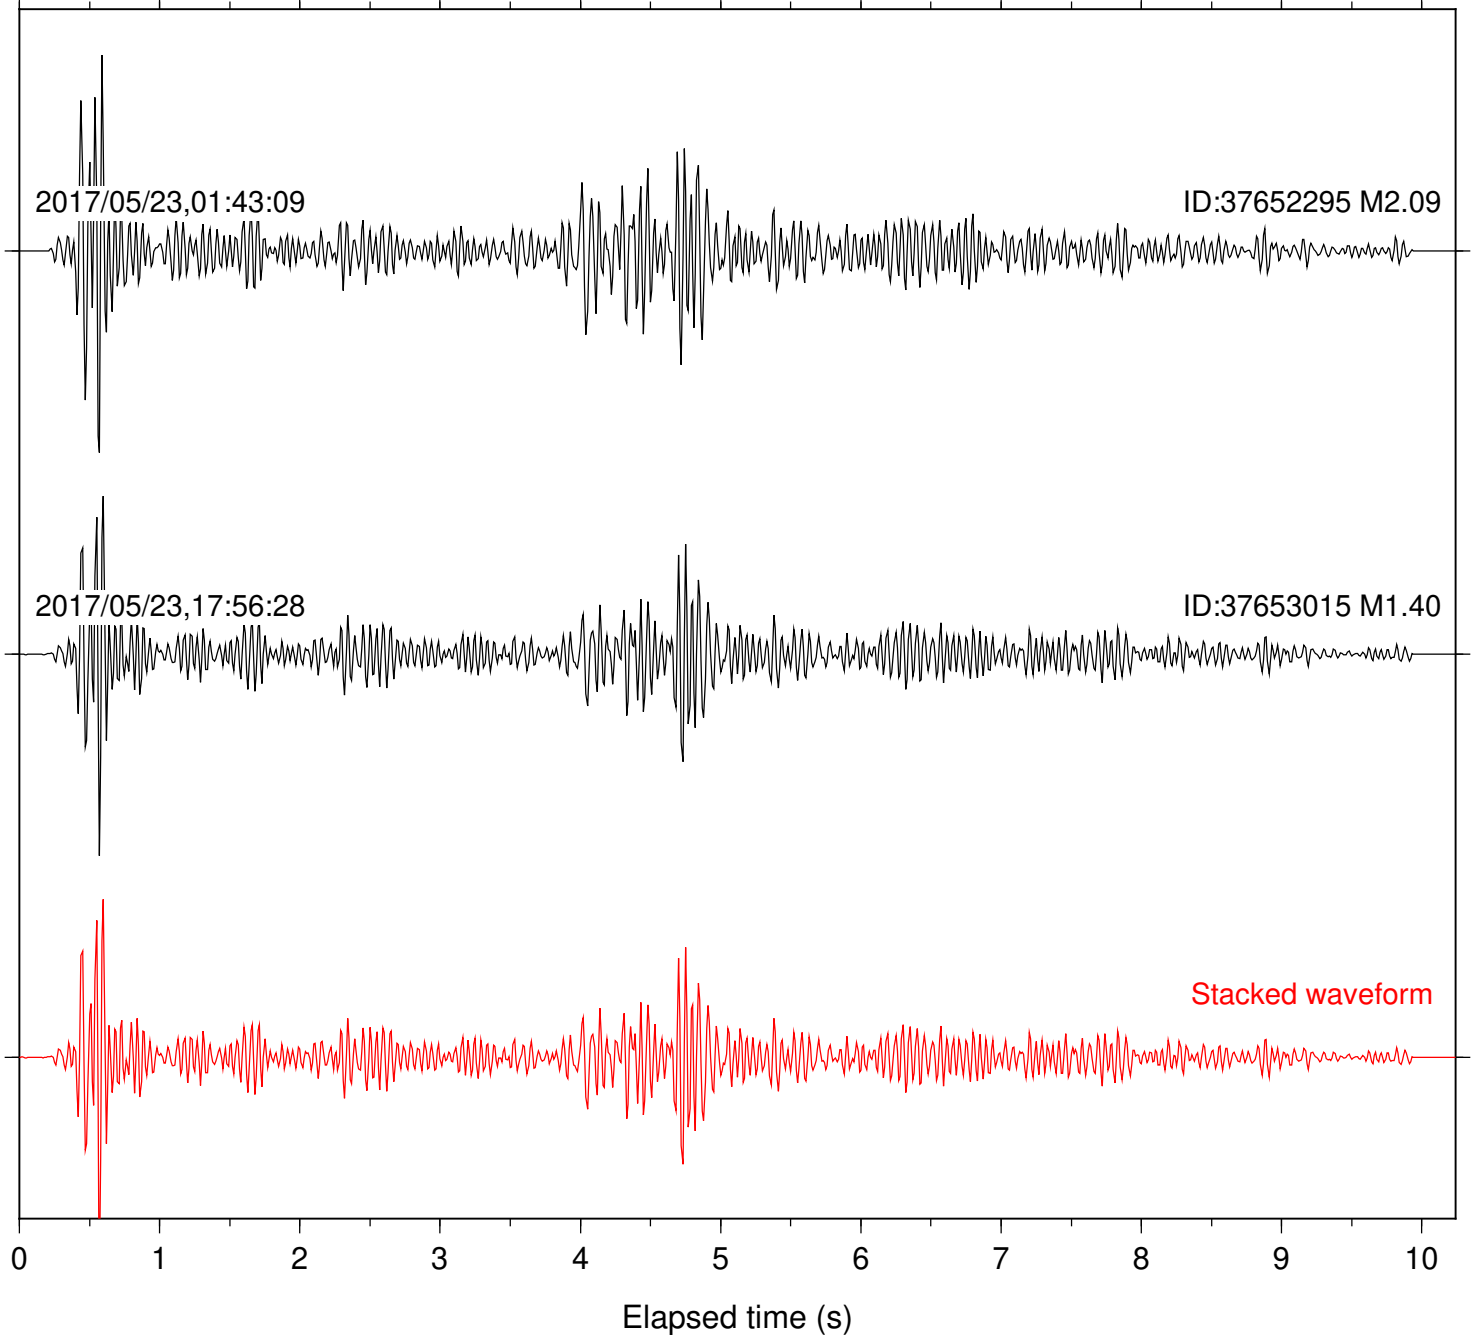

Station: KNW Com: HHZ

Focal depth: 17.14 km

2017/05/23,01:43:09

ID:37652295 M2.09

2017/05/23,17:55:25

ID:37653015 M1.40

Stacked waveform

0 1 2 3 4 5 6 7 8 9 10  
Elapsed time (s)