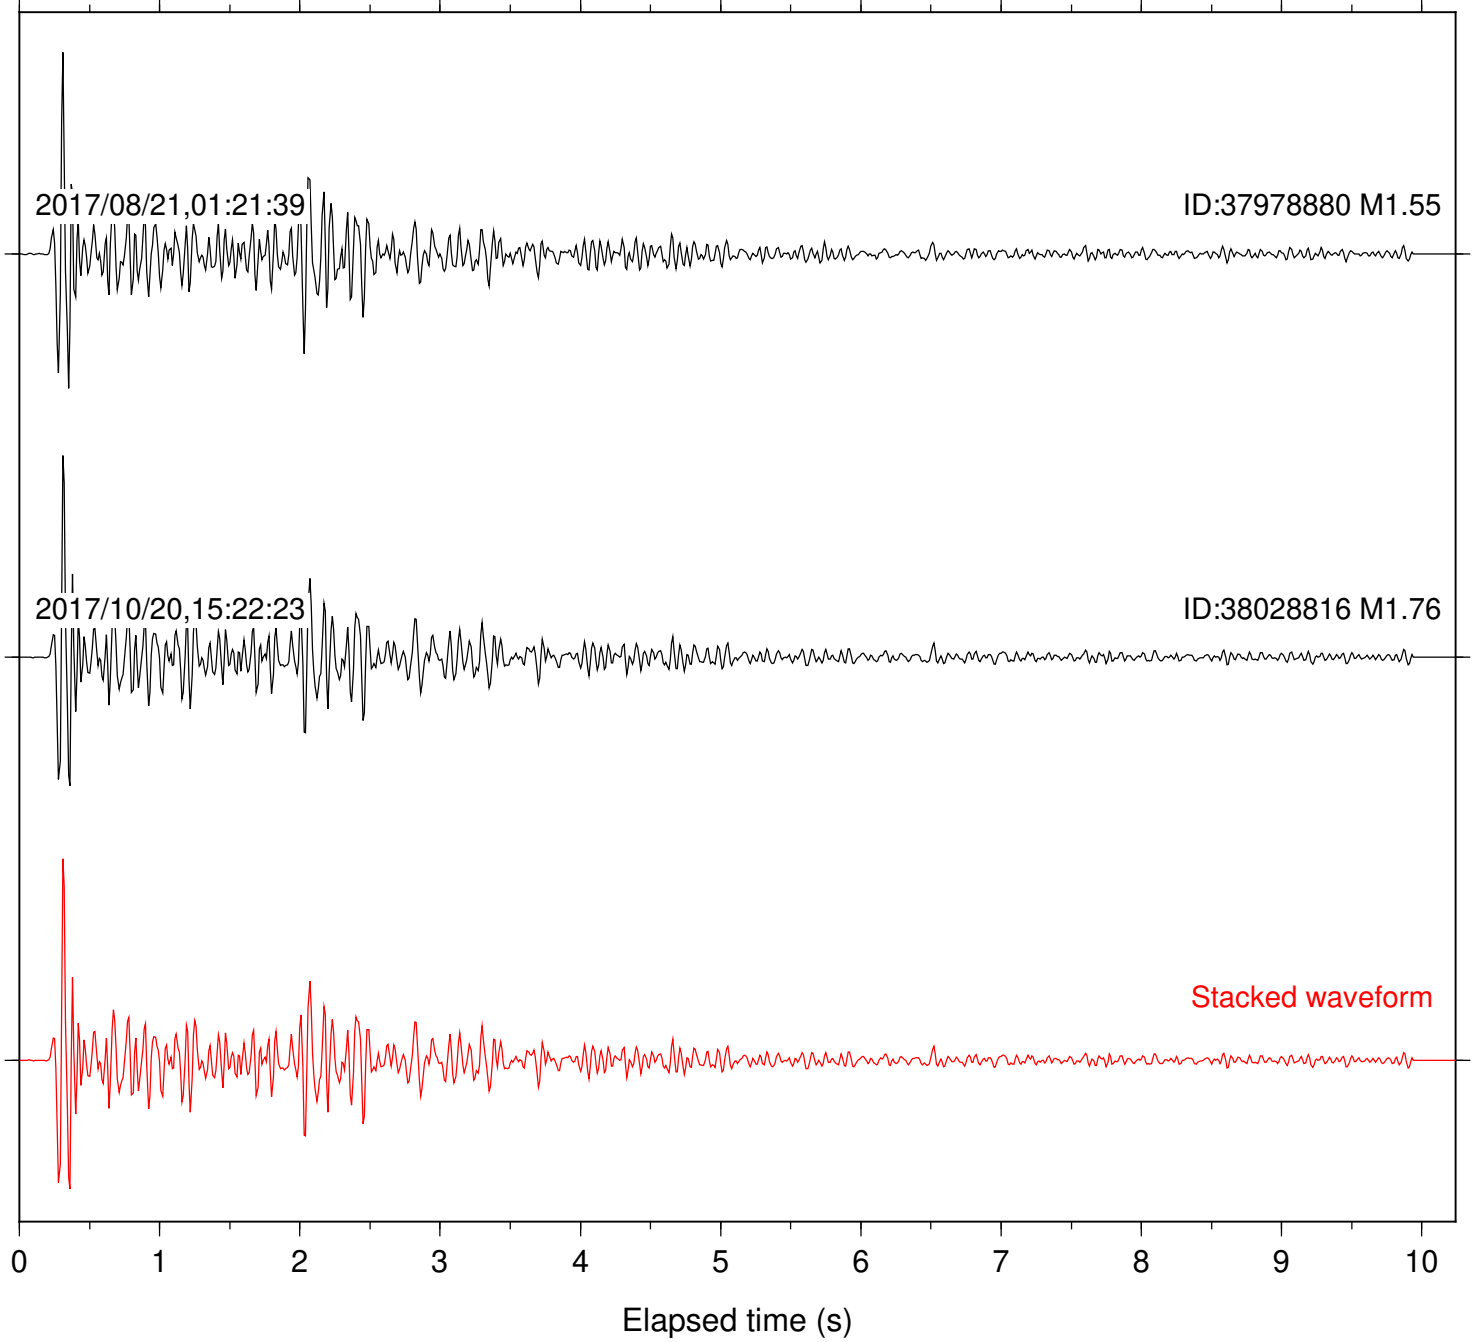

Focal depth: 6.61 km

Station: BZN Com: HHZ

Focal depth: 6.53 km

Station: CRY Com: HHZ

Focal depth: 6.61 km

Station: CSH Com: HHZ

Focal depth: 6.61 km

Station: DGR Com: HHZ