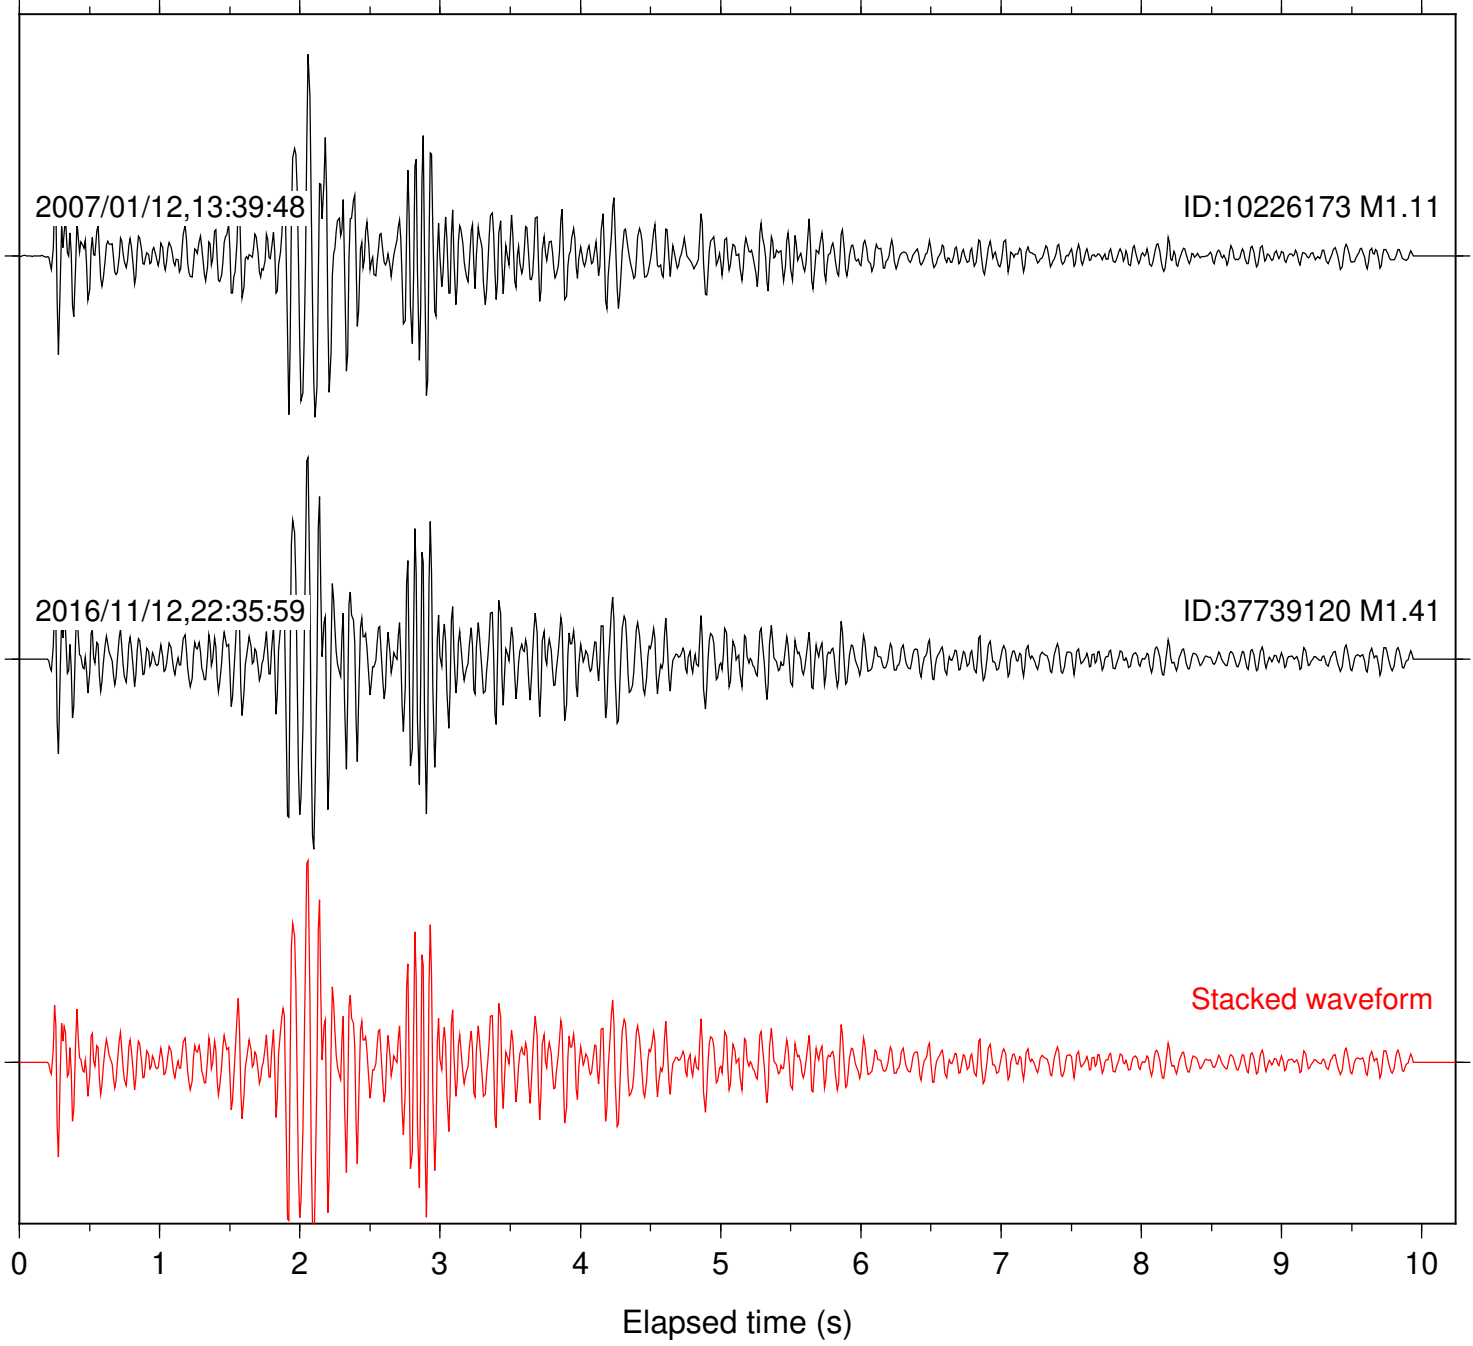

Station: B084 Com: EHZ

Focal depth: 5.46 km