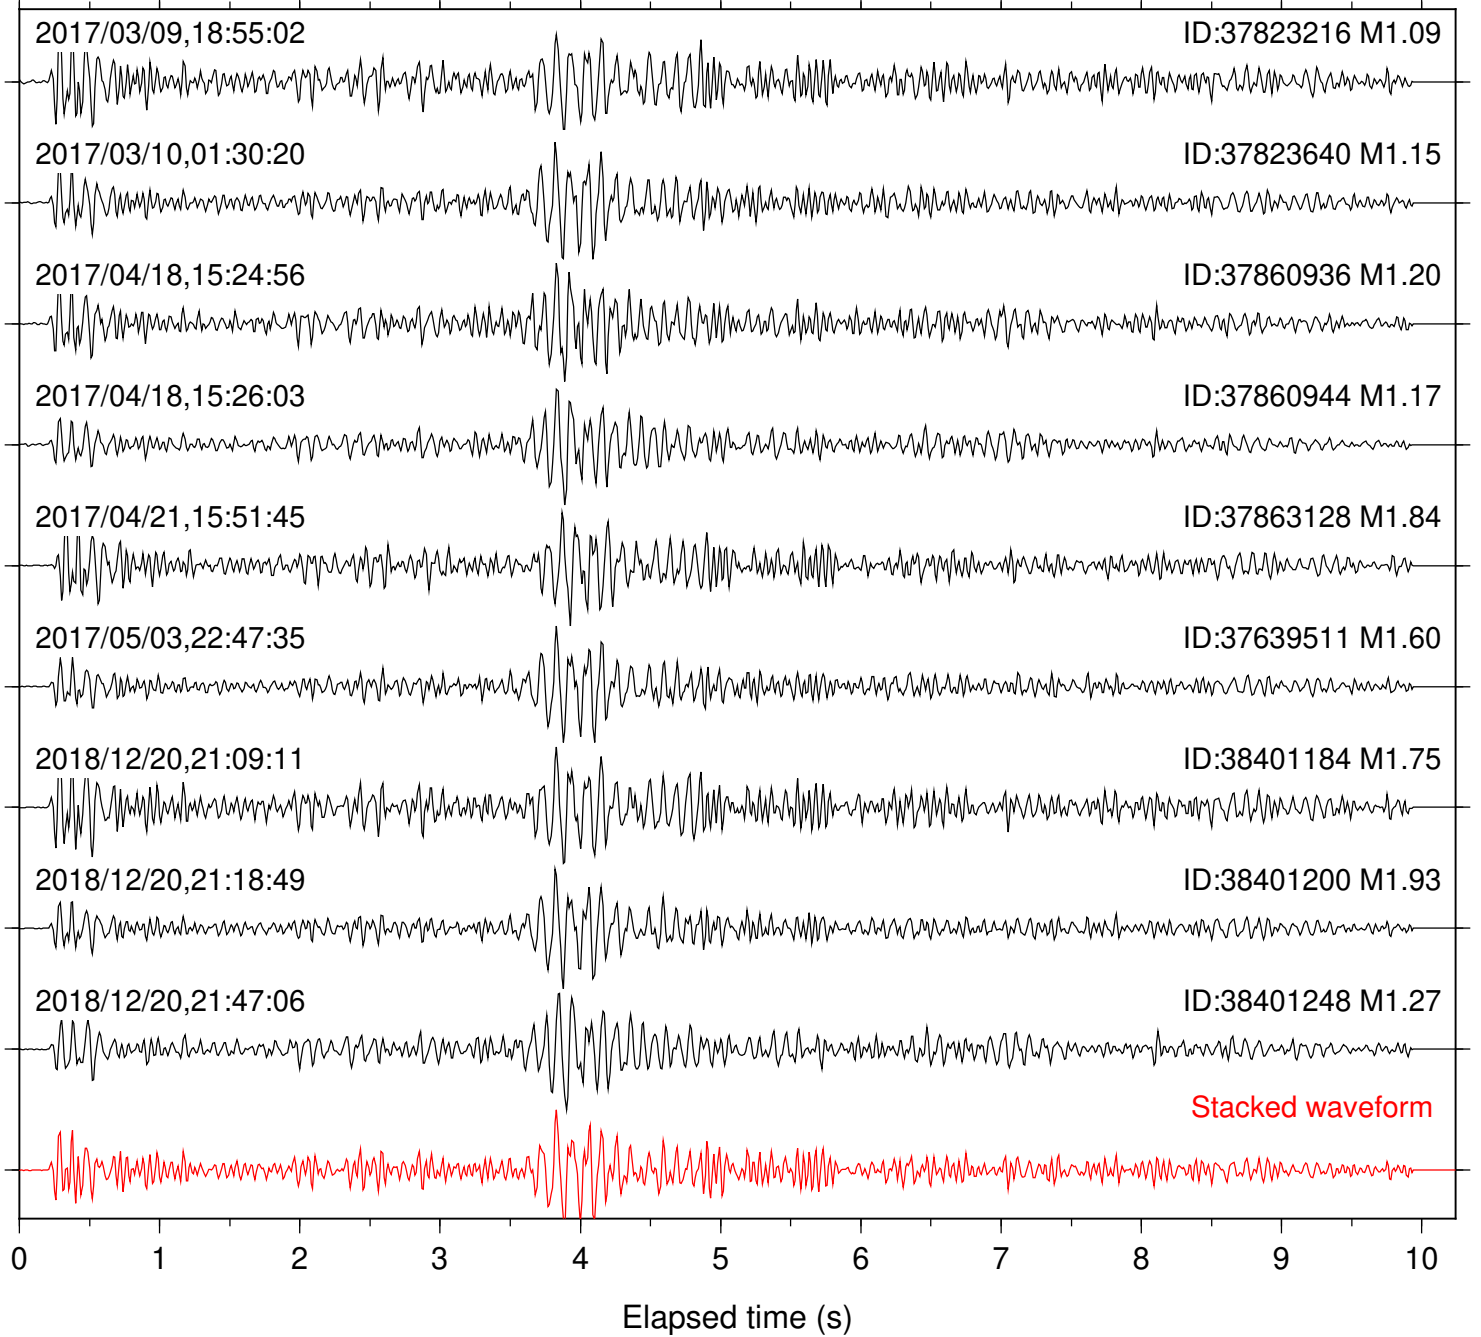

Station: BAC Com: EHZ

Focal depth: 5.81 km