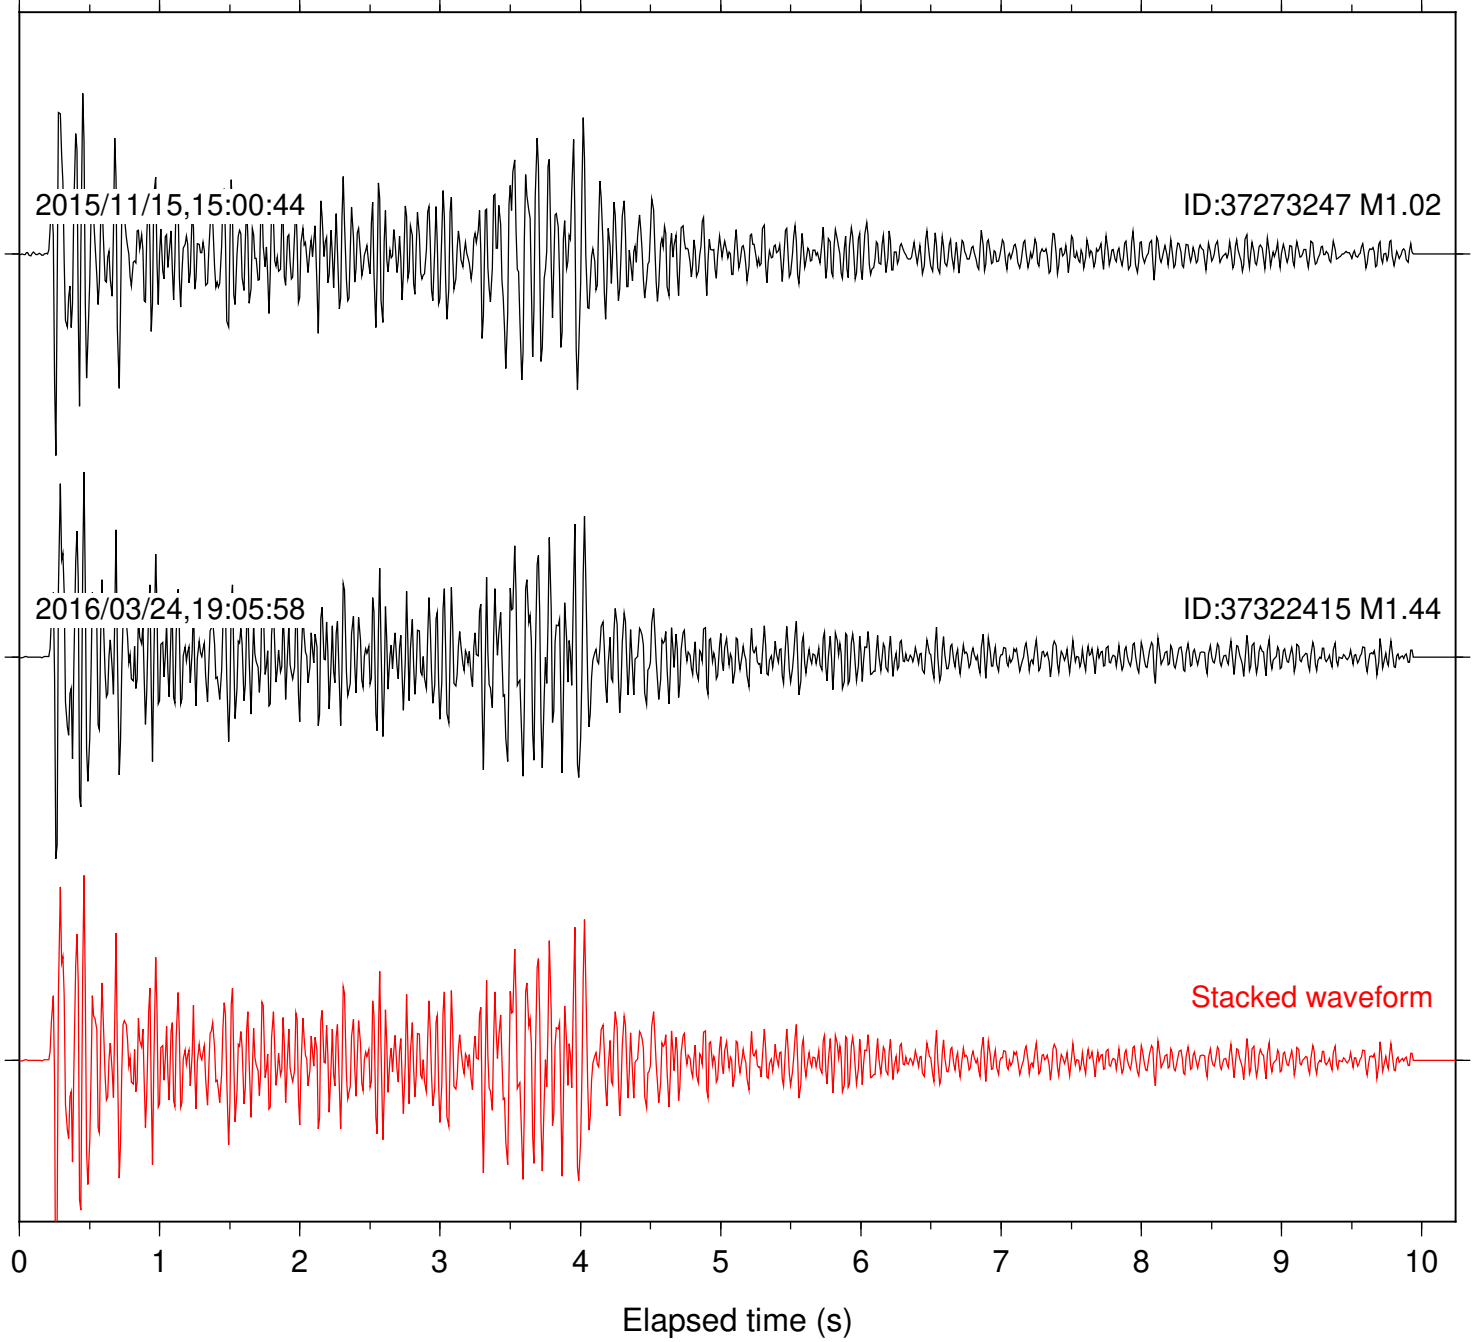

Station: DGR Com: HHZ

Focal depth: 8.14 km

Station: FRD Com: HHZ

Focal depth: 8.14 km

Station: HMT2 Com: HHZ

Focal depth: 8.14 km

Station: POB2 Com: HHZ

Focal depth: 8.14 km