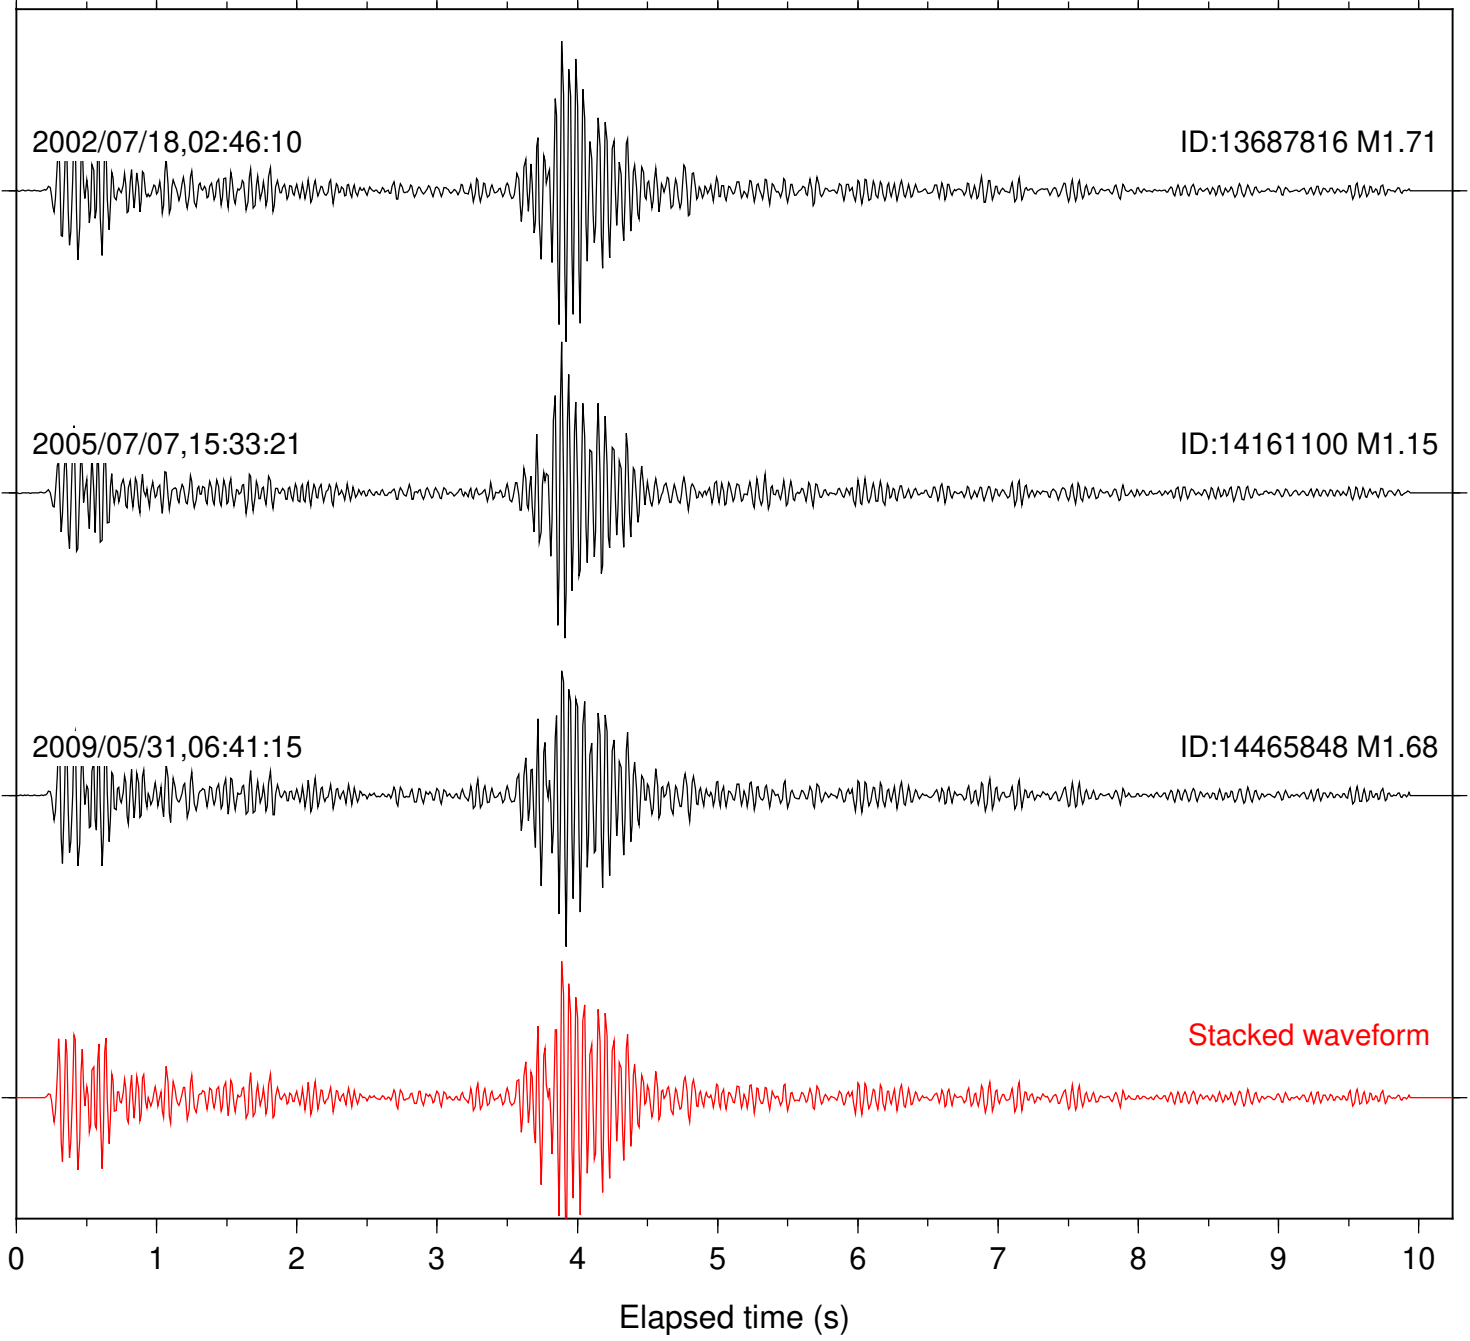

Station: SND Com: HHZ

Focal depth: 6.65 km

Station: BAC Com: EHZ

Focal depth: 16.62 km

Station: DGR Com: HHZ

Focal depth: 16.69 km

Station: HMT2 Com: HHZ

Focal depth: 16.69 km