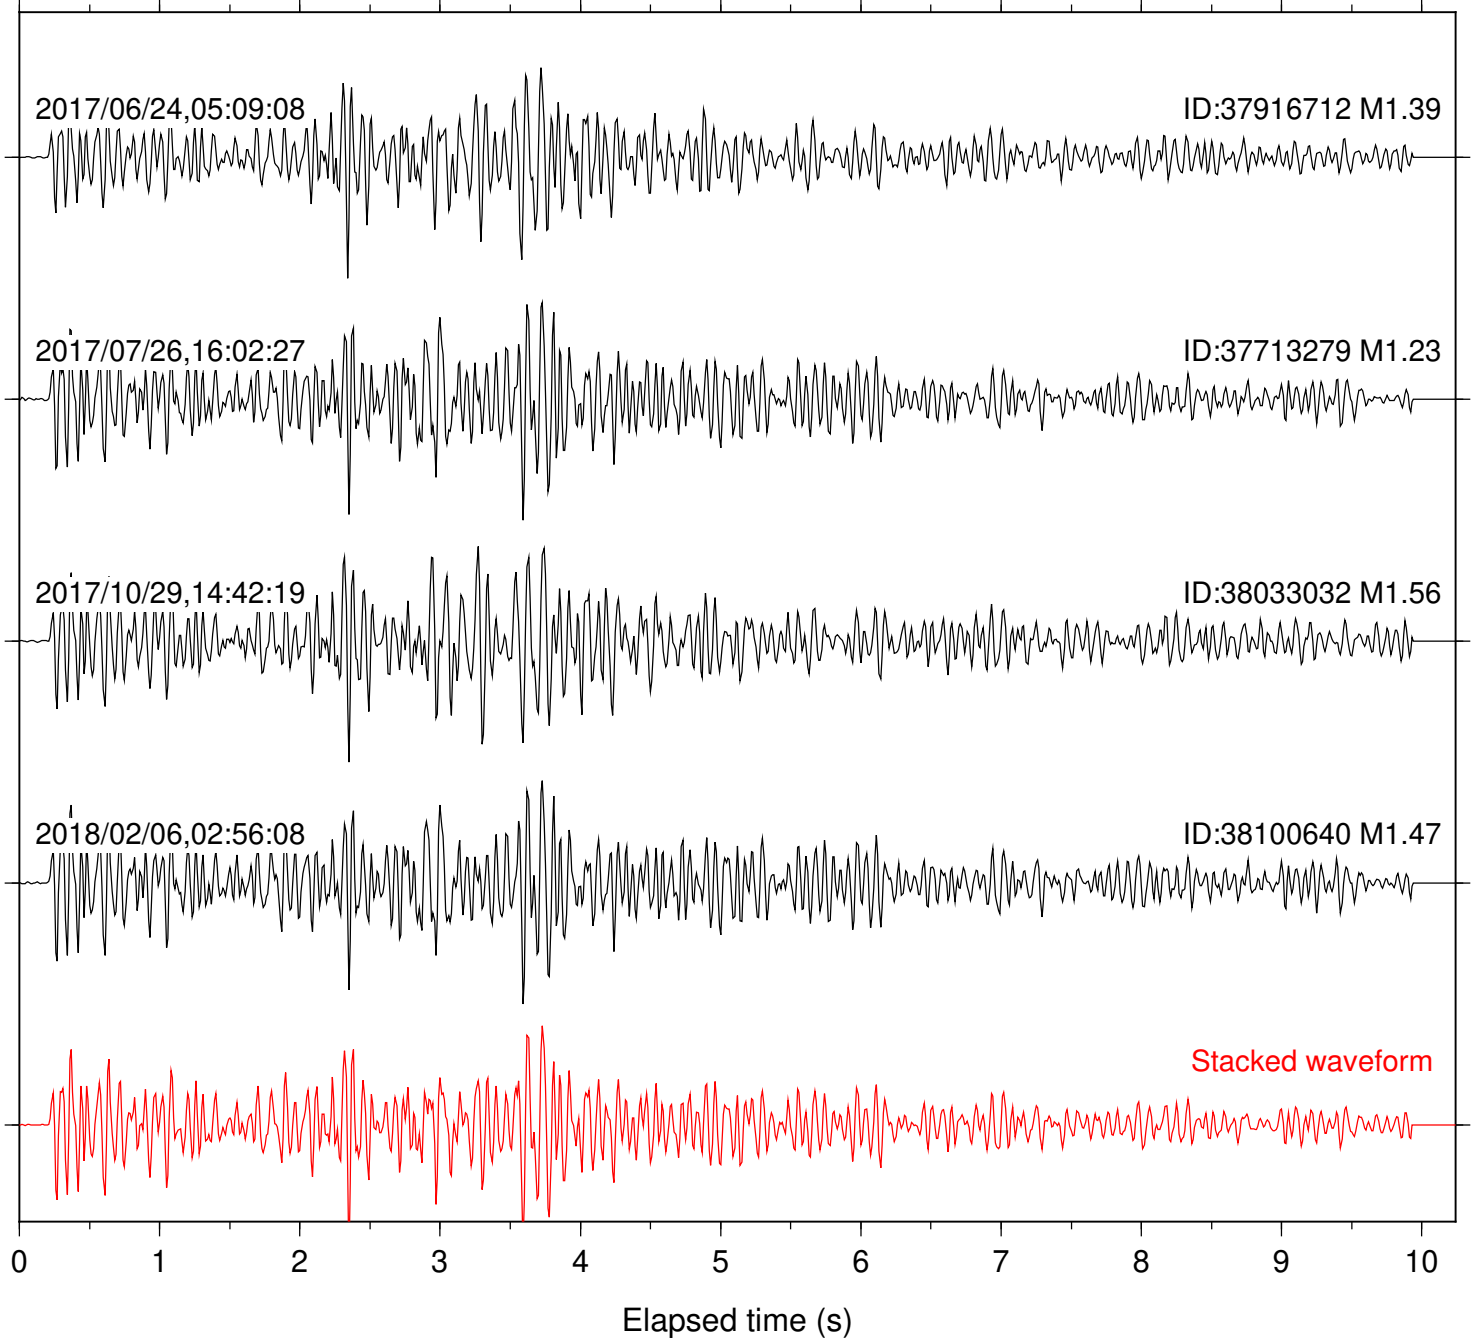

Focal depth: 5.38 km

Station: B087 Com: EHZ

Focal depth: 5.28 km

Station: B088 Com: EHZ

Focal depth: 5.28 km

Station: B093 Com: EHZ

Focal depth: 5.28 km

2017/06/24,05:09:08