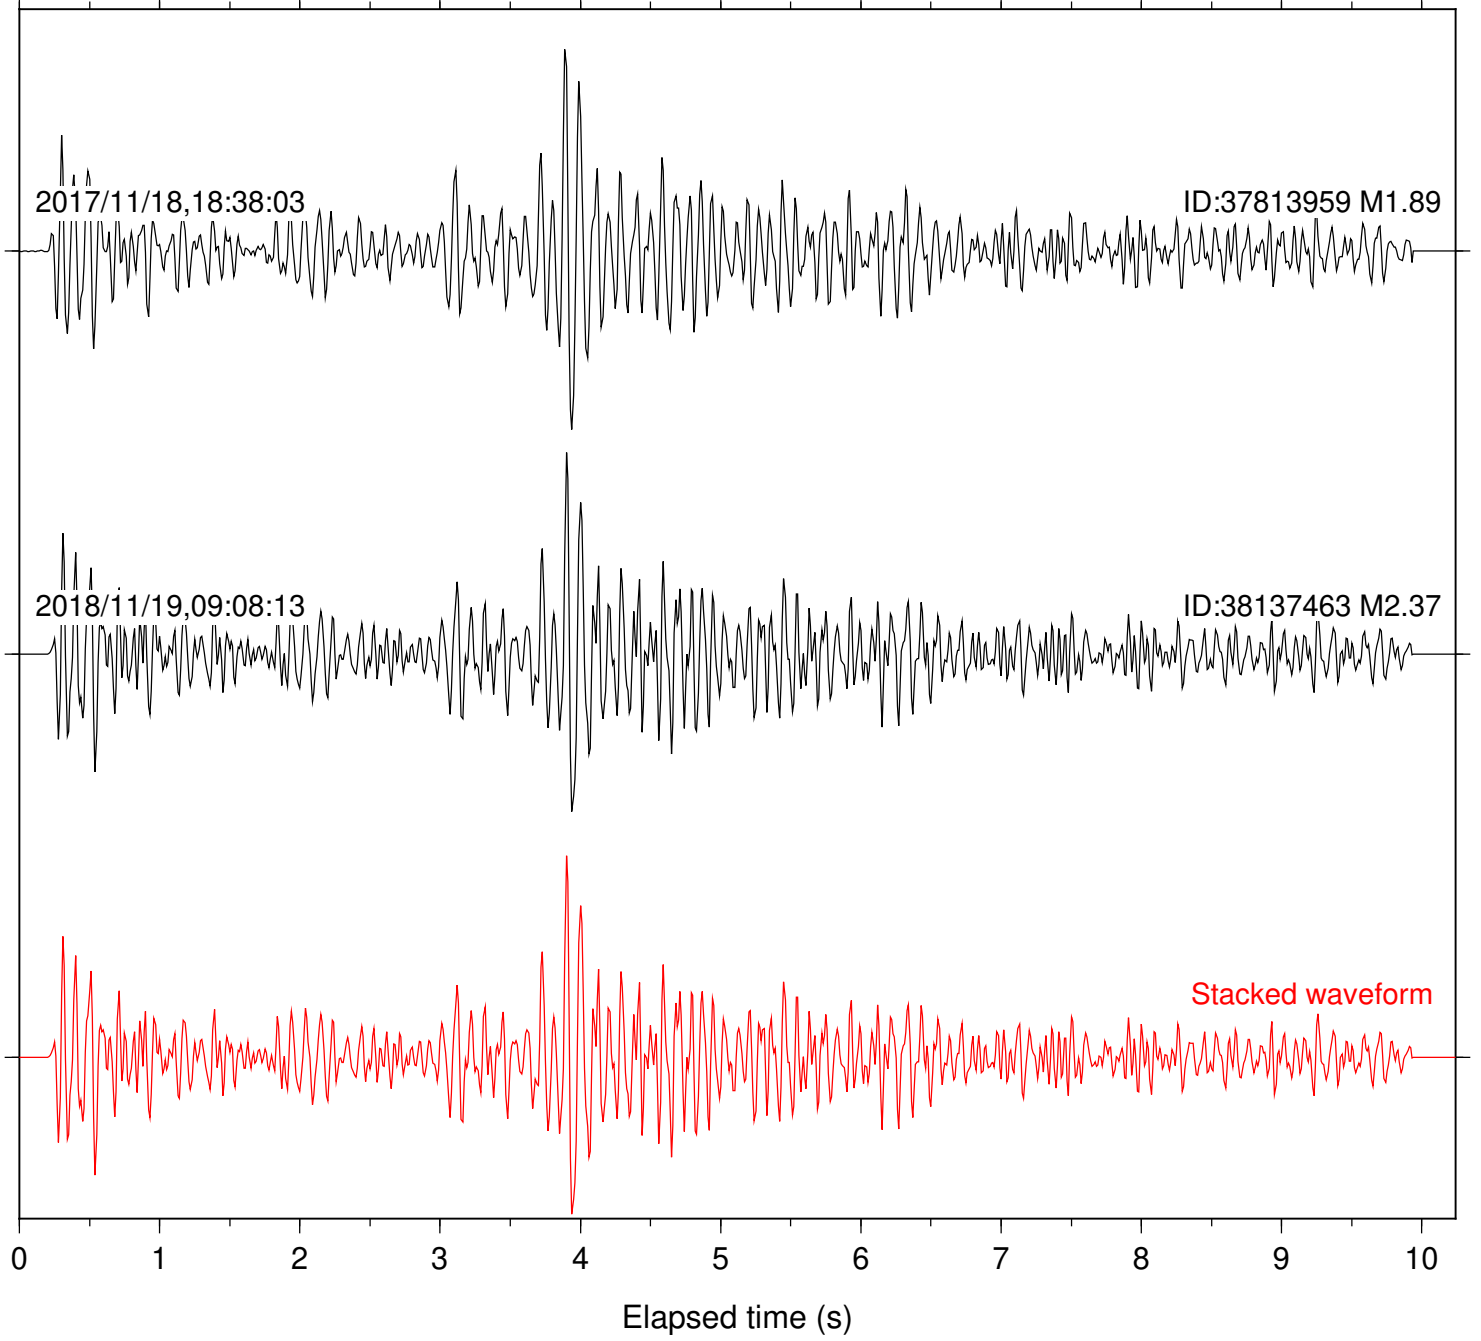

Station: BAC Com: EHZ

Focal depth: 4.30 km