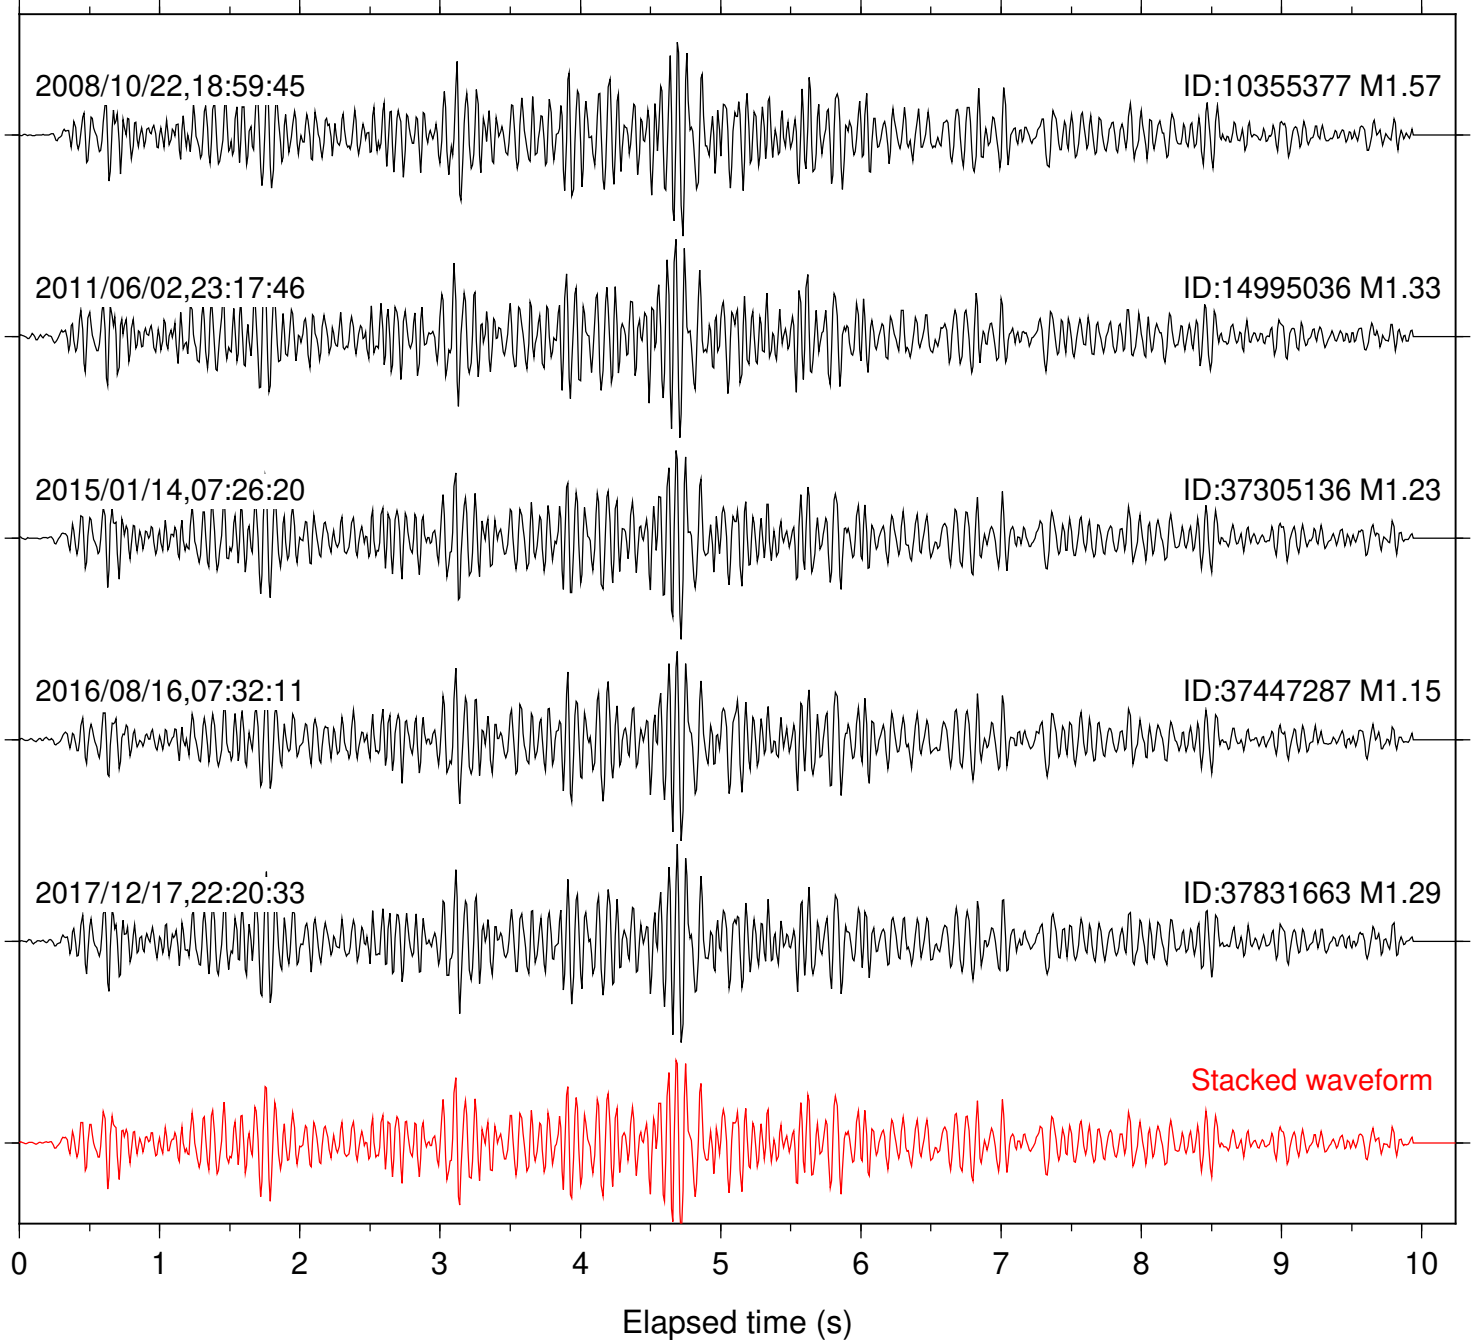

Station: B088 Com: EHZ

Focal depth: 11.61 km