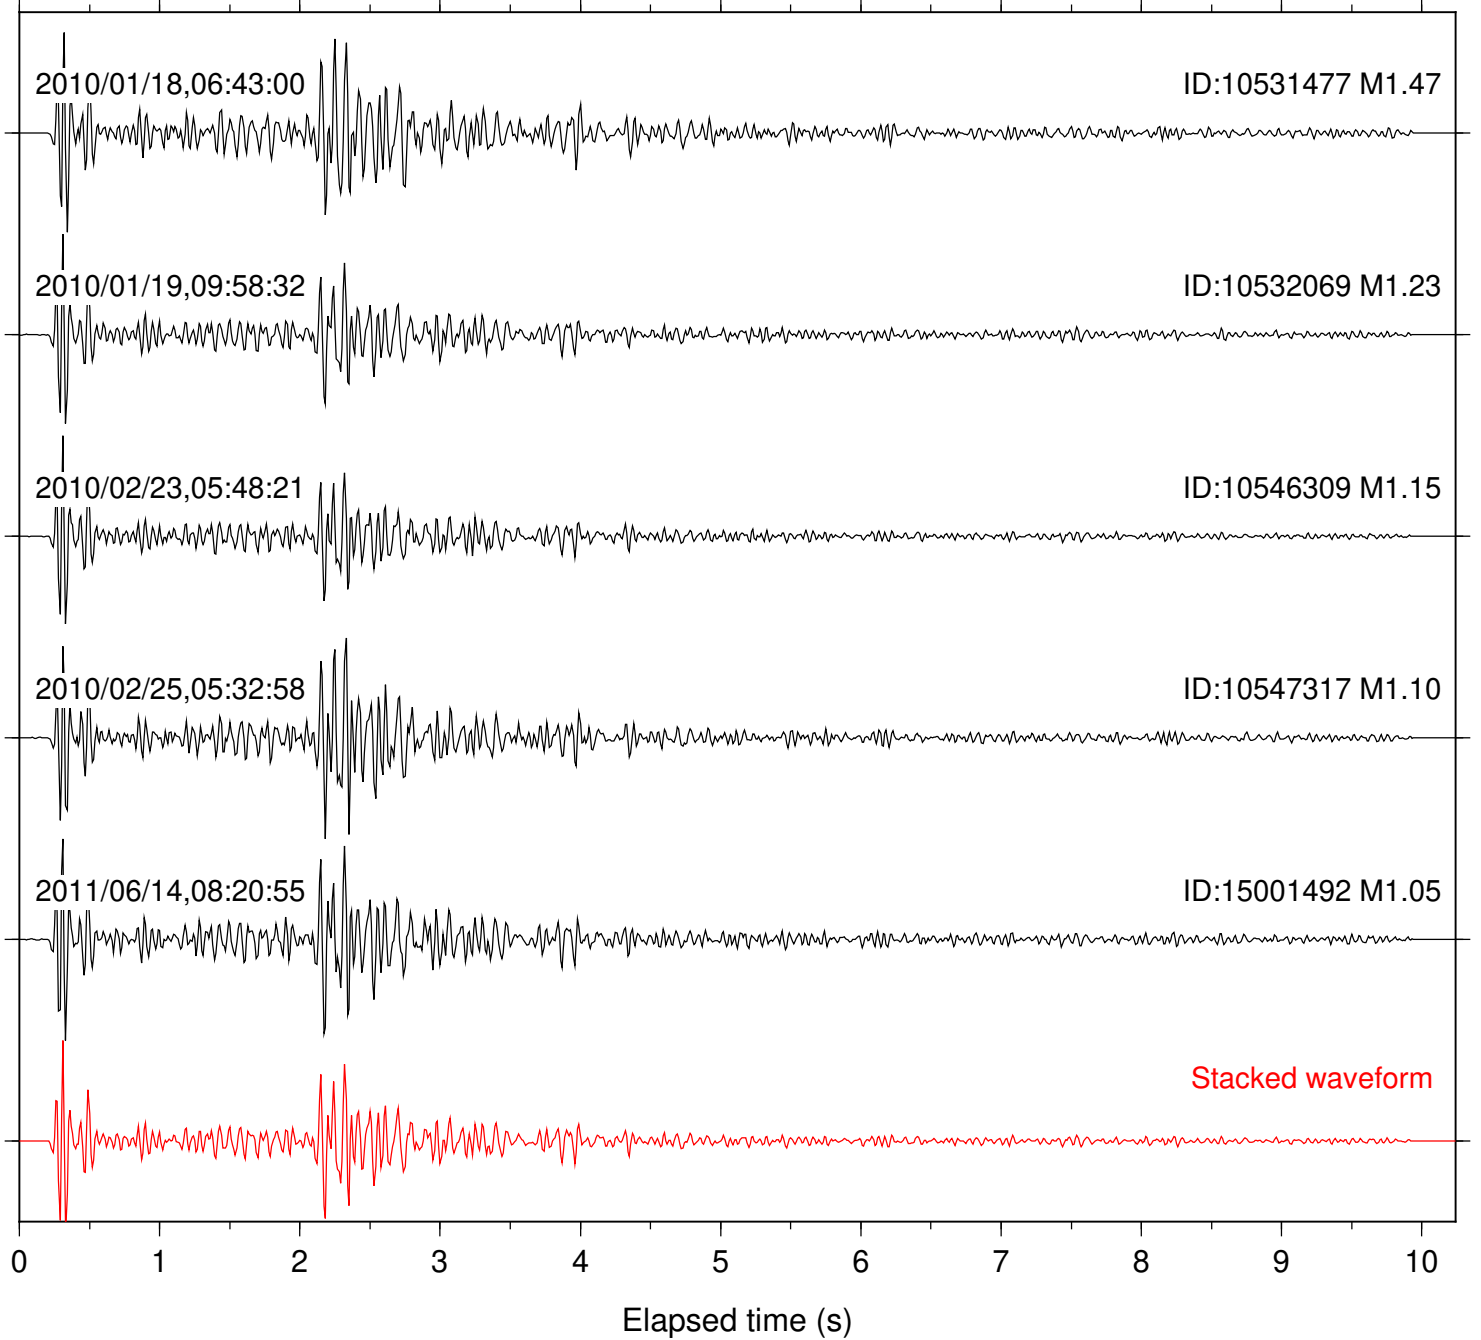

Station: B082 Com: EHZ

Focal depth: 8.98 km