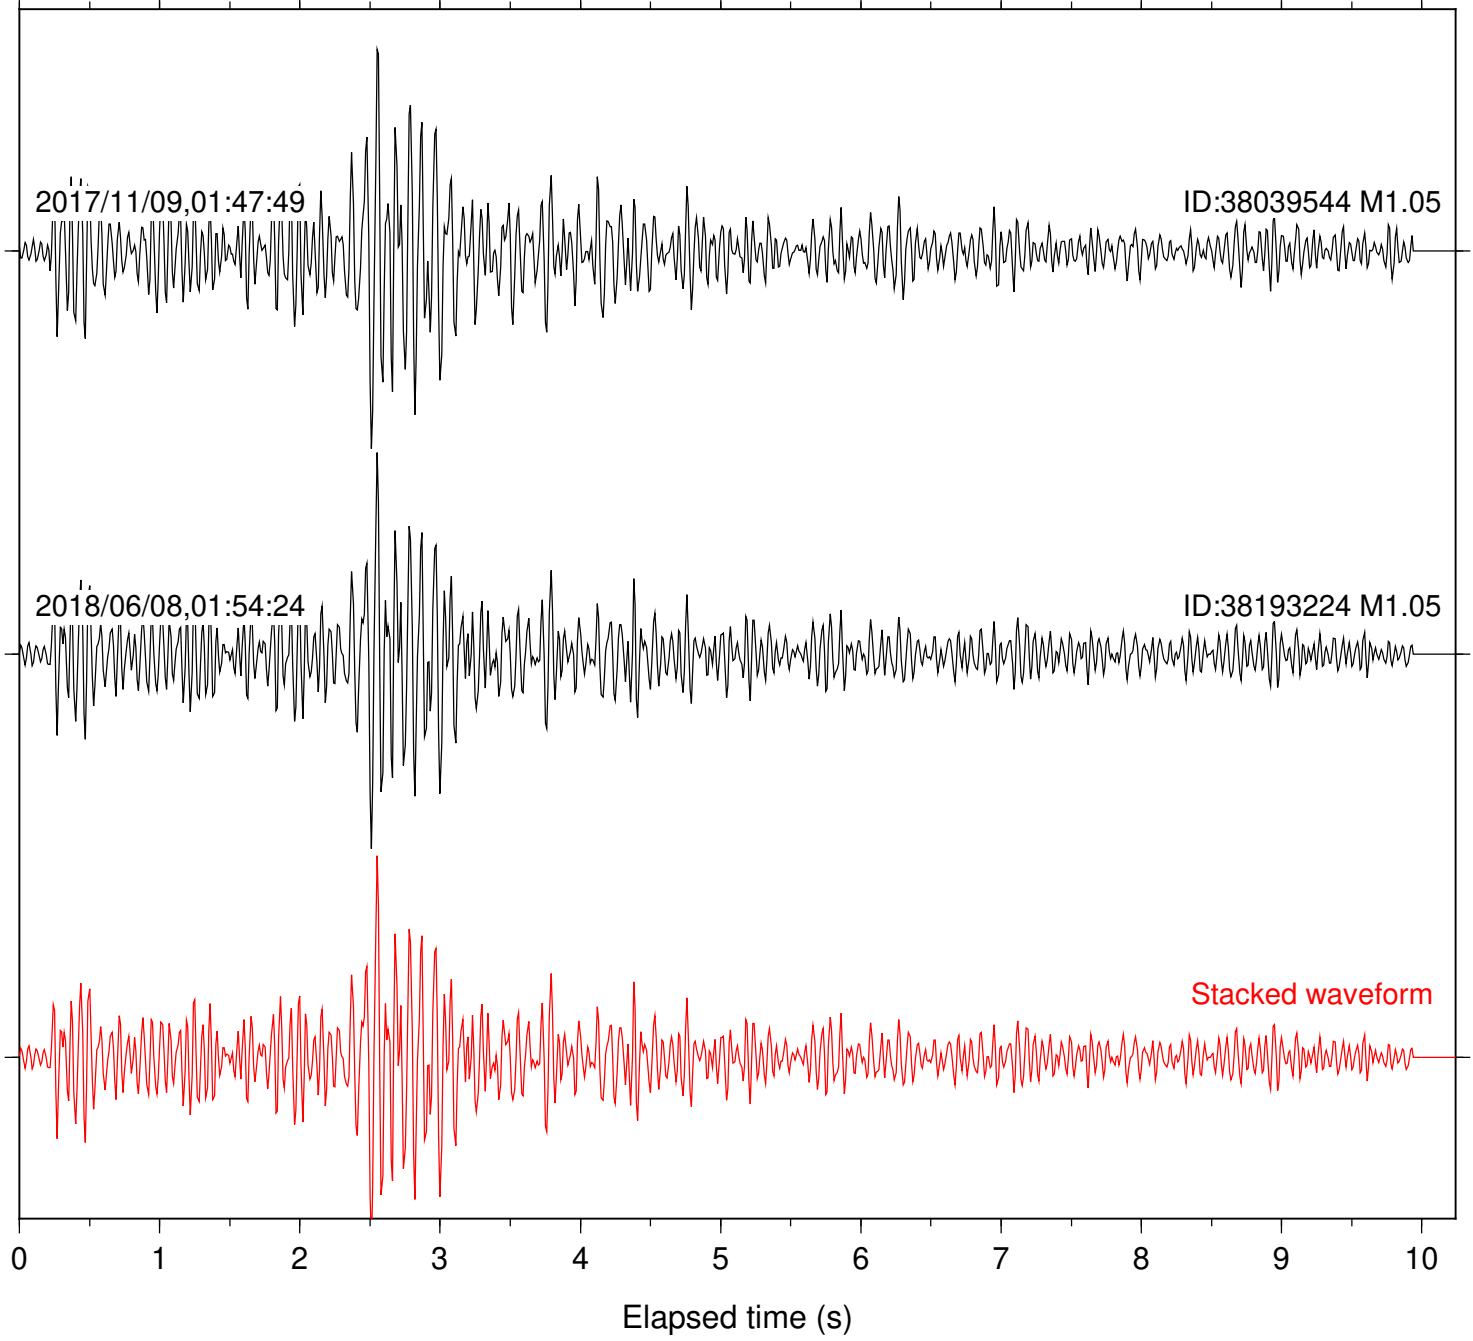

Station: RDM Com: HHZ

Focal depth: 4.81 km