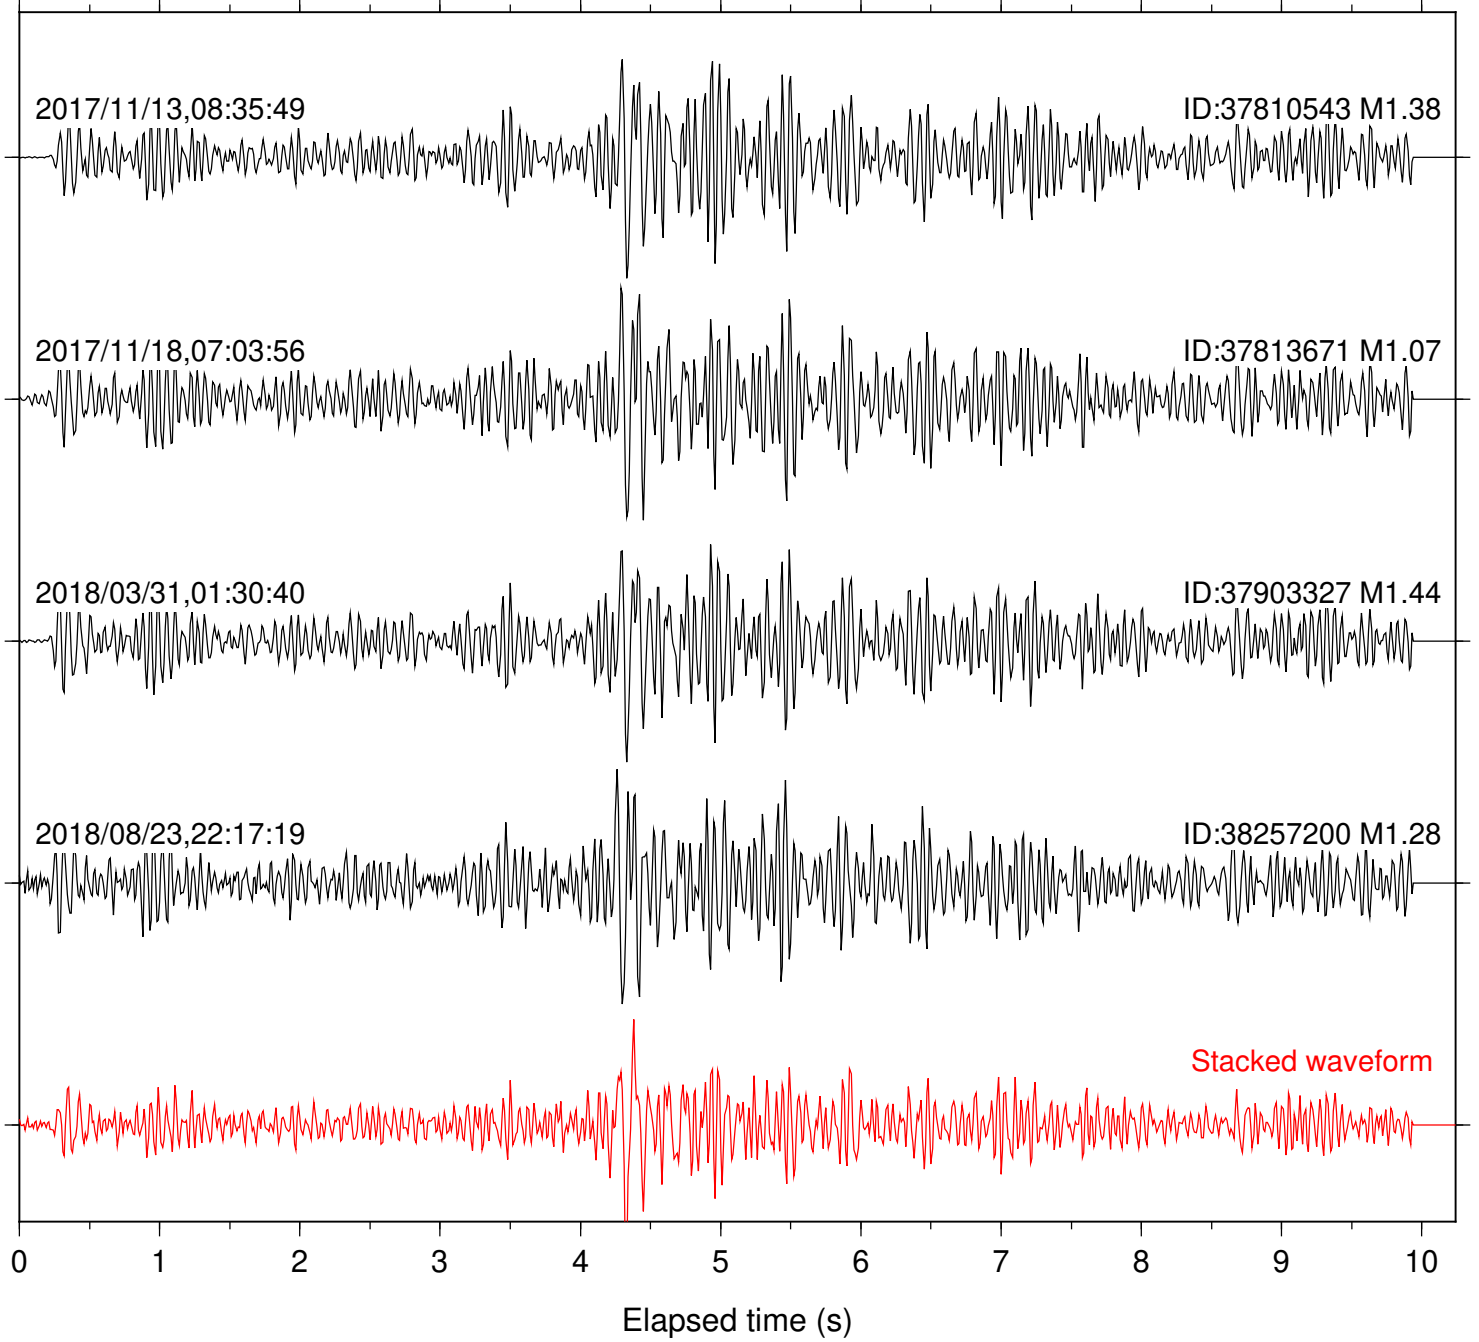

Station: PFO Com: HHZ

Focal depth: 4.88 km