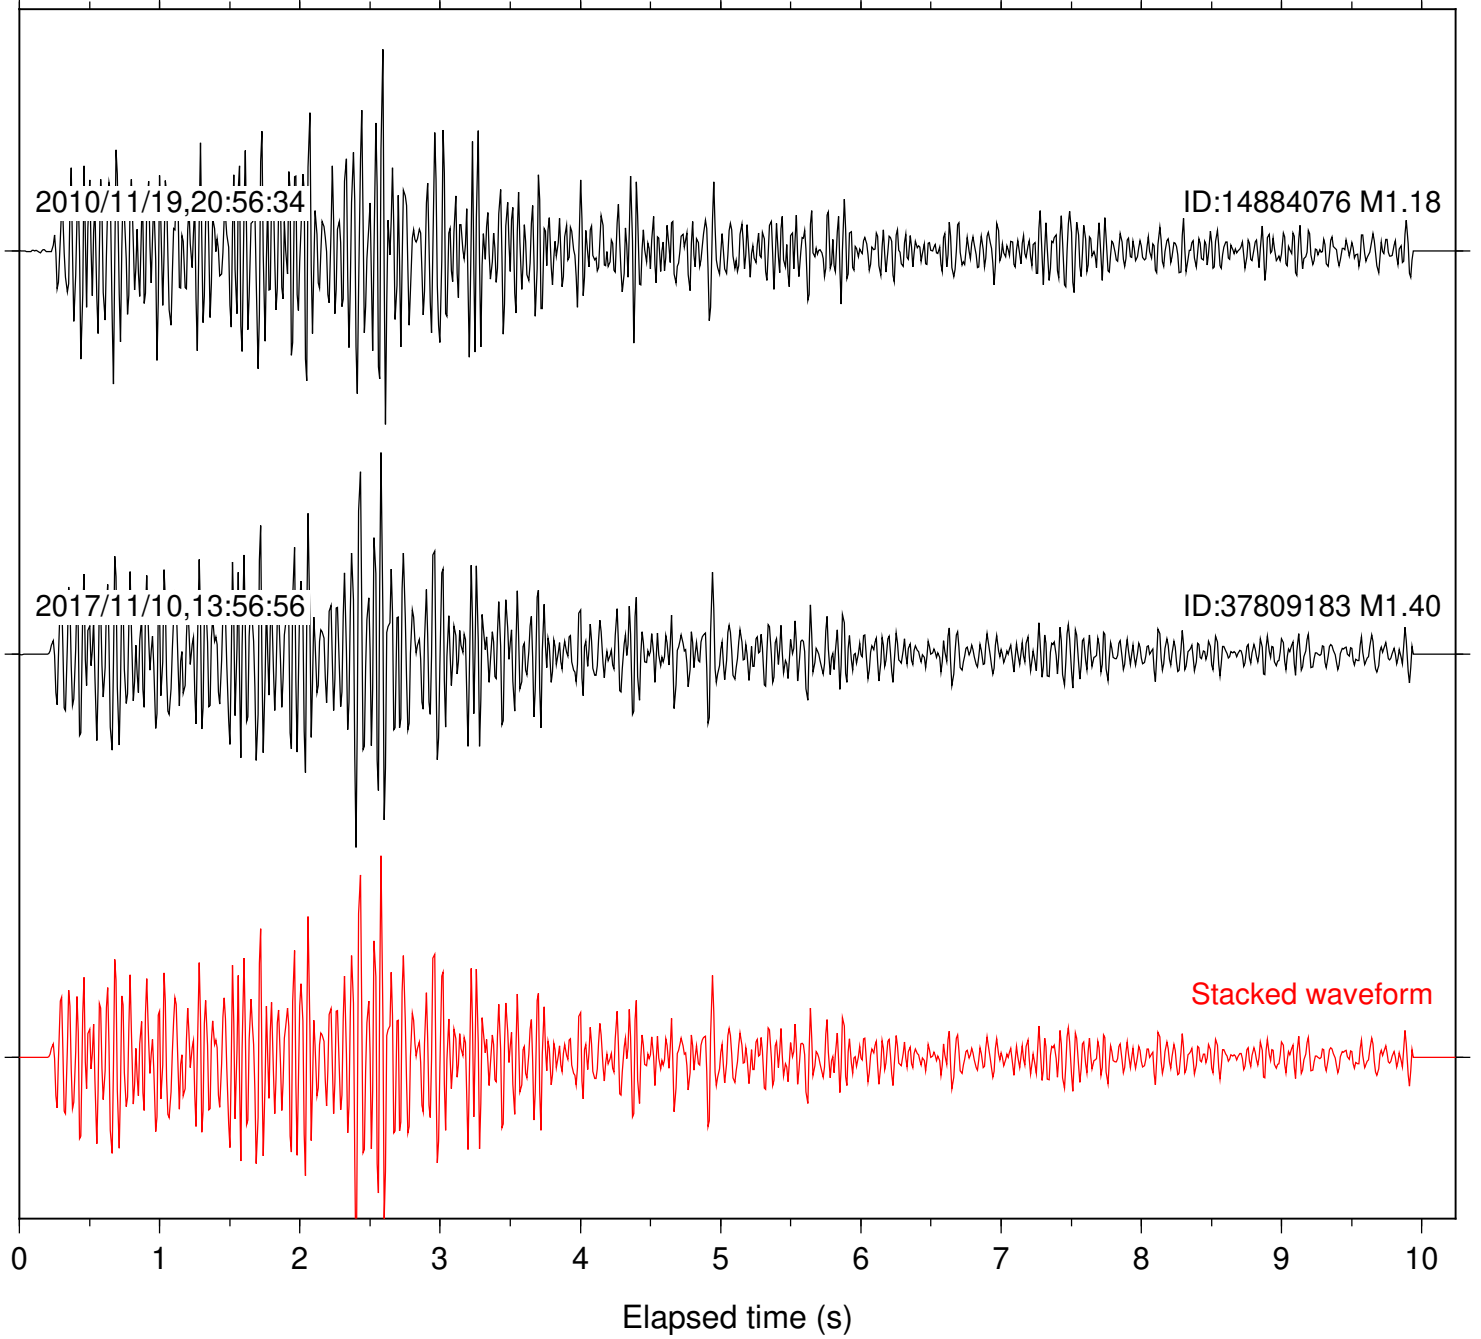

Focal depth: 7.08 km

Station: LVA2 Com: HHZ

Focal depth: 7.23 km

Station: PFO Com: HHZ

Focal depth: 7.08 km

Station: PMD Com: HHZ

Focal depth: 7.23 km

Station: SND Com: HHZ