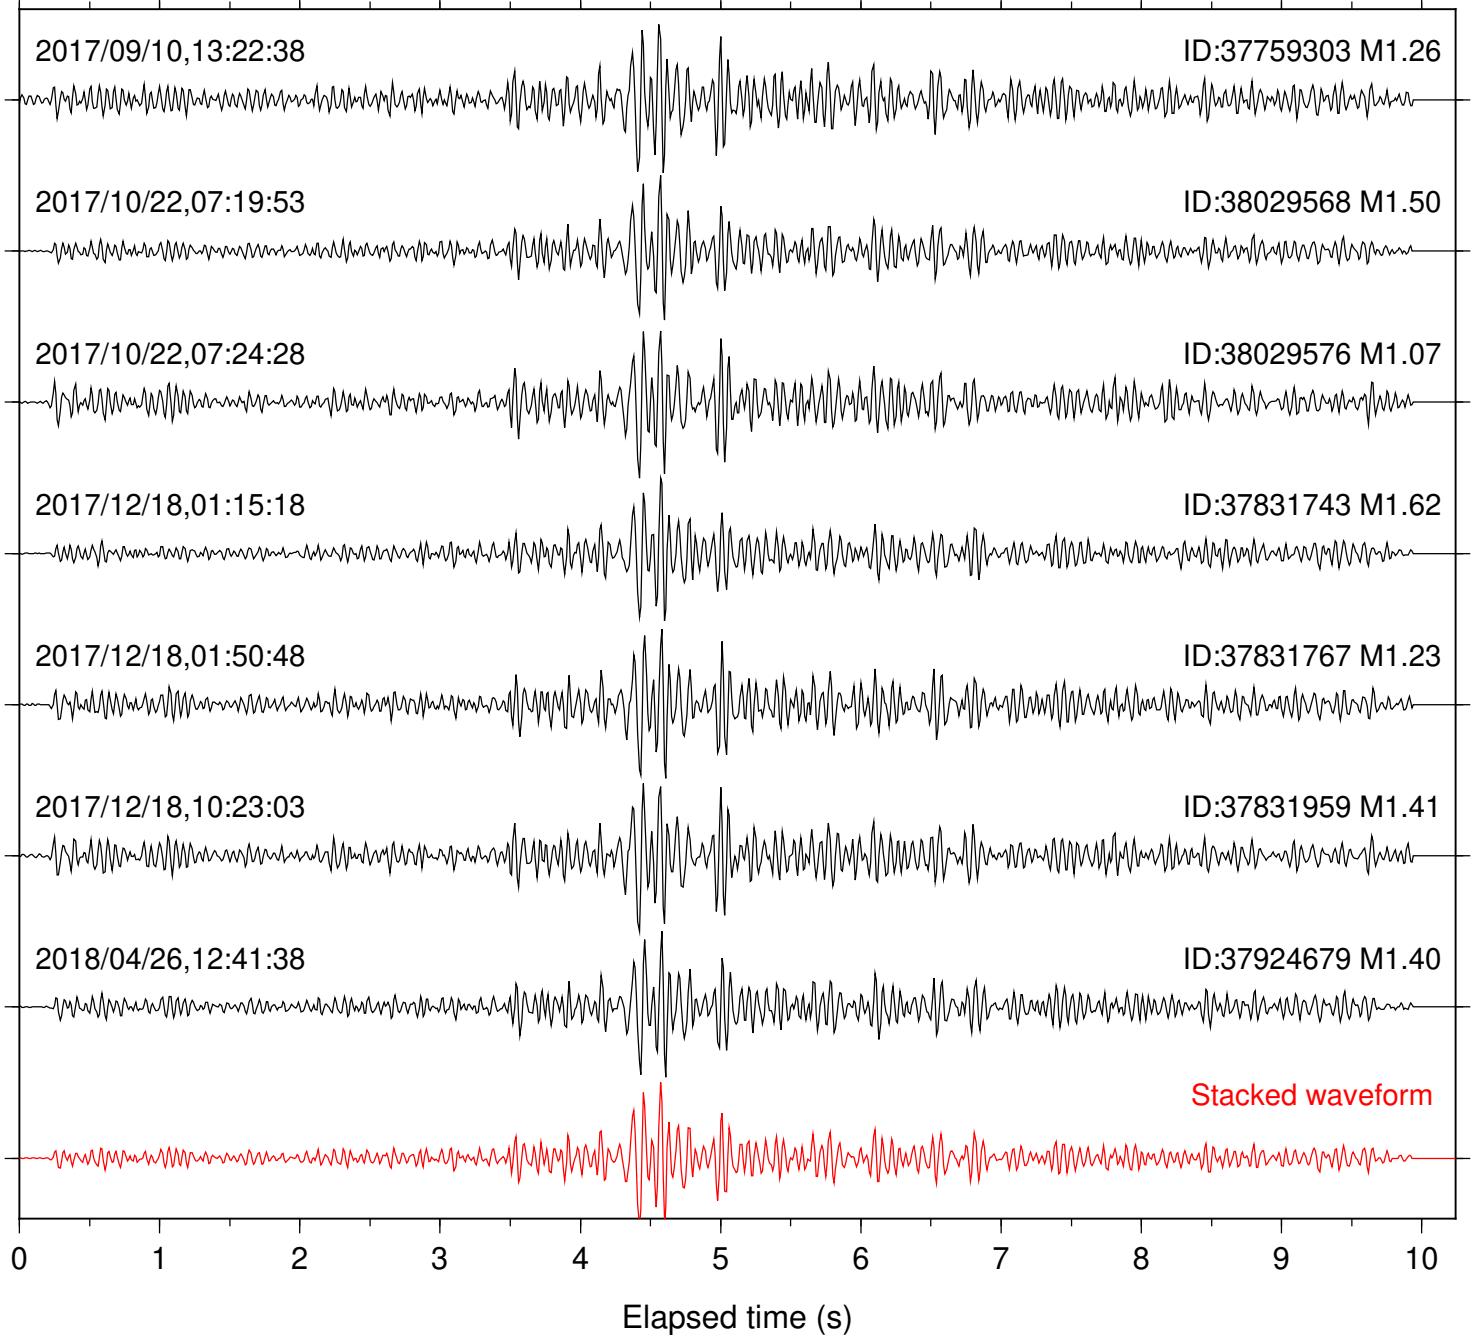

Station: PFO Com: HHZ

Focal depth: 6.30 km