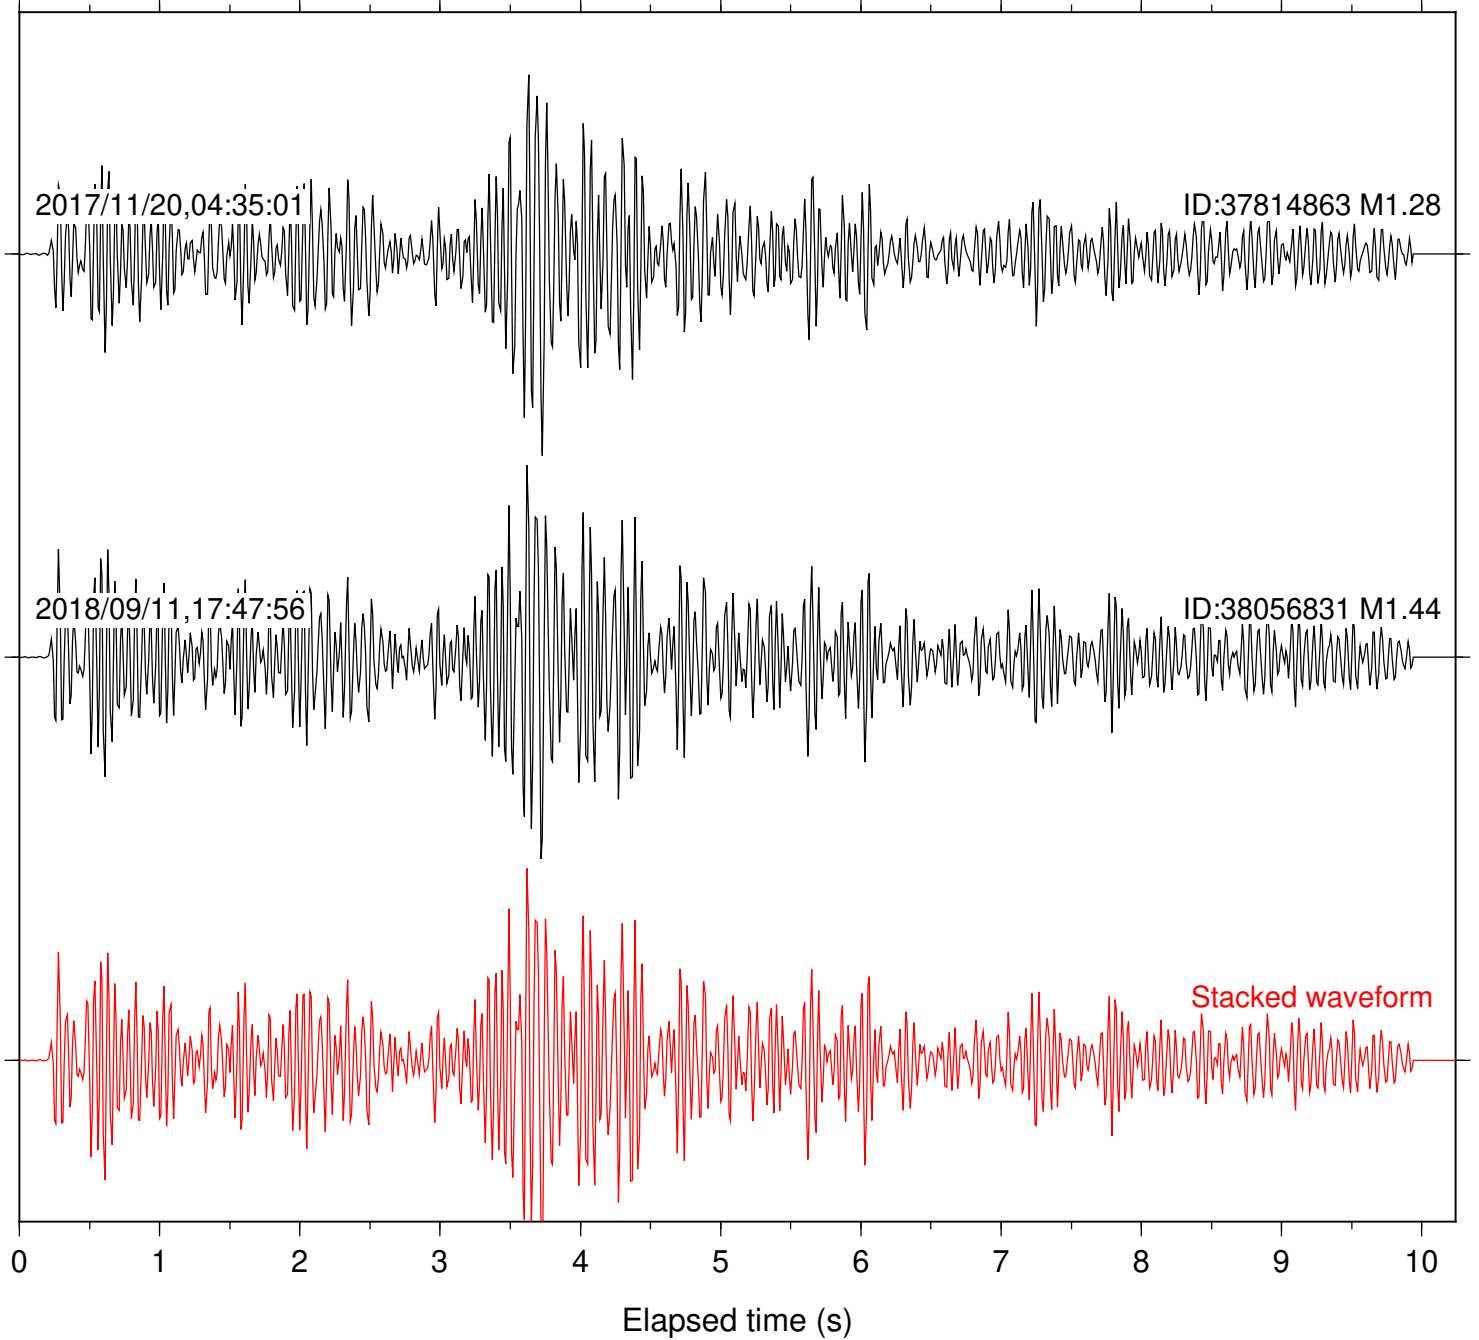

Focal depth: 4.83 km

Station: DGR Com: HHZ

Focal depth: 4.83 km

Station: FRD Com: HHZ

Focal depth: 4.83 km

Station: HMT2 Com: HHZ

Focal depth: 4.83 km

Station: KNW Com: HHZ