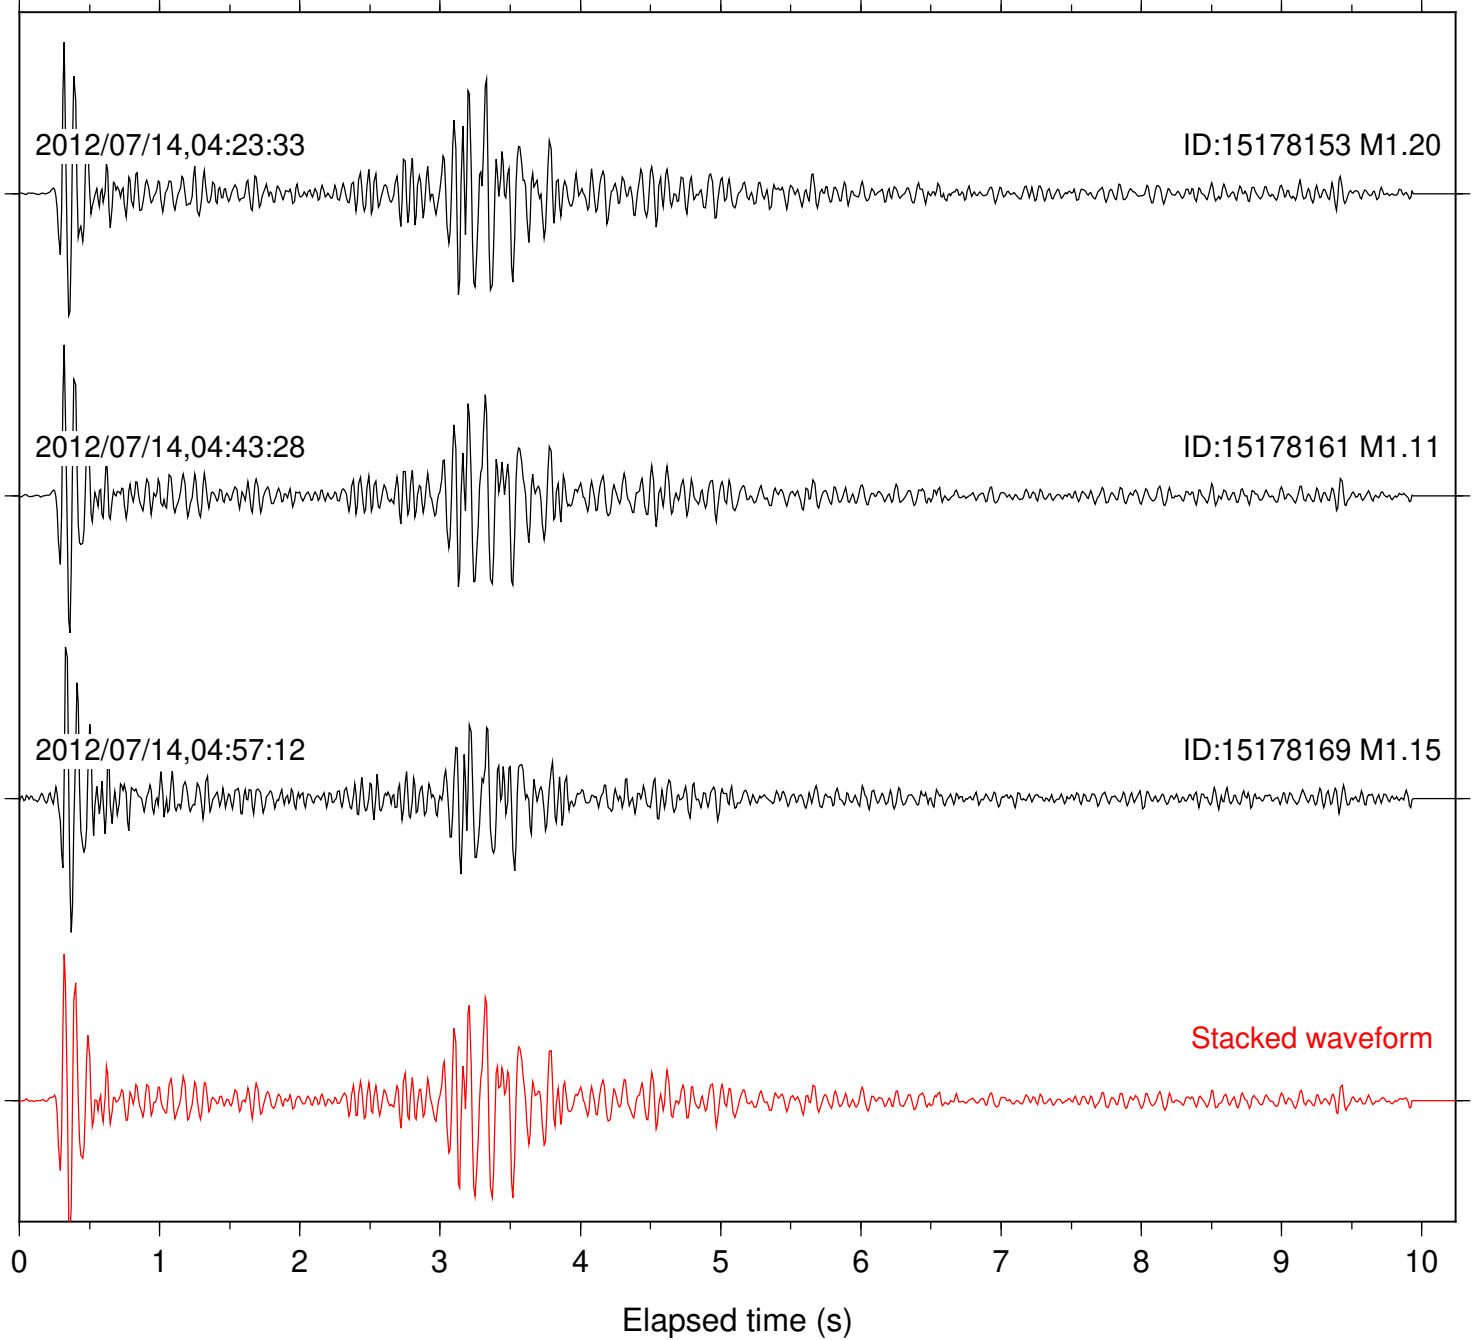

Station: B093 Com: EHZ

Focal depth: 15.65 km