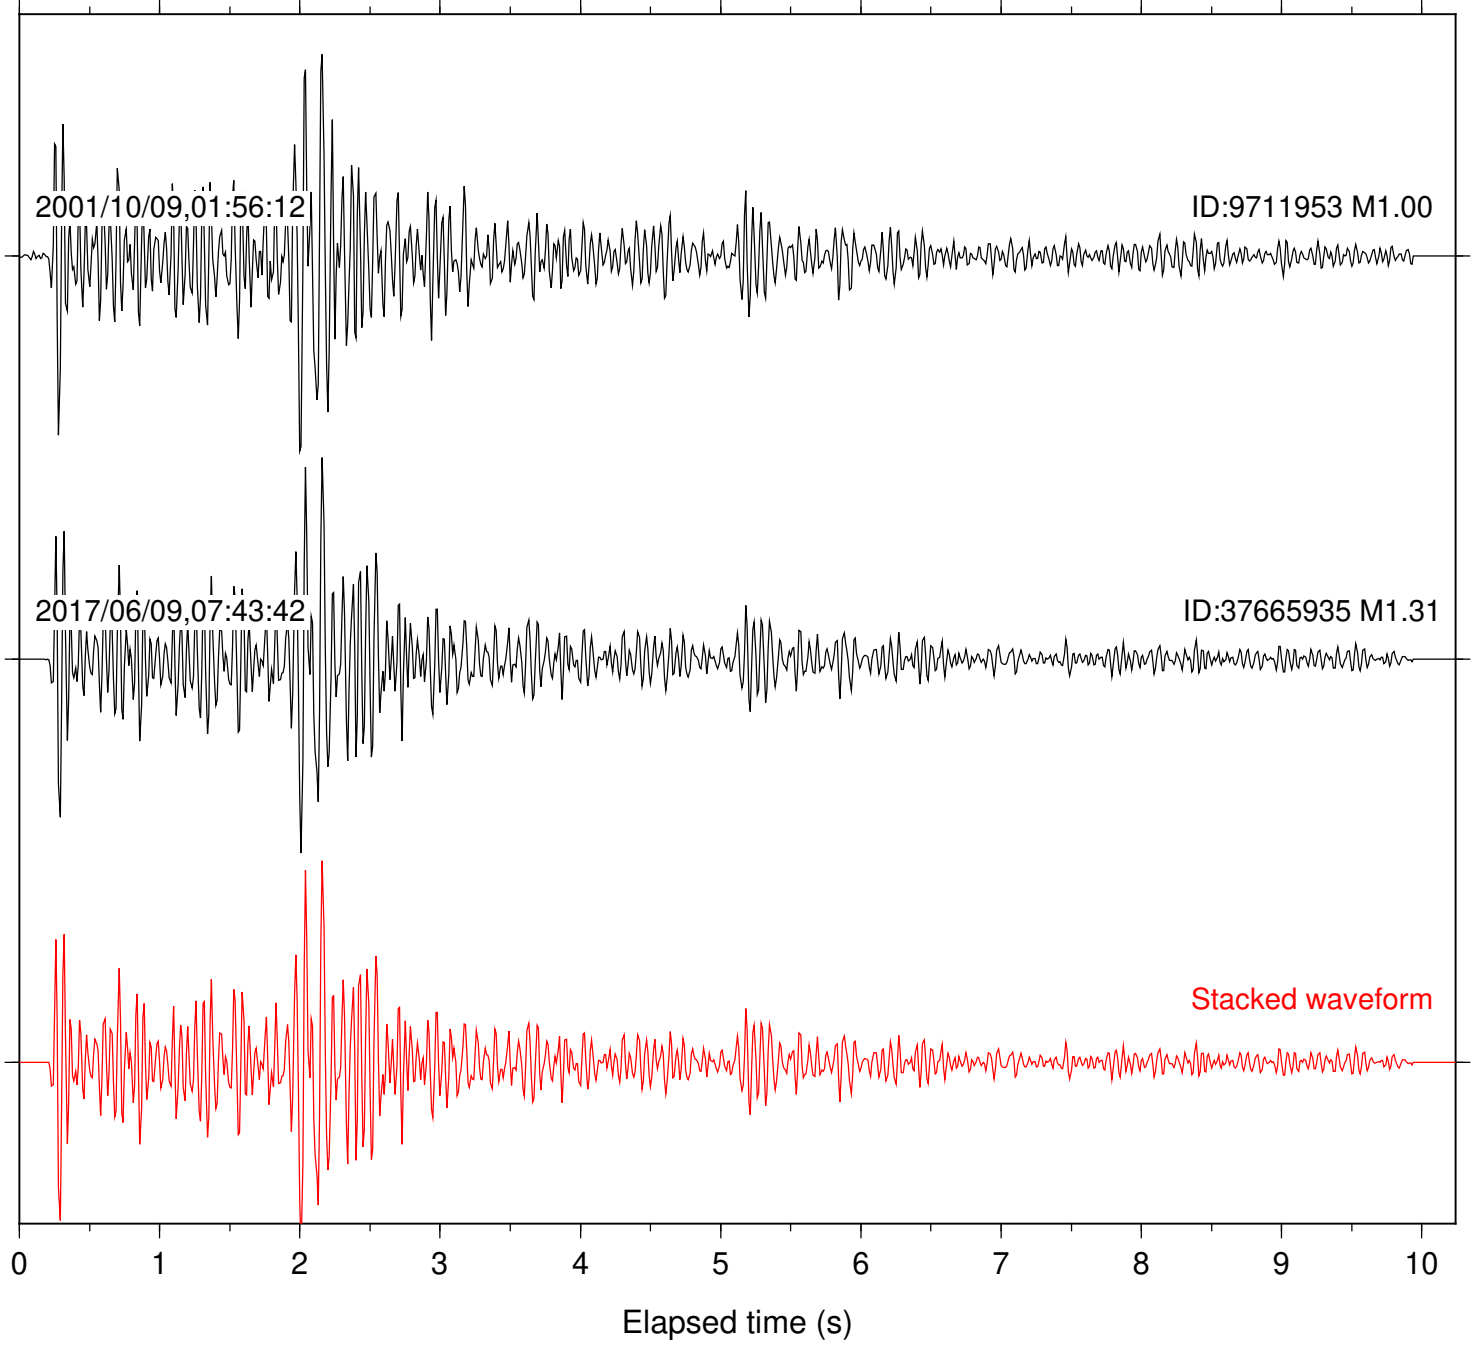

Station: PFO Com: HHZ

Focal depth: 6.06 km