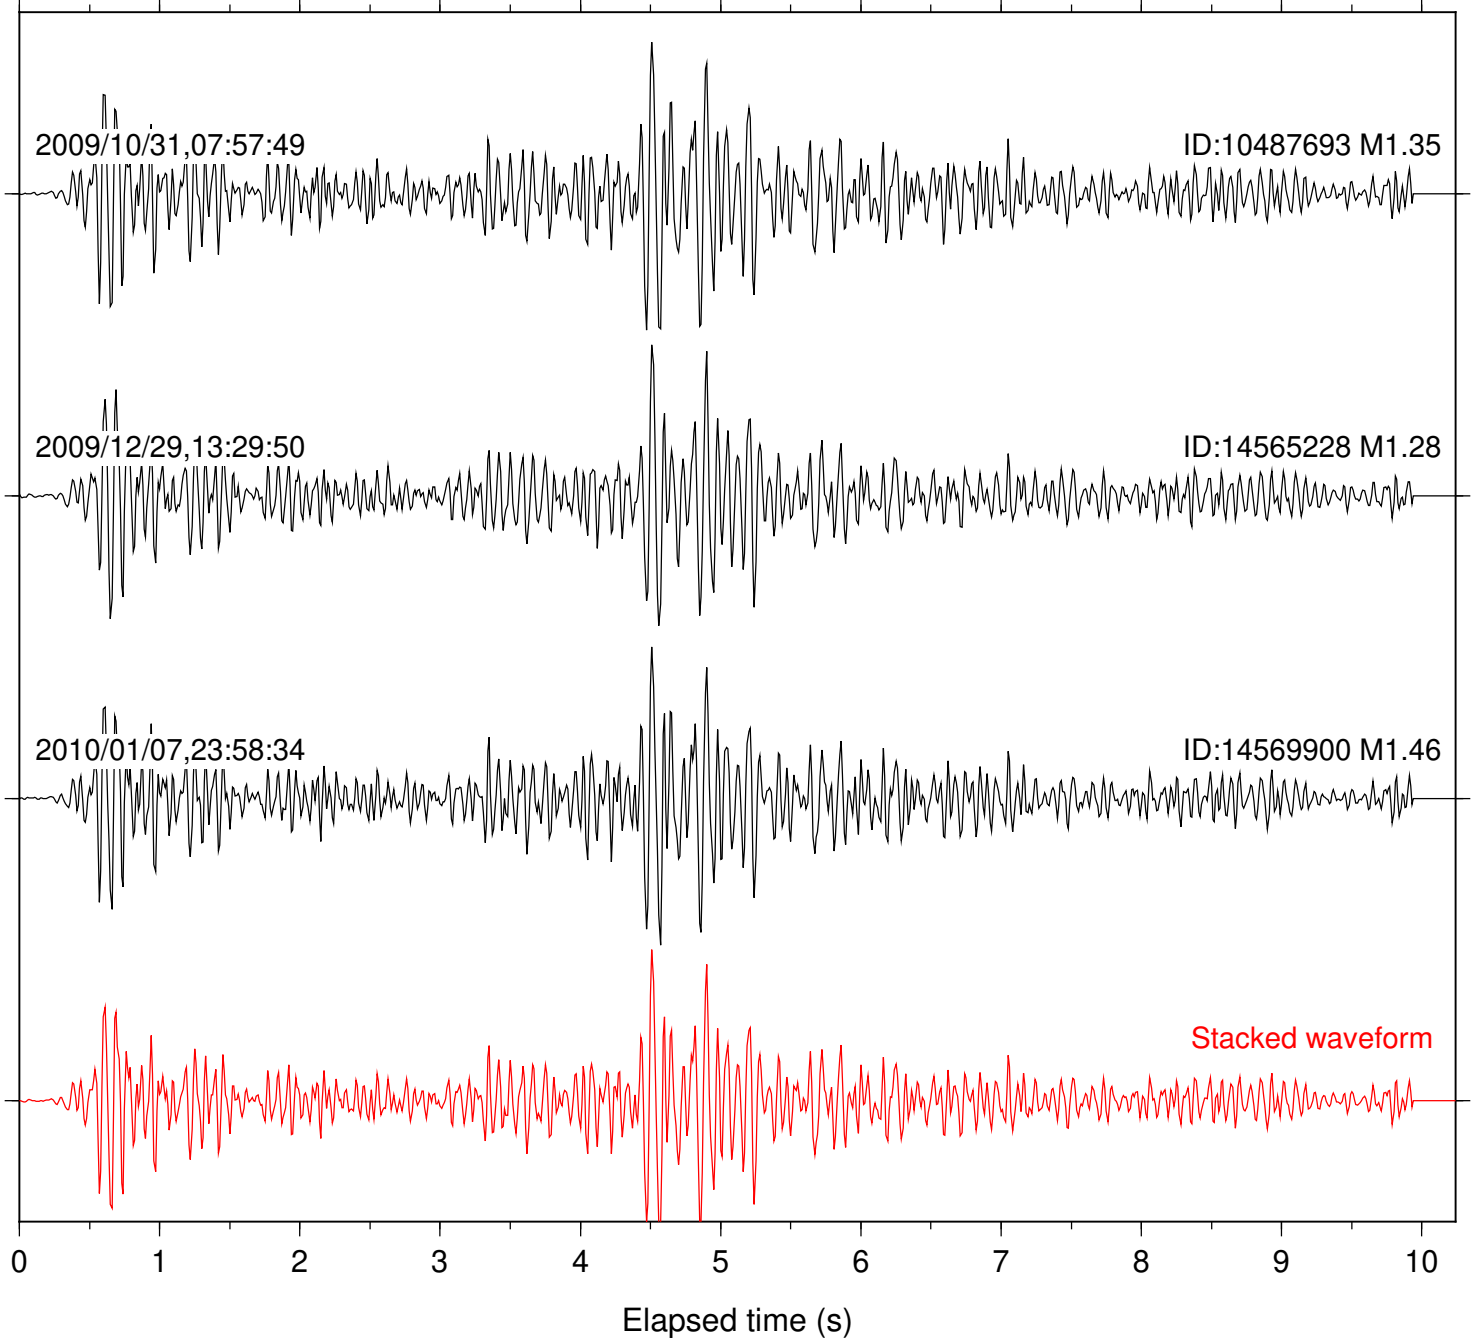

2010/01/07,23:58:34

ID:14569900 M1.46

Stacked waveform

0 1 2 3 4 5 6 7 8 9 10  
Elapsed time (s)

Station: B088 Com: EHZ

Focal depth: 9.14 km

Station: B093 Com: EHZ

Focal depth: 9.14 km