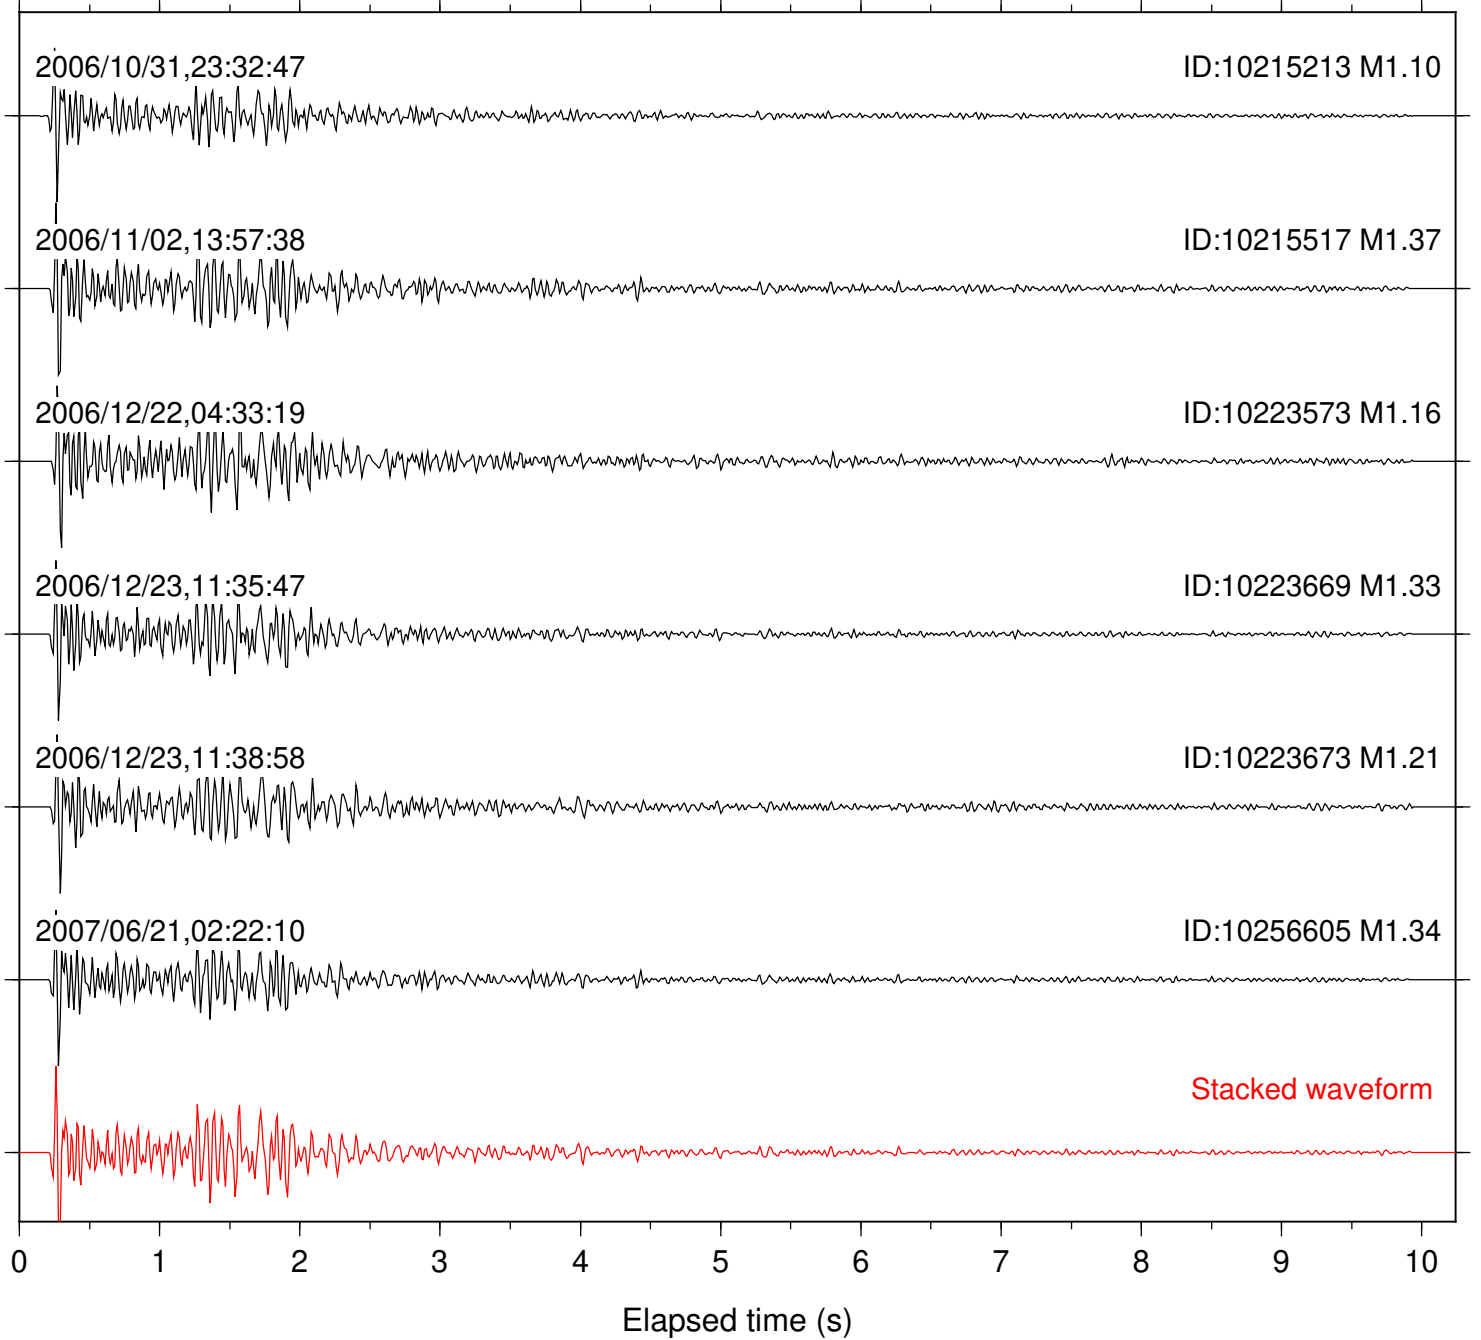

Station: BOR Com: HHZ

Focal depth: 7.69 km

Station: BZN Com: HHZ

Focal depth: 7.76 km

Station: DNR Com: HHZ

Focal depth: 7.76 km

Station: FRD Com: HHZ

Focal depth: 7.76 km