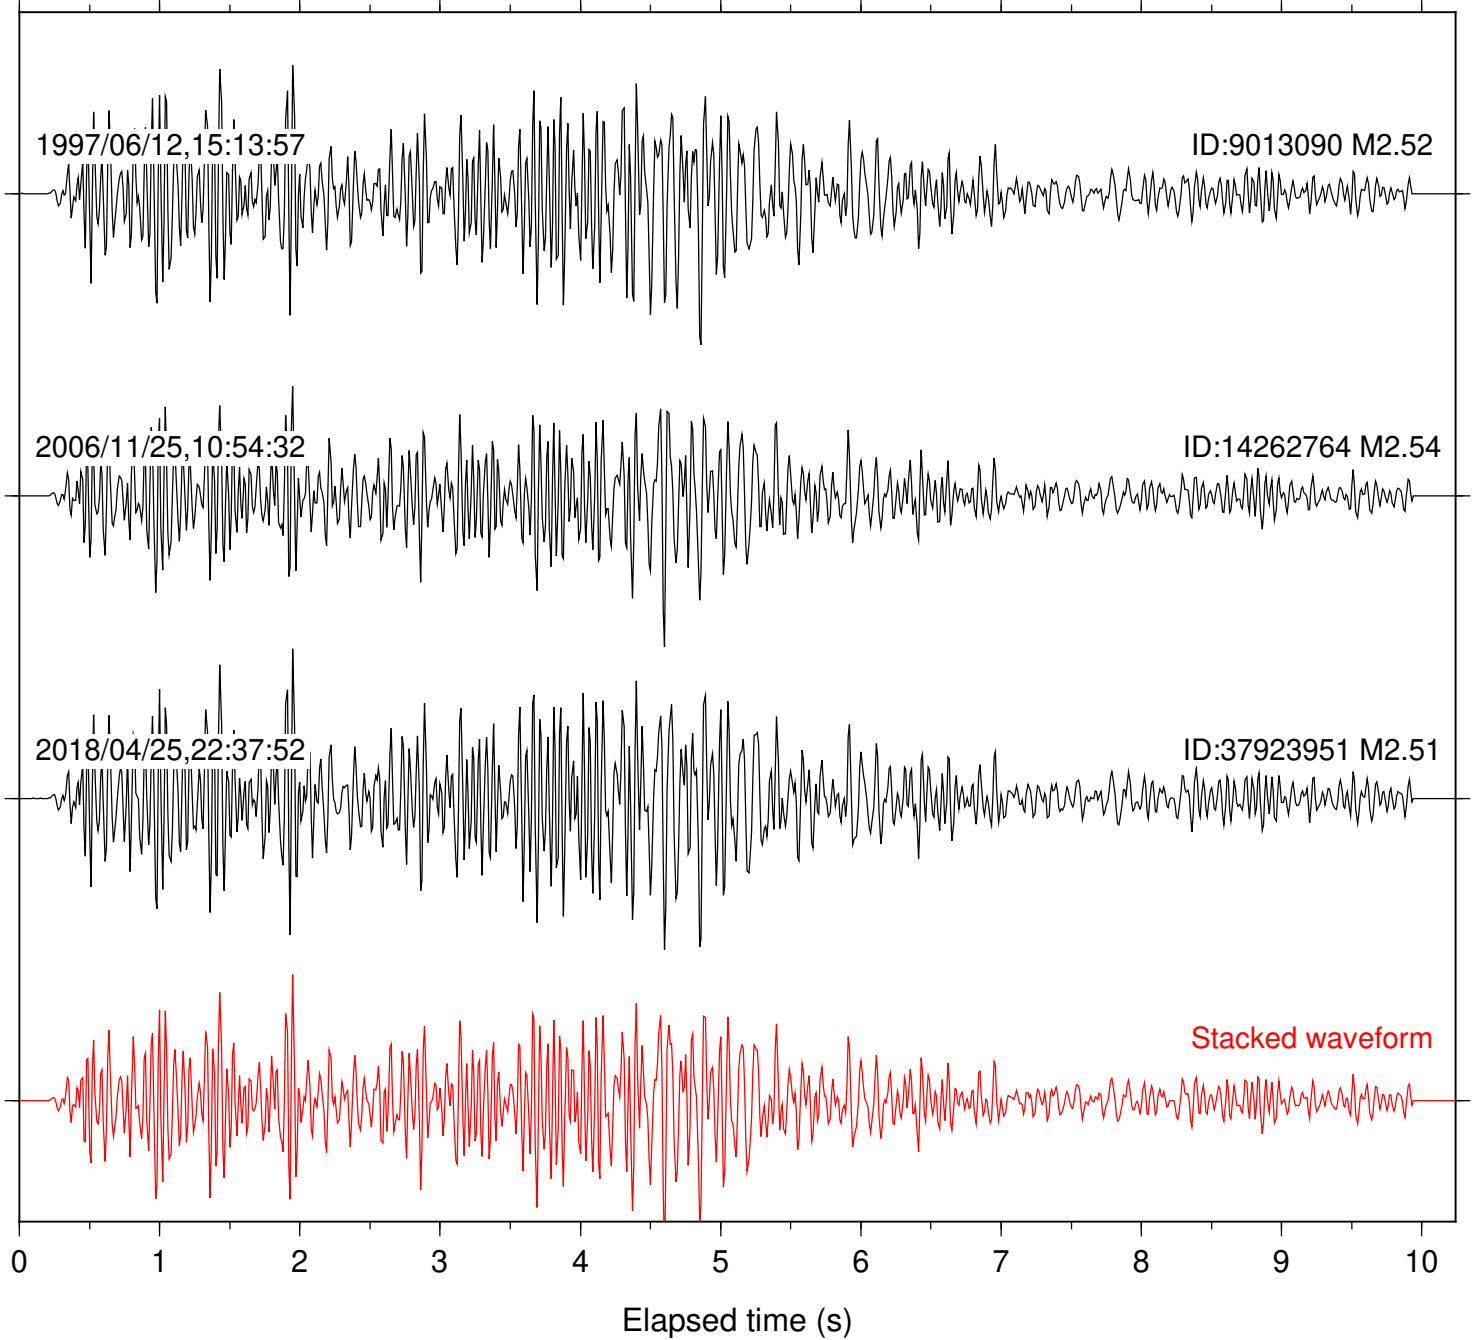

Focal depth: 11.36 km

Station: FRD Com: HHZ

Focal depth: 11.36 km

Station: LVA2 Com: HHZ

Focal depth: 11.36 km

Station: PFO Com: HHZ

Focal depth: 11.36 km

Station: SND Com: HHZ