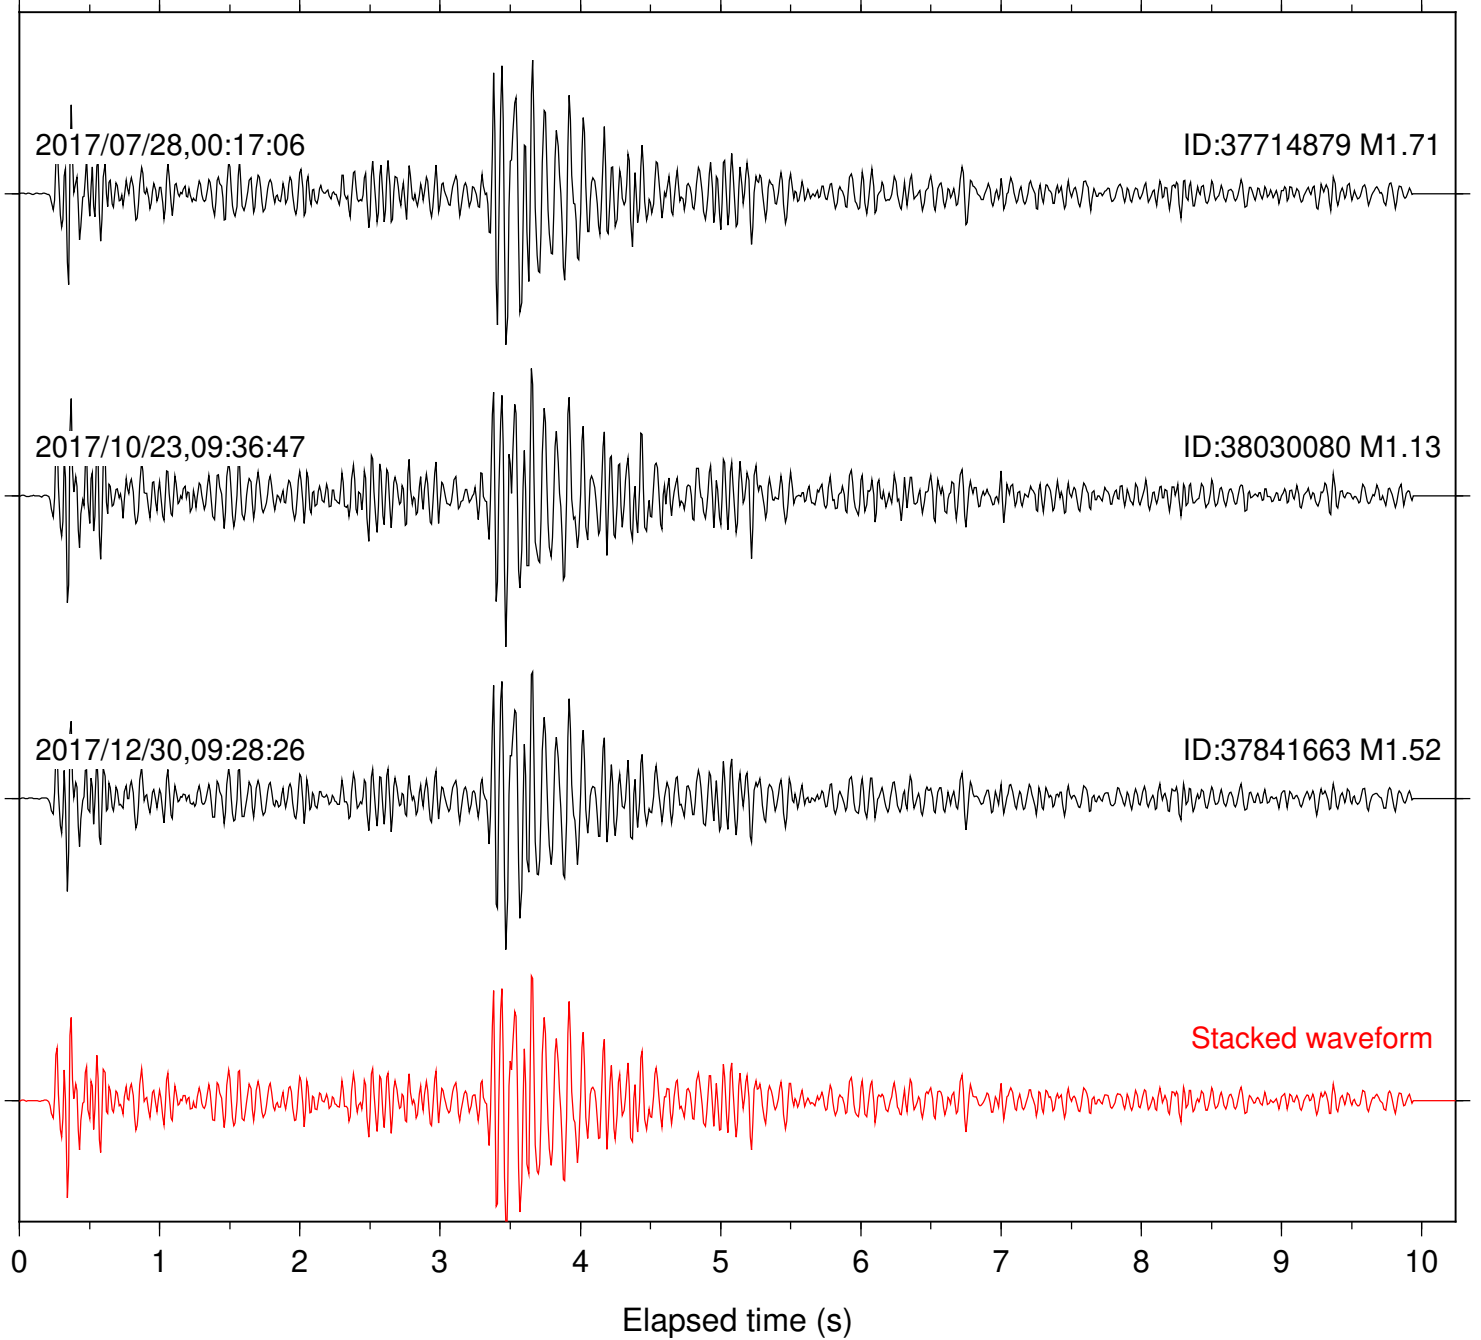

Station: B081 Com: EHZ

Focal depth: 6.41 km