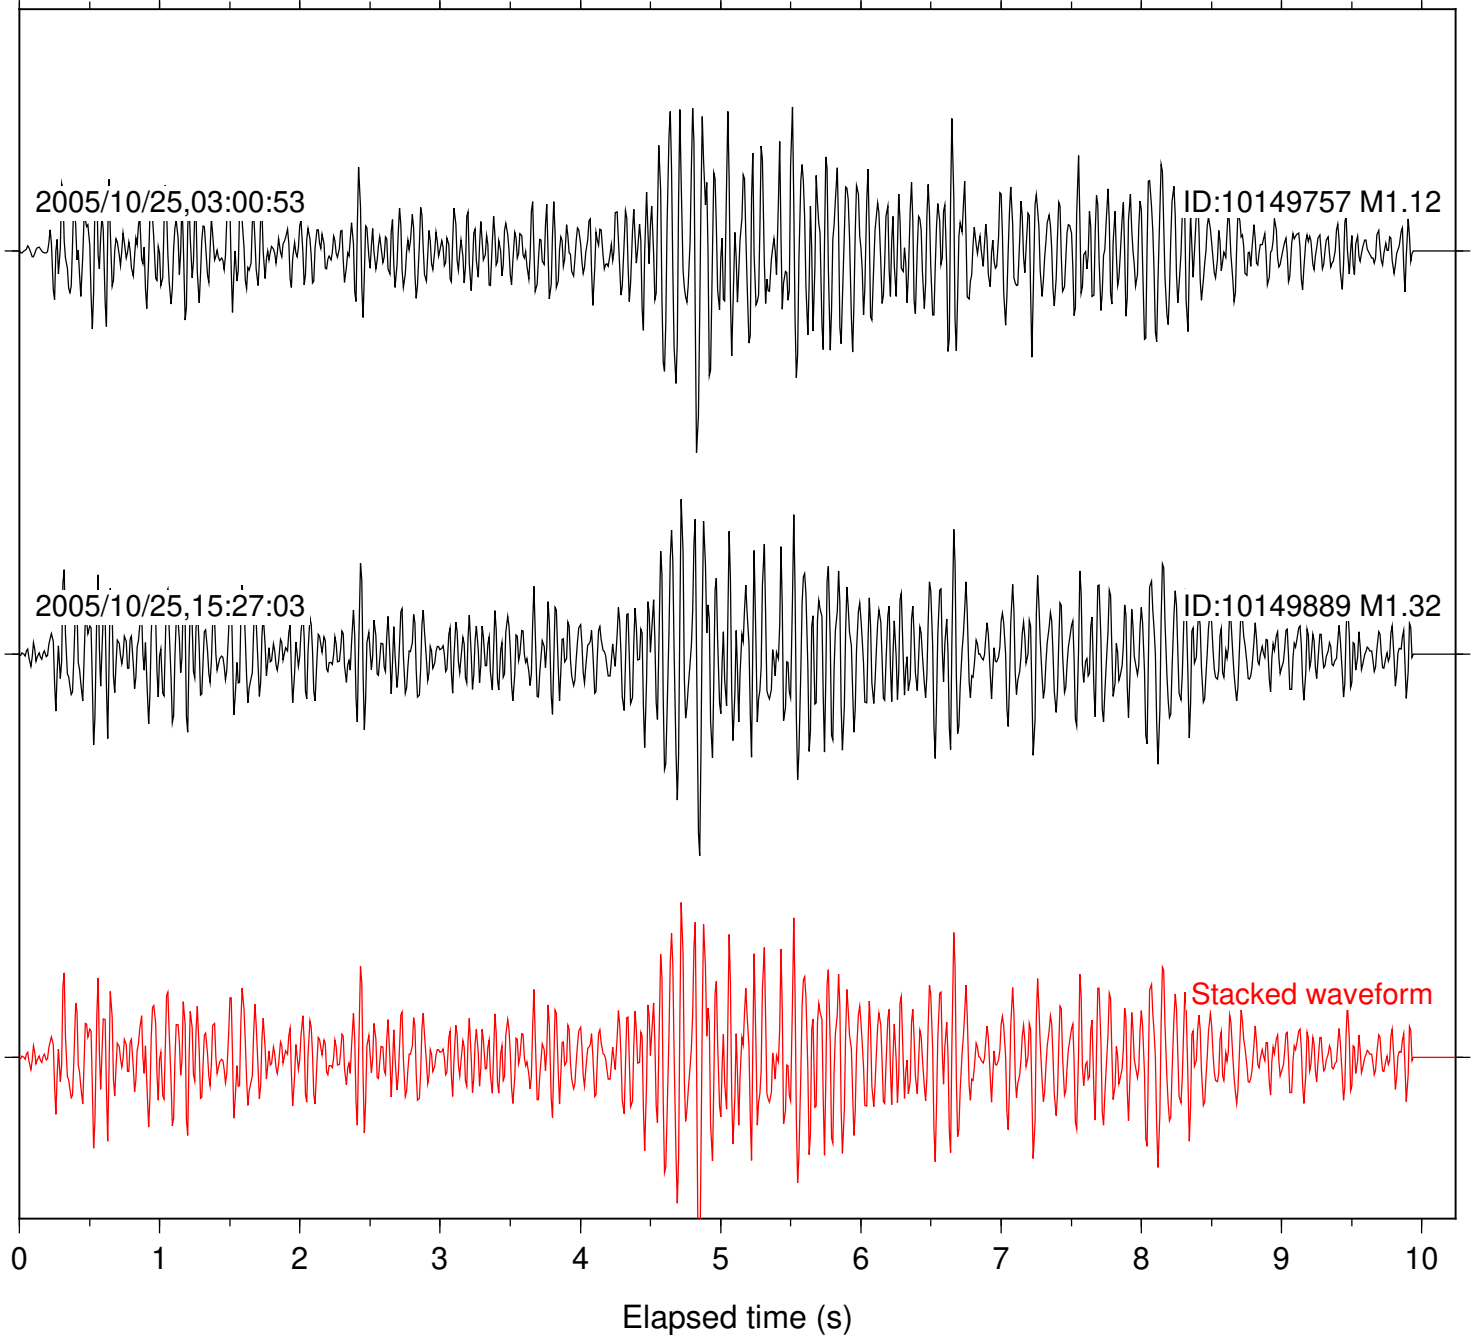

Station: PMD Com: HHZ

Focal depth: 11.19 km