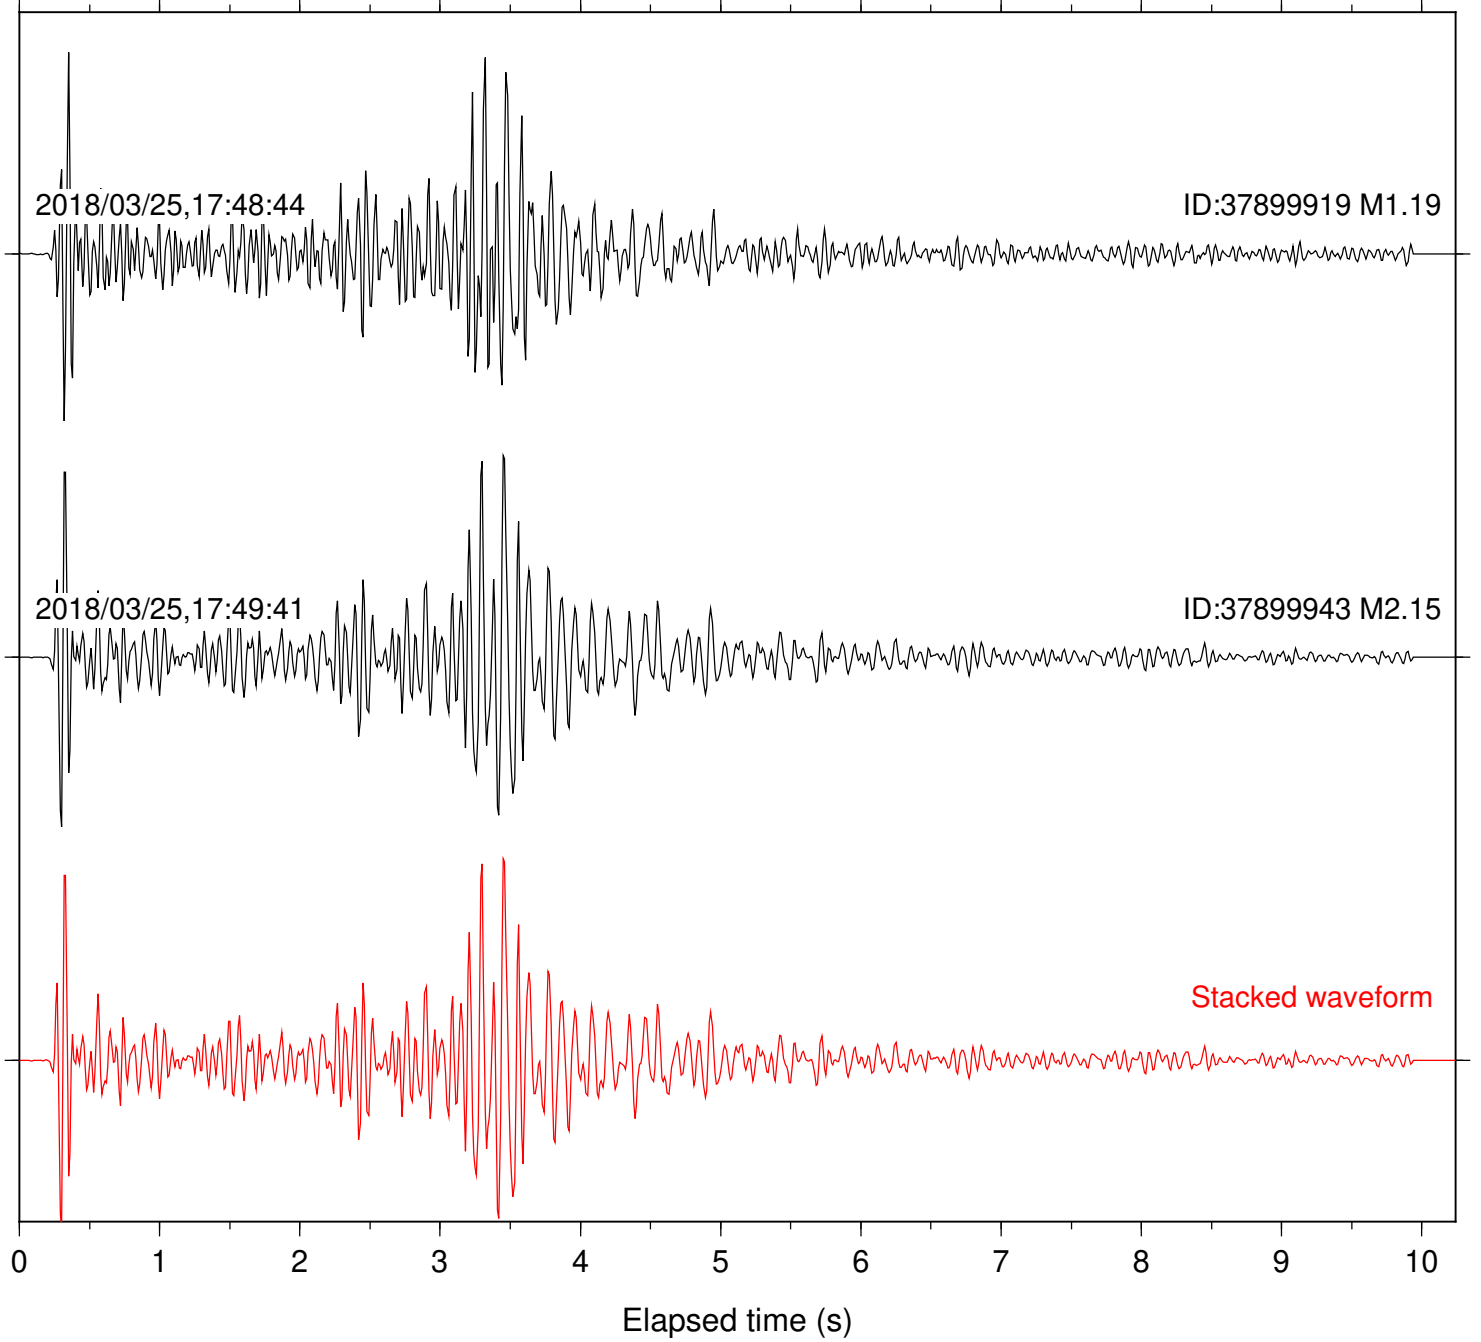

Station: B087 Com: EHZ

Focal depth: 14.04 km