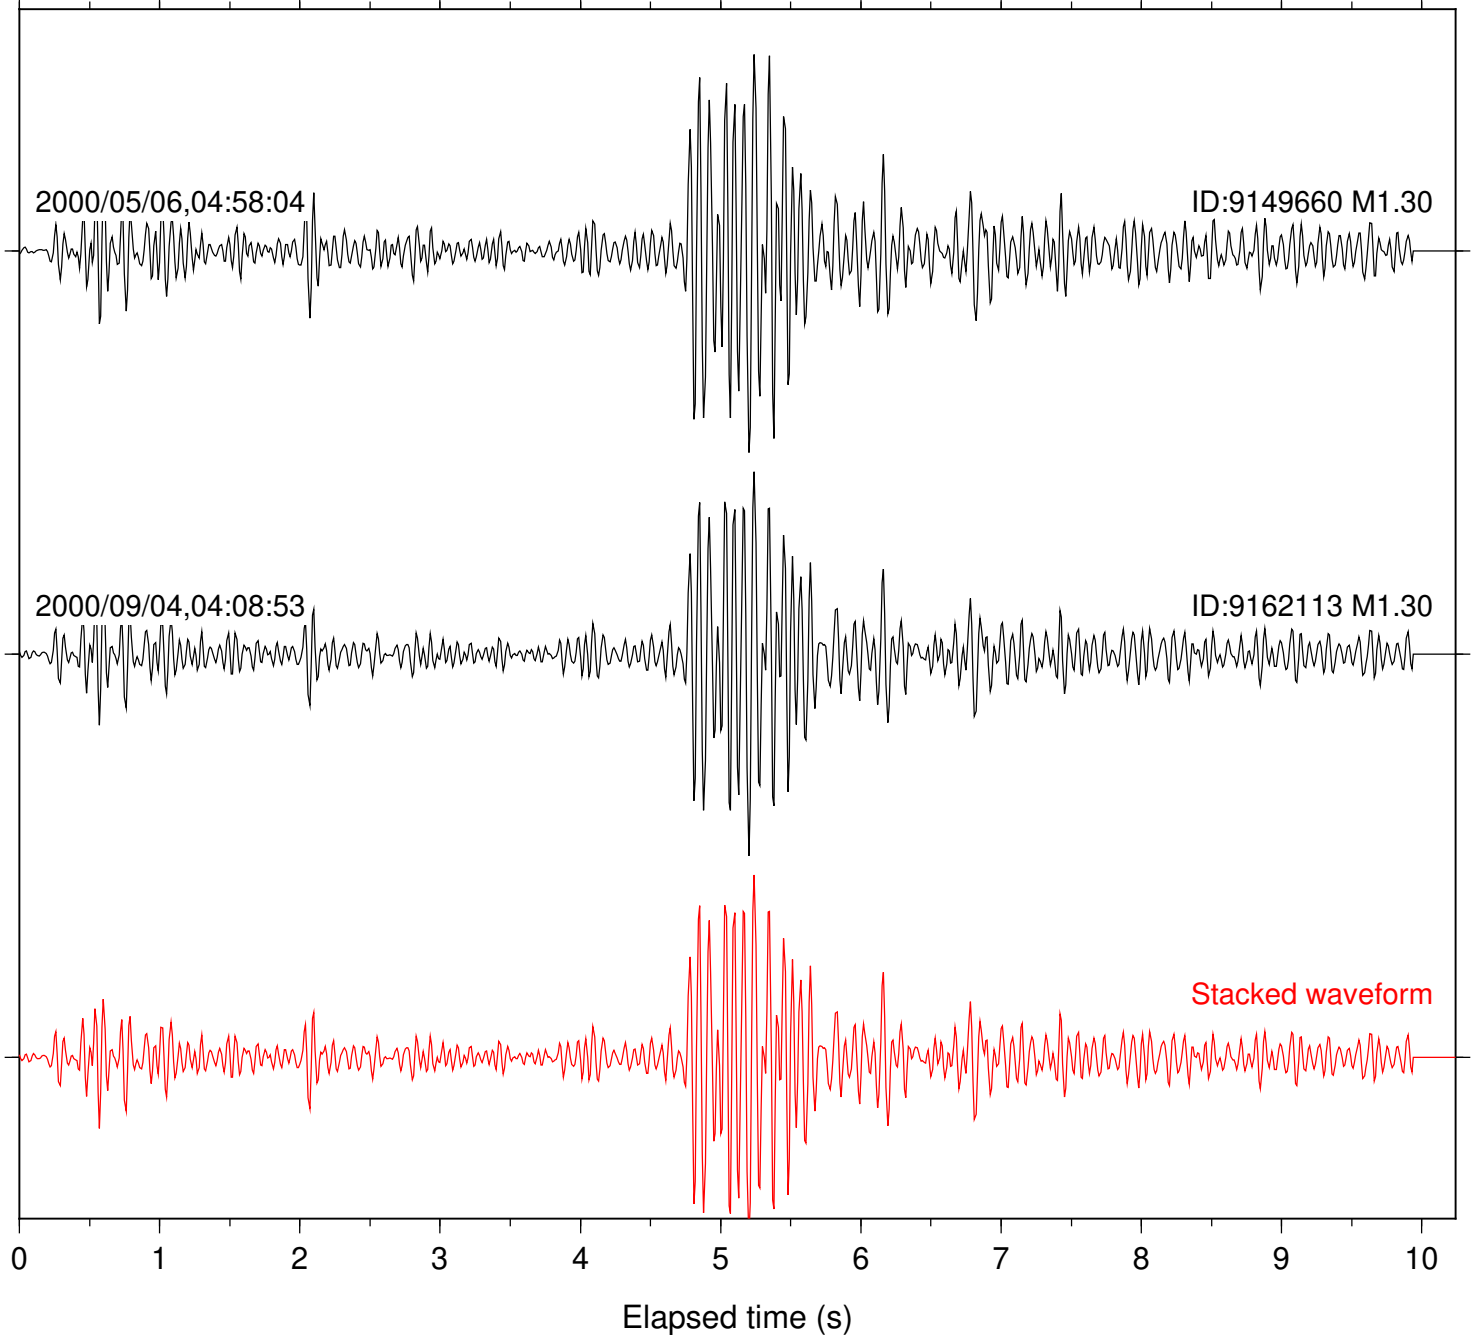

Station: JUL Com: EHZ

Focal depth: 12.75 km