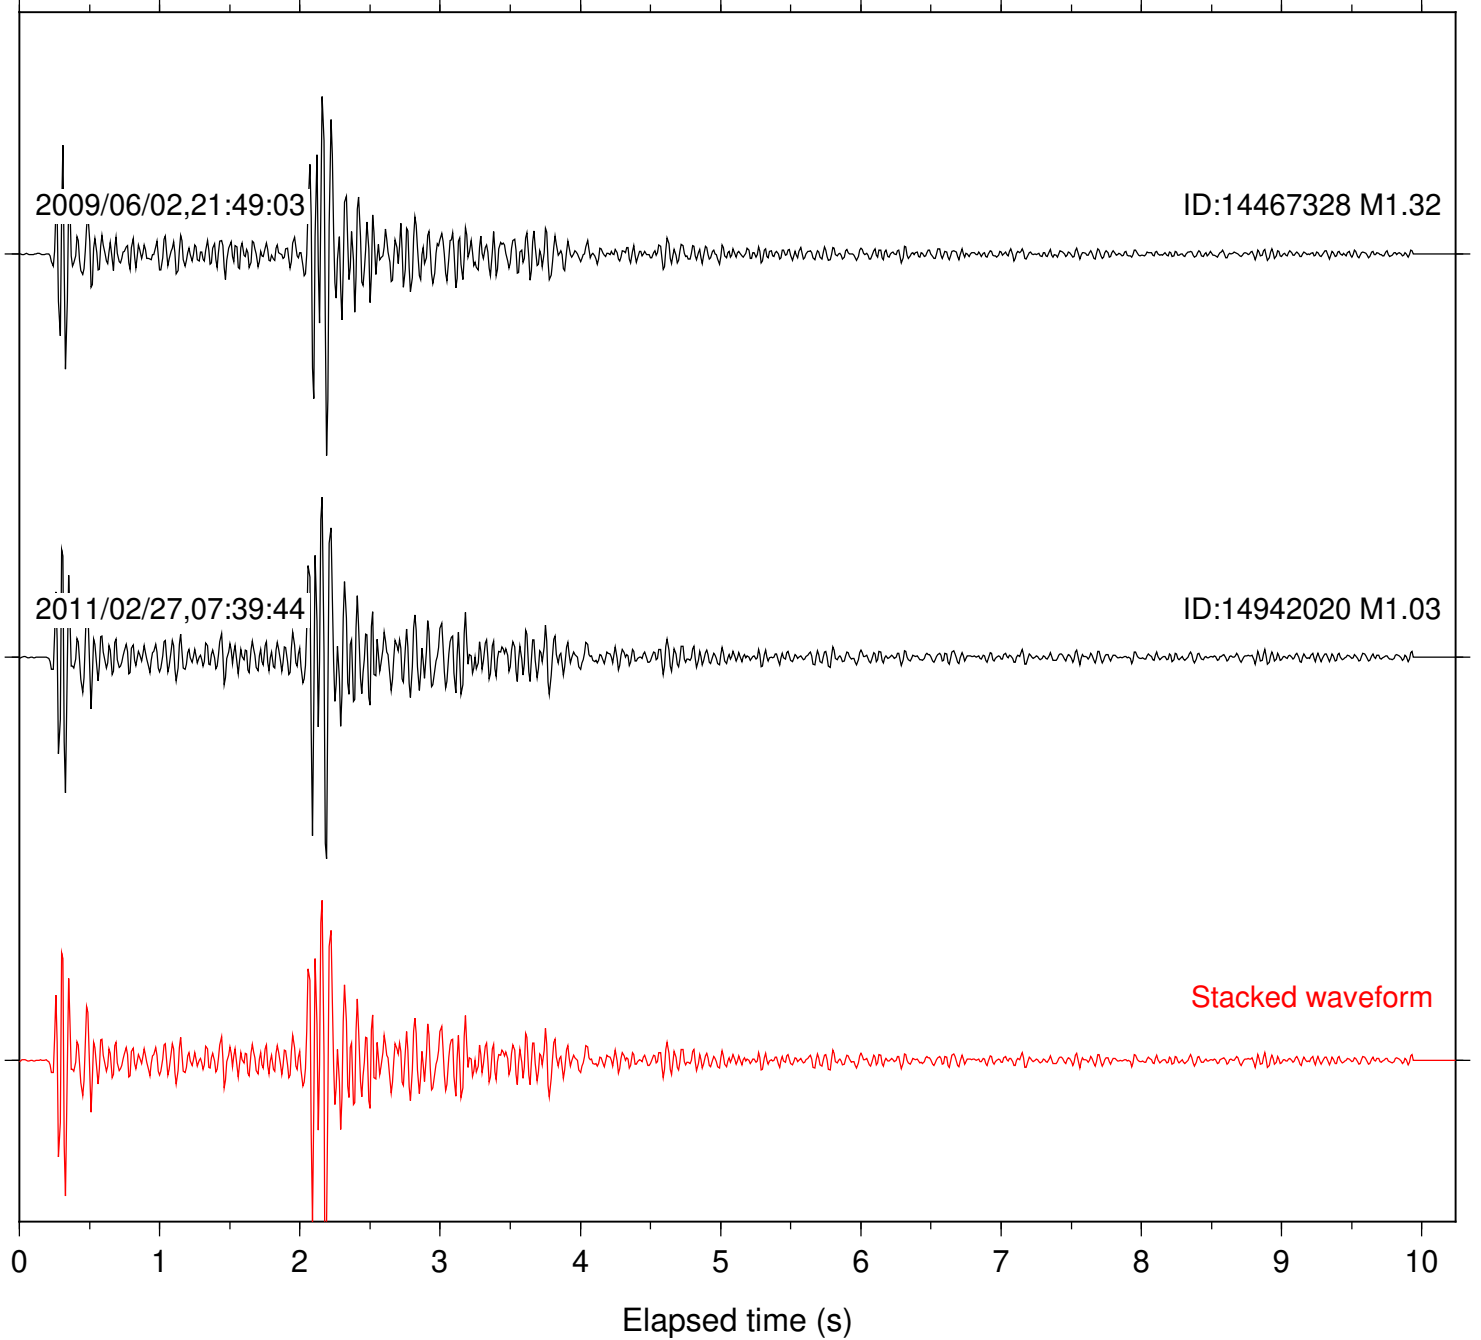

Station: B082 Com: EHZ

Focal depth: 8.47 km