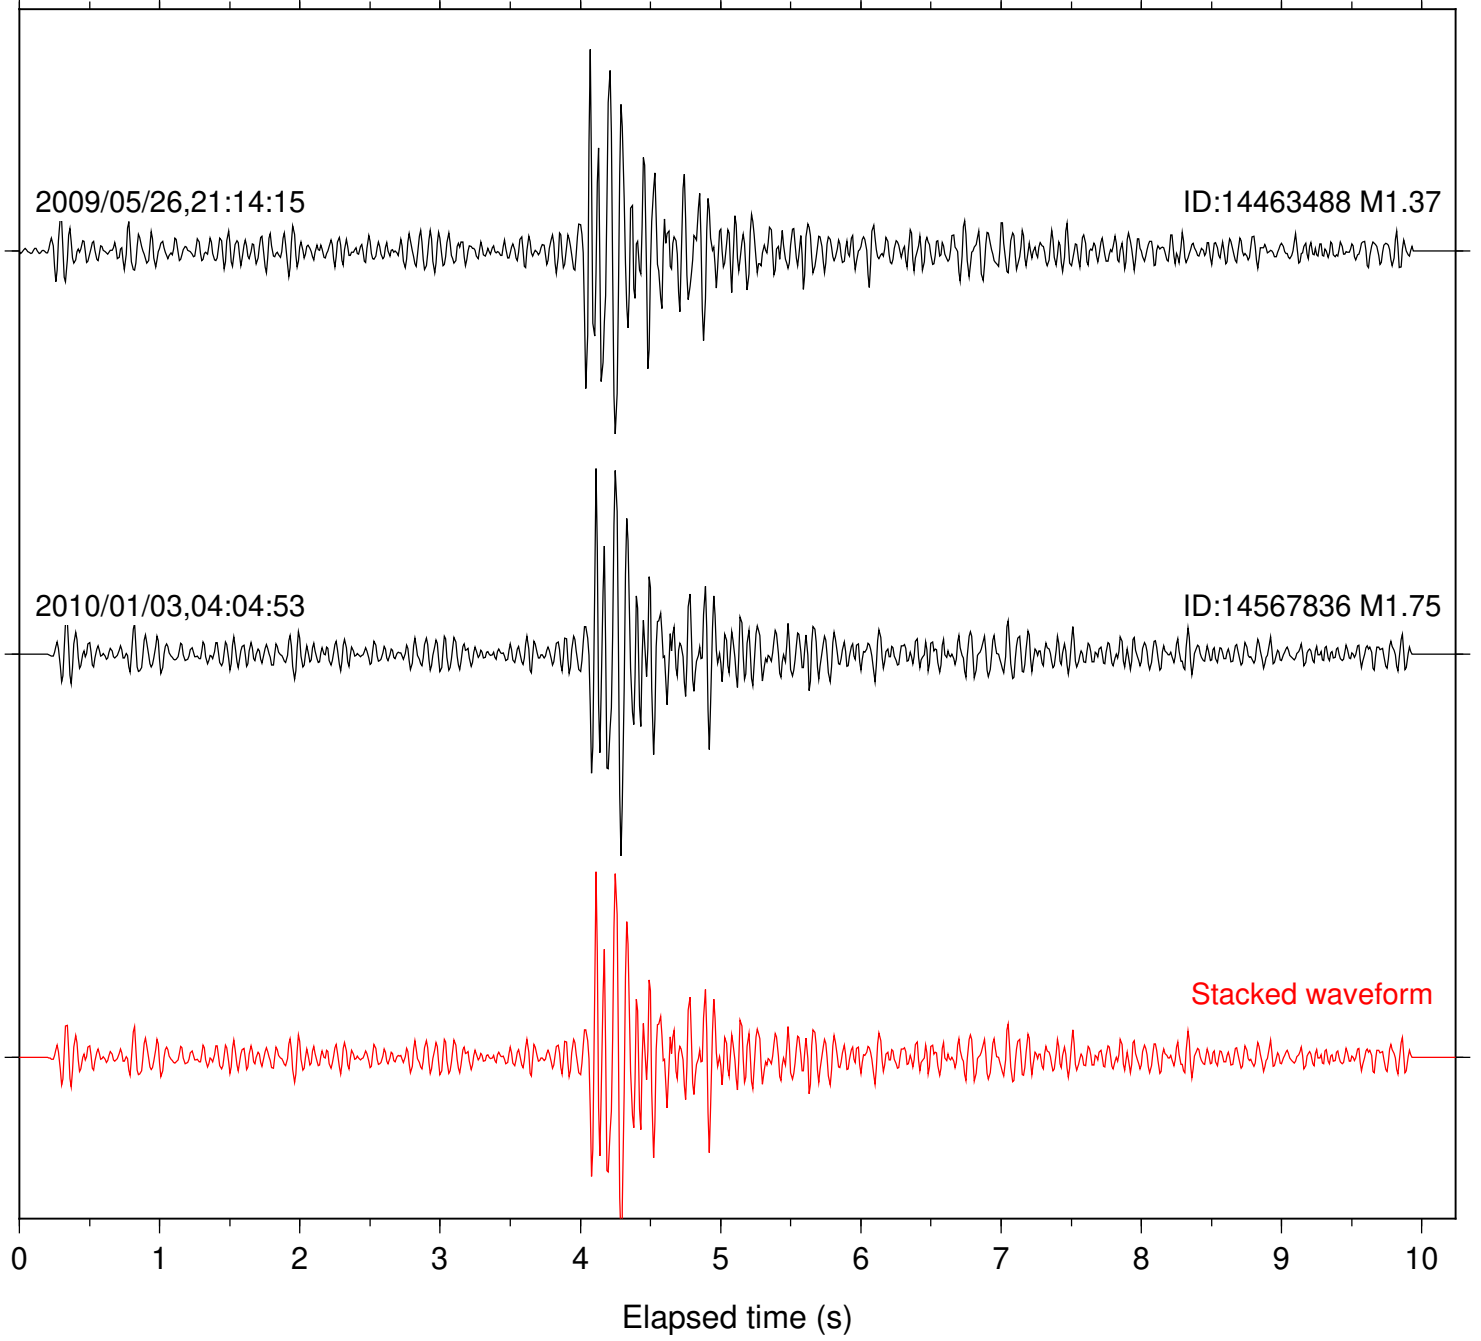

Station: KNW Com: HHZ

Focal depth: 9.73 km

Station: PFO Com: HHZ

Focal depth: 9.73 km

Station: PLM Com: HHZ

Focal depth: 9.73 km

Station: PMD Com: HHZ

Focal depth: 9.73 km