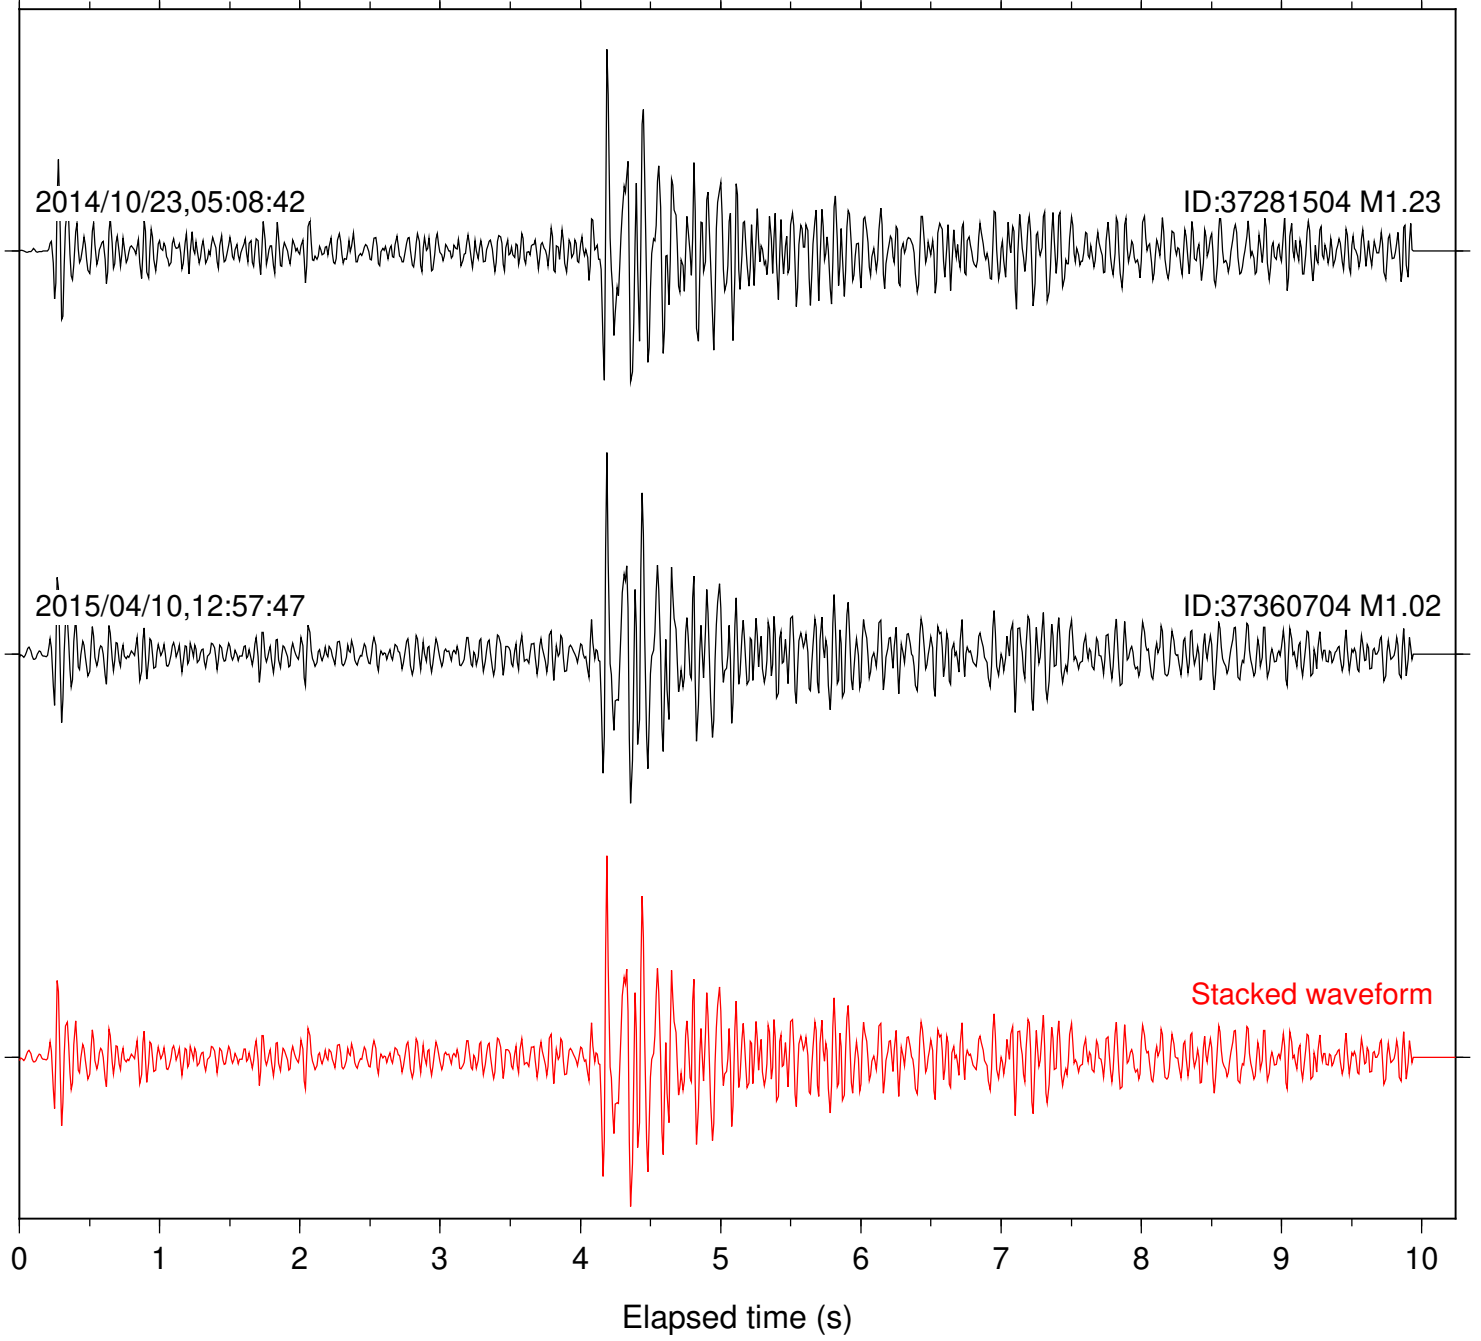

Station: B081 Com: EHZ

Focal depth: 9.54 km