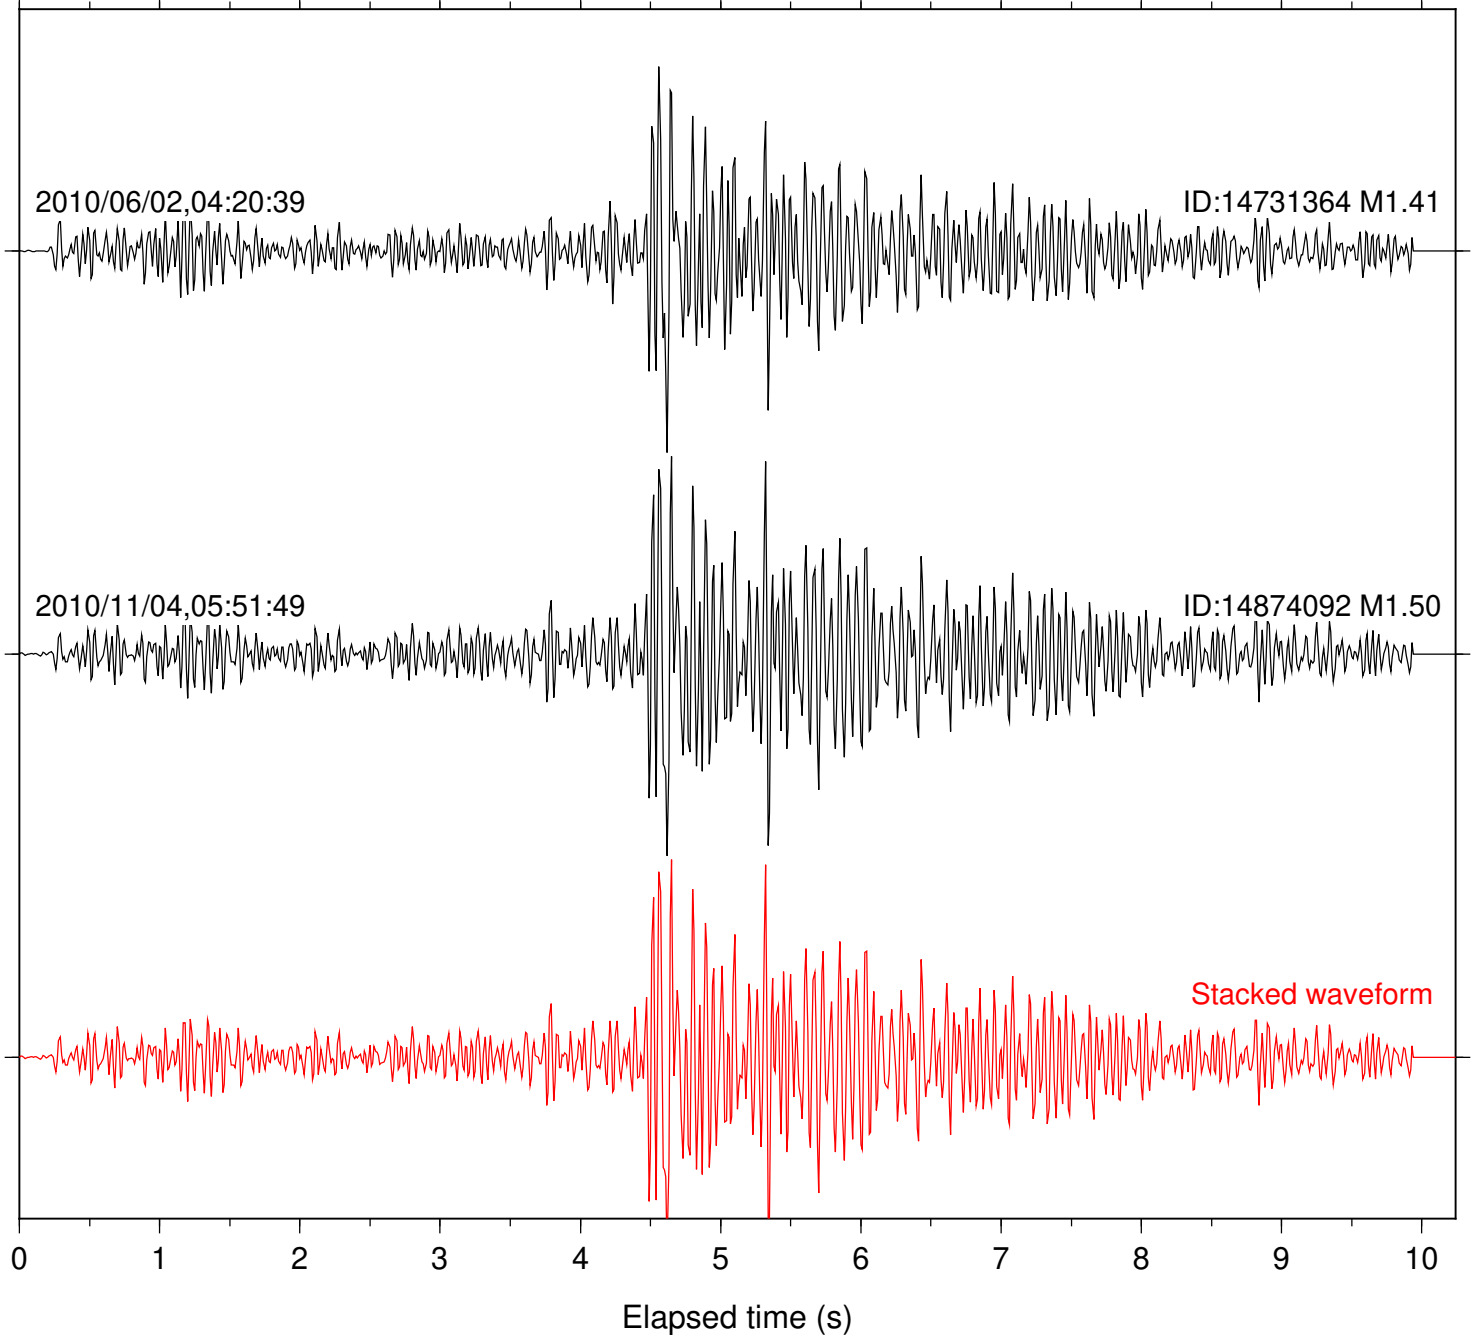

Station: HMT2 Com: HHZ

Focal depth: 13.06 km