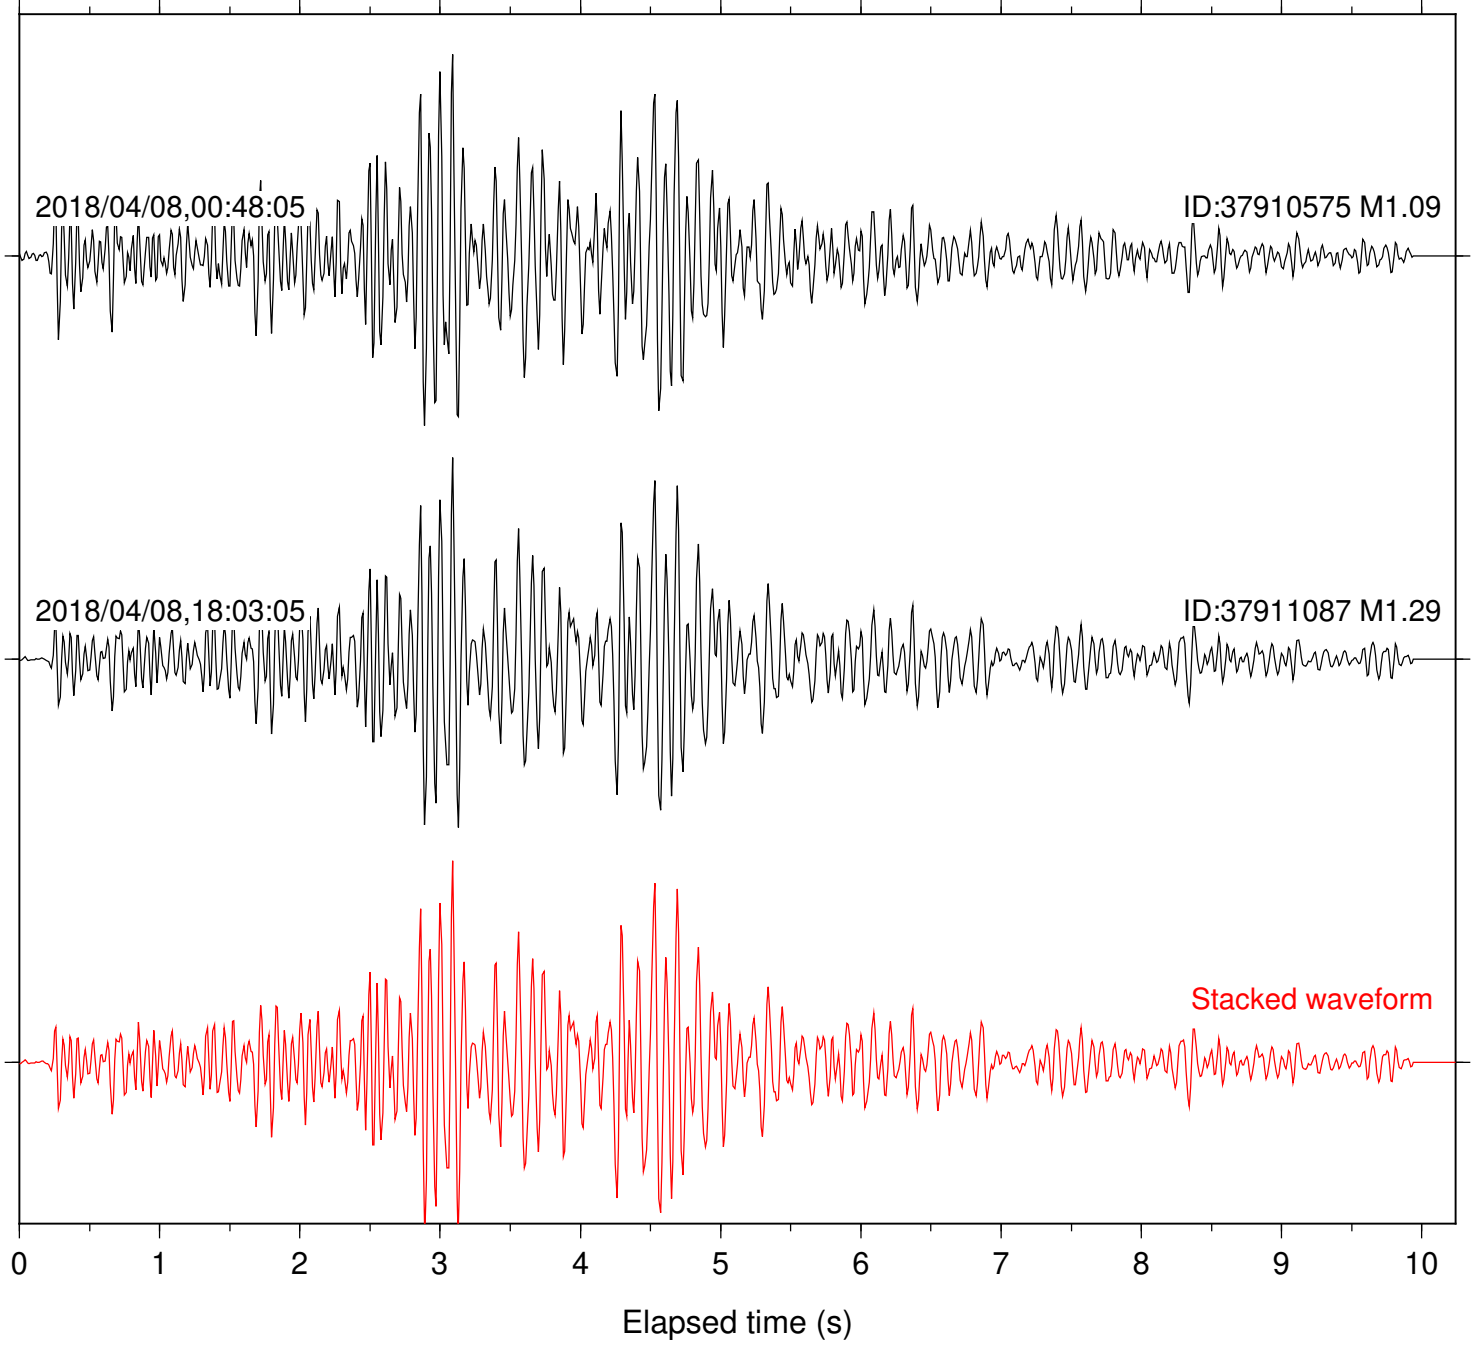

Focal depth: 6.37 km

Station: DGR Com: HHZ

Focal depth: 6.37 km

Station: DNR Com: HHZ

Focal depth: 6.37 km

Station: HMT2 Com: HHZ

Focal depth: 6.37 km

Station: KNW Com: HHZ