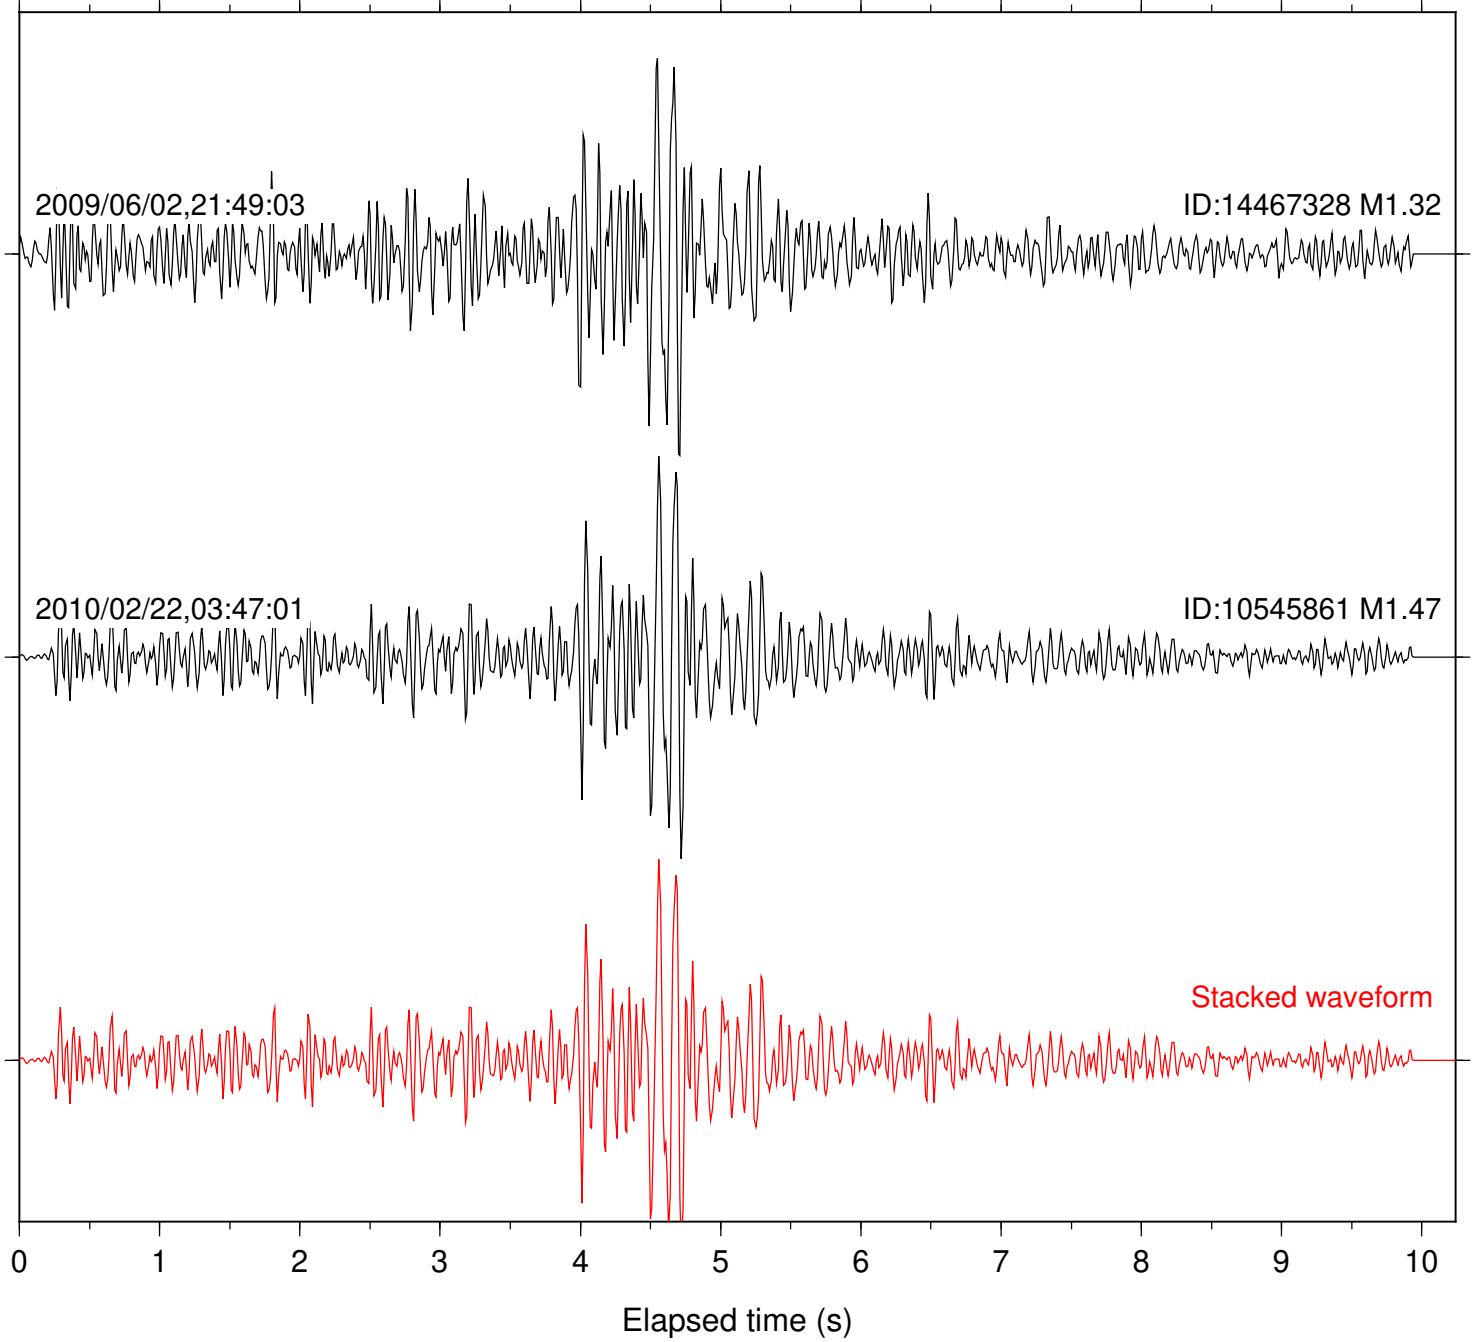

0 1 2 3 4 5 6 7 8 9 10

Elapsed time (s)

Station: TOR Com: HHZ

Focal depth: 8.46 km

Station: B082 Com: EHZ

Focal depth: 17.00 km

Station: B084 Com: EHZ

Focal depth: 17.00 km