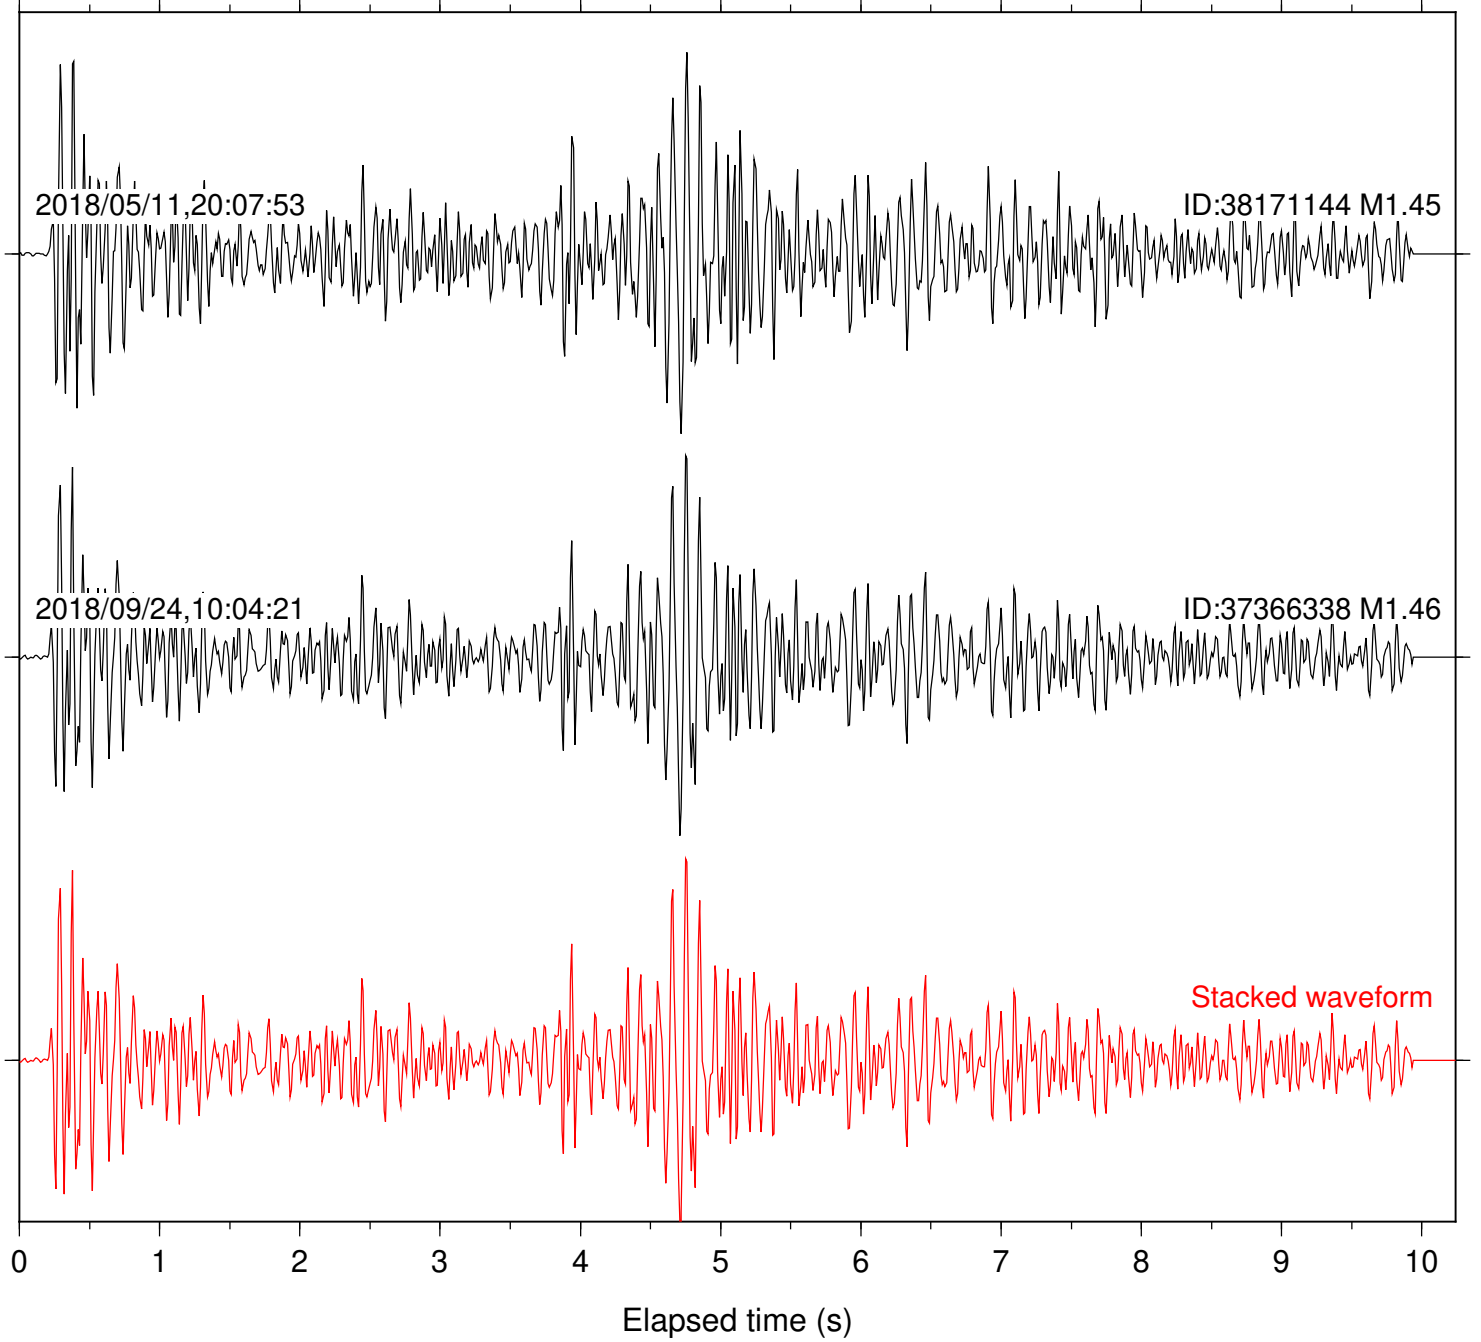

Station: CSH Com: HHZ

Focal depth: 4.46 km

Station: DGR Com: HHZ

Focal depth: 4.46 km

Station: HMT2 Com: HHZ

Focal depth: 4.46 km

Station: POB2 Com: HHZ

Focal depth: 4.46 km