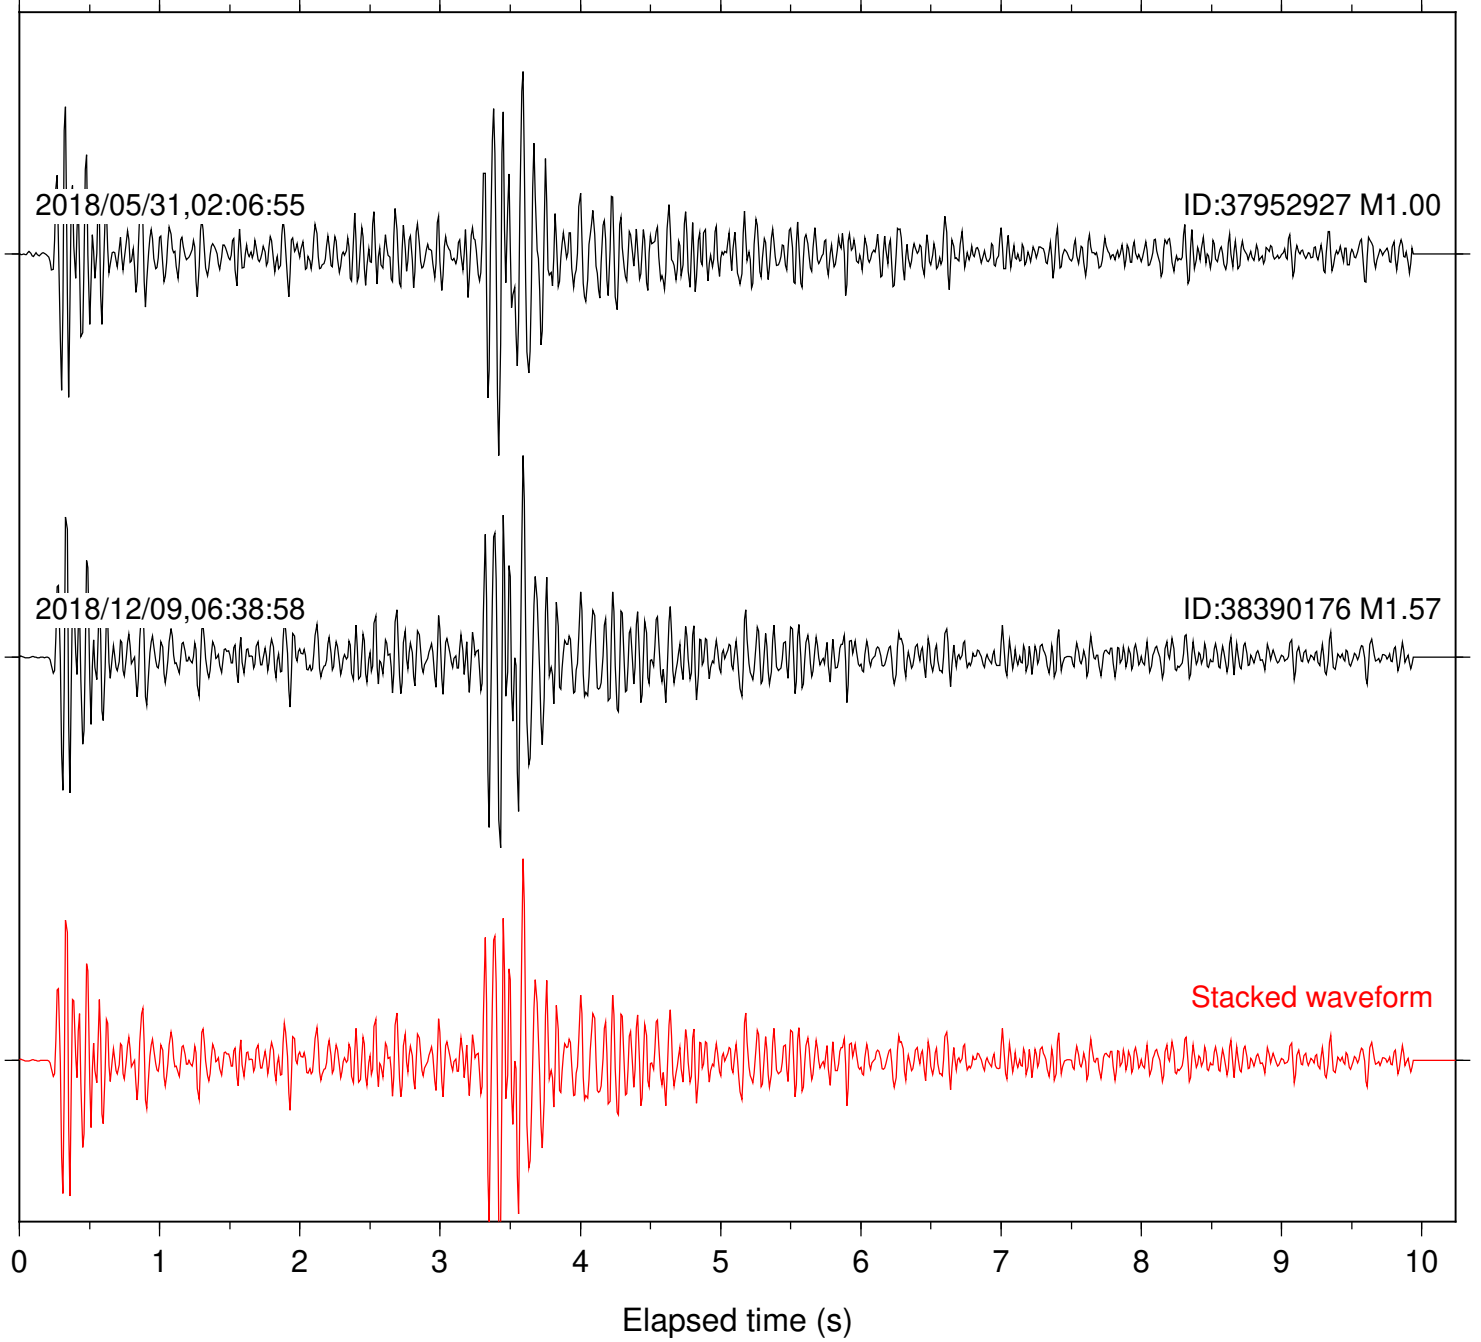

Station: B081 Com: EHZ

Focal depth: 6.21 km