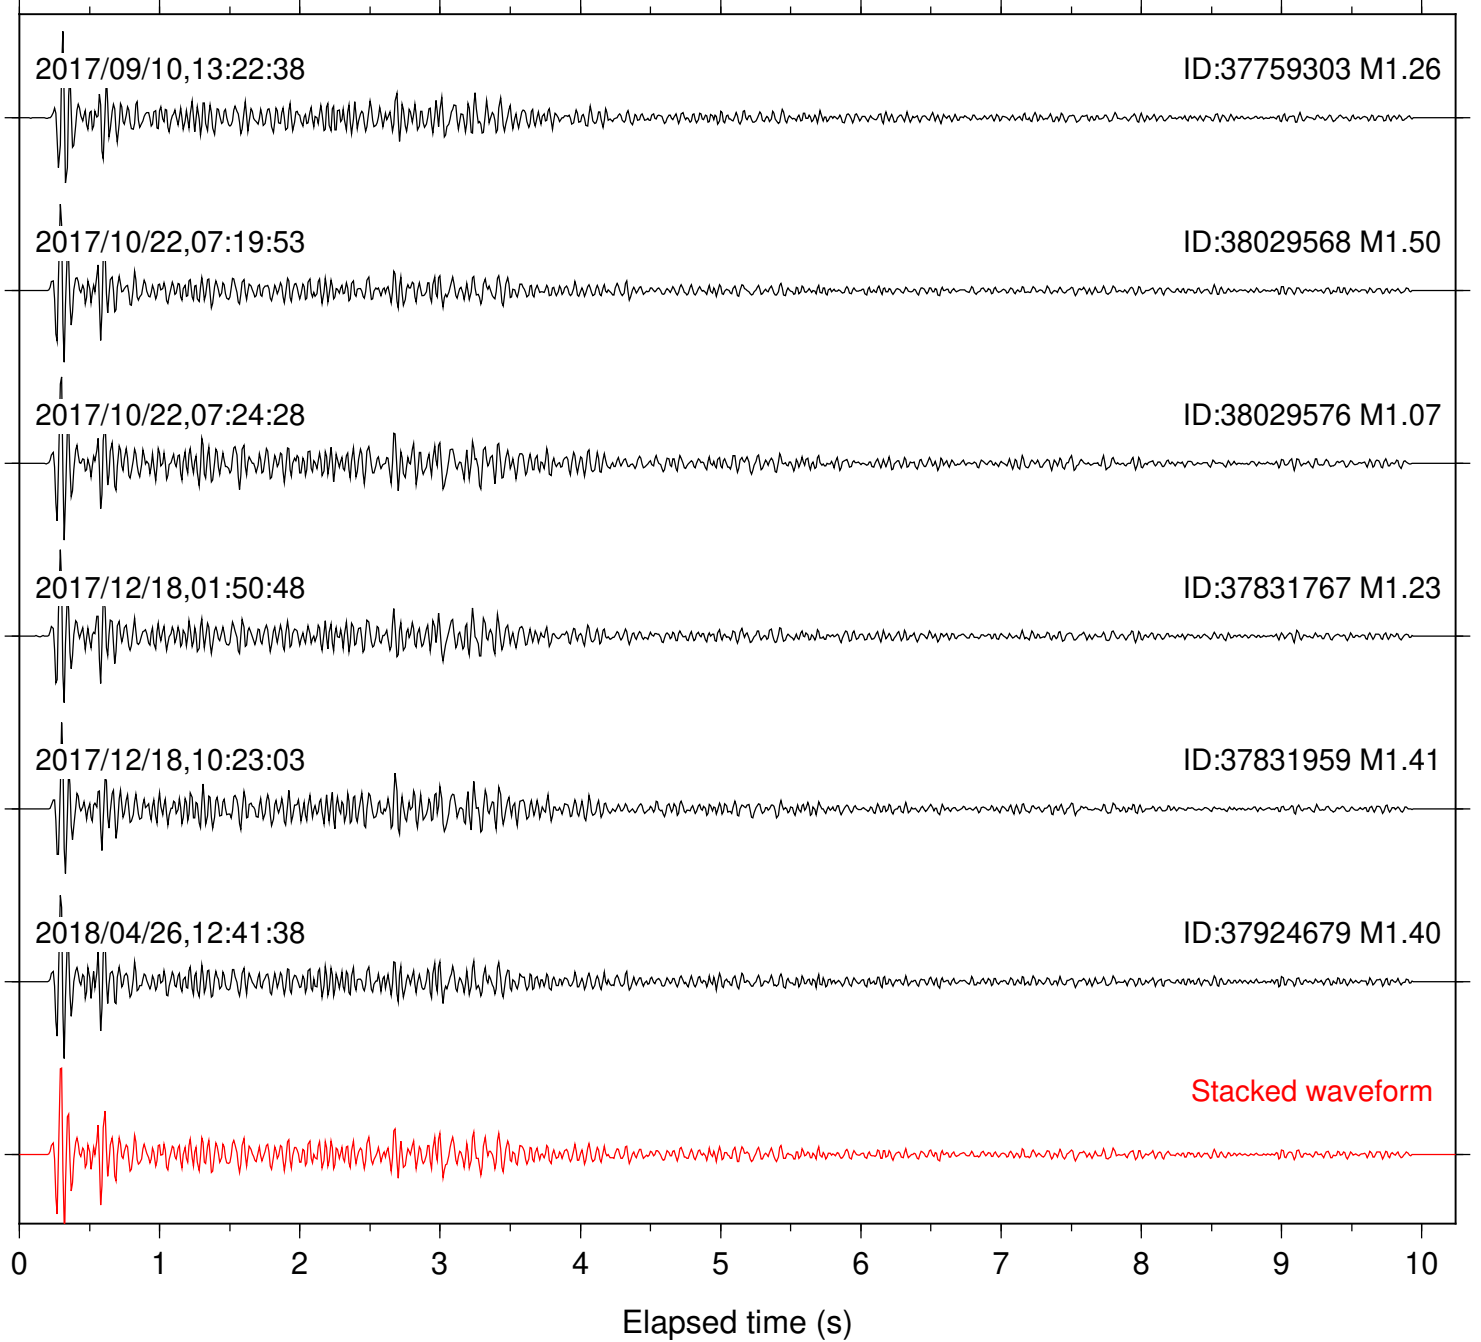

Station: FRD Com: HHZ

Focal depth: 6.30 km