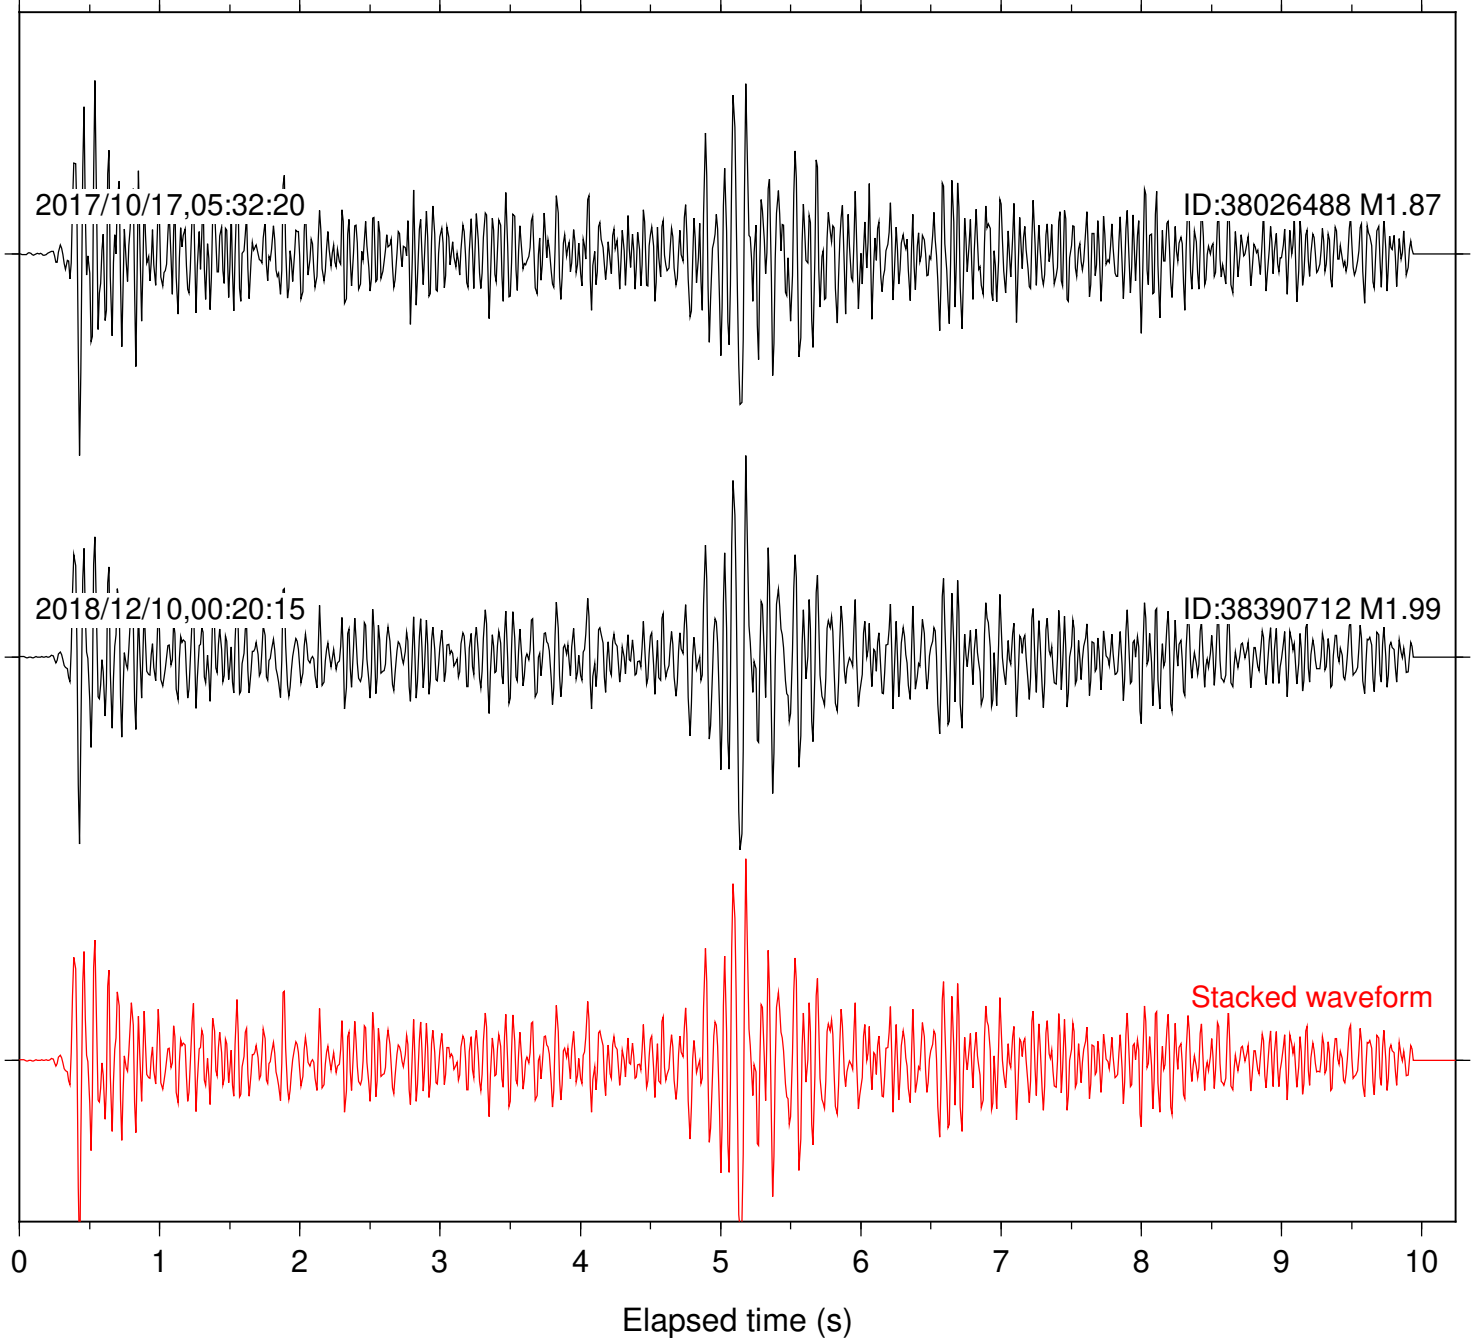

Focal depth: 5.70 km

Station: SMER Com: HHZ

Focal depth: 5.70 km

Station: FRD Com: HHZ

Focal depth: 16.88 km

Station: KNW Com: HHZ

Focal depth: 16.88 km

2004/09/16,09:44:01