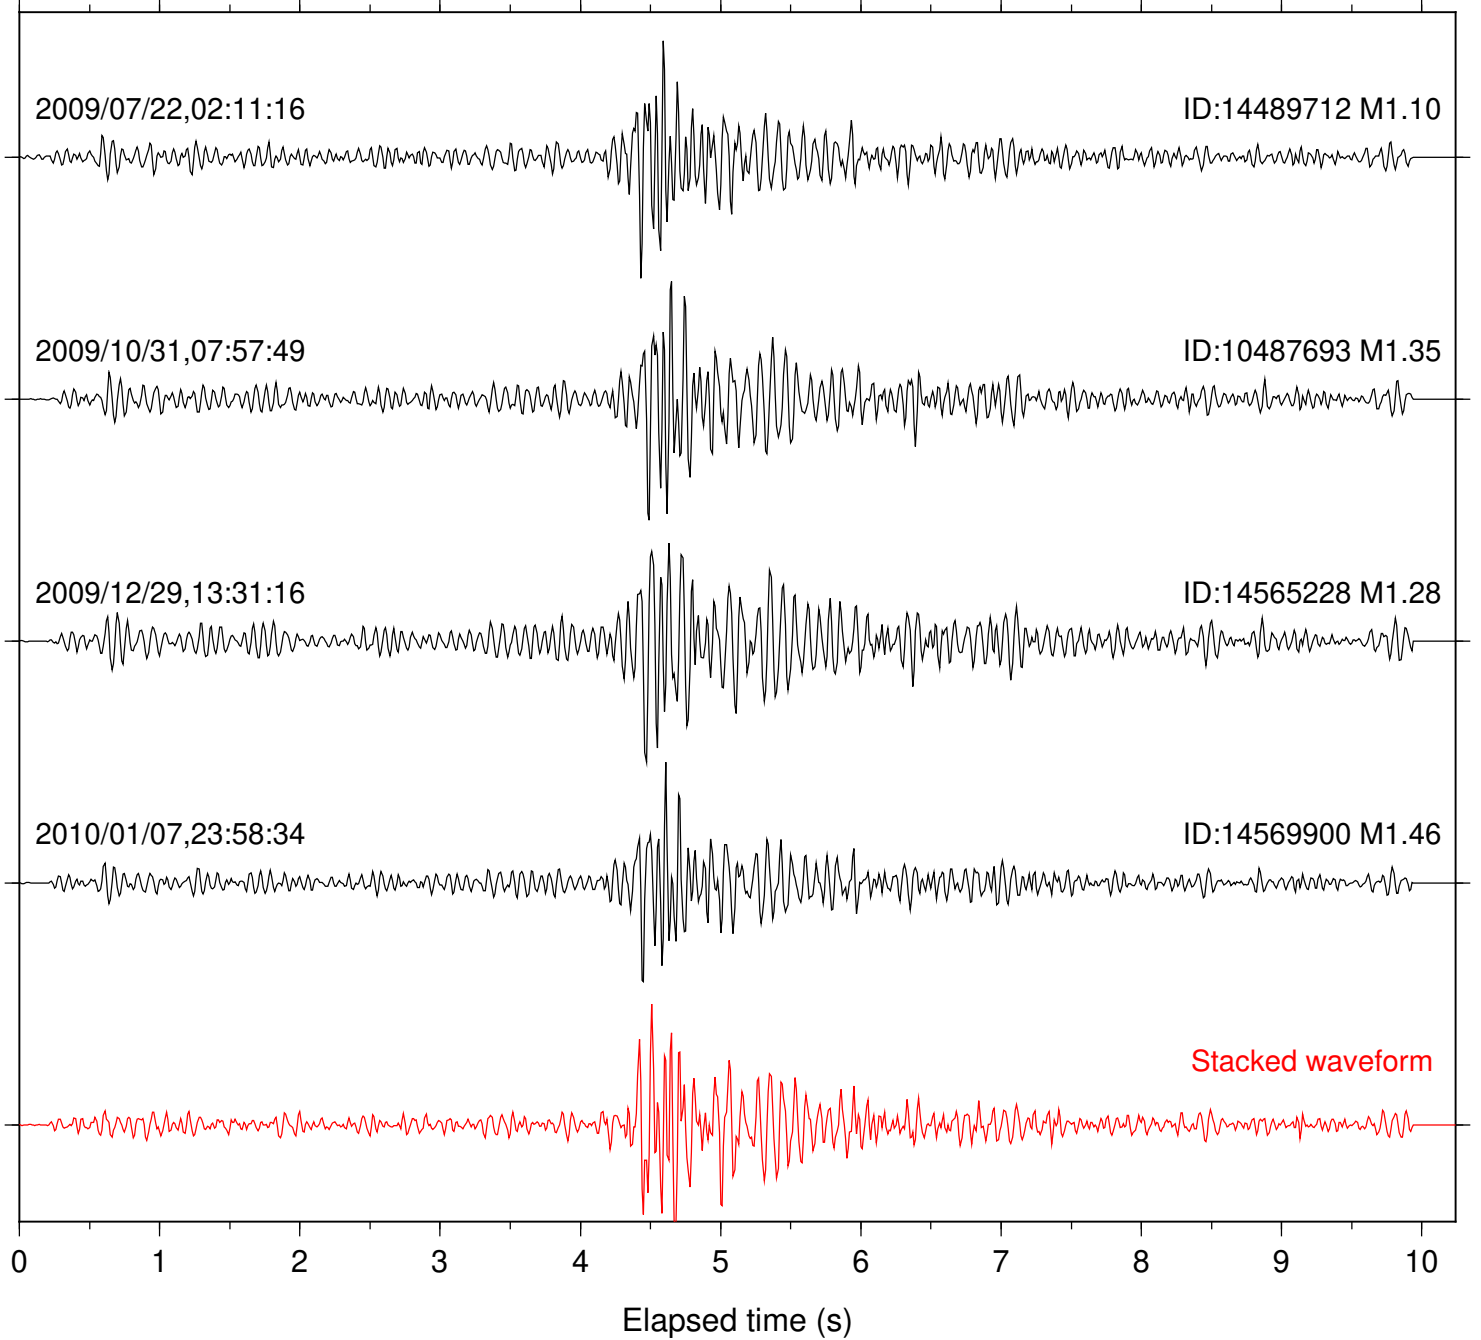

2010/01/07,23:58:34

ID:14569900 M1.46

Stacked waveform

0 1 2 3 4 5 6 7 8 9 10  
Elapsed time (s)

Station: KNW Com: HHZ

Focal depth: 9.14 km

Station: LVA2 Com: HHZ

Focal depth: 9.14 km