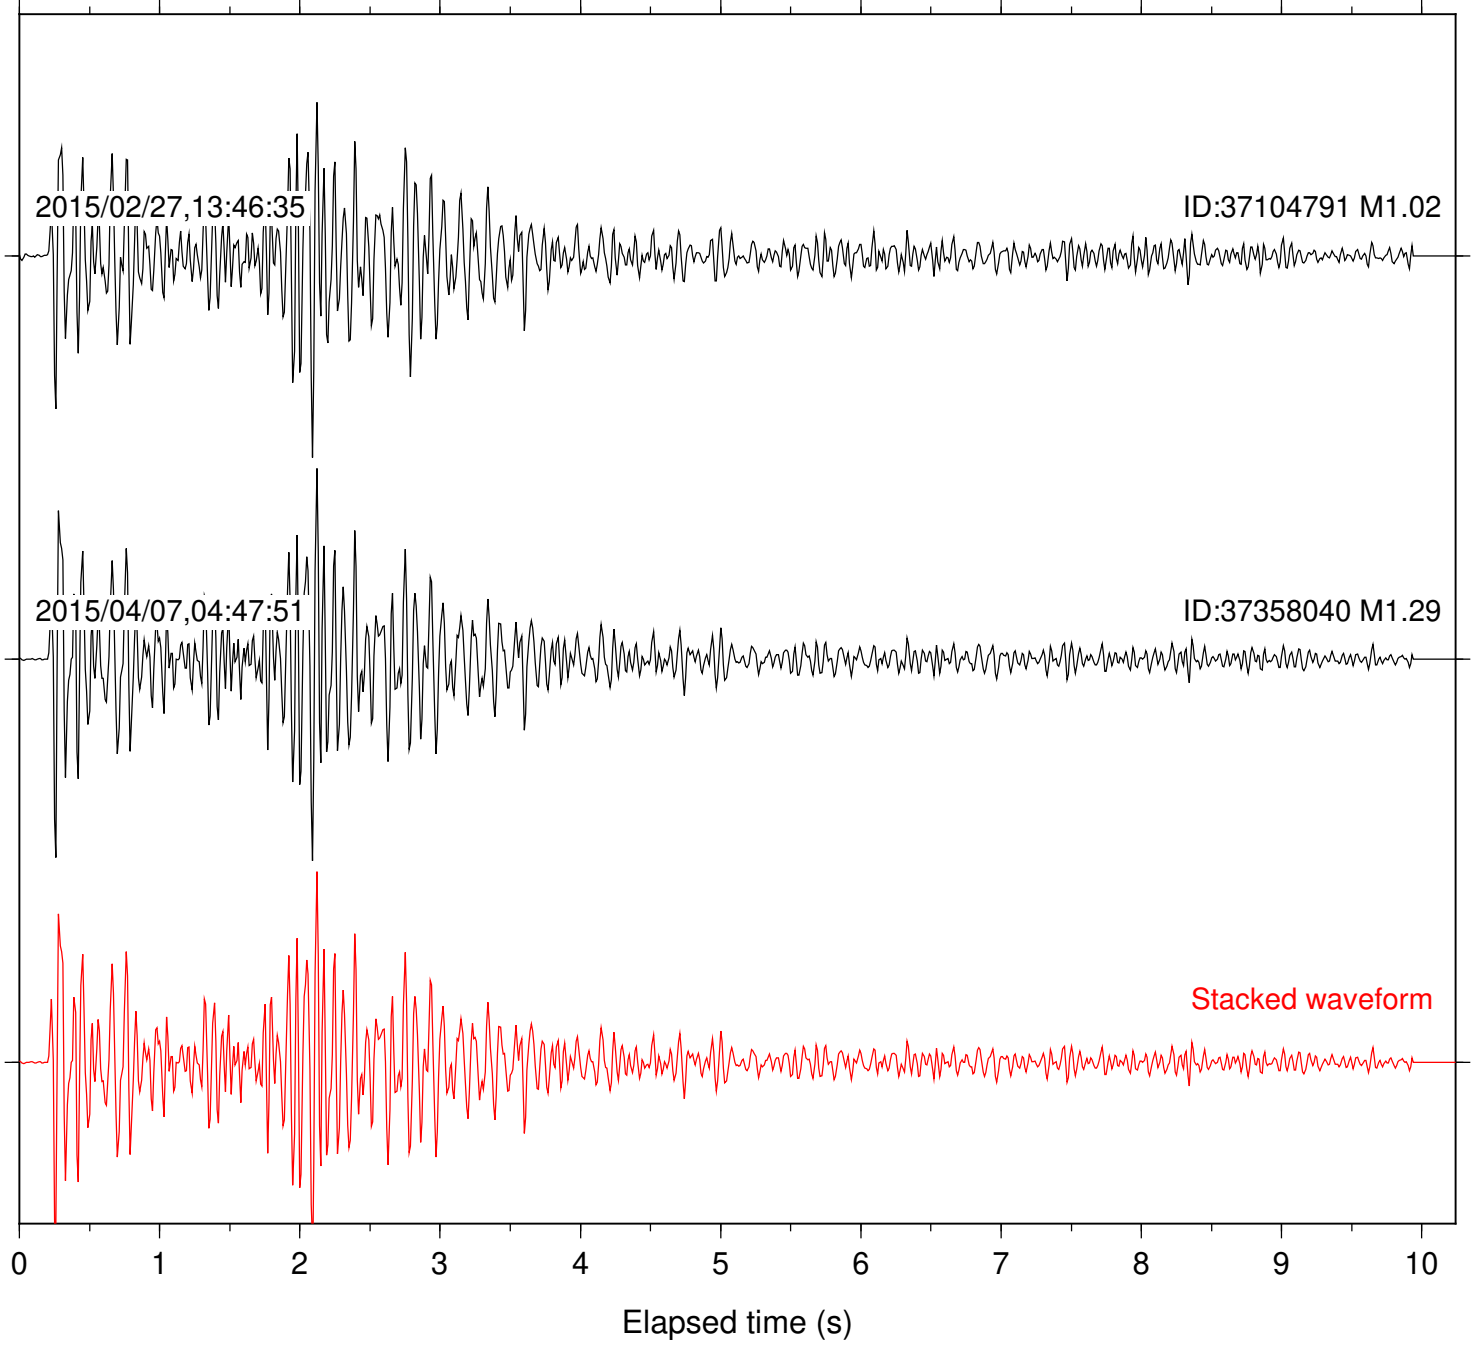

Station: BZN Com: HHZ

Focal depth: 7.89 km