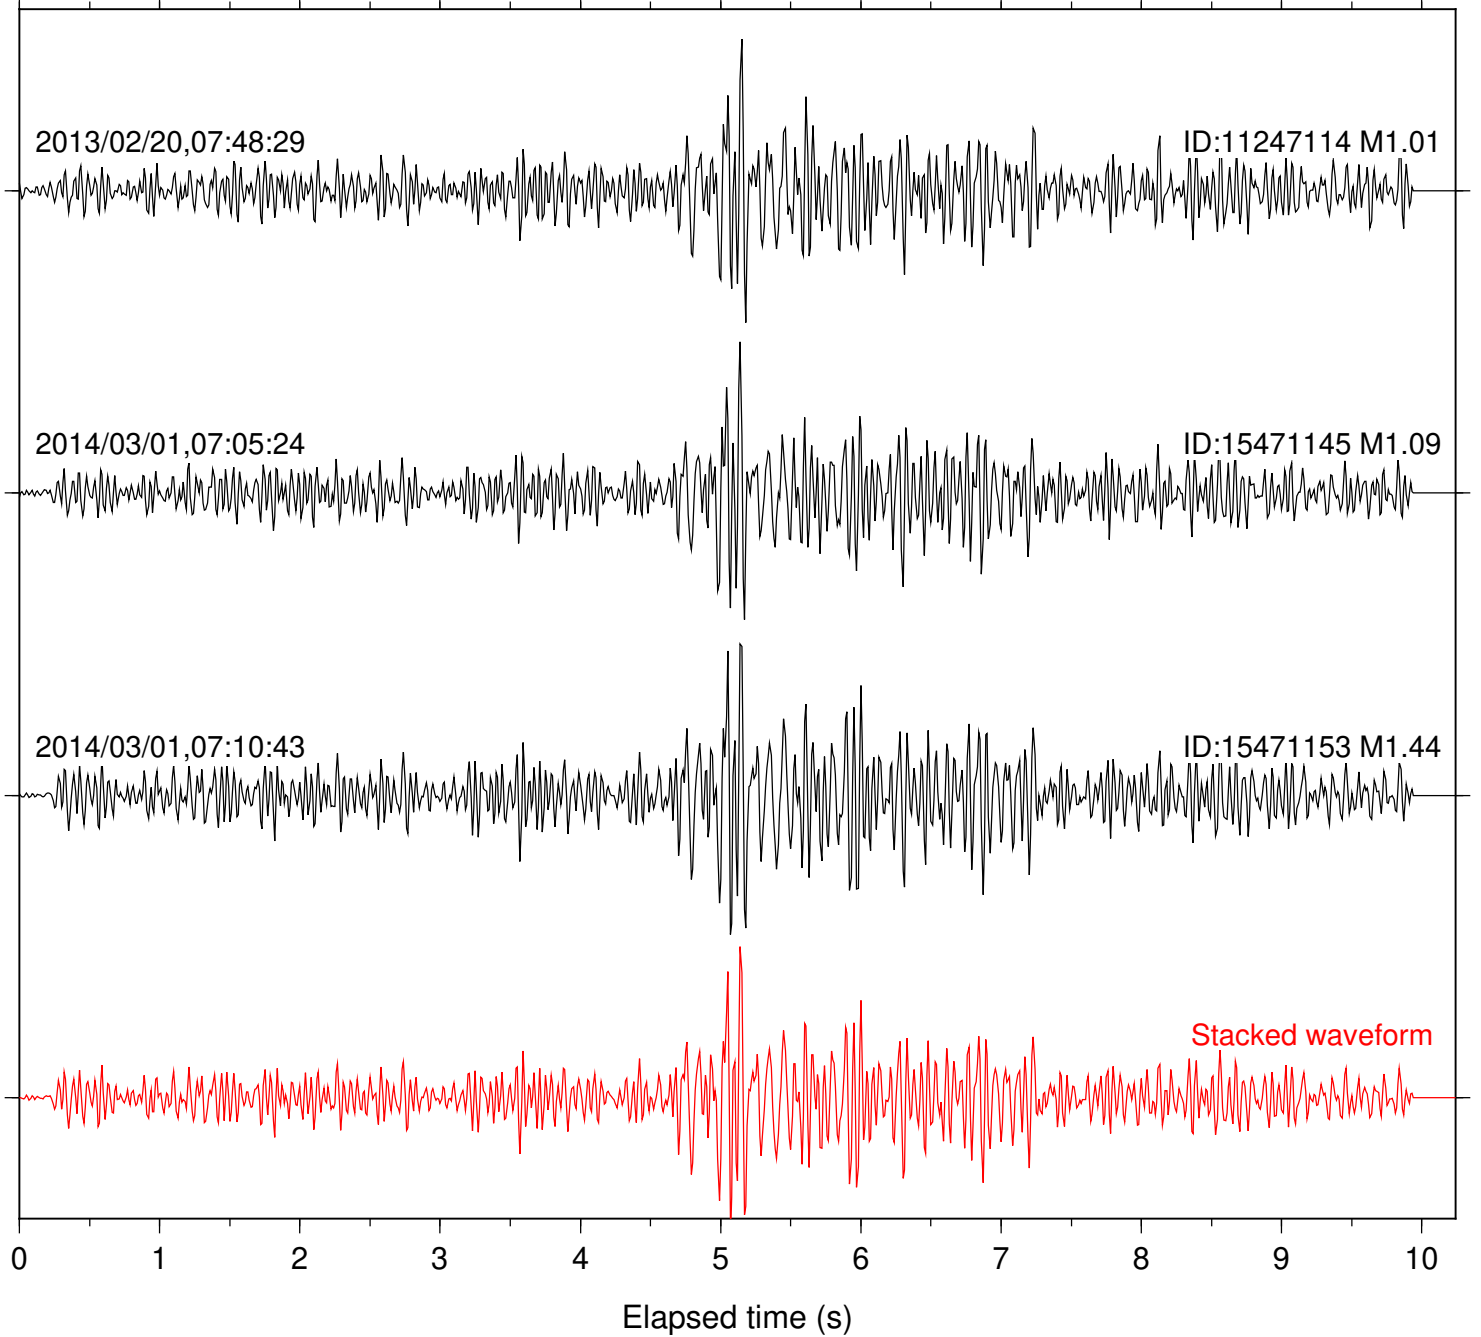

Station: BOR Com: HHZ

Focal depth: 7.62 km