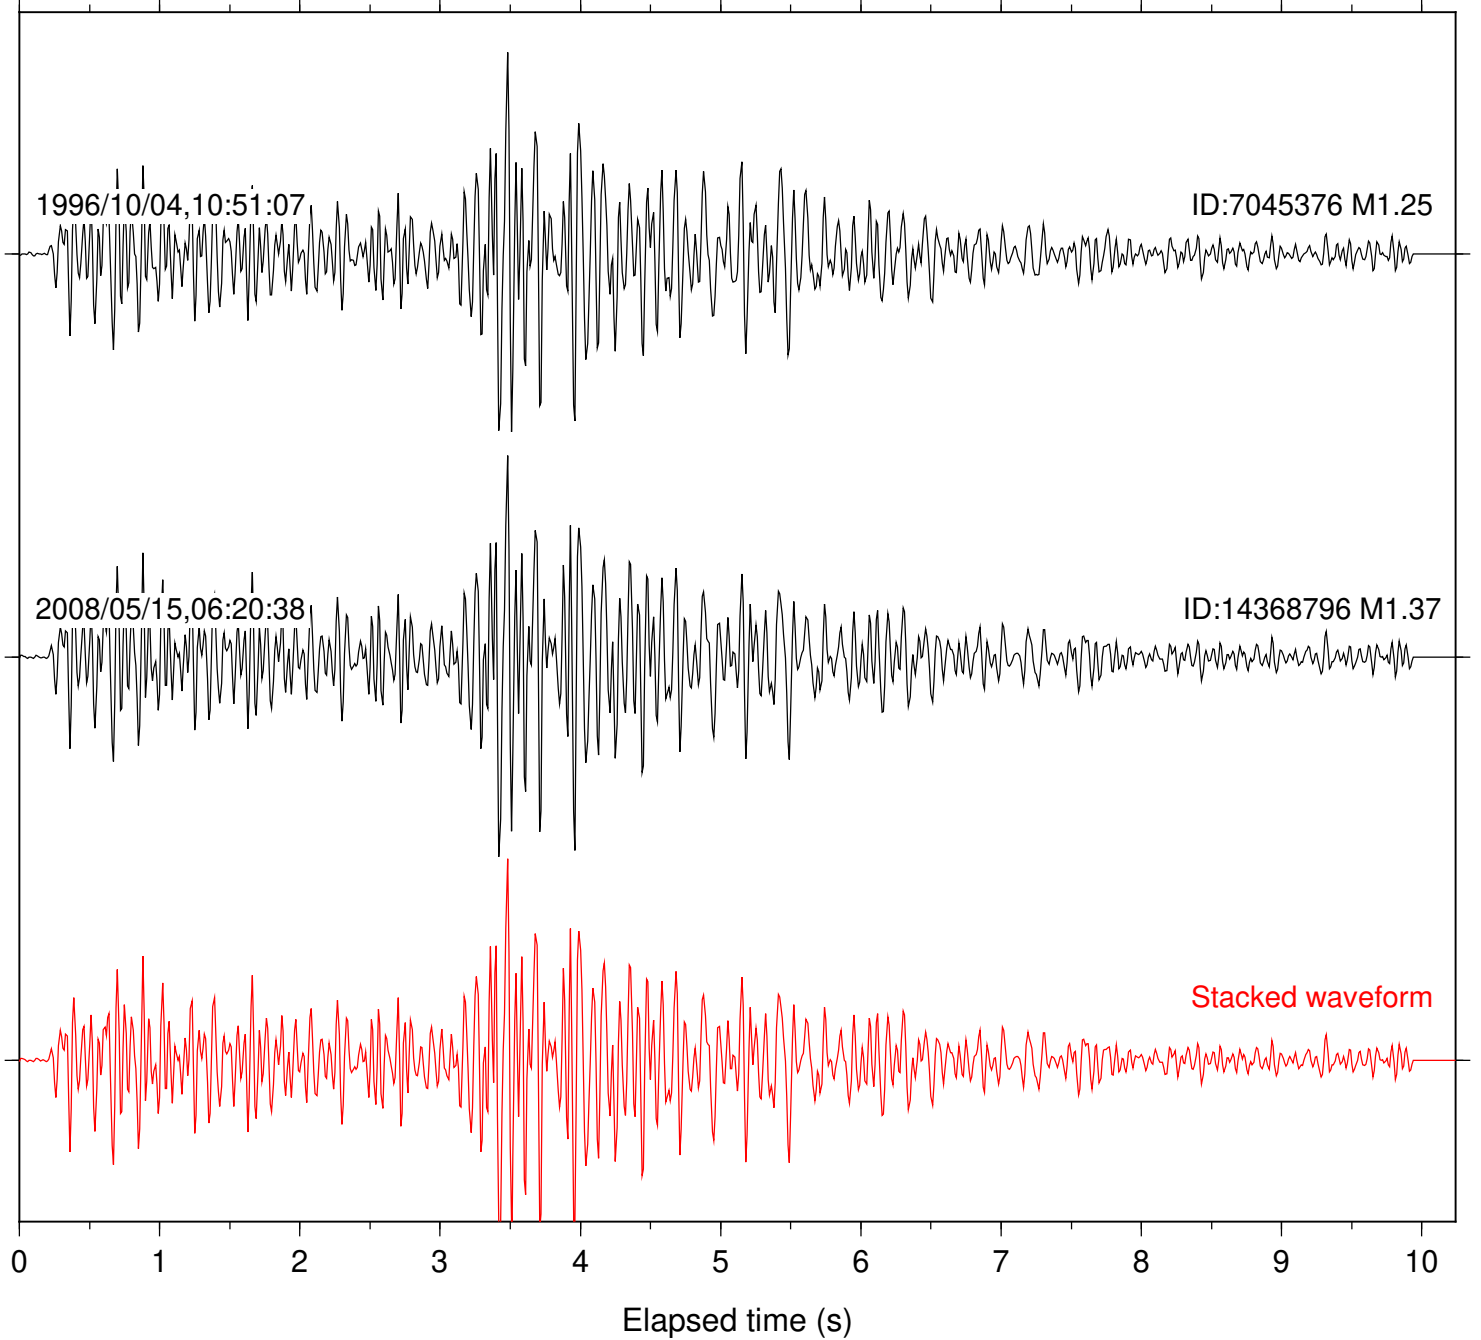

Station: SND Com: HHZ

Focal depth: 17.39 km