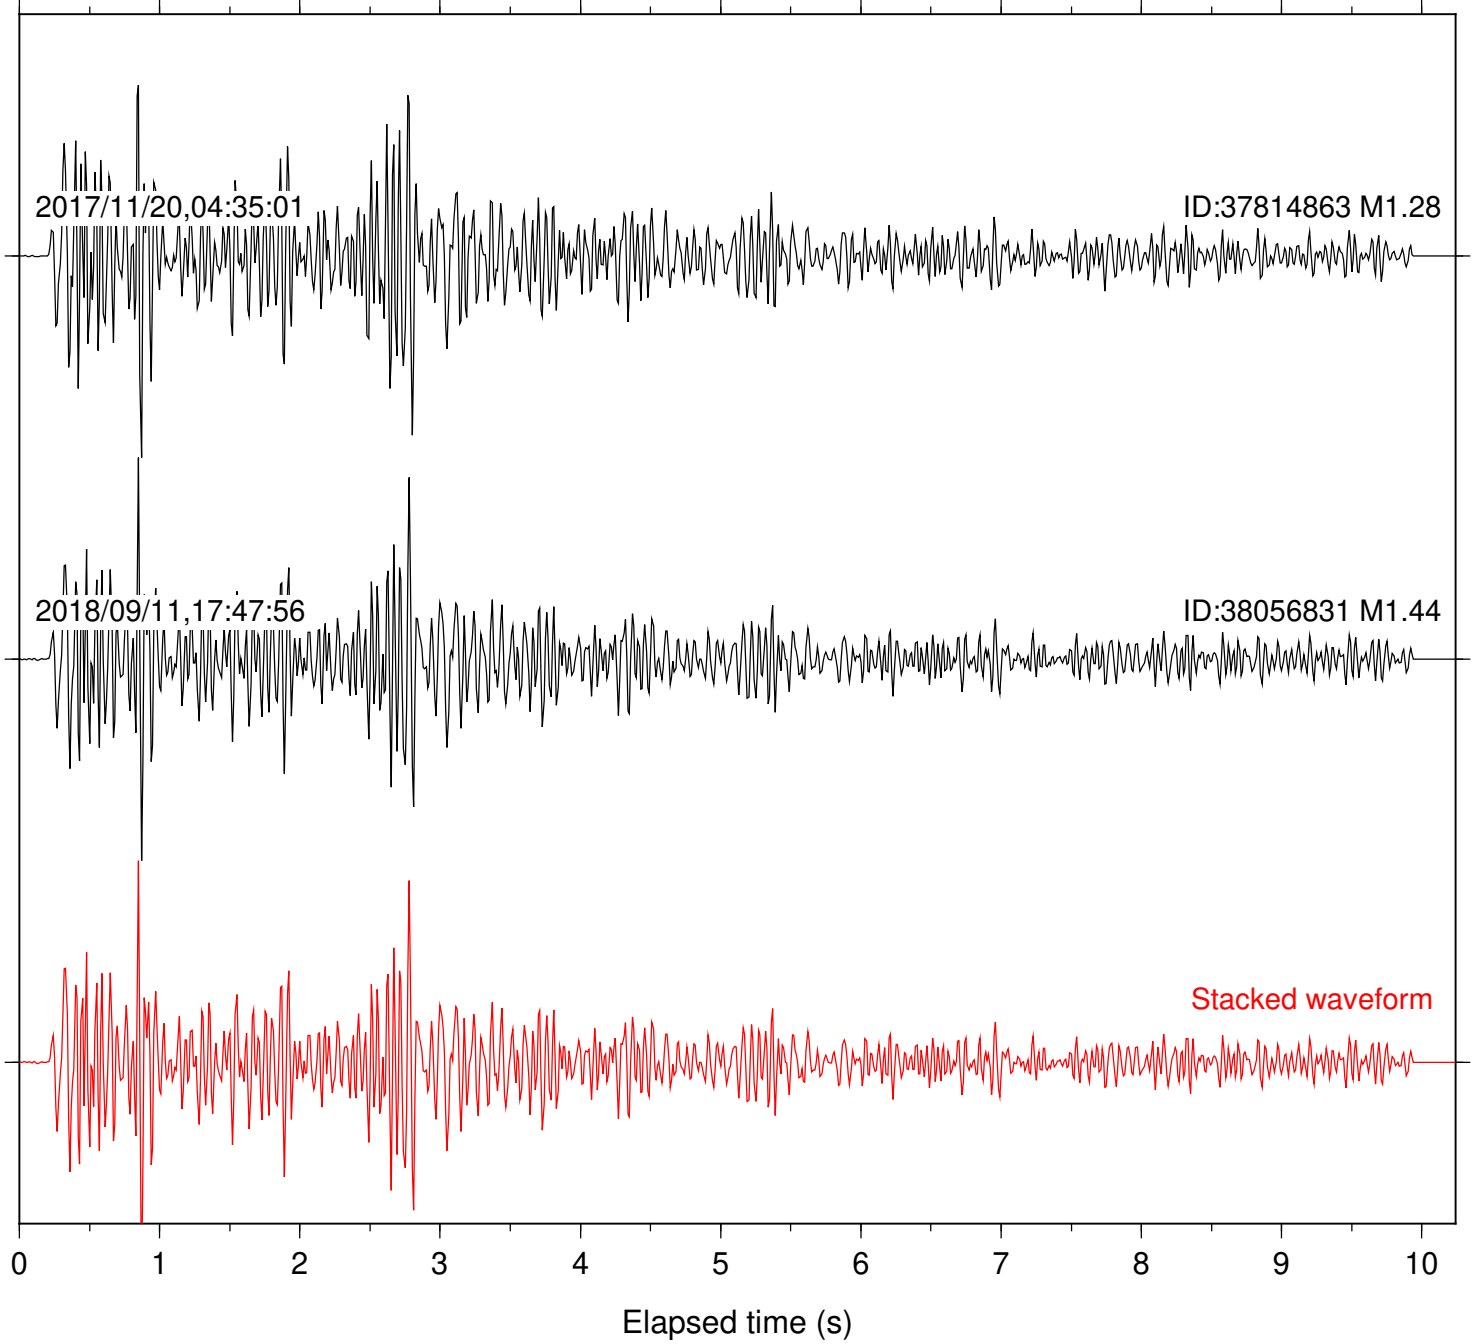

Focal depth: 4.83 km

Station: DGR Com: HHZ

Focal depth: 4.83 km

Station: FRD Com: HHZ

Focal depth: 4.83 km

Station: HMT2 Com: HHZ

Focal depth: 4.83 km

Station: KNW Com: HHZ