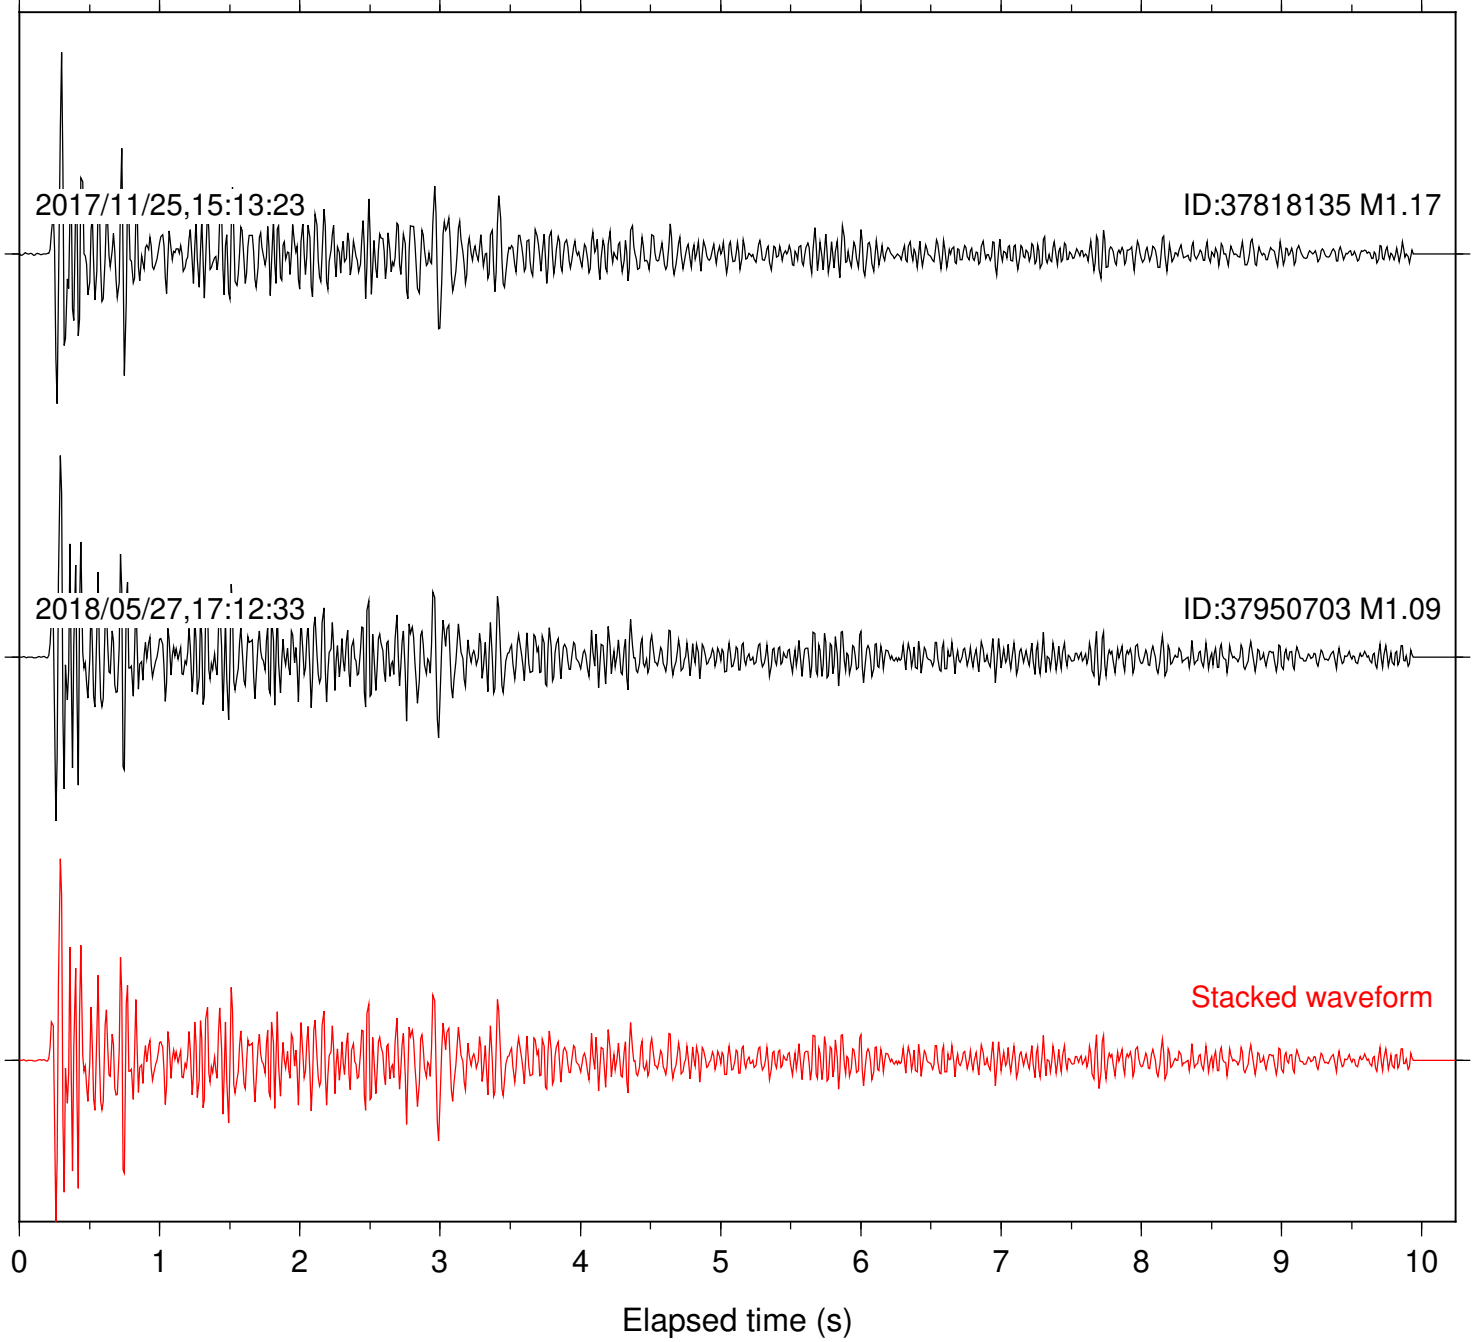

Station: FRD Com: HHZ

Focal depth: 7.35 km

Station: HMT2 Com: HHZ

Focal depth: 7.35 km

Station: LVA2 Com: HHZ

Focal depth: 7.35 km

Station: PFO Com: HHZ

Focal depth: 7.35 km