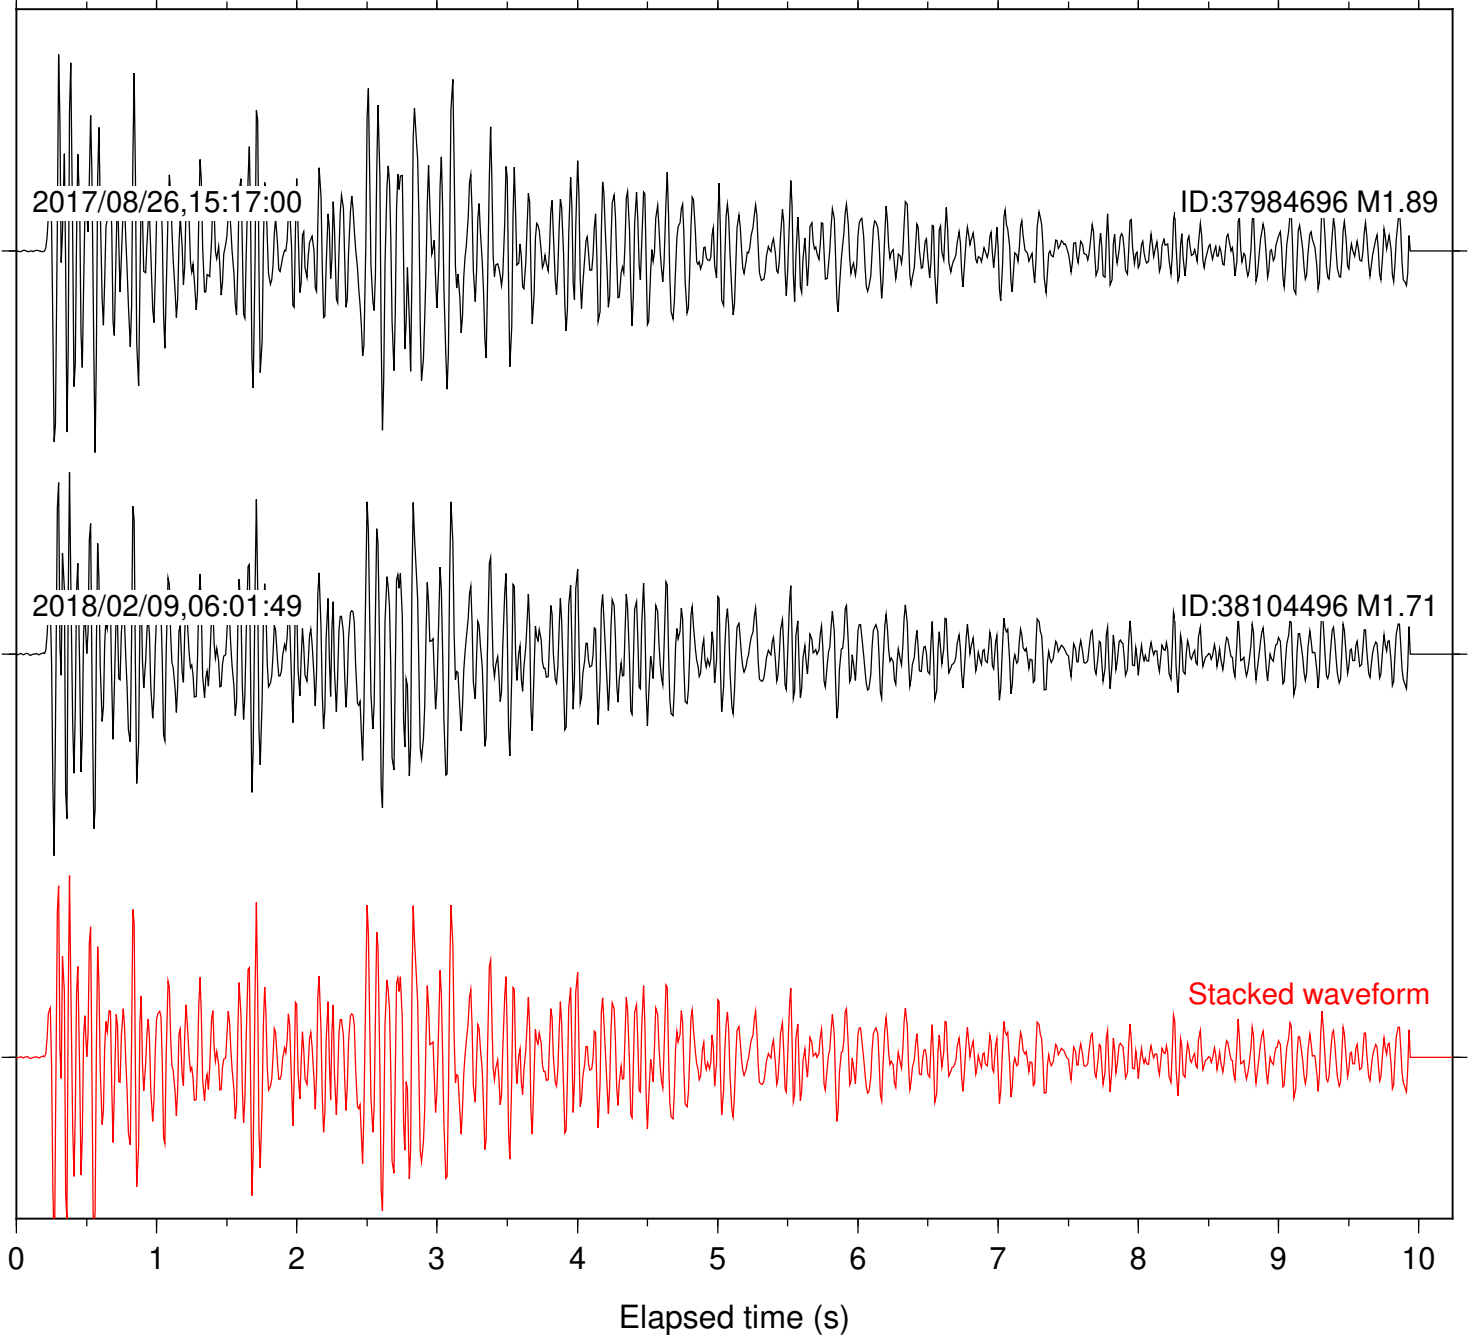

Station: B087 Com: EHZ

Focal depth: 5.11 km