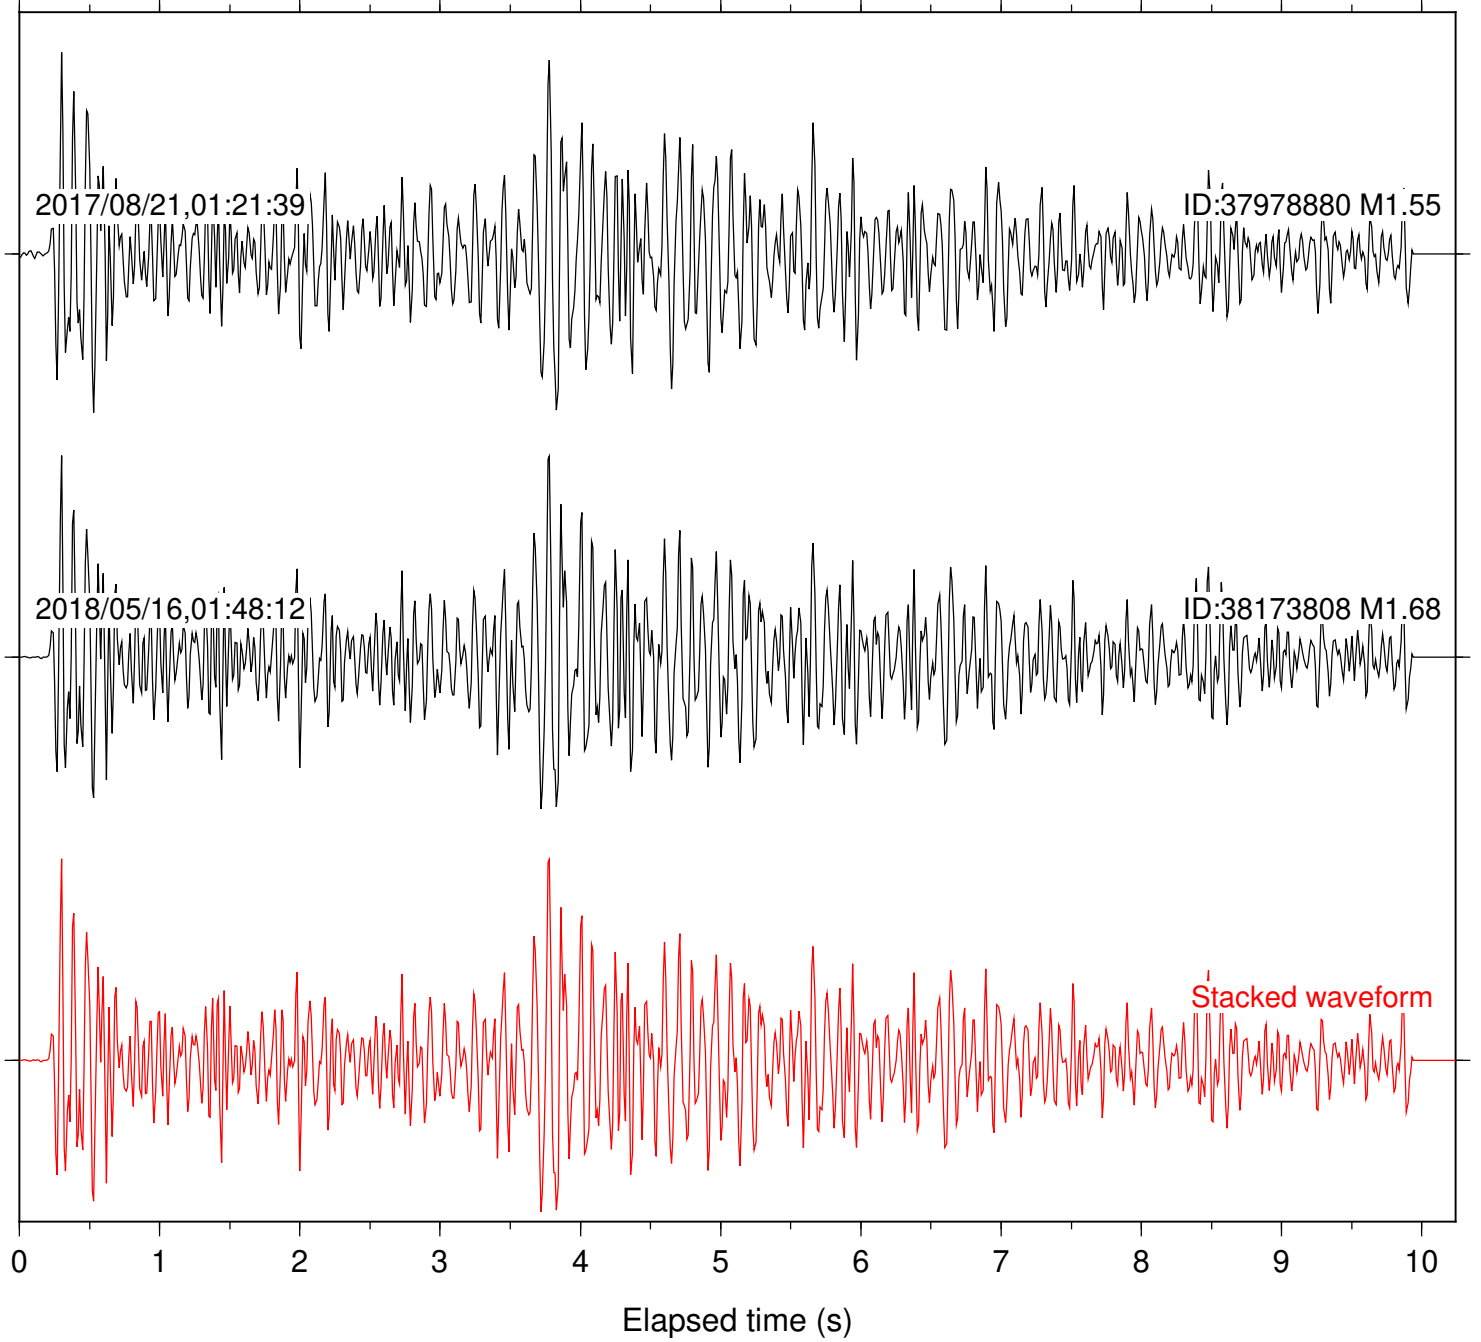

Focal depth: 6.61 km

Station: BZN Com: HHZ

Focal depth: 6.53 km

Station: CRY Com: HHZ

Focal depth: 6.61 km

Station: CSH Com: HHZ

Focal depth: 6.61 km

Station: DGR Com: HHZ