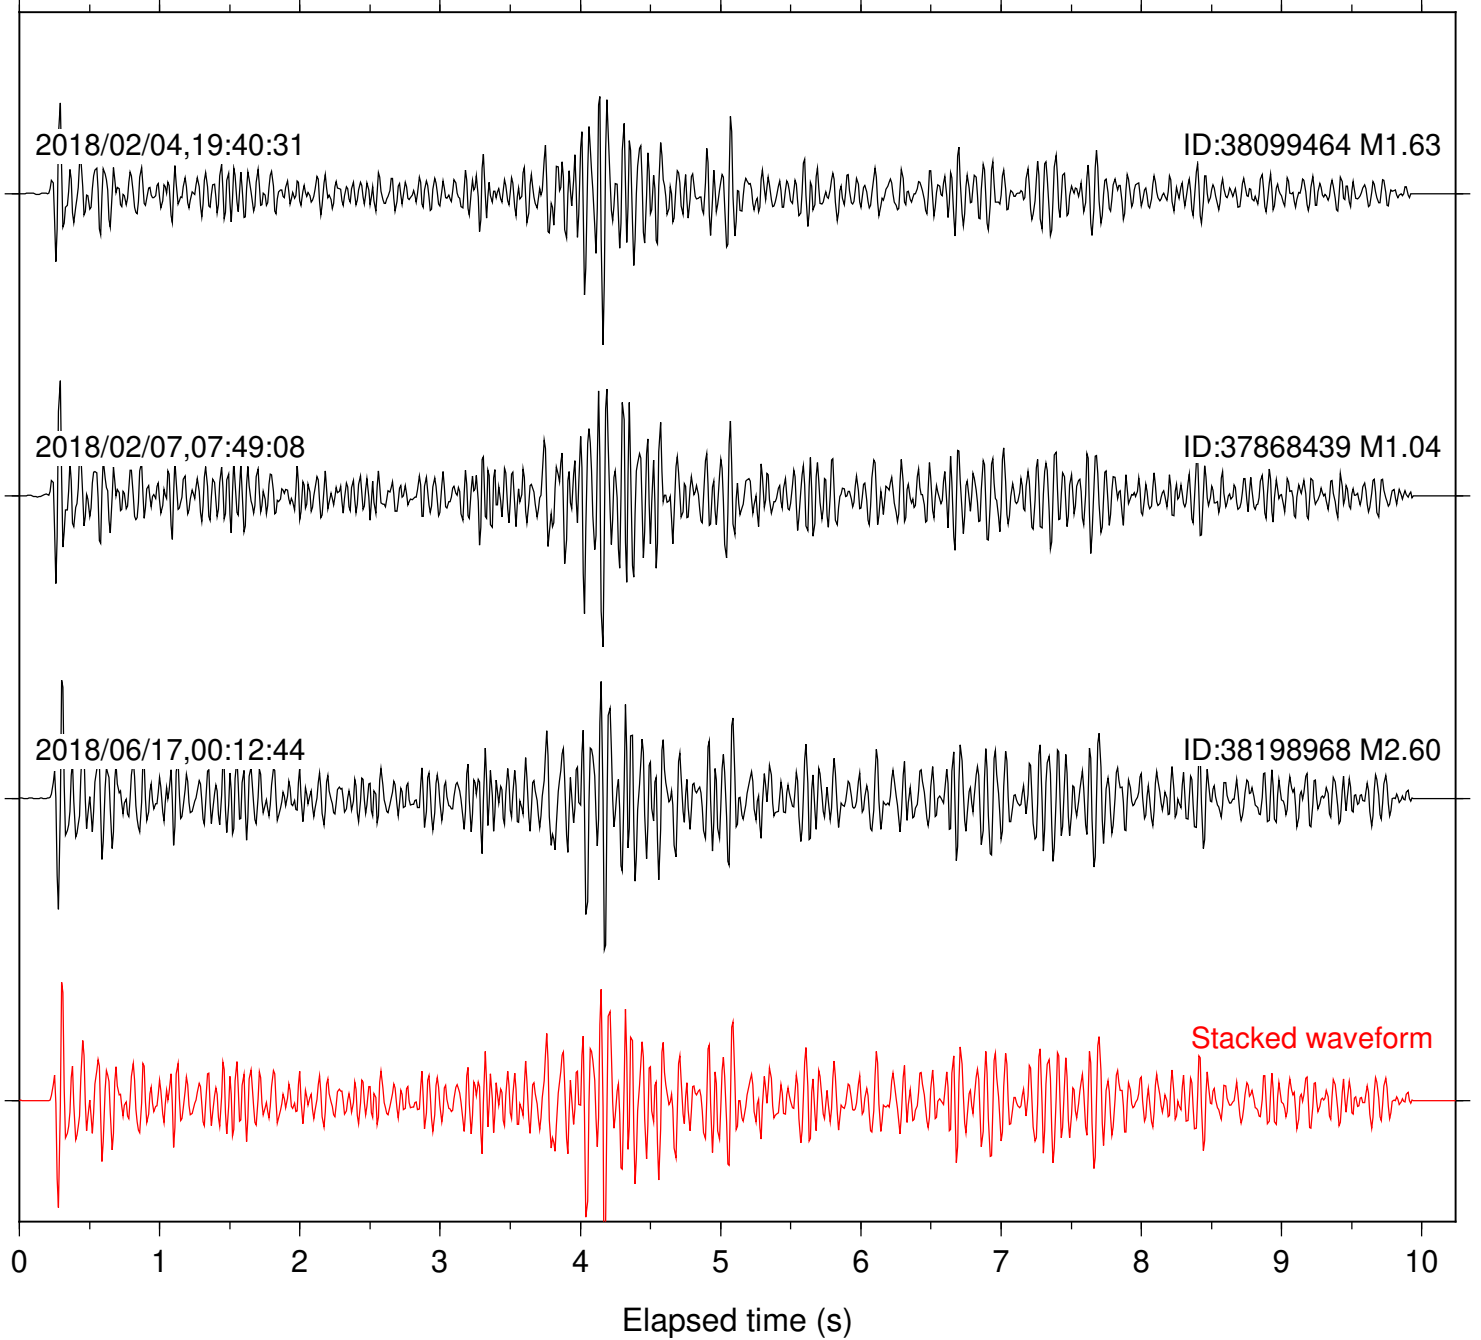

Station: HMT2 Com: HHZ

Focal depth: 6.93 km