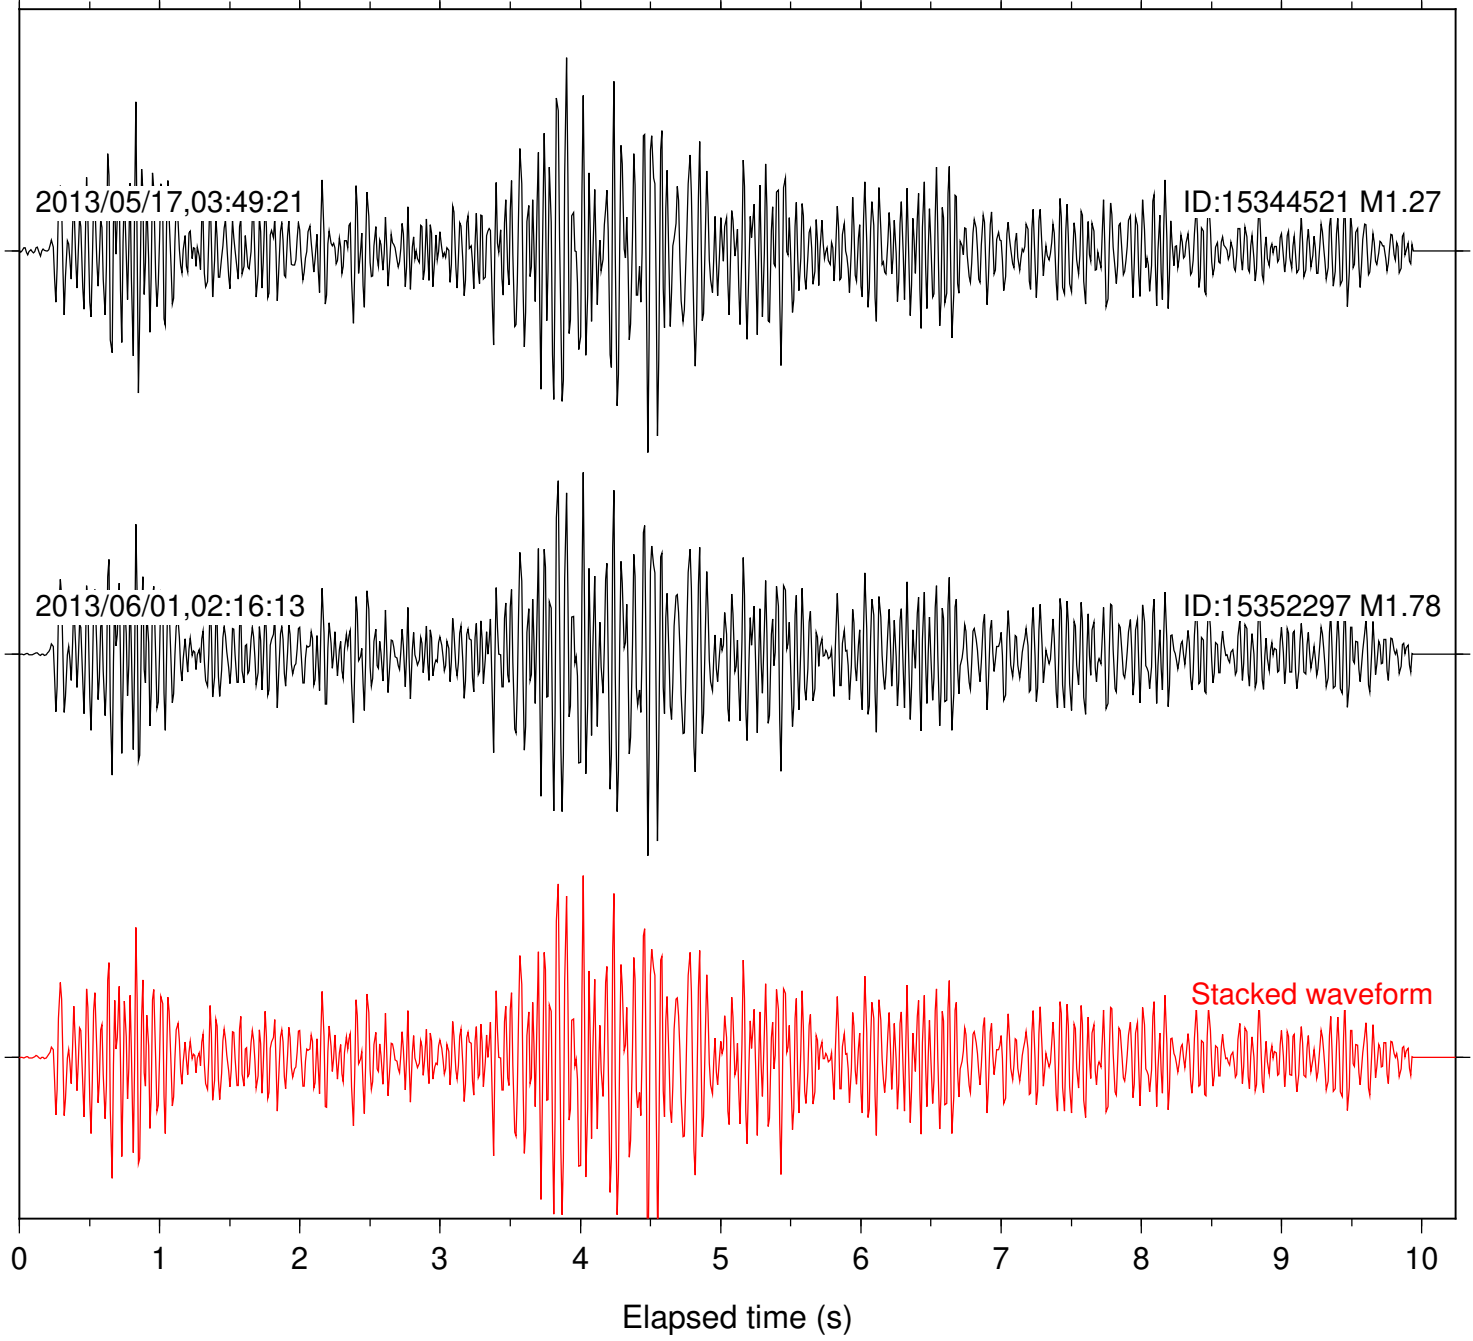

Station: HMT2 Com: HHZ

Focal depth: 11.49 km