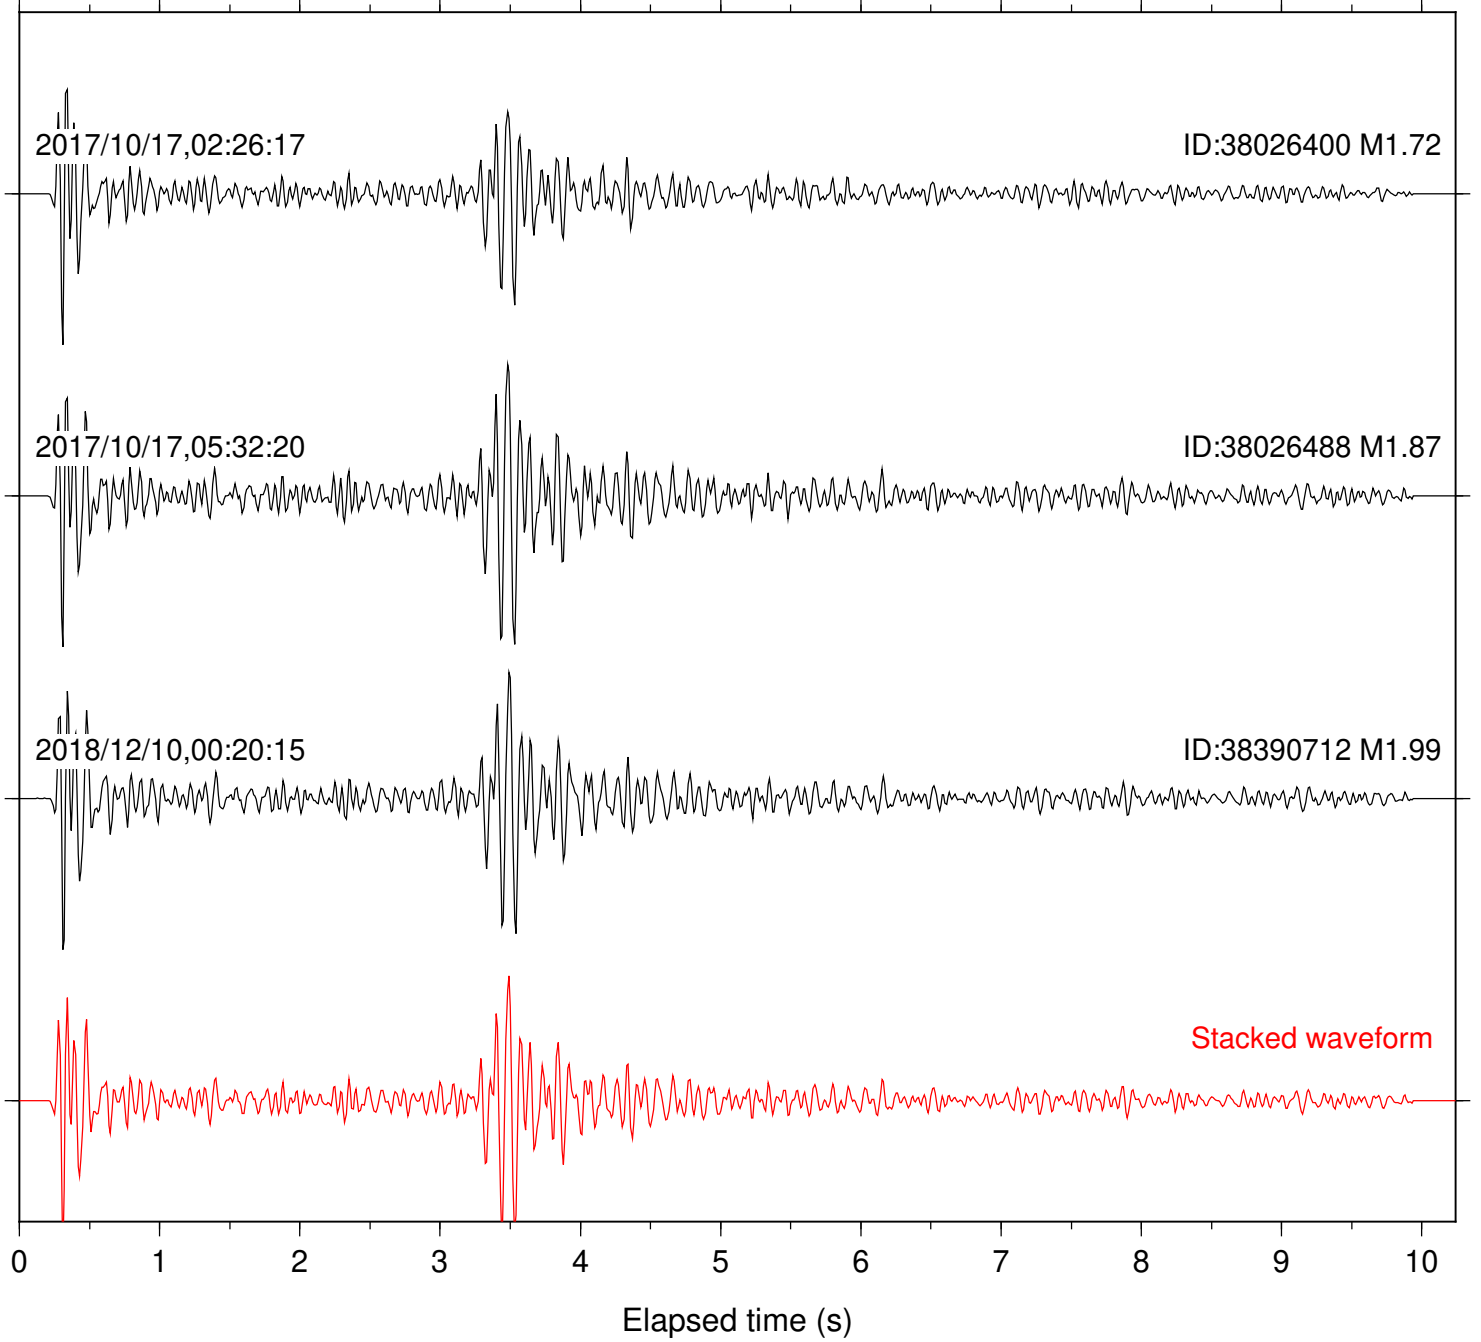

Focal depth: 5.70 km

Station: CRY Com: HHZ

Focal depth: 5.81 km

Station: CSH Com: HHZ

Focal depth: 5.70 km

Station: DGR Com: HHZ

Focal depth: 5.70 km

Station: HMT2 Com: HHZ