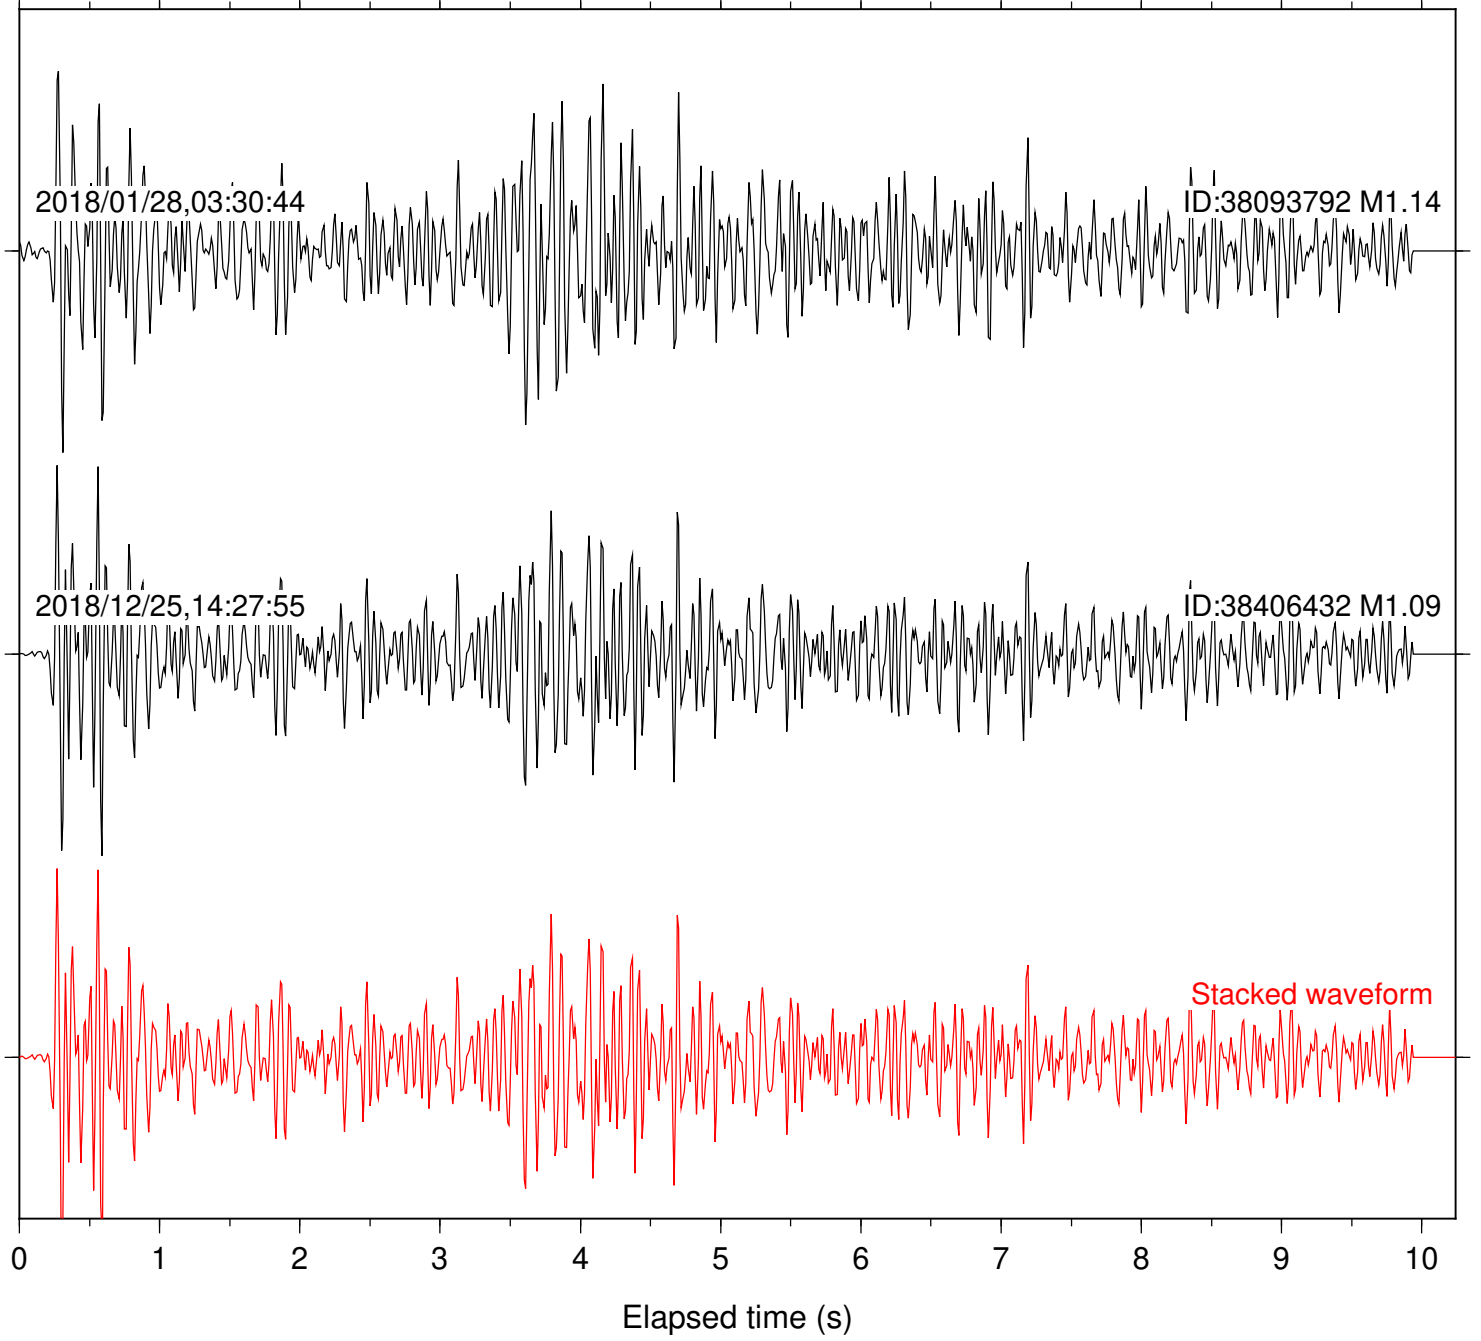

Station: B081 Com: EHZ

Focal depth: 6.86 km