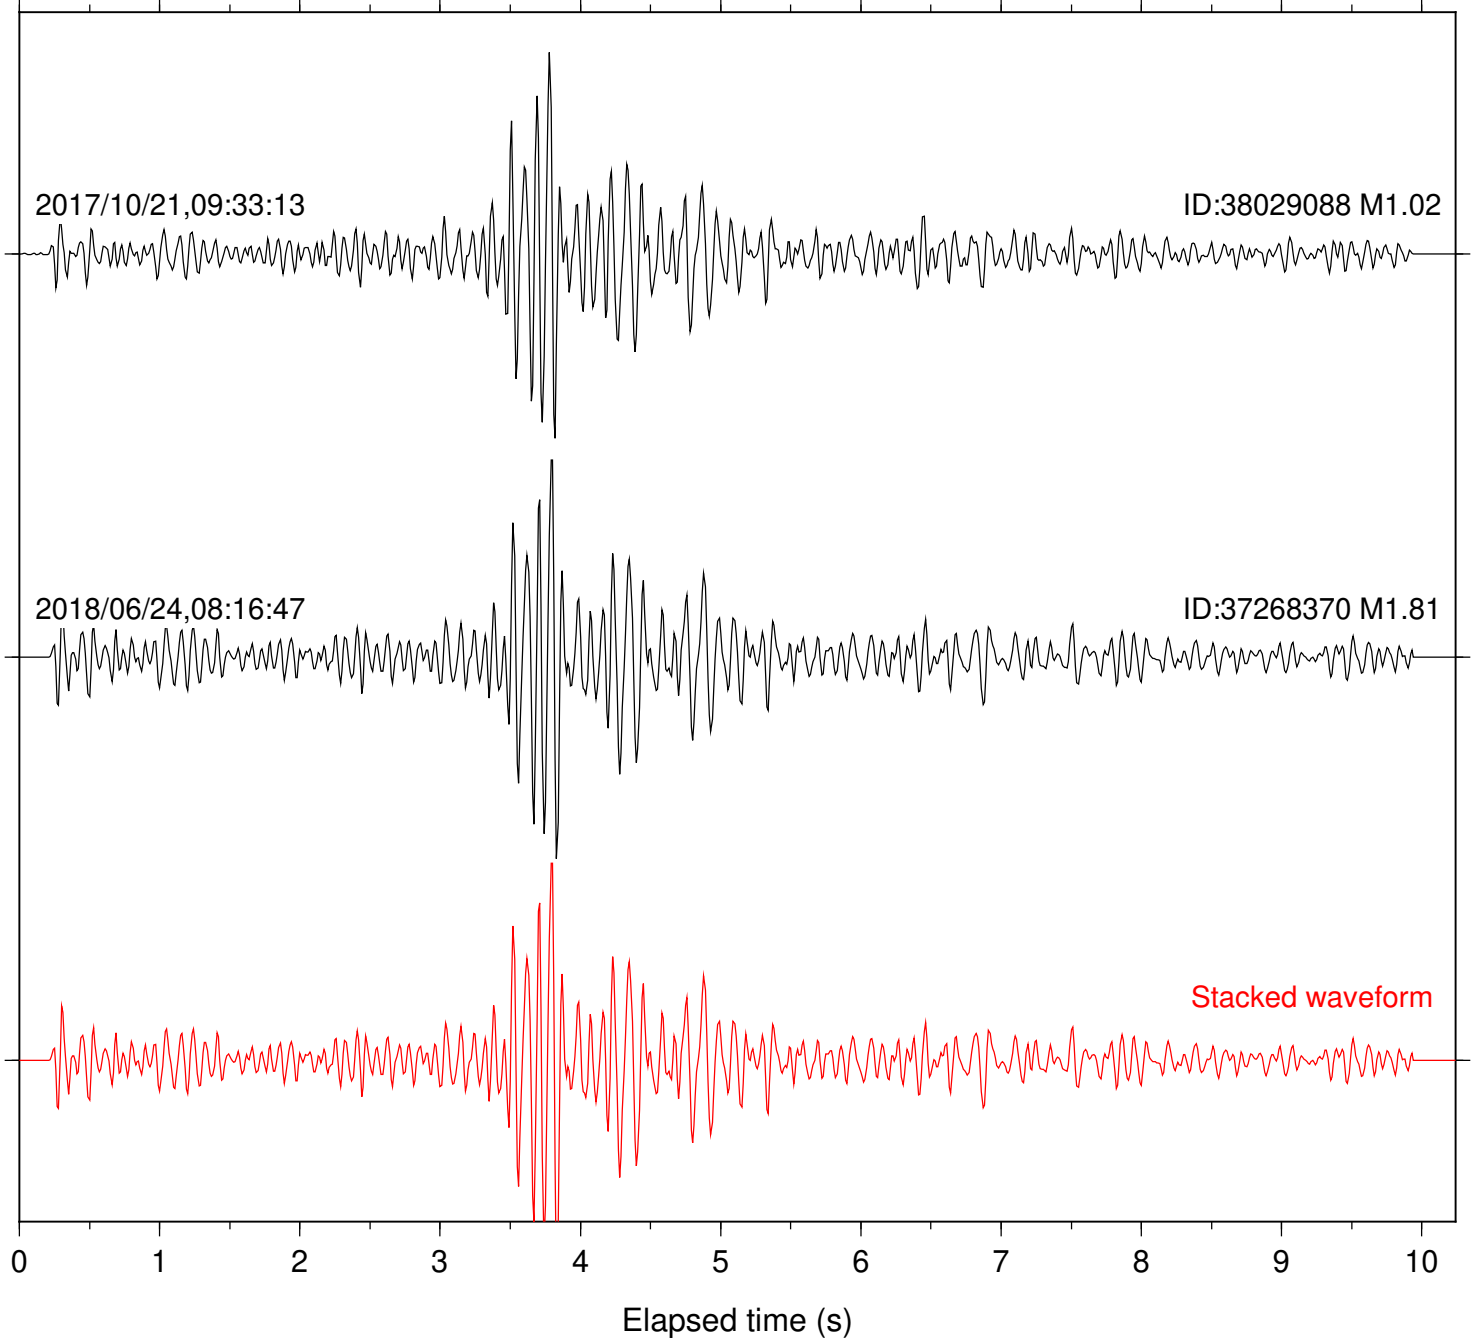

Focal depth: 5.02 km

Station: CSH Com: HHZ

Focal depth: 5.02 km

Station: HMT2 Com: HHZ

Focal depth: 5.02 km

Station: POB2 Com: HHZ

Focal depth: 5.02 km

Station: SND Com: HHZ