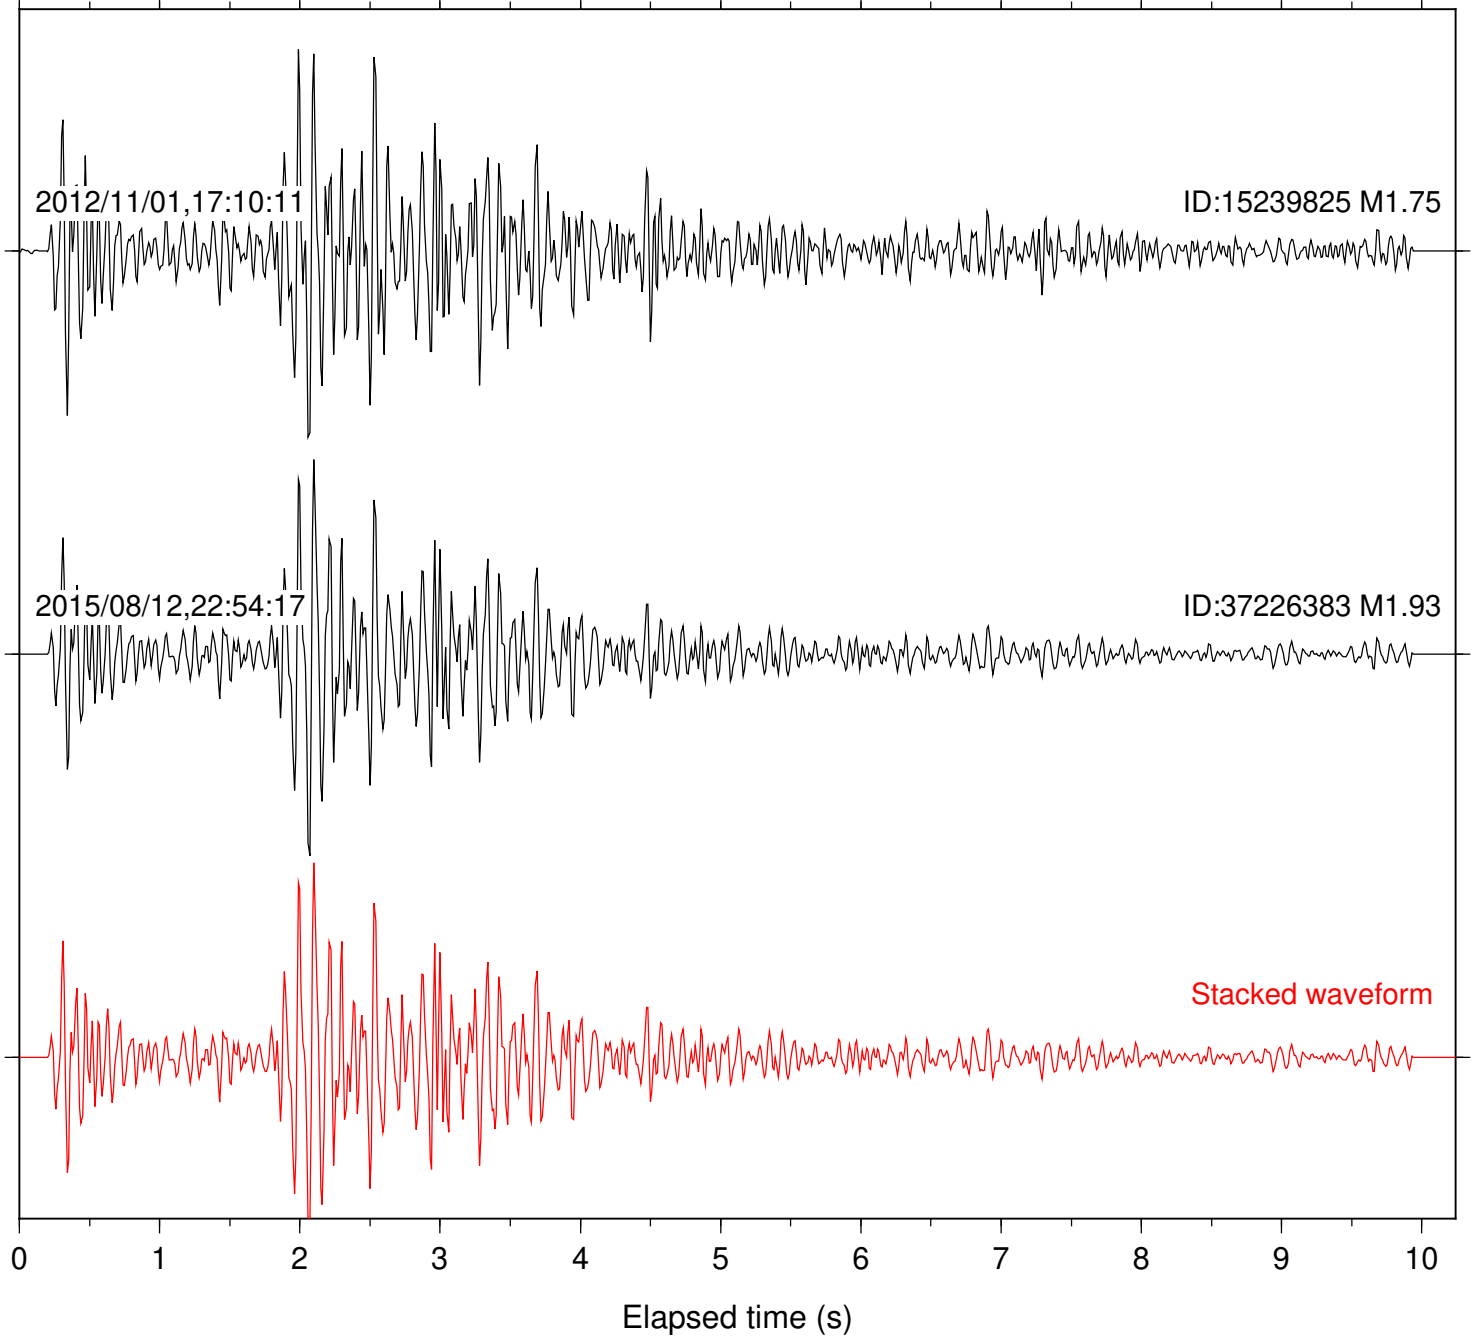

Station: BAC Com: EHZ

Focal depth: 7.71 km