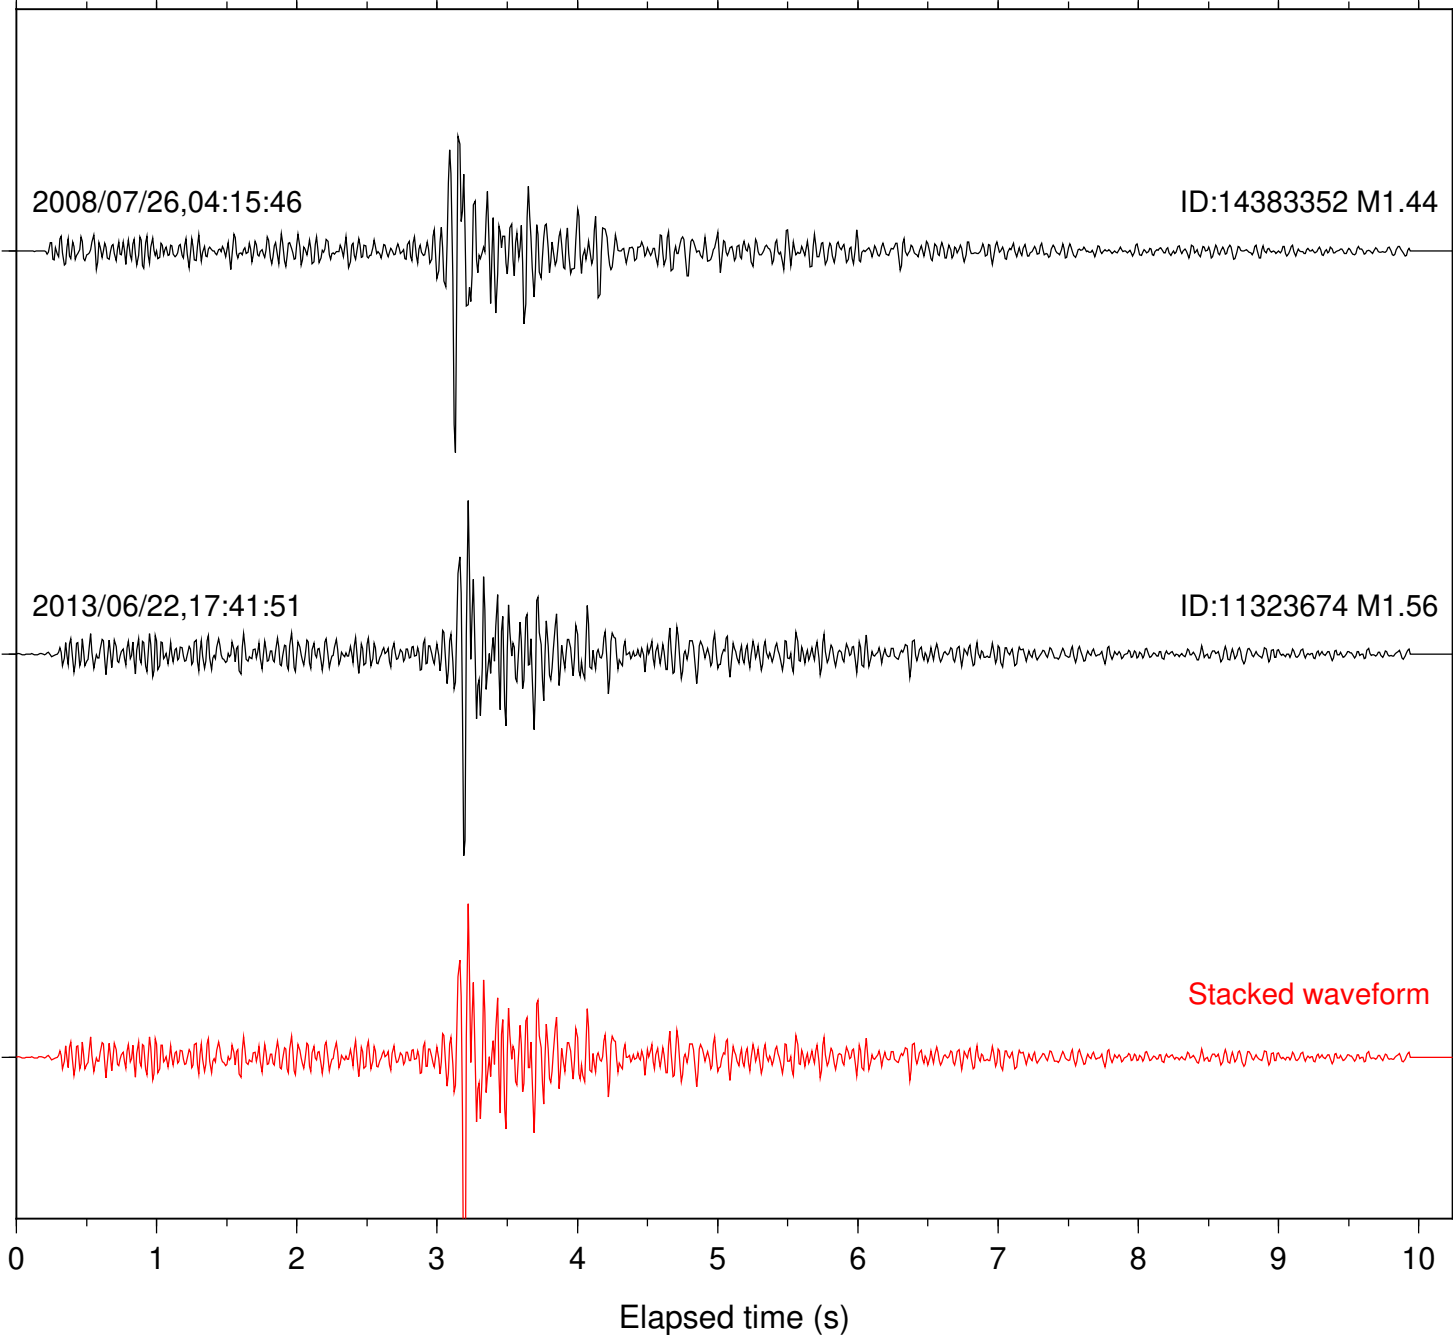

Station: B086 Com: EHZ

Focal depth: 10.43 km

2008/07/26,04:15:46

ID:14383352 M1.44

2013/06/22,17:41:51

ID:11323674 M1.56

Stacked waveform