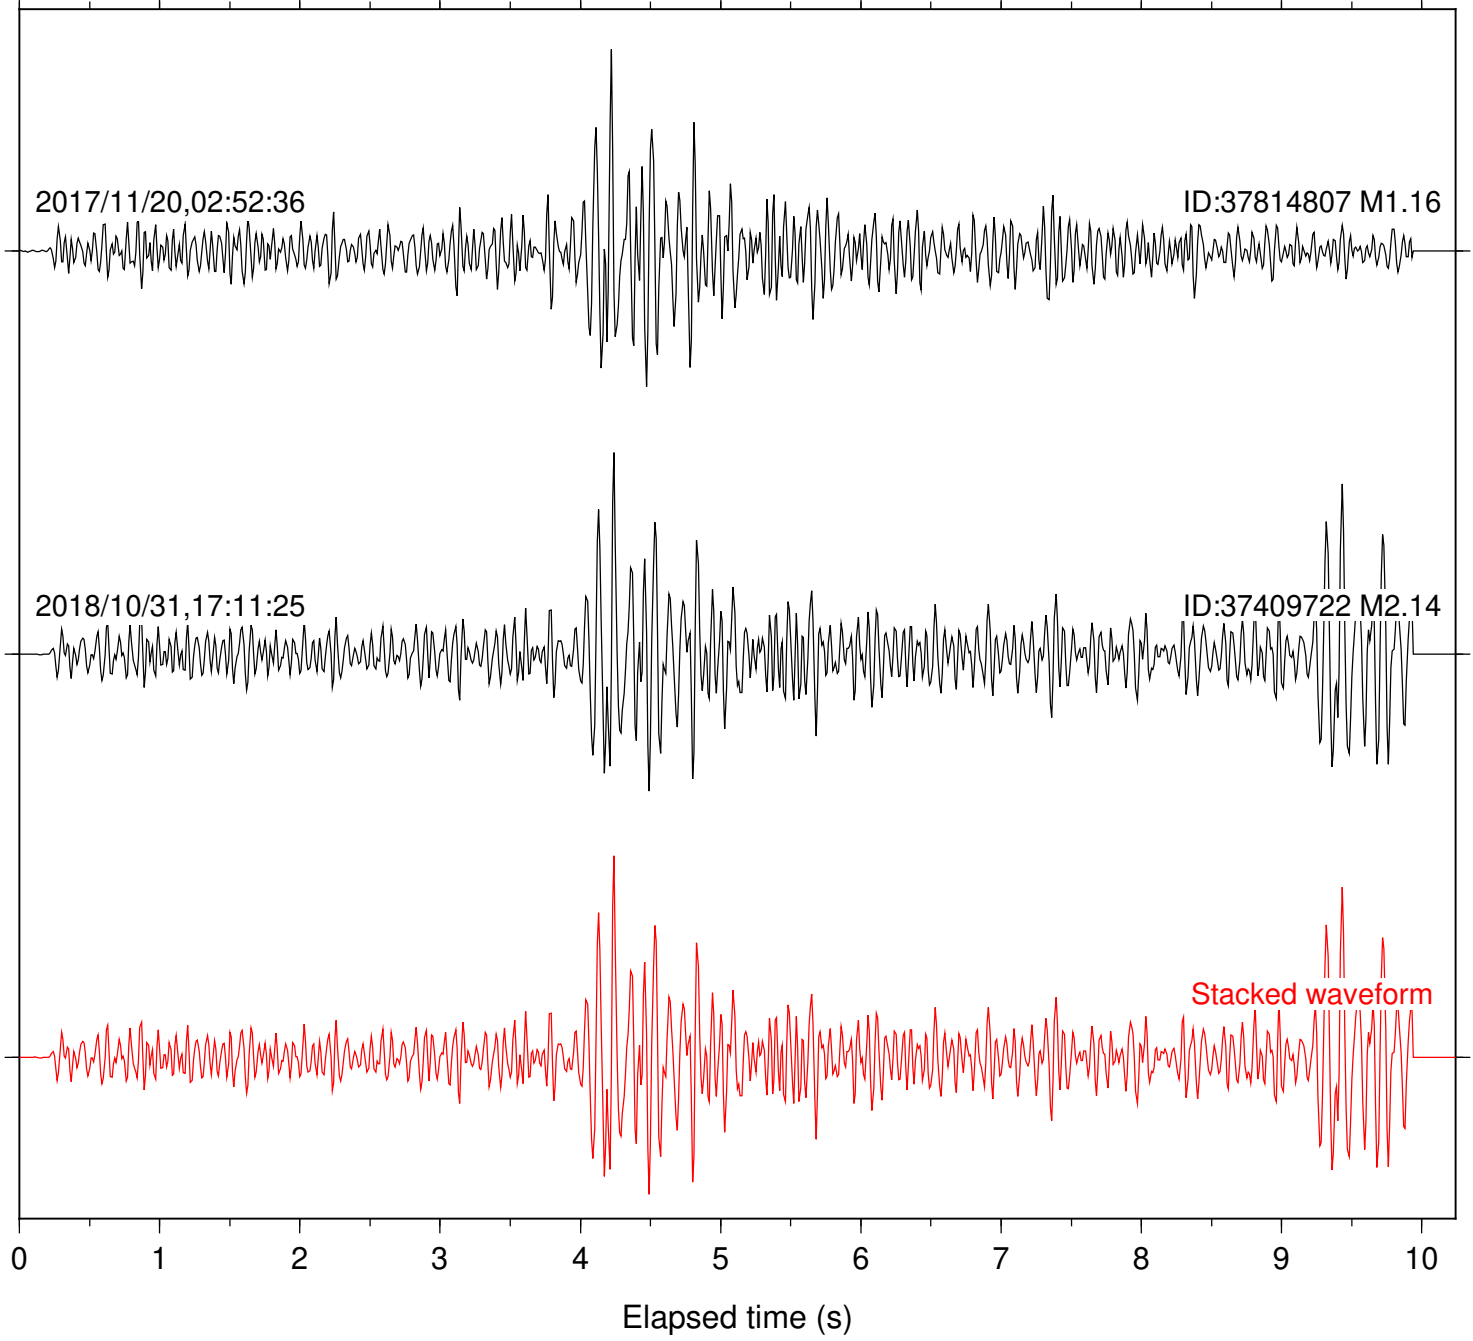

Station: CSH Com: HHZ

Focal depth: 5.24 km

Station: DNR Com: HHZ

Focal depth: 5.25 km

Station: FRD Com: HHZ

Focal depth: 5.24 km

Station: HMT2 Com: HHZ

Focal depth: 5.29 km