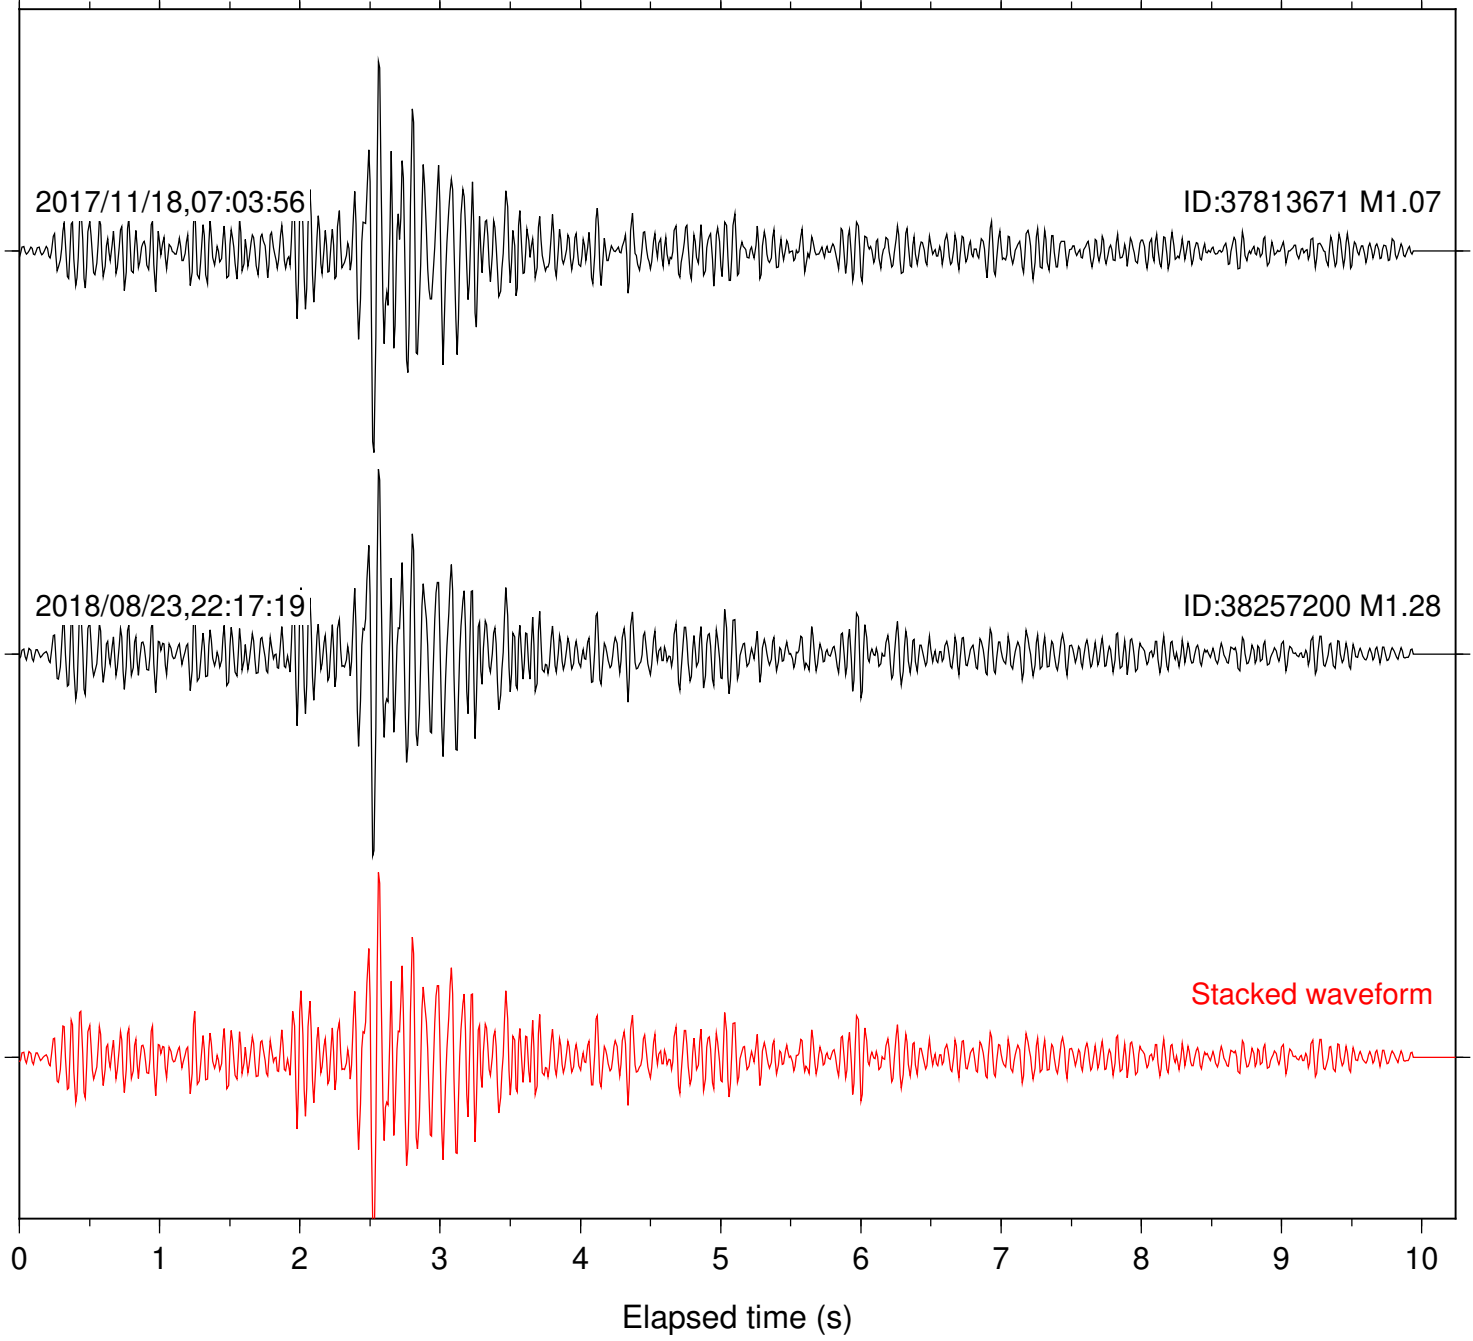

Station: RDM Com: HHZ

Focal depth: 4.88 km