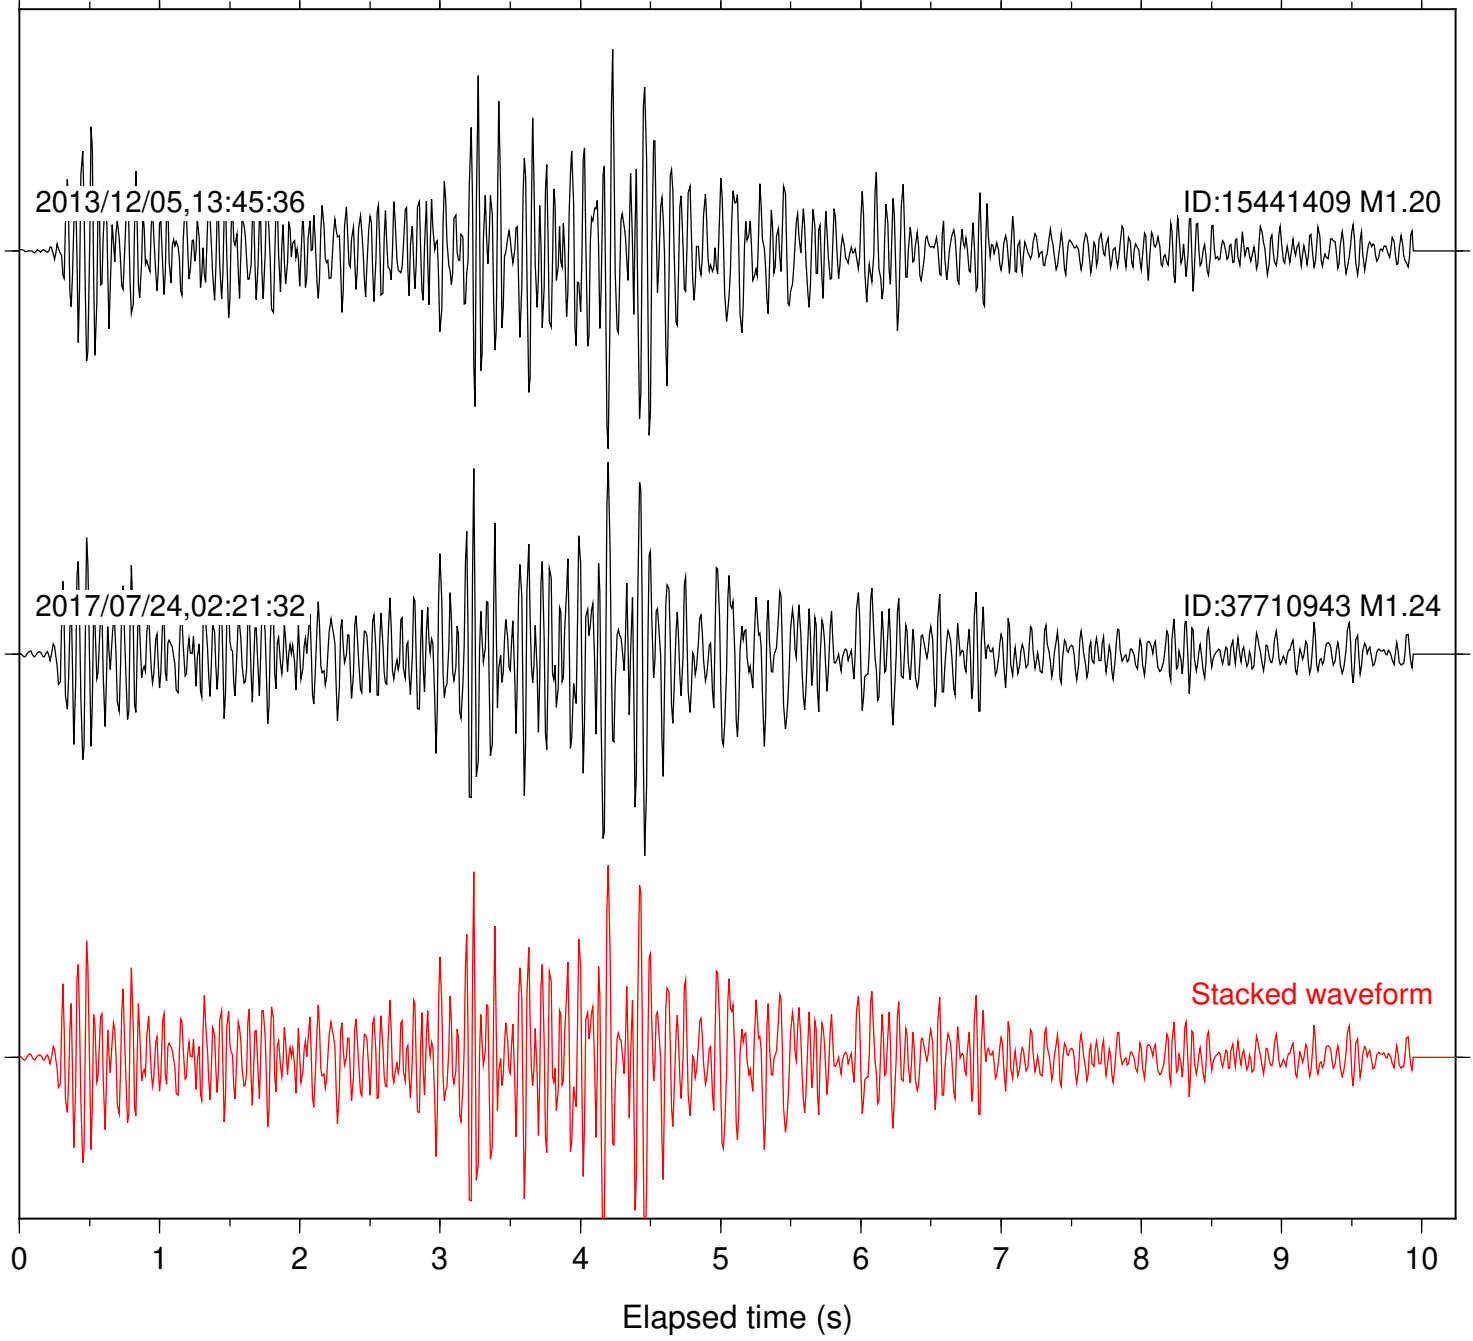

Focal depth: 17.84 km

Station: B093 Com: EHZ

Focal depth: 17.84 km

Station: B946 Com: EHZ

Focal depth: 17.84 km

Station: FRD Com: HHZ

Focal depth: 17.84 km

Station: PFO Com: HHZ