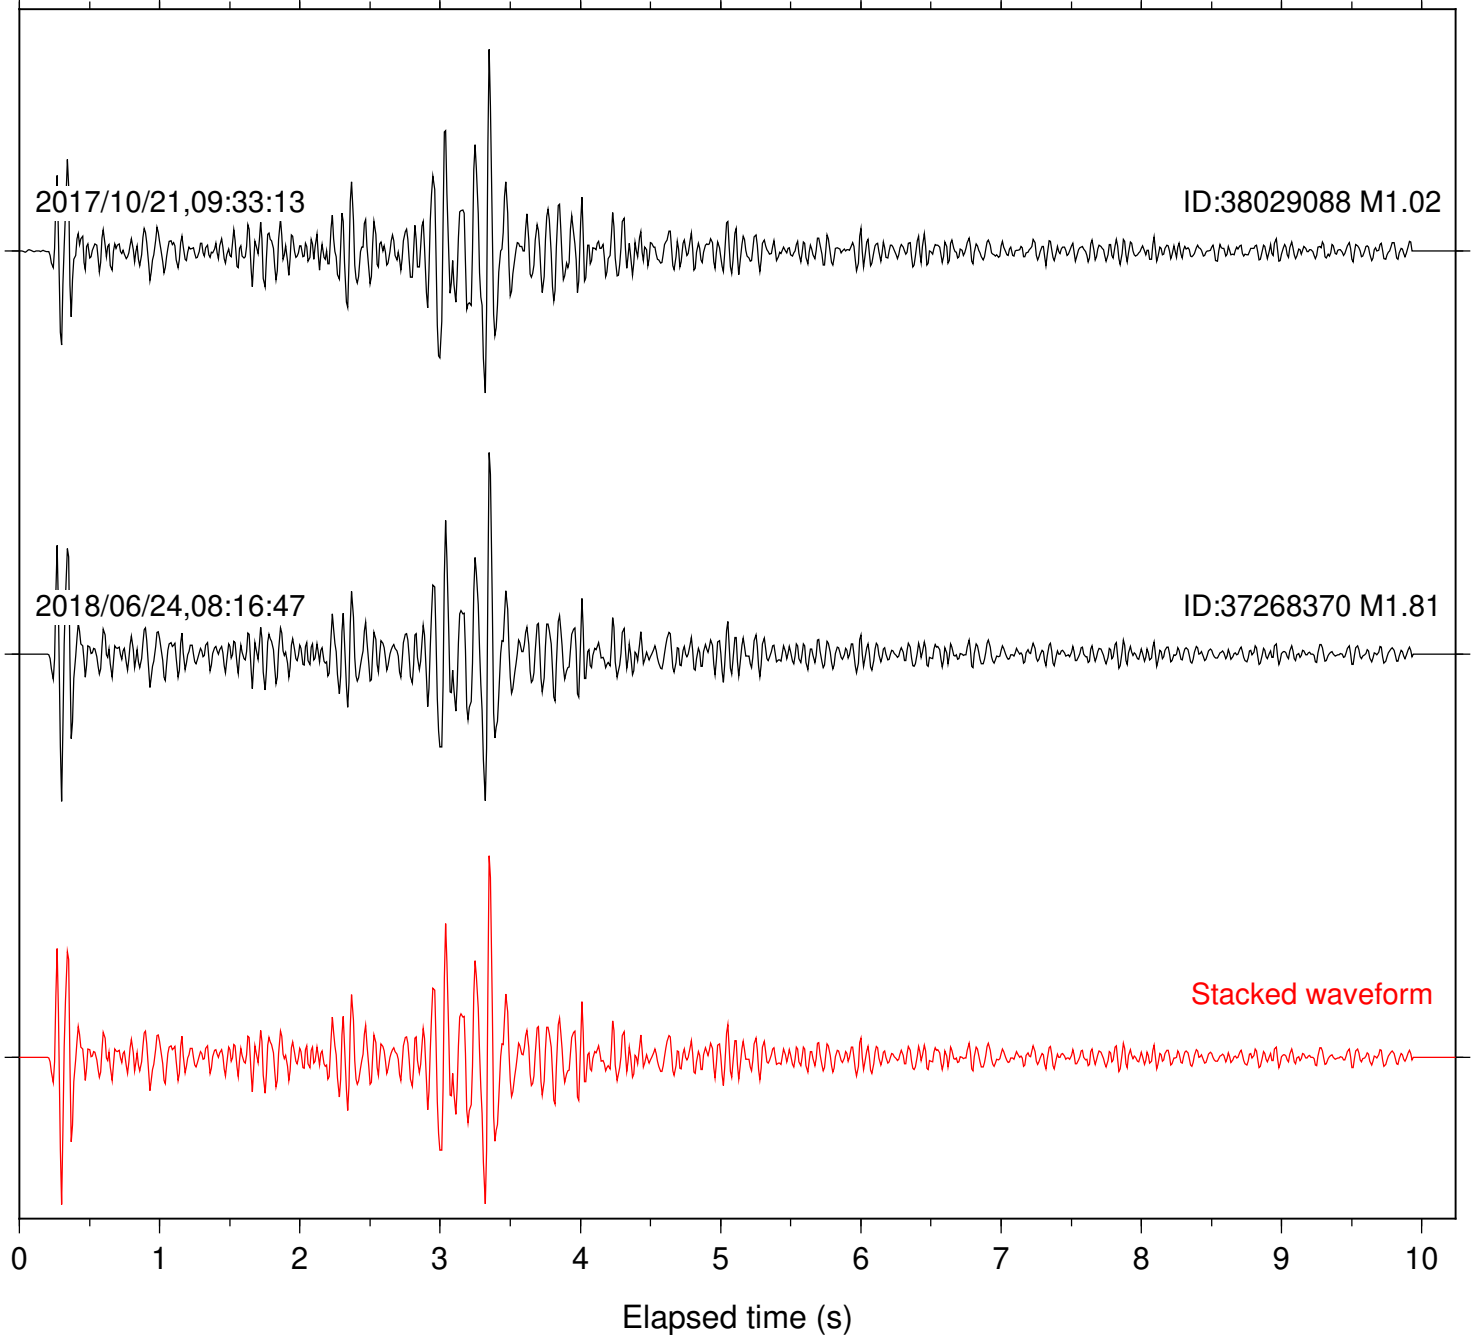

Station: B082 Com: EHZ

Focal depth: 5.02 km