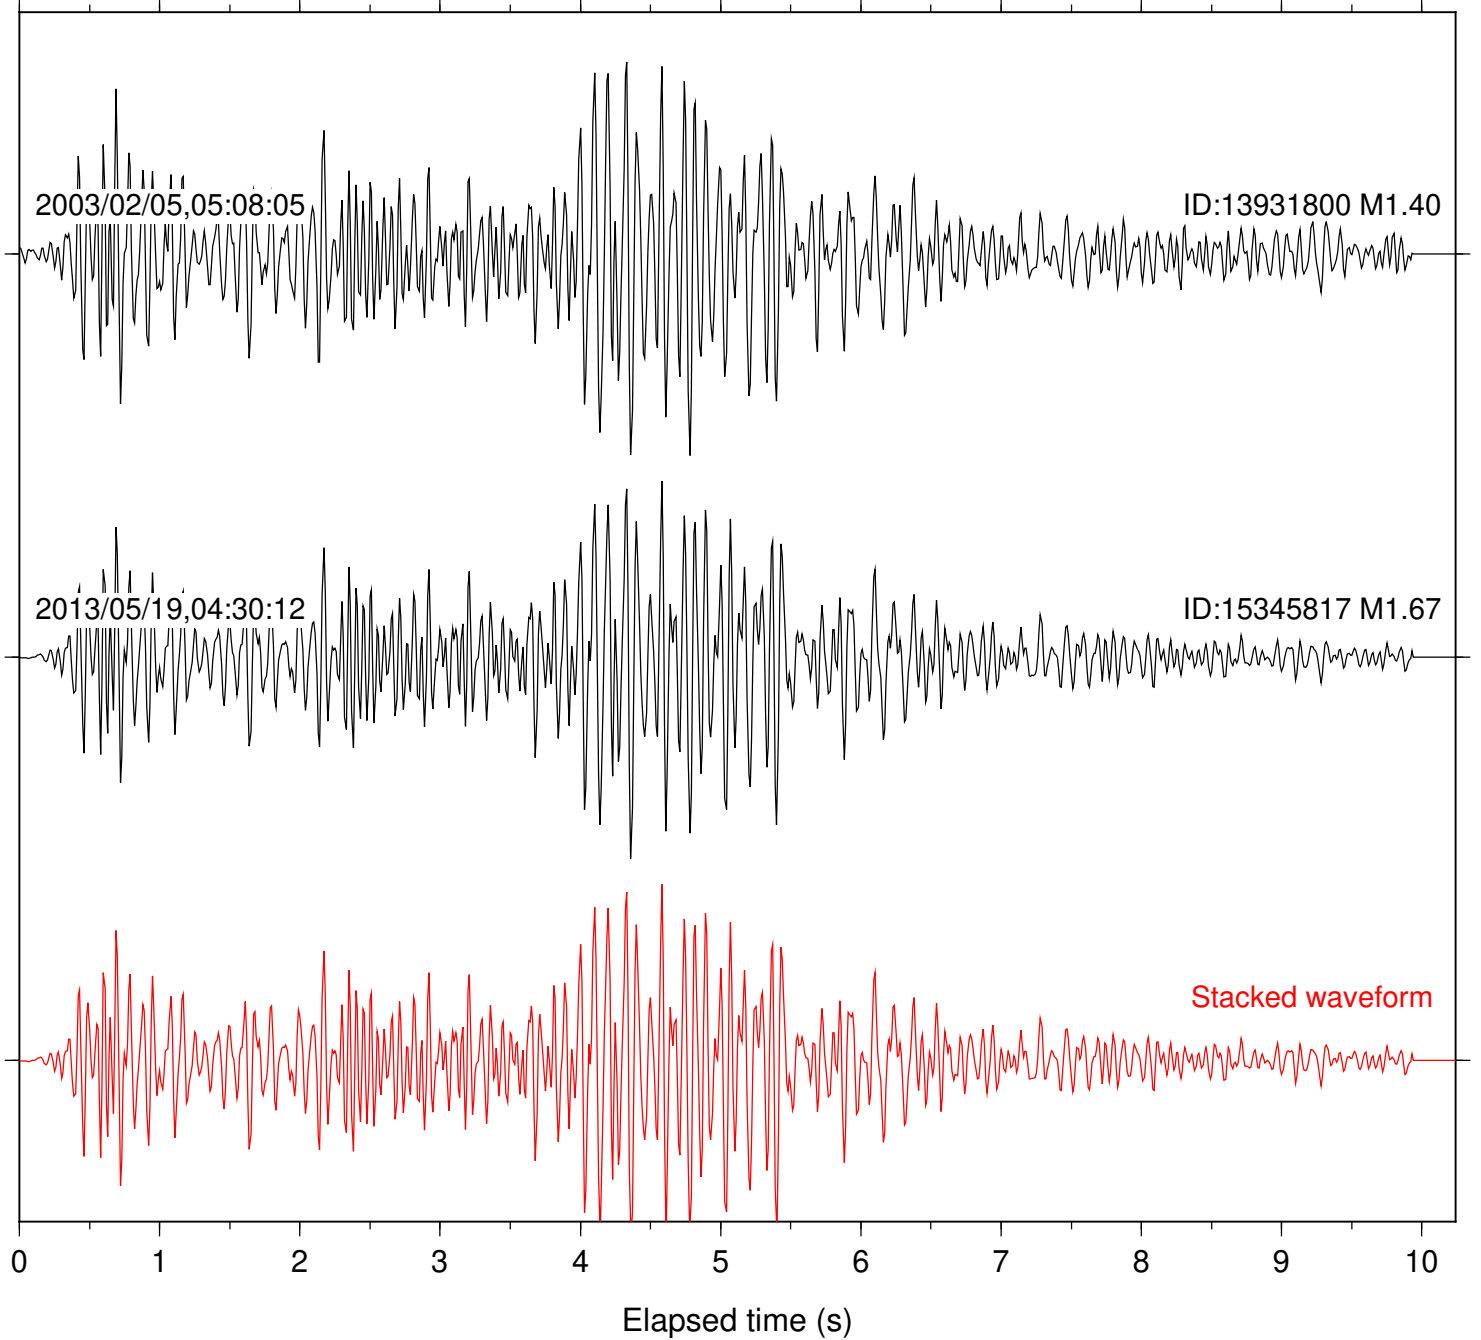

Station: DGR Com: HHZ

Focal depth: 16.19 km

Station: FRD Com: HHZ

Focal depth: 11.22 km

Station: PFO Com: HHZ

Focal depth: 11.22 km

Station: SND Com: HHZ

Focal depth: 11.22 km