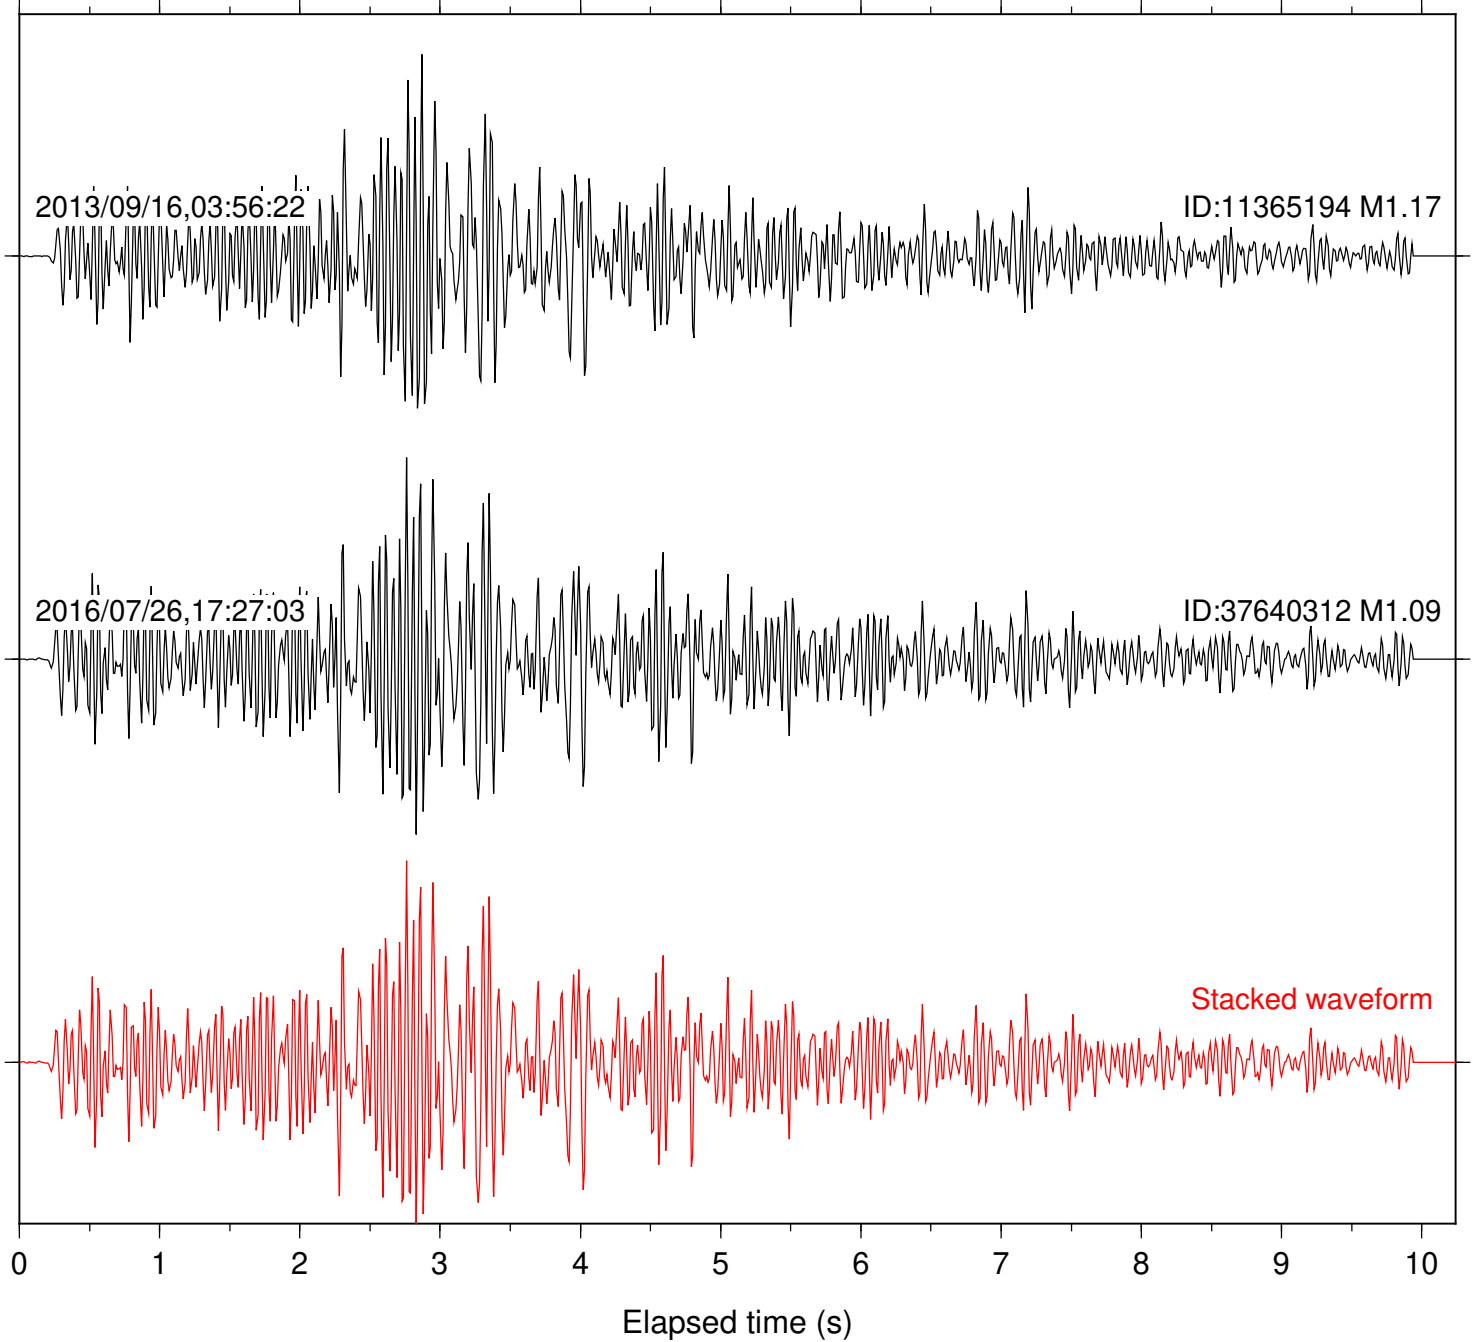

Station: B087 Com: EHZ

Focal depth: 6.86 km

Station: FRD Com: HHZ

Focal depth: 6.86 km

Station: LVA2 Com: HHZ

Focal depth: 6.86 km

Station: SND Com: HHZ

Focal depth: 6.86 km