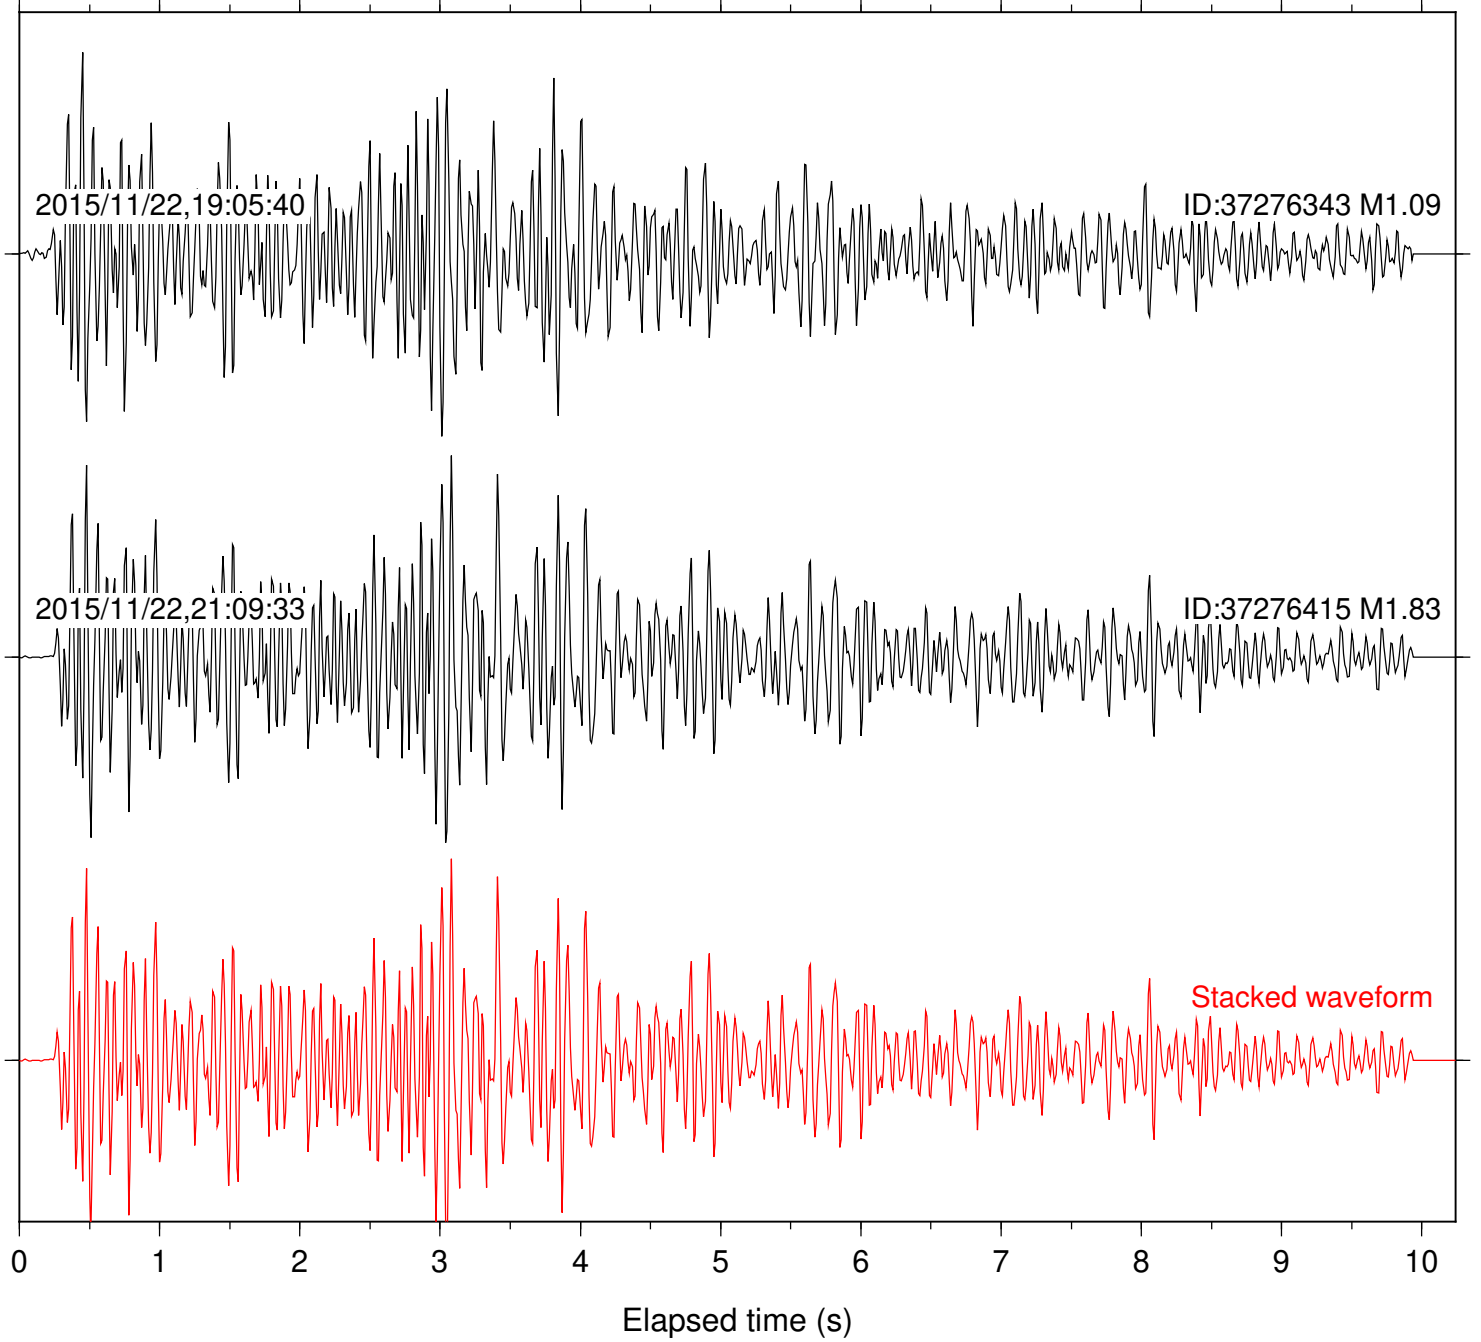

Station: B088 Com: EHZ

Focal depth: 5.17 km