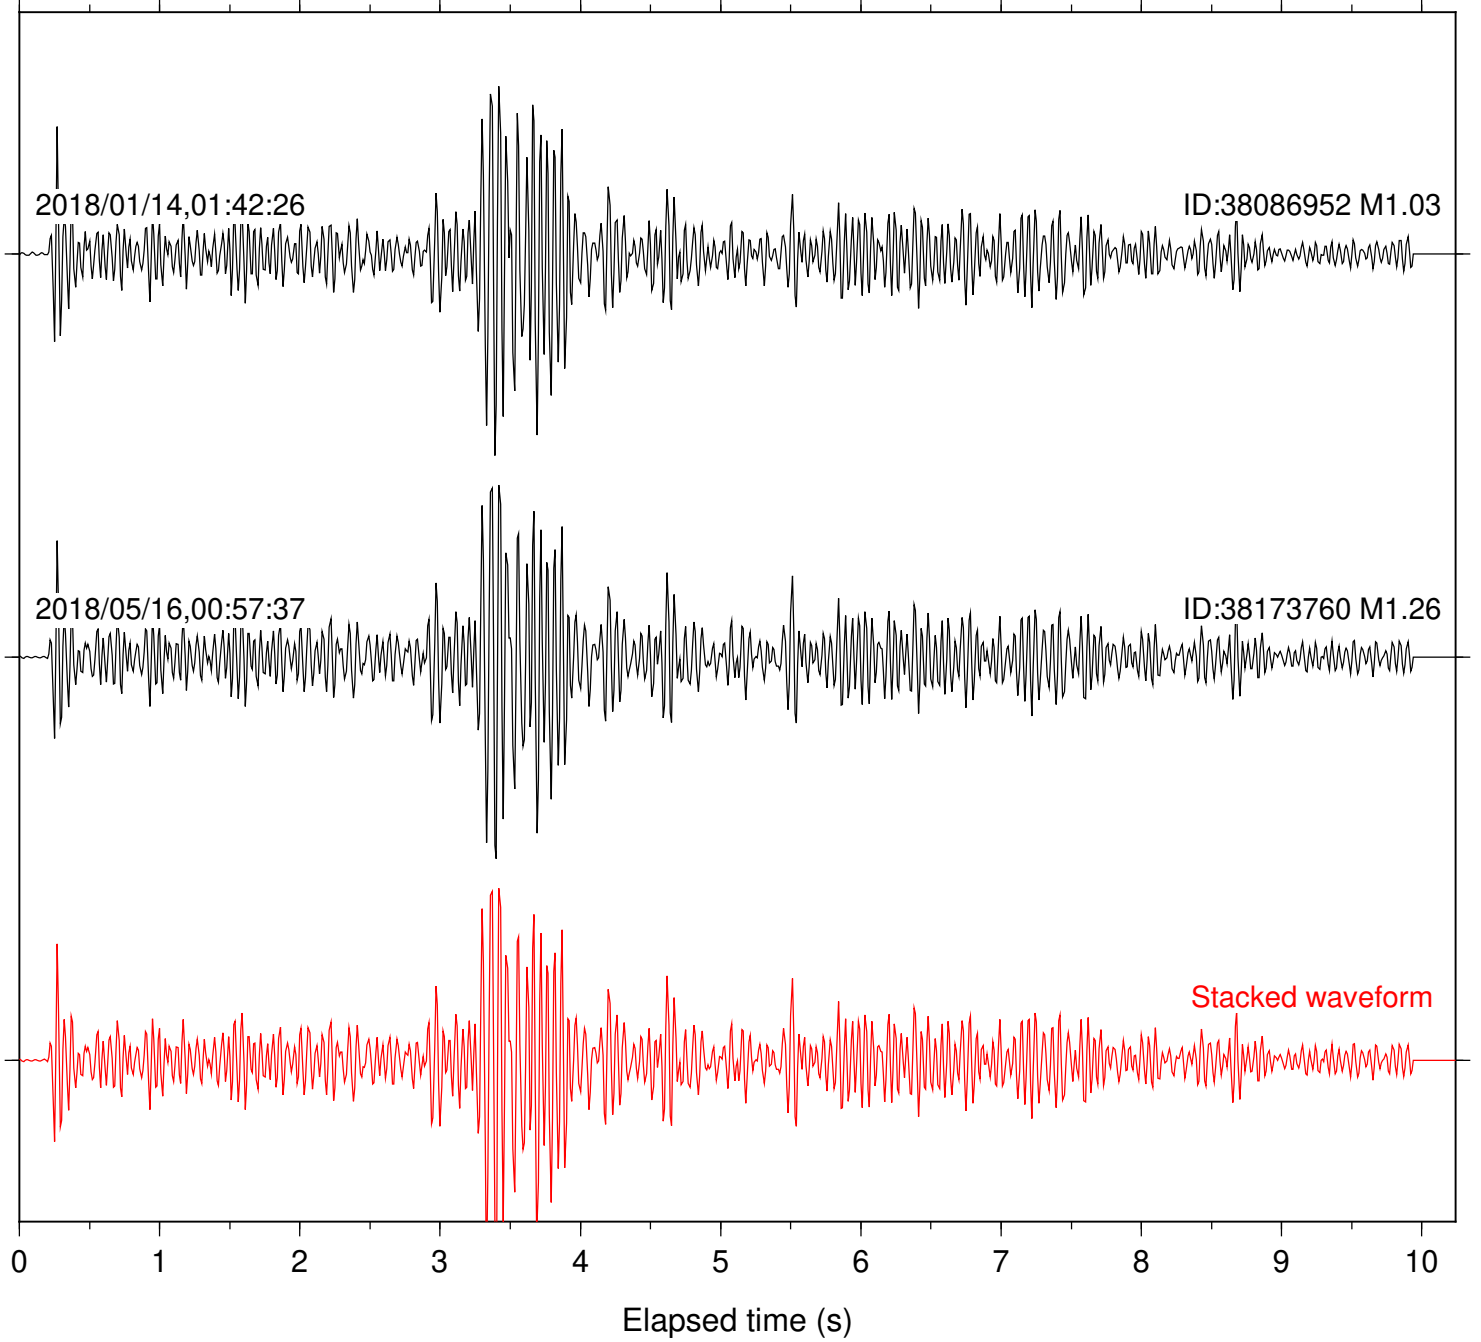

Station: CSH Com: HHZ

Focal depth: 6.30 km

Station: DGR Com: HHZ

Focal depth: 6.30 km

Station: FRD Com: HHZ

Focal depth: 6.30 km

Station: HMT2 Com: HHZ

Focal depth: 6.30 km