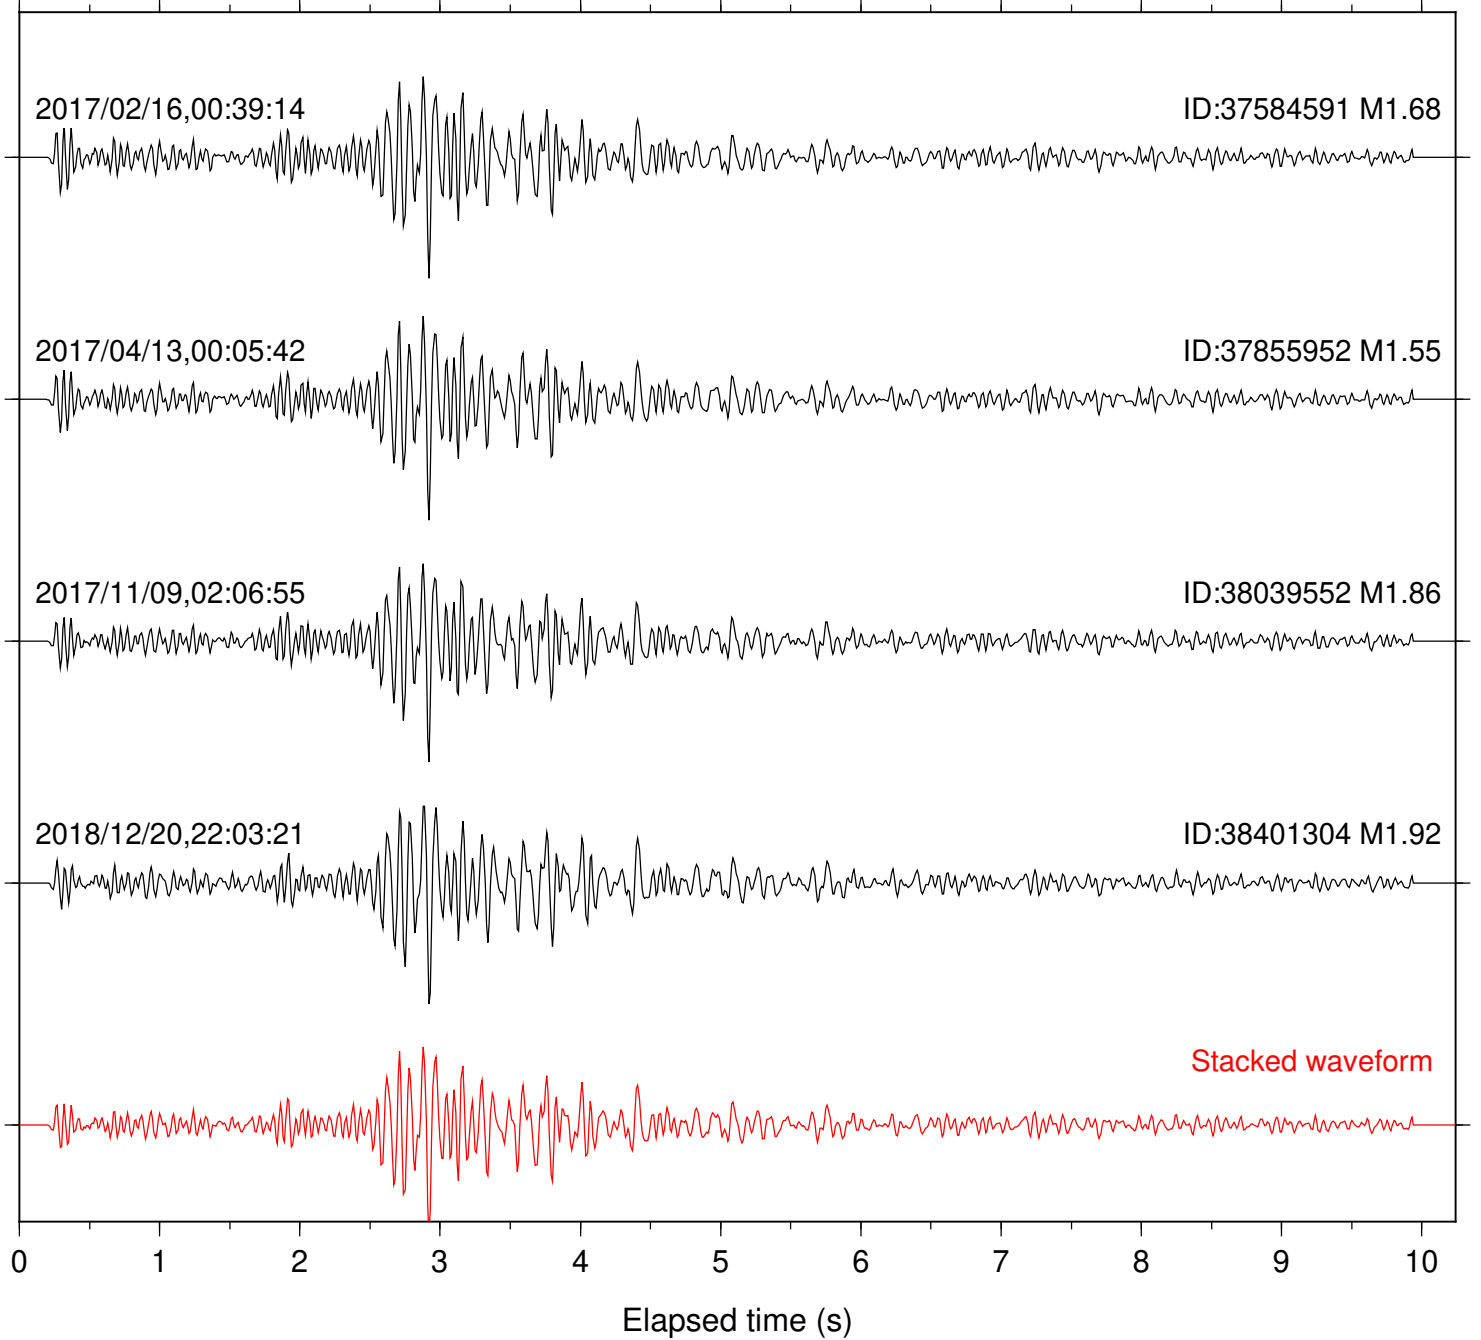

Station: B946 Com: EHZ

Focal depth: 6.49 km