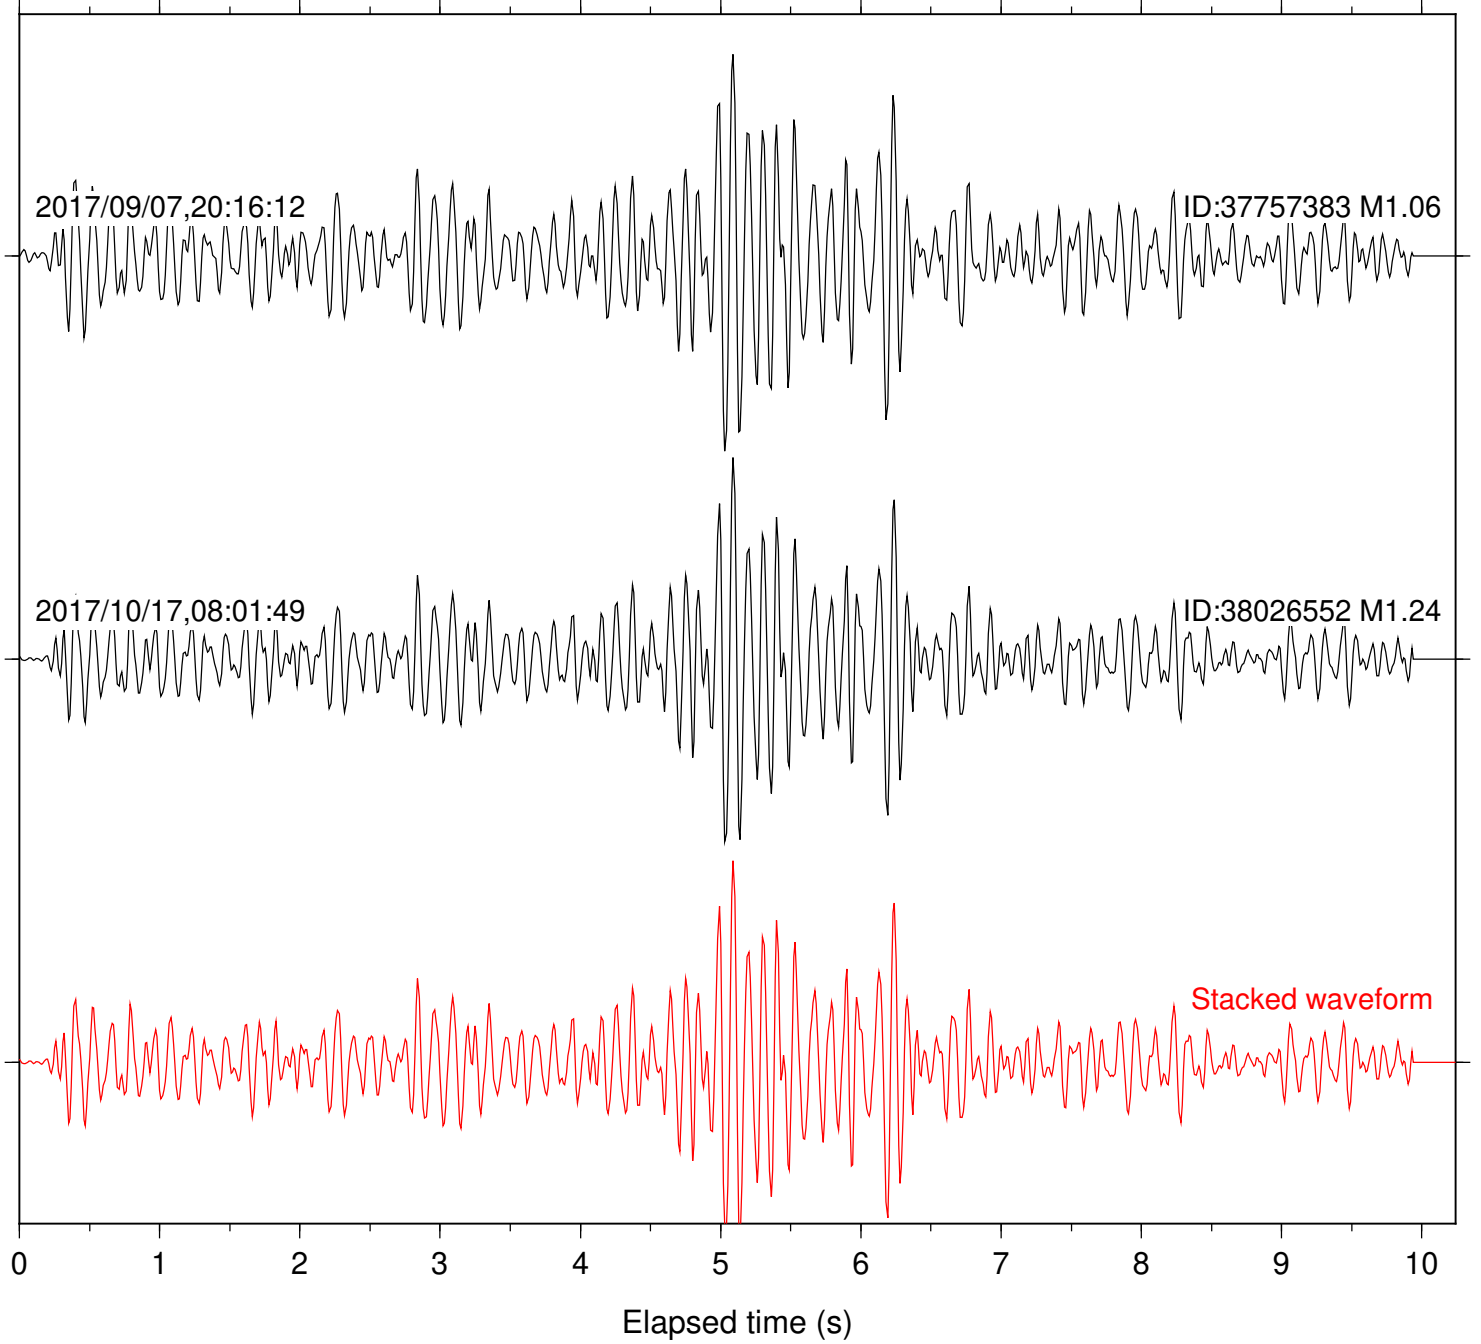

Station: MTG Com: HHZ

Focal depth: 5.07 km