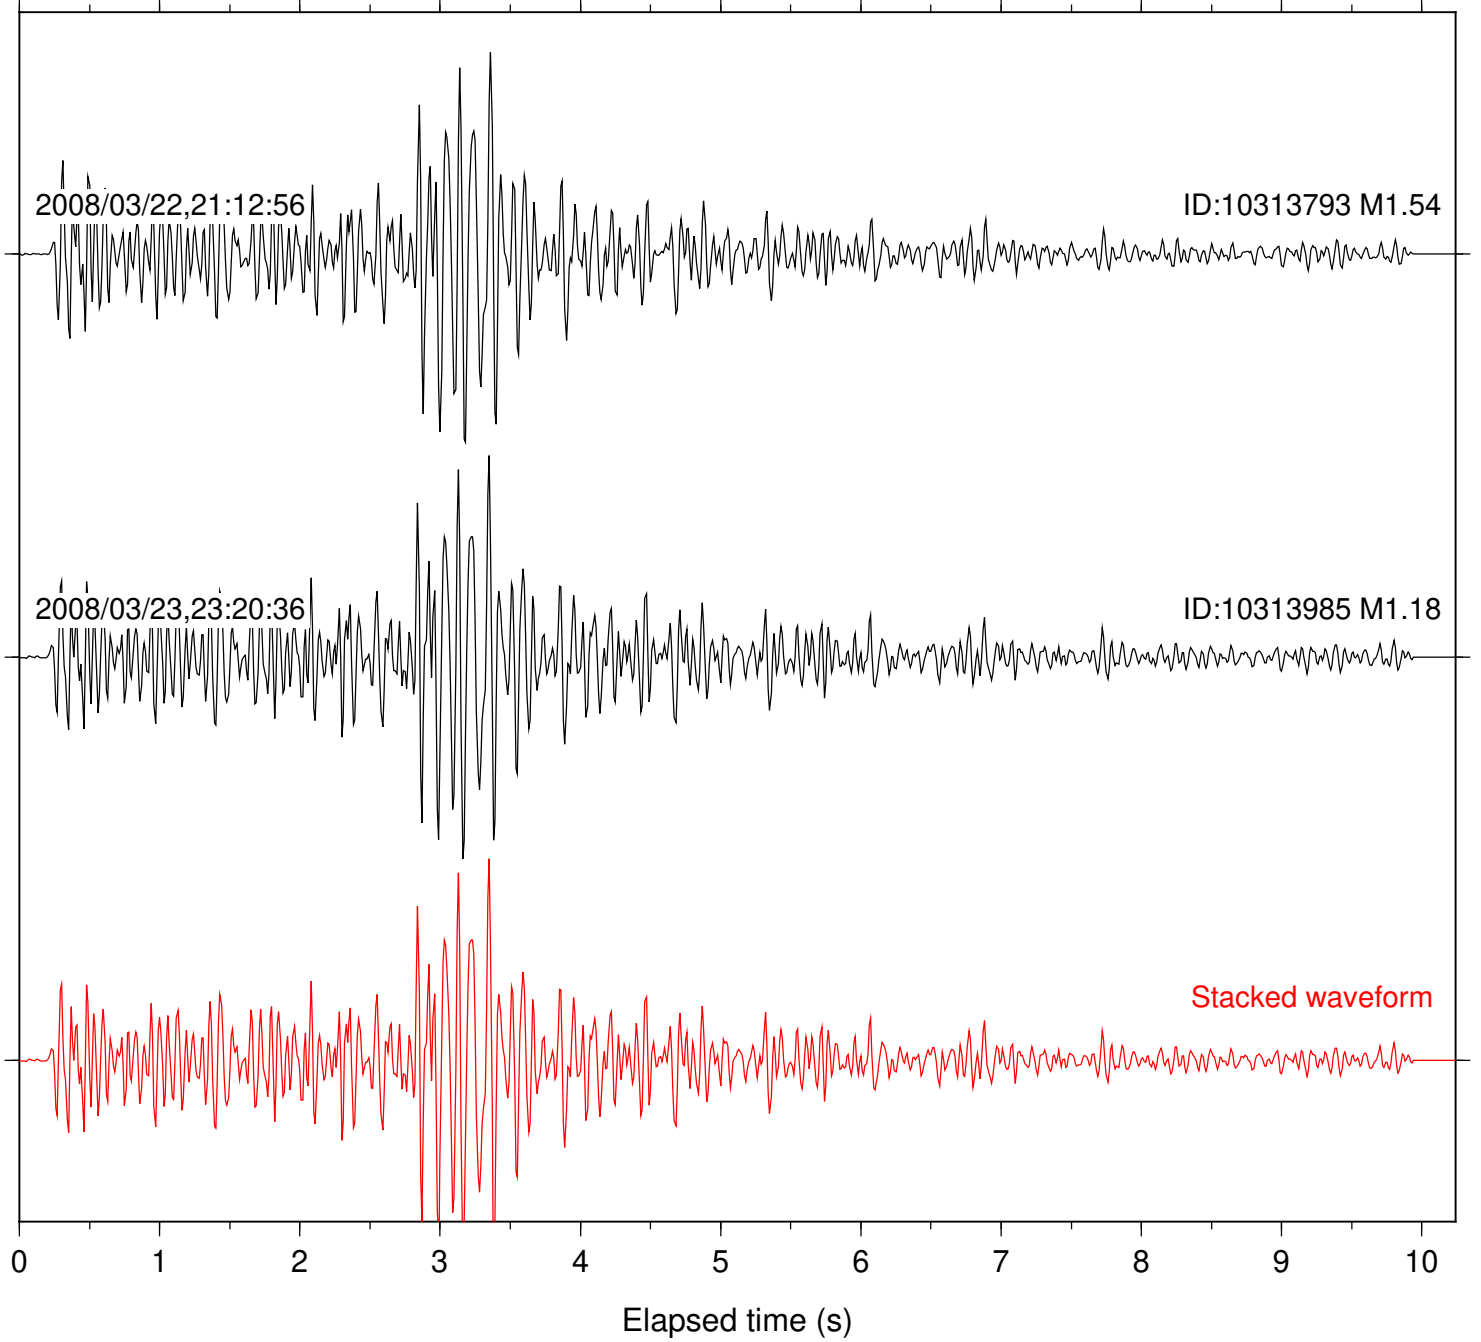

Focal depth: 10.13 km

Station: SND Com: HHZ

Focal depth: 10.10 km

Station: TOR Com: HHZ

Focal depth: 10.10 km

Station: TRO Com: HHZ

Focal depth: 10.09 km

Station: WMC Com: HHZ