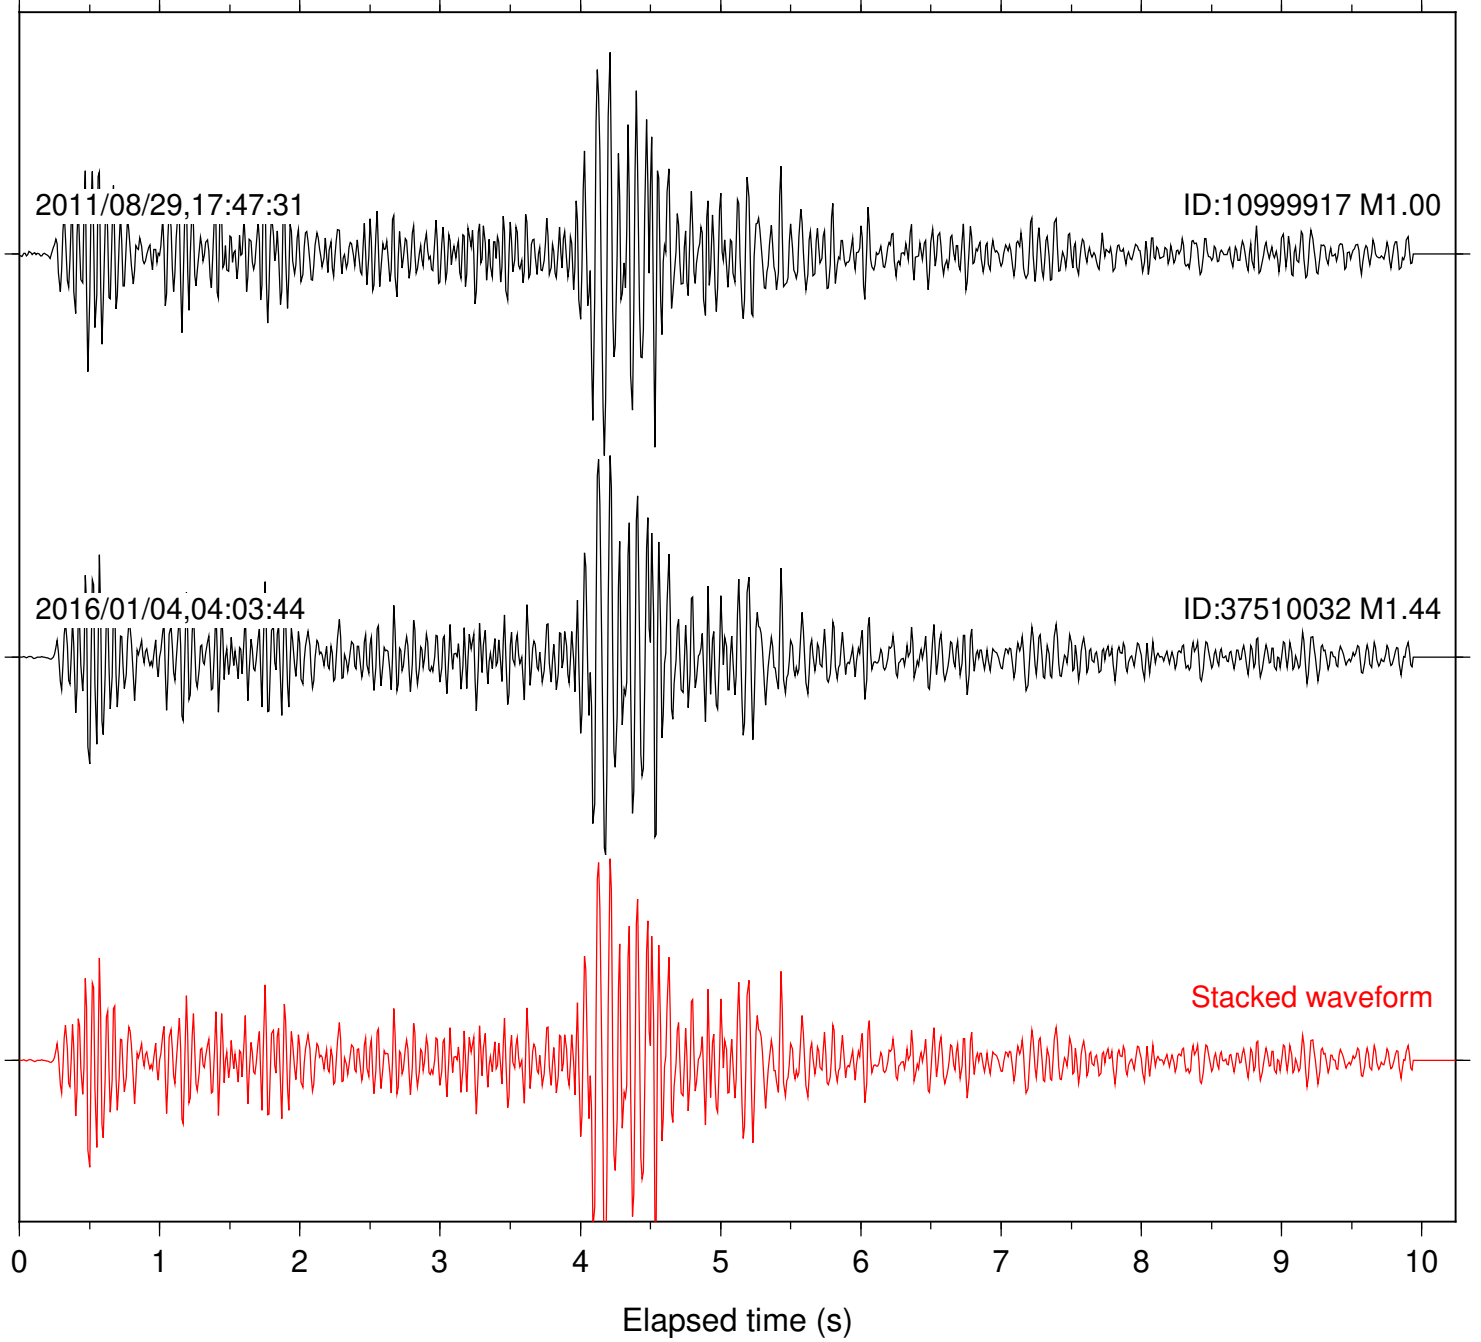

Station: B086 Com: EHZ

Focal depth: 16.22 km