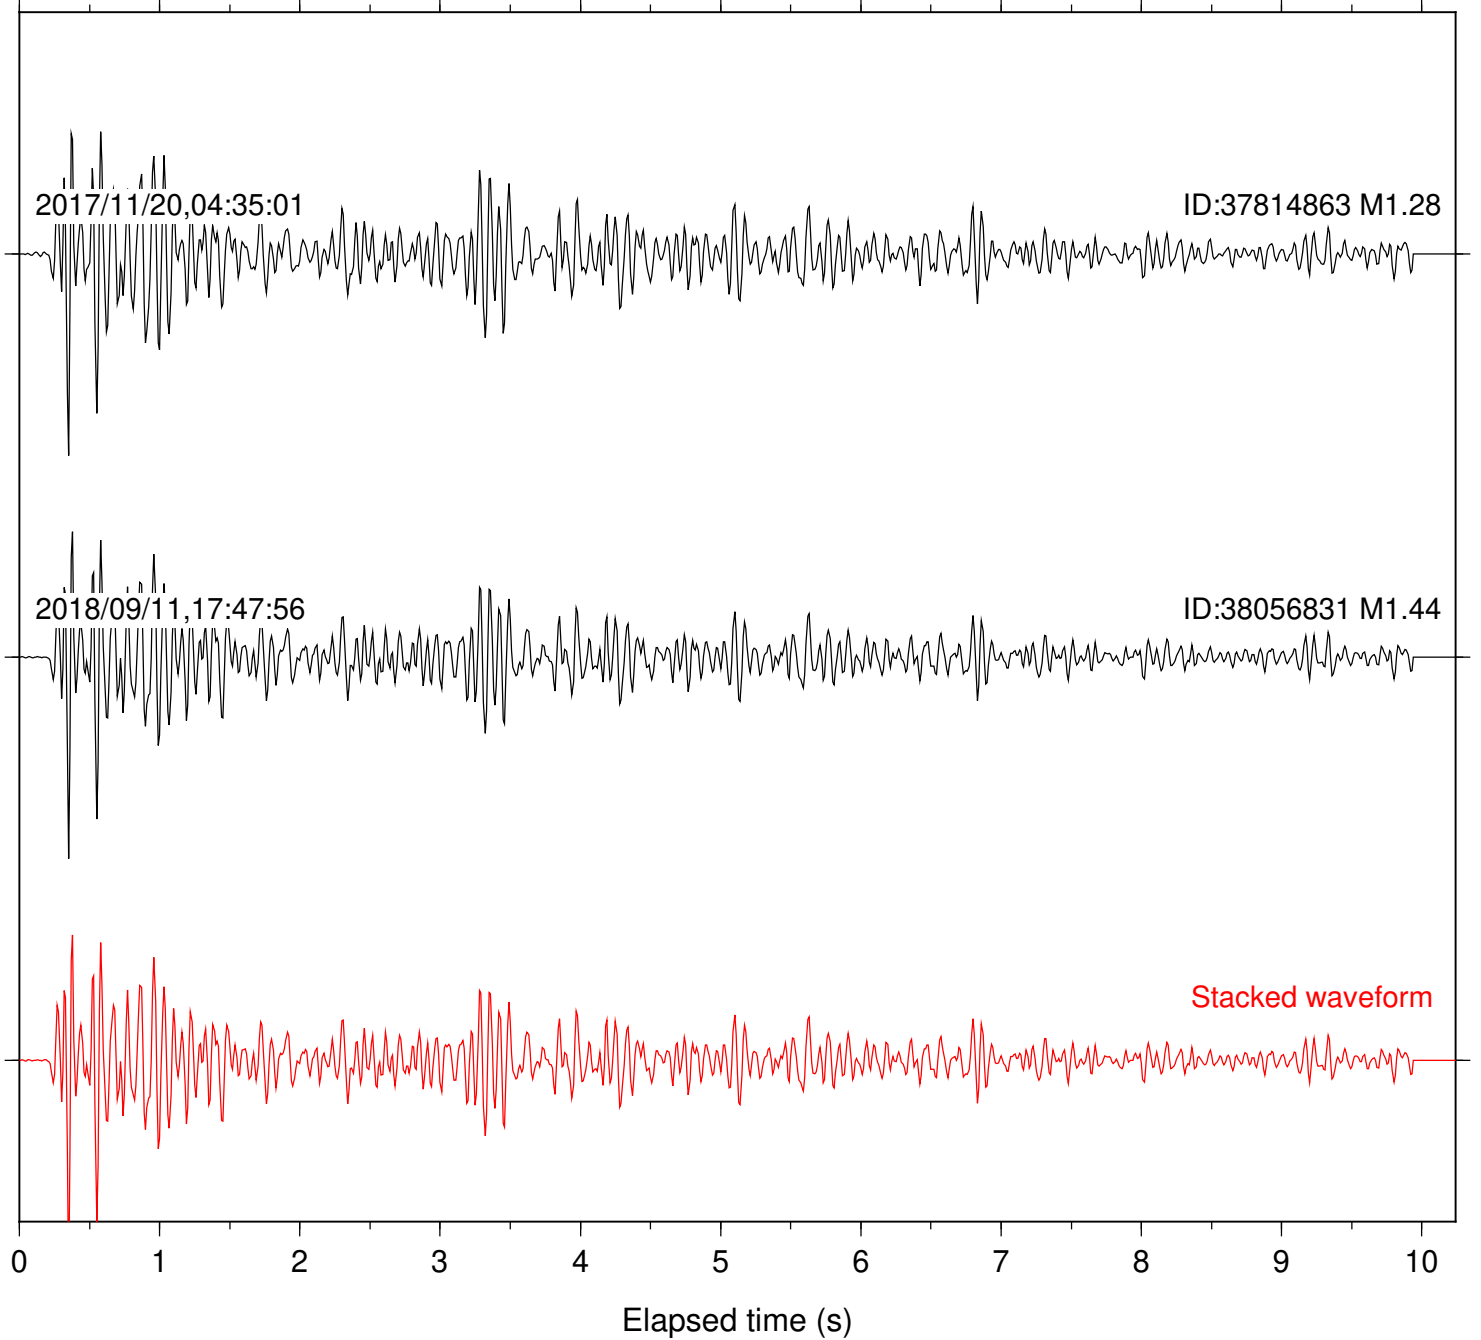

Focal depth: 4.83 km

Station: RDM Com: HHZ

Focal depth: 4.83 km

Station: RRSP Com: HHZ

Focal depth: 4.83 km

Station: SND Com: HHZ

Focal depth: 4.83 km

Station: POB2 Com: HHZ