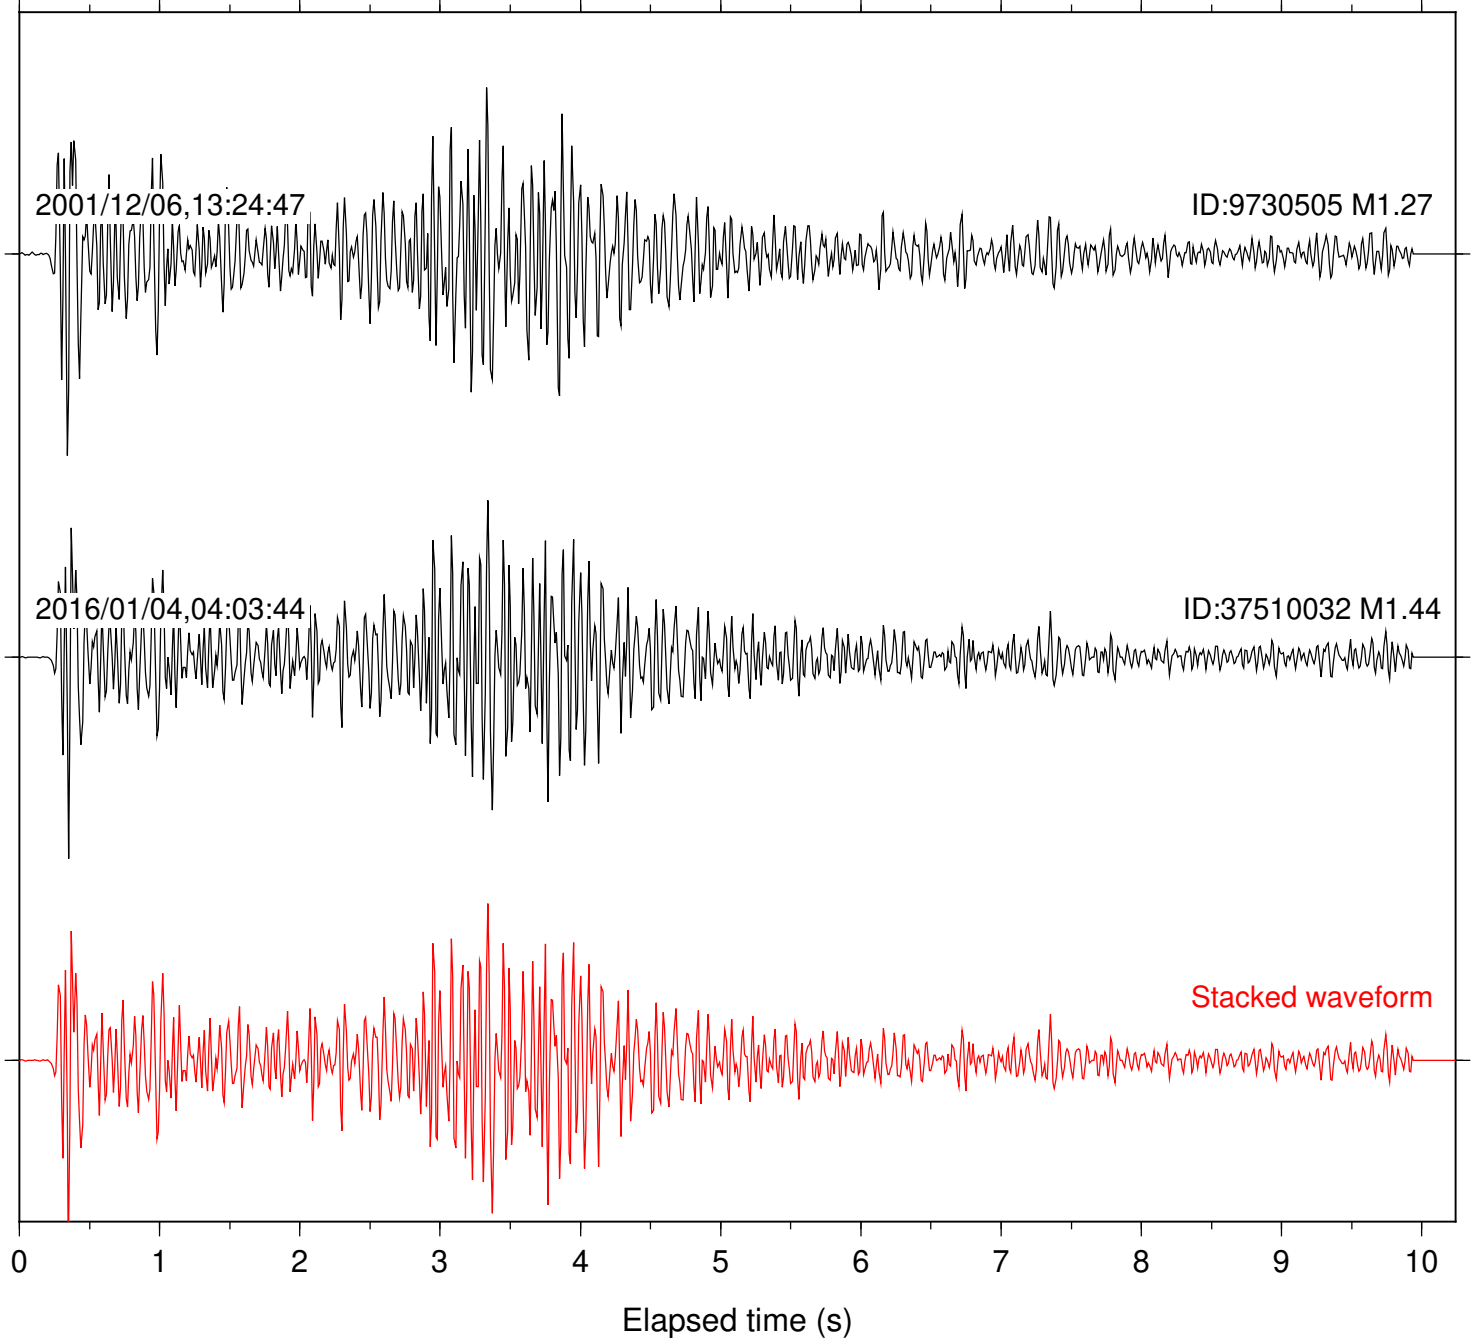

Focal depth: 16.22 km

Station: BAC Com: EHZ

Focal depth: 16.22 km

Station: CRY Com: HHZ

Focal depth: 16.22 km

Station: DGR Com: HHZ

Focal depth: 16.22 km

Station: FRD Com: HHZ