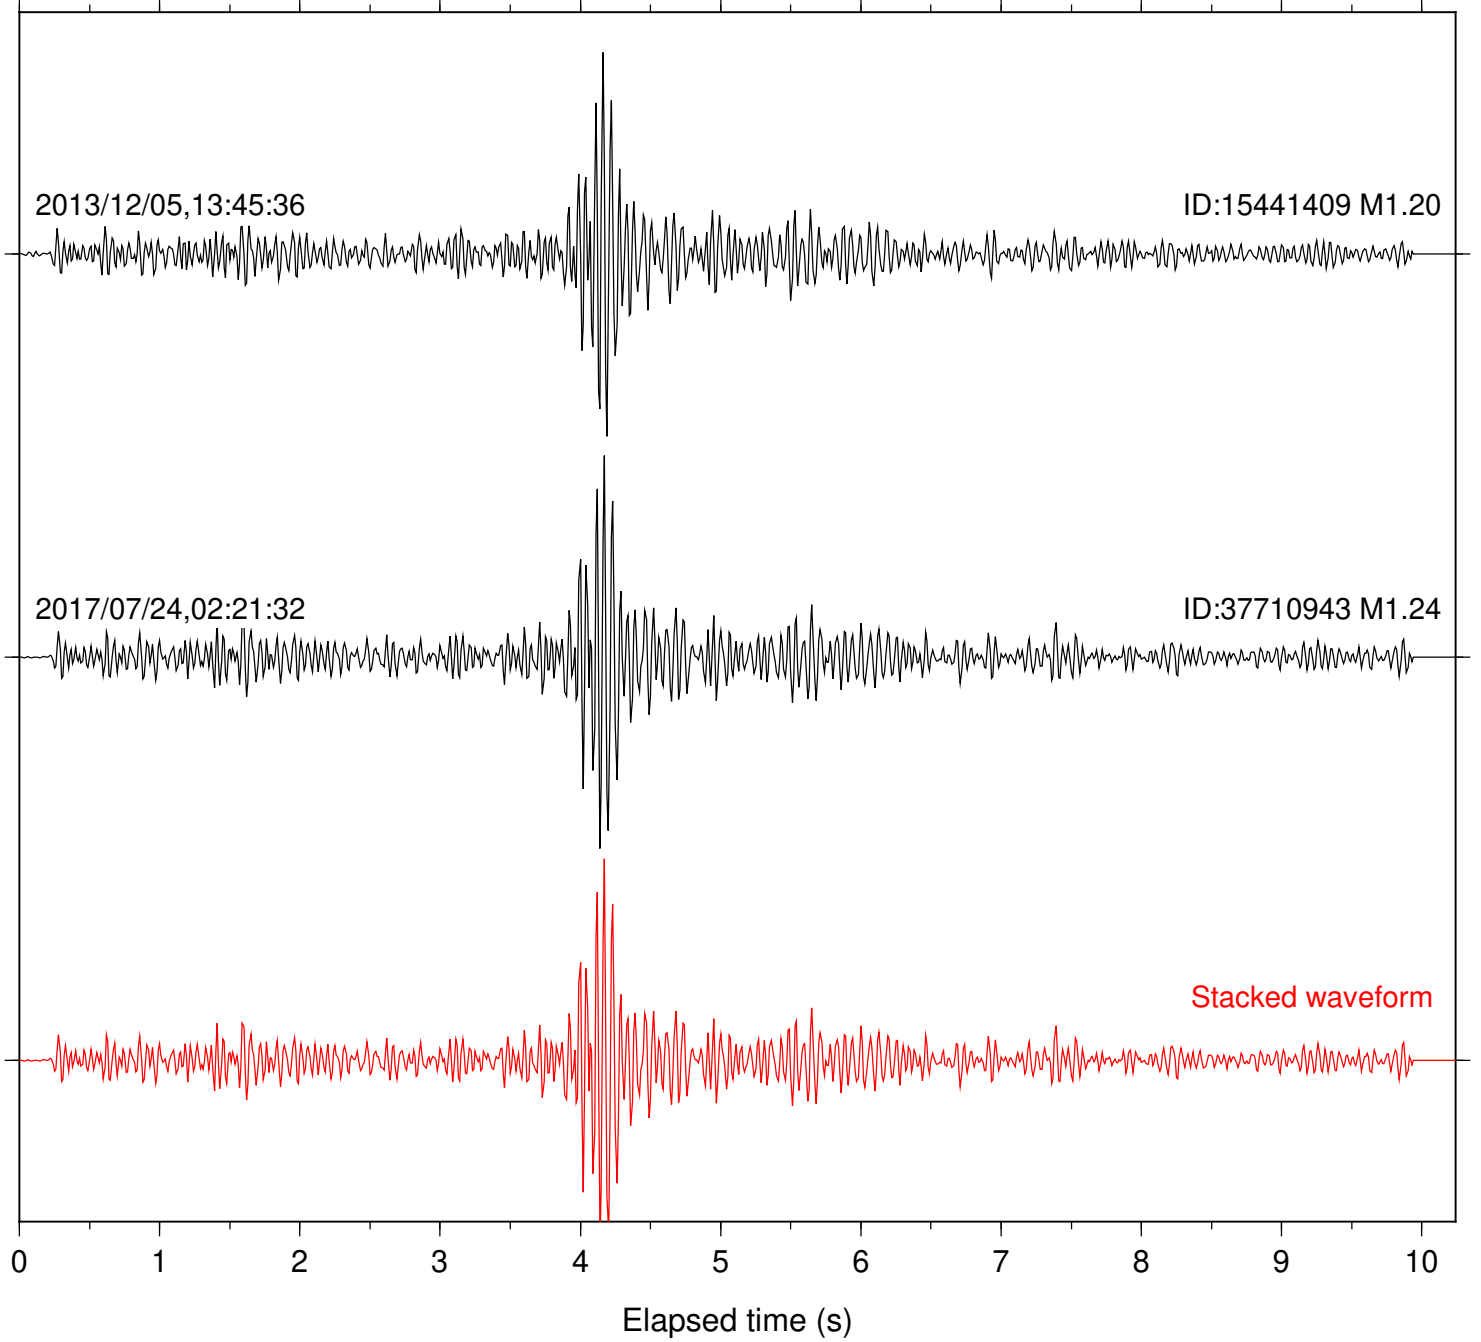

Station: PFO Com: HHZ

Focal depth: 17.84 km