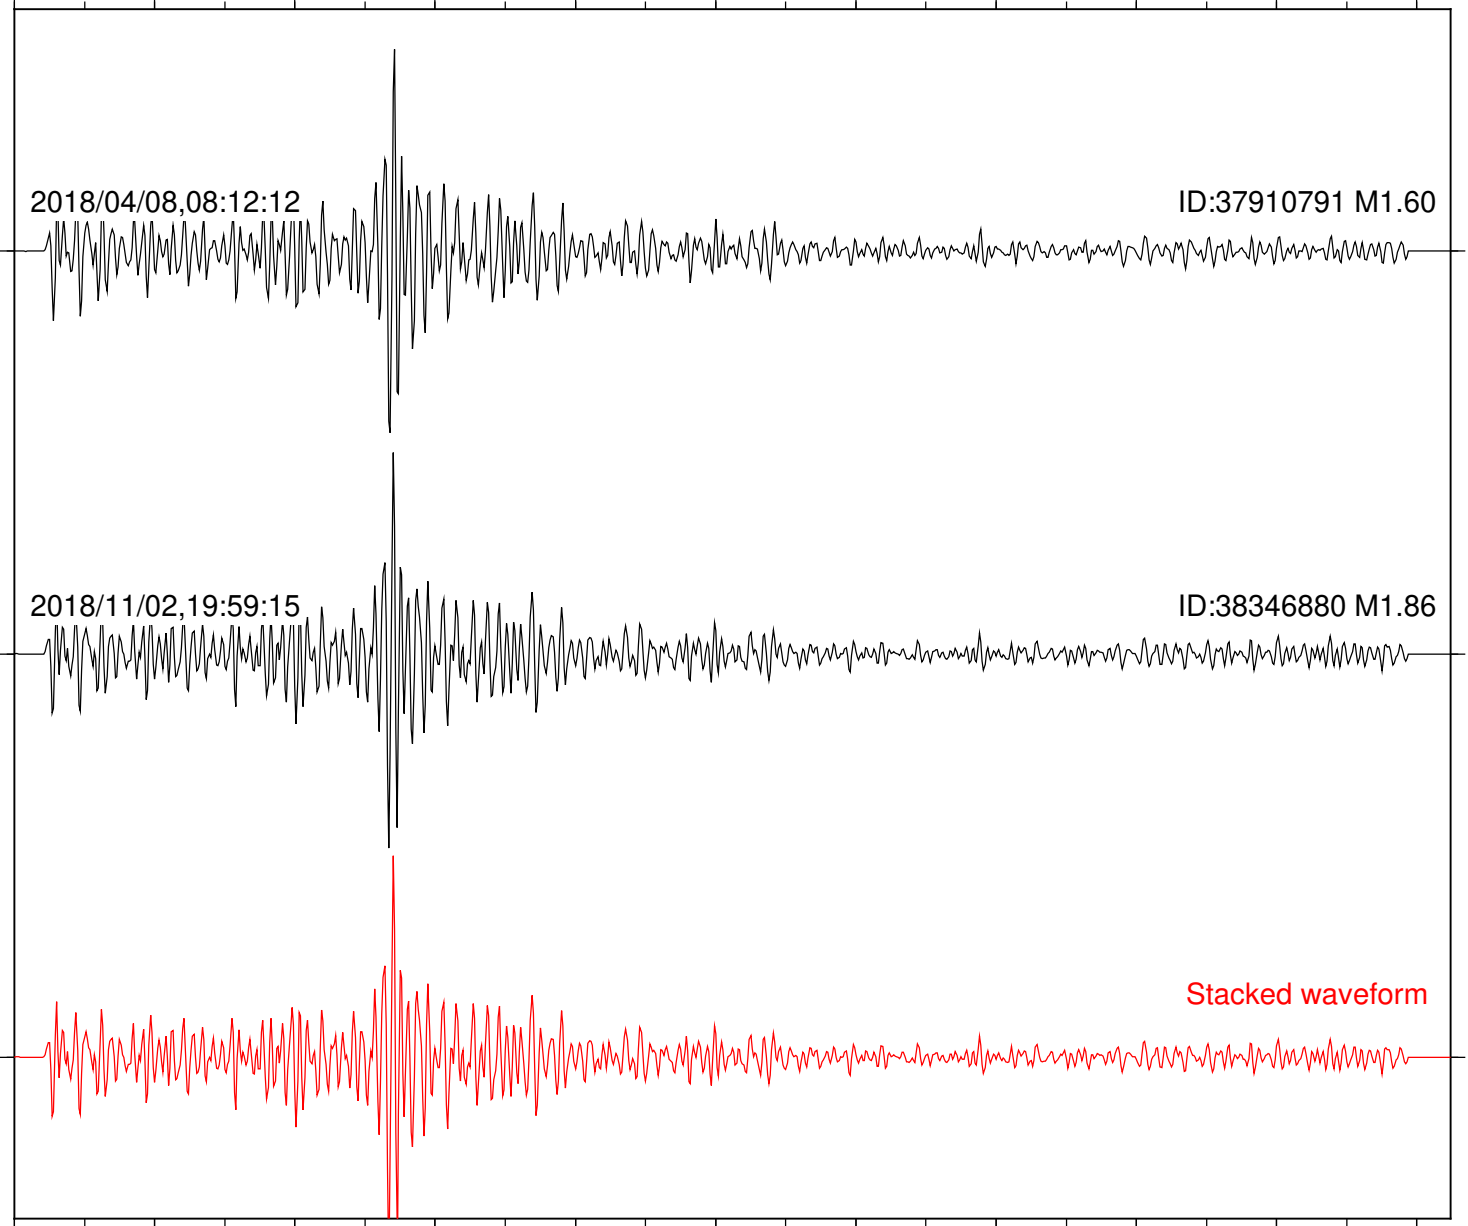

Station: B087 Com: EHZ

Focal depth: 5.23 km

2018/04/08,08:12:12

ID:37910791 M1.60

2018/11/02,19:59:15

ID:38346880 M1.86

Stacked waveform

0 1 2 3 4 5 6 7 8 9 10
Elapsed time (s)