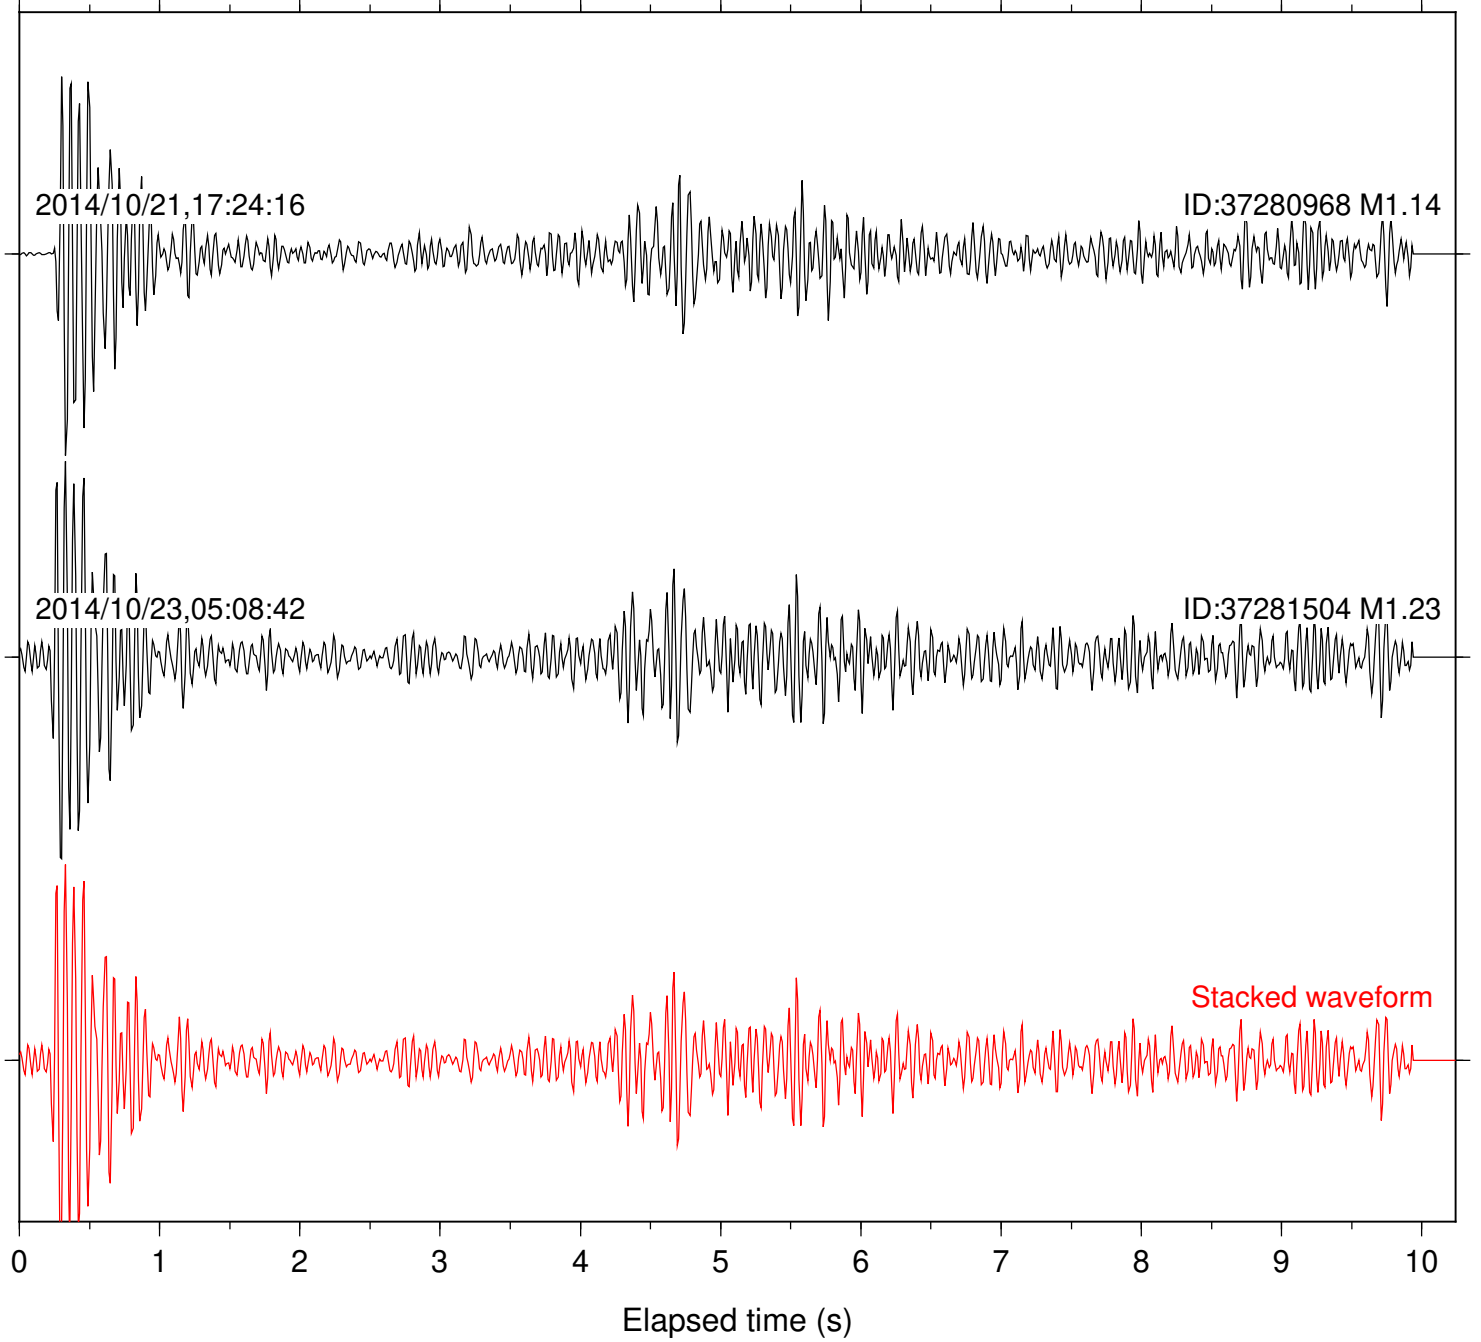

Station: PLM Com: HHZ

Focal depth: 9.54 km

Station: RDM Com: HHZ

Focal depth: 9.55 km

Station: RRSP Com: HHZ

Focal depth: 9.54 km

Station: SND Com: HHZ

Focal depth: 9.54 km