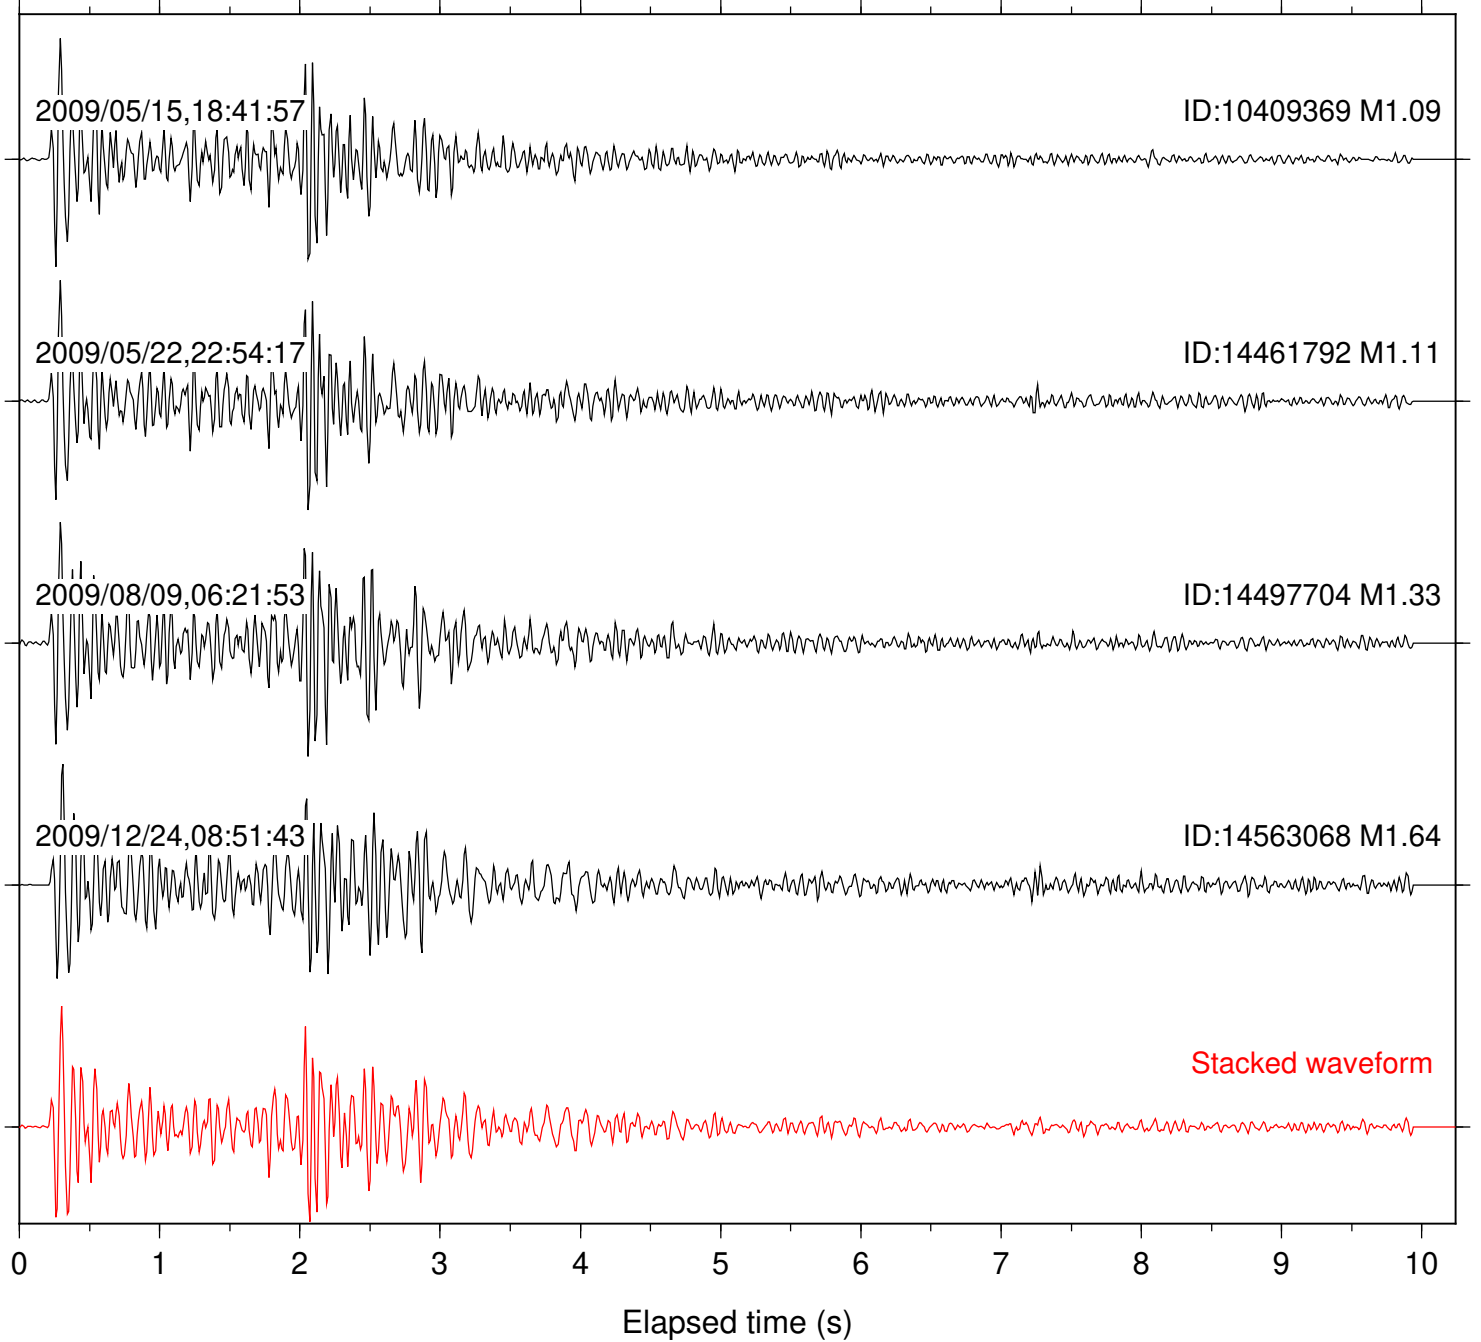

Station: BZN Com: HHZ

Focal depth: 9.56 km