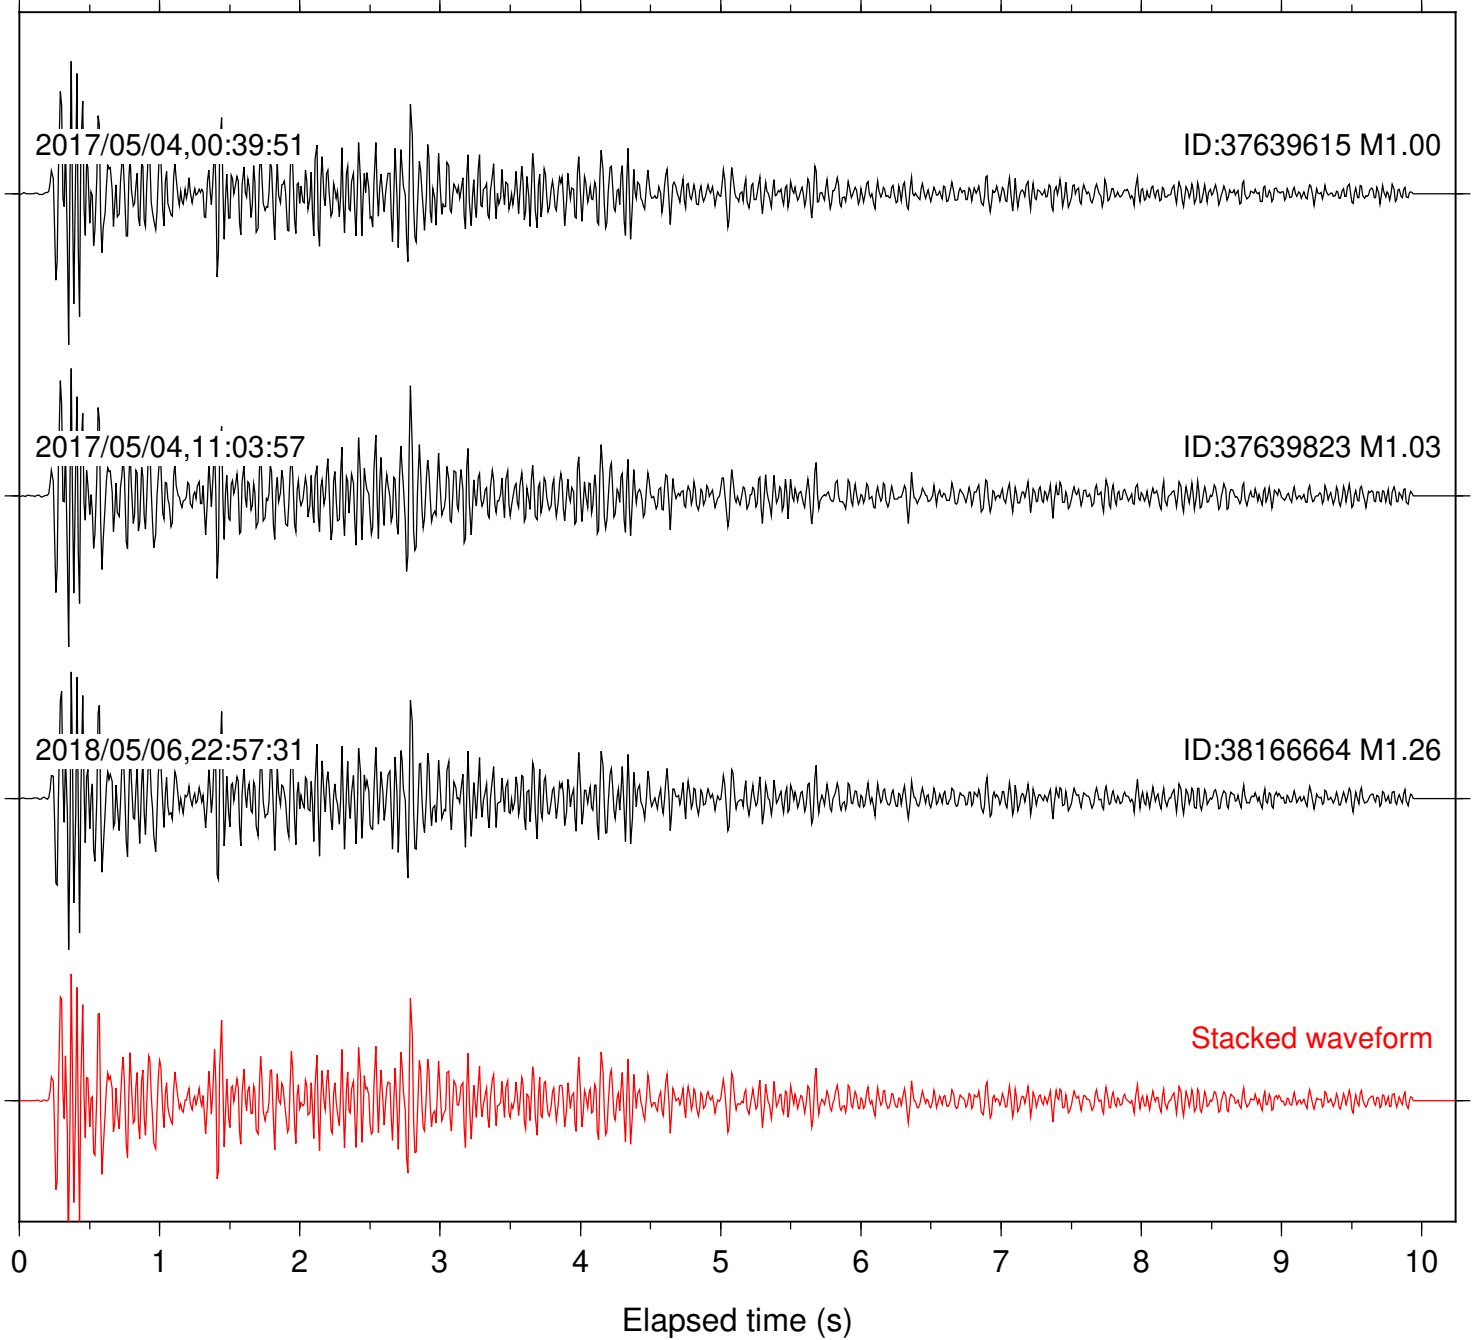

Focal depth: 6.98 km

Station: DGR Com: HHZ

Focal depth: 6.98 km

Station: DNR Com: HHZ

Focal depth: 6.32 km

Station: FRD Com: HHZ

Focal depth: 6.98 km

Station: HMT2 Com: HHZ