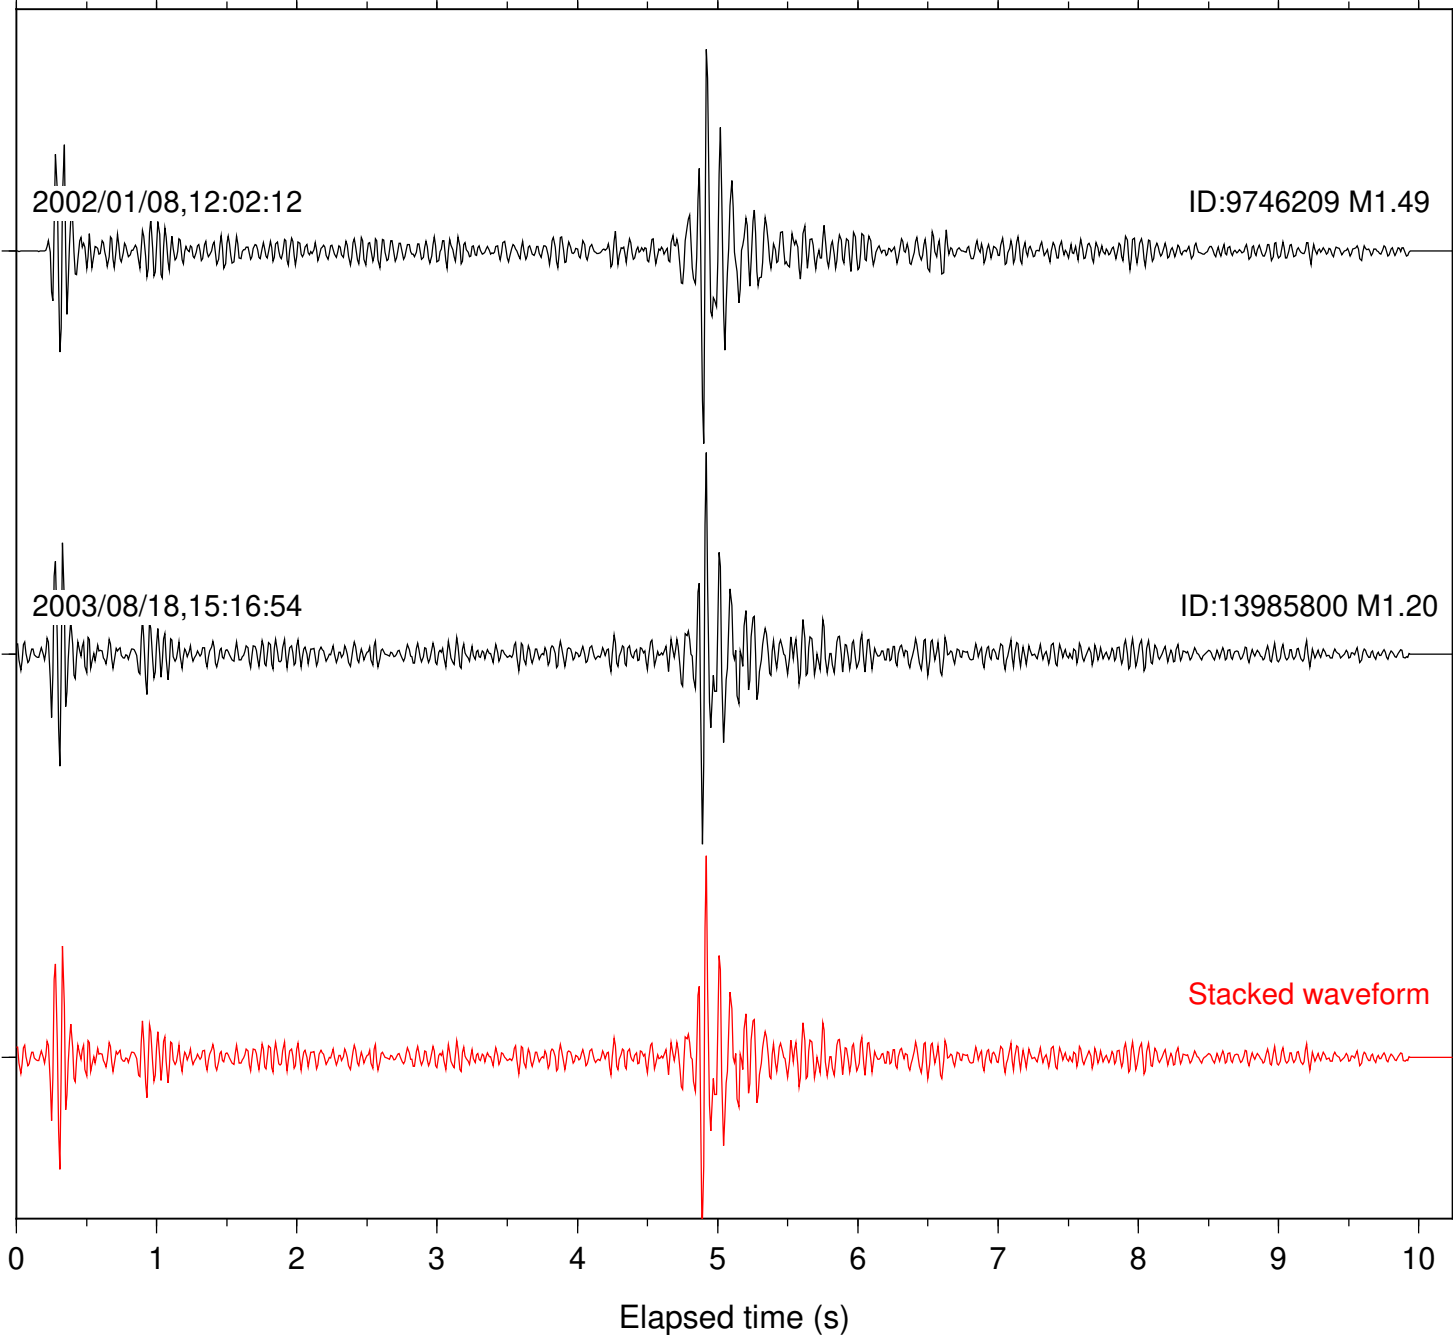

Station: AGA Com: HHZ

Focal depth: 16.52 km

2002/01/08,12:02:12

ID:9746209 M1.49

2003/08/18,15:16:54

ID:13985800 M1.20

Stacked waveform