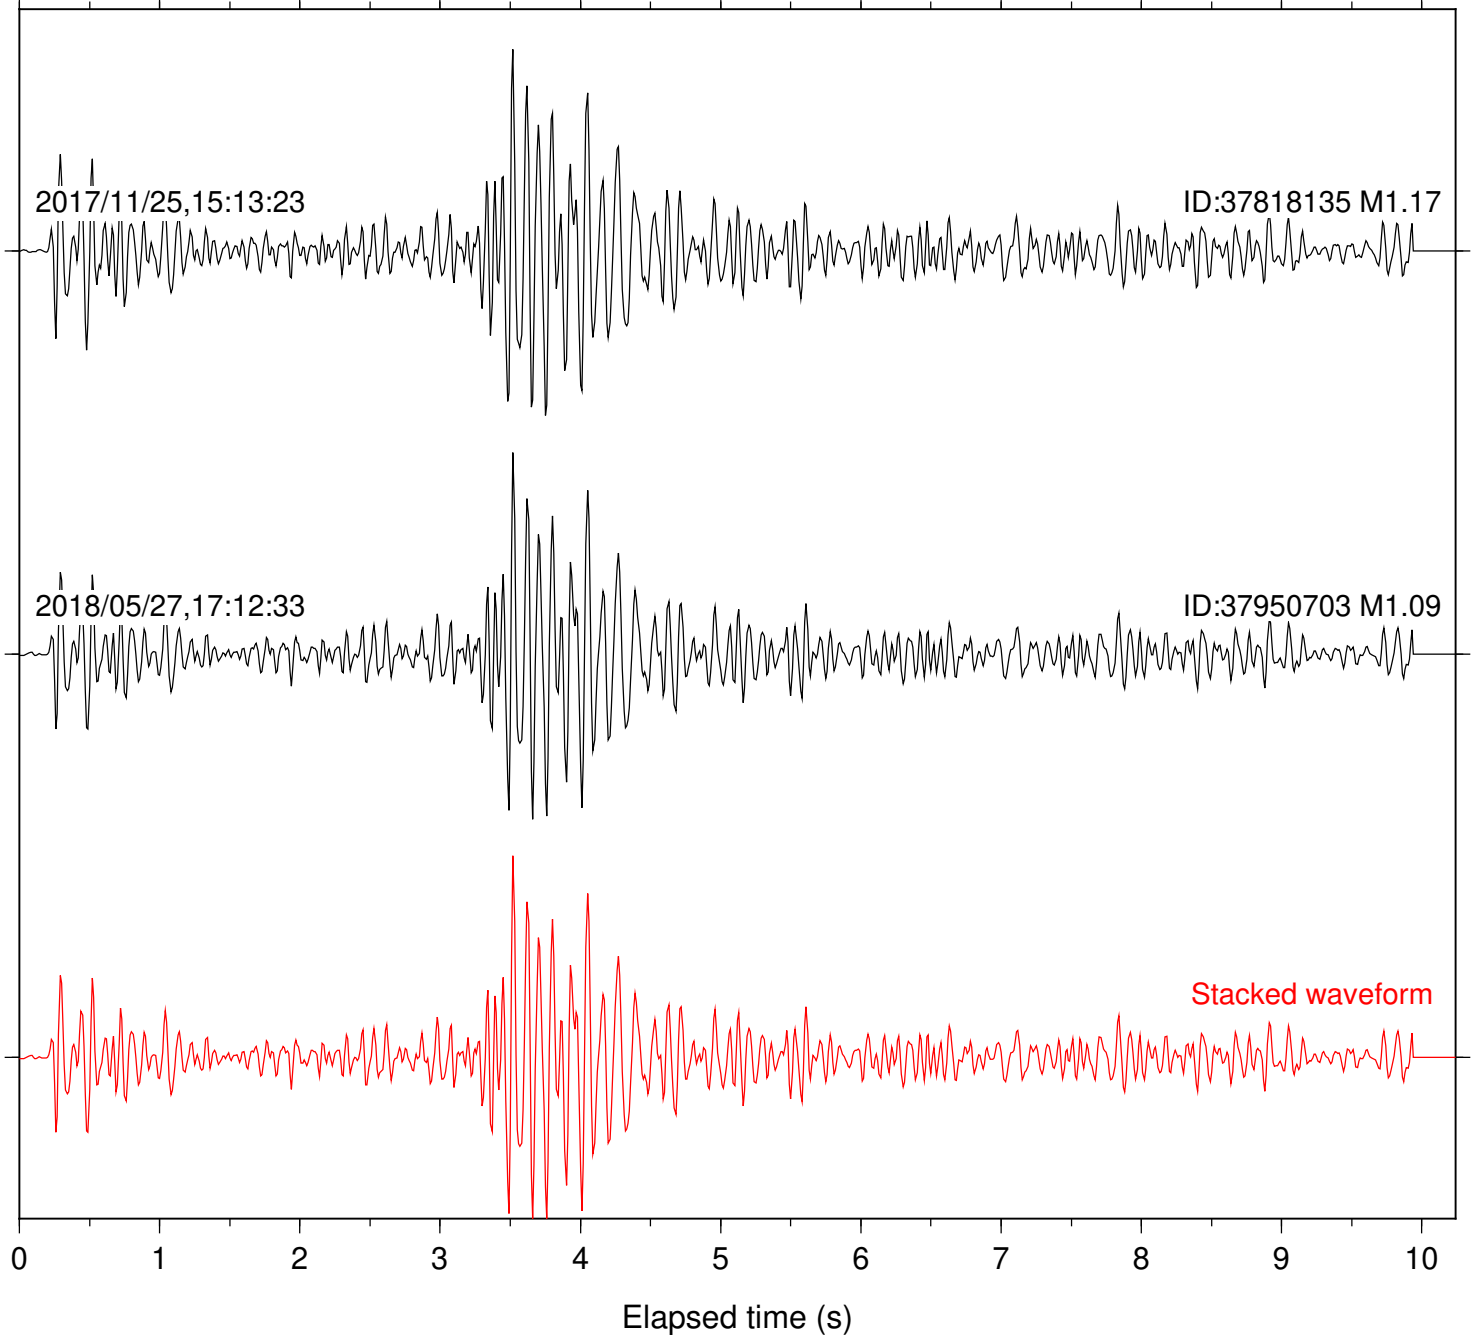

Station: POB2 Com: HHZ

Focal depth: 7.35 km