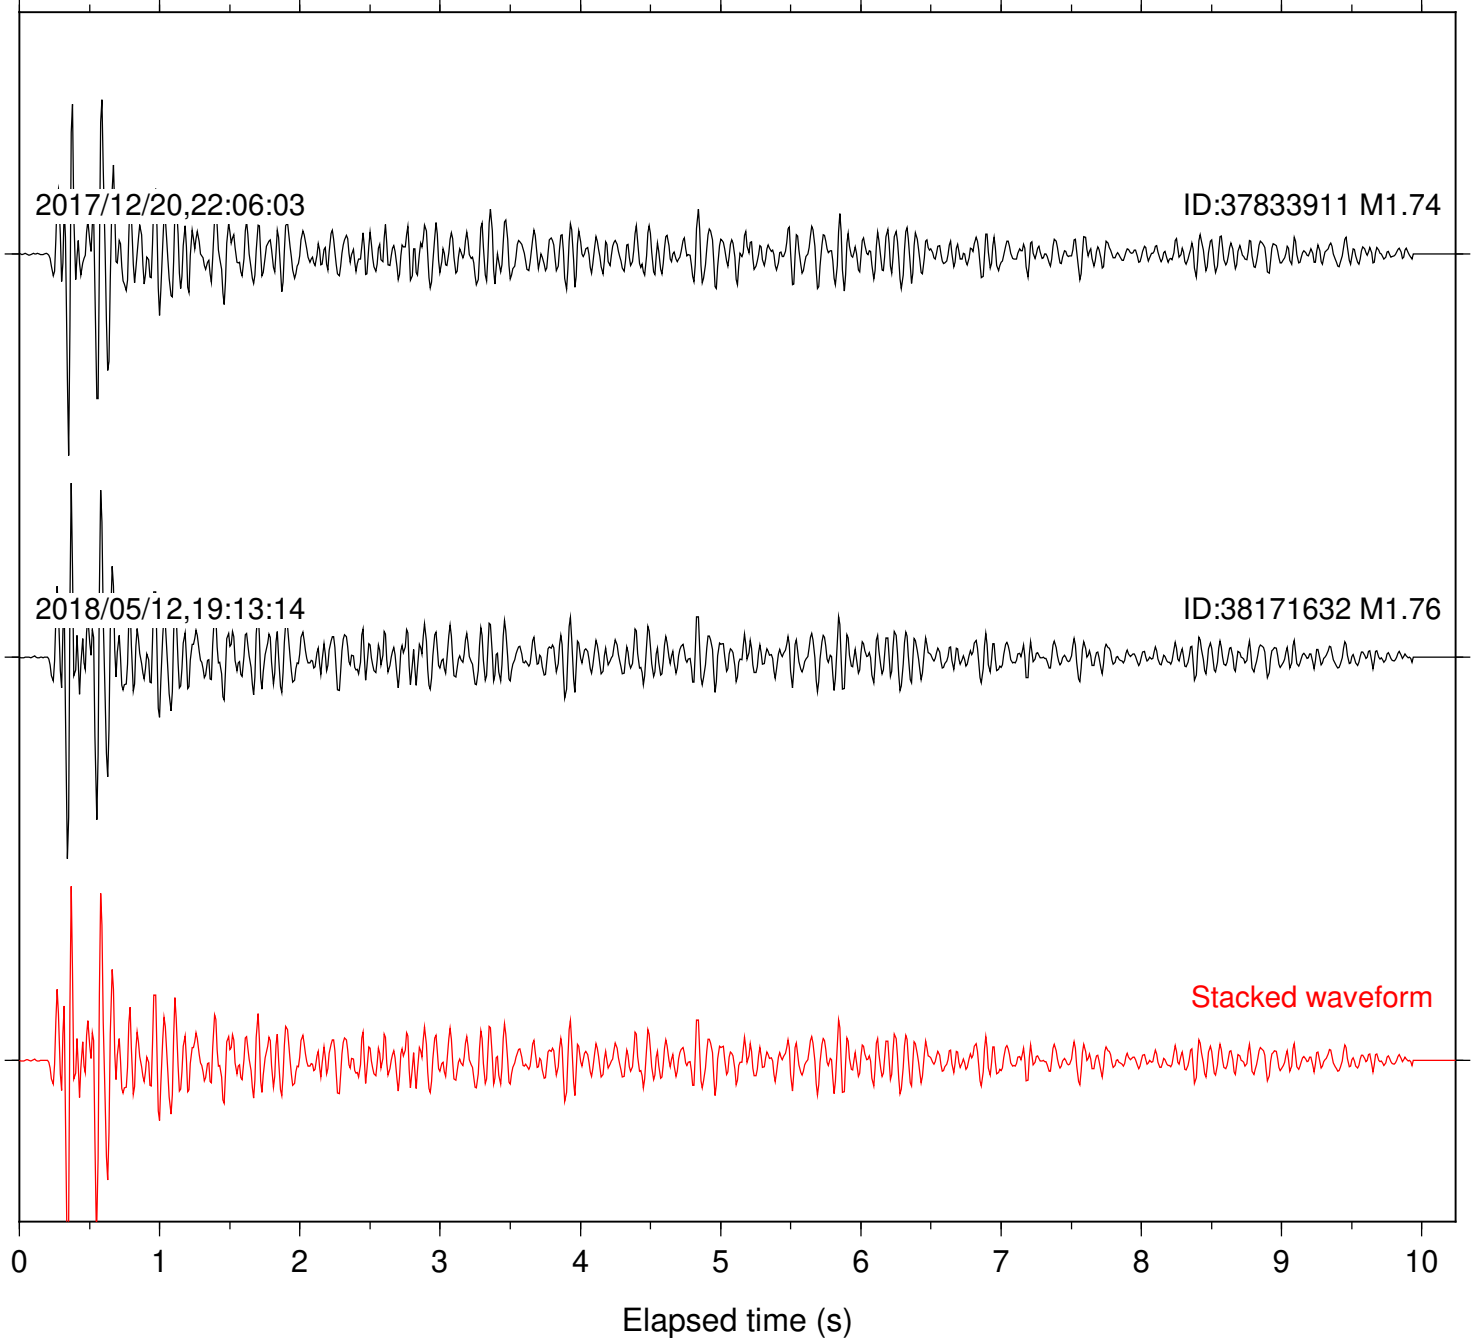

Station: SND Com: HHZ

Focal depth: 7.36 km

Station: POB2 Com: HHZ

Focal depth: 1.95 km

Station: WIN Com: EHZ

Focal depth: 1.95 km

Station: DGR Com: HHZ

Focal depth: 15.42 km