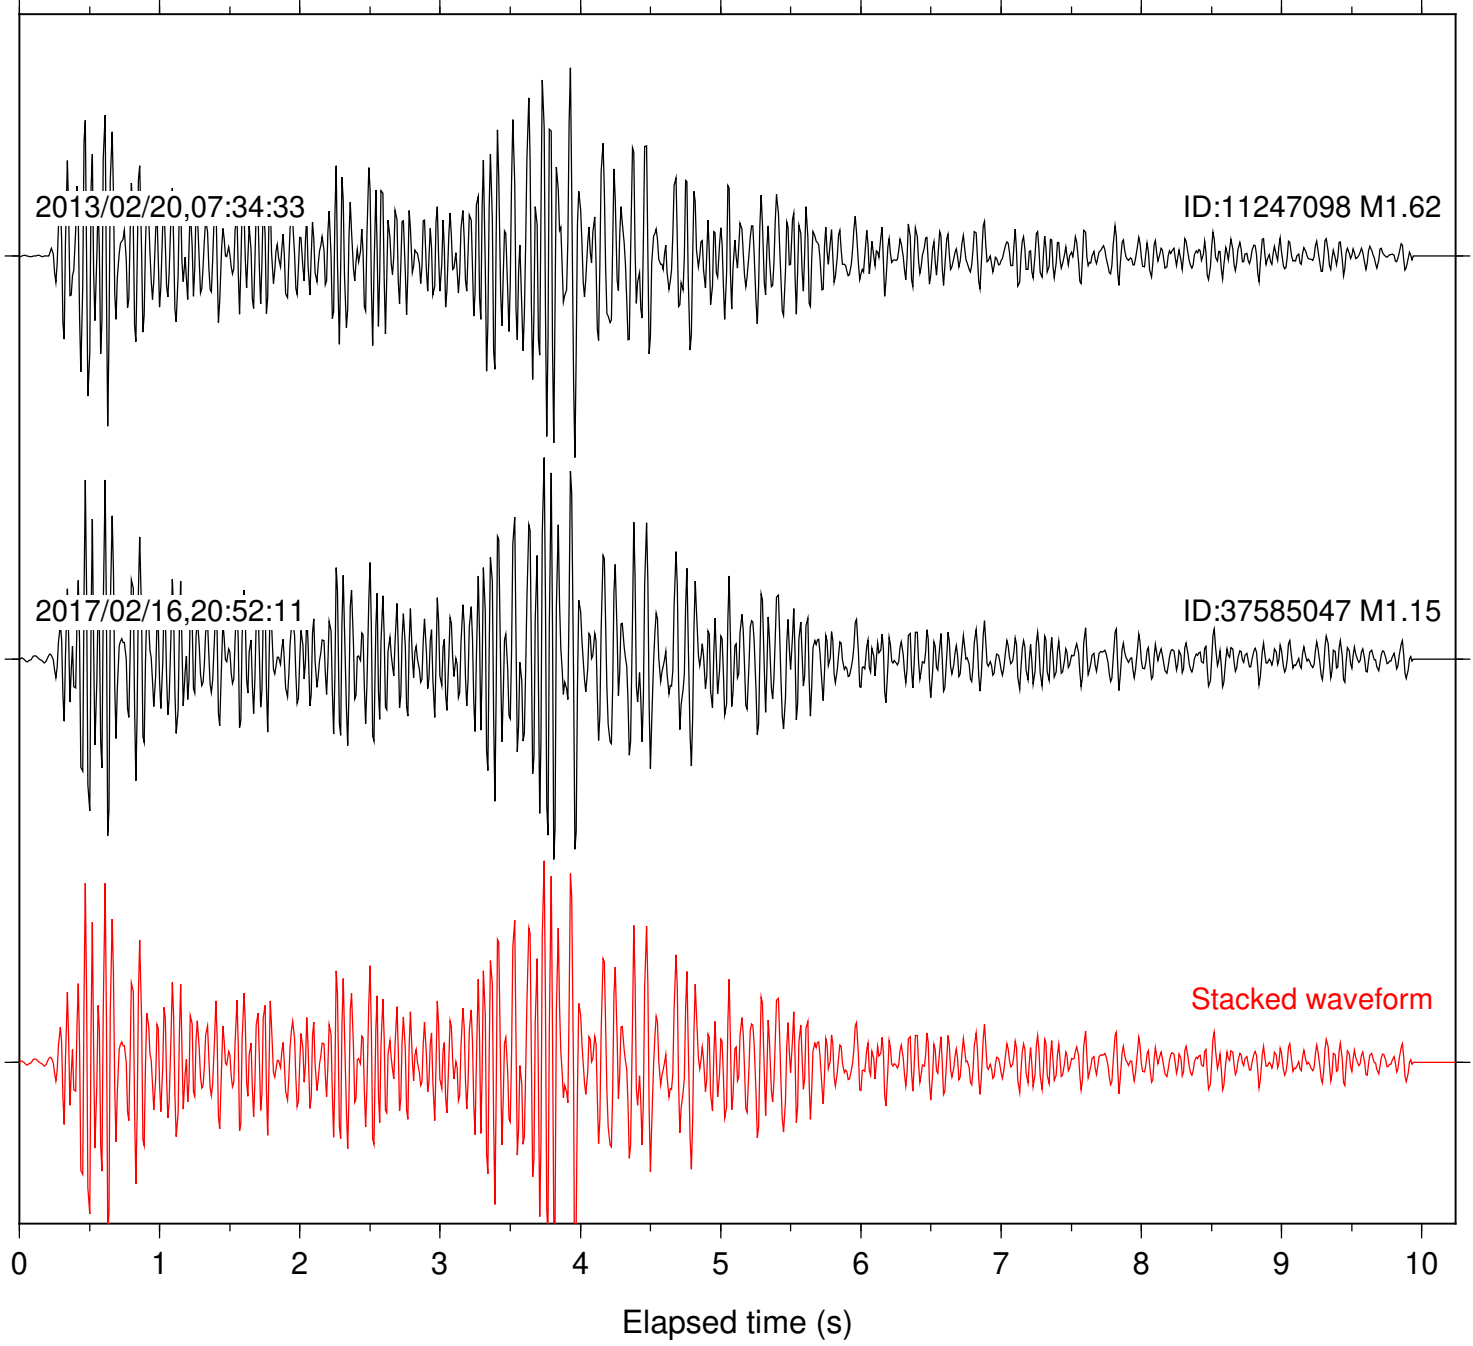

Station: B086 Com: EHZ

Focal depth: 10.87 km

Station: B087 Com: EHZ

Focal depth: 10.87 km

Station: B088 Com: EHZ

Focal depth: 10.87 km

Station: B946 Com: EHZ

Focal depth: 10.87 km