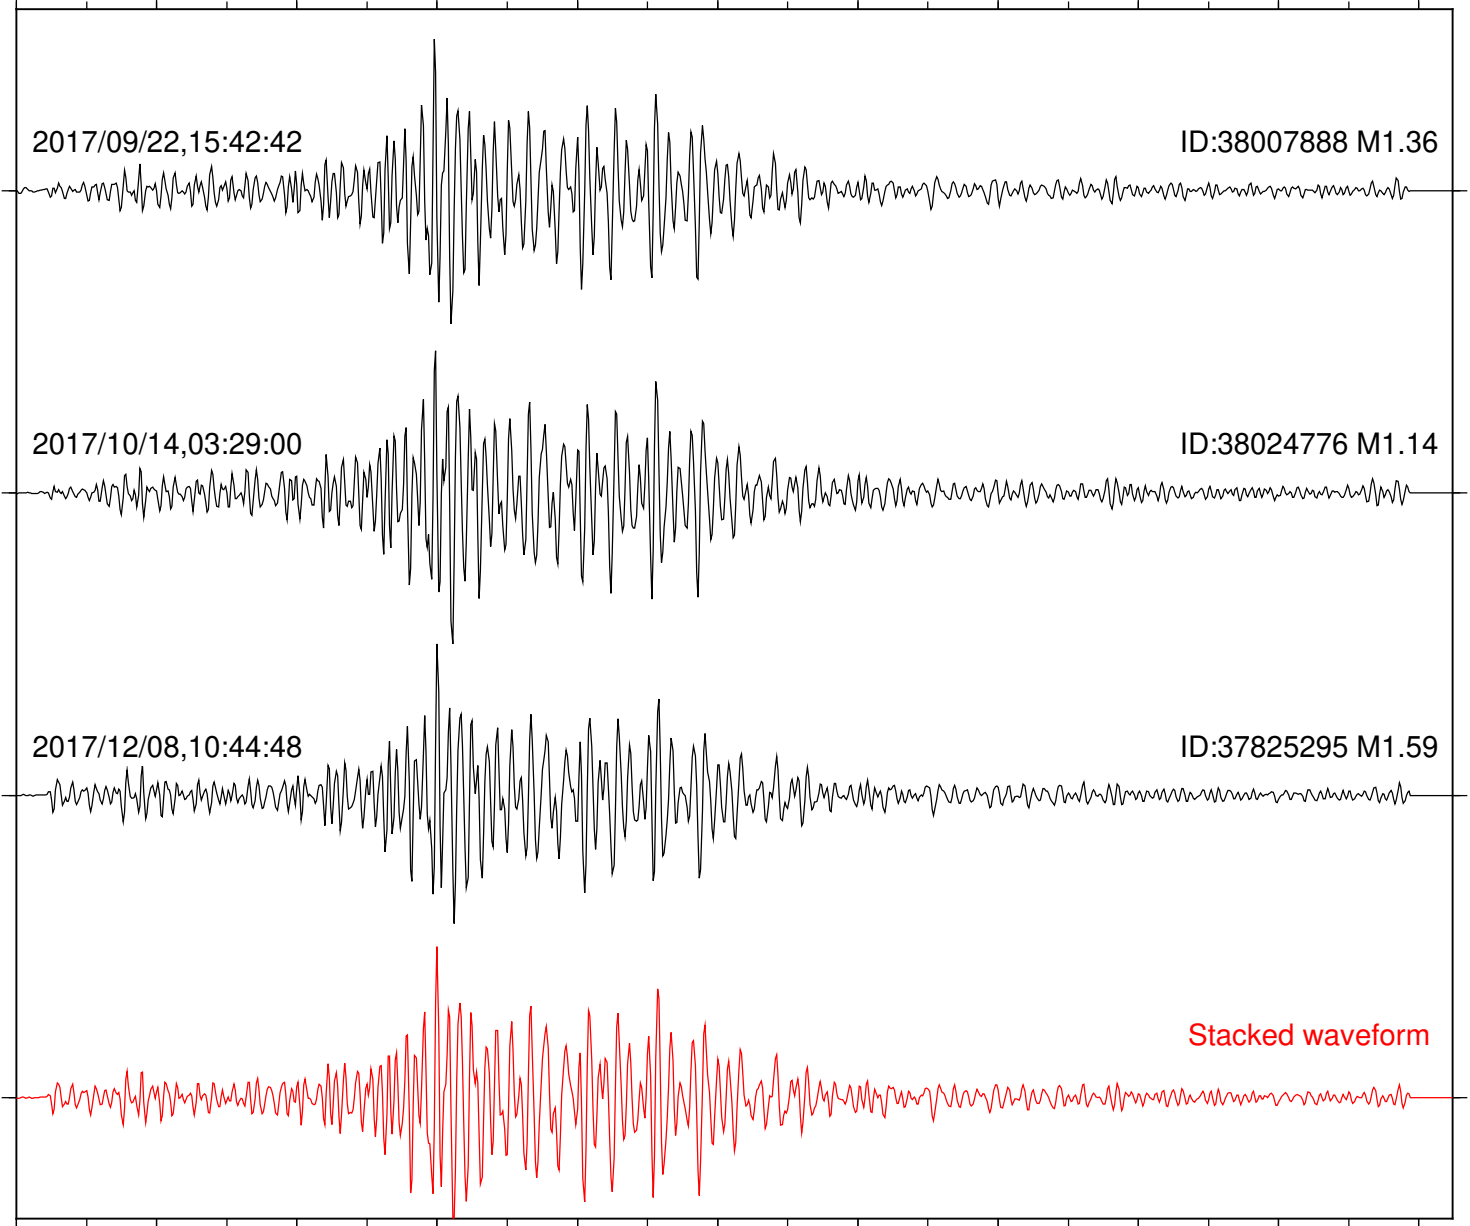

Station: DNR Com: HHZ

Focal depth: 6.18 km

2017/09/22,15:42:42

ID:38007888 M1.36

2017/10/14,03:29:00

ID:38024776 M1.14

2017/12/08,10:44:48

ID:37825295 M1.59

Stacked waveform

0 1 2 3 4 5 6 7 8 9 10
Elapsed time (s)