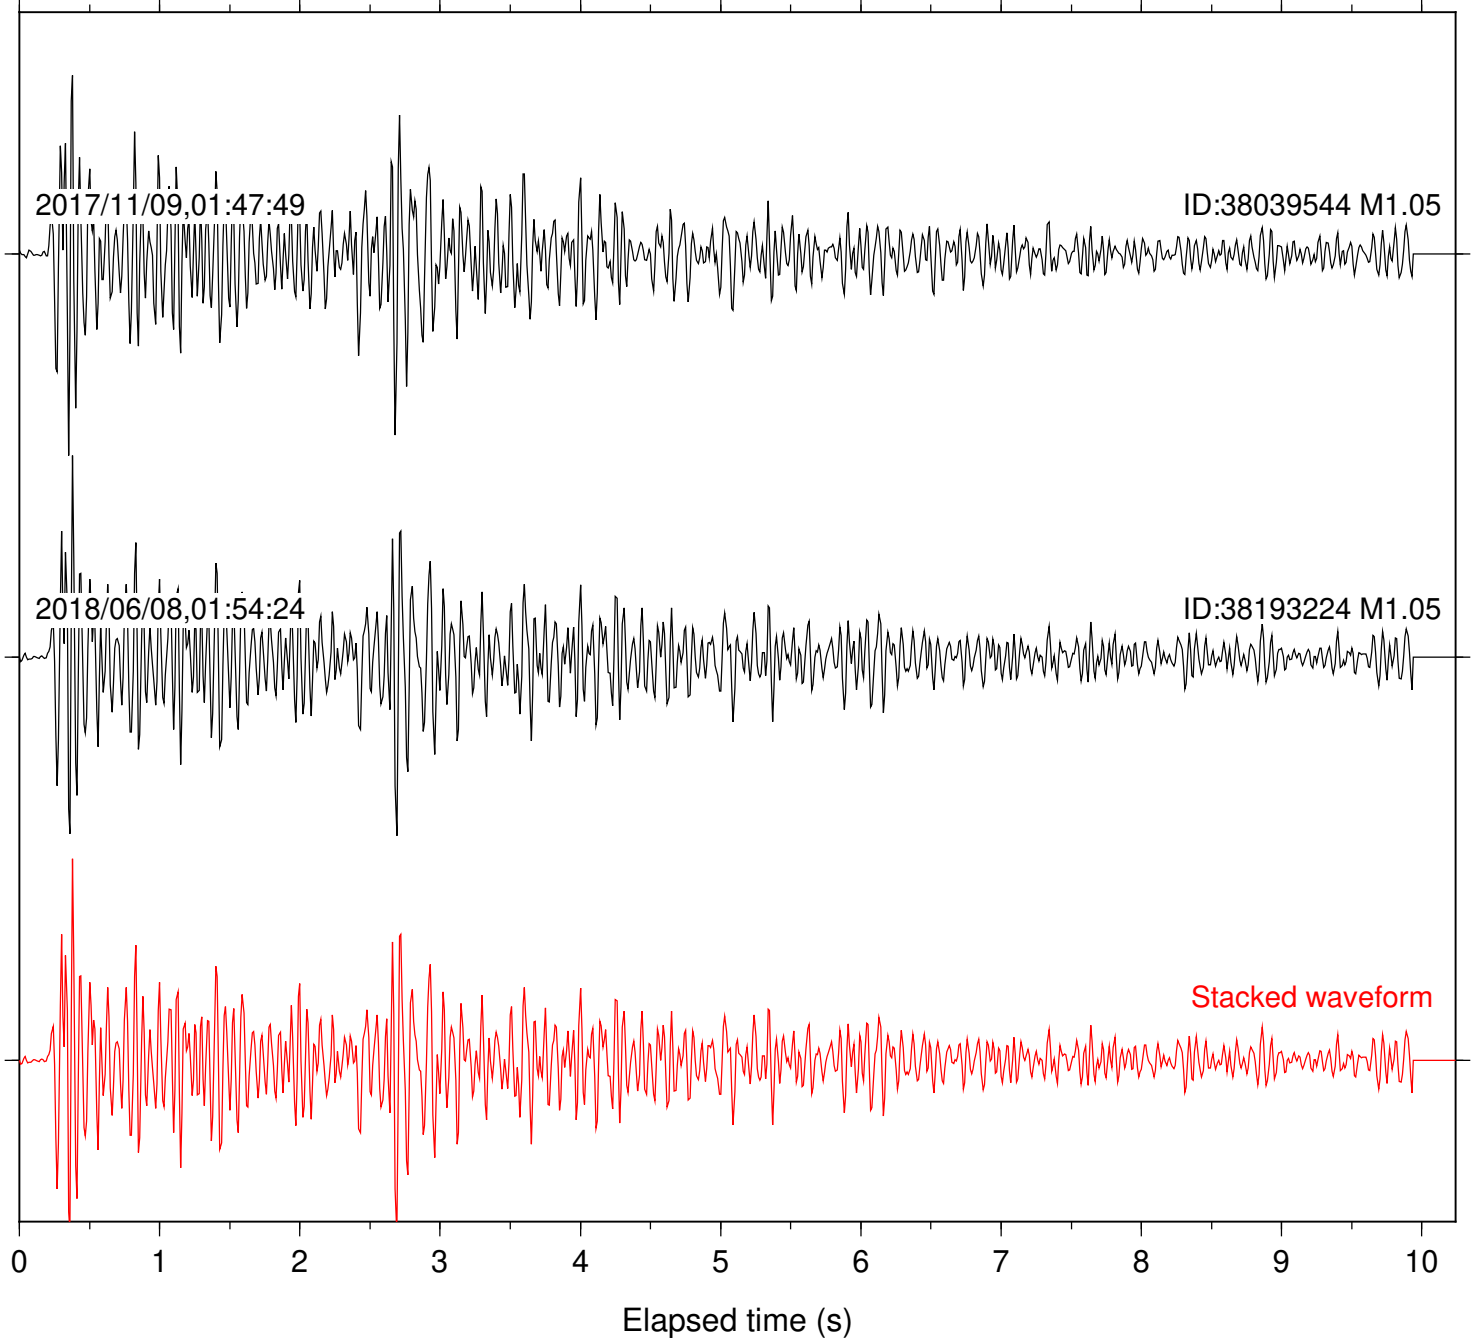

Station: B087 Com: EHZ

Focal depth: 4.81 km