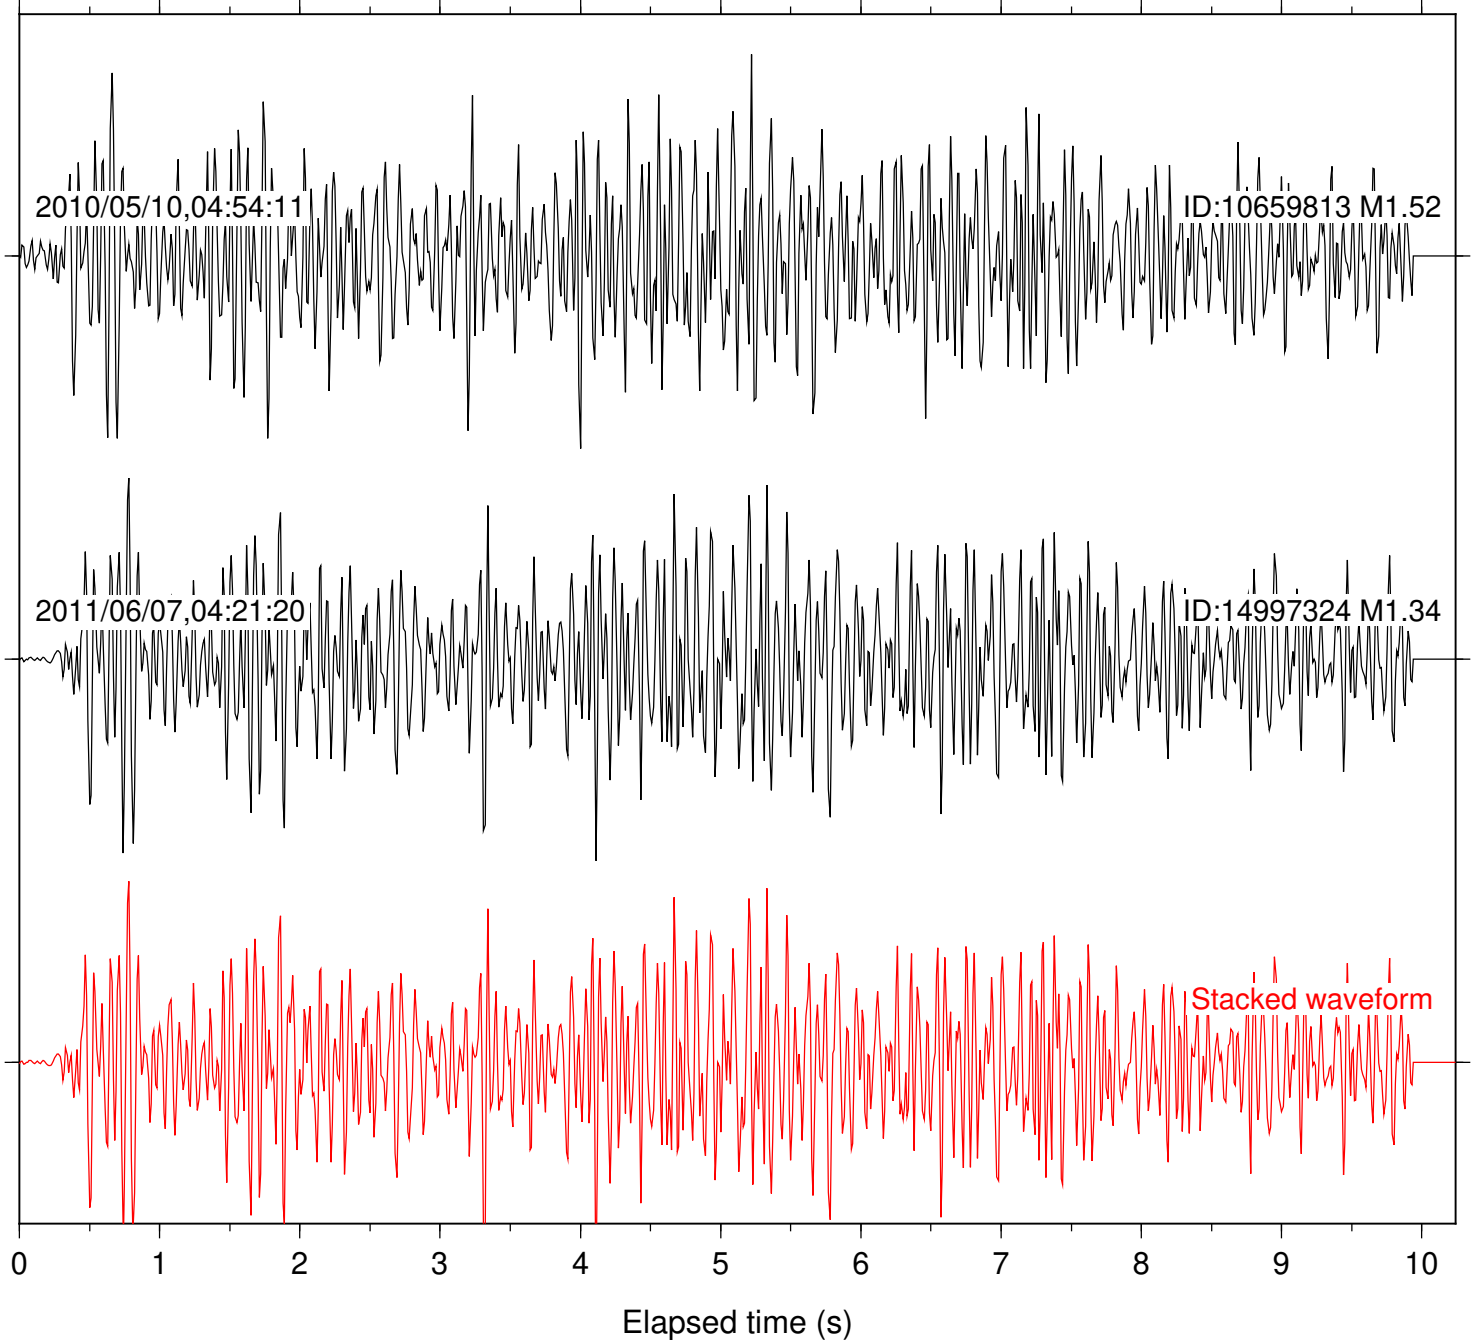

Station: FRD Com: HHZ

Focal depth: 2.20 km