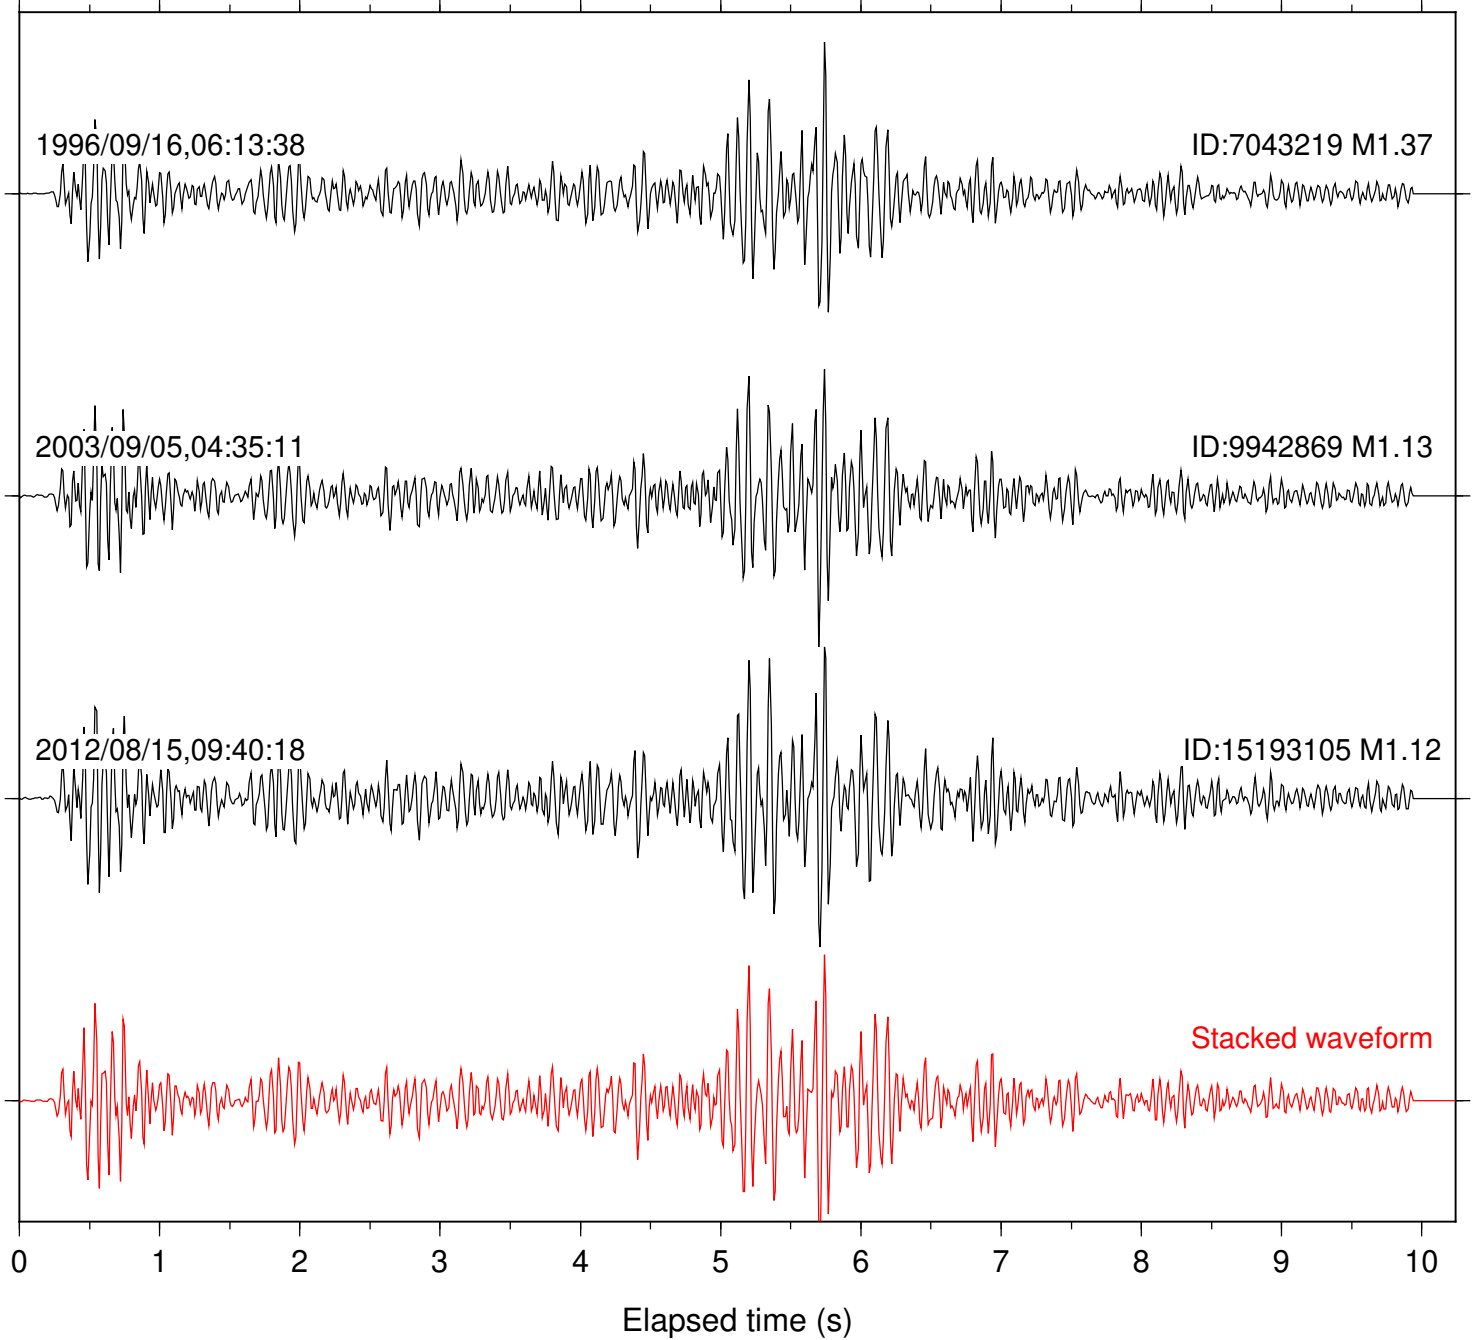

Station: CRY Com: HHZ

Focal depth: 10.72 km