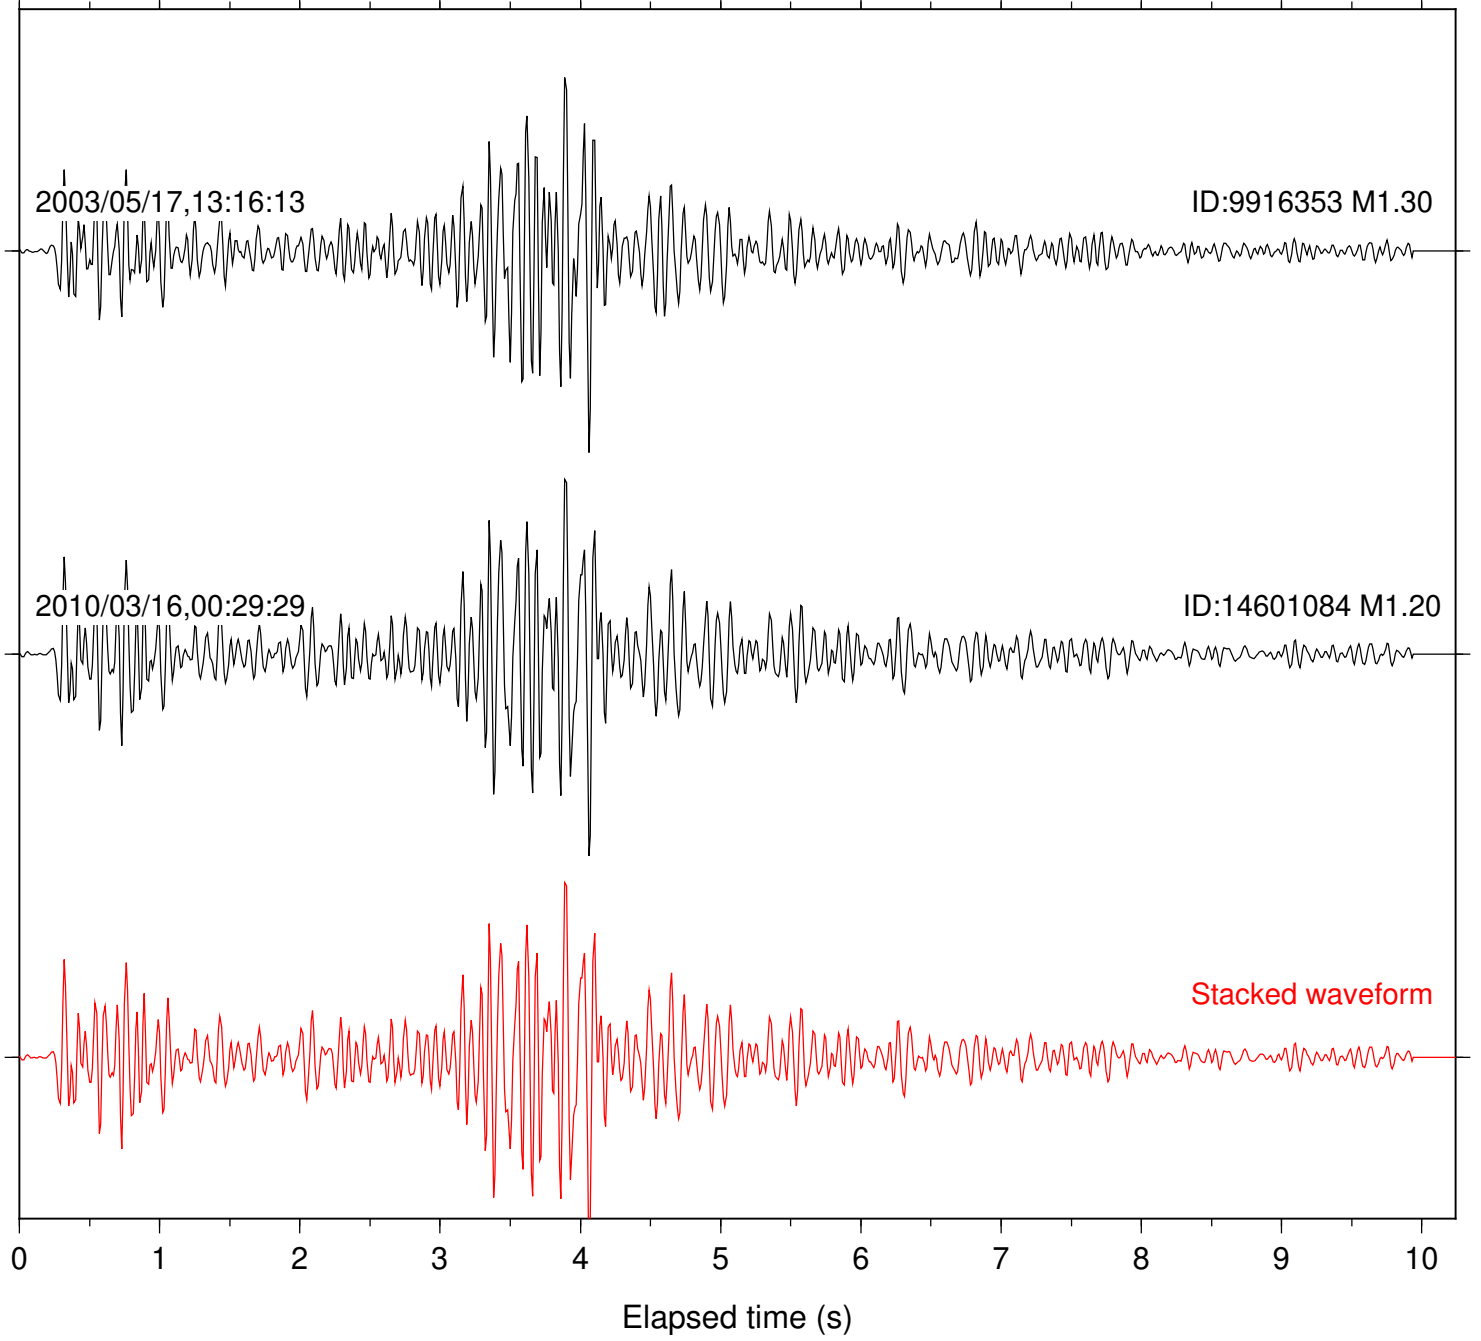

Station: POB2 Com: HHZ

Focal depth: 17.18 km