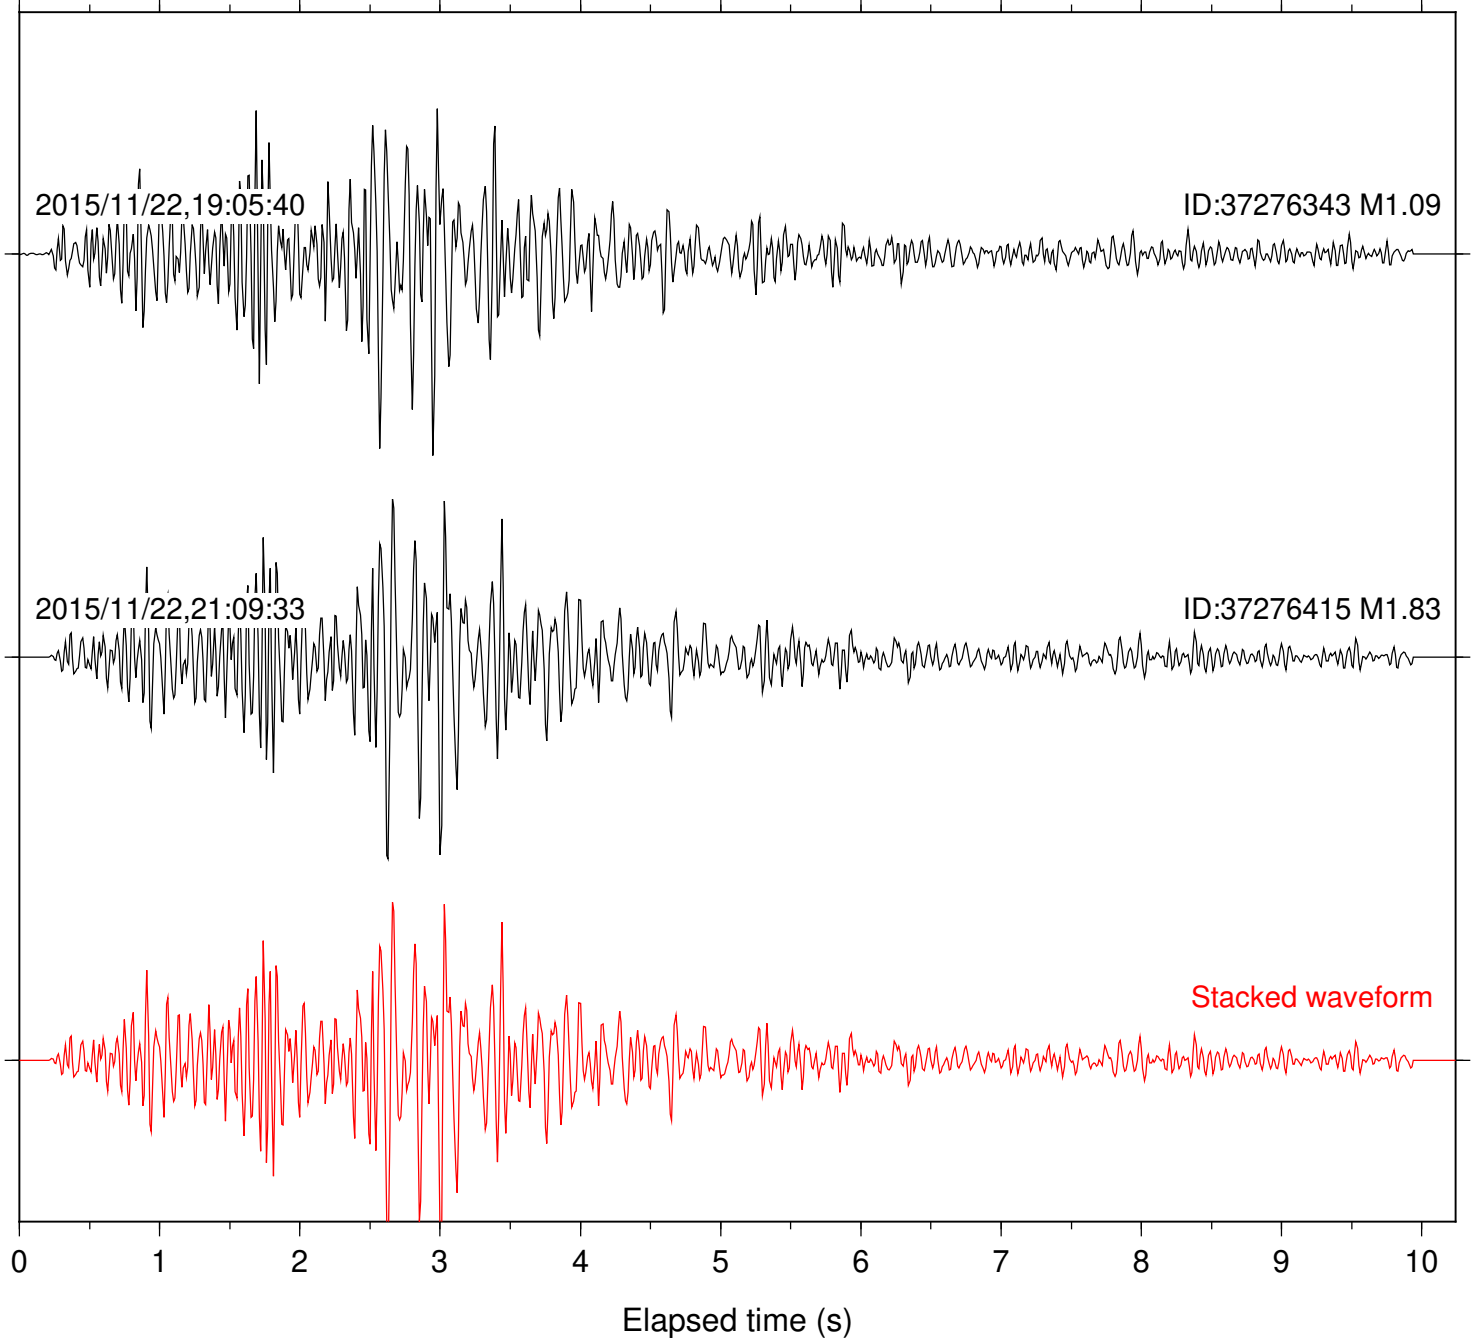

Station: B946 Com: EHZ

Focal depth: 5.17 km