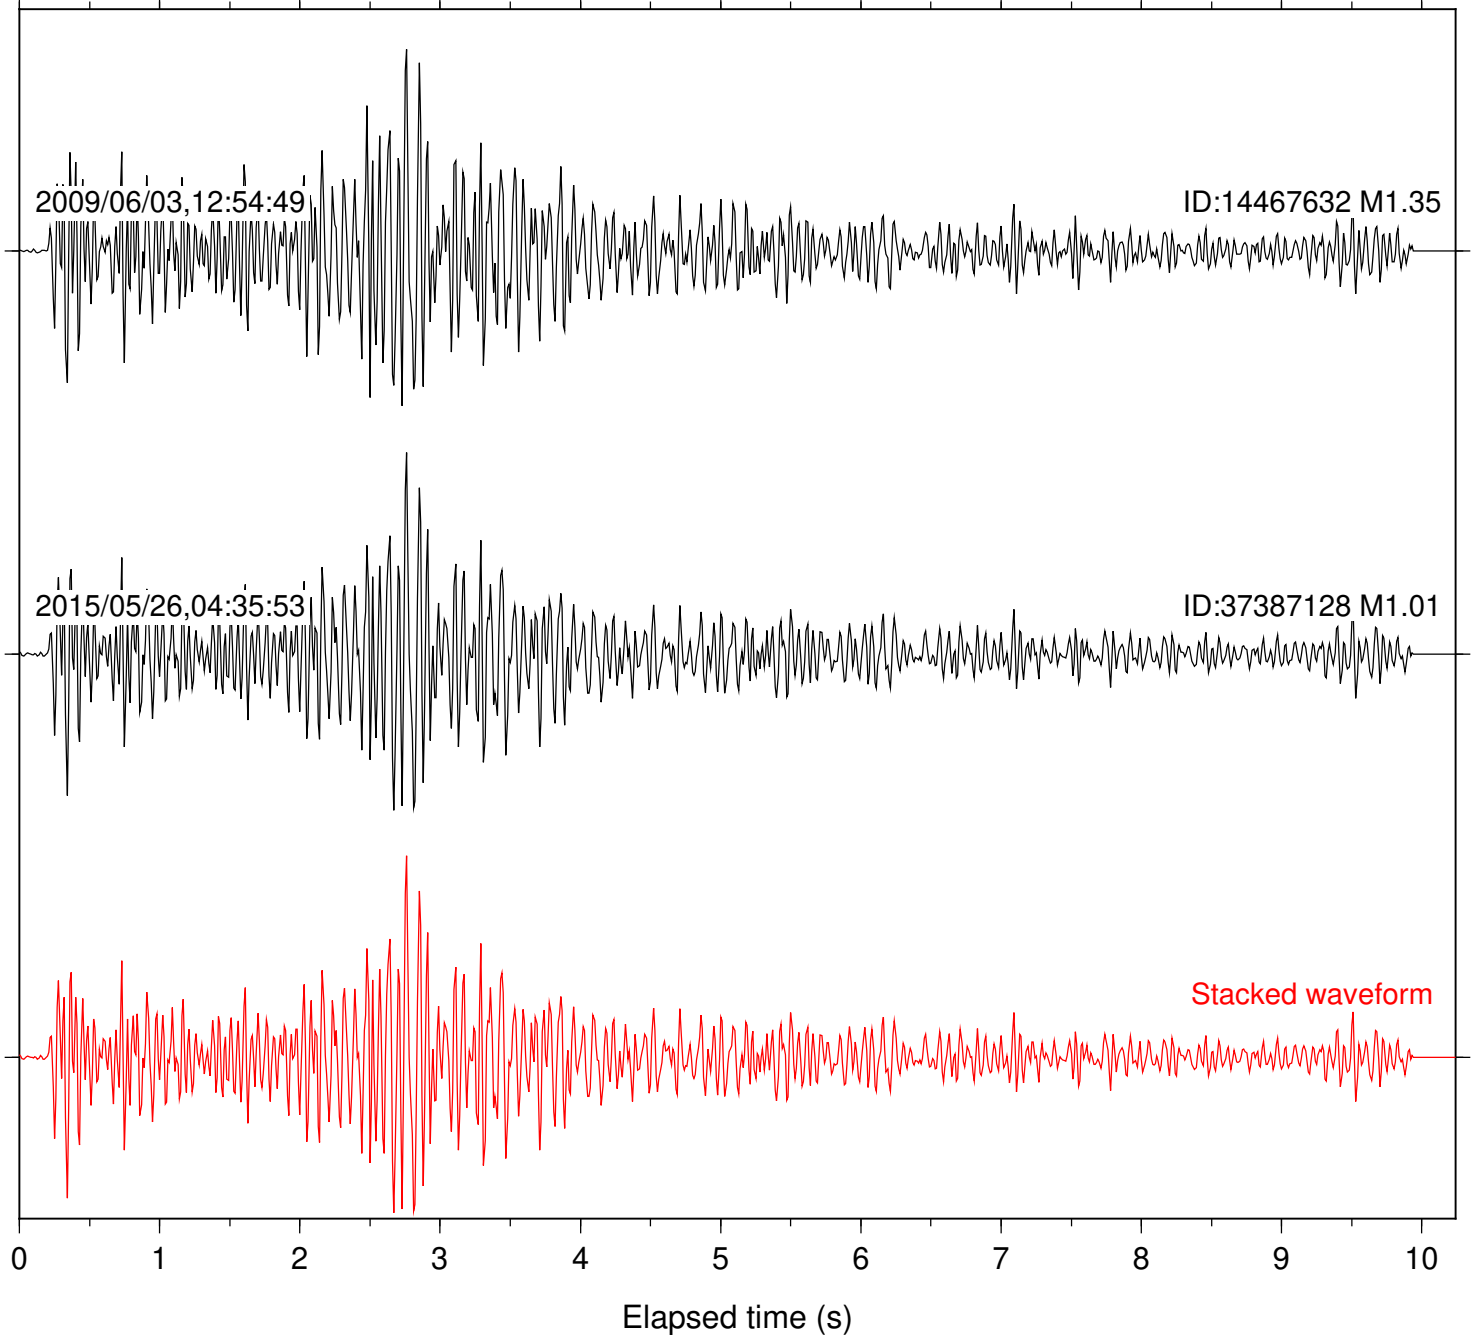

Station: B081 Com: EHZ

Focal depth: 17.62 km