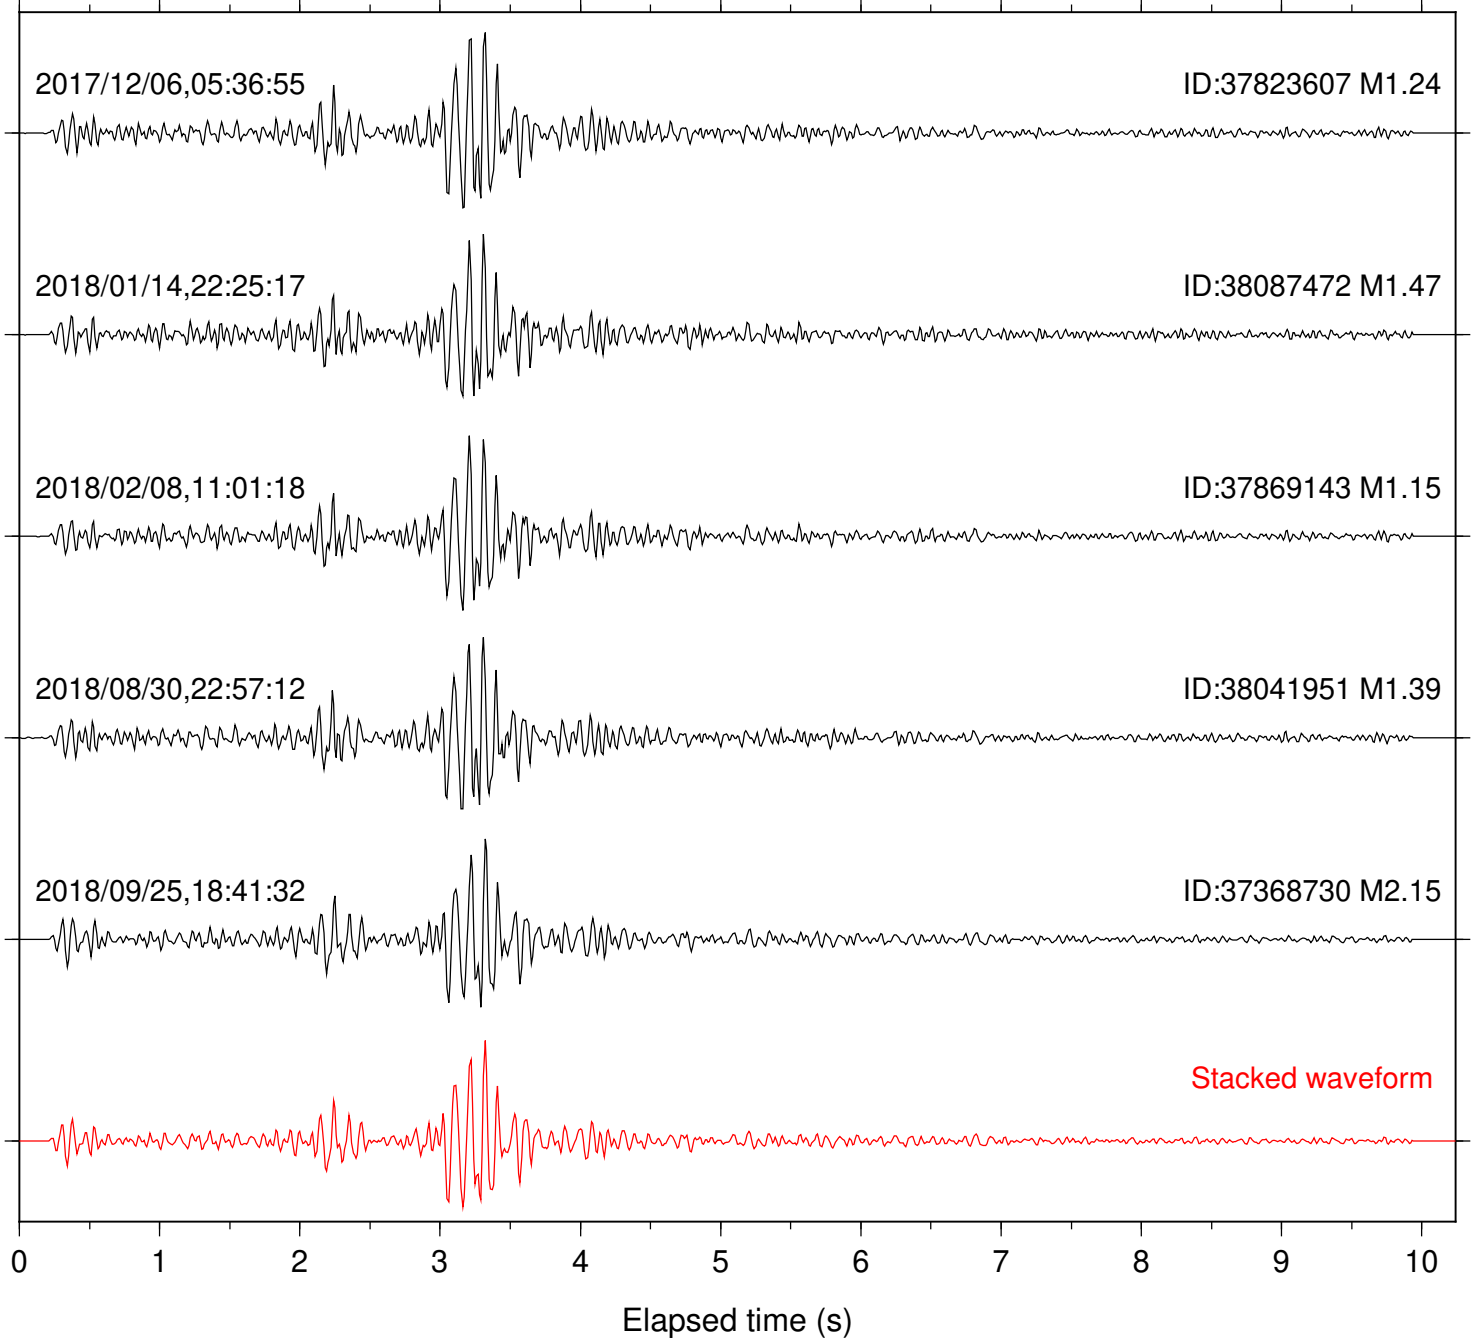

Station: B082 Com: EHZ

Focal depth: 5.09 km