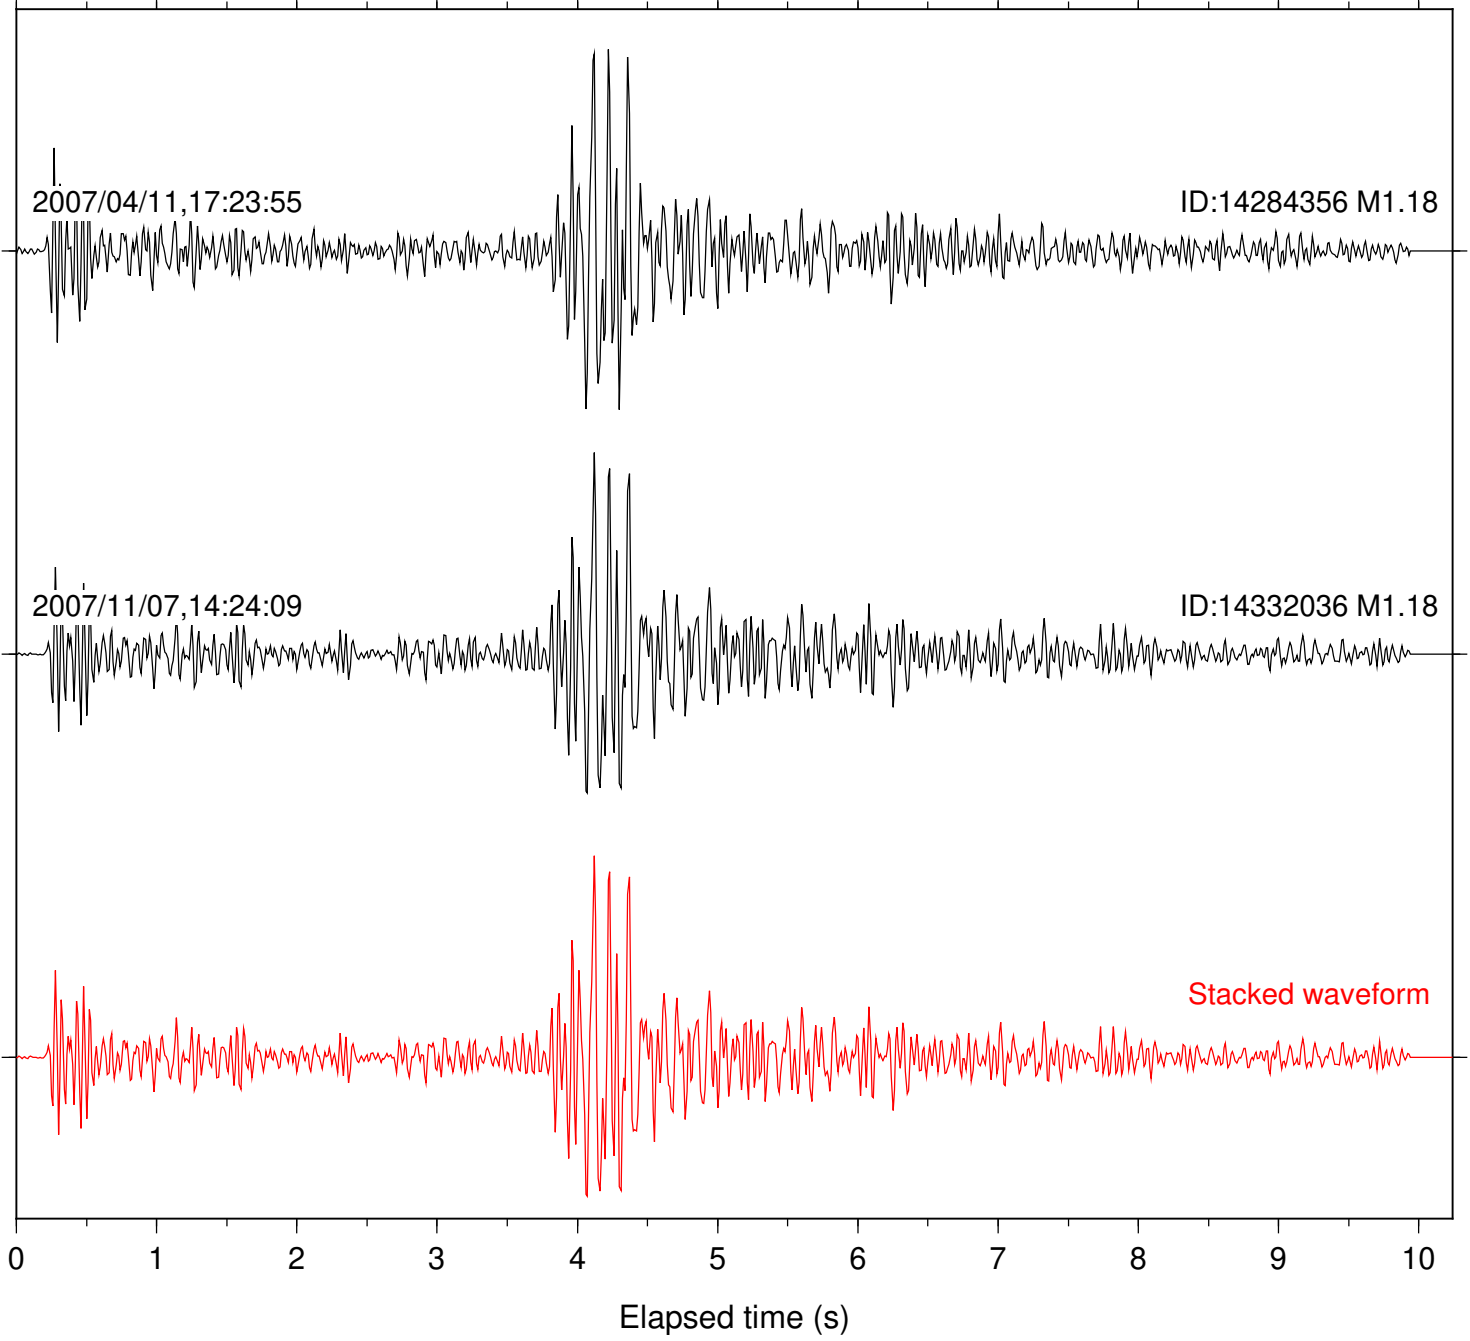

Focal depth: 16.37 km

Station: KNW Com: HHZ

Focal depth: 16.37 km

Station: B086 Com: EHZ

Focal depth: 17.06 km

Station: BAC Com: EHZ

Focal depth: 17.06 km

Station: DGR Com: HHZ