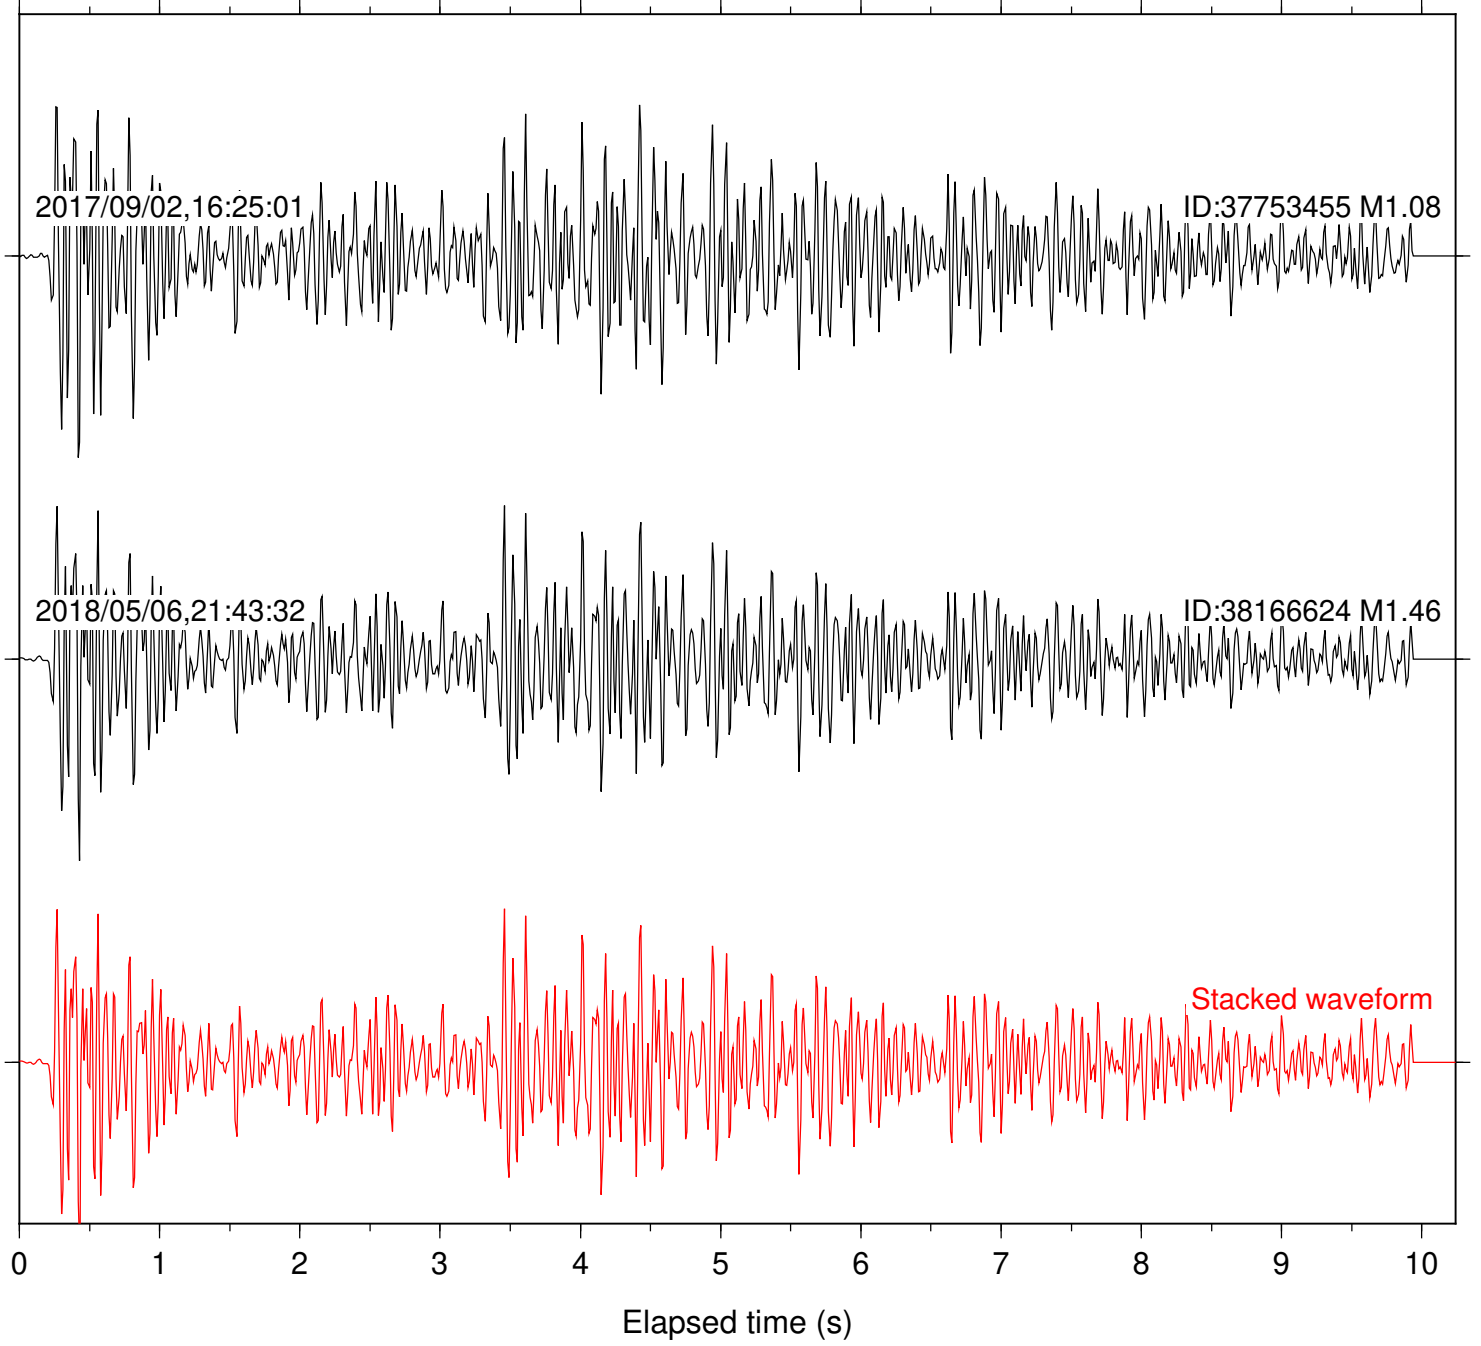

Station: B081 Com: EHZ

Focal depth: 6.67 km