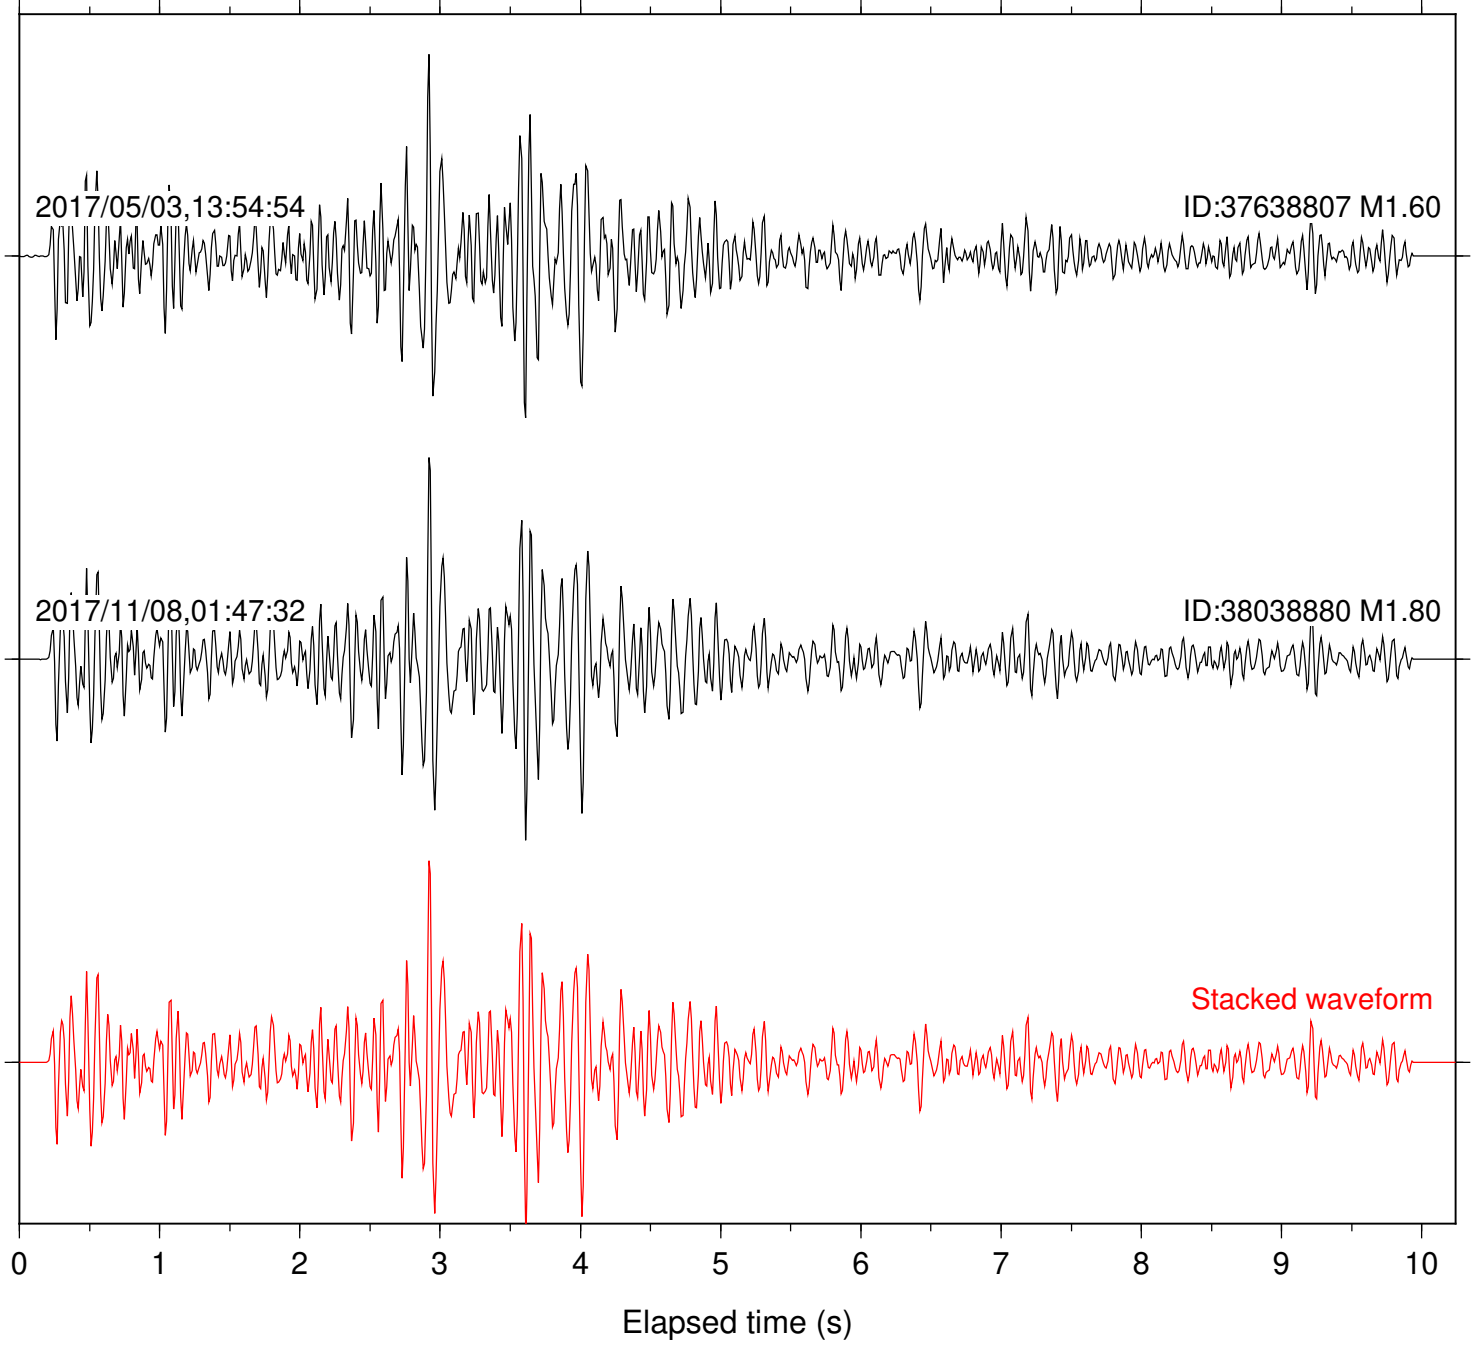

Station: B086 Com: EHZ

Focal depth: 5.68 km

Station: B087 Com: EHZ

Focal depth: 5.68 km

Station: B088 Com: EHZ

Focal depth: 5.68 km

Station: B093 Com: EHZ

Focal depth: 5.68 km