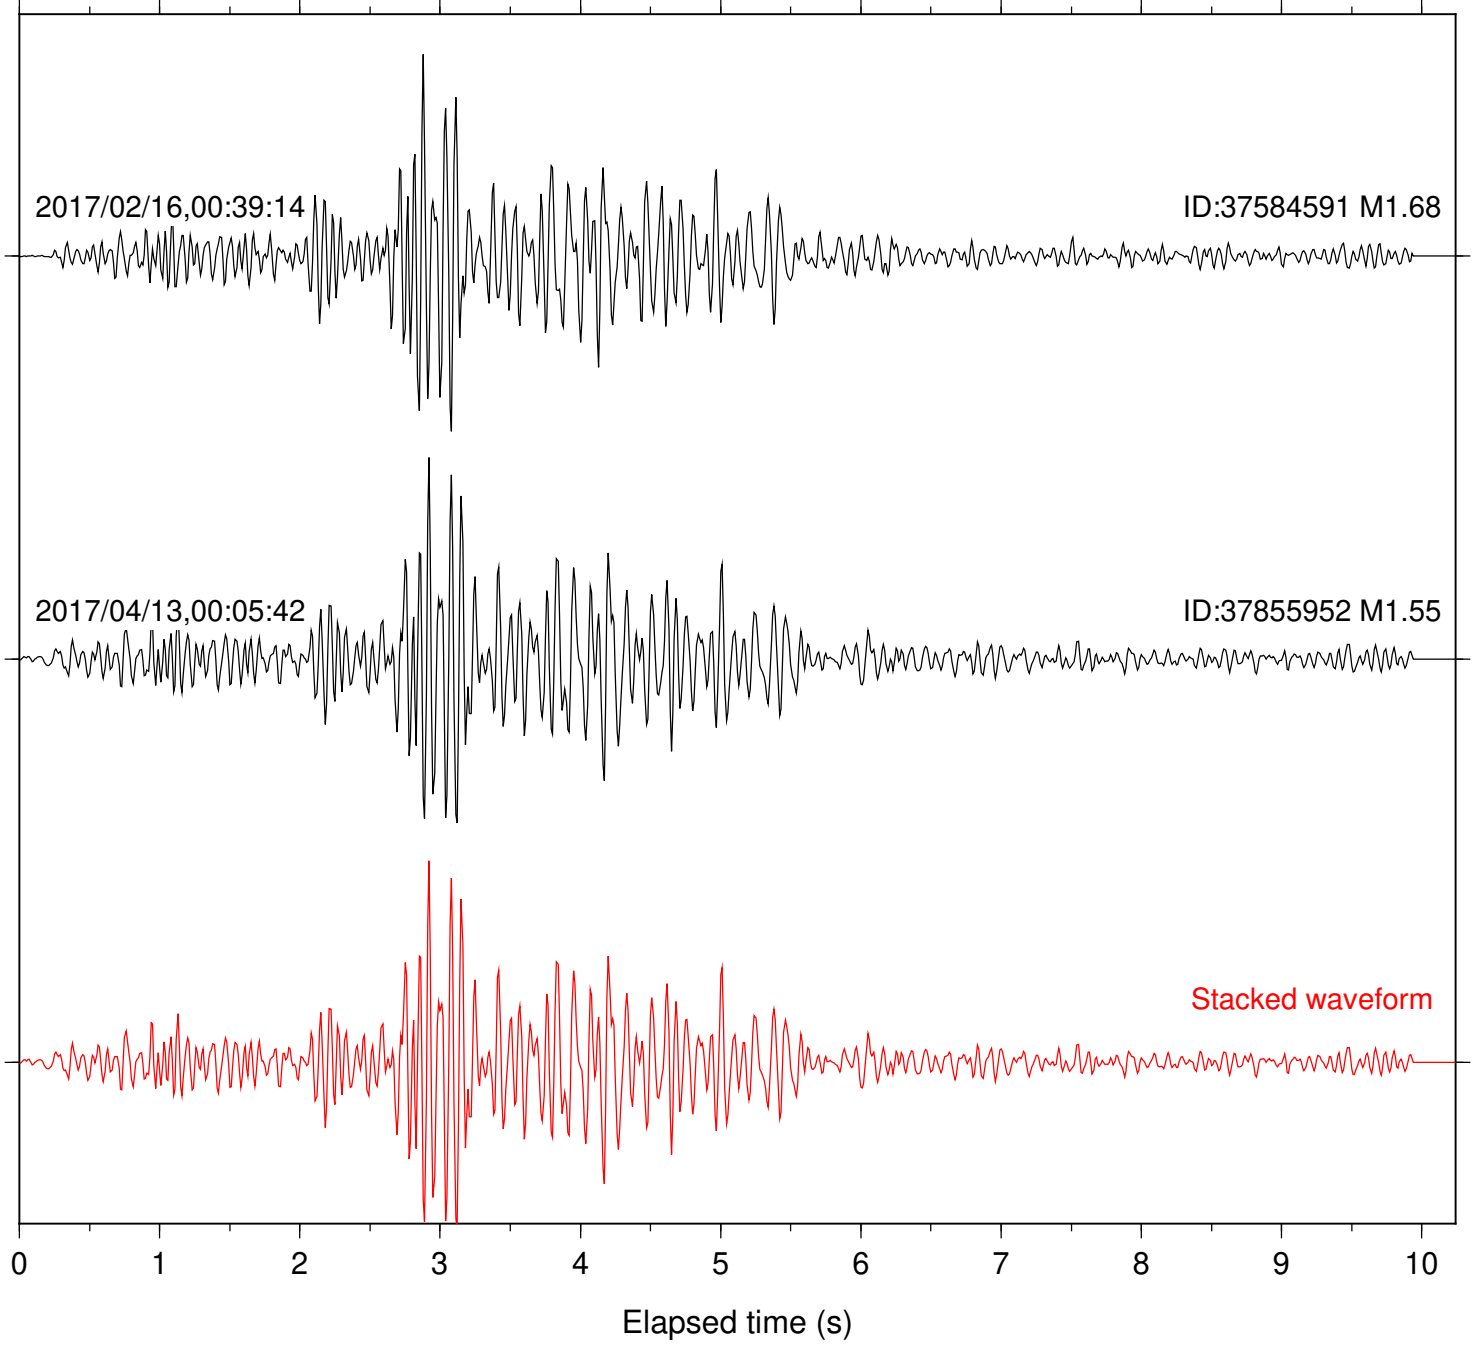

Focal depth: 6.49 km

Station: CSH Com: HHZ

Focal depth: 6.49 km

Station: DGR Com: HHZ

Focal depth: 6.48 km

Station: DNR Com: HHZ

Focal depth: 6.49 km

Station: FRD Com: HHZ