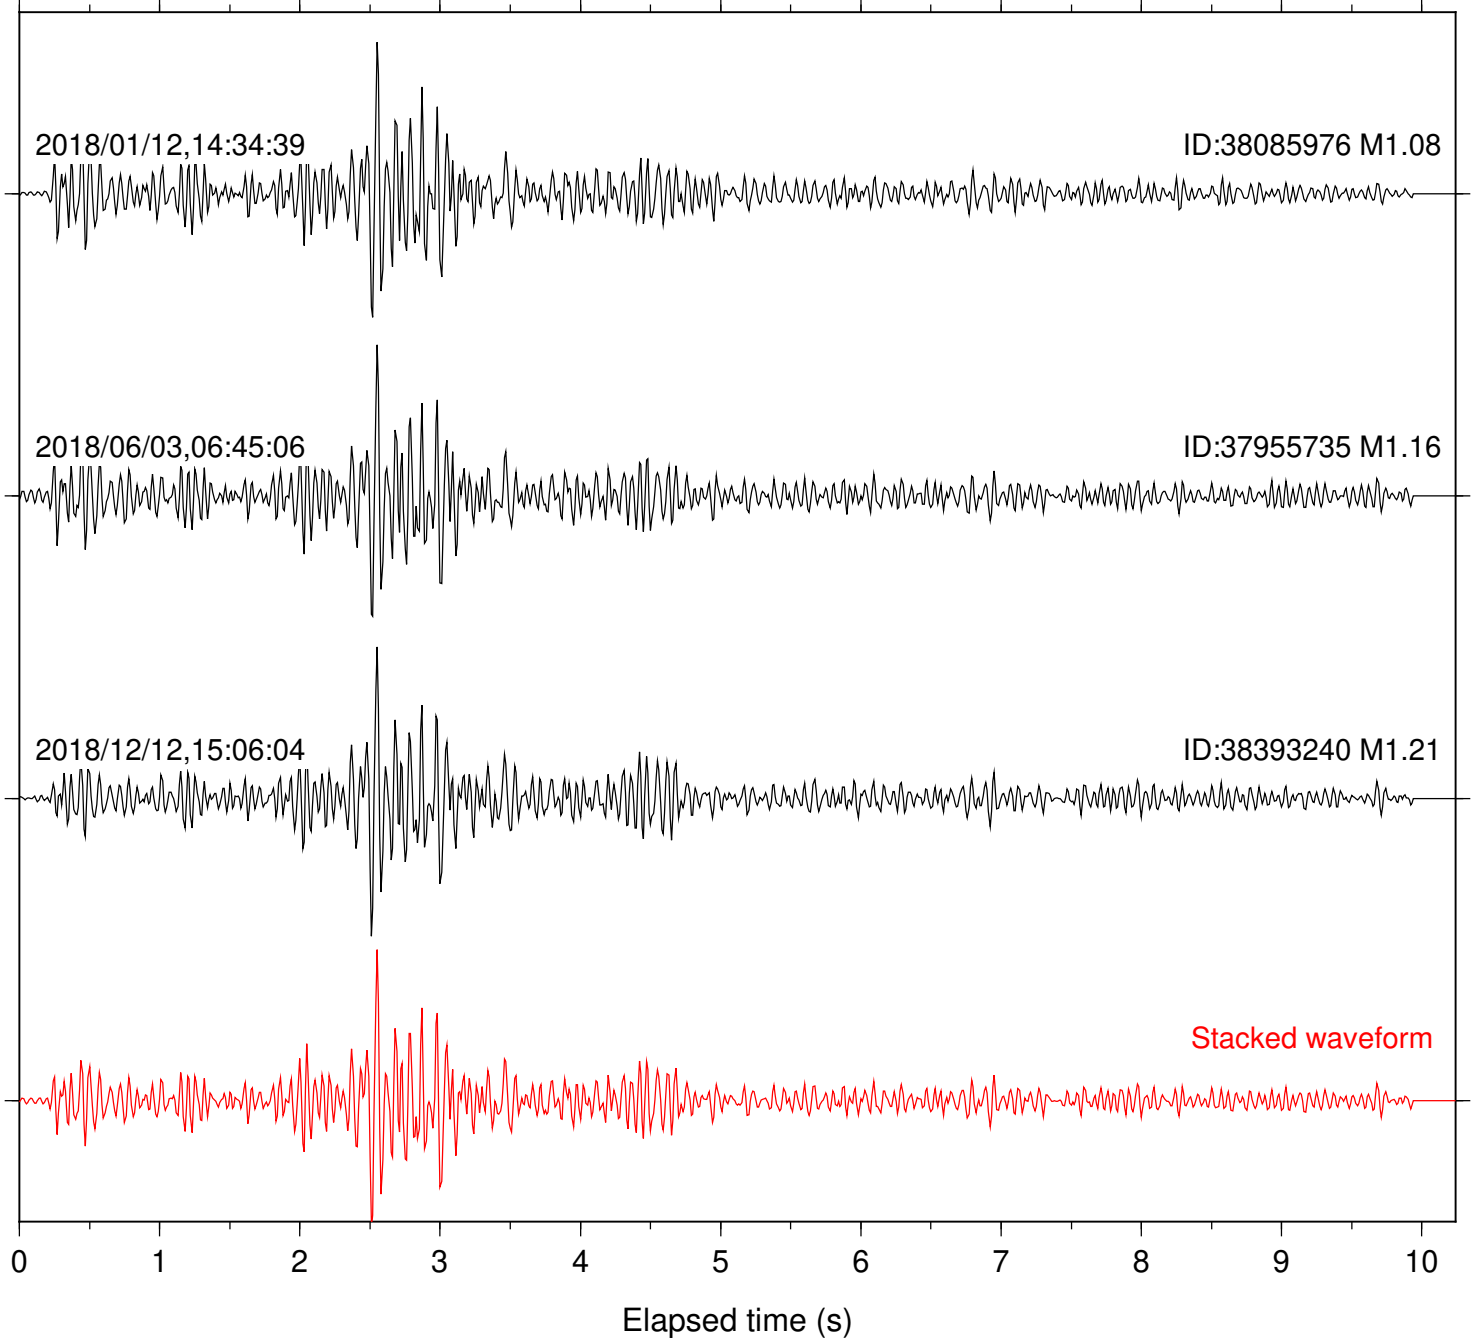

Station: RDM Com: HHZ

Focal depth: 4.78 km