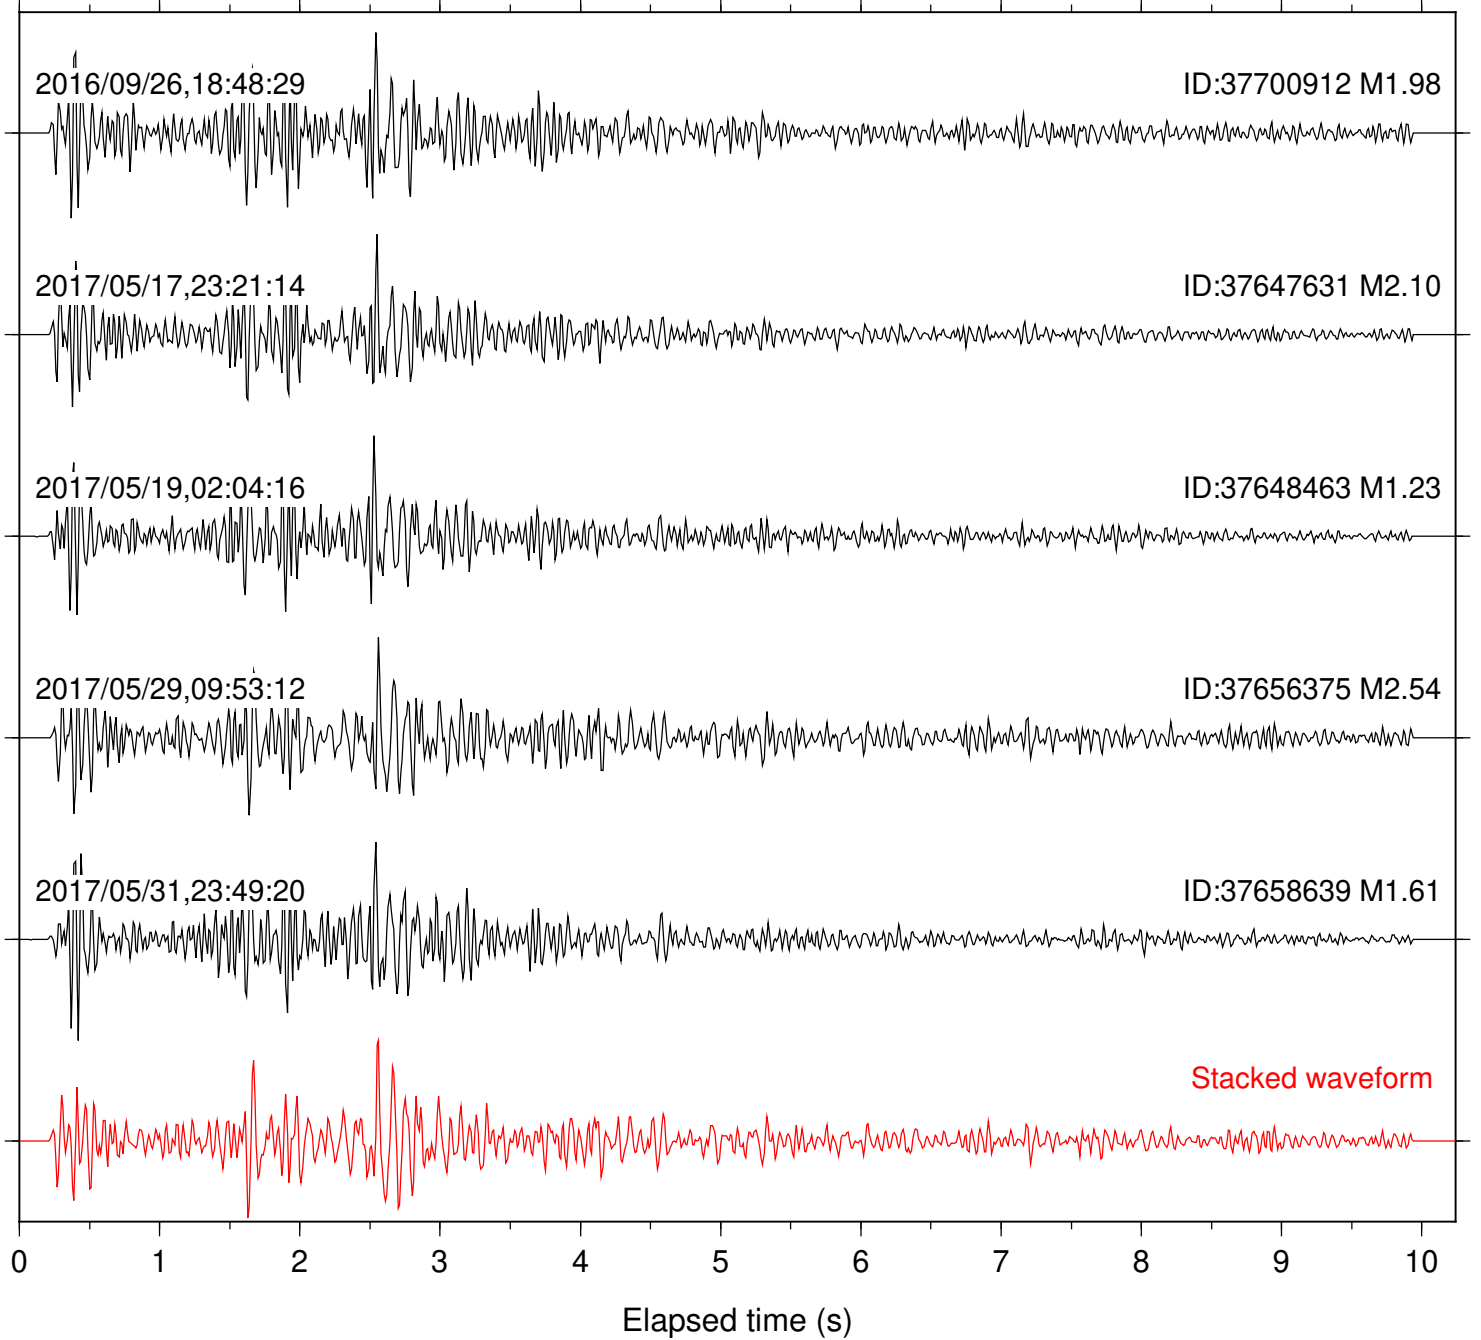

Elapsed time (s)

Station: DGR Com: HHZ

Focal depth: 9.88 km

Station: FRD Com: HHZ

Focal depth: 9.88 km

Station: HMT2 Com: HHZ

Focal depth: 9.88 km

Station: KNW Com: HHZ