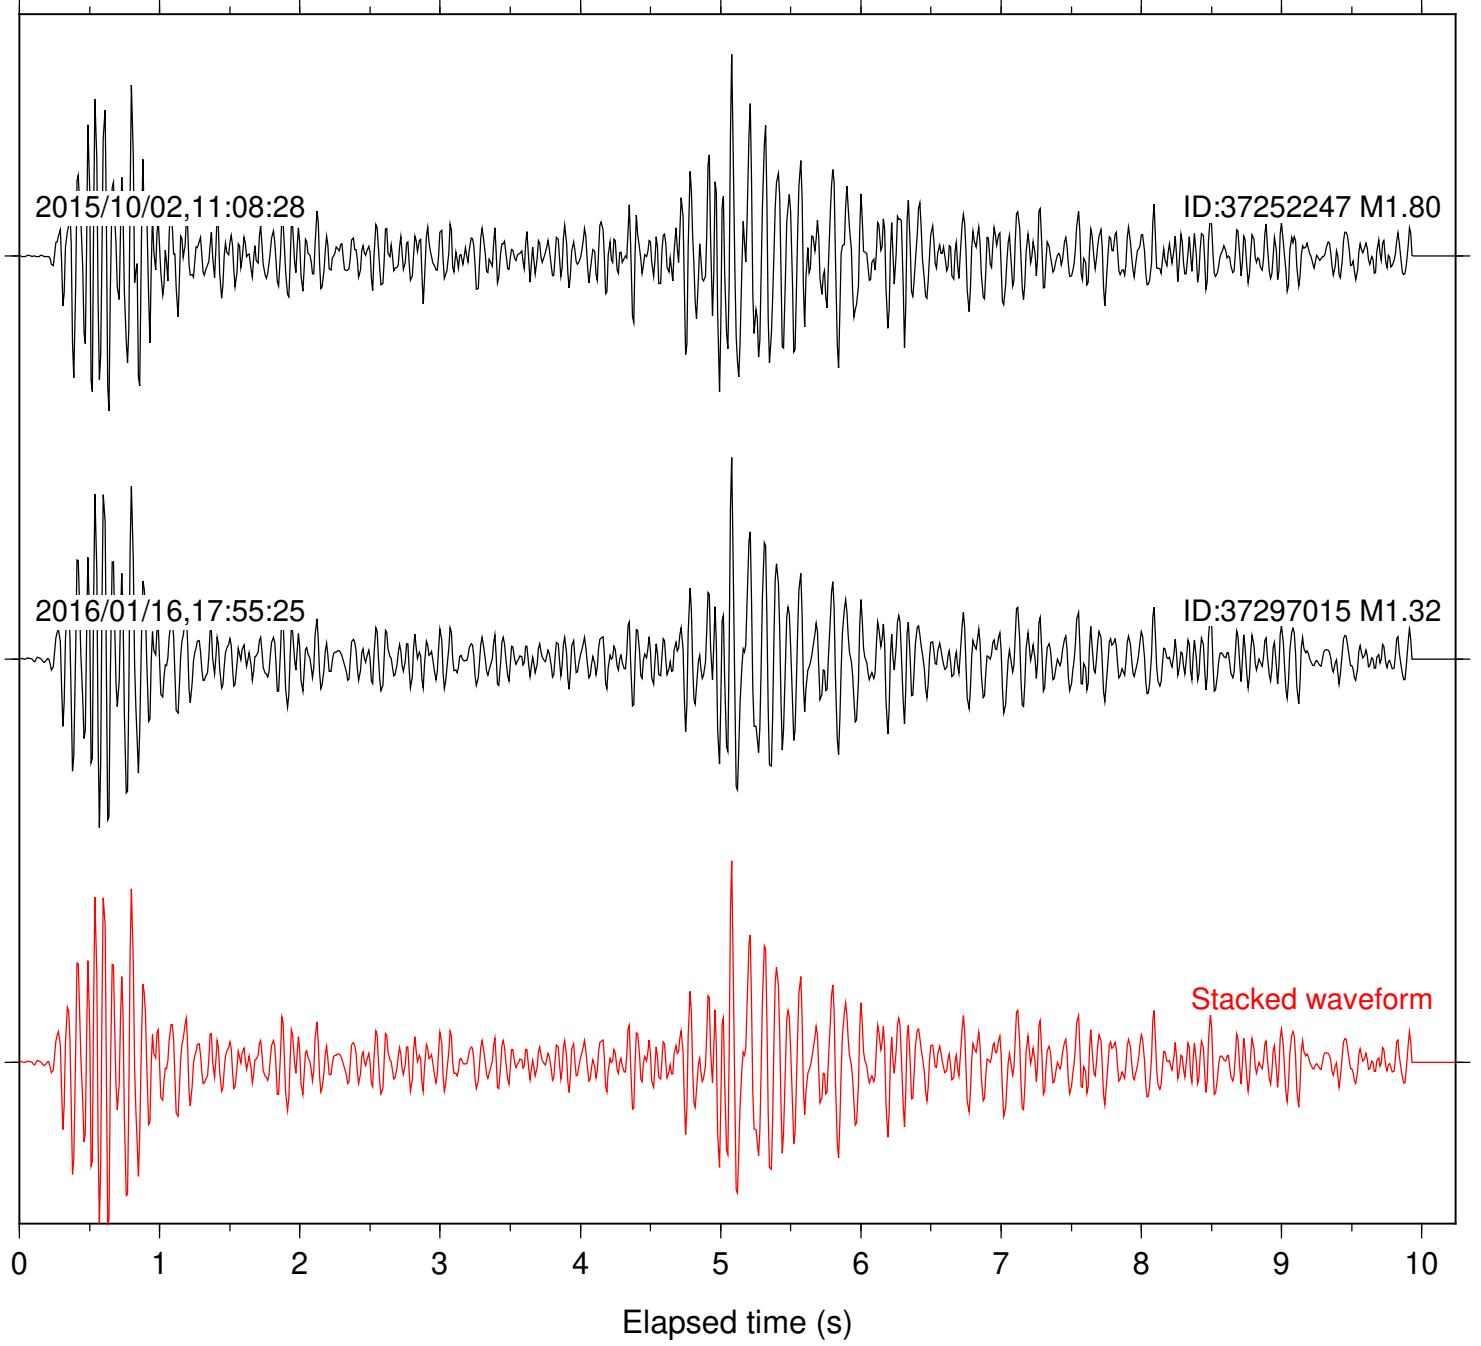

Station: B093 Com: EHZ

Focal depth: 9.80 km