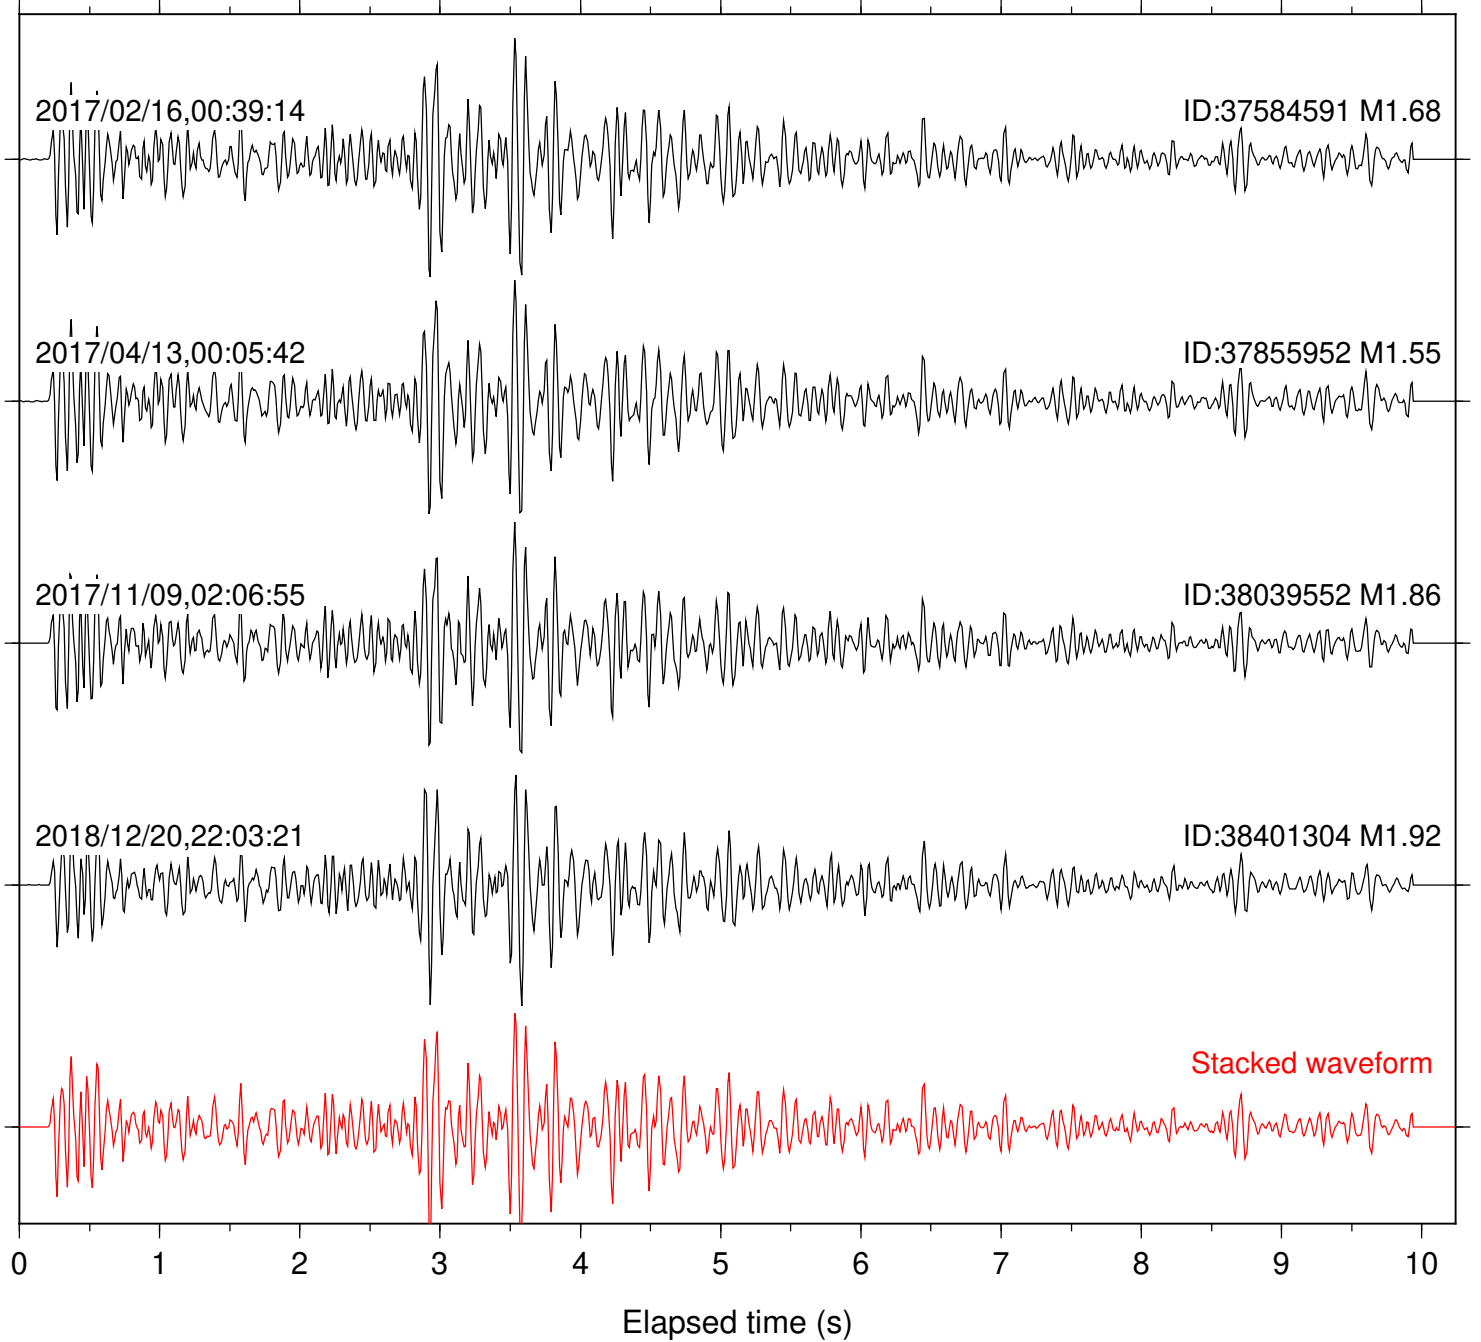

Station: B088 Com: EHZ

Focal depth: 6.49 km