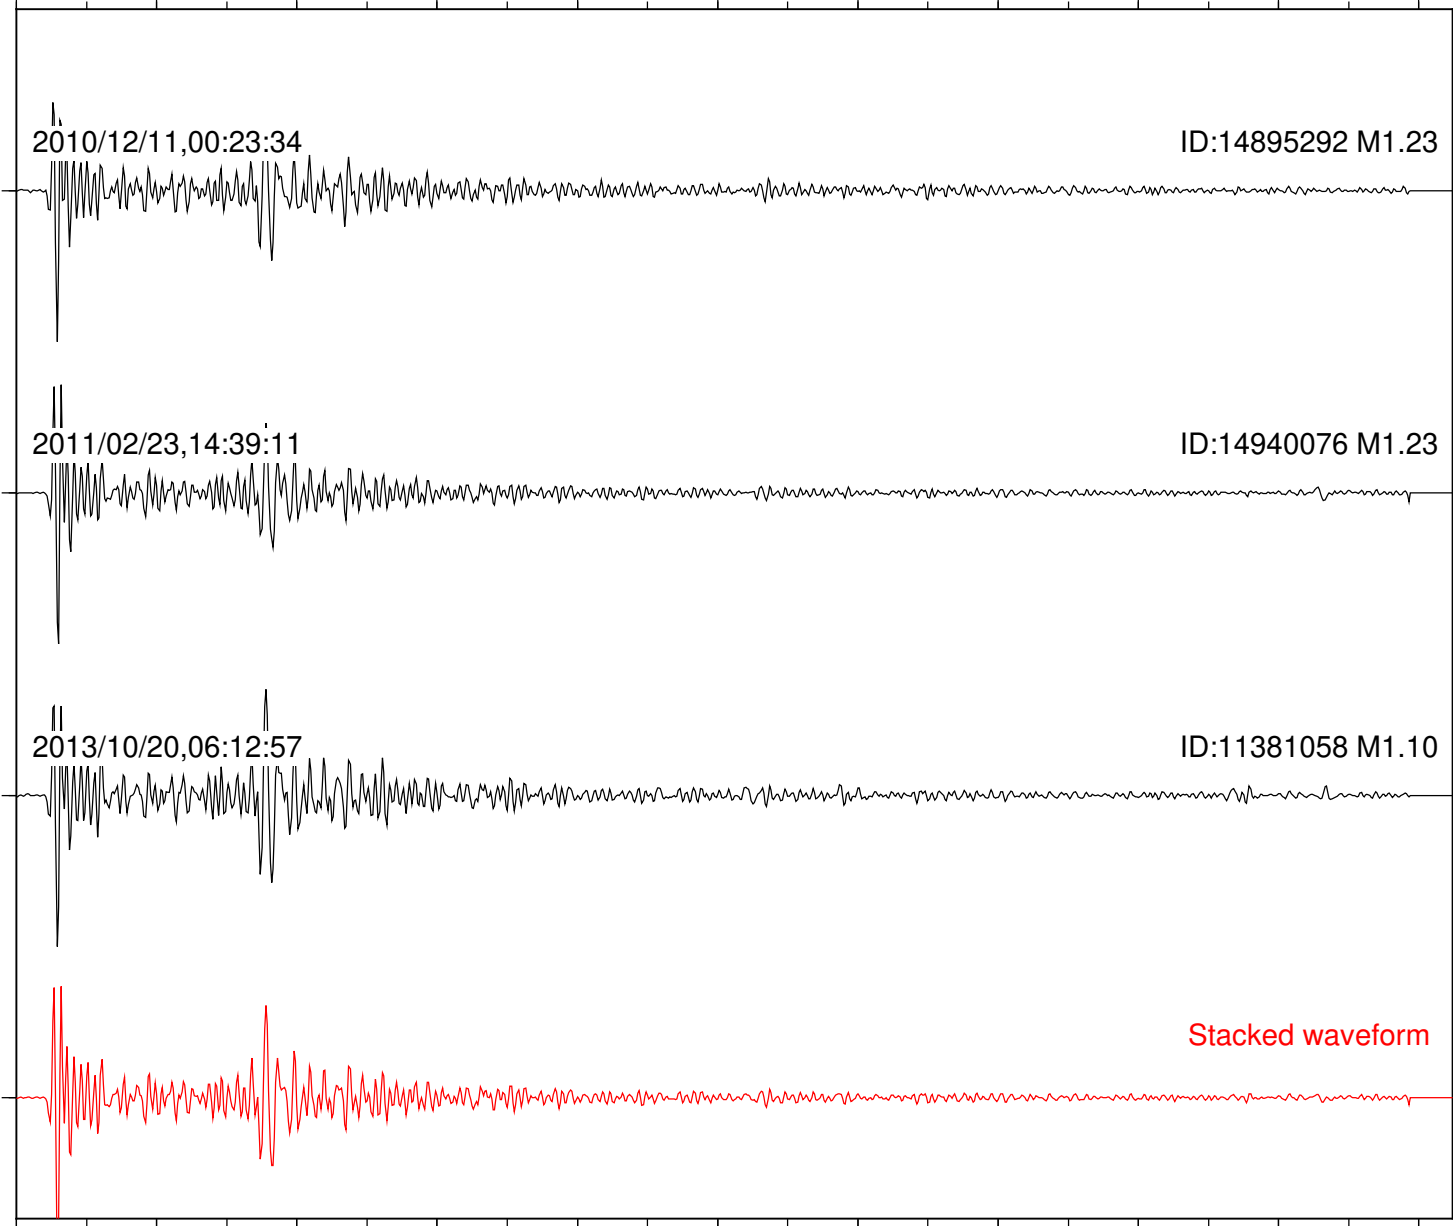

Station: B086 Com: EHZ

Focal depth: 7.60 km

2010/12/11,00:23:34

ID:14895292 M1.23

2011/02/23,14:39:11

ID:14940076 M1.23

2013/10/20,06:12:57

ID:11381058 M1.10

Stacked waveform

0 1 2 3 4 5 6 7 8 9 10
Elapsed time (s)