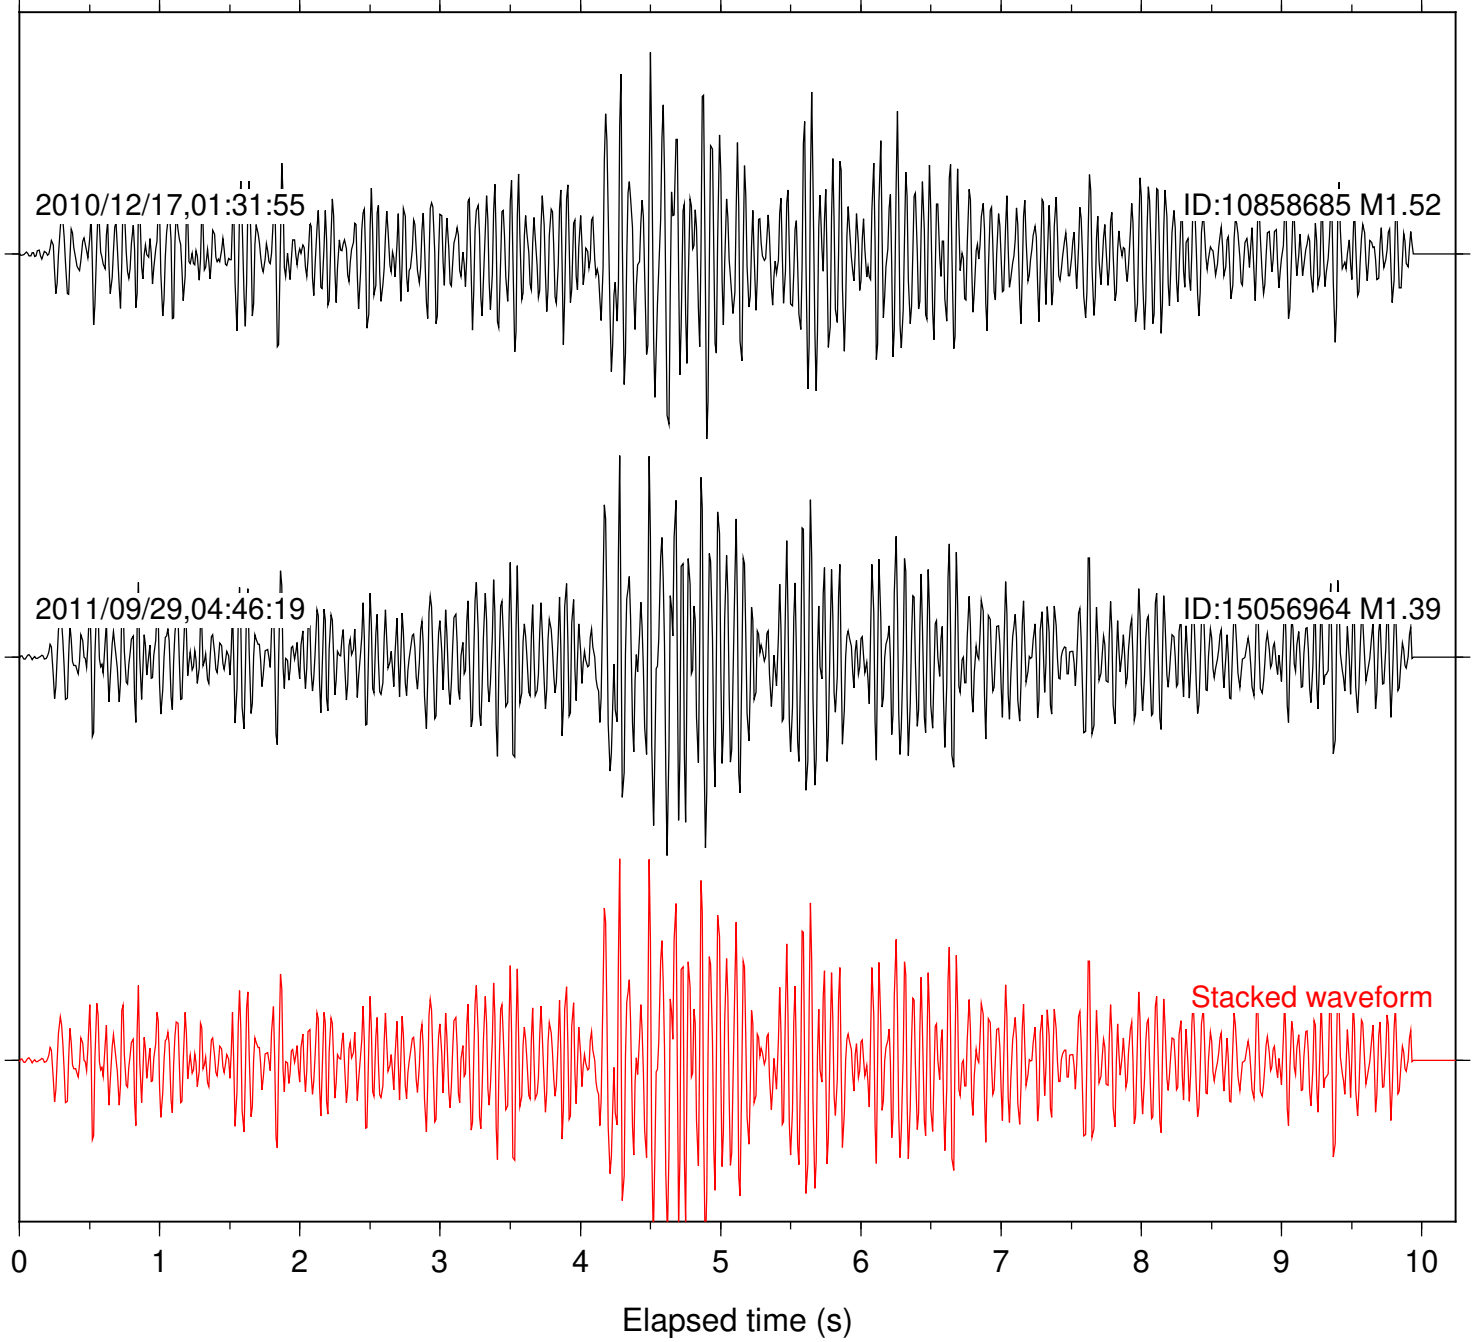

Stacked waveform

0 1 2 3 4 5 6 7 8 9 10

Elapsed time (s)

Station: PFO Com: HHZ

Focal depth: 8.32 km

Station: SND Com: HHZ

Focal depth: 8.32 km

Station: B081 Com: EHZ