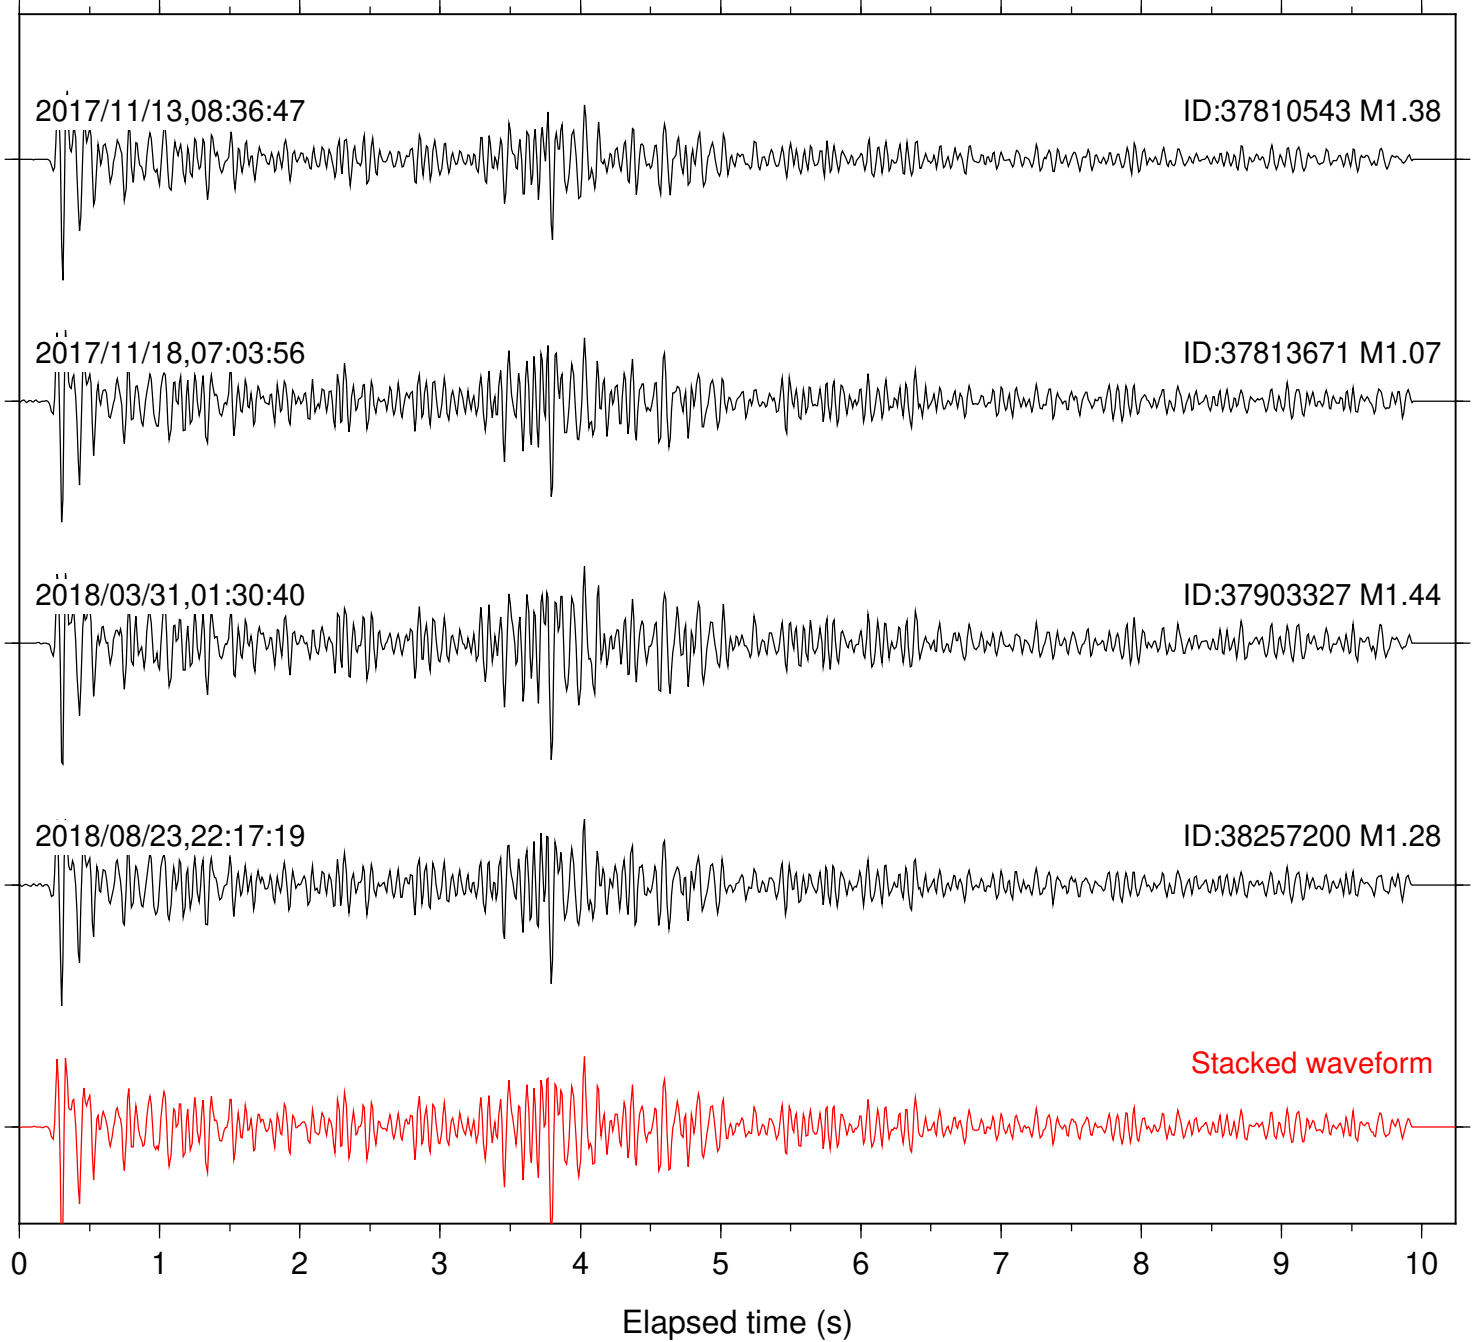

ID:37813671 M1.07

Stacked waveform

0 1 2 3 4 5 6 7 8 9 10  
Elapsed time (s)

Station: CSH Com: HHZ

Focal depth: 4.88 km

Station: DGR Com: HHZ

Focal depth: 4.88 km

Station: FRD Com: HHZ