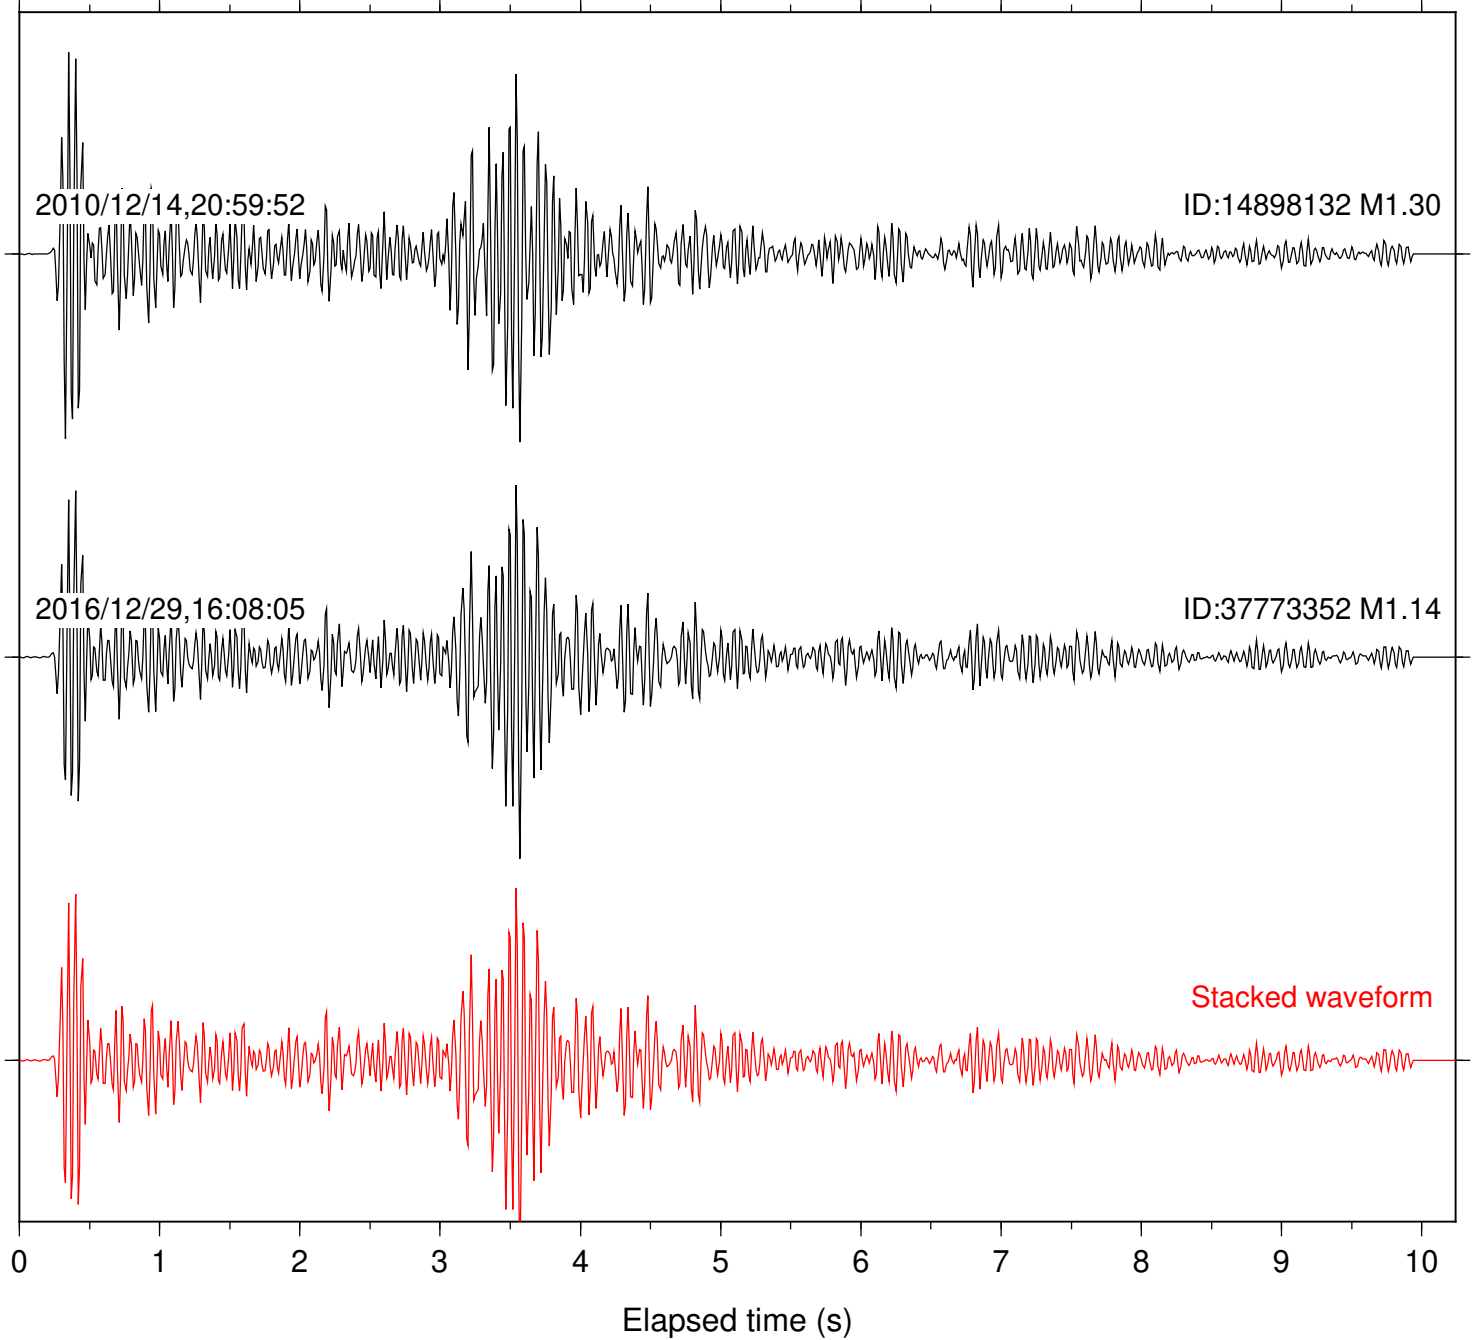

Station: DGR Com: HHZ

Focal depth: 15.77 km