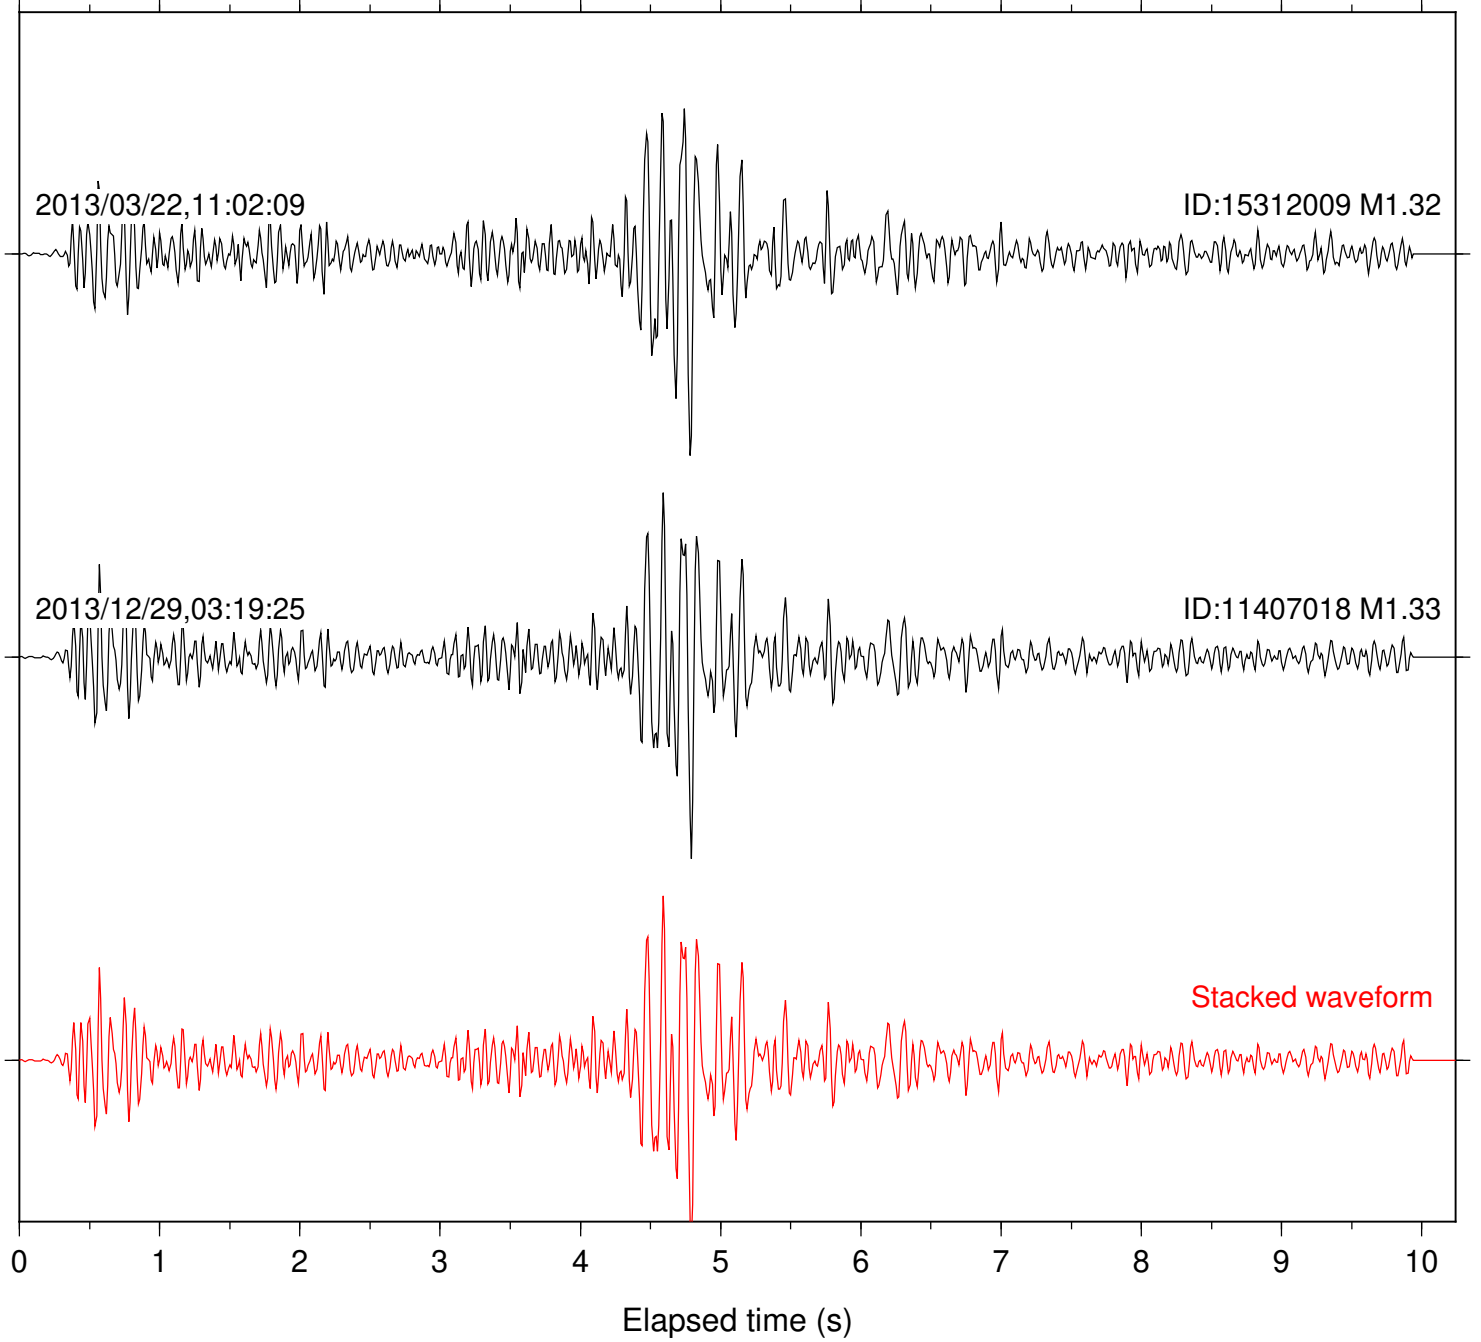

Focal depth: 10.08 km

Station: PFO Com: HHZ

Focal depth: 10.08 km

Station: SND Com: HHZ

Focal depth: 10.08 km

Station: B081 Com: EHZ

Focal depth: 16.63 km

2013/12/28,11:16:02