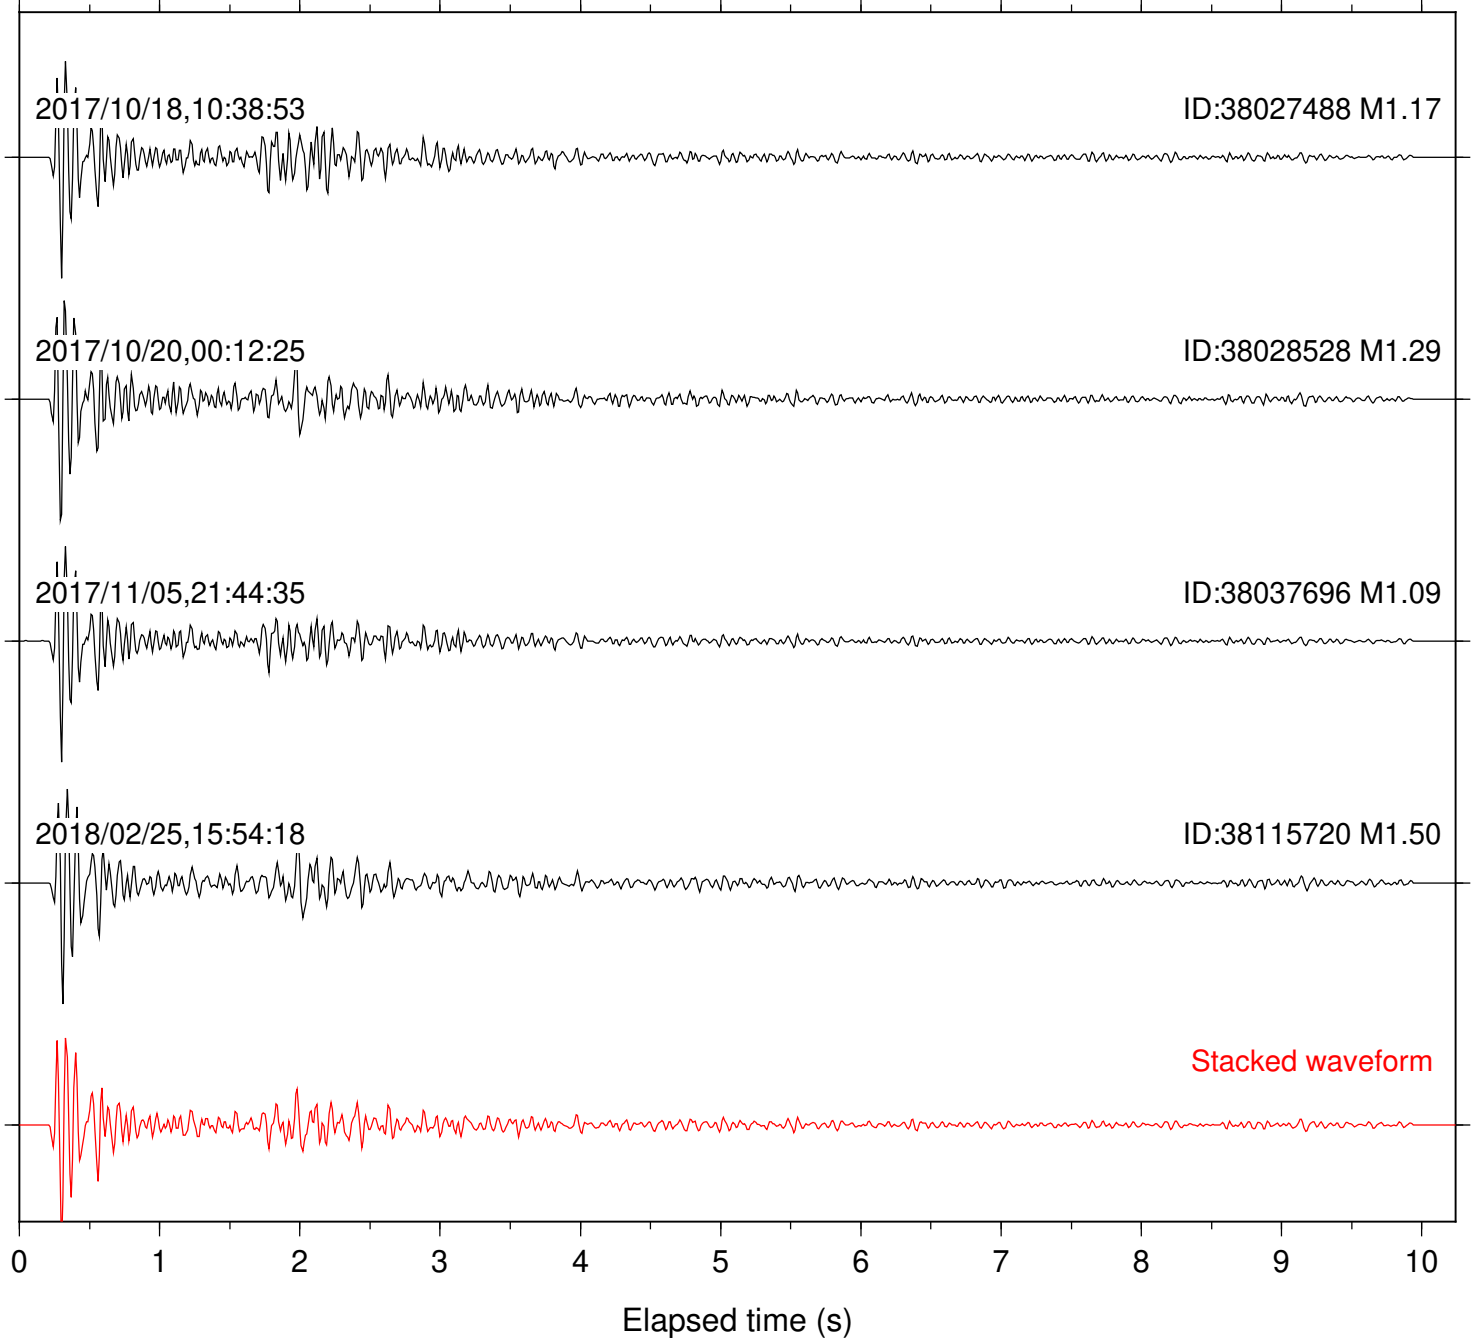

Station: B084 Com: EHZ

Focal depth: 5.43 km

Station: B087 Com: EHZ

Focal depth: 5.43 km

Station: B088 Com: EHZ

Focal depth: 5.43 km

Station: B093 Com: EHZ

Focal depth: 5.43 km