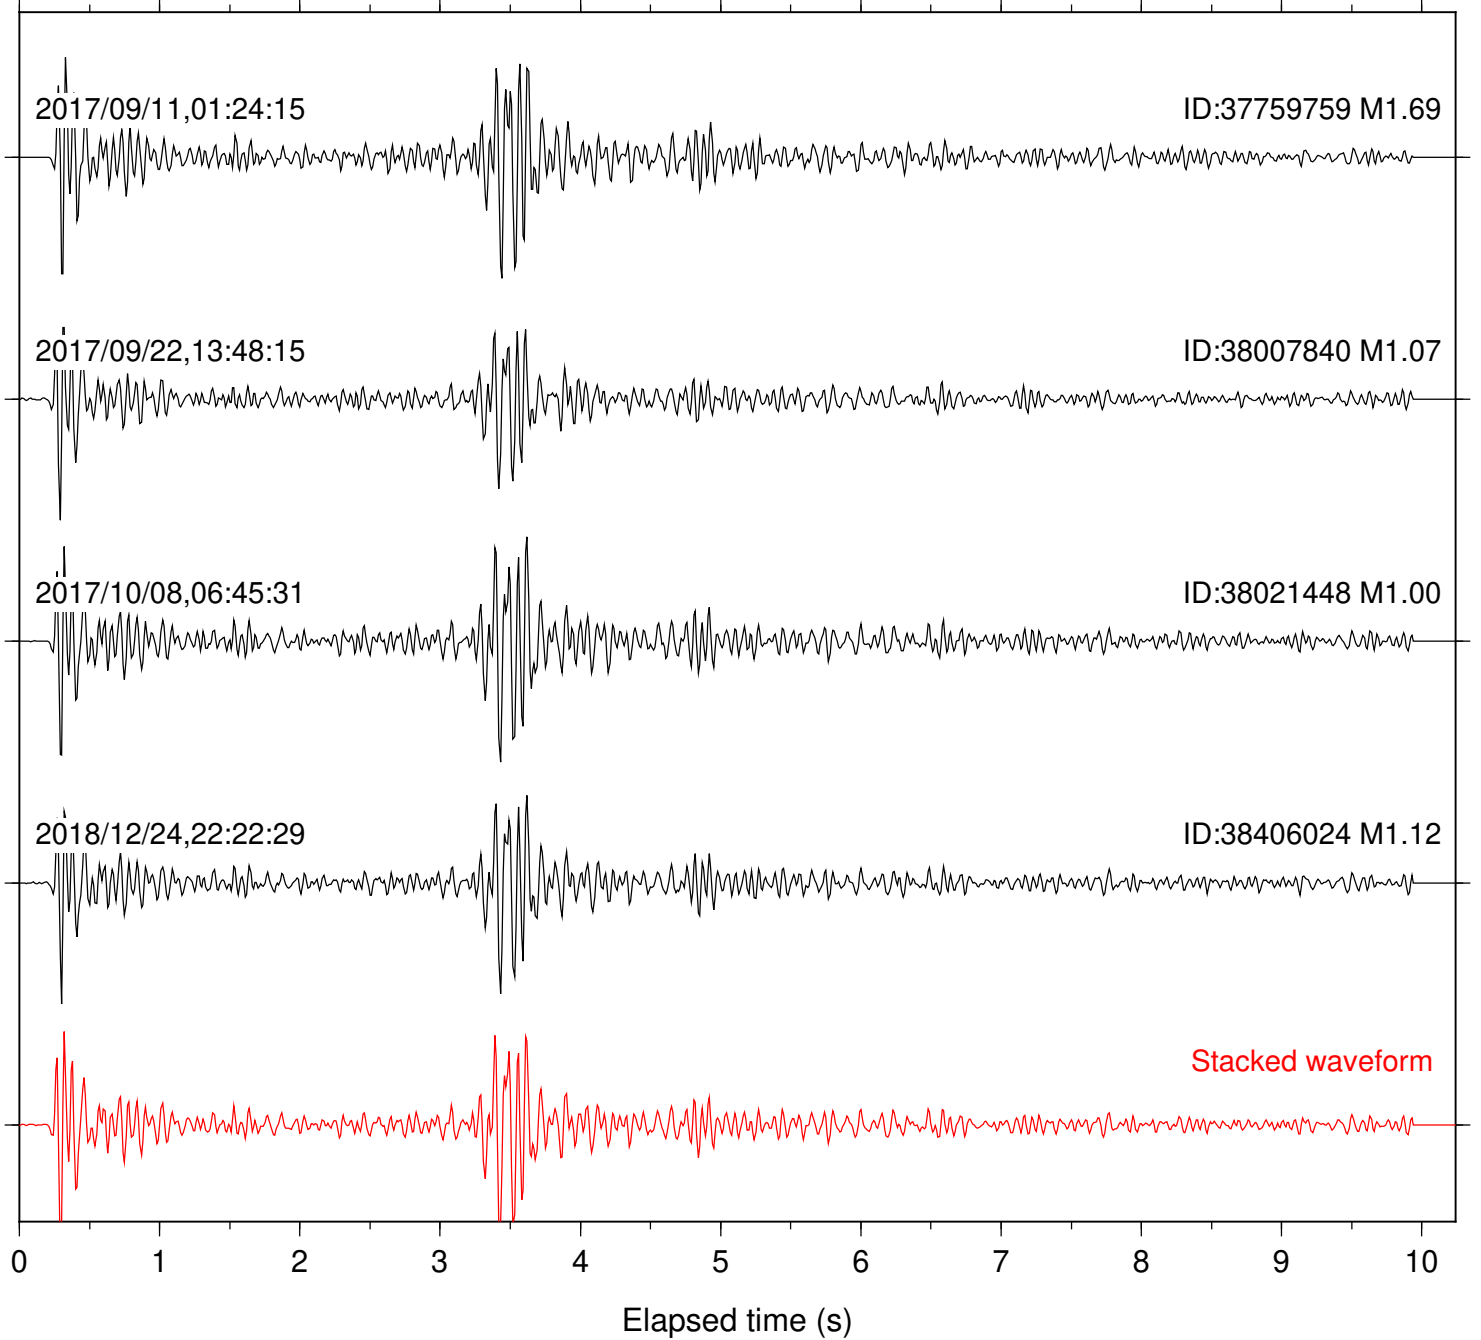

Station: CSH Com: HHZ

Focal depth: 6.52 km