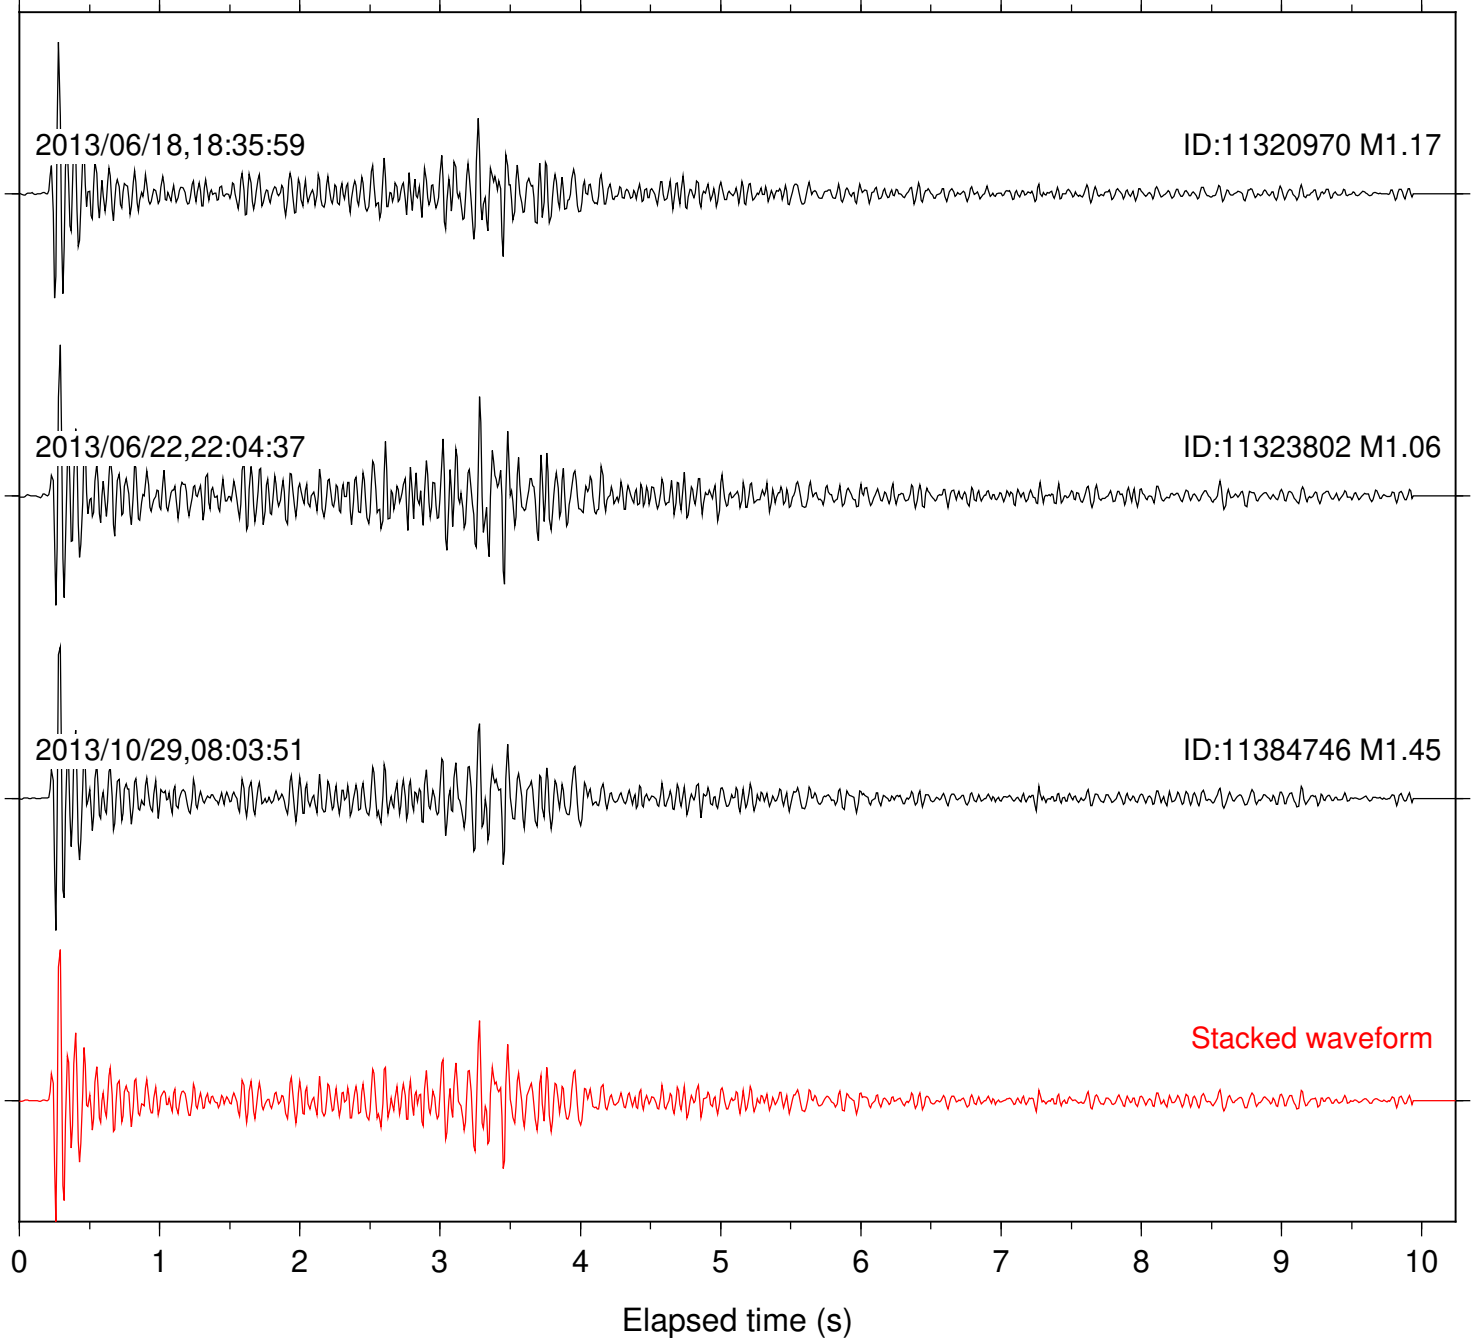

Station: SND Com: HHZ

Focal depth: 9.76 km

Station: TOR Com: HHZ

Focal depth: 9.77 km

Station: CRR Com: EHZ

Focal depth: 5.52 km

Station: MONP2 Com: HHZ

Focal depth: 5.52 km