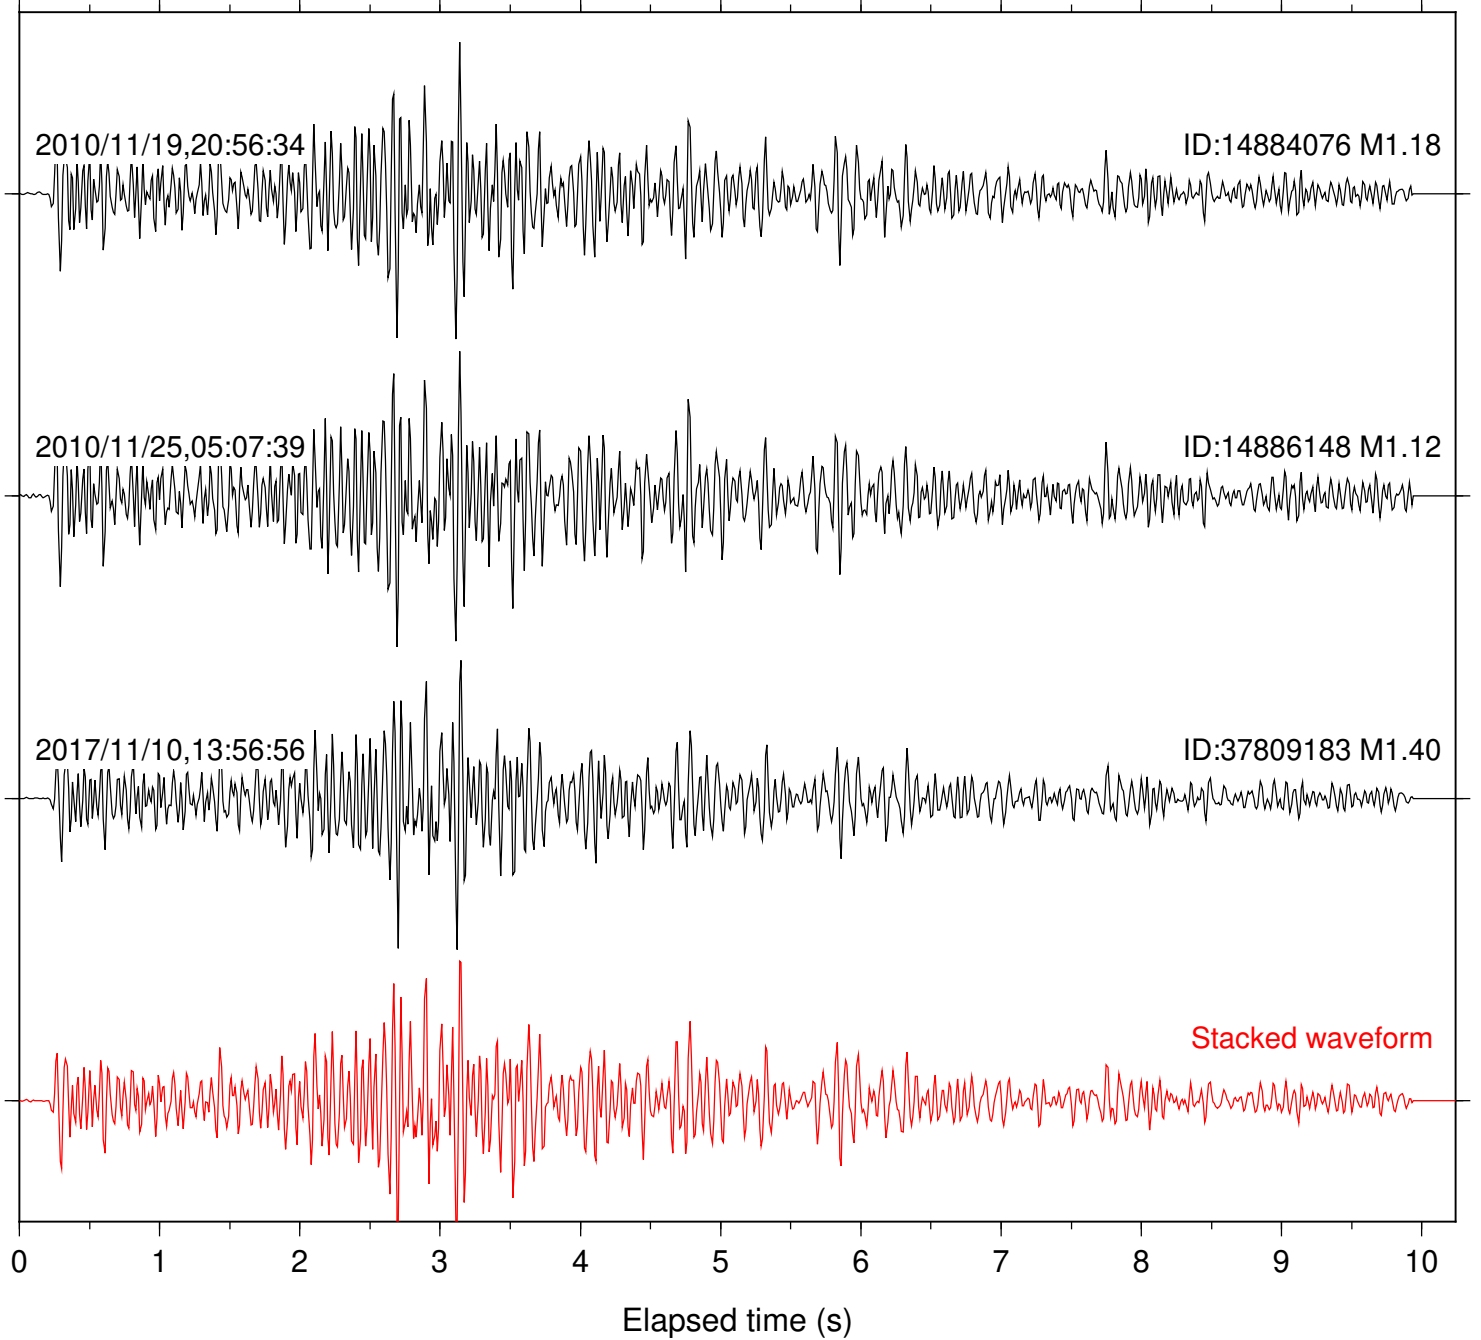

Station: B082 Com: EHZ

Focal depth: 7.08 km