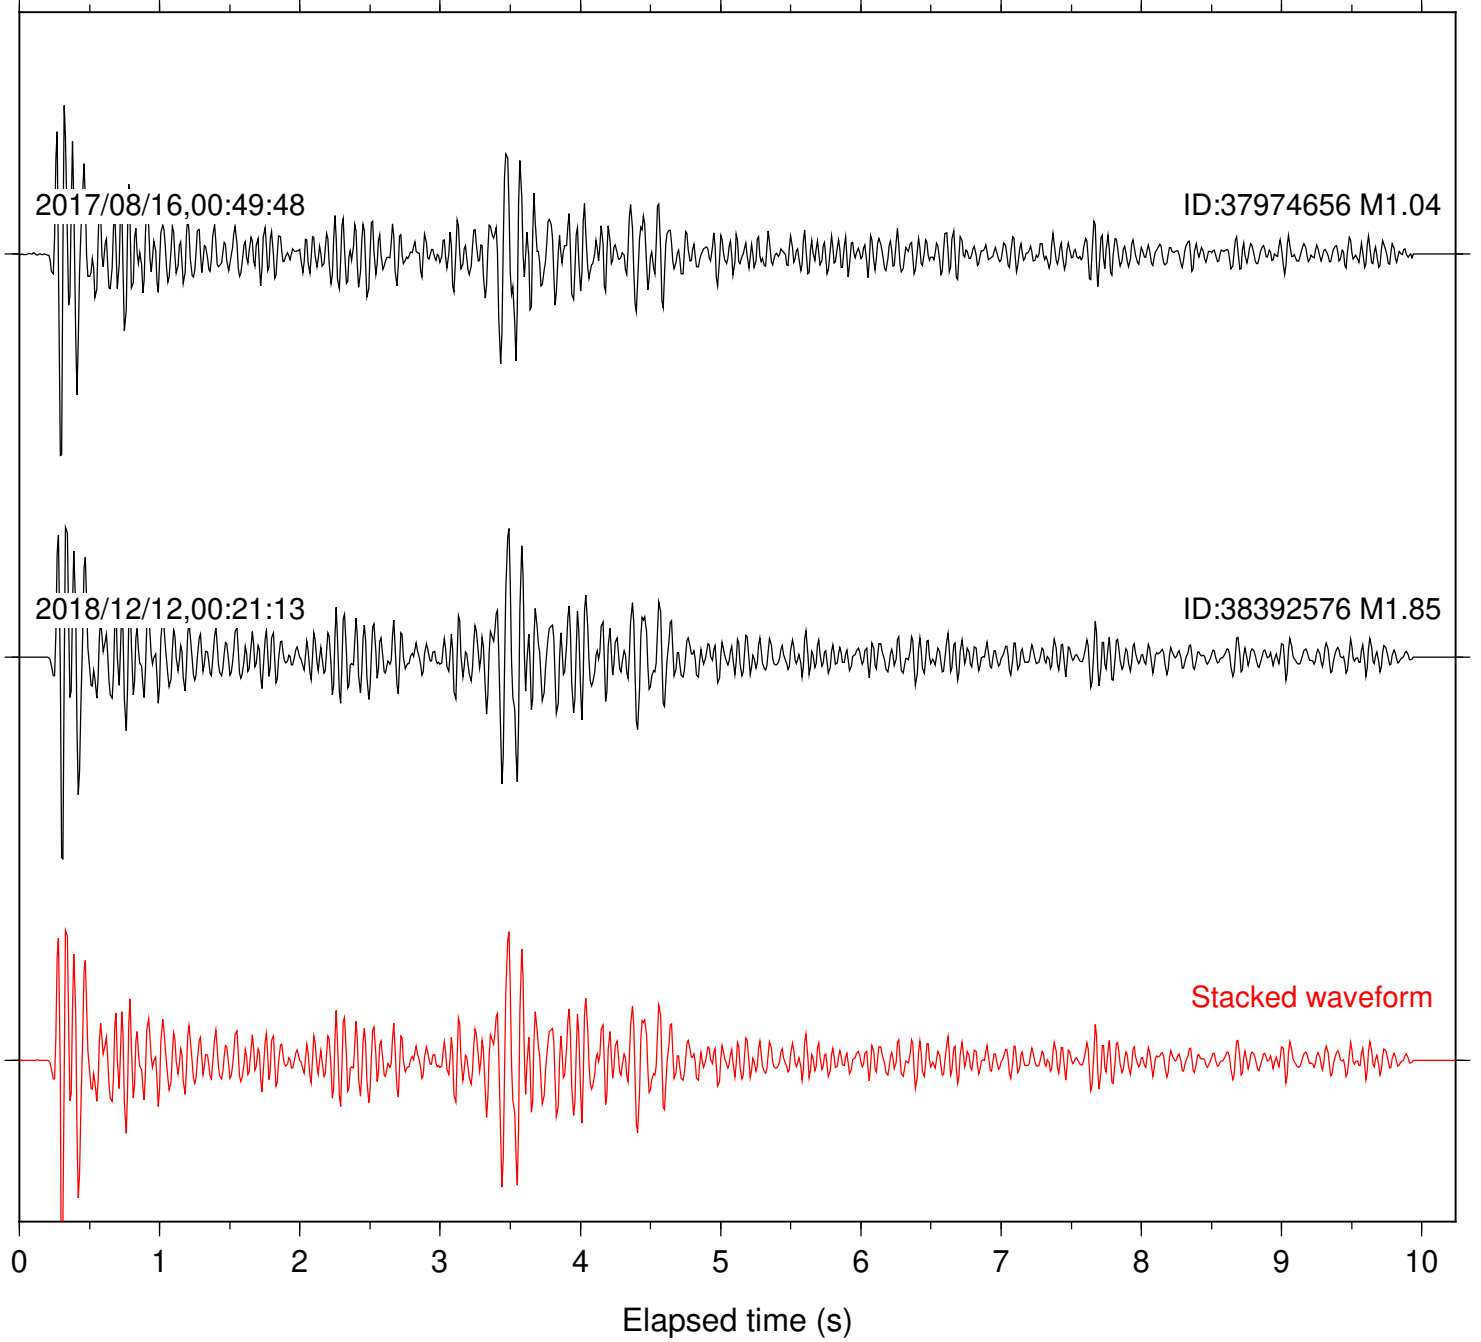

Station: CSH Com: HHZ

Focal depth: 6.49 km