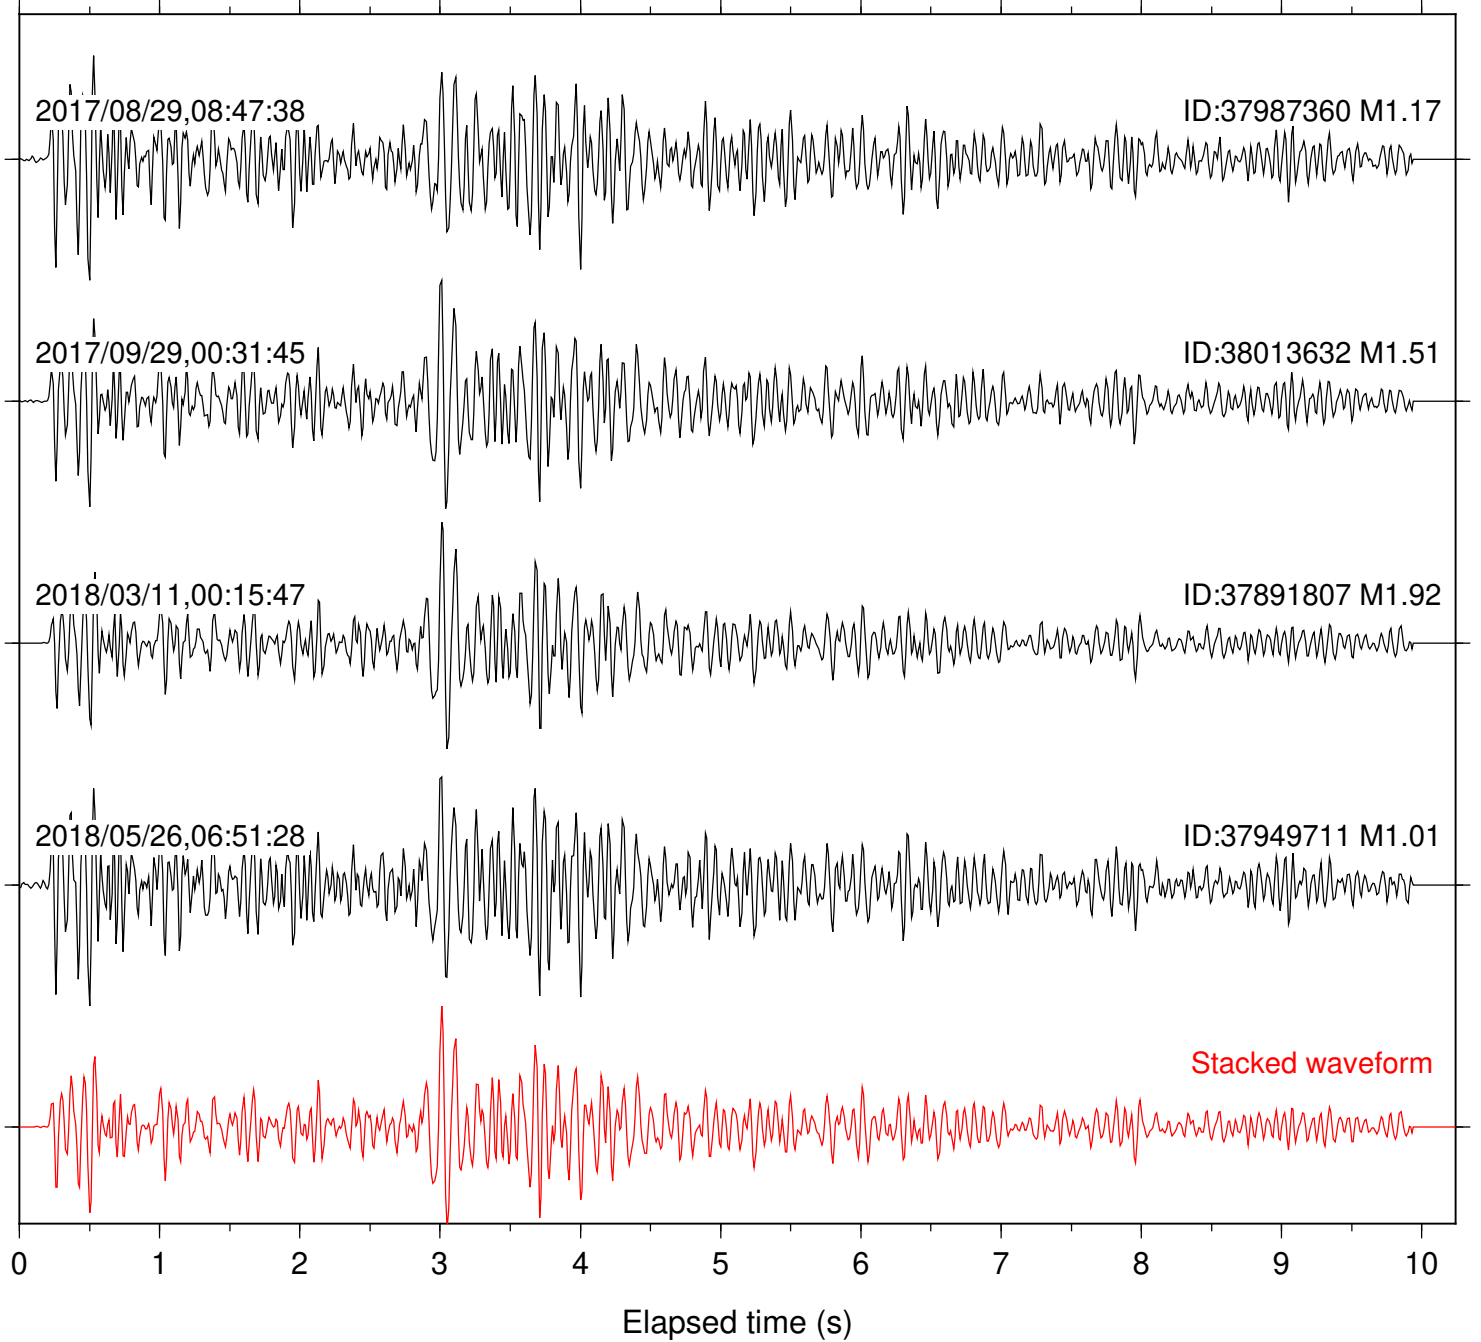

Station: B088 Com: EHZ

Focal depth: 6.03 km