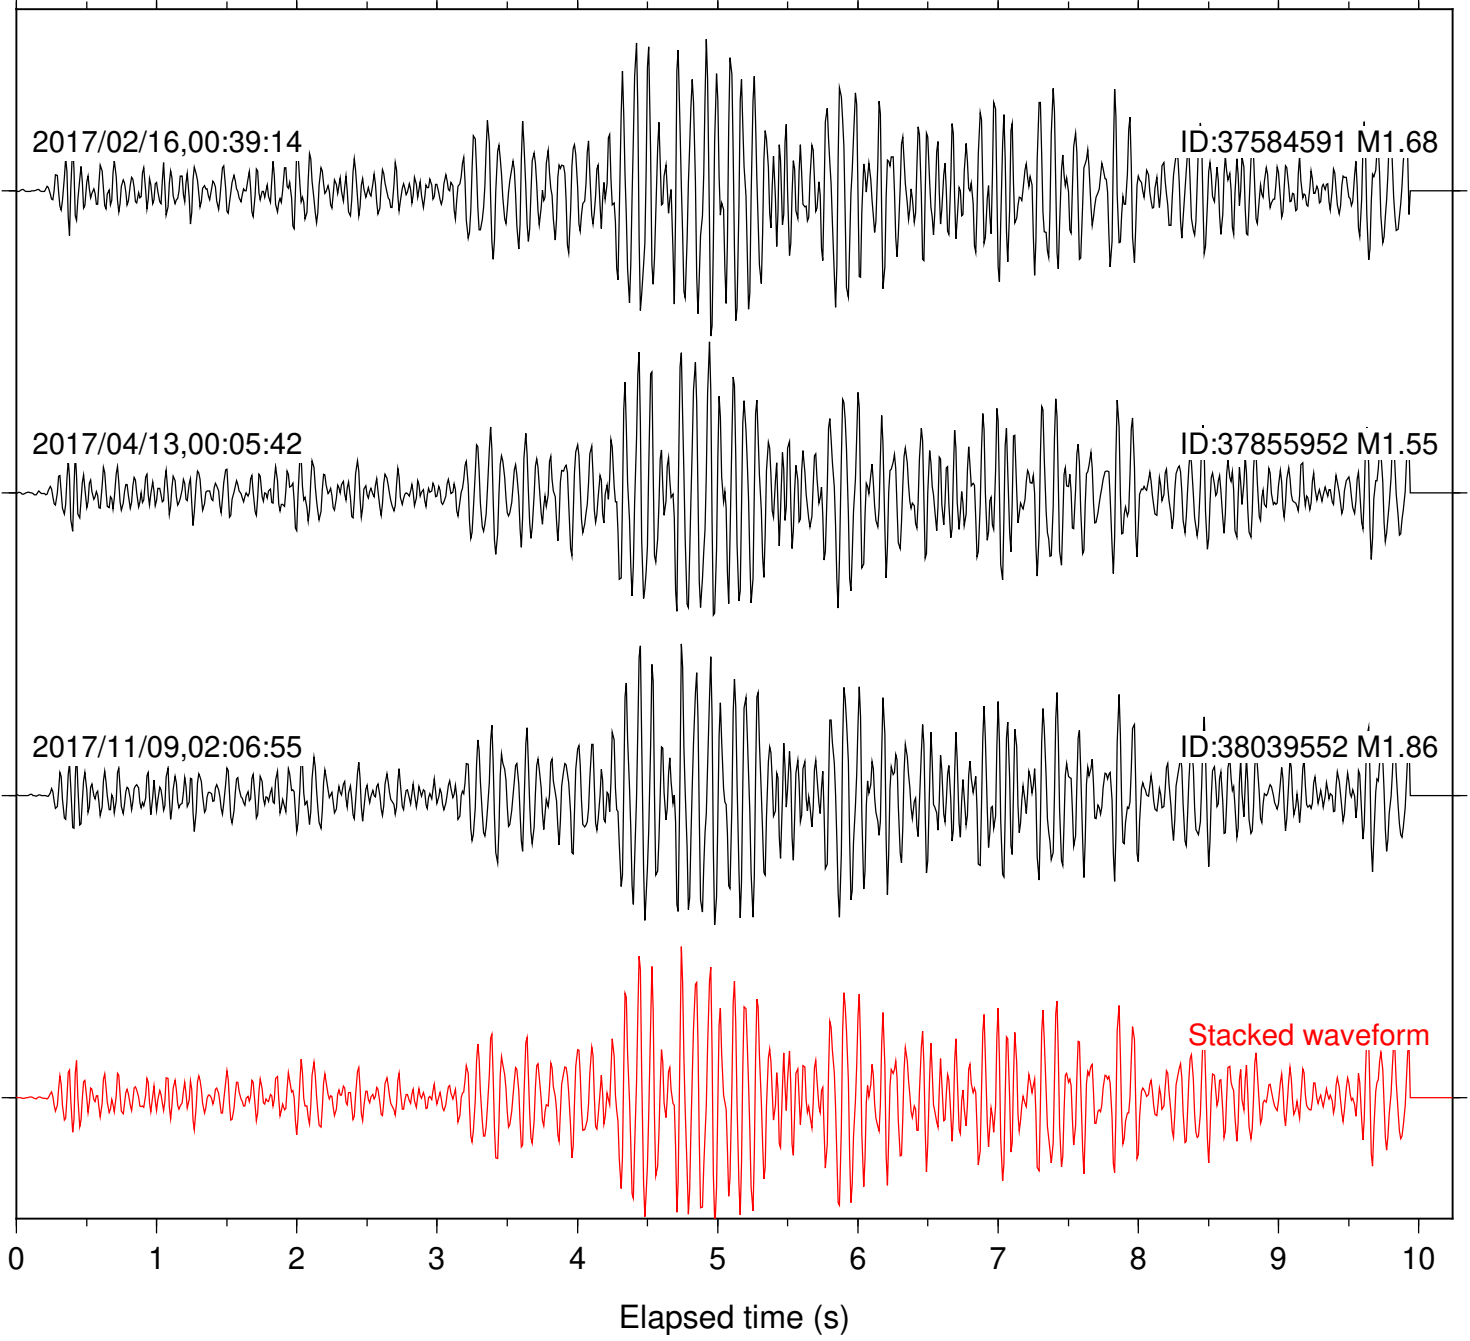

Station: B084 Com: EHZ

Focal depth: 6.48 km