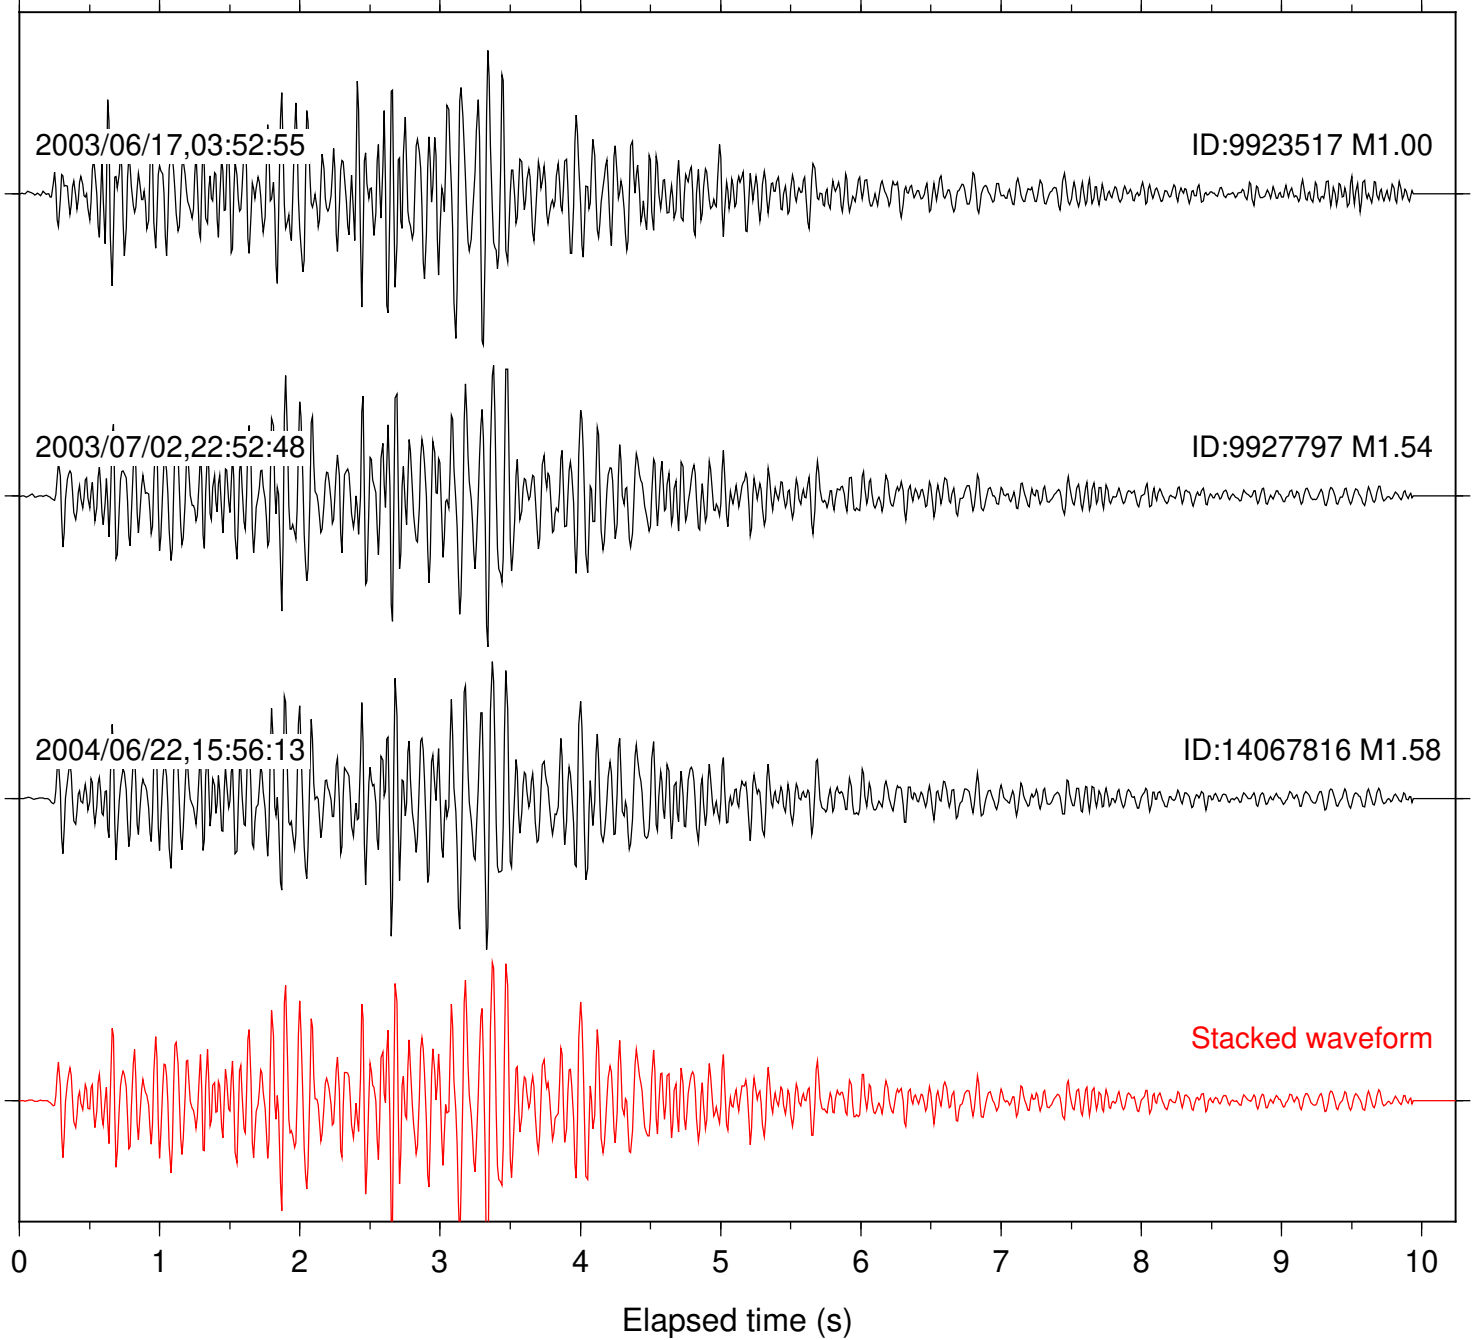

Focal depth: 2.94 km

Station: SND Com: HHZ

Focal depth: 2.94 km

Station: YAQ Com: HHZ

Focal depth: 2.94 km

Station: DGR Com: HHZ

Focal depth: 17.18 km

Station: POB2 Com: HHZ