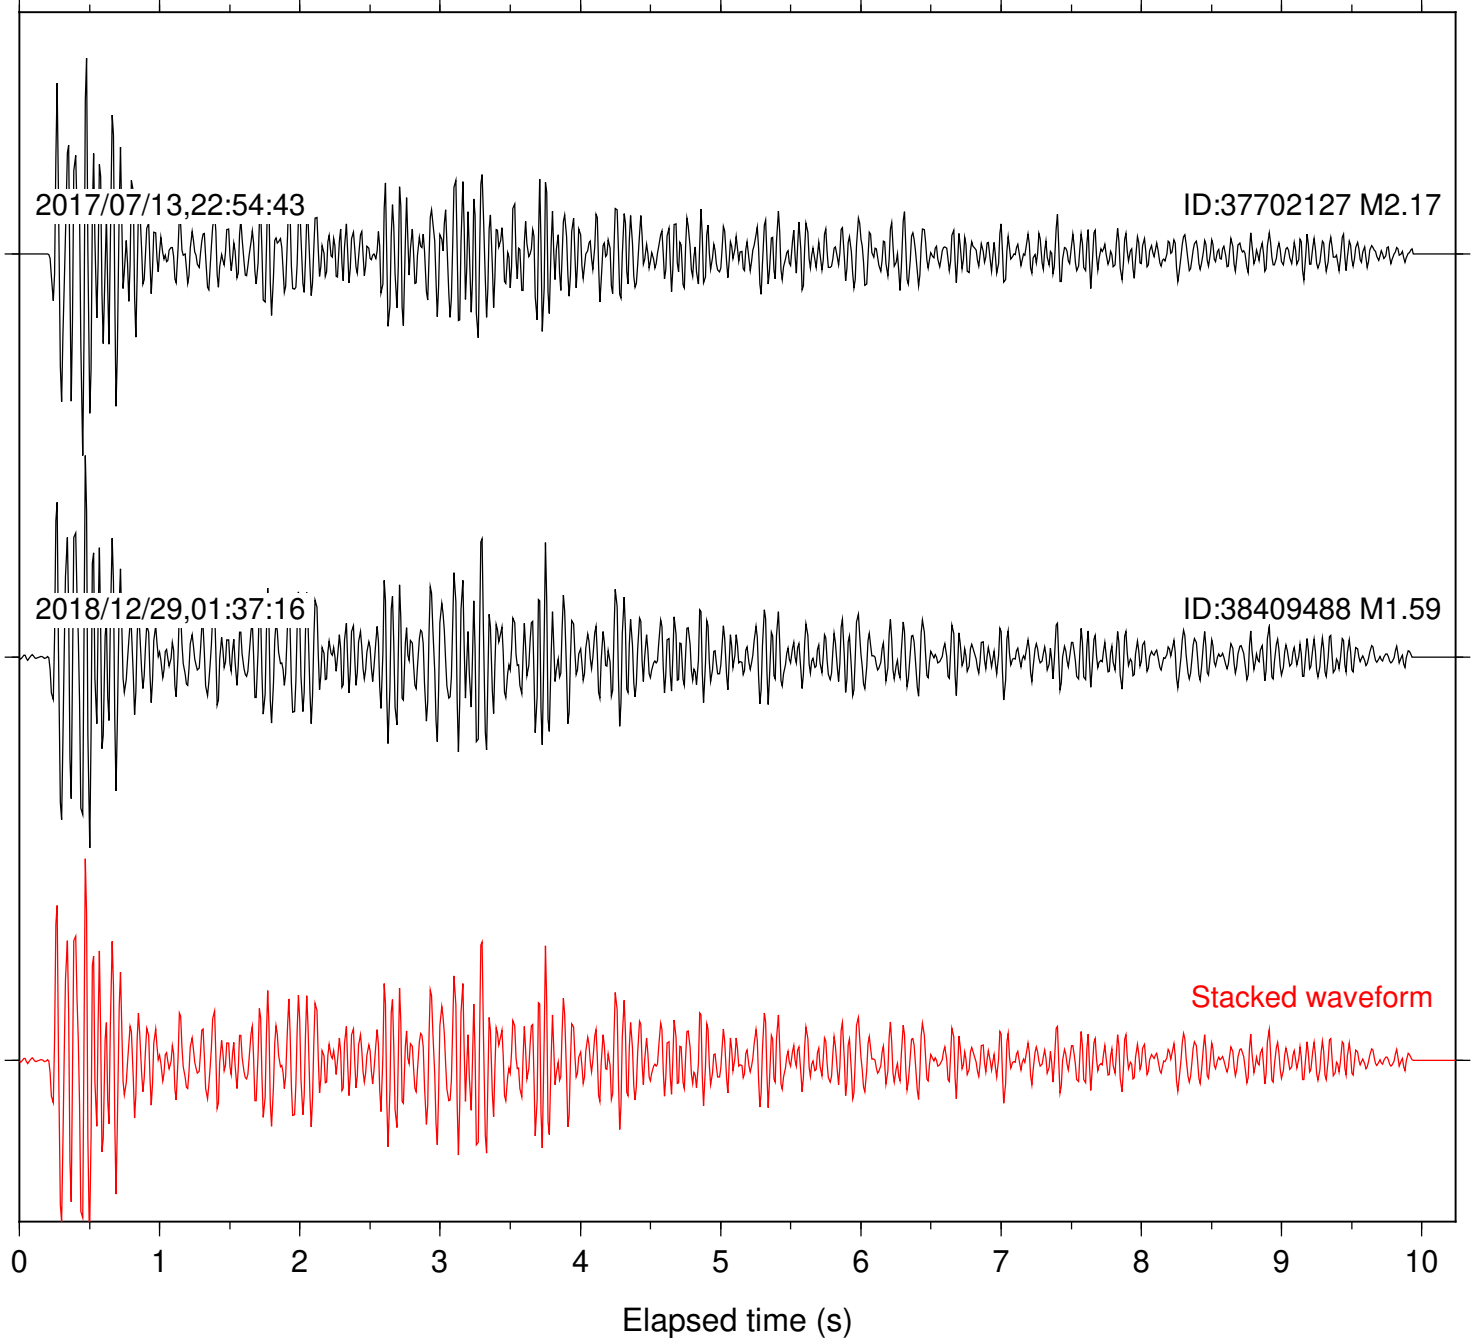

Station: PLM Com: HHZ

Focal depth: 6.18 km