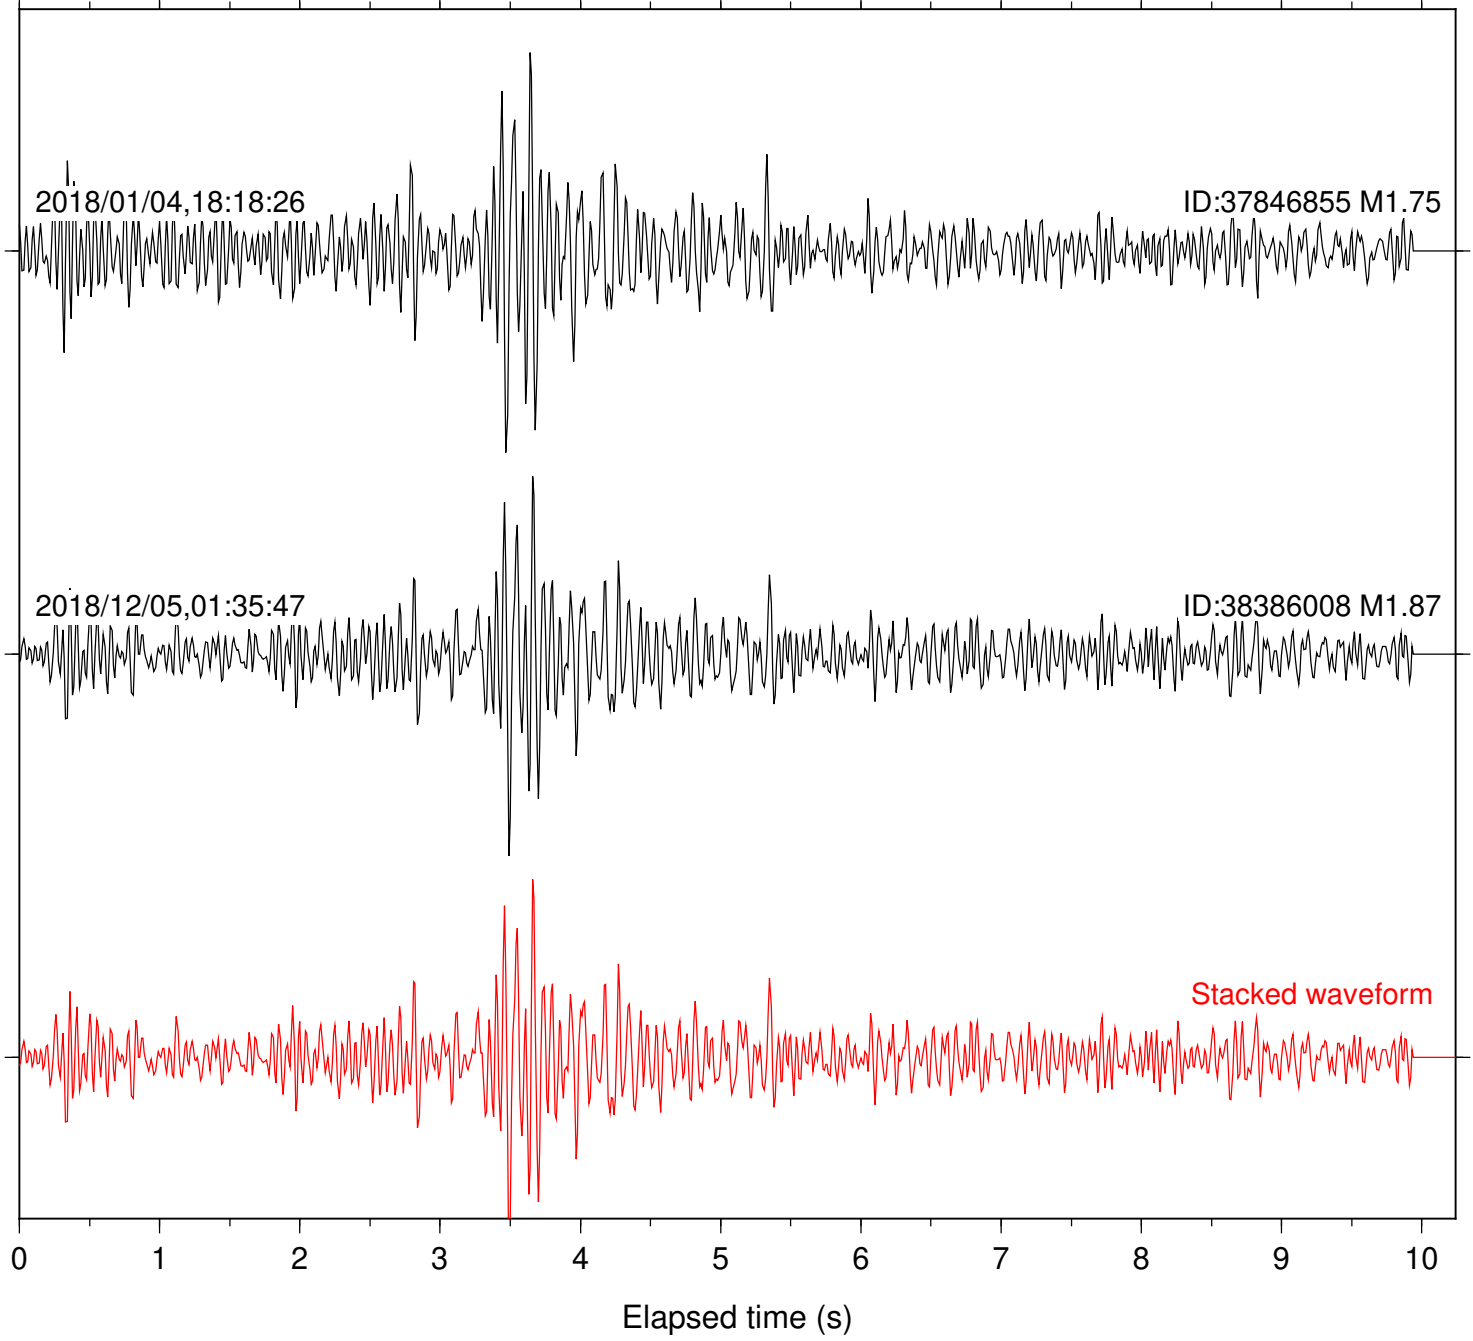

Elapsed time (s)

Station: B081 Com: EHZ

Focal depth: 6.31 km

Station: B082 Com: EHZ

Focal depth: 6.31 km

Station: B086 Com: EHZ

Focal depth: 6.31 km

Station: B087 Com: EHZ