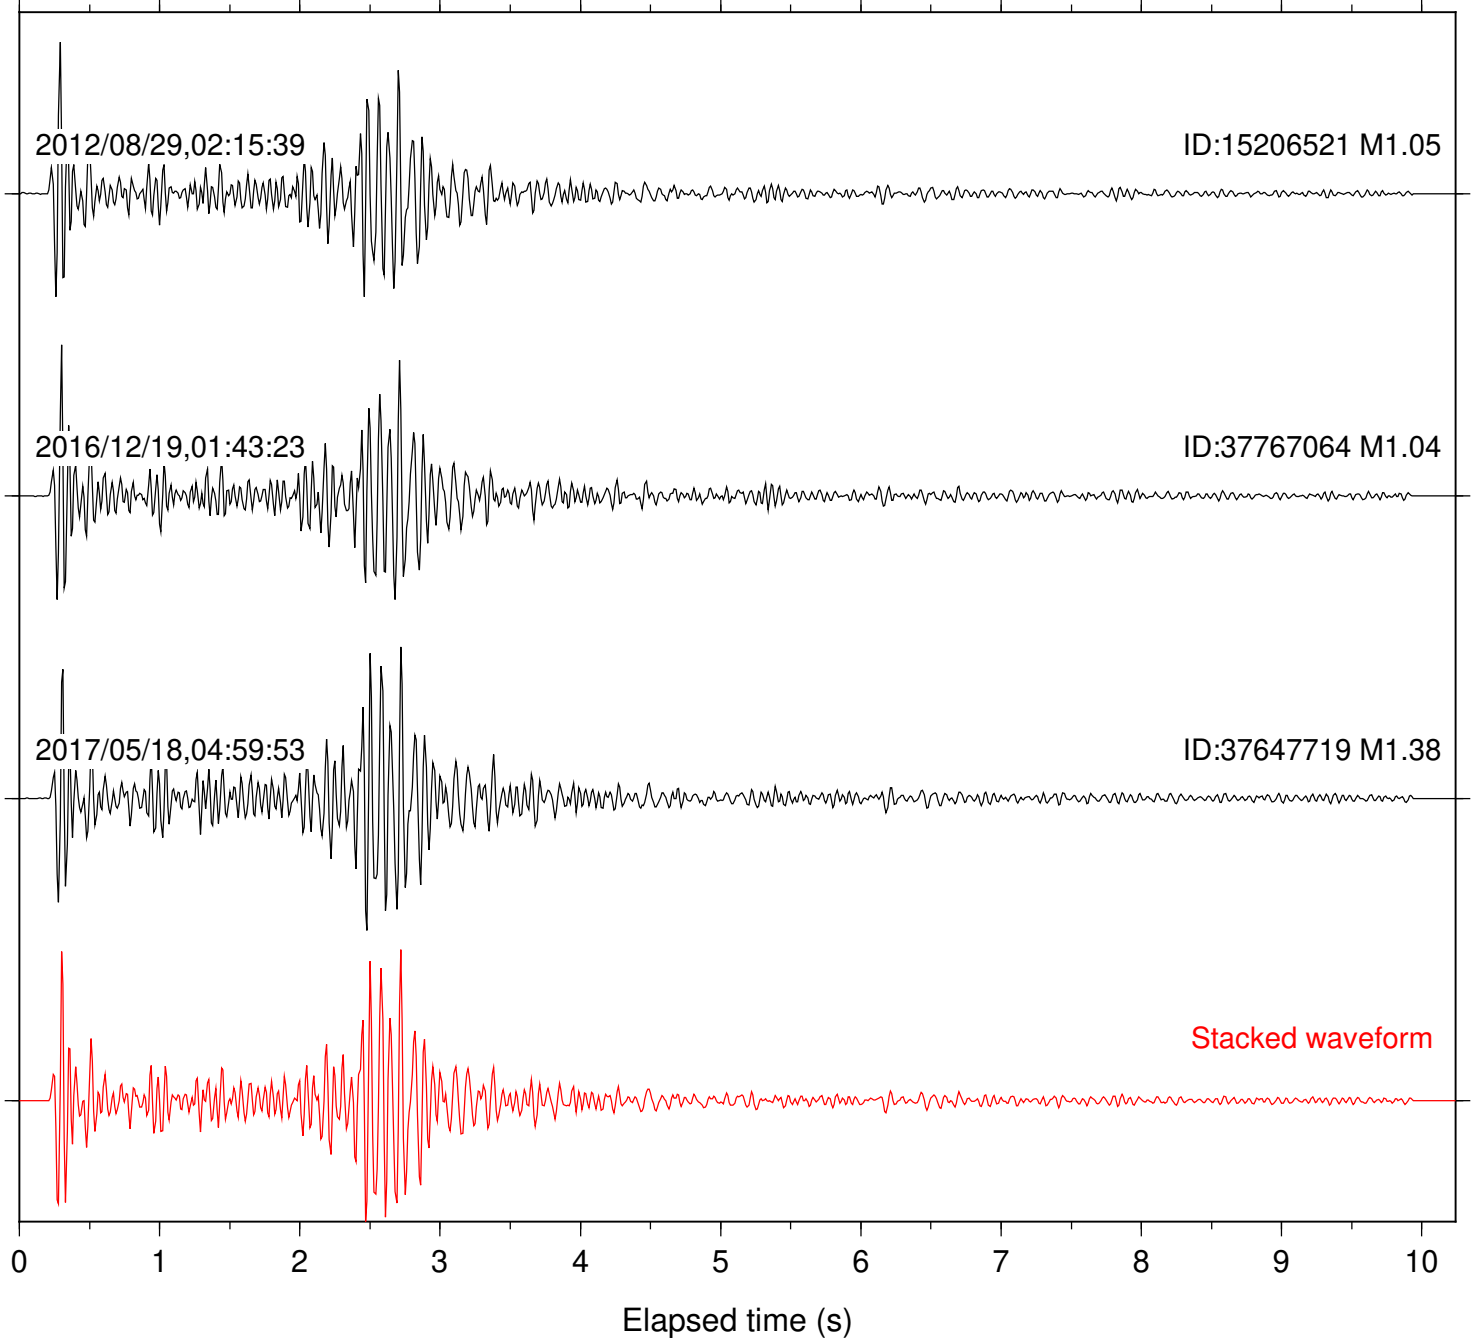

Station: SND Com: HHZ

Focal depth: 10.85 km

Station: B081 Com: EHZ

Focal depth: 5.38 km

Station: B086 Com: EHZ

Focal depth: 5.33 km

Station: B087 Com: EHZ

Focal depth: 5.33 km