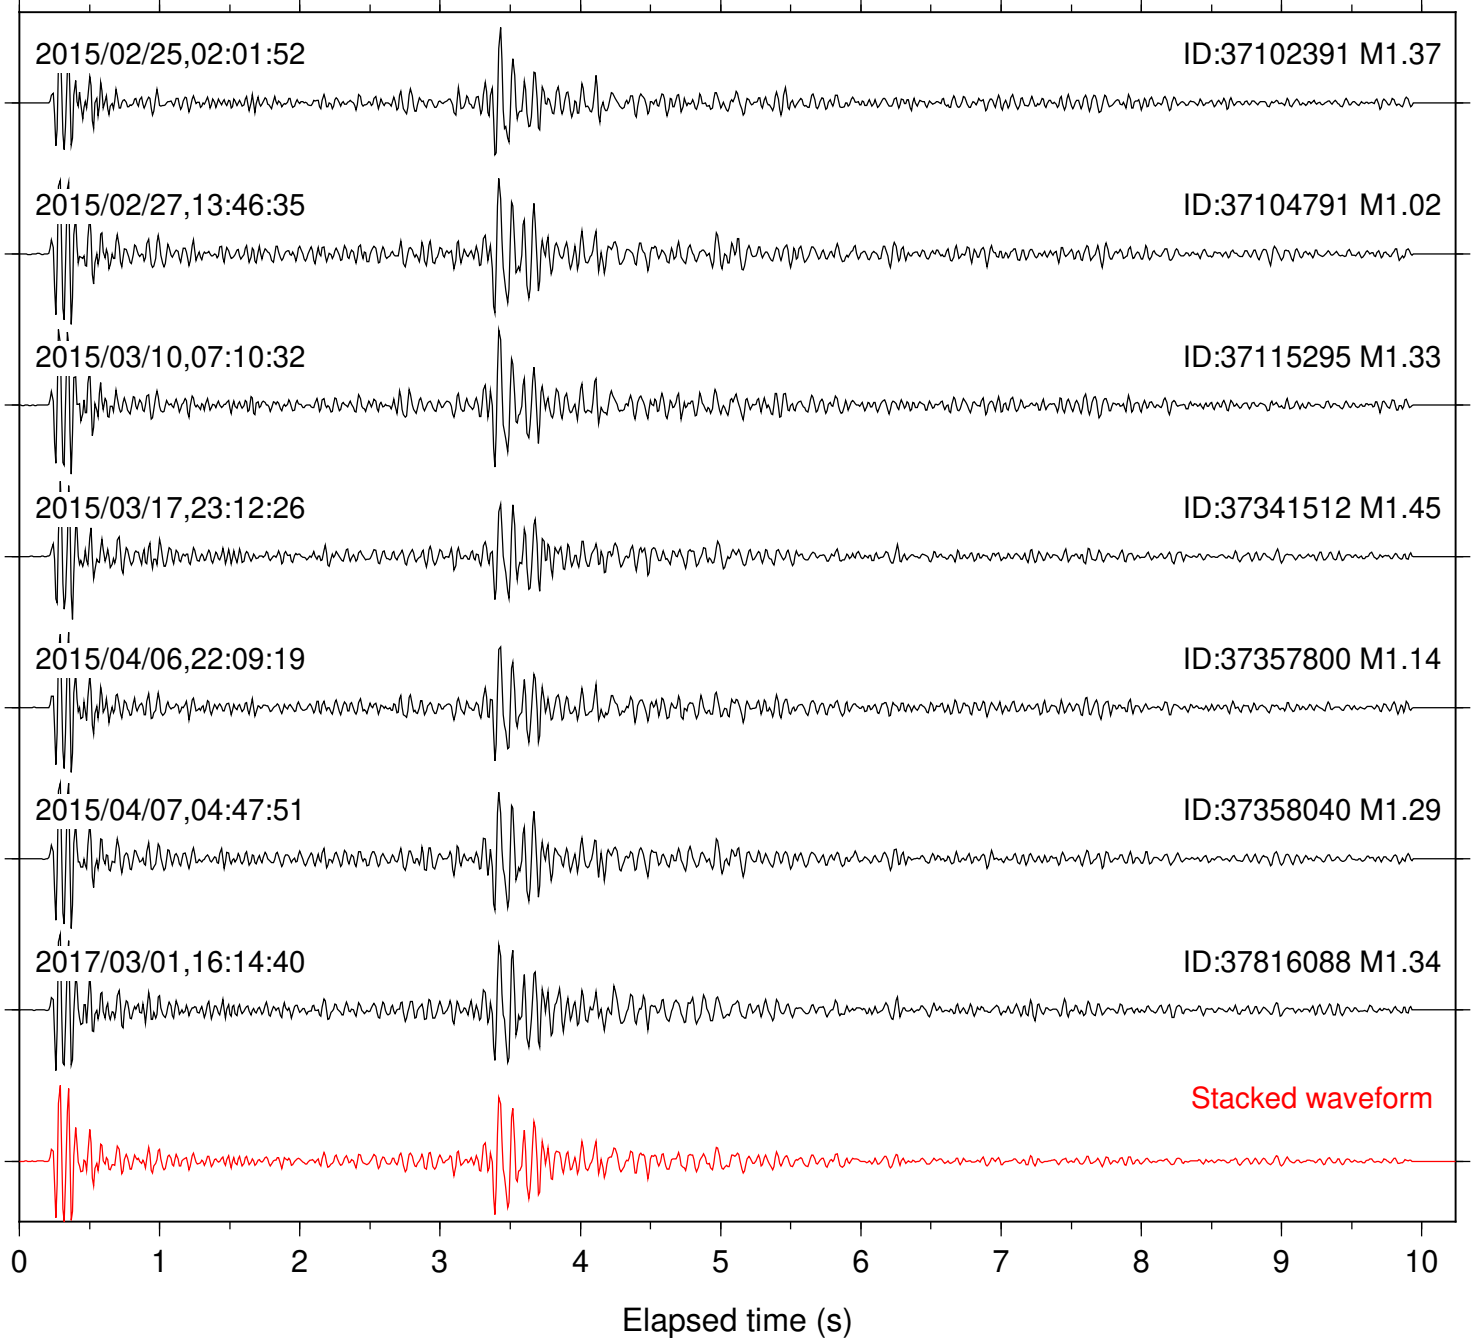

Station: B093 Com: EHZ

Focal depth: 7.85 km