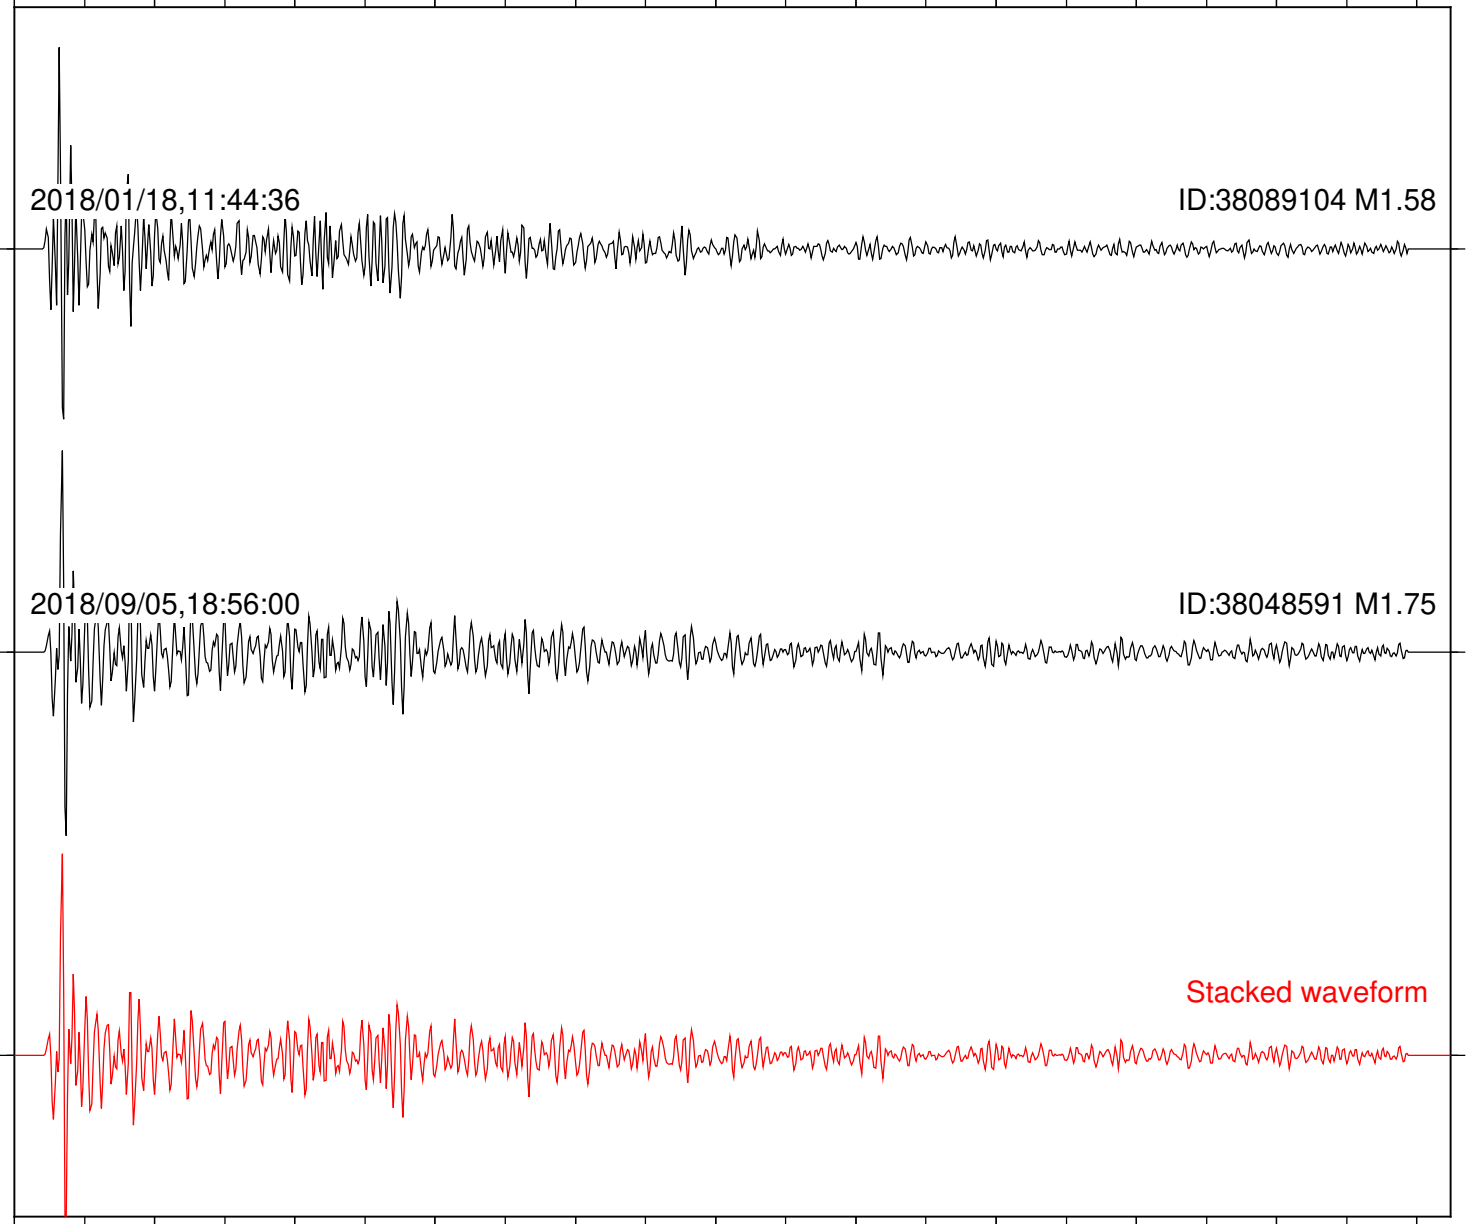

Station: FRD Com: HHZ

Focal depth: 4.98 km

2018/01/18,11:44:36

ID:38089104 M1.58

2018/09/05,18:56:00

ID:38048591 M1.75

Stacked waveform

0 1 2 3 4 5 6 7 8 9 10
Elapsed time (s)