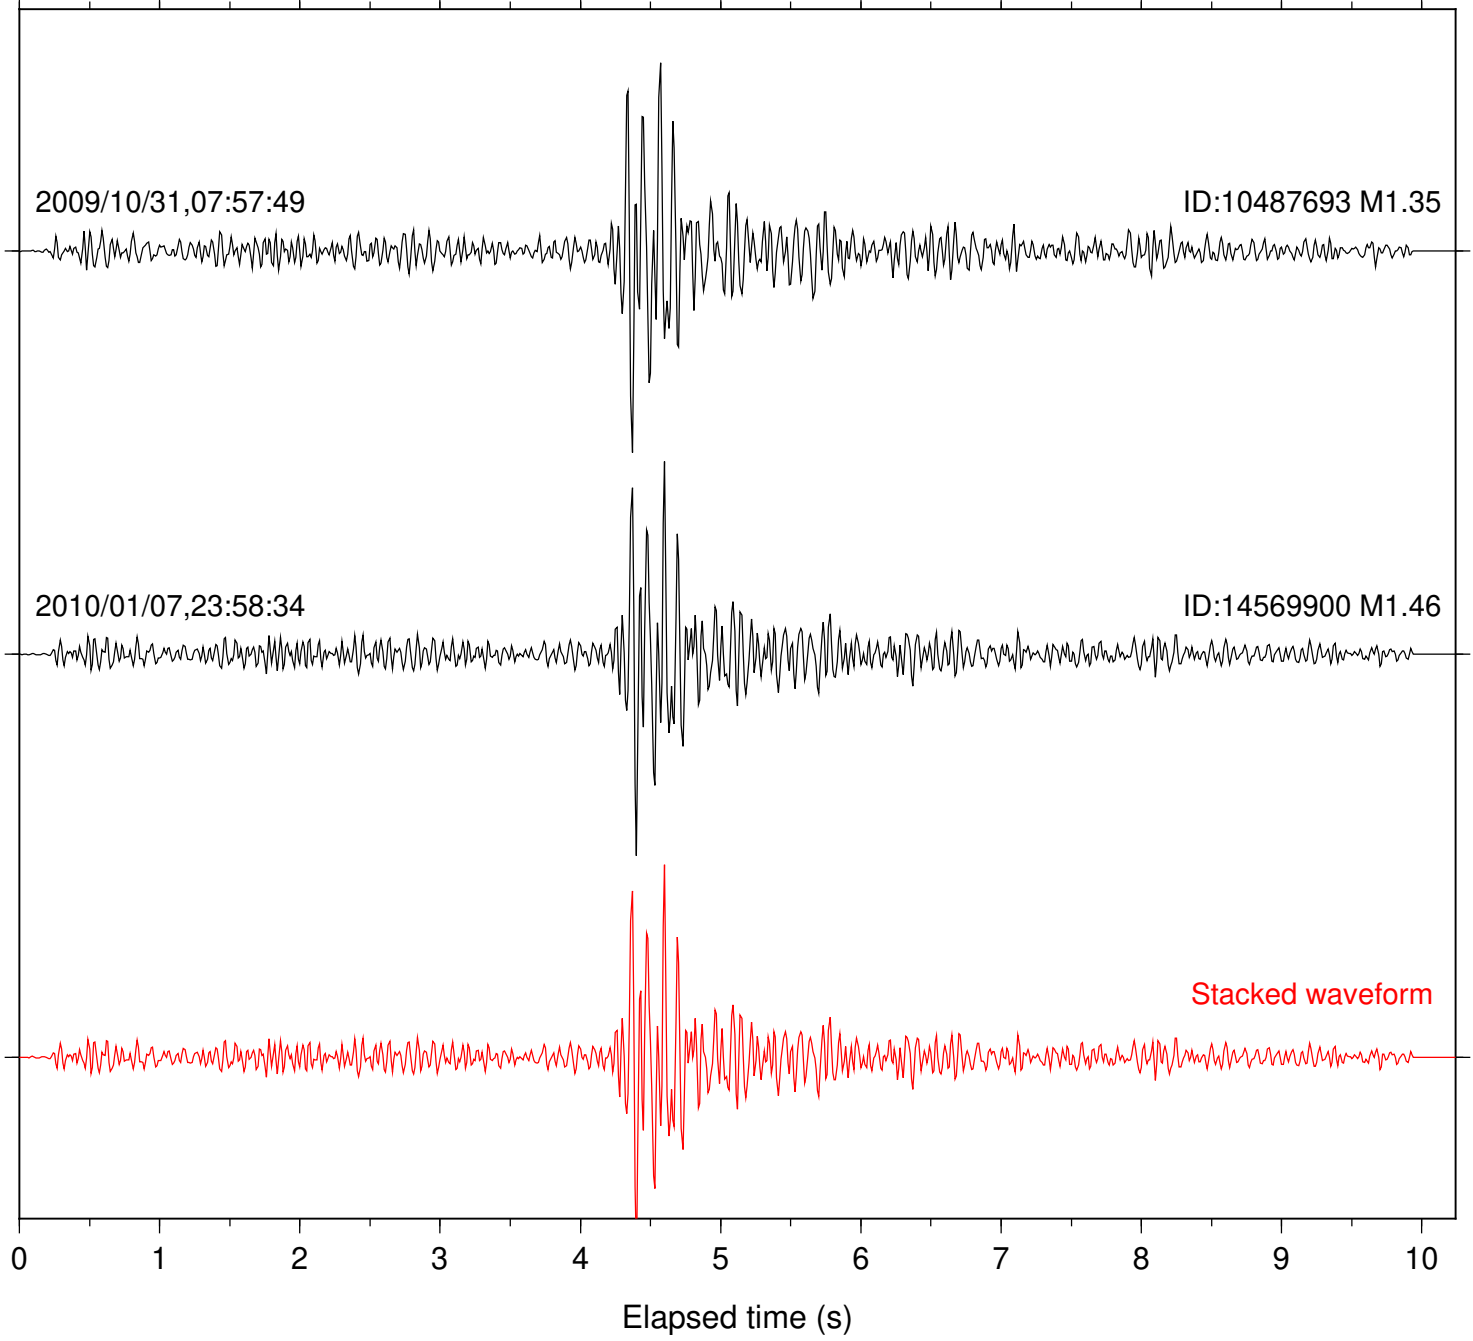

Station: B081 Com: EHZ

Focal depth: 9.14 km