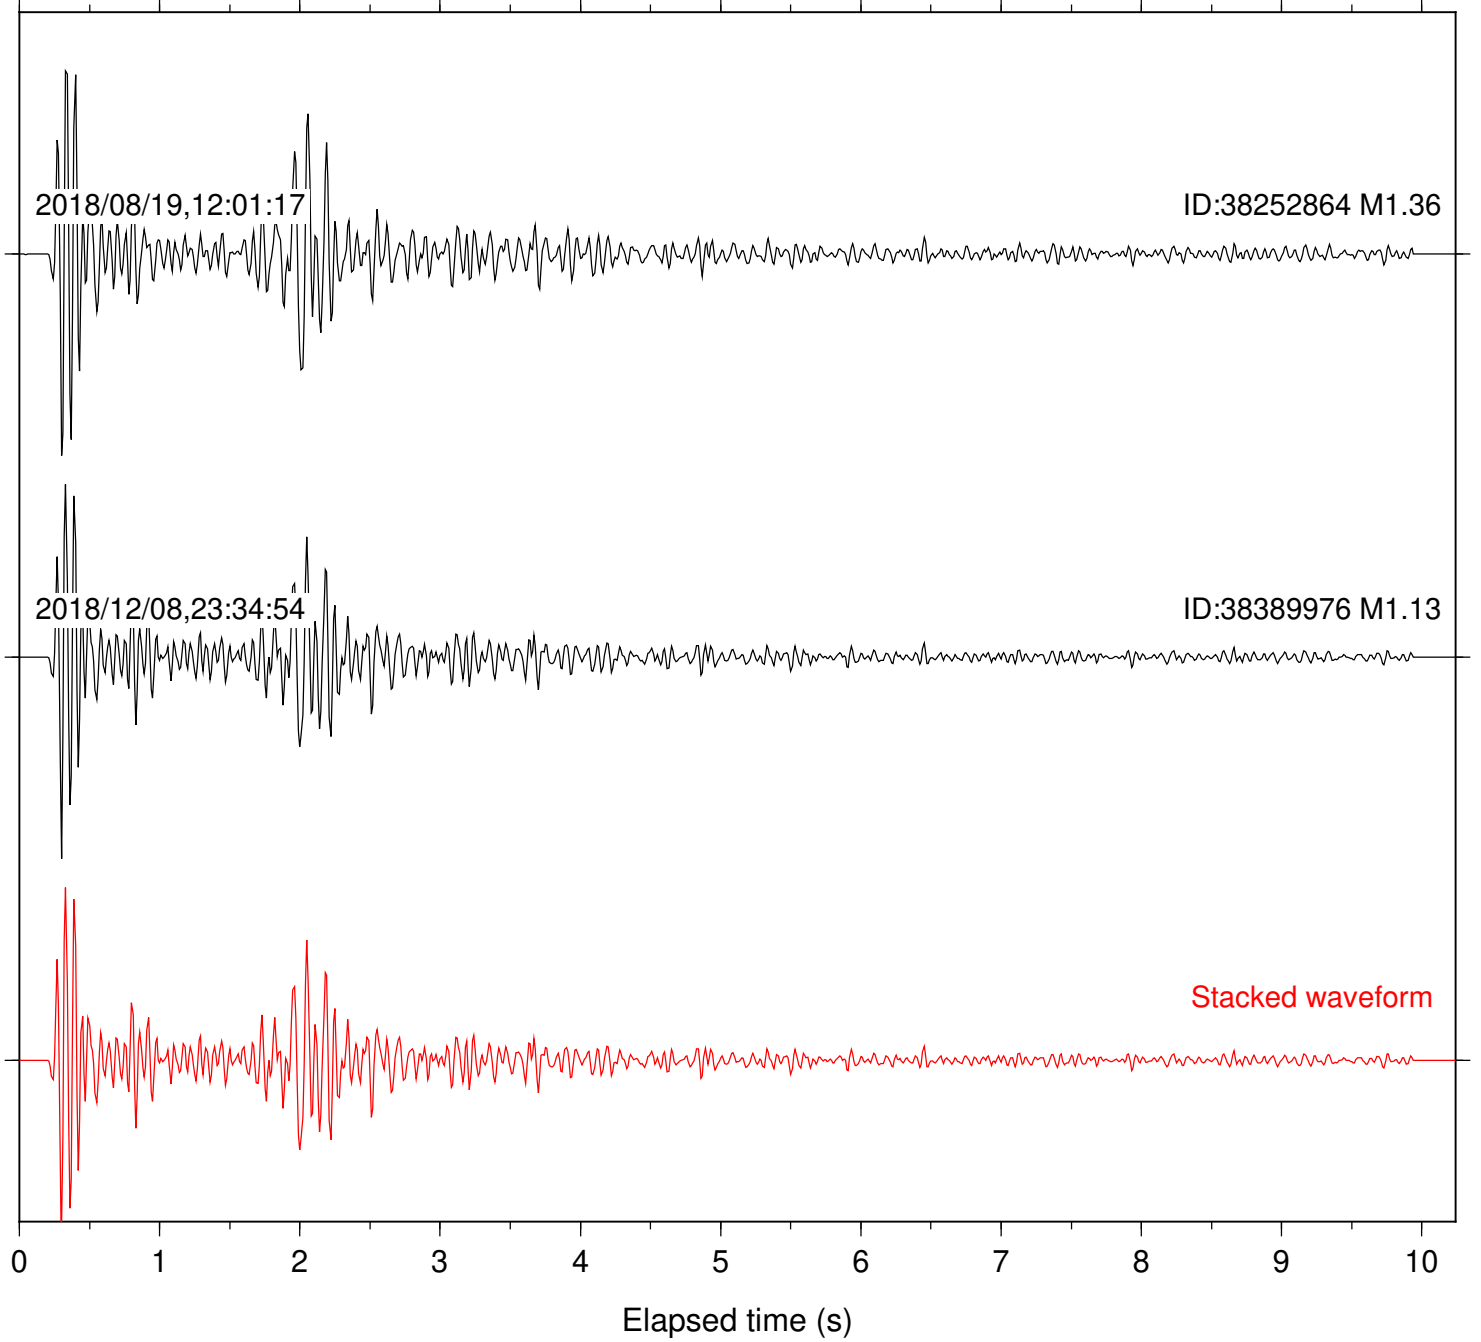

Station: B093 Com: EHZ

Focal depth: 4.09 km