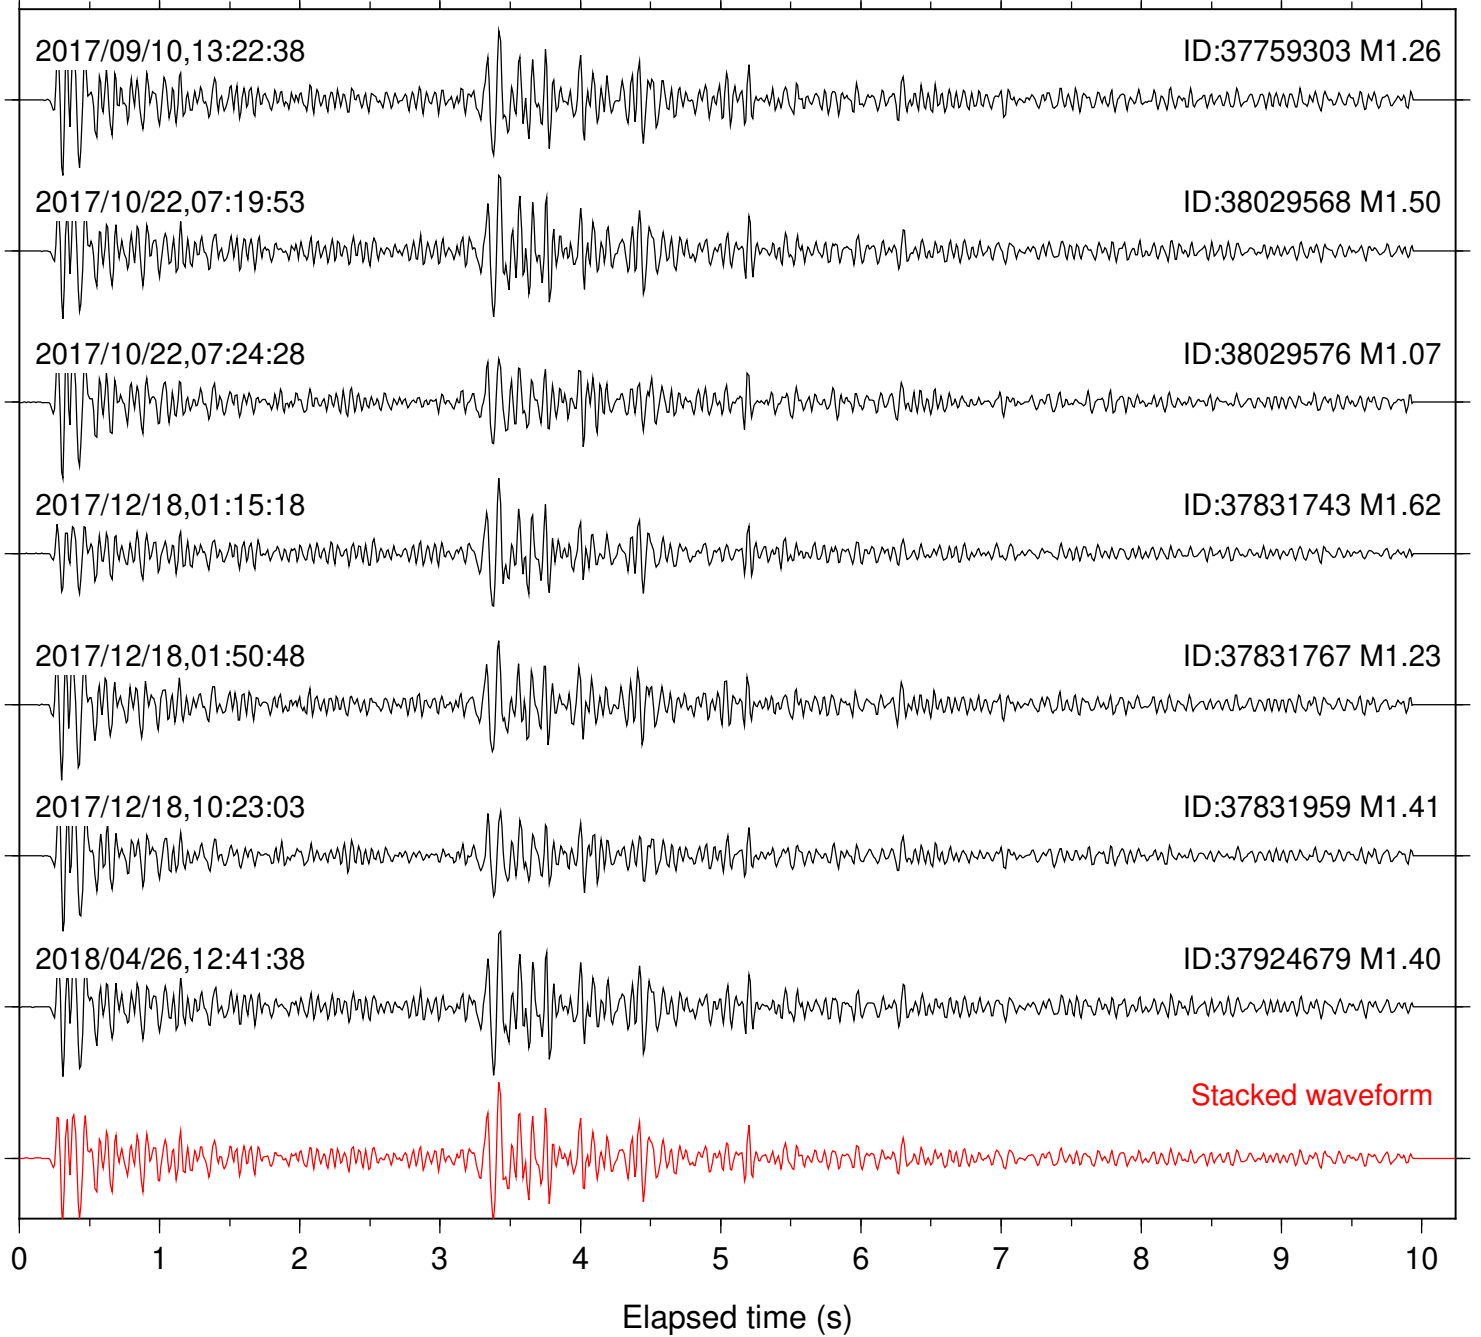

Station: CSH Com: HHZ

Focal depth: 6.30 km