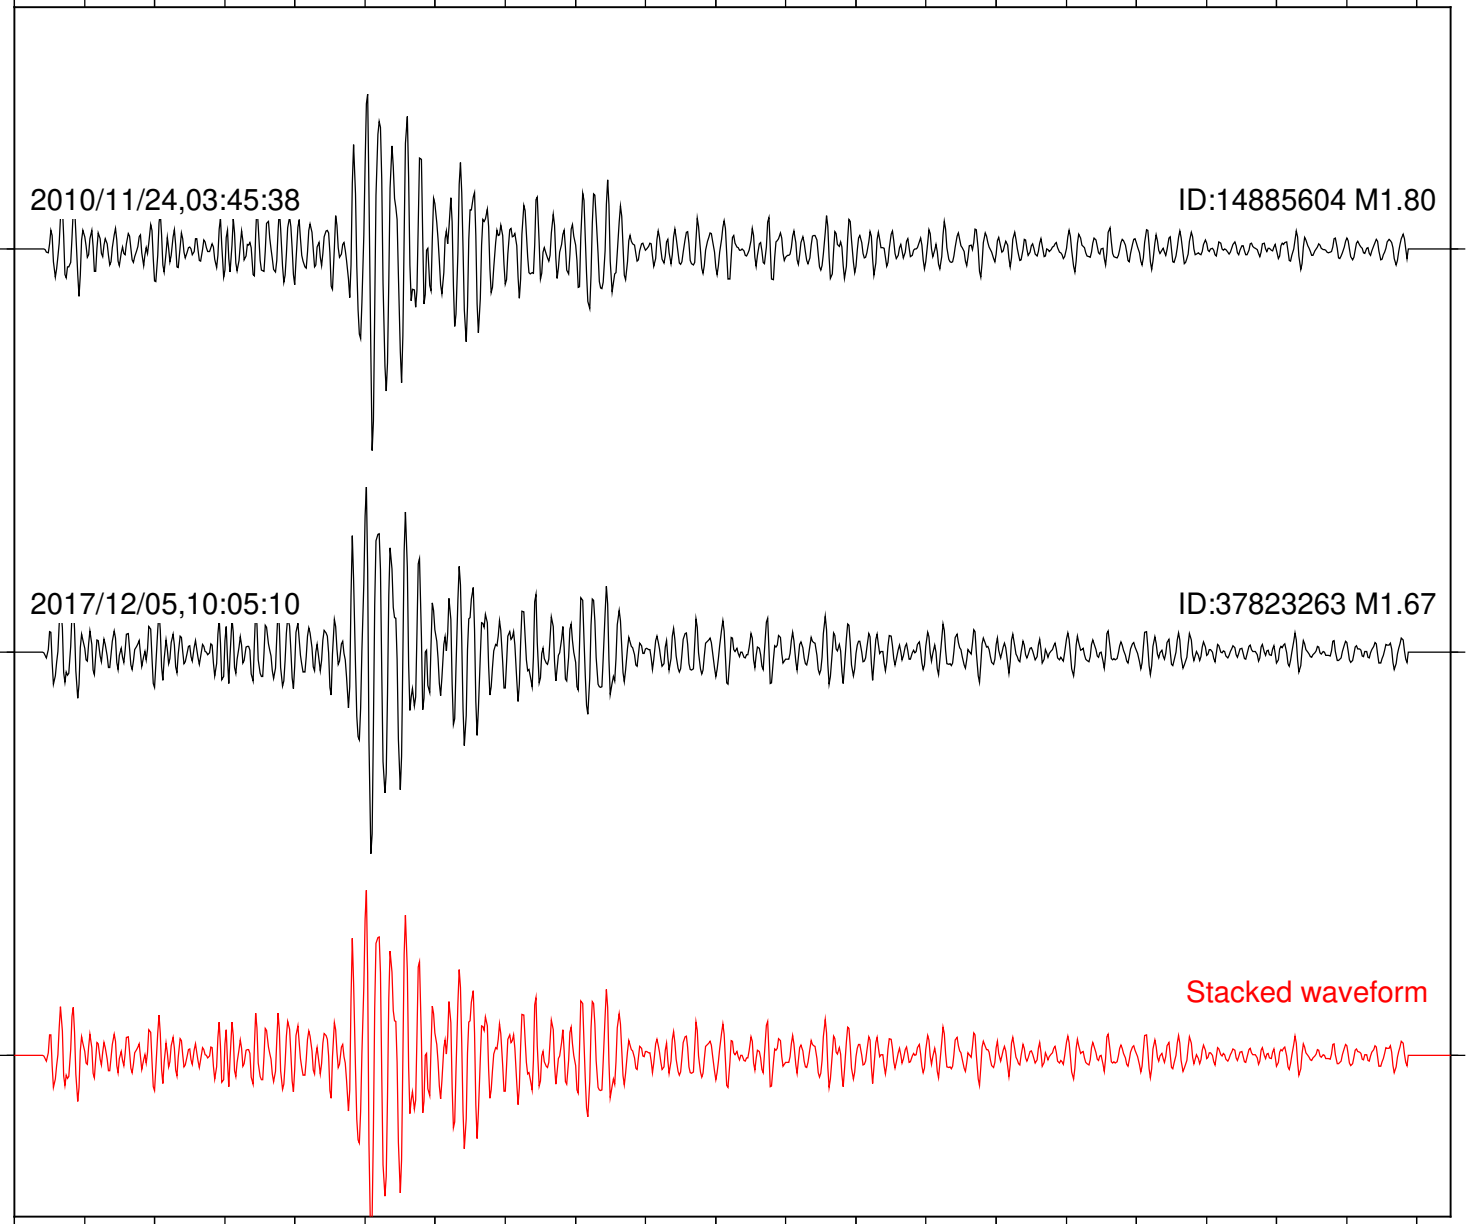

Station: B084 Com: EHZ

Focal depth: 7.06 km

2010/11/24,03:45:38

ID:14885604 M1.80

2017/12/05,10:05:10

ID:37823263 M1.67

Stacked waveform

0 1 2 3 4 5 6 7 8 9 10
Elapsed time (s)