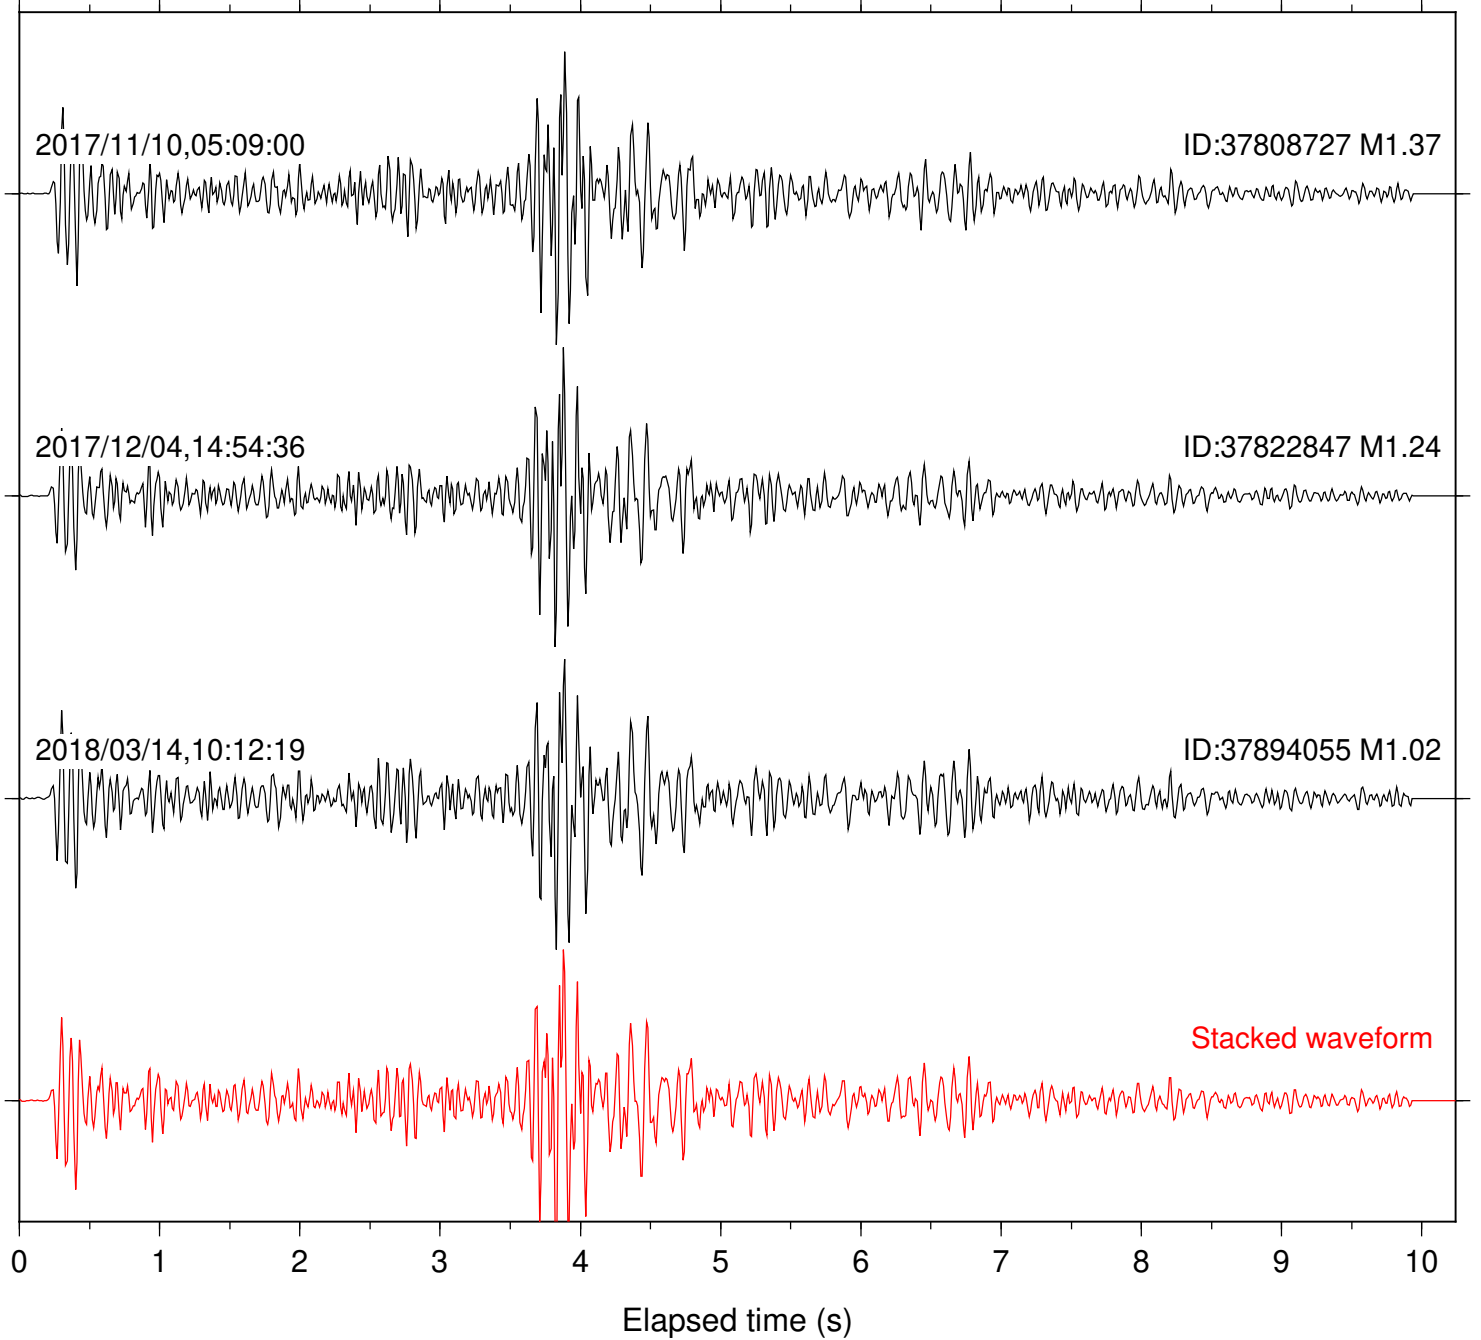

Station: B093 Com: EHZ

Focal depth: 12.24 km