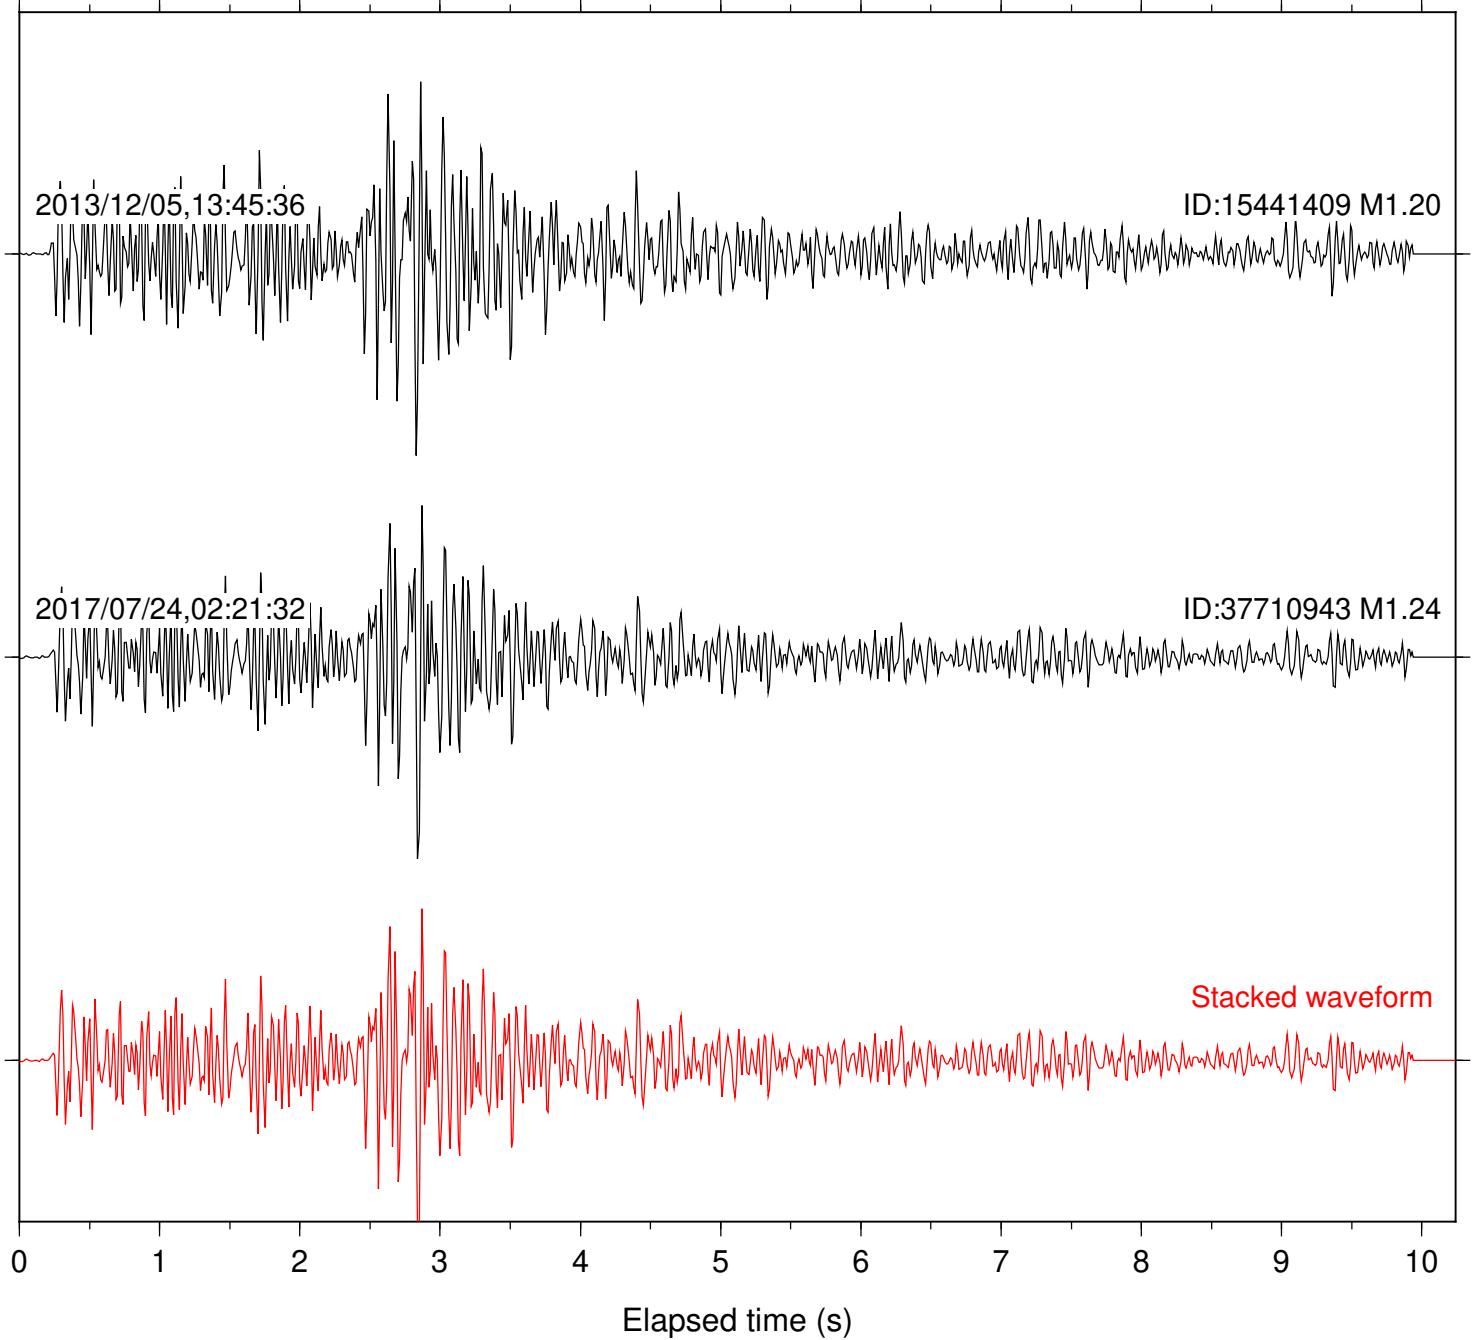

Focal depth: 11.75 km

Station: B946 Com: EHZ

Focal depth: 11.75 km

Station: FRD Com: HHZ

Focal depth: 11.75 km

Station: B081 Com: EHZ

Focal depth: 17.84 km

Station: B082 Com: EHZ