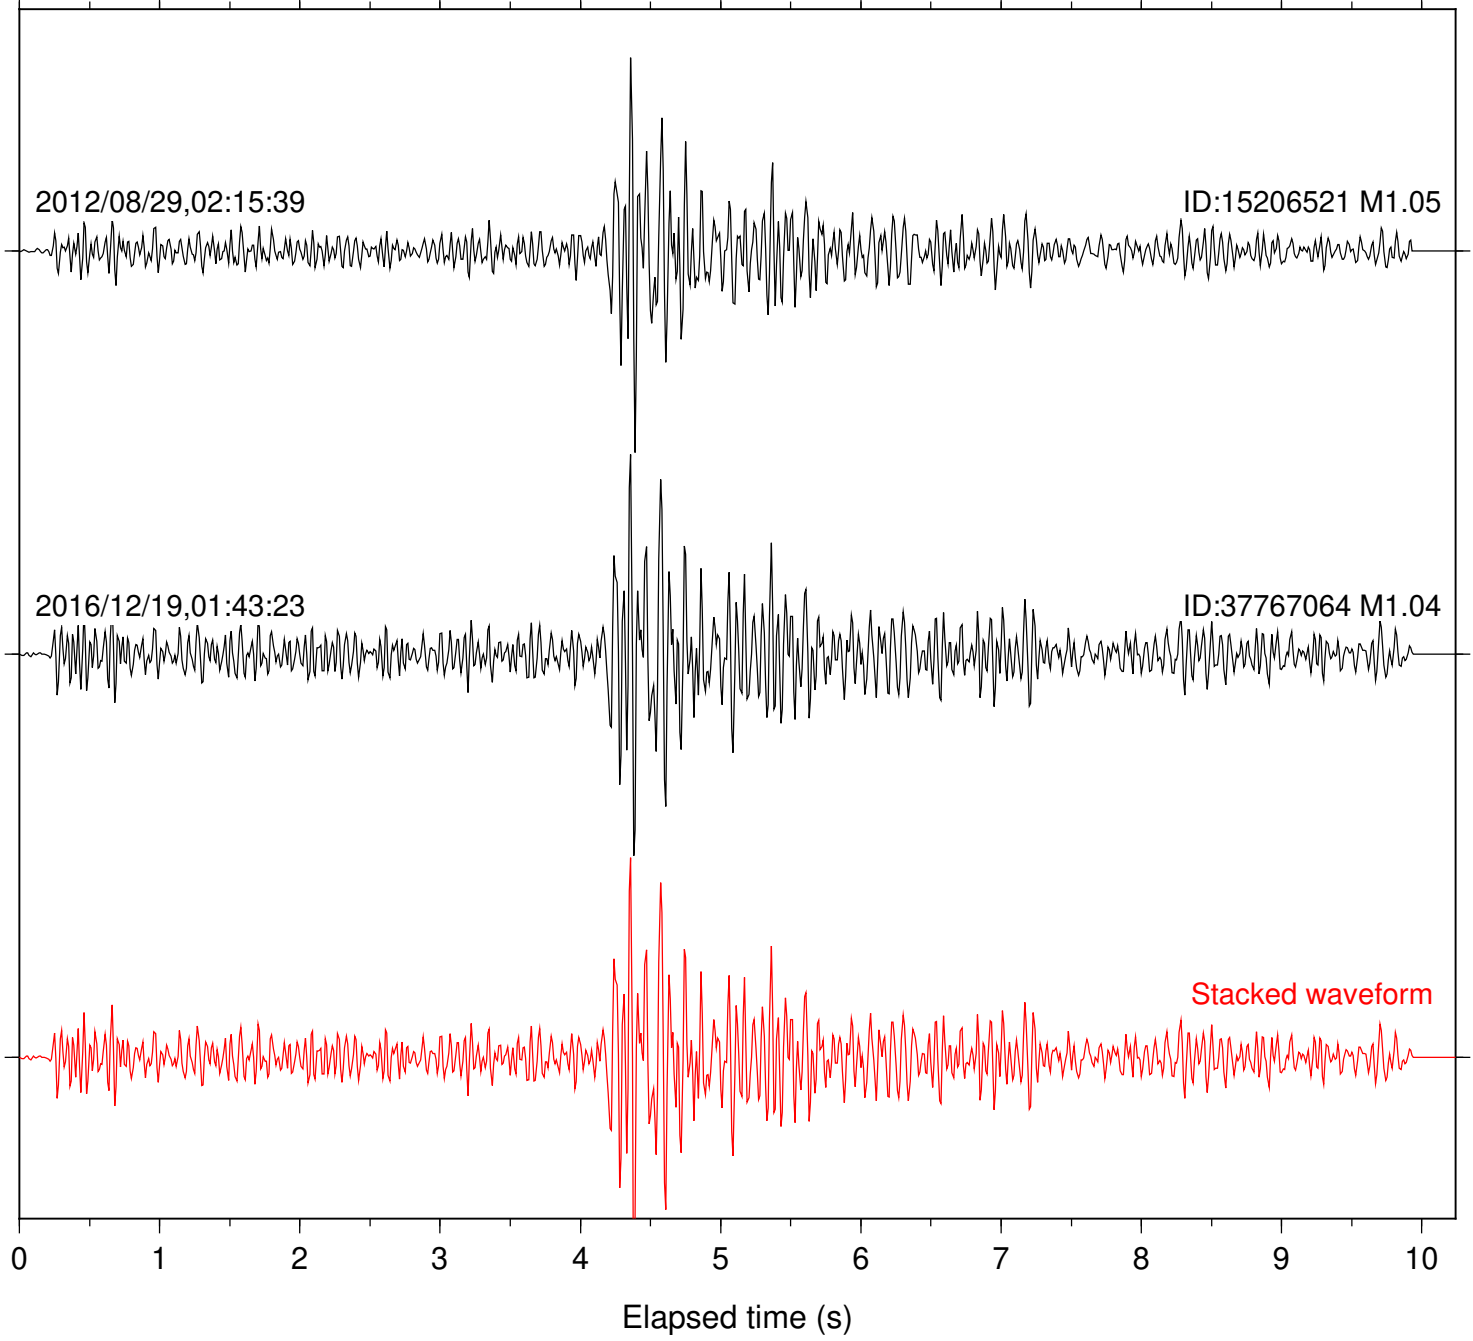

Station: SND Com: HHZ

Focal depth: 10.85 km

Station: B081 Com: EHZ

Focal depth: 5.38 km

Station: B086 Com: EHZ

Focal depth: 5.33 km

Station: B087 Com: EHZ

Focal depth: 5.33 km