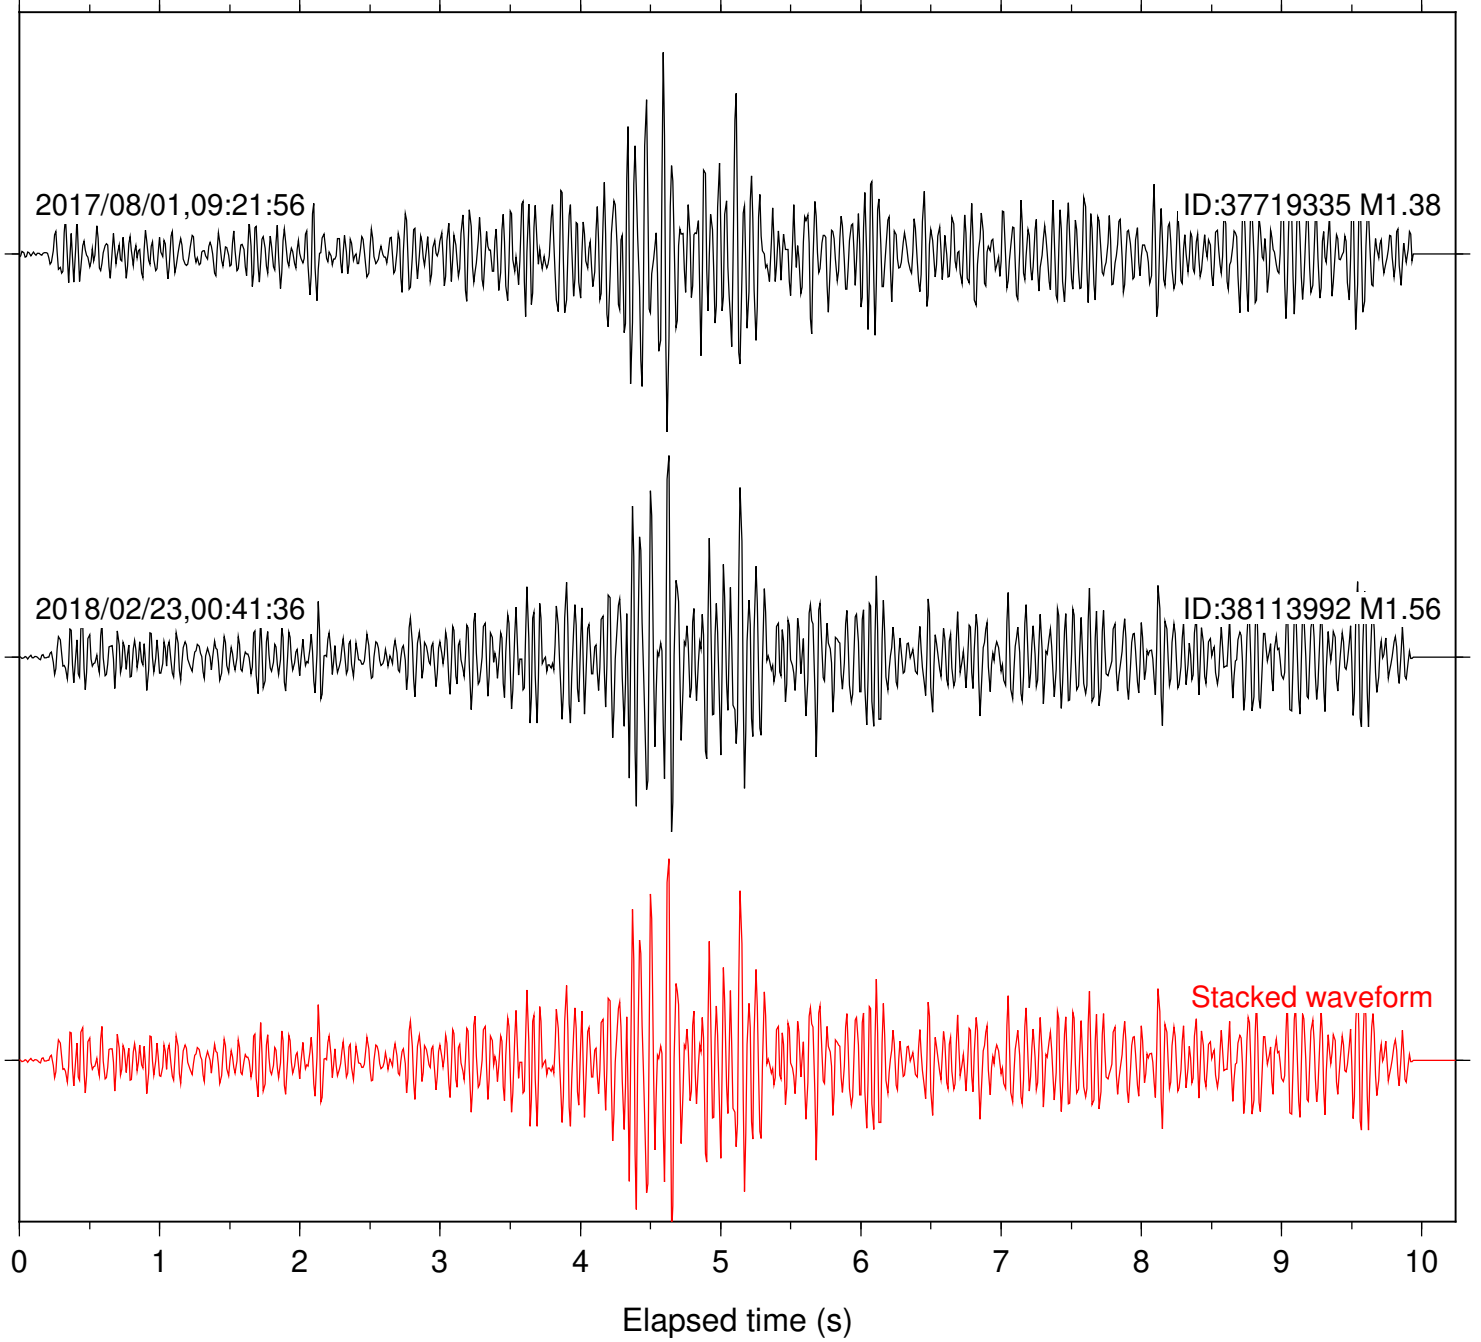

Station: KNW Com: HHZ

Focal depth: 7.89 km

Station: LKH Com: HHZ

Focal depth: 7.89 km

Station: PFO Com: HHZ

Focal depth: 7.89 km

Station: PLM Com: HHZ

Focal depth: 7.89 km