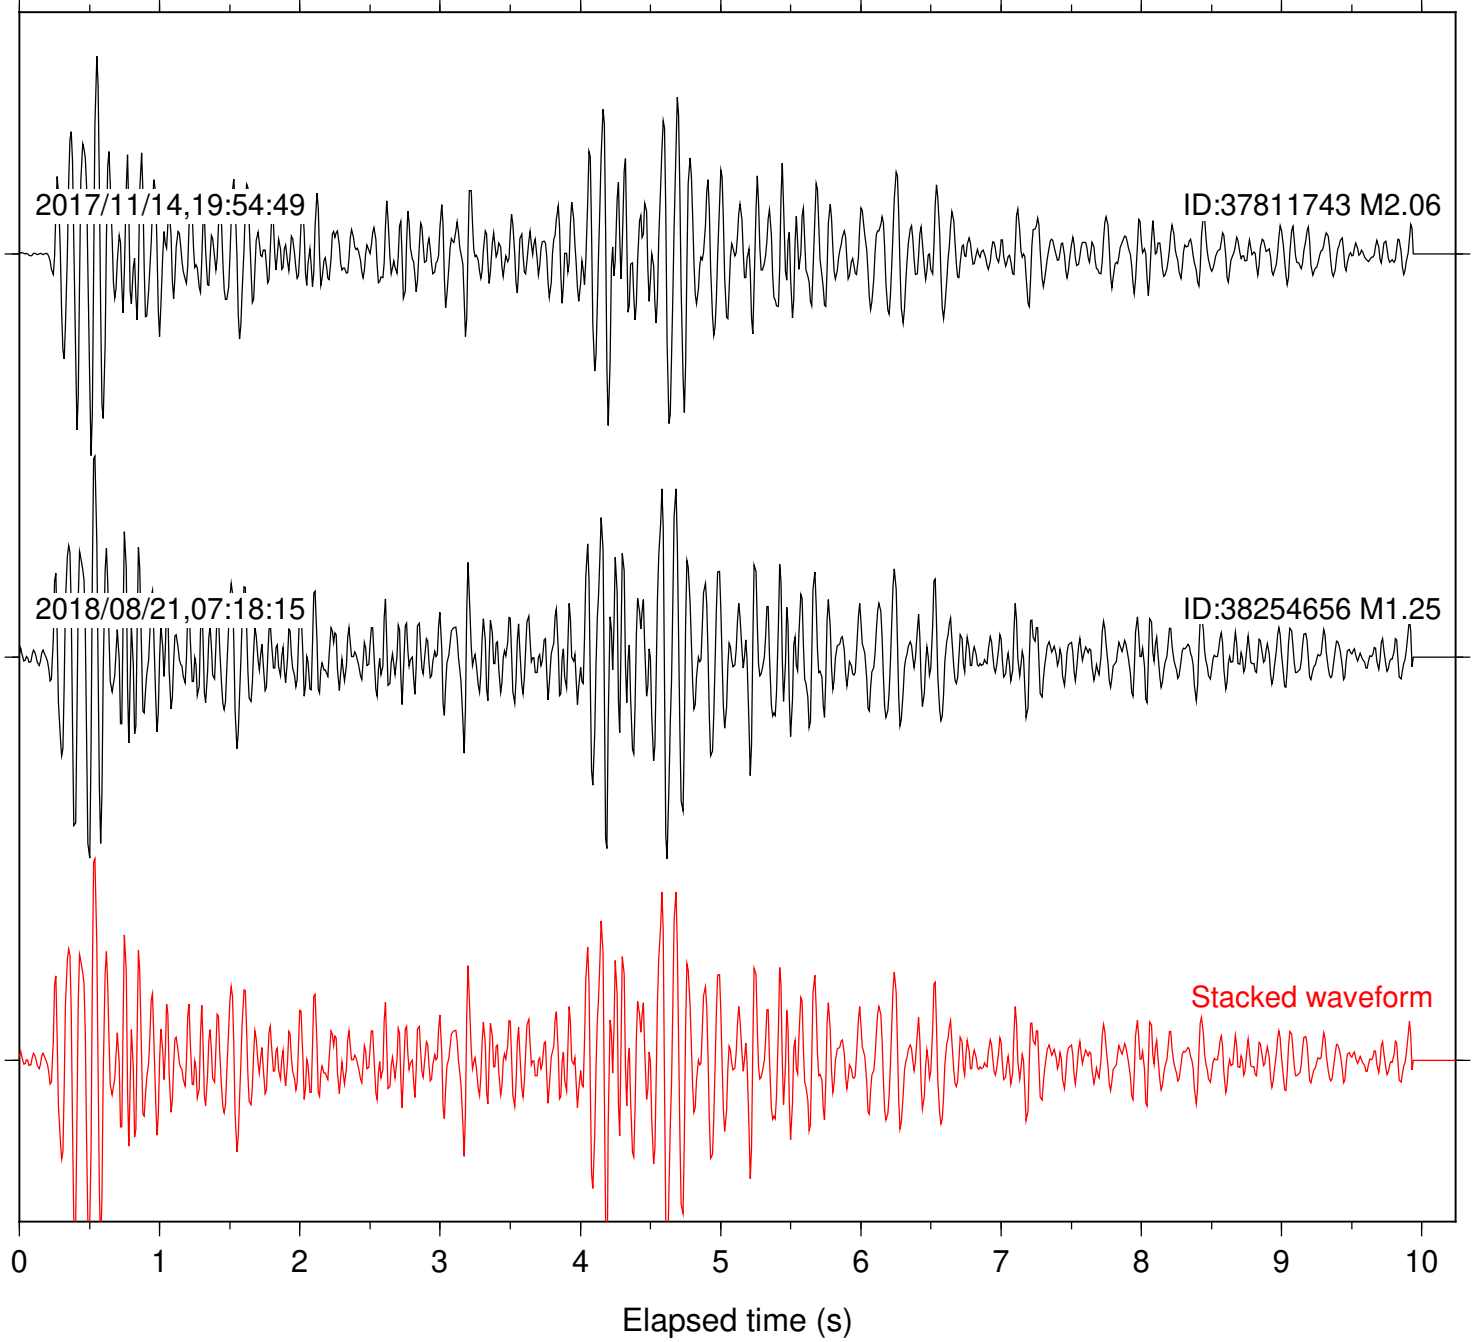

Station: LKH Com: HHZ

Focal depth: 4.76 km