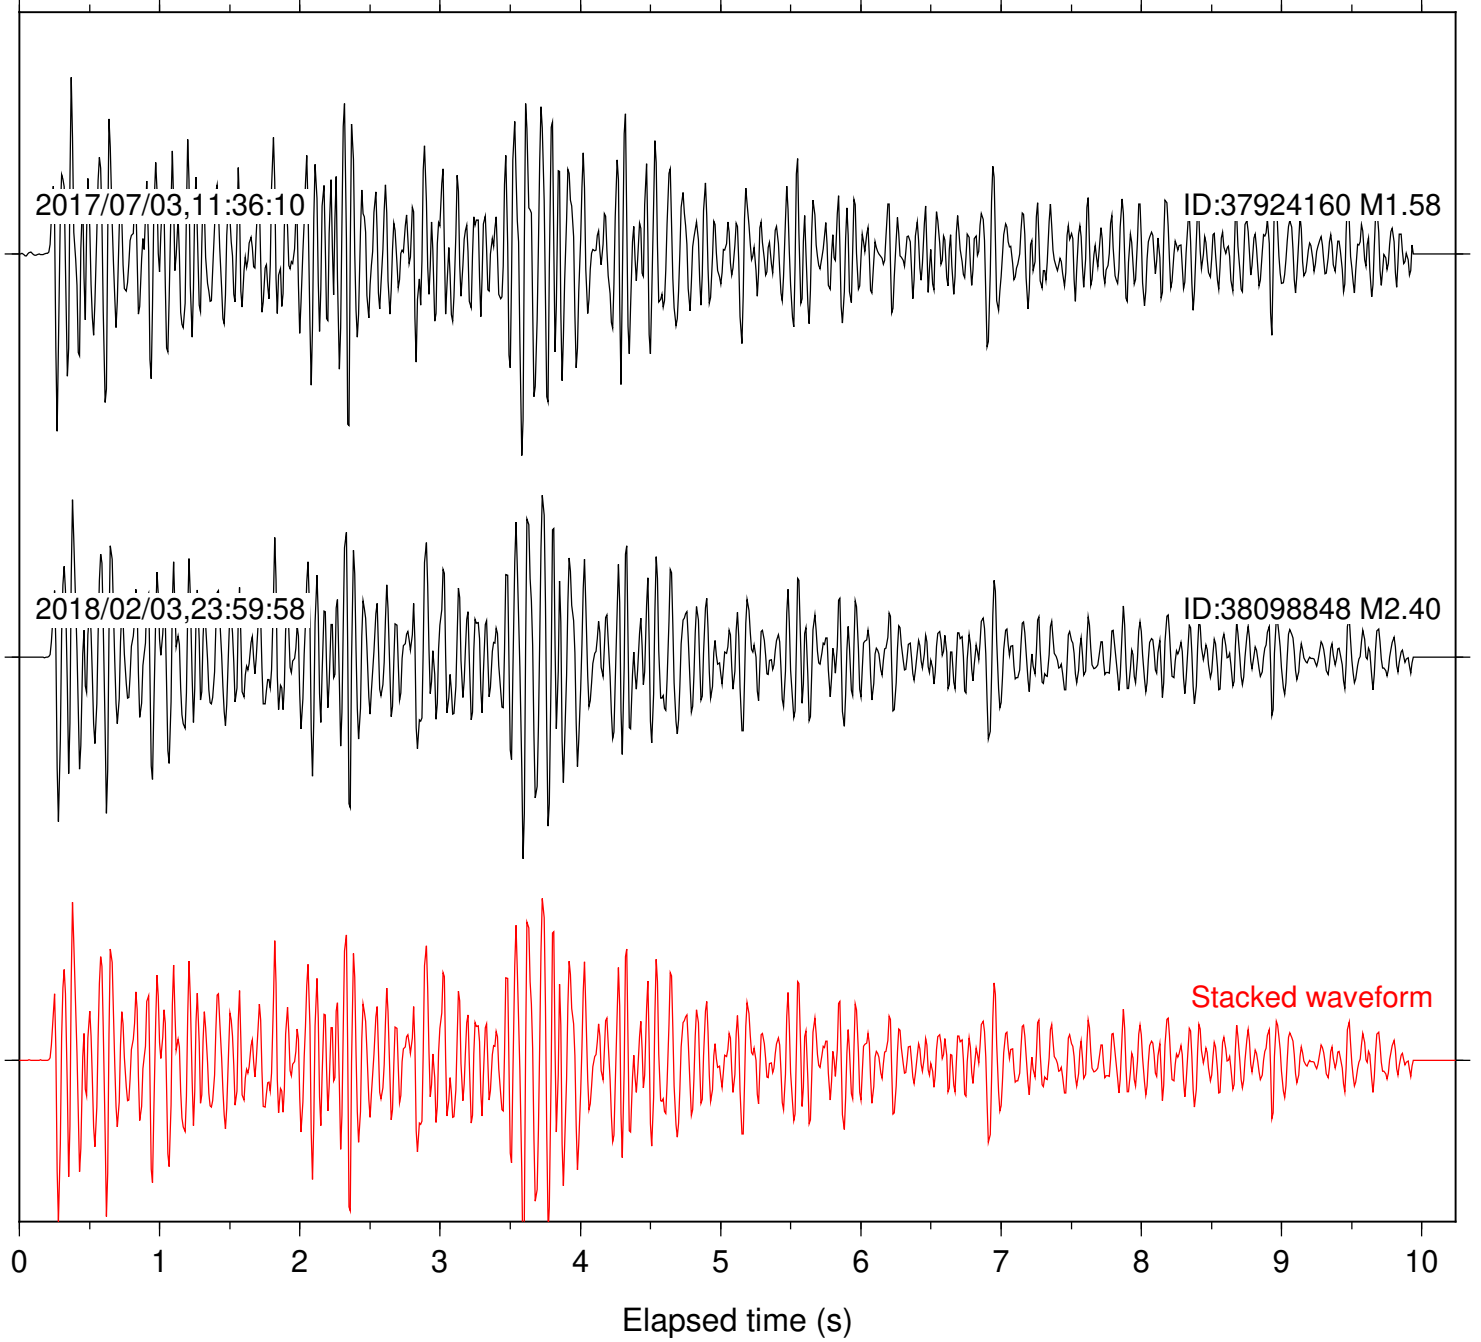

Station: B088 Com: EHZ

Focal depth: 5.21 km