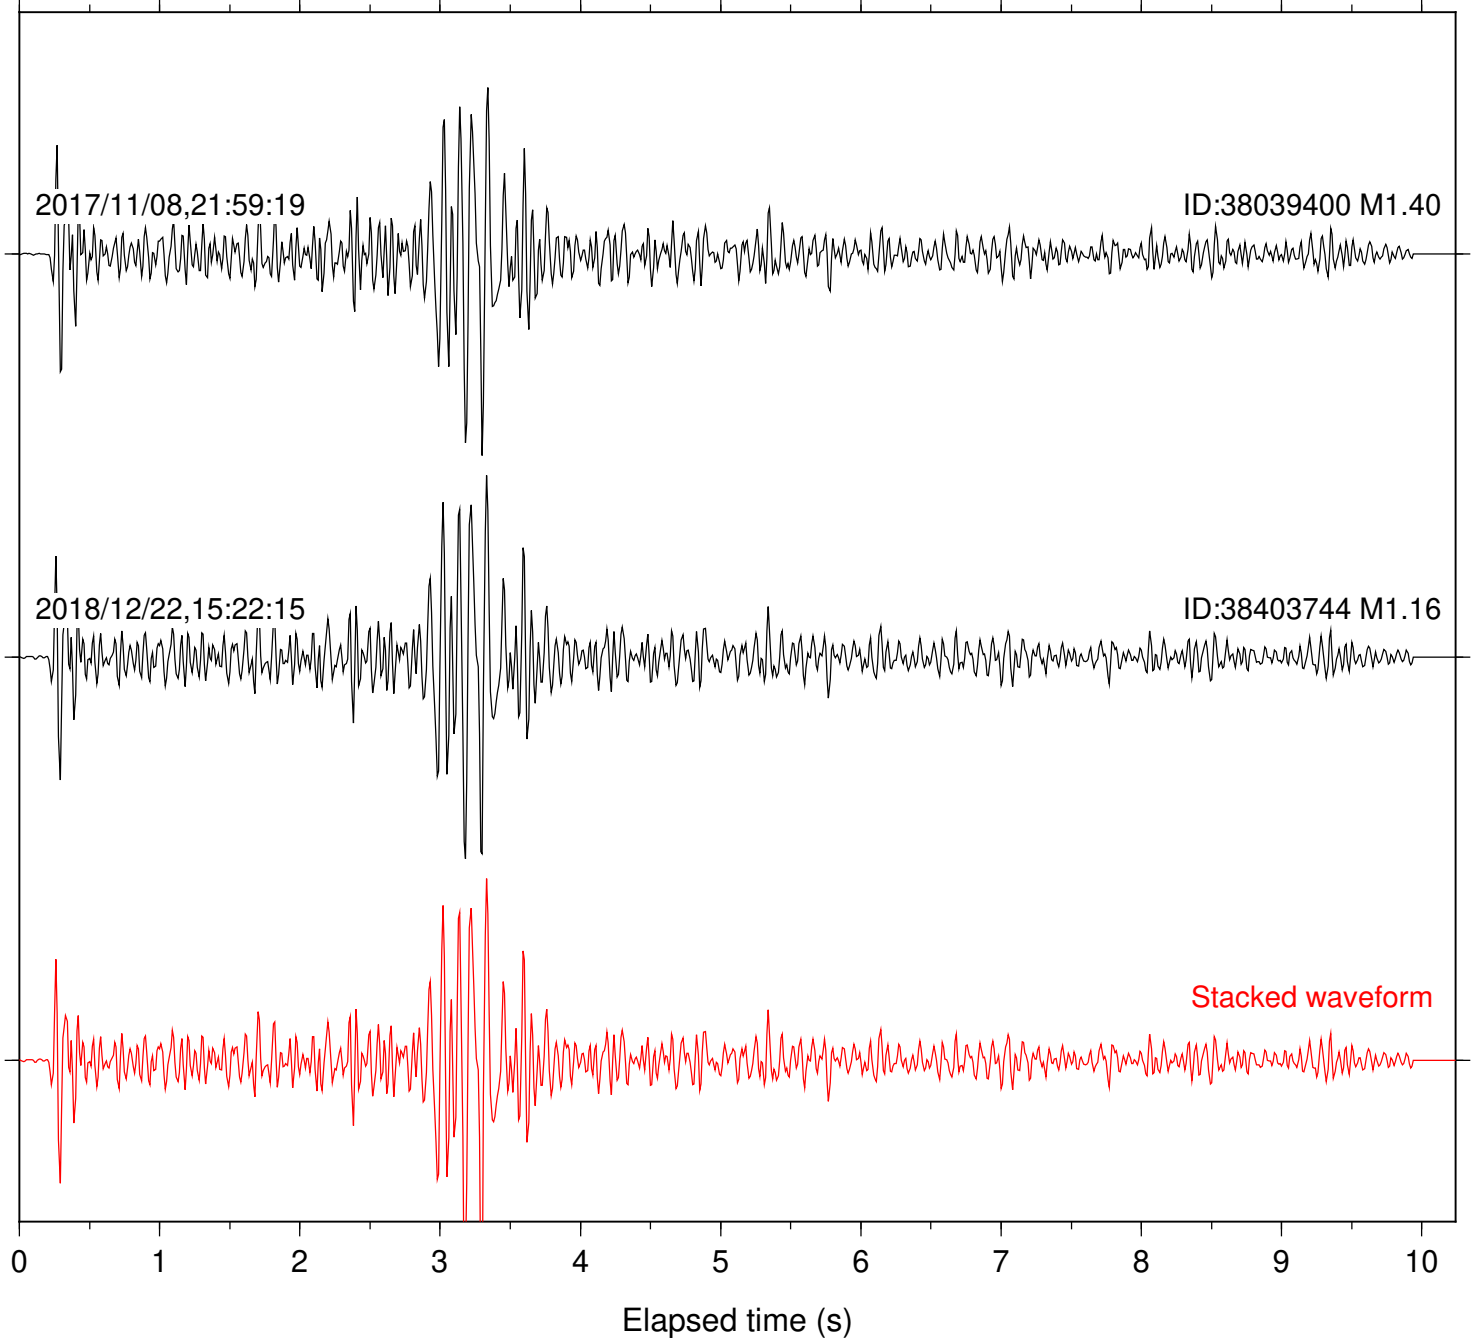

Station: B082 Com: EHZ

Focal depth: 5.79 km