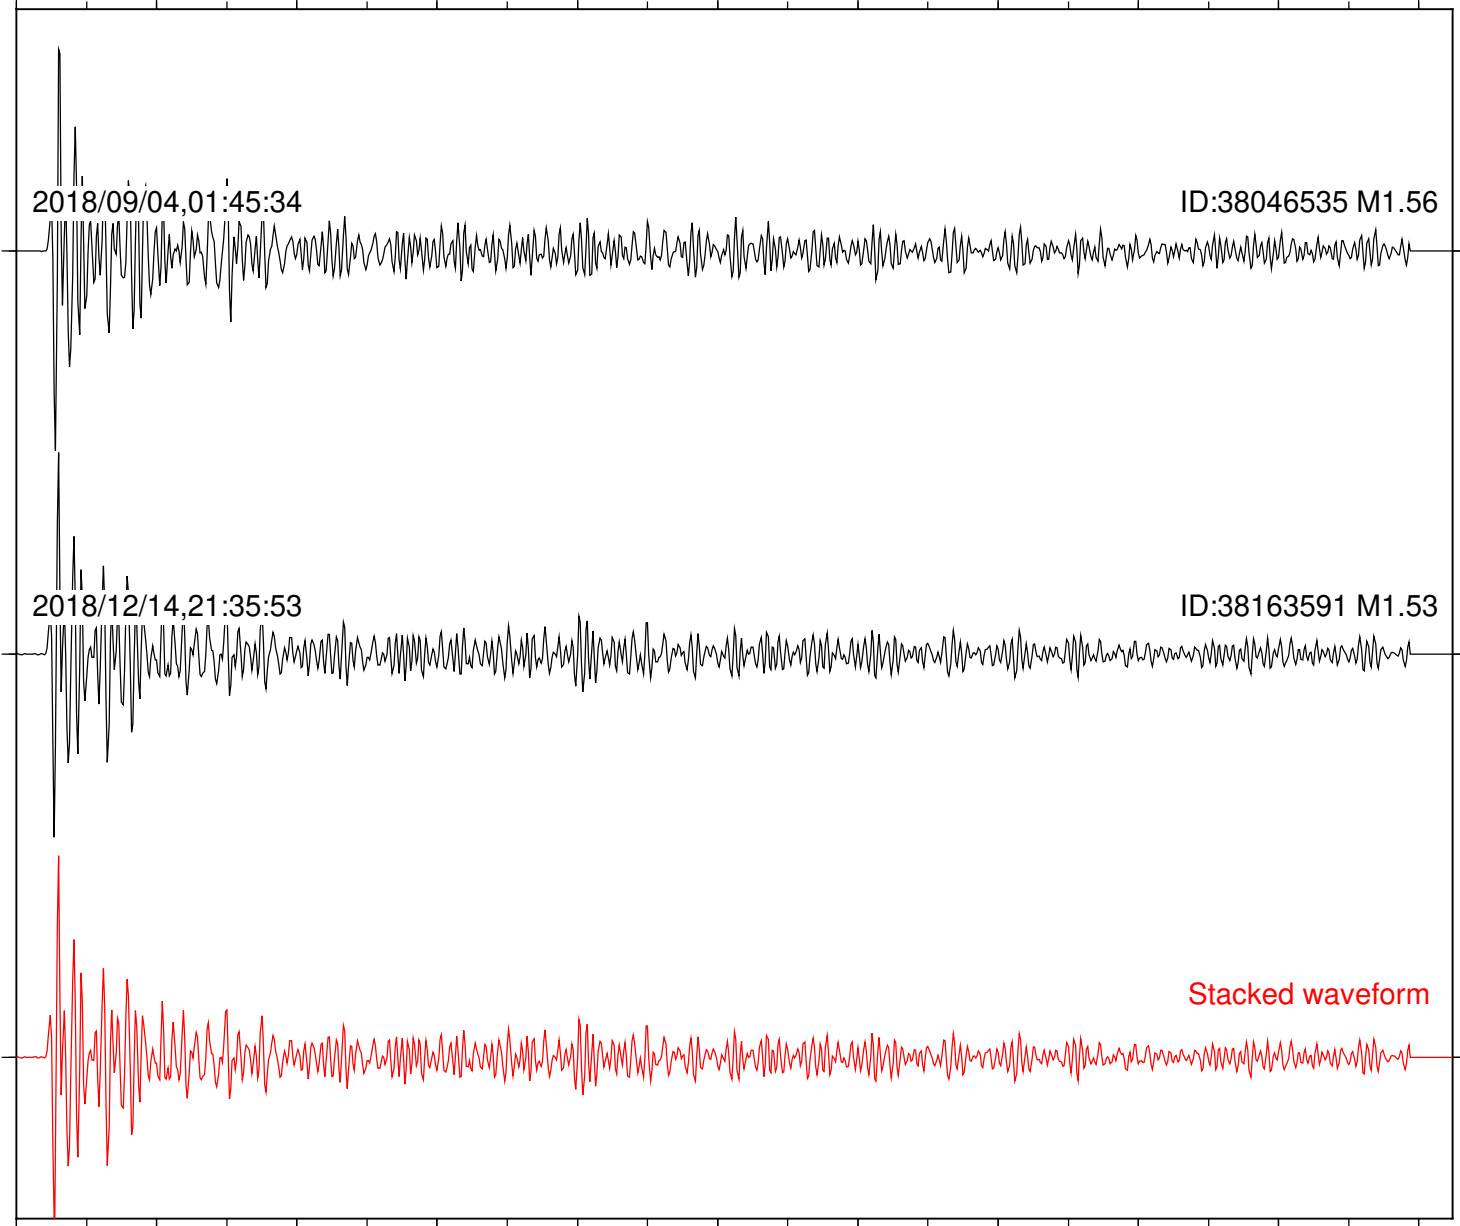

Station: LVA2 Com: HHZ

Focal depth: 4.27 km

2018/09/04,01:45:34

ID:38046535 M1.56

2018/12/14,21:35:53

ID:38163591 M1.53

Stacked waveform

0 1 2 3 4 5 6 7 8 9 10
Elapsed time (s)