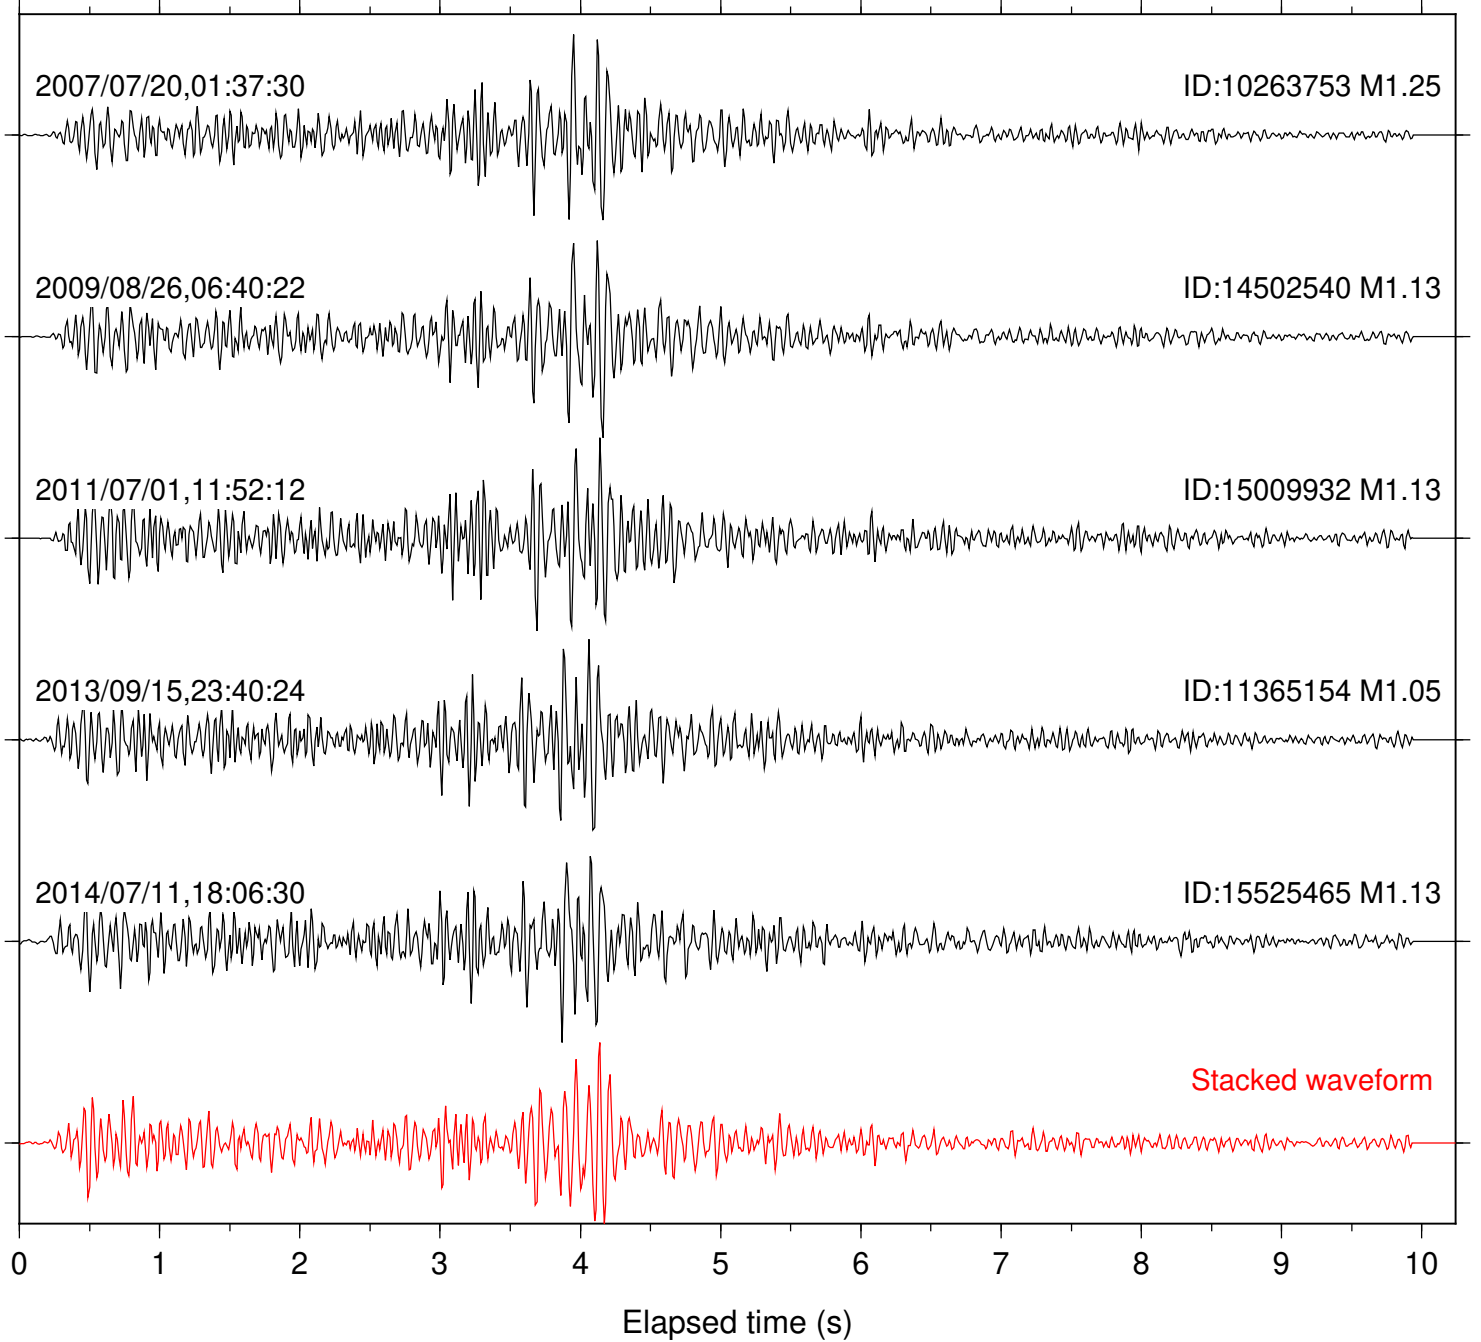

Station: FRD Com: HHZ

Focal depth: 10.81 km