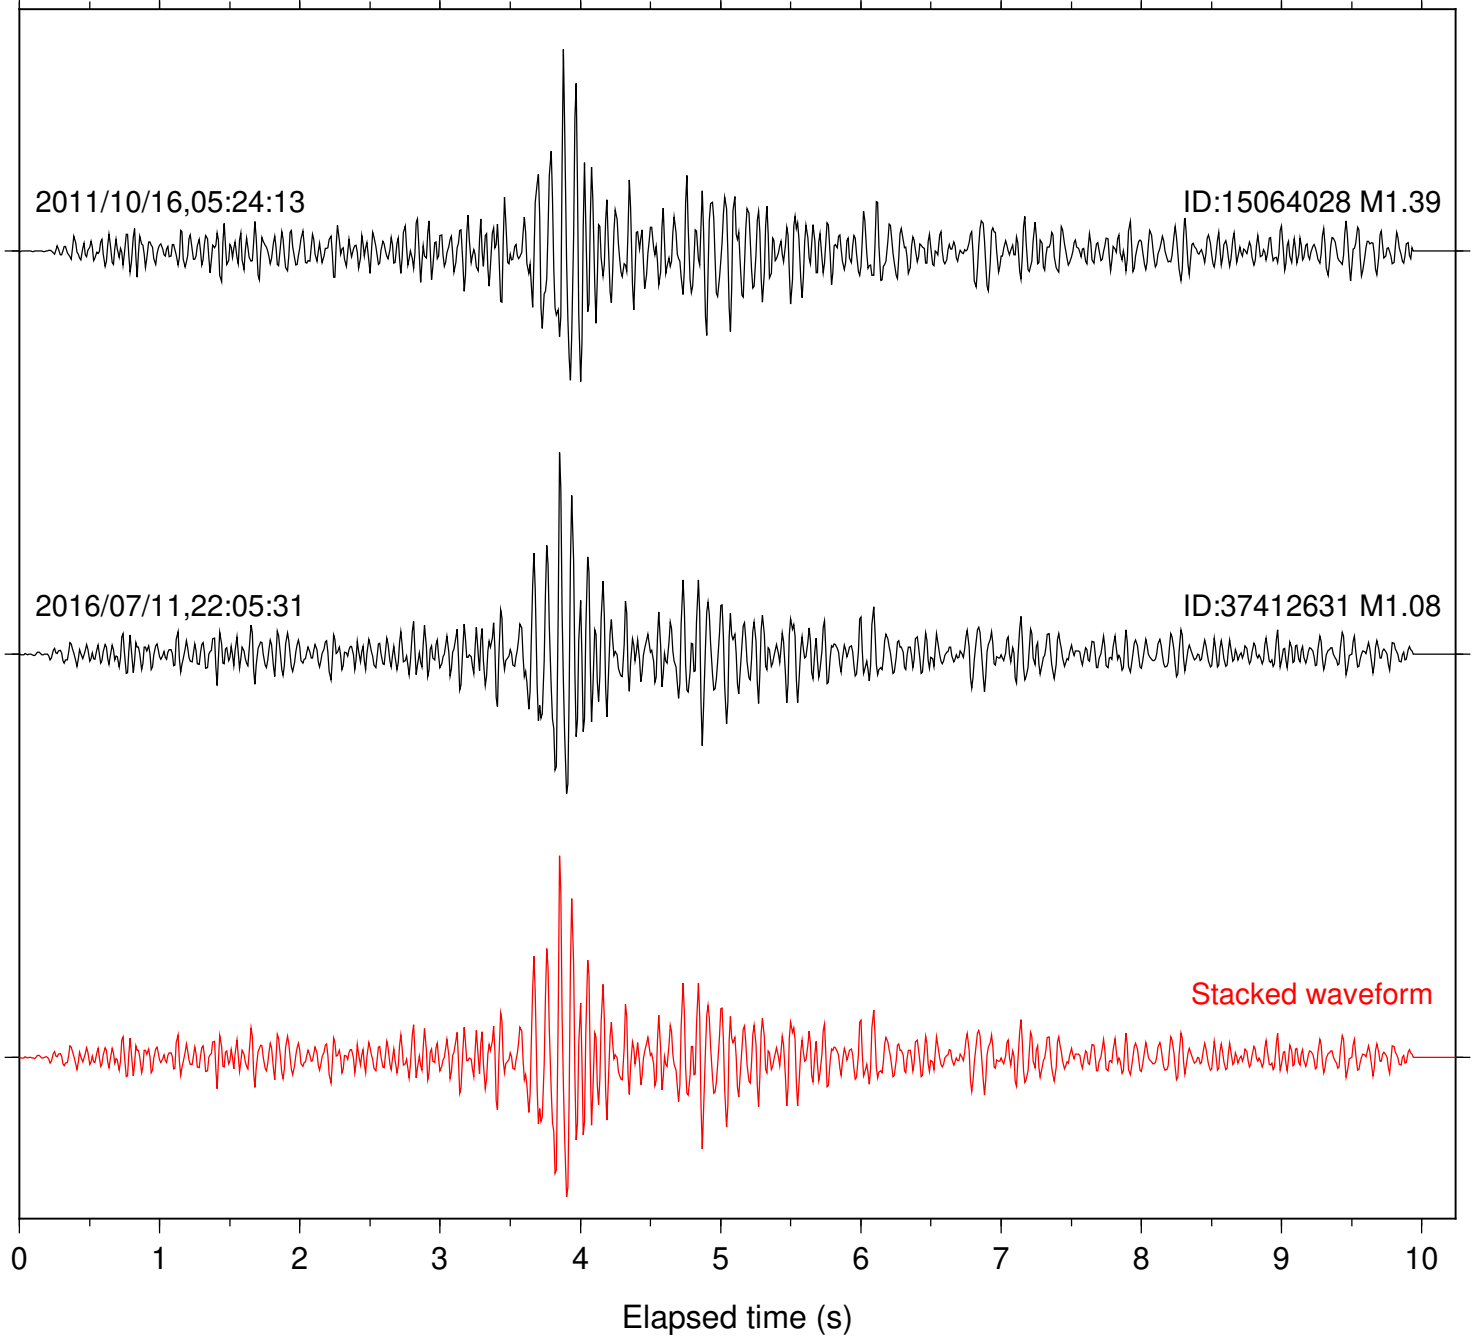

Station: B084 Com: EHZ

Focal depth: 16.65 km