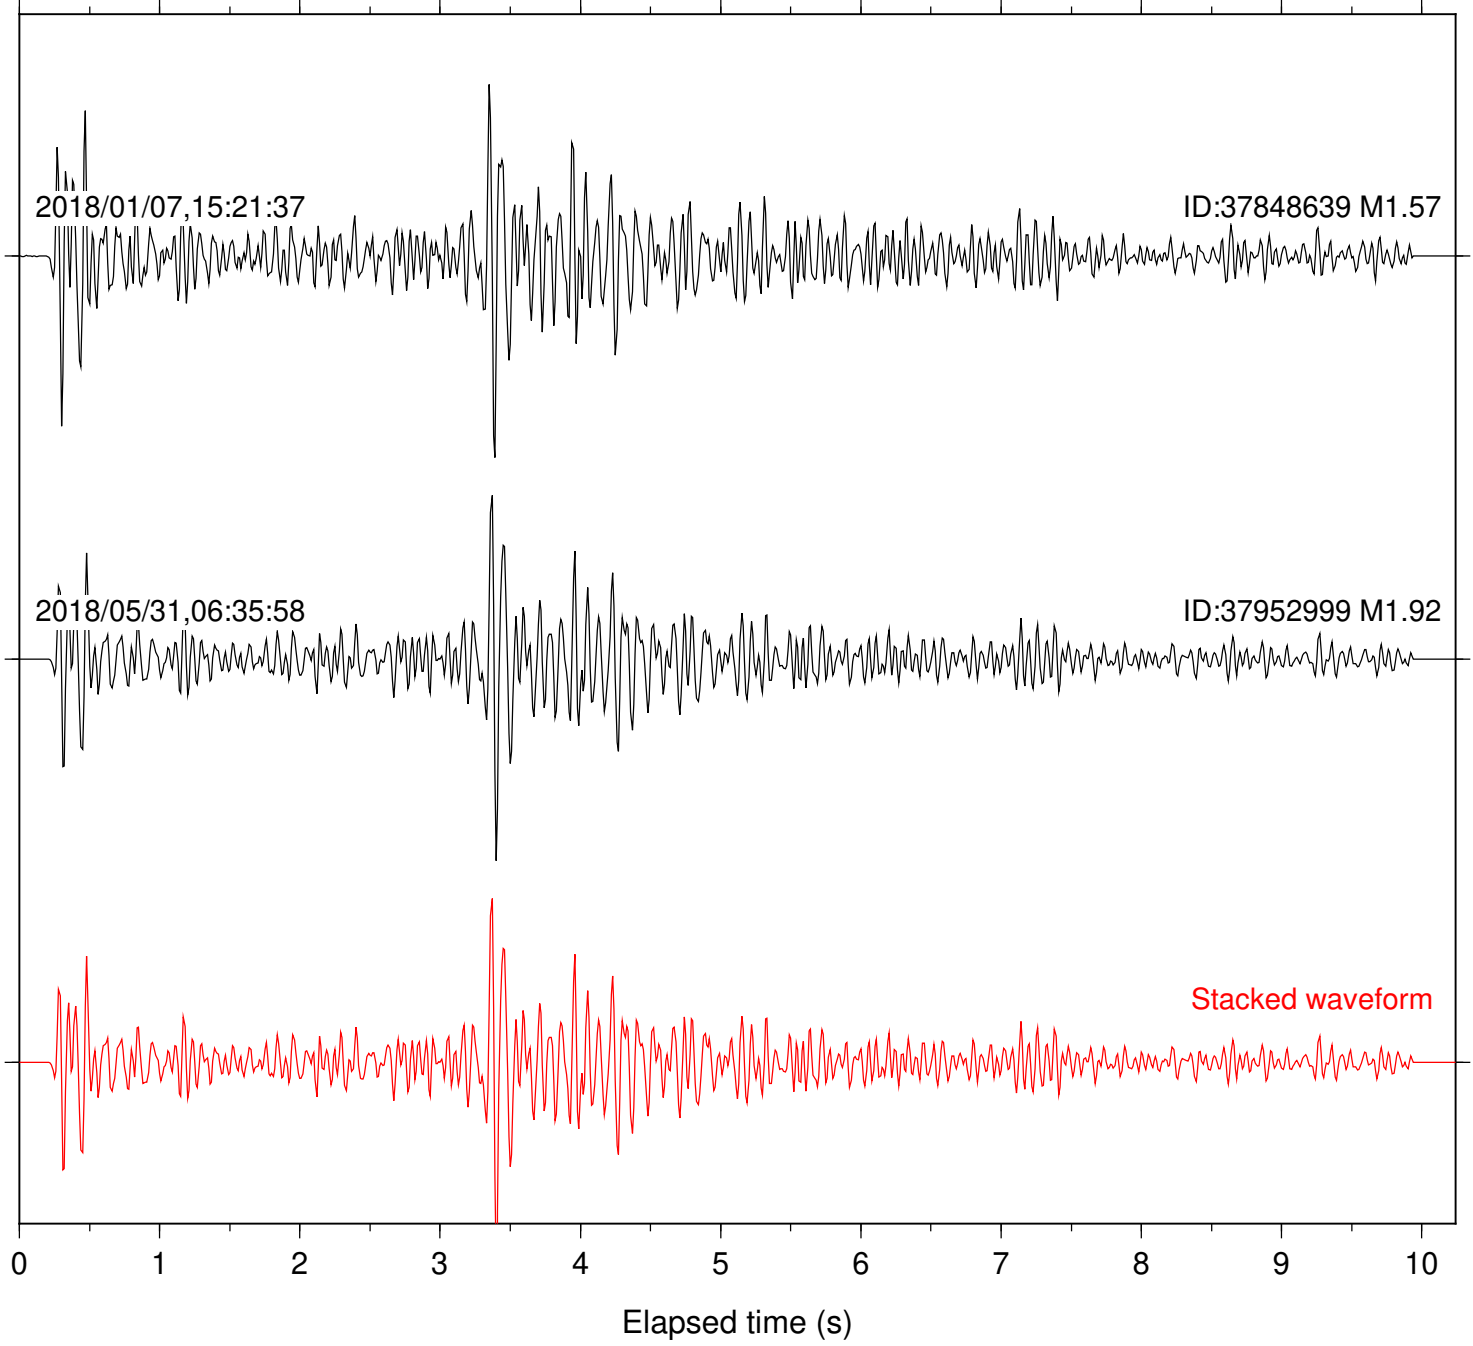

Focal depth: 6.75 km

Station: BZN Com: HHZ

Focal depth: 6.75 km

Station: CSH Com: HHZ

Focal depth: 6.75 km

Station: DGR Com: HHZ

Focal depth: 6.75 km

Station: DNR Com: HHZ