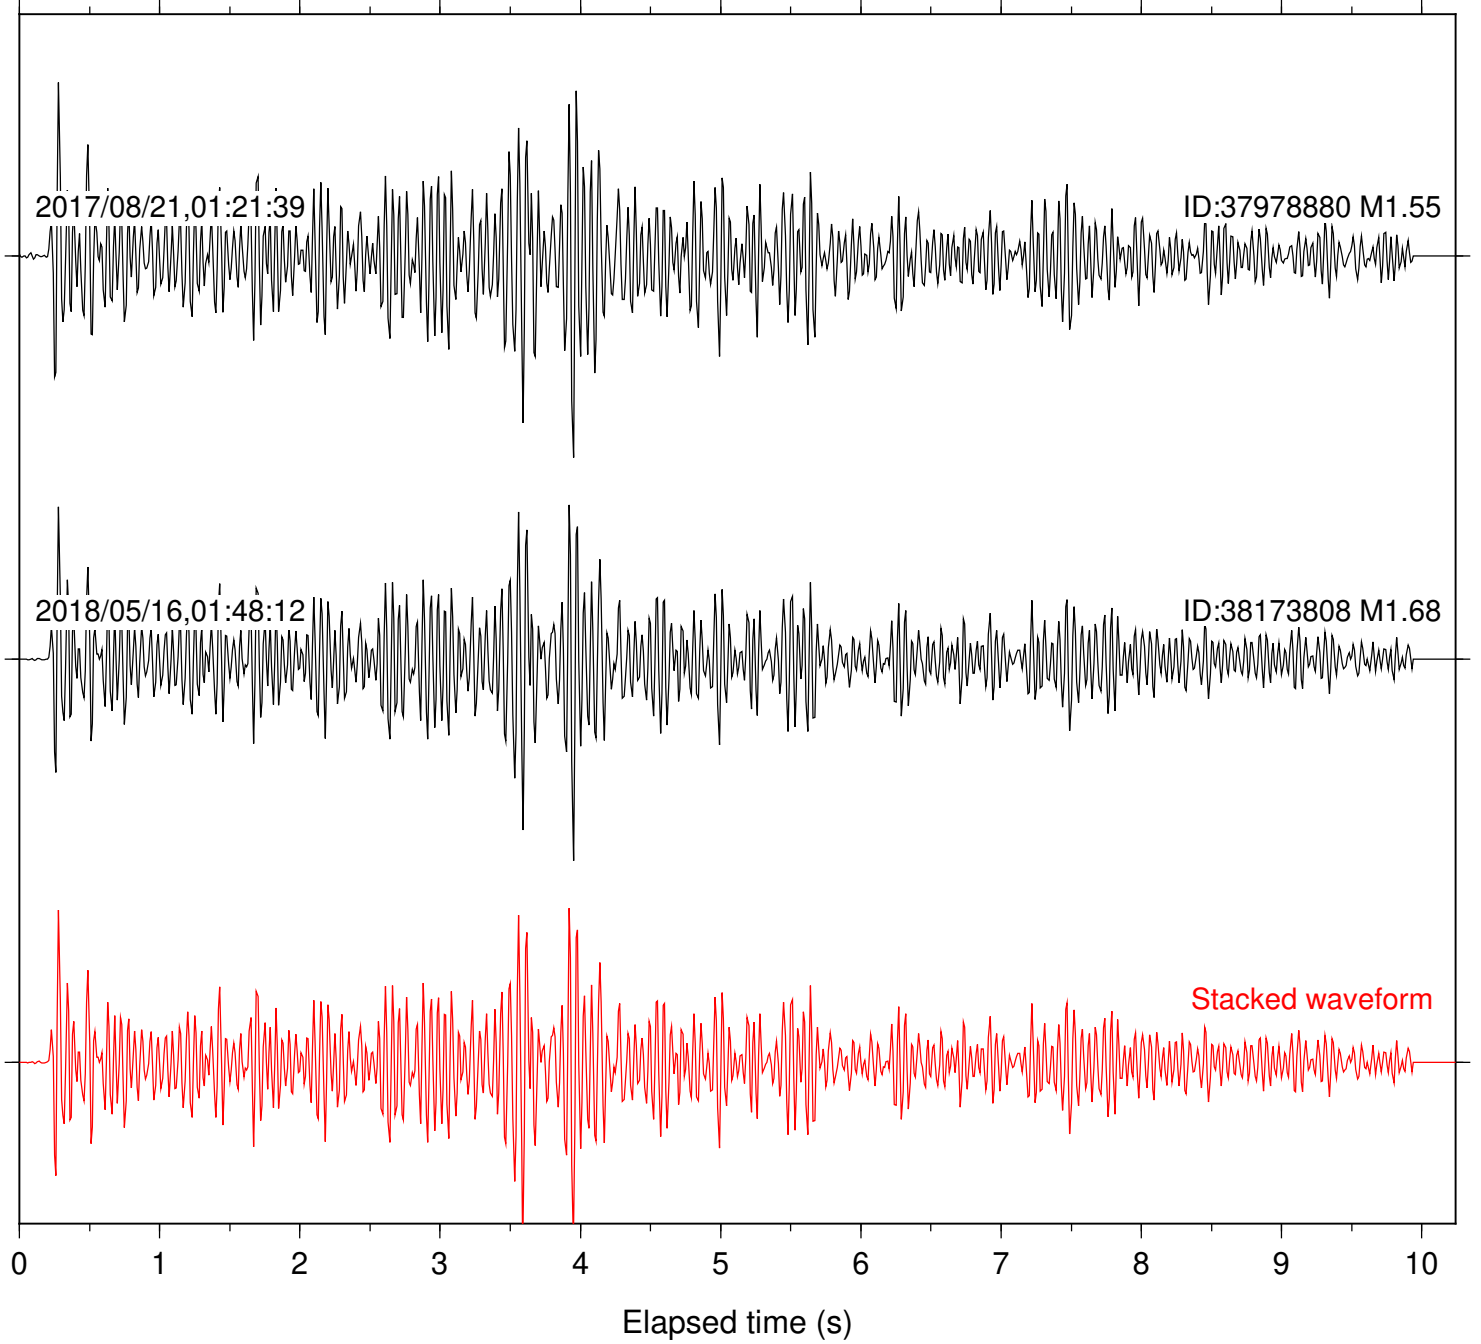

Station: DGR Com: HHZ

Focal depth: 6.61 km