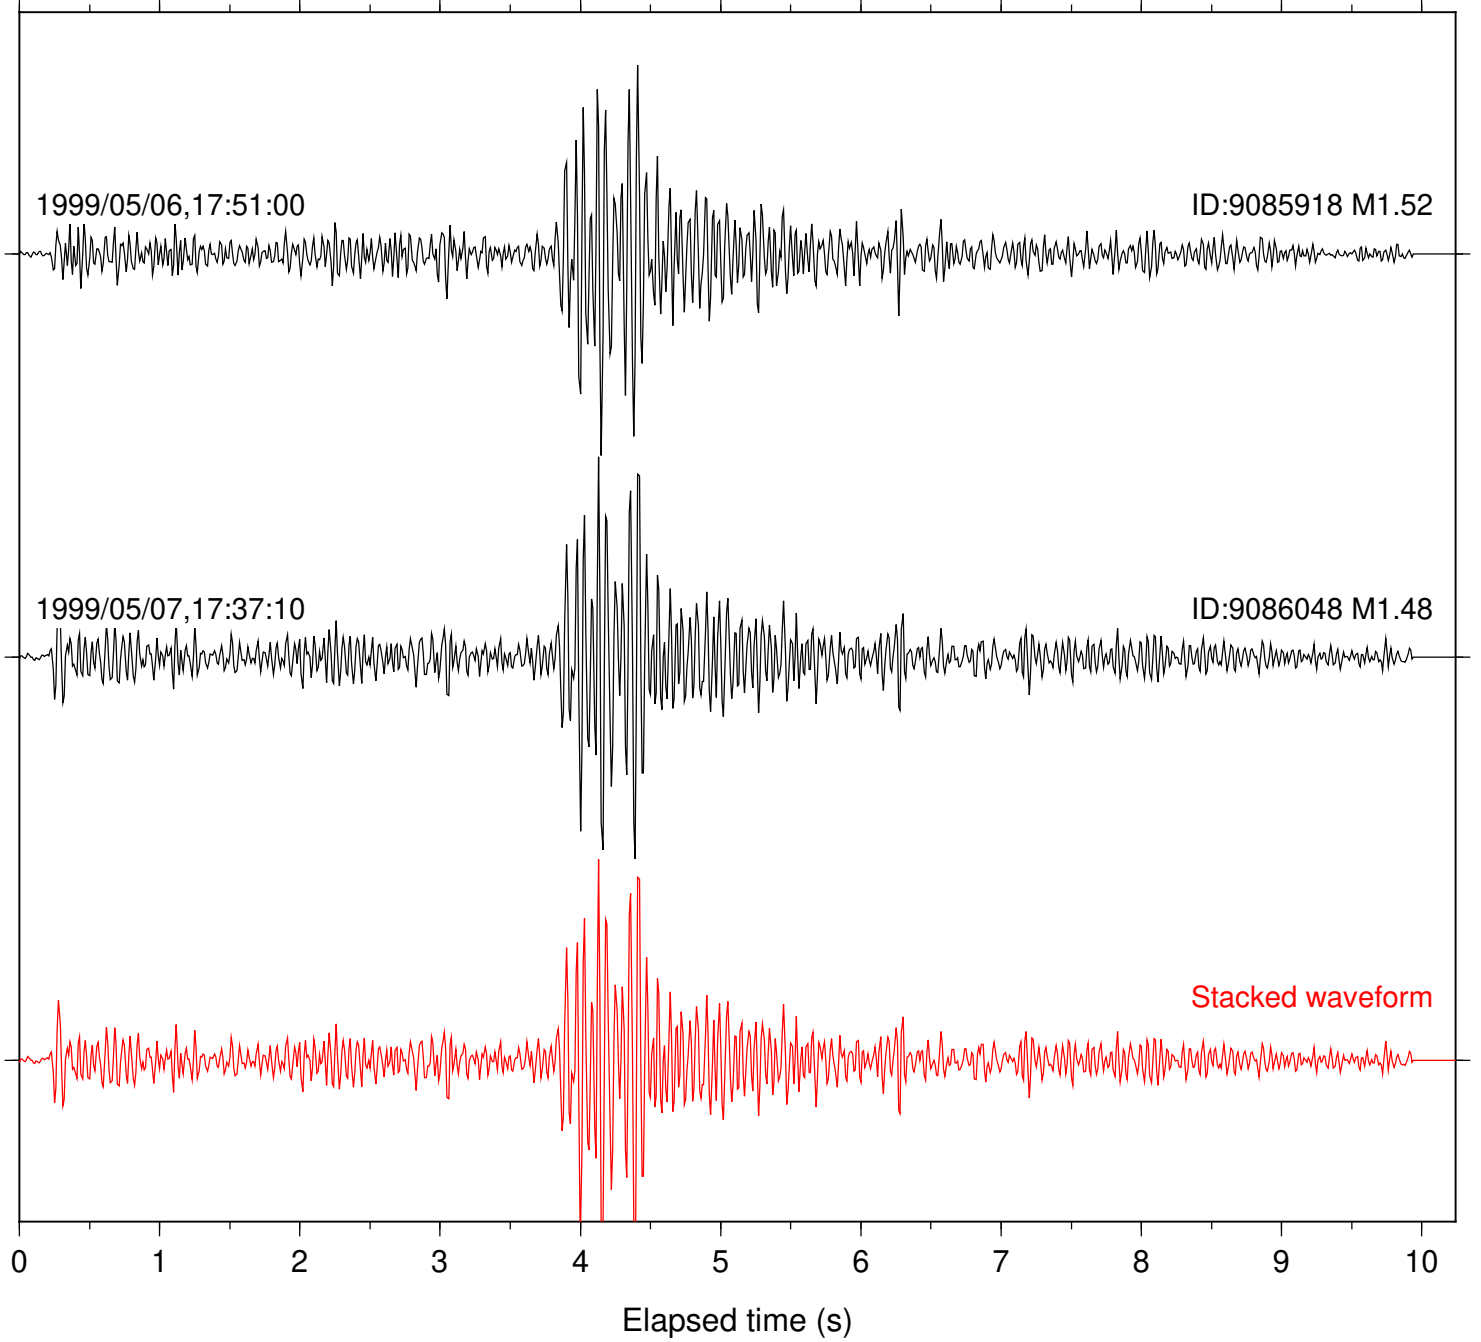

Station: WIN Com: EHZ

Focal depth: 14.24 km