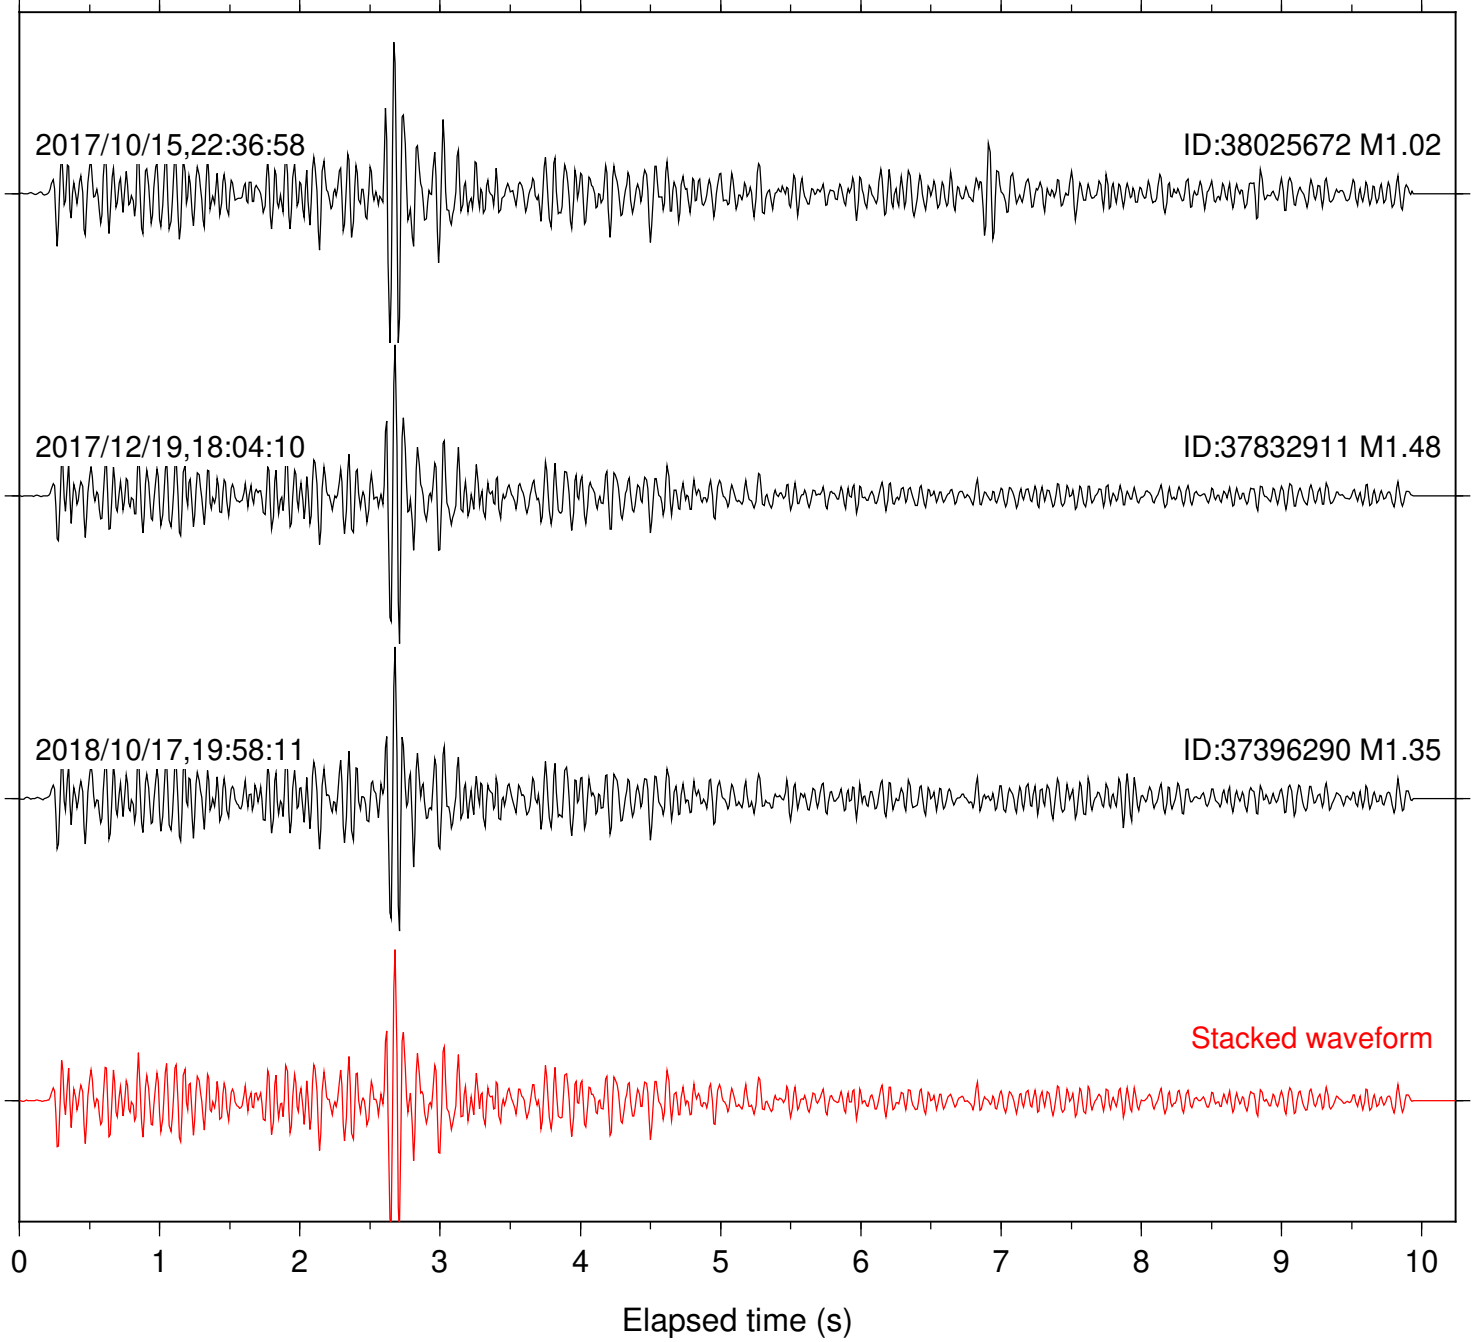

Station: B087 Com: EHZ

Focal depth: 5.04 km