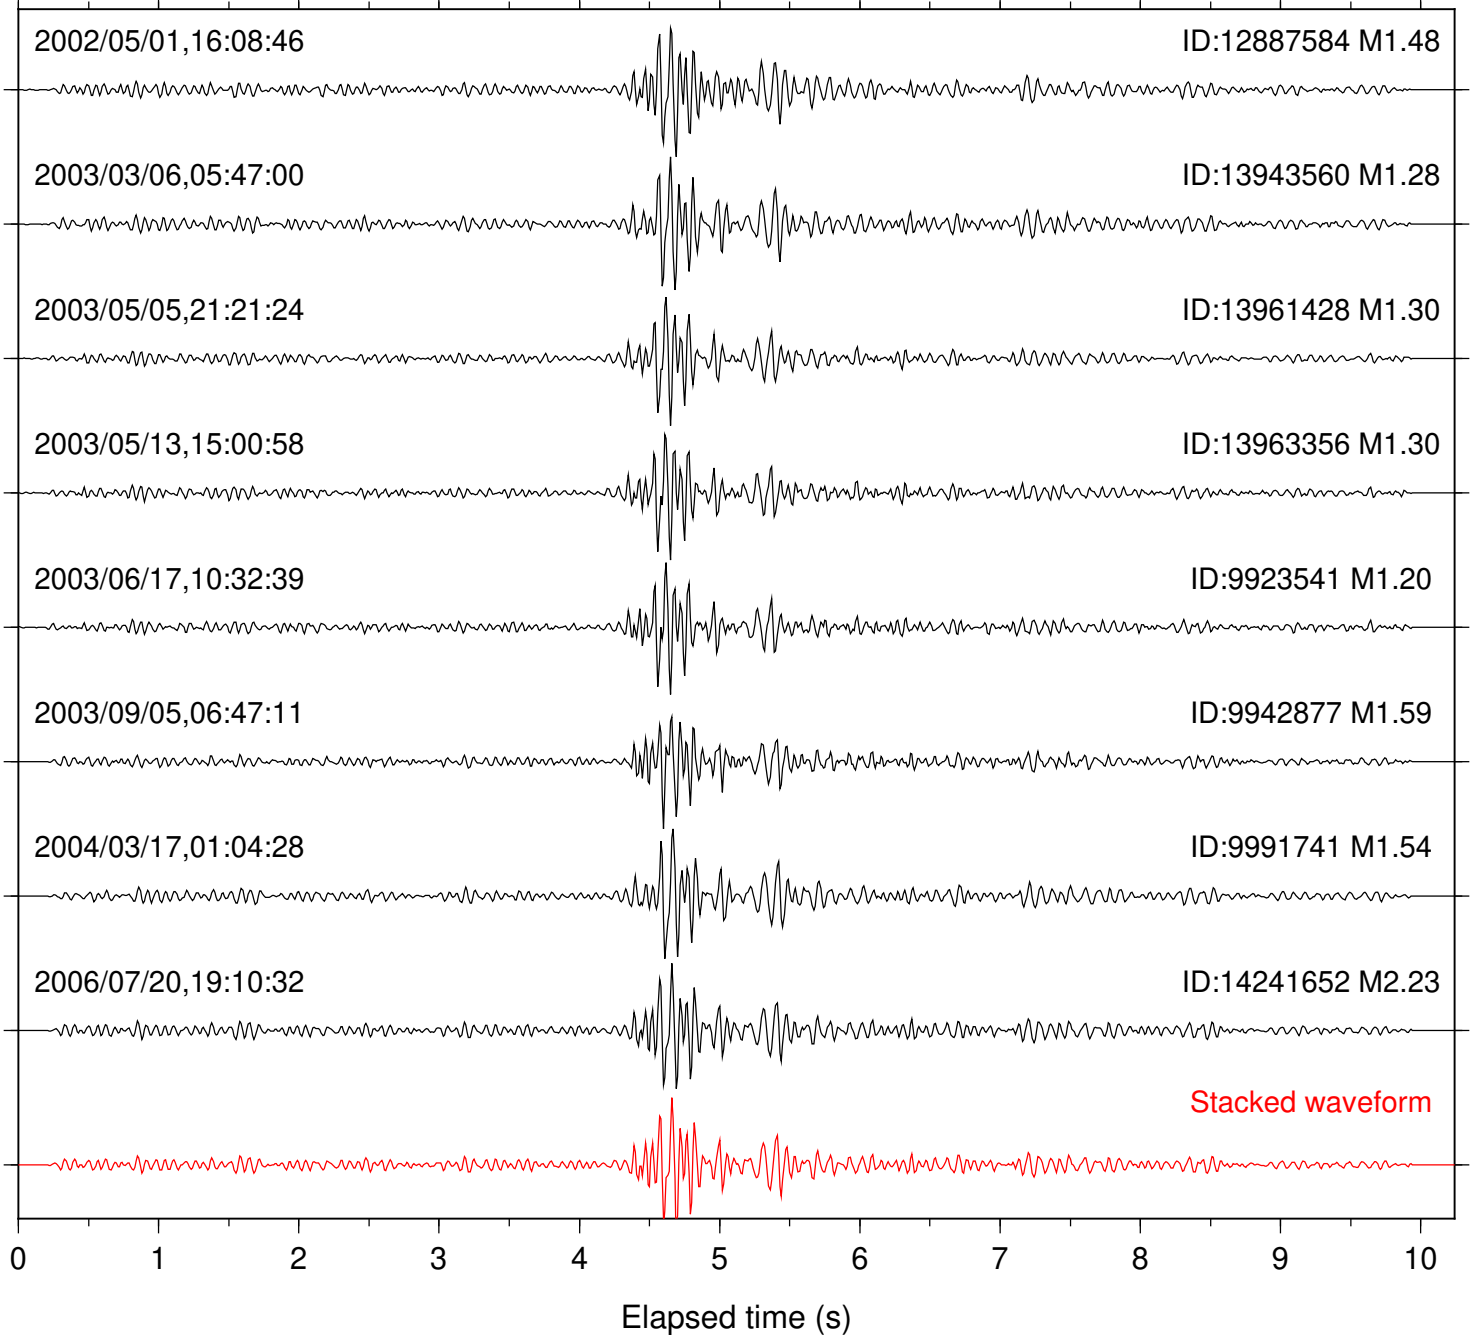

Focal depth: 7.58 km

Station: FRD Com: HHZ

Focal depth: 7.49 km

Station: KNW Com: HHZ

Focal depth: 7.49 km

Station: LVA2 Com: HHZ

Focal depth: 7.47 km

Station: MIR Com: EHZ