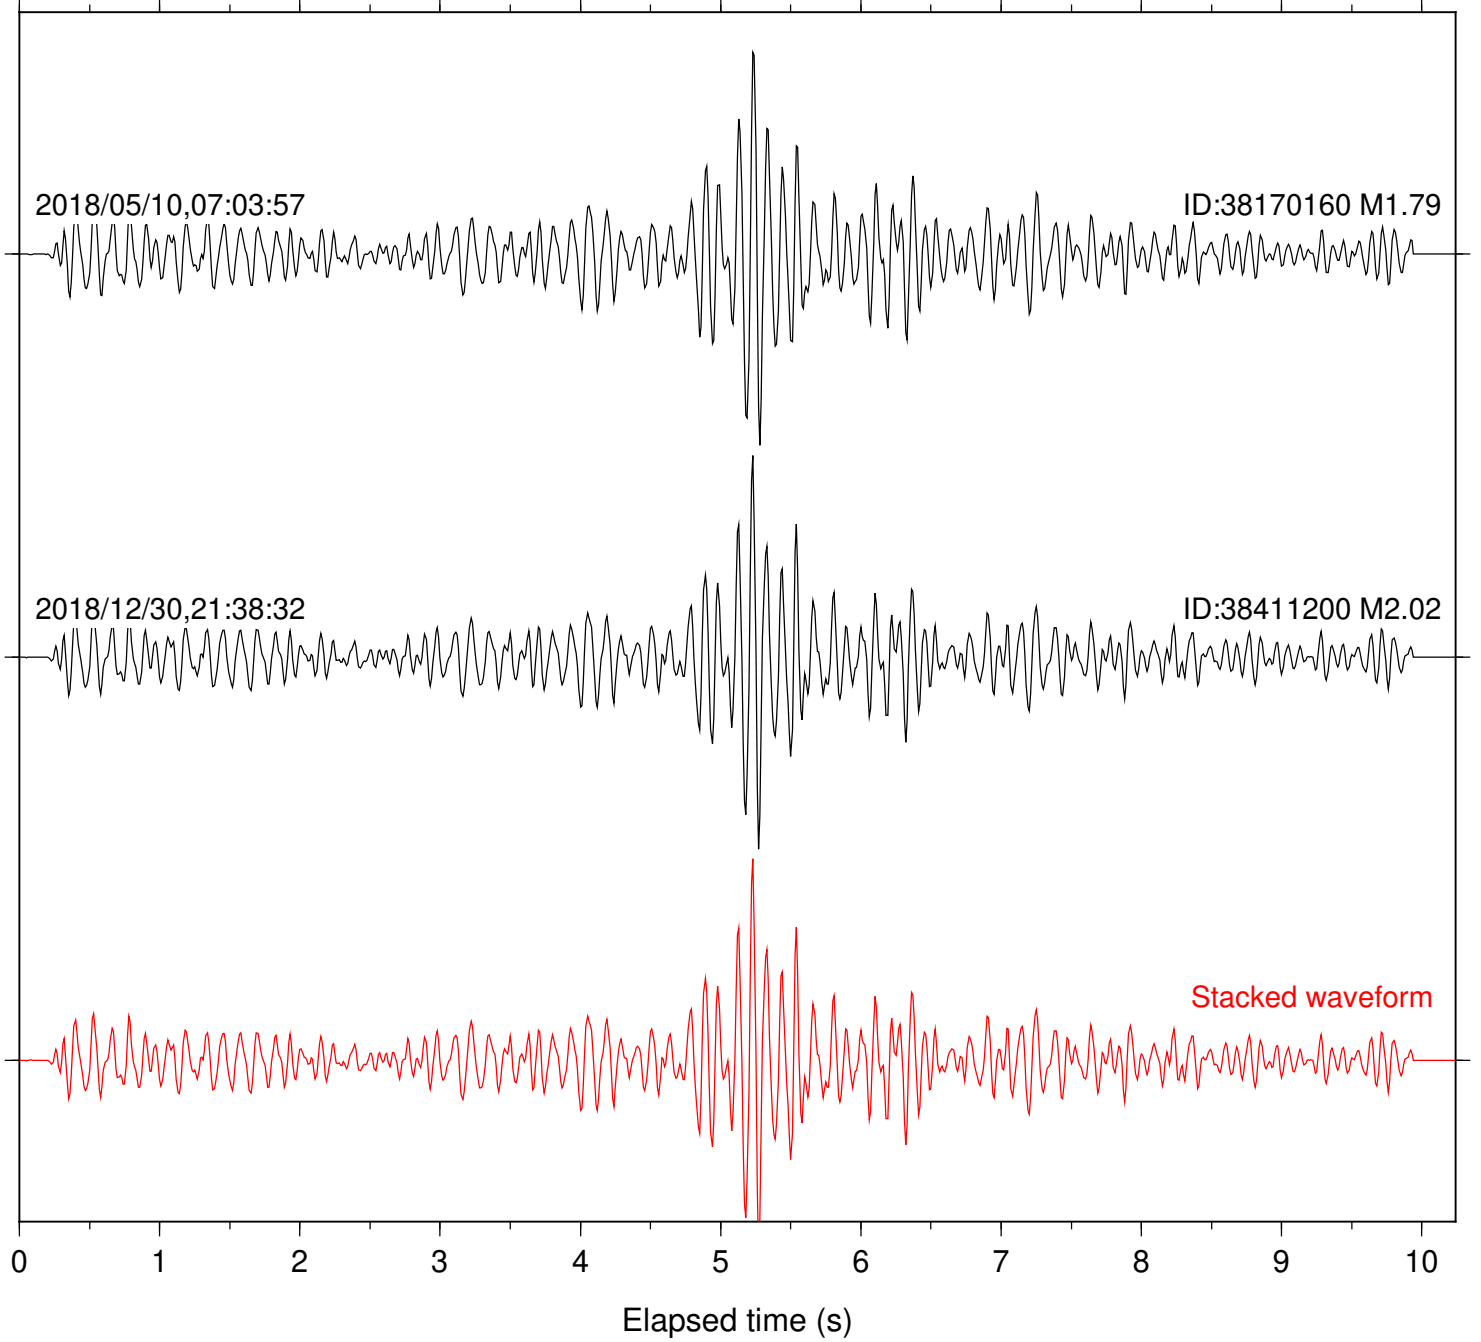

Station: MTG Com: HHZ

Focal depth: 5.61 km