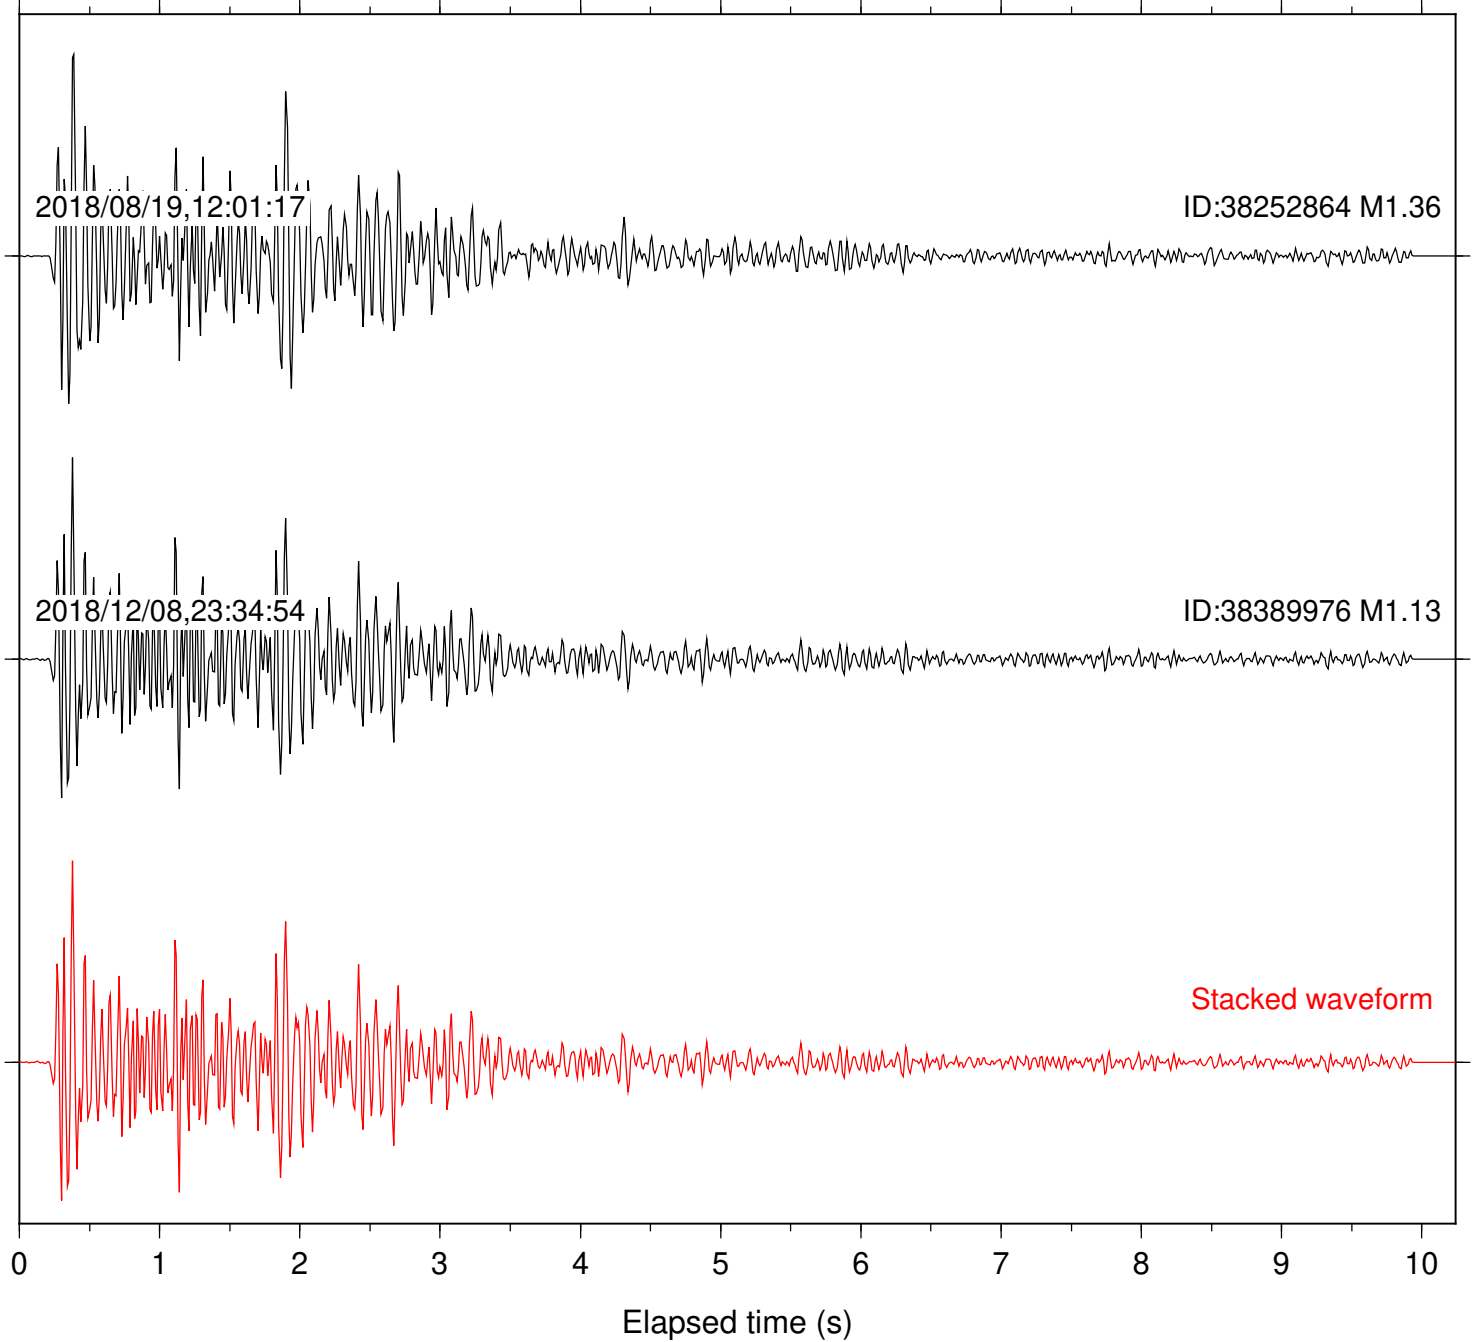

Station: CRY Com: HHZ

Focal depth: 4.09 km