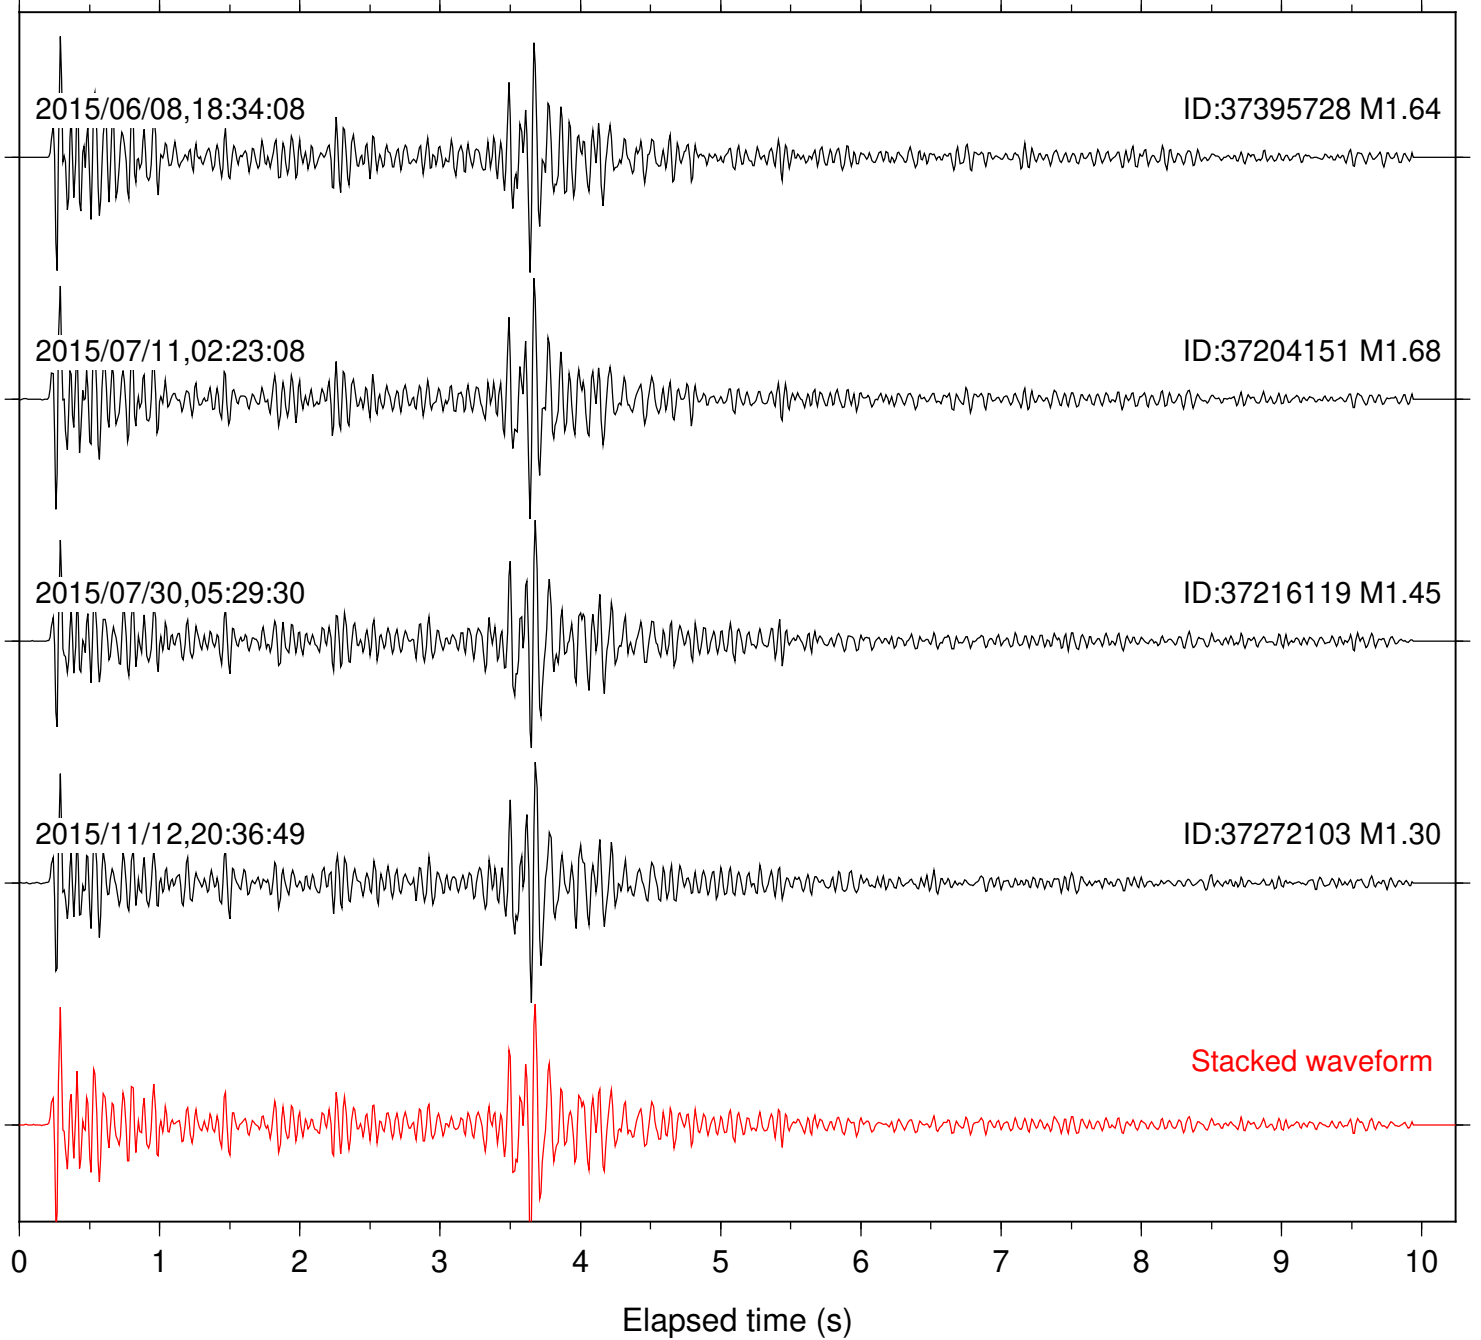

Station: B084 Com: EHZ

Focal depth: 8.23 km

Station: B086 Com: EHZ

Focal depth: 8.23 km

Station: B087 Com: EHZ

Focal depth: 8.23 km

Station: B088 Com: EHZ

Focal depth: 8.23 km