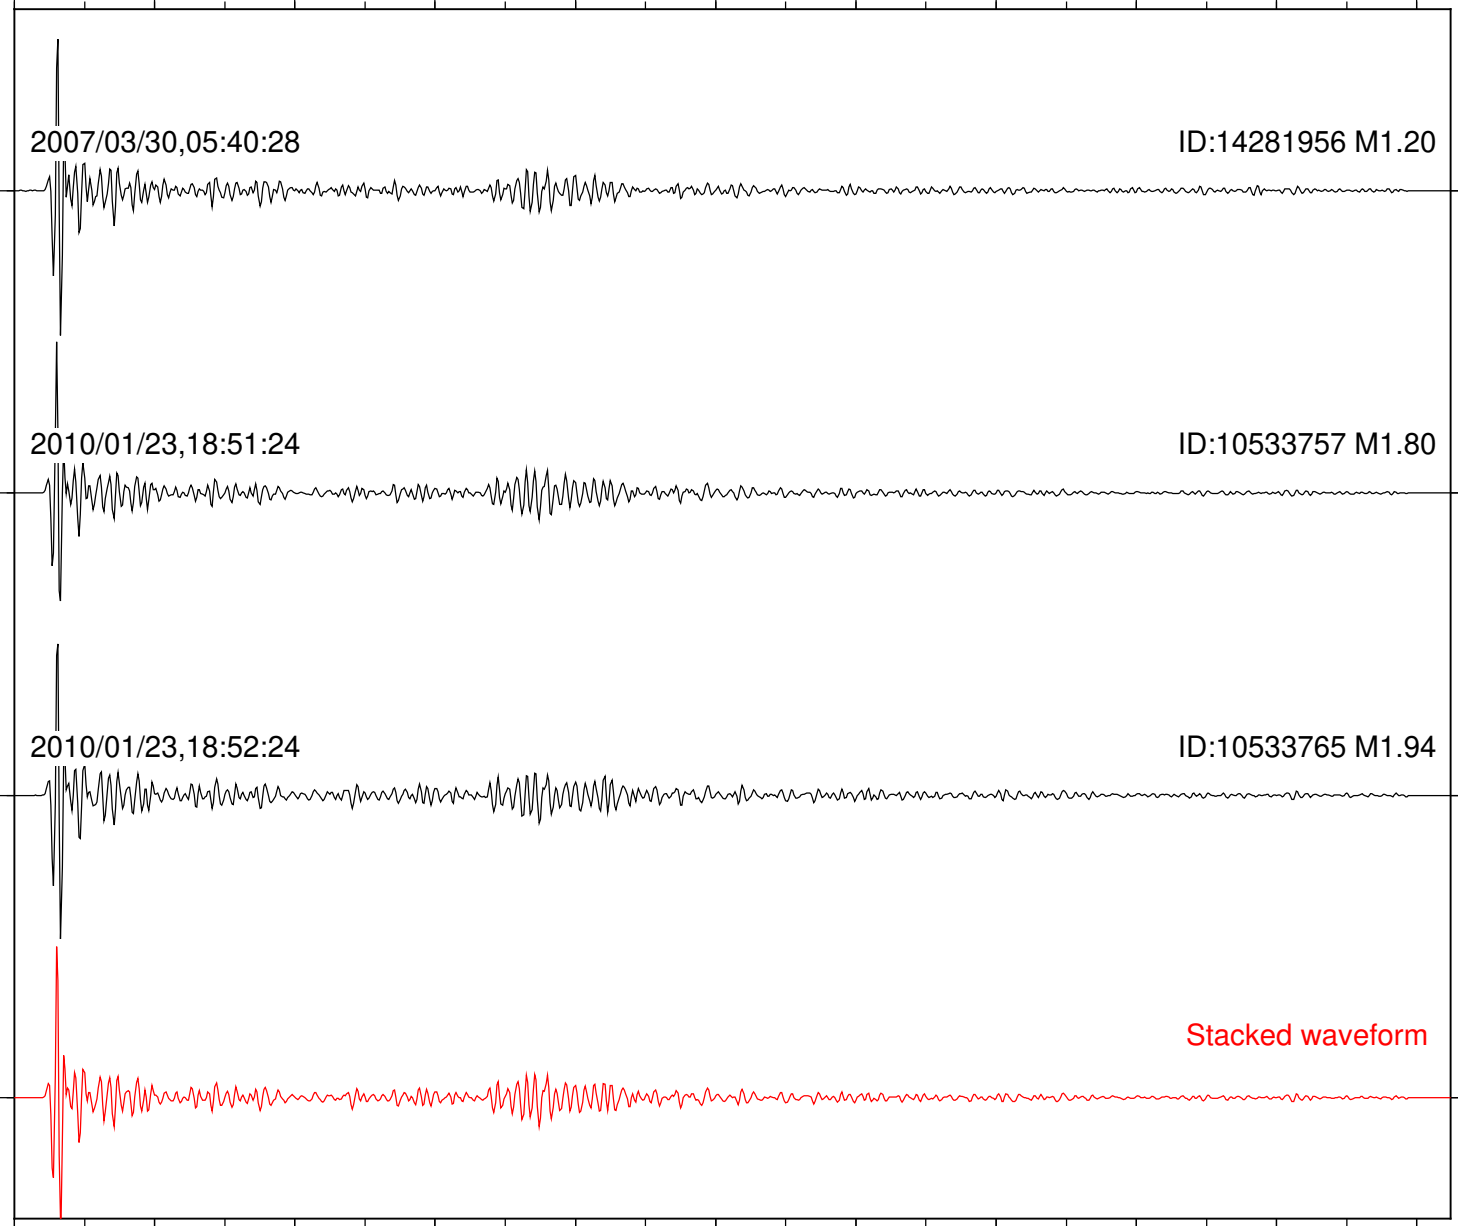

2007/03/30,05:40:28

ID:14281956 M1.20

2010/01/23,18:51:24

ID:10533757 M1.80

2010/01/23,18:52:24

ID:10533765 M1.94

Stacked waveform

0 1 2 3 4 5 6 7 8 9 10  
Elapsed time (s)