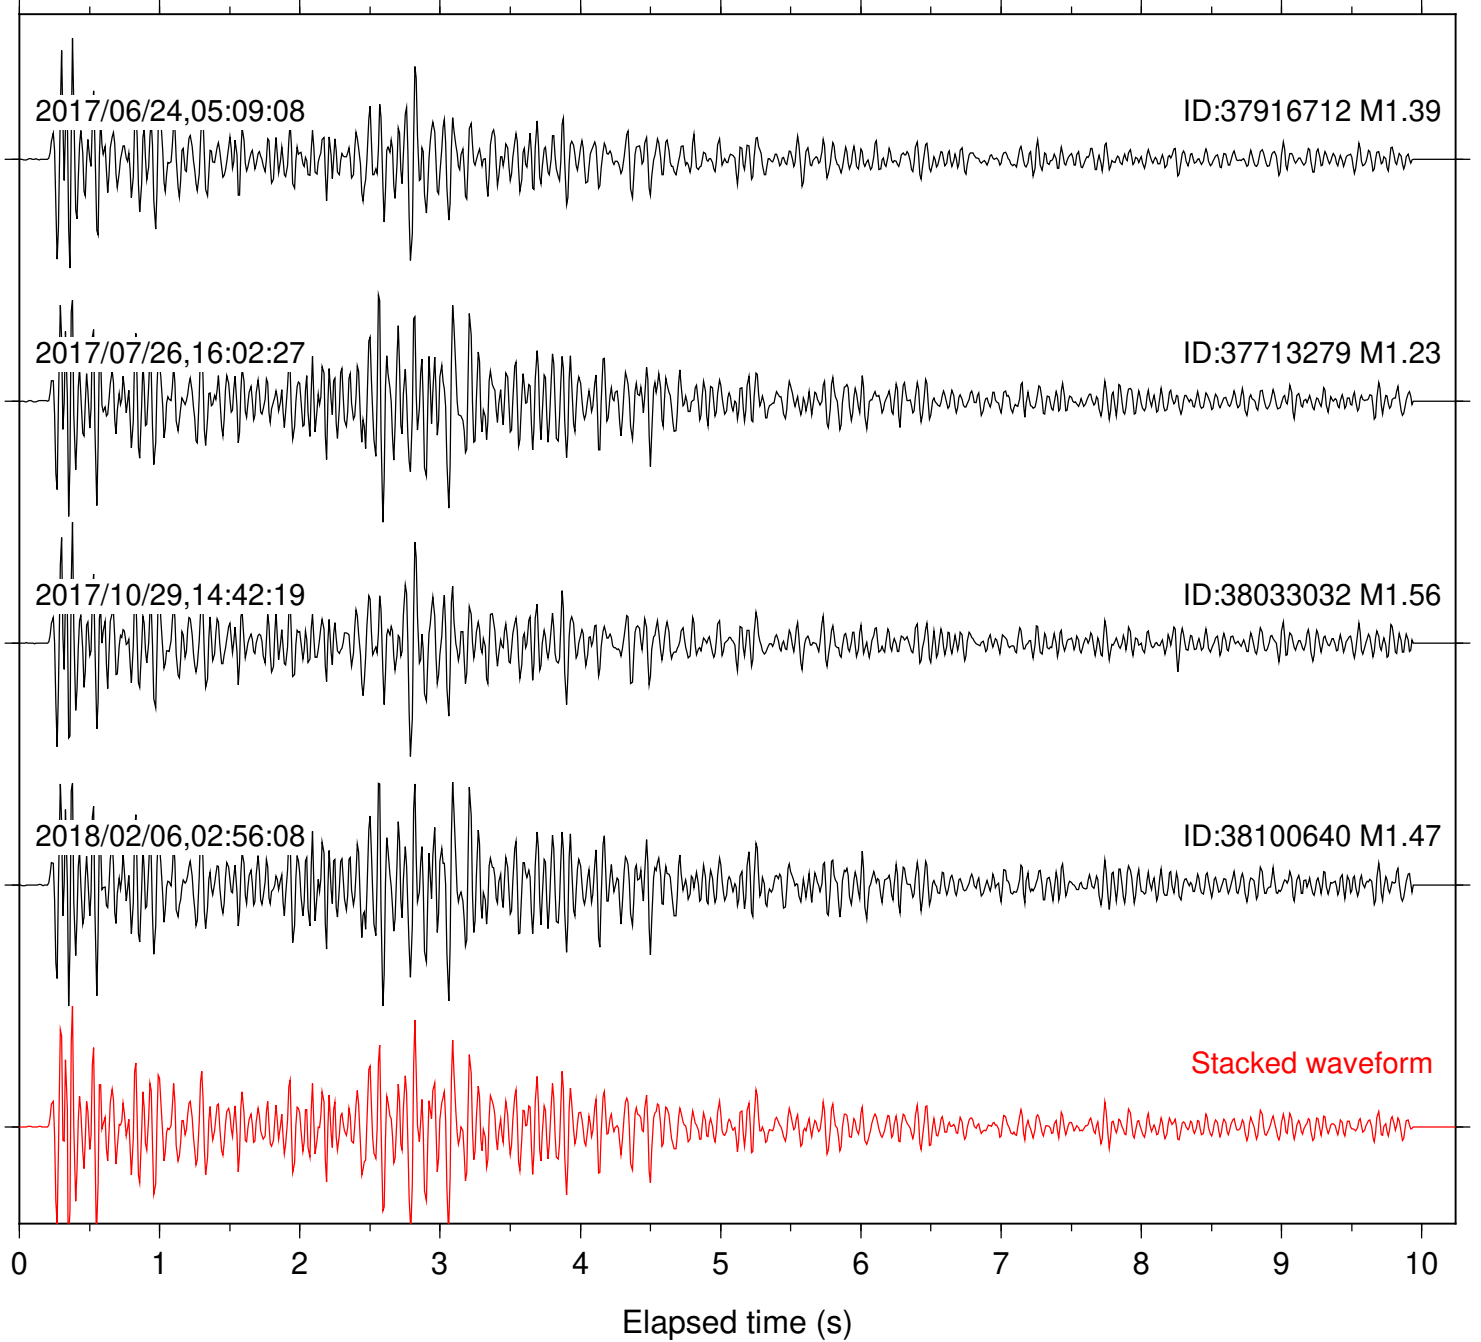

Station: B087 Com: EHZ

Focal depth: 5.28 km