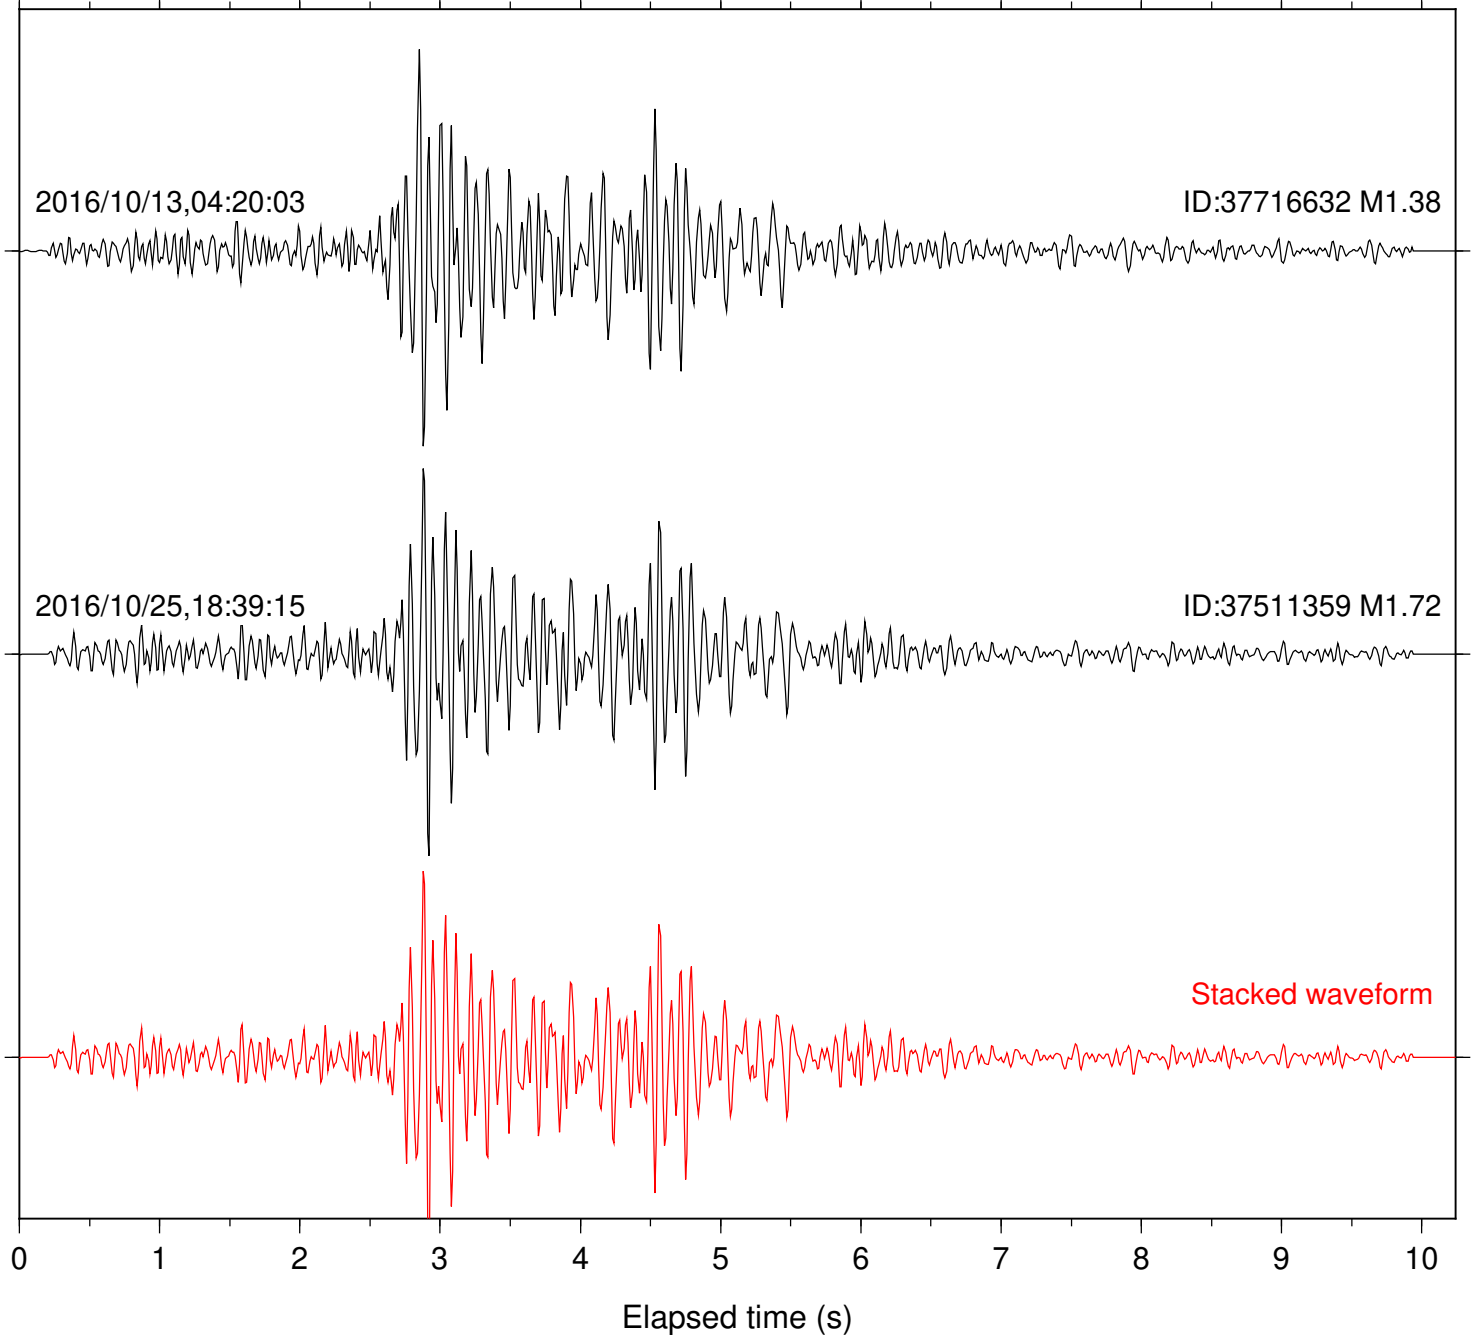

Focal depth: 6.98 km

Station: DNR Com: HHZ

Focal depth: 6.98 km

Station: FRD Com: HHZ

Focal depth: 6.43 km

Station: HMT2 Com: HHZ

Focal depth: 6.43 km

Station: LVA2 Com: HHZ