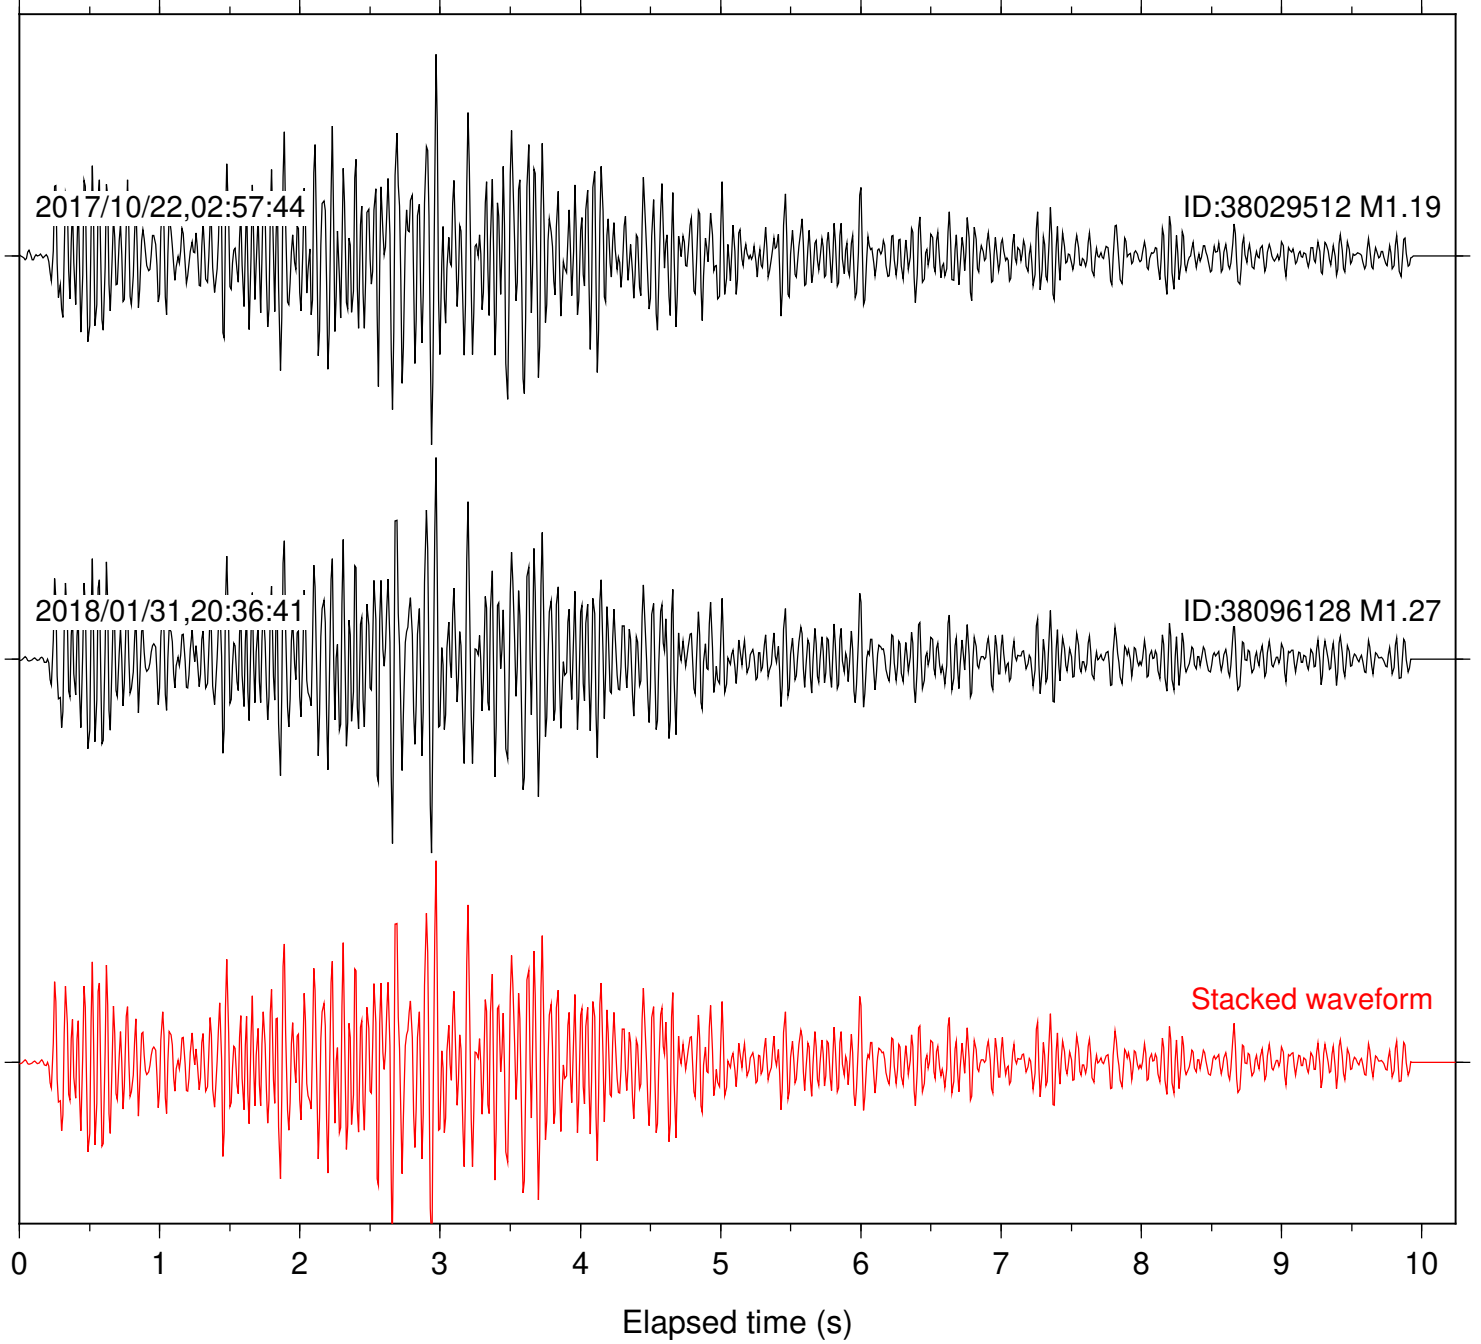

Station: PLM Com: HHZ

Focal depth: 5.13 km