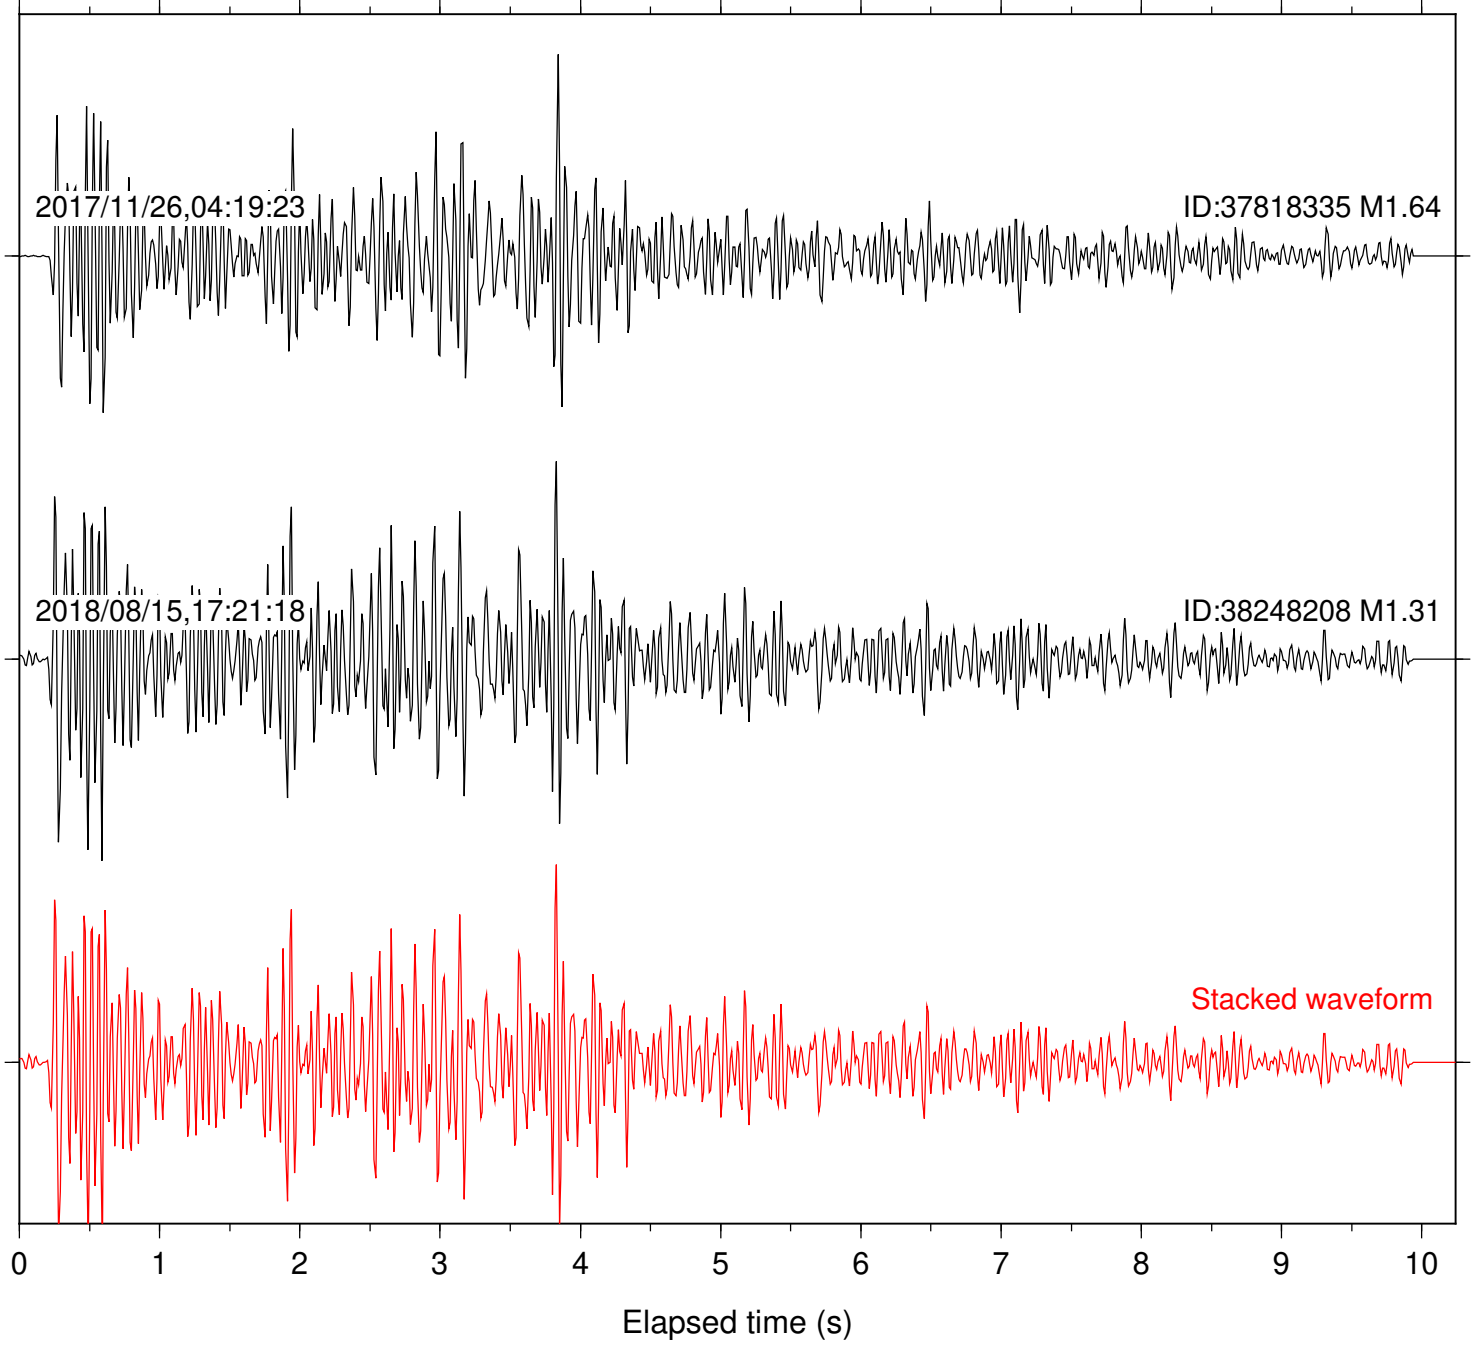

Station: PLM Com: HHZ

Focal depth: 4.87 km