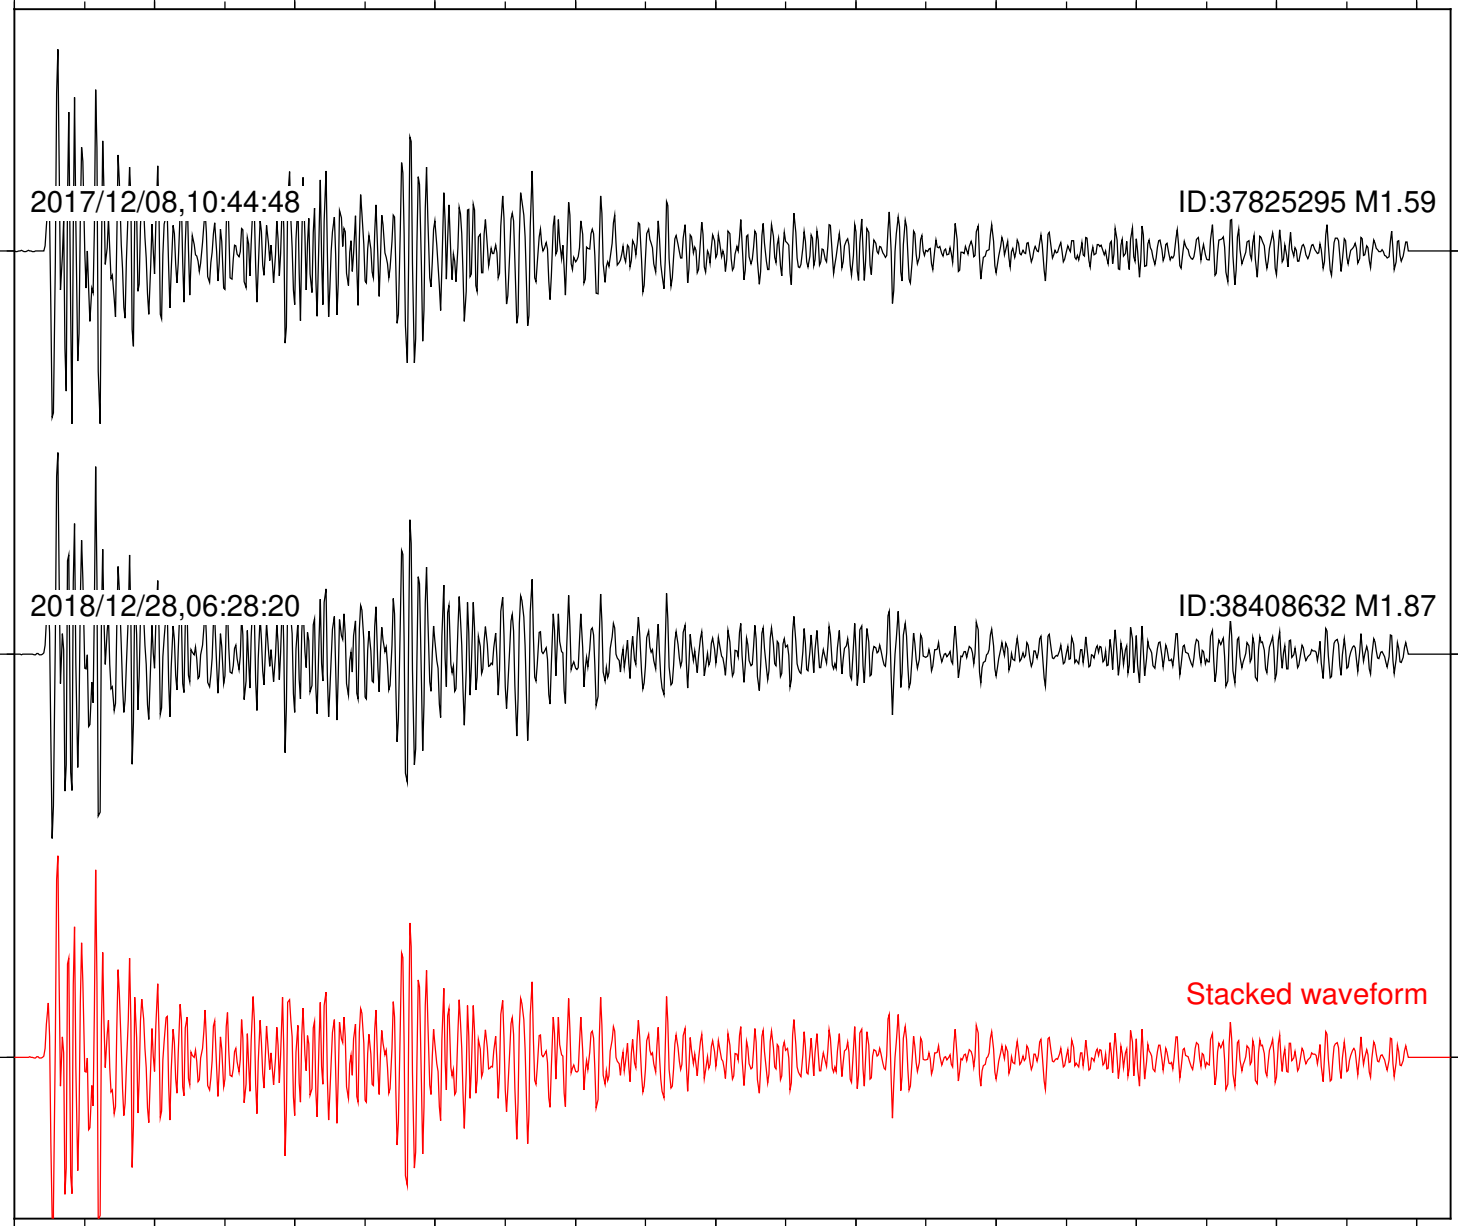

Station: FRD Com: HHZ

Focal depth: 6.18 km

2017/12/08,10:44:48

ID:37825295 M1.59

2018/12/28,06:28:20

ID:38408632 M1.87

Stacked waveform

0 1 2 3 4 5 6 7 8 9 10
Elapsed time (s)