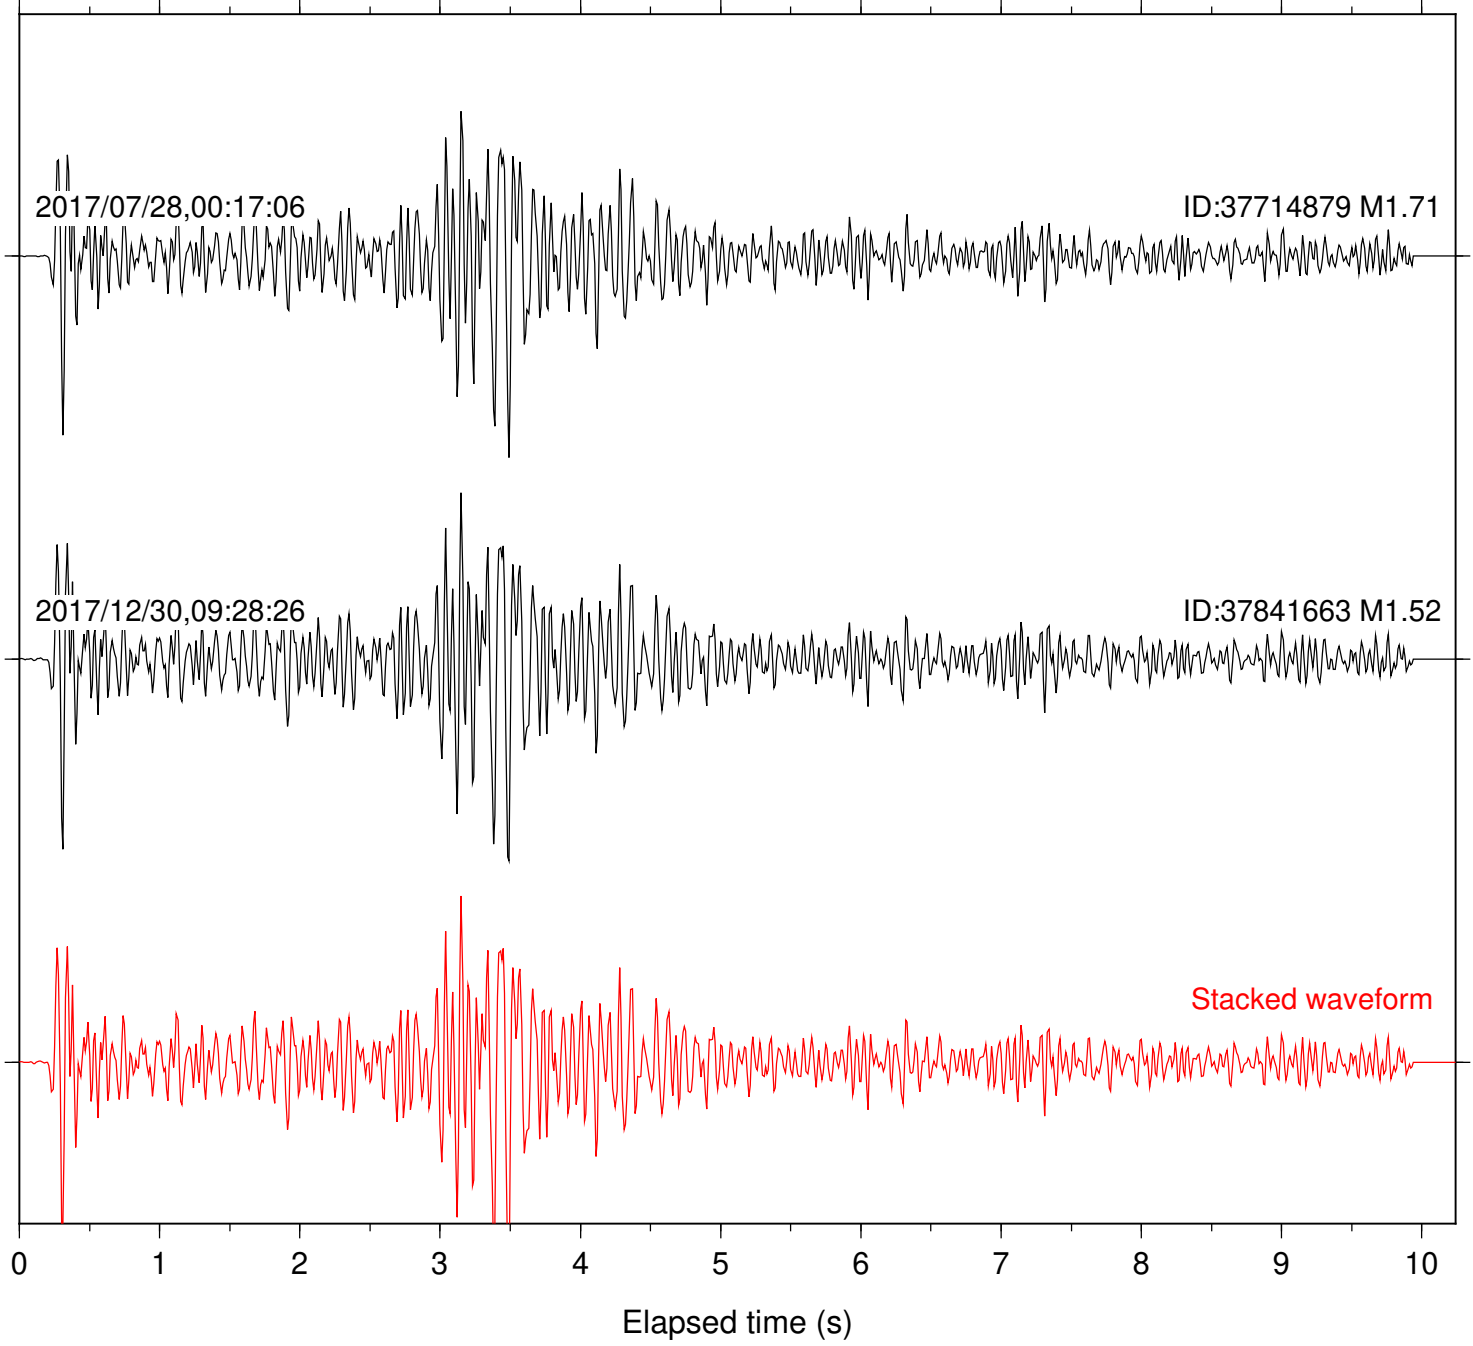

Station: B082 Com: EHZ

Focal depth: 6.41 km