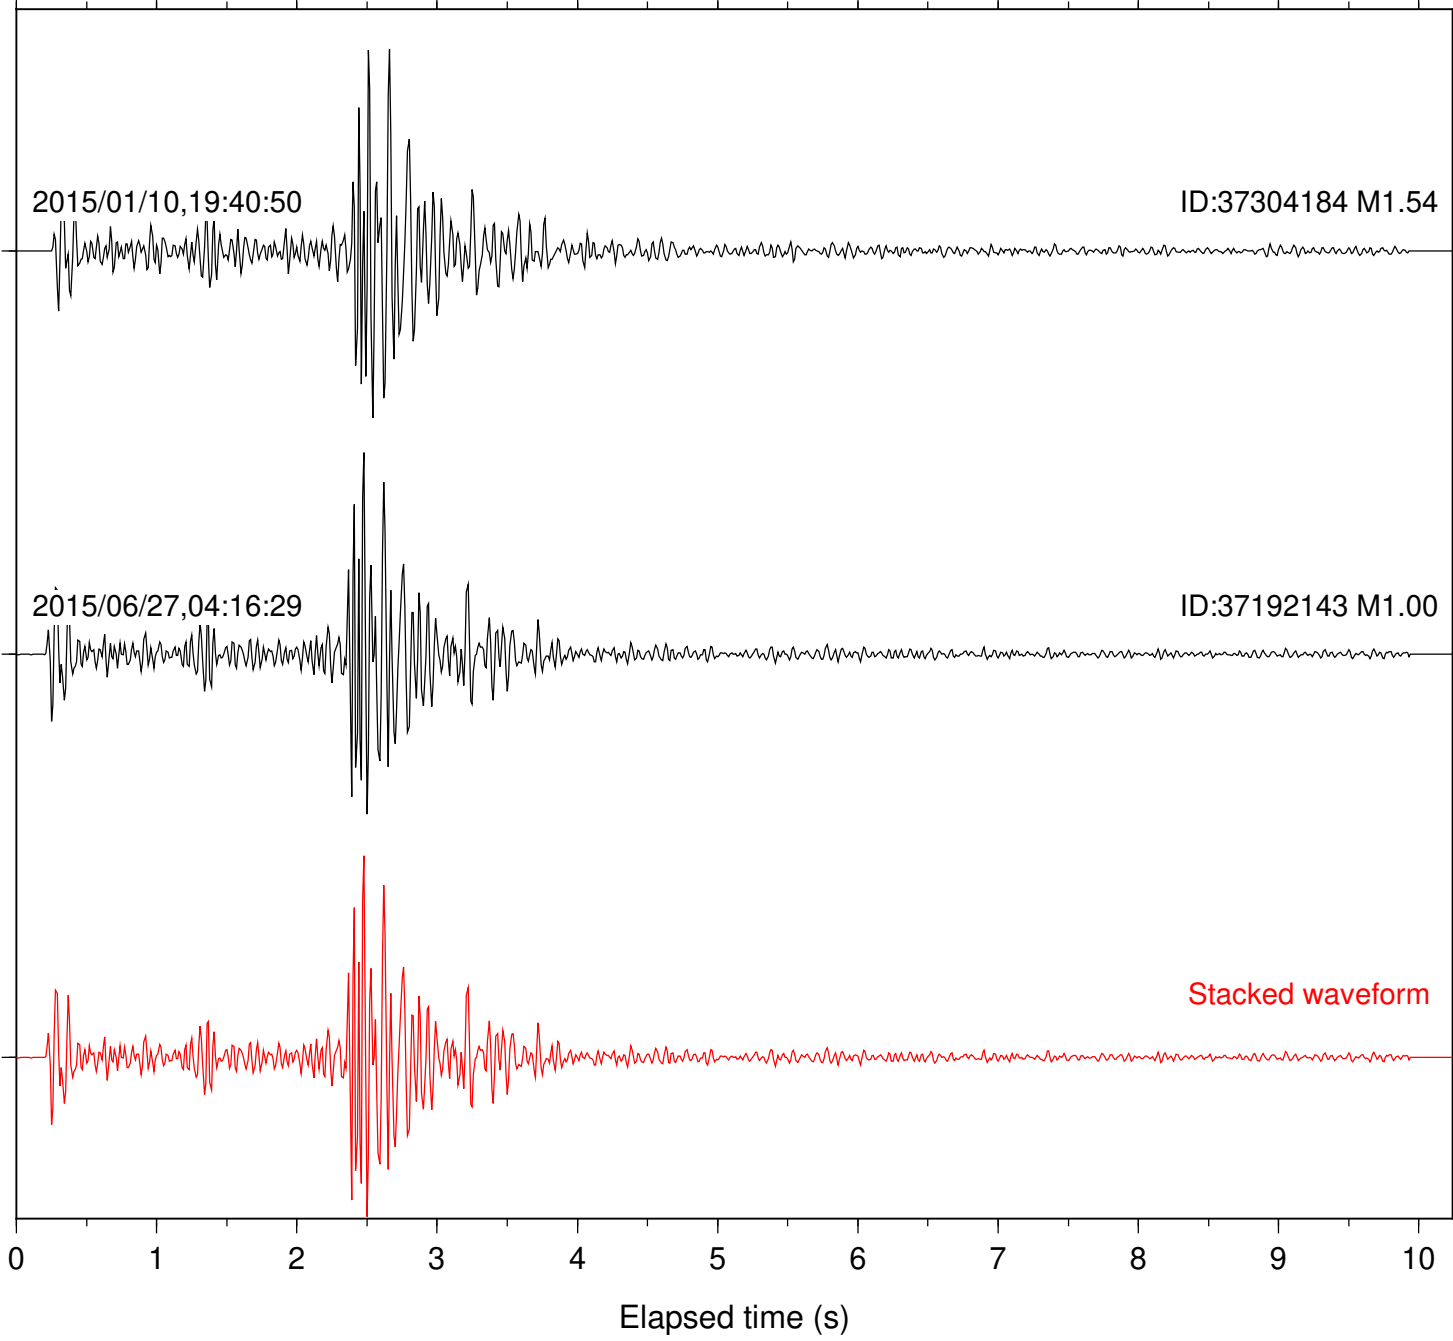

Station: B081 Com: EHZ

Focal depth: 16.34 km

2015/01/10,19:40:50

ID:37304184 M1.54

2015/06/27,04:16:29

ID:37192143 M1.00

Stacked waveform