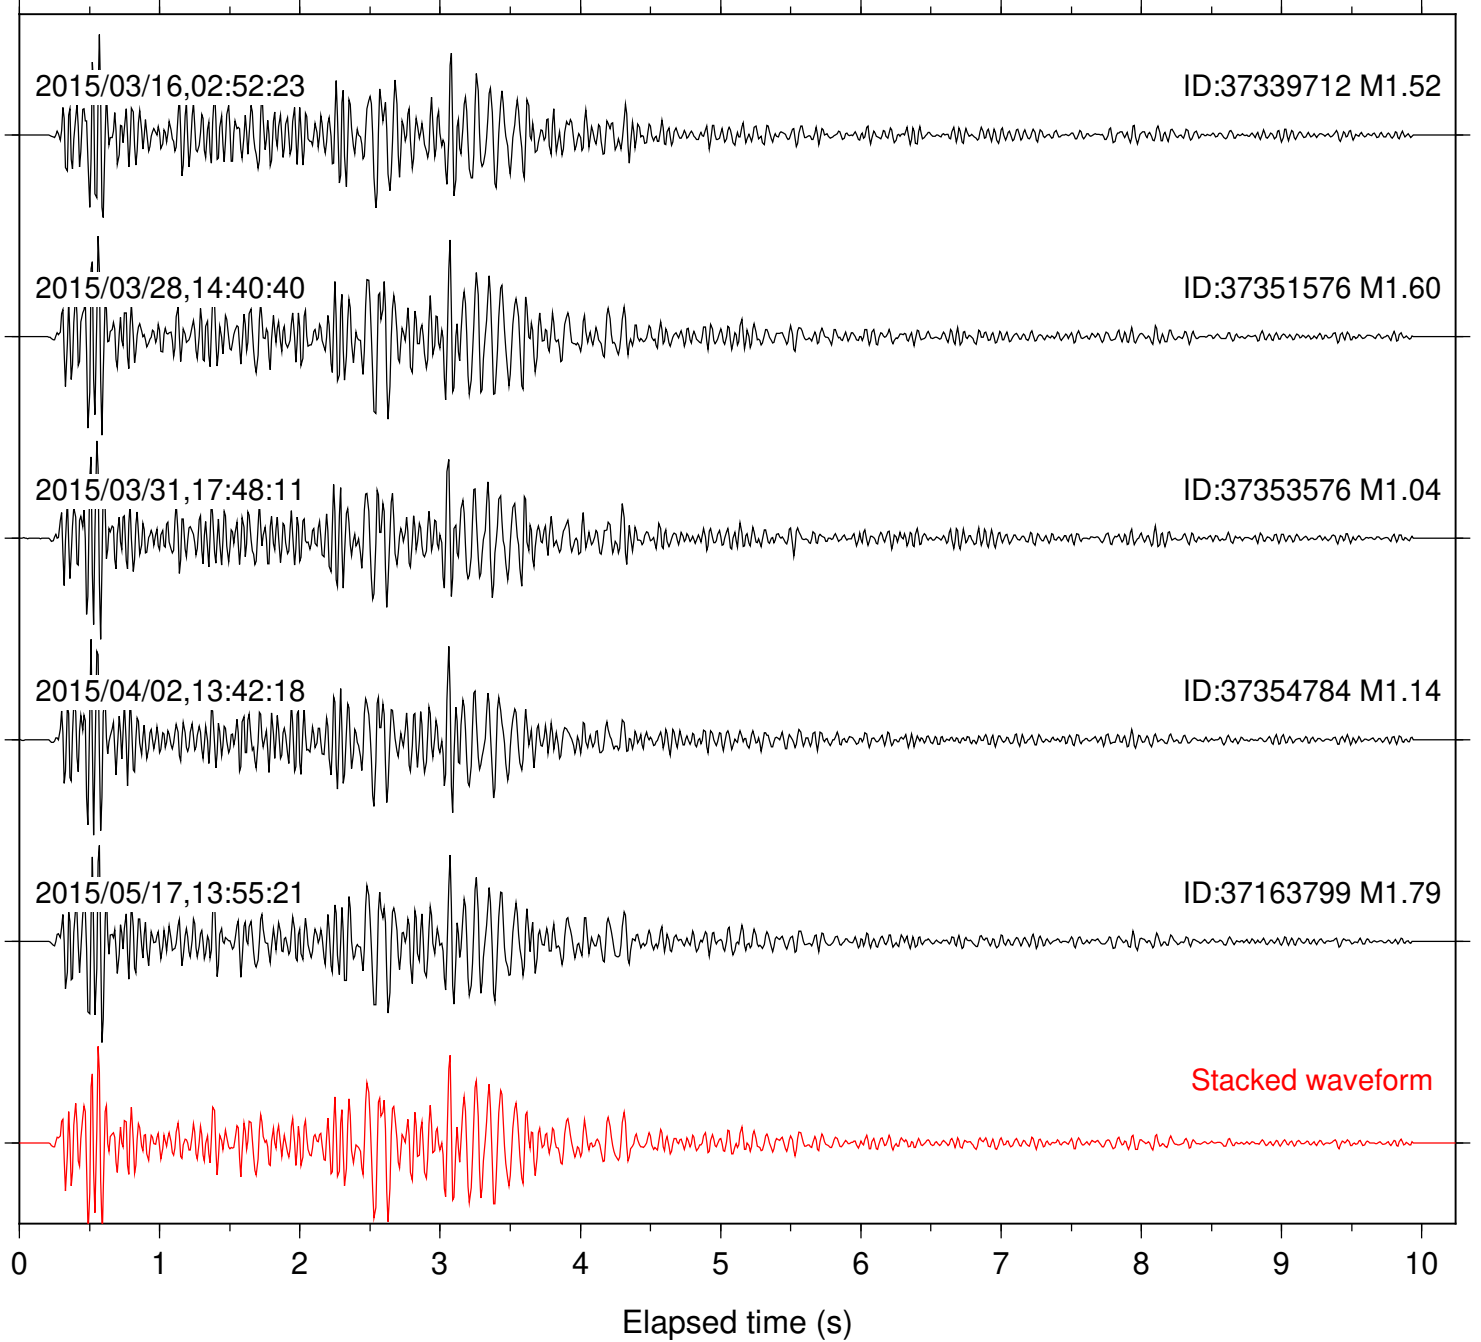

Station: LVA2 Com: HHZ

Focal depth: 7.92 km