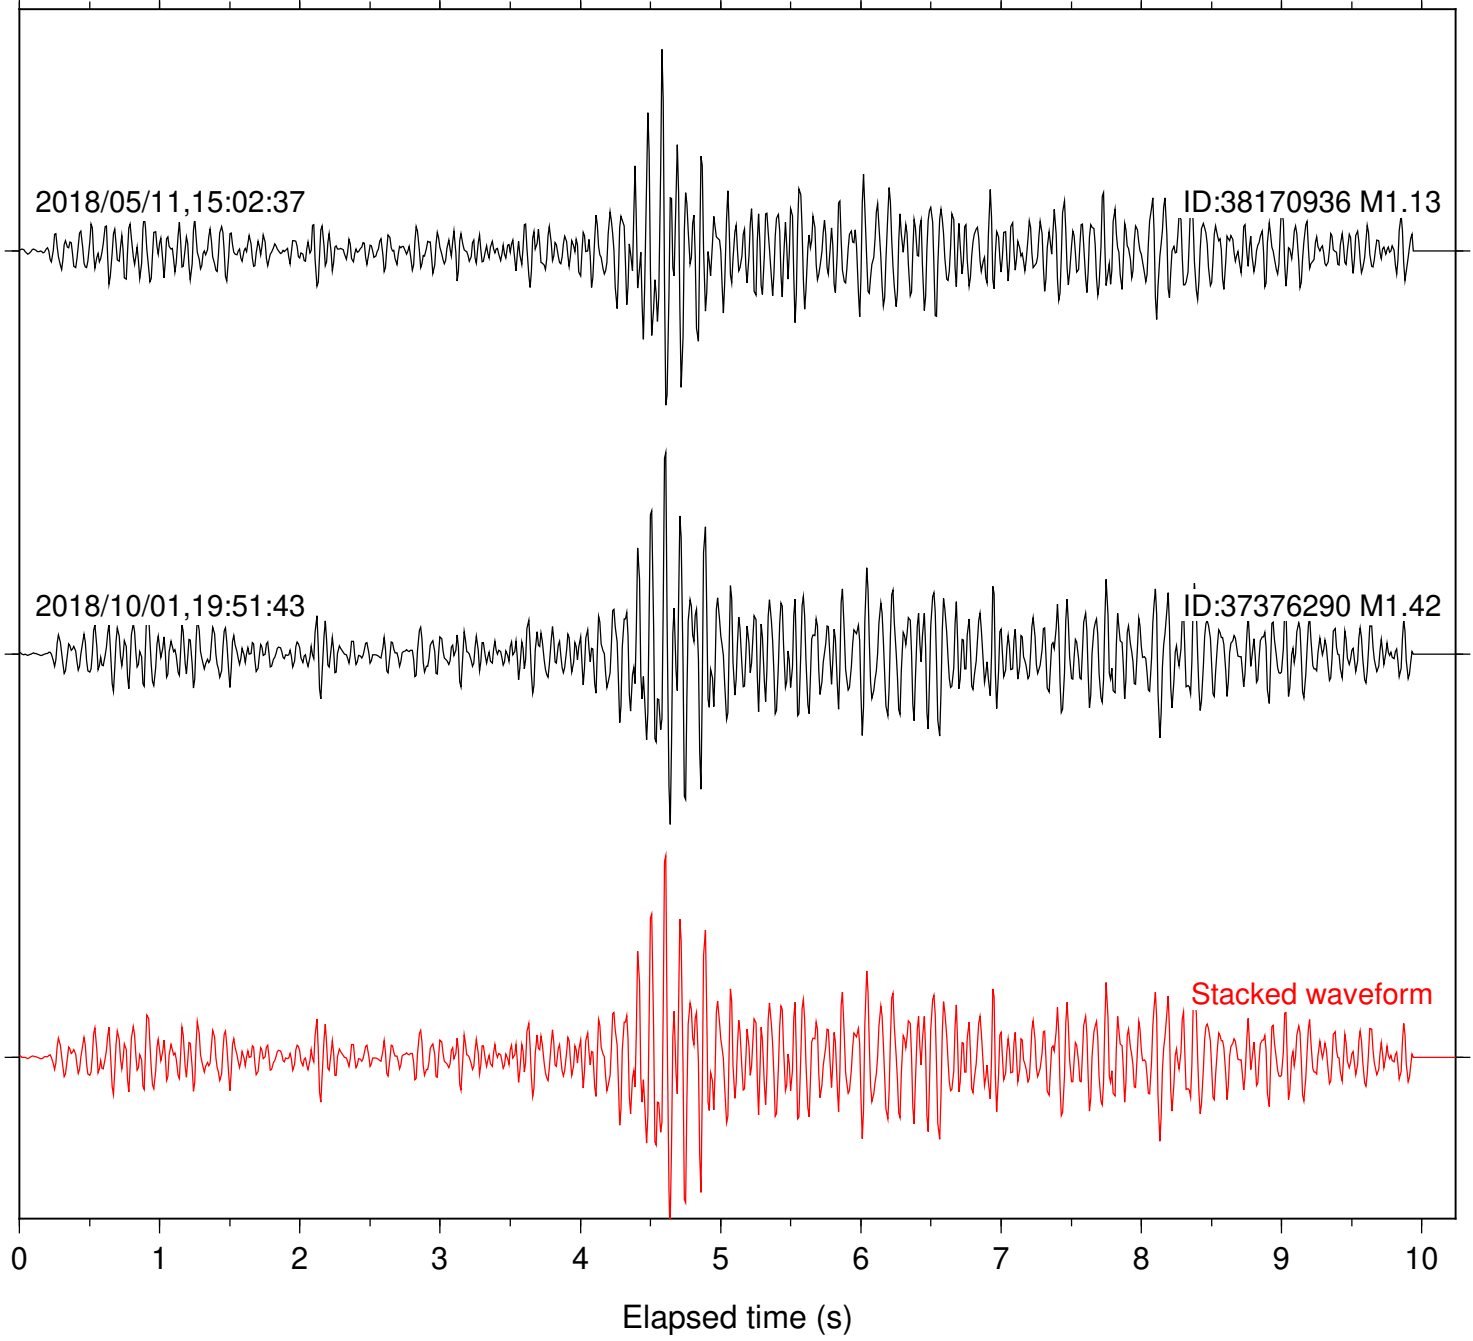

Station: B084 Com: EHZ

Focal depth: 4.96 km