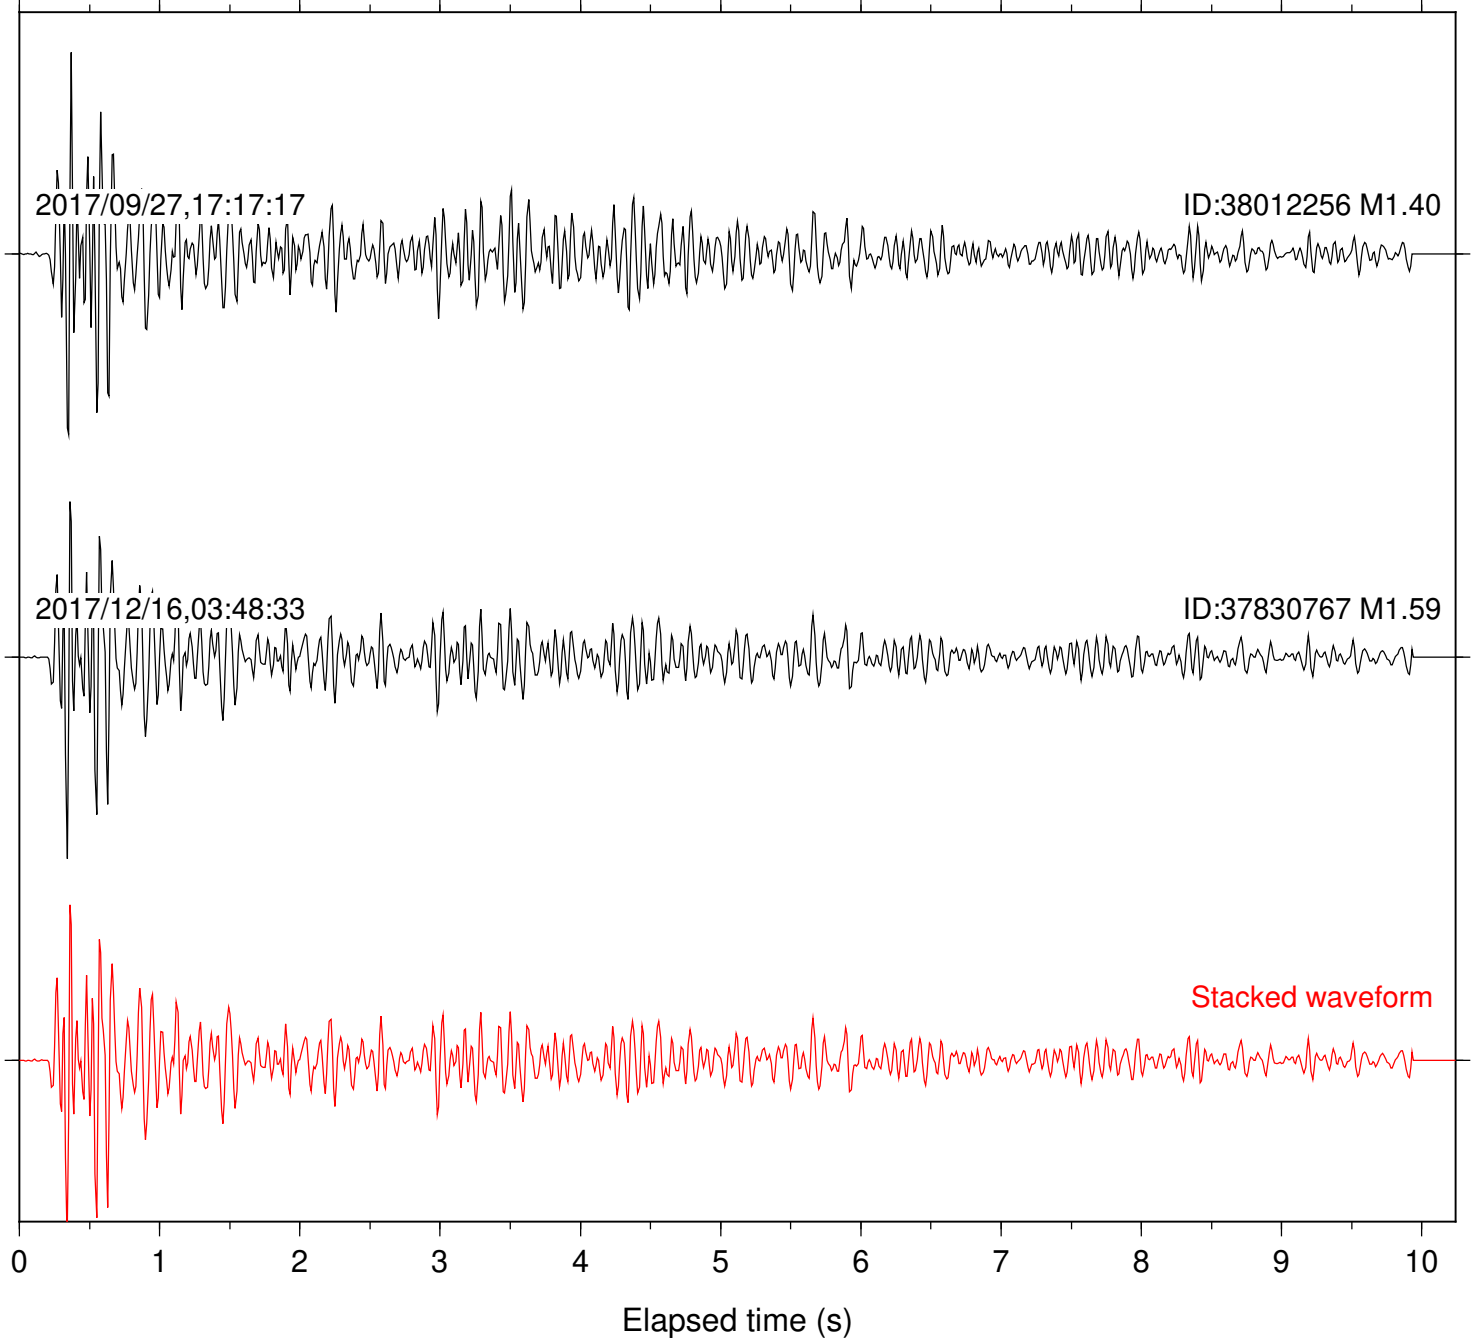

0 1 2 3 4 5 6 7 8 9 10  
Elapsed time (s)

Station: RDM Com: HHZ

Focal depth: 6.65 km

Station: RRSP Com: HHZ

Focal depth: 6.65 km

Station: SND Com: HHZ

Focal depth: 5.72 km

Station: WMC Com: HHZ