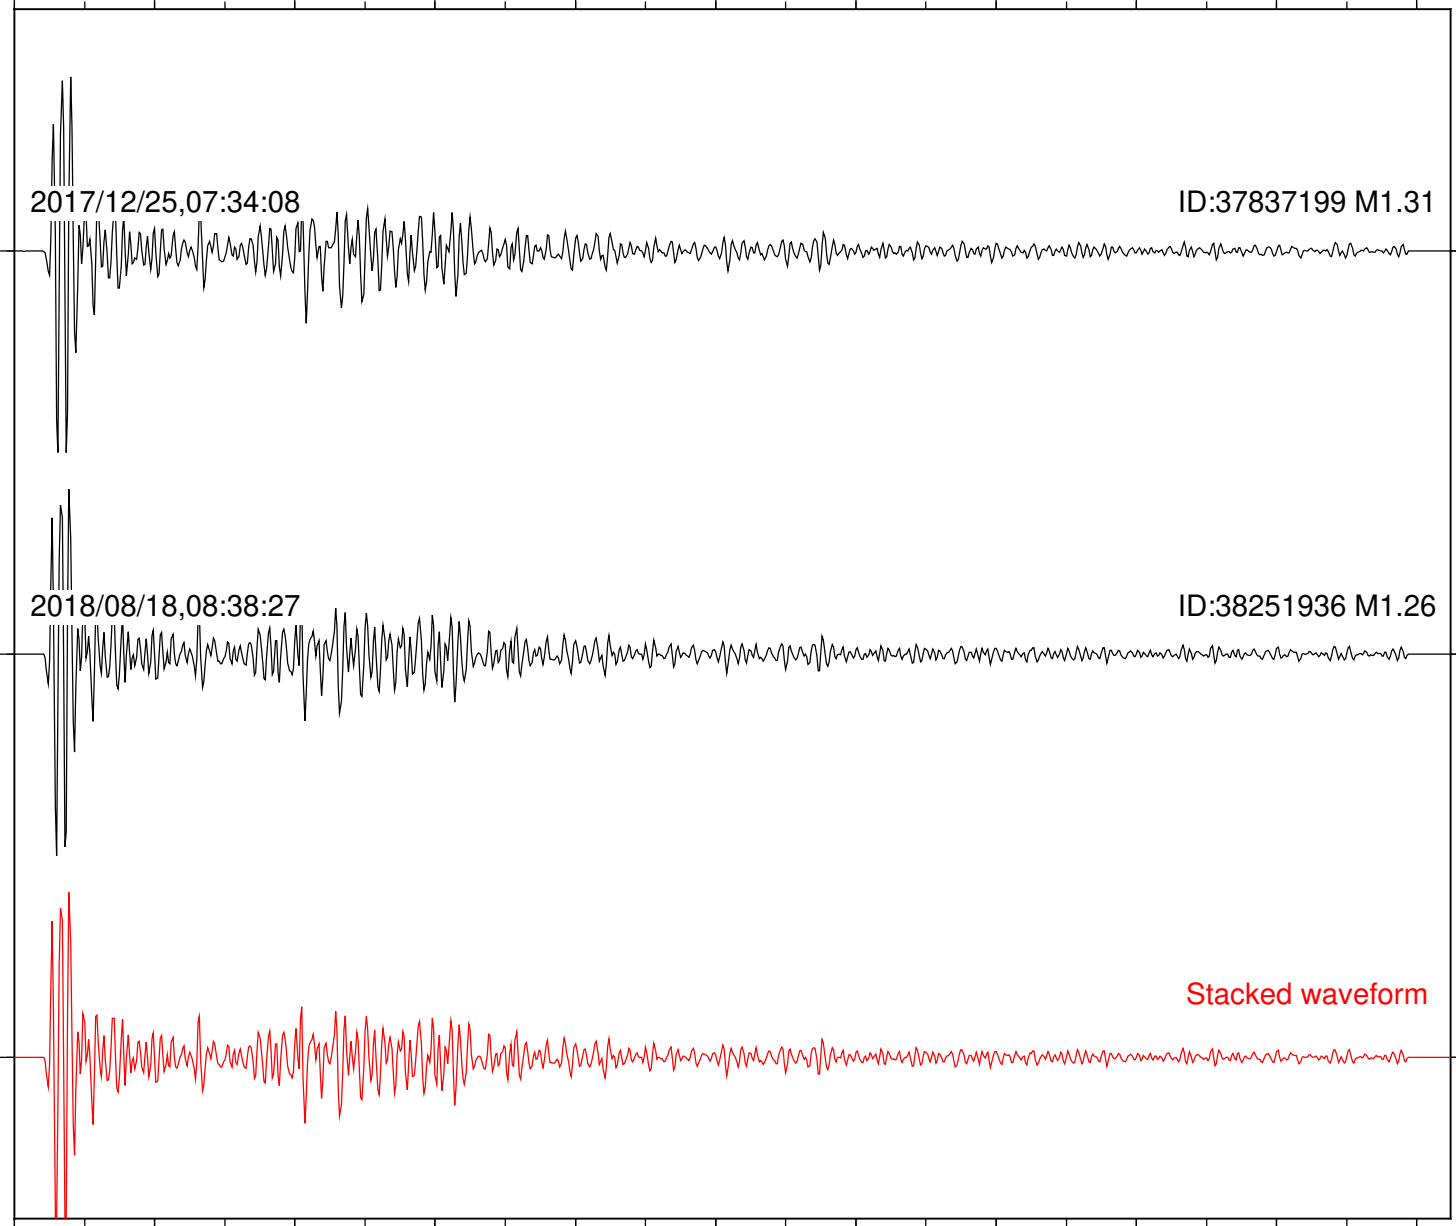

Station: B093 Com: EHZ

Focal depth: 4.67 km

2017/12/25,07:34:08

ID:37837199 M1.31

2018/08/18,08:38:27

ID:38251936 M1.26

Stacked waveform

0 1 2 3 4 5 6 7 8 9 10
Elapsed time (s)