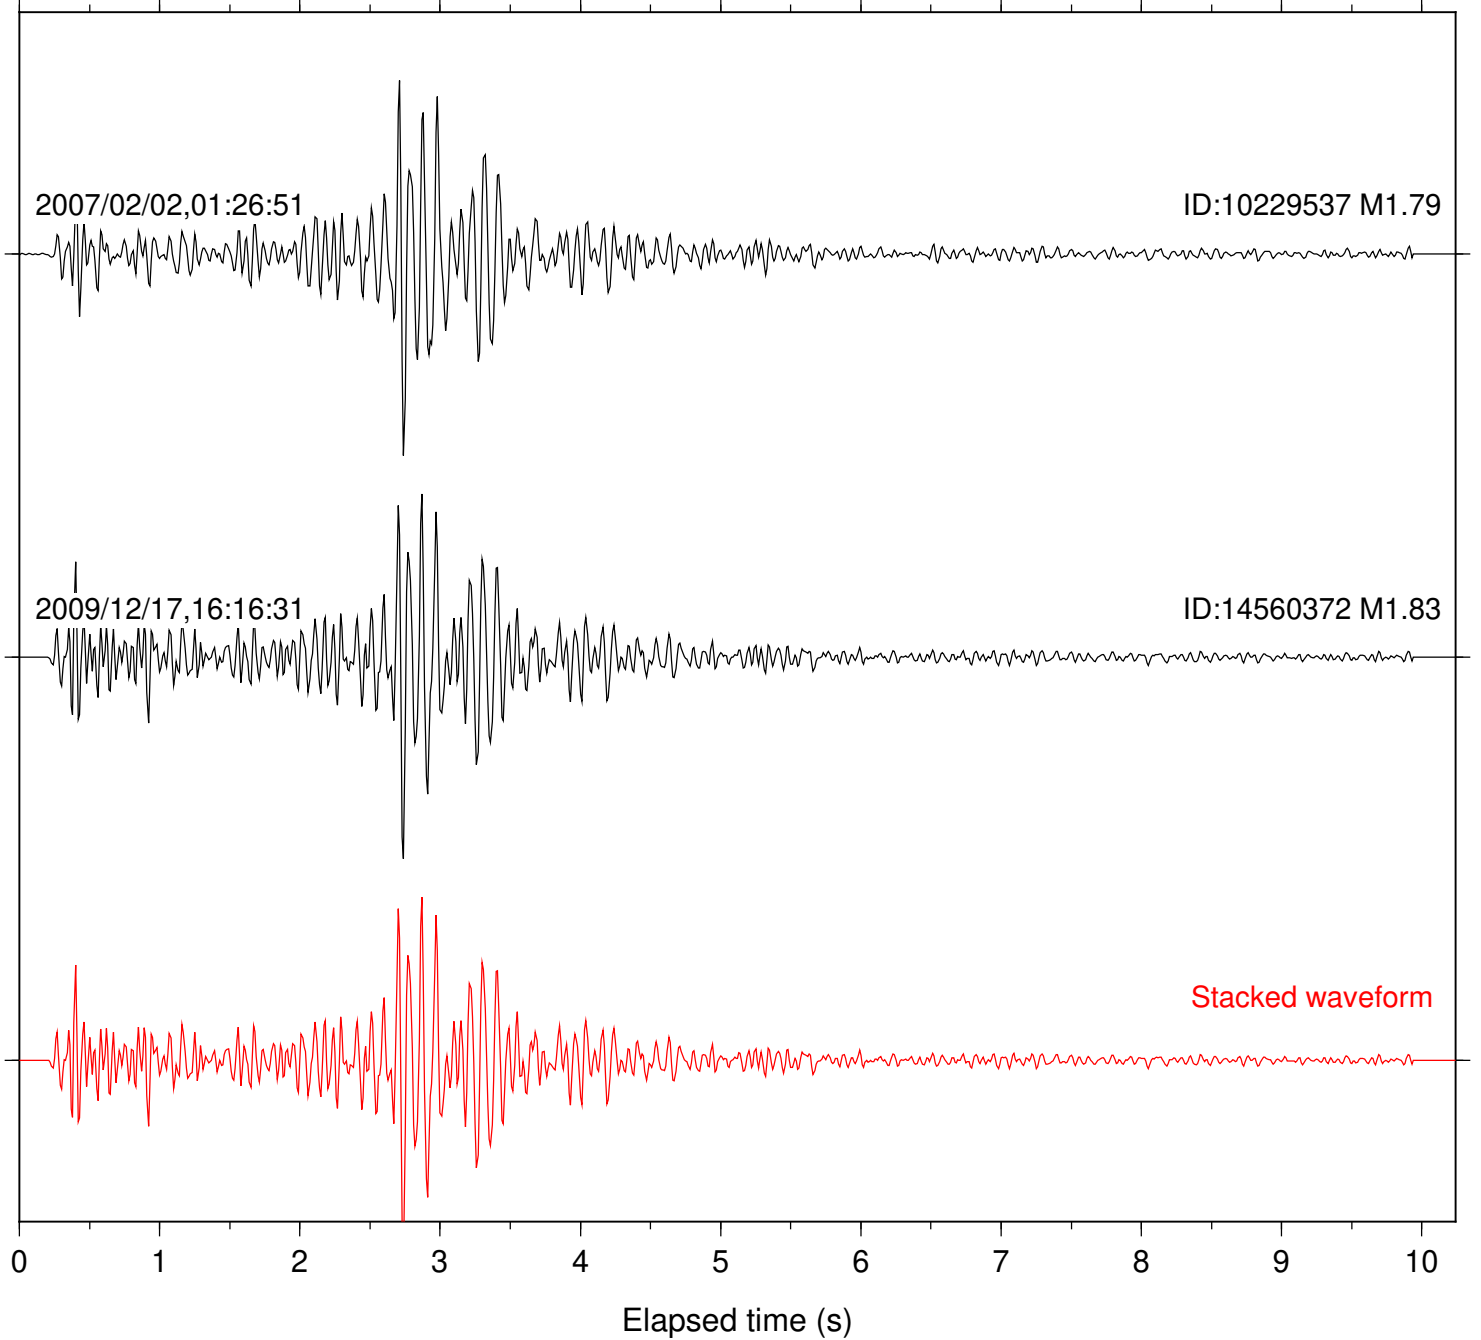

Station: FRD Com: HHZ

Focal depth: 11.93 km

Station: PFO Com: HHZ

Focal depth: 11.94 km

Station: B081 Com: EHZ

Focal depth: 8.40 km

Station: TRO Com: HHZ

Focal depth: 8.40 km