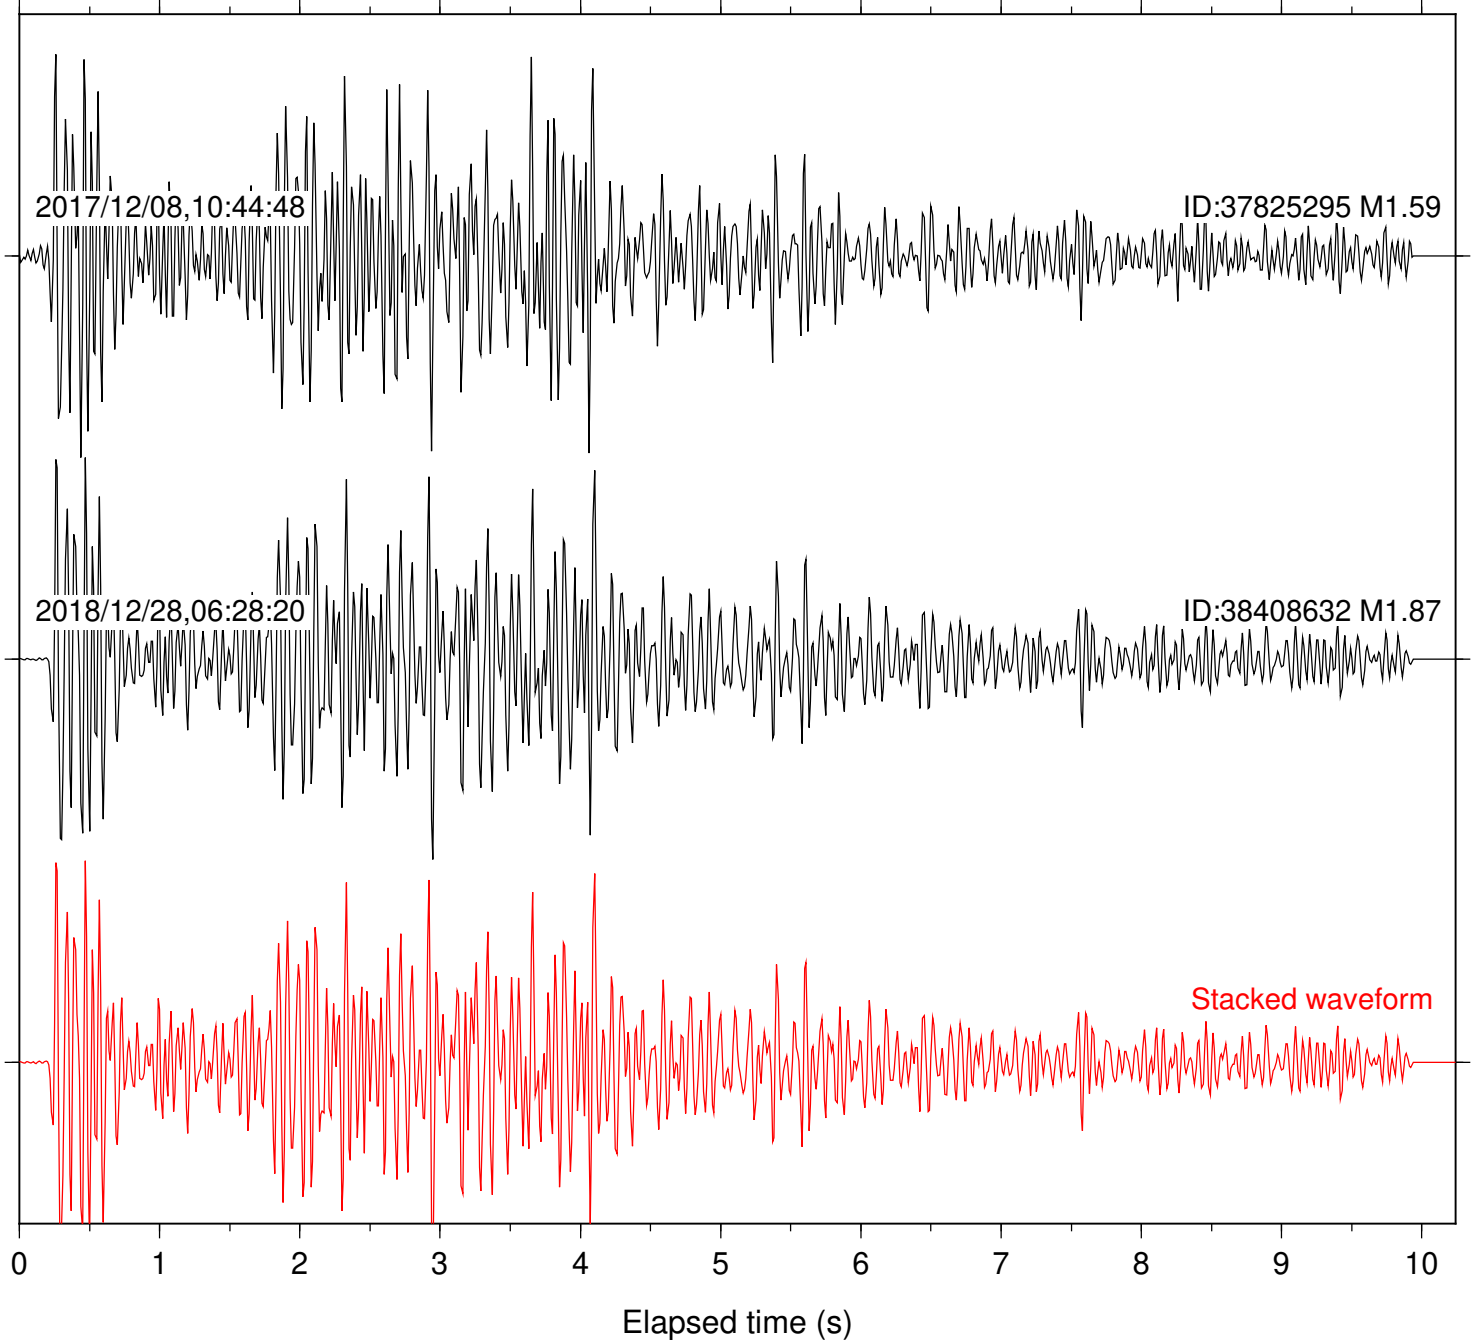

Station: PLM Com: HHZ

Focal depth: 6.18 km