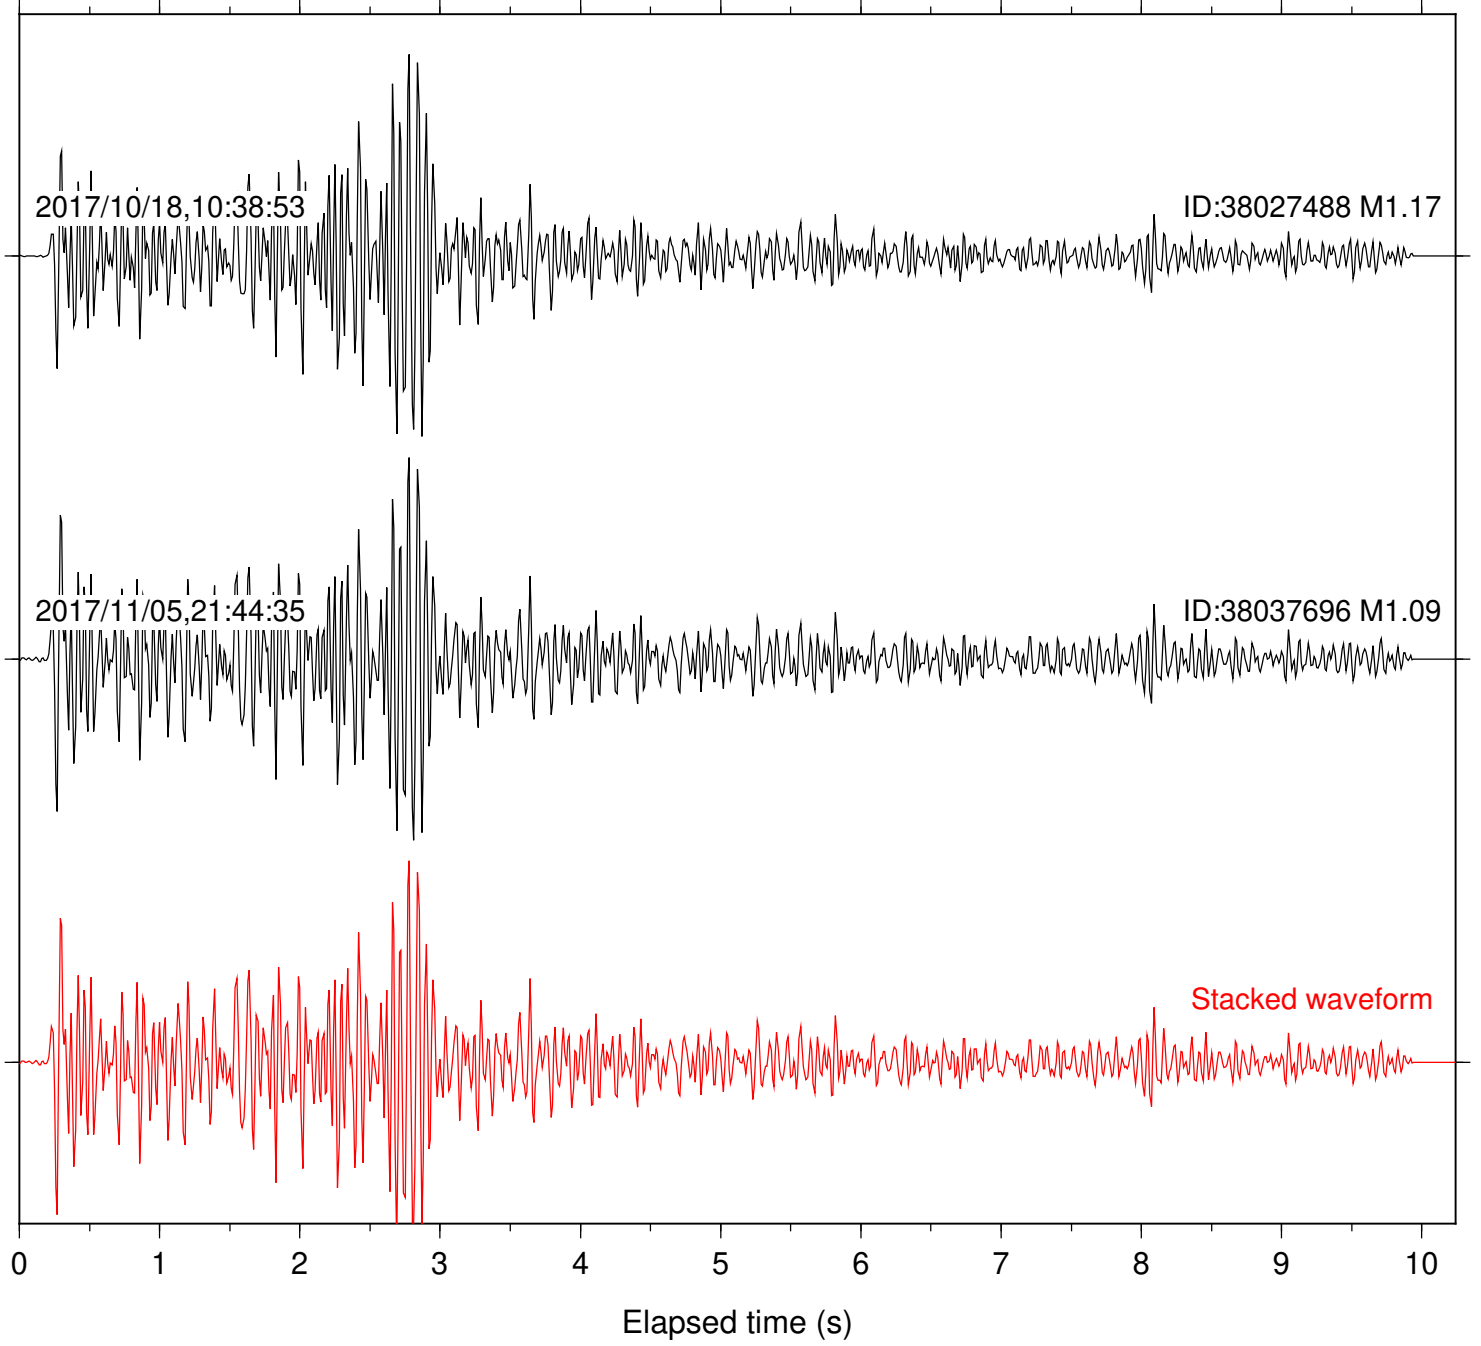

Station: FRD Com: HHZ

Focal depth: 5.43 km

Station: HMT2 Com: HHZ

Focal depth: 5.43 km

Station: LKH Com: HHZ

Focal depth: 5.43 km

Station: LVA2 Com: HHZ

Focal depth: 5.43 km