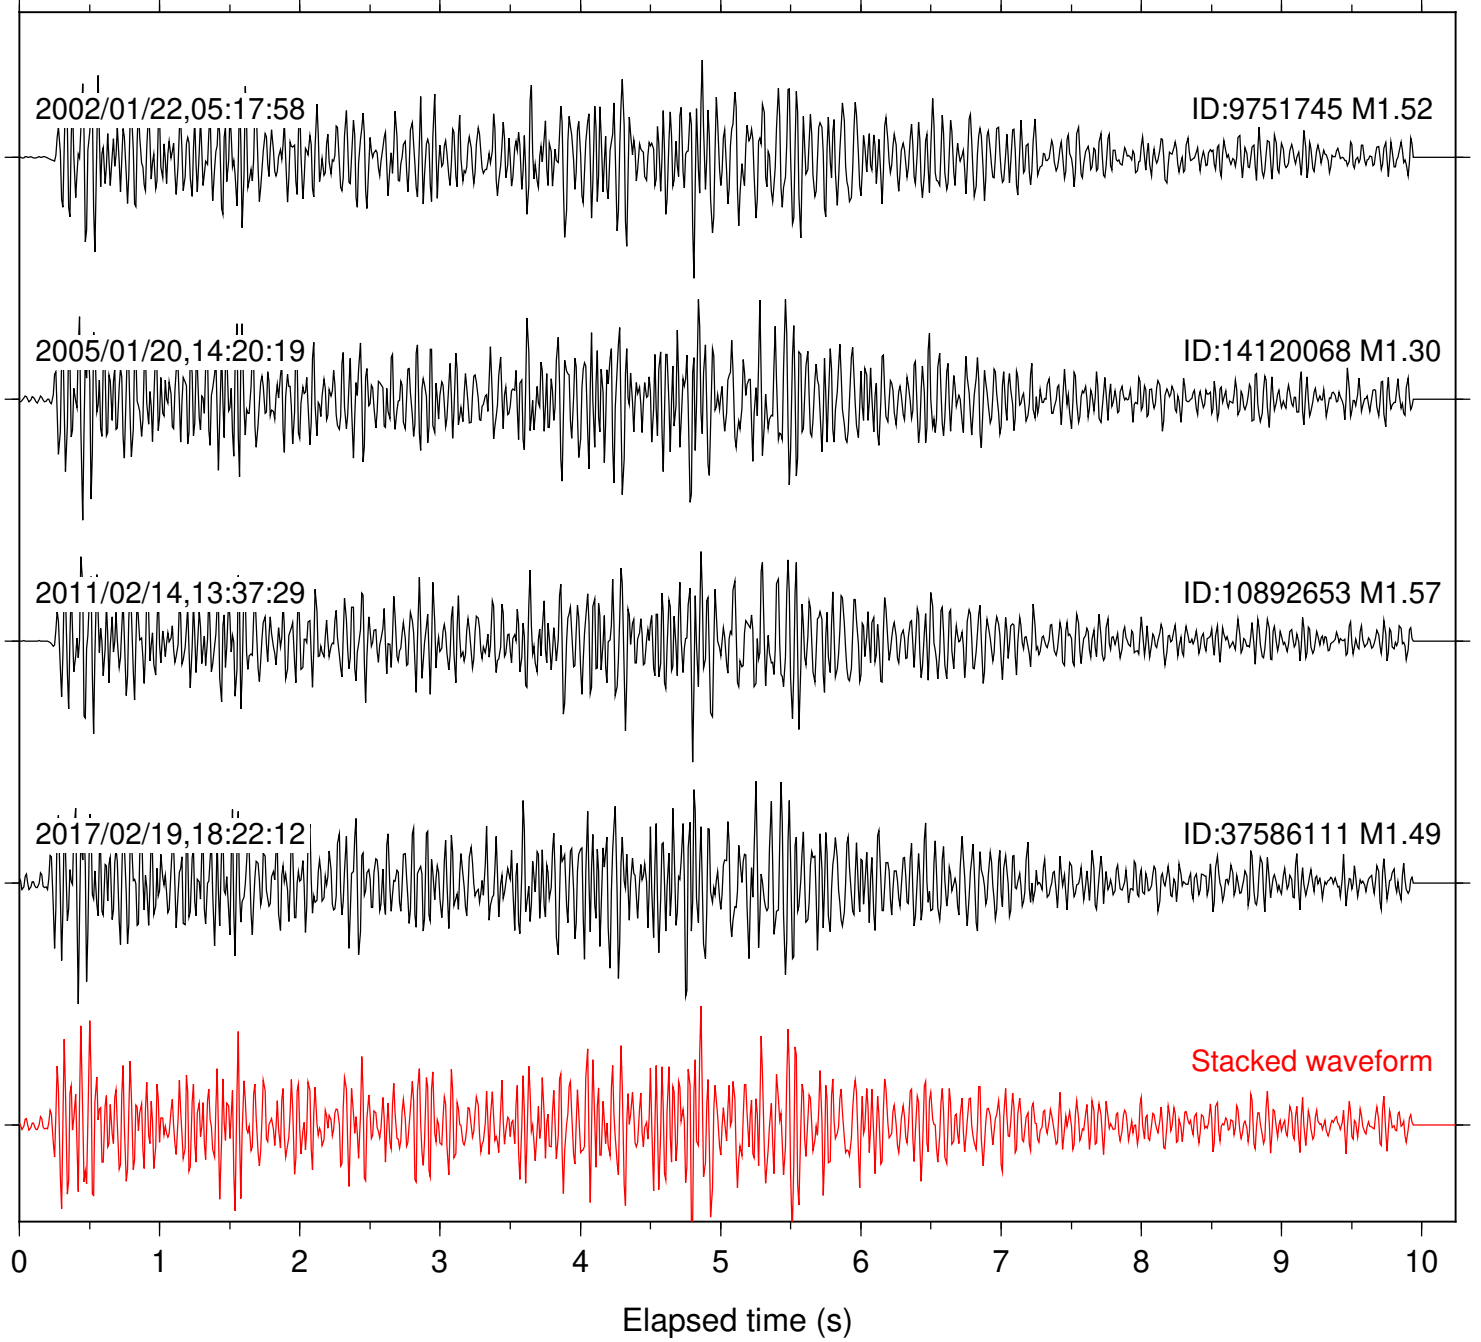

Station: FRD Com: HHZ

Focal depth: 11.26 km