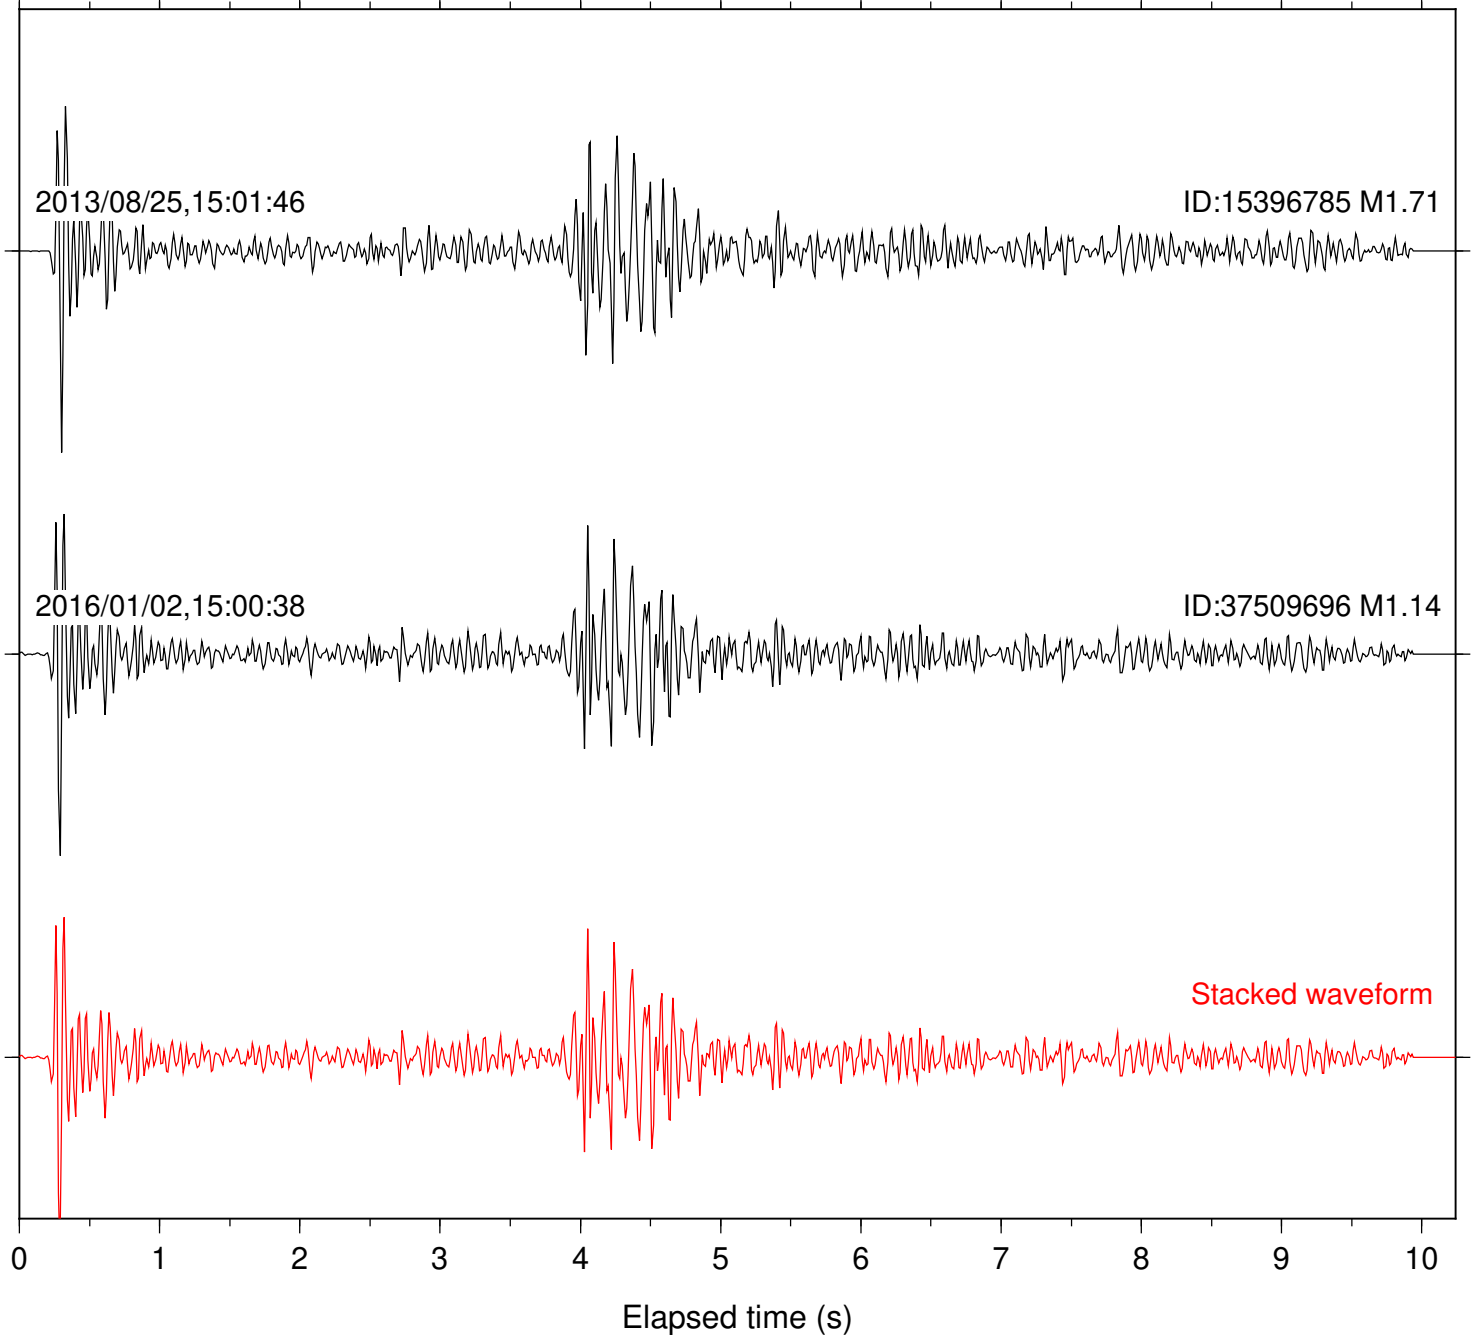

Station: B081 Com: EHZ

Focal depth: 12.09 km