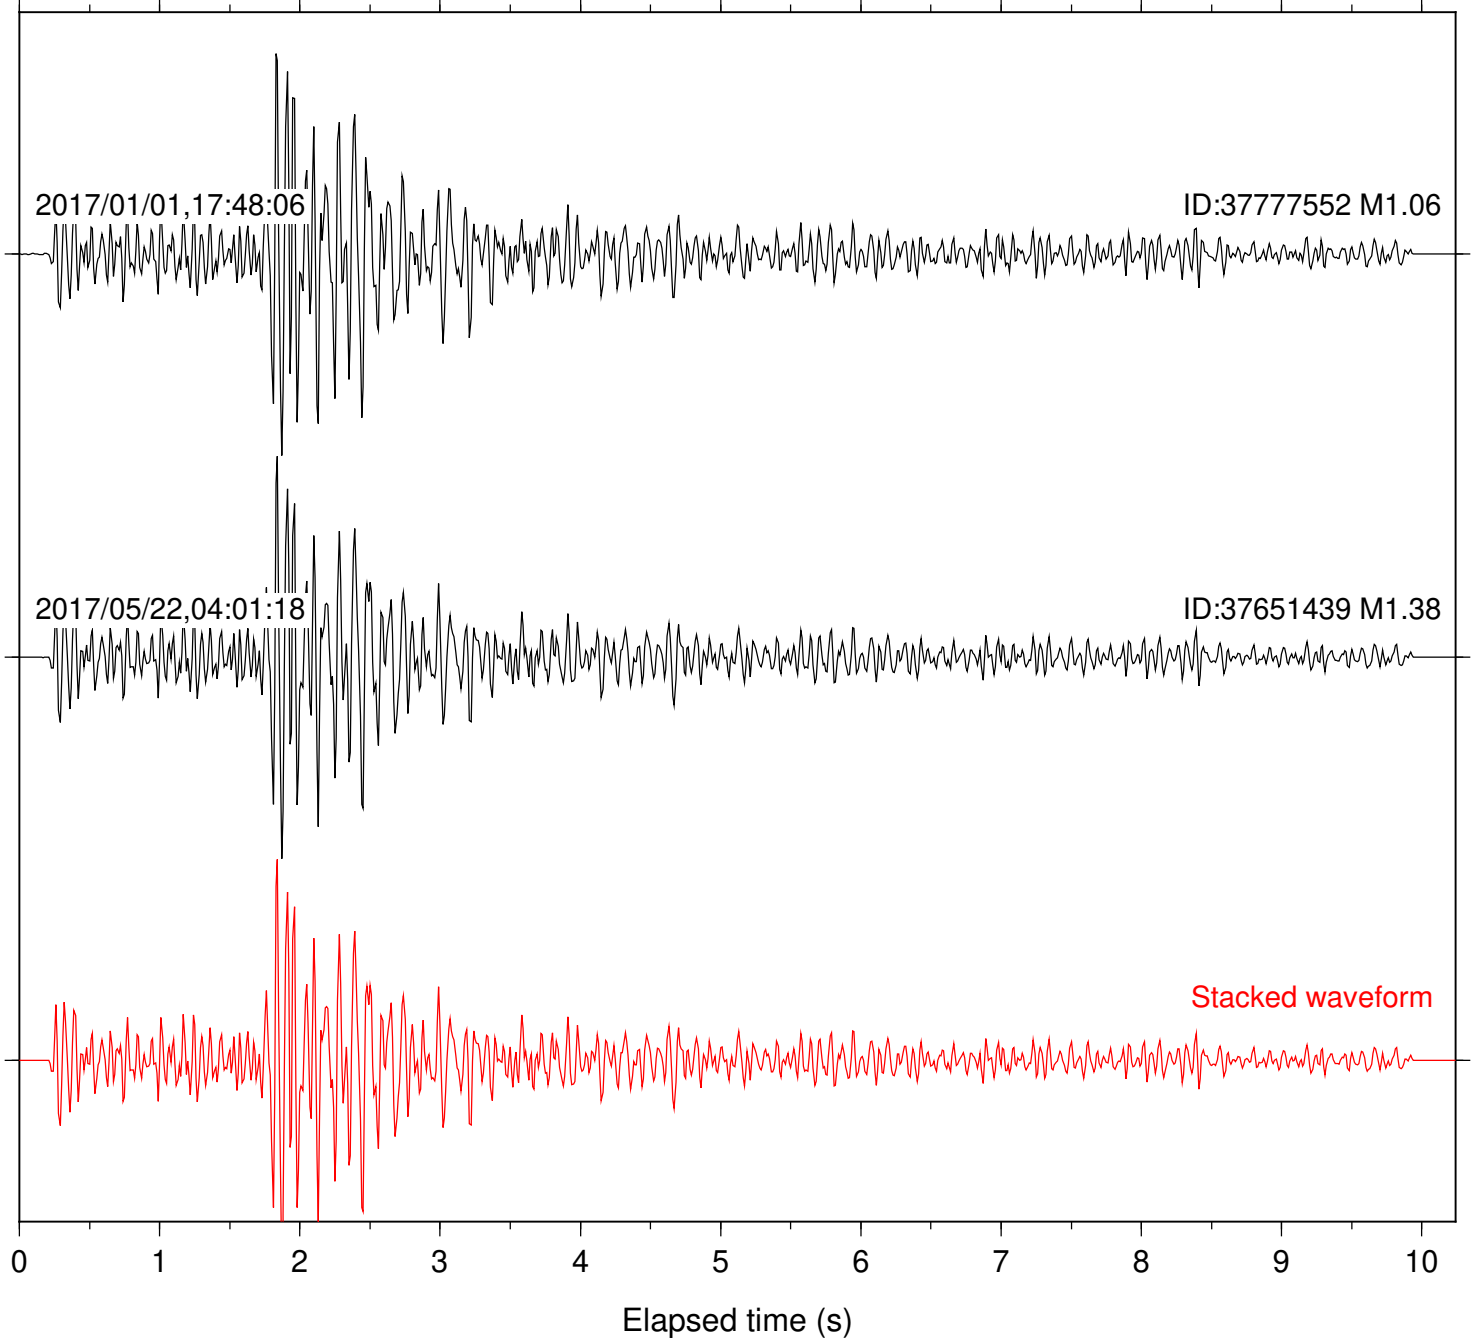

Station: B093 Com: EHZ

Focal depth: 6.75 km