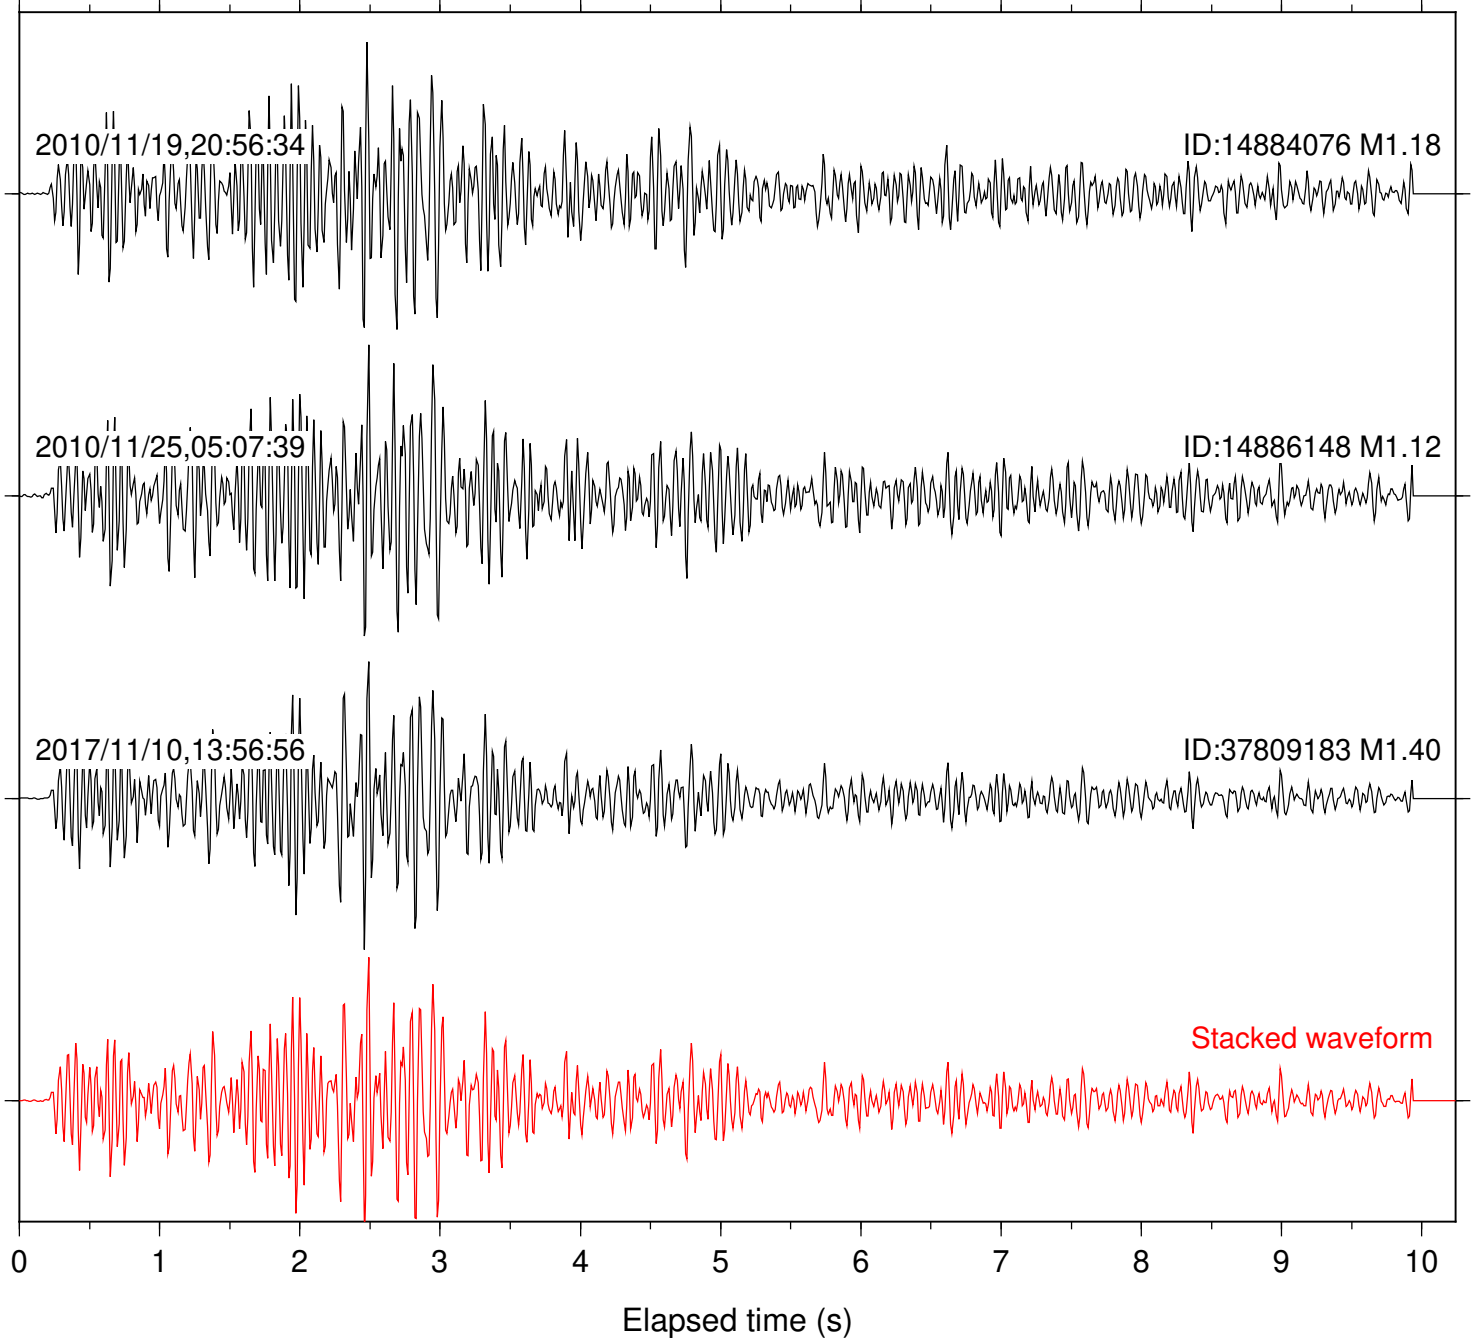

Station: B087 Com: EHZ

Focal depth: 7.08 km