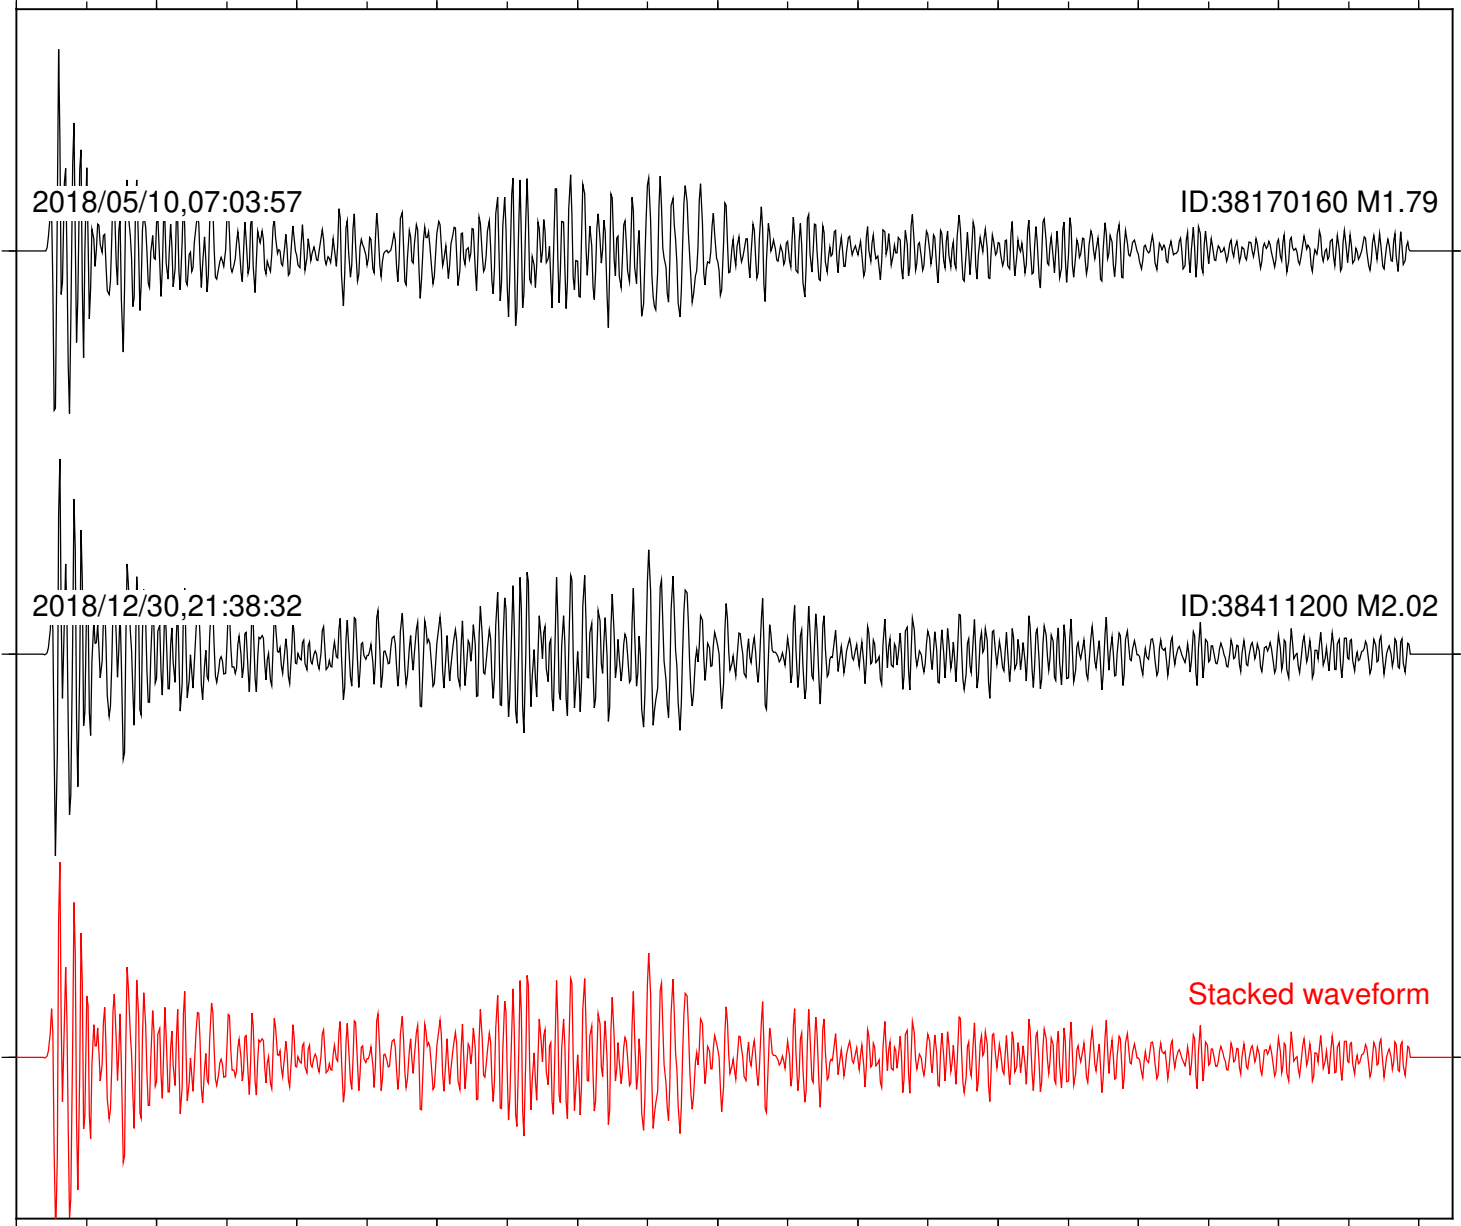

Station: LVA2 Com: HHZ

Focal depth: 5.61 km

2018/05/10,07:03:57

ID:38170160 M1.79

2018/12/30,21:38:32

ID:38411200 M2.02

Stacked waveform

0 1 2 3 4 5 6 7 8 9 10
Elapsed time (s)