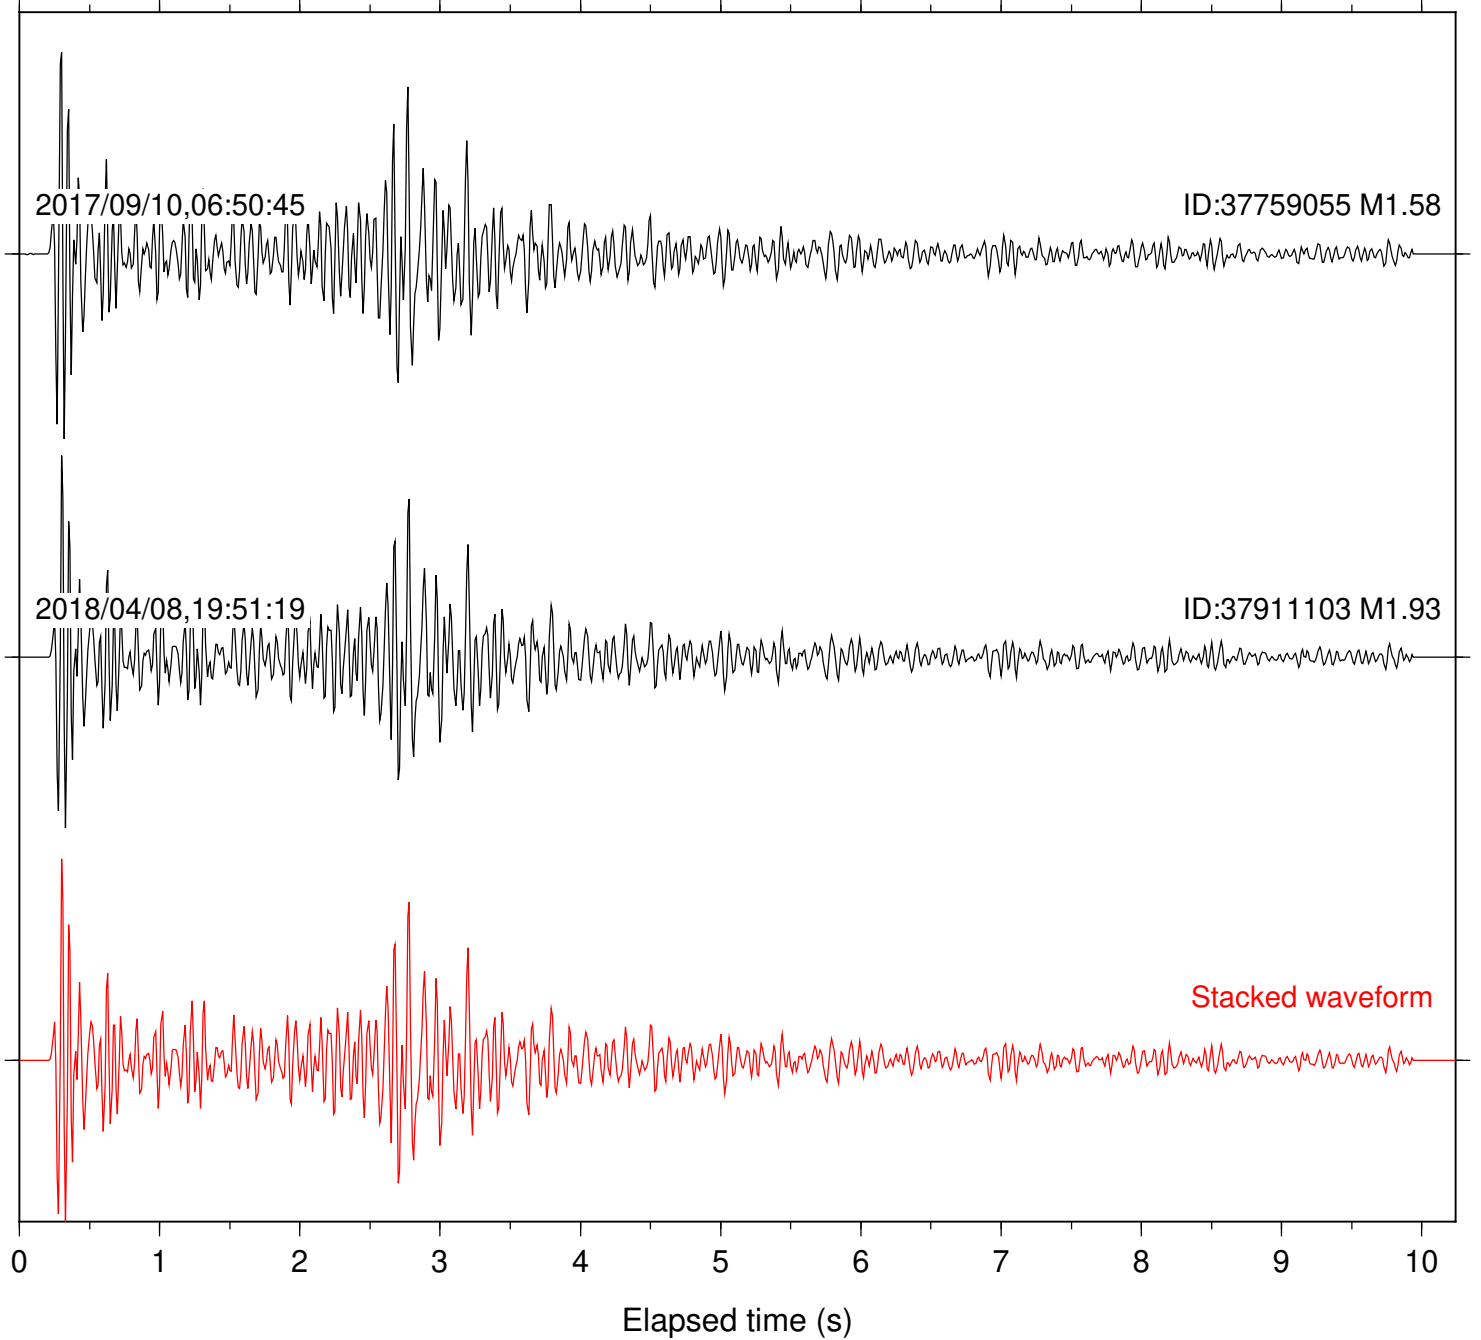

Station: B087 Com: EHZ

Focal depth: 6.28 km