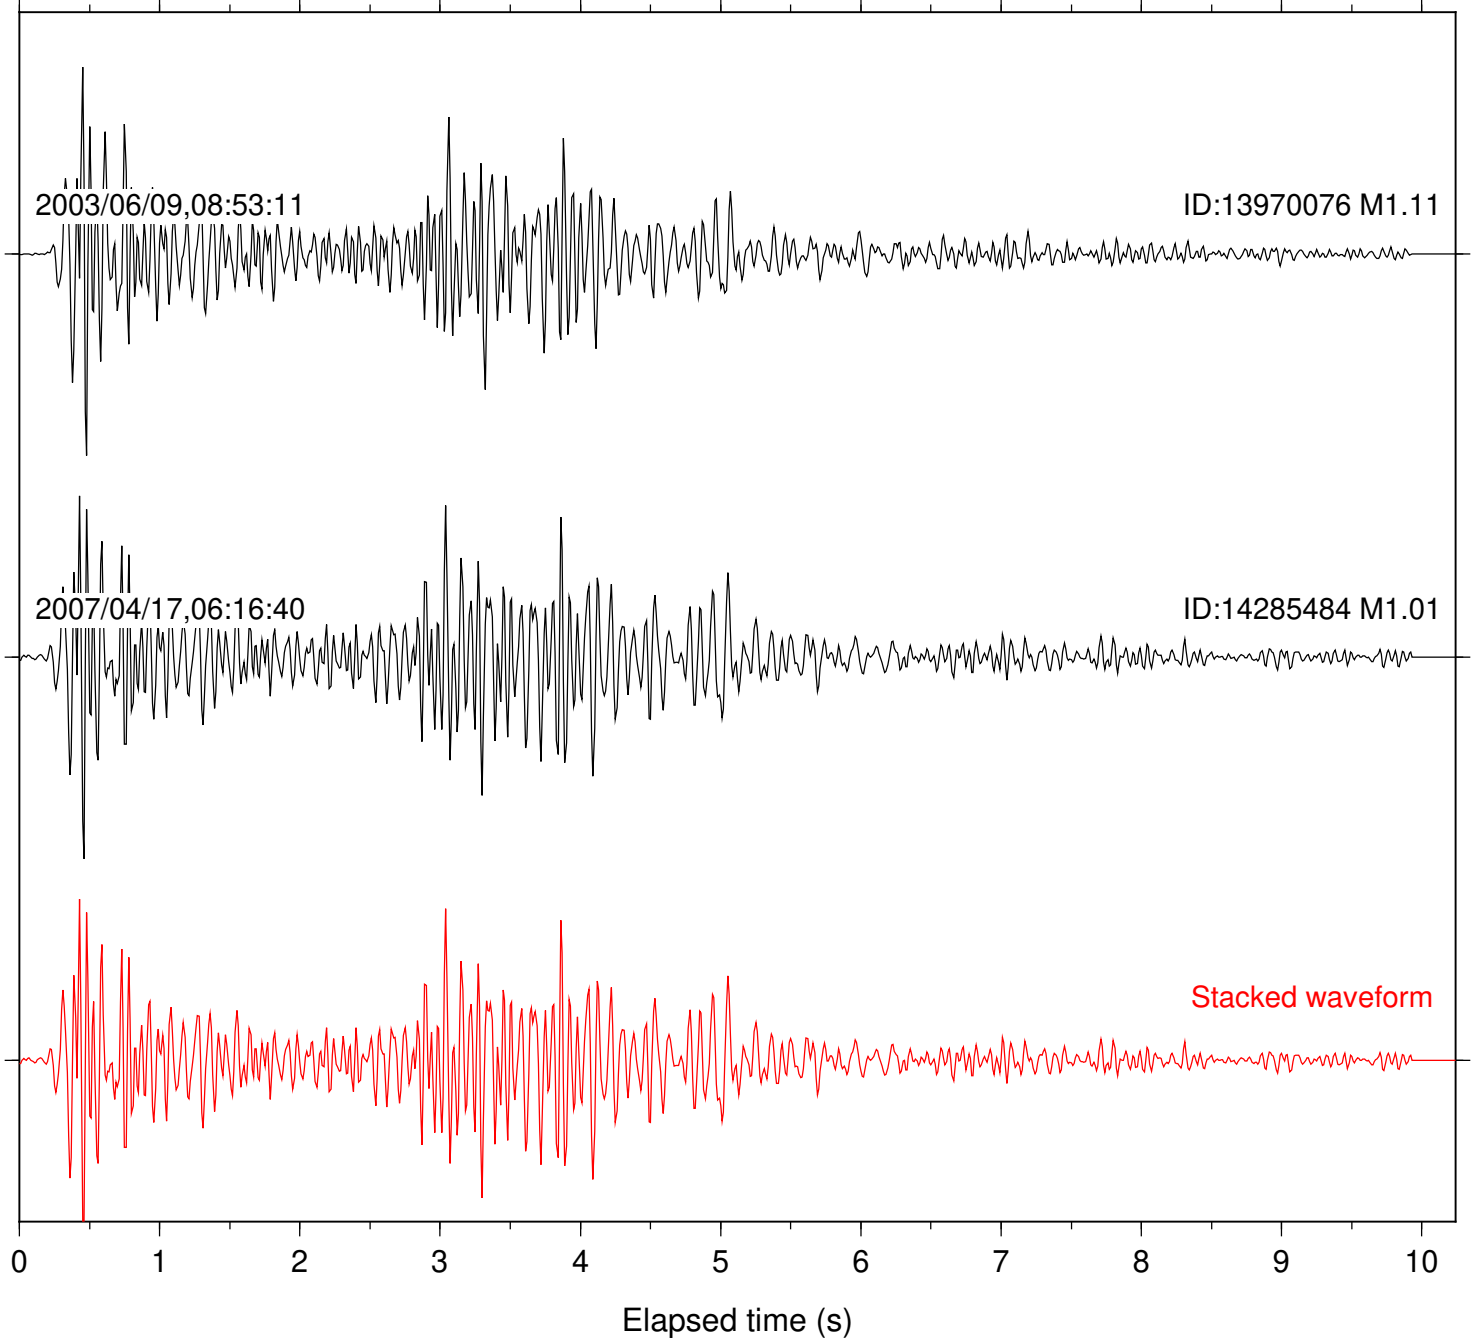

Station: SND Com: HHZ

Focal depth: 16.63 km