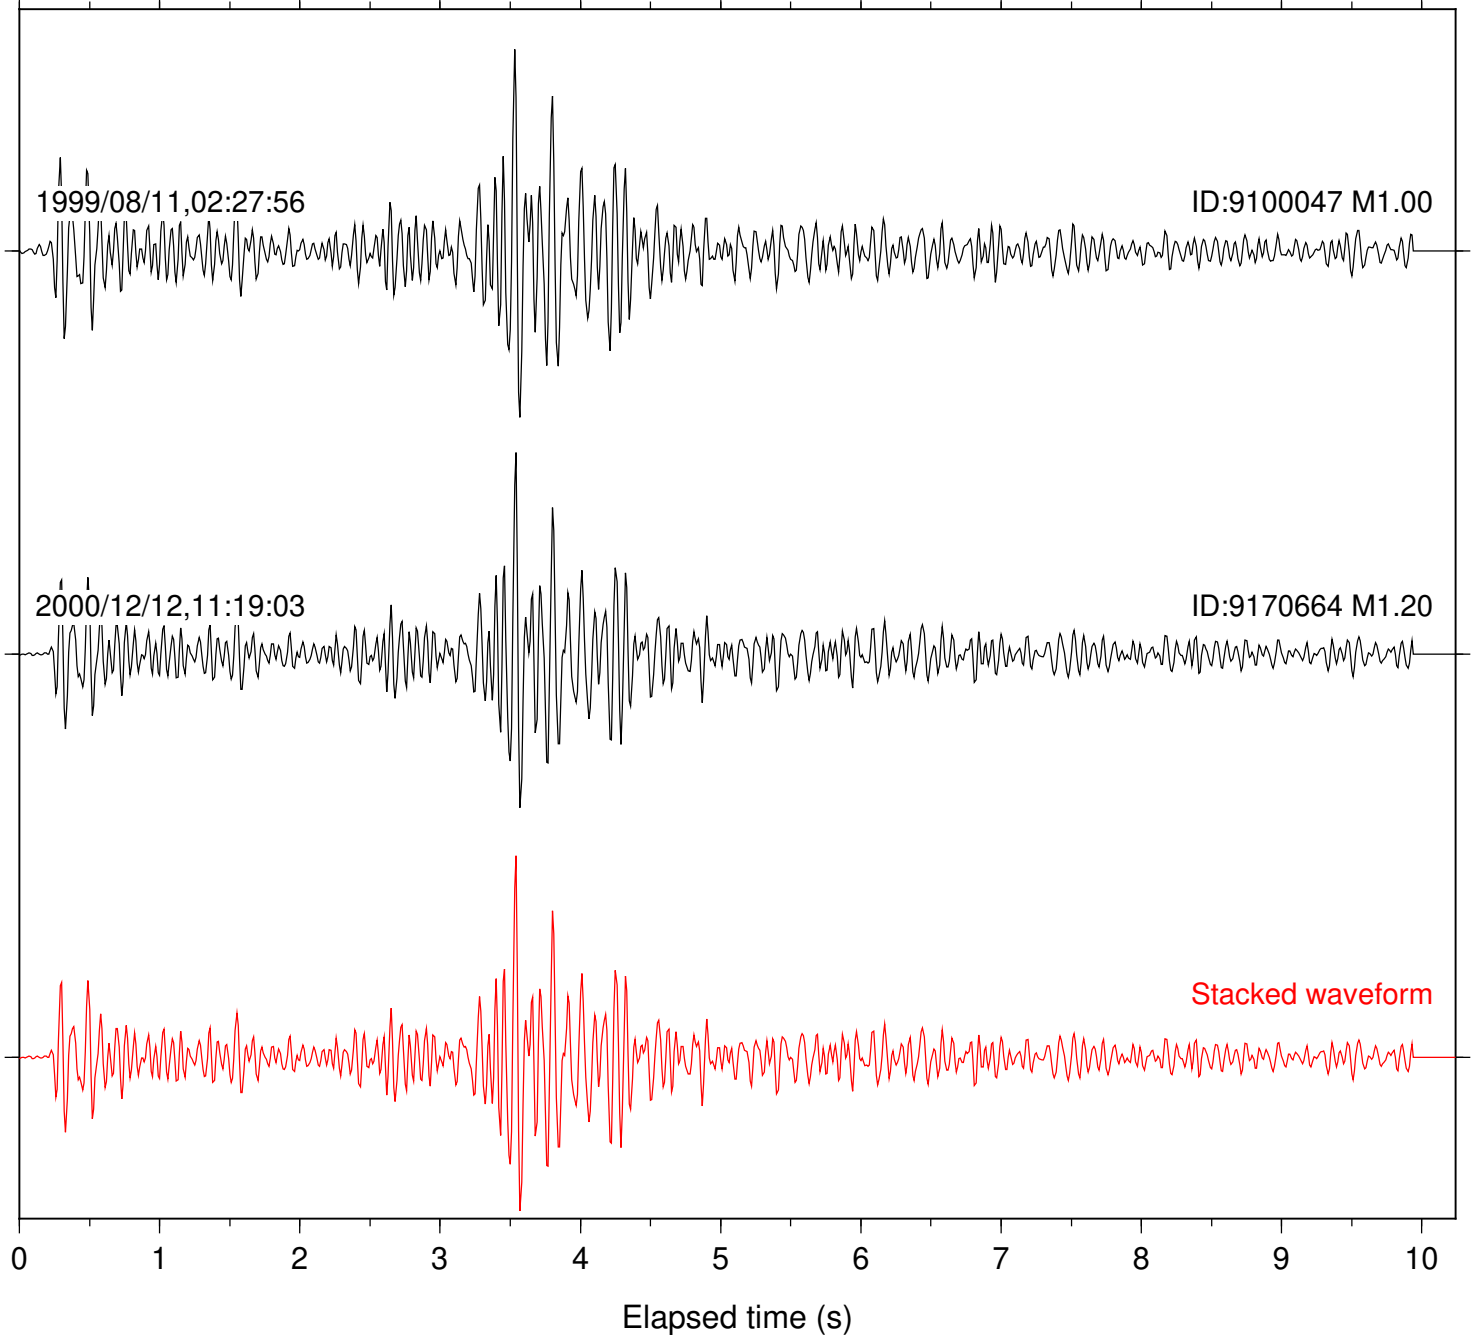

Station: SND Com: HHZ

Focal depth: 16.77 km

Station: BZN Com: HHZ

Focal depth: 12.41 km

Station: HMT2 Com: HHZ

Focal depth: 12.41 km

Station: POB2 Com: HHZ

Focal depth: 12.41 km