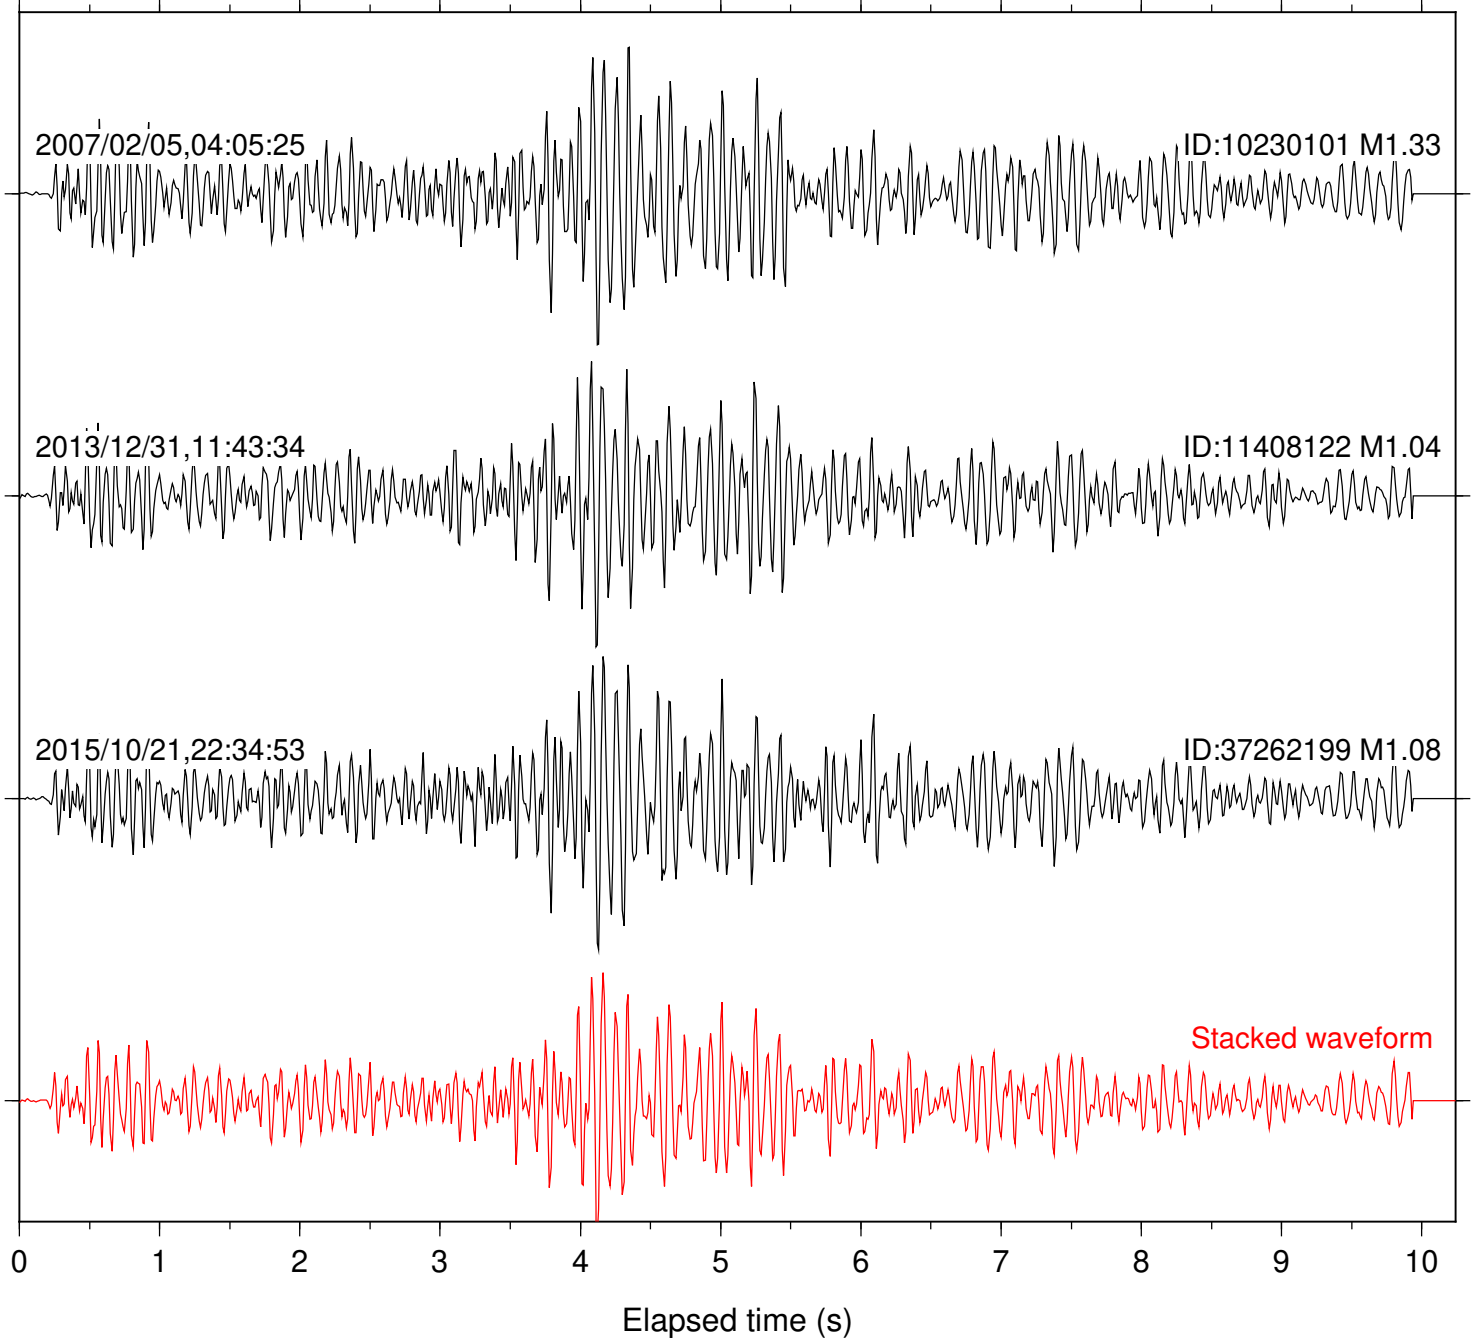

Station: B084 Com: EHZ

Focal depth: 11.93 km