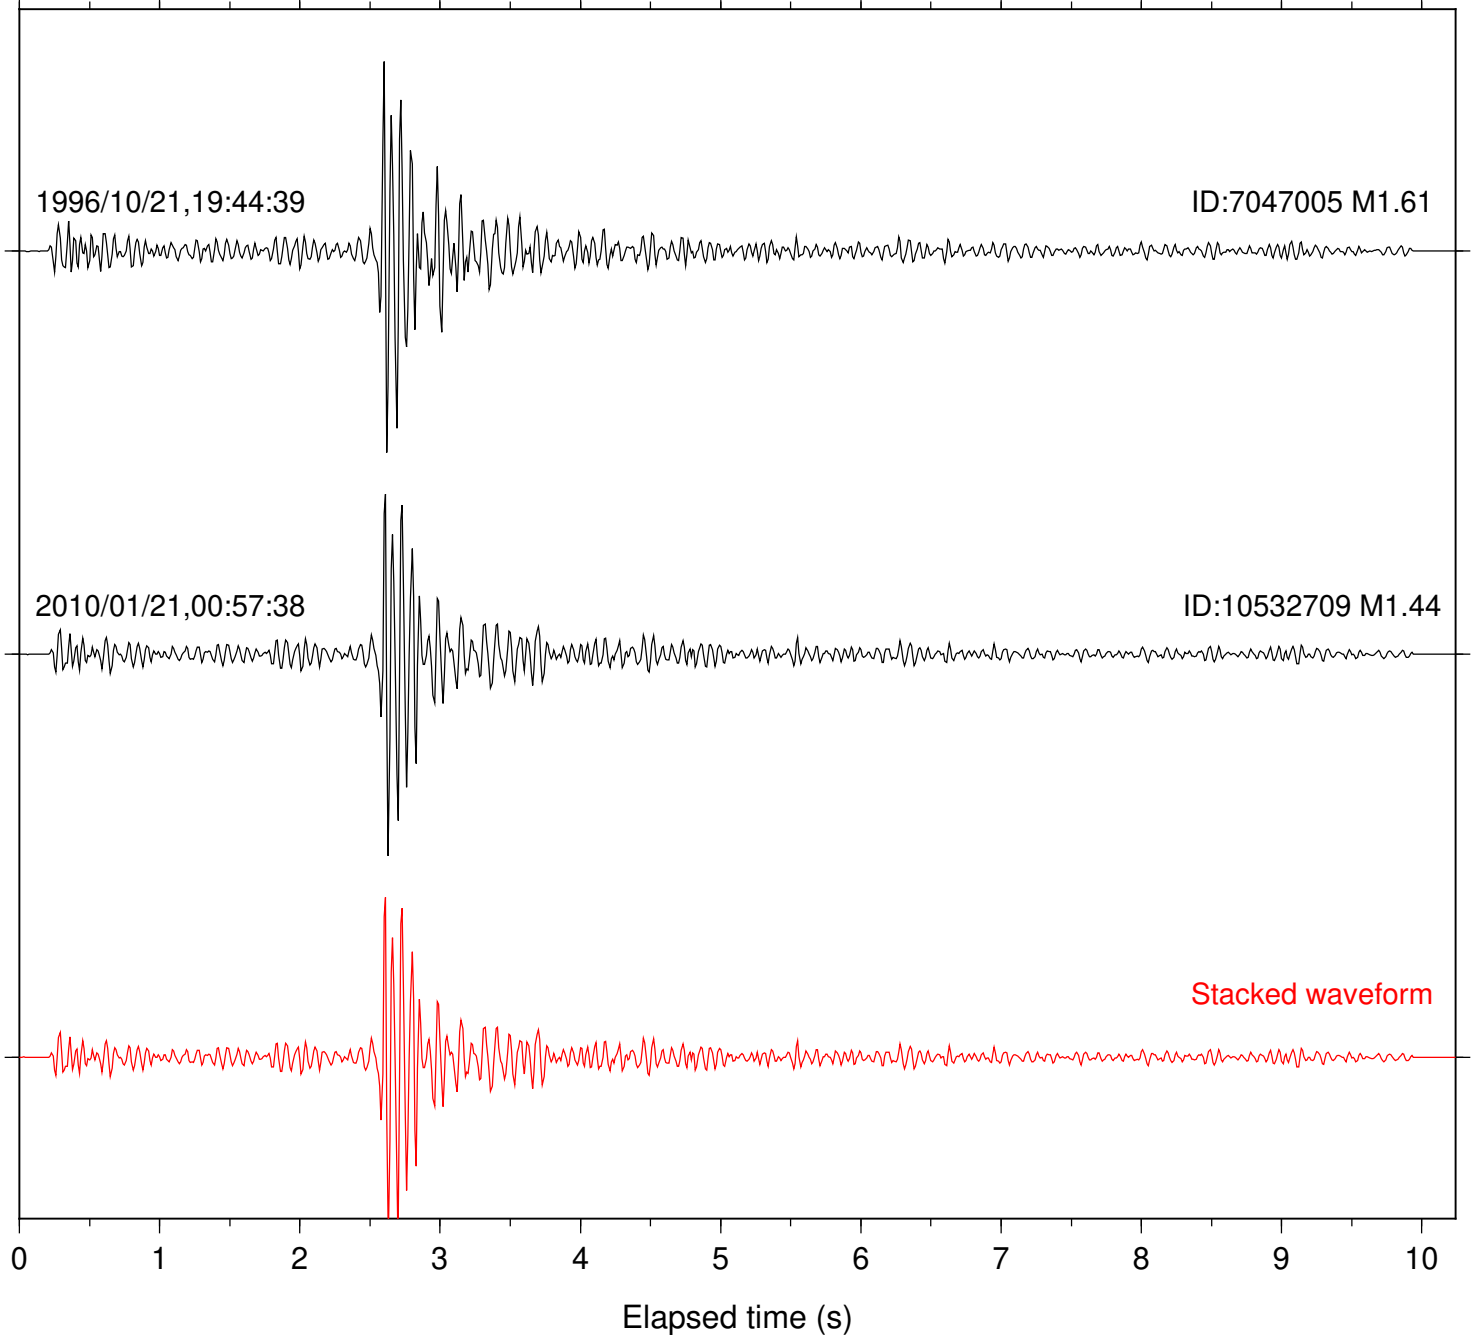

Station: KNW Com: HHZ

Focal depth: 17.93 km