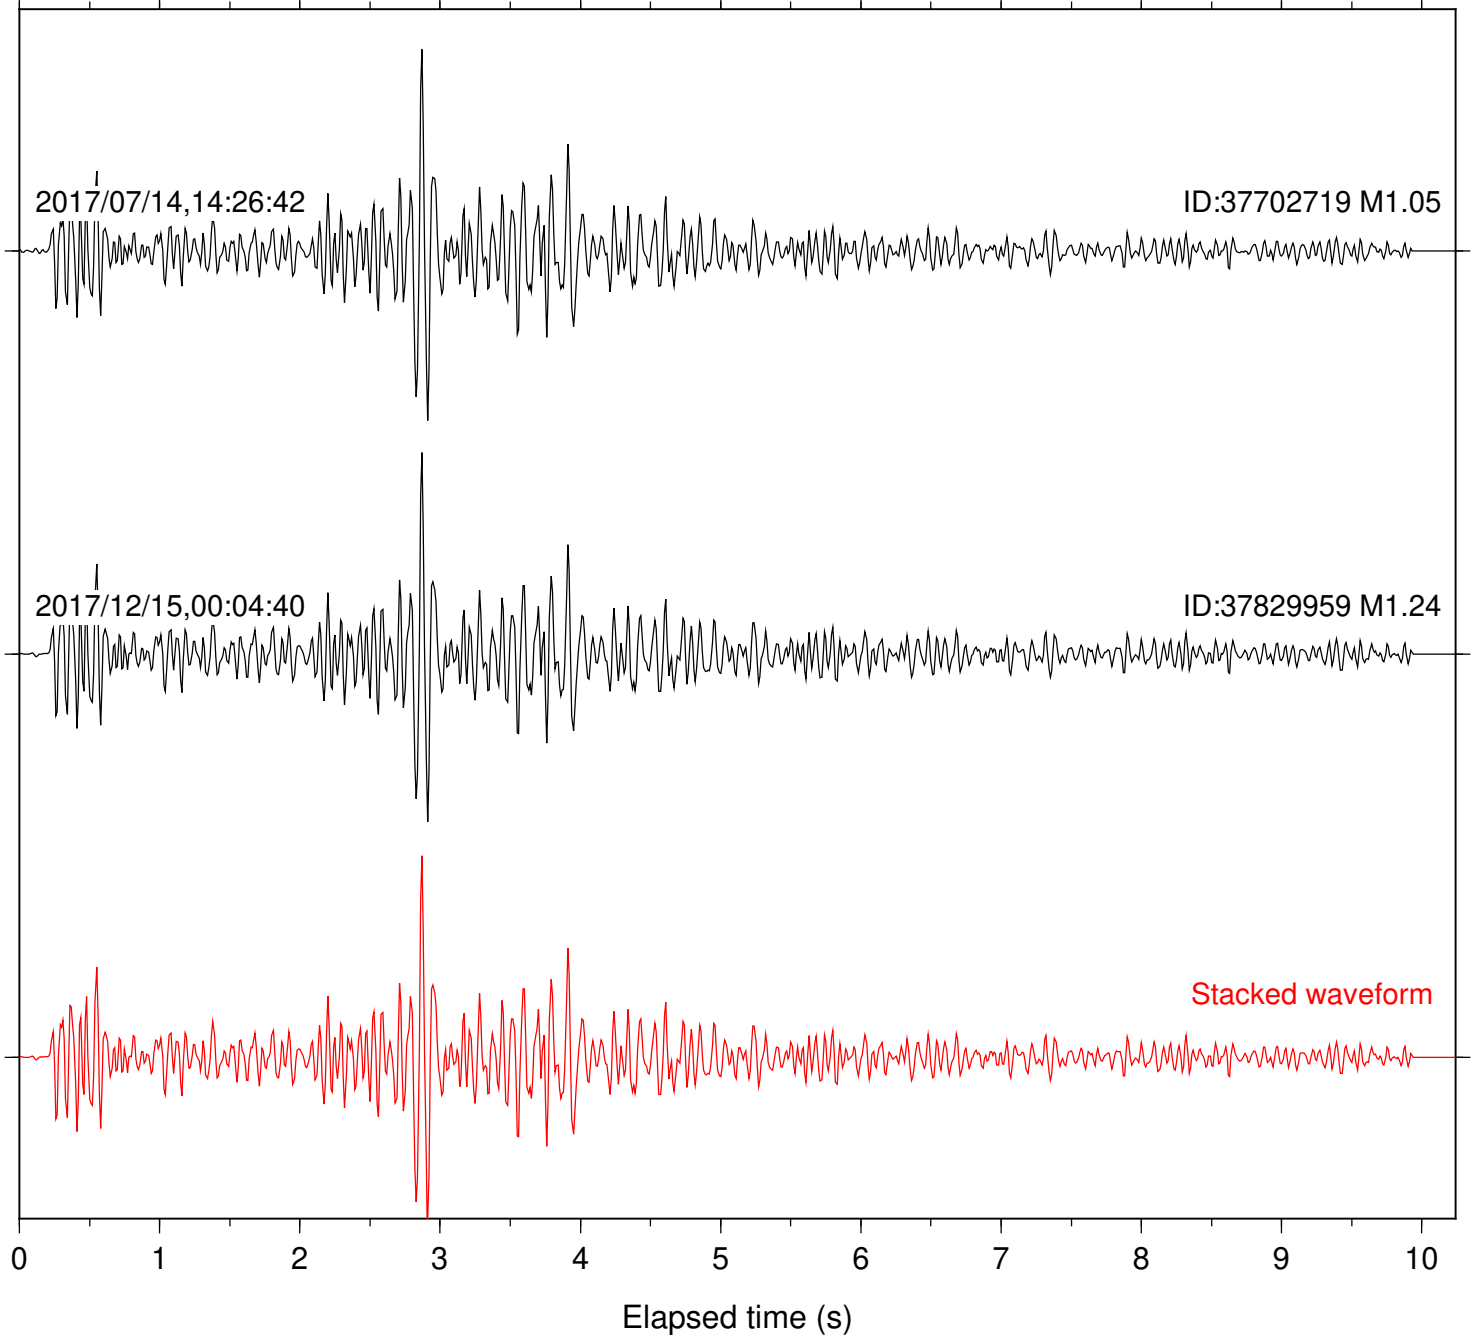

Station: B088 Com: EHZ

Focal depth: 6.76 km