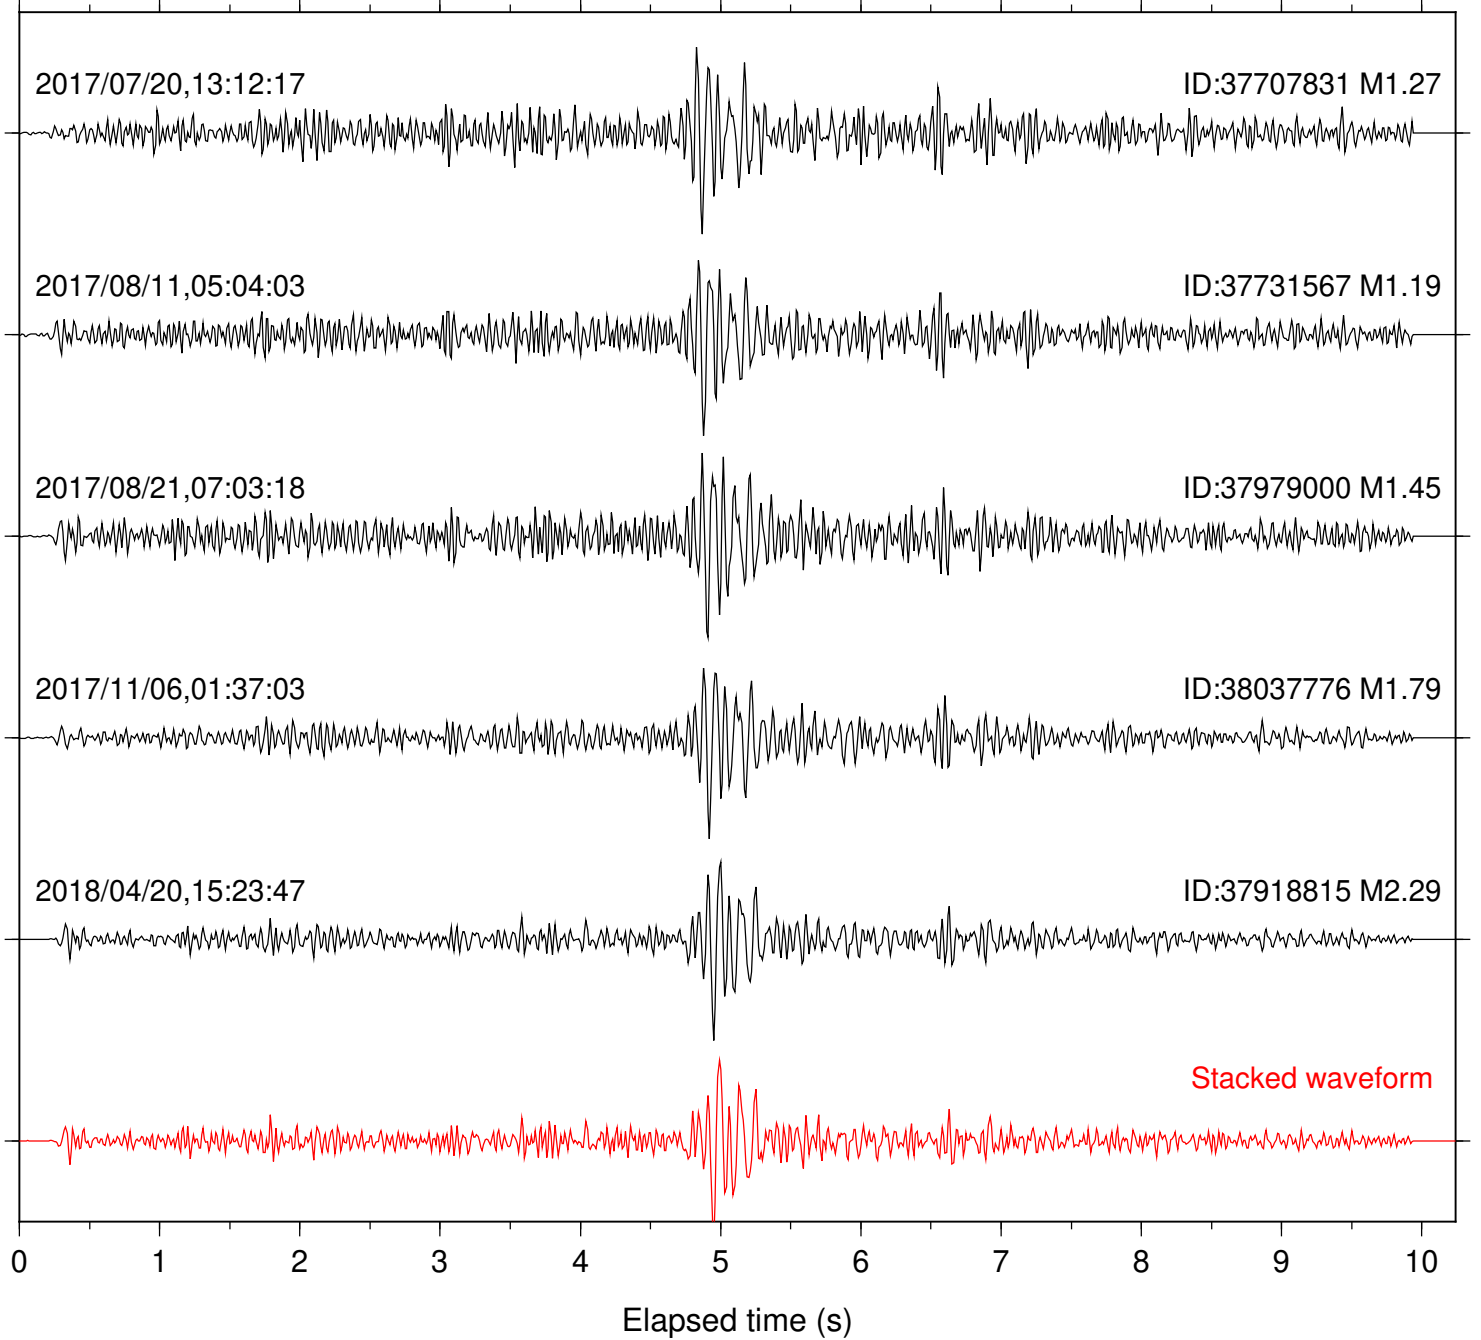

Station: POB2 Com: HHZ

Focal depth: 6.59 km

Station: RRSP Com: HHZ

Focal depth: 6.58 km

Station: SMER Com: HHZ

Focal depth: 7.57 km

Station: SND Com: HHZ

Focal depth: 7.57 km