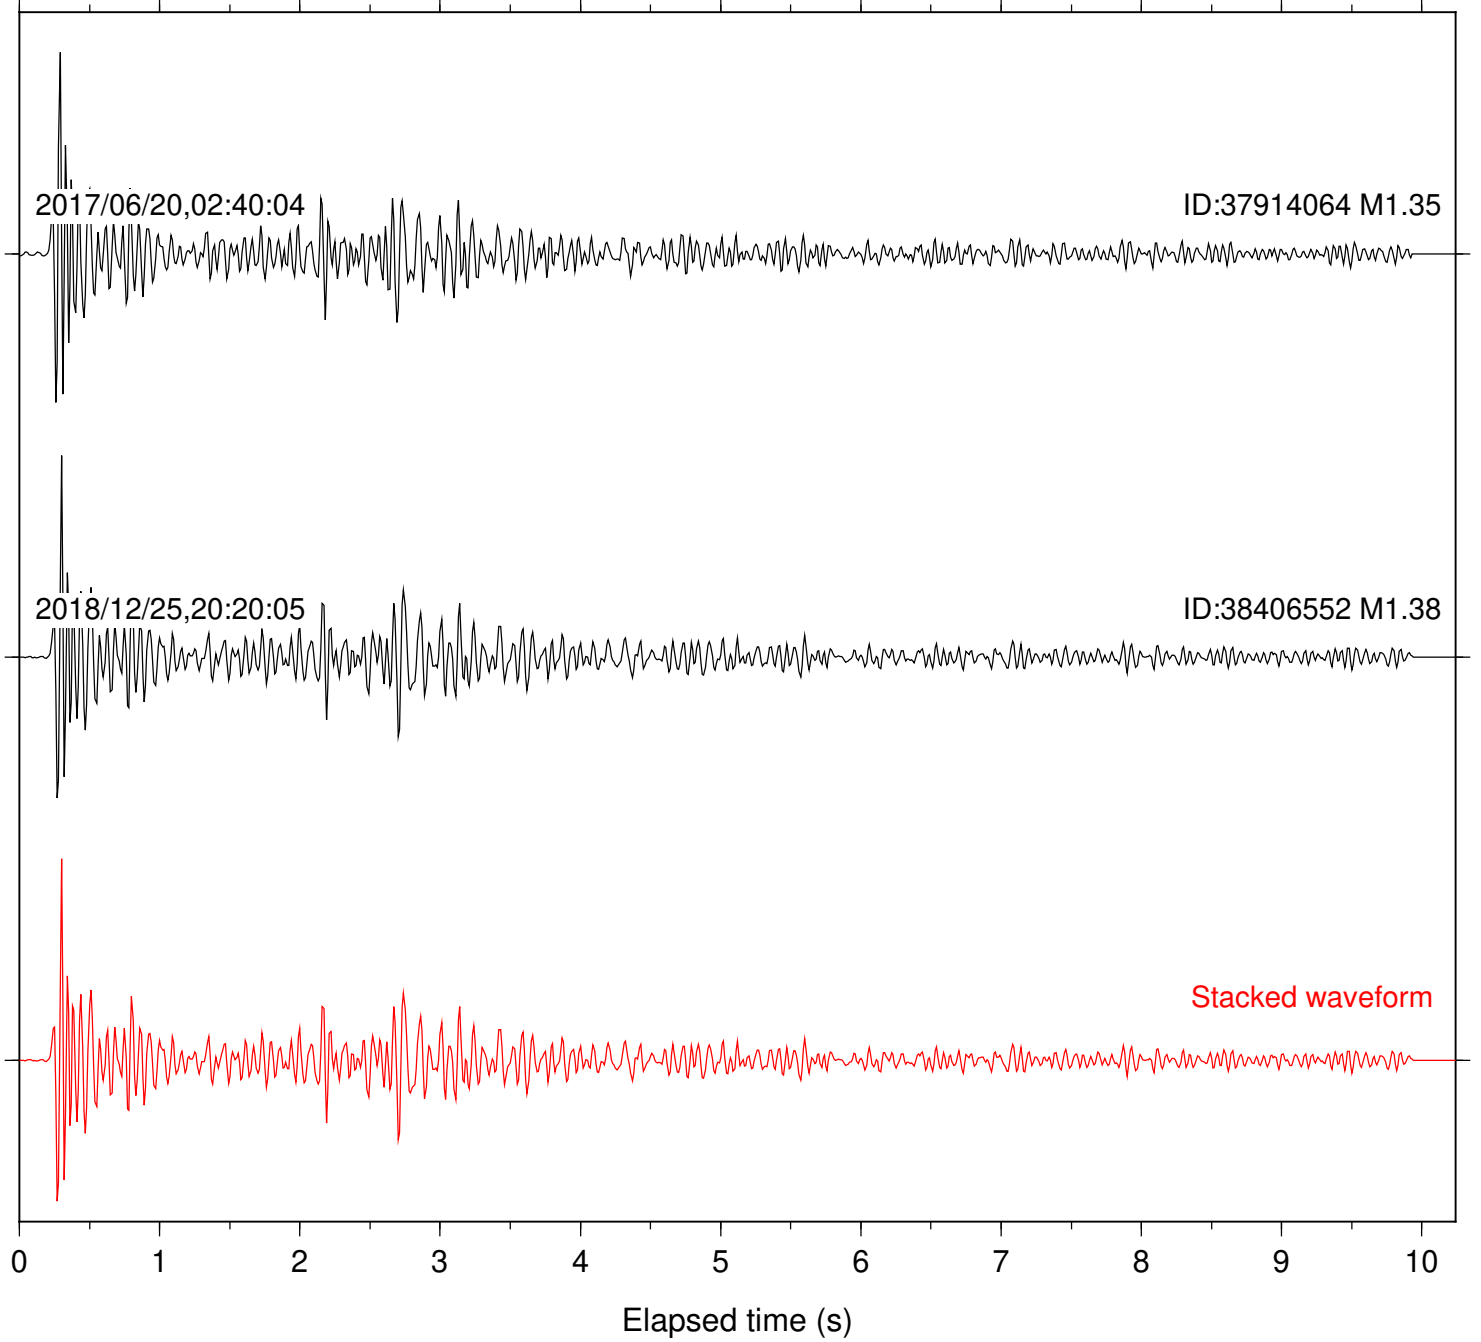

Station: B087 Com: EHZ

Focal depth: 7.13 km