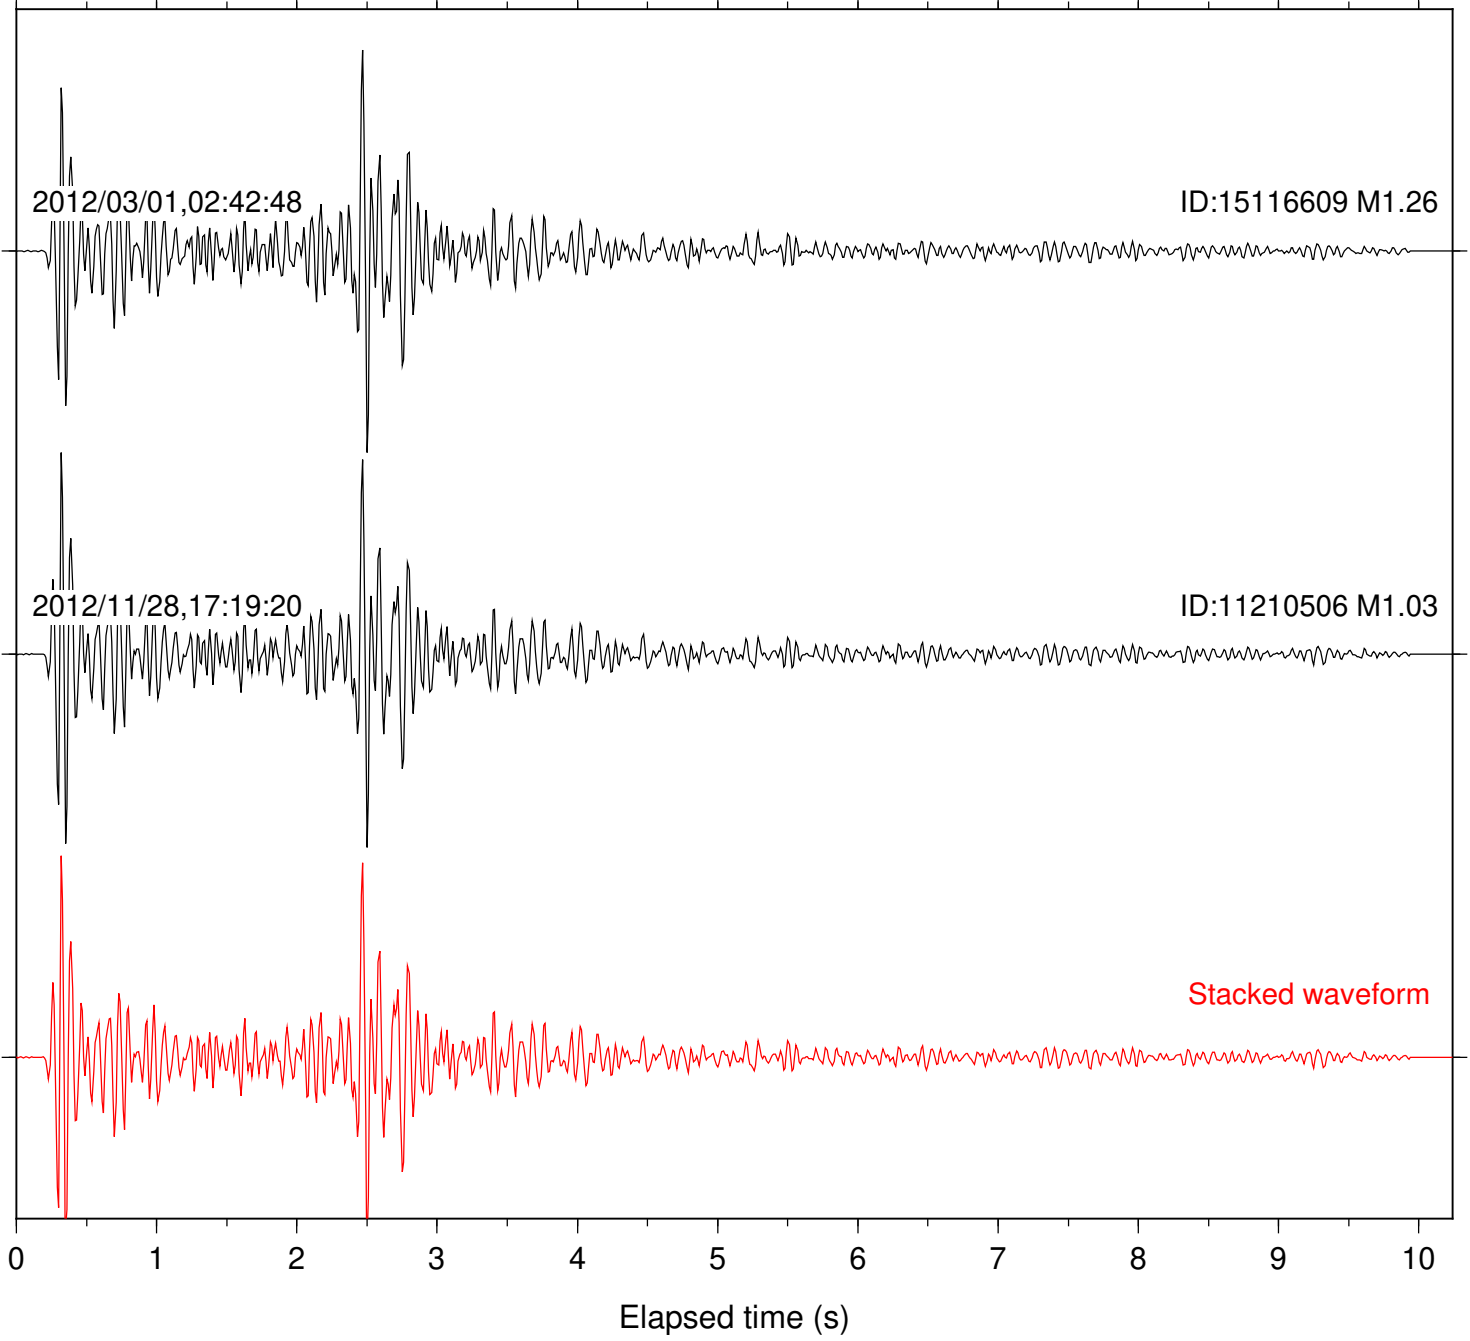

Station: B088 Com: EHZ

Focal depth: 10.33 km