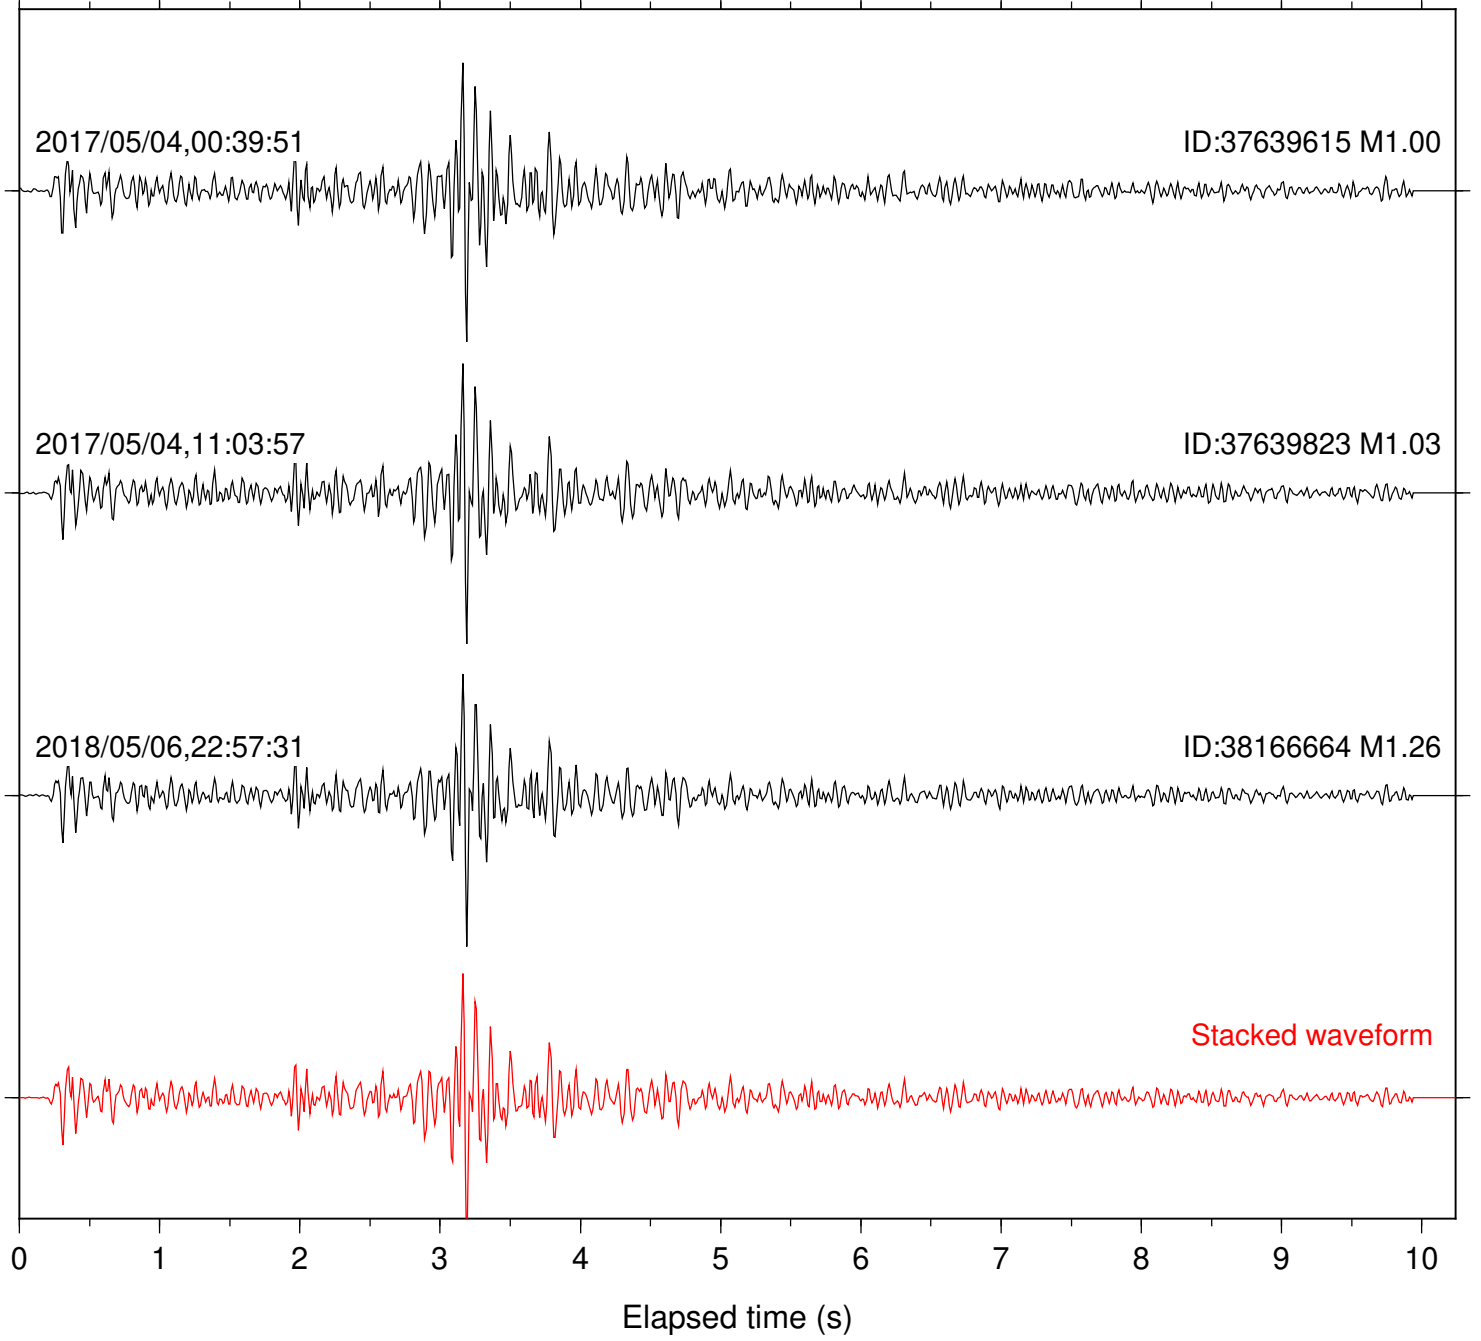

Station: B082 Com: EHZ

Focal depth: 6.98 km