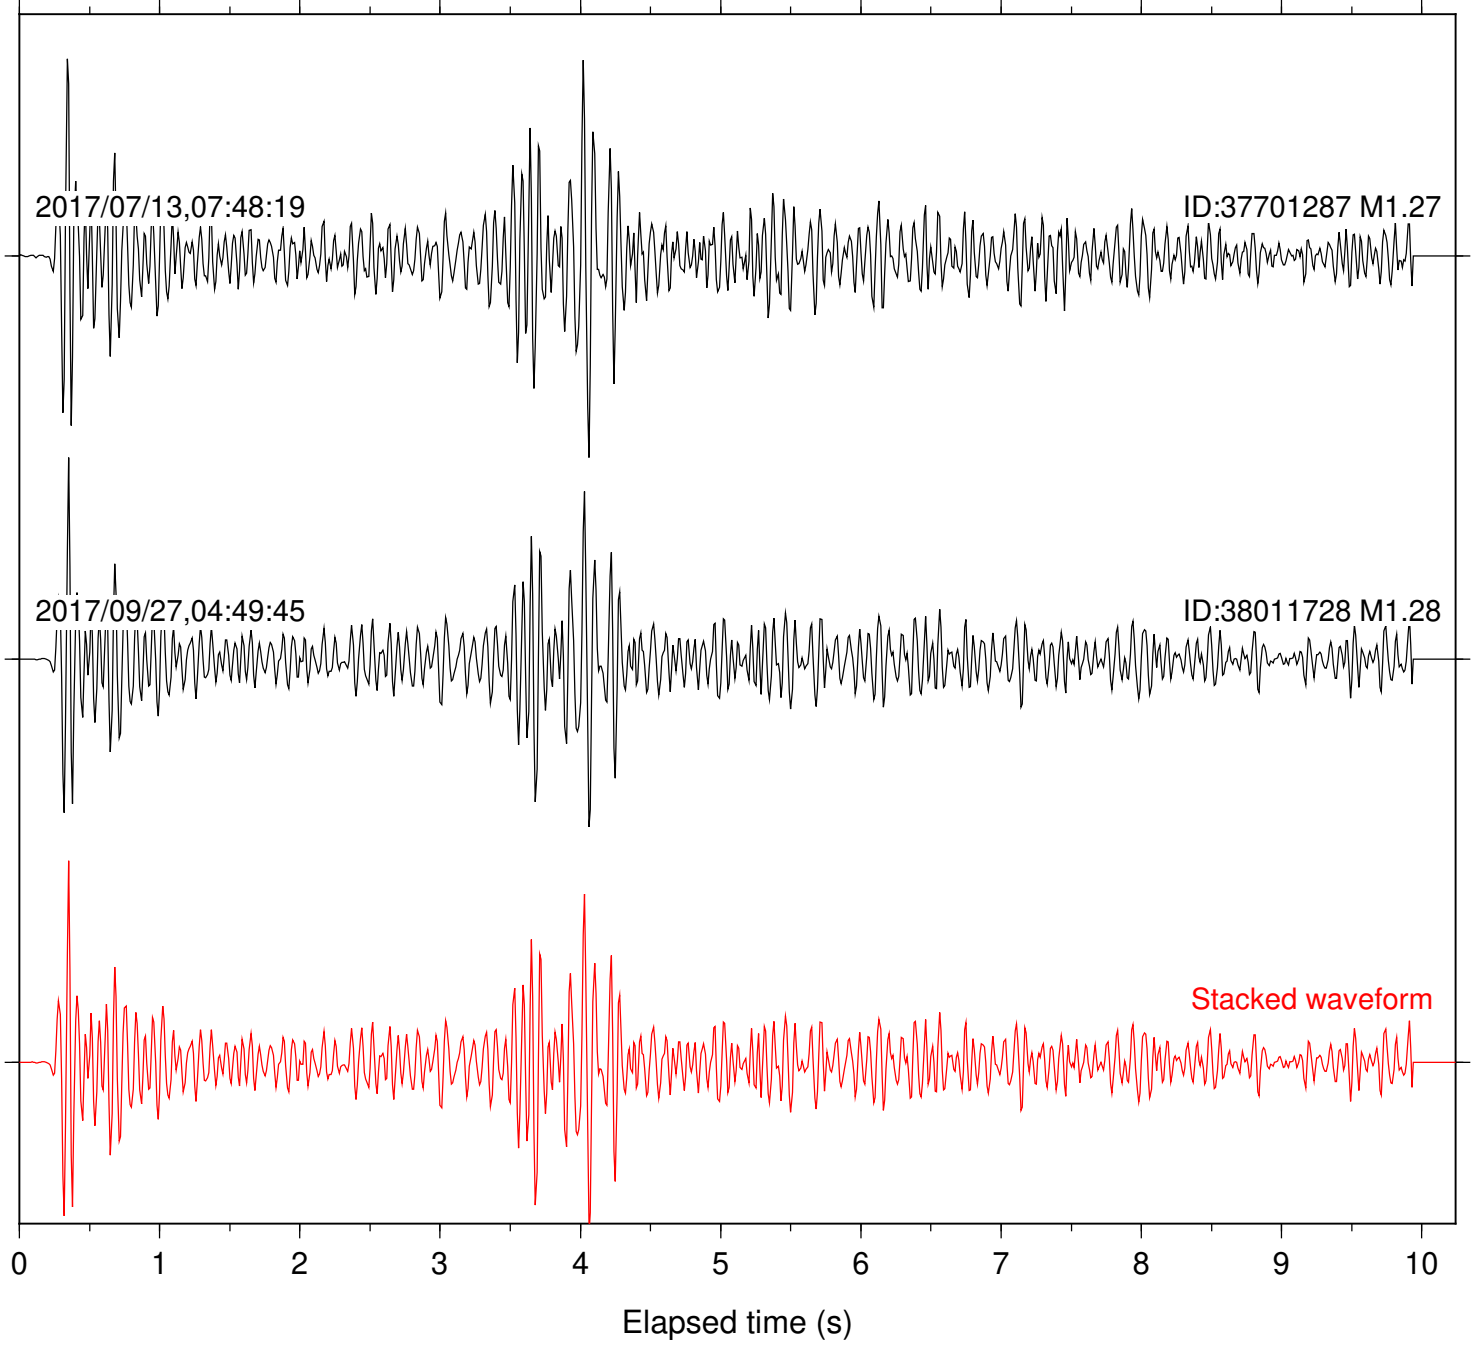

Station: FRD Com: HHZ

Focal depth: 5.81 km

Station: HMT2 Com: HHZ

Focal depth: 5.81 km

Station: KNW Com: HHZ

Focal depth: 5.81 km

Station: LKH Com: HHZ

Focal depth: 5.81 km