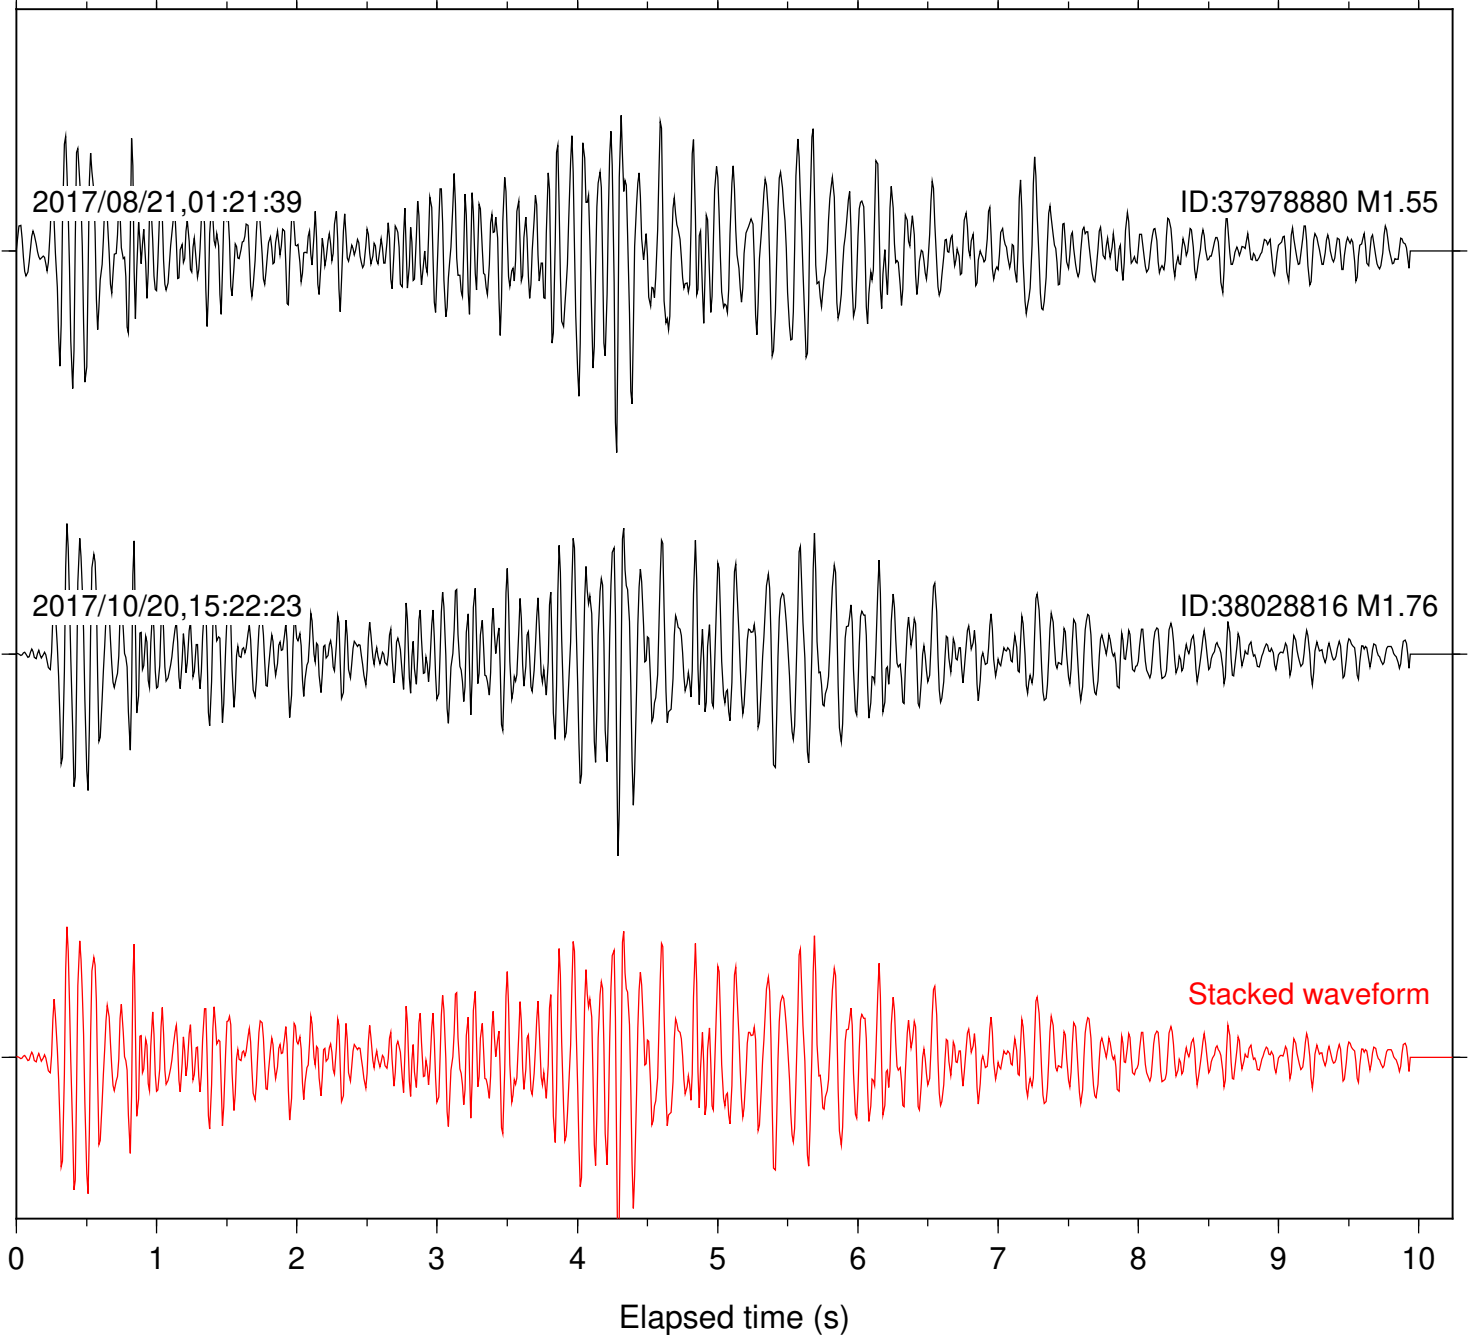

Focal depth: 6.61 km

Station: FRD Com: HHZ

Focal depth: 6.61 km

Station: LKH Com: HHZ

Focal depth: 6.53 km

Station: LVA2 Com: HHZ

Focal depth: 6.61 km

2017/08/21,01:21:39