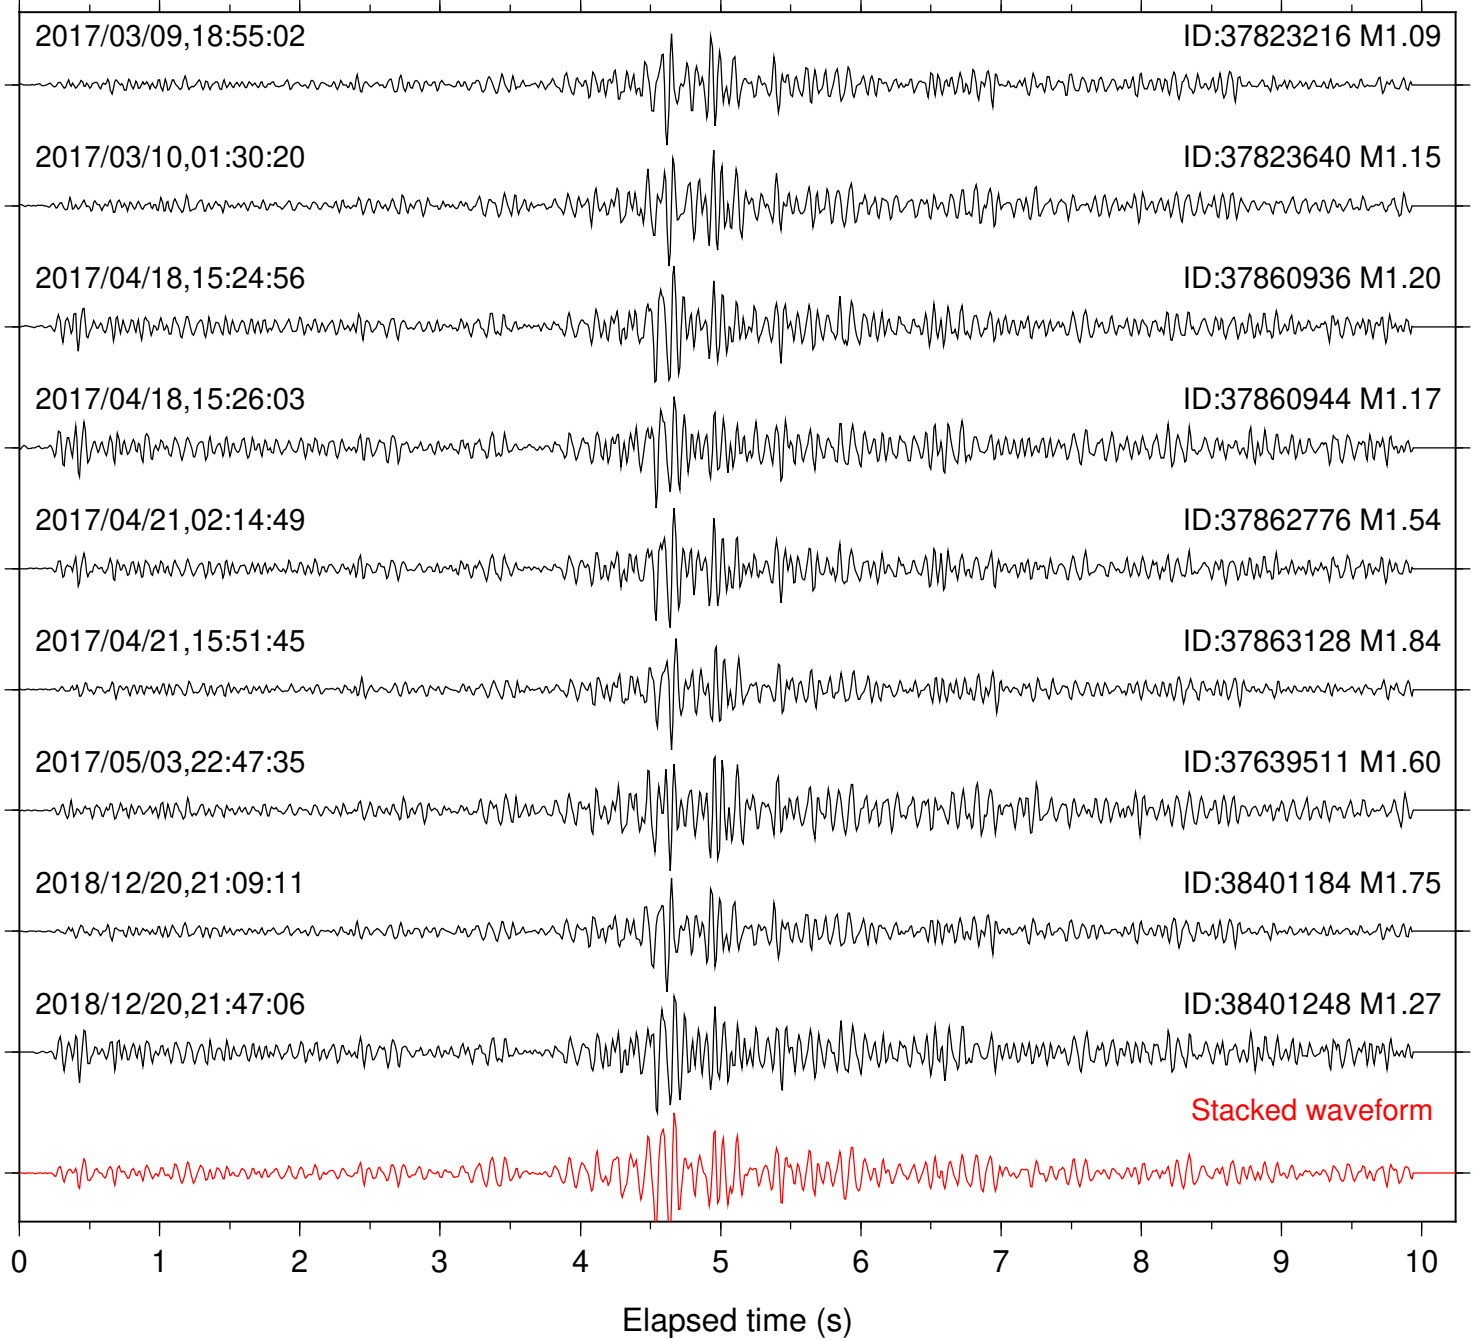

Station: B084 Com: EHZ

Focal depth: 5.81 km