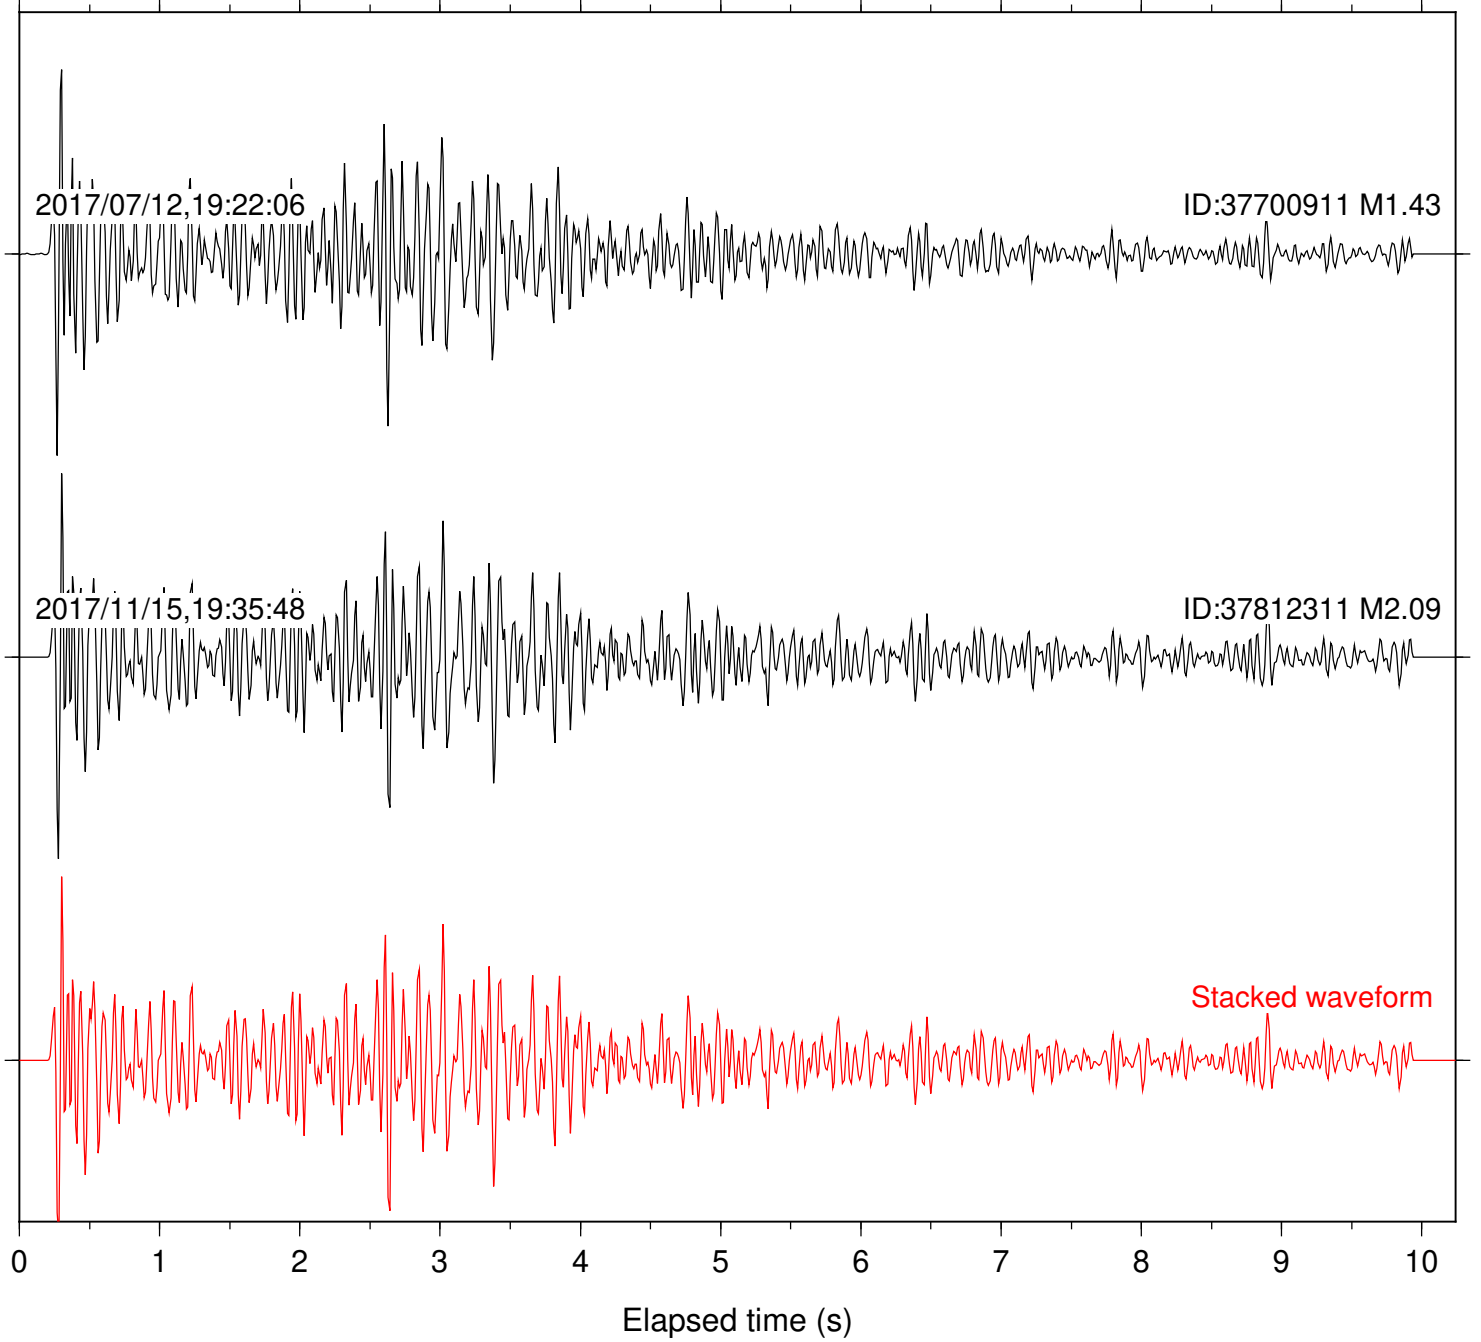

Station: B084 Com: EHZ

Focal depth: 5.71 km

Station: B086 Com: EHZ

Focal depth: 5.71 km

Station: B087 Com: EHZ

Focal depth: 5.71 km

Station: B088 Com: EHZ

Focal depth: 5.71 km