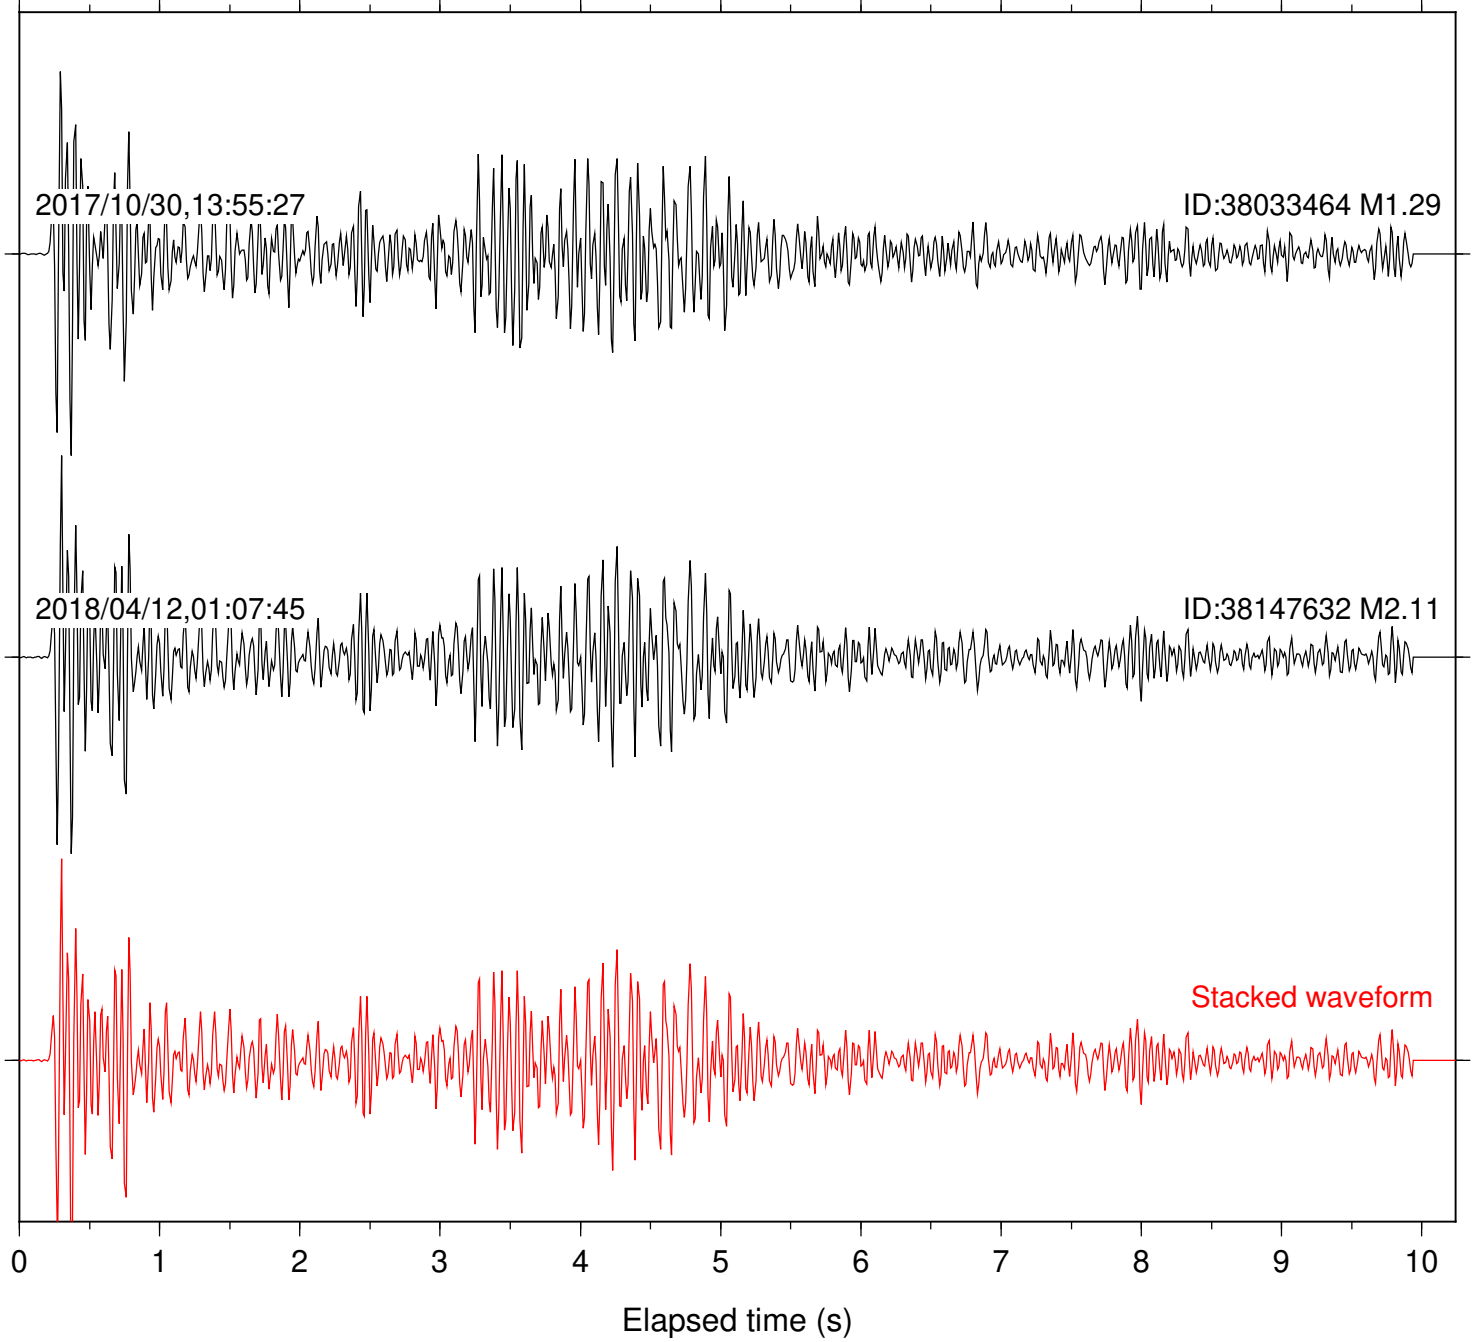

Station: LKH Com: HHZ

Focal depth: 6.26 km

Station: LVA2 Com: HHZ

Focal depth: 6.26 km

Station: MTG Com: HHZ

Focal depth: 6.26 km

Station: POB2 Com: HHZ

Focal depth: 6.26 km