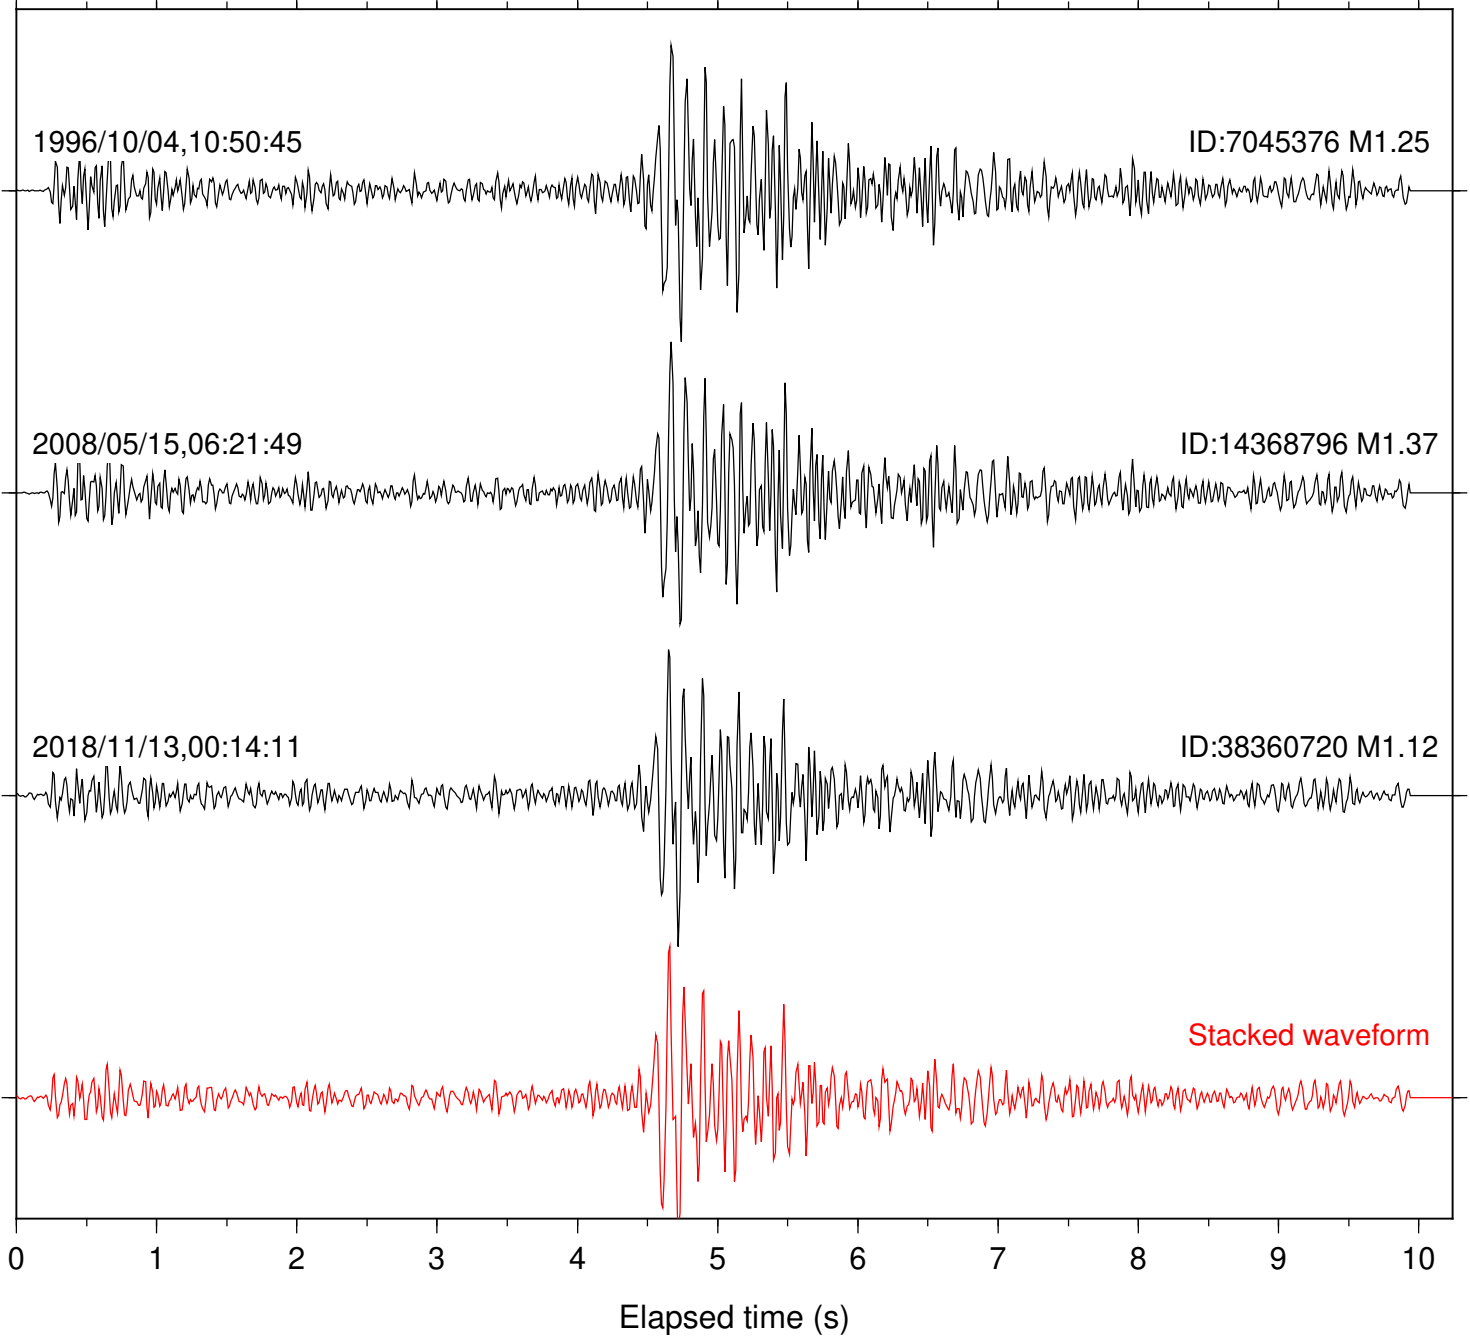

Station: BAC Com: EHZ

Focal depth: 16.60 km