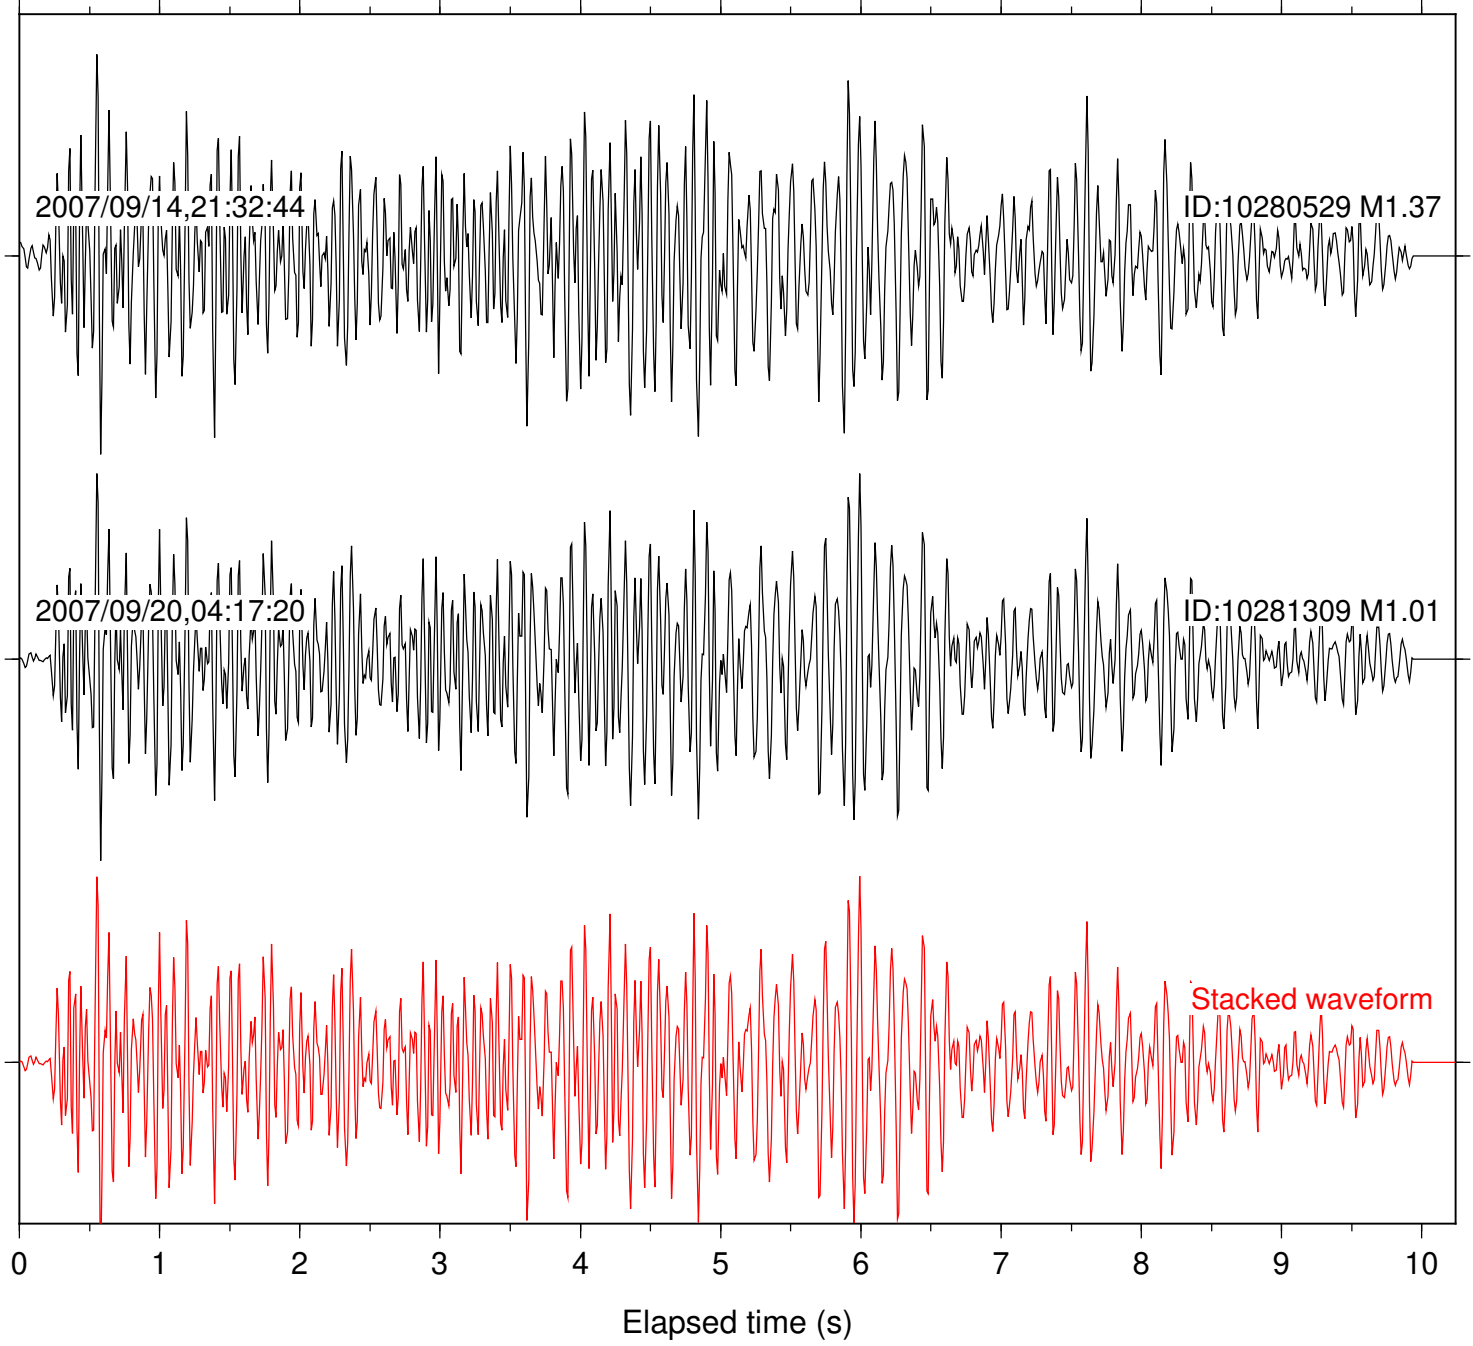

Focal depth: 16.54 km

Station: DNR Com: HHZ

Focal depth: 16.54 km

Station: FRD Com: HHZ

Focal depth: 16.51 km

Station: HMT2 Com: HHZ

Focal depth: 16.54 km

Station: KNW Com: HHZ