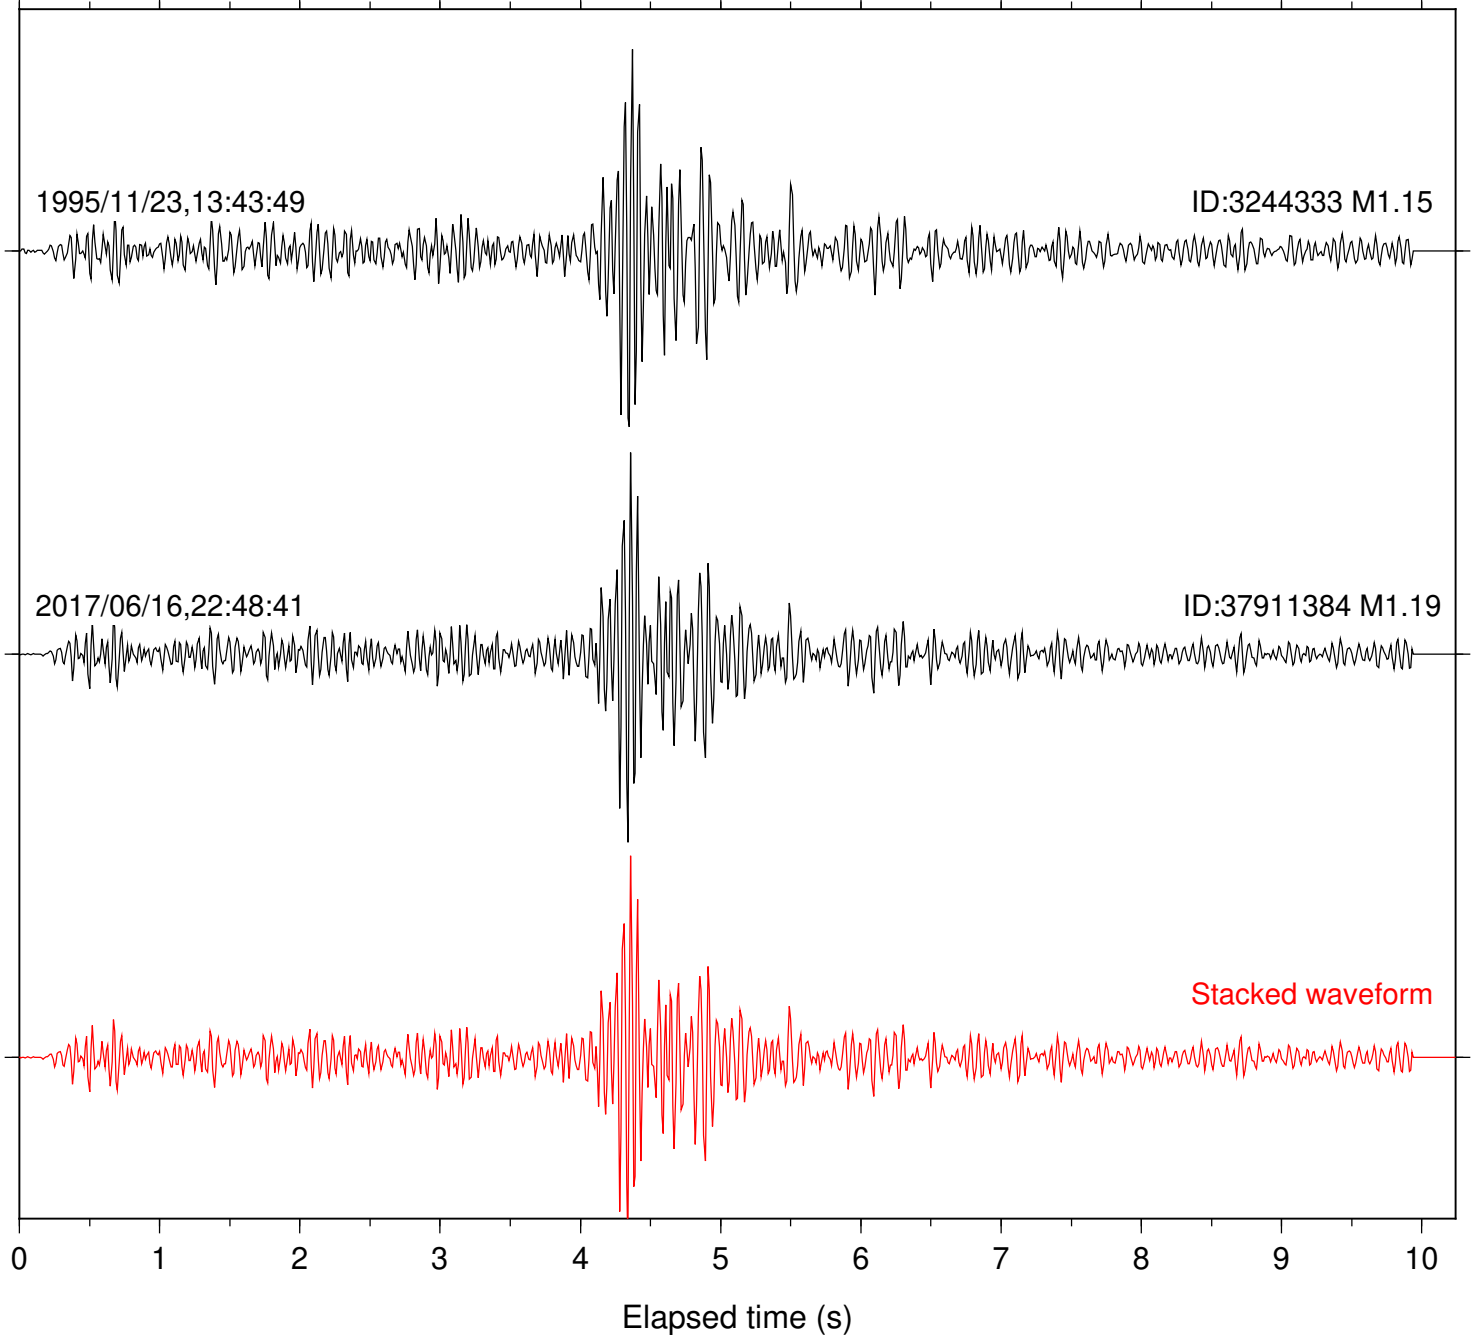

Station: PFO Com: HHZ

Focal depth: 16.63 km