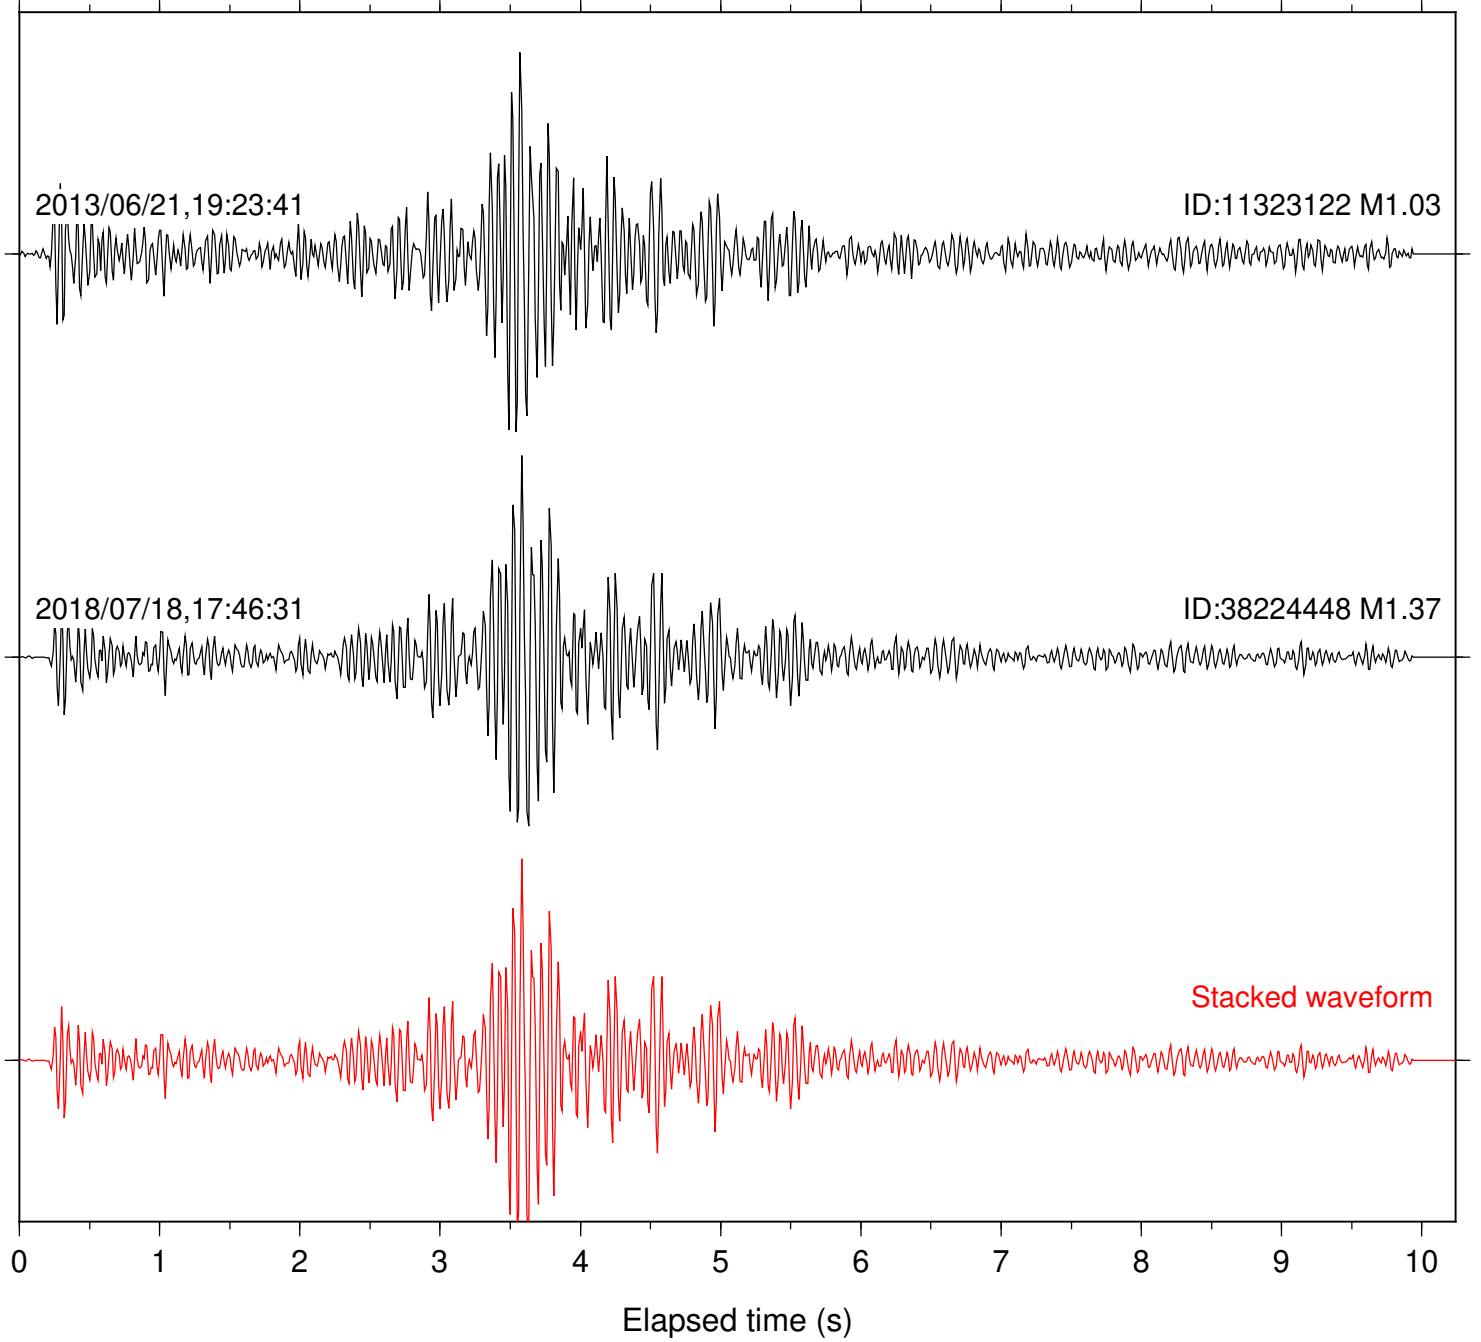

Station: PFO Com: HHZ

Focal depth: 8.38 km