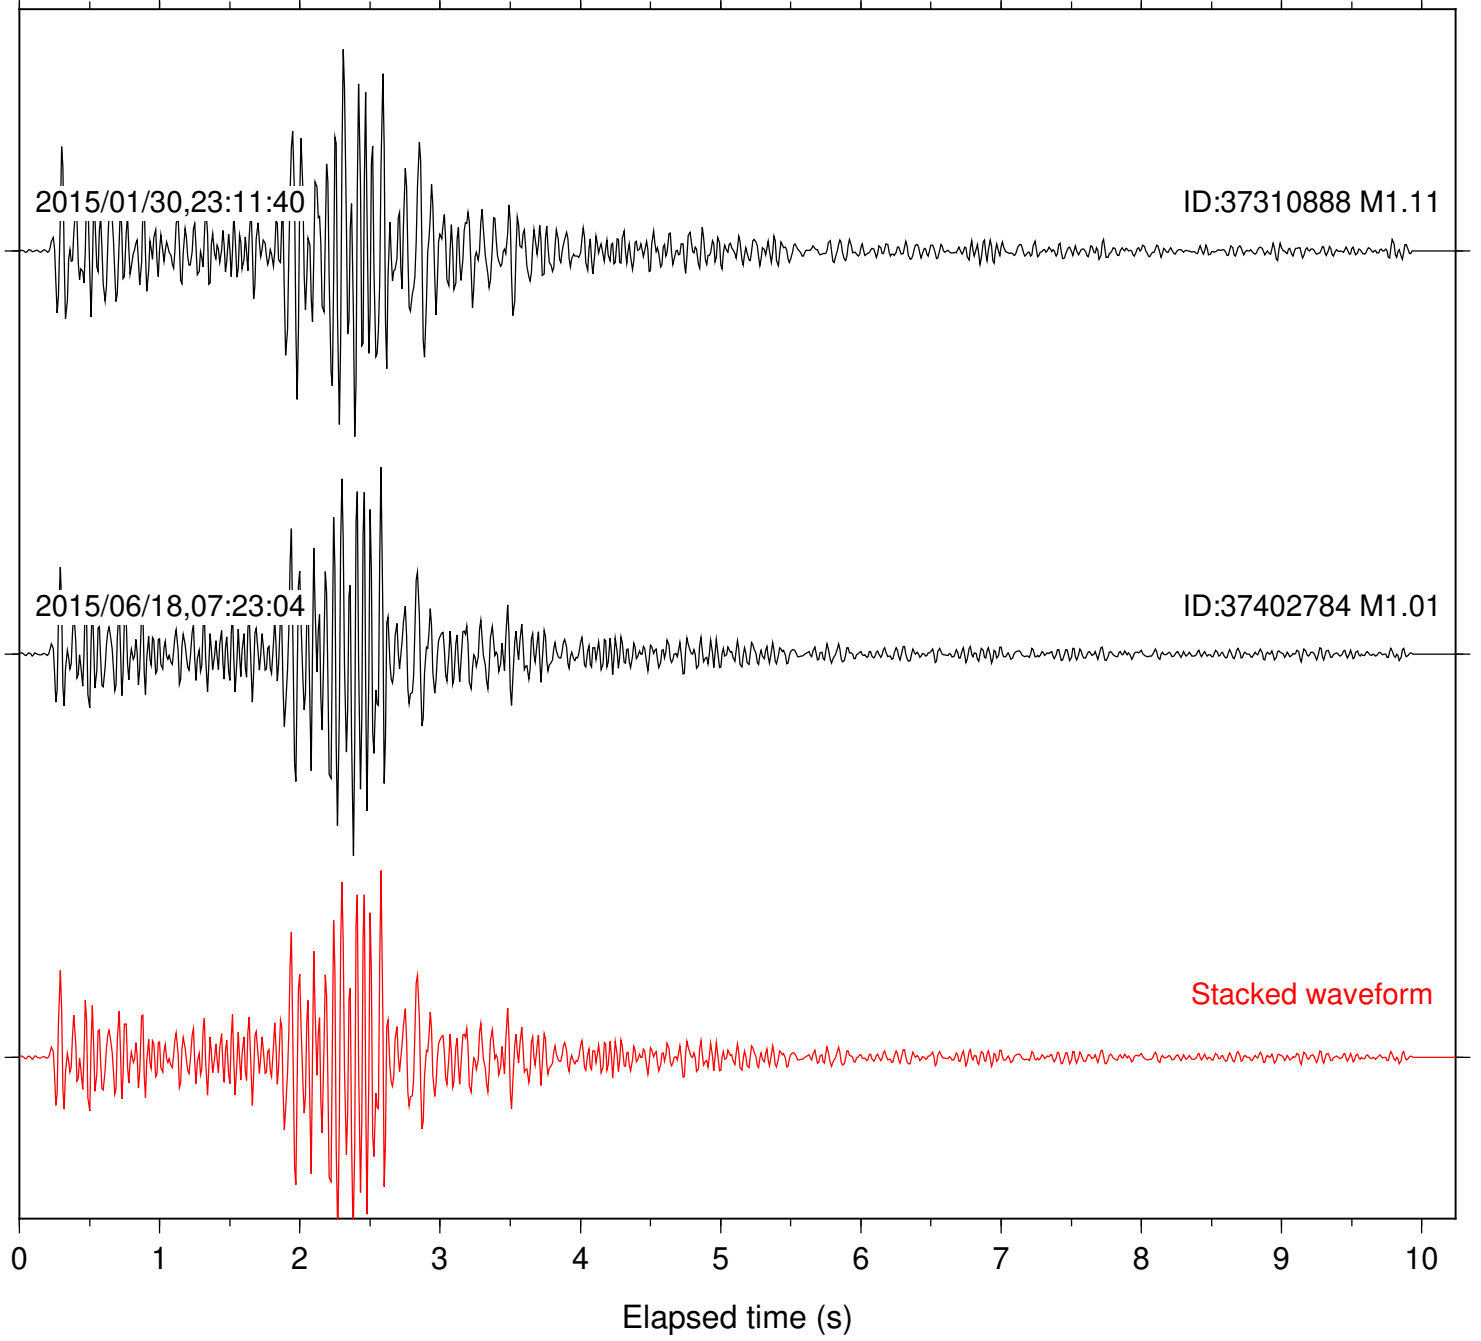

Station: MONP2 Com: HHZ

Focal depth: 7.53 km