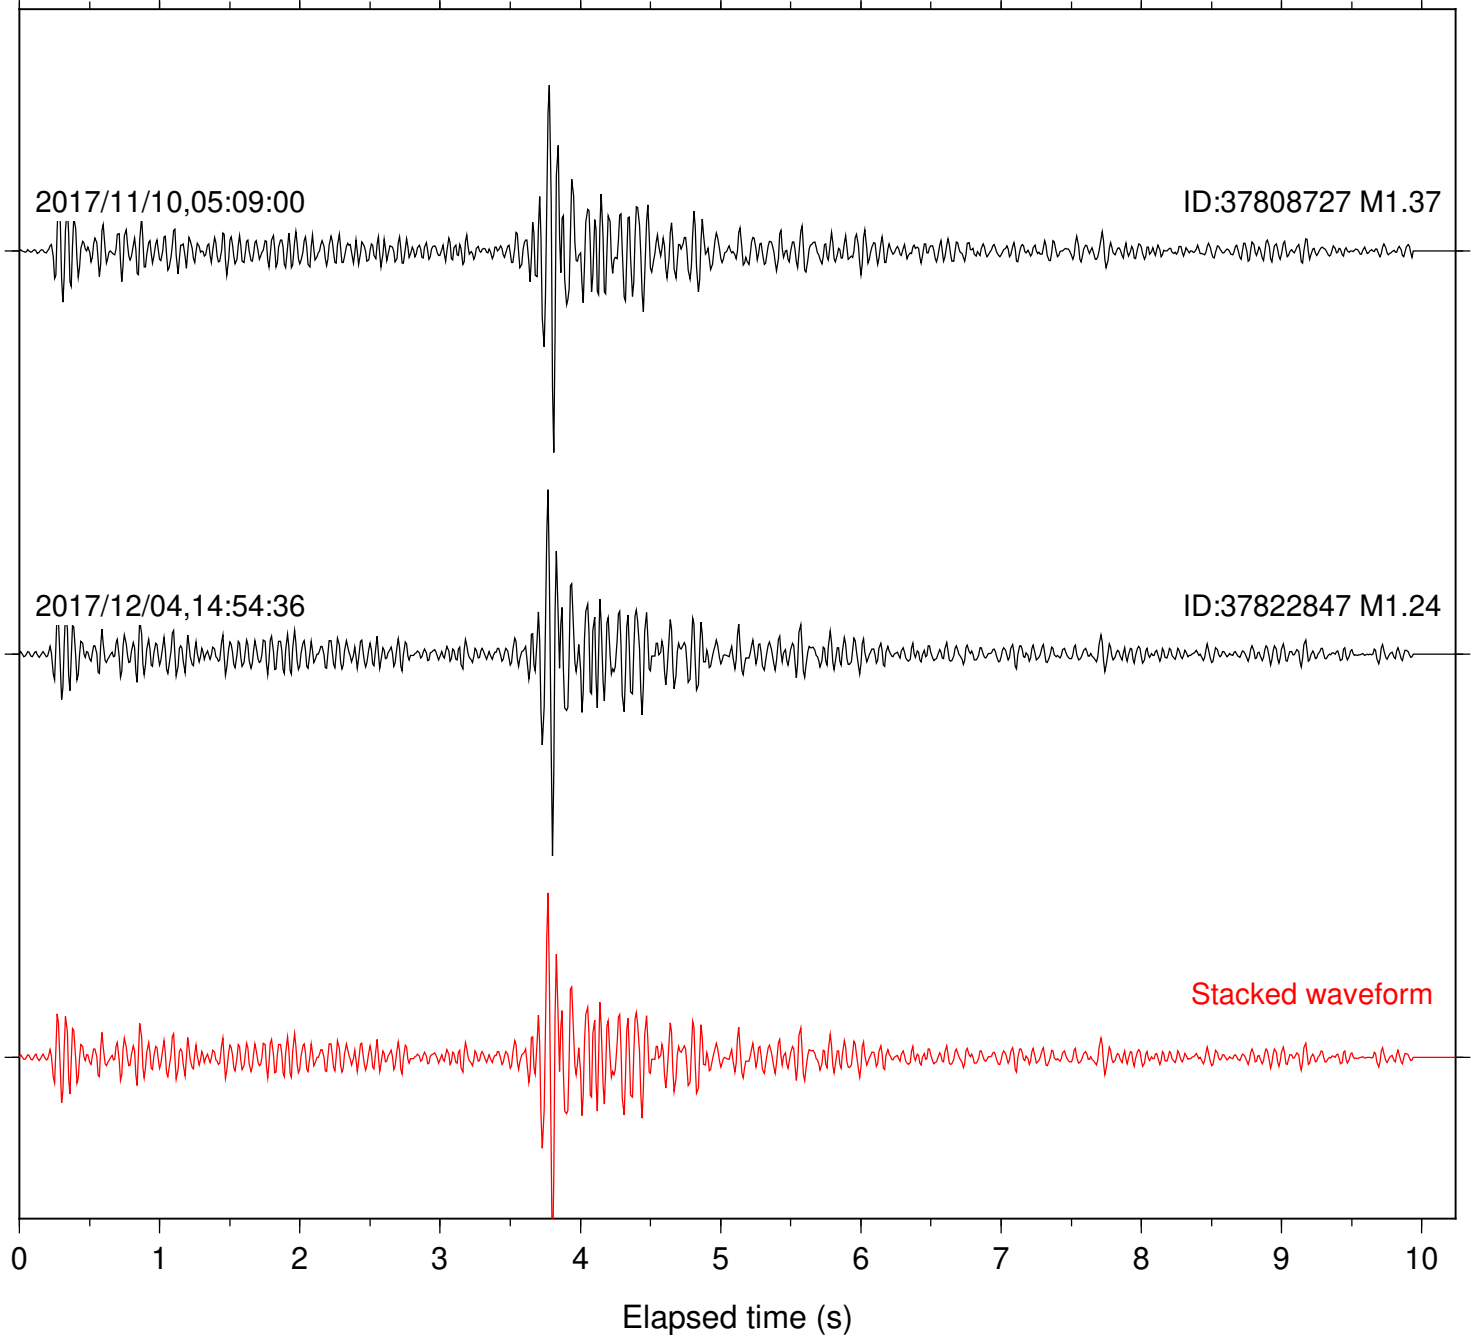

Focal depth: 12.24 km

Station: MTG Com: HHZ

Focal depth: 12.24 km

Station: PLM Com: HHZ

Focal depth: 12.24 km

Station: RDM Com: HHZ

Focal depth: 12.26 km

Station: SND Com: HHZ