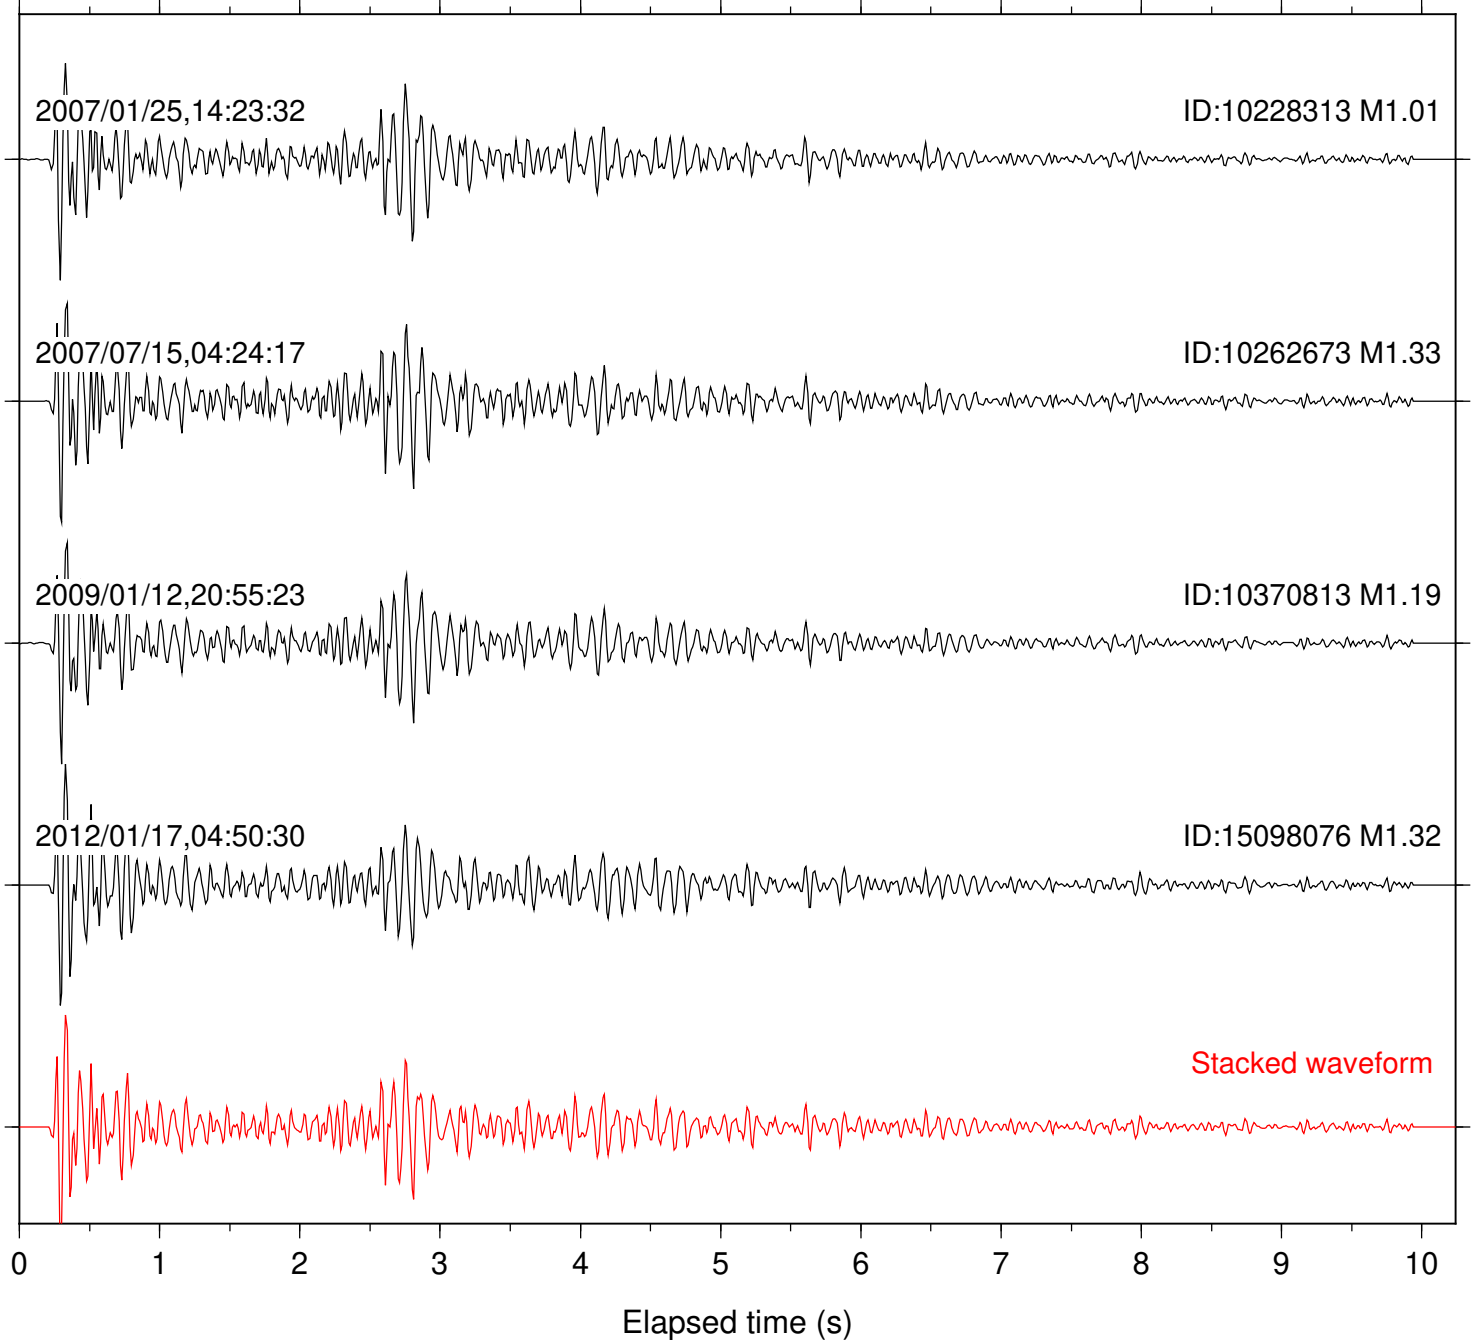

Station: B084 Com: EHZ

Focal depth: 8.32 km