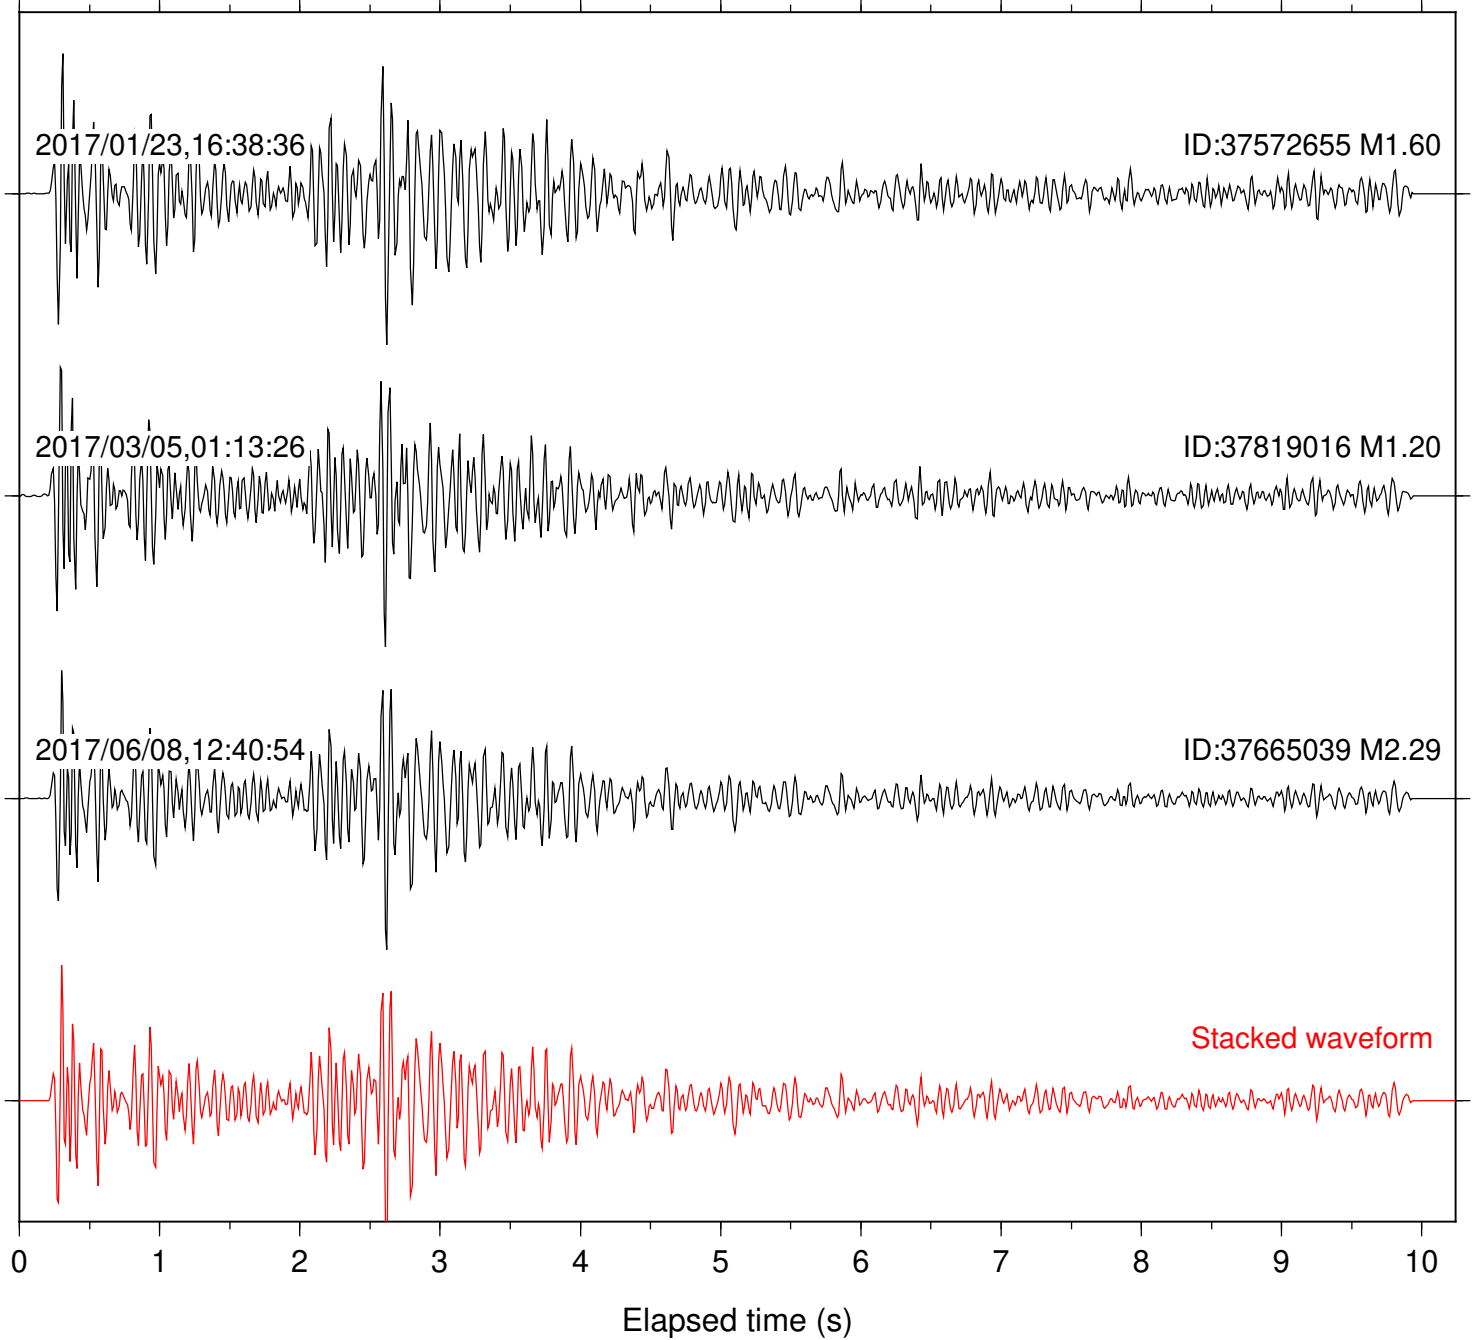

Station: B087 Com: EHZ

Focal depth: 6.06 km