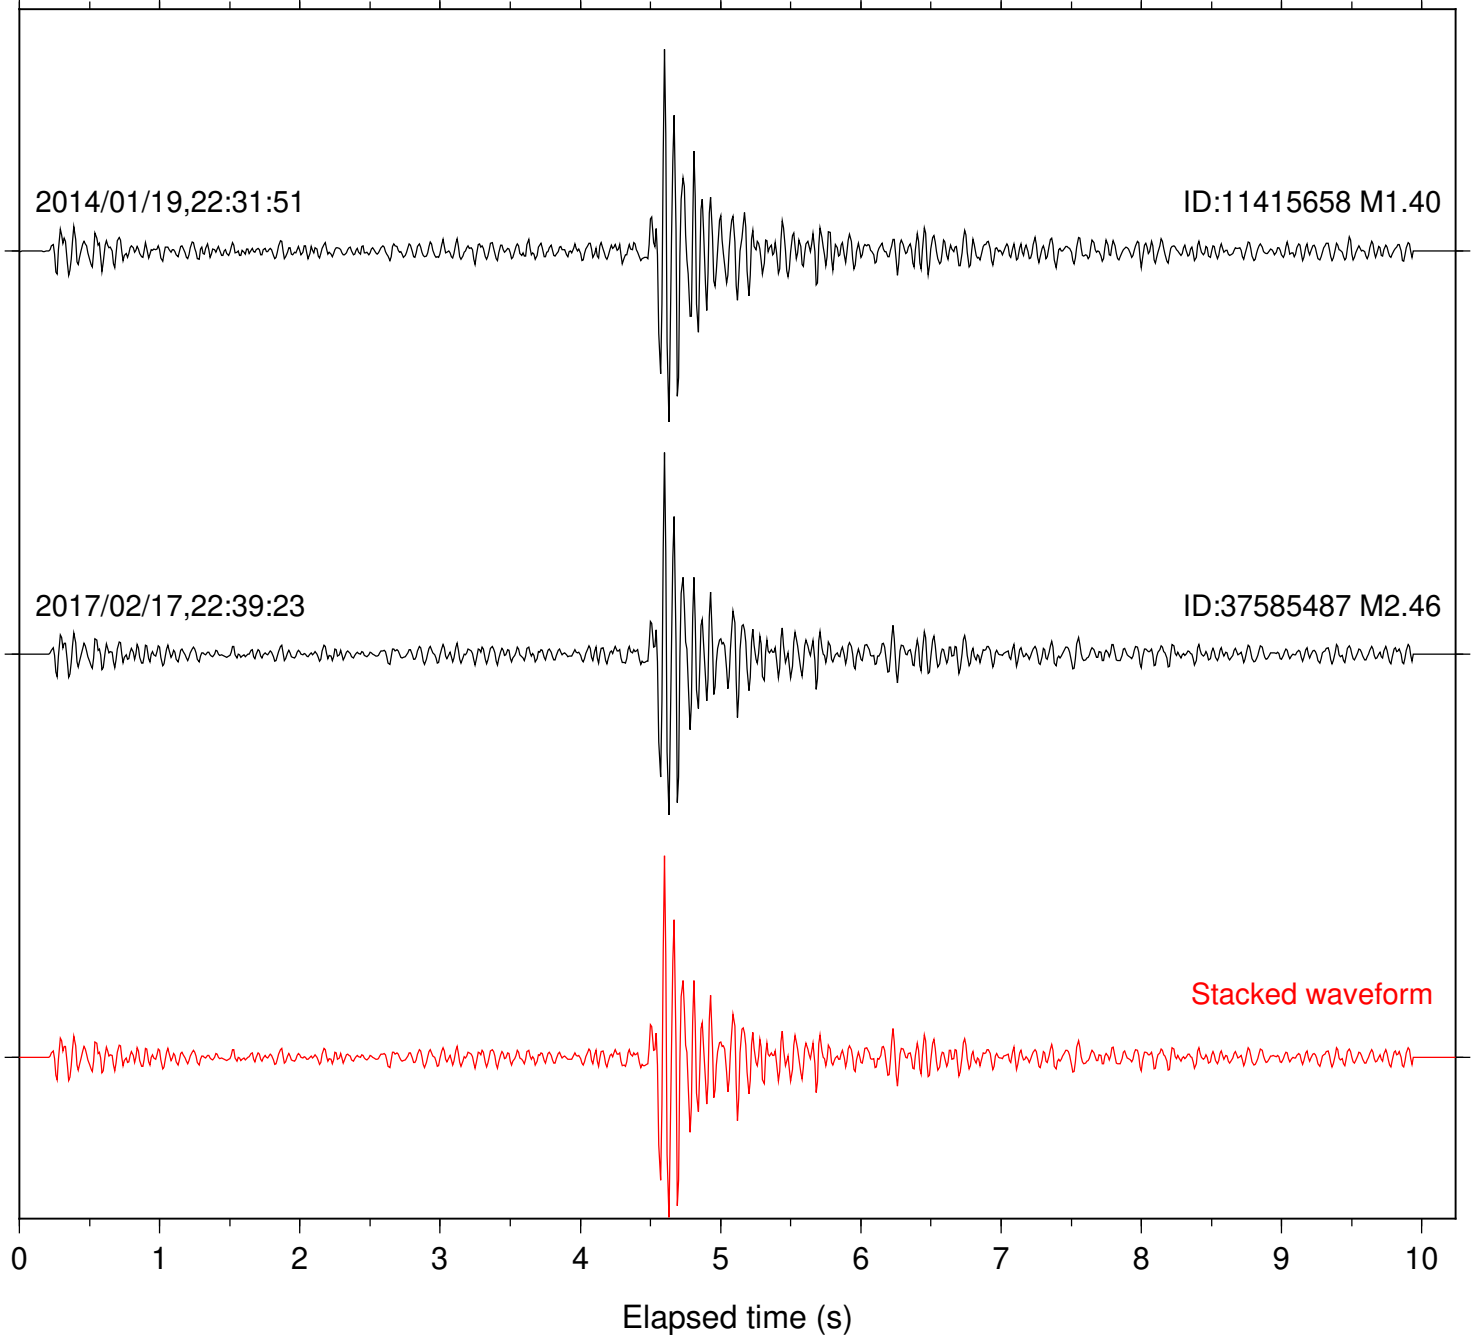

2014/01/22,00:22:41

ID:11416386 M1.08

Stacked waveform

0 1 2 3 4 5 6 7 8 9 10  
Elapsed time (s)

Station: B088 Com: EHZ

Focal depth: 15.87 km

Station: PMD Com: HHZ

Focal depth: 15.87 km