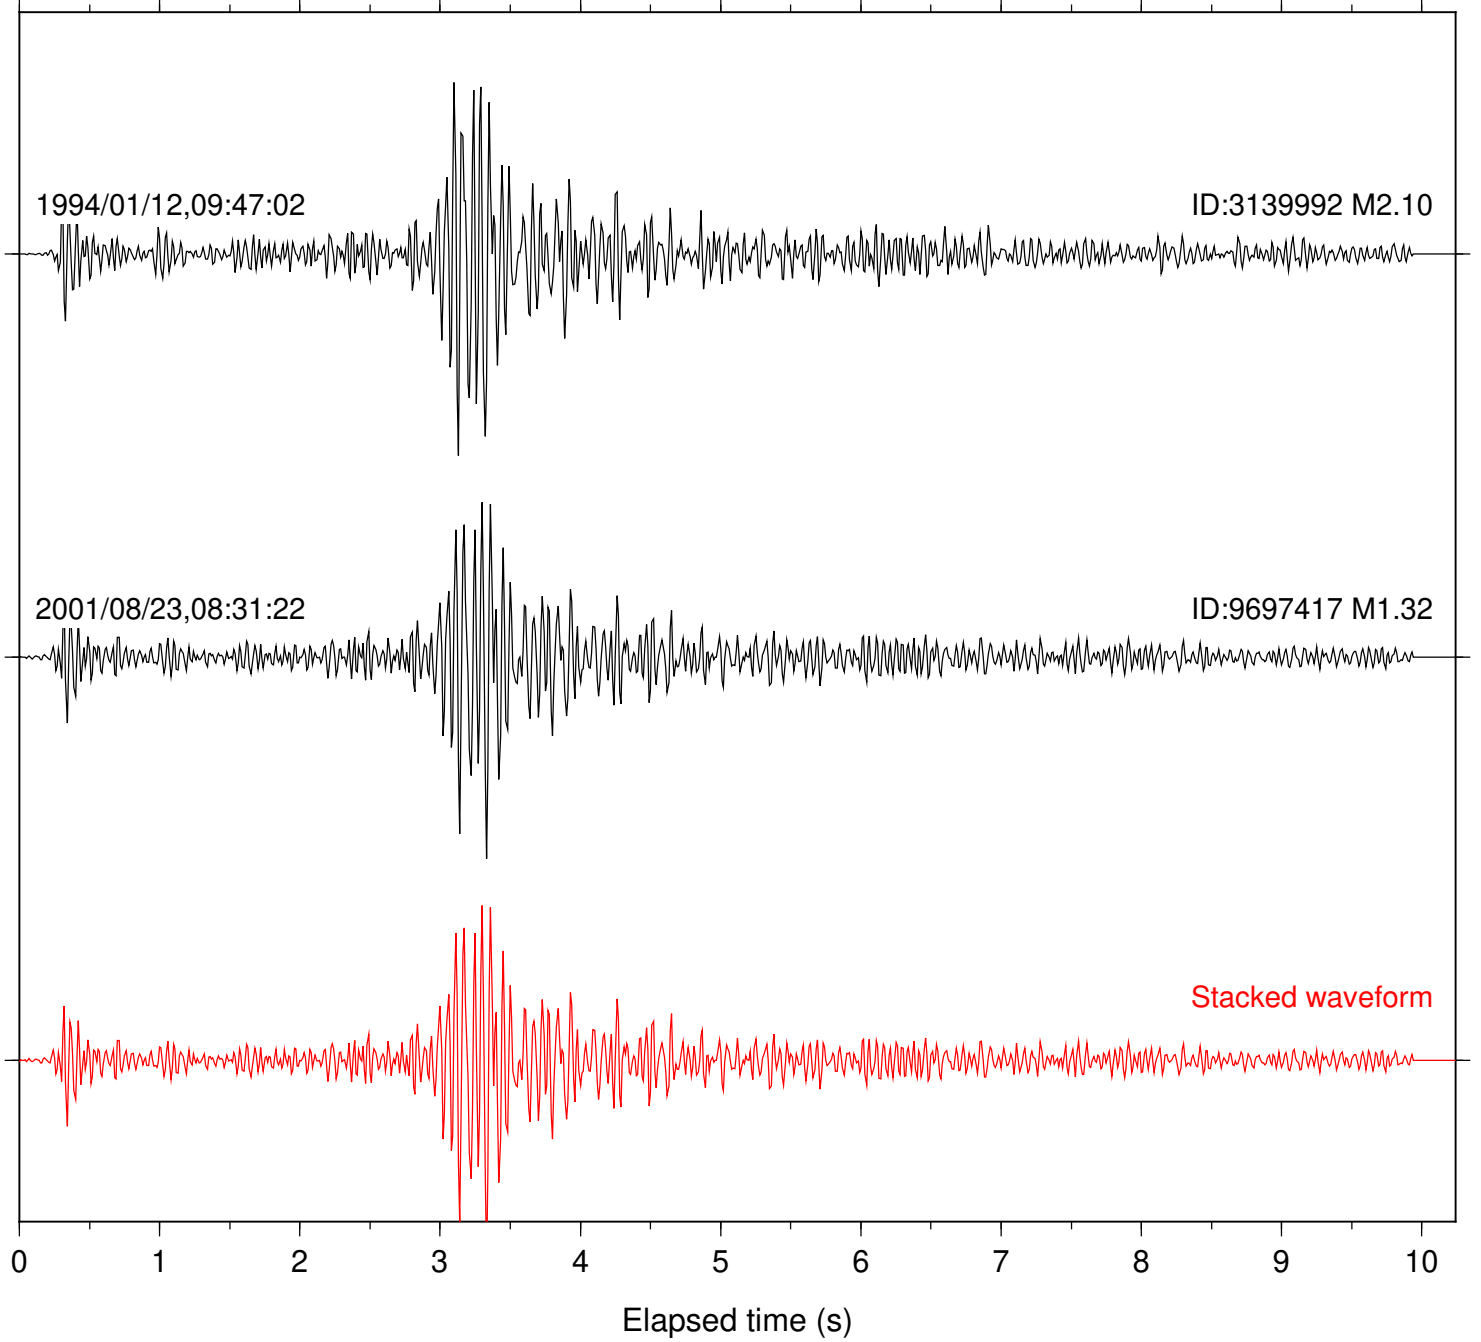

Station: WIN Com: EHZ

Focal depth: 12.19 km