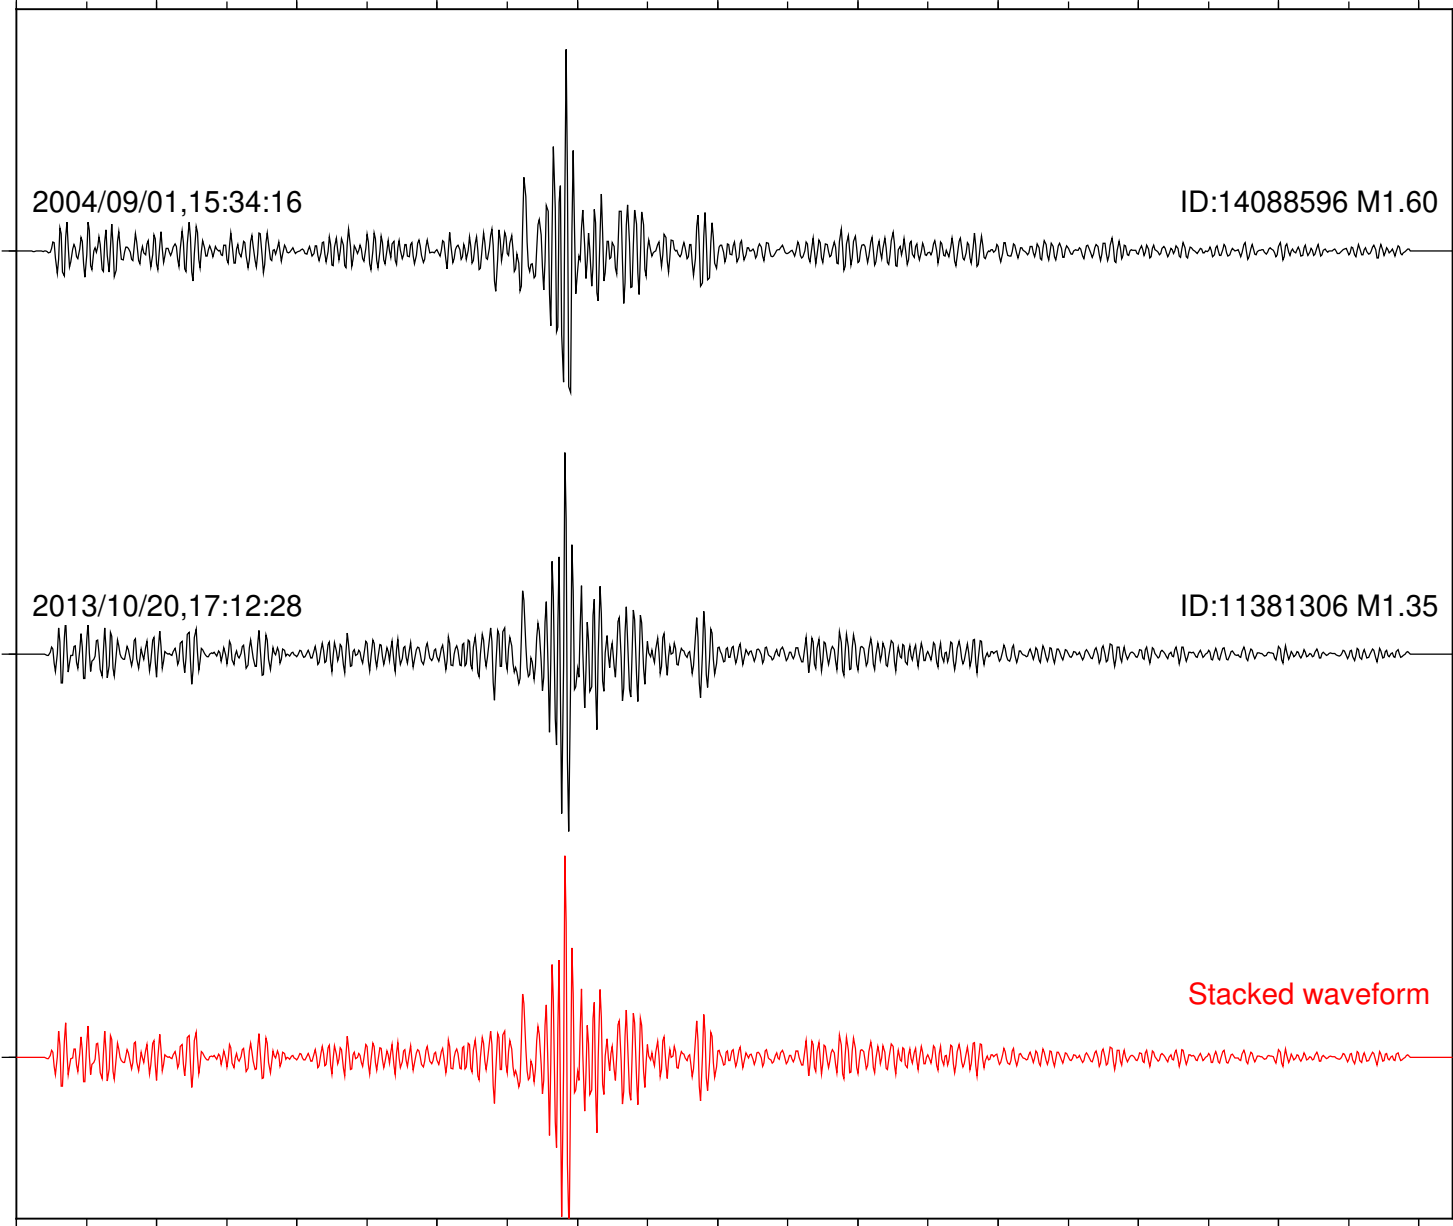

Stacked waveform

0 1 2 3 4 5 6 7 8 9 10  
Elapsed time (s)

Station: FRD Com: HHZ

Focal depth: 16.68 km

Station: HMT2 Com: HHZ

Focal depth: 16.68 km

Station: KNW Com: HHZ

Focal depth: 16.68 km