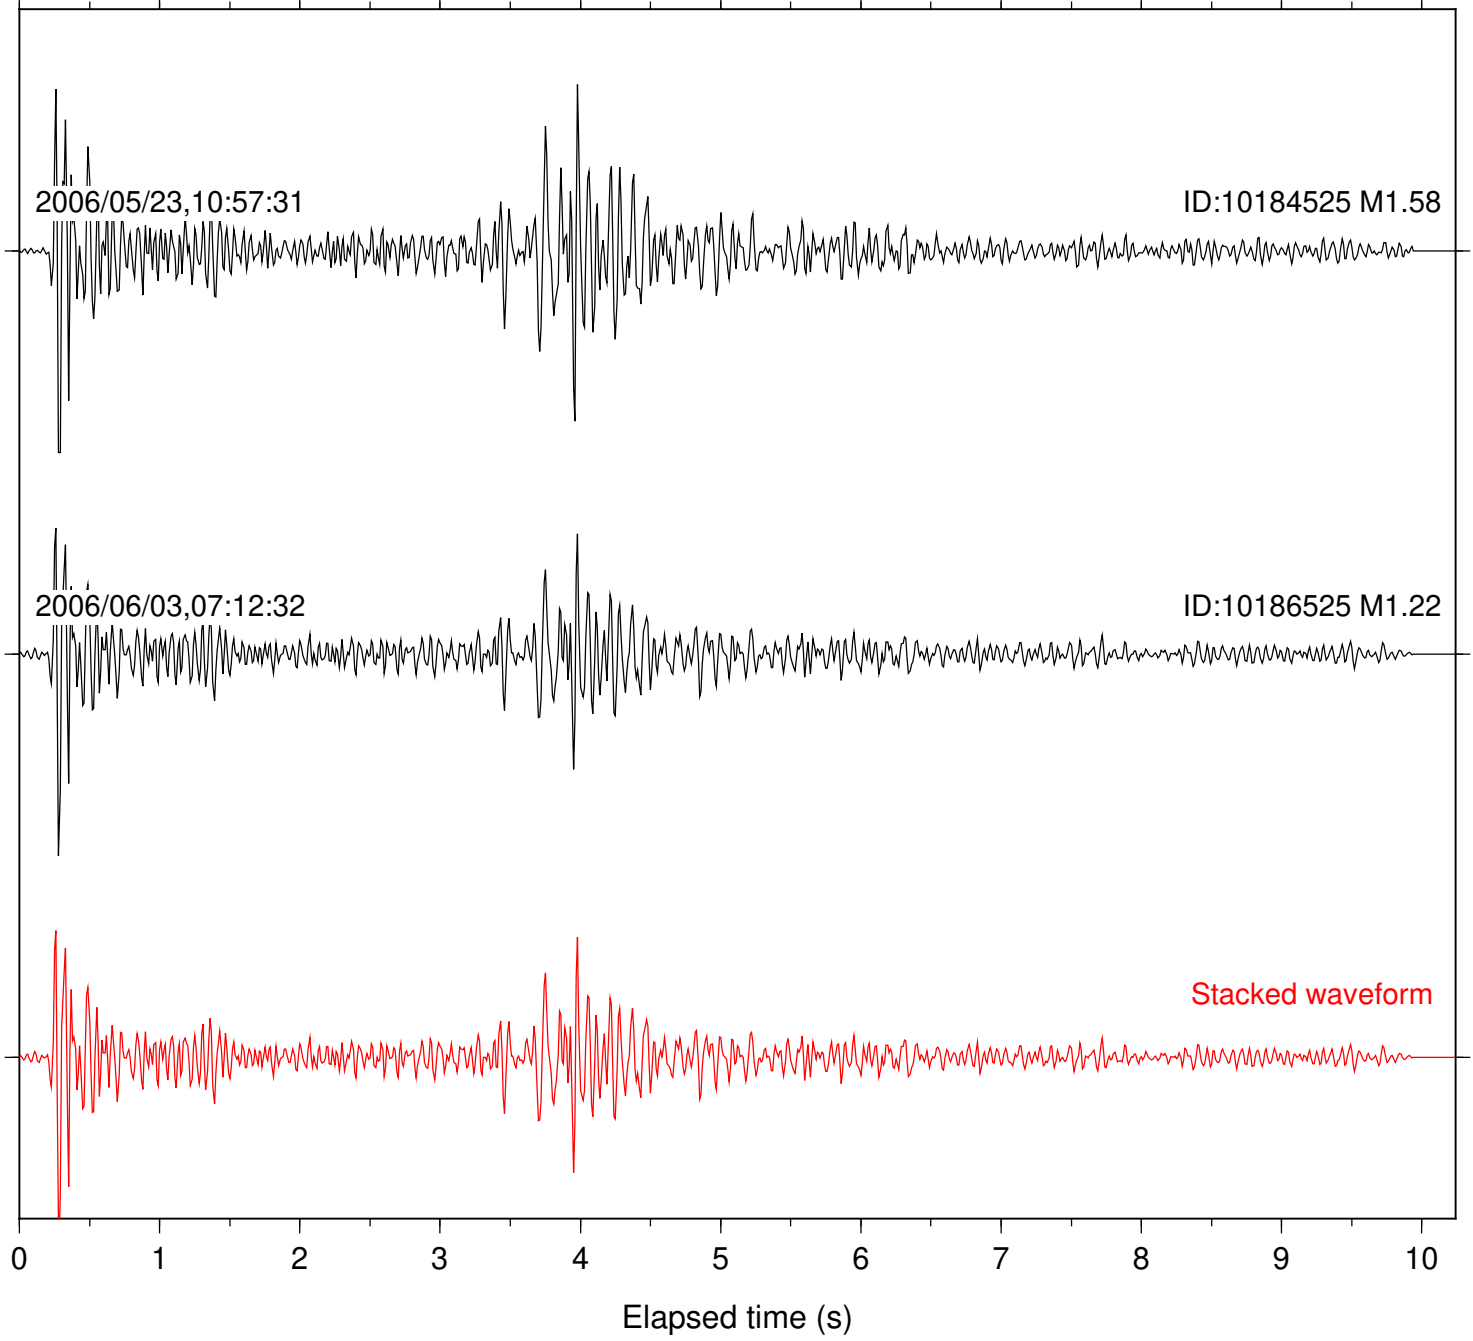

Station: BZN Com: HHZ

Focal depth: 10.85 km