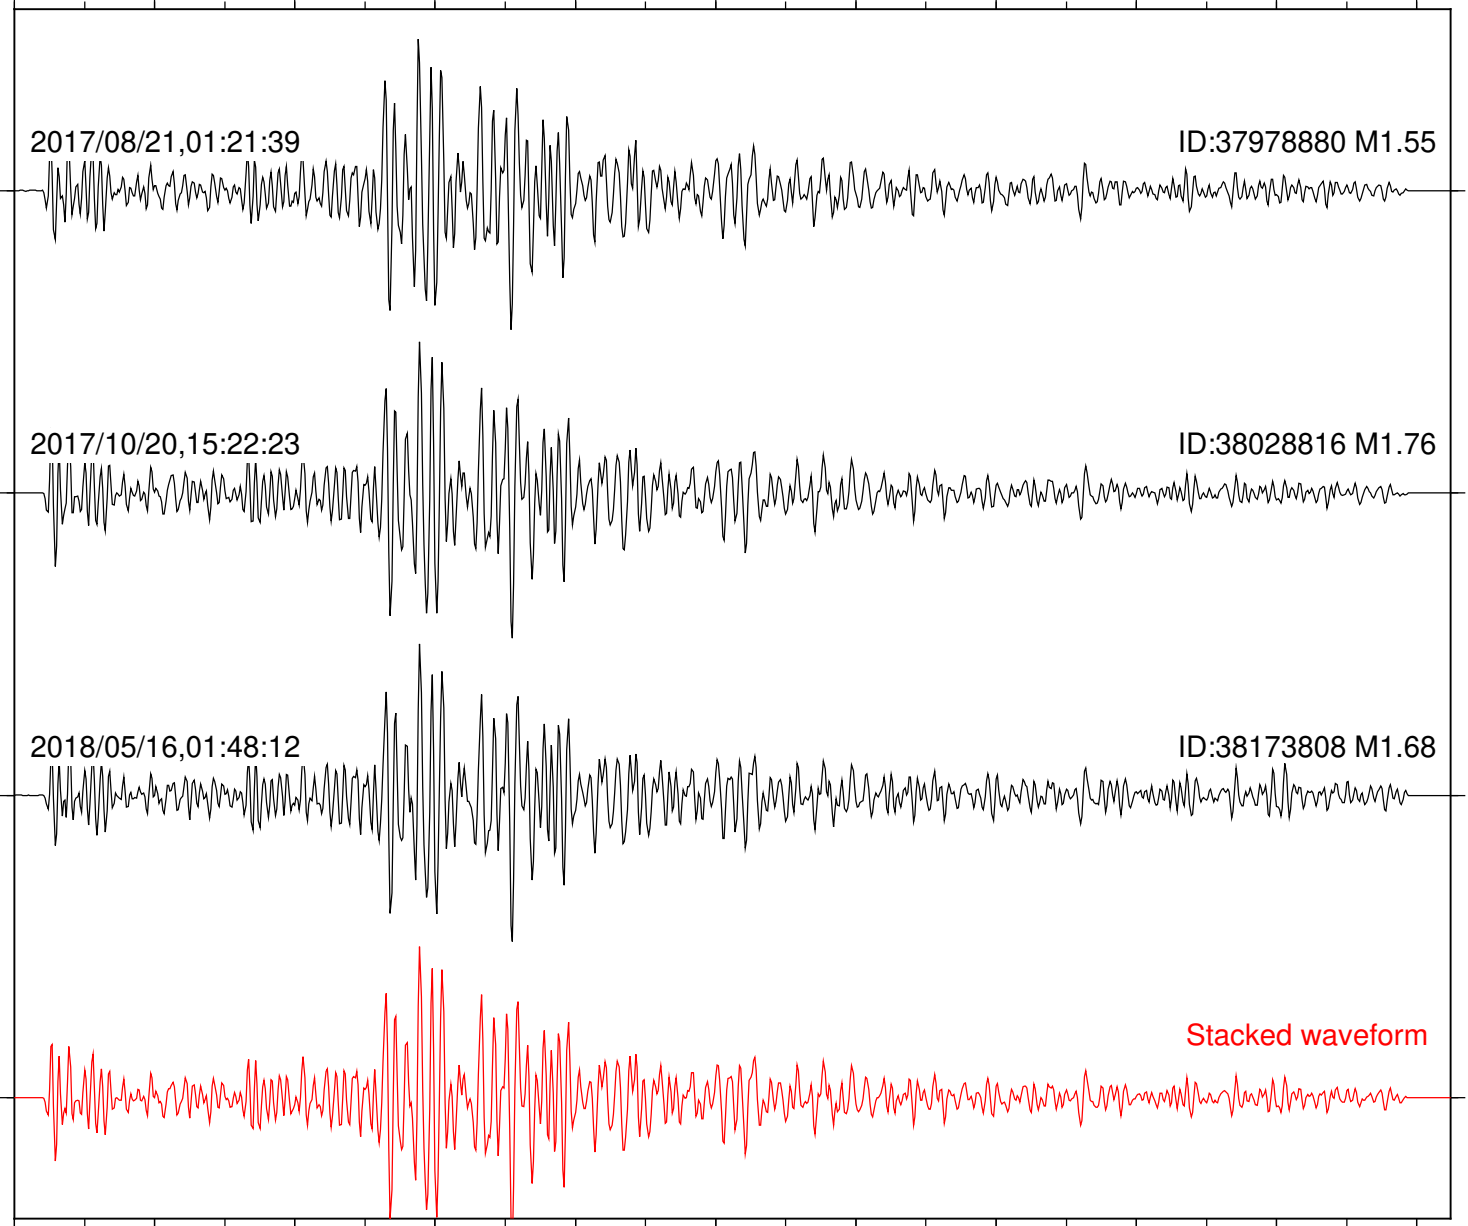

Station: B946 Com: EHZ

Focal depth: 6.61 km

2017/08/21,01:21:39

ID:37978880 M1.55

2017/10/20,15:22:23

ID:38028816 M1.76

2018/05/16,01:48:12

ID:38173808 M1.68

Stacked waveform

0 1 2 3 4 5 6 7 8 9 10
Elapsed time (s)