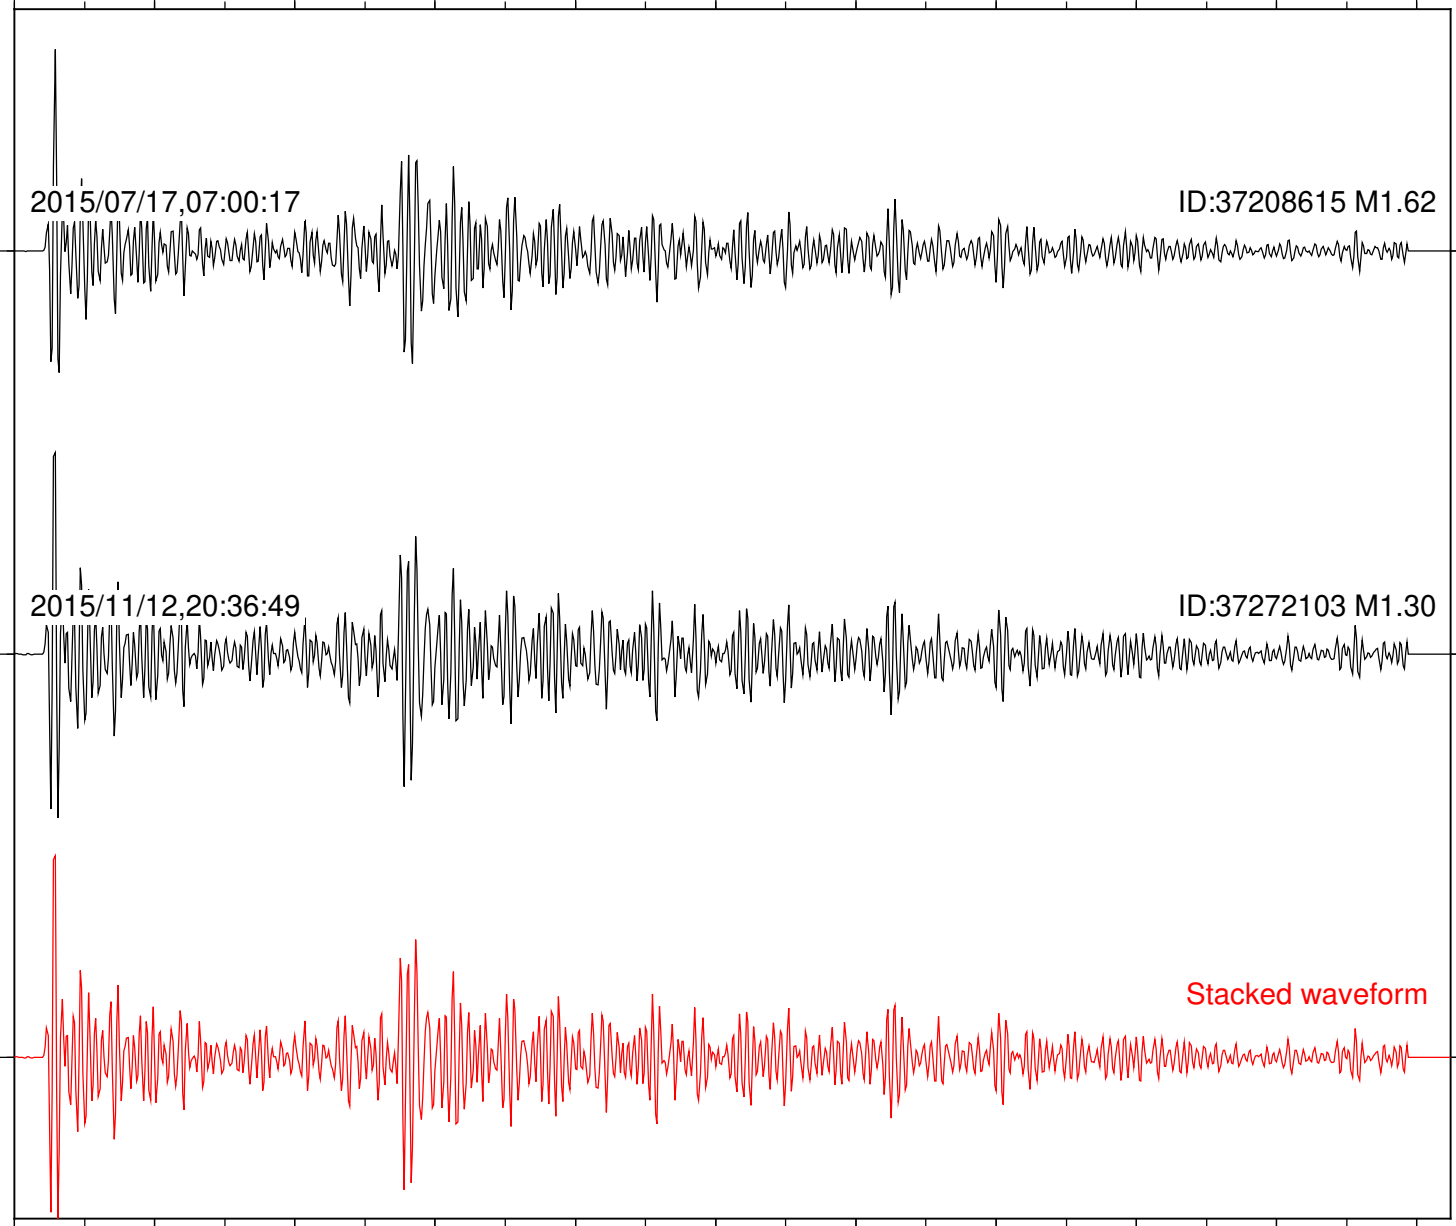

Stacked waveform

0 1 2 3 4 5 6 7 8 9 10  
Elapsed time (s)

Station: DNR Com: HHZ

Focal depth: 8.23 km

Station: FRD Com: HHZ

Focal depth: 8.23 km

Station: HMT2 Com: HHZ

Focal depth: 8.23 km