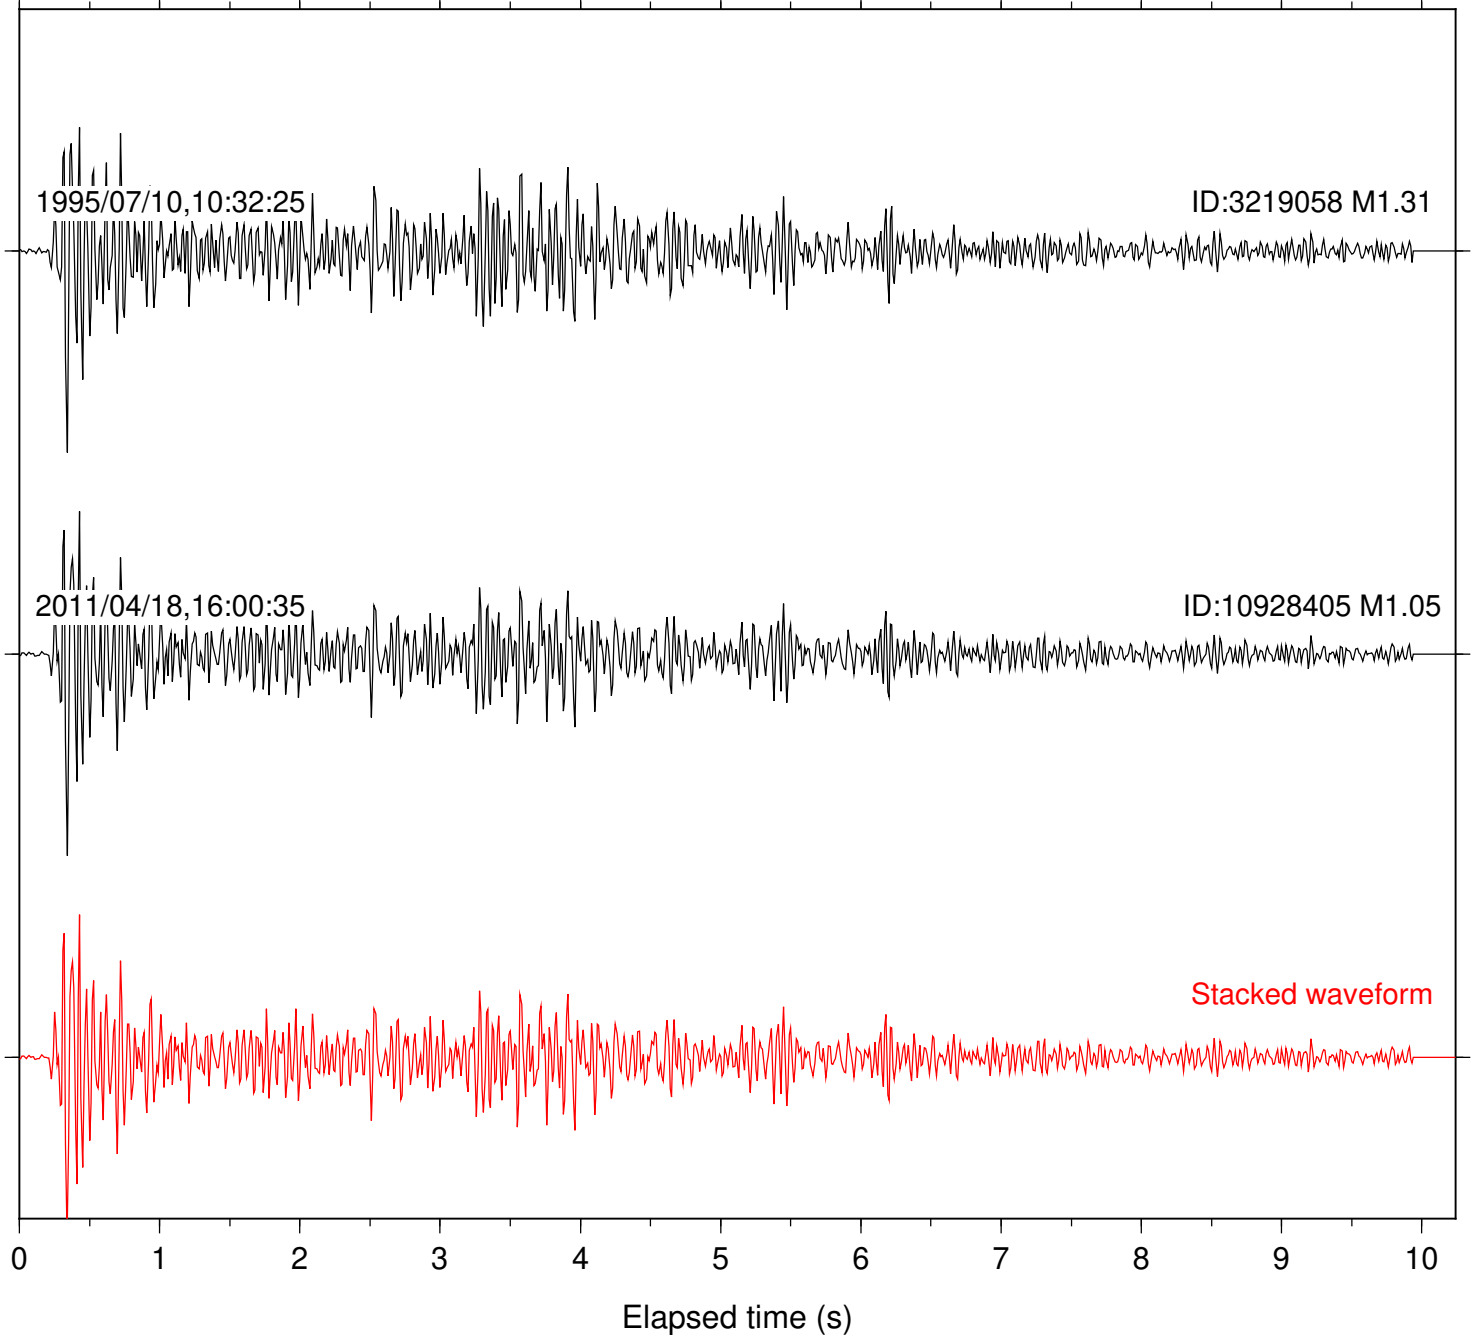

Station: SND Com: HHZ

Focal depth: 6.83 km

Station: WMC Com: HHZ

Focal depth: 6.78 km

Station: BAC Com: EHZ

Focal depth: 16.61 km

Station: FRD Com: HHZ

Focal depth: 16.61 km