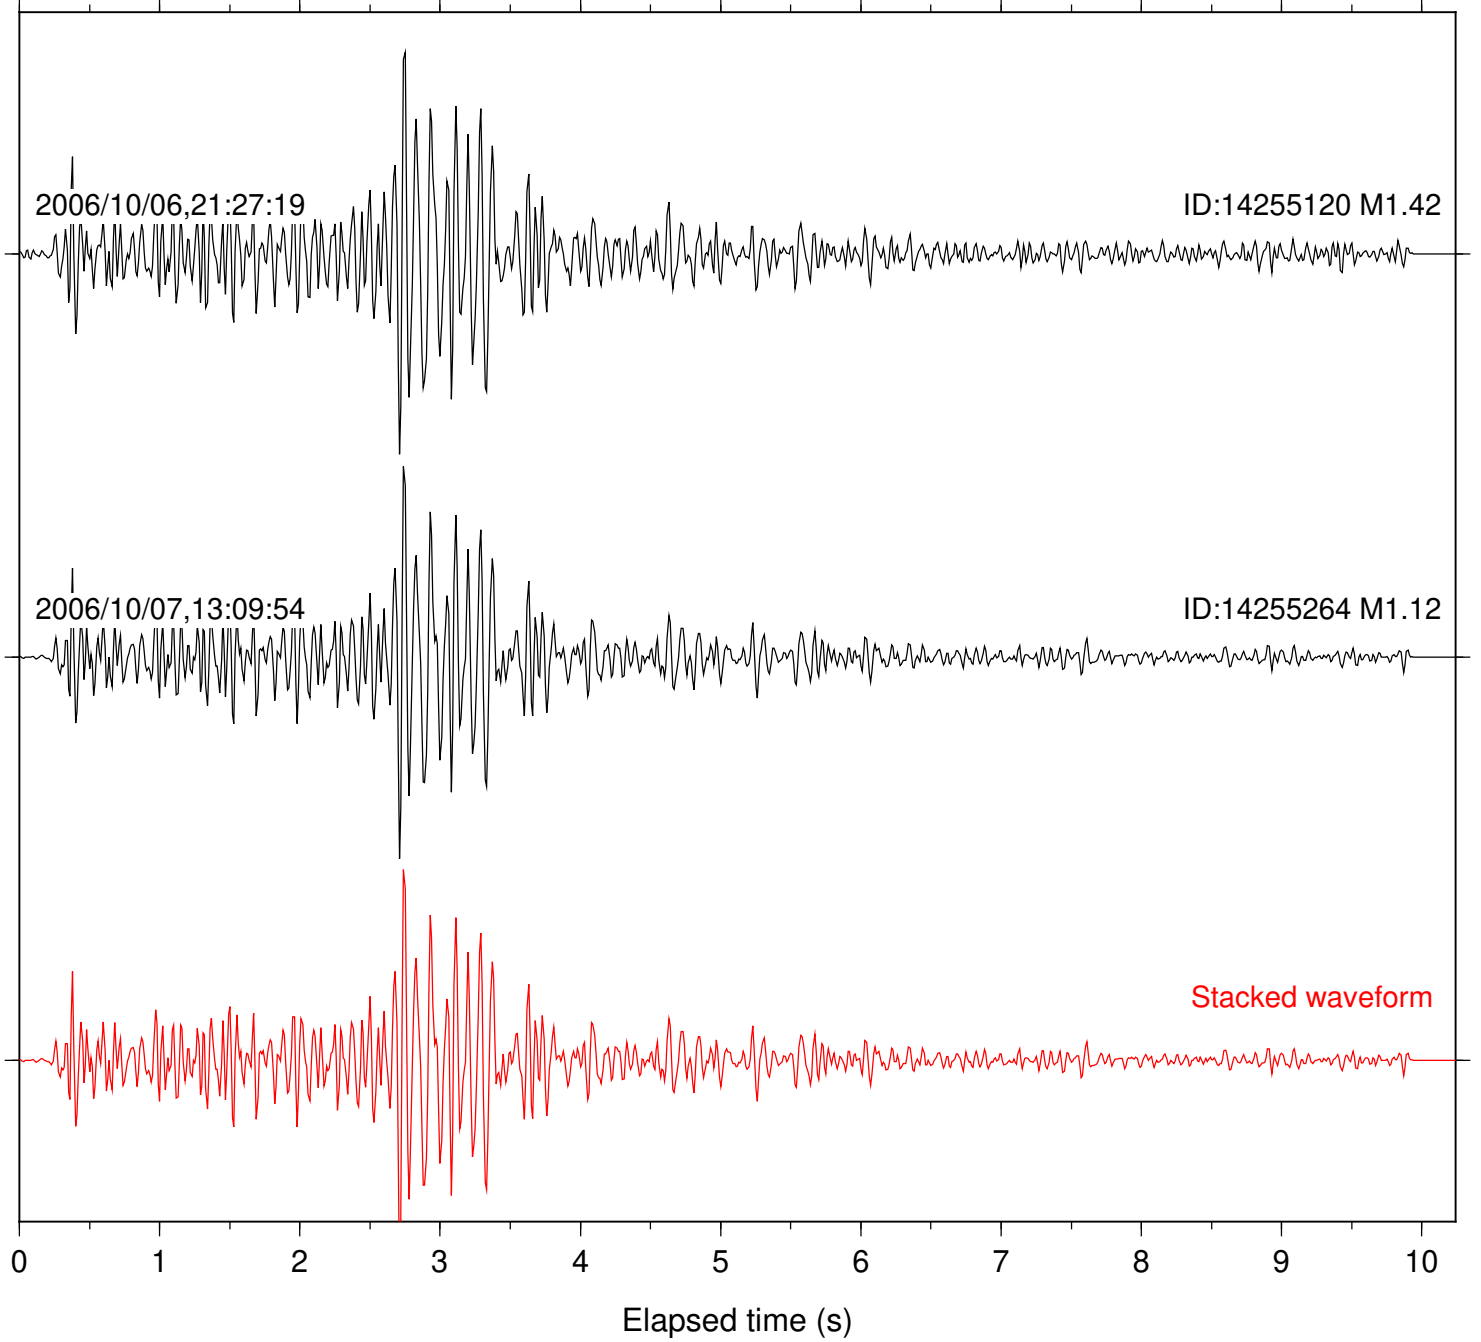

Station: TOR Com: HHZ

Focal depth: 8.00 km

Station: TRO Com: HHZ

Focal depth: 7.92 km

Station: WMC Com: HHZ

Focal depth: 7.92 km

Station: FRD Com: HHZ

Focal depth: 13.76 km