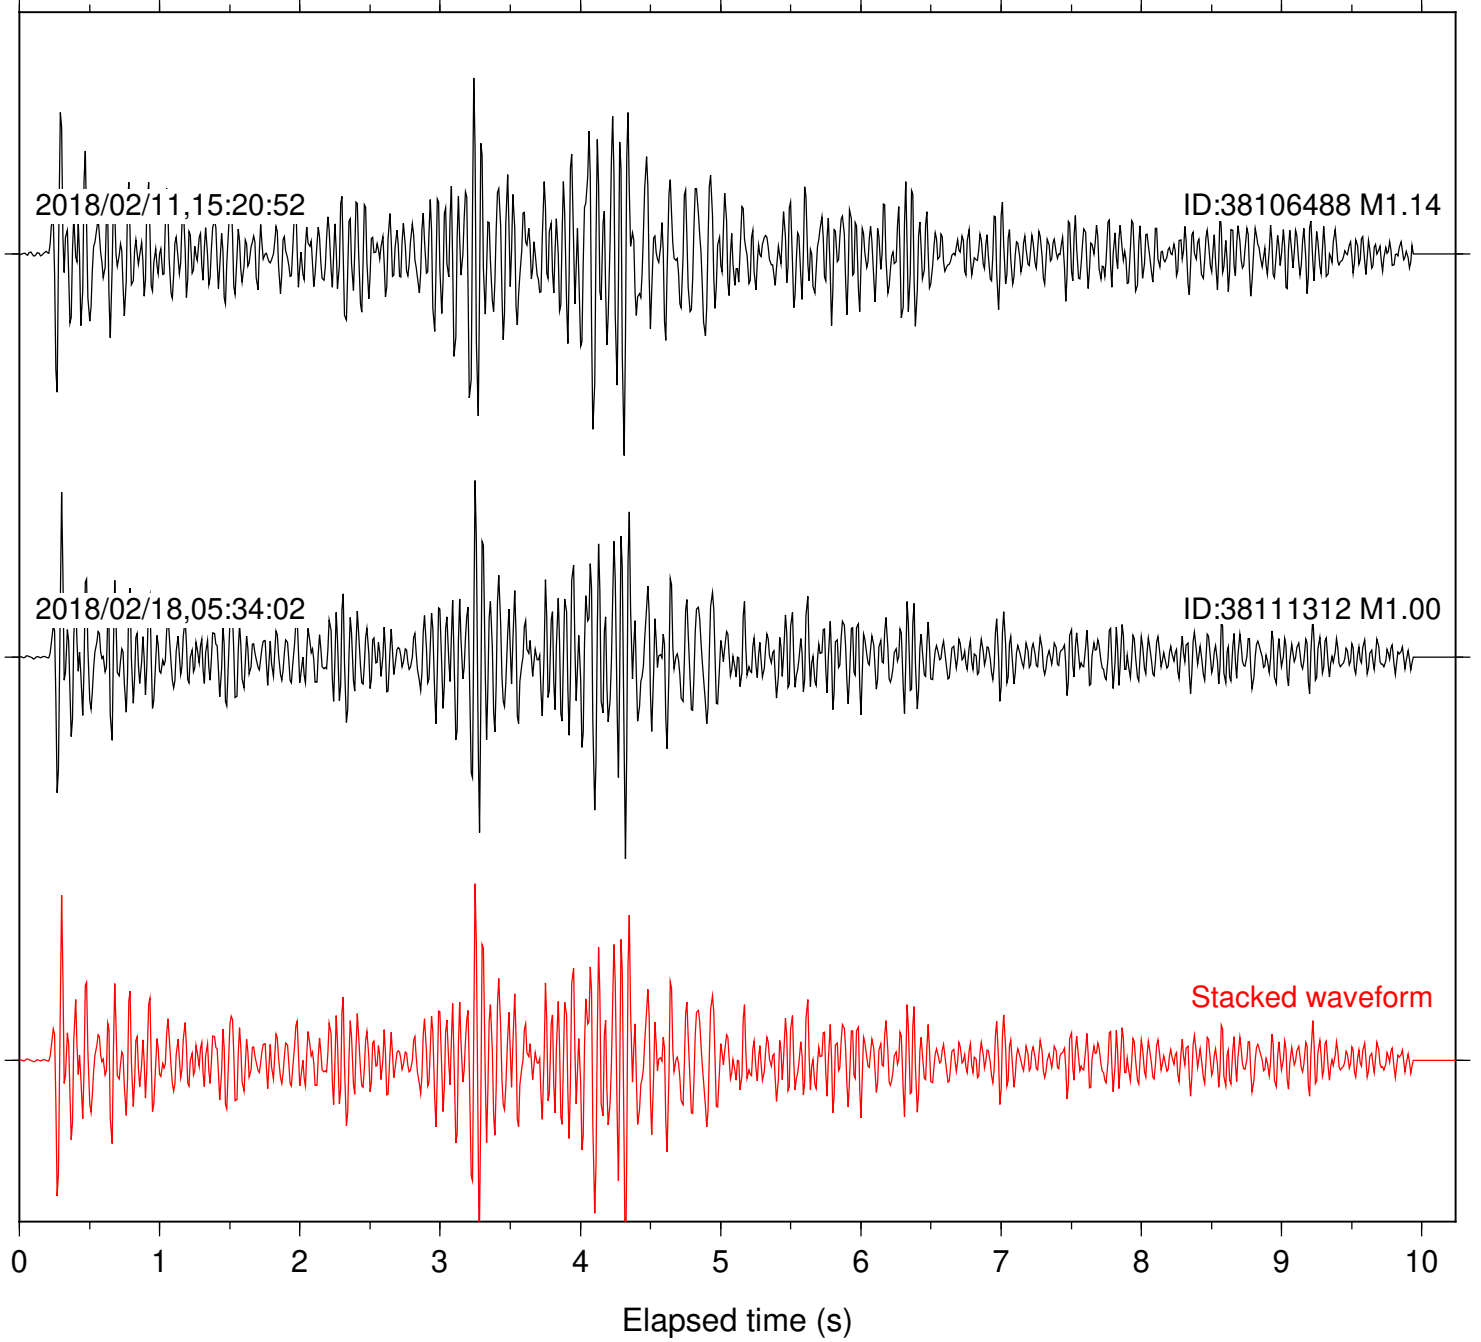

Station: LVA2 Com: HHZ

Focal depth: 4.96 km