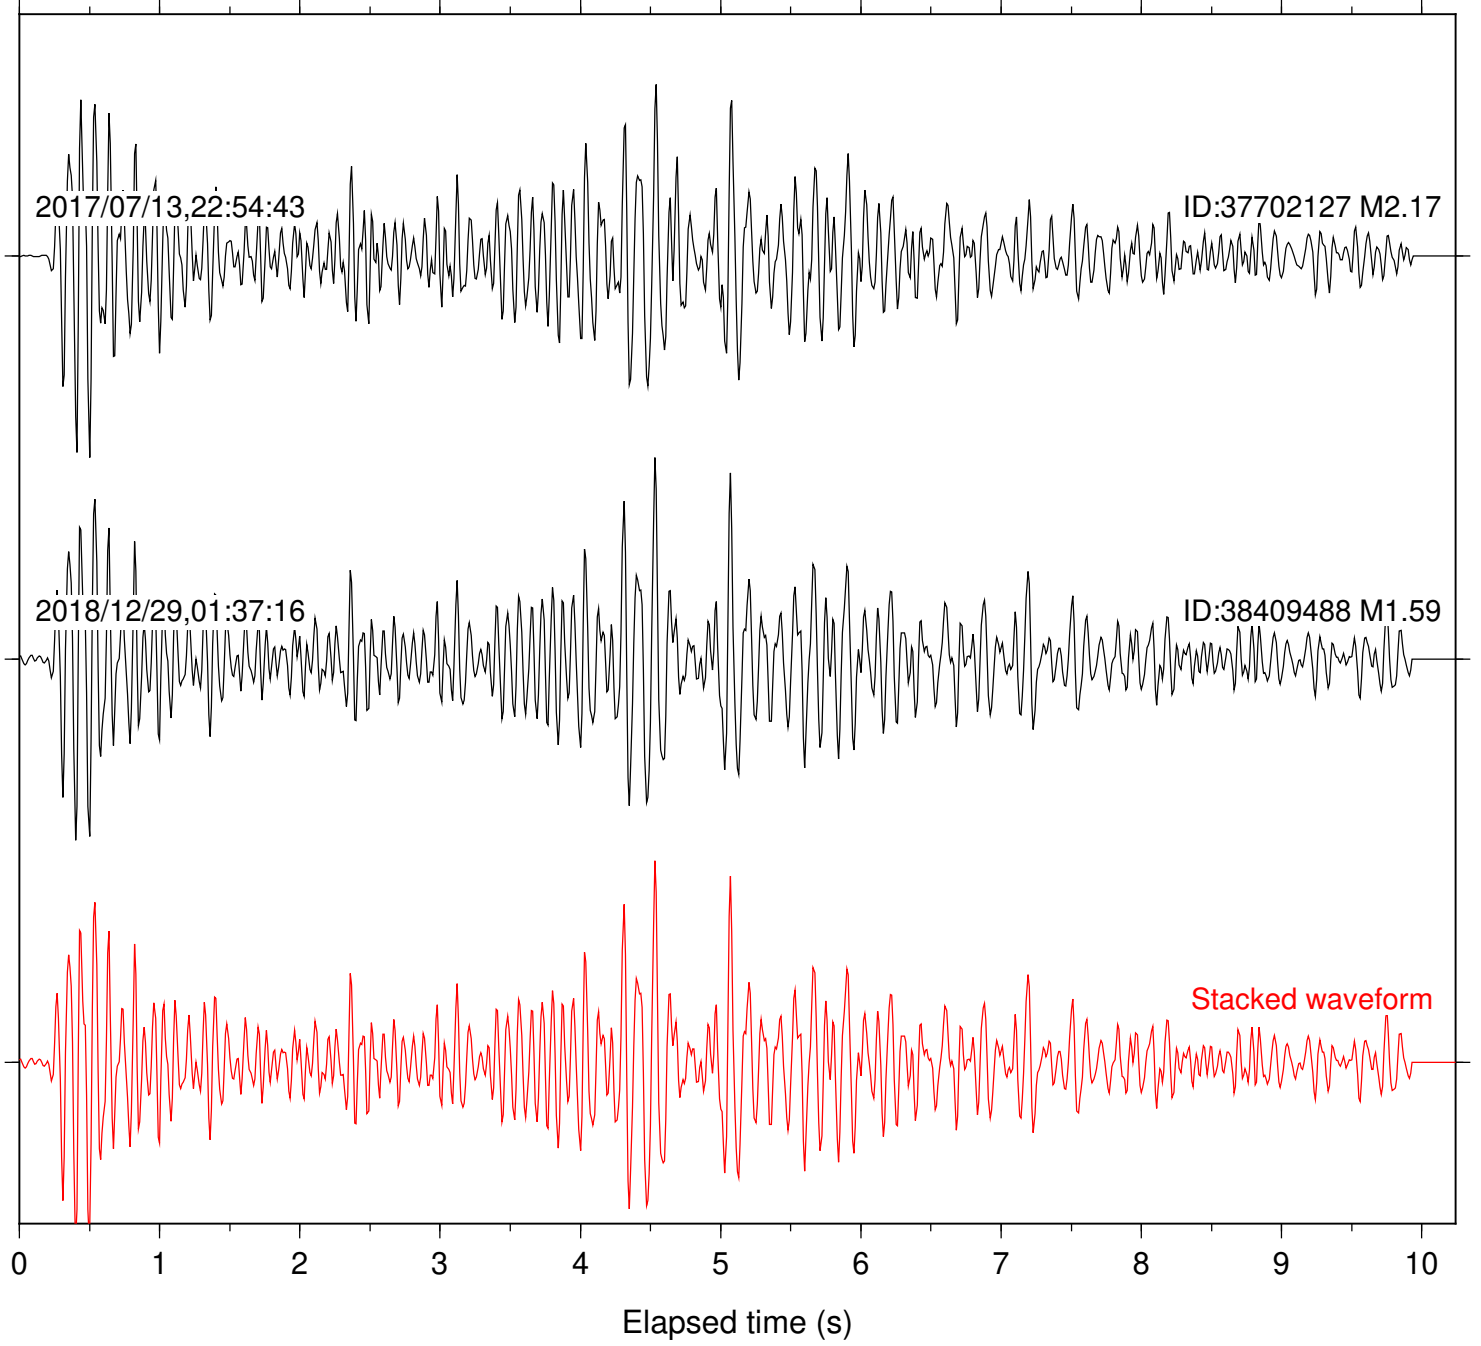

Station: LKH Com: HHZ

Focal depth: 6.18 km