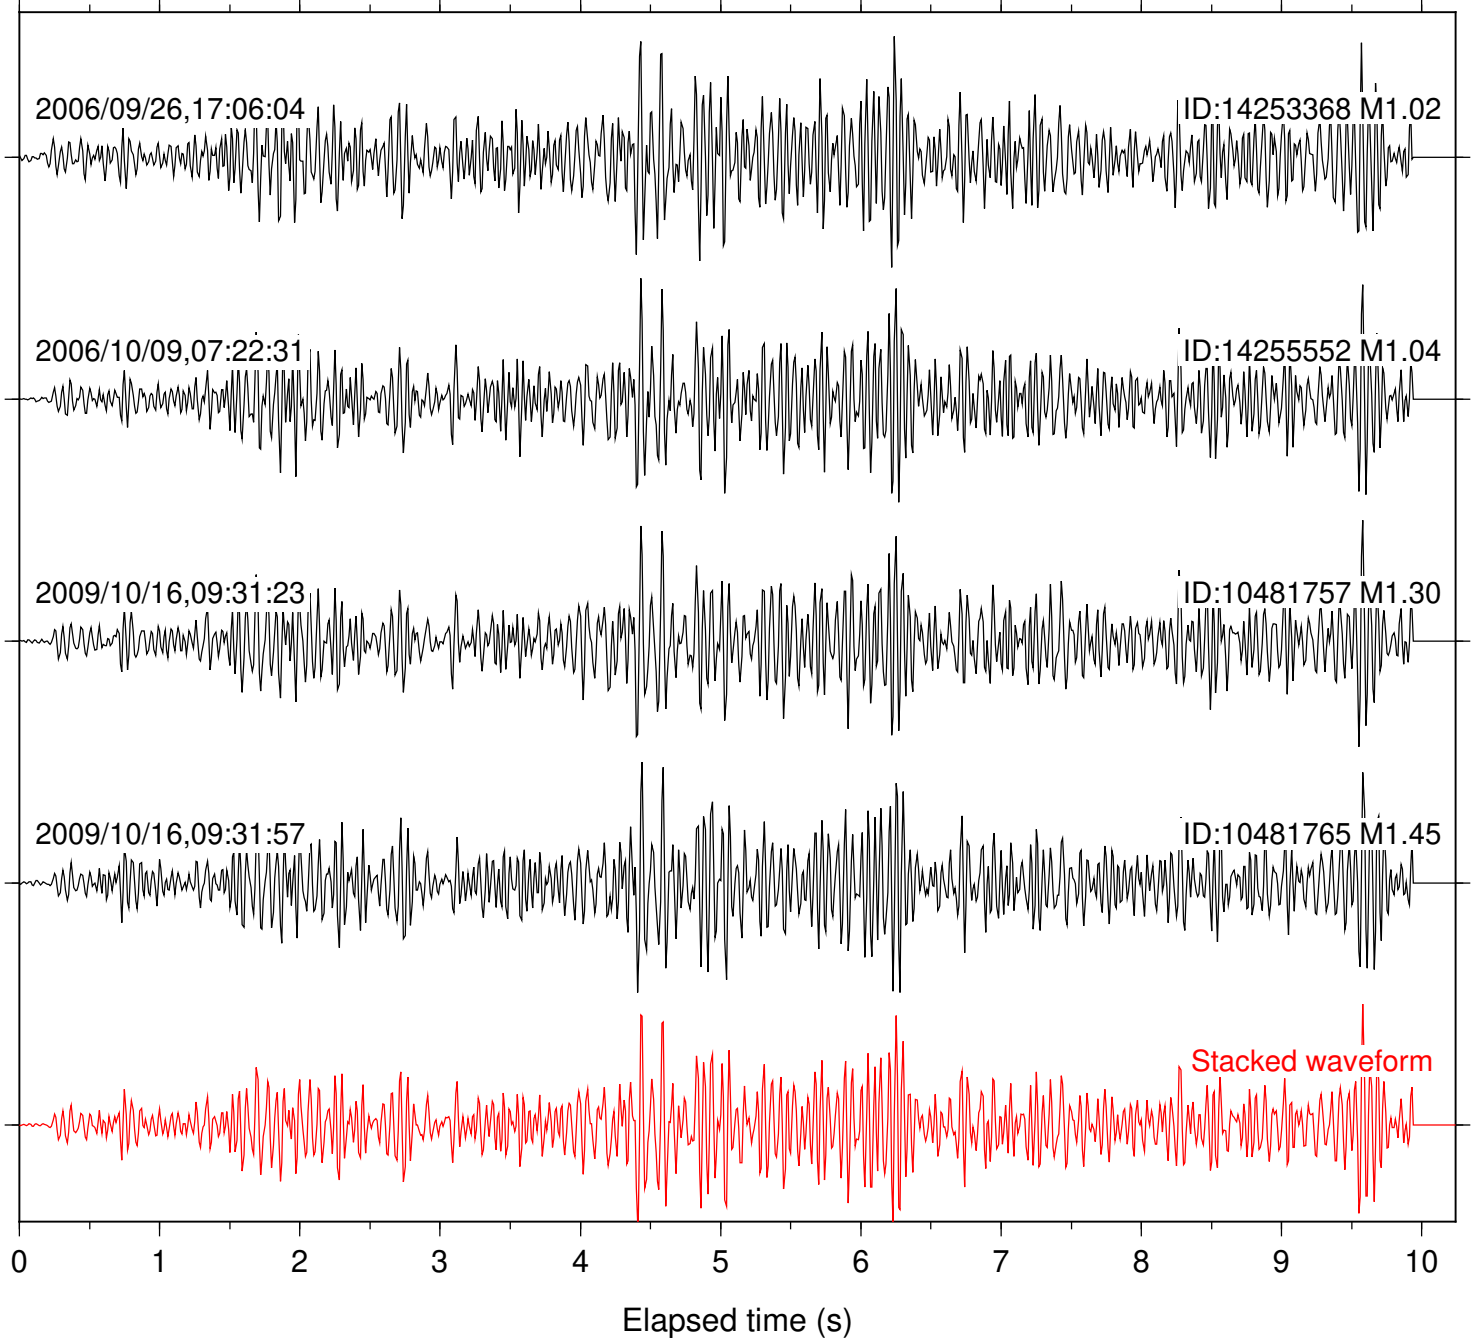

Focal depth: 8.61 km

Station: HMT2 Com: HHZ

Focal depth: 8.54 km

Station: KNW Com: HHZ

Focal depth: 8.56 km

Station: MSC Com: HHZ

Focal depth: 8.54 km

Station: POB2 Com: HHZ