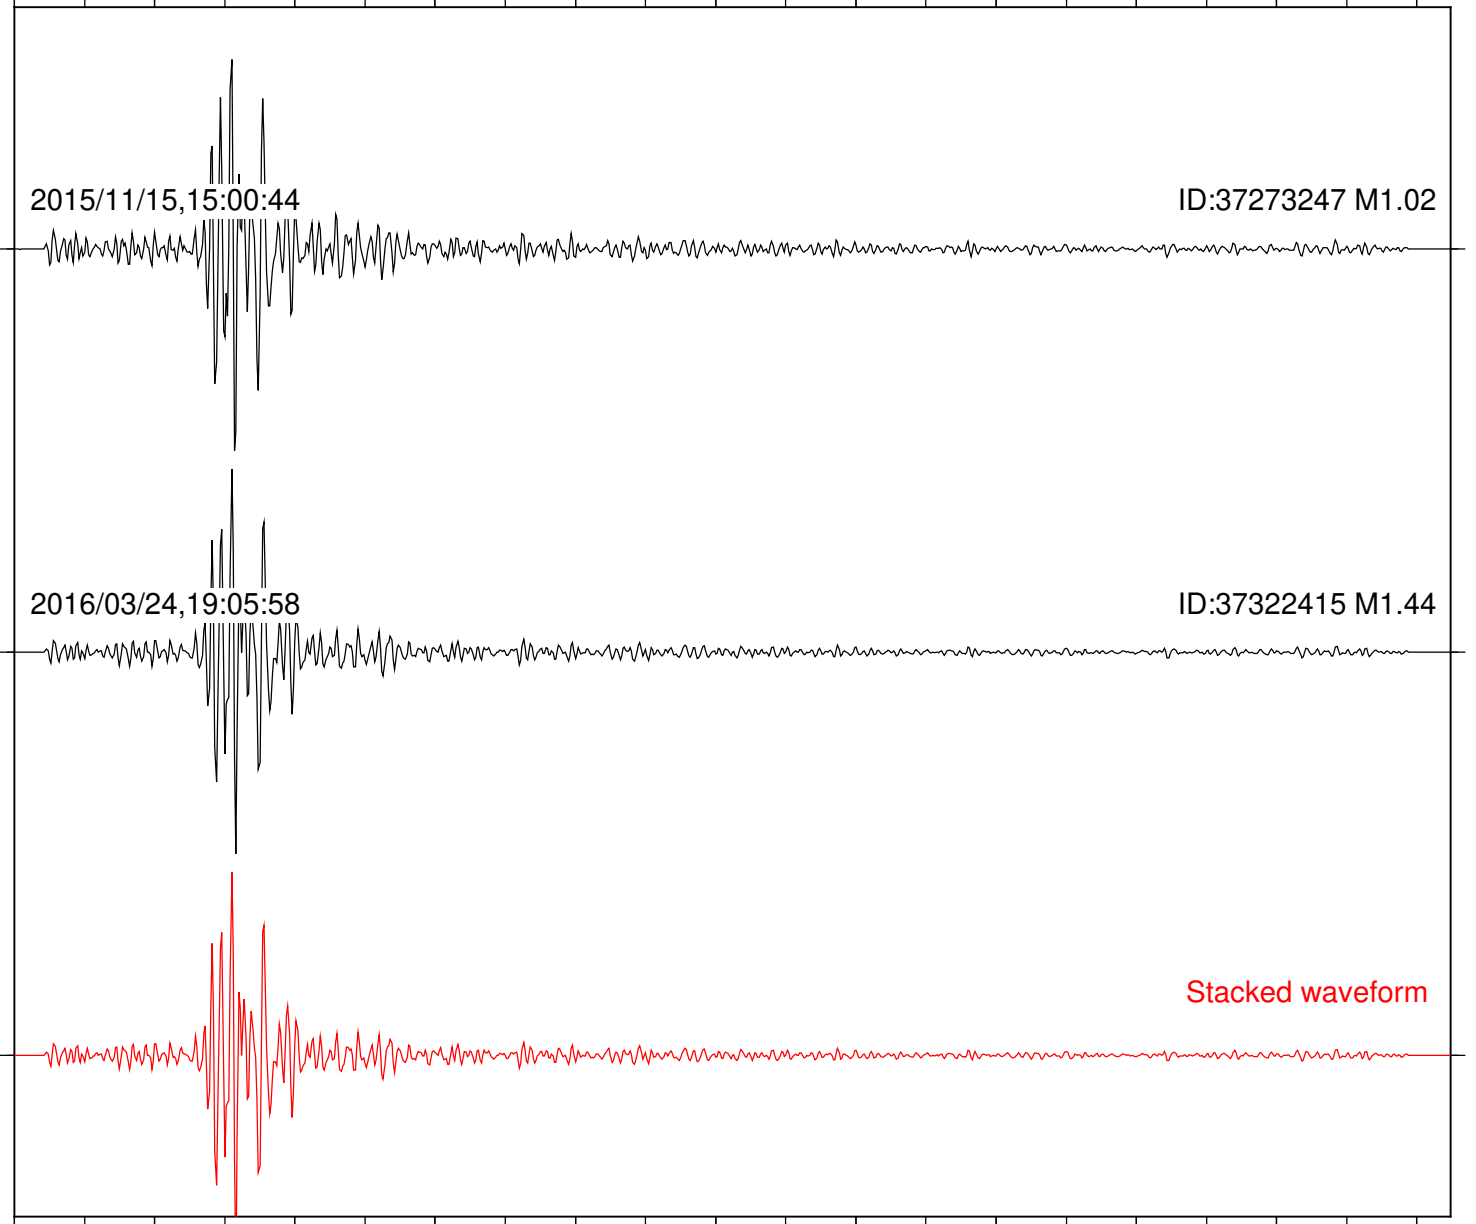

Station: B093 Com: EHZ

Focal depth: 8.14 km

2015/11/15,15:00:44

ID:37273247 M1.02

2016/03/24,19:05:58

ID:37322415 M1.44

Stacked waveform

0 1 2 3 4 5 6 7 8 9 10
Elapsed time (s)