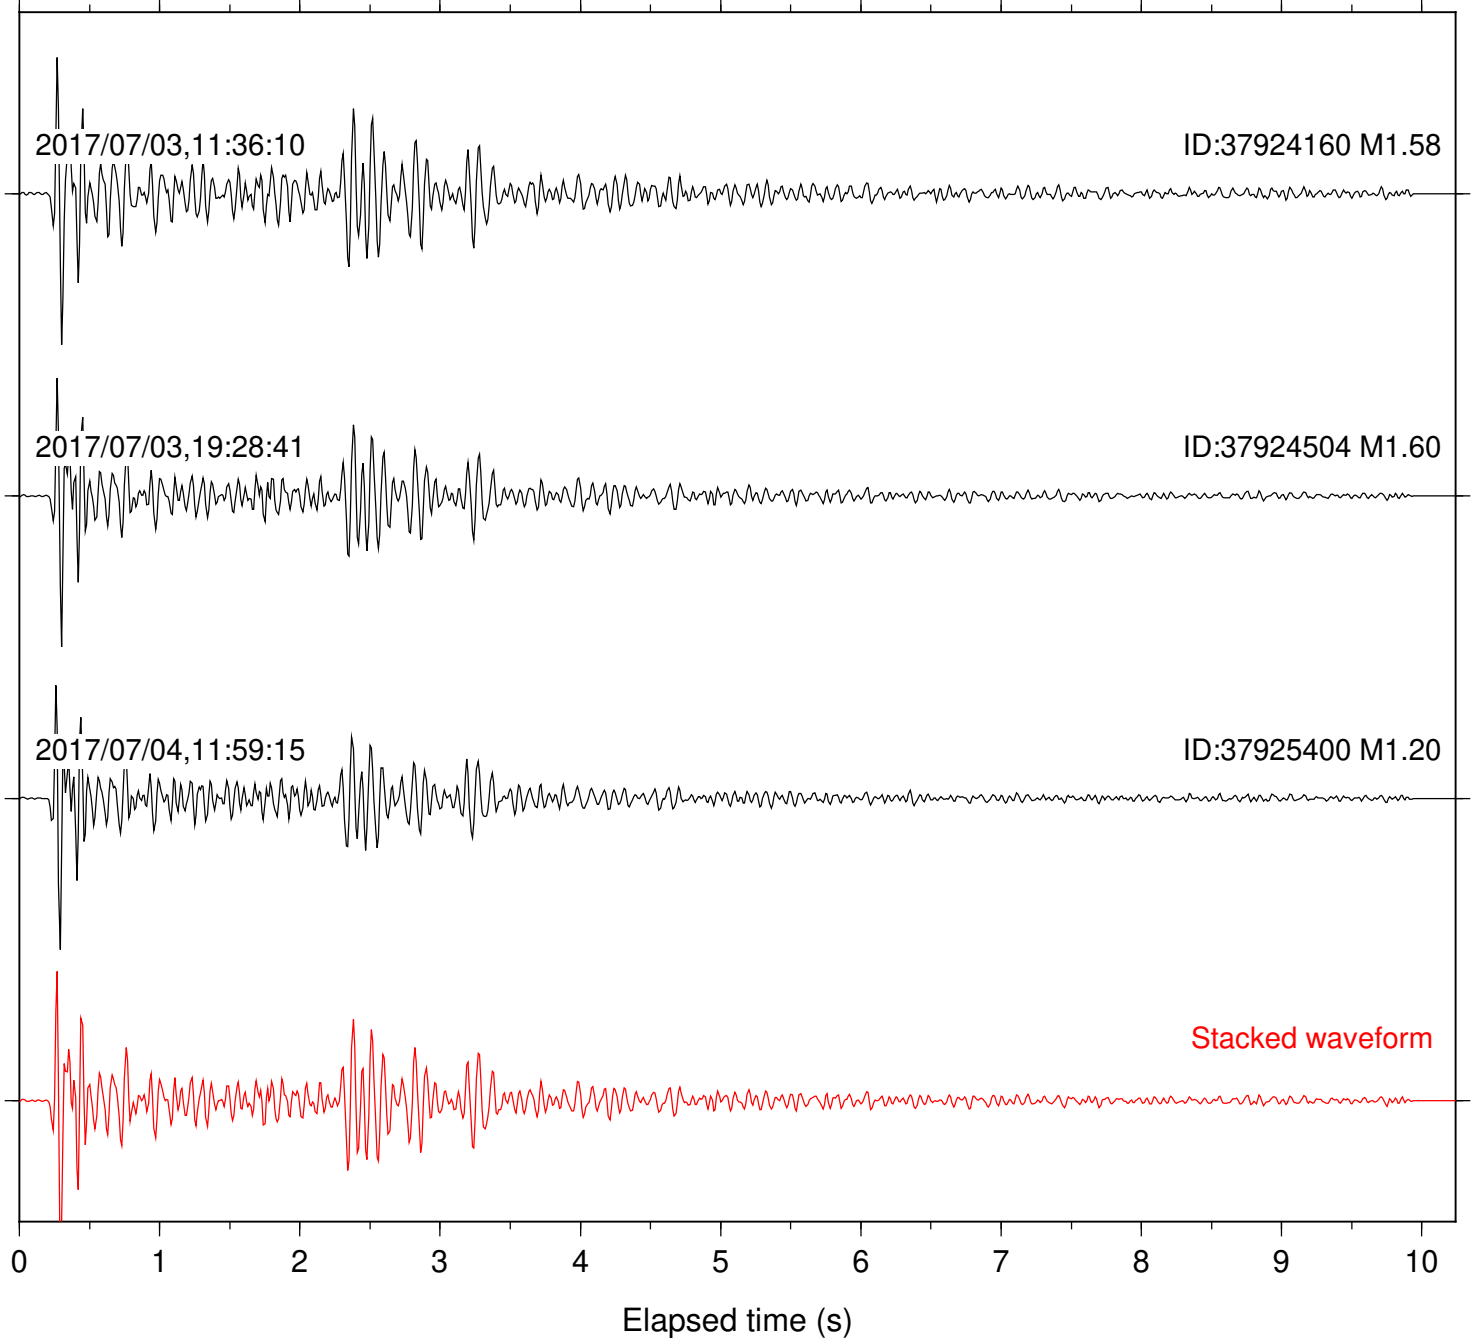

Focal depth: 5.21 km

Station: SND Com: HHZ

Focal depth: 5.21 km

Station: WMC Com: HHZ

Focal depth: 5.14 km

Station: B082 Com: EHZ

Focal depth: 4.50 km

Station: B084 Com: EHZ