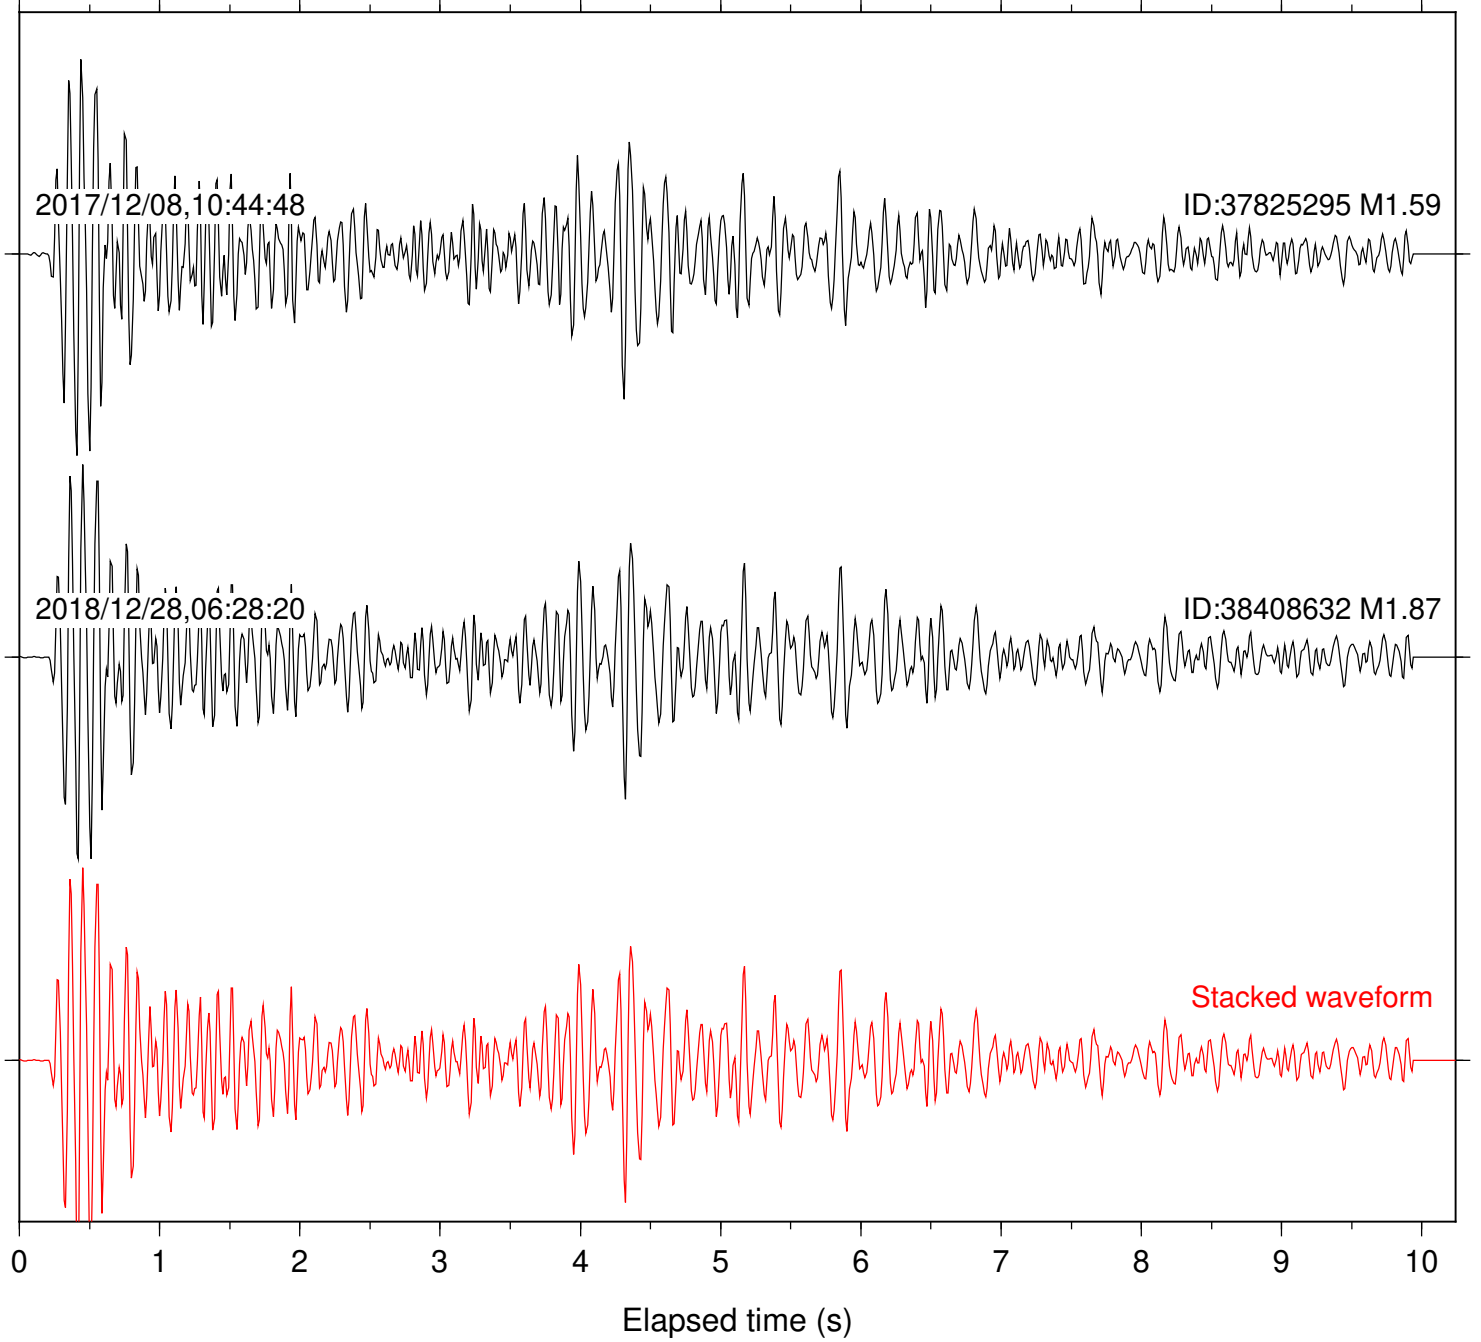

Station: LKH Com: HHZ

Focal depth: 6.18 km