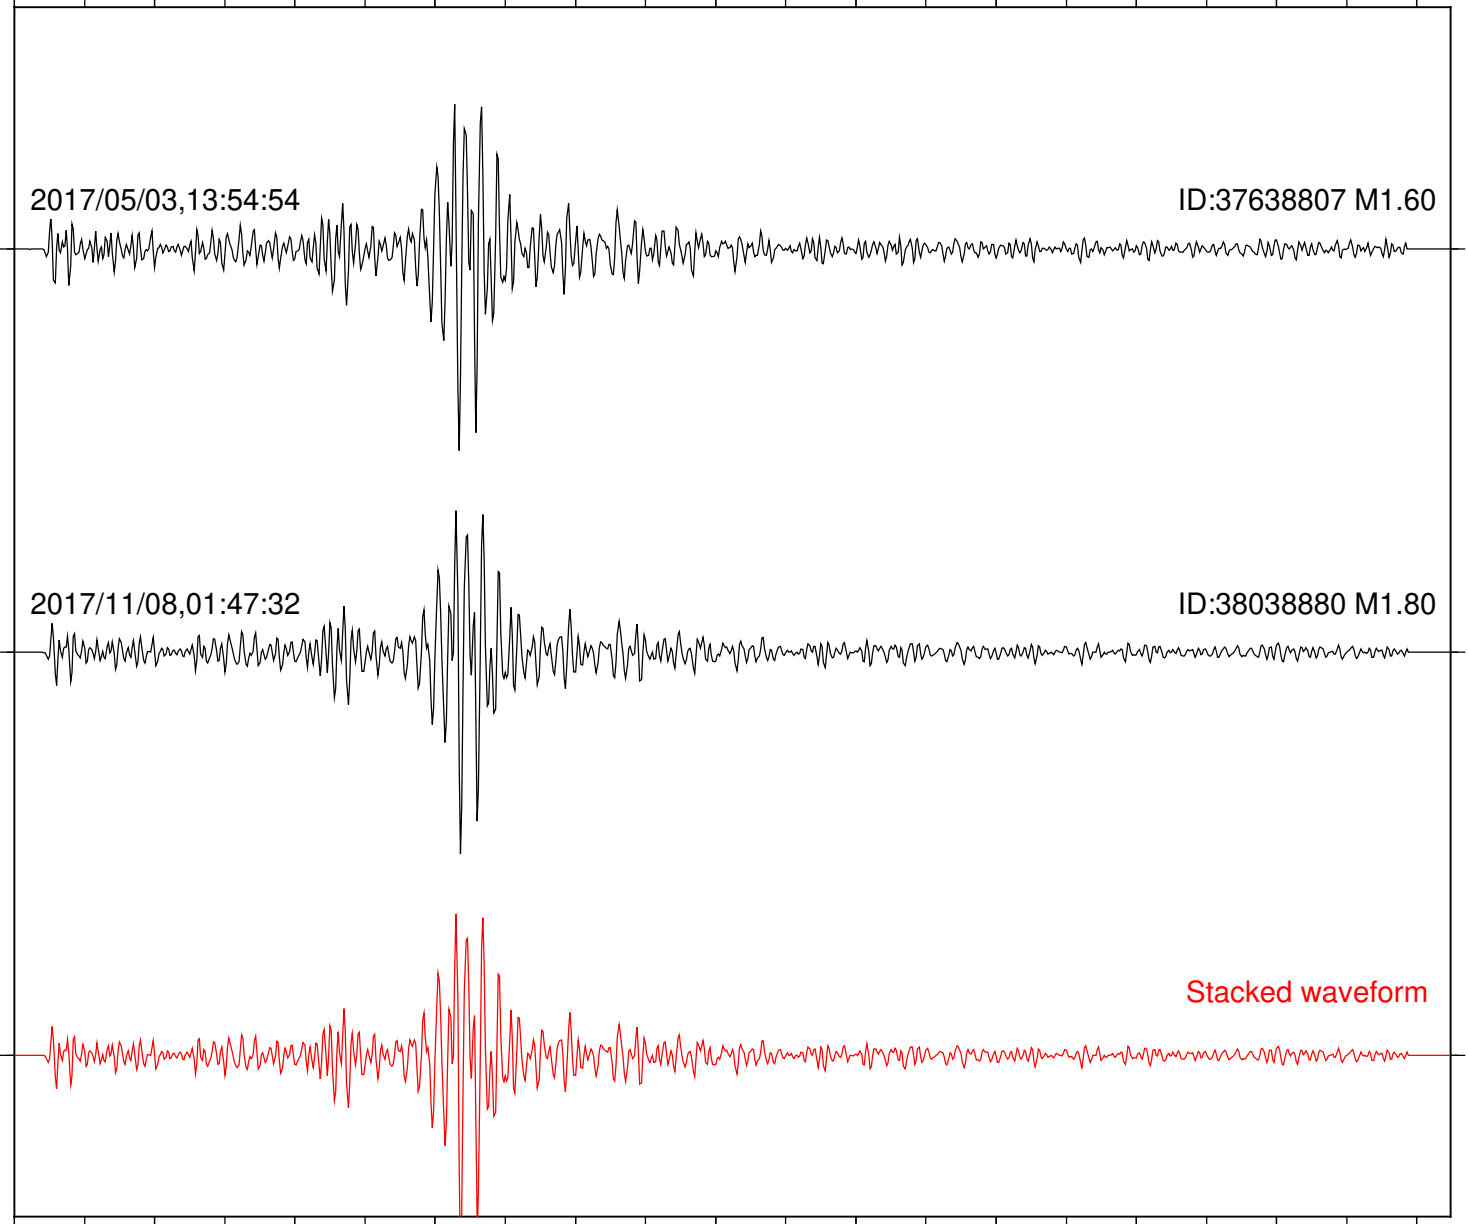

2017/05/03,13:54:54

ID:37638807 M1.60

2017/11/08,01:47:32

ID:38038880 M1.80

Stacked waveform

0 1 2 3 4 5 6 7 8 9 10  
Elapsed time (s)

Station: B084 Com: EHZ

Focal depth: 5.68 km