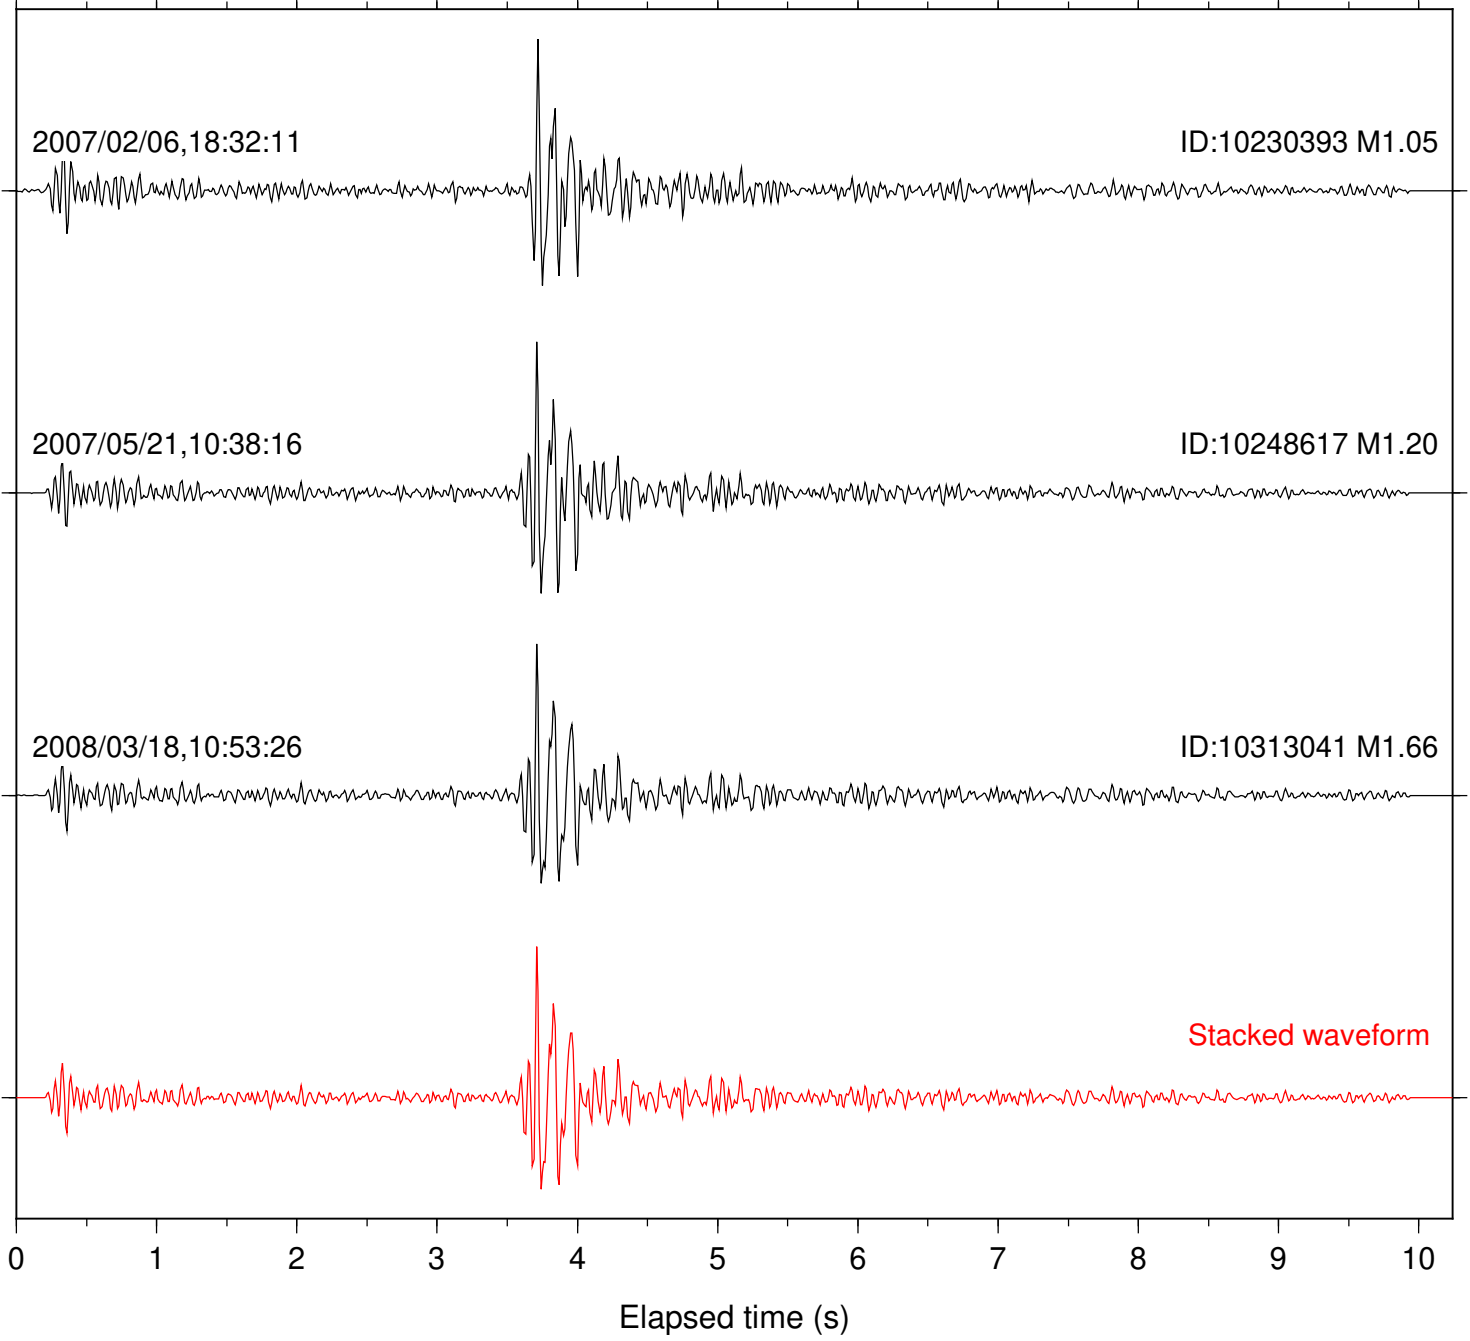

Station: B081 Com: EHZ

Focal depth: 8.40 km