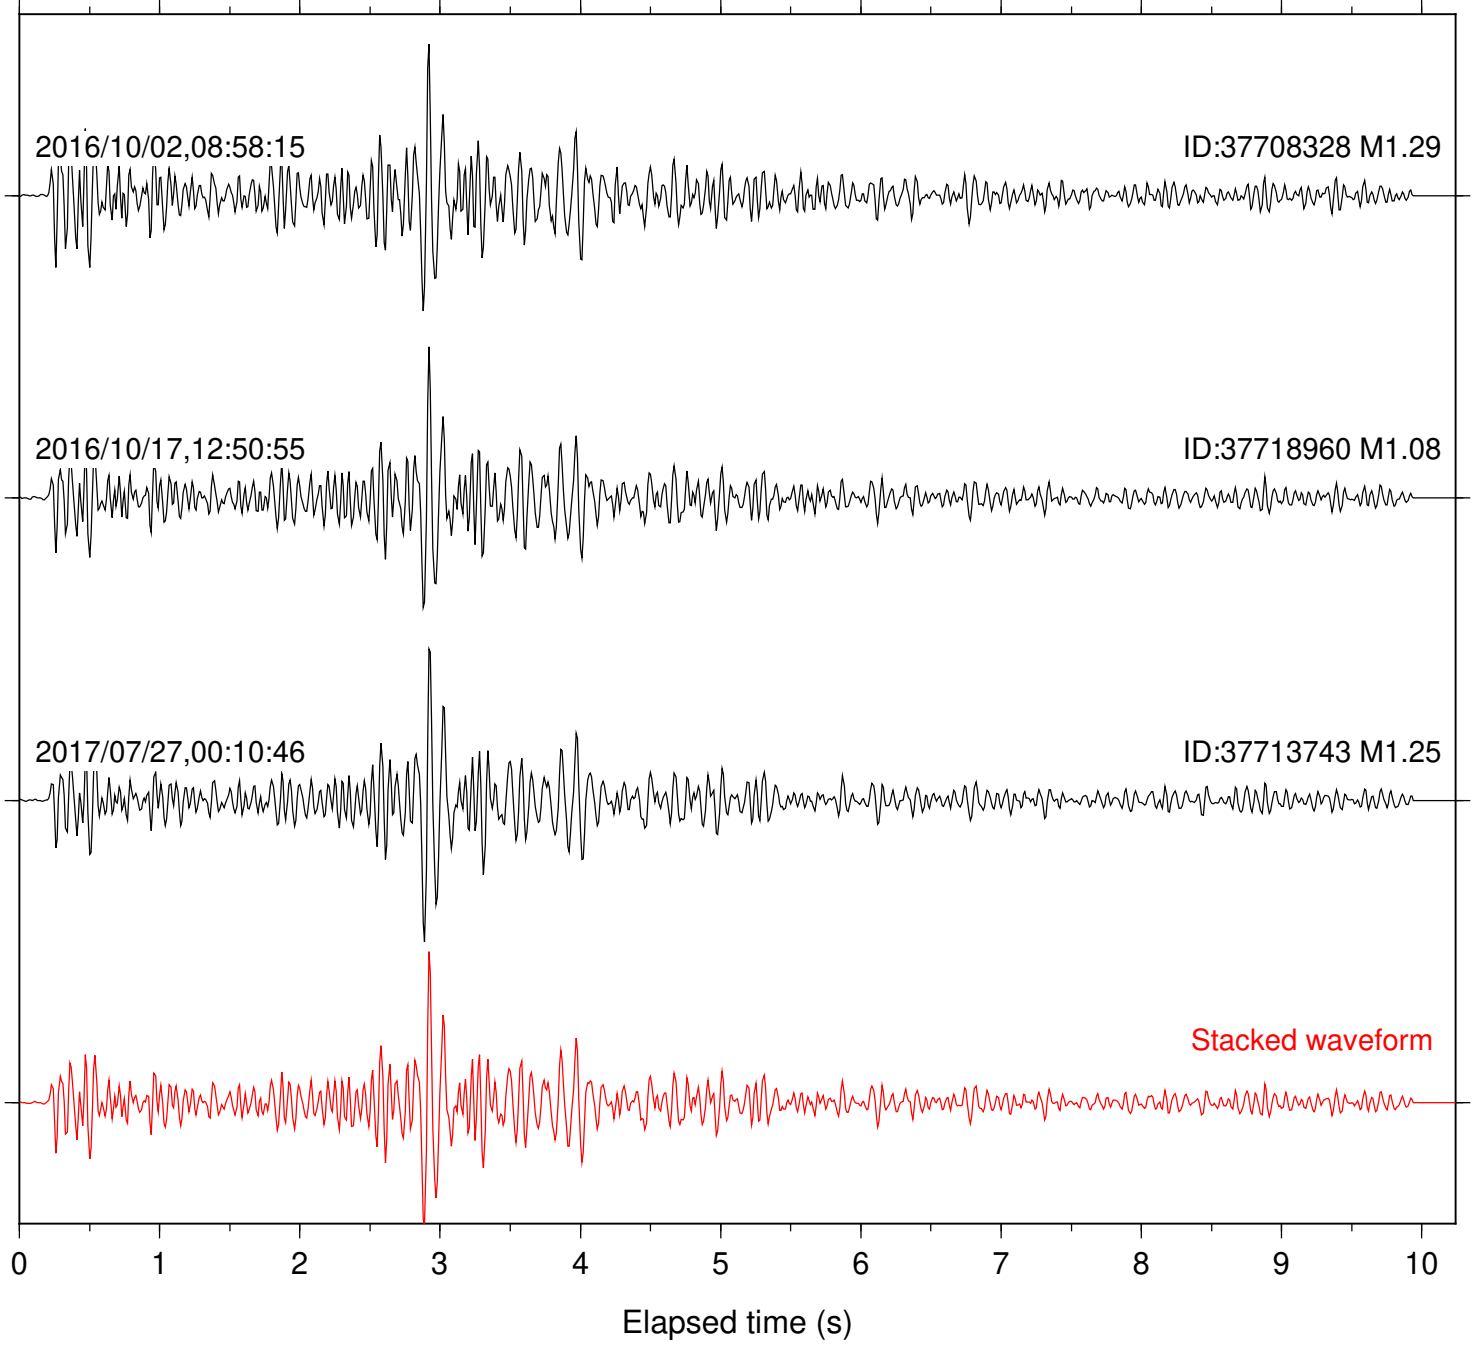

Station: B088 Com: EHZ

Focal depth: 6.43 km