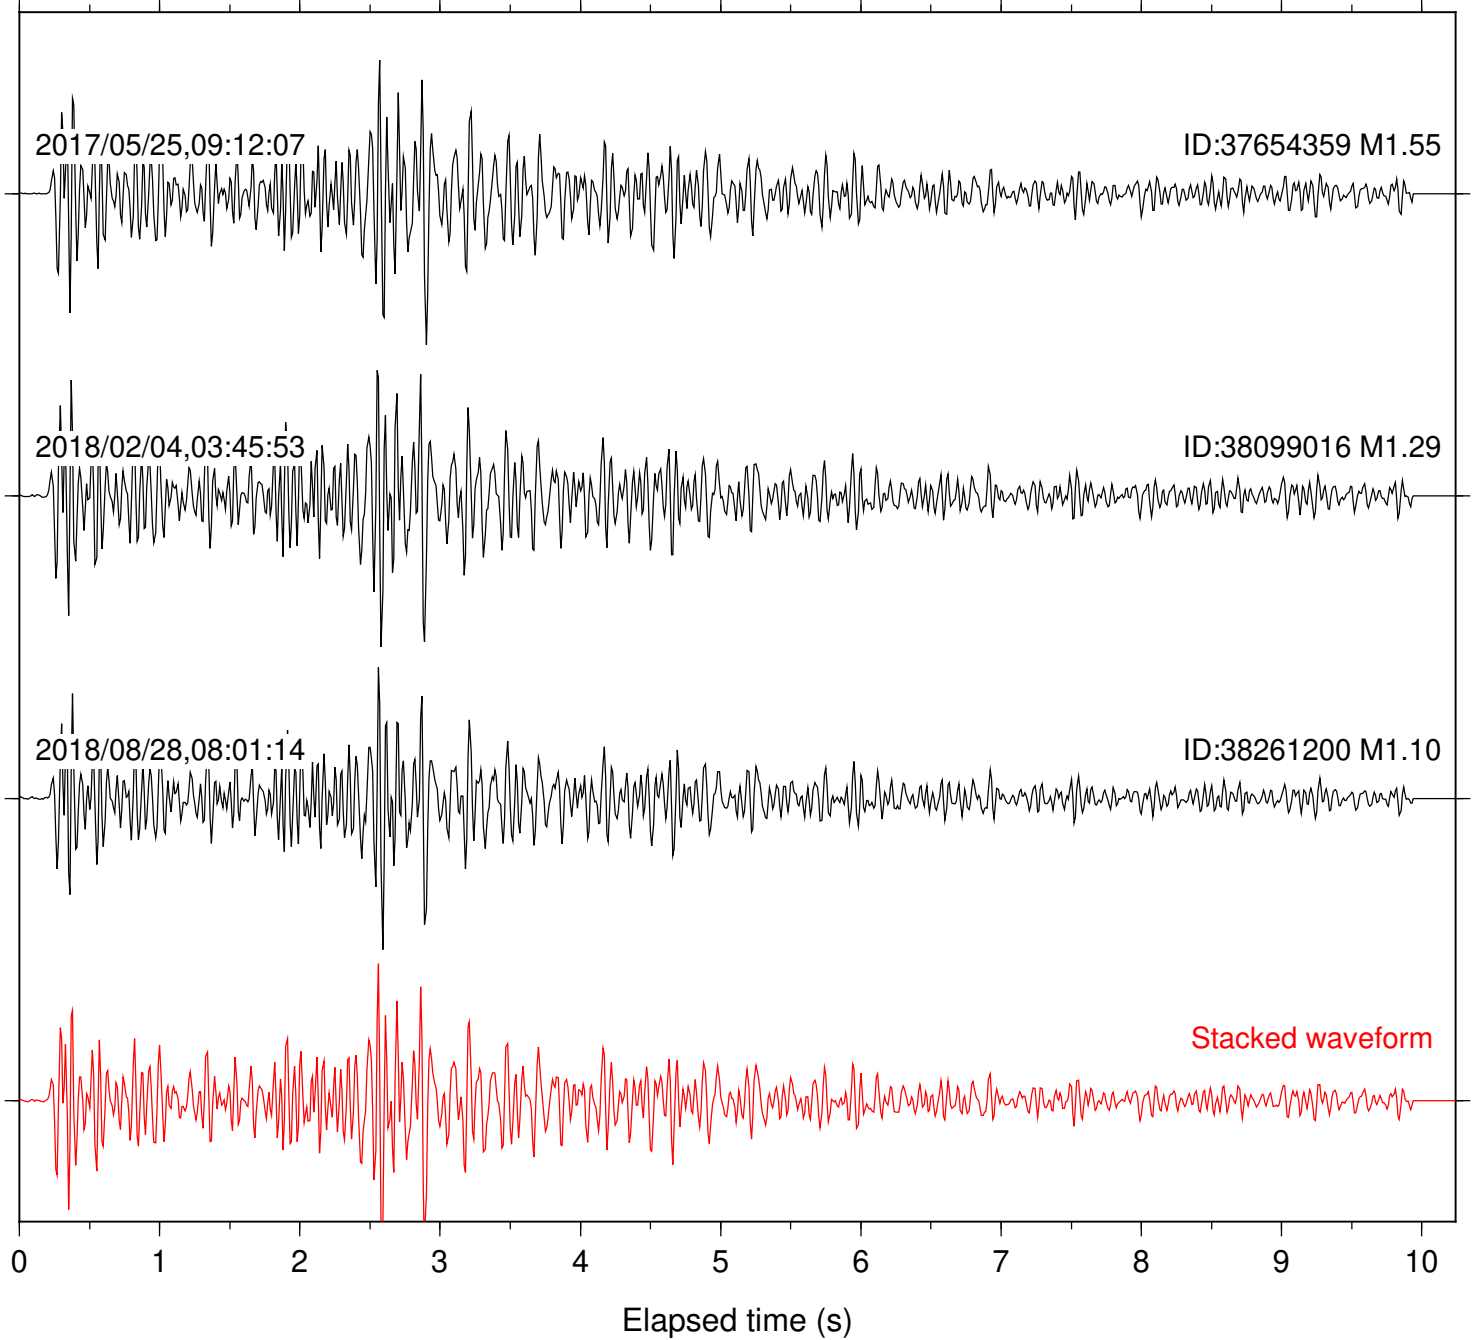

Station: B087 Com: EHZ

Focal depth: 5.24 km