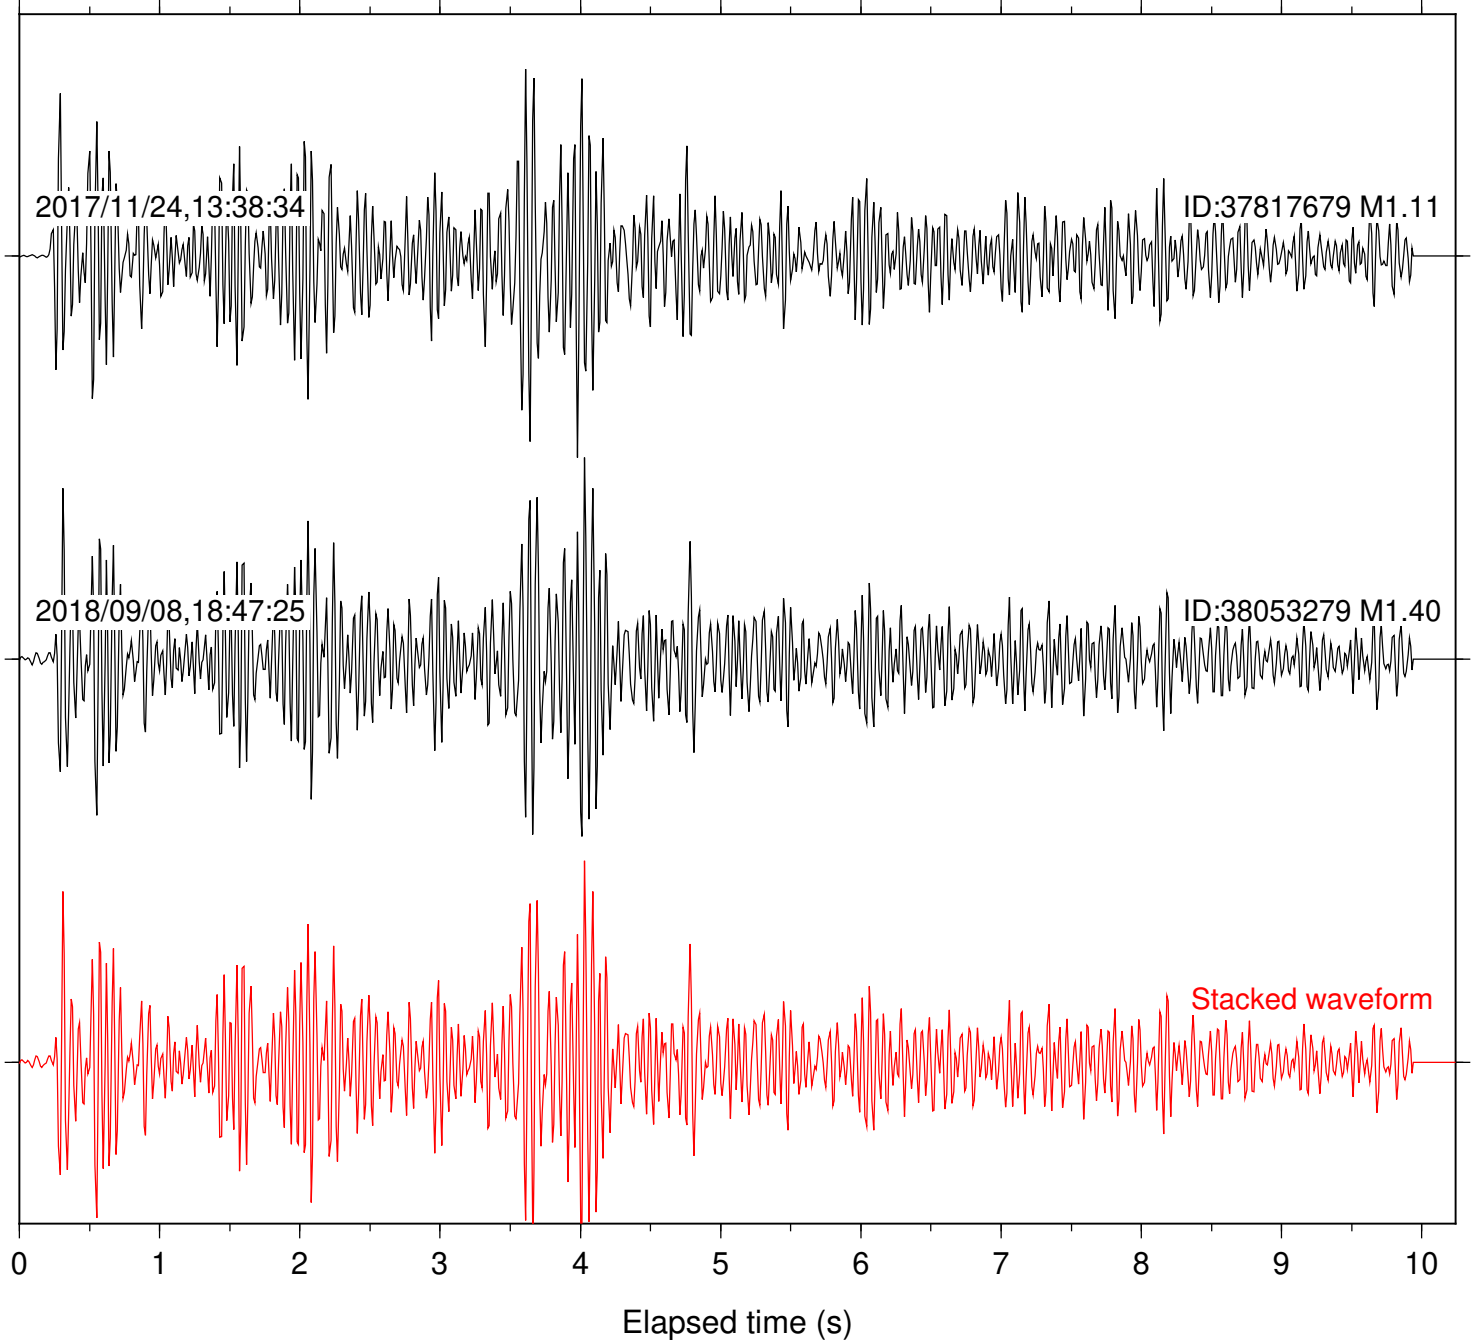

Station: DGR Com: HHZ

Focal depth: 4.89 km