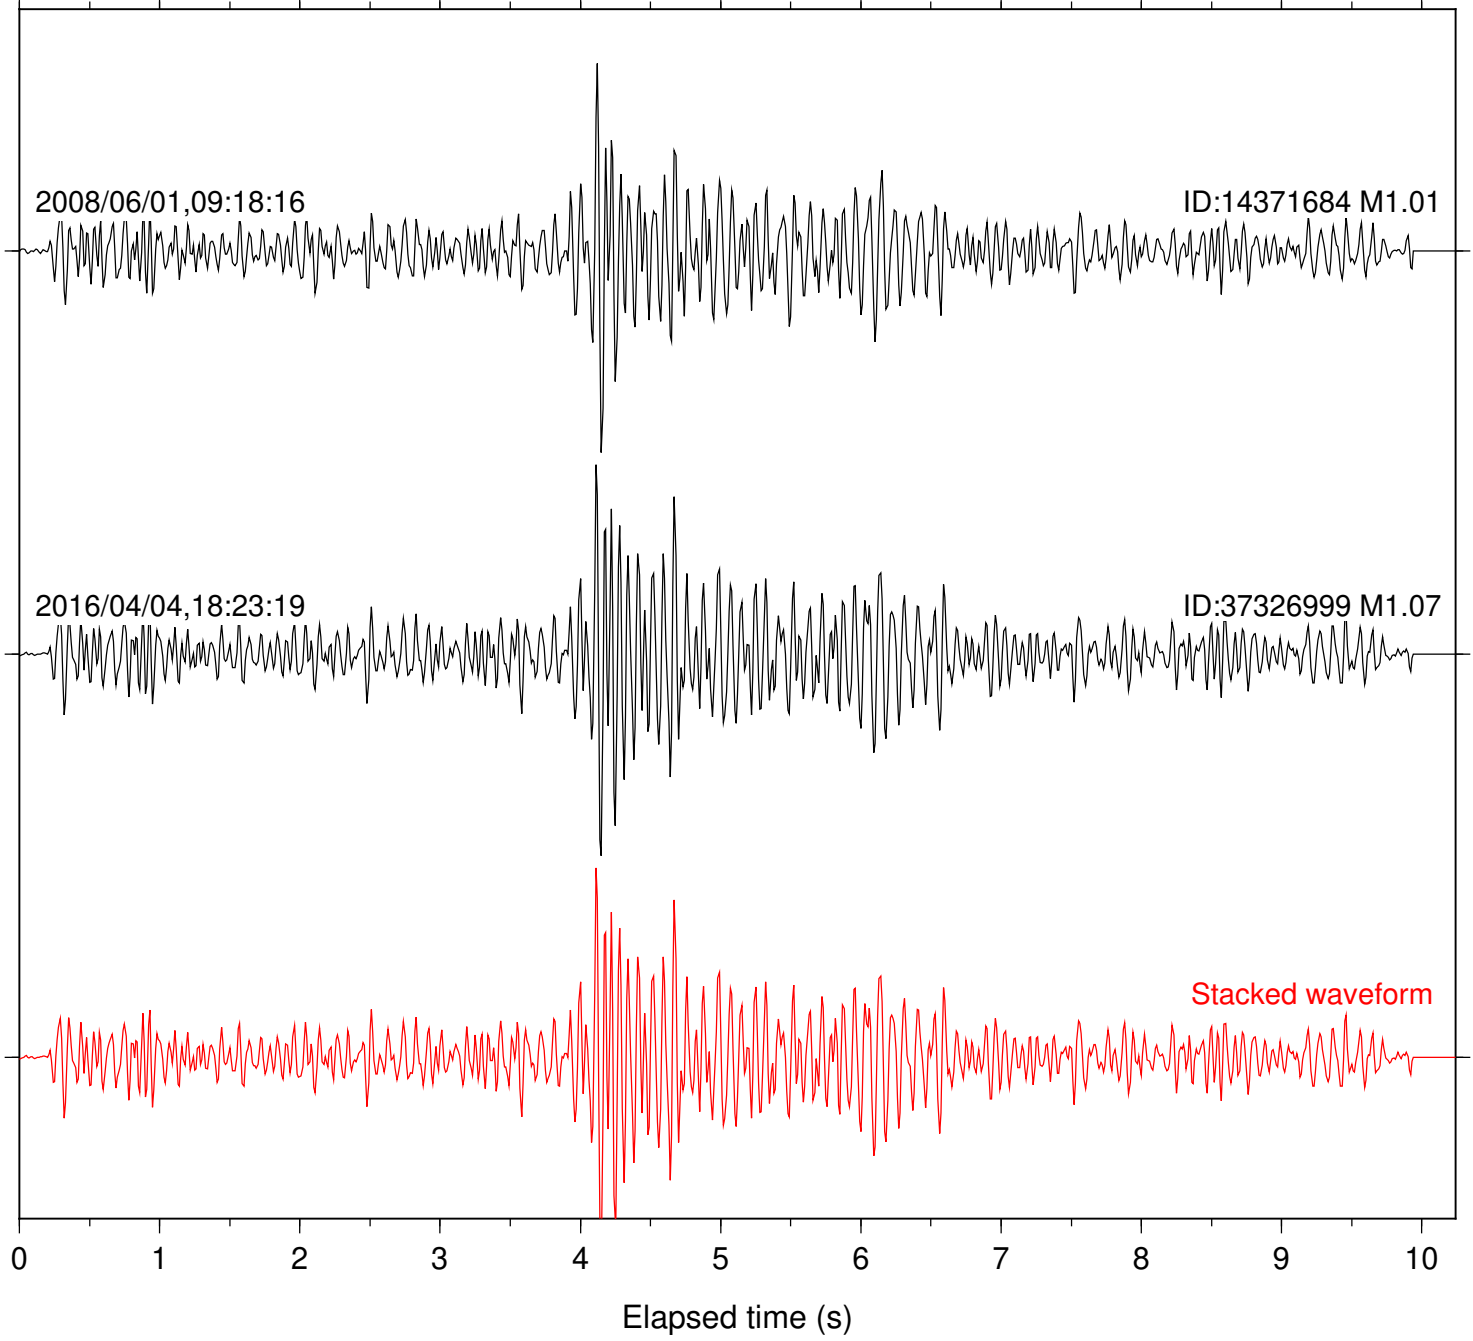

Station: B084 Com: EHZ

Focal depth: 17.78 km