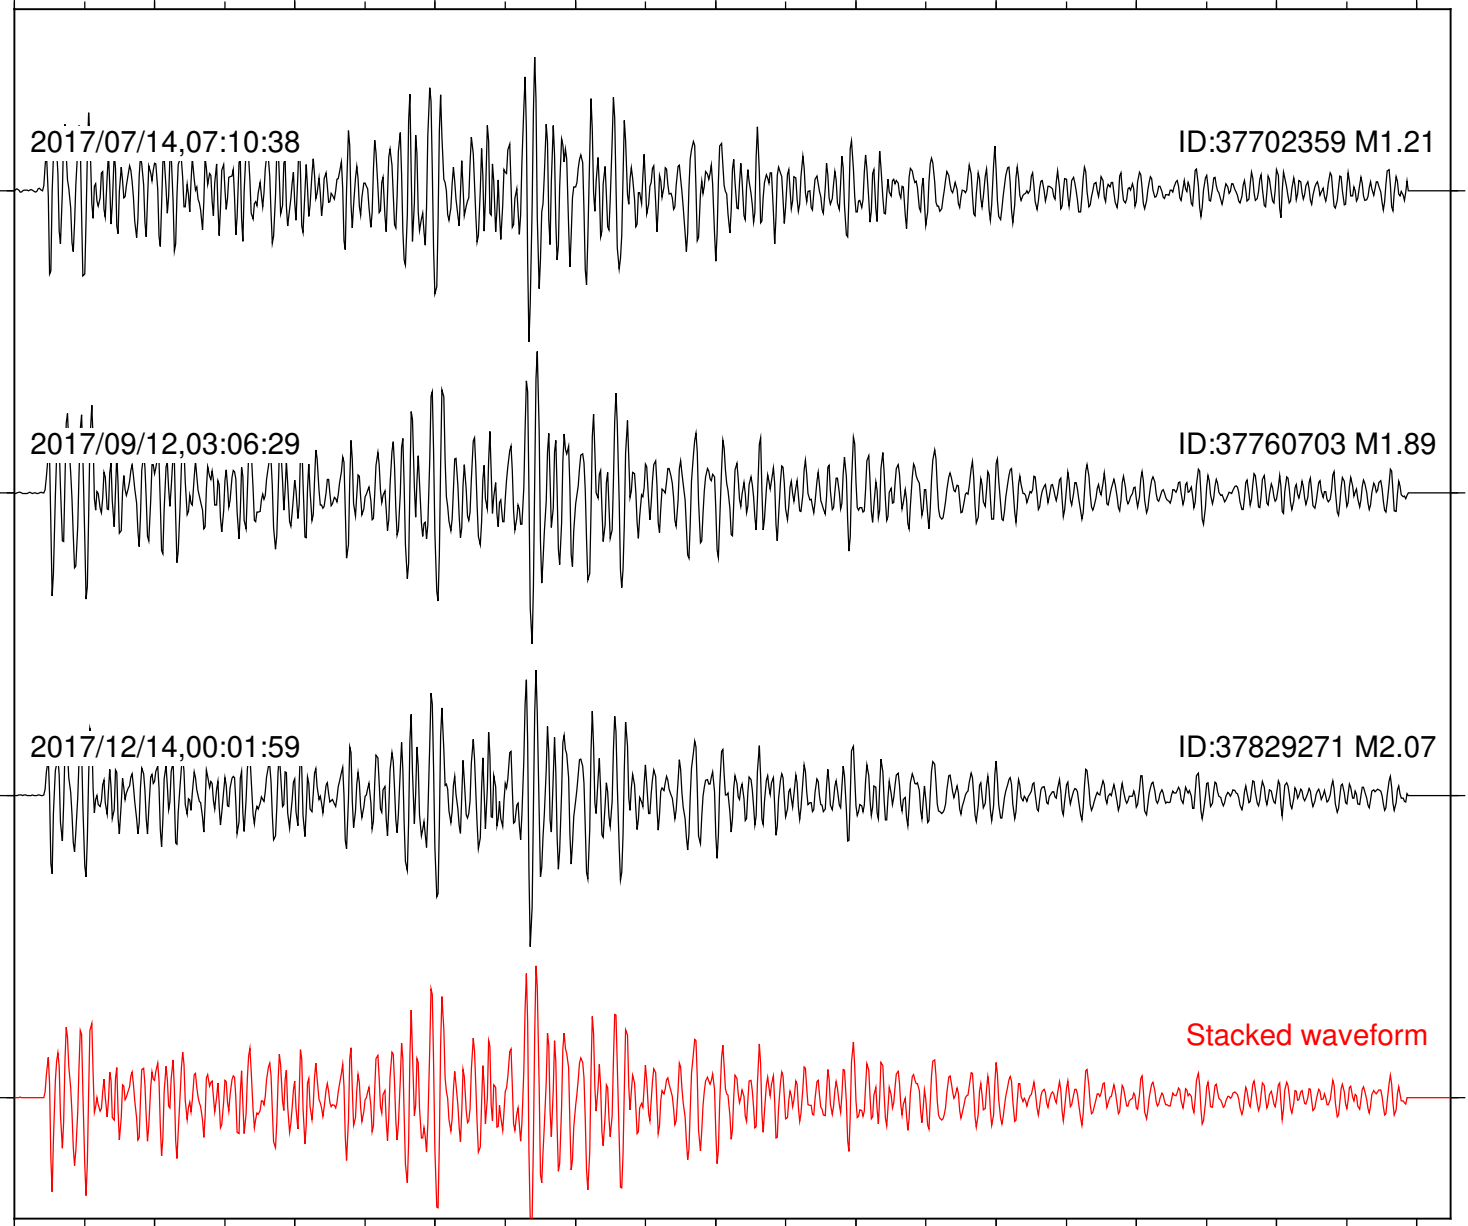

Station: B088 Com: EHZ

Focal depth: 5.87 km

2017/07/14,07:10:38

ID:37702359 M1.21

2017/09/12,03:06:29

ID:37760703 M1.89

2017/12/14,00:01:59

ID:37829271 M2.07

Stacked waveform

0 1 2 3 4 5 6 7 8 9 10
Elapsed time (s)