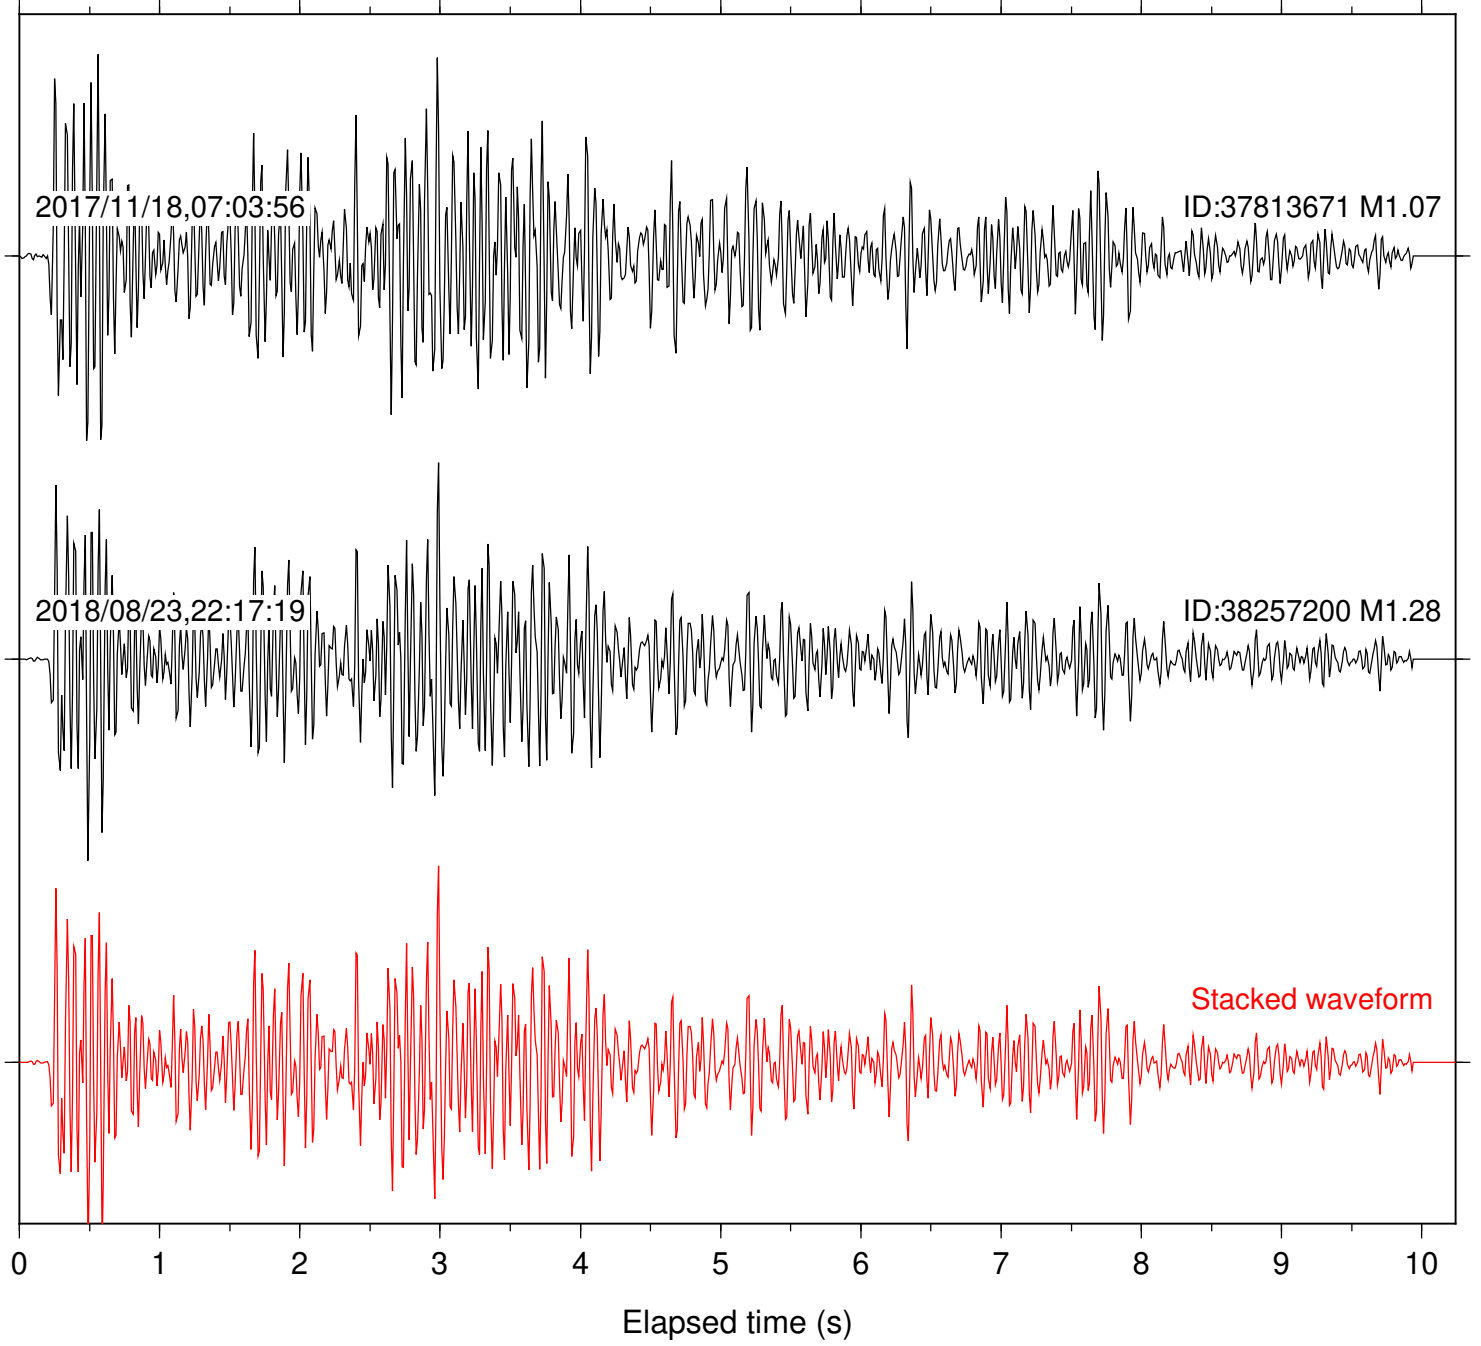

Station: PLM Com: HHZ

Focal depth: 4.88 km