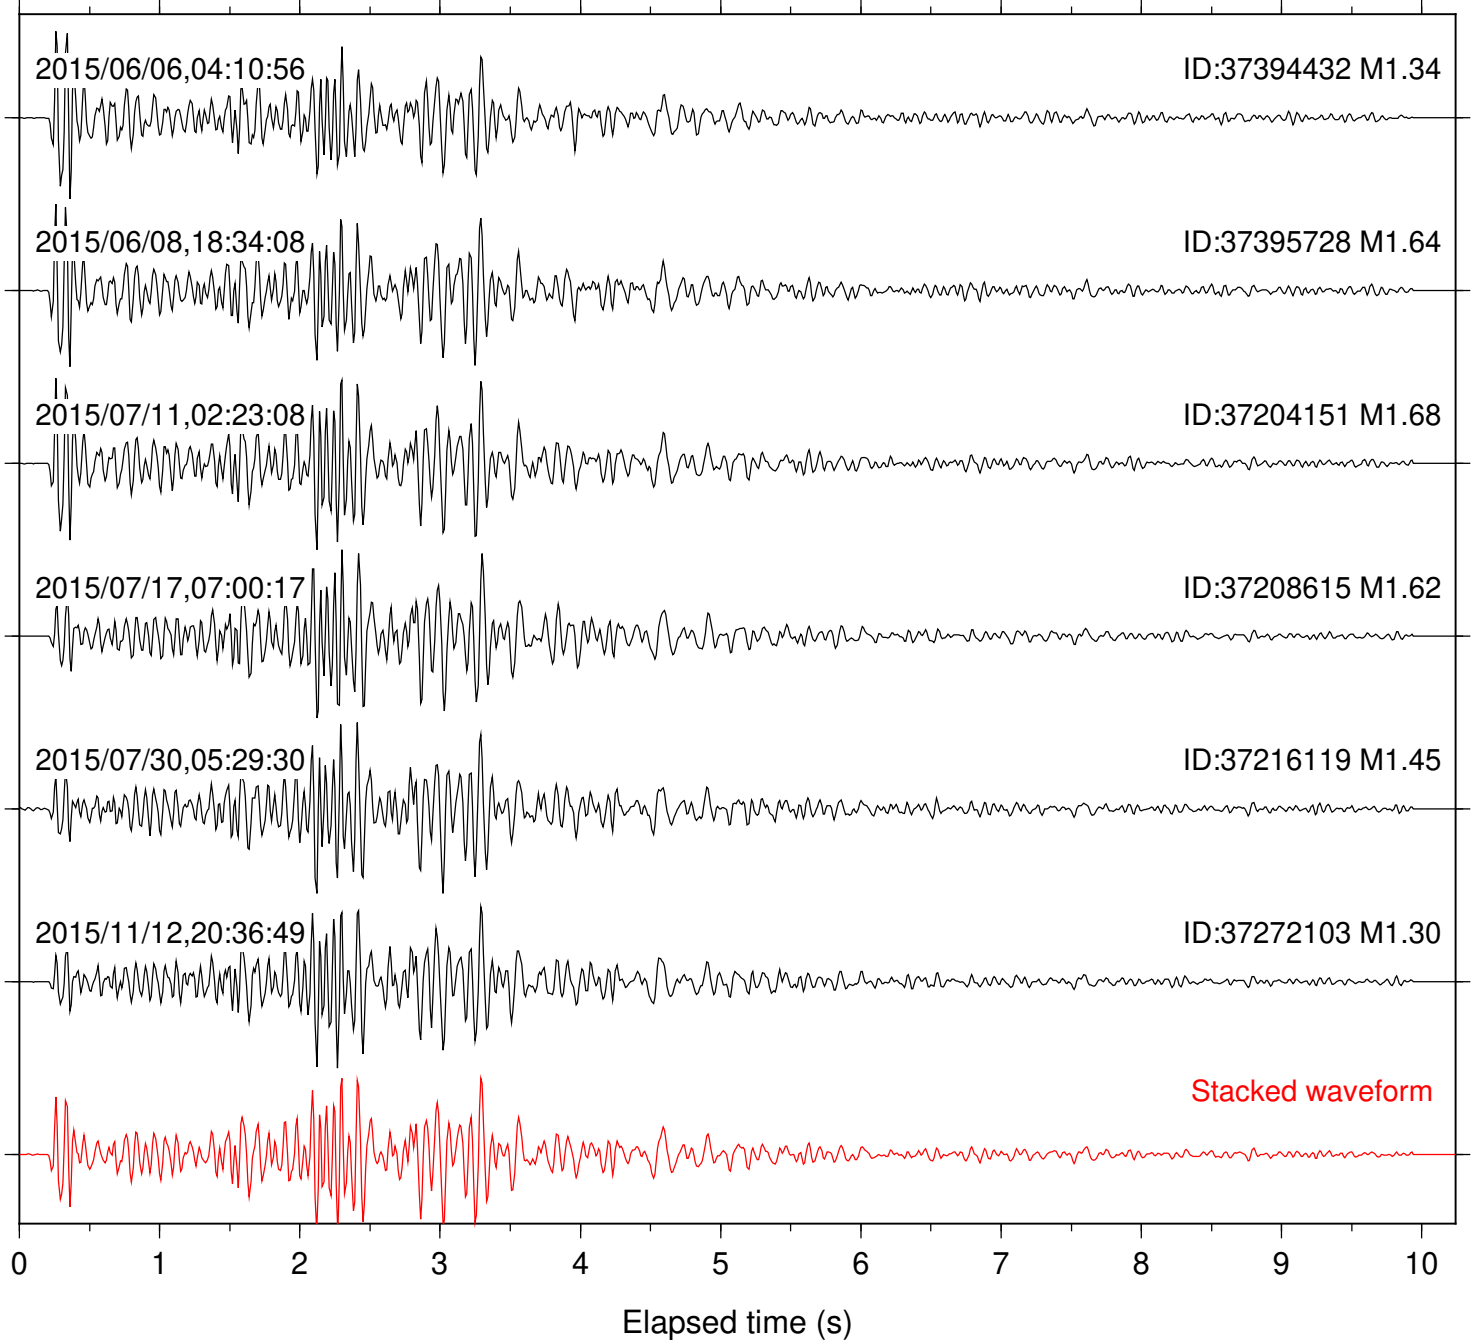

Station: POB2 Com: HHZ

Focal depth: 8.23 km

Station: RDM Com: HHZ

Focal depth: 8.23 km

Station: RRSP Com: HHZ

Focal depth: 8.23 km

Station: SND Com: HHZ

Focal depth: 8.23 km