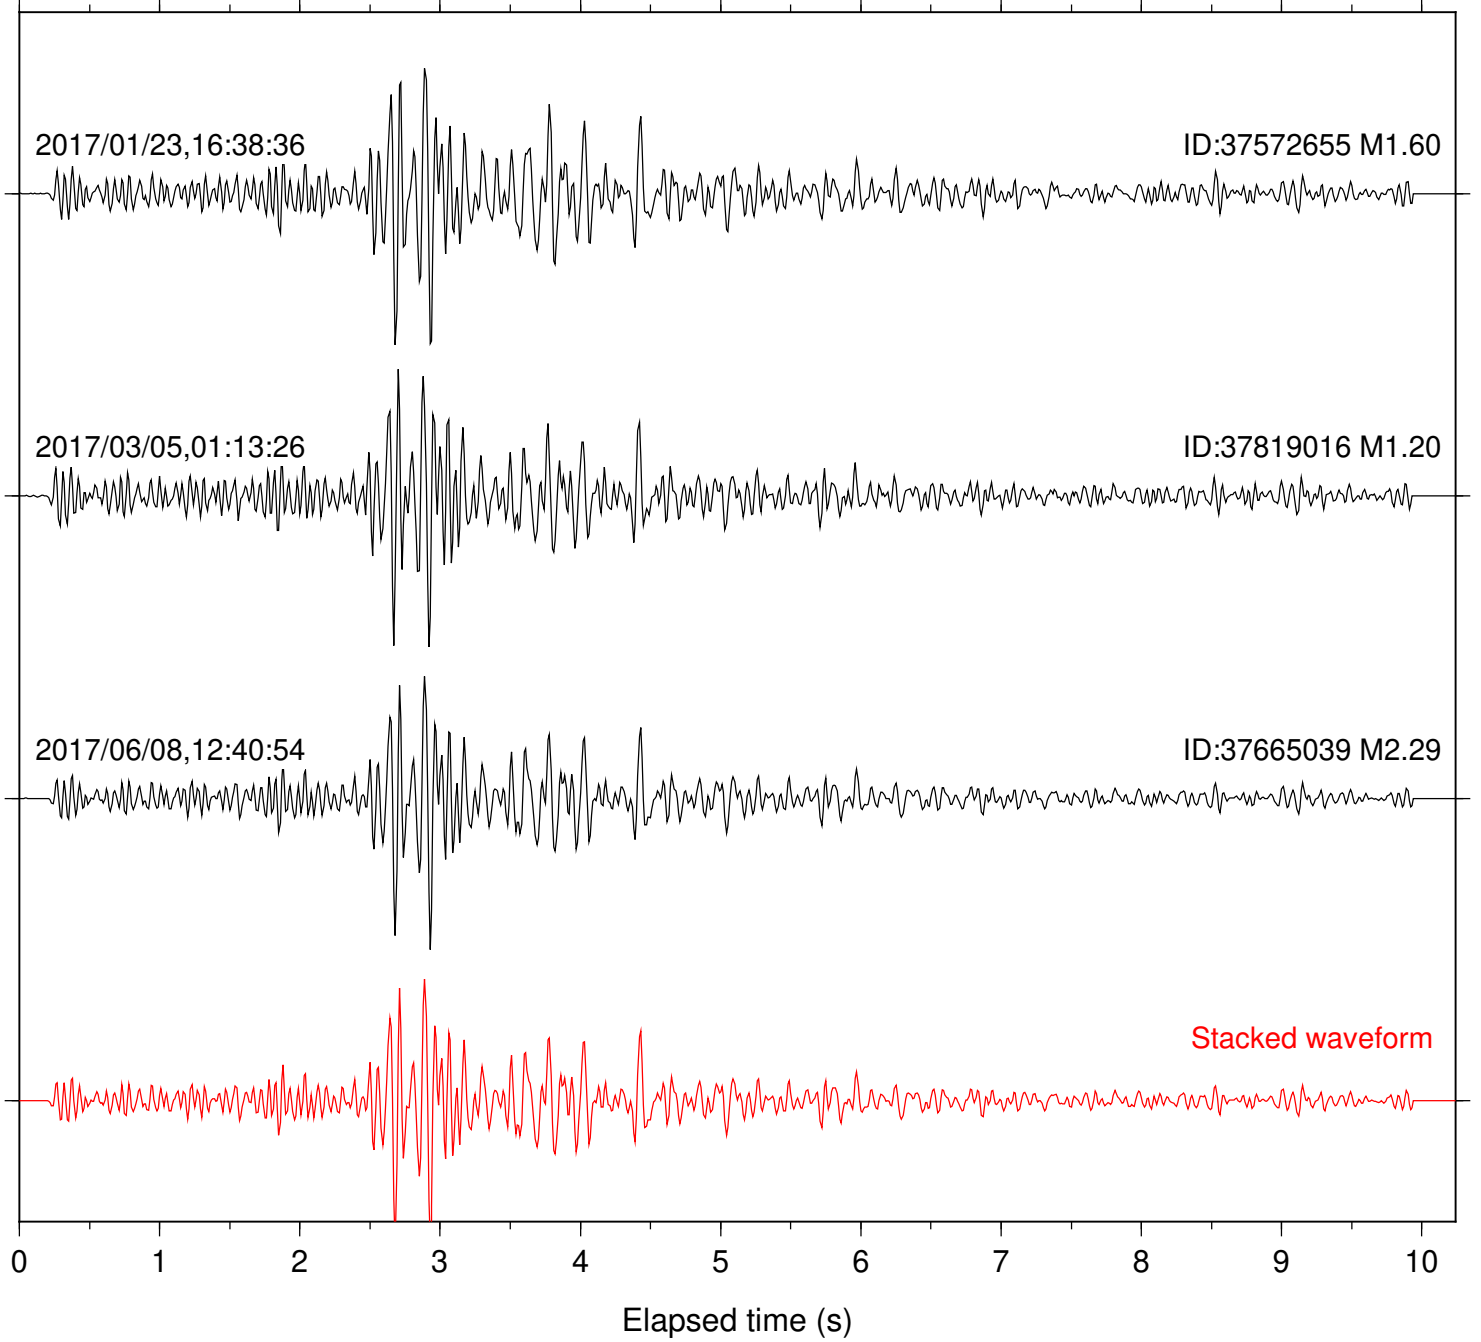

Station: B946 Com: EHZ

Focal depth: 6.06 km