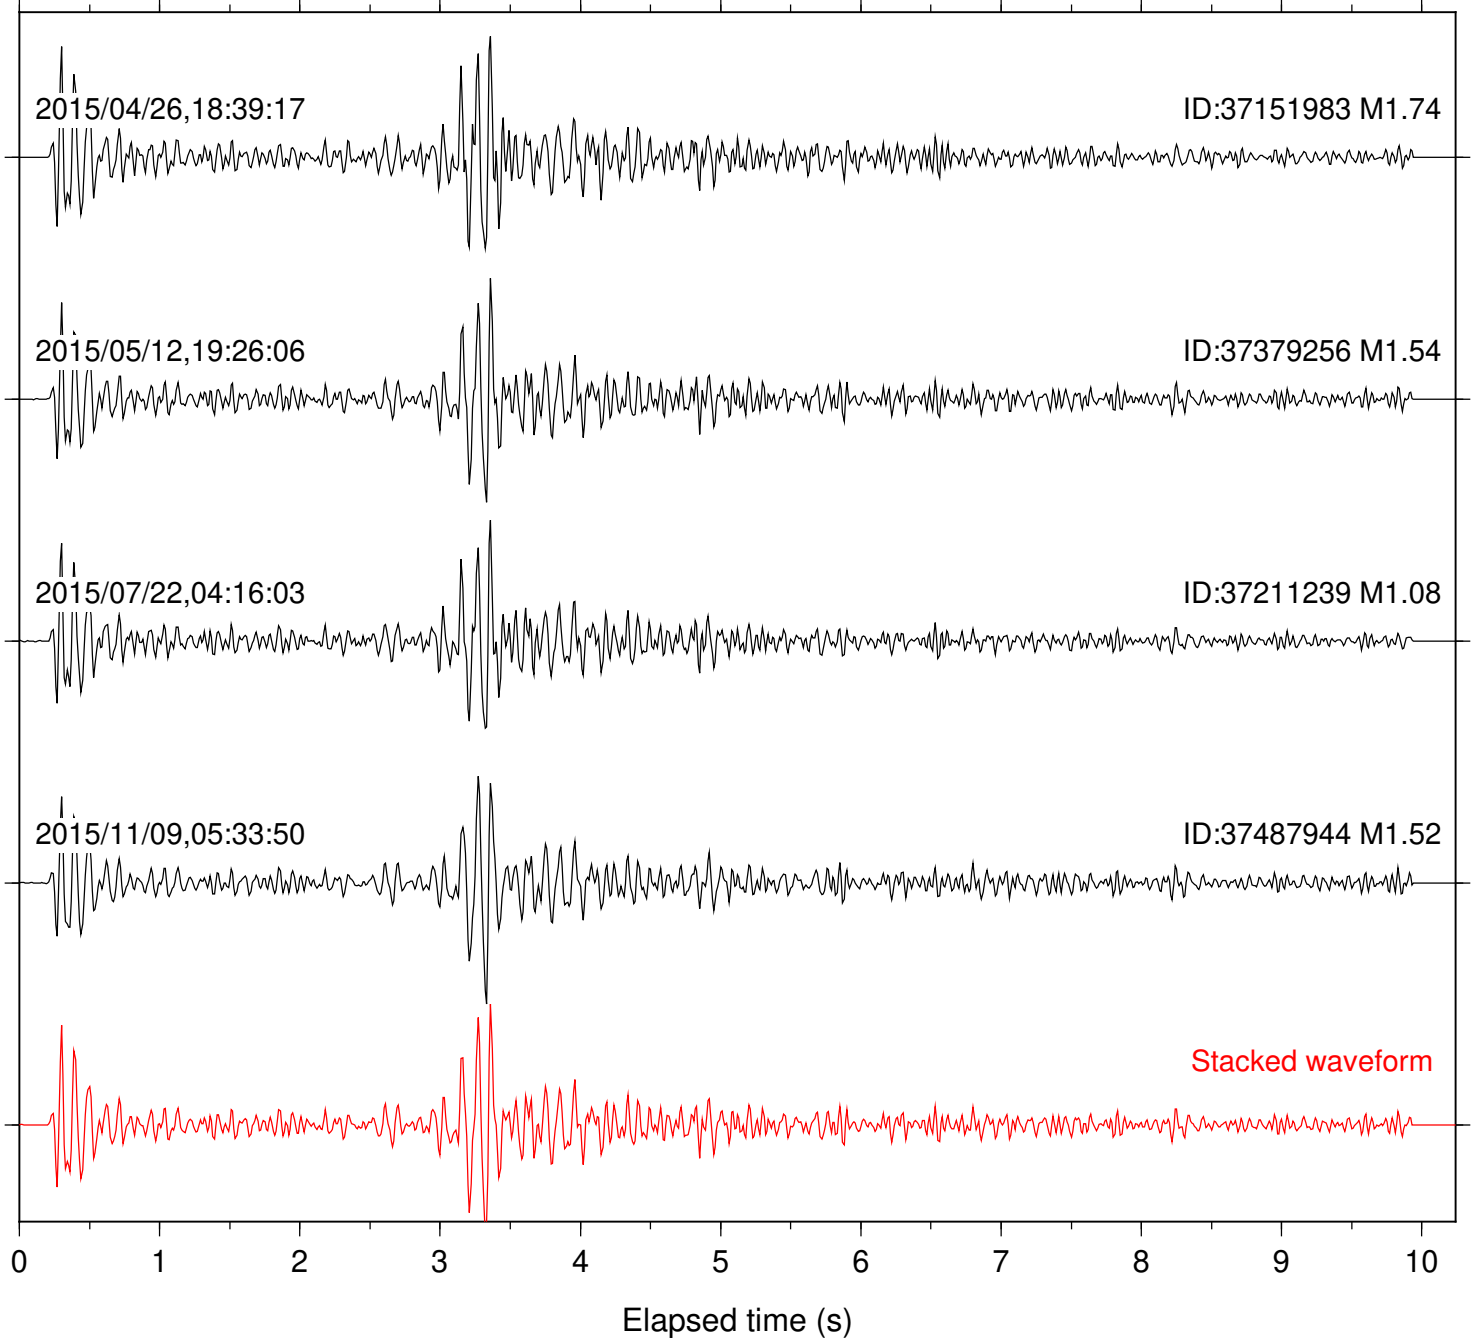

0 1 2 3 4 5 6 7 8 9 10

Elapsed time (s)

Station: BAC Com: EHZ

Focal depth: 8.33 km

Station: BZN Com: HHZ

Focal depth: 8.33 km

2015/04/26,18:39:17

ID:37151983 M1.74