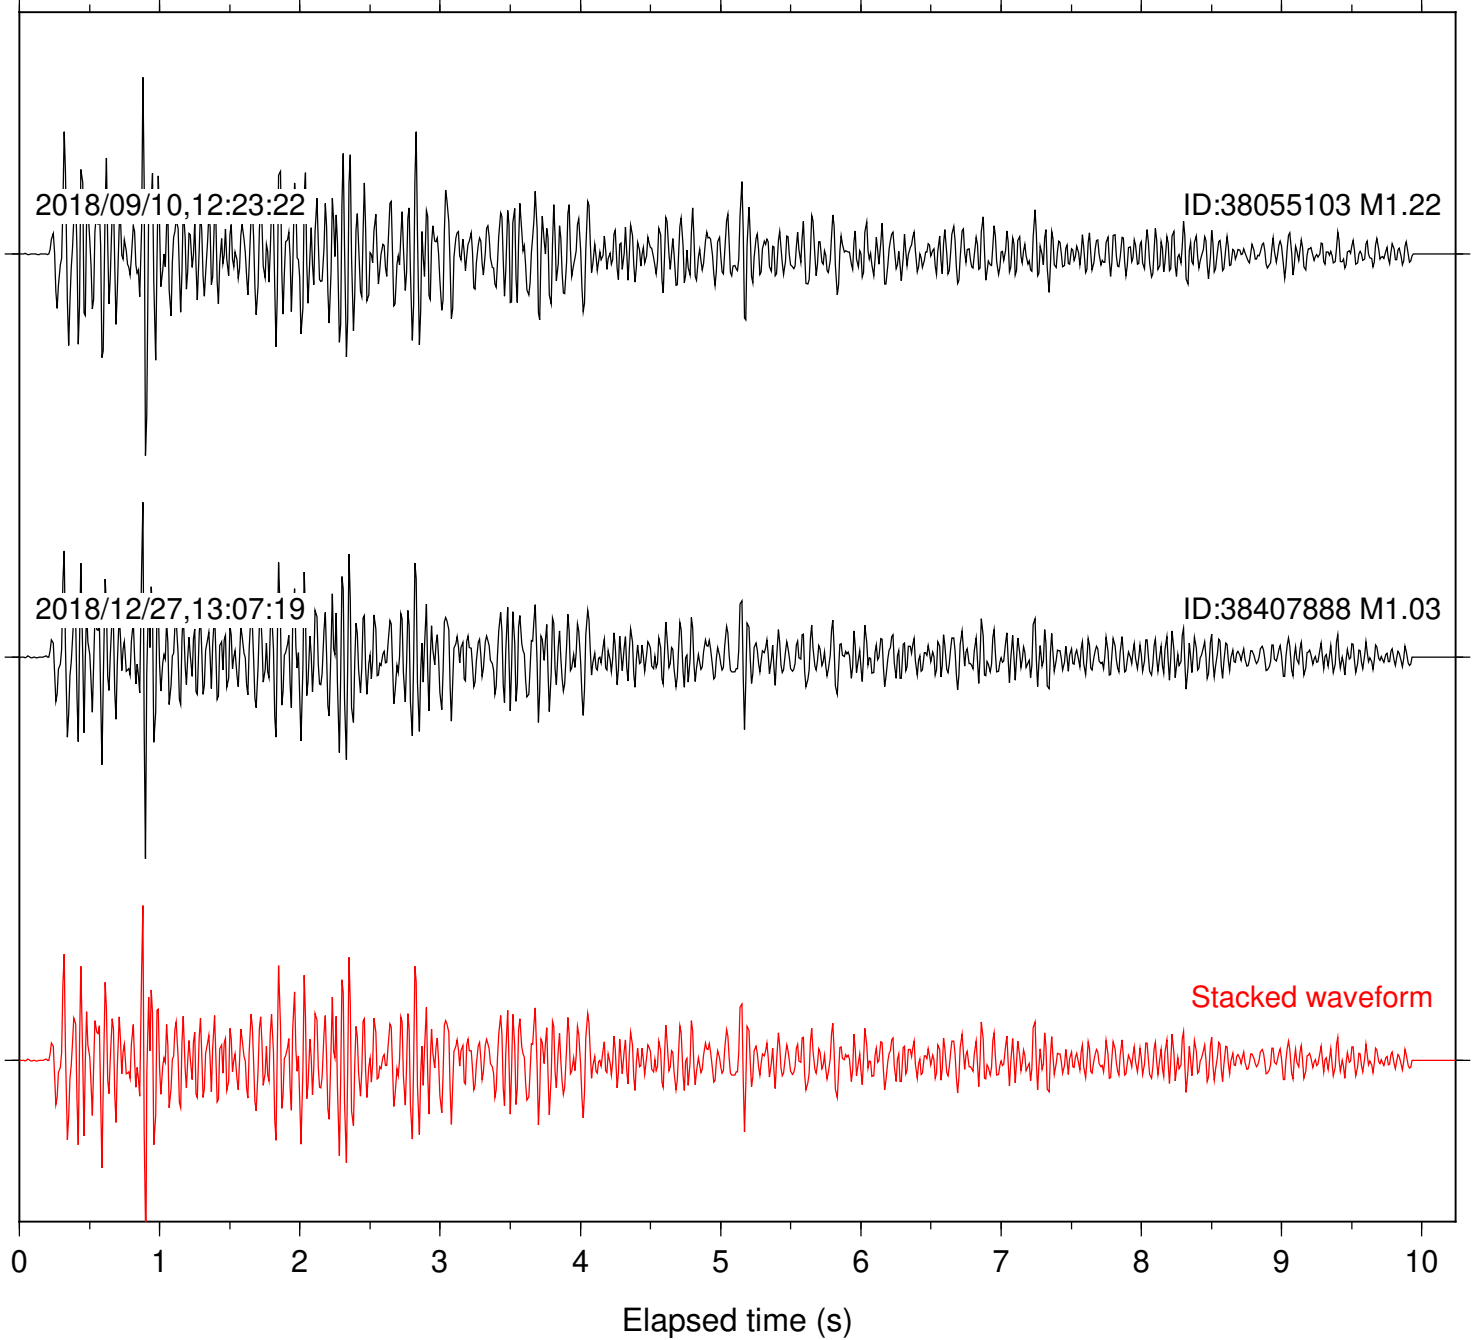

Station: DGR Com: HHZ

Focal depth: 4.29 km

Station: FRD Com: HHZ

Focal depth: 4.29 km

Station: HMT2 Com: HHZ

Focal depth: 4.29 km

Station: LKH Com: HHZ

Focal depth: 4.29 km