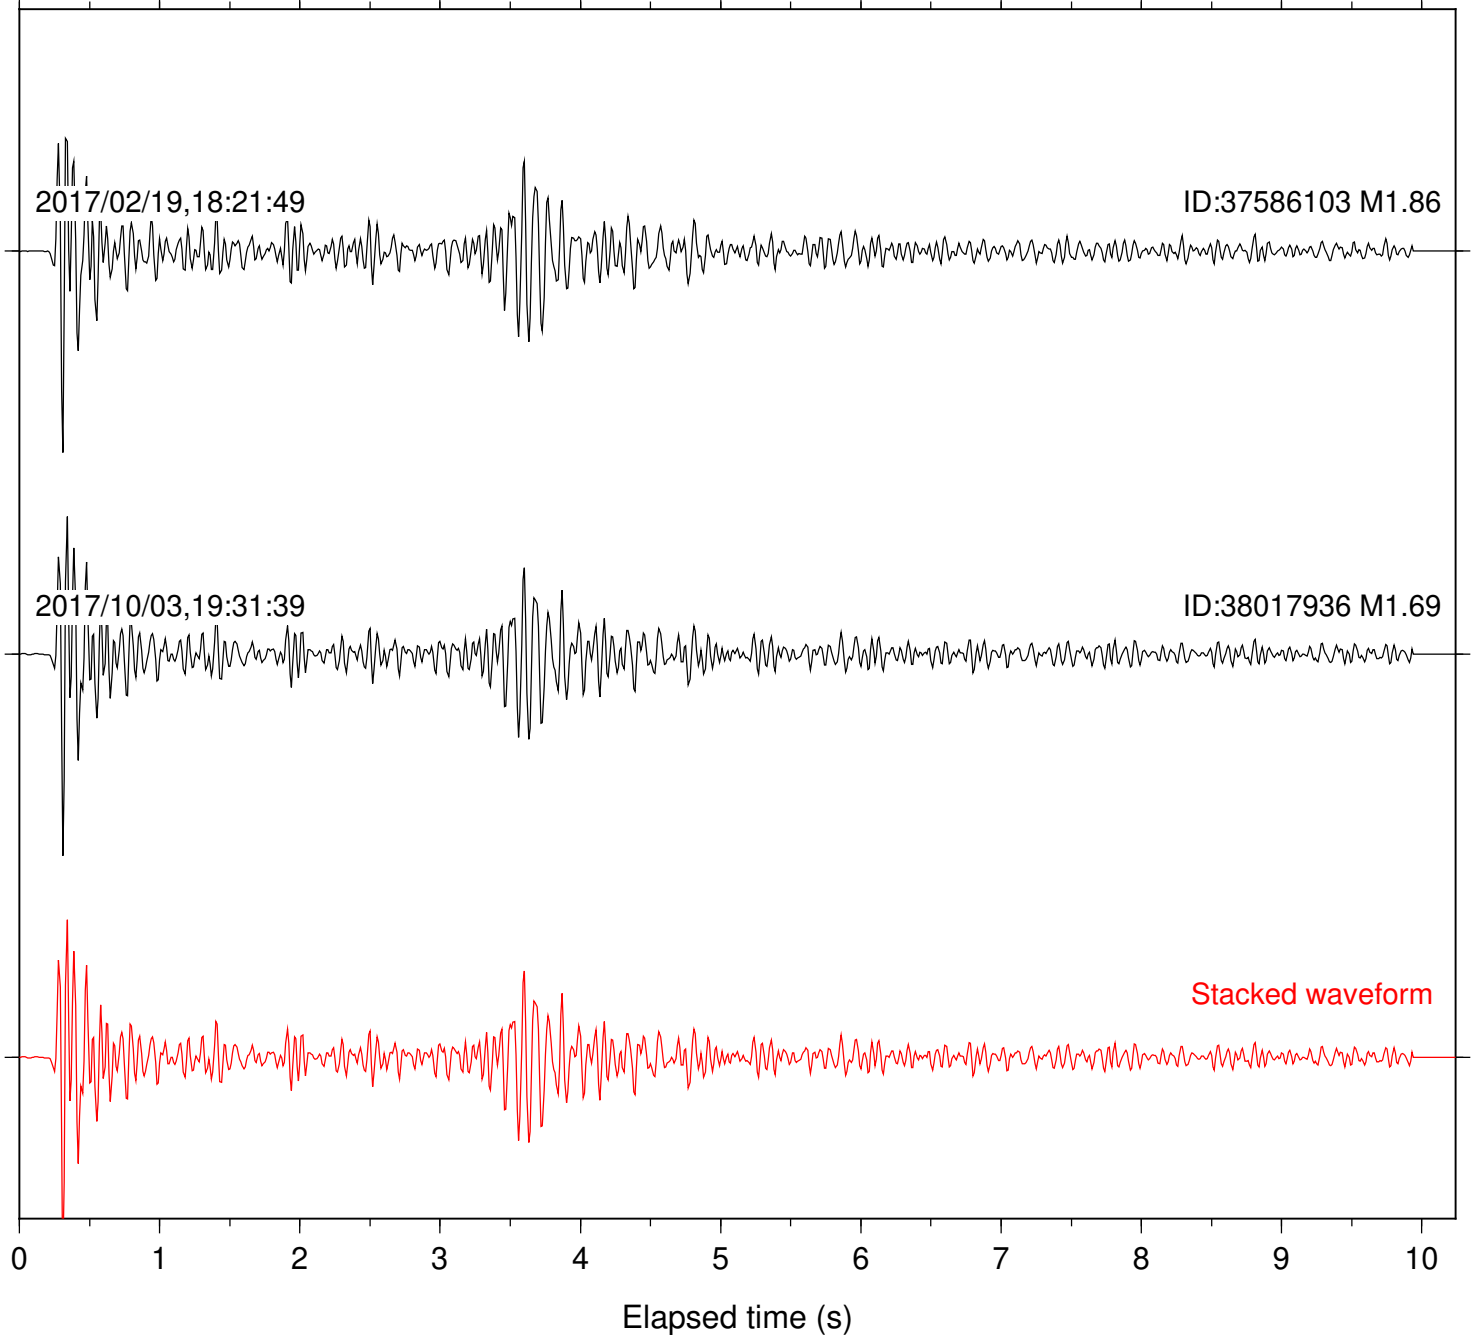

Station: CSH Com: HHZ

Focal depth: 5.65 km