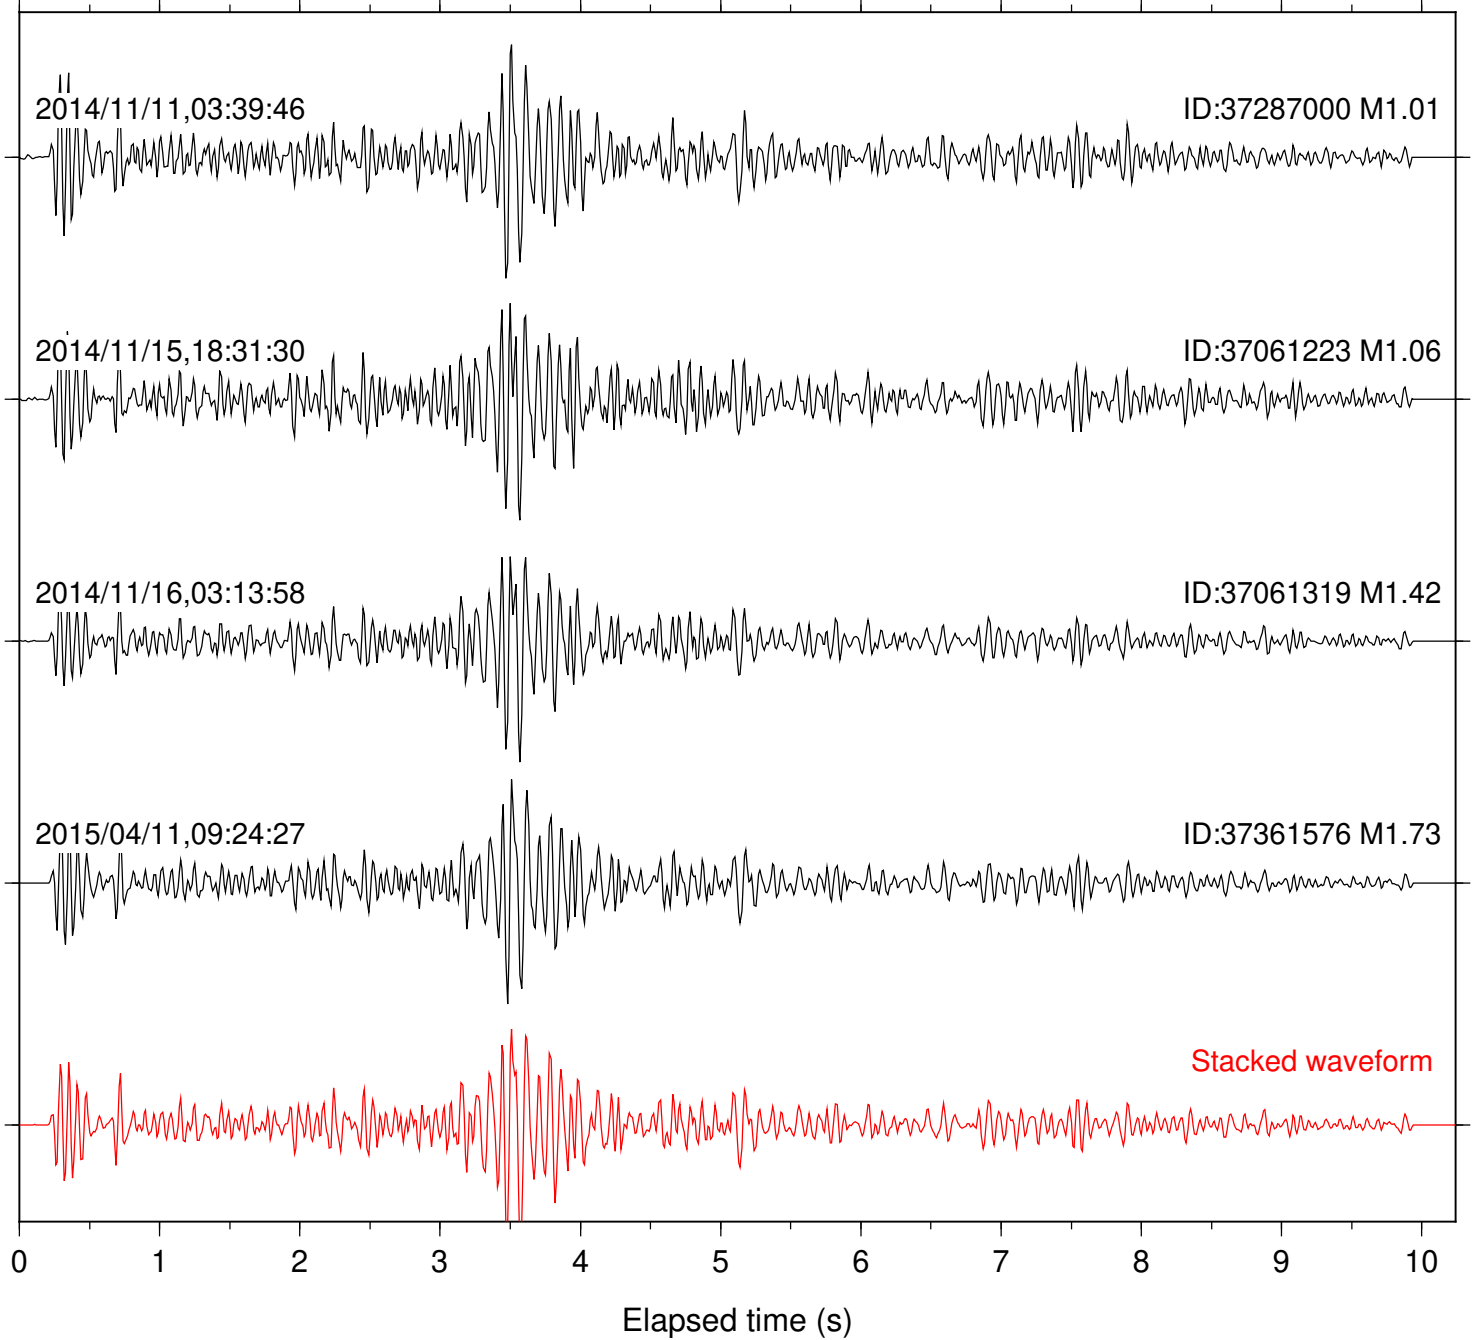

Station: B093 Com: EHZ

Focal depth: 8.10 km