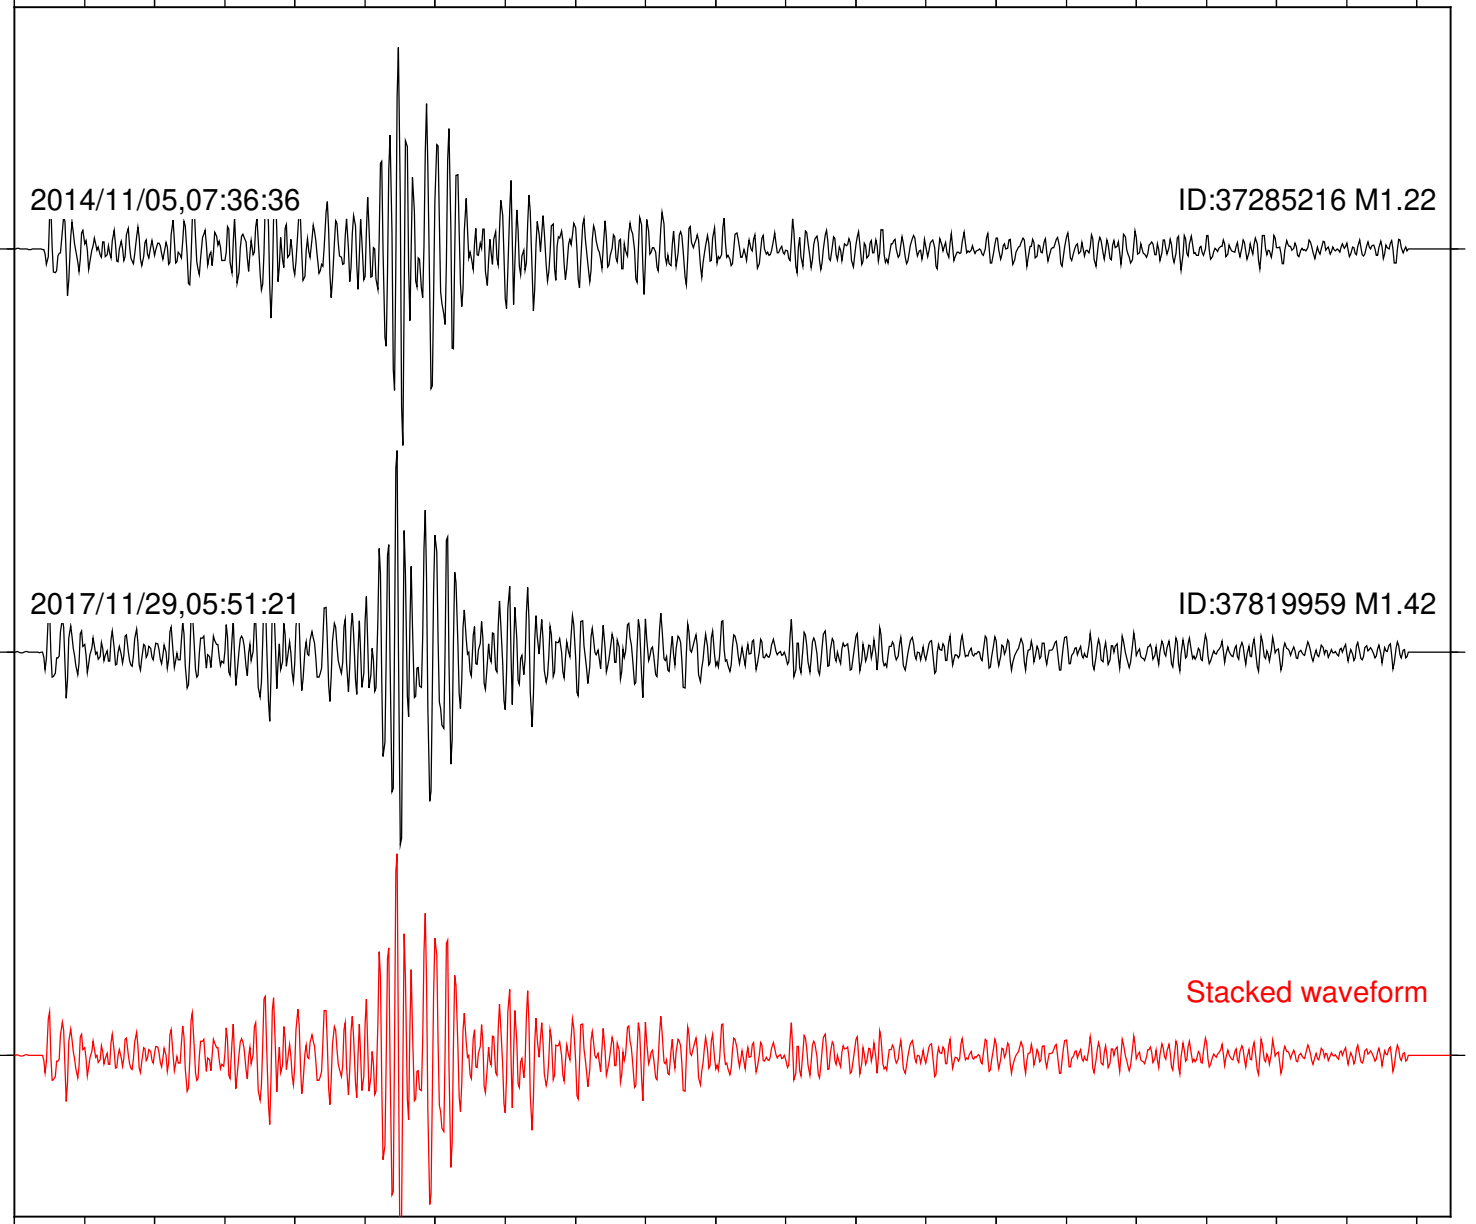

Station: B081 Com: EHZ

Focal depth: 8.88 km

2014/11/05,07:36:36

ID:37285216 M1.22

2017/11/29,05:51:21

ID:37819959 M1.42

Stacked waveform

0 1 2 3 4 5 6 7 8 9 10
Elapsed time (s)