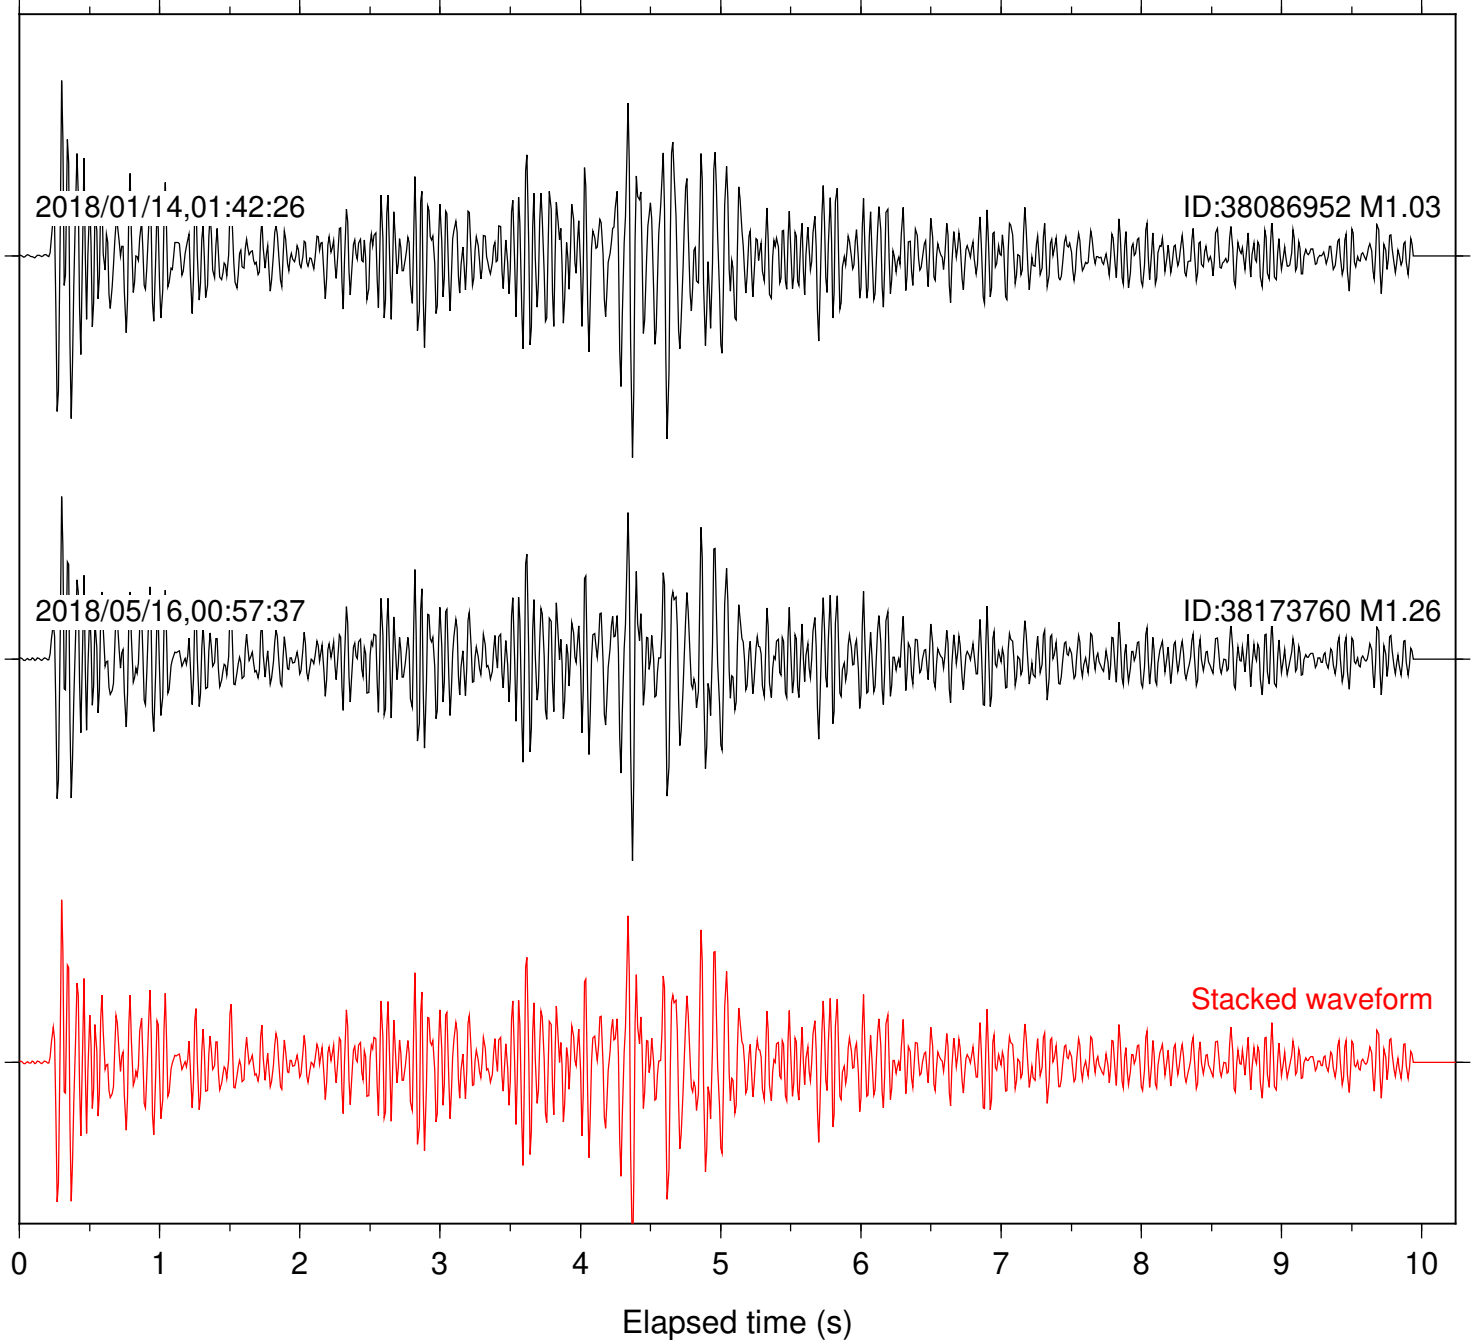

Station: LVA2 Com: HHZ

Focal depth: 6.30 km