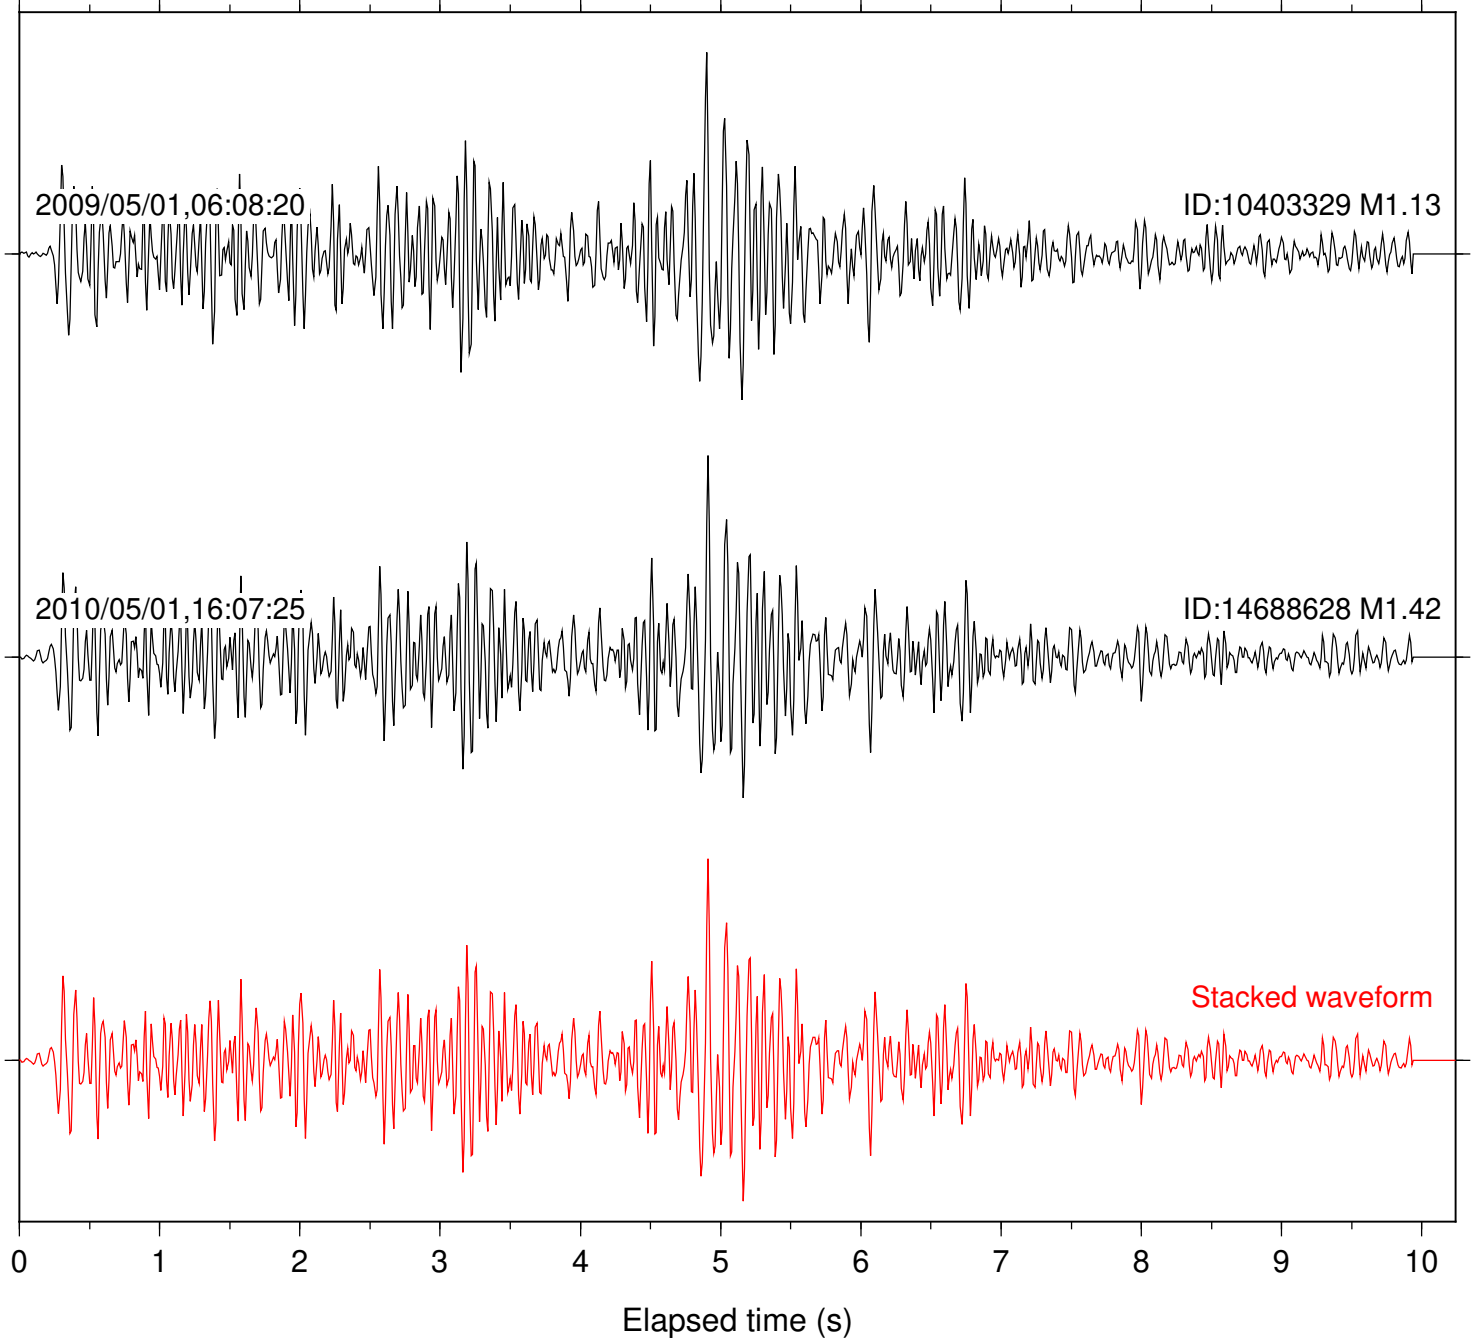

Station: PMD Com: HHZ

Focal depth: 10.04 km

Station: SND Com: HHZ

Focal depth: 9.99 km

Station: TOR Com: HHZ

Focal depth: 9.99 km

Station: WMC Com: HHZ

Focal depth: 10.04 km