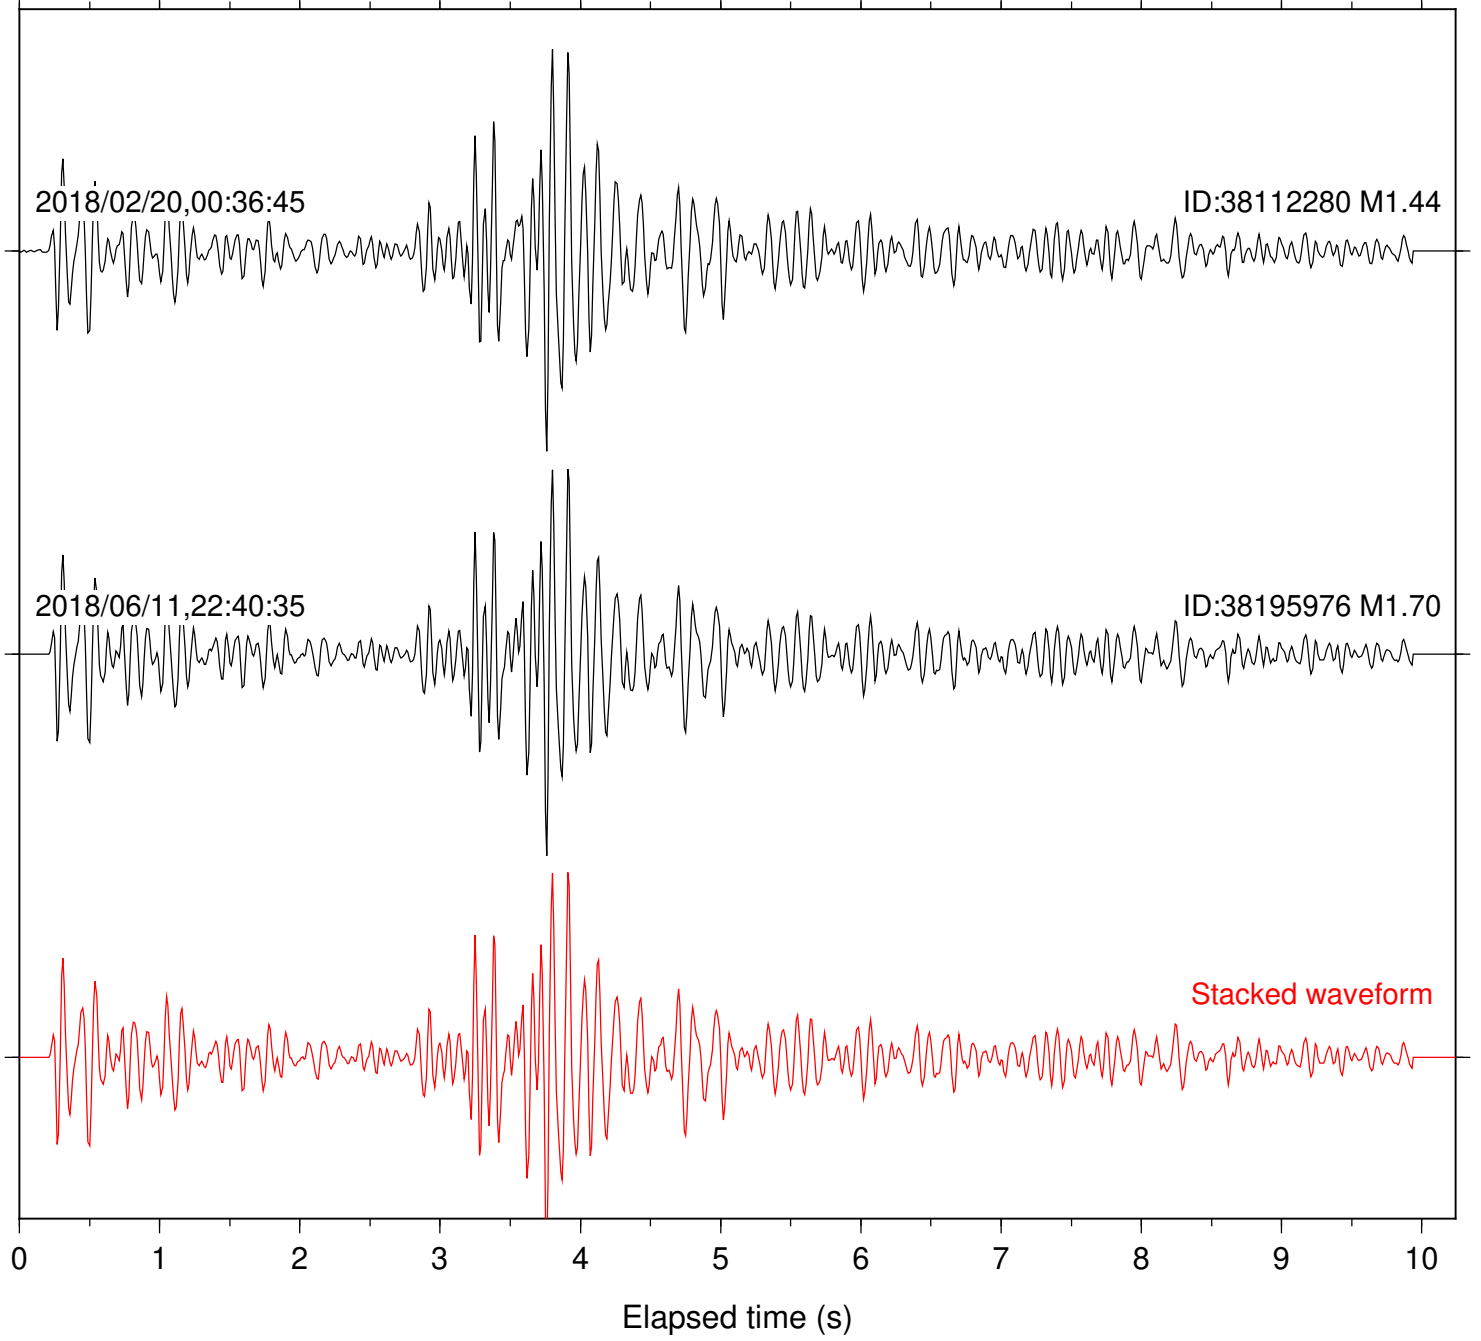

Station: POB2 Com: HHZ

Focal depth: 5.77 km