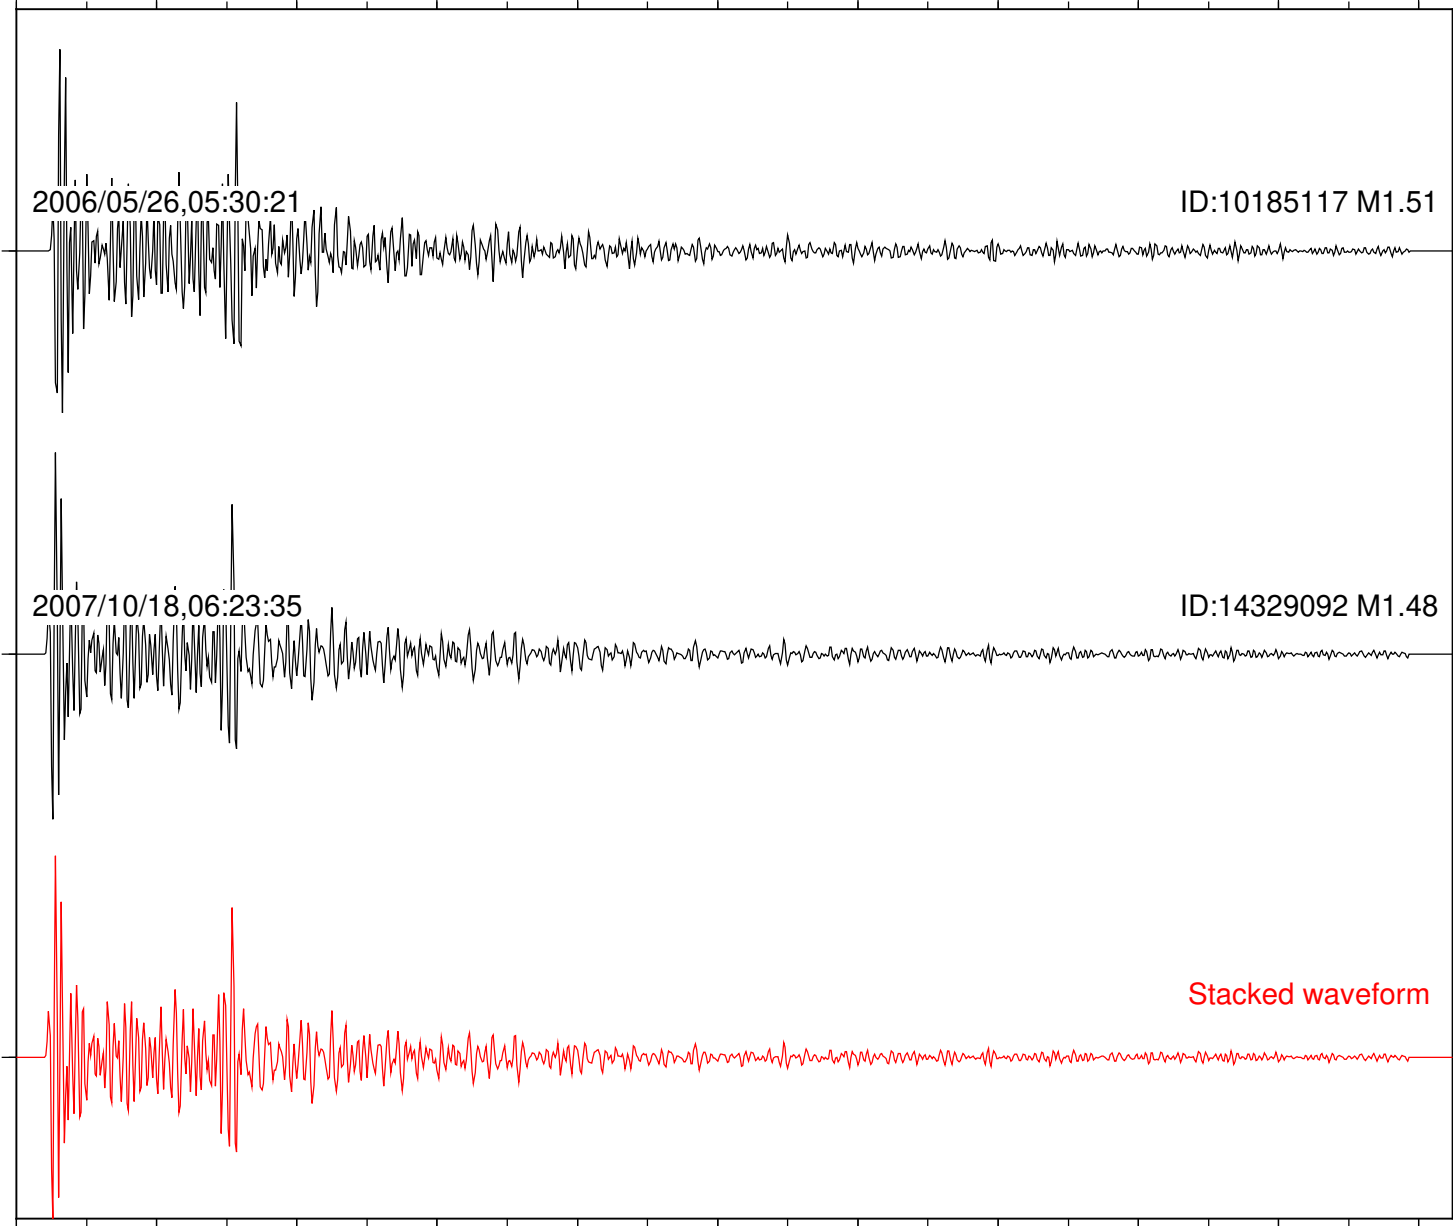

Station: FRD Com: HHZ

Focal depth: 8.29 km

2006/05/26,05:30:21

ID:10185117 M1.51

2007/10/18,06:23:35

ID:14329092 M1.48

Stacked waveform

0 1 2 3 4 5 6 7 8 9 10
Elapsed time (s)