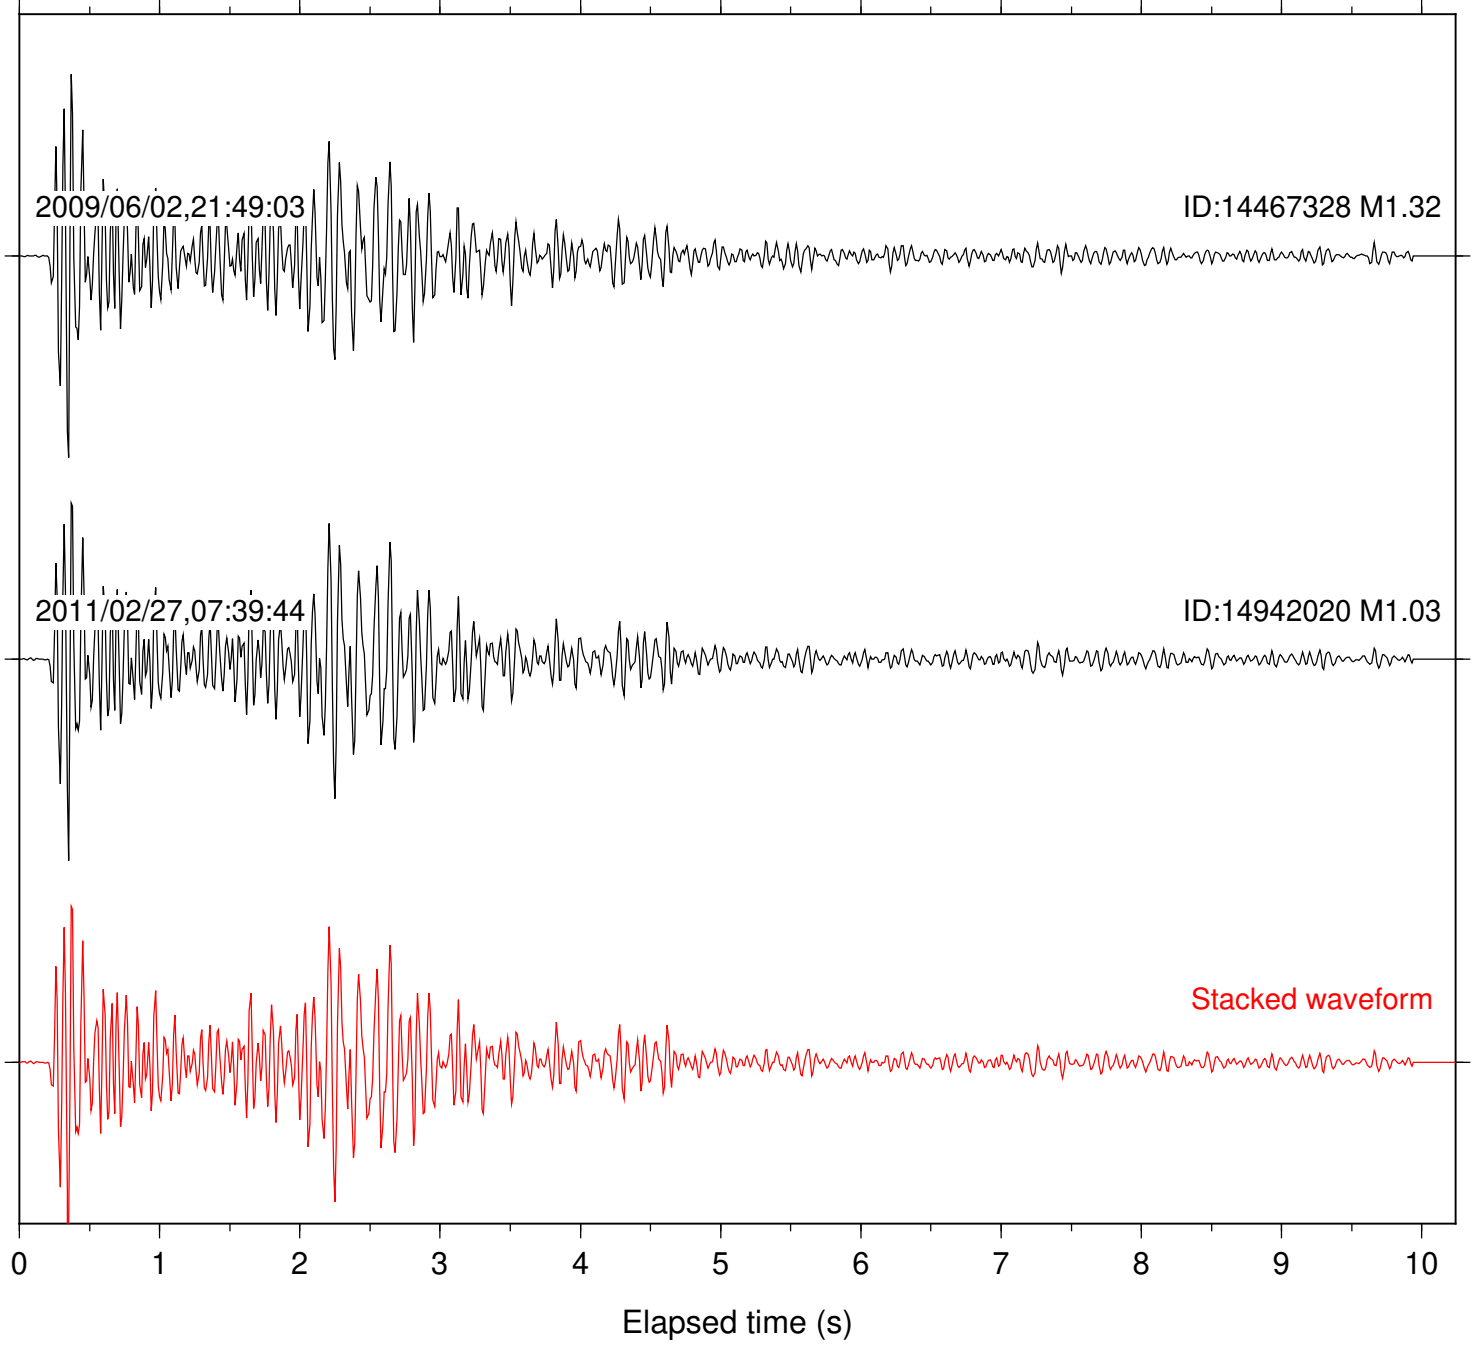

Station: B088 Com: EHZ

Focal depth: 8.47 km