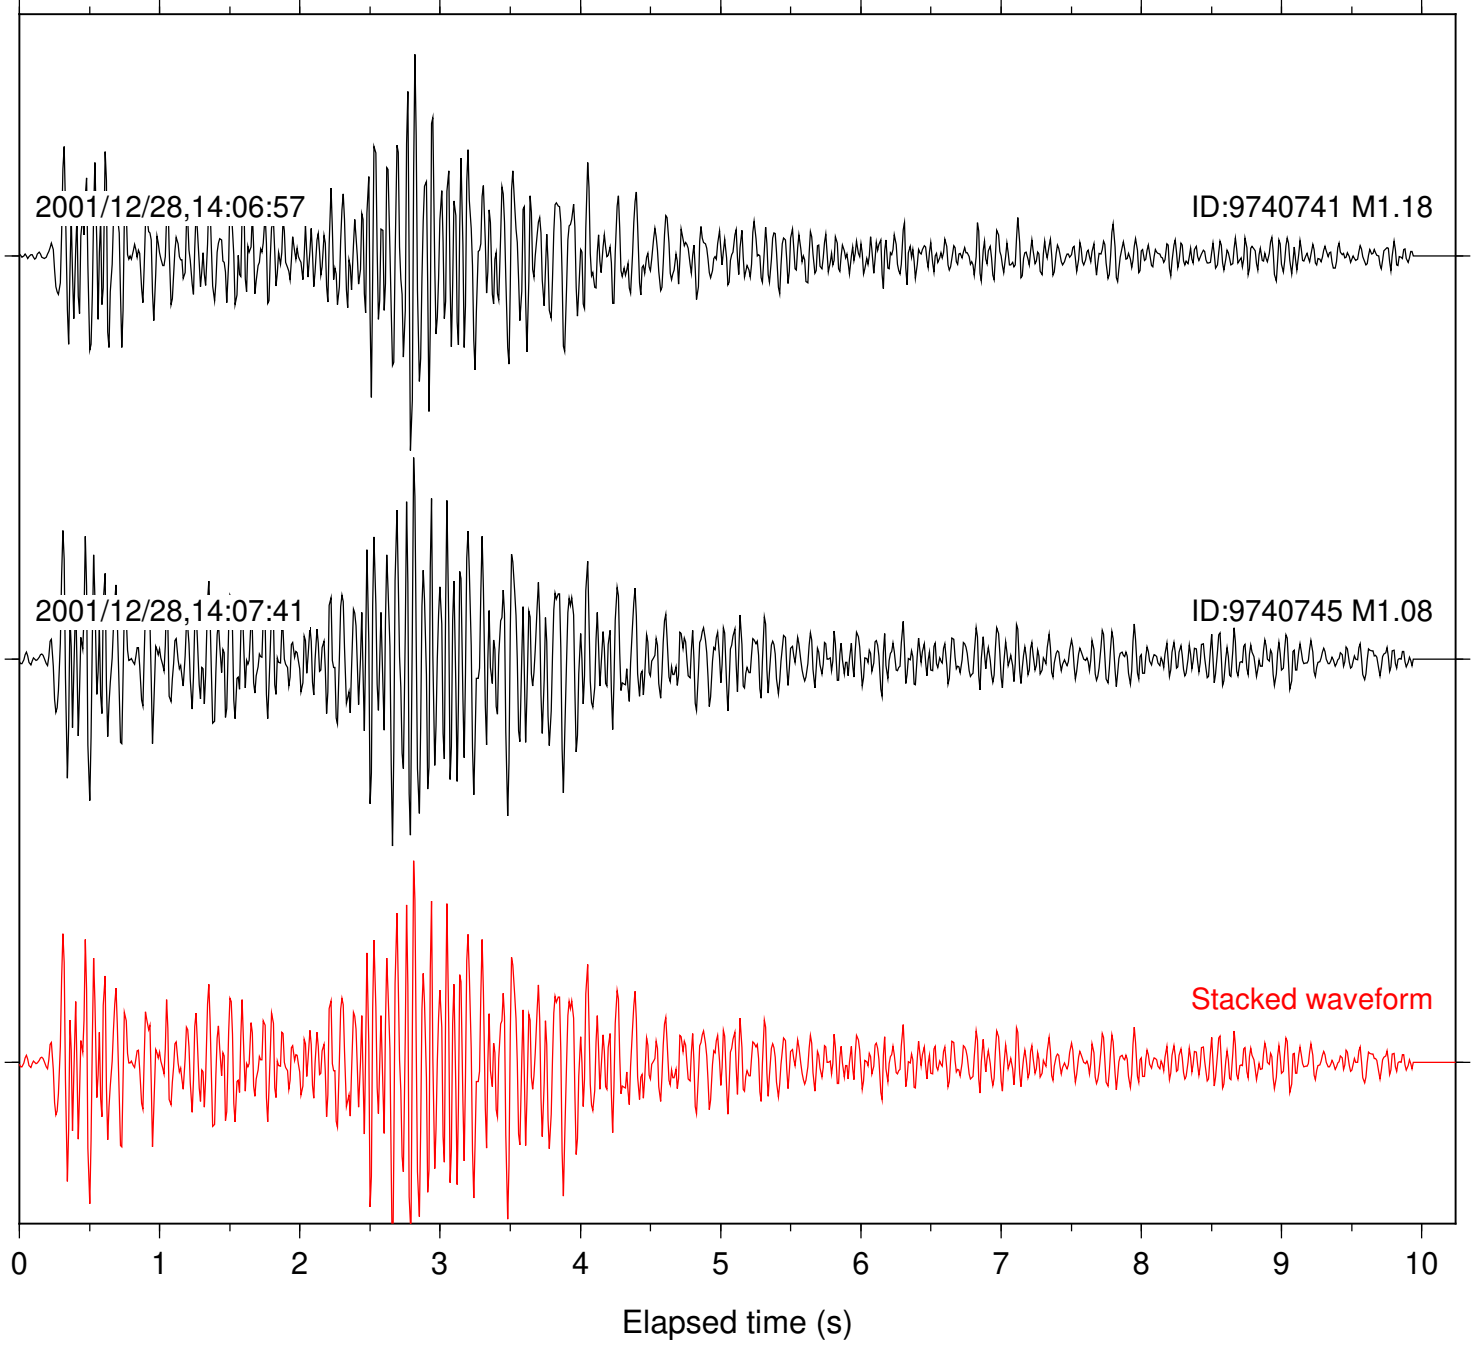

Station: BZN Com: HHZ

Focal depth: 11.48 km