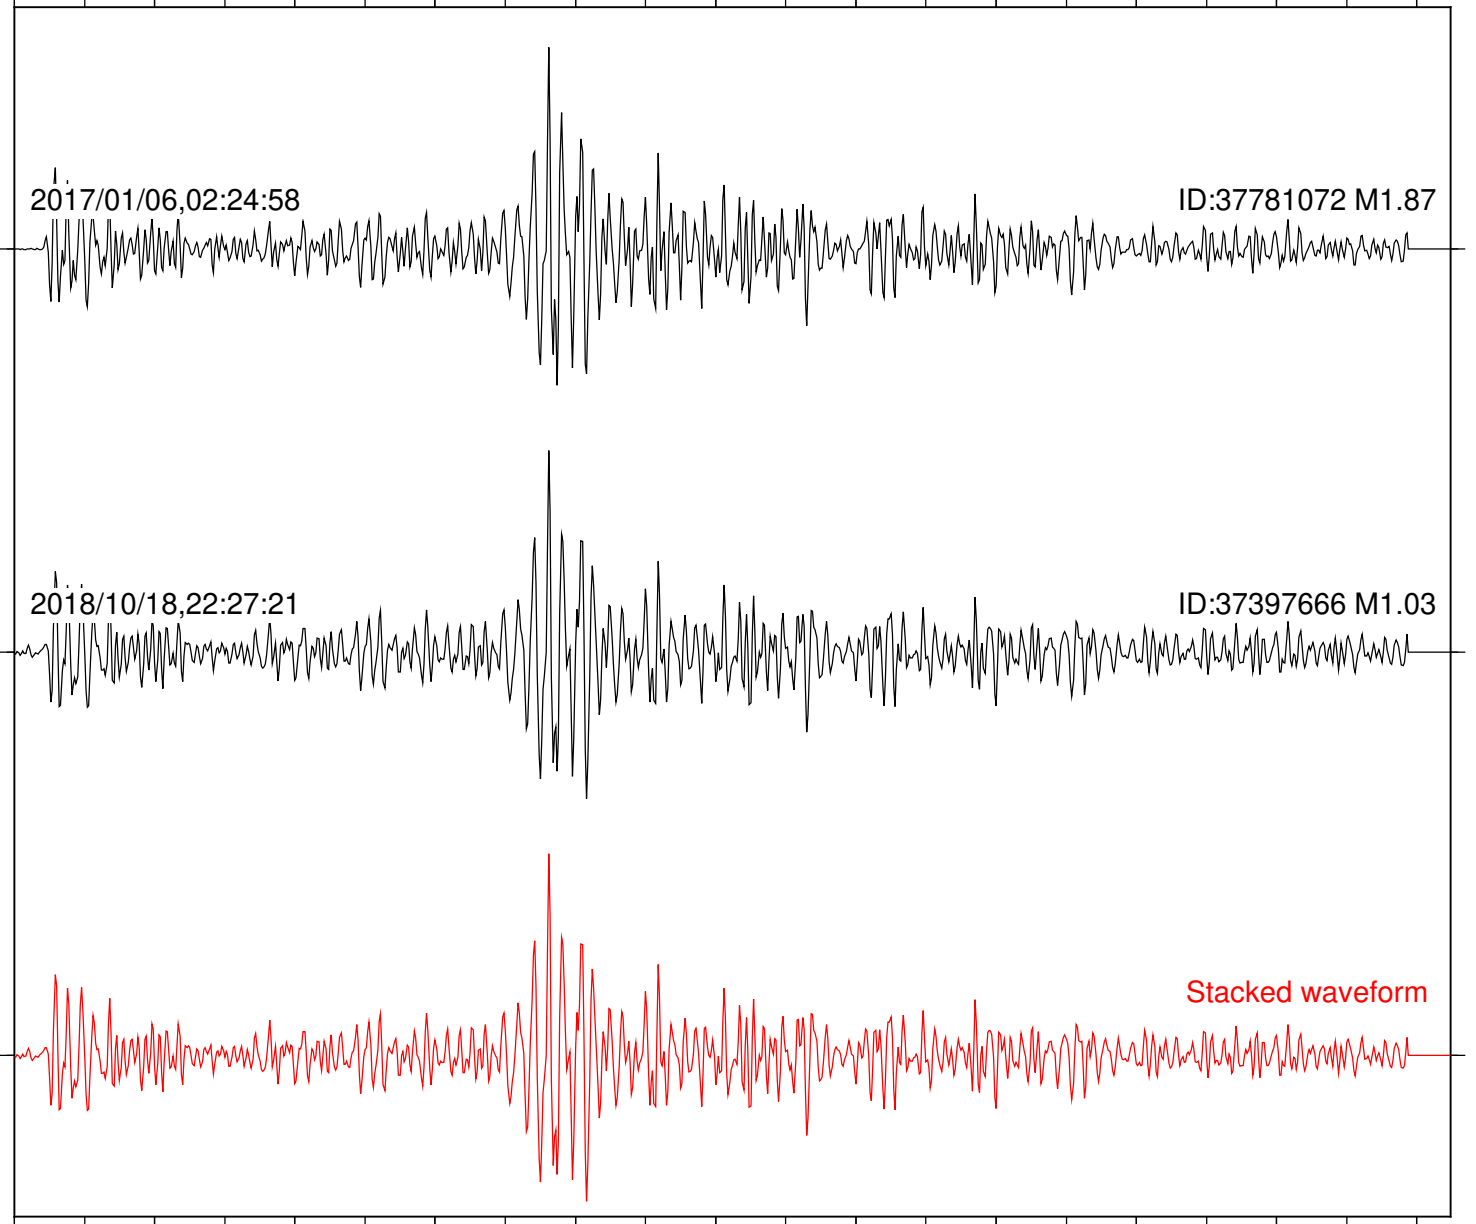

Station: BAC Com: EHZ

Focal depth: 6.15 km

2017/01/06,02:24:58

ID:37781072 M1.87

2018/10/18,22:27:21

ID:37397666 M1.03

Stacked waveform

0 1 2 3 4 5 6 7 8 9 10  
Elapsed time (s)