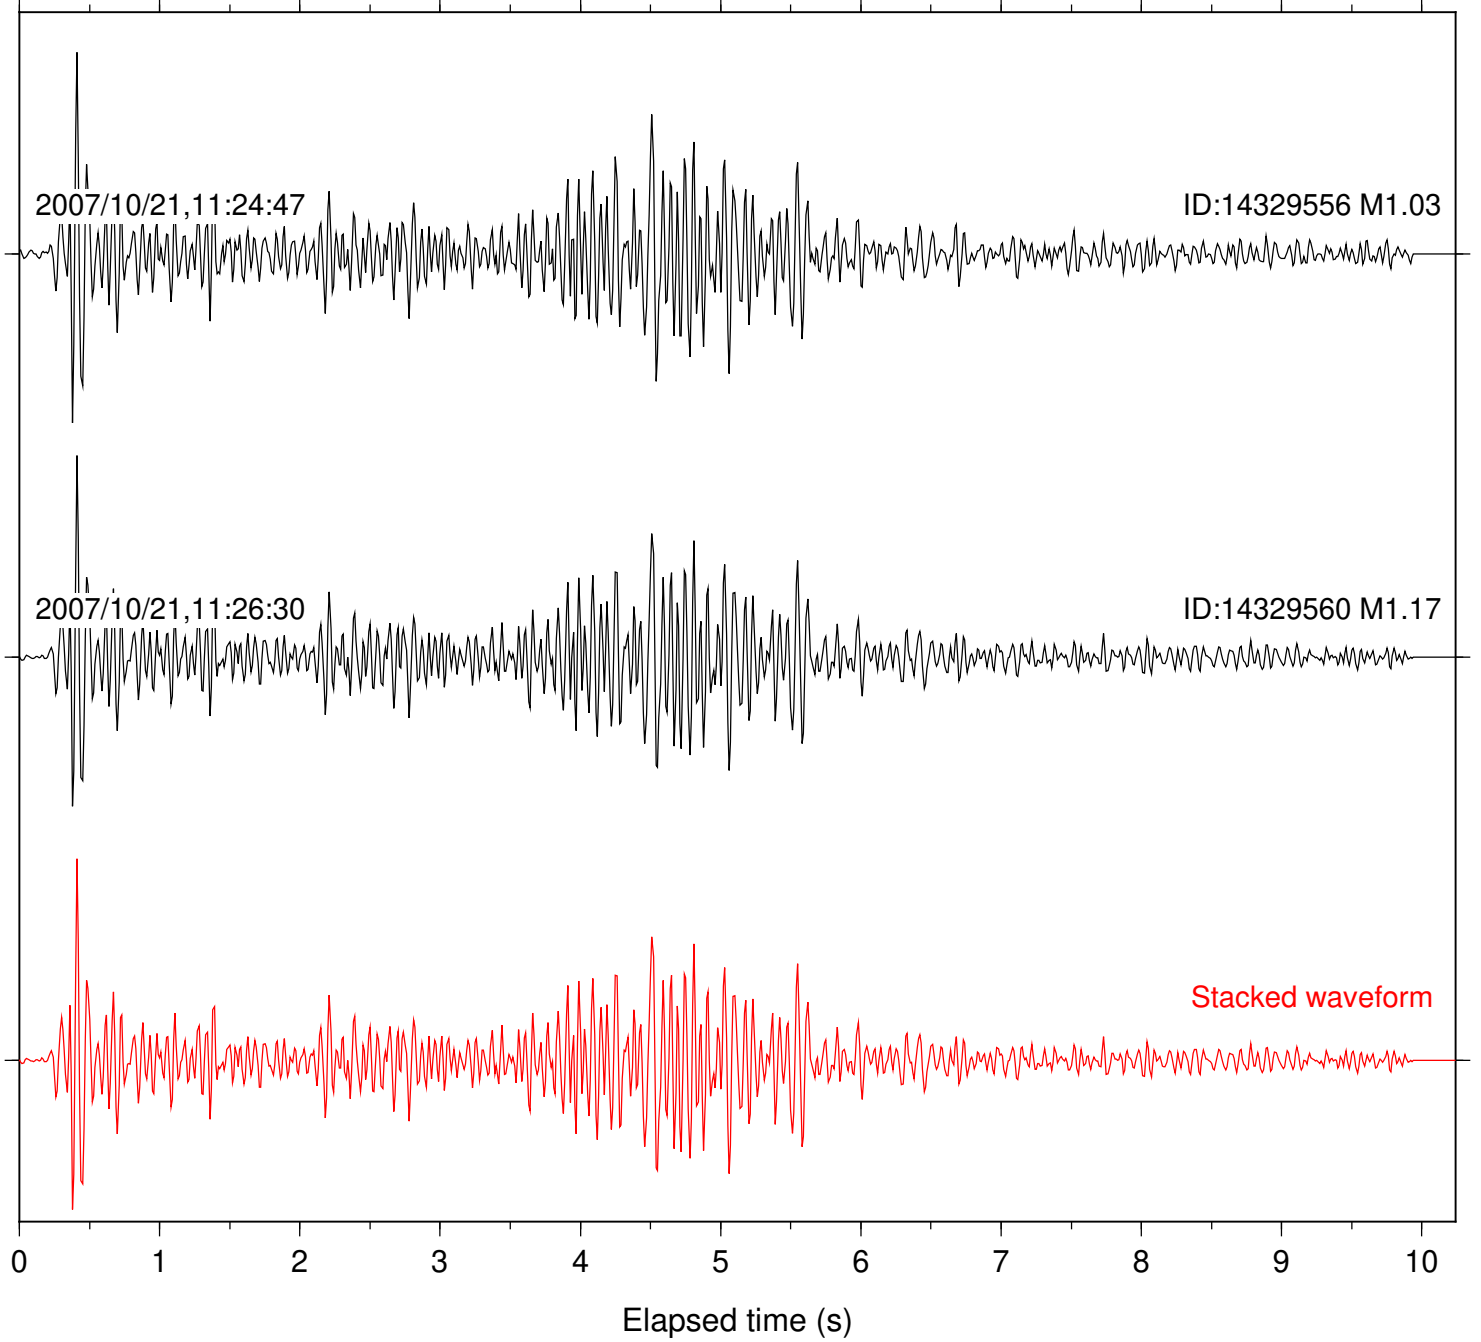

Station: TOR Com: HHZ

Focal depth: 12.93 km