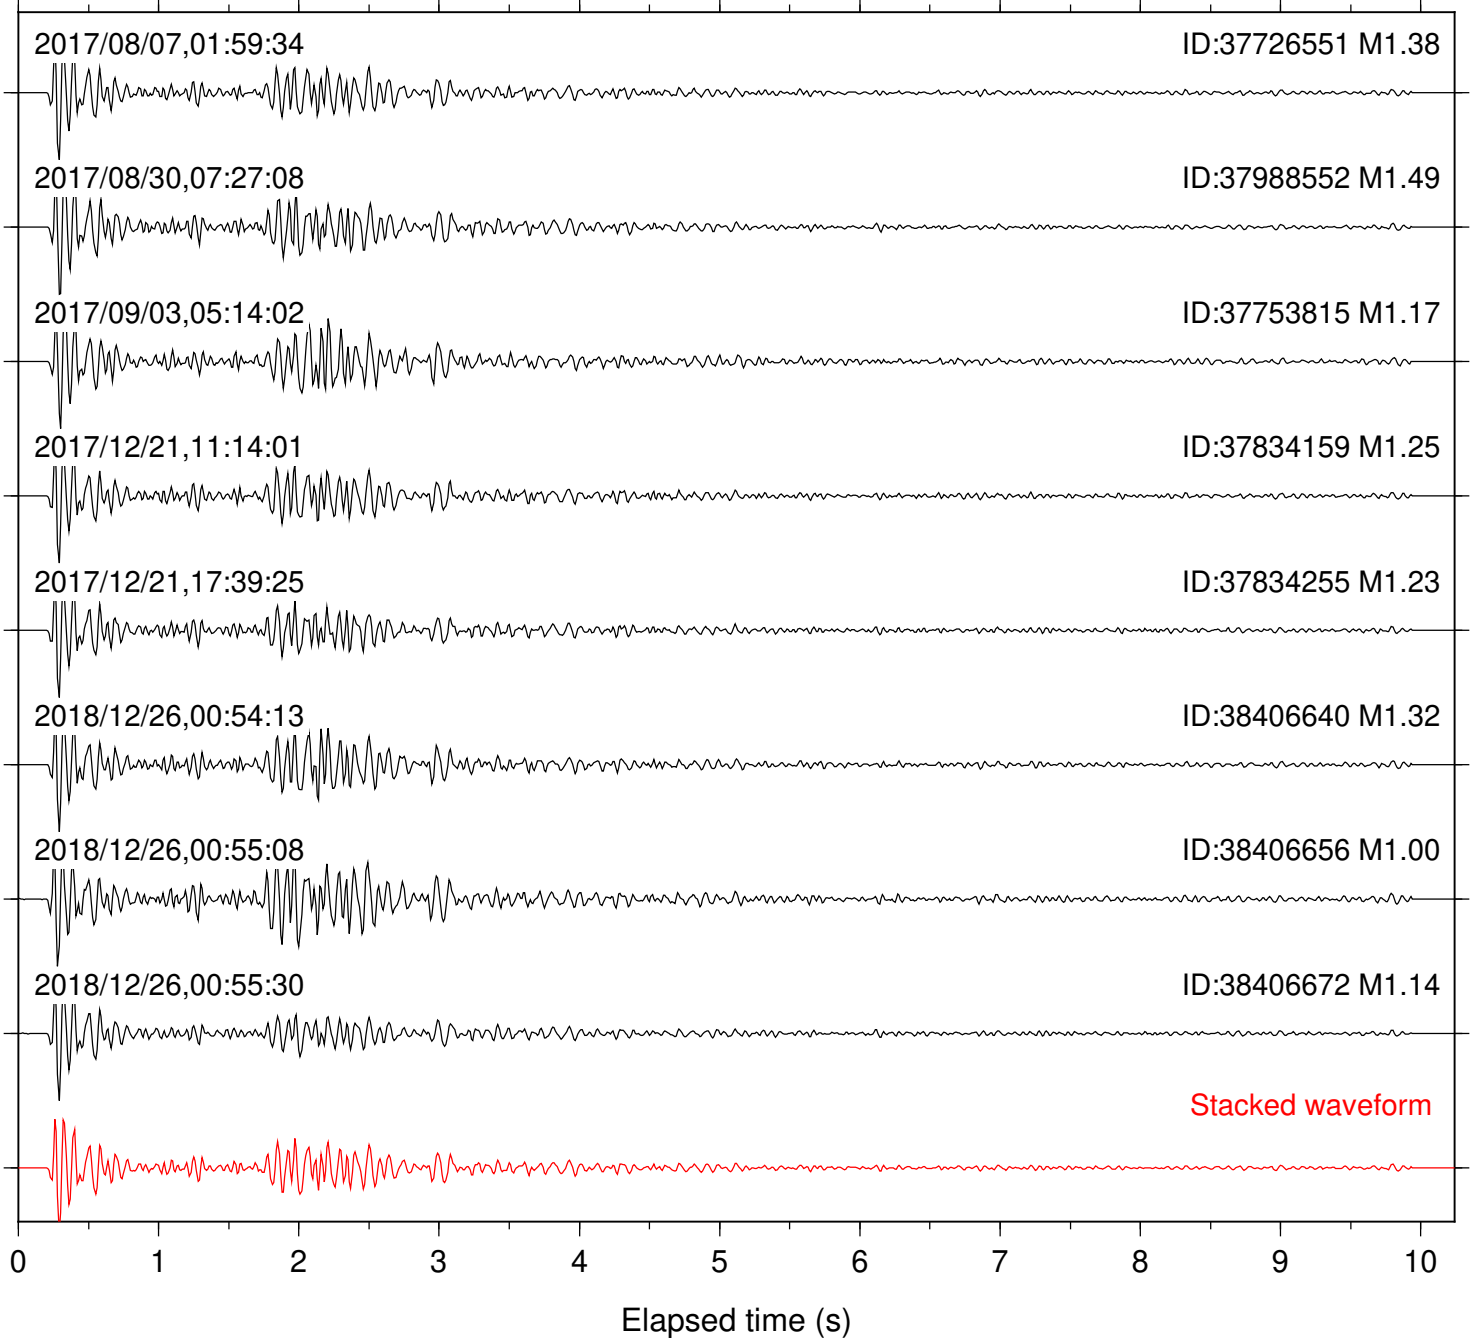

Station: B093 Com: EHZ

Focal depth: 6.96 km