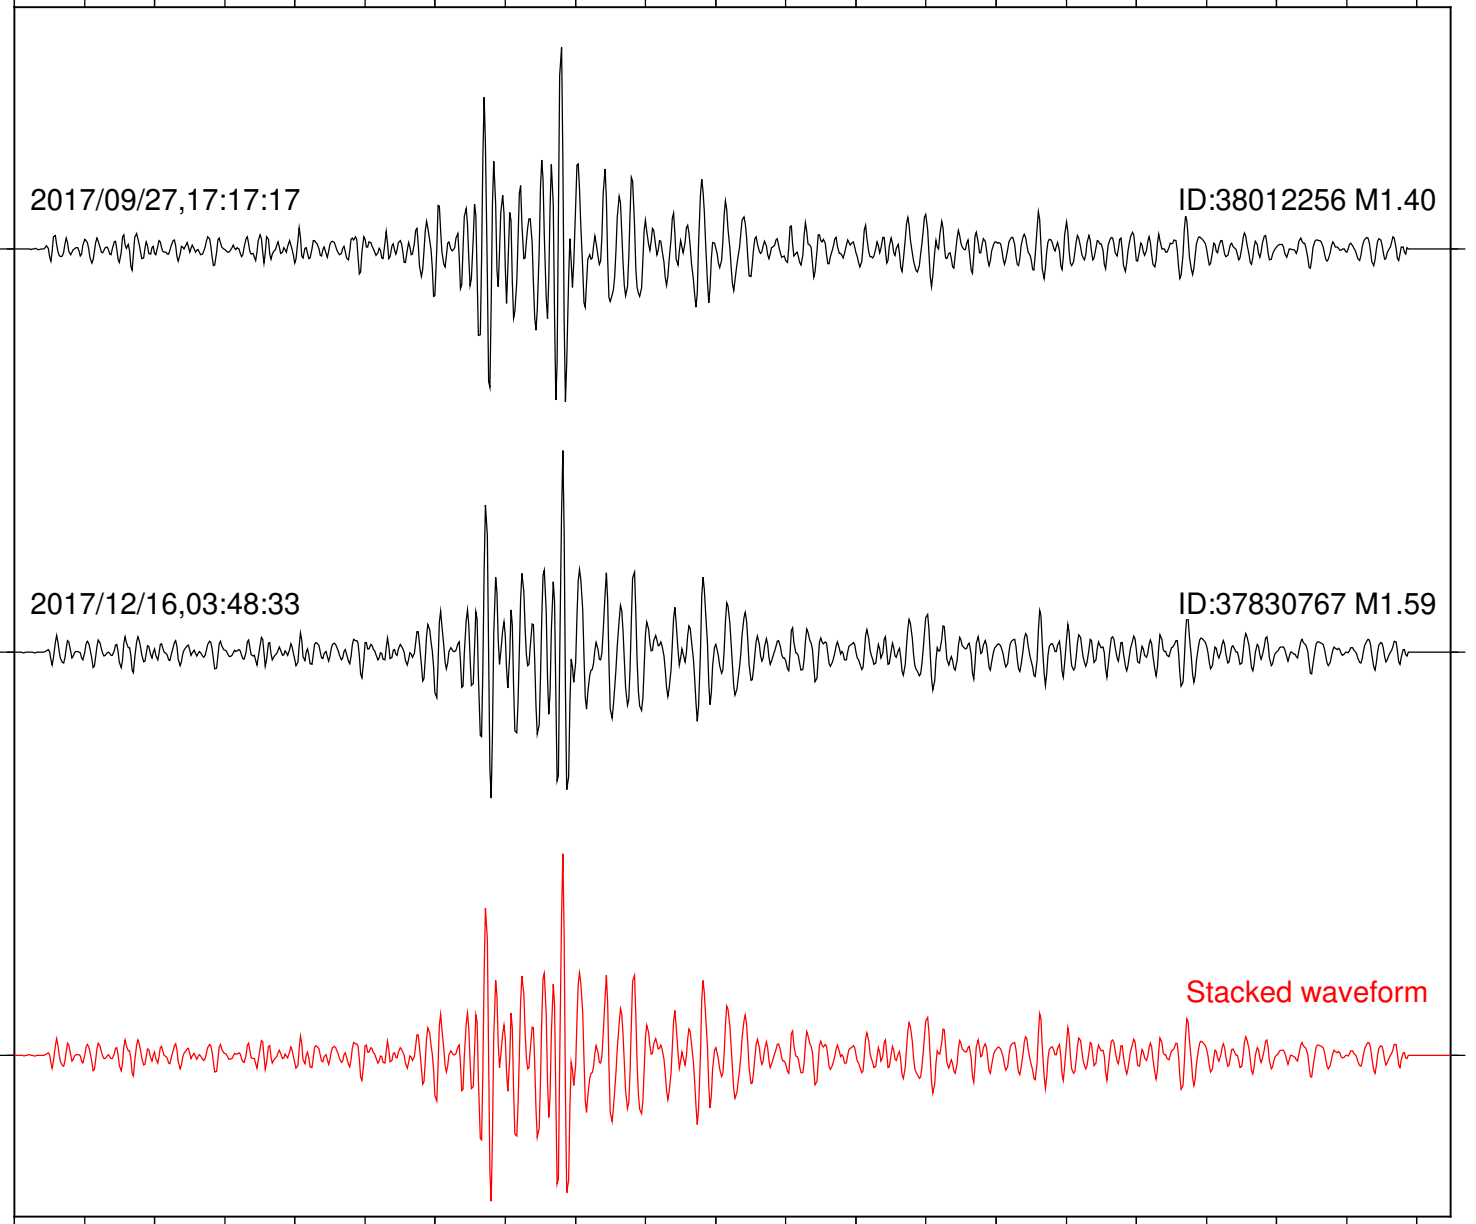

Station: POB2 Com: HHZ

Focal depth: 6.65 km

2017/09/27,17:17:17

ID:38012256 M1.40

2017/12/16,03:48:33

ID:37830767 M1.59

Stacked waveform

0 1 2 3 4 5 6 7 8 9 10
Elapsed time (s)