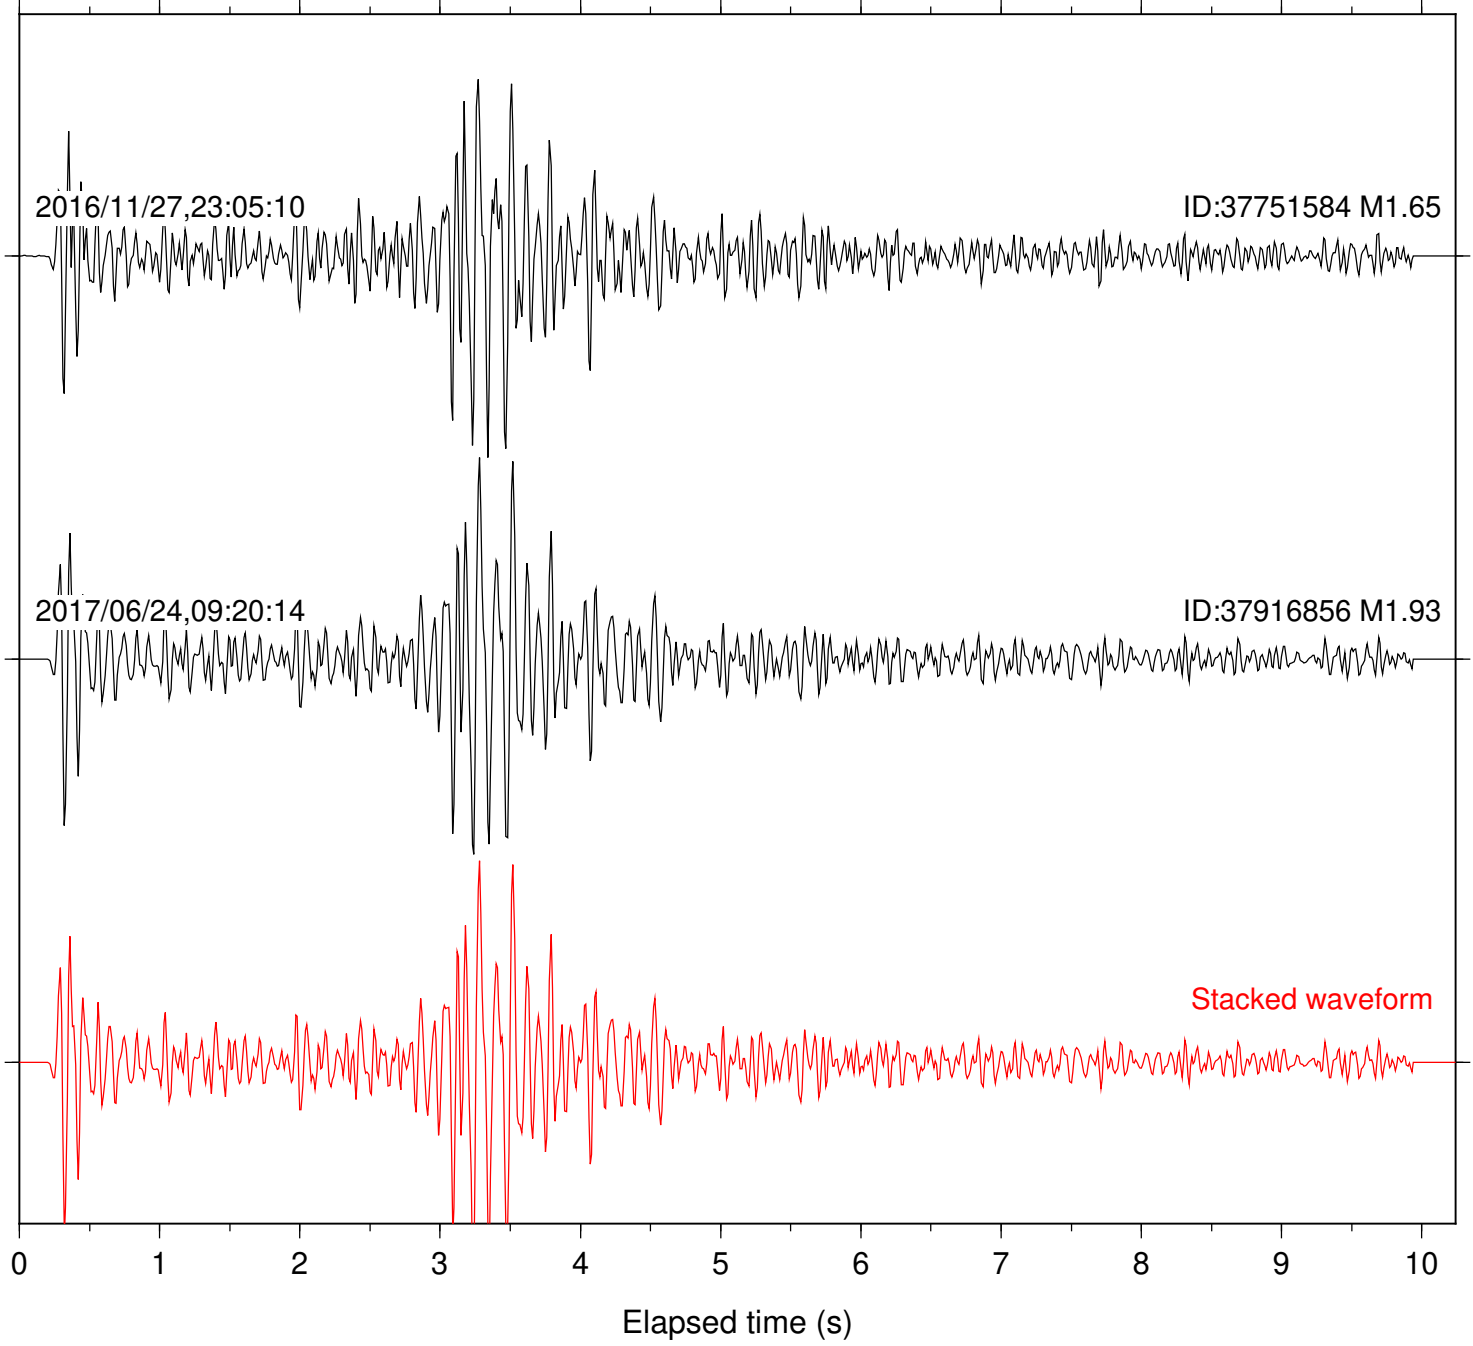

Station: B082 Com: EHZ

Focal depth: 7.67 km