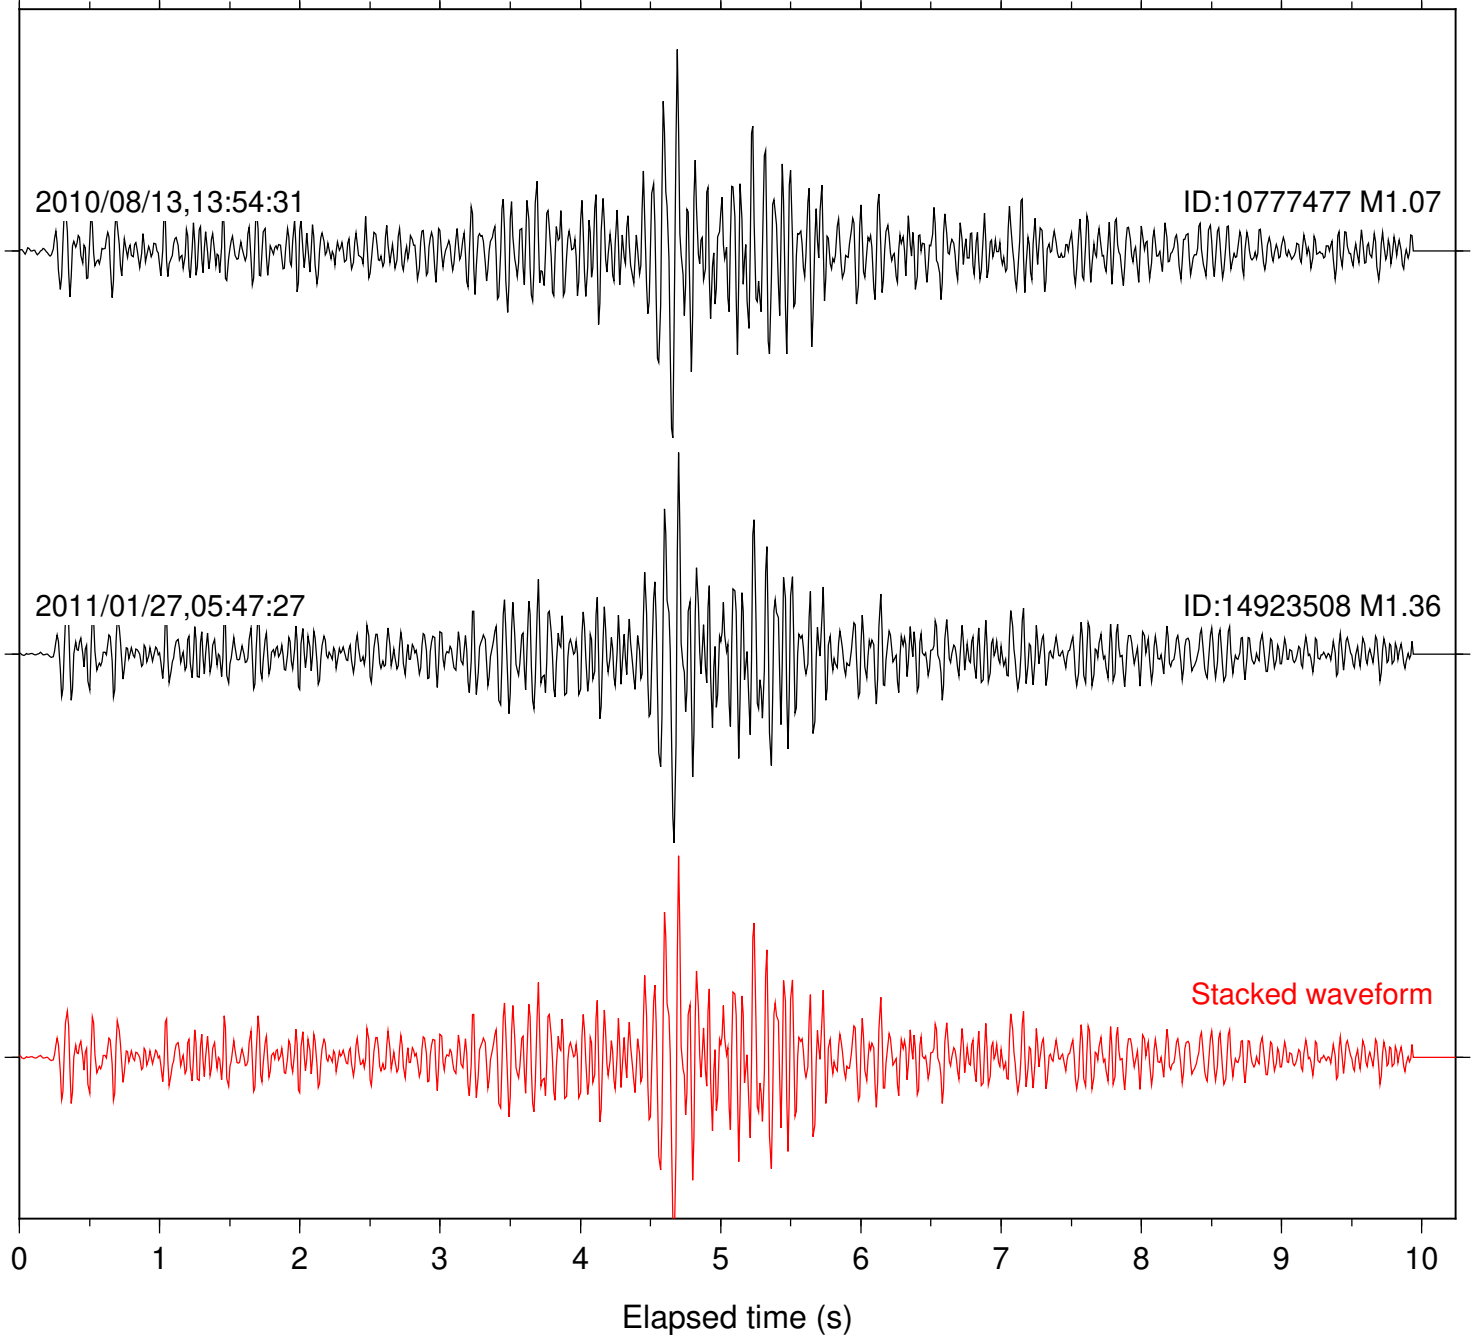

Station: B082 Com: EHZ

Focal depth: 7.72 km