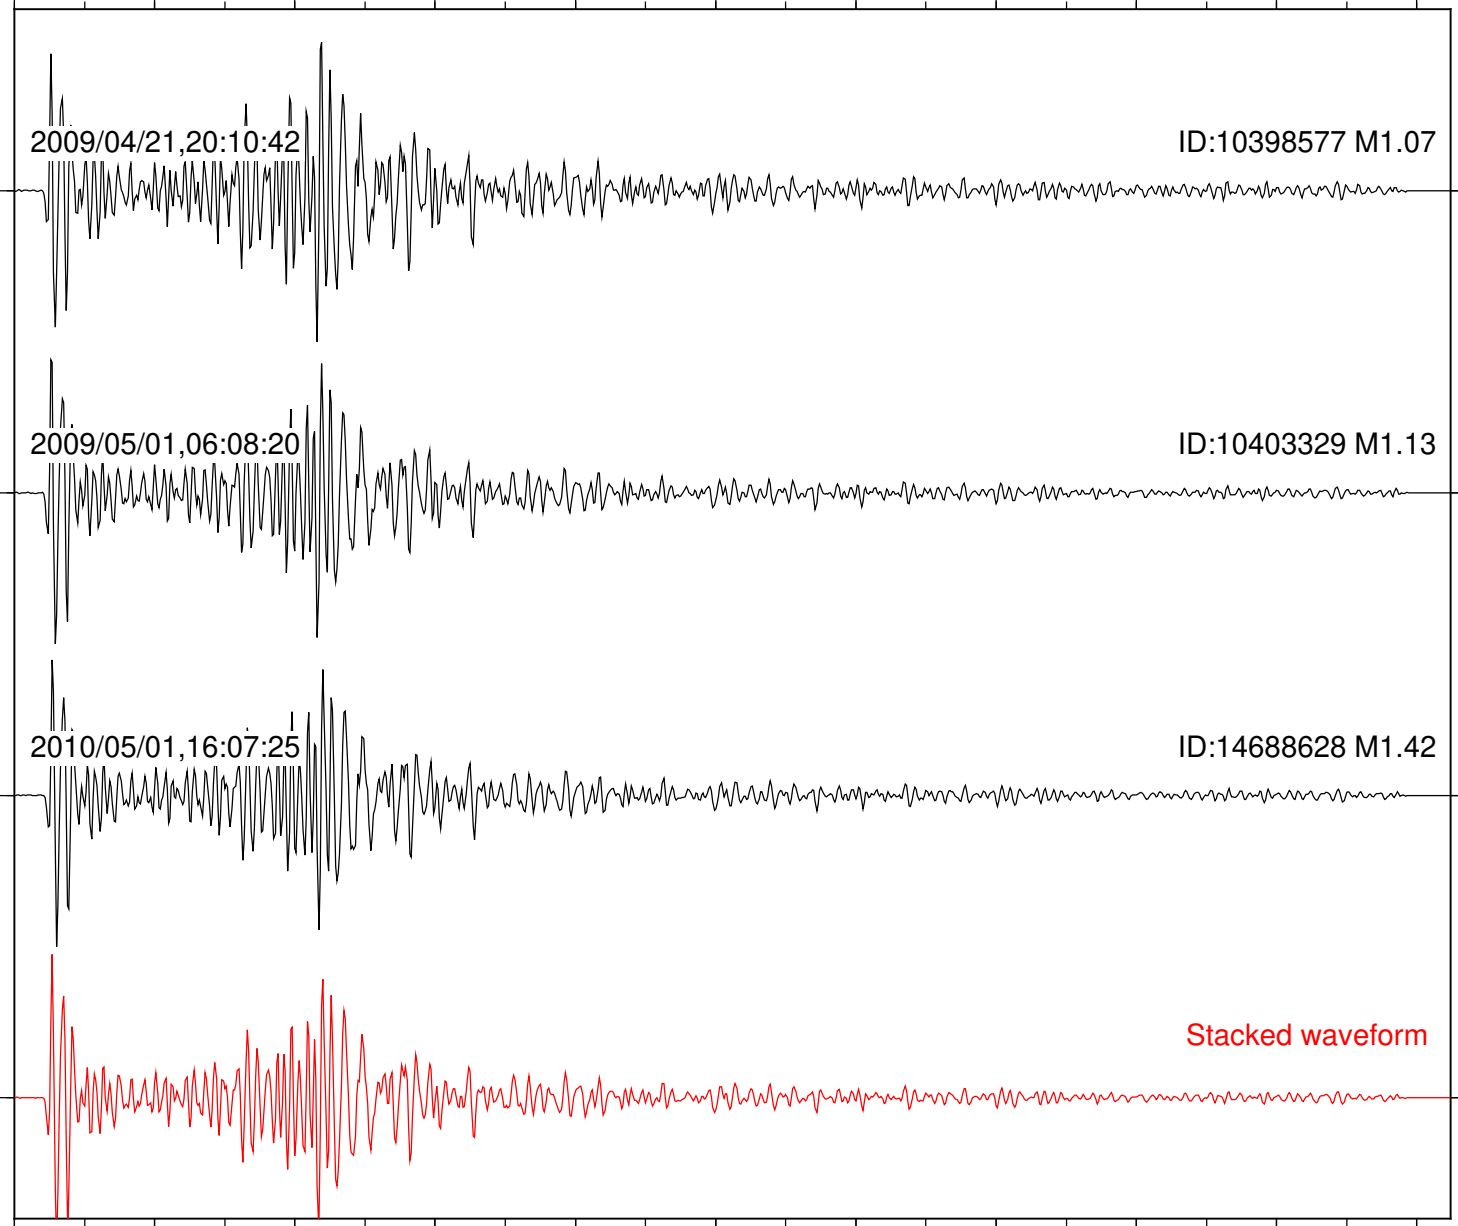

Station: B088 Com: EHZ

Focal depth: 9.99 km

2009/04/21,20:10:42

ID:10398577 M1.07

2009/05/01,06:08:20

ID:10403329 M1.13

2010/05/01,16:07:25

ID:14688628 M1.42

Stacked waveform

0 1 2 3 4 5 6 7 8 9 10
Elapsed time (s)