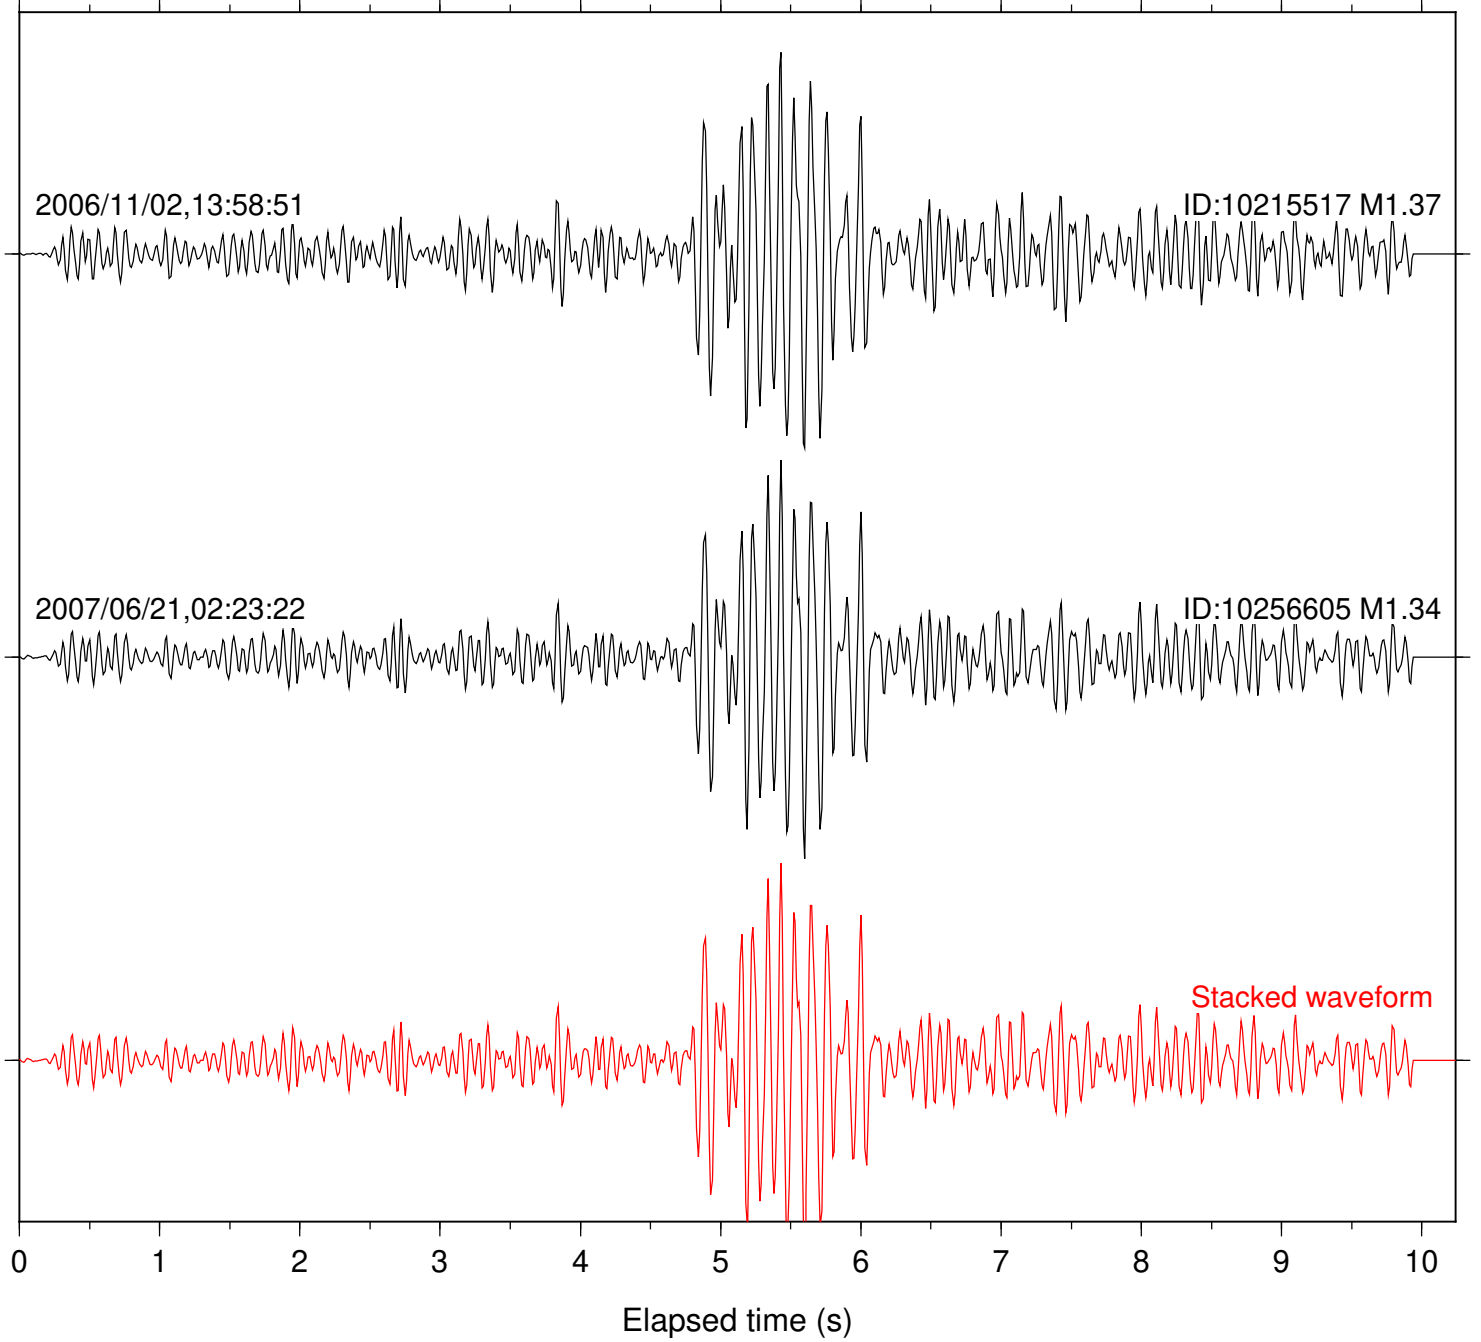

Station: PMD Com: HHZ

Focal depth: 7.76 km

Station: POB2 Com: HHZ

Focal depth: 7.76 km

Station: RDM Com: HHZ

Focal depth: 7.69 km

Station: SND Com: HHZ

Focal depth: 7.76 km