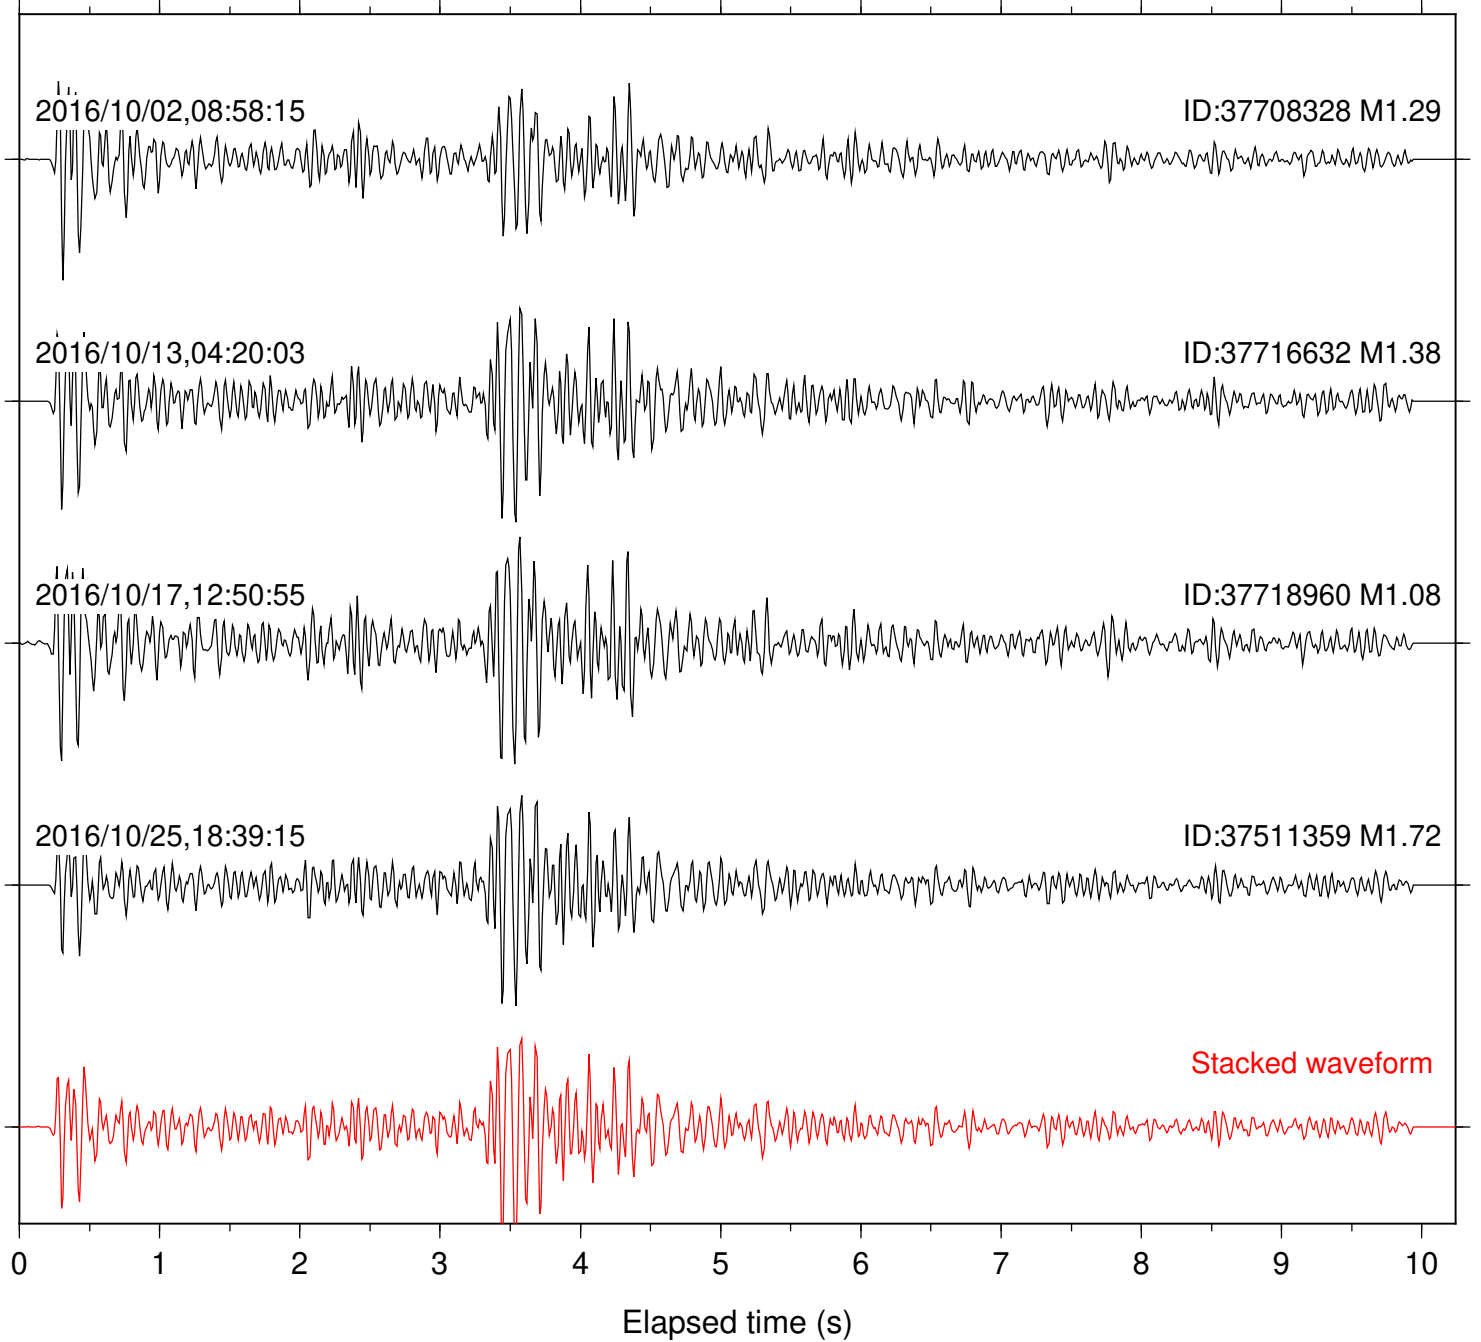

Focal depth: 6.98 km

Station: DNR Com: HHZ

Focal depth: 6.98 km

Station: FRD Com: HHZ

Focal depth: 6.43 km

Station: HMT2 Com: HHZ

Focal depth: 6.43 km

Station: LVA2 Com: HHZ