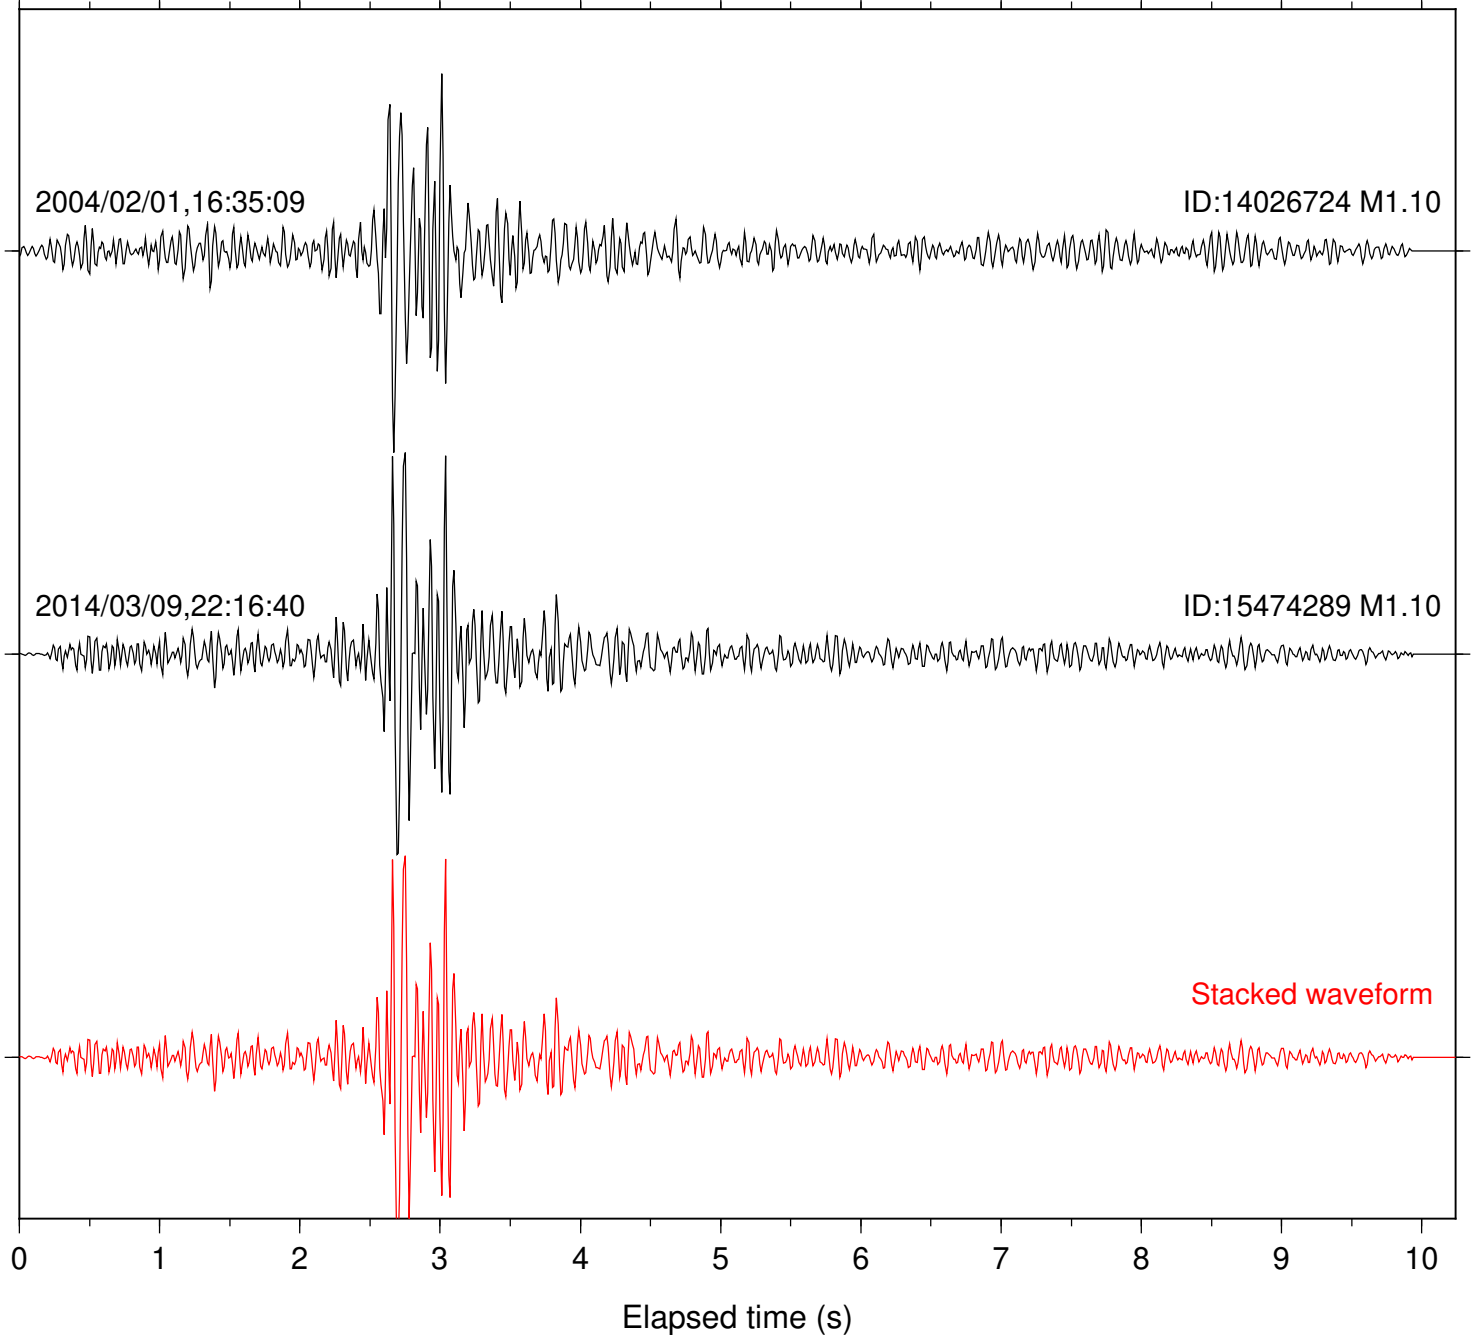

Station: DGR Com: HHZ

Focal depth: 11.81 km

Station: KNW Com: HHZ

Focal depth: 16.53 km

Station: RDM Com: HHZ

Focal depth: 16.53 km

Station: AGA Com: HHZ

Focal depth: 8.85 km