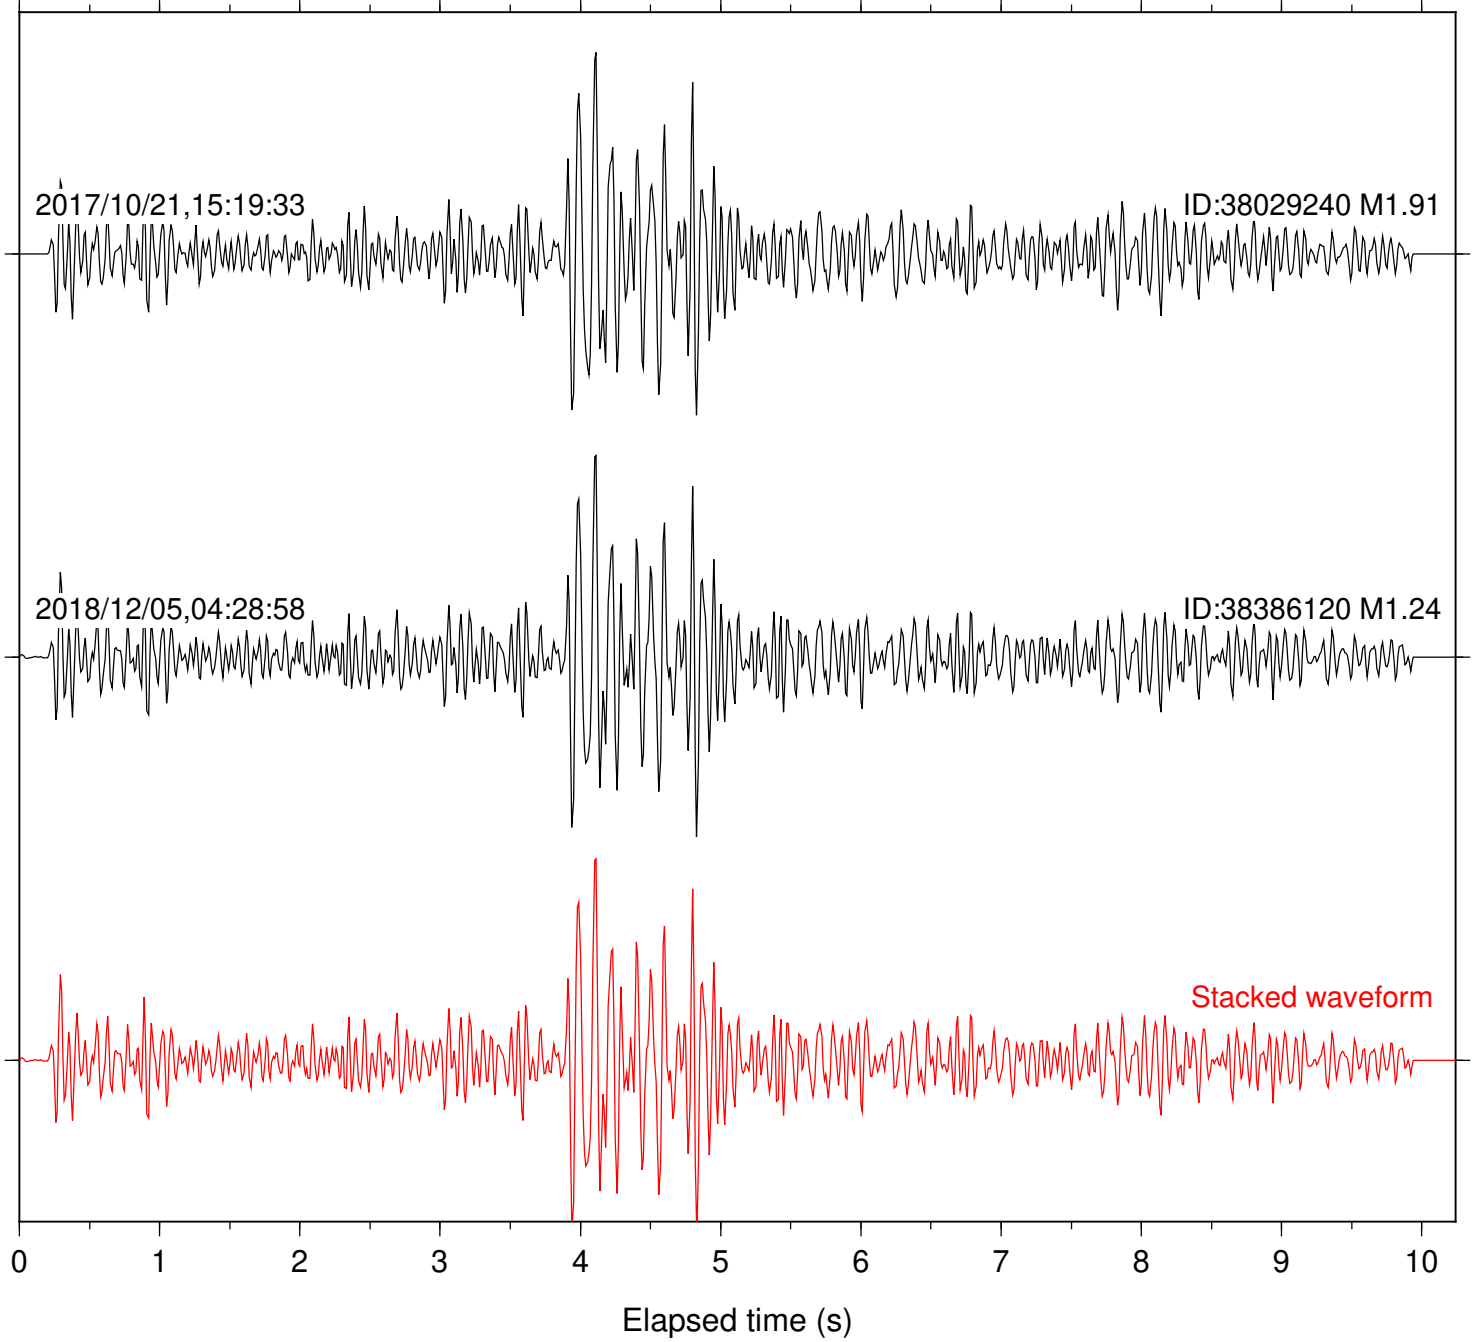

Station: HMT2 Com: HHZ

Focal depth: 5.14 km