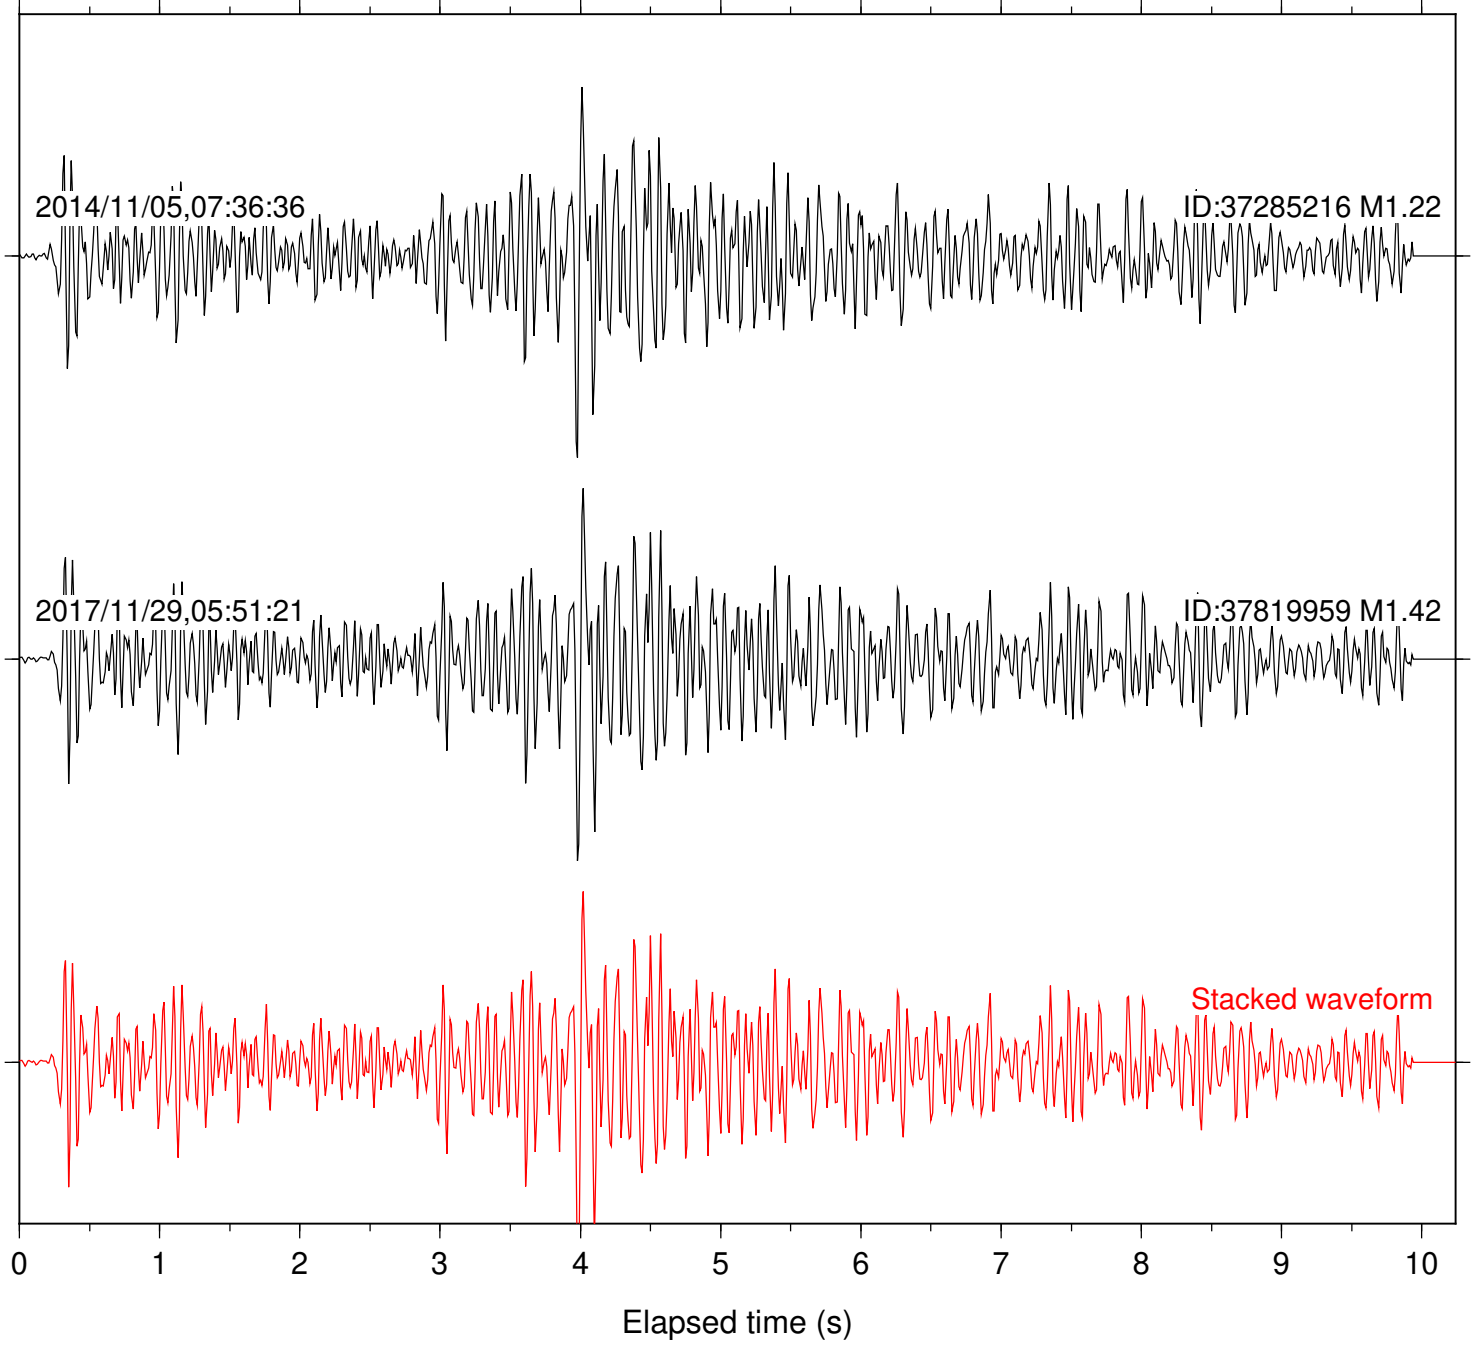

Station: B088 Com: EHZ

Focal depth: 8.88 km