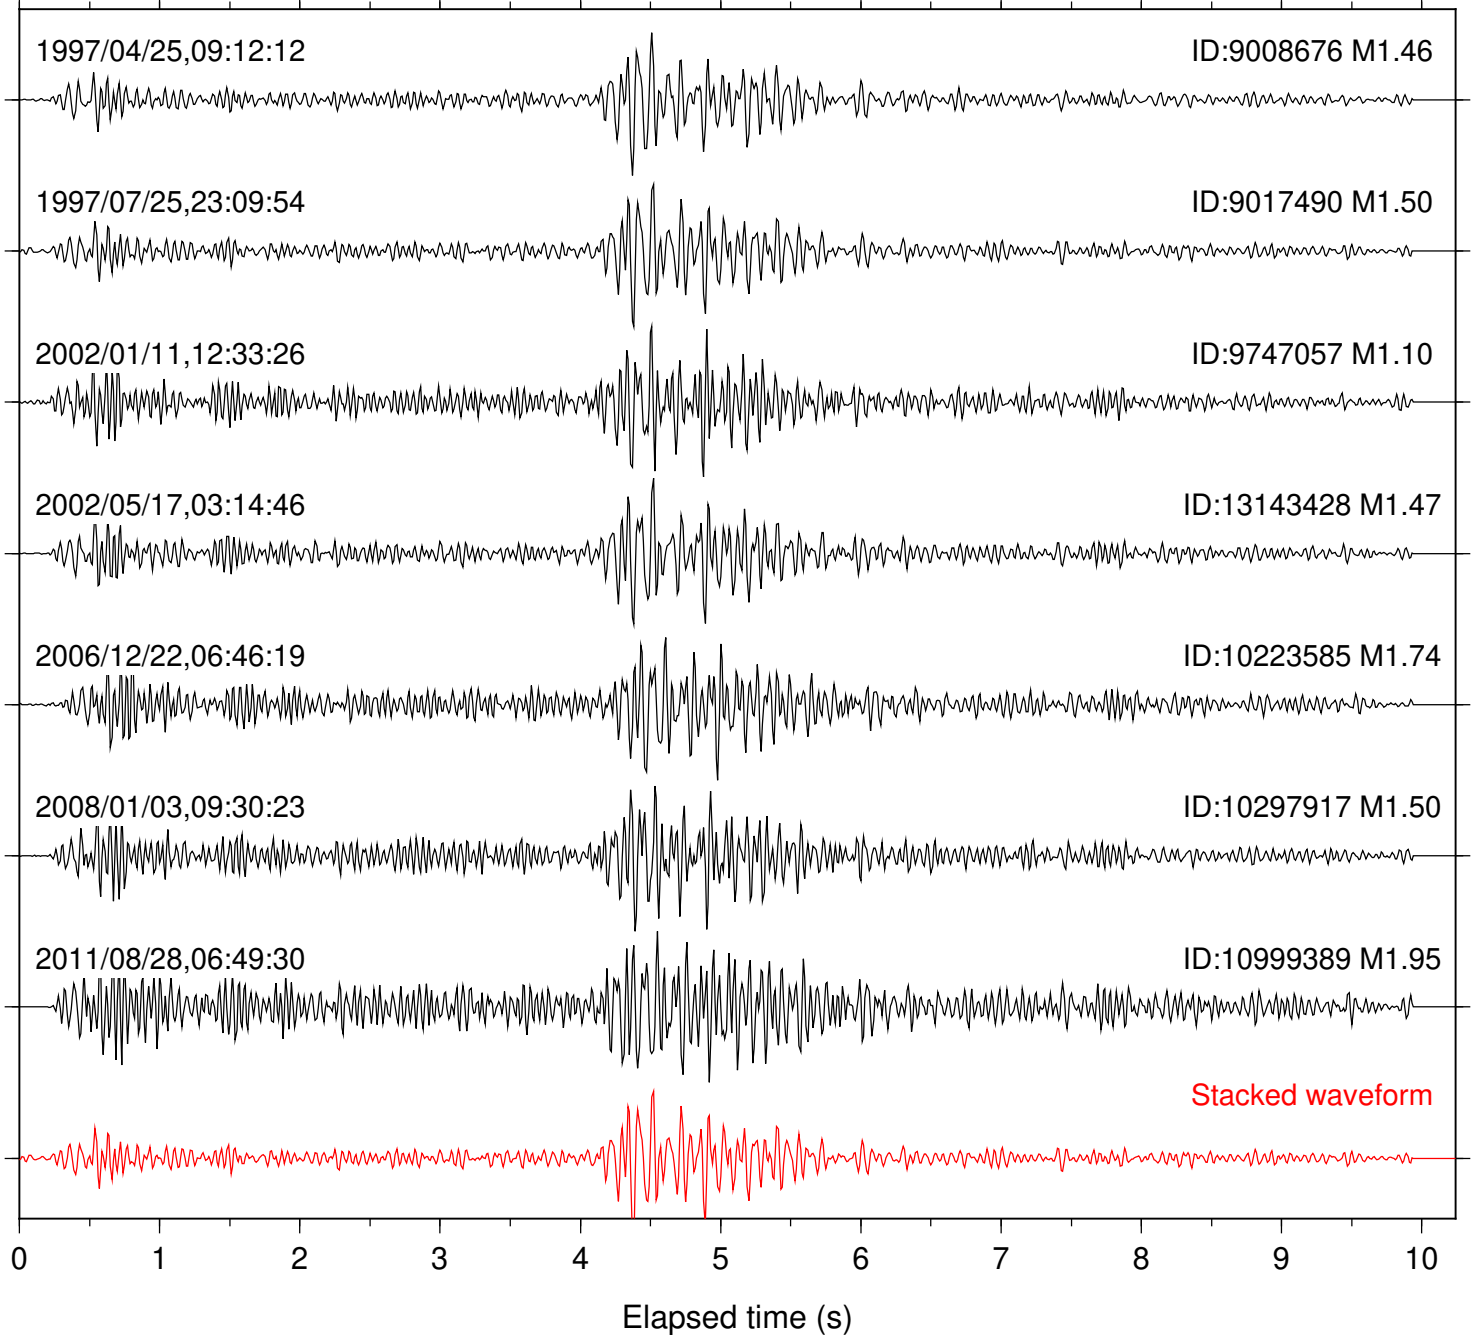

Focal depth: 17.80 km

Station: HMT2 Com: HHZ

Focal depth: 17.81 km

Station: KNW Com: HHZ

Focal depth: 17.80 km

Station: PFO Com: HHZ

Focal depth: 17.80 km

Station: PMD Com: HHZ