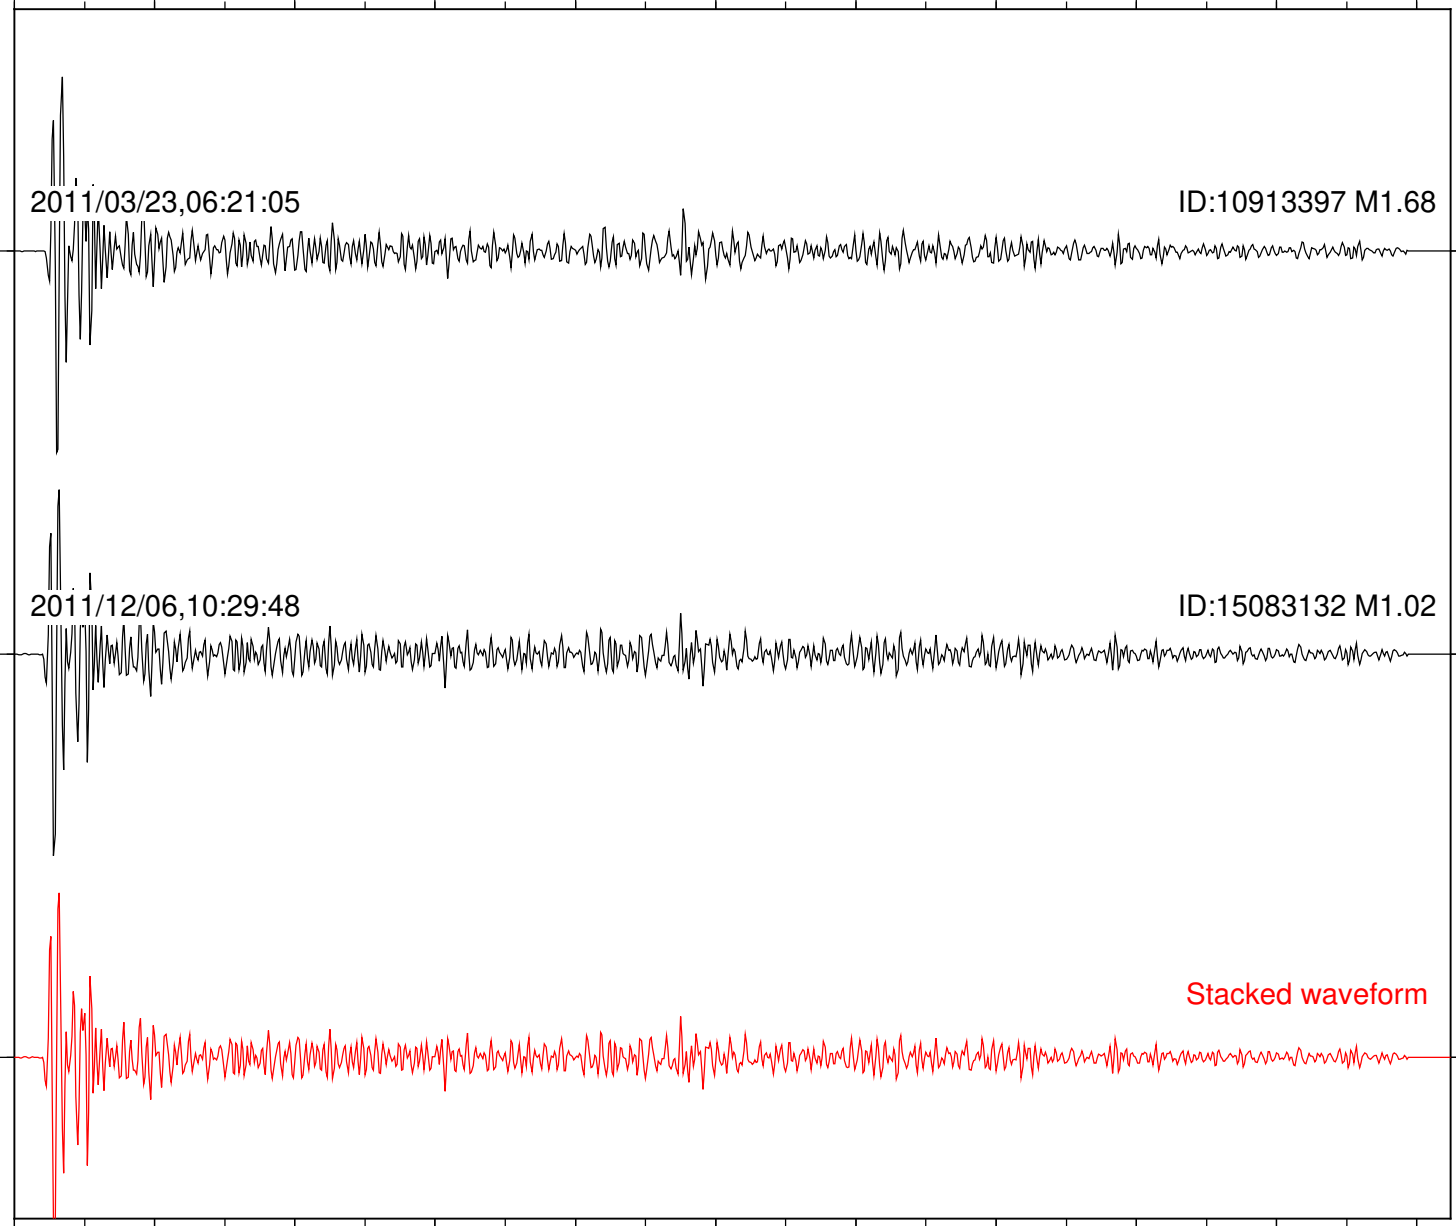

Station: FRD Com: HHZ

Focal depth: 10.93 km

2011/03/23,06:21:05

ID:10913397 M1.68

2011/12/06,10:29:48

ID:15083132 M1.02

Stacked waveform

0 1 2 3 4 5 6 7 8 9 10
Elapsed time (s)