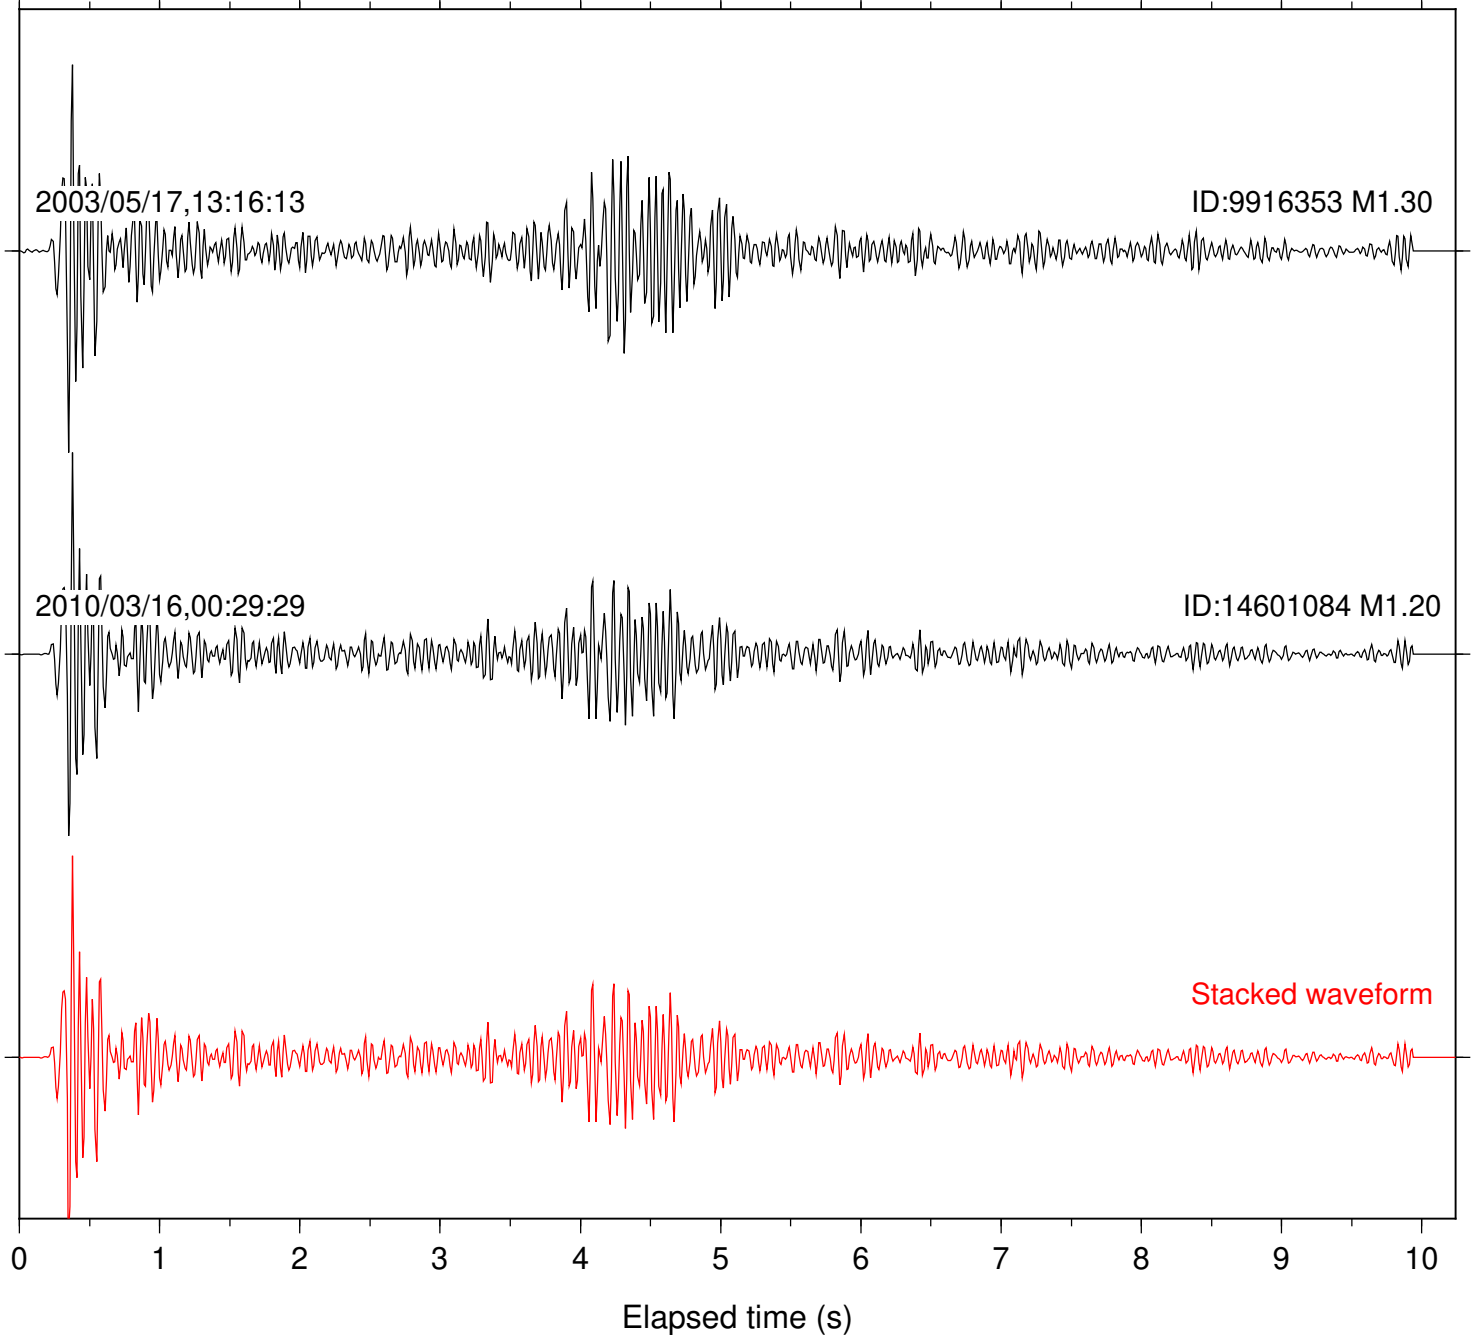

Focal depth: 2.94 km

Station: SND Com: HHZ

Focal depth: 2.94 km

Station: YAQ Com: HHZ

Focal depth: 2.94 km

Station: DGR Com: HHZ

Focal depth: 17.18 km

Station: POB2 Com: HHZ