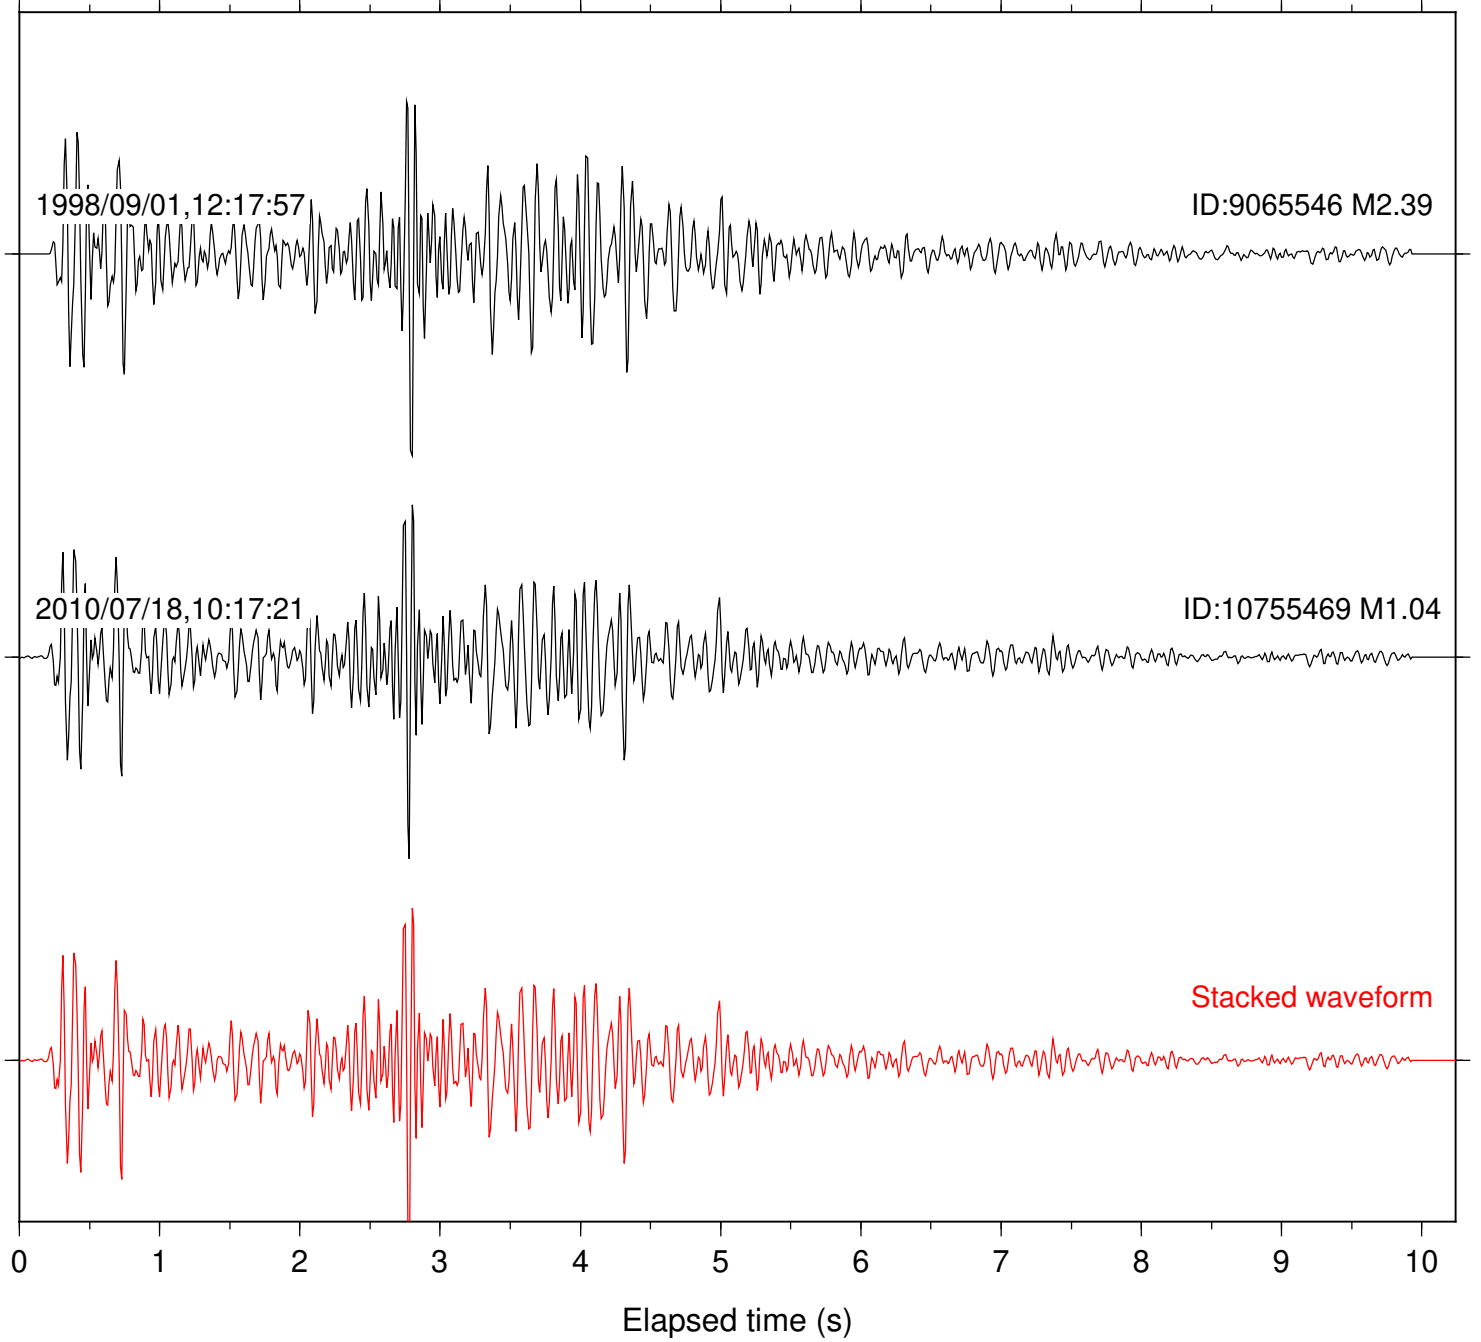

Station: SND Com: HHZ

Focal depth: 14.09 km