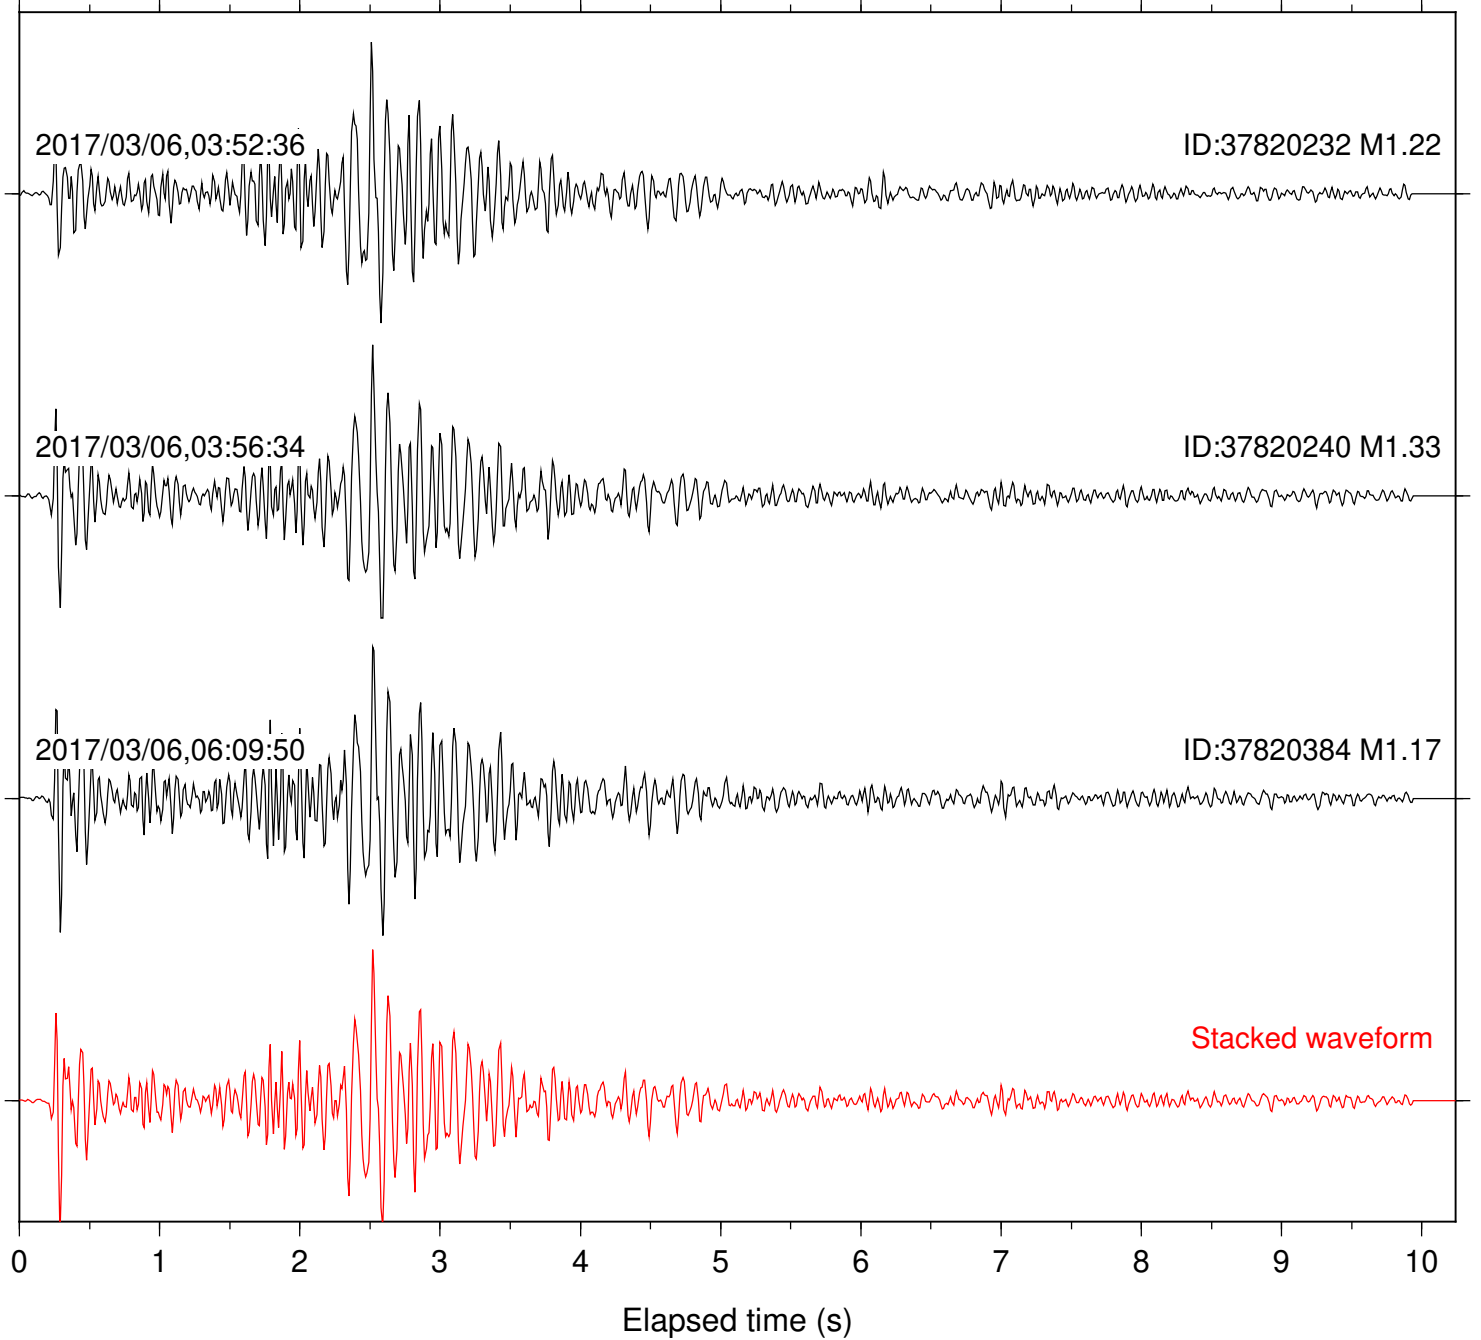

Station: WMC Com: HHZ

Focal depth: 7.15 km