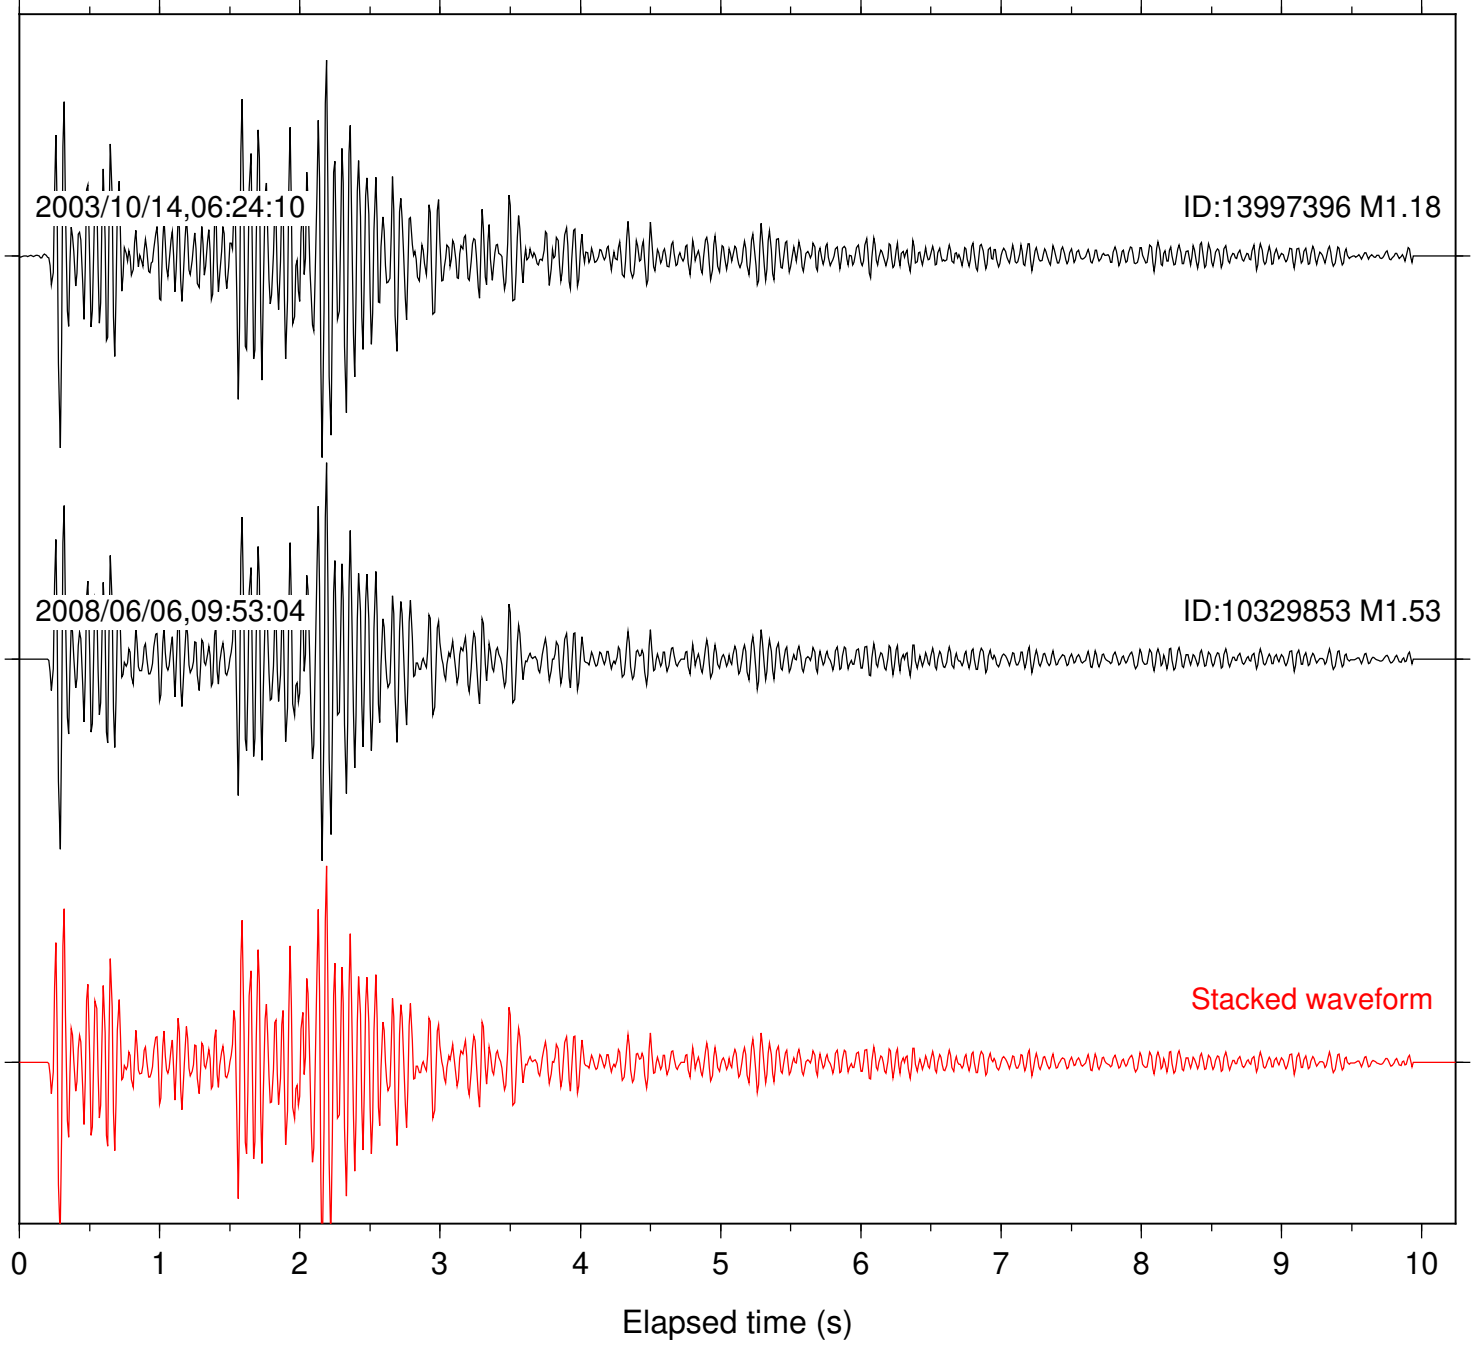

Station: PFO Com: HHZ

Focal depth: 6.03 km