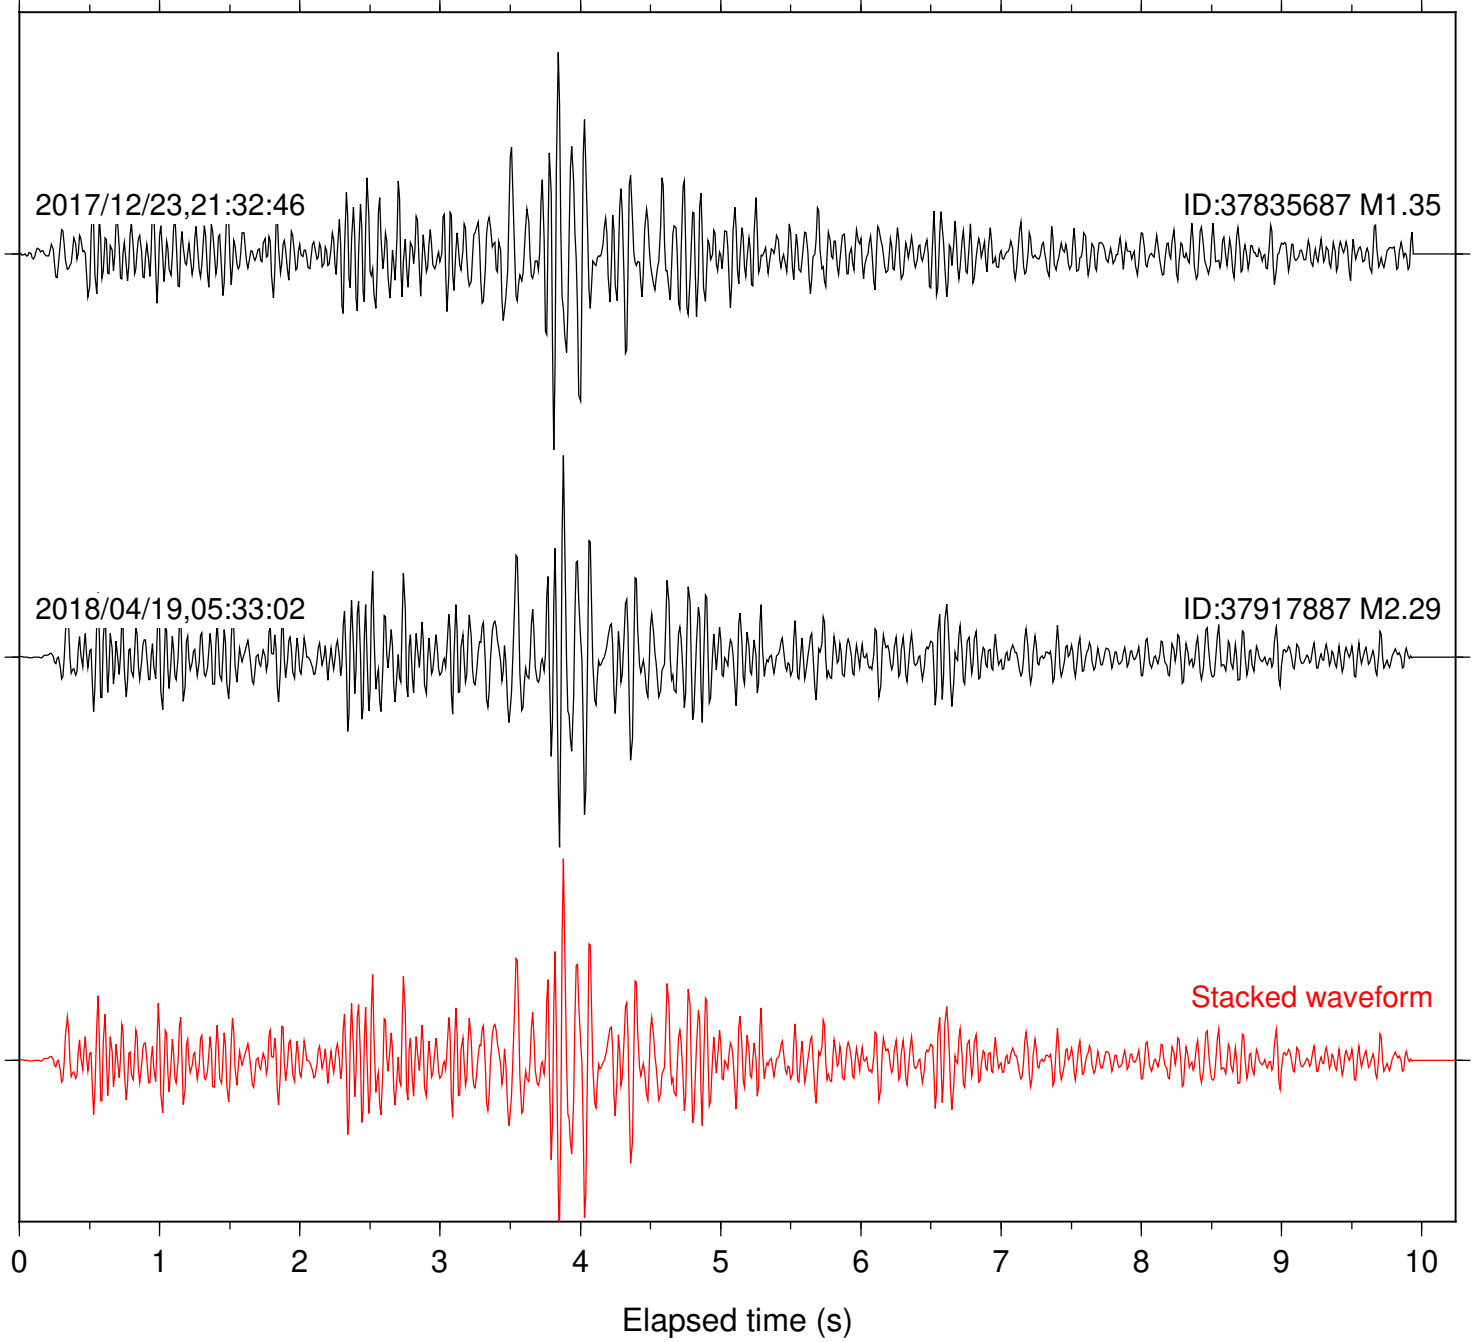

Station: B086 Com: EHZ

Focal depth: 6.10 km