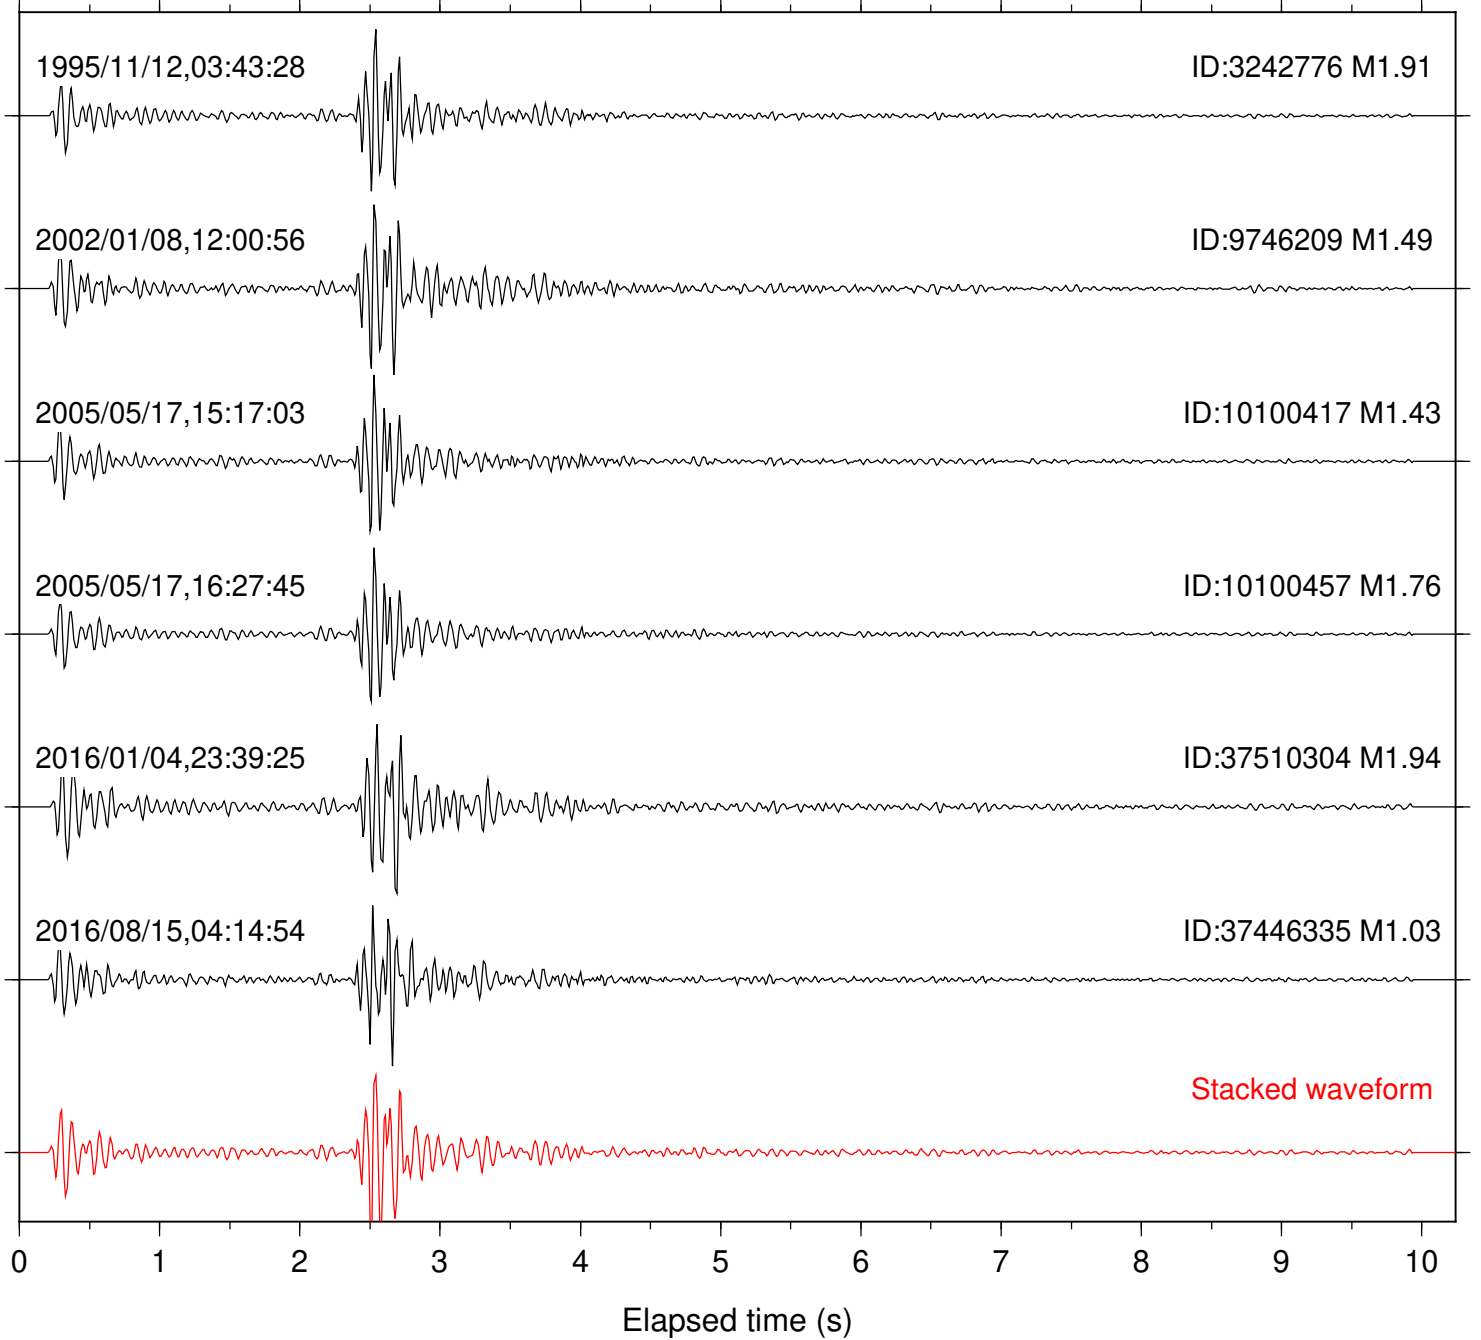

Stacked waveform

Station: KNW Com: HHZ

Focal depth: 16.55 km

Station: POB2 Com: HHZ

Focal depth: 16.52 km

Station: BAC Com: EHZ

Focal depth: 17.42 km

Station: FRD Com: HHZ