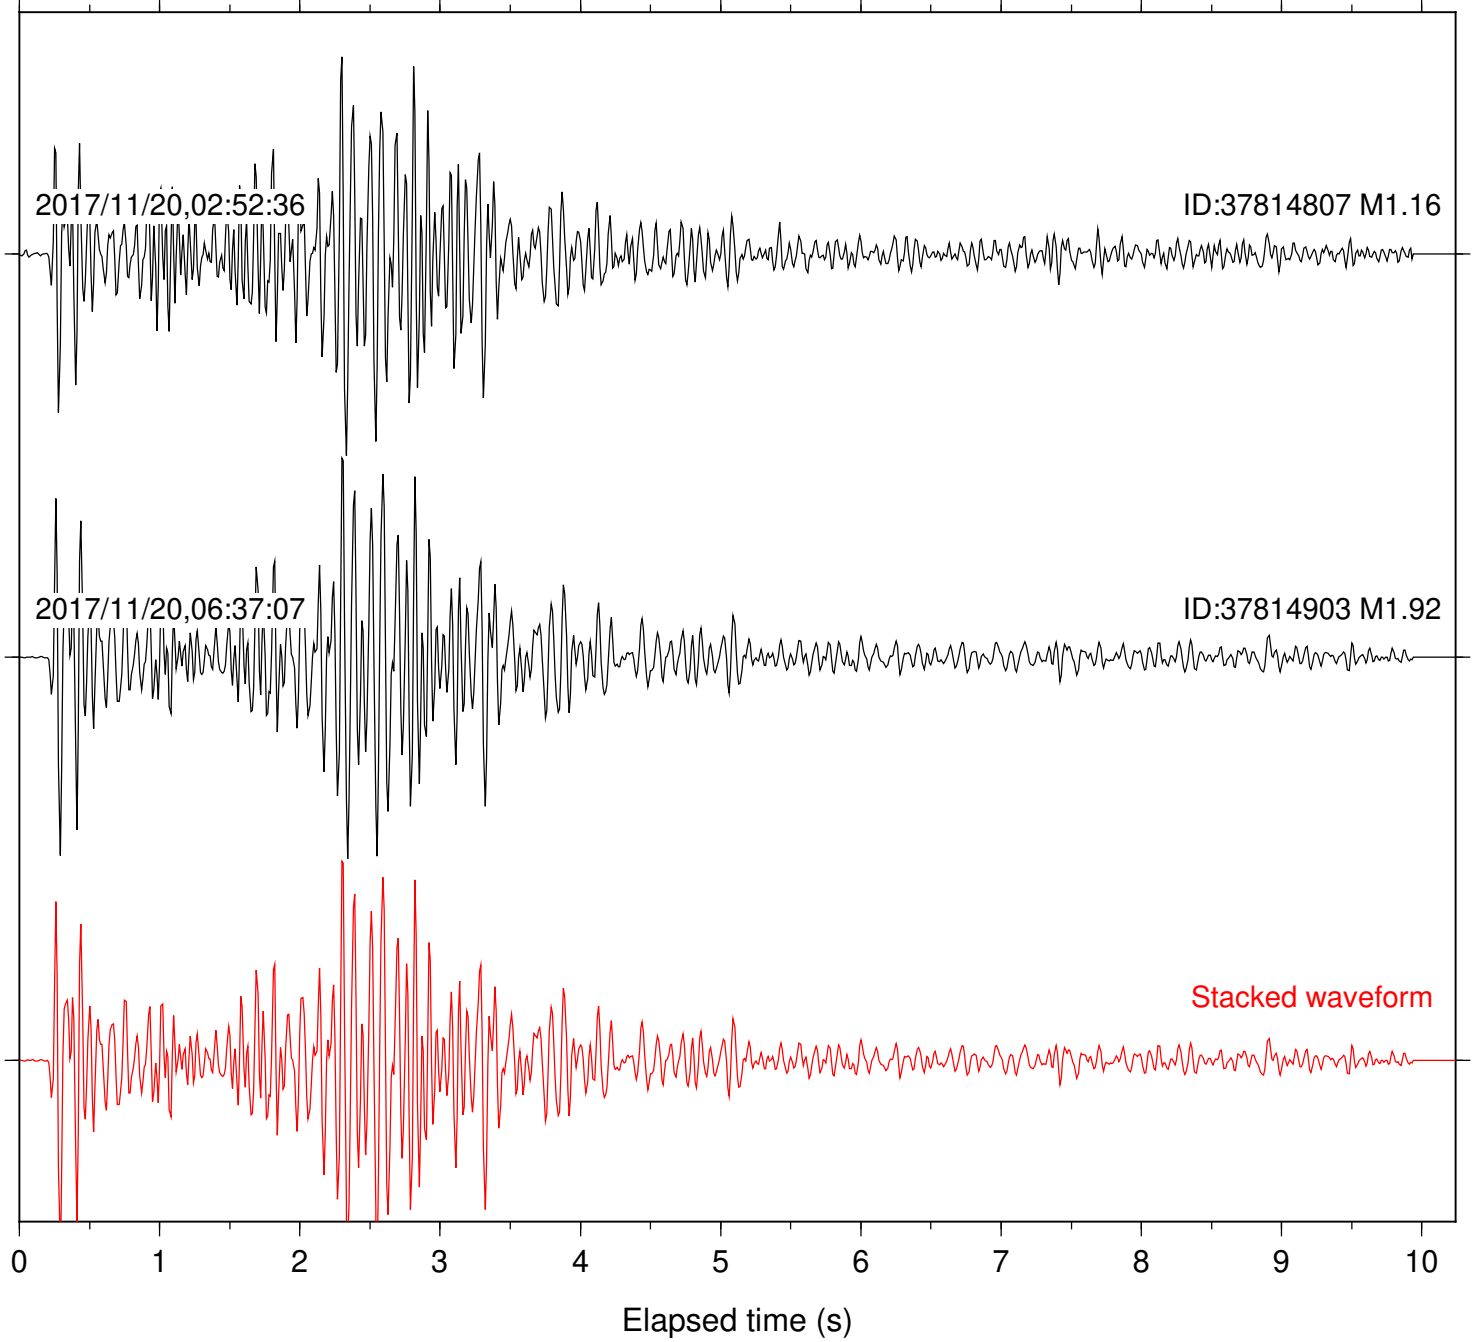

Station: WMC Com: HHZ

Focal depth: 5.25 km