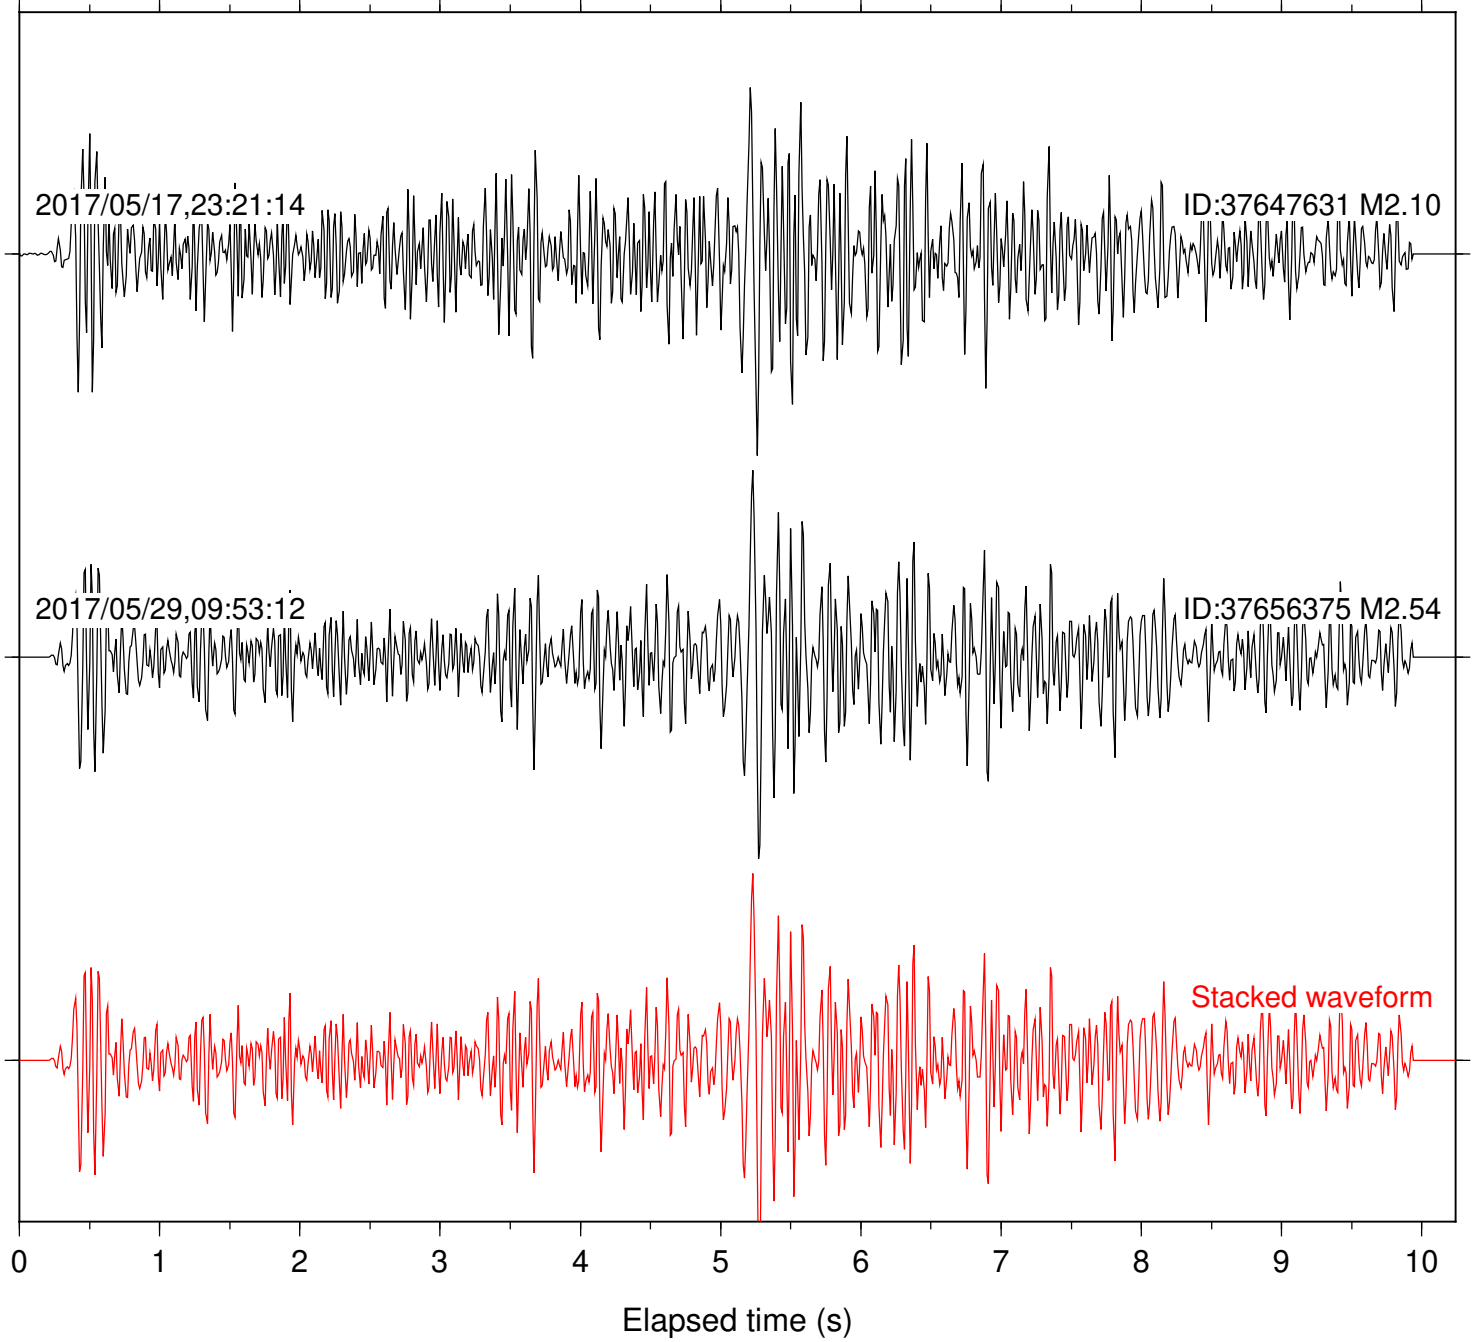

Station: SMER Com: HHZ

Focal depth: 9.93 km