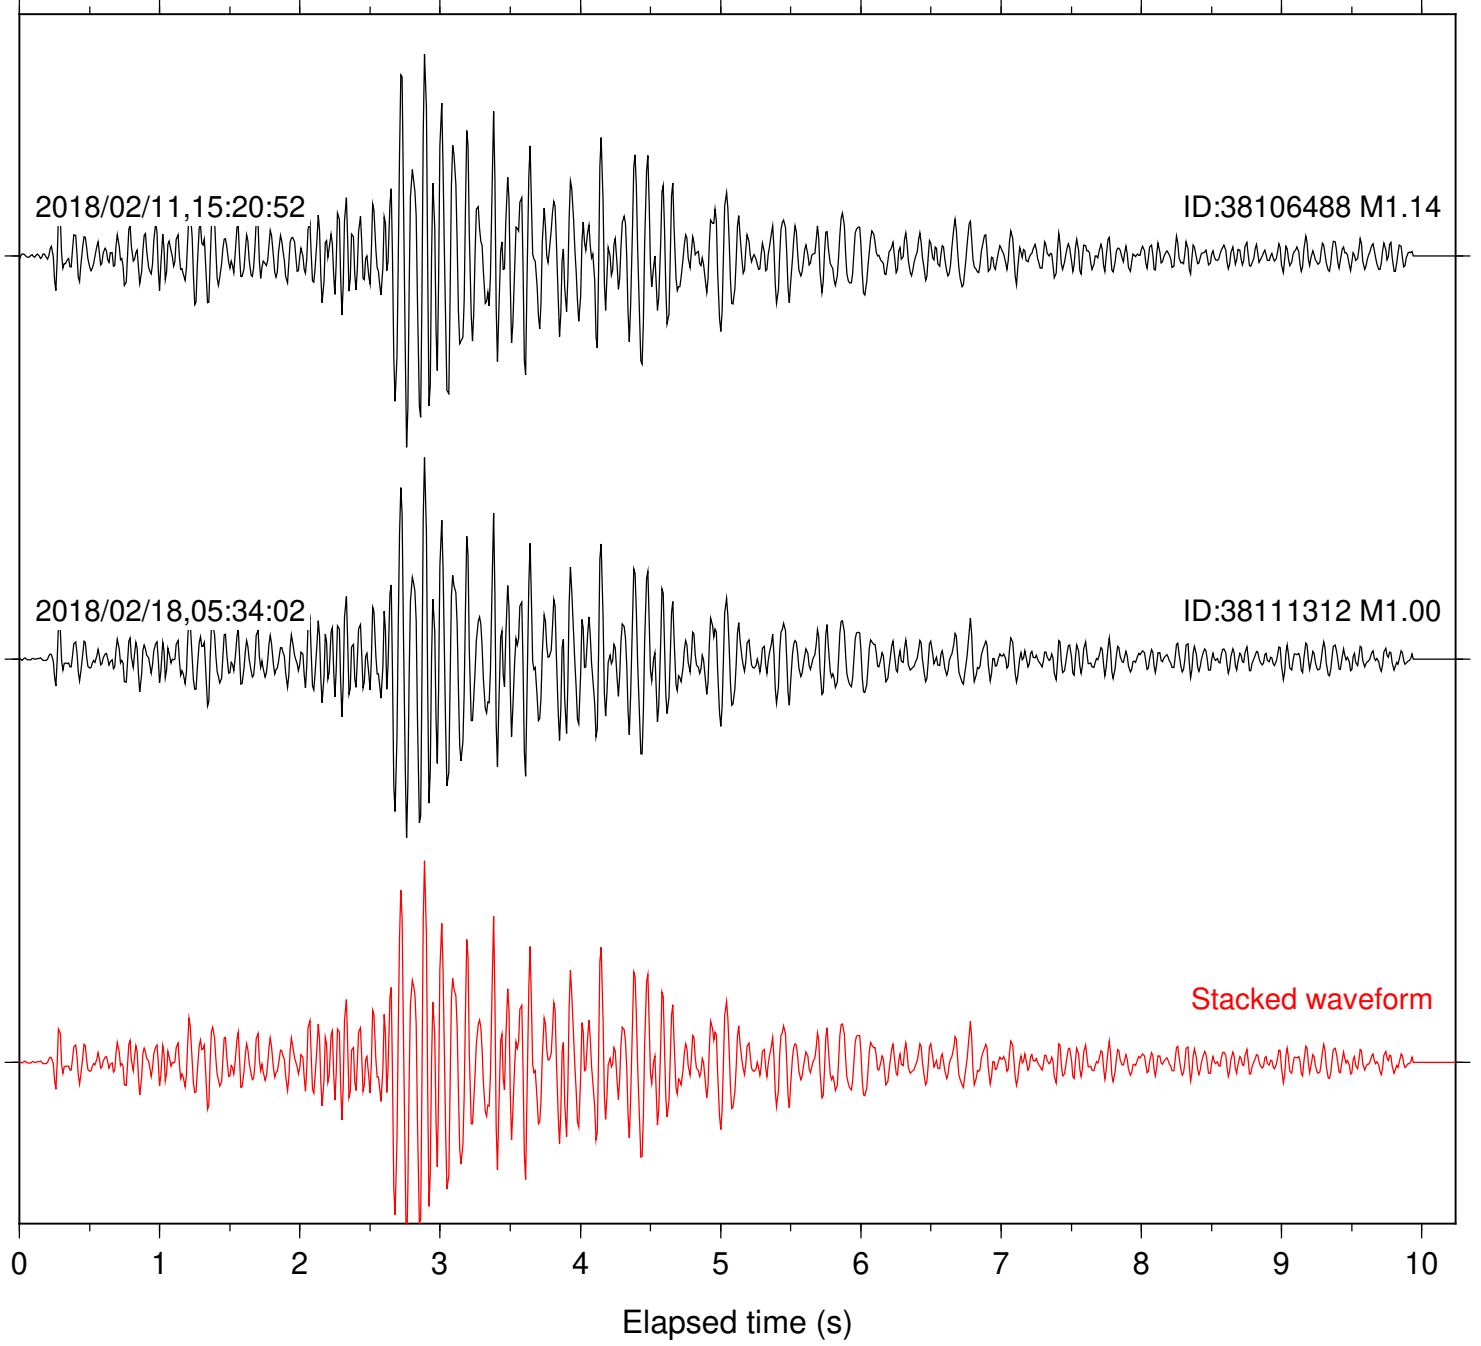

Station: DGR Com: HHZ

Focal depth: 4.99 km

Station: DNR Com: HHZ

Focal depth: 4.96 km

Station: FRD Com: HHZ

Focal depth: 4.99 km

Station: HMT2 Com: HHZ

Focal depth: 4.99 km