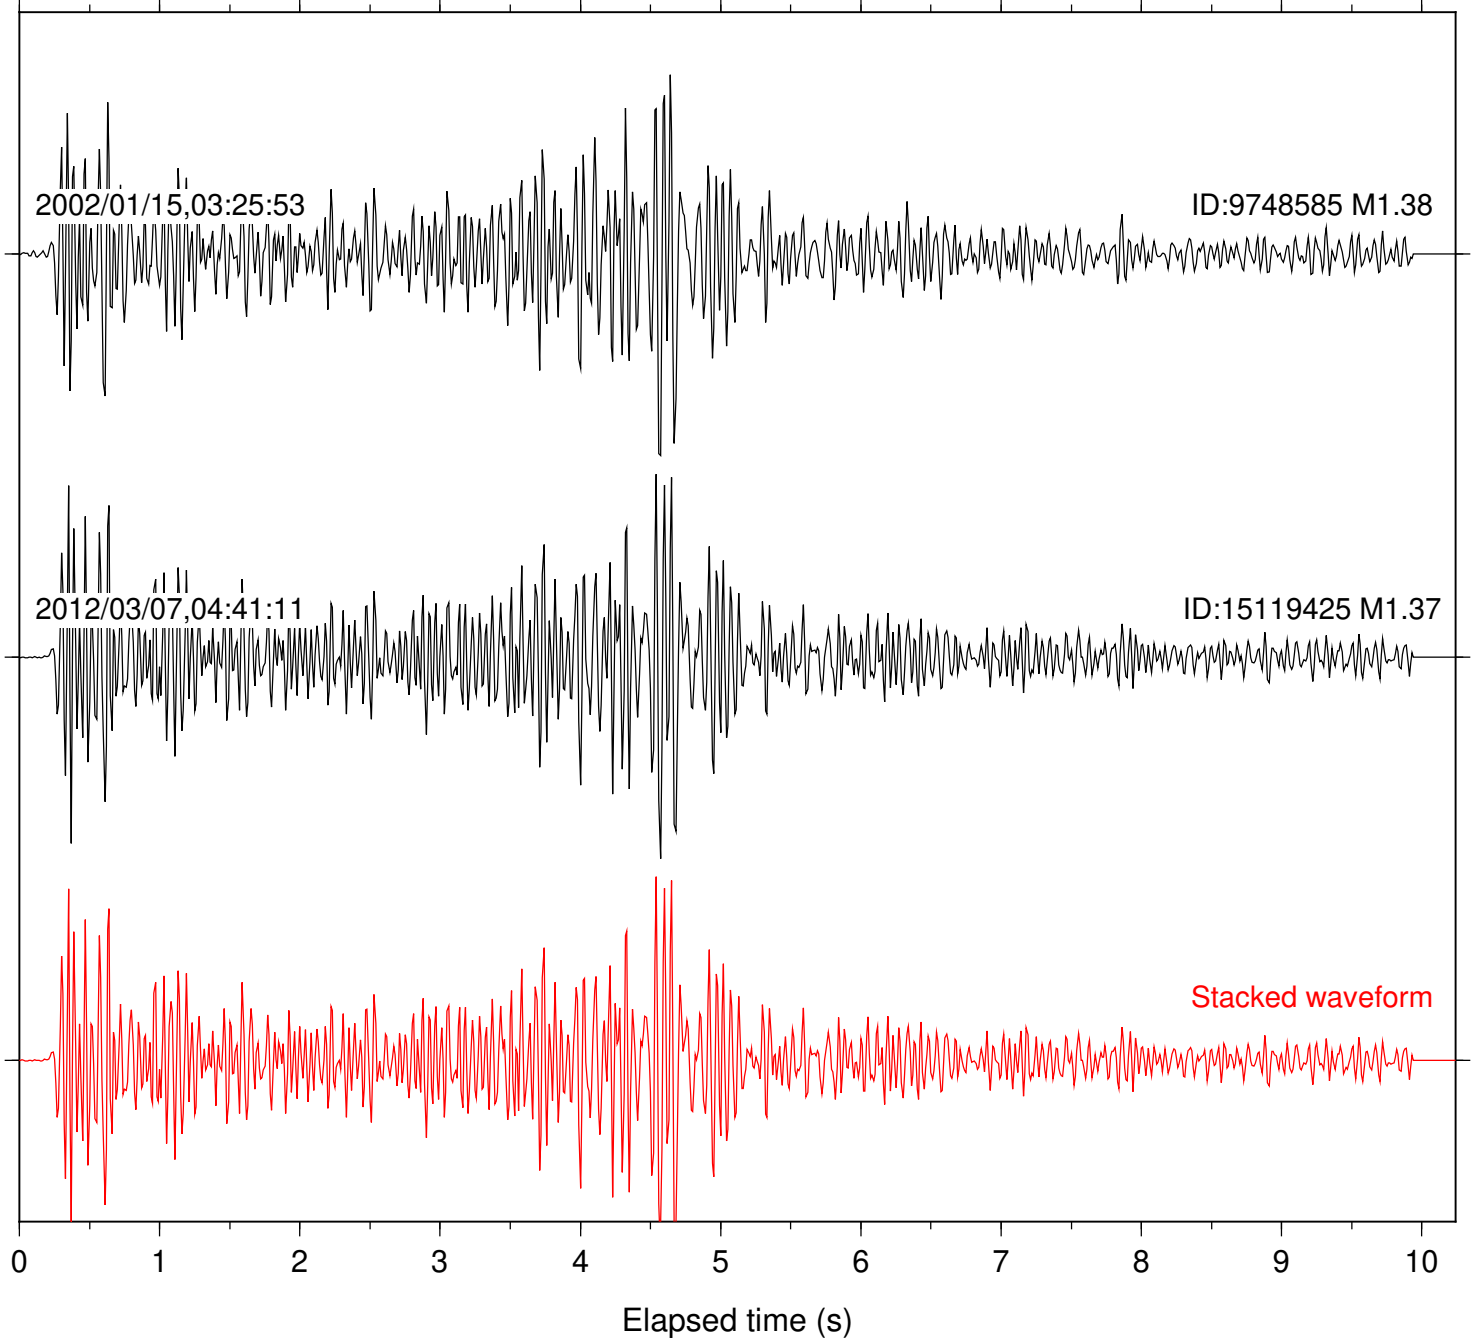

Station: TOR Com: HHZ

Focal depth: 10.68 km

Station: FRD Com: HHZ

Focal depth: 16.37 km

Station: KNW Com: HHZ

Focal depth: 16.37 km

Station: PSP Com: EHZ

Focal depth: 16.50 km