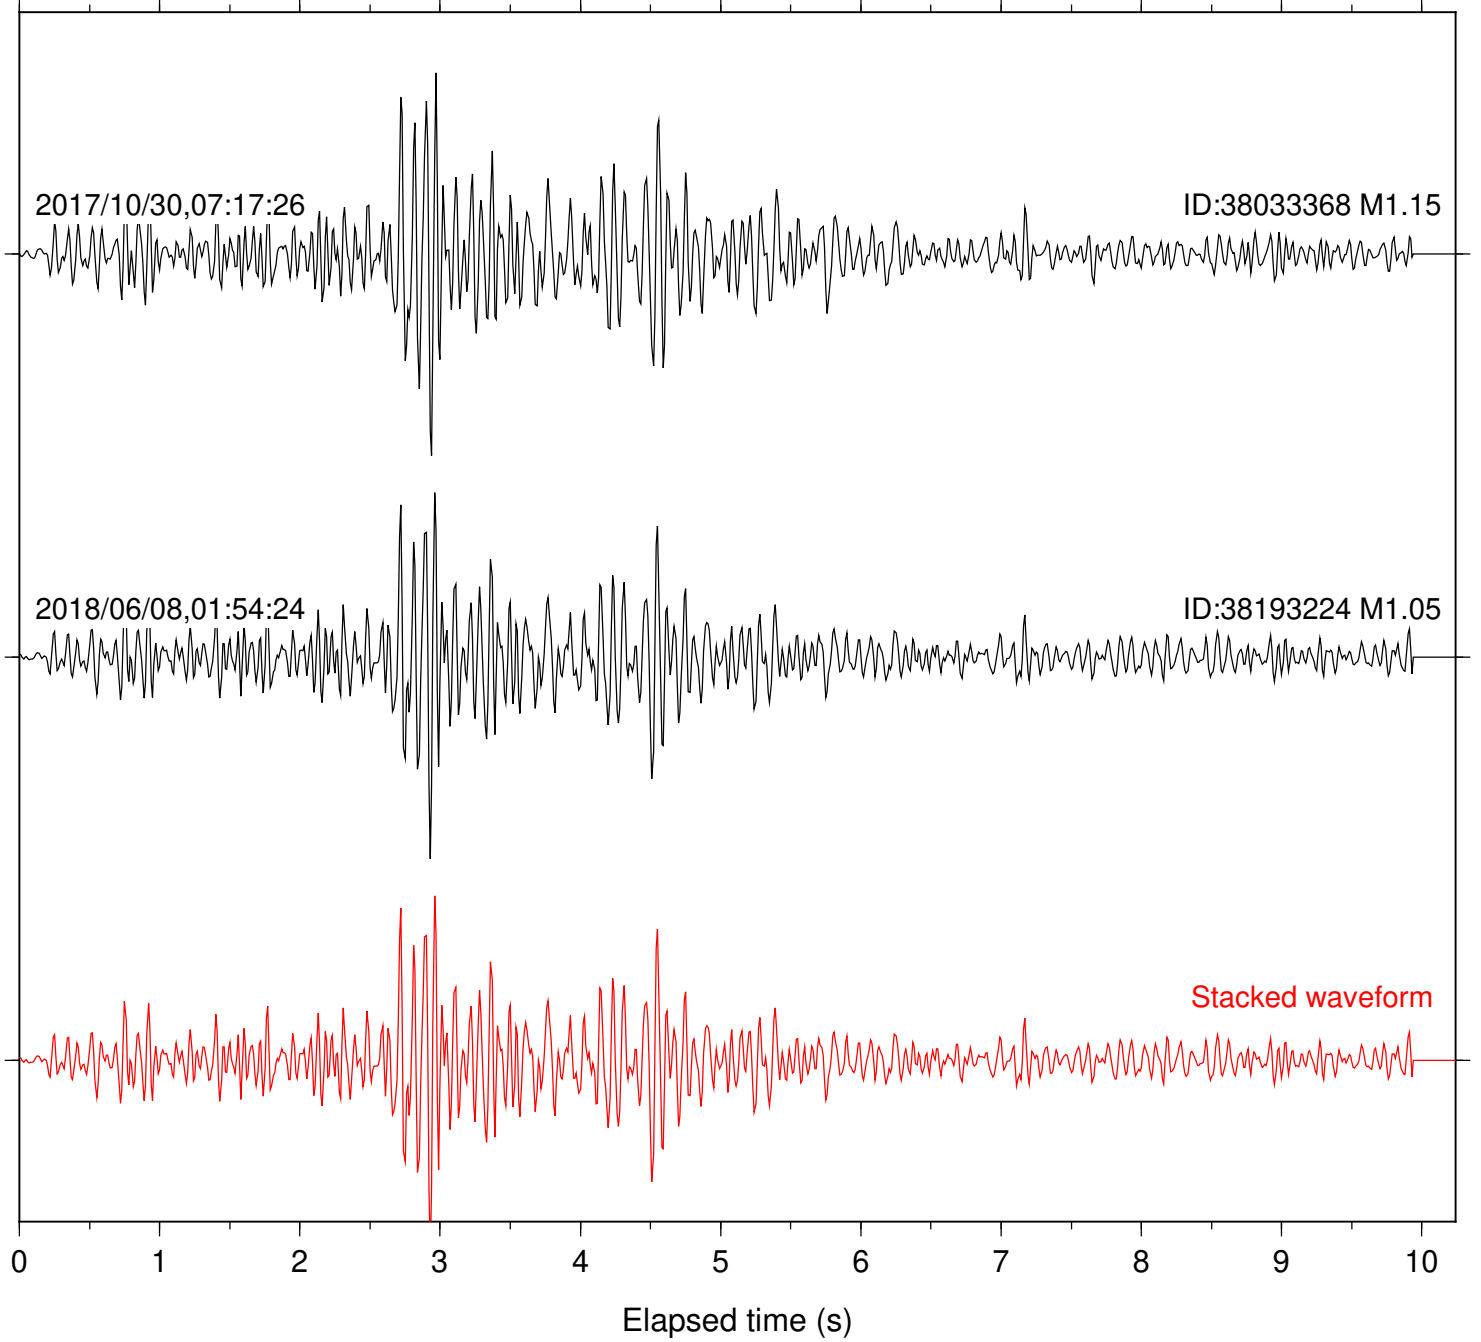

Station: CSH Com: HHZ

Focal depth: 4.81 km

Station: DGR Com: HHZ

Focal depth: 4.81 km

Station: DNR Com: HHZ

Focal depth: 4.81 km

Station: HMT2 Com: HHZ

Focal depth: 4.81 km