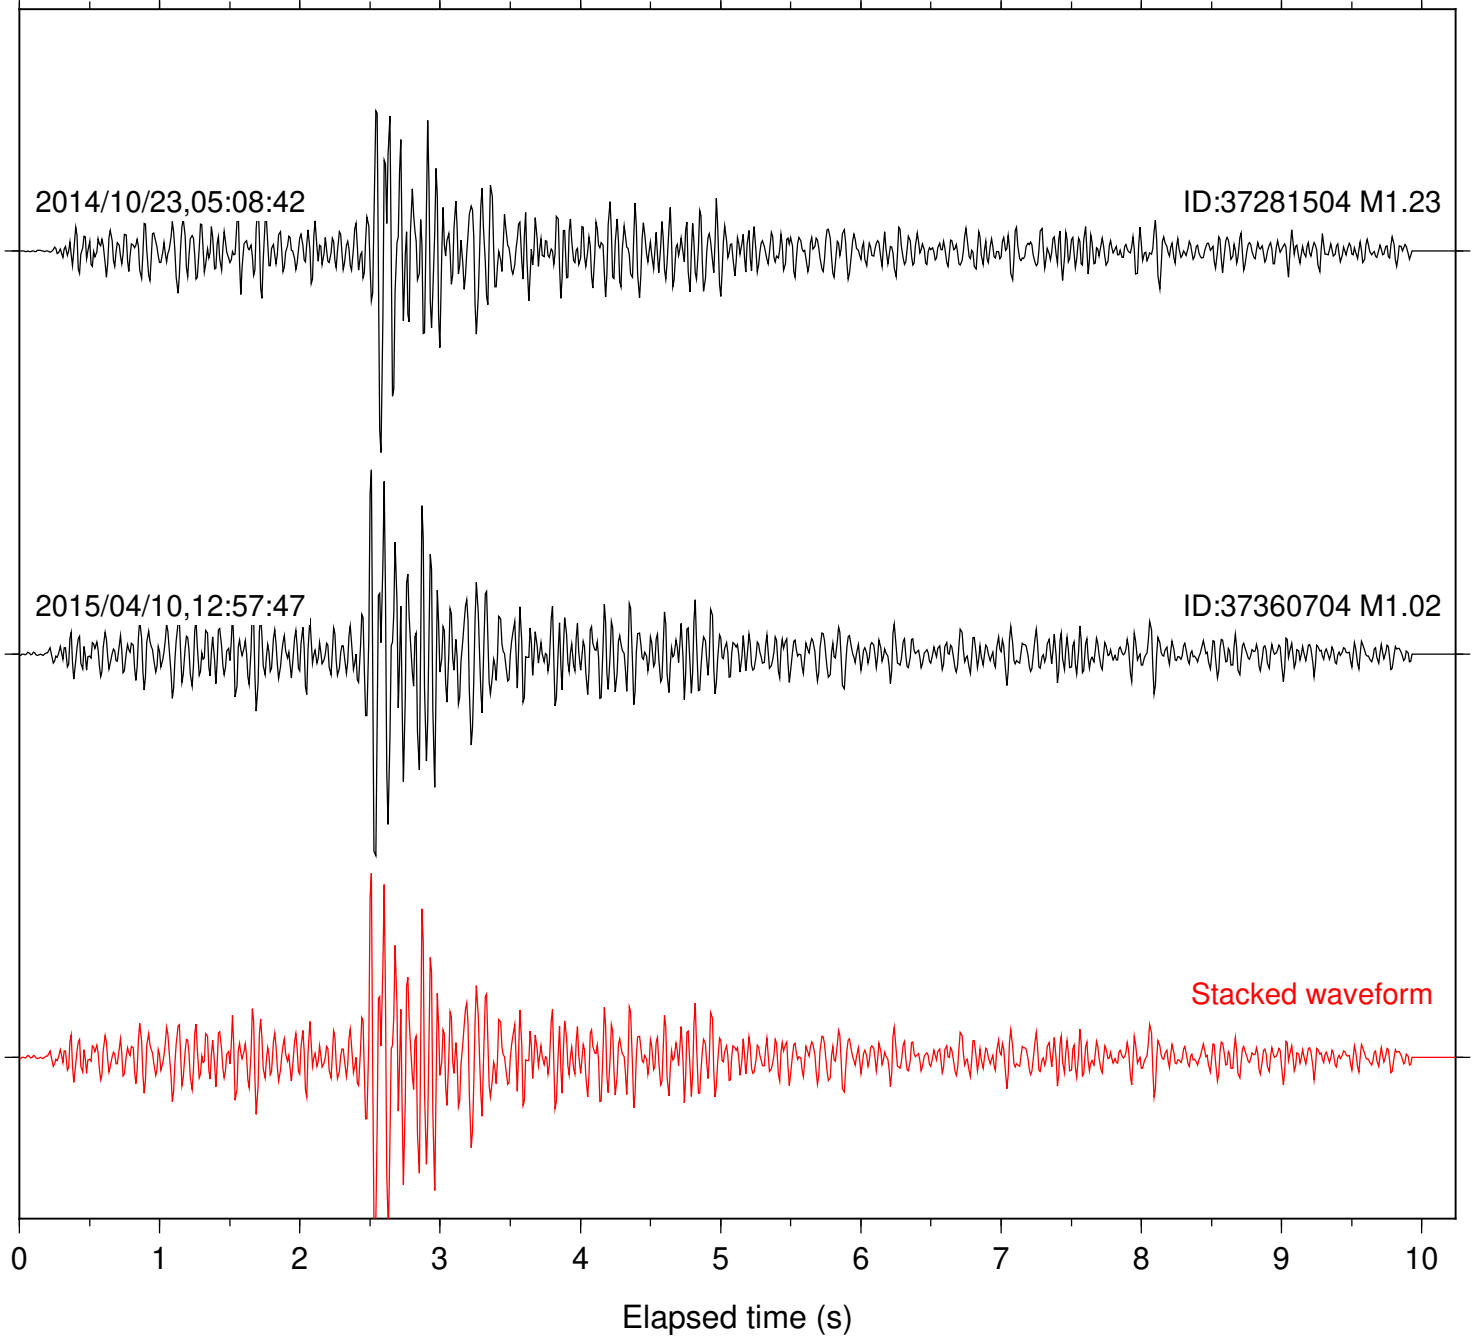

Station: B082 Com: EHZ

Focal depth: 9.54 km