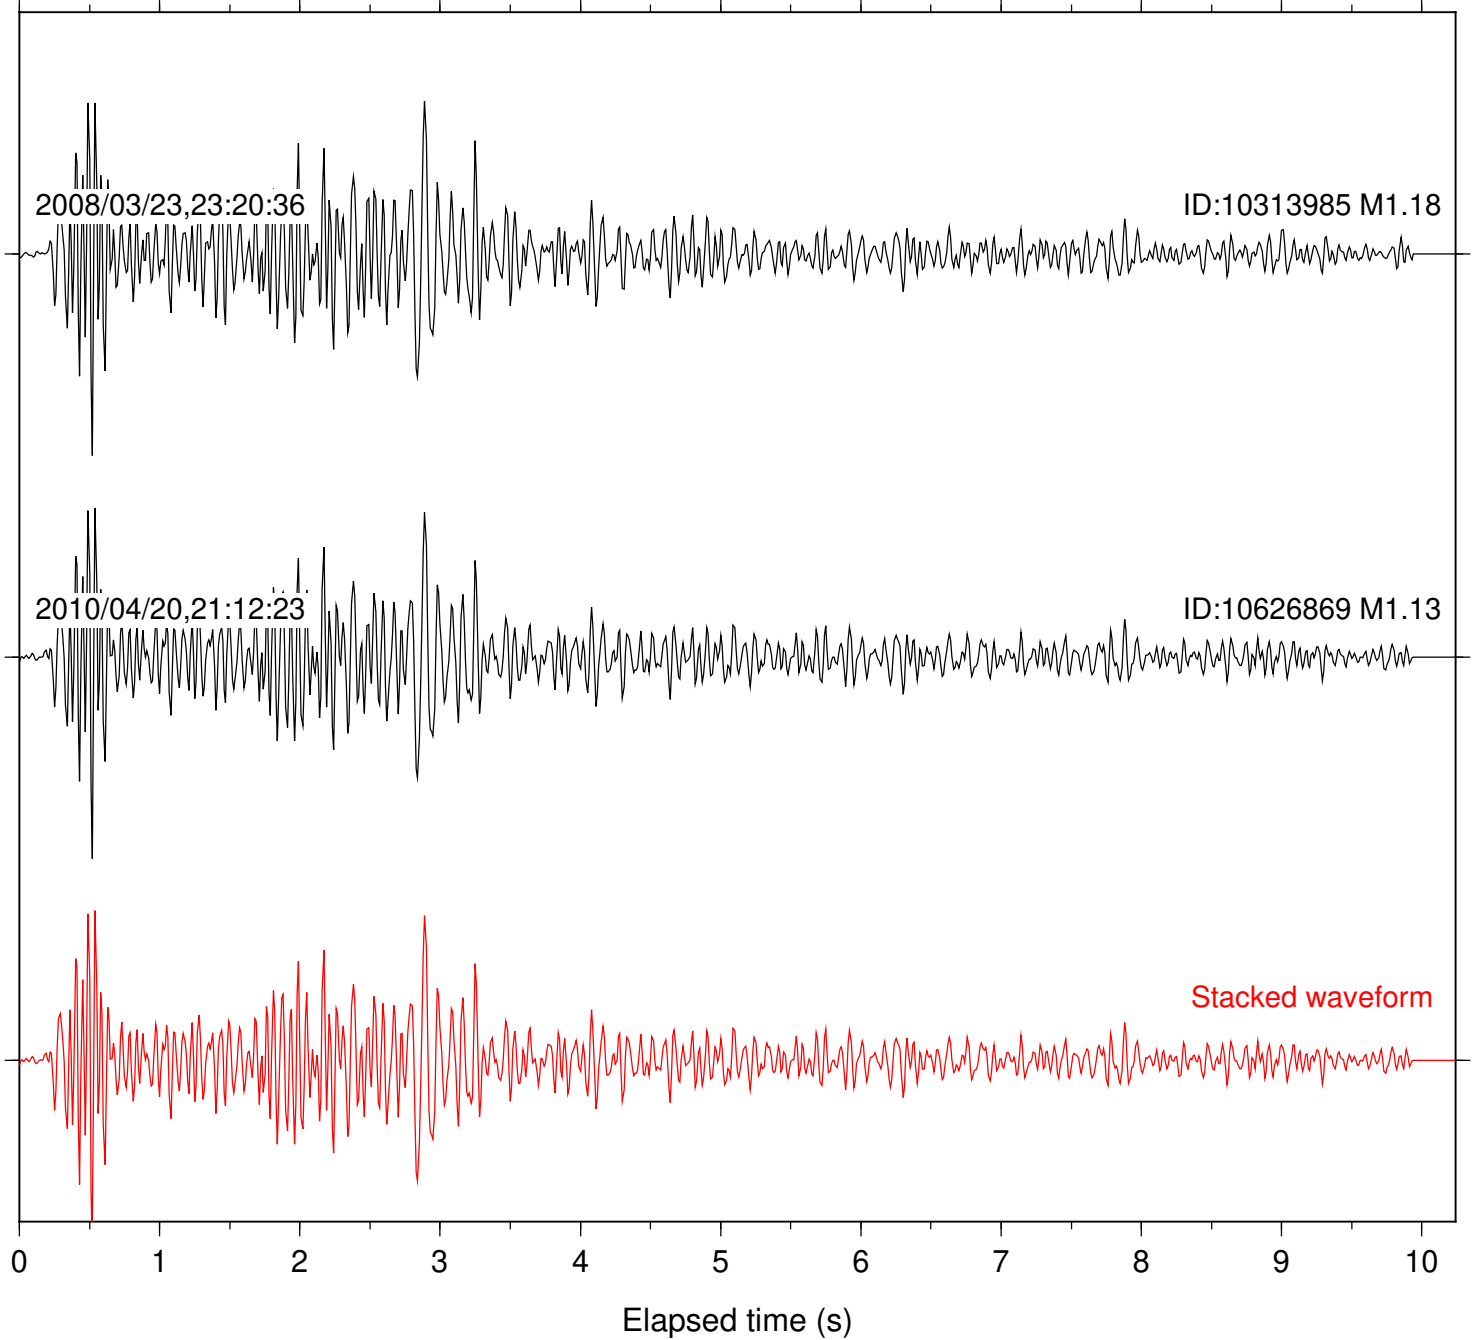

Focal depth: 10.13 km

Station: SND Com: HHZ

Focal depth: 10.10 km

Station: TOR Com: HHZ

Focal depth: 10.10 km

Station: TRO Com: HHZ

Focal depth: 10.09 km

Station: WMC Com: HHZ