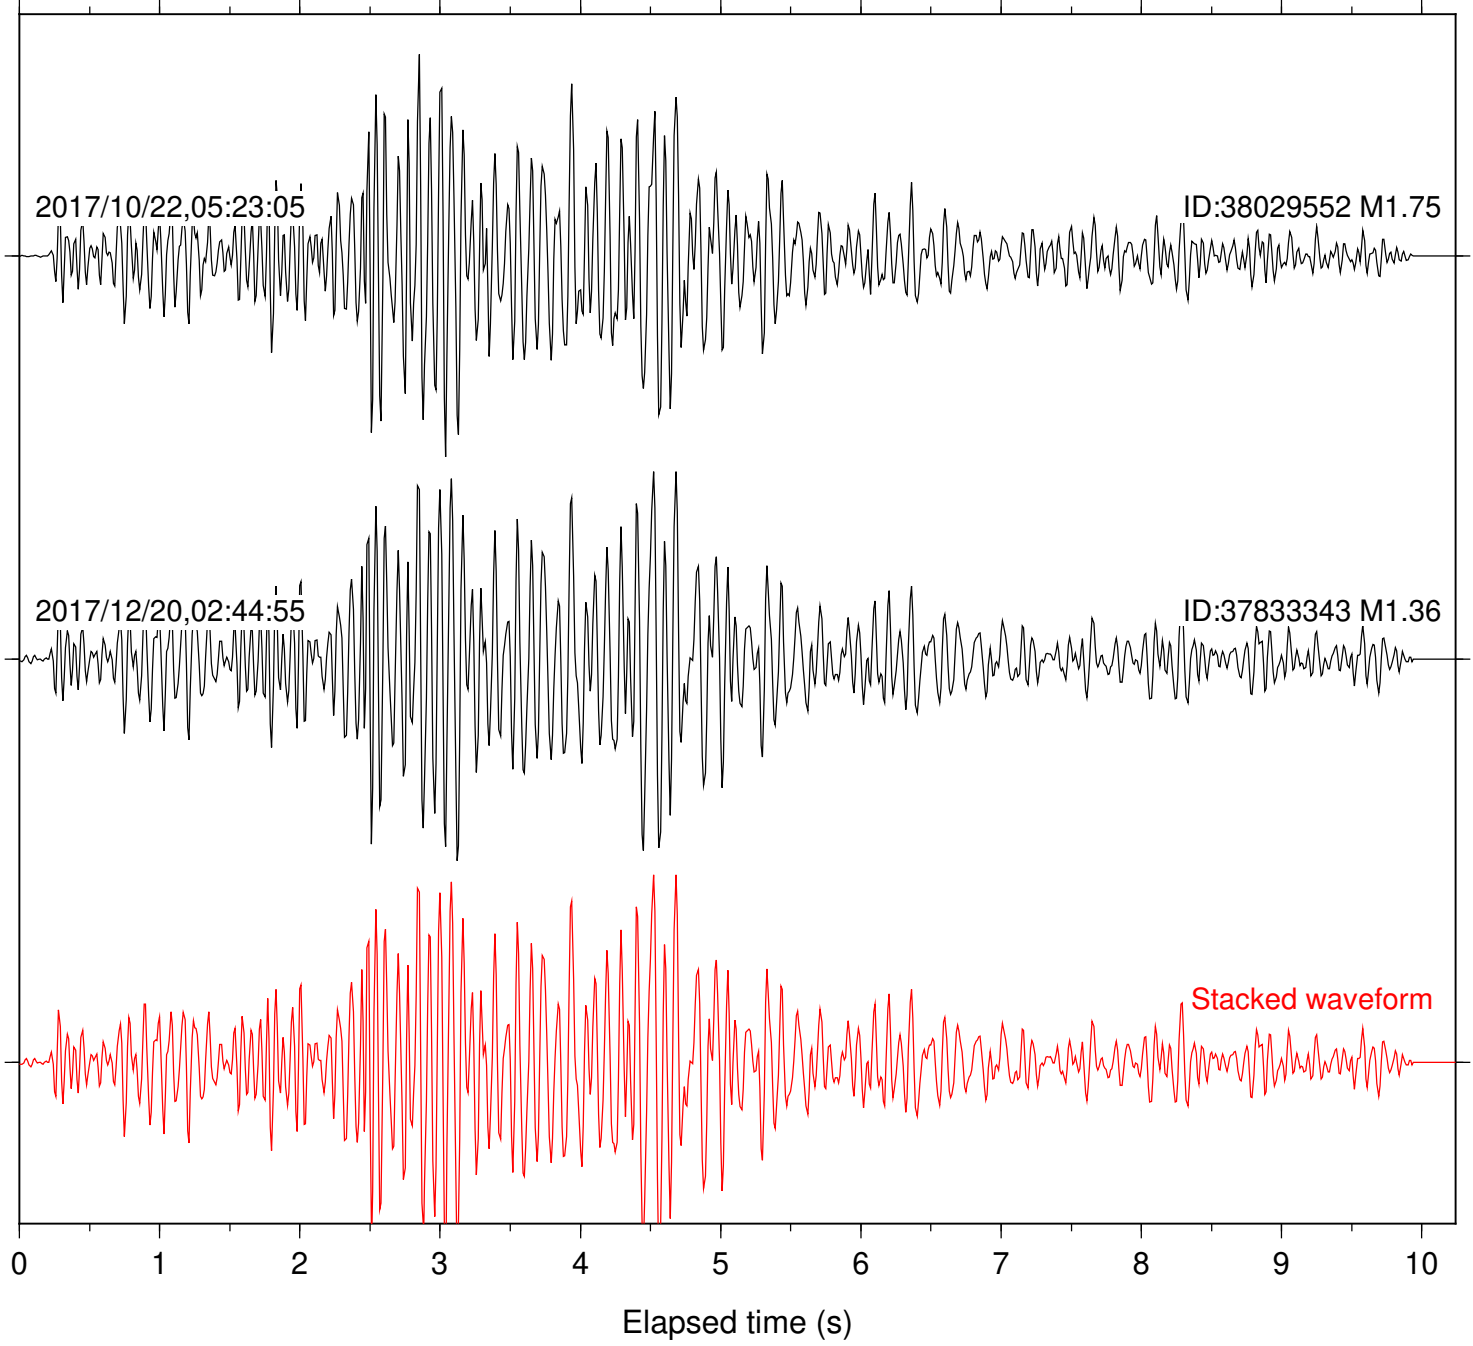

2017/12/20,02:44:55

ID:37833343 M1.36

Stacked waveform

0 1 2 3 4 5 6 7 8 9 10  
Elapsed time (s)

Station: CRY Com: HHZ

Focal depth: 6.81 km

Station: DNR Com: HHZ

Focal depth: 6.81 km