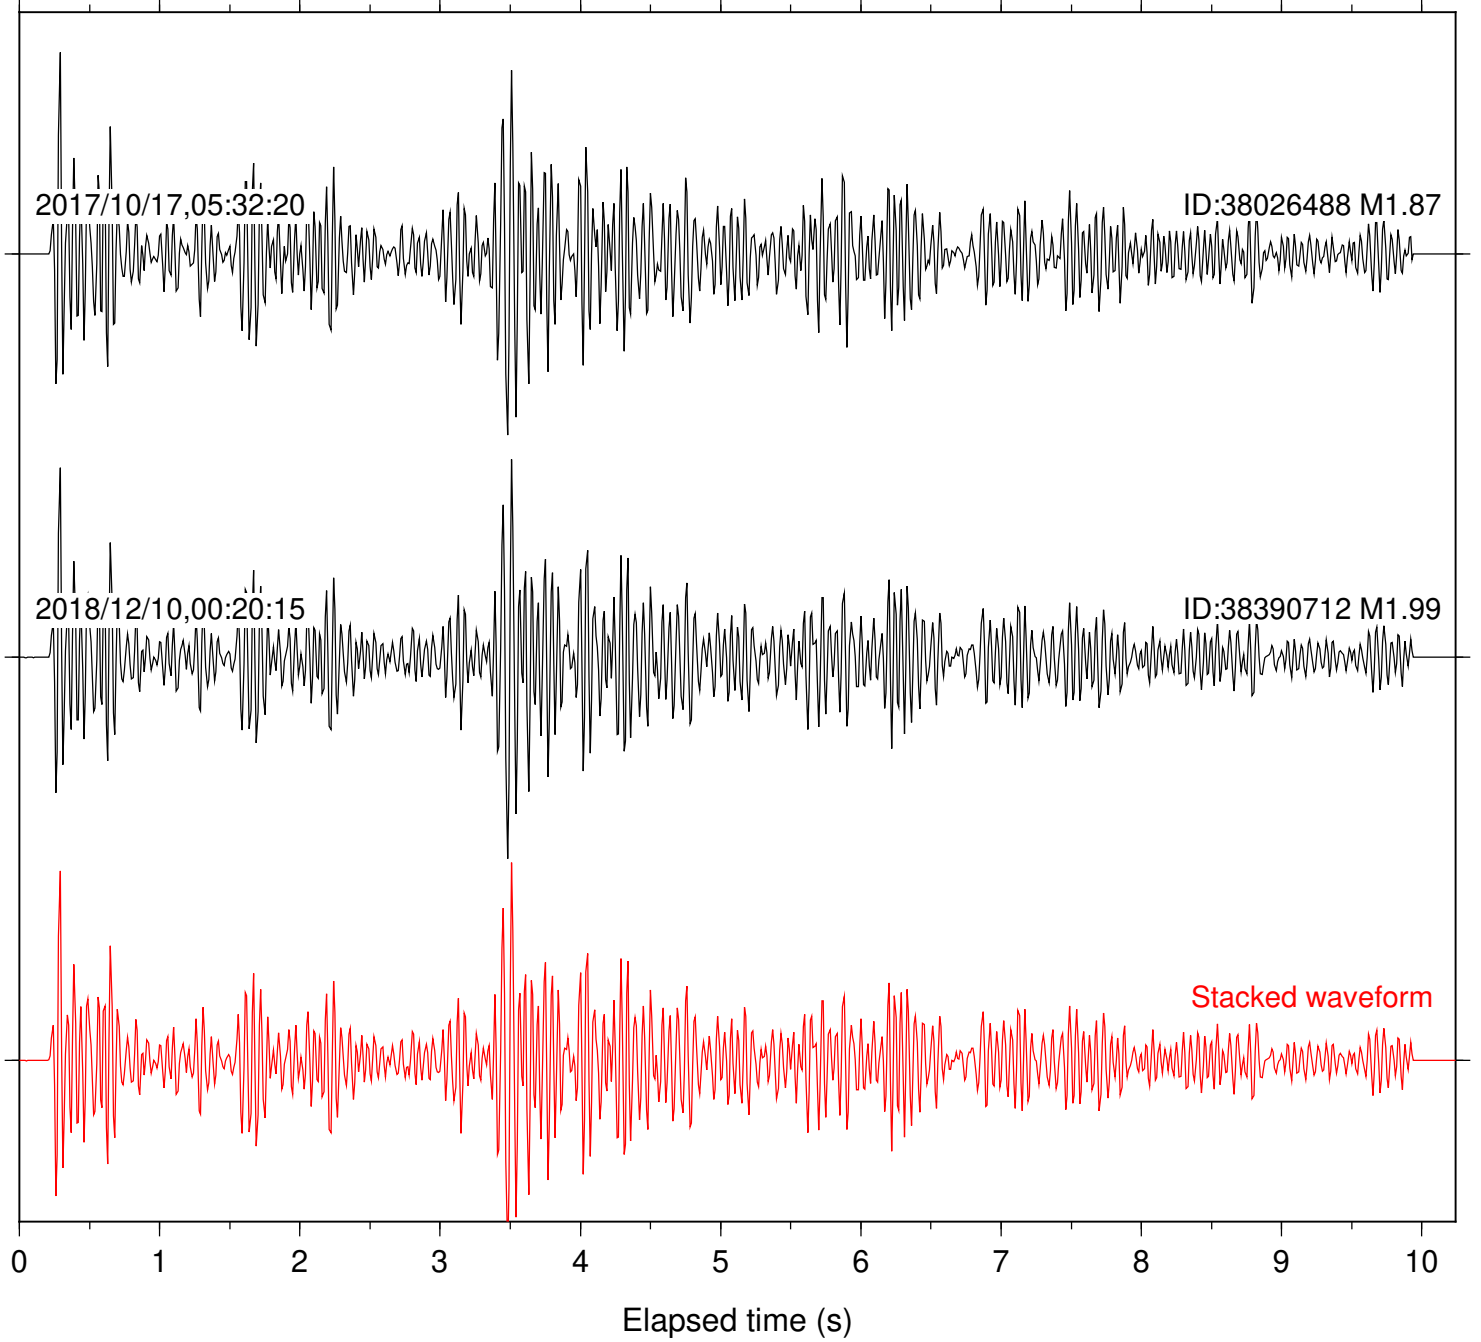

Focal depth: 5.70 km

Station: CRY Com: HHZ

Focal depth: 5.81 km

Station: CSH Com: HHZ

Focal depth: 5.70 km

Station: DGR Com: HHZ

Focal depth: 5.70 km

Station: HMT2 Com: HHZ