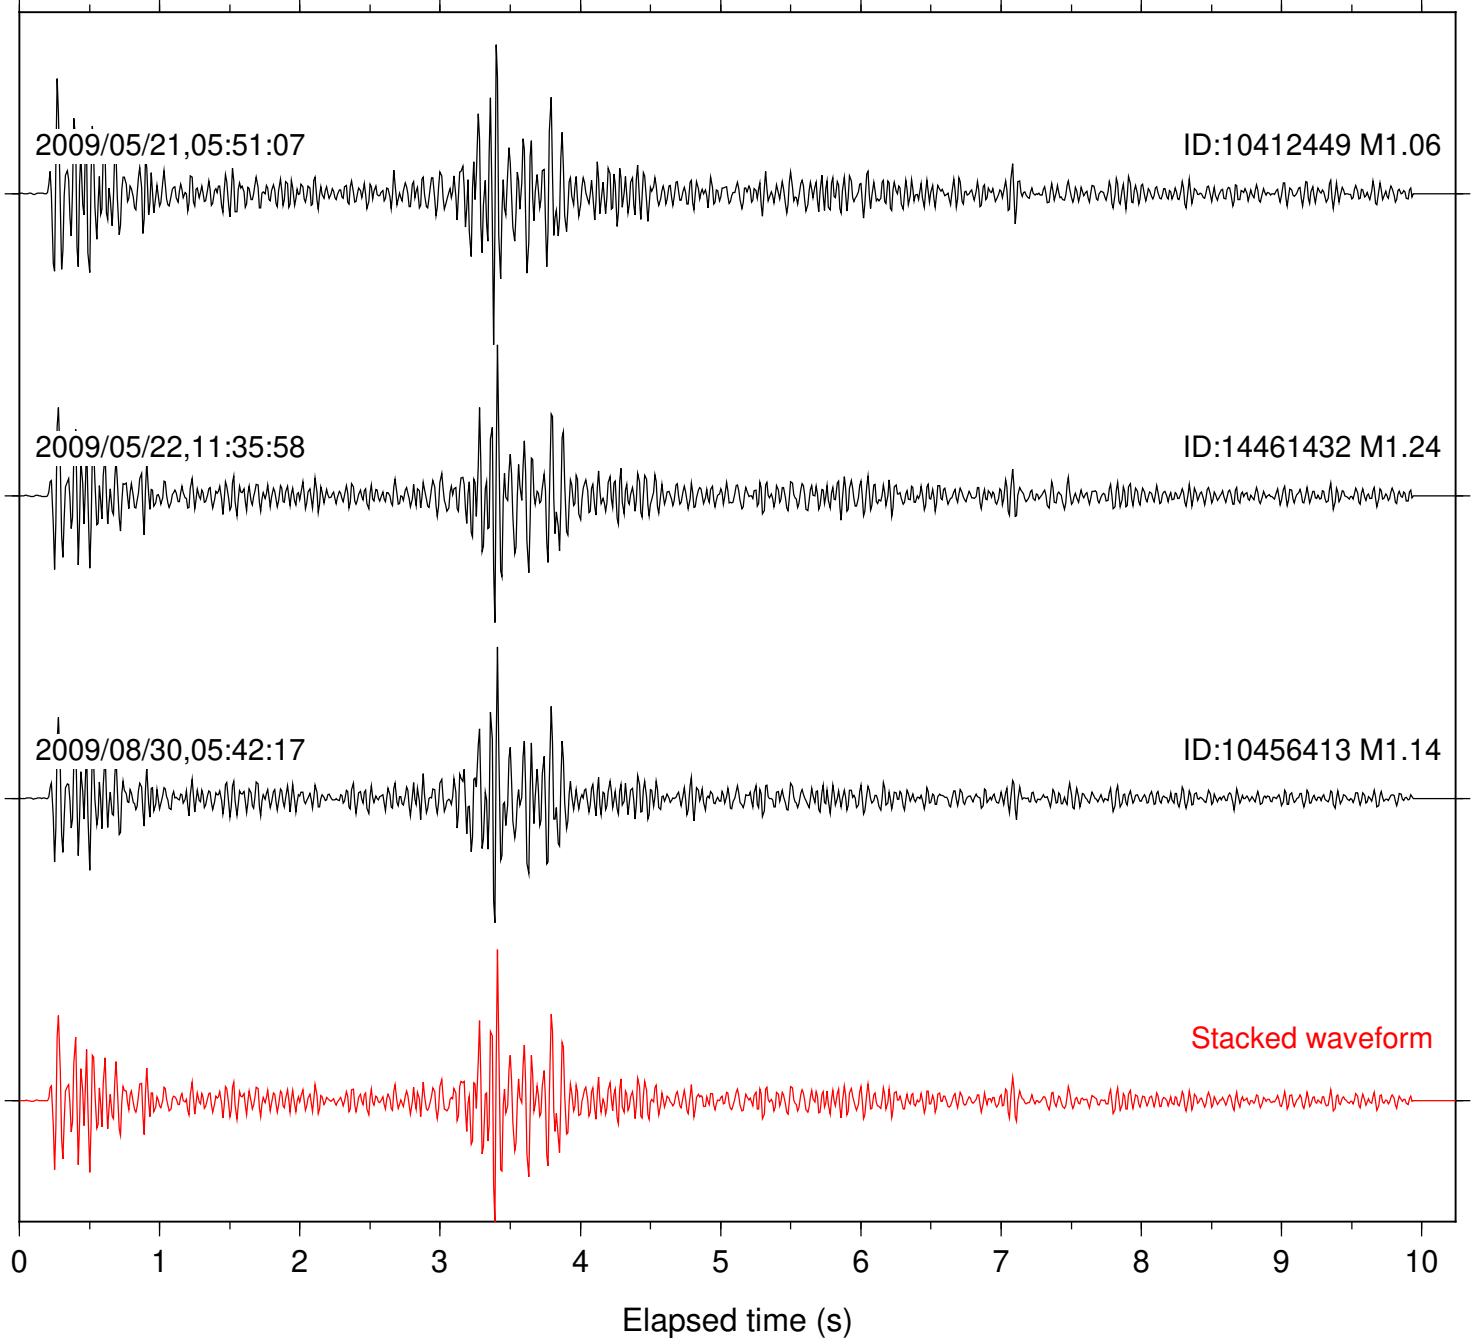

ID:14461432 M1.24

Stacked waveform

0 1 2 3 4 5 6 7 8 9 10

Elapsed time (s)

Station: HMT2 Com: HHZ

Focal depth: 8.29 km

Station: KNW Com: HHZ

Focal depth: 8.29 km