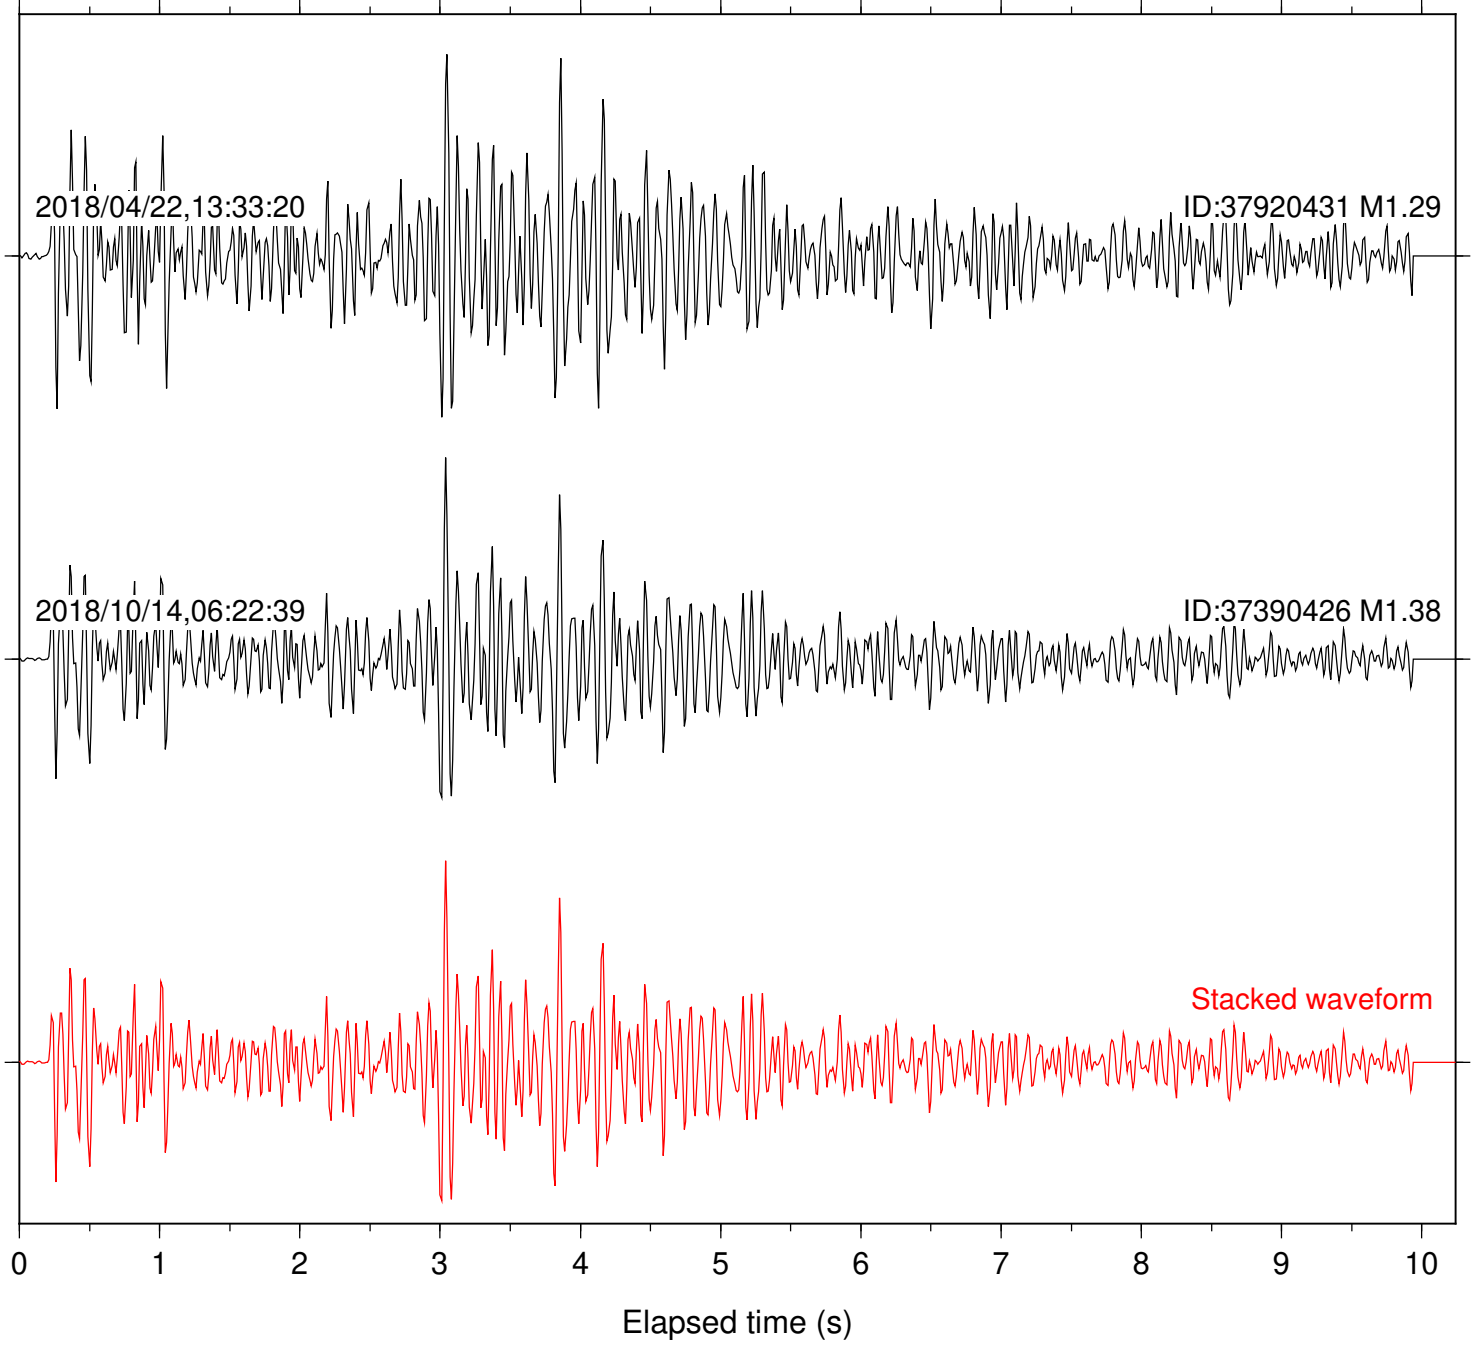

Station: B088 Com: EHZ

Focal depth: 5.11 km