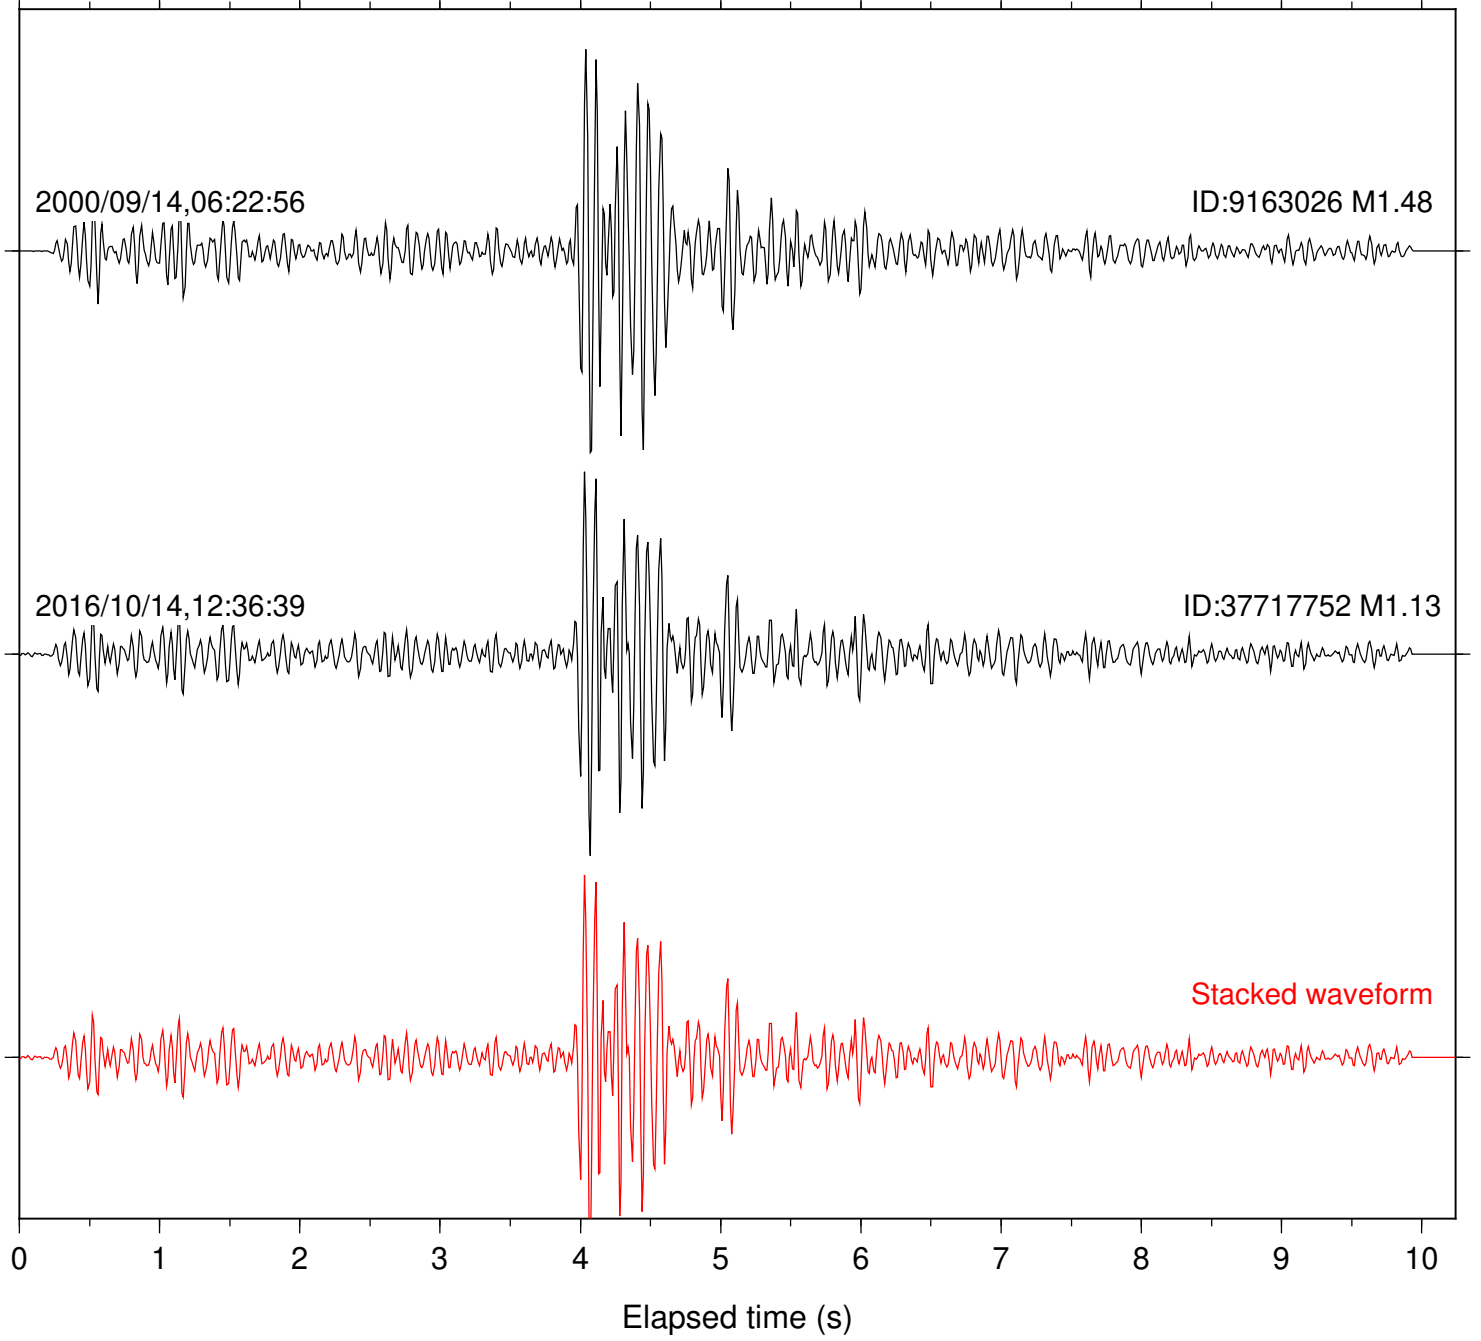

Station: KNW Com: HHZ

Focal depth: 14.05 km

Station: LVA2 Com: HHZ

Focal depth: 14.05 km

Station: PFO Com: HHZ

Focal depth: 14.05 km

Station: DGR Com: HHZ

Focal depth: 3.75 km