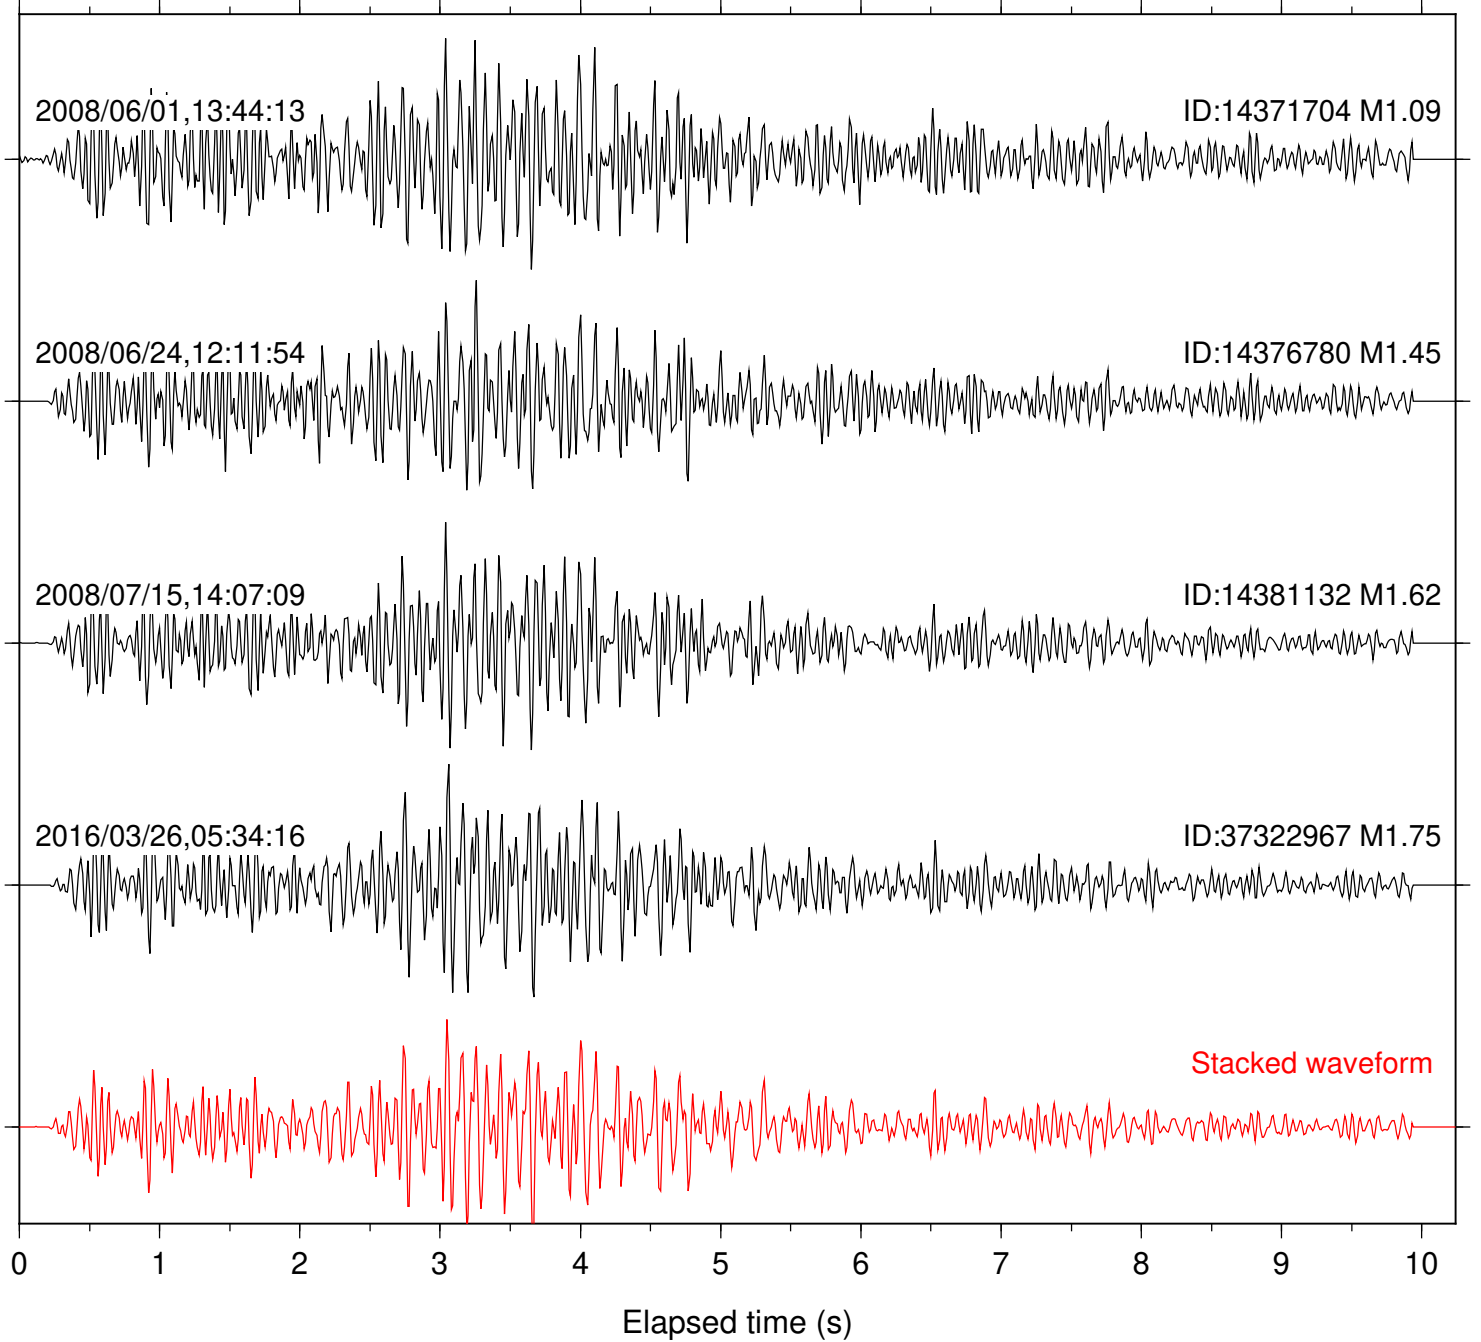

Station: LVA2 Com: HHZ

Focal depth: 6.64 km