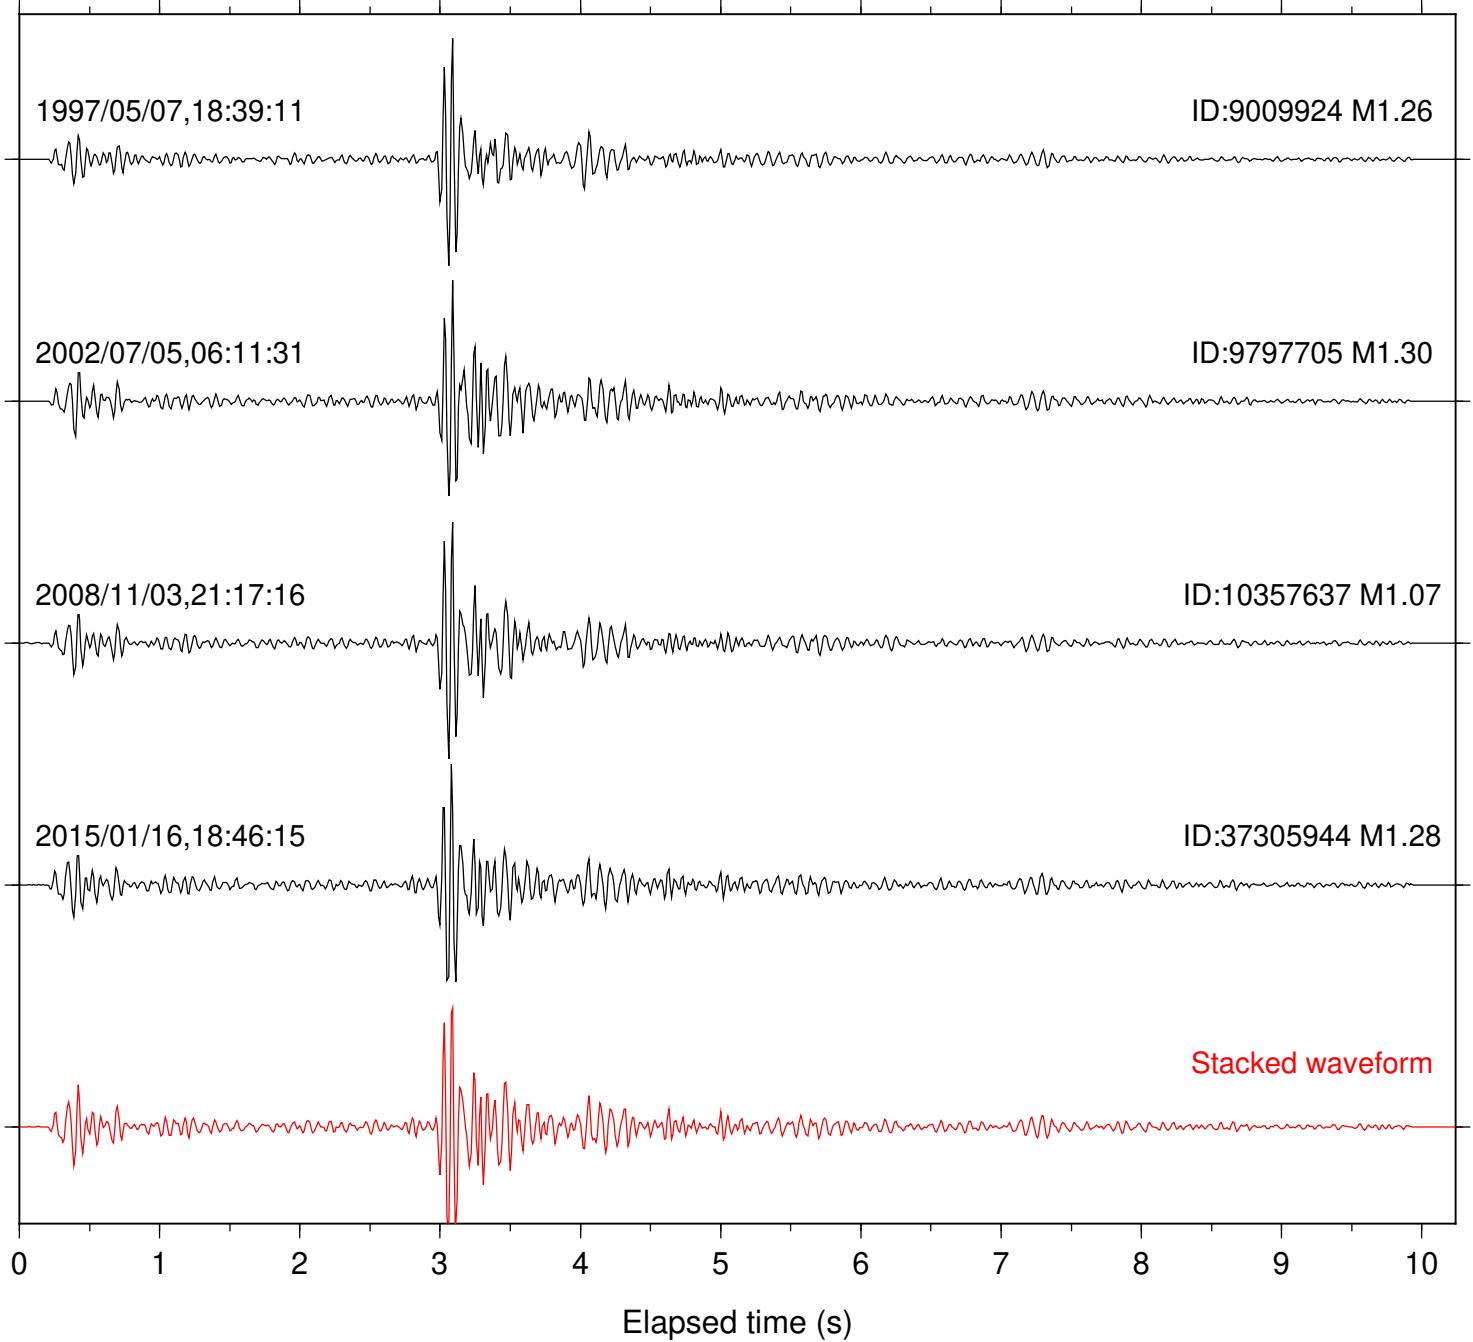

ID:37305944 M1.28

Stacked waveform

0 1 2 3 4 5 6 7 8 9 10

Elapsed time (s)

Station: KNW Com: HHZ

Focal depth: 12.93 km

Station: PFO Com: HHZ

Focal depth: 12.93 km