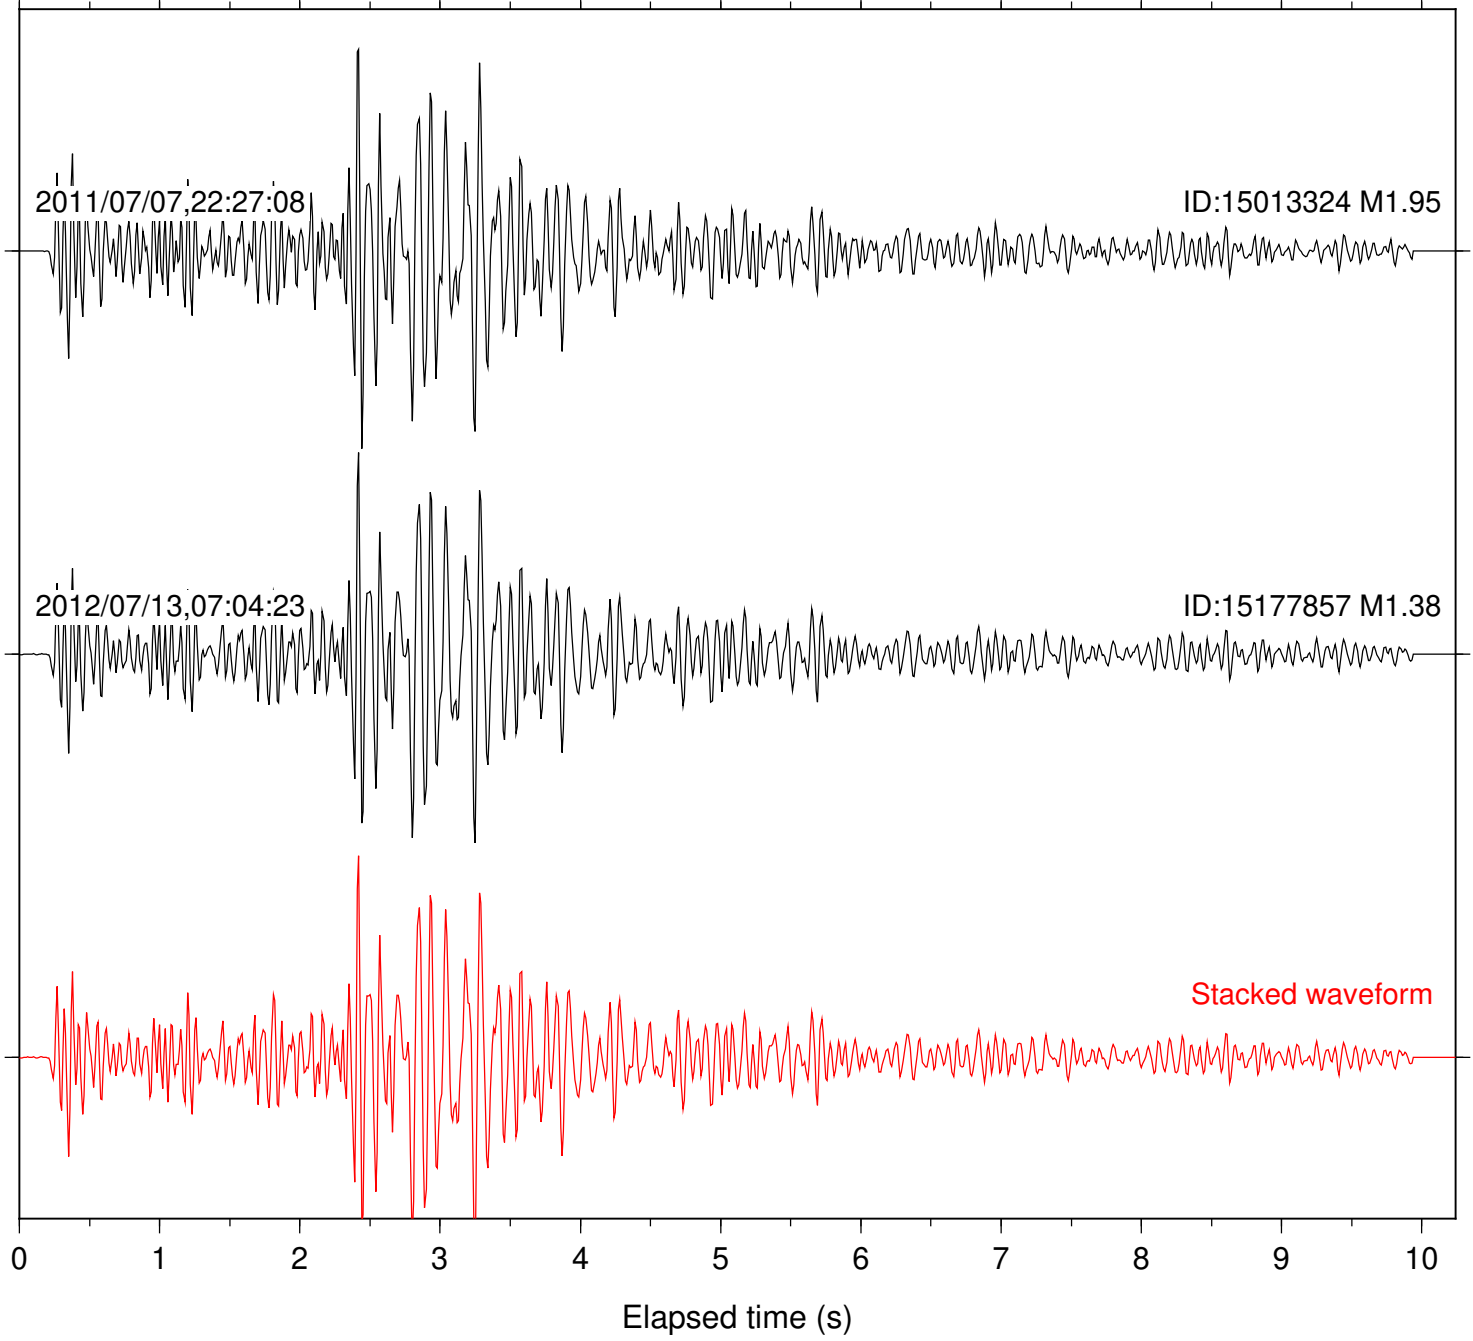

Station: B088 Com: EHZ

Focal depth: 7.08 km