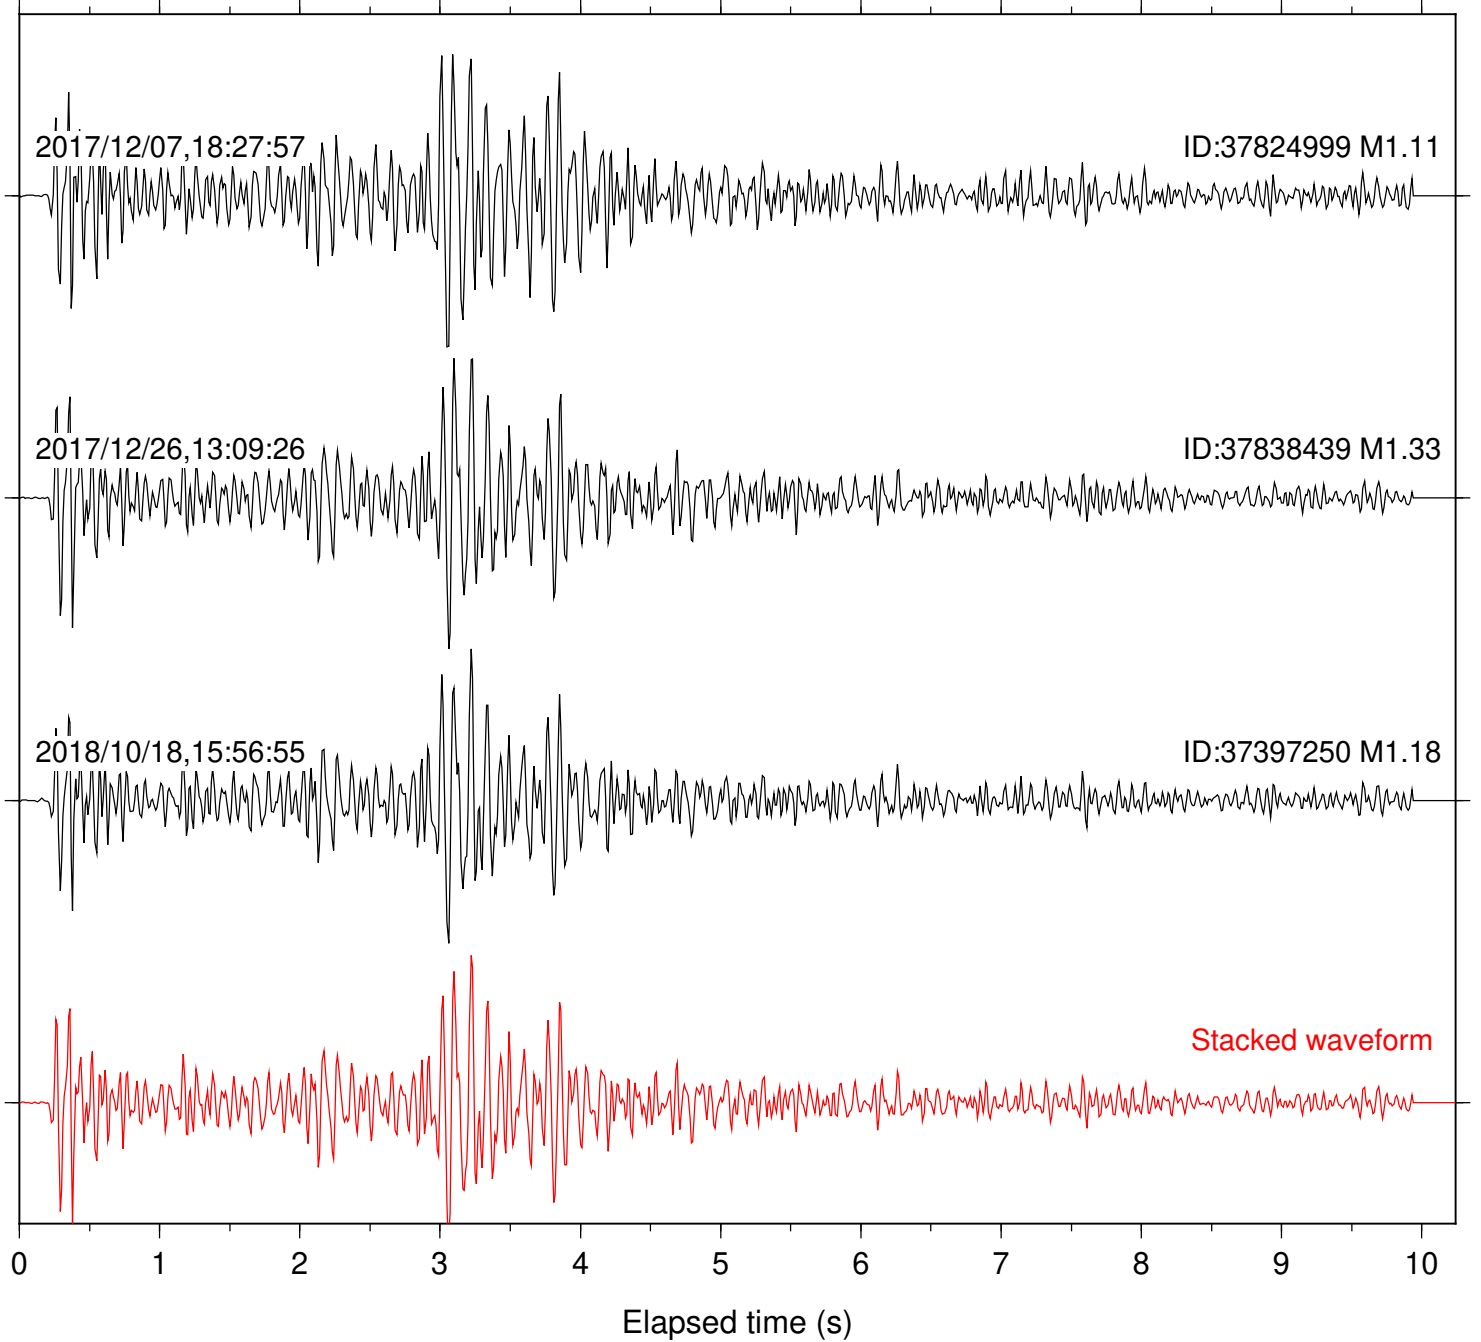

Station: B082 Com: EHZ

Focal depth: 6.96 km