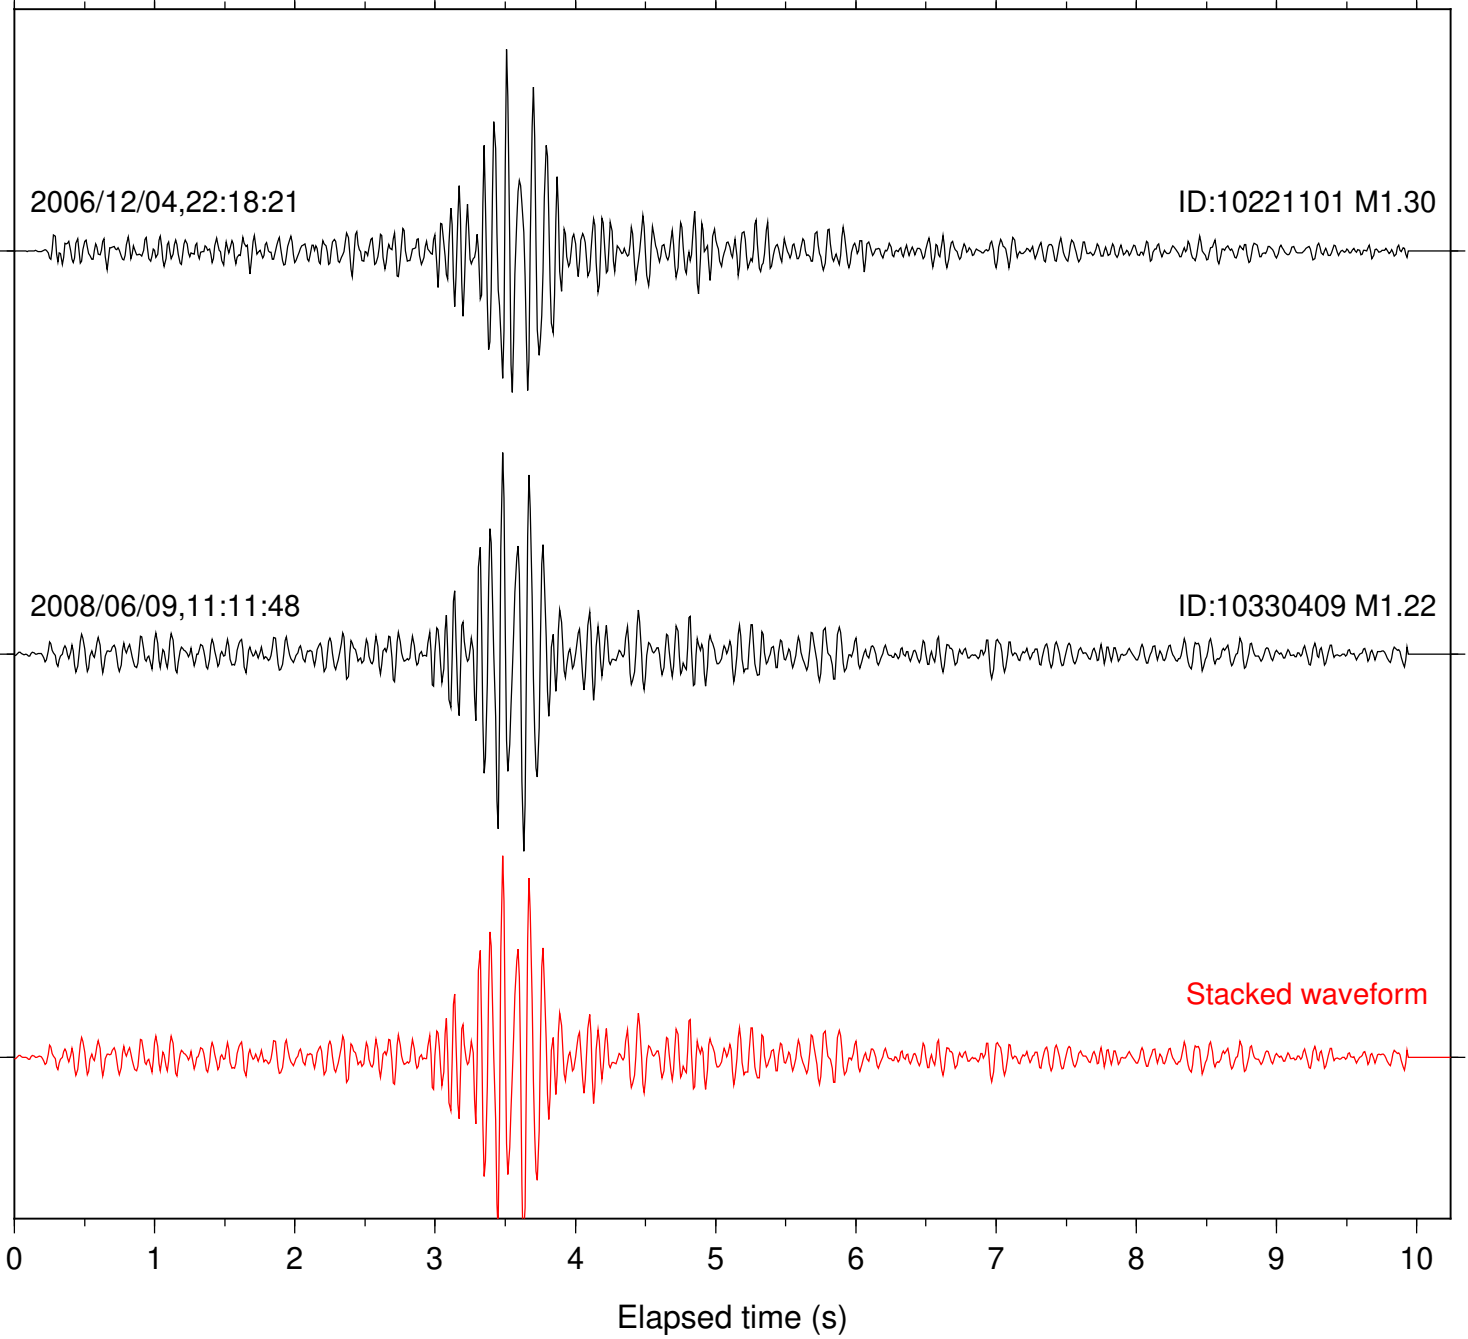

Station: B084 Com: EHZ

Focal depth: 7.92 km

2006/12/04,22:18:21

ID:10221101 M1.30

2008/06/09,11:11:48

ID:10330409 M1.22

Stacked waveform