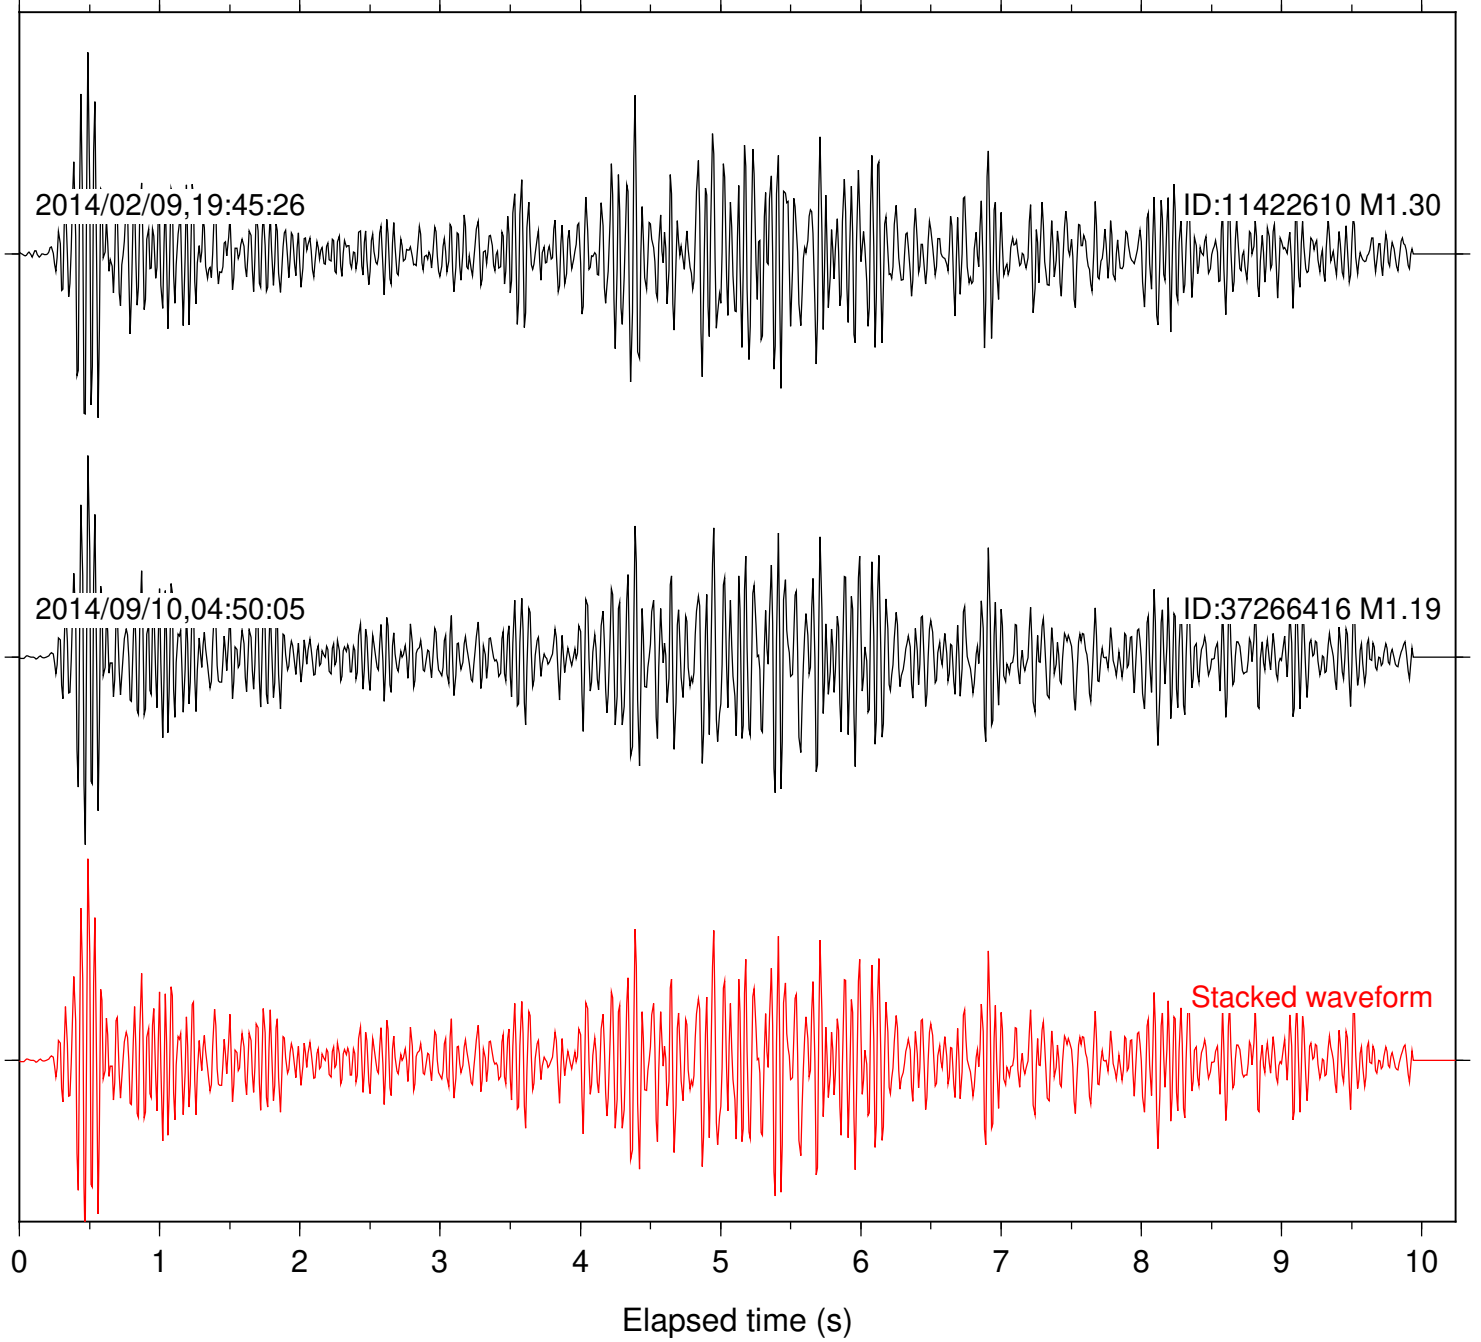

Focal depth: 12.20 km

Station: KNW Com: HHZ

Focal depth: 12.20 km

Station: LVA2 Com: HHZ

Focal depth: 12.20 km

Station: PLM Com: HHZ

Focal depth: 12.20 km

Station: RDM Com: HHZ