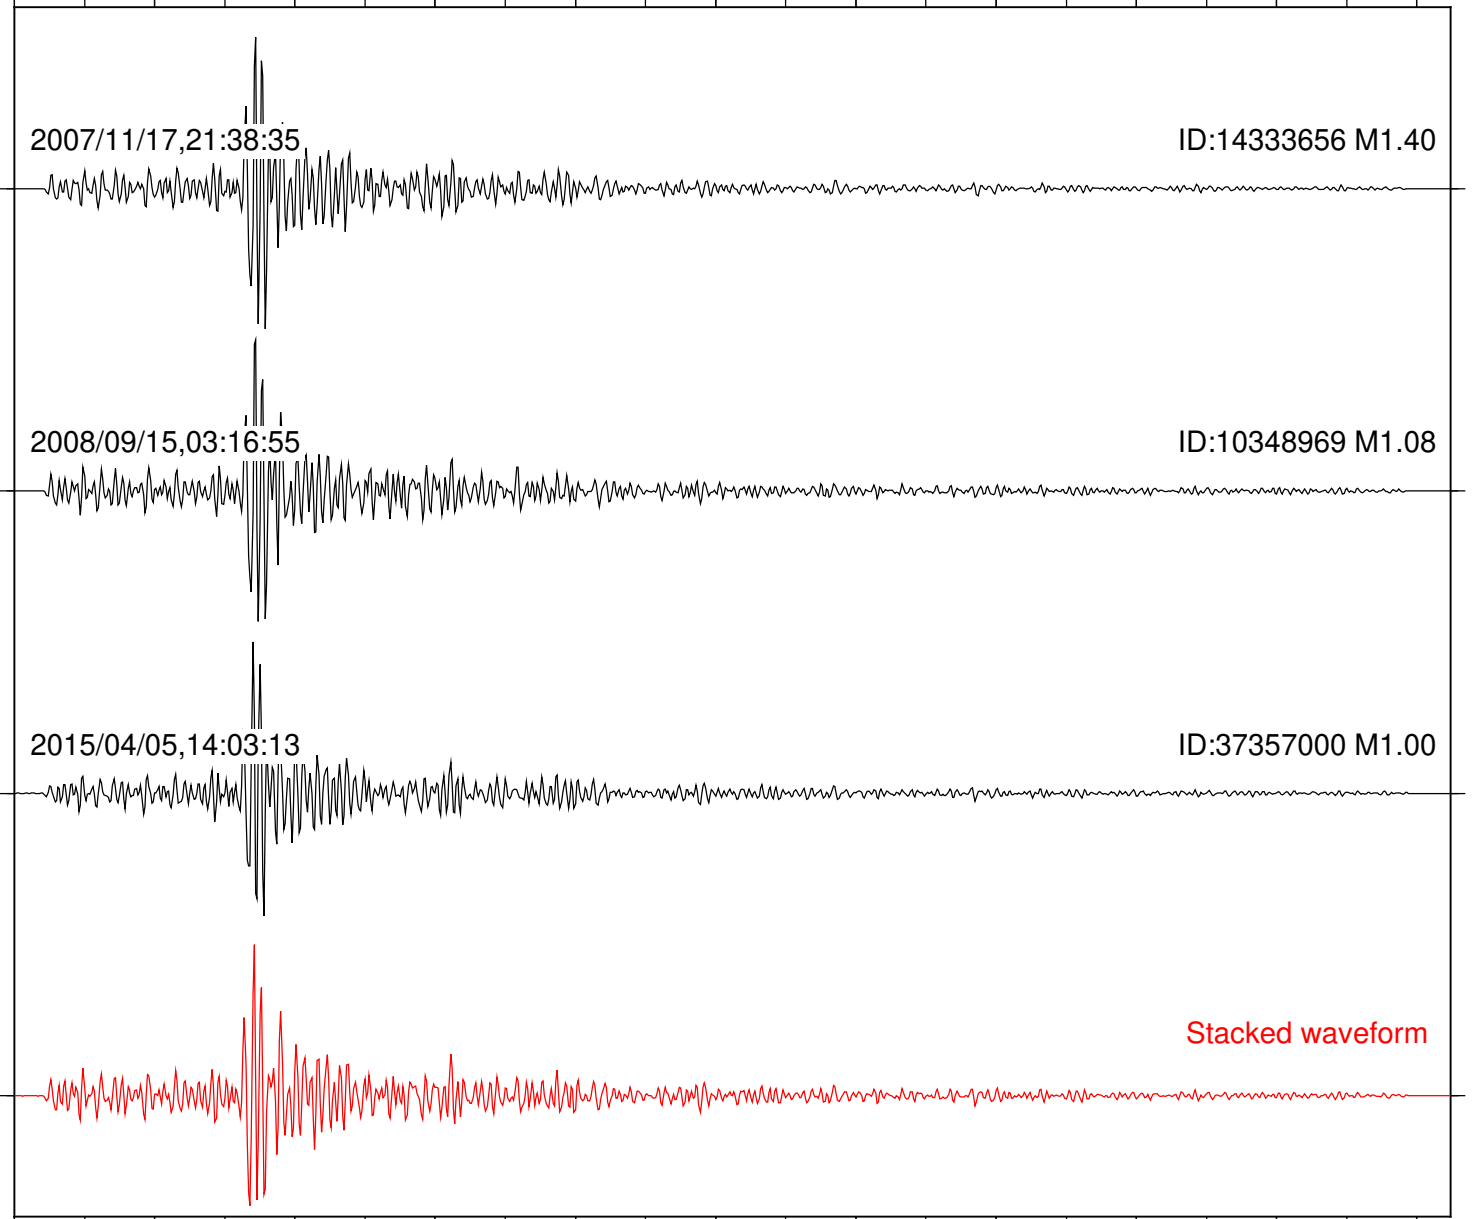

Station: B086 Com: EHZ

Focal depth: 6.23 km

2007/11/17,21:38:35

ID:14333656 M1.40

2008/09/15,03:16:55

ID:10348969 M1.08

2015/04/05,14:03:13

ID:37357000 M1.00

Stacked waveform

0 1 2 3 4 5 6 7 8 9 10
Elapsed time (s)