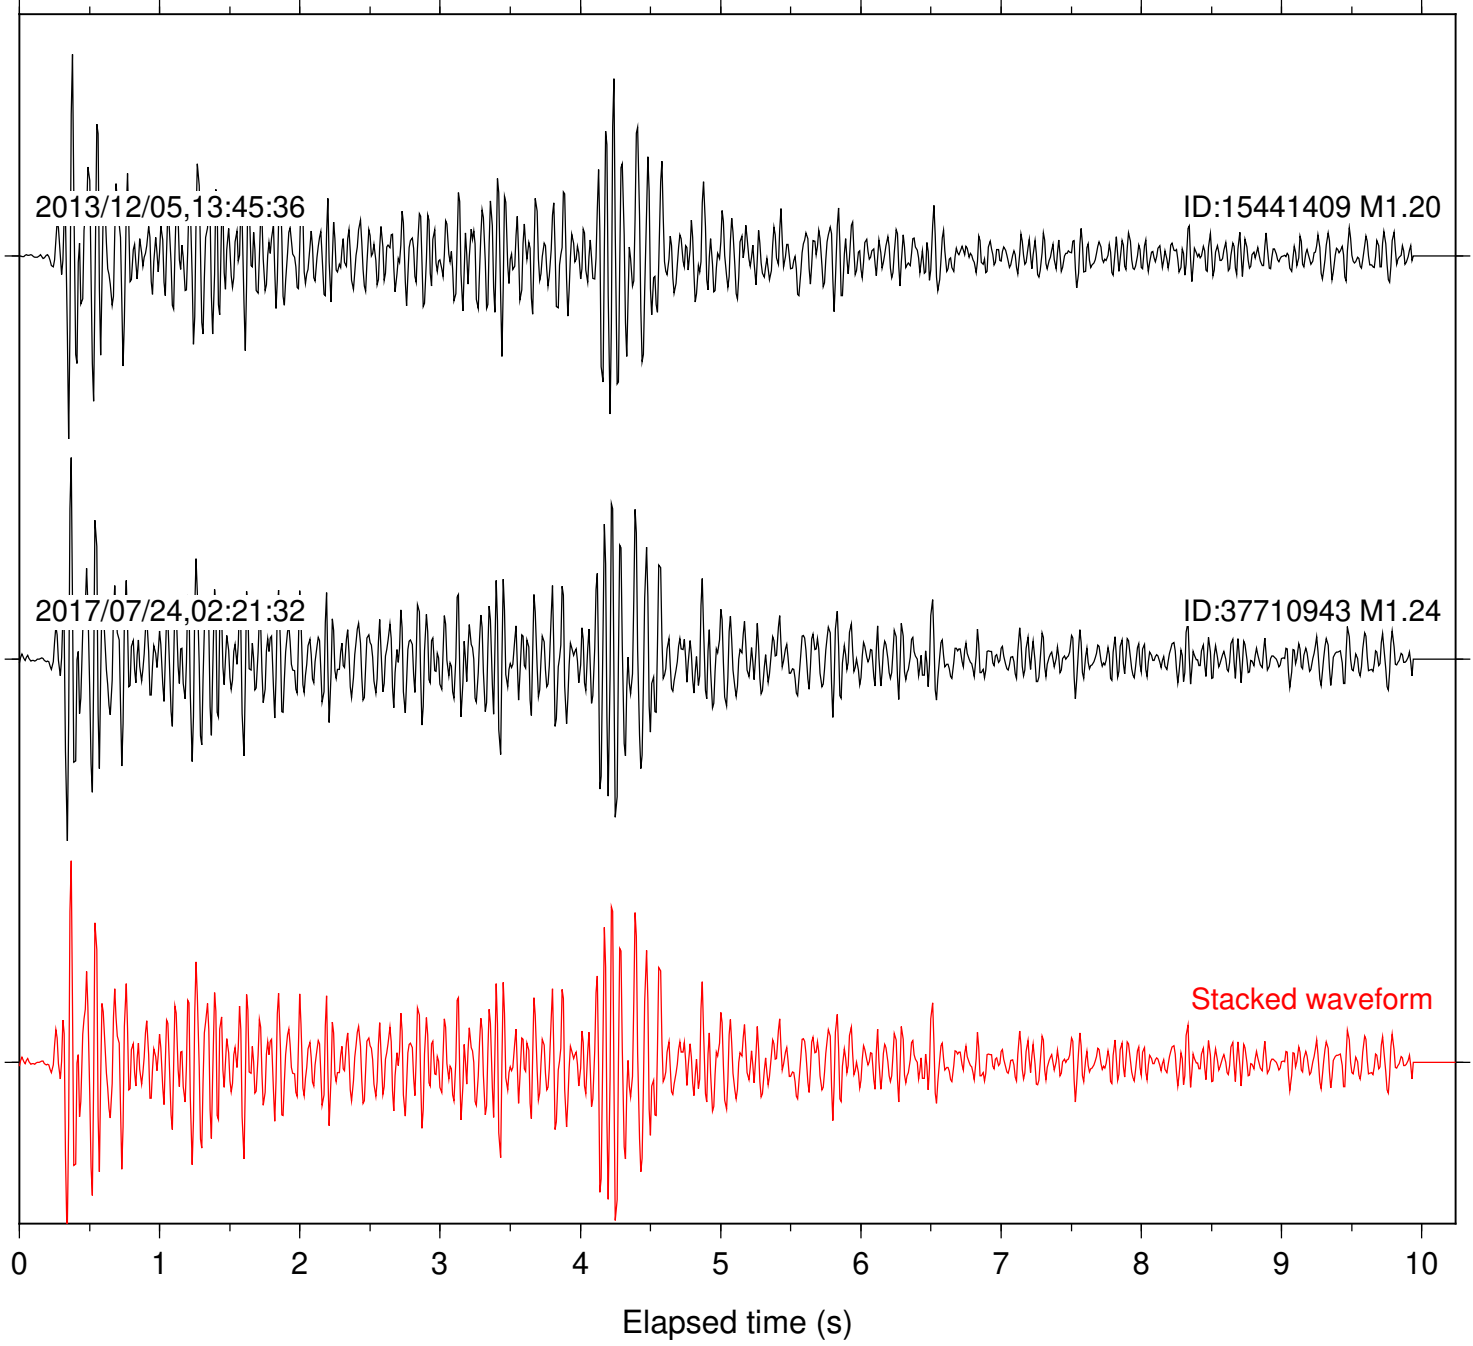

Focal depth: 17.84 km

Station: B084 Com: EHZ

Focal depth: 17.84 km

Station: B086 Com: EHZ

Focal depth: 17.84 km

Station: B087 Com: EHZ

Focal depth: 17.84 km

Station: B088 Com: EHZ