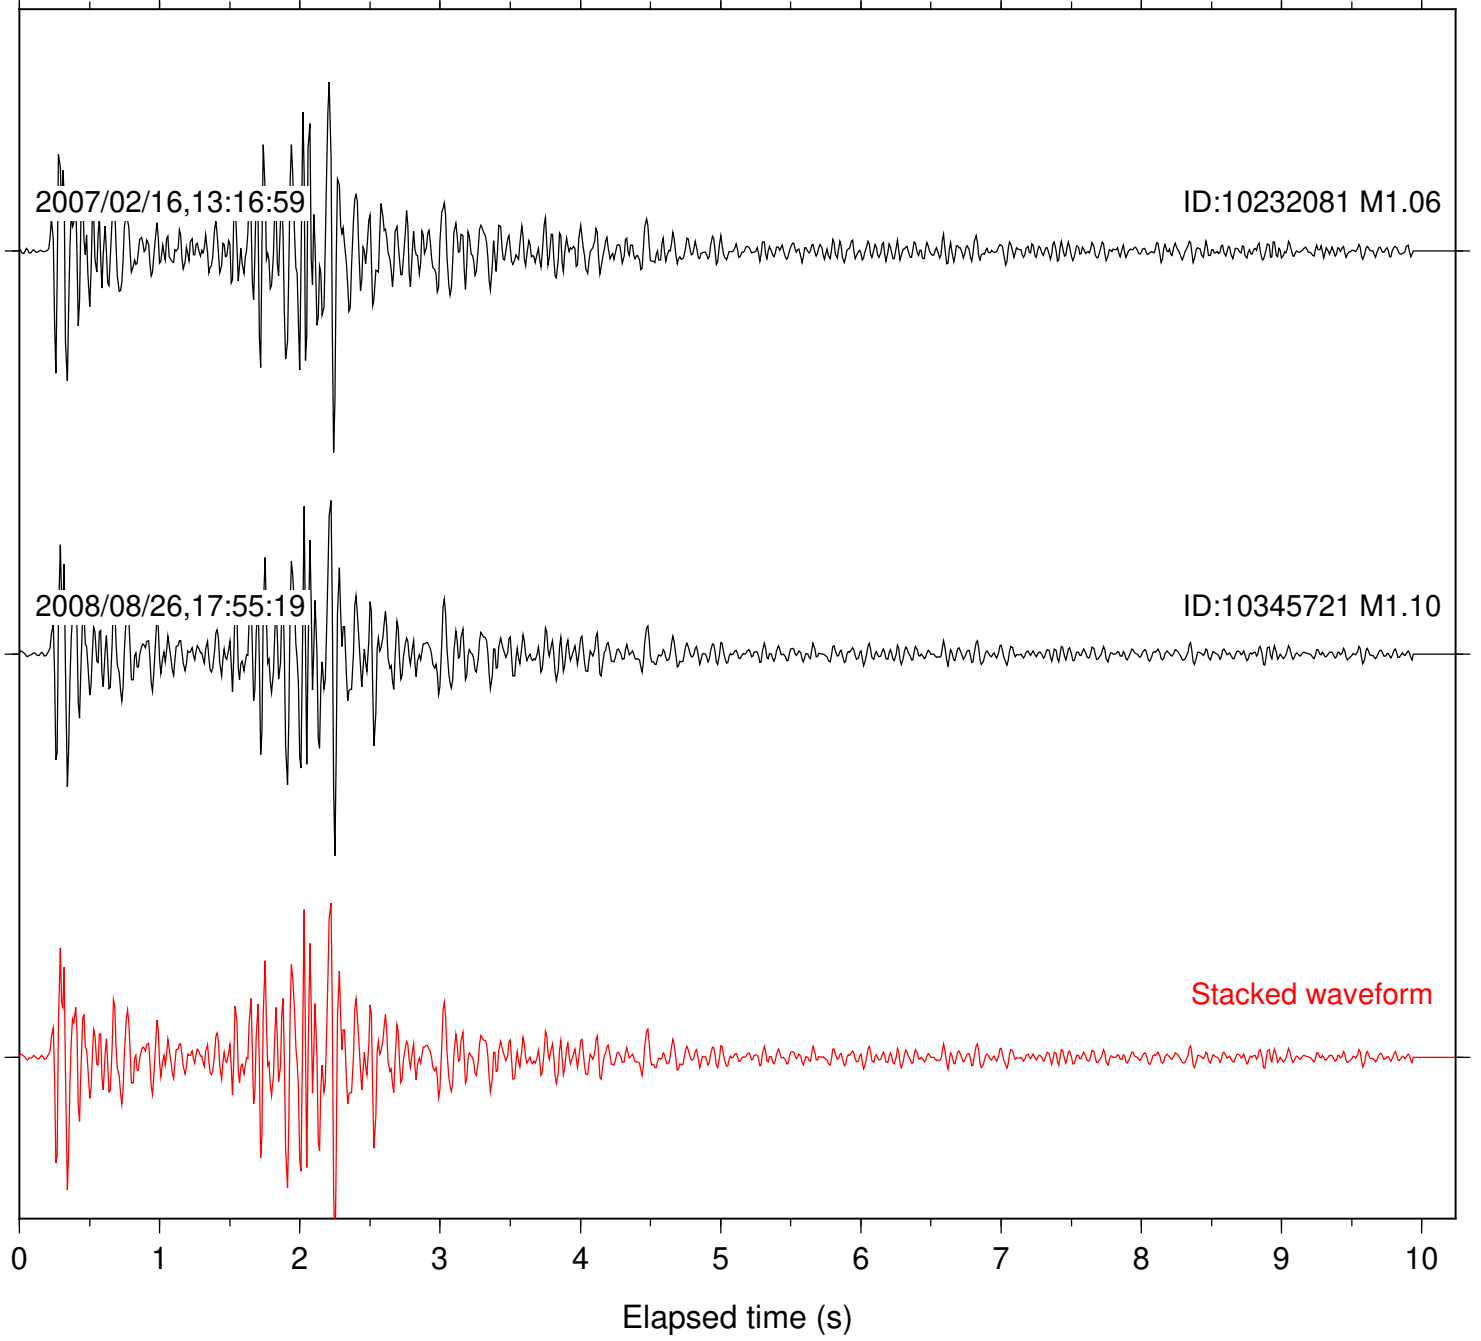

Stacked waveform

0 1 2 3 4 5 6 7 8 9 10  
Elapsed time (s)

Station: BZN Com: HHZ

Focal depth: 8.29 km

Station: FRD Com: HHZ

Focal depth: 8.29 km

Station: KNW Com: HHZ

Focal depth: 8.29 km