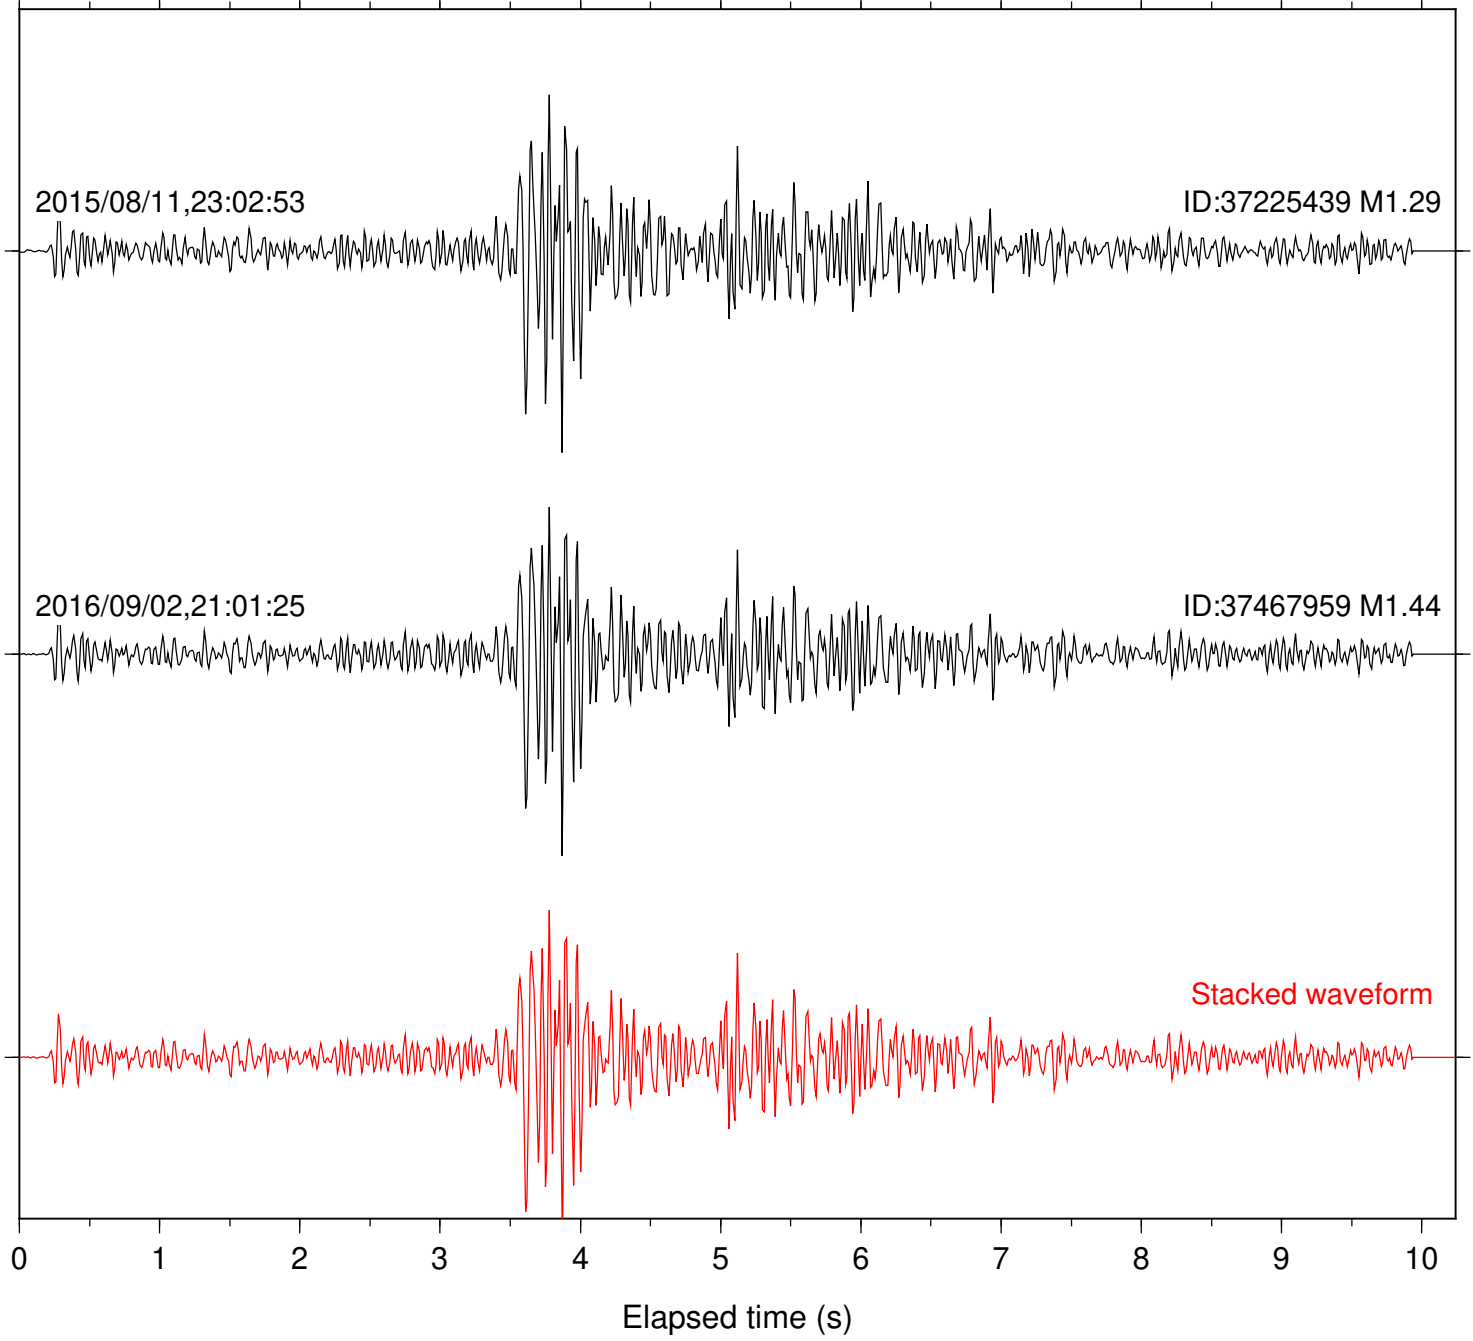

Station: BAC Com: EHZ

Focal depth: 11.76 km