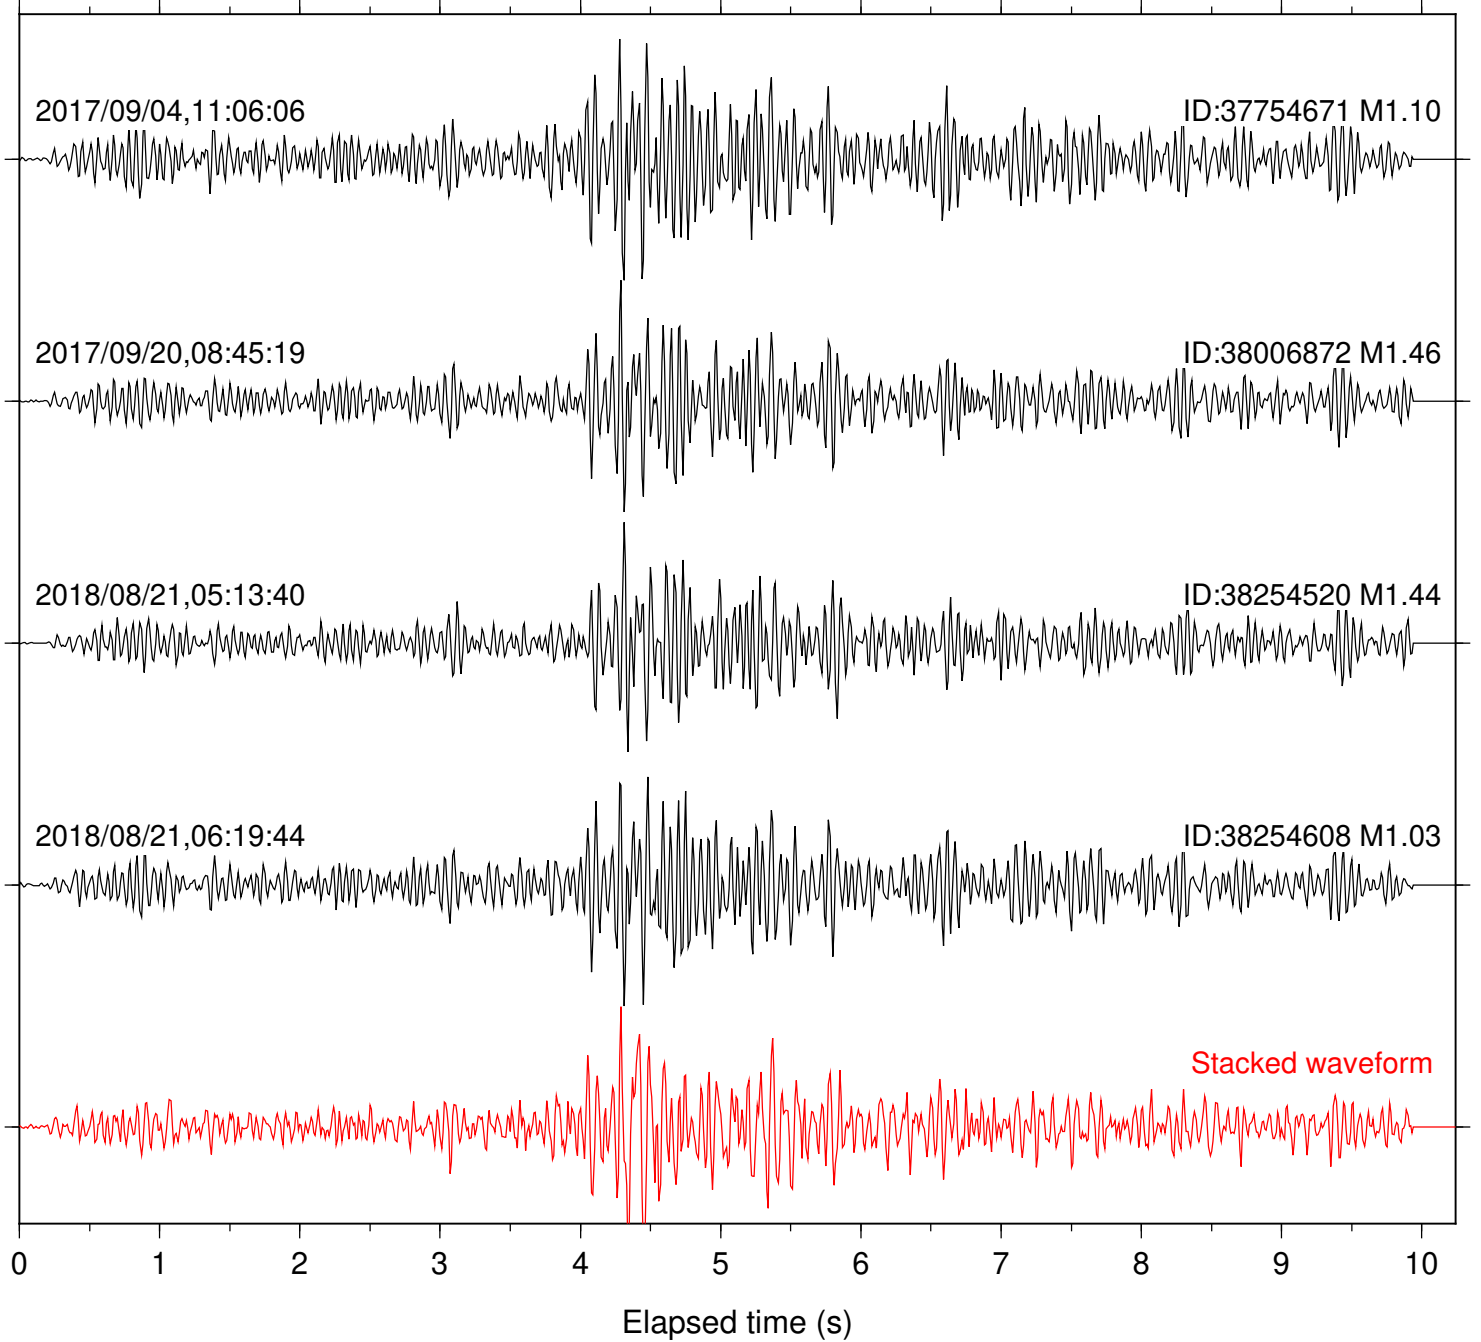

Station: PFO Com: HHZ

Focal depth: 5.23 km