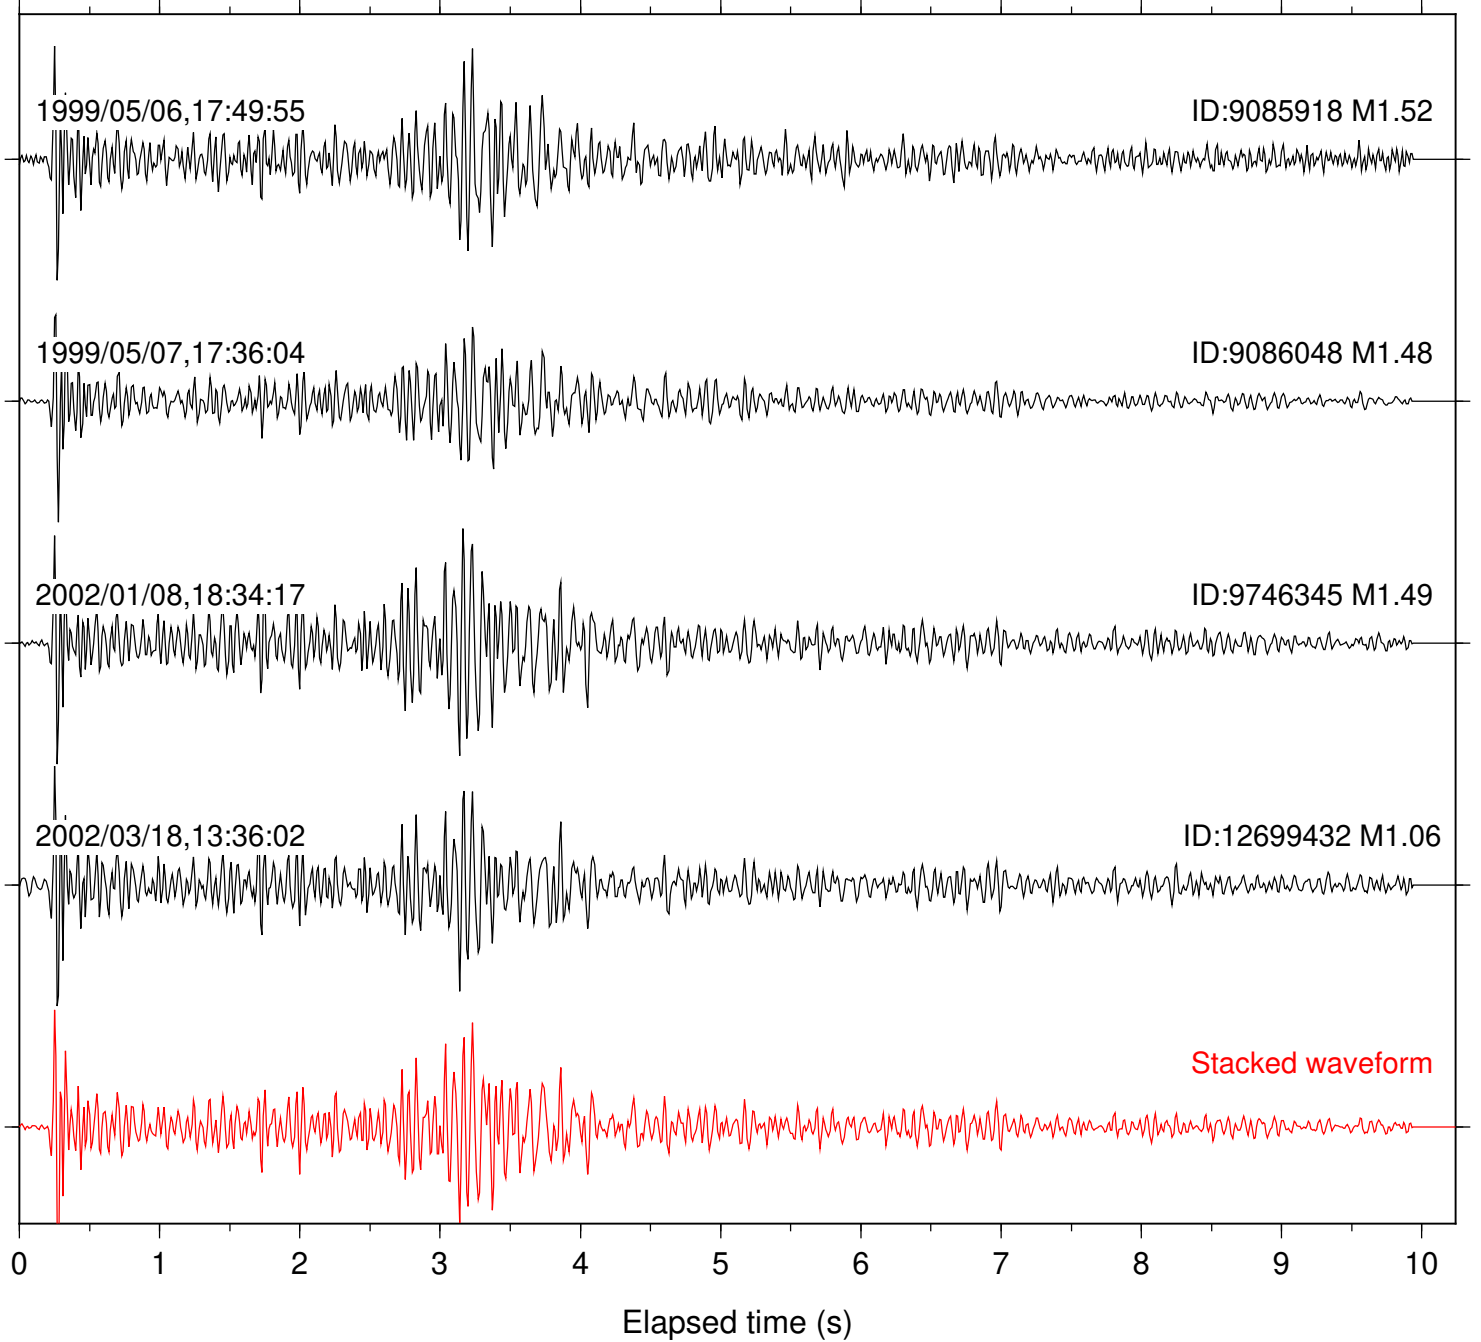

Station: BZN Com: HHZ

Focal depth: 13.65 km