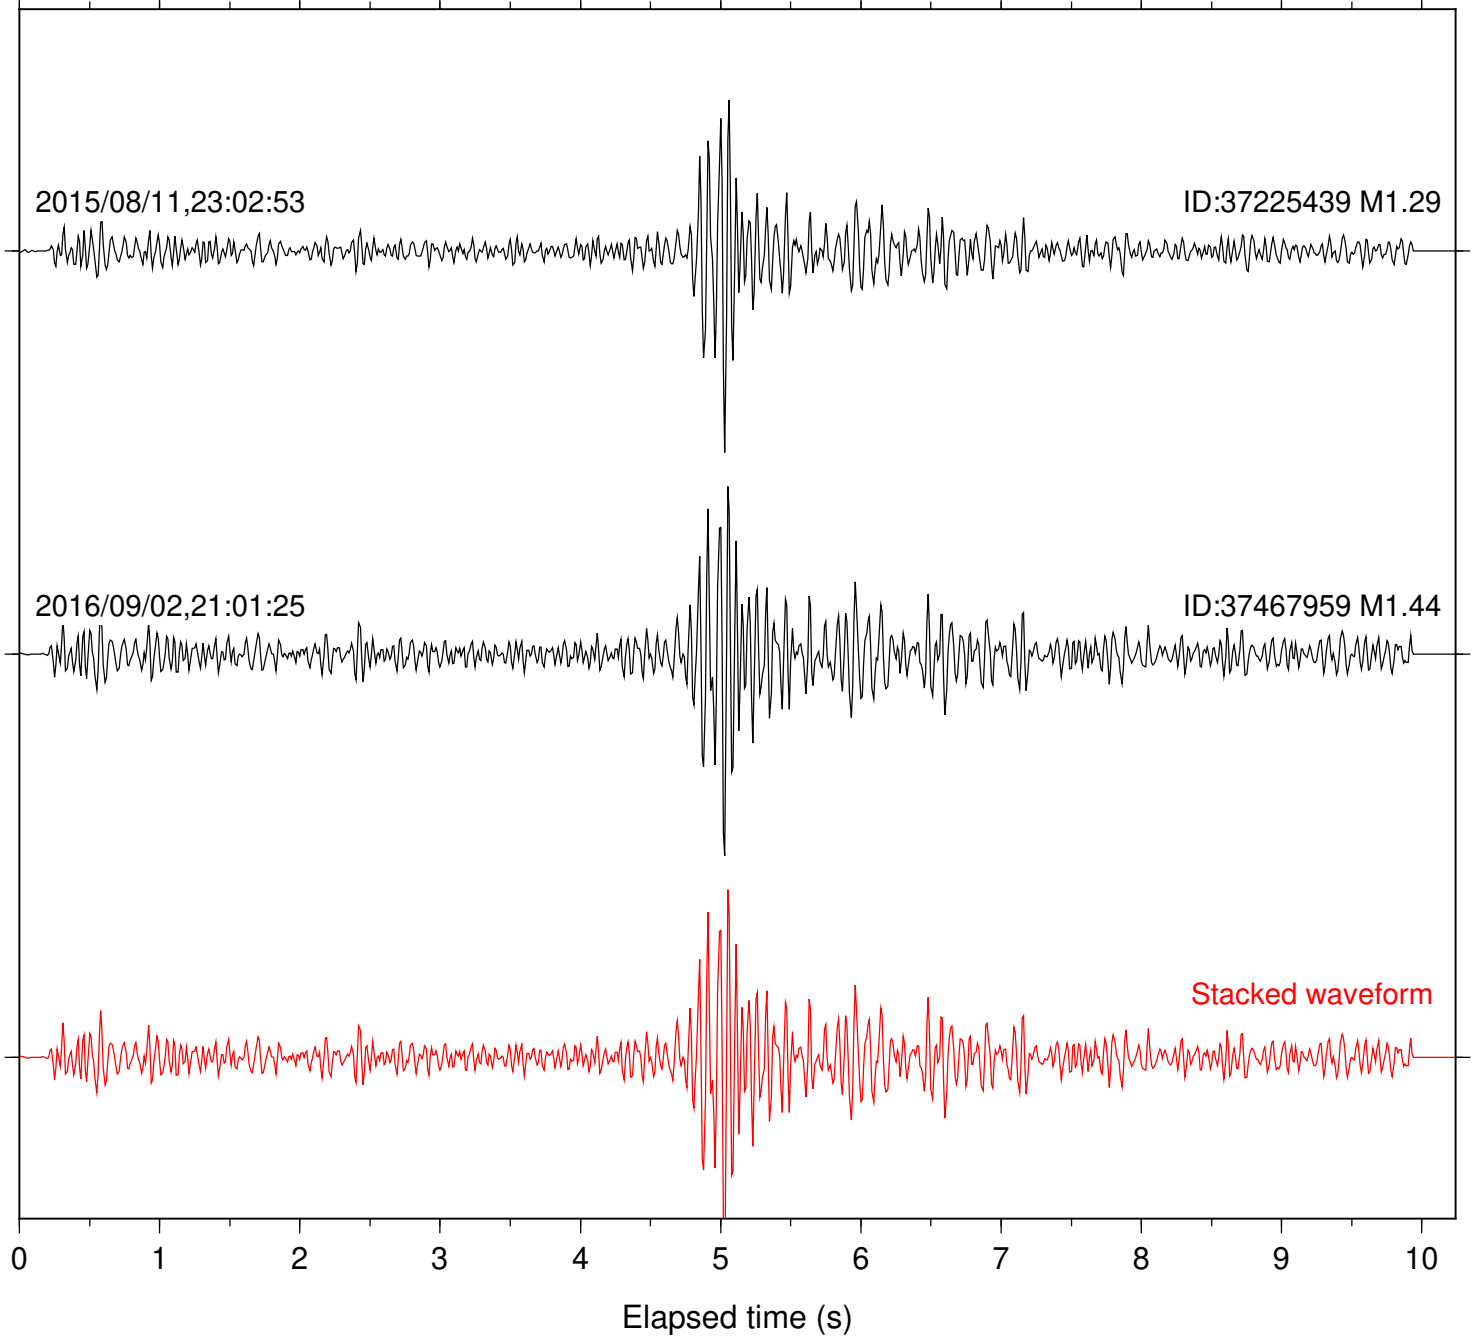

Focal depth: 11.76 km

Station: KNW Com: HHZ

Focal depth: 11.76 km

Station: PMD Com: HHZ

Focal depth: 11.76 km

Station: POB2 Com: HHZ

Focal depth: 11.76 km

Station: RDM Com: HHZ