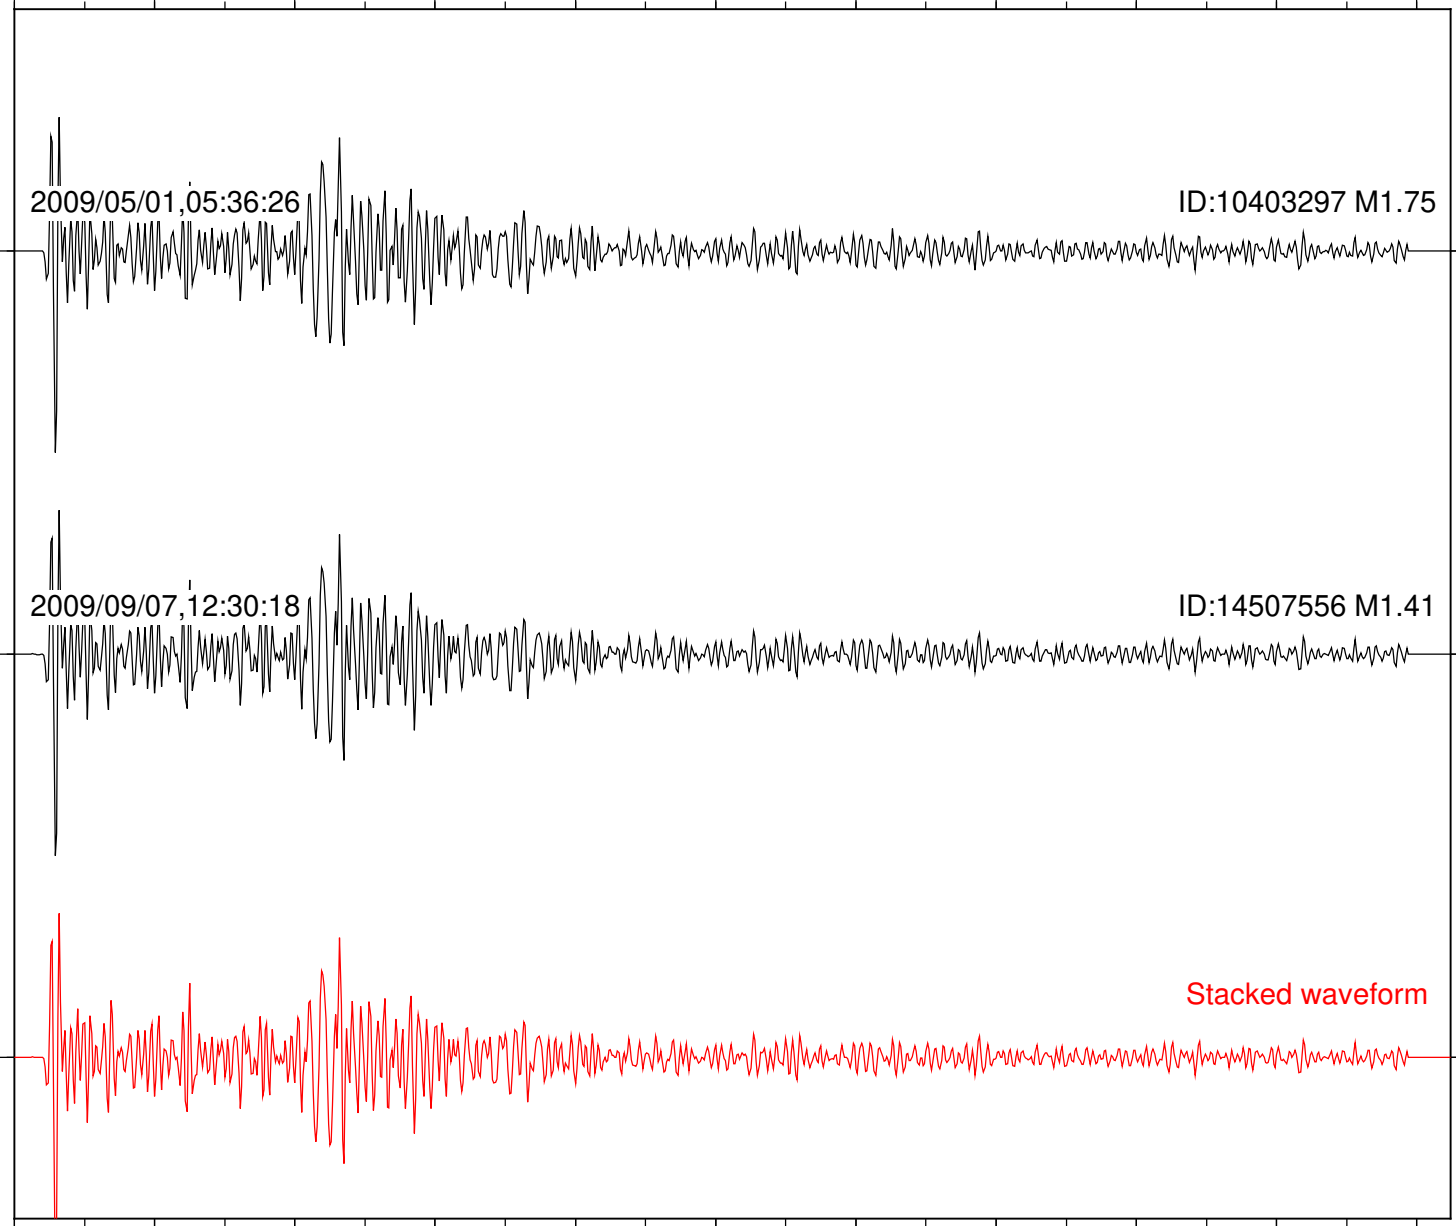

Station: B086 Com: EHZ

Focal depth: 9.98 km

2009/05/01,05:36:26

ID:10403297 M1.75

2009/09/07,12:30:18

ID:14507556 M1.41

Stacked waveform

0 1 2 3 4 5 6 7 8 9 10
Elapsed time (s)