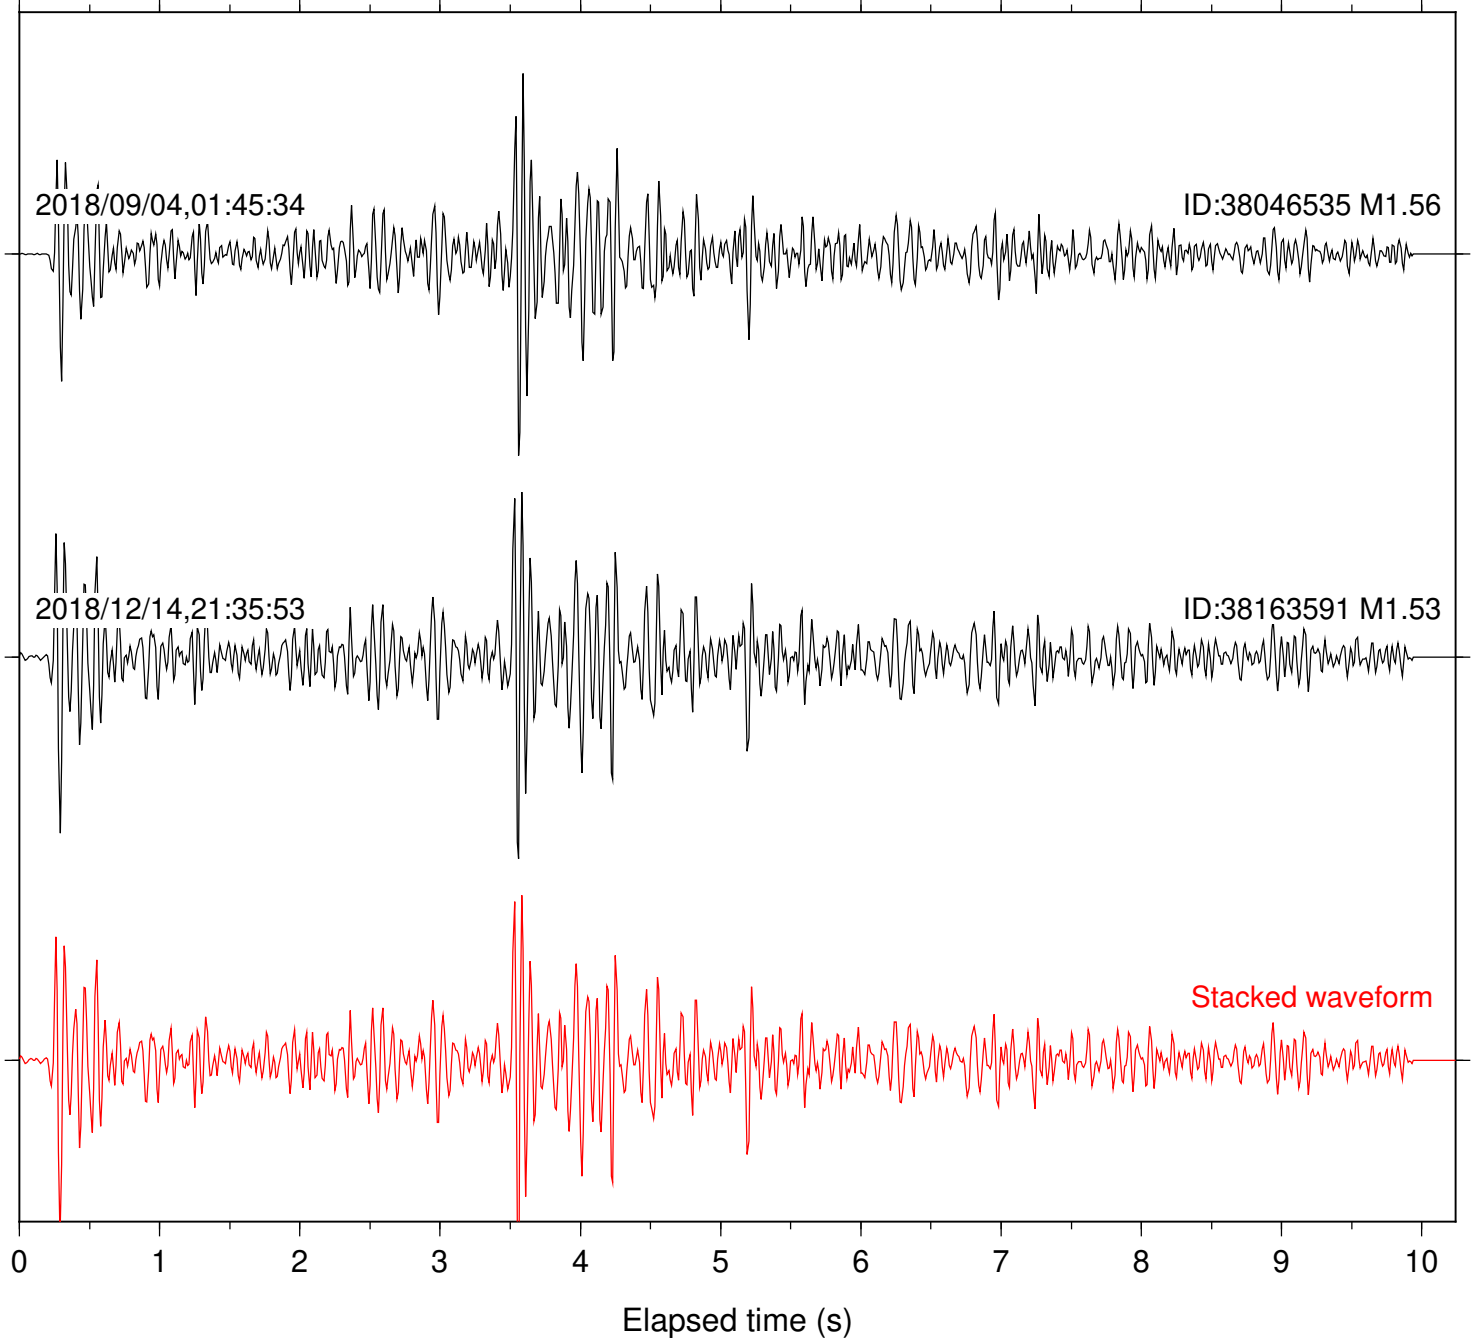

Station: B081 Com: EHZ

Focal depth: 4.27 km