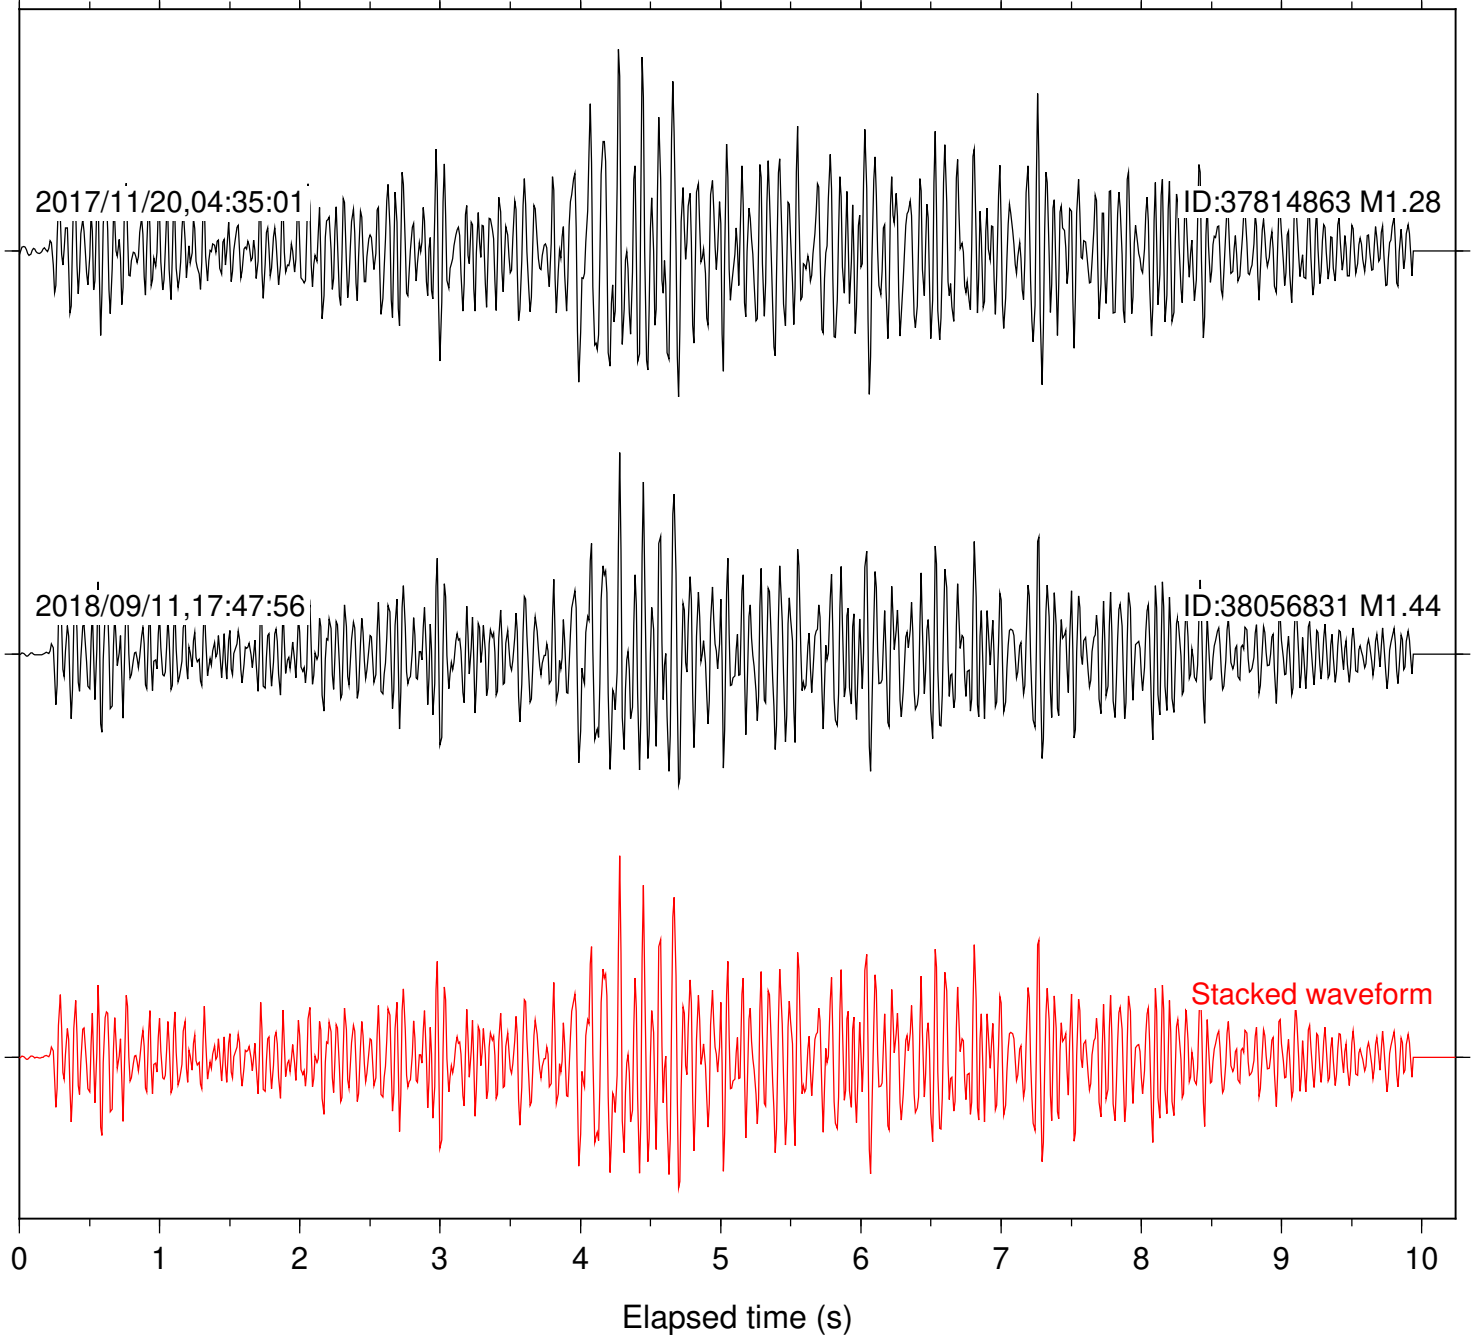

Focal depth: 4.83 km

Station: DGR Com: HHZ

Focal depth: 4.83 km

Station: FRD Com: HHZ

Focal depth: 4.83 km

Station: HMT2 Com: HHZ

Focal depth: 4.83 km

Station: KNW Com: HHZ