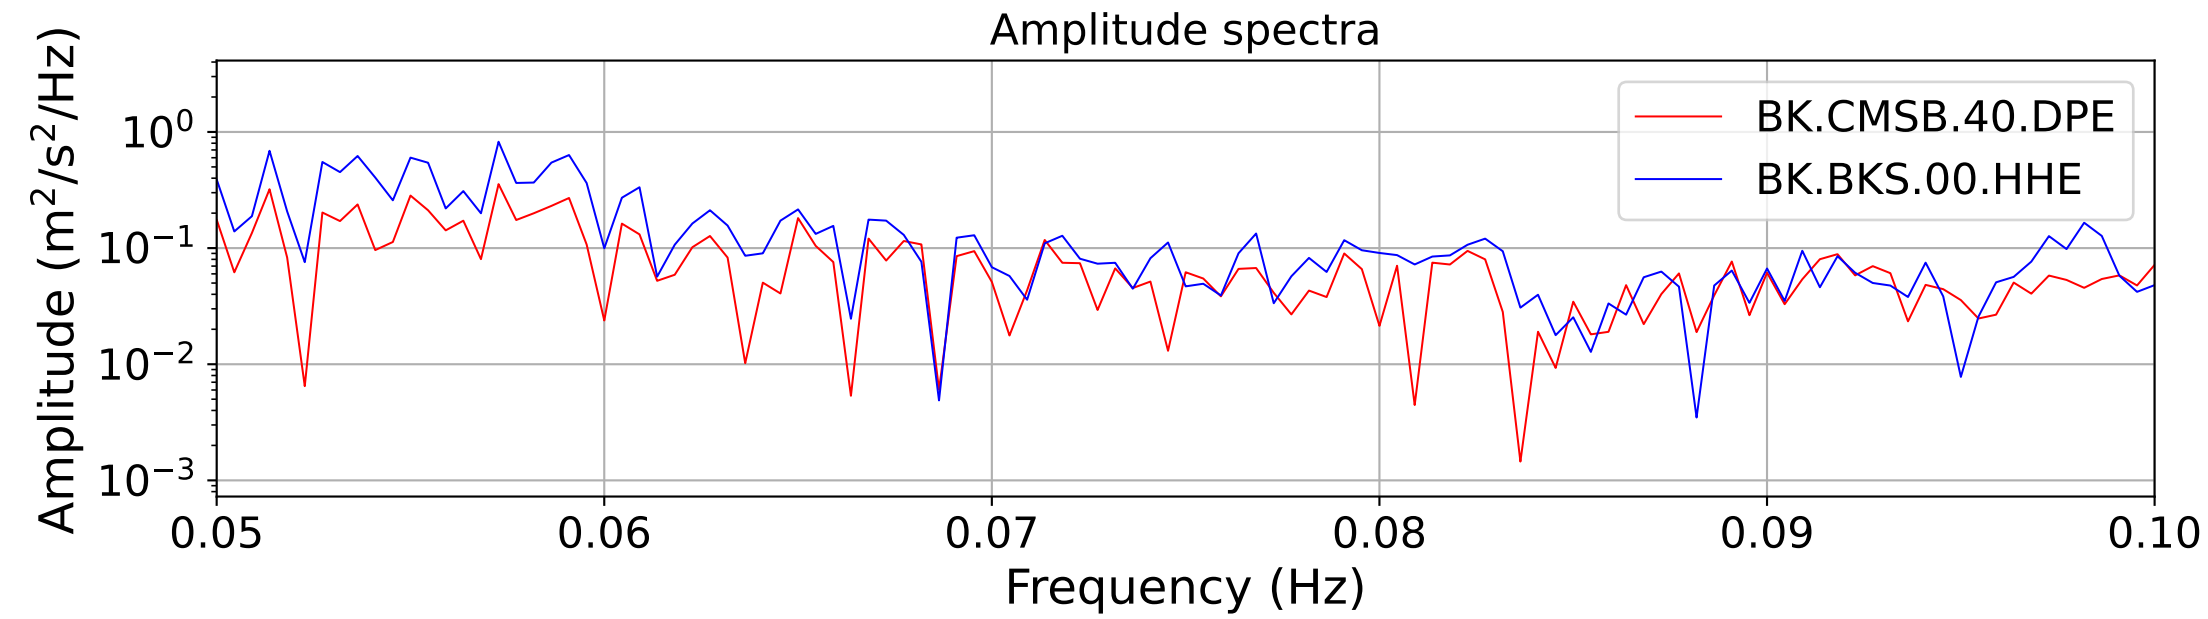

2026.110.075300\_M7.4\_us6000sri7  
Origin Time:2026-04-20T07:53:00.185000Z USGS event-id:us6000sri7  
M7.4 100 km ENE of Miyako, Japan

2026.110.075300\_M7.4\_us6000sri7  
Origin Time:2026-04-20T07:53:00.185000Z USGS event-id:us6000sri7  
M7.4 100 km ENE of Miyako, Japan

2026.110.075300\_M7.4\_us6000sri7  
Origin Time:2026-04-20T07:53:00.185000Z USGS event-id:us6000sri7  
M7.4 100 km ENE of Miyako, Japan