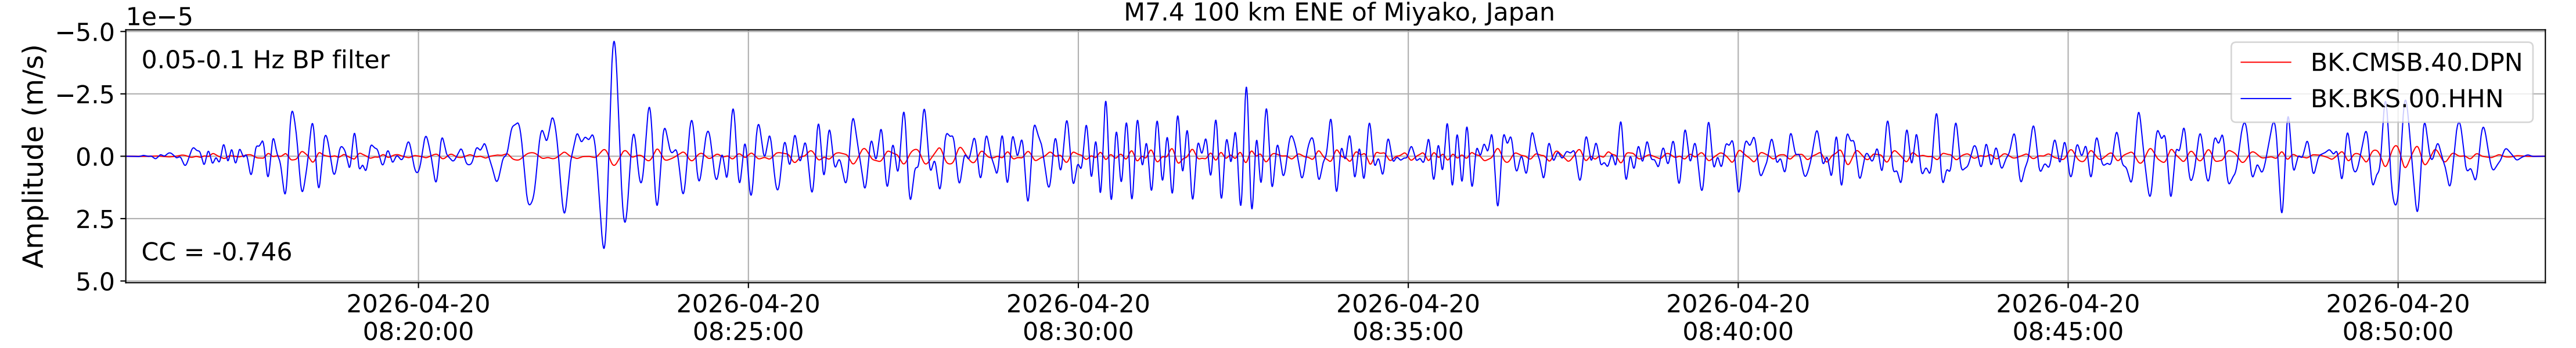

2026.110.075300\_M7.4\_us6000sri7  
Origin Time:2026-04-20T07:53:00.185000Z USGS event-id:us6000sri7  
M7.4 100 km ENE of Miyako, Japan

2026.110.075300\_M7.4\_us6000sri7  
Origin Time:2026-04-20T07:53:00.185000Z USGS event-id:us6000sri7  
M7.4 100 km ENE of Miyako, Japan

2026.110.075300\_M7.4\_us6000sri7  
Origin Time:2026-04-20T07:53:00.185000Z USGS event-id:us6000sri7  
M7.4 100 km ENE of Miyako, Japan