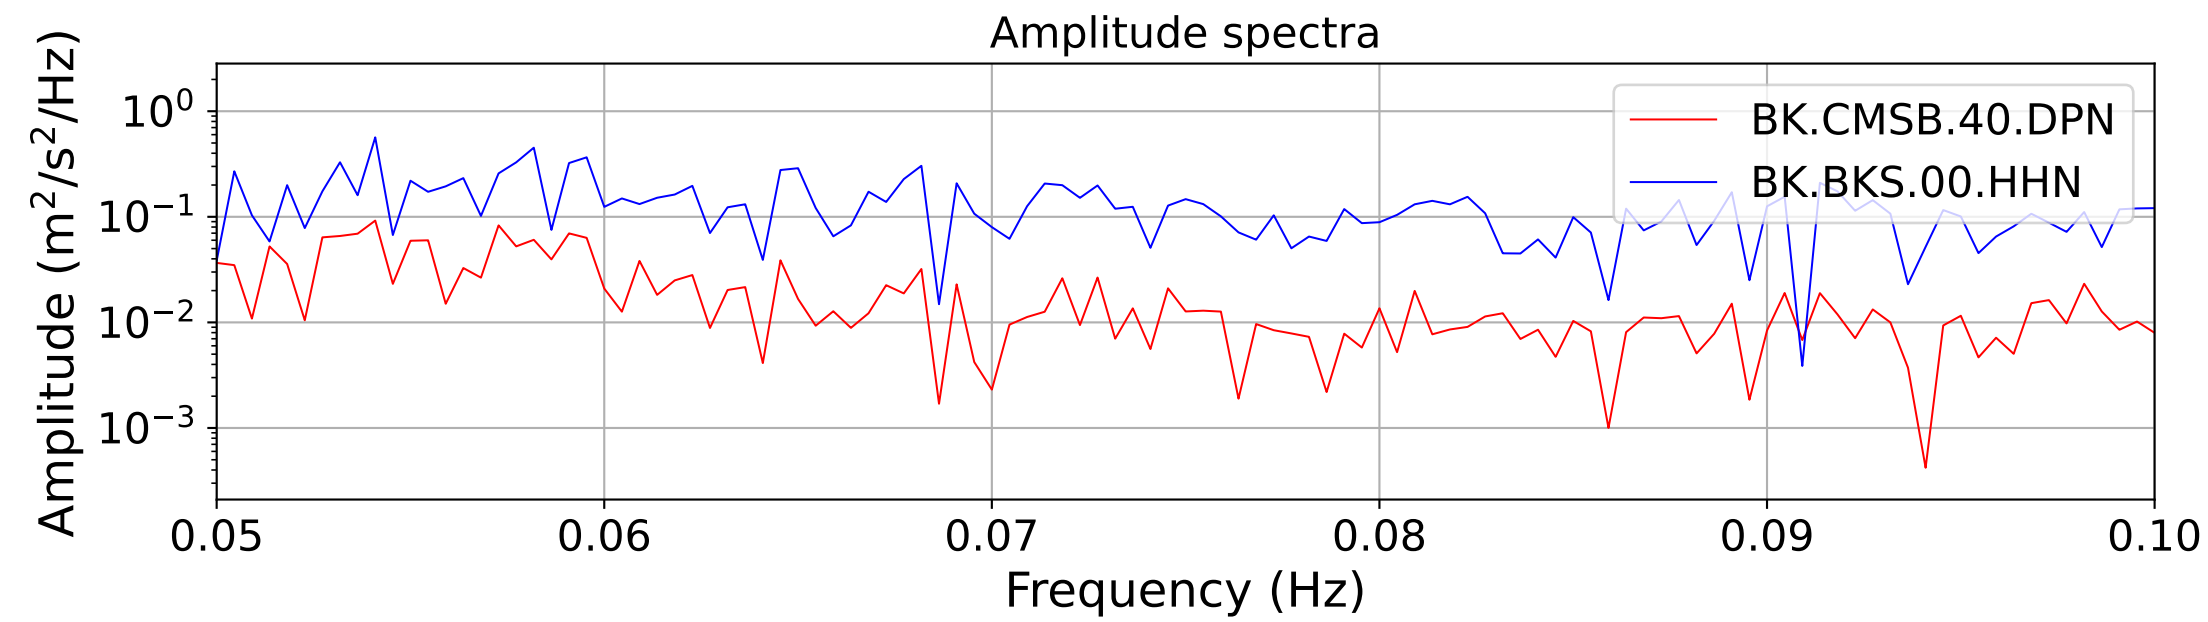

2026.110.075300\_M7.4\_us6000sri7  
Origin Time:2026-04-20T07:53:00.185000Z USGS event-id:us6000sri7  
M7.4 100 km ENE of Miyako, Japan

2026.110.075300\_M7.4\_us6000sri7  
Origin Time:2026-04-20T07:53:00.185000Z USGS event-id:us6000sri7  
M7.4 100 km ENE of Miyako, Japan

2026.110.075300\_M7.4\_us6000sri7  
Origin Time:2026-04-20T07:53:00.185000Z USGS event-id:us6000sri7  
M7.4 100 km ENE of Miyako, Japan