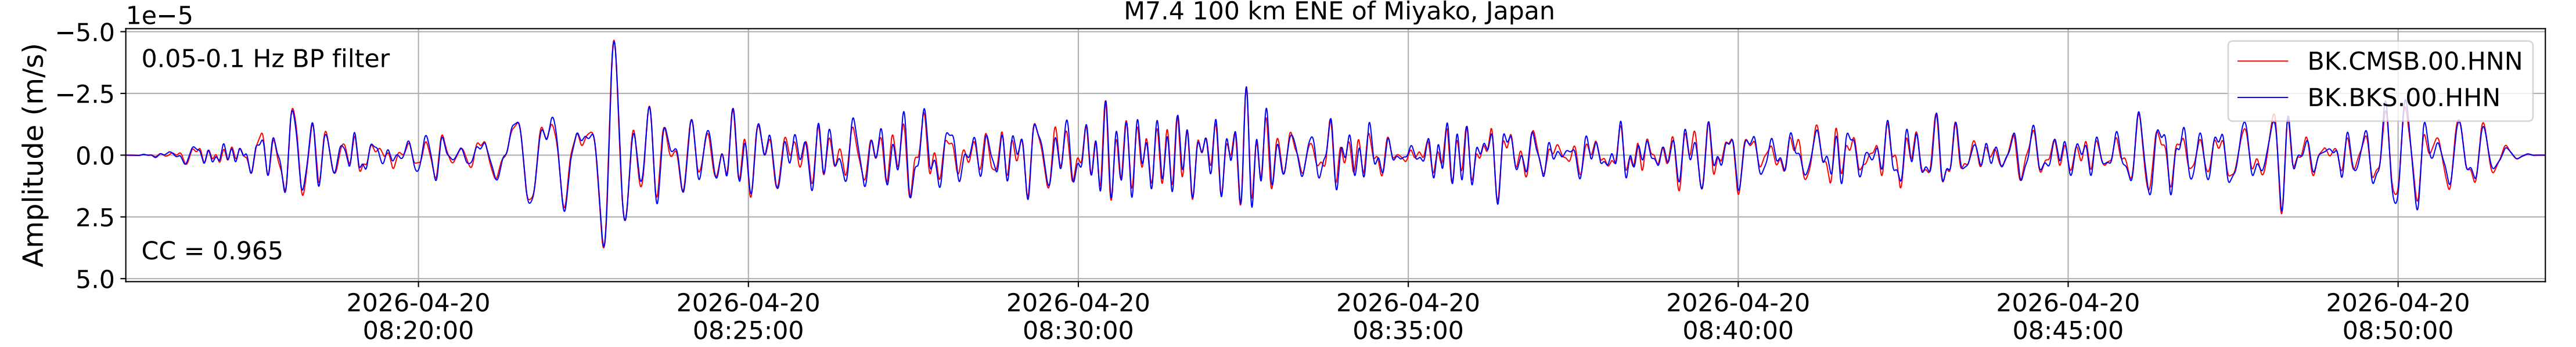

2026.110.075300_M7.4_us6000sri7
Origin Time:2026-04-20T07:53:00.185000Z USGS event-id:us6000sri7
M7.4 100 km ENE of Miyako, Japan

2026.110.075300_M7.4_us6000sri7
Origin Time:2026-04-20T07:53:00.185000Z USGS event-id:us6000sri7
M7.4 100 km ENE of Miyako, Japan

2026.110.075300_M7.4_us6000sri7
Origin Time:2026-04-20T07:53:00.185000Z USGS event-id:us6000sri7
M7.4 100 km ENE of Miyako, Japan