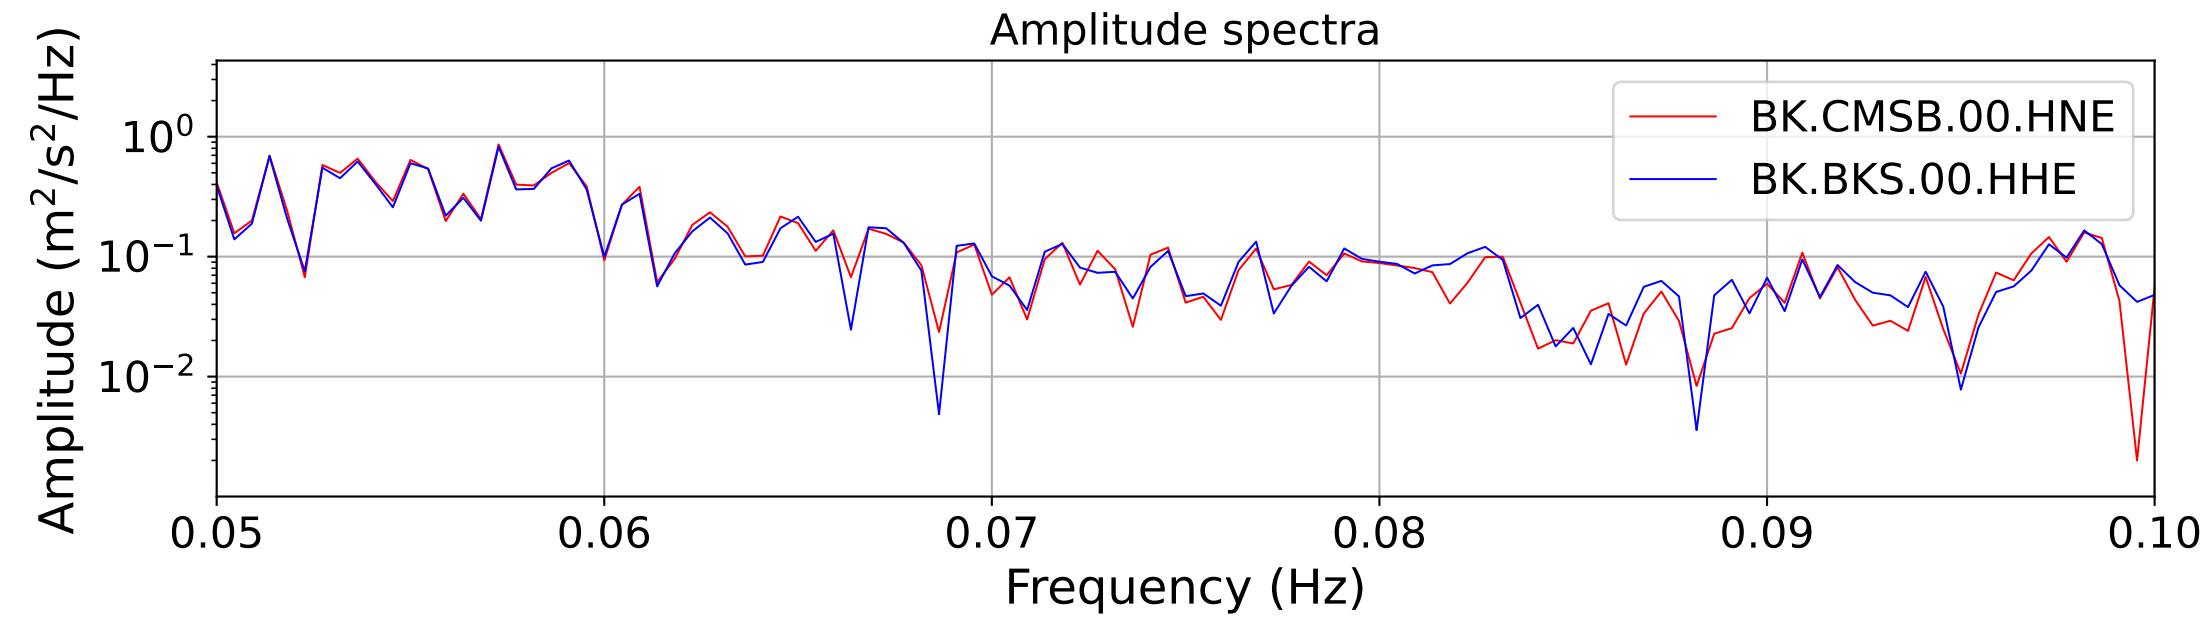

2026.110.075300_M7.4_us6000sri7
Origin Time:2026-04-20T07:53:00.185000Z USGS event-id:us6000sri7
M7.4 100 km ENE of Miyako, Japan

2026.110.075300_M7.4_us6000sri7
Origin Time:2026-04-20T07:53:00.185000Z USGS event-id:us6000sri7
M7.4 100 km ENE of Miyako, Japan

2026.110.075300_M7.4_us6000sri7
Origin Time:2026-04-20T07:53:00.185000Z USGS event-id:us6000sri7
M7.4 100 km ENE of Miyako, Japan