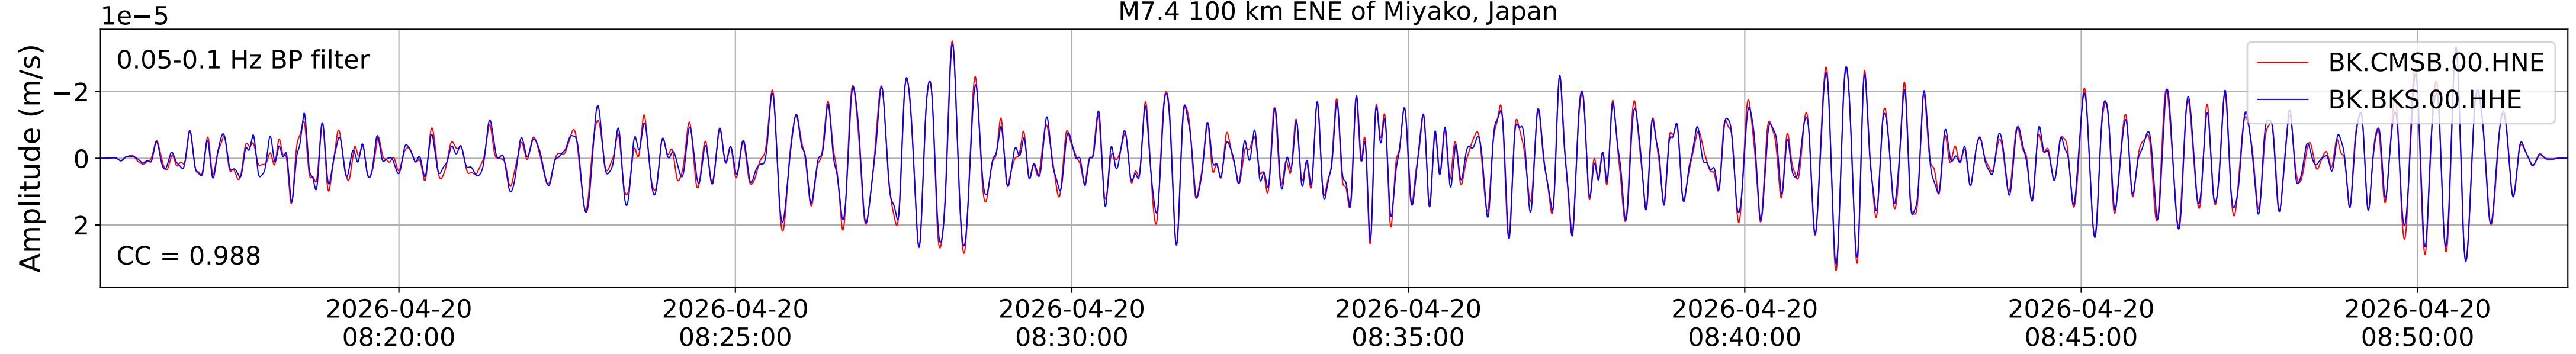

2026.110.075300_M7.4_us6000sri7
Origin Time:2026-04-20T07:53:00.185000Z USGS event-id:us6000sri7
M7.4 100 km ENE of Miyako, Japan

2026.110.075300_M7.4_us6000sri7
Origin Time:2026-04-20T07:53:00.185000Z USGS event-id:us6000sri7
M7.4 100 km ENE of Miyako, Japan

2026.110.075300_M7.4_us6000sri7
Origin Time:2026-04-20T07:53:00.185000Z USGS event-id:us6000sri7
M7.4 100 km ENE of Miyako, Japan