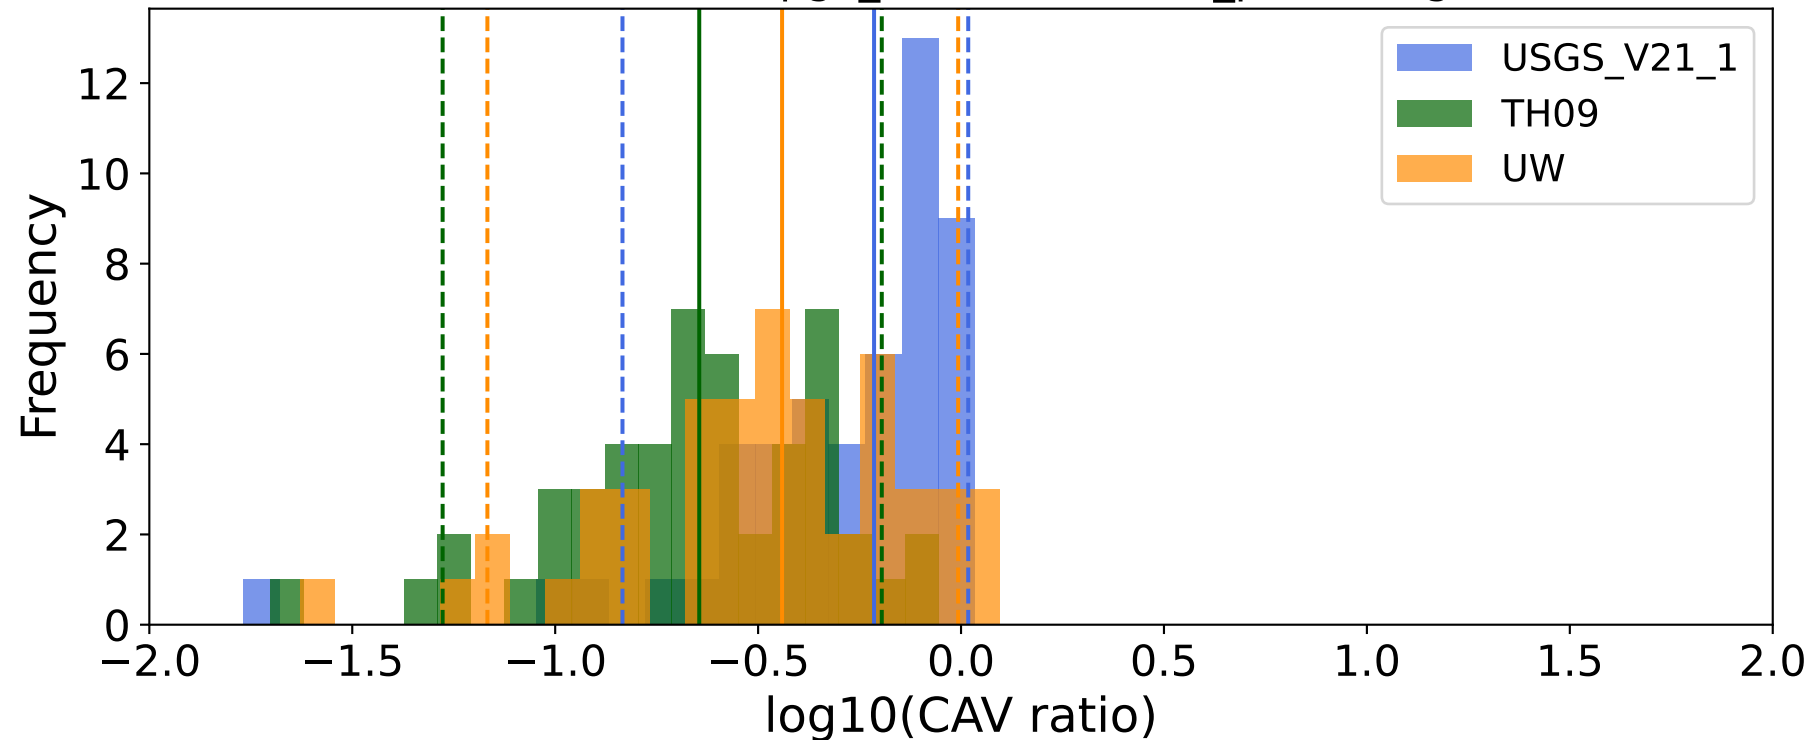

EventB (0.16-0.5Hz)

EventB (0.16-0.5Hz) ko_bw:40

EventB (0.16-0.5Hz) pgv_tw:60s

EventB (0.16-0.5Hz) pgv_tw:60s duration_percentage:95%

EventB (0.16-0.5Hz) pgv_tw:60s duration_percentage:5-95%