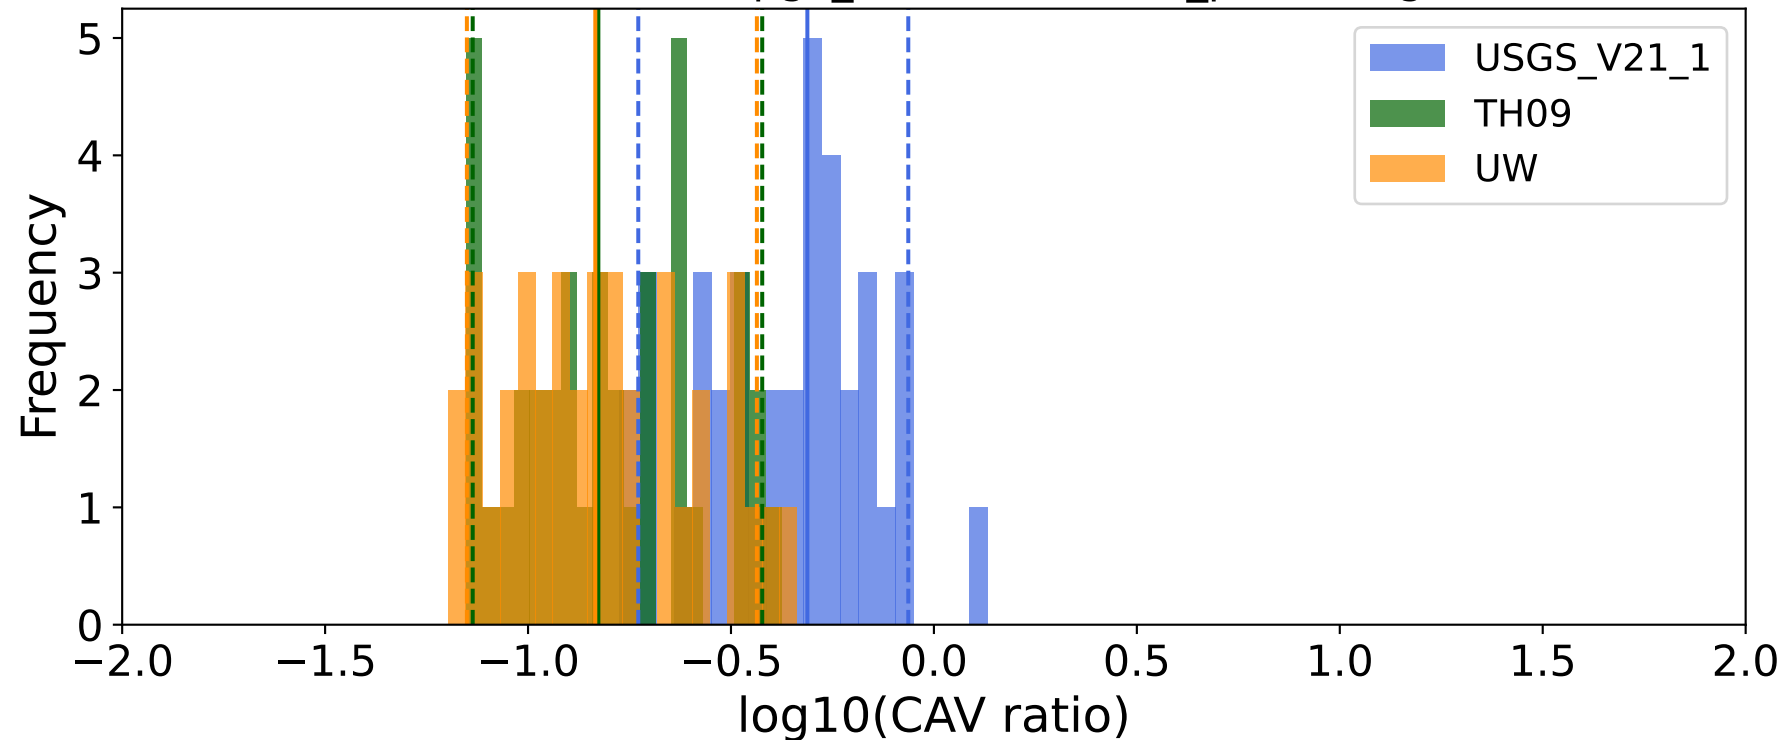

EventC (0.16-0.5Hz)

EventC (0.16-0.5Hz) ko_bw:40

EventC (0.16-0.5Hz) pgv_tw:60s

EventC (0.16-0.5Hz) pgv_tw:60s duration_percentage:95%

EventC (0.16-0.5Hz) pgv_tw:60s duration_percentage:5-95%